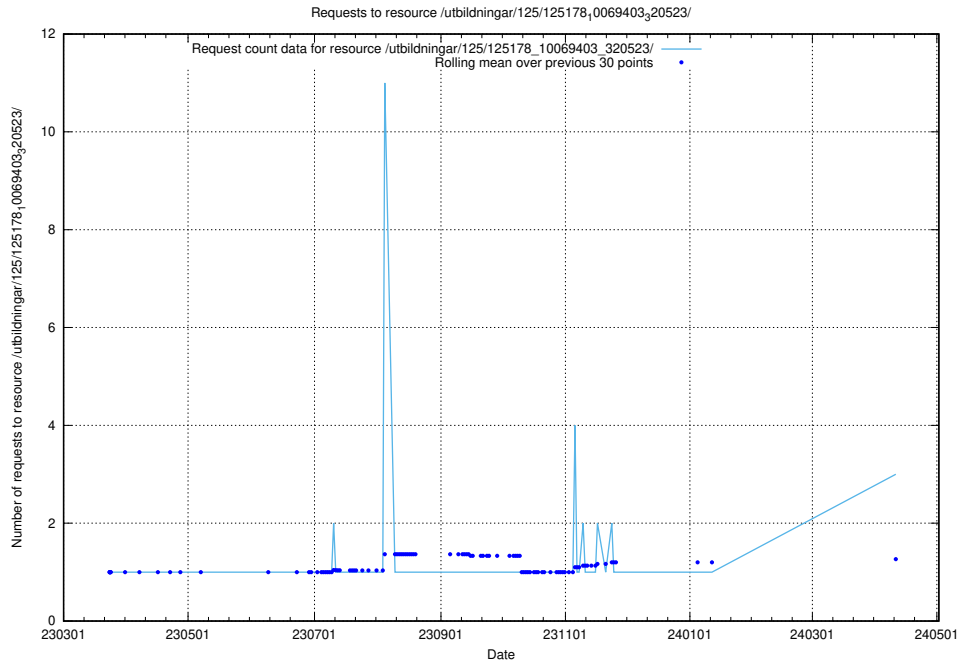

5.252 Usage of /utbildningar/125/125178_10069403_320523/

Here, we count the number of requests to resource /utbildningar/125/125178_10069403_320523/.