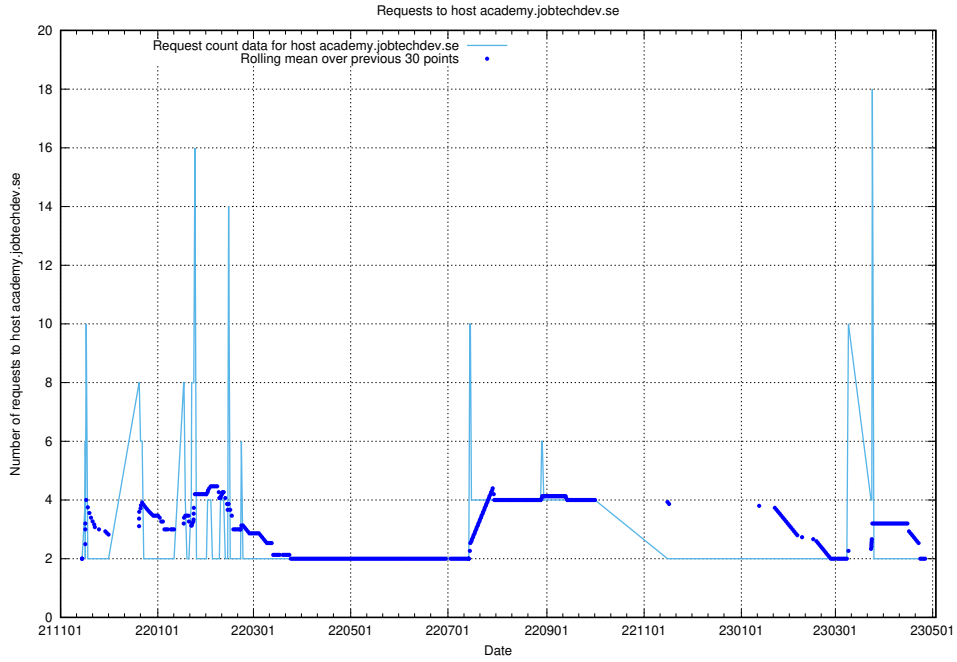

7.308 Usage of academy.jobtechdev.se

Here, we count the number of requests to host academy.jobtechdev.se.