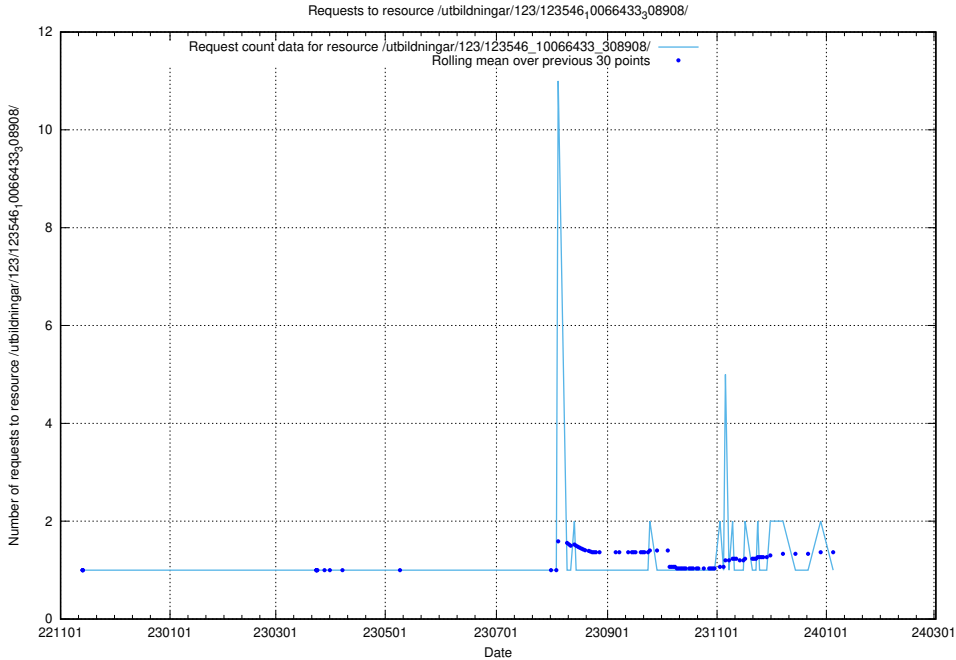

5.5925 Usage of /utbildningar/123/123546_10066433_308908/

Here, we count the number of requests to resource /utbildningar/123/123546_10066433_308908/.