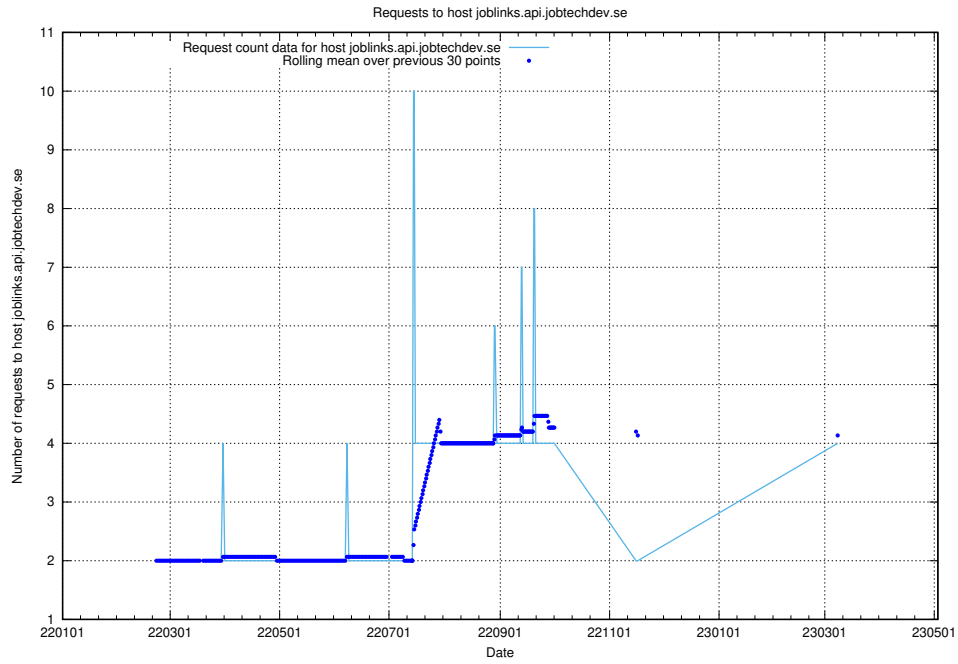

7.157 Usage of `joblinks.api.jobtechdev.se`

Here, we count the number of requests to host `joblinks.api.jobtechdev.se`.