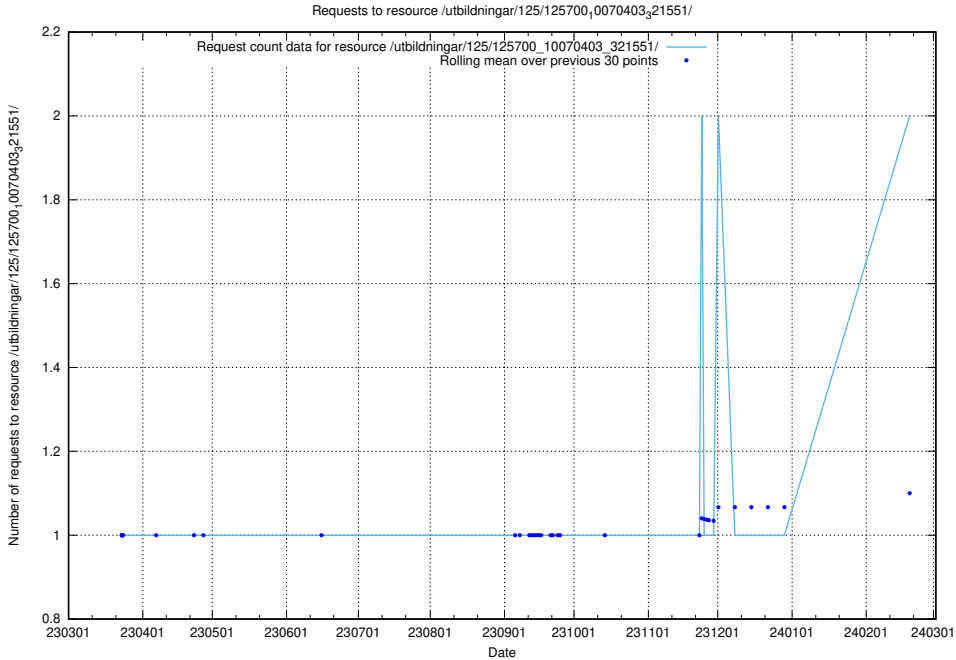

Here, we count the number of requests to resource /utbildningar/125/125700_10070415_323191/.

5.444 Usage of /utbildningar/125/125700_10070403_321551/

Here, we count the number of requests to resource /utbildningar/125/125700_10070403_321551/.