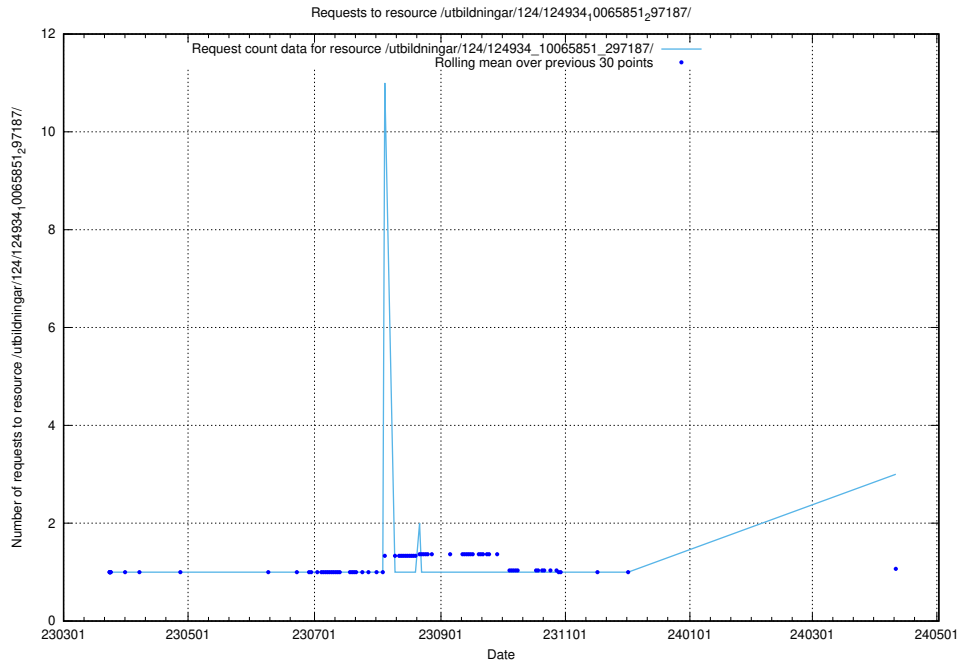

5.253 Usage of /utbildningar/124/124934_10065851_297187/

Here, we count the number of requests to resource /utbildningar/124/124934_10065851_297187/.