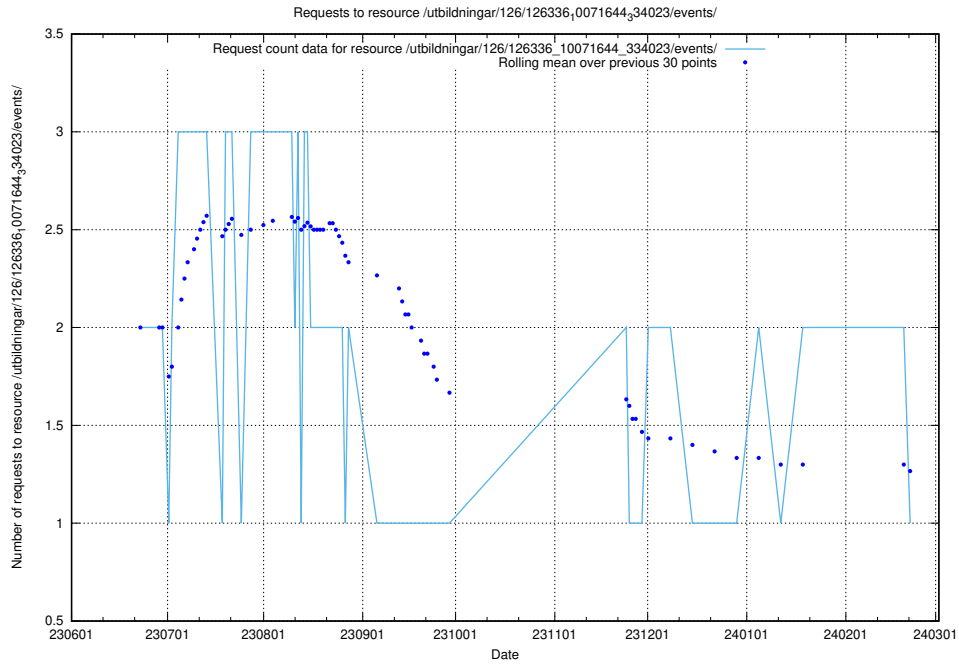

5.5542 Usage of /utbildningar/126/126336_10071644_334023/events/

Here, we count the number of requests to resource /utbildningar/126/126336_10071644_334023/events/