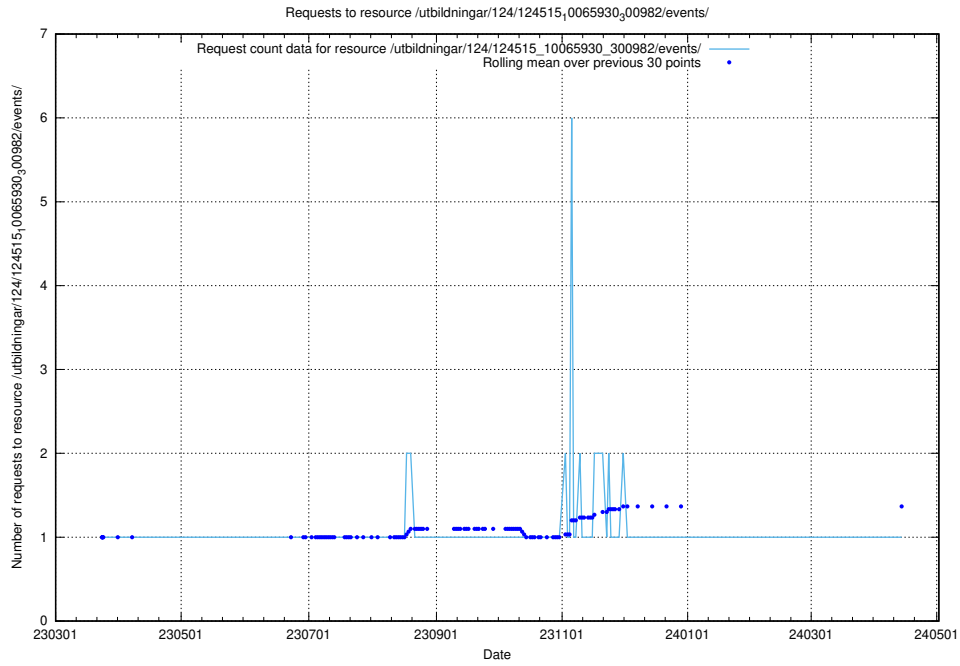

5.1564 Usage of /utbildningar/124/124515_10065930_300982/events/

Here, we count the number of requests to resource /utbildningar/124/124515_10065930_300982/events/