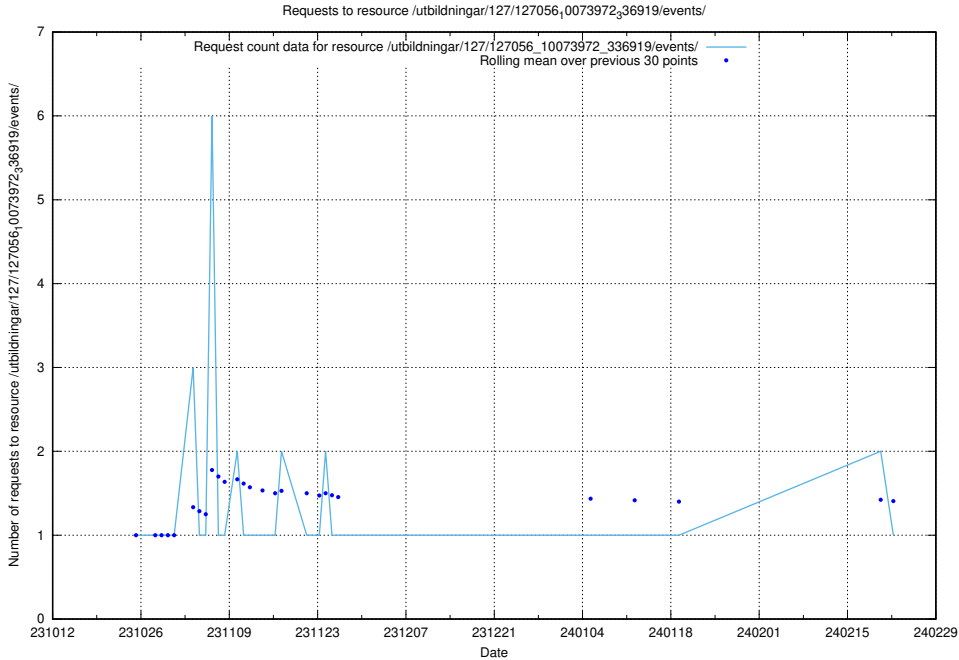

5.4197 Usage of /utbildningar/127/127056_10073972_336919/events/

Here, we count the number of requests to resource /utbildningar/127/127056_10073972_336919/events/