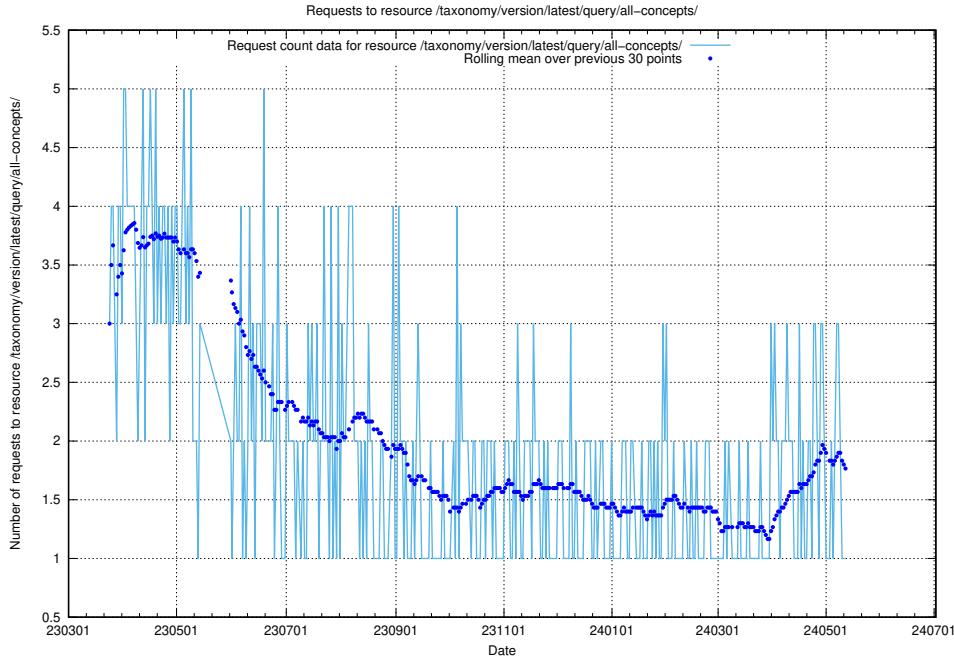

Here, we count the number of requests to resource /taxonomy/version/latest/query/concept-types/.

5.6111 Usage of /taxonomy/version/latest/query/all-concepts/

Here, we count the number of requests to resource /taxonomy/version/latest/query/all-concepts/.