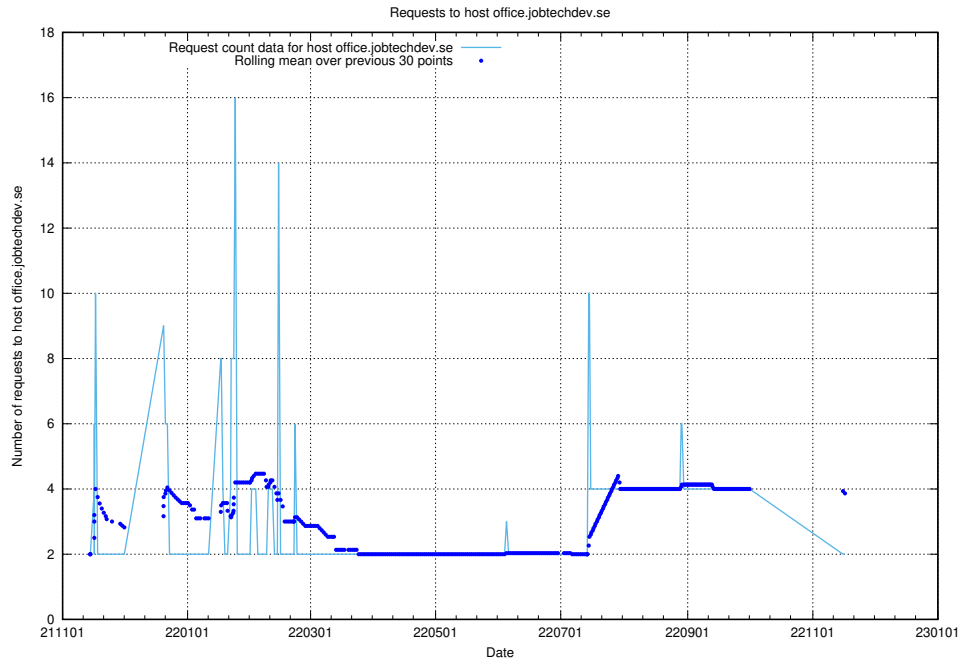

7.564 Usage of office.jobtechdev.se

Here, we count the number of requests to host office.jobtechdev.se.