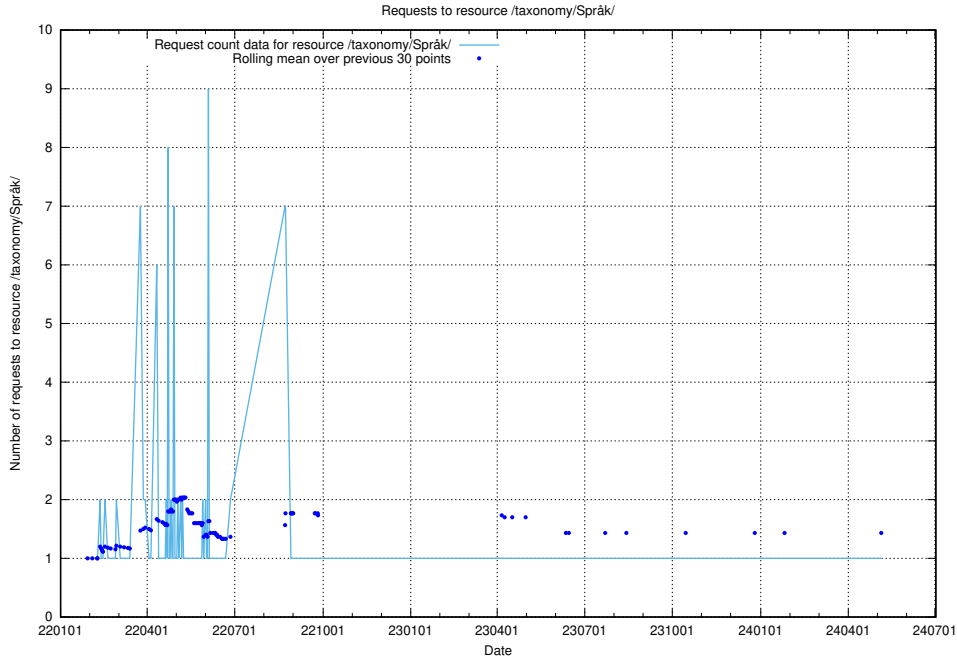

5.3836 Usage of /taxonomy/Språk/

Here, we count the number of requests to resource /taxonomy/Språk/.