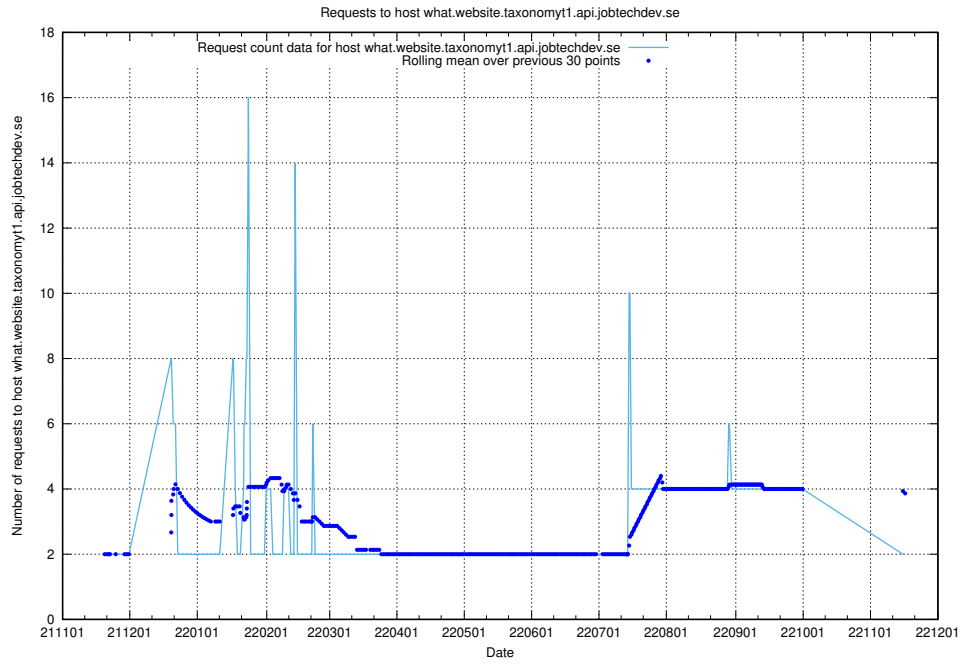

7.455 Usage of what.website.taxonomy1.api.jobtechdev.se

Here, we count the number of requests to host what.website.taxonomy1.api.jobtechdev.se.