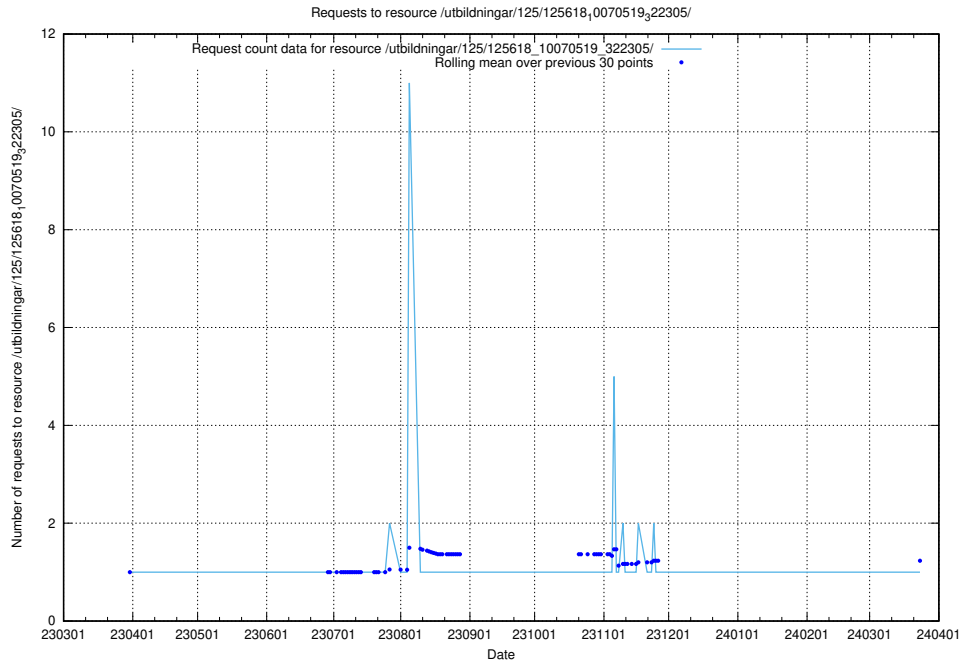

5.6040 Usage of /utbildningar/125/125618_10070519_322305/

Here, we count the number of requests to resource /utbildningar/125/125618_10070519_322305/.