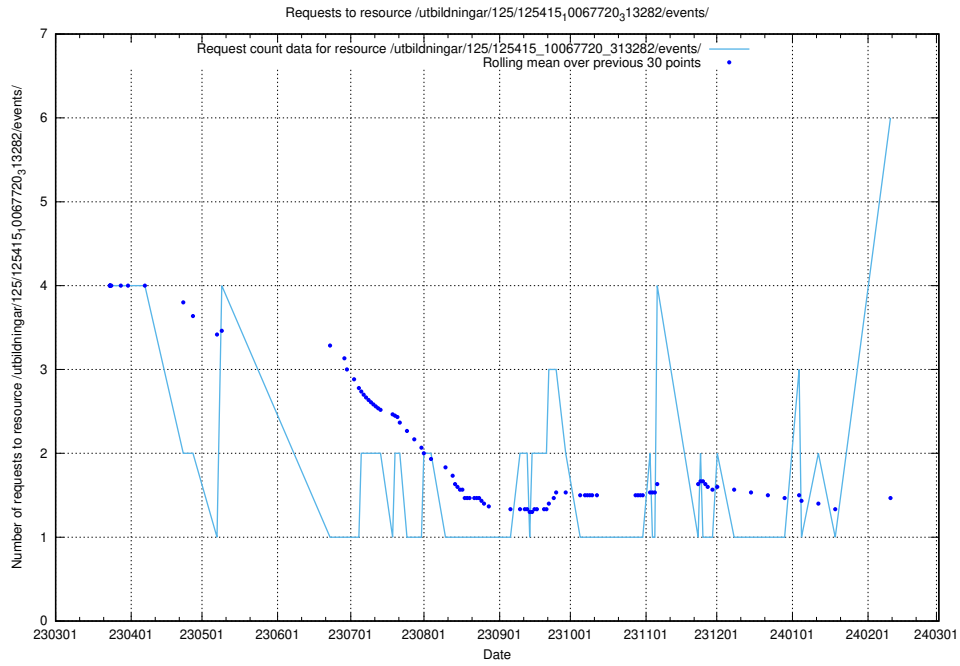

5.96 Usage of /utbildningar/125/125415_10067720_313282/events/

Here, we count the number of requests to resource /utbildningar/125/125415_10067720_313282/events/