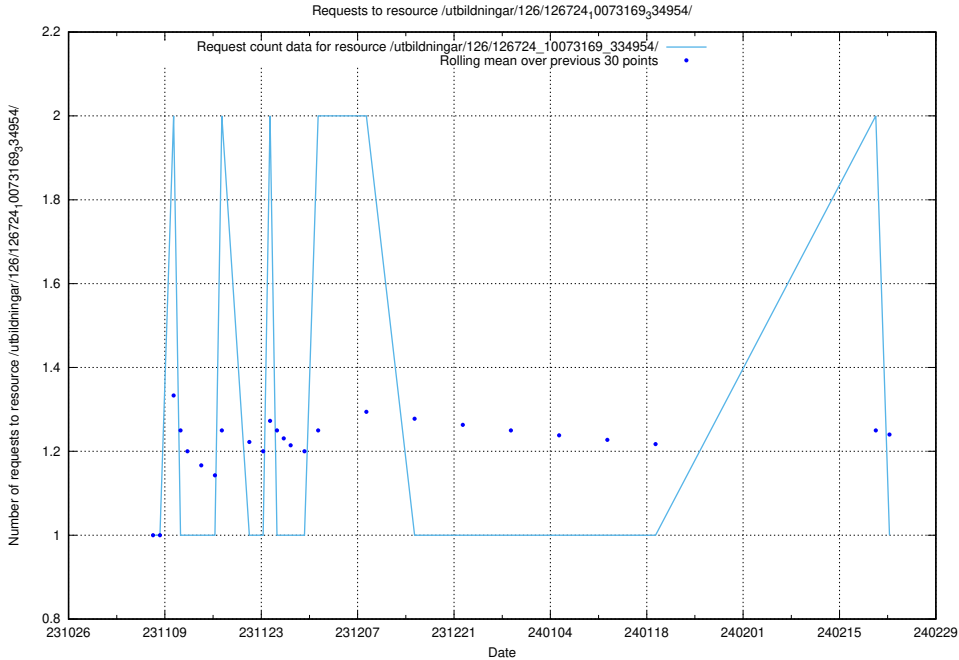

5.4105 Usage of /utbildningar/126/126724_10073169_334954/

Here, we count the number of requests to resource /utbildningar/126/126724_10073169_334954/.