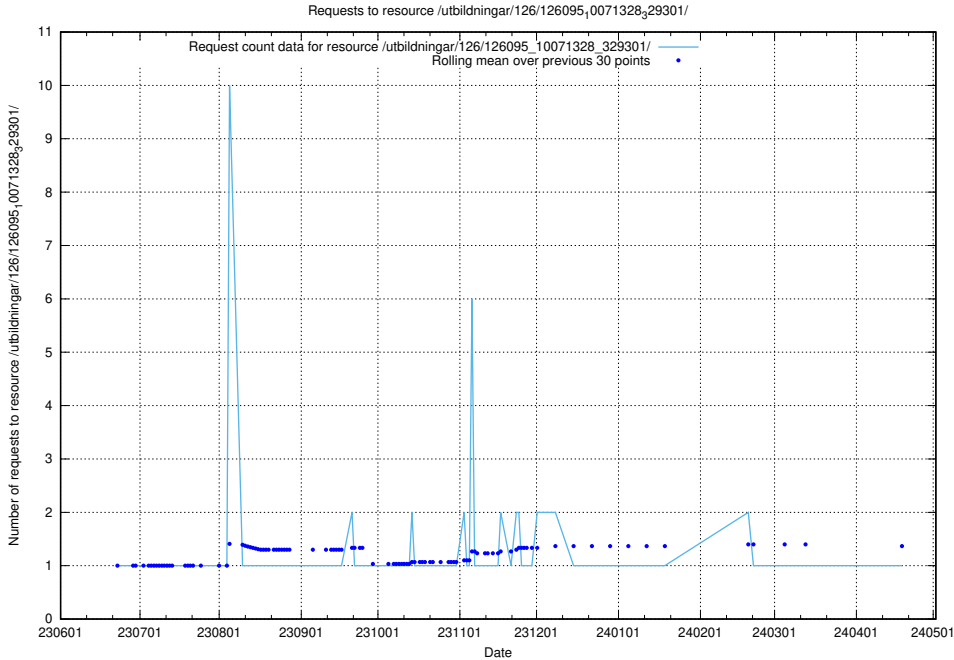

5.5657 Usage of /utbildningar/126/126095_10071328_329301/

Here, we count the number of requests to resource /utbildningar/126/126095_10071328_329301/.