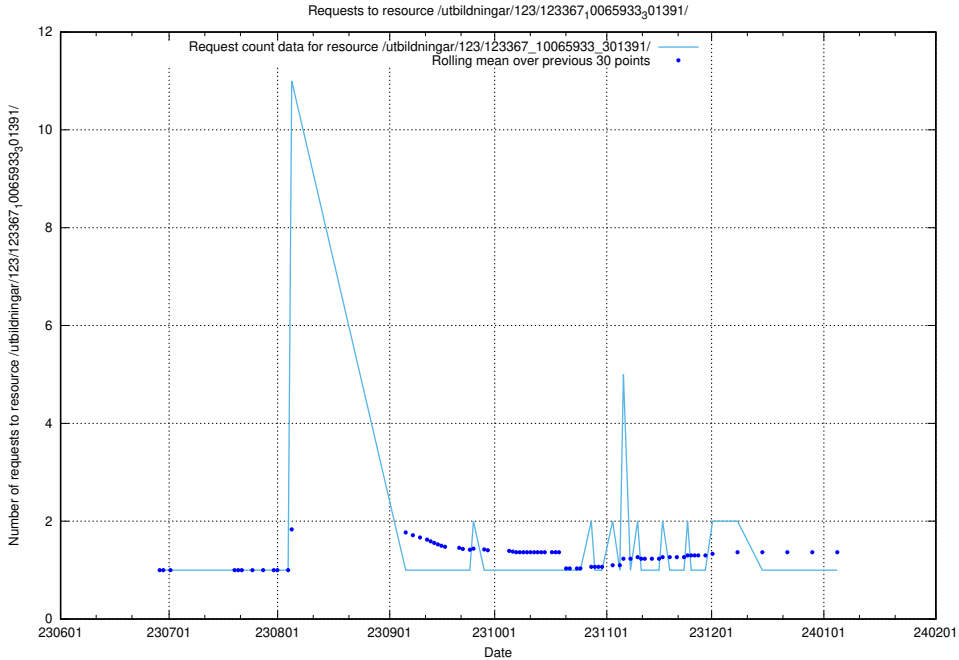

5.5508 Usage of /utbildningar/123/123367_10065933_301391/

Here, we count the number of requests to resource /utbildningar/123/123367_10065933_301391/.