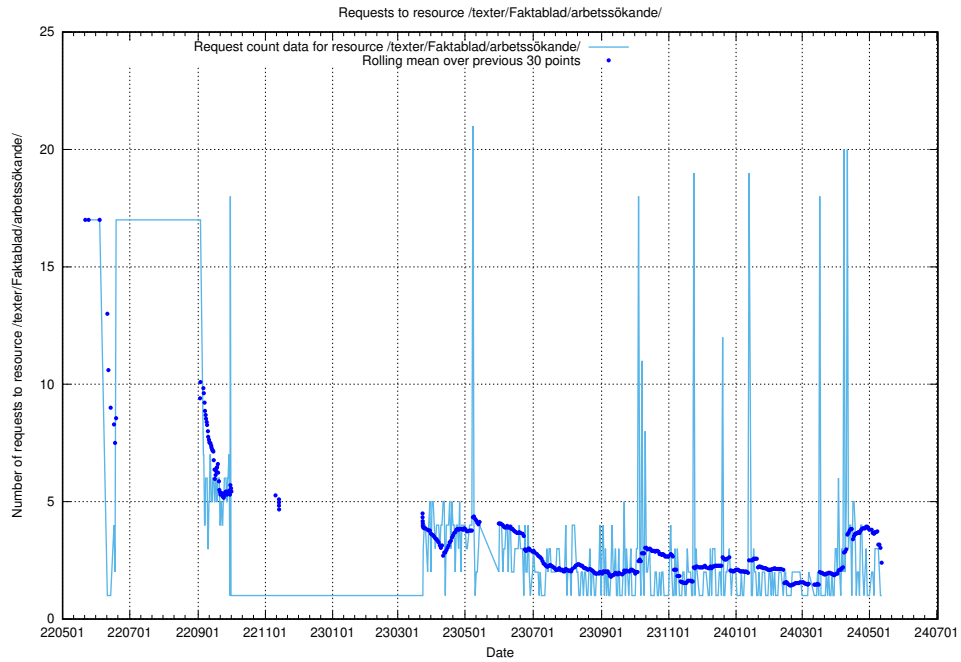

5.1015 Usage of /texter/Faktablad/arbetsökande/

Here, we count the number of requests to resource /texter/Faktablad/arbetsökande/.