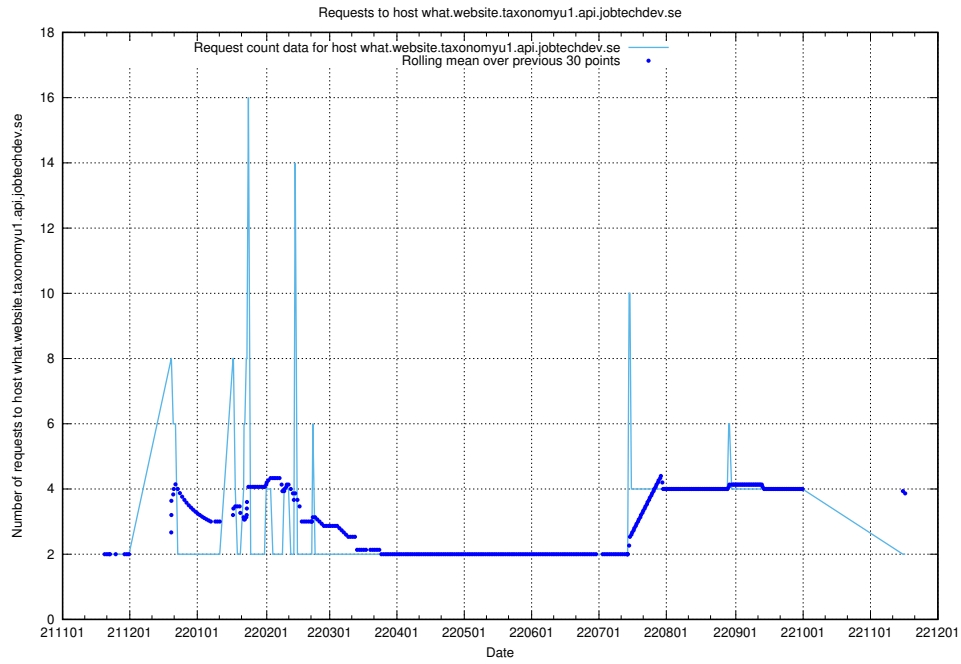

7.453 Usage of what.website.taxonomy1.api.jobtechdev.se

Here, we count the number of requests to host what.website.taxonomy1.api.jobtechdev.se.