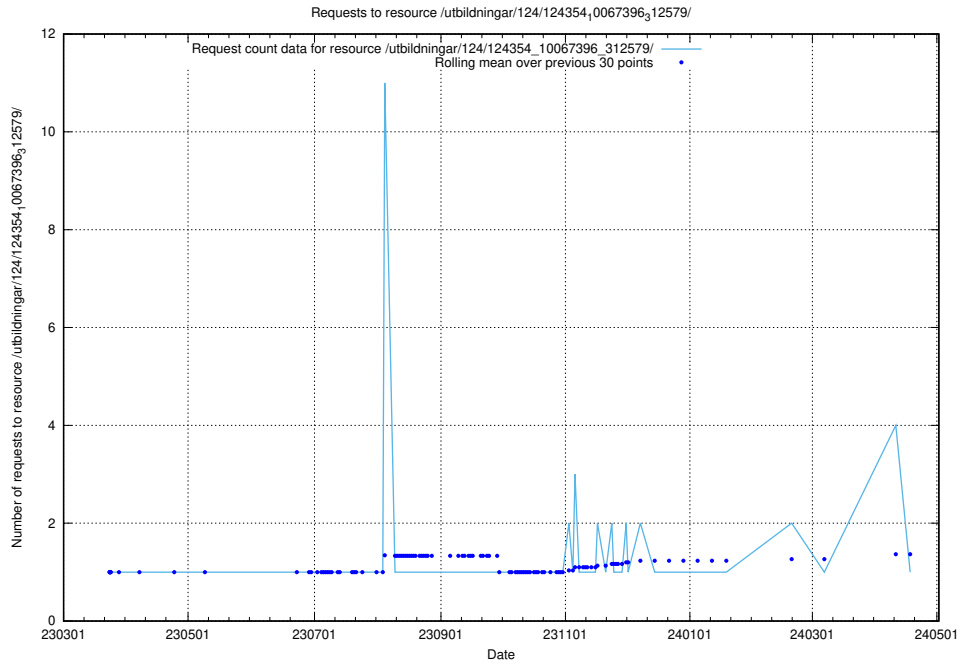

5.3903 Usage of /utbildningar/124/124354_10067396_312579/

Here, we count the number of requests to resource /utbildningar/124/124354_10067396_312579/.