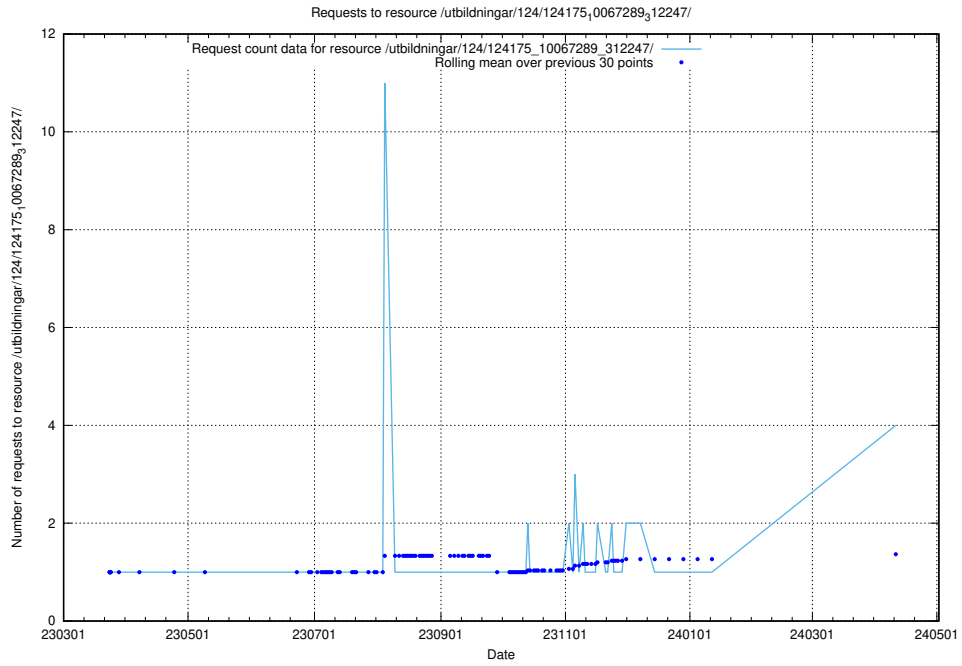

5.195 Usage of /utbildningar/124/124175_10067289_312247/

Here, we count the number of requests to resource /utbildningar/124/124175_10067289_312247/.