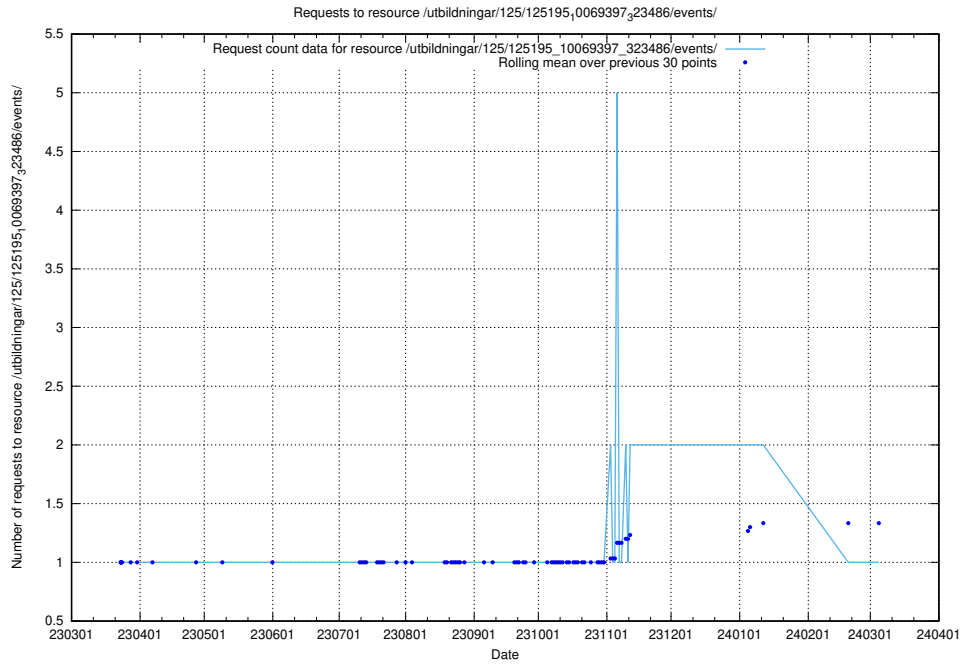

5.1093 Usage of /utbildningar/125/125195_10069397_323486/events/

Here, we count the number of requests to resource /utbildningar/125/125195_10069397_323486/events/