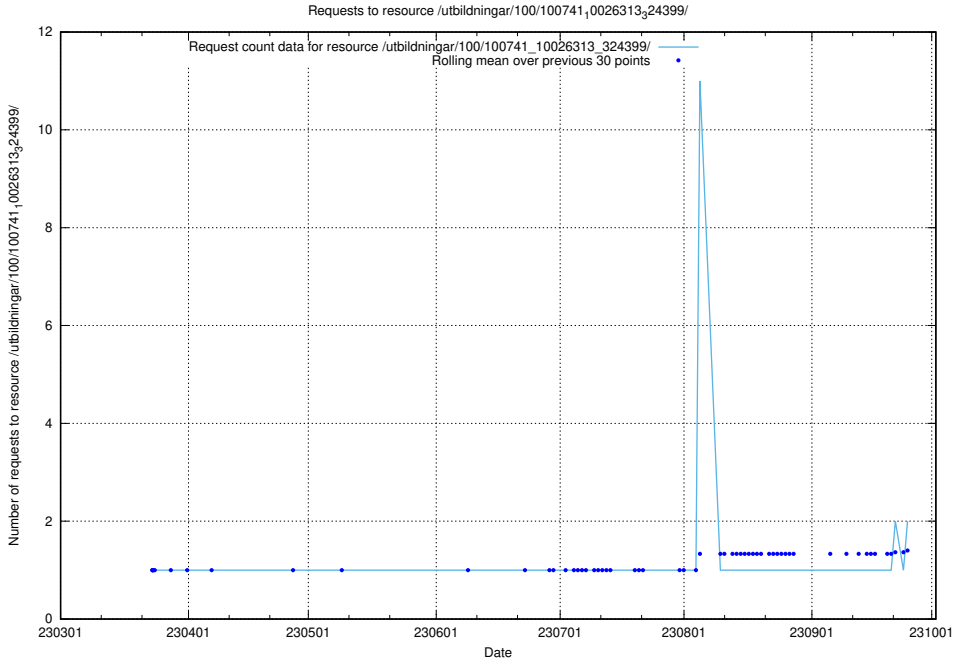

5.817 Usage of /utbildningar/100/100741_10026313_324399/

Here, we count the number of requests to resource /utbildningar/100/100741_10026313_324399/.