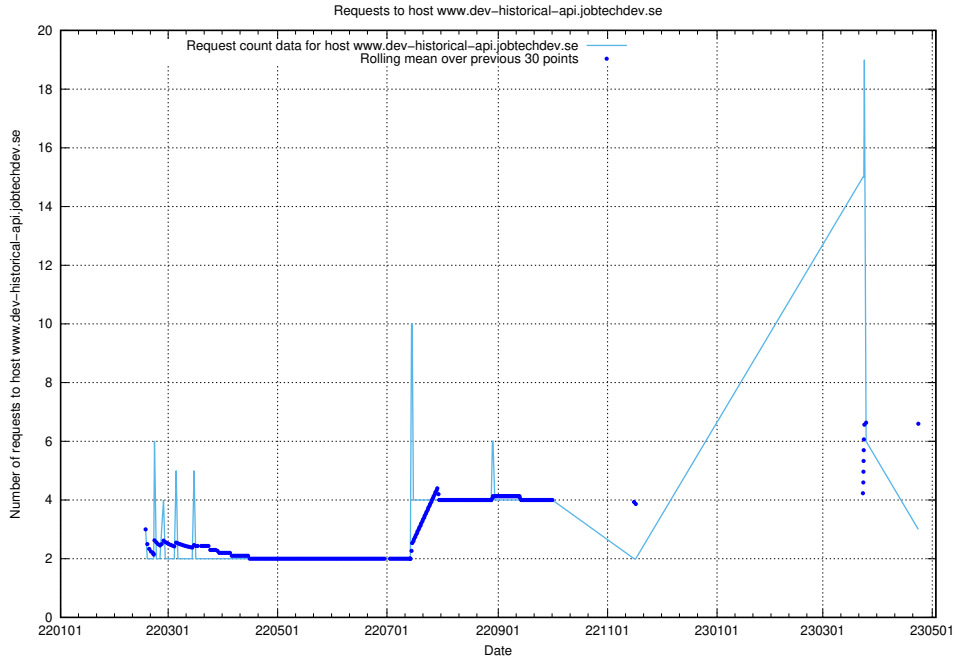

7.233 Usage of `www.dev-historical-api.jobtechdev.se`

Here, we count the number of requests to host `www.dev-historical-api.jobtechdev.se`.