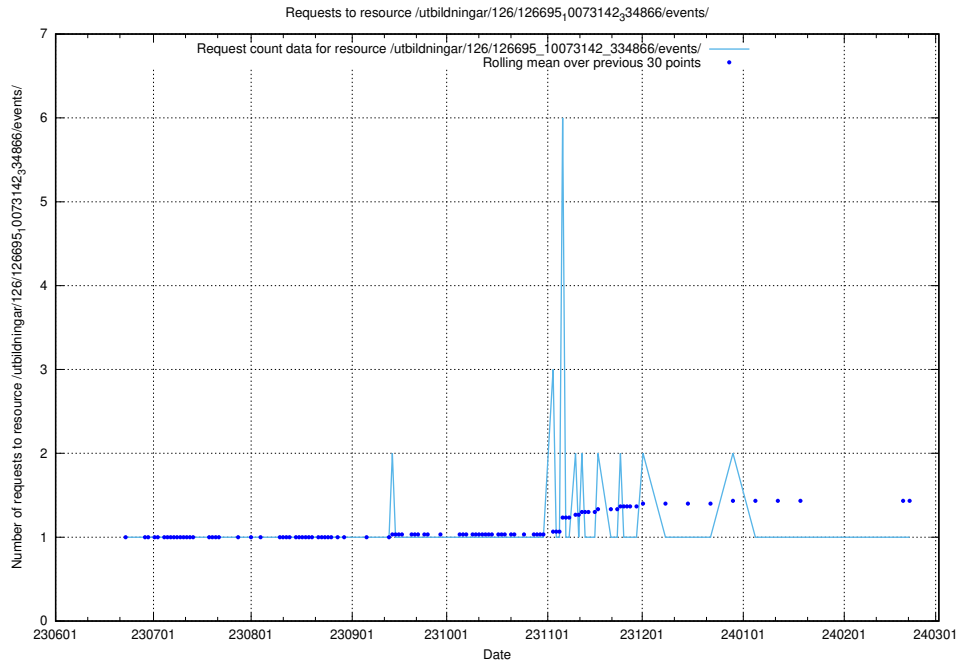

5.5608 Usage of /utbildningar/126/126695_10073142_334866/events/

Here, we count the number of requests to resource /utbildningar/126/126695_10073142_334866/events/