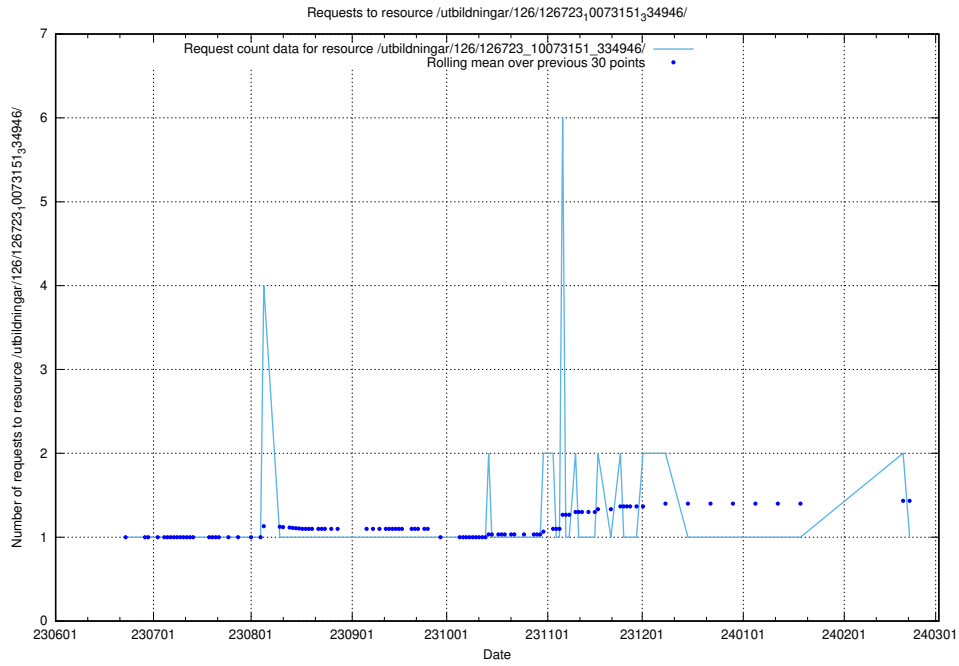

5.5582 Usage of /utbildningar/126/126723_10073151_334946/

Here, we count the number of requests to resource /utbildningar/126/126723_10073151_334946/.