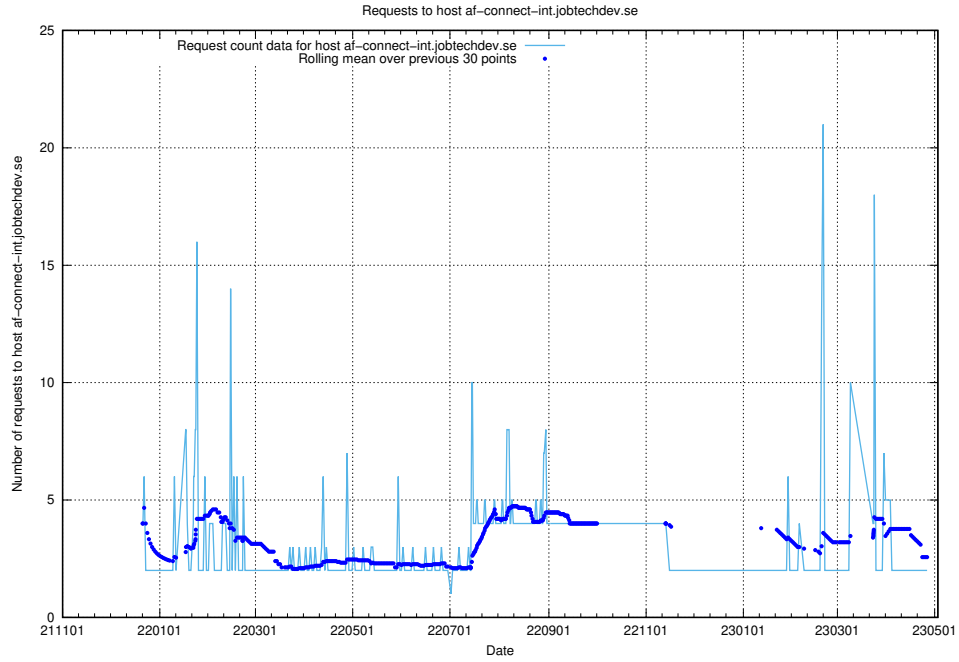

7.370 Usage of af-connect-int.jobtechdev.se

Here, we count the number of requests to host af-connect-int.jobtechdev.se.