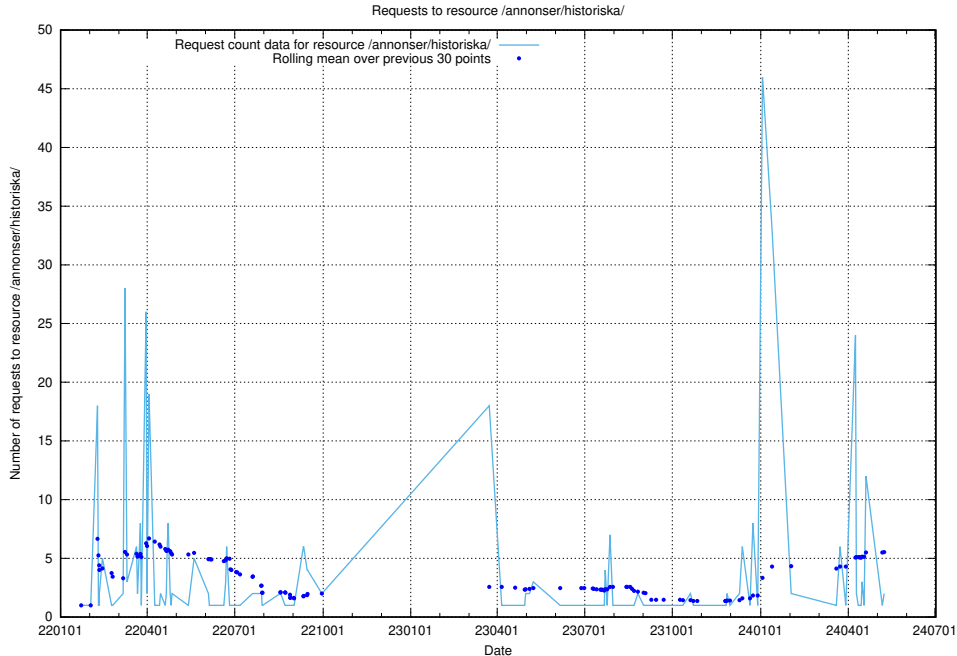

5.777 Usage of /annonser/historiska/

Here, we count the number of requests to resource /annonser/historiska/.