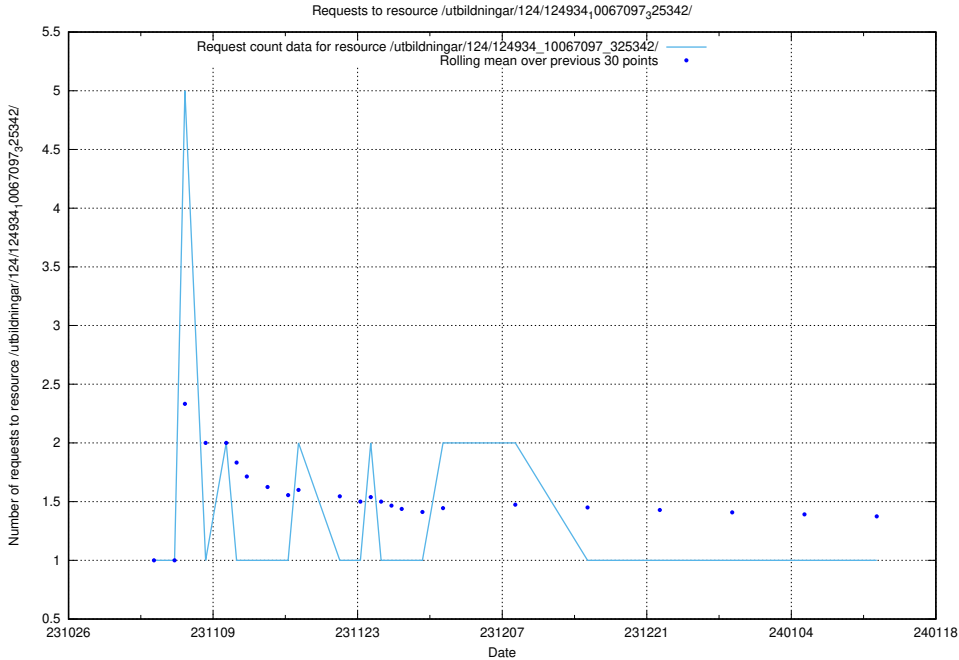

5.4142 Usage of /utbildningar/124/124934_10067097_325342/

Here, we count the number of requests to resource /utbildningar/124/124934_10067097_325342/.