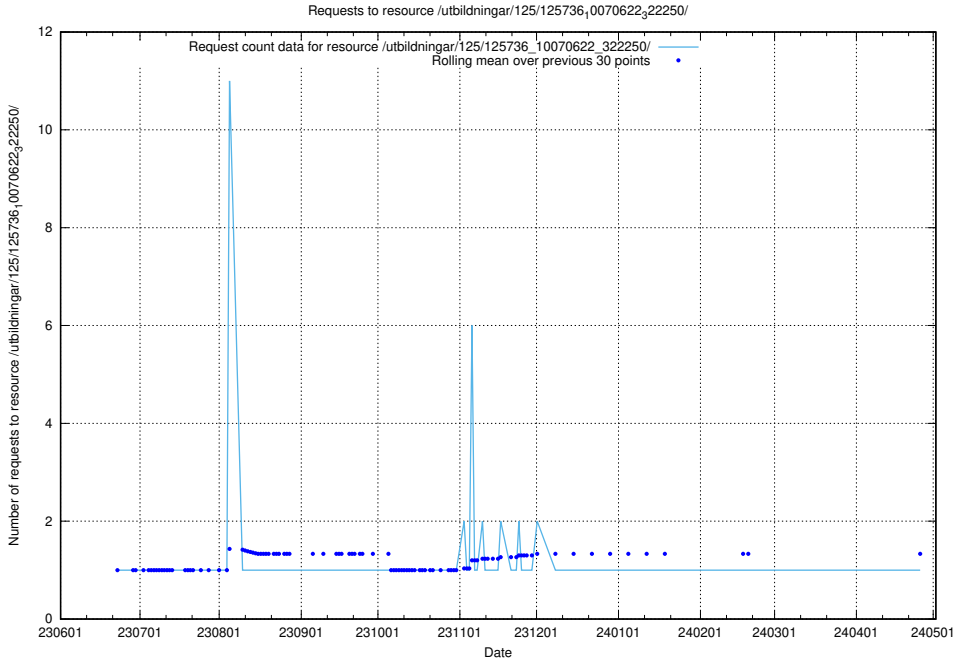

5.5678 Usage of /utbildningar/125/125736_10070622_322250/

Here, we count the number of requests to resource /utbildningar/125/125736_10070622_322250/.