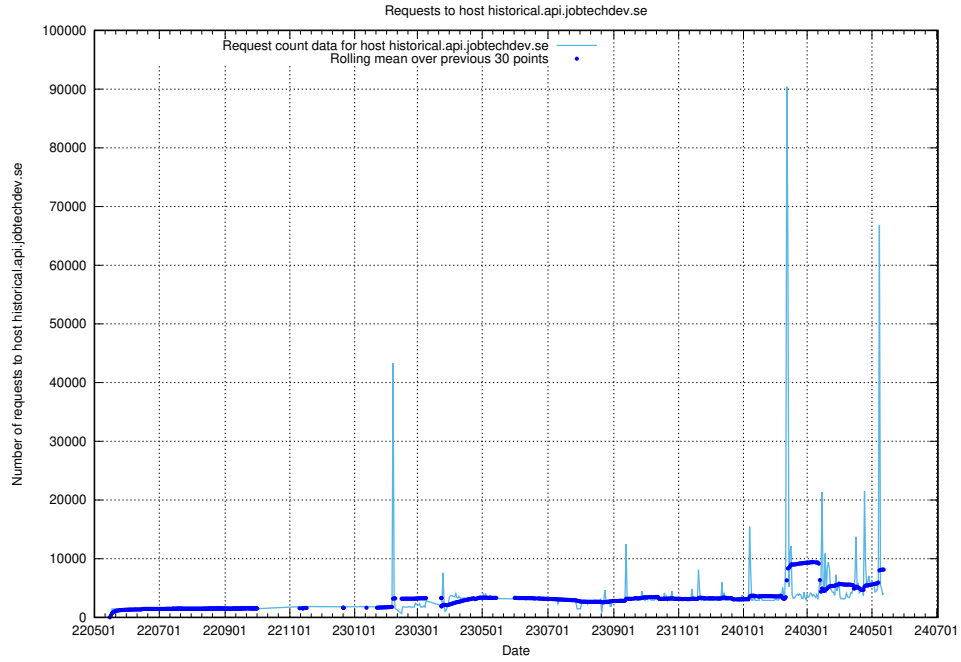

7.12 Usage of historical.api.jobtechdev.se

Here, we count the number of requests to host historical.api.jobtechdev.se.