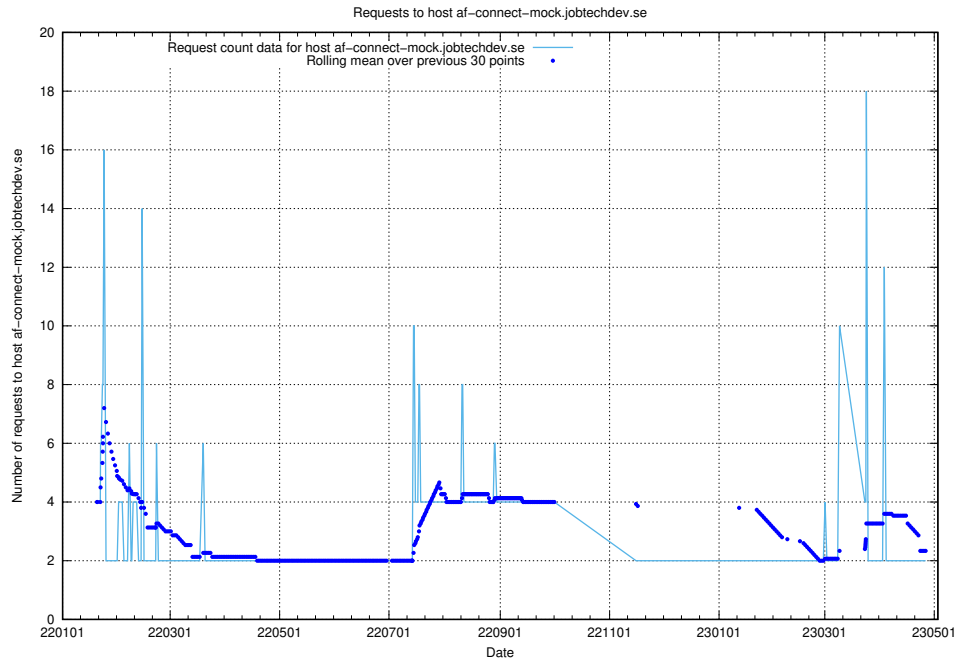

Here, we count the number of requests to host af-connect-mock.jobtechdev.se.

7.270 Usage of `jittsi.jobtechdev.se`

Here, we count the number of requests to host `jittsi.jobtechdev.se`.

7.271 Usage of `api-jobtech-taxonomy-api-test-in-prod-read.prod.services.jtech.se`