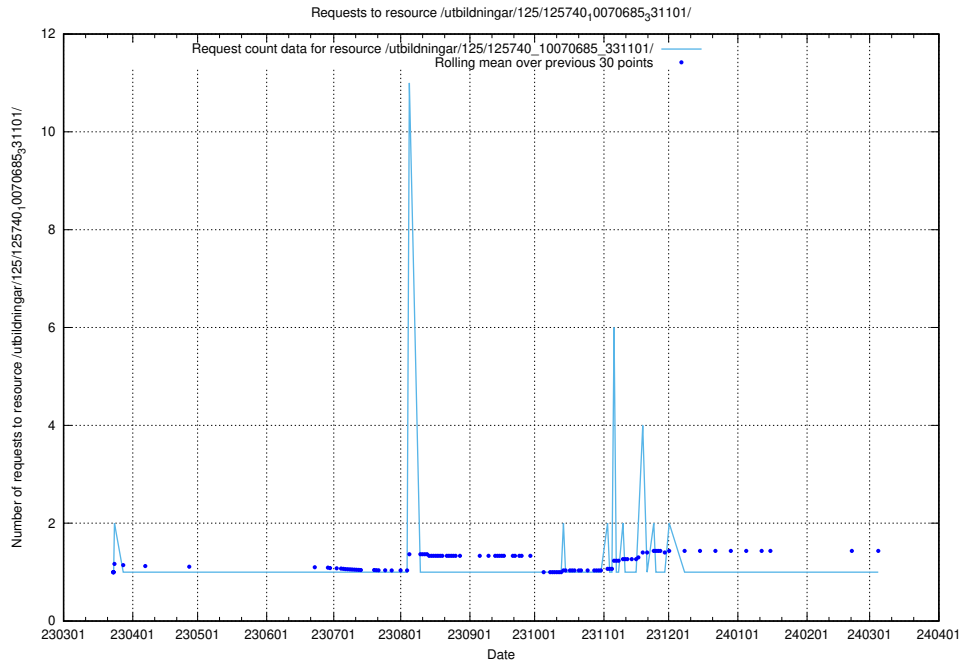

5.950 Usage of /utbildningar/125/125740_10070685_331101/

Here, we count the number of requests to resource /utbildningar/125/125740_10070685_331101/.