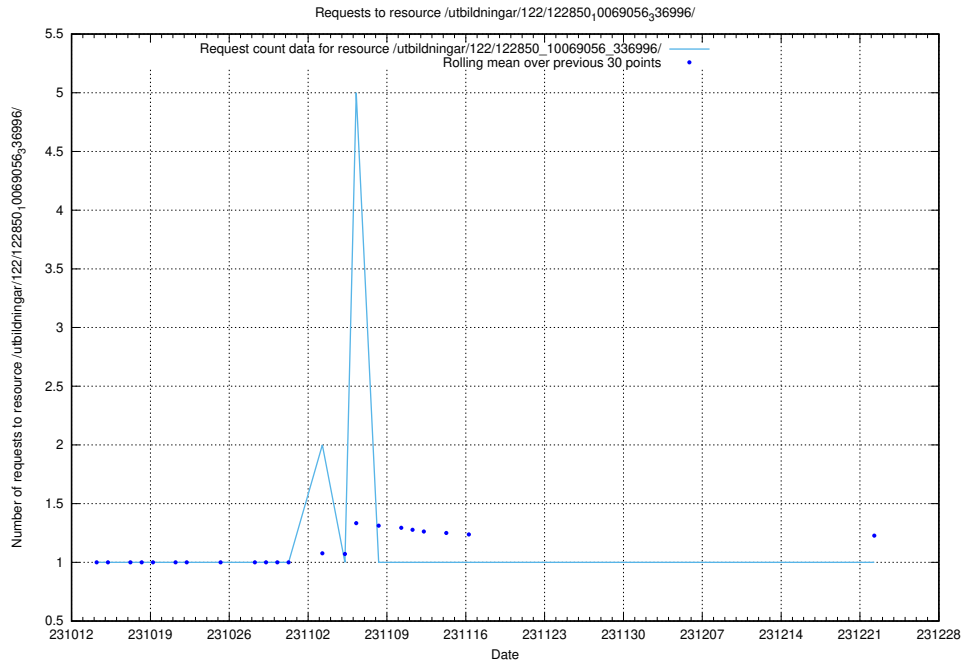

5.4323 Usage of /utbildningar/122/122850_10069056_336996/

Here, we count the number of requests to resource /utbildningar/122/122850_10069056_336996/.