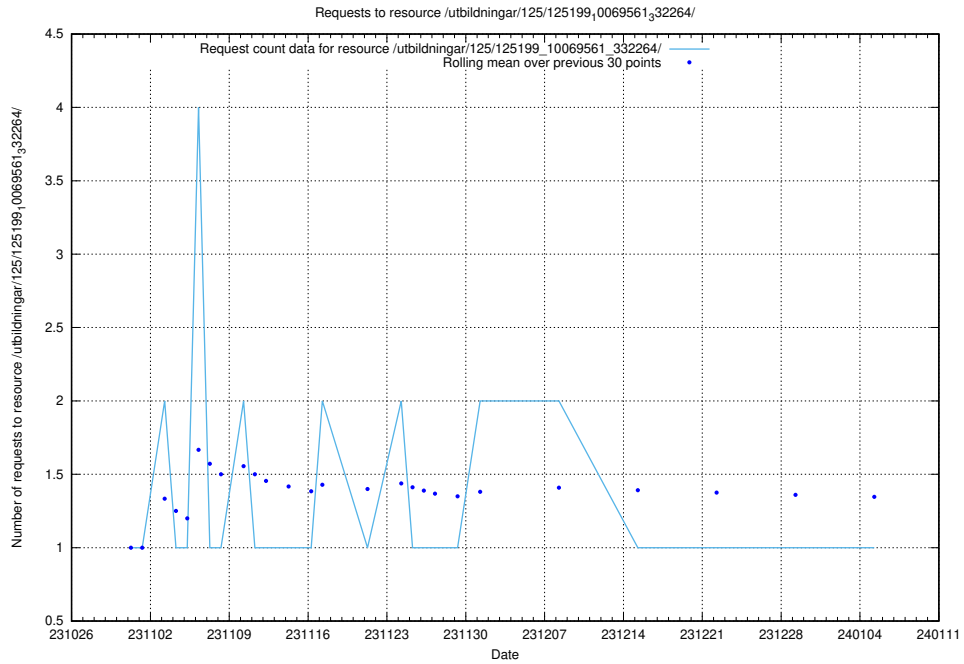

5.4151 Usage of /utbildningar/125/125199_10069561_332264/

Here, we count the number of requests to resource /utbildningar/125/125199_10069561_332264/.