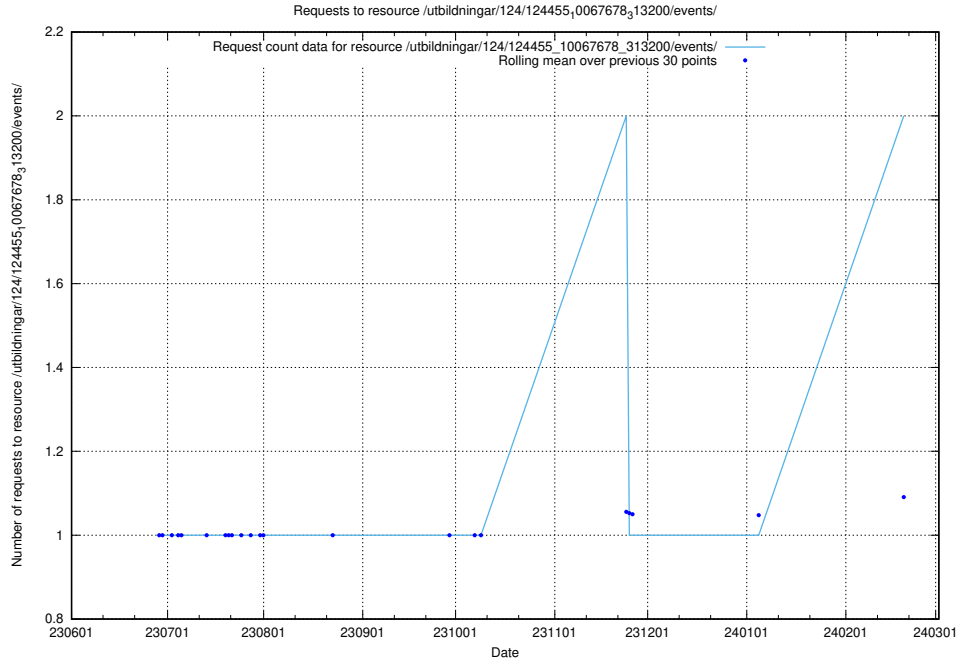

5.805 Usage of /utbildningar/124/124455_10067678_313200/events/

Here, we count the number of requests to resource /utbildningar/124/124455_10067678_313200/events/