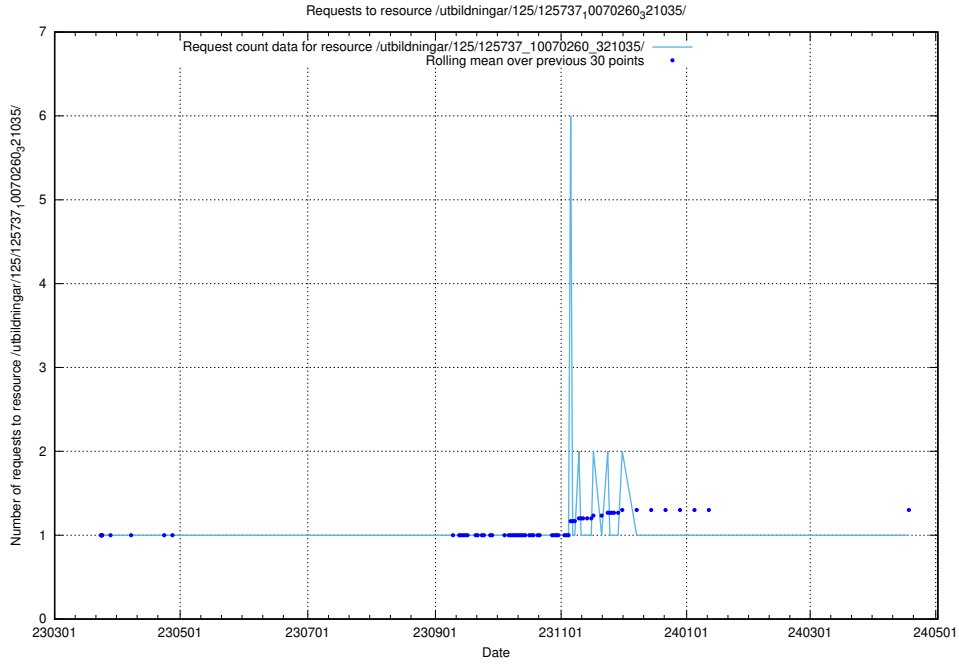

5.977 Usage of /utbildningar/125/125737_10070260_321035/

Here, we count the number of requests to resource /utbildningar/125/125737_10070260_321035/.