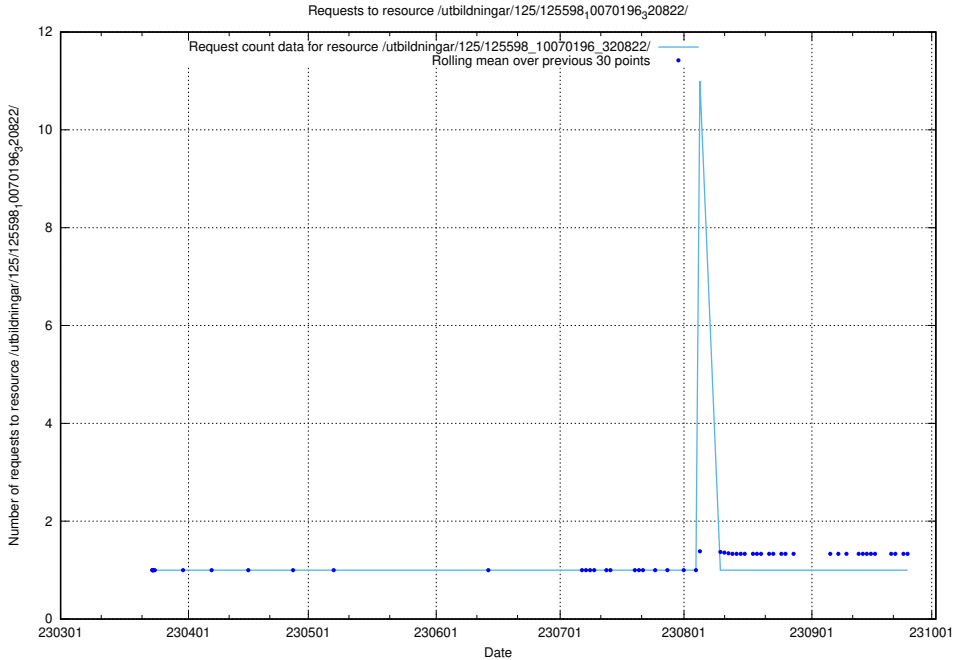

5.1057 Usage of /utbildningar/125/125598_10070196_320822/

Here, we count the number of requests to resource /utbildningar/125/125598_10070196_320822/.