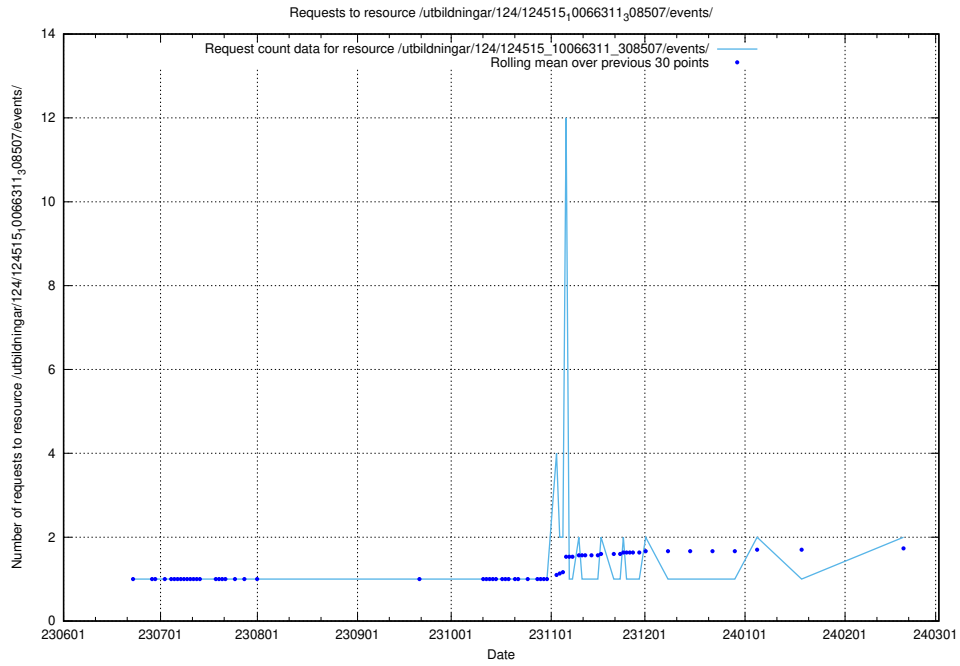

5.826 Usage of /utbildningar/124/124515_10066311_308507/events/

Here, we count the number of requests to resource /utbildningar/124/124515_10066311_308507/events/