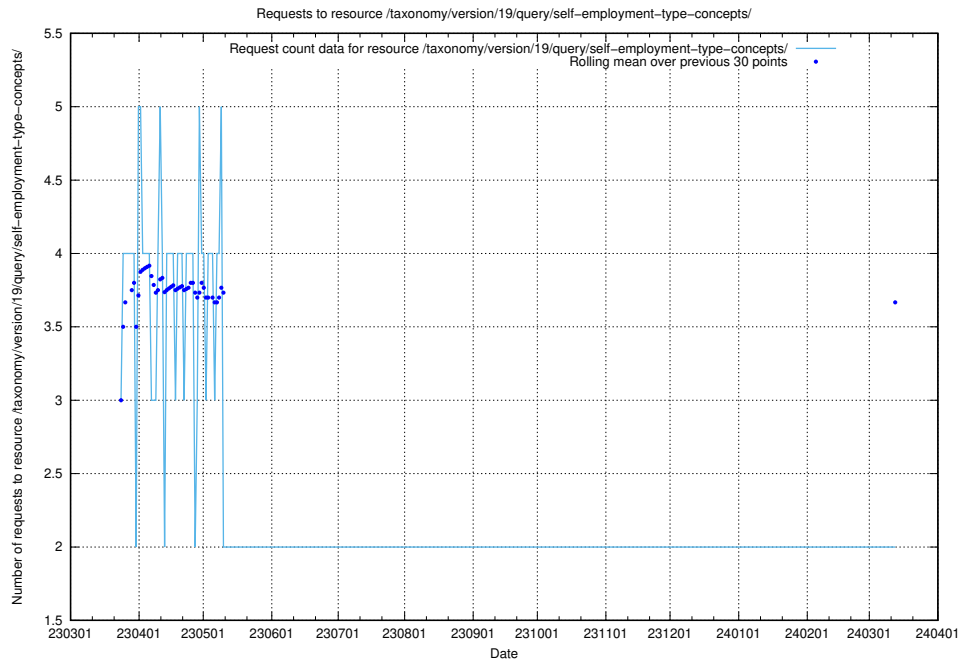

5.890 Usage of /taxonomy/version/19/query/self-employment-type-concepts/

Here, we count the number of requests to resource /taxonomy/version/19/query/self-employment-type-concepts/.