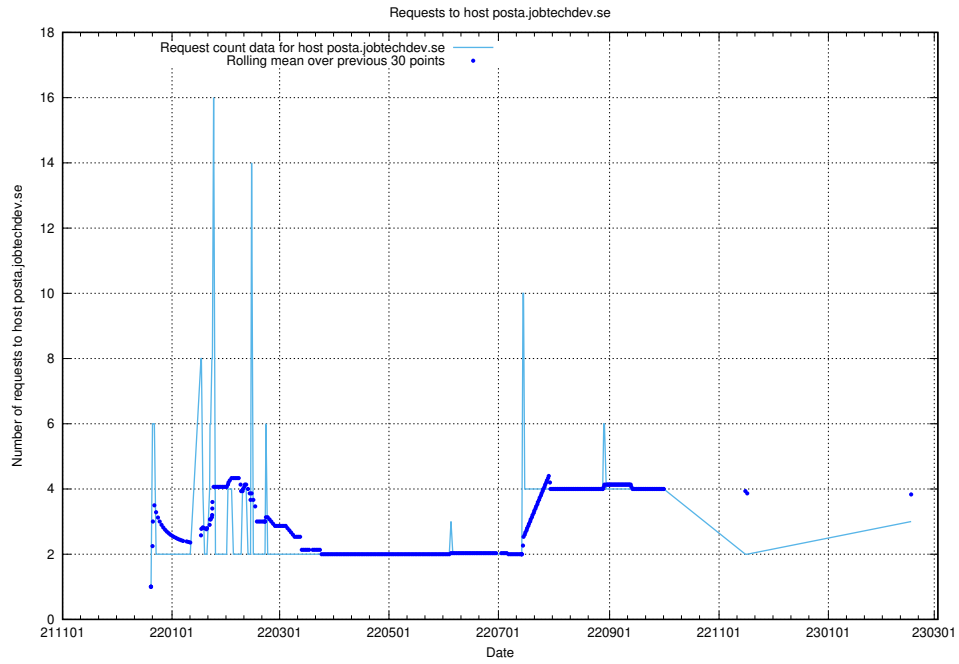

7.200 Usage of `posta.jobtechdev.se`

Here, we count the number of requests to host `posta.jobtechdev.se`.