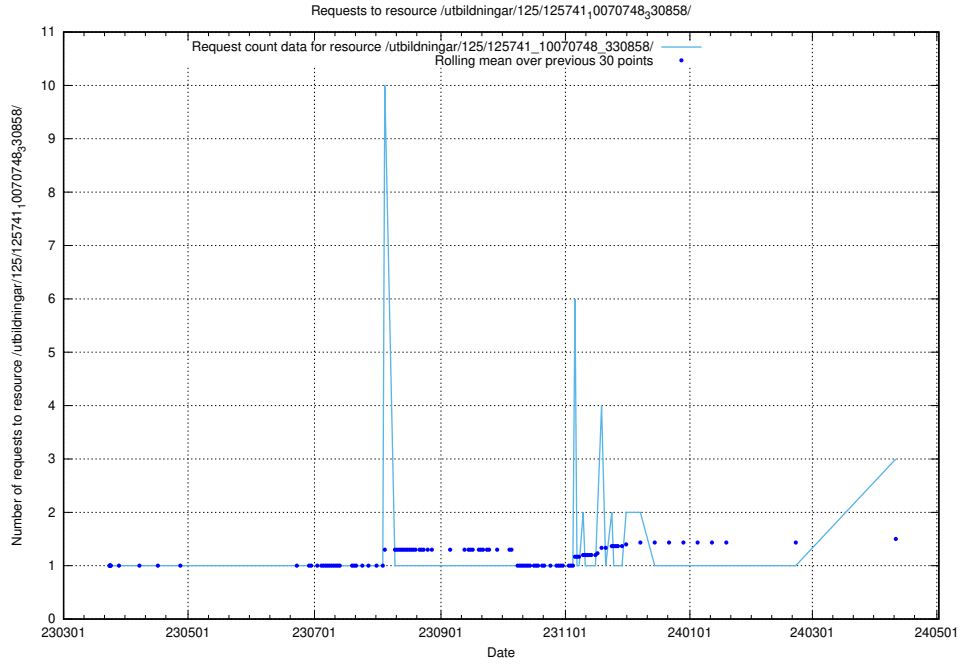

5.431 Usage of /utbildningar/125/125741_10070748_330858/

Here, we count the number of requests to resource /utbildningar/125/125741_10070748_330858/.