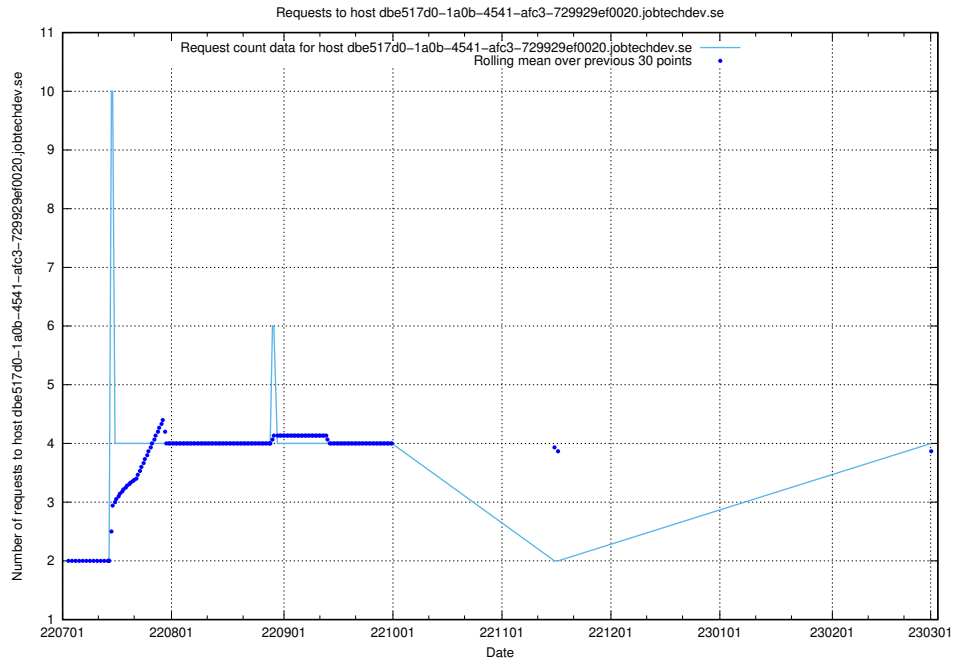

7.141 Usage of db517d0-1a0b-4541-afc3-729929ef0020.jobtechdev.se

Here, we count the number of requests to host db517d0-1a0b-4541-afc3-729929ef0020.jobtechdev.se.