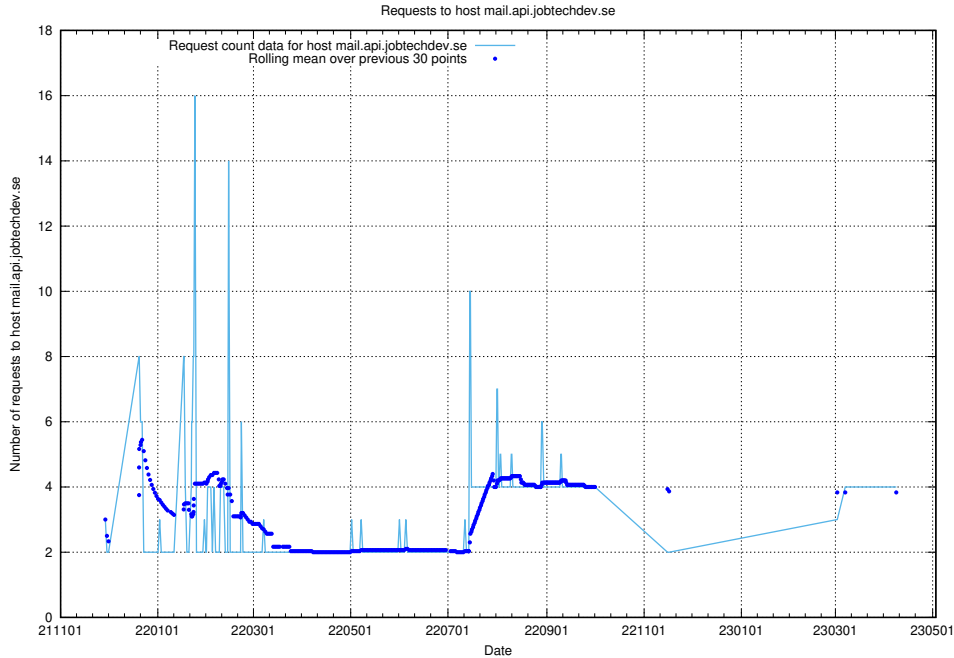

7.138 Usage of mail.api.jobtechdev.se

Here, we count the number of requests to host mail.api.jobtechdev.se.