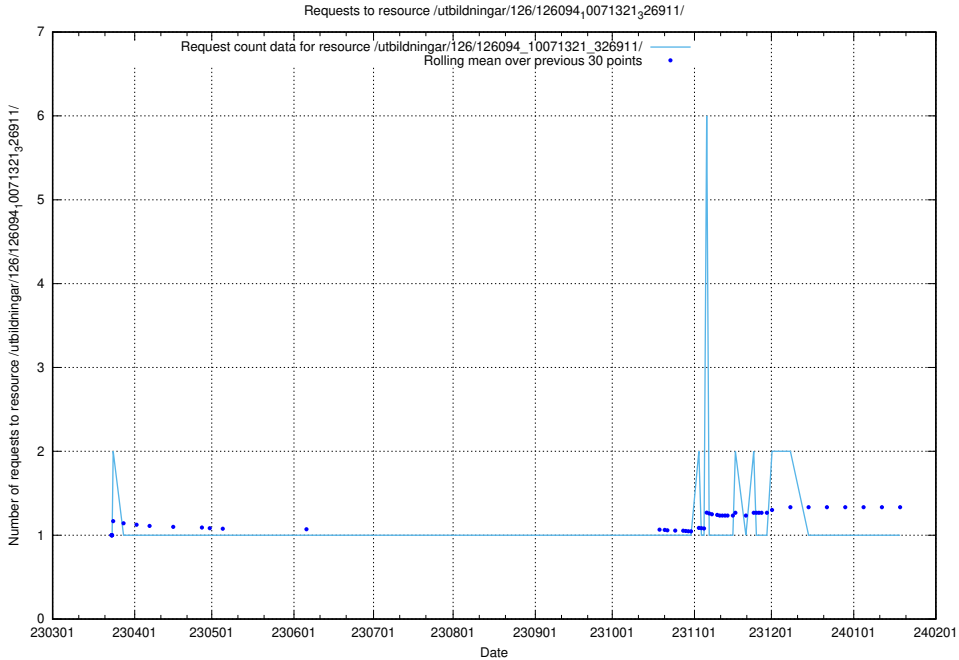

5.6439 Usage of /utbildningar/126/126094_10071321_326911/

Here, we count the number of requests to resource /utbildningar/126/126094_10071321_326911/.