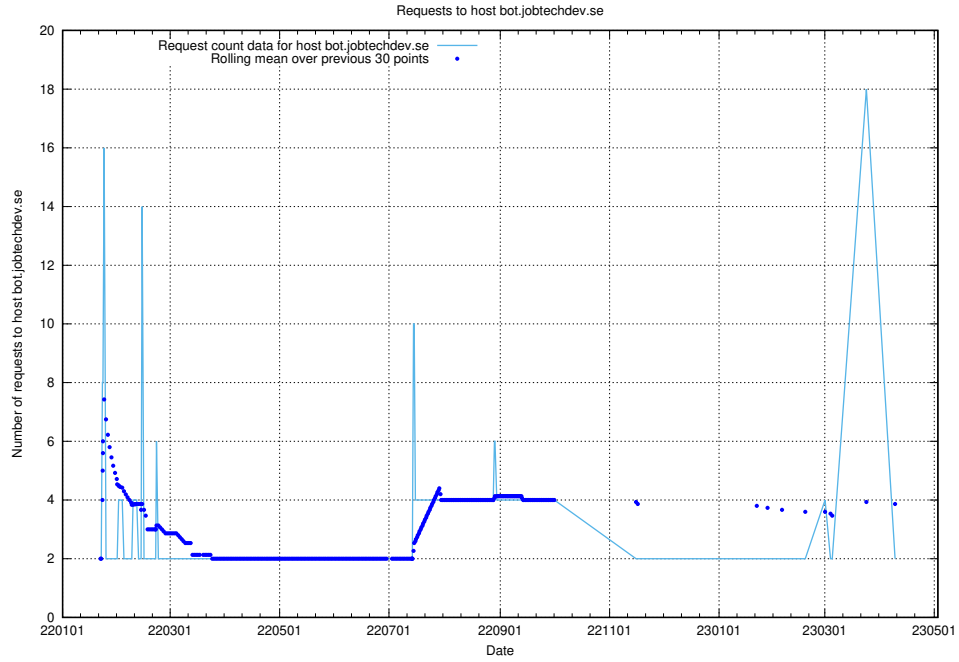

7.260 Usage of bot.jobtechdev.se

Here, we count the number of requests to host bot.jobtechdev.se.