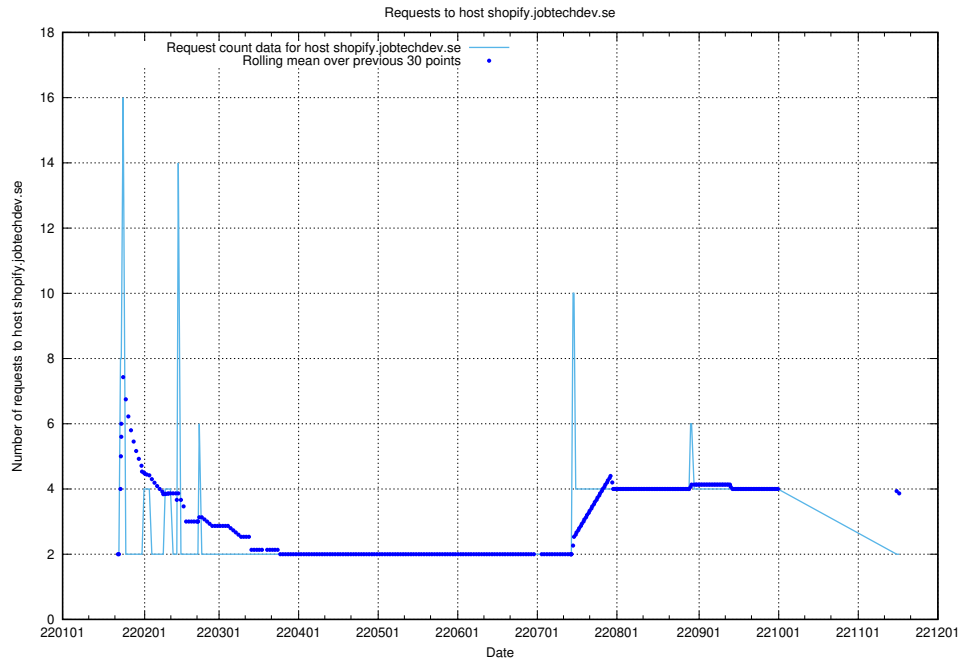

7.587 Usage of shopify.jobtechdev.se

Here, we count the number of requests to host shopify.jobtechdev.se.

7.588 Usage of jijitsi.jobtechdev.se

Here, we count the number of requests to host jijitsi.jobtechdev.se.