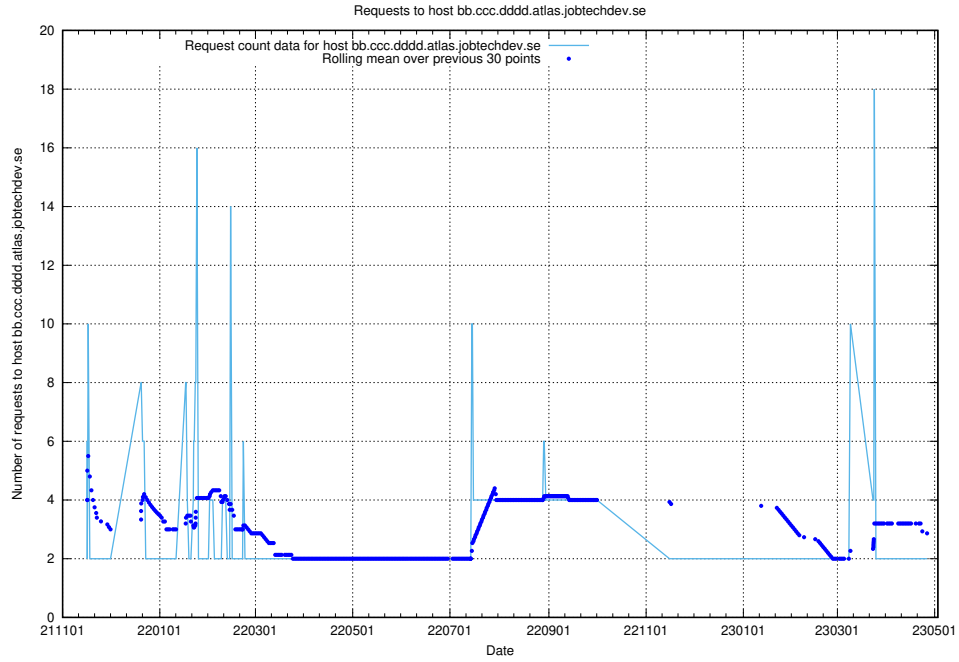

7.530 Usage of bb.ccc.dddd.atlas.jobtechdev.se

Here, we count the number of requests to host bb.ccc.dddd.atlas.jobtechdev.se.