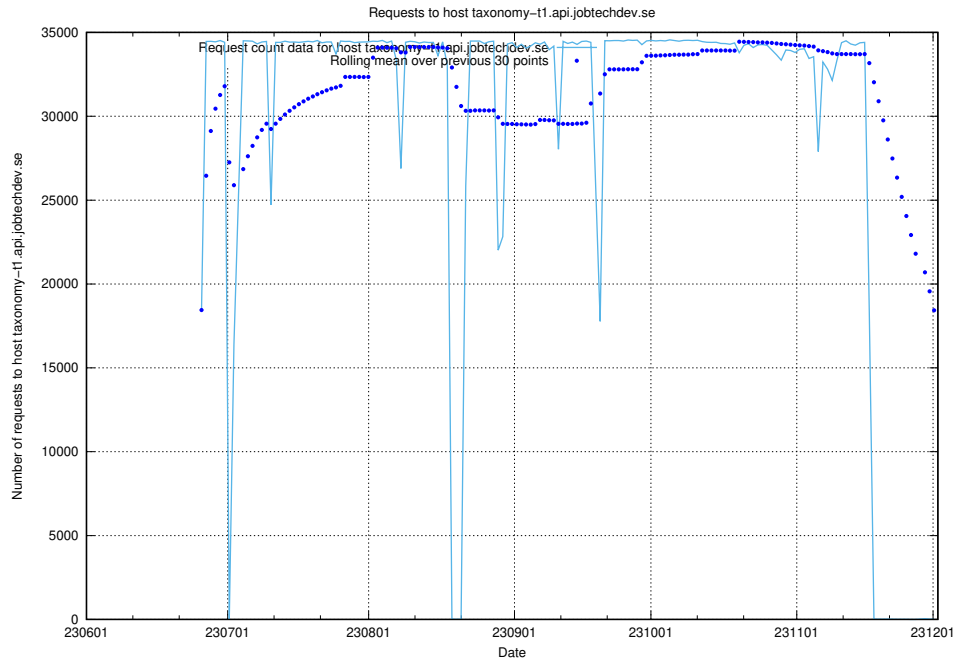

7.170 Usage of taxonomy-t1.api.jobtechdev.se

Here, we count the number of requests to host taxonomy-t1.api.jobtechdev.se.