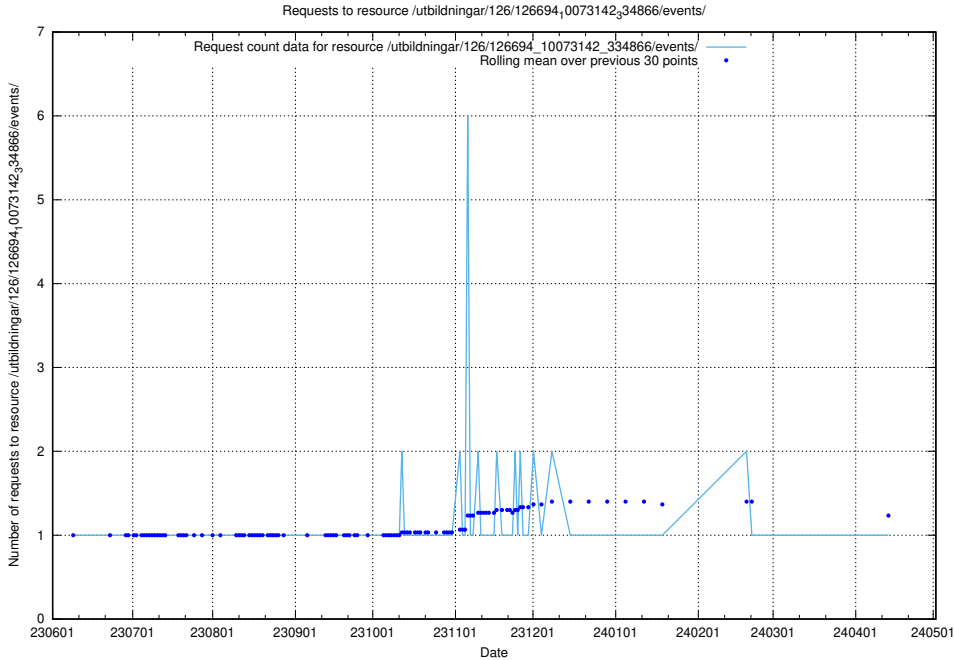

5.5865 Usage of /utbildningar/126/126694_10073142_334866/events/

Here, we count the number of requests to resource /utbildningar/126/126694_10073142_334866/events/