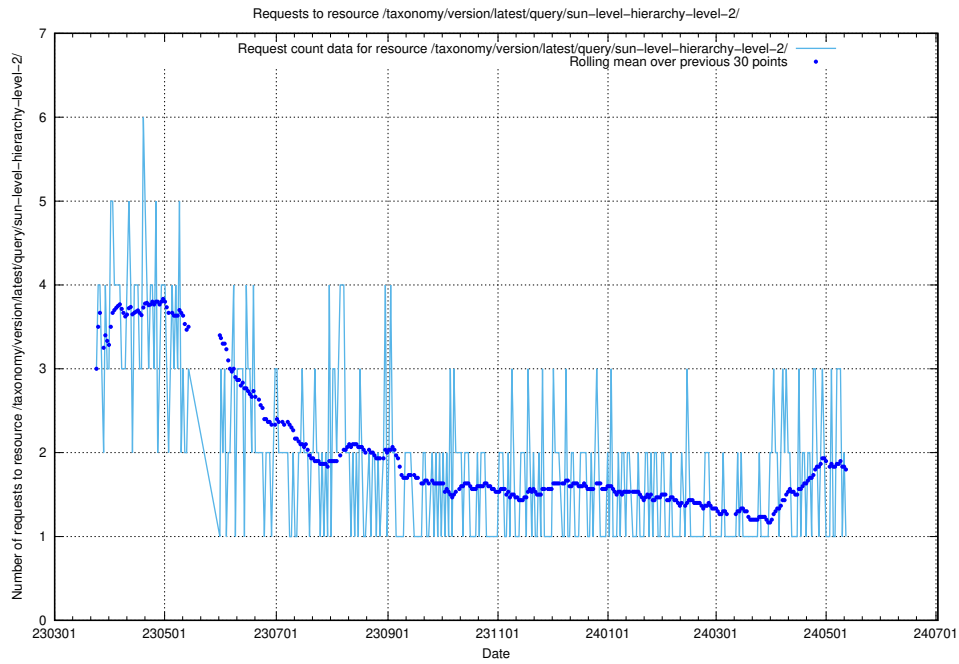

5.6069 Usage of /taxonomy/version/latest/query/sun-level-hierarchy-level-2/

Here, we count the number of requests to resource /taxonomy/version/latest/query/sun-level-hierarchy-level-2/.