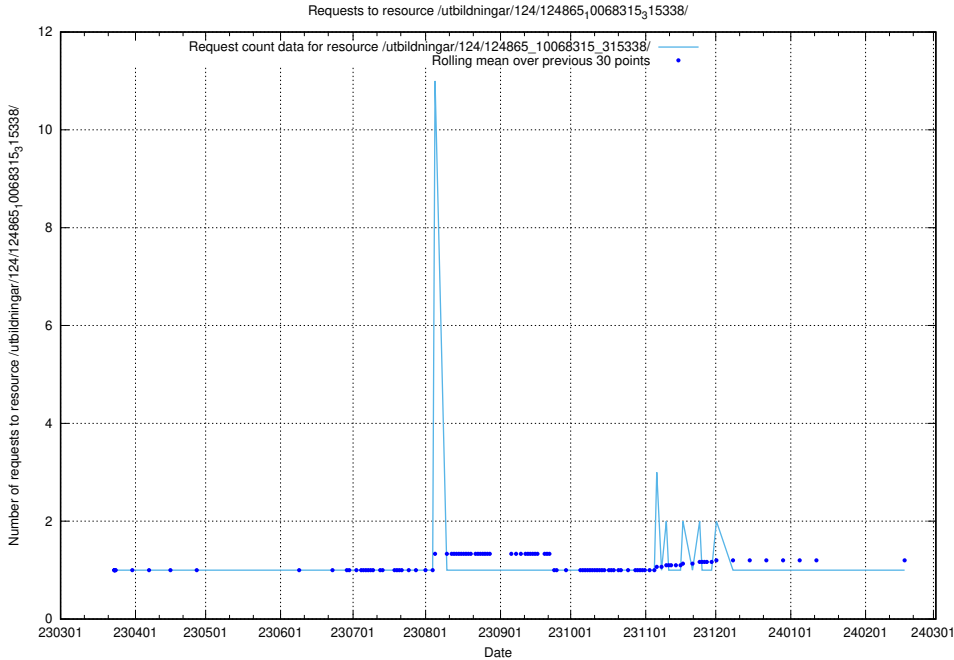

Here, we count the number of requests to resource /utbildningar/124/124865_10068315_315338/.

5.1125 Usage of /utbildningar/124/124862_10069845_319853/events/

Here, we count the number of requests to resource /utbildningar/124/124862_10069845_319853/events/