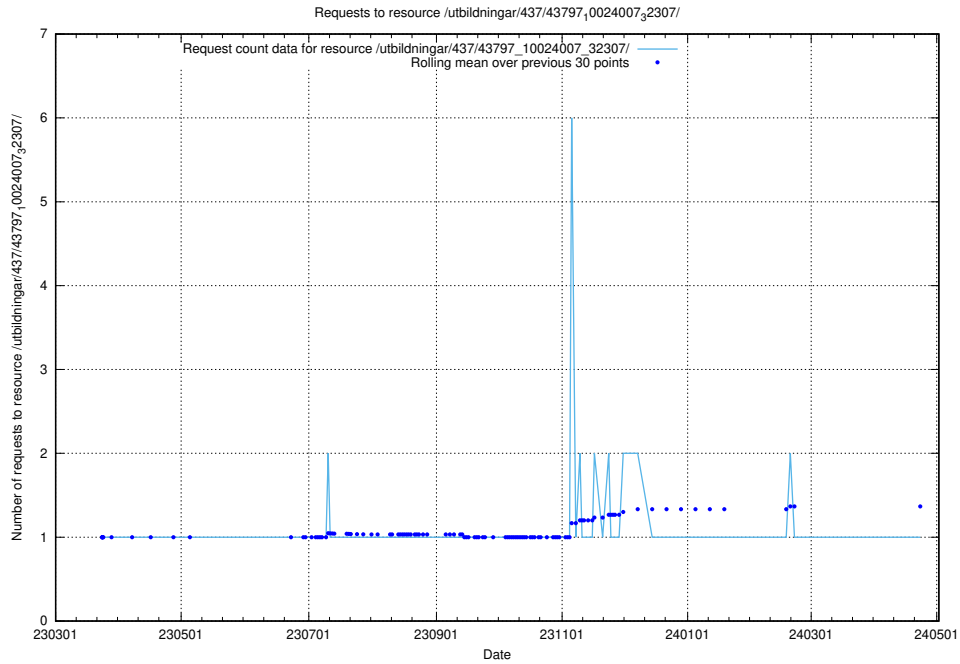

Here, we count the number of requests to resource /utbildningar/437/43799_10024013_29974/.

5.6354 Usage of /utbildningar/437/43797_10024007_32307/

Here, we count the number of requests to resource /utbildningar/437/43797_10024007_32307/.