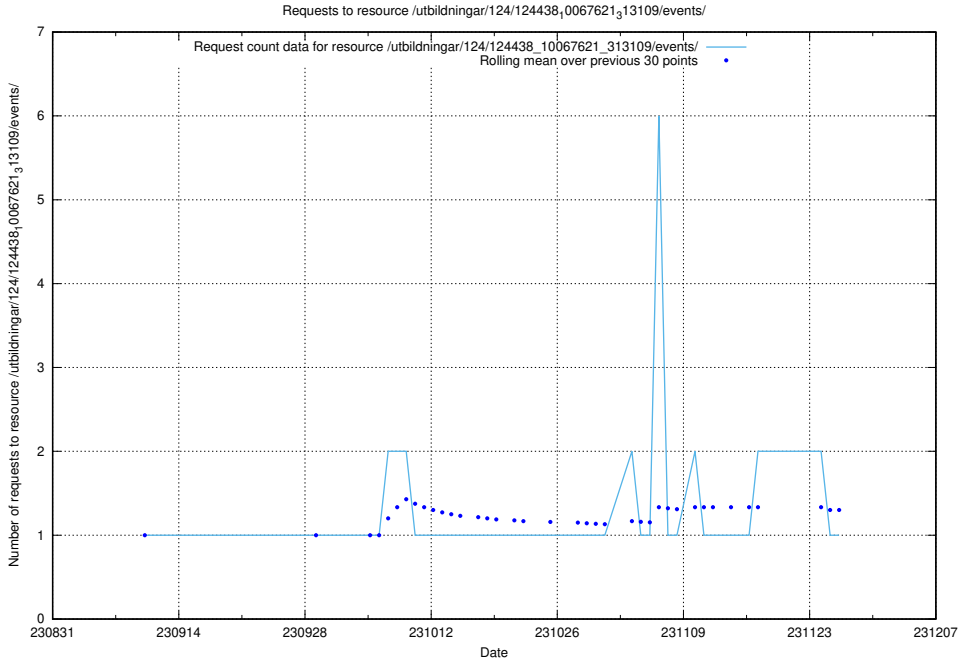

5.4600 Usage of /utbildningar/124/124438_10067621_313109/events/

Here, we count the number of requests to resource /utbildningar/124/124438_10067621_313109/events/