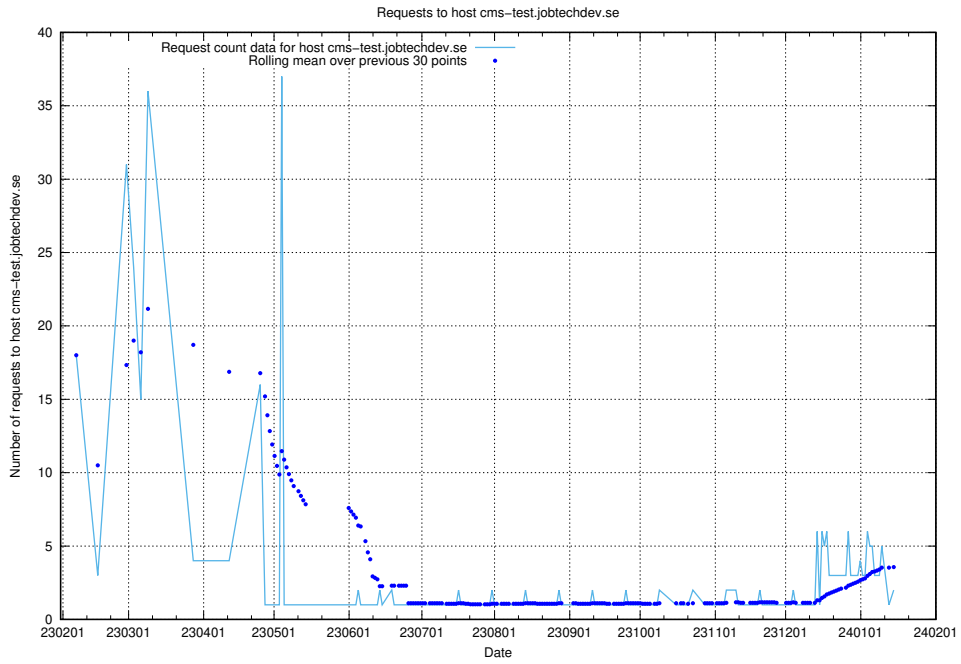

7.292 Usage of cms-test.jobtechdev.se

Here, we count the number of requests to host cms-test.jobtechdev.se.