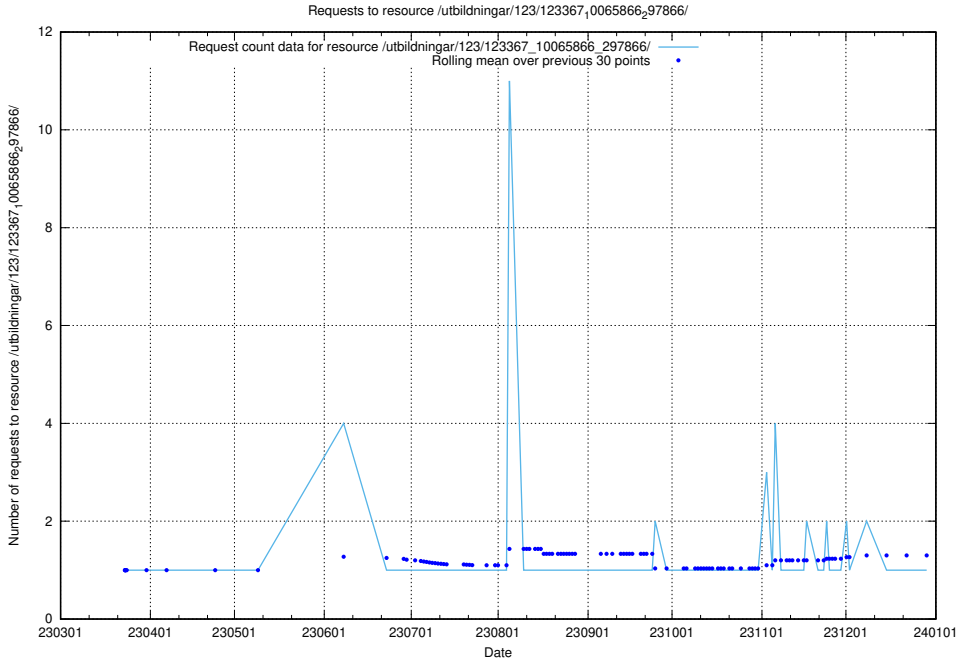

5.4754 Usage of /utbildningar/123/123367_10065866_297866/

Here, we count the number of requests to resource /utbildningar/123/123367_10065866_297866/.