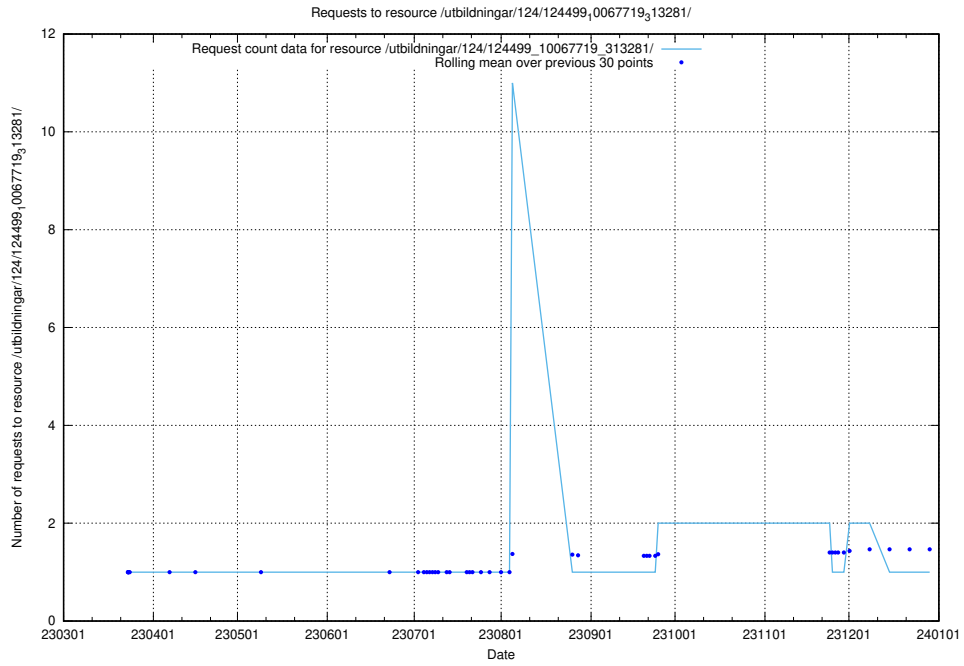

5.2530 Usage of /utbildningar/124/124499_10067719_313281/

Here, we count the number of requests to resource /utbildningar/124/124499_10067719_313281/.