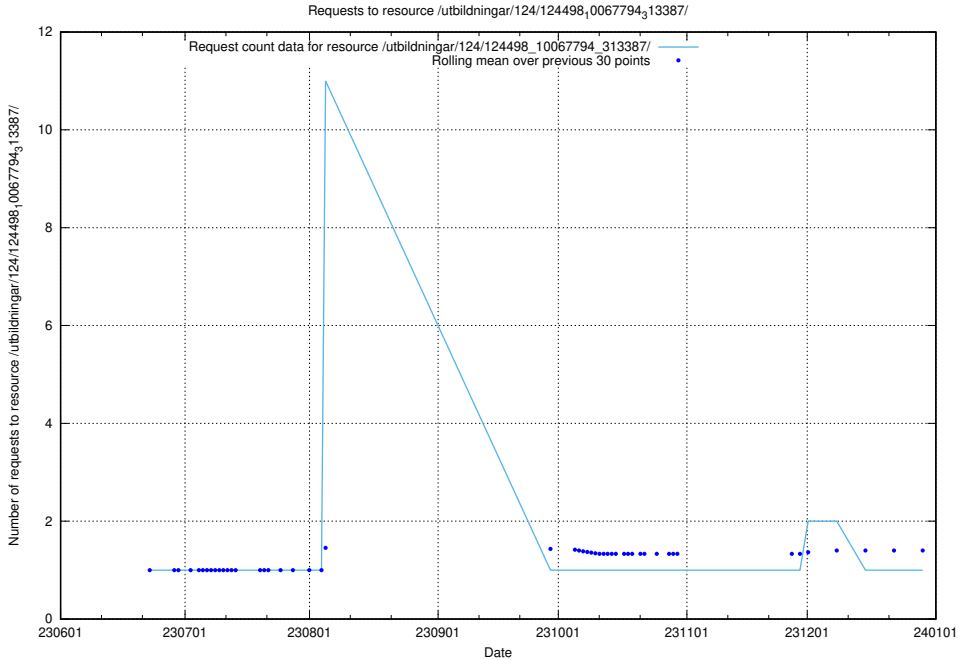

5.5768 Usage of /utbildningar/124/124498_10067794_313387/

Here, we count the number of requests to resource /utbildningar/124/124498_10067794_313387/.