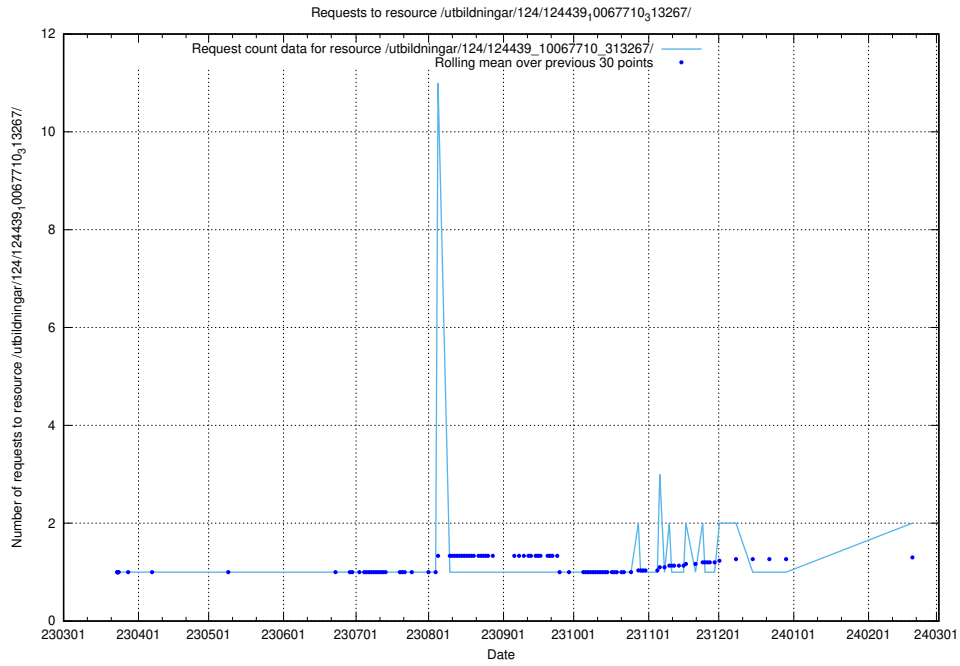

5.627 Usage of /utbildningar/124/124439_10067710_313267/

Here, we count the number of requests to resource /utbildningar/124/124439_10067710_313267/.