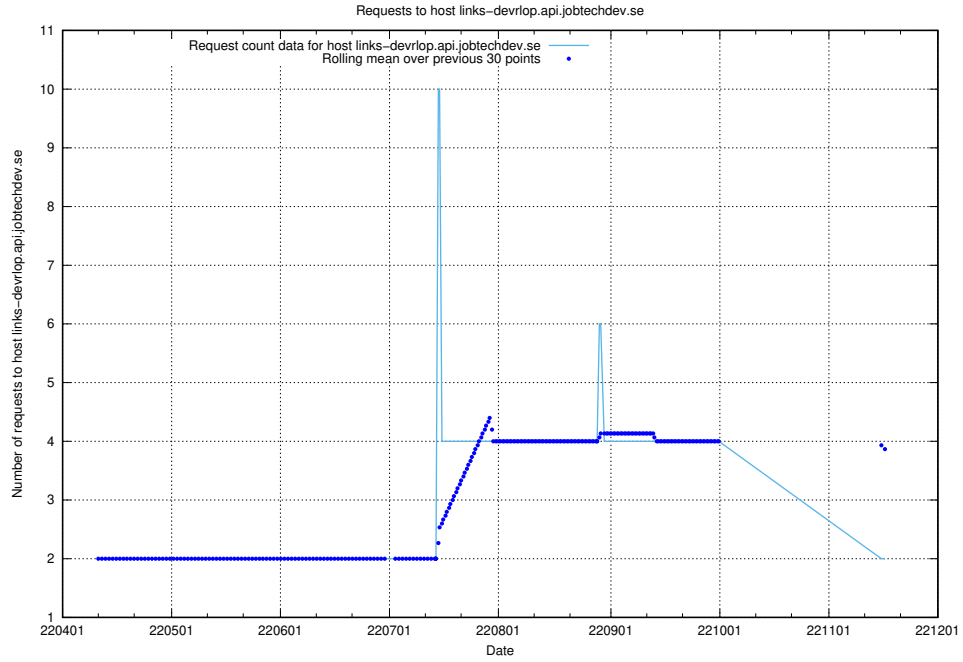

7.470 Usage of links-devrlop.api.jobtechdev.se

Here, we count the number of requests to host links-devrlop.api.jobtechdev.se.