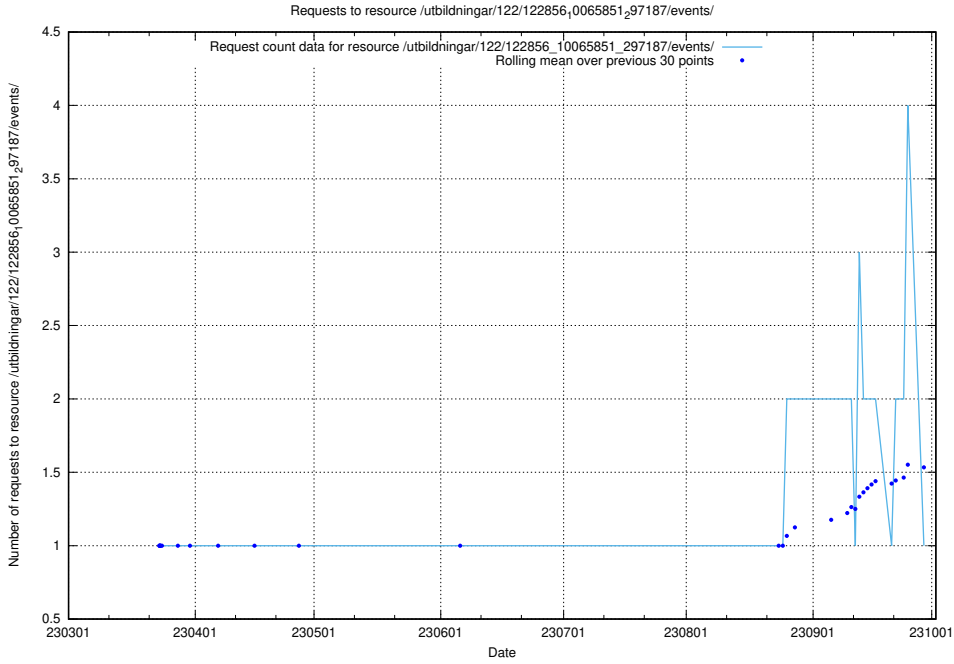

5.5134 Usage of /utbildningar/122/122856_10065851_297187/events/

Here, we count the number of requests to resource /utbildningar/122/122856_10065851_297187/events/