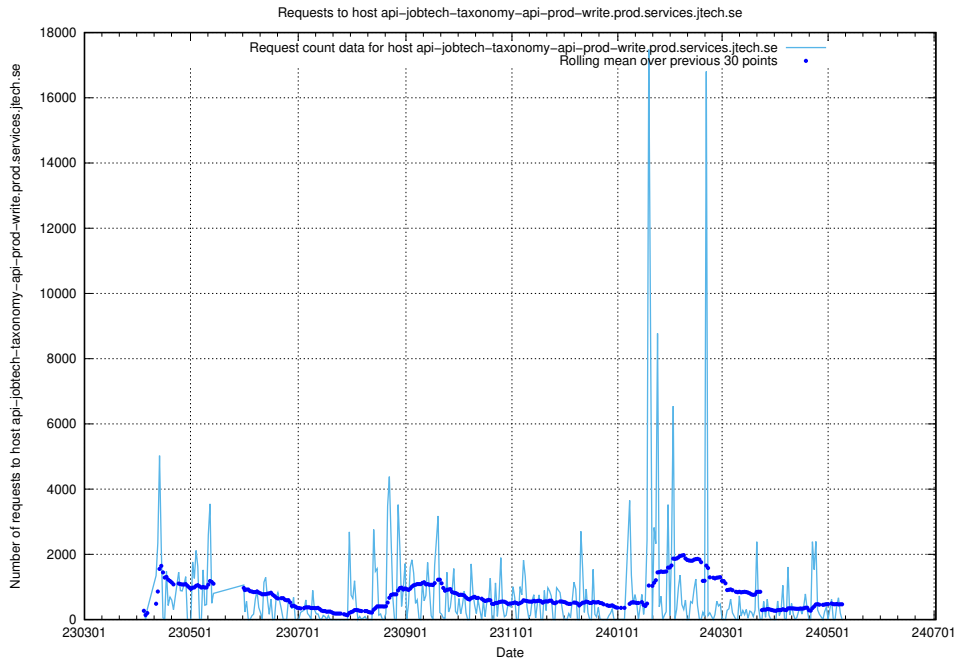

7.609 Usage of api-jobtech-taxonomy-api-prod-write.prod.services.jtech.se

Here, we count the number of requests to host api-jobtech-taxonomy-api-prod-write.prod.services.jtech.se.