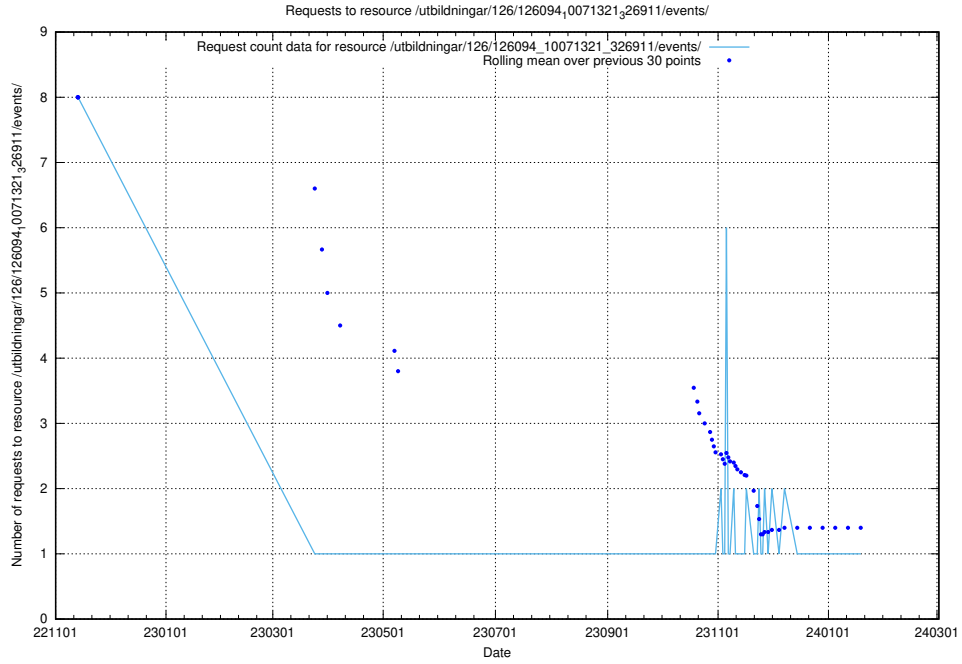

Here, we count the number of requests to resource /utbildningar/124/124516_10066304_308429/.

5.5744 Usage of /utbildningar/126/126094_10071321_326911/events/

Here, we count the number of requests to resource /utbildningar/126/126094_10071321_326911/events/