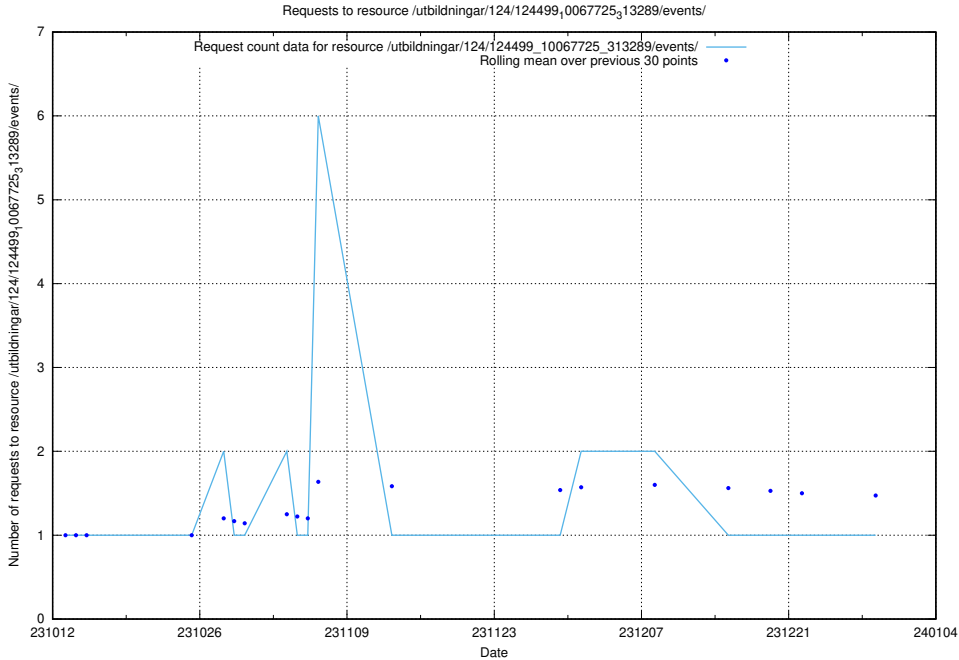

5.4336 Usage of /utbildningar/124/124499_10067725_313289/events/

Here, we count the number of requests to resource /utbildningar/124/124499_10067725_313289/events/