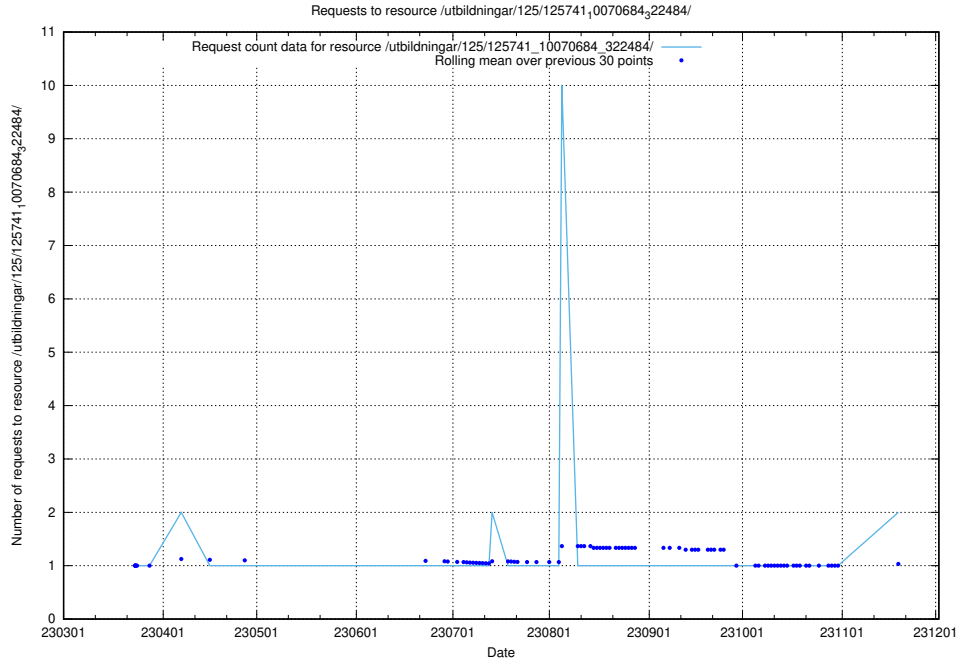

5.925 Usage of /utbildningar/125/125741_10070684_322484/

Here, we count the number of requests to resource /utbildningar/125/125741_10070684_322484/.