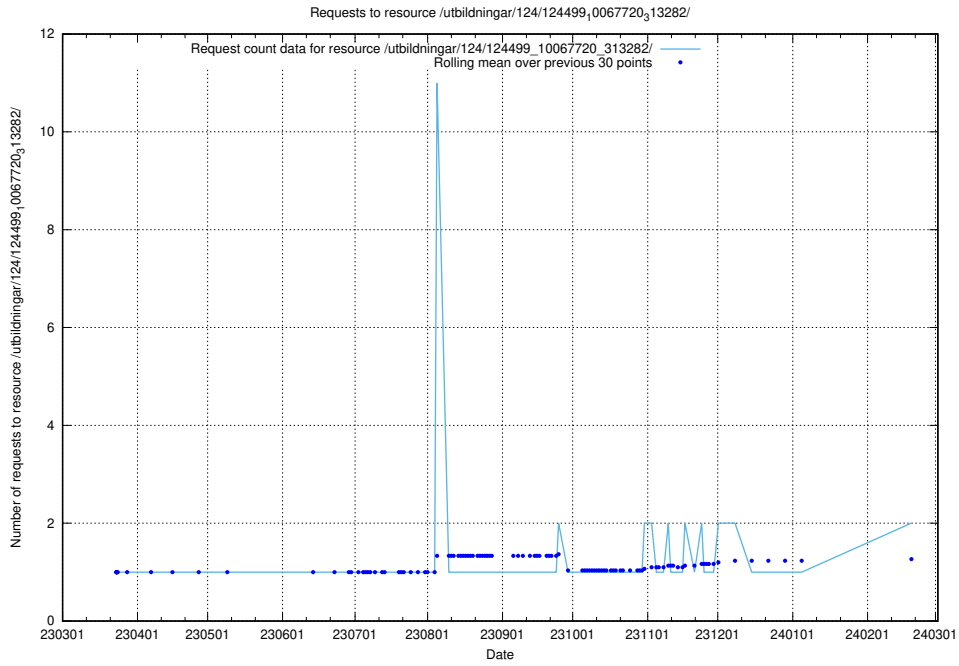

5.543 Usage of /utbildningar/124/124499_10067720_313282/

Here, we count the number of requests to resource /utbildningar/124/124499_10067720_313282/.