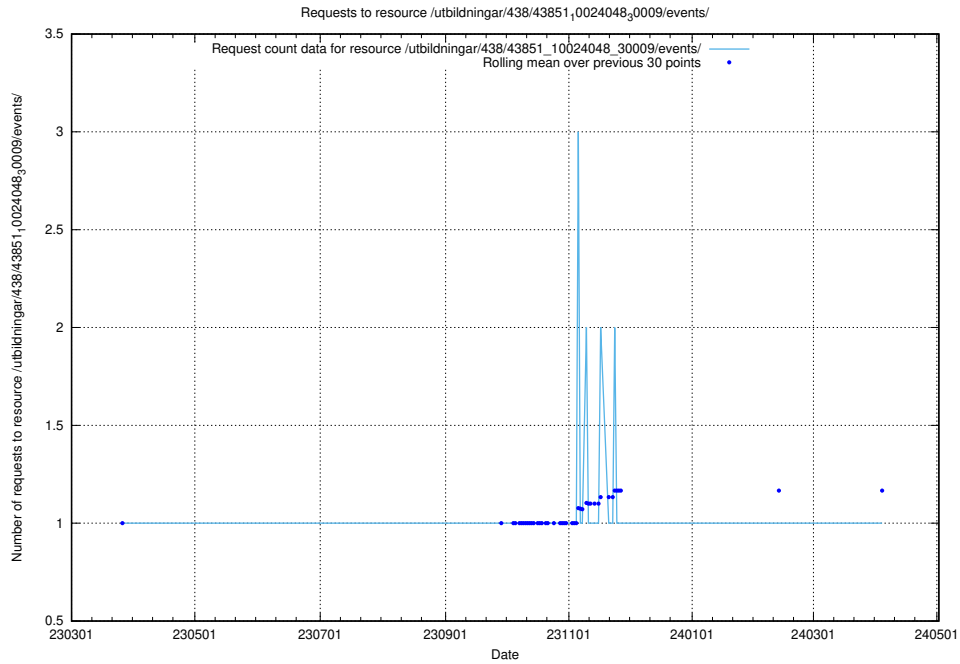

5.6050 Usage of /utbildningar/438/43851_10024048_30009/events/

Here, we count the number of requests to resource /utbildningar/438/43851_10024048_30009/events/.