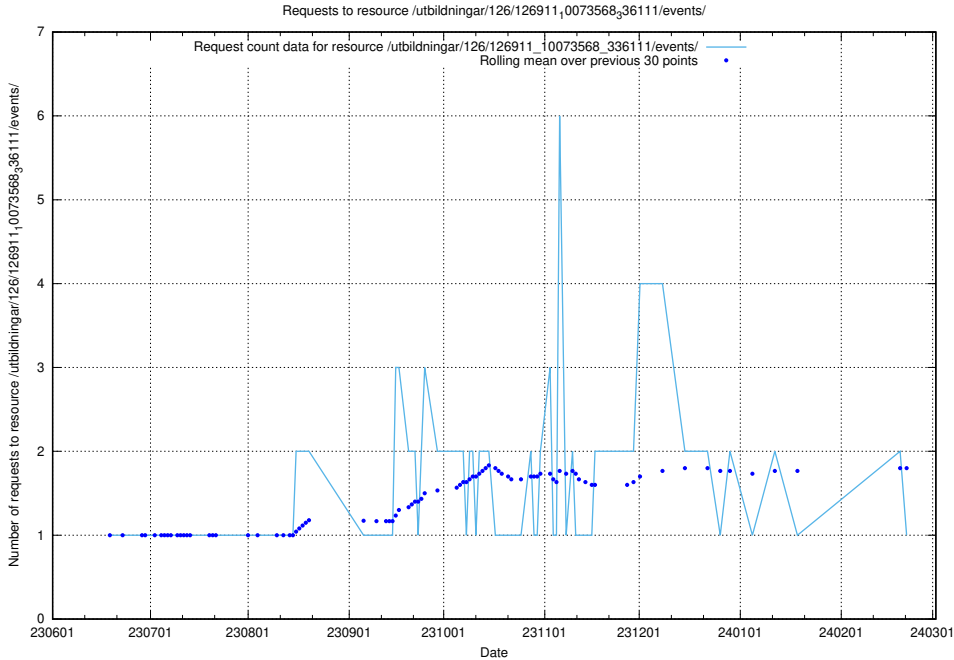

5.5824 Usage of /utbildningar/126/126911_10073568_336111/events/

Here, we count the number of requests to resource /utbildningar/126/126911_10073568_336111/events/