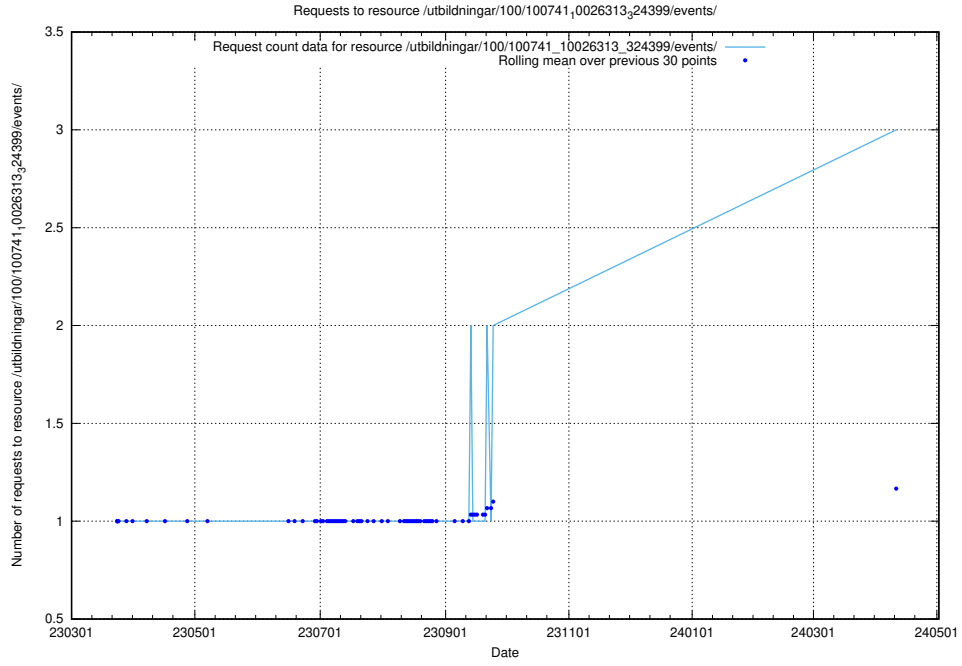

5.373 Usage of /utbildningar/100/100741_10026313_324399/events/

Here, we count the number of requests to resource /utbildningar/100/100741_10026313_324399/events/