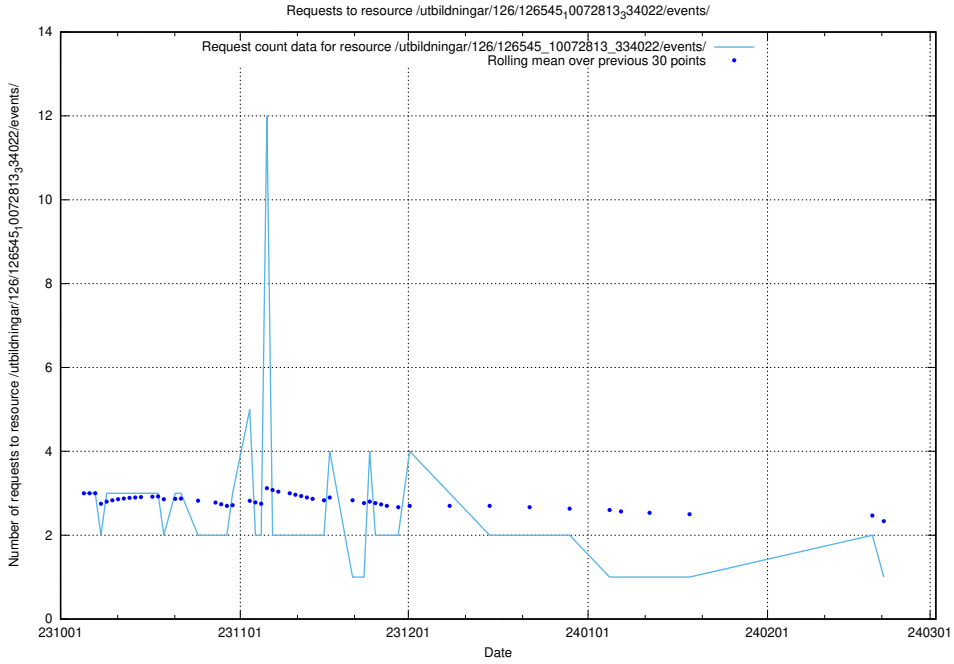

5.4382 Usage of /utbildningar/126/126545_10072813_334022/events/

Here, we count the number of requests to resource /utbildningar/126/126545_10072813_334022/events/