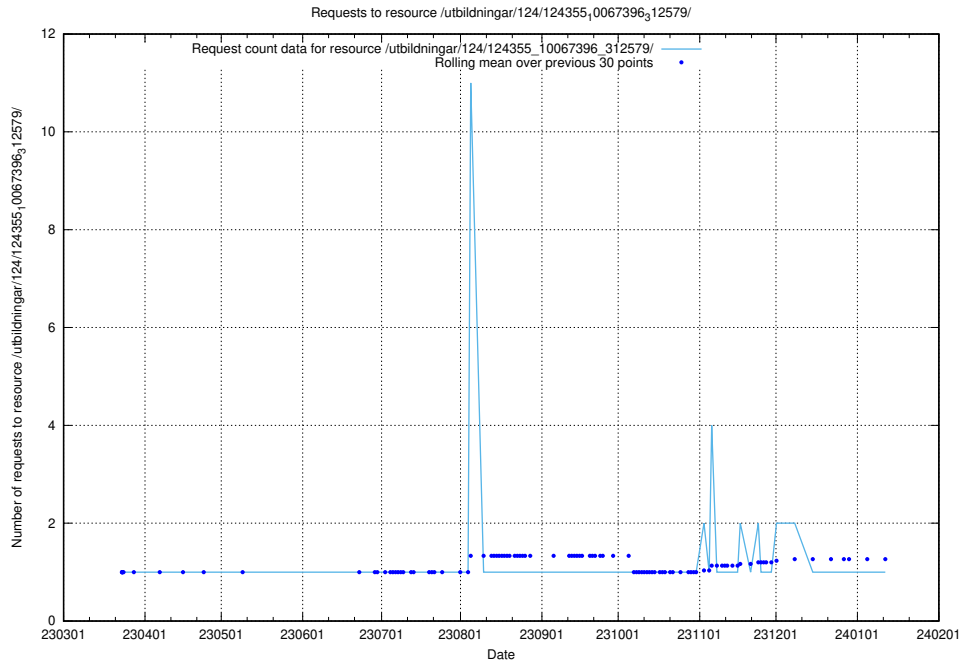

5.3885 Usage of /utbildningar/124/124355_10067396_312579/

Here, we count the number of requests to resource /utbildningar/124/124355_10067396_312579/.