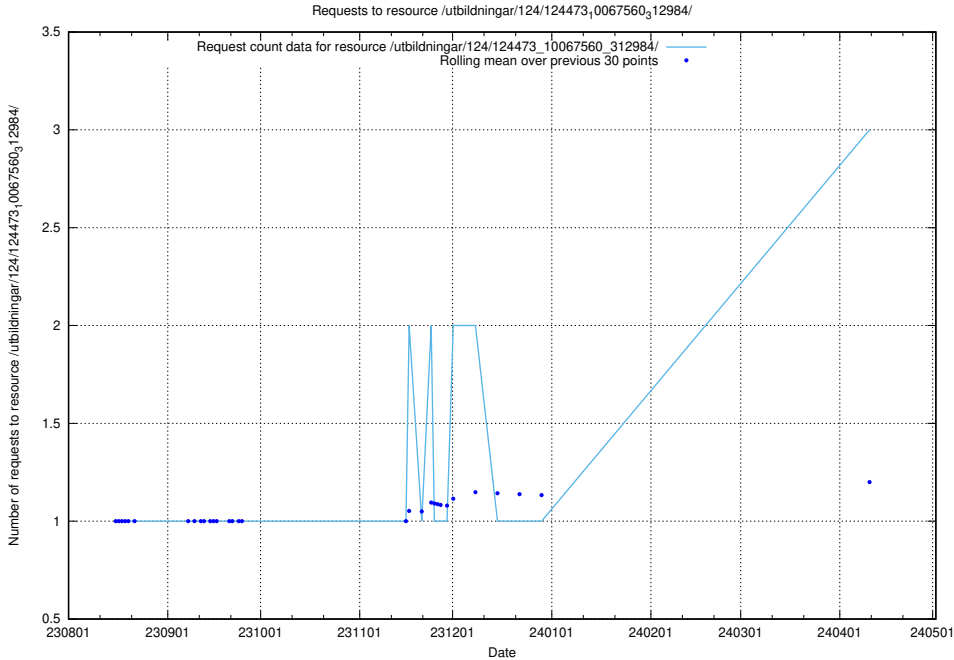

5.348 Usage of /utbildningar/124/124473_10067560_312984/

Here, we count the number of requests to resource /utbildningar/124/124473_10067560_312984/.