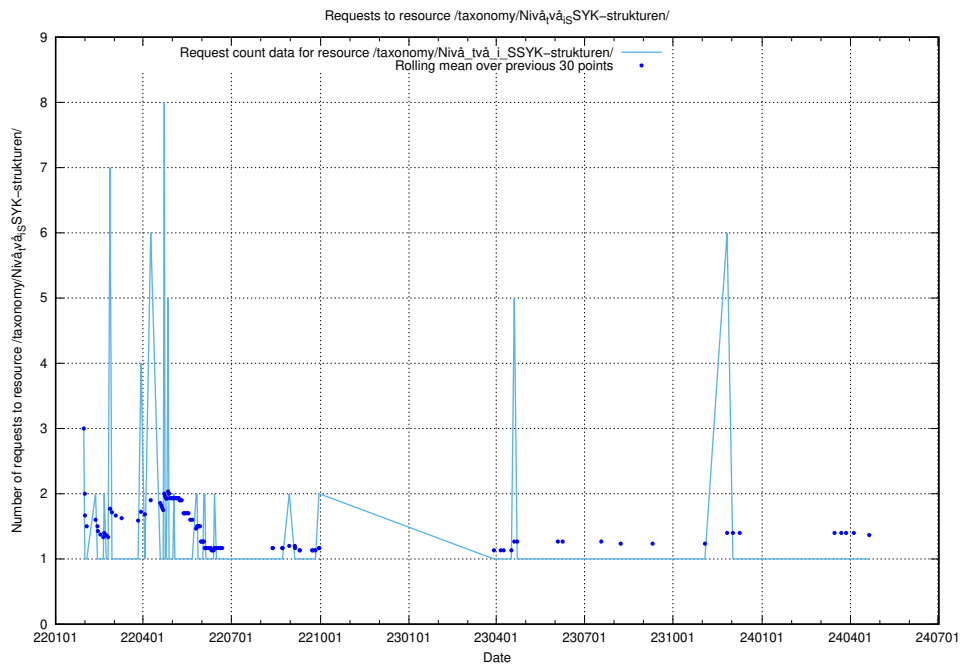

5.3530 Usage of /taxonomy/Nivå_två_i_SSYK-strukturen/

Here, we count the number of requests to resource /taxonomy/Nivå_två_i_SSYK-strukturen/.