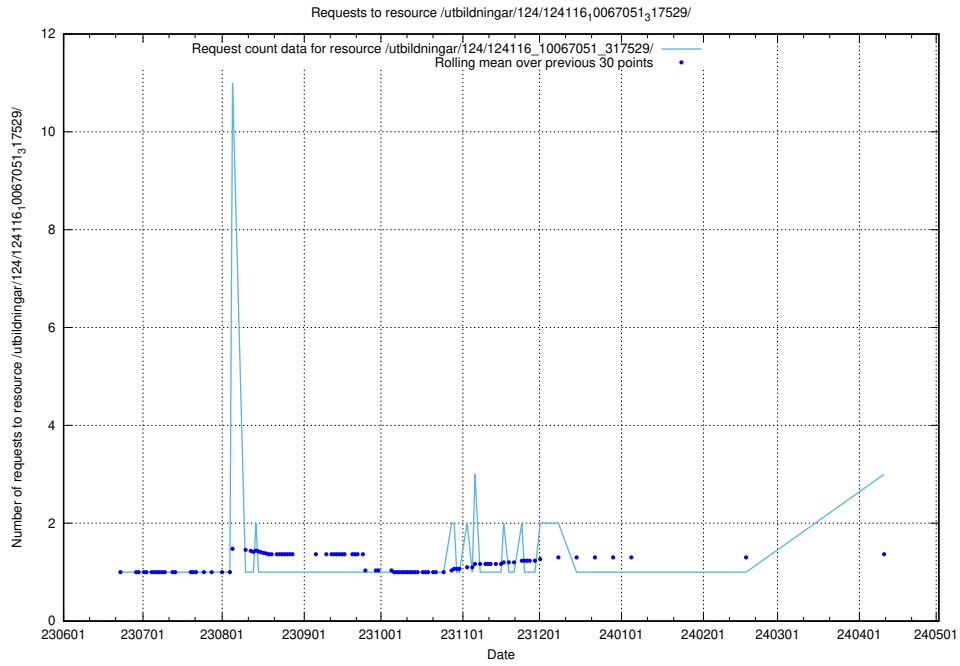

5.393 Usage of /utbildningar/124/124116_10067051_317529/

Here, we count the number of requests to resource /utbildningar/124/124116_10067051_317529/.