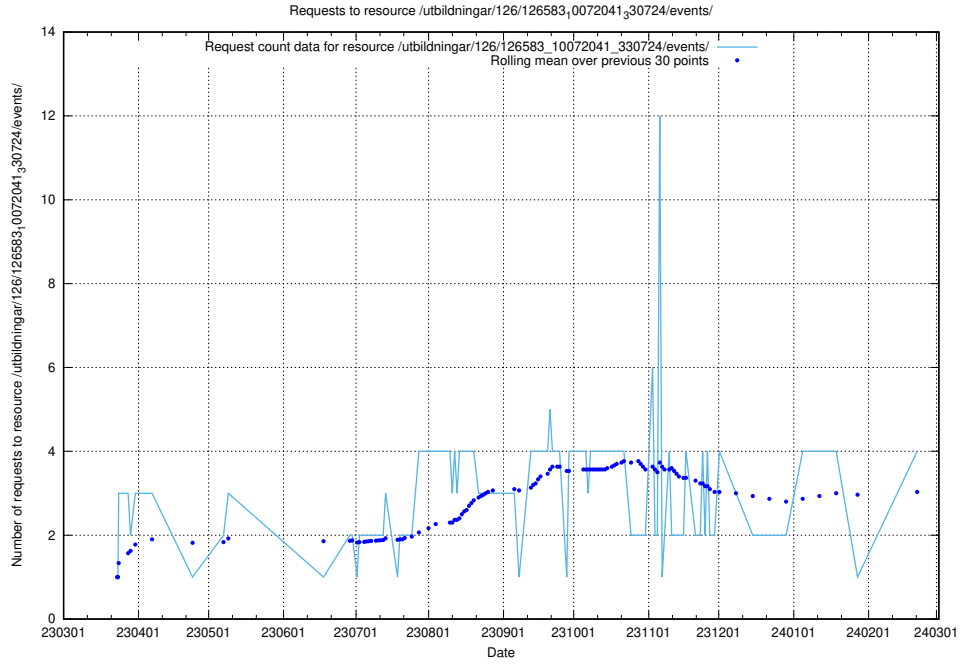

5.240 Usage of /utbildningar/126/126583_10072041_330724/events/

Here, we count the number of requests to resource /utbildningar/126/126583_10072041_330724/events/