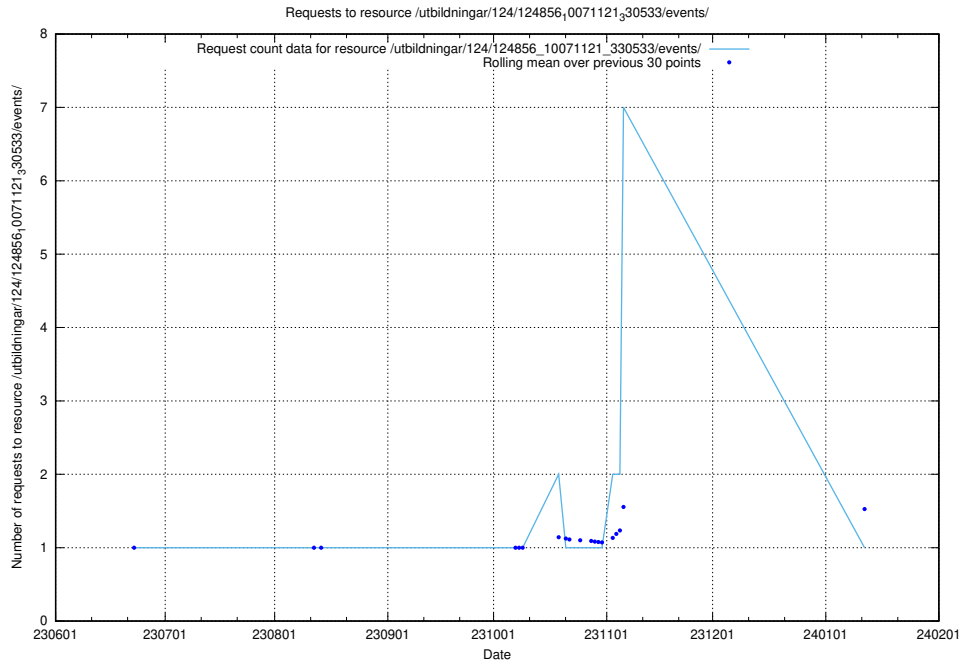

5.5719 Usage of /utbildningar/124/124856_10071121_330533/events/

Here, we count the number of requests to resource /utbildningar/124/124856_10071121_330533/events/