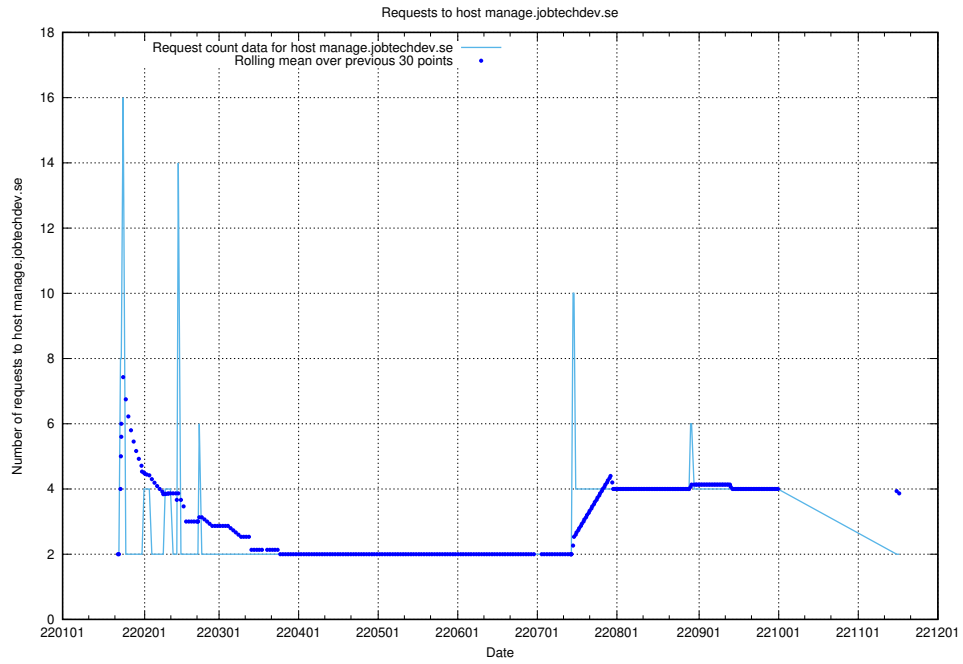

7.596 Usage of manage.jobtechdev.se

Here, we count the number of requests to host manage.jobtechdev.se.