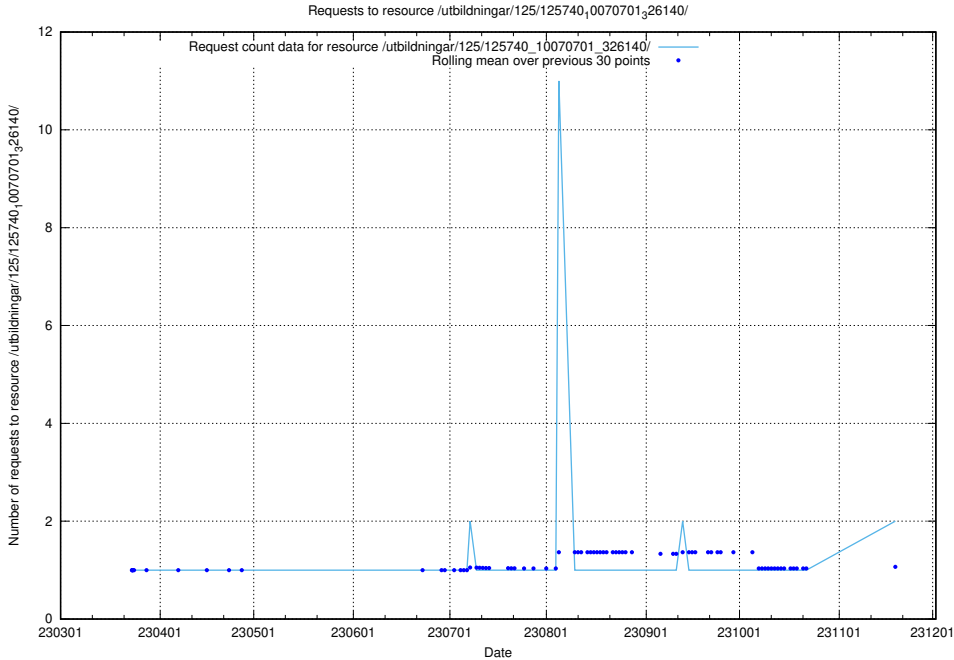

5.436 Usage of /utbildningar/125/125740_10070701_326140/

Here, we count the number of requests to resource /utbildningar/125/125740_10070701_326140/.