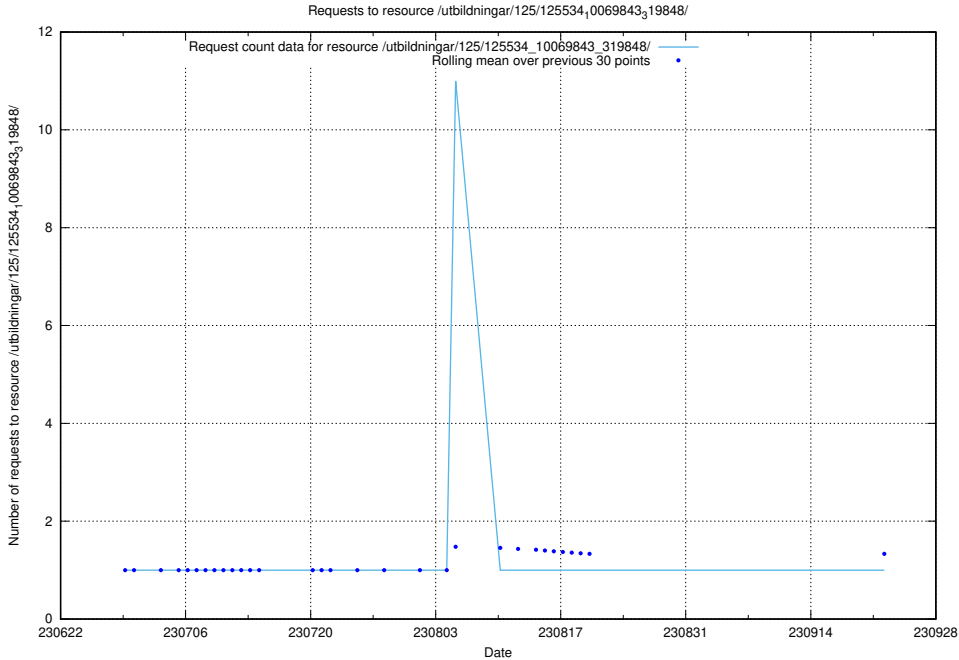

5.5454 Usage of /utbildningar/125/125534_10069843_319848/

Here, we count the number of requests to resource /utbildningar/125/125534_10069843_319848/.