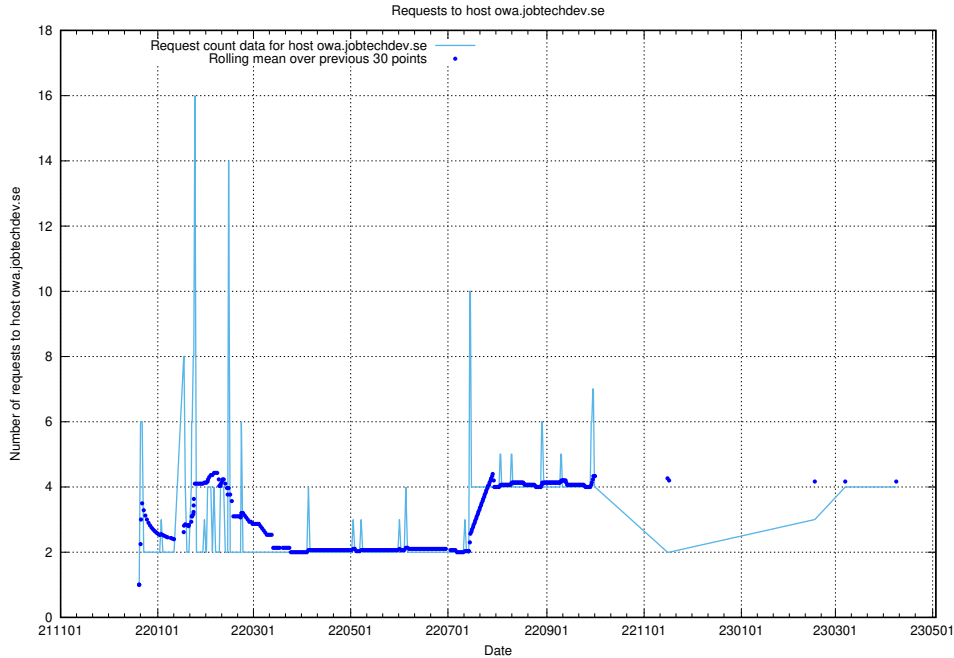

7.135 Usage of owa.jobtechdev.se

Here, we count the number of requests to host owa.jobtechdev.se.

7.136 Usage of owa.api.jobtechdev.se

Here, we count the number of requests to host owa.api.jobtechdev.se.