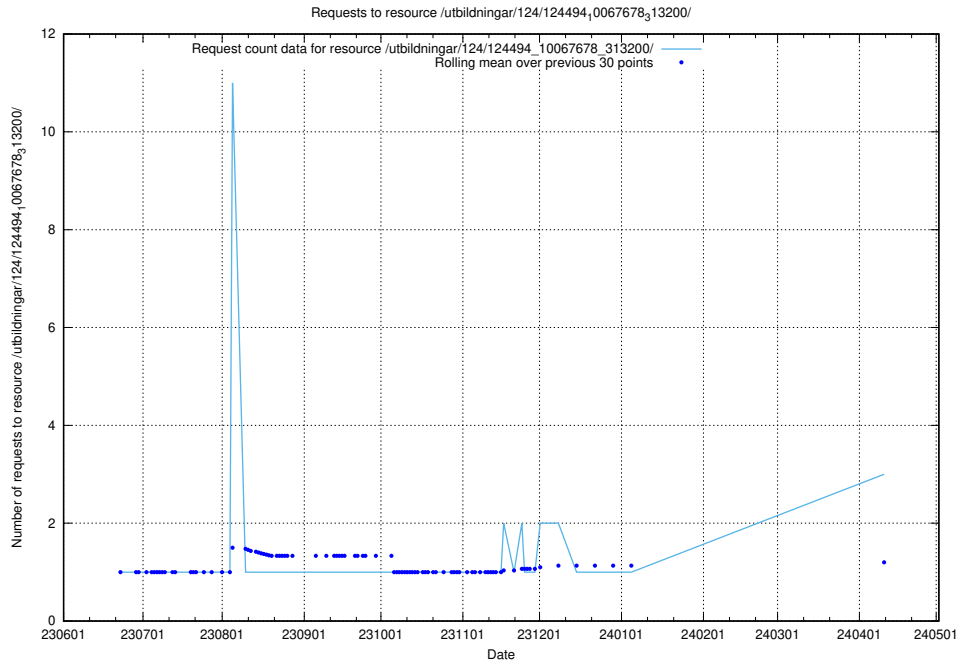

5.385 Usage of /utbildningar/124/124494_10067678_313200/

Here, we count the number of requests to resource /utbildningar/124/124494_10067678_313200/.