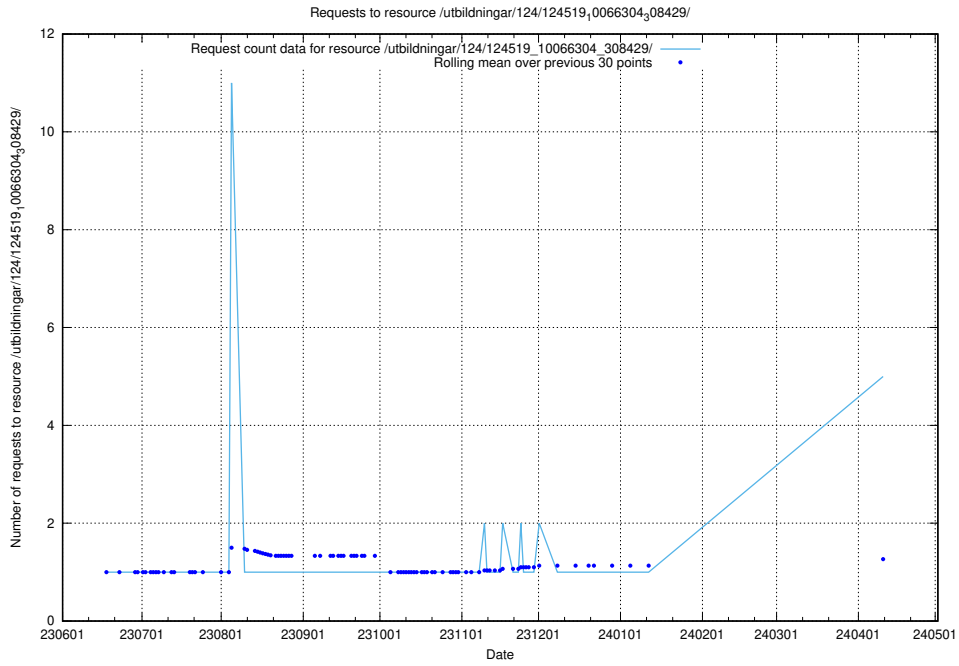

5.146 Usage of /utbildningar/124/124519_10066304_308429/

Here, we count the number of requests to resource /utbildningar/124/124519_10066304_308429/.