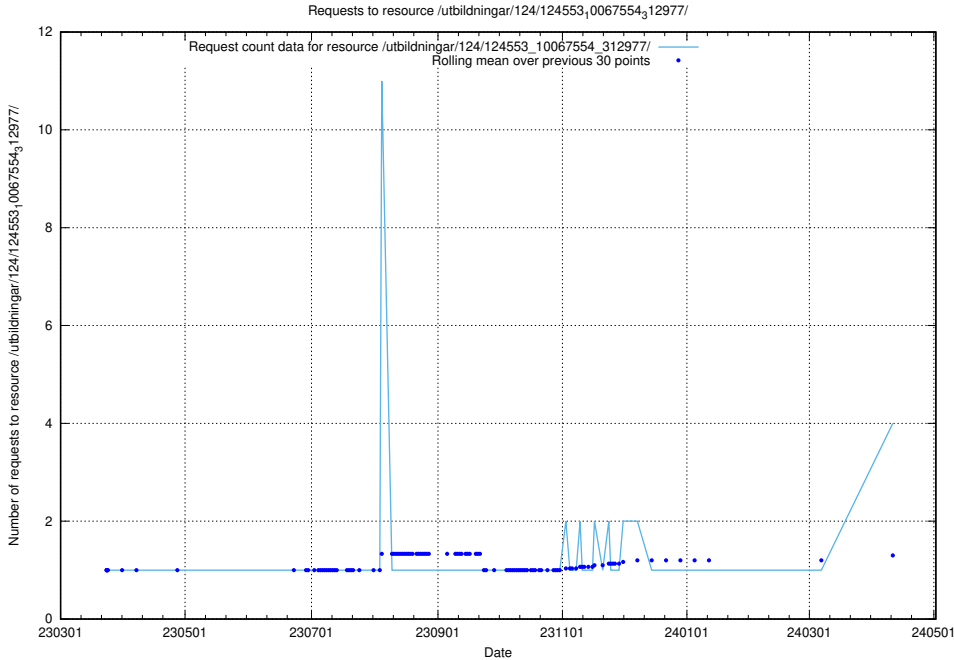

5.164 Usage of /utbildningar/124/124553_10067554_312977/

Here, we count the number of requests to resource /utbildningar/124/124553_10067554_312977/.