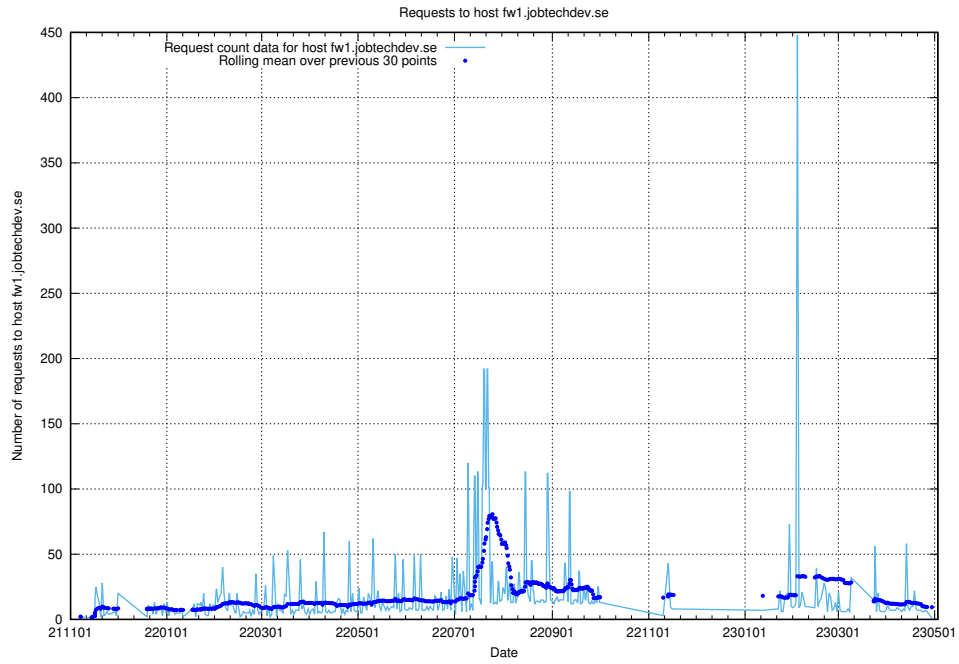

7.630 Usage of fw1.jobtechdev.se

Here, we count the number of requests to host fw1.jobtechdev.se.