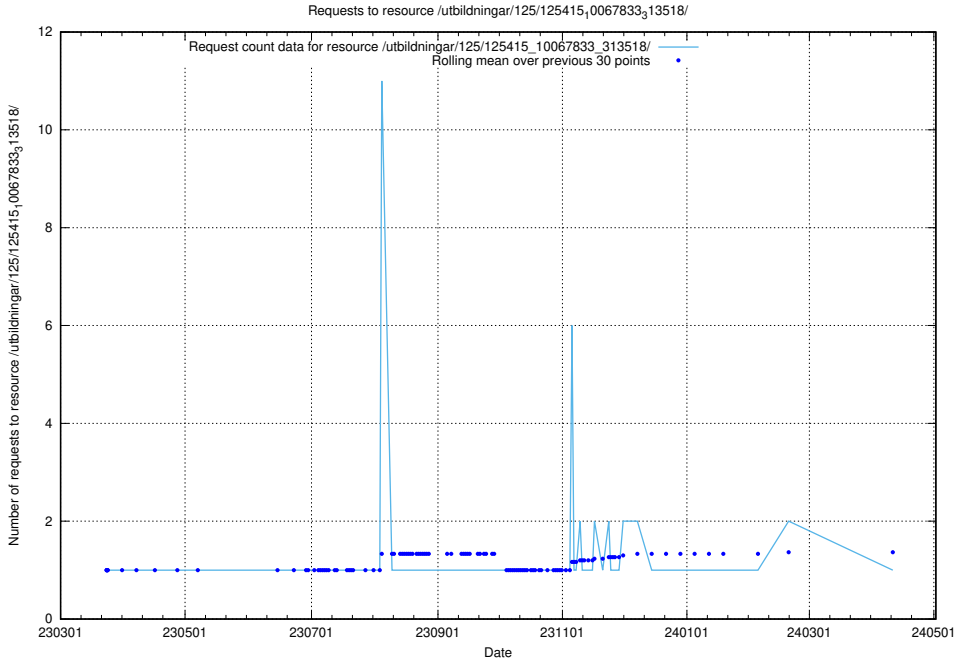

5.1073 Usage of /utbildningar/125/125415_10067833_313518/

Here, we count the number of requests to resource /utbildningar/125/125415_10067833_313518/.