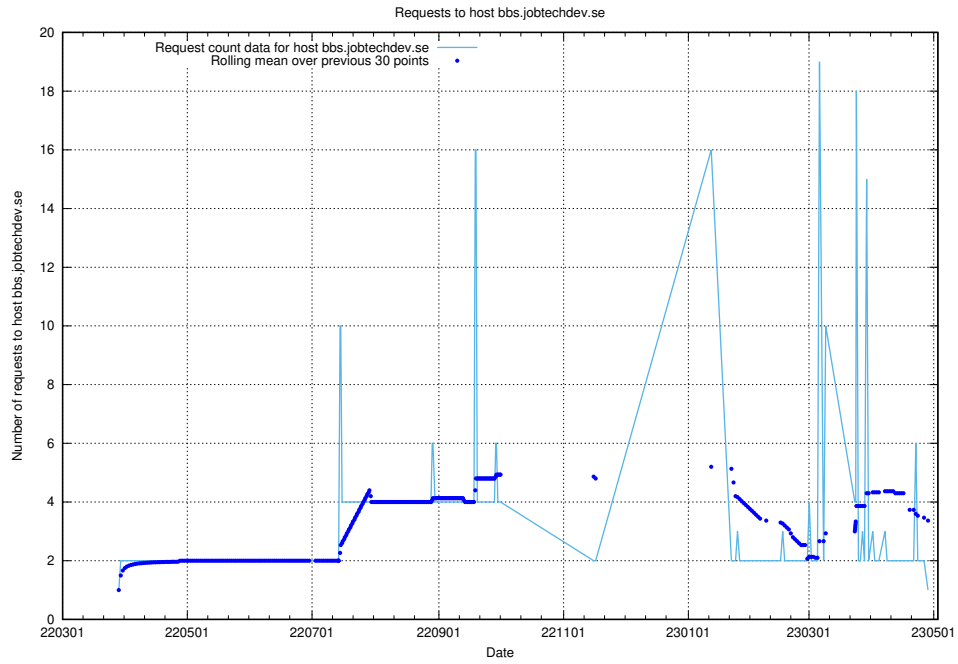

7.643 Usage of bbs.jobtechdev.se

Here, we count the number of requests to host bbs.jobtechdev.se.