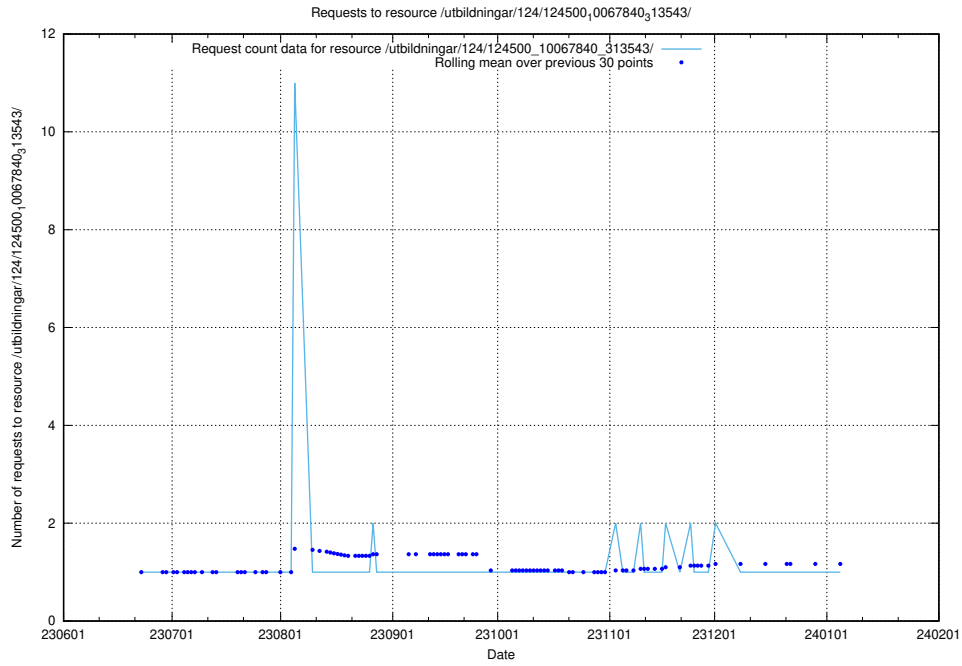

5.5754 Usage of /utbildningar/124/124500_10067840_313543/

Here, we count the number of requests to resource /utbildningar/124/124500_10067840_313543/.