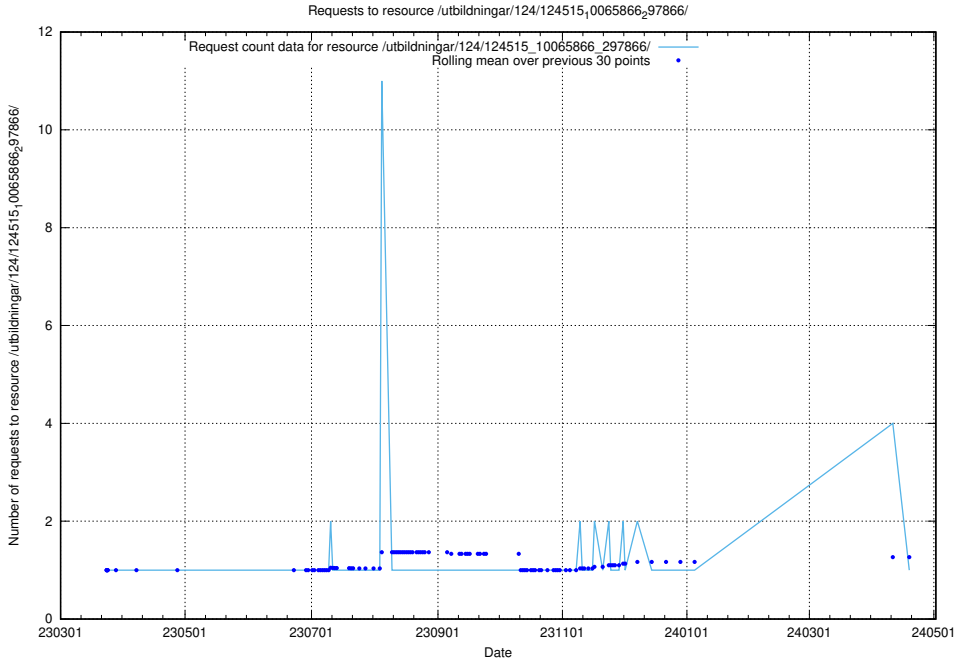

5.1691 Usage of /utbildningar/124/124515_10065866_297866/

Here, we count the number of requests to resource /utbildningar/124/124515_10065866_297866/.