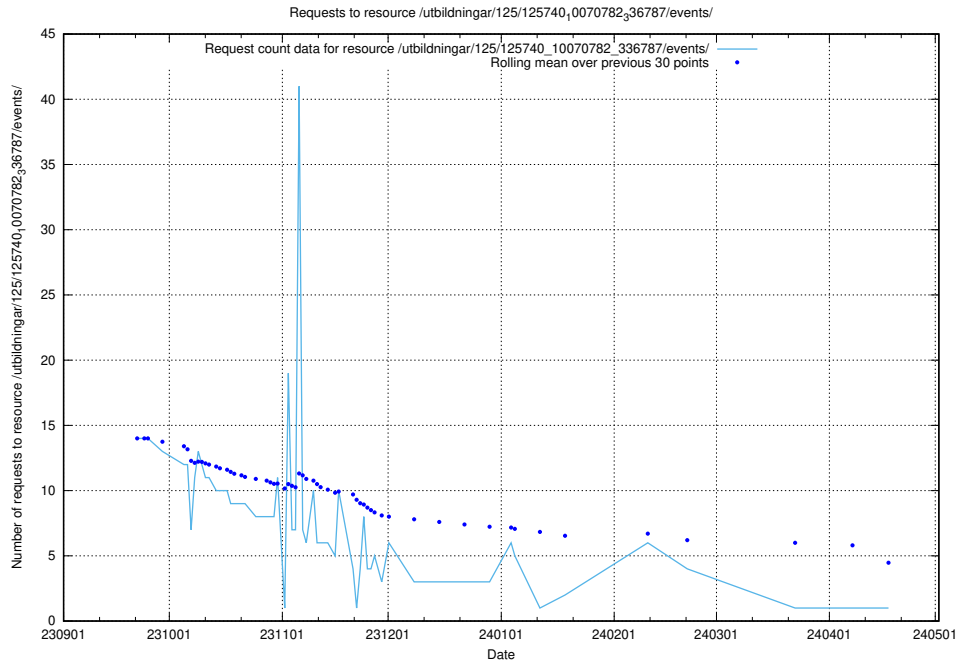

5.4477 Usage of /utbildningar/125/125740_10070782_336787/events/

Here, we count the number of requests to resource /utbildningar/125/125740_10070782_336787/events/