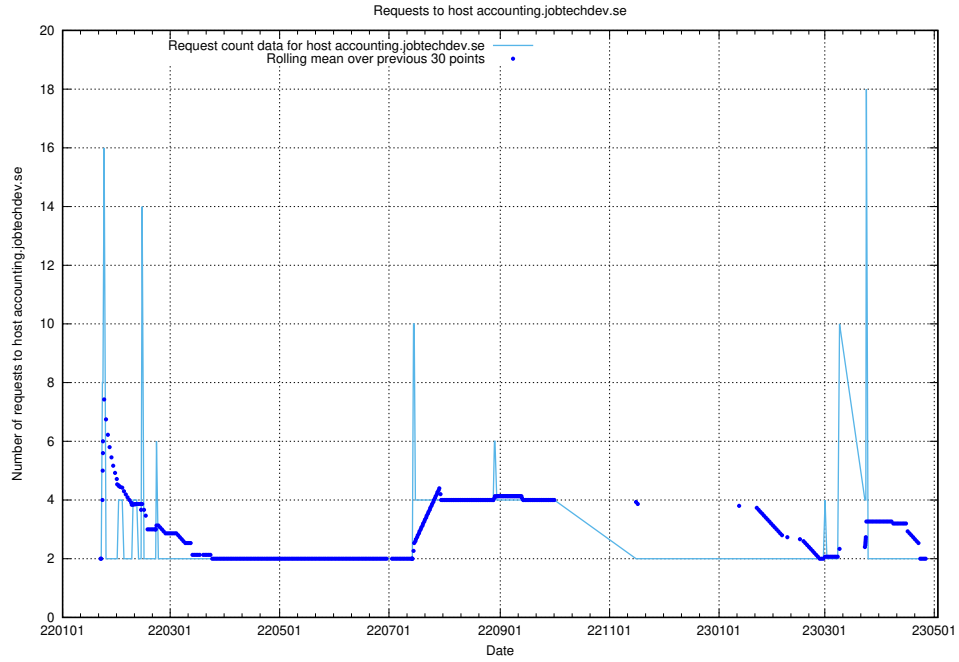

Here, we count the number of requests to host accounting.jobtechdev.se.

7.265 Usage of a.jobtechdev.se

Here, we count the number of requests to host a.jobtechdev.se.

7.266 Usage of game.jobtechdev.se

Here, we count the number of requests to host game.jobtechdev.se.