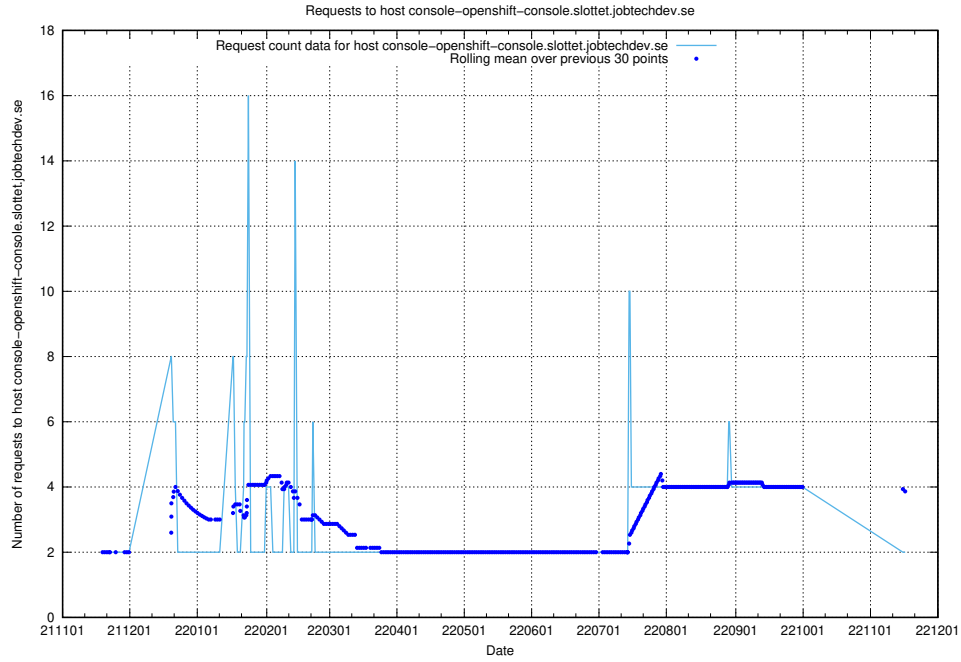

7.474 Usage of console-openshift-console.slottet.jobtechdev.se

Here, we count the number of requests to host console-openshift-console.slottet.jobtechdev.se.

7.475 Usage of `blog.mattermost2.jobtechdev.se`