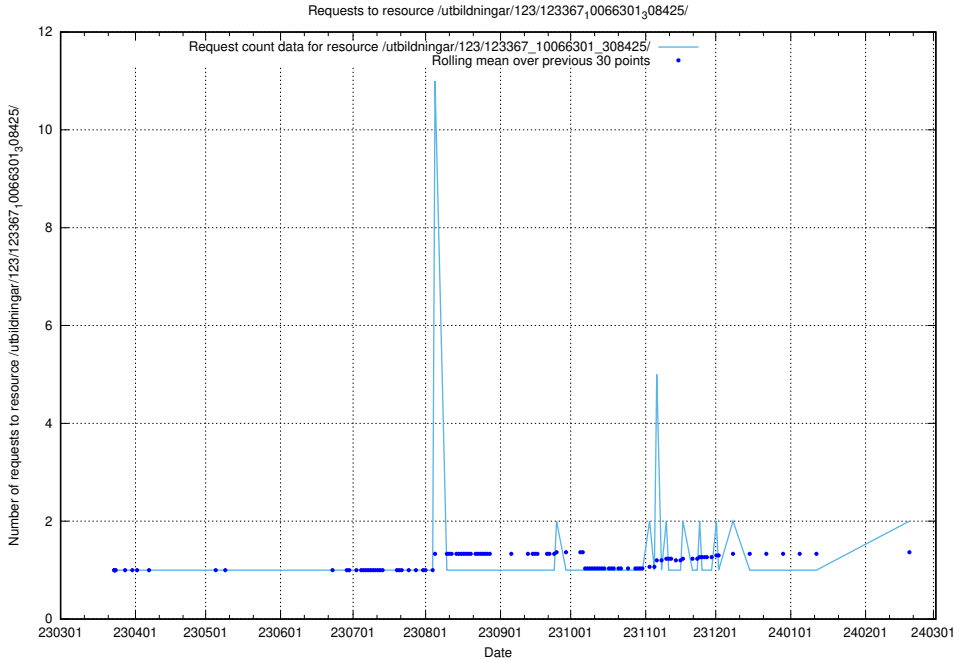

5.716 Usage of /utbildningar/123/123367_10066301_308425/

Here, we count the number of requests to resource /utbildningar/123/123367_10066301_308425/.