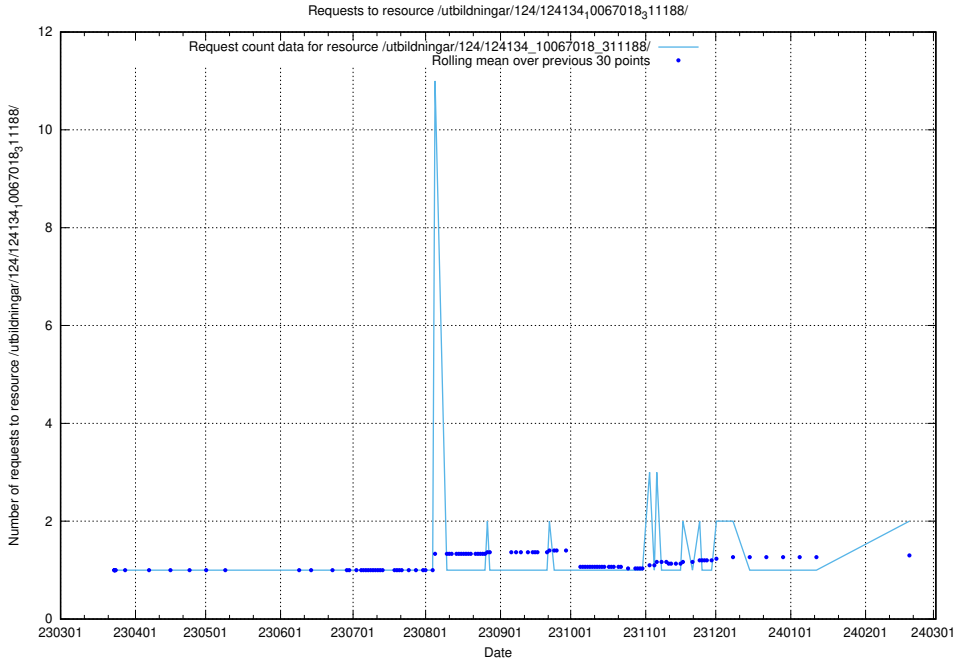

5.665 Usage of /utbildningar/124/124134_10067018_311188/

Here, we count the number of requests to resource /utbildningar/124/124134_10067018_311188/.