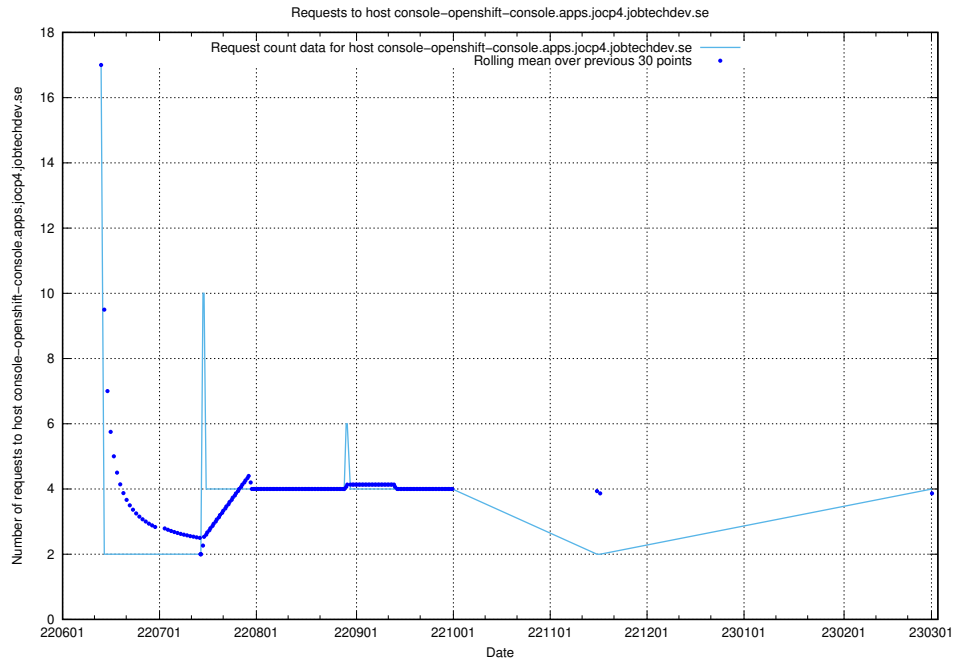

7.146 Usage of console-openshift-console.apps.jocp4.jobtechdev.se

Here, we count the number of requests to host console-openshift-console.apps.jocp4.jobtechdev.se.

7.147 Usage of demo-connect-once.jobtechdev.se