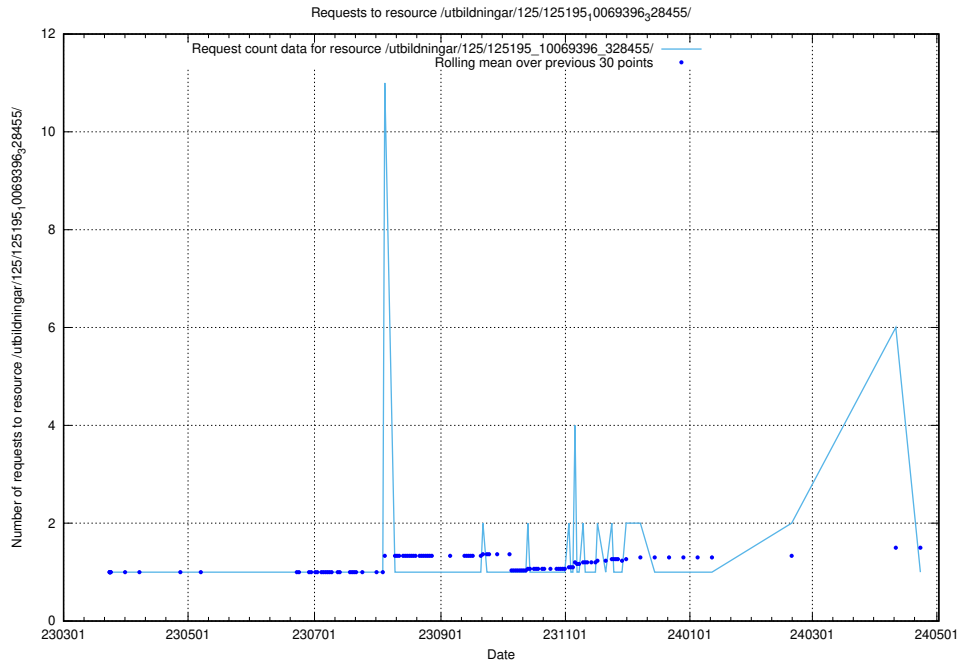

5.1094 Usage of /utbildningar/125/125195_10069396_328455/

Here, we count the number of requests to resource /utbildningar/125/125195_10069396_328455/.