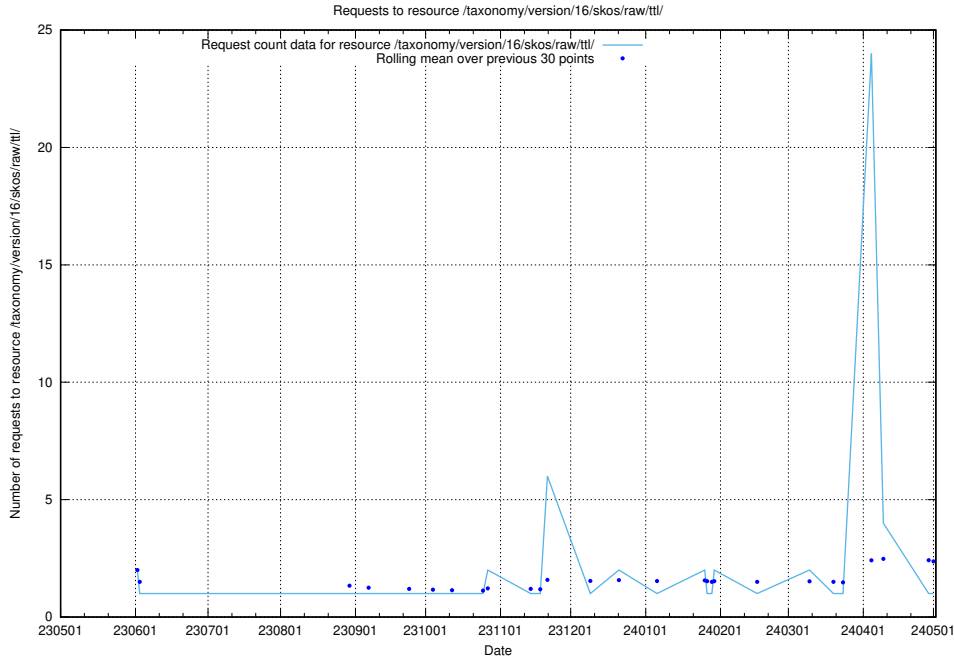

5.5896 Usage of /taxonomy/version/16/skos/raw/ttl/

Here, we count the number of requests to resource /taxonomy/version/16/skos/raw/ttl/.