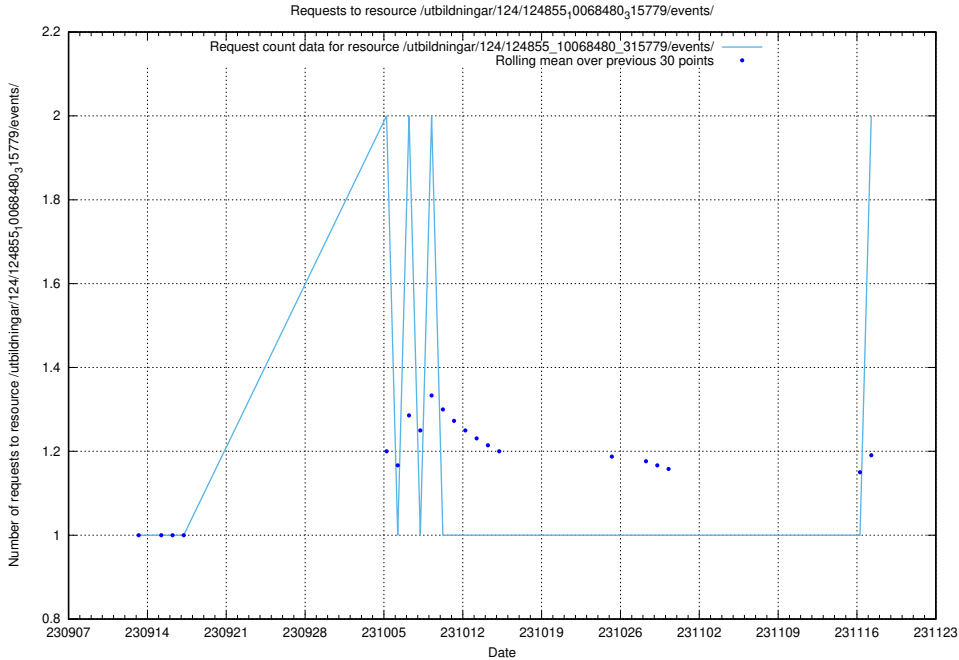

5.720 Usage of /utbildningar/124/124855_10068480_315779/events/

Here, we count the number of requests to resource /utbildningar/124/124855_10068480_315779/events/