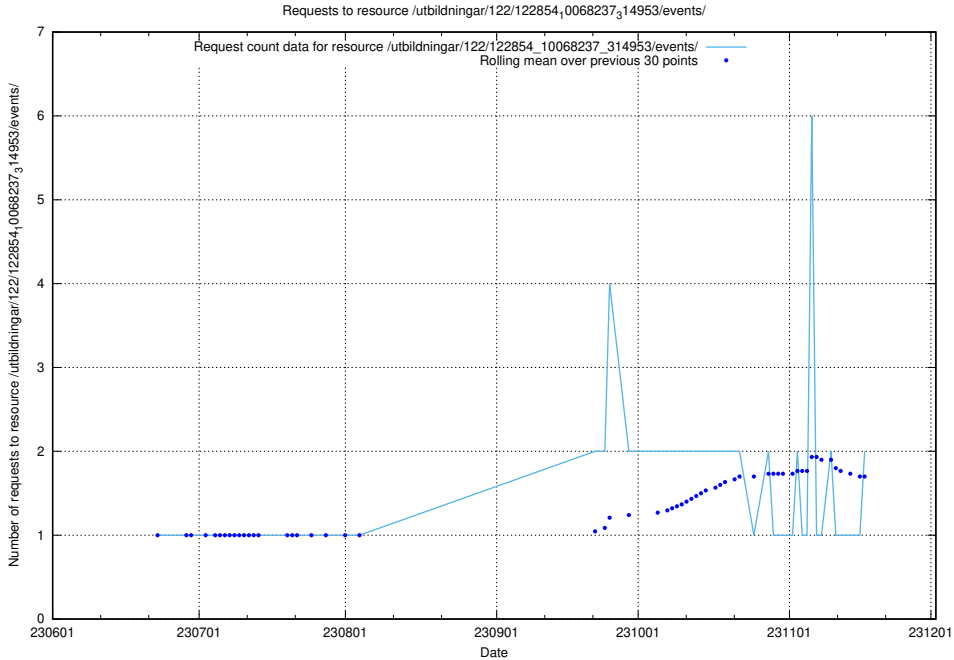

5.847 Usage of /utbildningar/122/122854_10068237_314953/events/

Here, we count the number of requests to resource /utbildningar/122/122854_10068237_314953/events/