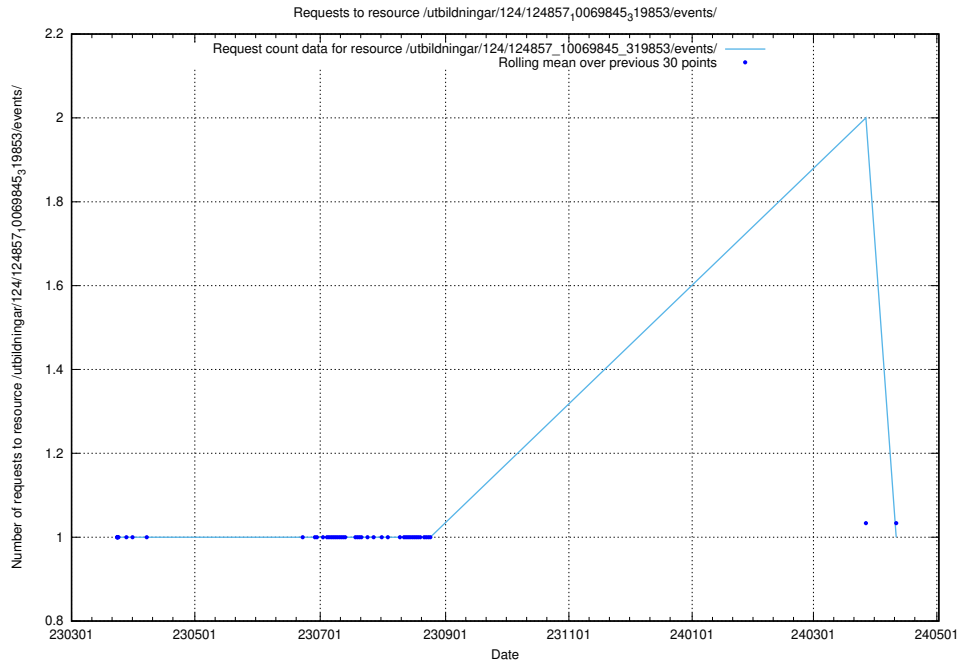

5.1145 Usage of /utbildningar/124/124857_10069845_319853/events/

Here, we count the number of requests to resource /utbildningar/124/124857_10069845_319853/events/