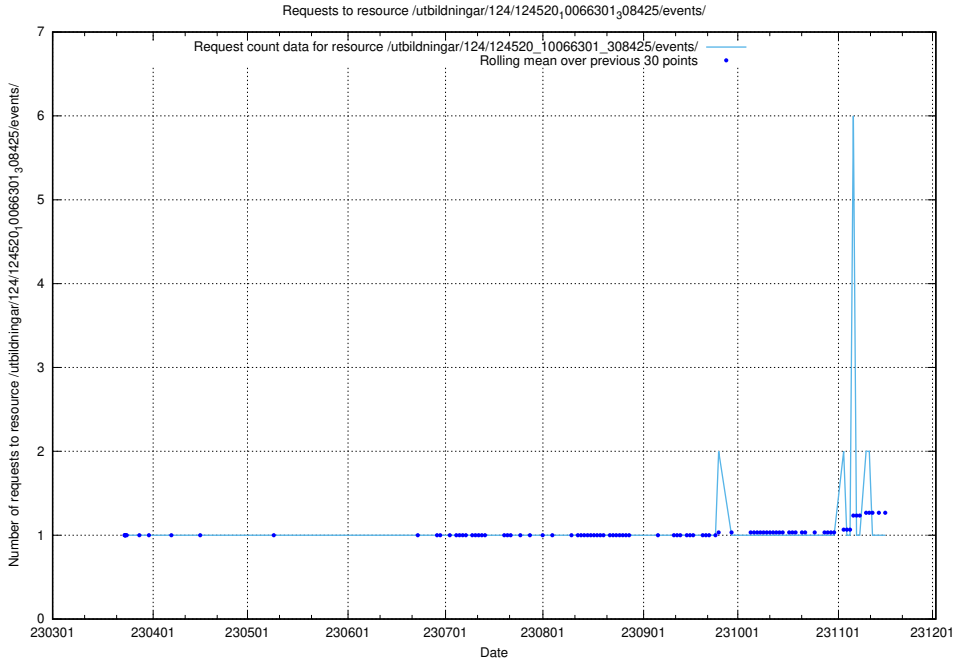

Here, we count the number of requests to resource /utbildningar/124/124521_10065850_297117/.

5.1216 Usage of /utbildningar/124/124520_10066301_308425/events/

Here, we count the number of requests to resource /utbildningar/124/124520_10066301_308425/events/