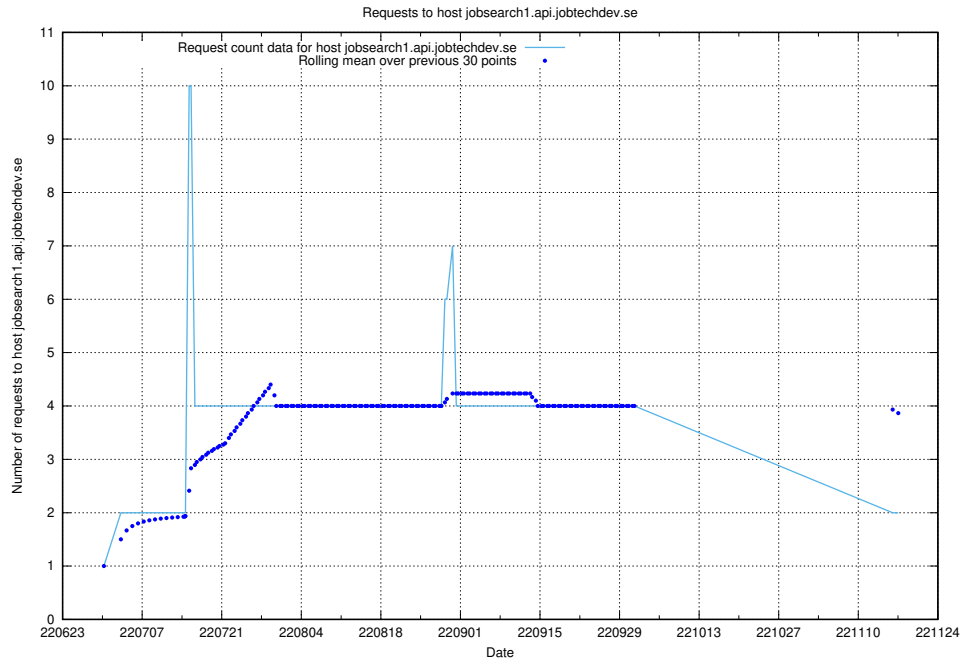

7.397 Usage of jobsearch1.api.jobtechdev.se

Here, we count the number of requests to host jobsearch1.api.jobtechdev.se.