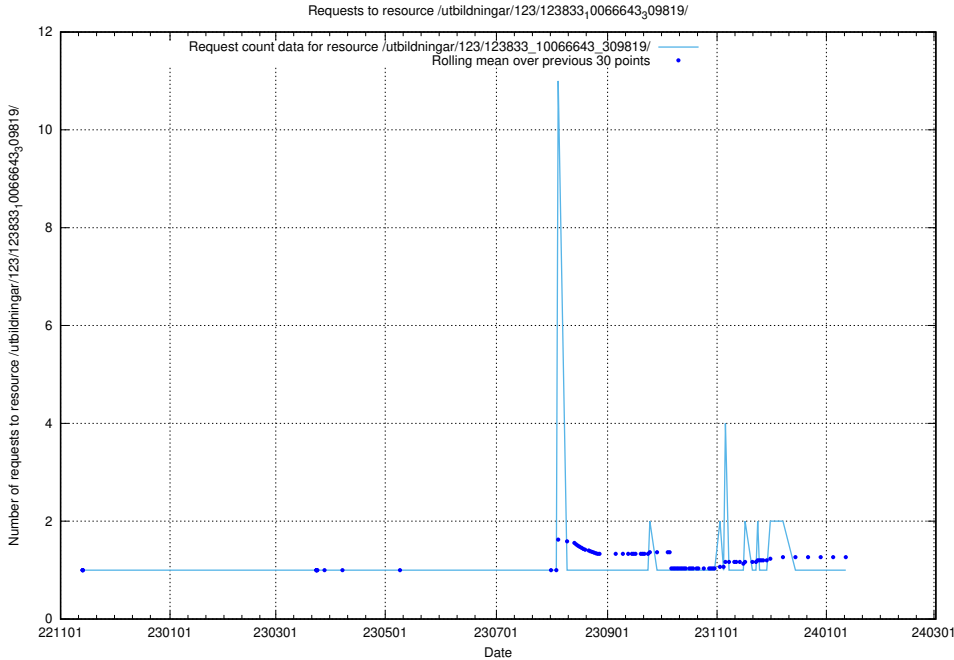

5.5890 Usage of /utbildningar/123/123833_10066643_309819/

Here, we count the number of requests to resource /utbildningar/123/123833_10066643_309819/.