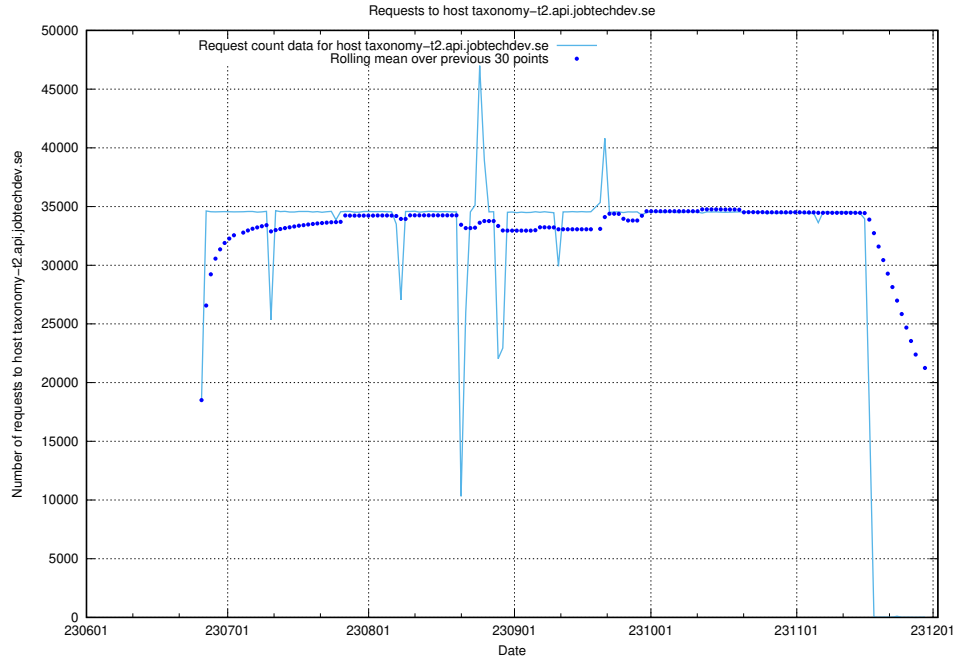

7.36 Usage of taxonomy-t2.api.jobtechdev.se

Here, we count the number of requests to host taxonomy-t2.api.jobtechdev.se.