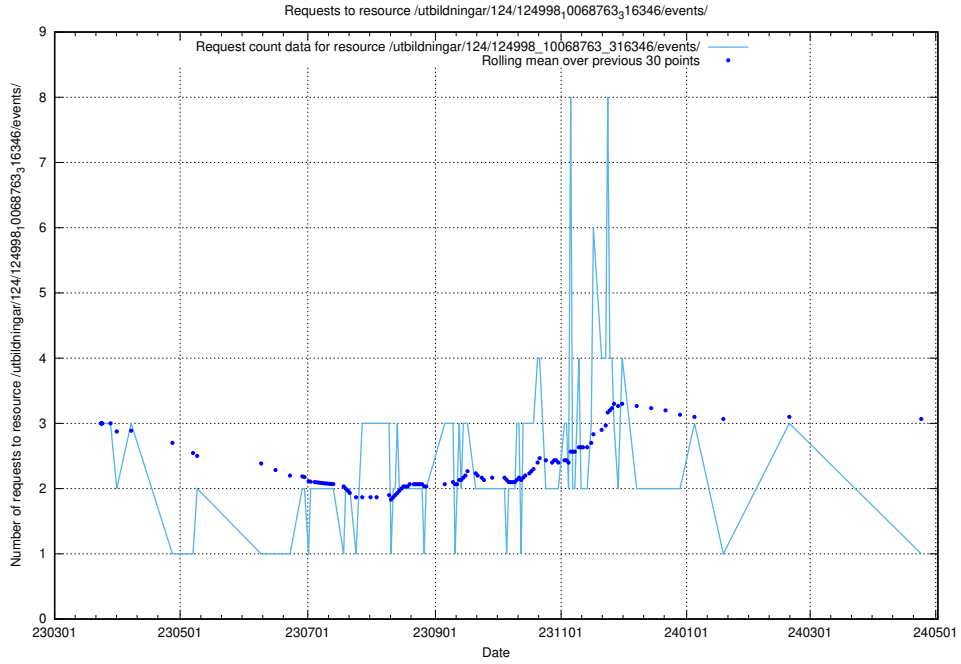

5.6263 Usage of /utbildningar/124/124998_10068763_316346/events/

Here, we count the number of requests to resource /utbildningar/124/124998_10068763_316346/events/