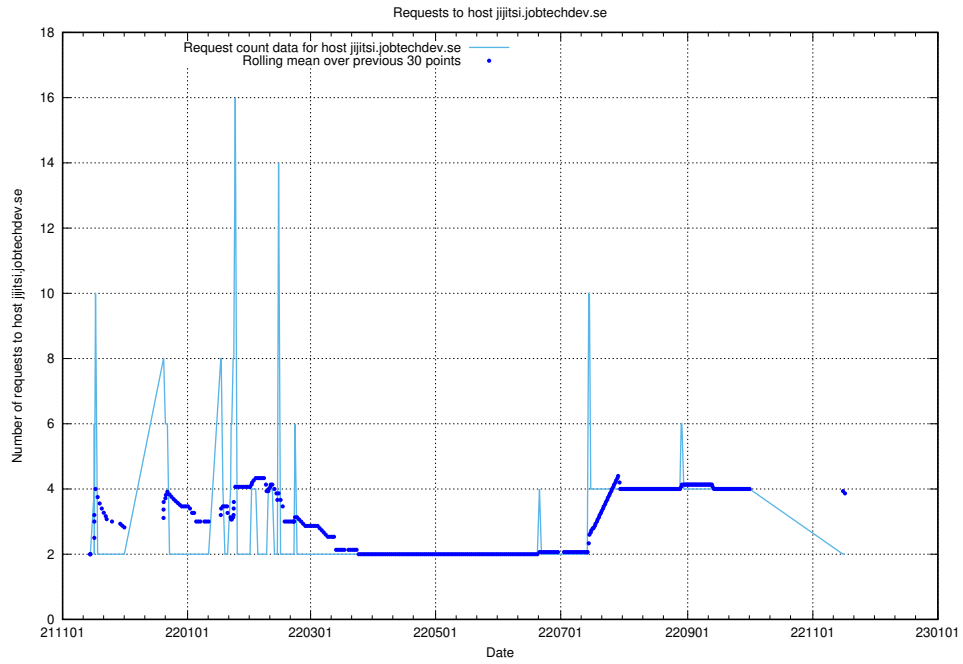

7.587 Usage of shopify.jobtechdev.se

Here, we count the number of requests to host shopify.jobtechdev.se.

7.588 Usage of jijitsi.jobtechdev.se

Here, we count the number of requests to host jijitsi.jobtechdev.se.