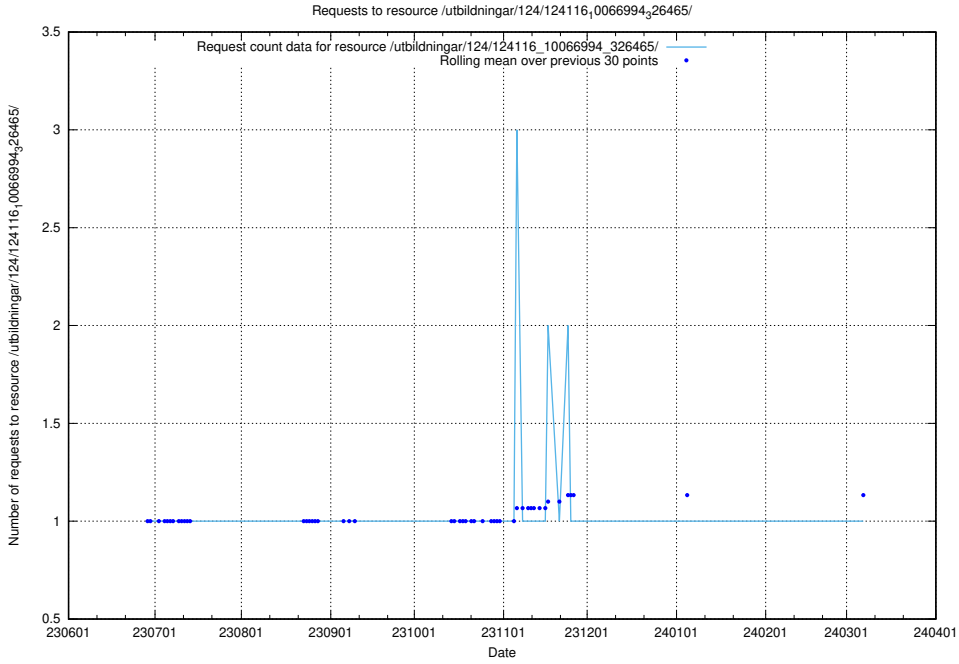

Here, we count the number of requests to resource /utbildningar/124/124116_10067023_311255/events/

5.5503 Usage of /utbildningar/124/124116_10066994_326465/

Here, we count the number of requests to resource /utbildningar/124/124116_10066994_326465/.