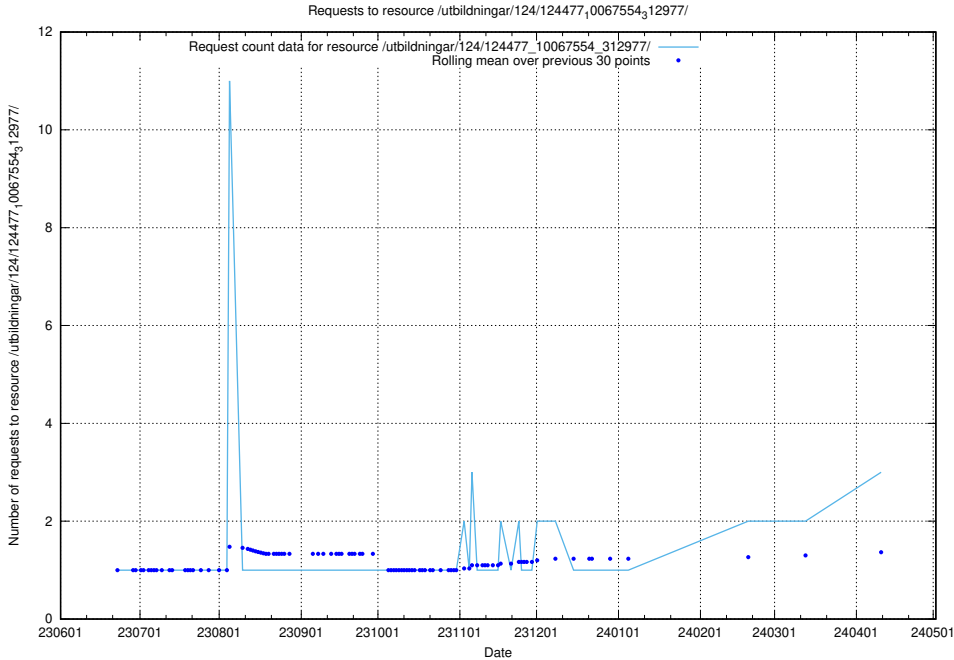

5.388 Usage of /utbildningar/124/124477_10067554_312977/

Here, we count the number of requests to resource /utbildningar/124/124477_10067554_312977/.