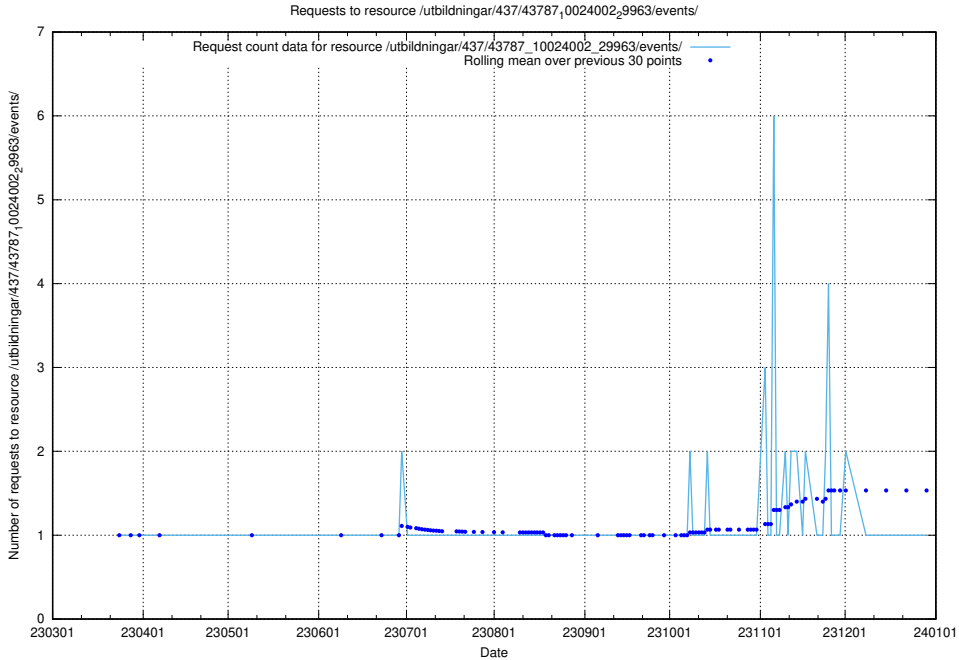

5.6183 Usage of /utbildningar/437/43787_10024002_29963/events/

Here, we count the number of requests to resource /utbildningar/437/43787_10024002_29963/events/.