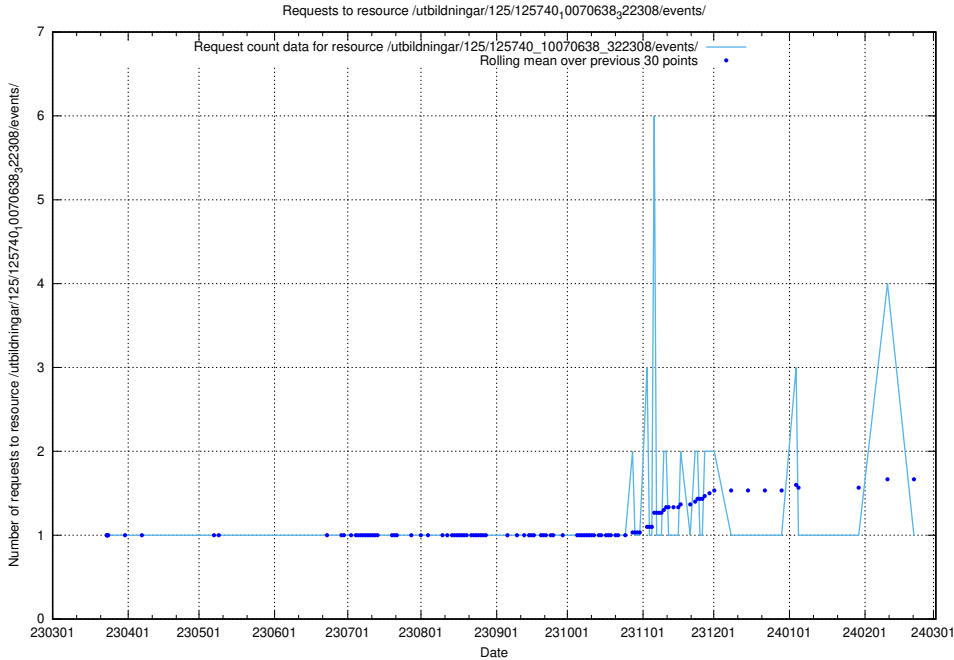

5.973 Usage of /utbildningar/125/125740_10070638_322308/events/

Here, we count the number of requests to resource /utbildningar/125/125740_10070638_322308/events/