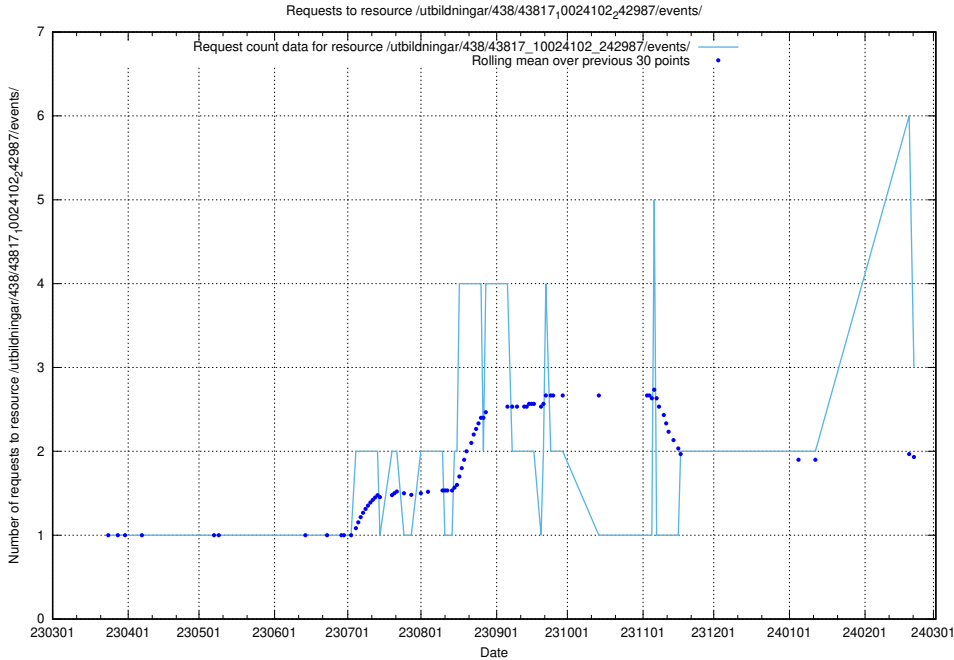

Here, we count the number of requests to resource /utbildningar/438/43817_10024102_242987/events/.

5.418 Usage of /utbildningar/437/43757_10024113_309027/events/

Here, we count the number of requests to resource /utbildningar/437/43757_10024113_309027/events/.