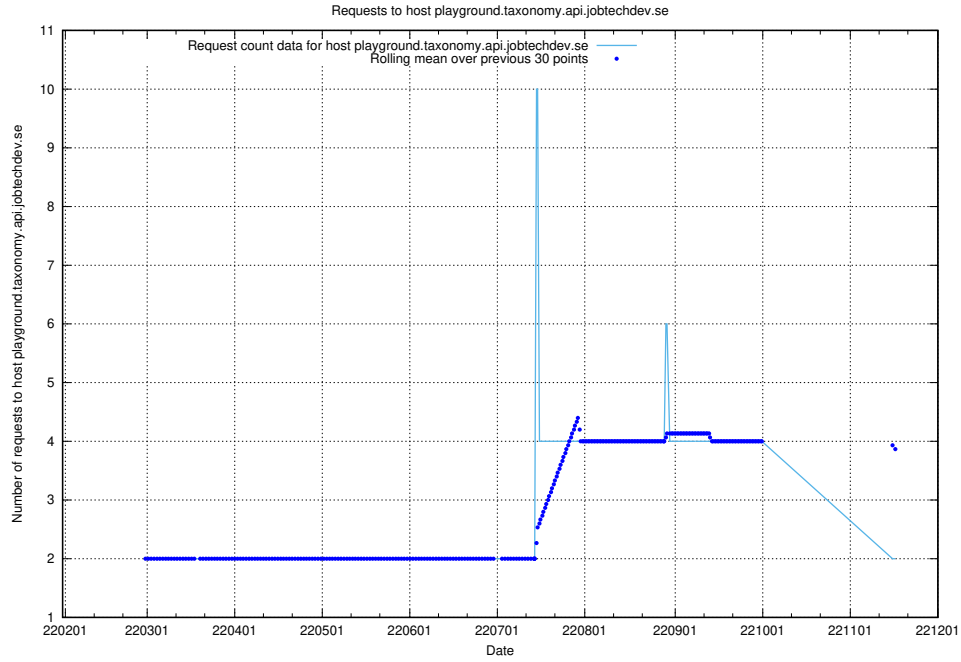

7.509 Usage of playground.taxonomy.api.jobtechdev.se

Here, we count the number of requests to host playground.taxonomy.api.jobtechdev.se.