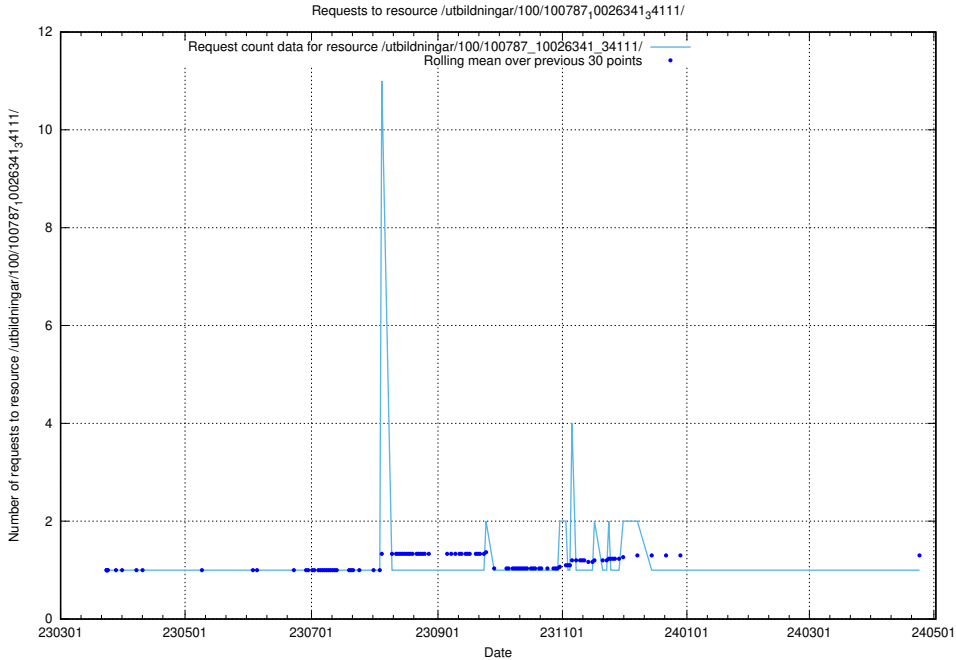

5.5504 Usage of /utbildningar/100/100787_10026341_34111/

Here, we count the number of requests to resource /utbildningar/100/100787_10026341_34111/.