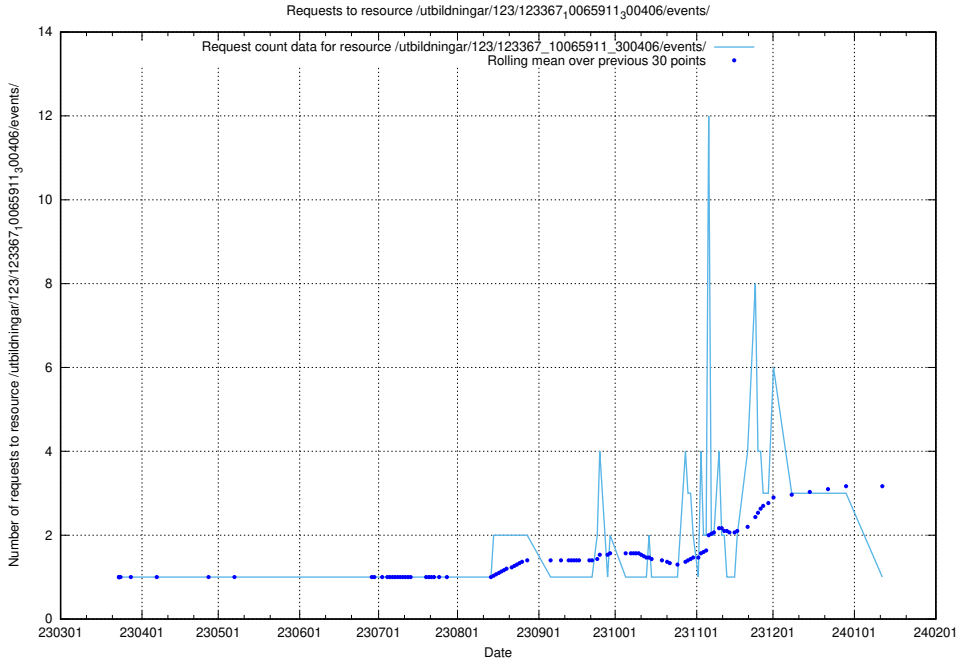

5.4691 Usage of /utbildningar/123/123367_10065911_300406/events/

Here, we count the number of requests to resource /utbildningar/123/123367_10065911_300406/events/