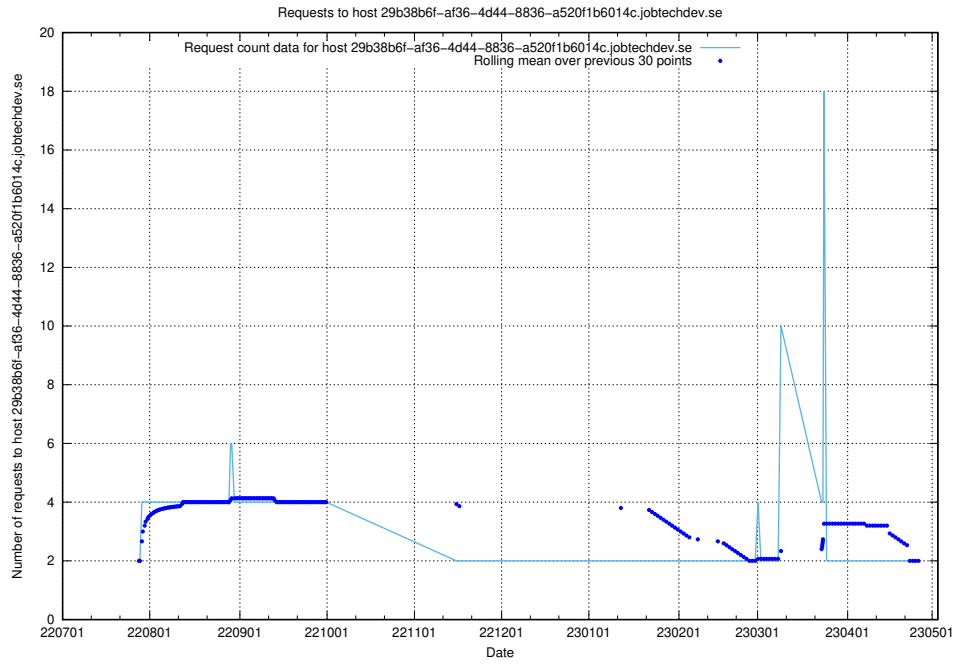

7.387 Usage of 29b38b6f-af36-4d44-8836-a520f1b6014c.jobtechdev.se

Here, we count the number of requests to host 29b38b6f-af36-4d44-8836-a520f1b6014c.jobtechdev.se.