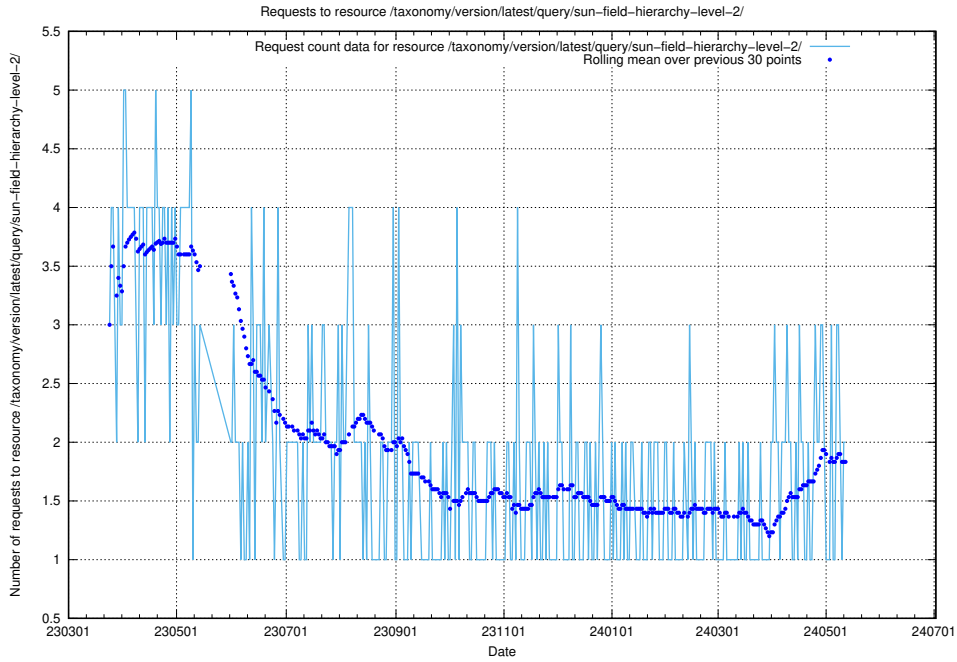

5.879 Usage of /taxonomy/version/latest/query/sun-field-hierarchy-level-2/

Here, we count the number of requests to resource /taxonomy/version/latest/query/sun-field-hierarchy-level-2/.