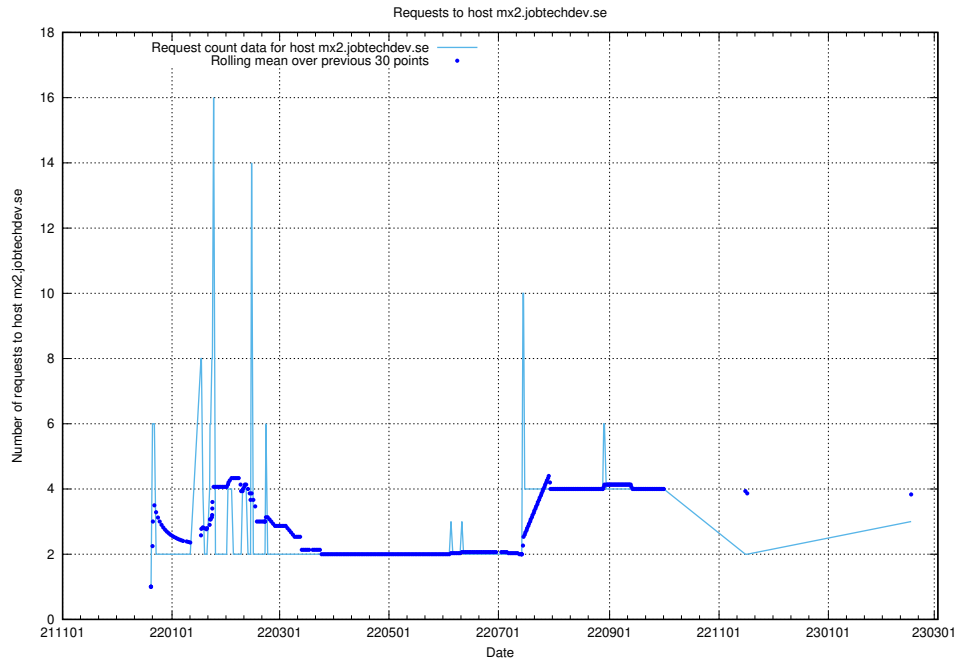

7.201 Usage of mx2.jobtechdev.se

Here, we count the number of requests to host mx2.jobtechdev.se.