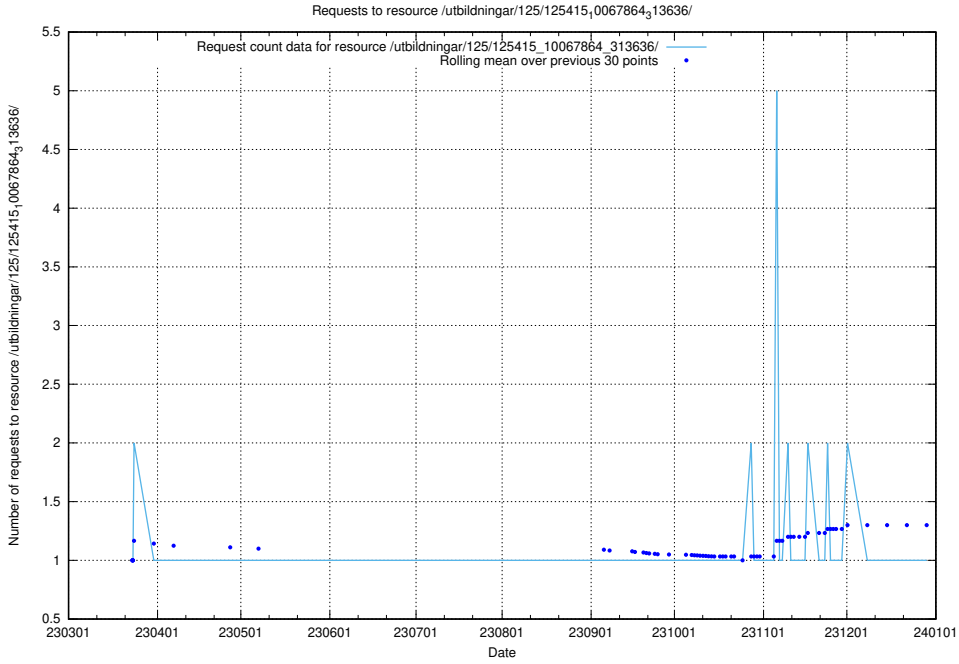

5.1072 Usage of /utbildningar/125/125415_10067864_313636/

Here, we count the number of requests to resource /utbildningar/125/125415_10067864_313636/.