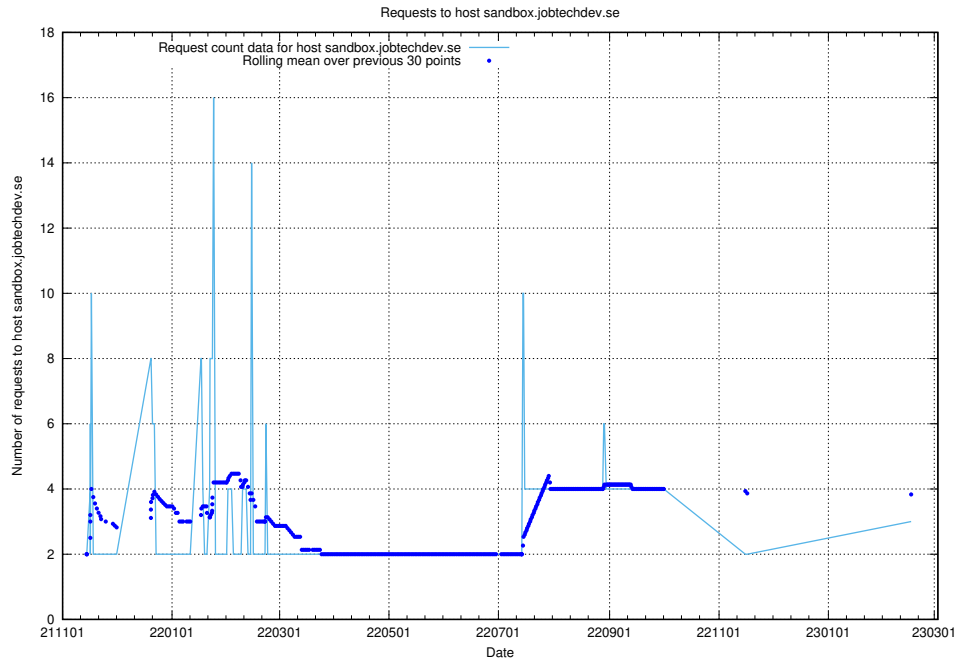

7.238 Usage of sandbox.jobtechdev.se

Here, we count the number of requests to host sandbox.jobtechdev.se.