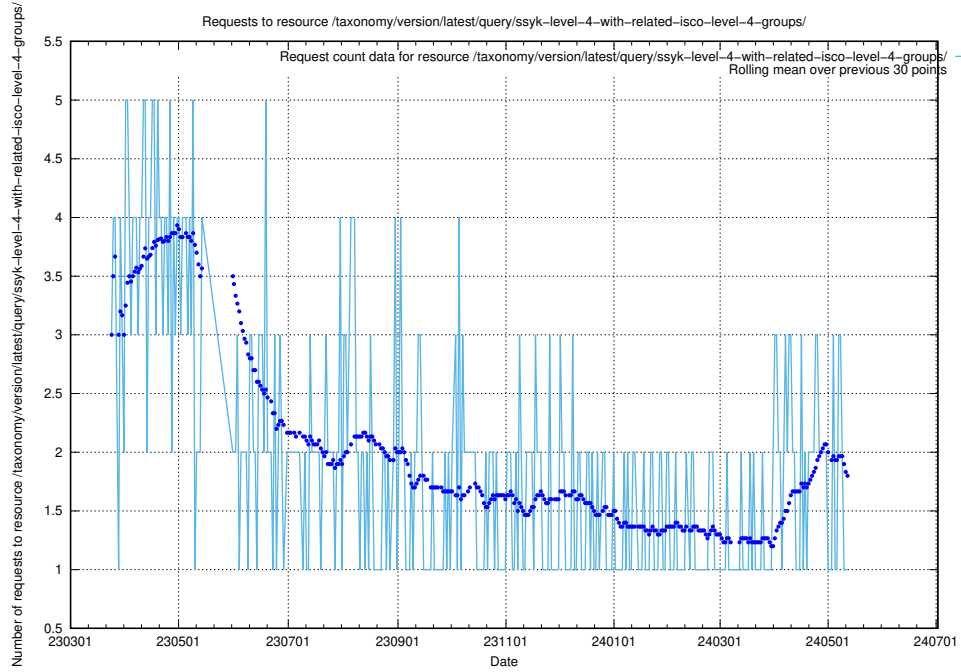

5.6078 Usage of /taxonomy/version/latest/query/ssyk-level-4-with-related-isco-level-4-groups/

Here, we count the number of requests to resource /taxonomy/version/latest/query/ssyk-level-4-with-related-isco-level-4-groups/.