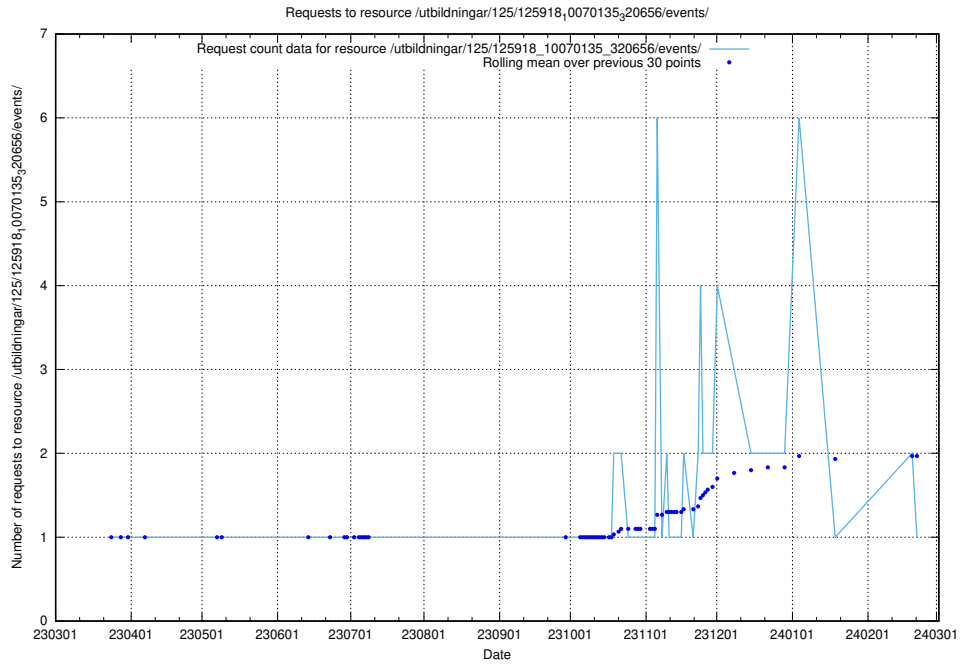

5.6212 Usage of /utbildningar/125/125918_10070135_320656/events/

Here, we count the number of requests to resource /utbildningar/125/125918_10070135_320656/events/