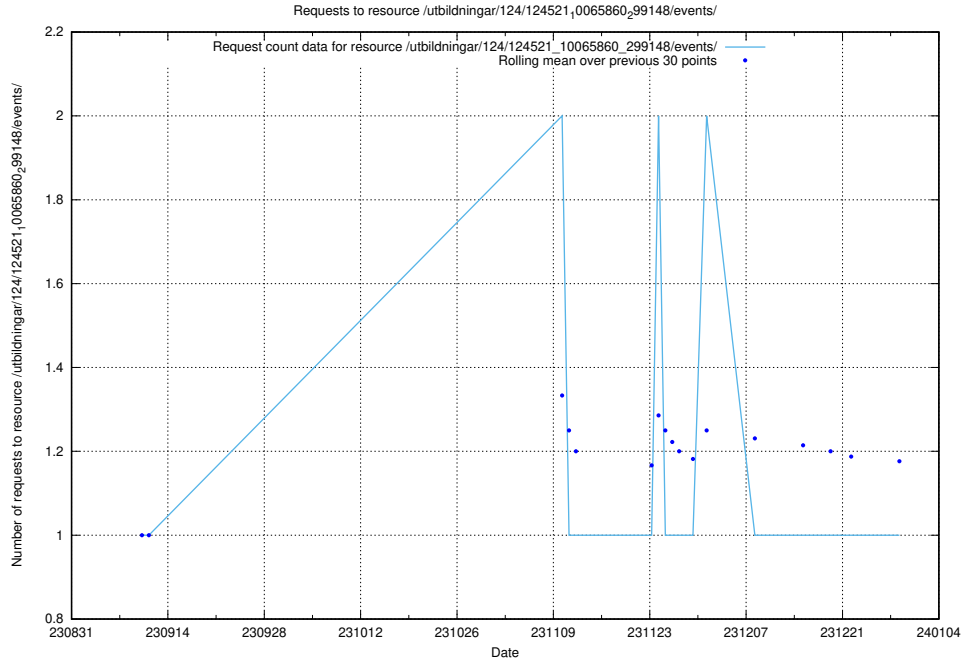

5.4590 Usage of /utbildningar/124/124521_10065860_299148/events/

Here, we count the number of requests to resource /utbildningar/124/124521_10065860_299148/events/