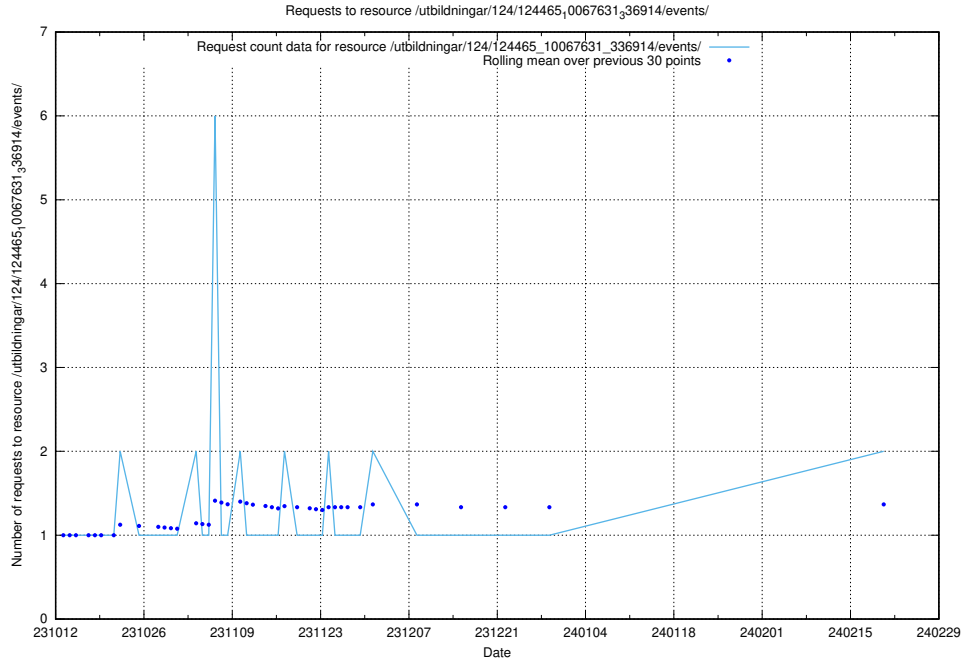

5.694 Usage of /utbildningar/124/124465_10067631_336914/events/

Here, we count the number of requests to resource /utbildningar/124/124465_10067631_336914/events/