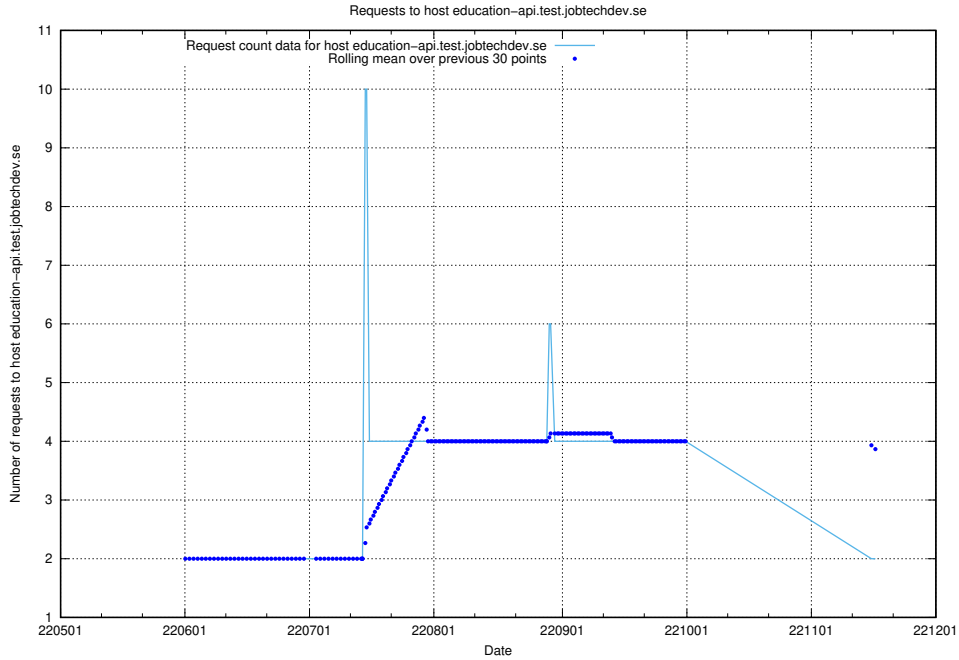

7.420 Usage of education-api.test.jobtechdev.se

Here, we count the number of requests to host education-api.test.jobtechdev.se.

7.421 Usage of forums.forum.jobtechdev.se

Here, we count the number of requests to host forums.forum.jobtechdev.se.