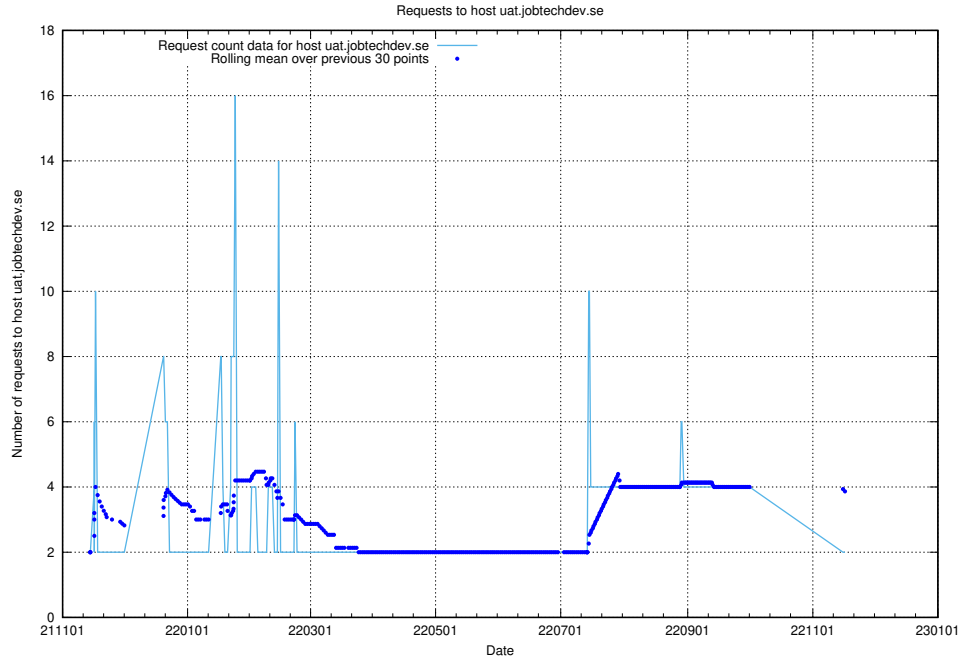

7.553 Usage of uat.jobtechdev.se

Here, we count the number of requests to host uat.jobtechdev.se.