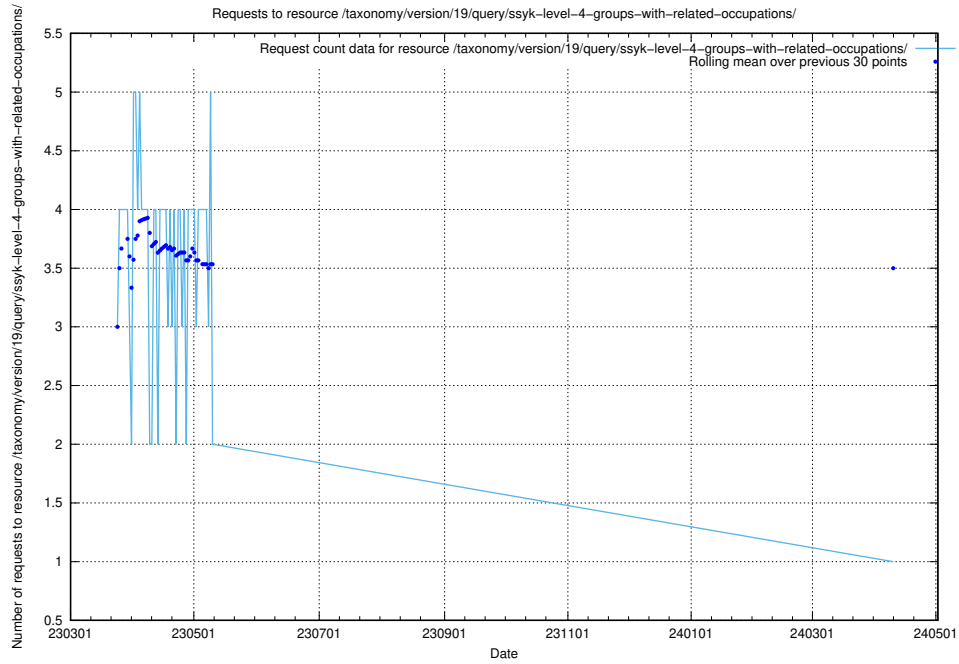

5.6126 Usage of /taxonomy/version/19/query/ssyk-level-4-groups-with-related-occupations/

Here, we count the number of requests to resource /taxonomy/version/19/query/ssyk-level-4-groups-with-related-occupations/.