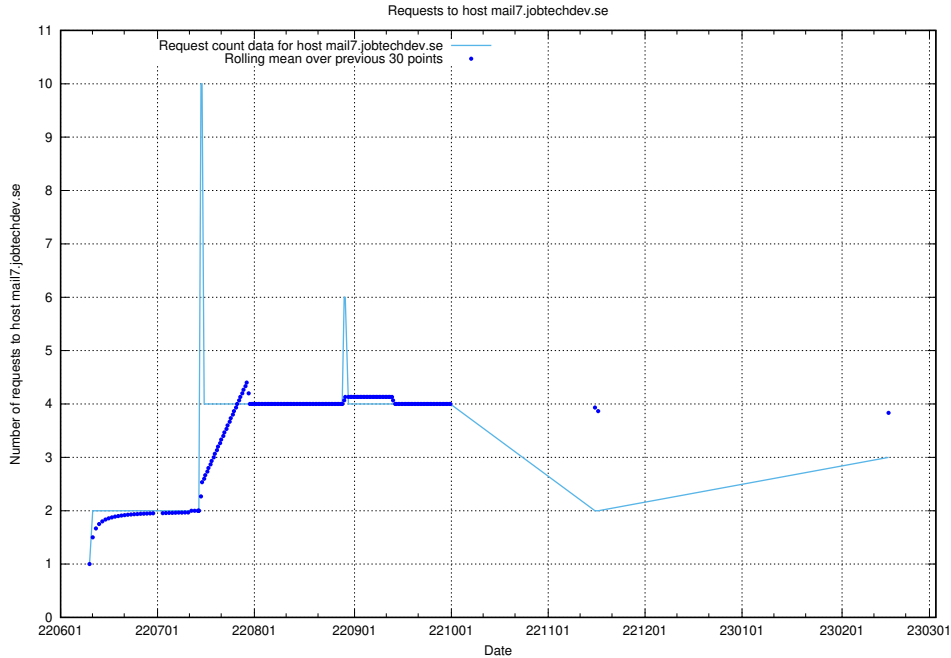

7.215 Usage of mail7.jobtechdev.se

Here, we count the number of requests to host mail7.jobtechdev.se.