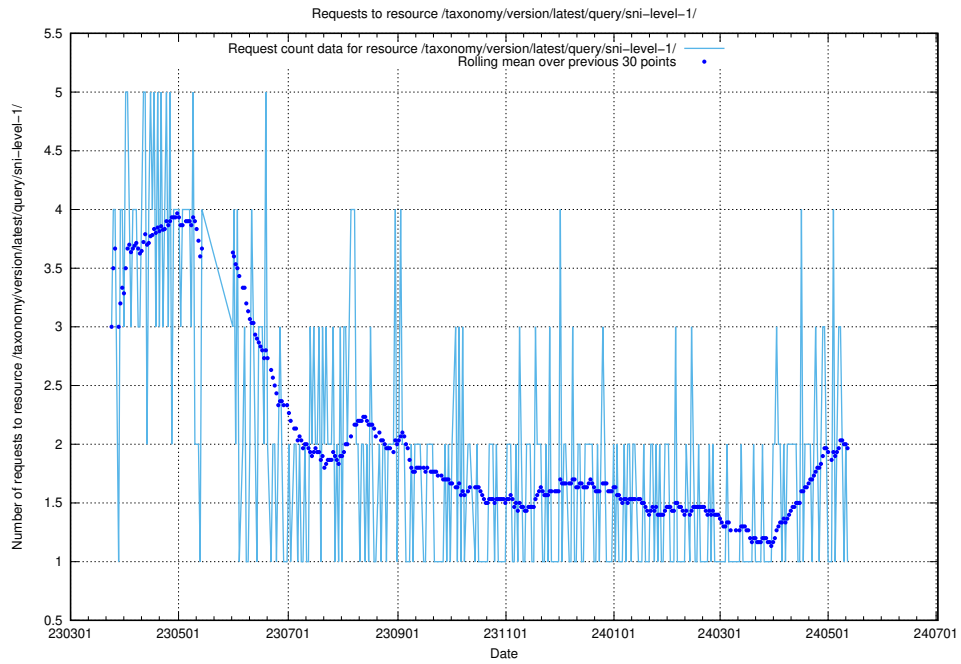

5.6088 Usage of /taxonomy/version/latest/query/sni-level-1/

Here, we count the number of requests to resource /taxonomy/version/latest/query/sni-level-1/.