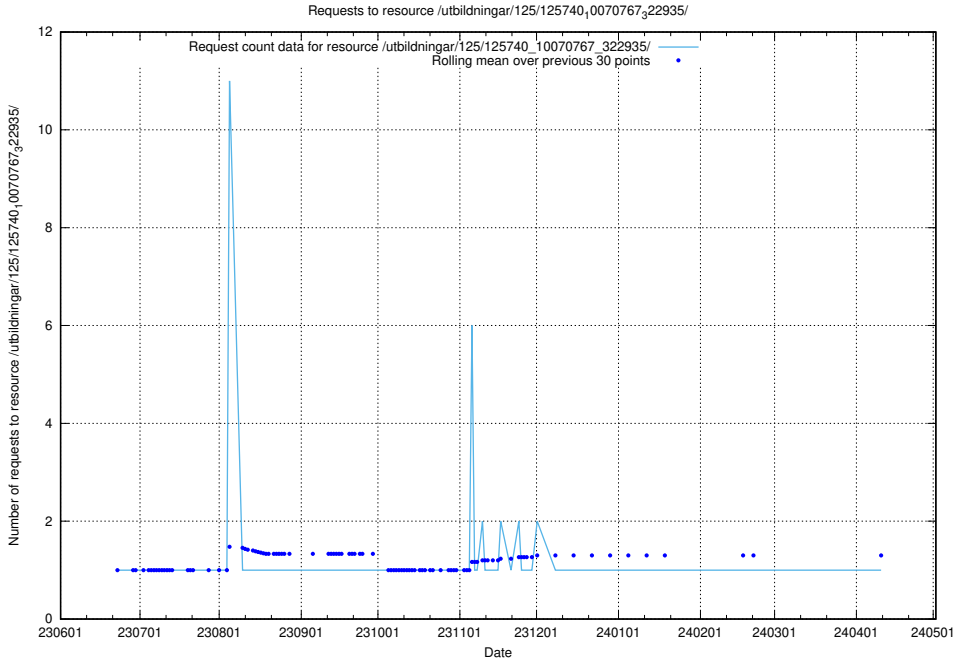

5.5676 Usage of /utbildningar/125/125740_10070767_322935/

Here, we count the number of requests to resource /utbildningar/125/125740_10070767_322935/.