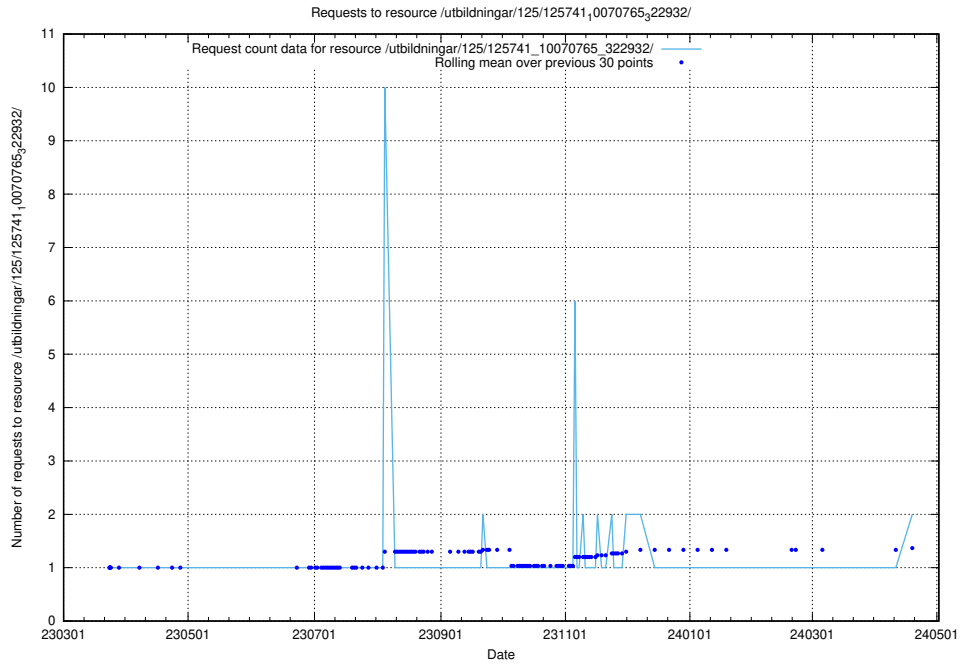

Here, we count the number of requests to resource /utbildningar/125/125741_10070765_322932/.

5.924 Usage of /utbildningar/125/125741_10070686_322486/

Here, we count the number of requests to resource /utbildningar/125/125741_10070686_322486/.