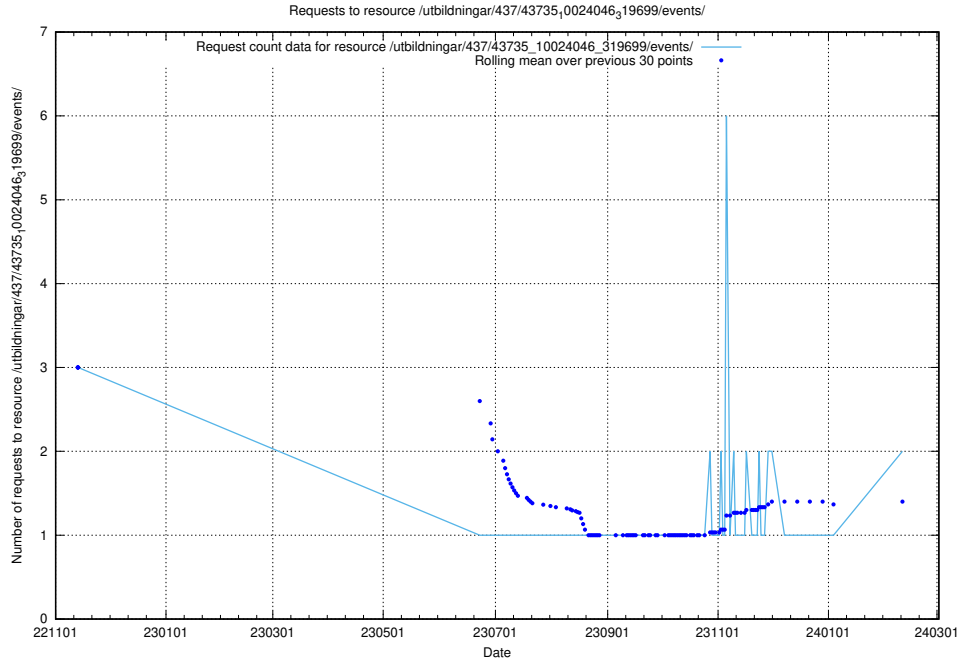

5.841 Usage of /utbildningar/437/43735_10024046_319699/events/

Here, we count the number of requests to resource /utbildningar/437/43735_10024046_319699/events/.