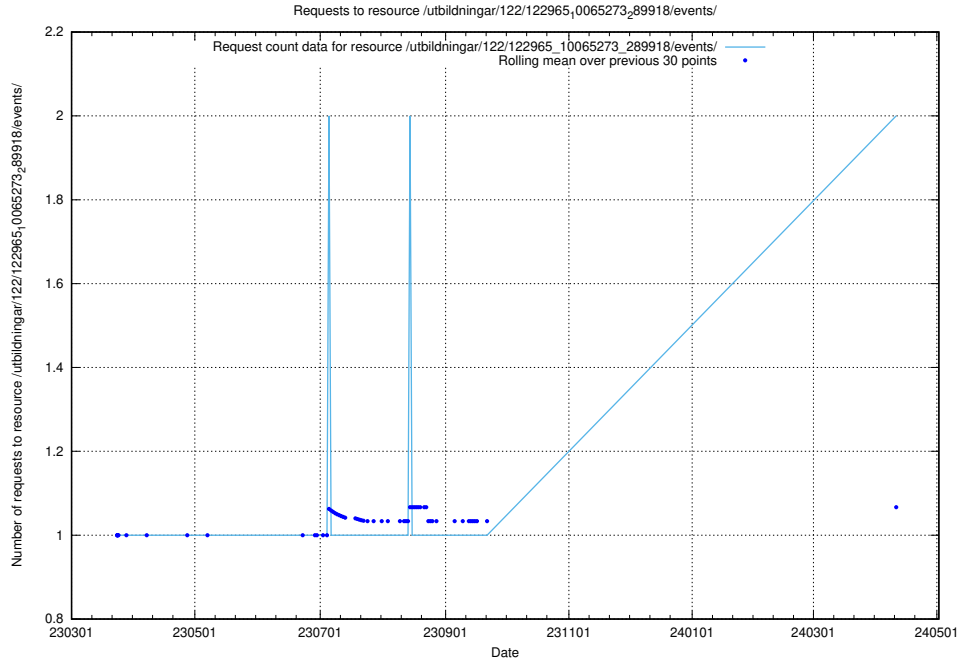

5.776 Usage of /utbildningar/122/122965_10065273_289918/events/

Here, we count the number of requests to resource /utbildningar/122/122965_10065273_289918/events/