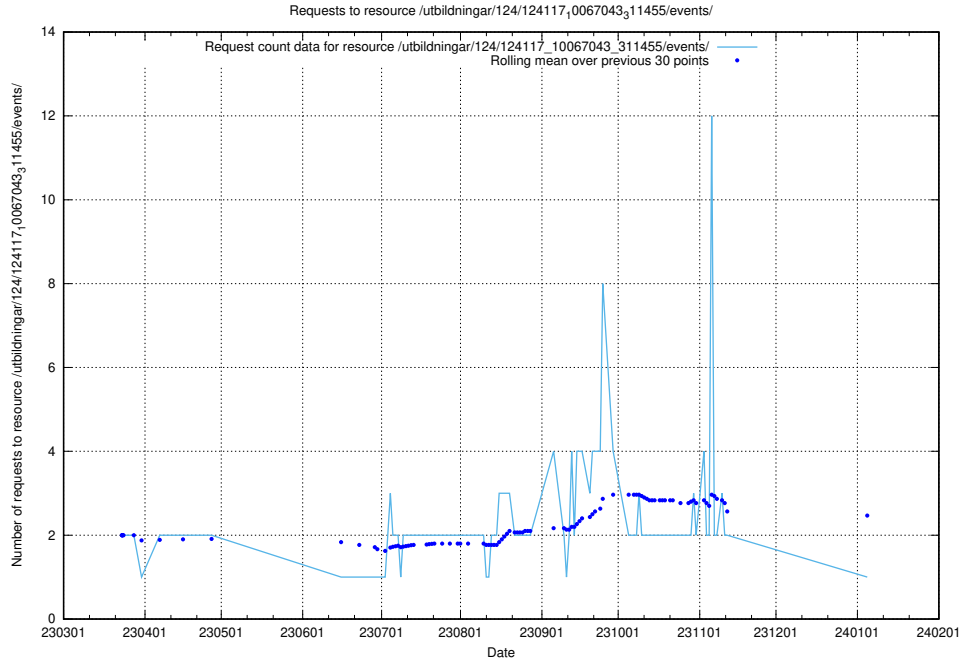

5.6310 Usage of /utbildningar/124/124117_10067043_311455/events/

Here, we count the number of requests to resource /utbildningar/124/124117_10067043_311455/events/