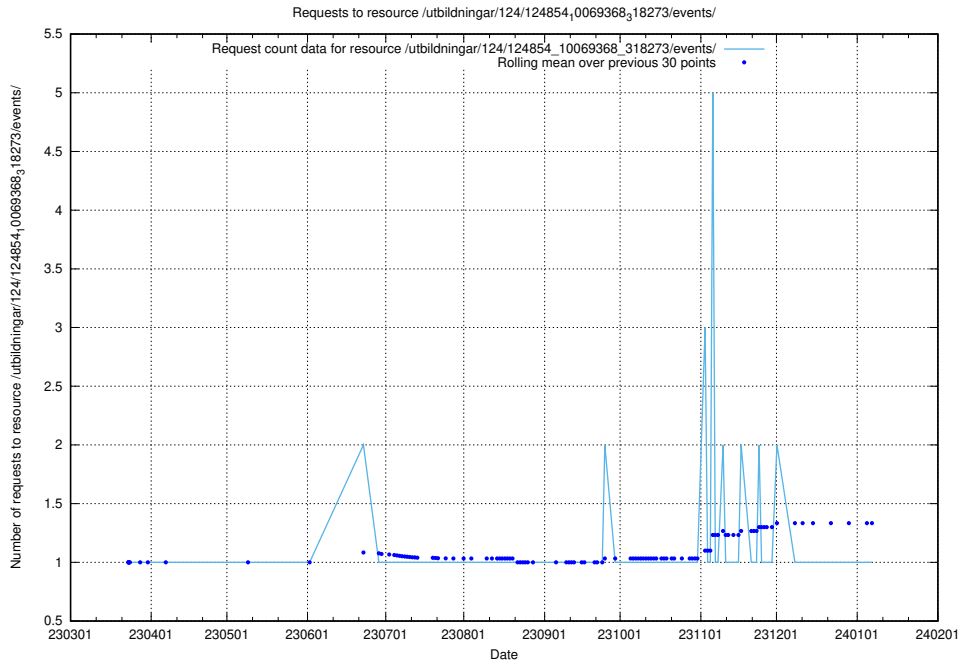

Here, we count the number of requests to resource /utbildningar/124/124854_10069845_319853/.

5.1169 Usage of /utbildningar/124/124854_10069368_318273/events/

Here, we count the number of requests to resource /utbildningar/124/124854_10069368_318273/events/