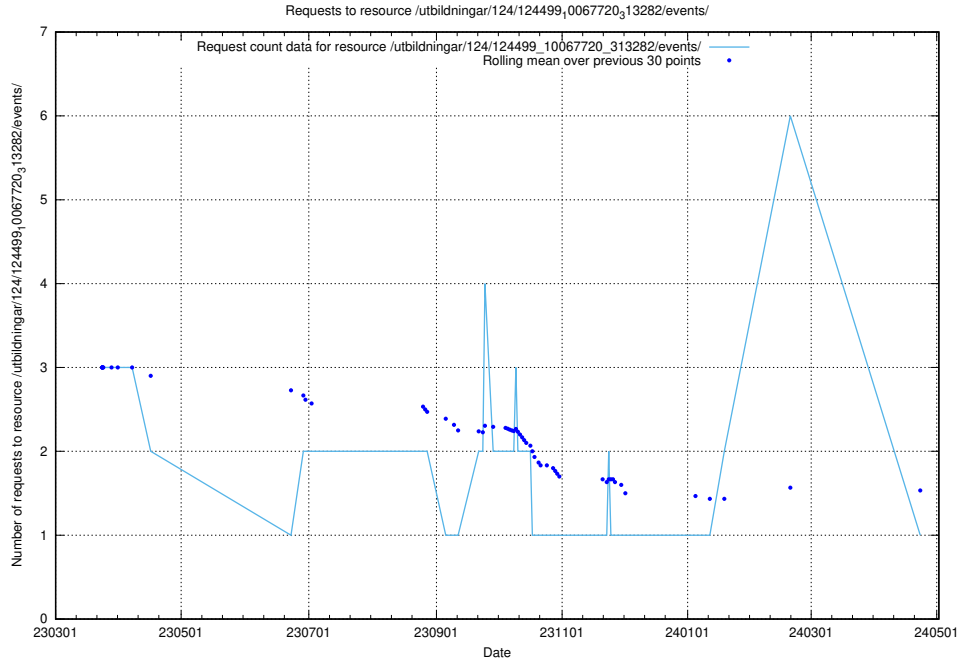

5.6267 Usage of /utbildningar/124/124499_10067720_313282/events/

Here, we count the number of requests to resource /utbildningar/124/124499_10067720_313282/events/