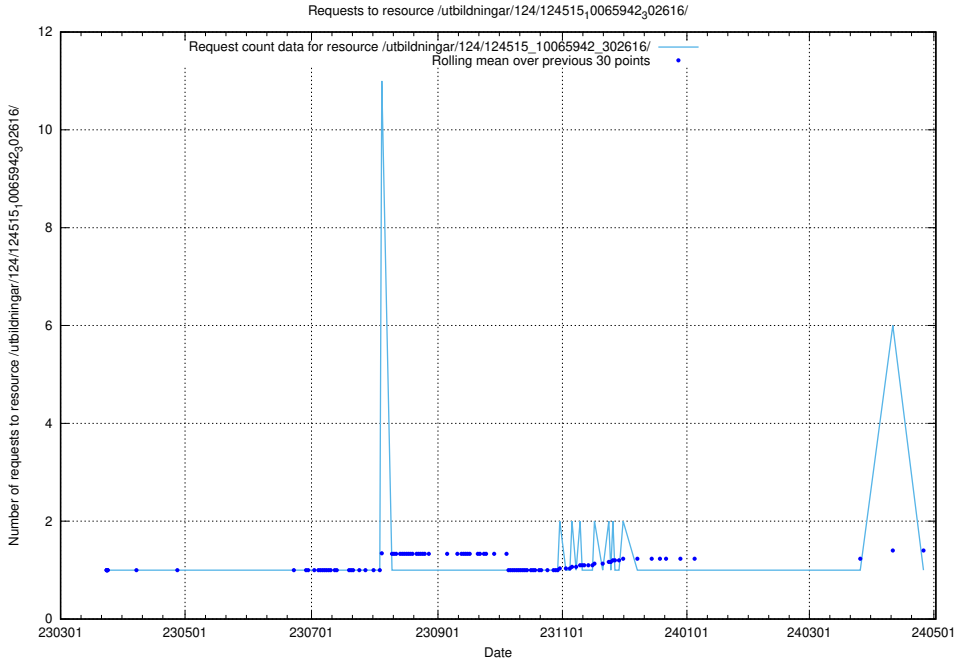

5.1546 Usage of /utbildningar/124/124515_10065942_302616/

Here, we count the number of requests to resource /utbildningar/124/124515_10065942_302616/.

5.1547 Usage of /availability/uptime/prod/20231009/