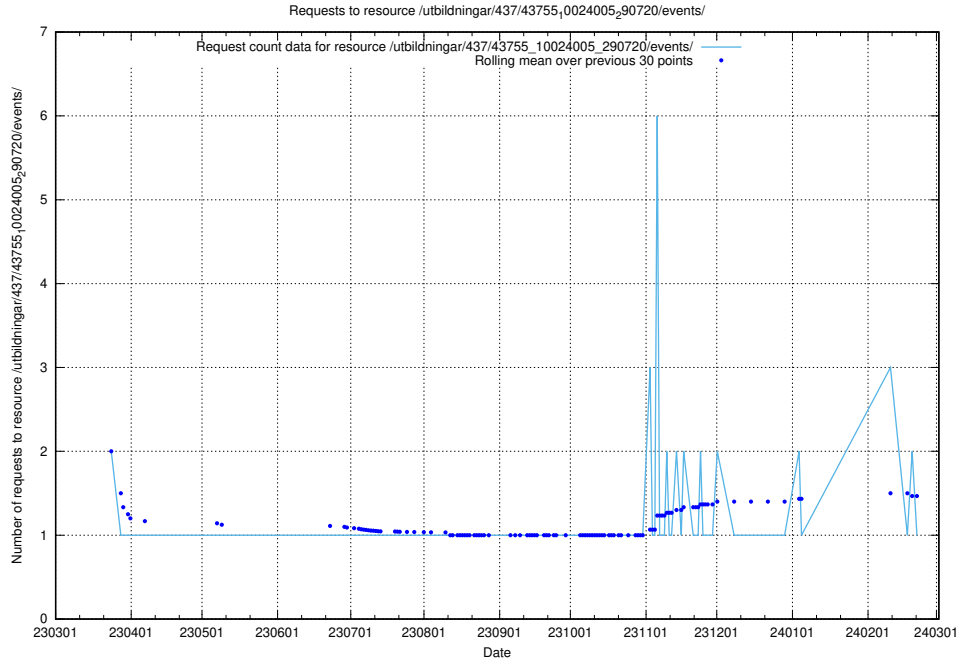

5.6155 Usage of /utbildningar/437/43755_10024005_290720/events/

Here, we count the number of requests to resource /utbildningar/437/43755_10024005_290720/events/.