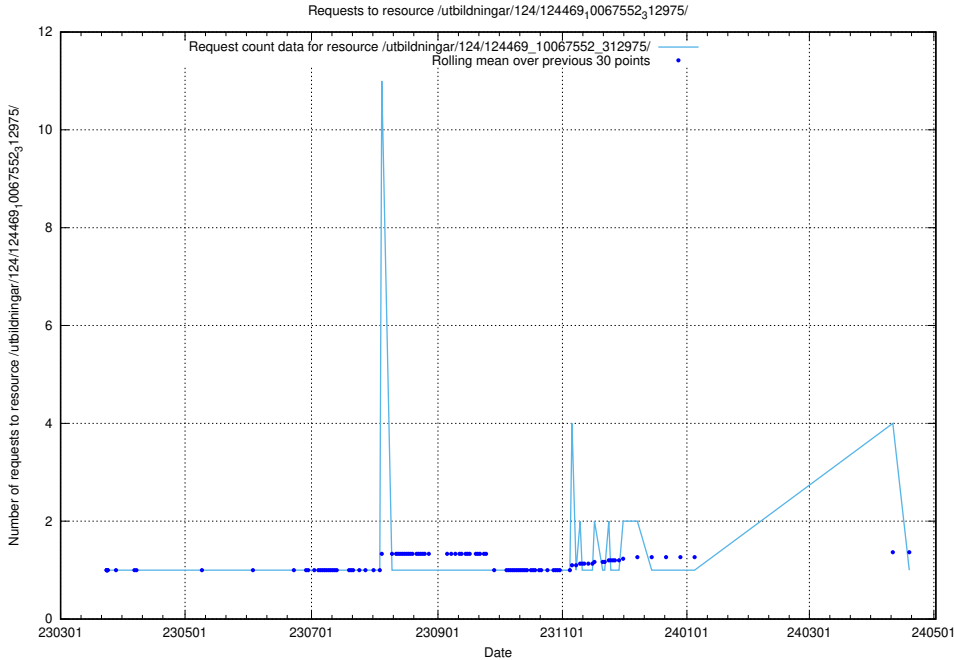

5.3318 Usage of /utbildningar/124/124469_10067552_312975/

Here, we count the number of requests to resource /utbildningar/124/124469_10067552_312975/.