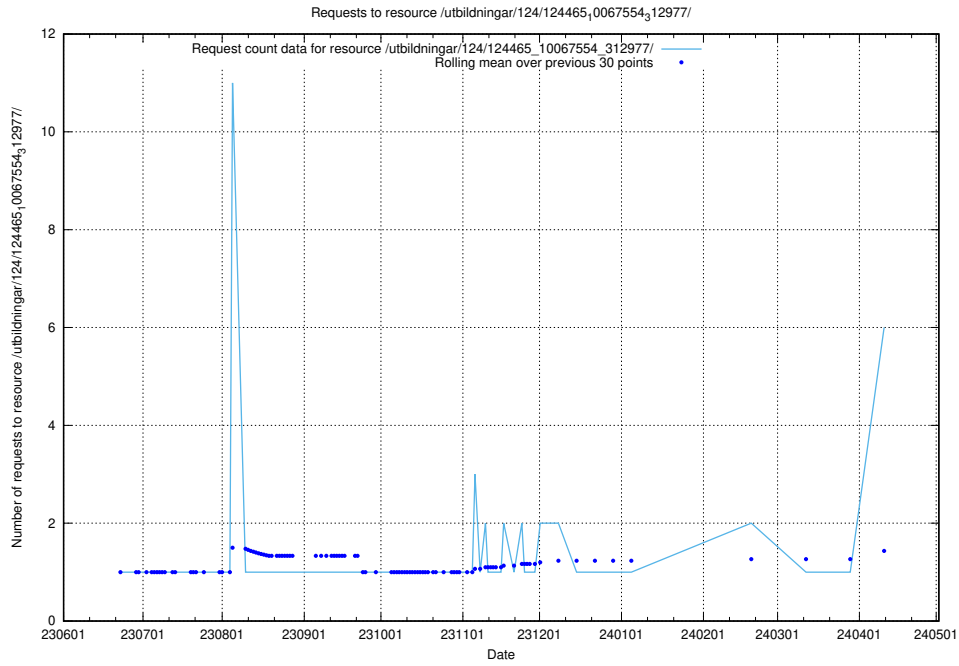

5.89 Usage of /utbildningar/124/124465_10067554_312977/

Here, we count the number of requests to resource /utbildningar/124/124465_10067554_312977/.