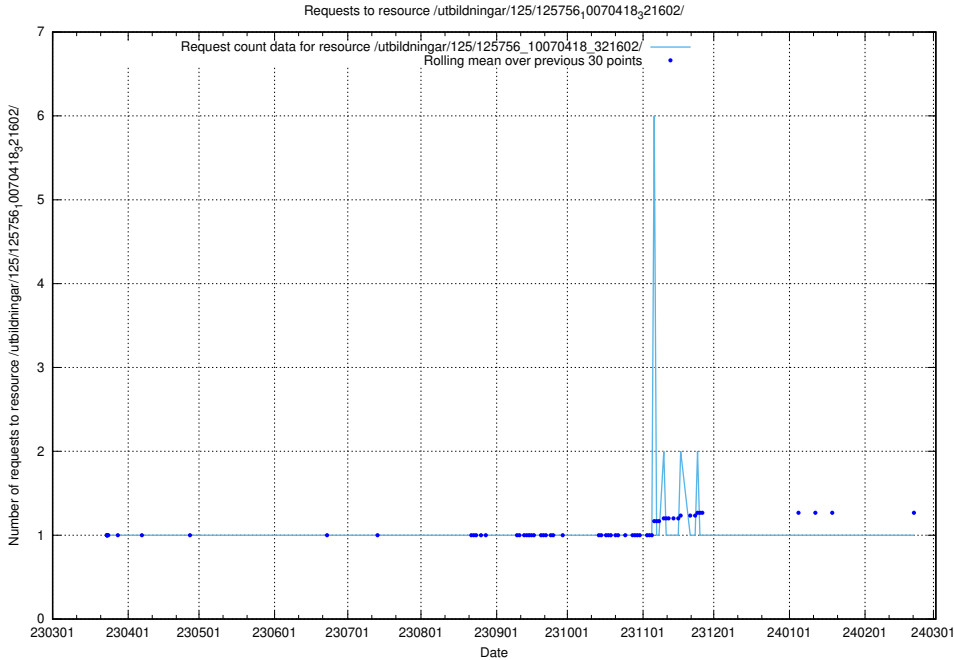

5.6456 Usage of /utbildningar/125/125756_10070418_321602/

Here, we count the number of requests to resource /utbildningar/125/125756_10070418_321602/.