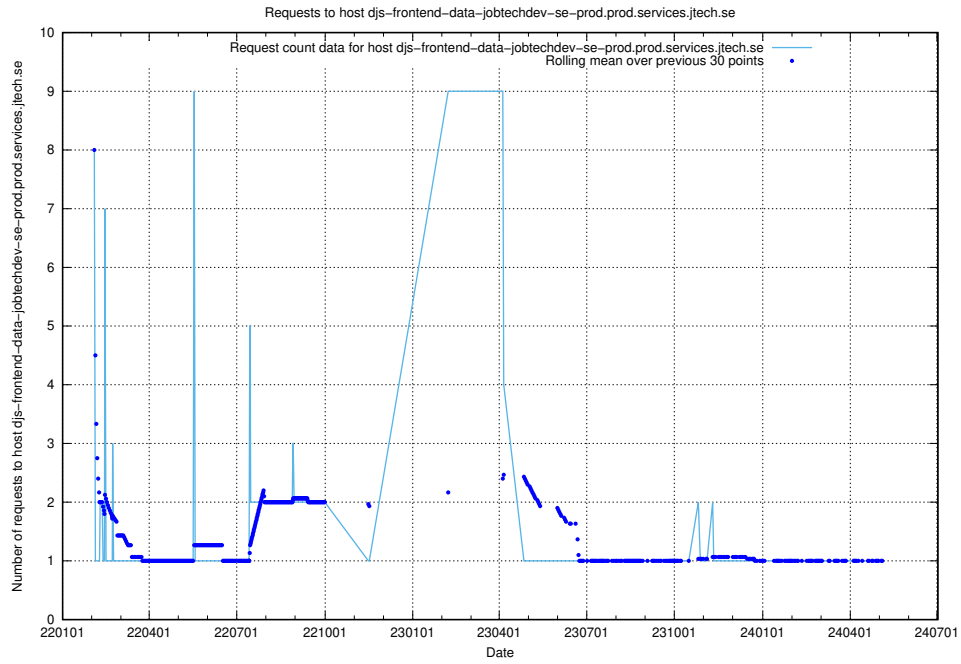

Here, we count the number of requests to host djs-frontend-data-jobtechdev-se-prod.prod.services.jtech.se.

7.658 Usage of lw.jobtechdev.se

Here, we count the number of requests to host lw.jobtechdev.se.