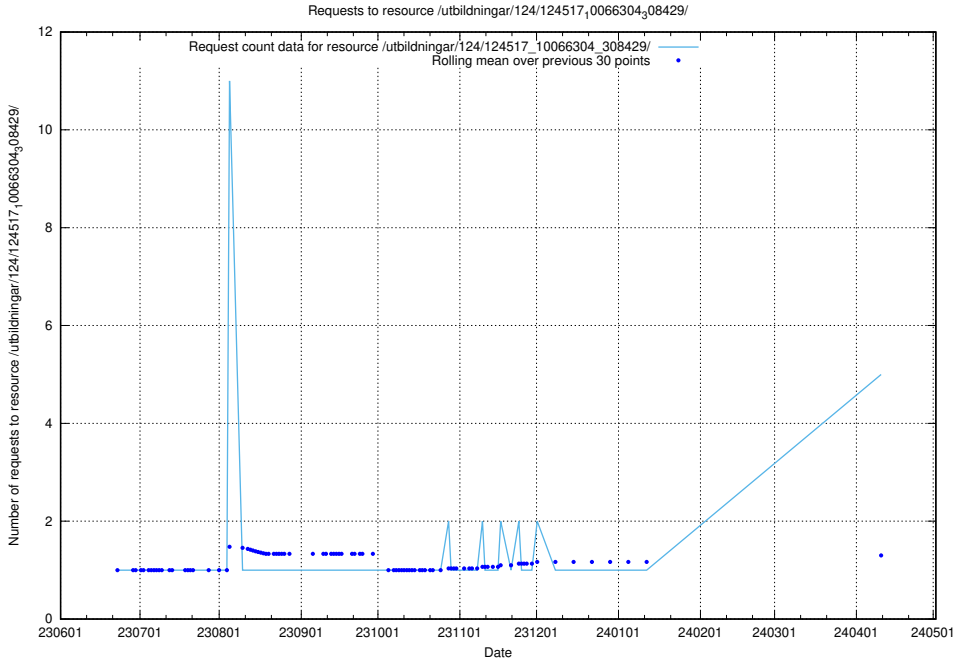

5.145 Usage of /utbildningar/124/124517_10066304_308429/

Here, we count the number of requests to resource /utbildningar/124/124517_10066304_308429/.