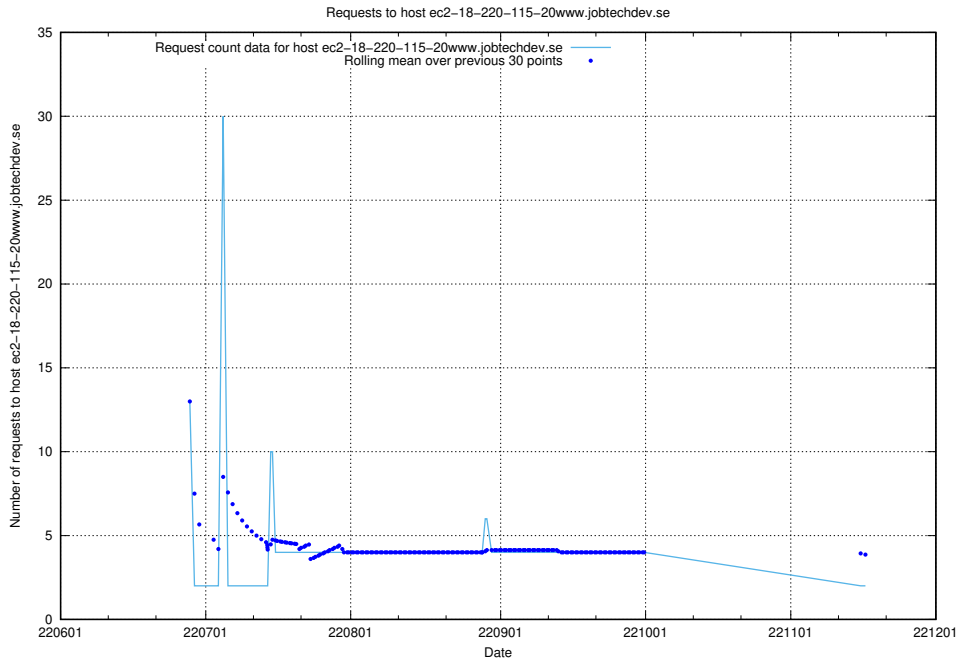

7.399 Usage of ec2-18-220-115-20www.jobtechdev.se

Here, we count the number of requests to host ec2-18-220-115-20www.jobtechdev.se.