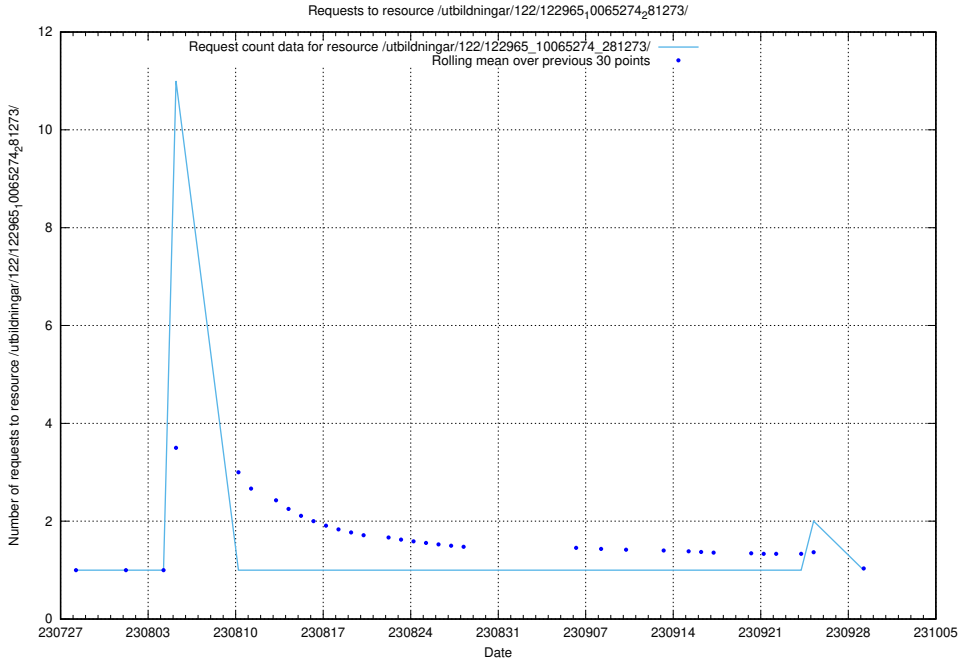

5.4887 Usage of /utbildningar/122/122965_10065274_281273/

Here, we count the number of requests to resource /utbildningar/122/122965_10065274_281273/.