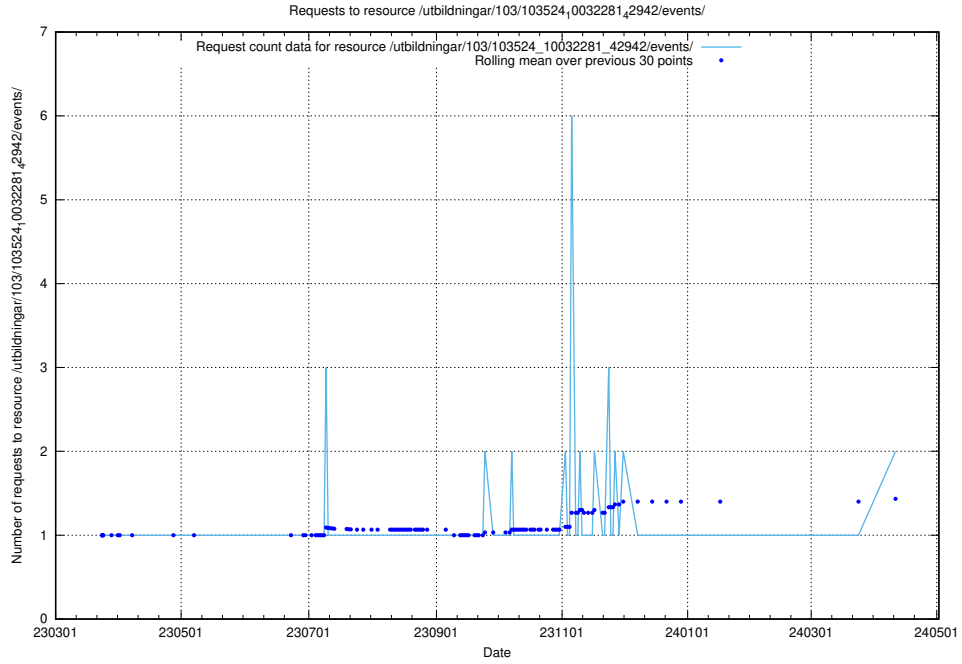

5.794 Usage of /utbildningar/103/103524_10032281_42942/events/

Here, we count the number of requests to resource /utbildningar/103/103524_10032281_42942/events/.