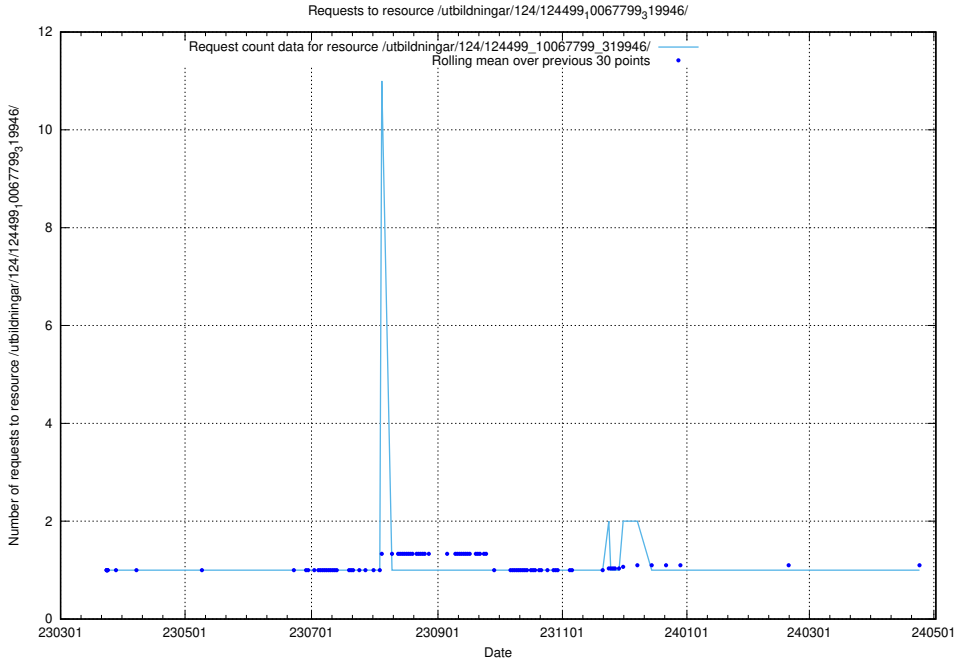

5.2456 Usage of /utbildningar/124/124499_10067799_319946/

Here, we count the number of requests to resource /utbildningar/124/124499_10067799_319946/.