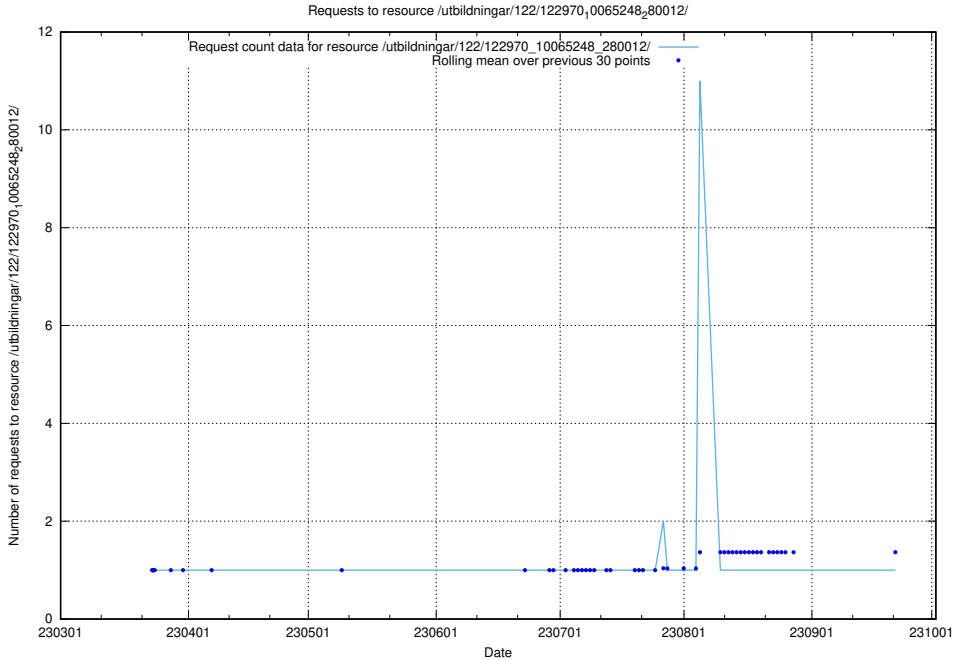

5.4950 Usage of /utbildningar/122/122970_10065248_280012/

Here, we count the number of requests to resource /utbildningar/122/122970_10065248_280012/.