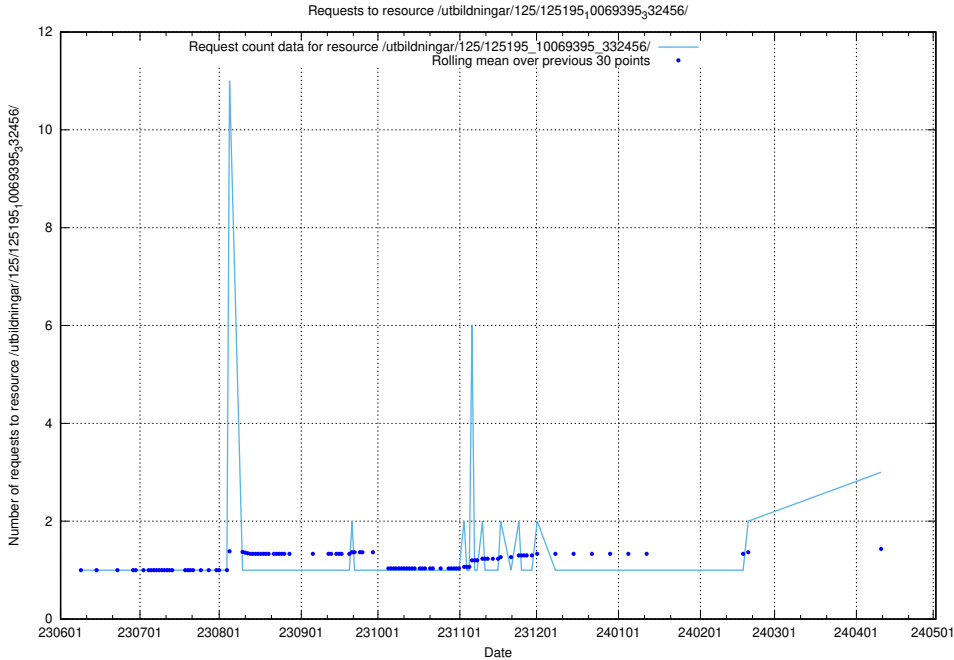

5.397 Usage of /utbildningar/125/125195_10069395_332456/

Here, we count the number of requests to resource /utbildningar/125/125195_10069395_332456/.