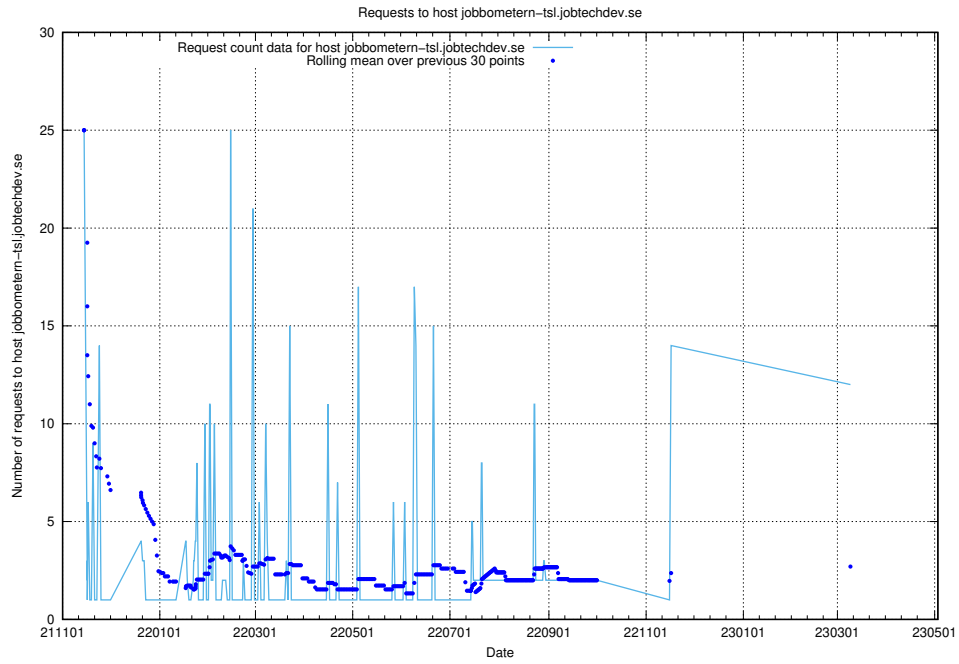

7.56 Usage of `jobbometern-tsl.jobtechdev.se`

Here, we count the number of requests to host `jobbometern-tsl.jobtechdev.se`.