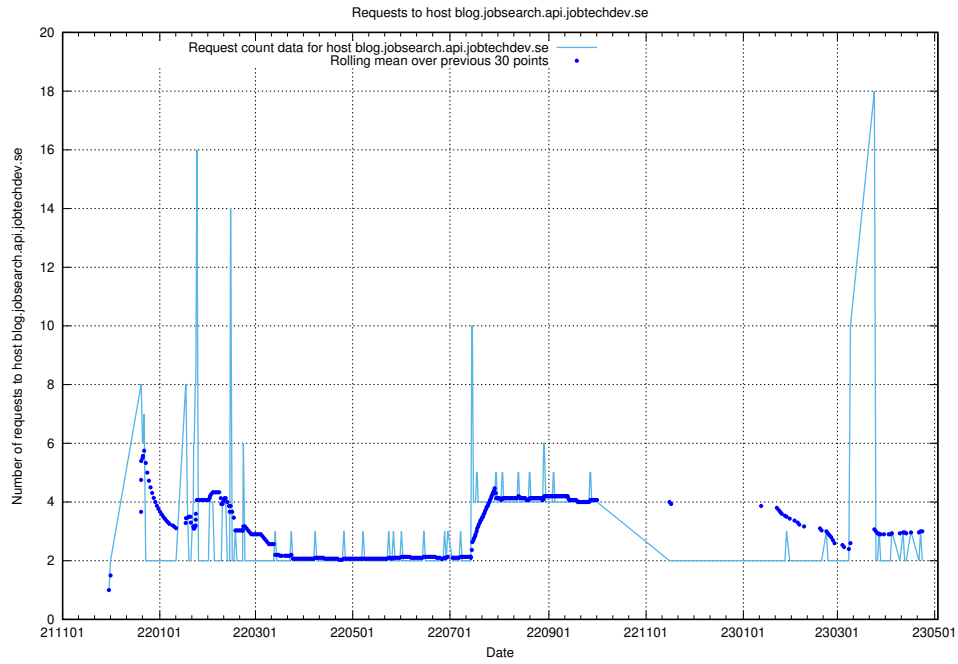

7.386 Usage of `blog.jobsearch.api.jobtechdev.se`

Here, we count the number of requests to host `blog.jobsearch.api.jobtechdev.se`.