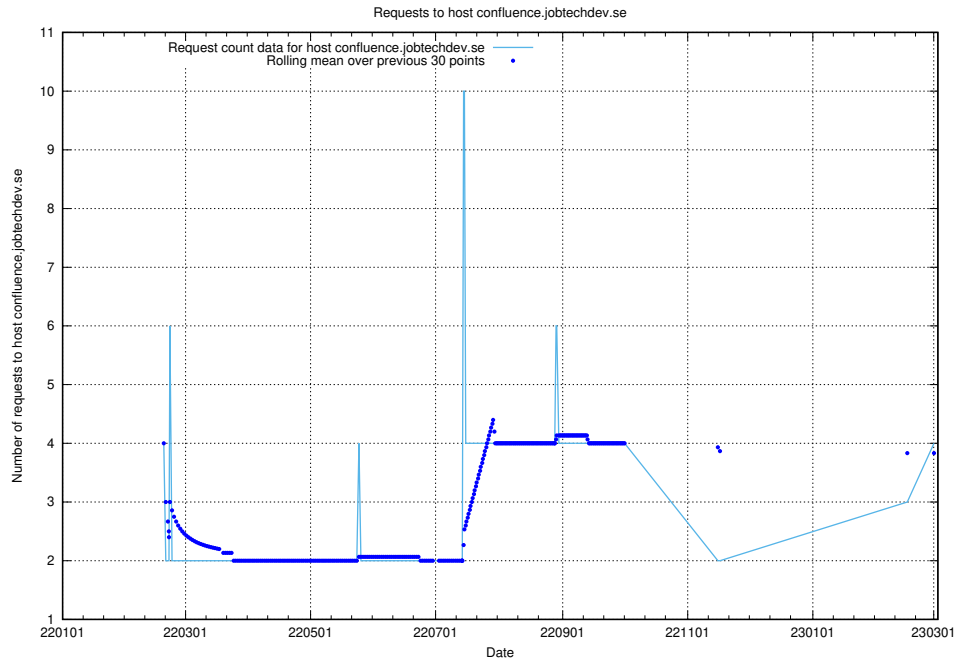

7.160 Usage of confluence.jobtechdev.se

Here, we count the number of requests to host confluence.jobtechdev.se.