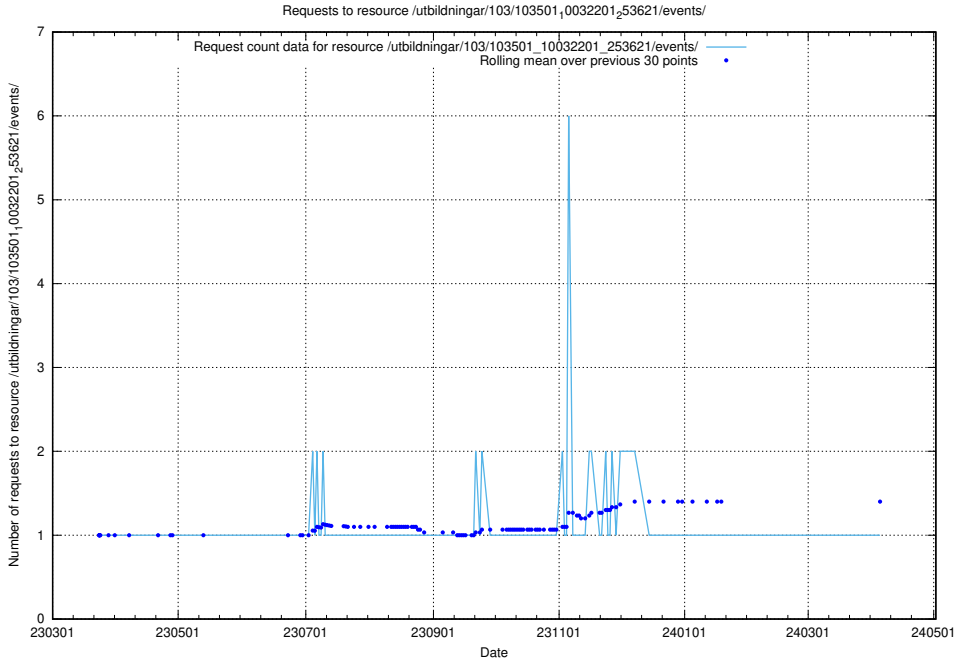

5.5460 Usage of /utbildningar/103/103501_10032201_253621/events/

Here, we count the number of requests to resource /utbildningar/103/103501_10032201_253621/events/