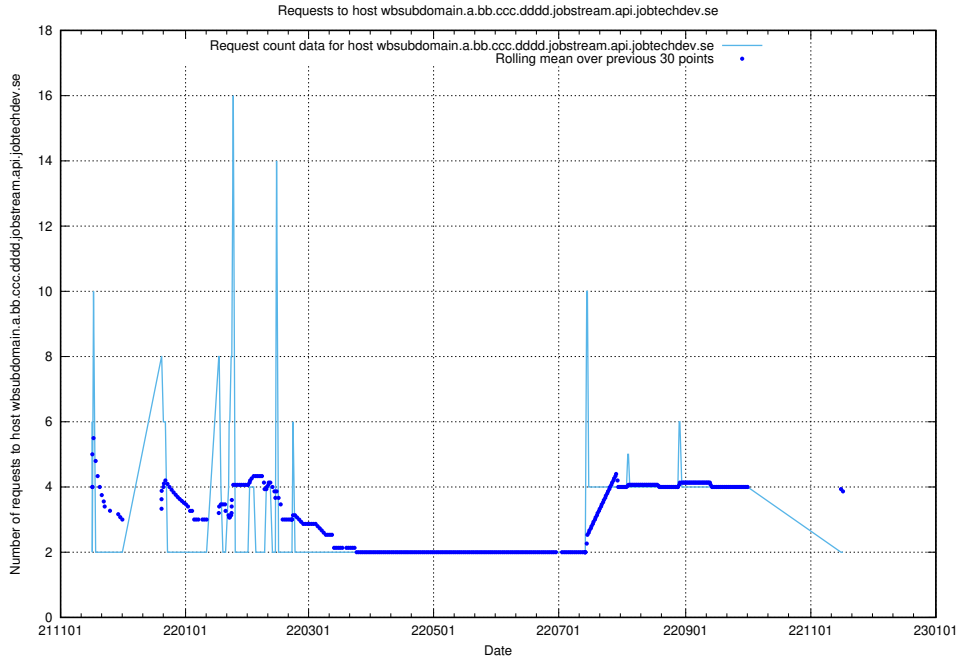

7.525 Usage of wbsubdomain.a.bb.ccc.dddd.jobstream.api.jobtechdev.se

Here, we count the number of requests to host wbsubdomain.a.bb.ccc.dddd.jobstream.api.jobtechdev.se.