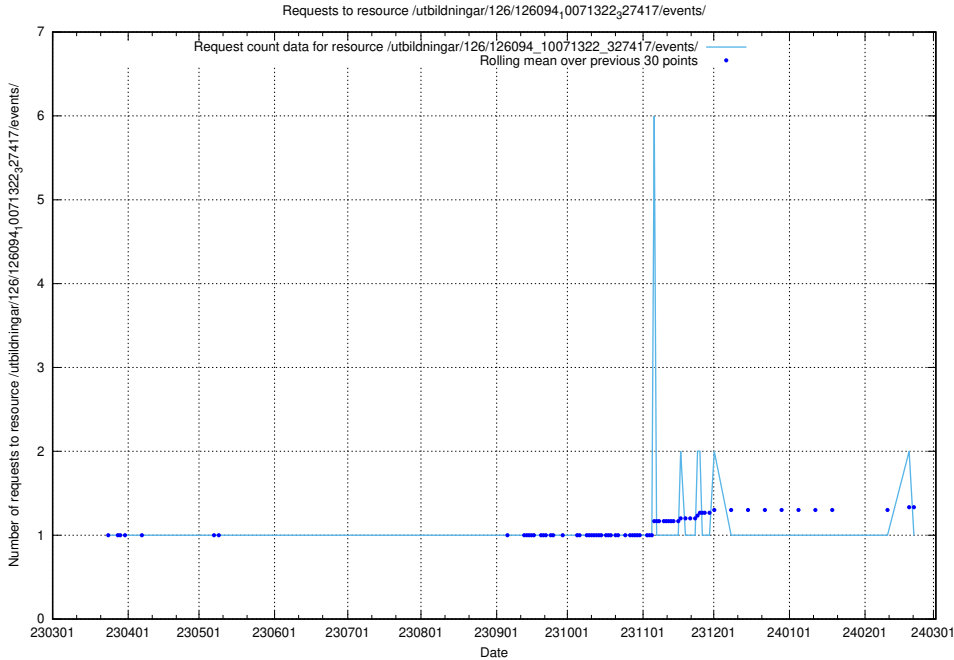

5.6208 Usage of /utbildningar/126/126094_10071322_327417/events/

Here, we count the number of requests to resource /utbildningar/126/126094_10071322_327417/events/