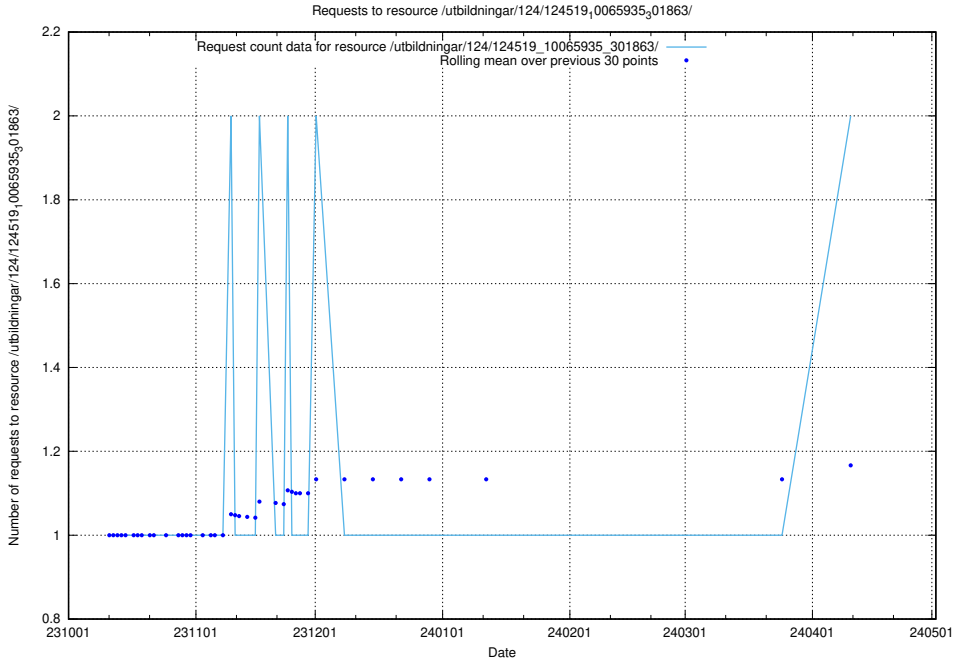

5.695 Usage of /utbildningar/124/124519_10065935_301863/

Here, we count the number of requests to resource /utbildningar/124/124519_10065935_301863/.