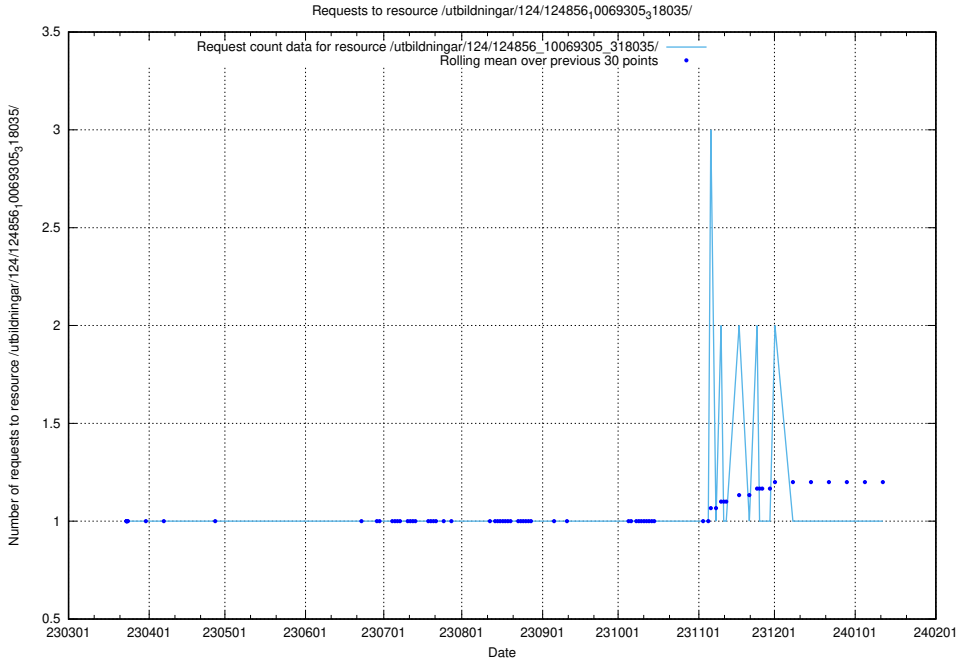

5.1151 Usage of /utbildningar/124/124856_10069305_318035/

Here, we count the number of requests to resource /utbildningar/124/124856_10069305_318035/.