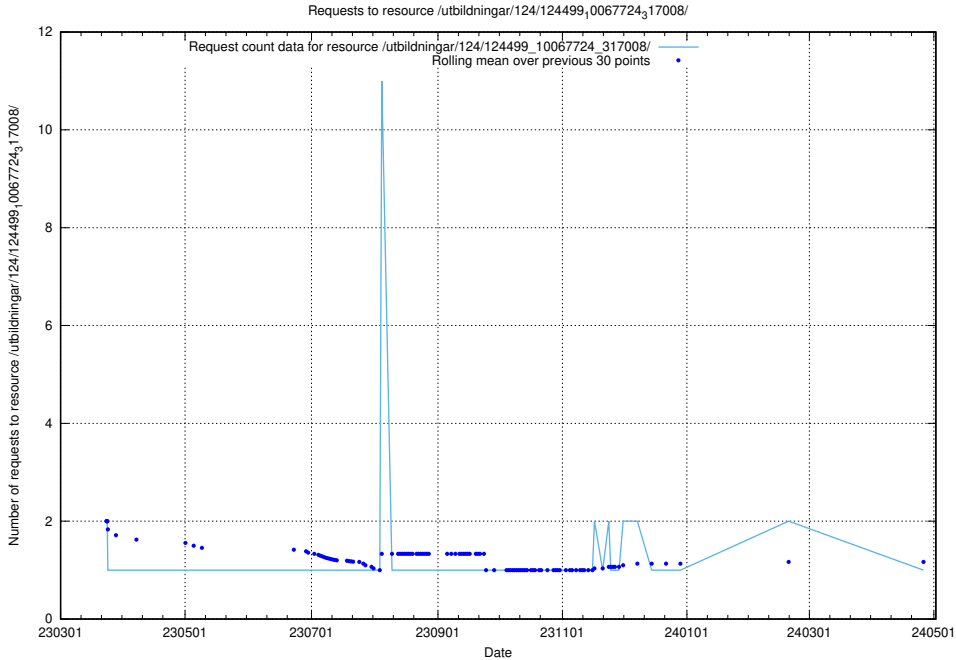

5.6300 Usage of /utbildningar/124/124499_10067724_317008/

Here, we count the number of requests to resource /utbildningar/124/124499_10067724_317008/.