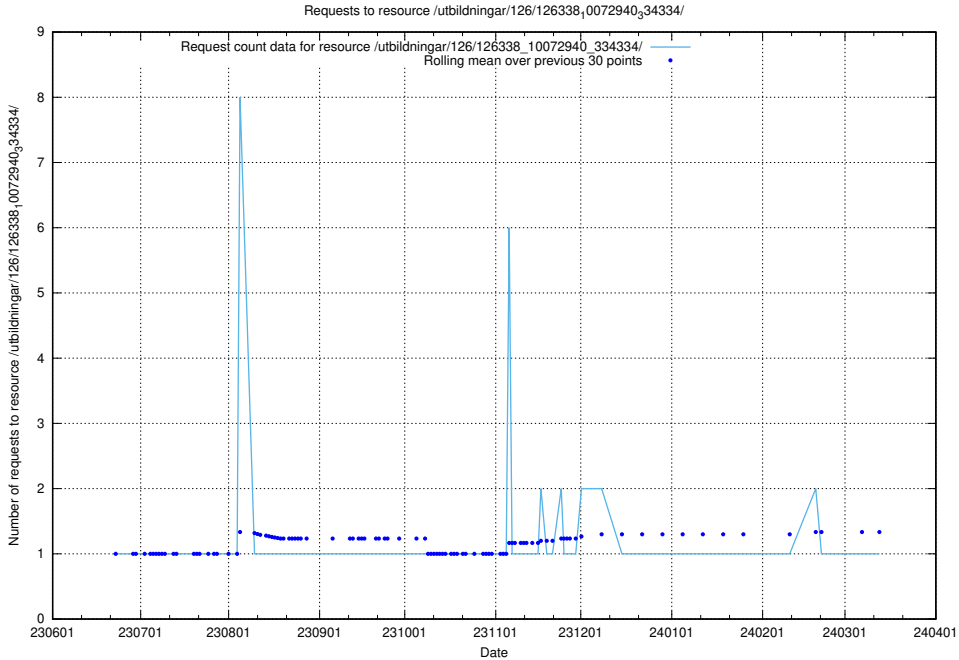

5.5639 Usage of /utbildningar/126/126338_10072940_334334/

Here, we count the number of requests to resource /utbildningar/126/126338_10072940_334334/.