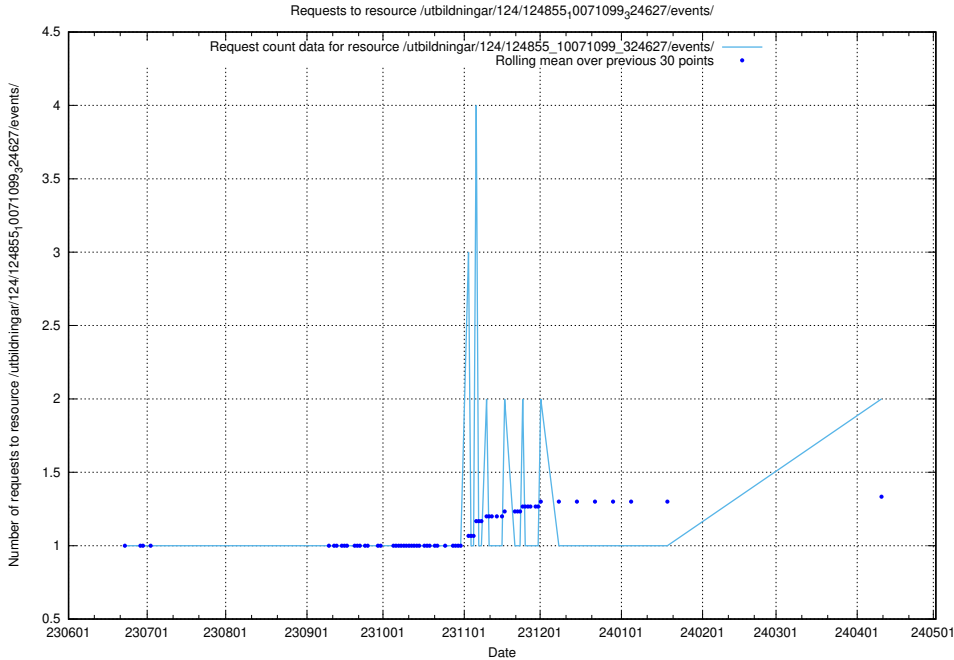

5.825 Usage of /utbildningar/124/124855_10071099_324627/events/

Here, we count the number of requests to resource /utbildningar/124/124855_10071099_324627/events/