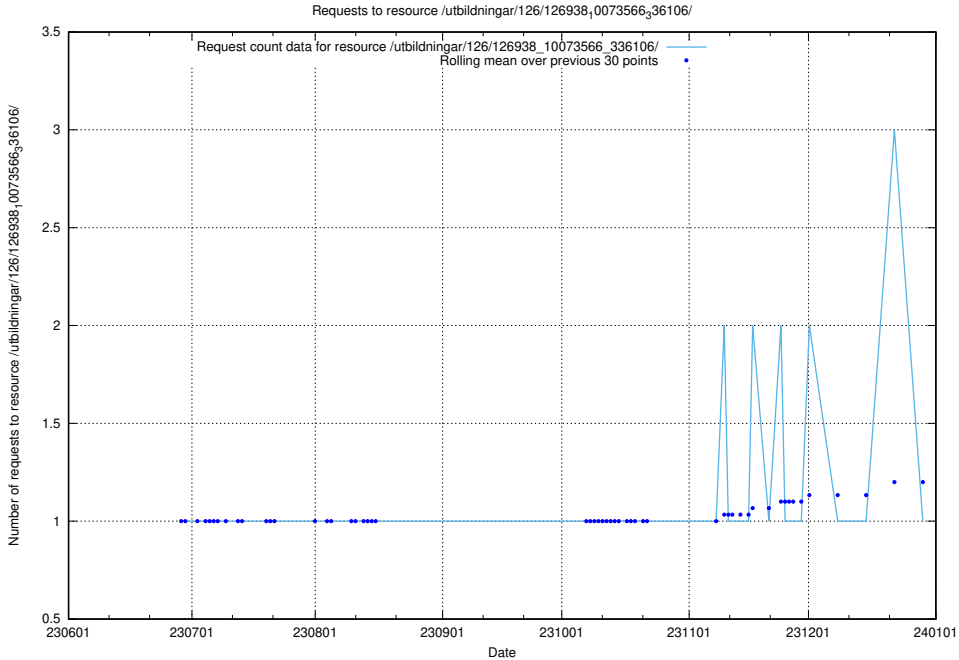

5.5412 Usage of /utbildningar/126/126938_10073566_336106/

Here, we count the number of requests to resource /utbildningar/126/126938_10073566_336106/.