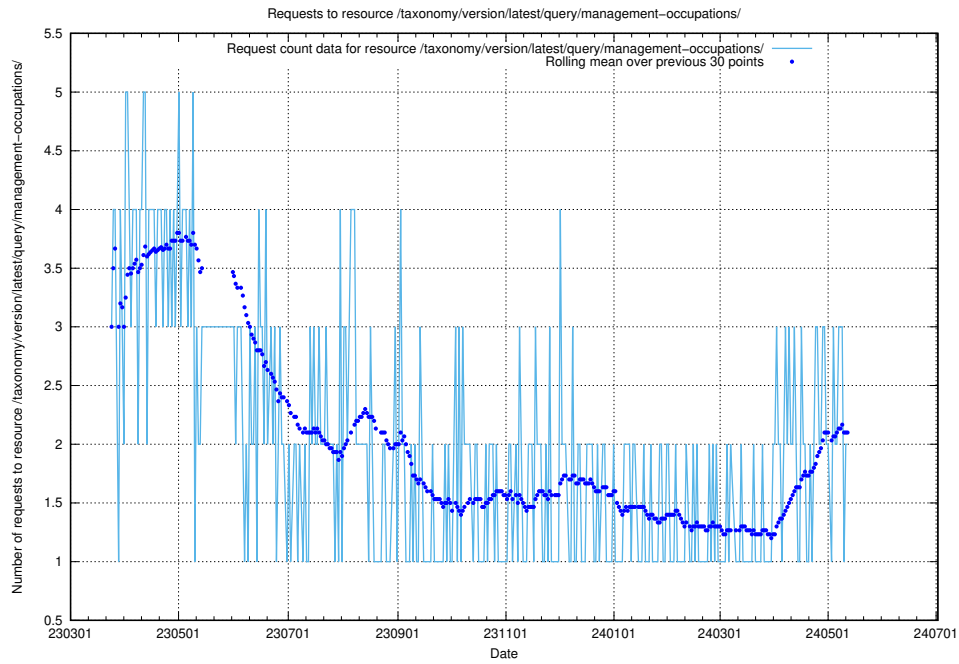

5.882 Usage of /taxonomy/version/latest/query/management-occupations/

Here, we count the number of requests to resource /taxonomy/version/latest/query/management-occupations/.