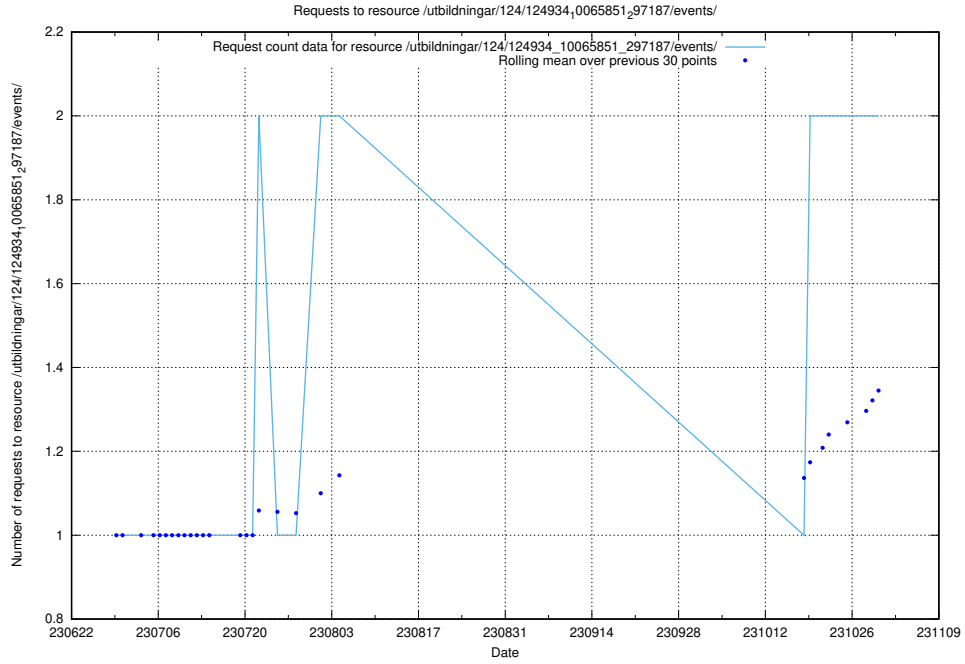

5.799 Usage of /utbildningar/124/124934_10065851_297187/events/

Here, we count the number of requests to resource /utbildningar/124/124934_10065851_297187/events/