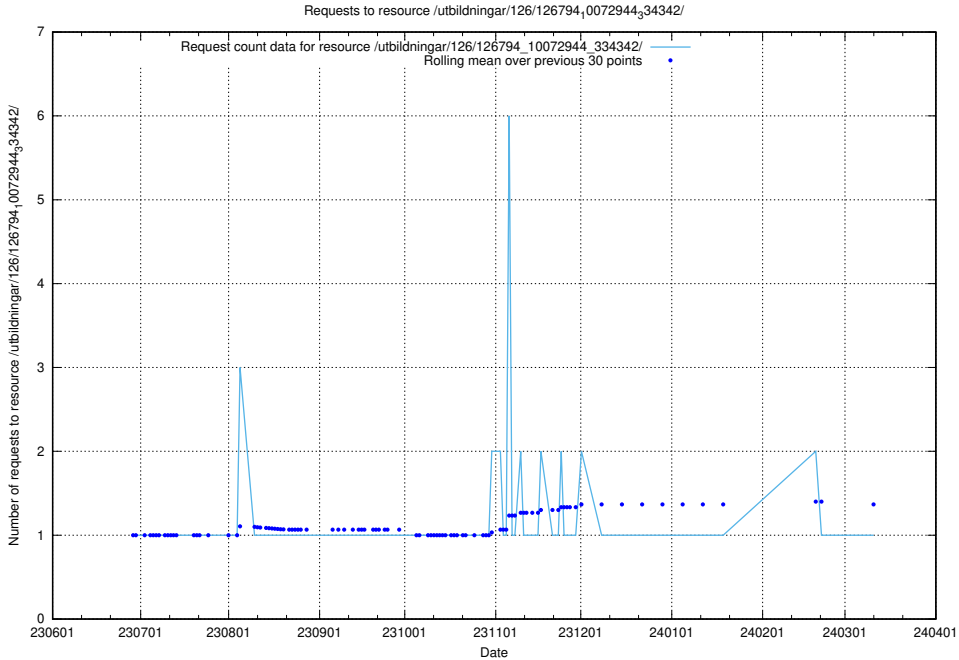

5.5420 Usage of /utbildningar/126/126794_10072944_334342/

Here, we count the number of requests to resource /utbildningar/126/126794_10072944_334342/.