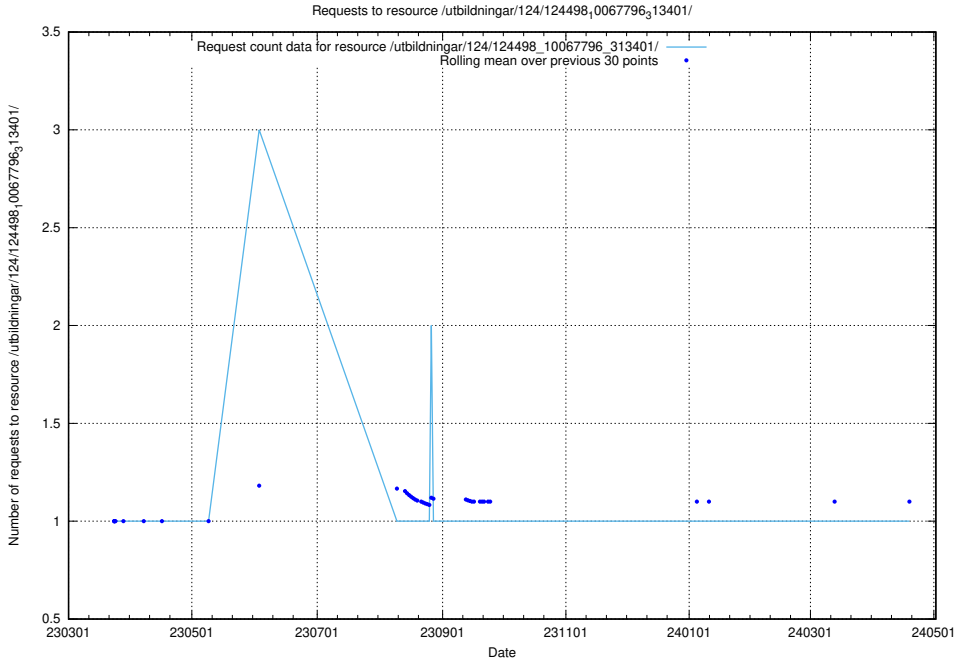

Here, we count the number of requests to resource /utbildningar/utb_emil/124/124998_10068763_316346/events/

5.2675 Usage of /utbildningar/124/124498_10067796_313401/

Here, we count the number of requests to resource /utbildningar/124/124498_10067796_313401/.