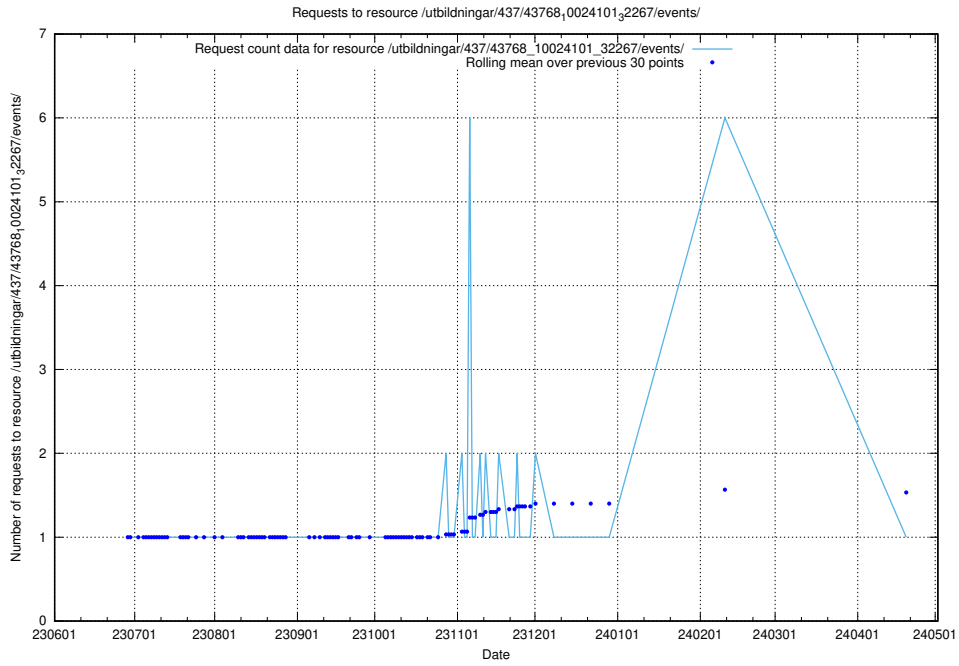

Here, we count the number of requests to resource /utbildningar/437/43768_10024101_32267/events/.

5.5407 Usage of /utbildningar/437/43768_10024101_32267/

Here, we count the number of requests to resource /utbildningar/437/43768_10024101_32267/.