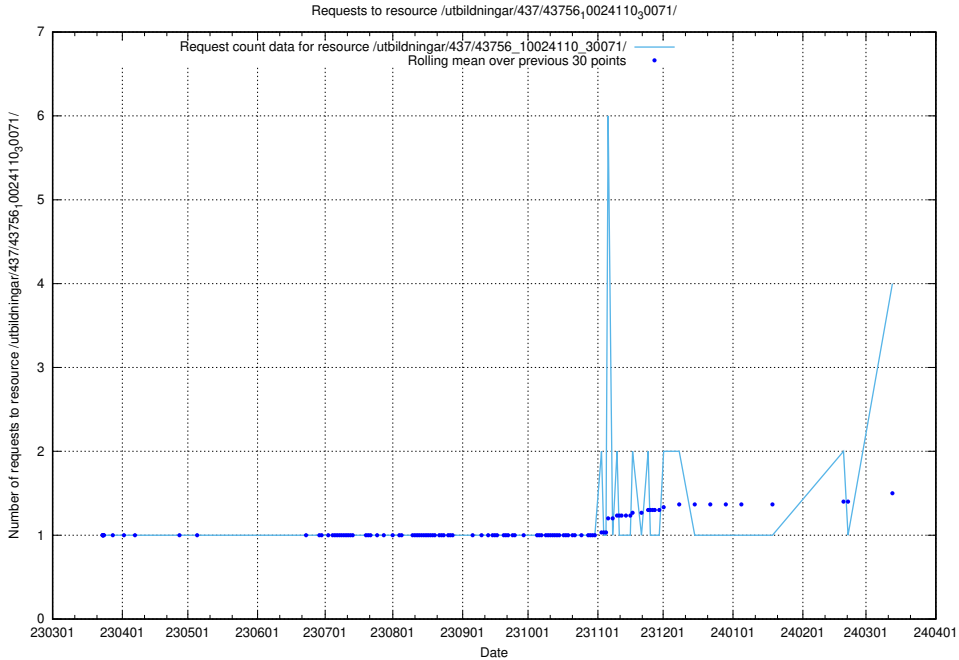

Here, we count the number of requests to resource /utbildningar/125/125178_10069244_317765/events/

5.239 Usage of /utbildningar/437/43756_10024110_30071/

Here, we count the number of requests to resource /utbildningar/437/43756_10024110_30071/.