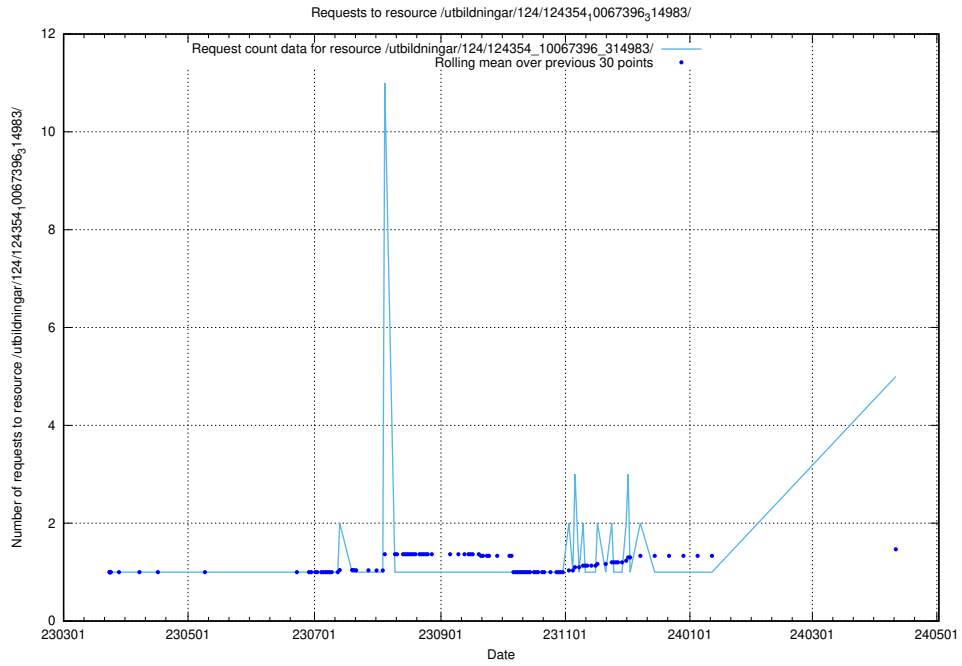

5.130 Usage of /utbildningar/124/124354_10067396_314983/

Here, we count the number of requests to resource /utbildningar/124/124354_10067396_314983/.