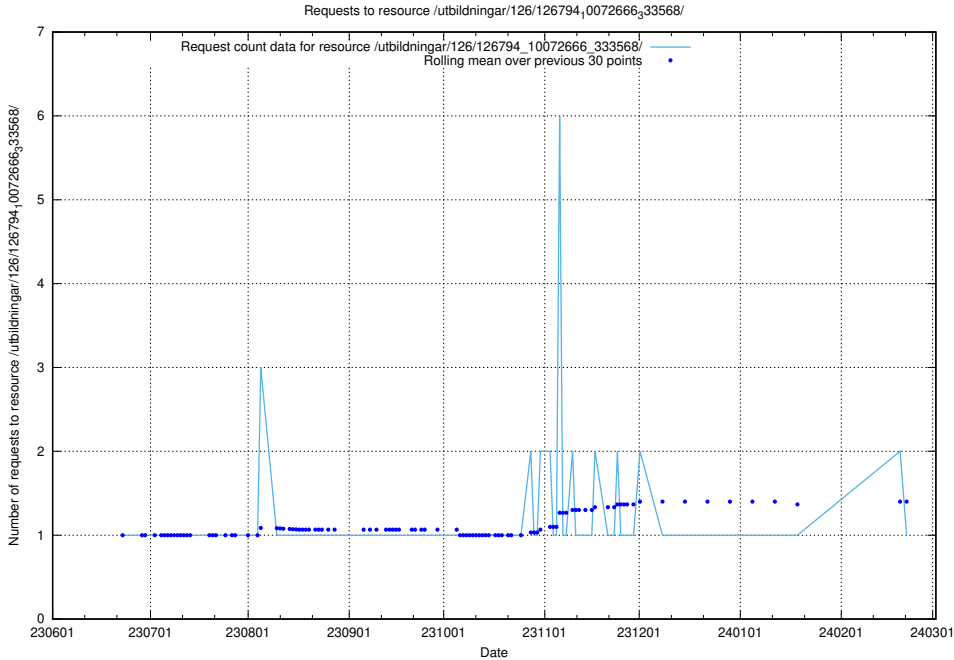

5.5566 Usage of /utbildningar/126/126794_10072666_333568/

Here, we count the number of requests to resource /utbildningar/126/126794_10072666_333568/.