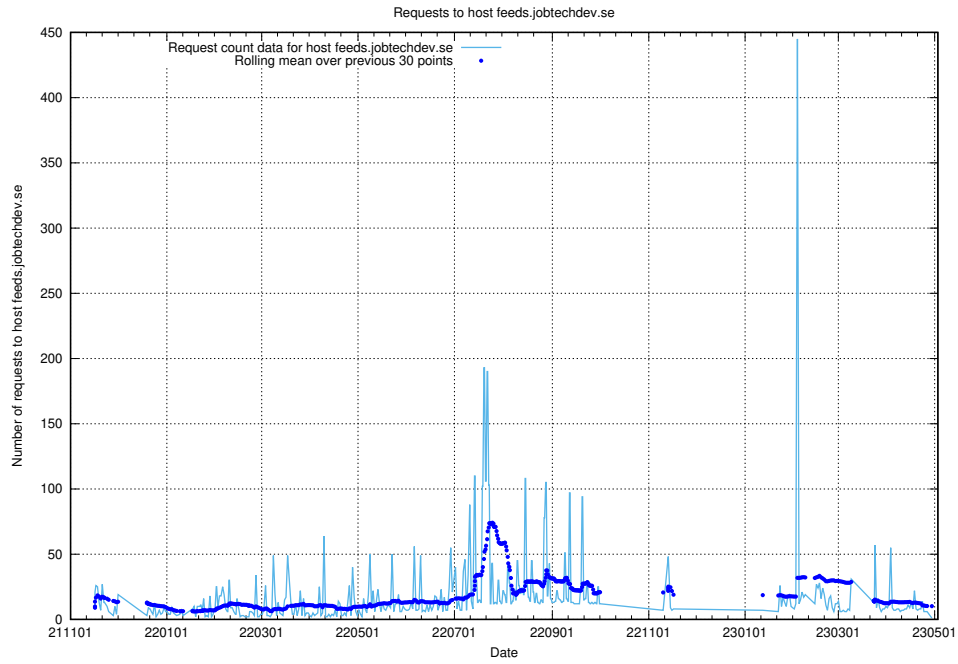

7.654 Usage of feeds.jobtechdev.se

Here, we count the number of requests to host feeds.jobtechdev.se.