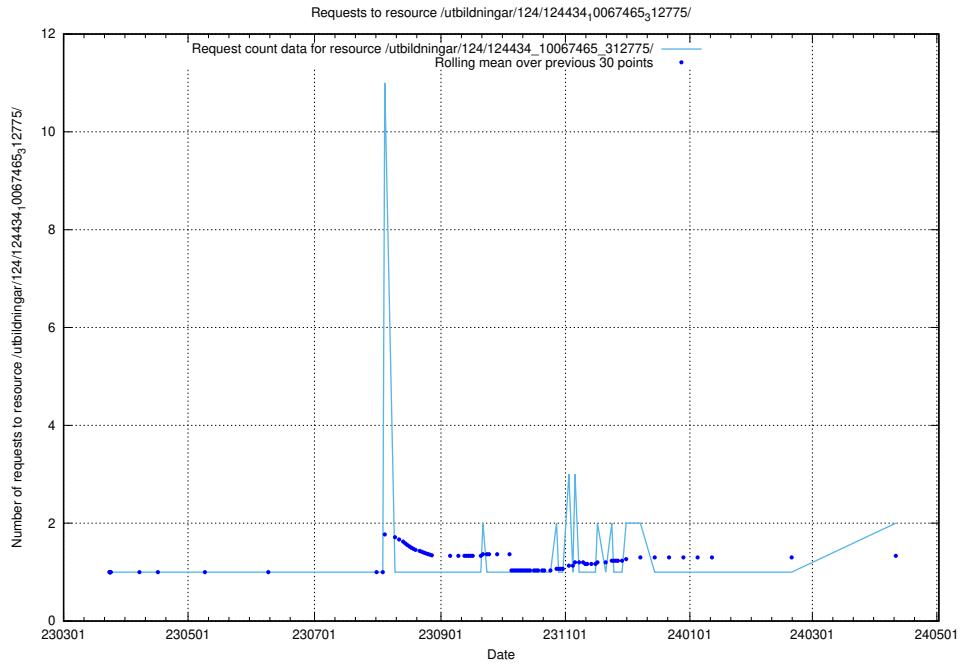

5.634 Usage of /utbildningar/124/124434_10067465_312775/

Here, we count the number of requests to resource /utbildningar/124/124434_10067465_312775/.