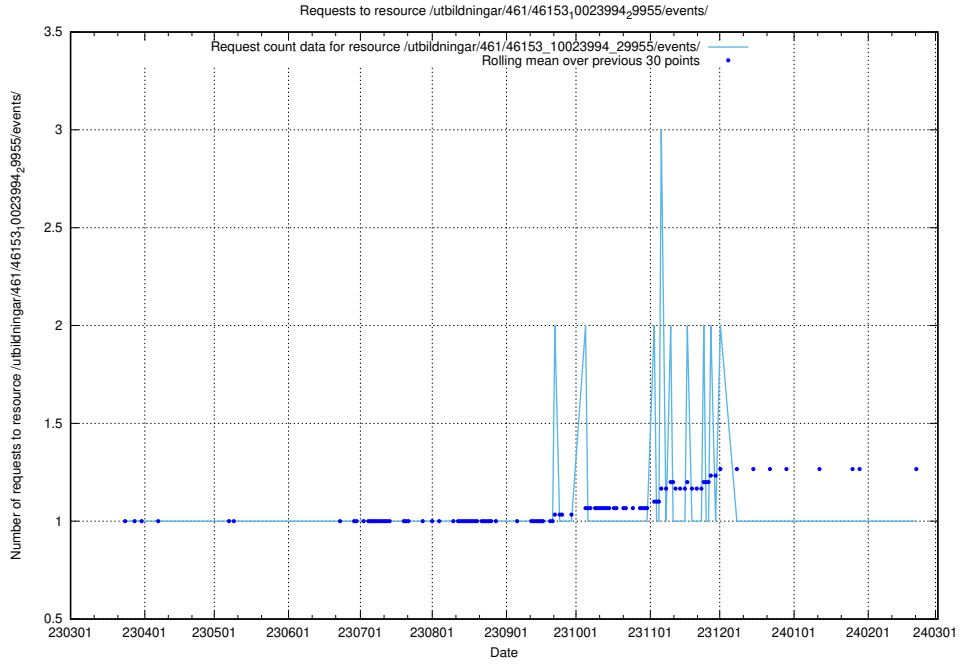

5.6161 Usage of /utbildningar/461/46153_10023994_29955/events/

Here, we count the number of requests to resource /utbildningar/461/46153_10023994_29955/events/.