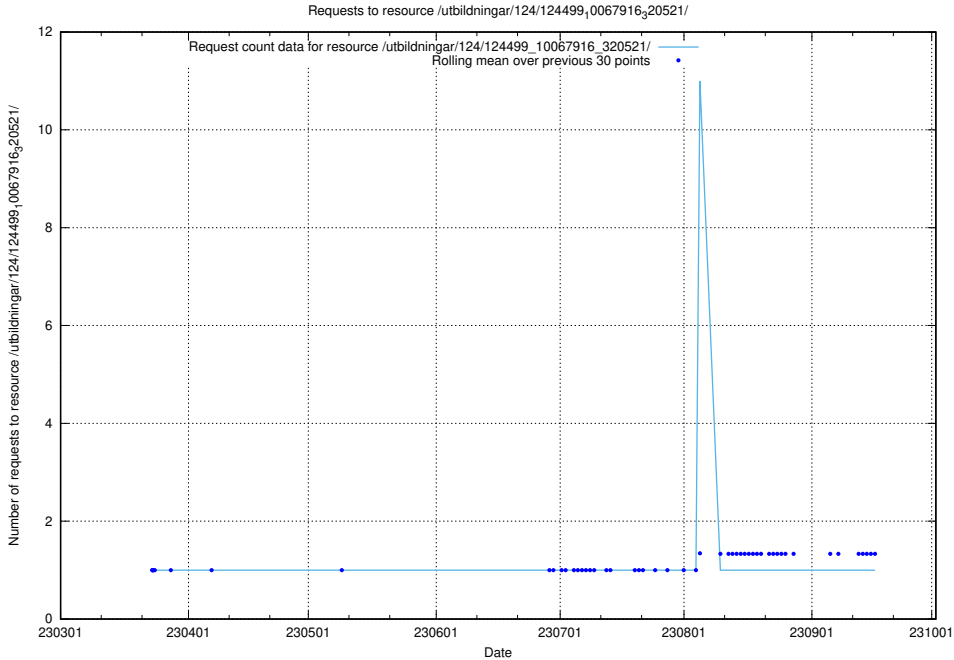

5.2317 Usage of /utbildningar/124/124499_10067916_320521/

Here, we count the number of requests to resource /utbildningar/124/124499_10067916_320521/.