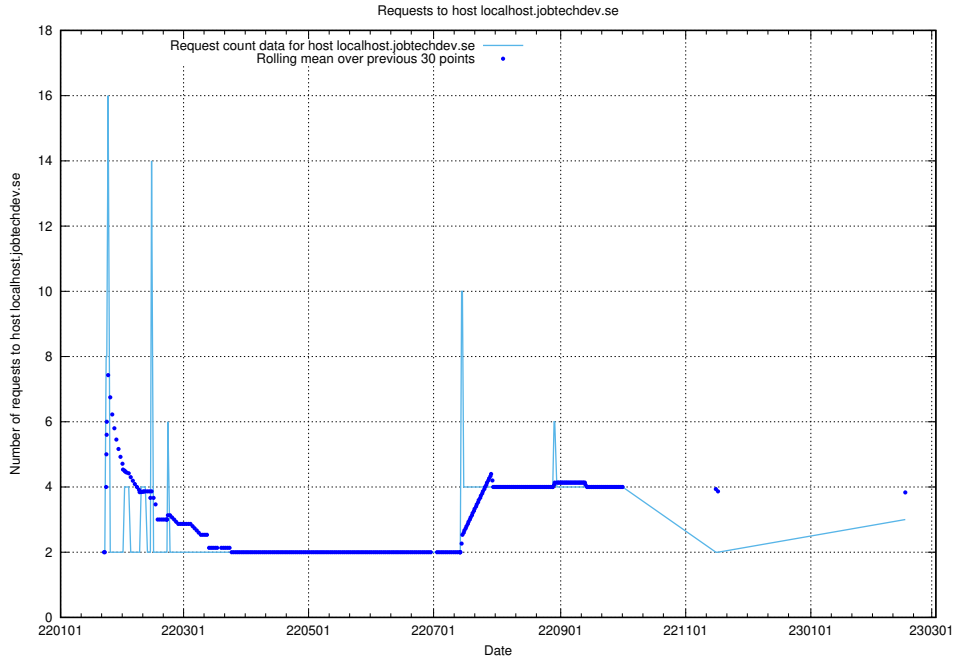

7.256 Usage of learning.jobtechdev.se

Here, we count the number of requests to host learning.jobtechdev.se.

7.257 Usage of intranet.jobtechdev.se

Here, we count the number of requests to host intranet.jobtechdev.se.