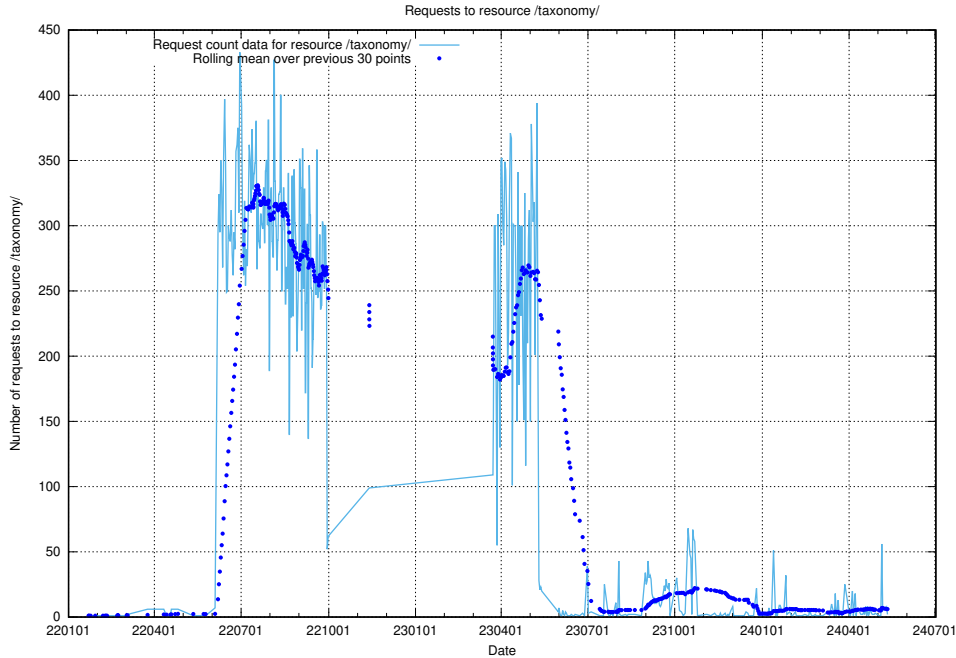

5.782 Usage of /taxonomy/

Here, we count the number of requests to resource /taxonomy/.