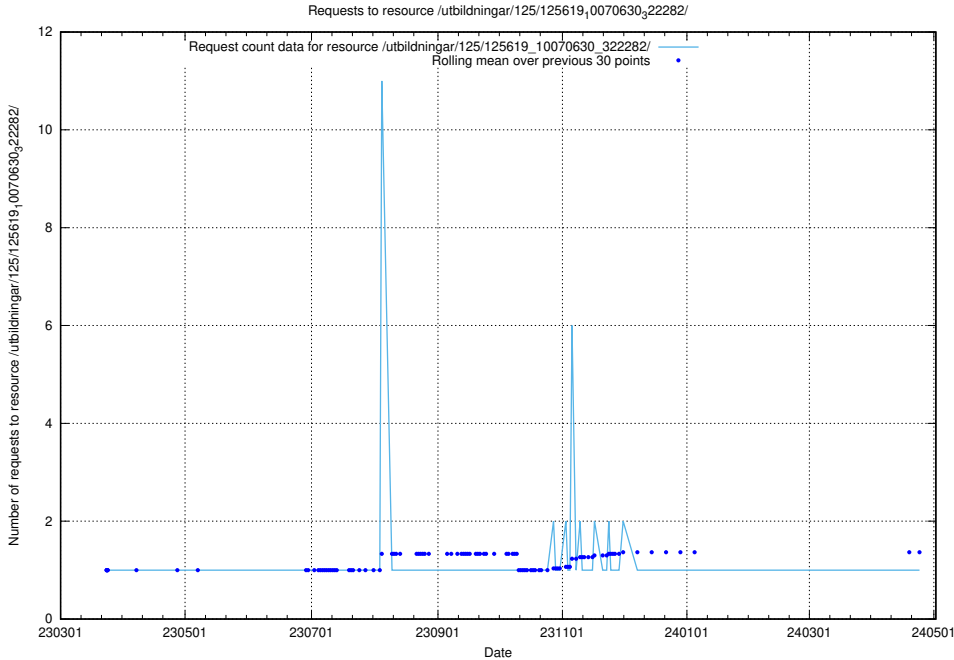

5.1031 Usage of /utbildningar/125/125619_10070363_321361/events/

Here, we count the number of requests to resource /utbildningar/125/125619_10070363_321361/events/

5.1032 Usage of /utbildningar/125/125619_10070363_321361/