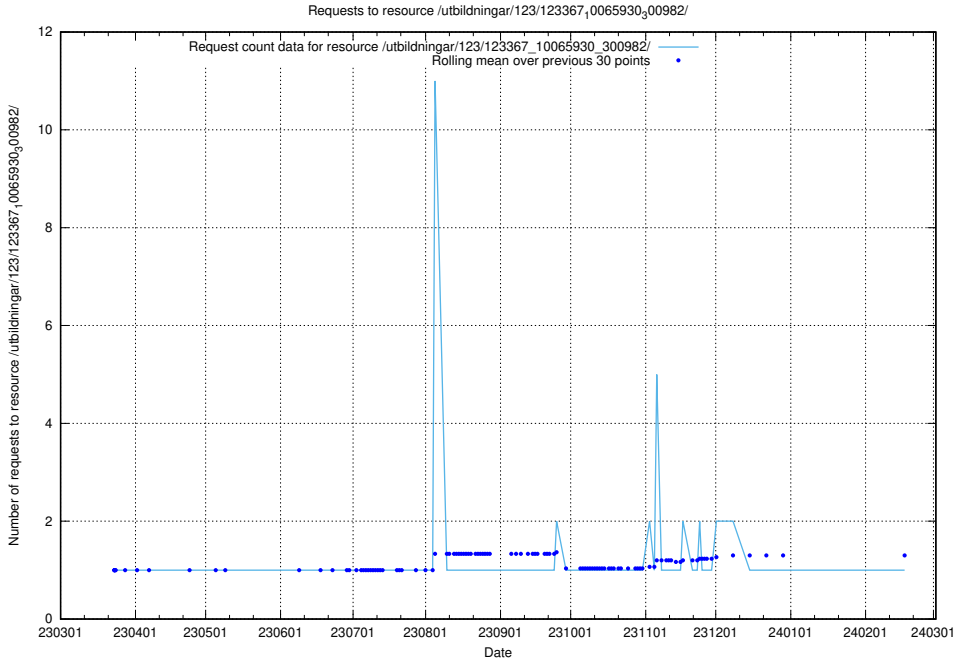

5.4609 Usage of /utbildningar/123/123367_10065930_300982/

Here, we count the number of requests to resource /utbildningar/123/123367_10065930_300982/.