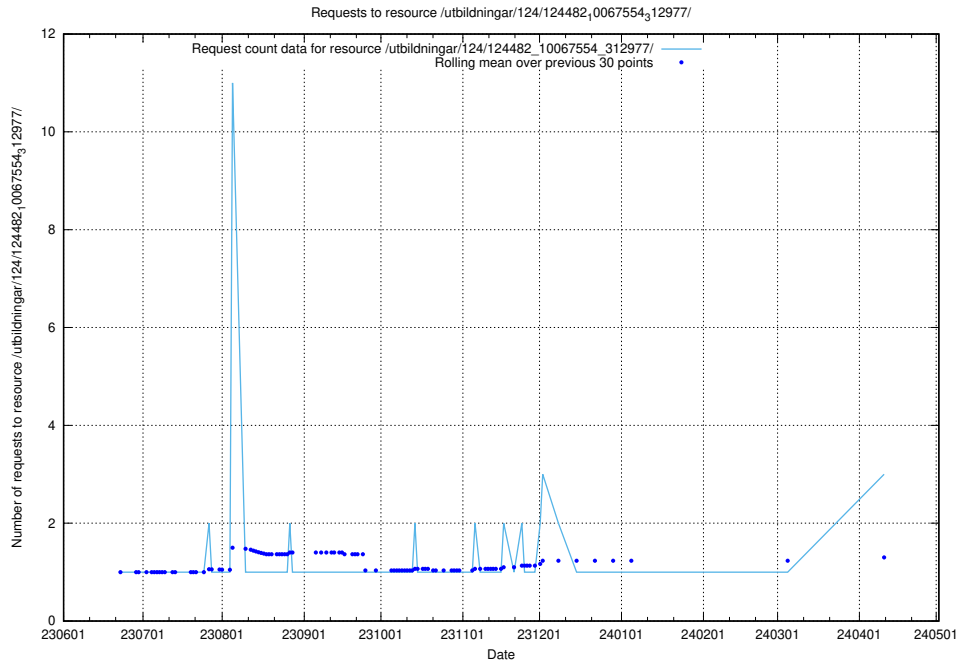

5.386 Usage of /utbildningar/124/124482_10067554_312977/

Here, we count the number of requests to resource /utbildningar/124/124482_10067554_312977/.