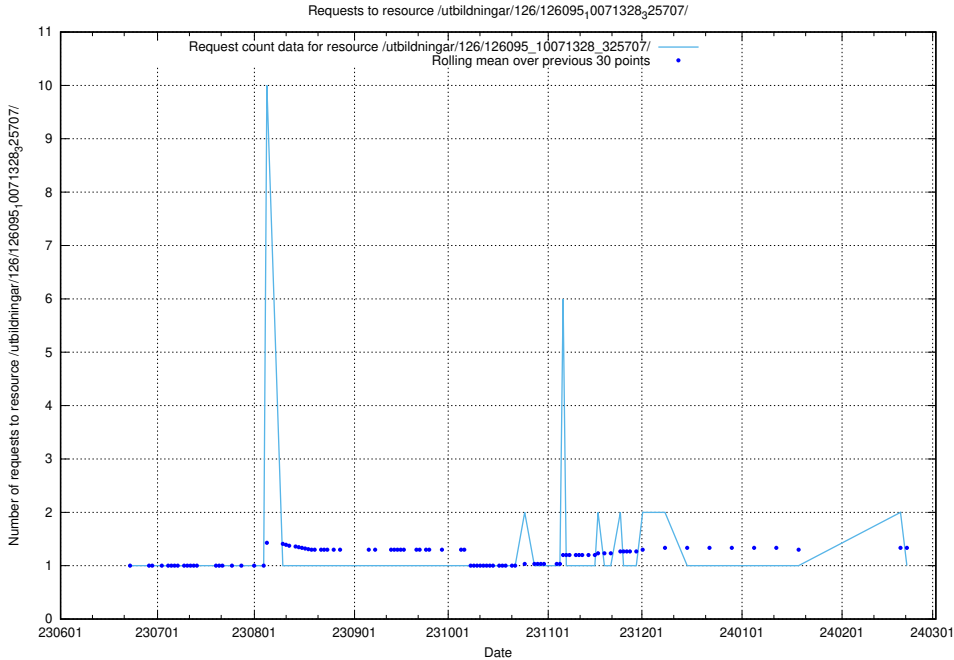

5.5659 Usage of /utbildningar/126/126095_10071328_325707/

Here, we count the number of requests to resource /utbildningar/126/126095_10071328_325707/.