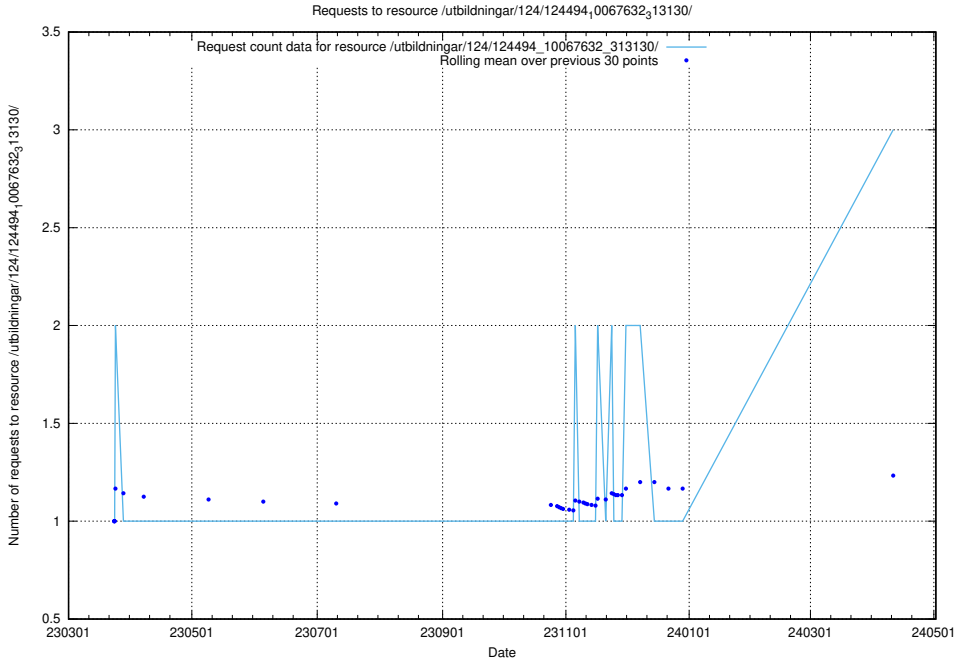

5.298 Usage of /utbildningar/124/124494_10067632_313130/

Here, we count the number of requests to resource /utbildningar/124/124494_10067632_313130/.