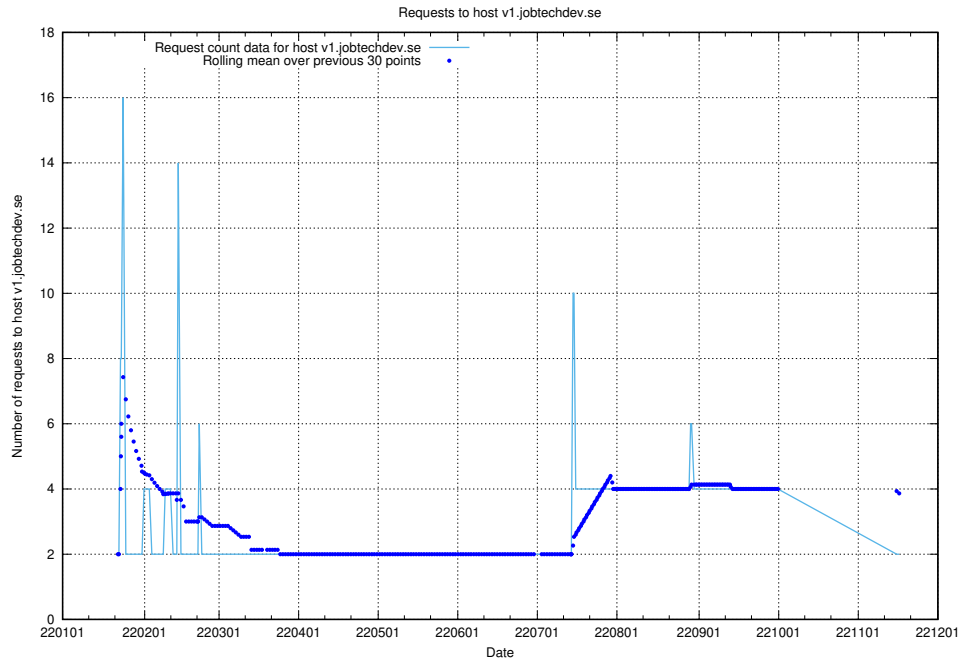

7.581 Usage of v1.jobtechdev.se

Here, we count the number of requests to host v1.jobtechdev.se.