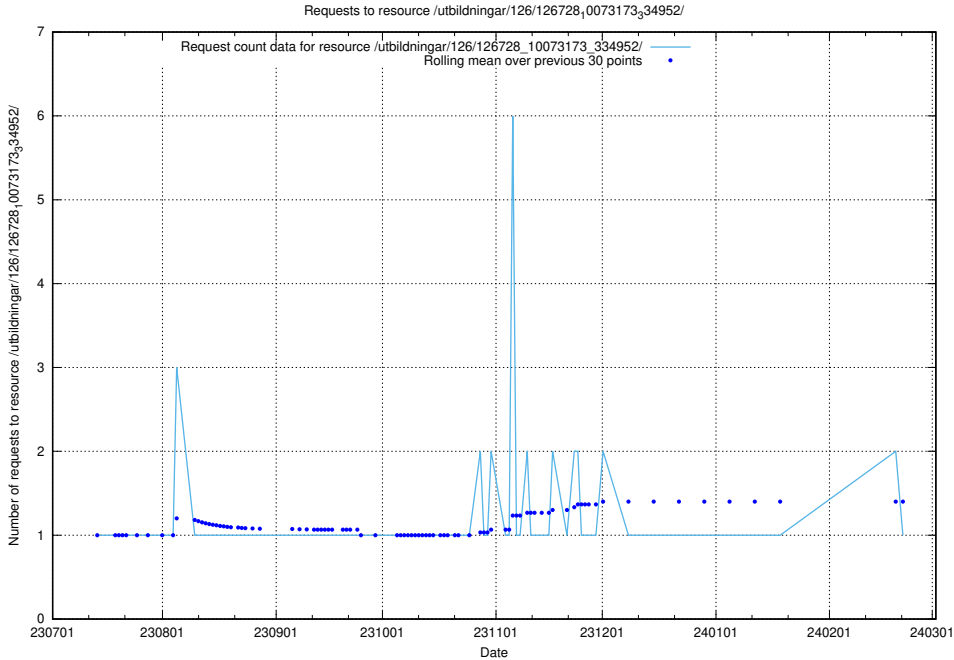

Here, we count the number of requests to resource /utbildningar/126/126728_10073173_334952/events/

5.5044 Usage of /utbildningar/126/126728_10073173_334952/

Here, we count the number of requests to resource /utbildningar/126/126728_10073173_334952/.