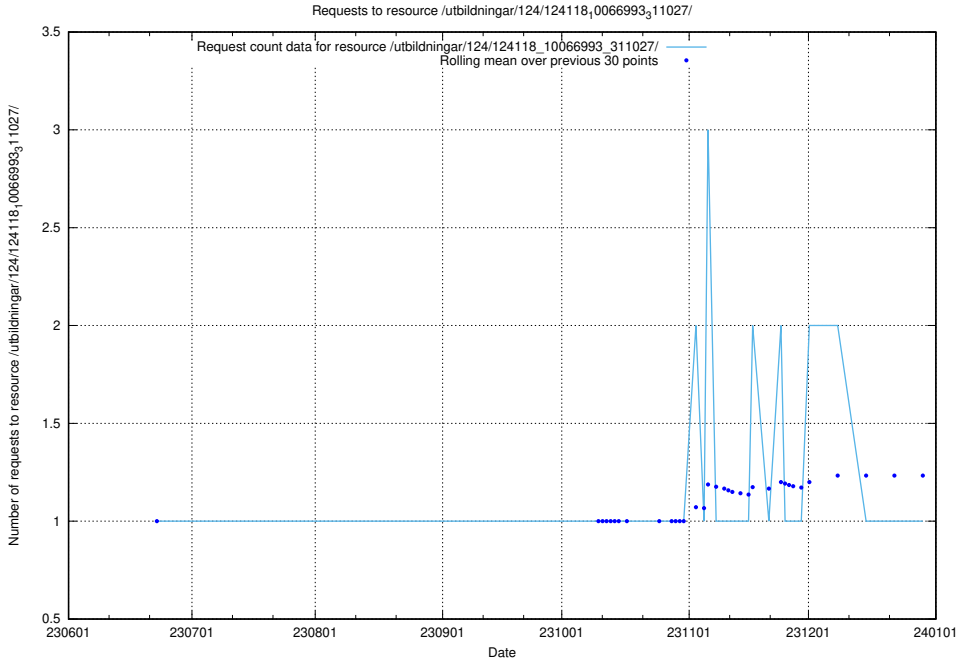

5.5792 Usage of /utbildningar/124/124118_10066993_311027/

Here, we count the number of requests to resource /utbildningar/124/124118_10066993_311027/.