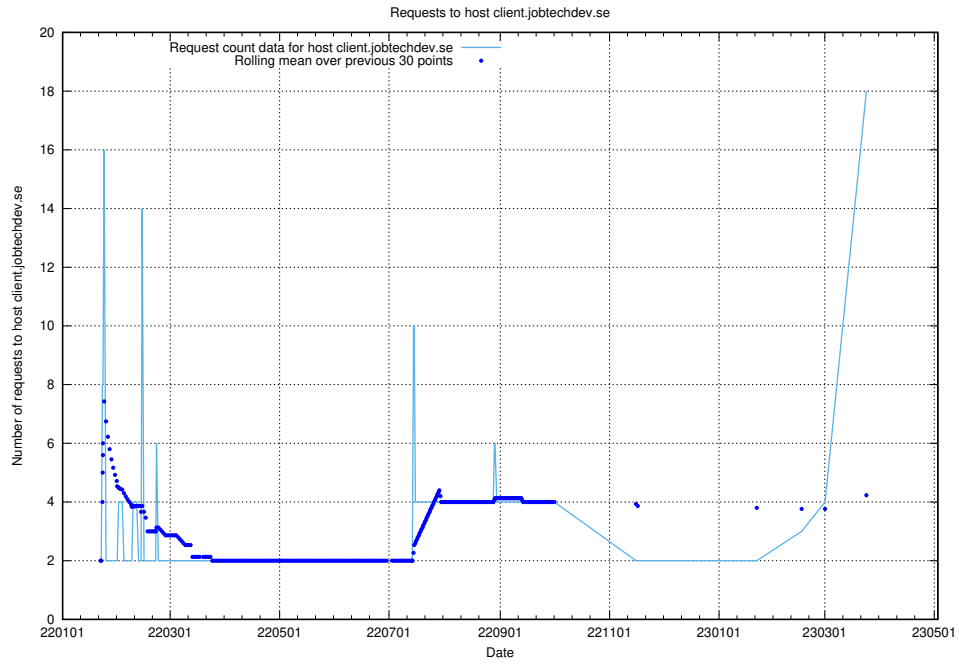

7.32 Usage of client.jobtechdev.se

Here, we count the number of requests to host client.jobtechdev.se.