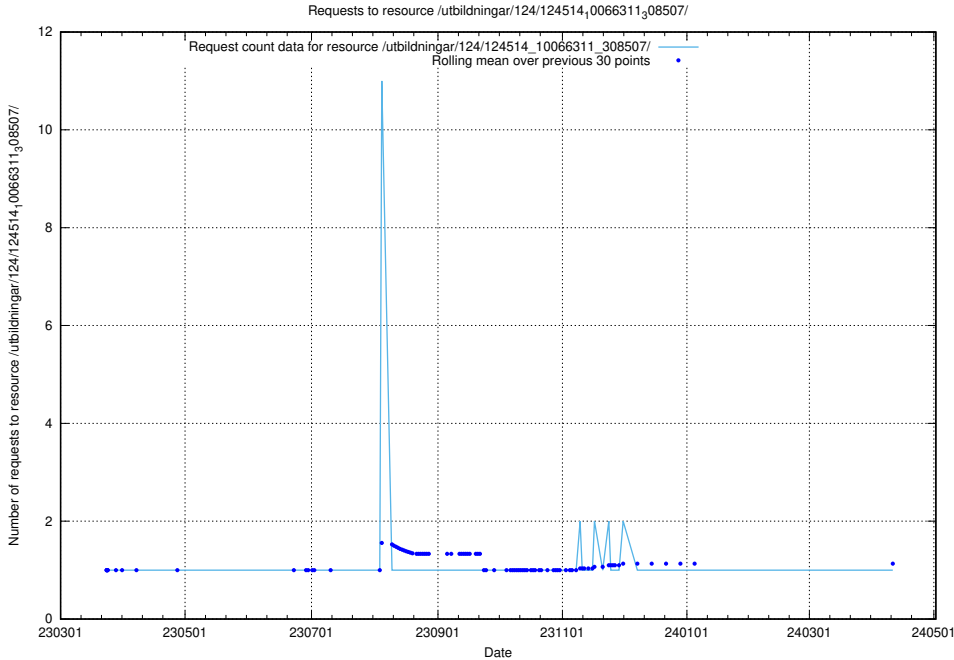

5.1784 Usage of /utbildningar/124/124514_10066311_308507/

Here, we count the number of requests to resource /utbildningar/124/124514_10066311_308507/.