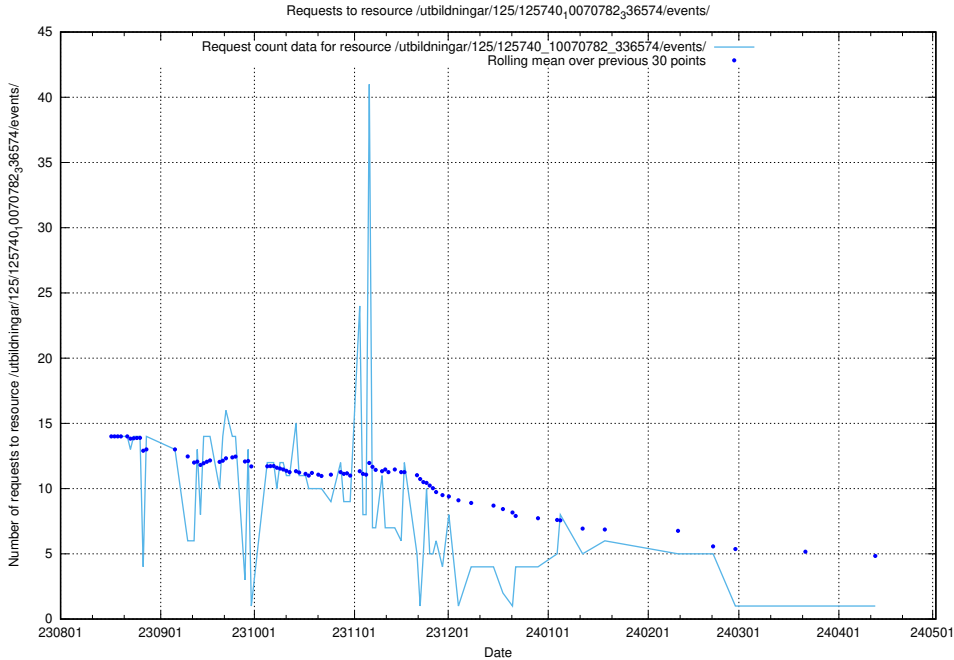

5.4755 Usage of /utbildningar/125/125740_10070782_336574/events/

Here, we count the number of requests to resource /utbildningar/125/125740_10070782_336574/events/