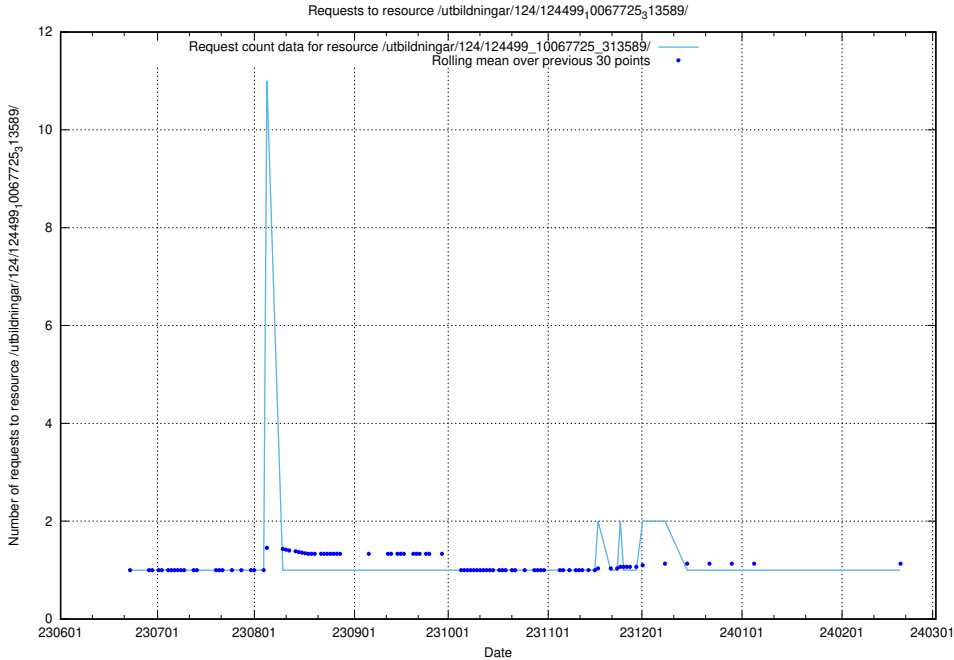

5.5760 Usage of /utbildningar/124/124499_10067725_313589/

Here, we count the number of requests to resource /utbildningar/124/124499_10067725_313589/.