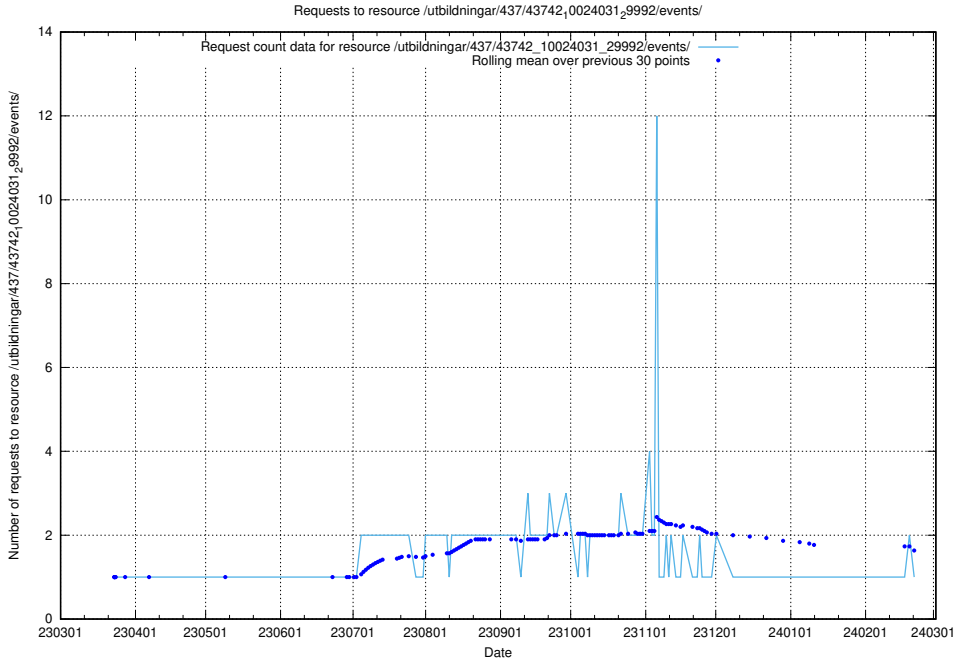

5.6392 Usage of /utbildningar/437/43742_10024031_29992/events/

Here, we count the number of requests to resource /utbildningar/437/43742_10024031_29992/events/.