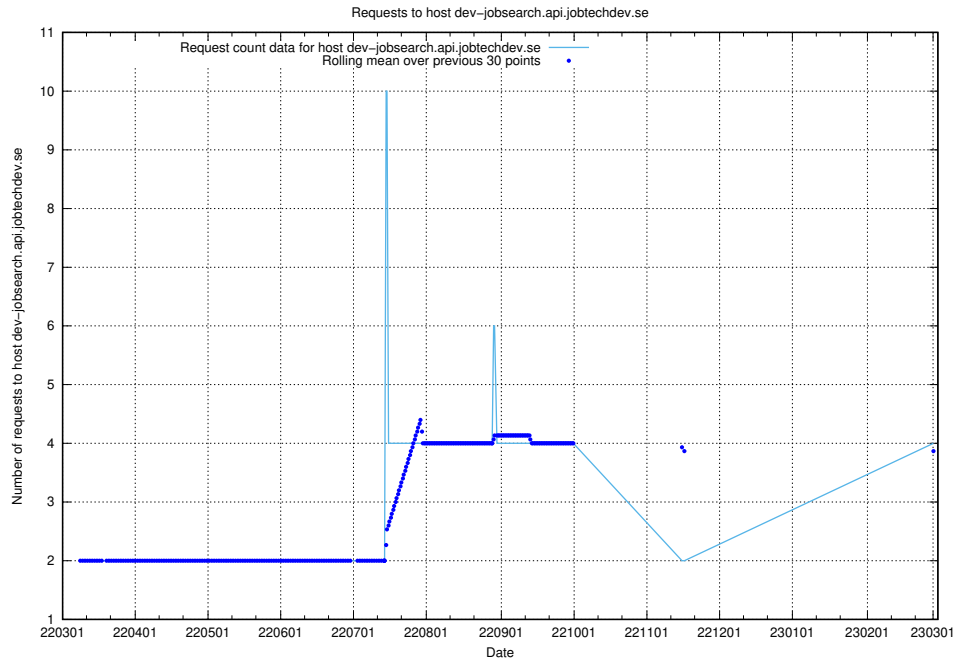

7.155 Usage of dev-jobsearch.api.jobtechdev.se

Here, we count the number of requests to host dev-jobsearch.api.jobtechdev.se.