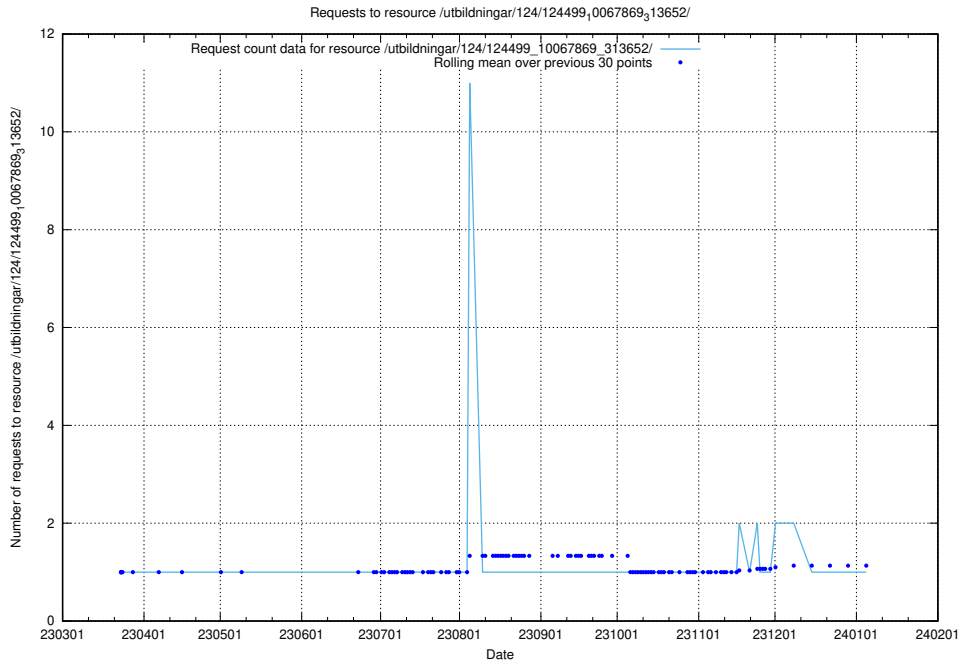

5.2369 Usage of /utbildningar/124/124499_10067869_313652/

Here, we count the number of requests to resource /utbildningar/124/124499_10067869_313652/.