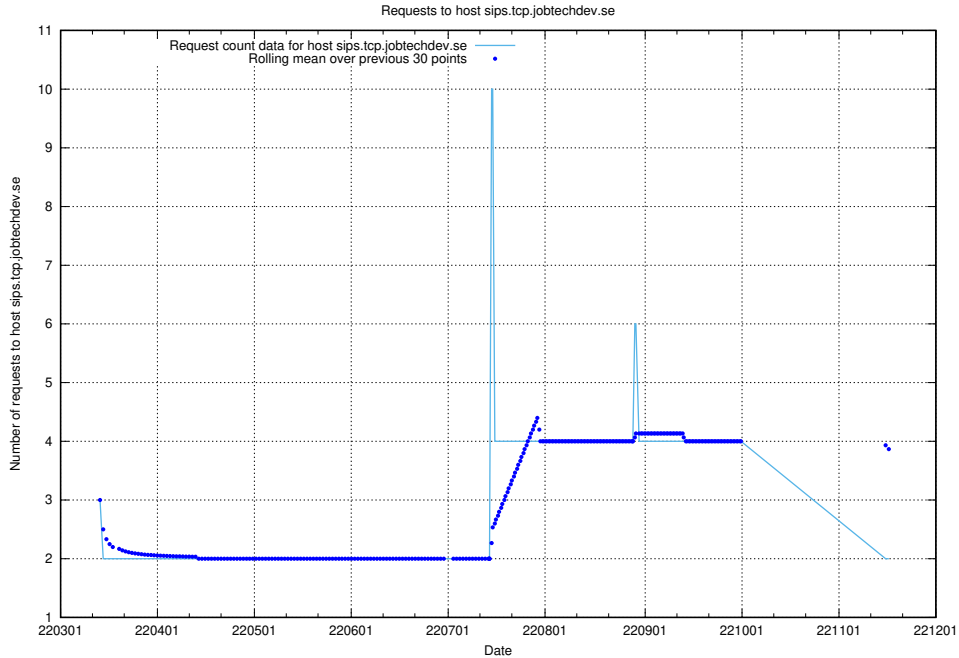

7.502 Usage of sips.tcp.jobtechdev.se

Here, we count the number of requests to host sips.tcp.jobtechdev.se.