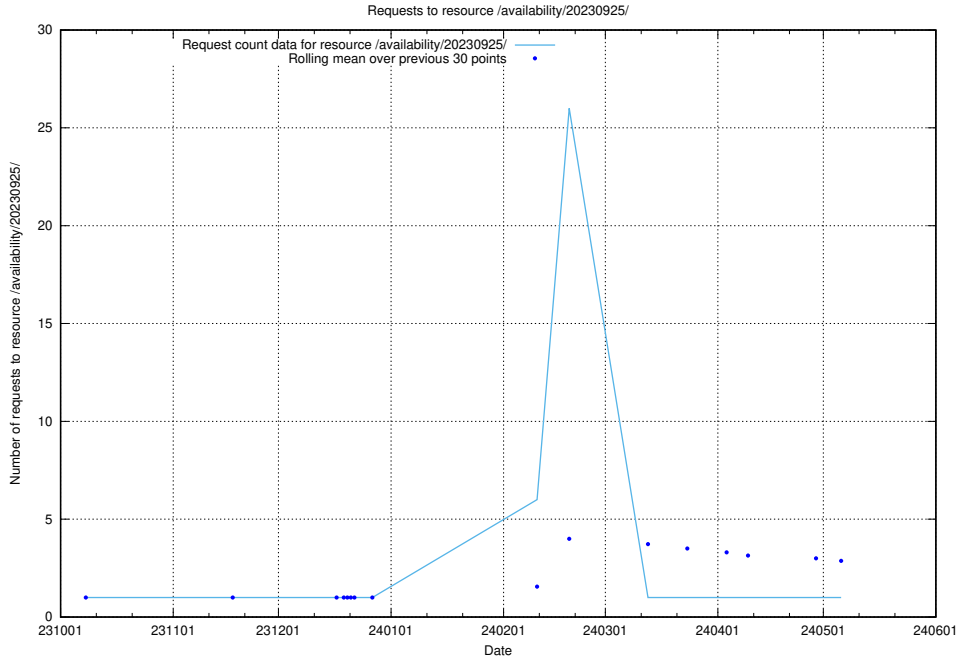

5.4366 Usage of /availability/20230925/

Here, we count the number of requests to resource /availability/20230925/.