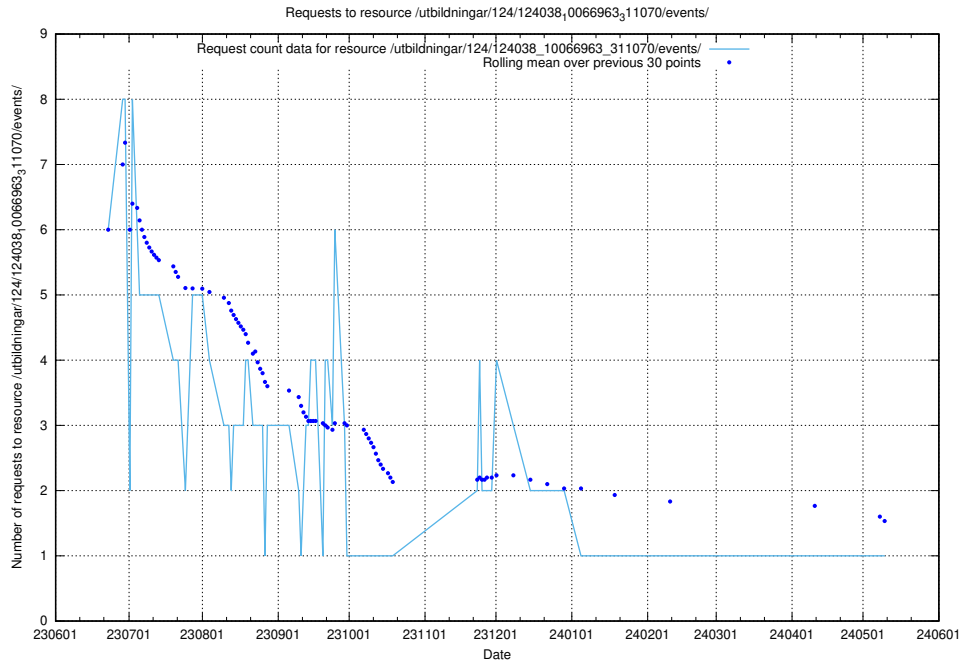

5.5536 Usage of /utbildningar/124/124038_10066963_311070/events/

Here, we count the number of requests to resource /utbildningar/124/124038_10066963_311070/events/

5.5537 Usage of /utbildningar/124/124037_10066963_311070/events/