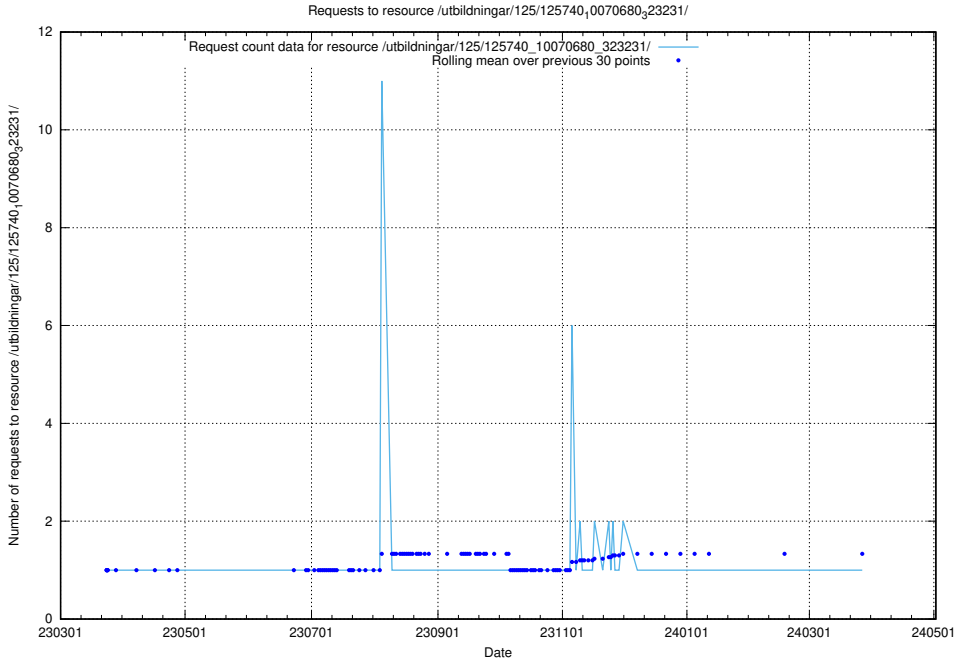

5.954 Usage of /utbildningar/125/125740_10070680_323231/

Here, we count the number of requests to resource /utbildningar/125/125740_10070680_323231/.

5.955 Usage of /utbildningar/125/125740_10070679_322477/events/