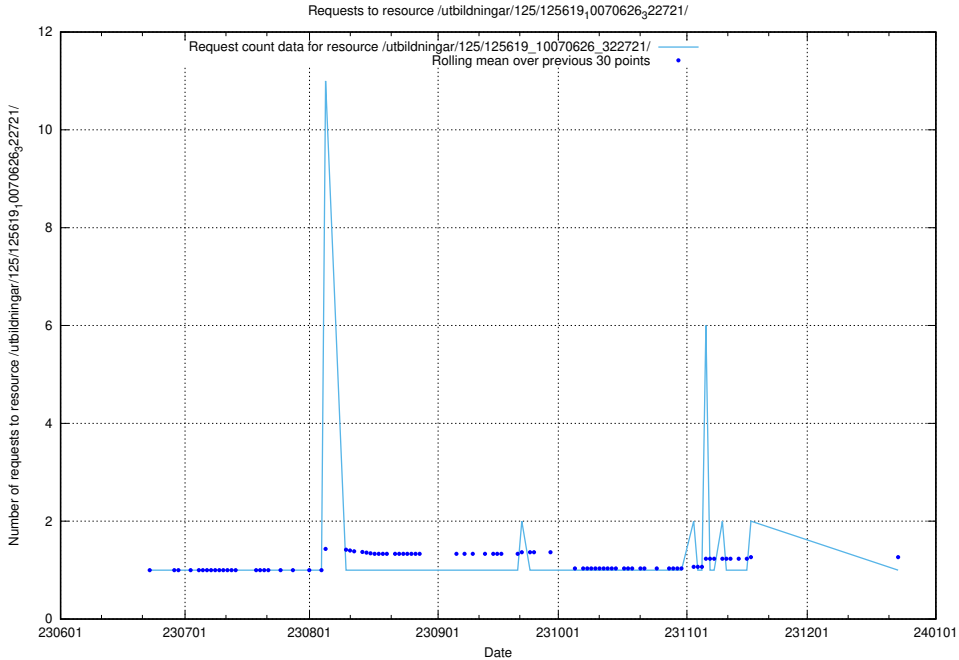

5.5697 Usage of /utbildningar/125/125619_10070626_322721/

Here, we count the number of requests to resource /utbildningar/125/125619_10070626_322721/.