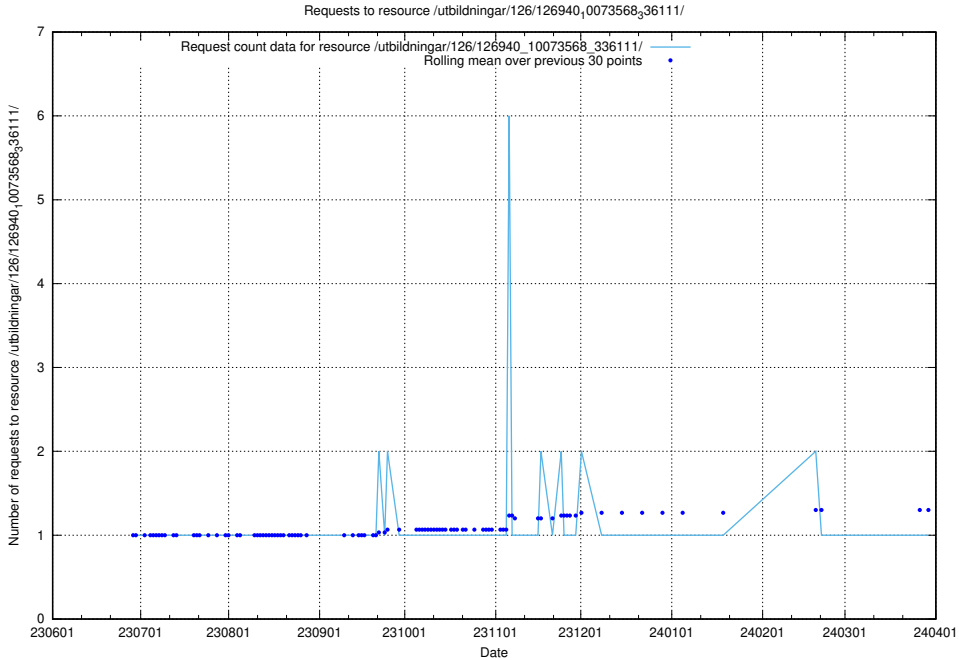

5.5408 Usage of /utbildningar/126/126940_10073568_336111/

Here, we count the number of requests to resource /utbildningar/126/126940_10073568_336111/.