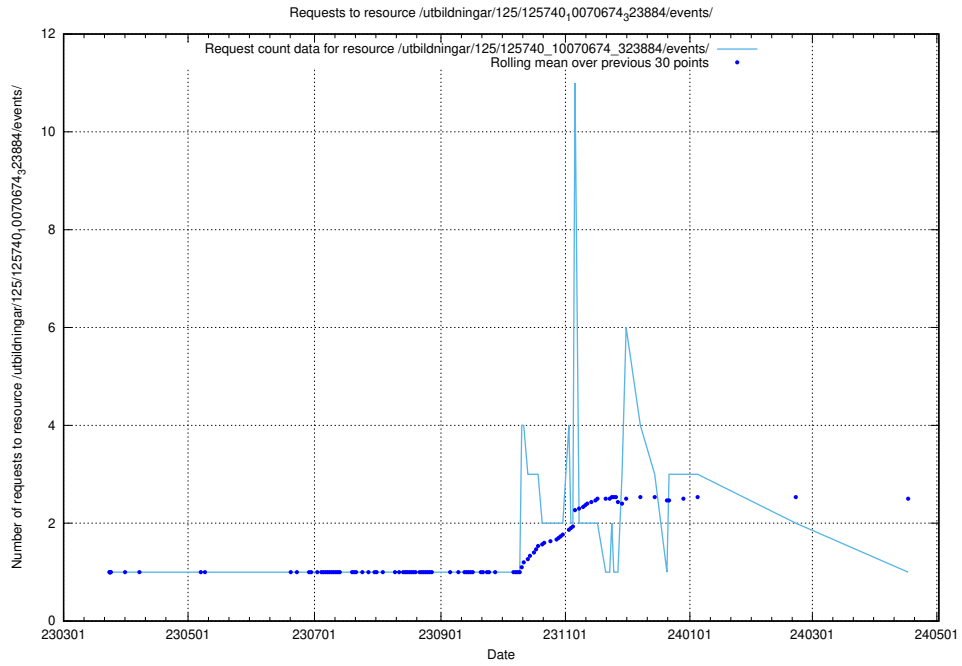

5.959 Usage of /utbildningar/125/125740_10070674_323884/events/

Here, we count the number of requests to resource /utbildningar/125/125740_10070674_323884/events/