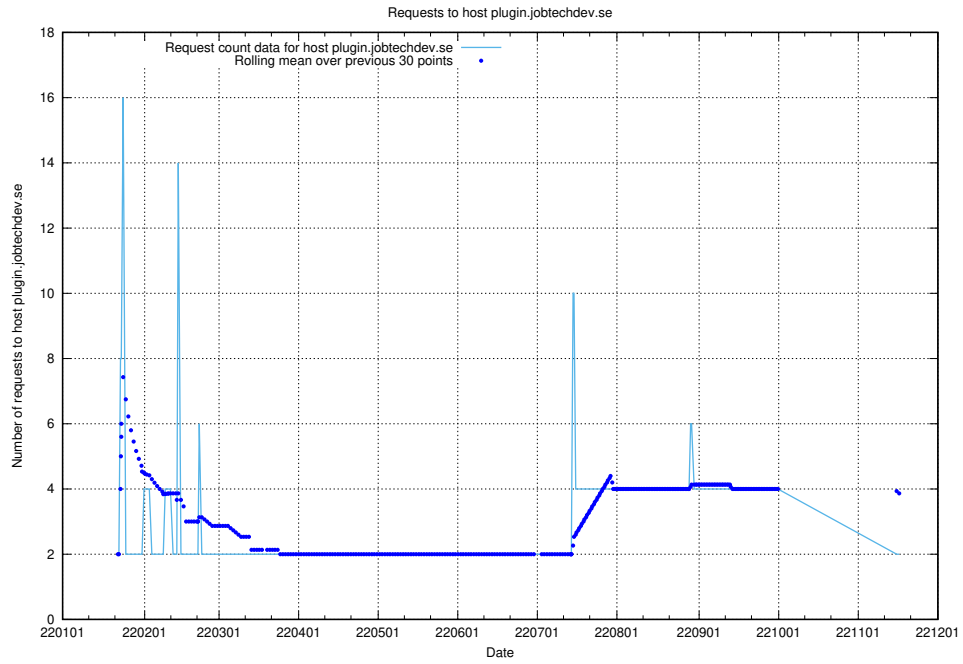

7.591 Usage of plugin.jobtechdev.se

Here, we count the number of requests to host plugin.jobtechdev.se.