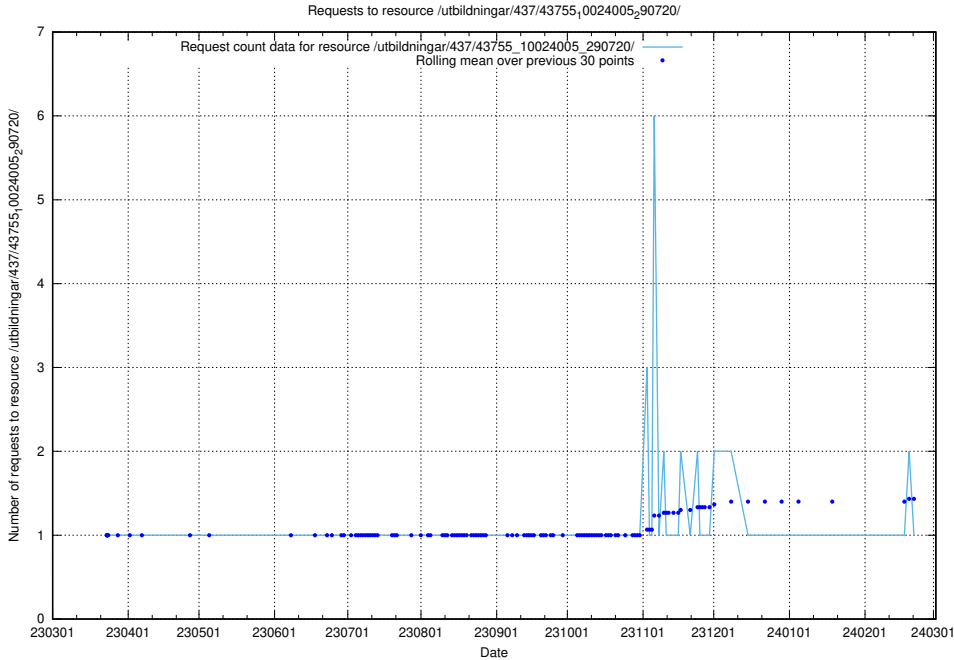

5.6378 Usage of /utbildningar/437/43755_10024005_290720/

Here, we count the number of requests to resource /utbildningar/437/43755_10024005_290720/.