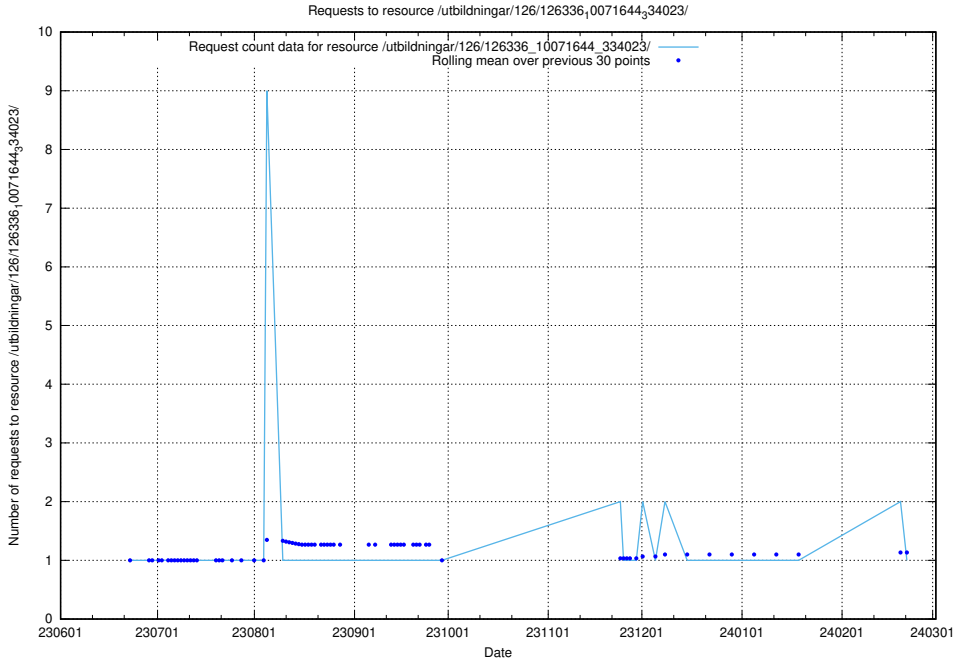

5.5644 Usage of /utbildningar/126/126336_10071644_334023/

Here, we count the number of requests to resource /utbildningar/126/126336_10071644_334023/.