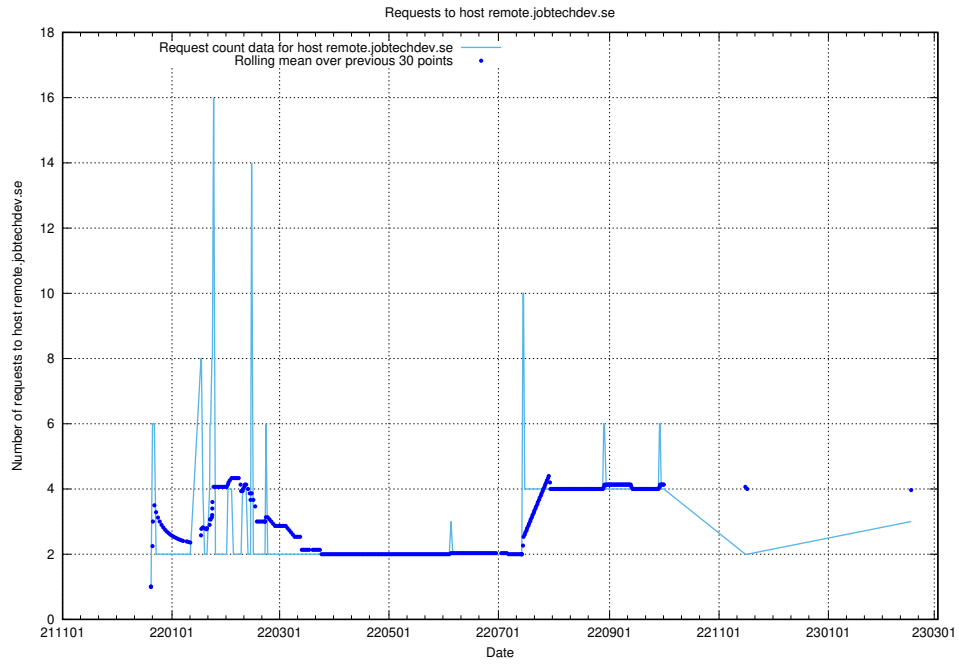

7.199 Usage of remote.jobtechdev.se

Here, we count the number of requests to host remote.jobtechdev.se.