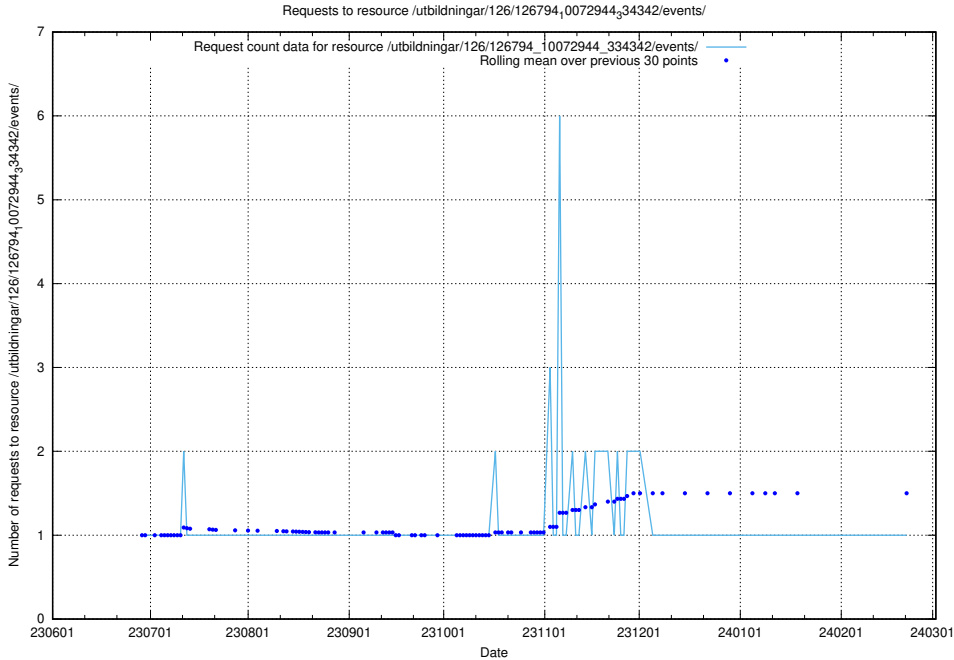

Here, we count the number of requests to resource /utbildningar/126/126937_10073564_336101/.

5.5419 Usage of /utbildningar/126/126794_10072944_334342/events/

Here, we count the number of requests to resource /utbildningar/126/126794_10072944_334342/events/