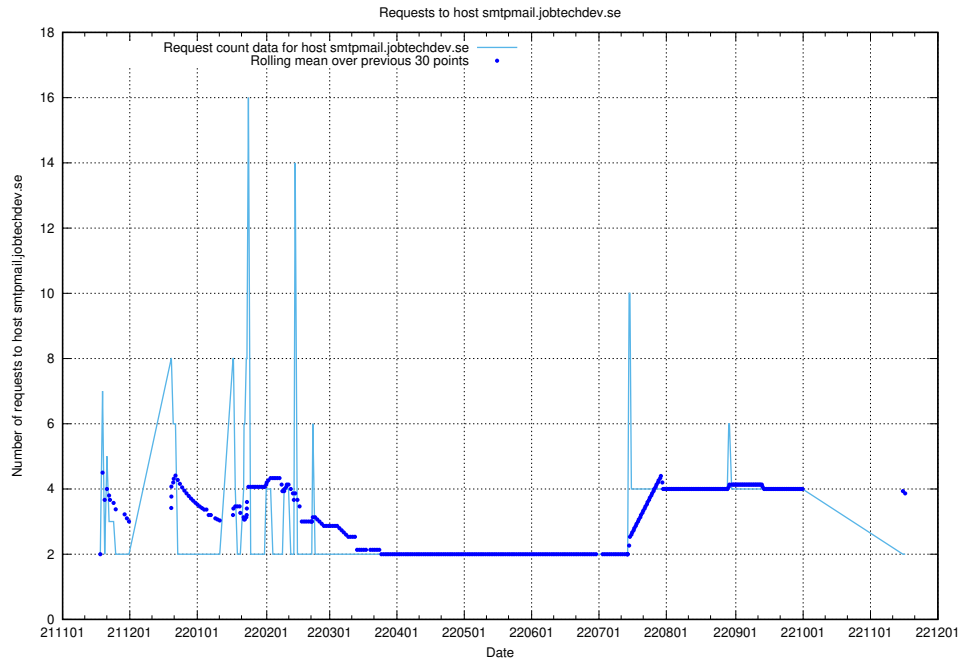

7.478 Usage of smtpmail.jobtechdev.se

Here, we count the number of requests to host smtpmail.jobtechdev.se.