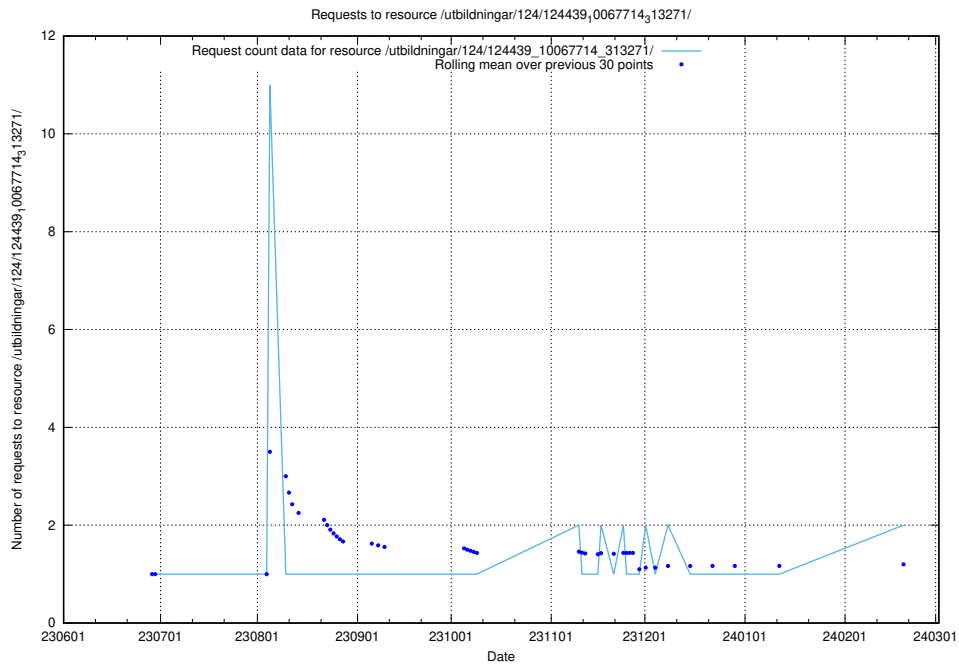

5.807 Usage of /utbildningar/124/124439_10067714_313271/

Here, we count the number of requests to resource /utbildningar/124/124439_10067714_313271/.