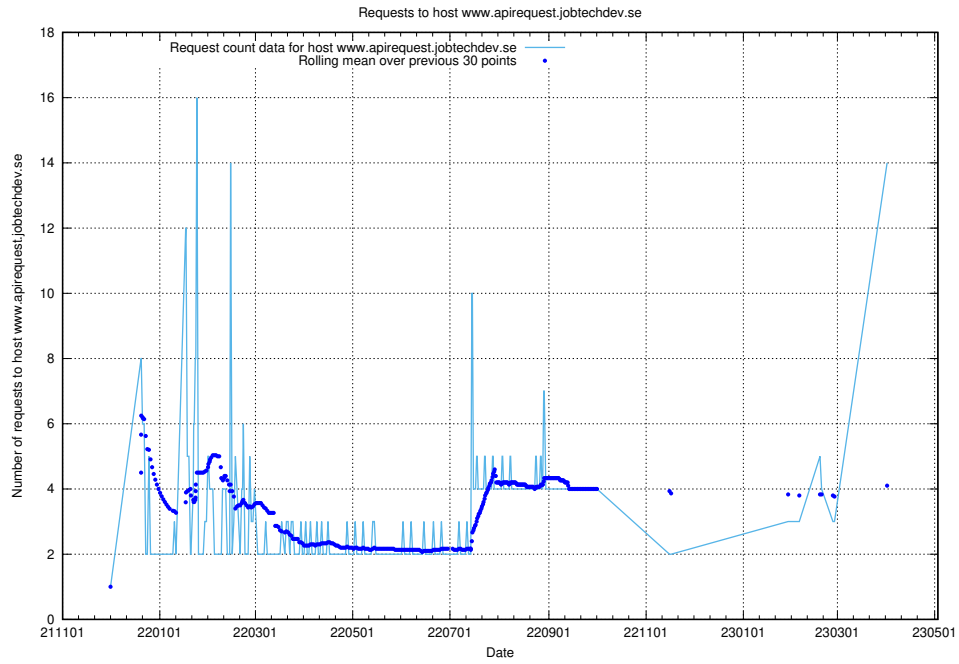

Here, we count the number of requests to host taxonomy-i1.api.jobtechdev.se:443.

7.38 Usage of `www.apirequest.jobtechdev.se`

Here, we count the number of requests to host `www.apirequest.jobtechdev.se`.