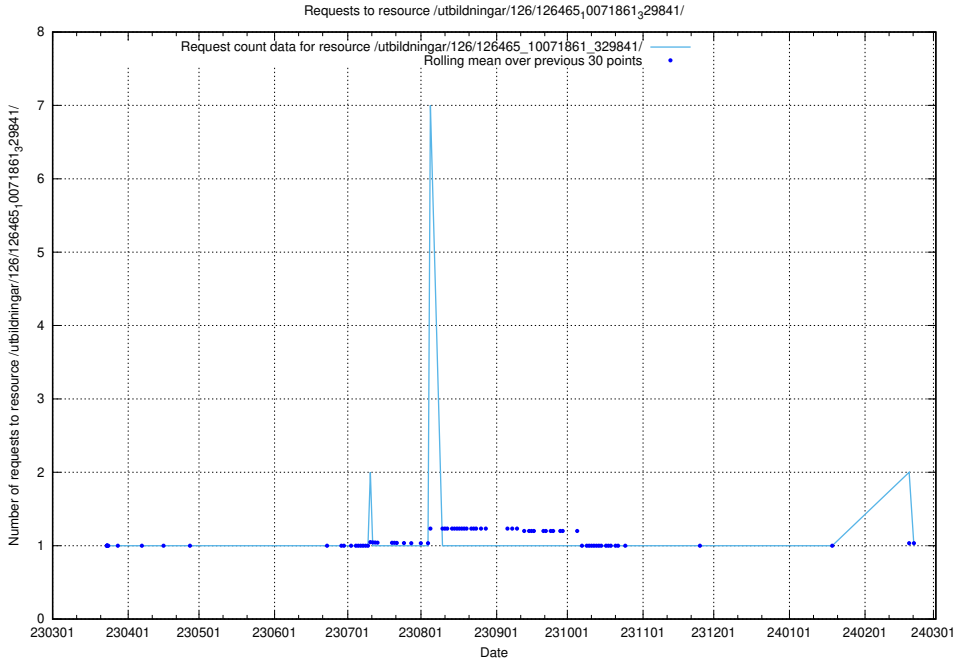

5.6422 Usage of /utbildningar/126/126465_10071861_329841/

Here, we count the number of requests to resource /utbildningar/126/126465_10071861_329841/.