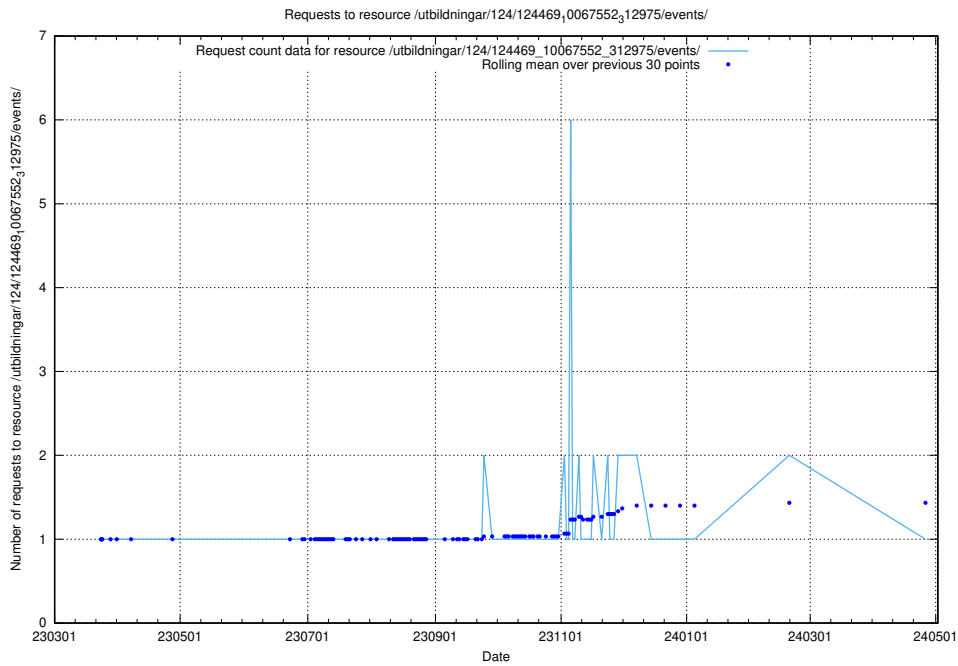

5.3308 Usage of /utbildningar/124/124469_10067552_312975/events/

Here, we count the number of requests to resource /utbildningar/124/124469_10067552_312975/events/