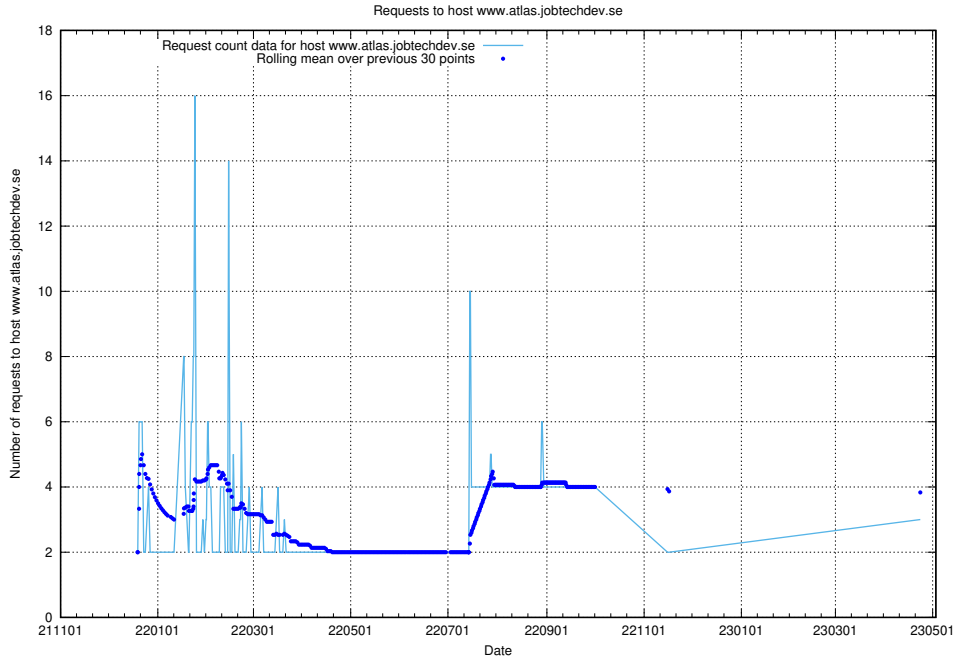

7.208 Usage of www.atlas.jobtechdev.se

Here, we count the number of requests to host www.atlas.jobtechdev.se.