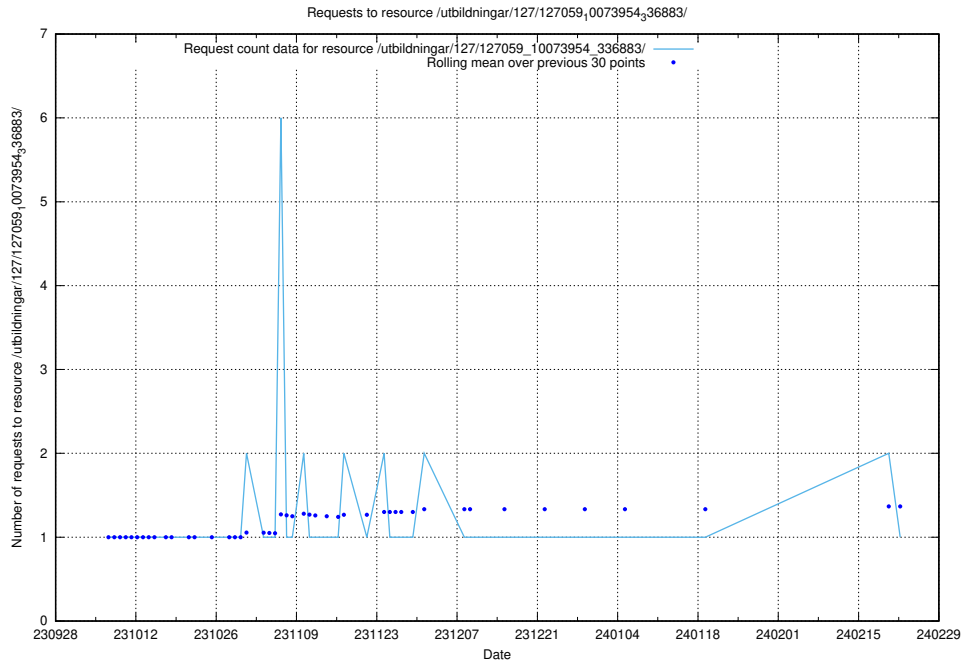

5.4367 Usage of /utbildningar/127/127059_10073954_336883/

Here, we count the number of requests to resource /utbildningar/127/127059_10073954_336883/.