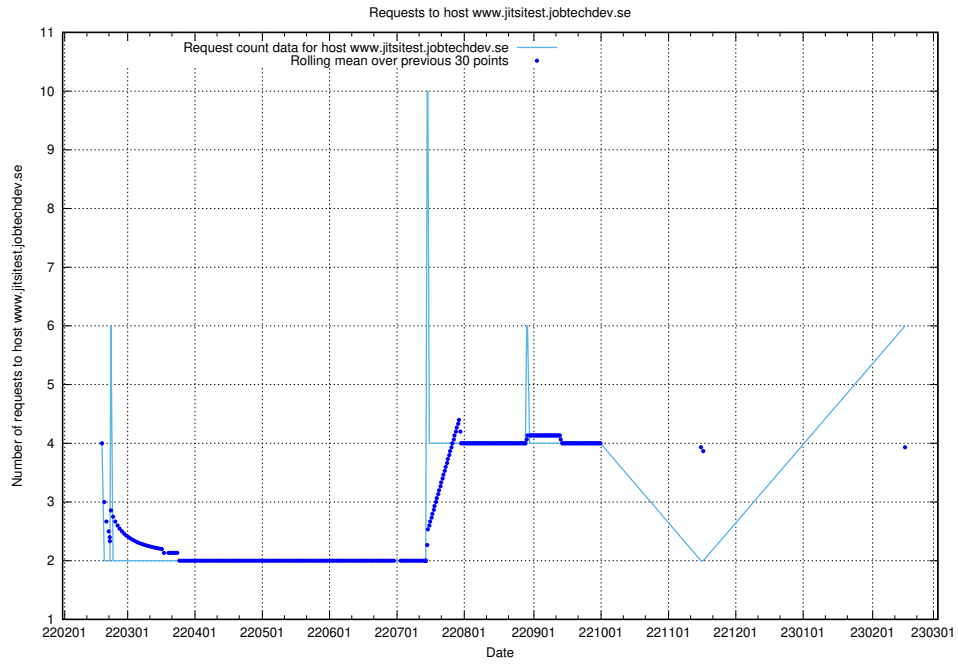

7.84 Usage of www.jitsitest.jobtechdev.se

Here, we count the number of requests to host www.jitsitest.jobtechdev.se.