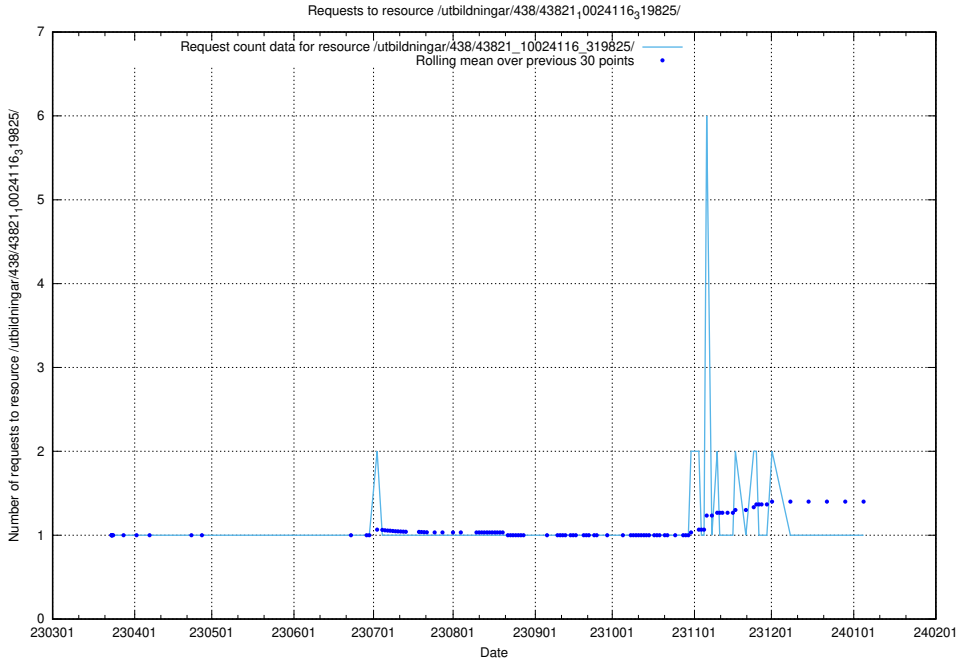

5.6341 Usage of /utbildningar/438/43821_10024116_319825/

Here, we count the number of requests to resource /utbildningar/438/43821_10024116_319825/.