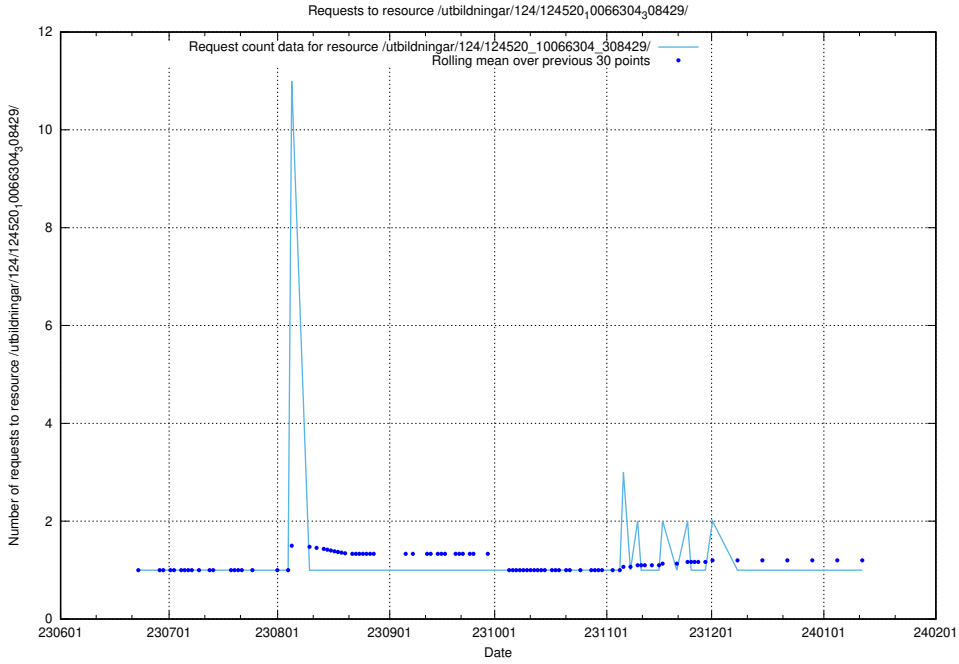

5.5734 Usage of /utbildningar/124/124520_10066304_308429/

Here, we count the number of requests to resource /utbildningar/124/124520_10066304_308429/.