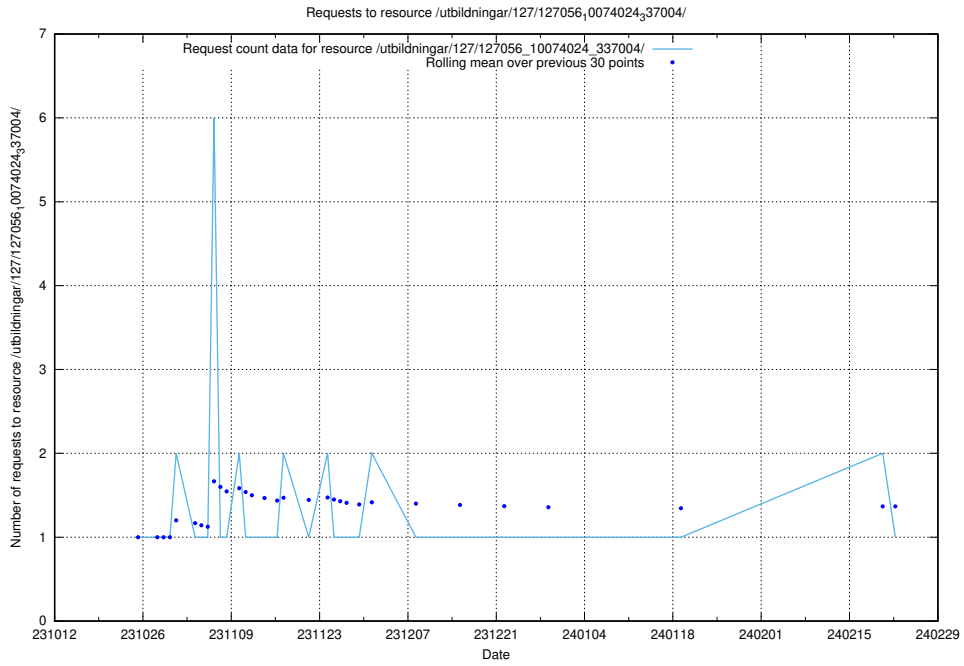

5.4196 Usage of /utbildningar/127/127056_10074024_337004/

Here, we count the number of requests to resource /utbildningar/127/127056_10074024_337004/.

5.4197 Usage of /utbildningar/127/127056_10073972_336919/events/