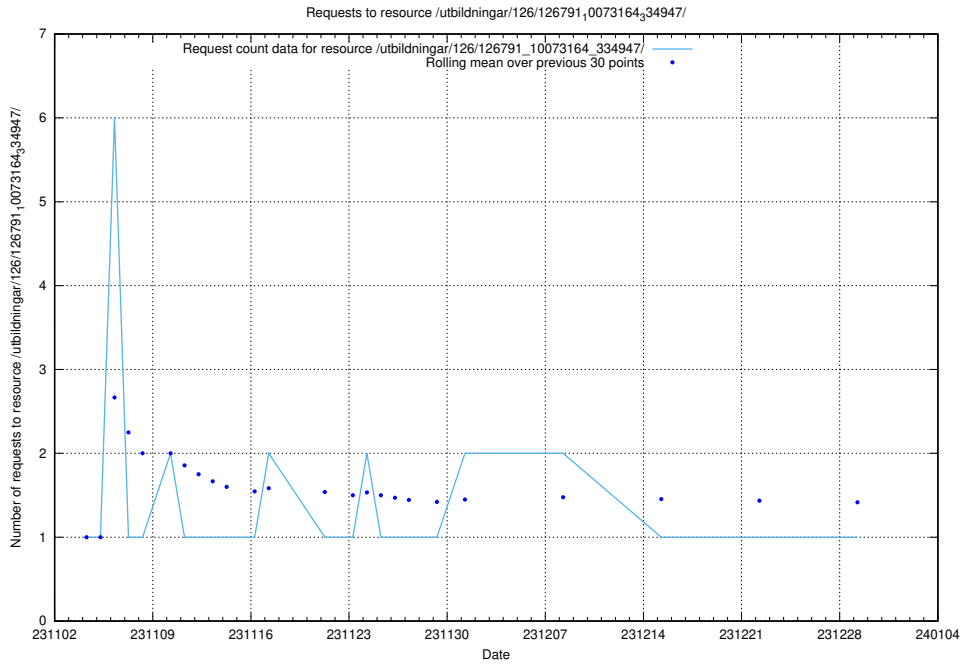

5.4117 Usage of /utbildningar/126/126791_10073164_334947/

Here, we count the number of requests to resource /utbildningar/126/126791_10073164_334947/.