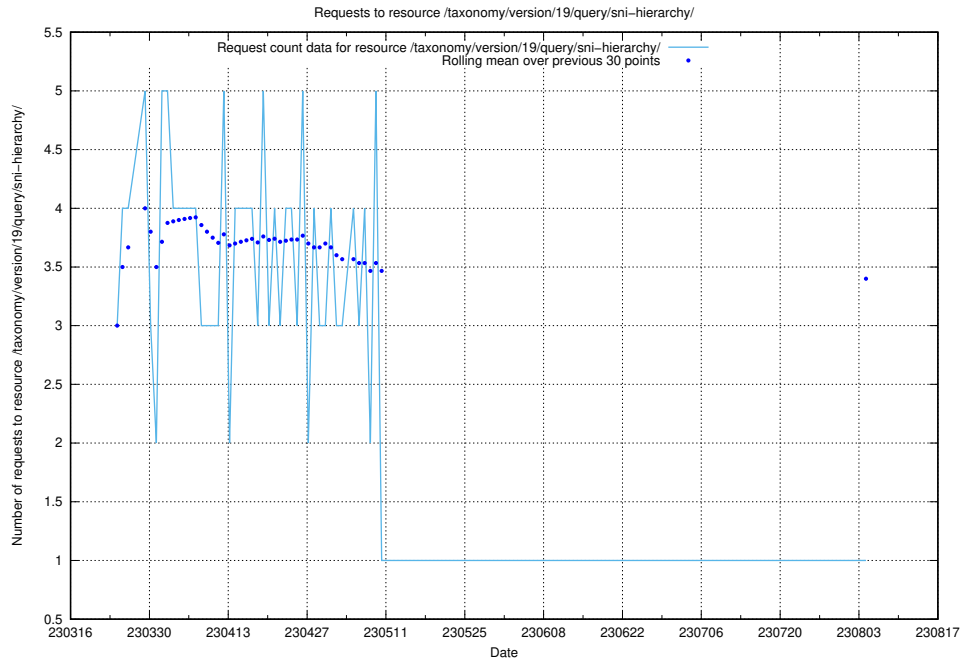

5.6135 Usage of /taxonomy/version/19/query/sni-hierarchy/

Here, we count the number of requests to resource /taxonomy/version/19/query/sni-hierarchy/.