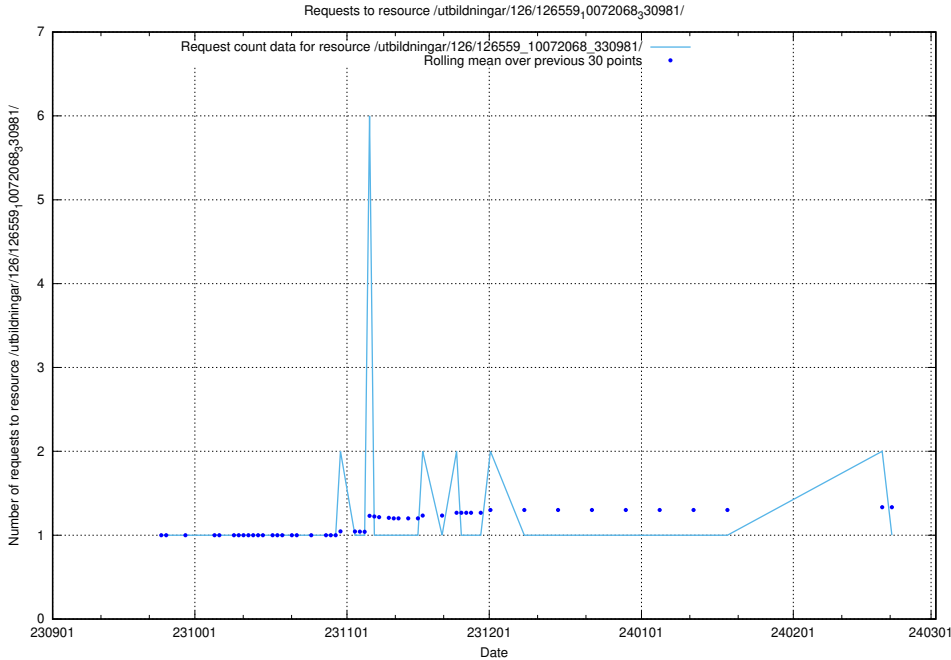

5.4459 Usage of /utbildningar/126/126559_10072068_330981/

Here, we count the number of requests to resource /utbildningar/126/126559_10072068_330981/.