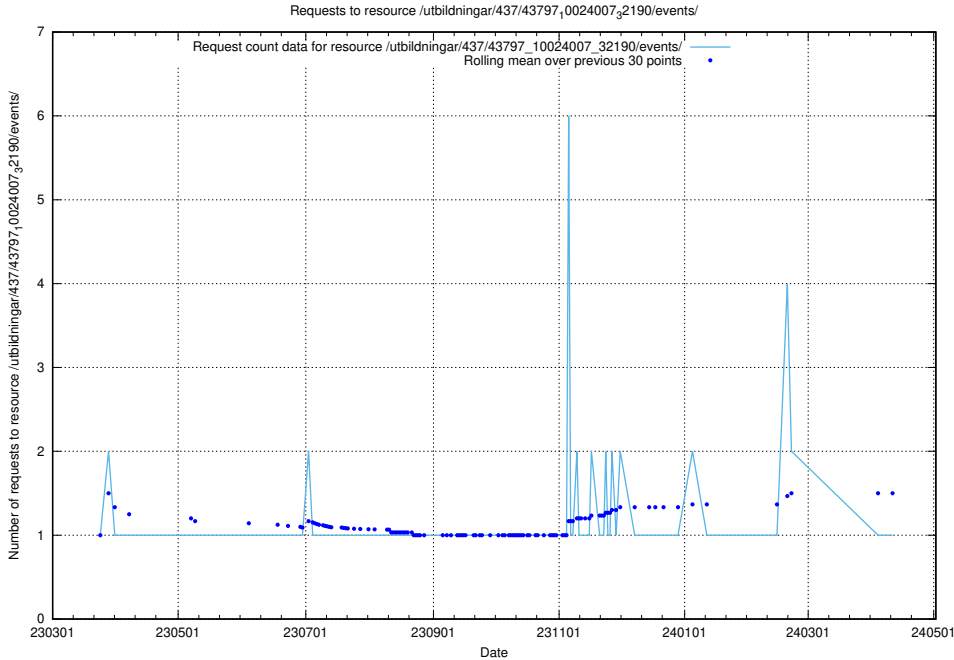

5.6179 Usage of /utbildningar/437/43797_10024007_32190/events/

Here, we count the number of requests to resource /utbildningar/437/43797_10024007_32190/events/.