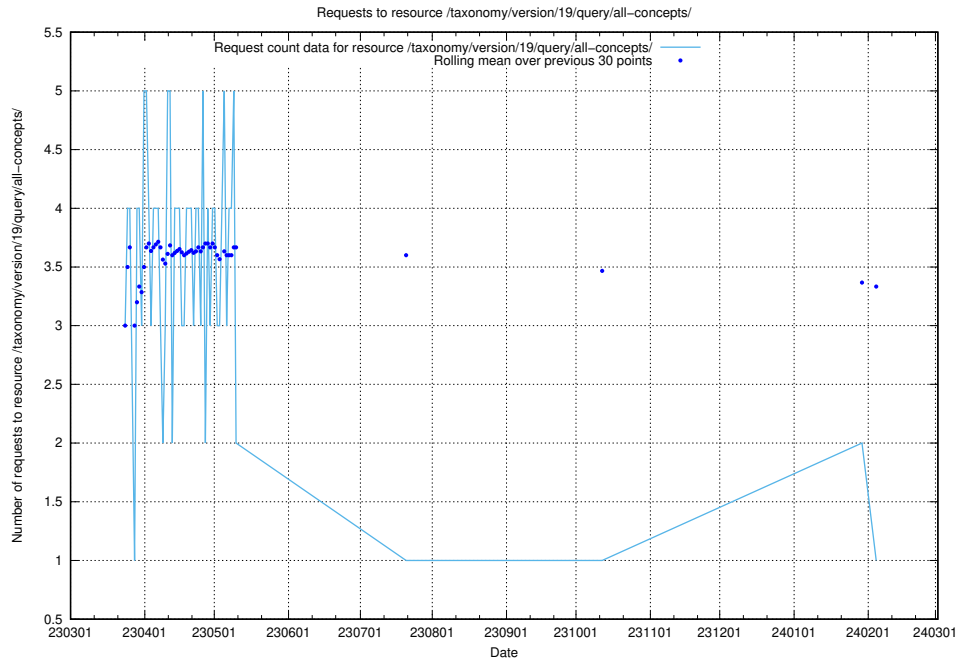

5.6154 Usage of /taxonomy/version/19/query/all-concepts/

Here, we count the number of requests to resource /taxonomy/version/19/query/all-concepts/.

5.6155 Usage of /utbildningar/437/43755_10024005_290720/events/