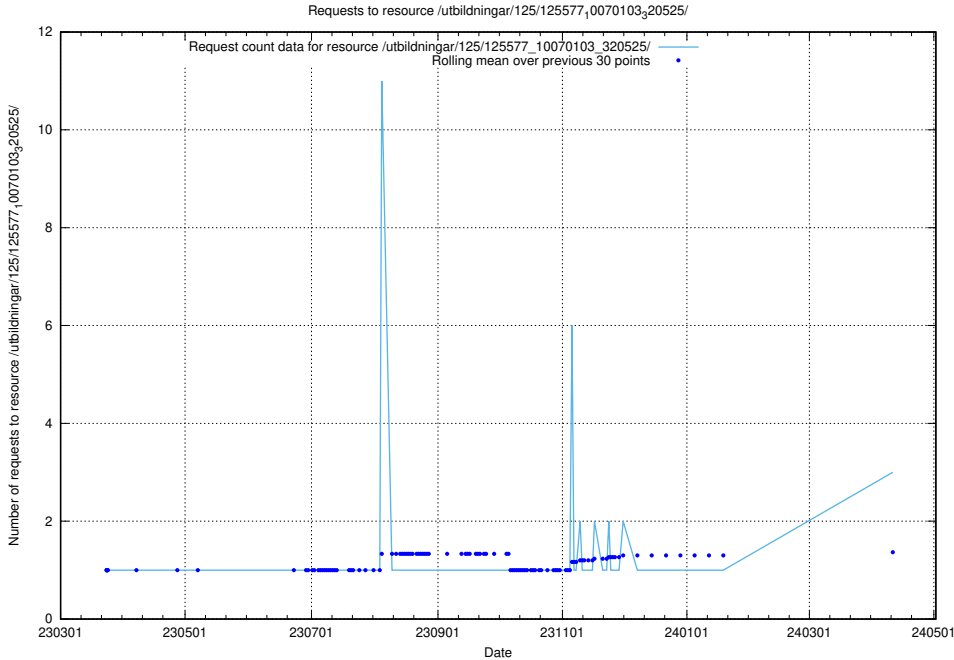

5.247 Usage of /utbildningar/125/125577_10070103_320525/

Here, we count the number of requests to resource /utbildningar/125/125577_10070103_320525/.