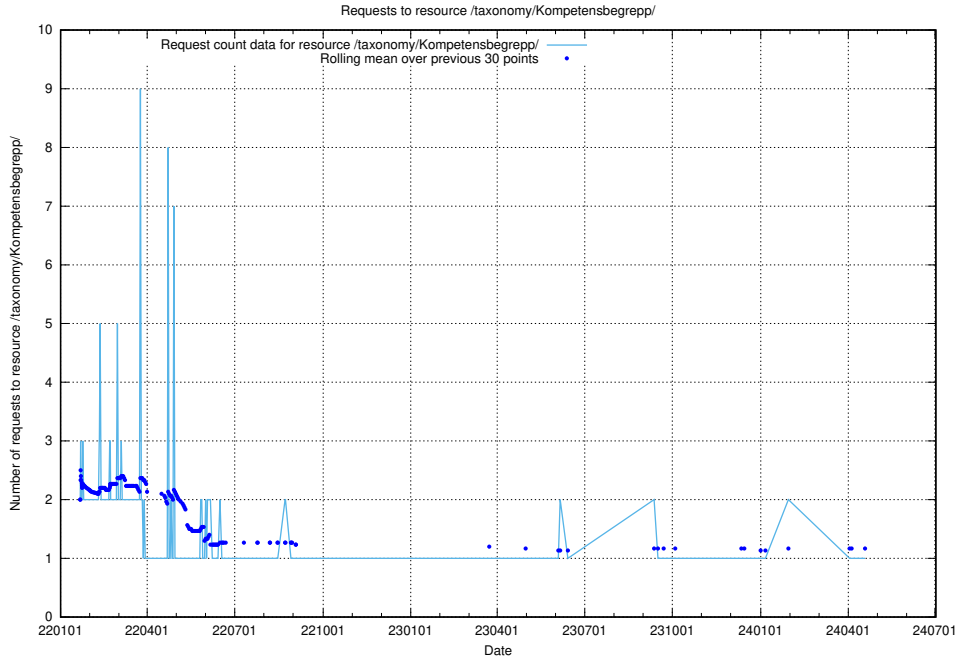

5.6413 Usage of /taxonomy/Kompetensbegrupp/

Here, we count the number of requests to resource /taxonomy/Kompetensbegrupp/.

5.6414 Usage of /utbildningar/126/126466_10071963_330384/

Here, we count the number of requests to resource /utbildningar/126/126466_10071963_330384/.