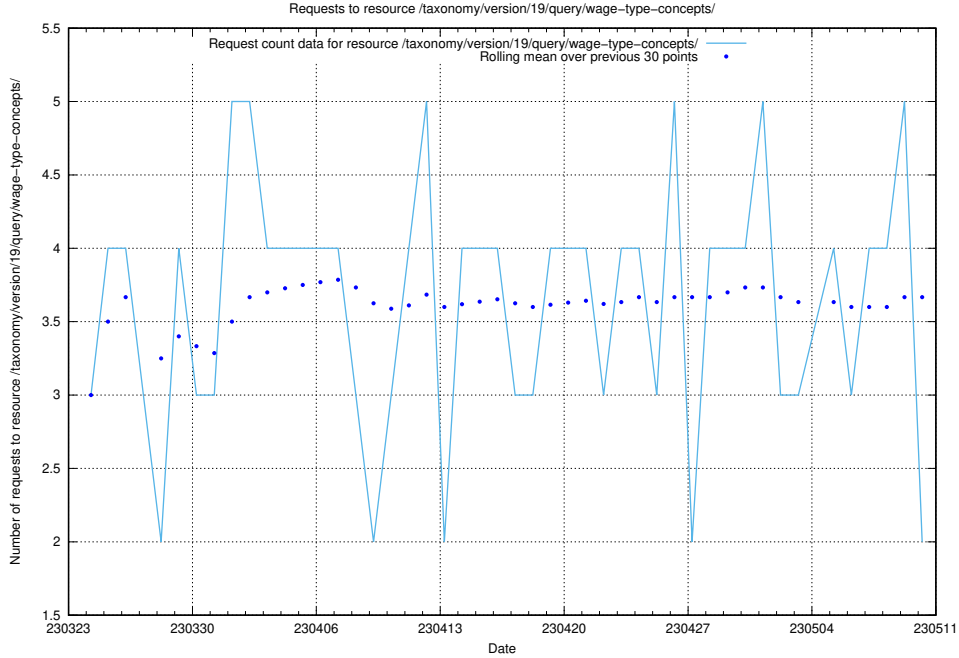

5.885 Usage of /taxonomy/version/19/query/wage-type-concepts/

Here, we count the number of requests to resource /taxonomy/version/19/query/wage-type-concepts/.