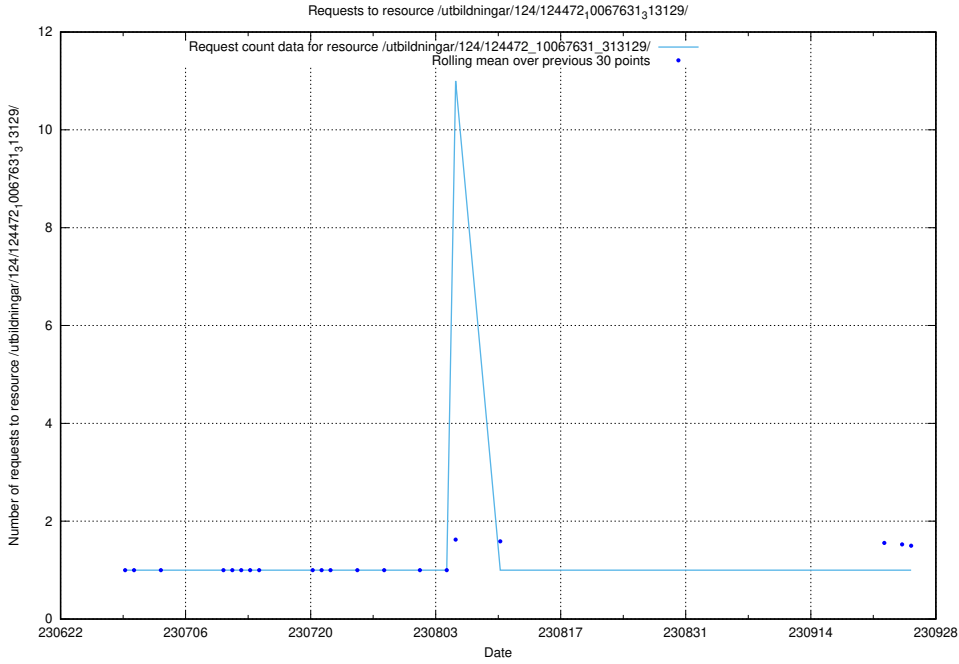

5.5495 Usage of /utbildningar/124/124472_10067631_313129/

Here, we count the number of requests to resource /utbildningar/124/124472_10067631_313129/.