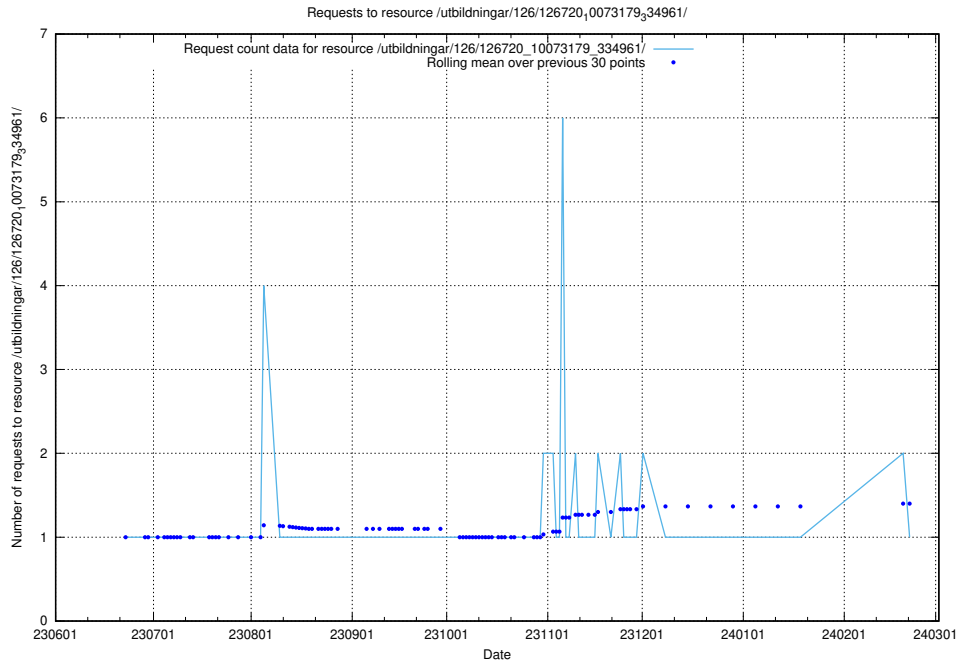

5.5585 Usage of /utbildningar/126/126720_10073179_334961/

Here, we count the number of requests to resource /utbildningar/126/126720_10073179_334961/.