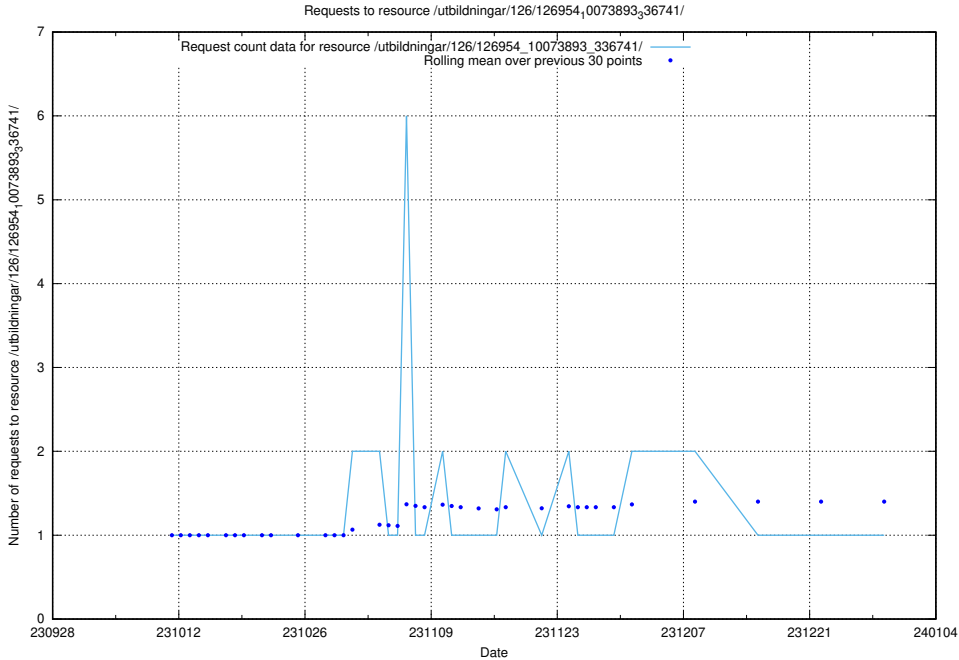

Here, we count the number of requests to resource /utbildningar/126/126954_10073893_336741/.

5.4348 Usage of /utbildningar/126/126751_10072075_331197/events/

Here, we count the number of requests to resource /utbildningar/126/126751_10072075_331197/events/