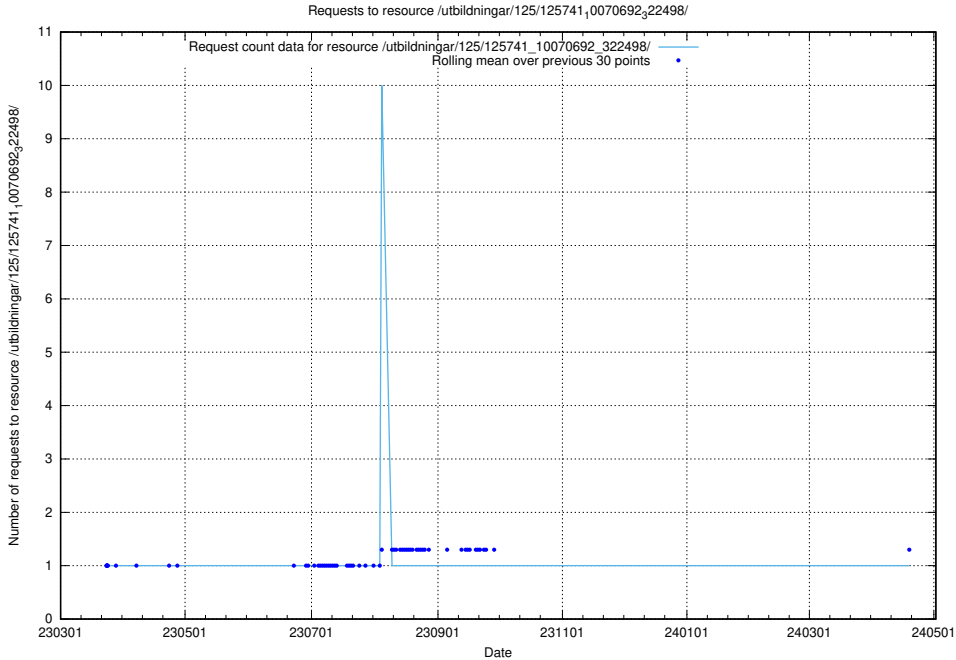

5.6473 Usage of /utbildningar/125/125741_10070692_322498/

Here, we count the number of requests to resource /utbildningar/125/125741_10070692_322498/.