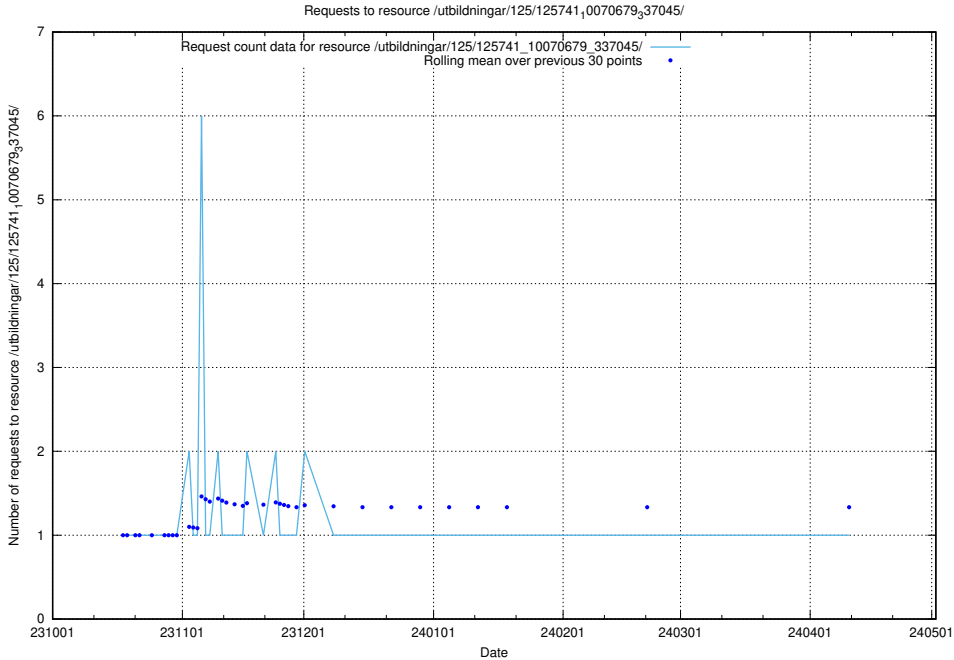

5.4267 Usage of /utbildningar/125/125741_10070679_337045/

Here, we count the number of requests to resource /utbildningar/125/125741_10070679_337045/.