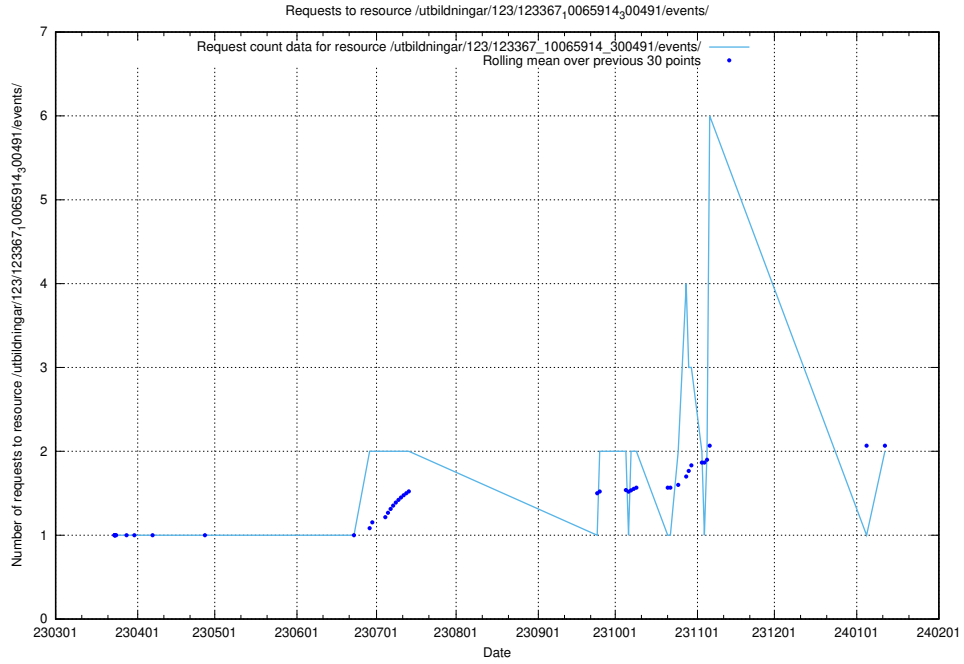

5.727 Usage of /utbildningar/123/123367_10065914_300491/events/

Here, we count the number of requests to resource /utbildningar/123/123367_10065914_300491/events/