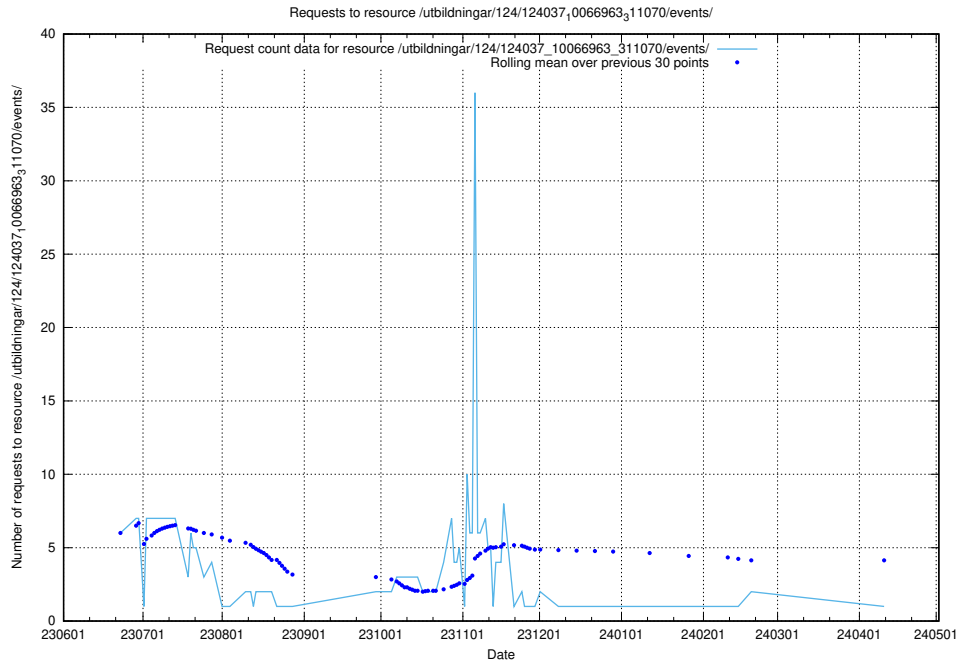

5.5537 Usage of /utbildningar/124/124037_10066963_311070/events/

Here, we count the number of requests to resource /utbildningar/124/124037_10066963_311070/events/