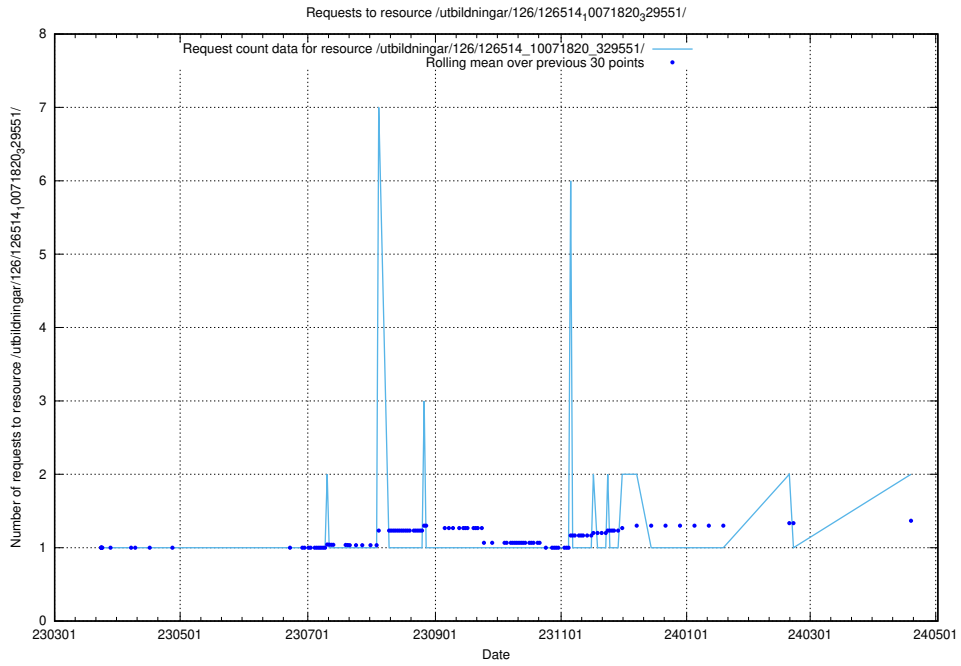

5.914 Usage of /utbildningar/126/126514_10071820_329551/

Here, we count the number of requests to resource /utbildningar/126/126514_10071820_329551/.