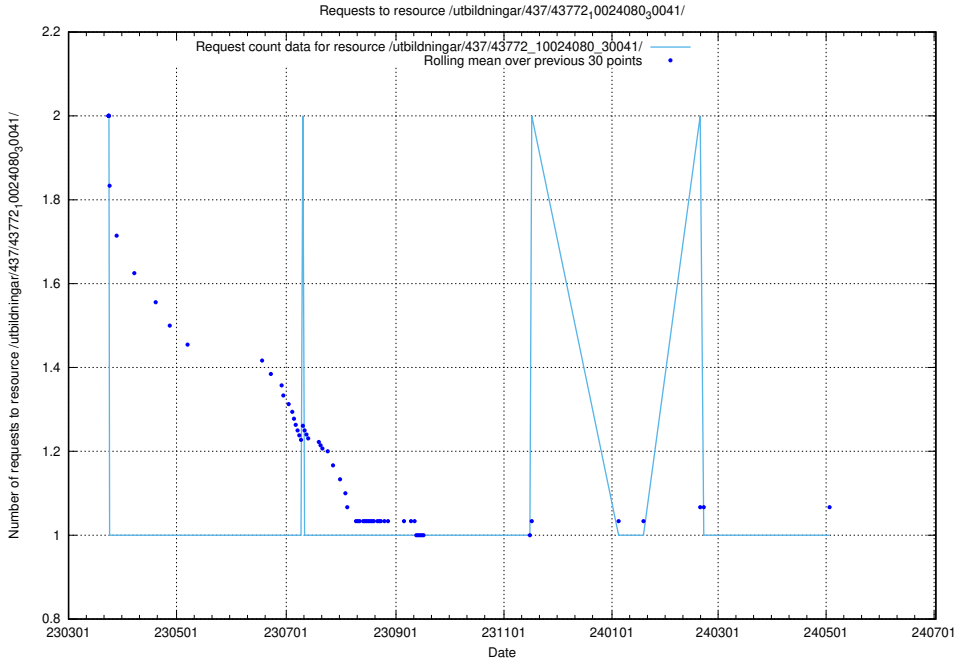

5.6271 Usage of /utbildningar/437/43772_10024080_30041/

Here, we count the number of requests to resource /utbildningar/437/43772_10024080_30041/.