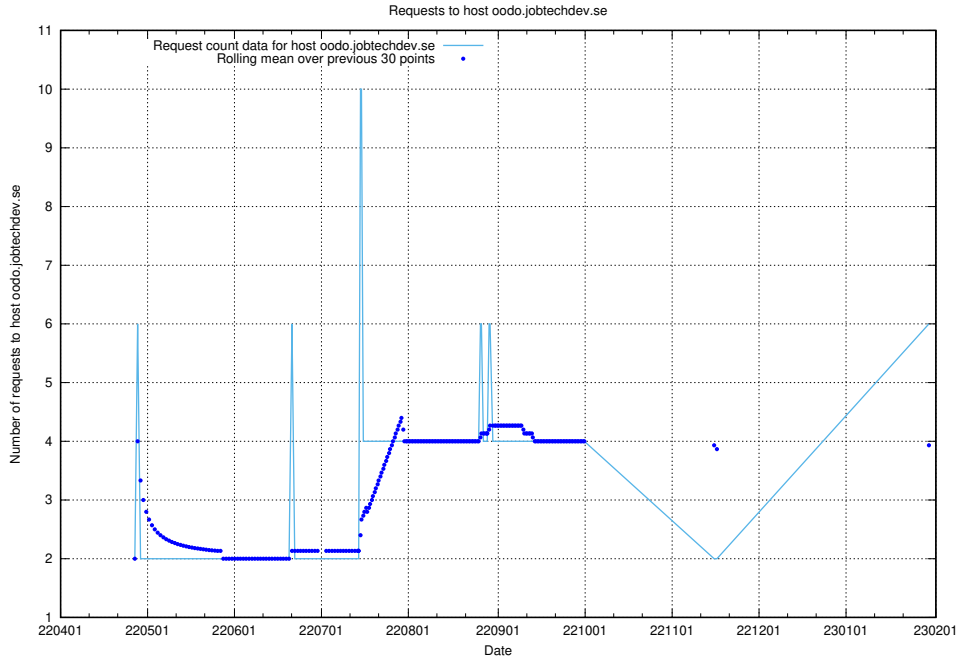

7.83 Usage of oodo.jobtechdev.se

Here, we count the number of requests to host oodo.jobtechdev.se.