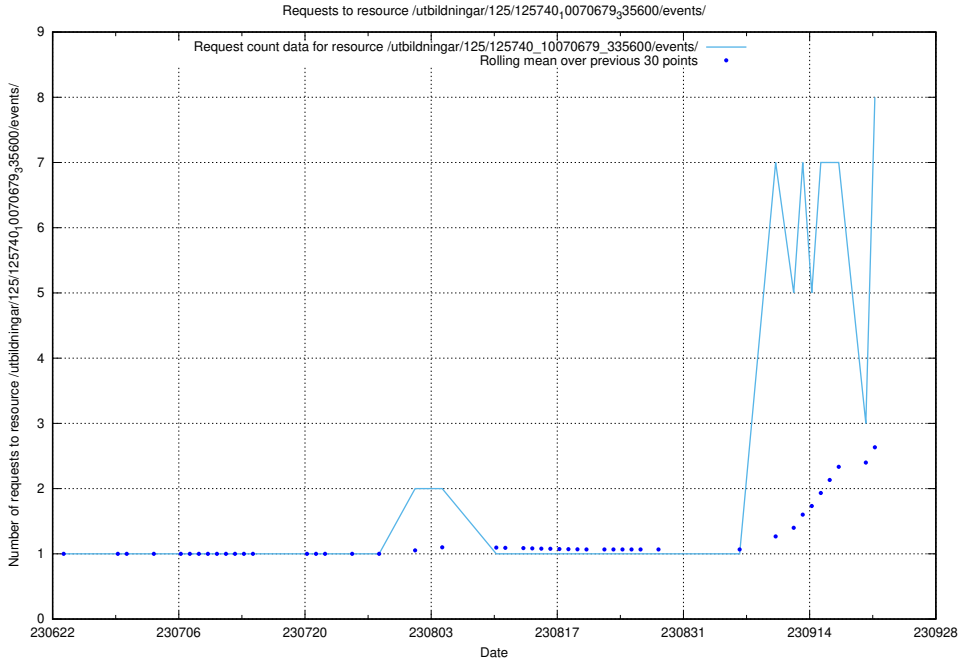

5.39 Usage of /utbildningar/125/125740_10070679_335600/events/

Here, we count the number of requests to resource /utbildningar/125/125740_10070679_335600/events/