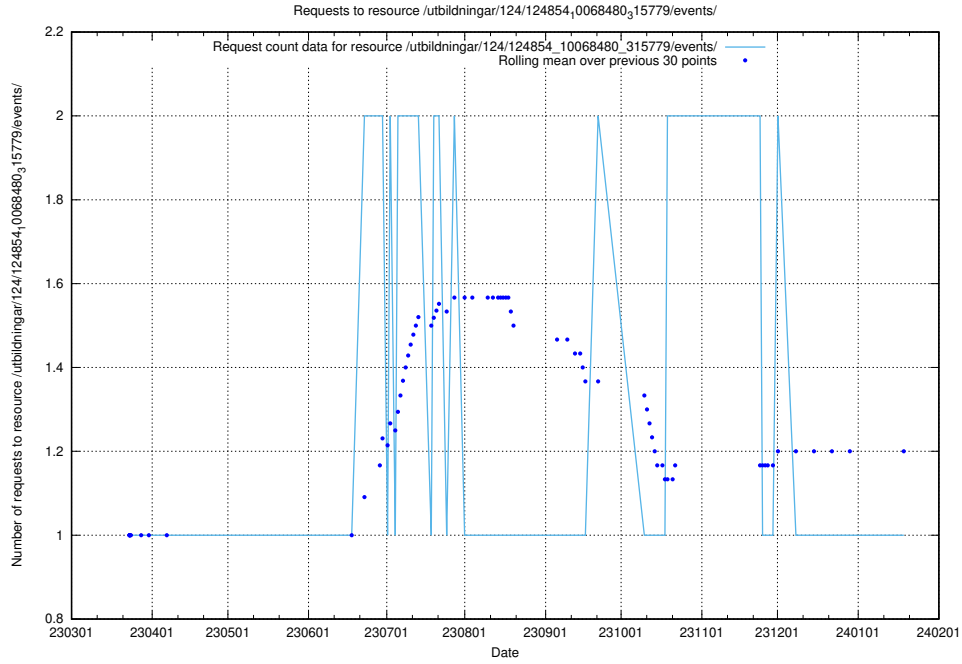

5.1176 Usage of /utbildningar/124/124854_10068480_315779/events/

Here, we count the number of requests to resource /utbildningar/124/124854_10068480_315779/events/