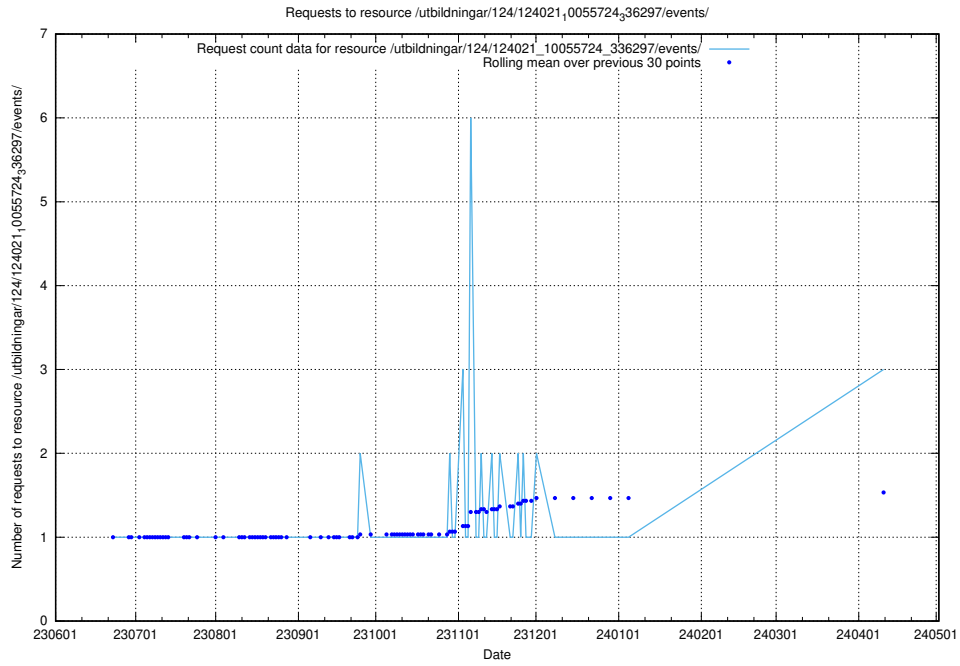

5.394 Usage of /utbildningar/124/124021_10055724_336297/events/

Here, we count the number of requests to resource /utbildningar/124/124021_10055724_336297/events/