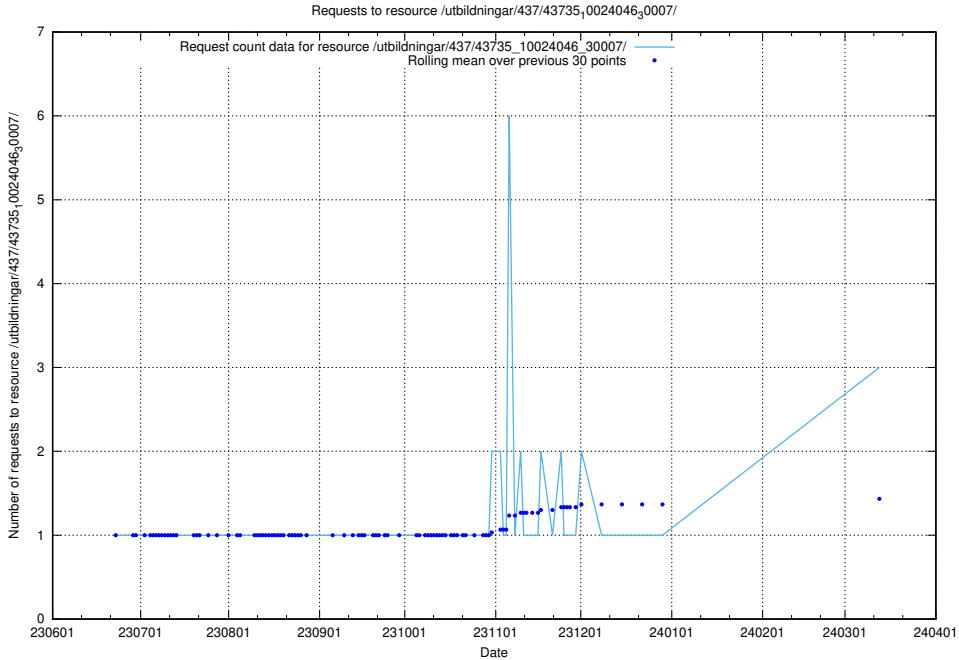

5.372 Usage of /utbildningar/437/43735_10024046_30007/

Here, we count the number of requests to resource /utbildningar/437/43735_10024046_30007/.