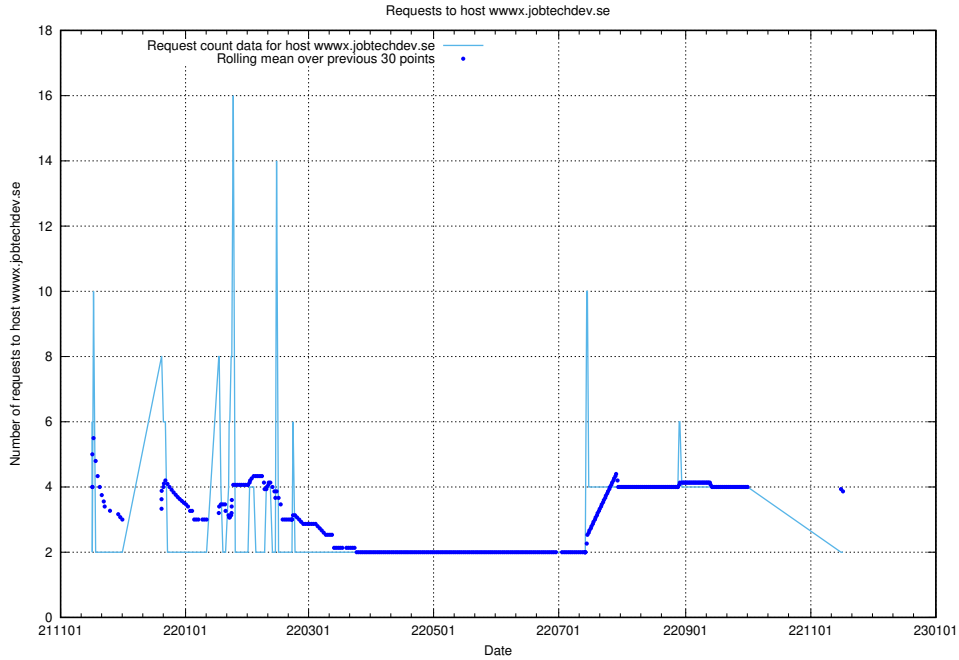

7.536 Usage of wwwx.jobtechdev.se

Here, we count the number of requests to host wwwx.jobtechdev.se.