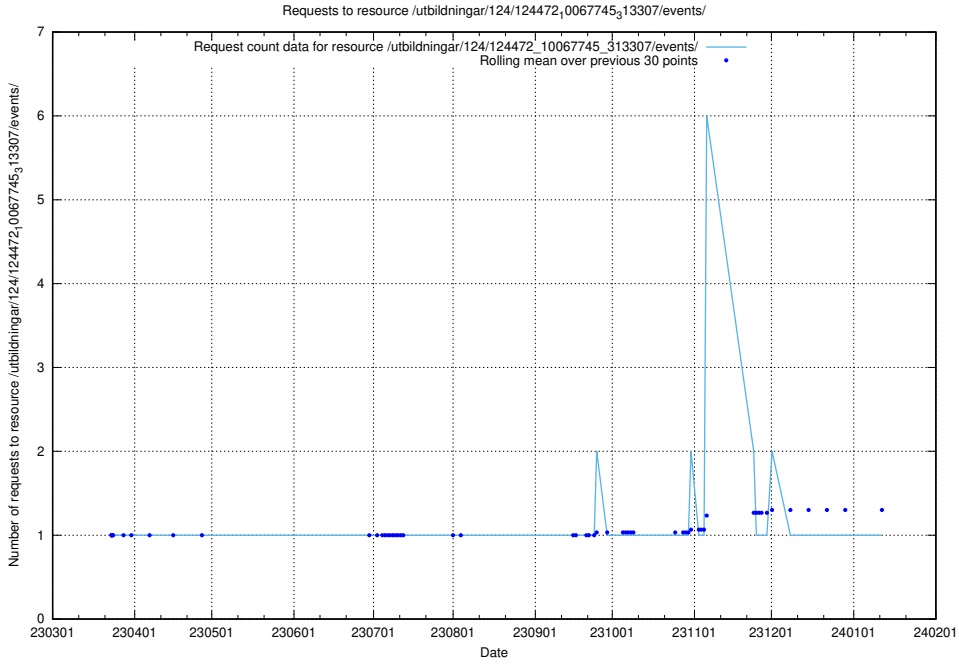

5.2988 Usage of /utbildningar/124/124472_10067745_313307/events/

Here, we count the number of requests to resource /utbildningar/124/124472_10067745_313307/events/