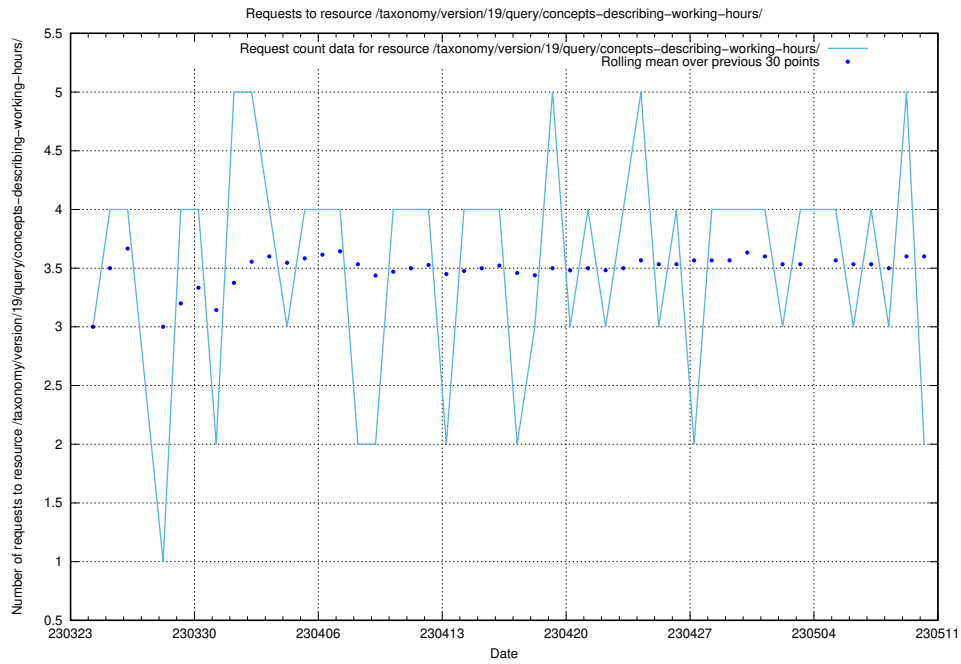

Here, we count the number of requests to resource /taxonomy/version/19/query/concepts-describing-working-hours/.

5.892 Usage of /utbildningar/438/43836_10024038_29999/events/

Here, we count the number of requests to resource /utbildningar/438/43836_10024038_29999/events/.