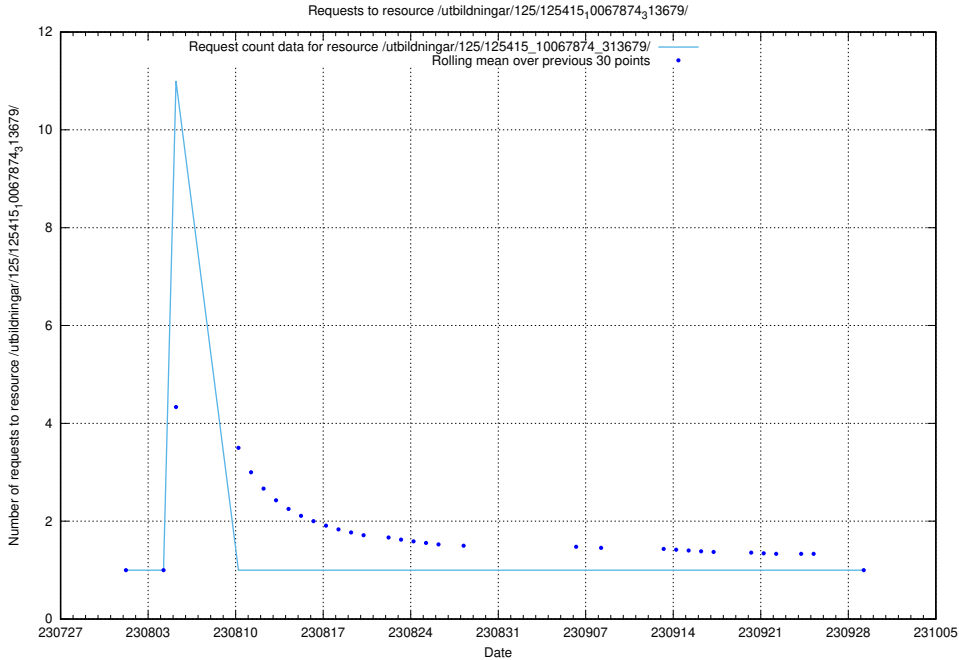

5.4869 Usage of /utbildningar/125/125415_10067874_313679/

Here, we count the number of requests to resource /utbildningar/125/125415_10067874_313679/.