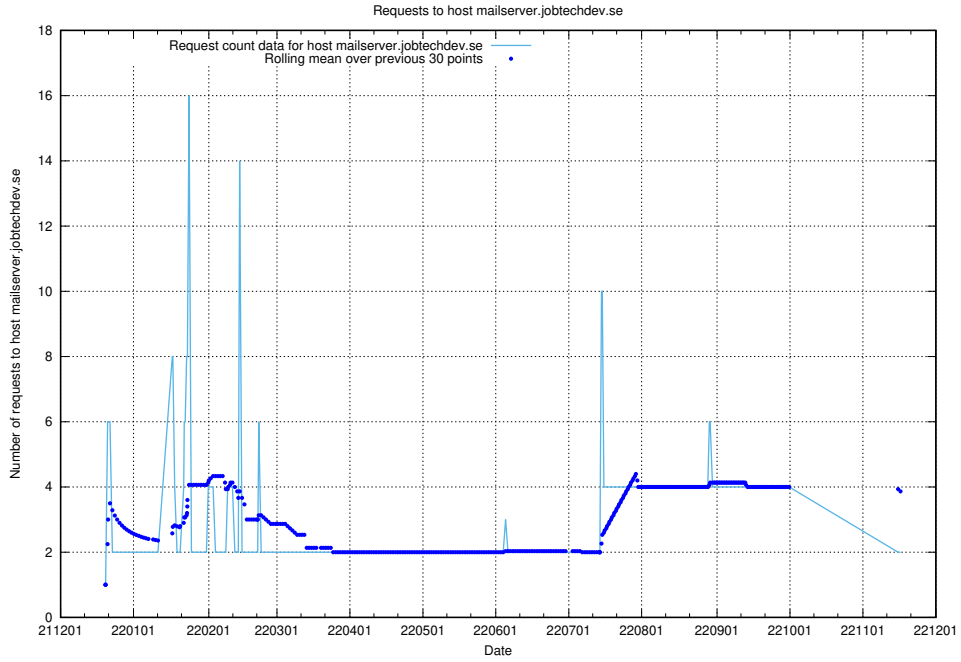

7.375 Usage of mailserver.jobtechdev.se

Here, we count the number of requests to host mailserver.jobtechdev.se.