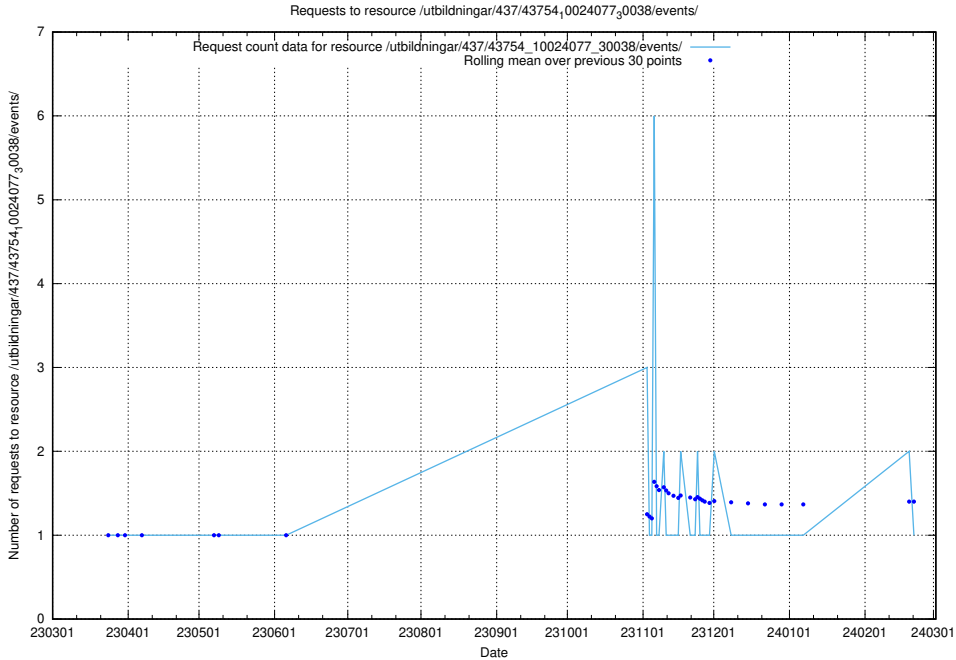

5.6195 Usage of /utbildningar/437/43754_10024077_30038/events/

Here, we count the number of requests to resource /utbildningar/437/43754_10024077_30038/events/.