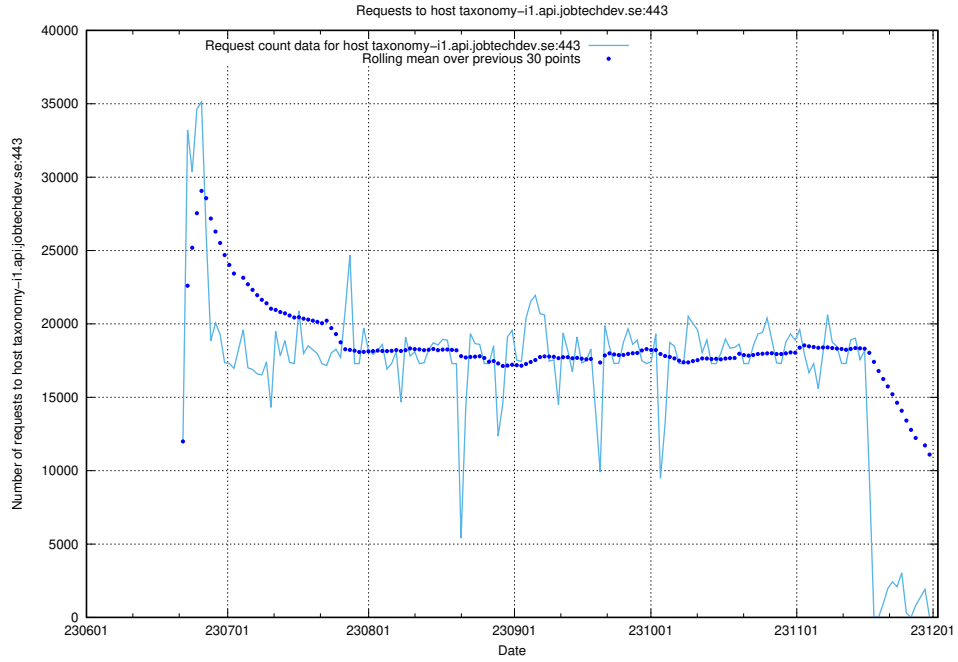

Here, we count the number of requests to host taxonomy-i1.api.jobtechdev.se:443.

7.38 Usage of `www.apirequest.jobtechdev.se`

Here, we count the number of requests to host `www.apirequest.jobtechdev.se`.