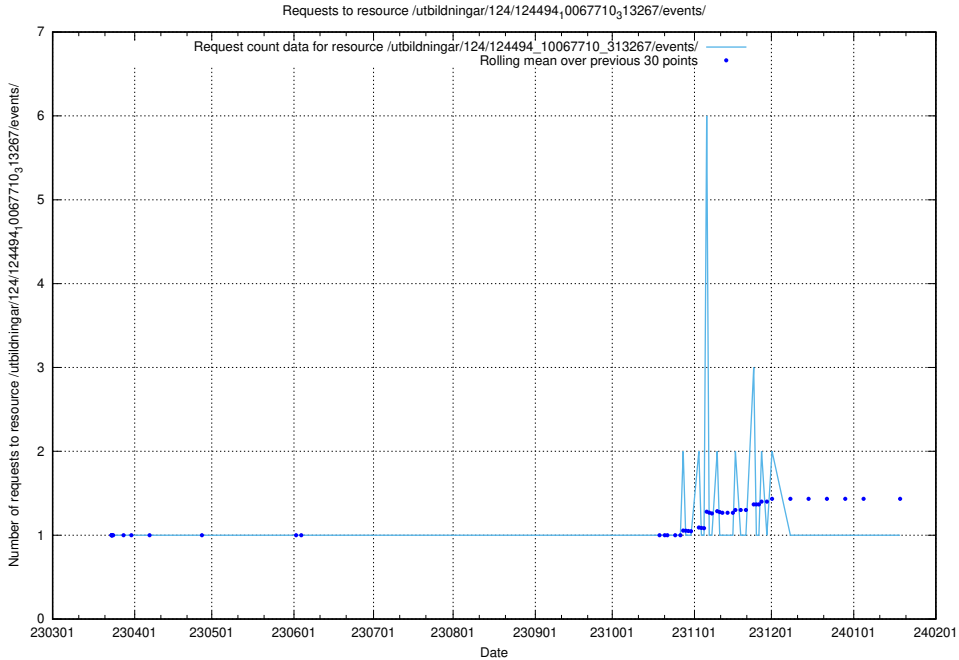

5.2722 Usage of /utbildningar/124/124494_10067710_313267/events/

Here, we count the number of requests to resource /utbildningar/124/124494_10067710_313267/events/