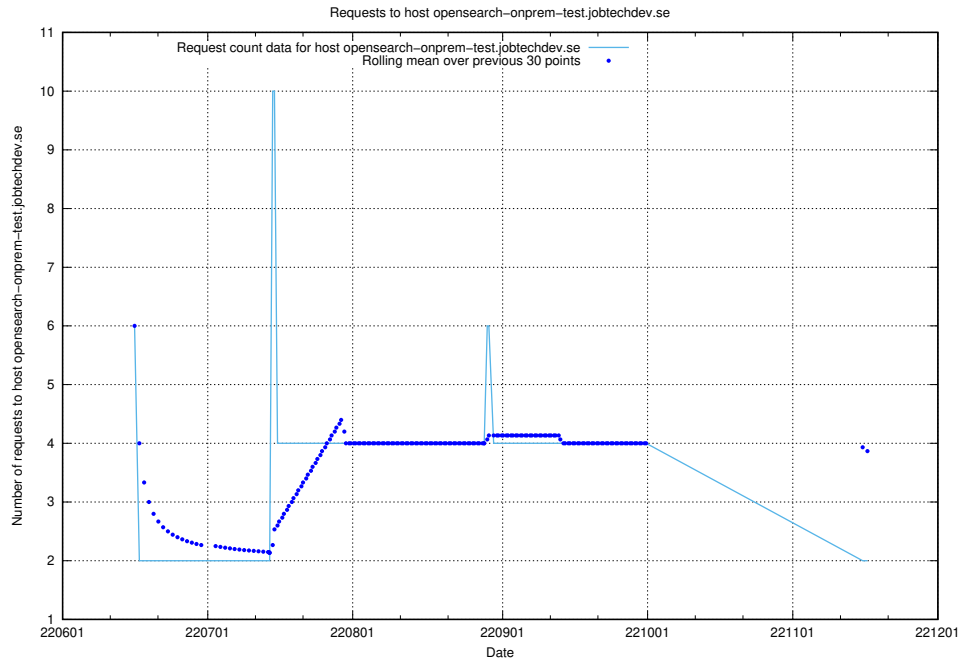

7.405 Usage of opensearch-onprem-test.jobtechdev.se

Here, we count the number of requests to host opensearch-onprem-test.jobtechdev.se.