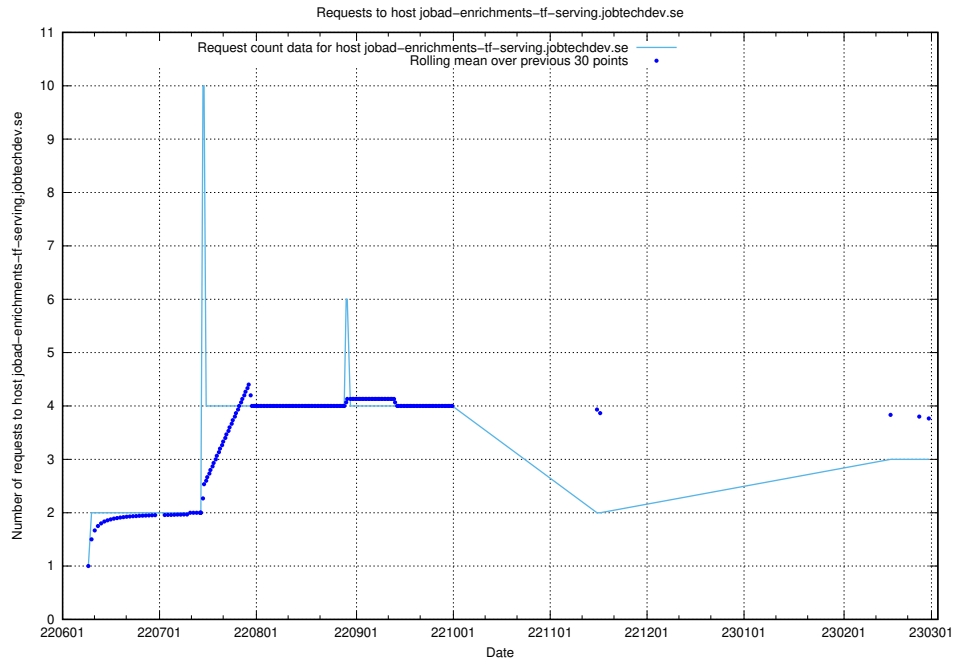

7.216 Usage of jobad-enrichments-tf-serving.jobtechdev.se

Here, we count the number of requests to host jobad-enrichments-tf-serving.jobtechdev.se.