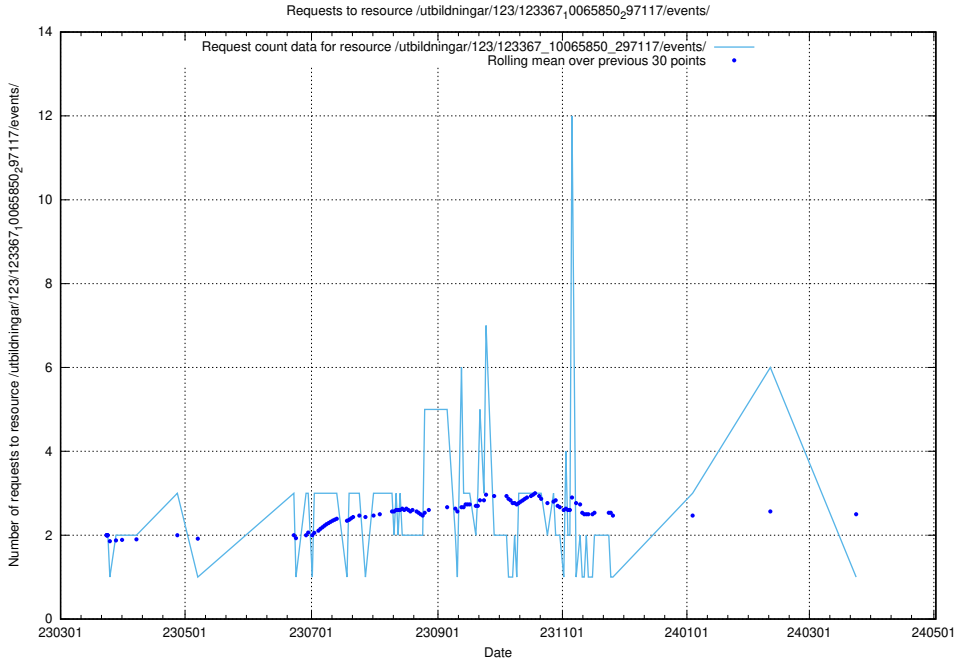

5.6314 Usage of /utbildningar/123/123367_10065850_297117/events/

Here, we count the number of requests to resource /utbildningar/123/123367_10065850_297117/events/

5.6315 Usage of /utbildningar/122/122966_10065491_287624/events/