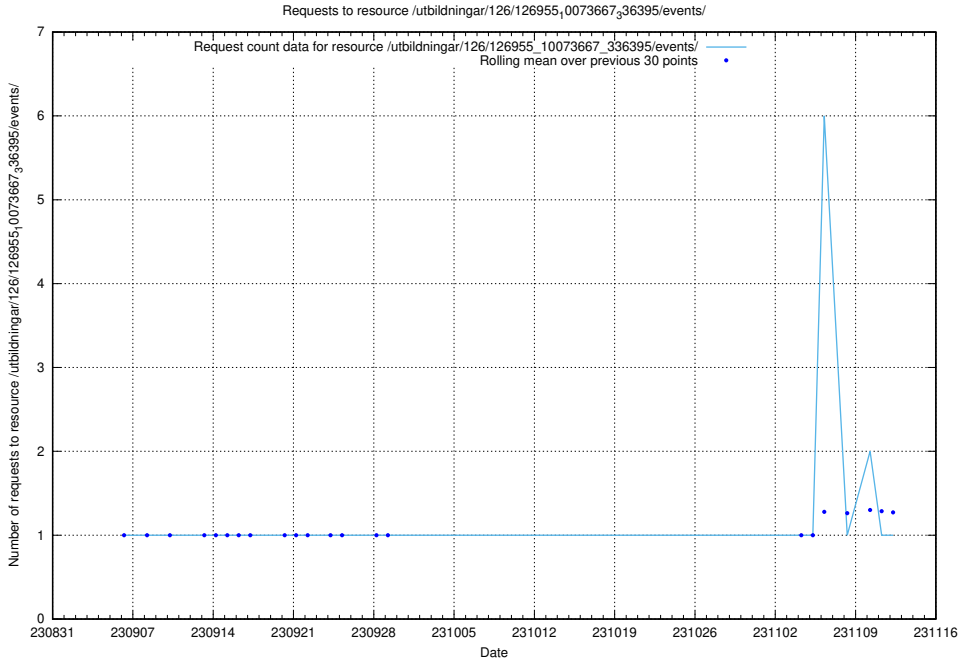

5.4630 Usage of /utbildningar/126/126955_10073667_336395/events/

Here, we count the number of requests to resource /utbildningar/126/126955_10073667_336395/events/

5.4631 Usage of /utbildningar/126/126955_10073667_336395/