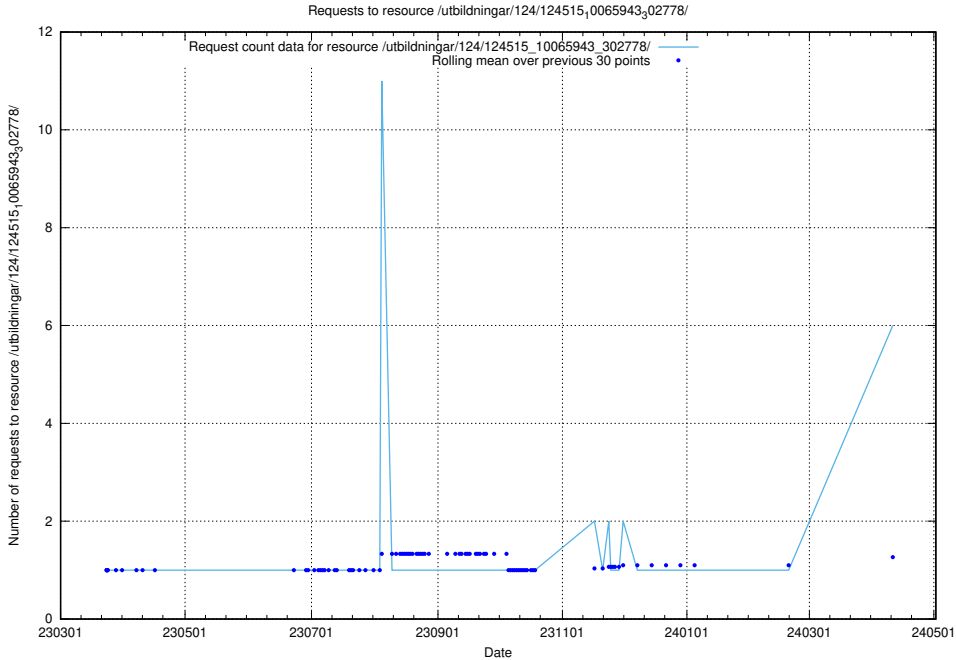

5.49 Usage of /utbildningar/124/124515_10065943_302778/

Here, we count the number of requests to resource /utbildningar/124/124515_10065943_302778/.