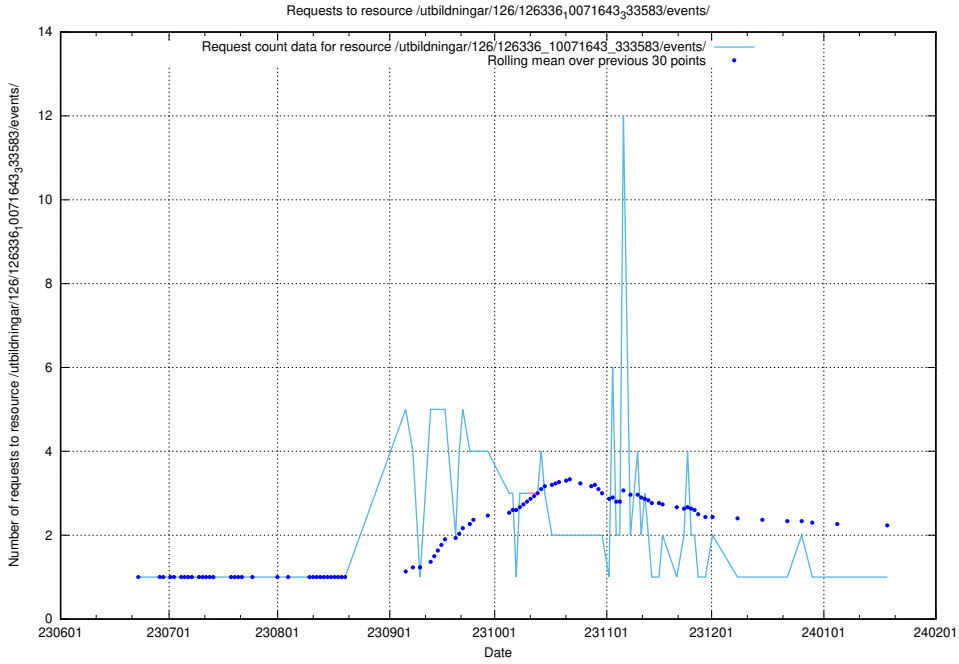

5.5645 Usage of /utbildningar/126/126336_10071643_333583/events/

Here, we count the number of requests to resource /utbildningar/126/126336_10071643_333583/events/