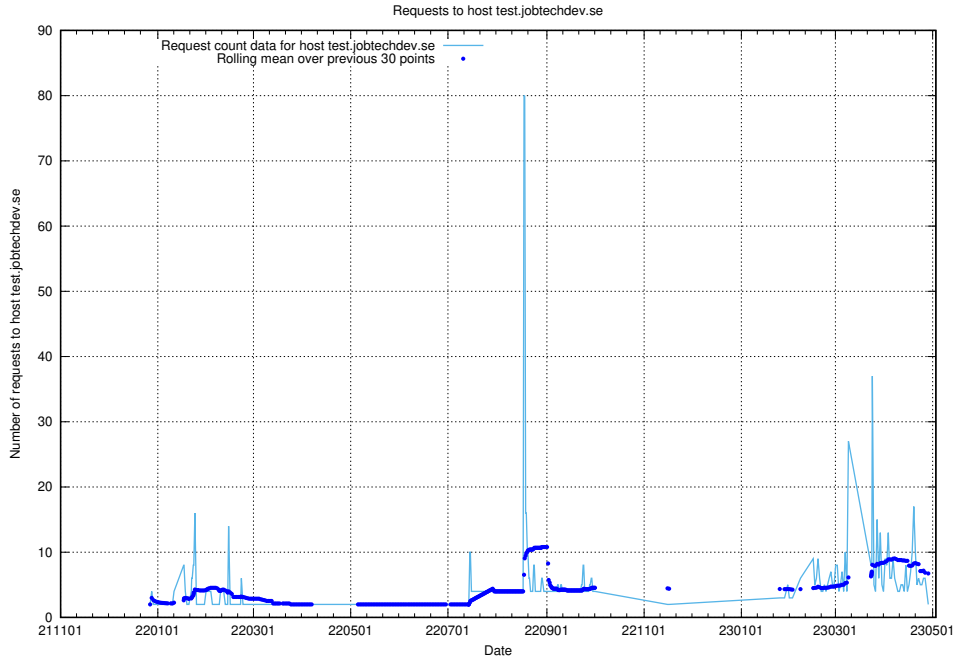

7.366 Usage of test.jobtechdev.se

Here, we count the number of requests to host test.jobtechdev.se.