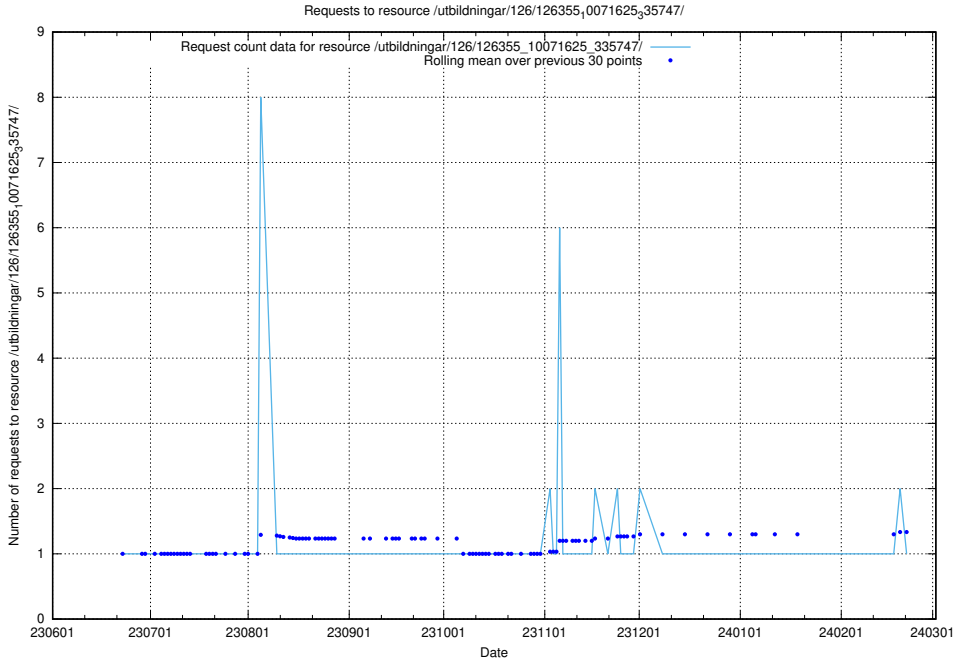

5.5636 Usage of /utbildningar/126/126355_10071625_335747/

Here, we count the number of requests to resource /utbildningar/126/126355_10071625_335747/.