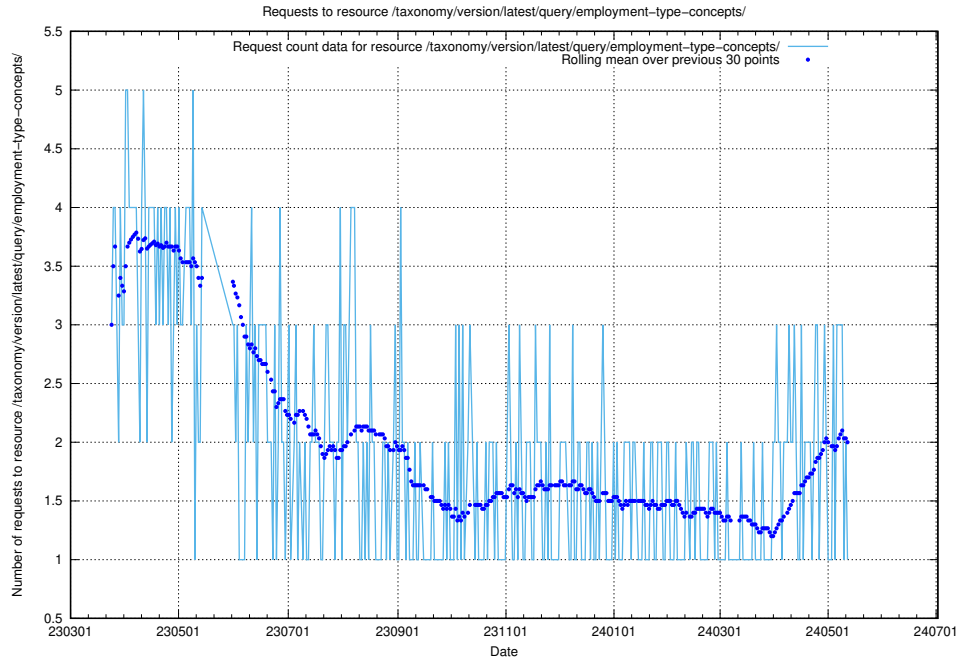

5.6103 Usage of /taxonomy/version/latest/query/employment-type-concepts/

Here, we count the number of requests to resource /taxonomy/version/latest/query/employment-type-concepts/.