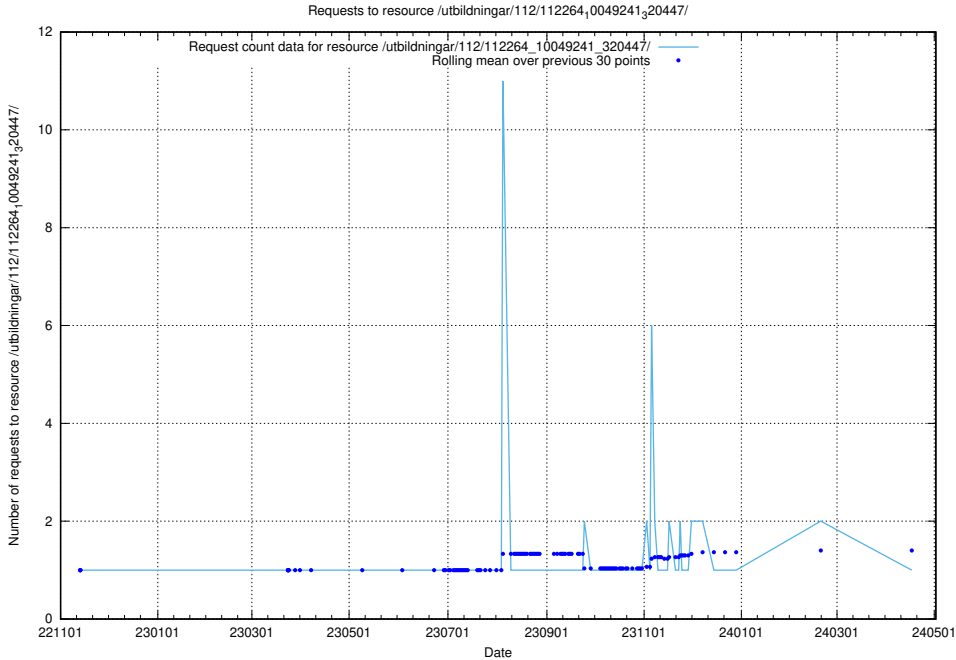

5.6184 Usage of /utbildningar/112/112264_10049241_320447/

Here, we count the number of requests to resource /utbildningar/112/112264_10049241_320447/.