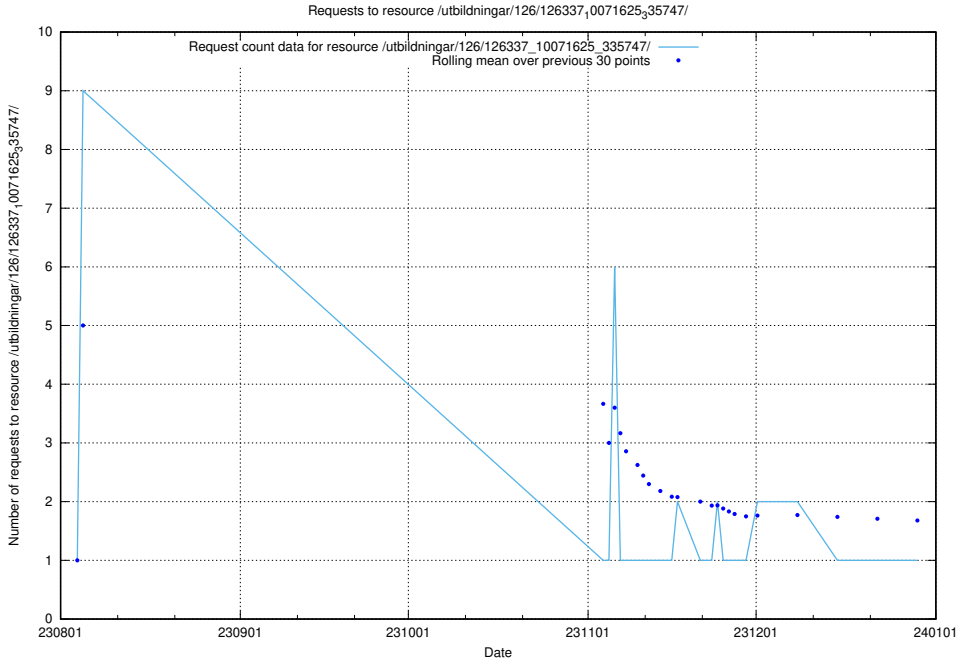

5.4848 Usage of /utbildningar/126/126337_10071625_335747/

Here, we count the number of requests to resource /utbildningar/126/126337_10071625_335747/.