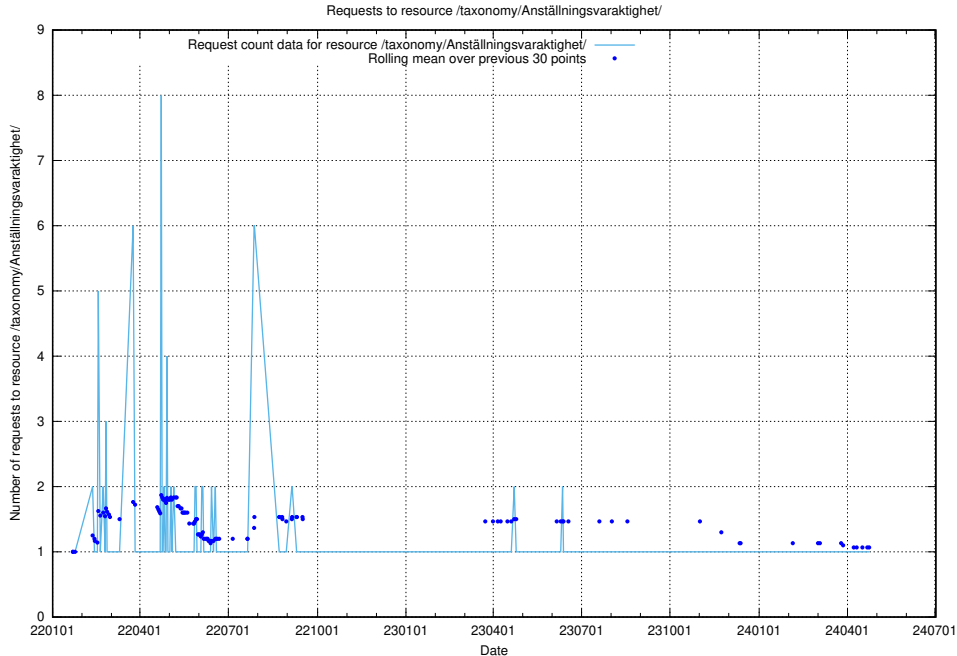

5.5710 Usage of /taxonomy/Anställningsvaraktighet/

Here, we count the number of requests to resource /taxonomy/Anställningsvaraktighet/.