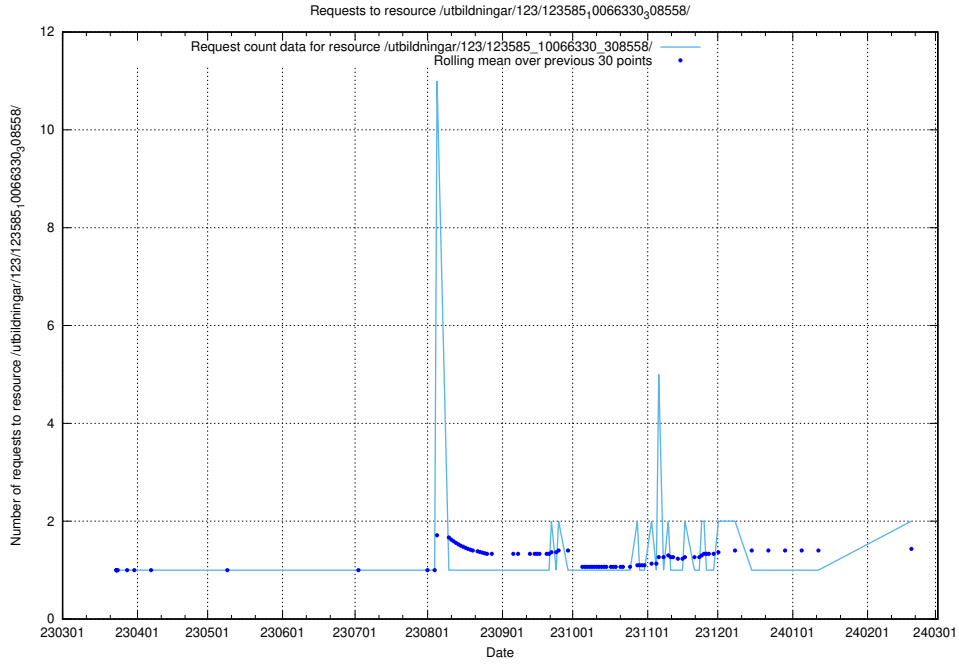

5.705 Usage of /utbildningar/123/123585_10066330_308558/

Here, we count the number of requests to resource /utbildningar/123/123585_10066330_308558/.