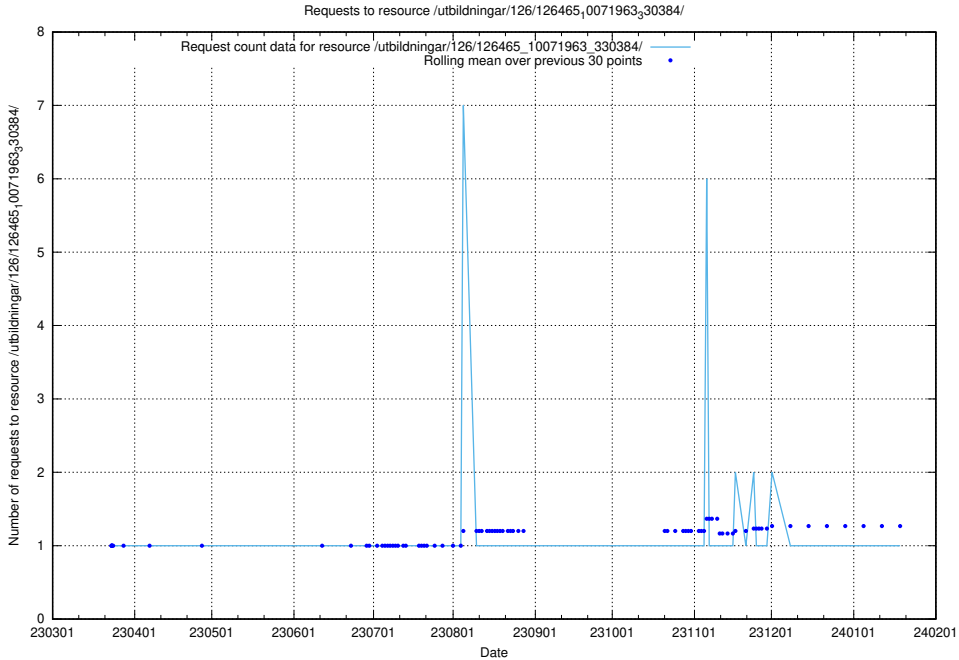

5.6420 Usage of /utbildningar/126/126465_10071963_330384/

Here, we count the number of requests to resource /utbildningar/126/126465_10071963_330384/.