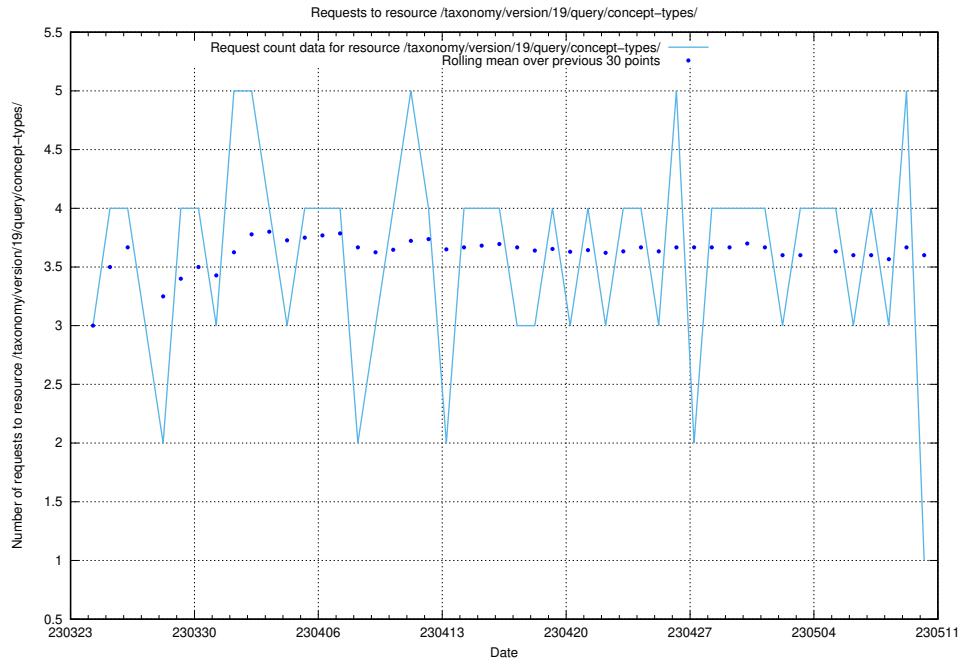

5.6154 Usage of /taxonomy/version/19/query/all-concepts/

Here, we count the number of requests to resource /taxonomy/version/19/query/all-concepts/.

5.6155 Usage of /utbildningar/437/43755_10024005_290720/events/