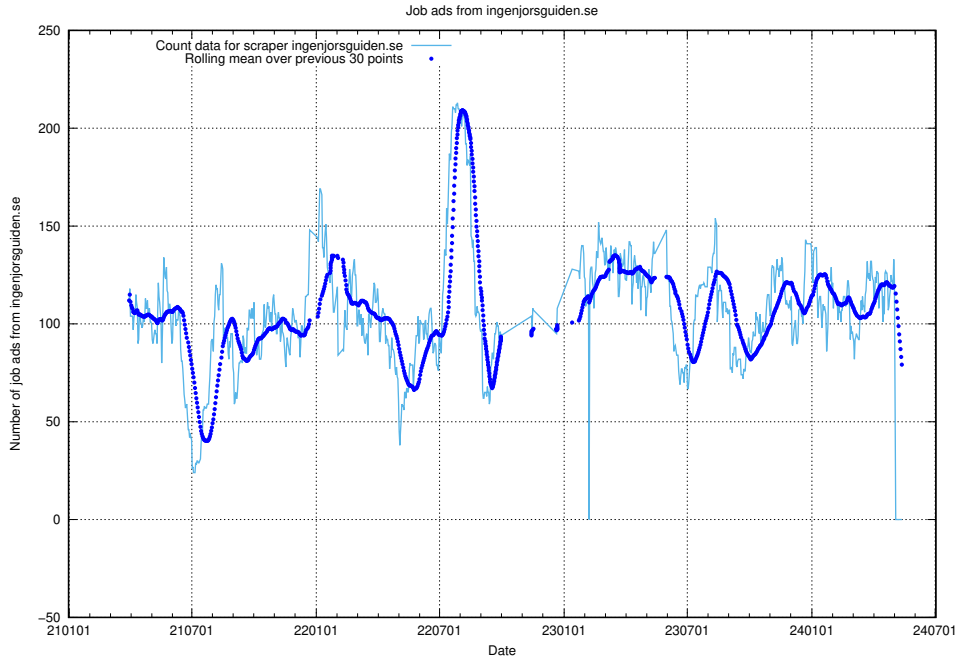

13.22 Number of ads by scraper ingenjorsguiden.se

Here, we count the number of job ads scraped from ingenjorsguiden.se.