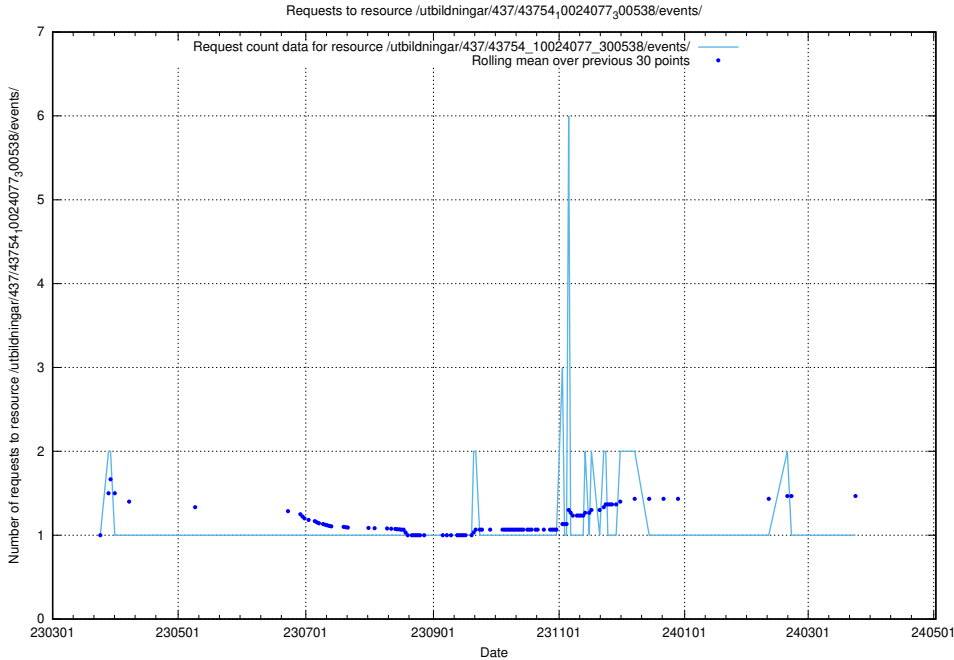

5.6194 Usage of /utbildningar/437/43754_10024077_300538/events/

Here, we count the number of requests to resource /utbildningar/437/43754_10024077_300538/events/.