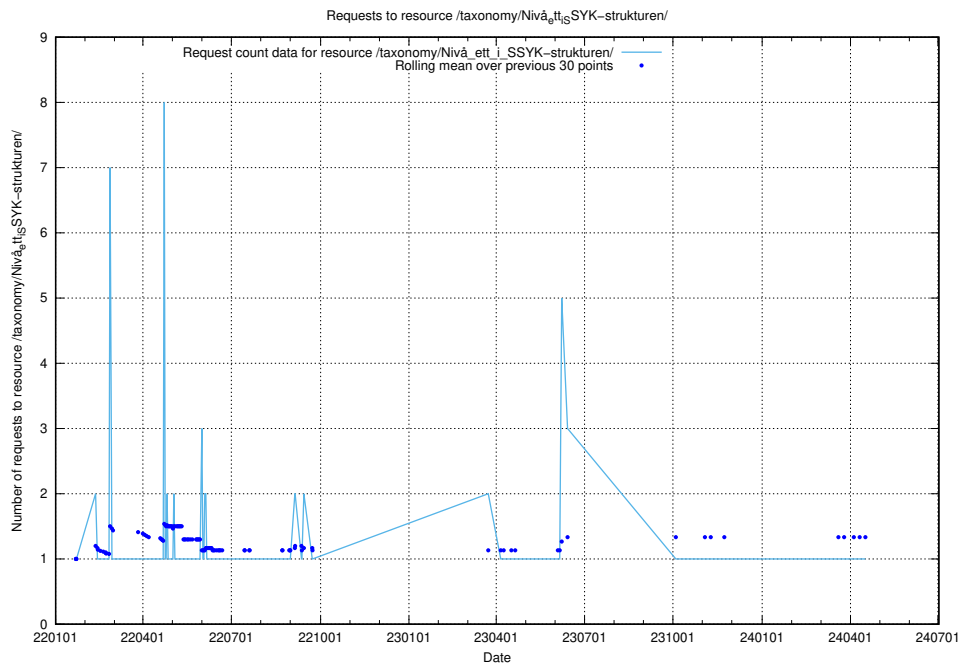

5.5615 Usage of /taxonomy/Nivå_ett_i_SSYK-strukturen/

Here, we count the number of requests to resource /taxonomy/Nivå_ett_i_SSYK-strukturen/.