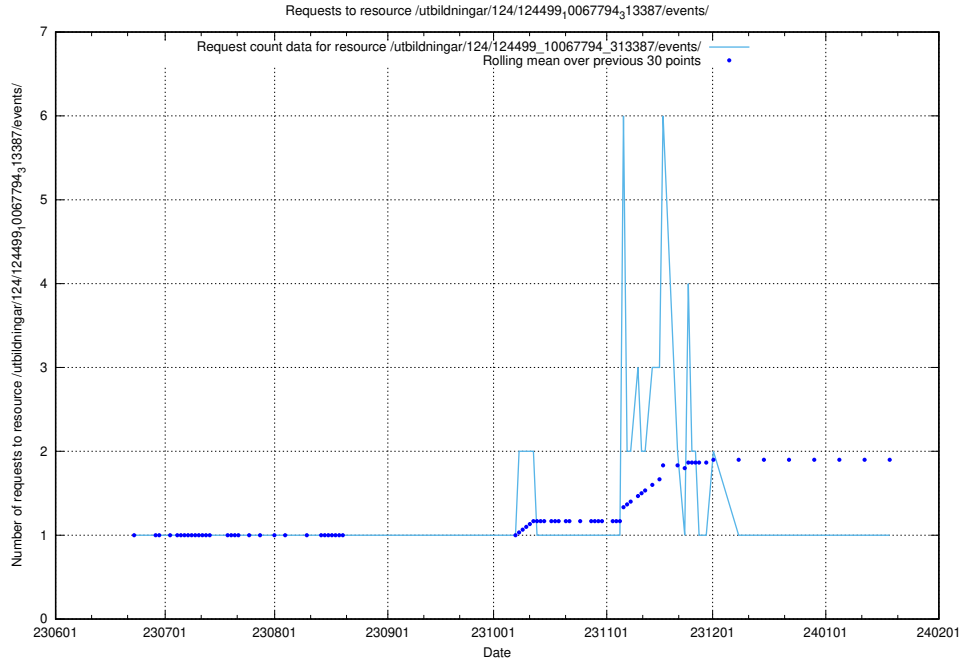

Here, we count the number of requests to resource /utbildningar/124/124499_10067840_313543/.

5.5759 Usage of /utbildningar/124/124499_10067794_313387/events/

Here, we count the number of requests to resource /utbildningar/124/124499_10067794_313387/events/