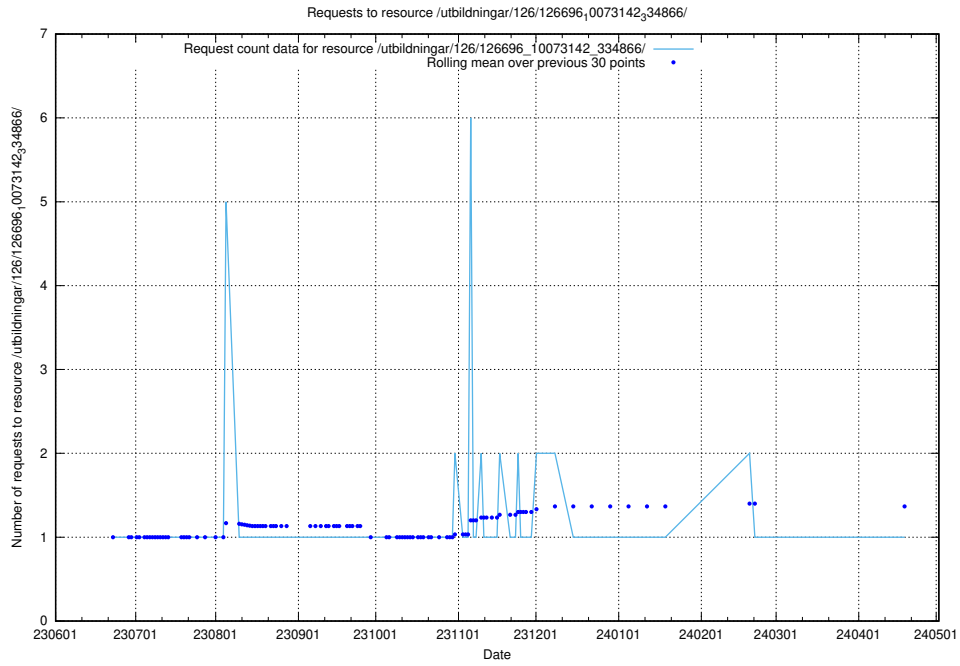

5.5602 Usage of /utbildningar/126/126696_10073142_334866/

Here, we count the number of requests to resource /utbildningar/126/126696_10073142_334866/.