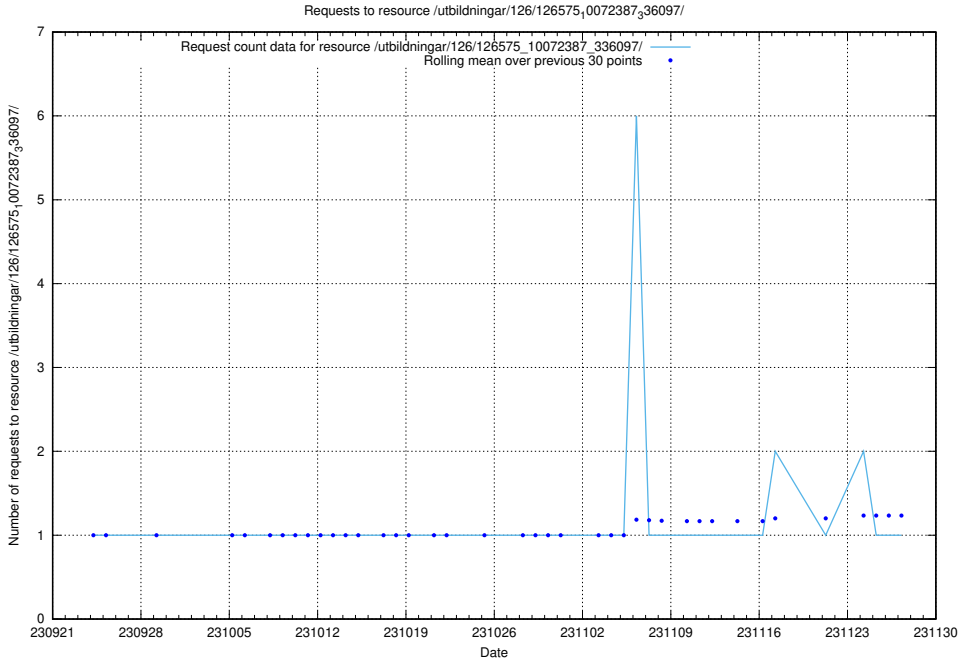

5.4458 Usage of /utbildningar/126/126575_10072387_336097/

Here, we count the number of requests to resource /utbildningar/126/126575_10072387_336097/.