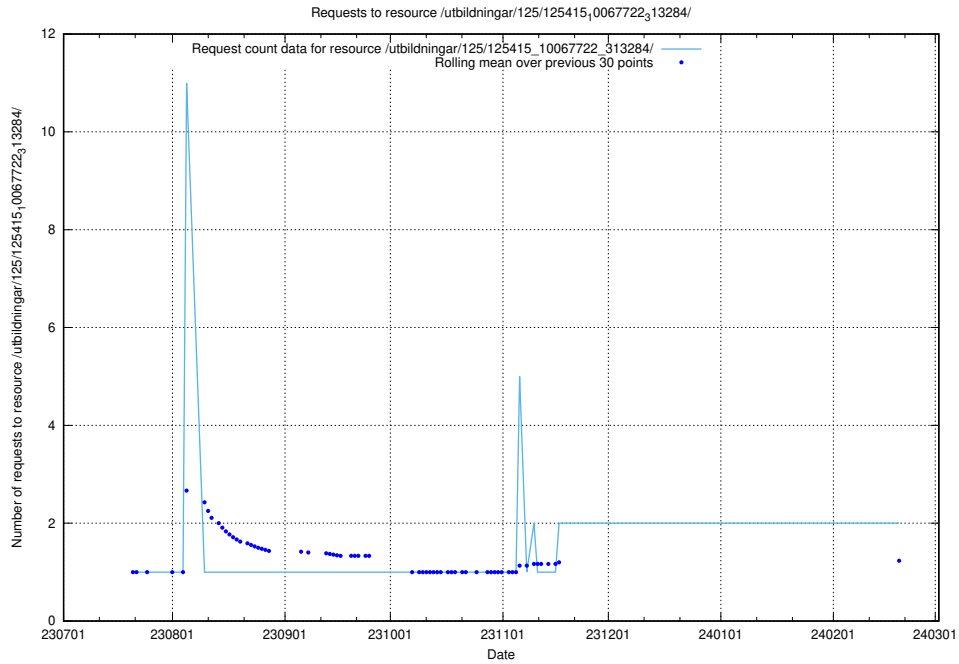

5.764 Usage of /utbildningar/125/125415_10067722_313284/

Here, we count the number of requests to resource /utbildningar/125/125415_10067722_313284/.