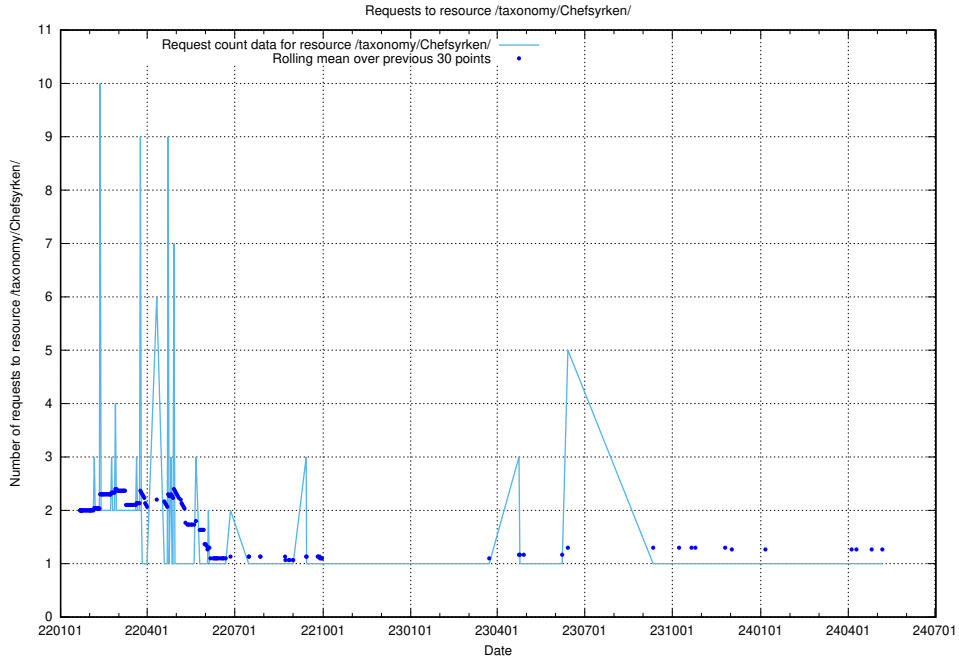

5.1192 Usage of /taxonomy/Chefsyrken/

Here, we count the number of requests to resource /taxonomy/Chefsyrken/.