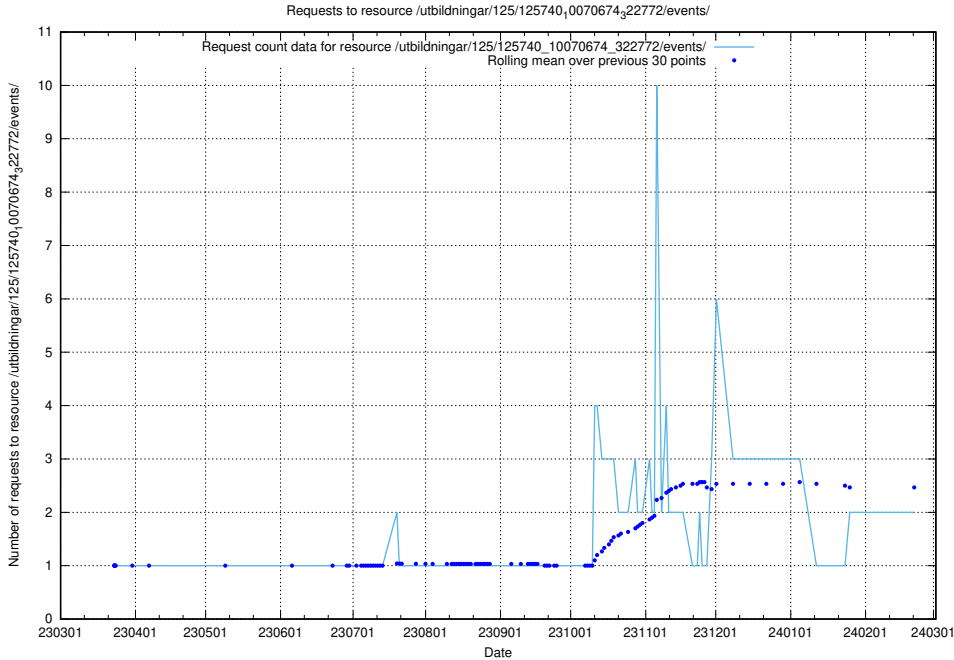

Here, we count the number of requests to resource /utbildningar/125/125740_10070688_331733/.

5.438 Usage of /utbildningar/125/125740_10070674_322772/events/

Here, we count the number of requests to resource /utbildningar/125/125740_10070674_322772/events/