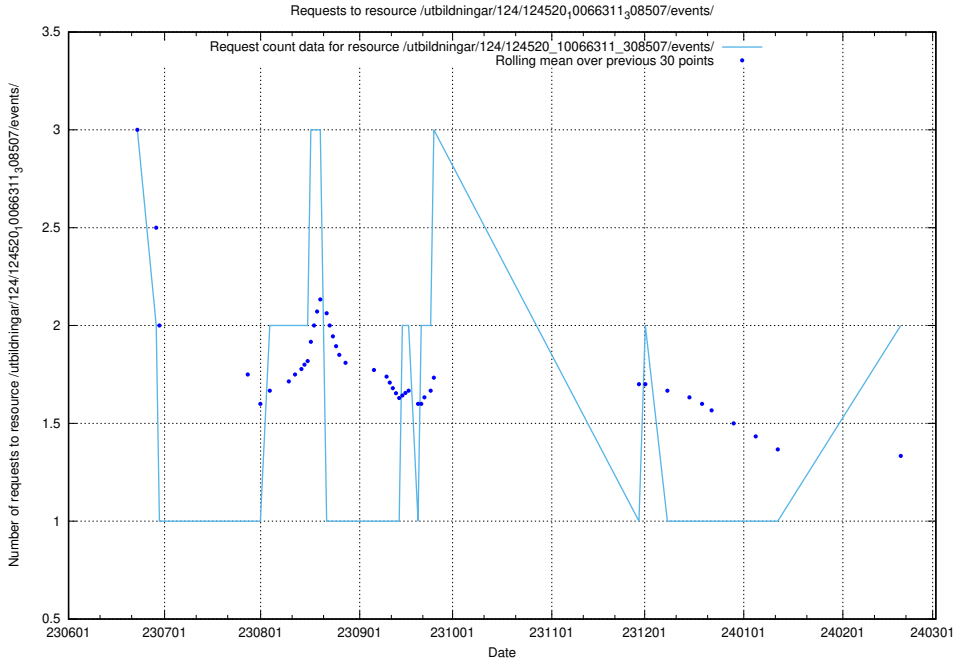

5.811 Usage of /utbildningar/124/124520_10066311_308507/events/

Here, we count the number of requests to resource /utbildningar/124/124520_10066311_308507/events/