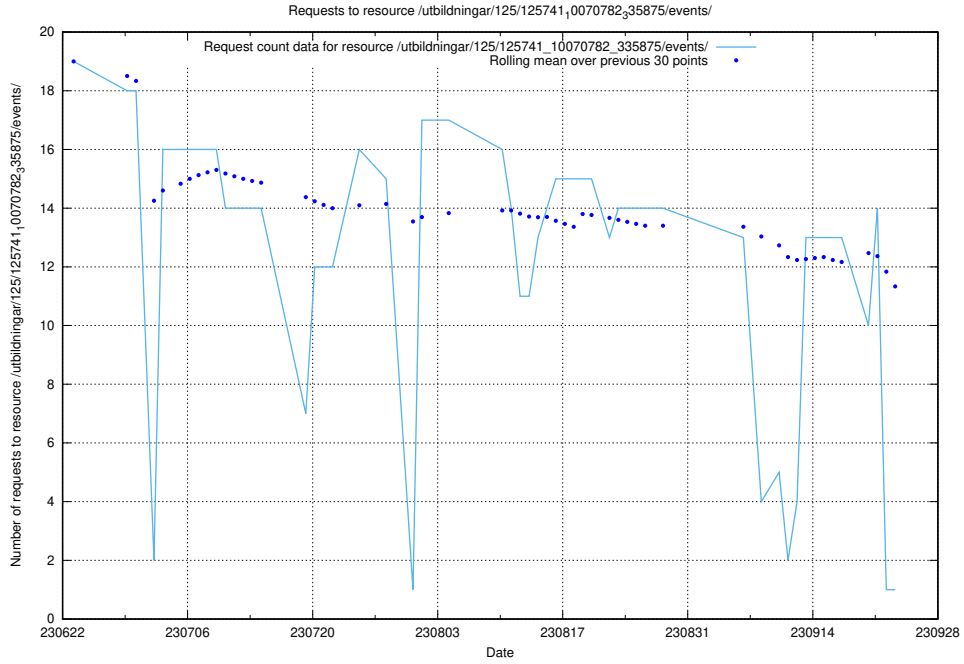

5.5536 Usage of /utbildningar/124/124038_10066963_311070/events/

Here, we count the number of requests to resource /utbildningar/124/124038_10066963_311070/events/

5.5537 Usage of /utbildningar/124/124037_10066963_311070/events/