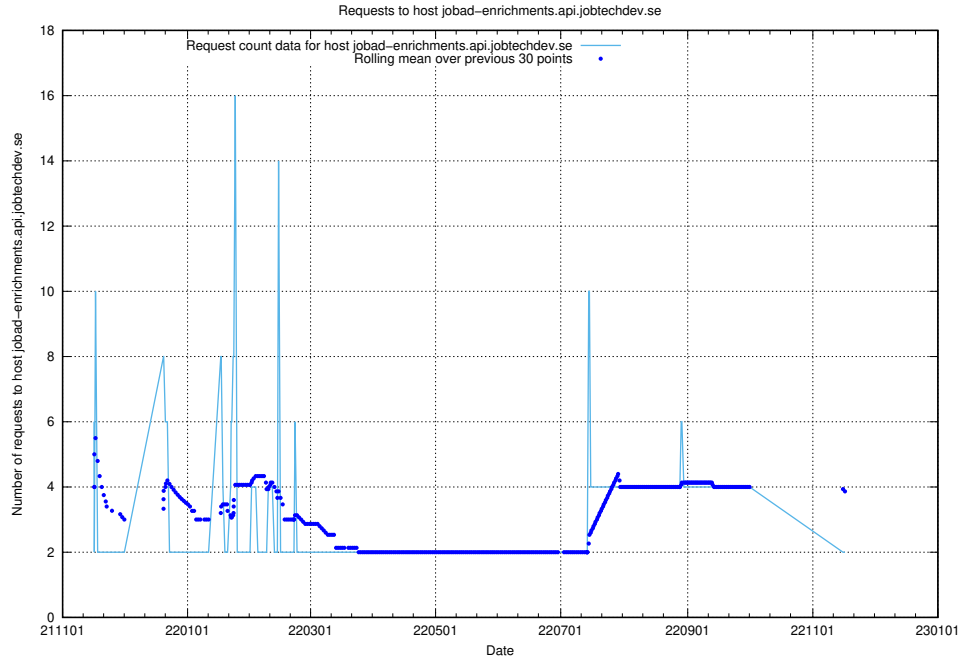

7.543 Usage of `jobad-enrichments.api.jobtechdev.se`

Here, we count the number of requests to host `jobad-enrichments.api.jobtechdev.se`.