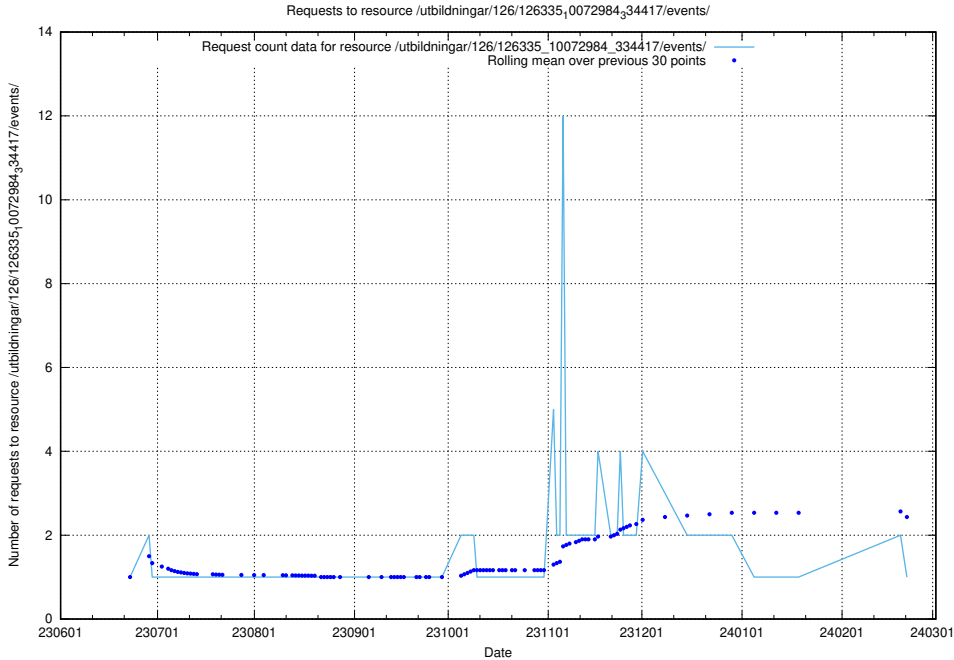

5.5647 Usage of /utbildningar/126/126335_10072984_334417/events/

Here, we count the number of requests to resource /utbildningar/126/126335_10072984_334417/events/