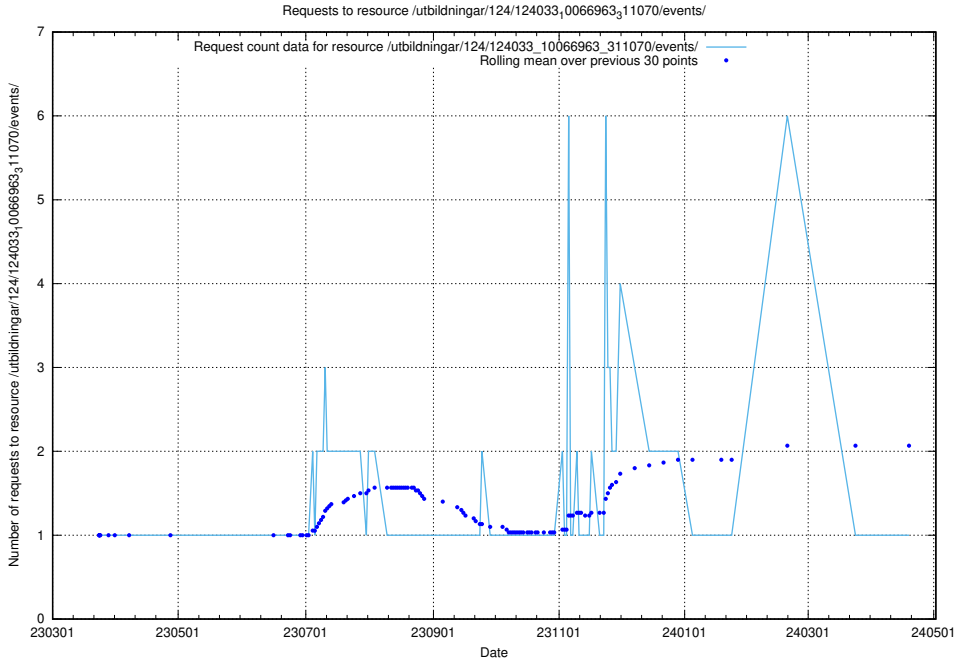

5.4423 Usage of /utbildningar/124/124033_10066963_311070/events/

Here, we count the number of requests to resource /utbildningar/124/124033_10066963_311070/events/