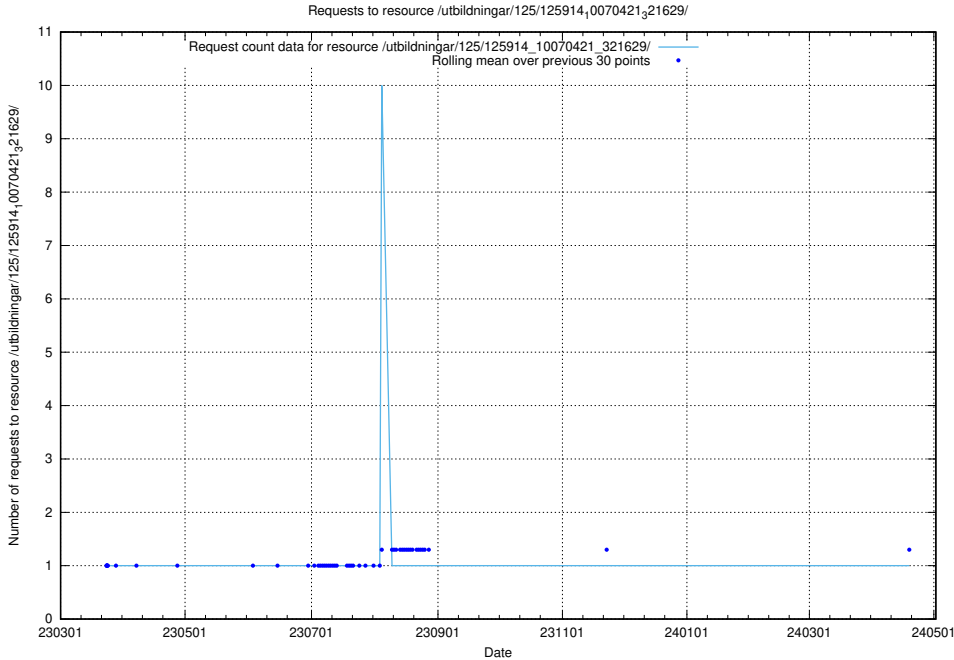

5.6449 Usage of /utbildningar/125/125914_10070421_321629/

Here, we count the number of requests to resource /utbildningar/125/125914_10070421_321629/.