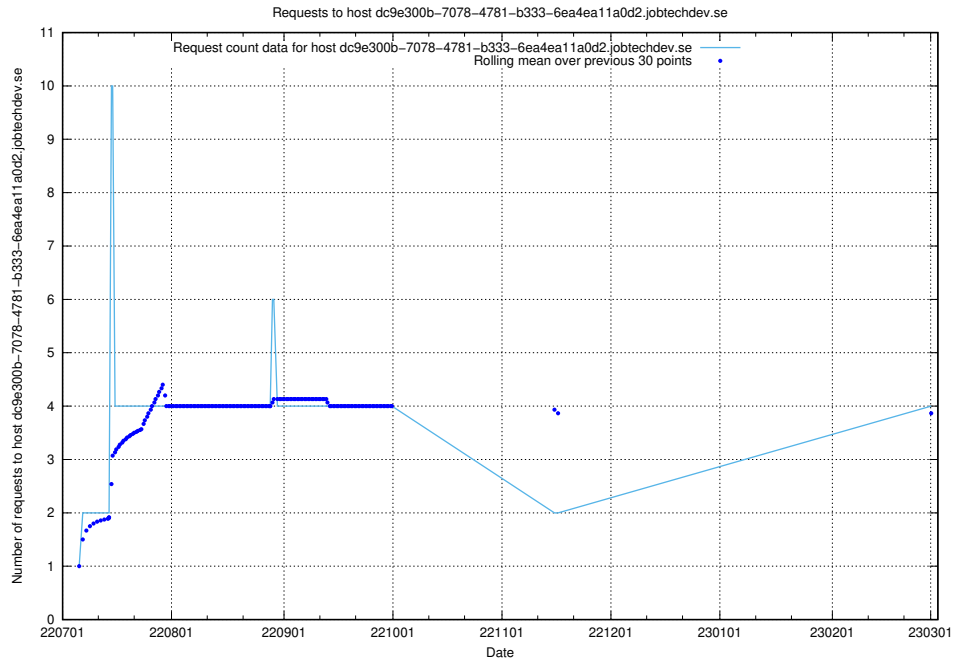

7.140 Usage of dc9e300b-7078-4781-b333-6ea4ea11a0d2.jobtechdev.se

Here, we count the number of requests to host dc9e300b-7078-4781-b333-6ea4ea11a0d2.jobtechdev.se.