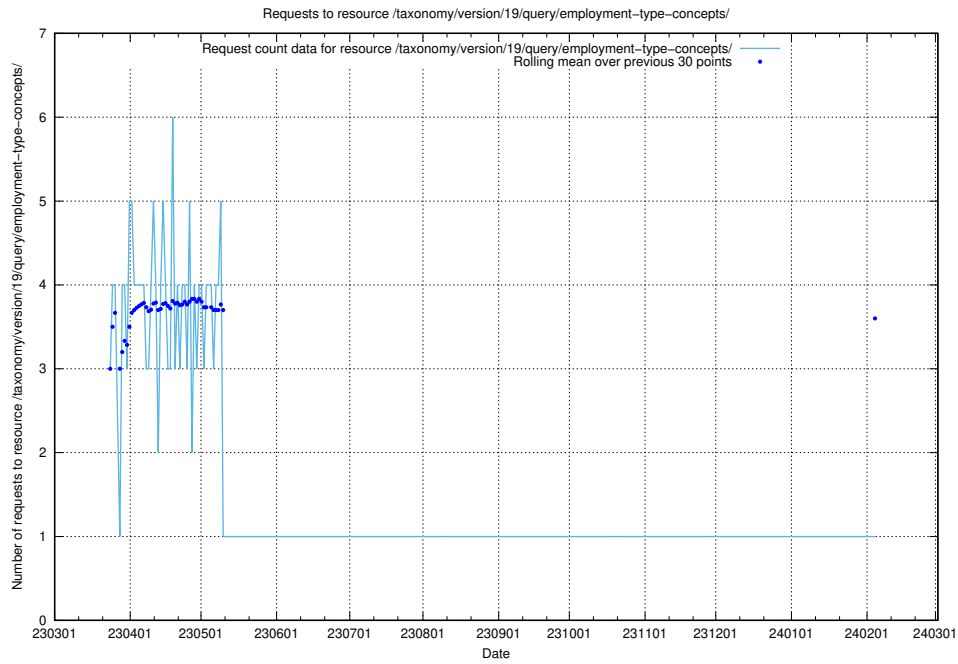

5.6147 Usage of /taxonomy/version/19/query/employment-type-concepts/

Here, we count the number of requests to resource /taxonomy/version/19/query/employment-type-concepts/.