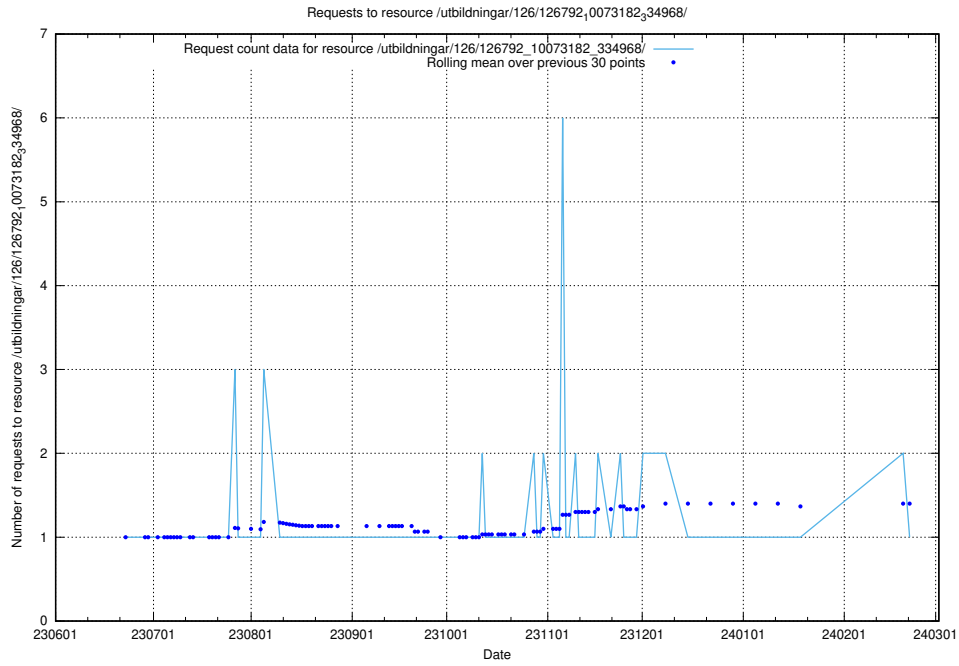

5.5569 Usage of /utbildningar/126/126792_10073182_334968/

Here, we count the number of requests to resource /utbildningar/126/126792_10073182_334968/.