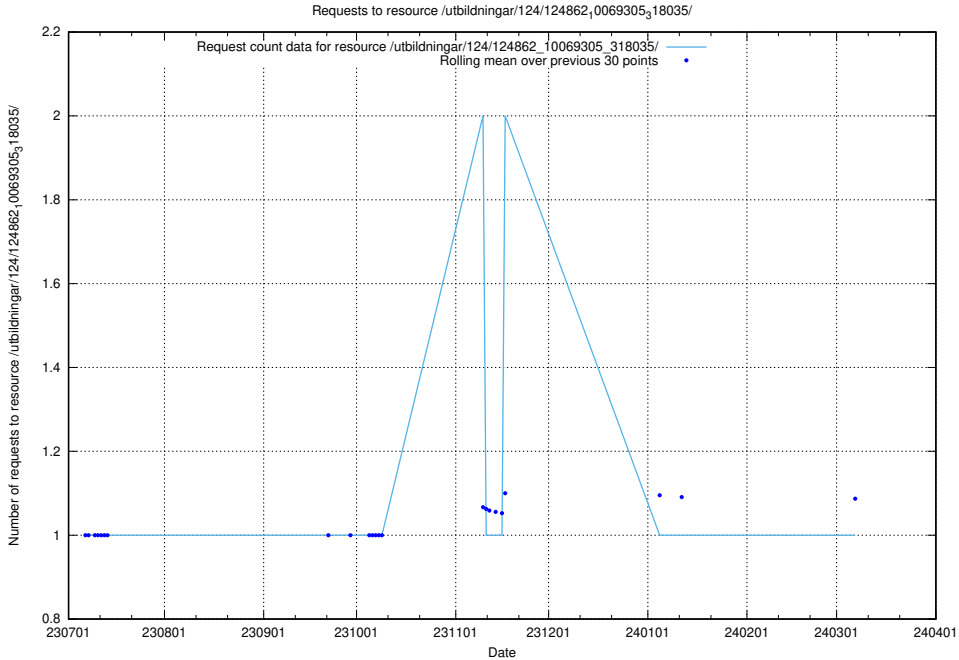

5.5285 Usage of /utbildningar/124/124862_10069305_318035/

Here, we count the number of requests to resource /utbildningar/124/124862_10069305_318035/.