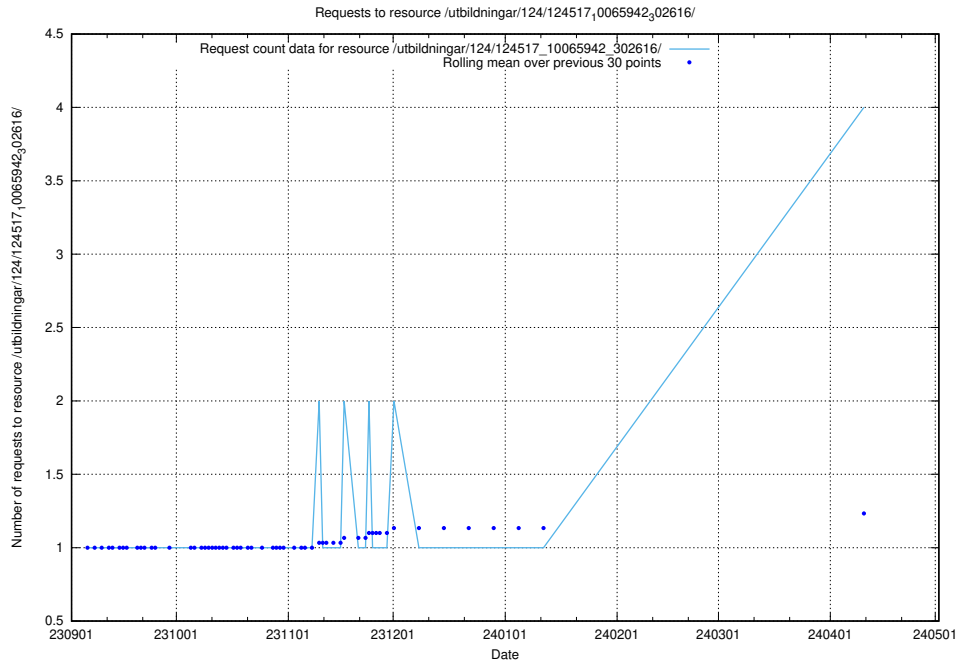

5.210 Usage of /utbildningar/124/124517_10065942_302616/

Here, we count the number of requests to resource /utbildningar/124/124517_10065942_302616/.