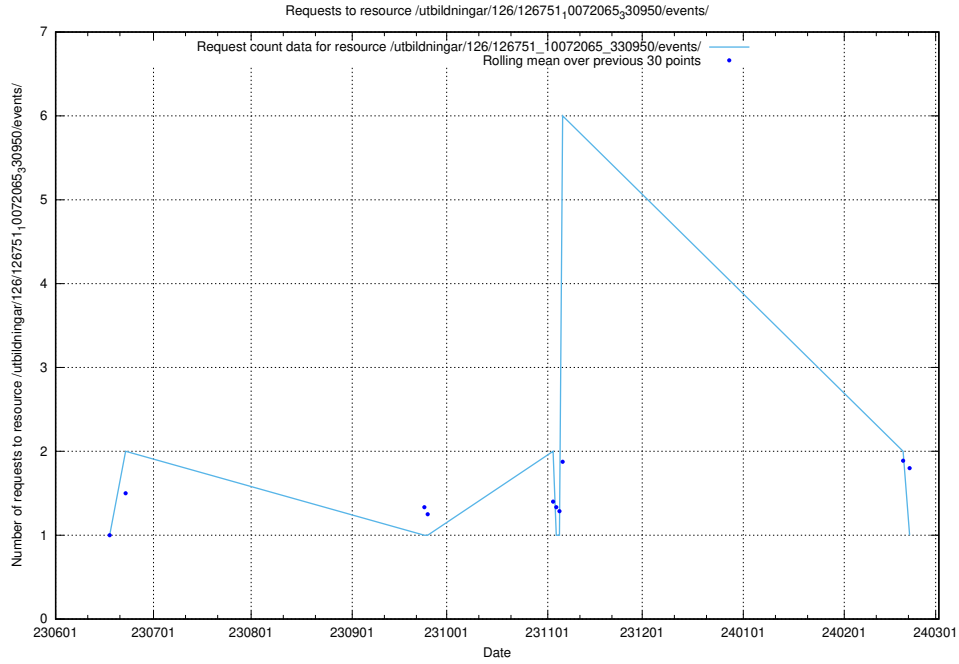

5.5831 Usage of /utbildningar/126/126751_10072065_330950/events/

Here, we count the number of requests to resource /utbildningar/126/126751_10072065_330950/events/