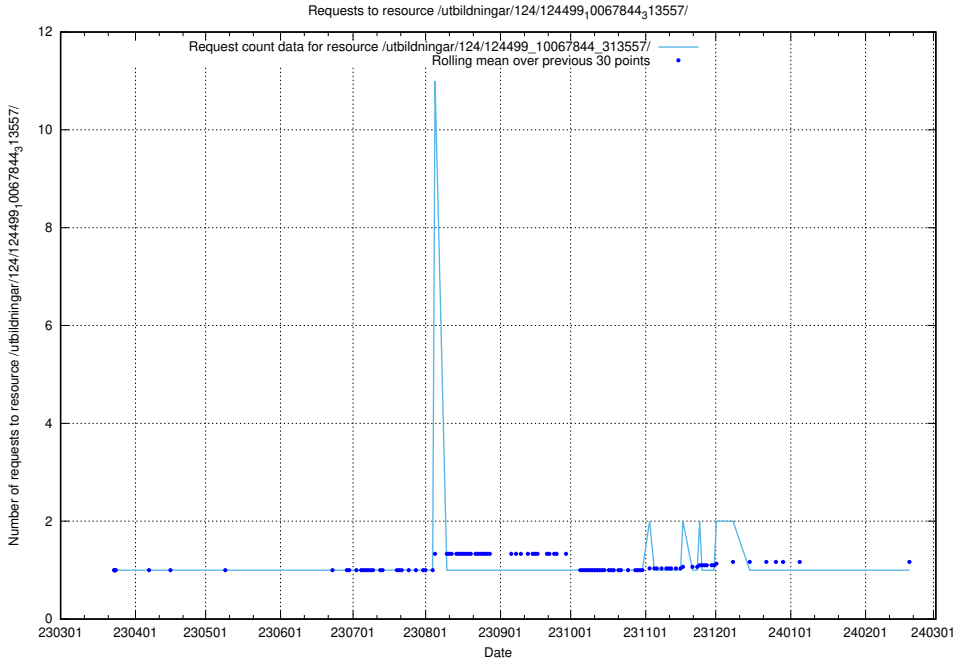

5.2412 Usage of /utbildningar/124/124499_10067844_313557/

Here, we count the number of requests to resource /utbildningar/124/124499_10067844_313557/.