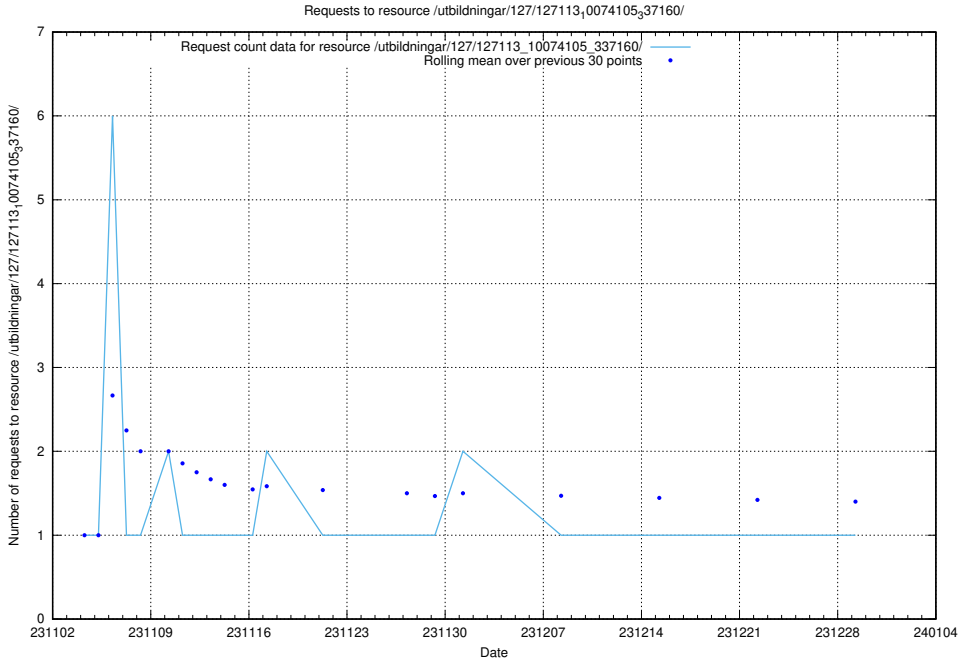

5.4108 Usage of /utbildningar/127/127113_10074105_337160/

Here, we count the number of requests to resource /utbildningar/127/127113_10074105_337160/.