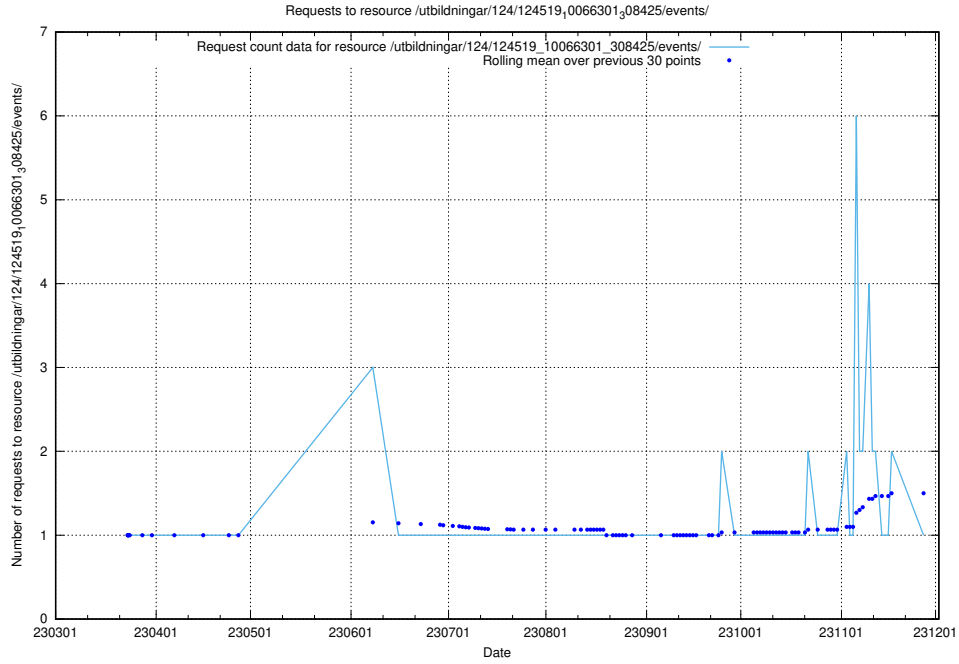

5.1244 Usage of /utbildningar/124/124519_10066301_308425/events/

Here, we count the number of requests to resource /utbildningar/124/124519_10066301_308425/events/