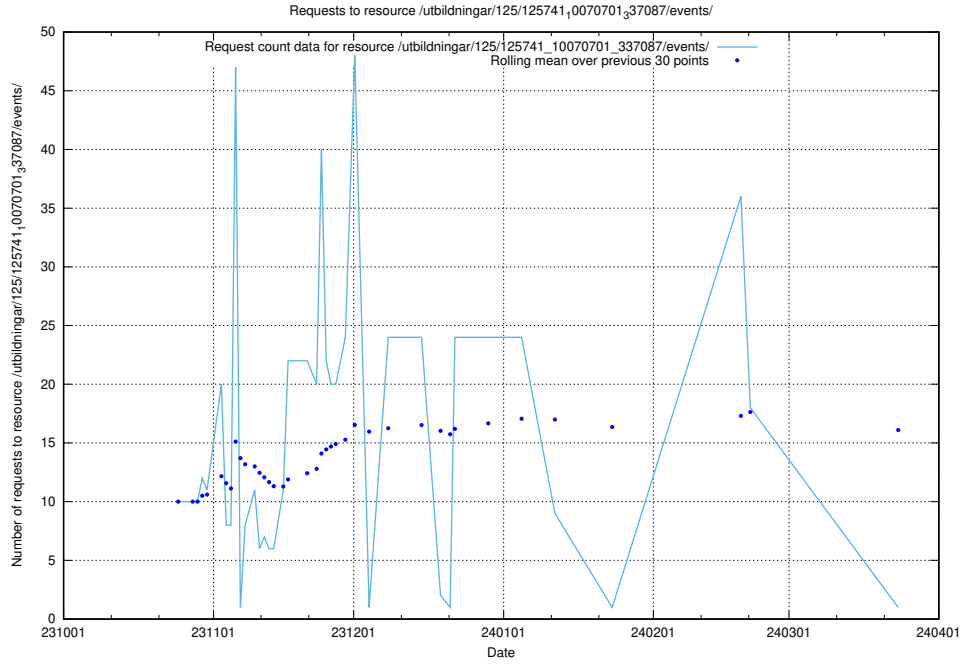

5.4186 Usage of /utbildningar/125/125741_10070701_337087/events/

Here, we count the number of requests to resource /utbildningar/125/125741_10070701_337087/events/