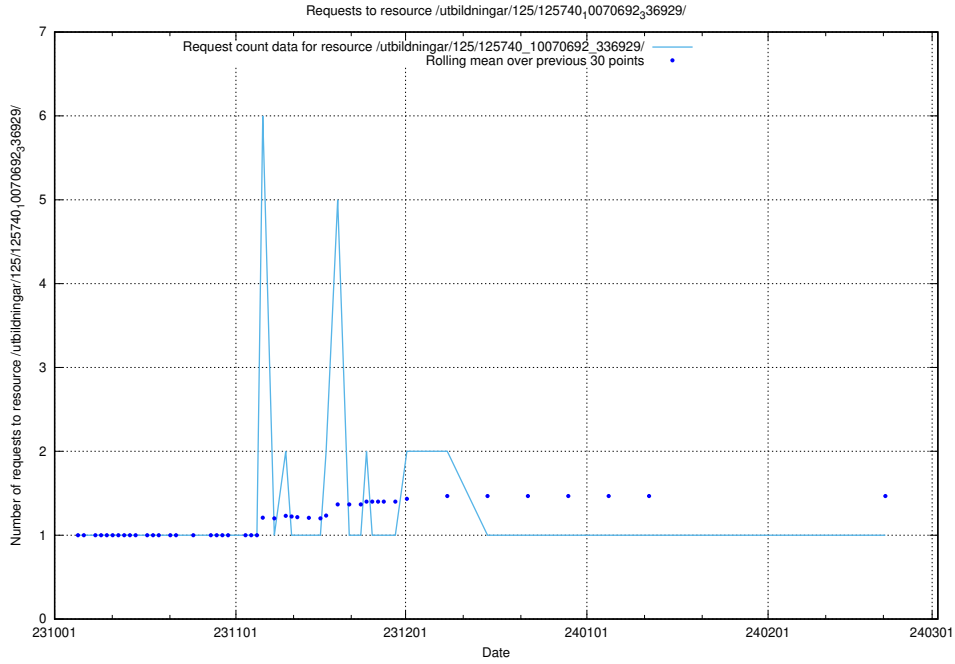

5.4390 Usage of /utbildningar/125/125740_10070692_336929/

Here, we count the number of requests to resource /utbildningar/125/125740_10070692_336929/.