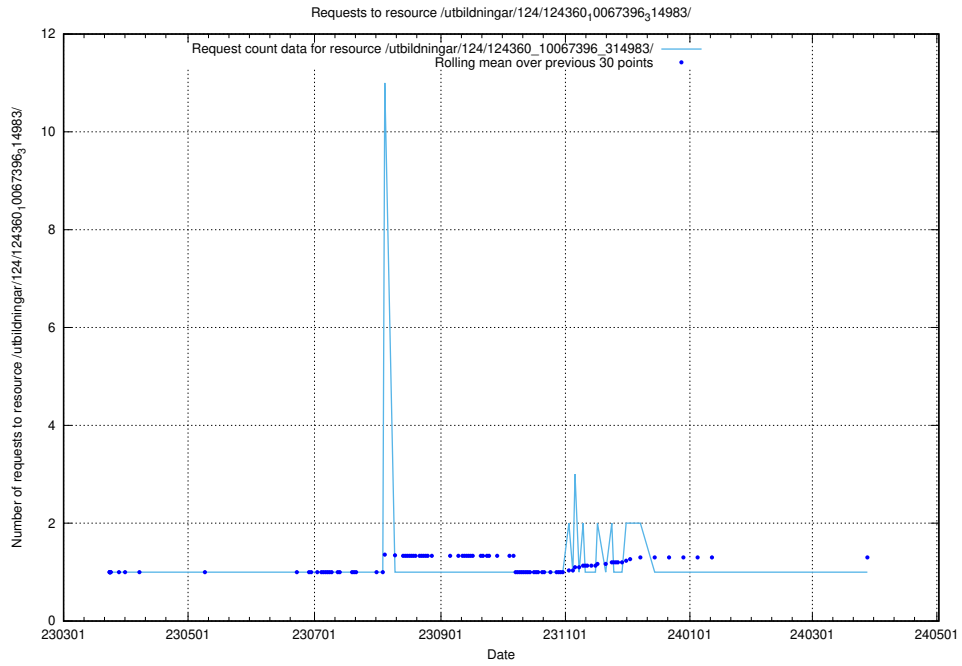

5.3775 Usage of /utbildningar/124/124360_10067396_314983/

Here, we count the number of requests to resource /utbildningar/124/124360_10067396_314983/.