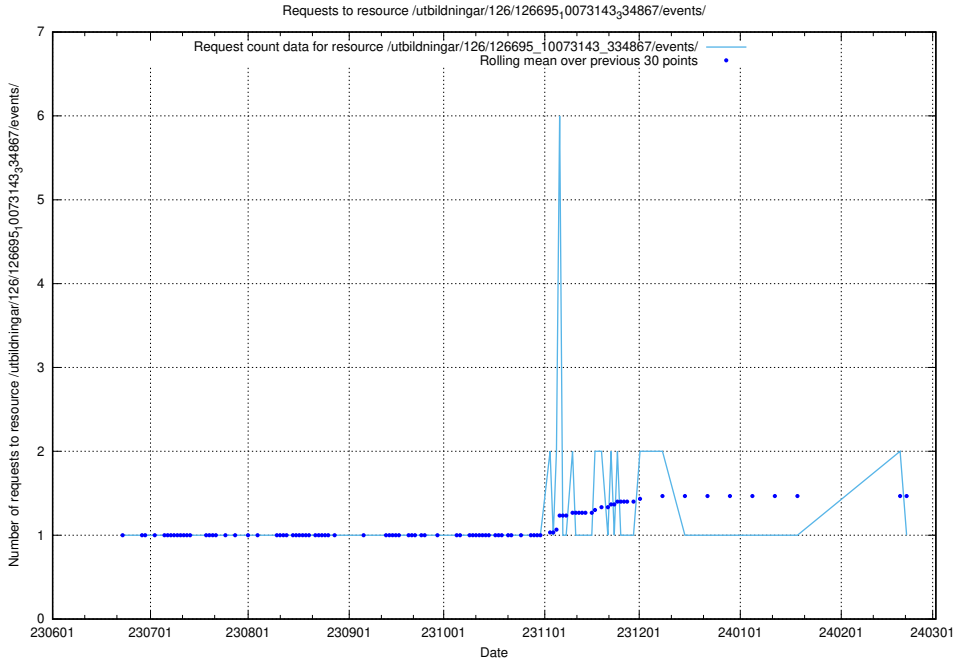

5.5606 Usage of /utbildningar/126/126695_10073143_334867/events/

Here, we count the number of requests to resource /utbildningar/126/126695_10073143_334867/events/