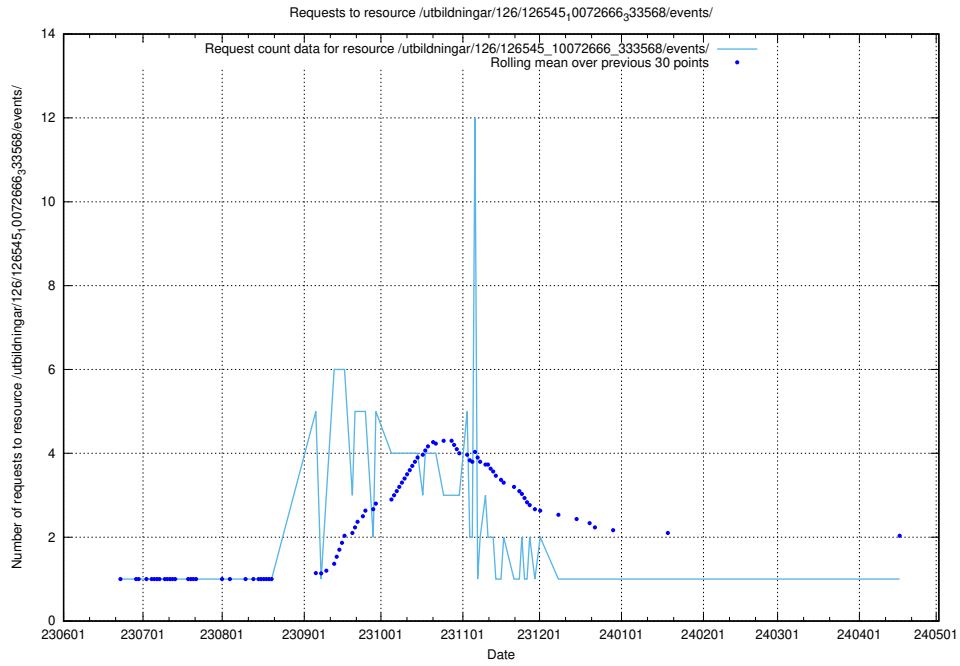

5.5626 Usage of /utbildningar/126/126545_10072666_333568/events/

Here, we count the number of requests to resource /utbildningar/126/126545_10072666_333568/events/