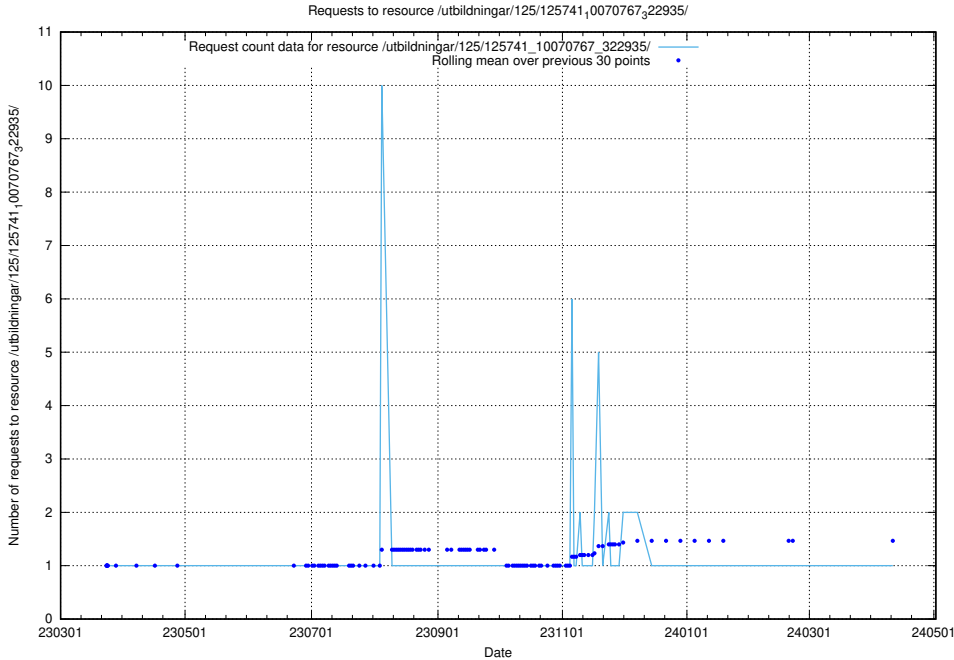

5.6468 Usage of /utbildningar/125/125741_10070767_322935/

Here, we count the number of requests to resource /utbildningar/125/125741_10070767_322935/.