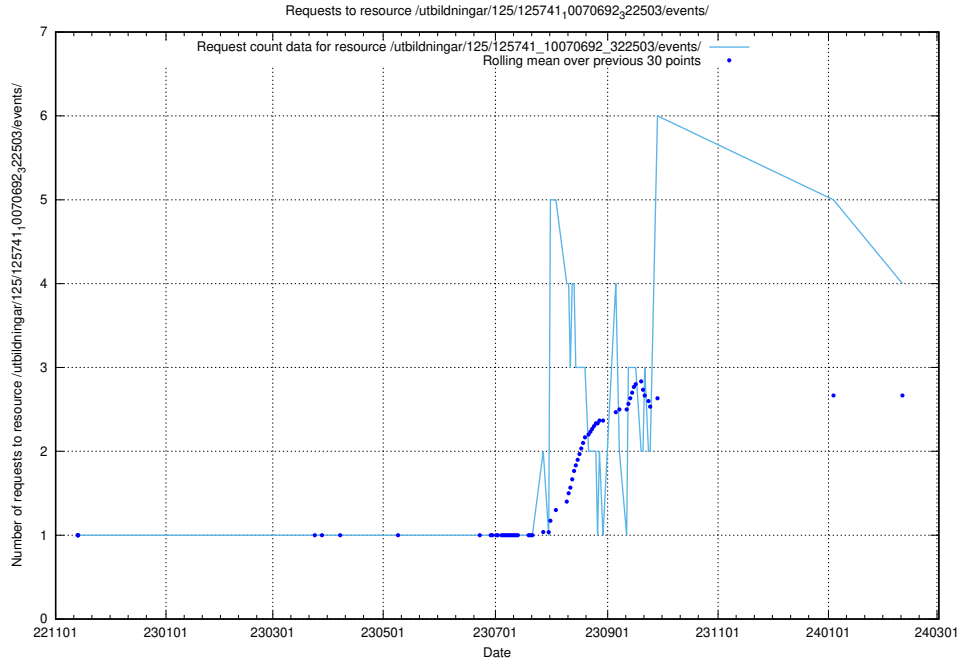

5.229 Usage of /utbildningar/125/125741_10070692_322503/events/

Here, we count the number of requests to resource /utbildningar/125/125741_10070692_322503/events/