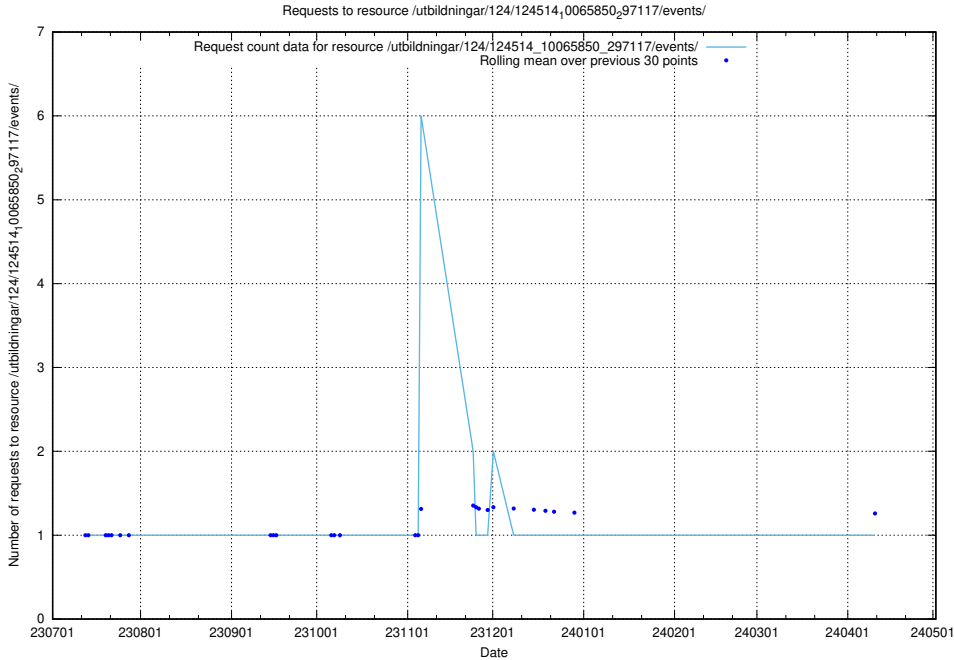

Here, we count the number of requests to resource /utbildningar/125/125914_10070423_321634/.

5.5084 Usage of /utbildningar/124/124514_10065850_297117/events/

Here, we count the number of requests to resource /utbildningar/124/124514_10065850_297117/events/