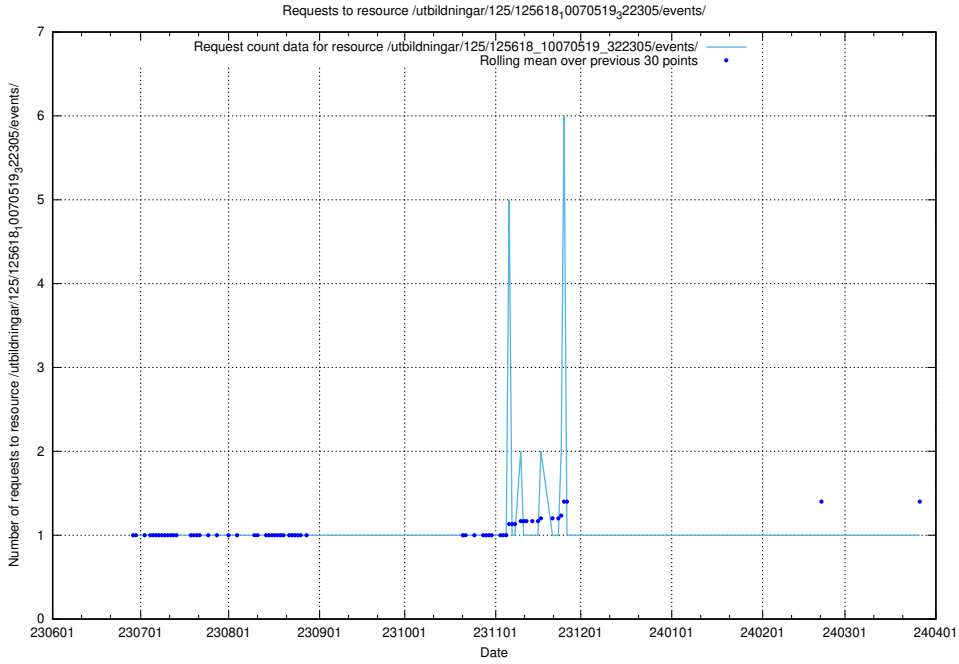

5.5449 Usage of /utbildningar/125/125618_10070519_322305/events/

Here, we count the number of requests to resource /utbildningar/125/125618_10070519_322305/events/