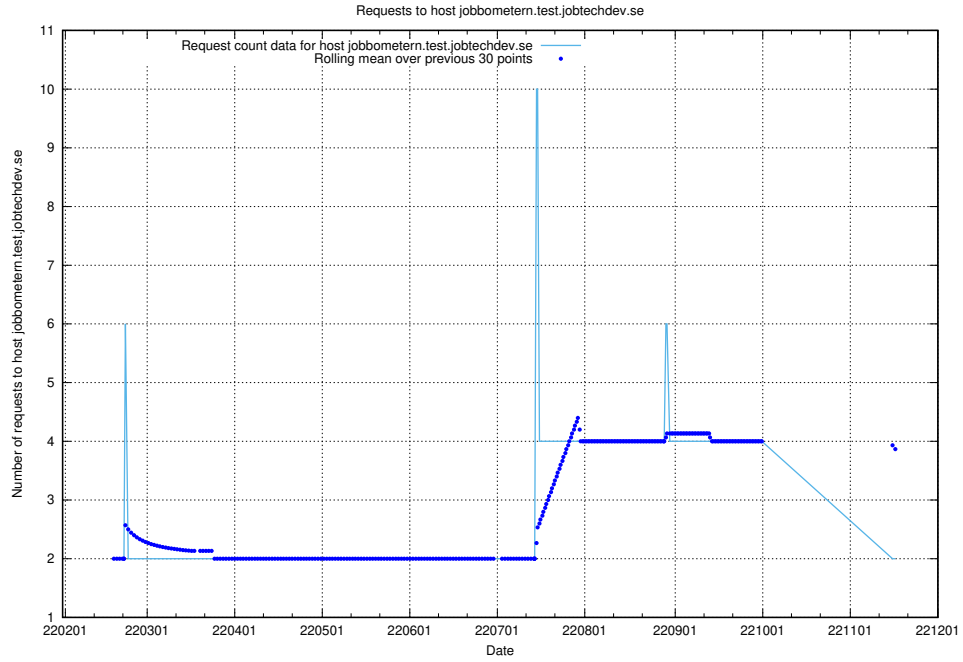

7.535 Usage of `jobbometern.test.jobtechdev.se`

Here, we count the number of requests to host `jobbometern.test.jobtechdev.se`.