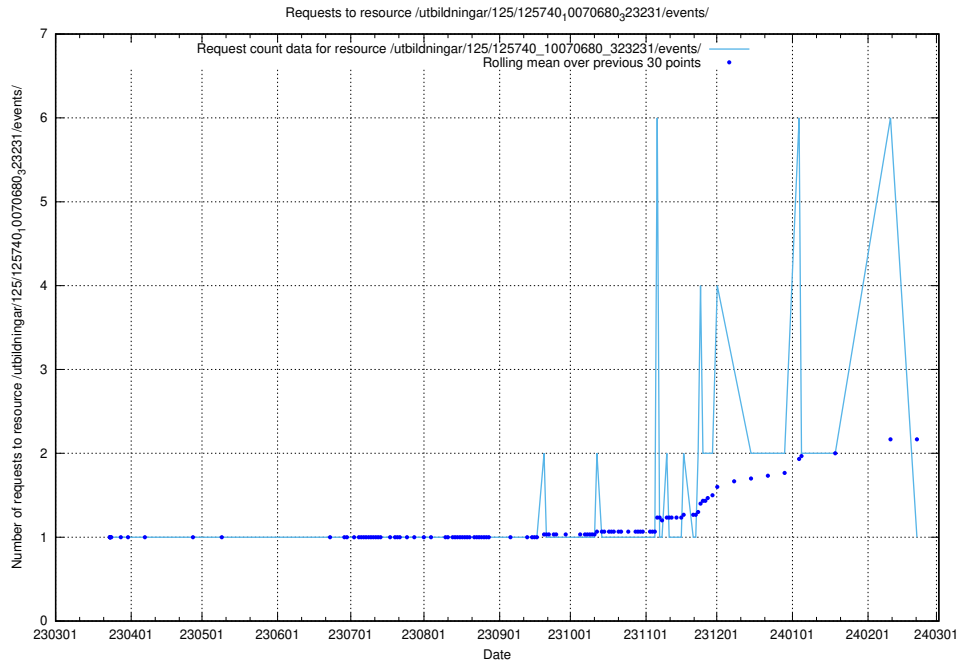

5.953 Usage of /utbildningar/125/125740_10070680_323231/events/

Here, we count the number of requests to resource /utbildningar/125/125740_10070680_323231/events/