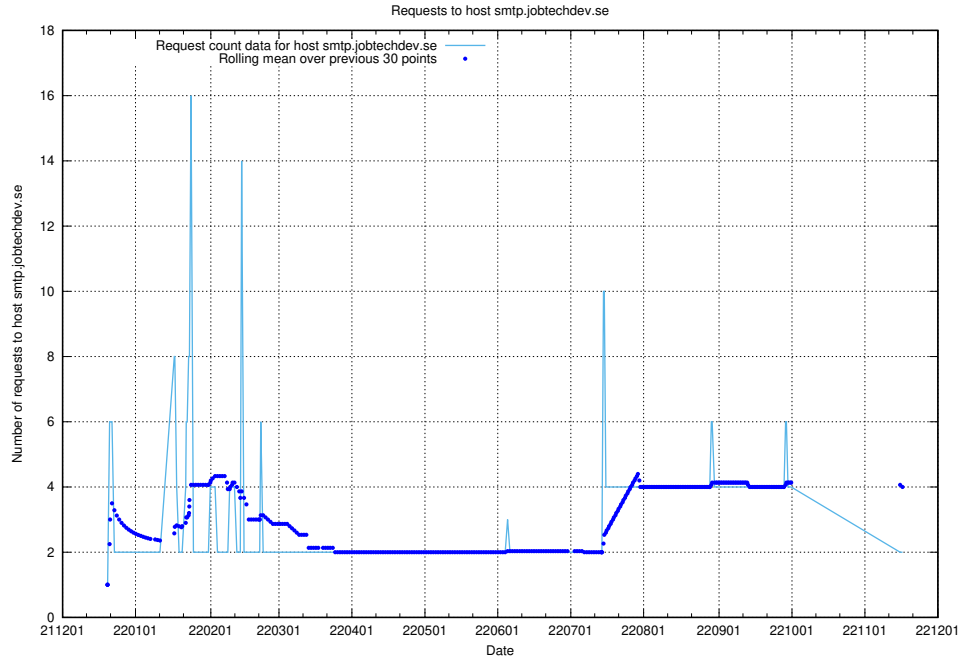

7.371 Usage of smtp.jobtechdev.se

Here, we count the number of requests to host smtp.jobtechdev.se.