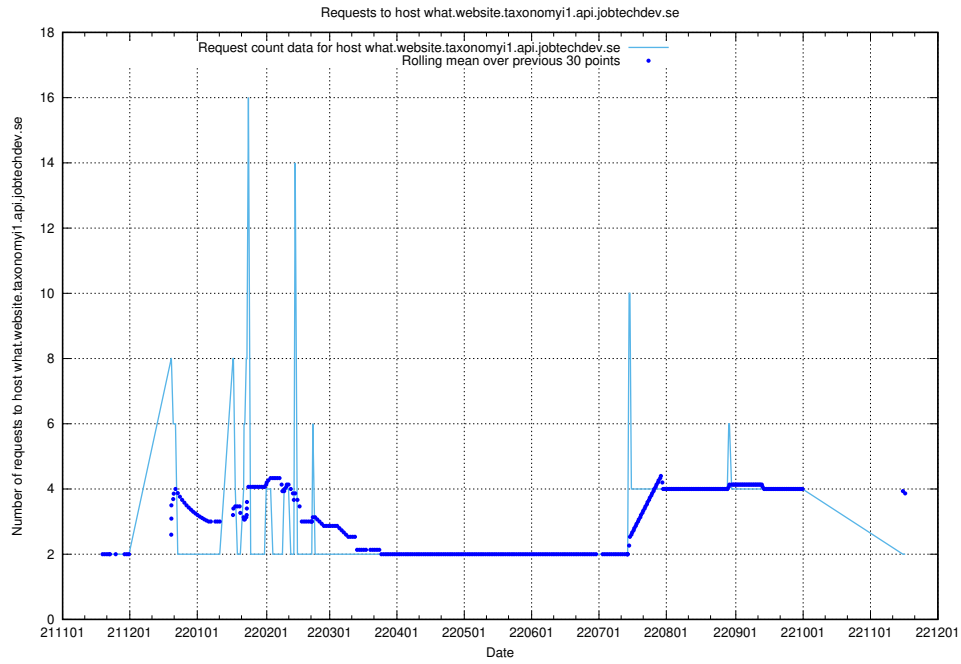

7.458 Usage of what.website.taxonomy1.api.jobtechdev.se

Here, we count the number of requests to host what.website.taxonomy1.api.jobtechdev.se.