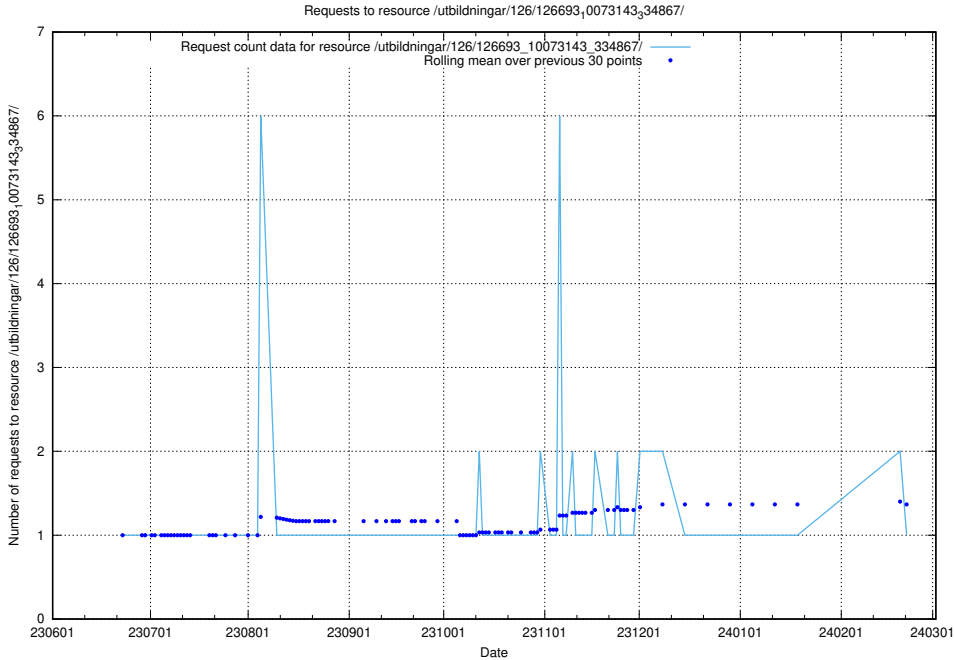

5.5621 Usage of /utbildningar/126/126693_10073143_334867/

Here, we count the number of requests to resource /utbildningar/126/126693_10073143_334867/.