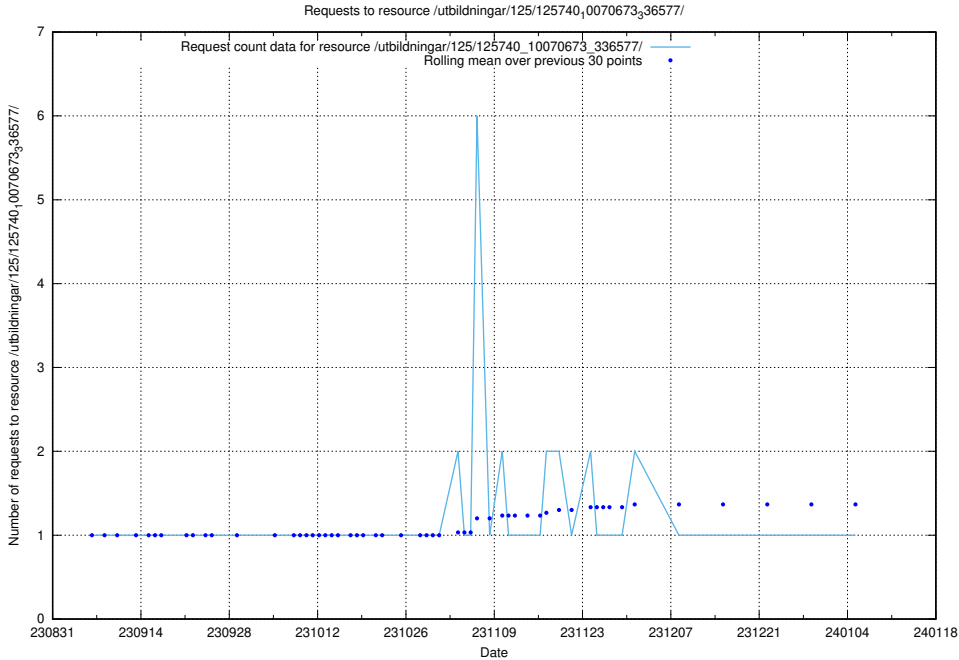

5.4650 Usage of /utbildningar/125/125740_10070673_336577/

Here, we count the number of requests to resource /utbildningar/125/125740_10070673_336577/.