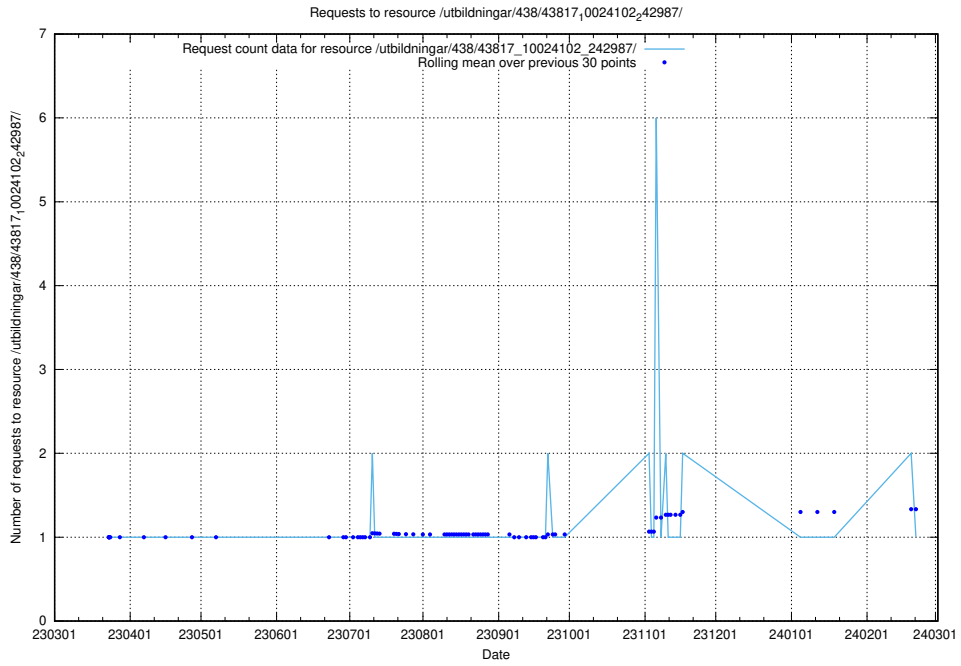

5.6348 Usage of /utbildningar/438/43817_10024102_242987/

Here, we count the number of requests to resource /utbildningar/438/43817_10024102_242987/.