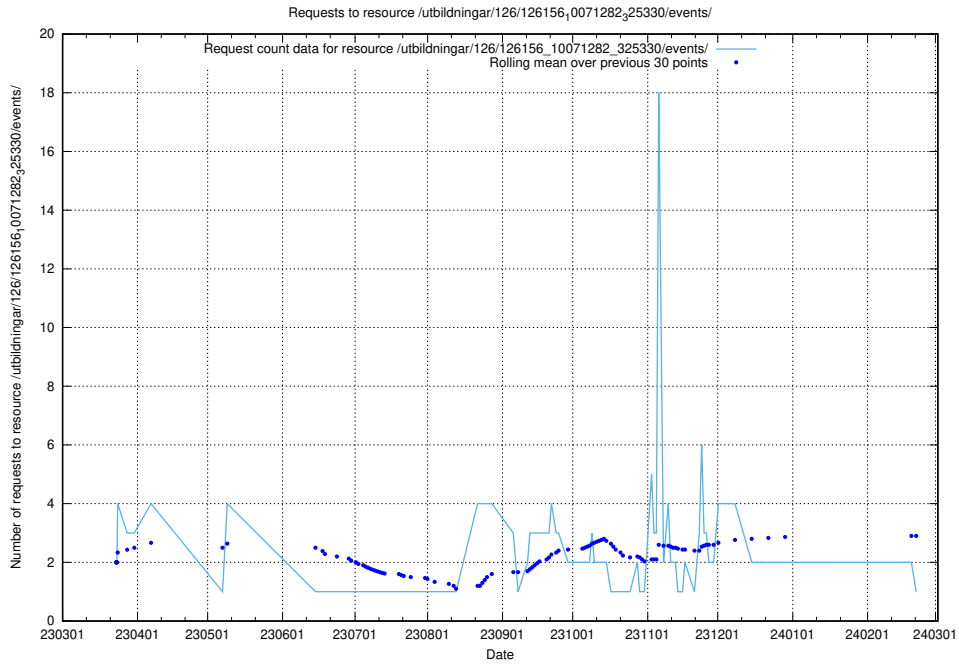

5.6275 Usage of /utbildningar/126/126156_10071282_325330/events/

Here, we count the number of requests to resource /utbildningar/126/126156_10071282_325330/events/