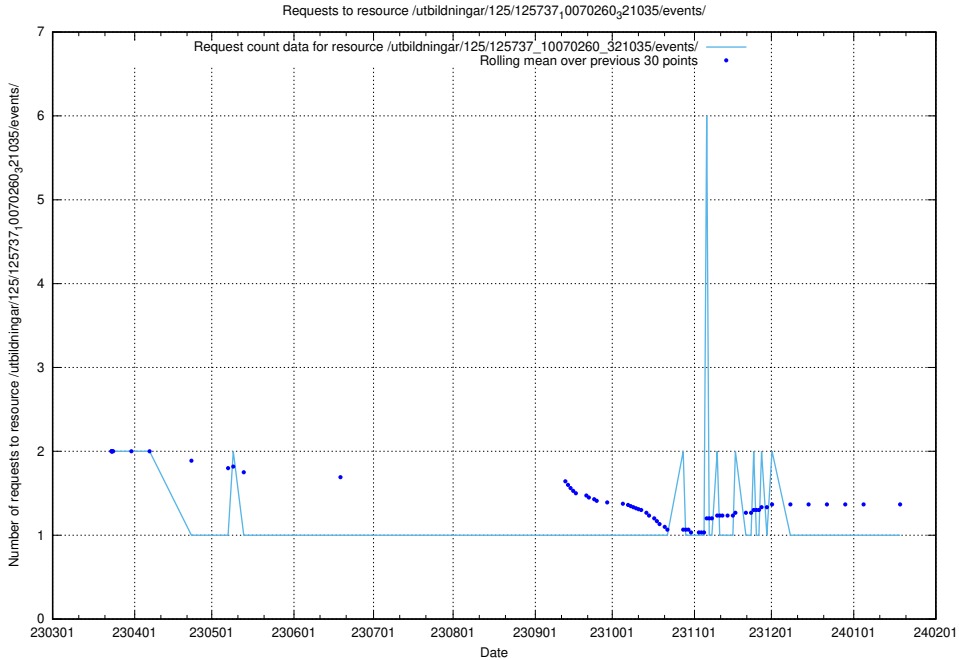

5.6284 Usage of /utbildningar/125/125737_10070260_321035/events/

Here, we count the number of requests to resource /utbildningar/125/125737_10070260_321035/events/