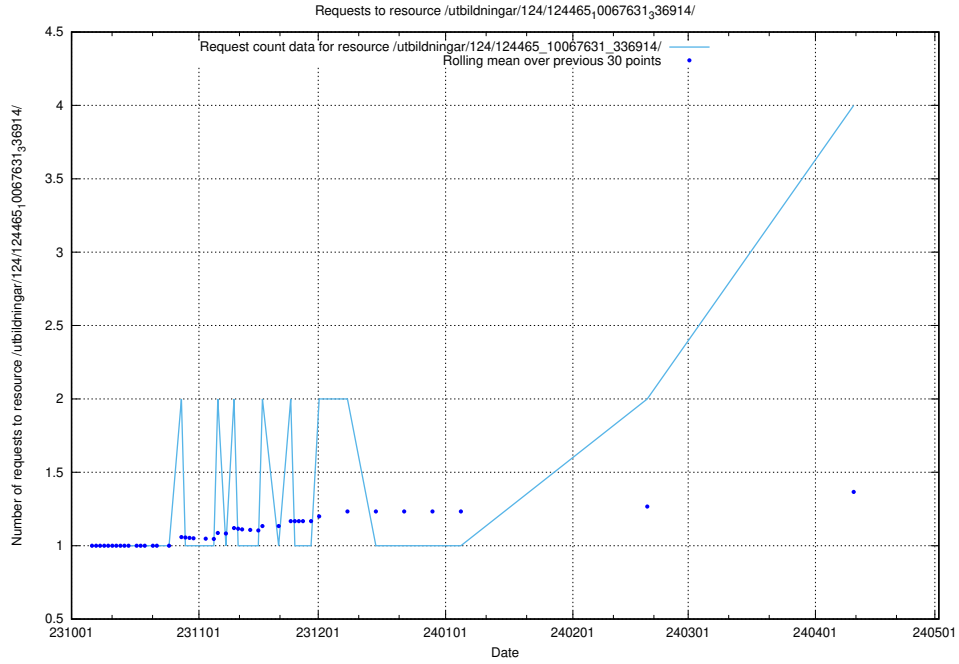

Here, we count the number of requests to resource /utbildningar/124/124501_10067722_313284/.

5.206 Usage of /utbildningar/124/124465_10067631_336914/

Here, we count the number of requests to resource /utbildningar/124/124465_10067631_336914/.