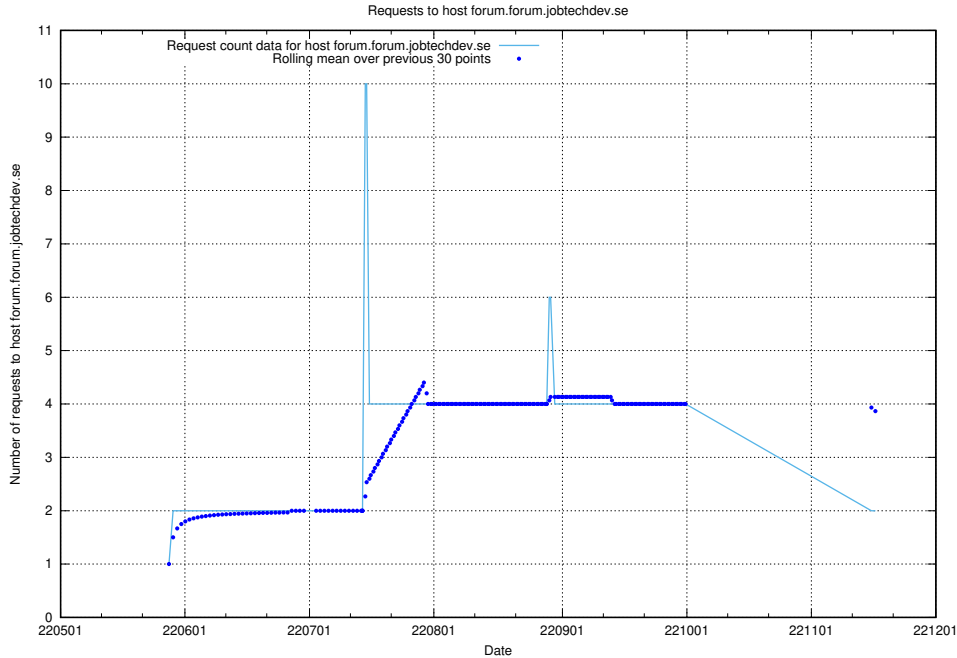

7.422 Usage of forum.forum.jobtechdev.se

Here, we count the number of requests to host forum.forum.jobtechdev.se.