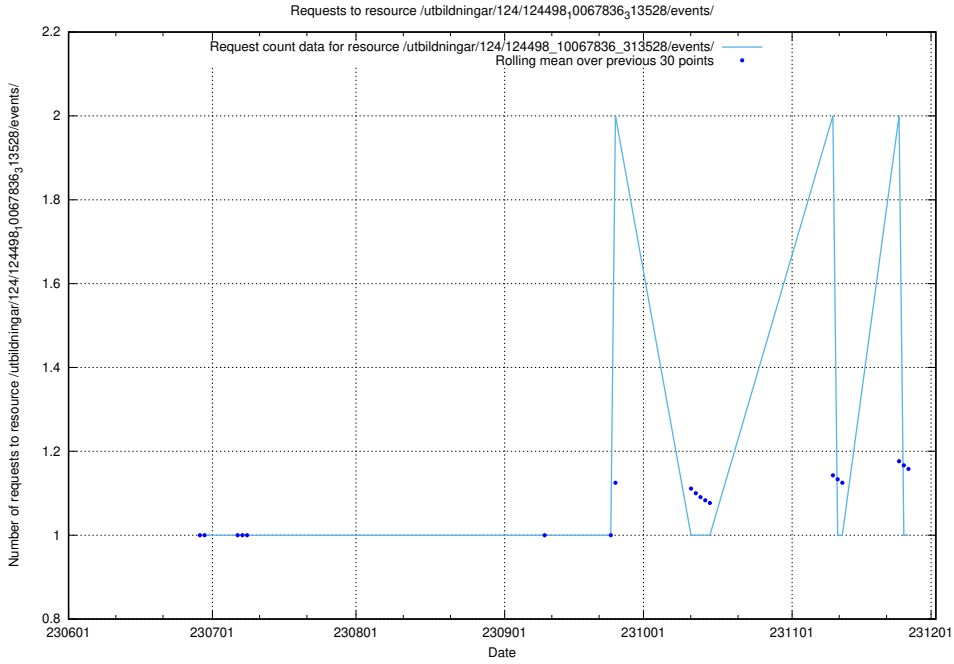

Here, we count the number of requests to resource /utbildningar/124/124498_10067922_313822/.

5.5488 Usage of /utbildningar/124/124498_10067836_313528/events/

Here, we count the number of requests to resource /utbildningar/124/124498_10067836_313528/events/