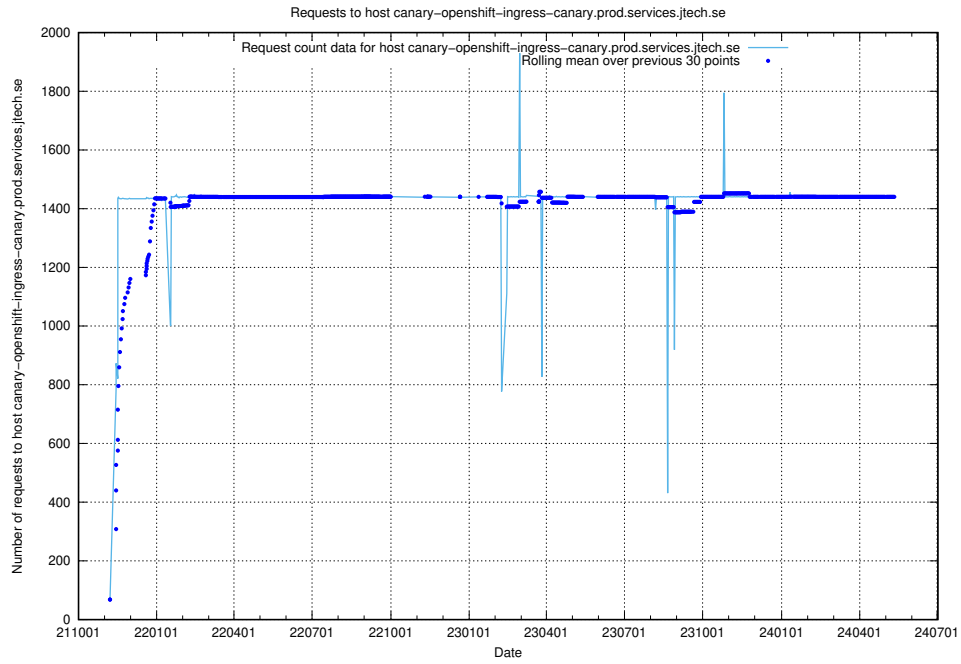

Here, we count the number of requests to host canary-openshift-ingress-canary.prod.services.jtech.se.

7.21 Usage of canary-openshift-ingress-canary.apps.standby.services.jtech.se

Here, we count the number of requests to host canary-openshift-ingress-canary.apps.standby.services.jtech.se.