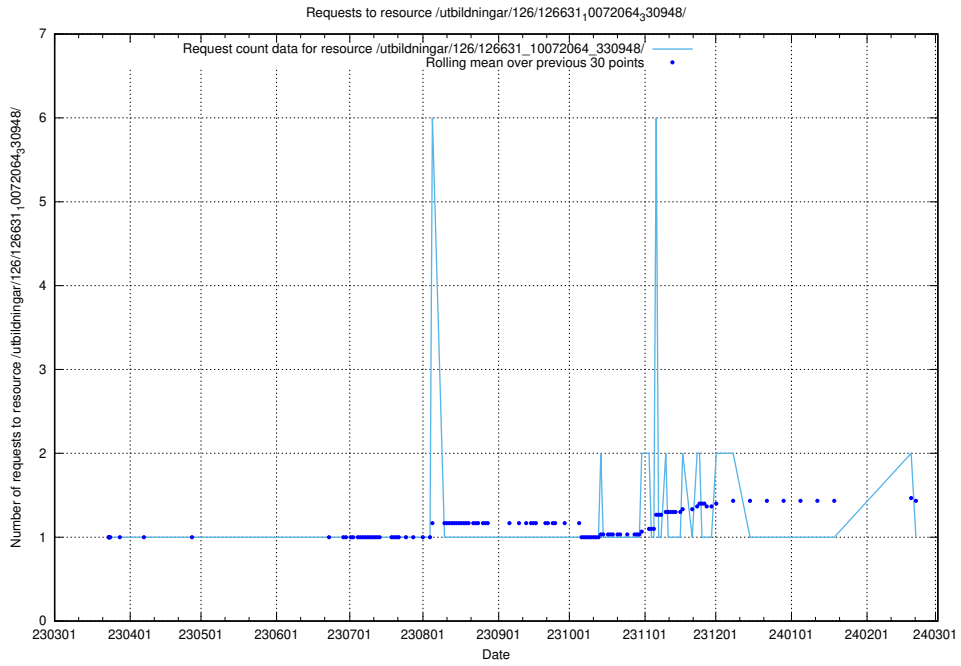

5.6399 Usage of /utbildningar/126/126631_10072064_330948/

Here, we count the number of requests to resource /utbildningar/126/126631_10072064_330948/.