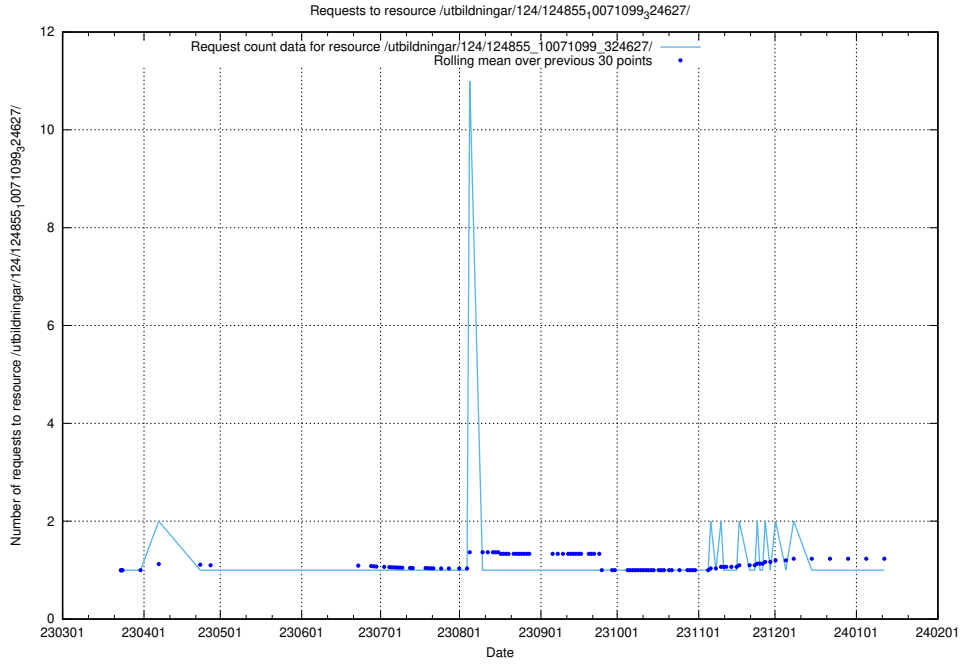

5.1156 Usage of /utbildningar/124/124855_10071099_324627/

Here, we count the number of requests to resource /utbildningar/124/124855_10071099_324627/.