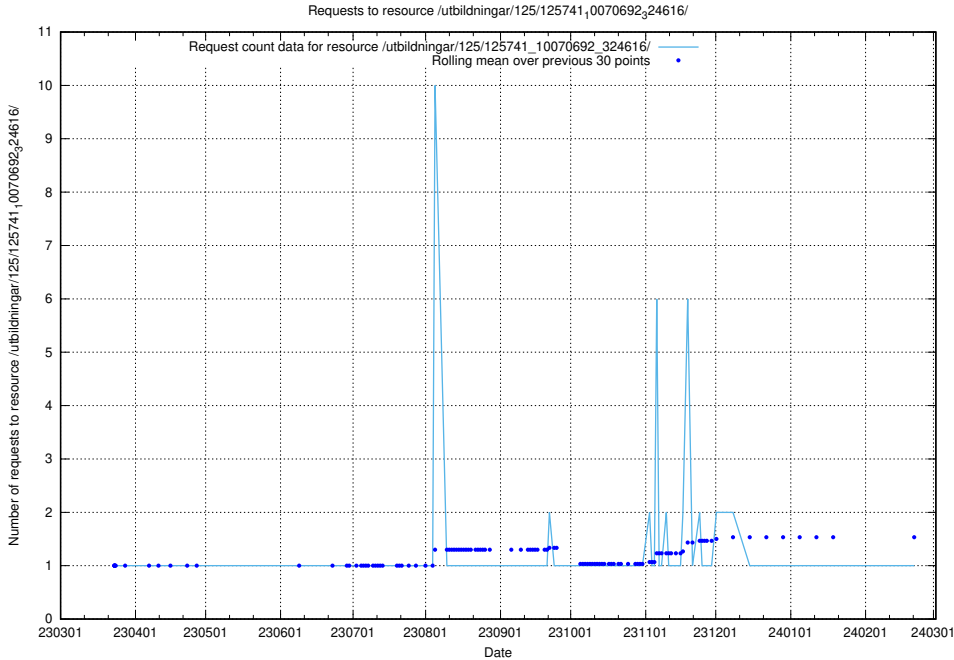

5.6470 Usage of /utbildningar/125/125741_10070692_324616/

Here, we count the number of requests to resource /utbildningar/125/125741_10070692_324616/.