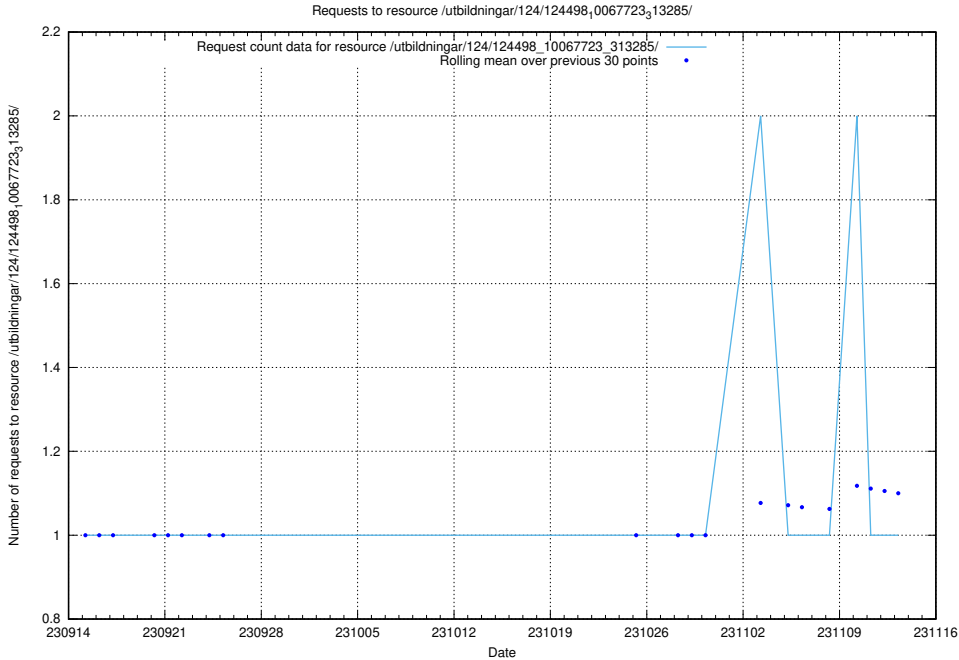

5.4558 Usage of /utbildningar/124/124498_10067723_313285/

Here, we count the number of requests to resource /utbildningar/124/124498_10067723_313285/.