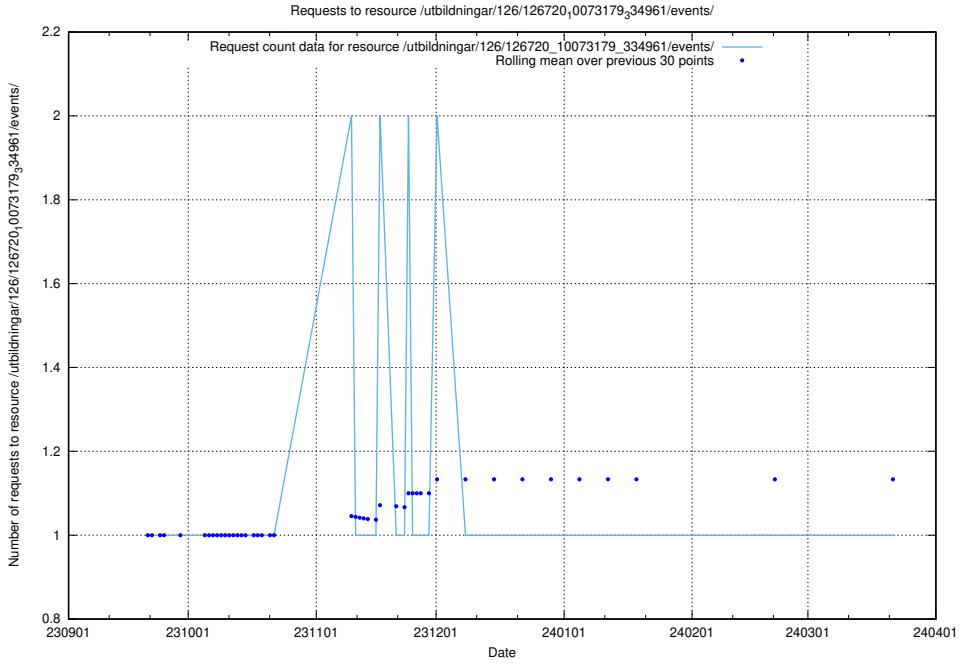

5.4499 Usage of /utbildningar/126/126720_10073179_334961/events/

Here, we count the number of requests to resource /utbildningar/126/126720_10073179_334961/events/