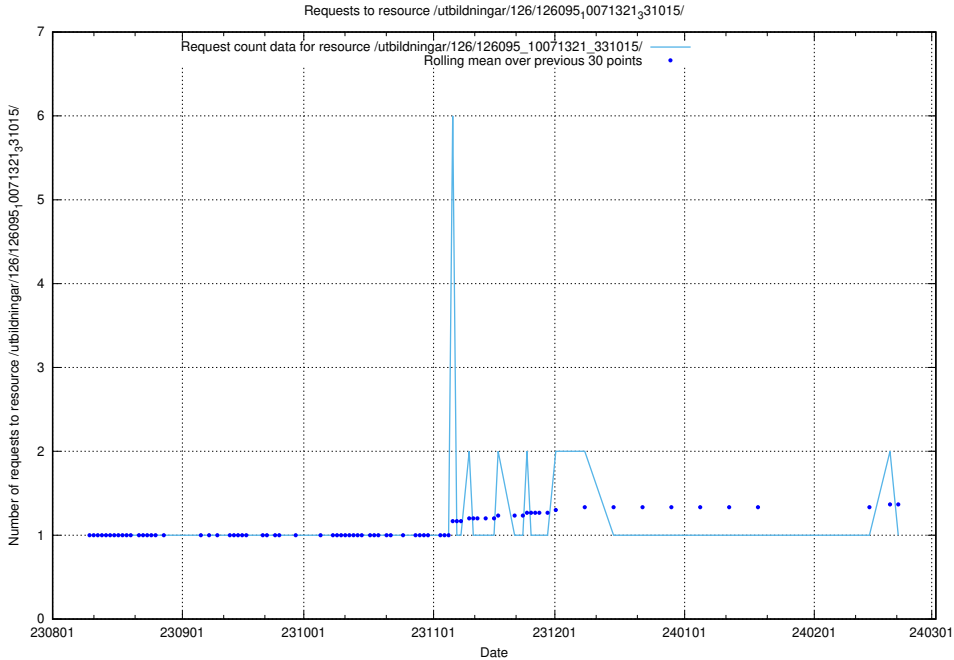

Here, we count the number of requests to resource /utbildningar/126/126095_10071321_331015/events/

5.4806 Usage of /utbildningar/126/126095_10071321_331015/

Here, we count the number of requests to resource /utbildningar/126/126095_10071321_331015/.