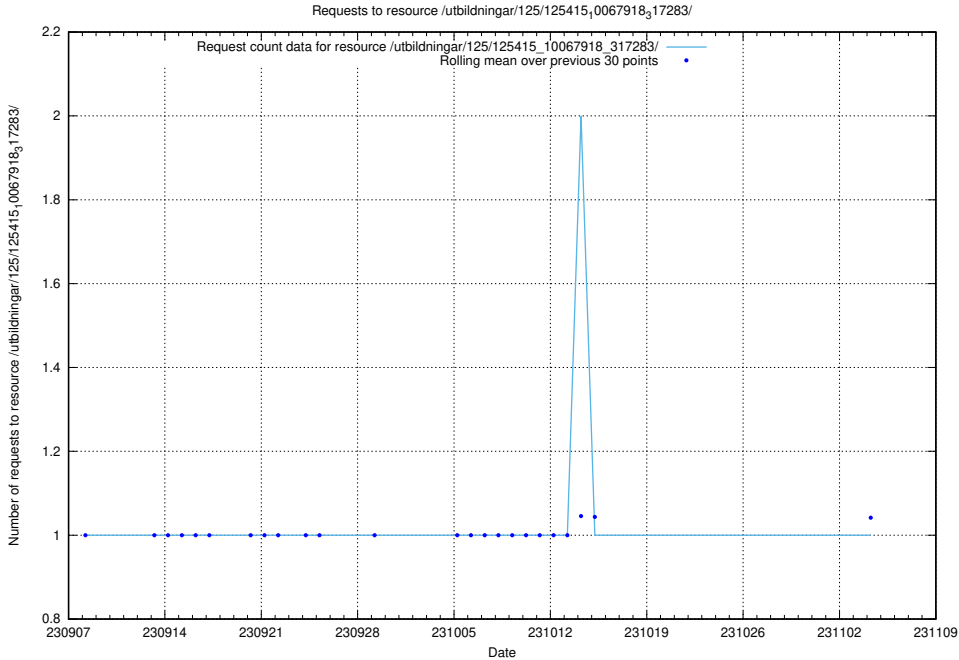

5.4613 Usage of /utbildningar/125/125415_10067918_317283/

Here, we count the number of requests to resource /utbildningar/125/125415_10067918_317283/.