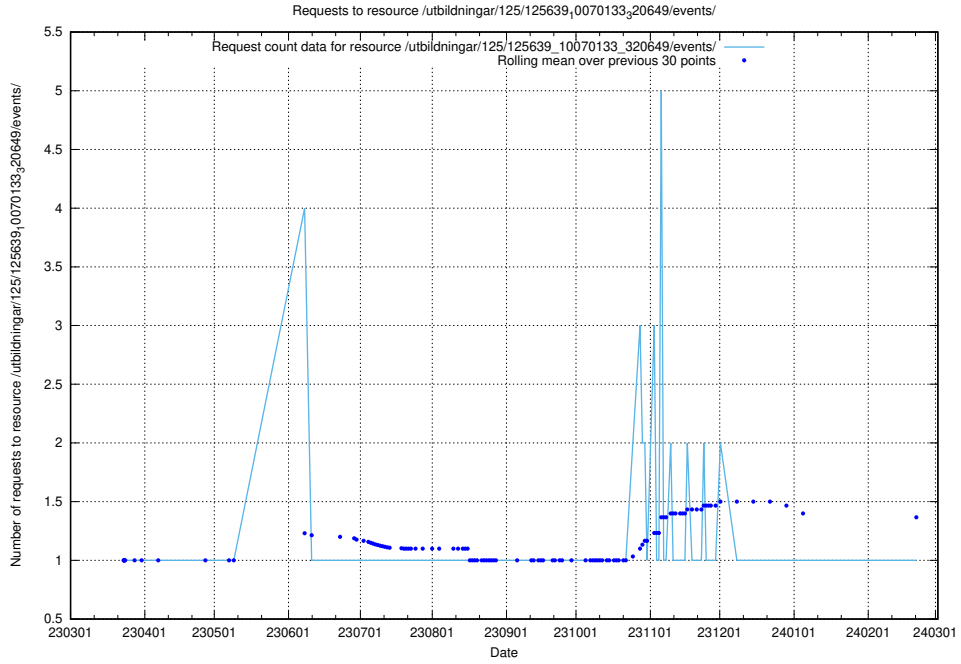

5.1021 Usage of /utbildningar/125/125639_10070133_320649/events/

Here, we count the number of requests to resource /utbildningar/125/125639_10070133_320649/events/