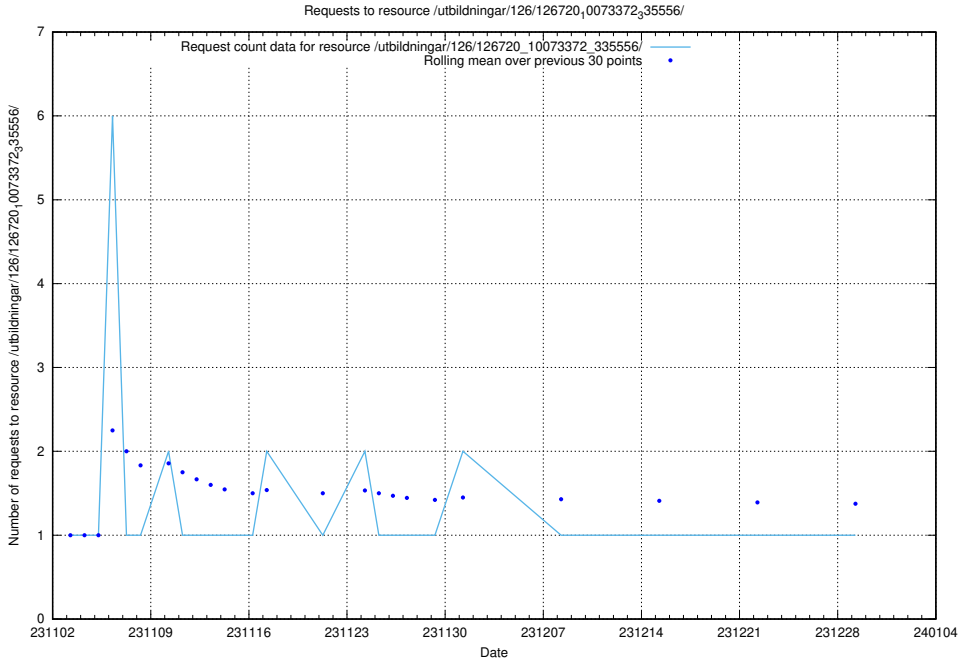

5.4137 Usage of /utbildningar/126/126720_10073372_335556/

Here, we count the number of requests to resource /utbildningar/126/126720_10073372_335556/.