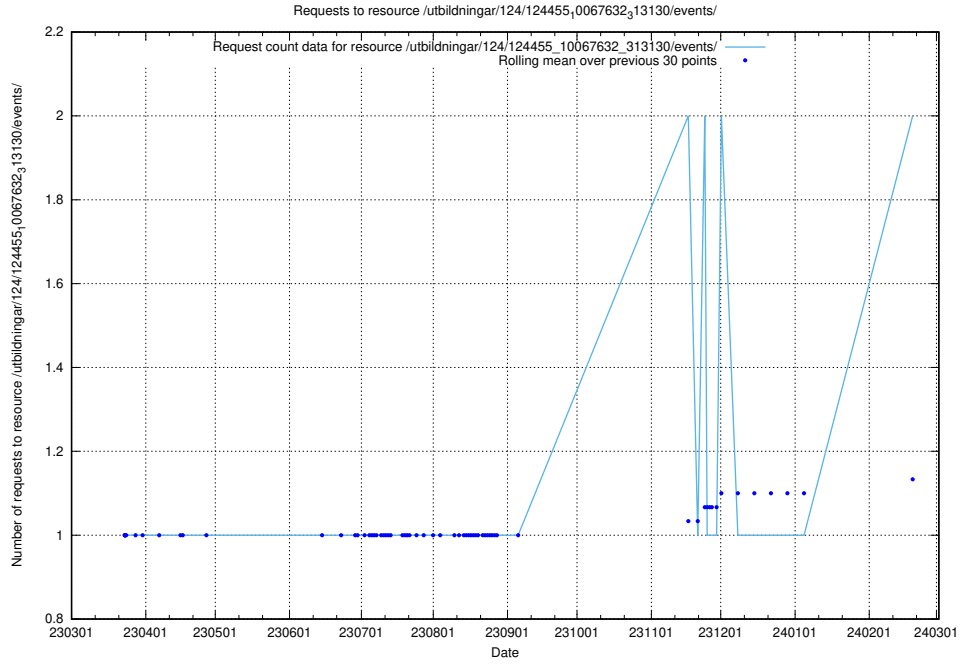

5.618 Usage of /utbildningar/124/124455_10067632_313130/events/

Here, we count the number of requests to resource /utbildningar/124/124455_10067632_313130/events/