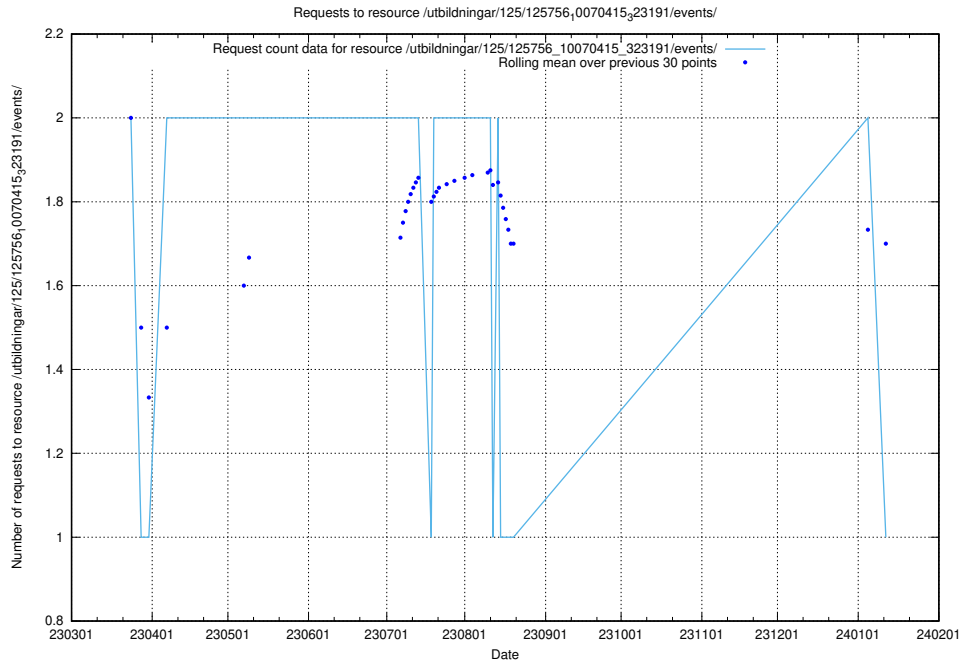

5.6158 Usage of /utbildningar/125/125756_10070415_323191/events/

Here, we count the number of requests to resource /utbildningar/125/125756_10070415_323191/events/