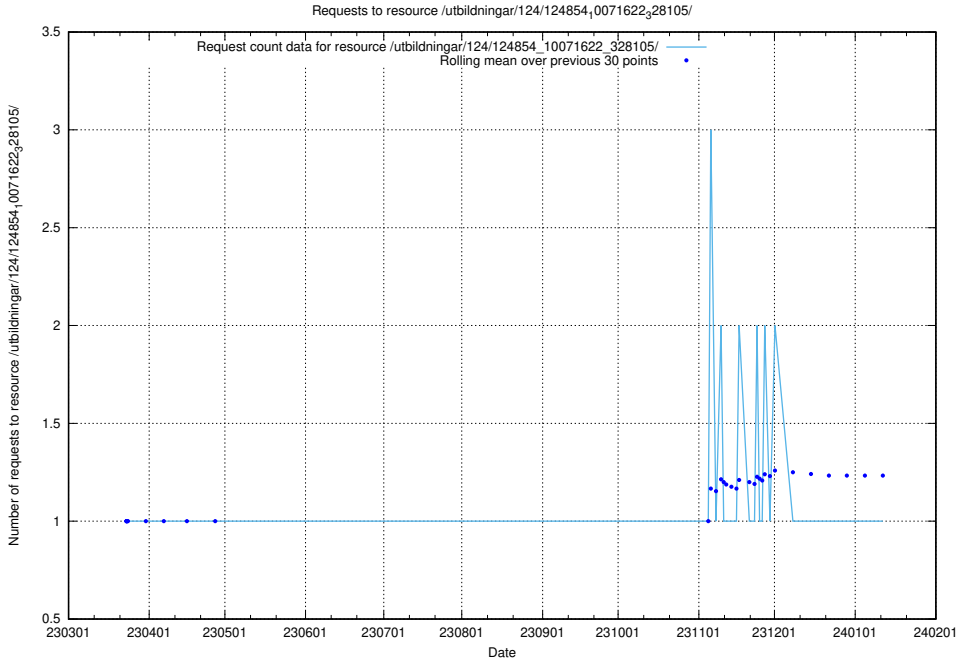

5.1164 Usage of /utbildningar/124/124854_10071622_328105/

Here, we count the number of requests to resource /utbildningar/124/124854_10071622_328105/.