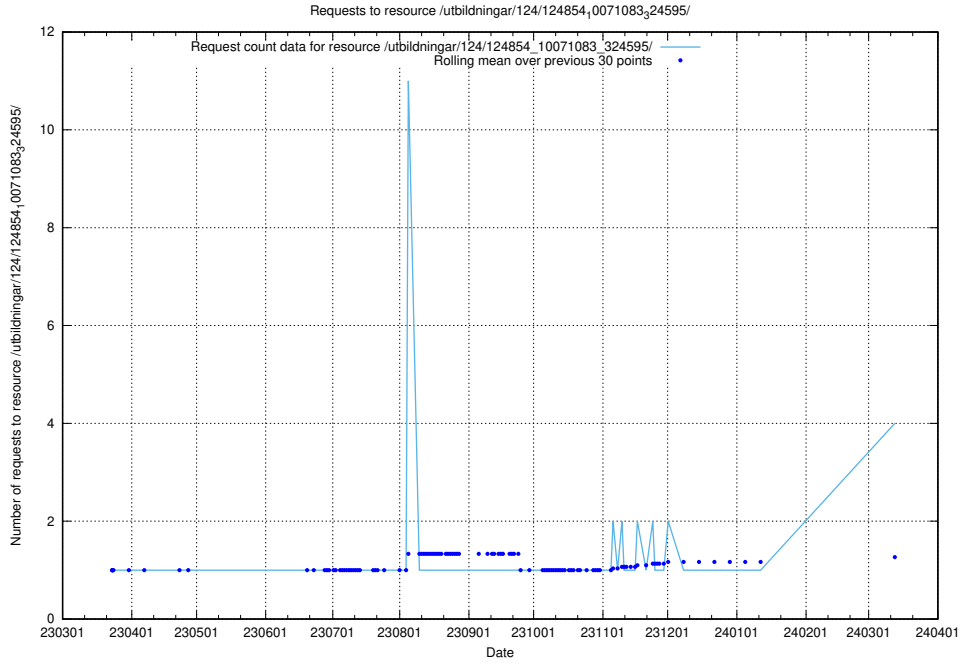

5.163 Usage of /utbildningar/124/124854_10071083_324595/

Here, we count the number of requests to resource /utbildningar/124/124854_10071083_324595/.