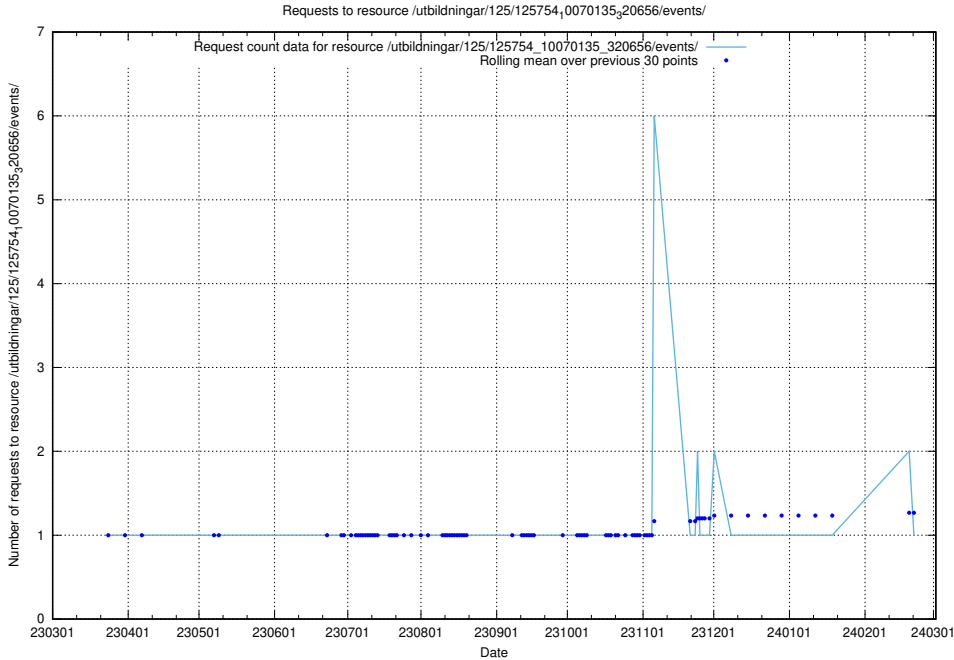

5.6224 Usage of /utbildningar/125/125754_10070135_320656/events/

Here, we count the number of requests to resource /utbildningar/125/125754_10070135_320656/events/