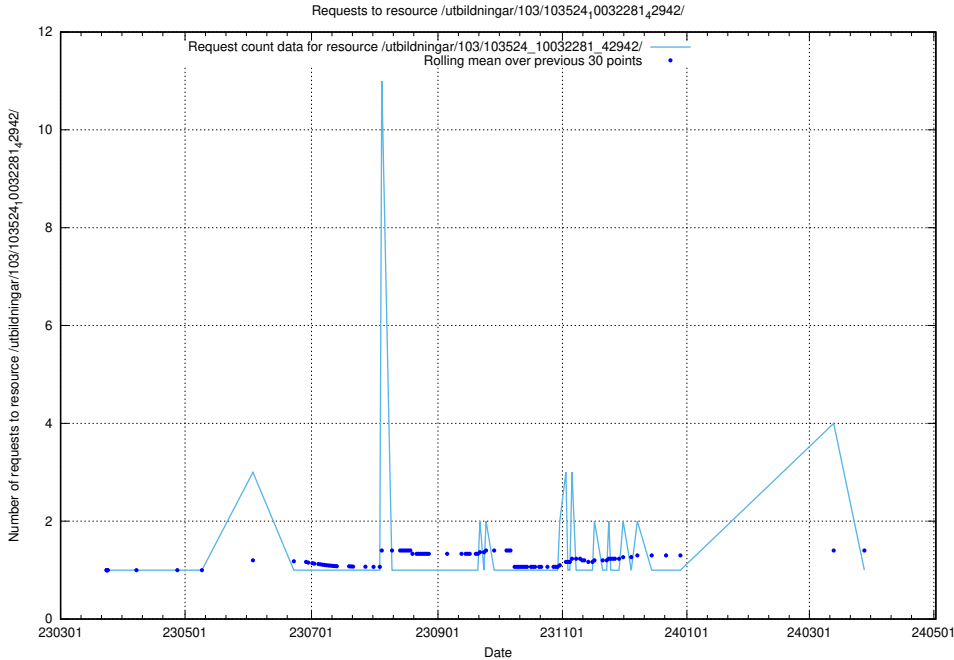

5.5435 Usage of /utbildningar/103/103524_10032281_42942/

Here, we count the number of requests to resource /utbildningar/103/103524_10032281_42942/.