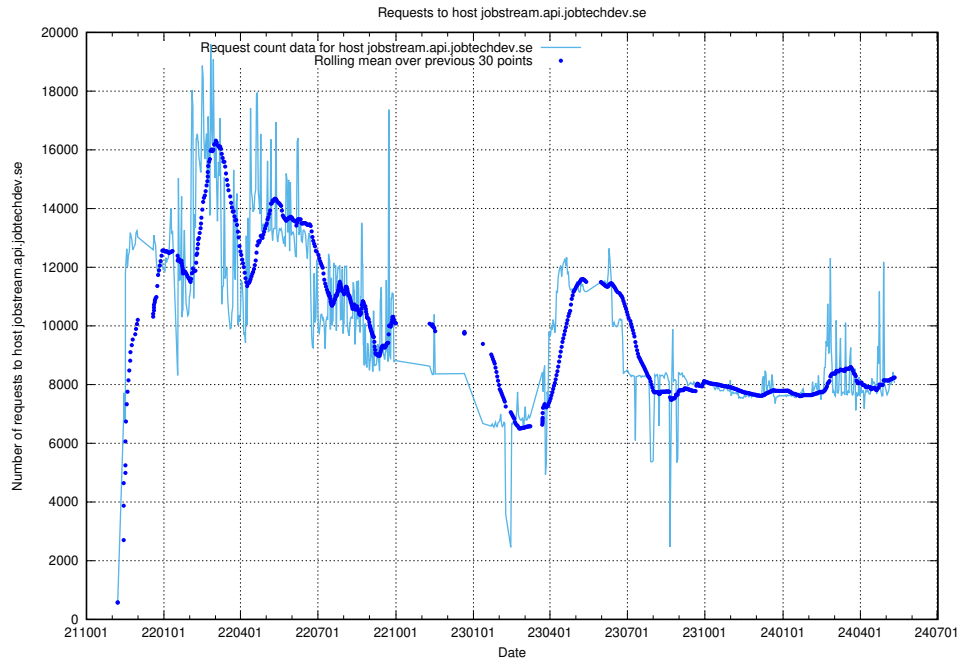

Here, we count the number of requests to host jobstream.api.jobtechdev.se.

7.11 Usage of console-openshift-console.apps.standby.services.jtech.se

Here, we count the number of requests to host console-openshift-console.apps.standby.services.jtech.se.