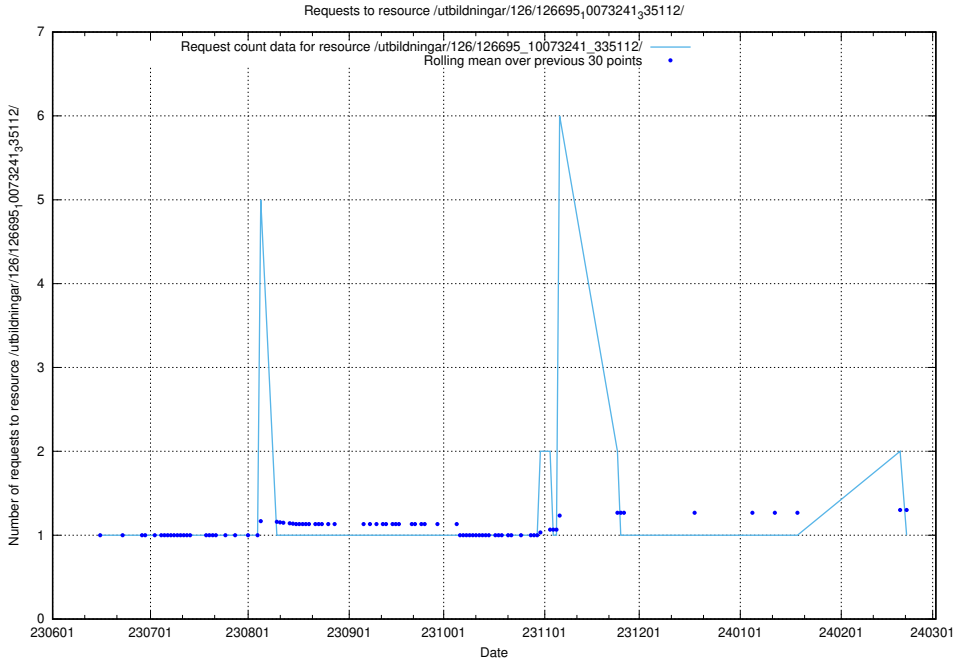

5.5849 Usage of /utbildningar/126/126695_10073241_335112/

Here, we count the number of requests to resource /utbildningar/126/126695_10073241_335112/.