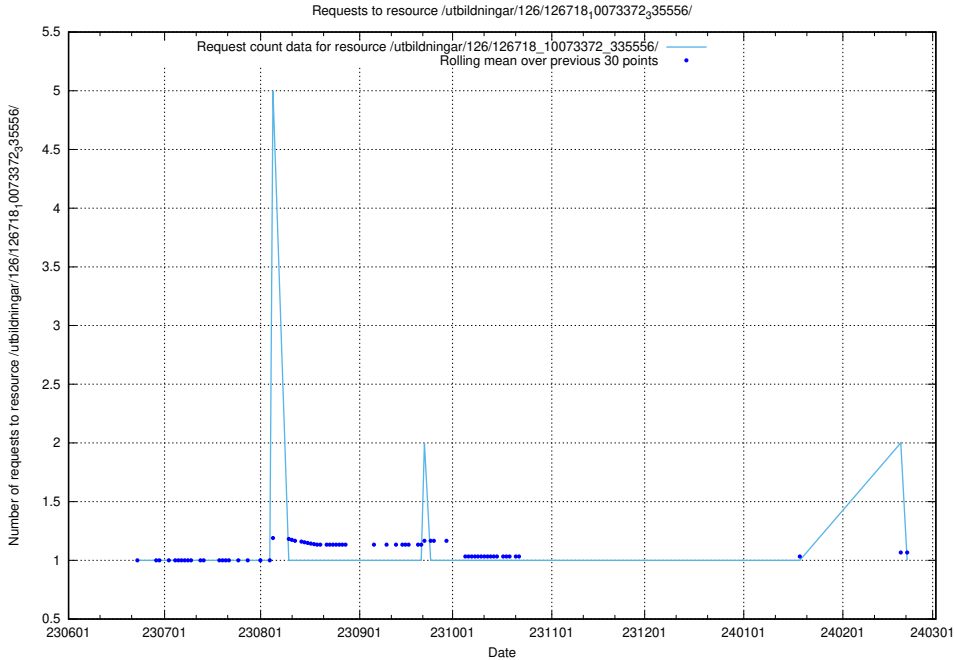

5.5590 Usage of /utbildningar/126/126718_10073372_335556/

Here, we count the number of requests to resource /utbildningar/126/126718_10073372_335556/.