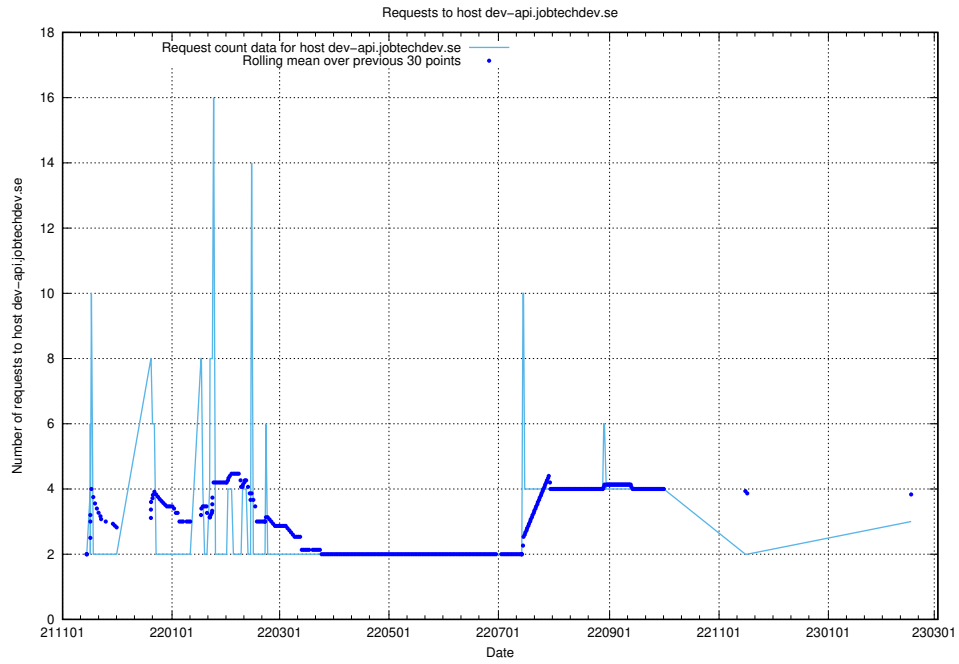

7.169 Usage of dev-api.jobtechdev.se

Here, we count the number of requests to host dev-api.jobtechdev.se.