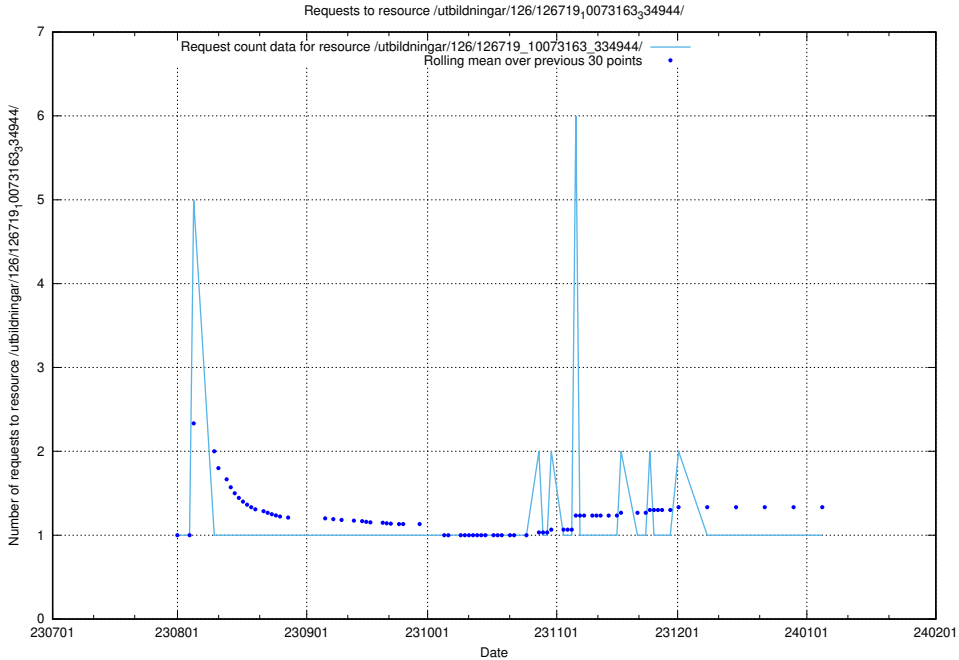

5.4865 Usage of /utbildningar/126/126719_10073163_334944/

Here, we count the number of requests to resource /utbildningar/126/126719_10073163_334944/.