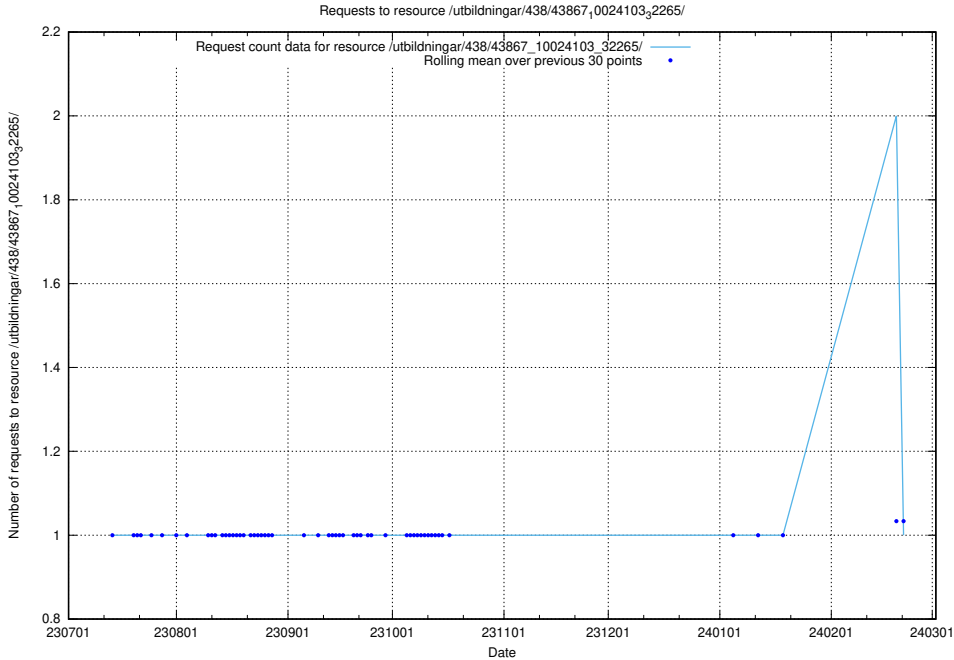

5.5042 Usage of /utbildningar/438/43867_10024103_32265/

Here, we count the number of requests to resource /utbildningar/438/43867_10024103_32265/.