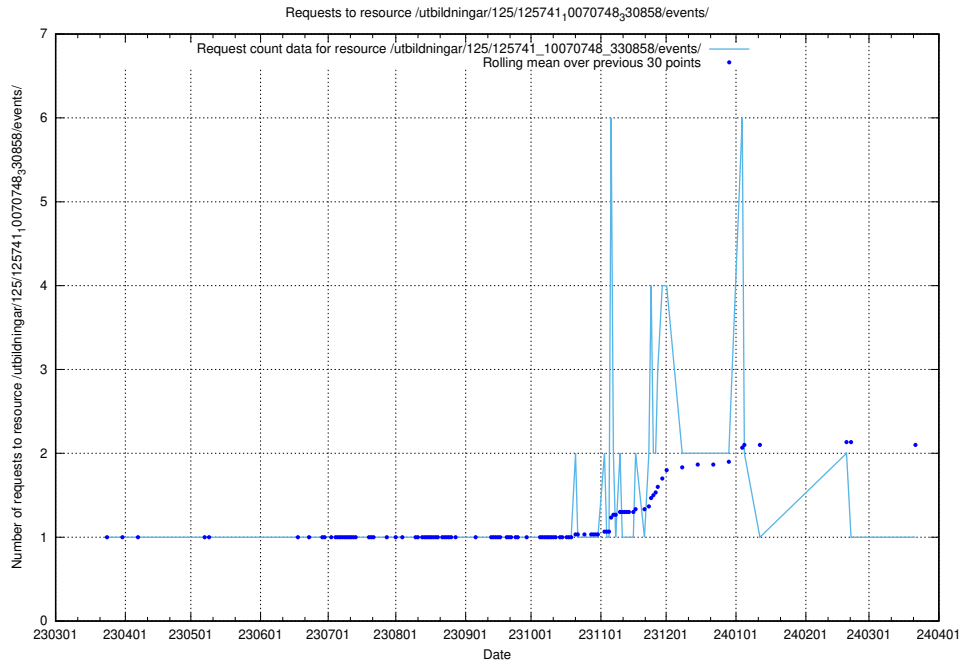

5.6228 Usage of /utbildningar/125/125741_10070748_330858/events/

Here, we count the number of requests to resource /utbildningar/125/125741_10070748_330858/events/