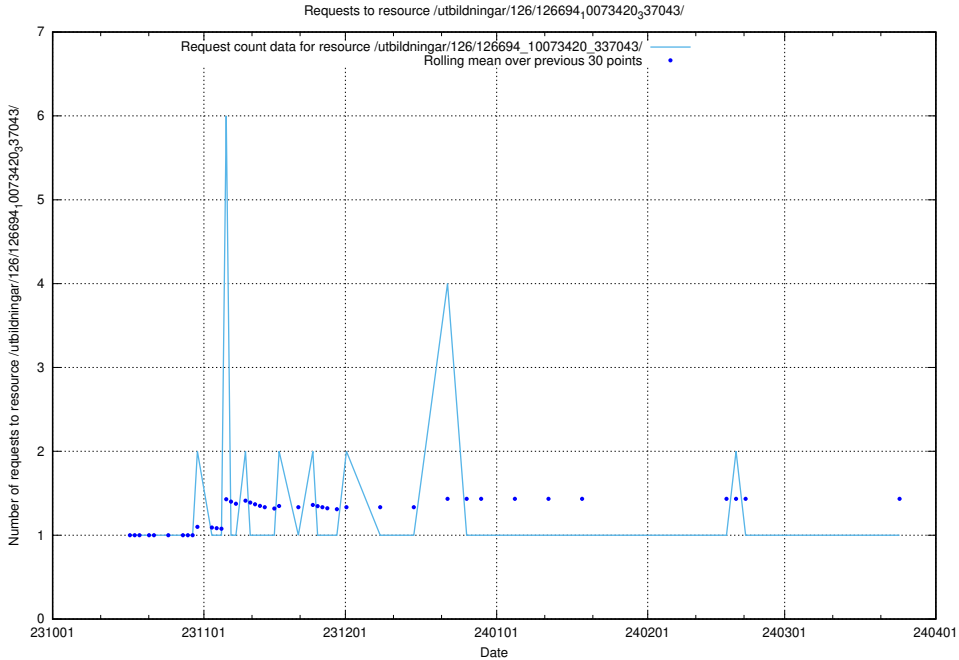

5.4284 Usage of /utbildningar/126/126694_10073420_337043/

Here, we count the number of requests to resource /utbildningar/126/126694_10073420_337043/.