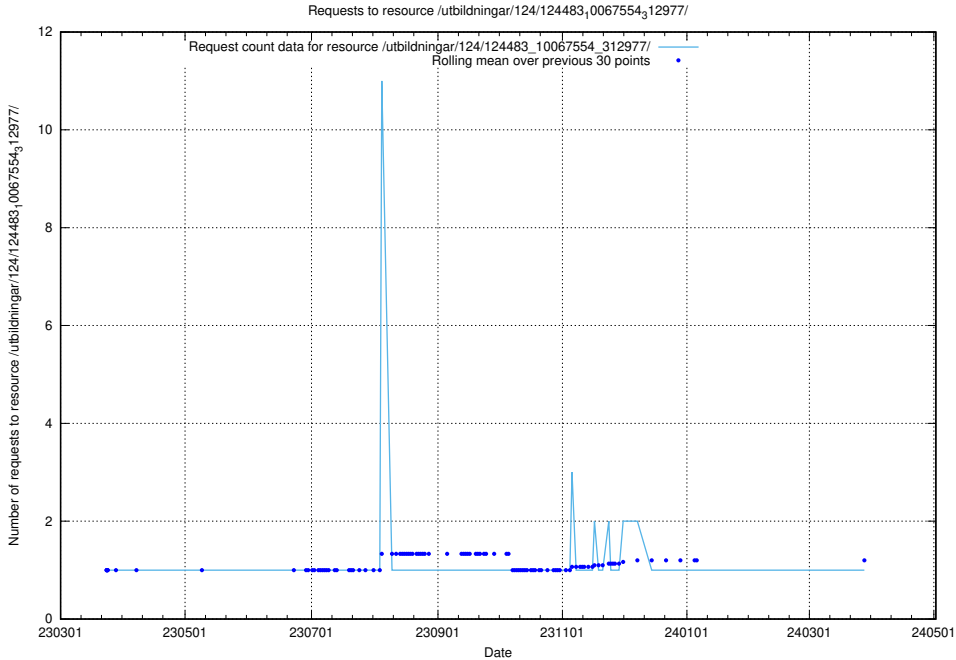

5.2780 Usage of /utbildningar/124/124483_10067554_312977/

Here, we count the number of requests to resource /utbildningar/124/124483_10067554_312977/.