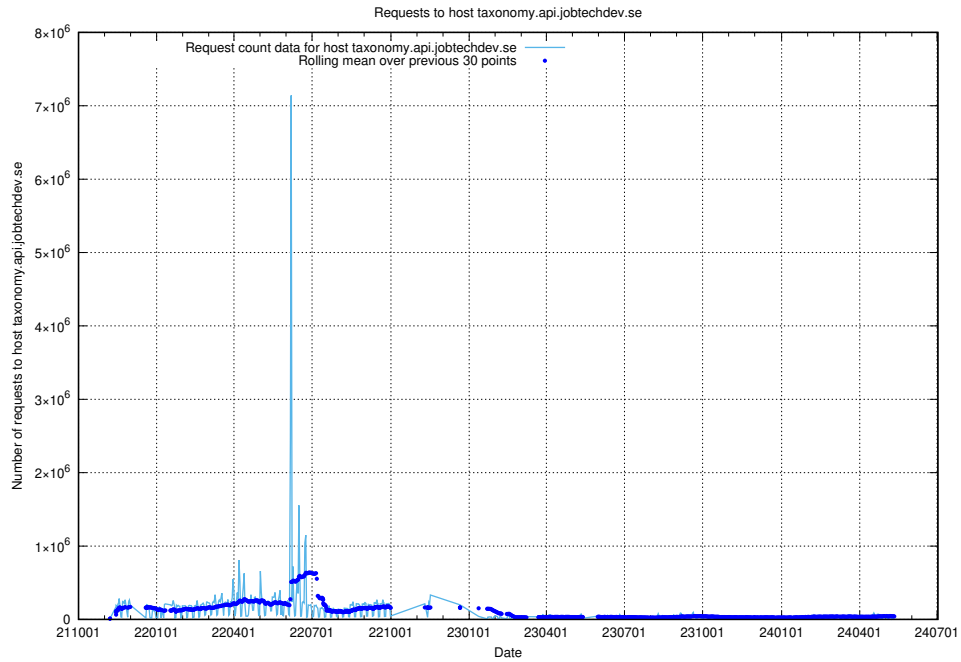

7.8 Usage of taxonomy.api.jobtechdev.se

Here, we count the number of requests to host taxonomy.api.jobtechdev.se.