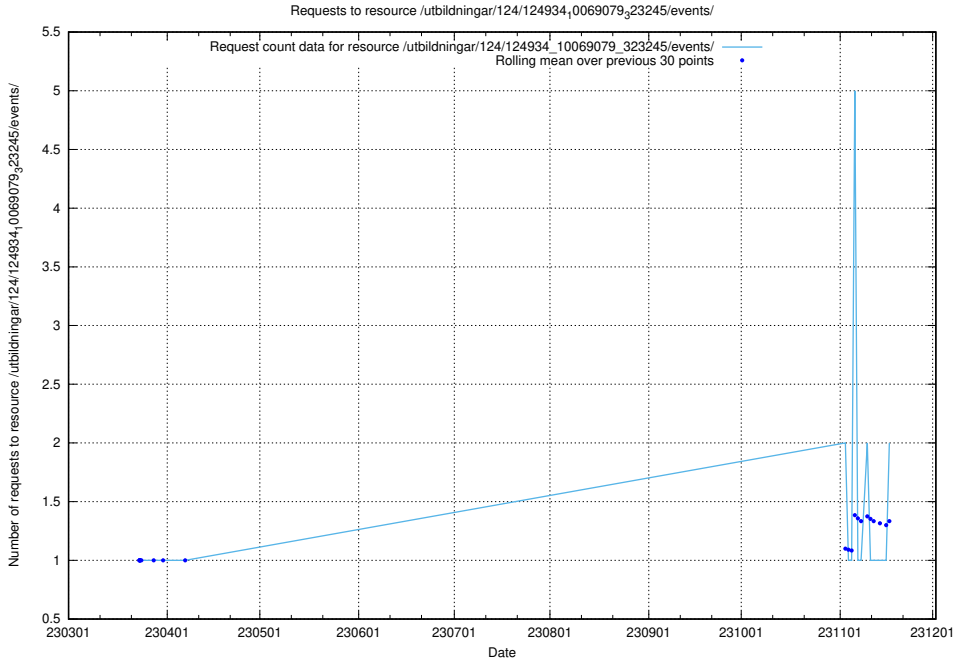

Here, we count the number of requests to resource /utbildningar/125/125178_10069244_317765/.

5.460 Usage of /utbildningar/124/124934_10069079_323245/events/

Here, we count the number of requests to resource /utbildningar/124/124934_10069079_323245/events/