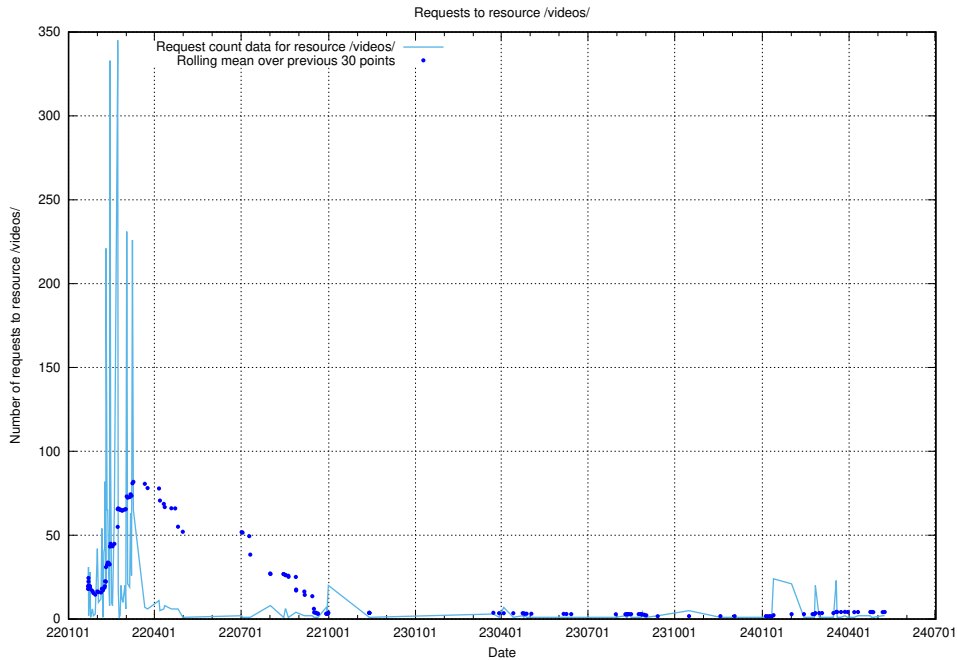

5.870 Usage of /videos/

Here, we count the number of requests to resource /videos/.