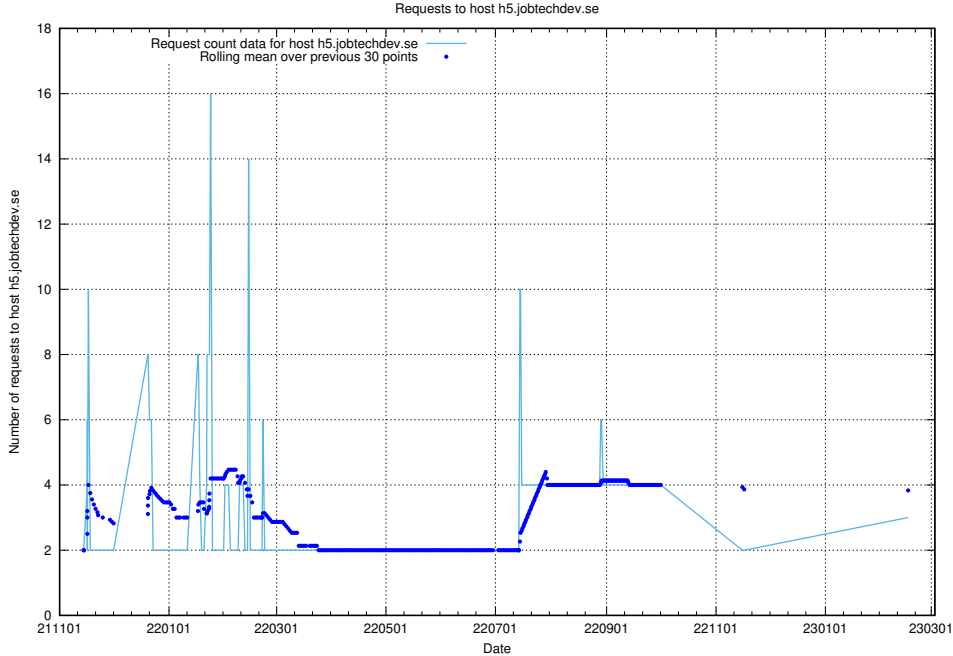

7.166 Usage of h5.jobtechdev.se

Here, we count the number of requests to host h5.jobtechdev.se.