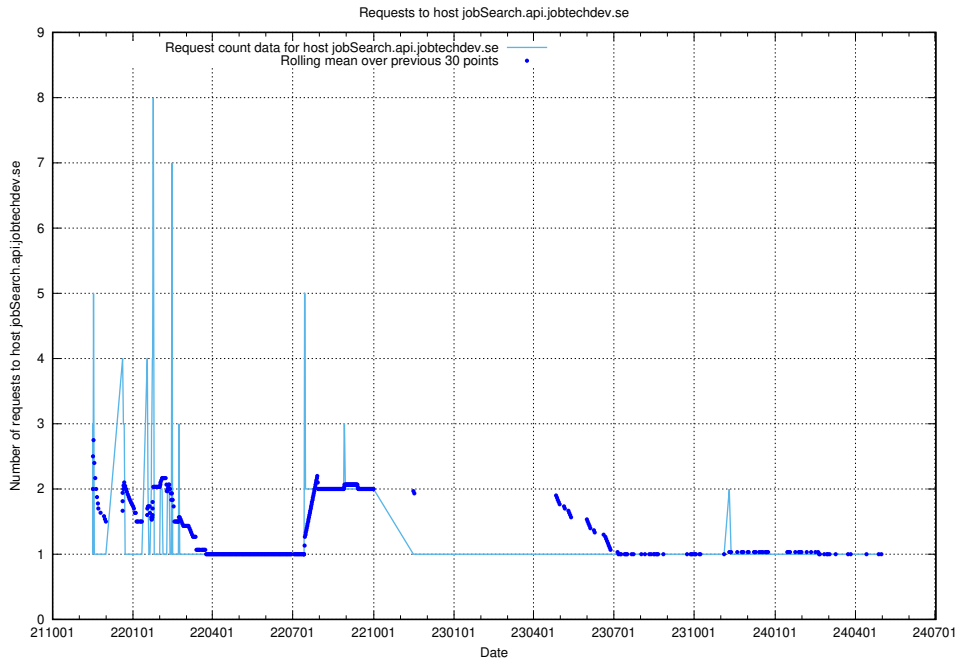

7.647 Usage of jobSearch.api.jobtechdev.se

Here, we count the number of requests to host jobSearch.api.jobtechdev.se.