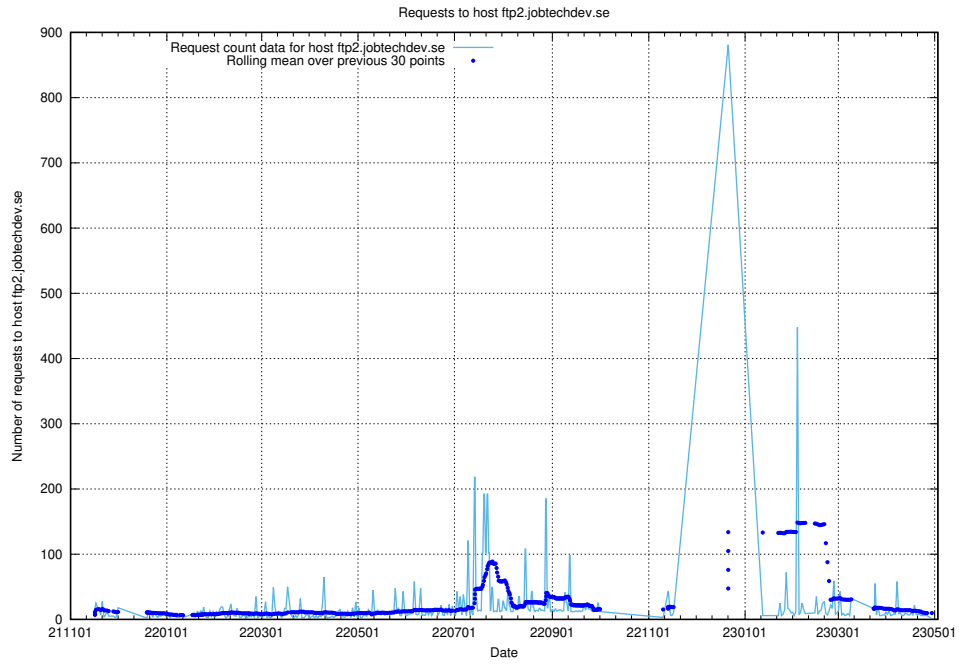

7.655 Usage of ftp2.jobtechdev.se

Here, we count the number of requests to host ftp2.jobtechdev.se.