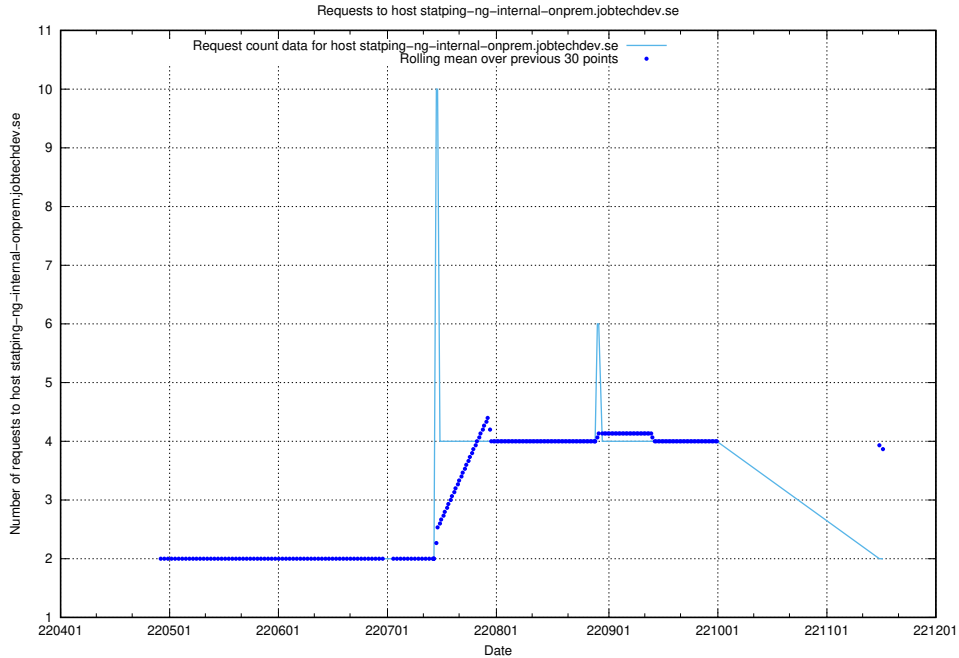

7.441 Usage of statping-ng-internal-onprem.jobtechdev.se

Here, we count the number of requests to host statping-ng-internal-onprem.jobtechdev.se.