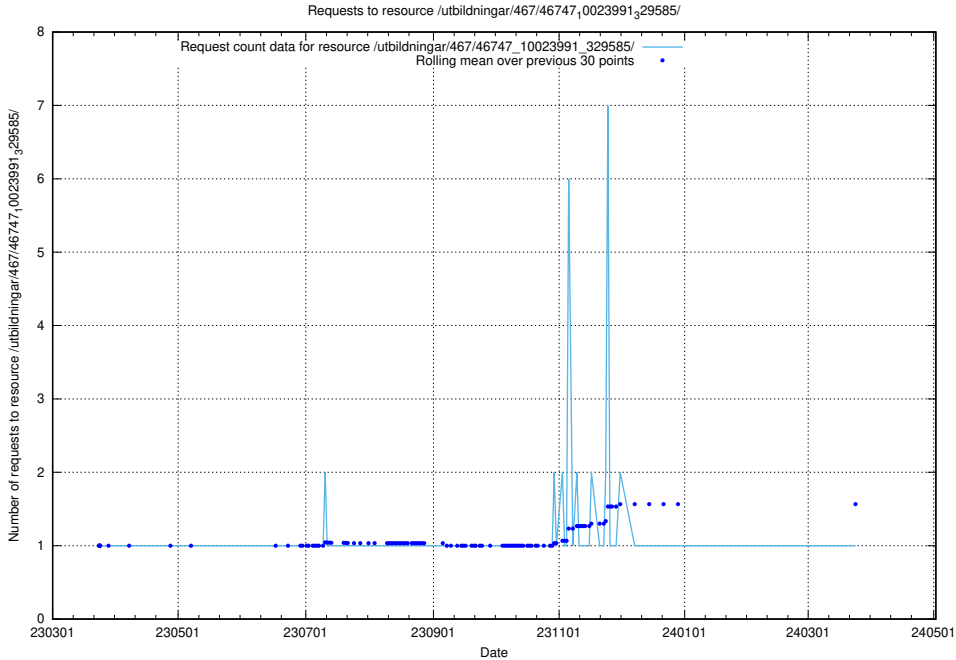

5.6318 Usage of /utbildningar/467/46747_10023991_329585/

Here, we count the number of requests to resource /utbildningar/467/46747_10023991_329585/.