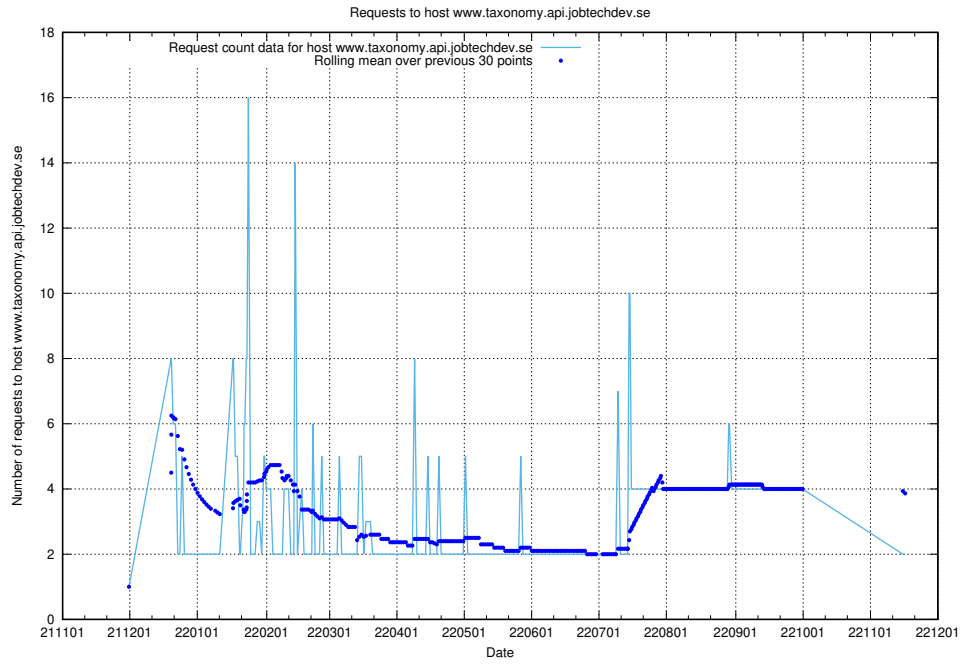

7.385 Usage of `www.taxonomy.api.jobtechdev.se`

Here, we count the number of requests to host `www.taxonomy.api.jobtechdev.se`.