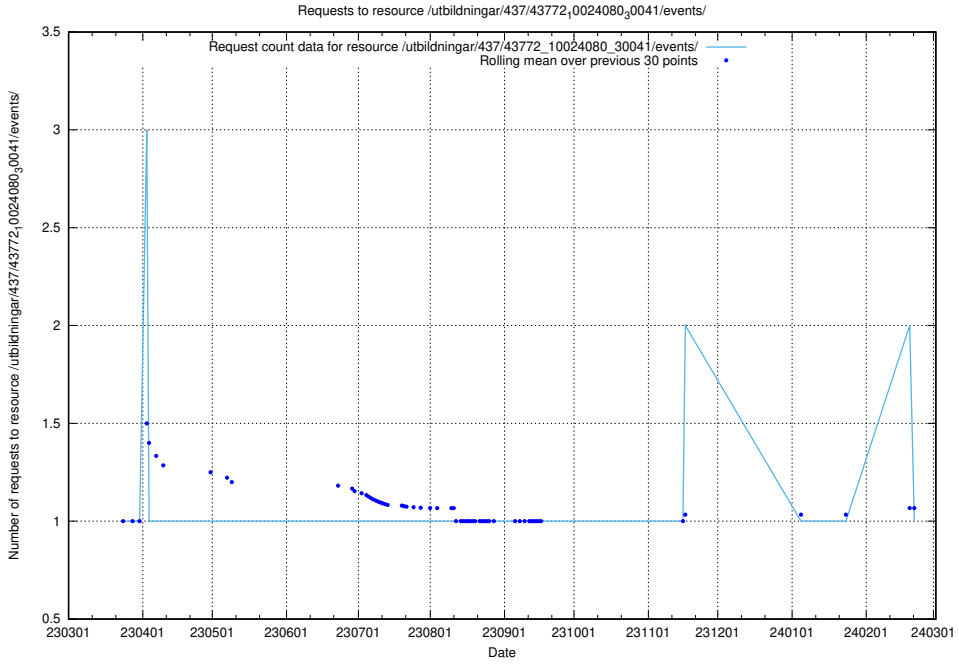

Here, we count the number of requests to resource /utbildningar/437/43784_10024037_29998/events/.

5.6187 Usage of /utbildningar/437/43772_10024080_30041/events/

Here, we count the number of requests to resource /utbildningar/437/43772_10024080_30041/events/.