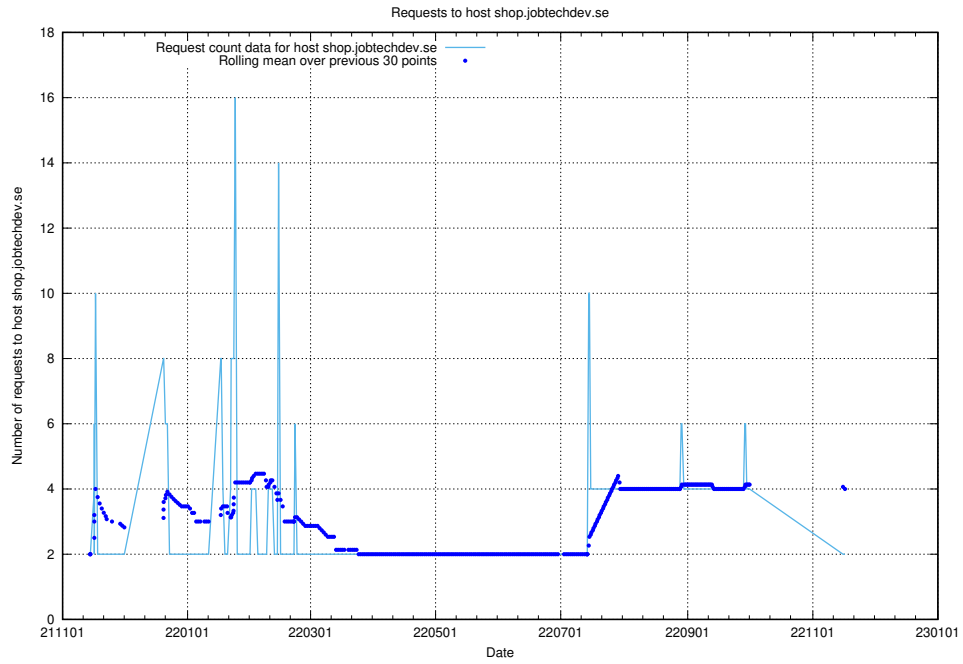

7.562 Usage of yrkeseditor.prod.services.jtech.se

Here, we count the number of requests to host yrkeseditor.prod.services.jtech.se.

7.563 Usage of shop.jobtechdev.se

Here, we count the number of requests to host shop.jobtechdev.se.