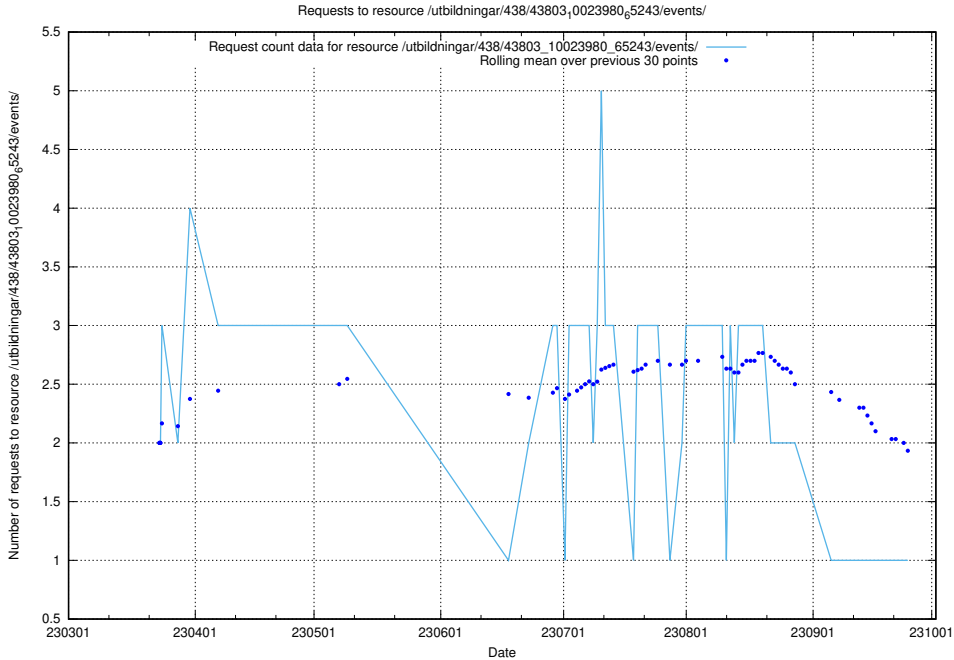

5.6270 Usage of /utbildningar/438/43803_10023980_65243/events/

Here, we count the number of requests to resource /utbildningar/438/43803_10023980_65243/events/.