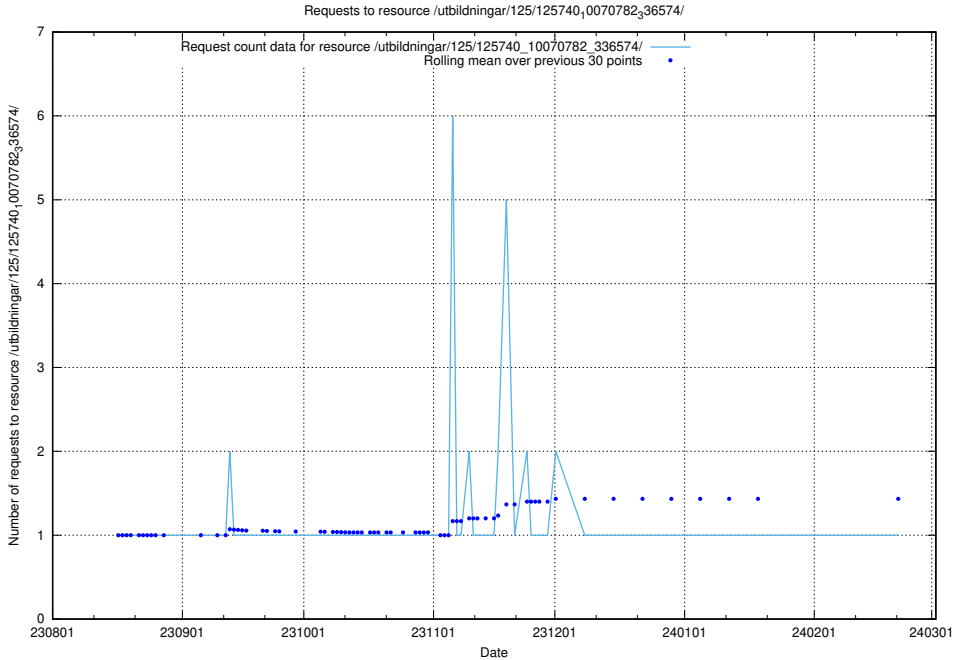

5.4762 Usage of /utbildningar/125/125740_10070782_336574/

Here, we count the number of requests to resource /utbildningar/125/125740_10070782_336574/.