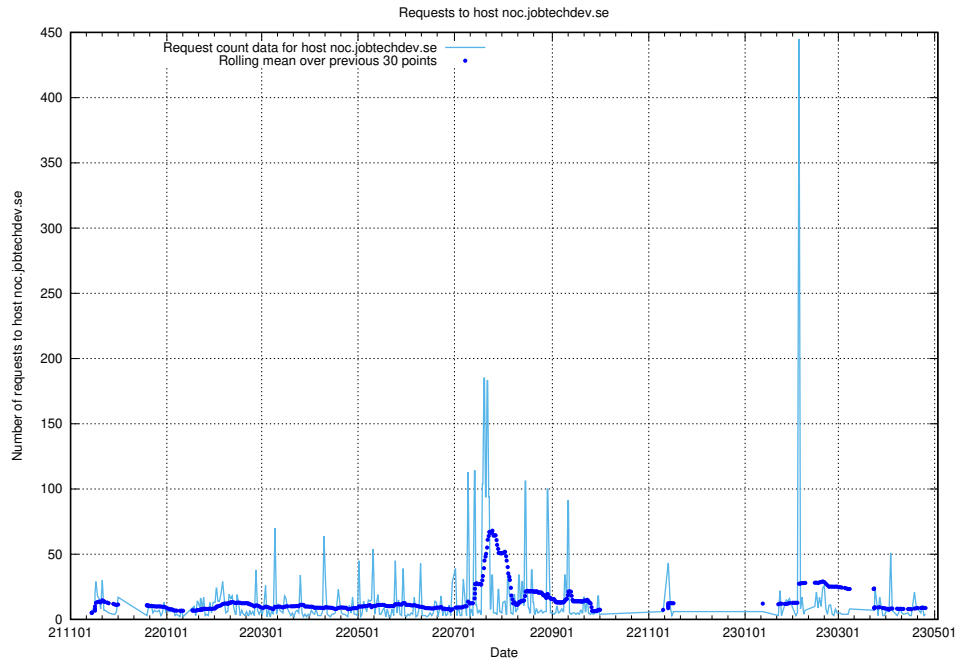

7.164 Usage of noc.jobtechdev.se

Here, we count the number of requests to host noc.jobtechdev.se.