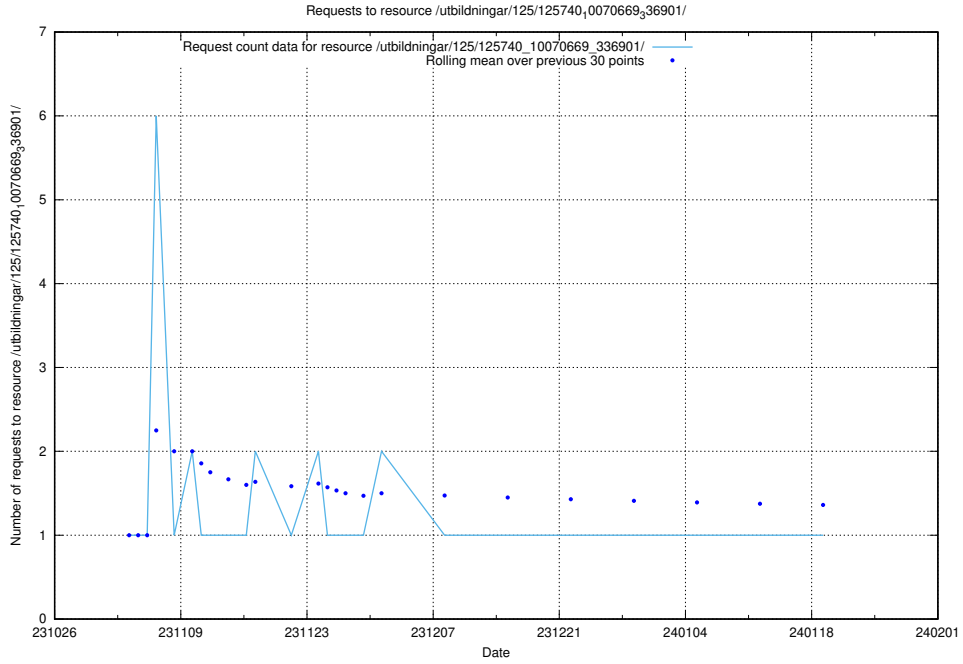

Here, we count the number of requests to resource /utbildningar/125/125740_10070684_337181/.

5.4139 Usage of /utbildningar/125/125740_10070669_336901/

Here, we count the number of requests to resource /utbildningar/125/125740_10070669_336901/.