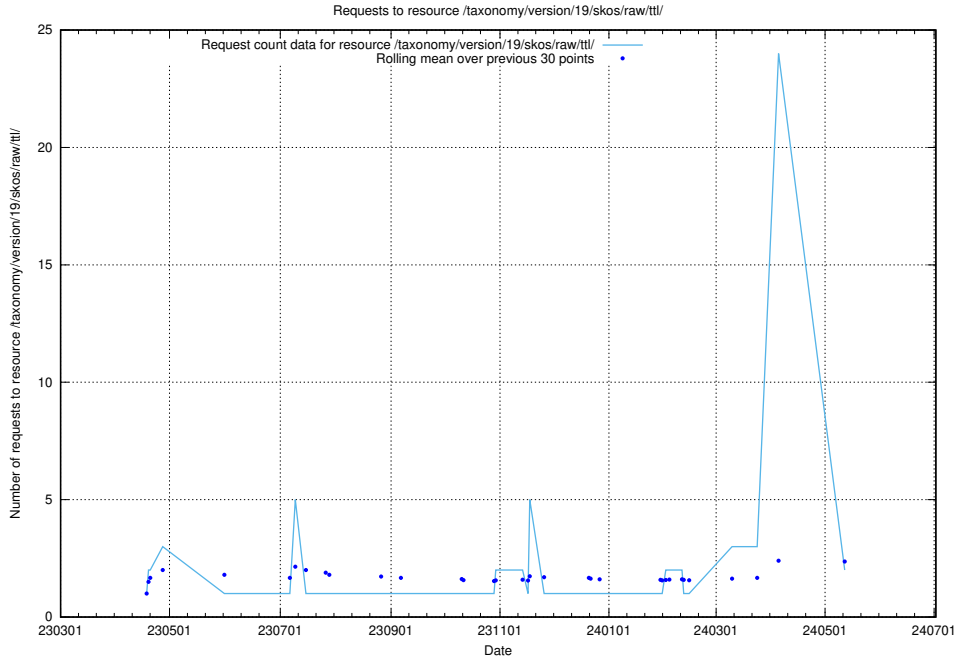

5.874 Usage of /taxonomy/version/19/skos/raw/ttl/

Here, we count the number of requests to resource /taxonomy/version/19/skos/raw/ttl/.