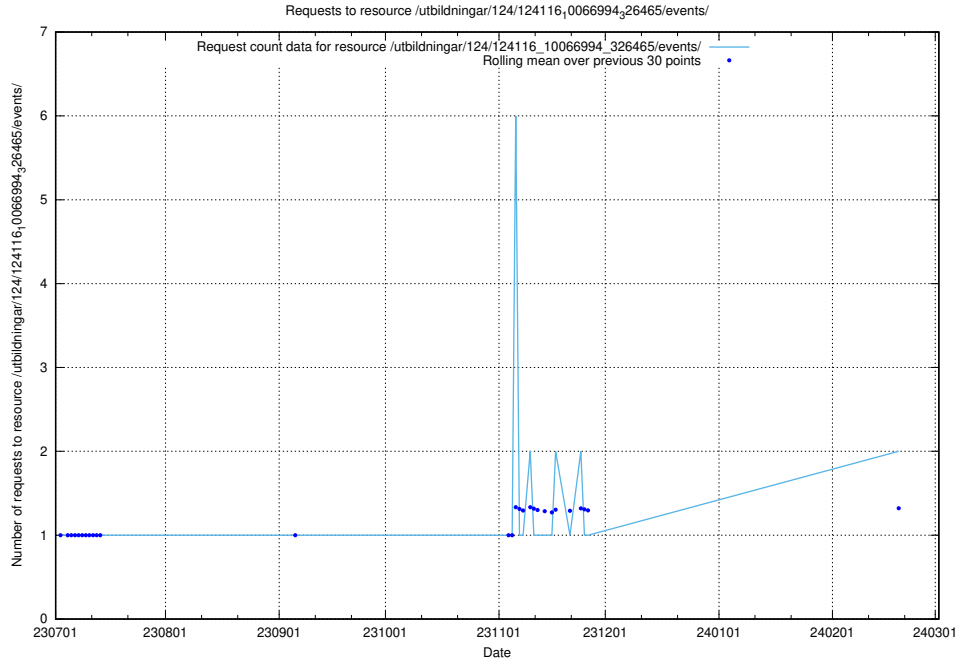

5.789 Usage of /utbildningar/124/124116_10066994_326465/events/

Here, we count the number of requests to resource /utbildningar/124/124116_10066994_326465/events/