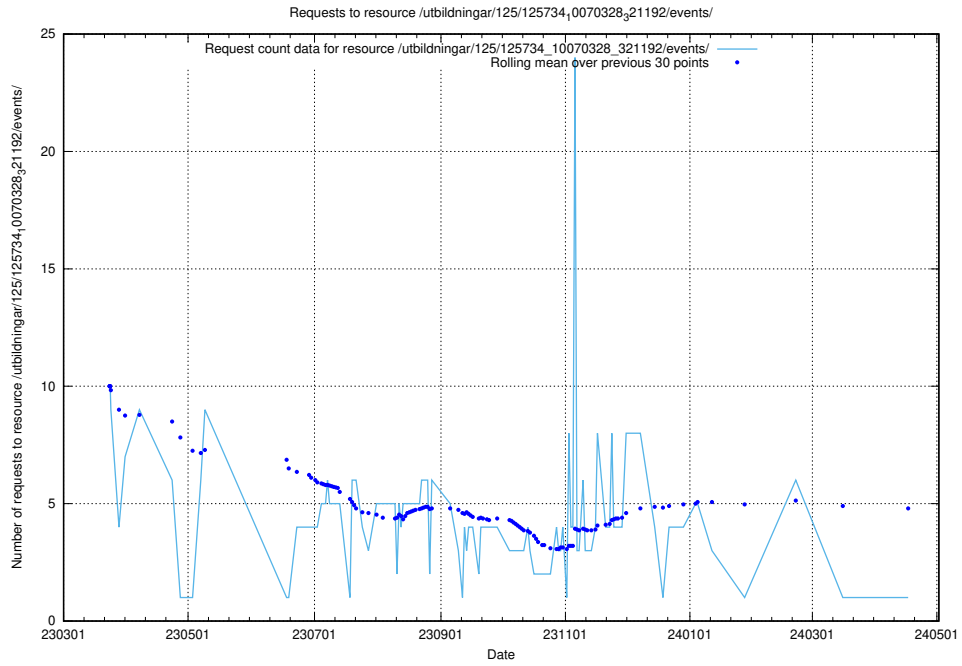

5.6253 Usage of /utbildningar/125/125734_10070328_321192/events/

Here, we count the number of requests to resource /utbildningar/125/125734_10070328_321192/events/