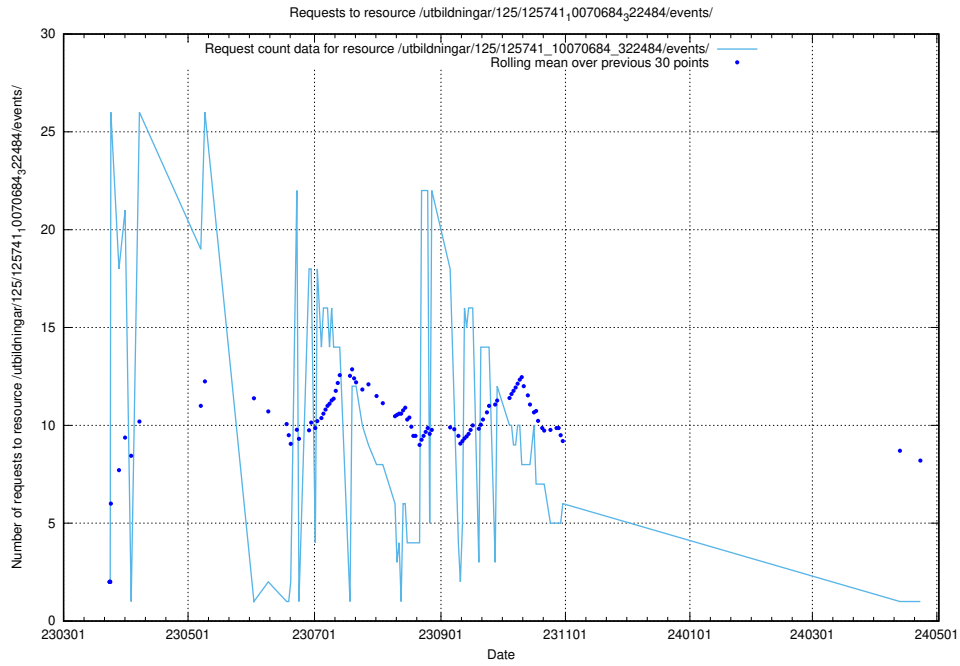

5.6278 Usage of /utbildningar/125/125741_10070684_322484/events/

Here, we count the number of requests to resource /utbildningar/125/125741_10070684_322484/events/