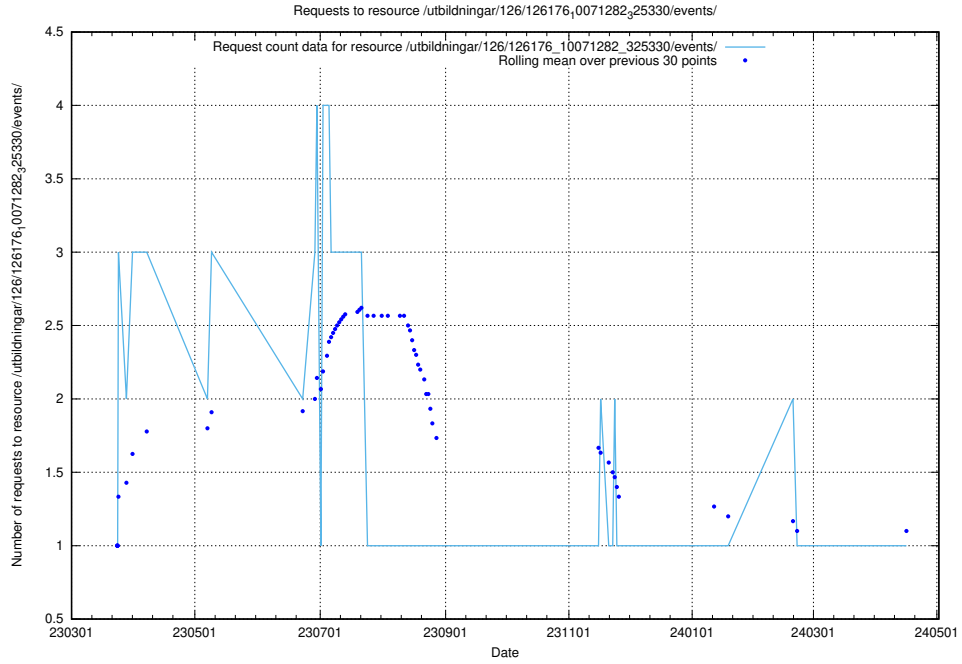

5.6429 Usage of /utbildningar/126/126176_10071282_325330/events/

Here, we count the number of requests to resource /utbildningar/126/126176_10071282_325330/events/