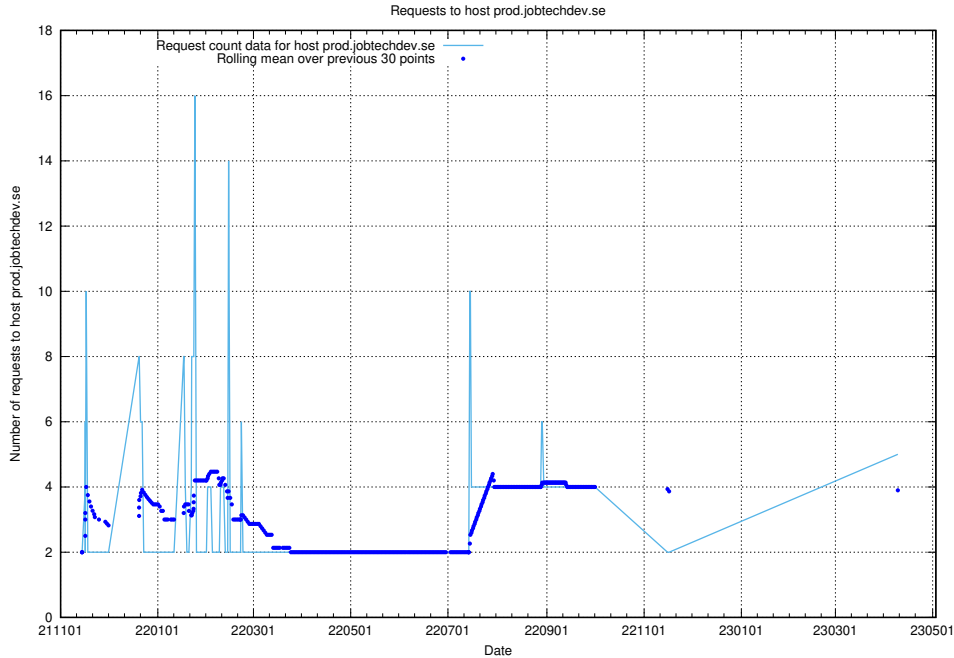

7.97 Usage of prod.jobtechdev.se

Here, we count the number of requests to host prod.jobtechdev.se.