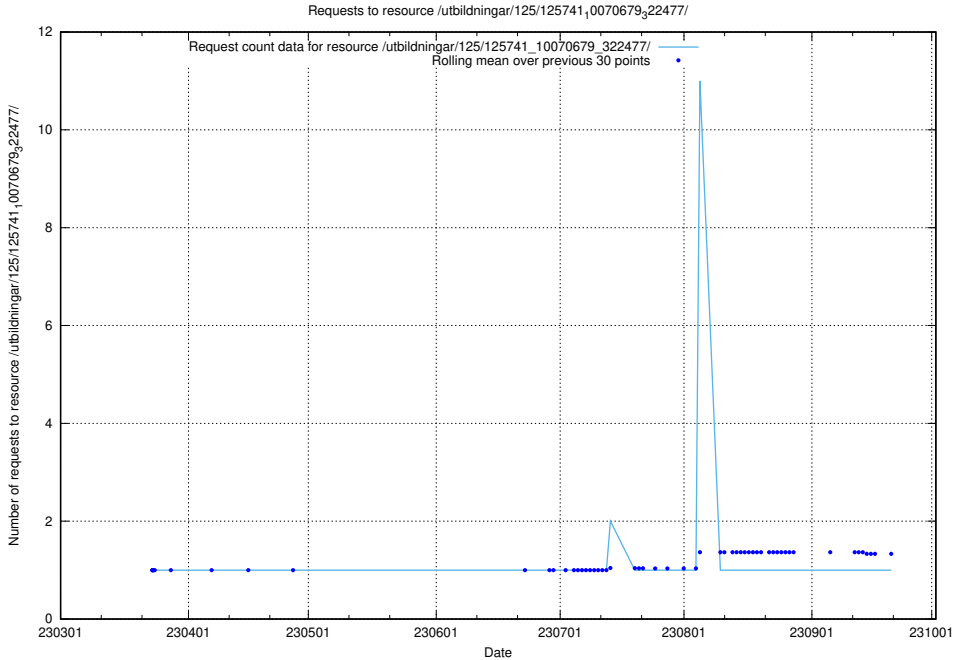

5.6480 Usage of /utbildningar/125/125741_10070679_322477/

Here, we count the number of requests to resource /utbildningar/125/125741_10070679_322477/.