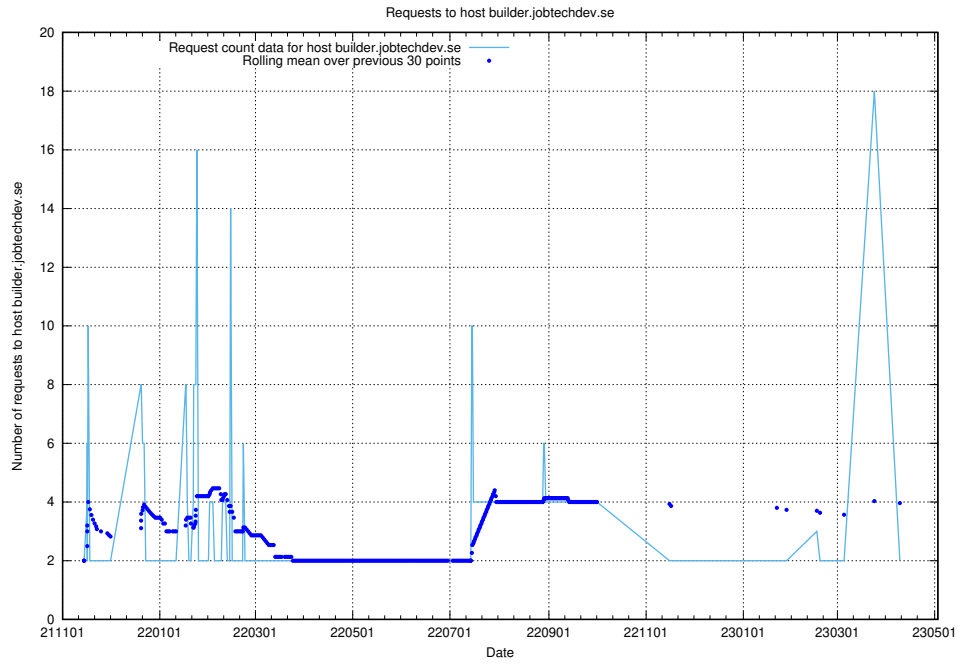

7.281 Usage of builder.jobtechdev.se

Here, we count the number of requests to host builder.jobtechdev.se.