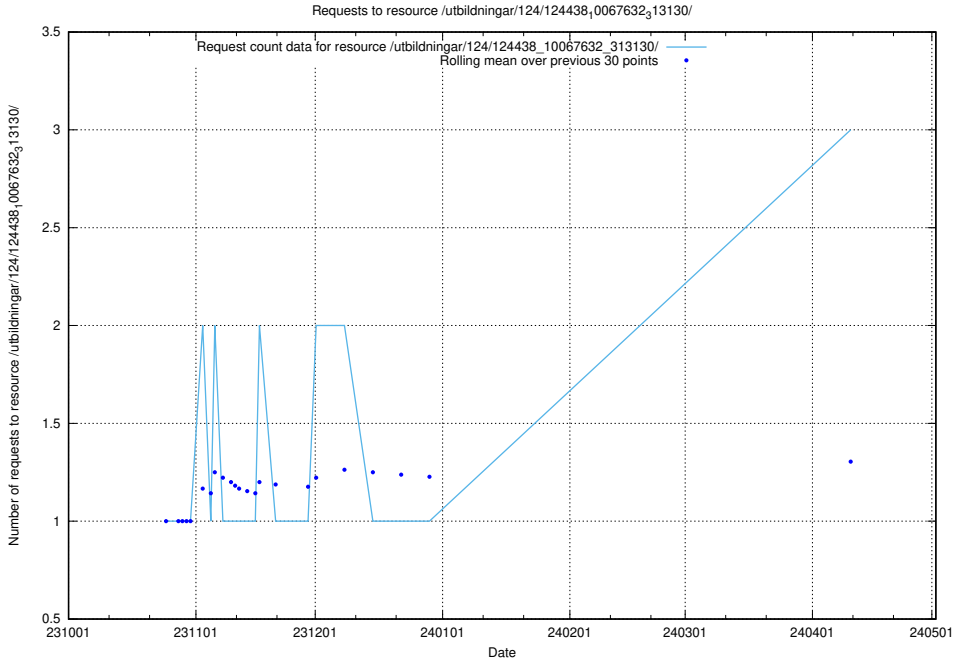

5.329 Usage of /utbildningar/124/124438_10067632_313130/

Here, we count the number of requests to resource /utbildningar/124/124438_10067632_313130/.