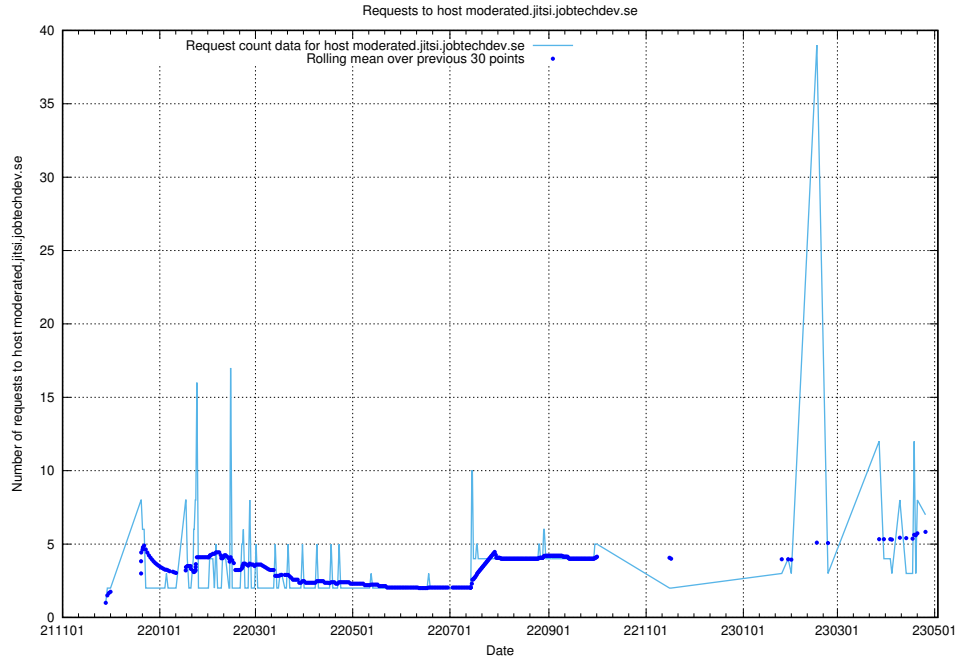

7.77 Usage of moderated.jitsi.jobtechdev.se

Here, we count the number of requests to host moderated.jitsi.jobtechdev.se.