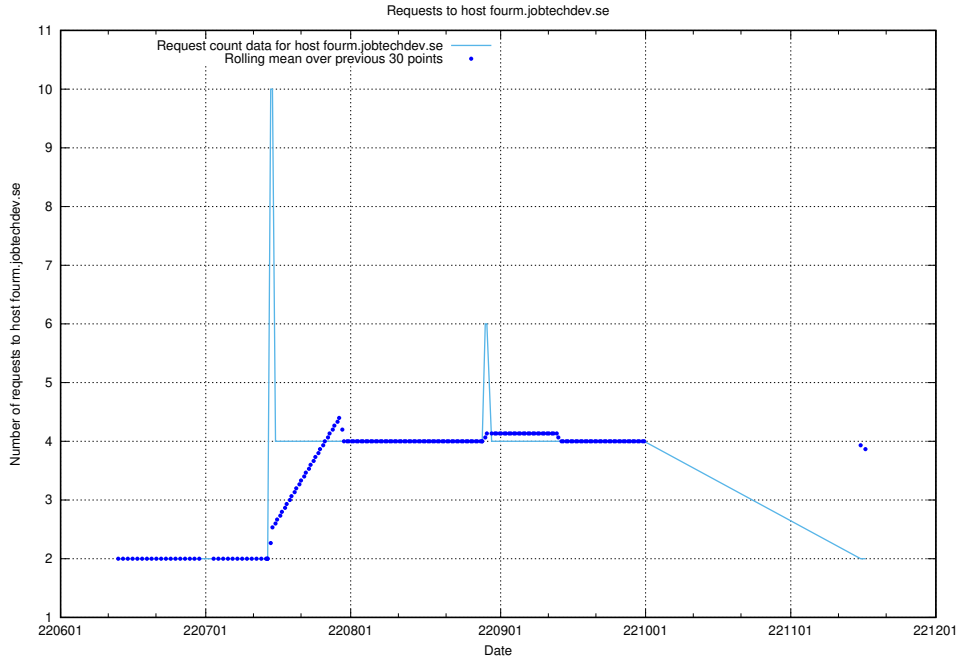

7.409 Usage of fourm.jobtechdev.se

Here, we count the number of requests to host fourm.jobtechdev.se.

7.410 Usage of ac93955e-375e-46ab-98cd-1c60a34122cd.jobtechdev.se

Here, we count the number of requests to host ac93955e-375e-46ab-98cd-1c60a34122cd.jobtechdev.se.