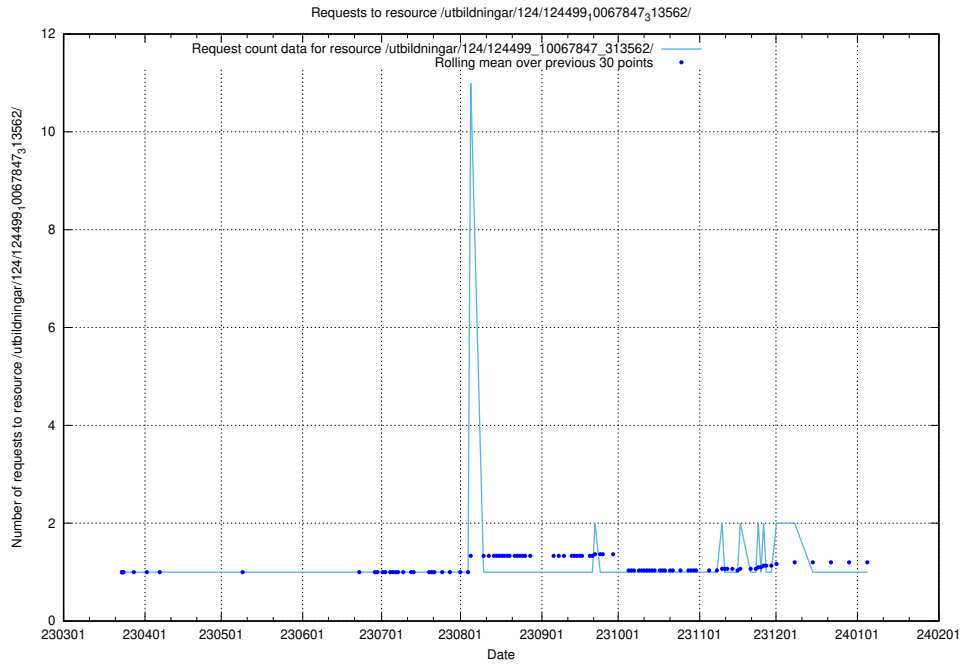

5.2379 Usage of /utbildningar/124/124499_10067847_313562/

Here, we count the number of requests to resource /utbildningar/124/124499_10067847_313562/.