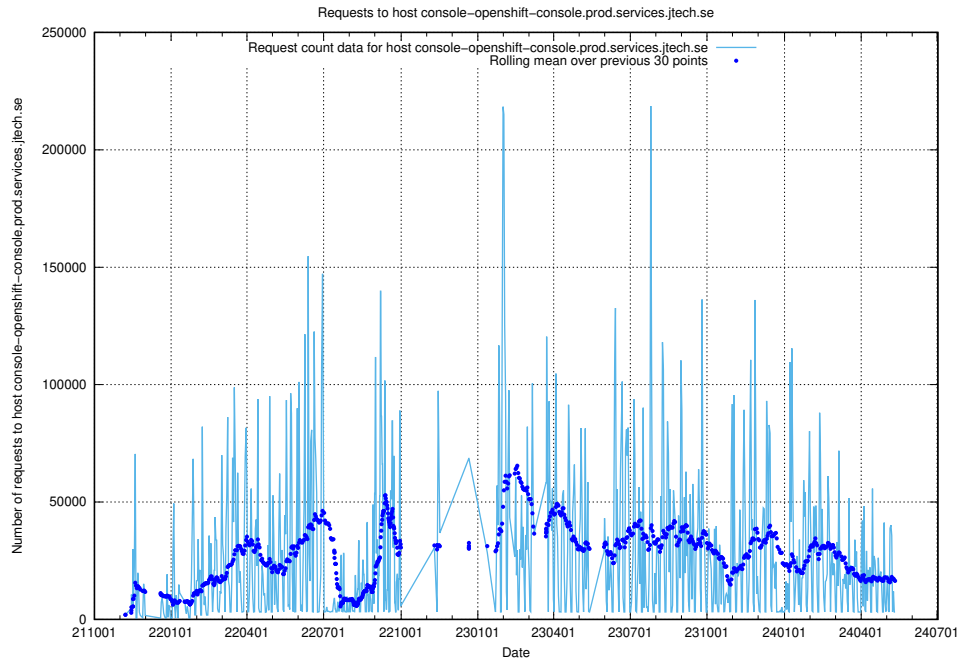

7.14 Usage of console-openshift-console.prod.services.jtech.se

Here, we count the number of requests to host console-openshift-console.prod.services.jtech.se.