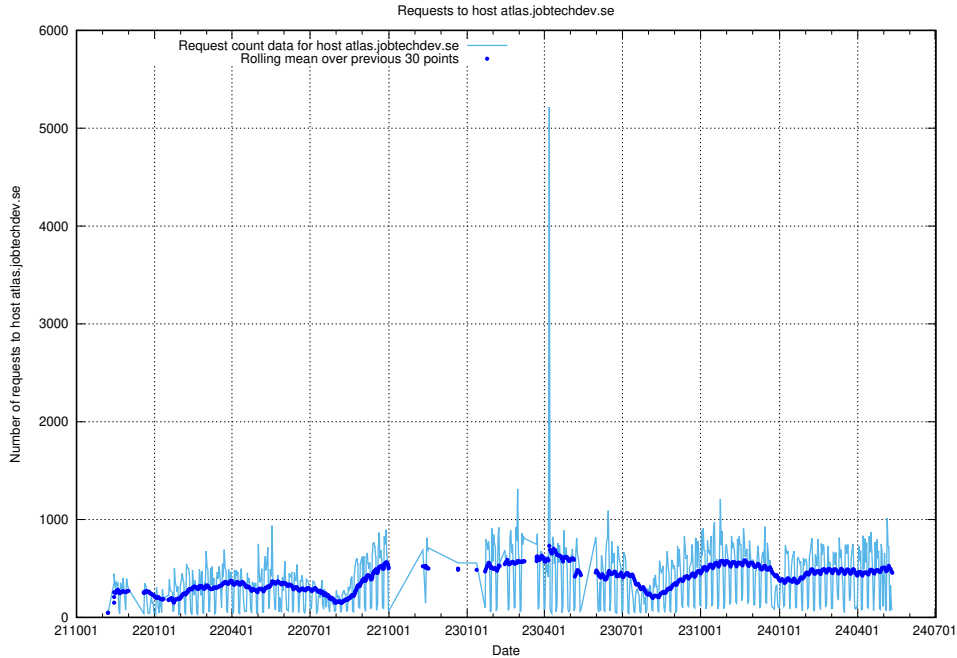

7.23 Usage of atlas.jobtechdev.se

Here, we count the number of requests to host atlas.jobtechdev.se.