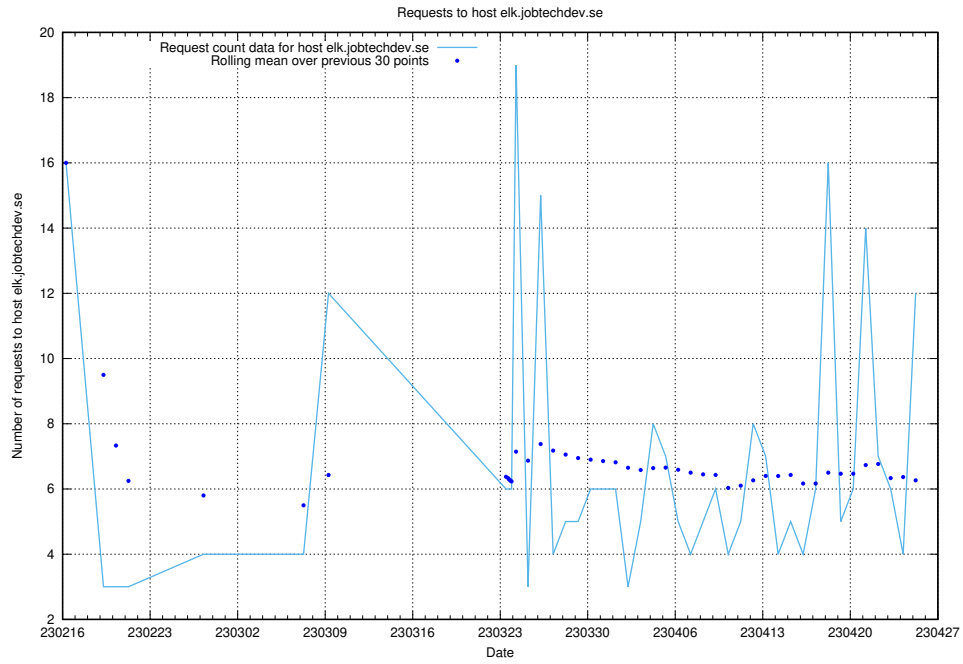

7.44 Usage of elk.jobtechdev.se

Here, we count the number of requests to host elk.jobtechdev.se.