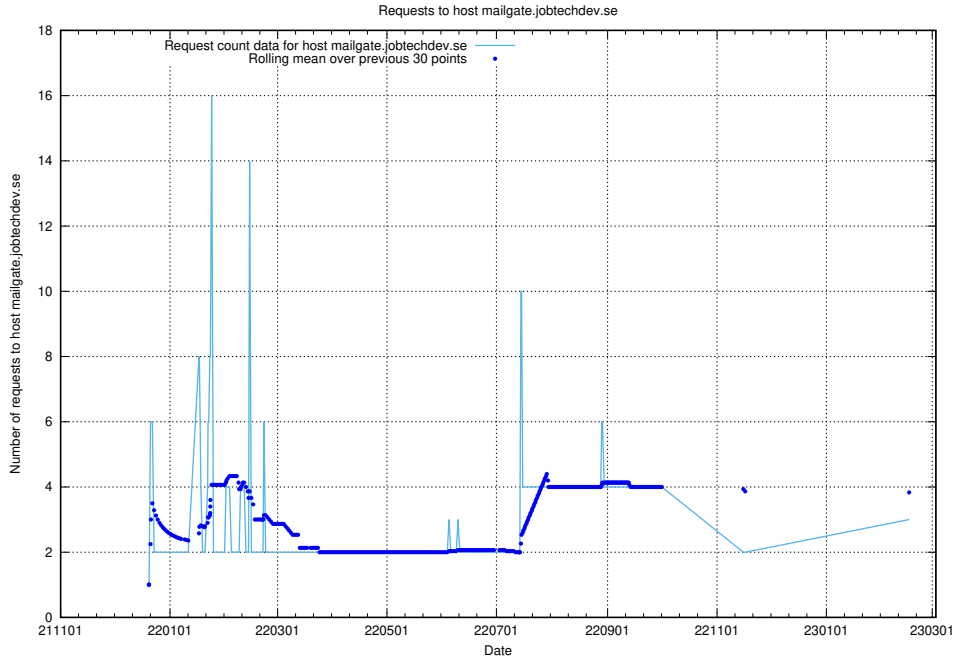

7.204 Usage of mailgate.jobtechdev.se

Here, we count the number of requests to host mailgate.jobtechdev.se.