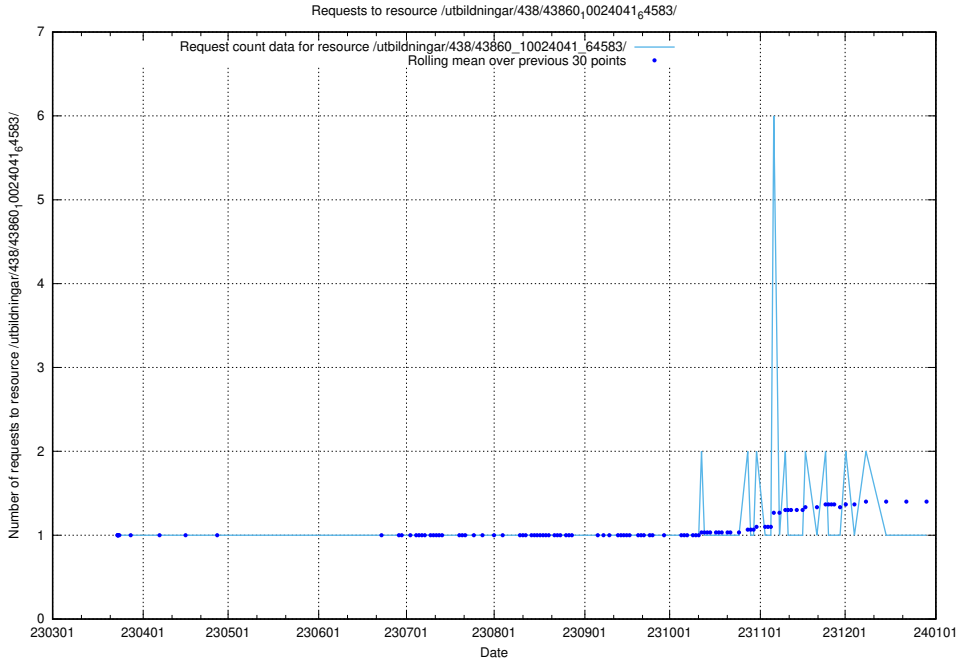

5.6328 Usage of /utbildningar/438/43860_10024041_64583/

Here, we count the number of requests to resource /utbildningar/438/43860_10024041_64583/.