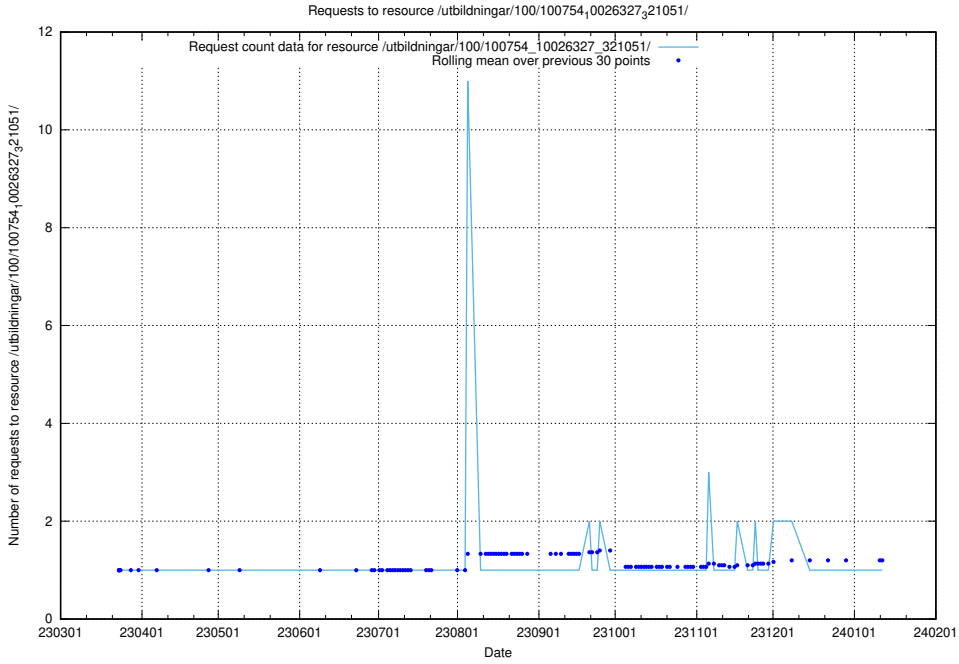

5.5583 Usage of /utbildningar/100/100754_10026327_321051/

Here, we count the number of requests to resource /utbildningar/100/100754_10026327_321051/.