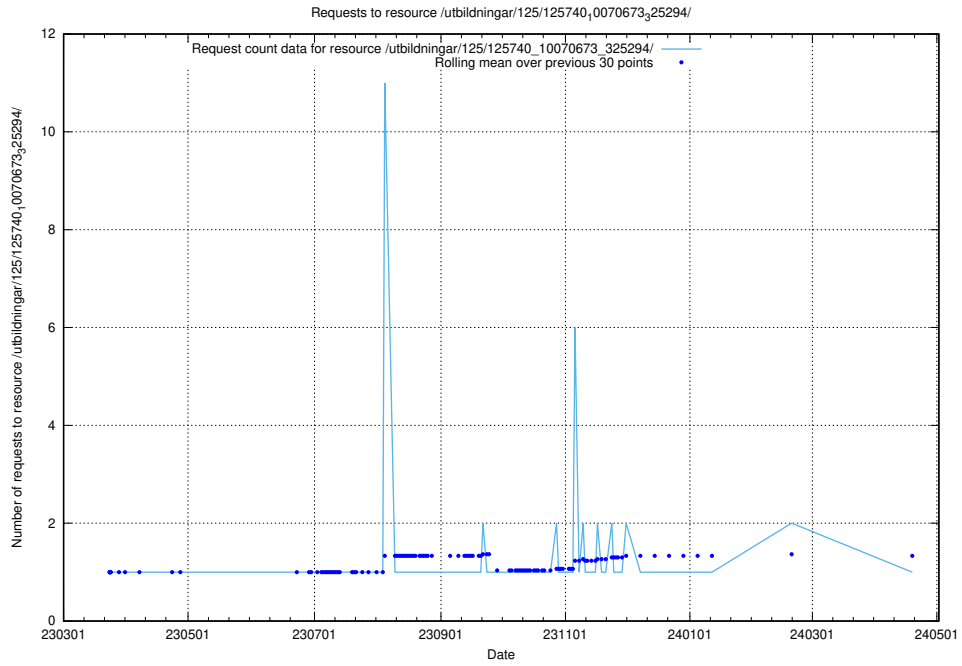

5.964 Usage of /utbildningar/125/125740_10070673_325294/

Here, we count the number of requests to resource /utbildningar/125/125740_10070673_325294/.