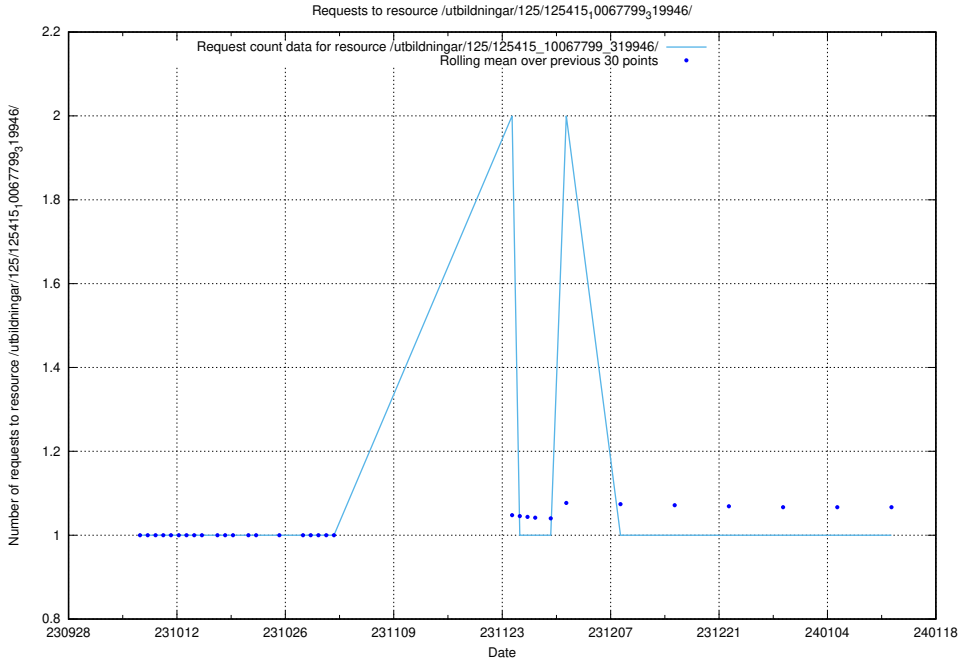

5.4372 Usage of /utbildningar/125/125415_10067799_319946/

Here, we count the number of requests to resource /utbildningar/125/125415_10067799_319946/.