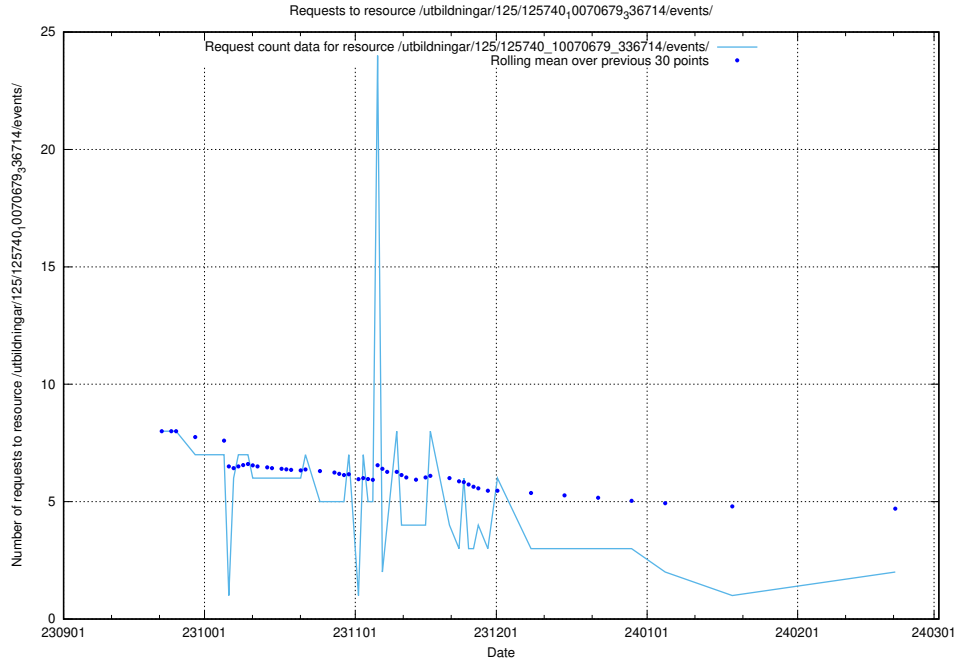

5.707 Usage of /utbildningar/125/125740_10070679_336714/events/

Here, we count the number of requests to resource /utbildningar/125/125740_10070679_336714/events/