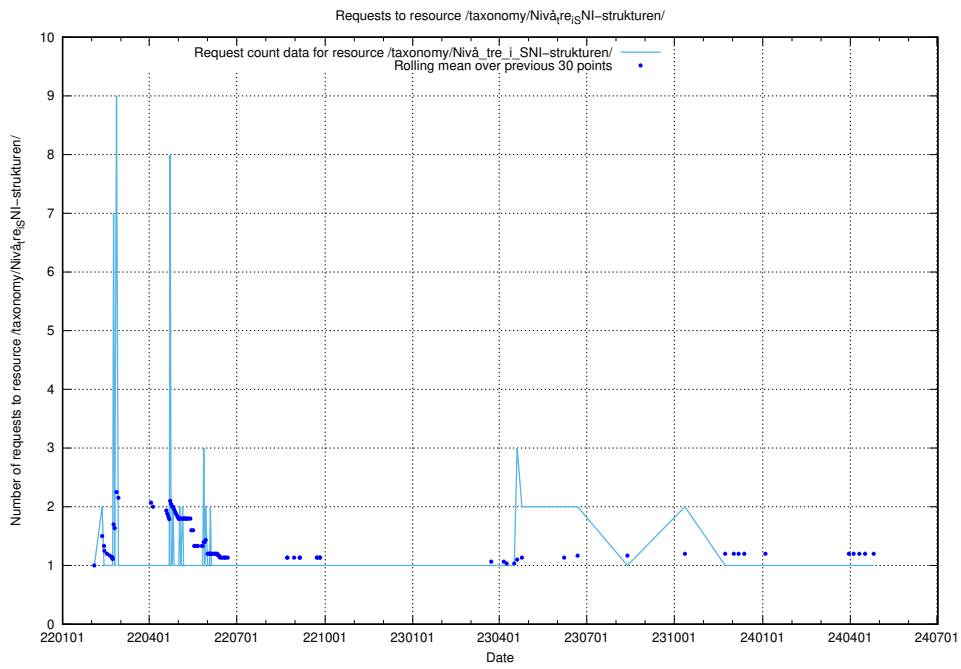

5.3008 Usage of /taxonomy/Nivå_tre_i_SNI-strukturen/

Here, we count the number of requests to resource /taxonomy/Nivå_tre_i_SNI-strukturen/.