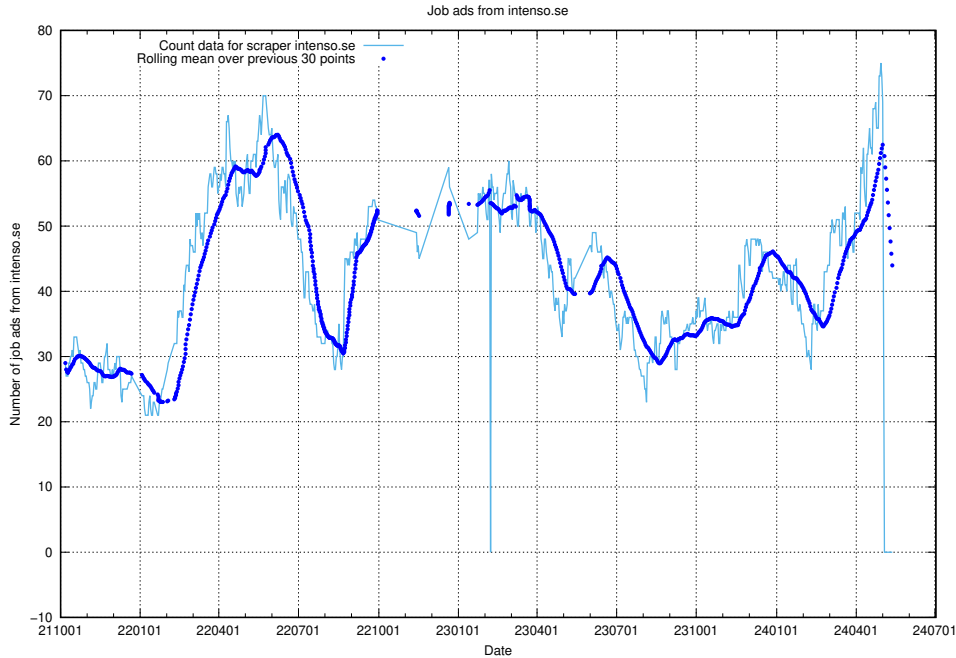

13.16 Number of ads by scraper intenso.se

Here, we count the number of job ads scraped from intenso.se.

13.17 Number of ads by scraper thehub.io

Here, we count the number of job ads scraped from thehub.io.