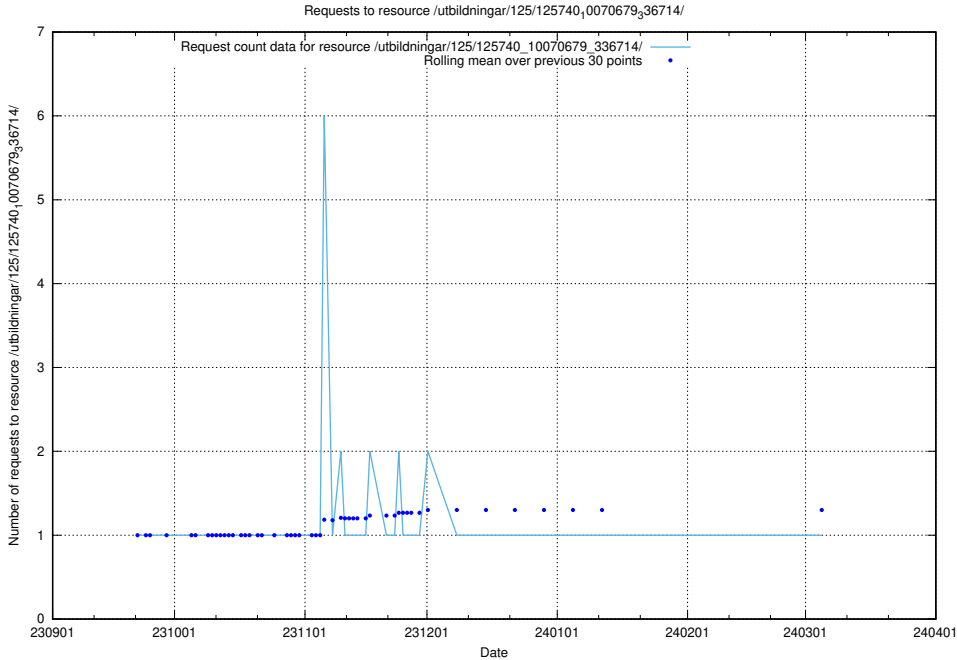

5.4490 Usage of /utbildningar/125/125740_10070679_336714/

Here, we count the number of requests to resource /utbildningar/125/125740_10070679_336714/.