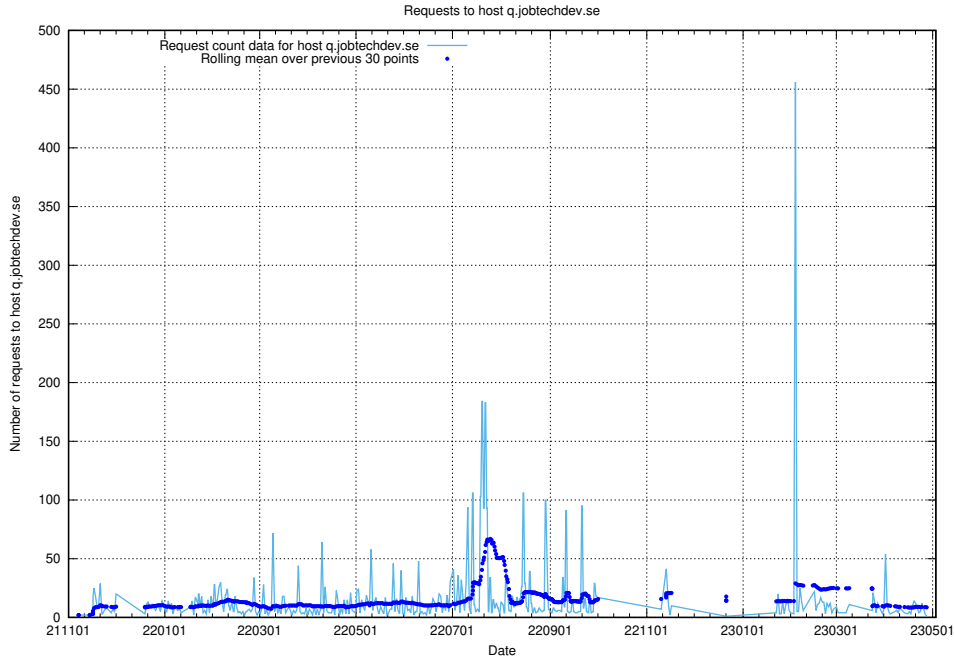

7.624 Usage of q.jobtechdev.se

Here, we count the number of requests to host q.jobtechdev.se.

7.625 Usage of mc.jobtechdev.se

Here, we count the number of requests to host mc.jobtechdev.se.

7.626 Usage of list.jobtechdev.se