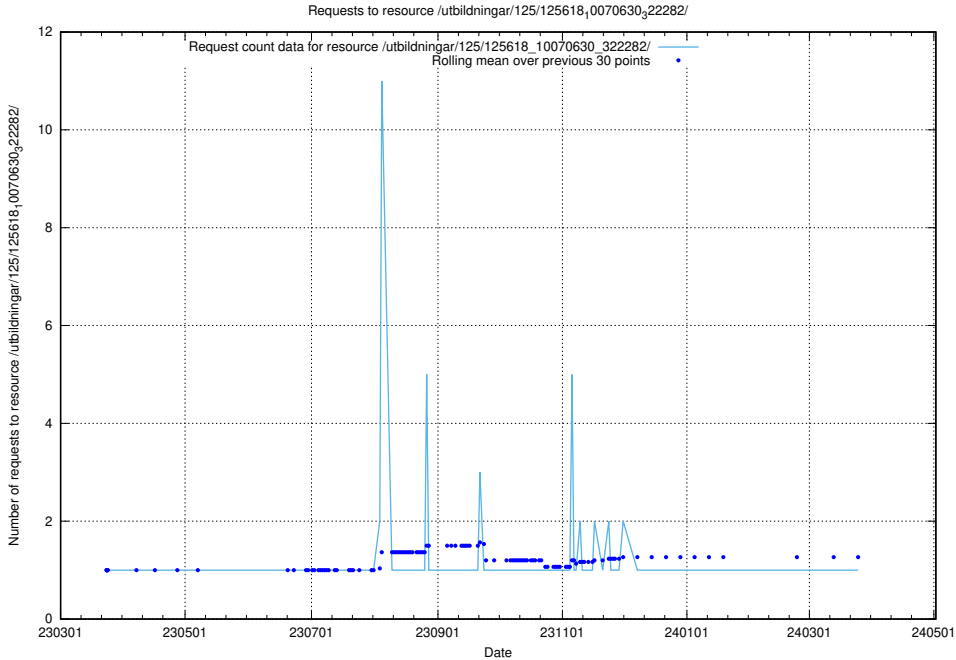

5.1037 Usage of /utbildningar/125/125618_10070630_322282/

Here, we count the number of requests to resource /utbildningar/125/125618_10070630_322282/.