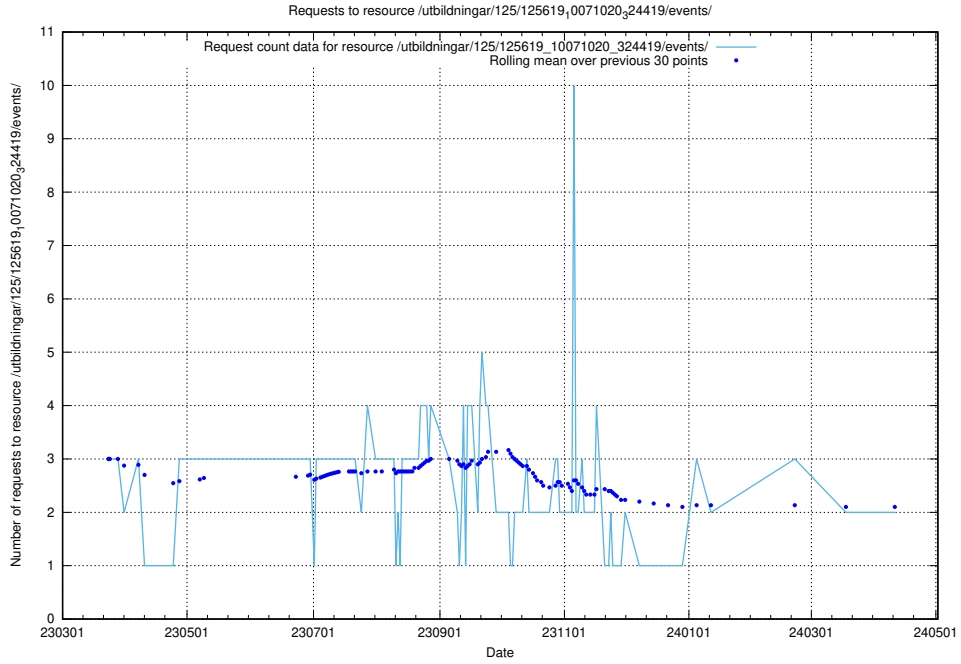

5.897 Usage of /utbildningar/125/125619_10071020_324419/events/

Here, we count the number of requests to resource /utbildningar/125/125619_10071020_324419/events/