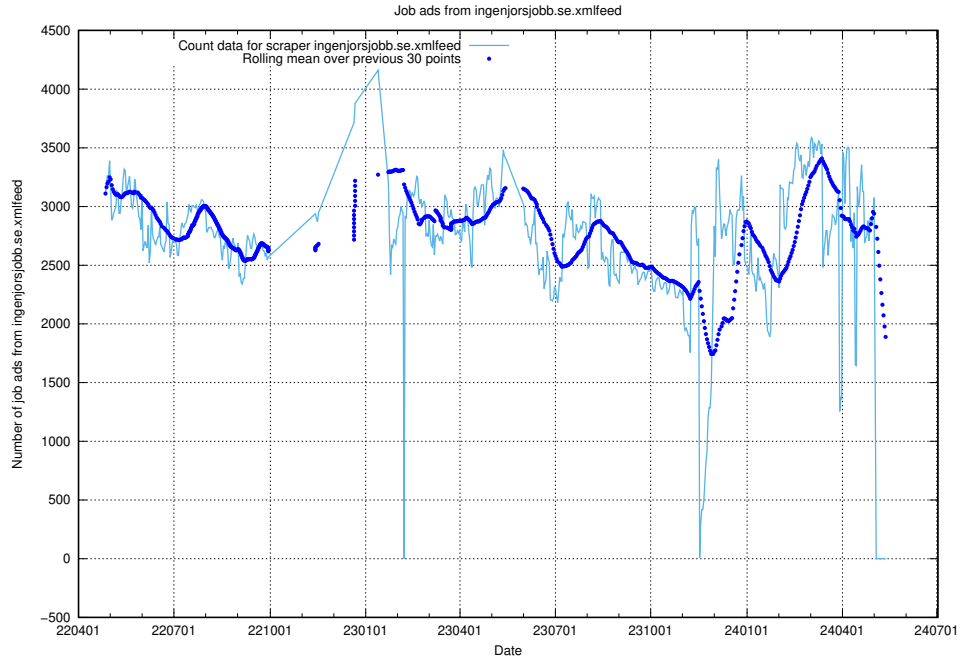

13.12 Number of ads by scraper ingenjorsjobb.se.xmlfeed

Here, we count the number of job ads scraped from ingenjorsjobb.se.xmlfeed.