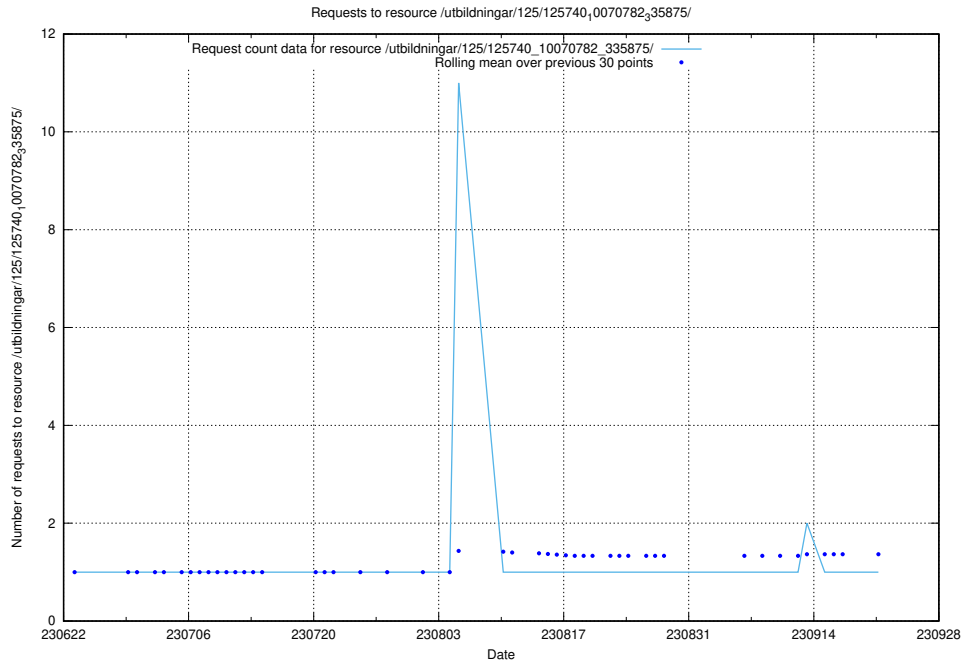

5.5674 Usage of /utbildningar/125/125740_10070782_335875/

Here, we count the number of requests to resource /utbildningar/125/125740_10070782_335875/.