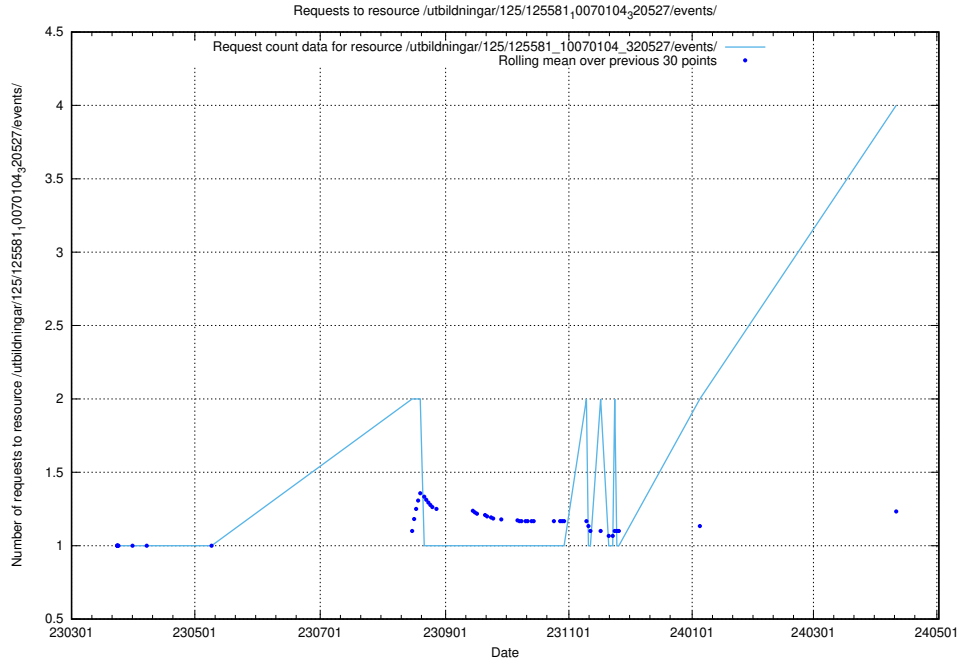

5.155 Usage of /utbildningar/125/125581_10070104_320527/events/

Here, we count the number of requests to resource /utbildningar/125/125581_10070104_320527/events/