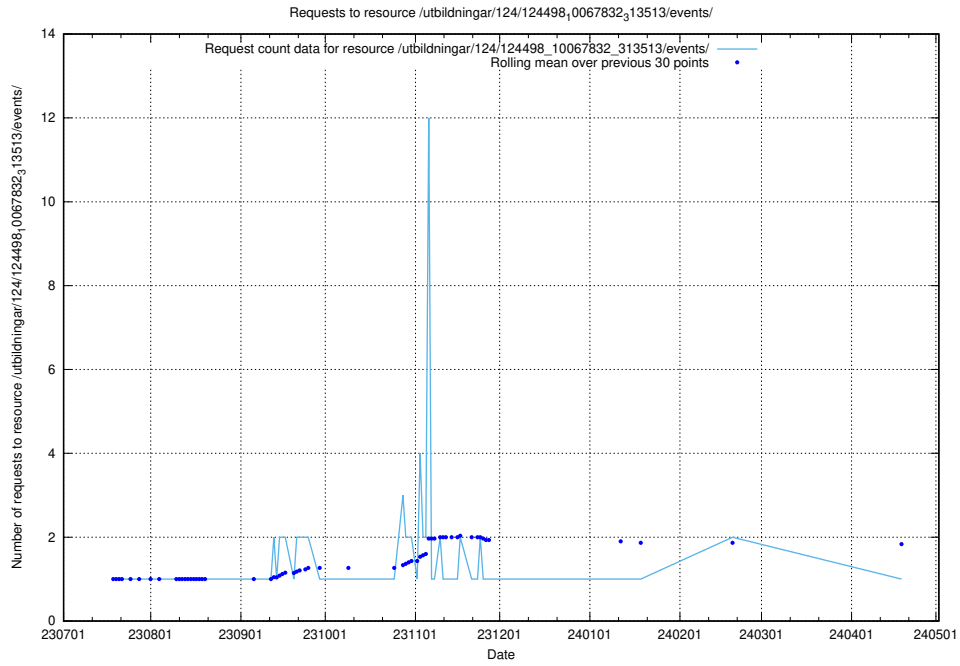

5.4997 Usage of /utbildningar/123/123367_10065943_302778/events/

Here, we count the number of requests to resource /utbildningar/123/123367_10065943_302778/events/

5.4998 Usage of /utbildningar/123/123367_10065867_298117/events/