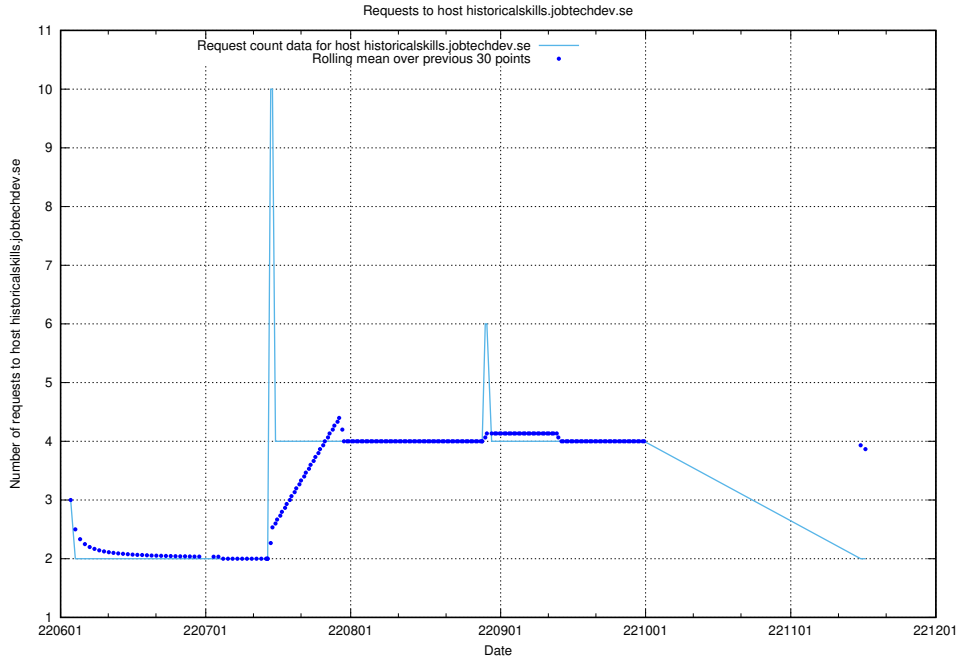

7.417 Usage of `historicalskills.jobtechdev.se`

Here, we count the number of requests to host `historicalskills.jobtechdev.se`.