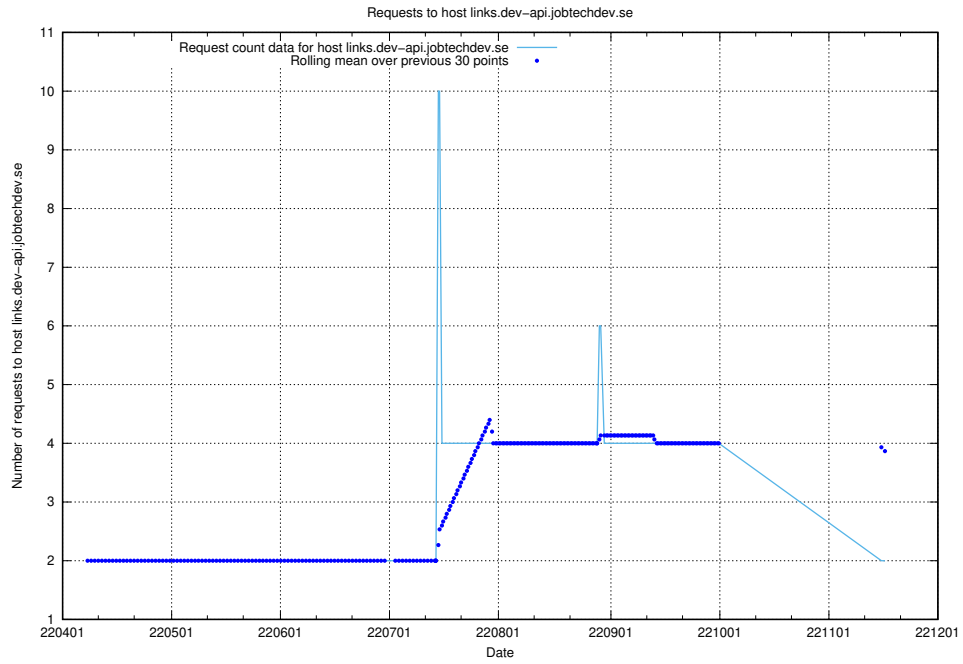

7.473 Usage of links.dev-api.jobtechdev.se

Here, we count the number of requests to host links.dev-api.jobtechdev.se.