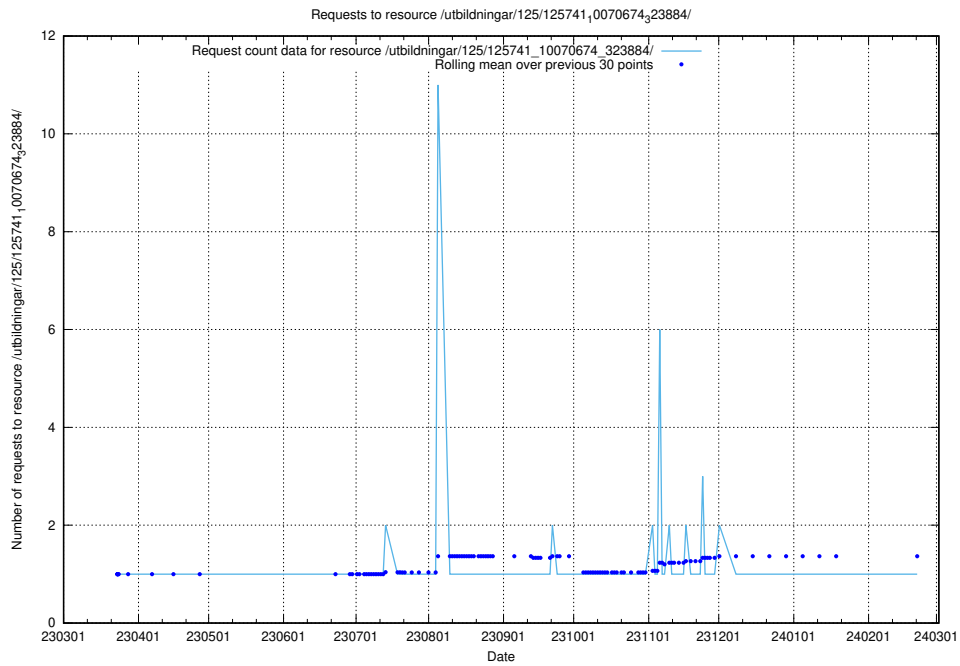

5.6485 Usage of /utbildningar/125/125741_10070674_323884/

Here, we count the number of requests to resource /utbildningar/125/125741_10070674_323884/.