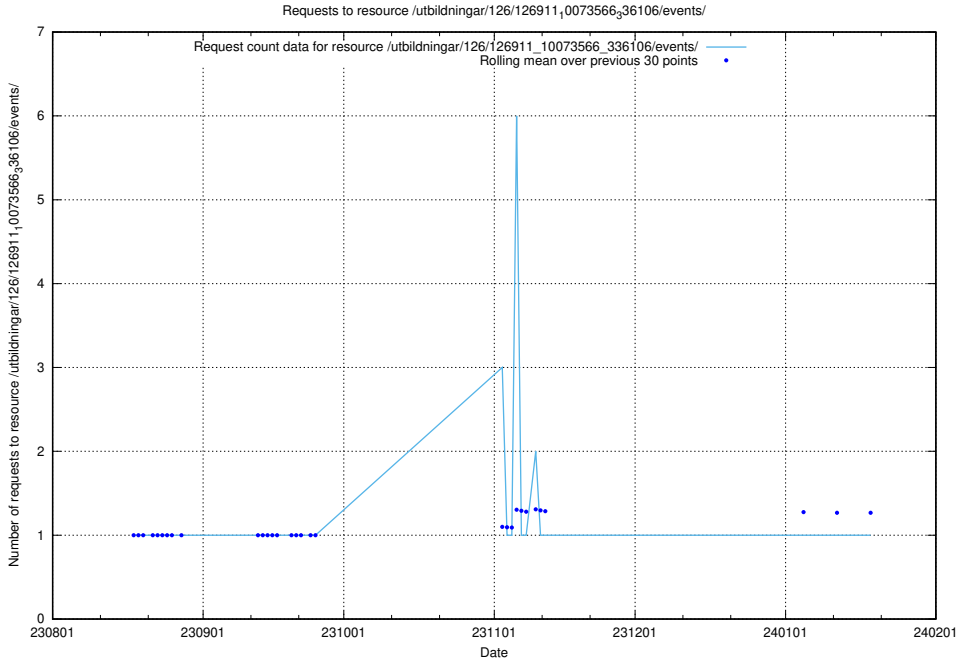

5.4745 Usage of /utbildningar/126/126911_10073566_336106/events/

Here, we count the number of requests to resource /utbildningar/126/126911_10073566_336106/events/