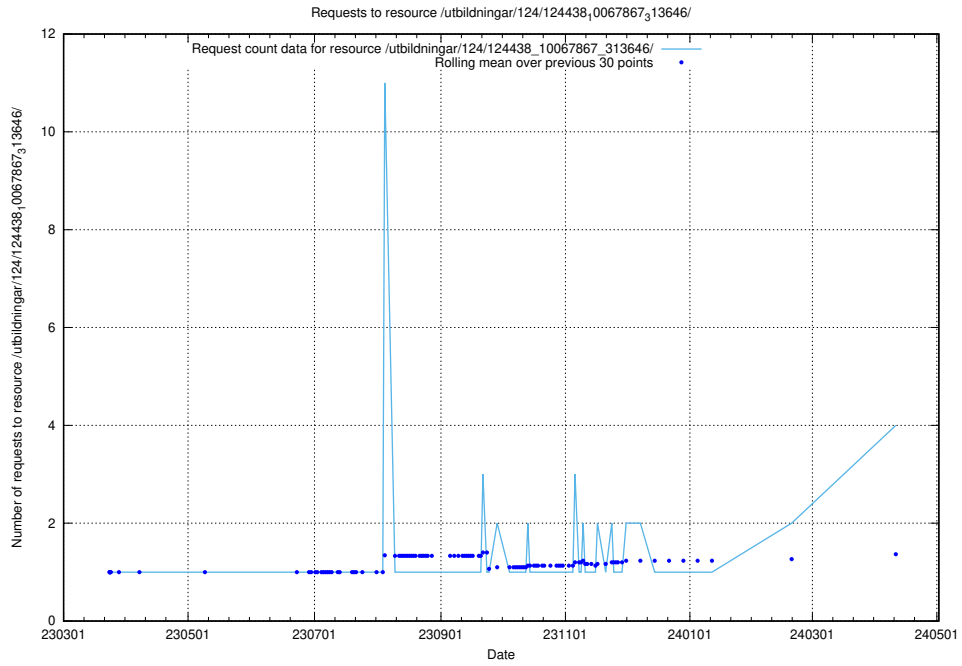

5.189 Usage of /utbildningar/124/124438_10067867_313646/

Here, we count the number of requests to resource /utbildningar/124/124438_10067867_313646/.