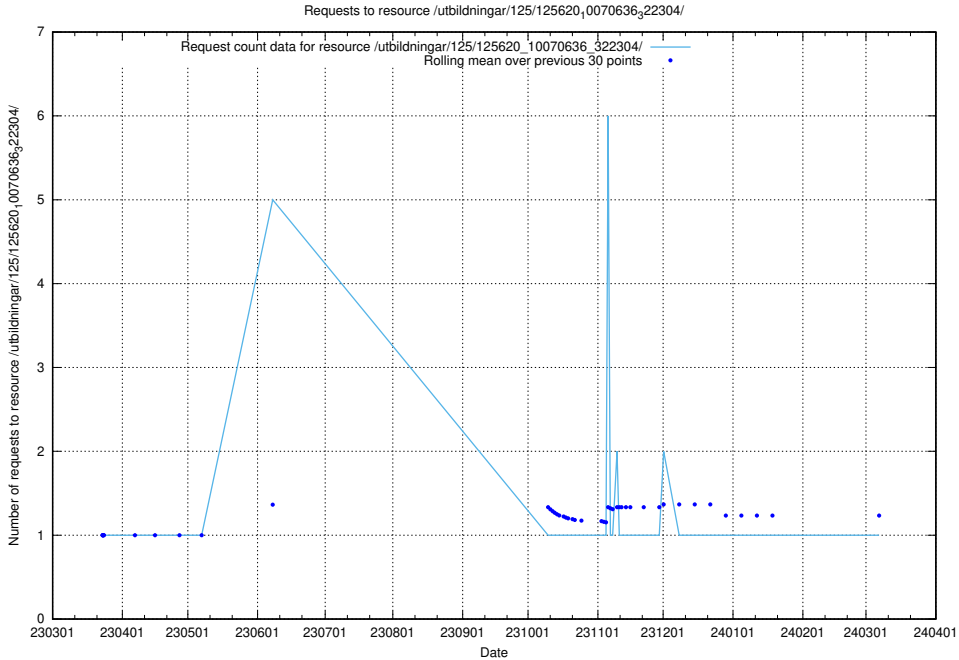

5.1023 Usage of /utbildningar/125/125620_10070636_322304/

Here, we count the number of requests to resource /utbildningar/125/125620_10070636_322304/.