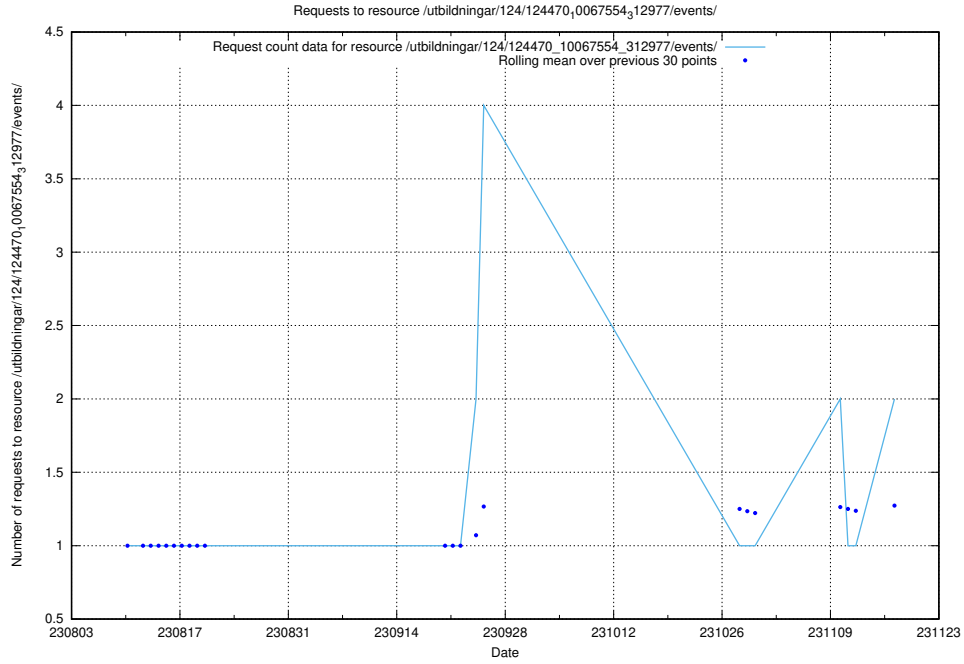

5.749 Usage of /utbildningar/124/124470_10067554_312977/events/

Here, we count the number of requests to resource /utbildningar/124/124470_10067554_312977/events/