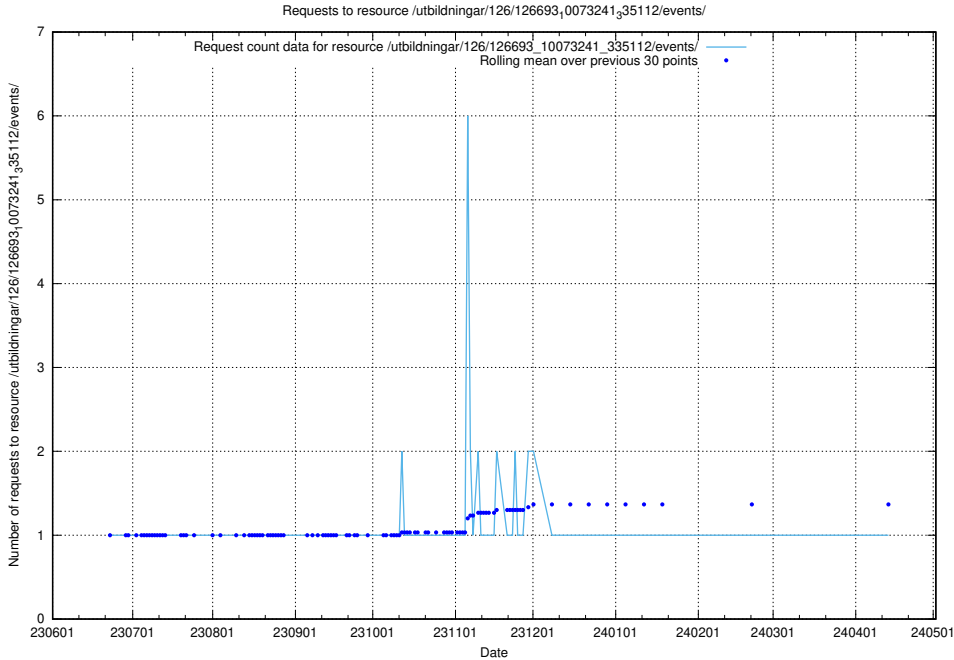

5.5619 Usage of /utbildningar/126/126693_10073241_335112/events/

Here, we count the number of requests to resource /utbildningar/126/126693_10073241_335112/events/