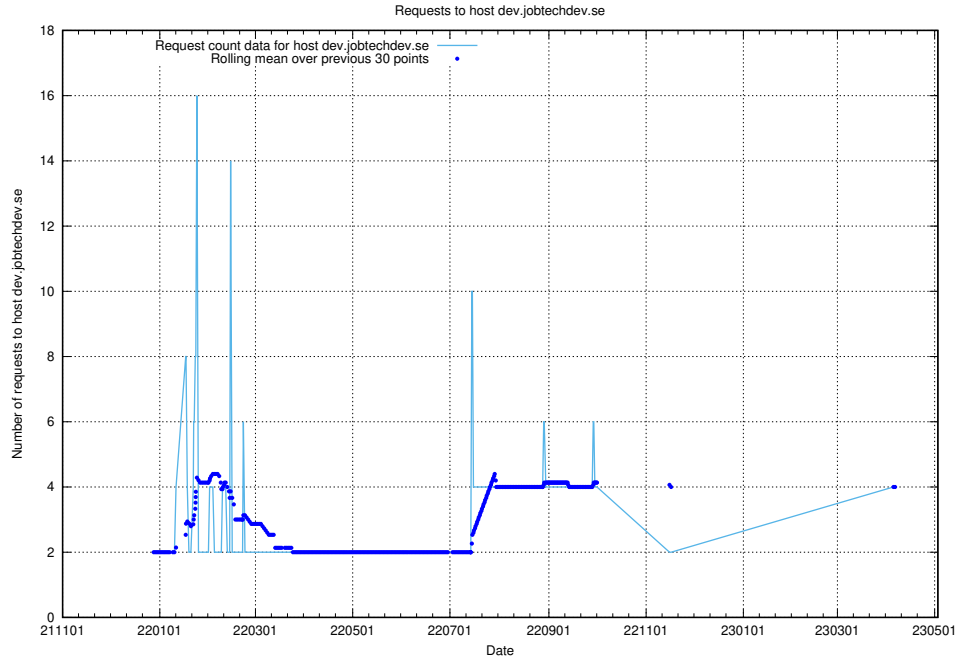

7.133 Usage of dev.jobtechdev.se

Here, we count the number of requests to host dev.jobtechdev.se.