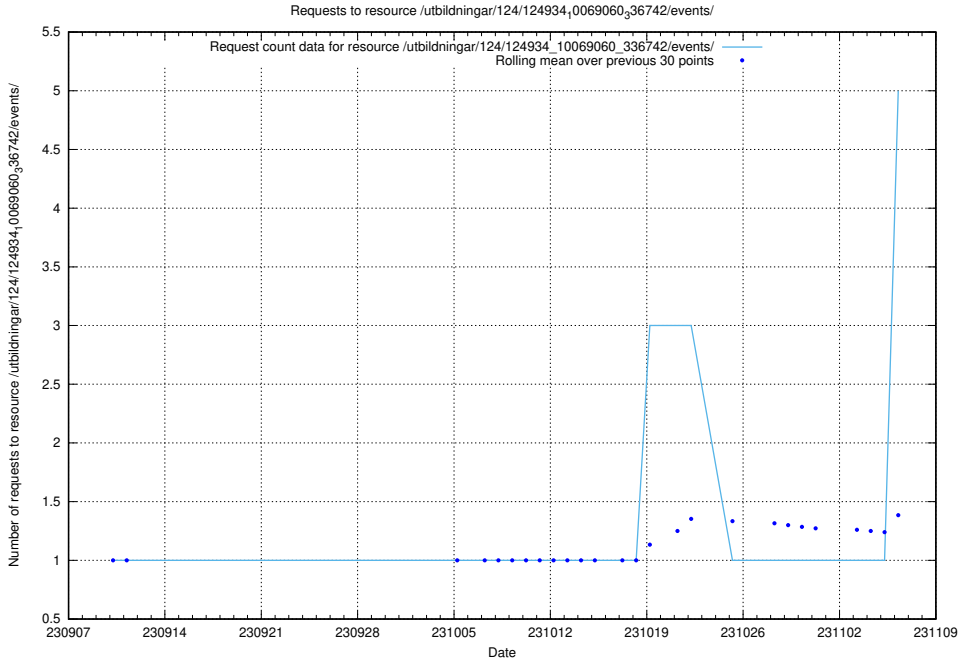

5.138 Usage of /utbildningar/124/124934_10069060_336742/events/

Here, we count the number of requests to resource /utbildningar/124/124934_10069060_336742/events/