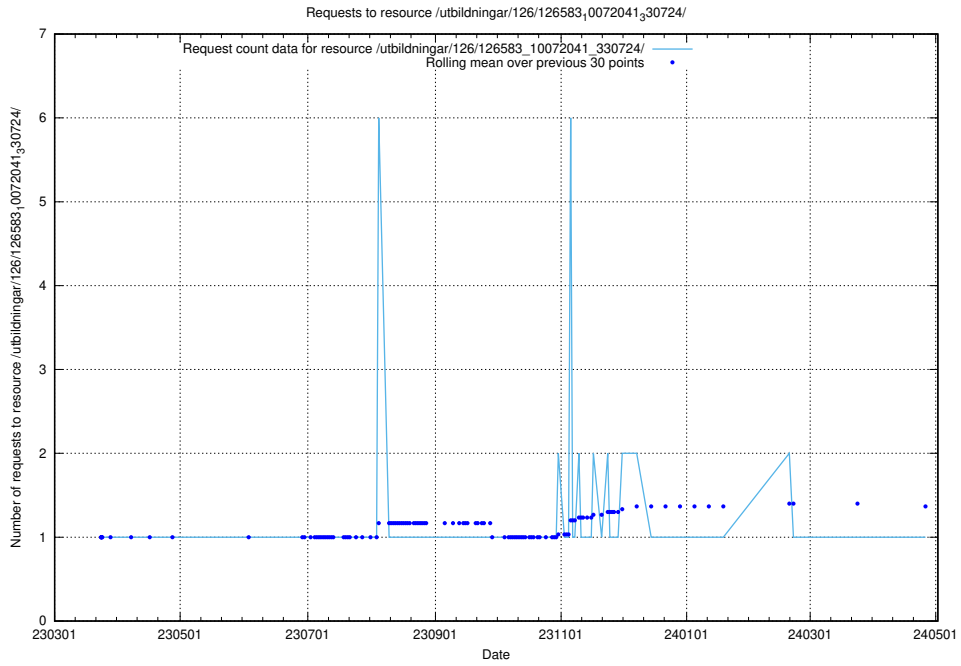

5.6400 Usage of /utbildningar/126/126583_10072041_330724/

Here, we count the number of requests to resource /utbildningar/126/126583_10072041_330724/.