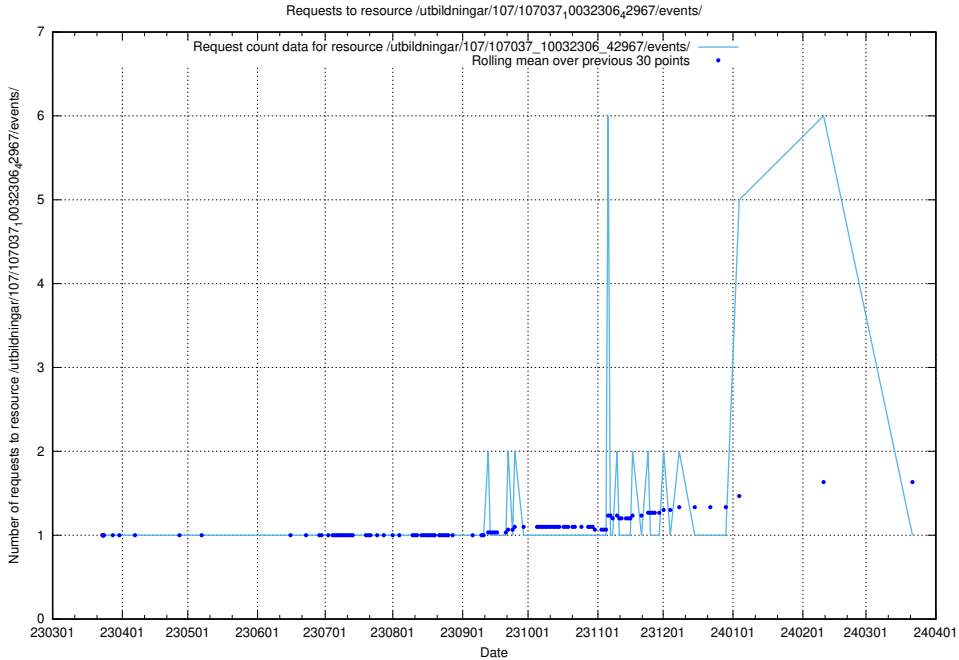

5.5346 Usage of /utbildningar/107/107037_10032306_42967/events/

Here, we count the number of requests to resource /utbildningar/107/107037_10032306_42967/events/.