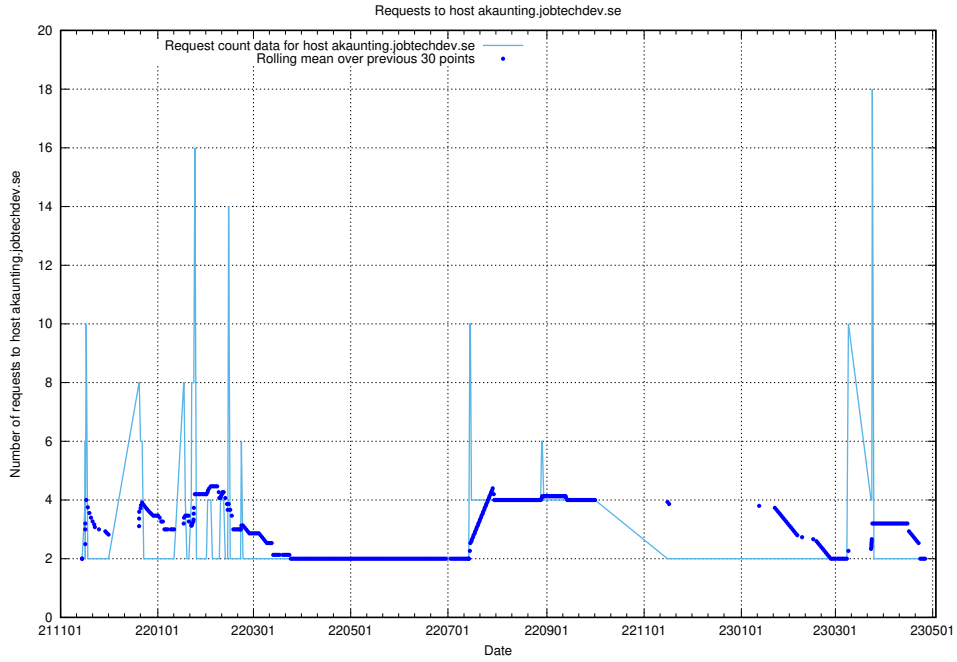

7.293 Usage of akaunting.jobtechdev.se

Here, we count the number of requests to host akaunting.jobtechdev.se.

7.294 Usage of prod-historical-search.jobtechdev.se

Here, we count the number of requests to host prod-historical-search.jobtechdev.se.