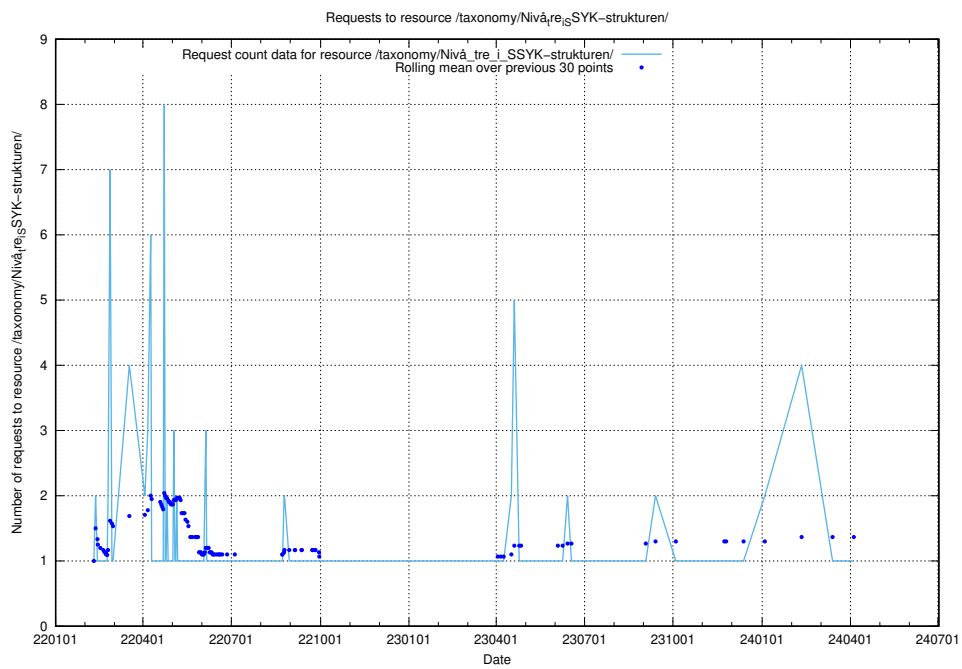

5.1912 Usage of /taxonomy/Nivå_tre_i_SSYK-strukturen/

Here, we count the number of requests to resource /taxonomy/Nivå_tre_i_SSYK-strukturen/.