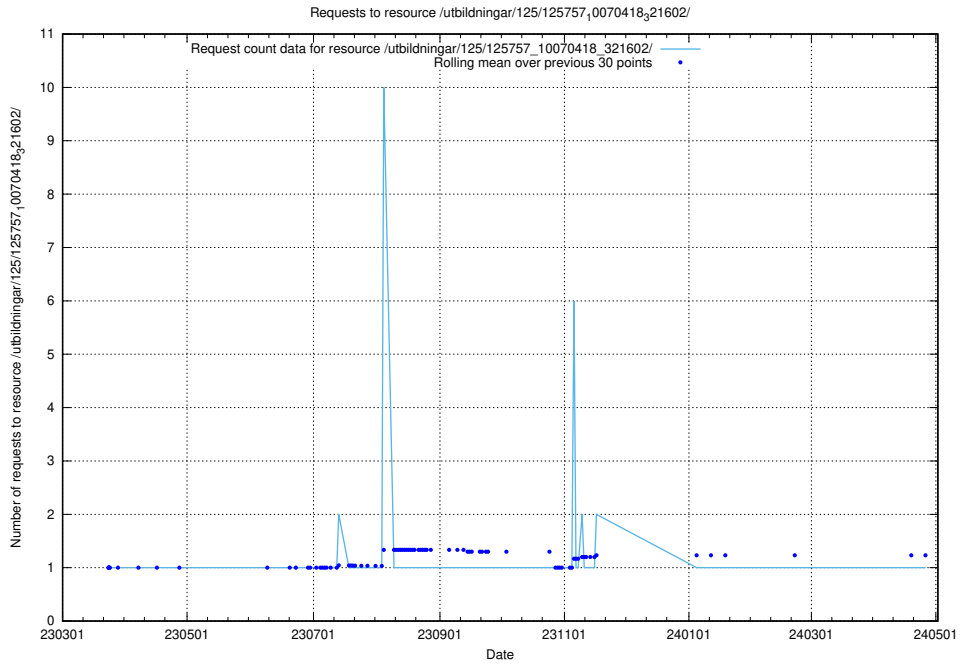

5.6453 Usage of /utbildningar/125/125757_10070418_321602/

Here, we count the number of requests to resource /utbildningar/125/125757_10070418_321602/.