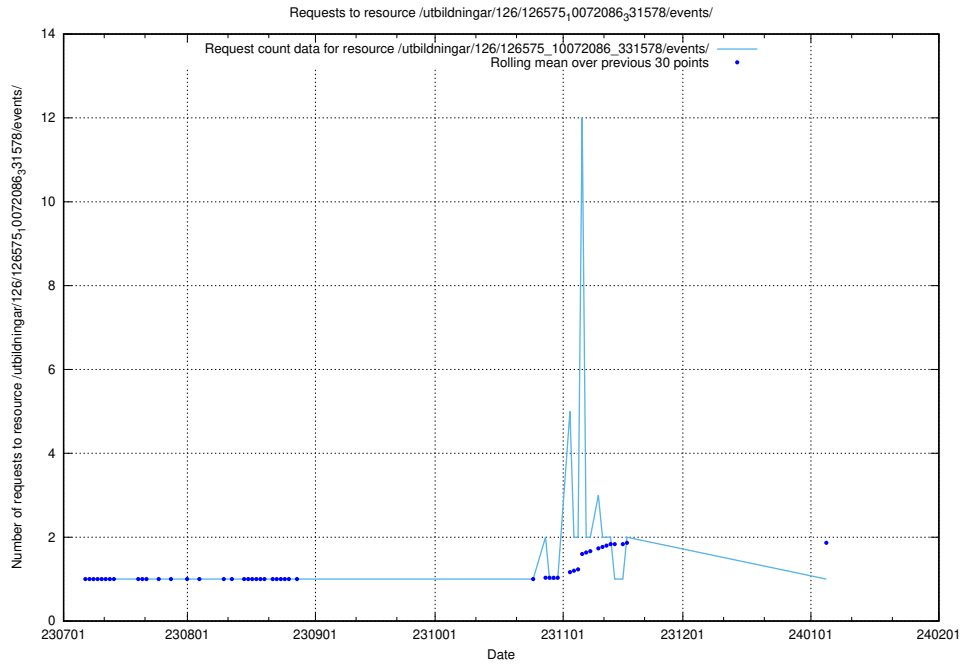

5.5273 Usage of /utbildningar/126/126575_10072086_331578/events/

Here, we count the number of requests to resource /utbildningar/126/126575_10072086_331578/events/