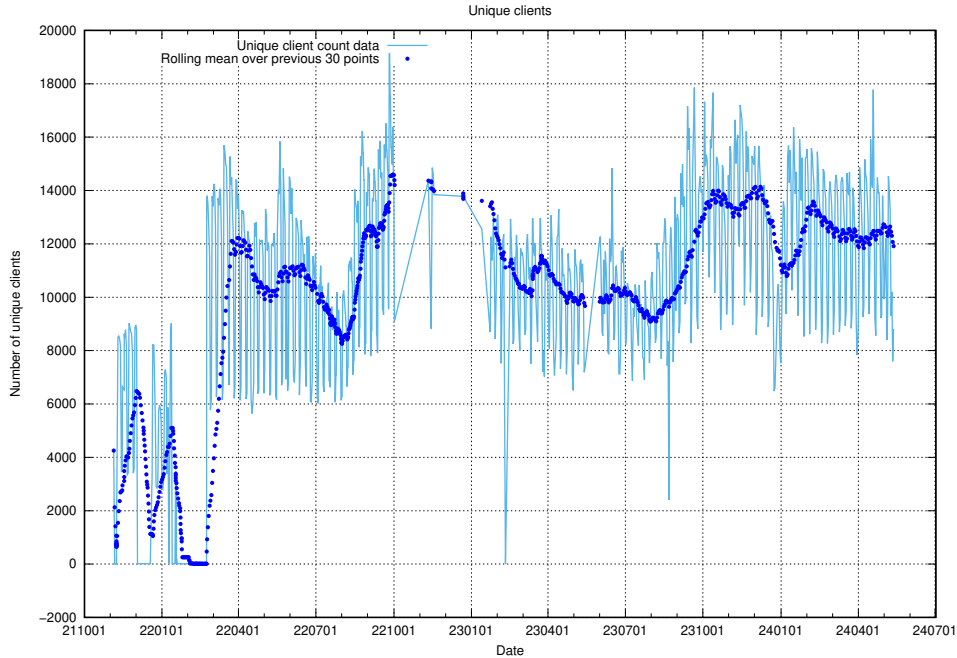

8.2 Number of unique clients

Here we extract the number of unique clients that have used our APIs.