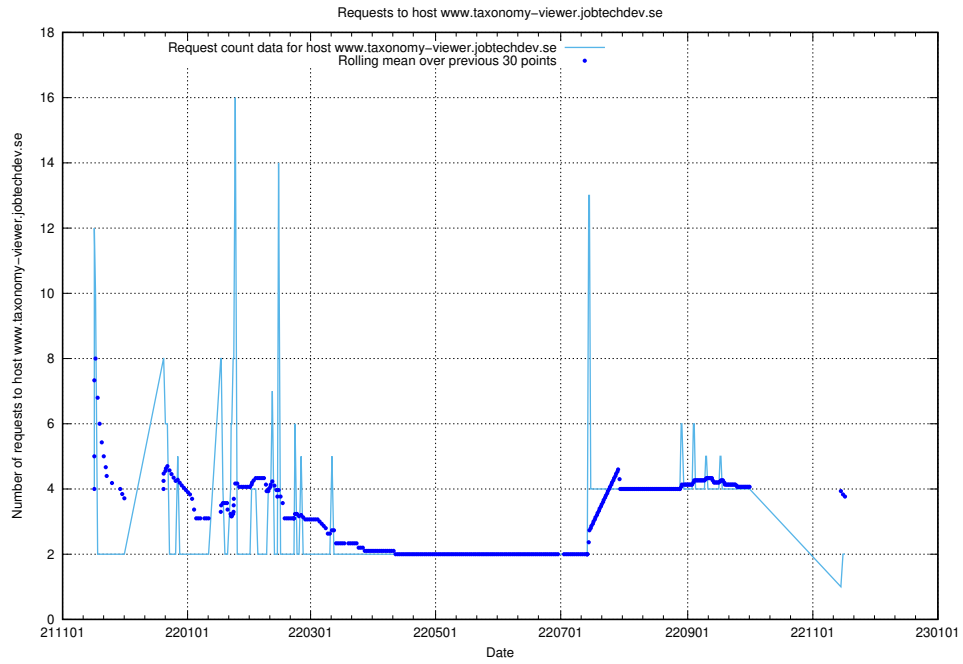

7.505 Usage of `www.taxonomy-viewer.jobtechdev.se`

Here, we count the number of requests to host `www.taxonomy-viewer.jobtechdev.se`.