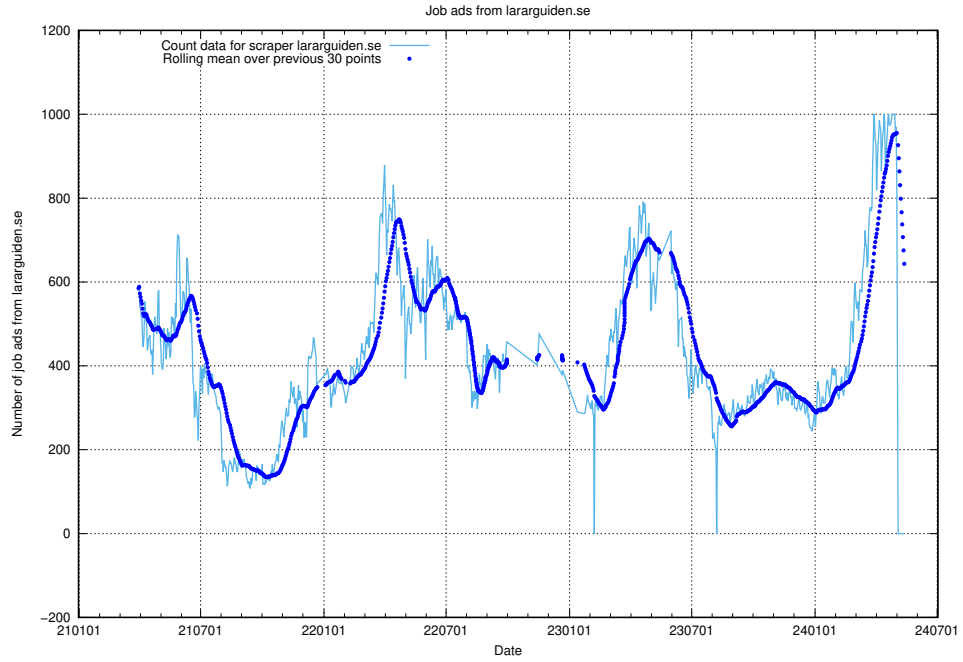

13.8 Number of ads by scraper lararguiden.se

Here, we count the number of job ads scraped from lararguiden.se.