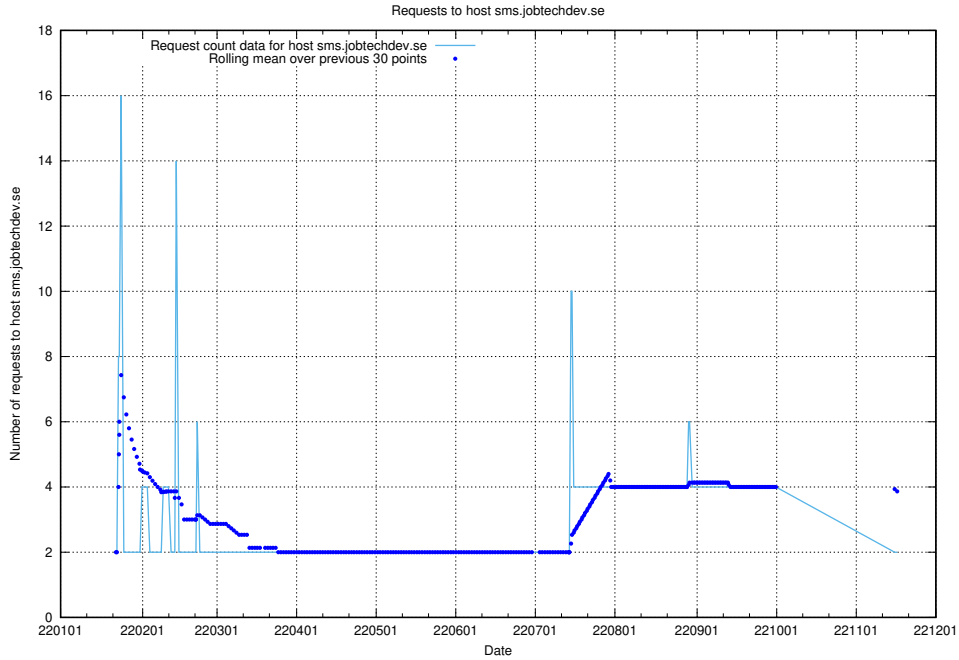

7.585 Usage of sms.jobtechdev.se

Here, we count the number of requests to host sms.jobtechdev.se.