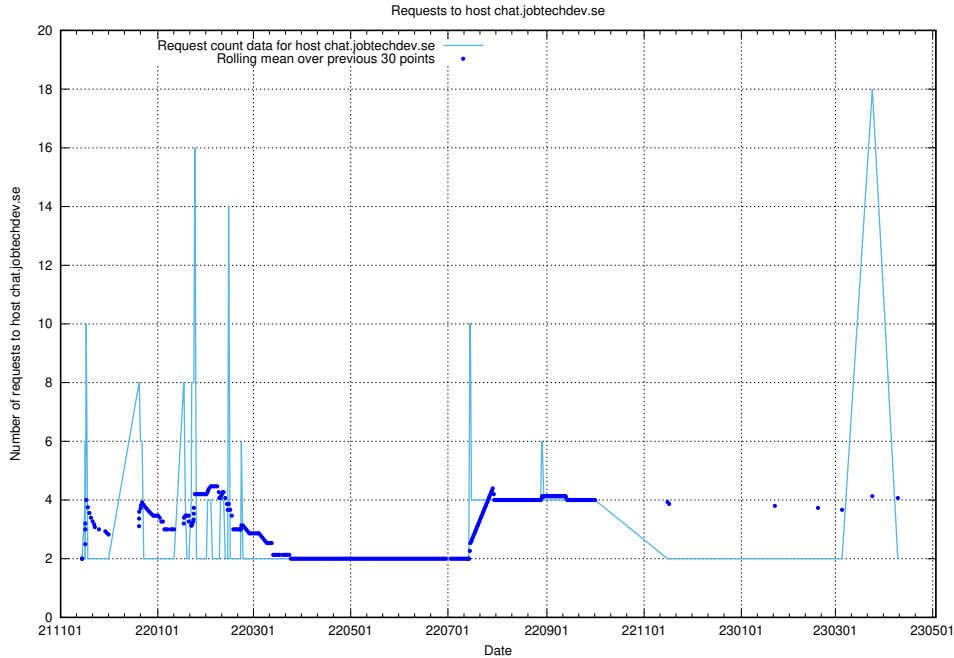

7.278 Usage of chat.jobtechdev.se

Here, we count the number of requests to host chat.jobtechdev.se.