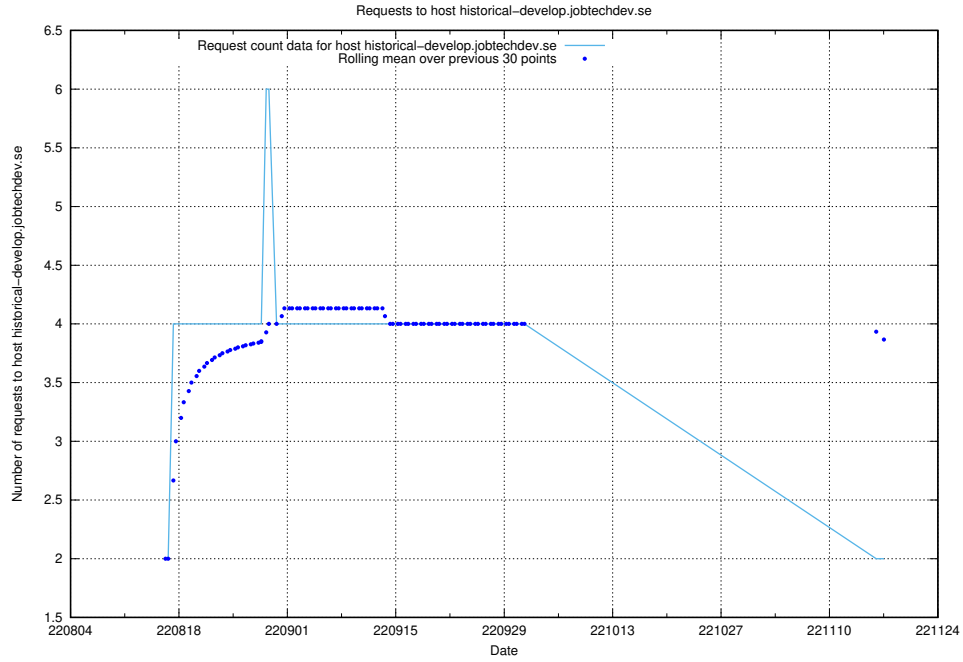

7.346 Usage of historical-develop.jobtechdev.se

Here, we count the number of requests to host historical-develop.jobtechdev.se.