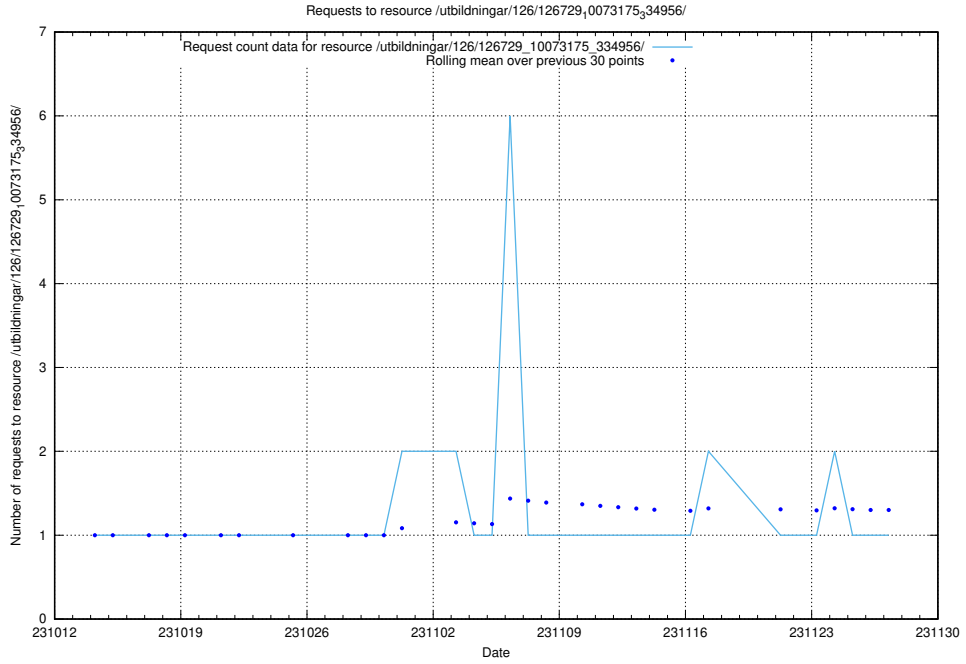

5.4311 Usage of /utbildningar/126/126729_10073175_334956/

Here, we count the number of requests to resource /utbildningar/126/126729_10073175_334956/.