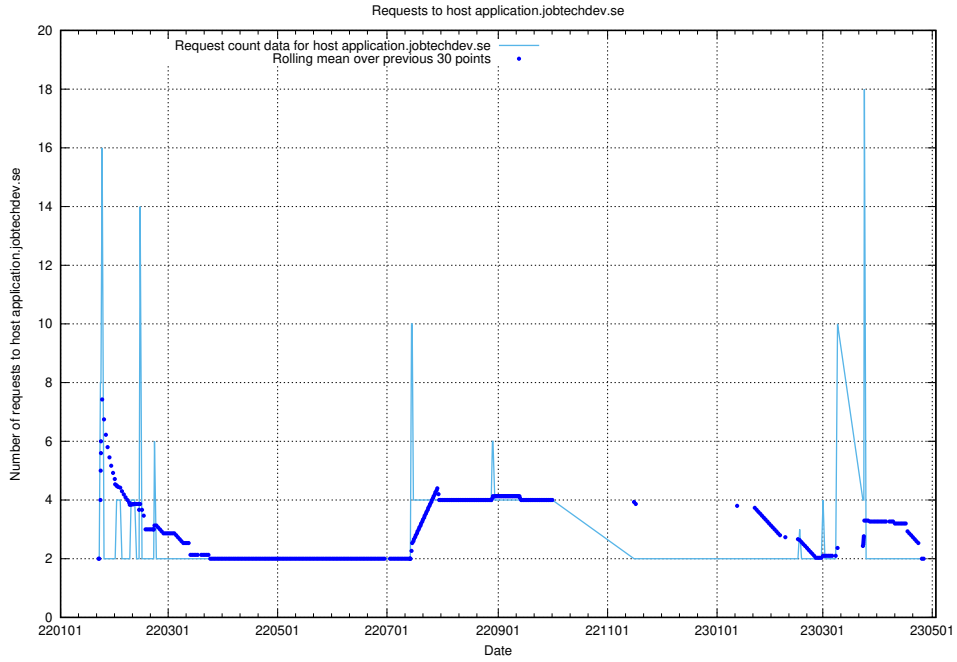

7.262 Usage of application.jobtechdev.se

Here, we count the number of requests to host application.jobtechdev.se.