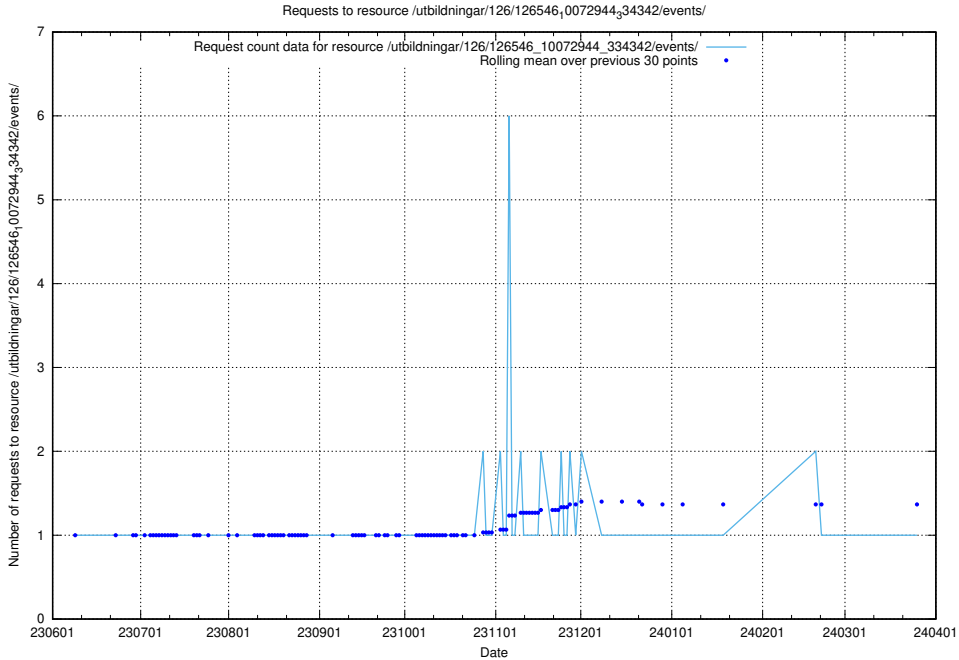

5.5867 Usage of /utbildningar/126/126546_10072944_334342/events/

Here, we count the number of requests to resource /utbildningar/126/126546_10072944_334342/events/