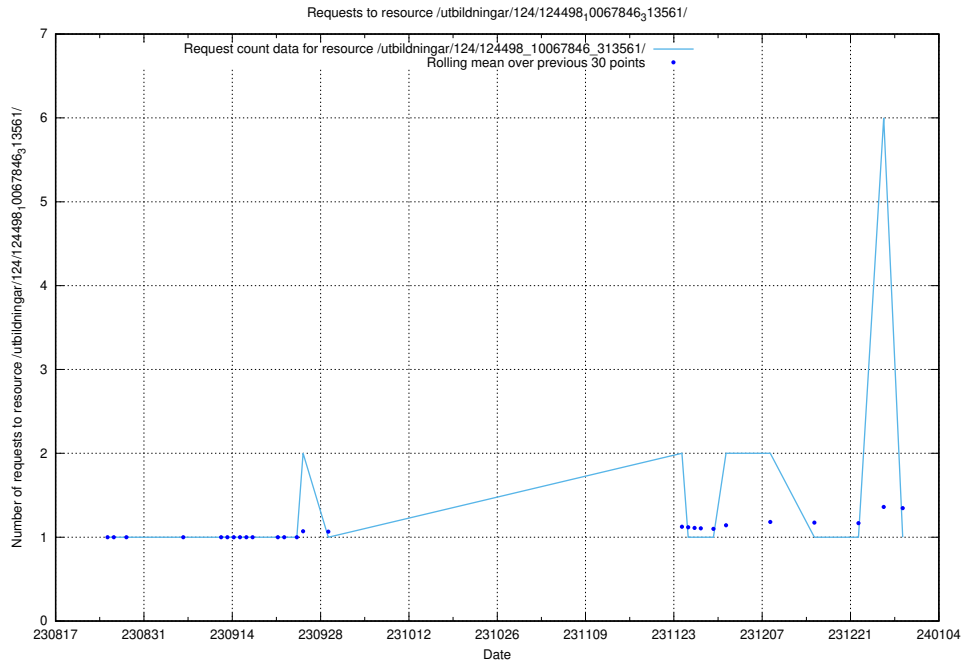

5.4698 Usage of /utbildningar/124/124498_10067846_313561/

Here, we count the number of requests to resource /utbildningar/124/124498_10067846_313561/.