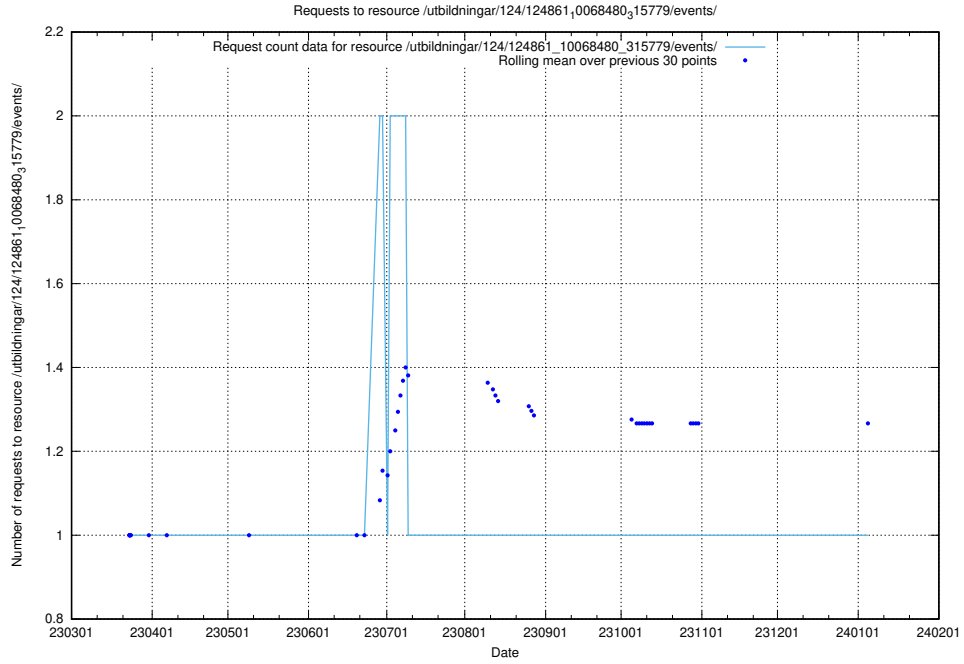

5.1130 Usage of /utbildningar/124/124861_10068480_315779/events/

Here, we count the number of requests to resource /utbildningar/124/124861_10068480_315779/events/