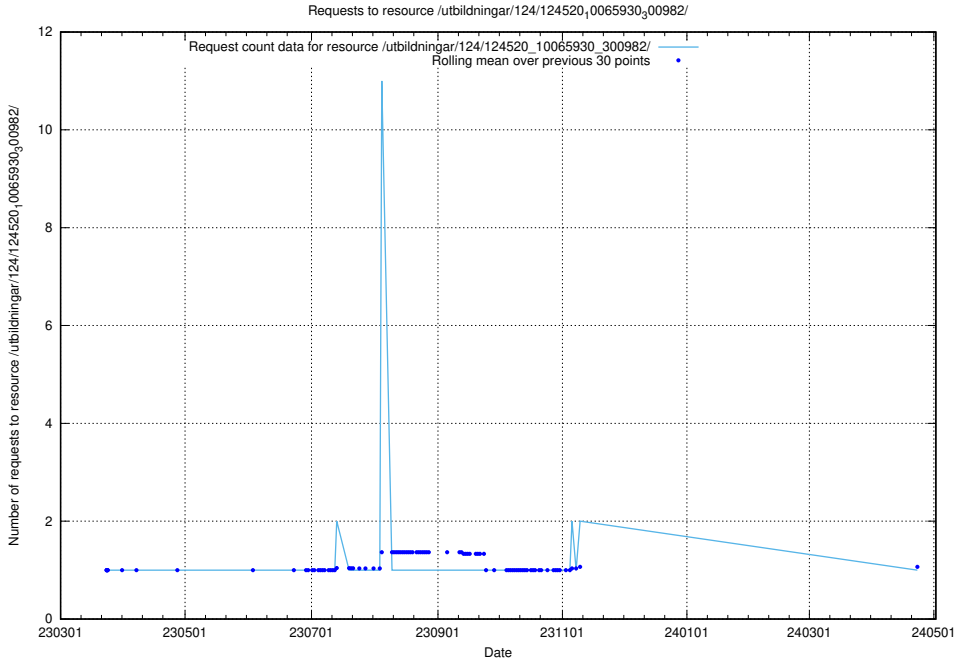

5.1220 Usage of /utbildningar/124/124520_10065930_300982/

Here, we count the number of requests to resource /utbildningar/124/124520_10065930_300982/.