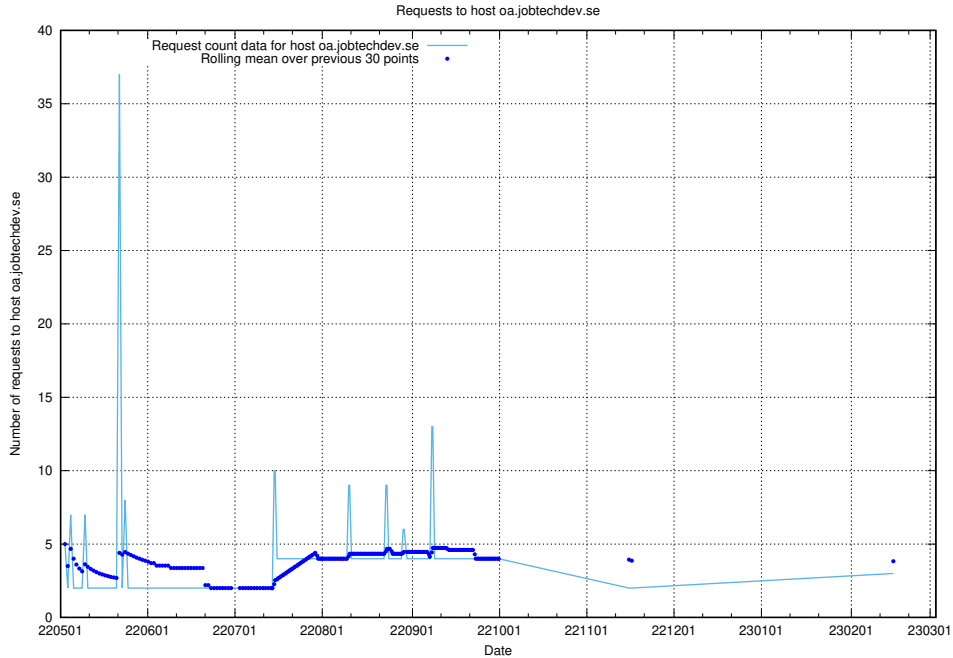

7.220 Usage of oa.jobtechdev.se

Here, we count the number of requests to host oa.jobtechdev.se.