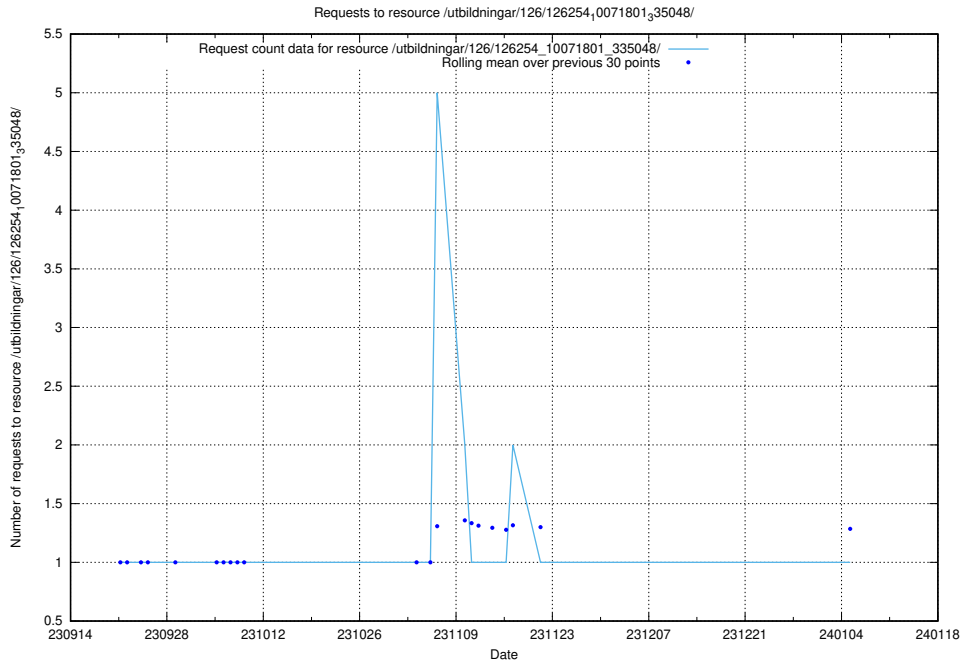

5.4502 Usage of /utbildningar/126/126254_10071801_335048/

Here, we count the number of requests to resource /utbildningar/126/126254_10071801_335048/.