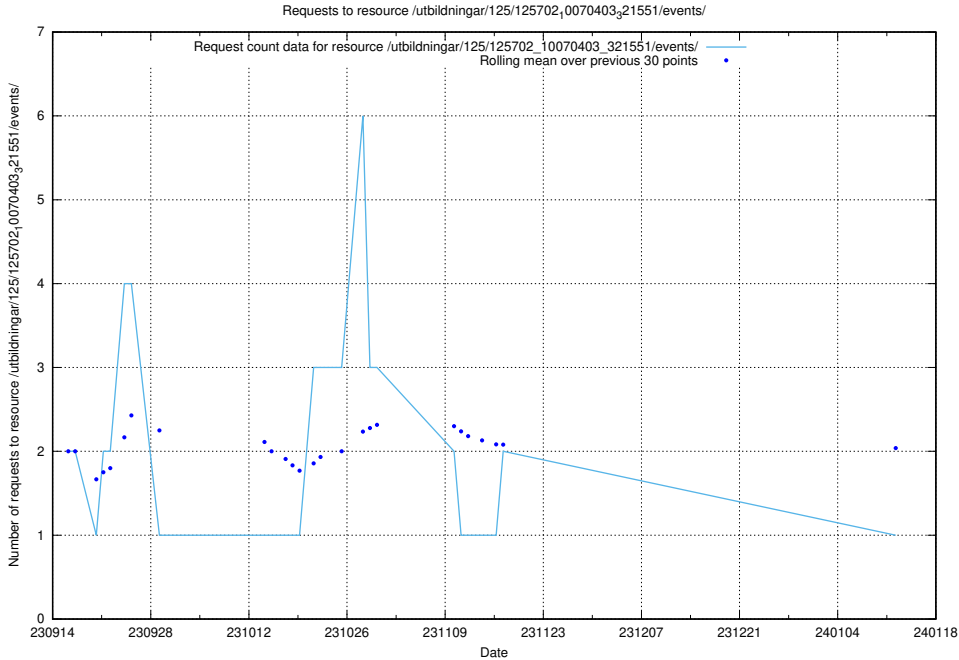

5.4517 Usage of /utbildningar/125/125702_10070403_321551/events/

Here, we count the number of requests to resource /utbildningar/125/125702_10070403_321551/events/