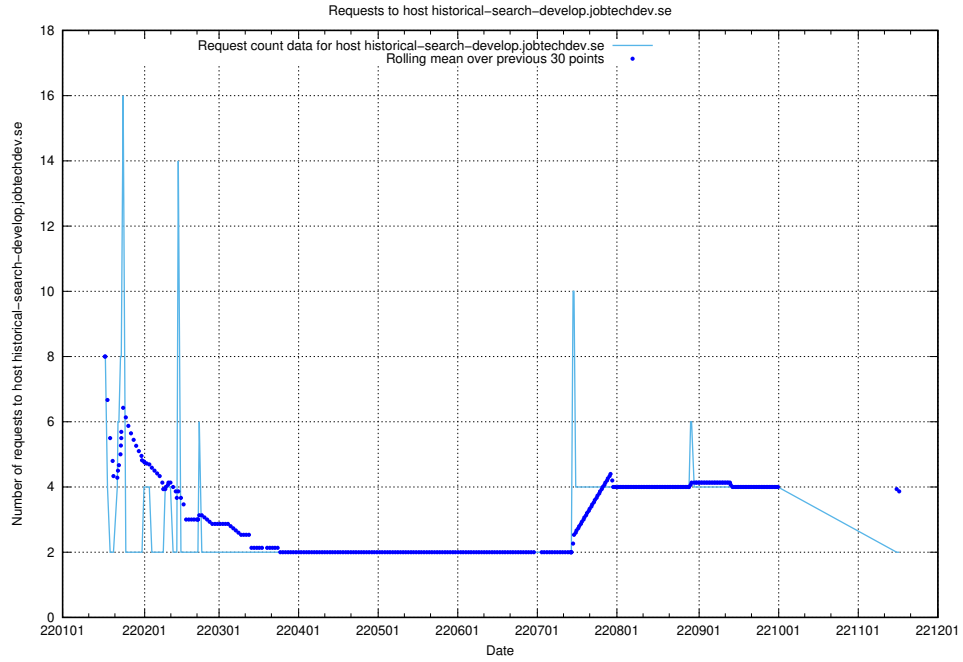

7.275 Usage of historical-search-develop.jobtechdev.se

Here, we count the number of requests to host historical-search-develop.jobtechdev.se.

7.276 Usage of jocp4.jobtechdev.se

Here, we count the number of requests to host jocp4.jobtechdev.se.