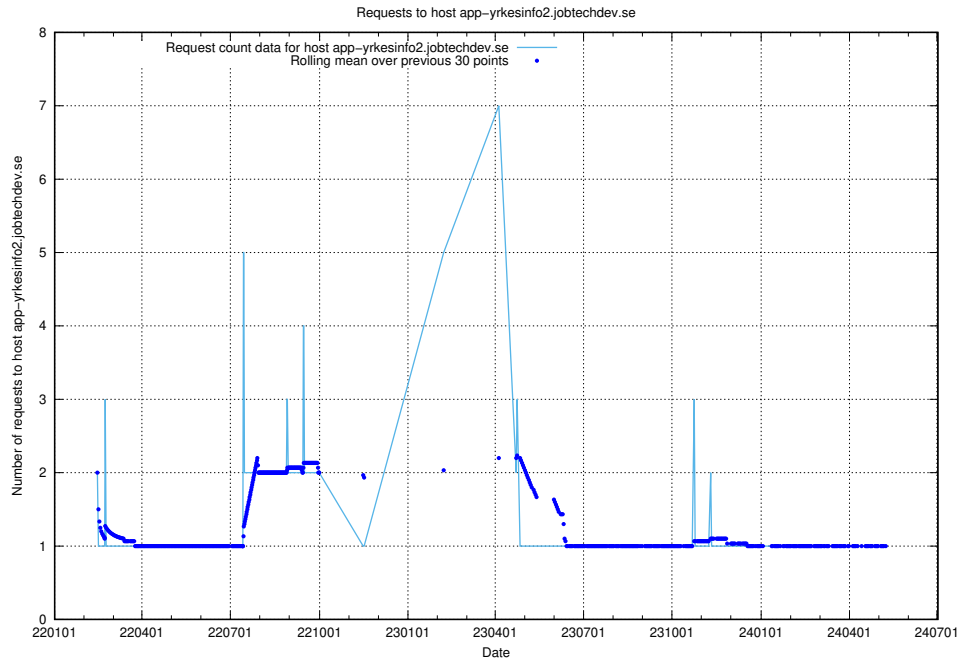

7.656 Usage of app-yrkesinfo2.jobtechdev.se

Here, we count the number of requests to host app-yrkesinfo2.jobtechdev.se.