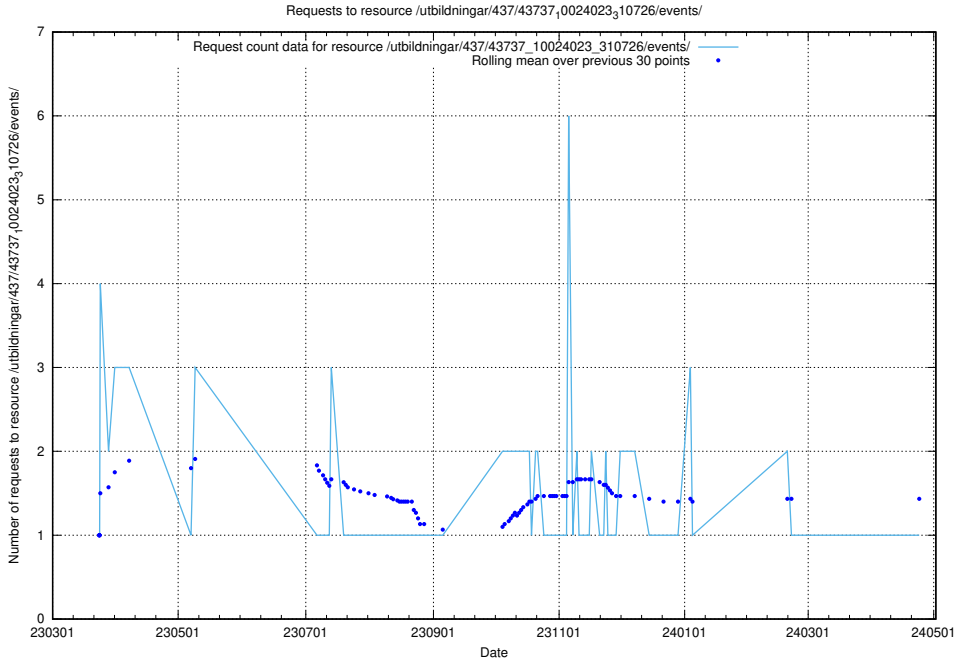

5.6398 Usage of /utbildningar/437/43737_10024023_310726/events/

Here, we count the number of requests to resource /utbildningar/437/43737_10024023_310726/events/.