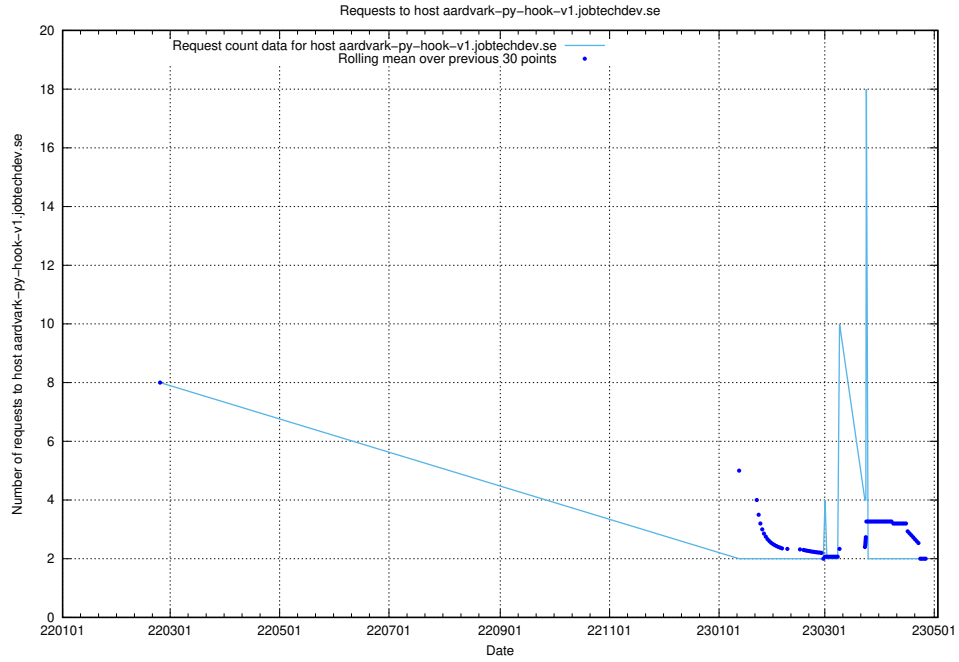

7.513 Usage of aardvark-py-hook-v1.jobtechdev.se

Here, we count the number of requests to host aardvark-py-hook-v1.jobtechdev.se.