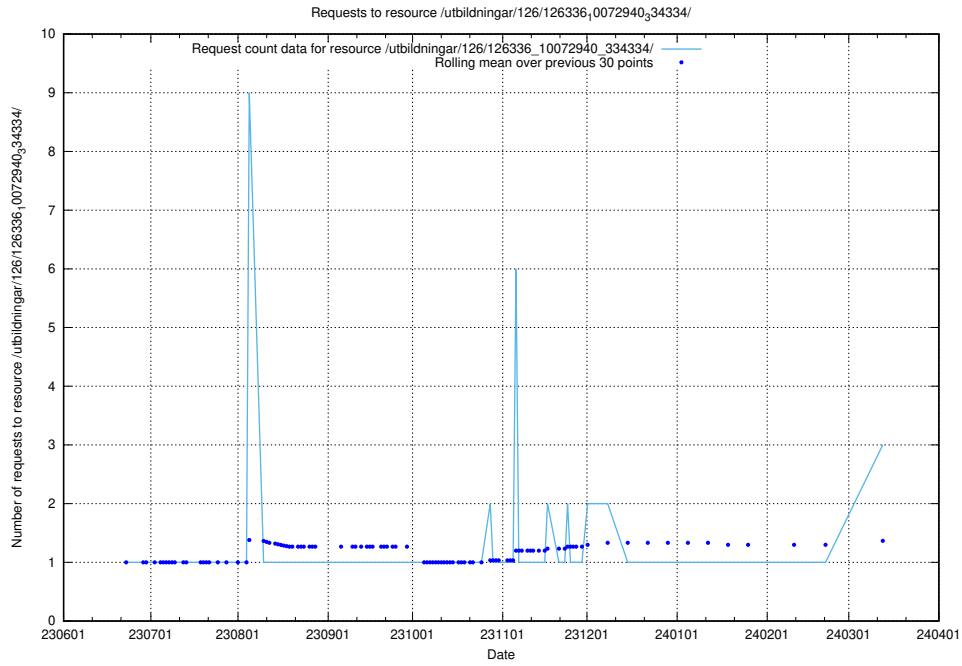

5.375 Usage of /utbildningar/126/126336_10072940_334334/

Here, we count the number of requests to resource /utbildningar/126/126336_10072940_334334/.