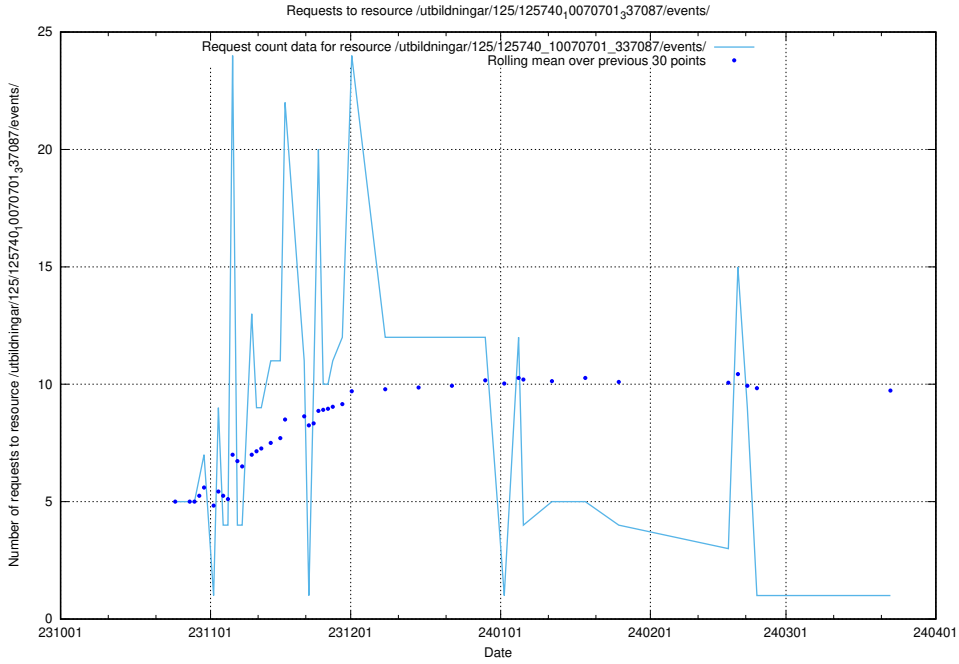

5.4187 Usage of /utbildningar/125/125740_10070701_337087/events/

Here, we count the number of requests to resource /utbildningar/125/125740_10070701_337087/events/