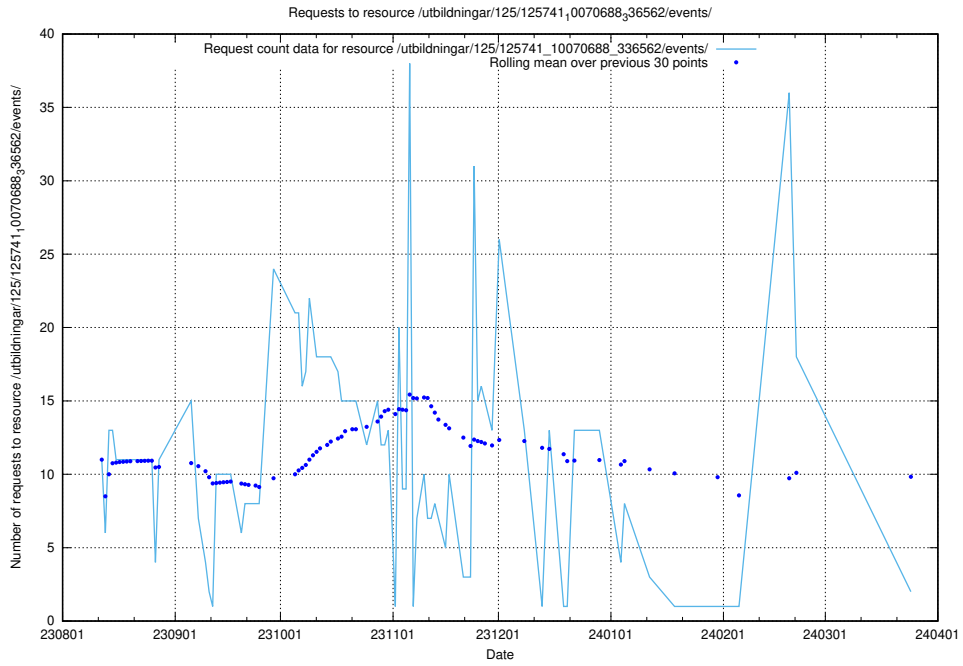

5.737 Usage of /utbildningar/125/125741_10070688_336562/events/

Here, we count the number of requests to resource /utbildningar/125/125741_10070688_336562/events/