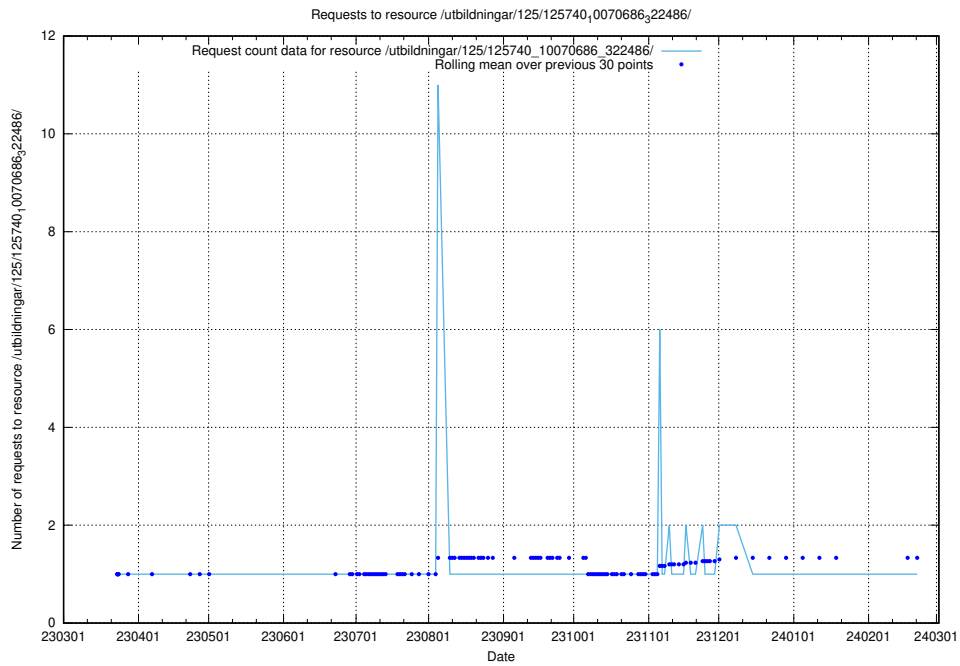

5.948 Usage of /utbildningar/125/125740_10070686_322486/

Here, we count the number of requests to resource /utbildningar/125/125740_10070686_322486/.