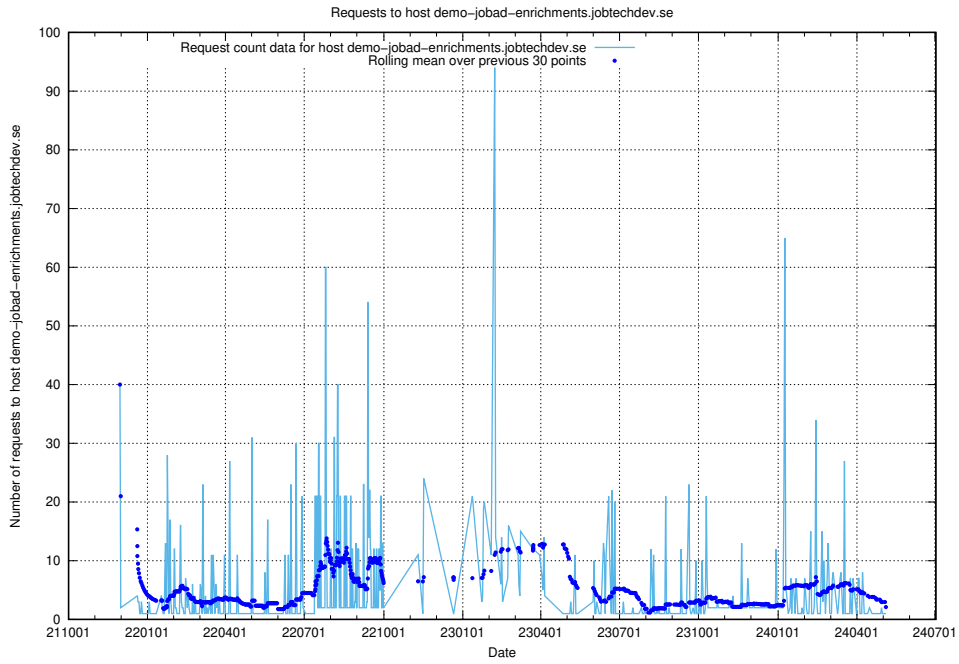

7.624 Usage of q.jobtechdev.se

Here, we count the number of requests to host q.jobtechdev.se.

7.625 Usage of mc.jobtechdev.se

Here, we count the number of requests to host mc.jobtechdev.se.

7.626 Usage of list.jobtechdev.se