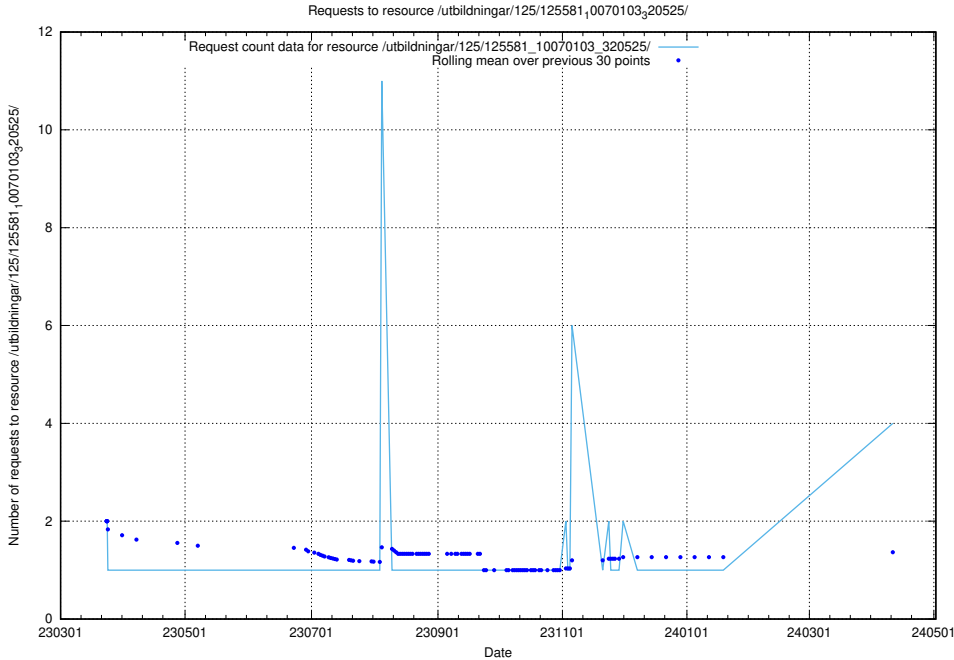

5.237 Usage of /utbildningar/125/125581_10070103_320525/

Here, we count the number of requests to resource /utbildningar/125/125581_10070103_320525/.