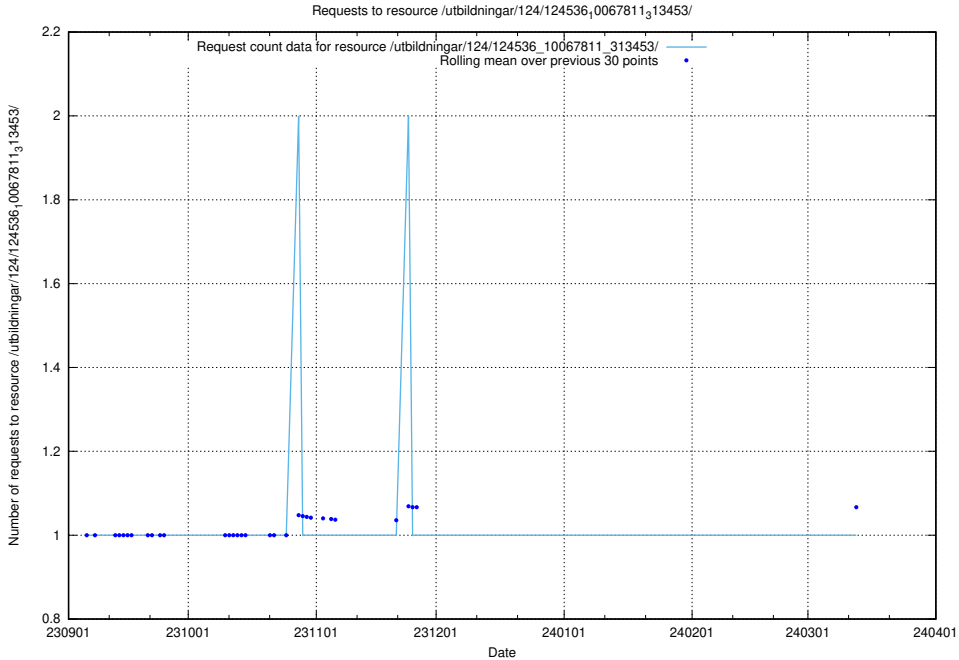

5.4662 Usage of /utbildningar/124/124536_10067811_313453/

Here, we count the number of requests to resource /utbildningar/124/124536_10067811_313453/.