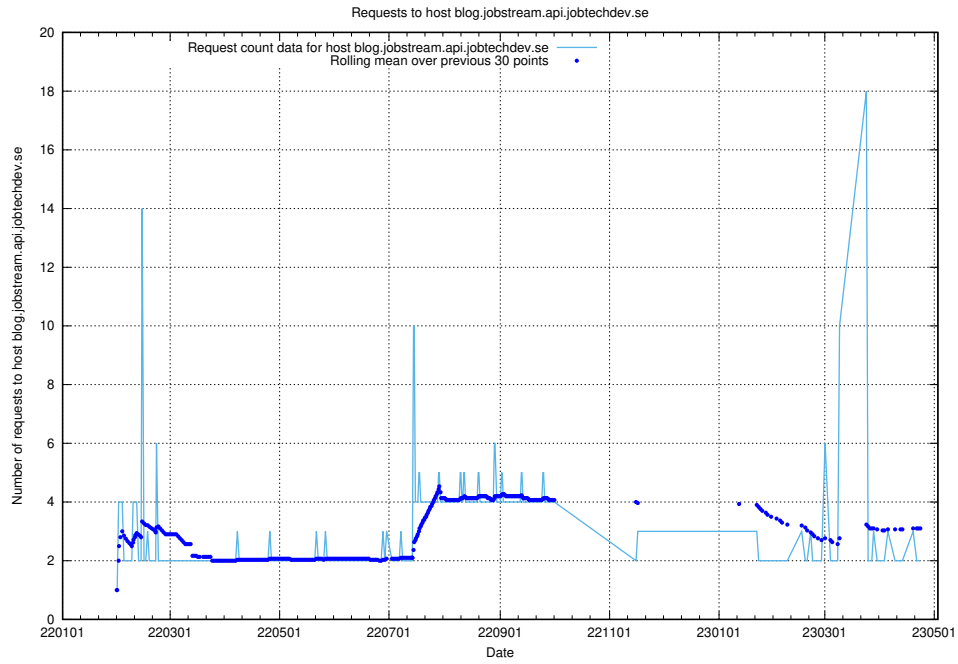

7.566 Usage of `blog.jobstream.api.jobtechdev.se`

Here, we count the number of requests to host `blog.jobstream.api.jobtechdev.se`.