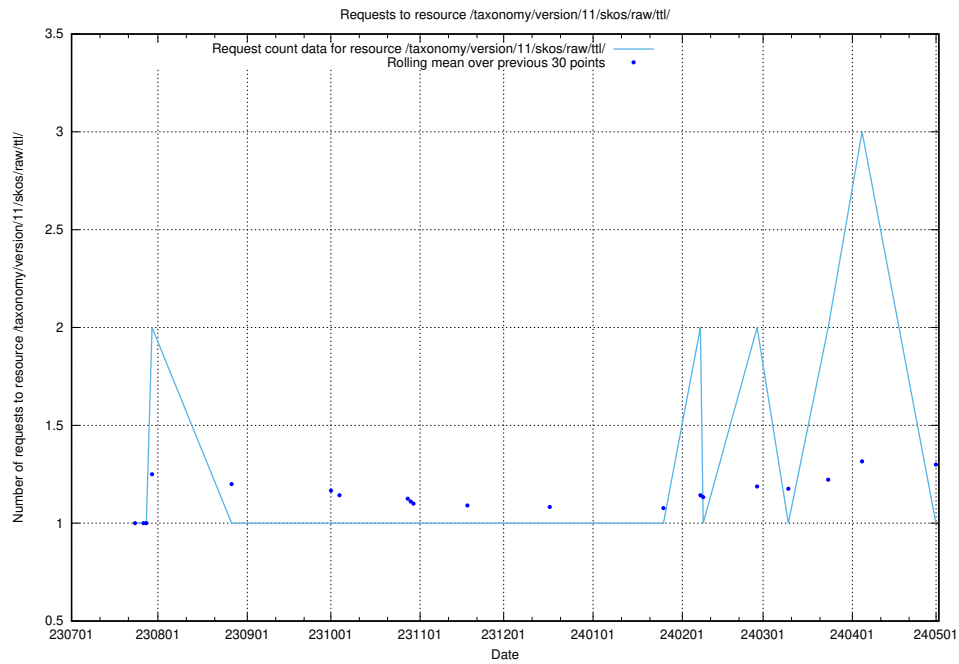

5.4934 Usage of /taxonomy/version/11/skos/raw/ttl/

Here, we count the number of requests to resource /taxonomy/version/11/skos/raw/ttl/.