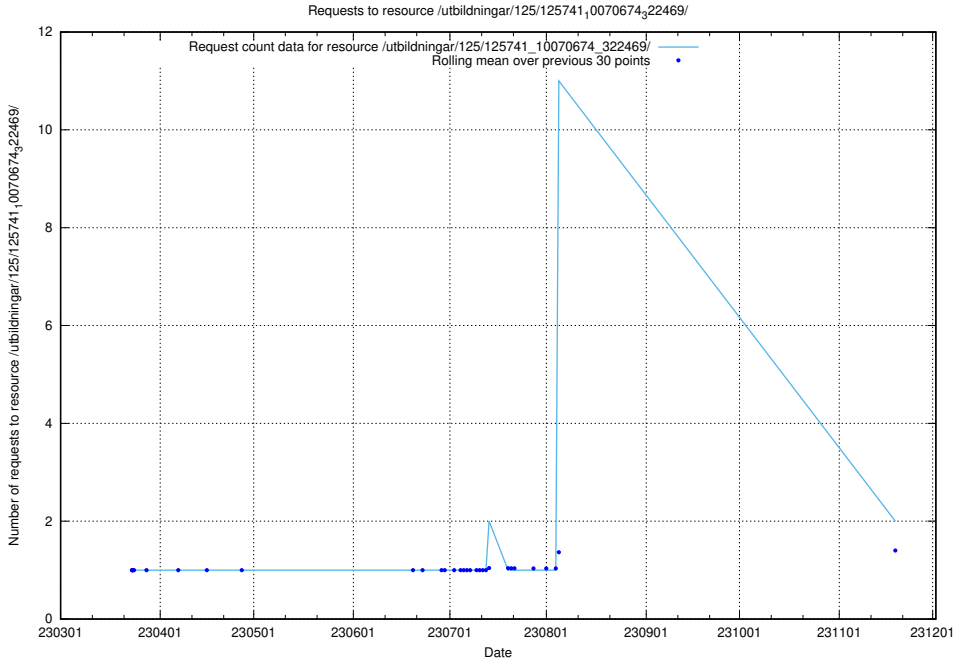

5.927 Usage of /utbildningar/125/125741_10070674_322469/

Here, we count the number of requests to resource /utbildningar/125/125741_10070674_322469/.