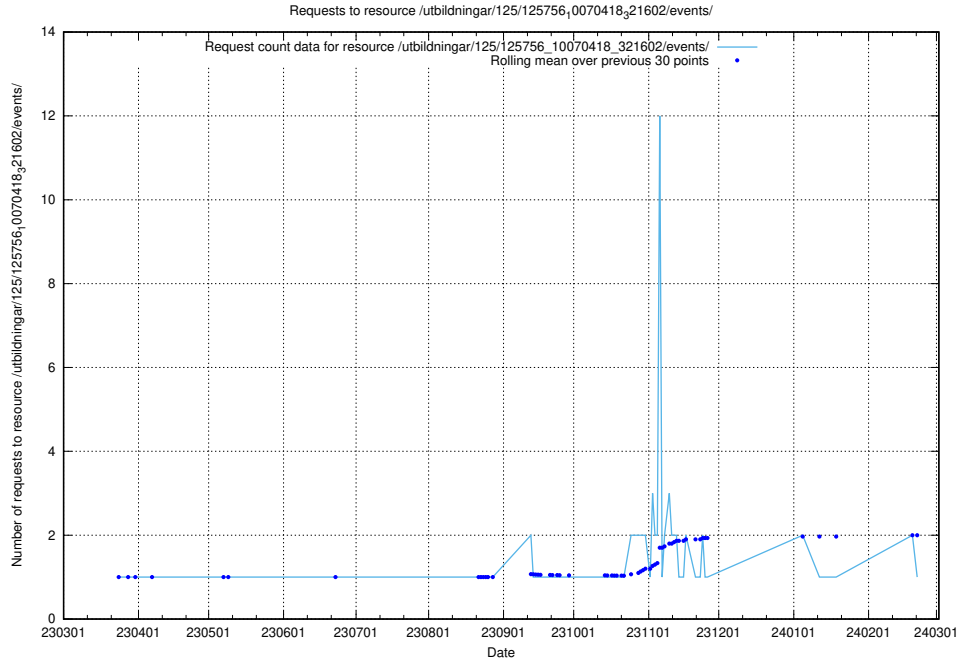

5.6221 Usage of /utbildningar/125/125756_10070418_321602/events/

Here, we count the number of requests to resource /utbildningar/125/125756_10070418_321602/events/