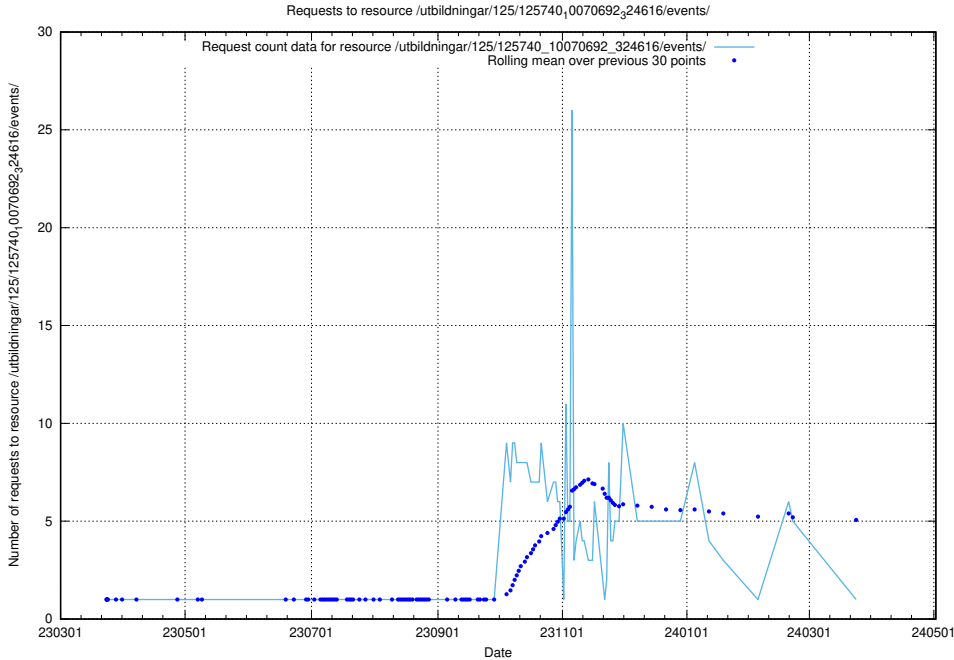

5.938 Usage of /utbildningar/125/125740_10070692_324616/events/

Here, we count the number of requests to resource /utbildningar/125/125740_10070692_324616/events/