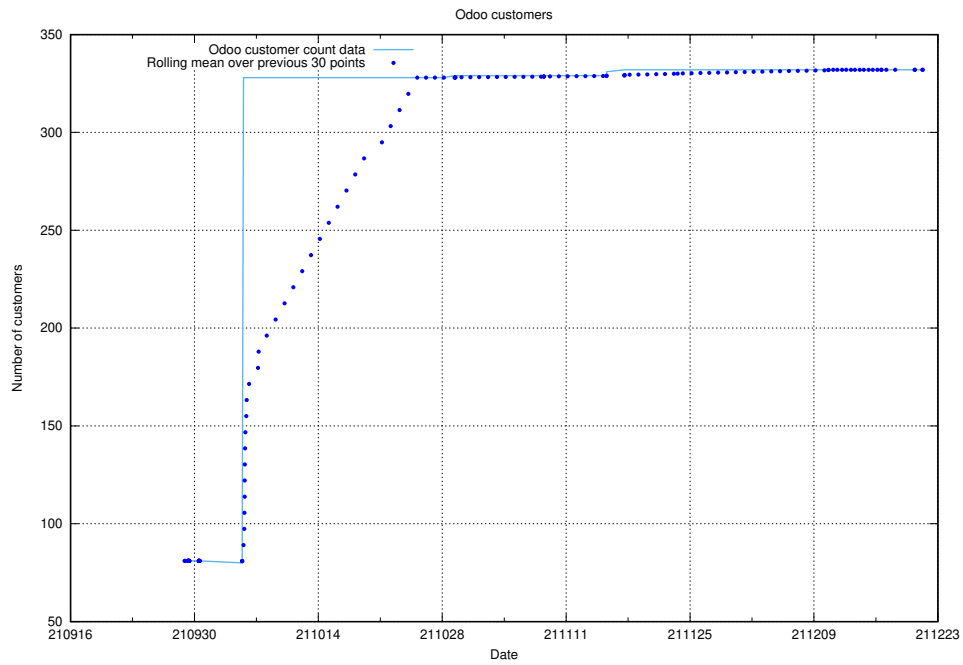

11 Customer Relation Management

This section summaries data from JobTech's [Odoo installation](#)¹¹.

11.1 Customer count

This is a table of the number of customers in Odoo.

¹¹<https://crm.jobtechdev.se>