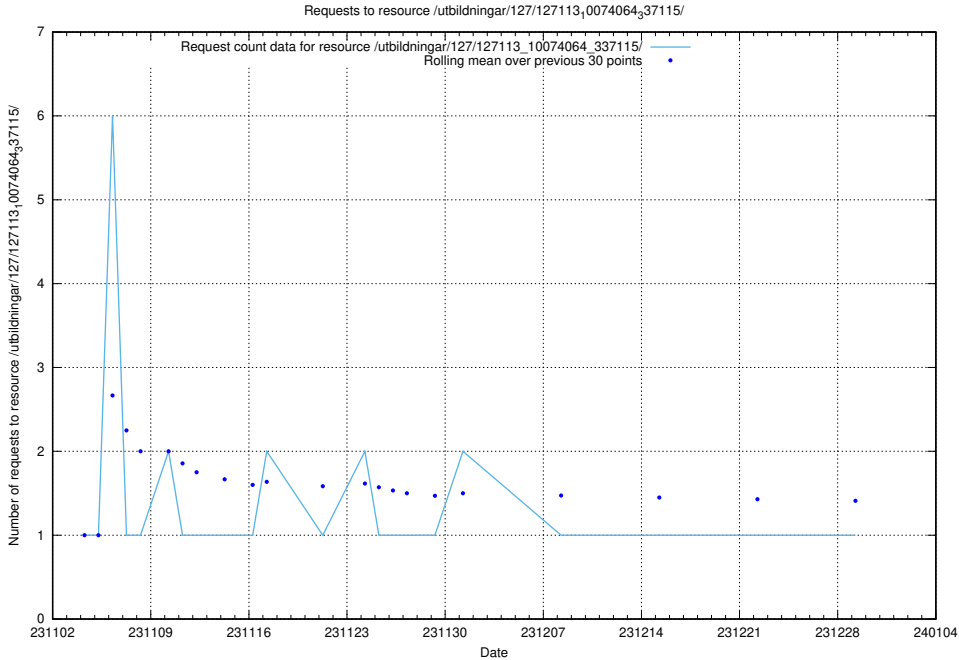

5.4110 Usage of /utbildningar/127/127113_10074064_337115/

Here, we count the number of requests to resource /utbildningar/127/127113_10074064_337115/.