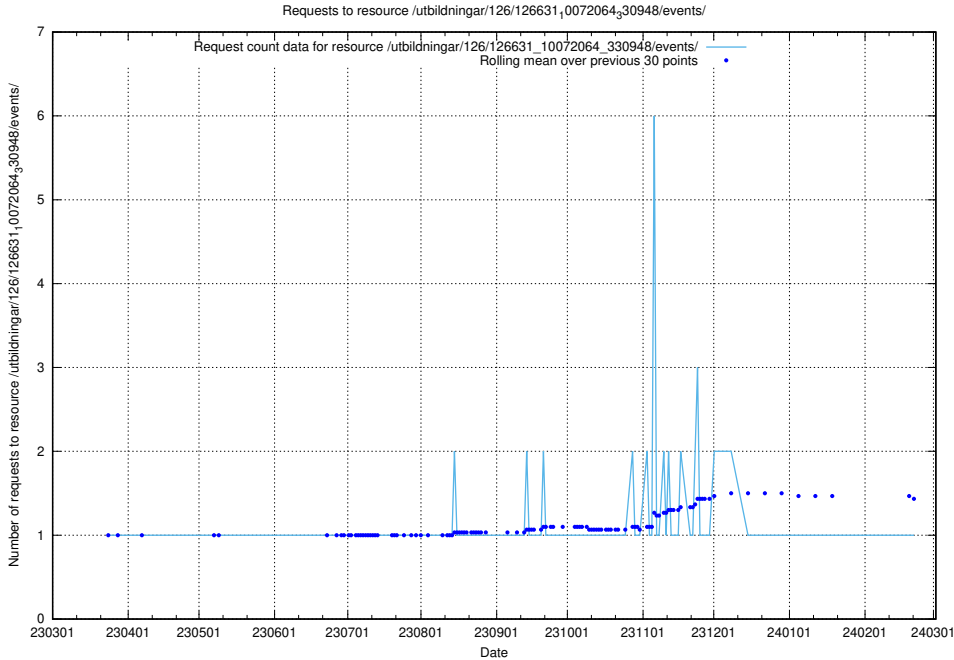

5.6203 Usage of /utbildningar/126/126631_10072064_330948/events/

Here, we count the number of requests to resource /utbildningar/126/126631_10072064_330948/events/