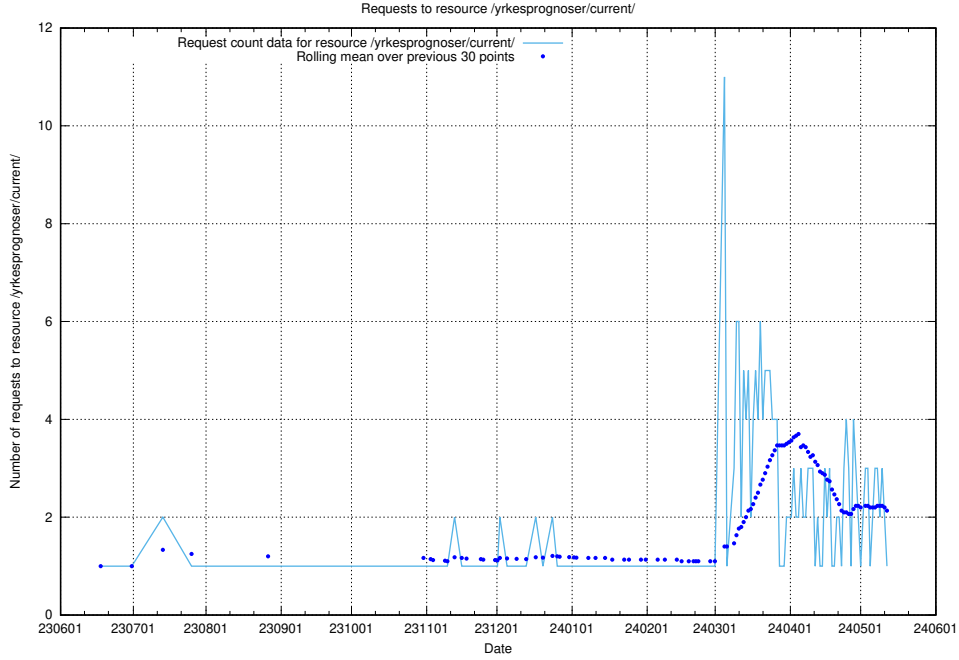

5.5830 Usage of /yrkesprognoser/current/

Here, we count the number of requests to resource /yrkesprognoser/current/.