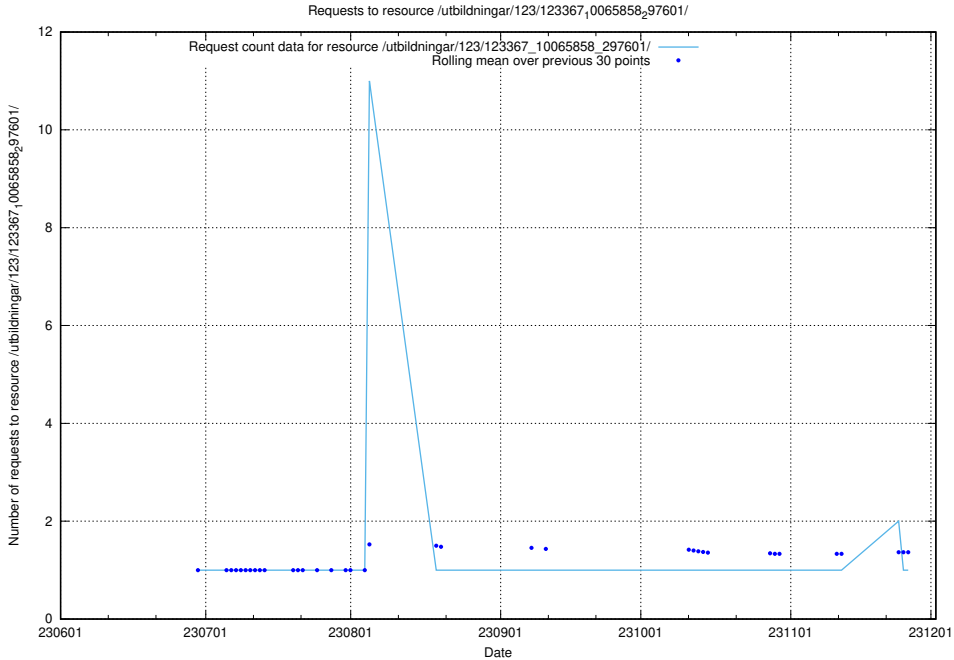

5.5378 Usage of /utbildningar/123/123367_10065858_297601/

Here, we count the number of requests to resource /utbildningar/123/123367_10065858_297601/.