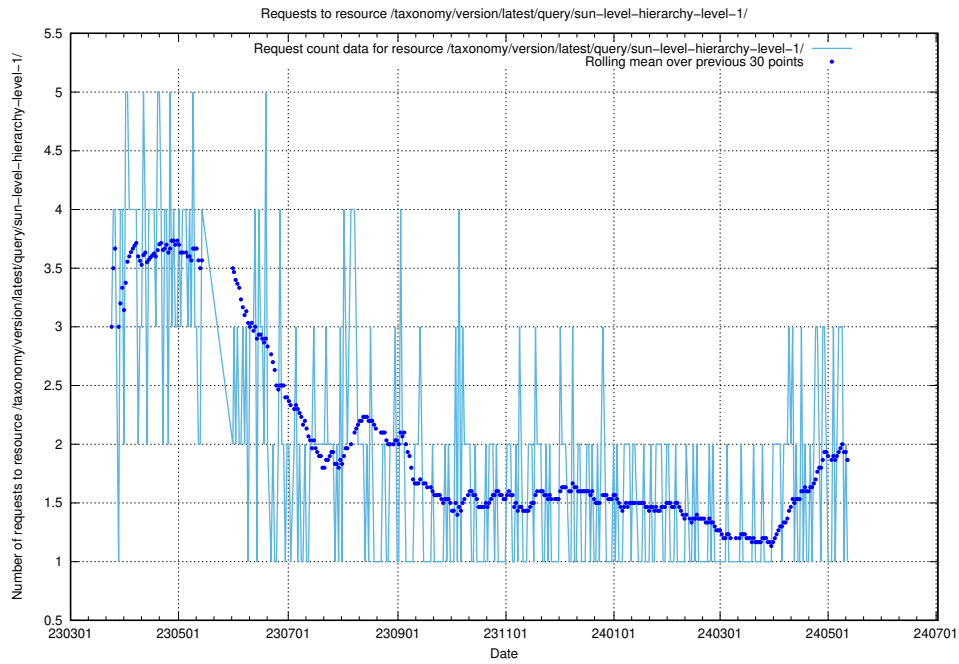

5.6070 Usage of /taxonomy/version/latest/query/sun-level-hierarchy-level-1/

Here, we count the number of requests to resource /taxonomy/version/latest/query/sun-level-hierarchy-level-1/.