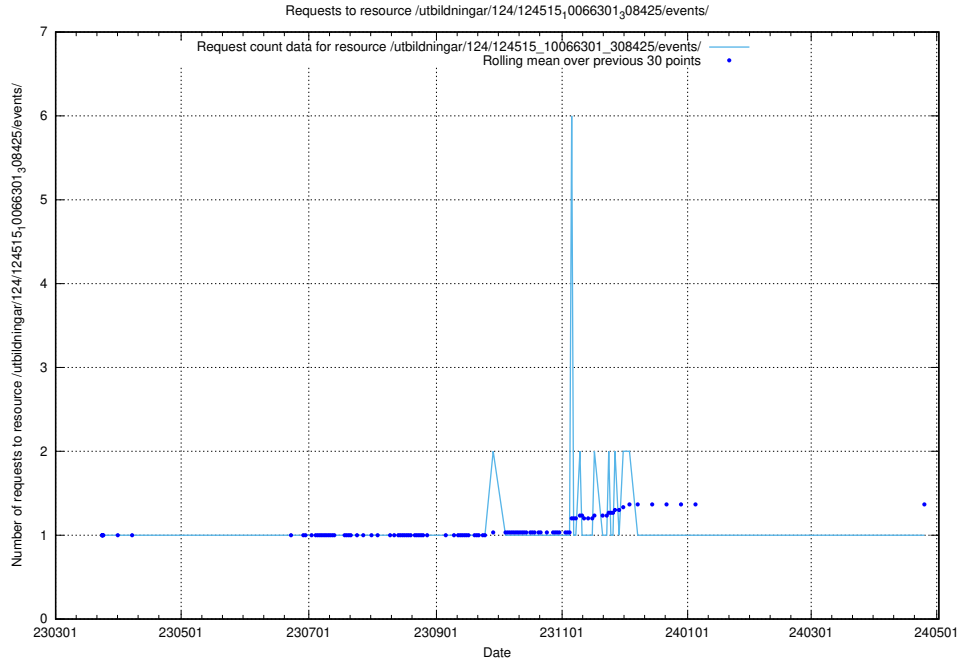

5.1485 Usage of /utbildningar/124/124515_10066301_308425/events/

Here, we count the number of requests to resource /utbildningar/124/124515_10066301_308425/events/