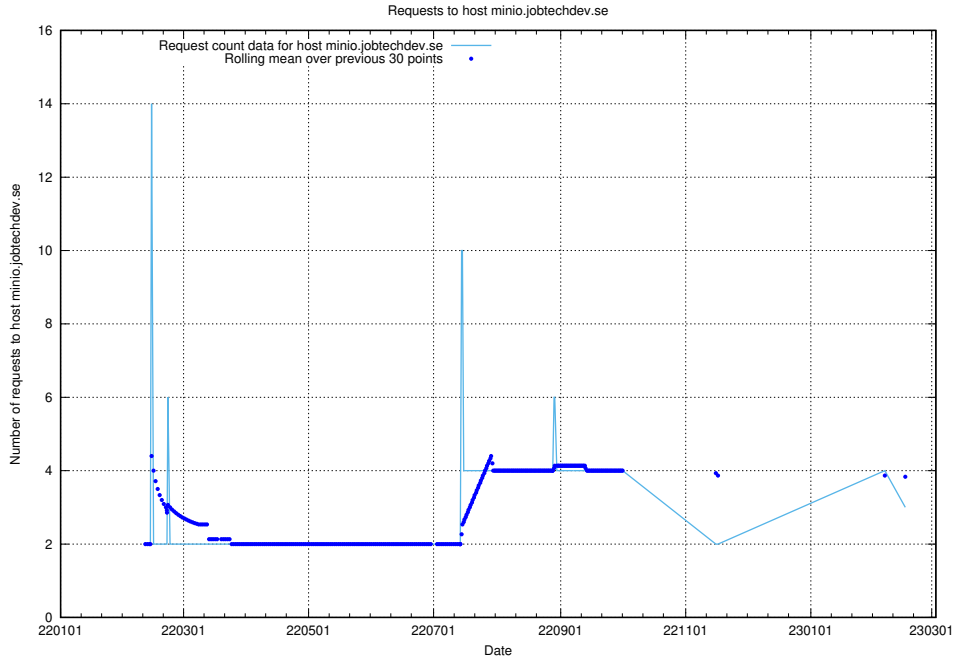

7.235 Usage of kam-openshift-gitops.prod.services.jtech.se

Here, we count the number of requests to host kam-openshift-gitops.prod.services.jtech.se.

7.236 Usage of minio.jobtechdev.se

Here, we count the number of requests to host minio.jobtechdev.se.