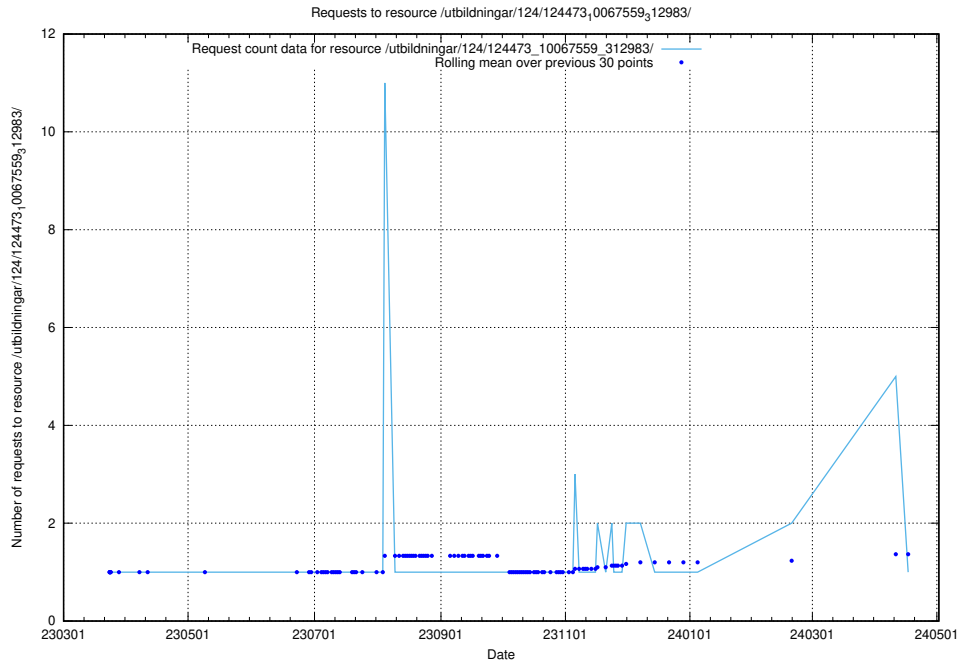

5.2927 Usage of /utbildningar/124/124473_10067559_312983/

Here, we count the number of requests to resource /utbildningar/124/124473_10067559_312983/.