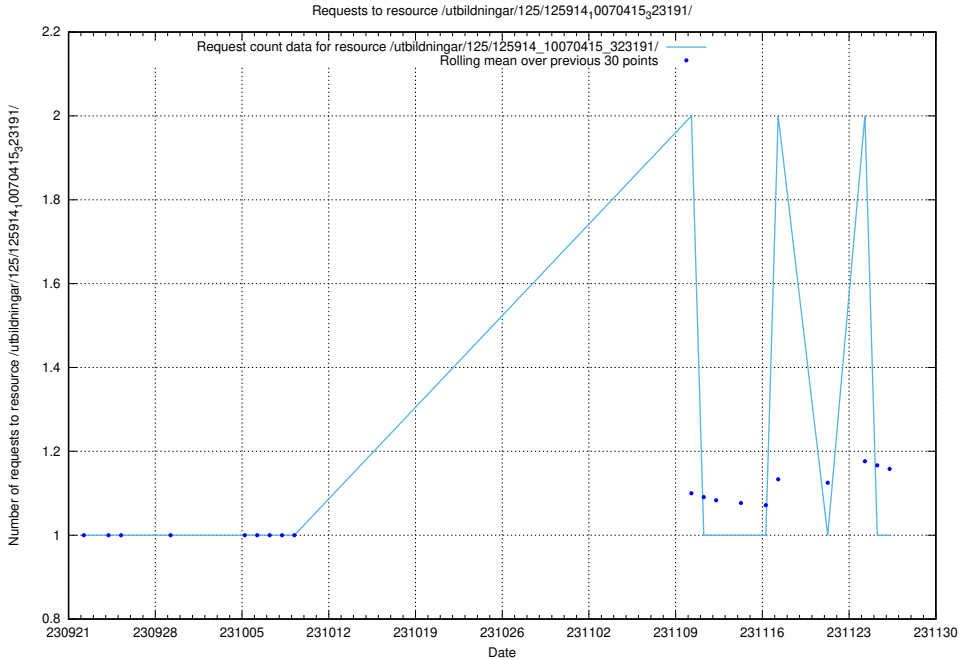

5.4485 Usage of /utbildningar/125/125914_10070415_323191/

Here, we count the number of requests to resource /utbildningar/125/125914_10070415_323191/.