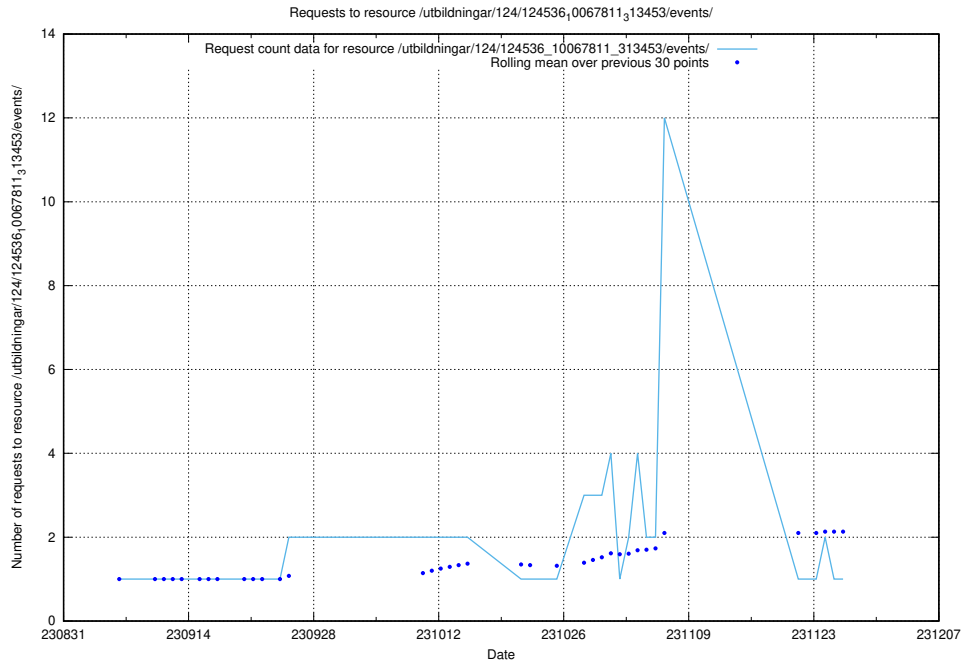

5.4661 Usage of /utbildningar/124/124536_10067811_313453/events/

Here, we count the number of requests to resource /utbildningar/124/124536_10067811_313453/events/