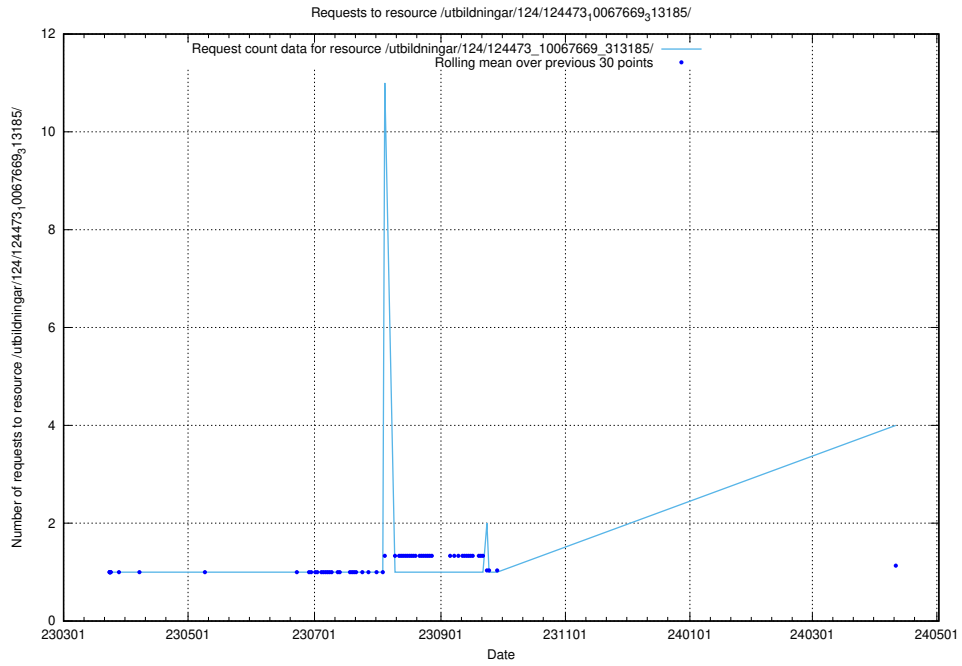

5.184 Usage of /utbildningar/124/124473_10067669_313185/

Here, we count the number of requests to resource /utbildningar/124/124473_10067669_313185/.