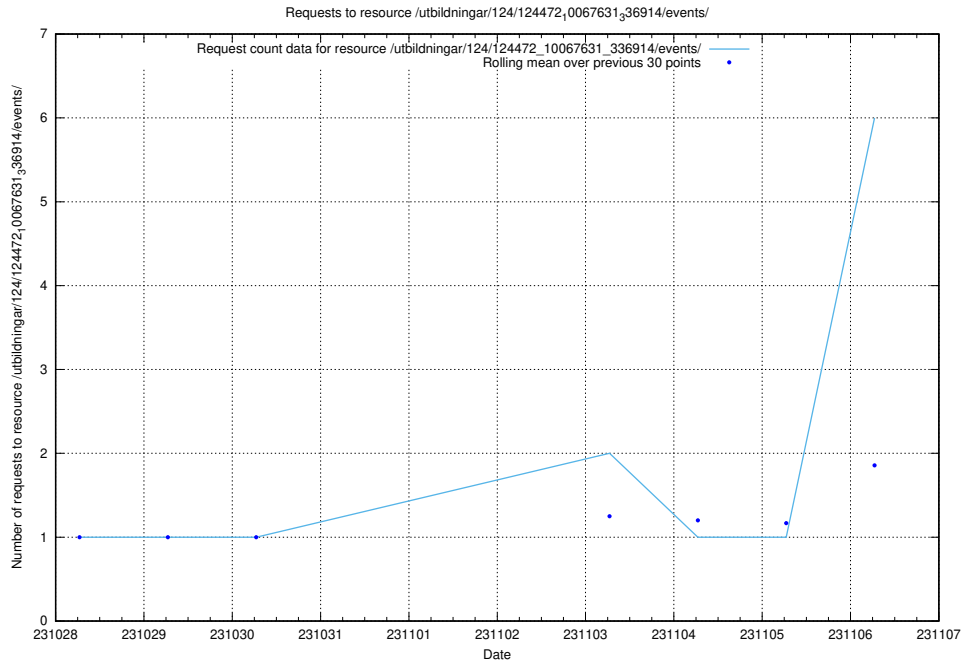

5.61 Usage of /utbildningar/124/124472_10067631_336914/events/

Here, we count the number of requests to resource /utbildningar/124/124472_10067631_336914/events/