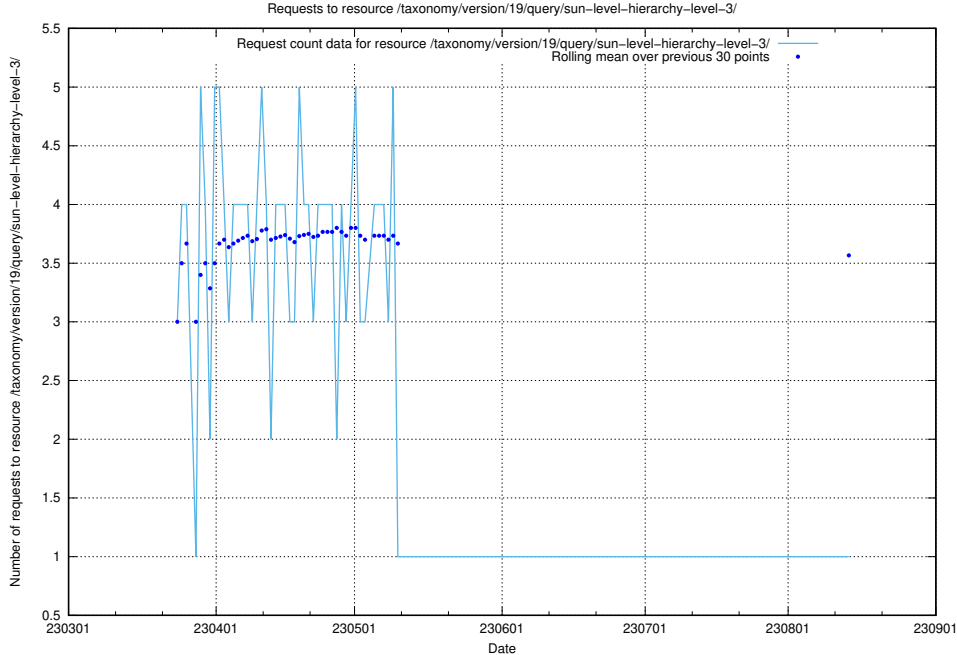

5.6116 Usage of /taxonomy/version/19/query/sun-level-hierarchy-level-3/

Here, we count the number of requests to resource /taxonomy/version/19/query/sun-level-hierarchy-level-3/.