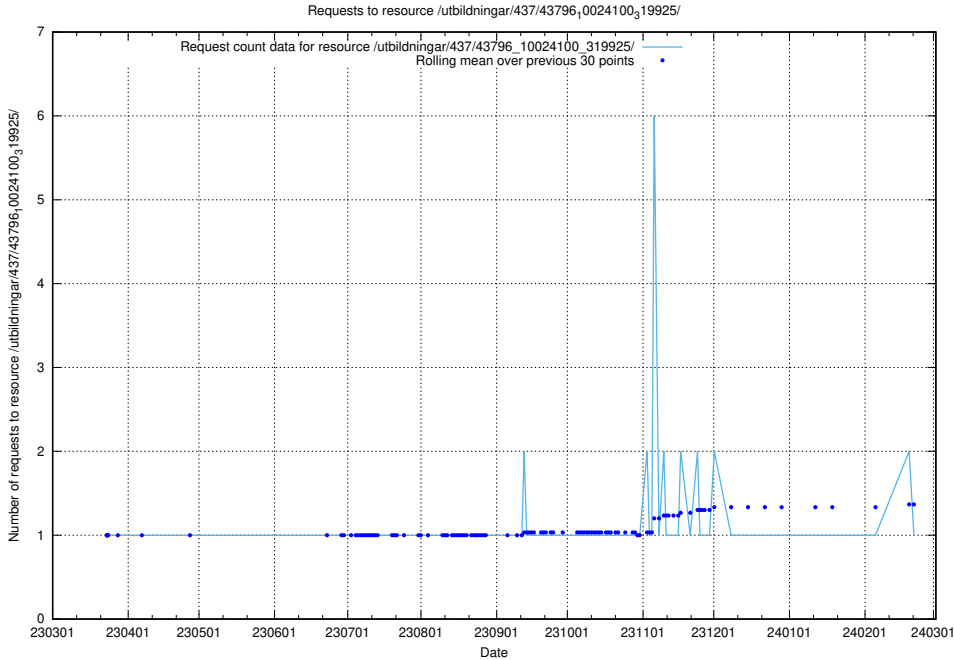

5.6359 Usage of /utbildningar/437/43796_10024100_319925/

Here, we count the number of requests to resource /utbildningar/437/43796_10024100_319925/.