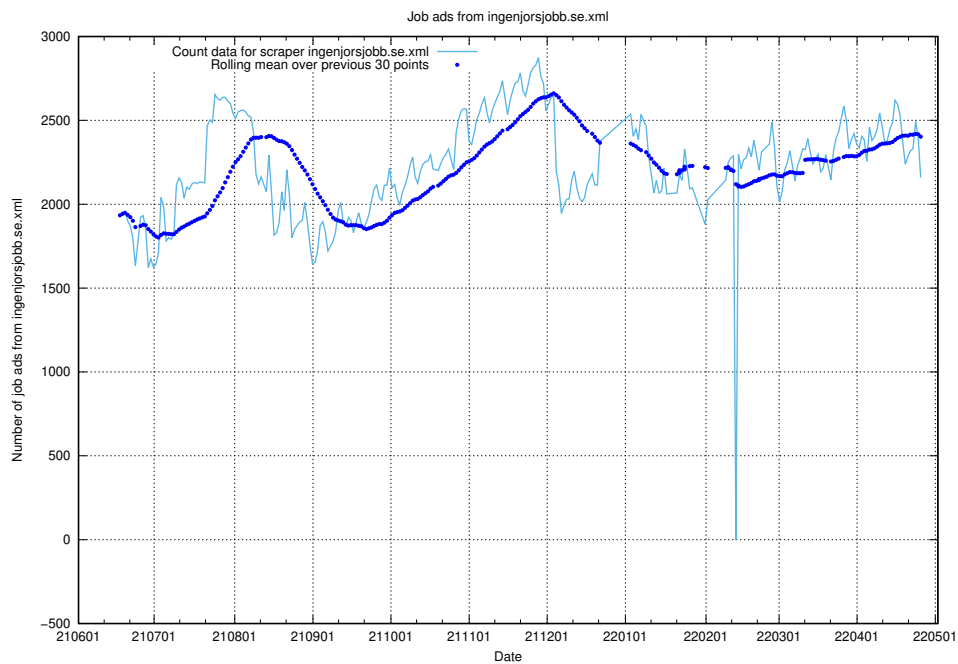

13 JobTechLinks Pipeline

This section contains a summary of last night's job ad processing in the [JobTech Links pipeline](#)¹³.

For a detailed statistical summary, please see [14.1](#).

13.1 Number of ads by scraper ingenjorsjobb.se.xml

Here, we count the number of job ads scraped from ingenjorsjobb.se.xml.

¹³<https://gitlab.com/arbetsformedlingen/joblinks/wiki/-/wikis/home>