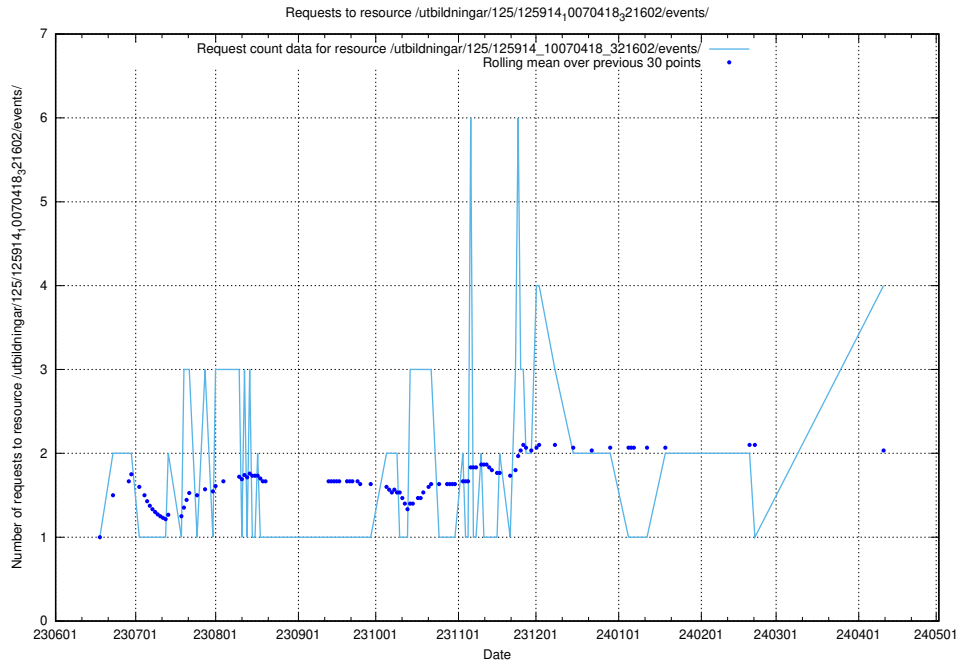

5.228 Usage of /utbildningar/125/125914_10070418_321602/events/

Here, we count the number of requests to resource /utbildningar/125/125914_10070418_321602/events/