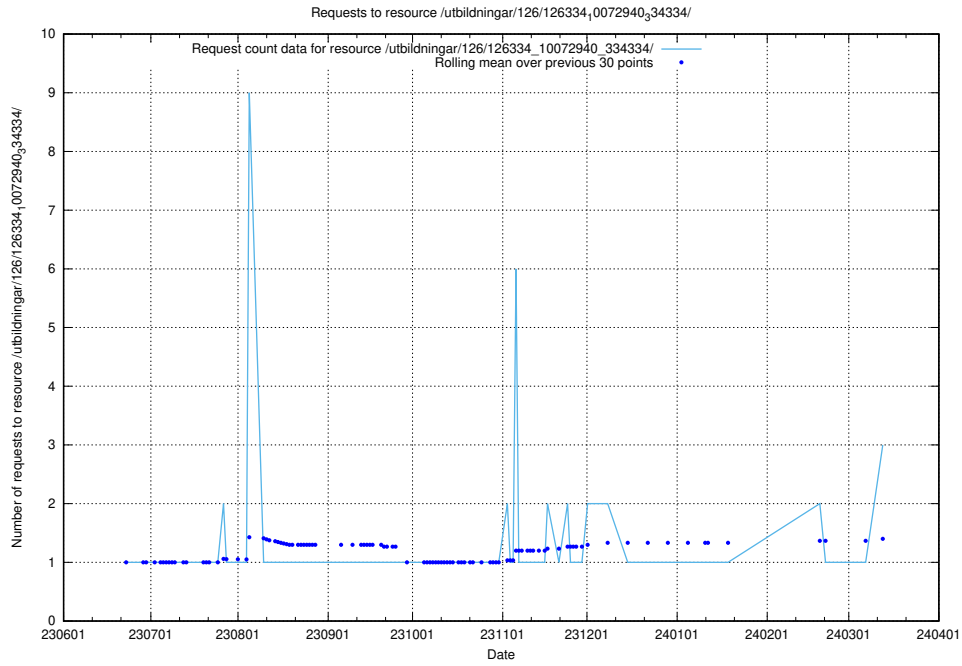

5.377 Usage of /utbildningar/126/126334_10072940_334334/

Here, we count the number of requests to resource /utbildningar/126/126334_10072940_334334/.