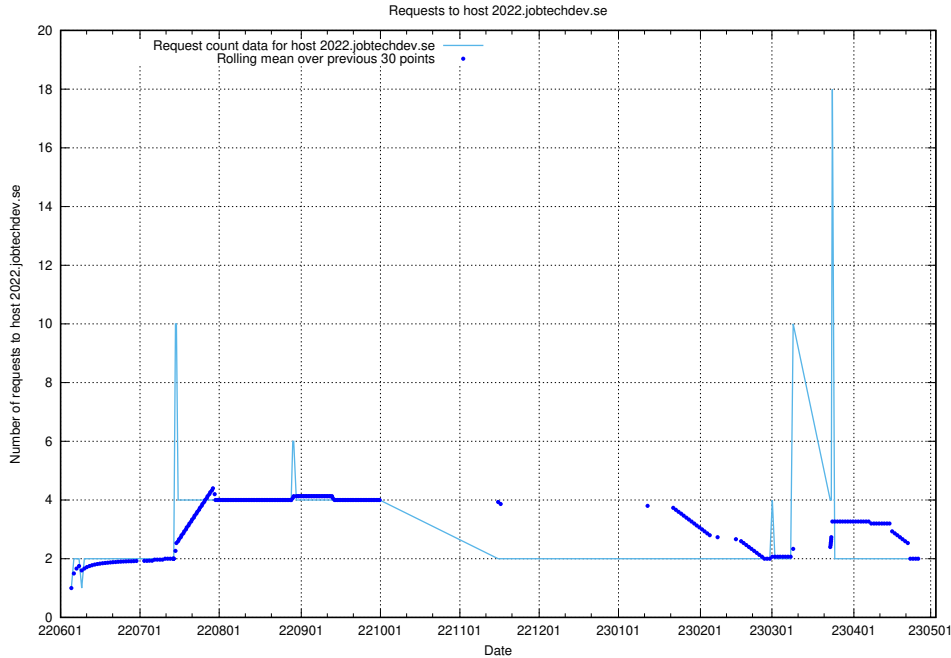

7.416 Usage of 2022.jobtechdev.se

Here, we count the number of requests to host 2022.jobtechdev.se.