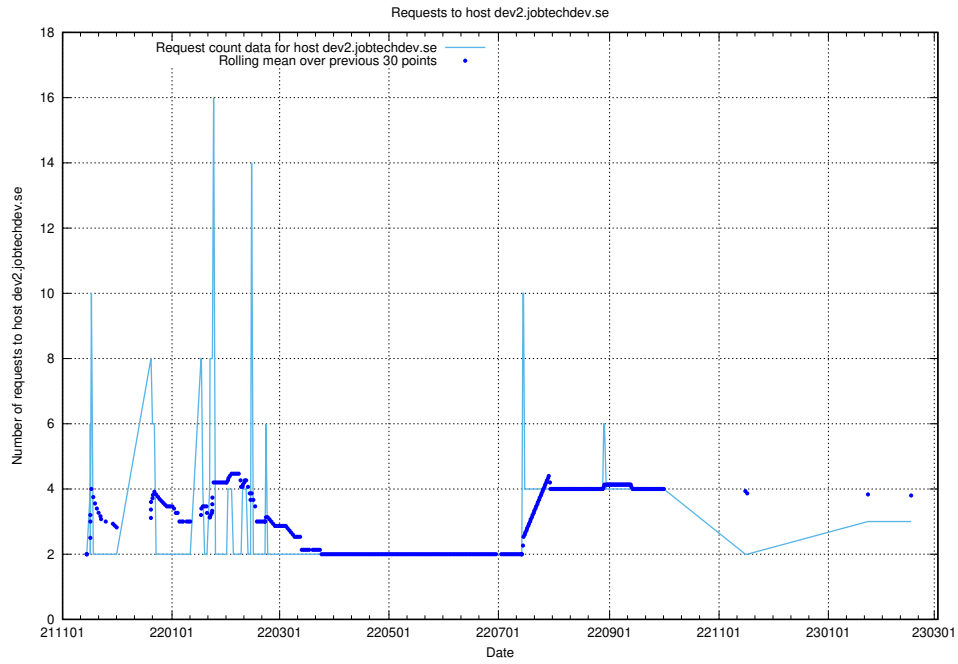

7.168 Usage of dev2.jobtechdev.se

Here, we count the number of requests to host dev2.jobtechdev.se.