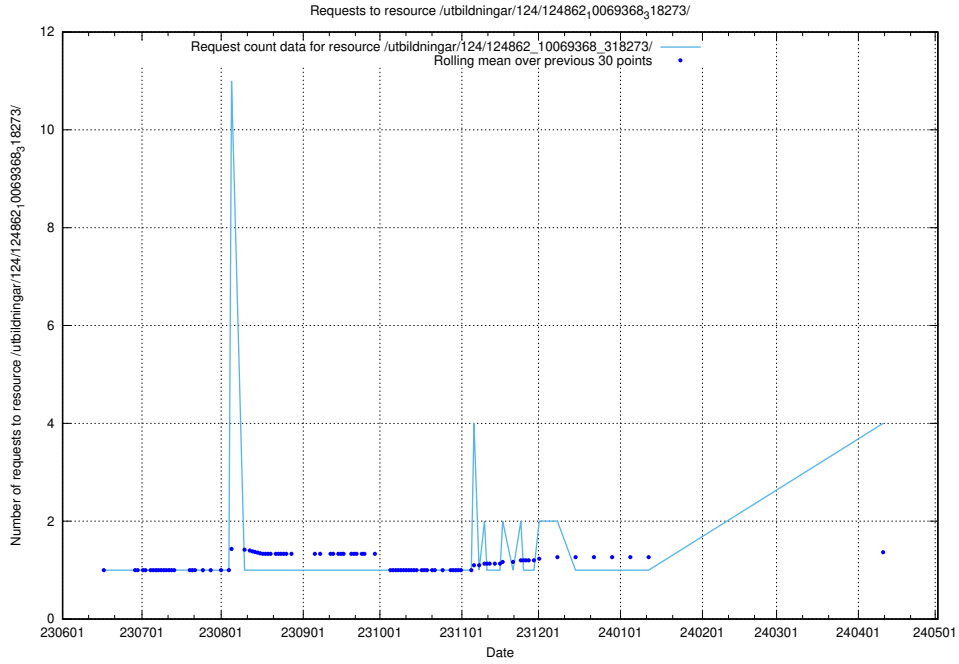

5.230 Usage of /utbildningar/124/124862_10069368_318273/

Here, we count the number of requests to resource /utbildningar/124/124862_10069368_318273/.