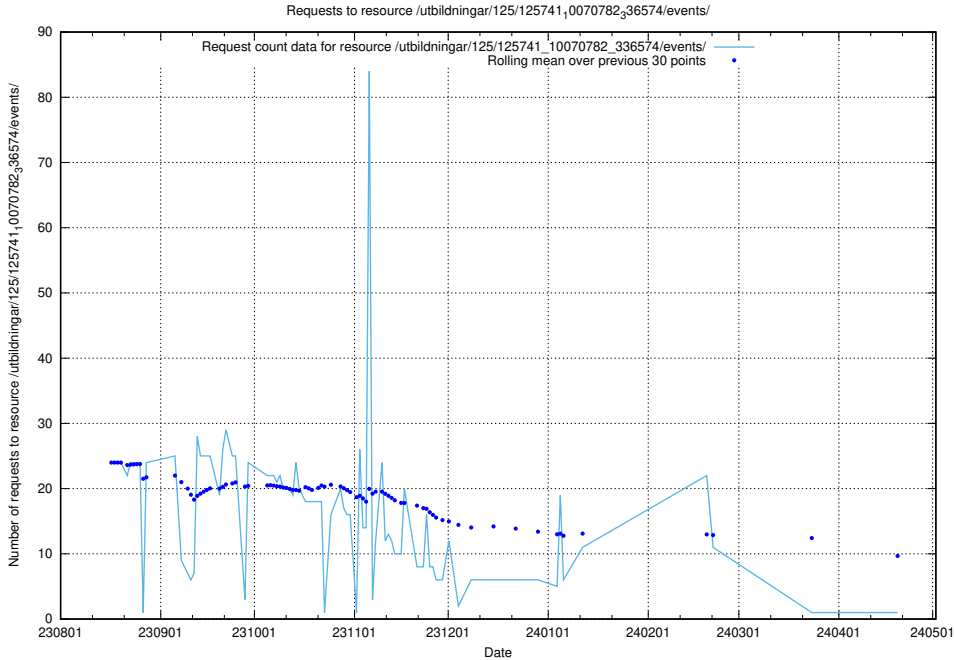

5.4753 Usage of /utbildningar/125/125741_10070782_336574/events/

Here, we count the number of requests to resource /utbildningar/125/125741_10070782_336574/events/