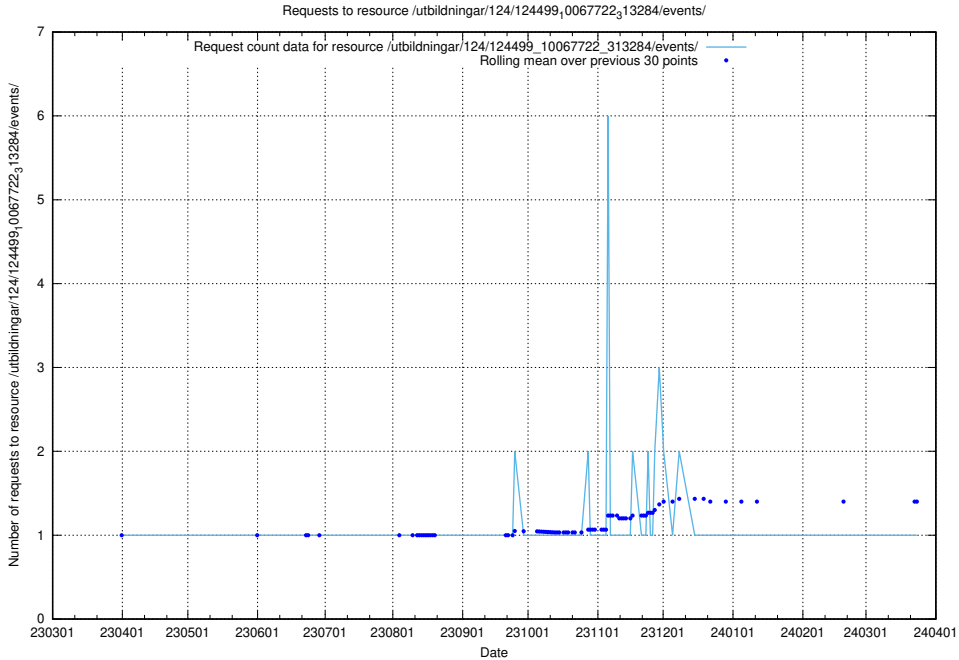

5.6038 Usage of /utbildningar/124/124499_10067722_313284/events/

Here, we count the number of requests to resource /utbildningar/124/124499_10067722_313284/events/