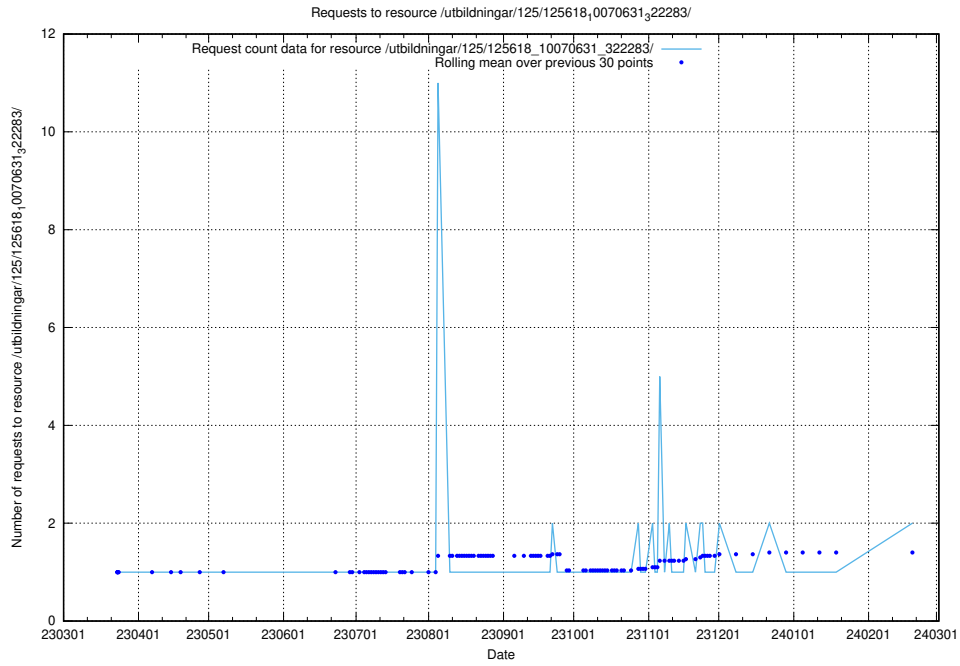

5.447 Usage of /utbildningar/125/125618_10070631_322283/

Here, we count the number of requests to resource /utbildningar/125/125618_10070631_322283/.