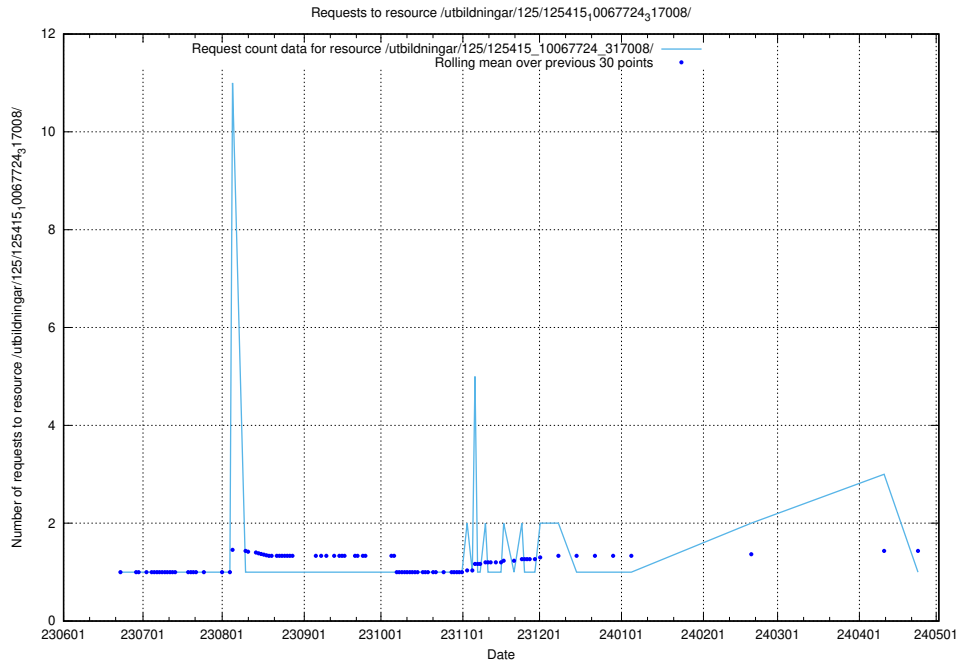

5.5704 Usage of /utbildningar/125/125415_10067724_317008/

Here, we count the number of requests to resource /utbildningar/125/125415_10067724_317008/.