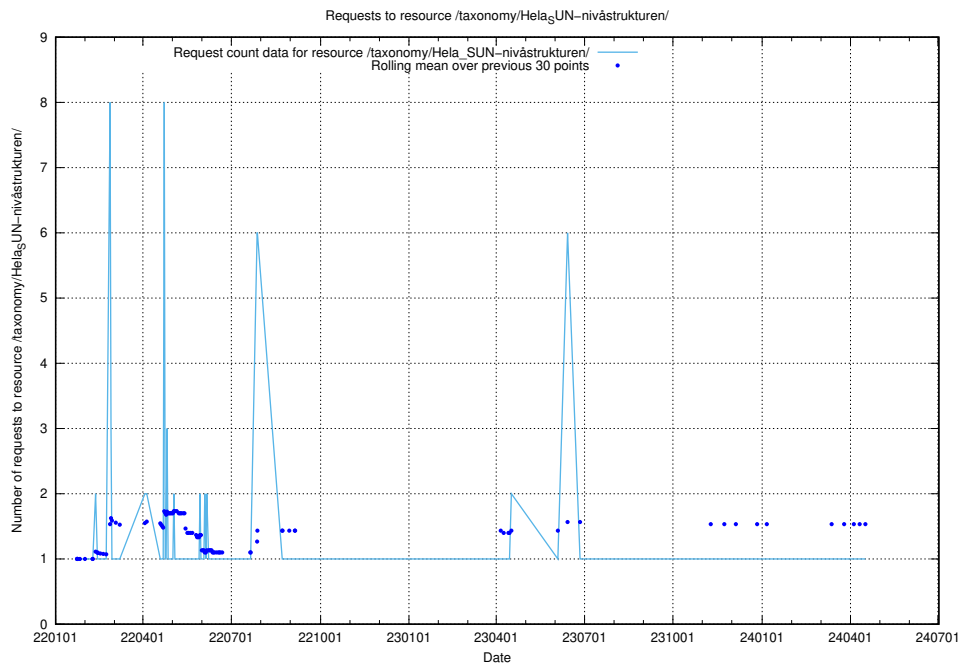

5.4286 Usage of /taxonomy/Hela_SUN-nivåstrukturen/

Here, we count the number of requests to resource /taxonomy/Hela_SUN-nivåstrukturen/.