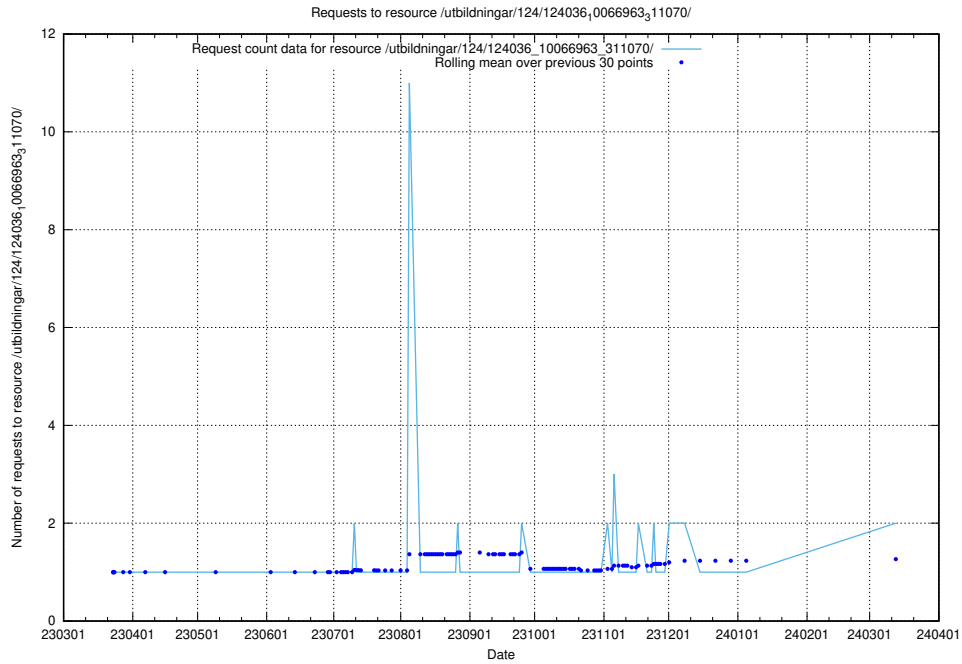

5.696 Usage of /utbildningar/124/124036_10066963_311070/

Here, we count the number of requests to resource /utbildningar/124/124036_10066963_311070/.