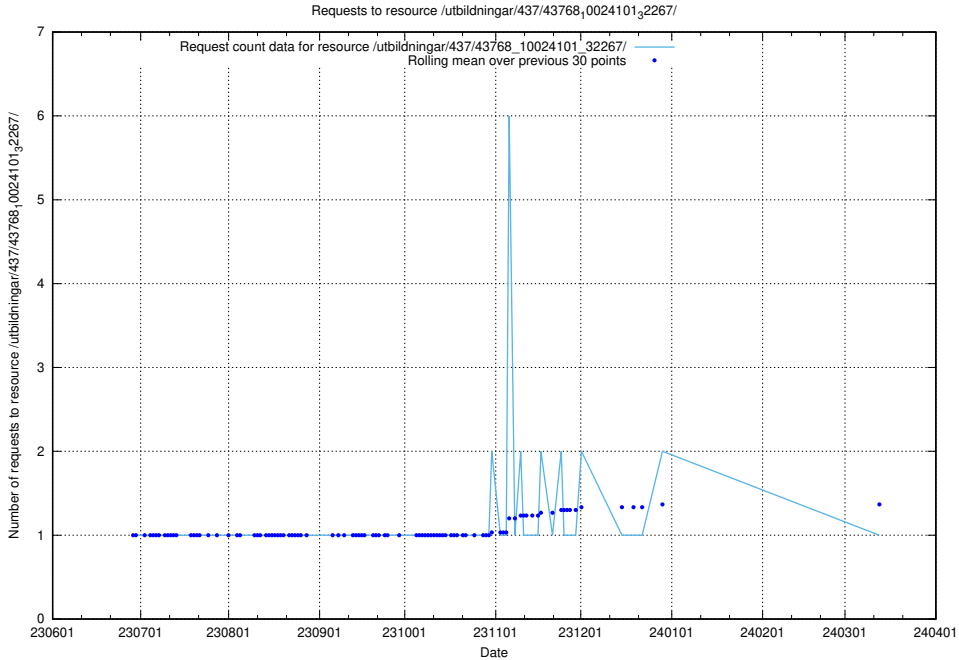

Here, we count the number of requests to resource /utbildningar/437/43768_10024101_32267/events/.

5.5407 Usage of /utbildningar/437/43768_10024101_32267/

Here, we count the number of requests to resource /utbildningar/437/43768_10024101_32267/.