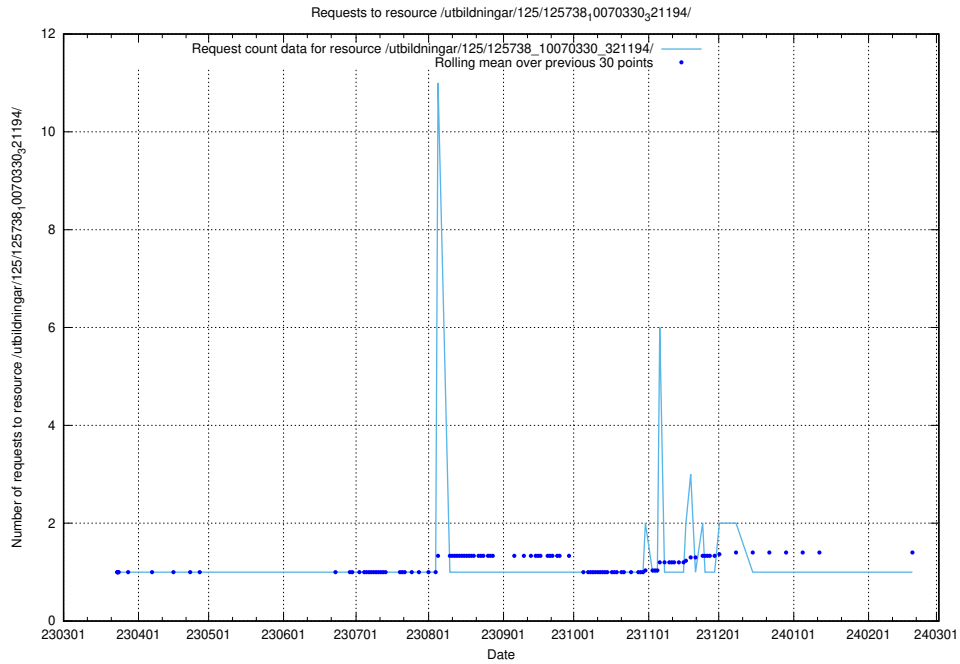

5.976 Usage of /utbildningar/125/125738_10070330_321194/

Here, we count the number of requests to resource /utbildningar/125/125738_10070330_321194/.