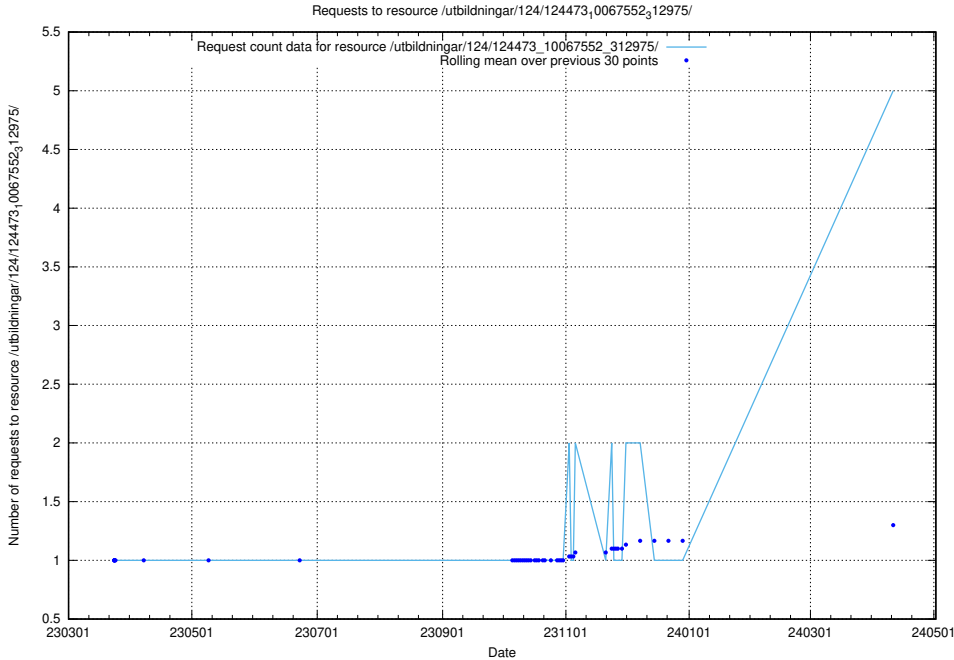

5.125 Usage of /utbildningar/124/124473_10067552_312975/

Here, we count the number of requests to resource /utbildningar/124/124473_10067552_312975/.