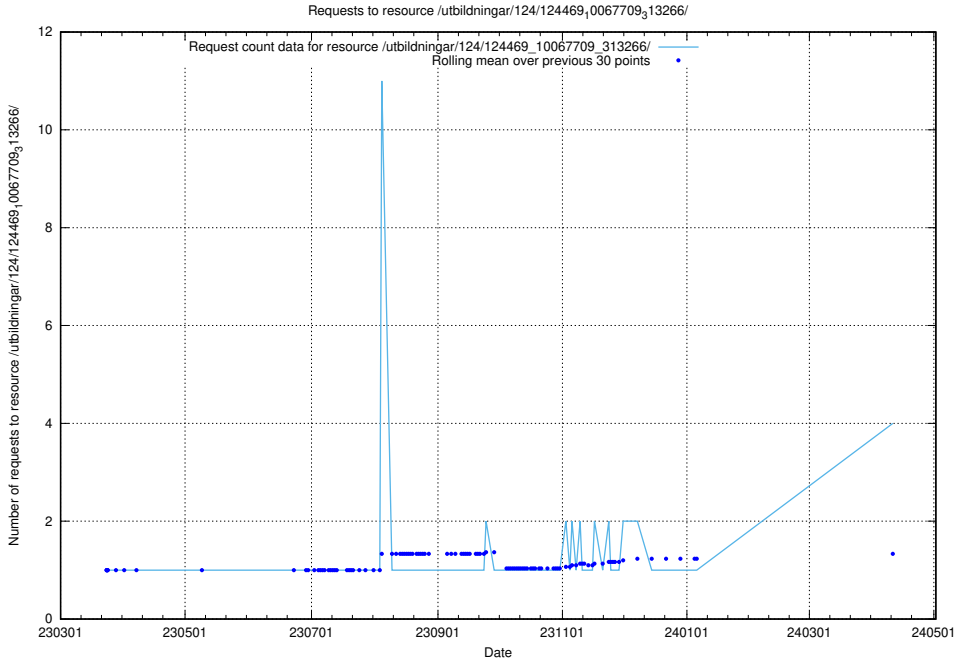

5.188 Usage of /utbildningar/124/124469_10067709_313266/

Here, we count the number of requests to resource /utbildningar/124/124469_10067709_313266/.