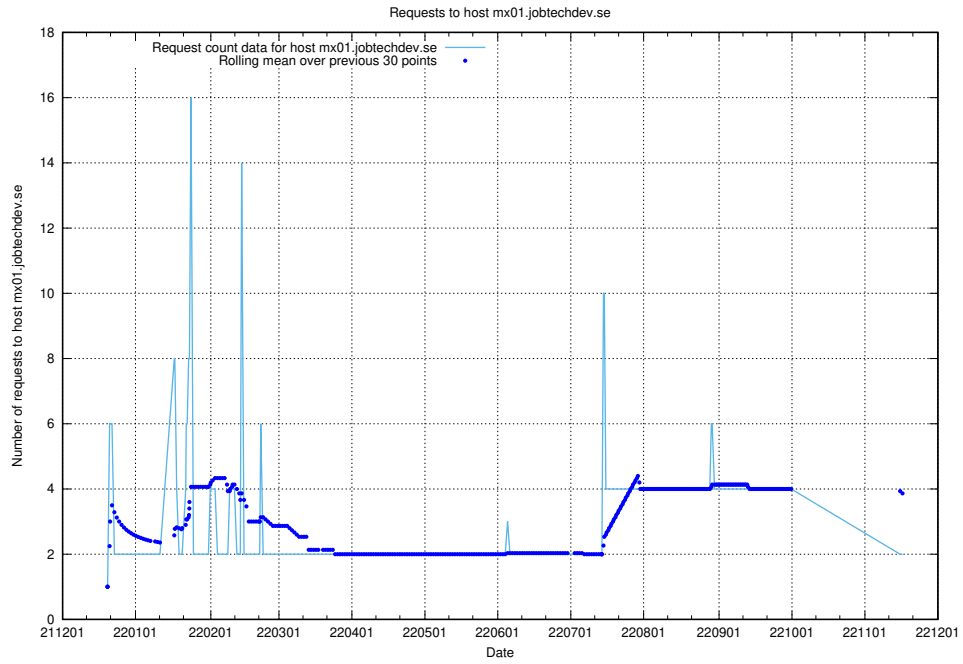

7.373 Usage of mx01.jobtechdev.se

Here, we count the number of requests to host mx01.jobtechdev.se.