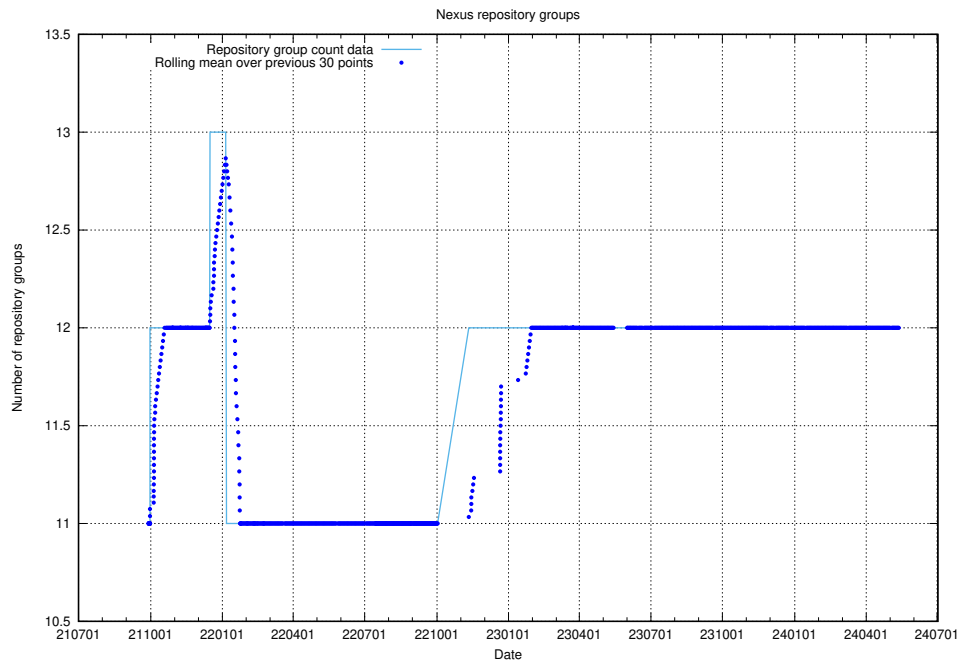

9 Nexus

This section contains statistics from the [image and package repositories](https://nexus.jobtechdev.se)⁹ of JobTech.

9.1 Number of repository groups in Nexus

A graph showing the number of repository groups.

⁹<https://nexus.jobtechdev.se>