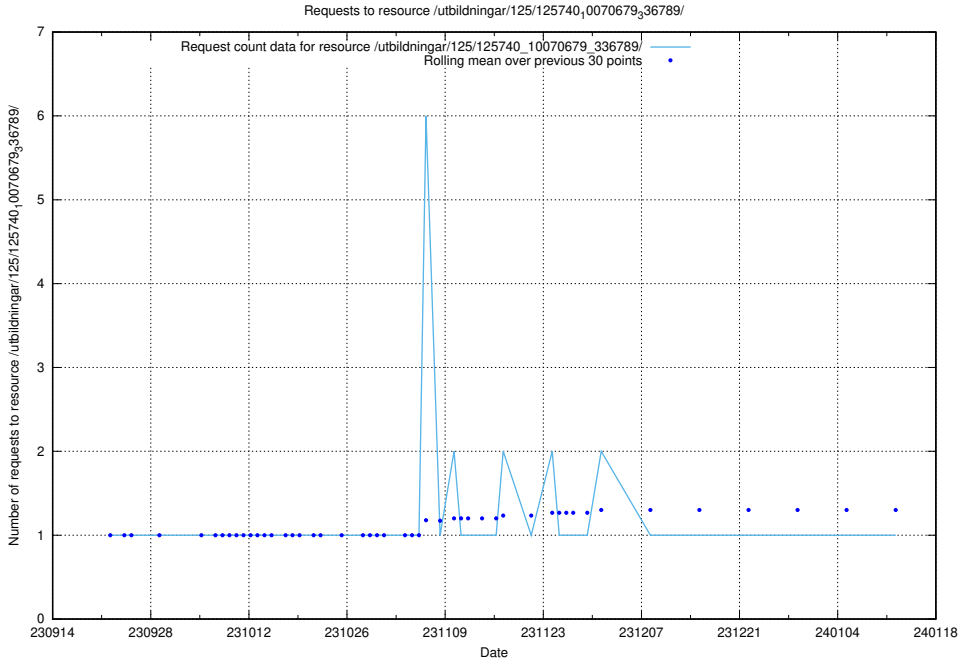

5.4489 Usage of /utbildningar/125/125740_10070679_336789/

Here, we count the number of requests to resource /utbildningar/125/125740_10070679_336789/.