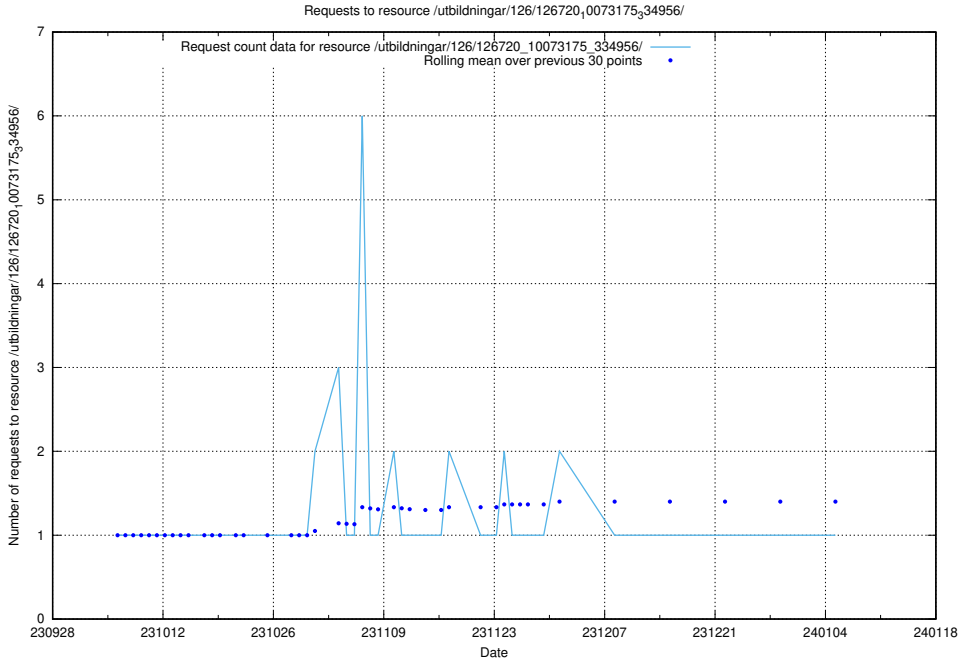

5.4377 Usage of /utbildningar/126/126720_10073175_334956/

Here, we count the number of requests to resource /utbildningar/126/126720_10073175_334956/.