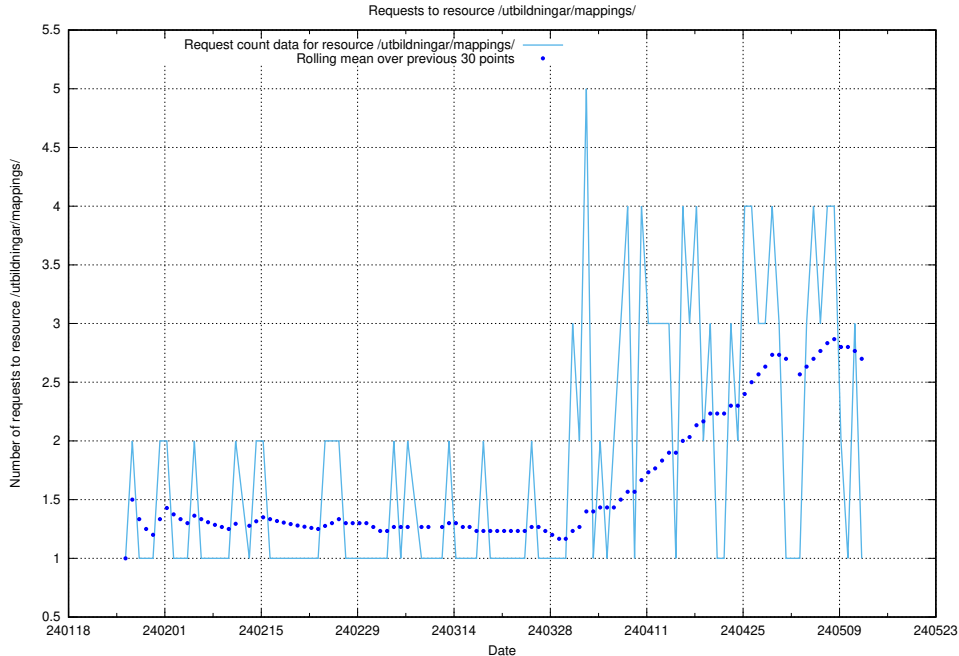

Here, we count the number of requests to resource /utbildningar/utb_emil/100/100480_10025244_317802/events/

5.3724 Usage of /utbildningar/mappings/

Here, we count the number of requests to resource /utbildningar/mappings/.