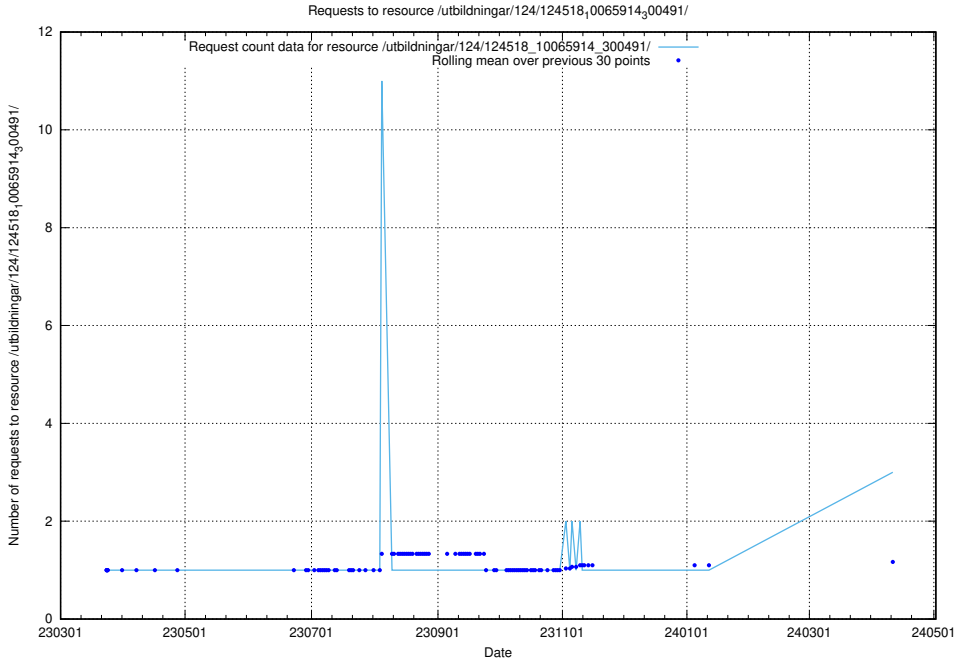

5.263 Usage of /utbildningar/124/124518_10065914_300491/

Here, we count the number of requests to resource /utbildningar/124/124518_10065914_300491/.