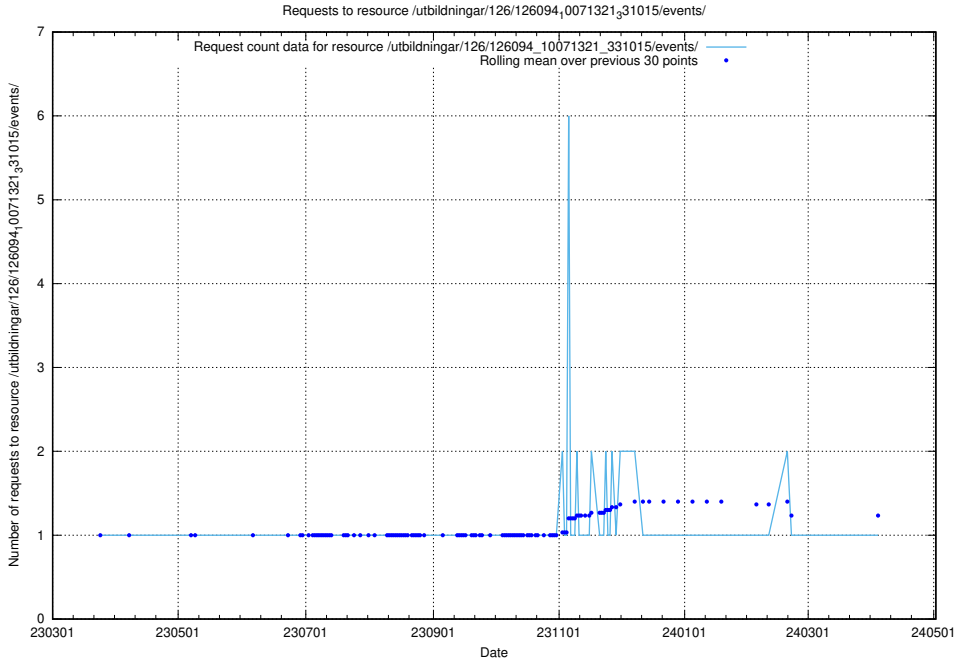

5.6210 Usage of /utbildningar/126/126094_10071321_331015/events/

Here, we count the number of requests to resource /utbildningar/126/126094_10071321_331015/events/