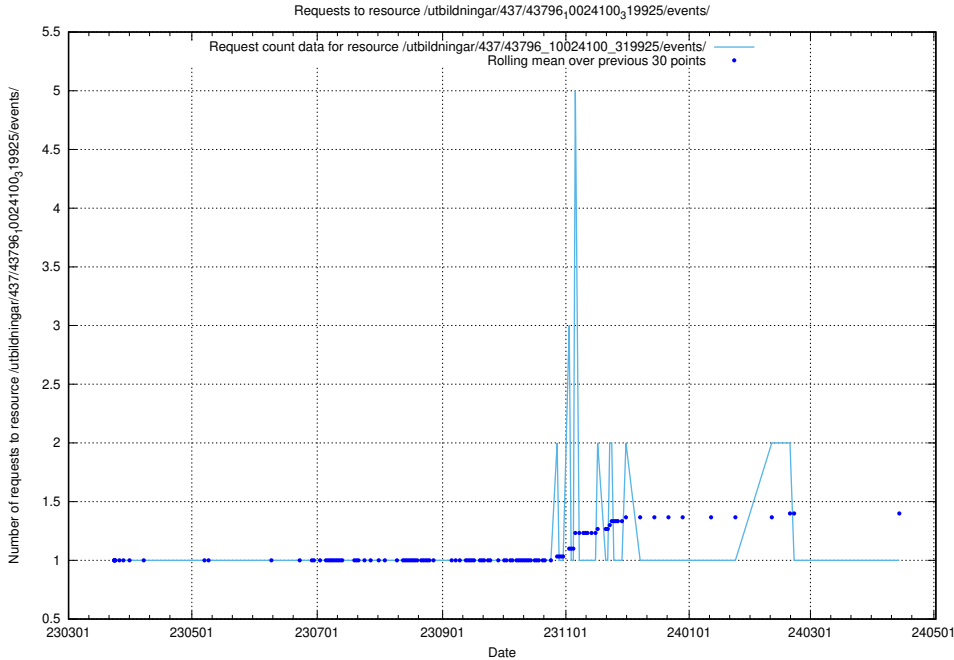

Here, we count the number of requests to resource /utbildningar/437/43796_10024100_83993/.

5.6358 Usage of /utbildningar/437/43796_10024100_319925/events/

Here, we count the number of requests to resource /utbildningar/437/43796_10024100_319925/events/.