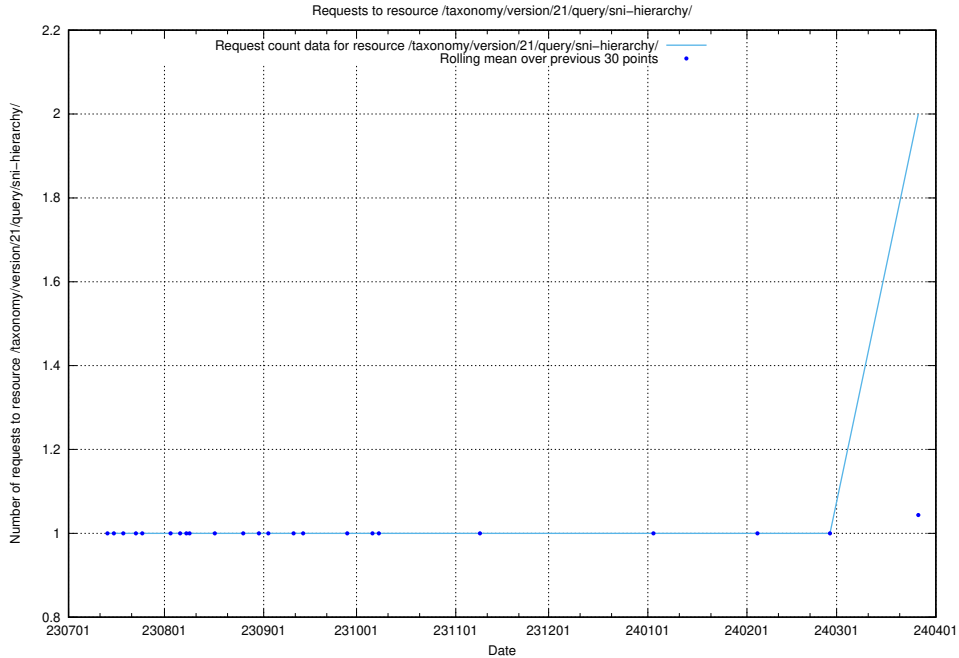

5.774 Usage of /taxonomy/version/21/query/sni-hierarchy/

Here, we count the number of requests to resource /taxonomy/version/21/query/sni-hierarchy/.