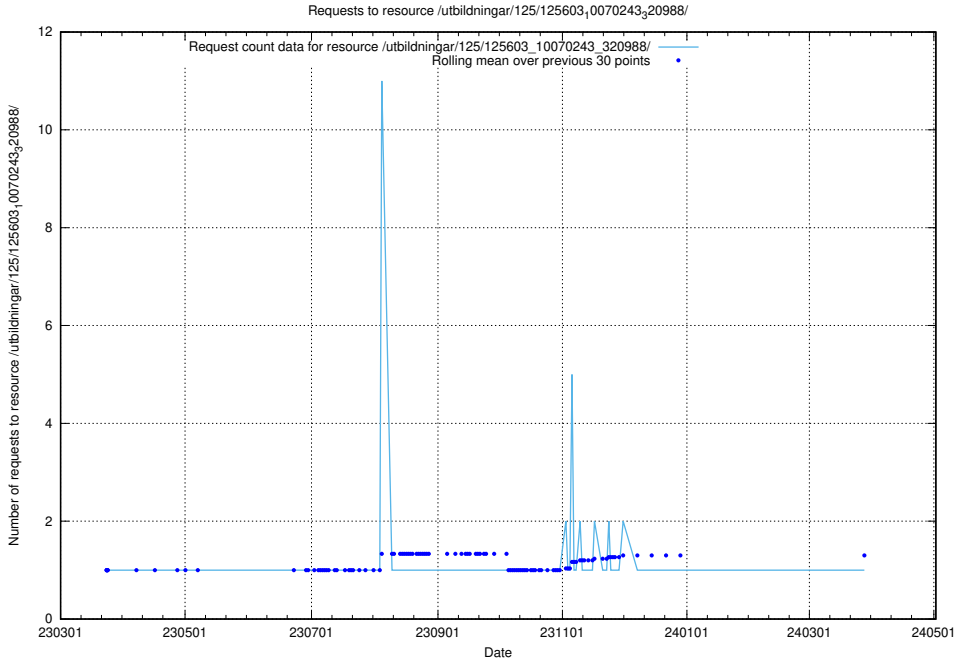

5.1046 Usage of /utbildningar/125/125603_10070243_320988/

Here, we count the number of requests to resource /utbildningar/125/125603_10070243_320988/.