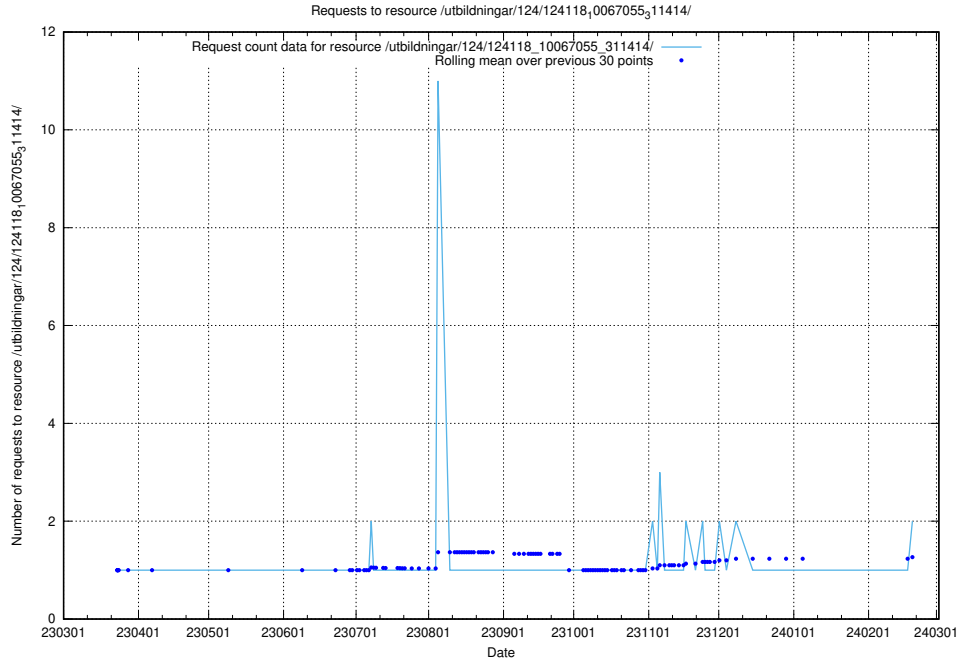

5.671 Usage of /utbildningar/124/124118_10067055_311414/

Here, we count the number of requests to resource /utbildningar/124/124118_10067055_311414/.