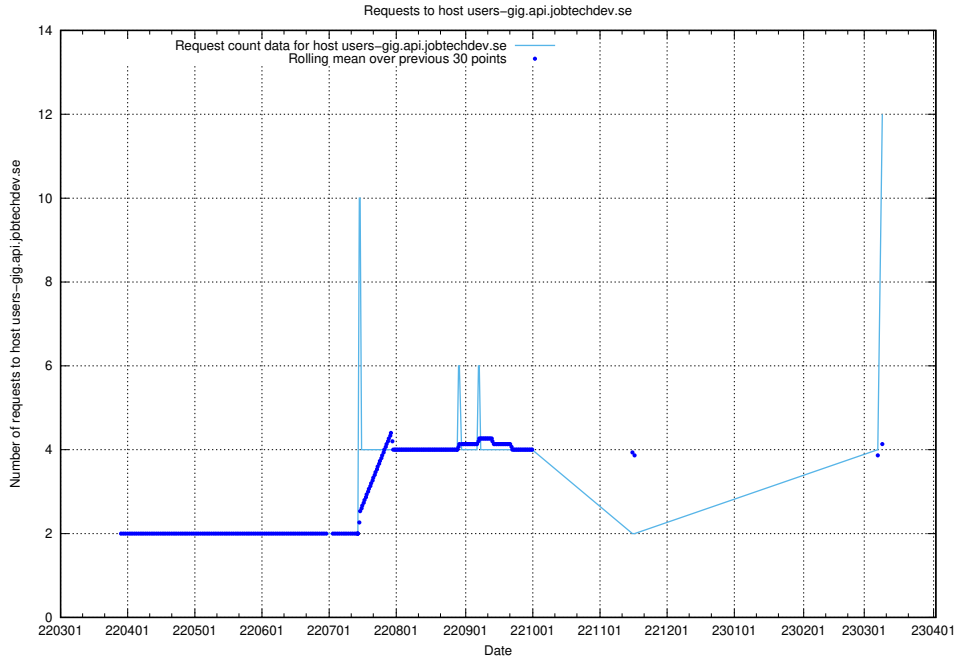

7.54 Usage of users-gig.api.jobtechdev.se

Here, we count the number of requests to host users-gig.api.jobtechdev.se.