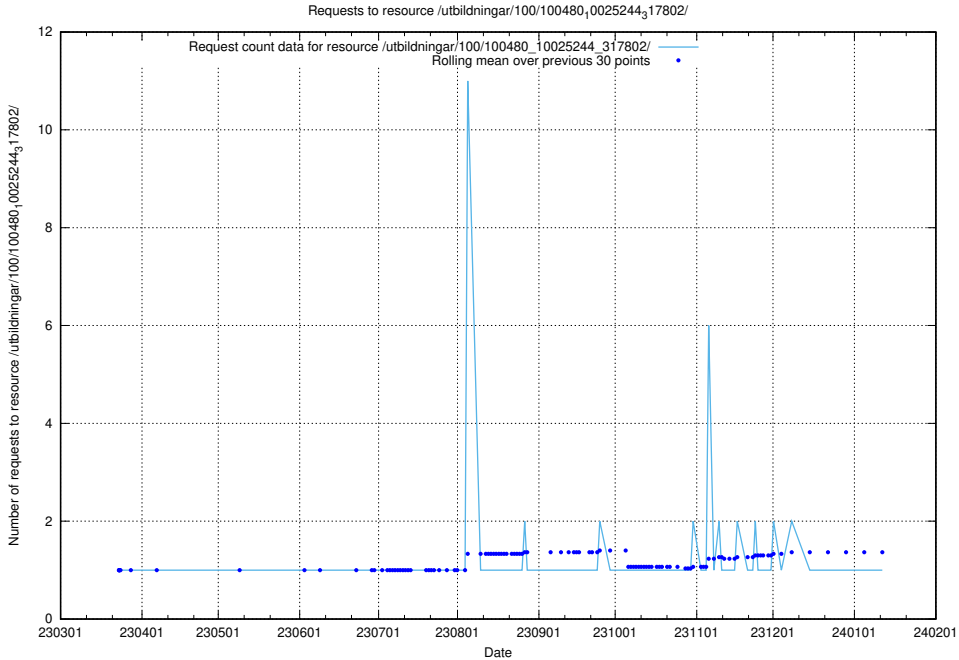

5.5692 Usage of /utbildningar/100/100480_10025244_317802/

Here, we count the number of requests to resource /utbildningar/100/100480_10025244_317802/.