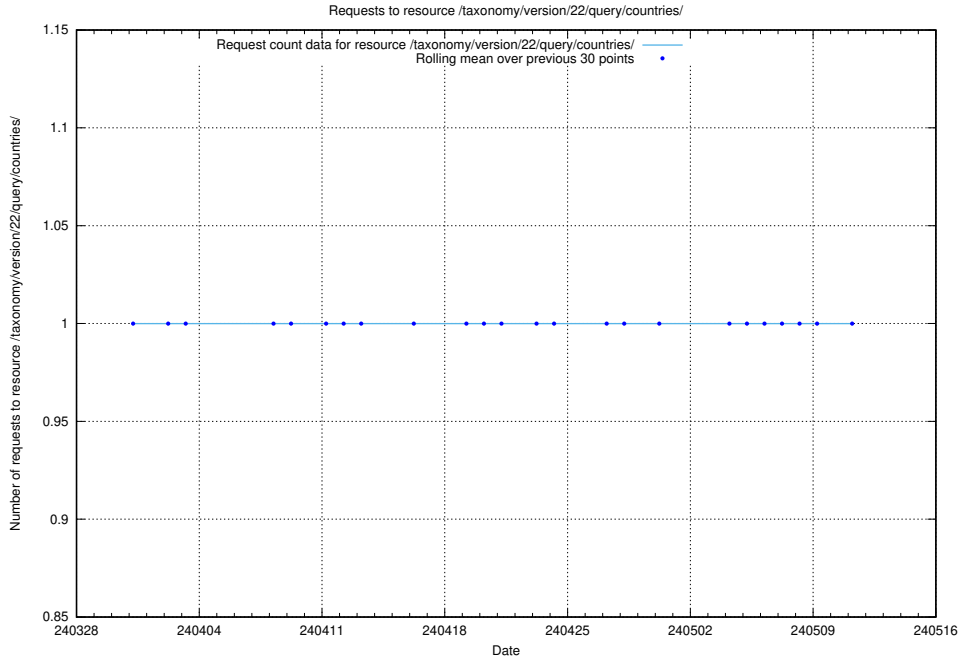

5.1601 Usage of /taxonomy/version/22/query/countries/

Here, we count the number of requests to resource /taxonomy/version/22/query/countries/.