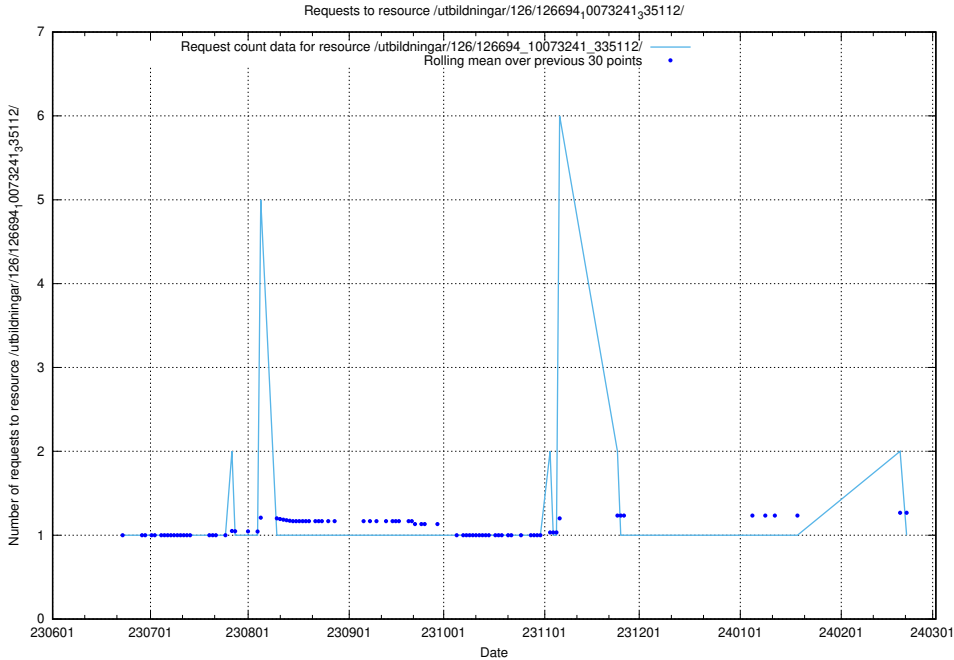

5.5611 Usage of /utbildningar/126/126694_10073241_335112/

Here, we count the number of requests to resource /utbildningar/126/126694_10073241_335112/.