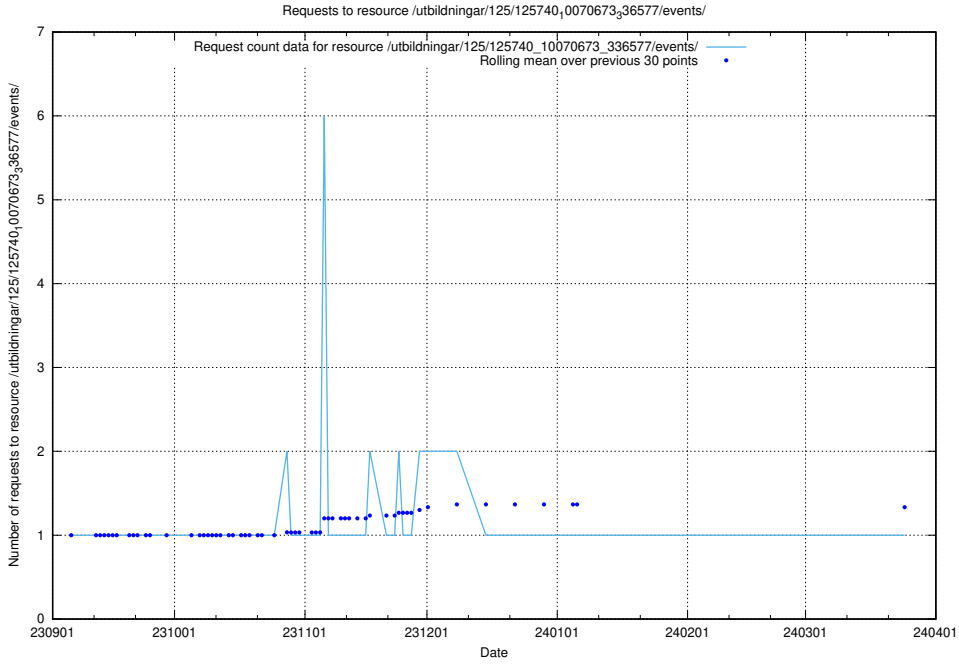

5.4648 Usage of /utbildningar/125/125740_10070673_336577/events/

Here, we count the number of requests to resource /utbildningar/125/125740_10070673_336577/events/