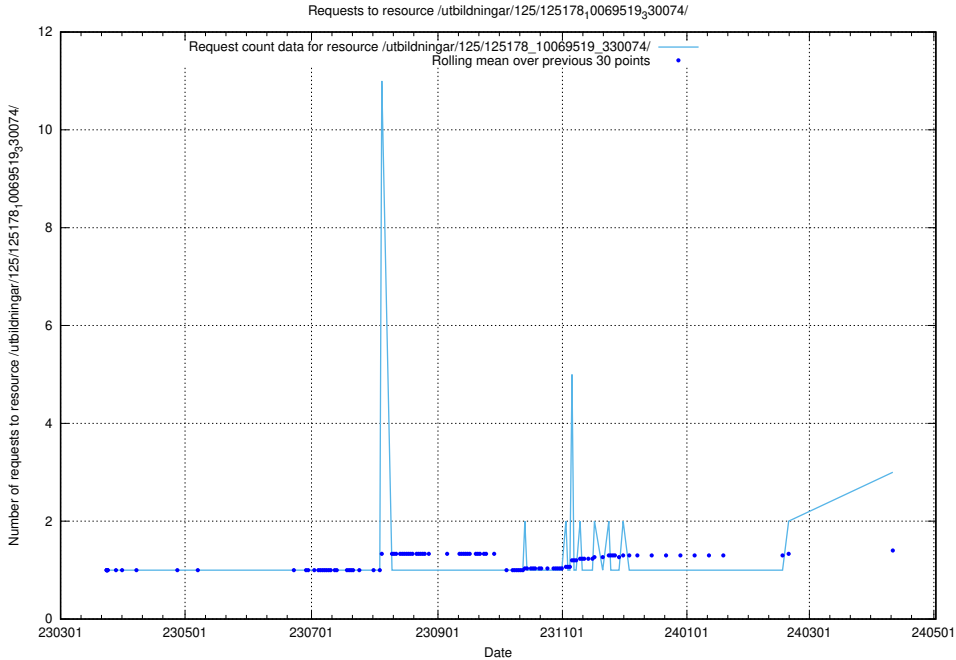

5.251 Usage of /utbildningar/125/125178_10069519_330074/

Here, we count the number of requests to resource /utbildningar/125/125178_10069519_330074/.