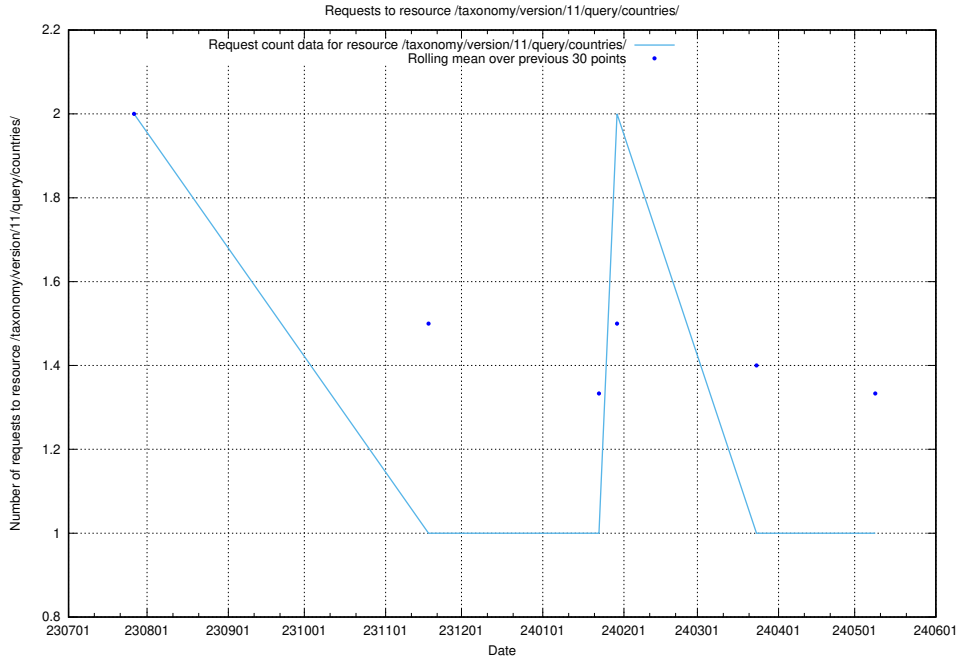

5.4900 Usage of /taxonomy/version/11/query/countries/

Here, we count the number of requests to resource /taxonomy/version/11/query/countries/.