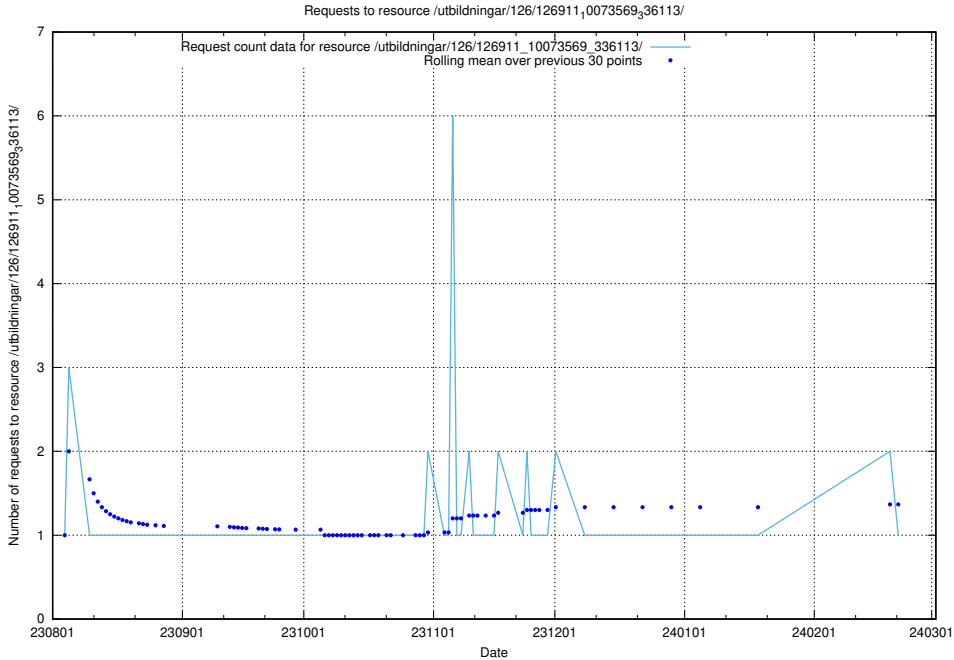

5.4841 Usage of /utbildningar/126/126911_10073569_336113/

Here, we count the number of requests to resource /utbildningar/126/126911_10073569_336113/.