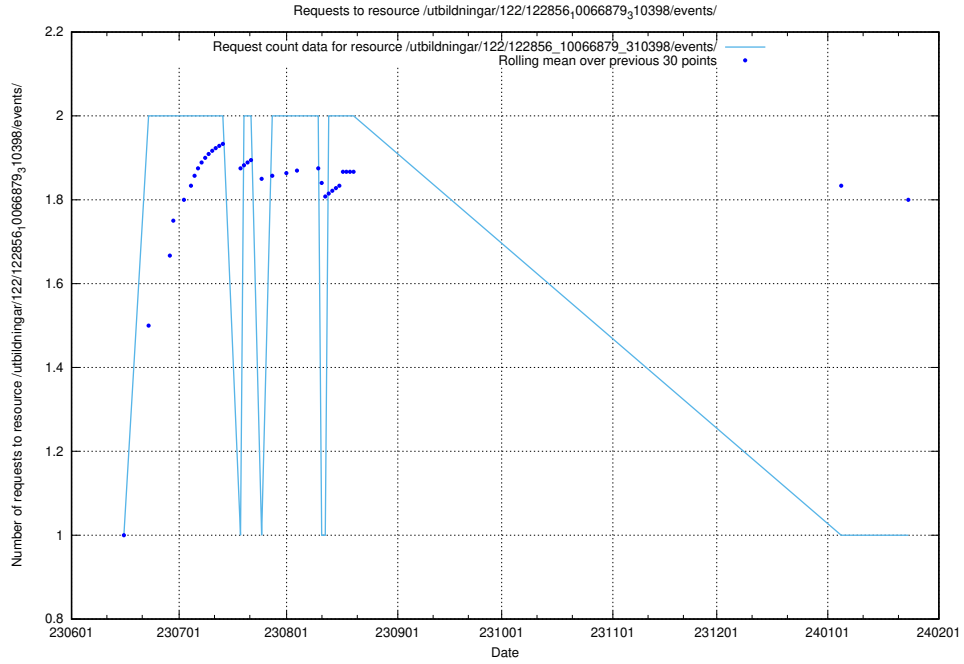

5.5861 Usage of /utbildningar/122/122856_10066879_310398/events/

Here, we count the number of requests to resource /utbildningar/122/122856_10066879_310398/events/