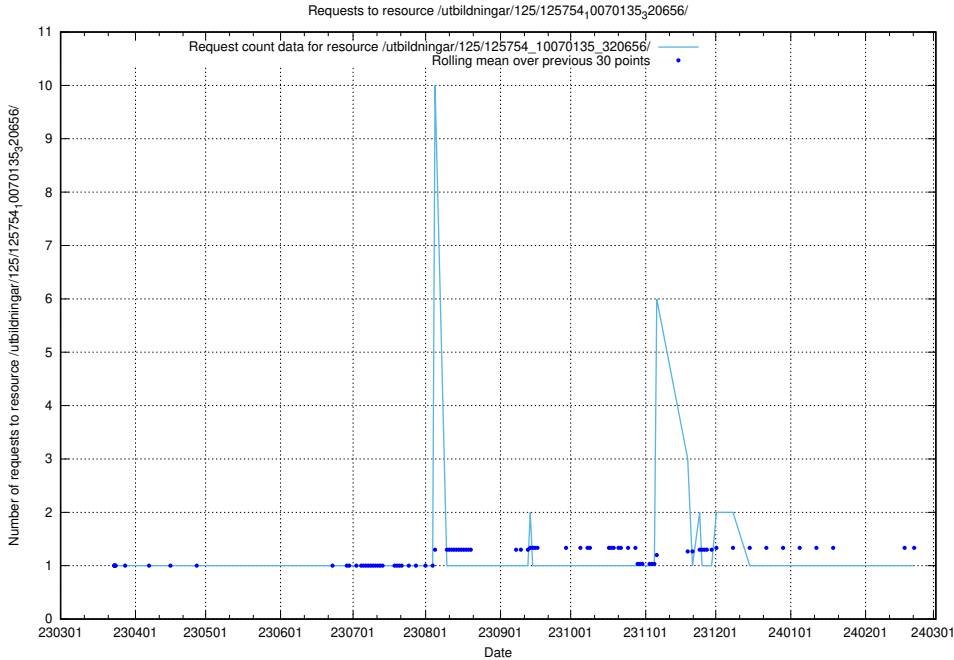

5.6464 Usage of /utbildningar/125/125754_10070135_320656/

Here, we count the number of requests to resource /utbildningar/125/125754_10070135_320656/.