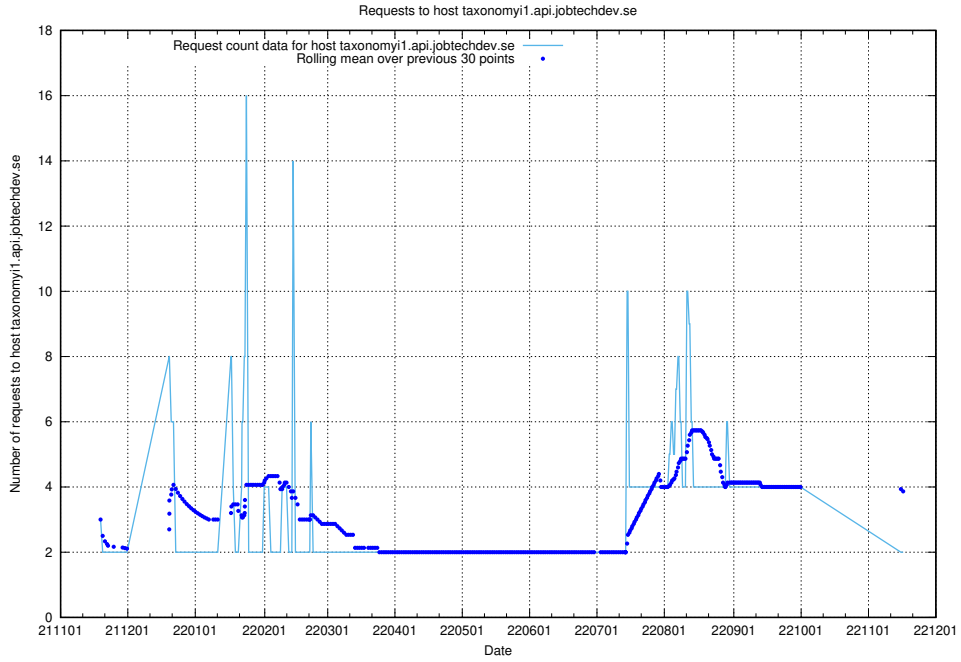

7.469 Usage of taxonomy1.api.jobtechdev.se

Here, we count the number of requests to host taxonomy1.api.jobtechdev.se.