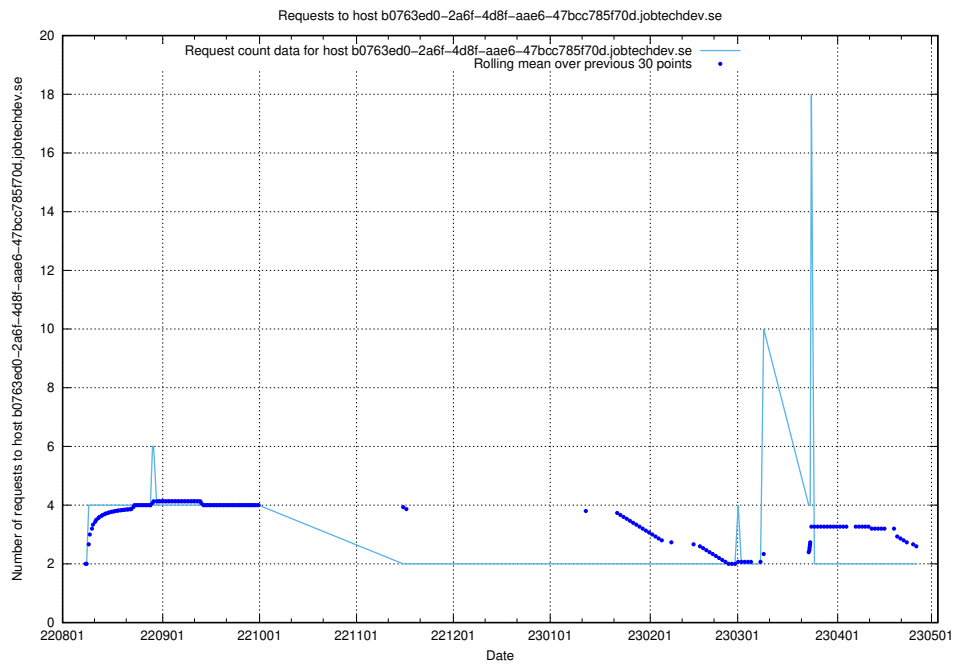

7.350 Usage of b0763ed0-2a6f-4d8f-aae6-47bcc785f70d.jobtechdev.se

Here, we count the number of requests to host b0763ed0-2a6f-4d8f-aae6-47bcc785f70d.jobtechdev.se.