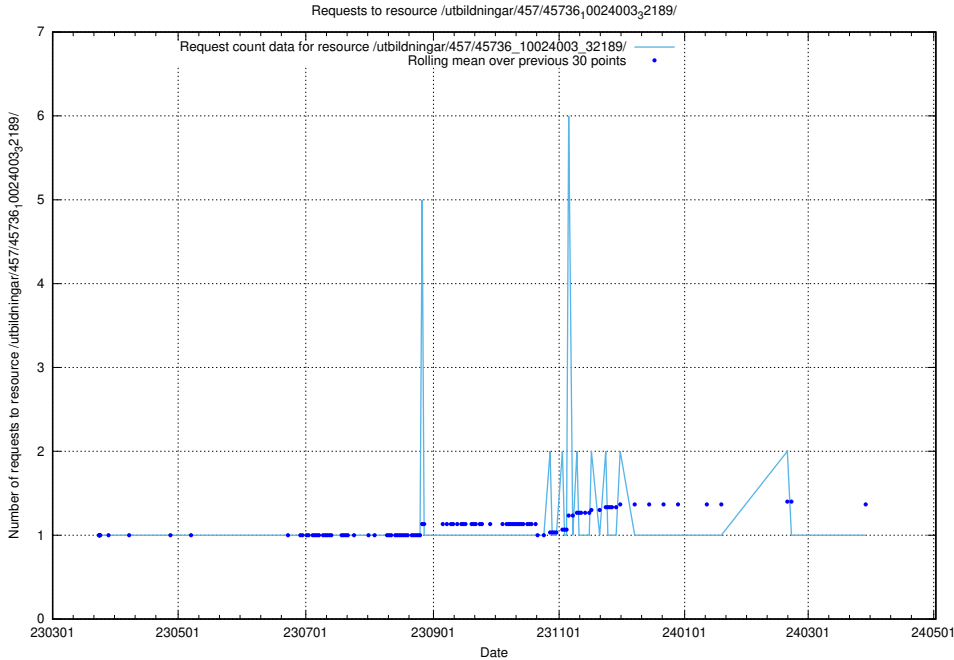

5.6324 Usage of /utbildningar/457/45736_10024003_32189/

Here, we count the number of requests to resource /utbildningar/457/45736_10024003_32189/.