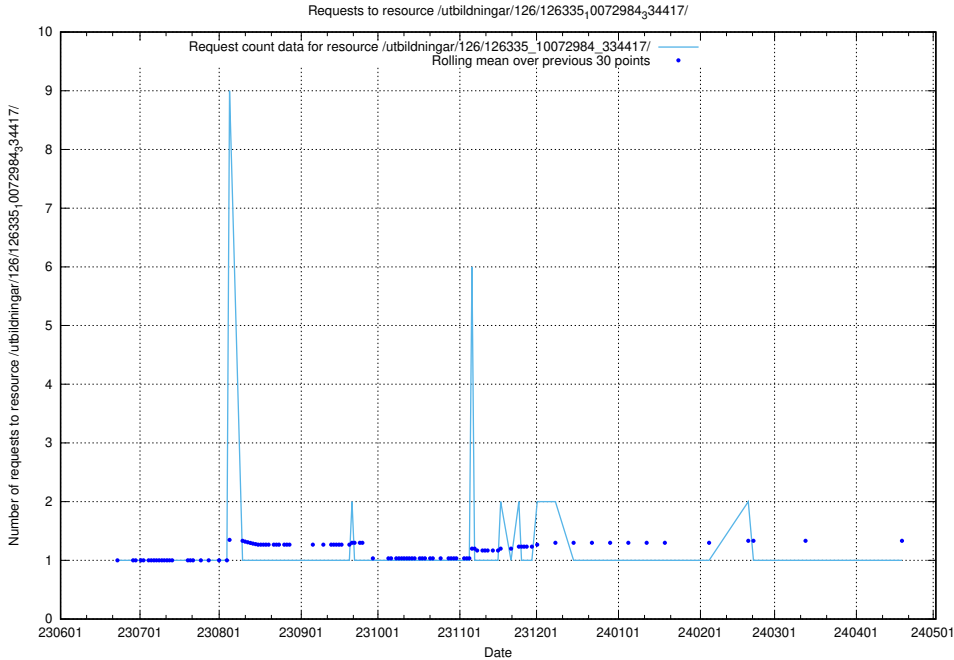

5.5648 Usage of /utbildningar/126/126335_10072984_334417/

Here, we count the number of requests to resource /utbildningar/126/126335_10072984_334417/.