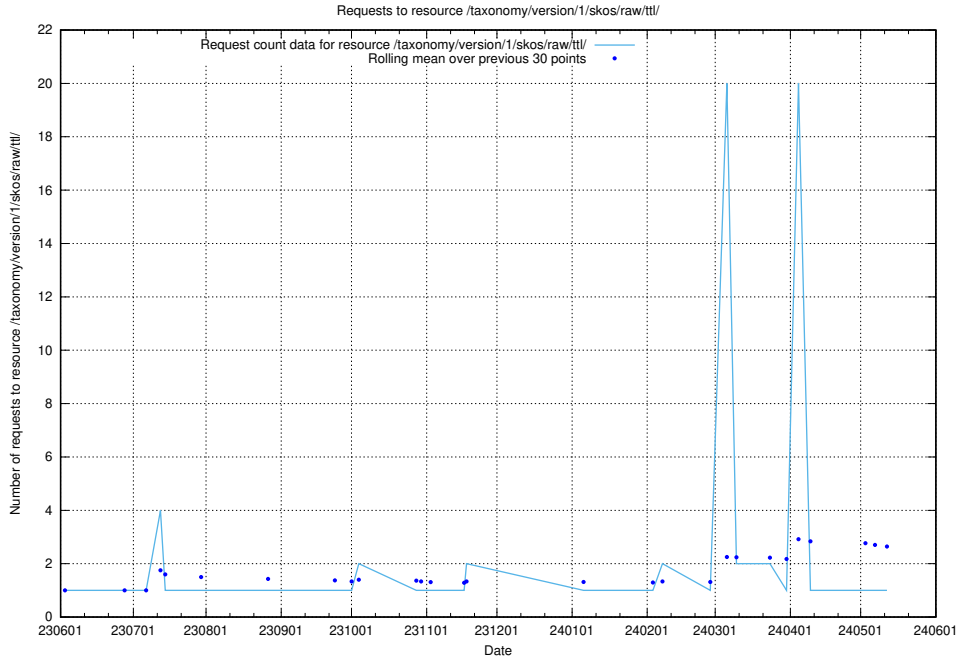

5.5894 Usage of /taxonomy/version/1/skos/raw/ttl/

Here, we count the number of requests to resource /taxonomy/version/1/skos/raw/ttl/.