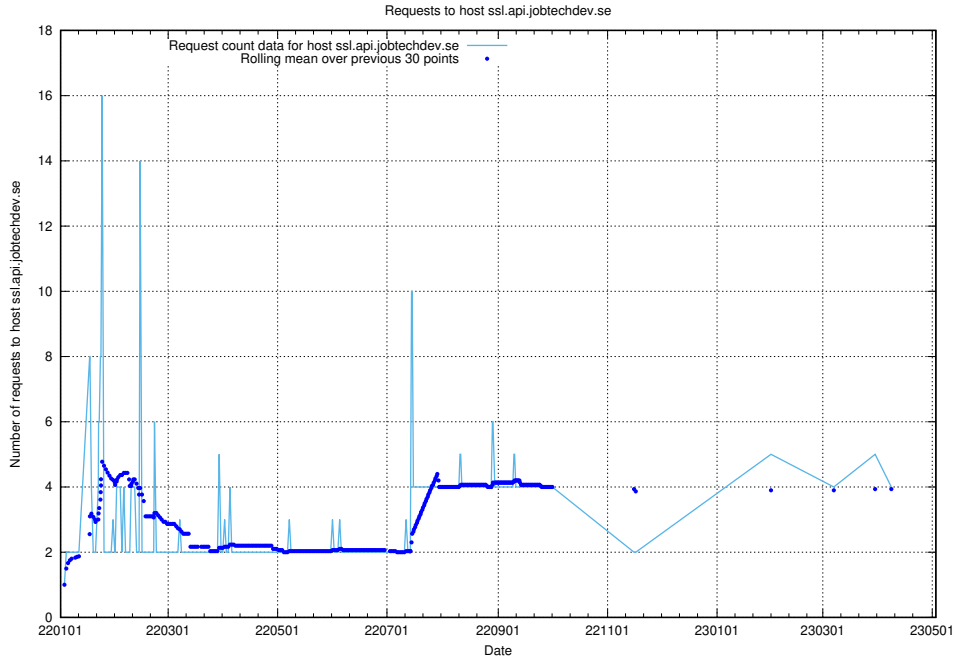

7.111 Usage of ssl.api.jobtechdev.se

Here, we count the number of requests to host ssl.api.jobtechdev.se.