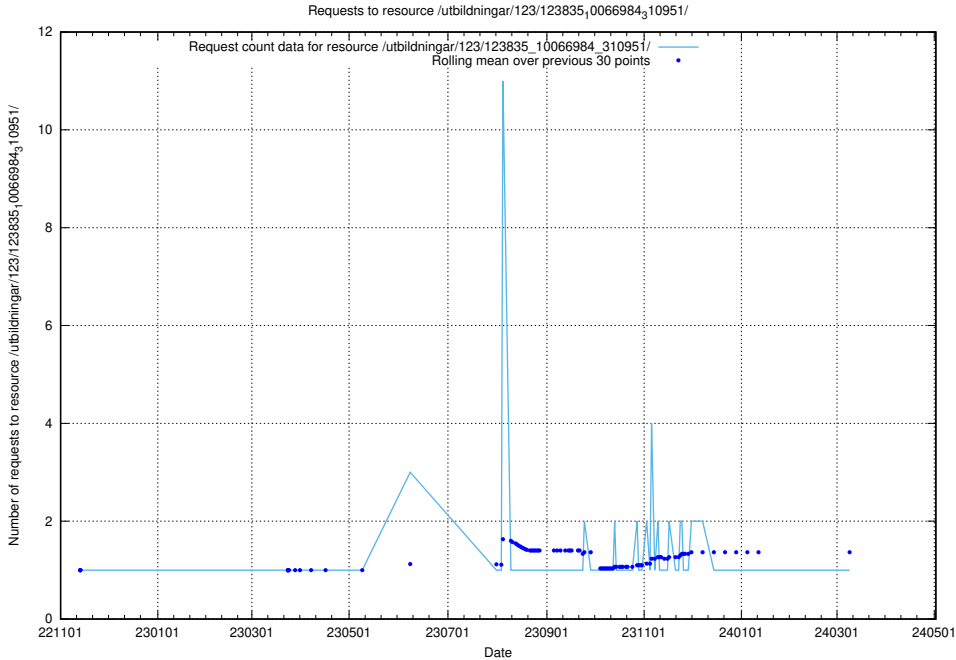

5.5879 Usage of /utbildningar/123/123835_10066984_310951/

Here, we count the number of requests to resource /utbildningar/123/123835_10066984_310951/.