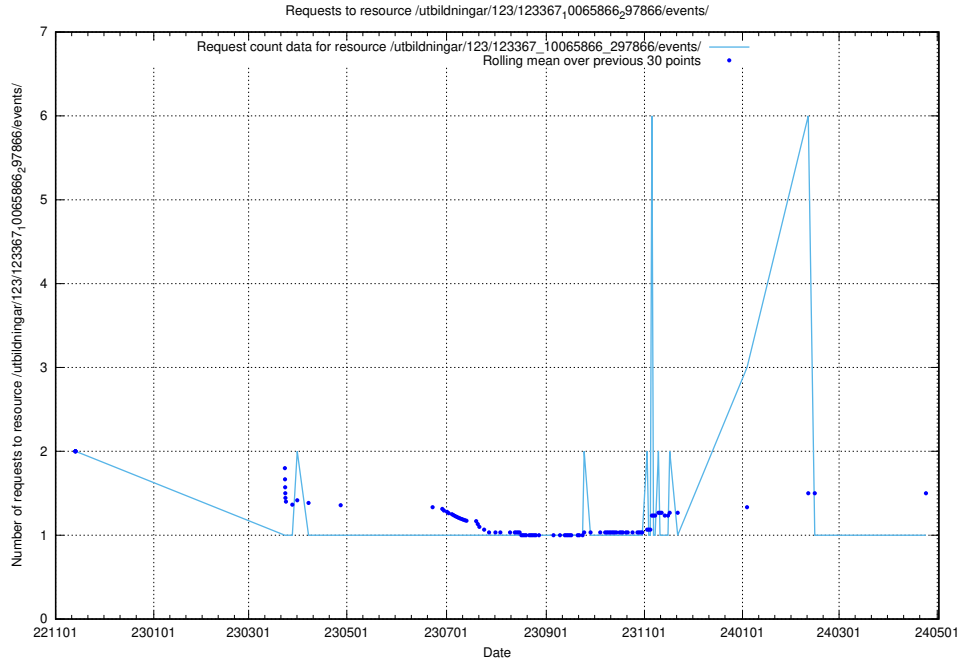

5.5806 Usage of /utbildningar/123/123367_10065866_297866/events/

Here, we count the number of requests to resource /utbildningar/123/123367_10065866_297866/events/