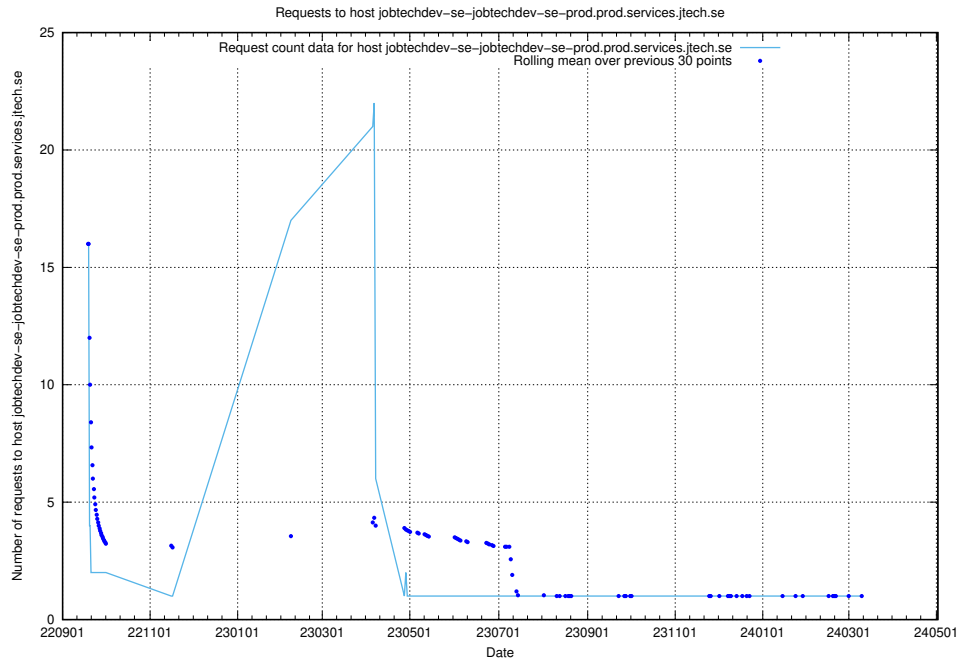

7.615 Usage of jobtechdev-se-jobtechdev-se-prod.prod.services.jtech.se

Here, we count the number of requests to host jobtechdev-se-jobtechdev-se-prod.prod.services.jtech.se.