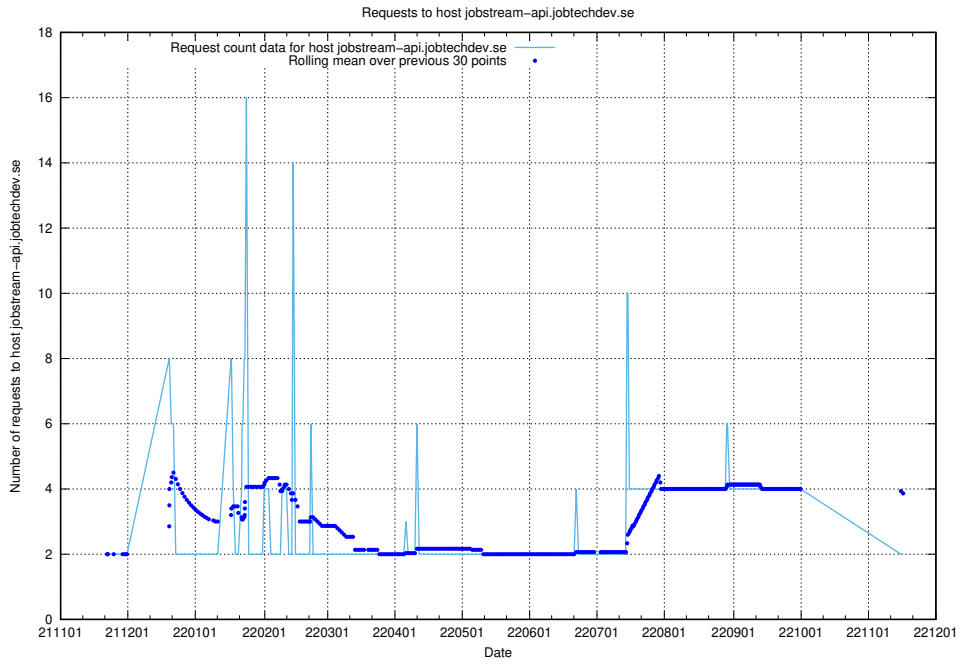

7.439 Usage of jobstream-api.jobtechdev.se

Here, we count the number of requests to host jobstream-api.jobtechdev.se.