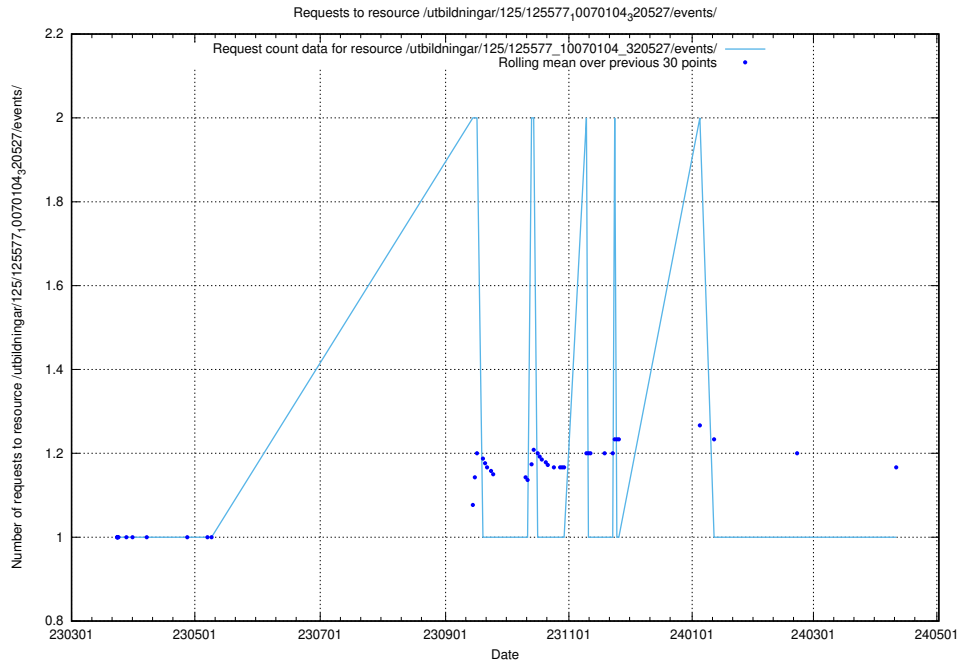

5.1064 Usage of /utbildningar/125/125577_10070104_320527/events/

Here, we count the number of requests to resource /utbildningar/125/125577_10070104_320527/events/