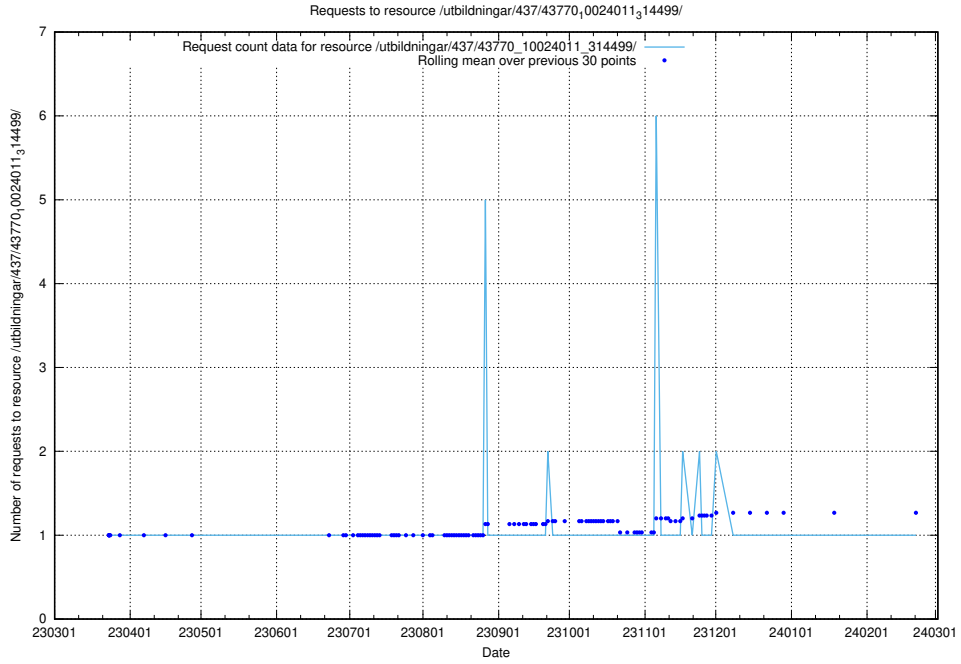

5.6372 Usage of /utbildningar/437/43770_10024011_314499/

Here, we count the number of requests to resource /utbildningar/437/43770_10024011_314499/.