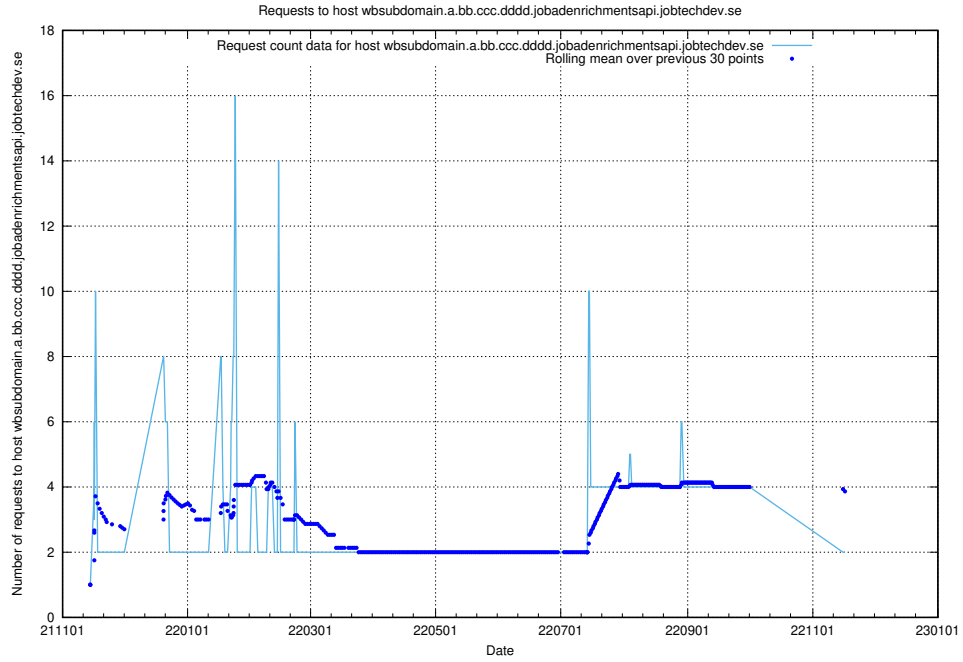

7.548 Usage of wbsubdomain.a.bb.ccc.dddd.jobadenrichmentsapi.jobtechdev.se

Here, we count the number of requests to host wbsubdomain.a.bb.ccc.dddd.jobadenrichmentsapi.jobtechdev.se