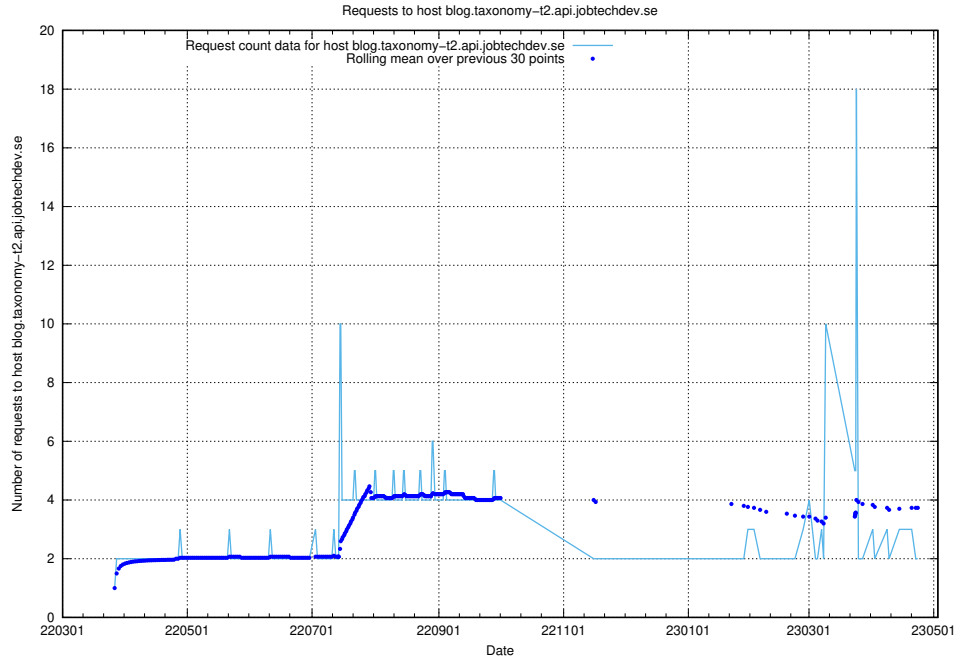

7.493 Usage of `blog.taxonomy-t2.api.jobtechdev.se`

Here, we count the number of requests to host `blog.taxonomy-t2.api.jobtechdev.se`.