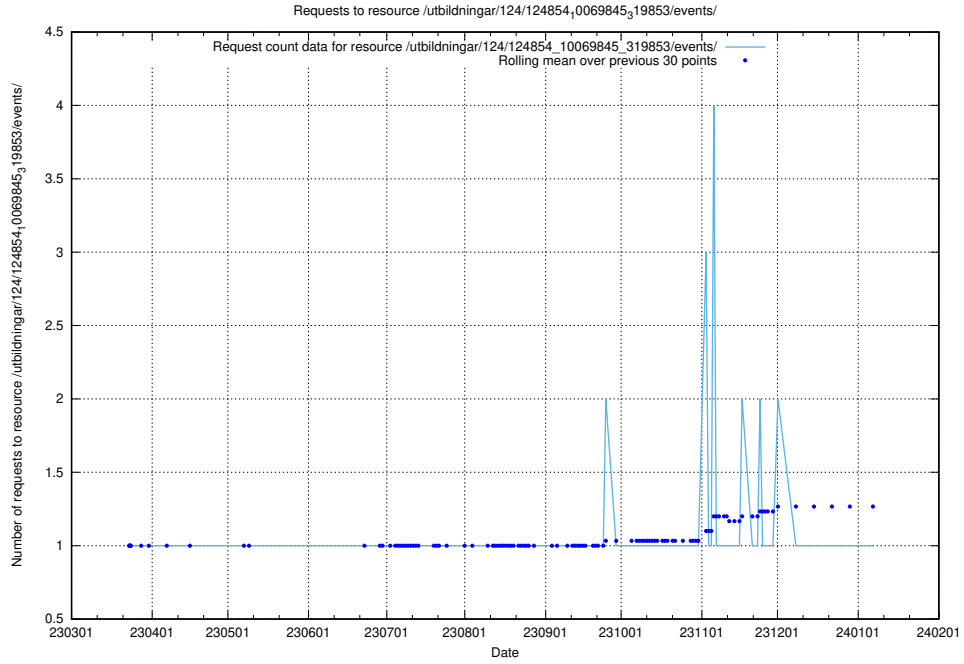

5.1167 Usage of /utbildningar/124/124854_10069845_319853/events/

Here, we count the number of requests to resource /utbildningar/124/124854_10069845_319853/events/