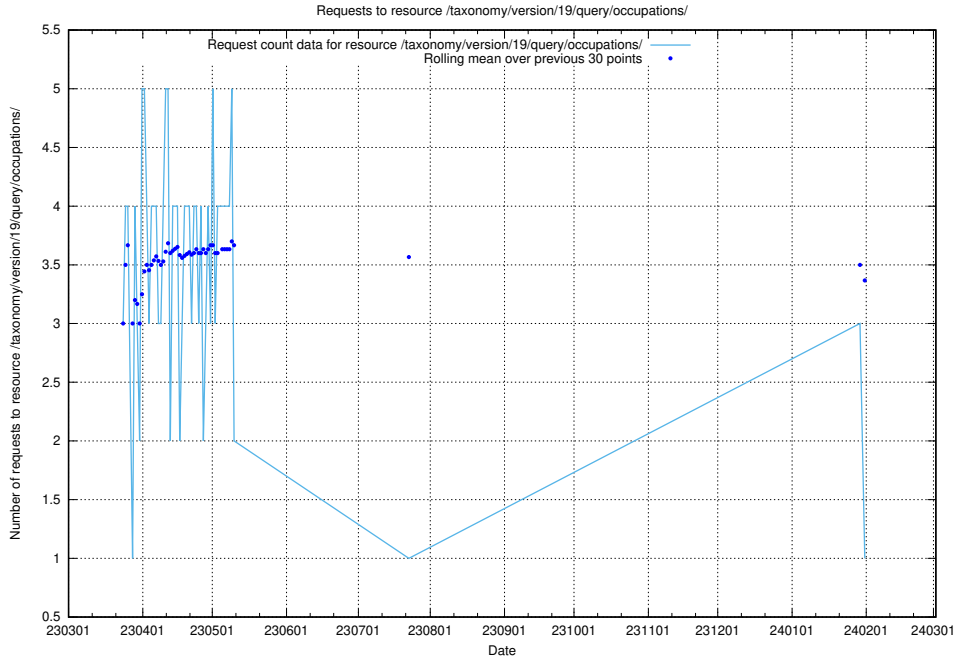

5.6136 Usage of /taxonomy/version/19/query/occupations/

Here, we count the number of requests to resource /taxonomy/version/19/query/occupations/.