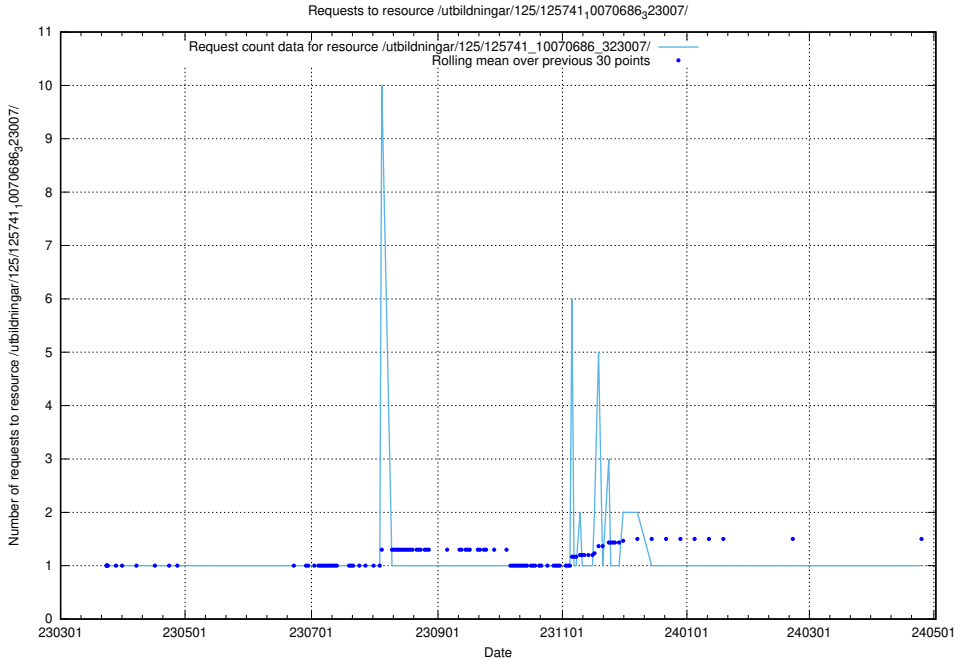

5.6475 Usage of /utbildningar/125/125741_10070686_323007/

Here, we count the number of requests to resource /utbildningar/125/125741_10070686_323007/.