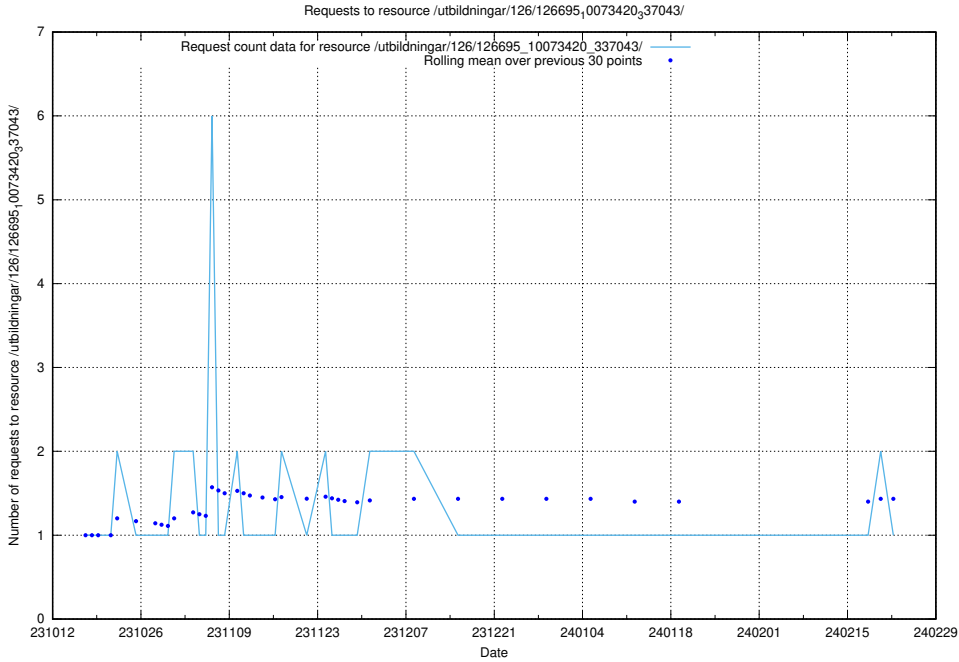

5.4282 Usage of /utbildningar/126/126695_10073420_337043/

Here, we count the number of requests to resource /utbildningar/126/126695_10073420_337043/.