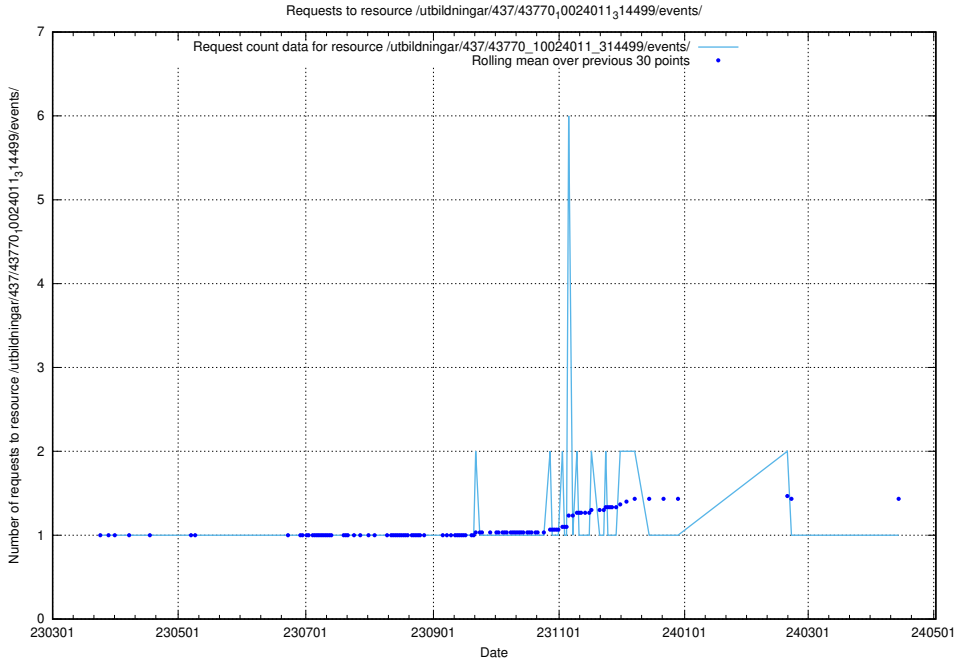

5.6188 Usage of /utbildningar/437/43770_10024011_314499/events/

Here, we count the number of requests to resource /utbildningar/437/43770_10024011_314499/events/.