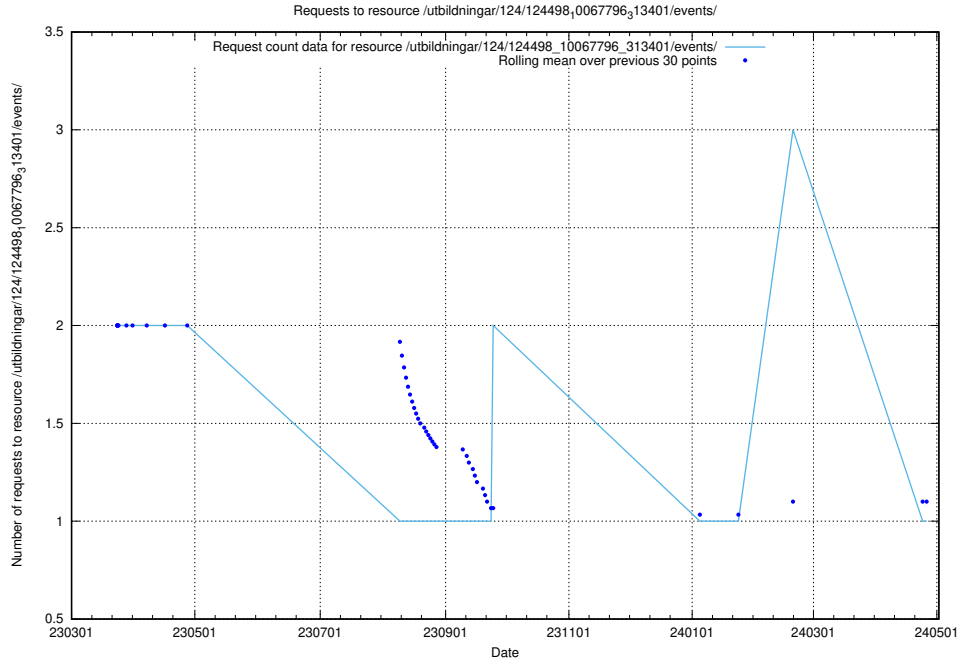

5.6301 Usage of /utbildningar/124/124498_10067796_313401/events/

Here, we count the number of requests to resource /utbildningar/124/124498_10067796_313401/events/