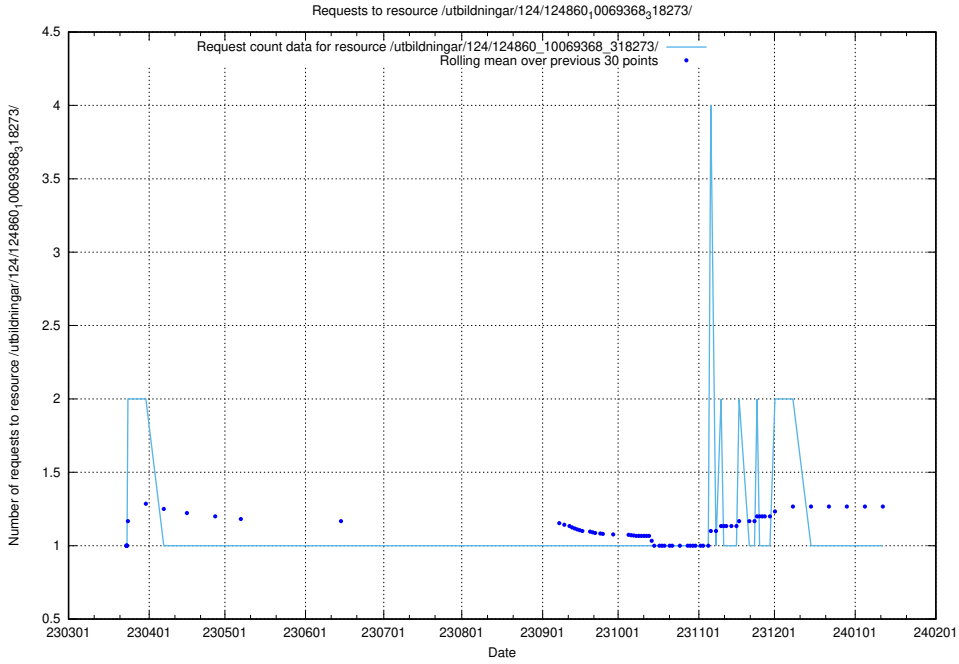

5.1137 Usage of /utbildningar/124/124860_10069368_318273/

Here, we count the number of requests to resource /utbildningar/124/124860_10069368_318273/.