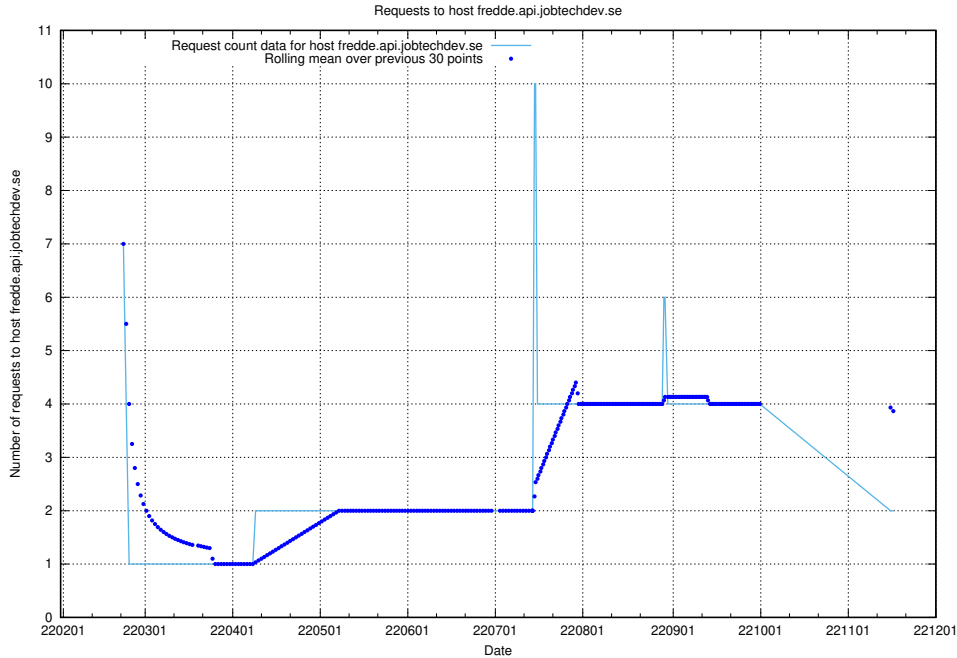

7.519 Usage of fredde.jobtechdev.se

Here, we count the number of requests to host fredde.jobtechdev.se.

7.520 Usage of fredde.api.jobtechdev.se

Here, we count the number of requests to host fredde.api.jobtechdev.se.