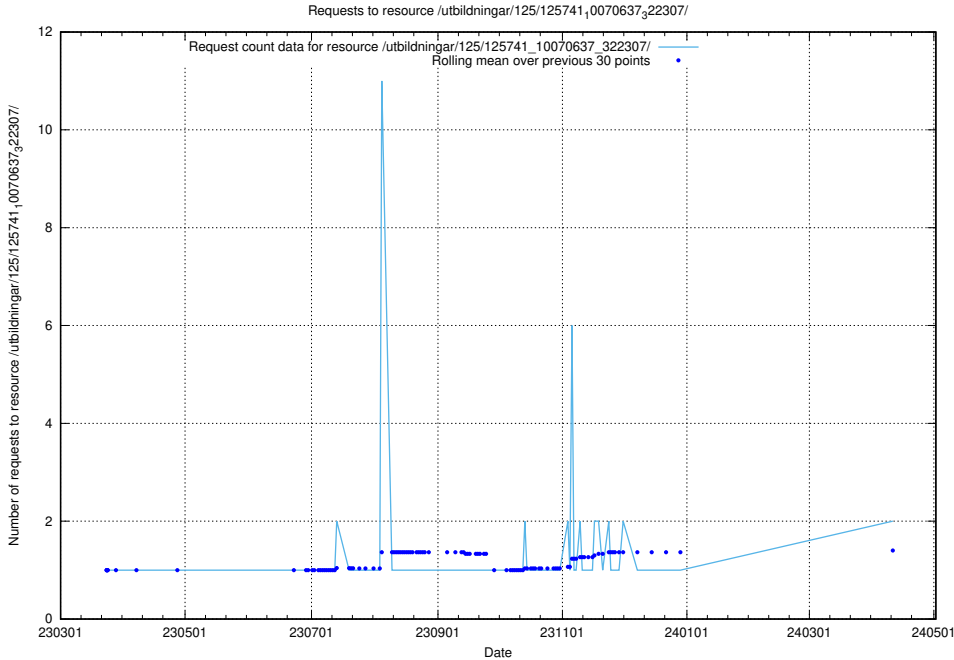

5.434 Usage of /utbildningar/125/125741_10070637_322307/

Here, we count the number of requests to resource /utbildningar/125/125741_10070637_322307/.