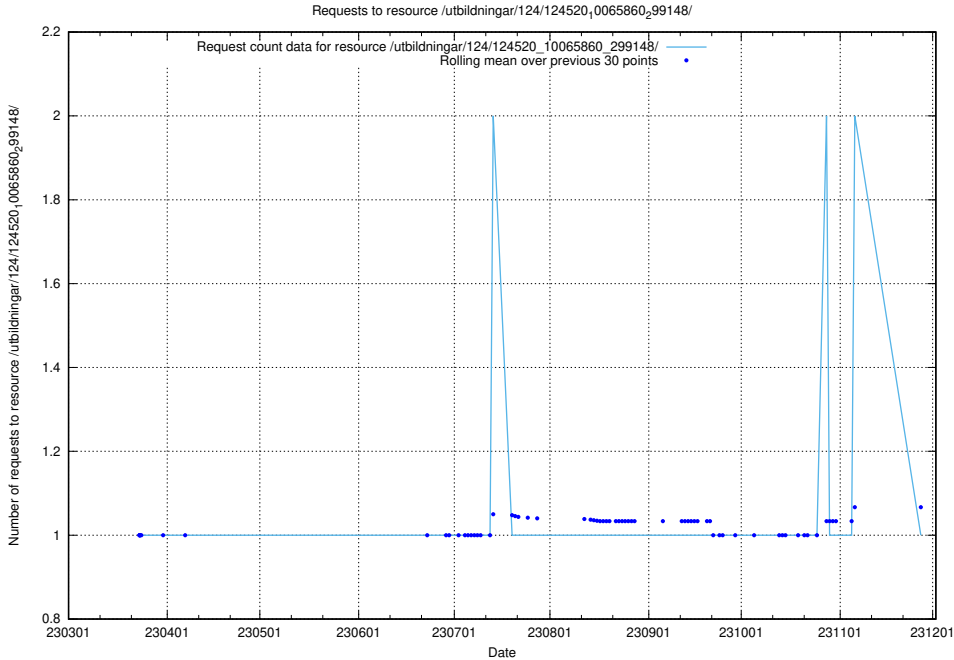

5.1236 Usage of /utbildningar/124/124520_10065860_299148/

Here, we count the number of requests to resource /utbildningar/124/124520_10065860_299148/.