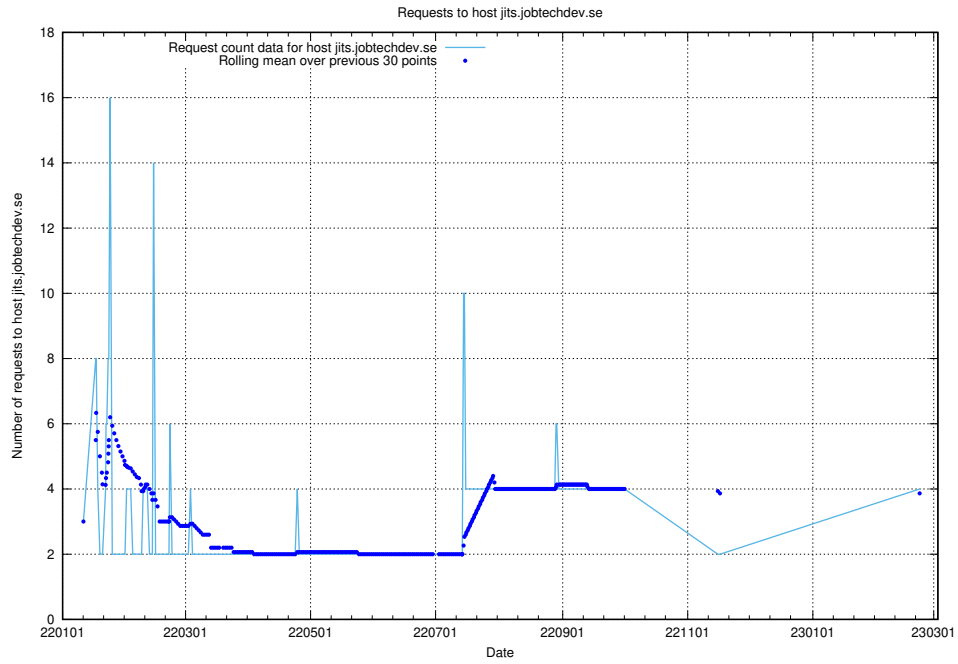

7.108 Usage of jits.jobtechdev.se

Here, we count the number of requests to host jits.jobtechdev.se.