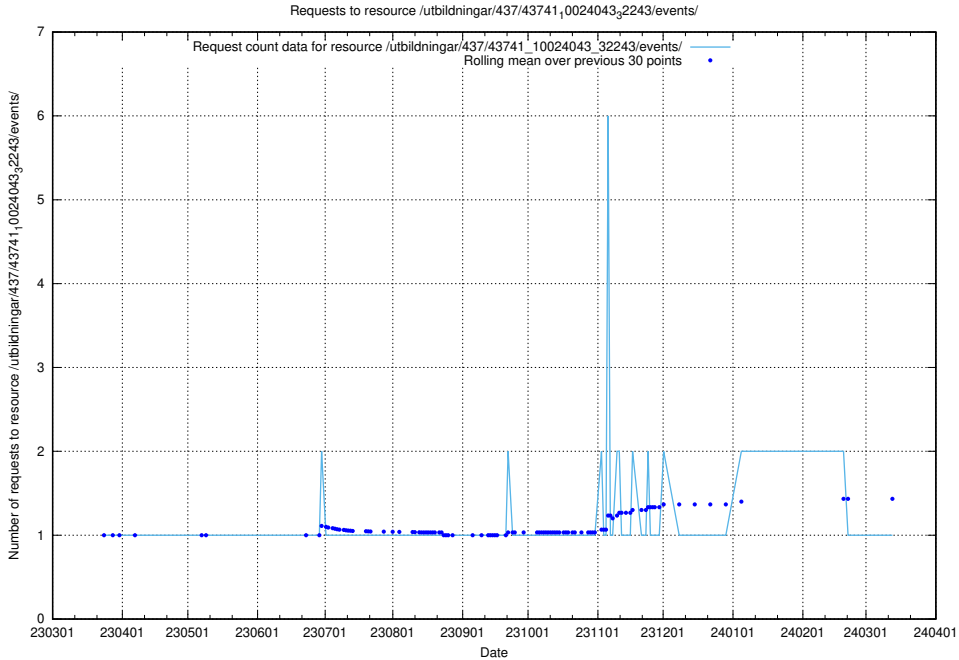

5.6202 Usage of /utbildningar/437/43741_10024043_32243/events/

Here, we count the number of requests to resource /utbildningar/437/43741_10024043_32243/events/.