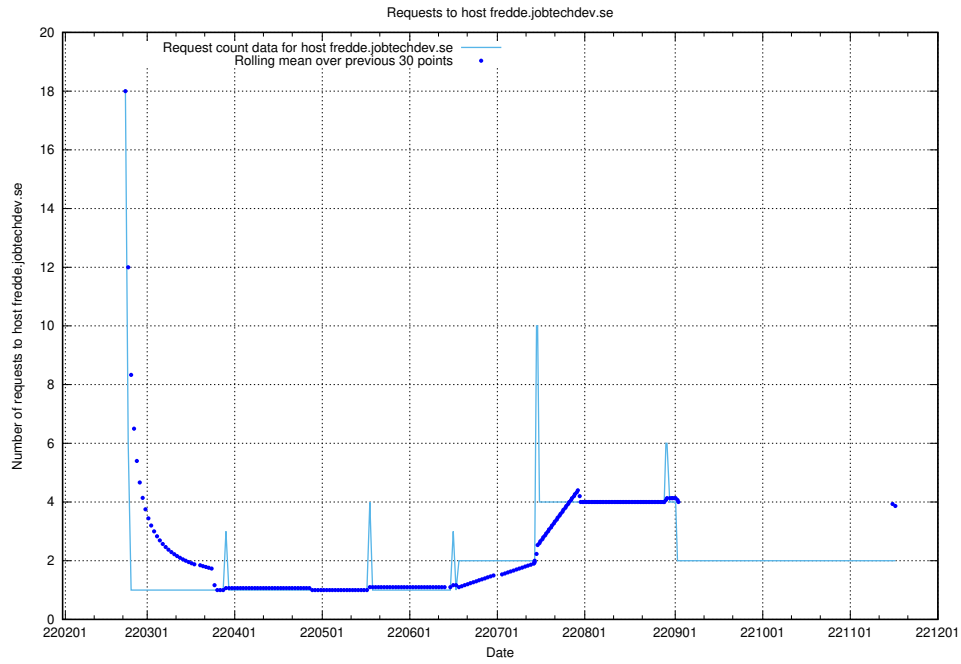

7.519 Usage of fredde.jobtechdev.se

Here, we count the number of requests to host fredde.jobtechdev.se.

7.520 Usage of fredde.api.jobtechdev.se

Here, we count the number of requests to host fredde.api.jobtechdev.se.