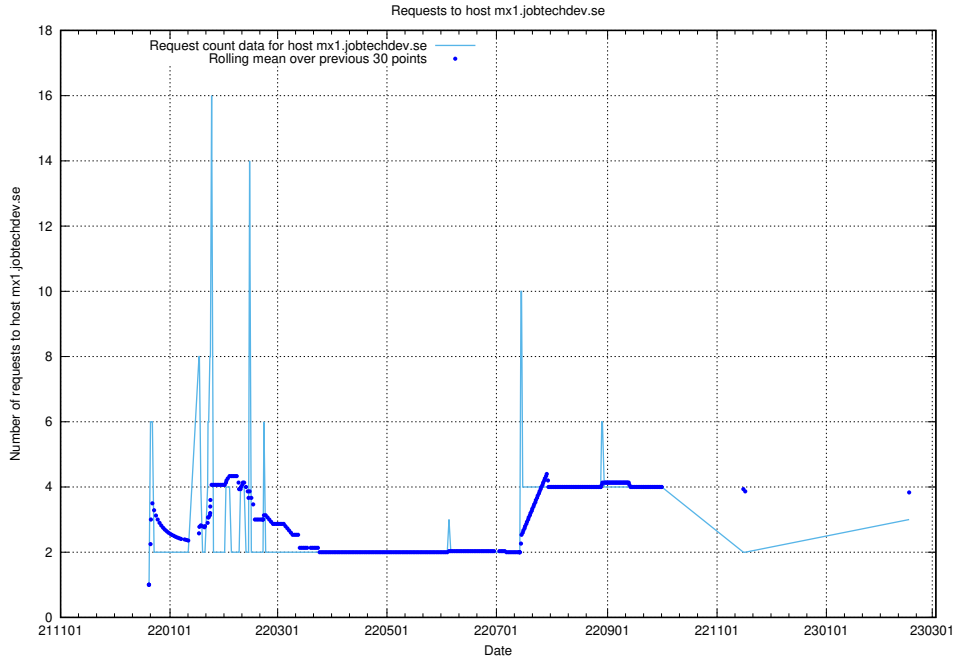

7.202 Usage of mx1.jobtechdev.se

Here, we count the number of requests to host mx1.jobtechdev.se.