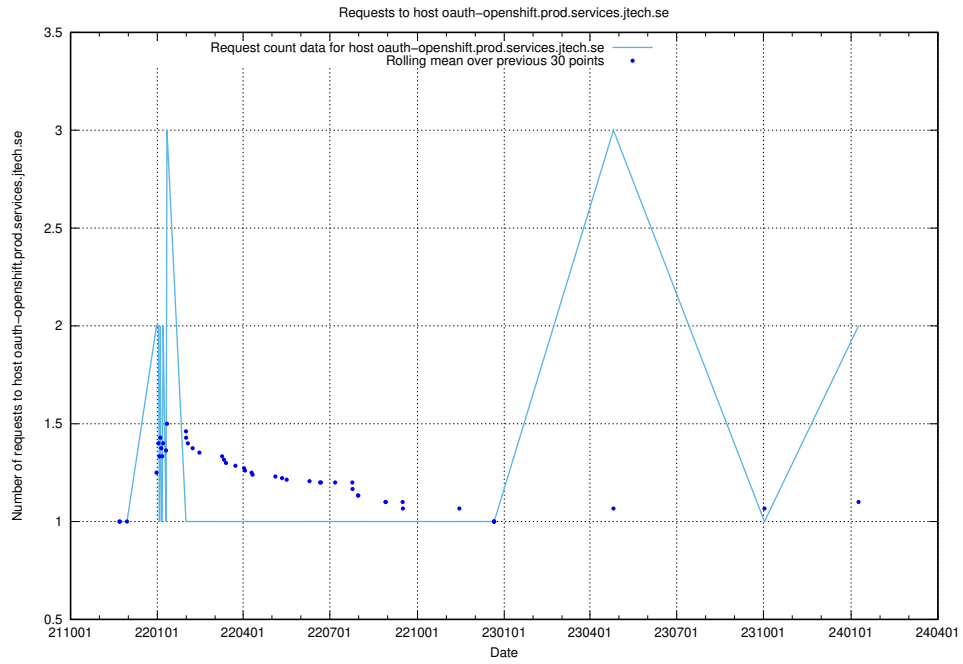

7.436 Usage of `oauth-openshift.prod.services.jtech.se`

Here, we count the number of requests to host `oauth-openshift.prod.services.jtech.se`.