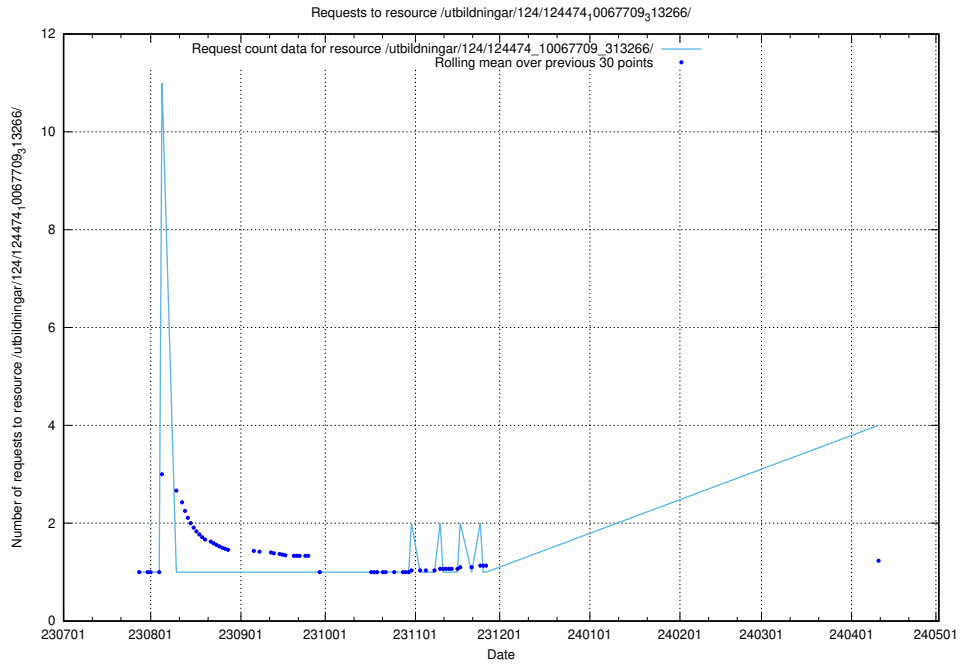

5.214 Usage of /utbildningar/124/124474_10067709_313266/

Here, we count the number of requests to resource /utbildningar/124/124474_10067709_313266/.