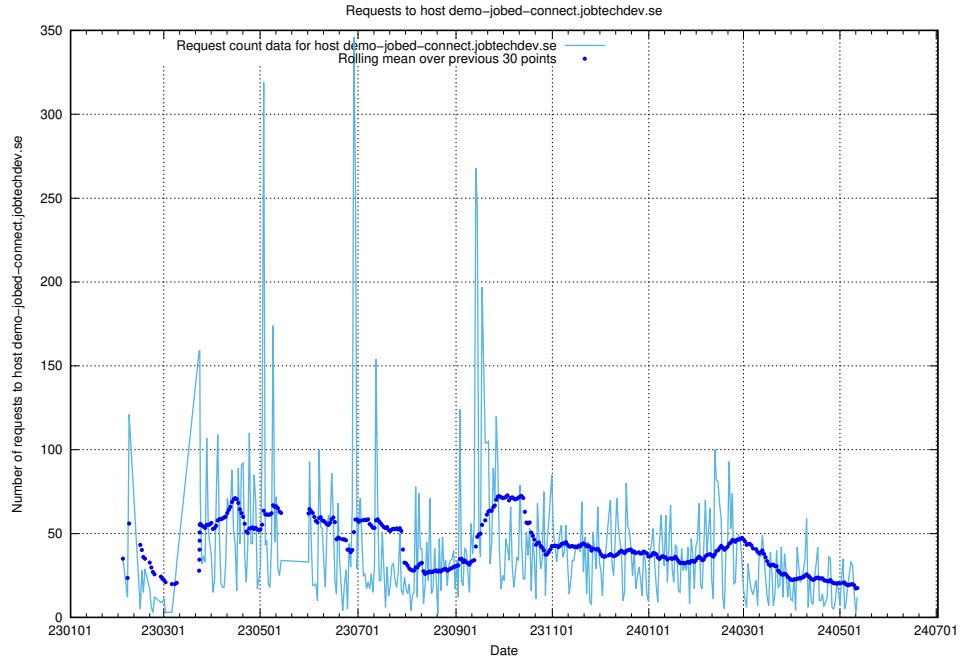

Here, we count the number of requests to host demo-jobed-connect.jobtechdev.se.

7.46 Usage of conference.jitsitest.jobtechdev.se

Here, we count the number of requests to host conference.jitsitest.jobtechdev.se.