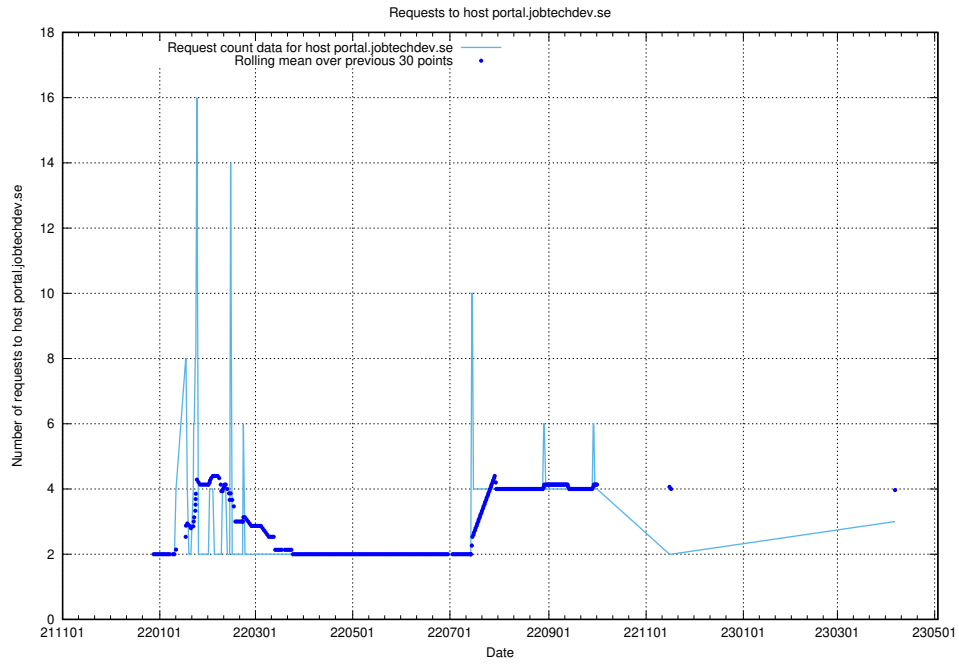

7.194 Usage of portal.jobtechdev.se

Here, we count the number of requests to host portal.jobtechdev.se.

7.195 Usage of panel.jobtechdev.se

Here, we count the number of requests to host panel.jobtechdev.se.