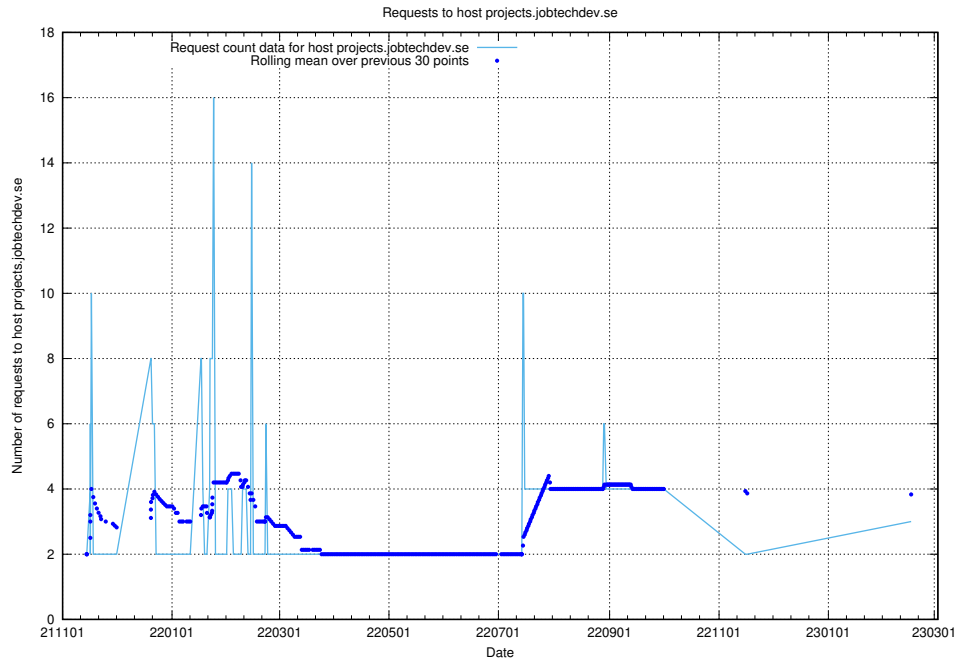

7.239 Usage of projects.jobtechdev.se

Here, we count the number of requests to host projects.jobtechdev.se.