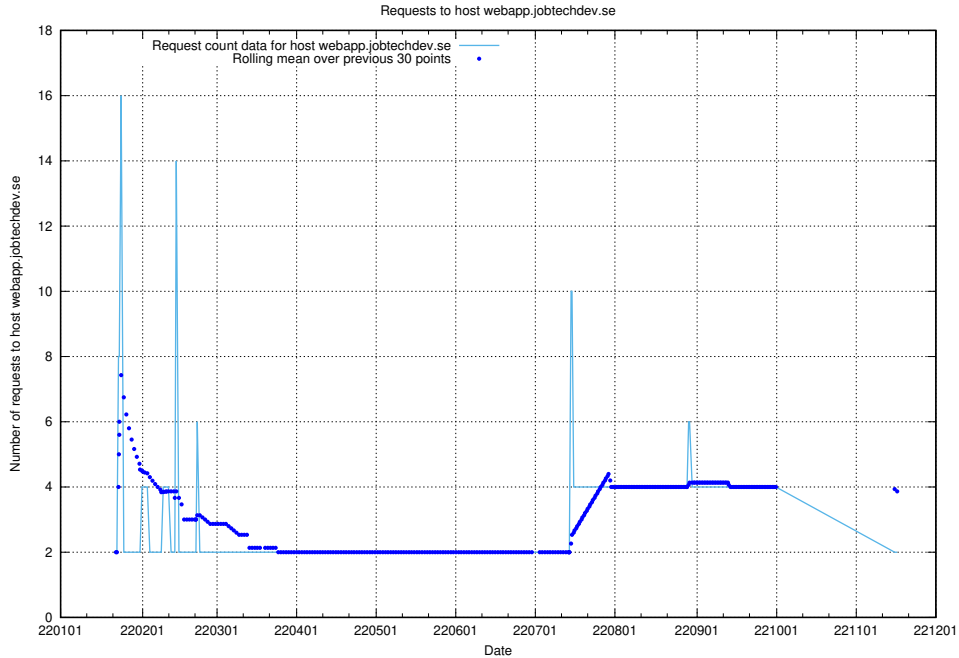

7.579 Usage of webapp.jobtechdev.se

Here, we count the number of requests to host webapp.jobtechdev.se.