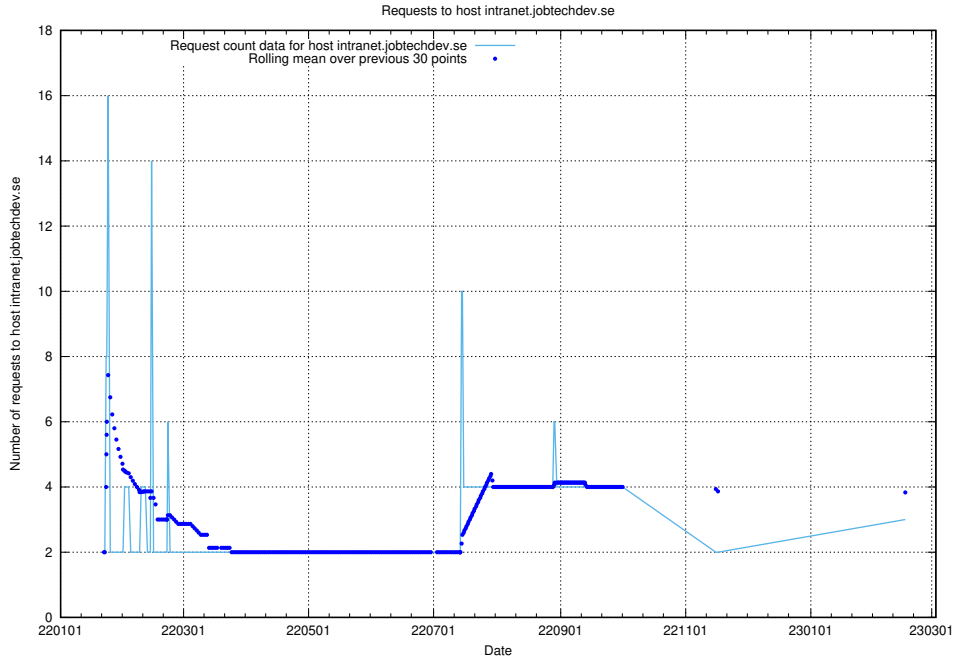

7.256 Usage of learning.jobtechdev.se

Here, we count the number of requests to host learning.jobtechdev.se.

7.257 Usage of intranet.jobtechdev.se

Here, we count the number of requests to host intranet.jobtechdev.se.