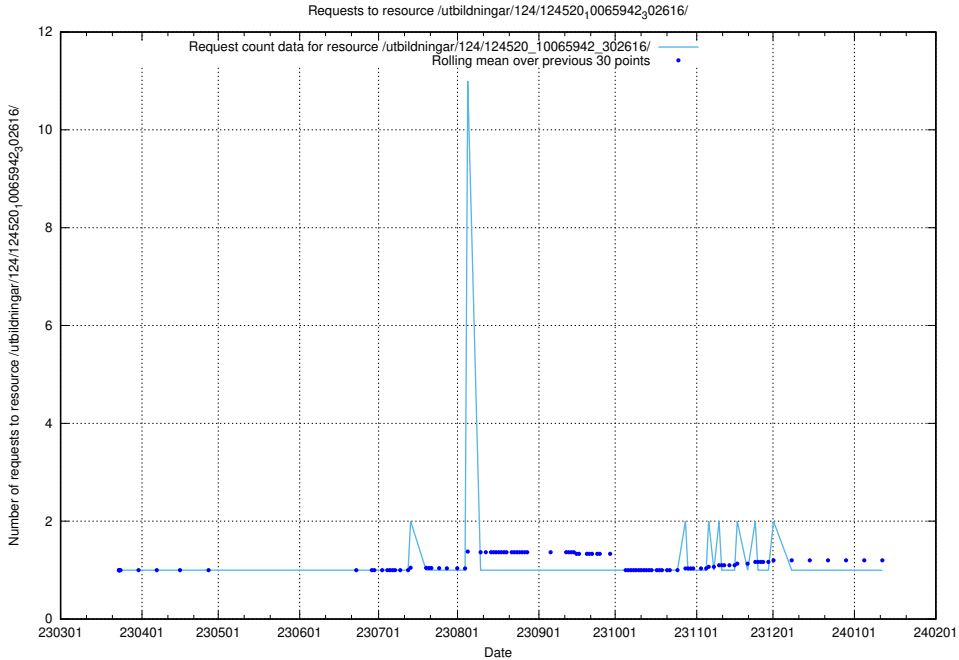

5.1218 Usage of /utbildningar/124/124520_10065942_302616/

Here, we count the number of requests to resource /utbildningar/124/124520_10065942_302616/.