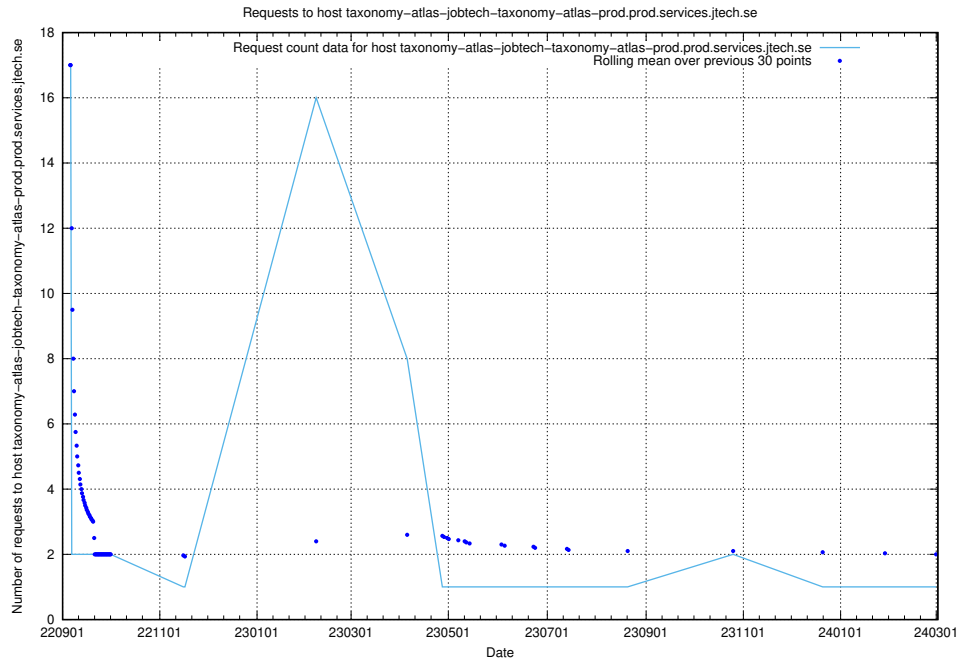

7.617 Usage of taxonomy-atlas-jobtech-taxonomy-atlas-prod.prod.services.jtech.se

Here, we count the number of requests to host taxonomy-atlas-jobtech-taxonomy-atlas-prod.prod.services.jtech.se.