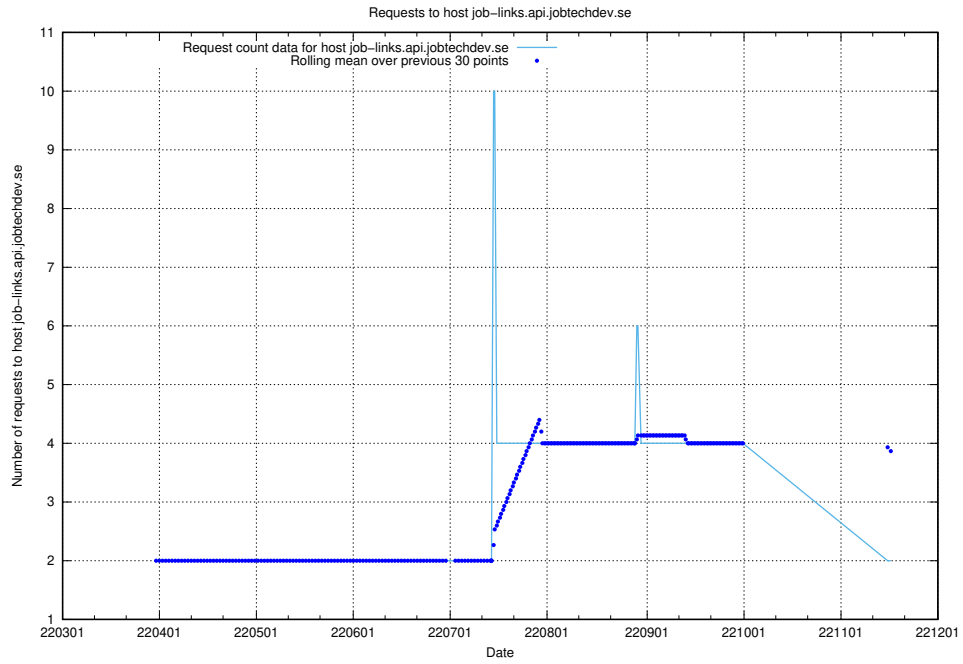

7.484 Usage of `job-links.api.jobtechdev.se`

Here, we count the number of requests to host `job-links.api.jobtechdev.se`.