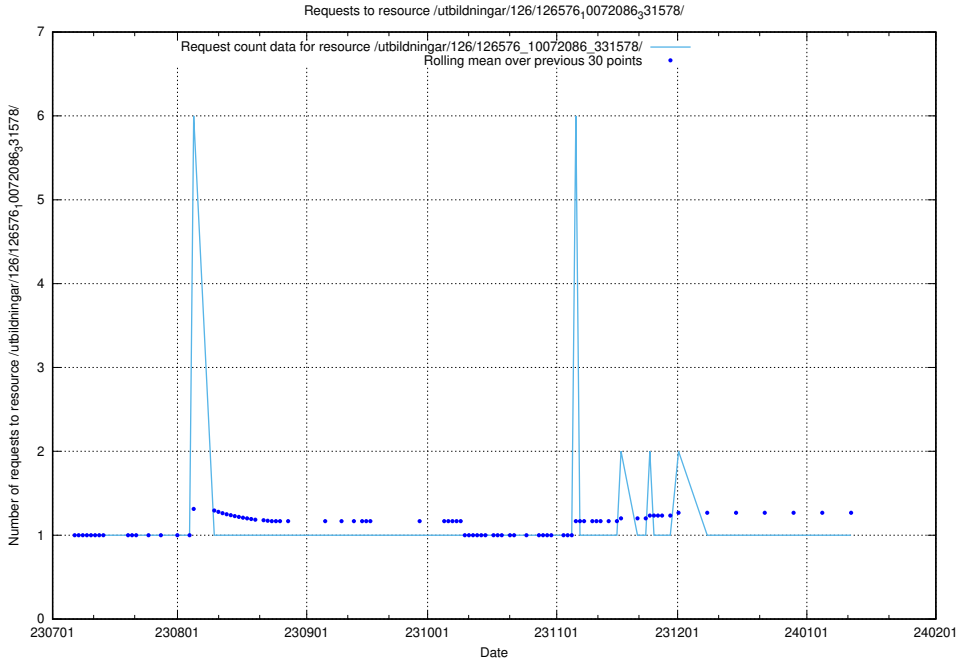

Here, we count the number of requests to resource /utbildningar/125/125600_10070136_324706/events/

5.5272 Usage of /utbildningar/126/126576_10072086_331578/

Here, we count the number of requests to resource /utbildningar/126/126576_10072086_331578/.