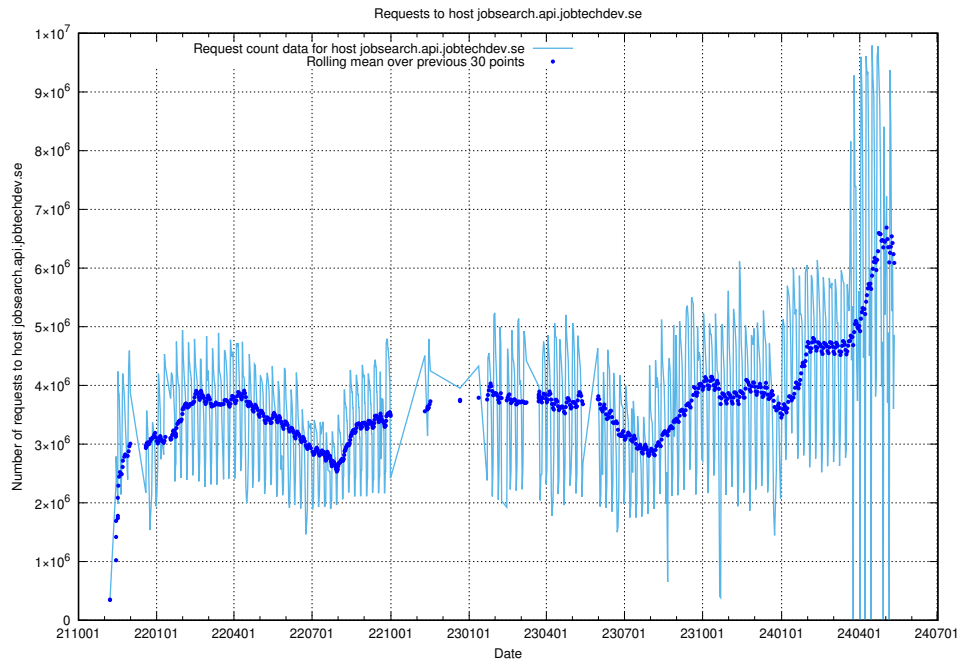

7 Log Stack

This section contains request statistics from [JobTech's log stack](#)⁸.

7.1 Usage of jobsearch.api.jobtechdev.se

Here, we count the number of requests to host jobsearch.api.jobtechdev.se.

---

⁸<https://elk.jobtechdev.se>