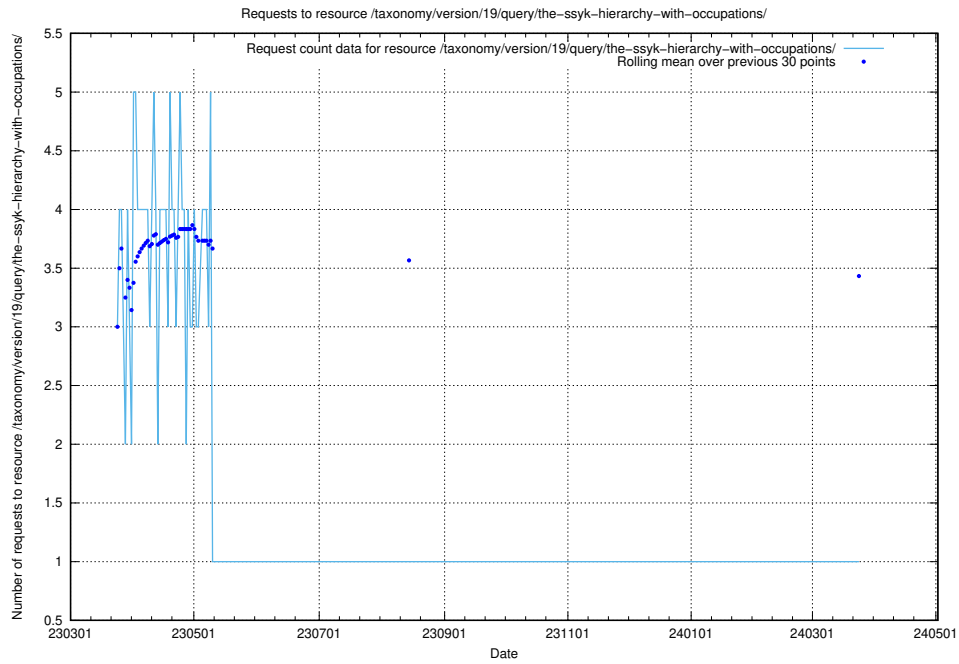

5.6113 Usage of /taxonomy/version/19/query/the-ssyk-hierarchy-with-occupations/

Here, we count the number of requests to resource /taxonomy/version/19/query/the-ssyk-hierarchy-with-occupations/.