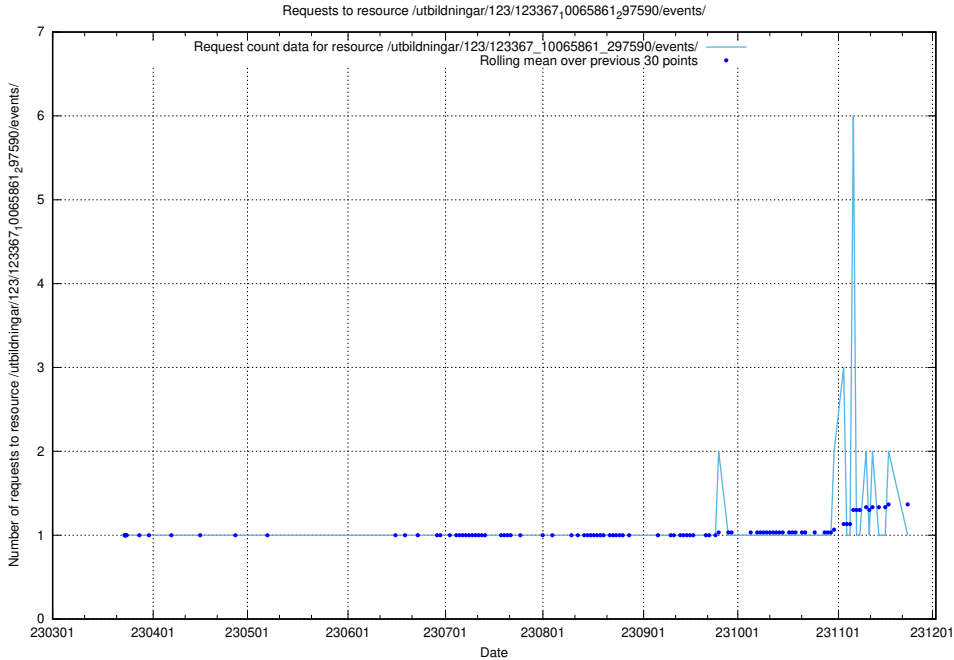

5.4780 Usage of /utbildningar/123/123367_10065861_297590/events/

Here, we count the number of requests to resource /utbildningar/123/123367_10065861_297590/events/

5.4781 Usage of /utbildningar/124/124519_10065858_297601/events/