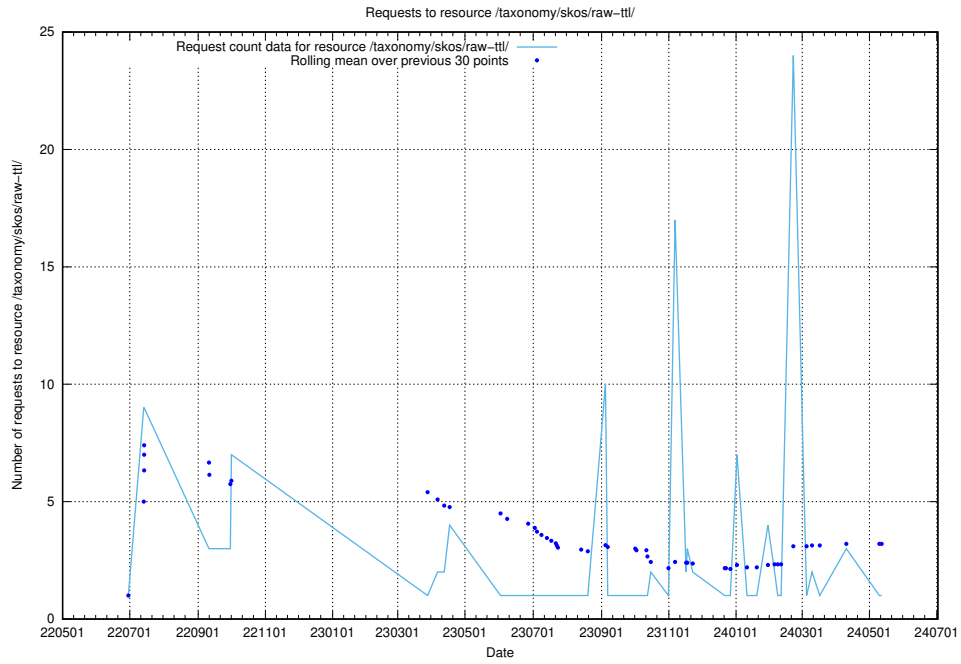

5.969 Usage of /taxonomy/skos/raw-ttl/

Here, we count the number of requests to resource /taxonomy/skos/raw-ttl/.