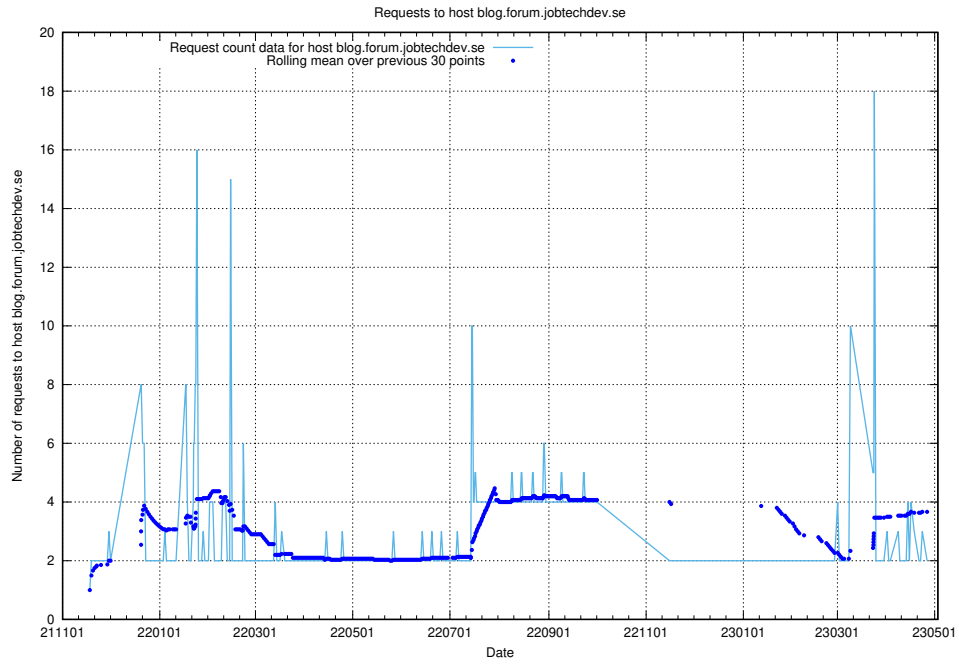

7.488 Usage of `blog.forum.jobtechdev.se`

Here, we count the number of requests to host `blog.forum.jobtechdev.se`.