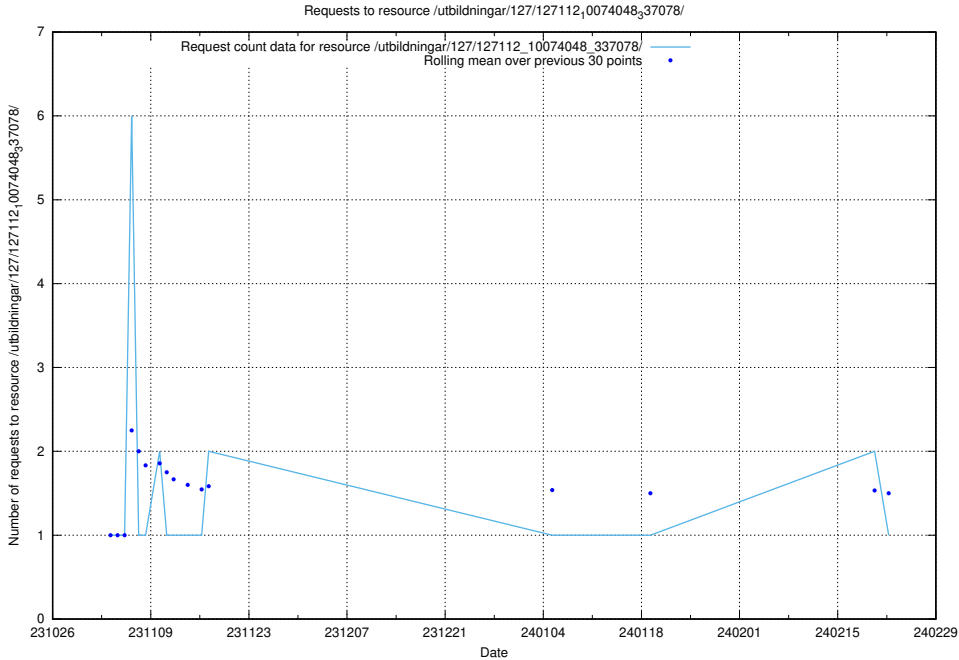

5.4134 Usage of /utbildningar/127/127112_10074048_337078/

Here, we count the number of requests to resource /utbildningar/127/127112_10074048_337078/.