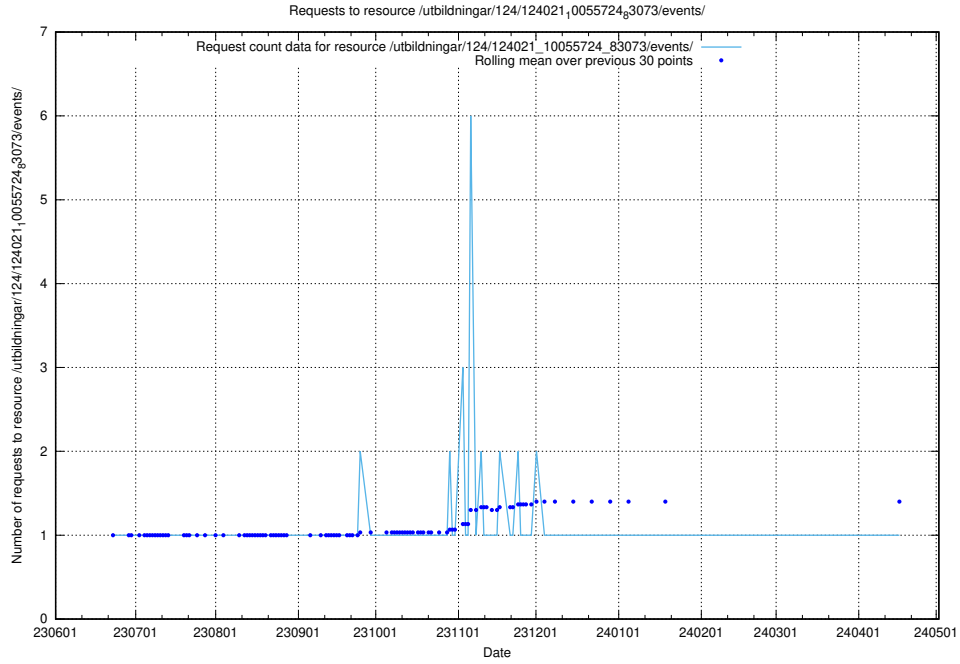

5.5794 Usage of /utbildningar/124/124021_10055724_83073/events/

Here, we count the number of requests to resource /utbildningar/124/124021_10055724_83073/events/.