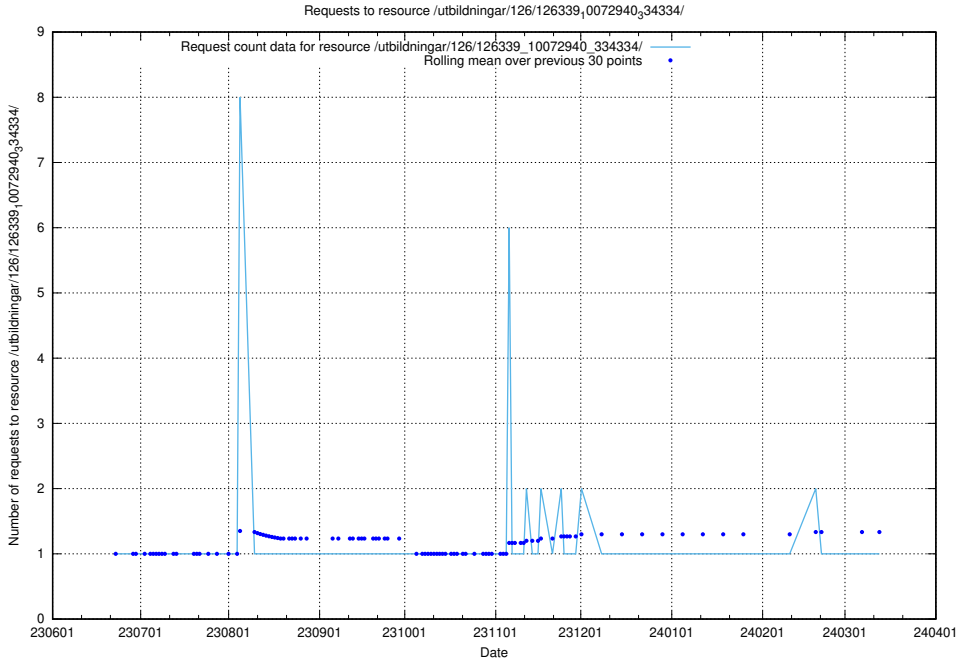

5.5637 Usage of /utbildningar/126/126339_10072940_334334/

Here, we count the number of requests to resource /utbildningar/126/126339_10072940_334334/.