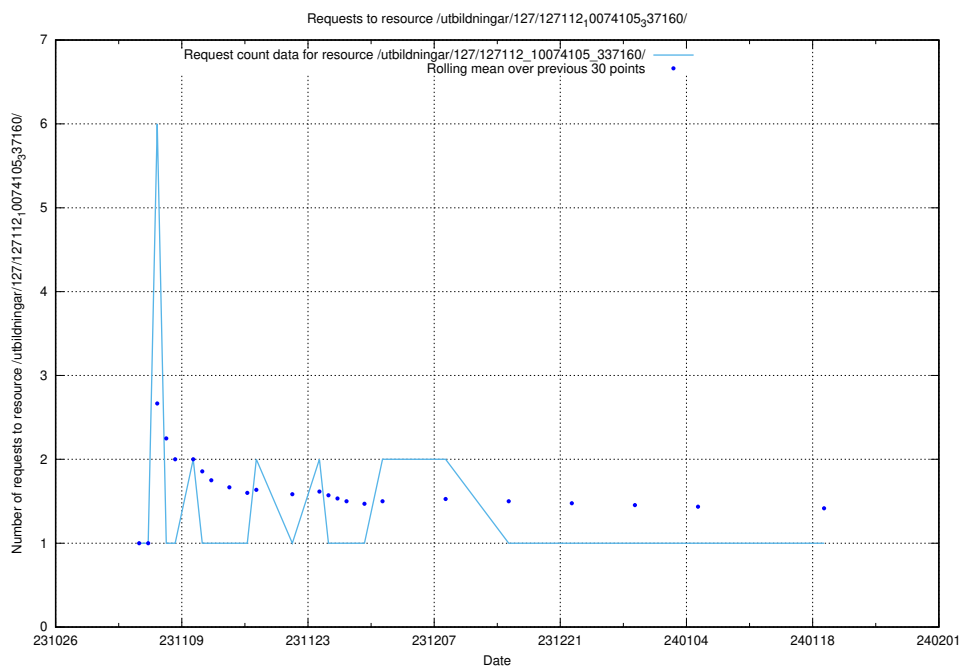

5.4112 Usage of /utbildningar/127/127112_10074105_337160/

Here, we count the number of requests to resource /utbildningar/127/127112_10074105_337160/.