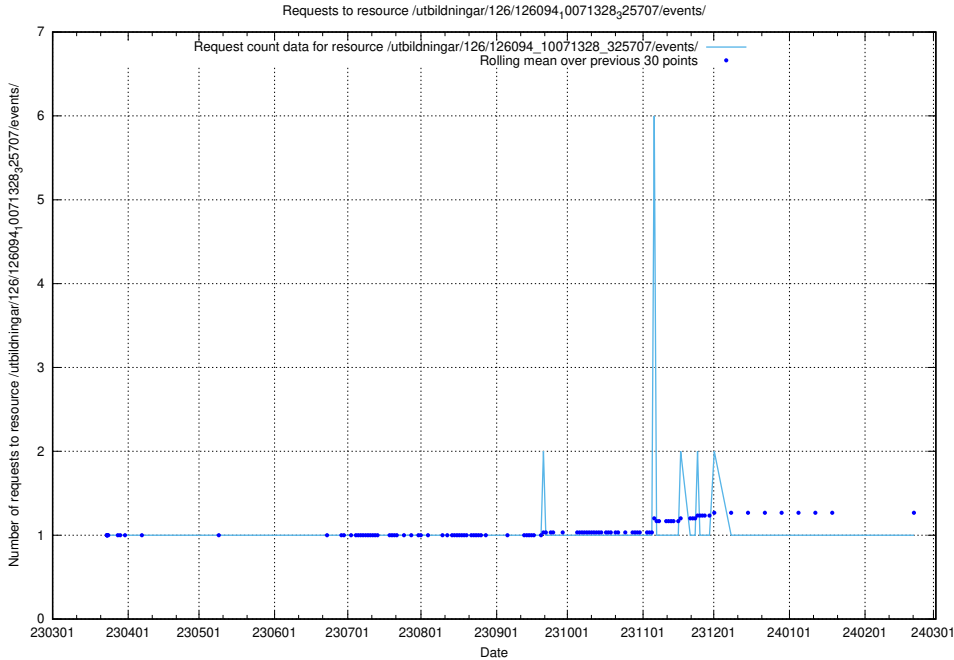

5.6434 Usage of /tst/

Here, we count the number of requests to resource /tst/.

5.6435 Usage of /utbildningar/126/126094_10071328_325707/events/

Here, we count the number of requests to resource /utbildningar/126/126094_10071328_325707/events/