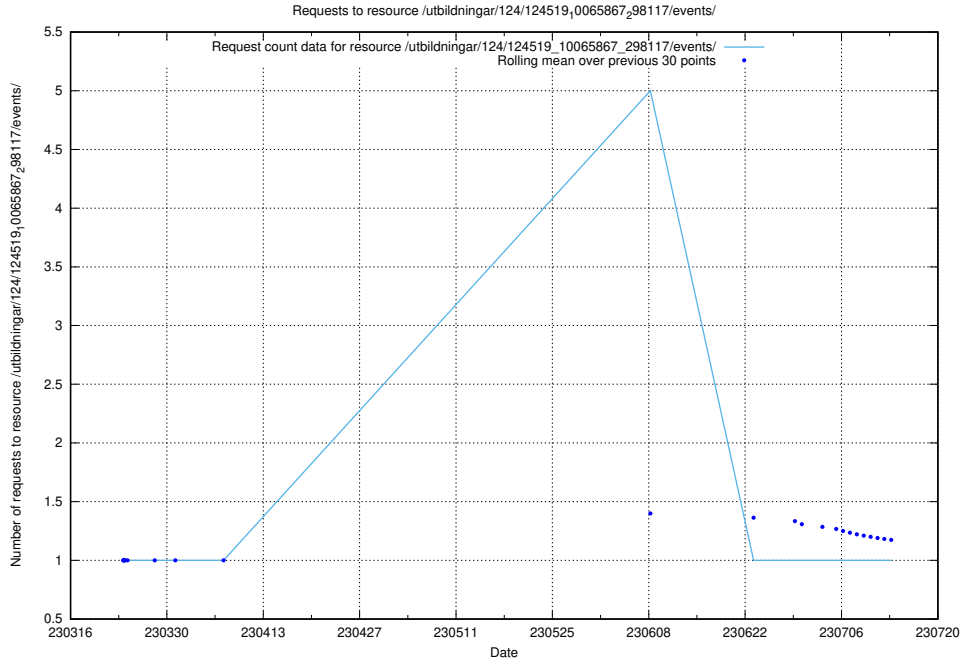

5.1296 Usage of /utbildningar/124/124519_10065867_298117/events/

Here, we count the number of requests to resource /utbildningar/124/124519_10065867_298117/events/

5.1297 Usage of /utbildningar/124/124515_10065933_301391/events/