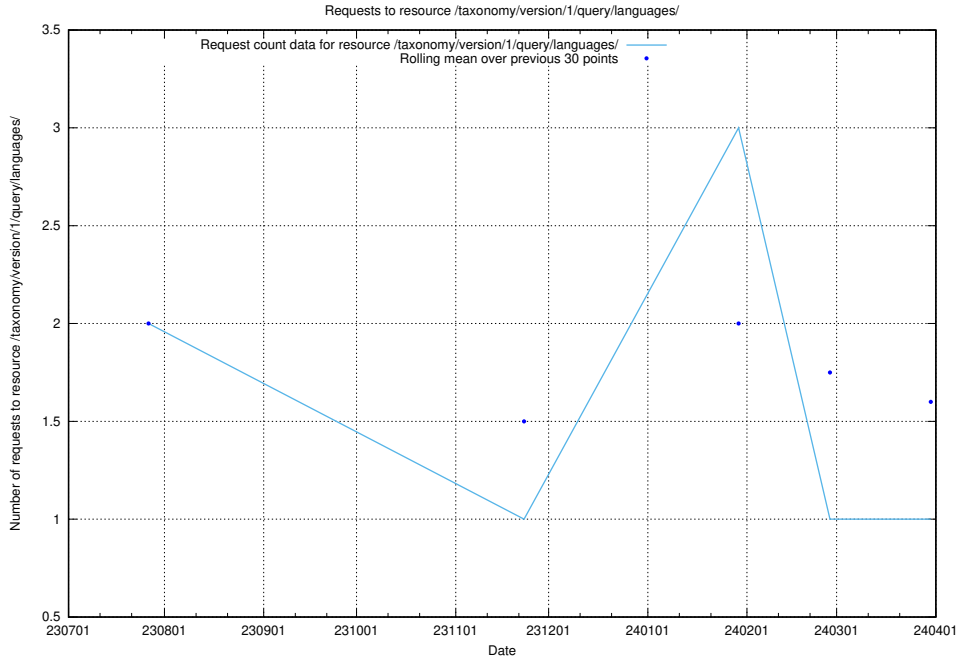

5.4903 Usage of /utbildningar/122/122985_10065249_314861/events/

Here, we count the number of requests to resource /utbildningar/122/122985_10065249_314861/events/

5.4904 Usage of /taxonomy/version/1/query/employment-variety-concepts/