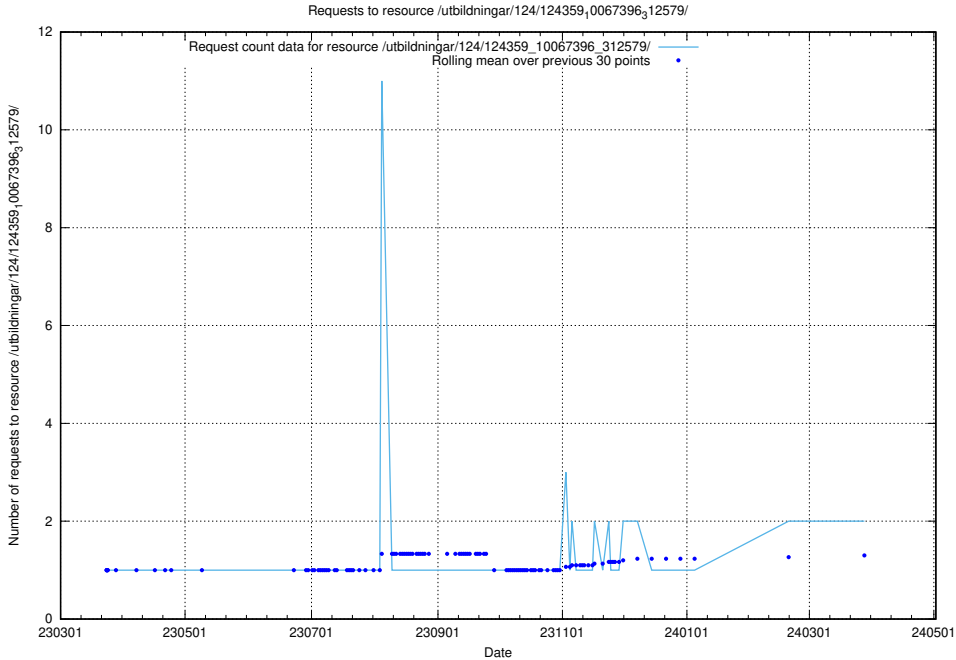

5.637 Usage of /utbildningar/124/124359_10067396_312579/

Here, we count the number of requests to resource /utbildningar/124/124359_10067396_312579/.