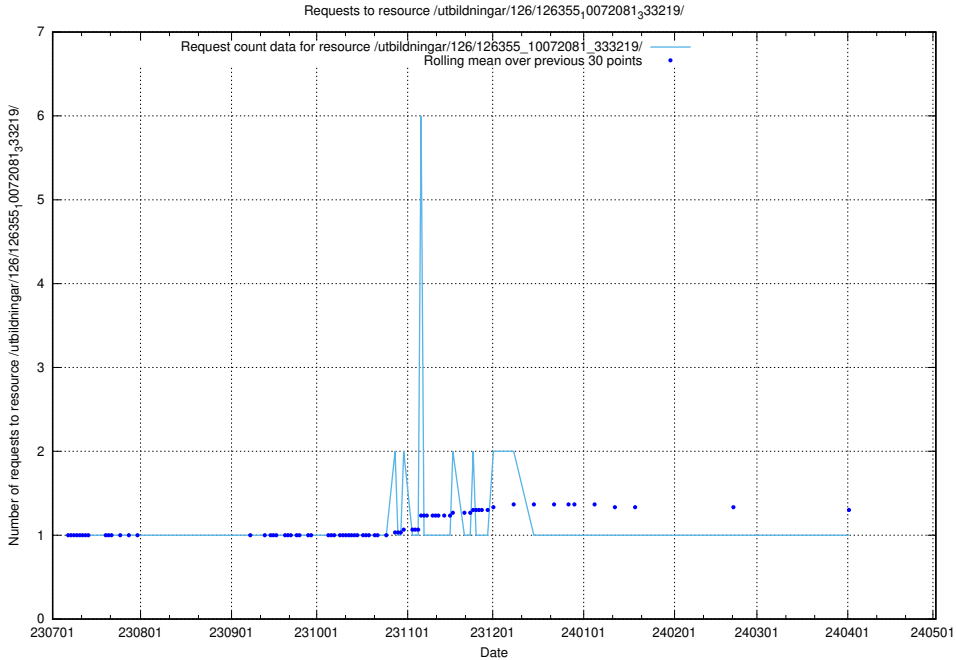

5.5279 Usage of /utbildningar/126/126355_10072081_333219/

Here, we count the number of requests to resource /utbildningar/126/126355_10072081_333219/.