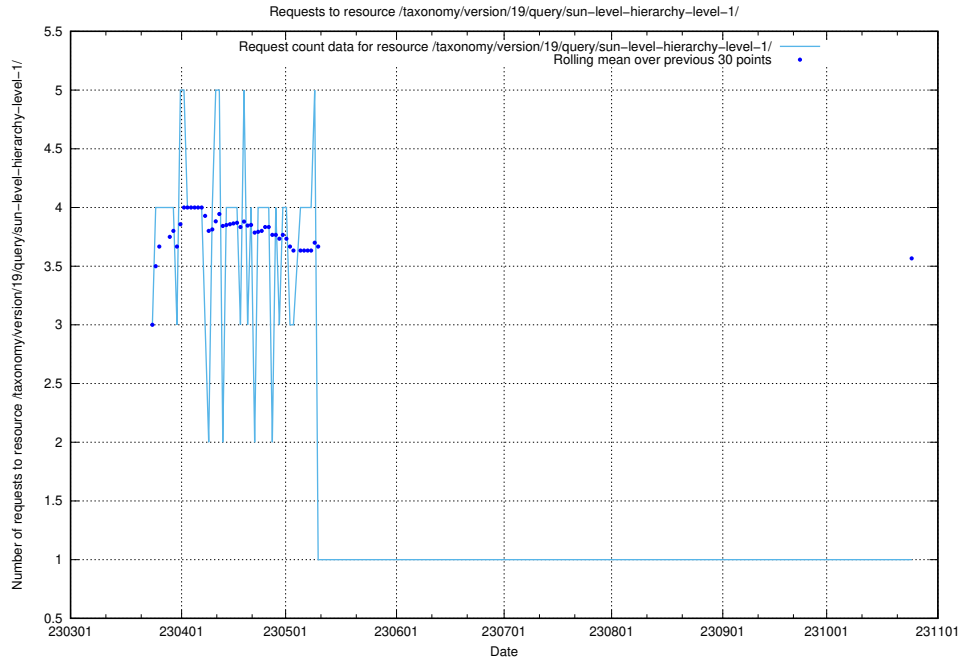

5.6117 Usage of /taxonomy/version/19/query/sun-level-hierarchy-level-1/

Here, we count the number of requests to resource /taxonomy/version/19/query/sun-level-hierarchy-level-1/.