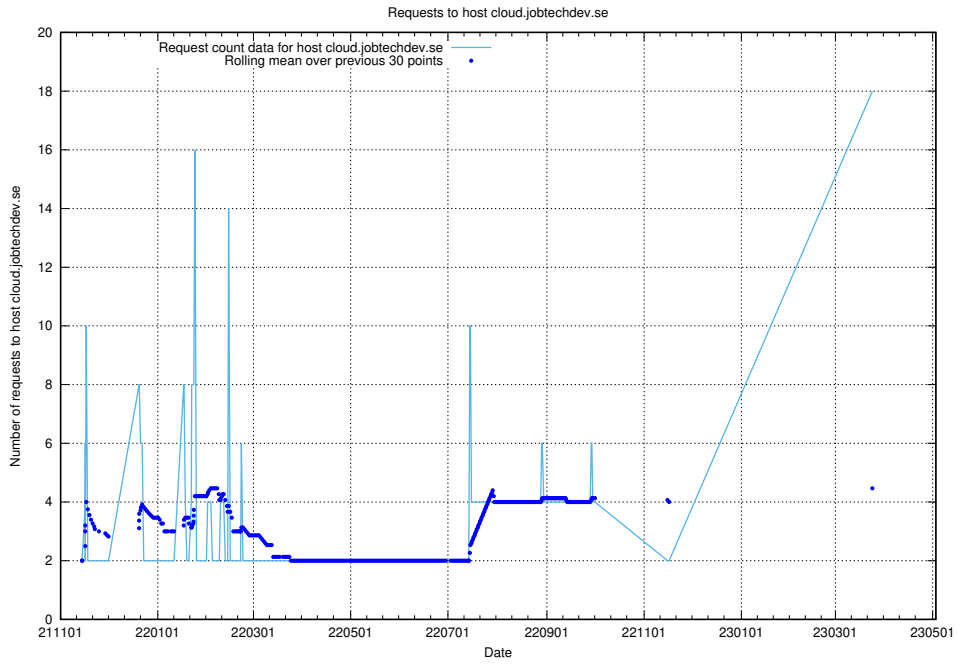

7.33 Usage of cloud.jobtechdev.se

Here, we count the number of requests to host cloud.jobtechdev.se.