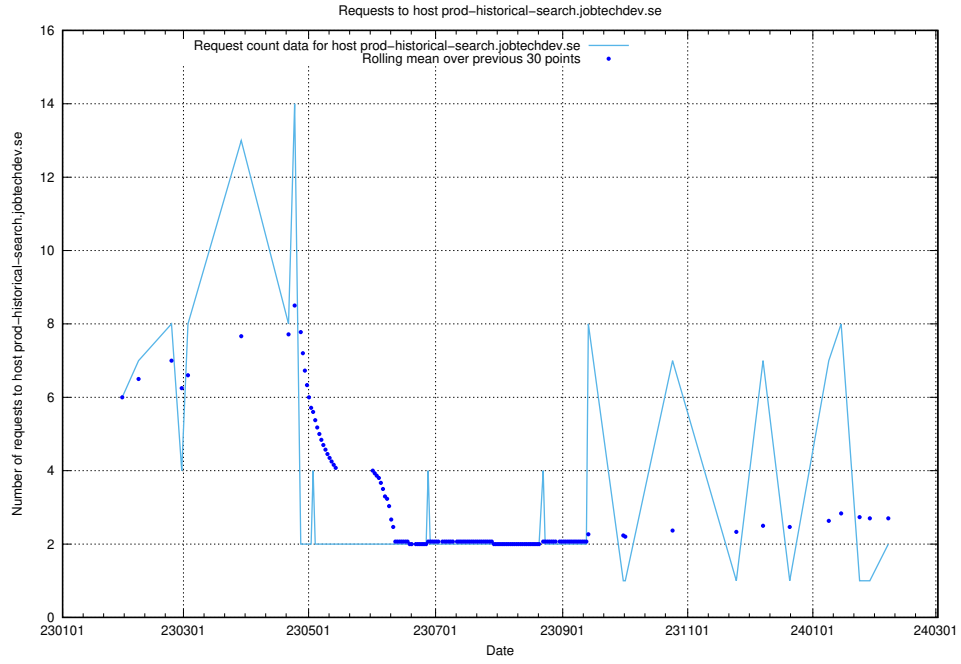

7.293 Usage of akaunting.jobtechdev.se

Here, we count the number of requests to host akaunting.jobtechdev.se.

7.294 Usage of prod-historical-search.jobtechdev.se

Here, we count the number of requests to host prod-historical-search.jobtechdev.se.