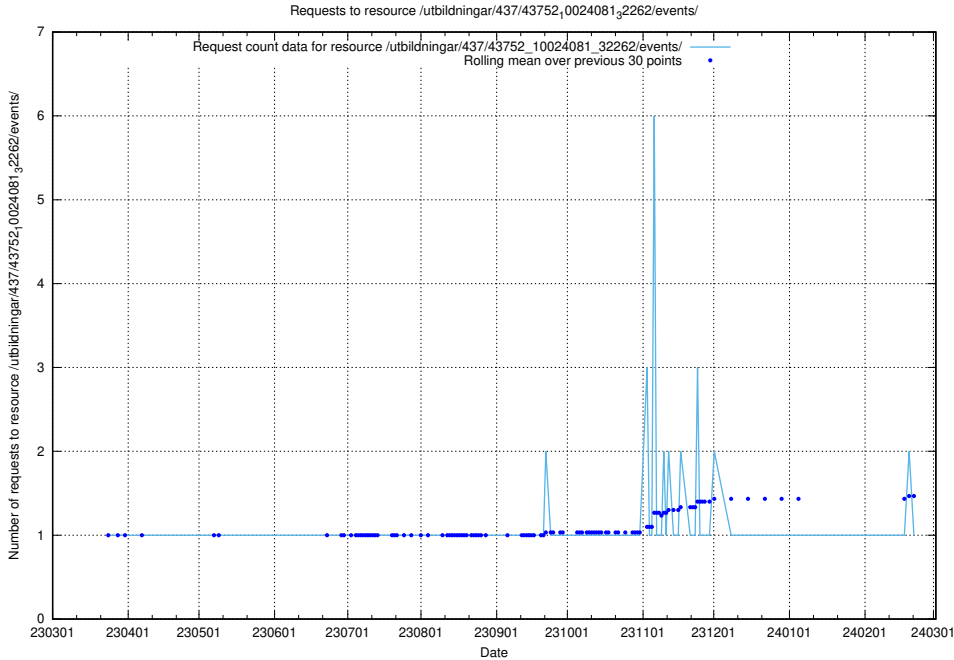

5.6196 Usage of /utbildningar/437/43752_10024081_32262/events/

Here, we count the number of requests to resource /utbildningar/437/43752_10024081_32262/events/.