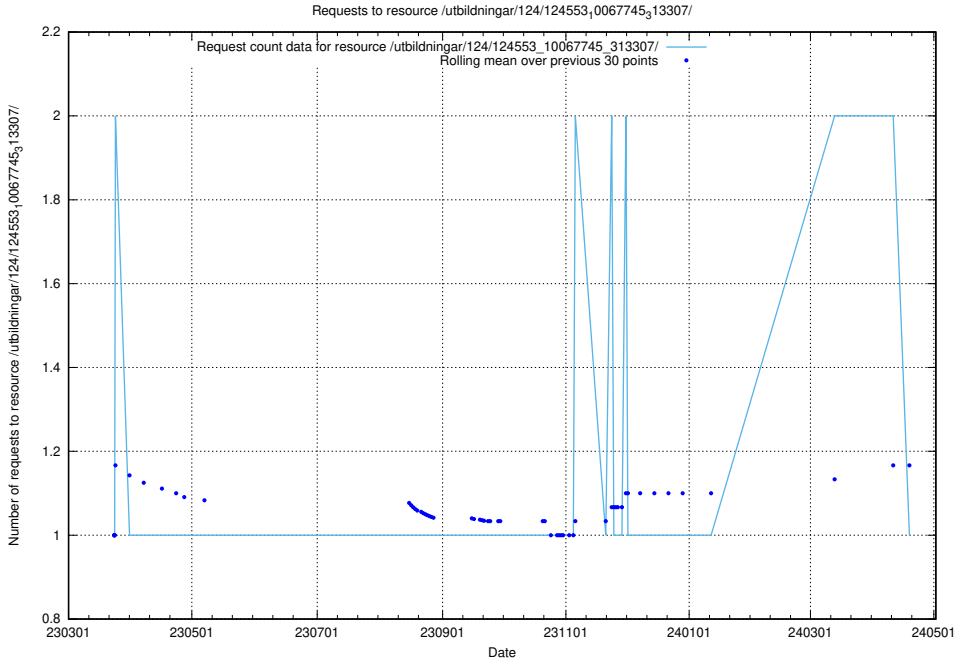

Here, we count the number of requests to resource /utbildningar/124/124553_10067745_313307/events/

5.1180 Usage of /utbildningar/124/124553_10067745_313307/

Here, we count the number of requests to resource /utbildningar/124/124553_10067745_313307/.