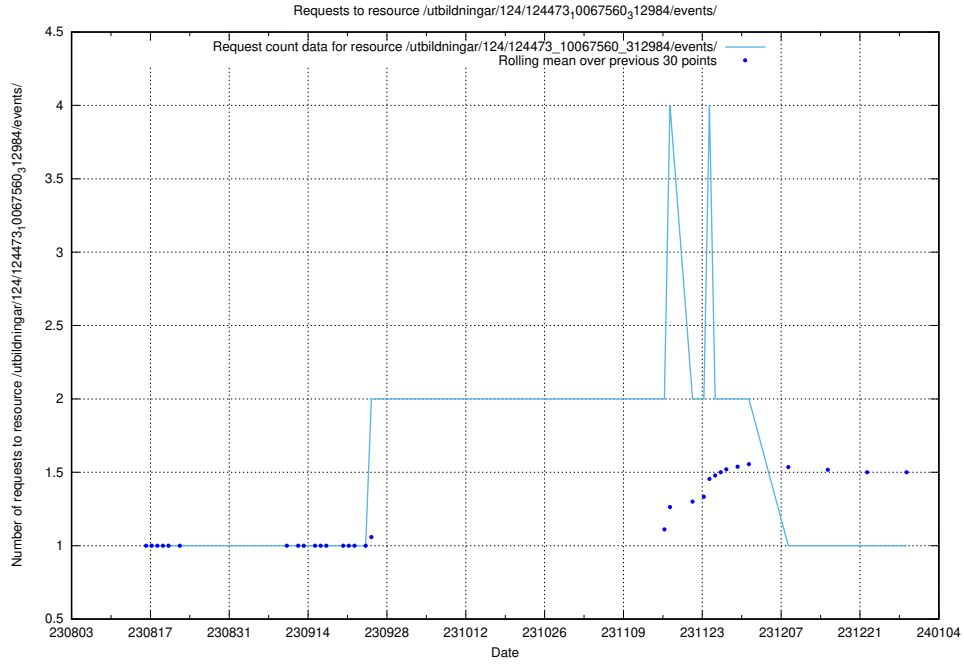

5.4771 Usage of /utbildningar/124/124473_10067560_312984/events/

Here, we count the number of requests to resource /utbildningar/124/124473_10067560_312984/events/

5.4772 Usage of /utbildningar/124/124465_10067560_312984/events/