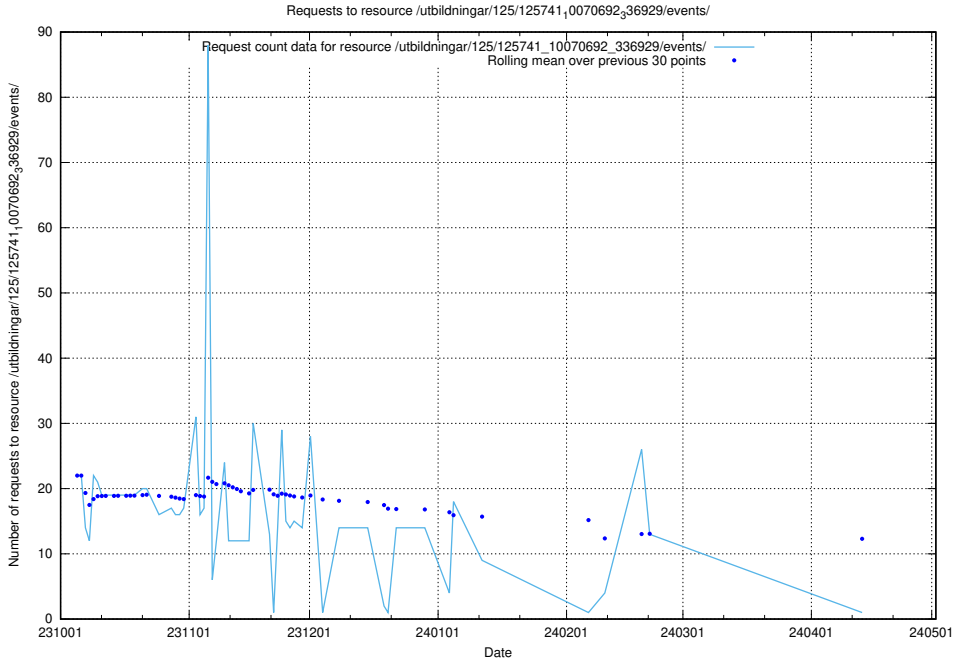

5.4381 Usage of /utbildningar/125/125741_10070692_336929/events/

Here, we count the number of requests to resource /utbildningar/125/125741_10070692_336929/events/