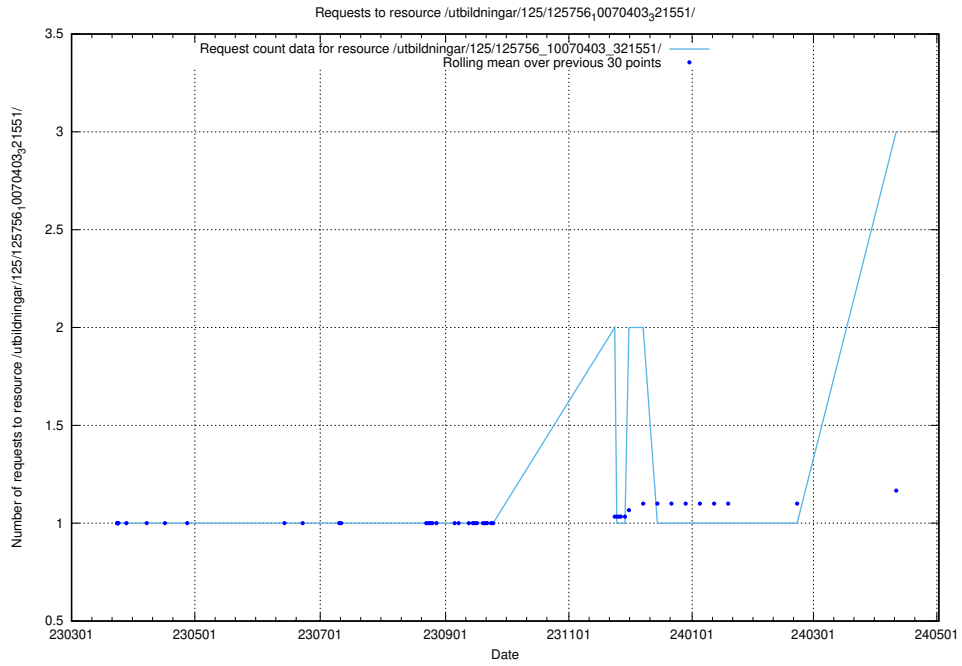

5.430 Usage of /utbildningar/125/125756_10070403_321551/

Here, we count the number of requests to resource /utbildningar/125/125756_10070403_321551/.