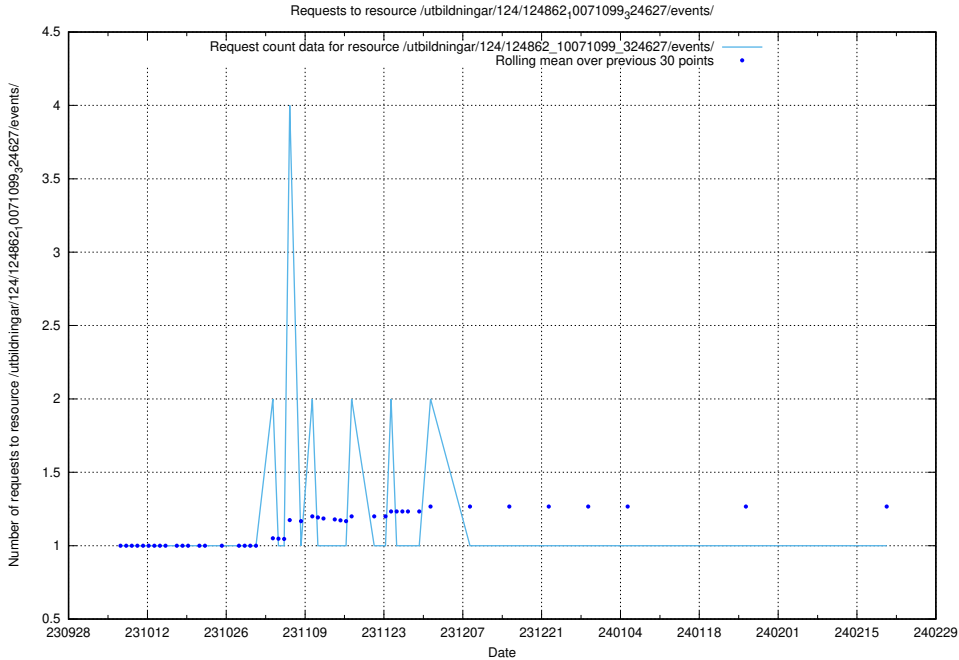

Here, we count the number of requests to resource /utbildningar/125/125415_10067799_319946/.

5.4373 Usage of /utbildningar/124/124862_10071099_324627/events/

Here, we count the number of requests to resource /utbildningar/124/124862_10071099_324627/events/