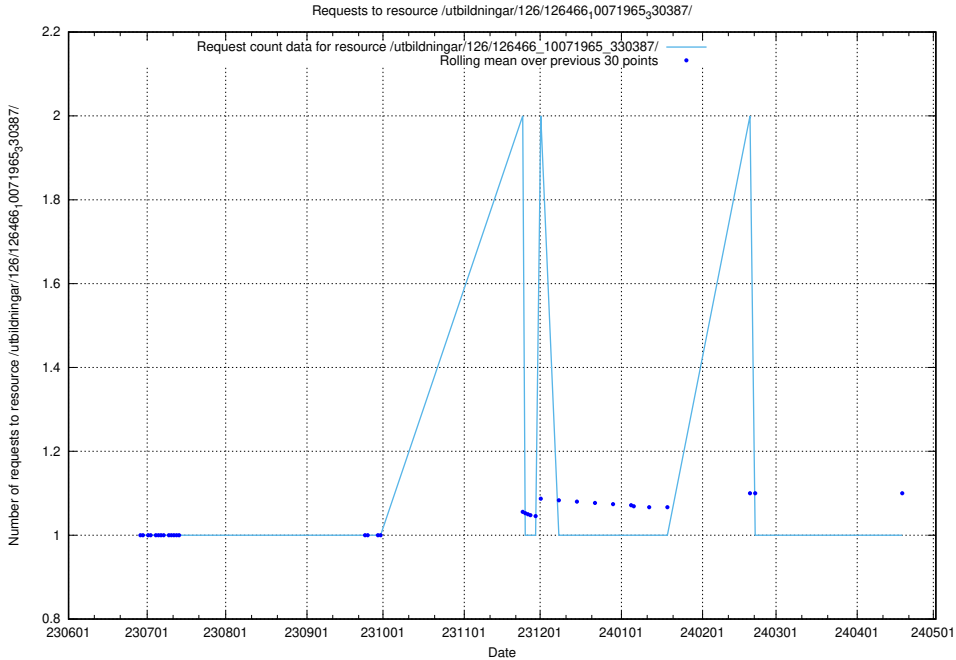

5.5432 Usage of /utbildningar/126/126466_10071965_330387/

Here, we count the number of requests to resource /utbildningar/126/126466_10071965_330387/.