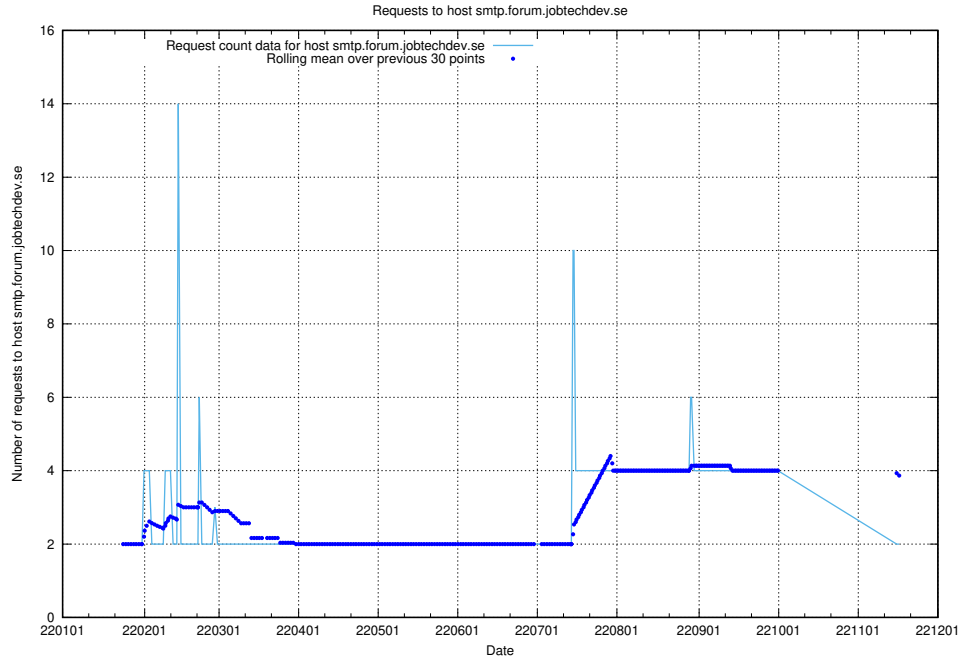

7.576 Usage of smtp.forum.jobtechdev.se

Here, we count the number of requests to host smtp.forum.jobtechdev.se.