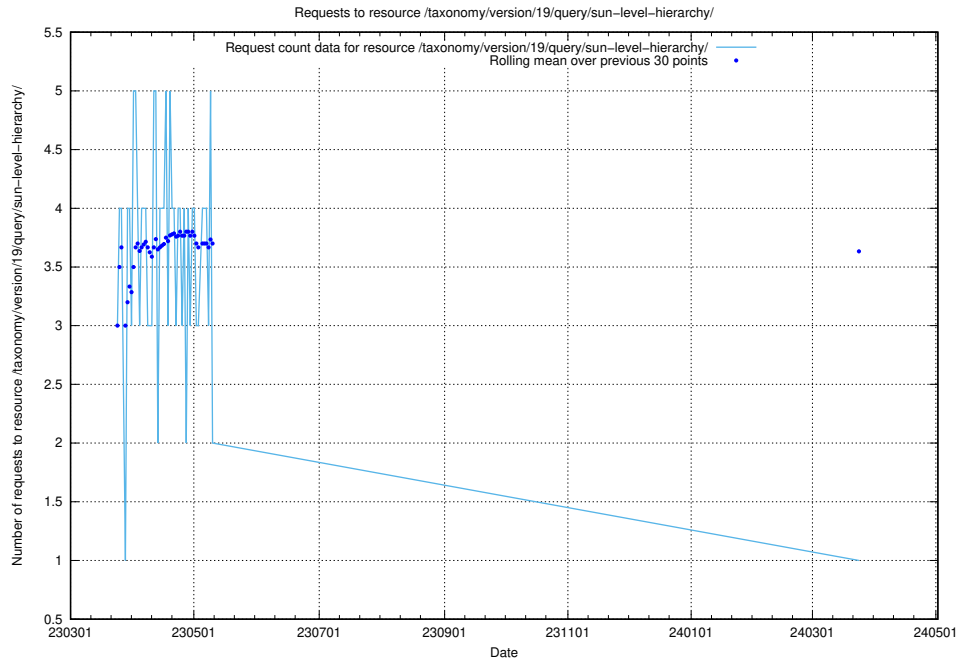

5.6115 Usage of /taxonomy/version/19/query/sun-level-hierarchy/

Here, we count the number of requests to resource /taxonomy/version/19/query/sun-level-hierarchy/.