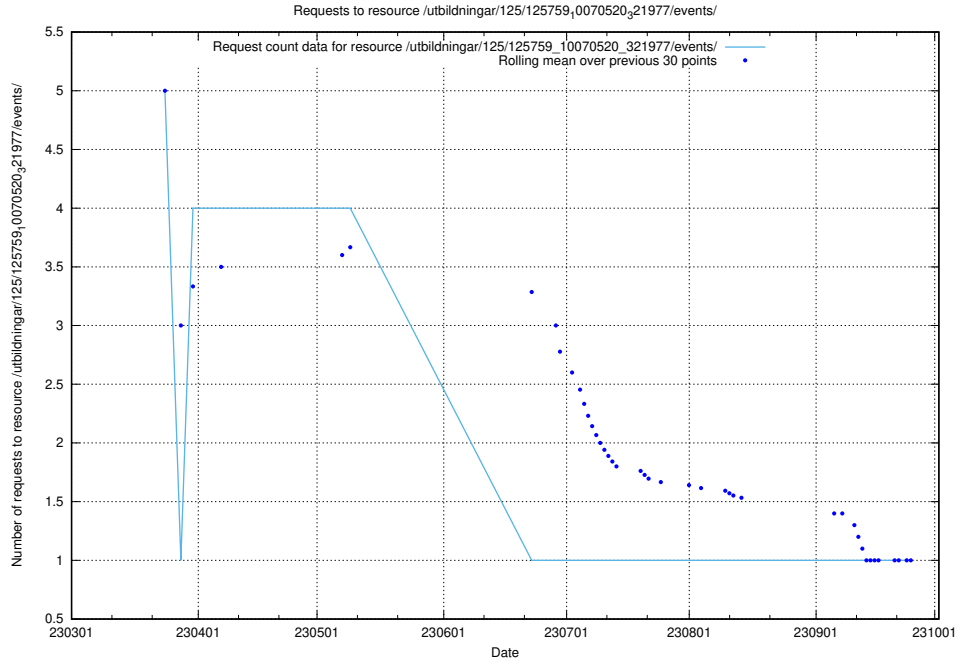

5.6060 Usage of /utbildningar/125/125759_10070520_321977/events/

Here, we count the number of requests to resource /utbildningar/125/125759_10070520_321977/events/