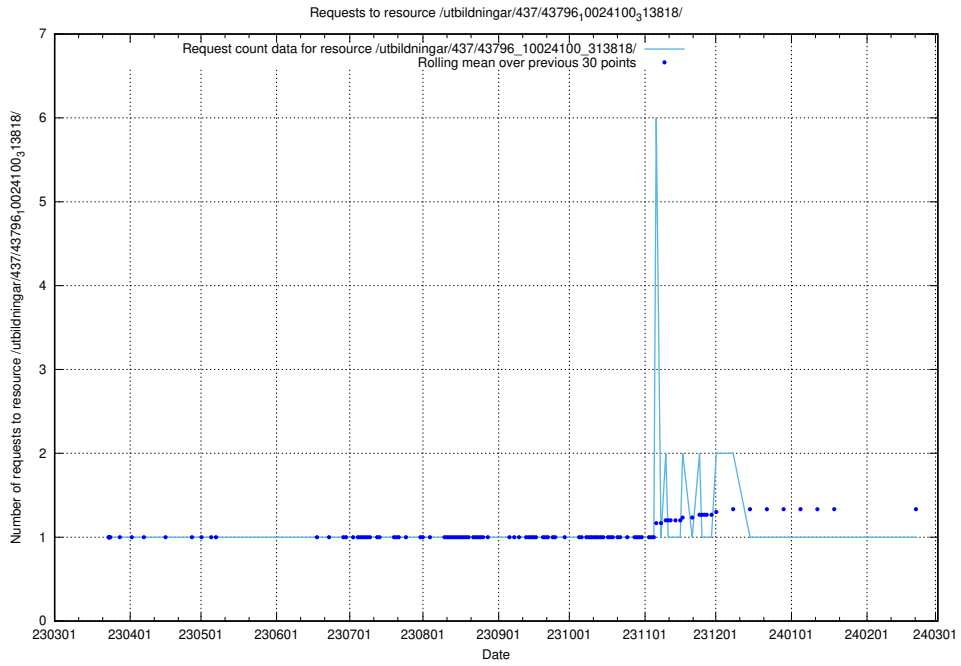

5.6361 Usage of /utbildningar/437/43796_10024100_313818/

Here, we count the number of requests to resource /utbildningar/437/43796_10024100_313818/.