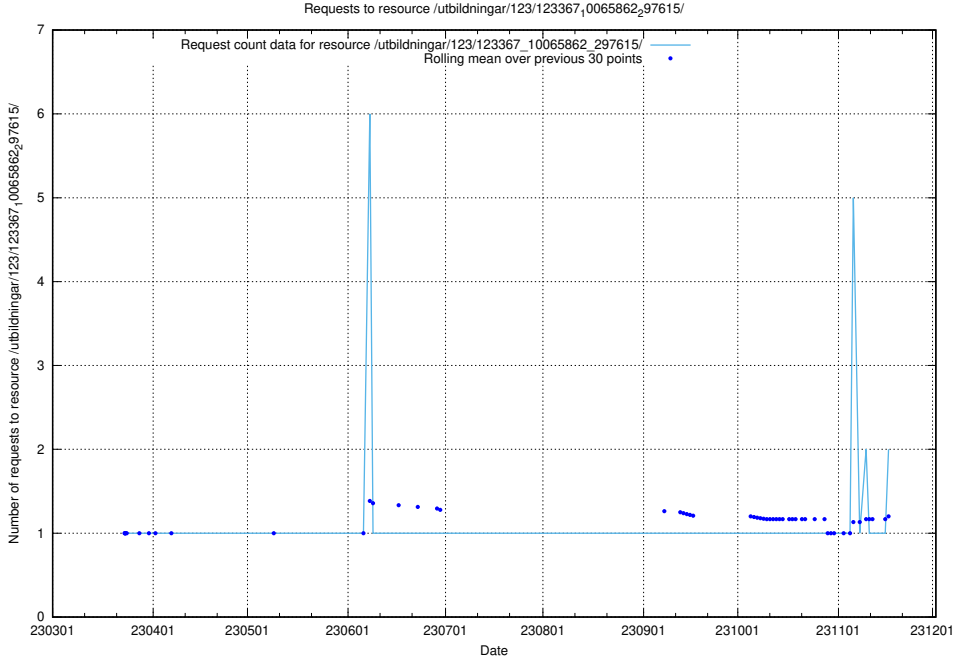

5.736 Usage of /utbildningar/123/123367_10065862_297615/

Here, we count the number of requests to resource /utbildningar/123/123367_10065862_297615/.