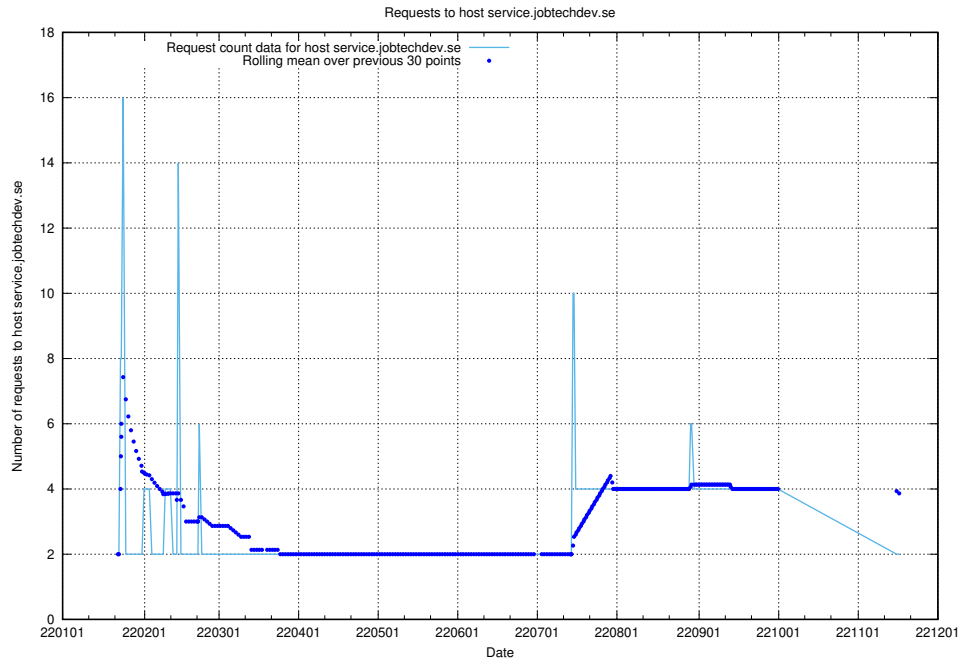

7.589 Usage of service.jobtechdev.se

Here, we count the number of requests to host service.jobtechdev.se.