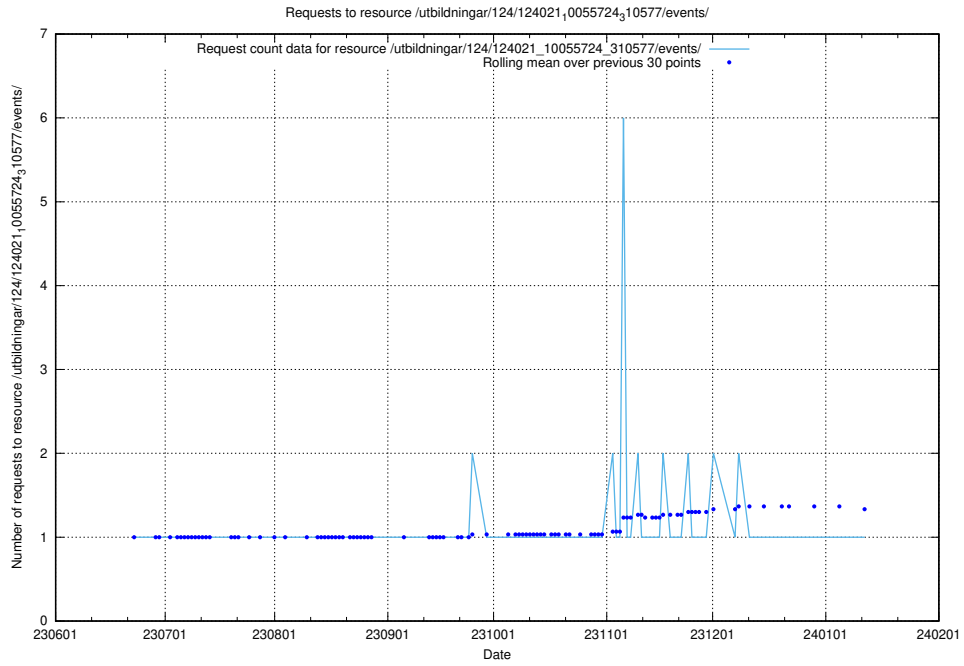

5.5799 Usage of /utbildningar/124/124021_10055724_310577/events/

Here, we count the number of requests to resource /utbildningar/124/124021_10055724_310577/events/