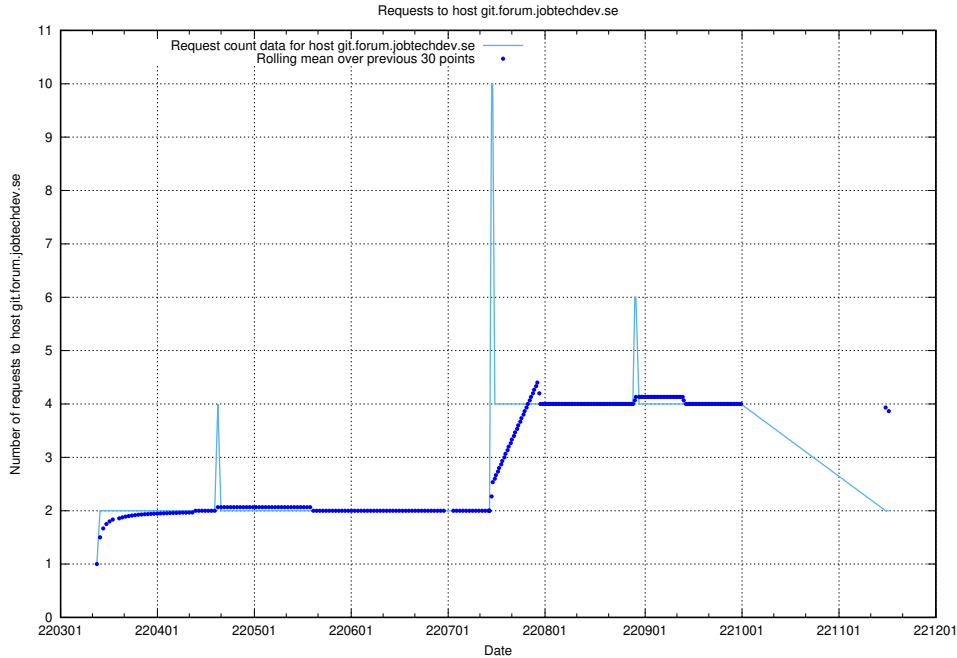

7.503 Usage of git.forum.jobtechdev.se

Here, we count the number of requests to host git.forum.jobtechdev.se.