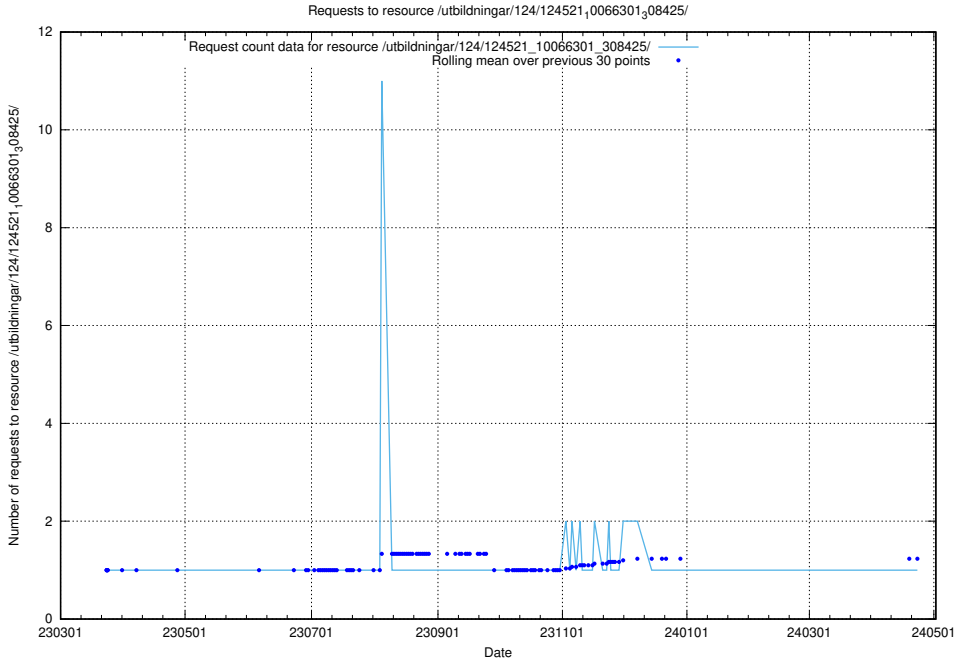

5.1194 Usage of /utbildningar/124/124521_10066301_308425/

Here, we count the number of requests to resource /utbildningar/124/124521_10066301_308425/.