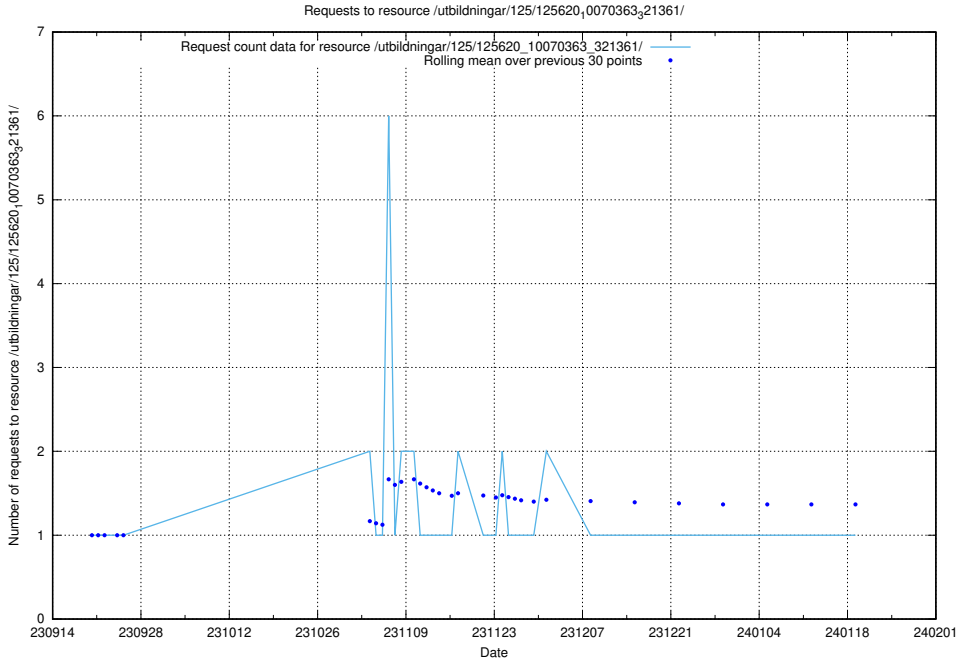

5.4512 Usage of /utbildningar/125/125620_10070363_321361/

Here, we count the number of requests to resource /utbildningar/125/125620_10070363_321361/.