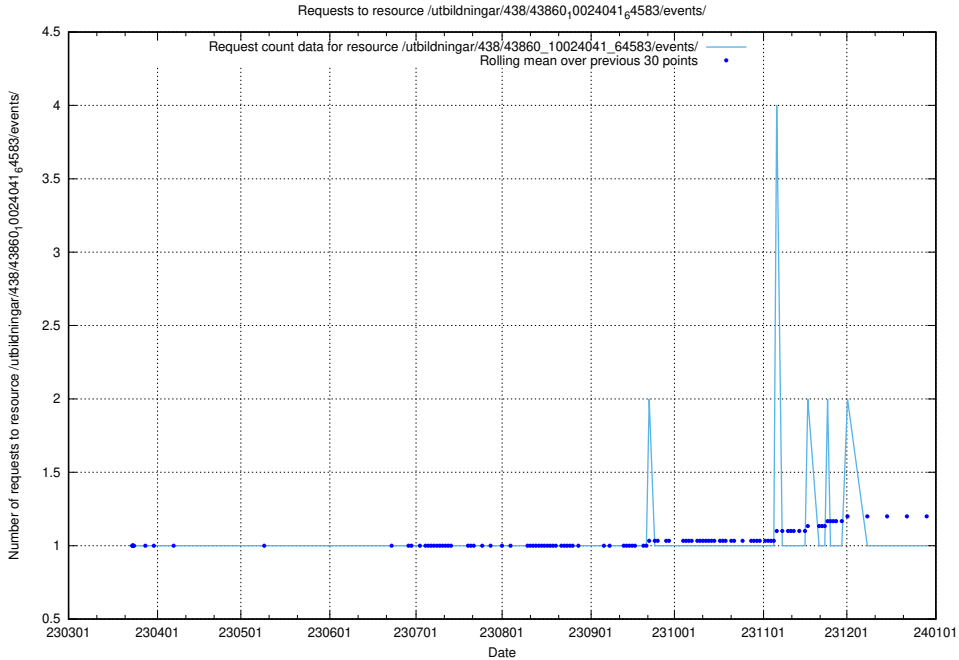

5.6327 Usage of /utbildningar/438/43860_10024041_64583/events/

Here, we count the number of requests to resource /utbildningar/438/43860_10024041_64583/events/.