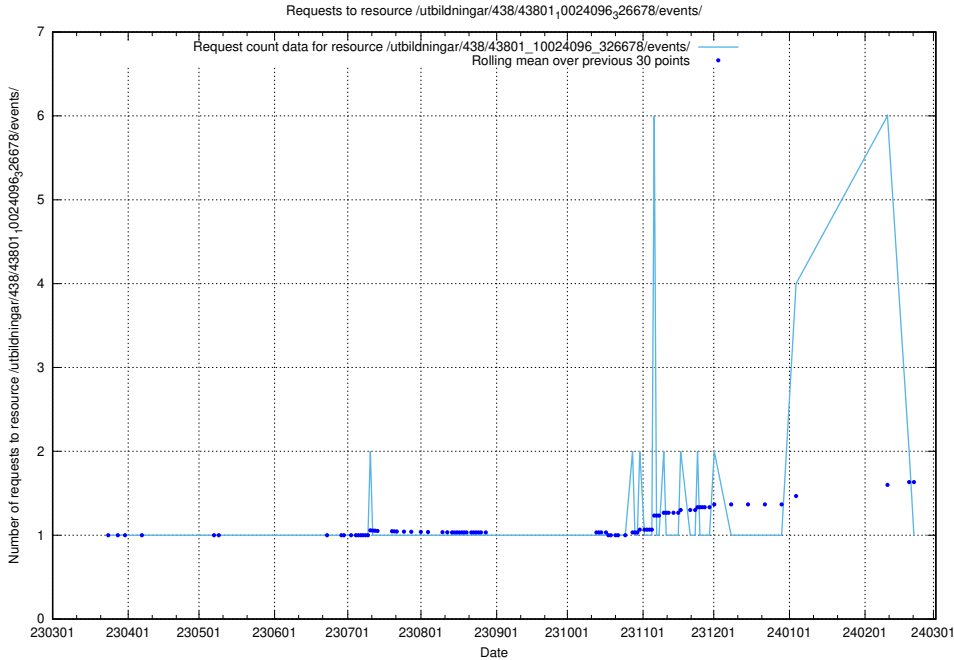

5.6176 Usage of /utbildningar/438/43801_10024096_326678/events/

Here, we count the number of requests to resource /utbildningar/438/43801_10024096_326678/events/.