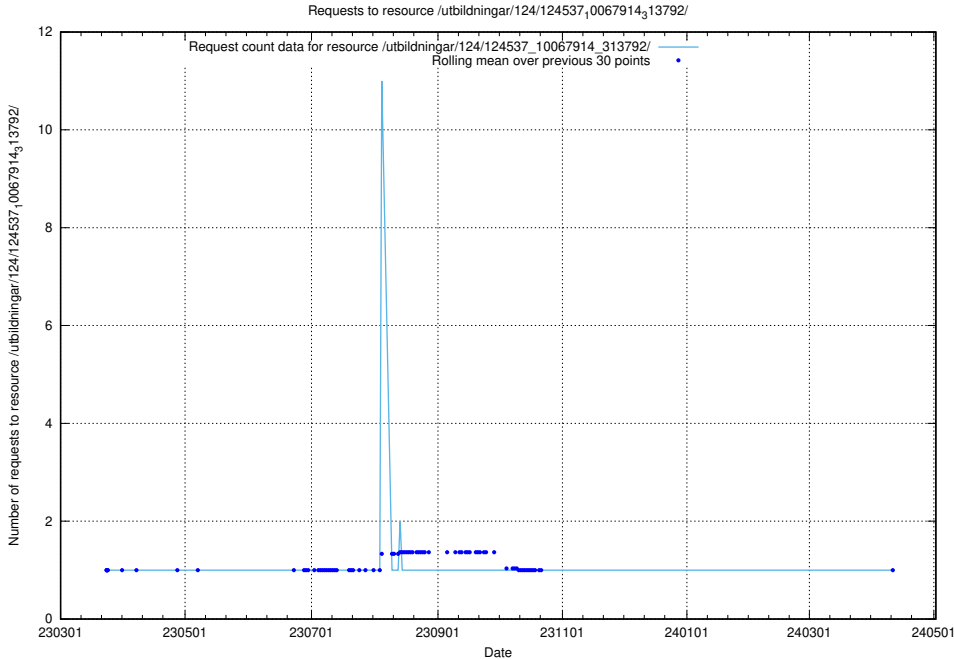

5.1184 Usage of /utbildningar/124/124537_10067914_313792/

Here, we count the number of requests to resource /utbildningar/124/124537_10067914_313792/.