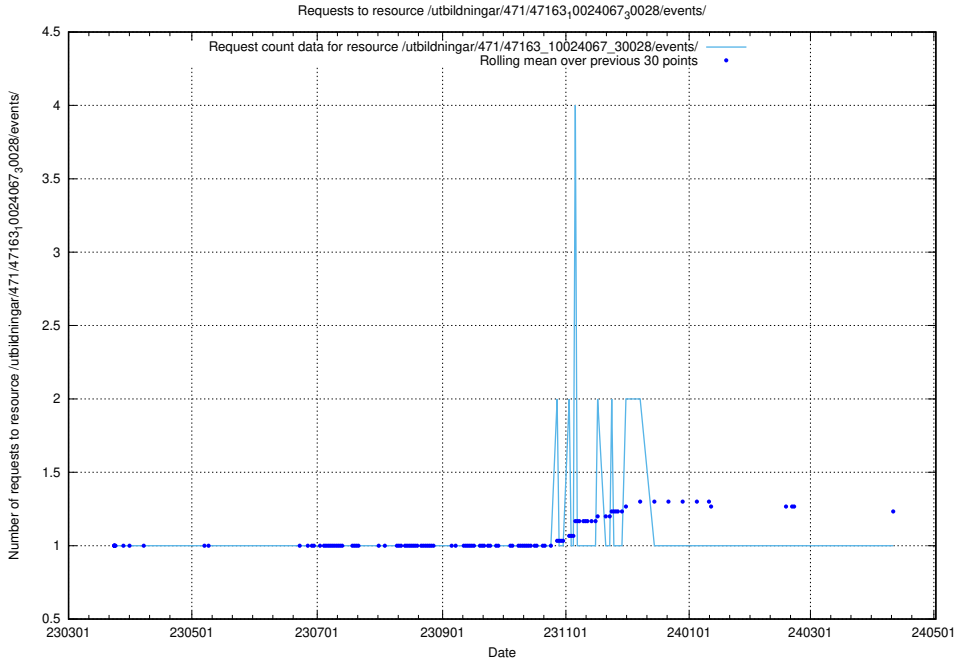

5.6316 Usage of /utbildningar/471/47163_10024067_30028/events/

Here, we count the number of requests to resource /utbildningar/471/47163_10024067_30028/events/.