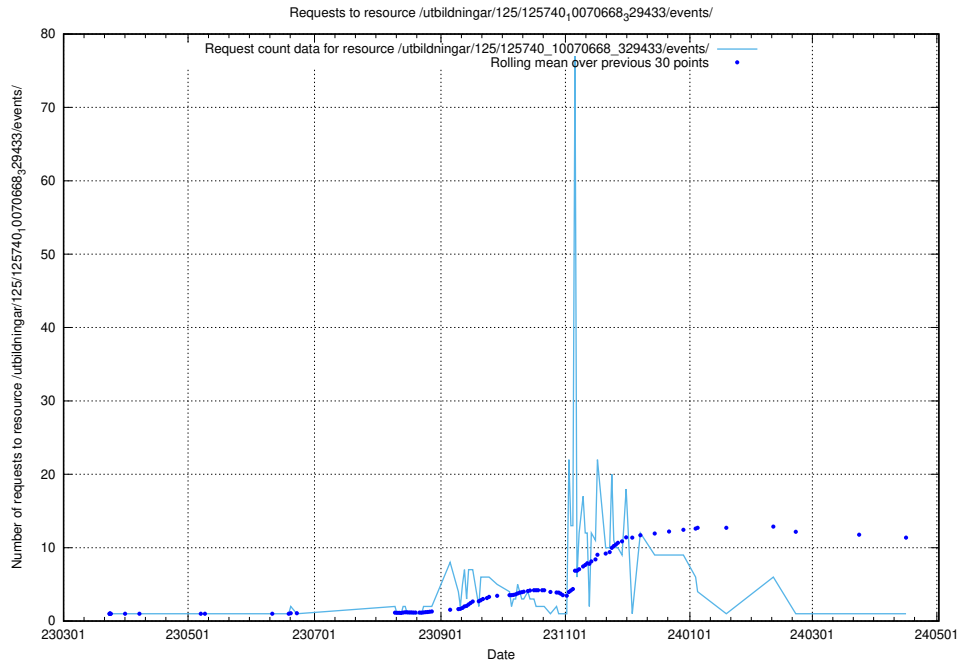

5.967 Usage of /utbildningar/125/125740_10070668_329433/events/

Here, we count the number of requests to resource /utbildningar/125/125740_10070668_329433/events/