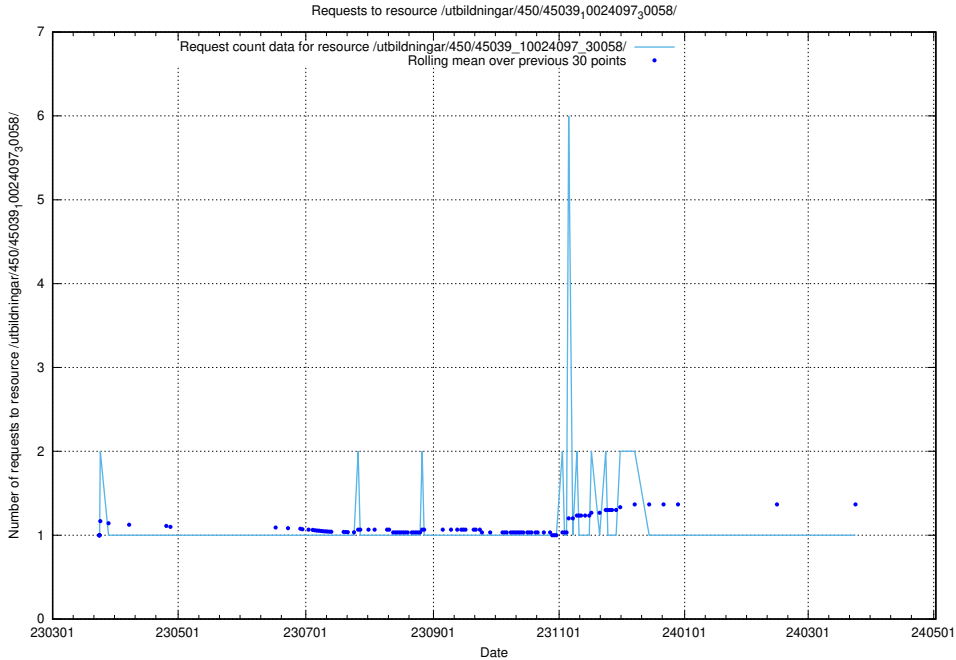

5.6325 Usage of /utbildningar/450/45039_10024097_30058/

Here, we count the number of requests to resource /utbildningar/450/45039_10024097_30058/.