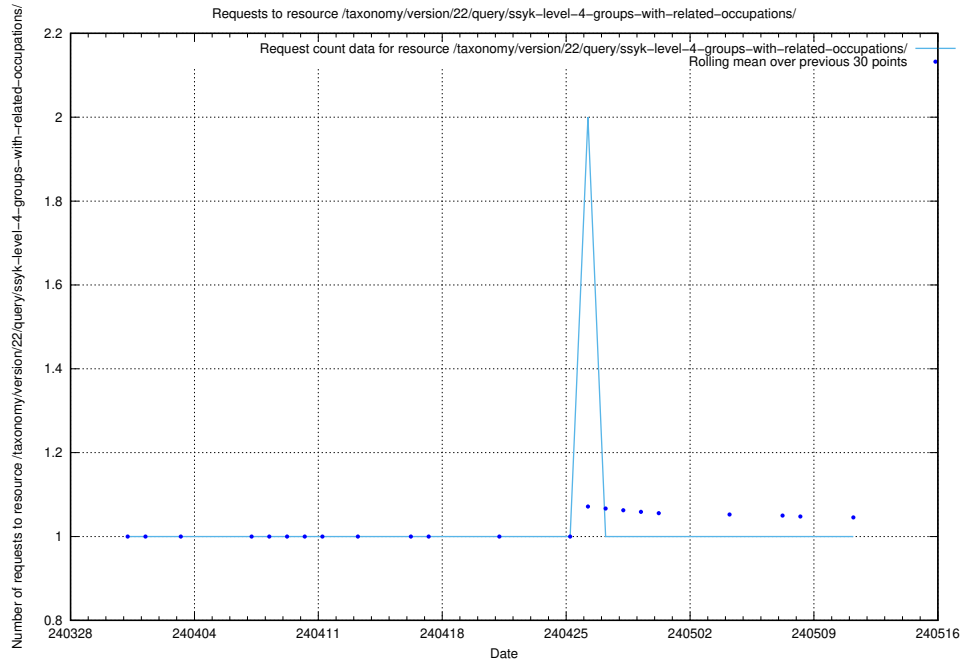

5.1574 Usage of /taxonomy/version/22/query/ssyk-level-4-groups-with-related-occupations/

Here, we count the number of requests to resource /taxonomy/version/22/query/ssyk-level-4-groups-with-related-occupations/.