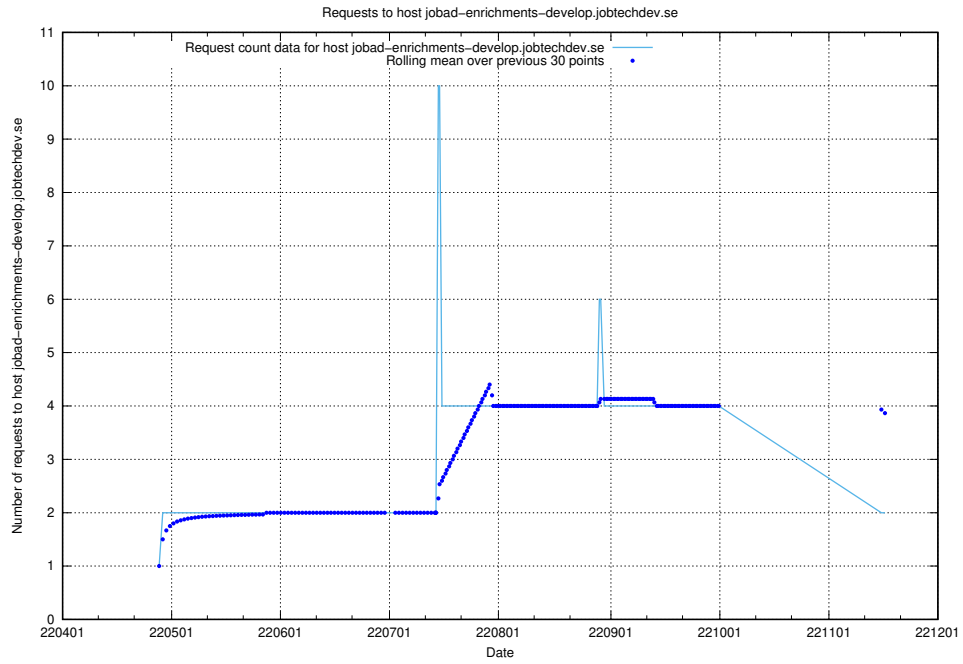

7.446 Usage of `jobad-enrichments-develop.jobtechdev.se`

Here, we count the number of requests to host `jobad-enrichments-develop.jobtechdev.se`.