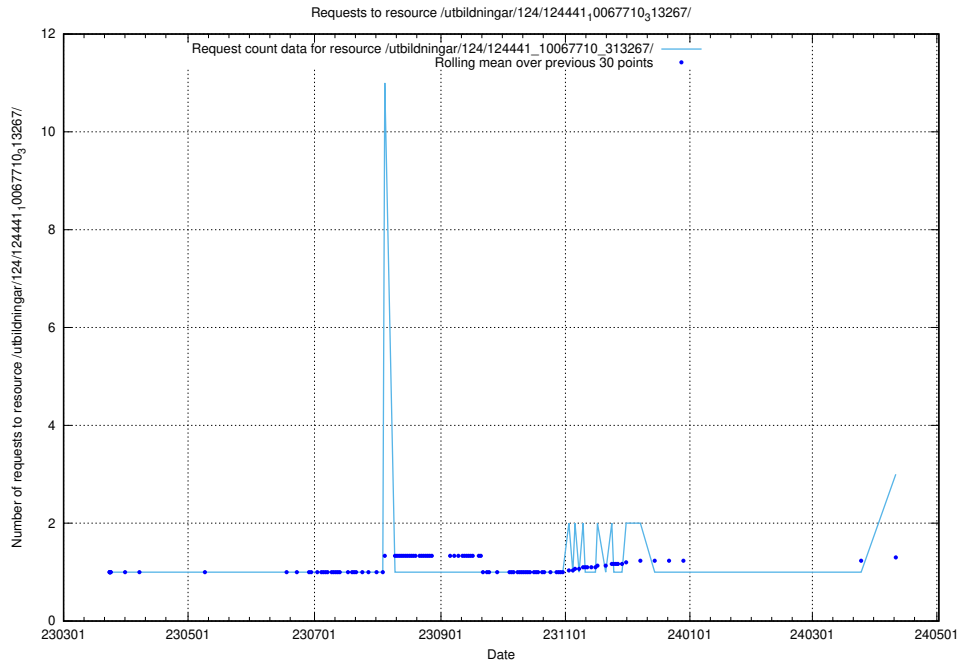

5.304 Usage of /utbildningar/124/124441_10067710_313267/

Here, we count the number of requests to resource /utbildningar/124/124441_10067710_313267/.