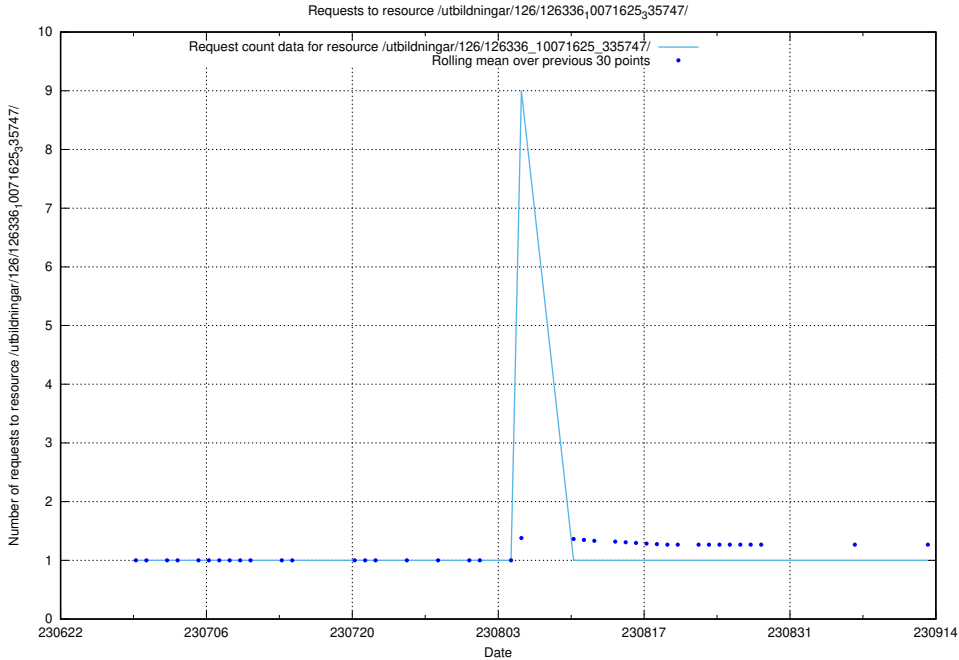

5.5433 Usage of /utbildningar/126/126336_10071625_335747/

Here, we count the number of requests to resource /utbildningar/126/126336_10071625_335747/.