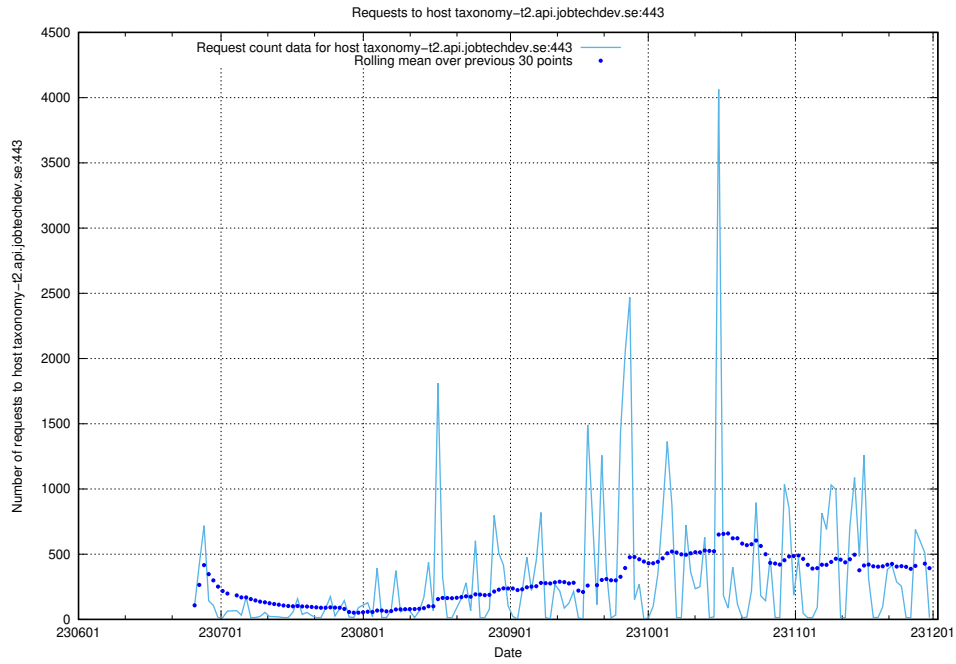

7.40 Usage of taxonomy-t2.api.jobtechdev.se:443

Here, we count the number of requests to host taxonomy-t2.api.jobtechdev.se:443.