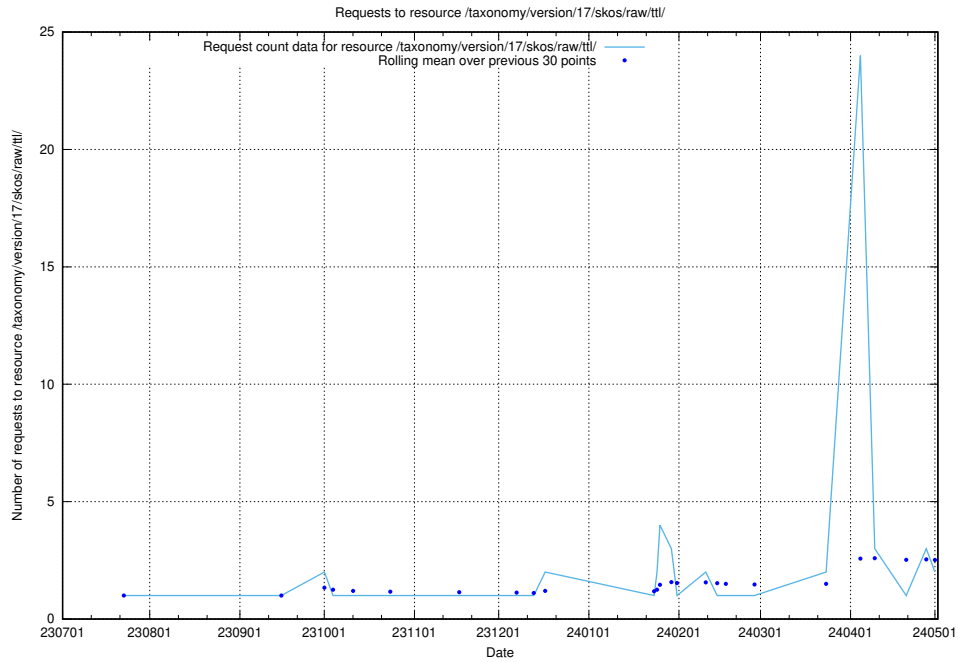

5.762 Usage of `/taxonomy/version/17/skos/raw/ttl/`

Here, we count the number of requests to resource `/taxonomy/version/17/skos/raw/ttl/`.