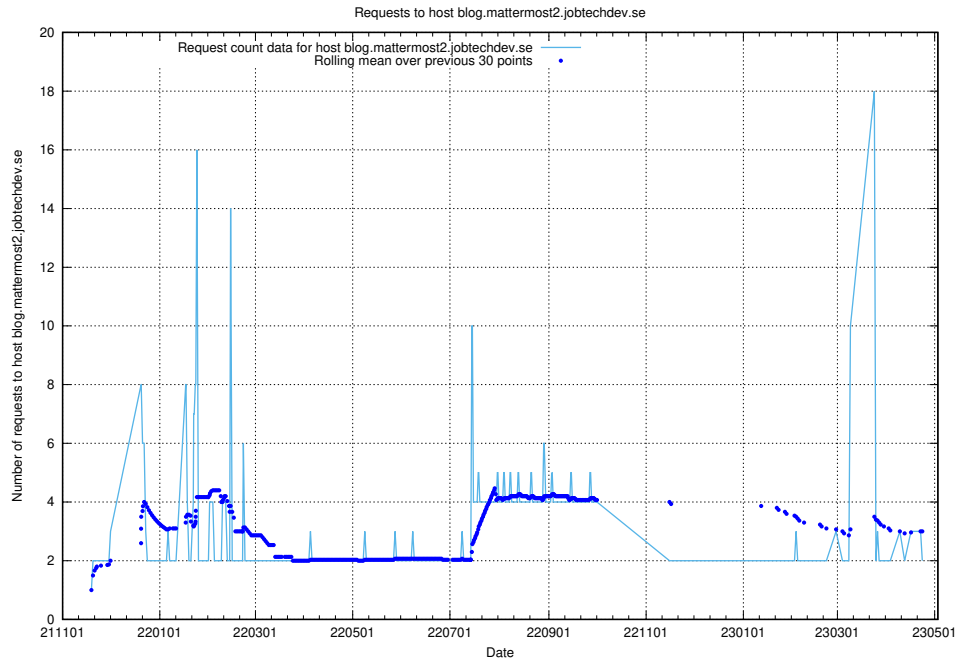

7.475 Usage of `blog.mattermost2.jobtechdev.se`

Here, we count the number of requests to host `blog.mattermost2.jobtechdev.se`.