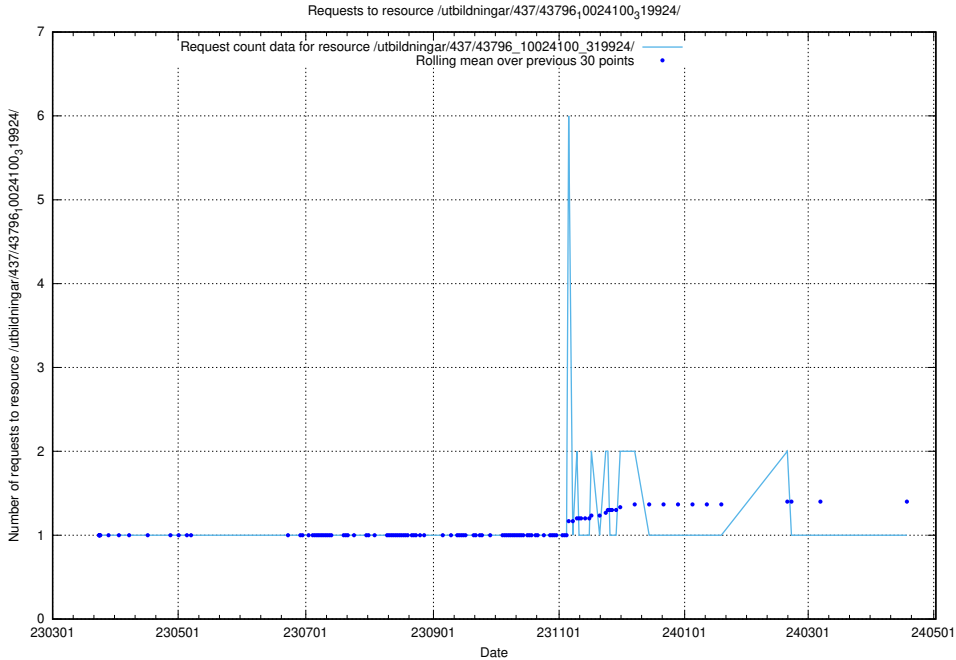

5.6360 Usage of /utbildningar/437/43796_10024100_319924/

Here, we count the number of requests to resource /utbildningar/437/43796_10024100_319924/.