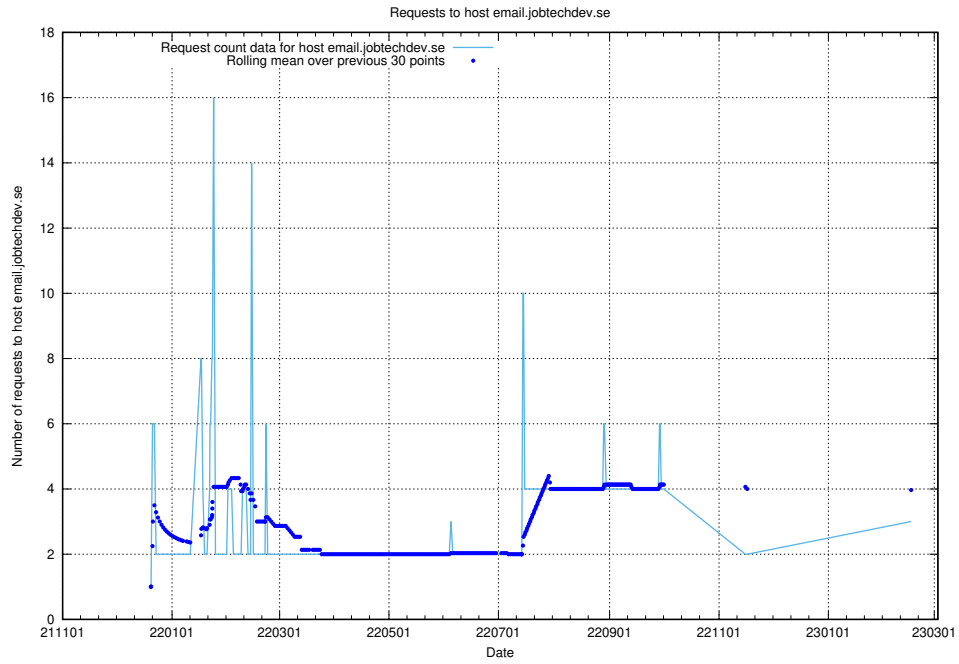

7.206 Usage of email.jobtechdev.se

Here, we count the number of requests to host email.jobtechdev.se.

7.207 Usage of correo.jobtechdev.se

Here, we count the number of requests to host correo.jobtechdev.se.