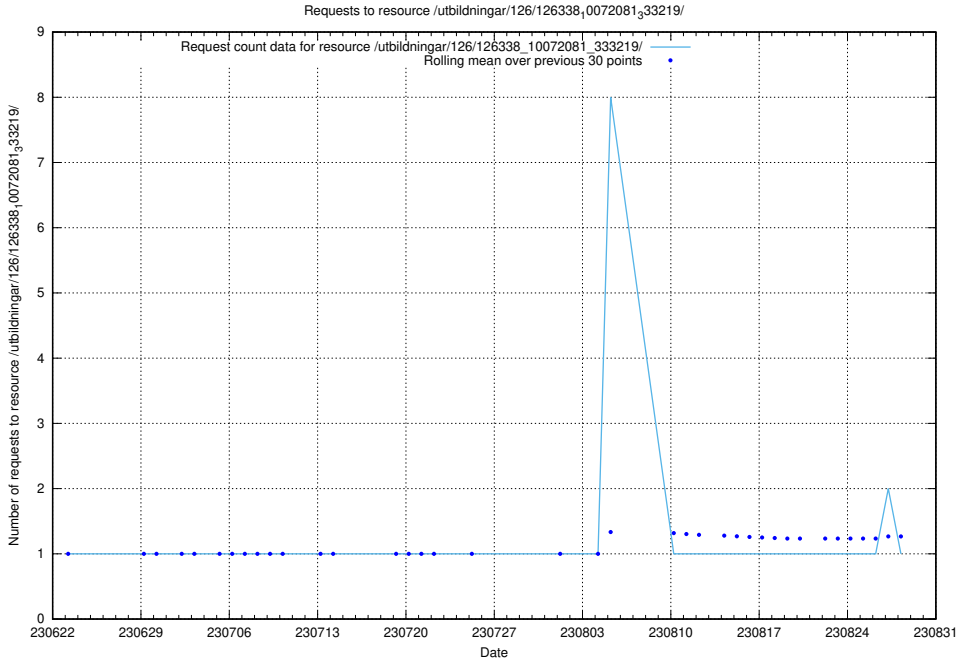

5.5640 Usage of /utbildningar/126/126338_10072081_333219/

Here, we count the number of requests to resource /utbildningar/126/126338_10072081_333219/.