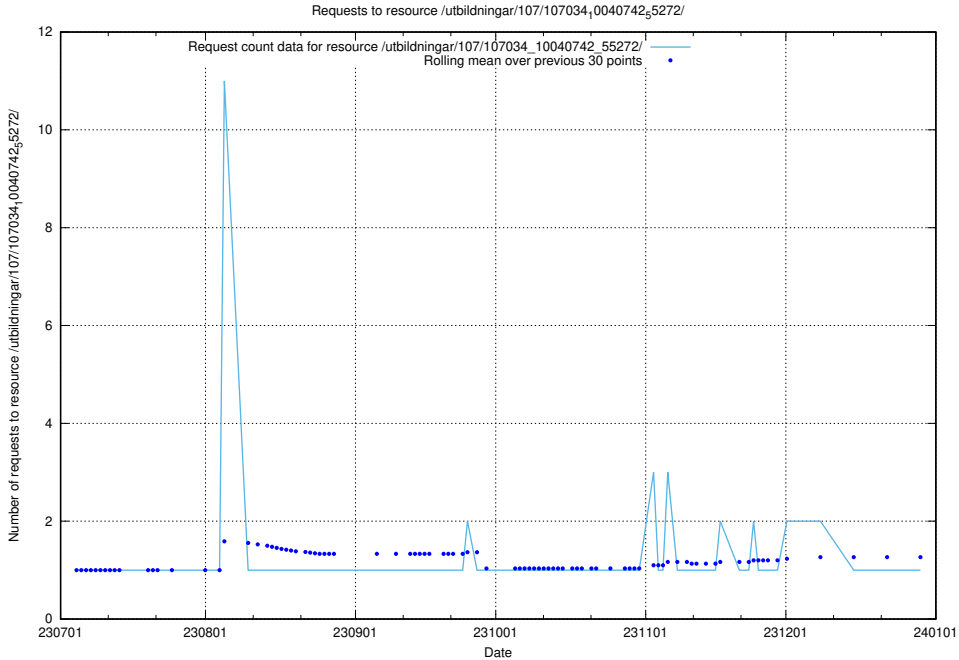

5.5337 Usage of /utbildningar/107/107034_10040742_55272/

Here, we count the number of requests to resource /utbildningar/107/107034_10040742_55272/.