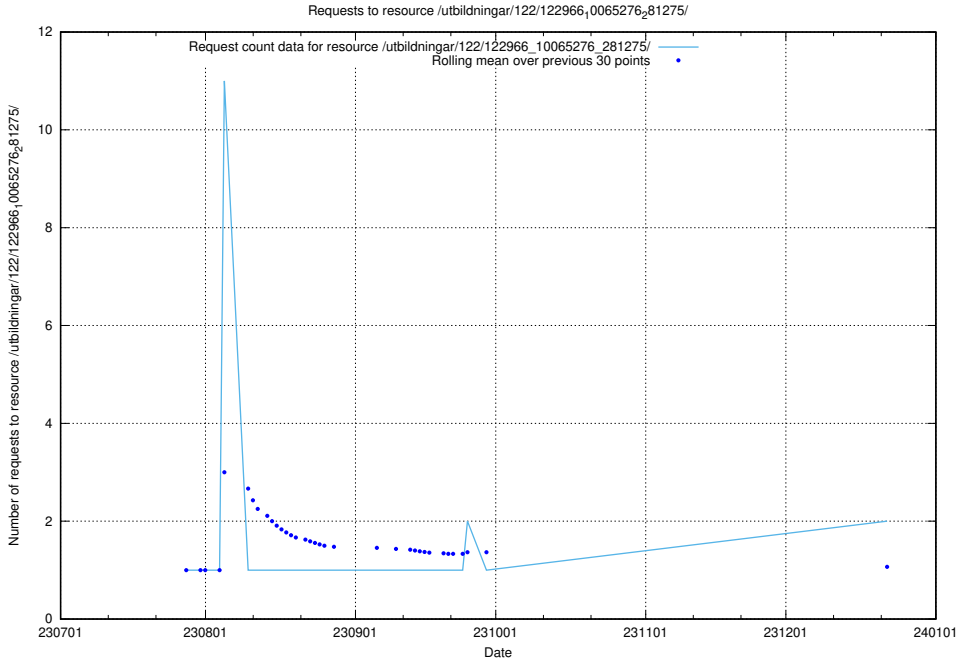

5.754 Usage of /utbildningar/122/122966_10065276_281275/

Here, we count the number of requests to resource /utbildningar/122/122966_10065276_281275/.