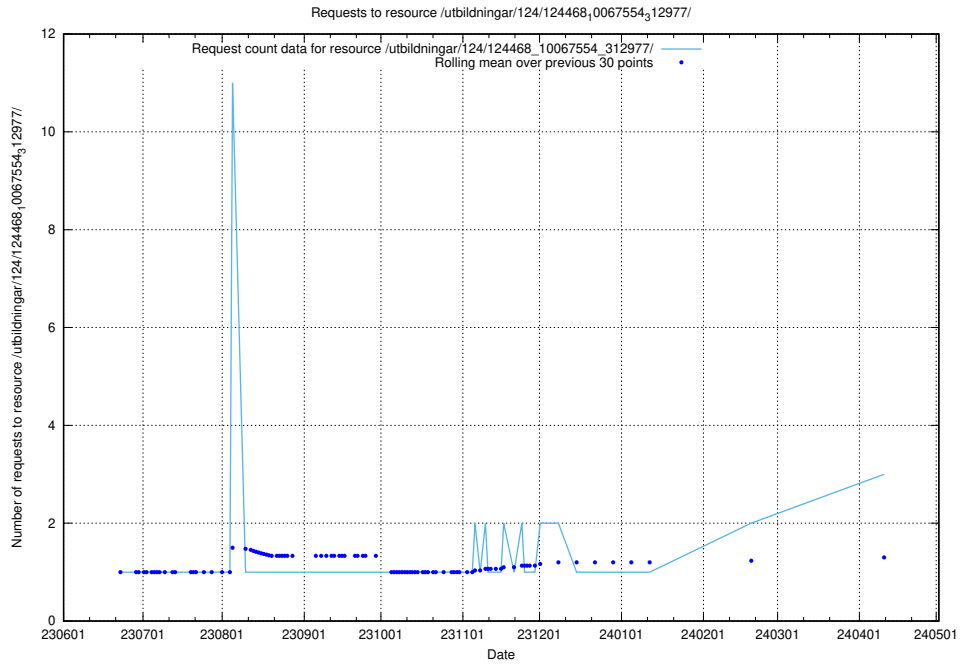

5.390 Usage of /utbildningar/124/124468_10067554_312977/

Here, we count the number of requests to resource /utbildningar/124/124468_10067554_312977/.