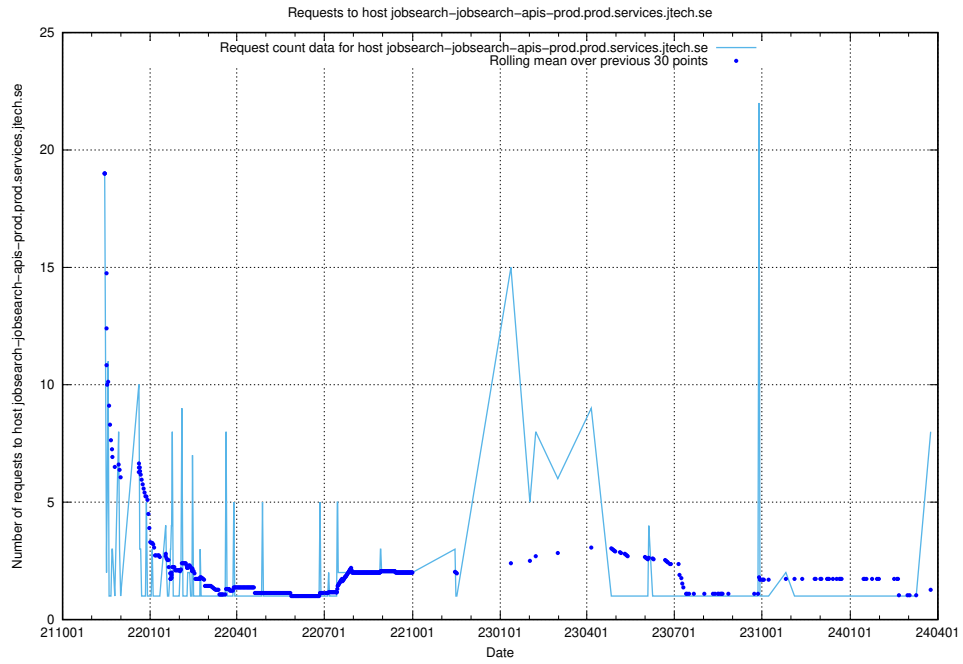

7.72 Usage of jobsearch-jobsearch-apis-prod.prod.services.jtech.se

Here, we count the number of requests to host jobsearch-jobsearch-apis-prod.prod.services.jtech.se.