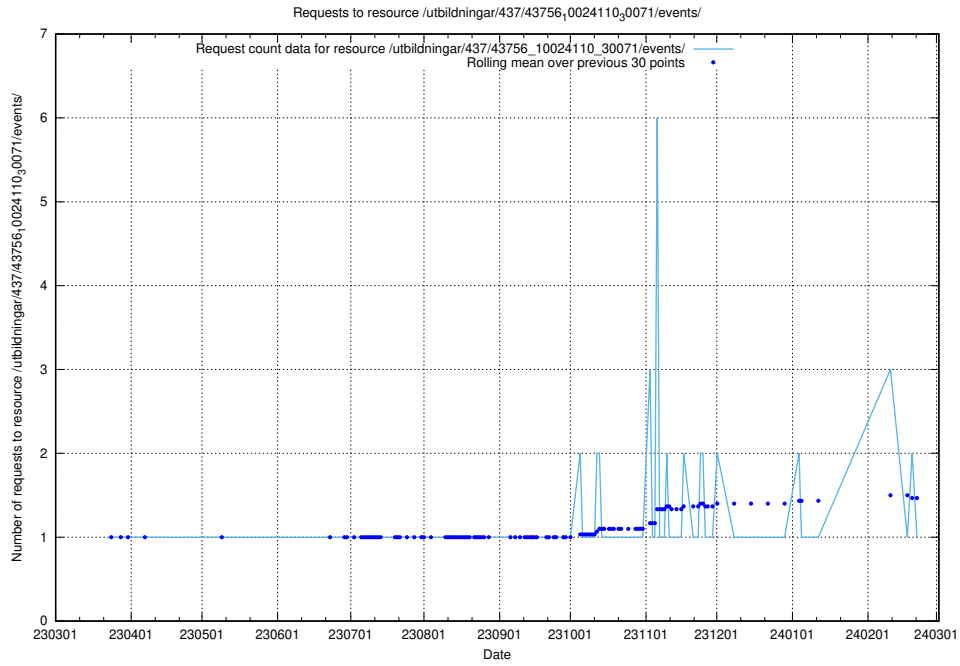

5.6192 Usage of /utbildningar/437/43756_10024110_30071/events/

Here, we count the number of requests to resource /utbildningar/437/43756_10024110_30071/events/.