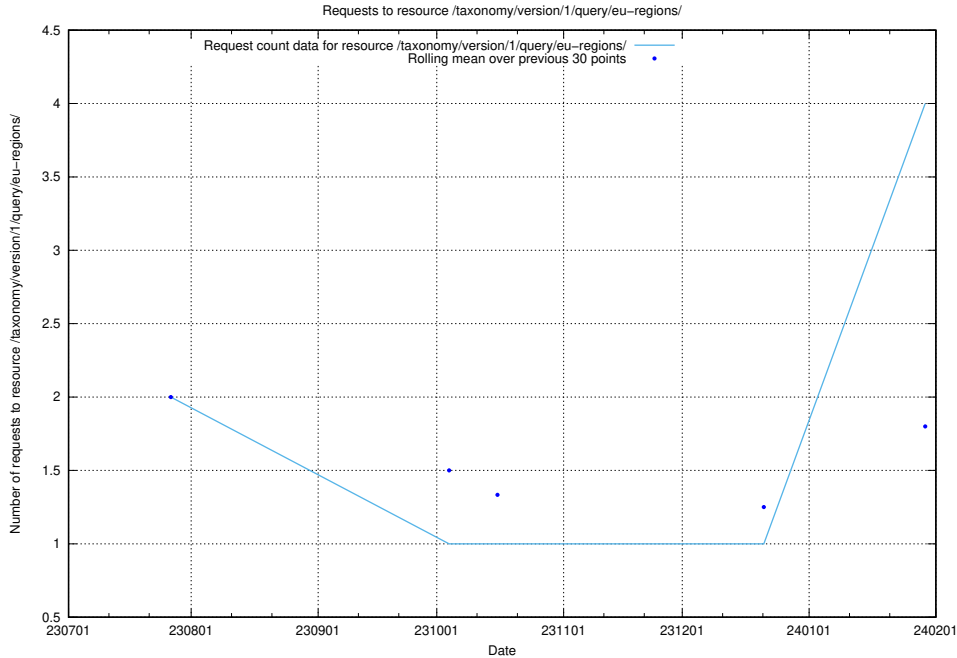

5.218 Usage of /taxonomy/version/1/query/eu-regions/

Here, we count the number of requests to resource /taxonomy/version/1/query/eu-regions/.