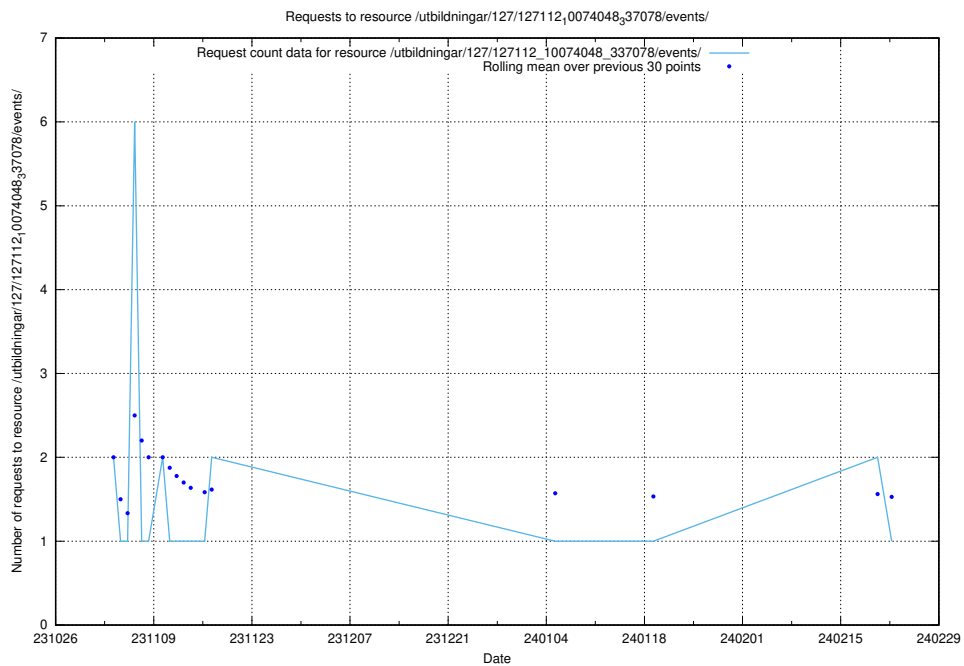

5.4126 Usage of /utbildningar/127/127112_10074048_337078/events/

Here, we count the number of requests to resource /utbildningar/127/127112_10074048_337078/events/