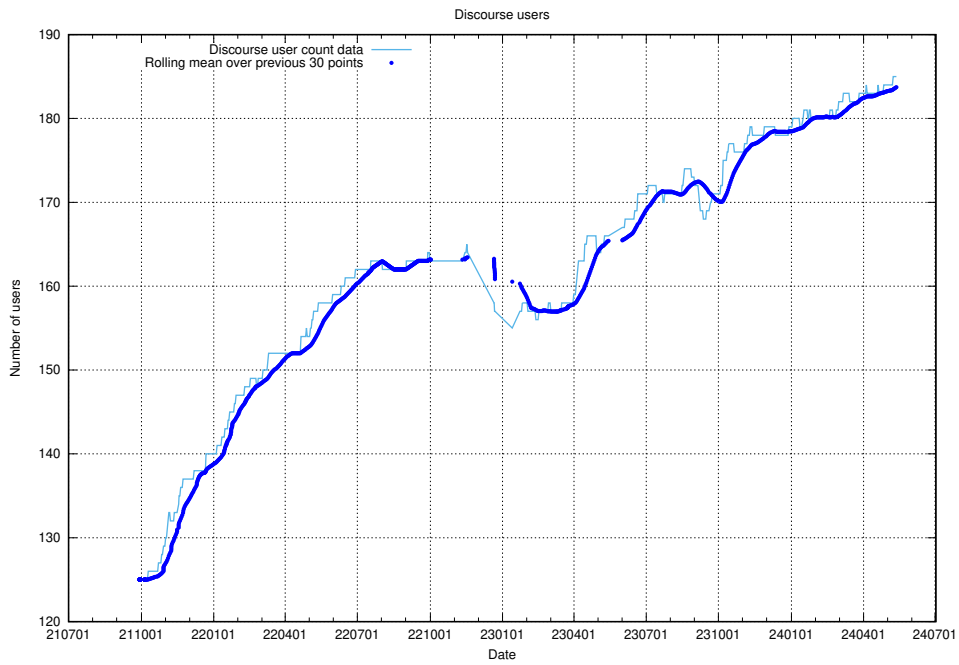

4 Discourse

This section summarises activities from the [JobTech Discourse Forum](https://forum.jobtechdev.se)⁵.

4.1 User count

A table of the number of users in Discourse.

---

⁵<https://forum.jobtechdev.se>