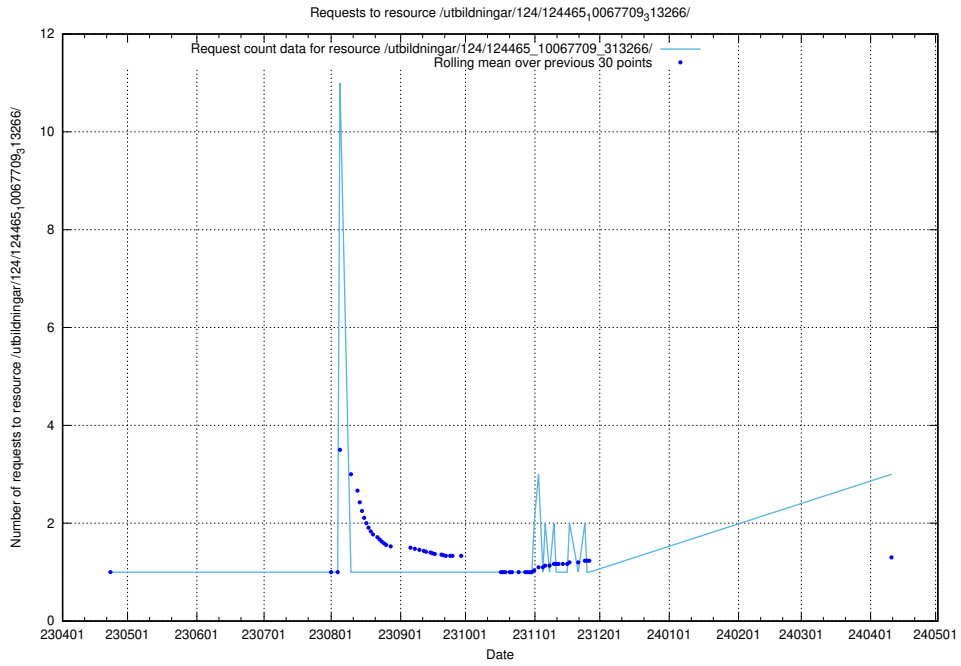

5.407 Usage of /utbildningar/124/124465_10067709_313266/

Here, we count the number of requests to resource /utbildningar/124/124465_10067709_313266/.