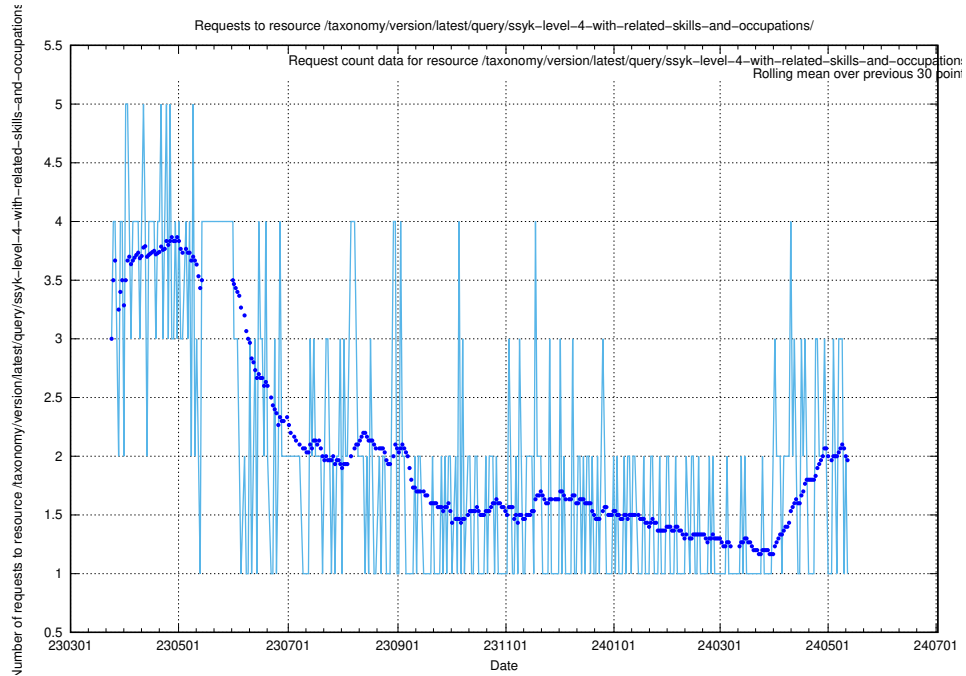

5.6077 Usage of /taxonomy/version/latest/query/ssyk-level-4-with-related-skills-and-occupations/

Here, we count the number of requests to resource /taxonomy/version/latest/query/ssyk-level-4-with-related-skills-and-occupations/.