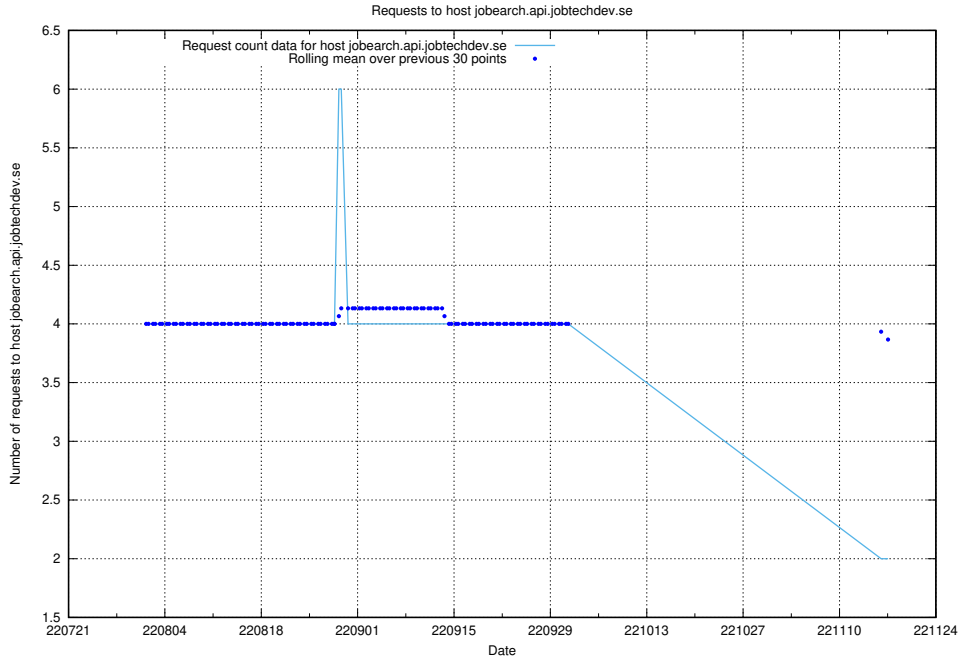

7.384 Usage of jobearch.api.jobtechdev.se

Here, we count the number of requests to host jobearch.api.jobtechdev.se.