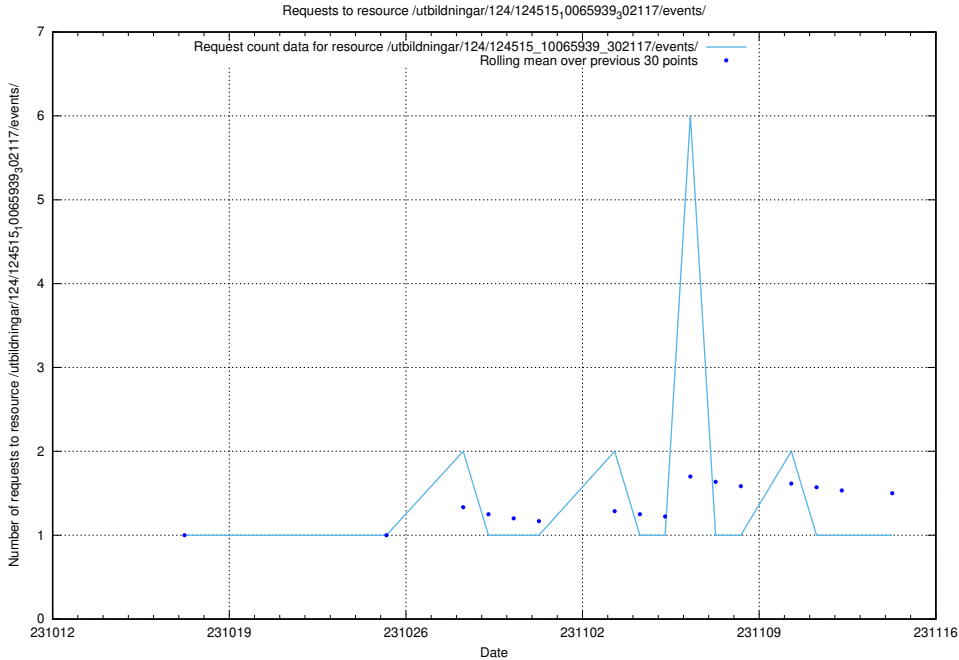

Here, we count the number of requests to resource /utbildningar/124/124515_10065939_302117/events/

5.4291 Usage of /utbildningar/124/124515_10065939_302117/

Here, we count the number of requests to resource /utbildningar/124/124515_10065939_302117/.