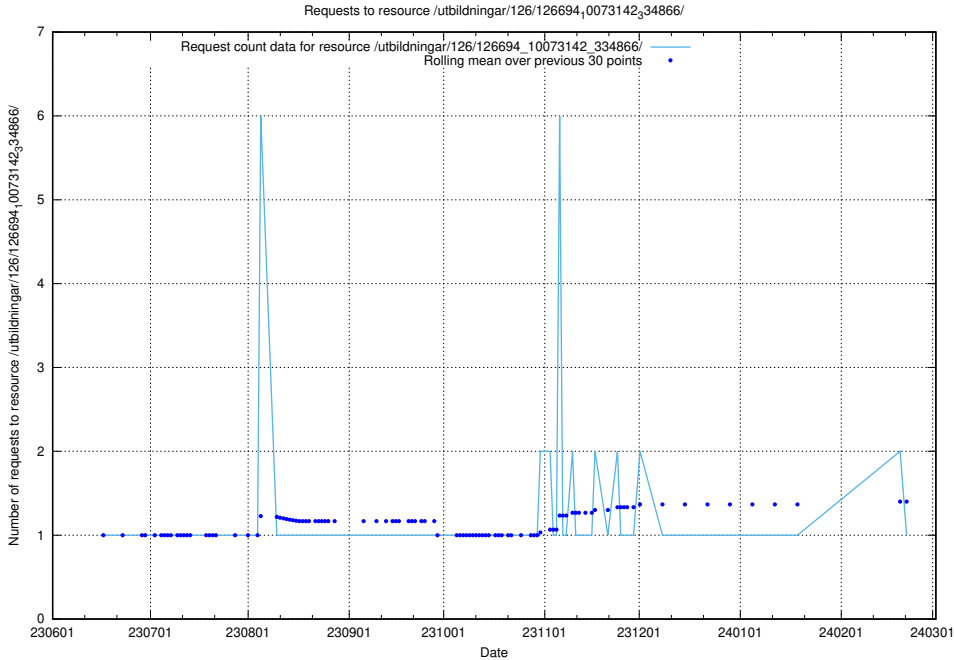

5.5842 Usage of /utbildningar/126/126694_10073142_334866/

Here, we count the number of requests to resource /utbildningar/126/126694_10073142_334866/.