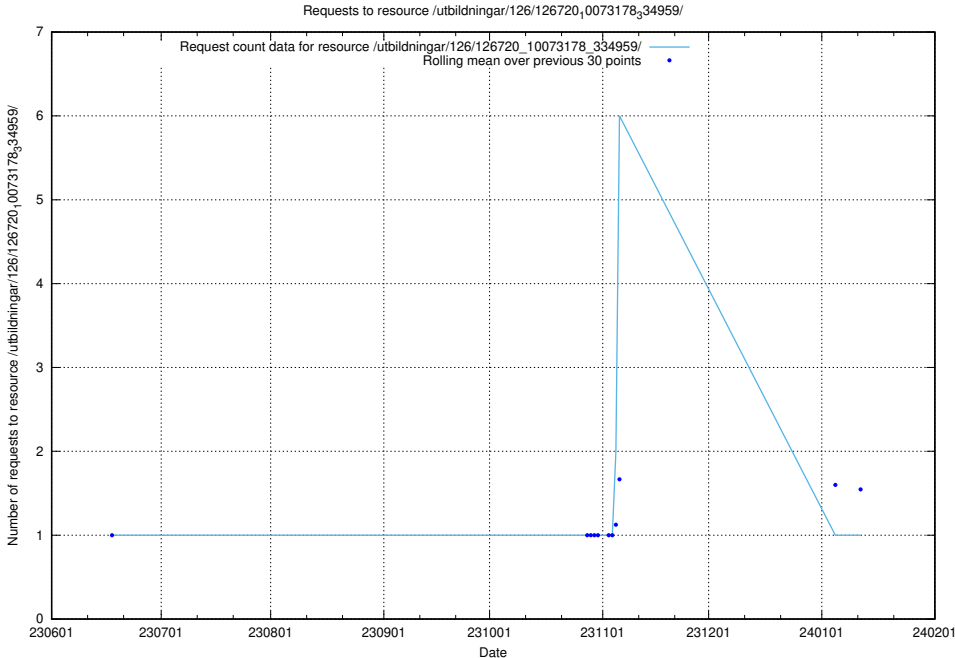

5.5832 Usage of /utbildningar/126/126720_10073178_334959/

Here, we count the number of requests to resource /utbildningar/126/126720_10073178_334959/.