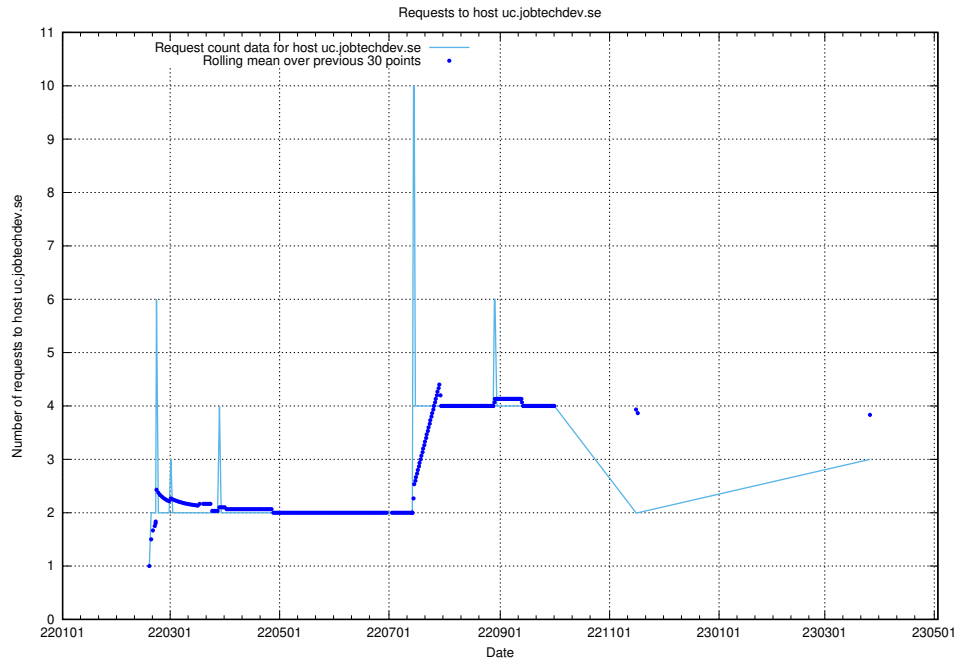

7.231 Usage of uc.jobtechdev.se

Here, we count the number of requests to host uc.jobtechdev.se.