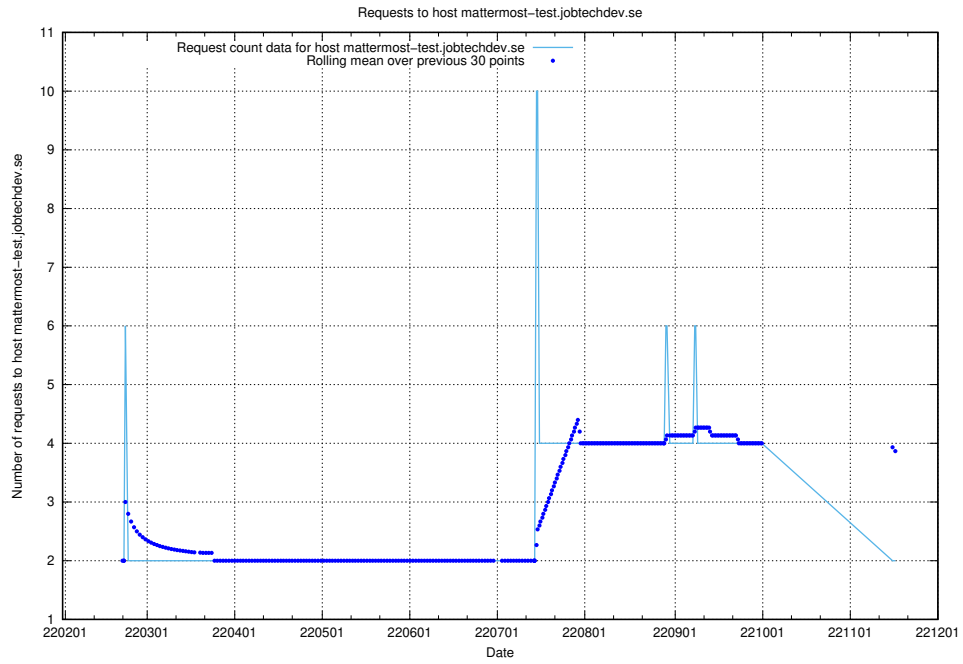

7.526 Usage of mattermost-test.jobtechdev.se

Here, we count the number of requests to host mattermost-test.jobtechdev.se.