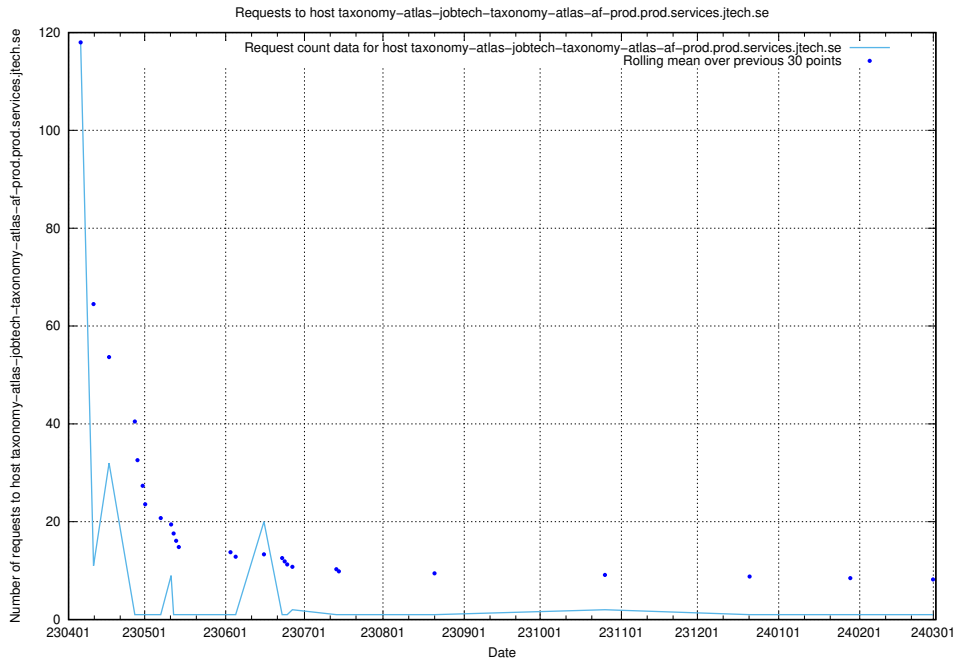

7.608 Usage of taxonomy-atlas-jobtech-taxonomy-atlas-af-prod.prod.services.jtech

Here, we count the number of requests to host taxonomy-atlas-jobtech-taxonomy-atlas-af-prod.prod.services.jtech.se.