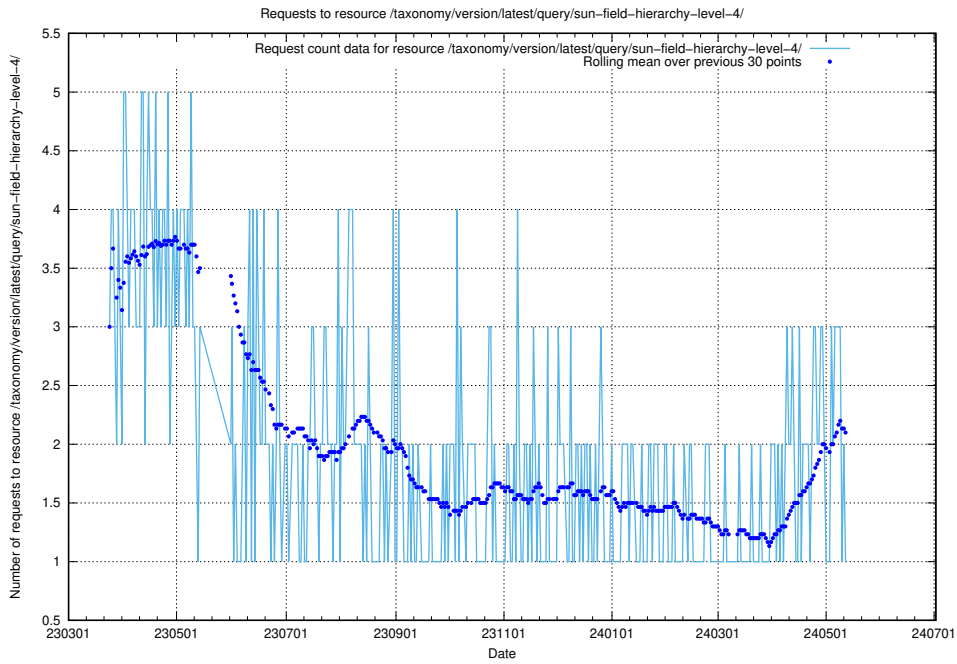

5.6072 Usage of /taxonomy/version/latest/query/sun-field-hierarchy-level-4/

Here, we count the number of requests to resource /taxonomy/version/latest/query/sun-field-hierarchy-level-4/.