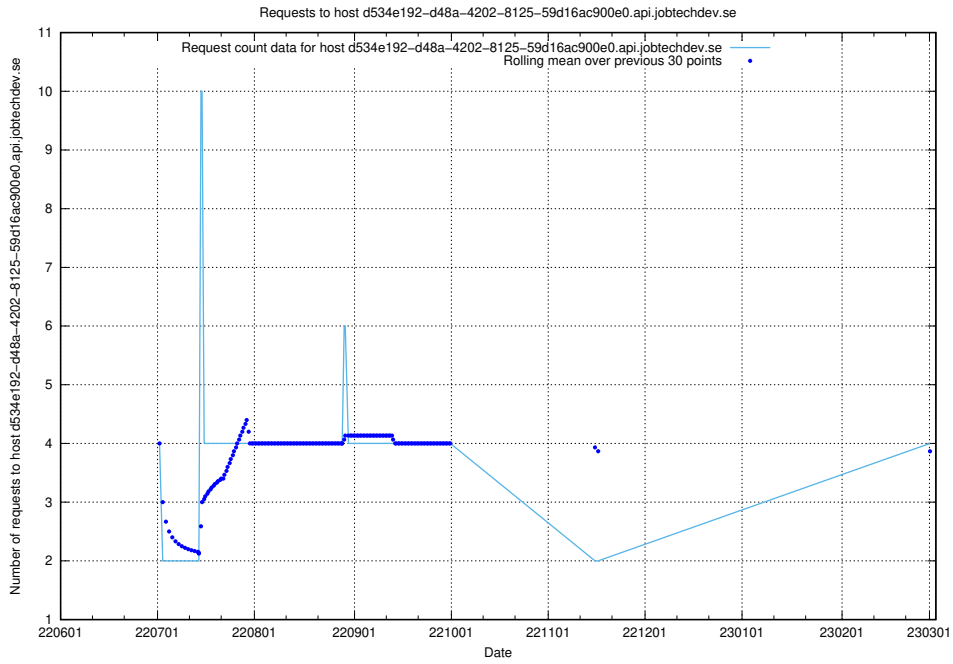

Here, we count the number of requests to host d534e192-d48a-4202-8125-59d16ac900e0.api.jobtechdev.se.

7.143 Usage of demo-jobadenrichments.jobtechdev.se

Here, we count the number of requests to host demo-jobadenrichments.jobtechdev.se.