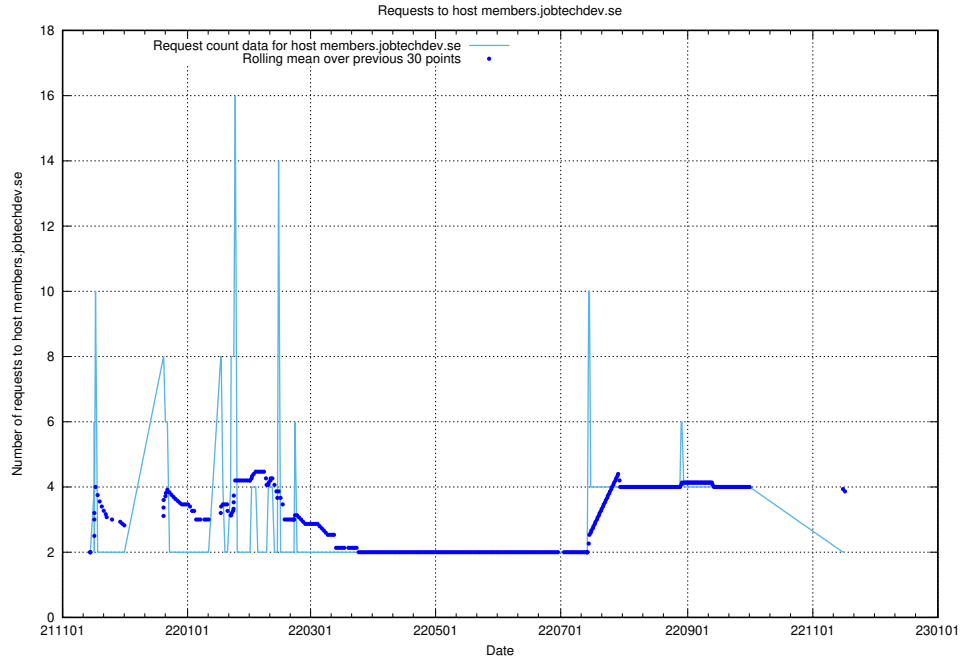

7.569 Usage of members.jobtechdev.se

Here, we count the number of requests to host members.jobtechdev.se.