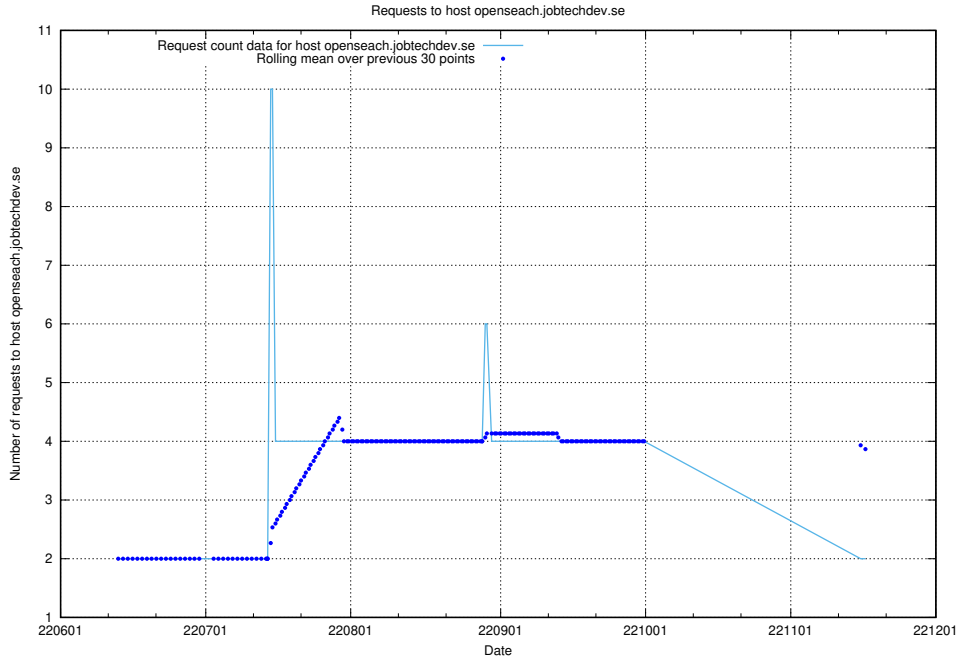

7.408 Usage of openseach.jobtechdev.se

Here, we count the number of requests to host openseach.jobtechdev.se.