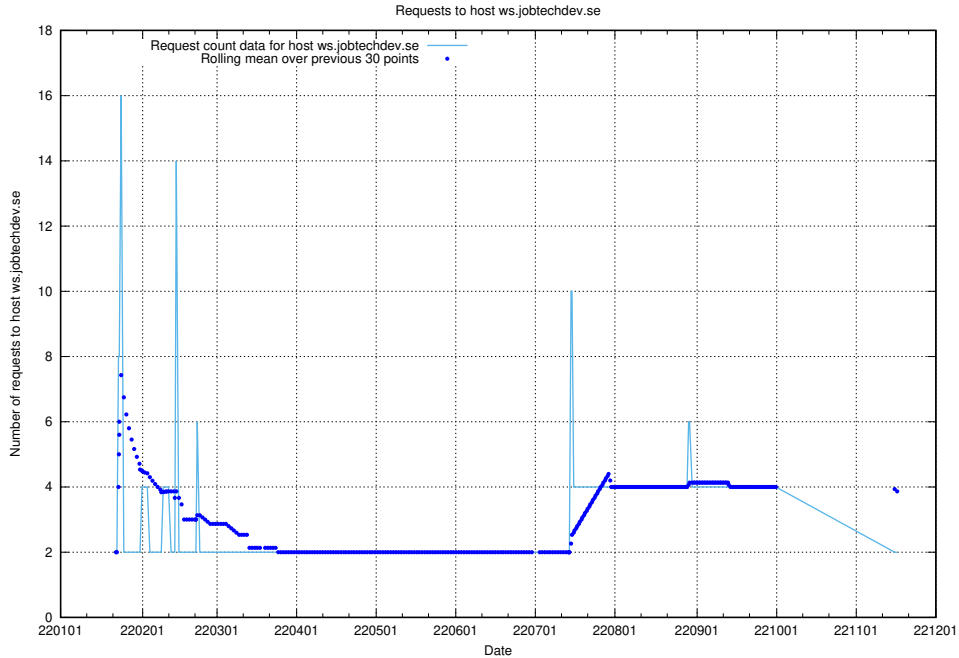

7.578 Usage of ws.jobtechdev.se

Here, we count the number of requests to host ws.jobtechdev.se.