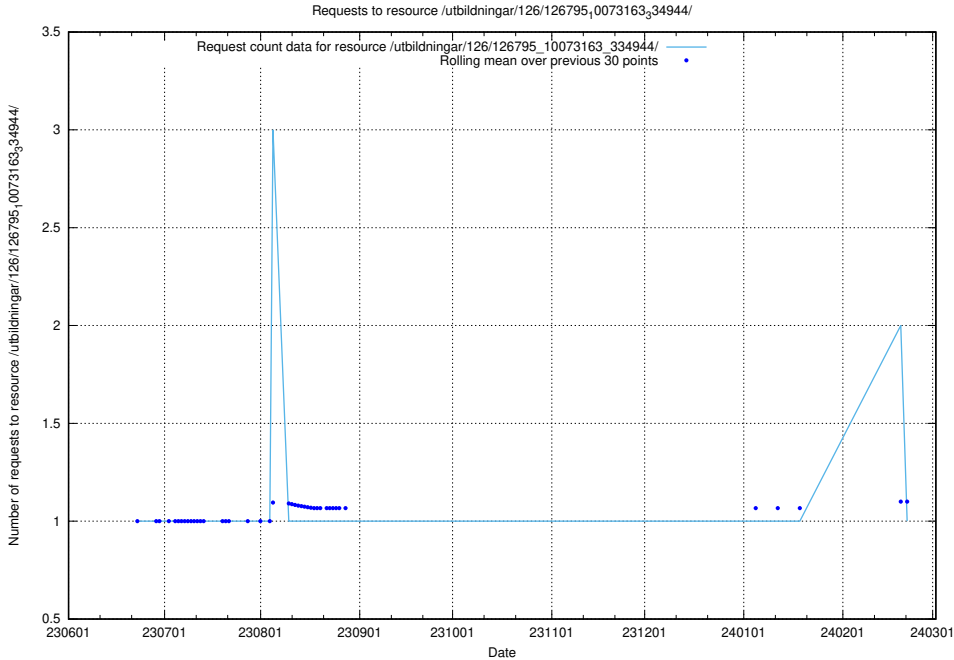

5.5564 Usage of /utbildningar/126/126795_10073163_334944/

Here, we count the number of requests to resource /utbildningar/126/126795_10073163_334944/.