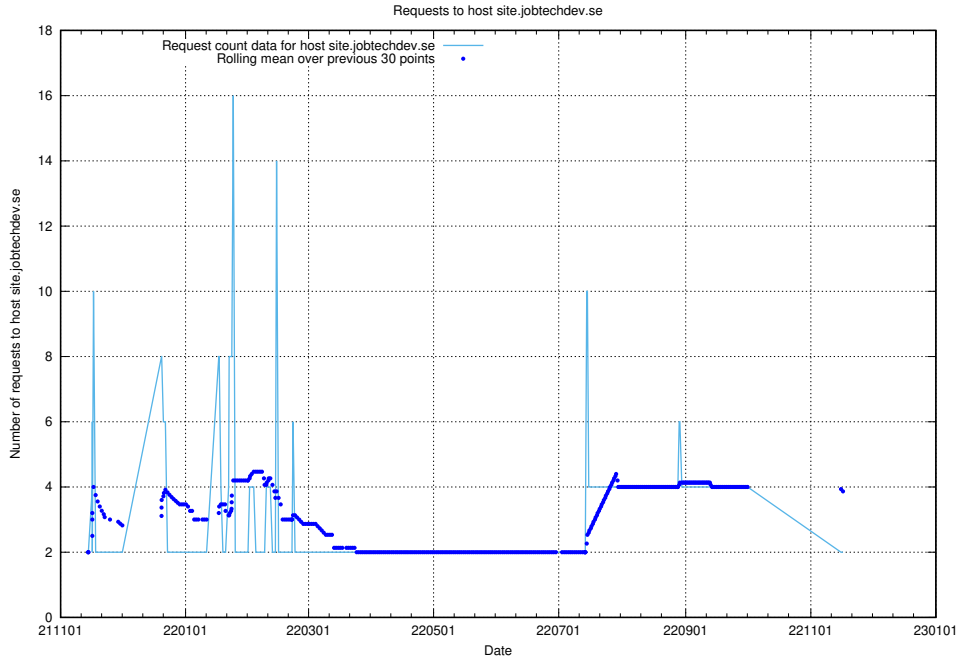

7.562 Usage of yrkeseditor.prod.services.jtech.se

Here, we count the number of requests to host yrkeseditor.prod.services.jtech.se.

7.563 Usage of shop.jobtechdev.se

Here, we count the number of requests to host shop.jobtechdev.se.