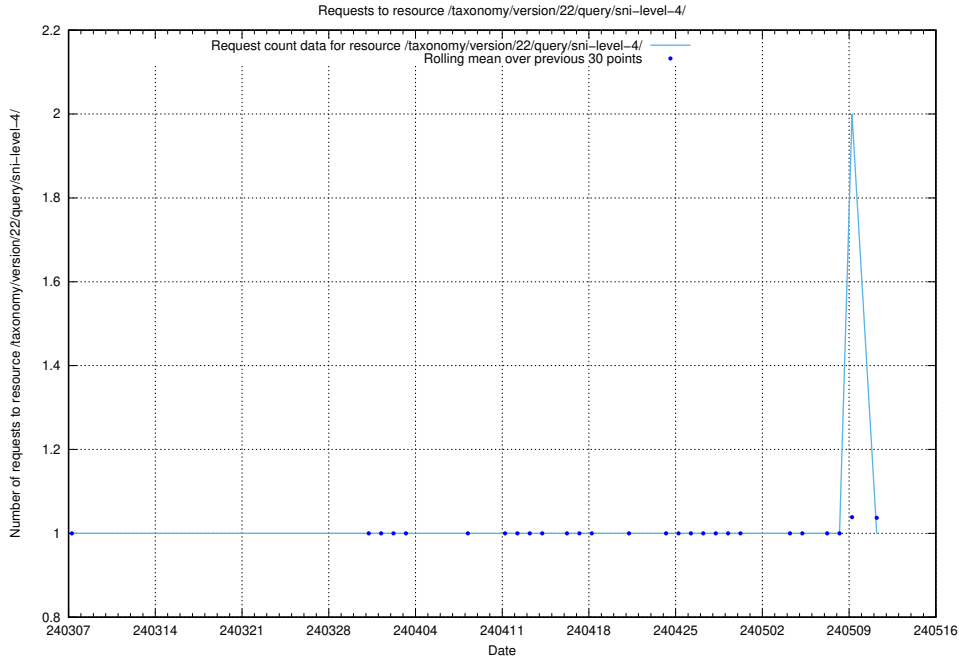

5.1871 Usage of /taxonomy/version/22/query/sni-level-4/

Here, we count the number of requests to resource /taxonomy/version/22/query/sni-level-4/.