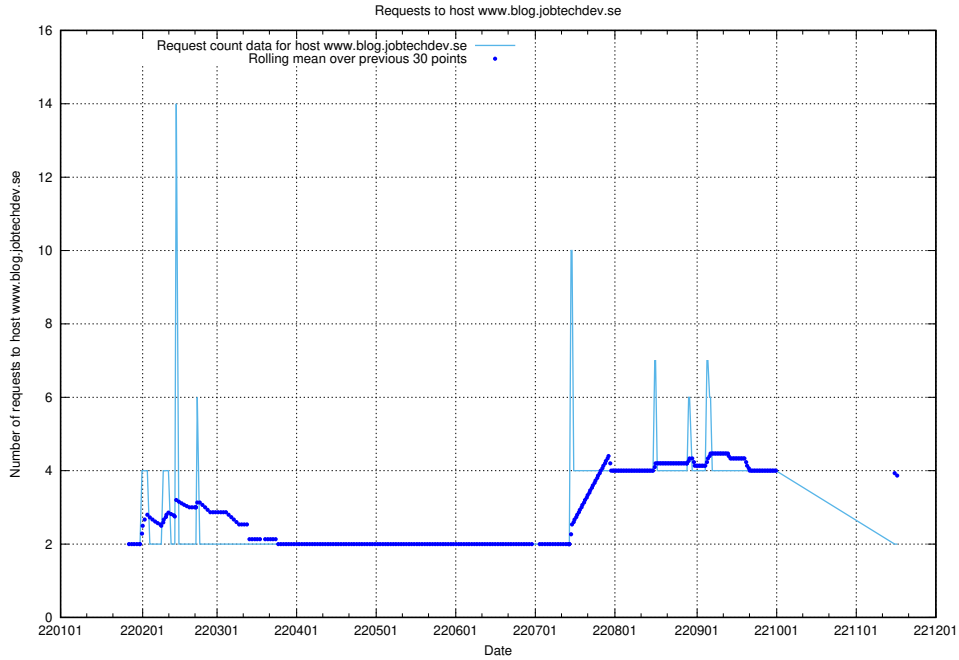

7.570 Usage of www.blog.jobtechdev.se

Here, we count the number of requests to host www.blog.jobtechdev.se.