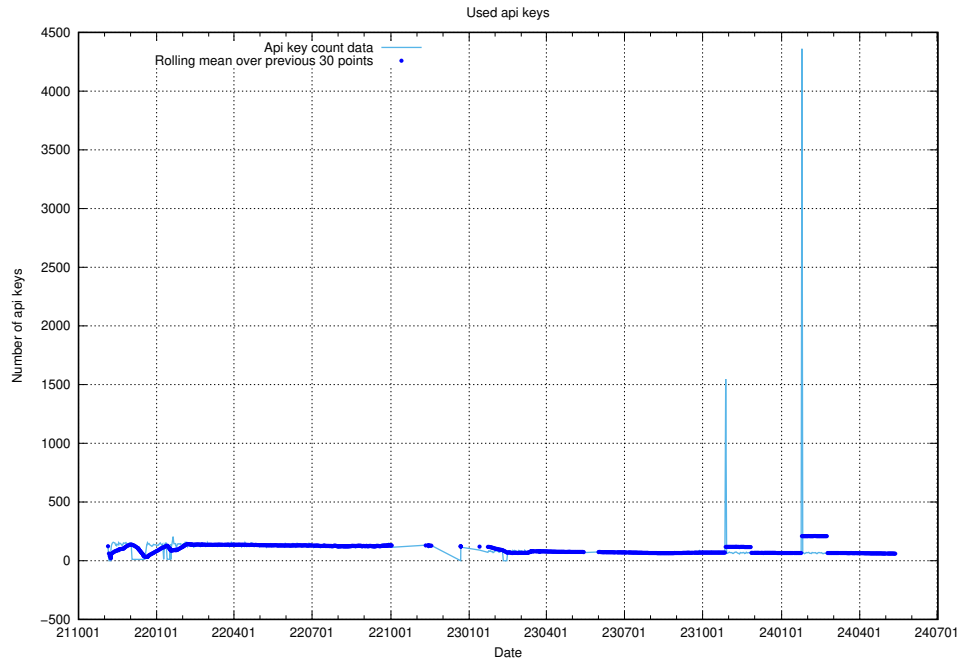

8.3 Number of used api keys

Here we extract the number of keys that were used for at least one request.