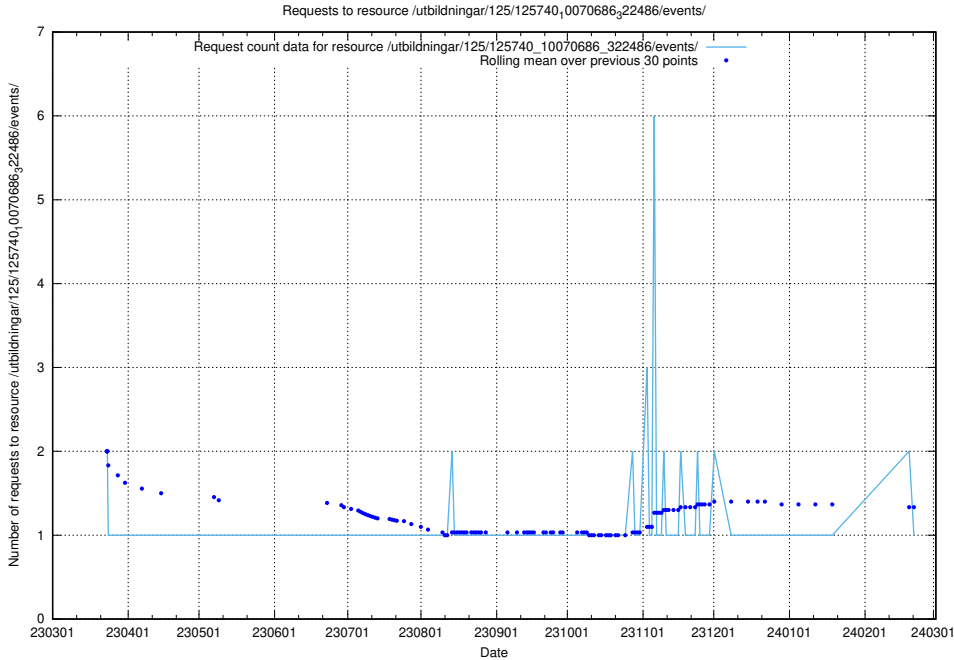

5.6282 Usage of /utbildningar/125/125740_10070686_322486/events/

Here, we count the number of requests to resource /utbildningar/125/125740_10070686_322486/events/