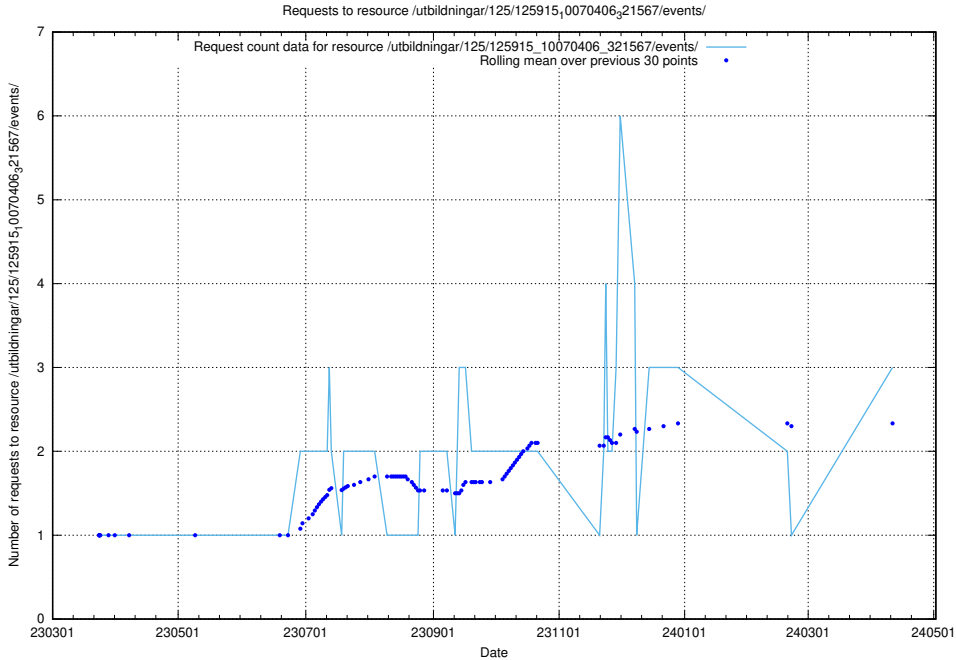

5.428 Usage of /utbildningar/125/125915_10070406_321567/events/

Here, we count the number of requests to resource /utbildningar/125/125915_10070406_321567/events/