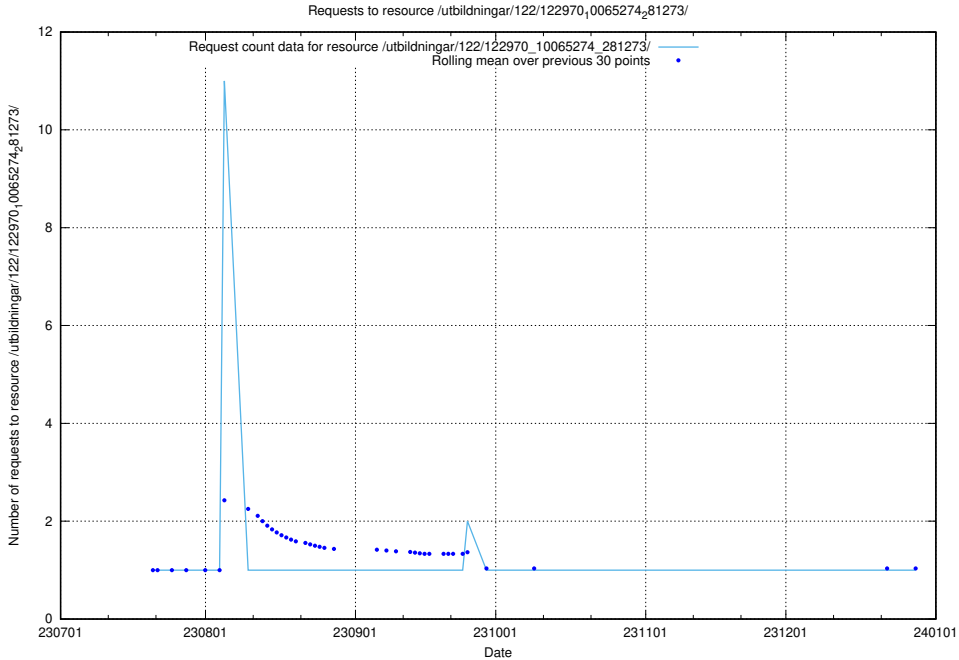

5.4956 Usage of /utbildningar/122/122970_10065274_281273/

Here, we count the number of requests to resource /utbildningar/122/122970_10065274_281273/.