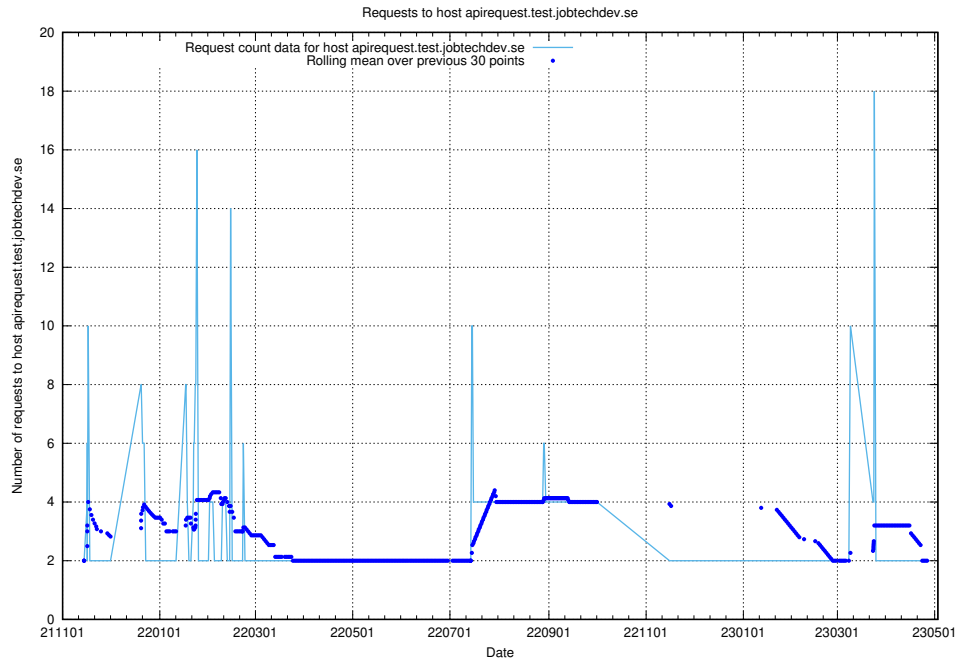

7.289 Usage of `apirequest.test.jobtechdev.se`

Here, we count the number of requests to host `apirequest.test.jobtechdev.se`.