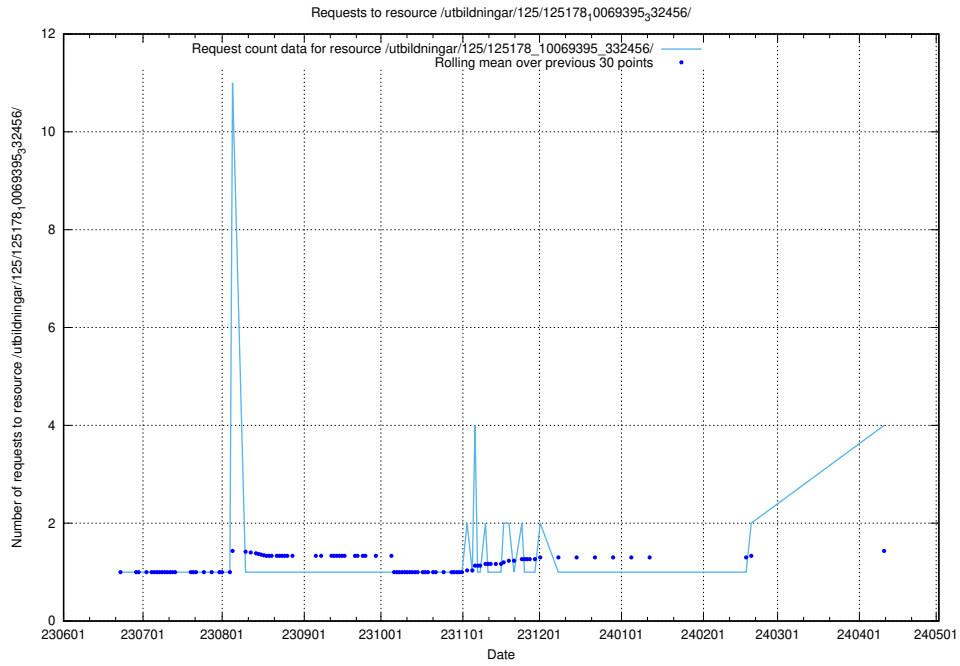

5.225 Usage of /utbildningar/125/125178_10069395_332456/

Here, we count the number of requests to resource /utbildningar/125/125178_10069395_332456/.