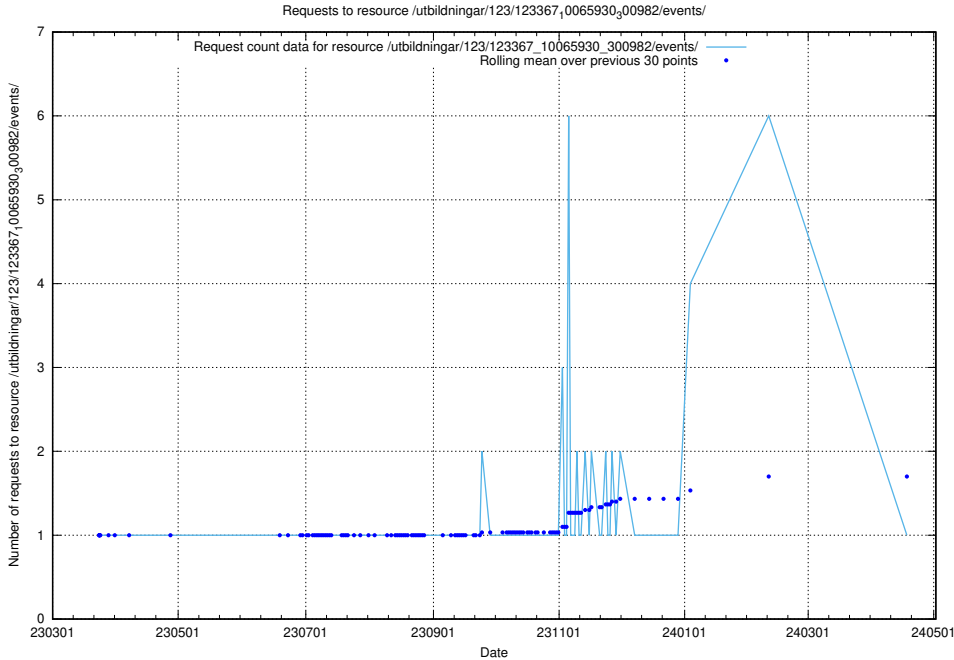

5.4599 Usage of /utbildningar/123/123367_10065930_300982/events/

Here, we count the number of requests to resource /utbildningar/123/123367_10065930_300982/events/