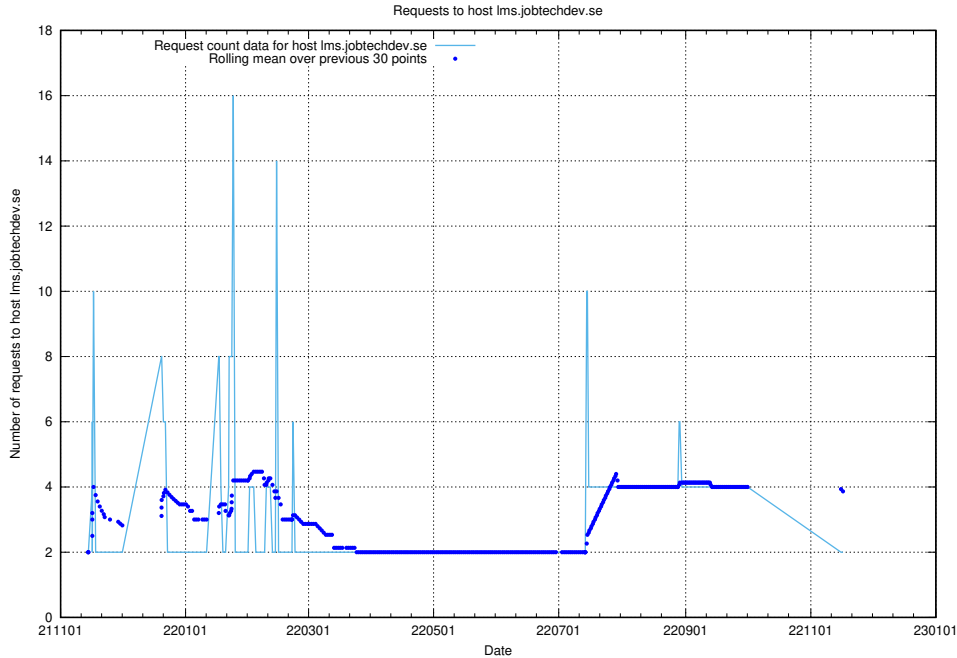

7.575 Usage of lms.jobtechdev.se

Here, we count the number of requests to host lms.jobtechdev.se.