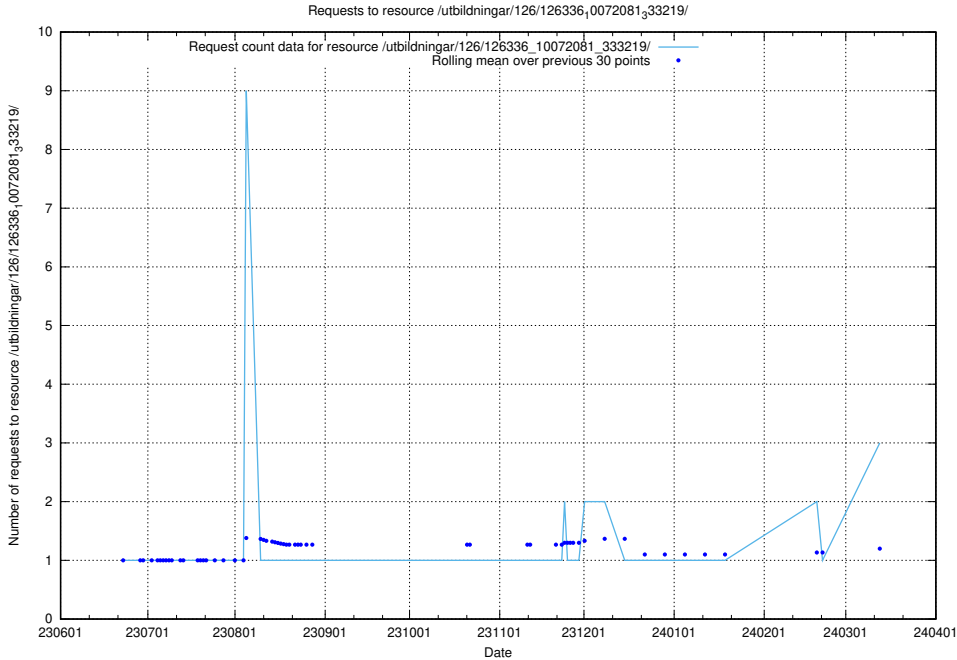

5.376 Usage of /utbildningar/126/126336_10072081_333219/

Here, we count the number of requests to resource /utbildningar/126/126336_10072081_333219/.