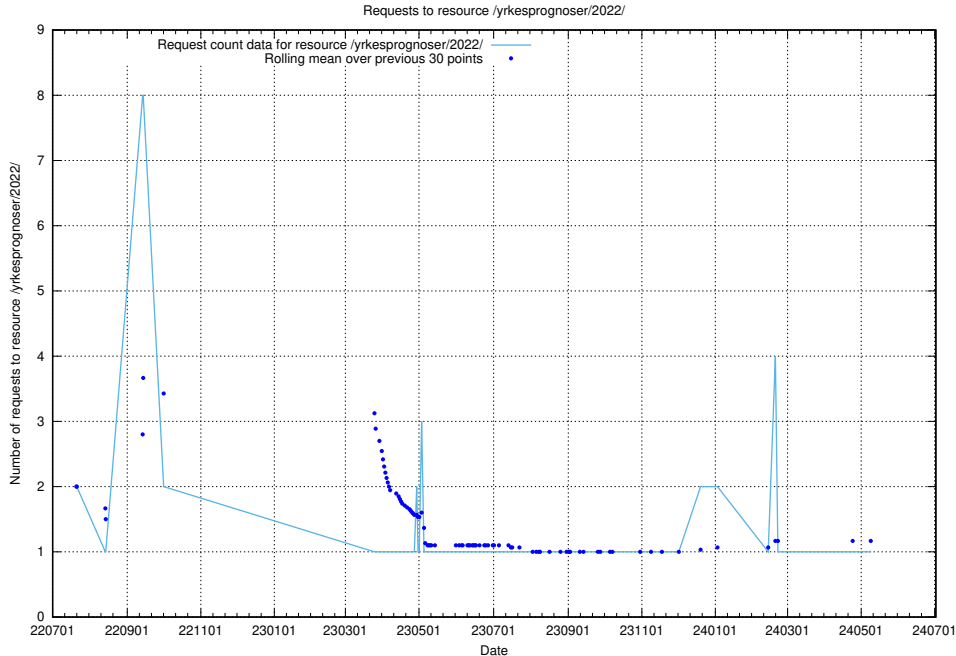

5.952 Usage of /yrkesprognoser/2022/

Here, we count the number of requests to resource /yrkesprognoser/2022/.