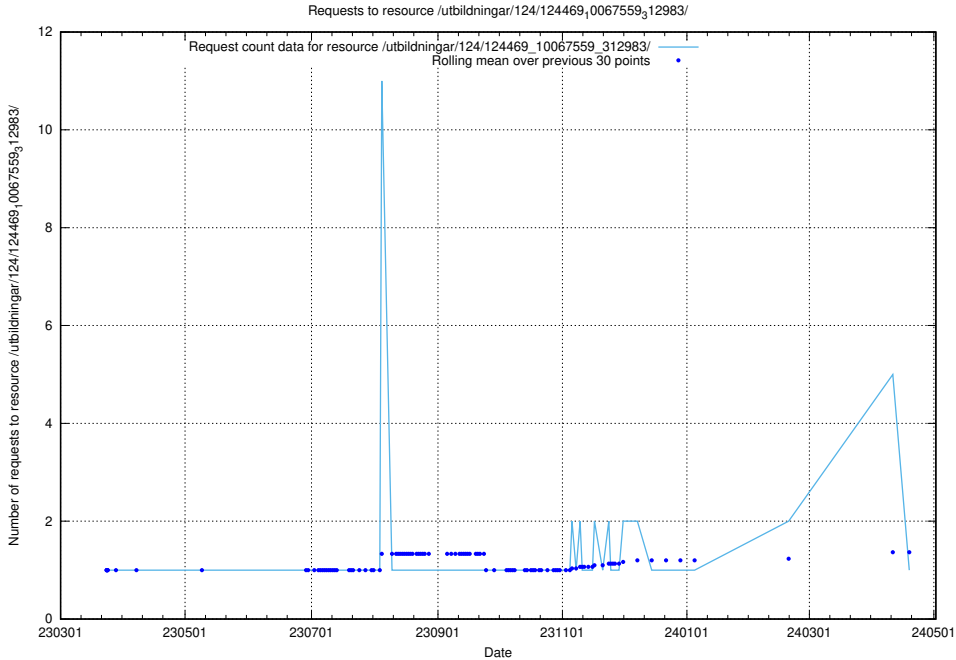

5.3297 Usage of /utbildningar/124/124469_10067559_312983/

Here, we count the number of requests to resource /utbildningar/124/124469_10067559_312983/.