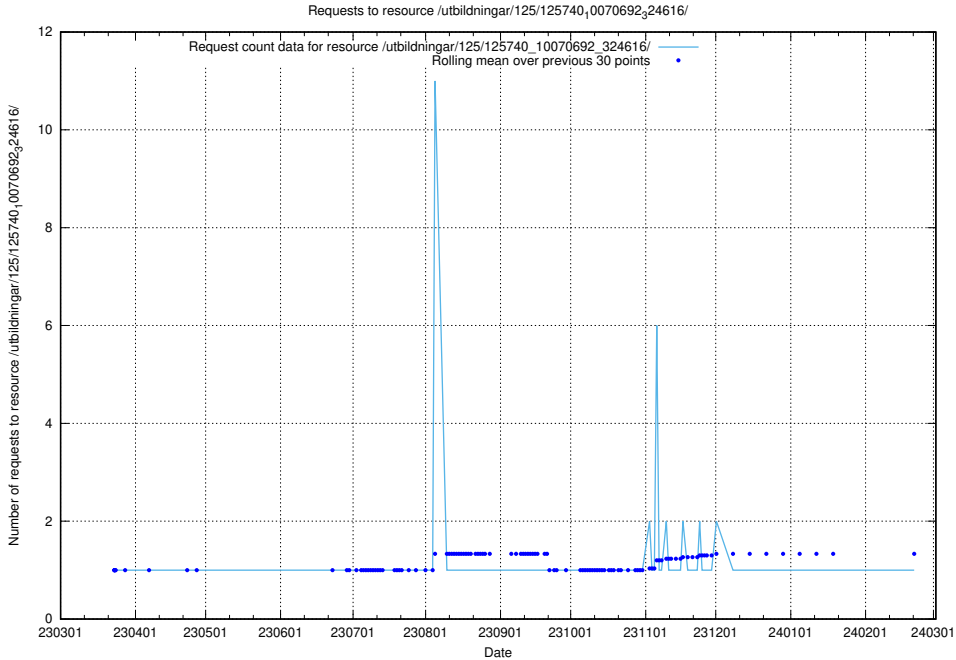

5.939 Usage of /utbildningar/125/125740_10070692_324616/

Here, we count the number of requests to resource /utbildningar/125/125740_10070692_324616/.