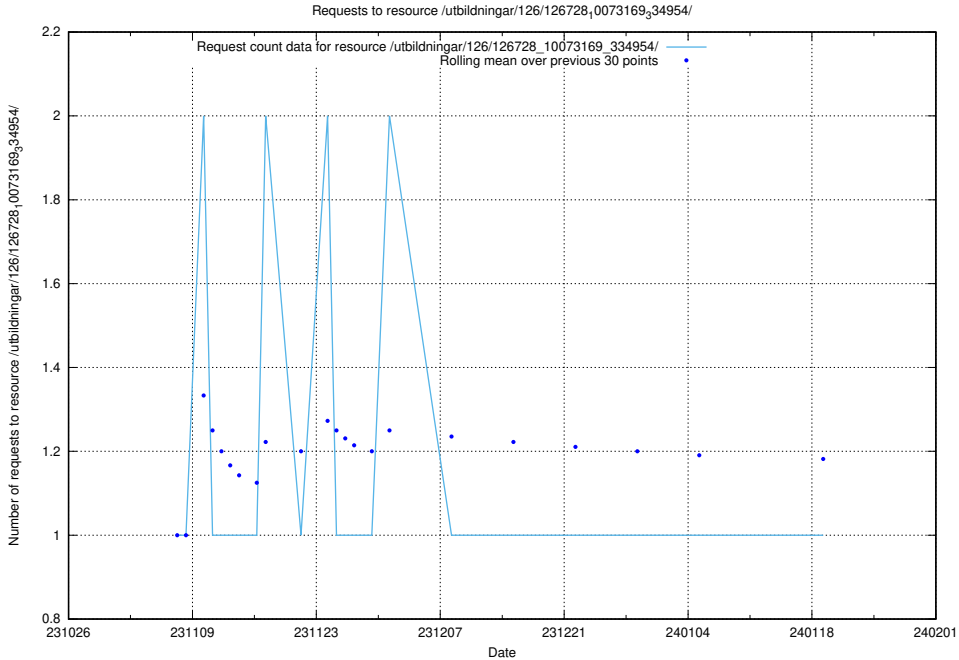

5.4104 Usage of /utbildningar/126/126728_10073169_334954/

Here, we count the number of requests to resource /utbildningar/126/126728_10073169_334954/.