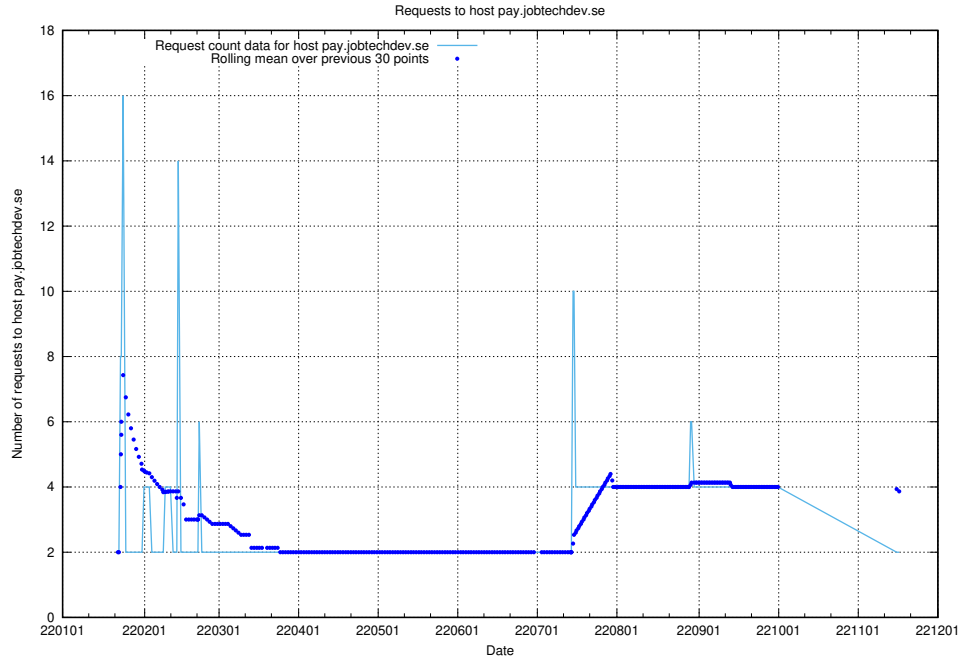

7.592 Usage of pay.jobtechdev.se

Here, we count the number of requests to host pay.jobtechdev.se.