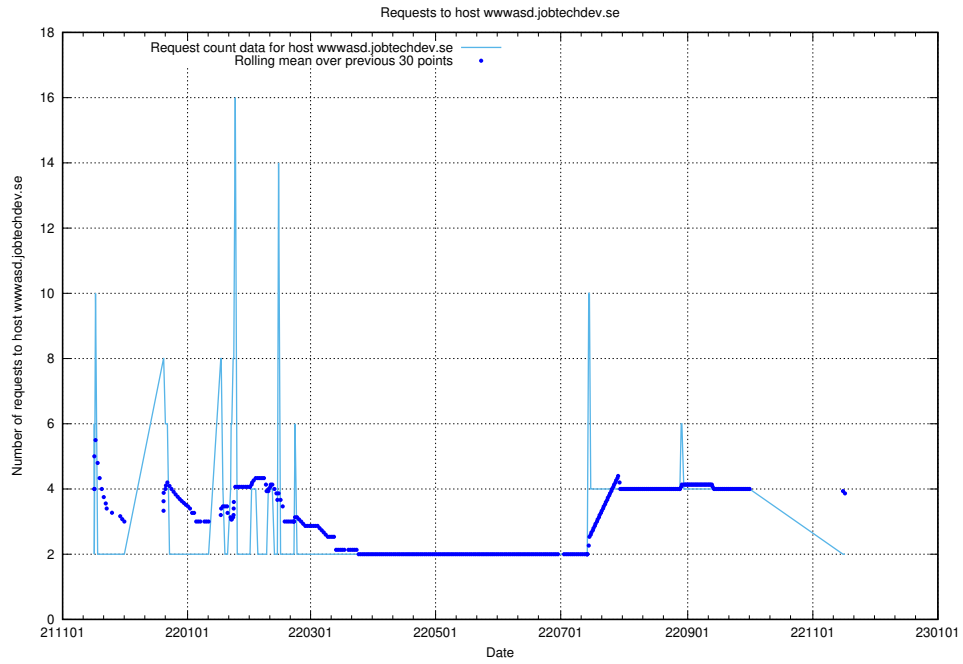

7.537 Usage of wwwasd.jobtechdev.se

Here, we count the number of requests to host wwwasd.jobtechdev.se.