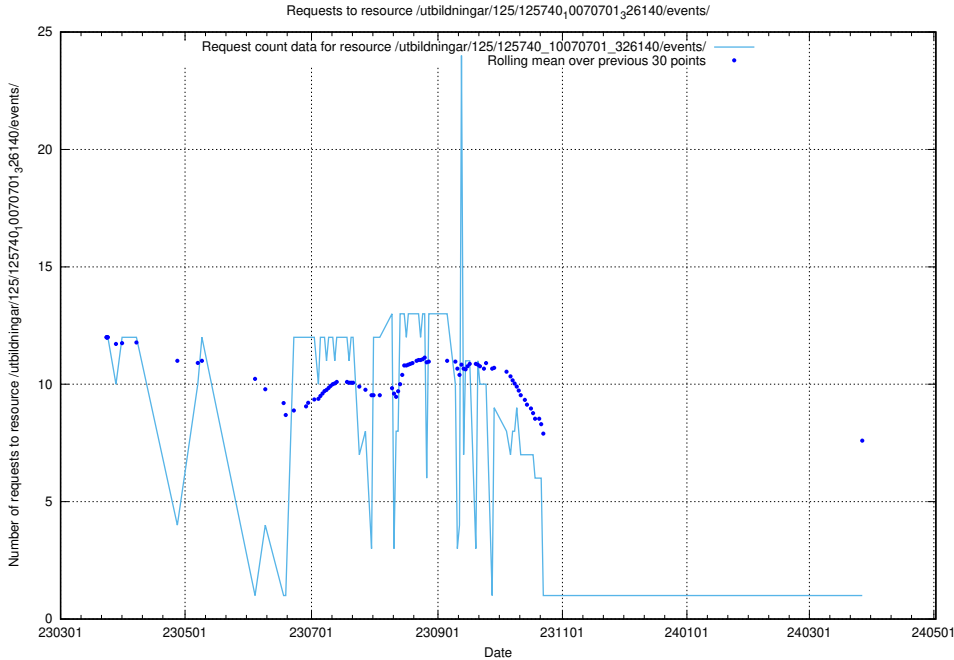

5.6251 Usage of /utbildningar/125/125740_10070701_326140/events/

Here, we count the number of requests to resource /utbildningar/125/125740_10070701_326140/events/