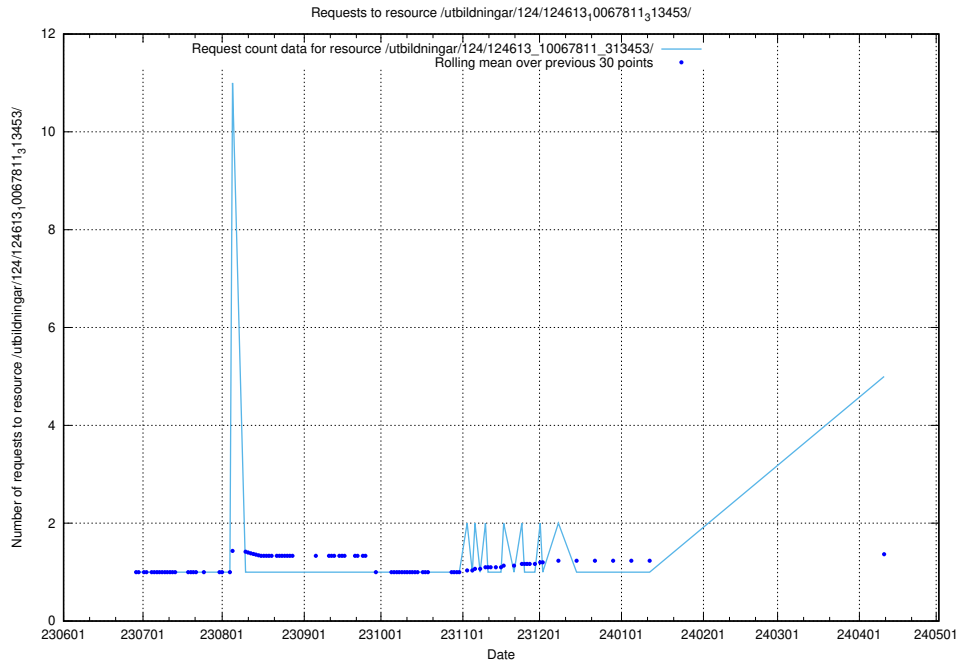

5.144 Usage of /utbildningar/124/124613_10067811_313453/

Here, we count the number of requests to resource /utbildningar/124/124613_10067811_313453/.