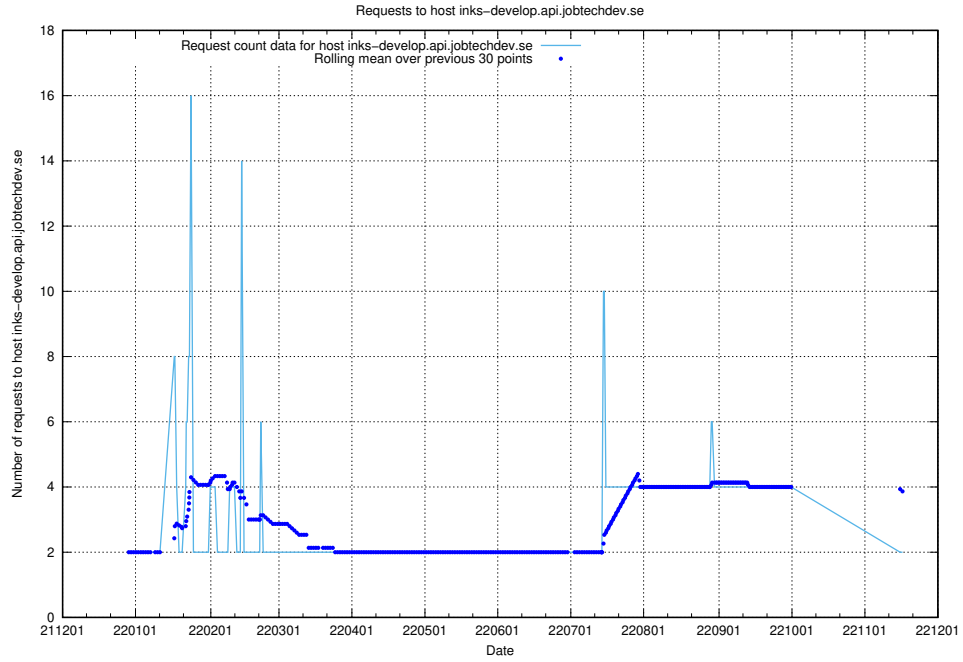

7.356 Usage of inks-develop.api.jobtechdev.se

Here, we count the number of requests to host inks-develop.api.jobtechdev.se.

7.357 Usage of web.jobtechdev.se

Here, we count the number of requests to host web.jobtechdev.se.