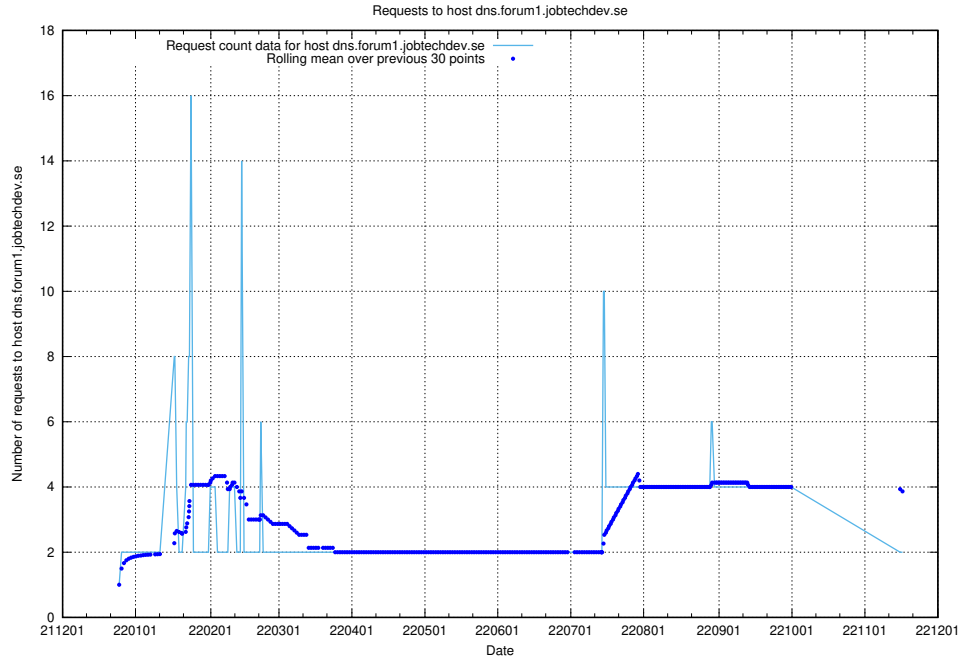

7.368 Usage of dns.forum1.jobtechdev.se

Here, we count the number of requests to host dns.forum1.jobtechdev.se.