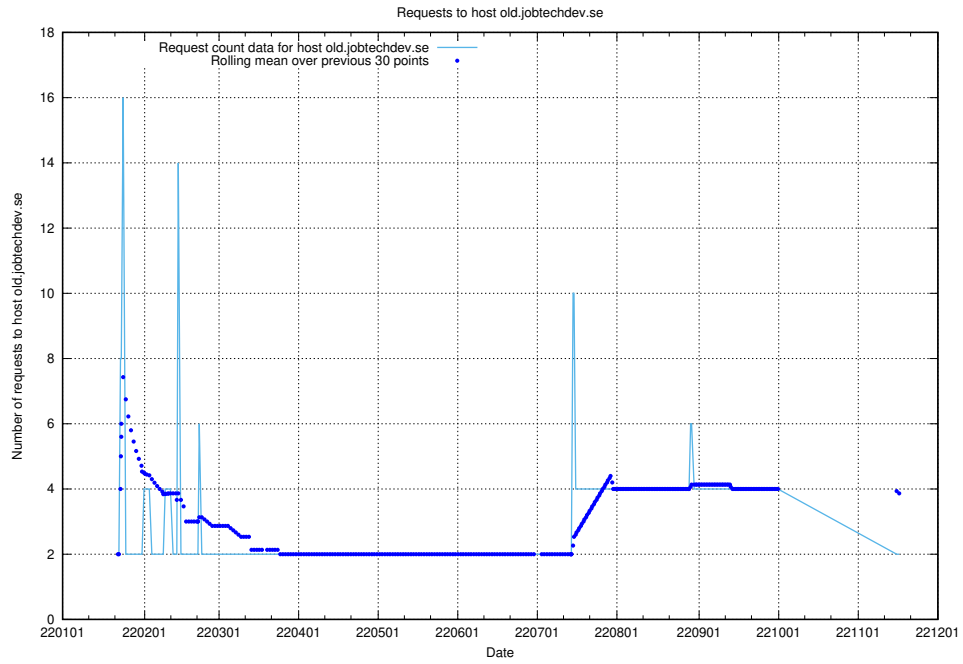

7.593 Usage of old.jobtechdev.se

Here, we count the number of requests to host old.jobtechdev.se.