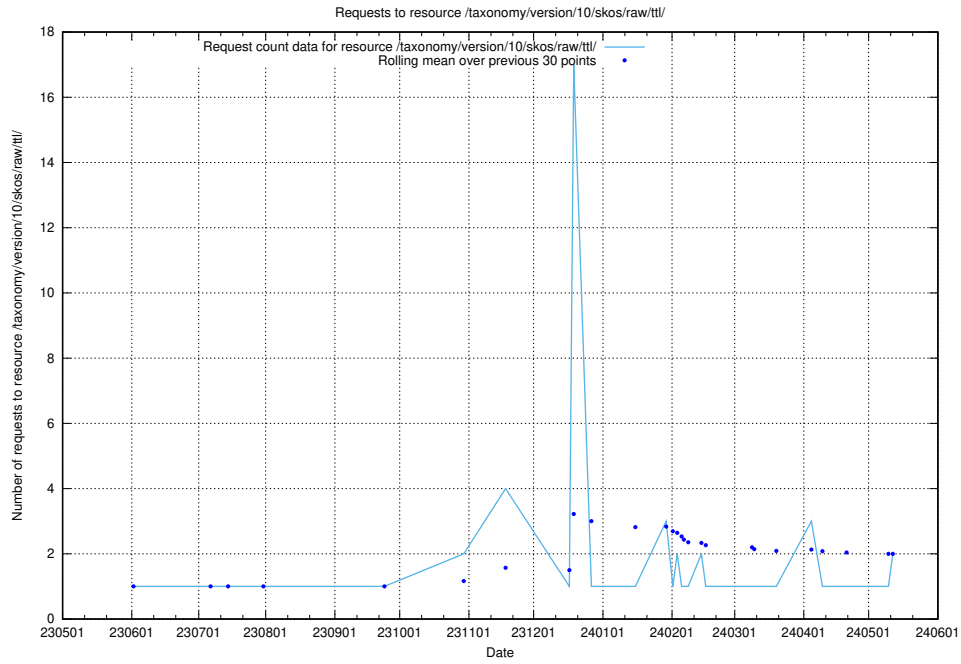

5.864 Usage of /taxonomy/version/10/skos/raw/ttl/

Here, we count the number of requests to resource /taxonomy/version/10/skos/raw/ttl/.