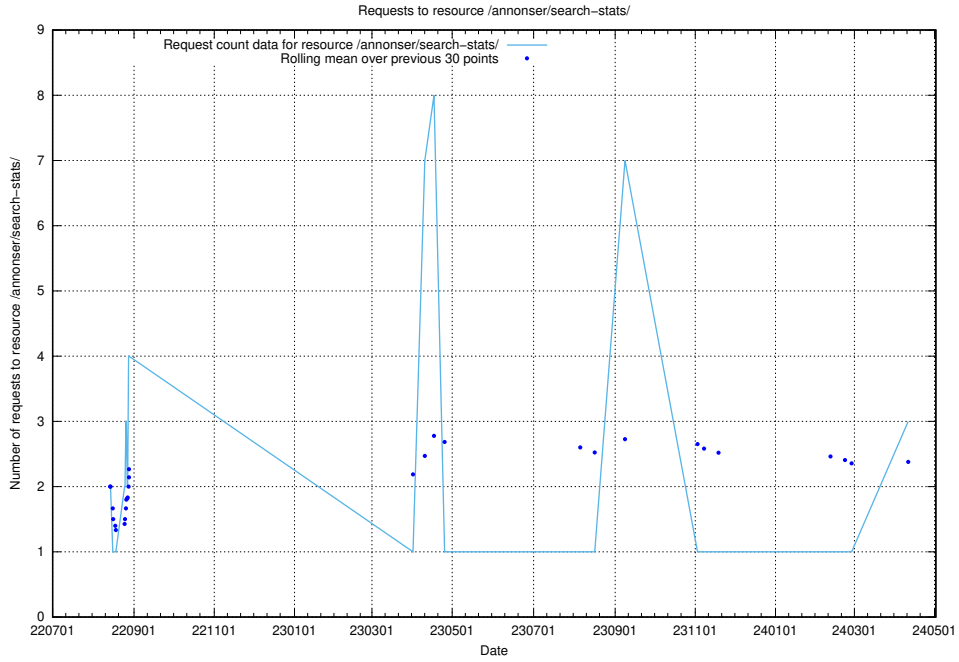

5.432 Usage of /annonser/search-stats/

Here, we count the number of requests to resource /annonser/search-stats/.