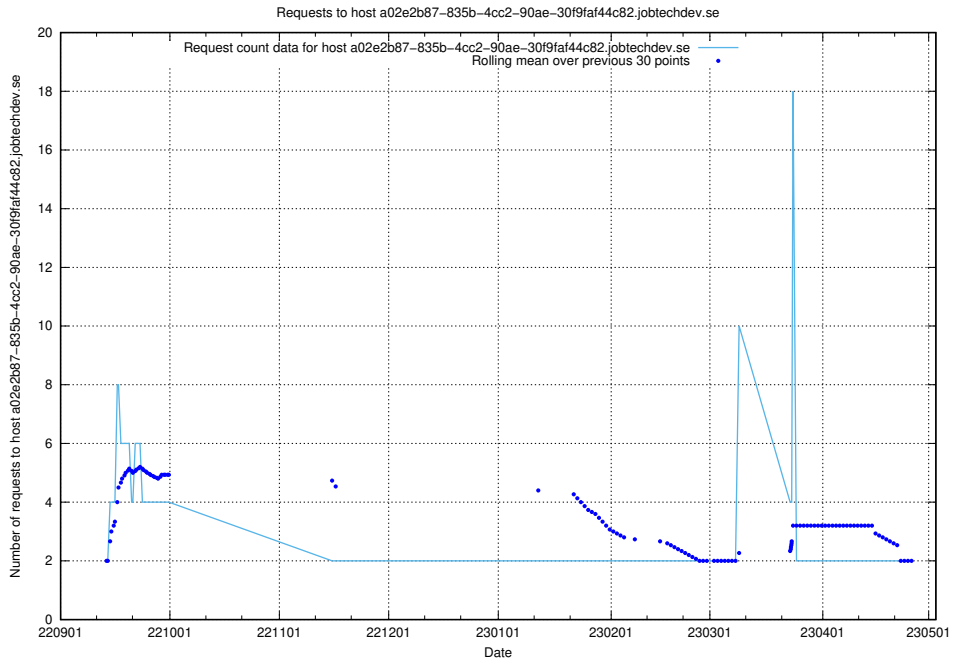

7.326 Usage of a02e2b87-835b-4cc2-90ae-30f9faf44c82.jobtechdev.se

Here, we count the number of requests to host a02e2b87-835b-4cc2-90ae-30f9faf44c82.jobtechdev.se.