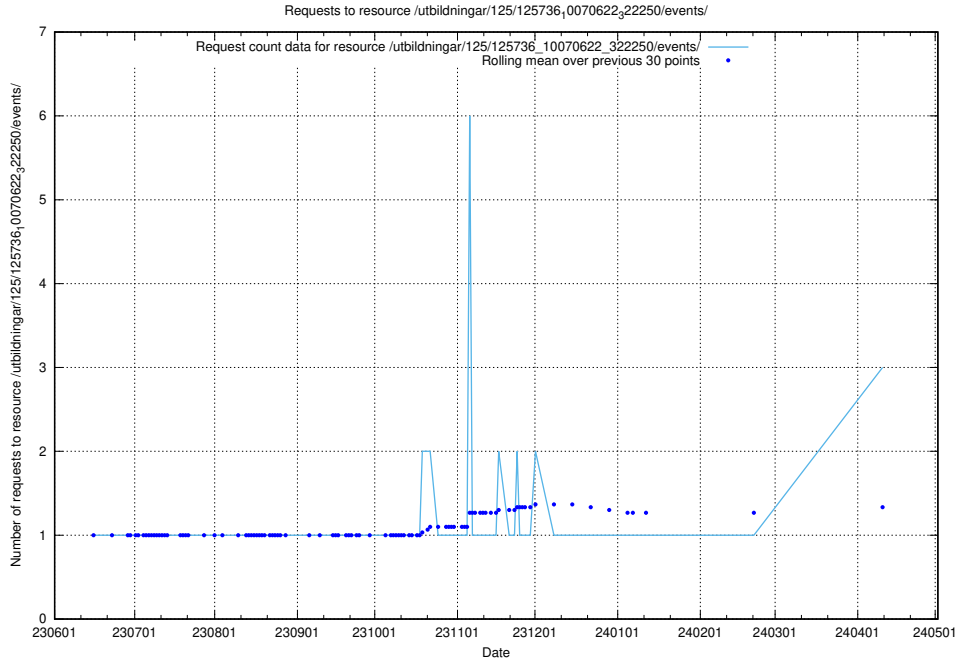

5.396 Usage of /utbildningar/125/125736_10070622_322250/events/

Here, we count the number of requests to resource /utbildningar/125/125736_10070622_322250/events/