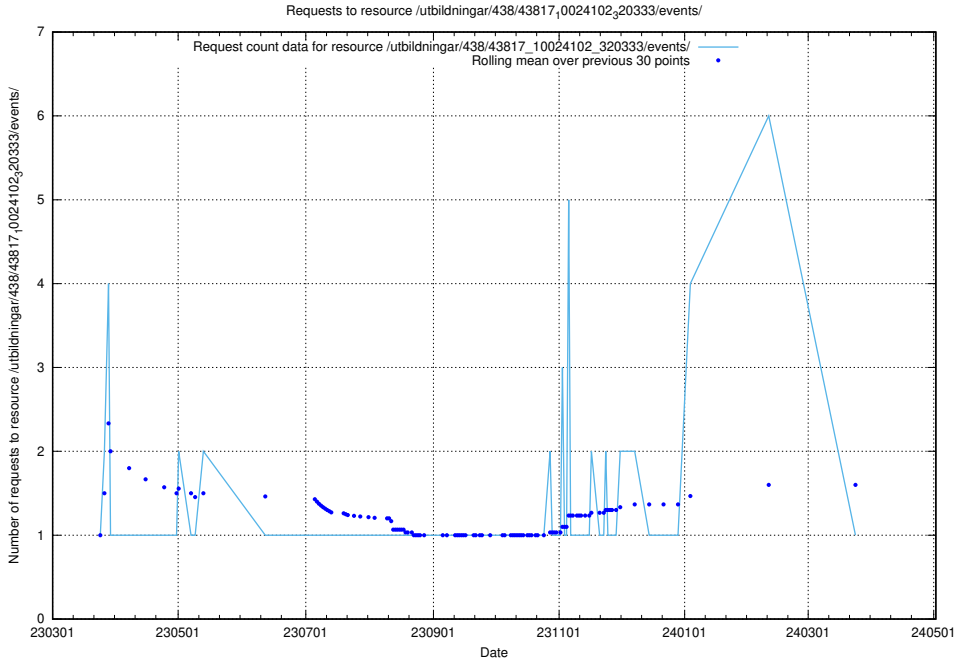

5.6171 Usage of /utbildningar/438/43817_10024102_320333/events/

Here, we count the number of requests to resource /utbildningar/438/43817_10024102_320333/events/.