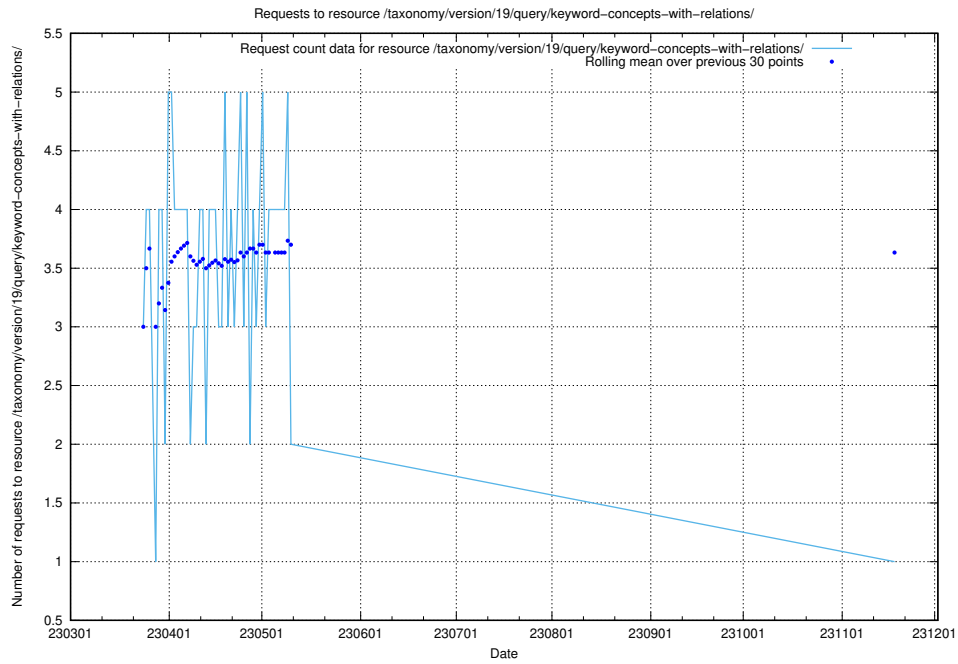

5.6144 Usage of /taxonomy/version/19/query/keyword-concepts-with-relations/

Here, we count the number of requests to resource /taxonomy/version/19/query/keyword-concepts-with-relations/.

5.6145 Usage of /taxonomy/version/19/query/eu-regions/