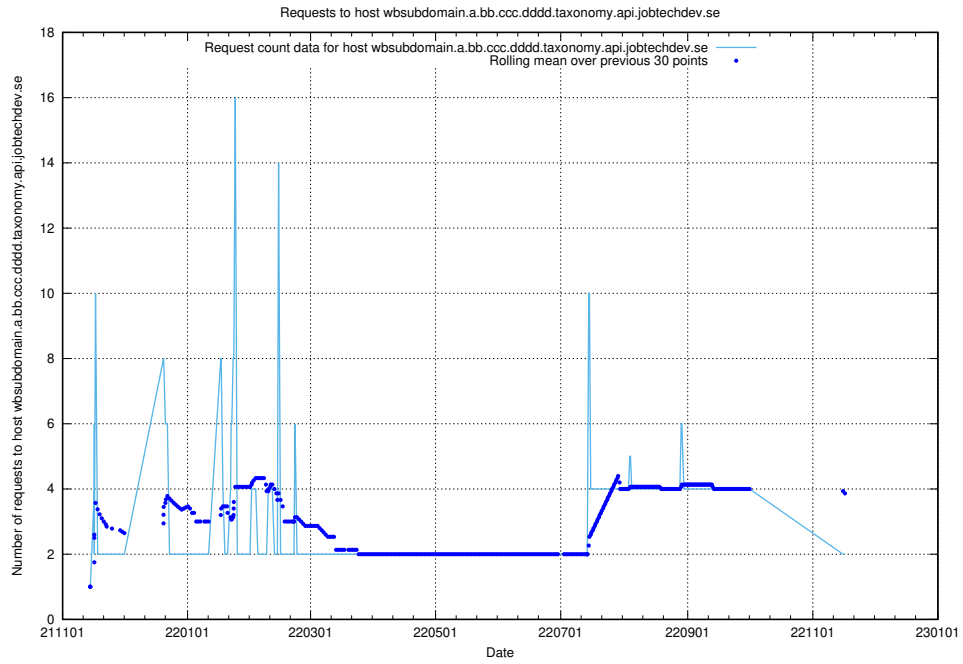

7.547 Usage of wbsubdomain.a.bb.ccc.dddd.taxonomy.api.jobtechdev.se

Here, we count the number of requests to host wbsubdomain.a.bb.ccc.dddd.taxonomy.api.jobtechdev.se.