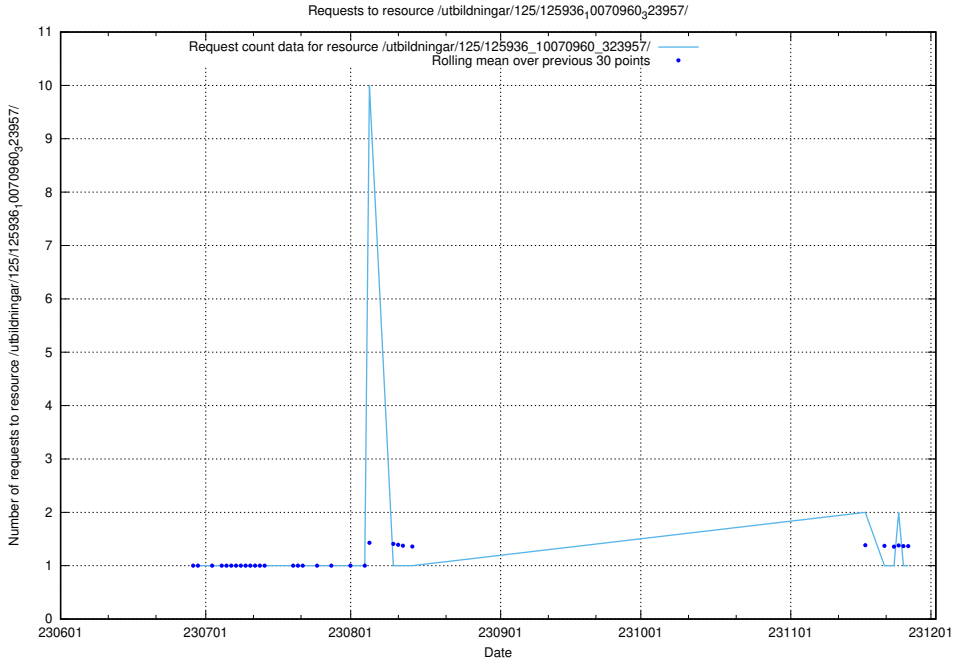

5.5440 Usage of /utbildningar/125/125936_10070960_323957/

Here, we count the number of requests to resource /utbildningar/125/125936_10070960_323957/.