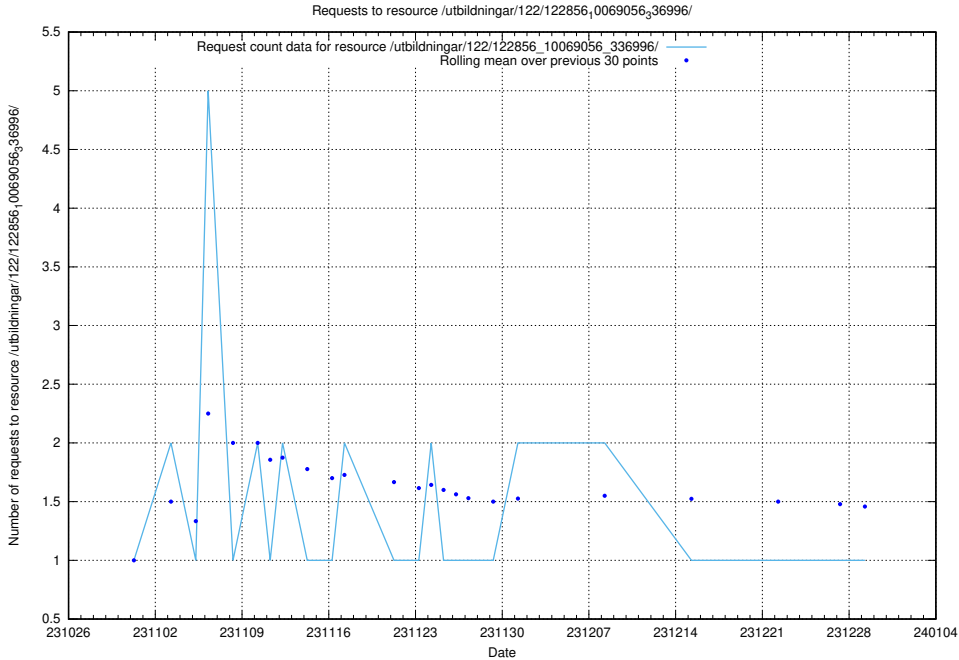

5.4152 Usage of /utbildningar/122/122856_10069056_336996/

Here, we count the number of requests to resource /utbildningar/122/122856_10069056_336996/.