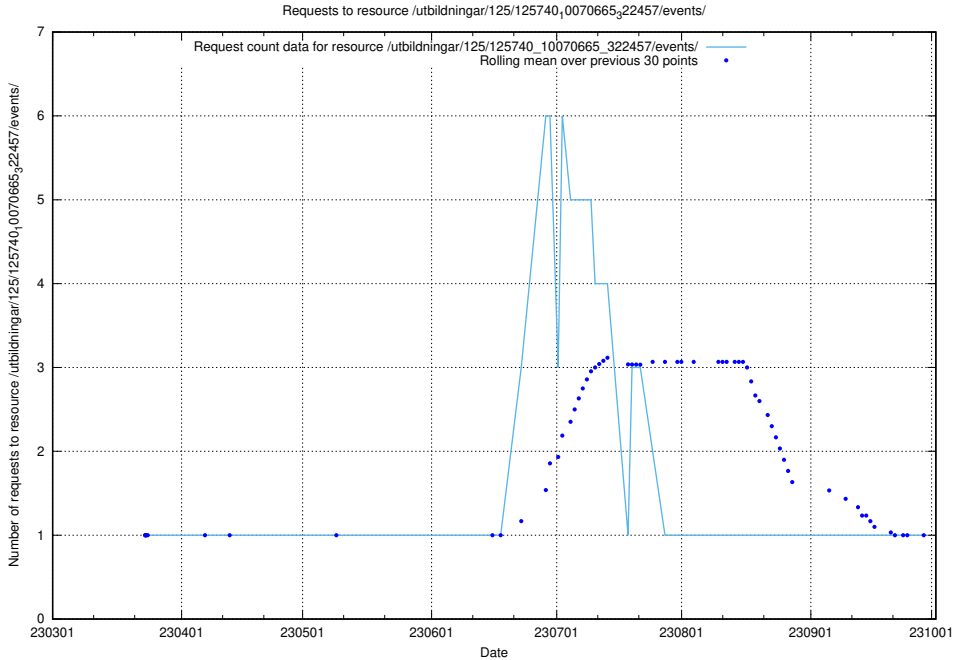

5.970 Usage of /utbildningar/125/125740_10070665_322457/events/

Here, we count the number of requests to resource /utbildningar/125/125740_10070665_322457/events/