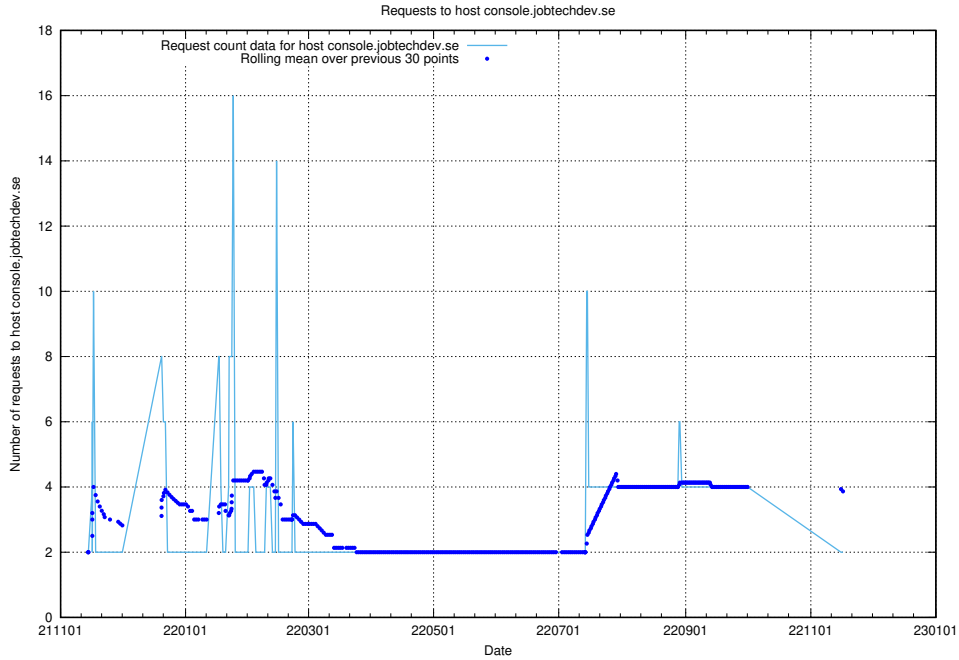

7.272 Usage of console.jobtechdev.se

Here, we count the number of requests to host console.jobtechdev.se.