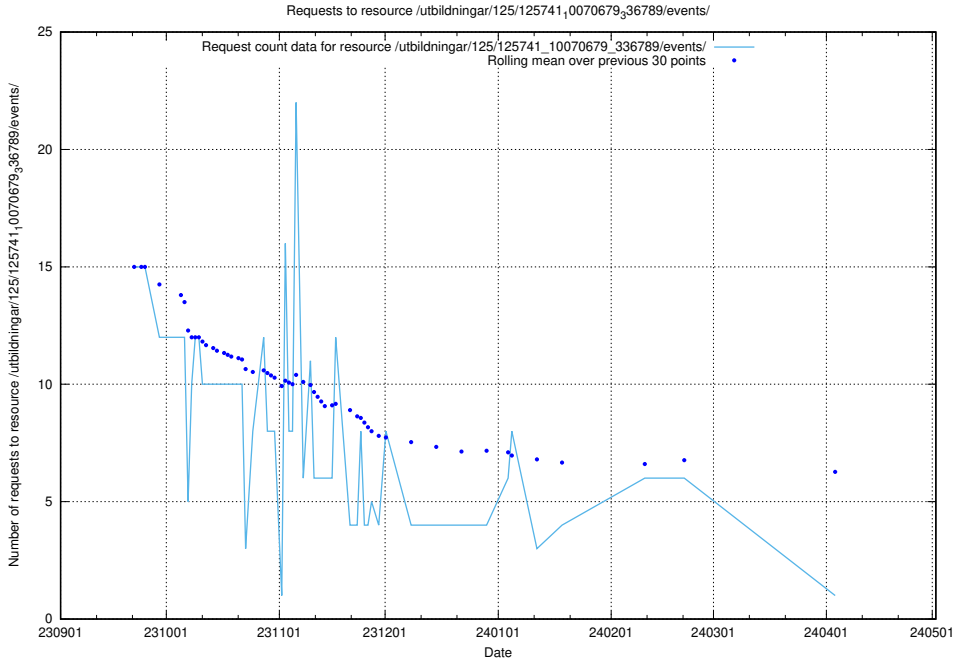

Here, we count the number of requests to resource /taxonomy/version/1/query/countries/.

5.4475 Usage of /utbildningar/125/125741_10070679_336789/events/

Here, we count the number of requests to resource /utbildningar/125/125741_10070679_336789/events/