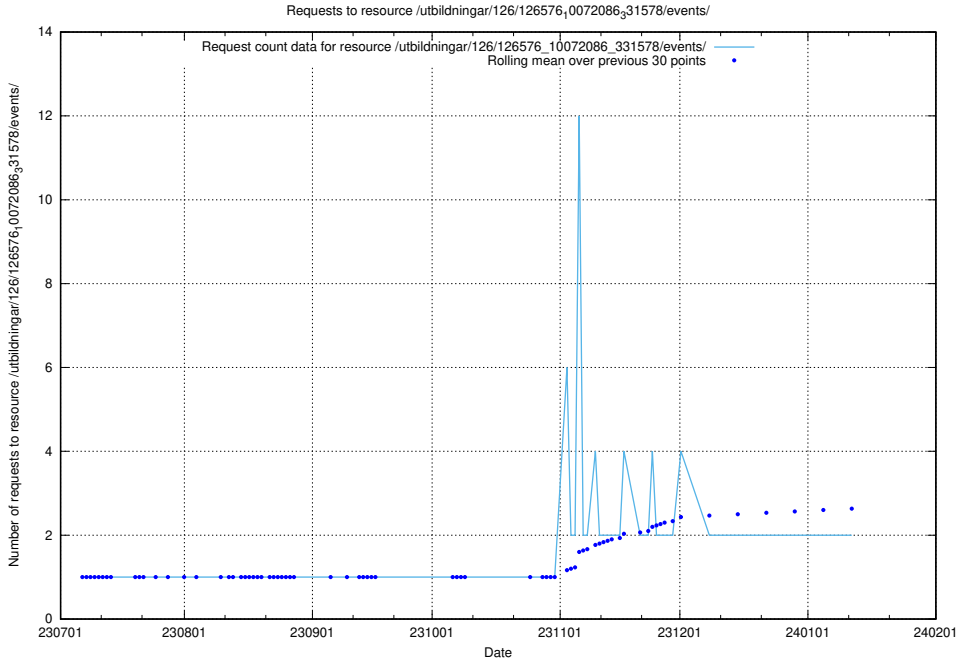

5.785 Usage of /utbildningar/124/124862_10071083_324595/events/

Here, we count the number of requests to resource /utbildningar/124/124862_10071083_324595/events/

5.786 Usage of /utbildningar/124/124520_10065864_333174/events/