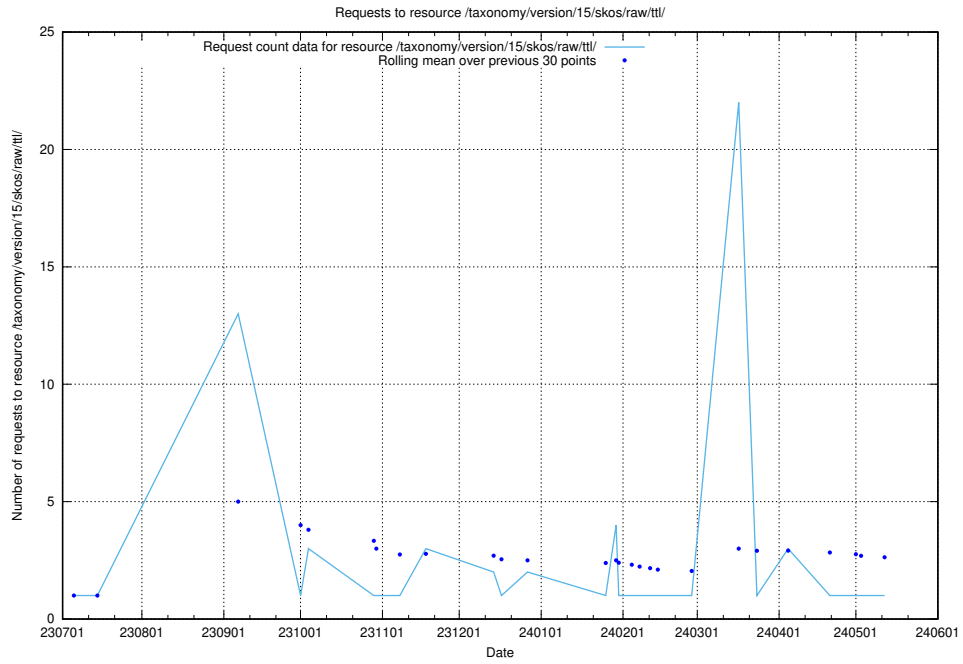

5.5318 Usage of /taxonomy/version/15/skos/raw/ttl/

Here, we count the number of requests to resource /taxonomy/version/15/skos/raw/ttl/.