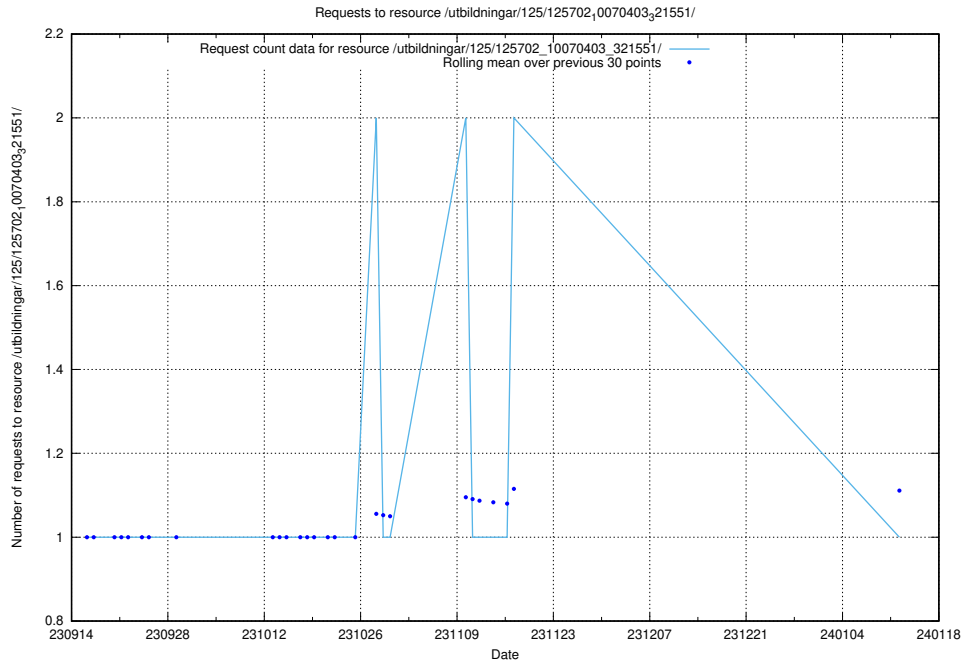

5.4532 Usage of /utbildningar/125/125702_10070403_321551/

Here, we count the number of requests to resource /utbildningar/125/125702_10070403_321551/.