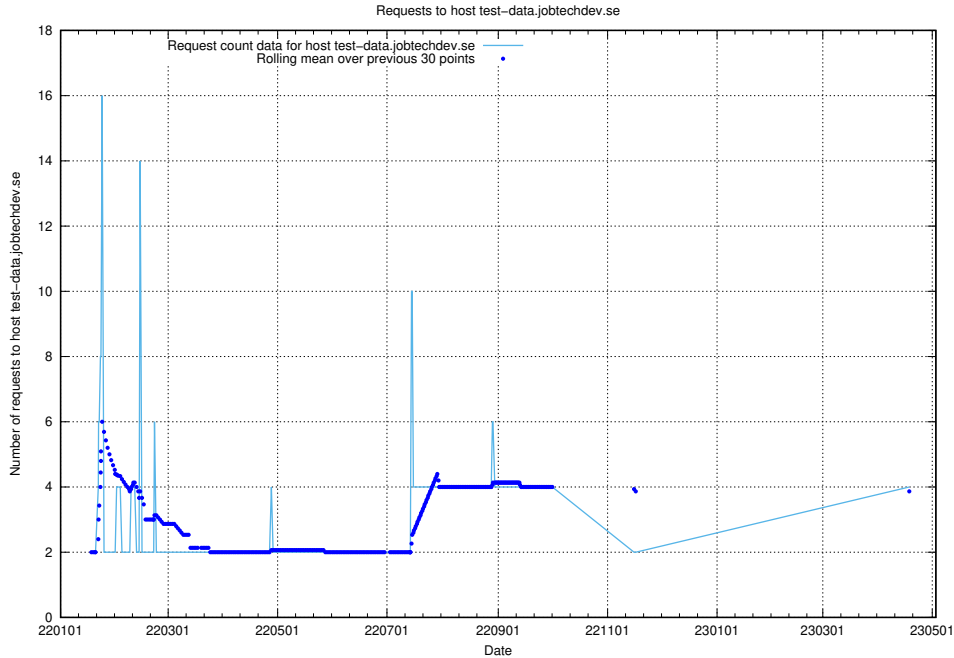

7.103 Usage of test-data.jobtechdev.se

Here, we count the number of requests to host test-data.jobtechdev.se.