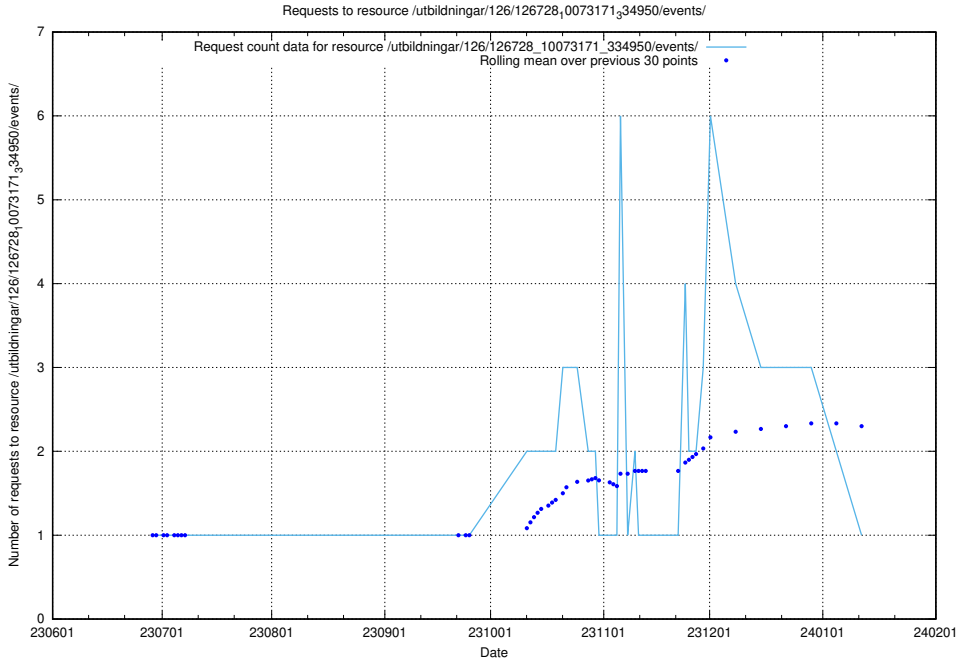

5.5425 Usage of /utbildningar/126/126728_10073171_334950/events/

Here, we count the number of requests to resource /utbildningar/126/126728_10073171_334950/events/