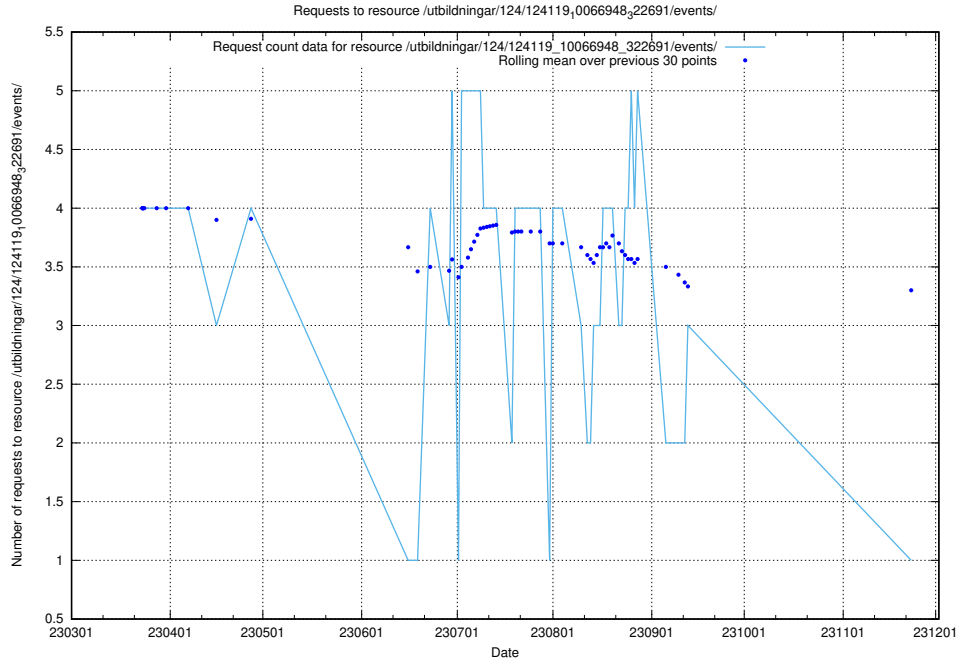

5.6261 Usage of /utbildningar/124/124119_10066948_322691/events/

Here, we count the number of requests to resource /utbildningar/124/124119_10066948_322691/events/