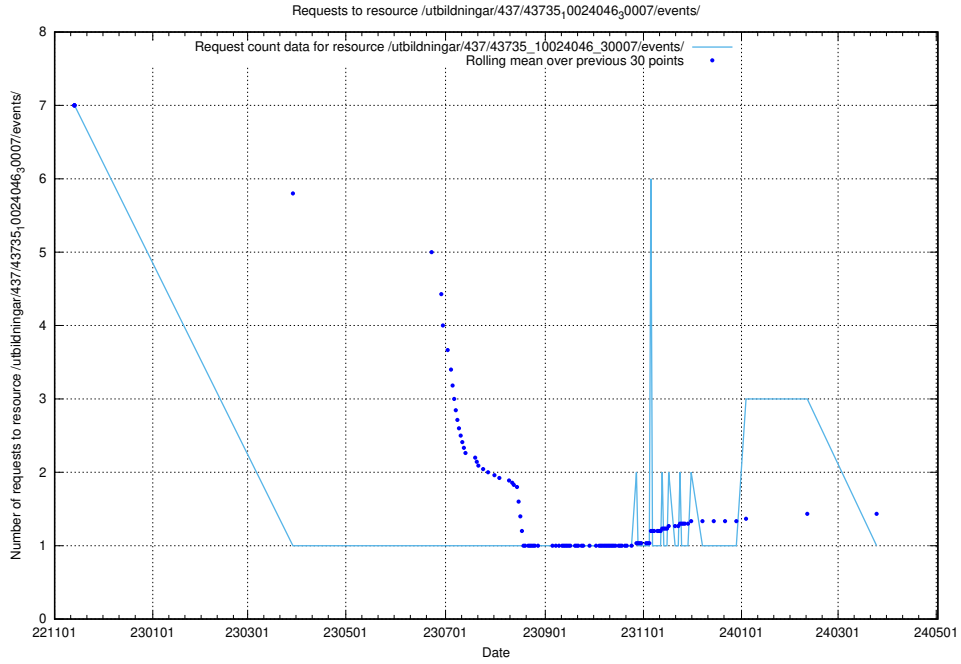

5.5772 Usage of /utbildningar/437/43735_10024046_30007/events/

Here, we count the number of requests to resource /utbildningar/437/43735_10024046_30007/events/.