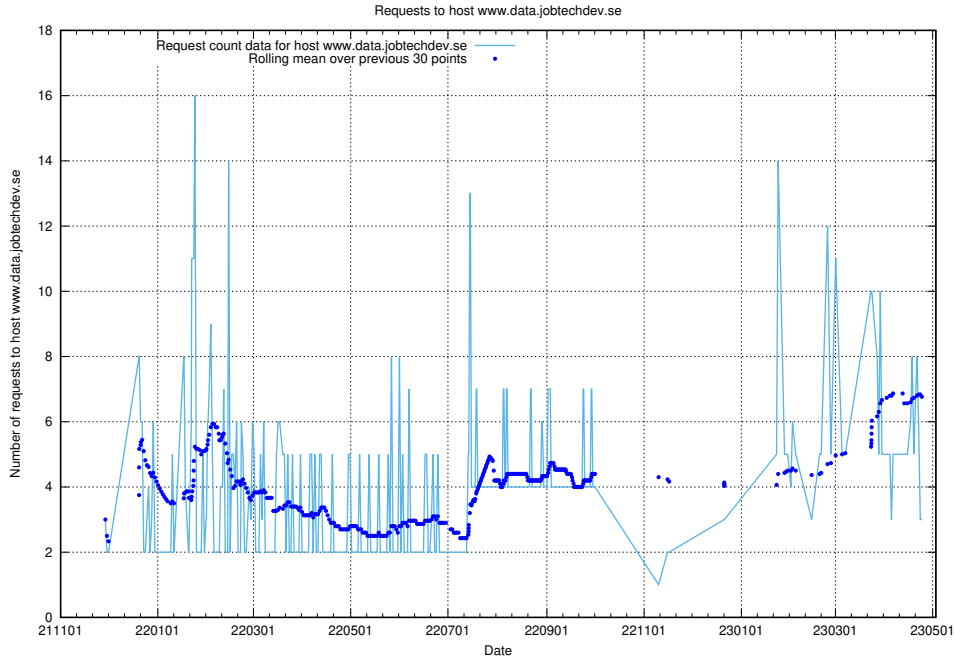

7.210 Usage of www.data.jobtechdev.se

Here, we count the number of requests to host www.data.jobtechdev.se.