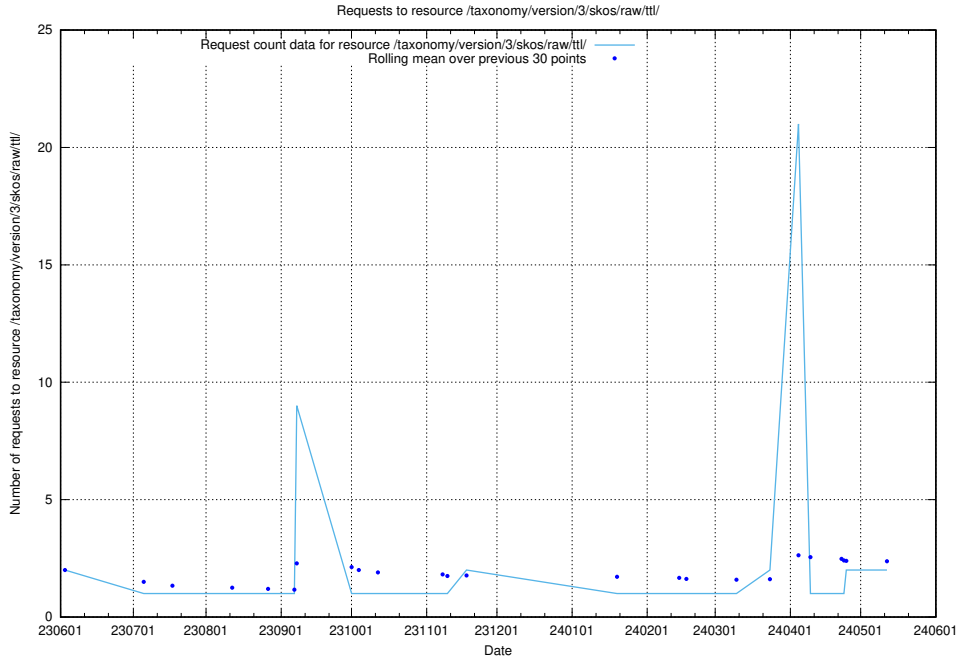

5.862 Usage of /taxonomy/version/3/skos/raw/ttl/

Here, we count the number of requests to resource /taxonomy/version/3/skos/raw/ttl/.