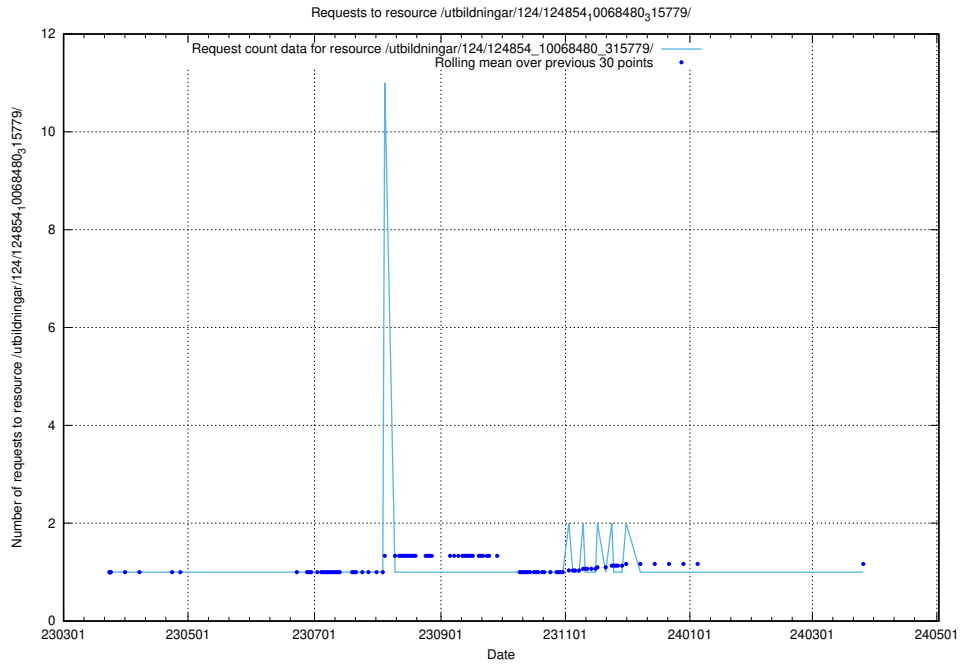

5.1177 Usage of /utbildningar/124/124854_10068480_315779/

Here, we count the number of requests to resource /utbildningar/124/124854_10068480_315779/.