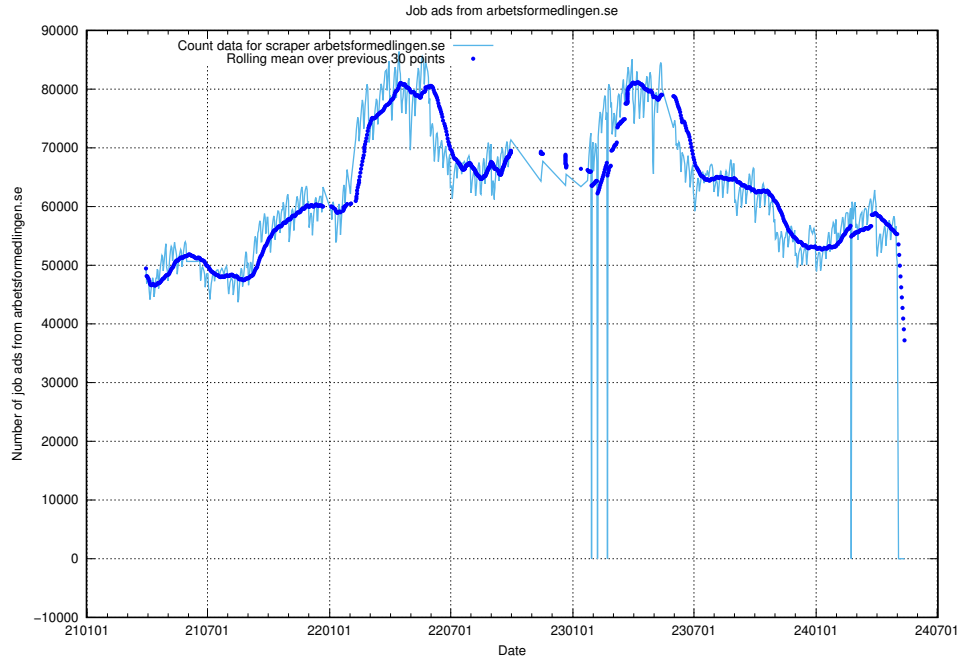

13.19 Number of ads by scraper arbetsformedlingen.se

Here, we count the number of job ads scraped from arbetsformedlingen.se.