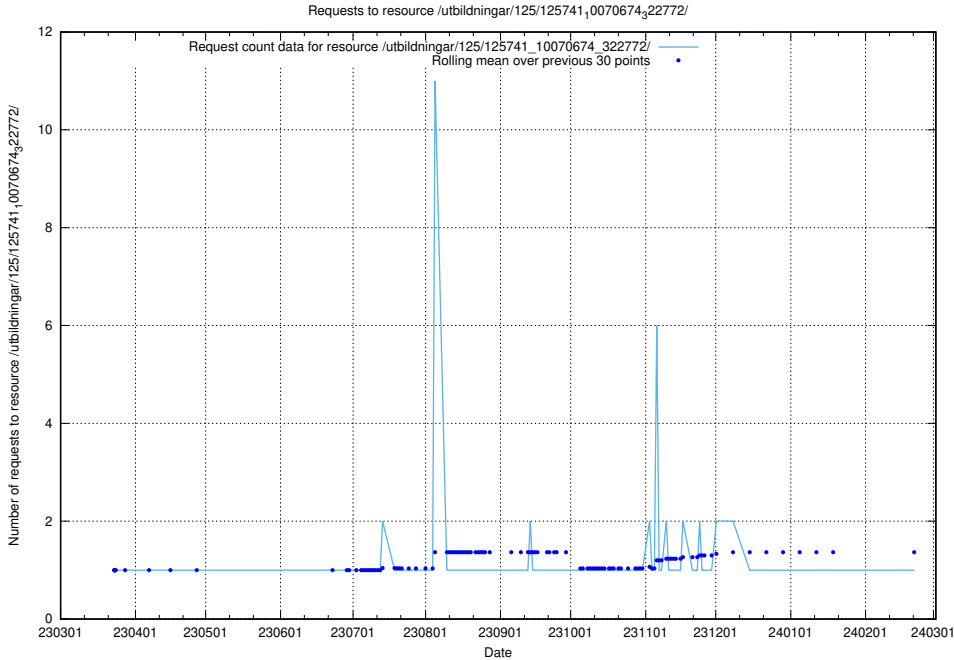

5.6486 Usage of /utbildningar/125/125741_10070674_322772/

Here, we count the number of requests to resource /utbildningar/125/125741_10070674_322772/.