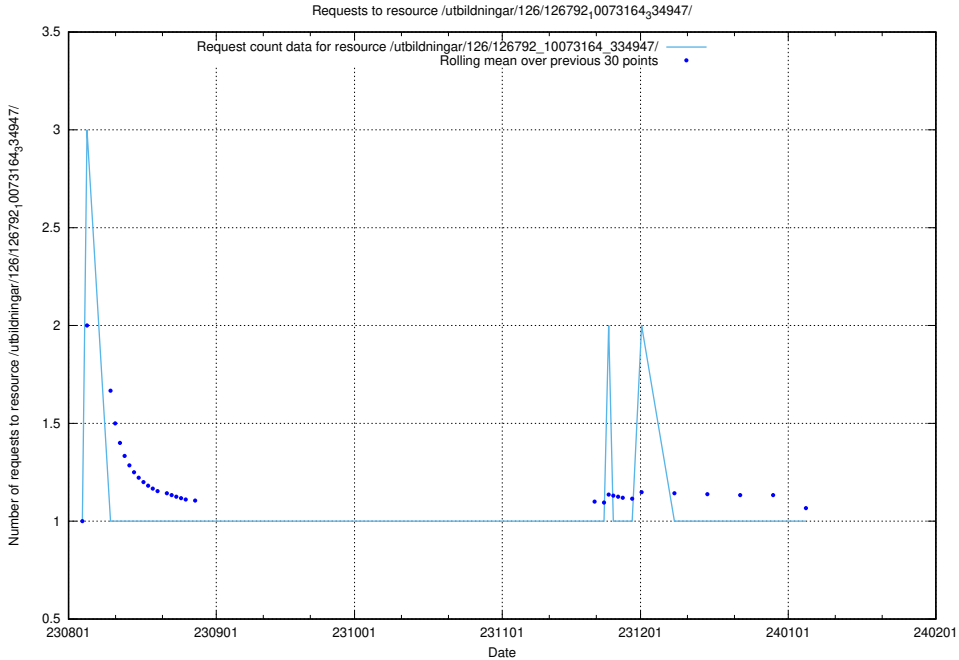

5.4843 Usage of /utbildningar/126/126792_10073164_334947/

Here, we count the number of requests to resource /utbildningar/126/126792_10073164_334947/.