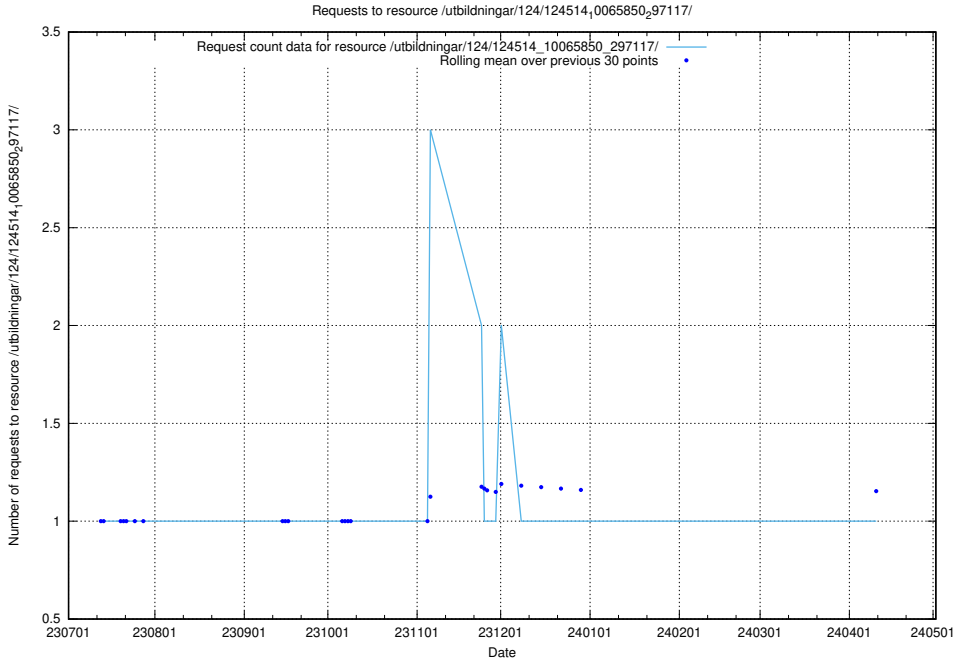

5.5085 Usage of /utbildningar/124/124514_10065850_297117/

Here, we count the number of requests to resource /utbildningar/124/124514_10065850_297117/.