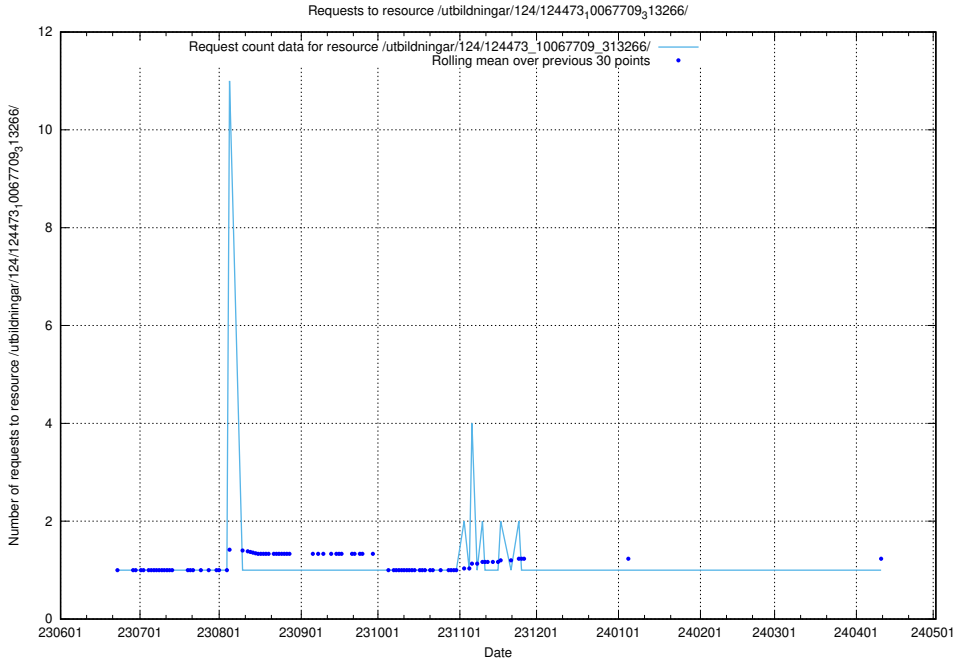

5.5777 Usage of /utbildningar/124/124473_10067709_313266/

Here, we count the number of requests to resource /utbildningar/124/124473_10067709_313266/.