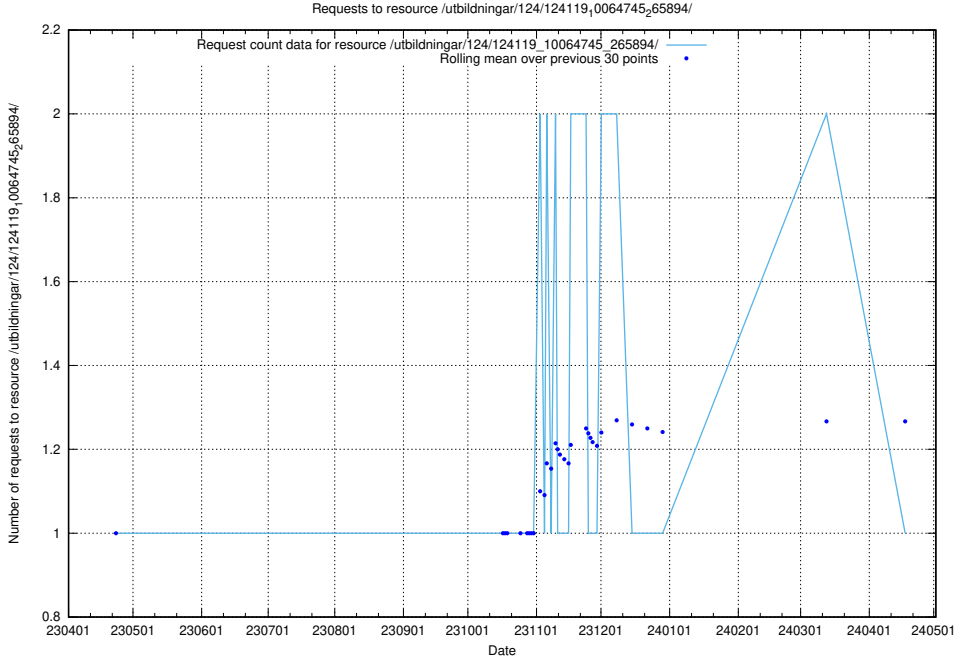

5.6018 Usage of /utbildningar/124/124119_10064745_265894/

Here, we count the number of requests to resource /utbildningar/124/124119_10064745_265894/.