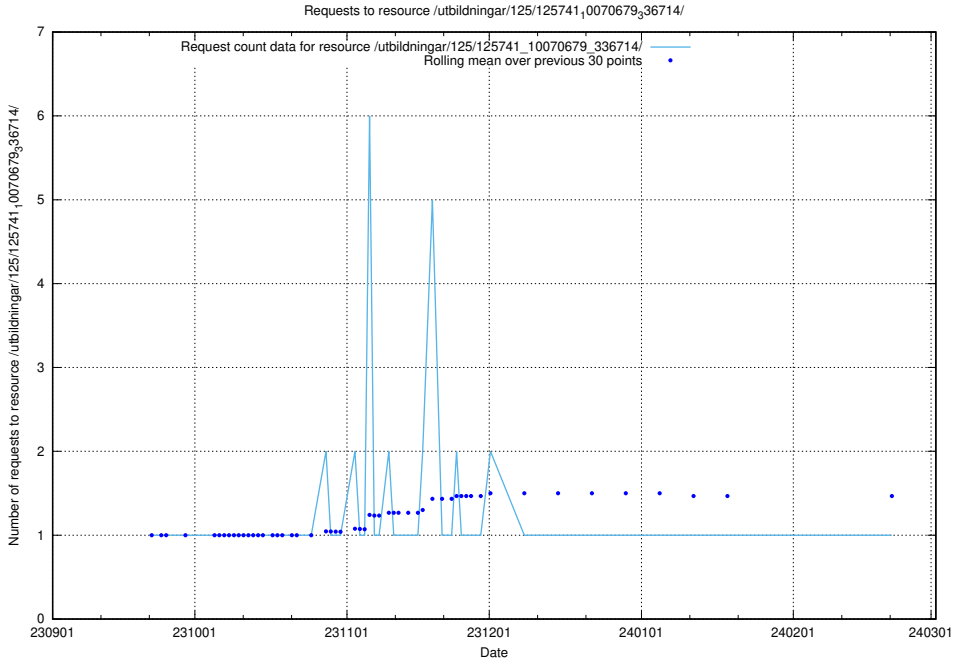

5.4487 Usage of /utbildningar/125/125741_10070679_336714/

Here, we count the number of requests to resource /utbildningar/125/125741_10070679_336714/.