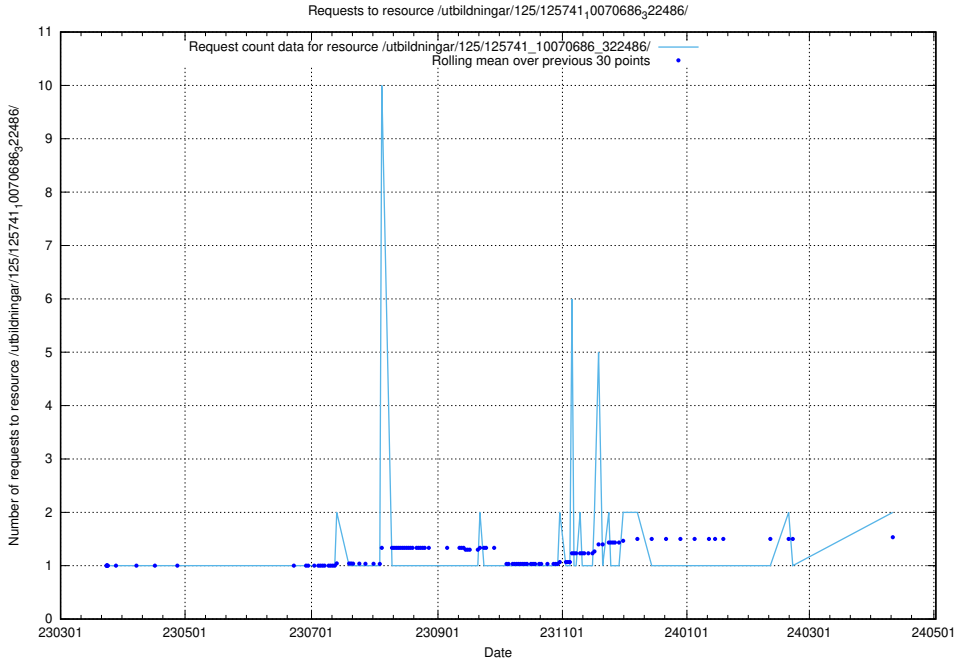

Here, we count the number of requests to resource /utbildningar/125/125741_10070765_322932/.

5.924 Usage of /utbildningar/125/125741_10070686_322486/

Here, we count the number of requests to resource /utbildningar/125/125741_10070686_322486/.