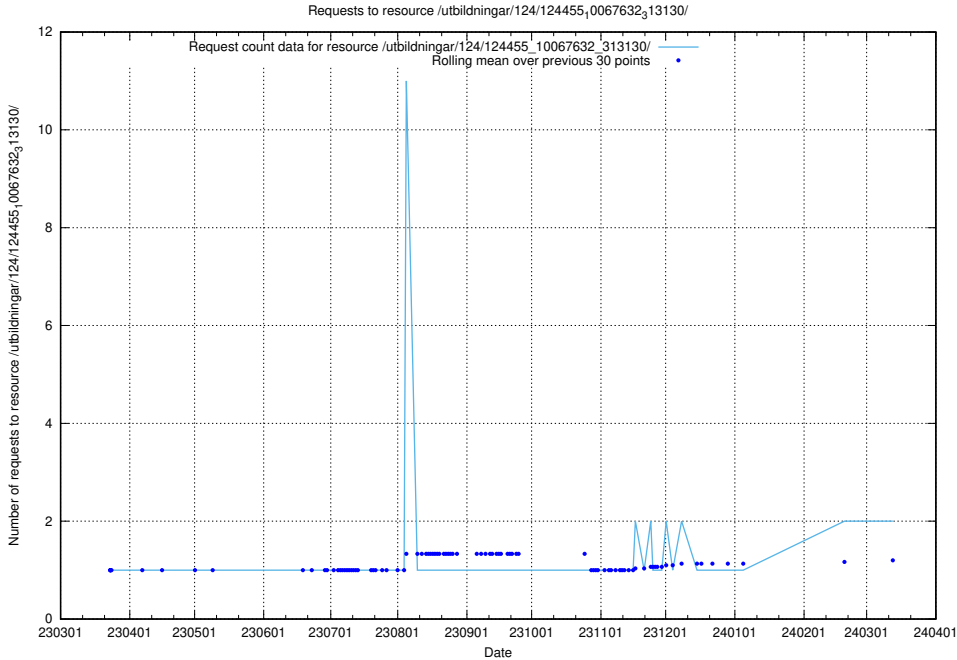

5.619 Usage of /utbildningar/124/124455_10067632_313130/

Here, we count the number of requests to resource /utbildningar/124/124455_10067632_313130/.