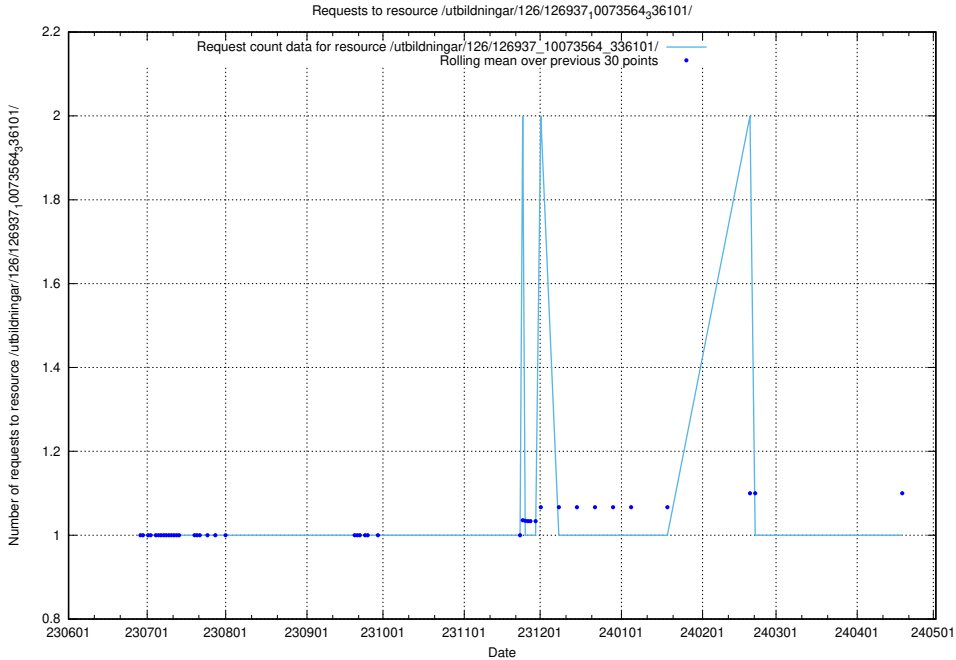

5.5418 Usage of /utbildningar/126/126937_10073564_336101/

Here, we count the number of requests to resource /utbildningar/126/126937_10073564_336101/.