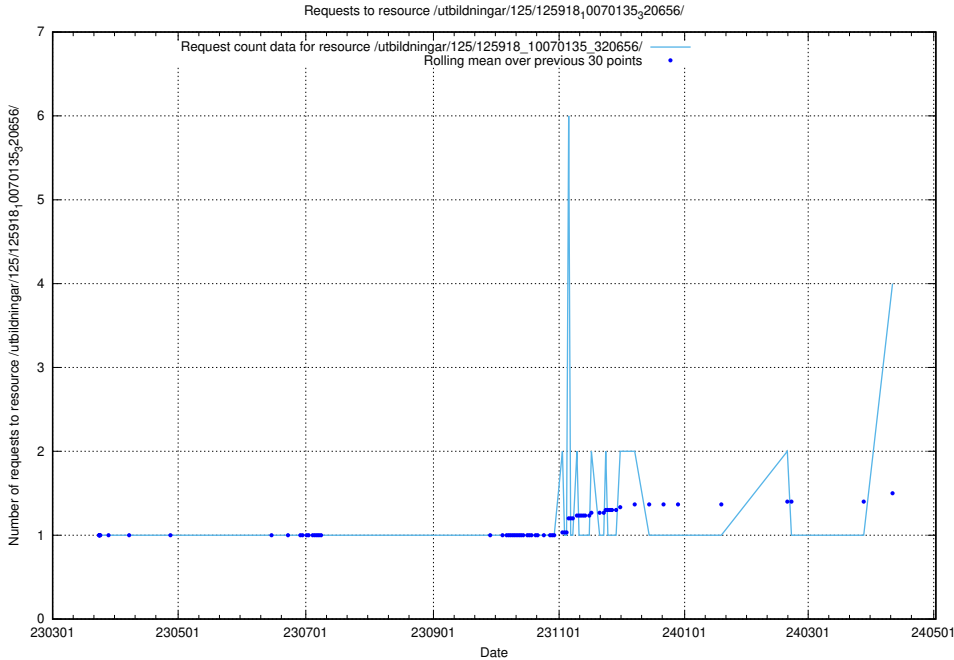

5.241 Usage of /utbildningar/125/125918_10070135_320656/

Here, we count the number of requests to resource /utbildningar/125/125918_10070135_320656/.