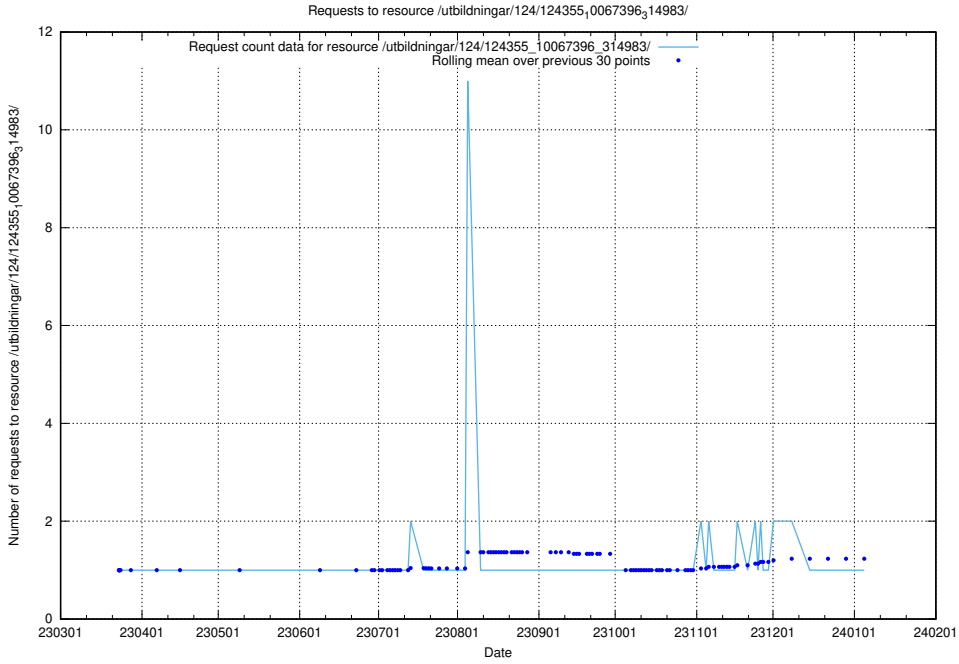

5.3876 Usage of /utbildningar/124/124355_10067396_314983/

Here, we count the number of requests to resource /utbildningar/124/124355_10067396_314983/.