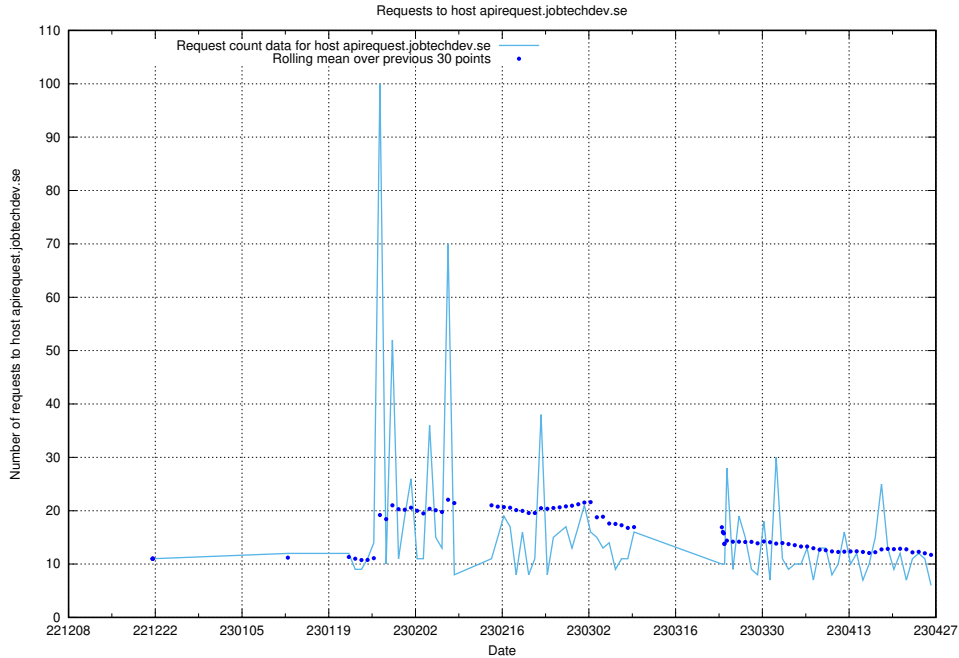

7.80 Usage of apirequest.jobtechdev.se

Here, we count the number of requests to host apirequest.jobtechdev.se.