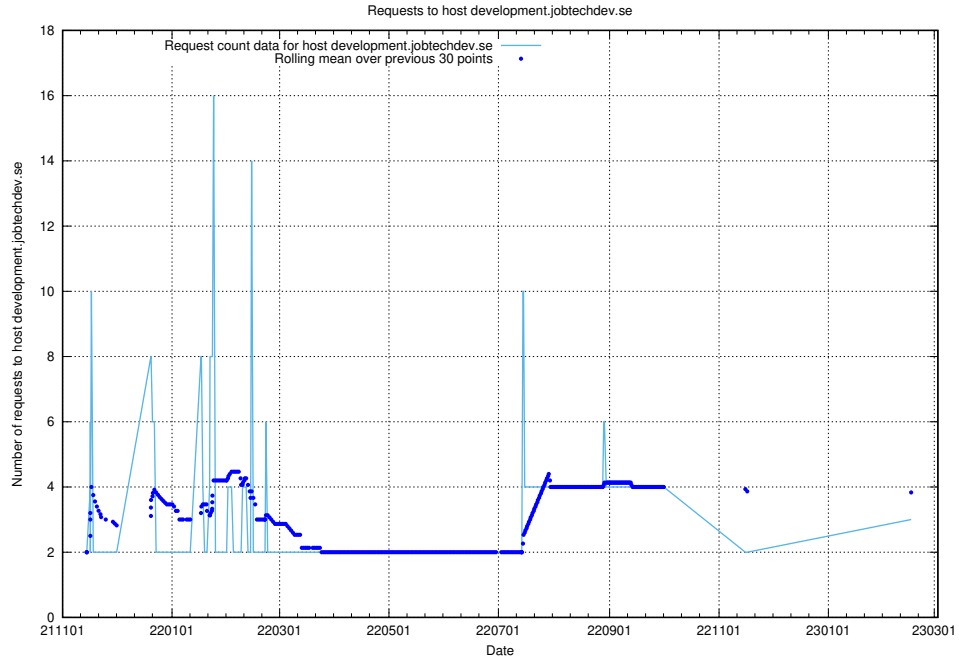

7.167 Usage of development.jobtechdev.se

Here, we count the number of requests to host development.jobtechdev.se.