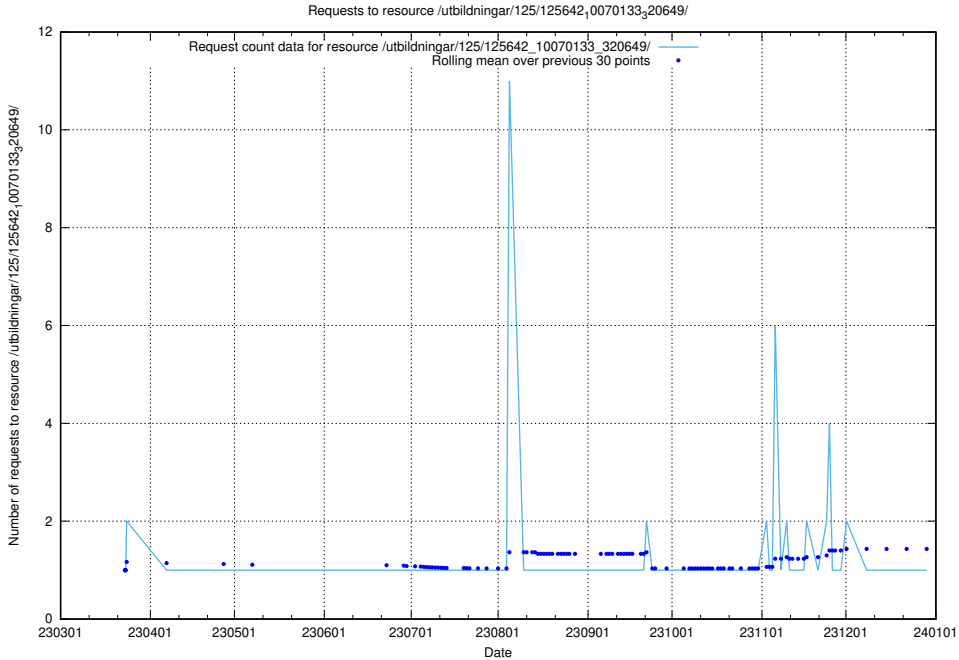

5.1014 Usage of /utbildningar/125/125642_10070133_320649/

Here, we count the number of requests to resource /utbildningar/125/125642_10070133_320649/.