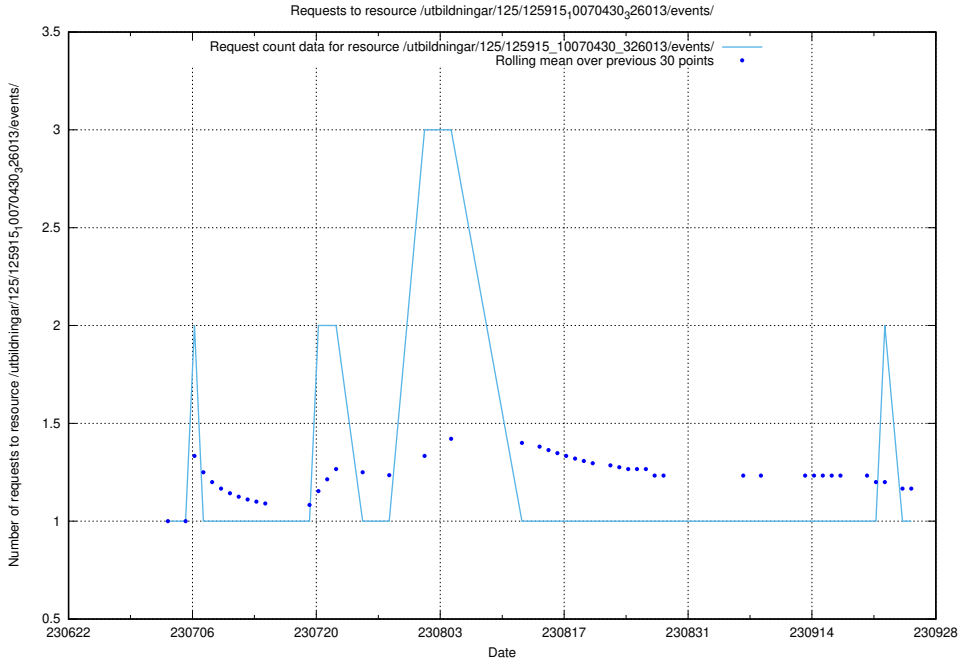

5.5342 Usage of /utbildningar/125/125915_10070430_326013/events/

Here, we count the number of requests to resource /utbildningar/125/125915_10070430_326013/events/