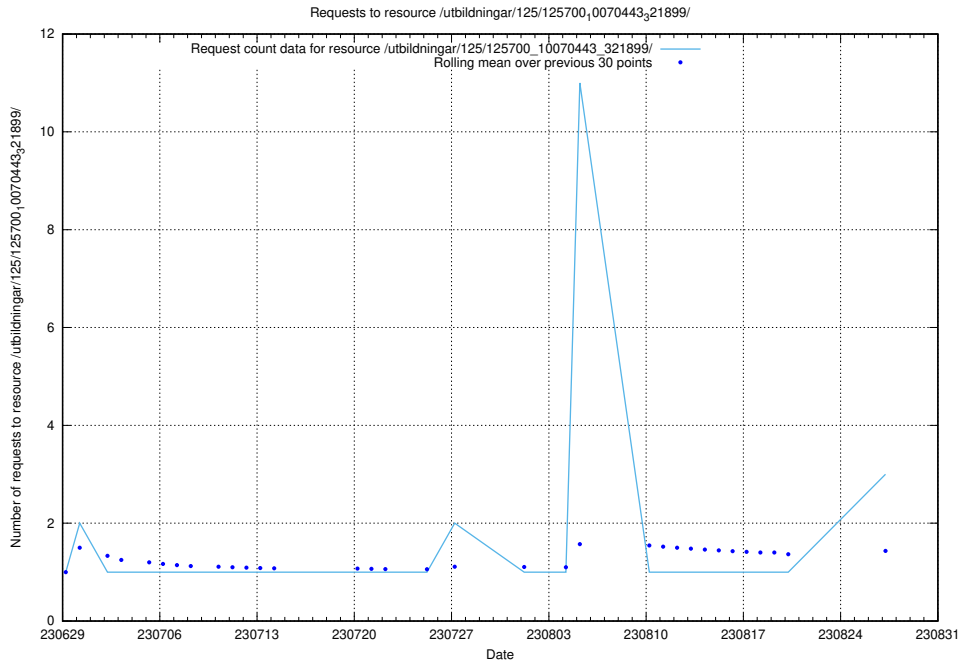

5.369 Usage of /utbildningar/125/125700_10070443_321899/

Here, we count the number of requests to resource /utbildningar/125/125700_10070443_321899/.