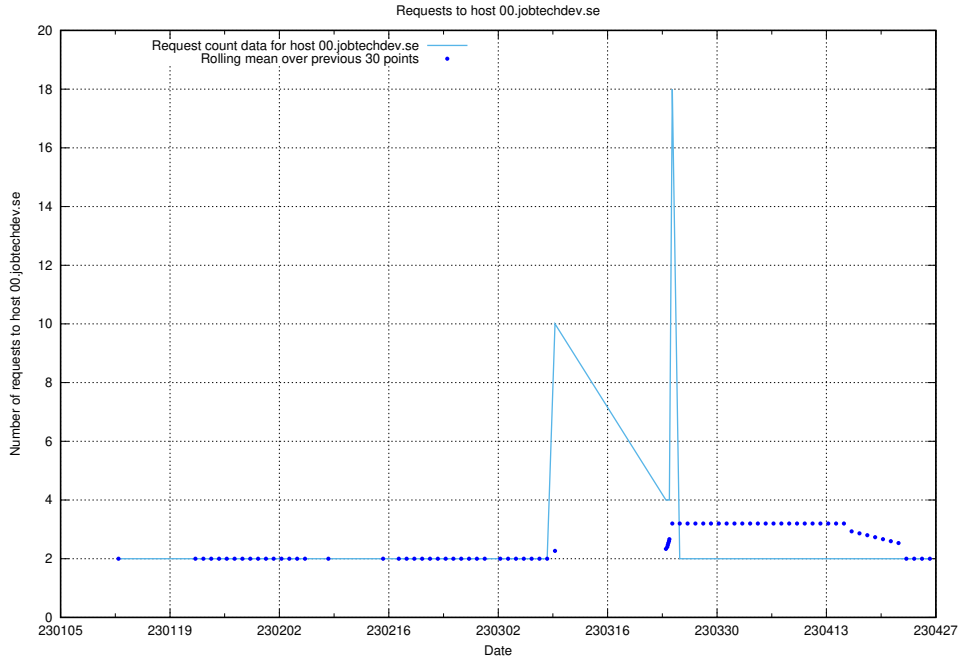

7.303 Usage of 00.jobtechdev.se

Here, we count the number of requests to host 00.jobtechdev.se.