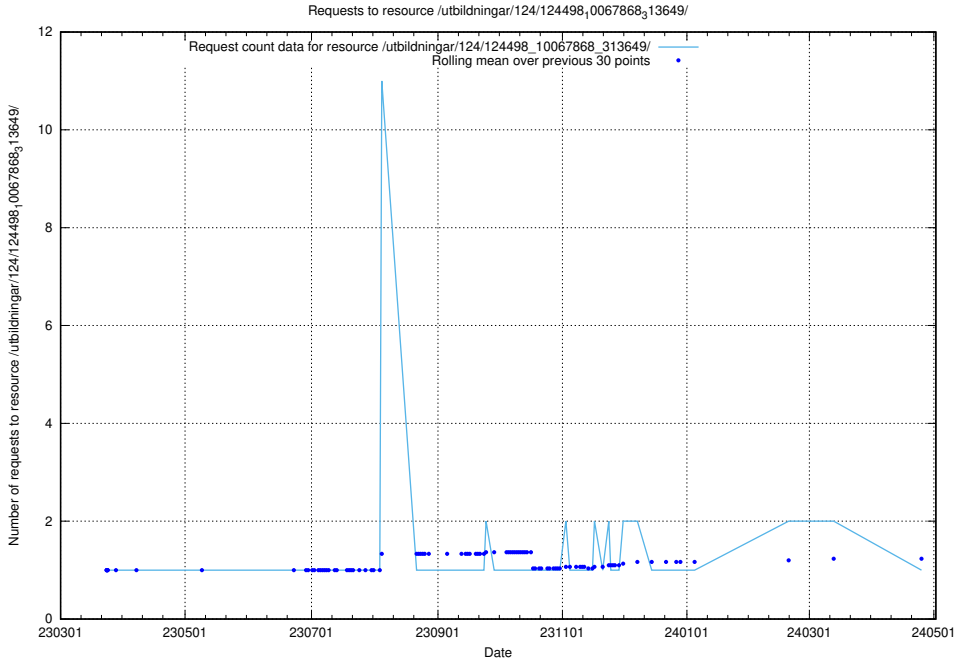

5.2649 Usage of /utbildningar/124/124498_10067868_313649/

Here, we count the number of requests to resource /utbildningar/124/124498_10067868_313649/.