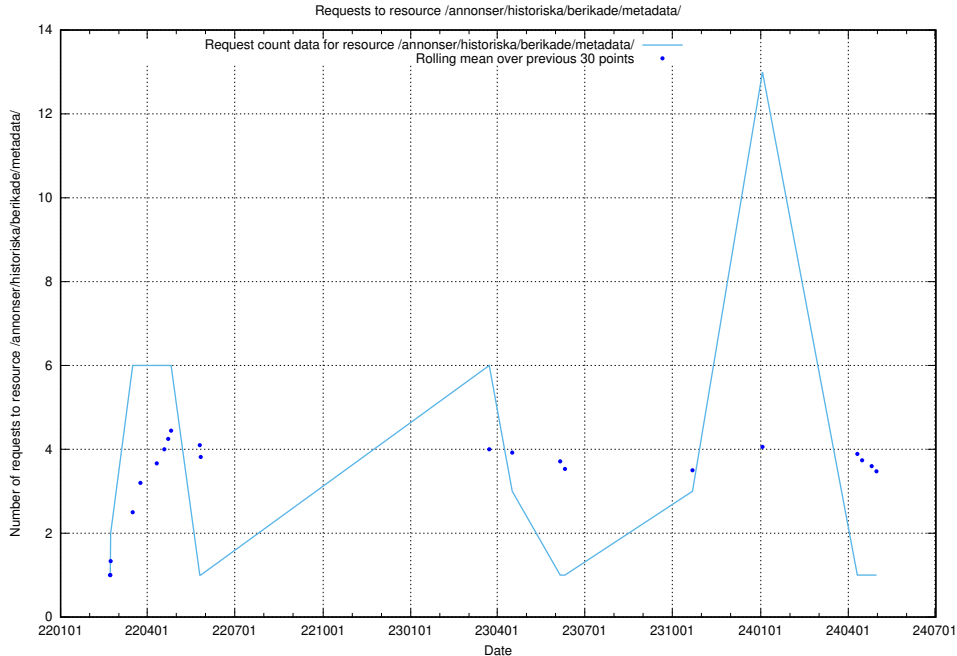

5.1212 Usage of /annonser/historiska/berikade/metadata/

Here, we count the number of requests to resource /annonser/historiska/berikade/metadata/.