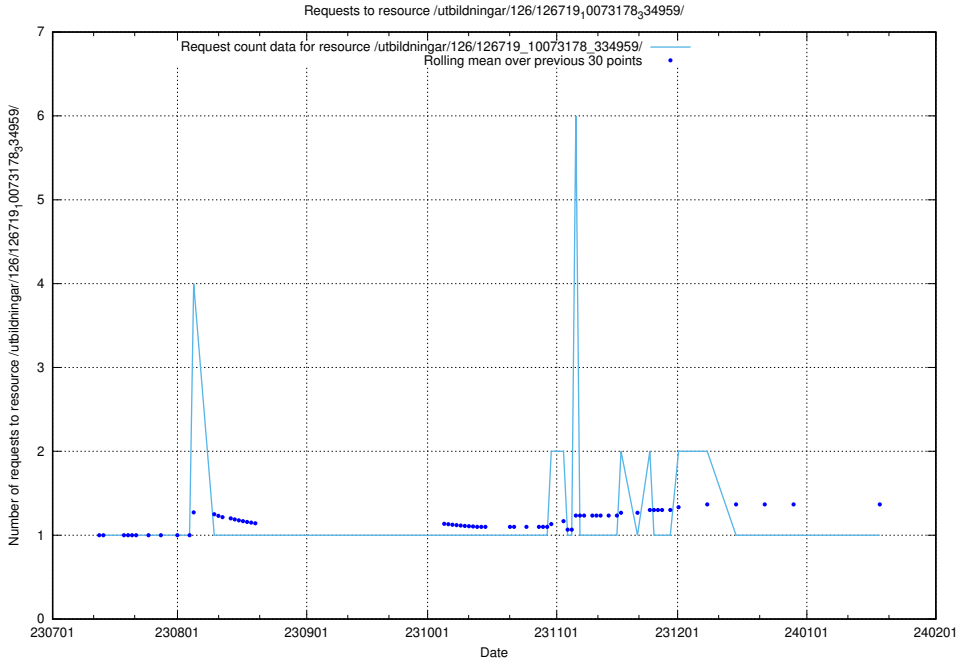

5.5081 Usage of /utbildningar/126/126719_10073178_334959/

Here, we count the number of requests to resource /utbildningar/126/126719_10073178_334959/.