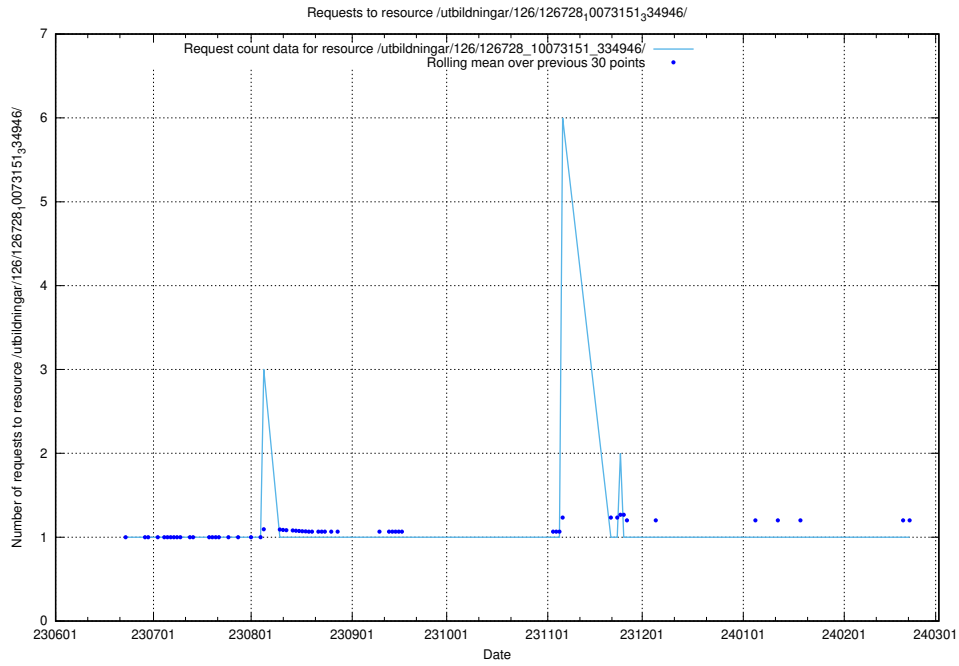

5.5577 Usage of /utbildningar/126/126728_10073151_334946/

Here, we count the number of requests to resource /utbildningar/126/126728_10073151_334946/.