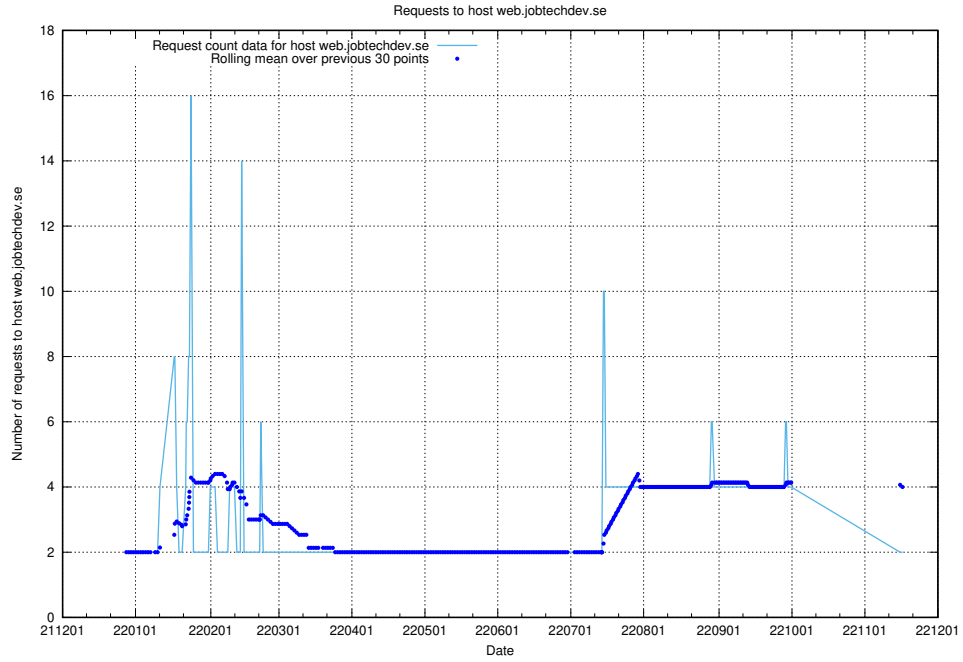

7.356 Usage of inks-develop.api.jobtechdev.se

Here, we count the number of requests to host inks-develop.api.jobtechdev.se.

7.357 Usage of web.jobtechdev.se

Here, we count the number of requests to host web.jobtechdev.se.