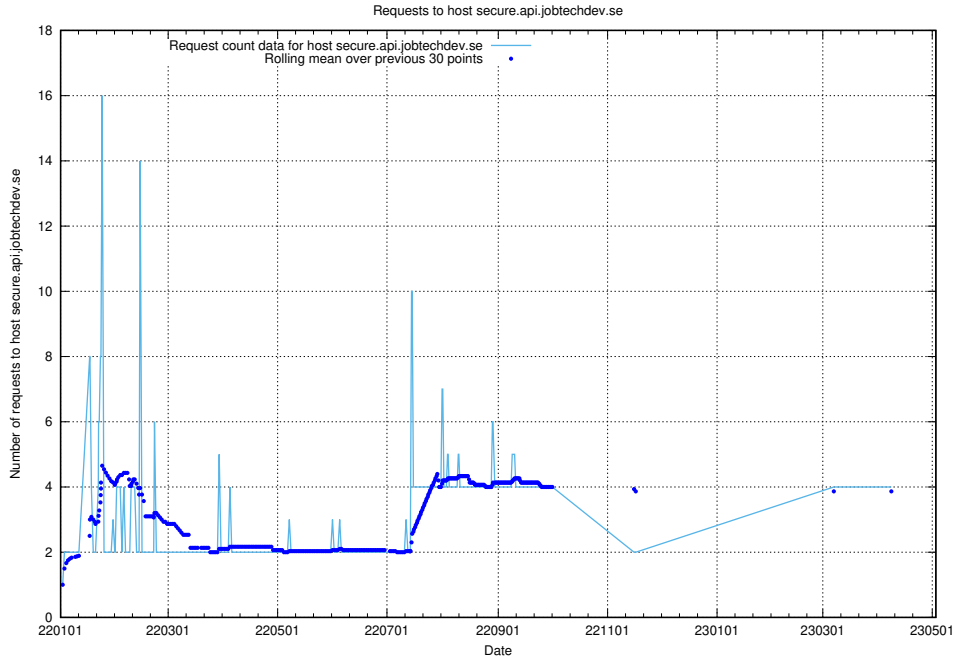

7.118 Usage of secure.api.jobtechdev.se

Here, we count the number of requests to host secure.api.jobtechdev.se.