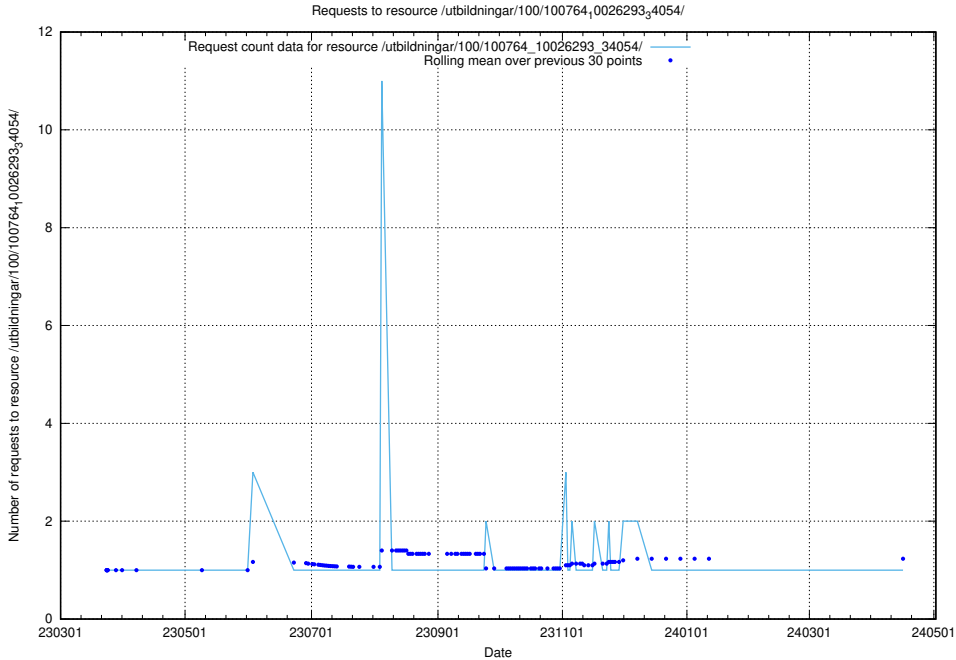

5.5522 Usage of /utbildningar/100/100764_10026293_34054/

Here, we count the number of requests to resource /utbildningar/100/100764_10026293_34054/.