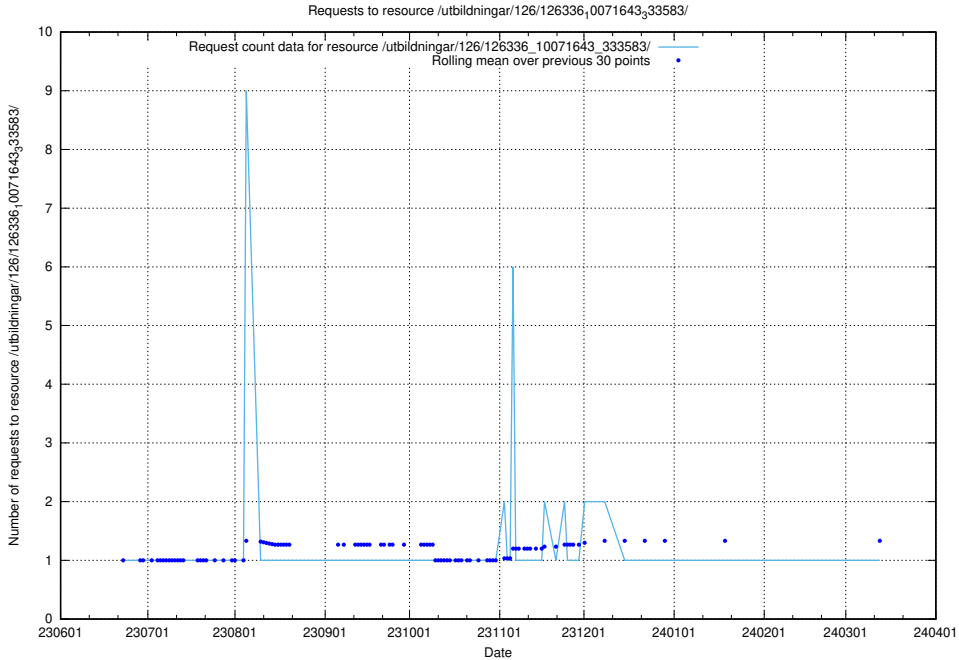

5.5646 Usage of /utbildningar/126/126336_10071643_333583/

Here, we count the number of requests to resource /utbildningar/126/126336_10071643_333583/.