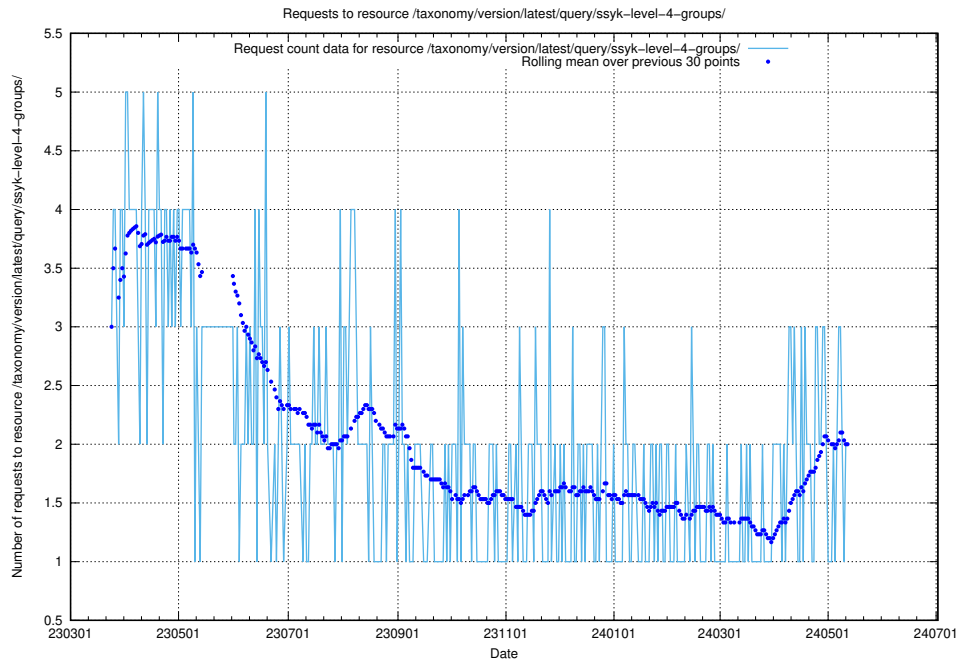

5.880 Usage of /taxonomy/version/latest/query/ssyk-level-4-groups/

Here, we count the number of requests to resource /taxonomy/version/latest/query/ssyk-level-4-groups/.