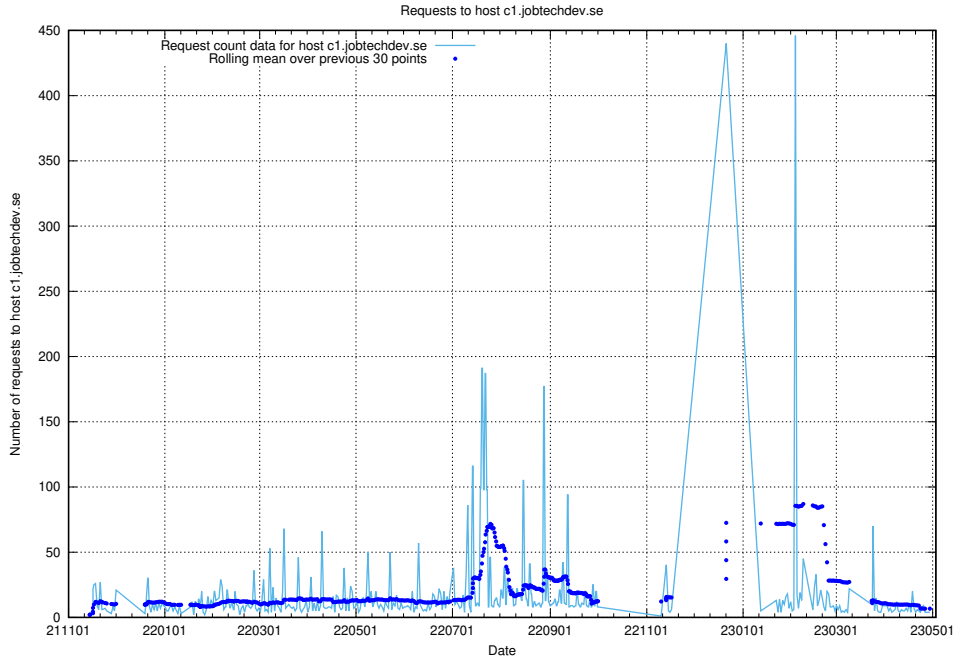

7.104 Usage of c1.jobtechdev.se

Here, we count the number of requests to host c1.jobtechdev.se.