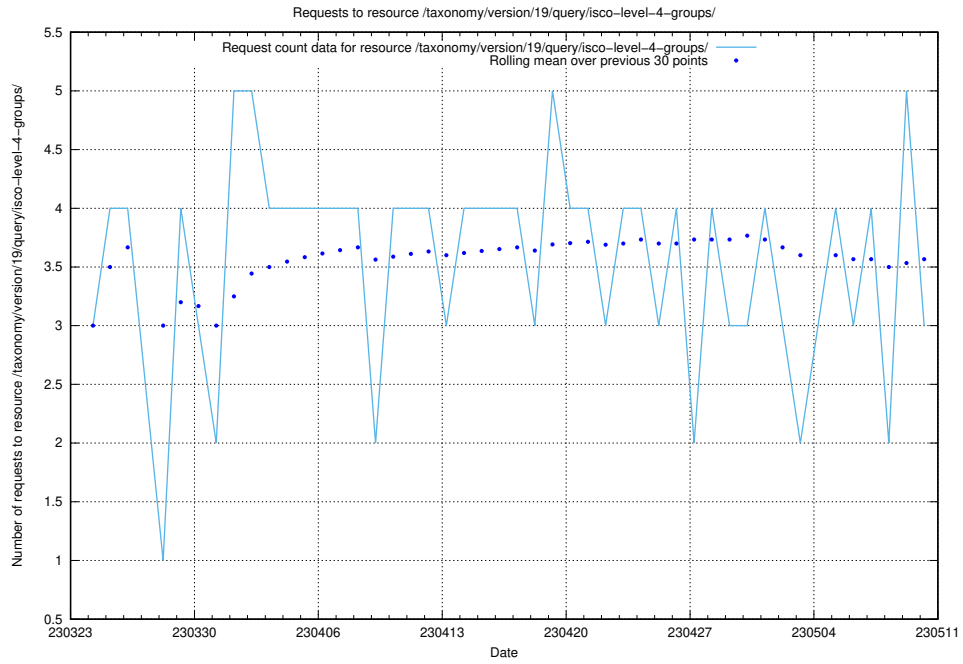

5.415 Usage of /taxonomy/version/19/query/isco-level-4-groups/

Here, we count the number of requests to resource /taxonomy/version/19/query/isco-level-4-groups/.