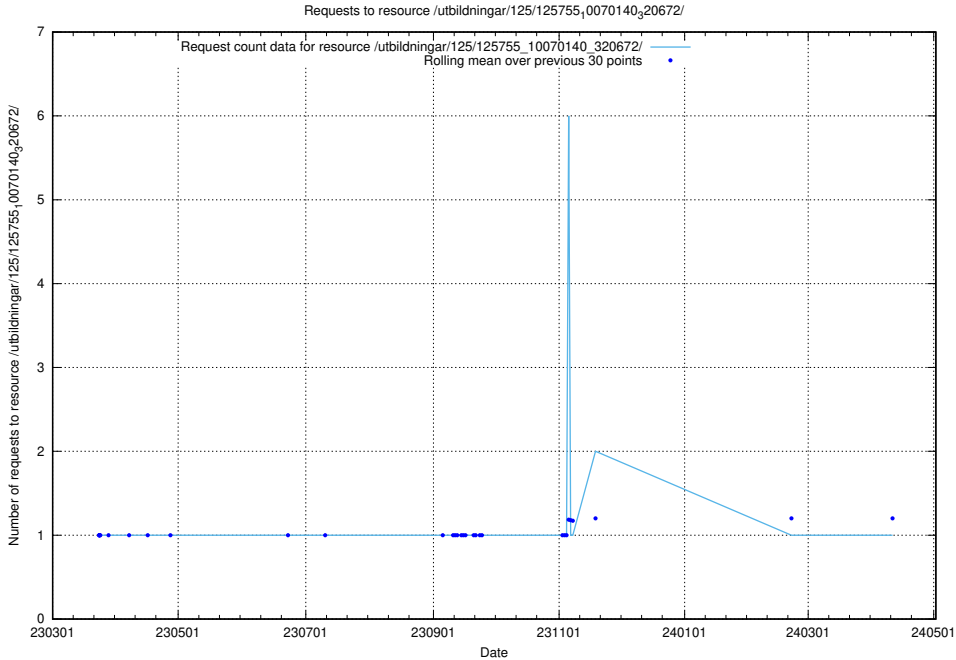

5.6461 Usage of /utbildningar/125/125755_10070140_320672/

Here, we count the number of requests to resource /utbildningar/125/125755_10070140_320672/.