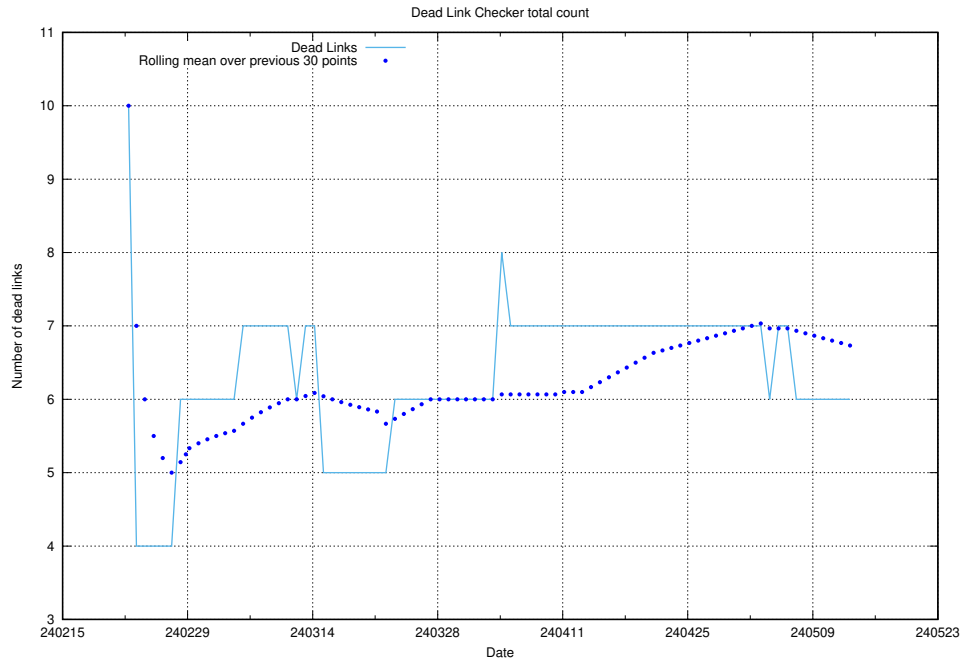

3.2 Total count of dead links

Here is presented the total number of found dead links across all pages.