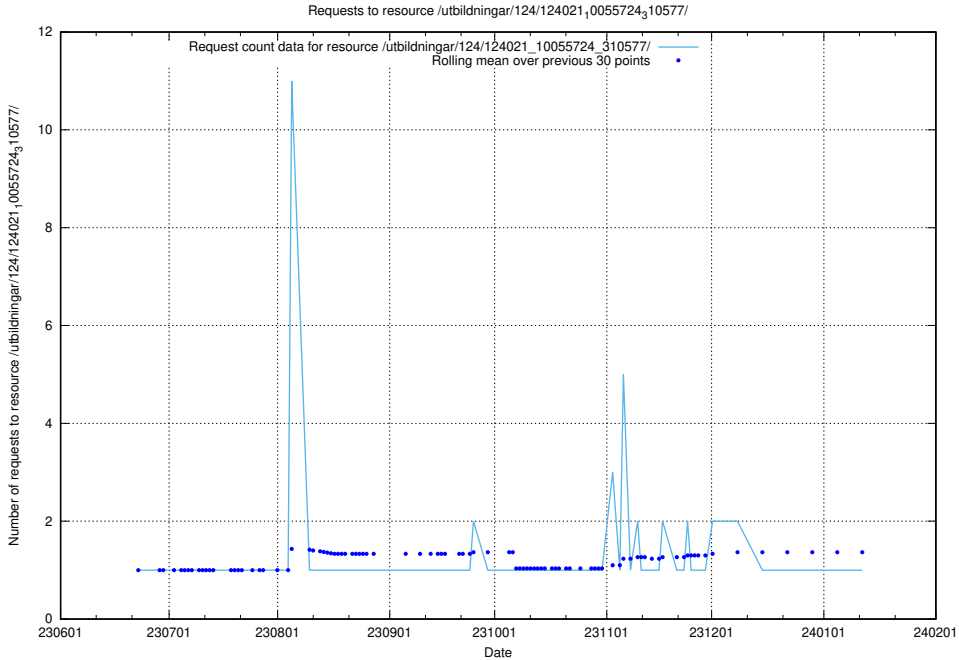

5.5800 Usage of /utbildningar/124/124021_10055724_310577/

Here, we count the number of requests to resource /utbildningar/124/124021_10055724_310577/.