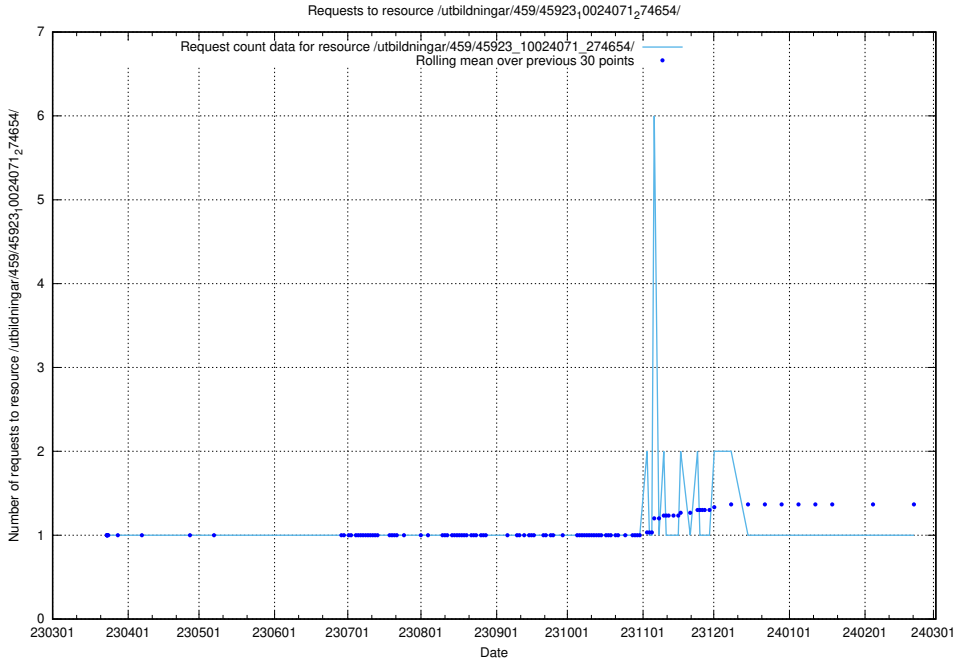

5.6321 Usage of /utbildningar/459/45923_10024071_274654/

Here, we count the number of requests to resource /utbildningar/459/45923_10024071_274654/.