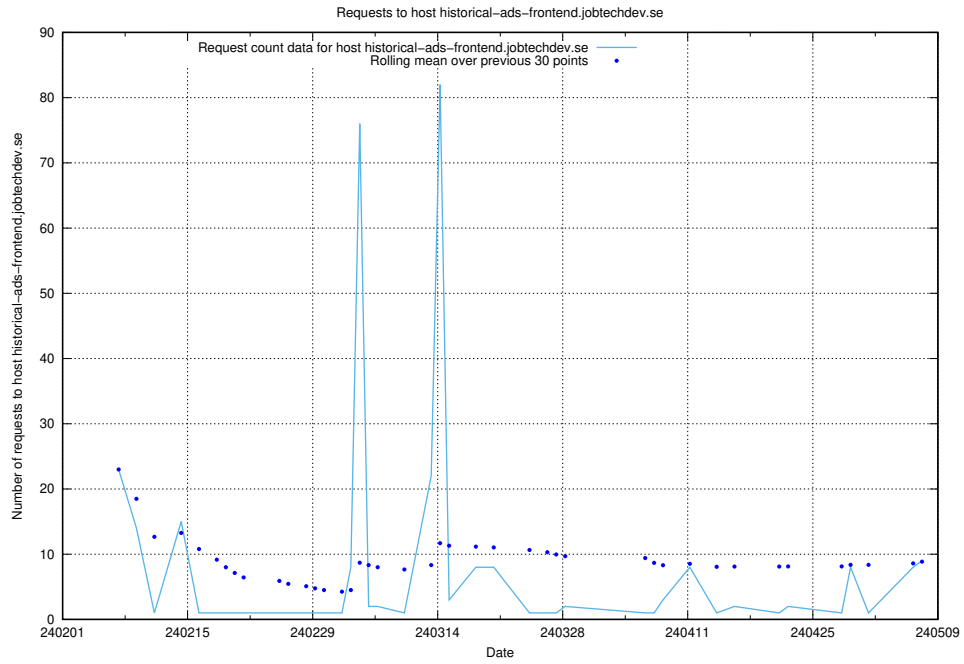

7.62 Usage of historical-ads-frontend.jobtechdev.se

Here, we count the number of requests to host historical-ads-frontend.jobtechdev.se.