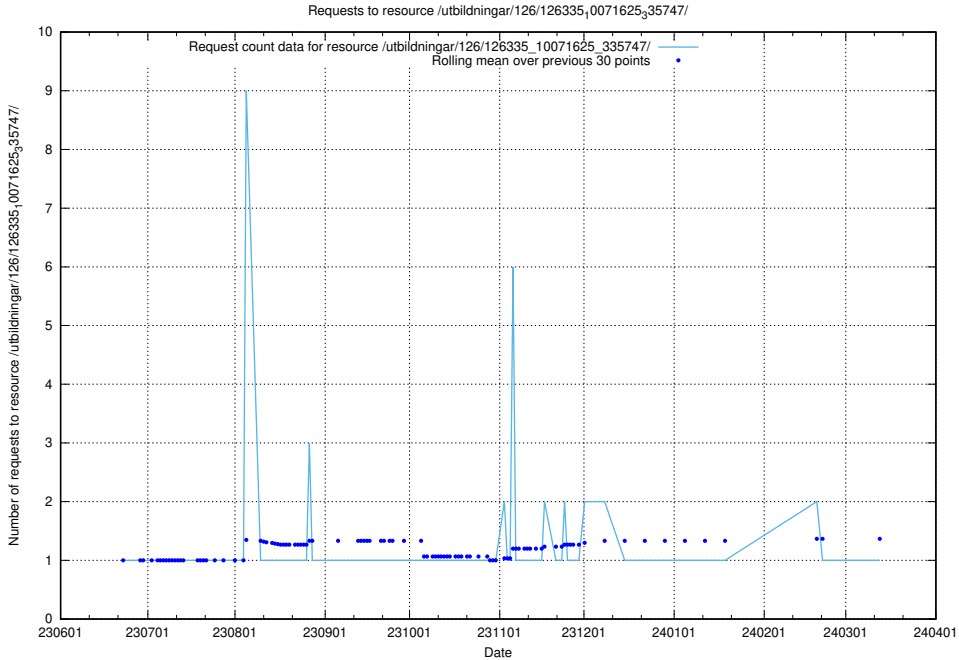

5.5651 Usage of /utbildningar/126/126335_10071625_335747/

Here, we count the number of requests to resource /utbildningar/126/126335_10071625_335747/.