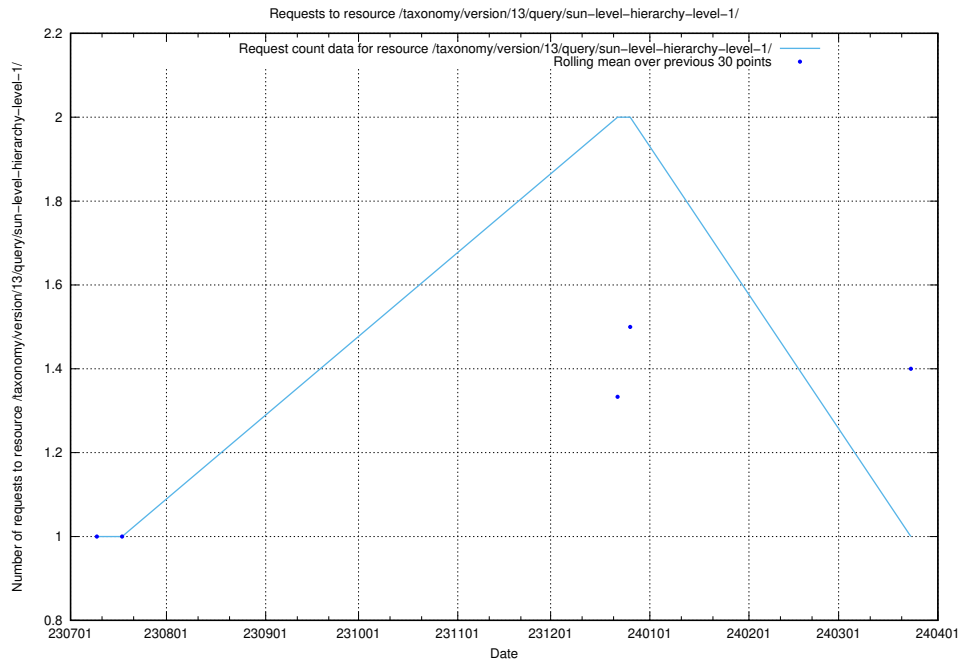

5.5130 Usage of /taxonomy/version/13/query/sun-level-hierarchy-level-1/

Here, we count the number of requests to resource /taxonomy/version/13/query/sun-level-hierarchy-level-1/.