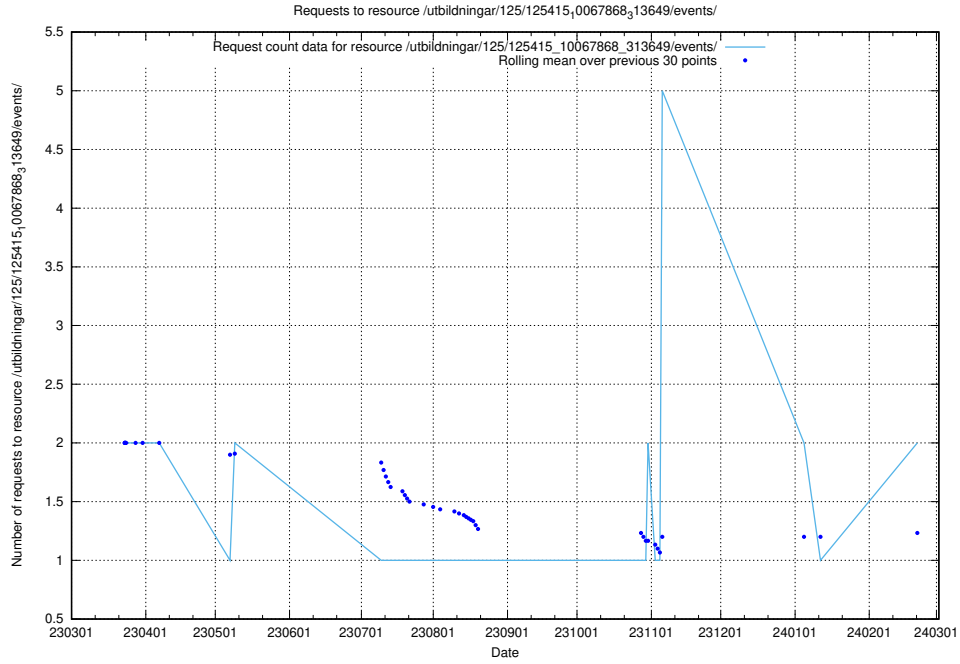

5.904 Usage of /utbildningar/125/125415_10067868_313649/events/

Here, we count the number of requests to resource /utbildningar/125/125415_10067868_313649/events/