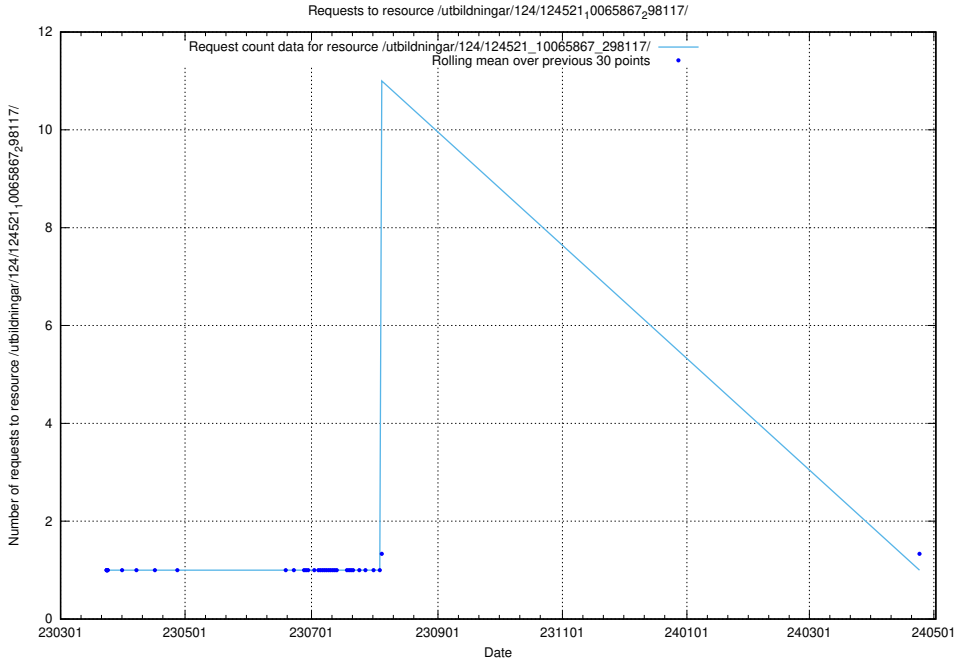

5.1201 Usage of /utbildningar/124/124521_10065867_298117/

Here, we count the number of requests to resource /utbildningar/124/124521_10065867_298117/.