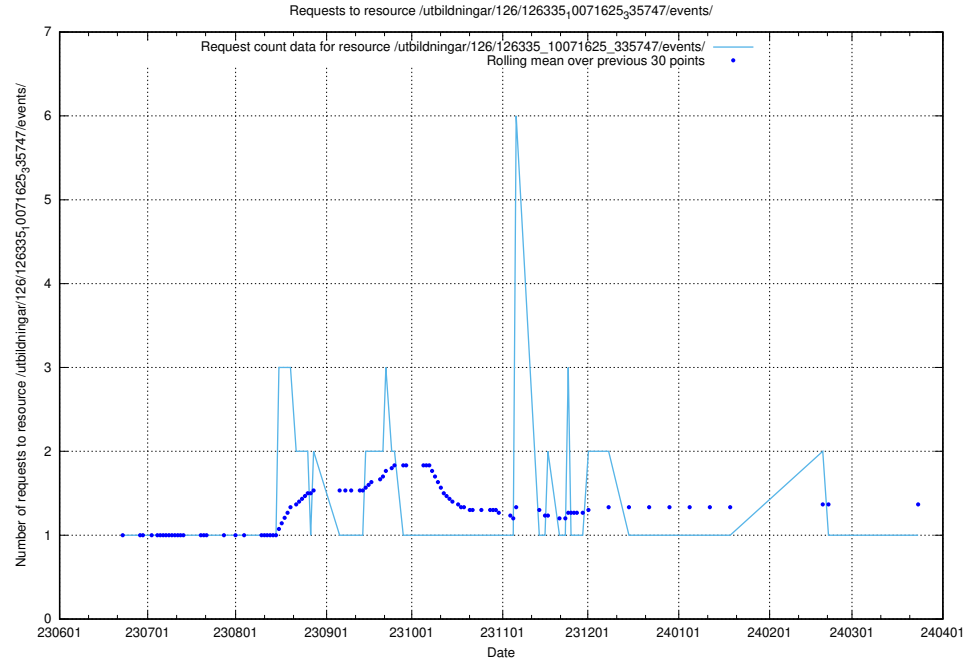

5.5650 Usage of /utbildningar/126/126335_10071625_335747/events/

Here, we count the number of requests to resource /utbildningar/126/126335_10071625_335747/events/