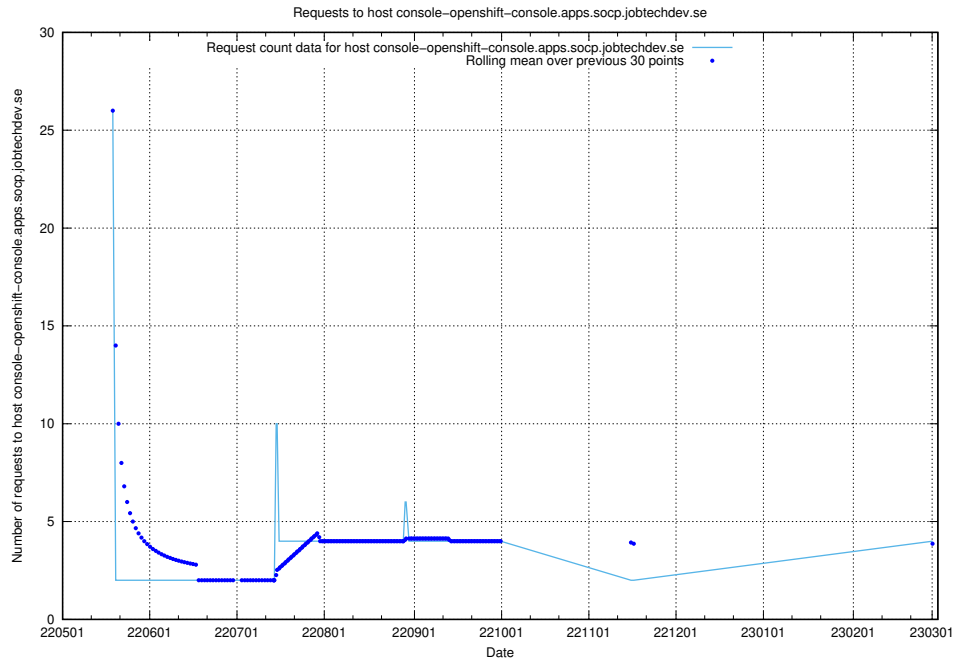

7.150 Usage of console-openshift-console.apps.socp.jobtechdev.se

Here, we count the number of requests to host console-openshift-console.apps.socp.jobtechdev.se.