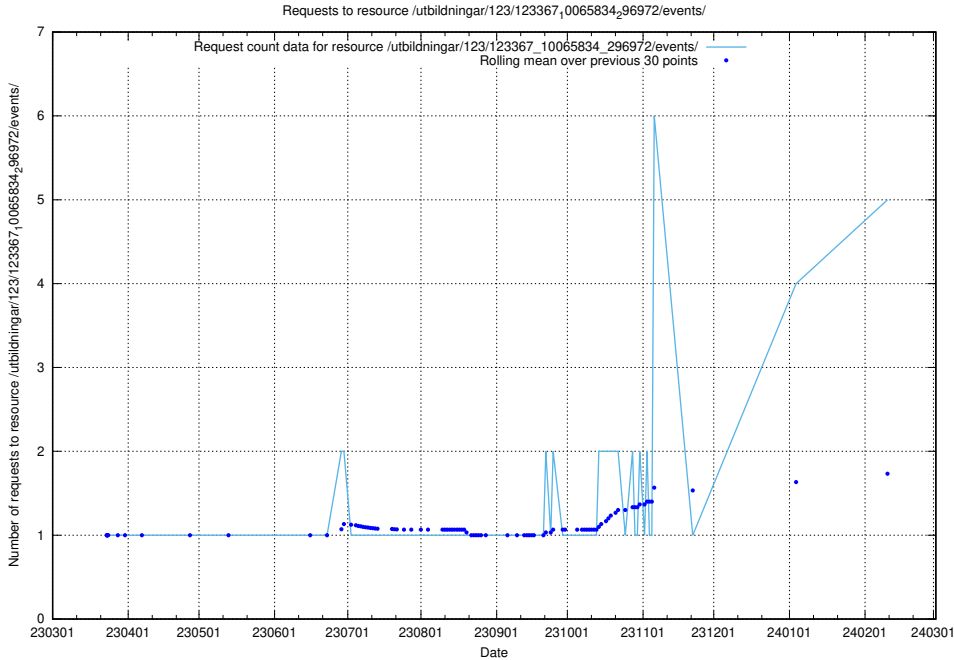

5.140 Usage of /utbildningar/123/123367_10065834_296972/events/

Here, we count the number of requests to resource /utbildningar/123/123367_10065834_296972/events/