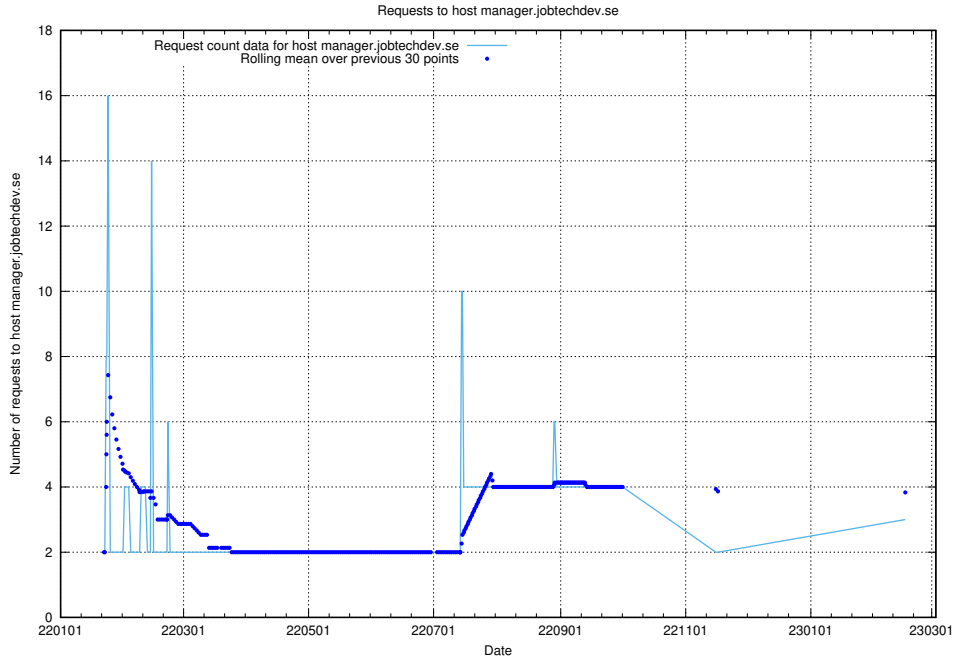

7.253 Usage of manager.jobtechdev.se

Here, we count the number of requests to host manager.jobtechdev.se.