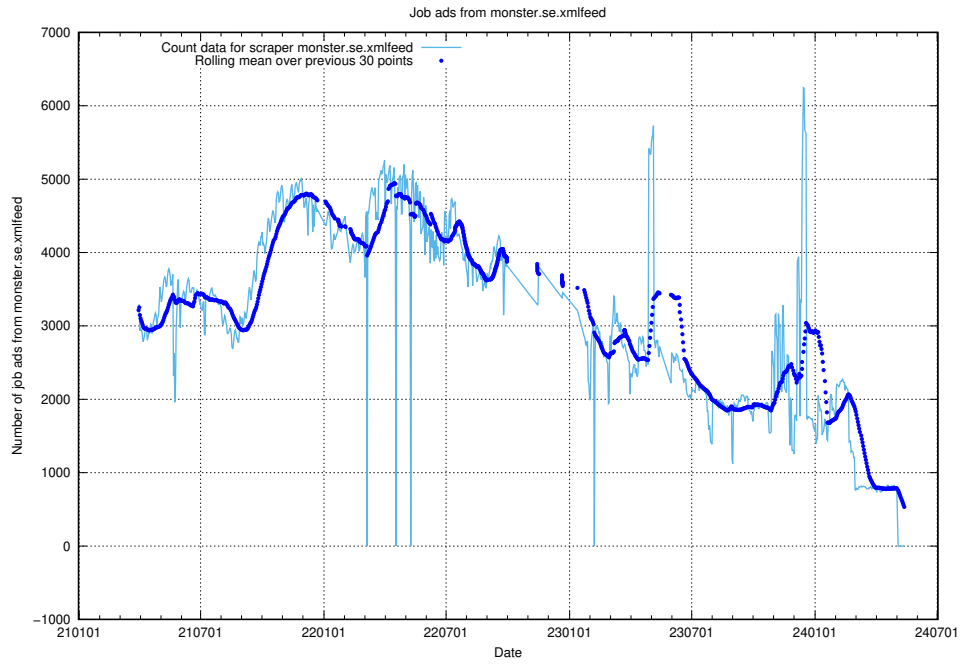

13.3 Number of ads by scraper monster.se.xmlfeed

Here, we count the number of job ads scraped from monster.se.xmlfeed.