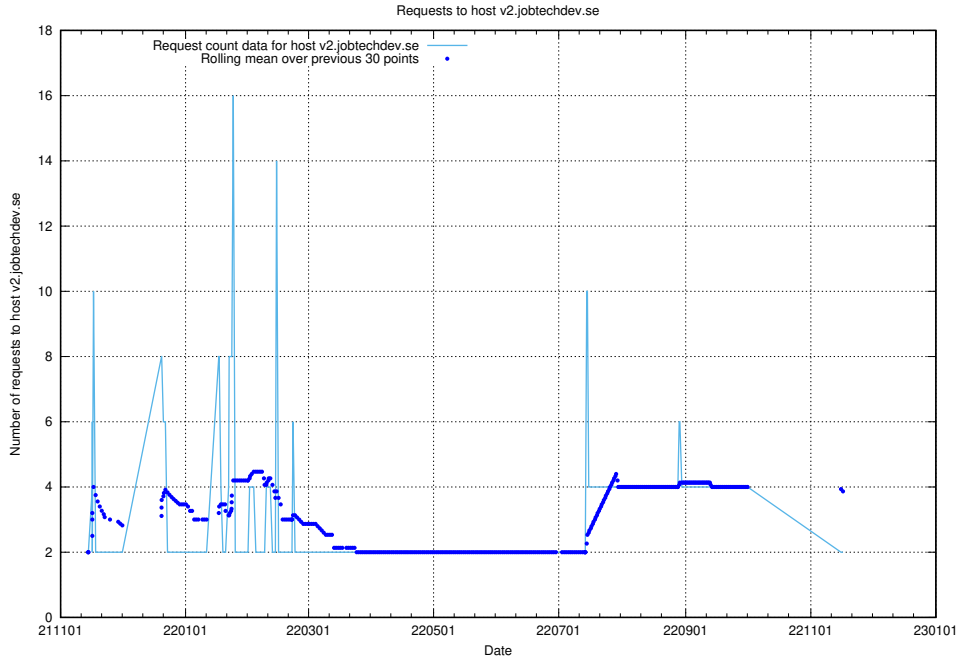

7.552 Usage of v2.jobtechdev.se

Here, we count the number of requests to host v2.jobtechdev.se.