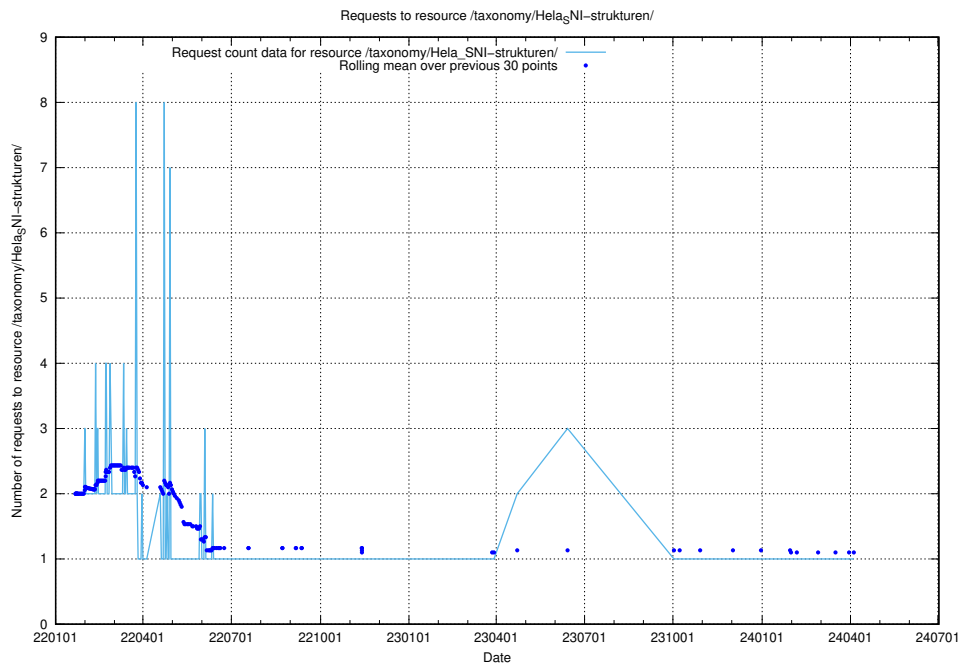

5.1016 Usage of /taxonomy/Hela_SNI-strukturen/

Here, we count the number of requests to resource /taxonomy/Hela_SNI-strukturen/.