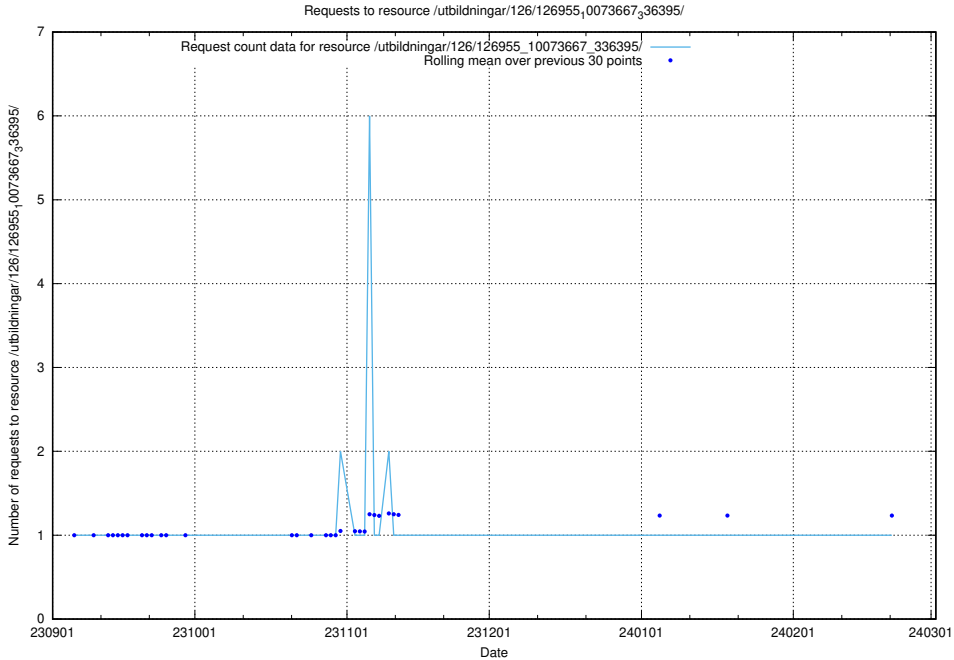

5.4631 Usage of /utbildningar/126/126955_10073667_336395/

Here, we count the number of requests to resource /utbildningar/126/126955_10073667_336395/.