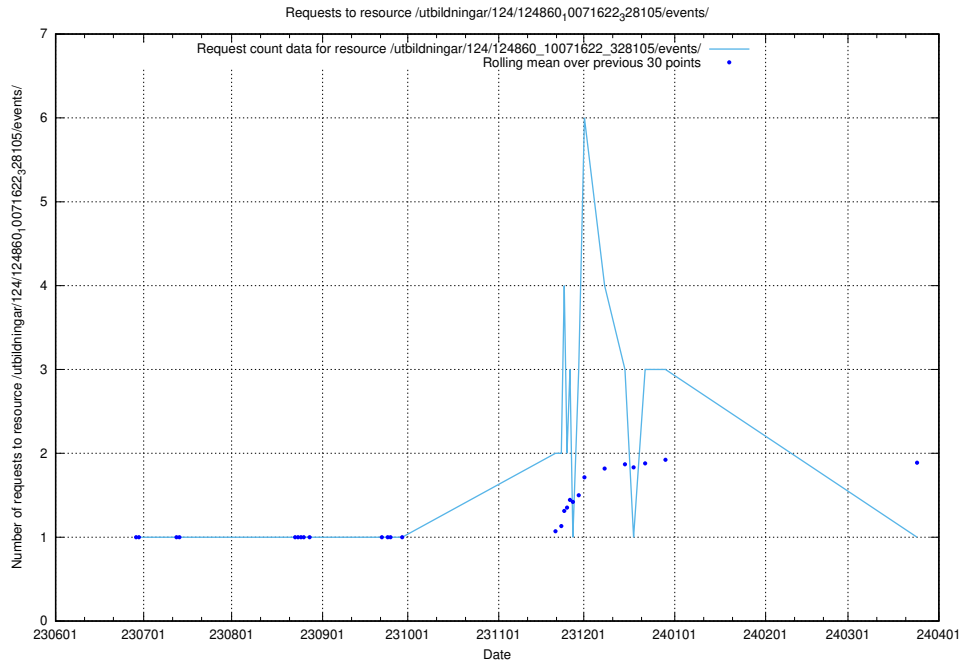

5.5462 Usage of /utbildningar/124/124860_10071622_328105/events/

Here, we count the number of requests to resource /utbildningar/124/124860_10071622_328105/events/