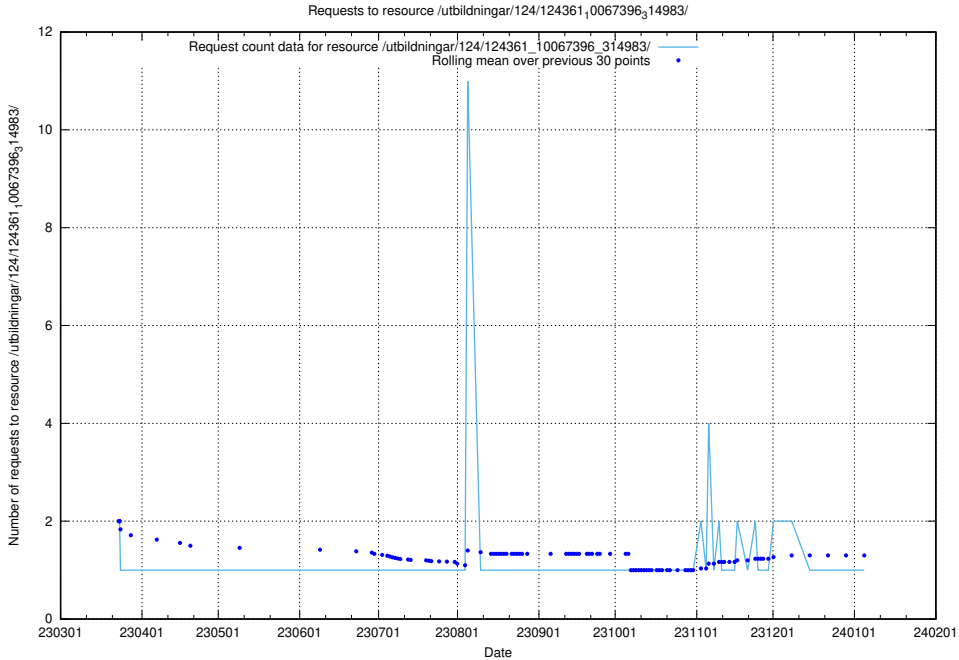

5.6306 Usage of /utbildningar/124/124361_10067396_314983/

Here, we count the number of requests to resource /utbildningar/124/124361_10067396_314983/.