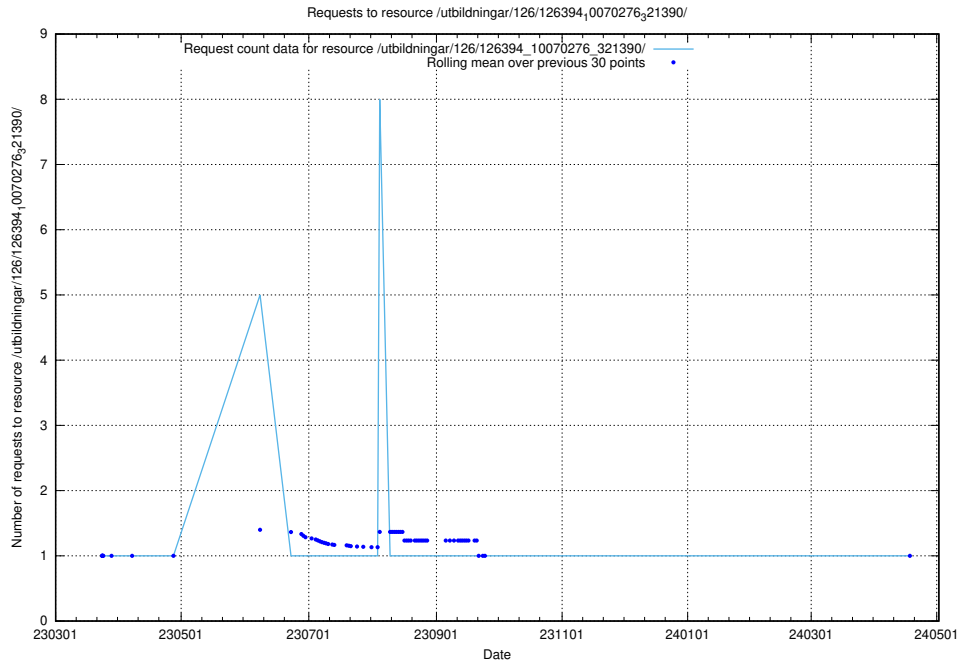

5.6425 Usage of /utbildningar/126/126394_10070276_321390/

Here, we count the number of requests to resource /utbildningar/126/126394_10070276_321390/.