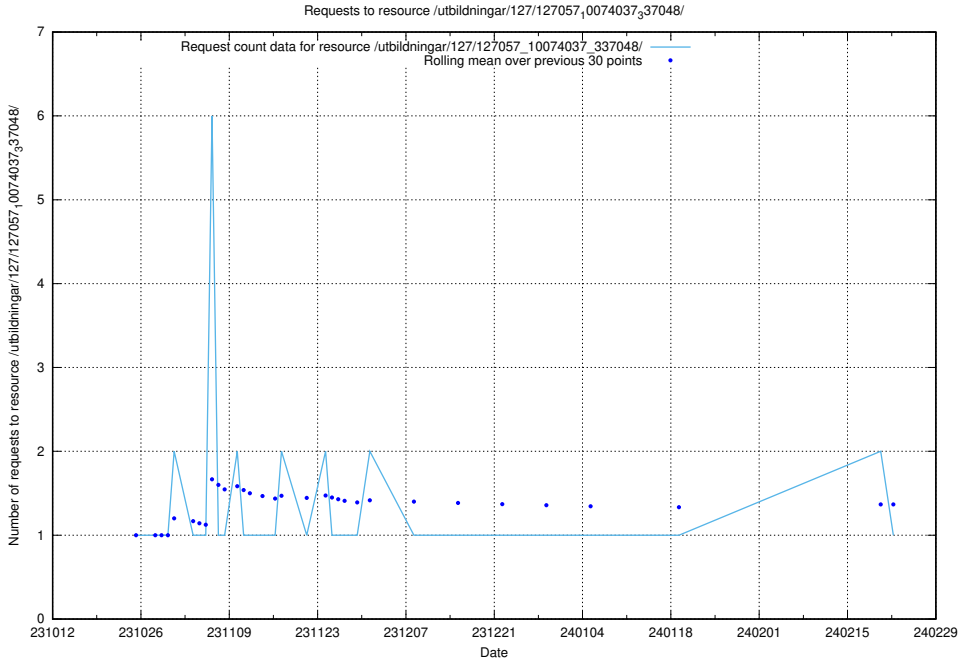

5.4193 Usage of /utbildningar/127/127057_10074037_337048/

Here, we count the number of requests to resource /utbildningar/127/127057_10074037_337048/.