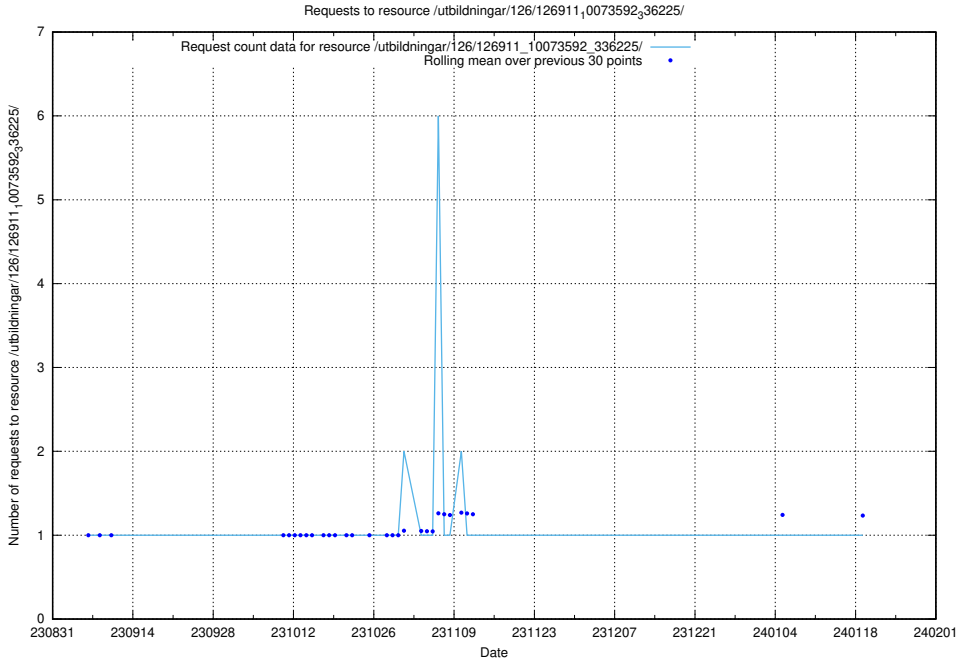

5.4636 Usage of /utbildningar/126/126911_10073592_336225/

Here, we count the number of requests to resource /utbildningar/126/126911_10073592_336225/.