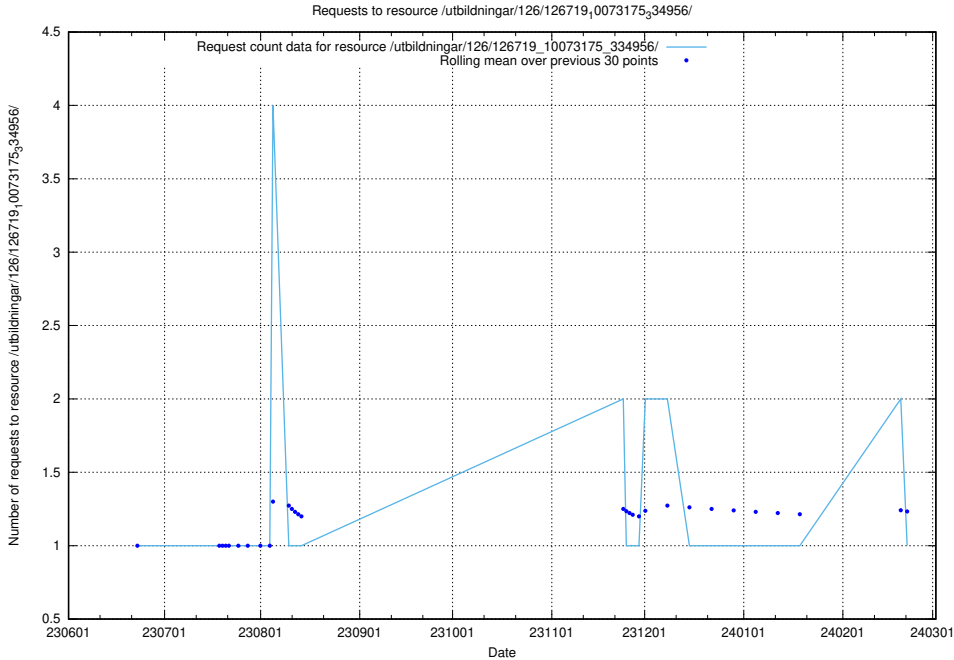

5.5589 Usage of /utbildningar/126/126719_10073175_334956/

Here, we count the number of requests to resource /utbildningar/126/126719_10073175_334956/.