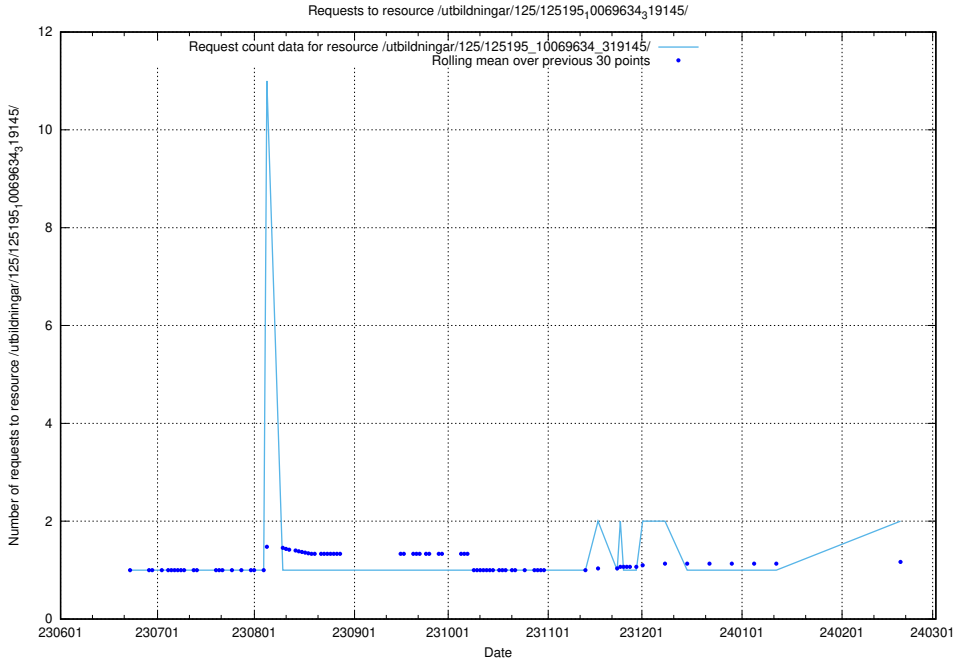

5.824 Usage of /utbildningar/124/124934_10072963_334378/events/

Here, we count the number of requests to resource /utbildningar/124/124934_10072963_334378/events/

5.825 Usage of /utbildningar/124/124855_10071099_324627/events/