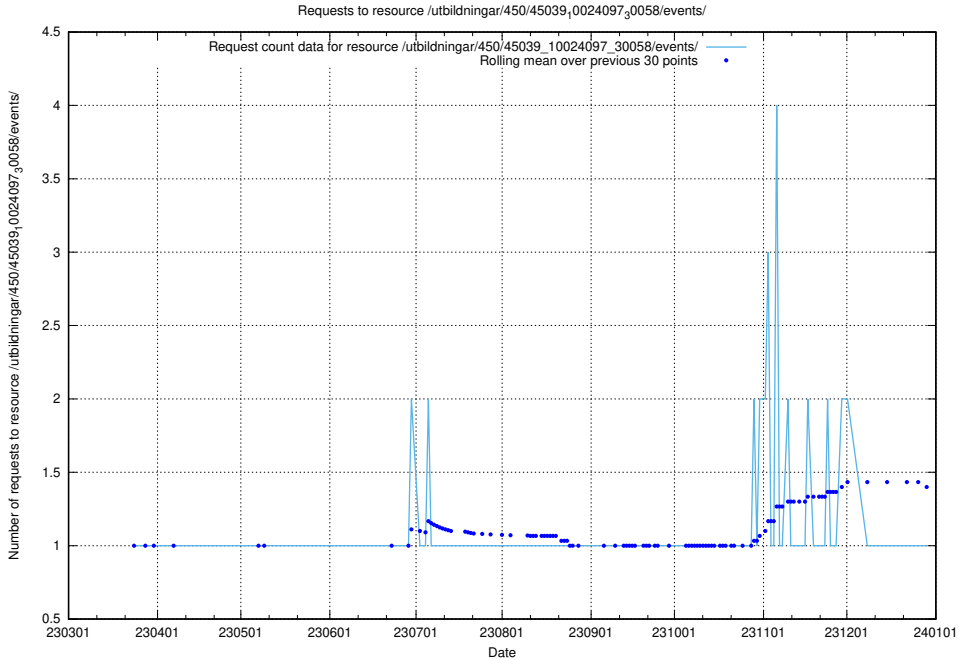

5.6164 Usage of /utbildningar/450/45039_10024097_30058/events/

Here, we count the number of requests to resource /utbildningar/450/45039_10024097_30058/events/.