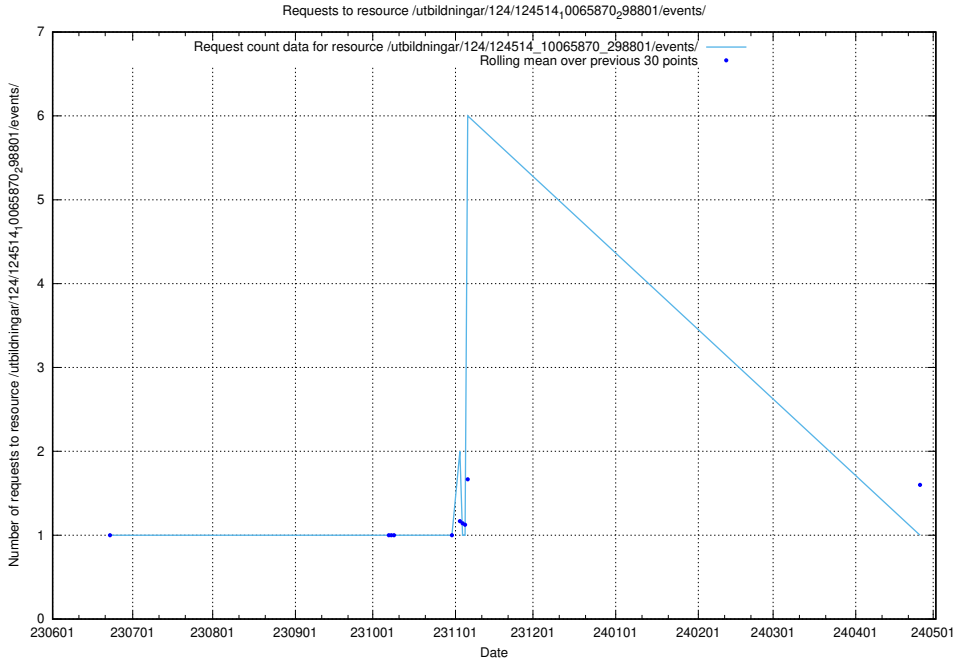

5.5752 Usage of /utbildningar/124/124514_10065870_298801/events/

Here, we count the number of requests to resource /utbildningar/124/124514_10065870_298801/events/