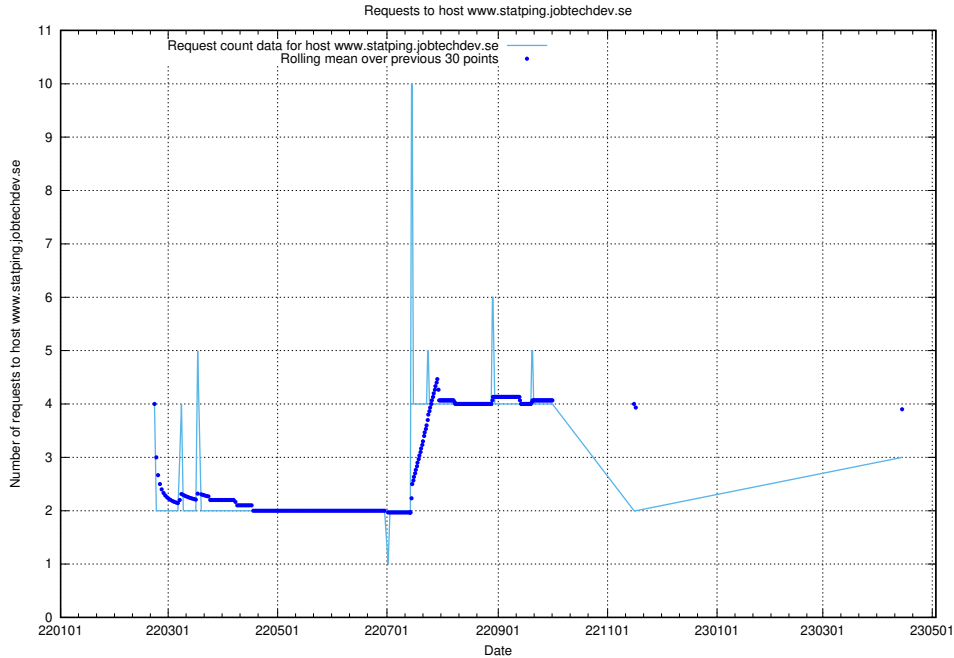

7.228 Usage of www.statping.jobtechdev.se

Here, we count the number of requests to host www.statping.jobtechdev.se.