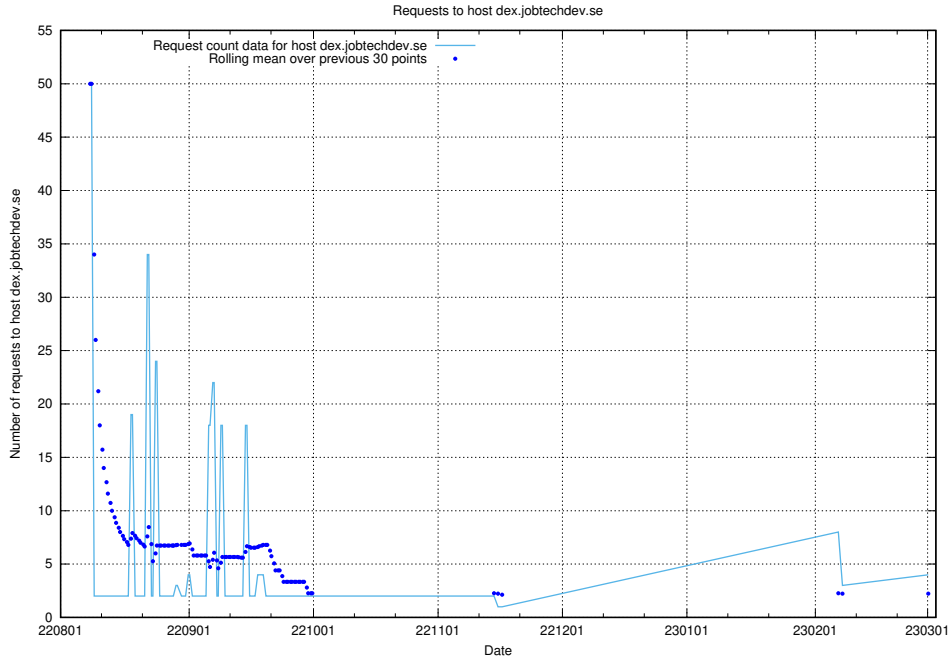

7.131 Usage of dex.jobtechdev.se

Here, we count the number of requests to host dex.jobtechdev.se.