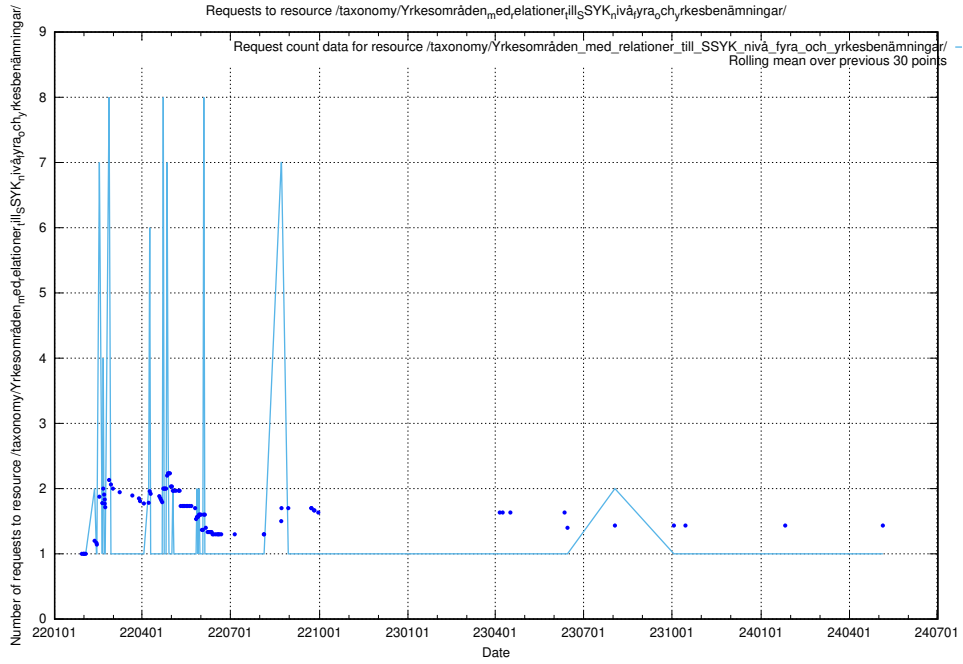

5.3735 Usage of /taxonomy/Yrkesområden_med_relationer_till_SSYK_nivå_fy

Here, we count the number of requests to resource /taxonomy/Yrkesområden_med_relationer_till_SSYK_nivå_fy