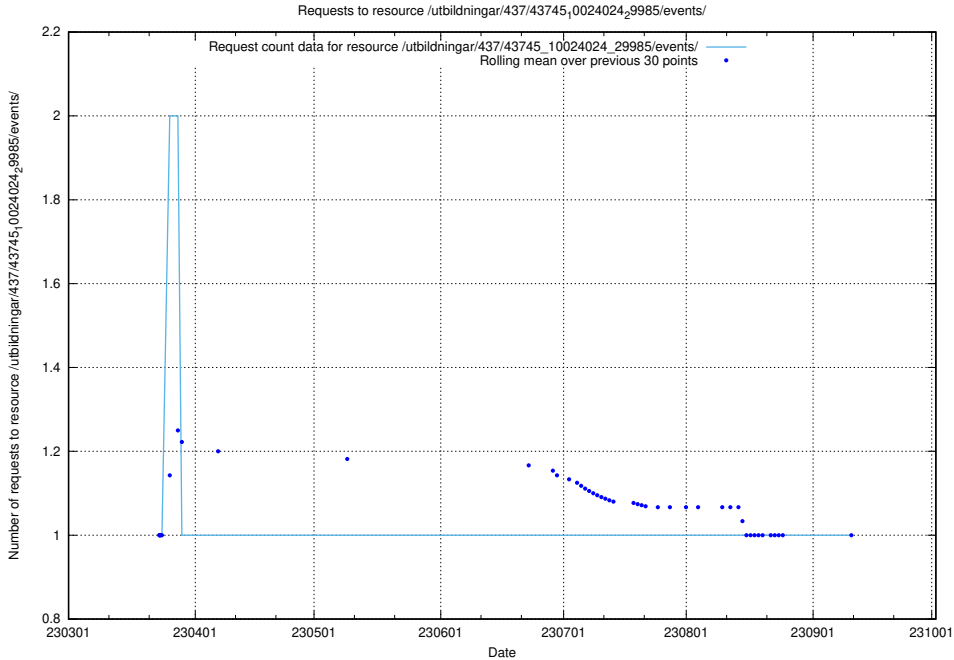

5.6390 Usage of /utbildningar/437/43745_10024024_29985/events/

Here, we count the number of requests to resource /utbildningar/437/43745_10024024_29985/events/.