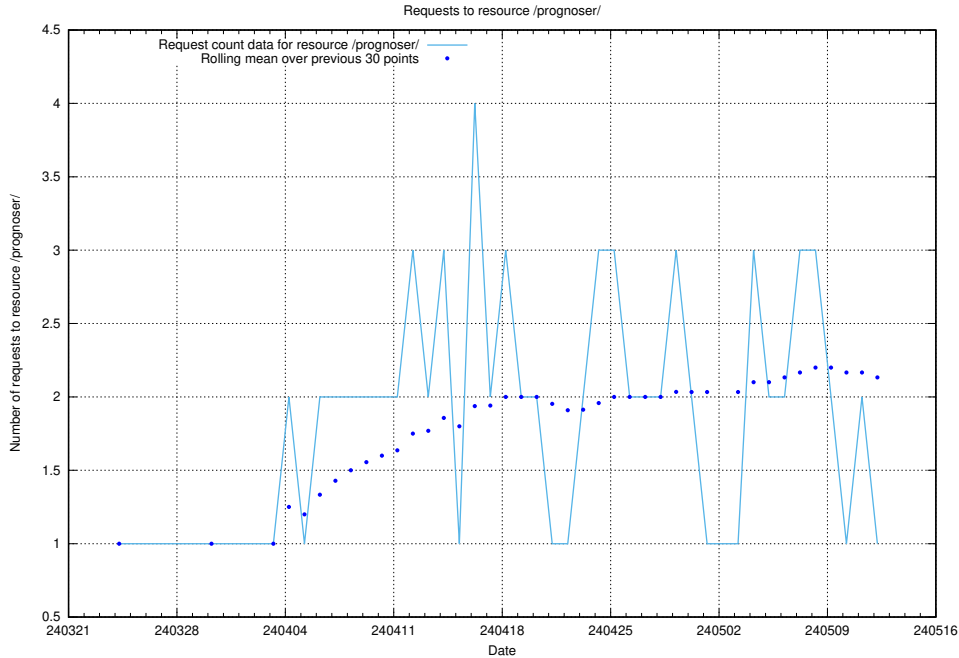

5.1625 Usage of /prognoser/

Here, we count the number of requests to resource /prognoser/.