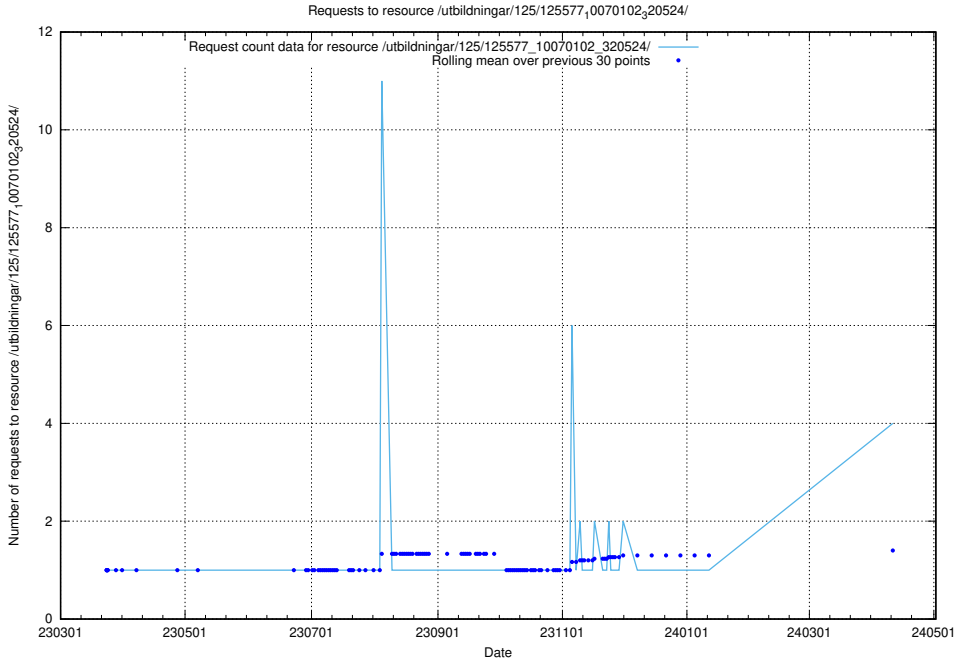

5.156 Usage of /utbildningar/125/125577_10070102_320524/

Here, we count the number of requests to resource /utbildningar/125/125577_10070102_320524/.