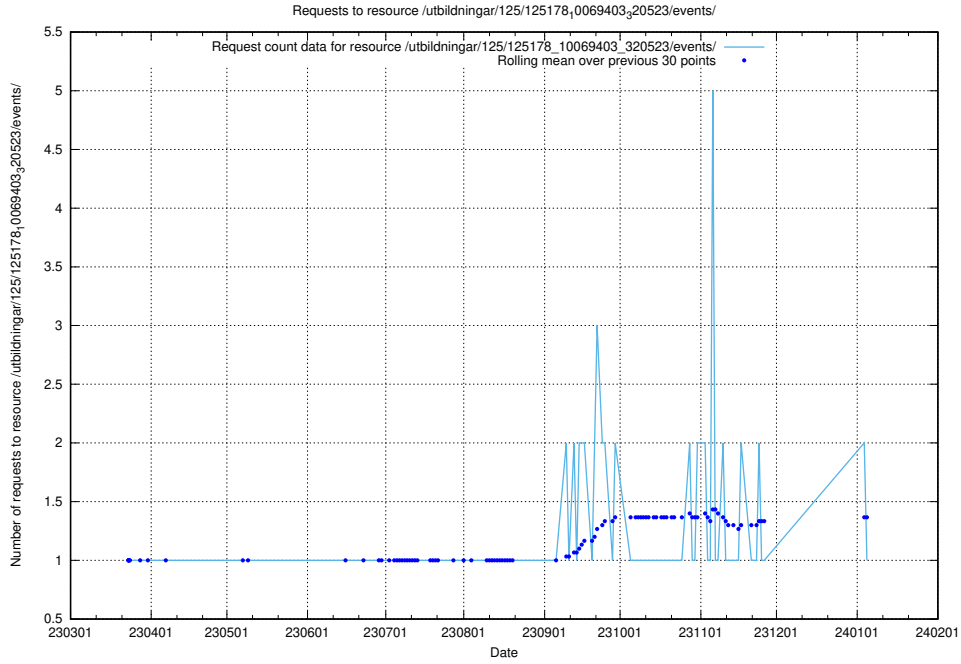

5.1101 Usage of /utbildningar/125/125178_10069403_320523/events/

Here, we count the number of requests to resource /utbildningar/125/125178_10069403_320523/events/