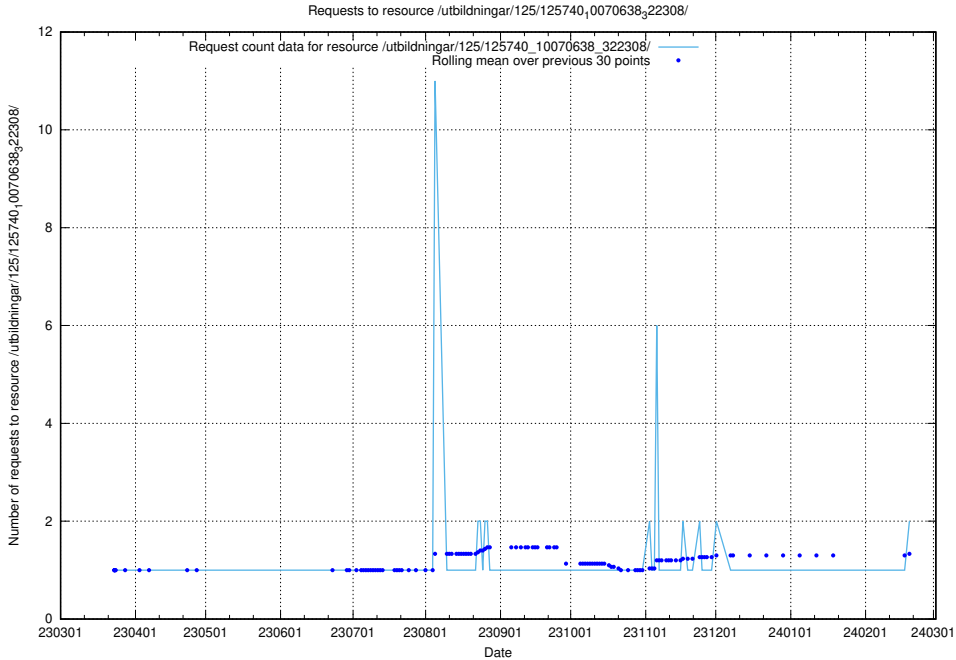

5.439 Usage of /utbildningar/125/125740_10070638_322308/

Here, we count the number of requests to resource /utbildningar/125/125740_10070638_322308/.