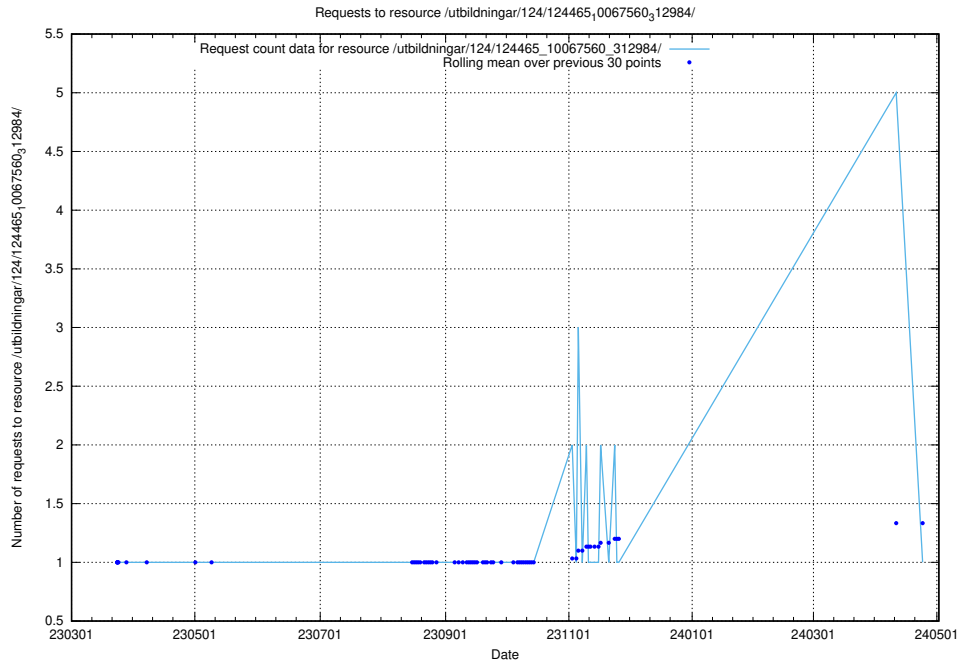

5.3402 Usage of /utbildningar/124/124465_10067560_312984/

Here, we count the number of requests to resource /utbildningar/124/124465_10067560_312984/.