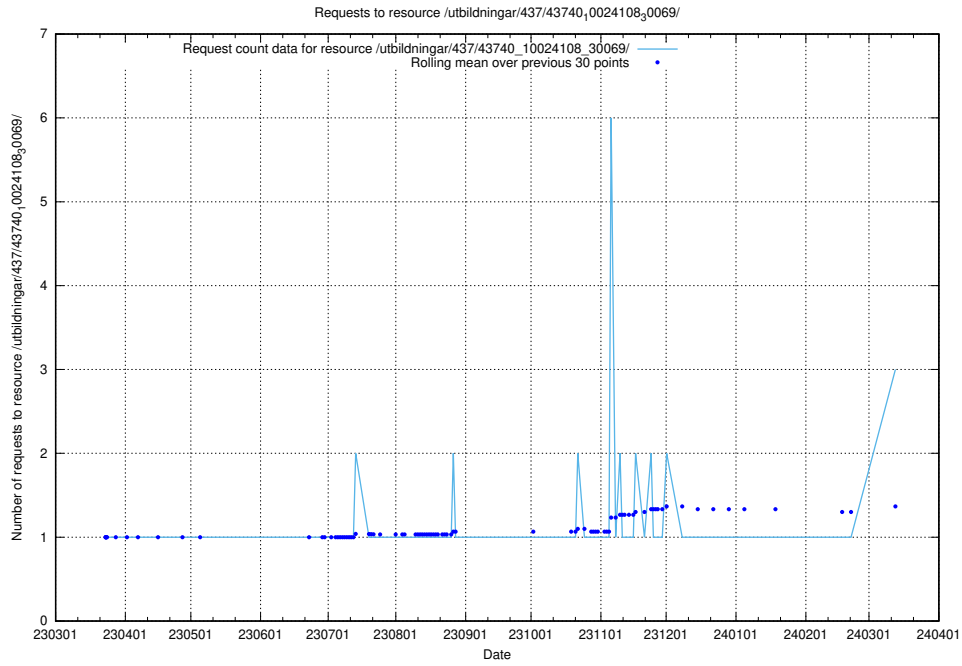

5.426 Usage of /utbildningar/437/43740_10024108_30069/

Here, we count the number of requests to resource /utbildningar/437/43740_10024108_30069/.