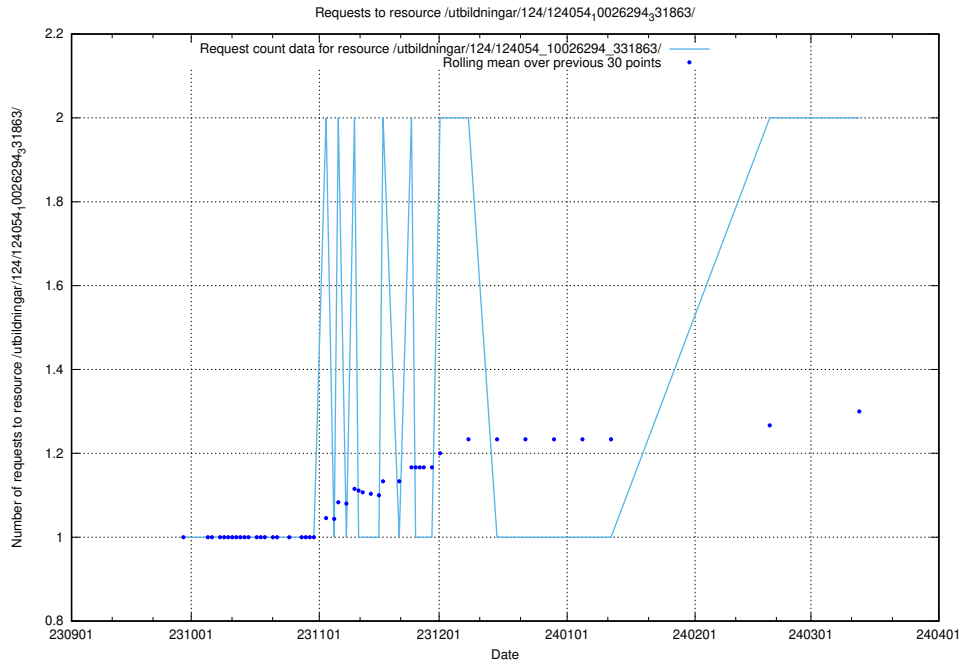

5.704 Usage of /utbildningar/124/124054_10026294_331863/

Here, we count the number of requests to resource /utbildningar/124/124054_10026294_331863/.