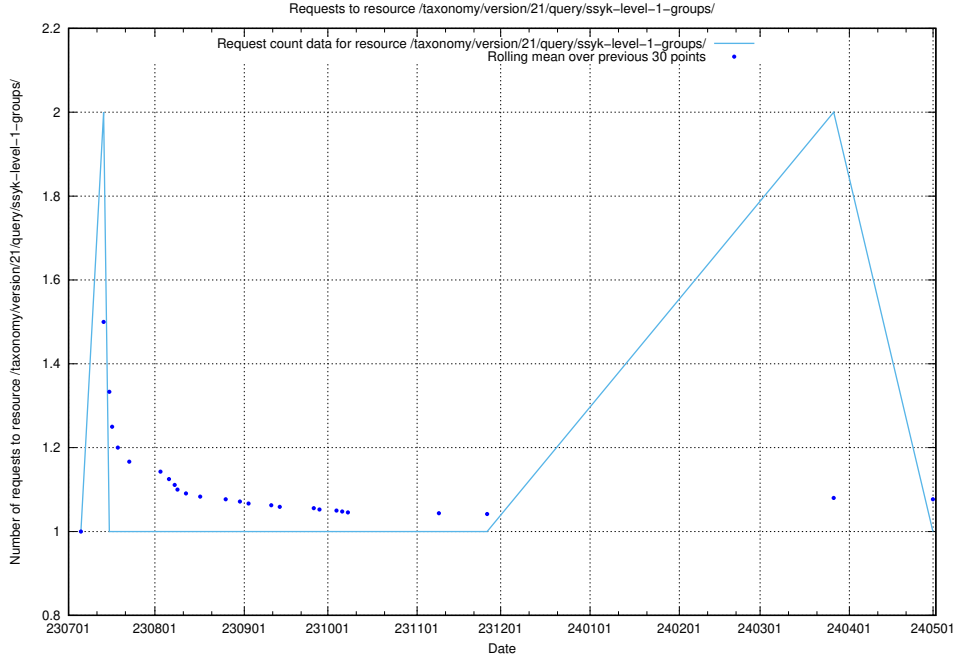

5.5311 Usage of /taxonomy/version/21/query/ssyk-level-1-groups/

Here, we count the number of requests to resource /taxonomy/version/21/query/ssyk-level-1-groups/.