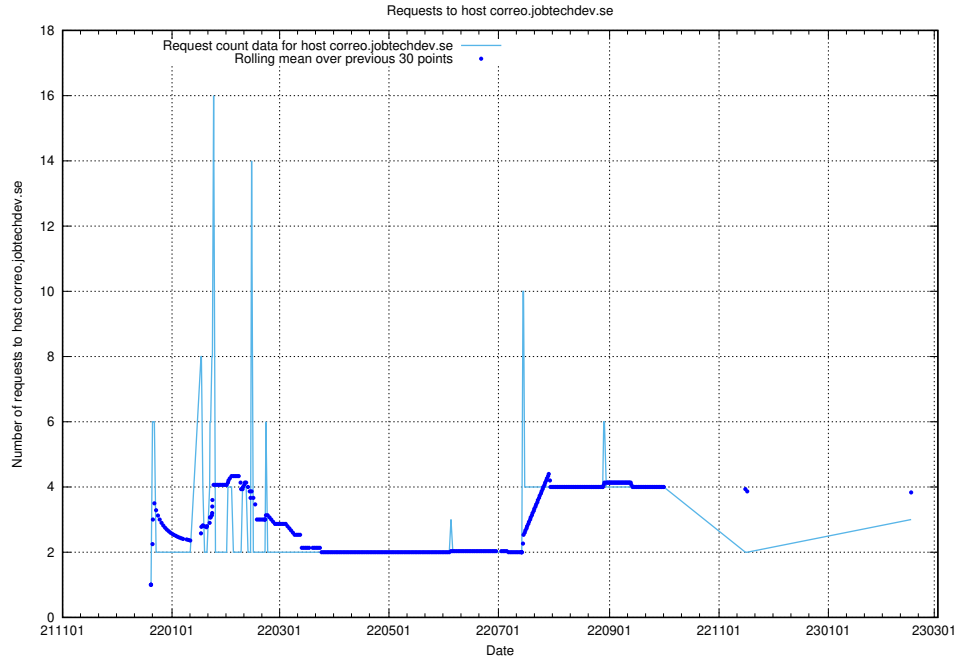

7.206 Usage of email.jobtechdev.se

Here, we count the number of requests to host email.jobtechdev.se.

7.207 Usage of correo.jobtechdev.se

Here, we count the number of requests to host correo.jobtechdev.se.