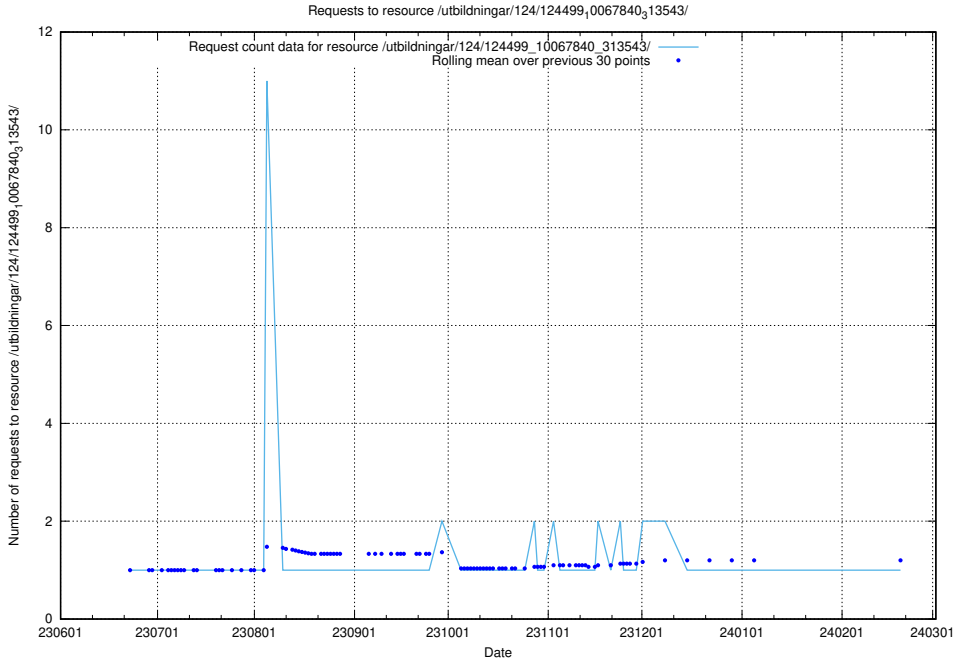

5.5758 Usage of /utbildningar/124/124499_10067840_313543/

Here, we count the number of requests to resource /utbildningar/124/124499_10067840_313543/.