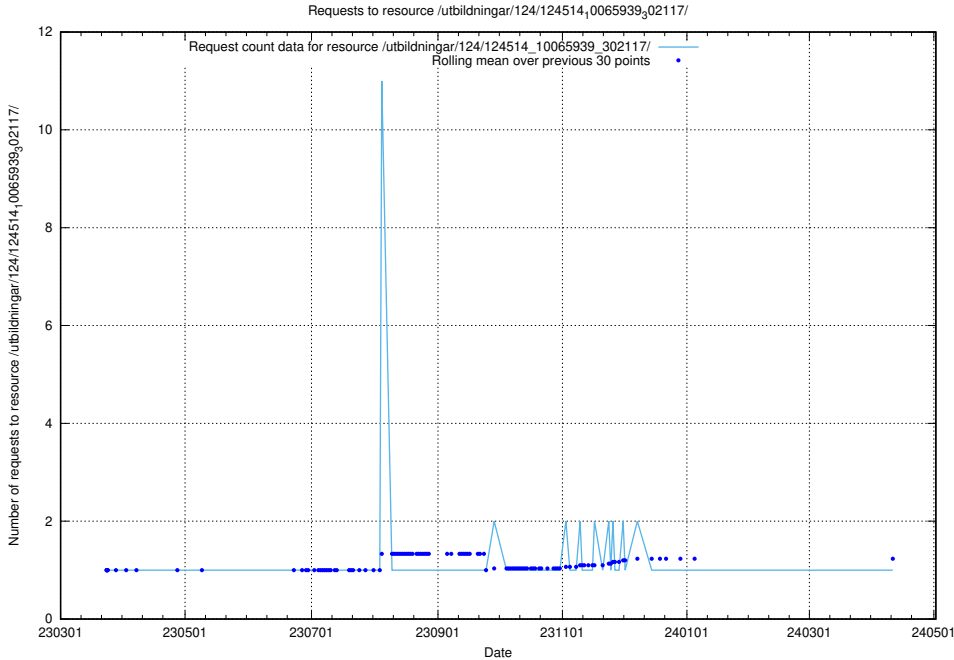

5.1863 Usage of /utbildningar/124/124514_10065939_302117/

Here, we count the number of requests to resource /utbildningar/124/124514_10065939_302117/.