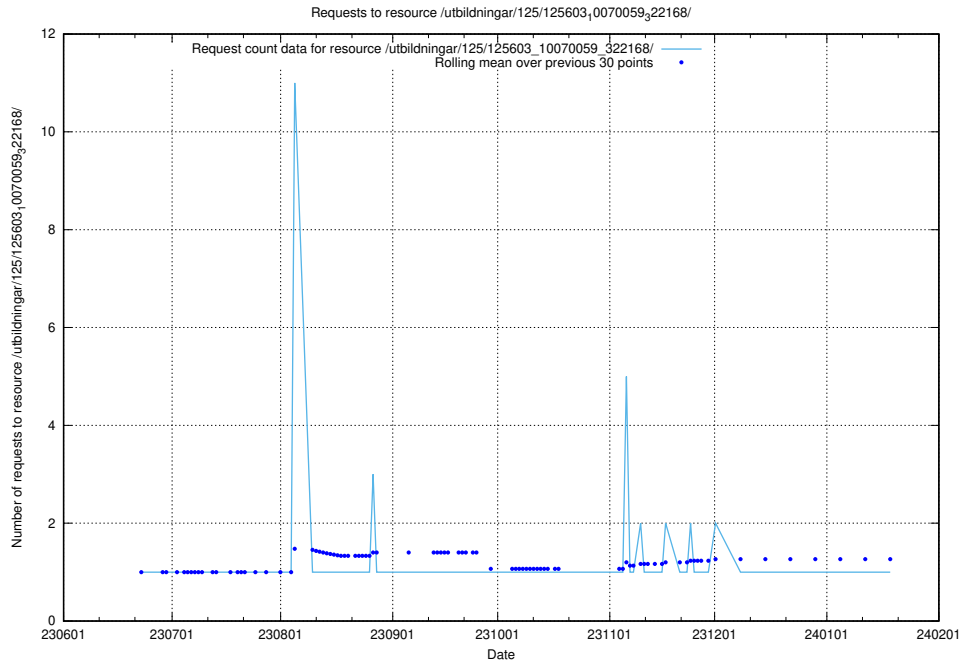

5.5699 Usage of /utbildningar/125/125603_10070059_322168/

Here, we count the number of requests to resource /utbildningar/125/125603_10070059_322168/.