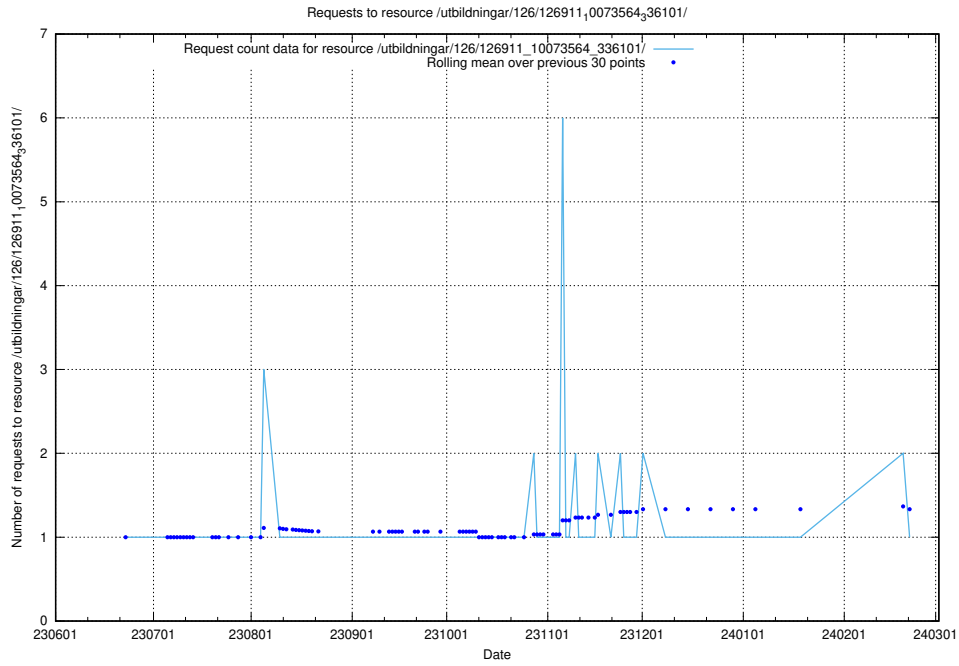

5.5558 Usage of /utbildningar/126/126911_10073564_336101/

Here, we count the number of requests to resource /utbildningar/126/126911_10073564_336101/.