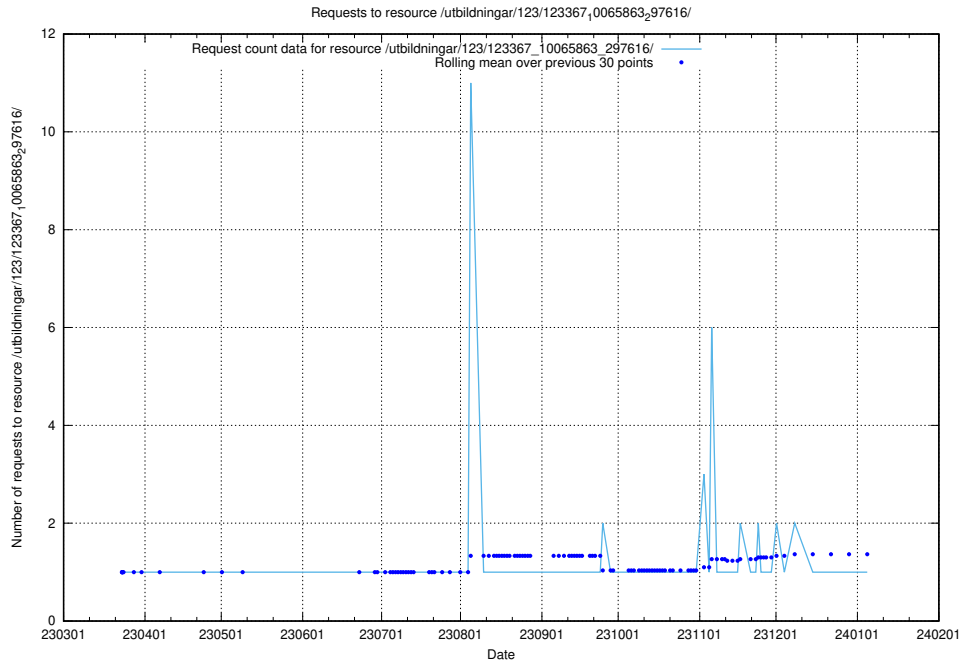

Here, we count the number of requests to resource /utbildningar/124/124854_10073707_336464/events/

5.4764 Usage of /utbildningar/123/123367_10065863_297616/

Here, we count the number of requests to resource /utbildningar/123/123367_10065863_297616/.