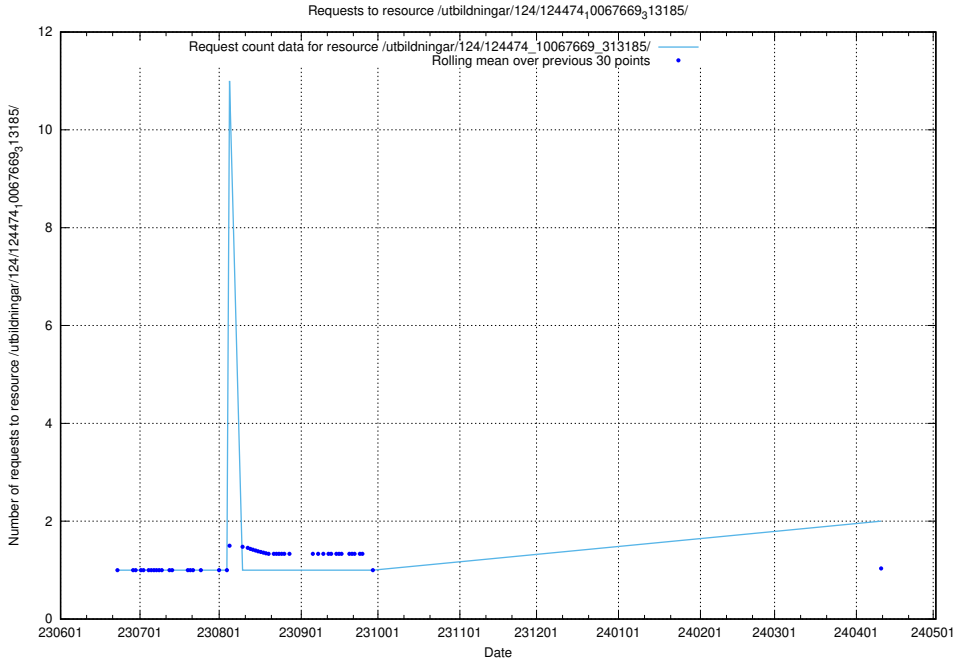

5.835 Usage of /utbildningar/124/124474_10067669_313185/

Here, we count the number of requests to resource /utbildningar/124/124474_10067669_313185/.