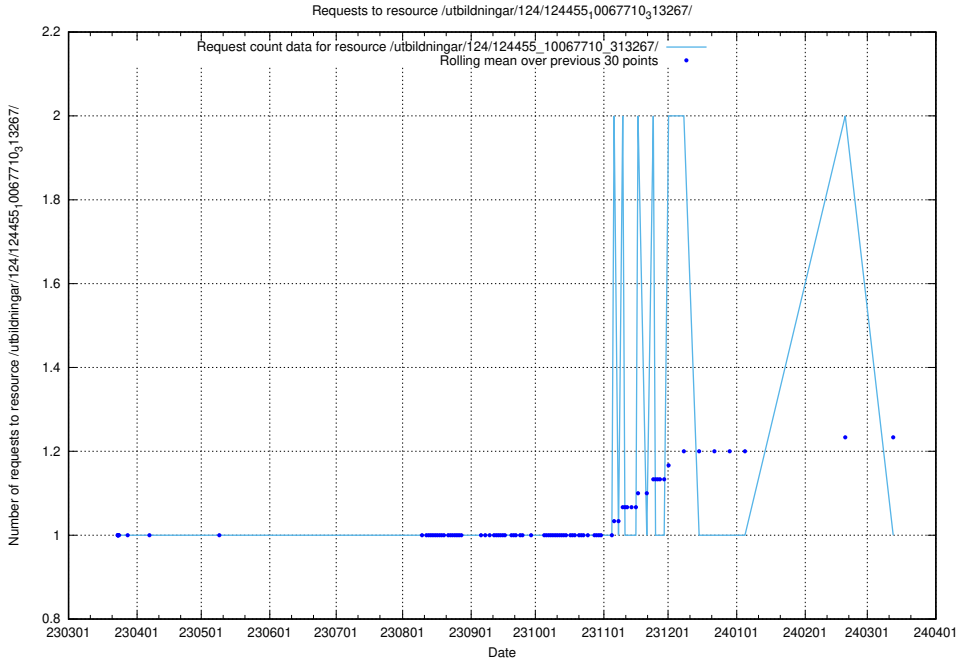

5.3435 Usage of /utbildningar/124/124455_10067710_313267/

Here, we count the number of requests to resource /utbildningar/124/124455_10067710_313267/.