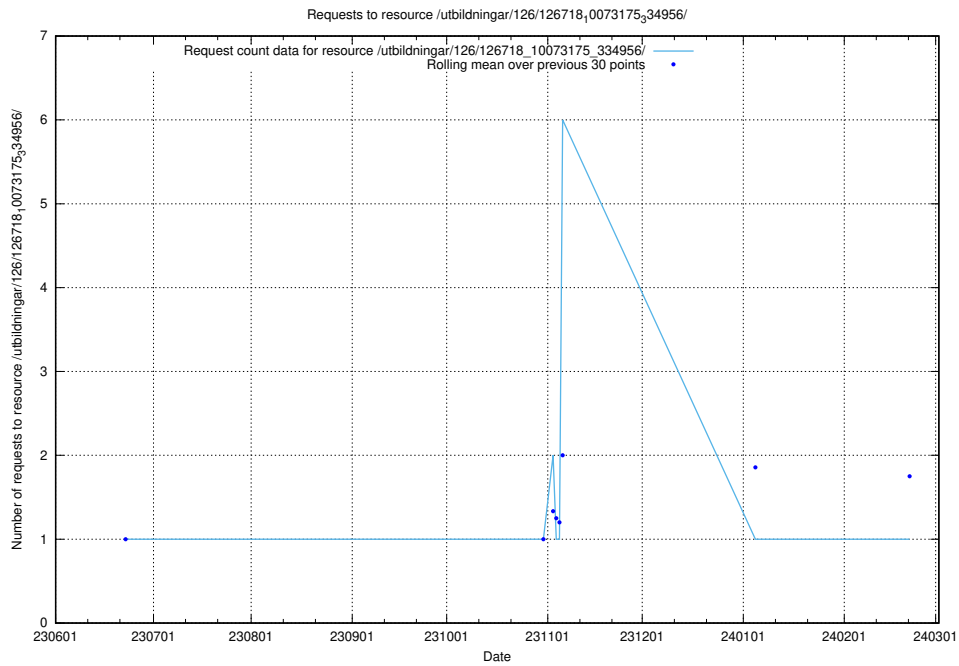

5.5592 Usage of /utbildningar/126/126718_10073175_334956/

Here, we count the number of requests to resource /utbildningar/126/126718_10073175_334956/.