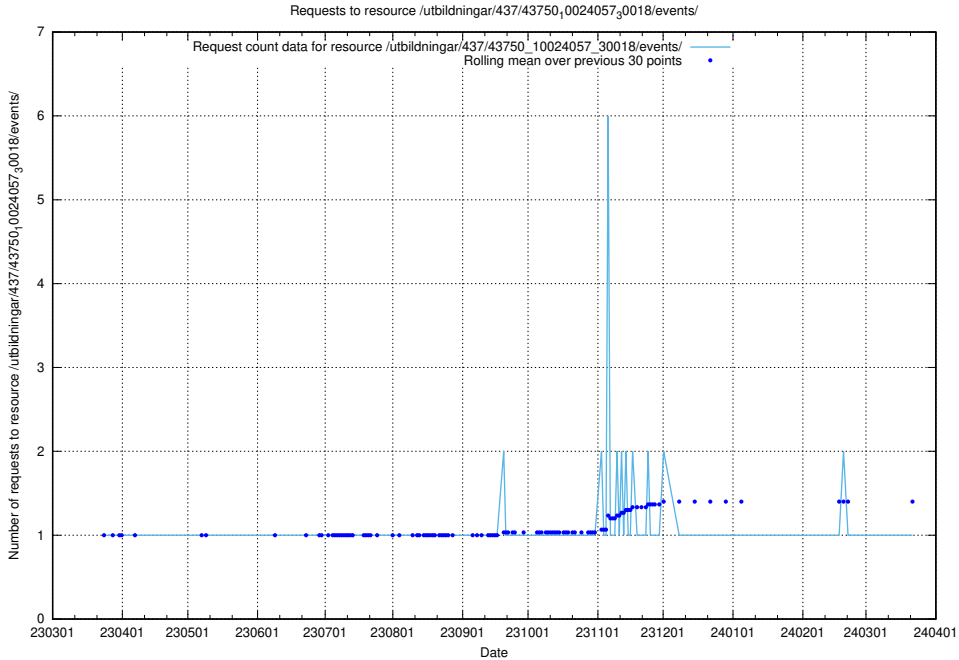

5.6198 Usage of /utbildningar/437/43750_10024057_30018/events/

Here, we count the number of requests to resource /utbildningar/437/43750_10024057_30018/events/.