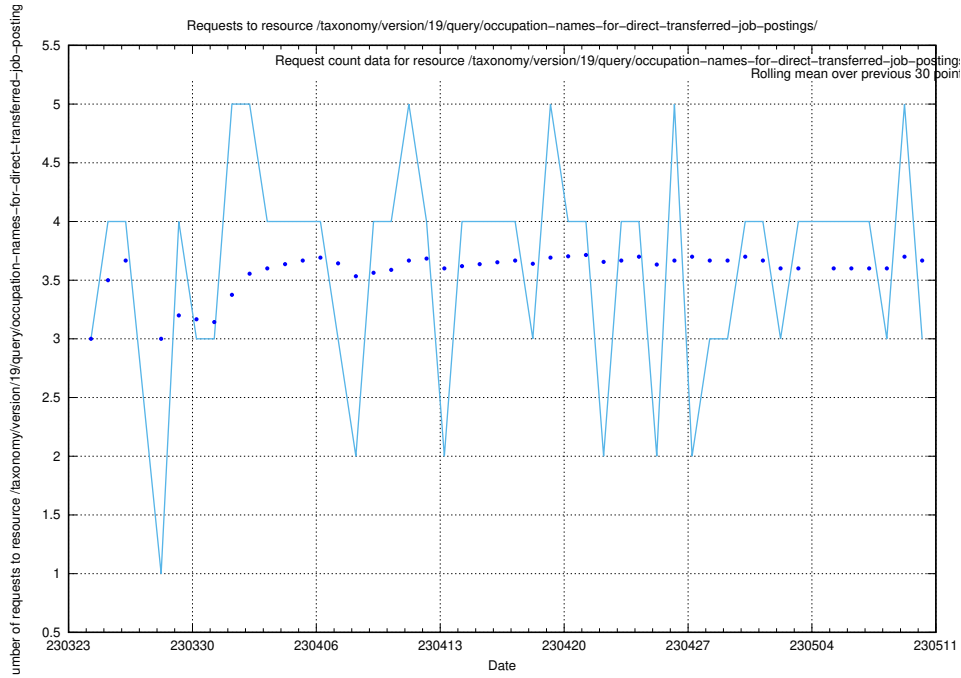

5.414 Usage of /taxonomy/version/19/query/occupation-names-for-direct-transferred-job-postings/

Here, we count the number of requests to resource /taxonomy/version/19/query/occupation-names-for-direct-transferred-job-postings/.