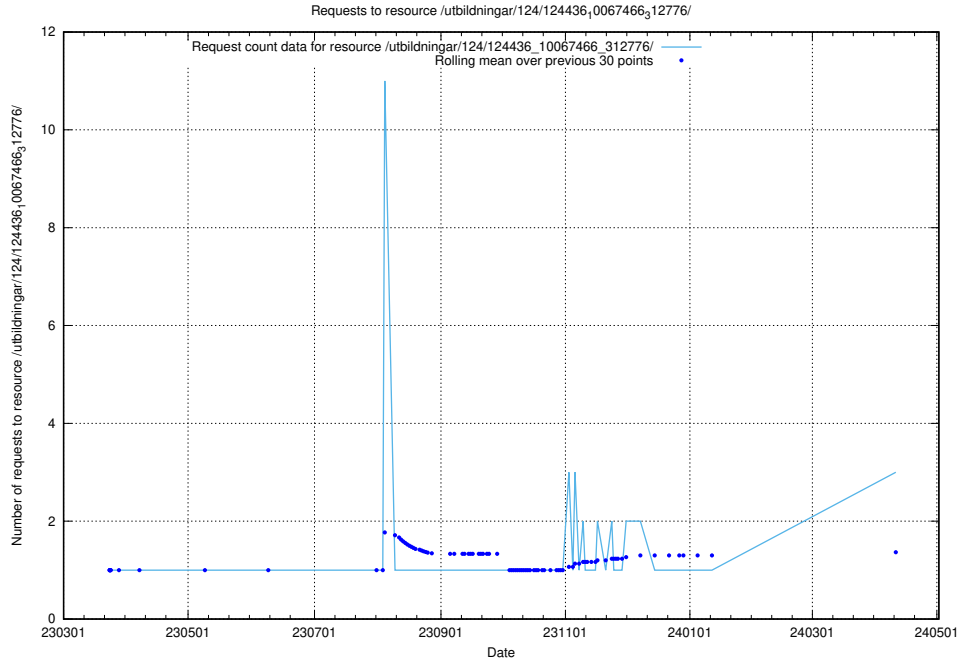

5.308 Usage of /utbildningar/124/124436_10067466_312776/

Here, we count the number of requests to resource /utbildningar/124/124436_10067466_312776/.