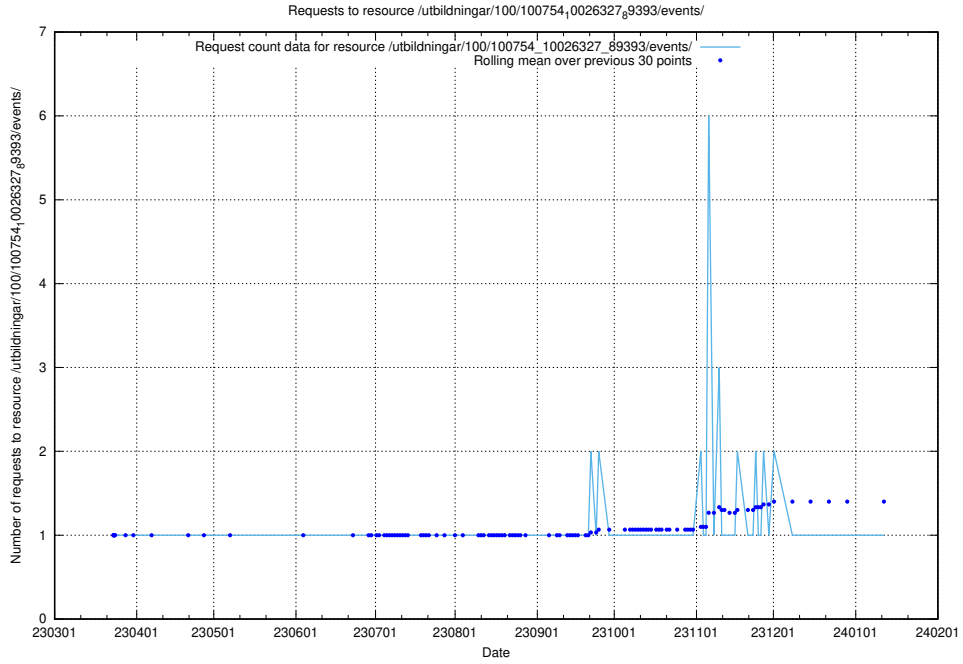

5.5533 Usage of /utbildningar/100/100754_10026327_89393/events/

Here, we count the number of requests to resource /utbildningar/100/100754_10026327_89393/events/.