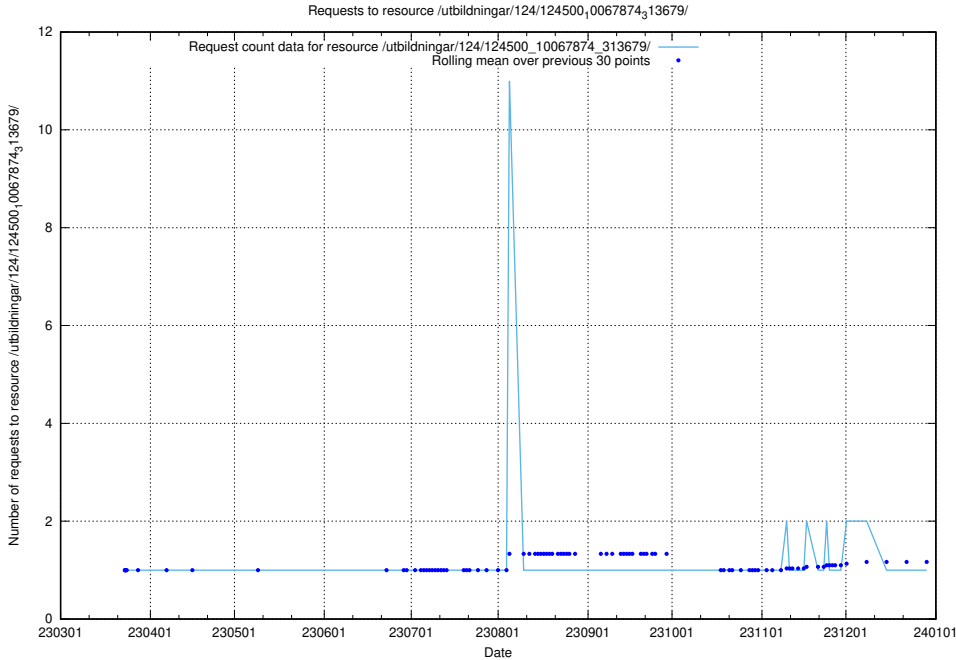

5.2277 Usage of /utbildningar/124/124500_10067874_313679/

Here, we count the number of requests to resource /utbildningar/124/124500_10067874_313679/.