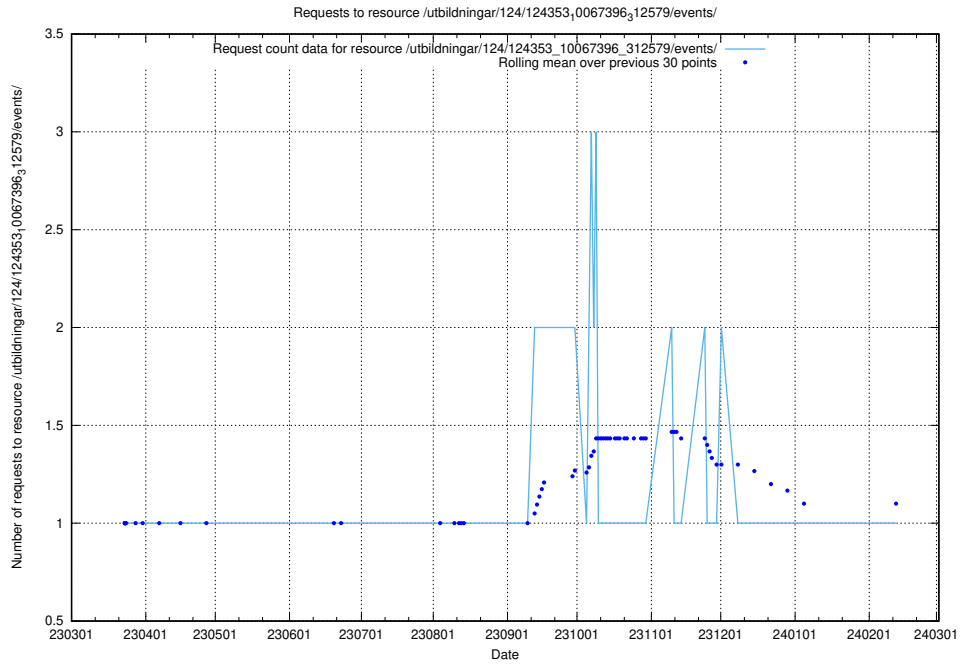

5.3922 Usage of /utbildningar/124/124353_10067396_312579/events/

Here, we count the number of requests to resource /utbildningar/124/124353_10067396_312579/events/