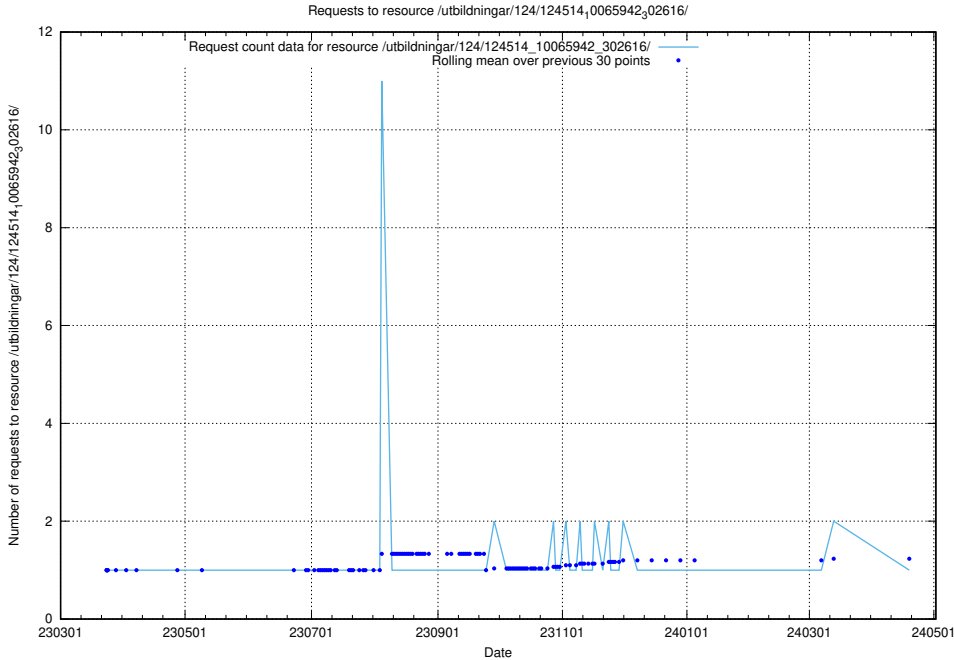

5.1857 Usage of /utbildningar/124/124514_10065942_302616/

Here, we count the number of requests to resource /utbildningar/124/124514_10065942_302616/.