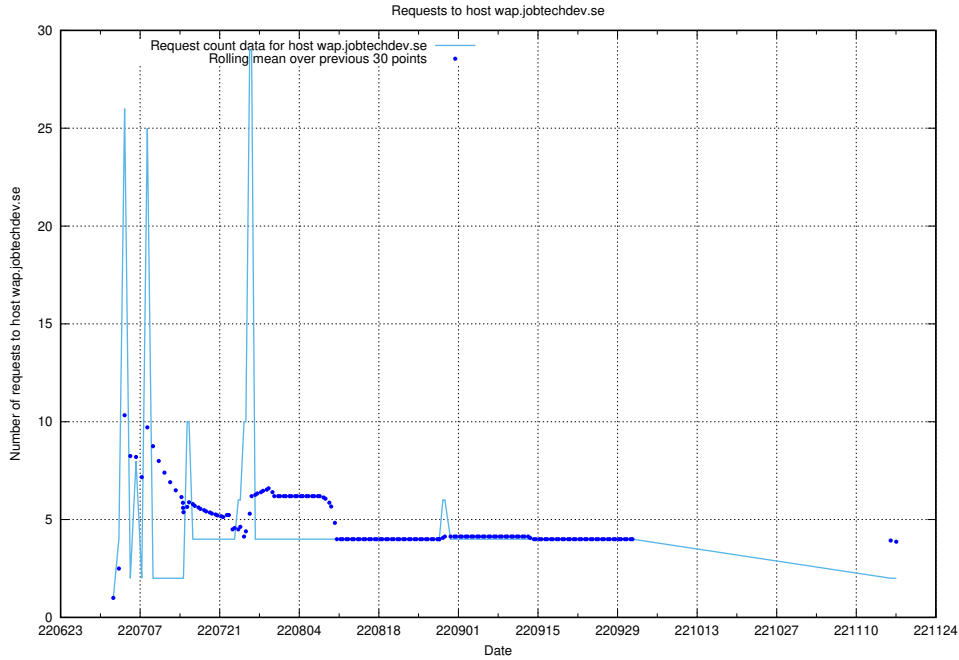

7.396 Usage of wap.jobtechdev.se

Here, we count the number of requests to host wap.jobtechdev.se.