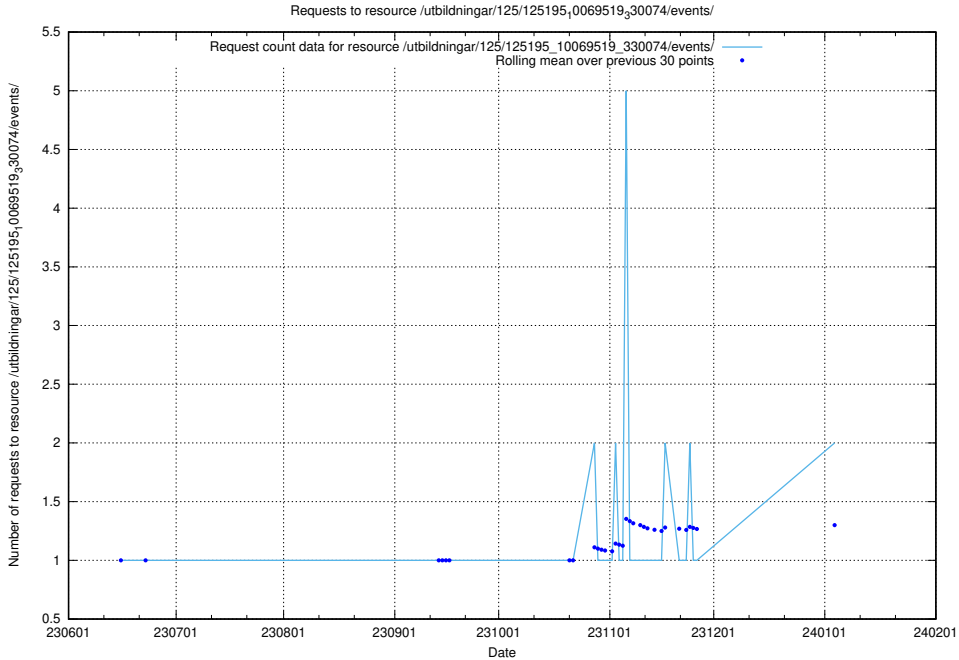

5.854 Usage of /utbildningar/125/125195_10069519_330074/events/

Here, we count the number of requests to resource /utbildningar/125/125195_10069519_330074/events/