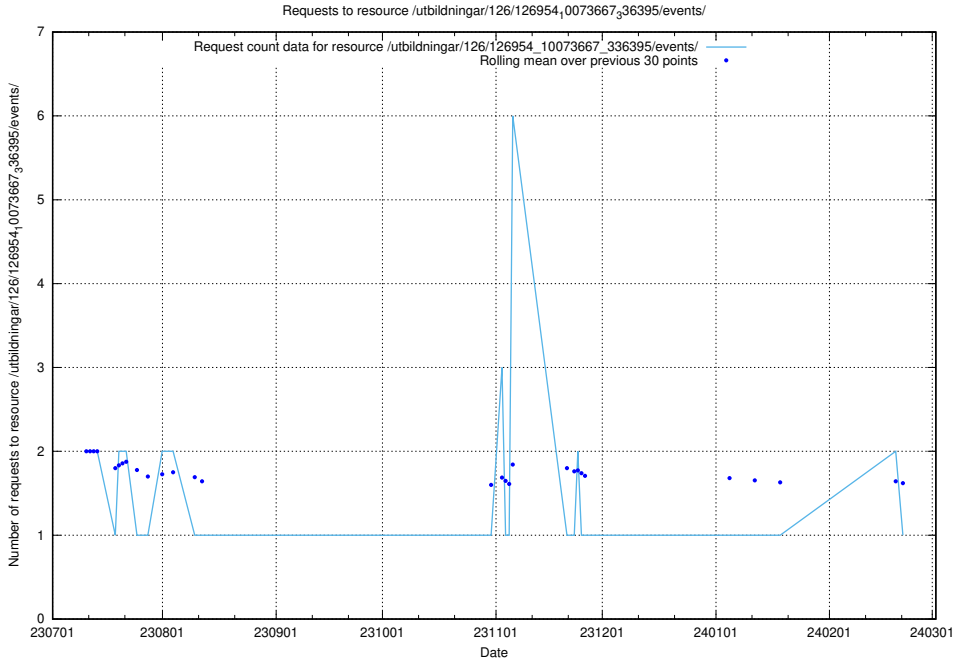

Here, we count the number of requests to resource /utbildningar/126/126954_10073667_336395/events/

5.5089 Usage of /utbildningar/126/126954_10073667_336395/

Here, we count the number of requests to resource /utbildningar/126/126954_10073667_336395/.