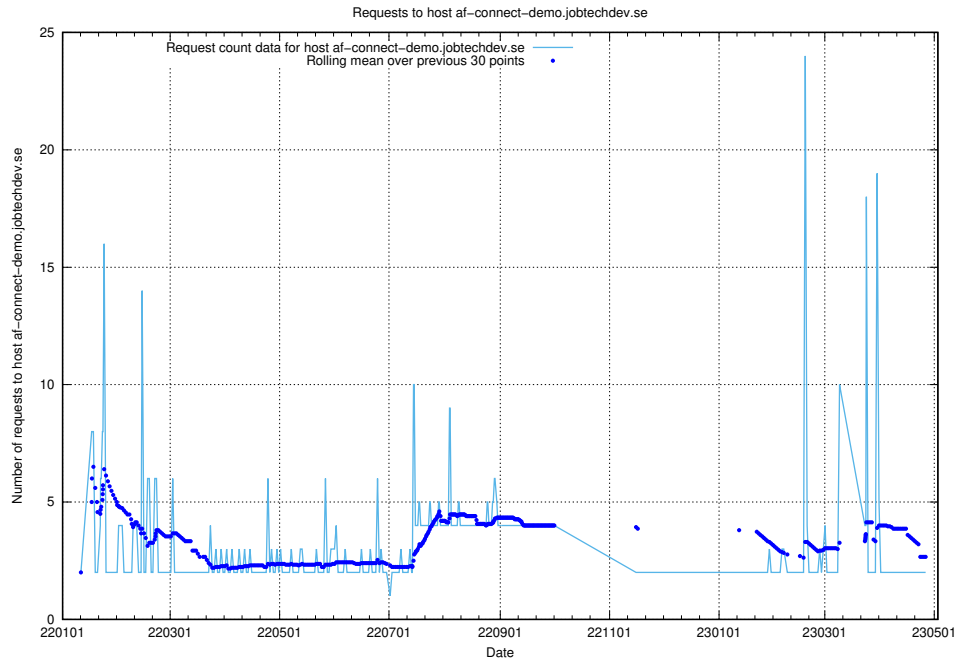

7.284 Usage of af-connect-demo.jobtechdev.se

Here, we count the number of requests to host af-connect-demo.jobtechdev.se.