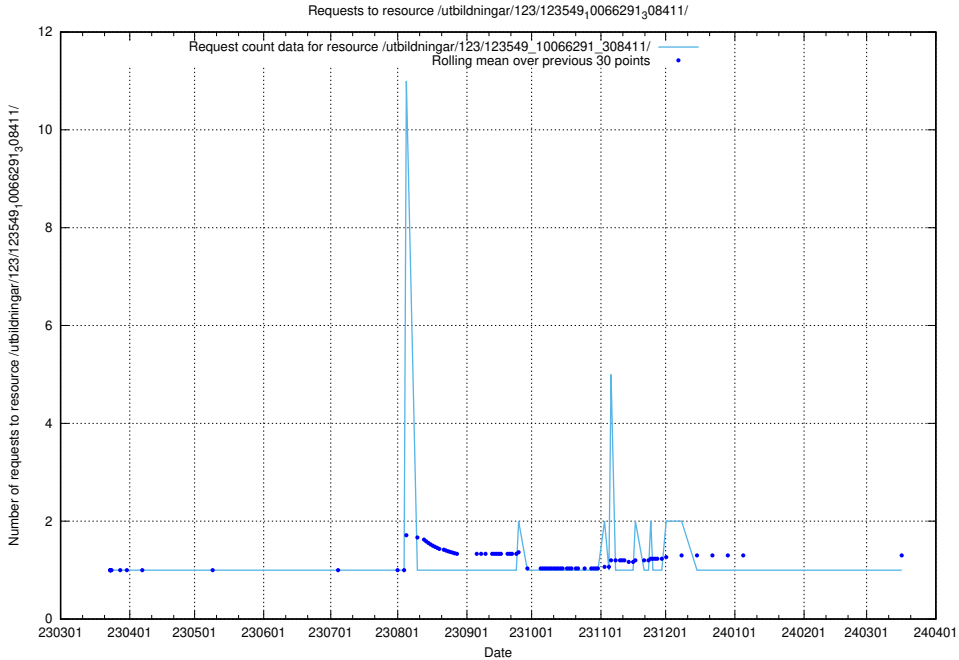

5.4491 Usage of /utbildningar/123/123549_10066291_308411/

Here, we count the number of requests to resource /utbildningar/123/123549_10066291_308411/.