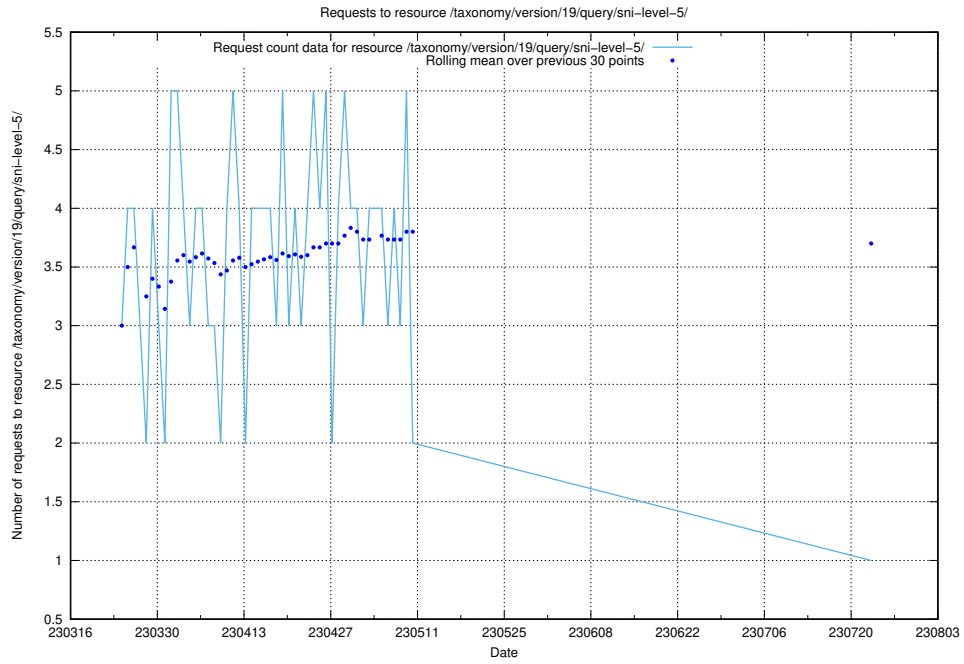

5.6131 Usage of /taxonomy/version/19/query/sni-level-5/

Here, we count the number of requests to resource /taxonomy/version/19/query/sni-level-5/.