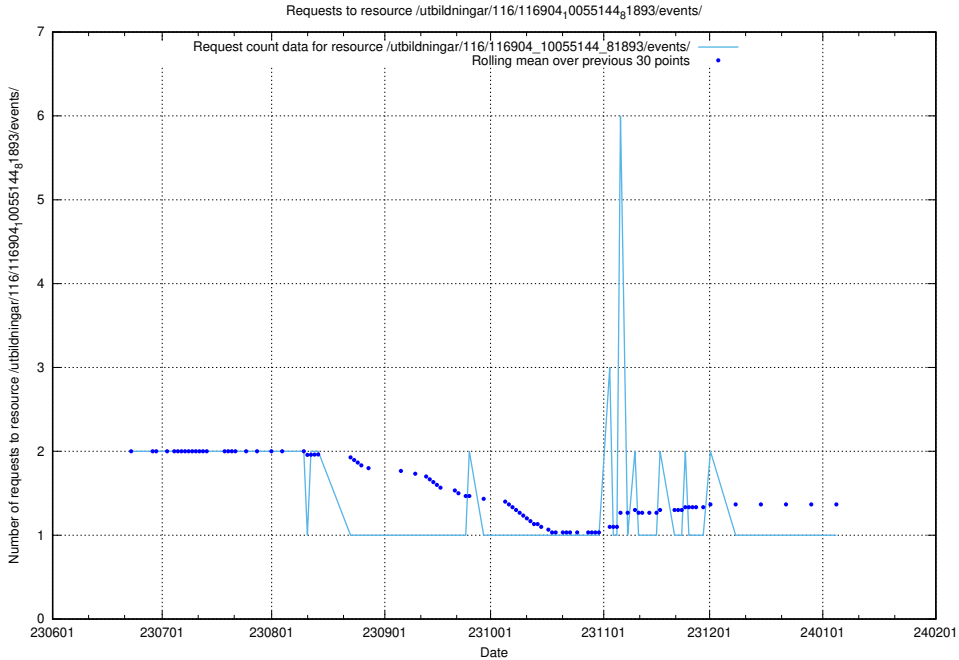

5.5547 Usage of /utbildningar/116/116904_10055144_81893/events/

Here, we count the number of requests to resource /utbildningar/116/116904_10055144_81893/events/.