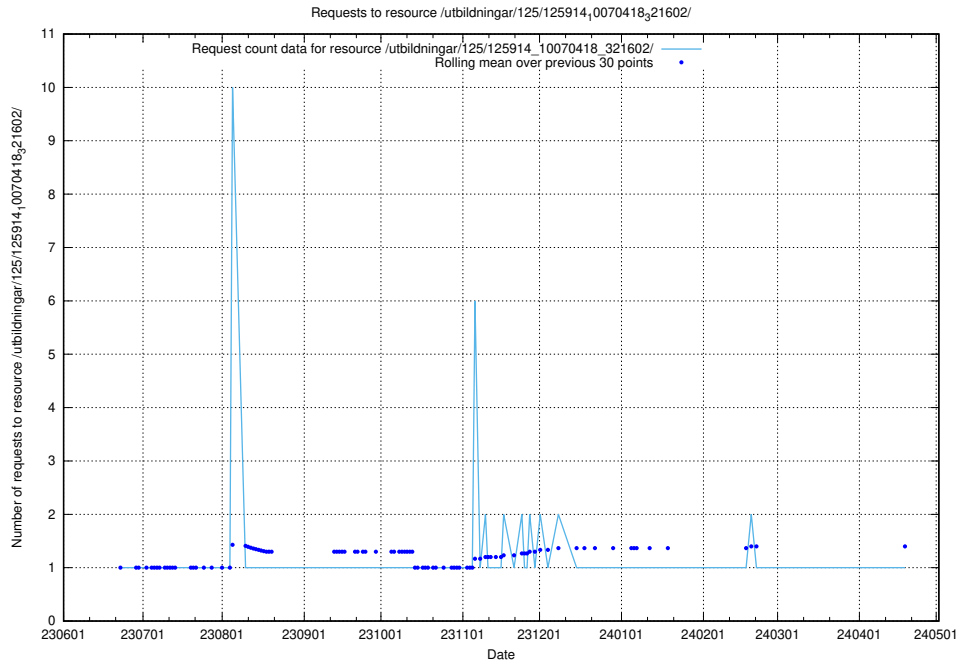

5.5666 Usage of /utbildningar/125/125914_10070418_321602/

Here, we count the number of requests to resource /utbildningar/125/125914_10070418_321602/.