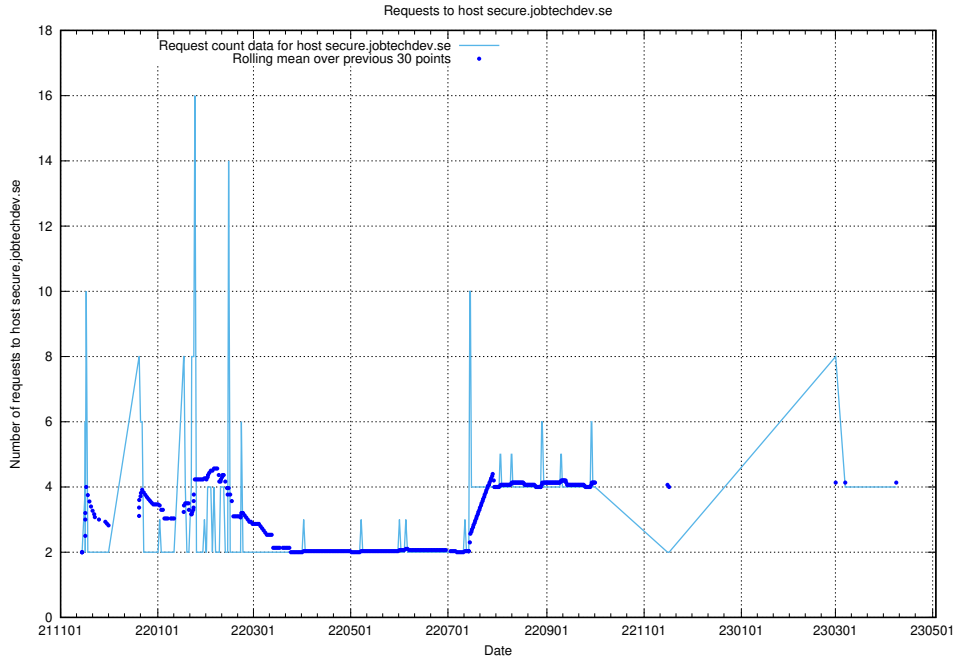

Here, we count the number of requests to host secure.jobtechdev.se.

7.163 Usage of dex-test.jobtechdev.se

Here, we count the number of requests to host dex-test.jobtechdev.se.

7.164 Usage of noc.jobtechdev.se