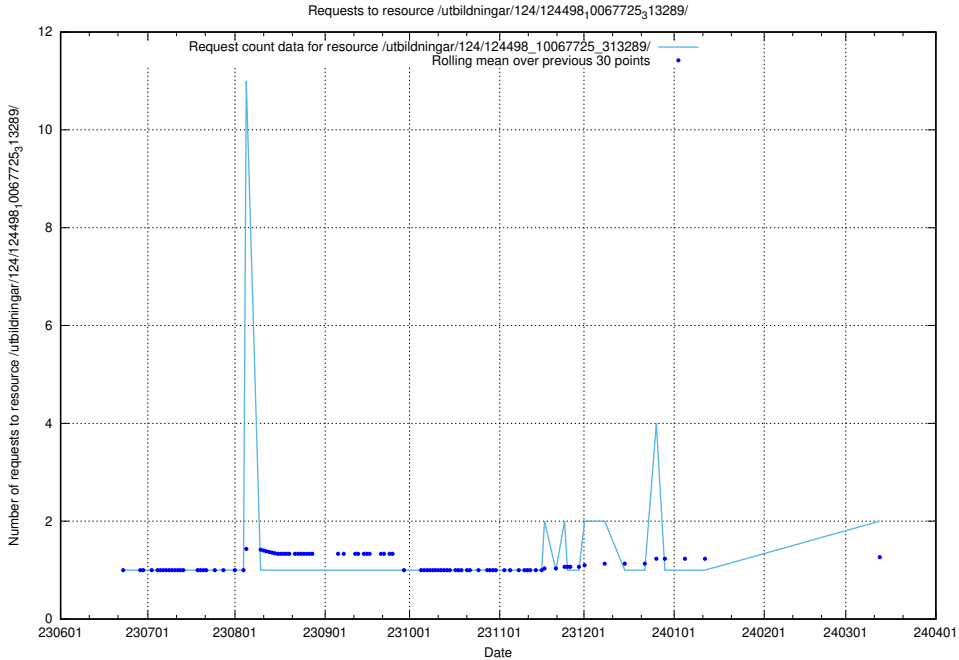

5.832 Usage of /utbildningar/124/124498_10067725_313289/

Here, we count the number of requests to resource /utbildningar/124/124498_10067725_313289/.