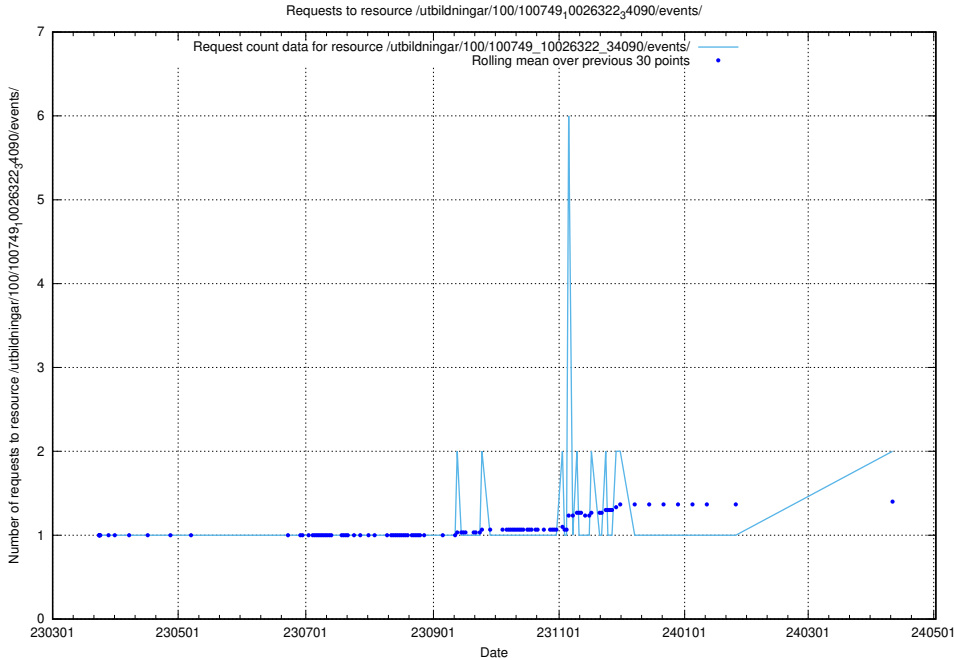

5.815 Usage of /utbildningar/100/100749_10026322_34090/events/

Here, we count the number of requests to resource /utbildningar/100/100749_10026322_34090/events/.