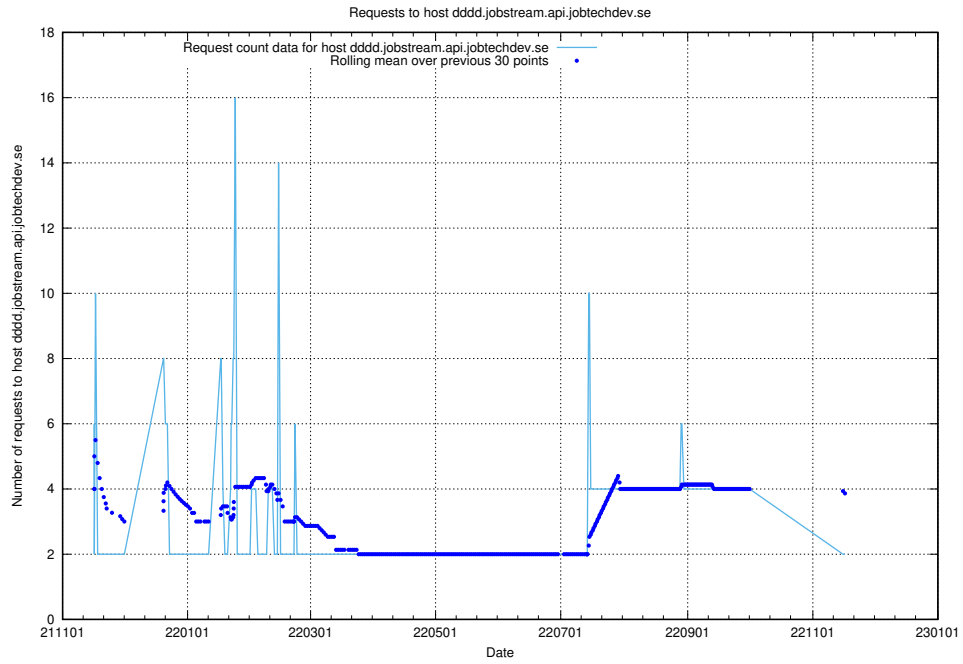

Here, we count the number of requests to host dddd.jobstream.api.jobtechdev.se.

7.529 Usage of doh.api.jobtechdev.se

Here, we count the number of requests to host doh.api.jobtechdev.se.

7.530 Usage of bb.ccc.dddd.atlas.jobtechdev.se