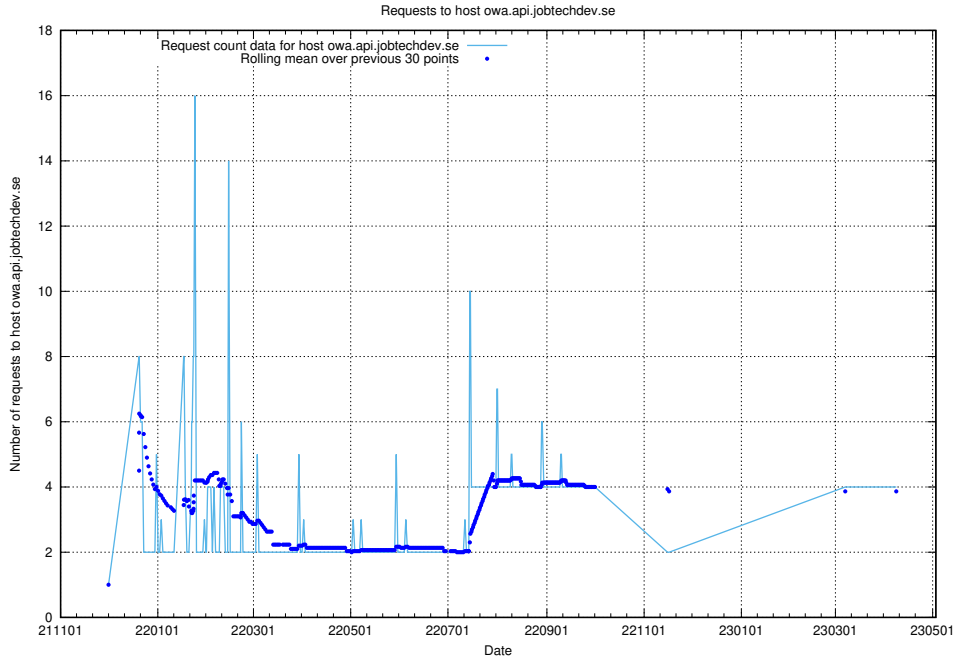

7.135 Usage of owa.jobtechdev.se

Here, we count the number of requests to host owa.jobtechdev.se.

7.136 Usage of owa.api.jobtechdev.se

Here, we count the number of requests to host owa.api.jobtechdev.se.