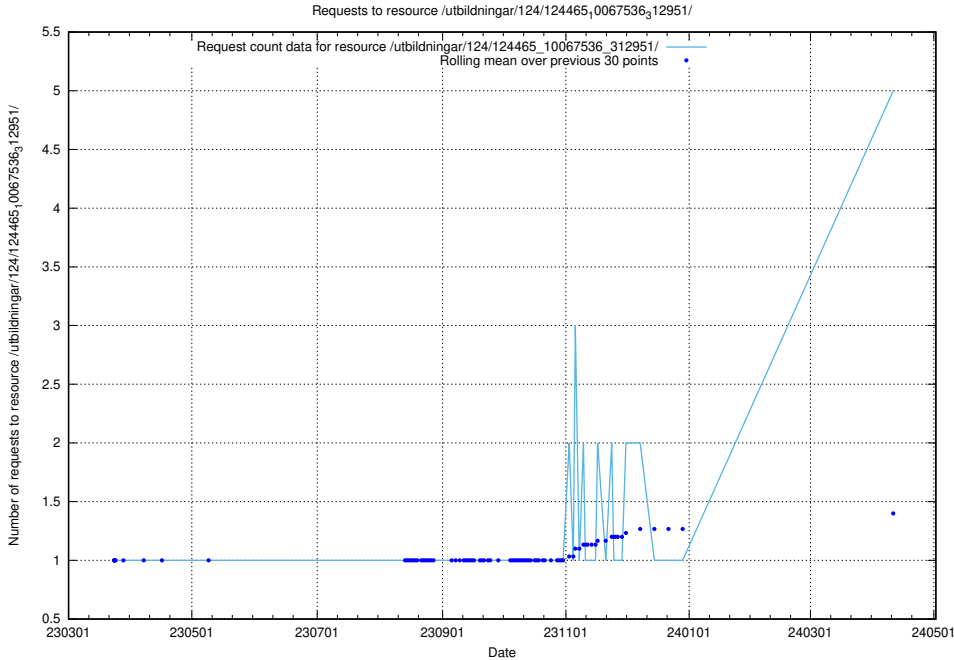

5.128 Usage of /utbildningar/124/124465_10067536_312951/

Here, we count the number of requests to resource /utbildningar/124/124465_10067536_312951/.