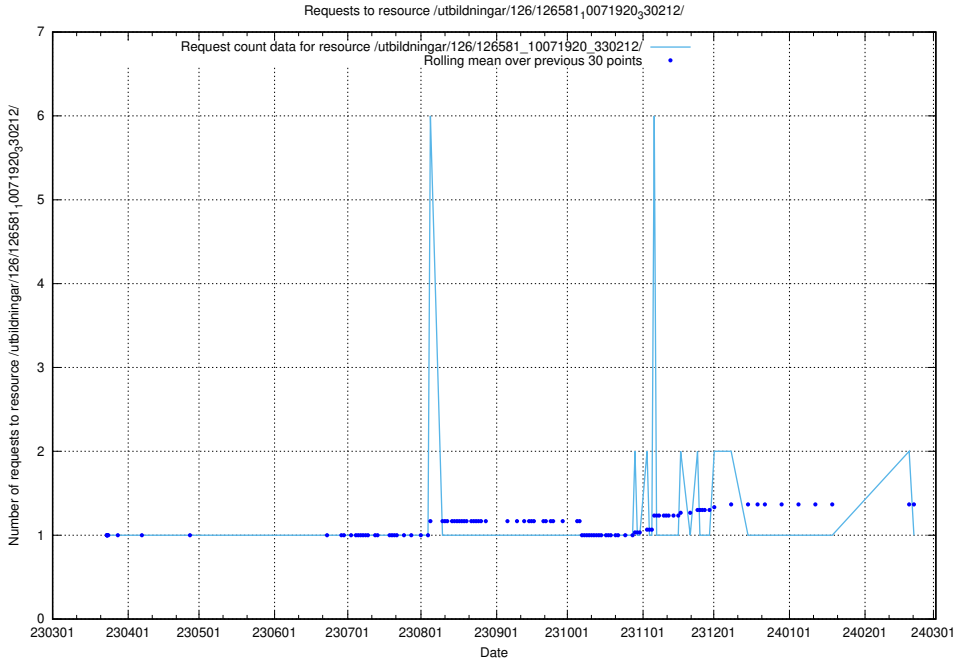

5.6403 Usage of /utbildningar/126/126581_10071920_330212/

Here, we count the number of requests to resource /utbildningar/126/126581_10071920_330212/.