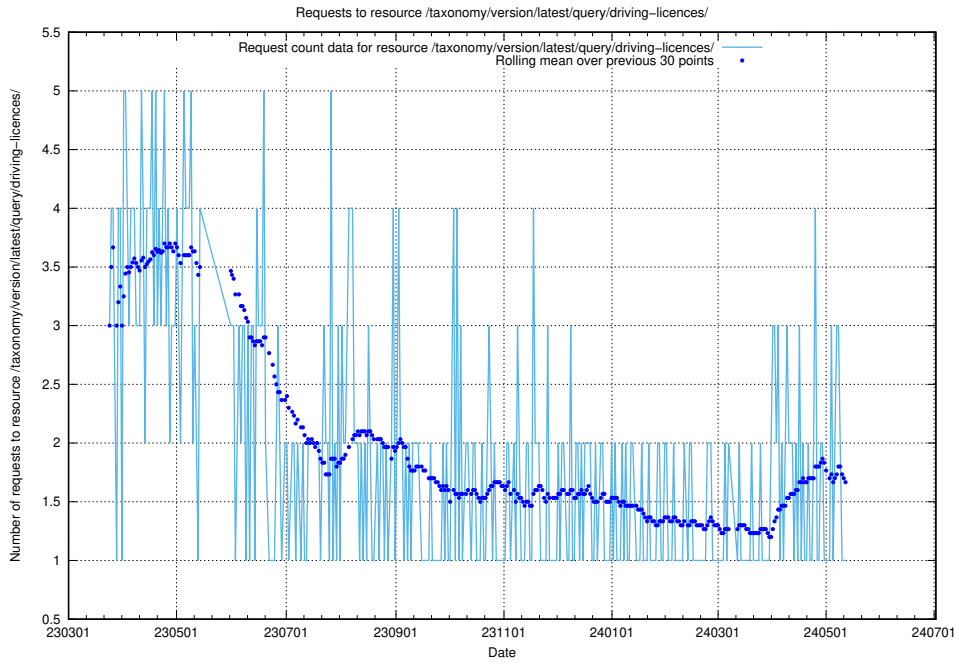

5.6105 Usage of /taxonomy/version/latest/query/driving-licences/

Here, we count the number of requests to resource /taxonomy/version/latest/query/driving-licences/.