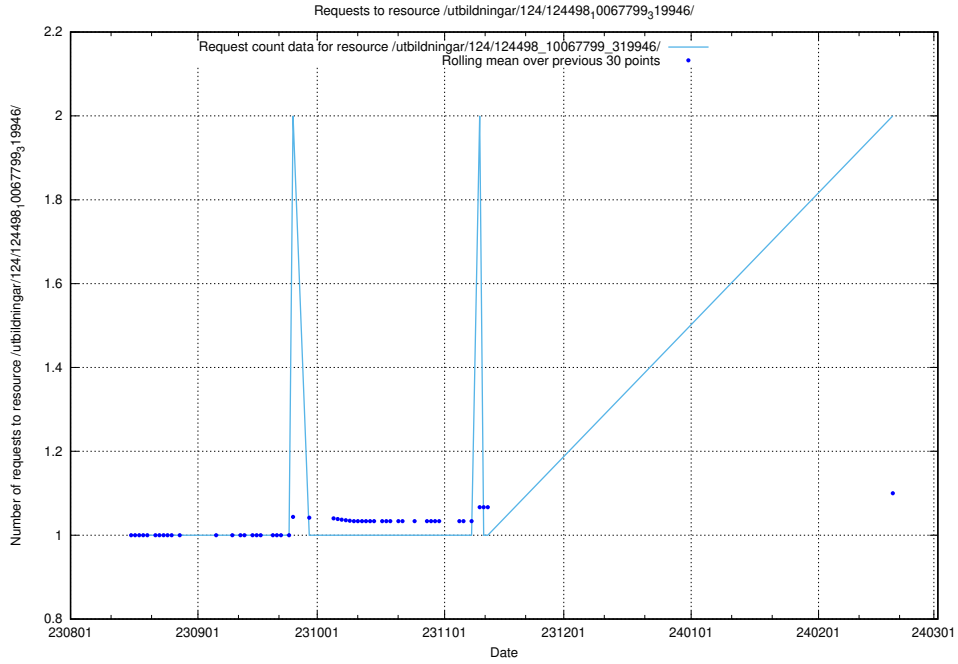

5.735 Usage of /utbildningar/124/124498_10067799_319946/

Here, we count the number of requests to resource /utbildningar/124/124498_10067799_319946/.