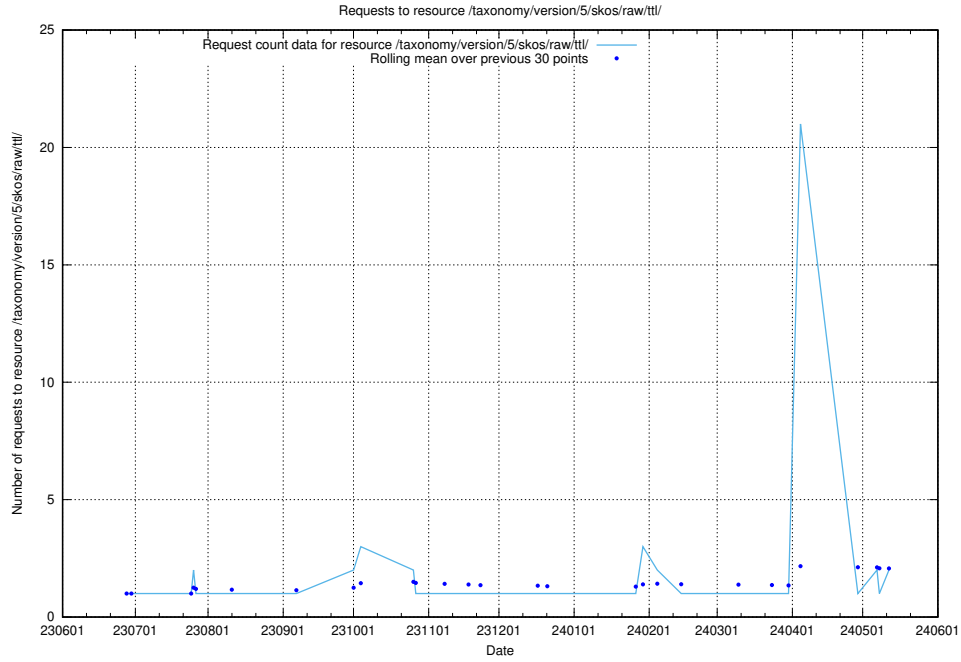

5.810 Usage of /taxonomy/version/5/skos/raw/ttl/

Here, we count the number of requests to resource /taxonomy/version/5/skos/raw/ttl/.