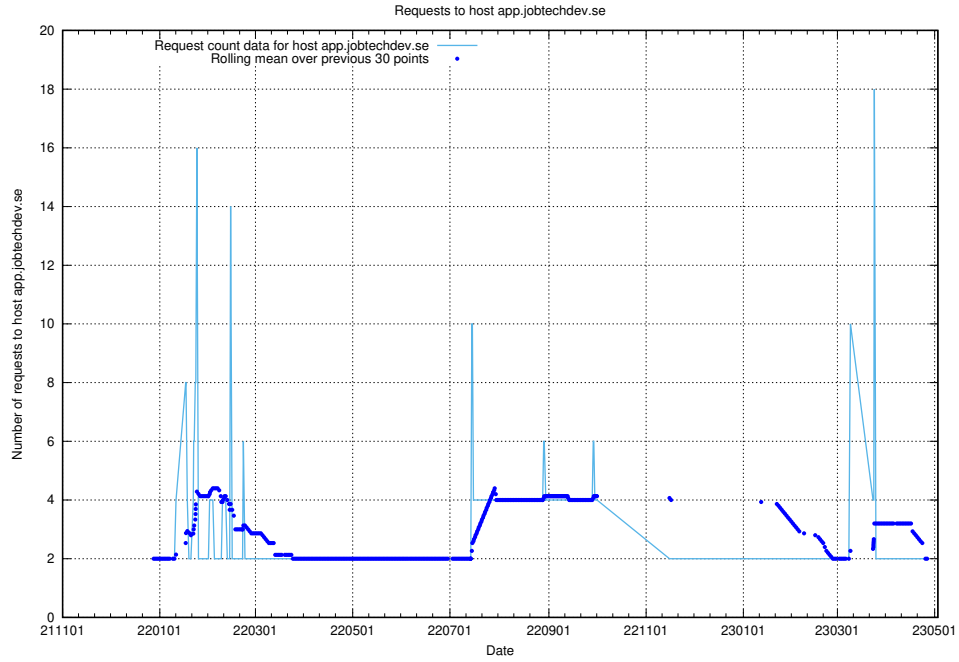

7.364 Usage of app.jobtechdev.se

Here, we count the number of requests to host app.jobtechdev.se.