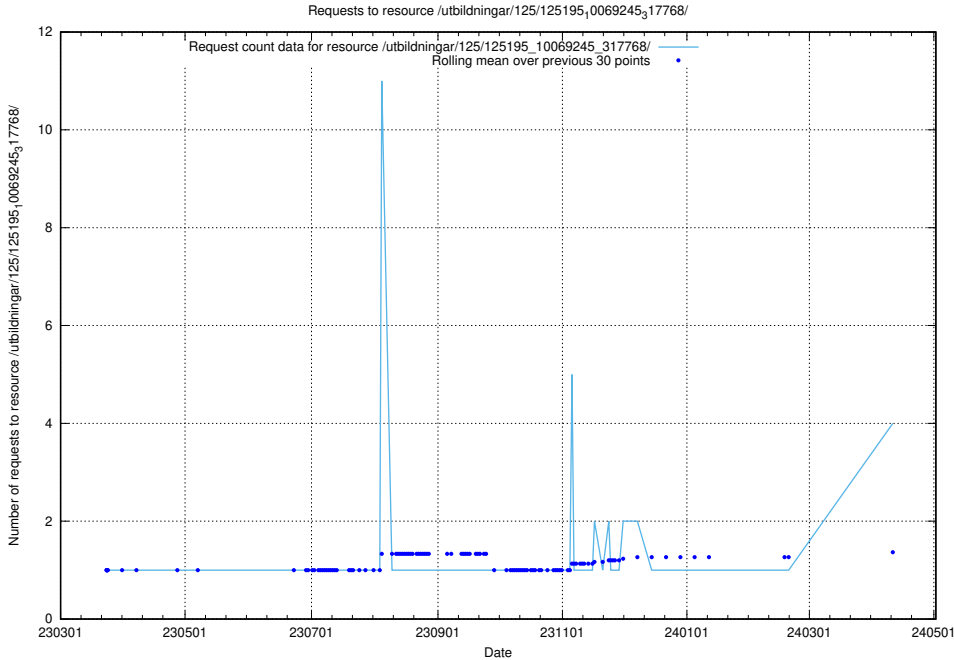

5.159 Usage of /utbildningar/125/125195_10069245_317768/

Here, we count the number of requests to resource /utbildningar/125/125195_10069245_317768/.