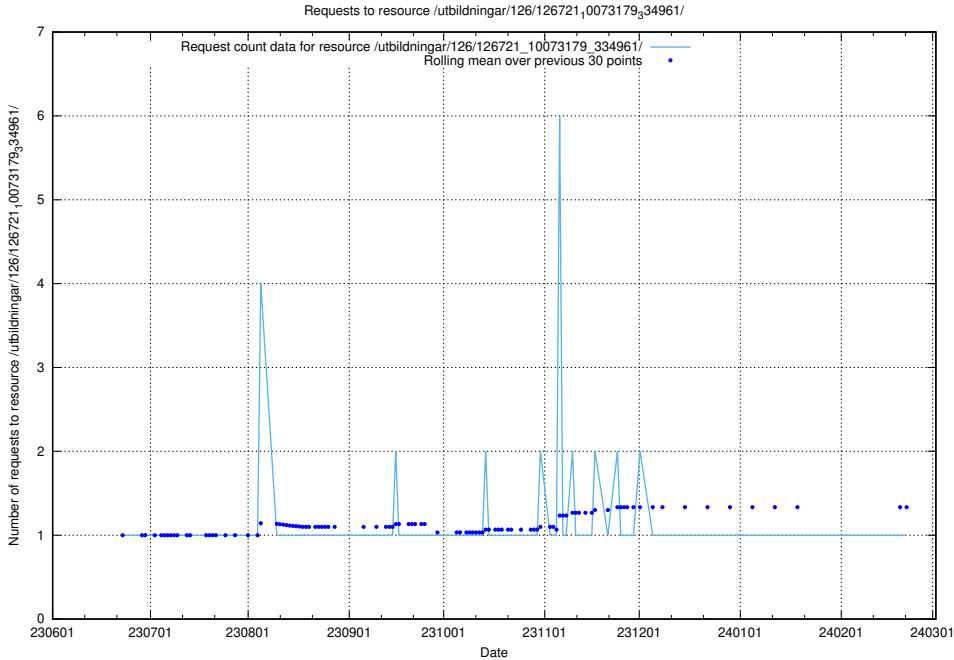

5.5584 Usage of /utbildningar/126/126721_10073179_334961/

Here, we count the number of requests to resource /utbildningar/126/126721_10073179_334961/.