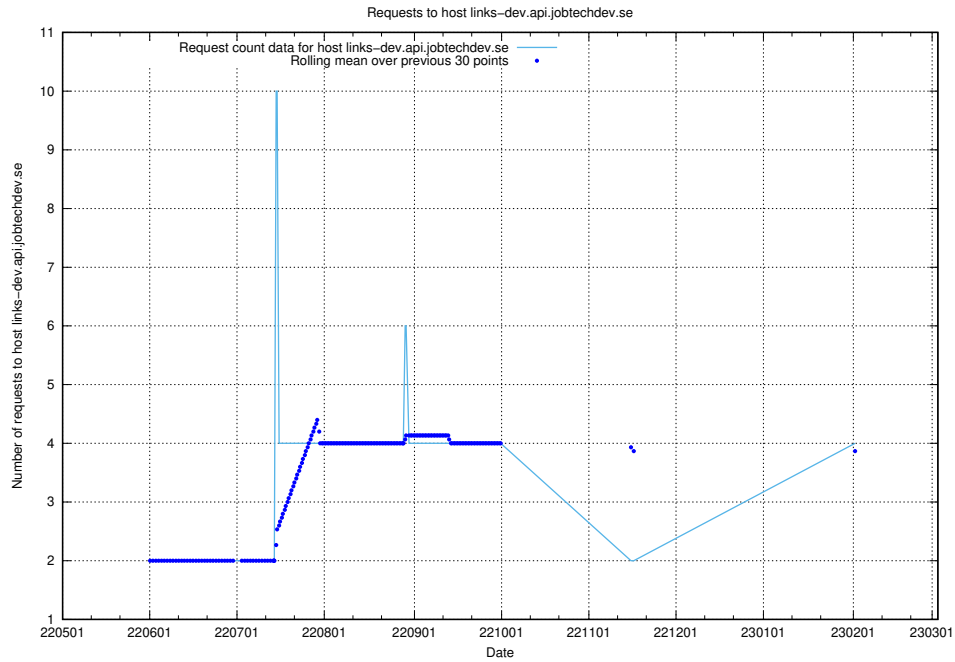

7.149 Usage of links-dev.api.jobtechdev.se

Here, we count the number of requests to host links-dev.api.jobtechdev.se.