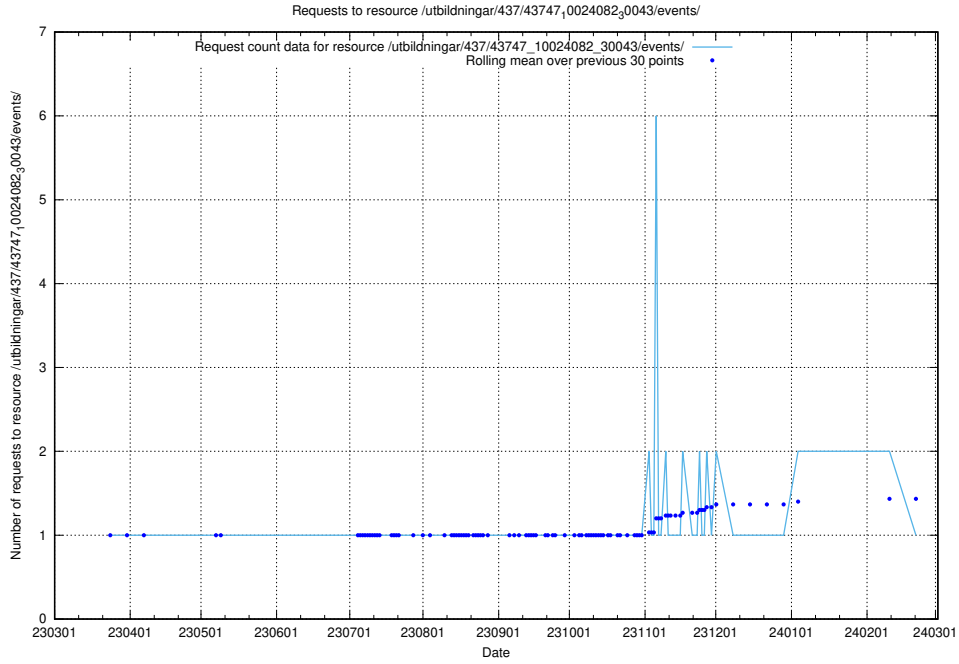

Here, we count the number of requests to resource /utbildningar/437/43750_10024057_30018/events/.

5.6199 Usage of /utbildningar/437/43747_10024082_30043/events/

Here, we count the number of requests to resource /utbildningar/437/43747_10024082_30043/events/.