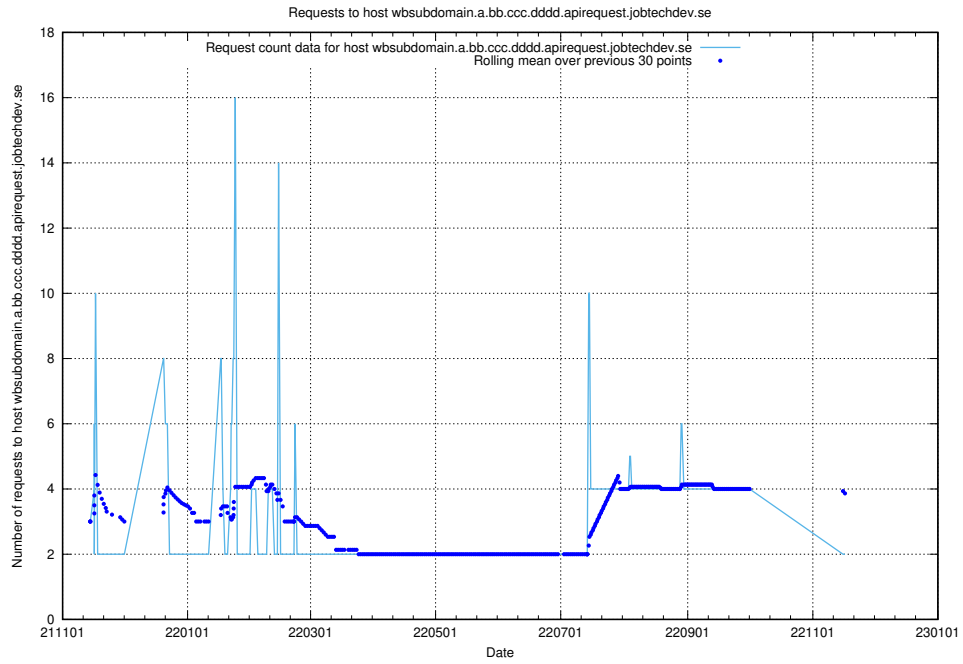

Here, we count the number of requests to host wbsubdomain.a.bb.ccc.dddd.atlas.jobtechdev.se.

7.551 Usage of wbsubdomain.a.bb.ccc.dddd.apirequest.jobtechdev.se

Here, we count the number of requests to host wbsubdomain.a.bb.ccc.dddd.apirequest.jobtechdev.se.