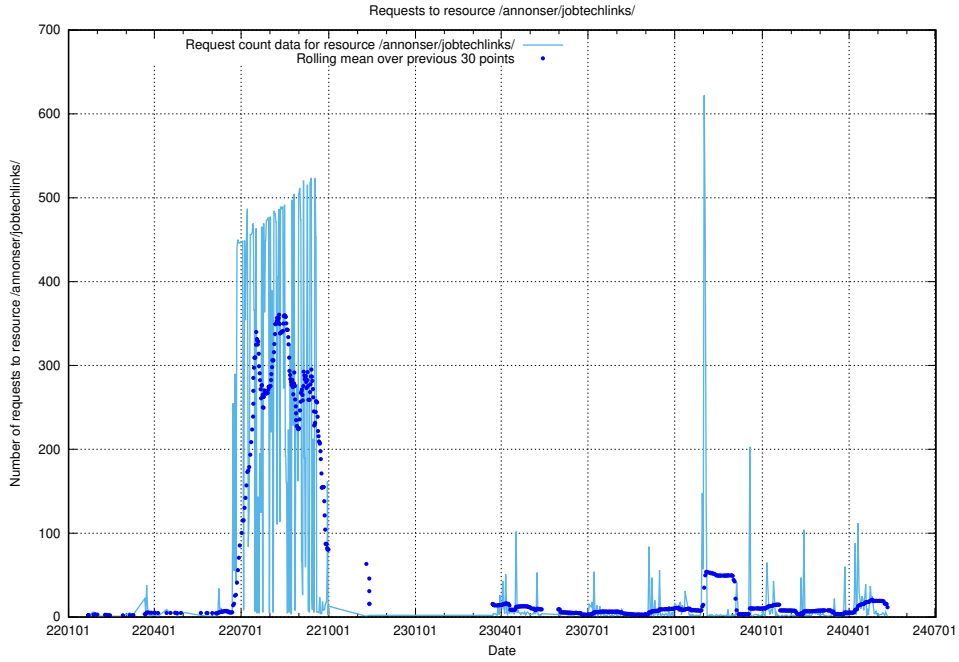

5.2703 Usage of /annonser/jobtechlinks/

Here, we count the number of requests to resource /annonser/jobtechlinks/.