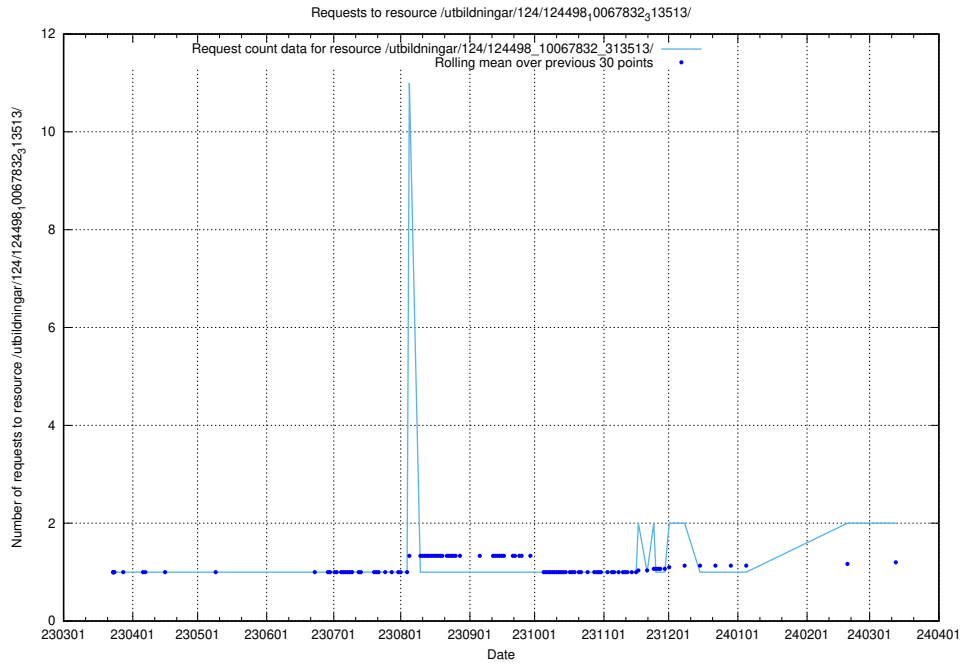

5.571 Usage of /utbildningar/124/124498_10067832_313513/

Here, we count the number of requests to resource /utbildningar/124/124498_10067832_313513/.