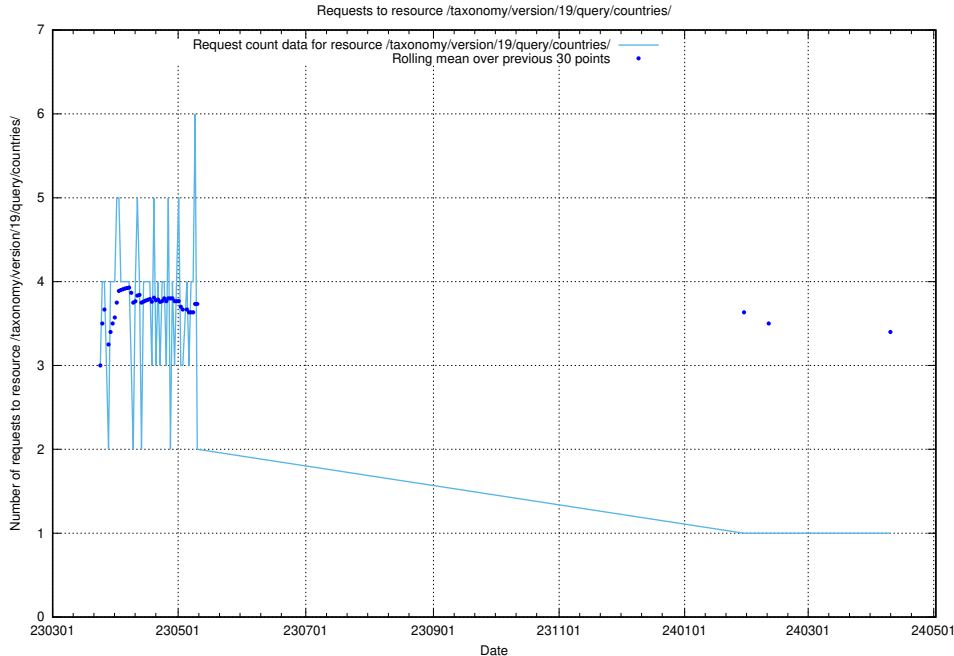

5.6150 Usage of /taxonomy/version/19/query/countries/

Here, we count the number of requests to resource /taxonomy/version/19/query/countries/.