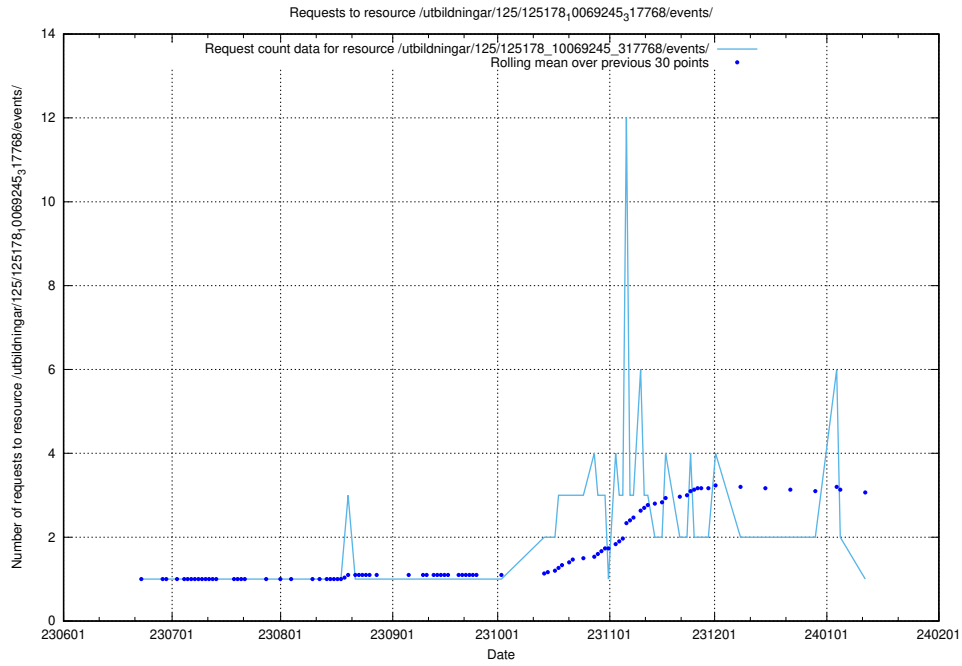

5.5711 Usage of /utbildningar/125/125178_10069245_317768/events/

Here, we count the number of requests to resource /utbildningar/125/125178_10069245_317768/events/