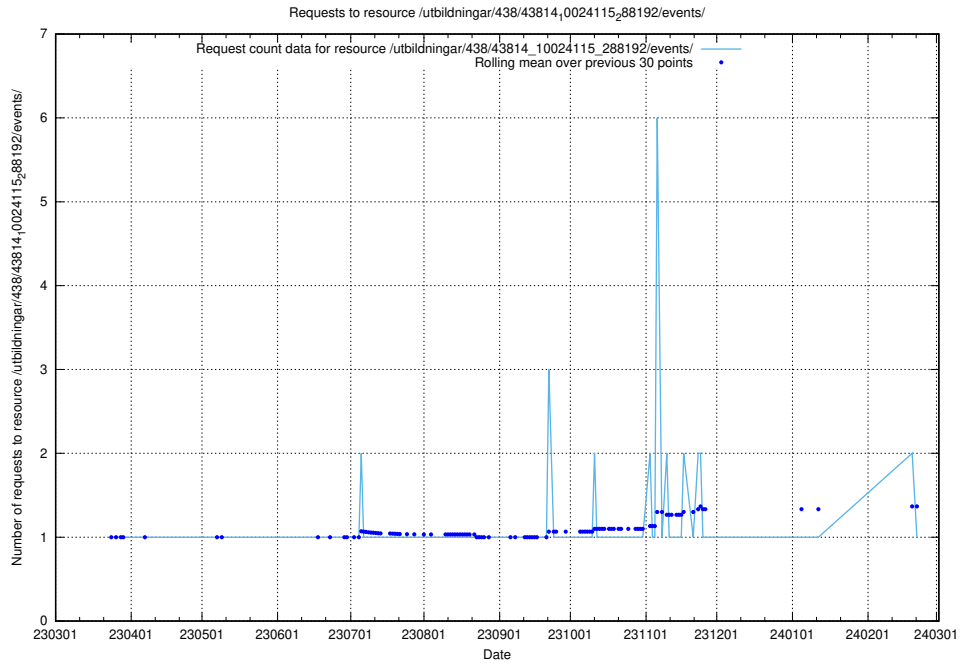

5.6172 Usage of /utbildningar/438/43814_10024115_288192/events/

Here, we count the number of requests to resource /utbildningar/438/43814_10024115_288192/events/.