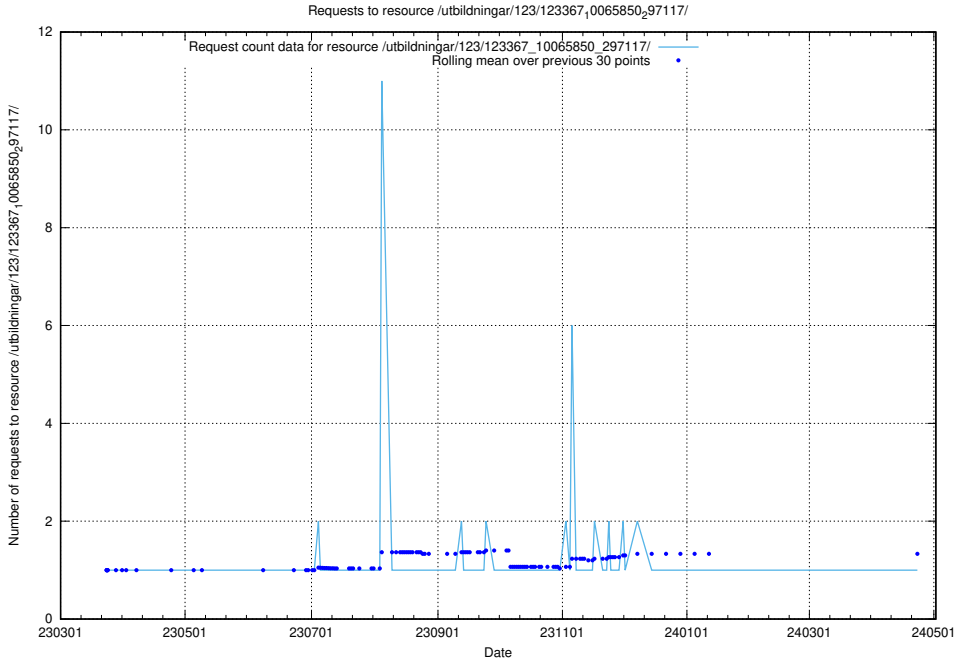

5.4826 Usage of /utbildningar/123/123367_10065850_297117/

Here, we count the number of requests to resource /utbildningar/123/123367_10065850_297117/.