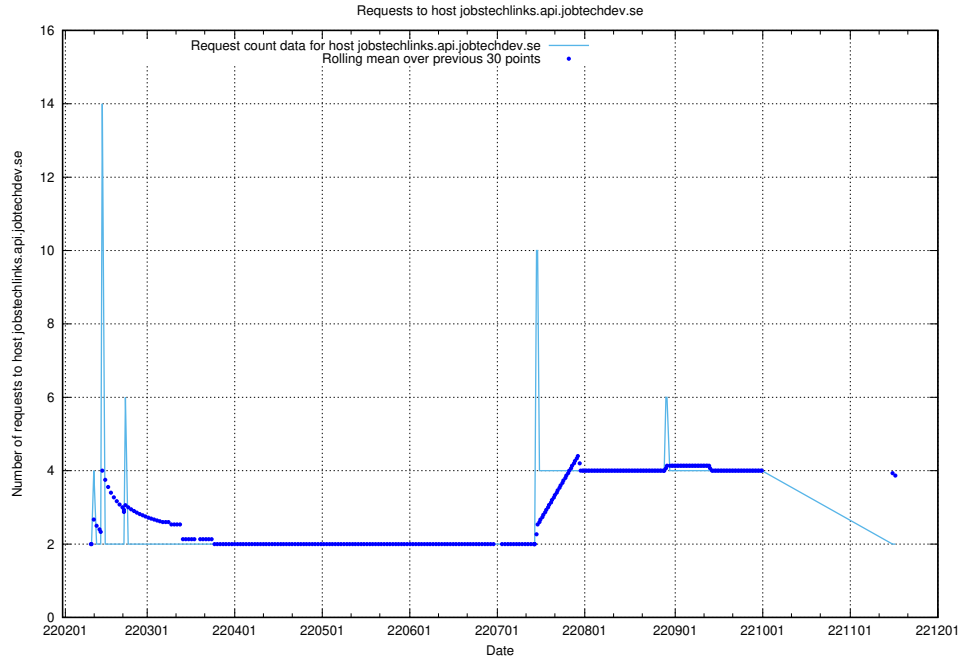

7.557 Usage of `jobstechlinks.api.jobtechdev.se`

Here, we count the number of requests to host `jobstechlinks.api.jobtechdev.se`.