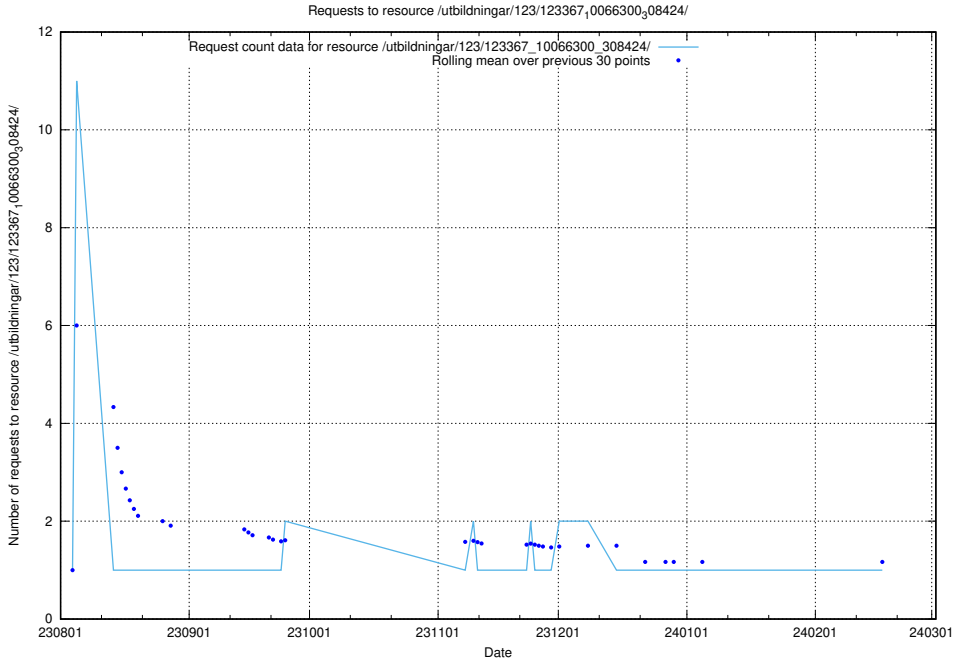

Here, we count the number of requests to resource /utbildningar/123/123367_10066300_308424/events/

5.4861 Usage of /utbildningar/123/123367_10066300_308424/

Here, we count the number of requests to resource /utbildningar/123/123367_10066300_308424/.