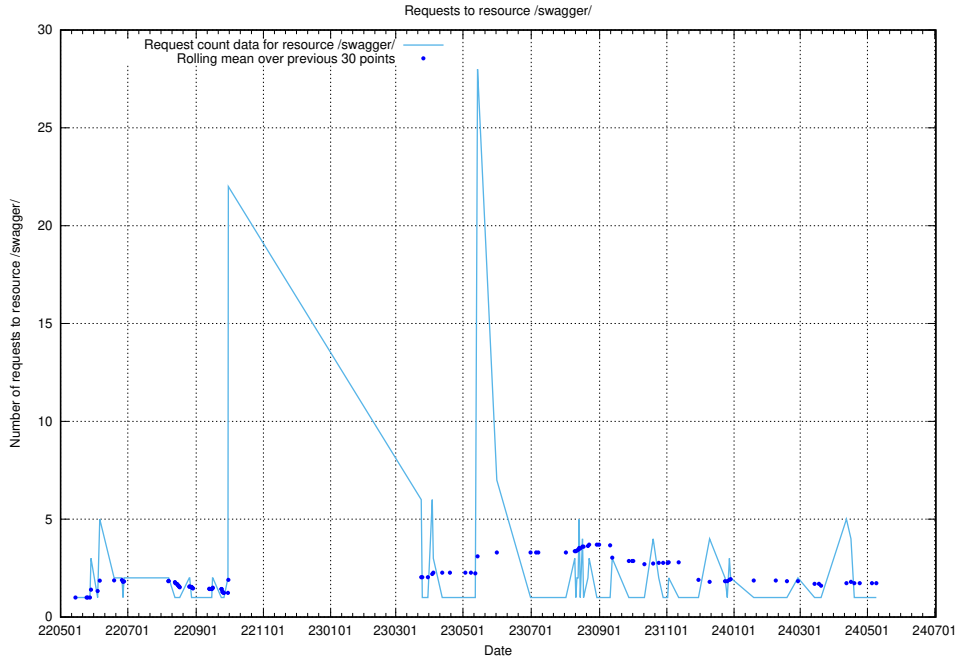

5.1036 Usage of /swagger/

Here, we count the number of requests to resource /swagger/.