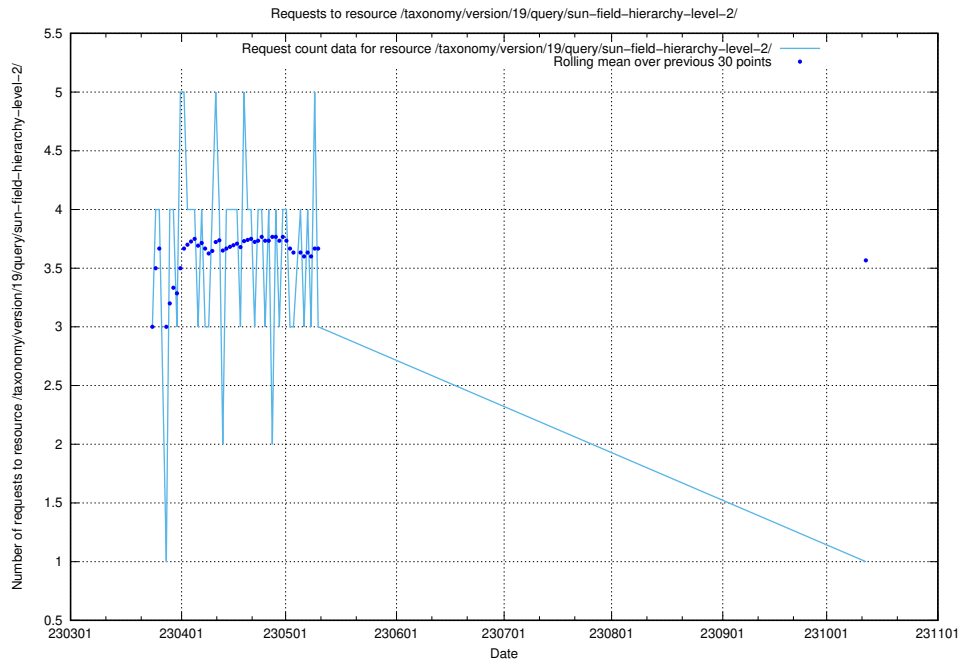

5.6120 Usage of /taxonomy/version/19/query/sun-field-hierarchy-level-2/

Here, we count the number of requests to resource /taxonomy/version/19/query/sun-field-hierarchy-level-2/.