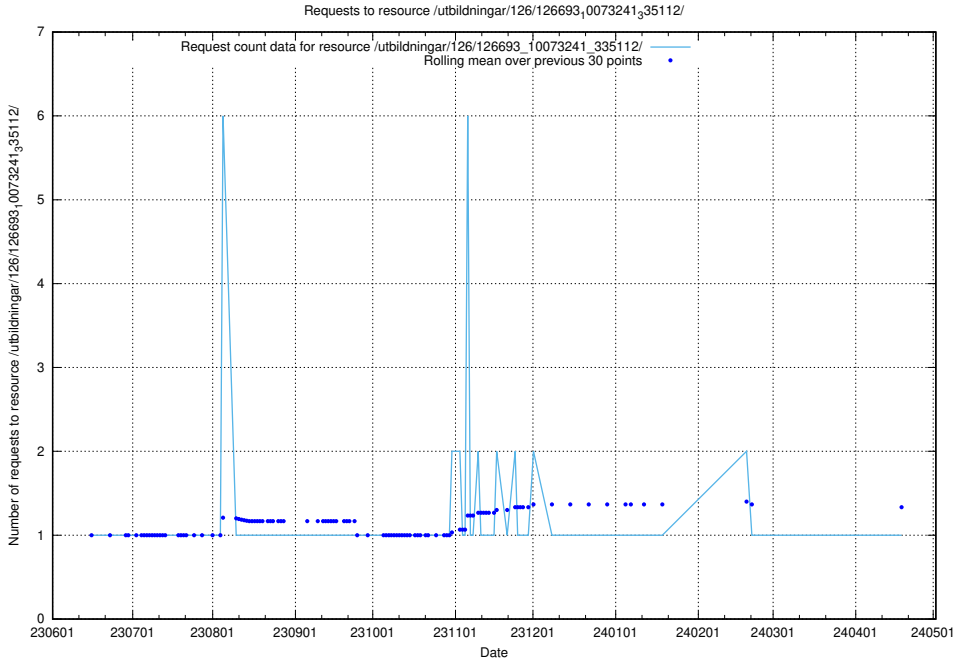

5.5850 Usage of /utbildningar/126/126693_10073241_335112/

Here, we count the number of requests to resource /utbildningar/126/126693_10073241_335112/.