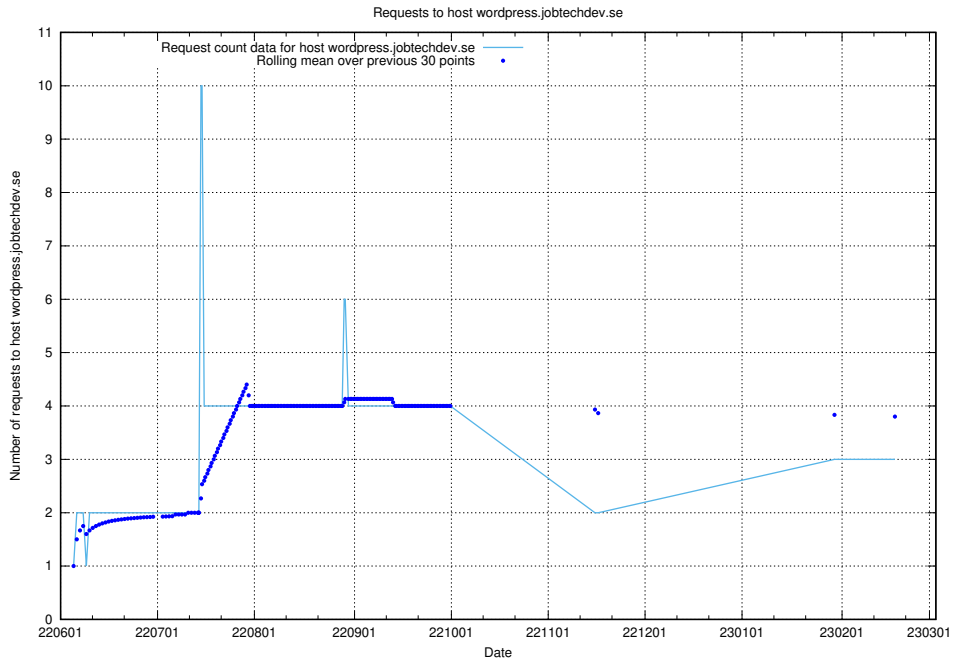

7.217 Usage of wordpress.jobtechdev.se

Here, we count the number of requests to host wordpress.jobtechdev.se.