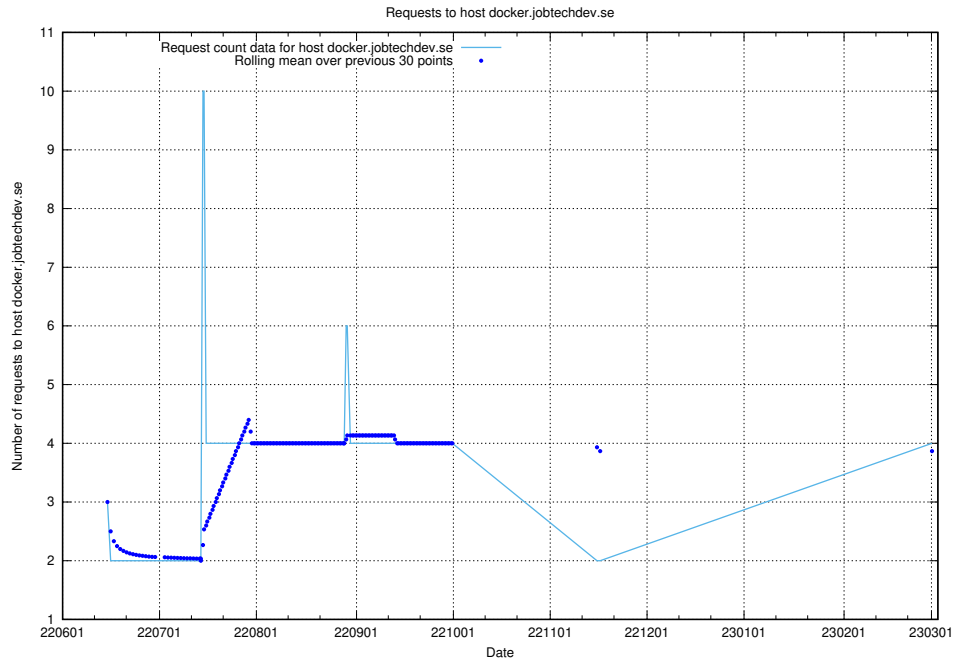

7.145 Usage of docker.jobtechdev.se

Here, we count the number of requests to host docker.jobtechdev.se.