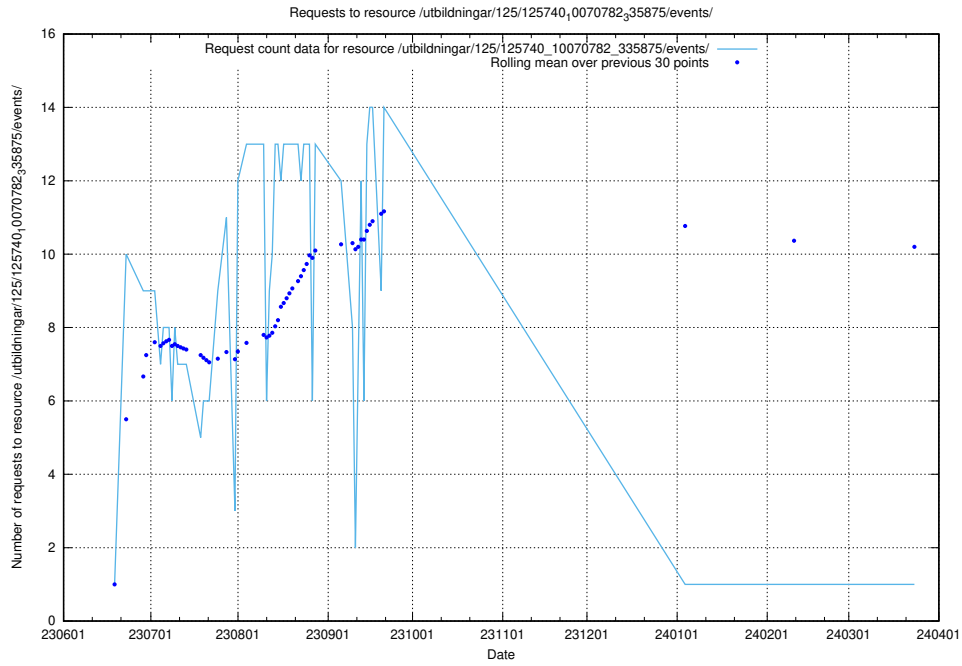

5.5827 Usage of /utbildningar/125/125740_10070782_335875/events/

Here, we count the number of requests to resource /utbildningar/125/125740_10070782_335875/events/