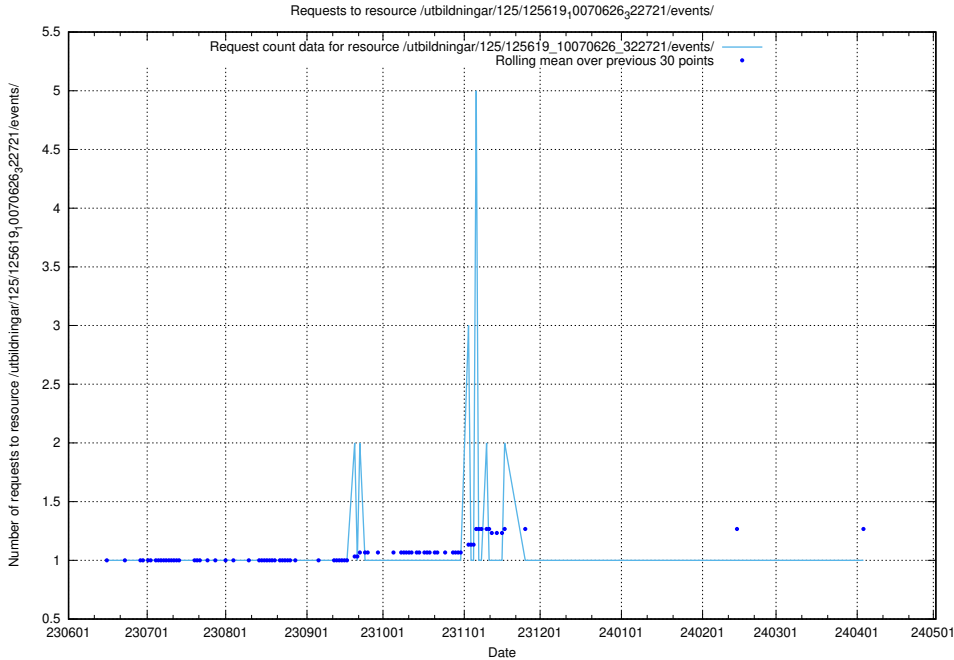

5.5852 Usage of /utbildningar/125/125619_10070626_322721/events/

Here, we count the number of requests to resource /utbildningar/125/125619_10070626_322721/events/