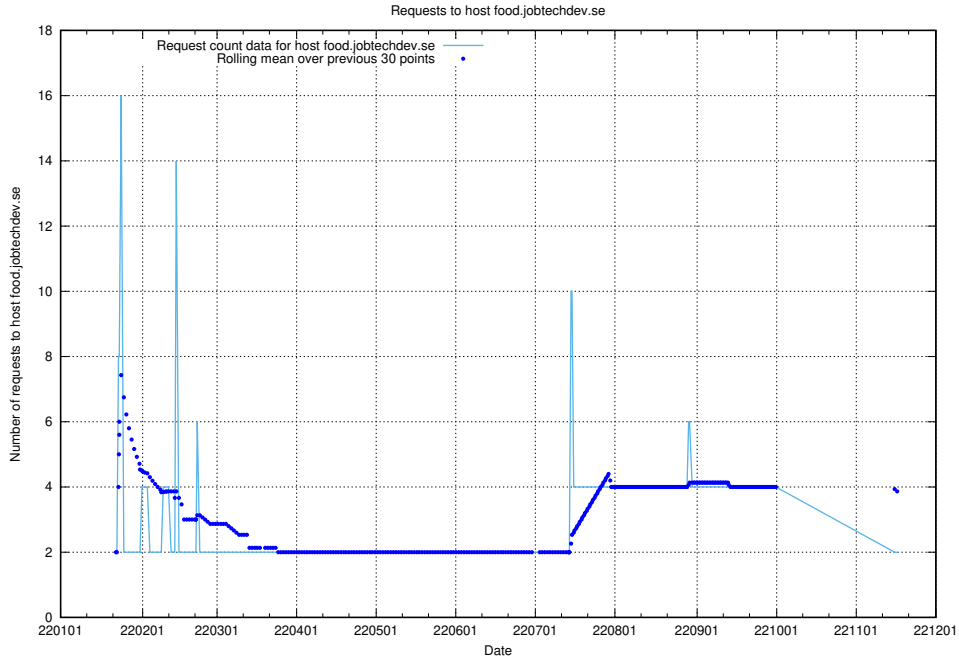

7.600 Usage of events.jobtechdev.se

Here, we count the number of requests to host events.jobtechdev.se.

7.601 Usage of hr.jobtechdev.se

Here, we count the number of requests to host hr.jobtechdev.se.

7.602 Usage of demo-jobed-connect-onprem.jobtechdev.se