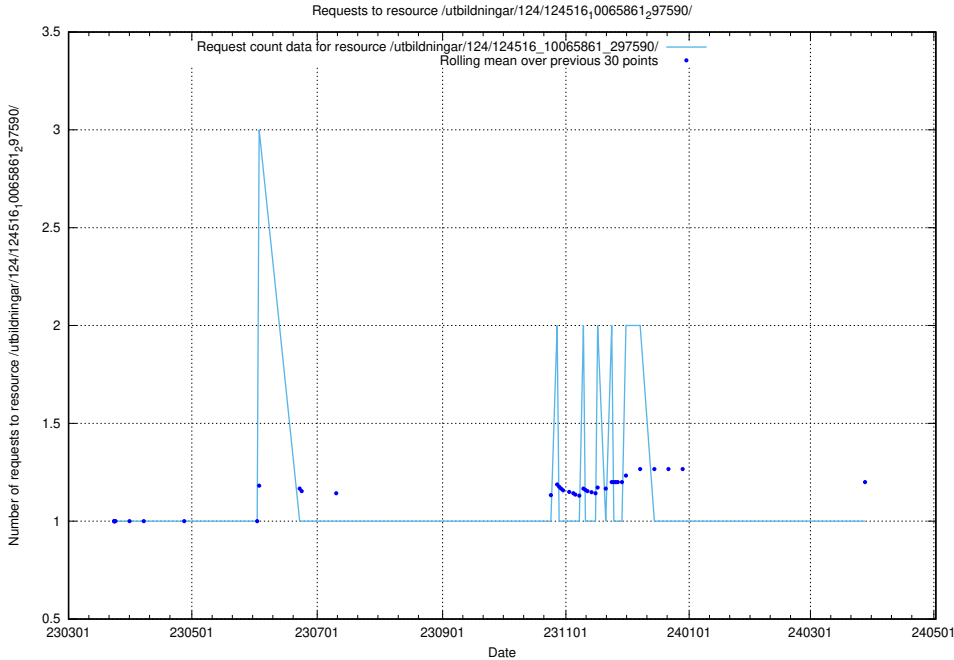

5.1475 Usage of /utbildningar/124/124516_10065861_297590/

Here, we count the number of requests to resource /utbildningar/124/124516_10065861_297590/.

5.1476 Usage of /availability/uptime/20240129/

Here, we count the number of requests to resource /availability/uptime/20240129/.