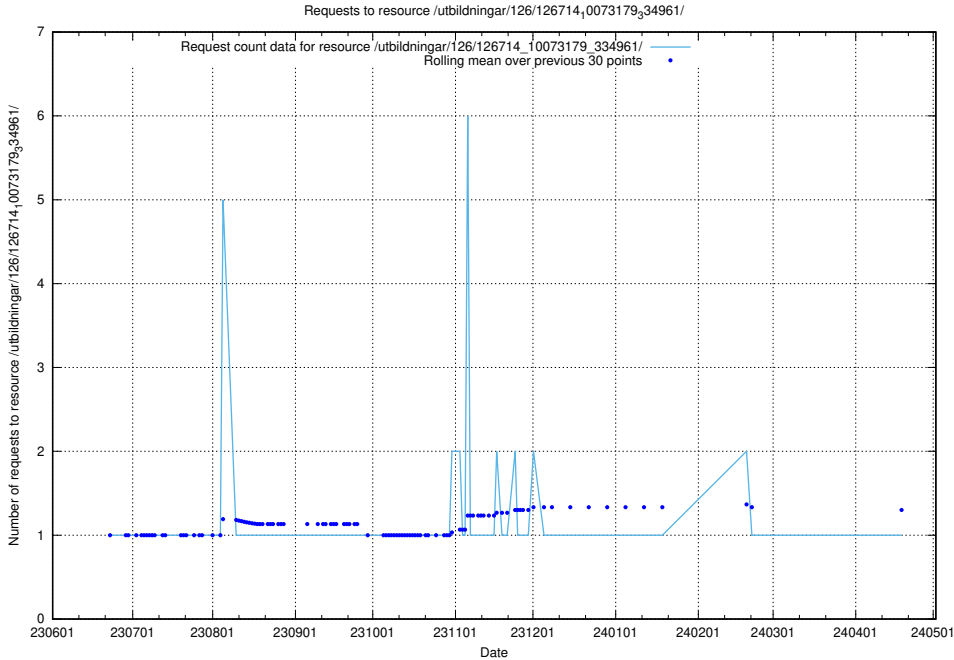

5.5597 Usage of /utbildningar/126/126714_10073179_334961/

Here, we count the number of requests to resource /utbildningar/126/126714_10073179_334961/.