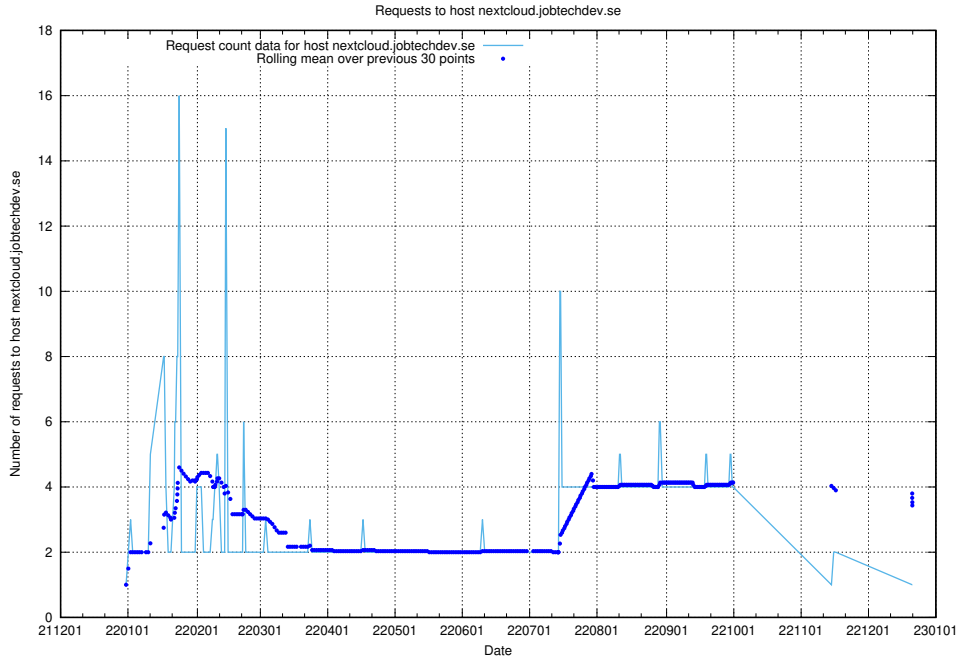

7.620 Usage of nextcloud.jobtechdev.se

Here, we count the number of requests to host nextcloud.jobtechdev.se.