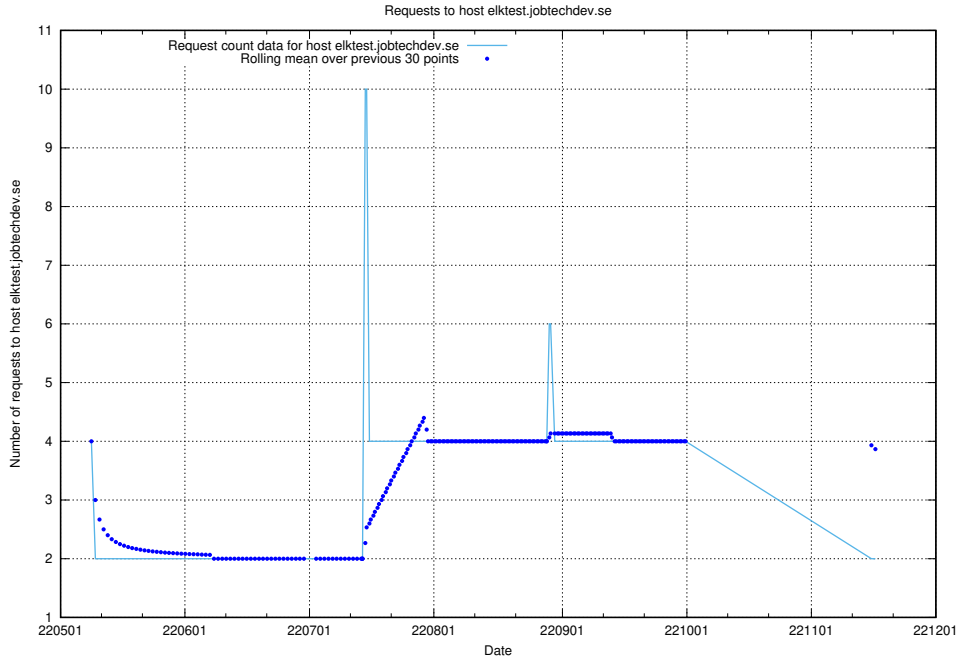

7.431 Usage of elktest.jobtechdev.se

Here, we count the number of requests to host elktest.jobtechdev.se.