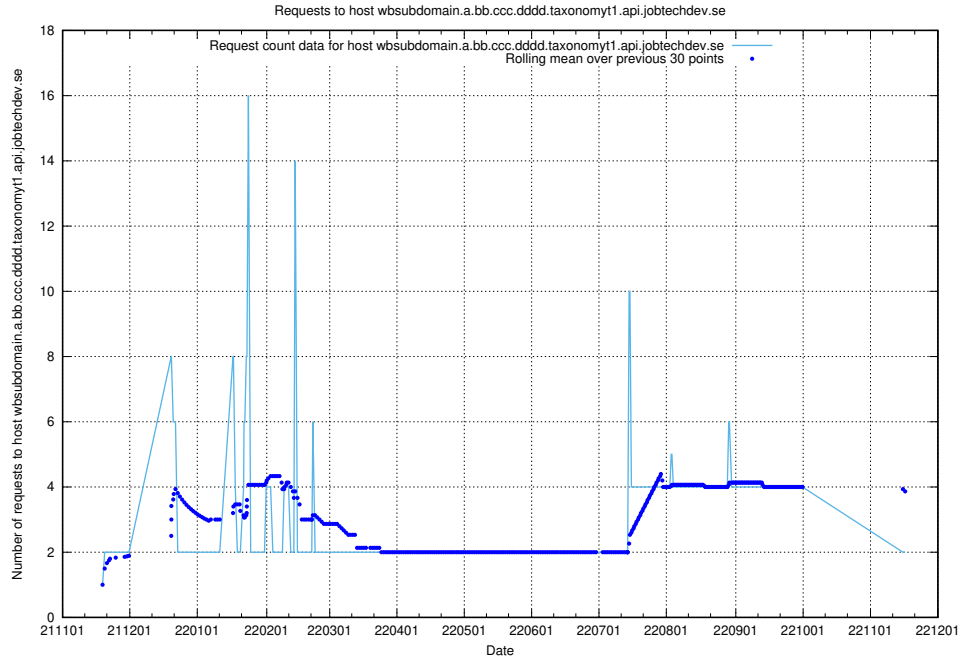

7.462 Usage of wbsubdomain.a.bb.ccc.dddd.taxonomyt1.api.jobtechdev.se

Here, we count the number of requests to host wbsubdomain.a.bb.ccc.dddd.taxonomyt1.api.jobtechdev.se