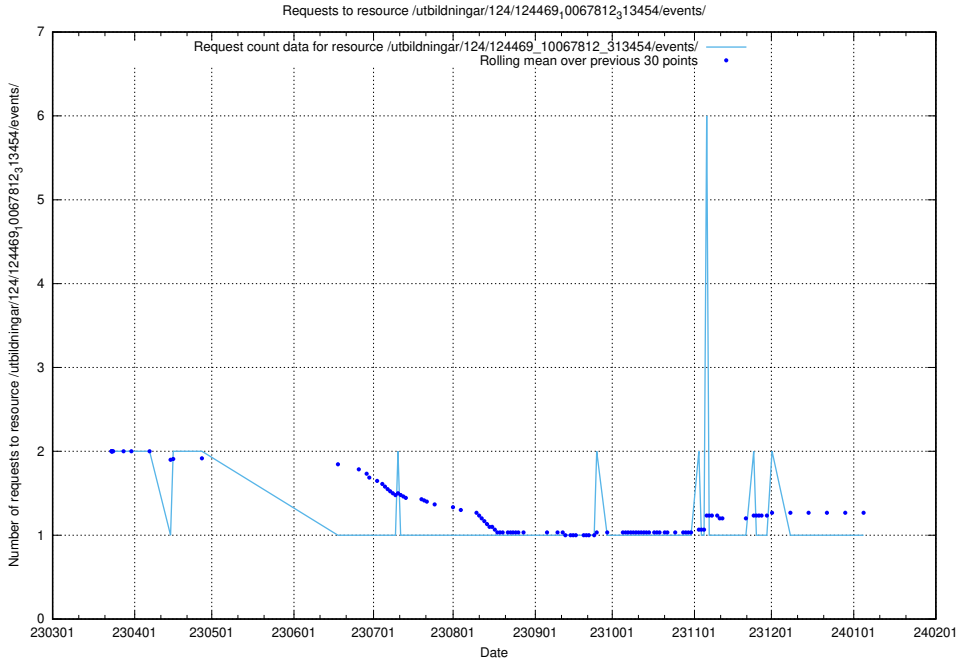

5.6305 Usage of /utbildningar/124/124469_10067812_313454/events/

Here, we count the number of requests to resource /utbildningar/124/124469_10067812_313454/events/