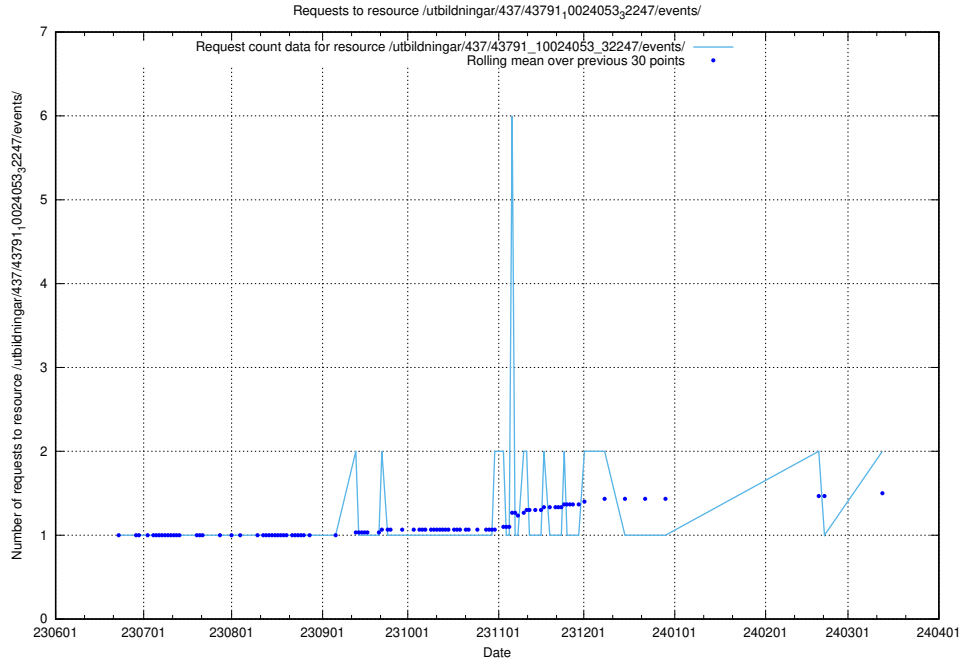

5.813 Usage of /utbildningar/437/43791_10024053_32247/events/

Here, we count the number of requests to resource /utbildningar/437/43791_10024053_32247/events/.