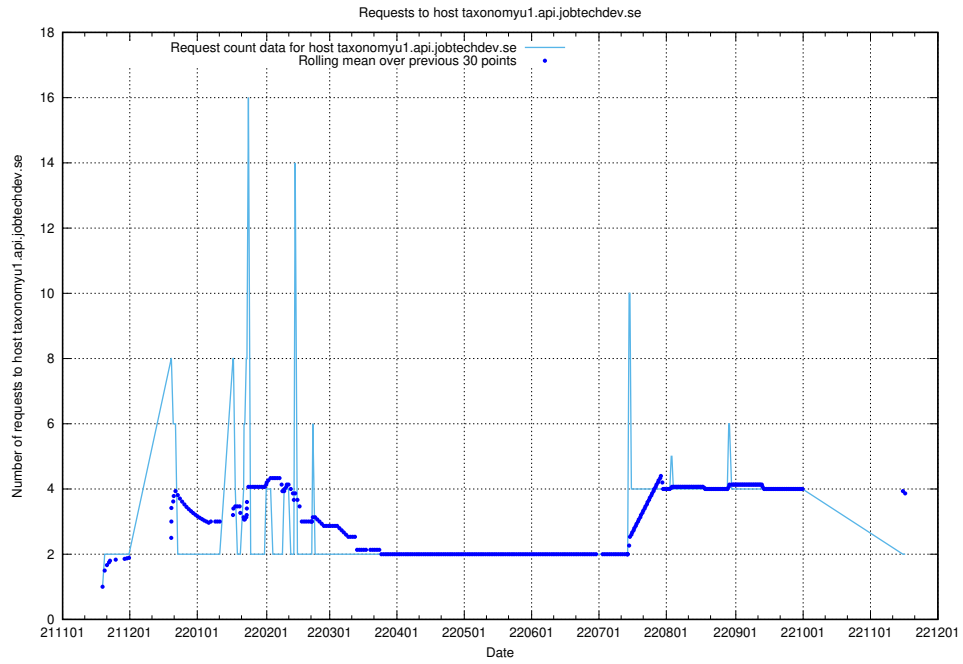

7.466 Usage of taxonomyt2.api.jobtechdev.se

Here, we count the number of requests to host taxonomyt2.api.jobtechdev.se.

7.467 Usage of widget.jobtechdev.se

Here, we count the number of requests to host widget.jobtechdev.se.