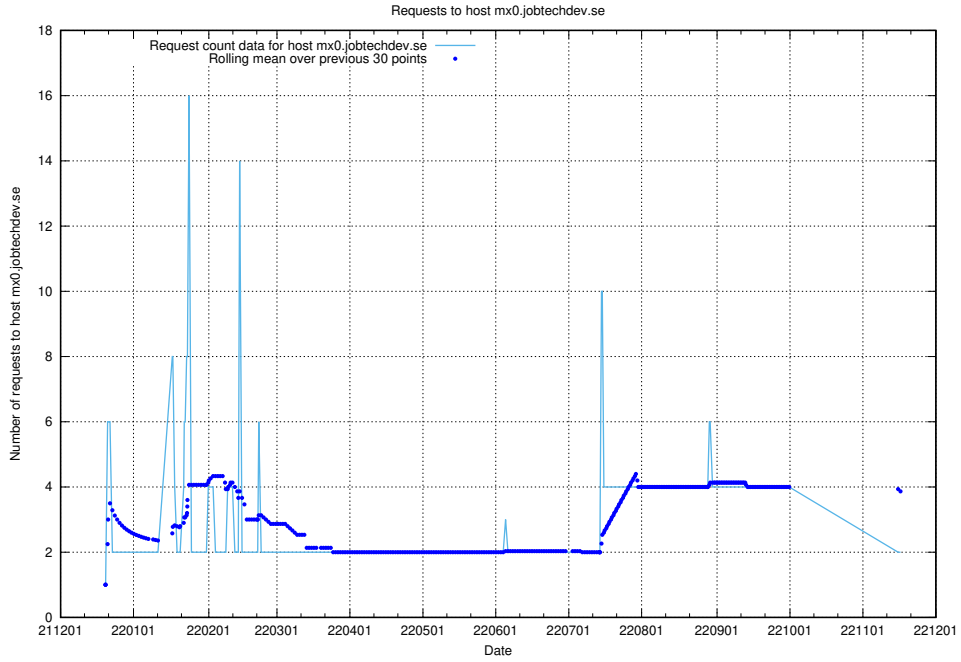

Here, we count the number of requests to host server.jobtechdev.se.

7.373 Usage of mx01.jobtechdev.se

Here, we count the number of requests to host mx01.jobtechdev.se.

7.374 Usage of mx0.jobtechdev.se

Here, we count the number of requests to host mx0.jobtechdev.se.