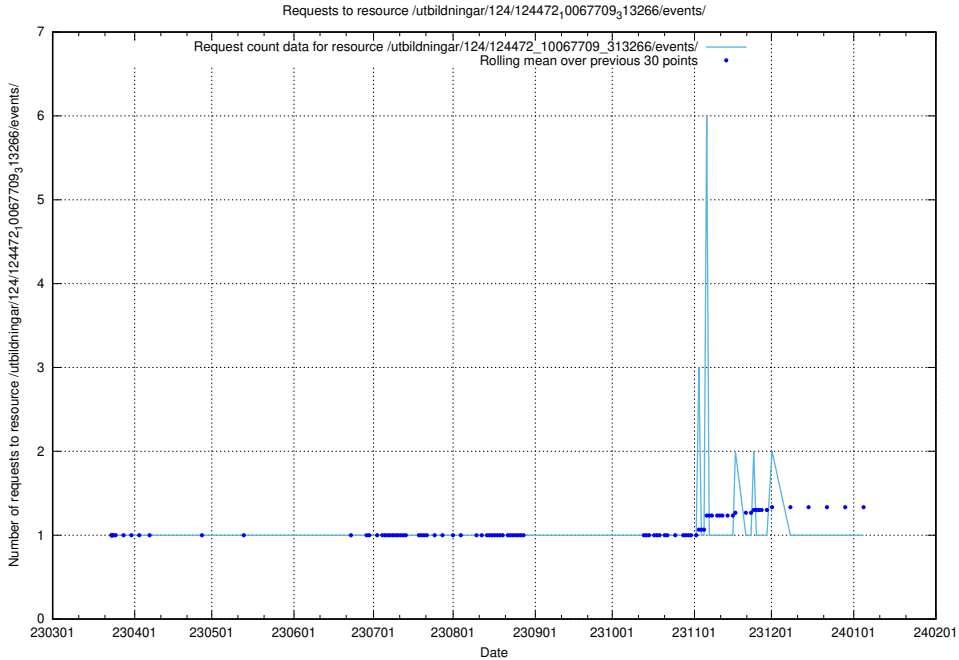

5.3027 Usage of /utbildningar/124/124472_10067709_313266/events/

Here, we count the number of requests to resource /utbildningar/124/124472_10067709_313266/events/