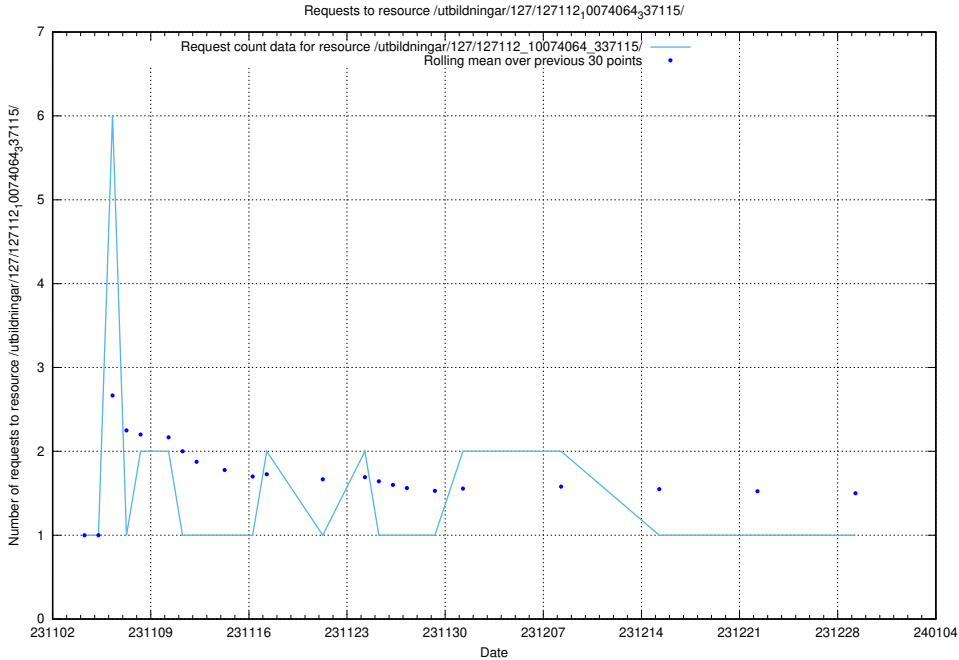

5.4115 Usage of /utbildningar/127/127112_10074064_337115/

Here, we count the number of requests to resource /utbildningar/127/127112_10074064_337115/.