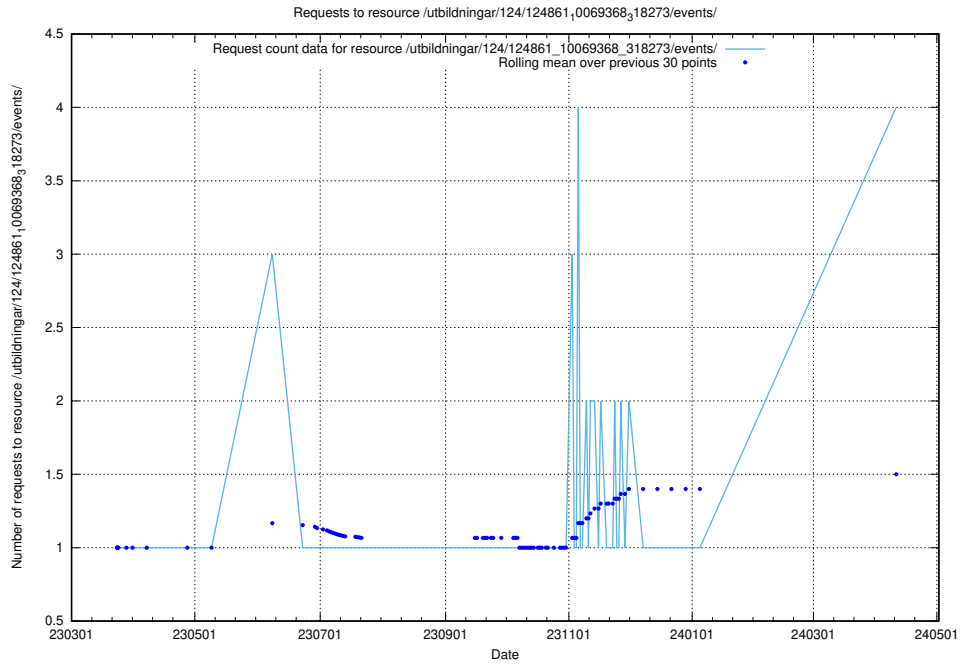

Here, we count the number of requests to resource /utbildningar/124/124998_10068763_316346/.

5.162 Usage of /utbildningar/124/124861_10069368_318273/events/

Here, we count the number of requests to resource /utbildningar/124/124861_10069368_318273/events/