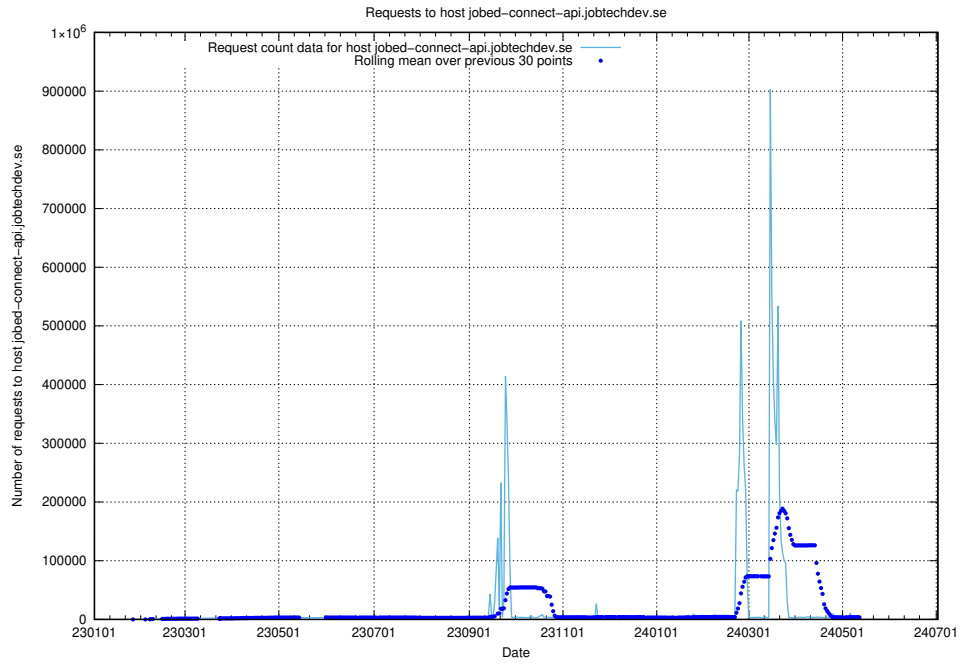

7.15 Usage of `jobed-connect-api.jobtechdev.se`

Here, we count the number of requests to host `jobed-connect-api.jobtechdev.se`.