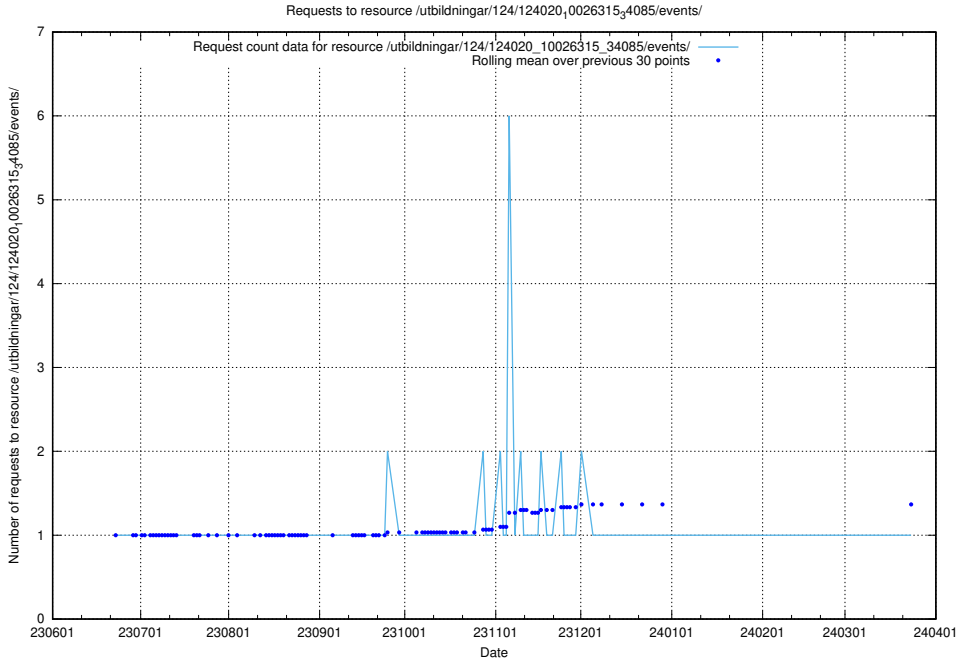

5.5803 Usage of /utbildningar/124/124020_10026315_34085/events/

Here, we count the number of requests to resource /utbildningar/124/124020_10026315_34085/events/.