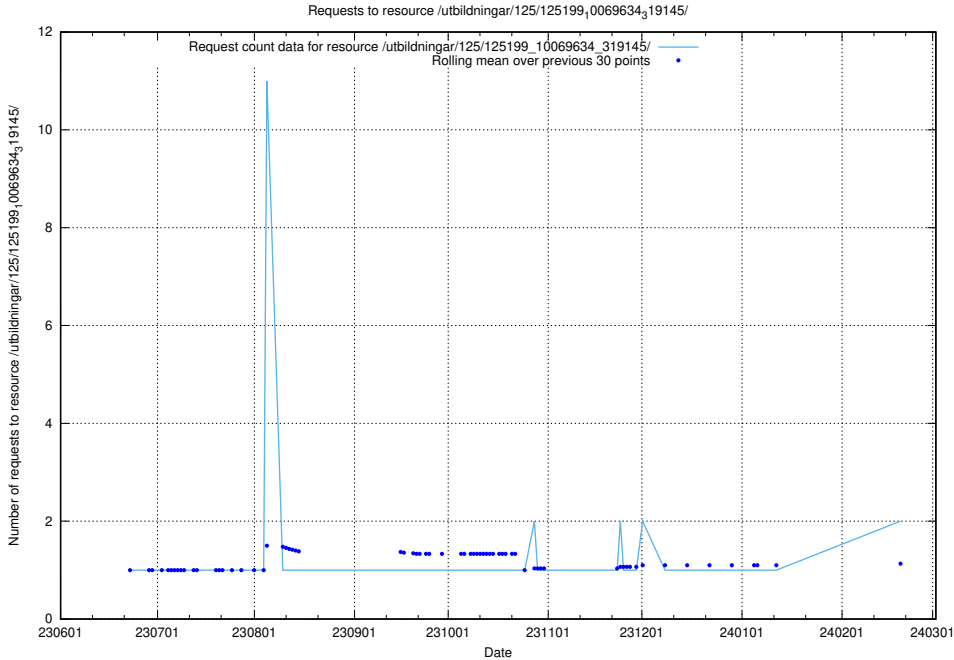

5.822 Usage of /utbildningar/125/125199_10069634_319145/

Here, we count the number of requests to resource /utbildningar/125/125199_10069634_319145/.