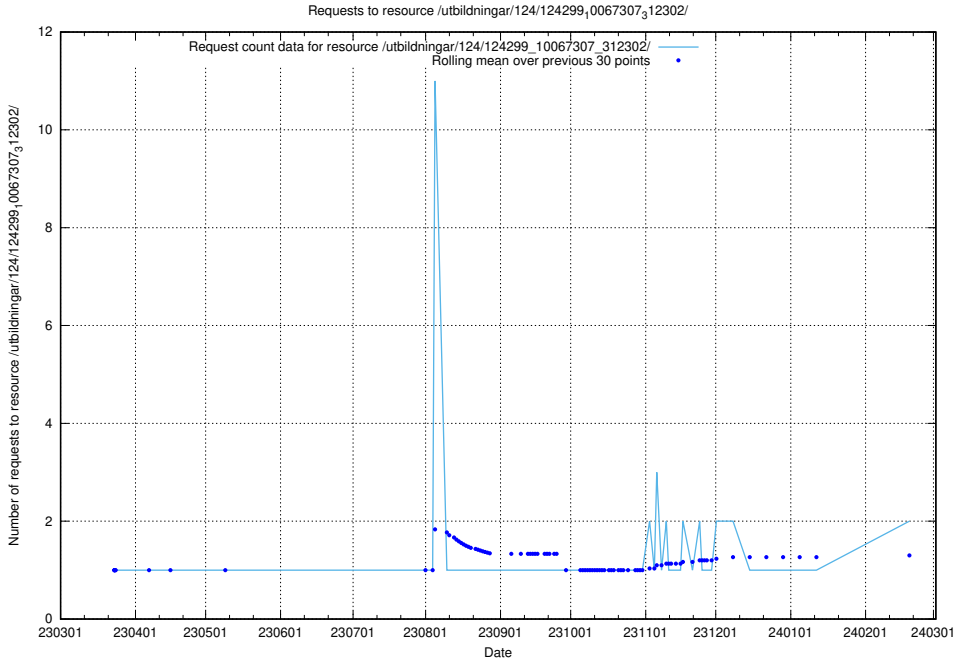

Here, we count the number of requests to resource /utbildningar/124/124499_10067794_316088/.

5.649 Usage of /utbildningar/124/124299_10067307_312302/

Here, we count the number of requests to resource /utbildningar/124/124299_10067307_312302/.