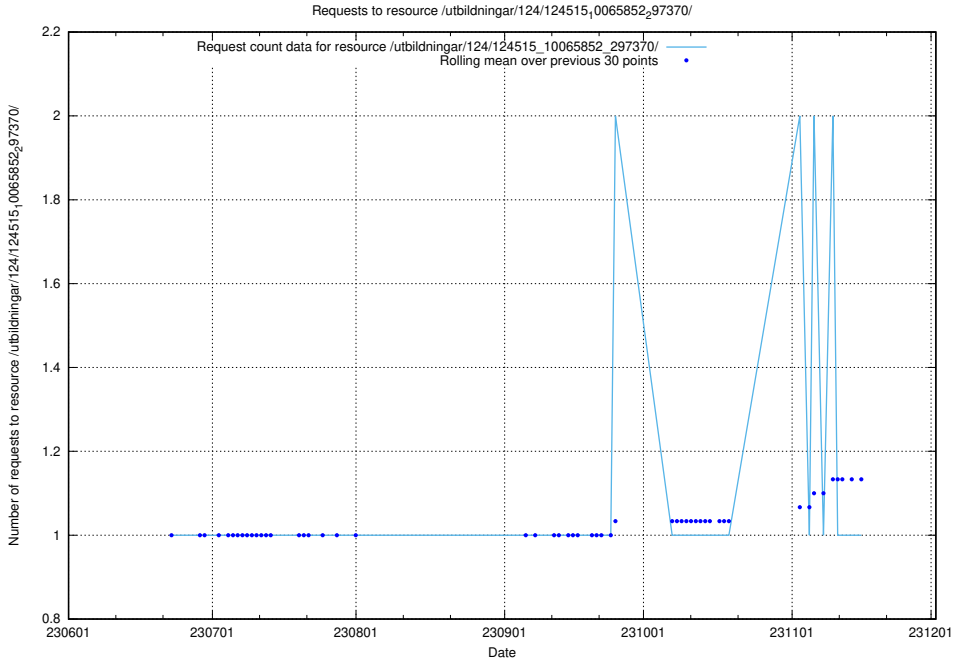

Here, we count the number of requests to resource /utbildningar/124/124515_10065857_297553/.

5.5747 Usage of /utbildningar/124/124515_10065852_297370/

Here, we count the number of requests to resource /utbildningar/124/124515_10065852_297370/.