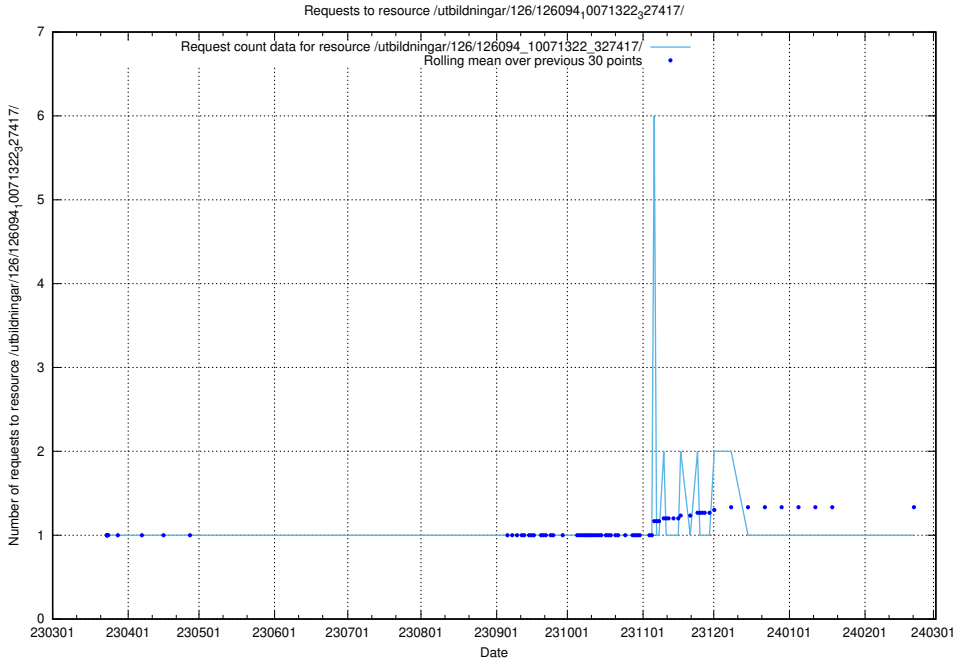

5.6436 Usage of /utbildningar/126/126094_10071322_327417/

Here, we count the number of requests to resource /utbildningar/126/126094_10071322_327417/.