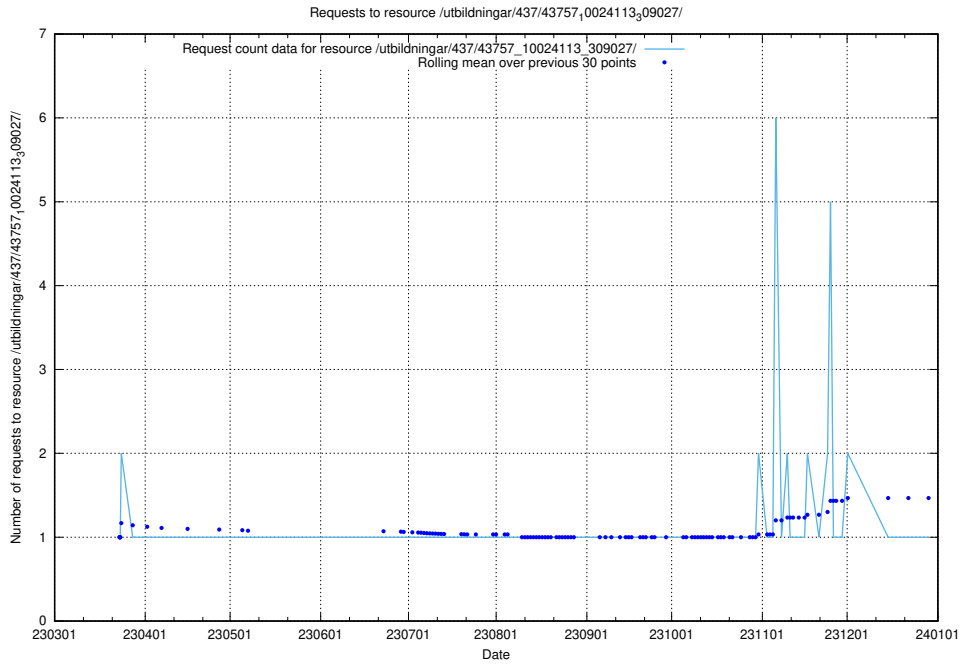

5.6376 Usage of /utbildningar/437/43757_10024113_309027/

Here, we count the number of requests to resource /utbildningar/437/43757_10024113_309027/.