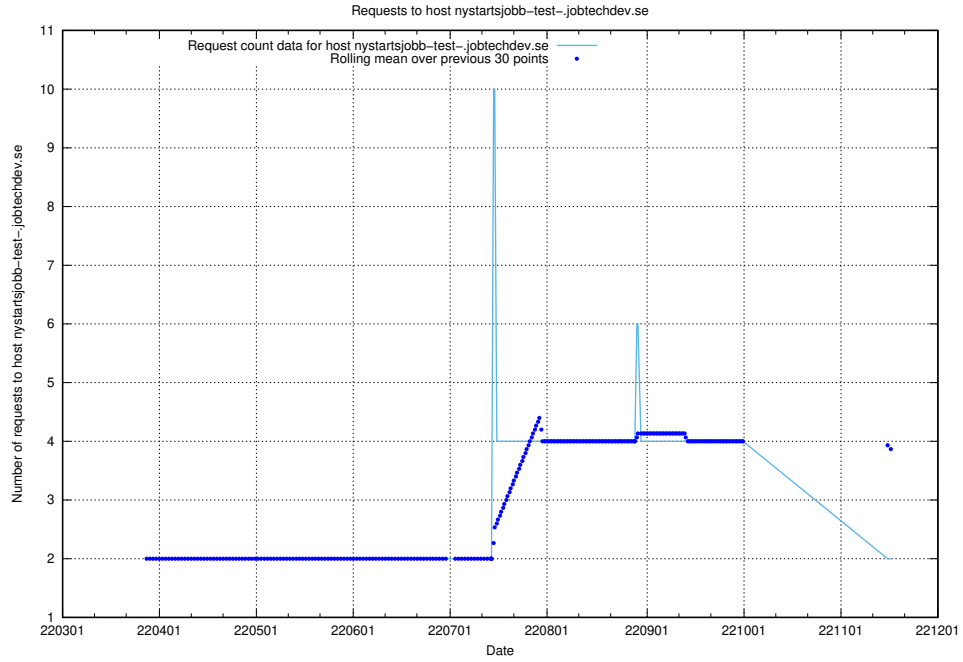

7.491 Usage of nystartsjobb-test-.jobtechdev.se

Here, we count the number of requests to host nystartsjobb-test-.jobtechdev.se.