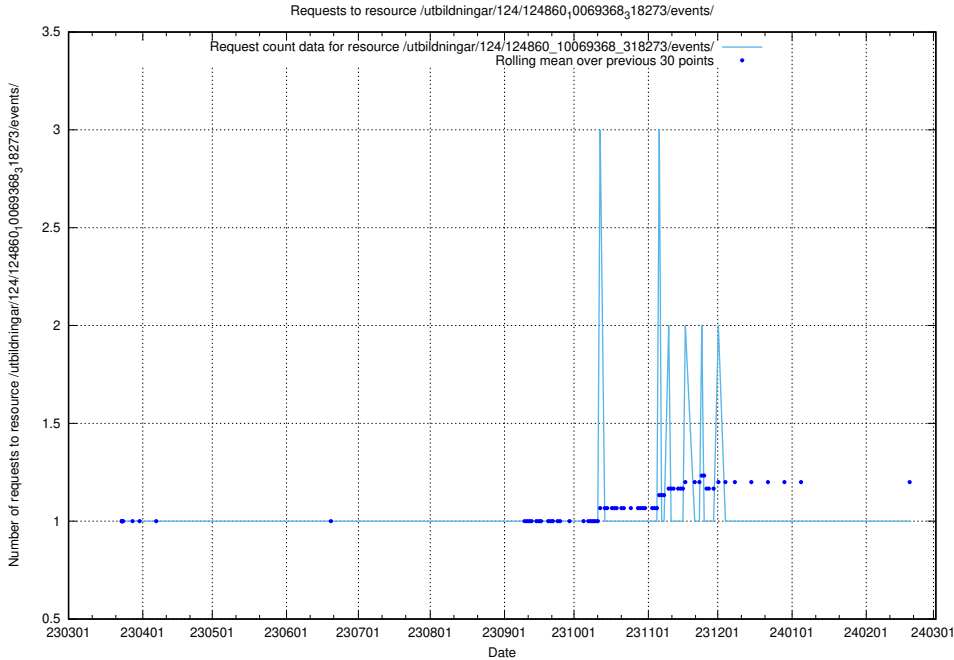

Here, we count the number of requests to resource /utbildningar/124/124860_10069845_319853/.

5.1136 Usage of /utbildningar/124/124860_10069368_318273/events/

Here, we count the number of requests to resource /utbildningar/124/124860_10069368_318273/events/