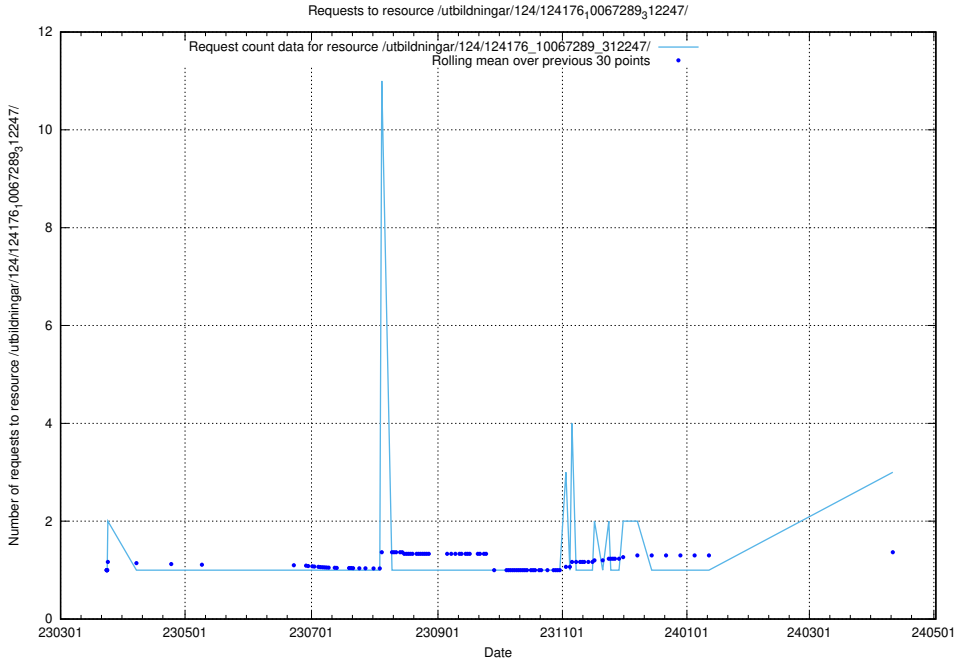

5.318 Usage of /utbildningar/124/124176_10067289_312247/

Here, we count the number of requests to resource /utbildningar/124/124176_10067289_312247/.