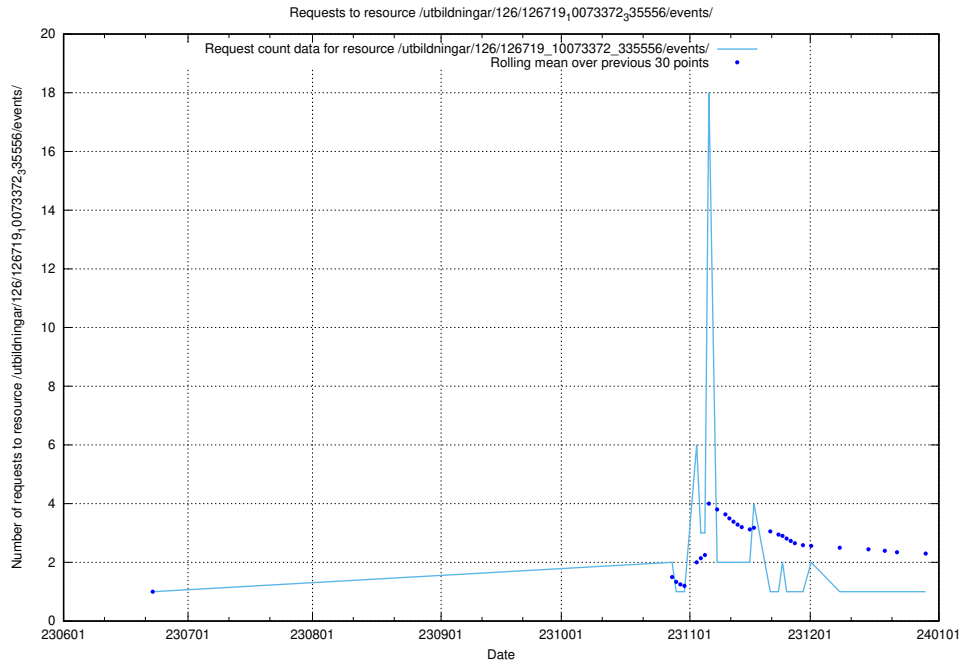

Here, we count the number of requests to resource /utbildningar/126/126720_10073179_334961/.

5.5586 Usage of /utbildningar/126/126719_10073372_335556/events/

Here, we count the number of requests to resource /utbildningar/126/126719_10073372_335556/events/