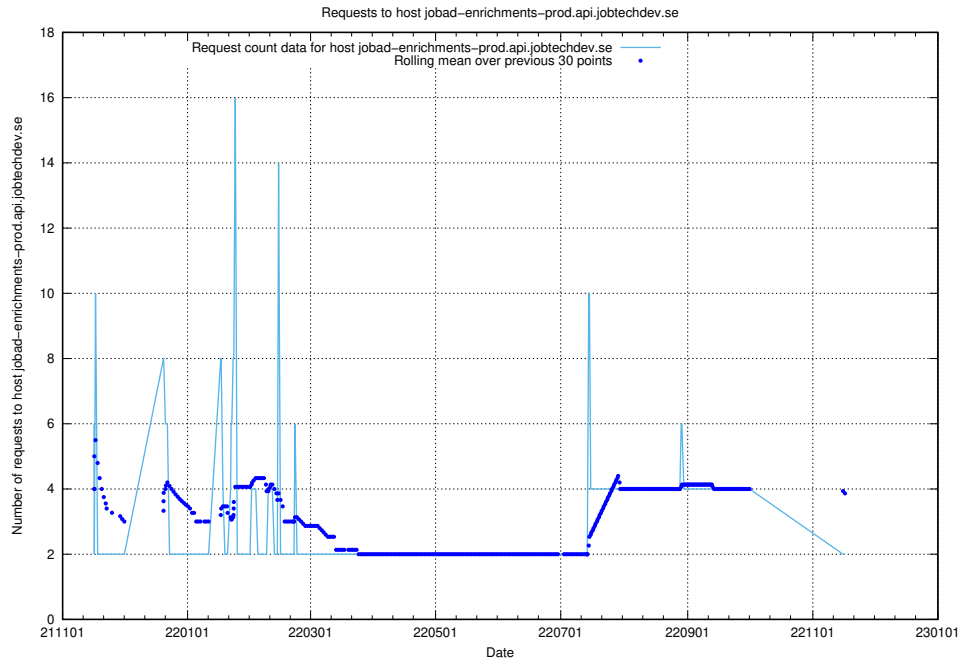

7.545 Usage of jobad-enrichments-prod.api.jobtechdev.se

Here, we count the number of requests to host jobad-enrichments-prod.api.jobtechdev.se.