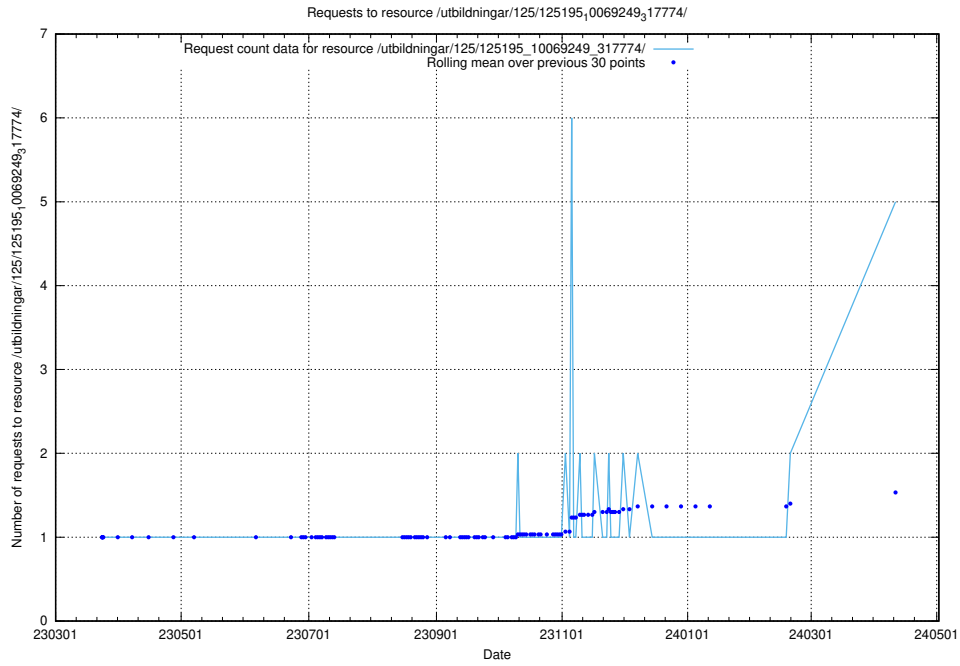

Here, we count the number of requests to resource /utbildningar/125/125195_10069561_332264/.

5.107 Usage of /utbildningar/125/125195_10069249_317774/

Here, we count the number of requests to resource /utbildningar/125/125195_10069249_317774/.