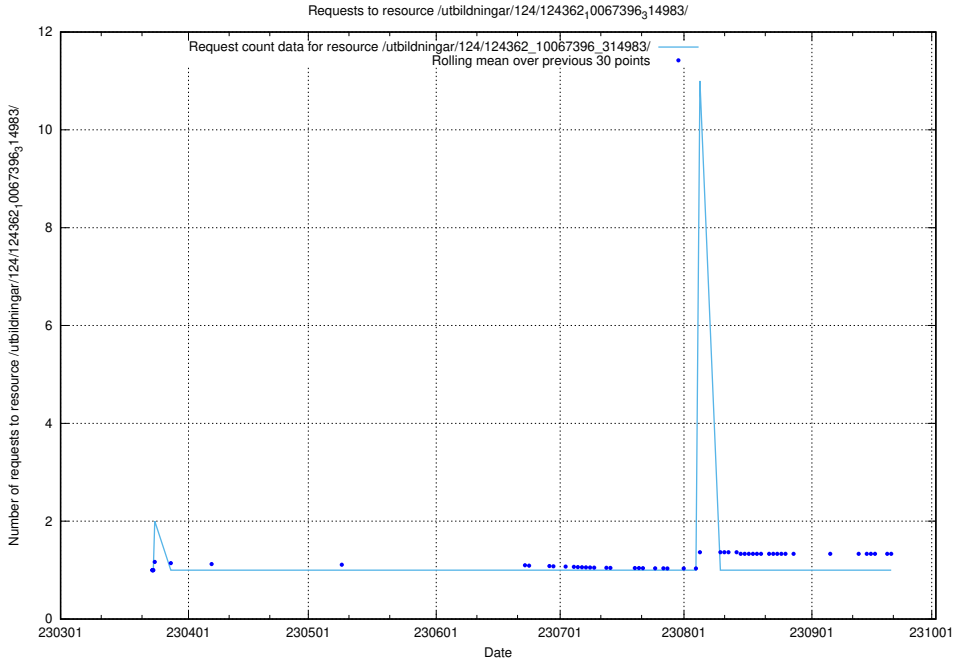

5.3766 Usage of /utbildningar/124/124362_10067396_314983/

Here, we count the number of requests to resource /utbildningar/124/124362_10067396_314983/.