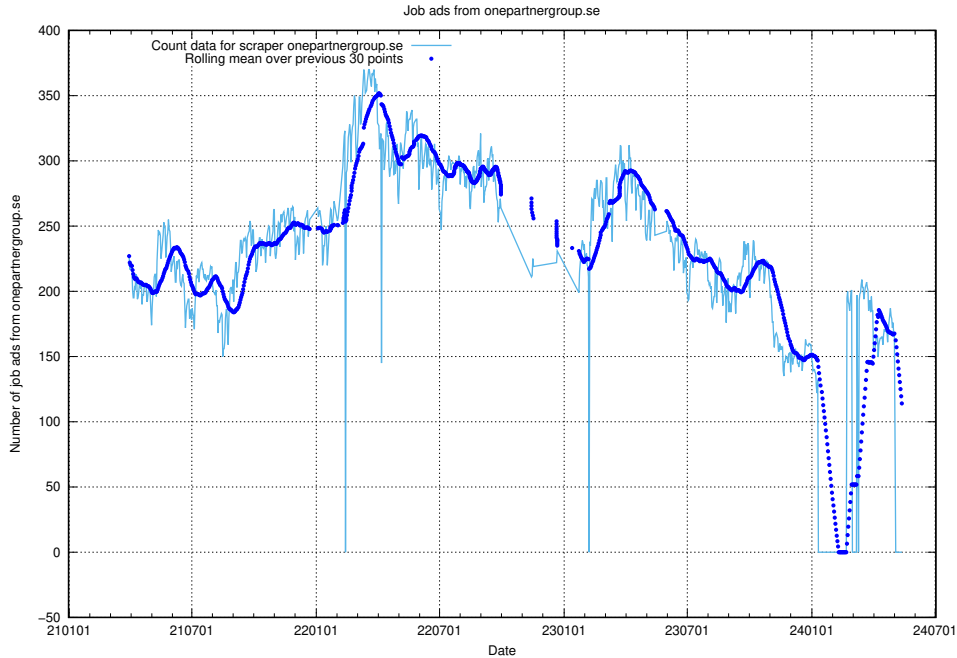

13.13 Number of ads by scraper onepartnergroup.se

Here, we count the number of job ads scraped from onepartnergroup.se.