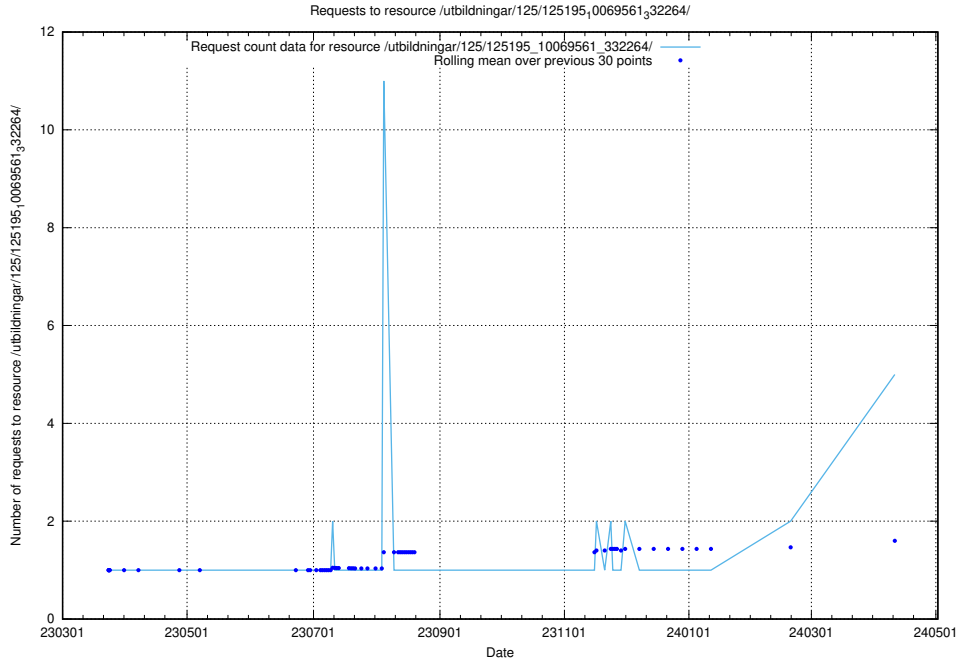

5.106 Usage of /utbildningar/125/125195_10069561_332264/

Here, we count the number of requests to resource /utbildningar/125/125195_10069561_332264/.