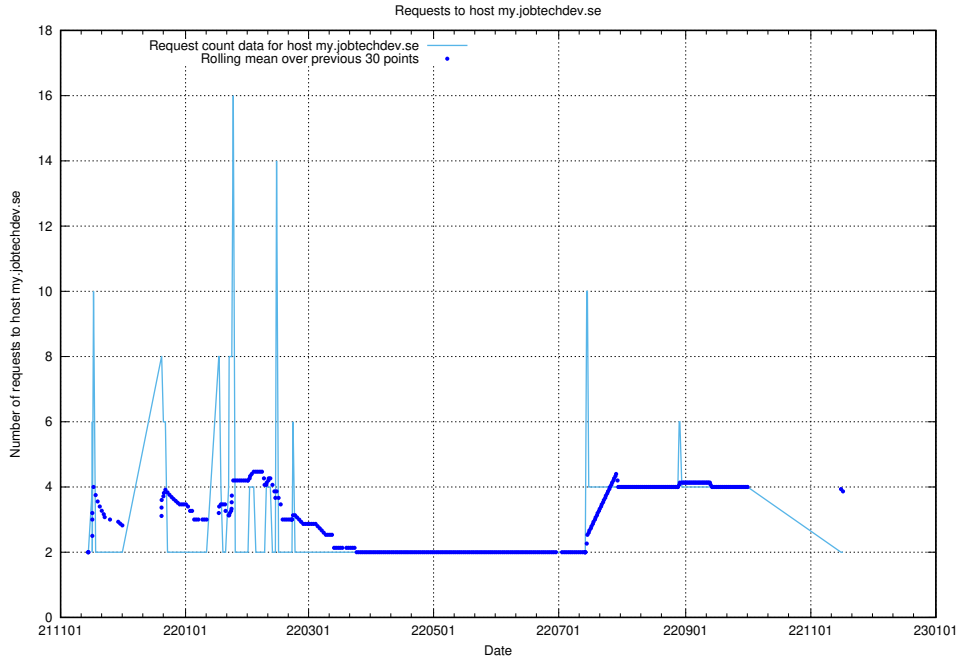

7.565 Usage of my.jobtechdev.se

Here, we count the number of requests to host my.jobtechdev.se.