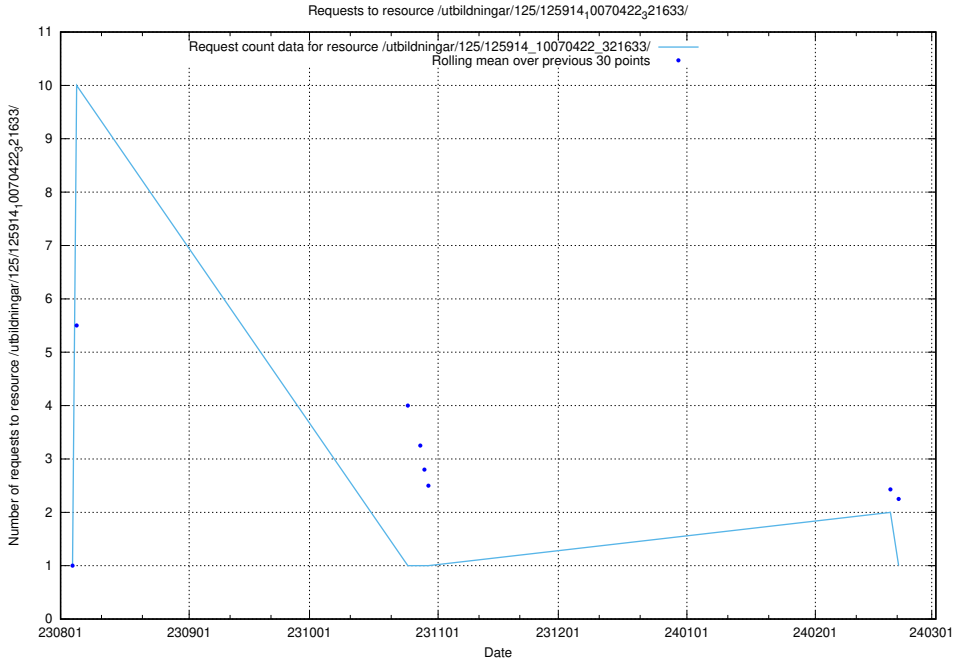

5.4850 Usage of /utbildningar/125/125914_10070422_321633/

Here, we count the number of requests to resource /utbildningar/125/125914_10070422_321633/.