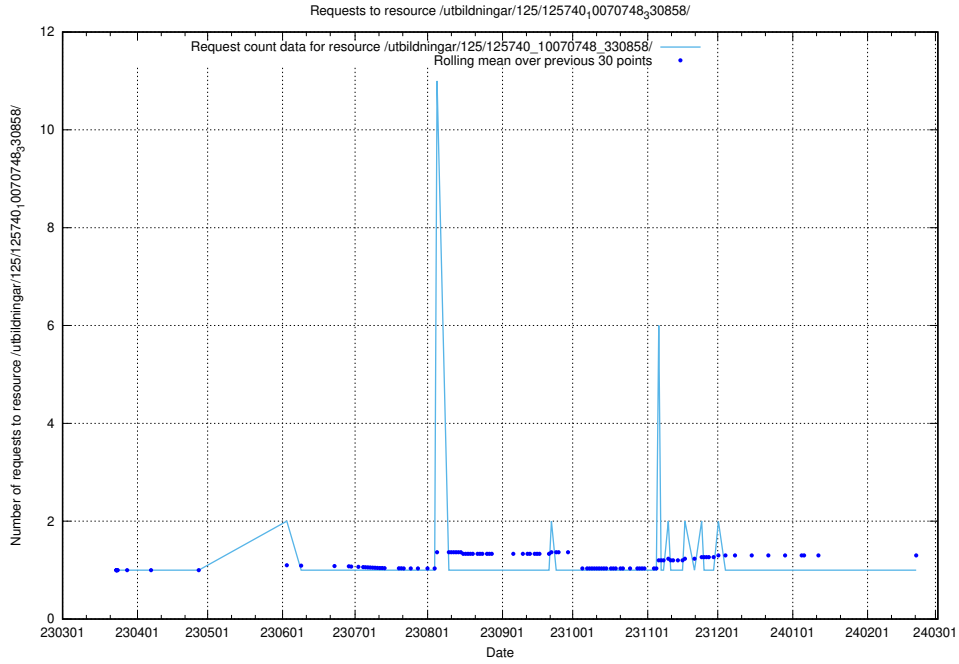

5.937 Usage of /utbildningar/125/125740_10070748_330858/

Here, we count the number of requests to resource /utbildningar/125/125740_10070748_330858/.