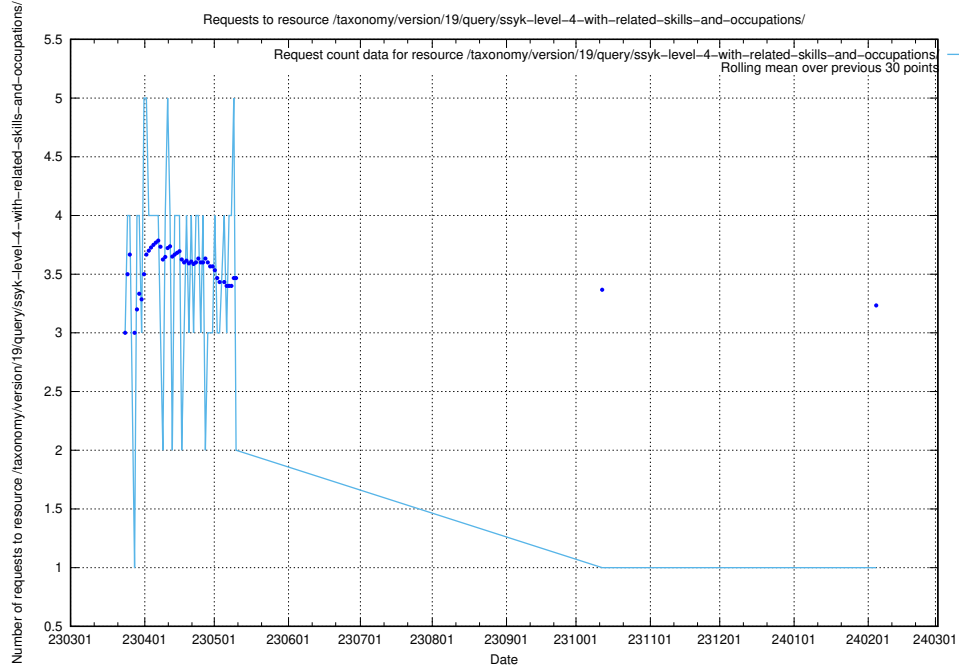

5.6123 Usage of /taxonomy/version/19/query/ssyk-level-4-with-related-skills-and-occupations/

Here, we count the number of requests to resource /taxonomy/version/19/query/ssyk-level-4-with-related-skills-and-occupations/.