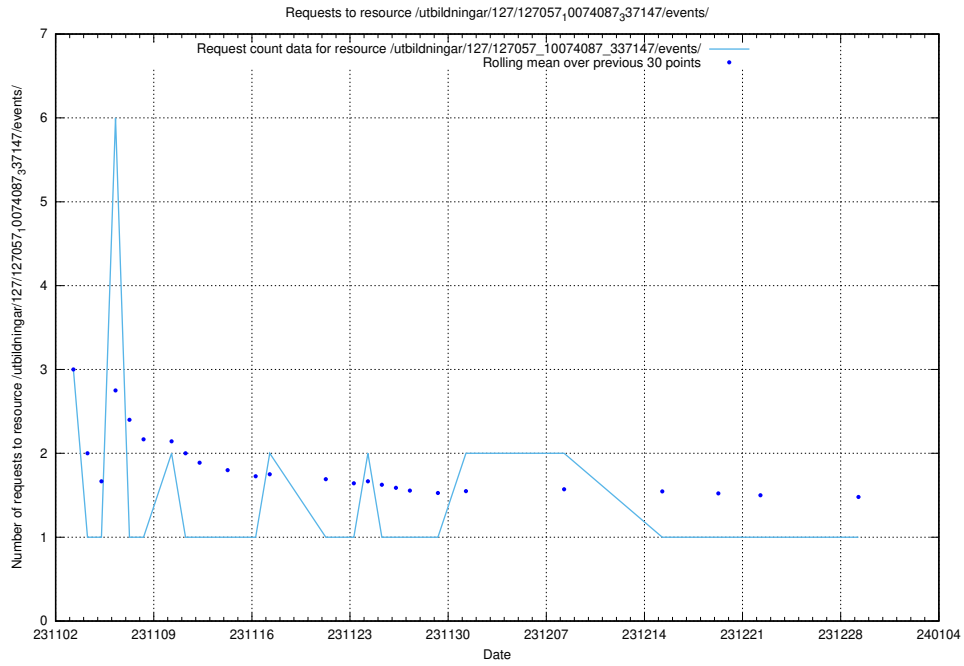

Here, we count the number of requests to resource /utbildningar/127/127111_10074050_337080/events/

5.4124 Usage of /utbildningar/127/127057_10074087_337147/events/

Here, we count the number of requests to resource /utbildningar/127/127057_10074087_337147/events/