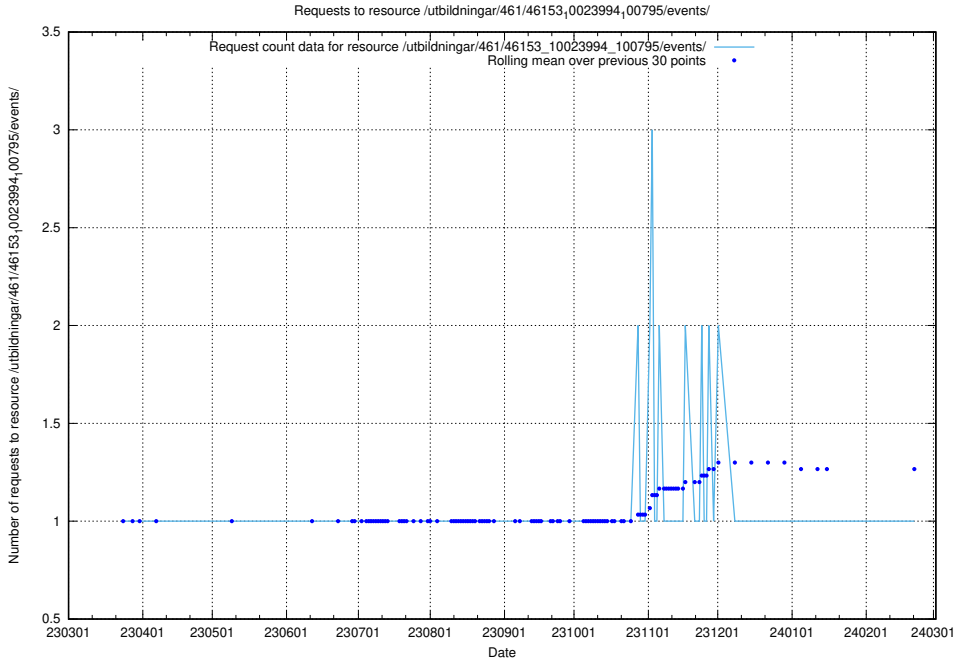

5.6162 Usage of /utbildningar/461/46153_10023994_100795/events/

Here, we count the number of requests to resource /utbildningar/461/46153_10023994_100795/events/.