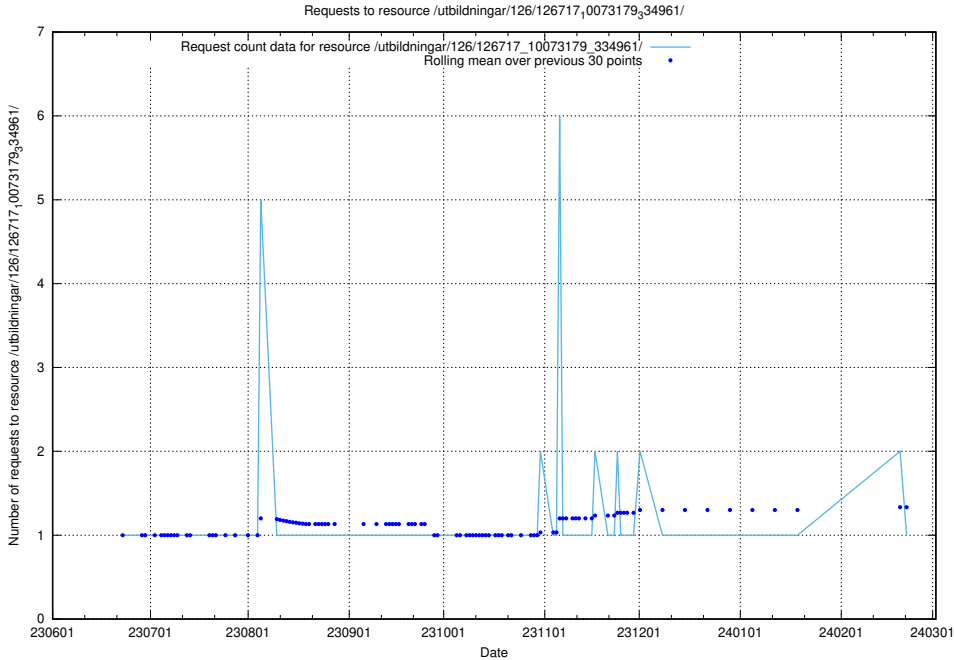

5.5594 Usage of /utbildningar/126/126717_10073179_334961/

Here, we count the number of requests to resource /utbildningar/126/126717_10073179_334961/.