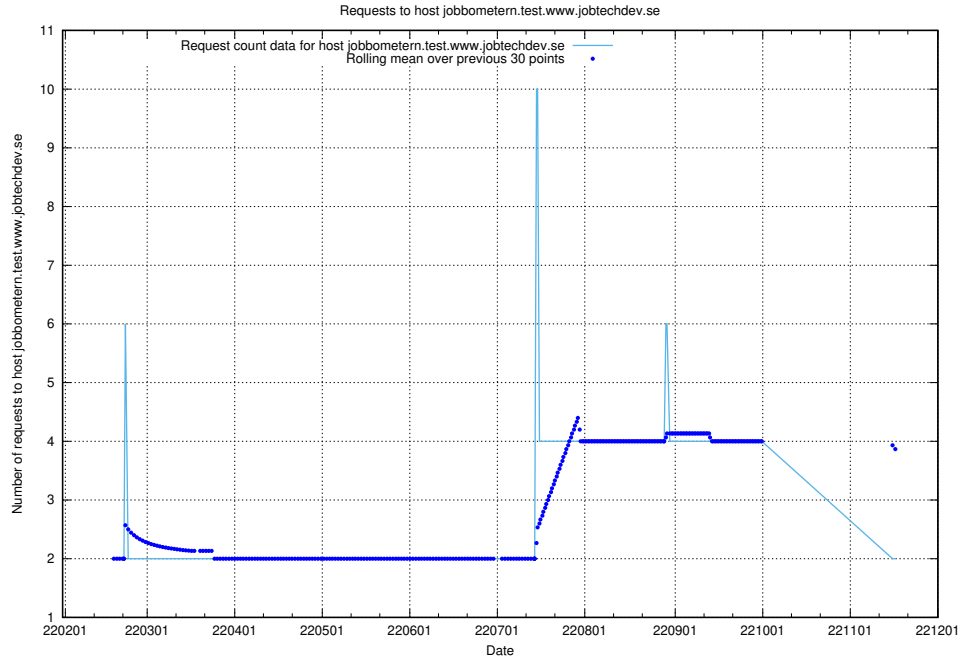

7.534 Usage of `jobbometern.test.www.jobtechdev.se`

Here, we count the number of requests to host `jobbometern.test.www.jobtechdev.se`.