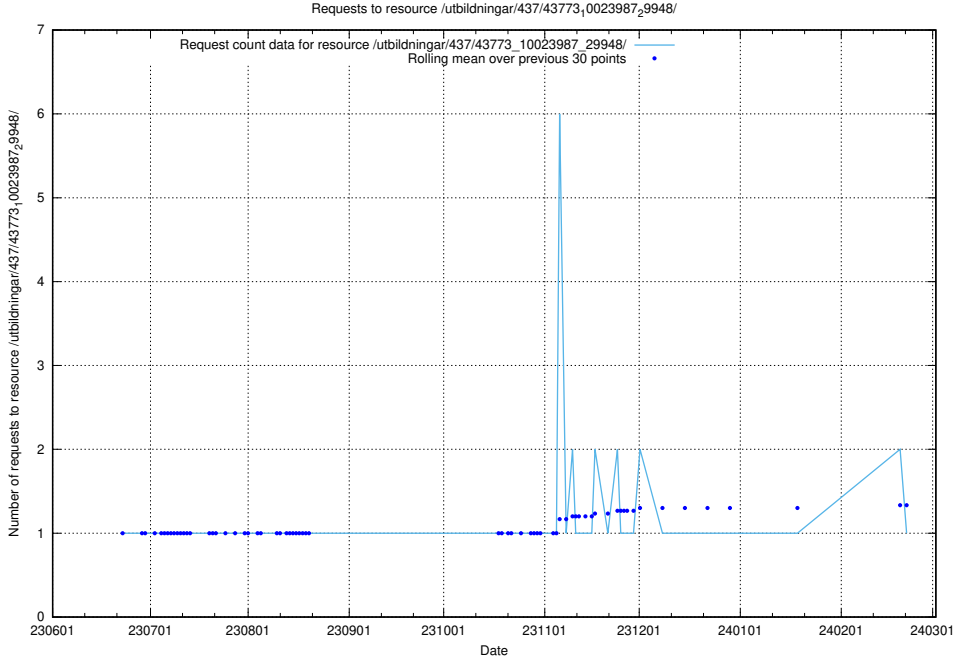

5.5552 Usage of /utbildningar/437/43773_10023987_29948/

Here, we count the number of requests to resource /utbildningar/437/43773_10023987_29948/.