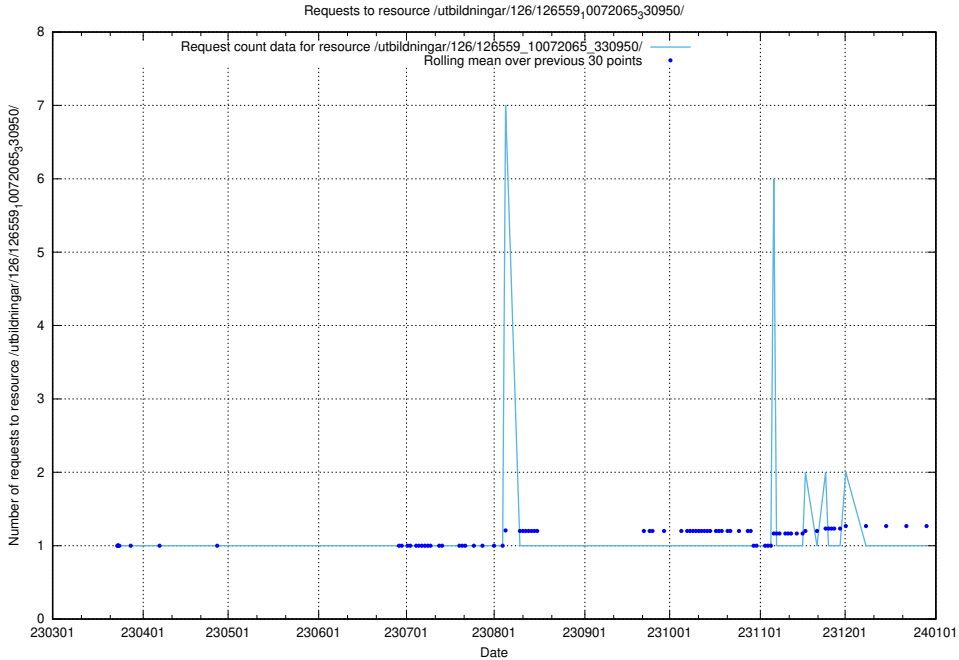

5.6405 Usage of /utbildningar/126/126559_10072065_330950/

Here, we count the number of requests to resource /utbildningar/126/126559_10072065_330950/.