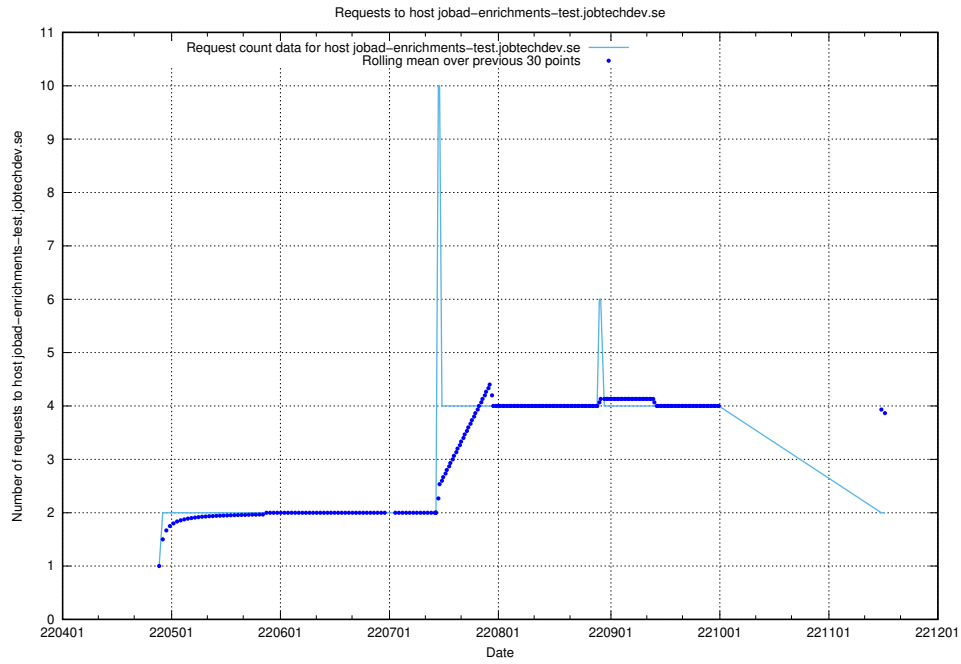

Here, we count the number of requests to host `jobtech-jobad-enrichments-develop.jobtechdev.se`.

7.444 Usage of `jobad-enrichments-test.jobtechdev.se`

Here, we count the number of requests to host `jobad-enrichments-test.jobtechdev.se`.