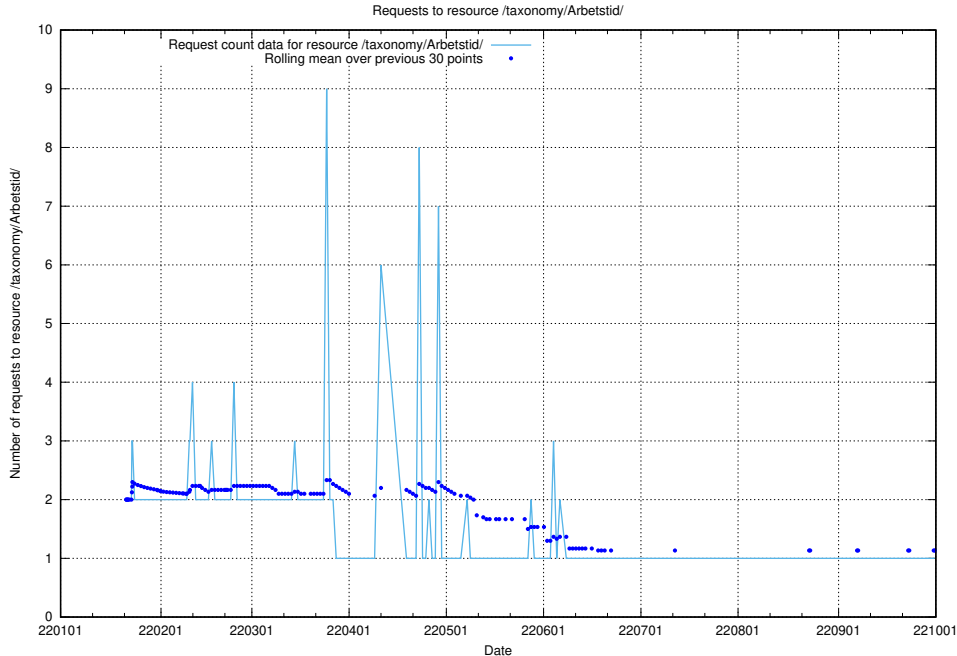

5.1715 Usage of /taxonomy/Arbetstid/

Here, we count the number of requests to resource /taxonomy/Arbetstid/.