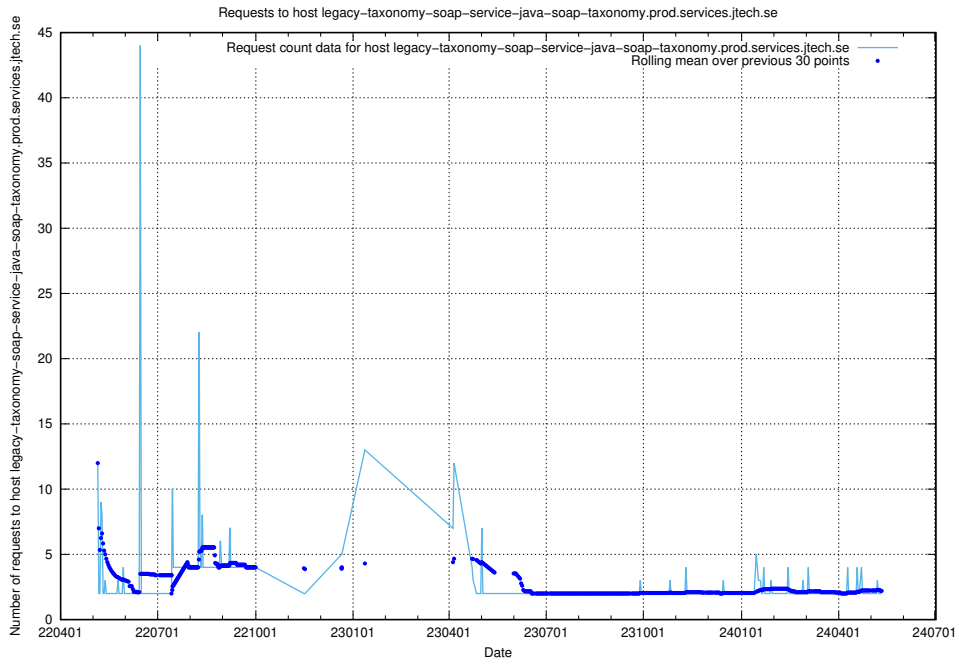

7.434 Usage of odoo-onprem.jobtechdev.se

Here, we count the number of requests to host odoo-onprem.jobtechdev.se.

7.435 Usage of legacy-taxonomy-soap-service-java-soap-taxonomy.prod.services.jtech.se

Here, we count the number of requests to host legacy-taxonomy-soap-service-java-soap-taxonomy.prod.services.jtech.se.