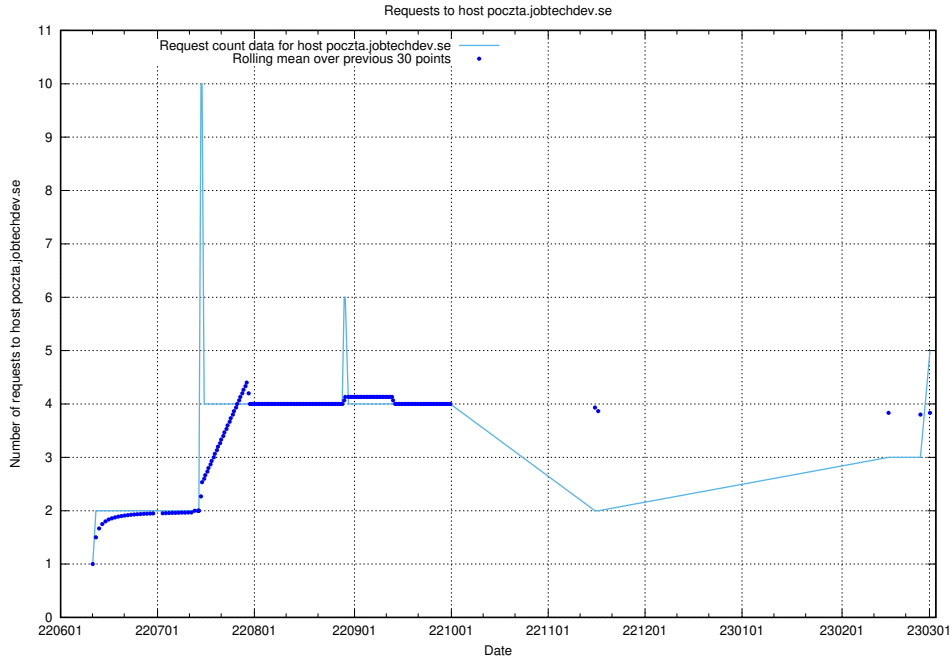

7.92 Usage of poczta.jobtechdev.se

Here, we count the number of requests to host poczta.jobtechdev.se.