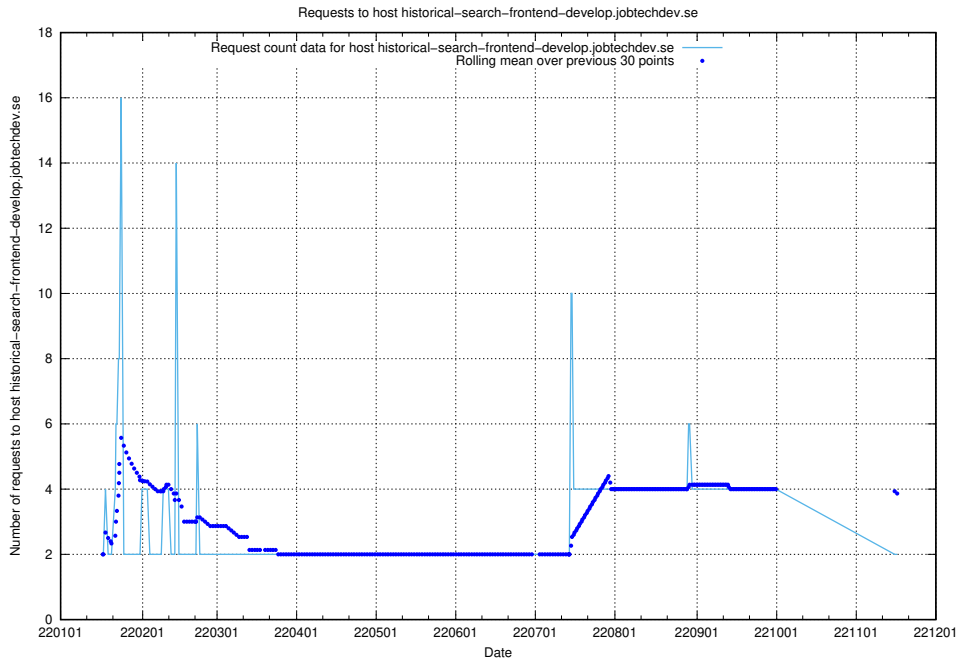

7.274 Usage of historical-search-frontend-develop.jobtechdev.se

Here, we count the number of requests to host historical-search-frontend-develop.jobtechdev.se.