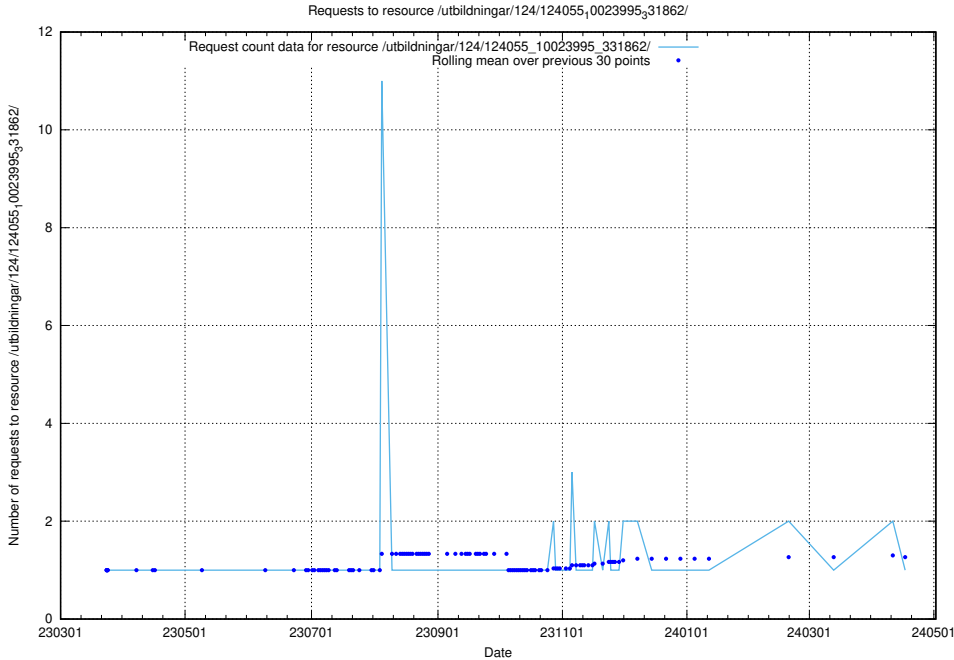

5.4274 Usage of /utbildningar/124/124055_10023995_331862/

Here, we count the number of requests to resource /utbildningar/124/124055_10023995_331862/.