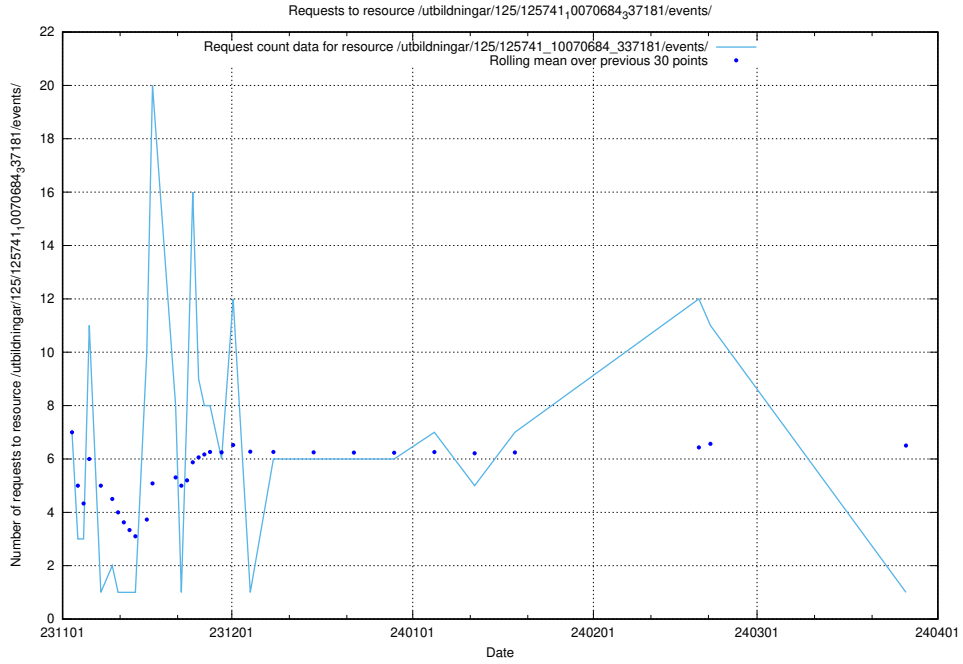

Here, we count the number of requests to resource /utbildningar/126/126334_10071625_335747/.

5.4121 Usage of /utbildningar/125/125741_10070684_337181/events/

Here, we count the number of requests to resource /utbildningar/125/125741_10070684_337181/events/