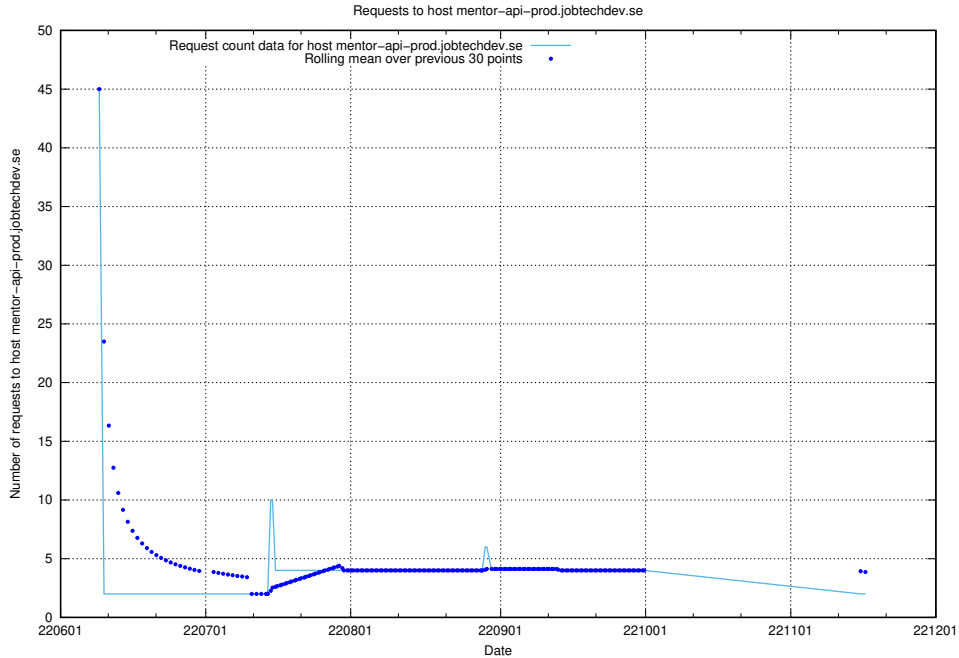

7.412 Usage of mentor-api-prod.jobtechdev.se

Here, we count the number of requests to host mentor-api-prod.jobtechdev.se.