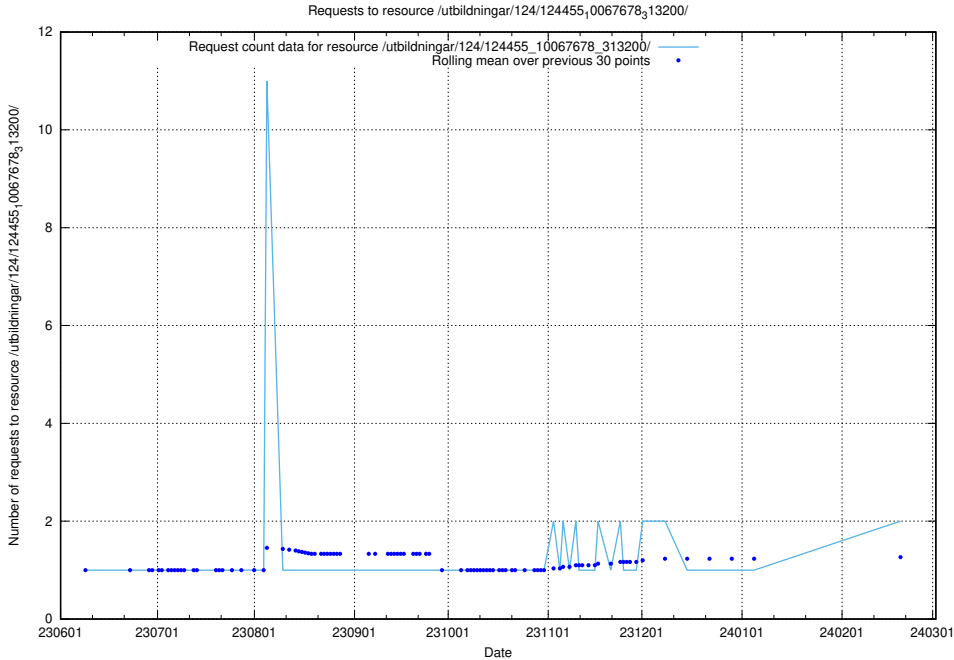

5.860 Usage of /utbildningar/124/124455_10067678_313200/

Here, we count the number of requests to resource /utbildningar/124/124455_10067678_313200/.