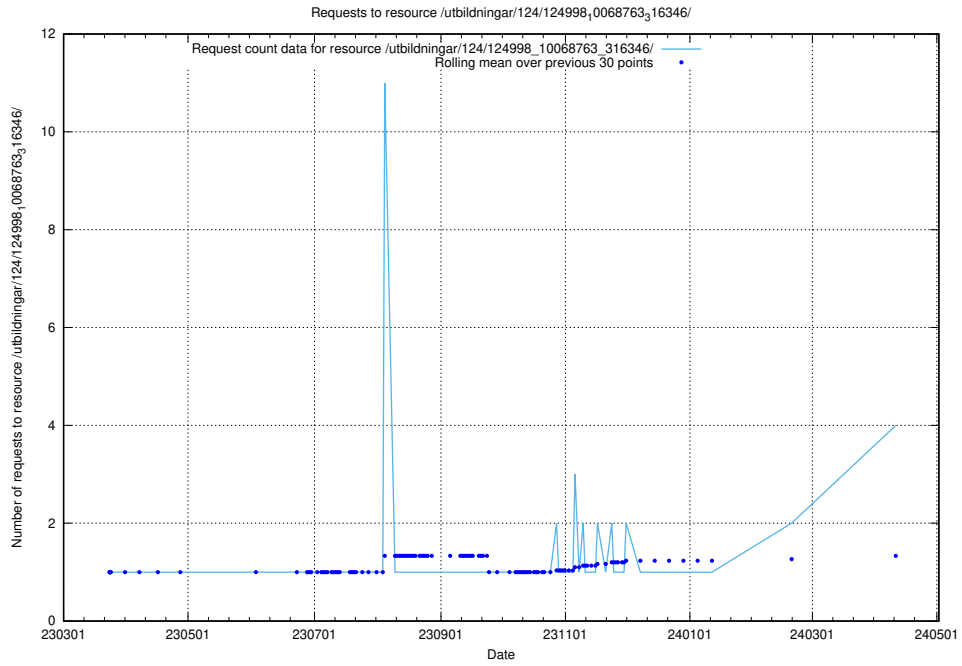

Here, we count the number of requests to resource /utbildningar/124/124998_10068763_316346/.

5.162 Usage of /utbildningar/124/124861_10069368_318273/events/

Here, we count the number of requests to resource /utbildningar/124/124861_10069368_318273/events/