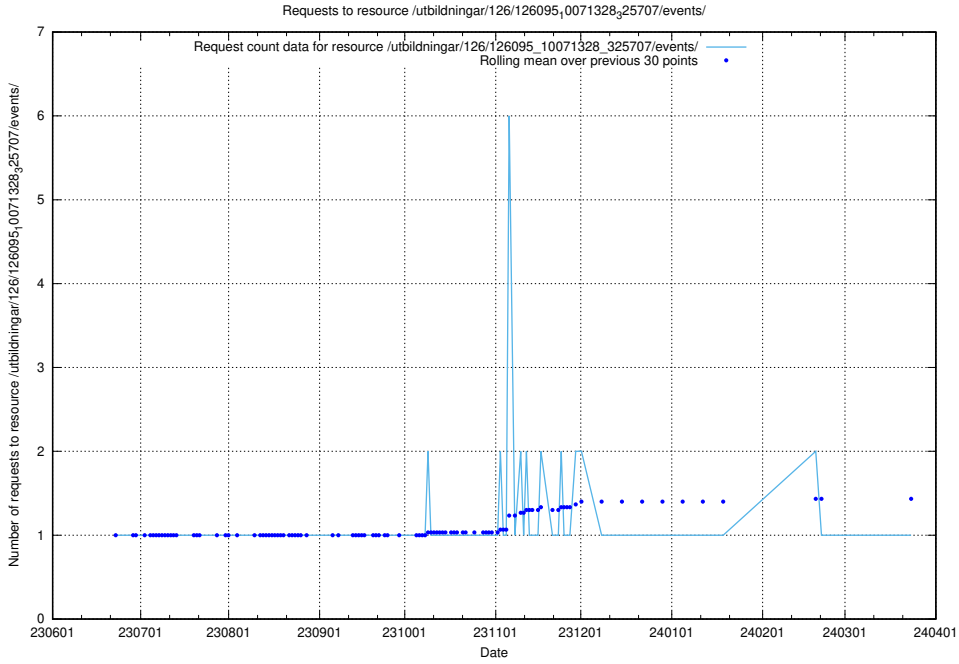

5.5658 Usage of /utbildningar/126/126095_10071328_325707/events/

Here, we count the number of requests to resource /utbildningar/126/126095_10071328_325707/events/