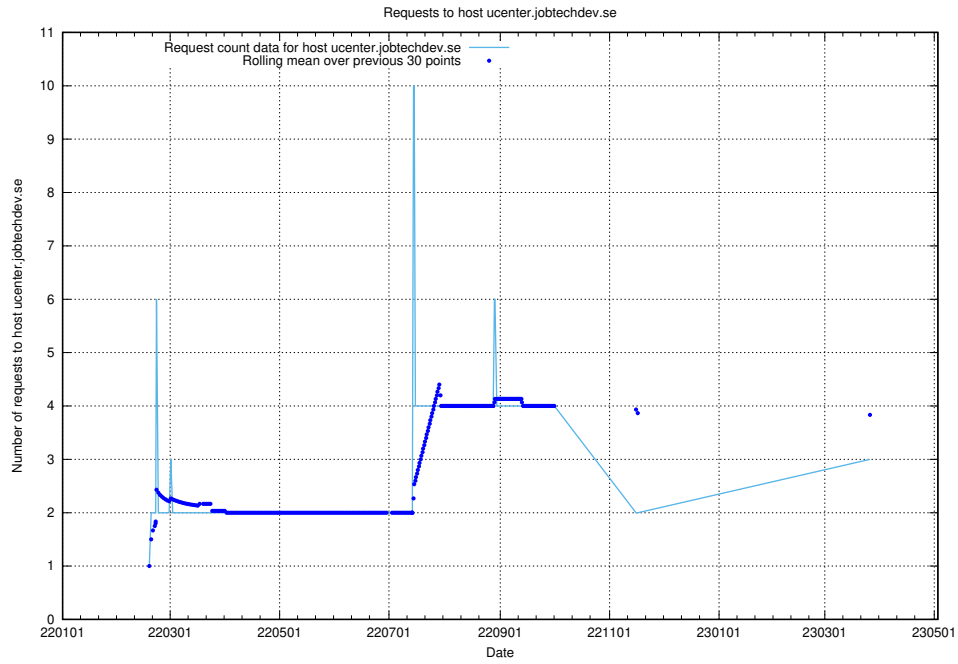

7.230 Usage of ucenter.jobtechdev.se

Here, we count the number of requests to host ucenter.jobtechdev.se.