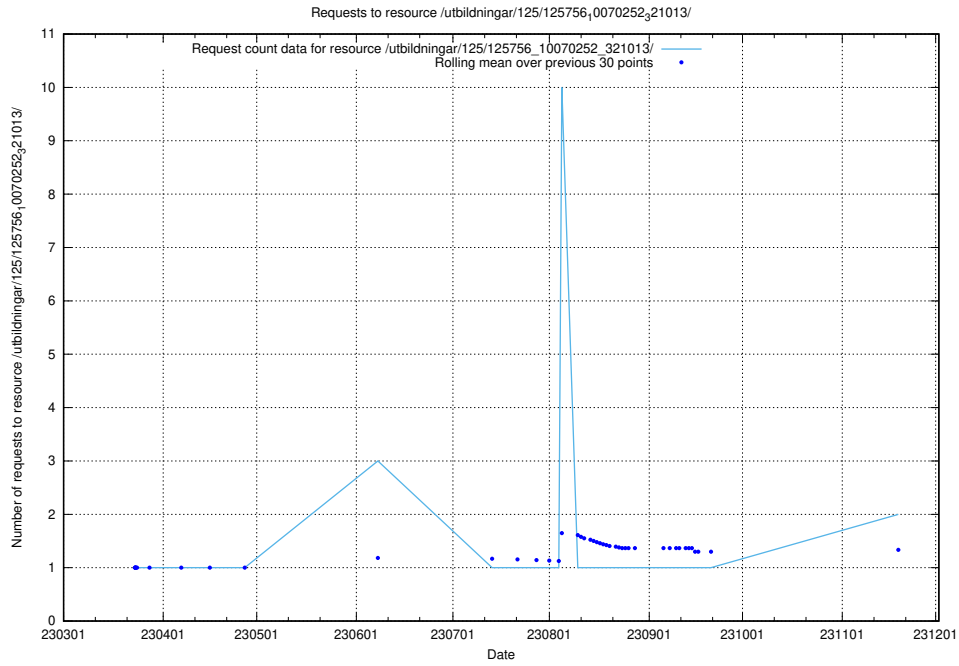

5.921 Usage of /utbildningar/125/125756_10070252_321013/

Here, we count the number of requests to resource /utbildningar/125/125756_10070252_321013/.