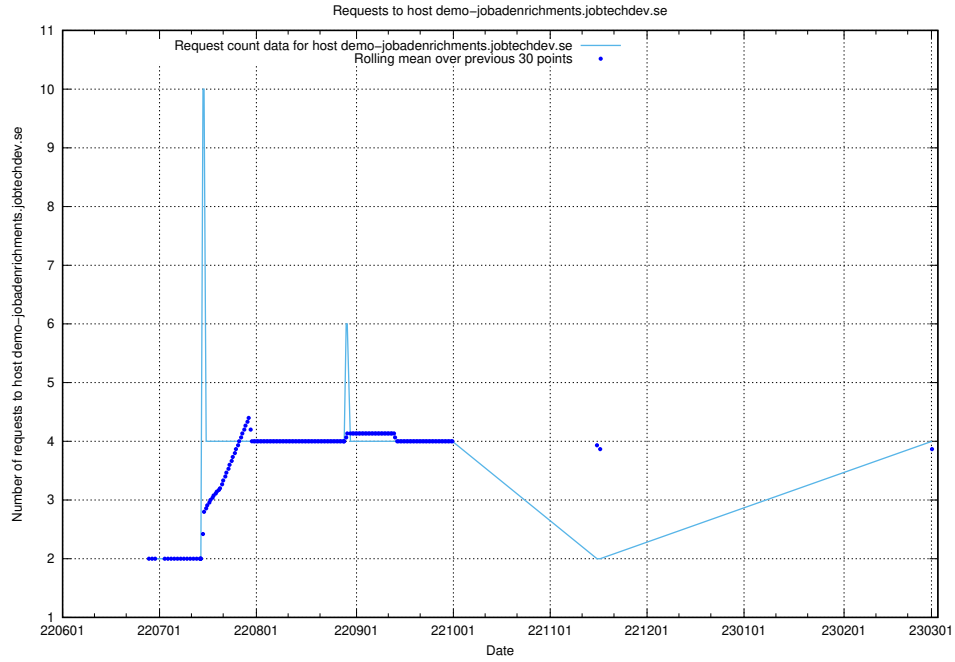

Here, we count the number of requests to host d534e192-d48a-4202-8125-59d16ac900e0.api.jobtechdev.se.

7.143 Usage of demo-jobadenrichments.jobtechdev.se

Here, we count the number of requests to host demo-jobadenrichments.jobtechdev.se.