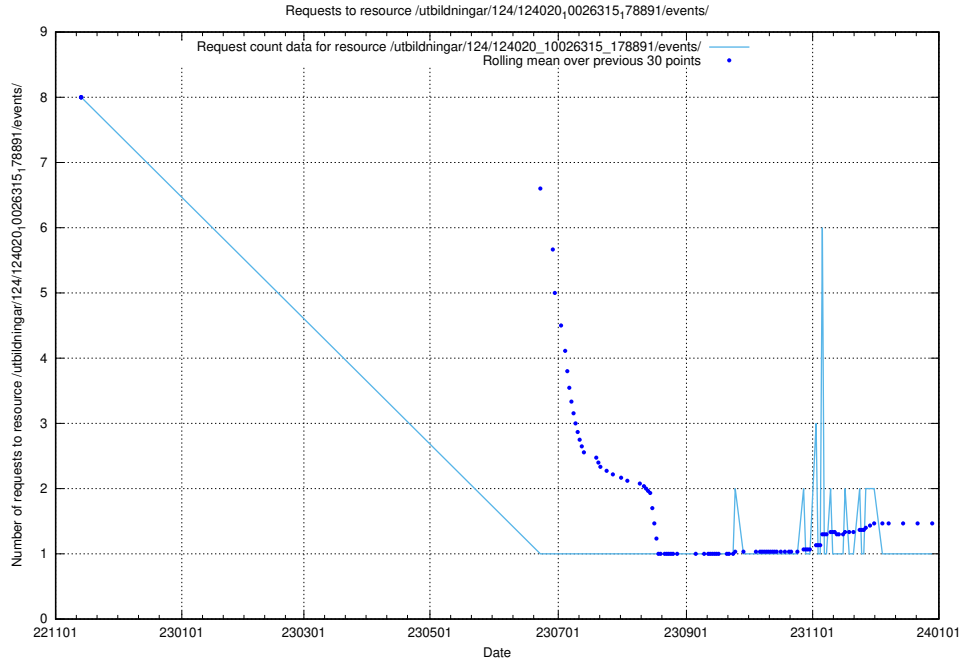

5.5751 Usage of /utbildningar/124/124020_10026315_178891/events/

Here, we count the number of requests to resource /utbildningar/124/124020_10026315_178891/events/