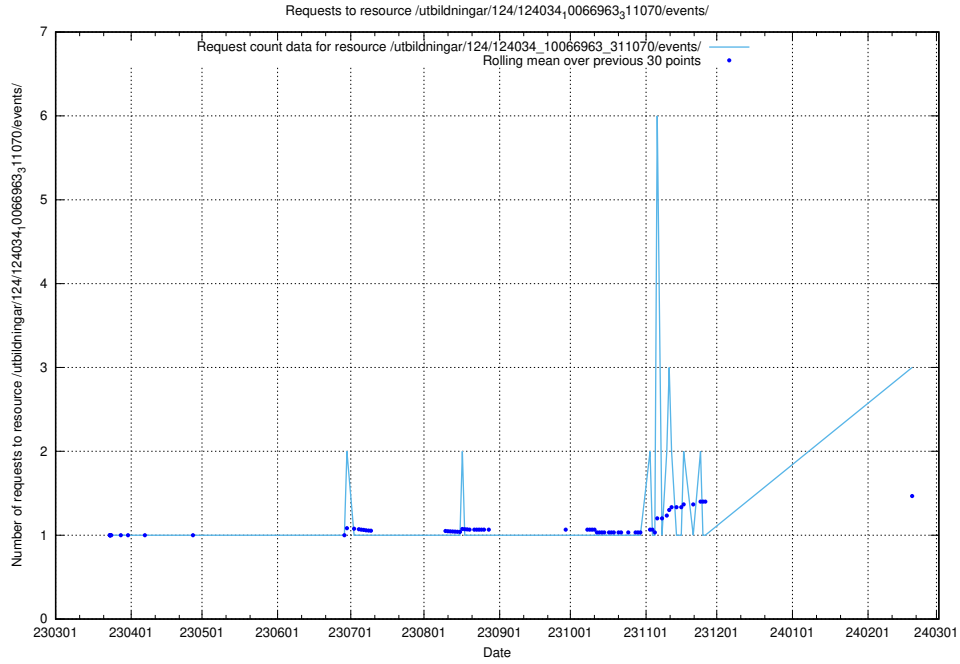

5.339 Usage of /utbildningar/124/124034_10066963_311070/events/

Here, we count the number of requests to resource /utbildningar/124/124034_10066963_311070/events/