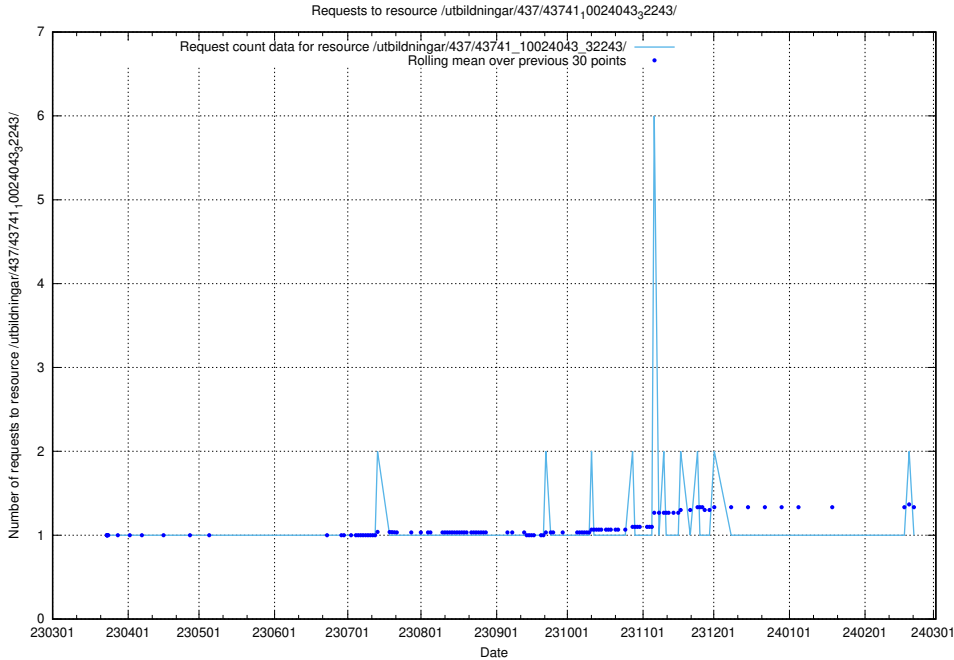

5.6394 Usage of /utbildningar/437/43741_10024043_32243/

Here, we count the number of requests to resource /utbildningar/437/43741_10024043_32243/.