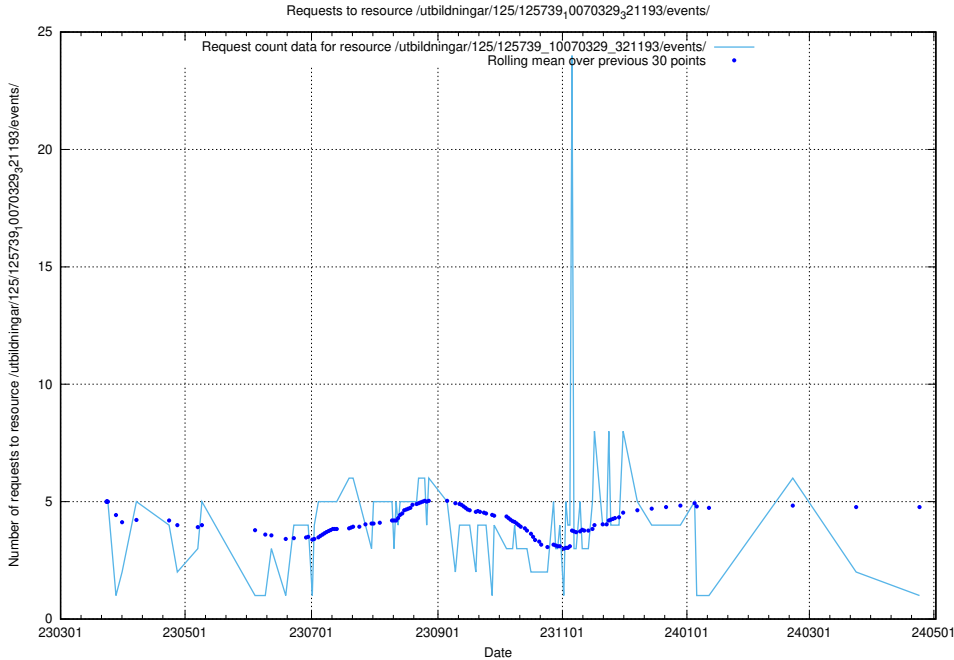

5.6254 Usage of /utbildningar/125/125739_10070329_321193/events/

Here, we count the number of requests to resource /utbildningar/125/125739_10070329_321193/events/