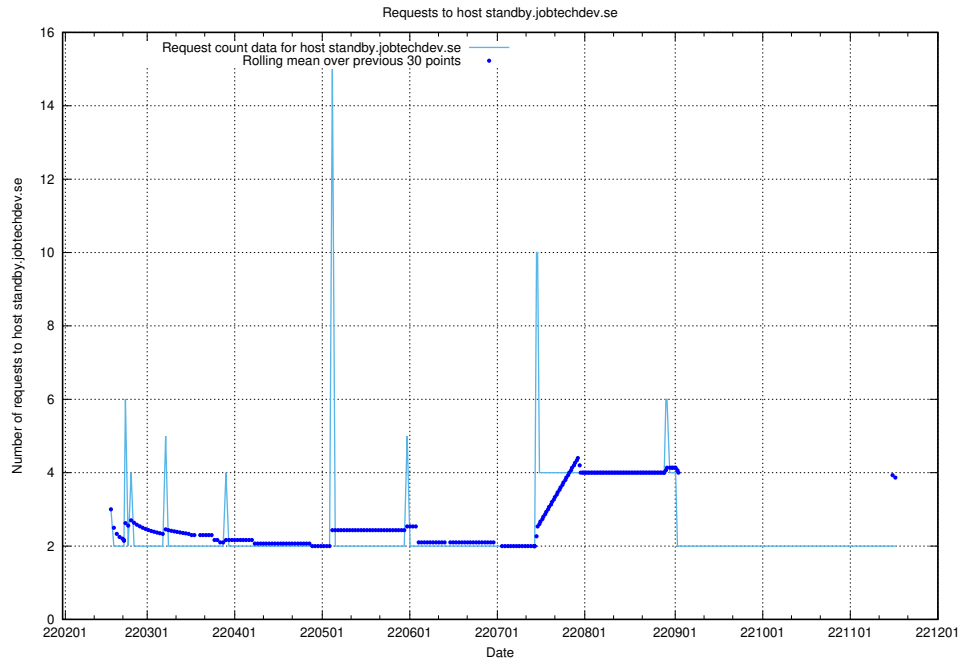

7.540 Usage of asasdask.jobtechdev.se

Here, we count the number of requests to host asasdask.jobtechdev.se.

7.541 Usage of nisse.jobtechdev.se

Here, we count the number of requests to host nisse.jobtechdev.se.