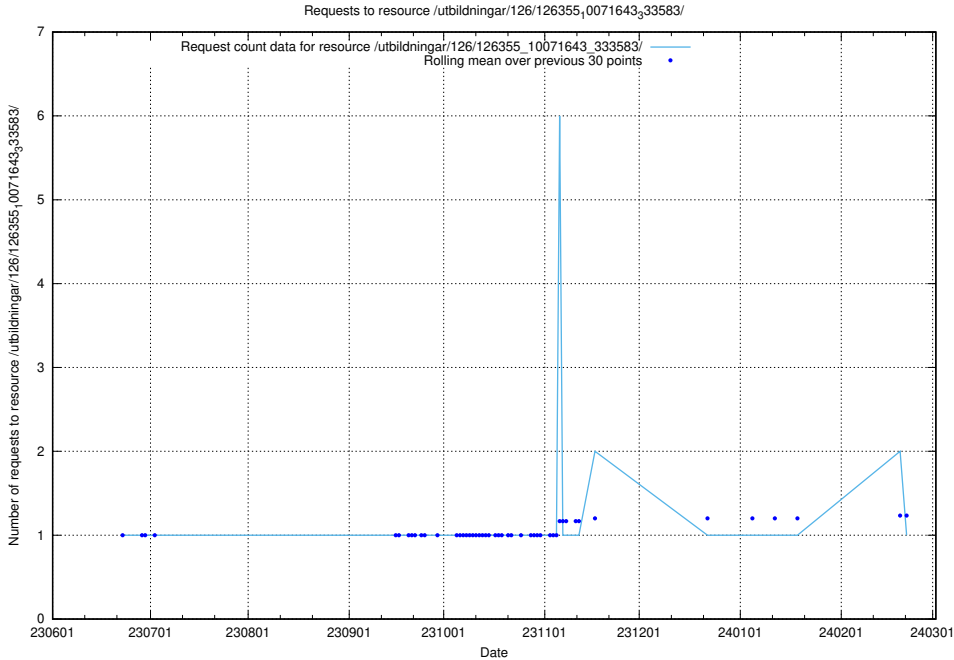

5.5634 Usage of /utbildningar/126/126355_10071643_333583/

Here, we count the number of requests to resource /utbildningar/126/126355_10071643_333583/.