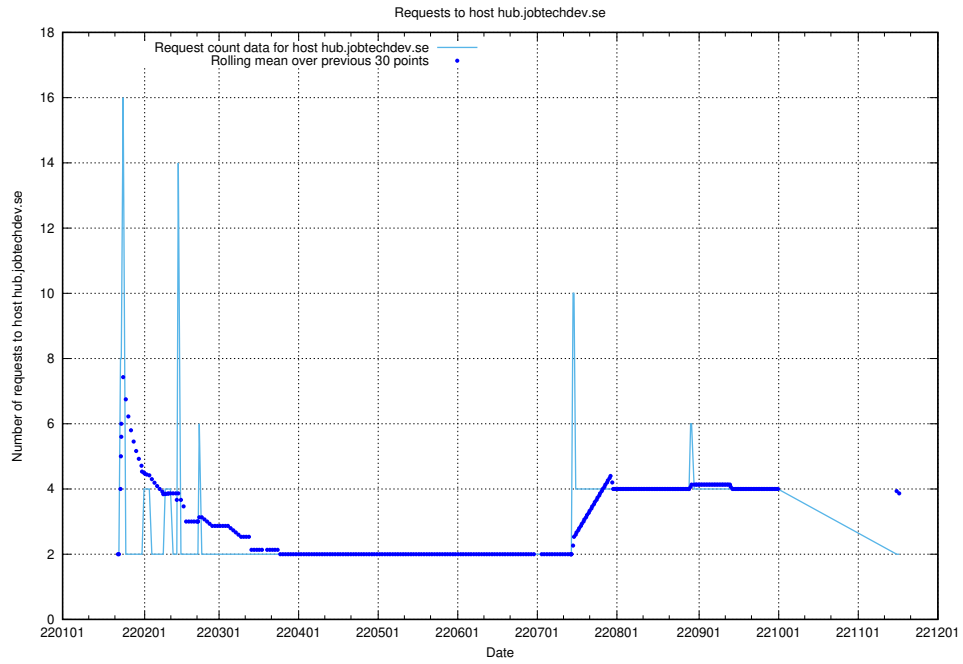

7.598 Usage of hub.jobtechdev.se

Here, we count the number of requests to host hub.jobtechdev.se.