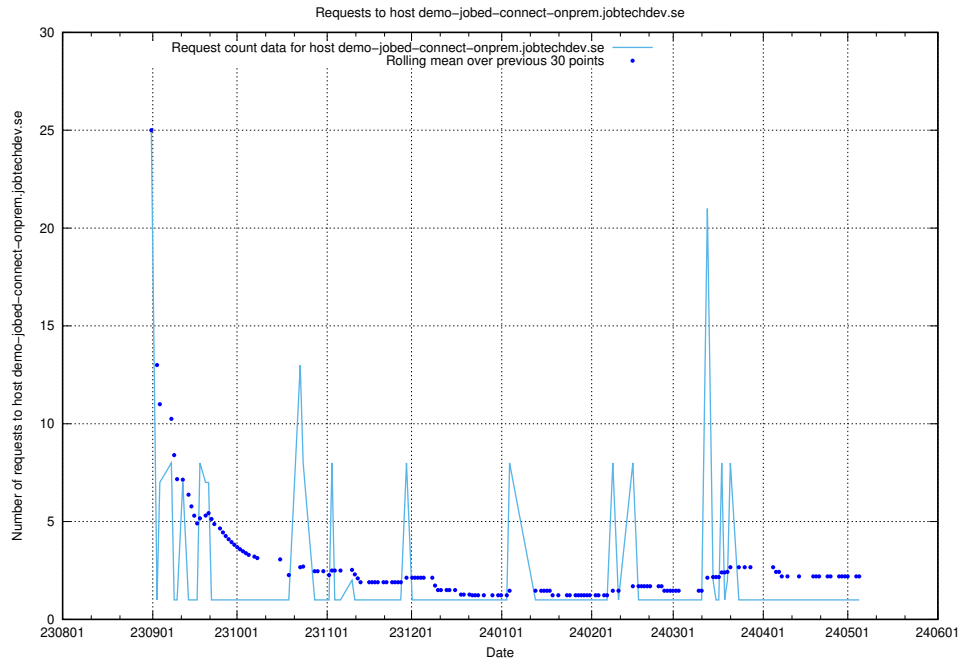

7.602 Usage of demo-jobed-connect-onprem.jobtechdev.se

Here, we count the number of requests to host demo-jobed-connect-onprem.jobtechdev.se.