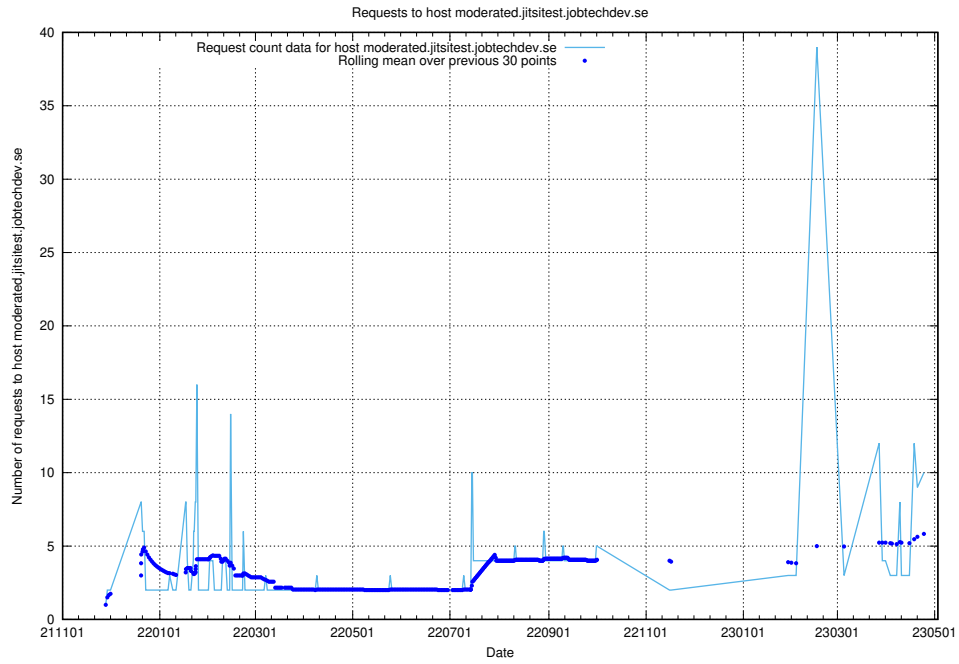

7.59 Usage of moderated.jitsitest.jobtechdev.se

Here, we count the number of requests to host moderated.jitsitest.jobtechdev.se.