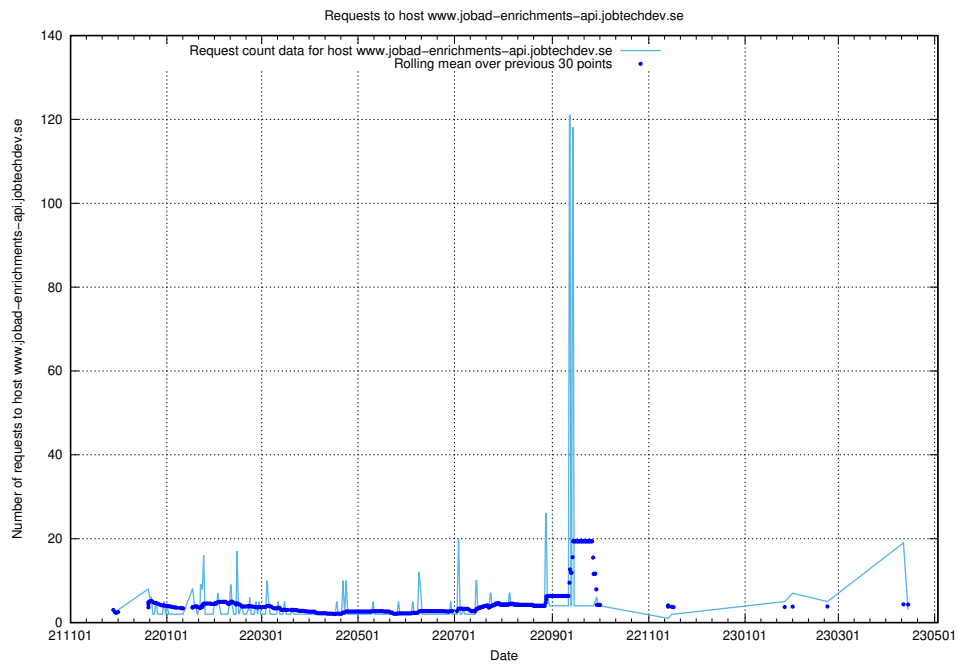

7.211 Usage of www.jobad-enrichments-api.jobtechdev.se

Here, we count the number of requests to host www.jobad-enrichments-api.jobtechdev.se.