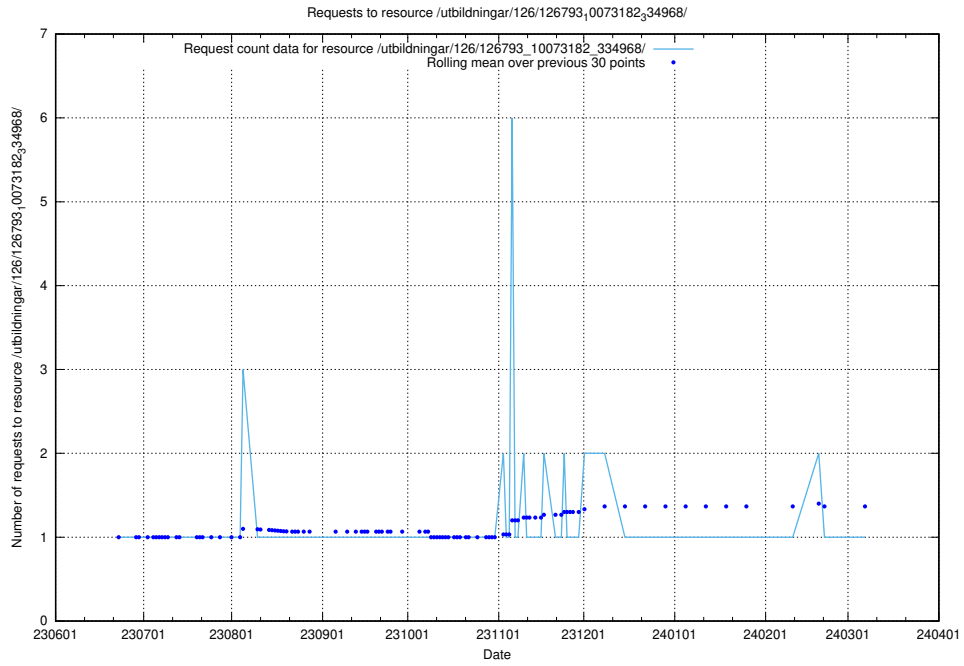

5.5567 Usage of /utbildningar/126/126793_10073182_334968/

Here, we count the number of requests to resource /utbildningar/126/126793_10073182_334968/.