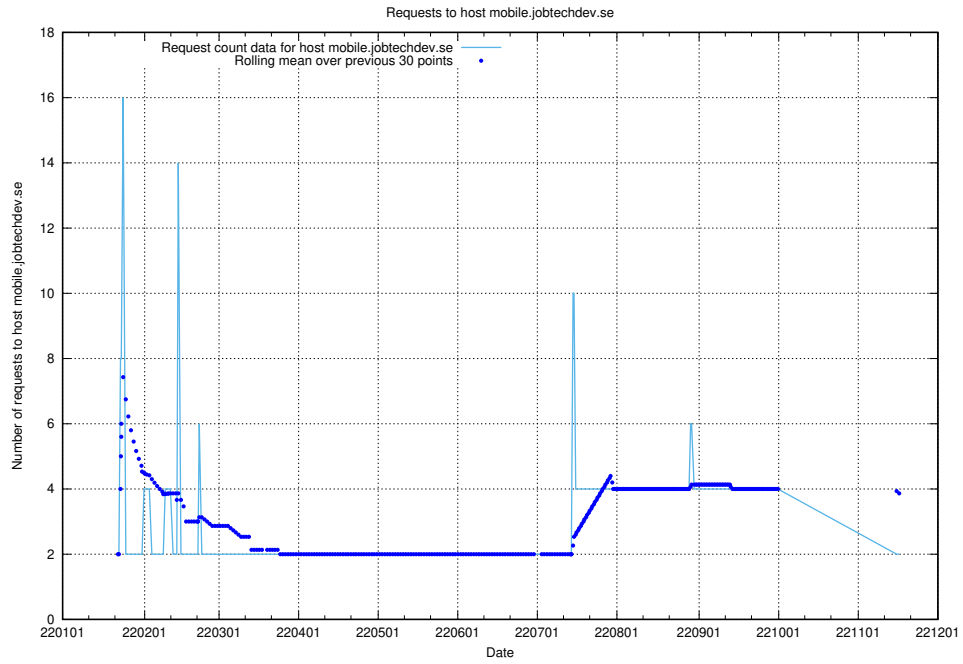

7.594 Usage of mobile.jobtechdev.se

Here, we count the number of requests to host mobile.jobtechdev.se.