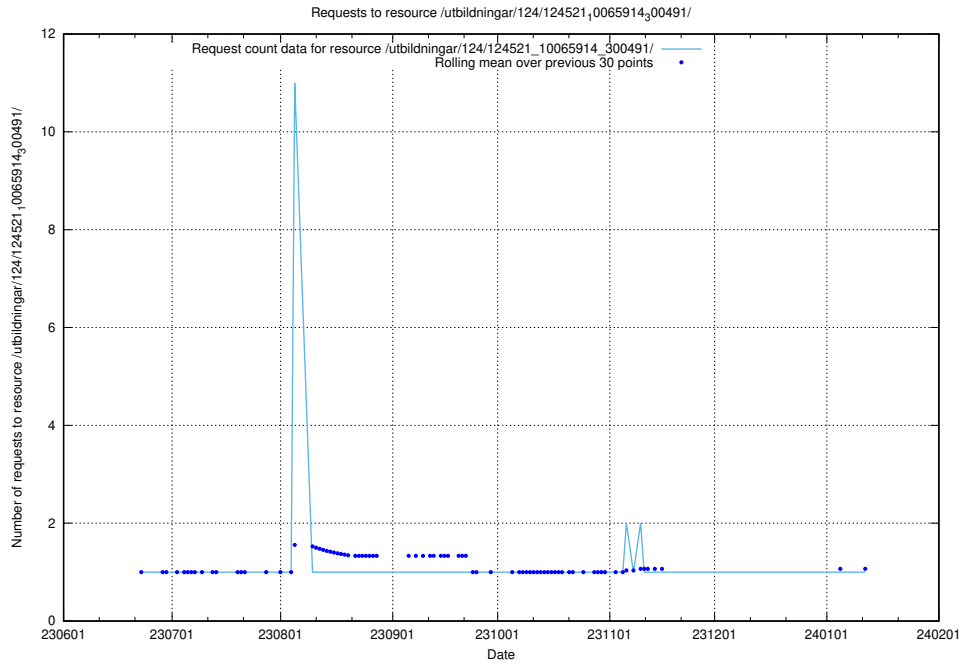

Here, we count the number of requests to resource /utbildningar/124/124521_10065914_300491/events/

5.5729 Usage of /utbildningar/124/124521_10065914_300491/

Here, we count the number of requests to resource /utbildningar/124/124521_10065914_300491/.