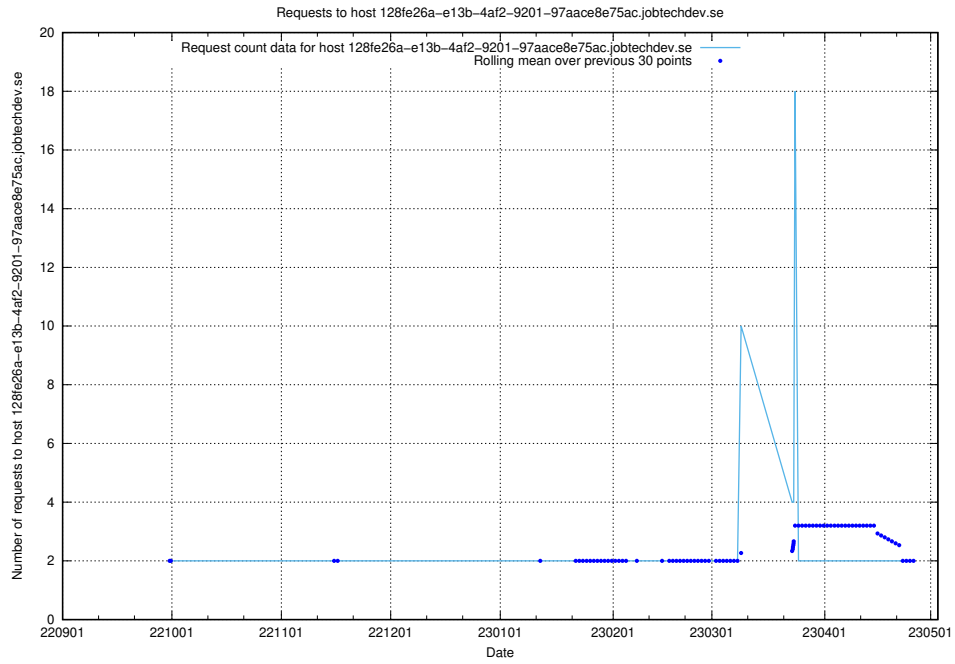

Here, we count the number of requests to host www.concept.jobtechdev.se.

7.311 Usage of 128fe26a-e13b-4af2-9201-97aace8e75ac.jobtechdev.se

Here, we count the number of requests to host 128fe26a-e13b-4af2-9201-97aace8e75ac.jobtechdev.se.