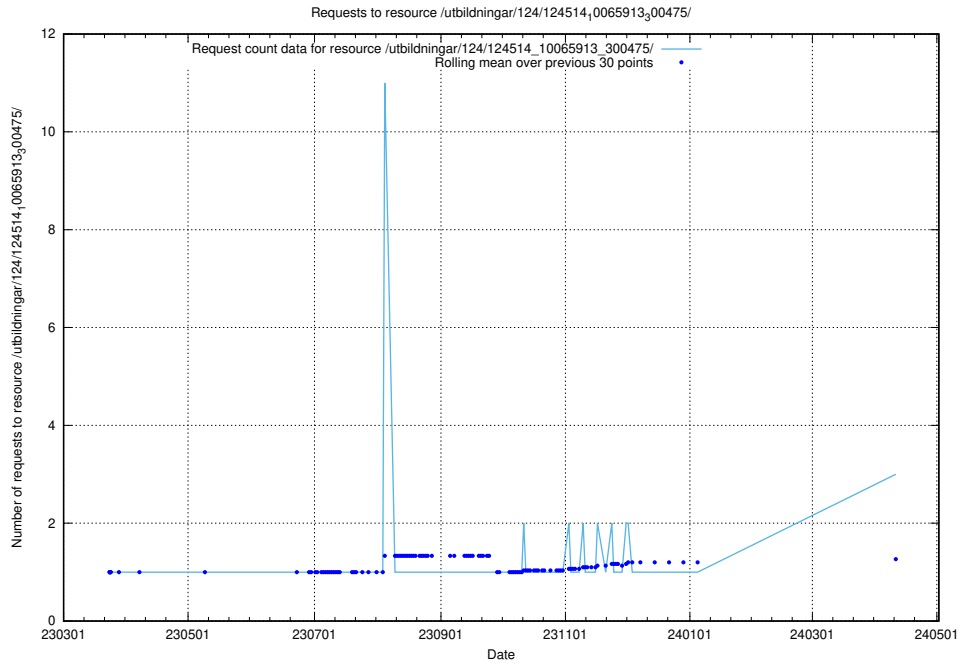

Here, we count the number of requests to resource /utbildningar/utb_emil/124/124499_10067796_313401/events/

5.284 Usage of /utbildningar/124/124514_10065913_300475/

Here, we count the number of requests to resource /utbildningar/124/124514_10065913_300475/.