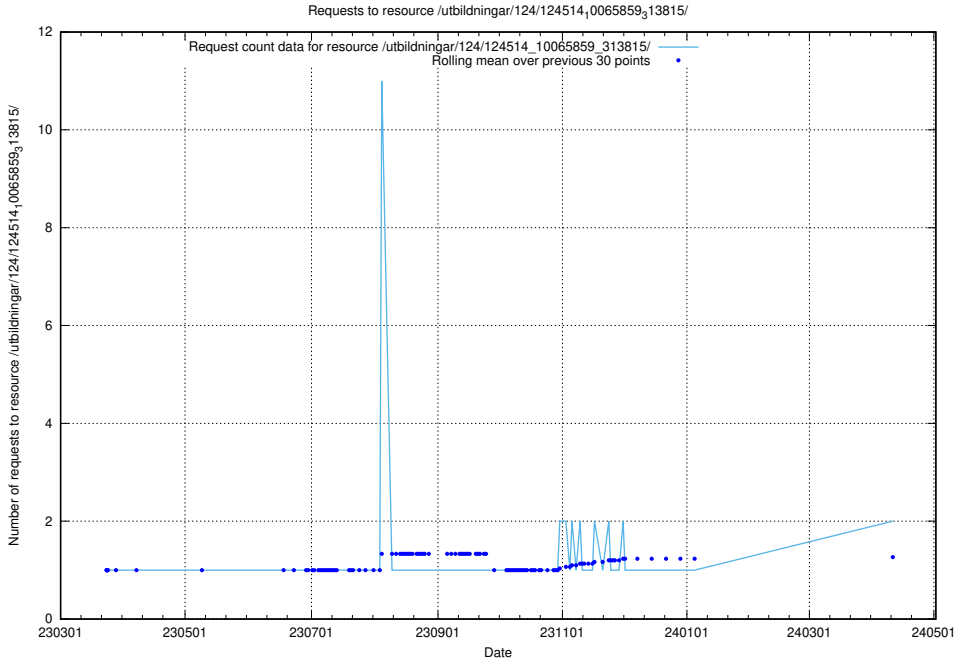

5.514 Usage of /utbildningar/124/124514_10065859_313815/

Here, we count the number of requests to resource /utbildningar/124/124514_10065859_313815/.