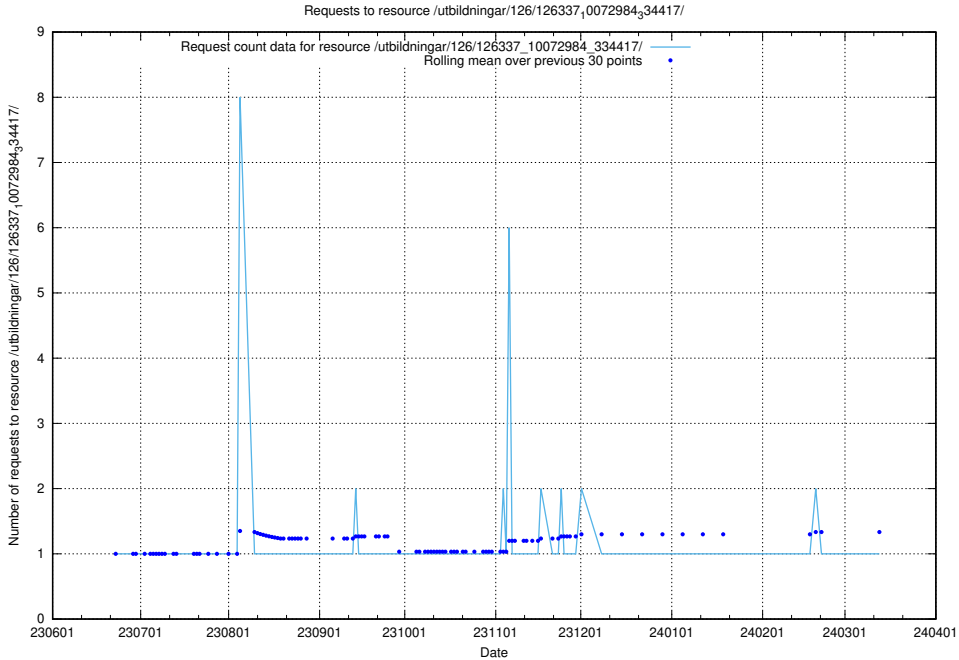

5.5641 Usage of /utbildningar/126/126337_10072984_334417/

Here, we count the number of requests to resource /utbildningar/126/126337_10072984_334417/.