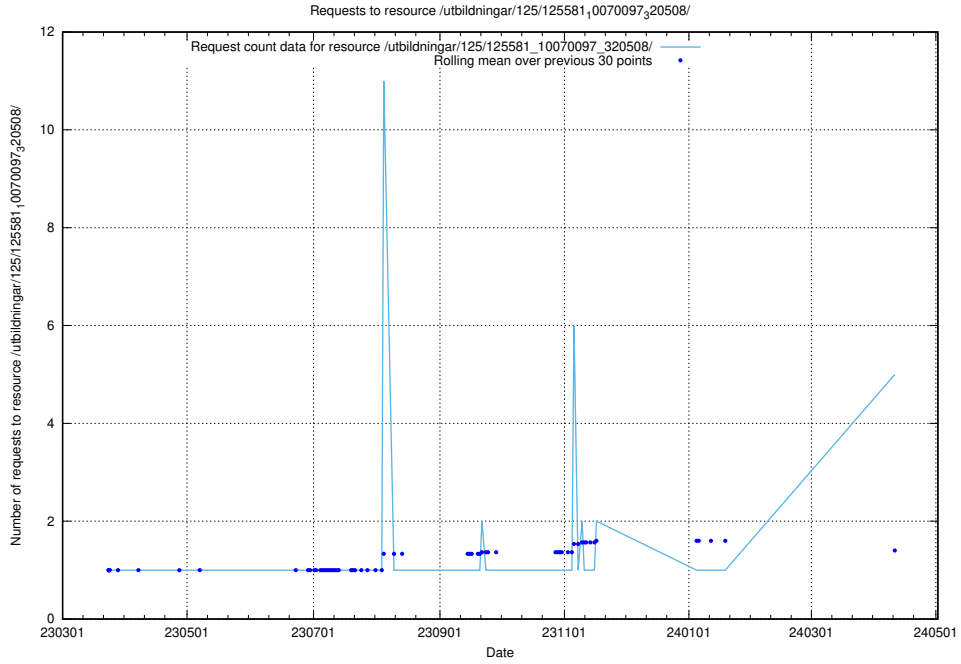

5.104 Usage of /utbildningar/125/125581_10070097_320508/

Here, we count the number of requests to resource /utbildningar/125/125581_10070097_320508/.