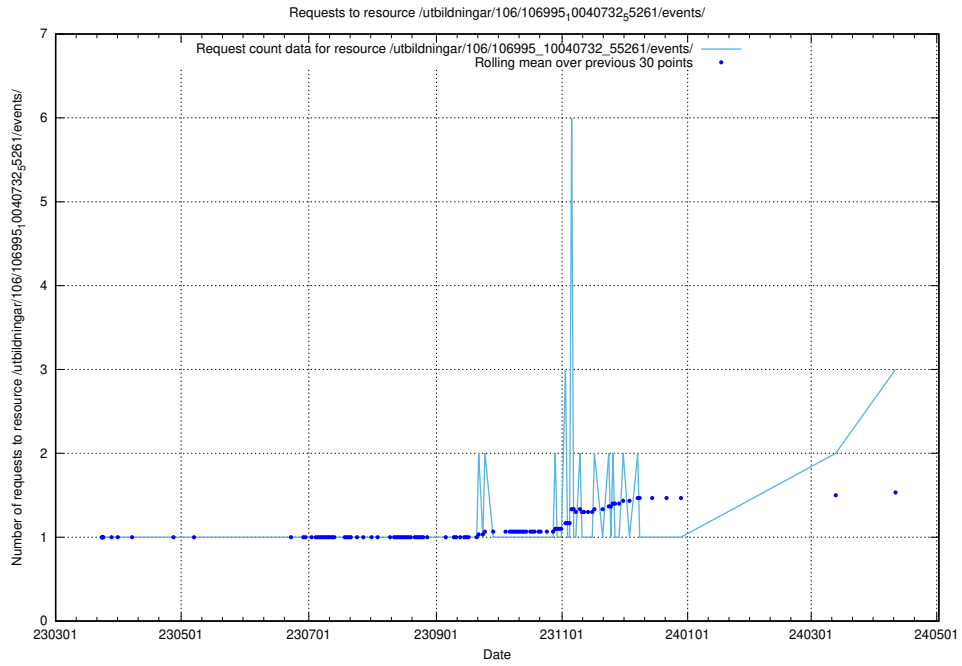

5.366 Usage of /utbildningar/106/106995_10040732_55261/events/

Here, we count the number of requests to resource /utbildningar/106/106995_10040732_55261/events/.