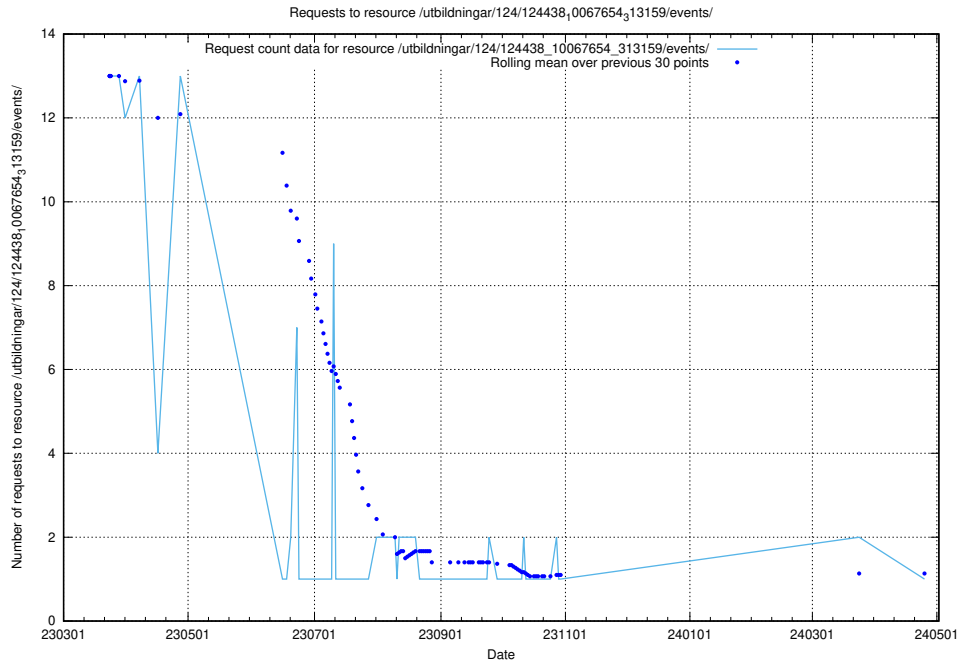

5.6249 Usage of /utbildningar/124/124438_10067654_313159/events/

Here, we count the number of requests to resource /utbildningar/124/124438_10067654_313159/events/