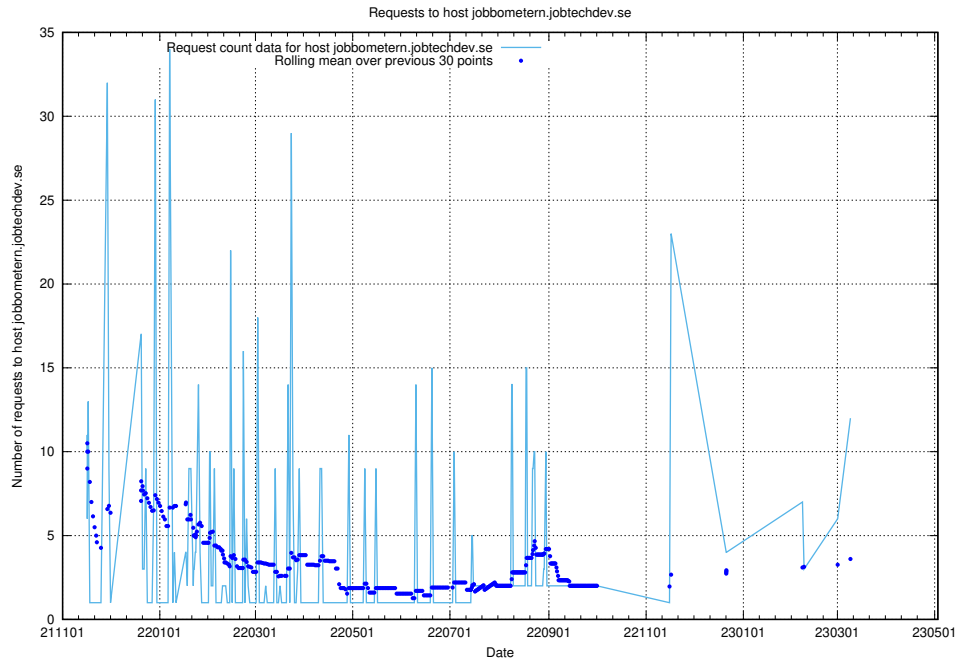

7.55 Usage of `jobbometern.jobtechdev.se`

Here, we count the number of requests to host `jobbometern.jobtechdev.se`.