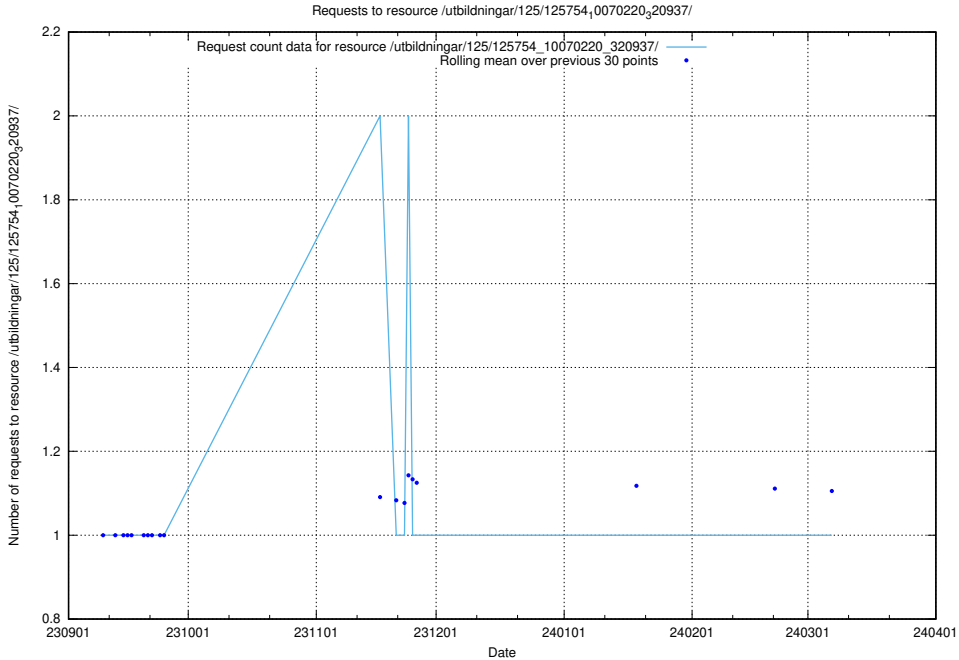

5.4584 Usage of /utbildningar/125/125754_10070220_320937/

Here, we count the number of requests to resource /utbildningar/125/125754_10070220_320937/.