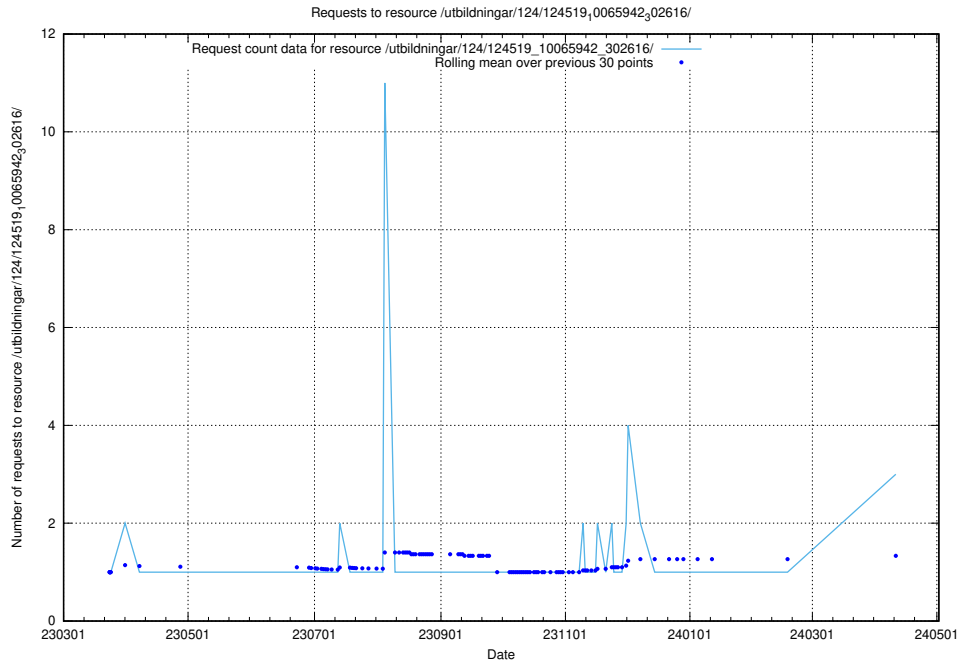

Here, we count the number of requests to resource /utbildningar/124/124519_10066301_308425/.

5.260 Usage of /utbildningar/124/124519_10065942_302616/

Here, we count the number of requests to resource /utbildningar/124/124519_10065942_302616/.