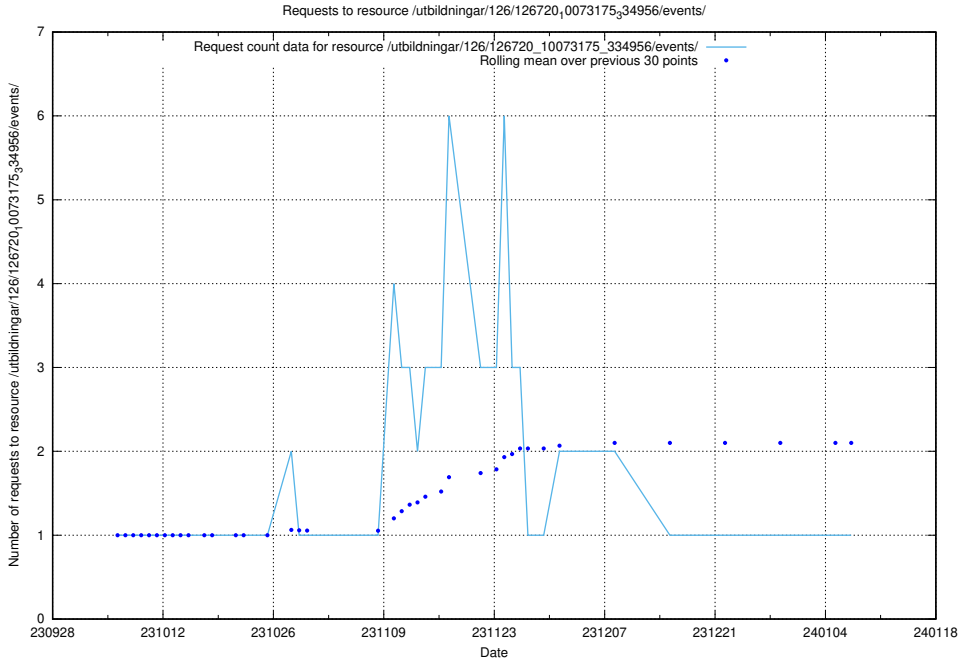

5.4376 Usage of /utbildningar/126/126720_10073175_334956/events/

Here, we count the number of requests to resource /utbildningar/126/126720_10073175_334956/events/