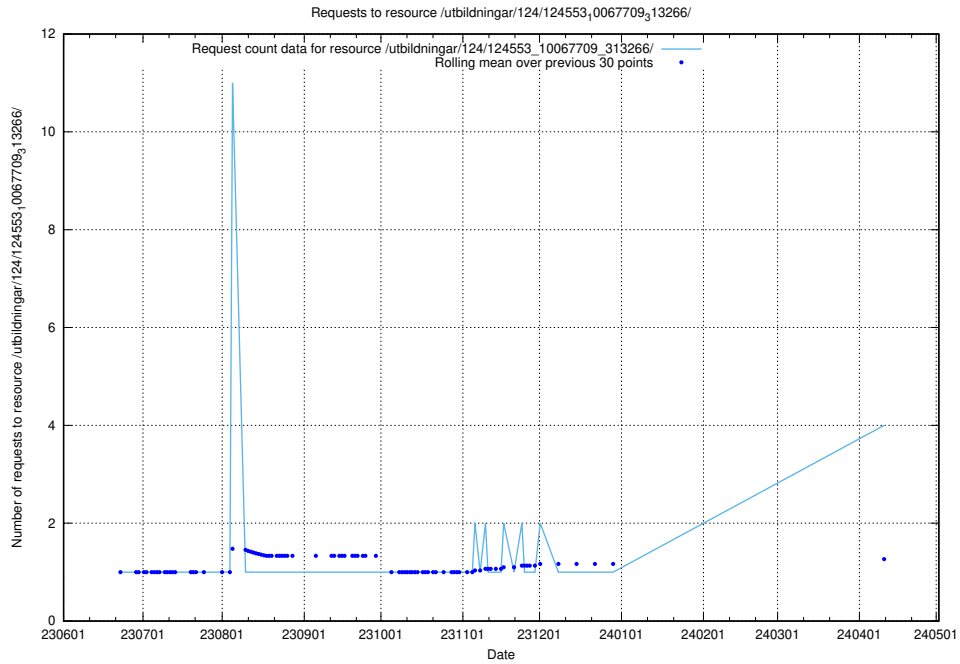

5.226 Usage of /utbildningar/124/124553_10067709_313266/

Here, we count the number of requests to resource /utbildningar/124/124553_10067709_313266/.