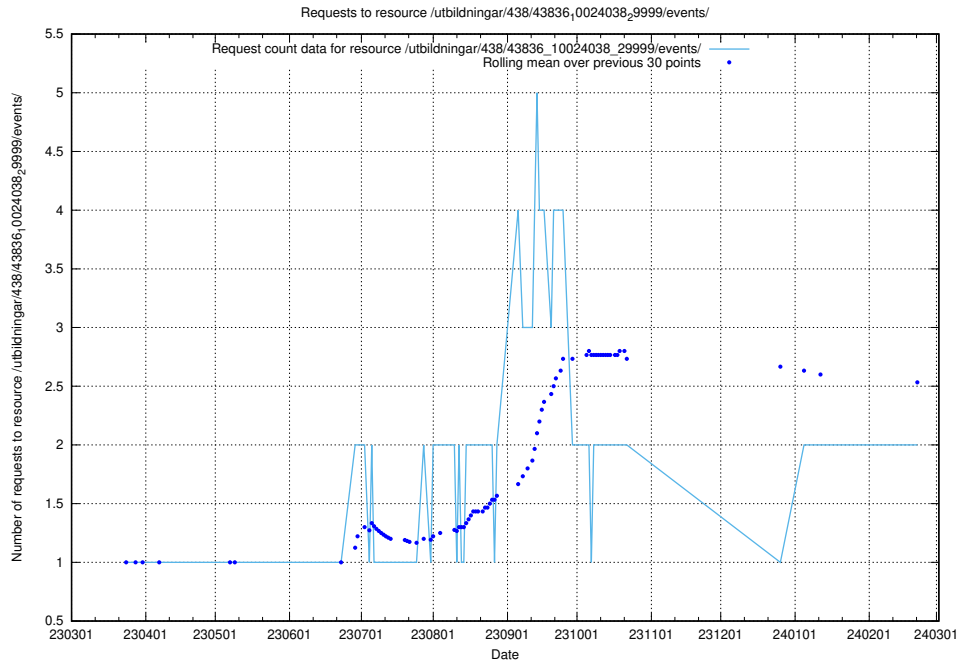

Here, we count the number of requests to resource /taxonomy/version/19/query/concepts-describing-working-hours/.

5.892 Usage of /utbildningar/438/43836_10024038_29999/events/

Here, we count the number of requests to resource /utbildningar/438/43836_10024038_29999/events/.