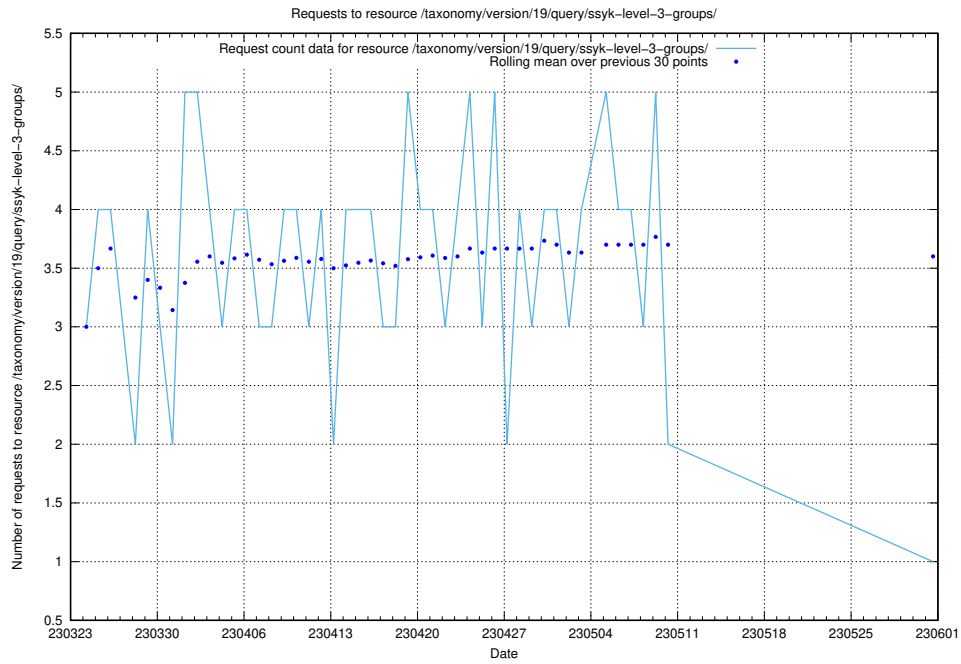

5.6127 Usage of /taxonomy/version/19/query/ssyk-level-3-groups/

Here, we count the number of requests to resource /taxonomy/version/19/query/ssyk-level-3-groups/.