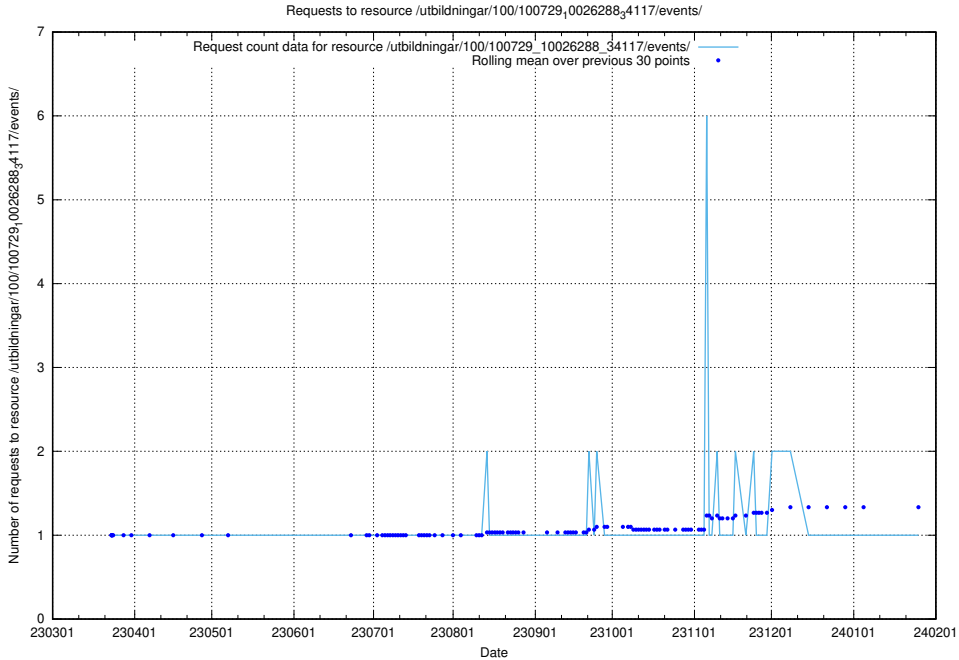

5.5652 Usage of /utbildningar/100/100729_10026288_34117/events/

Here, we count the number of requests to resource /utbildningar/100/100729_10026288_34117/events/.