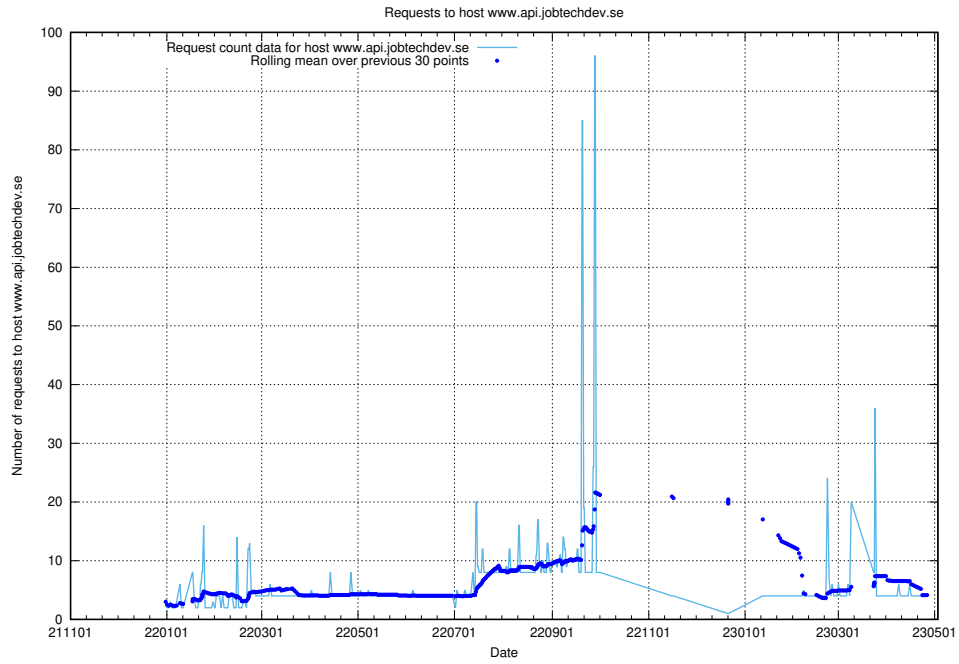

7.132 Usage of www.api.jobtechdev.se

Here, we count the number of requests to host www.api.jobtechdev.se.