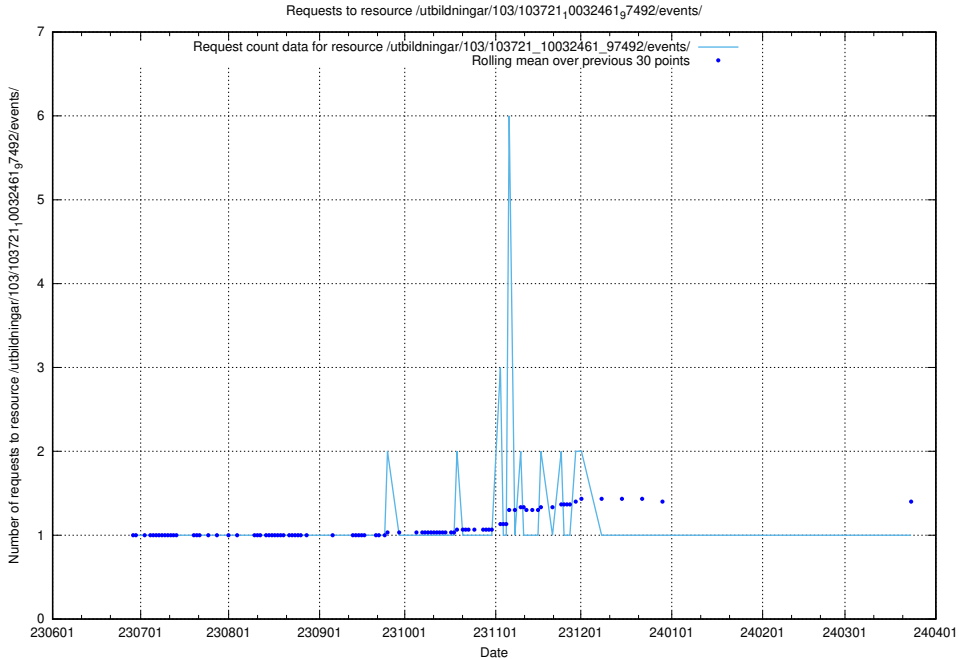

5.5510 Usage of /utbildningar/103/103721_10032461_97492/events/

Here, we count the number of requests to resource /utbildningar/103/103721_10032461_97492/events/.