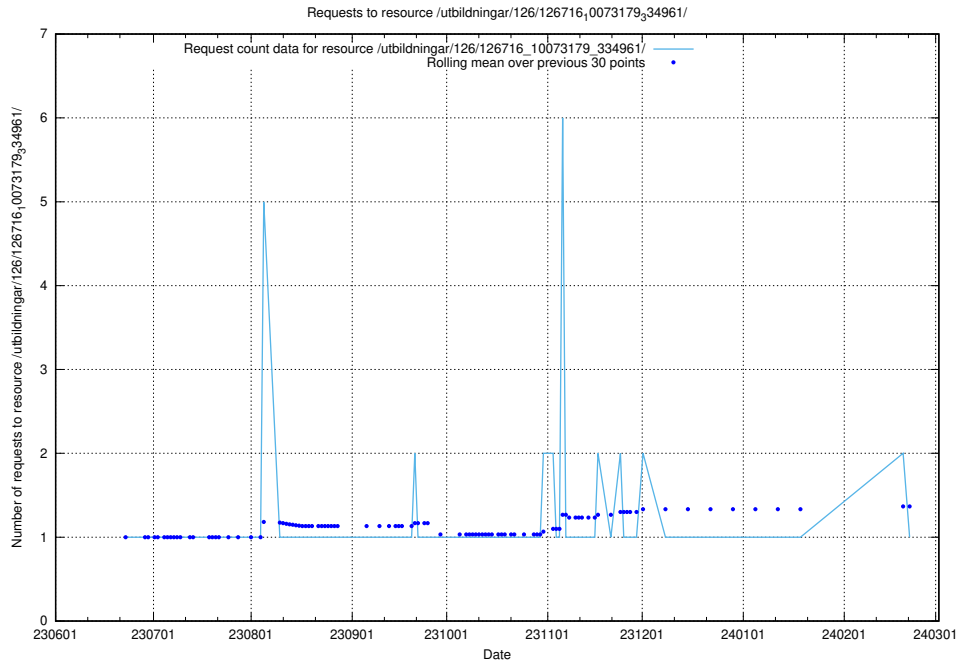

5.5595 Usage of /utbildningar/126/126716_10073179_334961/

Here, we count the number of requests to resource /utbildningar/126/126716_10073179_334961/.