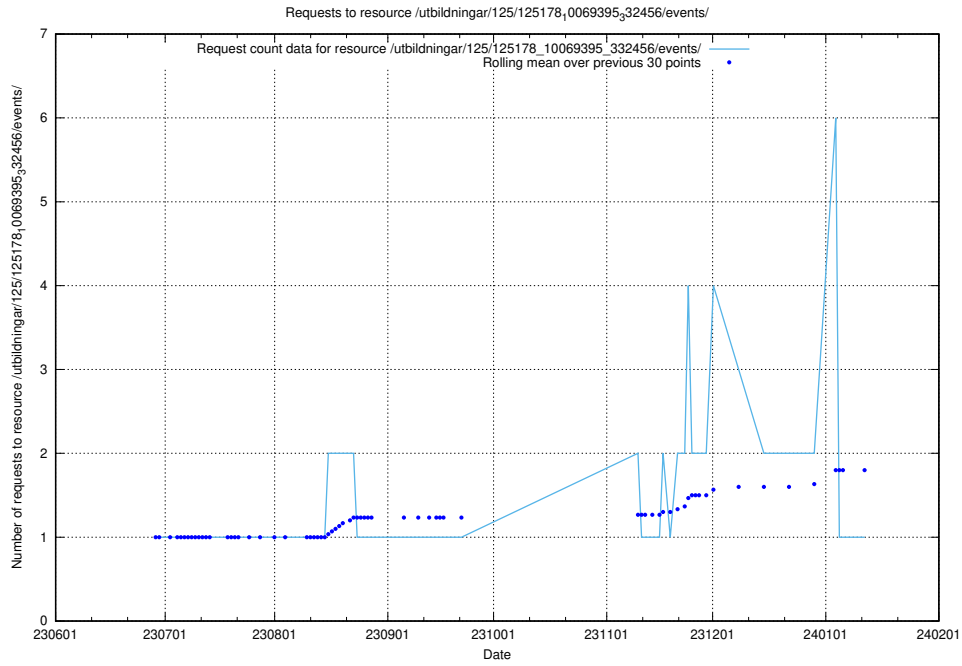

5.5455 Usage of /utbildningar/125/125178_10069395_332456/events/

Here, we count the number of requests to resource /utbildningar/125/125178_10069395_332456/events/

5.5456 Usage of /utbildningar/124/124862_10069368_318273/events/