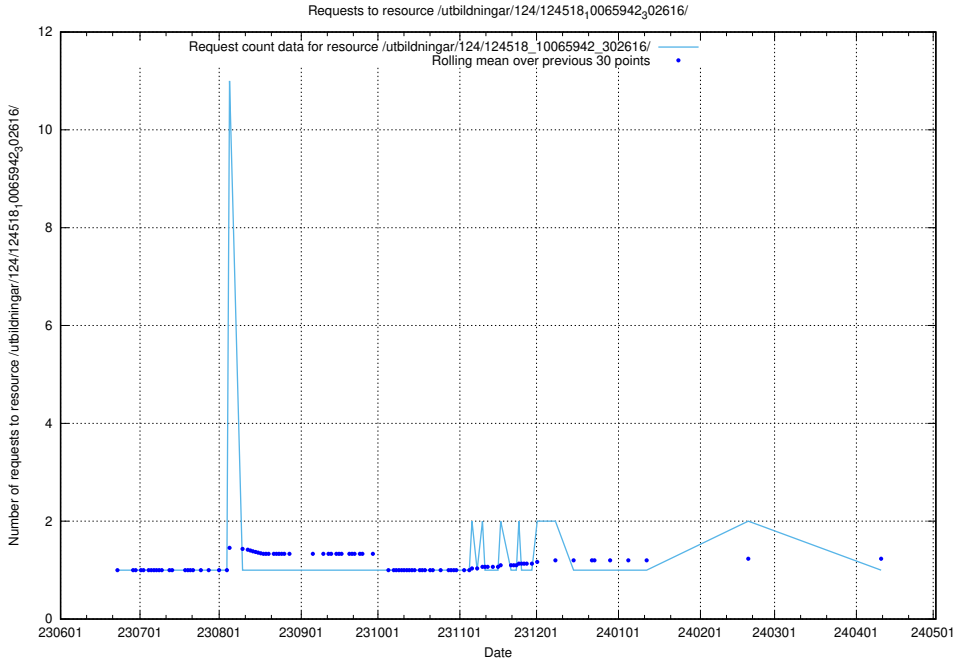

5.5742 Usage of /utbildningar/124/124518_10065942_302616/

Here, we count the number of requests to resource /utbildningar/124/124518_10065942_302616/.