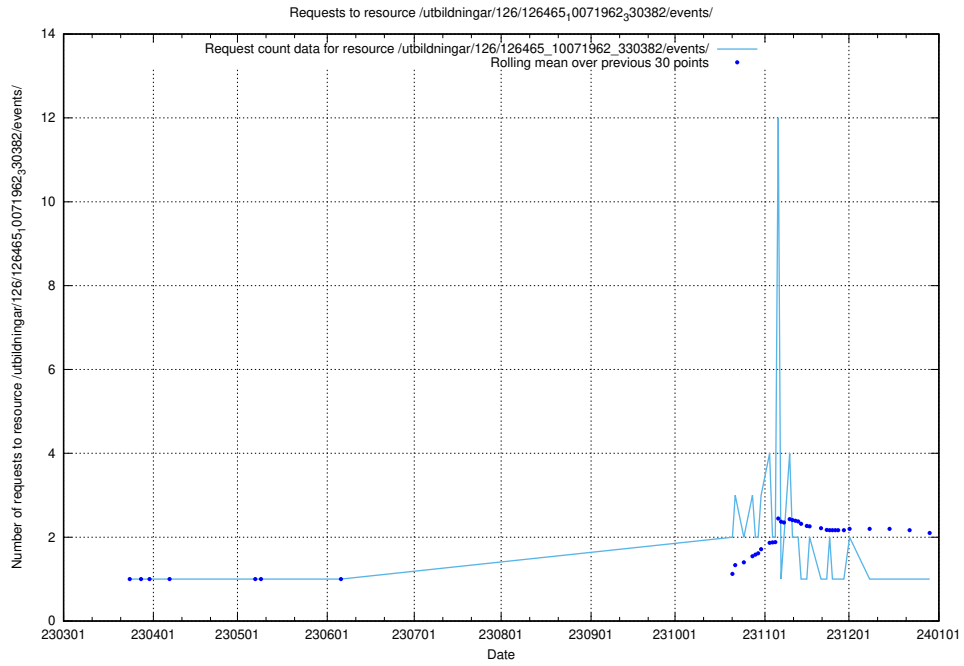

5.6205 Usage of /utbildningar/126/126465_10071962_330382/events/

Here, we count the number of requests to resource /utbildningar/126/126465_10071962_330382/events/