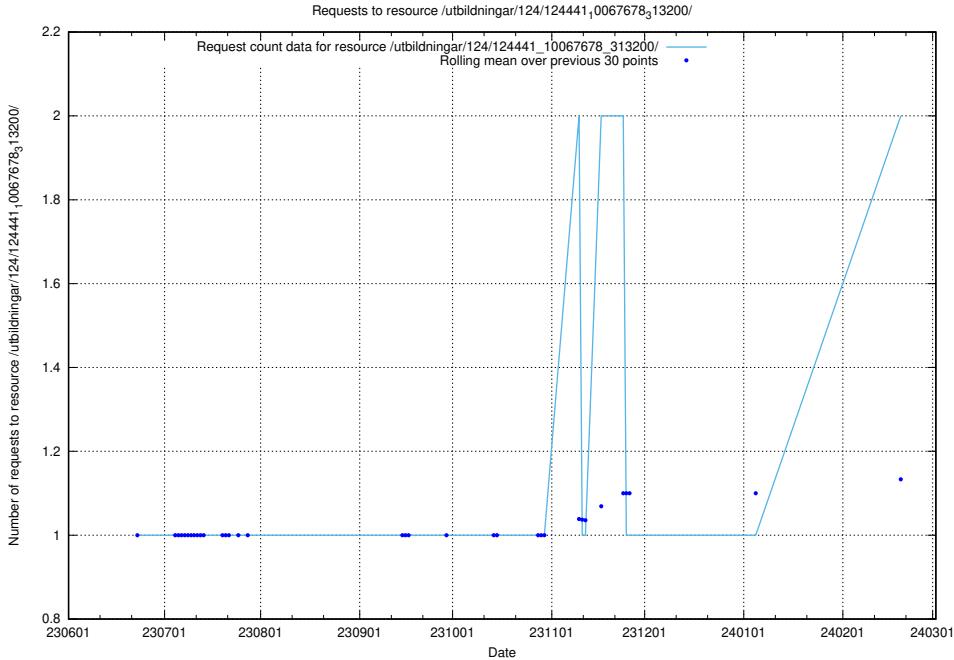

5.843 Usage of /utbildningar/124/124441_10067678_313200/

Here, we count the number of requests to resource /utbildningar/124/124441_10067678_313200/.