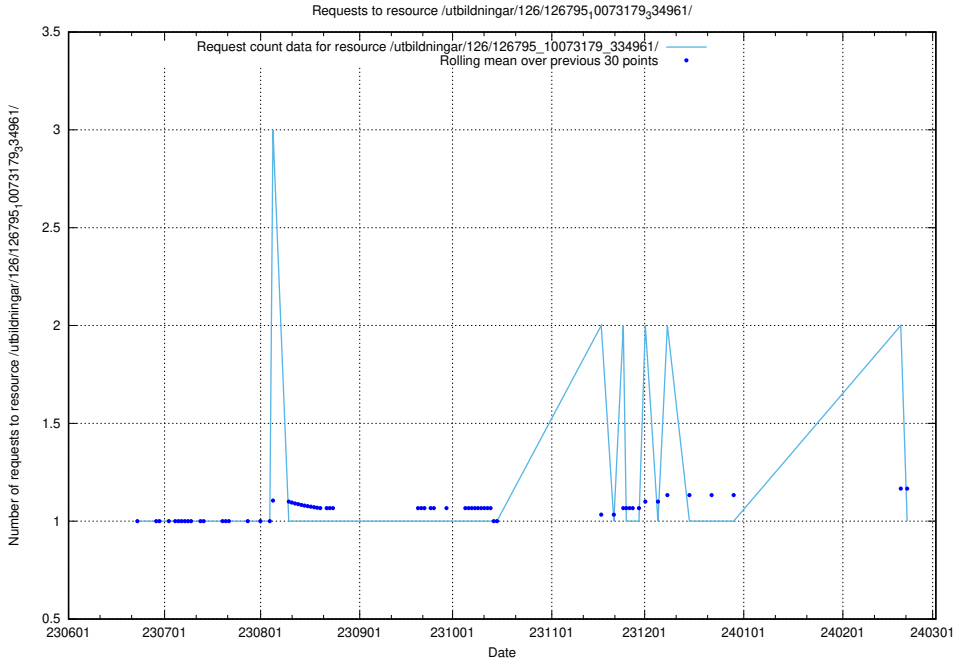

5.5563 Usage of /utbildningar/126/126795_10073163_334944/events/

Here, we count the number of requests to resource /utbildningar/126/126795_10073163_334944/events/

5.5564 Usage of /utbildningar/126/126795_10073163_334944/