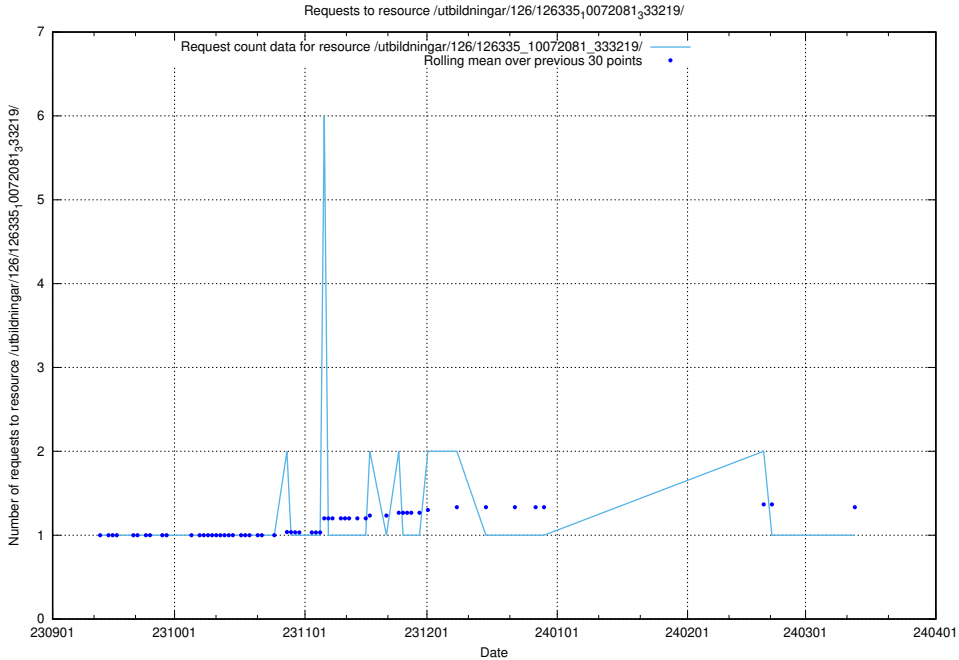

5.4567 Usage of /utbildningar/126/126335_10072081_333219/

Here, we count the number of requests to resource /utbildningar/126/126335_10072081_333219/.