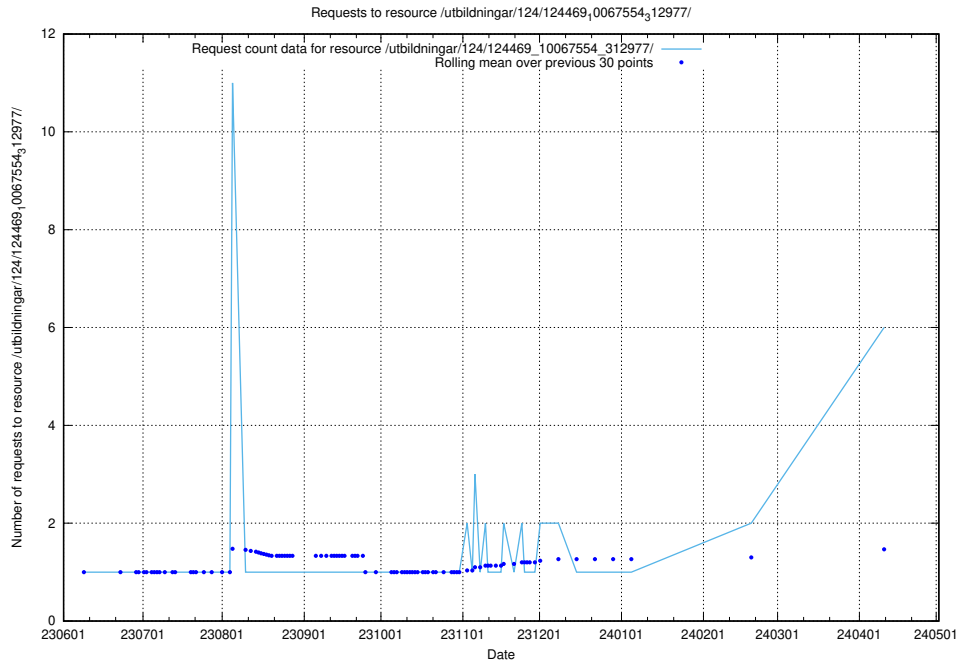

5.90 Usage of /utbildningar/124/124469_10067554_312977/

Here, we count the number of requests to resource /utbildningar/124/124469_10067554_312977/.