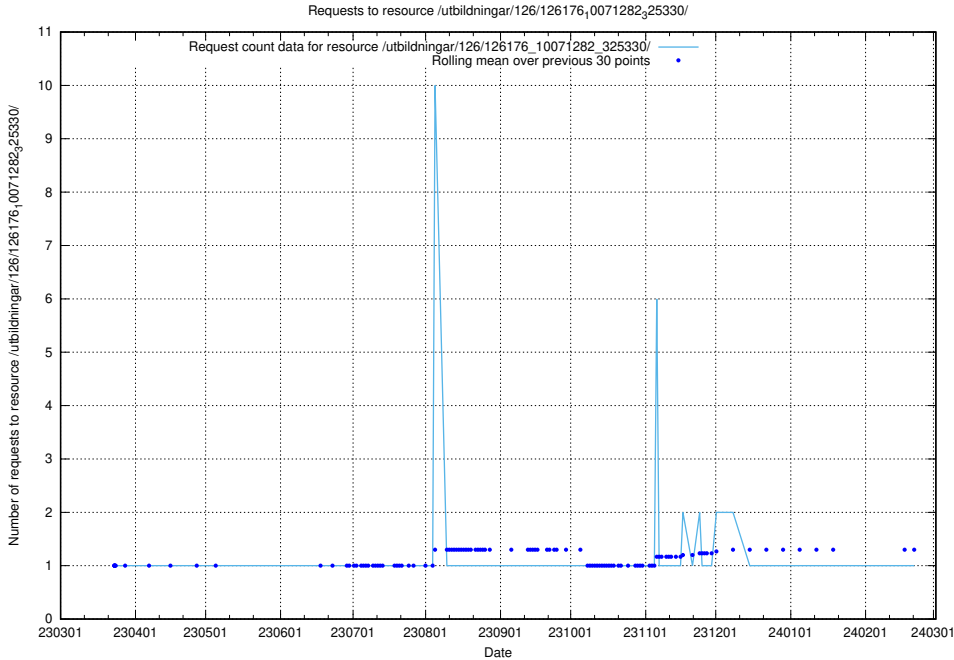

5.6430 Usage of /utbildningar/126/126176_10071282_325330/

Here, we count the number of requests to resource /utbildningar/126/126176_10071282_325330/.