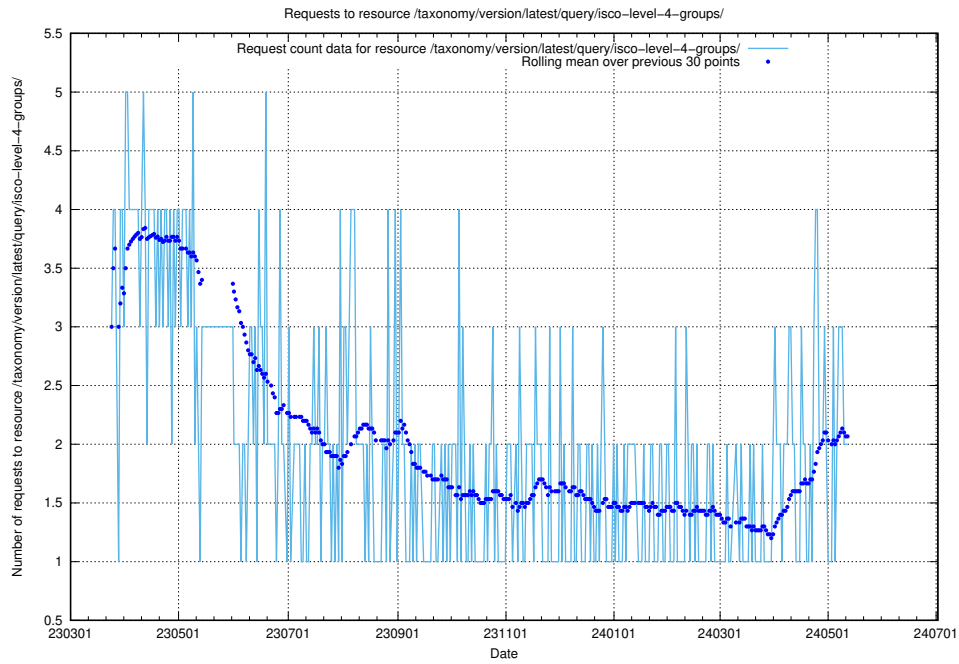

5.883 Usage of /taxonomy/version/latest/query/isco-level-4-groups/

Here, we count the number of requests to resource /taxonomy/version/latest/query/isco-level-4-groups/.