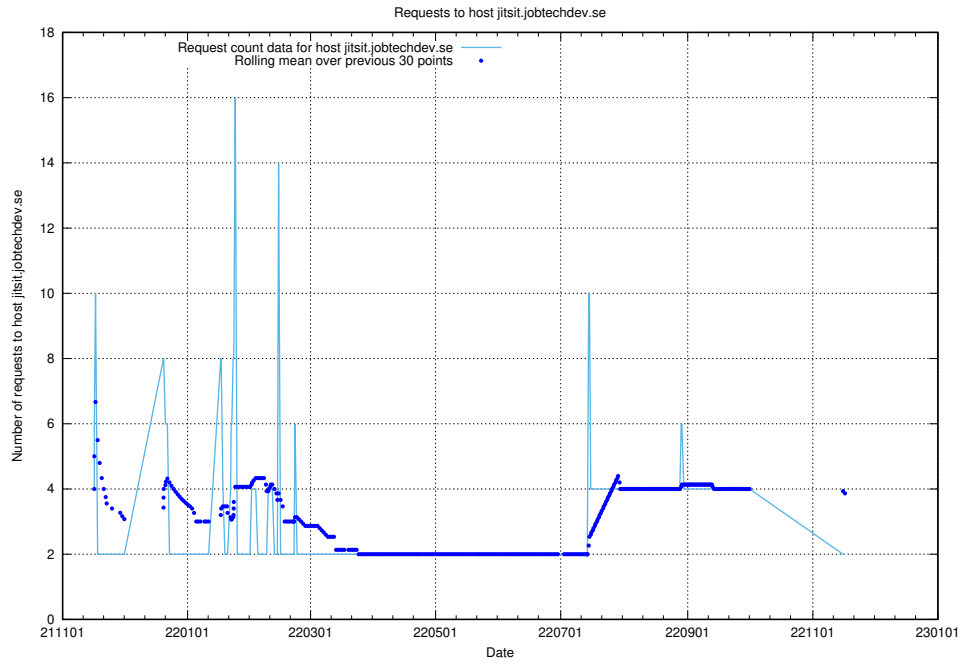

7.501 Usage of jitsit.jobtechdev.se

Here, we count the number of requests to host jitsit.jobtechdev.se.