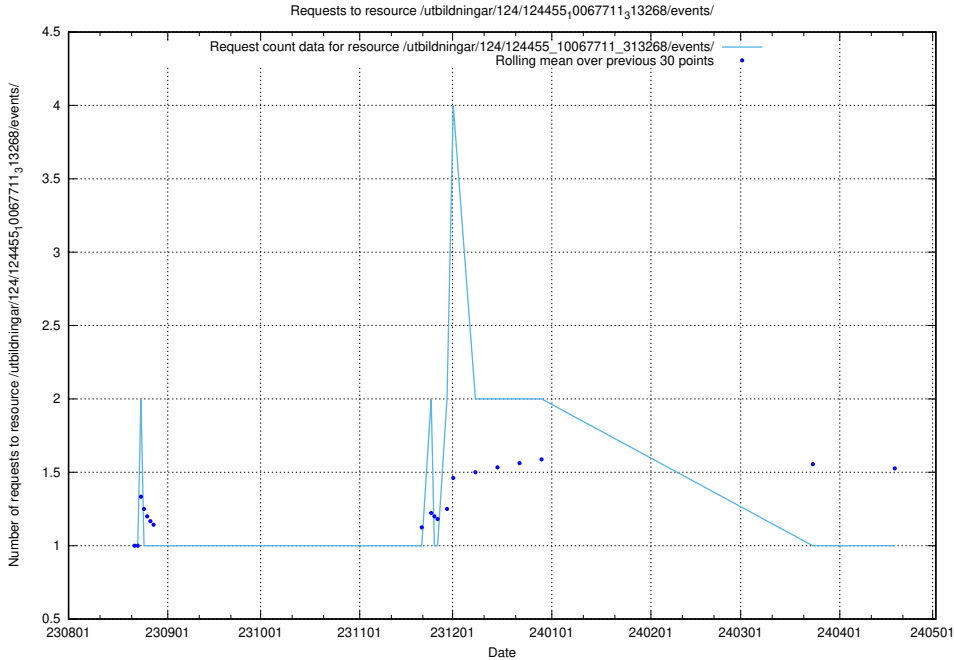

5.4725 Usage of /utbildningar/124/124455_10067711_313268/events/

Here, we count the number of requests to resource /utbildningar/124/124455_10067711_313268/events/