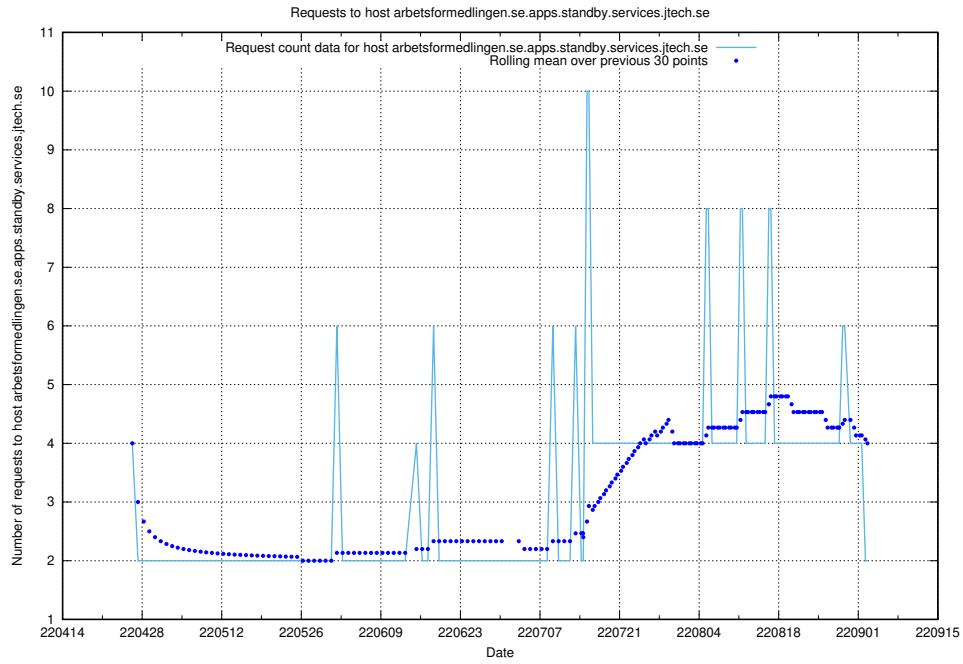

7.450 Usage of rhvms.jobtechdev.se

Here, we count the number of requests to host rhvms.jobtechdev.se.

7.451 Usage of arbetsformedlingen.se.apps.standby.services.jtech.se

Here, we count the number of requests to host arbetsformedlingen.se.apps.standby.services.jtech.se.