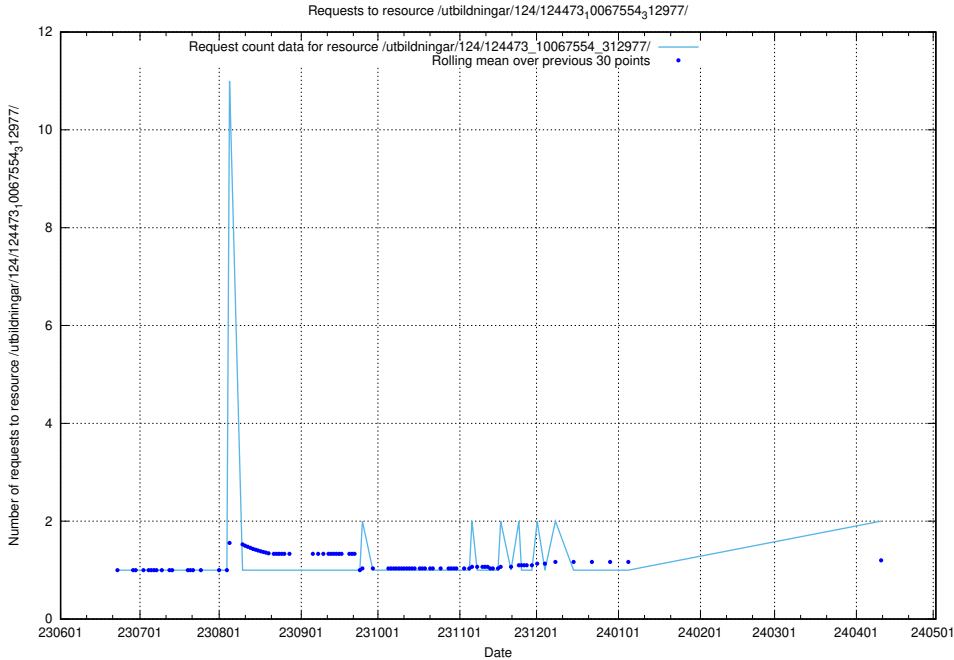

5.837 Usage of /utbildningar/124/124473_10067554_312977/

Here, we count the number of requests to resource /utbildningar/124/124473_10067554_312977/.