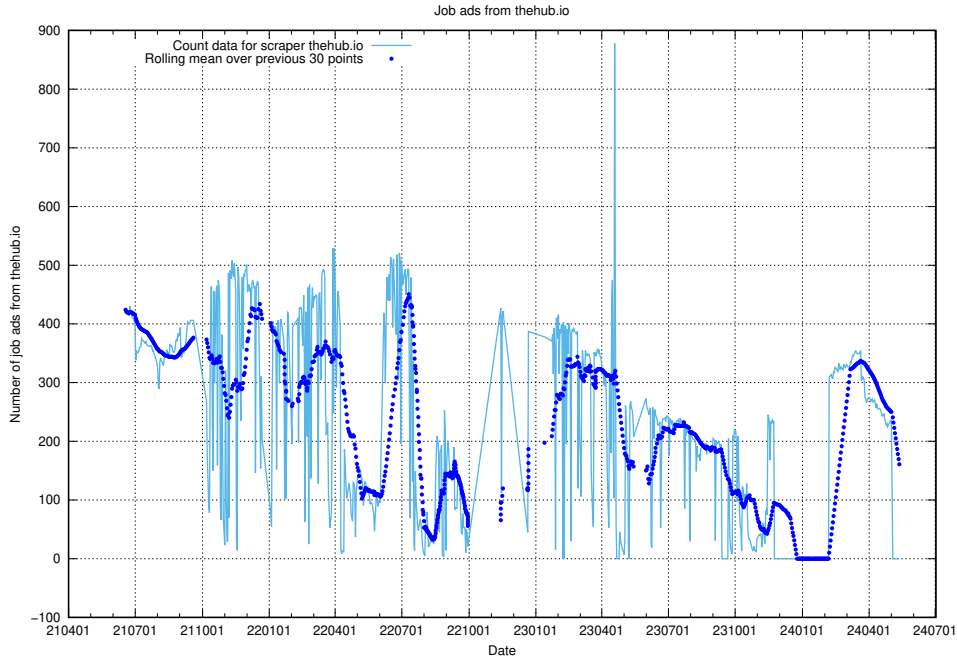

13.16 Number of ads by scraper intenso.se

Here, we count the number of job ads scraped from intenso.se.

13.17 Number of ads by scraper thehub.io

Here, we count the number of job ads scraped from thehub.io.