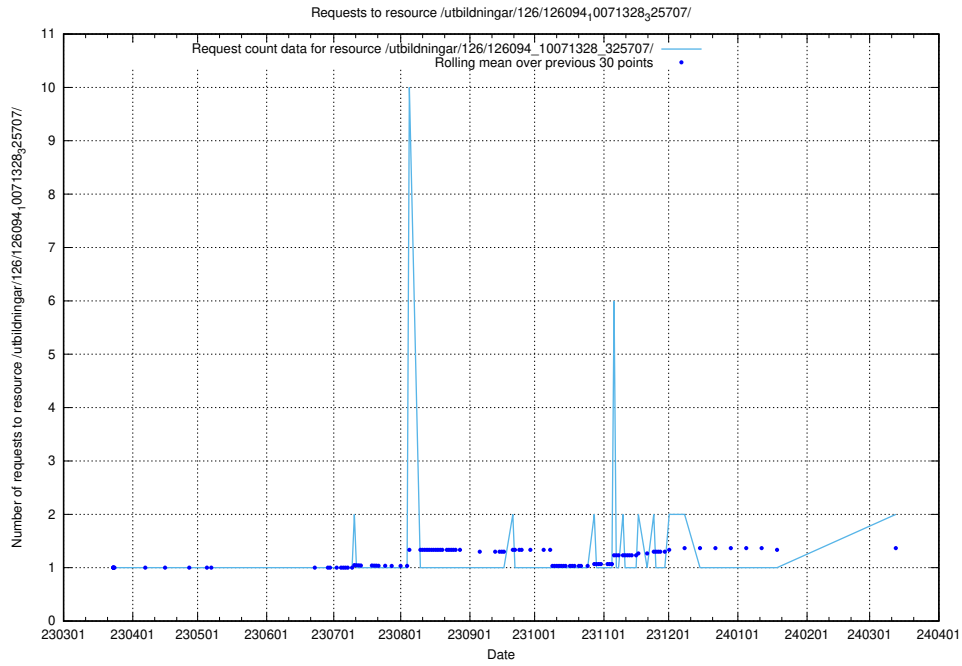

5.917 Usage of /utbildningar/126/126094_10071328_325707/

Here, we count the number of requests to resource /utbildningar/126/126094_10071328_325707/.