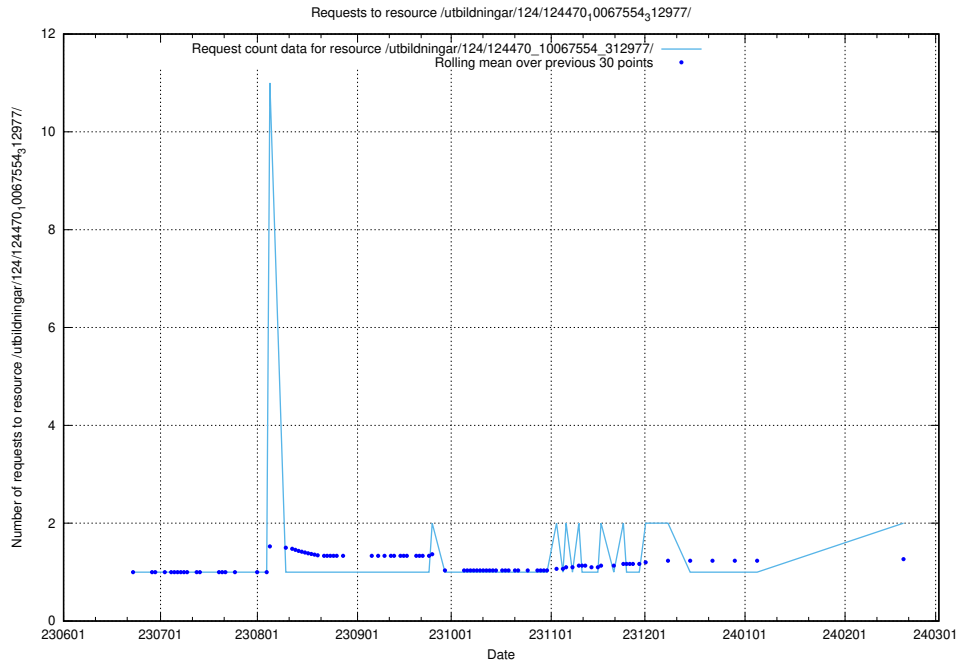

5.839 Usage of /utbildningar/124/124470_10067554_312977/

Here, we count the number of requests to resource /utbildningar/124/124470_10067554_312977/.