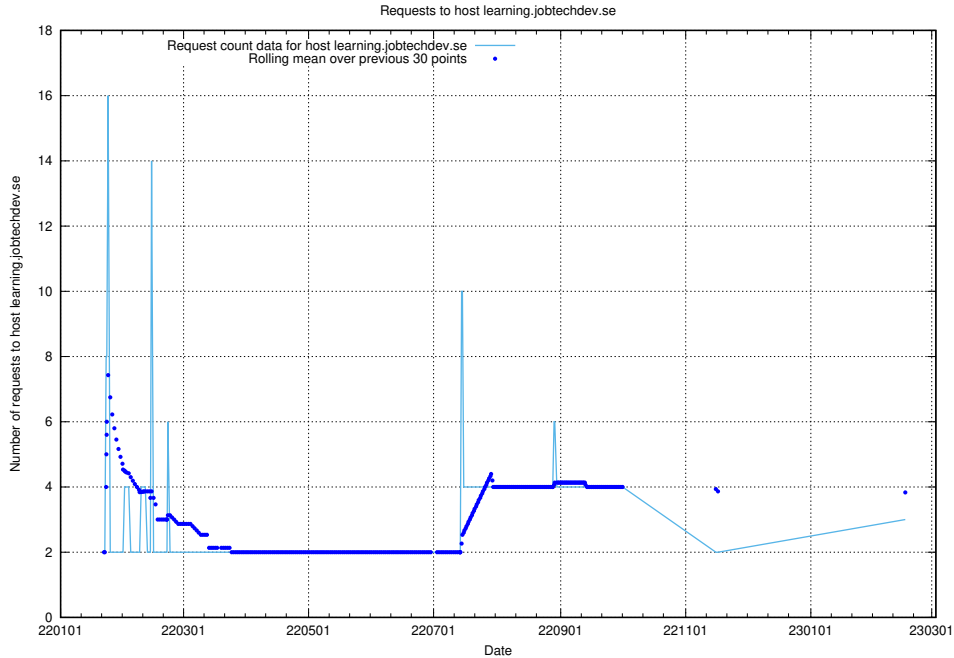

7.256 Usage of learning.jobtechdev.se

Here, we count the number of requests to host learning.jobtechdev.se.

7.257 Usage of intranet.jobtechdev.se

Here, we count the number of requests to host intranet.jobtechdev.se.