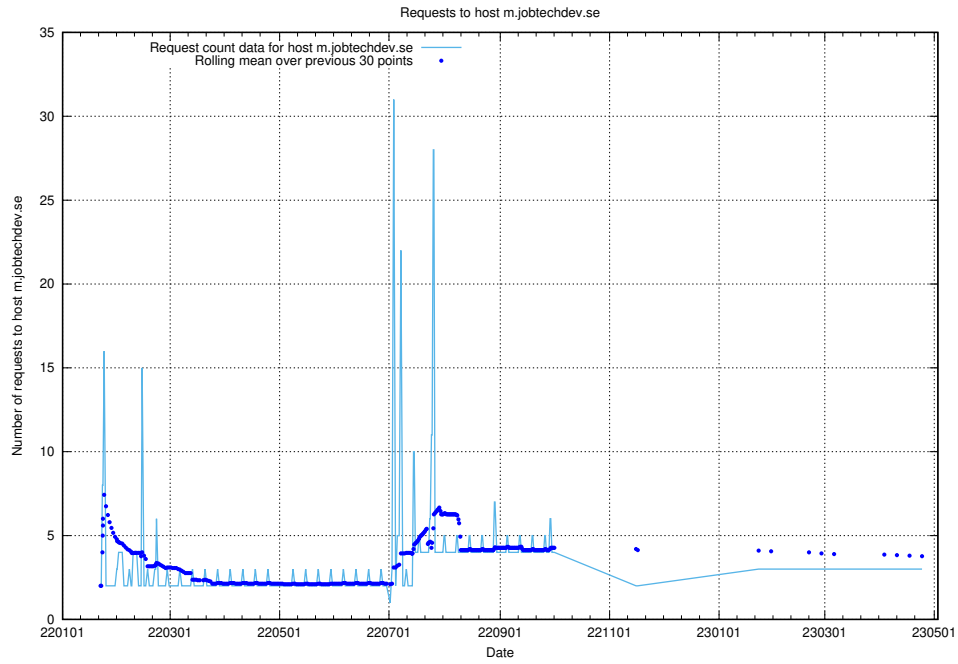

7.254 Usage of m.jobtechdev.se

Here, we count the number of requests to host m.jobtechdev.se.