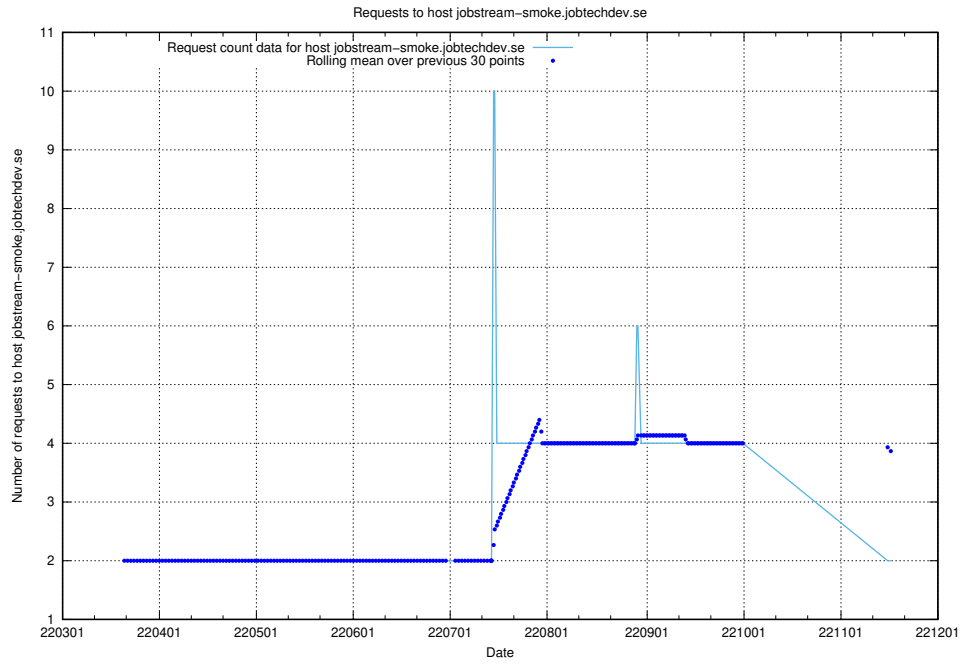

7.495 Usage of `jobstream-smoke.jobtechdev.se`

Here, we count the number of requests to host `jobstream-smoke.jobtechdev.se`.