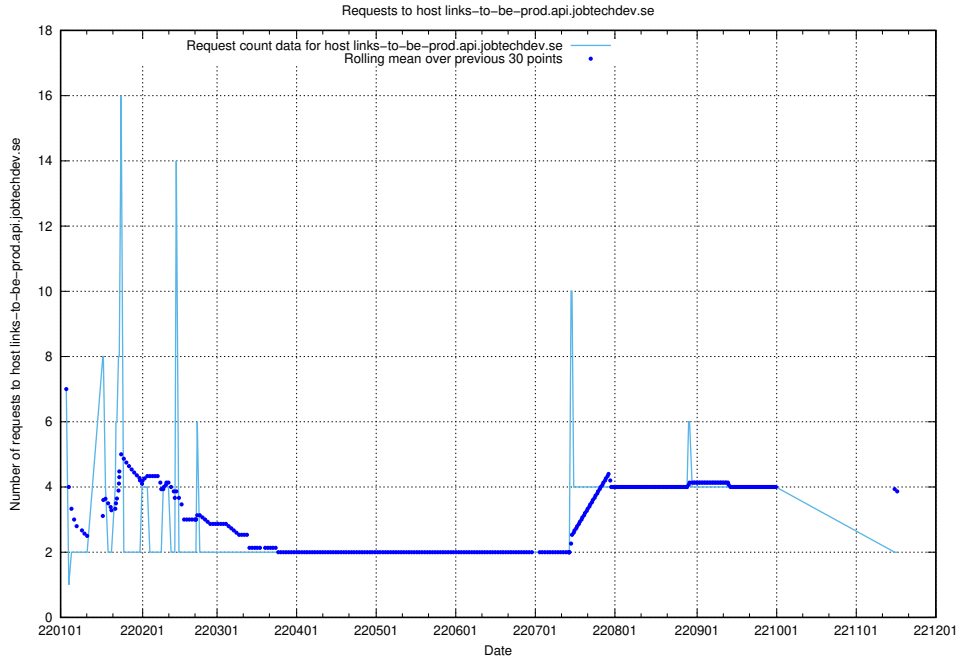

7.298 Usage of links-to-be-prod.api.jobtechdev.se

Here, we count the number of requests to host links-to-be-prod.api.jobtechdev.se.