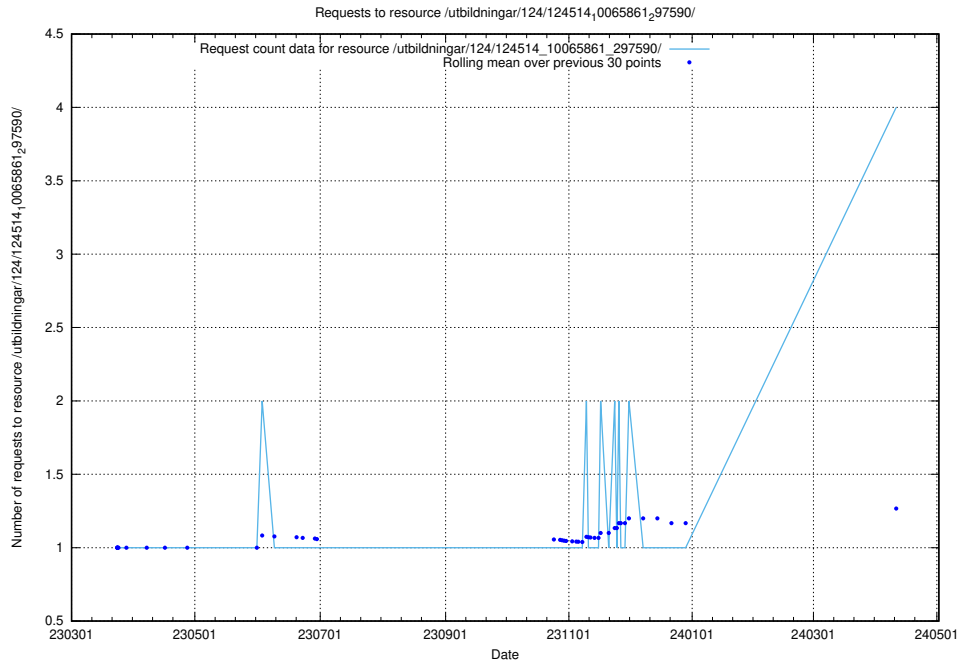

5.177 Usage of /utbildningar/124/124514_10065861_297590/

Here, we count the number of requests to resource /utbildningar/124/124514_10065861_297590/.