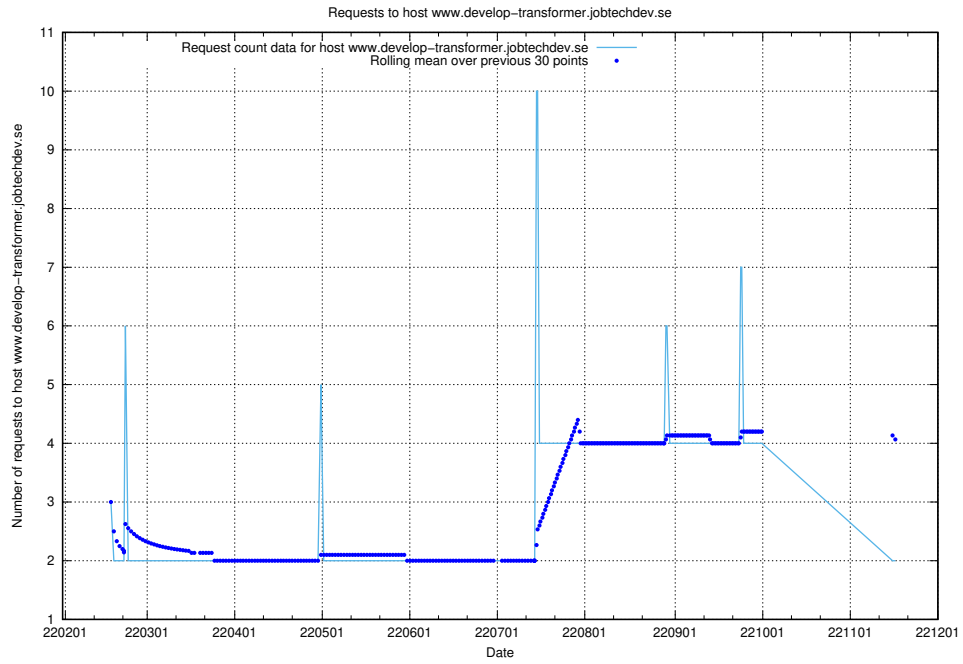

7.538 Usage of `www.develop-transformer.jobtechdev.se`

Here, we count the number of requests to host `www.develop-transformer.jobtechdev.se`.