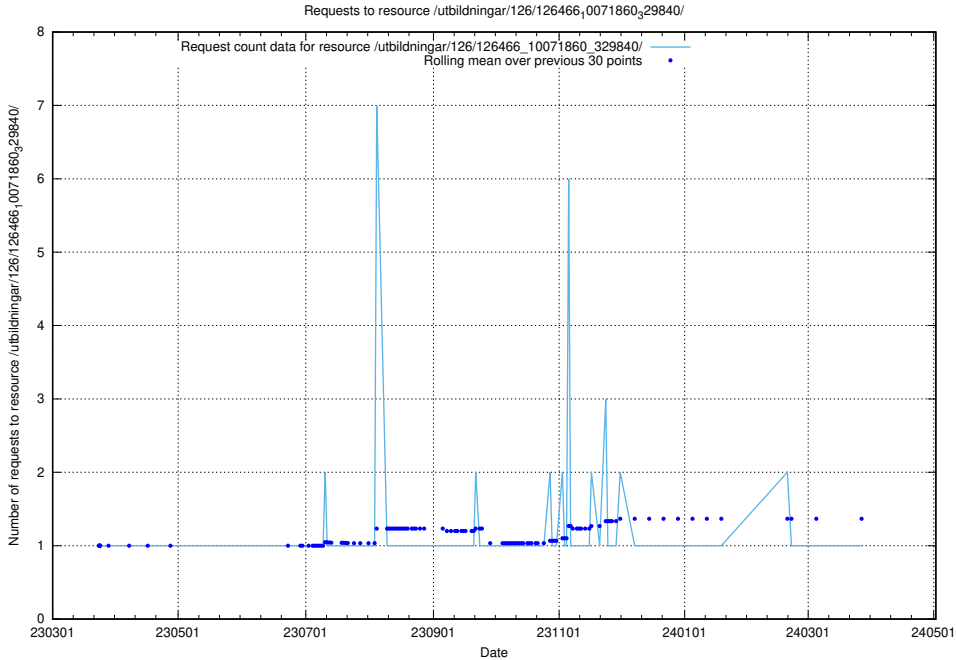

5.6416 Usage of /utbildningar/126/126466_10071860_329840/

Here, we count the number of requests to resource /utbildningar/126/126466_10071860_329840/.