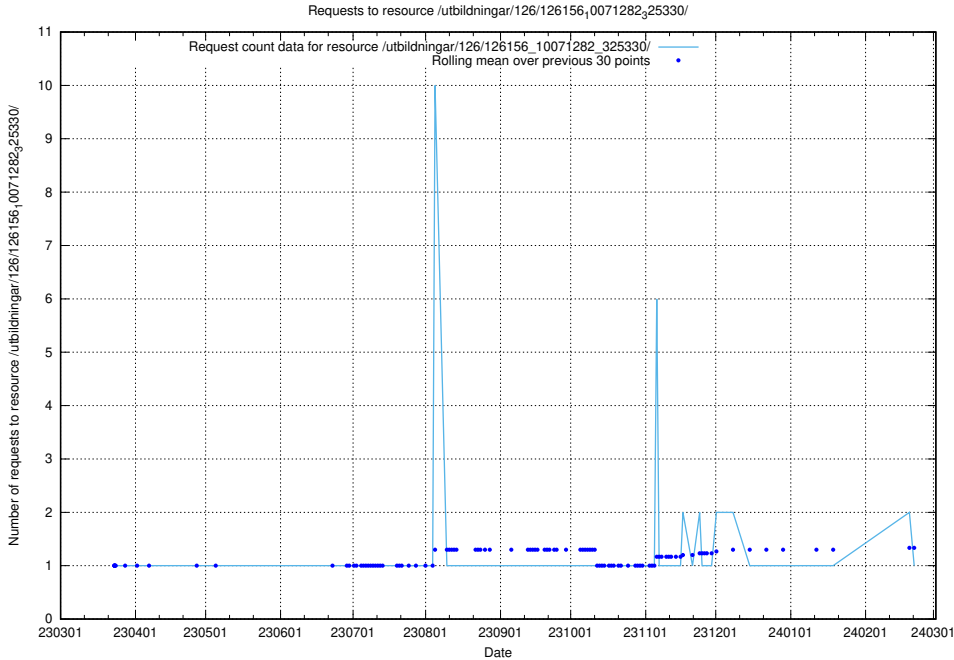

5.6432 Usage of /utbildningar/126/126156_10071282_325330/

Here, we count the number of requests to resource /utbildningar/126/126156_10071282_325330/.