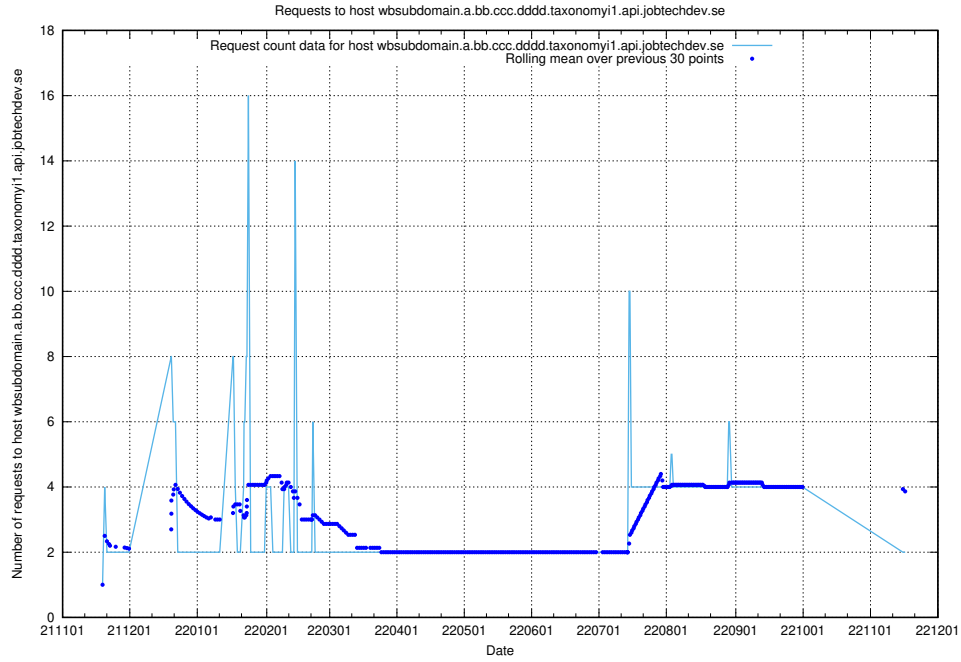

7.463 Usage of wbsubdomain.a.bb.ccc.dddd.taxonomy1.api.jobtechdev.se

Here, we count the number of requests to host wbsubdomain.a.bb.ccc.dddd.taxonomy1.api.jobtechdev.se