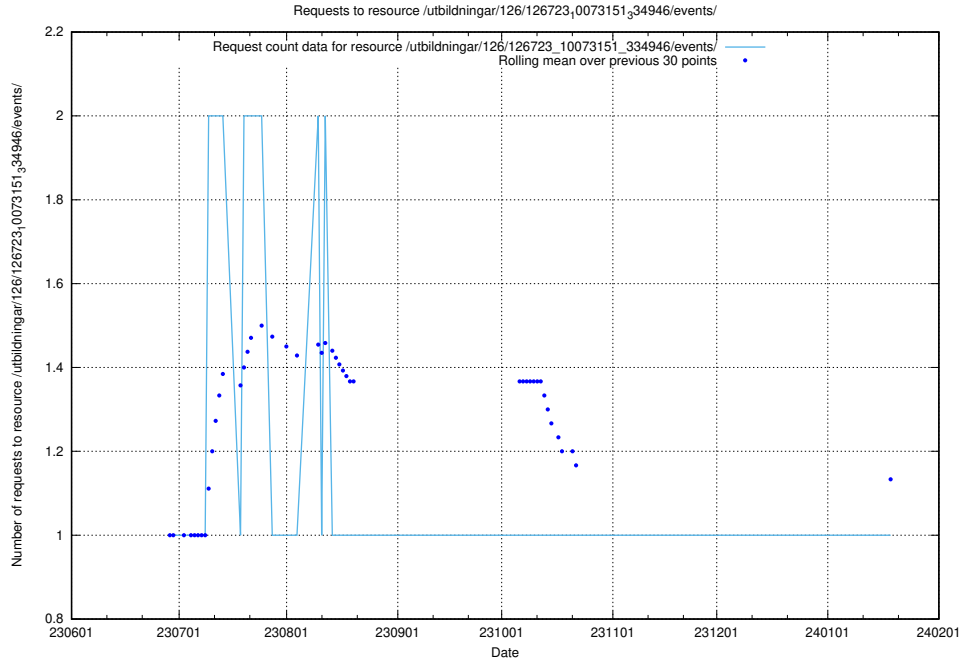

5.5428 Usage of /utbildningar/126/126723_10073151_334946/events/

Here, we count the number of requests to resource /utbildningar/126/126723_10073151_334946/events/