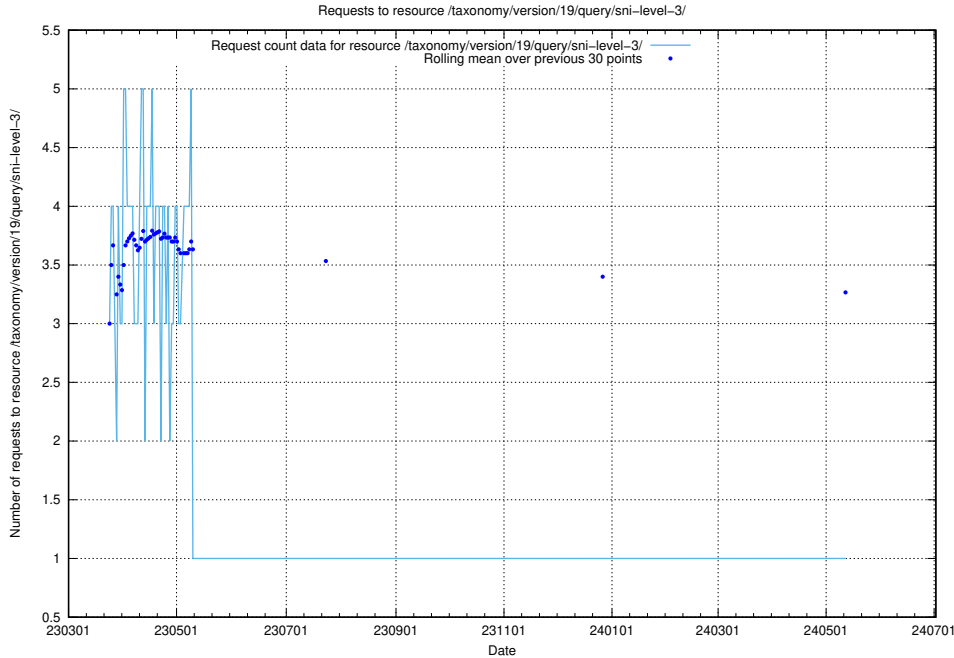

5.6133 Usage of /taxonomy/version/19/query/sni-level-3/

Here, we count the number of requests to resource /taxonomy/version/19/query/sni-level-3/.