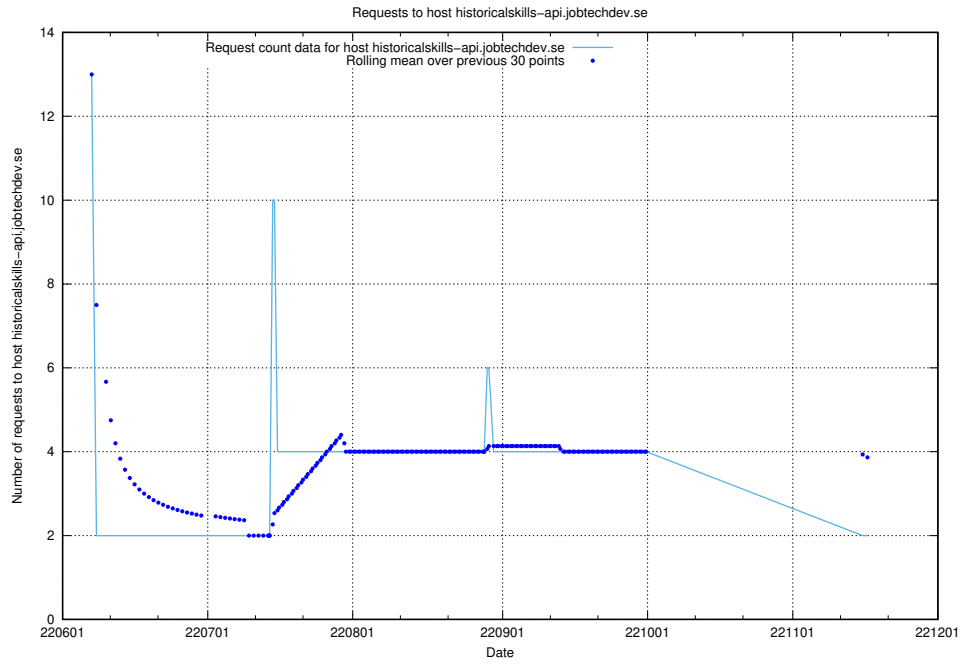

Here, we count the number of requests to host mentor-api-prod.jobtechdev.se.

7.413 Usage of historicalskills-api.jobtechdev.se

Here, we count the number of requests to host historicalskills-api.jobtechdev.se.