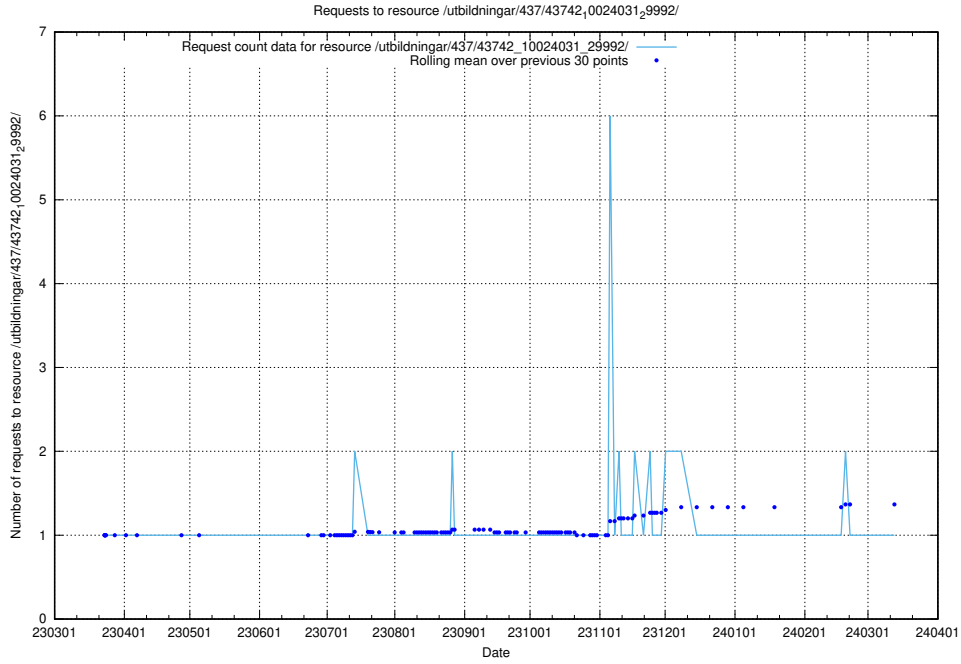

5.6393 Usage of /utbildningar/437/43742_10024031_29992/

Here, we count the number of requests to resource /utbildningar/437/43742_10024031_29992/.