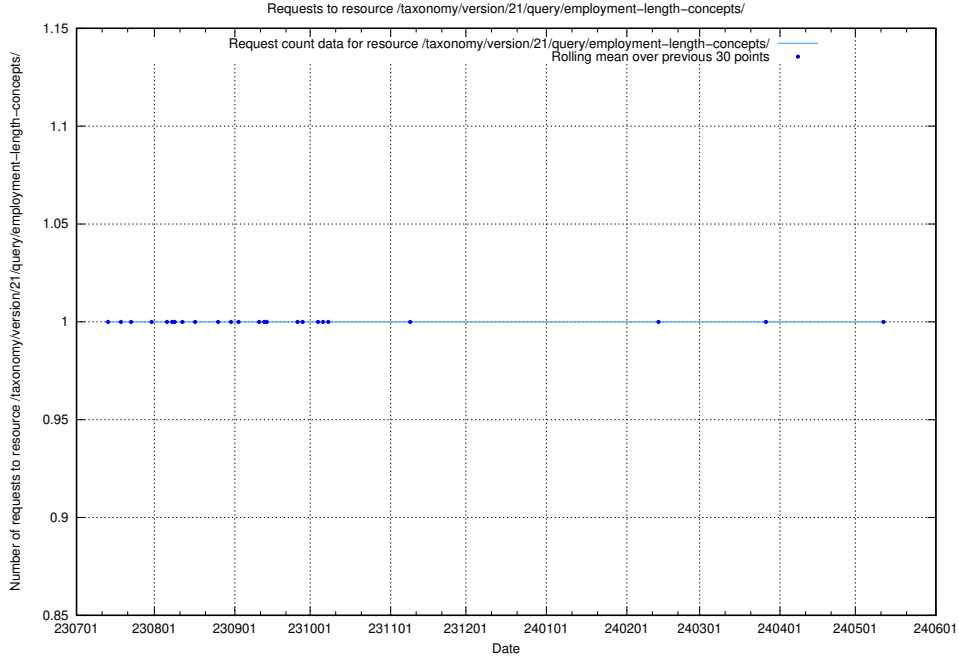

5.5072 Usage of /taxonomy/version/21/query/employment-length-concepts/

Here, we count the number of requests to resource /taxonomy/version/21/query/employment-length-concepts/.