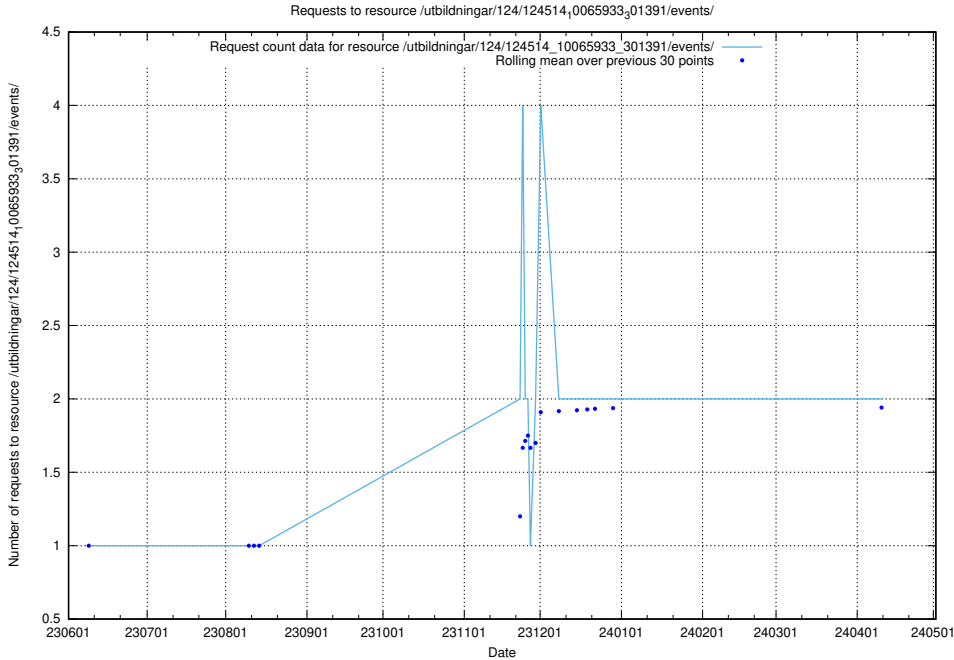

Here, we count the number of requests to resource /utbildningar/124/124515_10066311_308507/.

5.859 Usage of /utbildningar/124/124514_10065933_301391/events/

Here, we count the number of requests to resource /utbildningar/124/124514_10065933_301391/events/