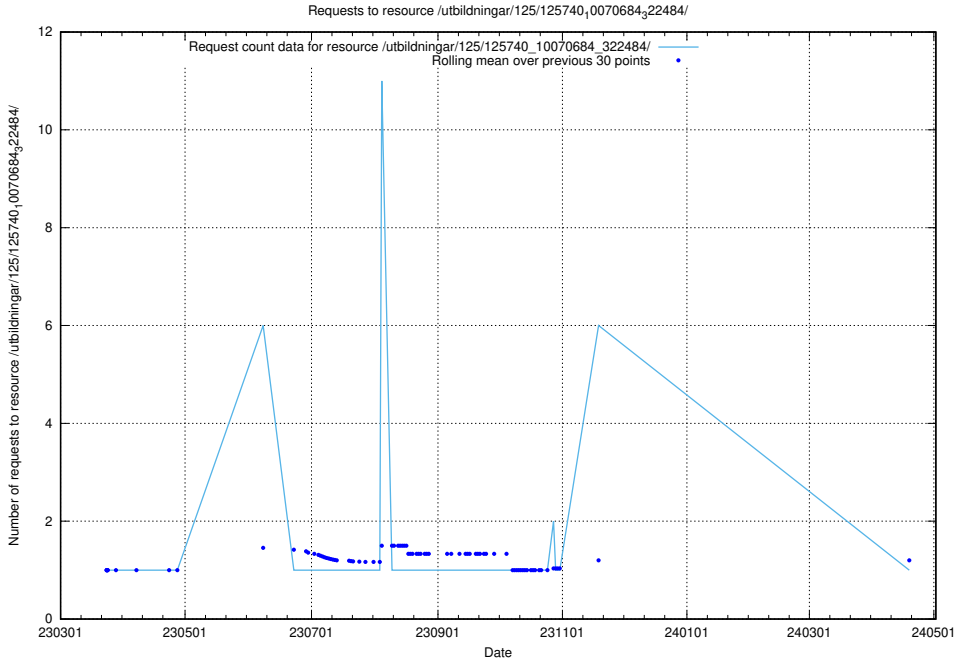

5.951 Usage of /utbildningar/125/125740_10070684_322484/

Here, we count the number of requests to resource /utbildningar/125/125740_10070684_322484/.