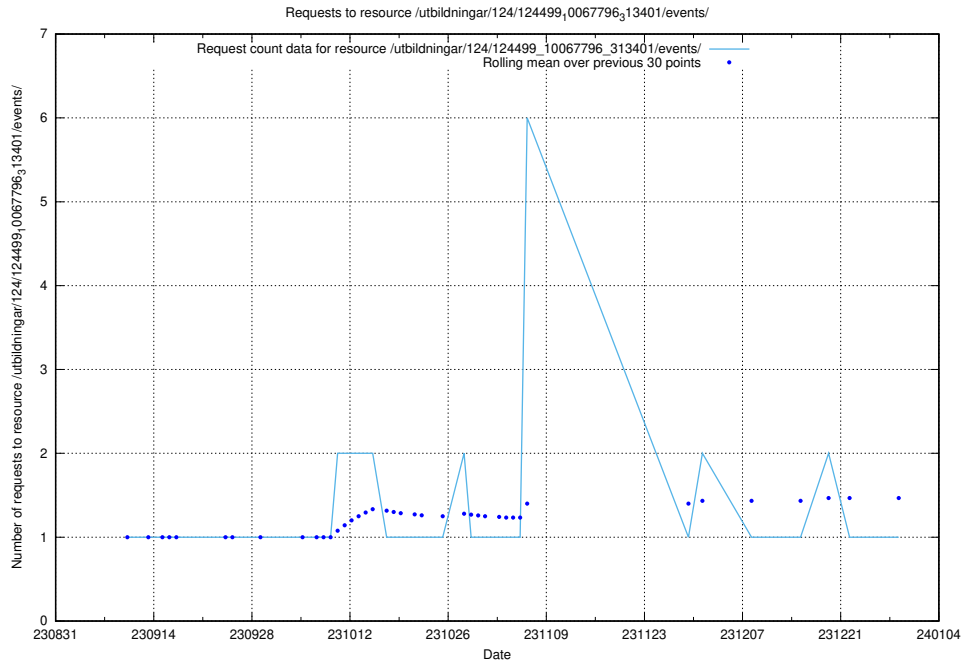

5.4592 Usage of /utbildningar/124/124499_10067796_313401/events/

Here, we count the number of requests to resource /utbildningar/124/124499_10067796_313401/events/