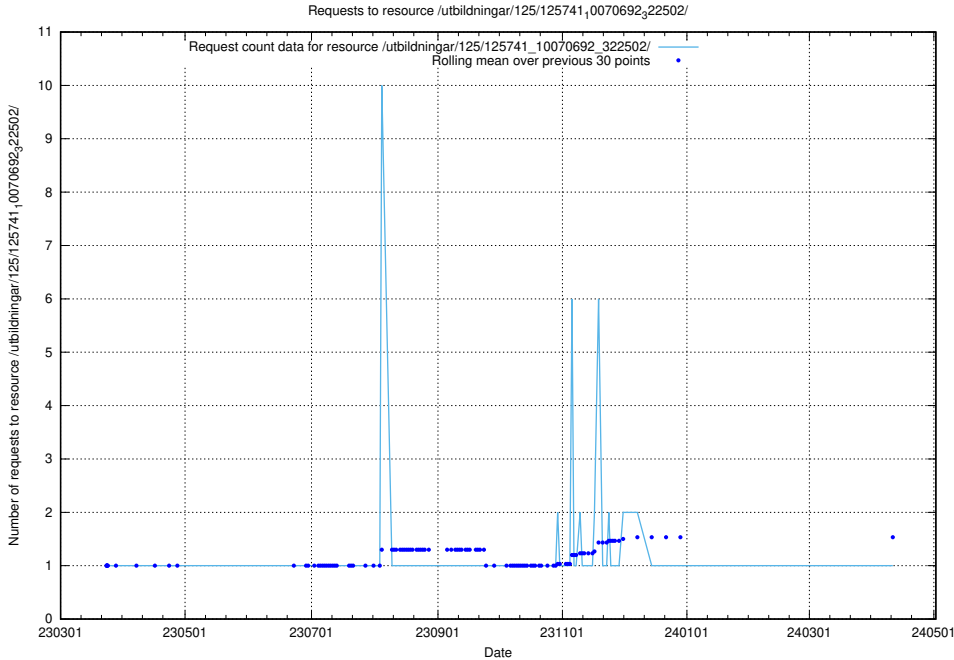

5.6472 Usage of /utbildningar/125/125741_10070692_322502/

Here, we count the number of requests to resource /utbildningar/125/125741_10070692_322502/.