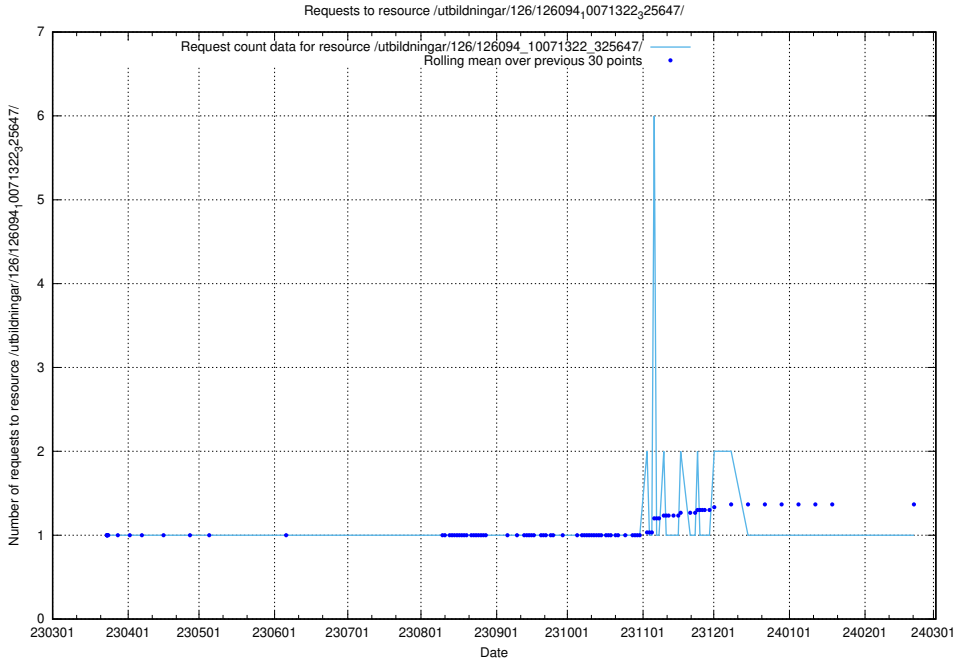

5.6437 Usage of /utbildningar/126/126094_10071322_325647/

Here, we count the number of requests to resource /utbildningar/126/126094_10071322_325647/.