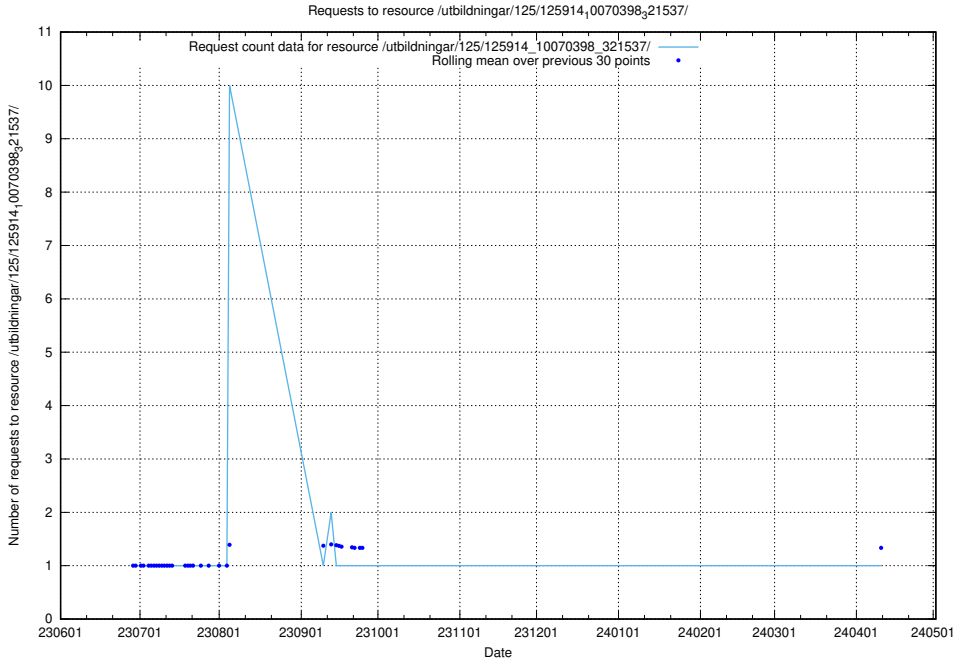

Here, we count the number of requests to resource /utbildningar/125/125914_10070398_321537/events/

5.5445 Usage of /utbildningar/125/125914_10070398_321537/

Here, we count the number of requests to resource /utbildningar/125/125914_10070398_321537/.