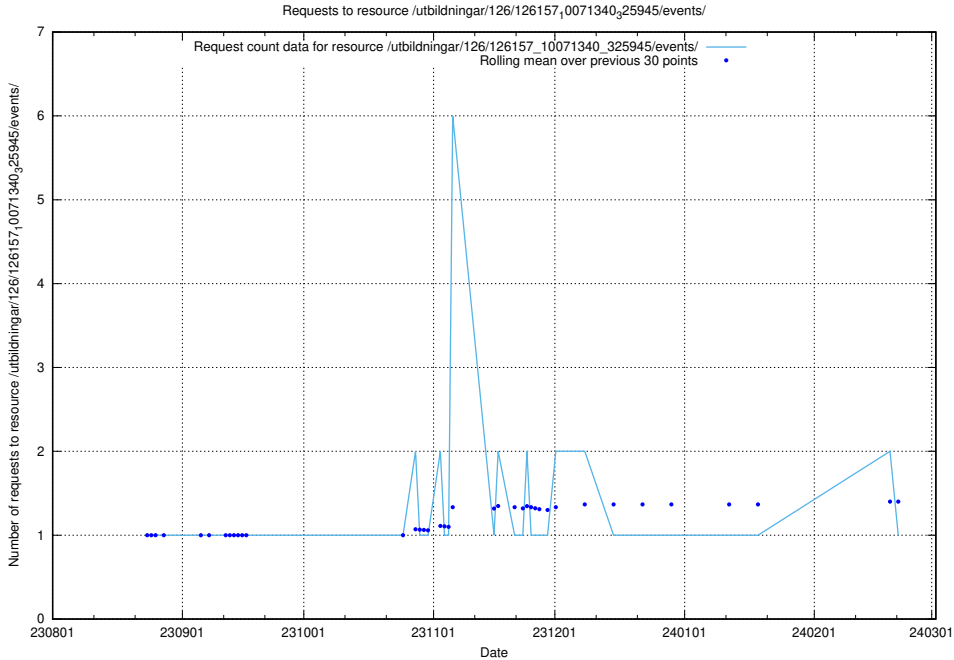

5.4703 Usage of /utbildningar/126/126157_10071340_325945/events/

Here, we count the number of requests to resource /utbildningar/126/126157_10071340_325945/events/