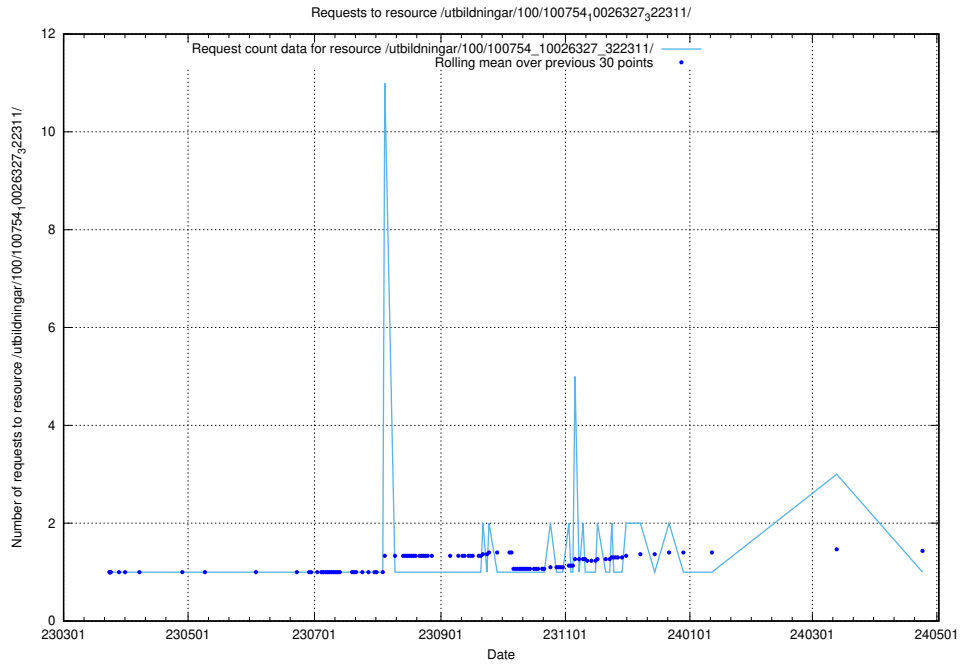

5.5561 Usage of /utbildningar/100/100754_10026327_322311/

Here, we count the number of requests to resource /utbildningar/100/100754_10026327_322311/.