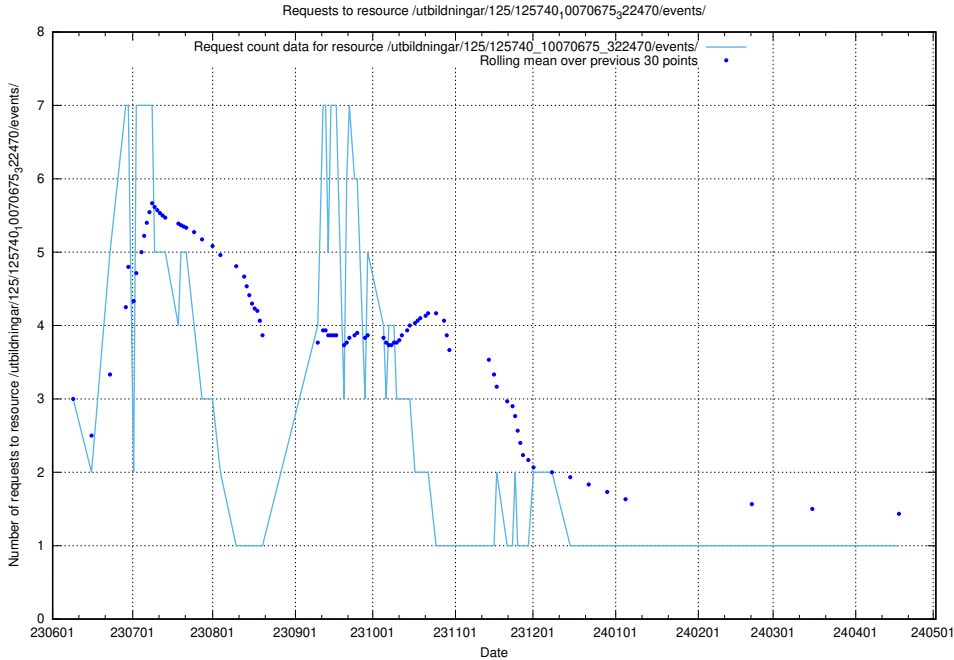

5.5864 Usage of /utbildningar/125/125740_10070675_322470/events/

Here, we count the number of requests to resource /utbildningar/125/125740_10070675_322470/events/