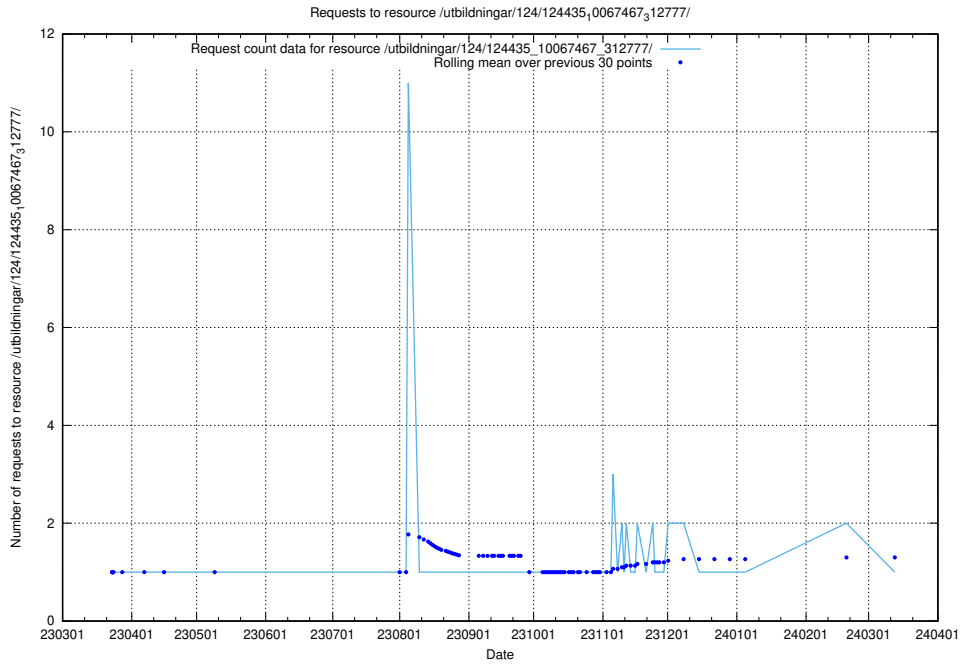

5.3747 Usage of /utbildningar/124/124435_10067467_312777/

Here, we count the number of requests to resource /utbildningar/124/124435_10067467_312777/.