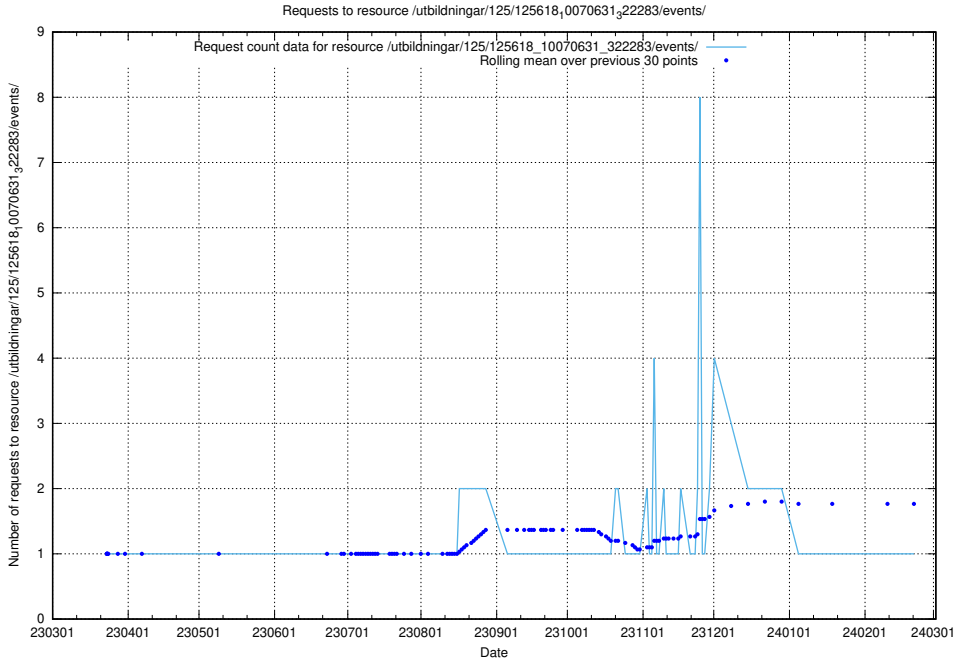

5.1035 Usage of /utbildningar/125/125618_10070631_322283/events/

Here, we count the number of requests to resource /utbildningar/125/125618_10070631_322283/events/