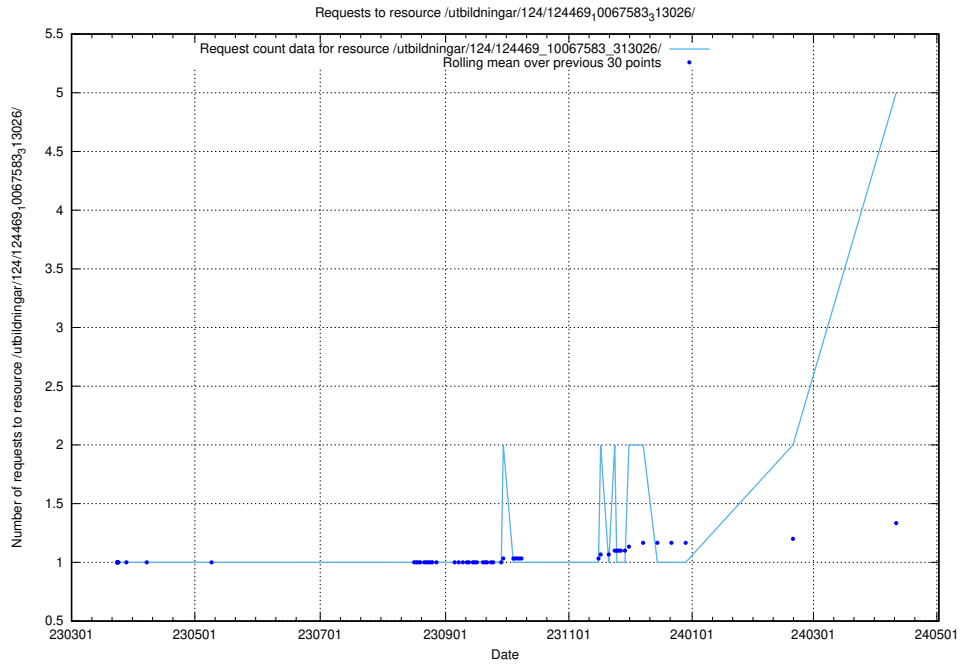

5.127 Usage of /utbildningar/124/124469_10067583_313026/

Here, we count the number of requests to resource /utbildningar/124/124469_10067583_313026/.