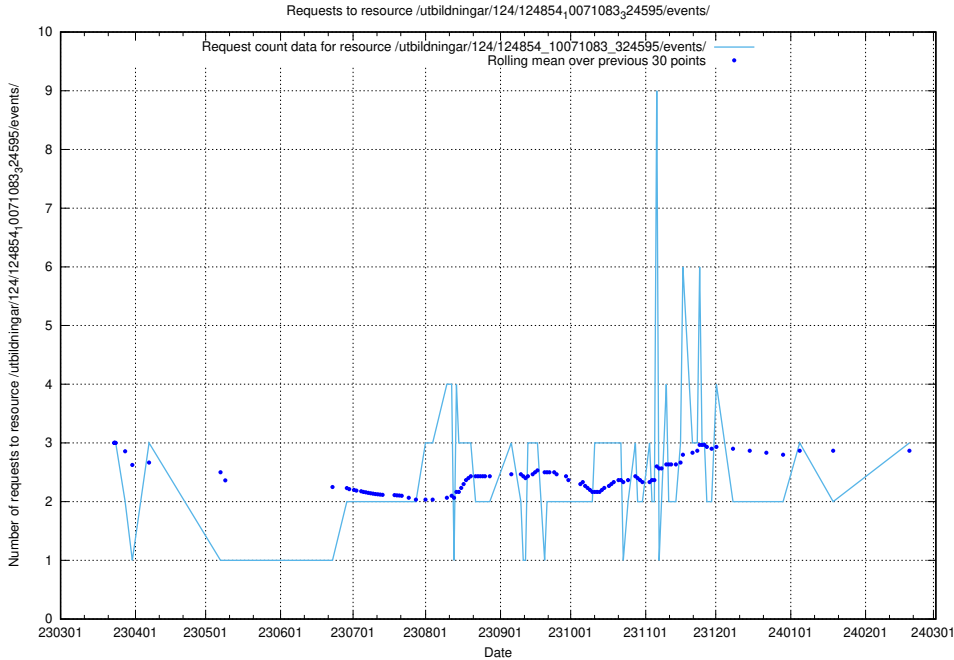

5.421 Usage of /utbildningar/124/124854_10071083_324595/events/

Here, we count the number of requests to resource /utbildningar/124/124854_10071083_324595/events/