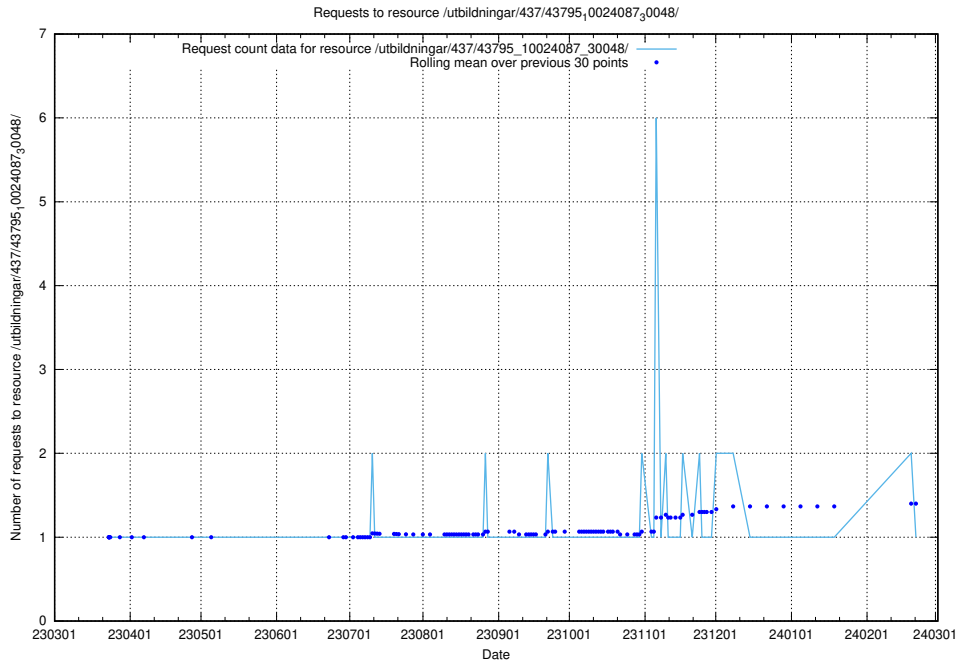

5.6363 Usage of /utbildningar/437/43795_10024087_30048/

Here, we count the number of requests to resource /utbildningar/437/43795_10024087_30048/.