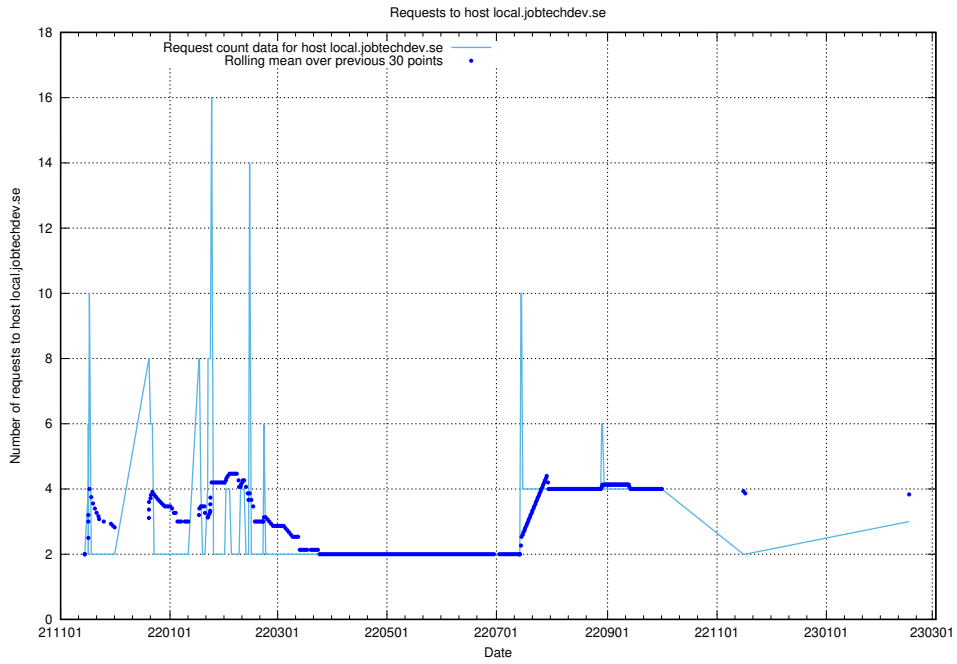

7.248 Usage of local.jobtechdev.se

Here, we count the number of requests to host local.jobtechdev.se.