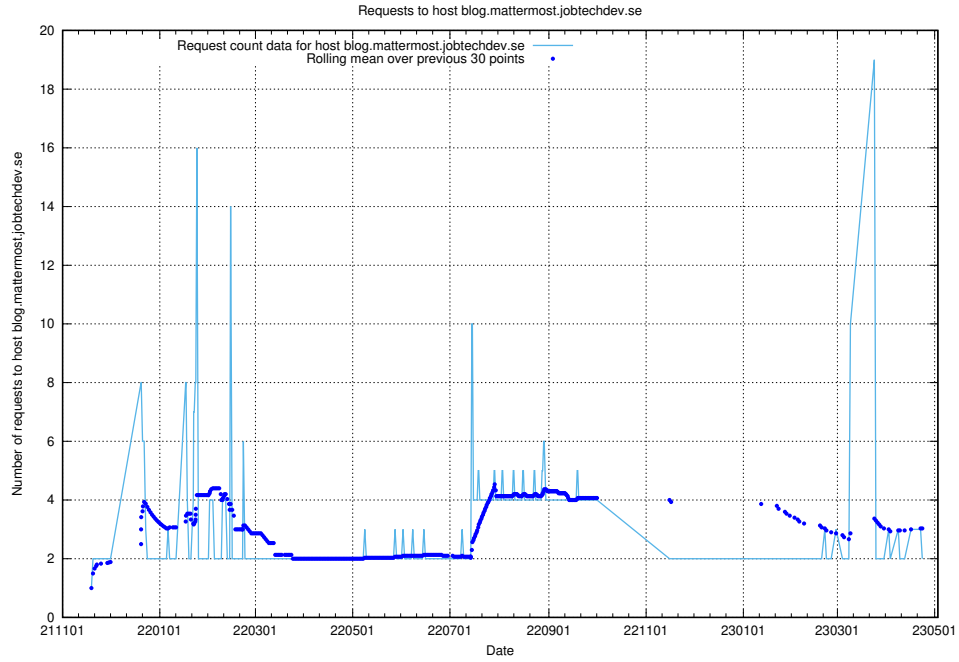

7.476 Usage of `blog.mattermost.jobtechdev.se`

Here, we count the number of requests to host `blog.mattermost.jobtechdev.se`.