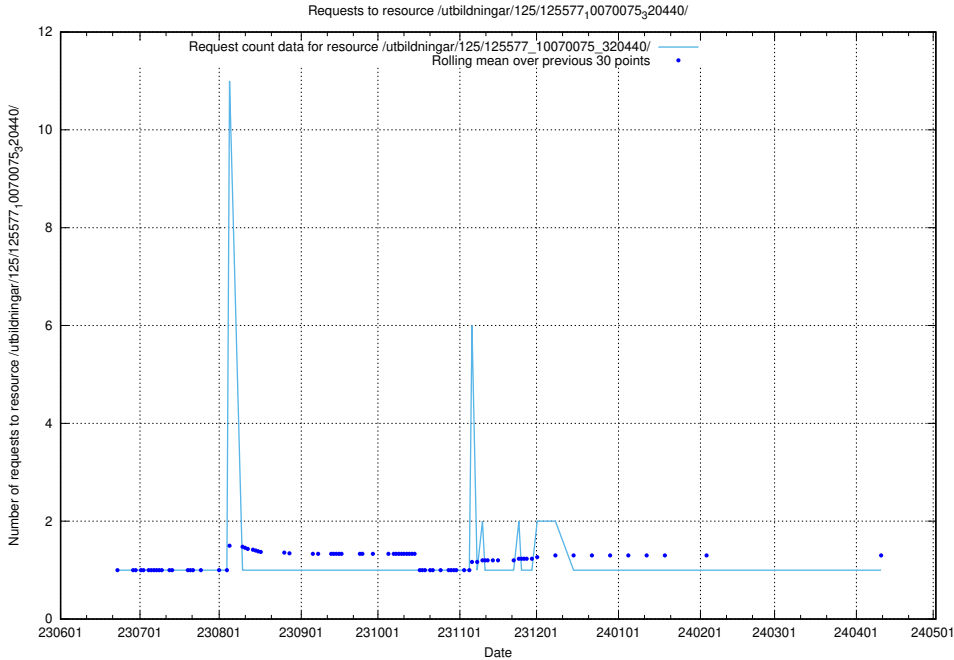

5.5701 Usage of /utbildningar/125/125577_10070075_320440/

Here, we count the number of requests to resource /utbildningar/125/125577_10070075_320440/.