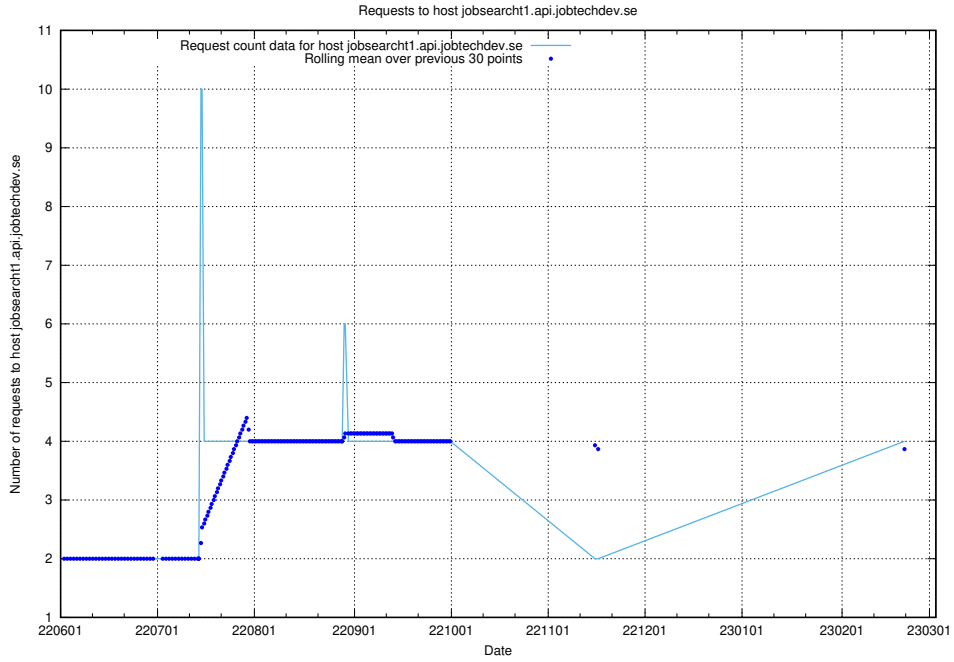

7.148 Usage of `jobsearcht1.api.jobtechdev.se`

Here, we count the number of requests to host `jobsearcht1.api.jobtechdev.se`.