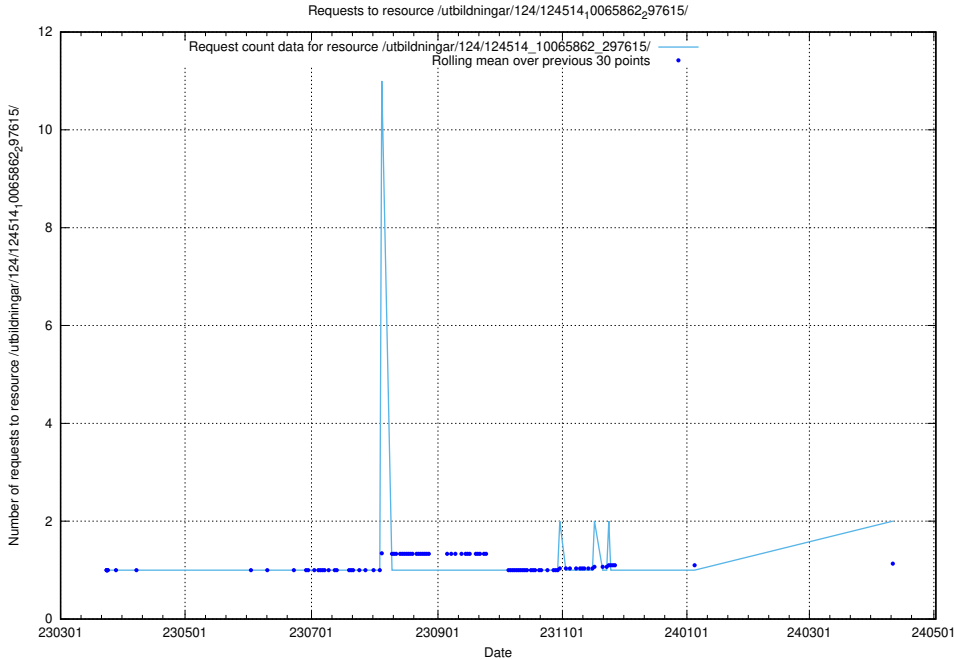

5.511 Usage of /utbildningar/124/124514_10065862_297615/

Here, we count the number of requests to resource /utbildningar/124/124514_10065862_297615/.