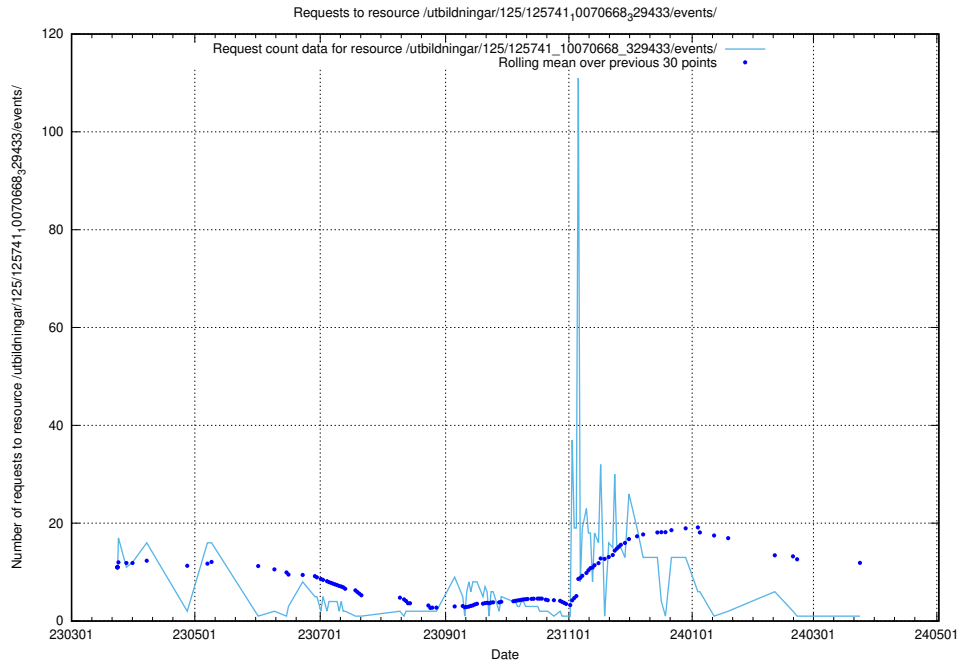

5.6252 Usage of /utbildningar/125/125741_10070668_329433/events/

Here, we count the number of requests to resource /utbildningar/125/125741_10070668_329433/events/