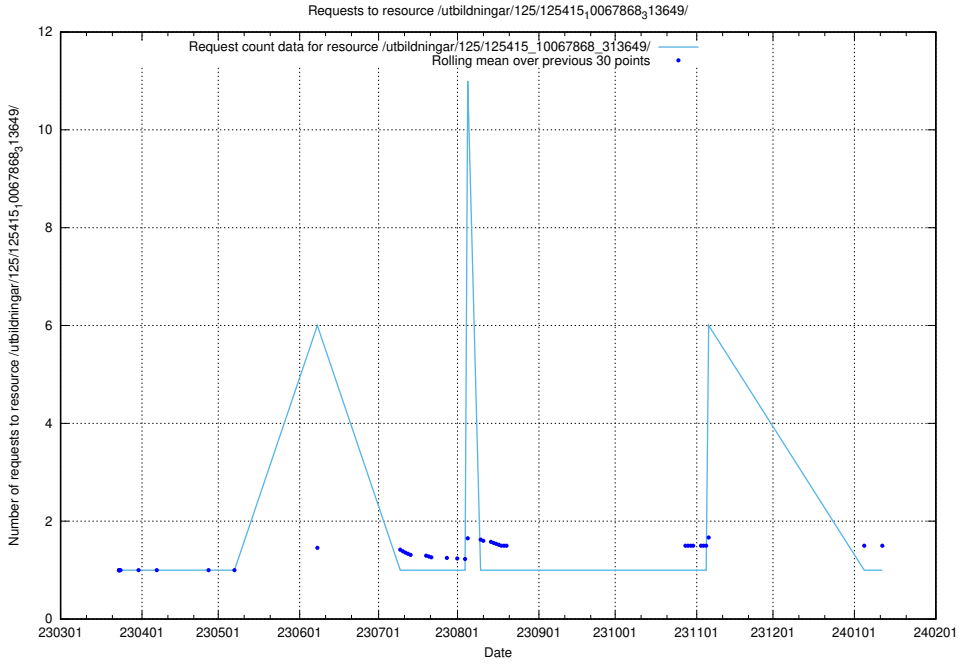

5.1071 Usage of /utbildningar/125/125415_10067868_313649/

Here, we count the number of requests to resource /utbildningar/125/125415_10067868_313649/.