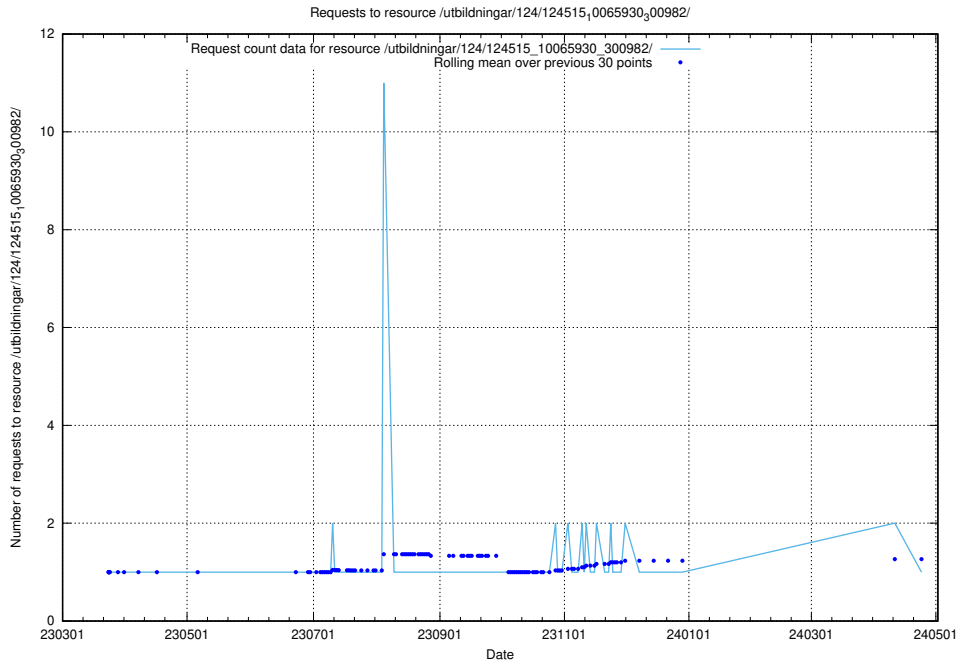

5.1575 Usage of /utbildningar/124/124515_10065930_300982/

Here, we count the number of requests to resource /utbildningar/124/124515_10065930_300982/.