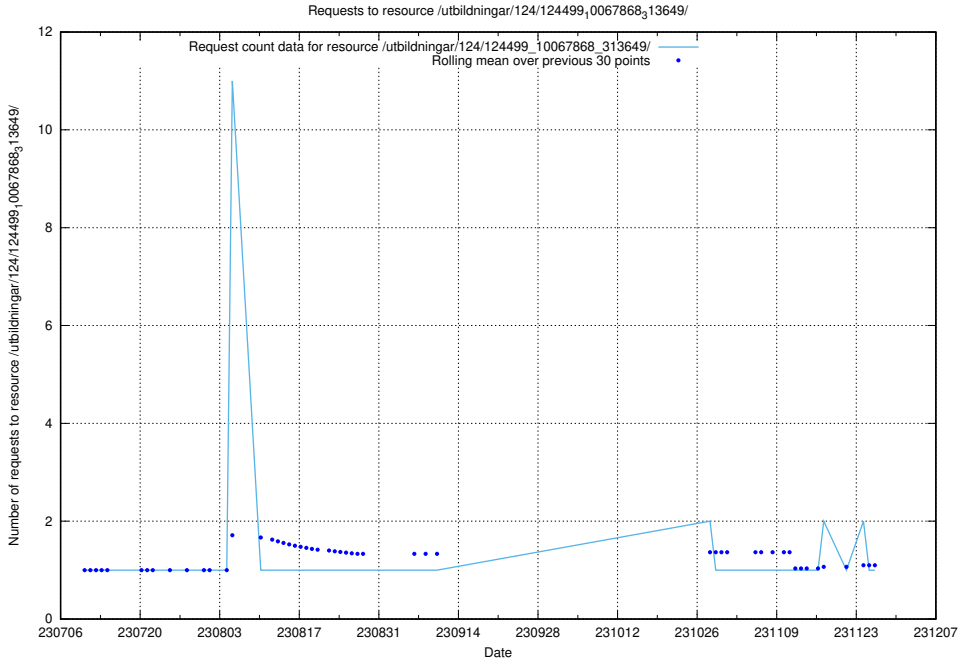

Here, we count the number of requests to resource /utbildningar/124/124499_10067868_313649/events/

5.5098 Usage of /utbildningar/124/124499_10067868_313649/

Here, we count the number of requests to resource /utbildningar/124/124499_10067868_313649/.