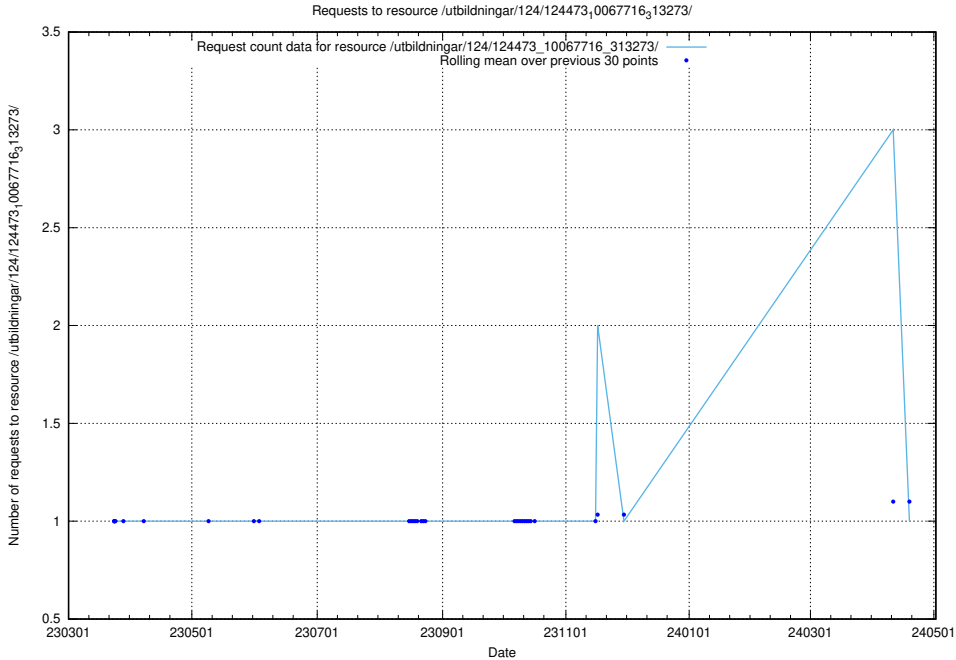

5.2906 Usage of /utbildningar/124/124473_10067716_313273/

Here, we count the number of requests to resource /utbildningar/124/124473_10067716_313273/.