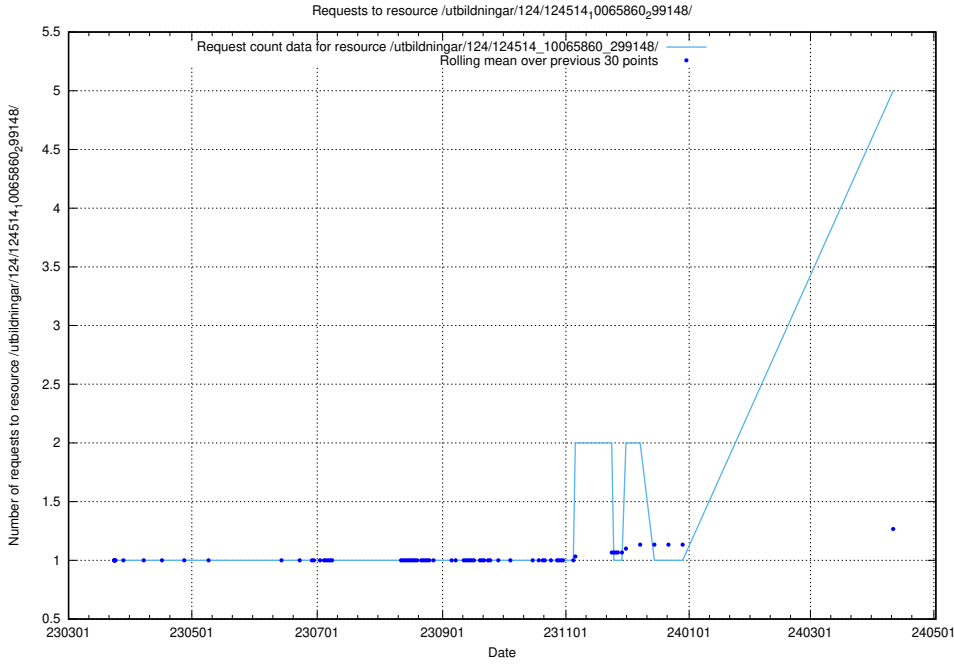

5.123 Usage of /utbildningar/124/124514_10065860_299148/

Here, we count the number of requests to resource /utbildningar/124/124514_10065860_299148/.