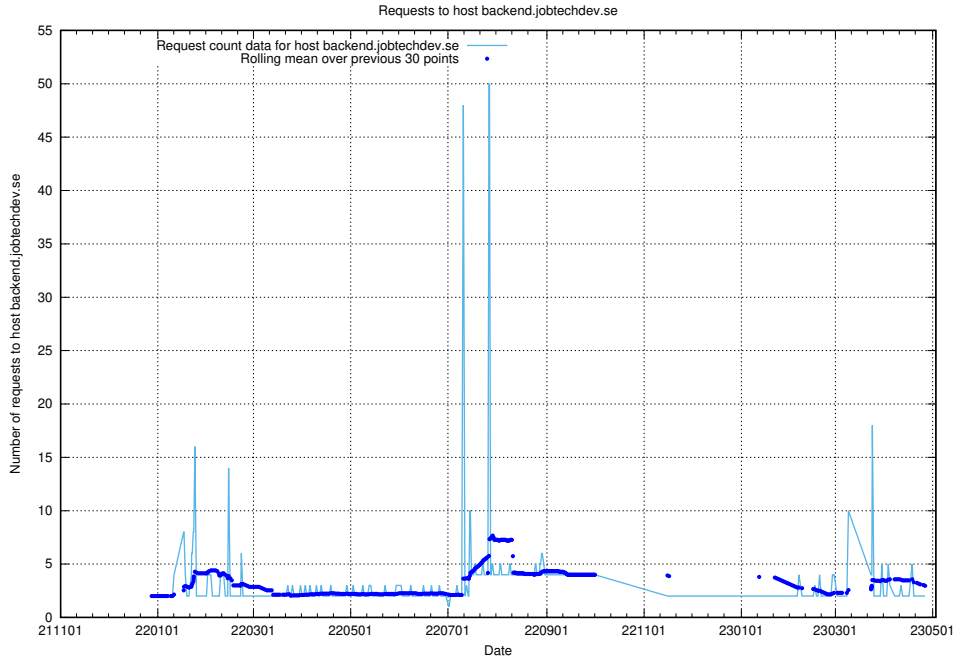

7.362 Usage of backend.jobtechdev.se

Here, we count the number of requests to host backend.jobtechdev.se.