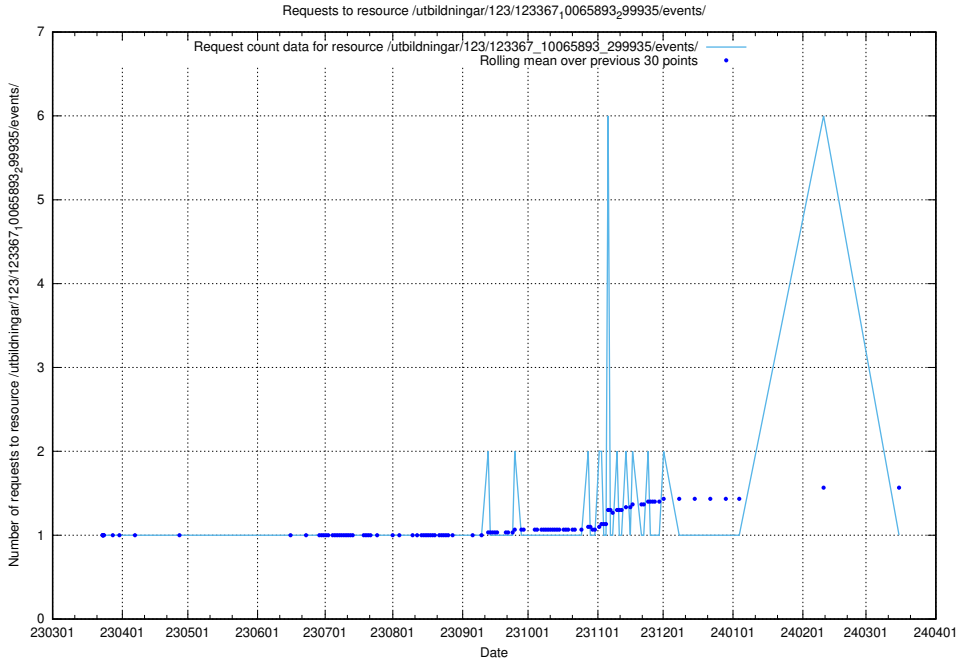

5.4713 Usage of /utbildningar/123/123367_10065893_299935/events/

Here, we count the number of requests to resource /utbildningar/123/123367_10065893_299935/events/