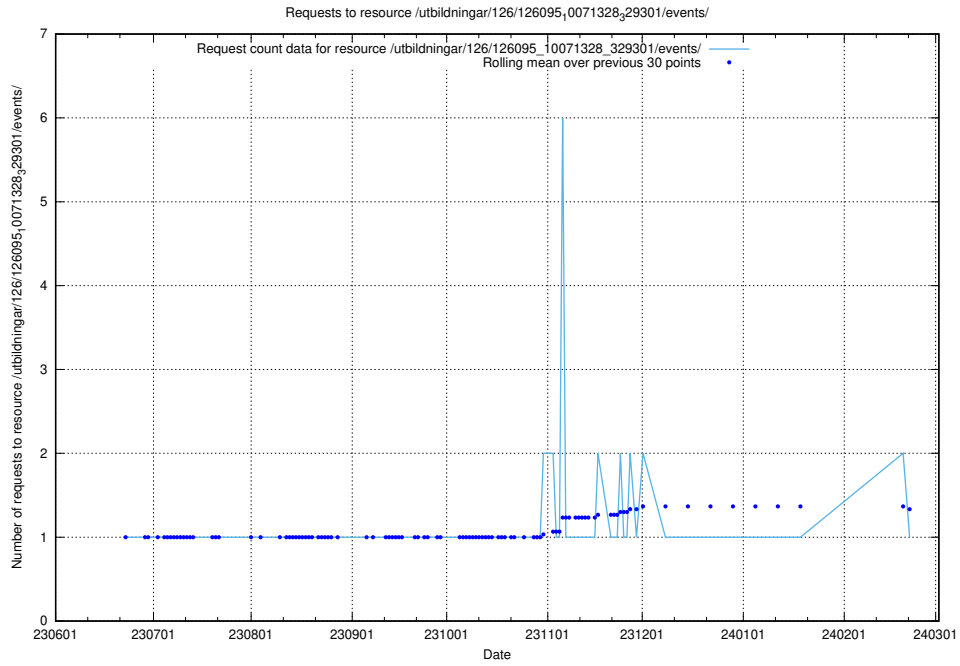

5.5656 Usage of /utbildningar/126/126095_10071328_329301/events/

Here, we count the number of requests to resource /utbildningar/126/126095_10071328_329301/events/