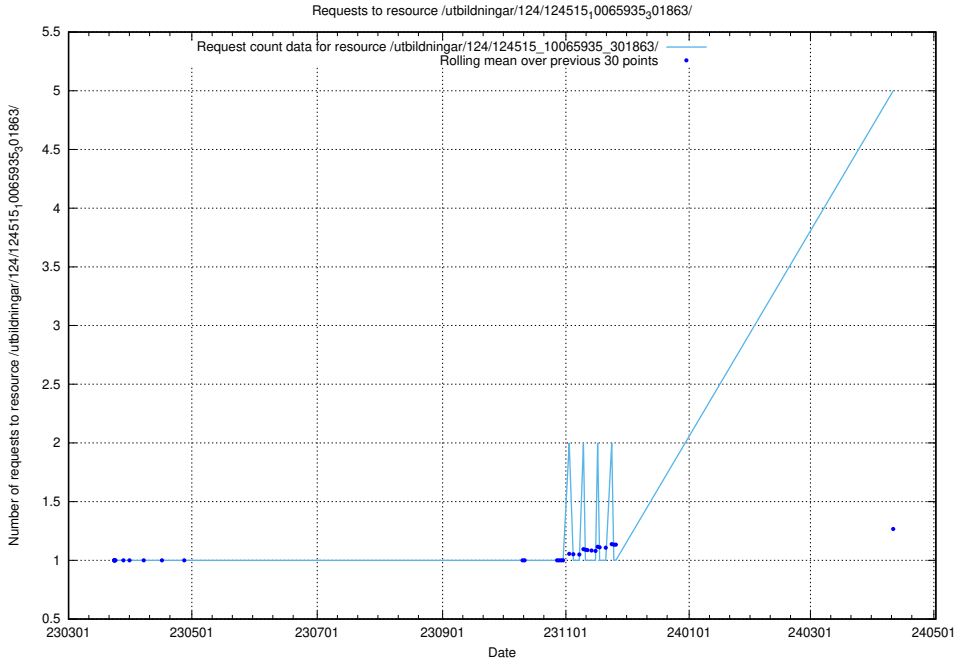

5.120 Usage of /utbildningar/124/124515_10065935_301863/

Here, we count the number of requests to resource /utbildningar/124/124515_10065935_301863/.