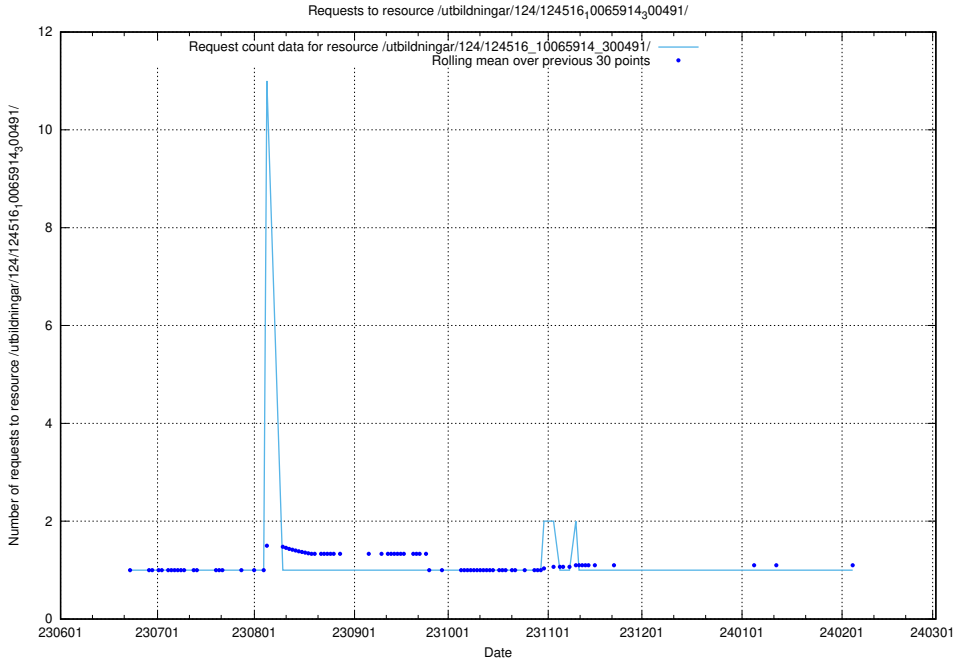

5.5745 Usage of /utbildningar/124/124516_10065914_300491/

Here, we count the number of requests to resource /utbildningar/124/124516_10065914_300491/.