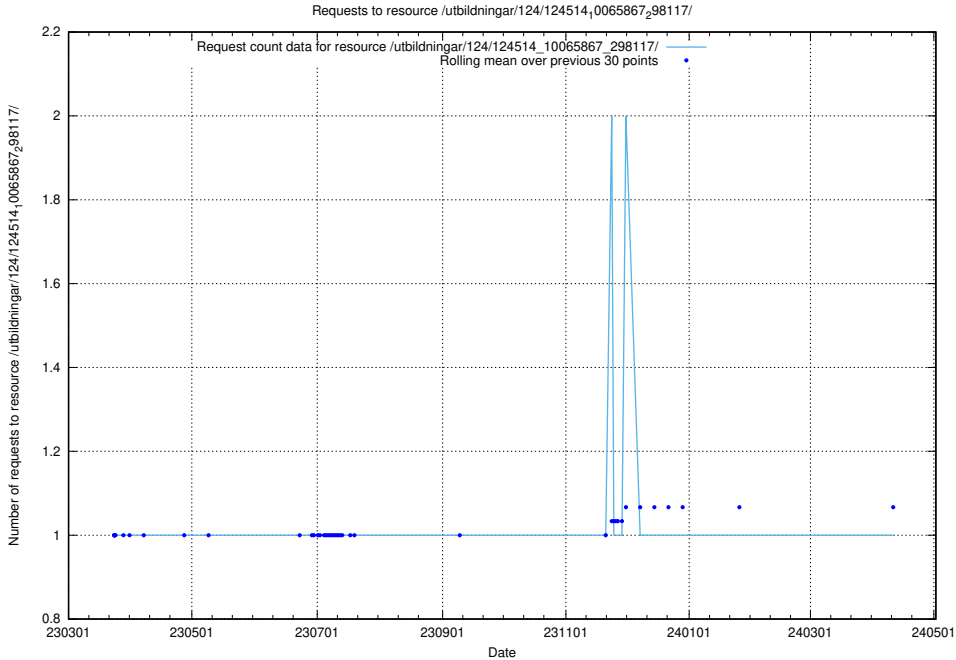

5.1976 Usage of /utbildningar/124/124514_10065867_298117/

Here, we count the number of requests to resource /utbildningar/124/124514_10065867_298117/.