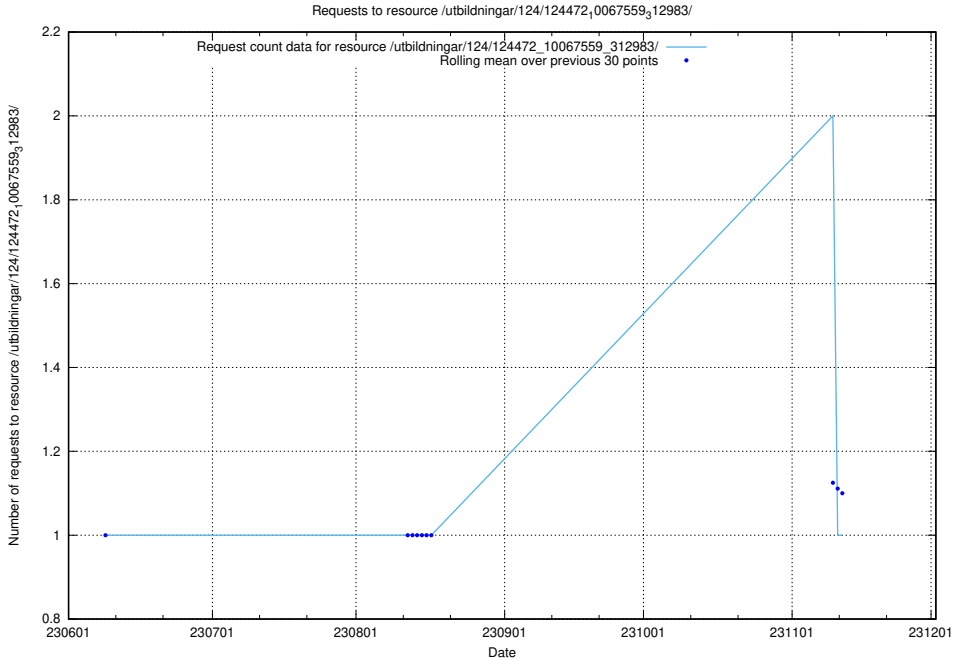

Here, we count the number of requests to resource /utbildningar/124/124473_10067709_313266/events/

5.5876 Usage of /utbildningar/124/124472_10067559_312983/

Here, we count the number of requests to resource /utbildningar/124/124472_10067559_312983/.