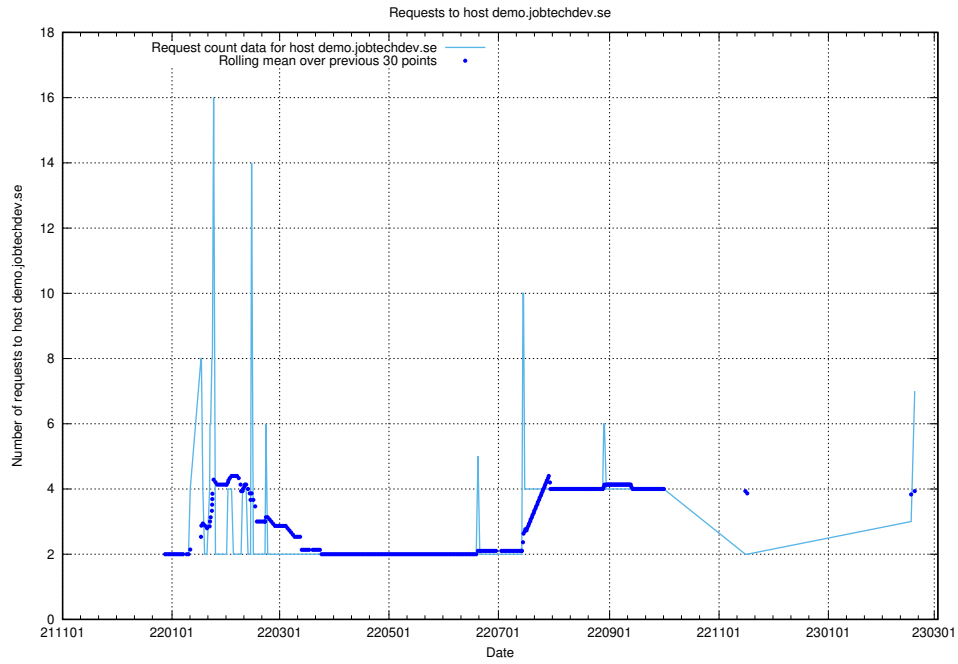

Here, we count the number of requests to host education-api.jobtechdev.se.

7.74 Usage of demo.jobtechdev.se

Here, we count the number of requests to host demo.jobtechdev.se.

7.75 Usage of www.jobtechdev.se:443