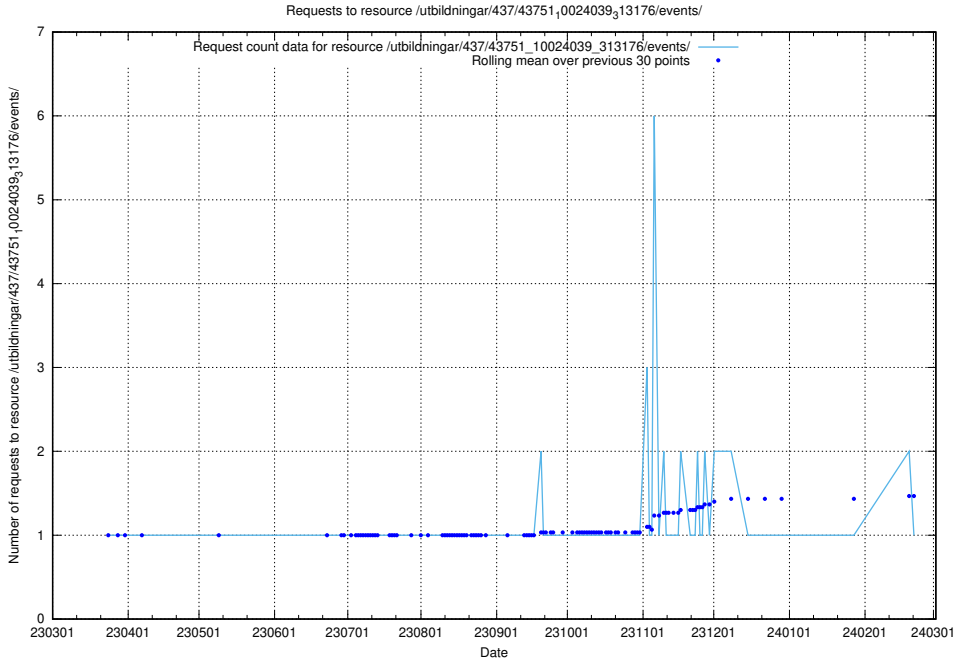

5.6197 Usage of /utbildningar/437/43751_10024039_313176/events/

Here, we count the number of requests to resource /utbildningar/437/43751_10024039_313176/events/.