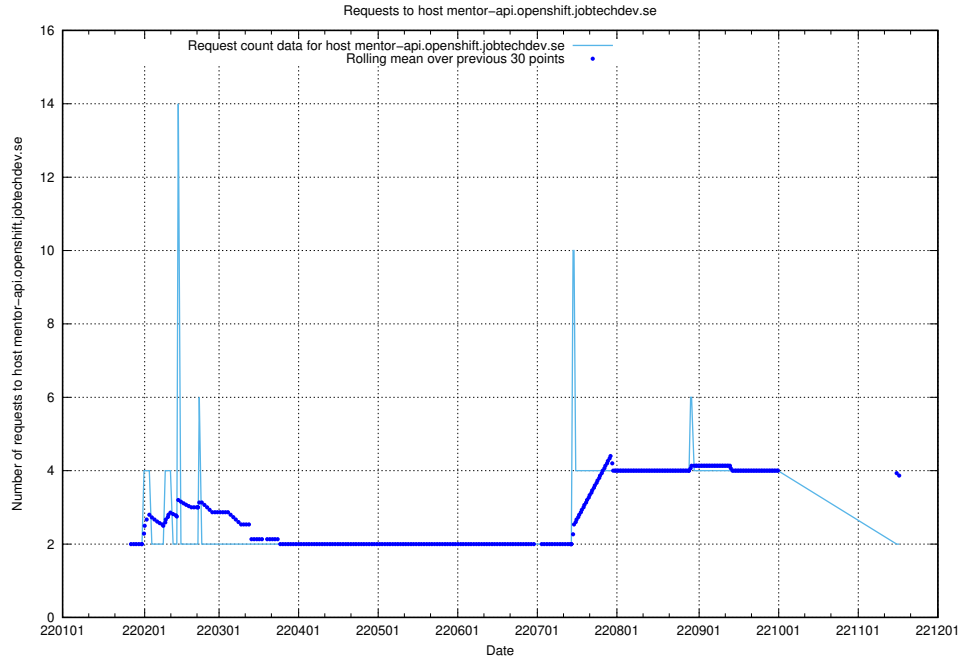

7.572 Usage of mentor-api.openshift.jobtechdev.se

Here, we count the number of requests to host mentor-api.openshift.jobtechdev.se.

7.573 Usage of mentor-api-4.openshift.jobtechdev.se

Here, we count the number of requests to host mentor-api-4.openshift.jobtechdev.se.