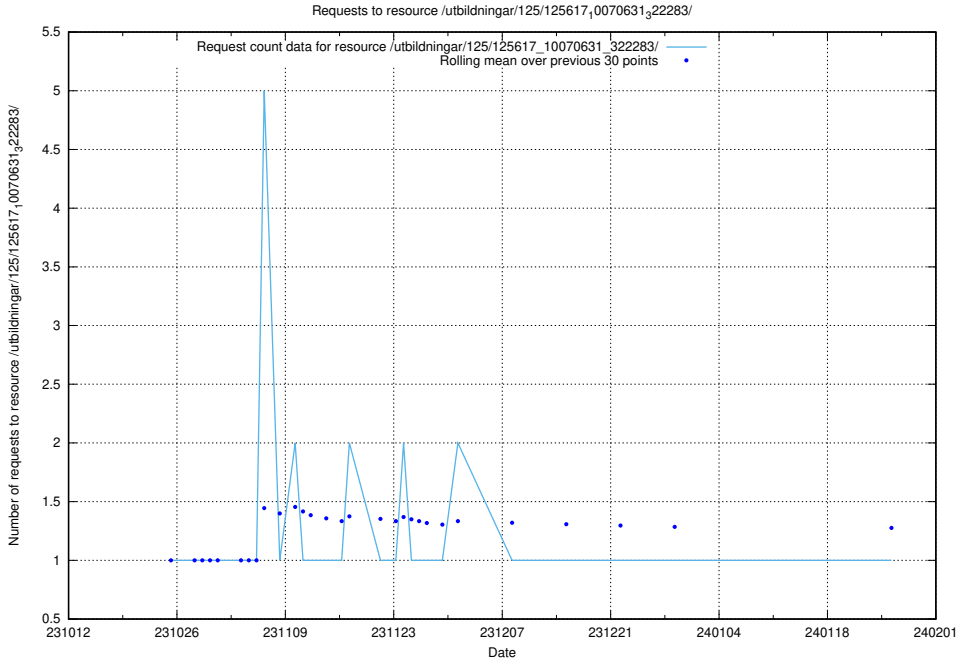

5.4204 Usage of /utbildningar/125/125617_10070631_322283/

Here, we count the number of requests to resource /utbildningar/125/125617_10070631_322283/.