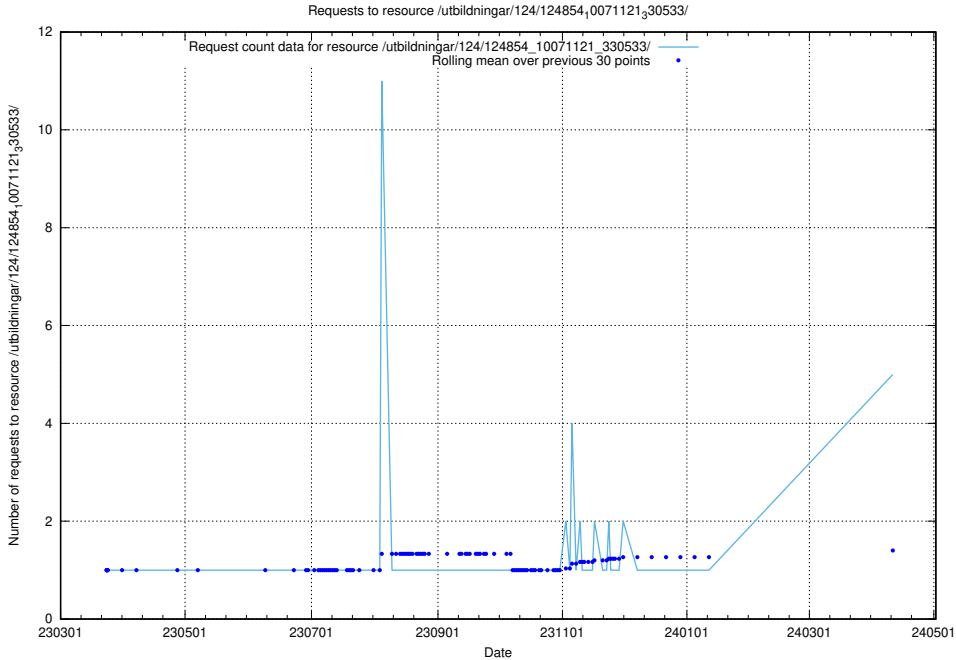

5.109 Usage of /utbildningar/124/124854_10071121_330533/

Here, we count the number of requests to resource /utbildningar/124/124854_10071121_330533/.