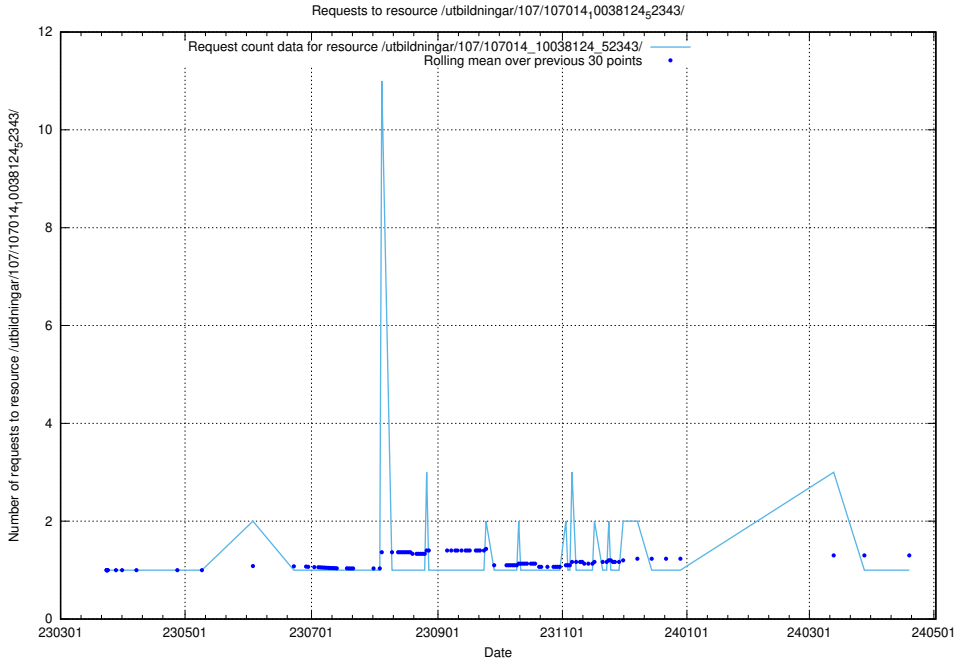

5.5374 Usage of /utbildningar/107/107014_10038124_52343/

Here, we count the number of requests to resource /utbildningar/107/107014_10038124_52343/.