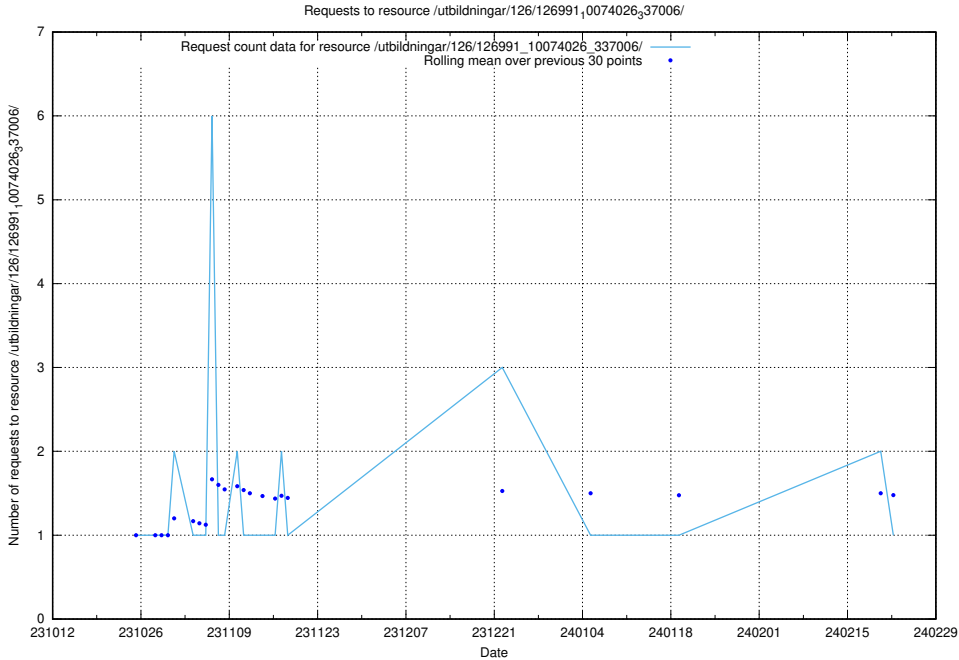

5.4201 Usage of /utbildningar/126/126991_10074026_337006/

Here, we count the number of requests to resource /utbildningar/126/126991_10074026_337006/.