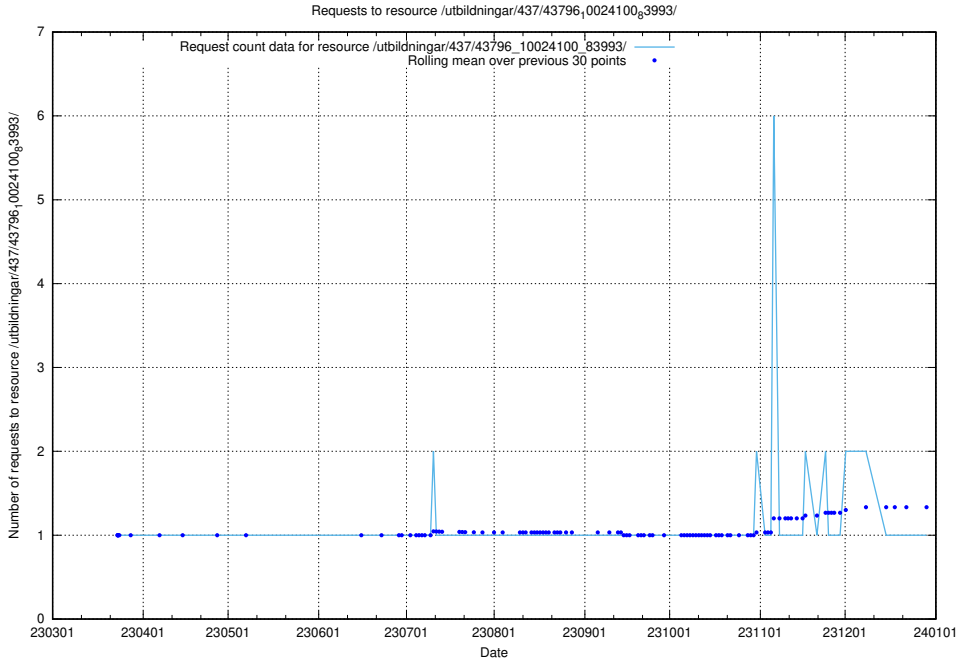

5.6356 Usage of /utbildningar/437/43796_10024100_83993/

Here, we count the number of requests to resource /utbildningar/437/43796_10024100_83993/.