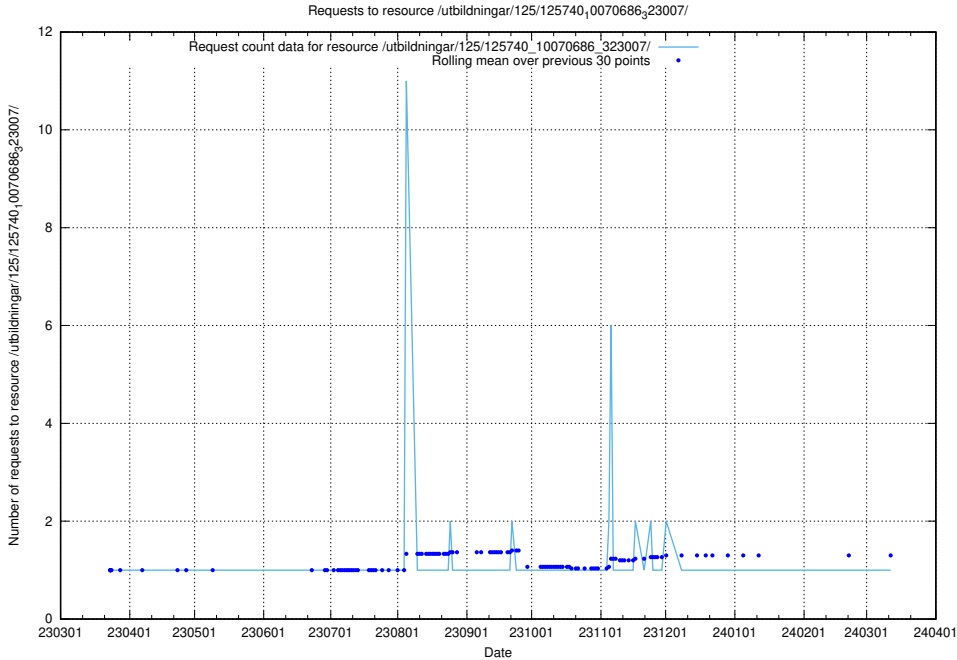

5.945 Usage of /utbildningar/125/125740_10070686_323007/

Here, we count the number of requests to resource /utbildningar/125/125740_10070686_323007/.