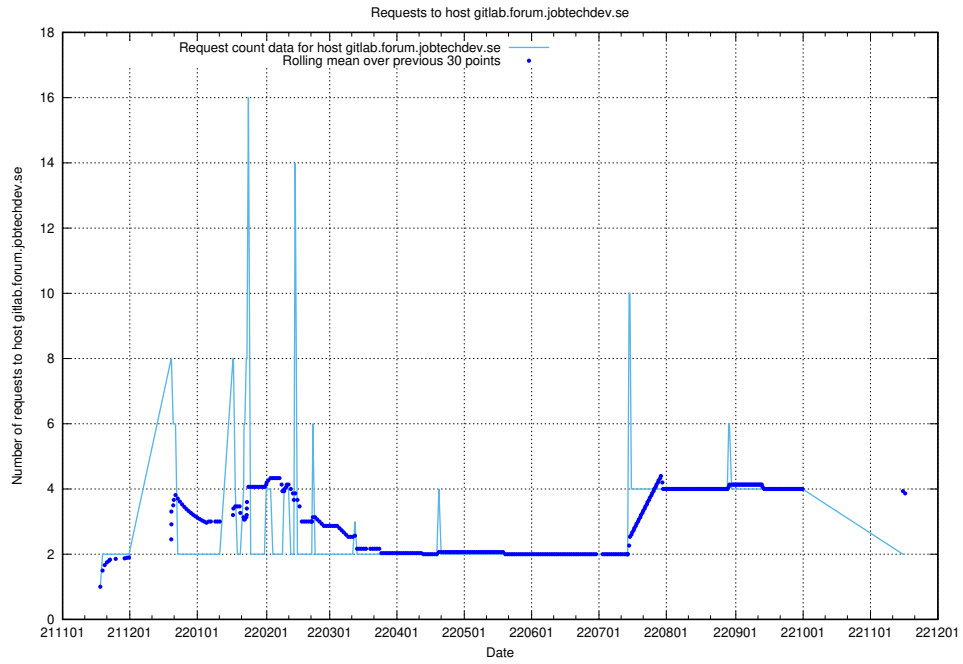

7.481 Usage of gitlab.forum.jobtechdev.se

Here, we count the number of requests to host gitlab.forum.jobtechdev.se.

7.482 Usage of opensearch.jobtechdev.se

Here, we count the number of requests to host opensearch.jobtechdev.se.