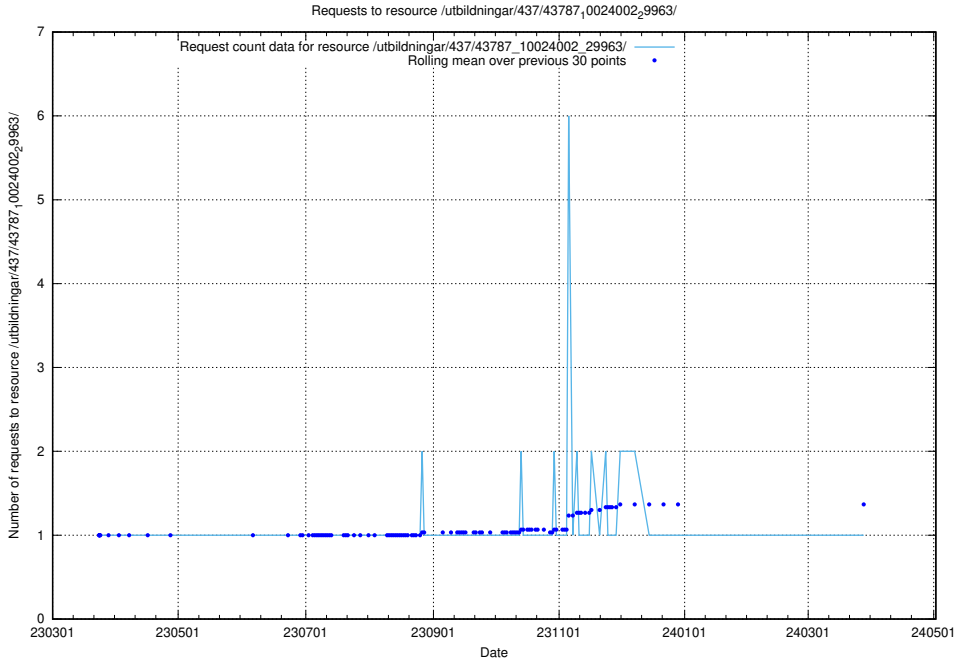

5.6366 Usage of /utbildningar/437/43787_10024002_29963/

Here, we count the number of requests to resource /utbildningar/437/43787_10024002_29963/.