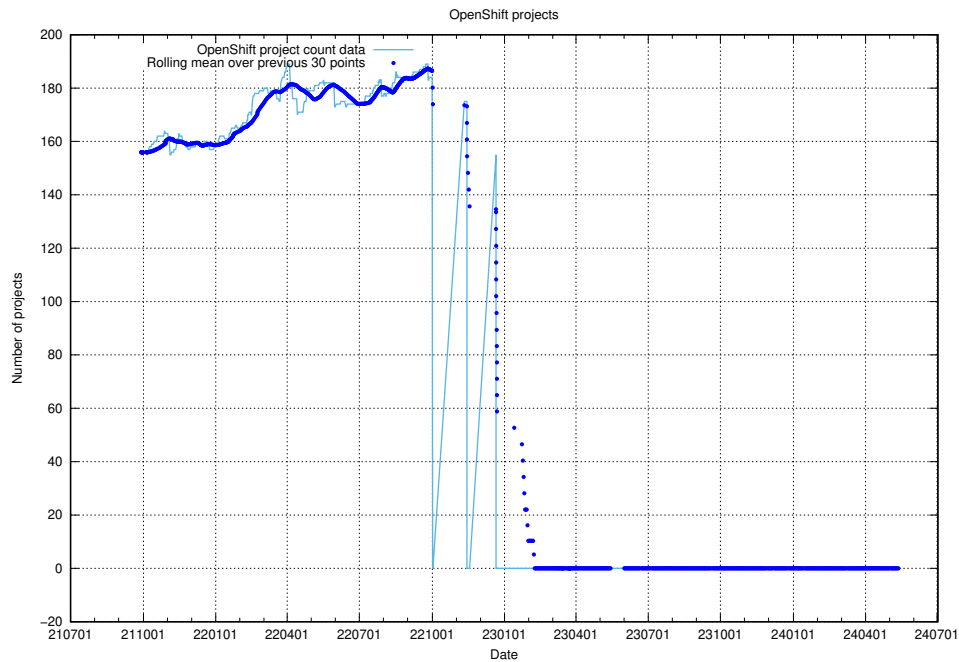

10.1 Number of projects in OpenShift

A graph of the number of projects in JobTech's production cluster of OpenShift.

¹⁰<https://console-openshift-console.prod.services.jtech.se>

11 Customer Relation Management