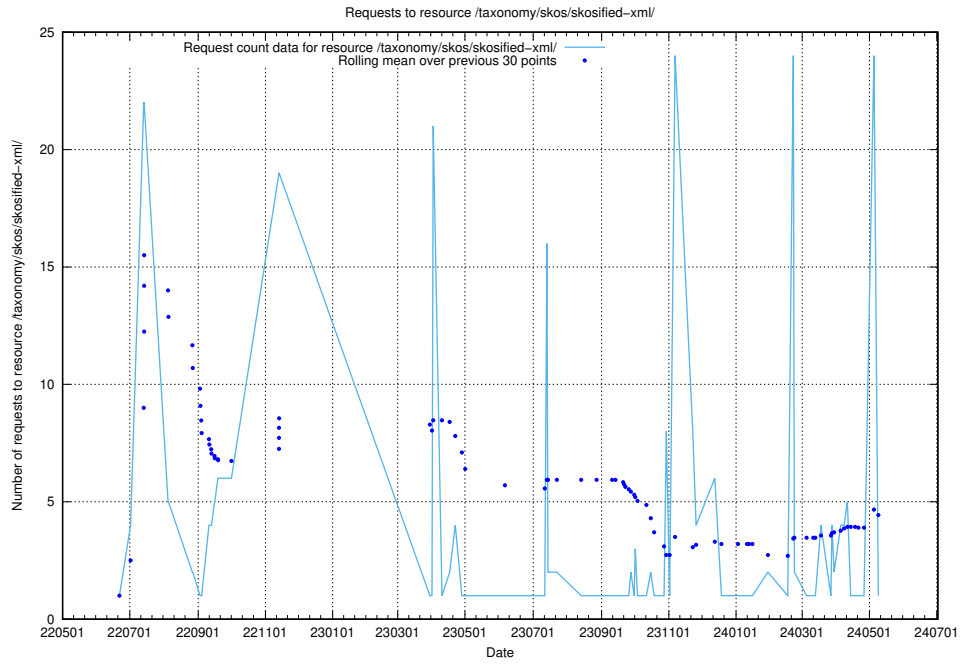

5.995 Usage of /taxonomy/skos/skosified-xml/

Here, we count the number of requests to resource /taxonomy/skos/skosified-xml/.