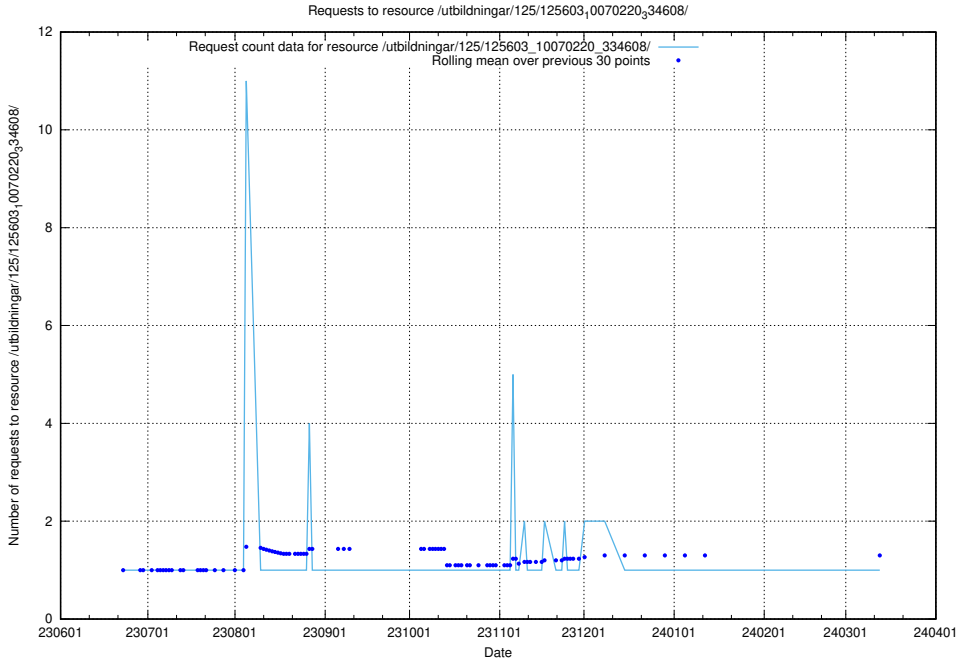

5.5698 Usage of /utbildningar/125/125603_10070220_334608/

Here, we count the number of requests to resource /utbildningar/125/125603_10070220_334608/.