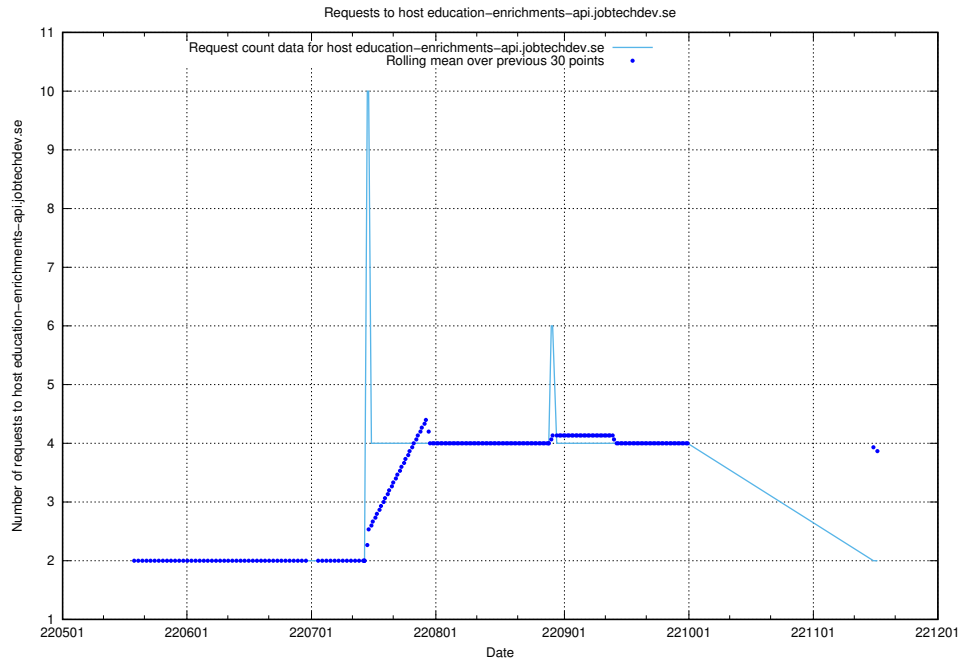

7.427 Usage of education-enrichments-api.jobtechdev.se

Here, we count the number of requests to host education-enrichments-api.jobtechdev.se.