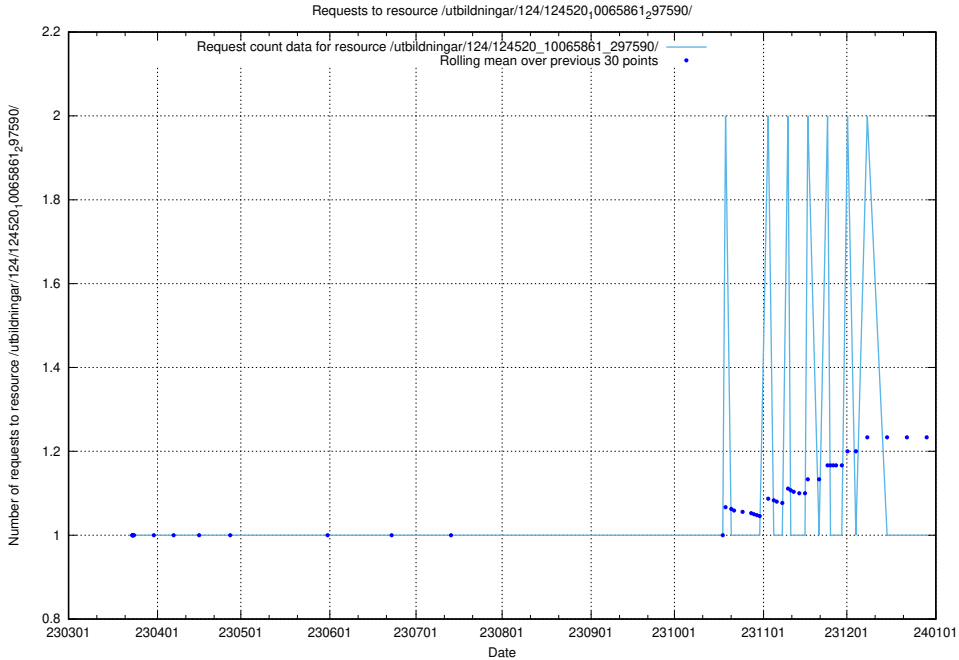

5.1234 Usage of /utbildningar/124/124520_10065861_297590/

Here, we count the number of requests to resource /utbildningar/124/124520_10065861_297590/.