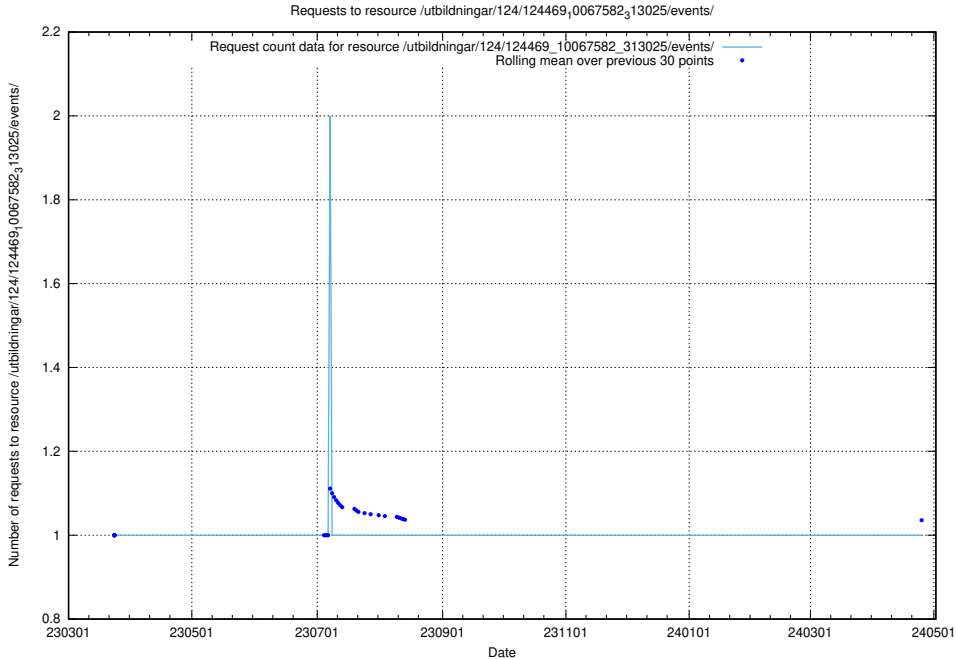

Here, we count the number of requests to resource /utbildningar/utb_emil/125/125741_10070673_325294/

5.3286 Usage of /utbildningar/124/124469_10067582_313025/events/

Here, we count the number of requests to resource /utbildningar/124/124469_10067582_313025/events/