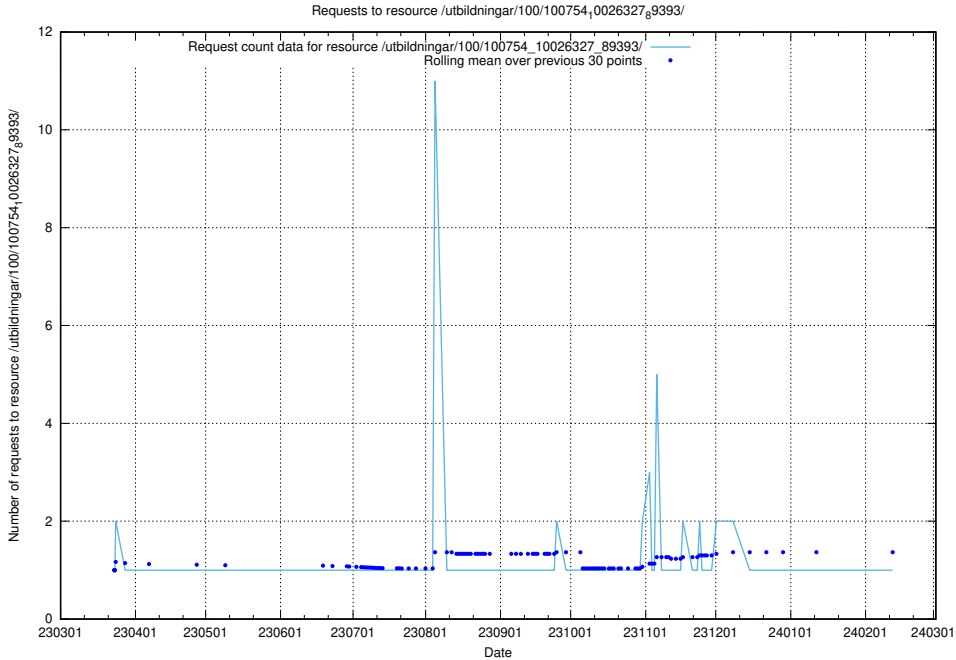

5.5543 Usage of /utbildningar/100/100754_10026327_89393/

Here, we count the number of requests to resource /utbildningar/100/100754_10026327_89393/.