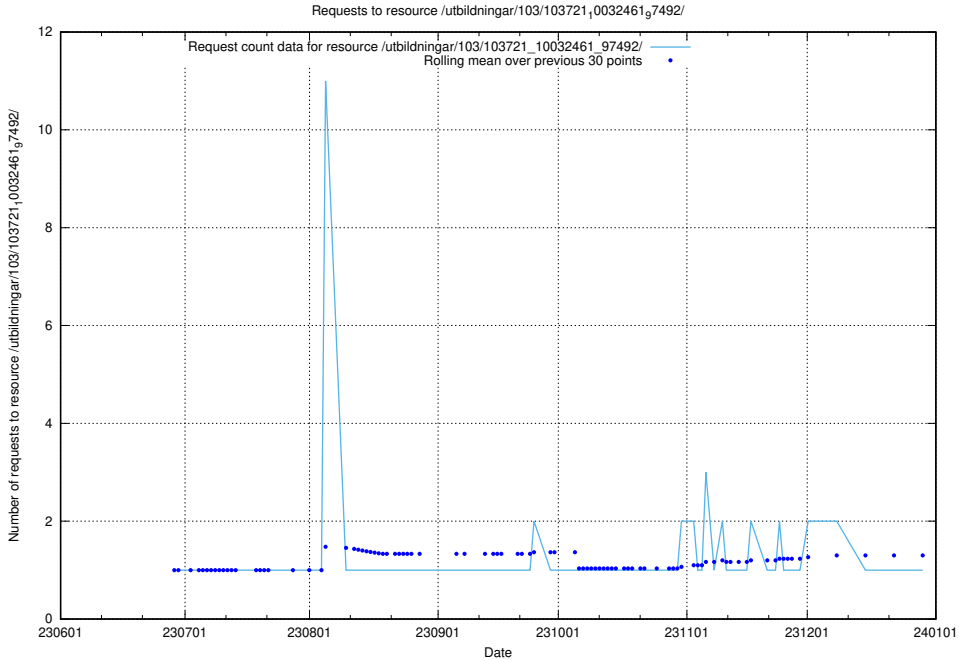

5.5511 Usage of /utbildningar/103/103721_10032461_97492/

Here, we count the number of requests to resource /utbildningar/103/103721_10032461_97492/.