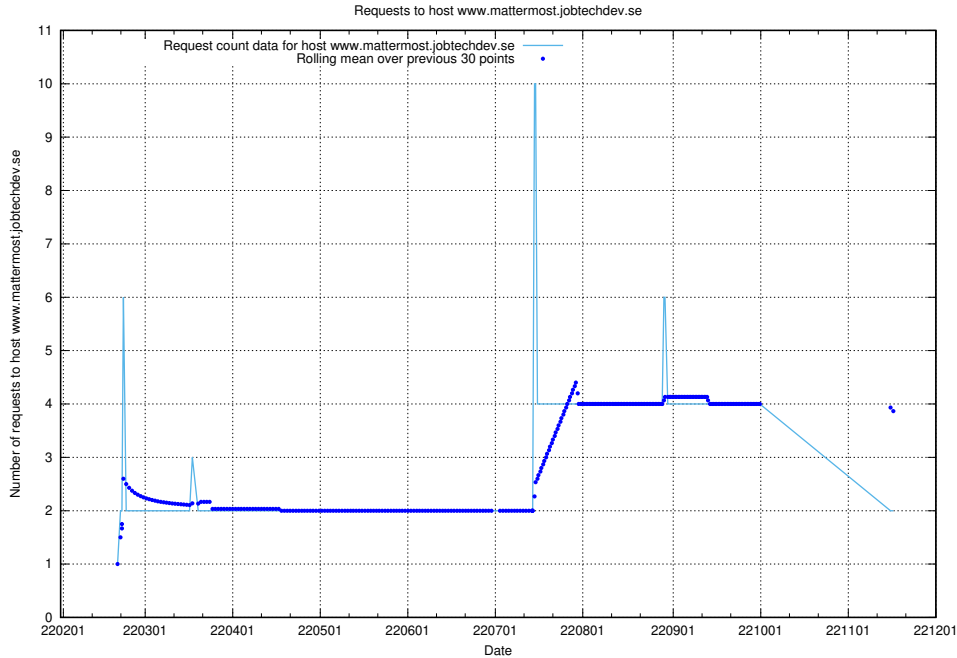

7.527 Usage of www.mattermost.jobtechdev.se

Here, we count the number of requests to host www.mattermost.jobtechdev.se.