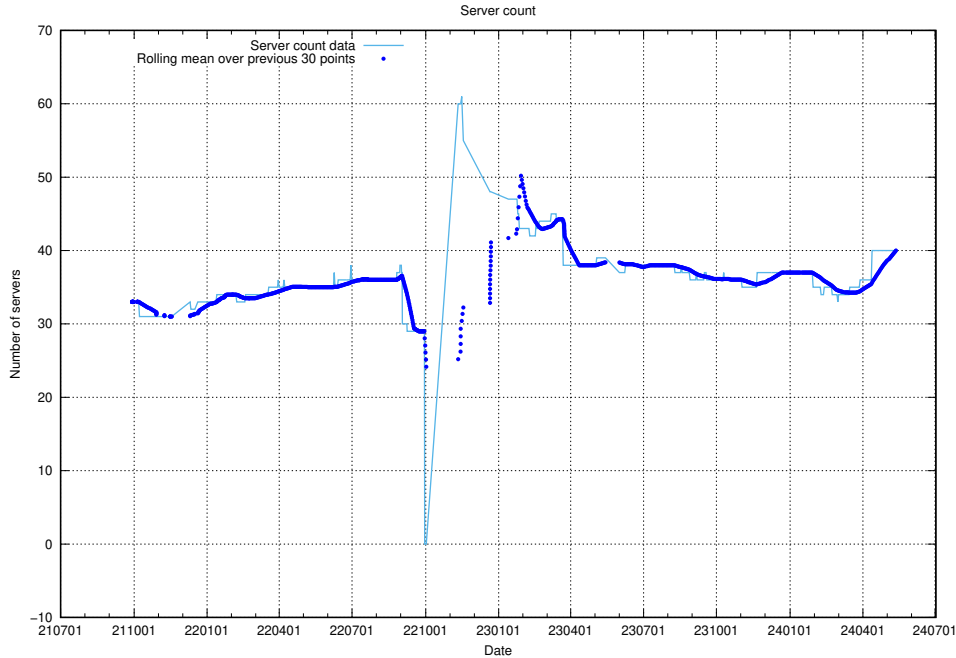

2.2 Number of servers in the JobTech production region

A graph of the servers in AWS region eu-north-1.