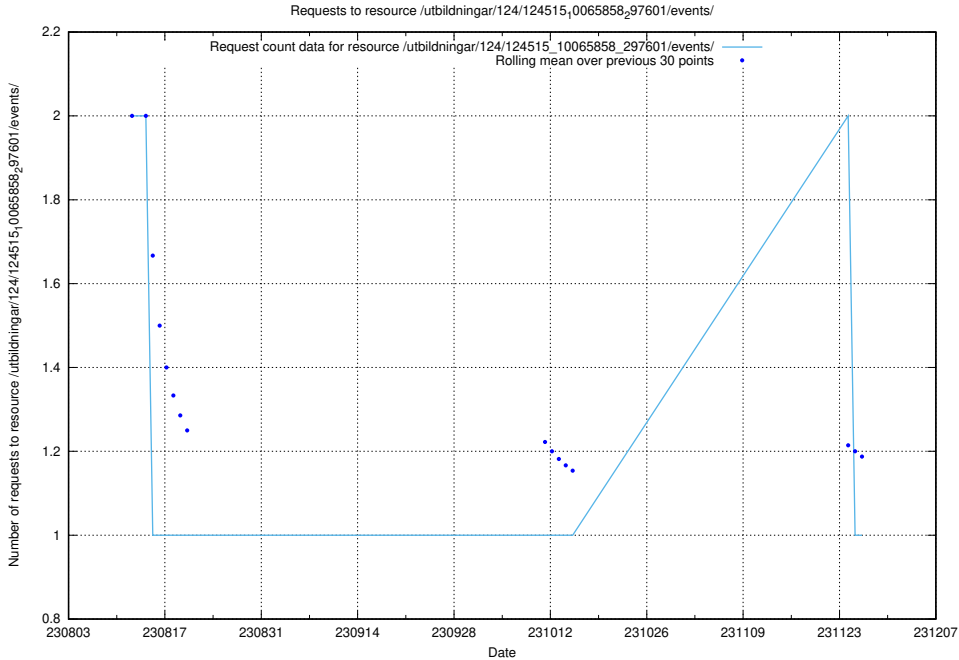

5.4782 Usage of /utbildningar/124/124515_10065858_297601/events/

Here, we count the number of requests to resource /utbildningar/124/124515_10065858_297601/events/