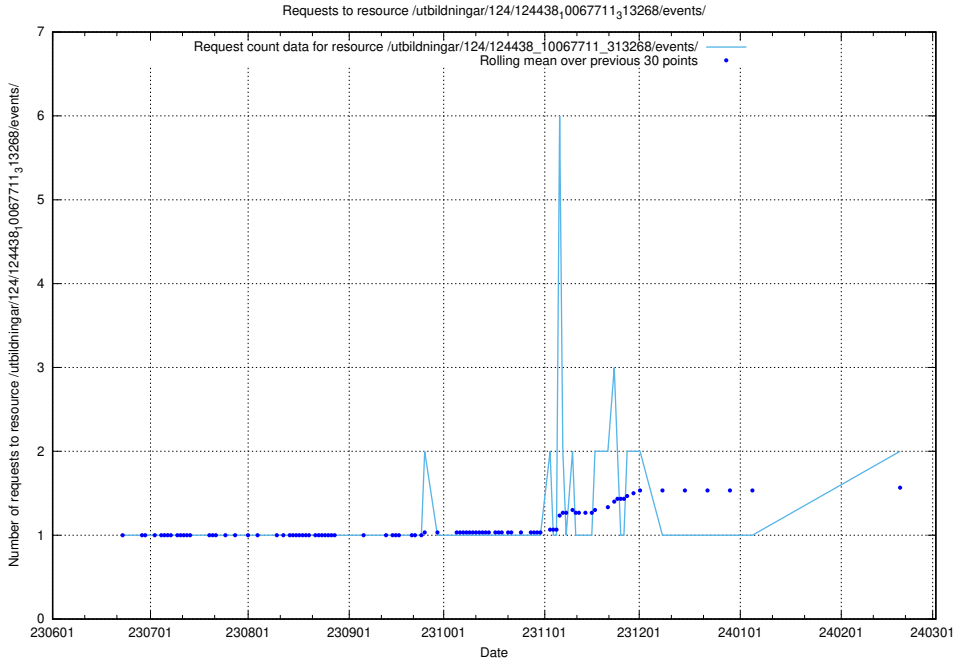

5.844 Usage of /utbildningar/124/124438_10067711_313268/events/

Here, we count the number of requests to resource /utbildningar/124/124438_10067711_313268/events/