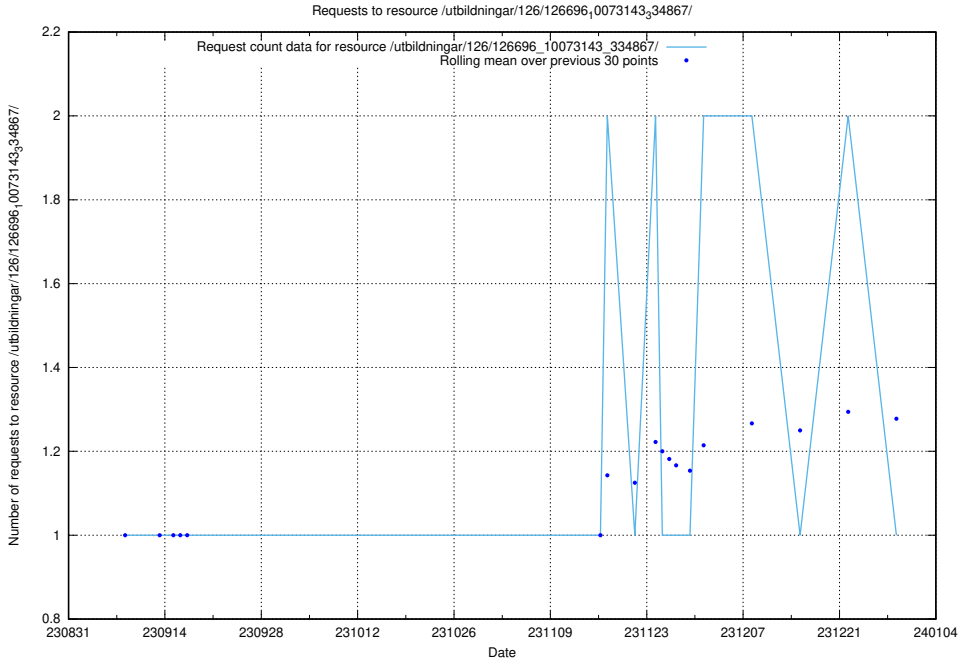

5.4610 Usage of /utbildningar/126/126696_10073143_334867/

Here, we count the number of requests to resource /utbildningar/126/126696_10073143_334867/.