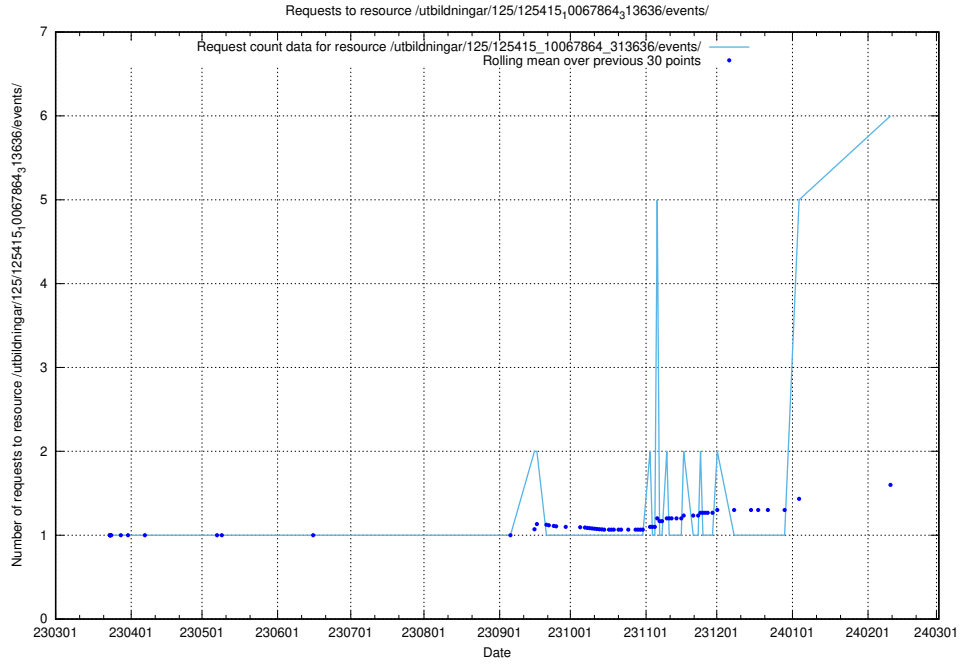

5.44 Usage of /utbildningar/125/125415_10067864_313636/events/

Here, we count the number of requests to resource /utbildningar/125/125415_10067864_313636/events/