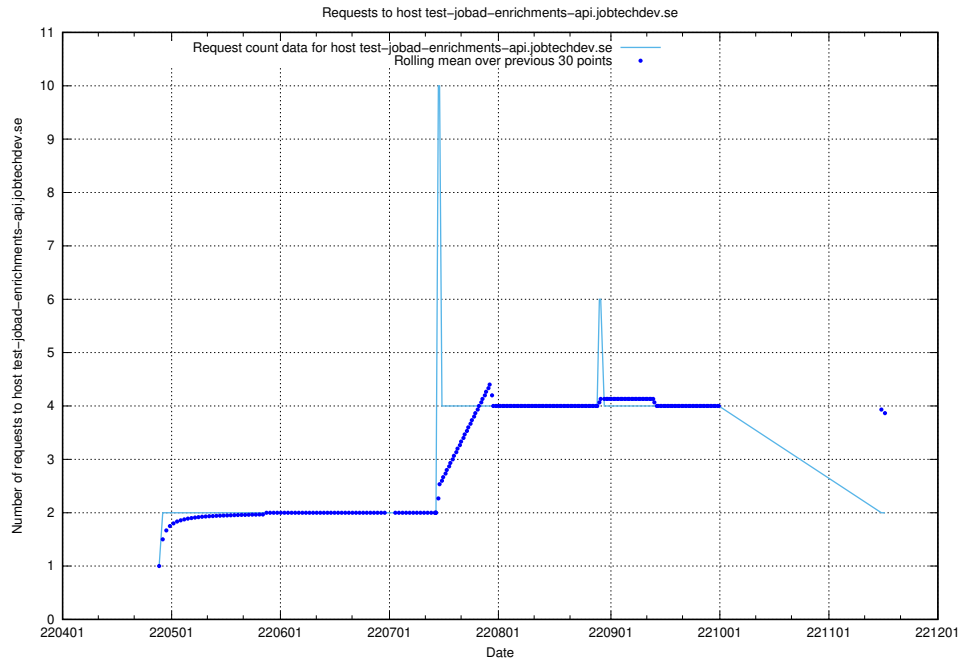

7.442 Usage of test-jobad-enrichments-api.jobtechdev.se

Here, we count the number of requests to host test-jobad-enrichments-api.jobtechdev.se.