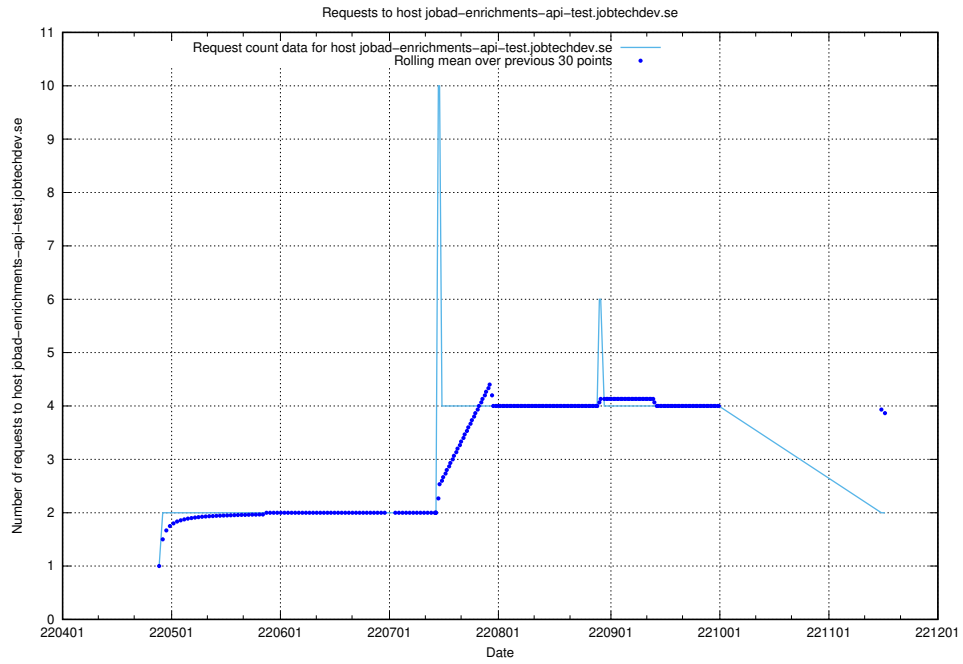

7.447 Usage of `jobad-enrichments-api-test.jobtechdev.se`

Here, we count the number of requests to host `jobad-enrichments-api-test.jobtechdev.se`.