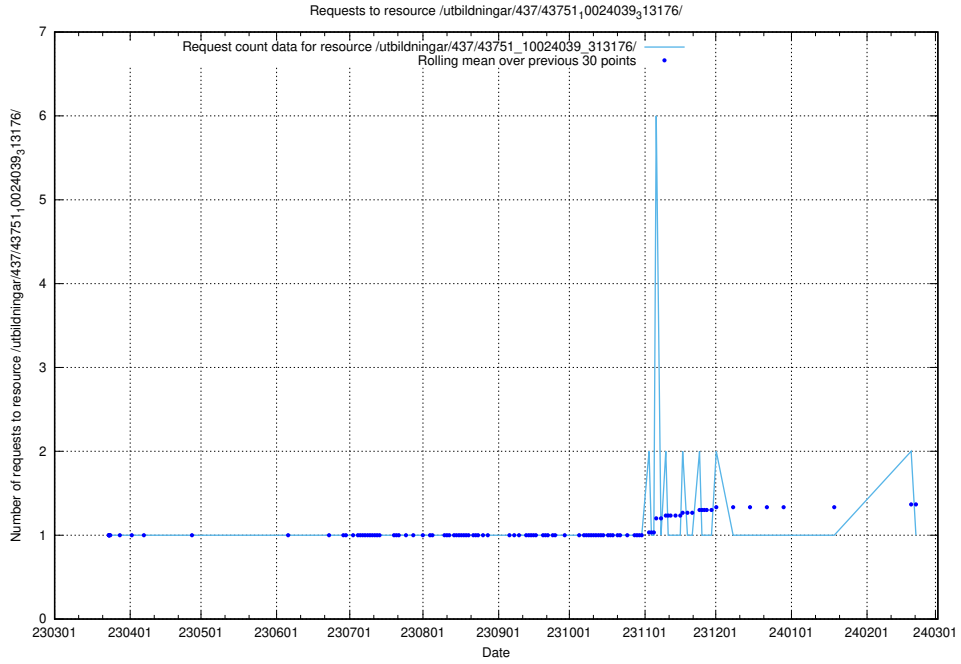

5.6382 Usage of /utbildningar/437/43751_10024039_313176/

Here, we count the number of requests to resource /utbildningar/437/43751_10024039_313176/.