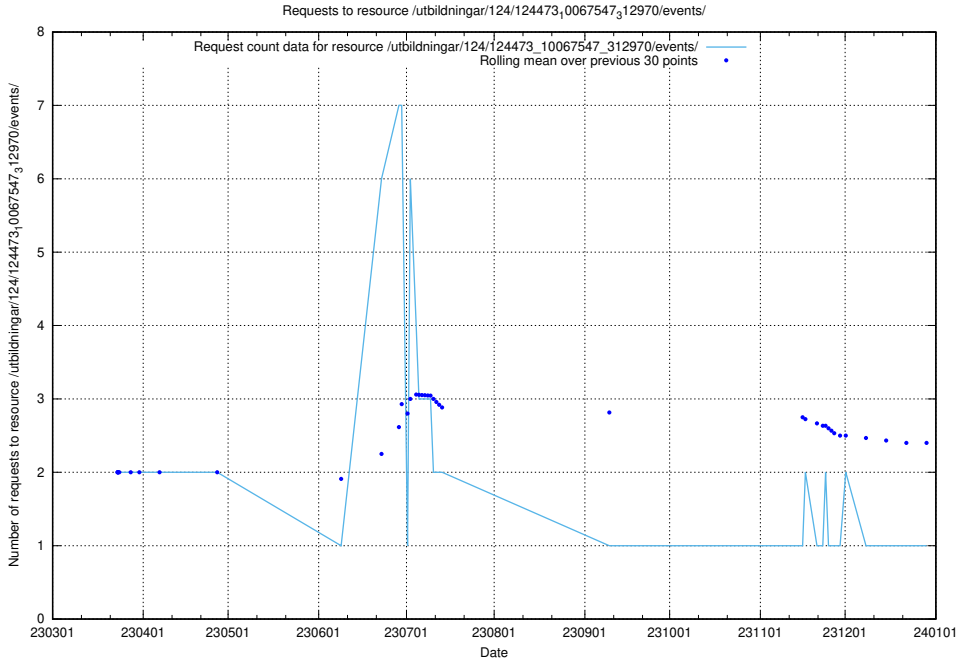

Here, we count the number of requests to resource /utbildningar/124/124498_10067796_313401/events/

5.6302 Usage of /utbildningar/124/124473_10067547_312970/events/

Here, we count the number of requests to resource /utbildningar/124/124473_10067547_312970/events/