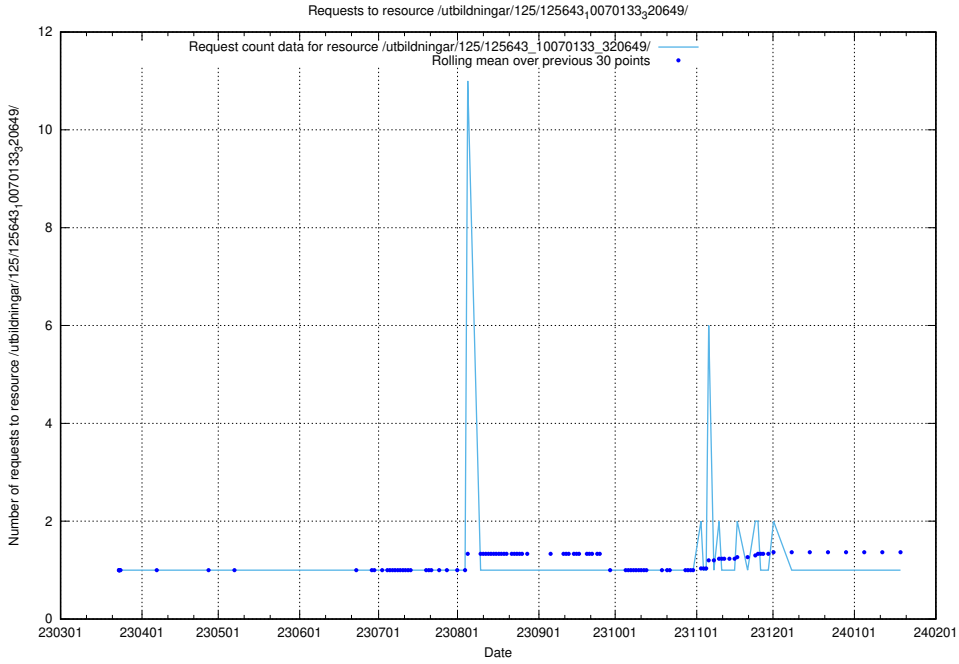

5.1012 Usage of /utbildningar/125/125643_10070133_320649/

Here, we count the number of requests to resource /utbildningar/125/125643_10070133_320649/.