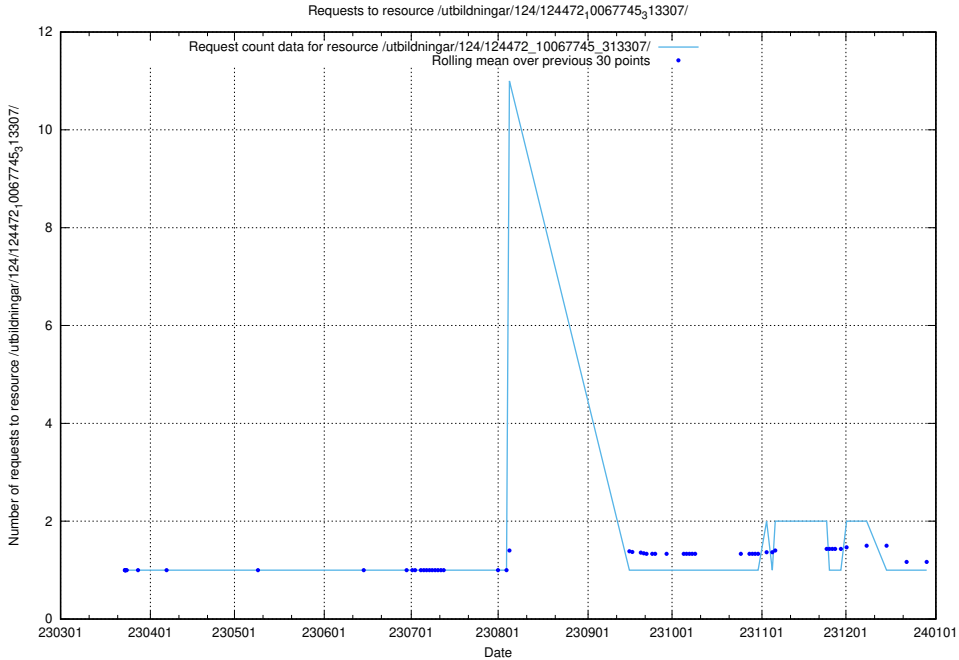

5.2999 Usage of /utbildningar/124/124472_10067745_313307/

Here, we count the number of requests to resource /utbildningar/124/124472_10067745_313307/.