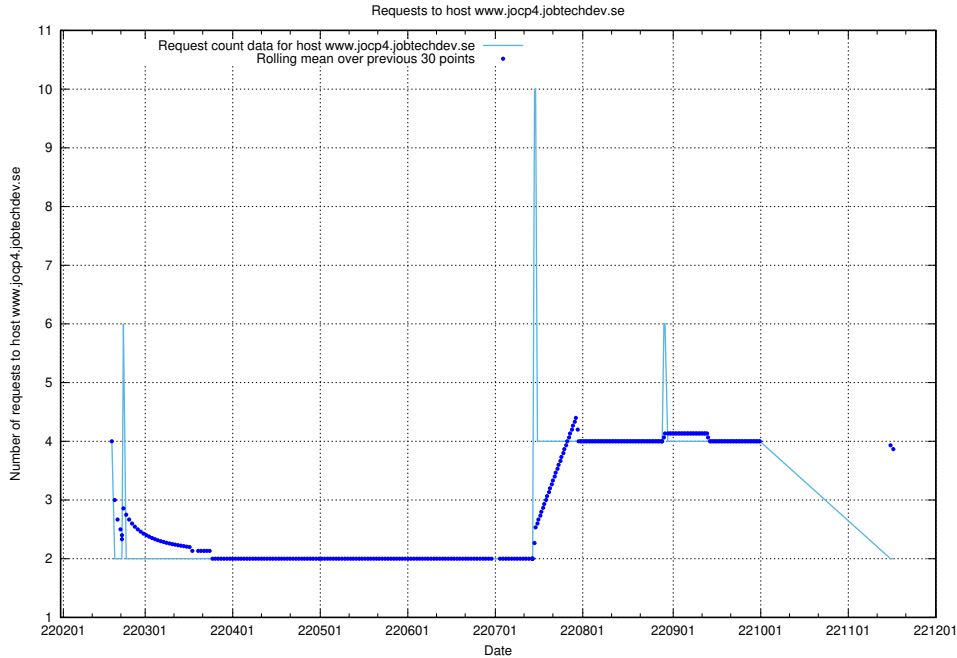

7.533 Usage of www.jocp4.jobtechdev.se

Here, we count the number of requests to host www.jocp4.jobtechdev.se.