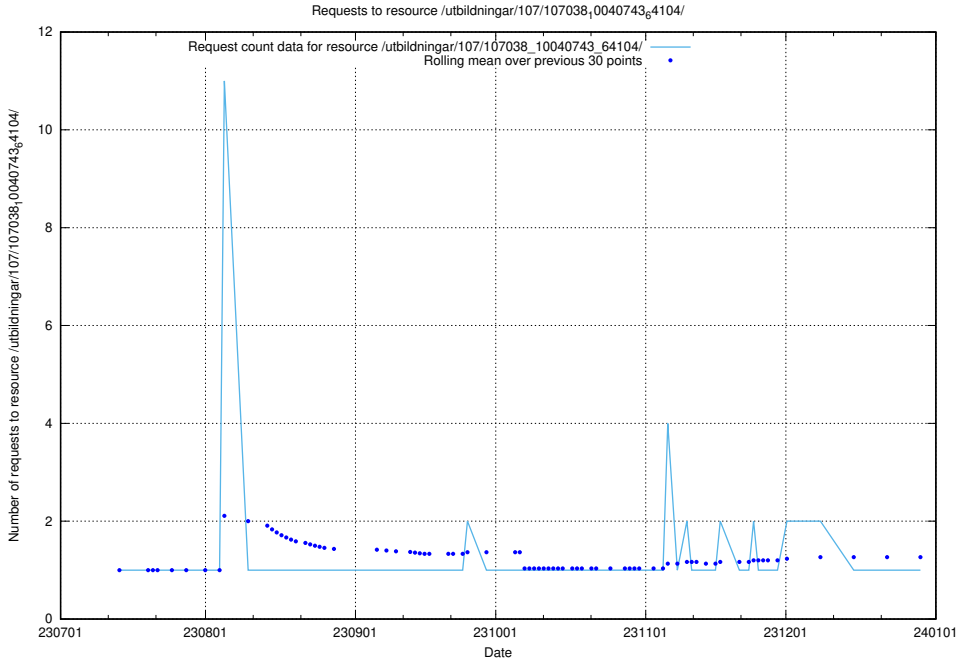

5.5051 Usage of /utbildningar/107/107038_10040743_64104/

Here, we count the number of requests to resource /utbildningar/107/107038_10040743_64104/.