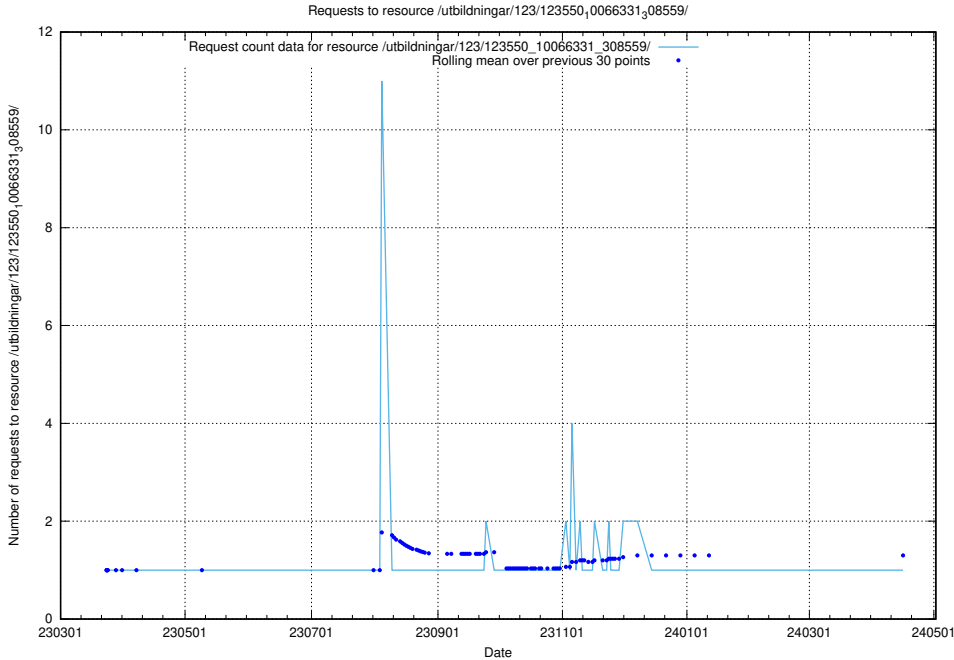

5.4481 Usage of /utbildningar/123/123550_10066331_308559/

Here, we count the number of requests to resource /utbildningar/123/123550_10066331_308559/.