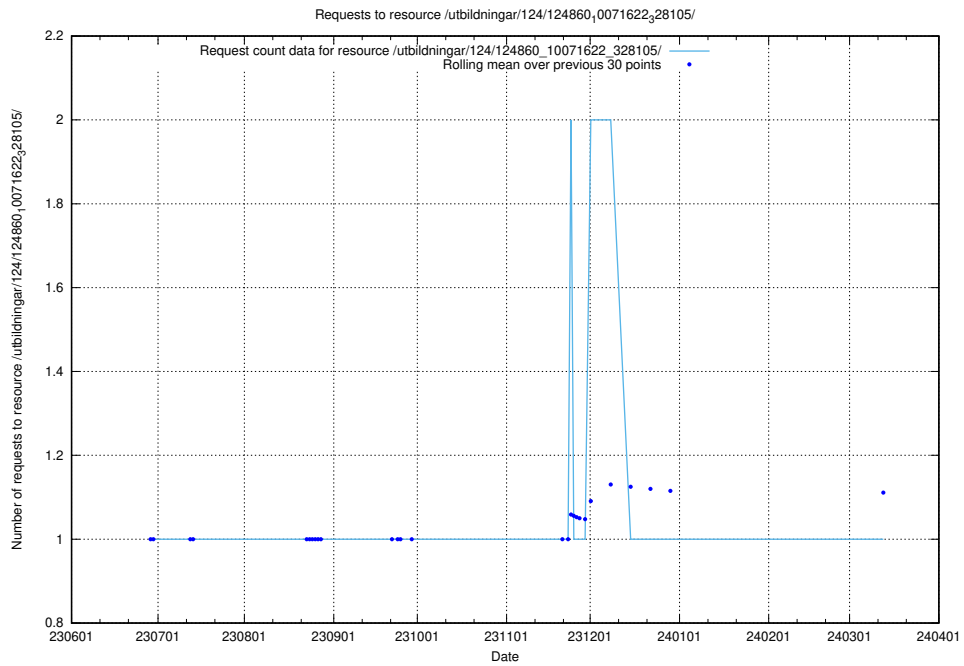

5.5463 Usage of /utbildningar/124/124860_10071622_328105/

Here, we count the number of requests to resource /utbildningar/124/124860_10071622_328105/.