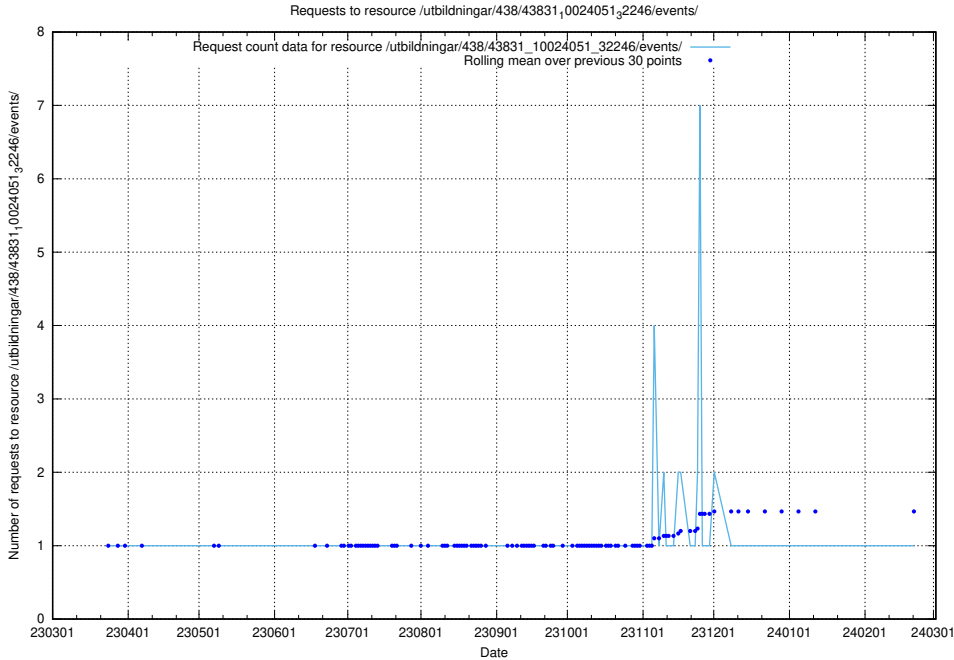

5.6169 Usage of /utbildningar/438/43831_10024051_32246/events/

Here, we count the number of requests to resource /utbildningar/438/43831_10024051_32246/events/.