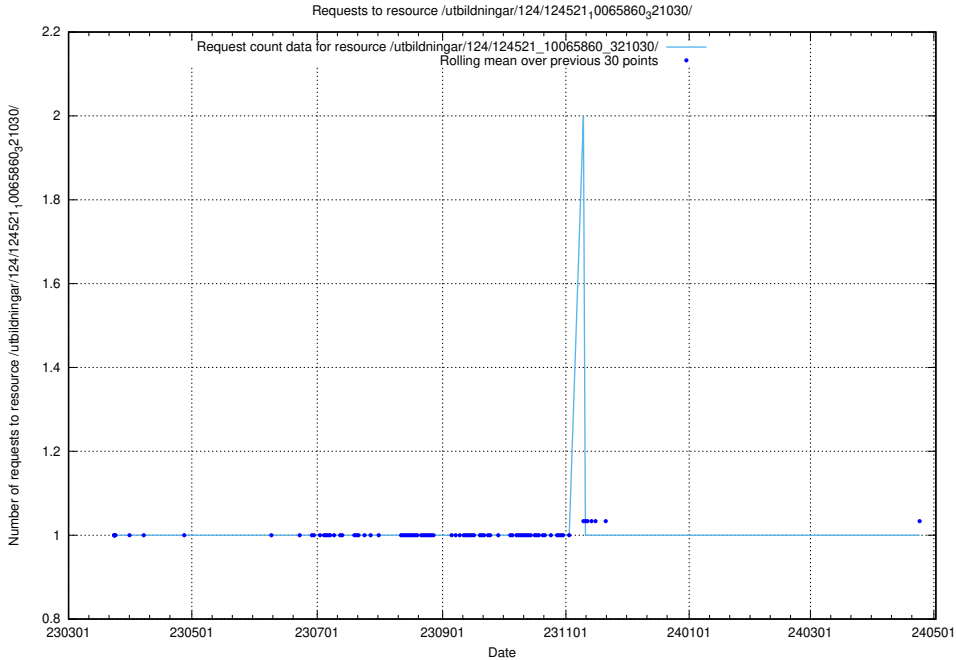

5.1209 Usage of /utbildningar/124/124521_10065860_321030/

Here, we count the number of requests to resource /utbildningar/124/124521_10065860_321030/.