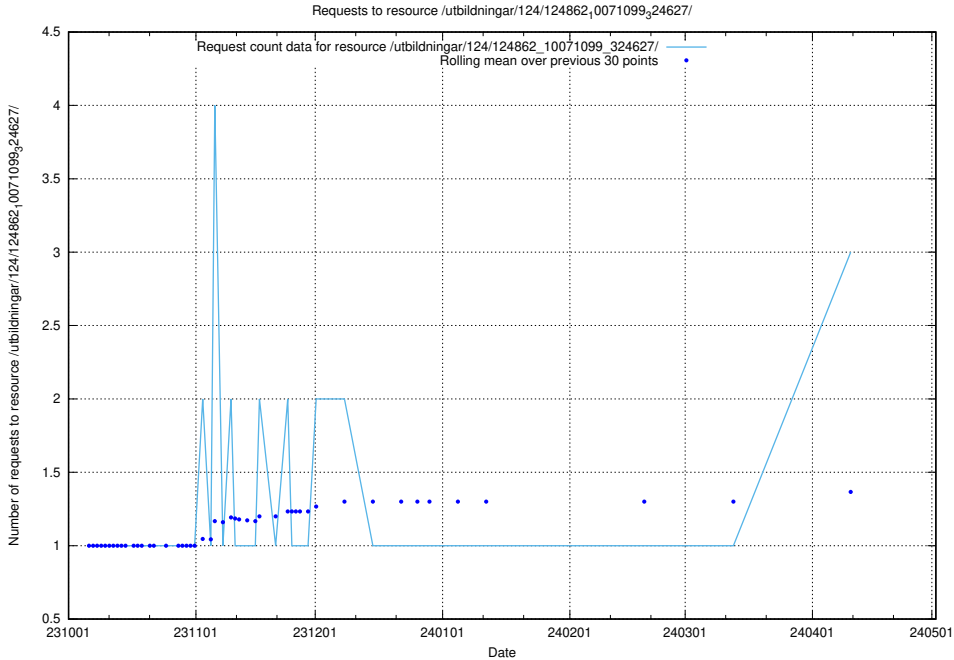

5.338 Usage of /utbildningar/124/124862_10071099_324627/

Here, we count the number of requests to resource /utbildningar/124/124862_10071099_324627/.