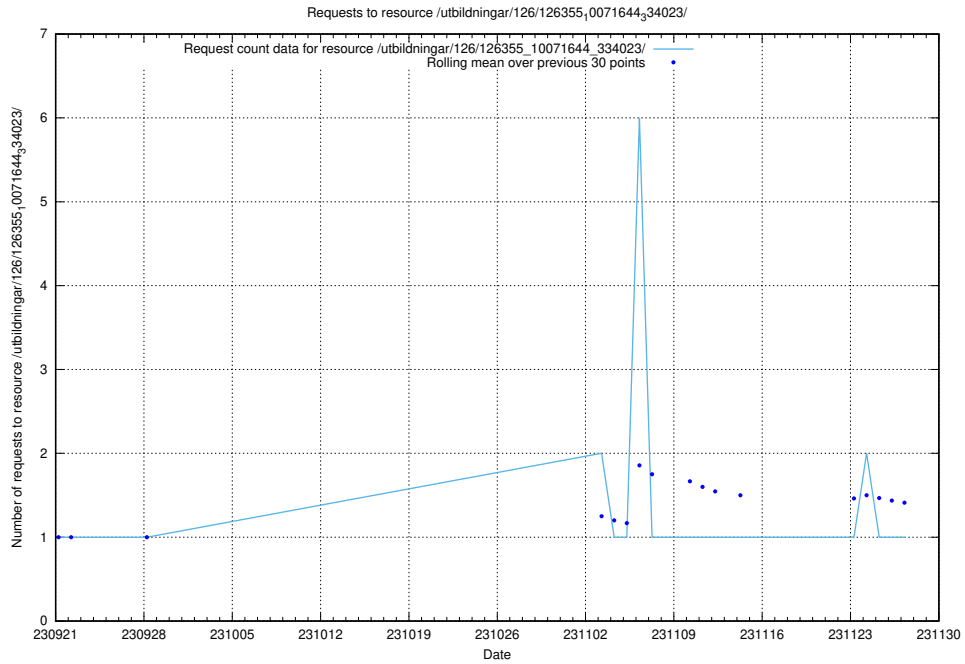

5.4501 Usage of /utbildningar/126/126355_10071644_334023/

Here, we count the number of requests to resource /utbildningar/126/126355_10071644_334023/.