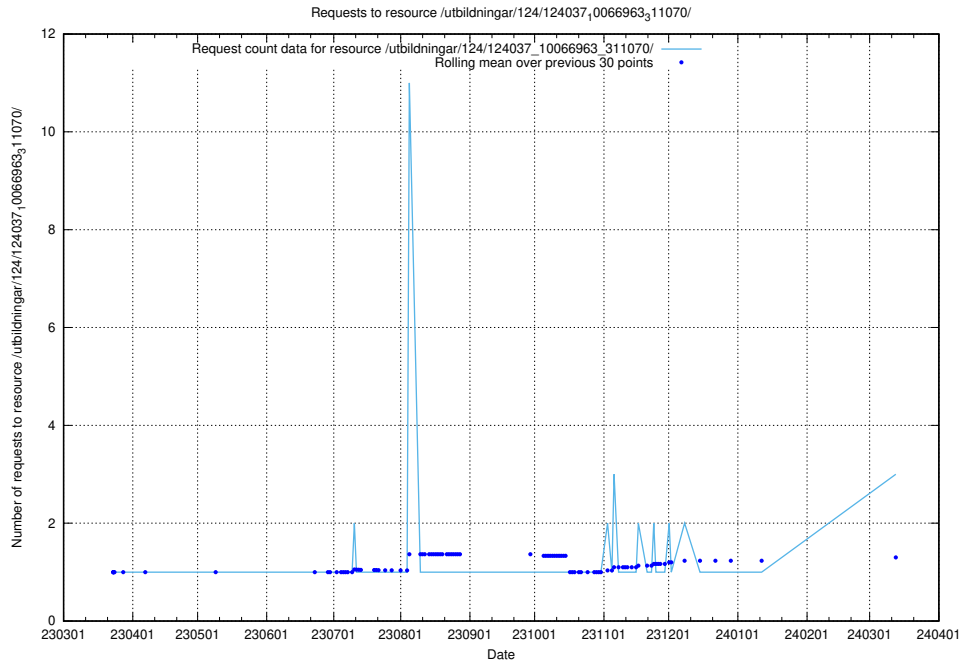

Here, we count the number of requests to resource /utbildningar/124/124518_10065866_297866/.

5.337 Usage of /utbildningar/124/124037_10066963_311070/

Here, we count the number of requests to resource /utbildningar/124/124037_10066963_311070/.