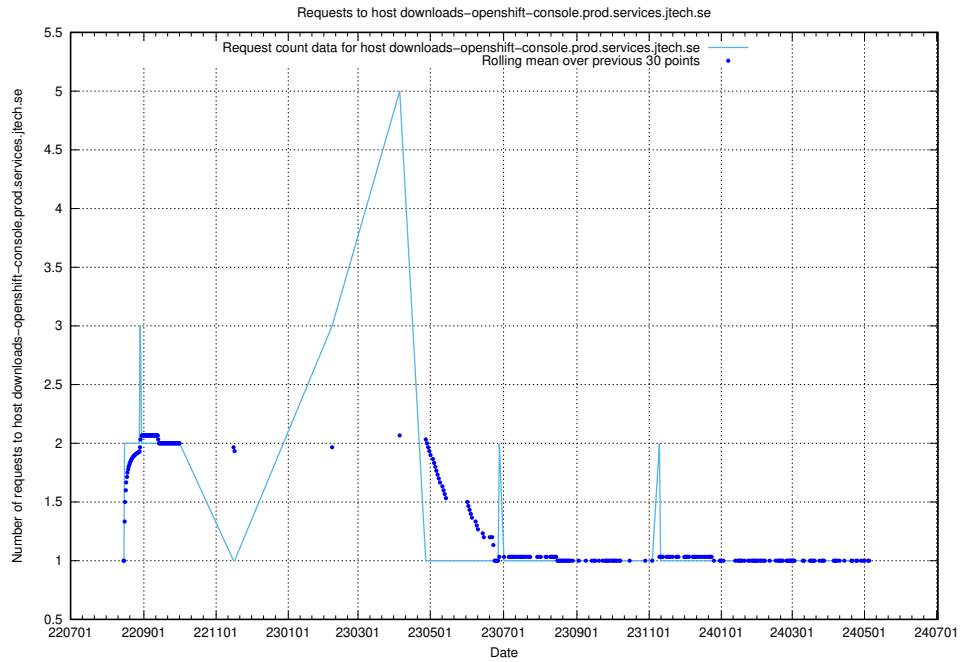

7.618 Usage of downloads-openshift-console.prod.services.jtech.se

Here, we count the number of requests to host downloads-openshift-console.prod.services.jtech.se.