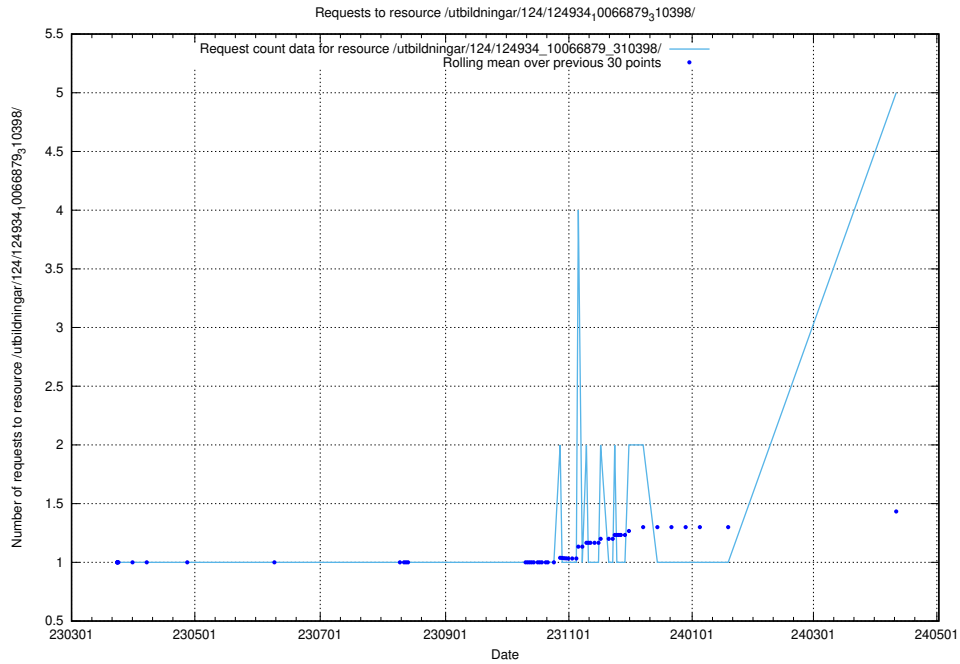

5.108 Usage of /utbildningar/124/124934_10066879_310398/

Here, we count the number of requests to resource /utbildningar/124/124934_10066879_310398/.