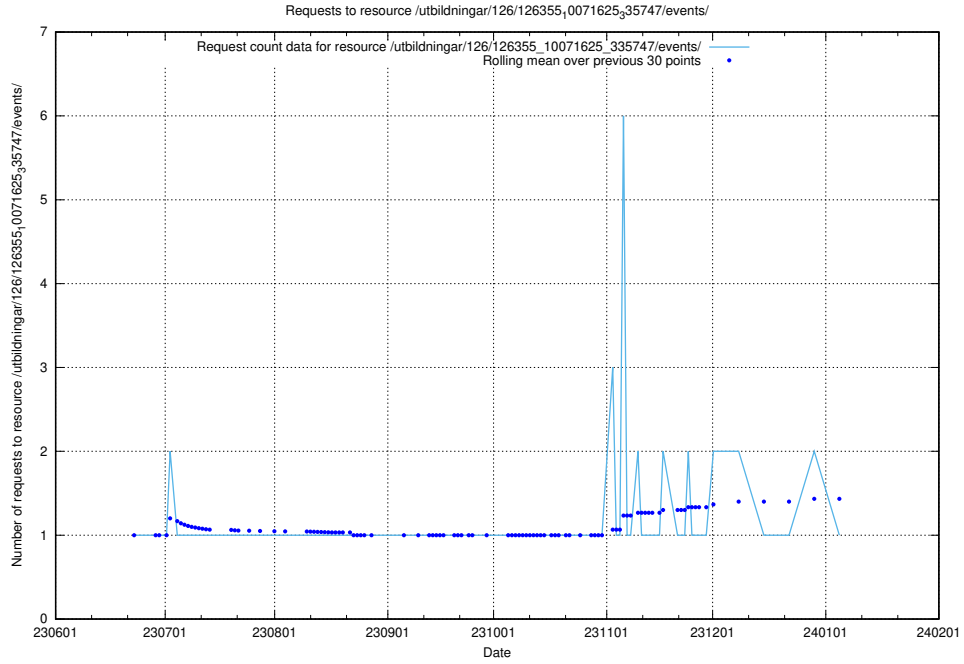

5.5635 Usage of /utbildningar/126/126355_10071625_335747/events/

Here, we count the number of requests to resource /utbildningar/126/126355_10071625_335747/events/

5.5636 Usage of /utbildningar/126/126355_10071625_335747/