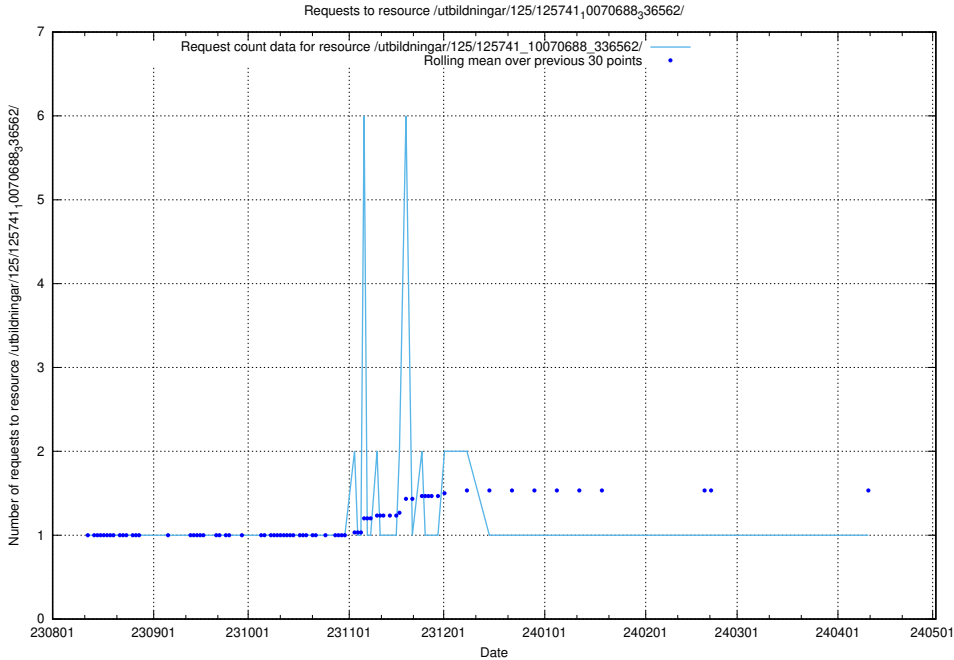

5.4784 Usage of /utbildningar/125/125741_10070688_336562/

Here, we count the number of requests to resource /utbildningar/125/125741_10070688_336562/.