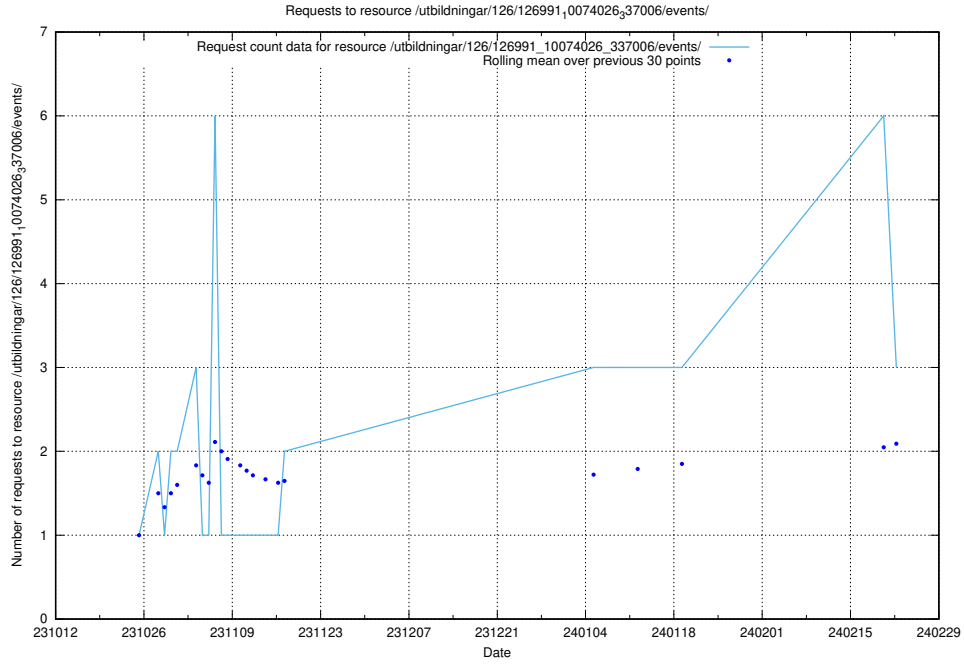

5.327 Usage of /utbildningar/126/126991_10074026_337006/events/

Here, we count the number of requests to resource /utbildningar/126/126991_10074026_337006/events/