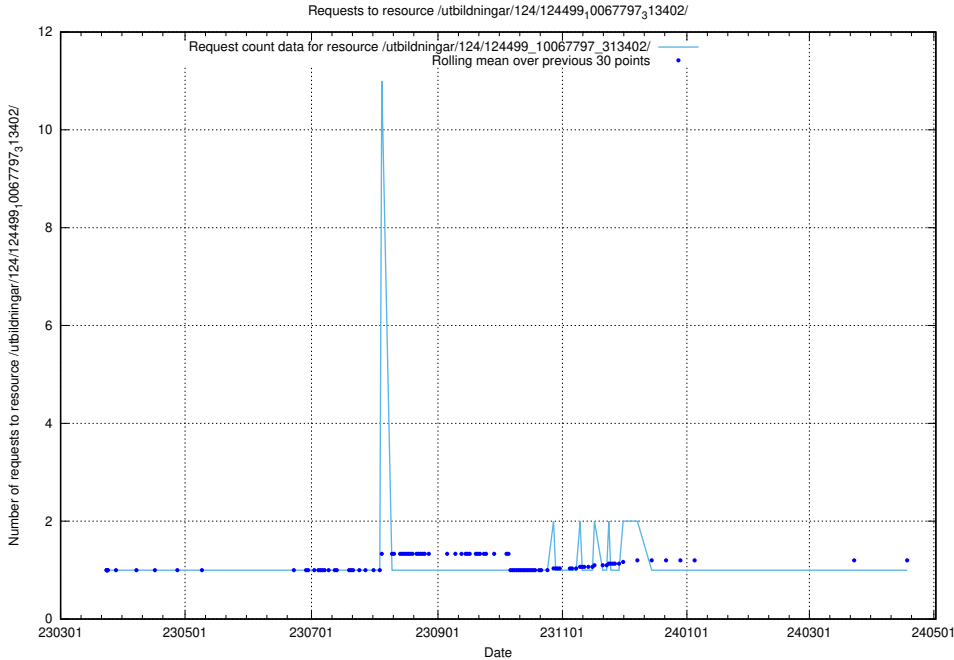

5.2467 Usage of /utbildningar/124/124499_10067797_313402/

Here, we count the number of requests to resource /utbildningar/124/124499_10067797_313402/.