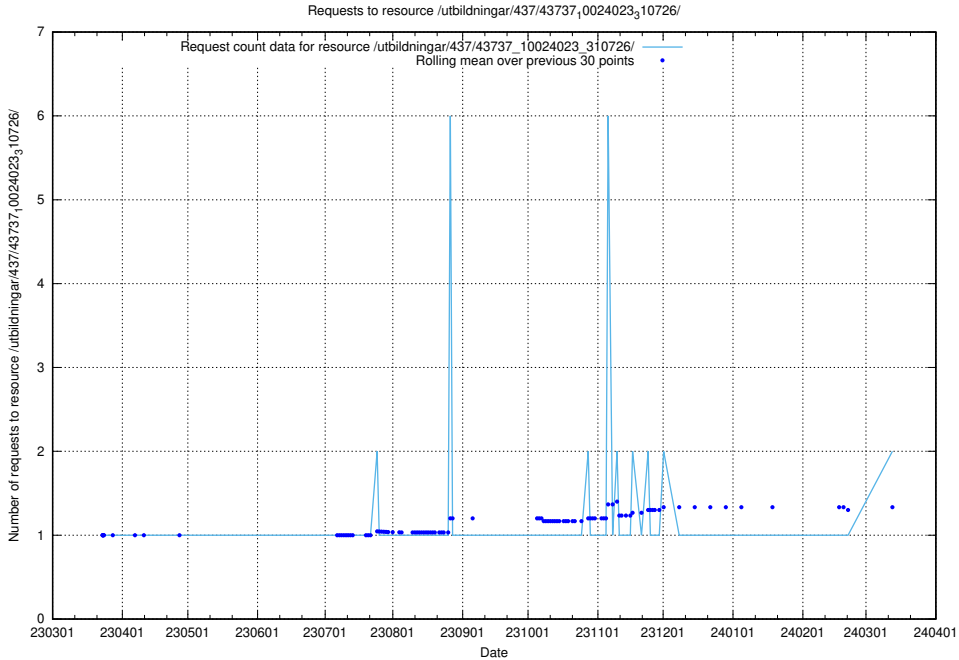

5.913 Usage of /utbildningar/437/43737_10024023_310726/

Here, we count the number of requests to resource /utbildningar/437/43737_10024023_310726/.