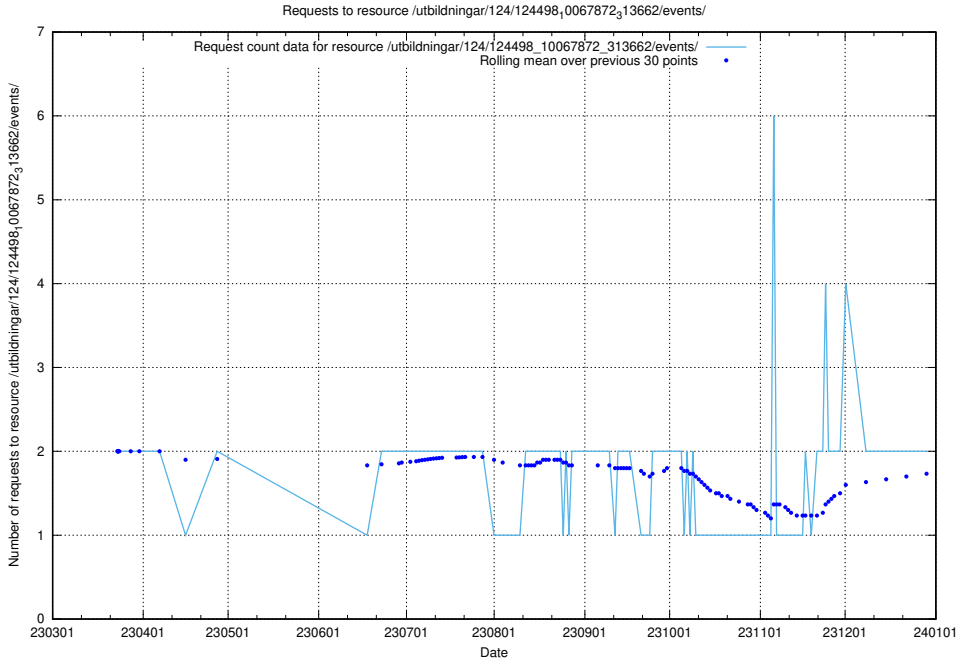

5.909 Usage of /utbildningar/124/124498_10067872_313662/events/

Here, we count the number of requests to resource /utbildningar/124/124498_10067872_313662/events/