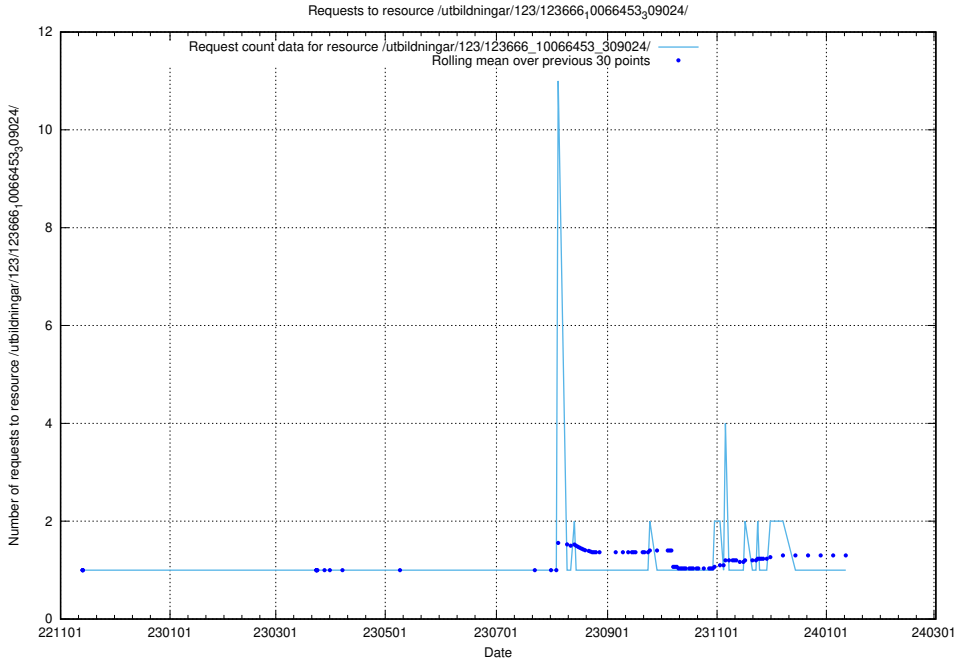

5.5898 Usage of /utbildningar/123/123666_10066453_309024/

Here, we count the number of requests to resource /utbildningar/123/123666_10066453_309024/.