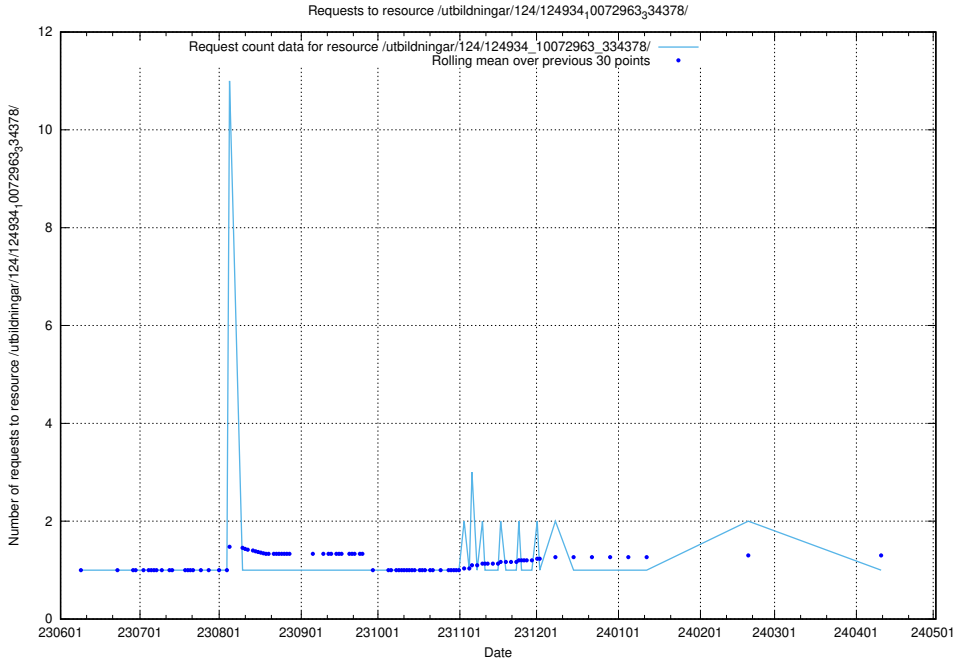

5.5868 Usage of /utbildningar/124/124934_10072963_334378/

Here, we count the number of requests to resource /utbildningar/124/124934_10072963_334378/.