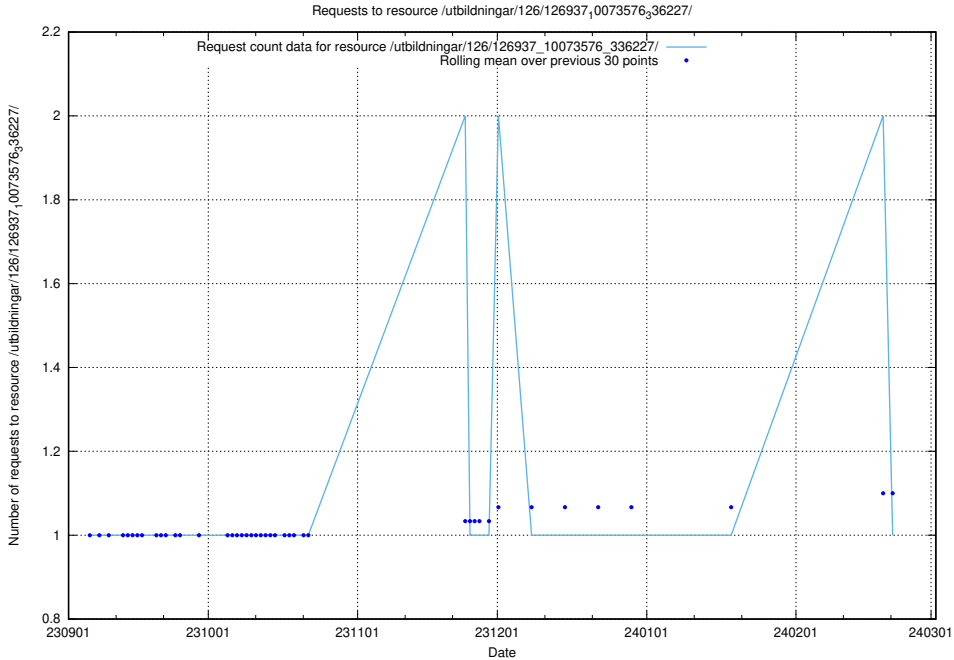

5.4634 Usage of /utbildningar/126/126937_10073576_336227/

Here, we count the number of requests to resource /utbildningar/126/126937_10073576_336227/.