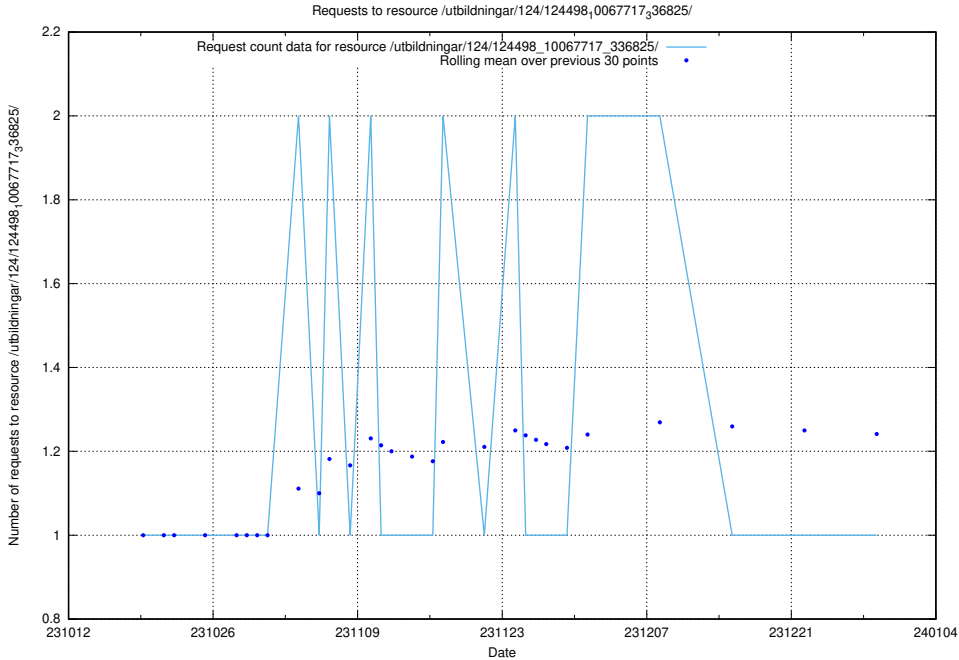

5.4253 Usage of /utbildningar/124/124498_10067717_336825/

Here, we count the number of requests to resource /utbildningar/124/124498_10067717_336825/.