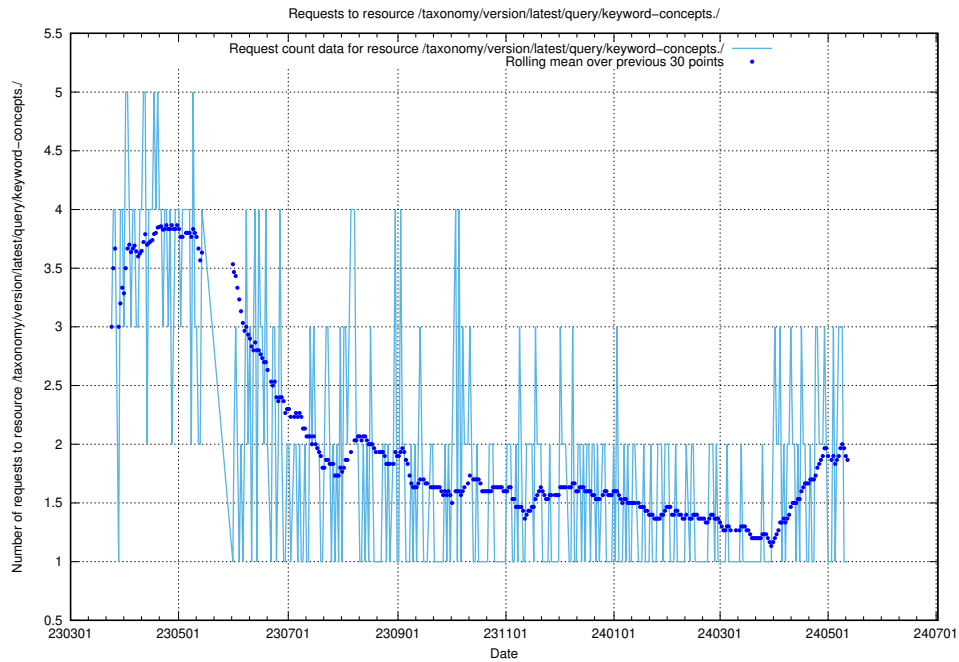

Here, we count the number of requests to resource `/taxonomy/version/latest/query/keyword-concepts/`.

5.6100 Usage of /taxonomy/version/latest/query/keyword-concepts-with-relations/

Here, we count the number of requests to resource /taxonomy/version/latest/query/keyword-concepts-with-relations/.