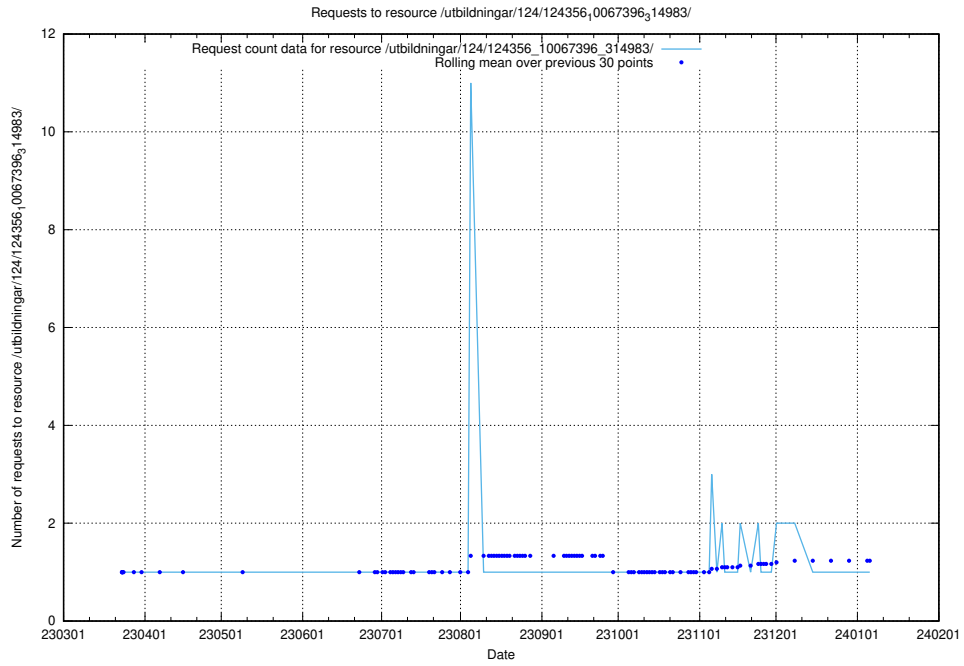

Here, we count the number of requests to resource /utbildningar/124/124934_10068007_314185/events/

5.3858 Usage of /utbildningar/124/124356_10067396_314983/

Here, we count the number of requests to resource /utbildningar/124/124356_10067396_314983/.