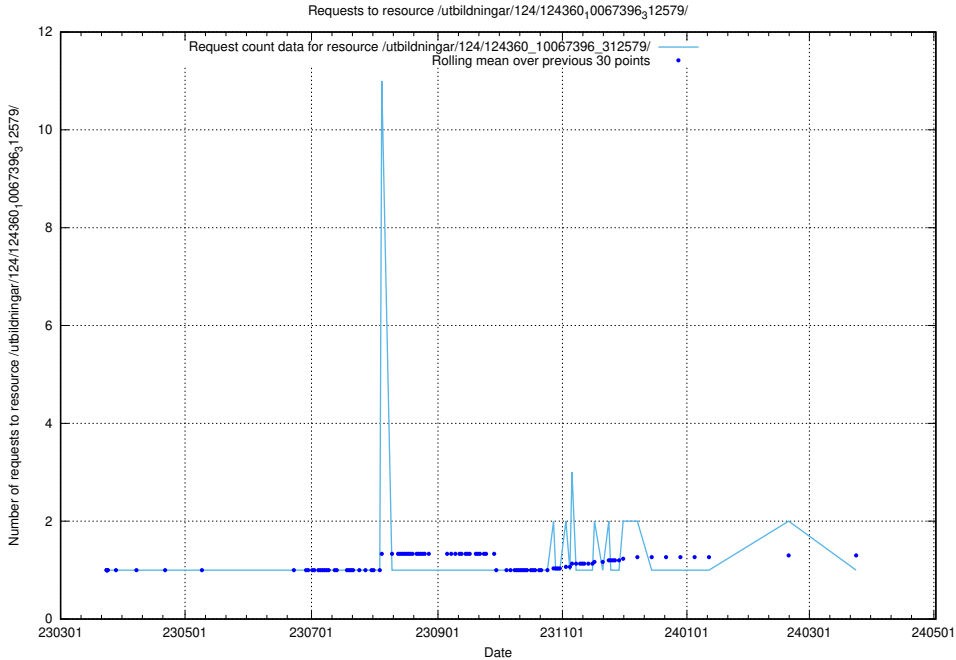

5.3786 Usage of /utbildningar/124/124360_10067396_312579/

Here, we count the number of requests to resource /utbildningar/124/124360_10067396_312579/.