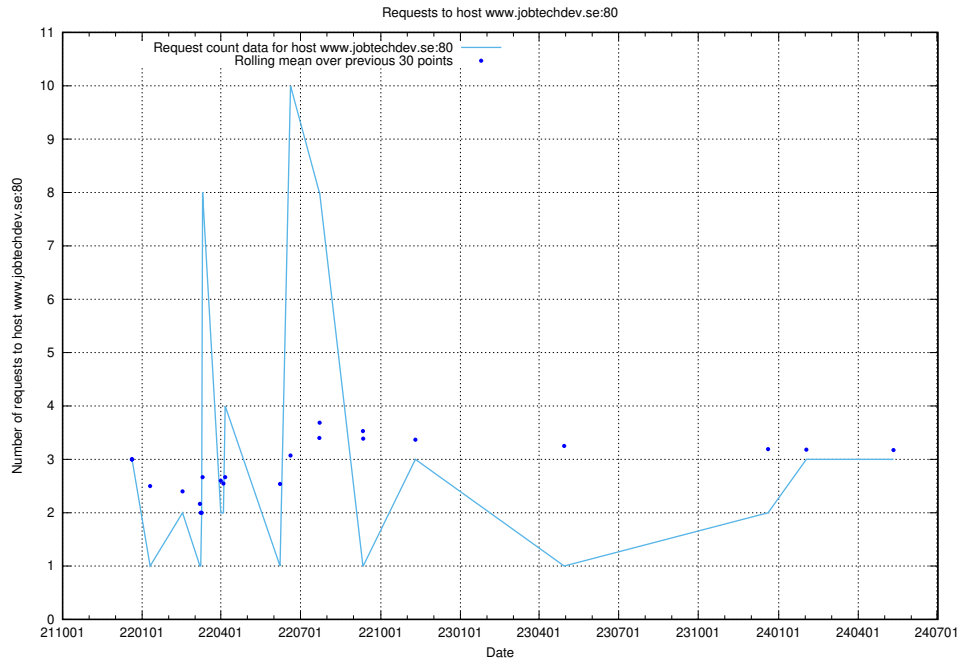

7.198 Usage of www.jobtechdev.se:80

Here, we count the number of requests to host www.jobtechdev.se:80.