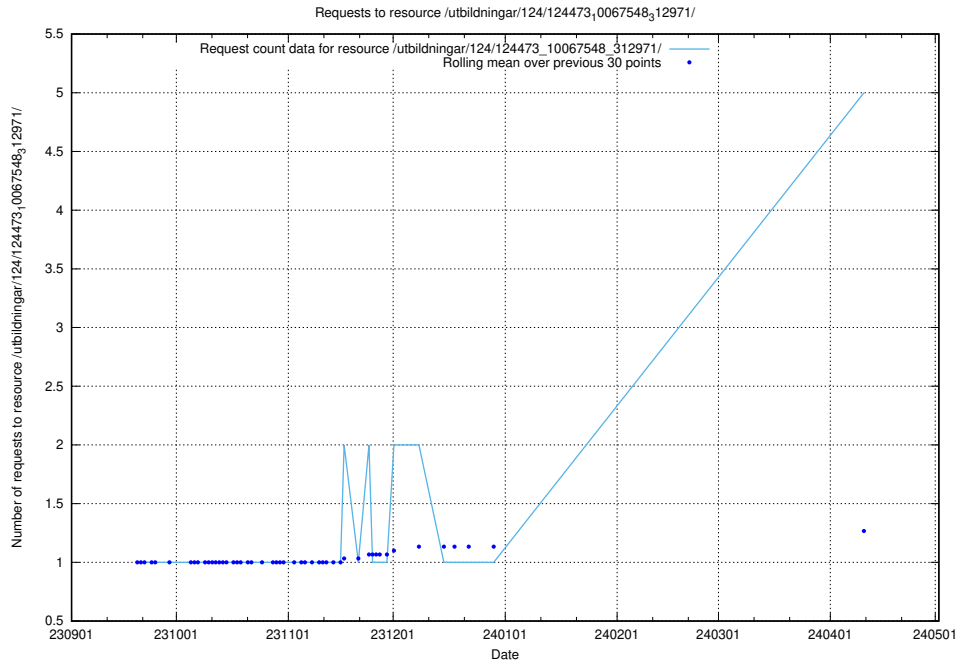

5.137 Usage of /utbildningar/124/124473_10067548_312971/

Here, we count the number of requests to resource /utbildningar/124/124473_10067548_312971/.