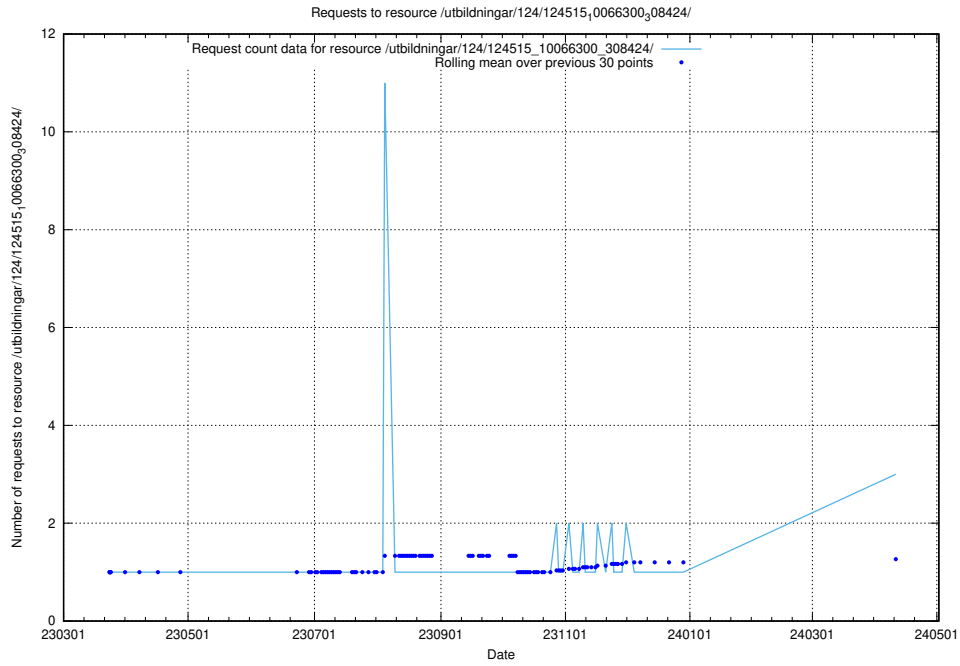

5.272 Usage of /utbildningar/124/124515_10066300_308424/

Here, we count the number of requests to resource /utbildningar/124/124515_10066300_308424/.