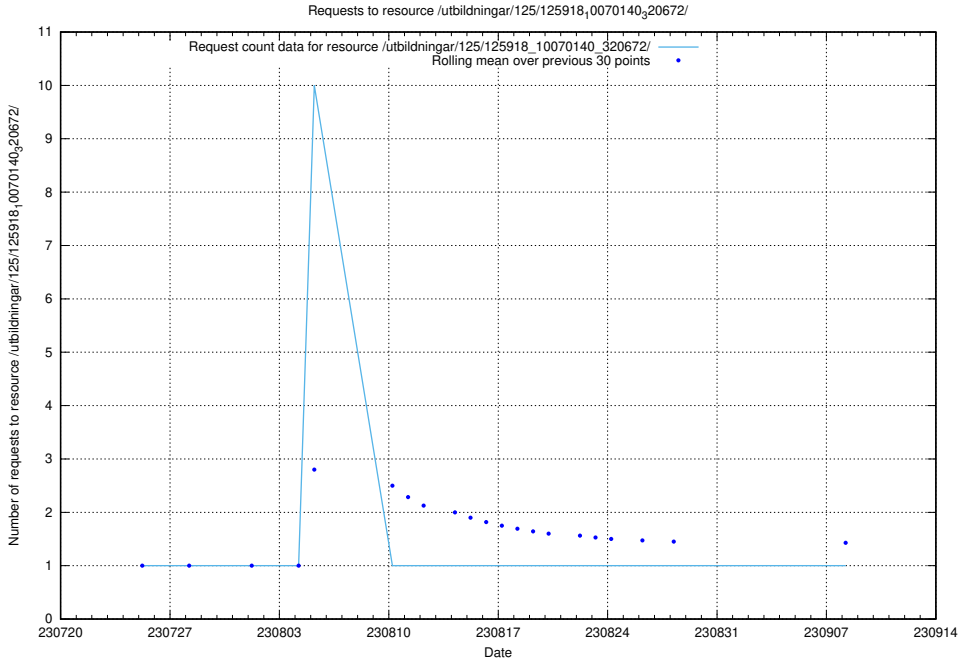

5.4923 Usage of /utbildningar/125/125918_10070140_320672/

Here, we count the number of requests to resource /utbildningar/125/125918_10070140_320672/.