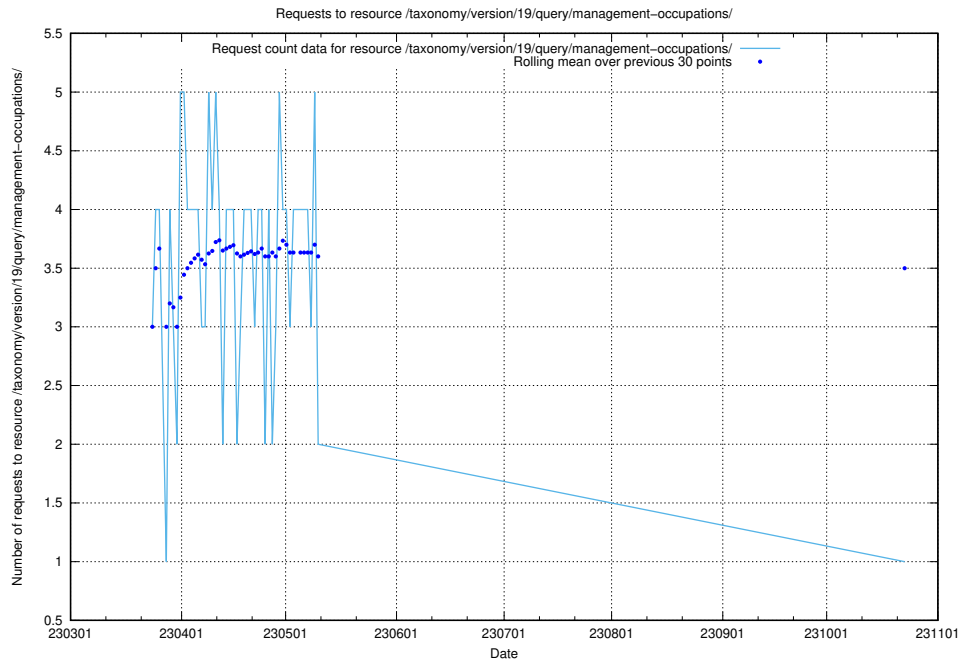

5.6141 Usage of /taxonomy/version/19/query/management-occupations/

Here, we count the number of requests to resource /taxonomy/version/19/query/management-occupations/.