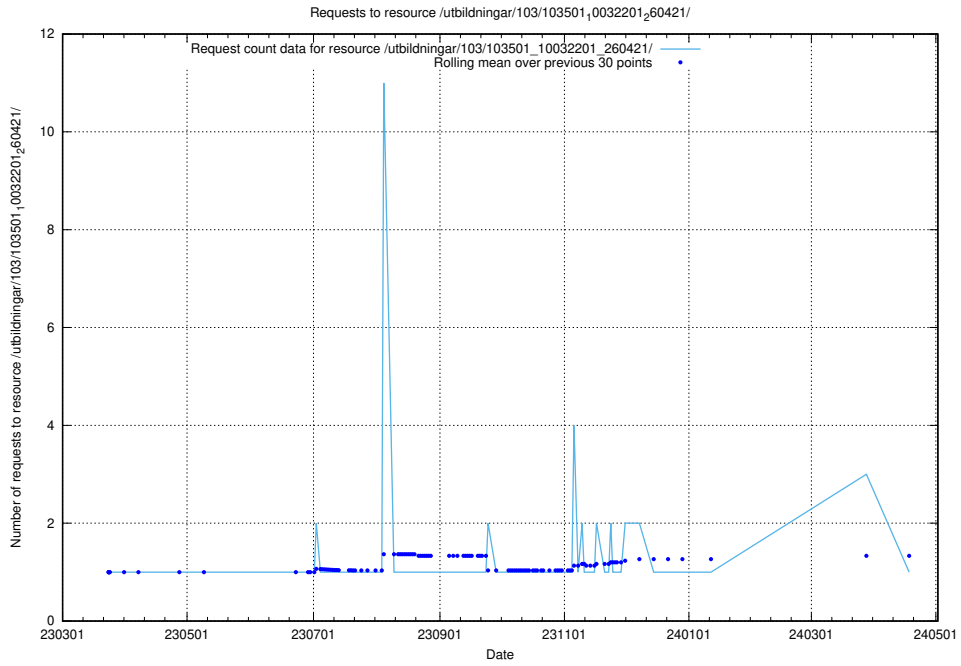

5.5451 Usage of /utbildningar/103/103501_10032201_260421/

Here, we count the number of requests to resource /utbildningar/103/103501_10032201_260421/.