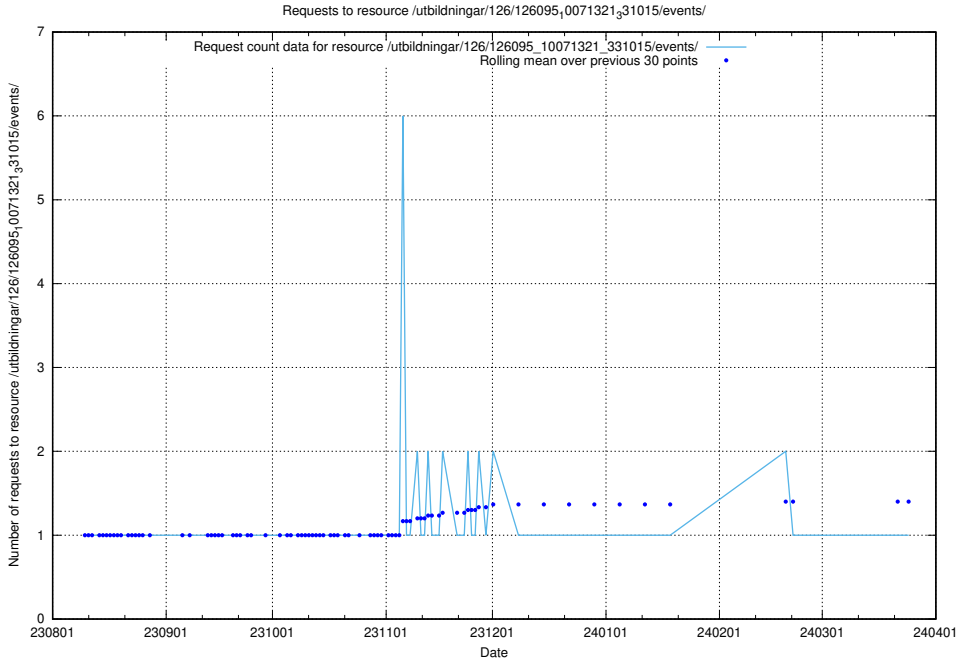

5.4805 Usage of /utbildningar/126/126095_10071321_331015/events/

Here, we count the number of requests to resource /utbildningar/126/126095_10071321_331015/events/