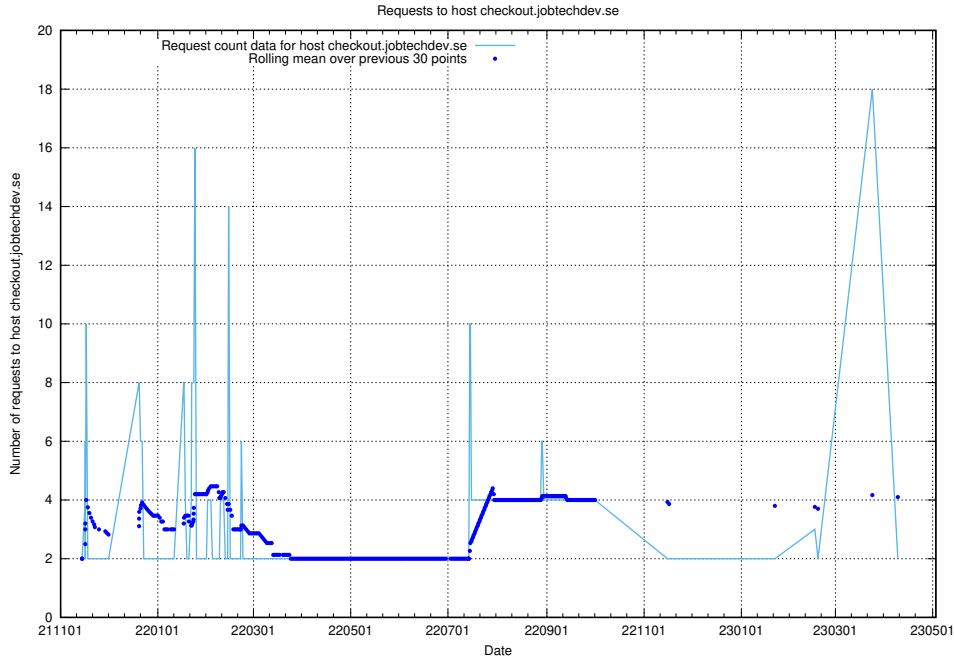

7.277 Usage of checkout.jobtechdev.se

Here, we count the number of requests to host checkout.jobtechdev.se.