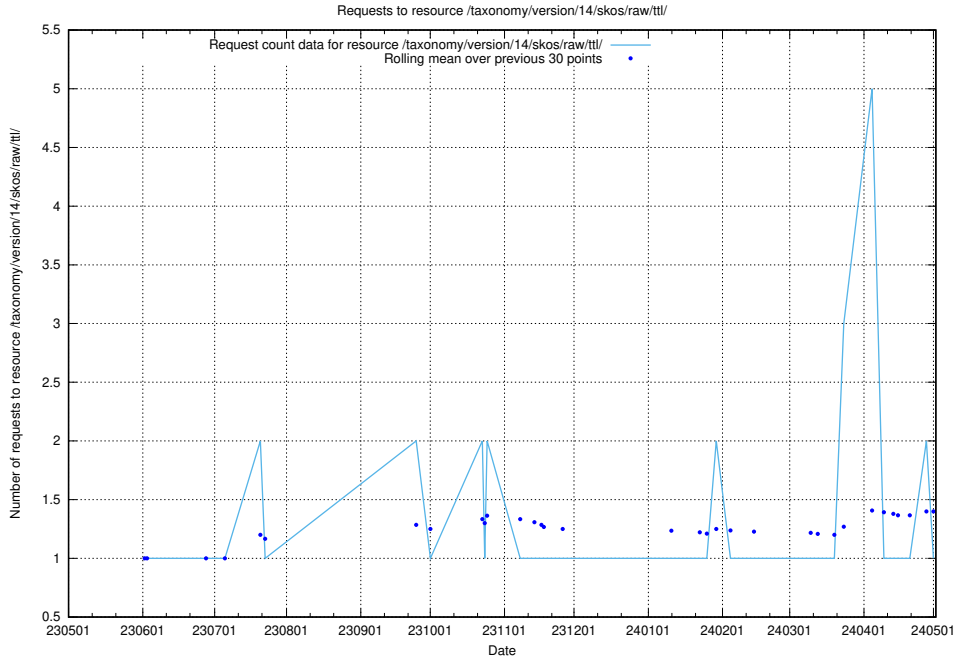

5.5903 Usage of /taxonomy/version/14/skos/raw/ttl/

Here, we count the number of requests to resource /taxonomy/version/14/skos/raw/ttl/.