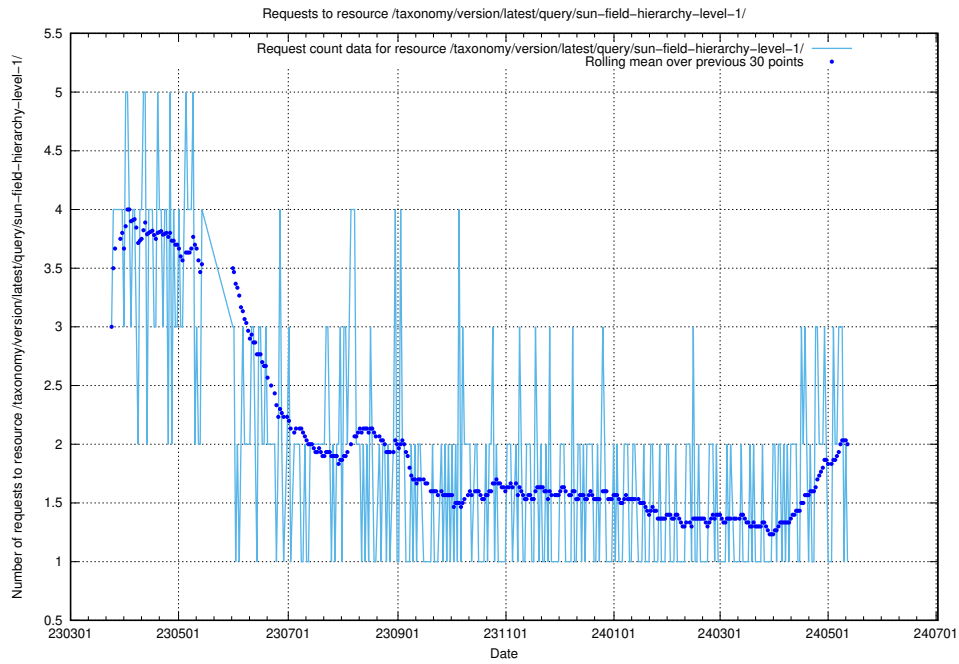

Here, we count the number of requests to resource /utbildningar/122/122425_10064537_257545/.

5.6075 Usage of /taxonomy/version/latest/query/sun-field-hierarchy-level-1/

Here, we count the number of requests to resource /taxonomy/version/latest/query/sun-field-hierarchy-level-1/.