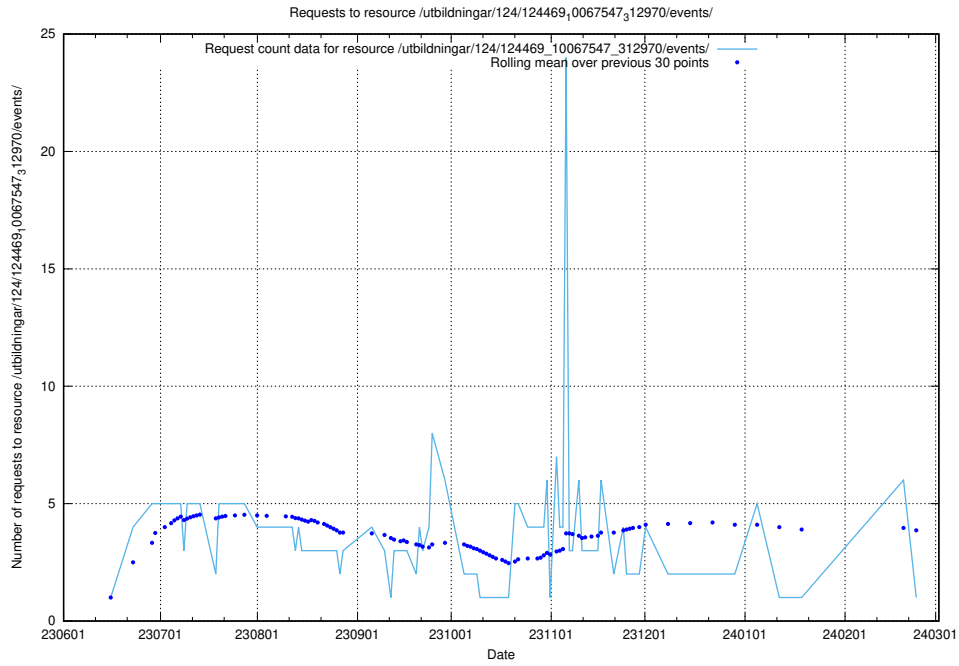

5.5859 Usage of /utbildningar/124/124469_10067547_312970/events/

Here, we count the number of requests to resource /utbildningar/124/124469_10067547_312970/events/