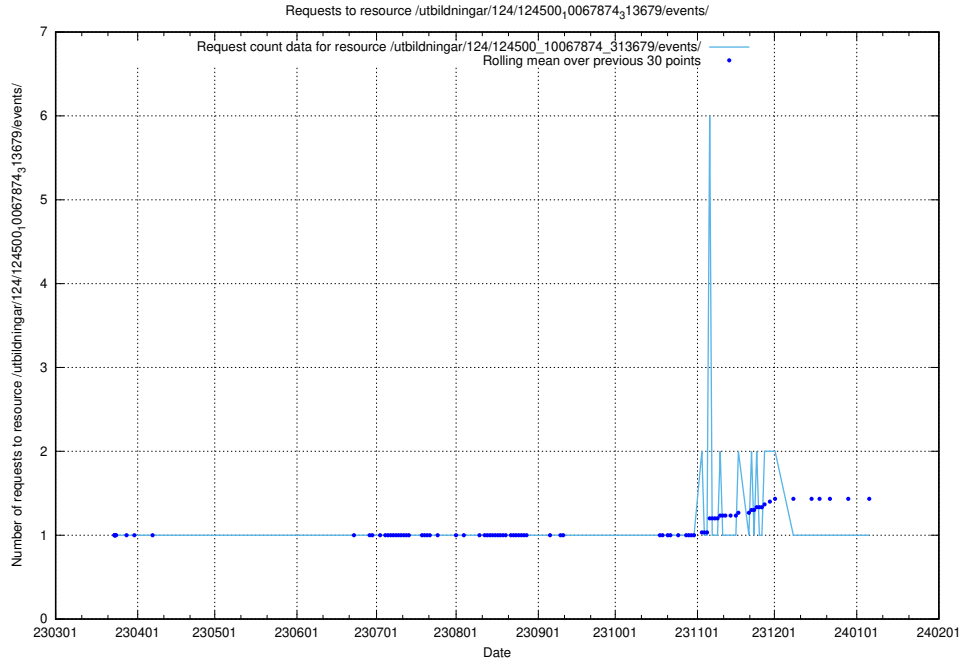

5.2266 Usage of /utbildningar/124/124500_10067874_313679/events/

Here, we count the number of requests to resource /utbildningar/124/124500_10067874_313679/events/

5.2267 Usage of /taxonomy/version/10/query/employment-length-concepts/