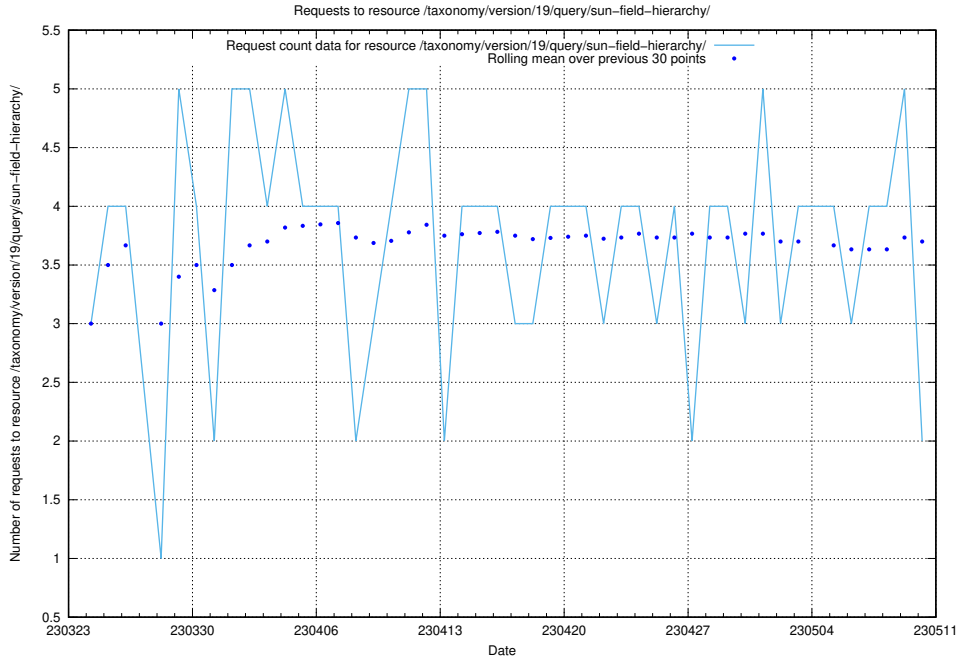

5.886 Usage of /taxonomy/version/19/query/sun-field-hierarchy/

Here, we count the number of requests to resource /taxonomy/version/19/query/sun-field-hierarchy/.