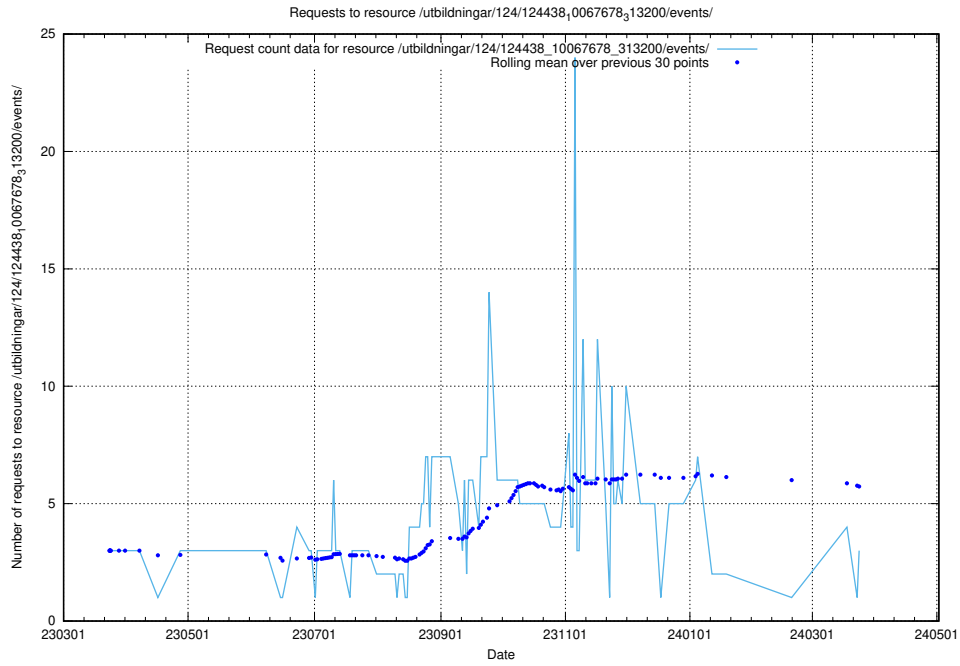

5.422 Usage of /utbildningar/124/124438_10067678_313200/events/

Here, we count the number of requests to resource /utbildningar/124/124438_10067678_313200/events/