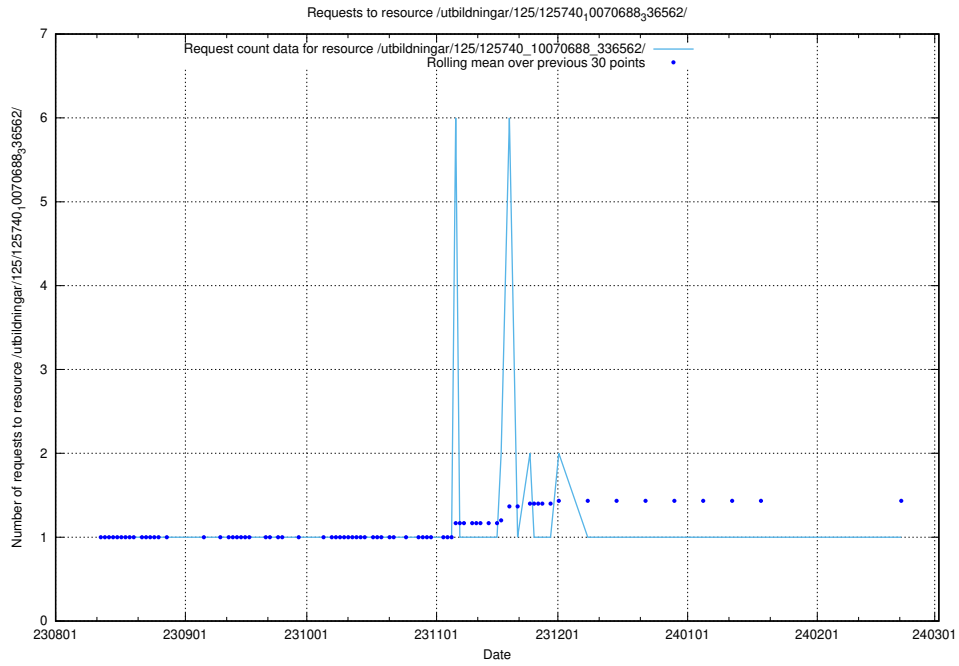

5.4785 Usage of /utbildningar/125/125740_10070688_336562/

Here, we count the number of requests to resource /utbildningar/125/125740_10070688_336562/.