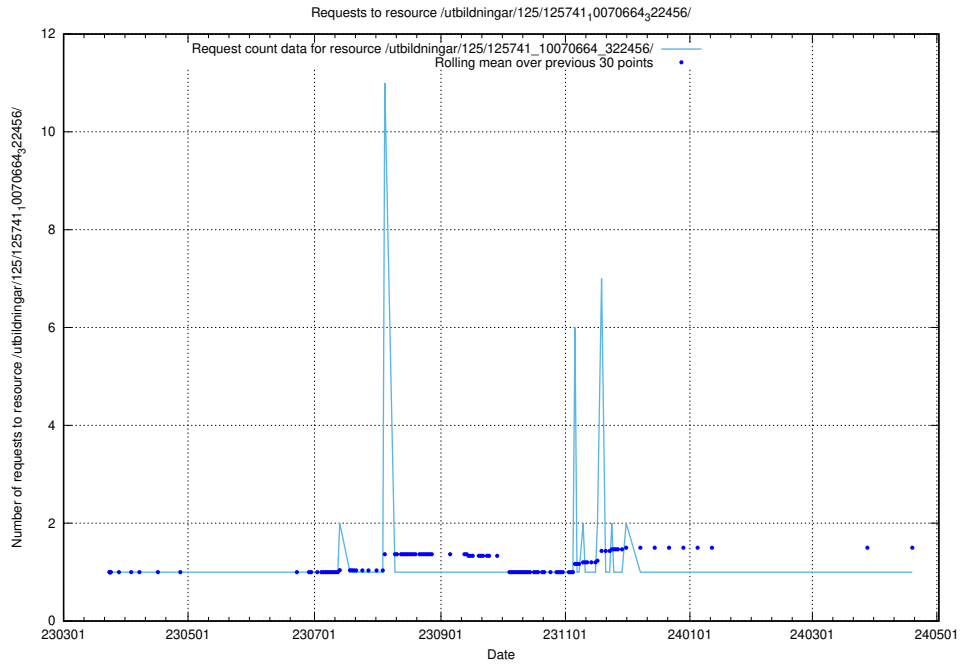

5.6495 Usage of /utbildningar/125/125741_10070664_322456/

Here, we count the number of requests to resource /utbildningar/125/125741_10070664_322456/.