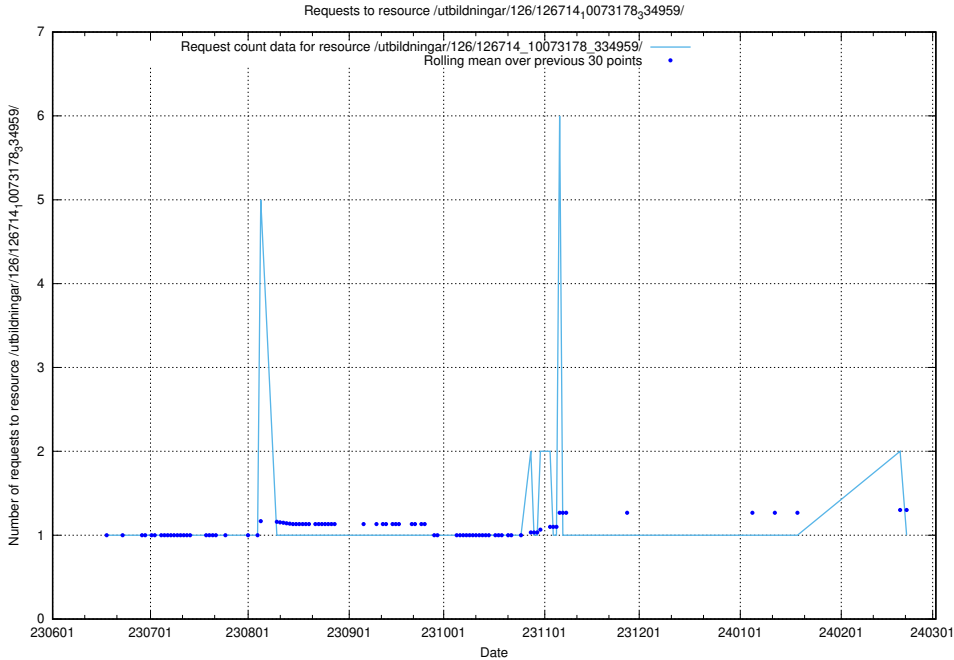

5.5833 Usage of /utbildningar/126/126714_10073178_334959/

Here, we count the number of requests to resource /utbildningar/126/126714_10073178_334959/.