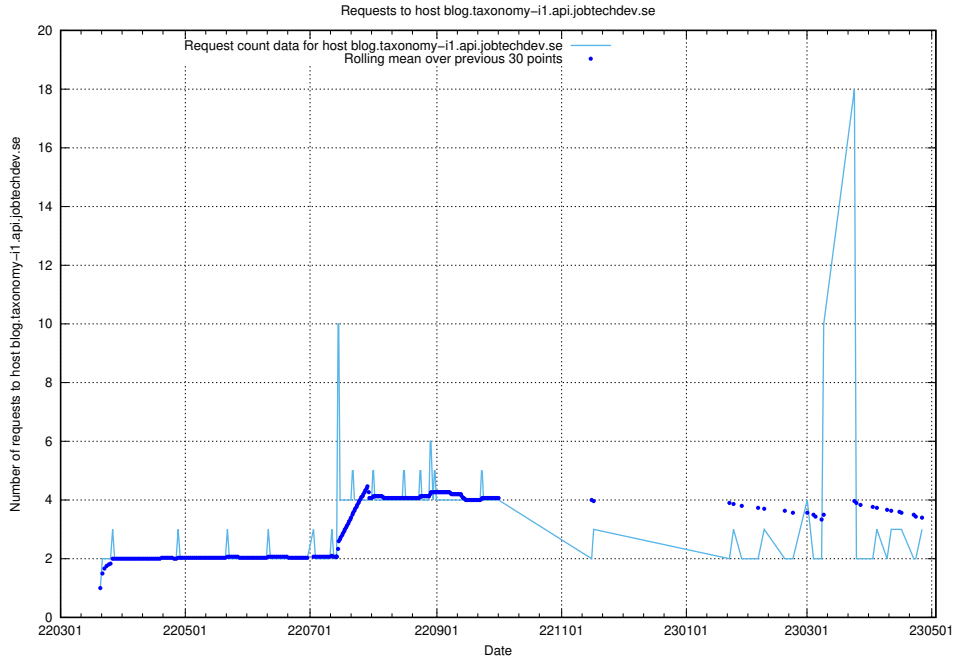

7.224 Usage of `blog.taxonomy-i1.api.jobtechdev.se`

Here, we count the number of requests to host `blog.taxonomy-i1.api.jobtechdev.se`.