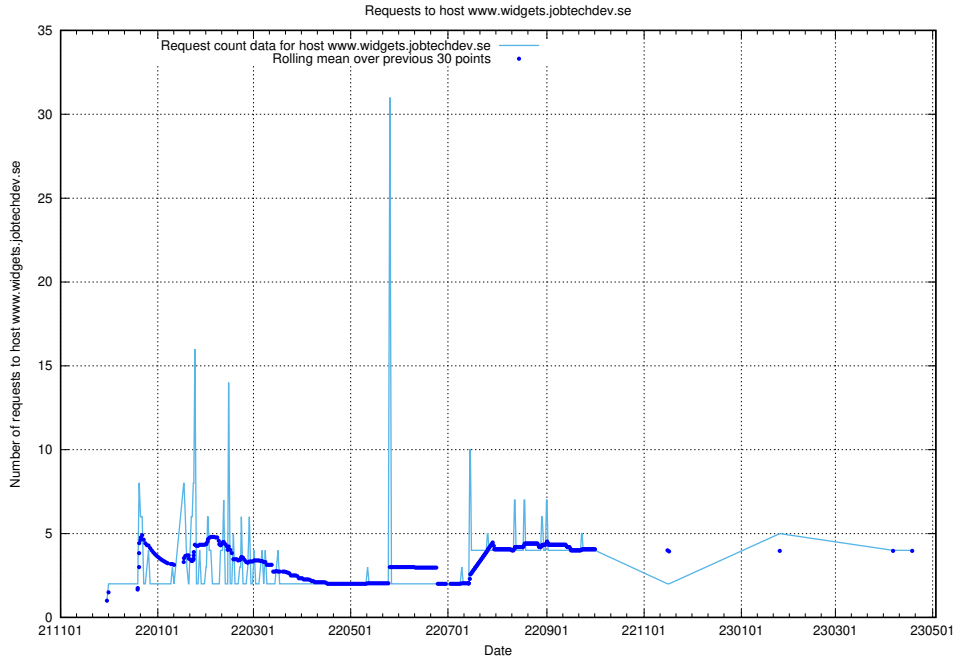

7.137 Usage of www.widgets.jobtechdev.se

Here, we count the number of requests to host www.widgets.jobtechdev.se.