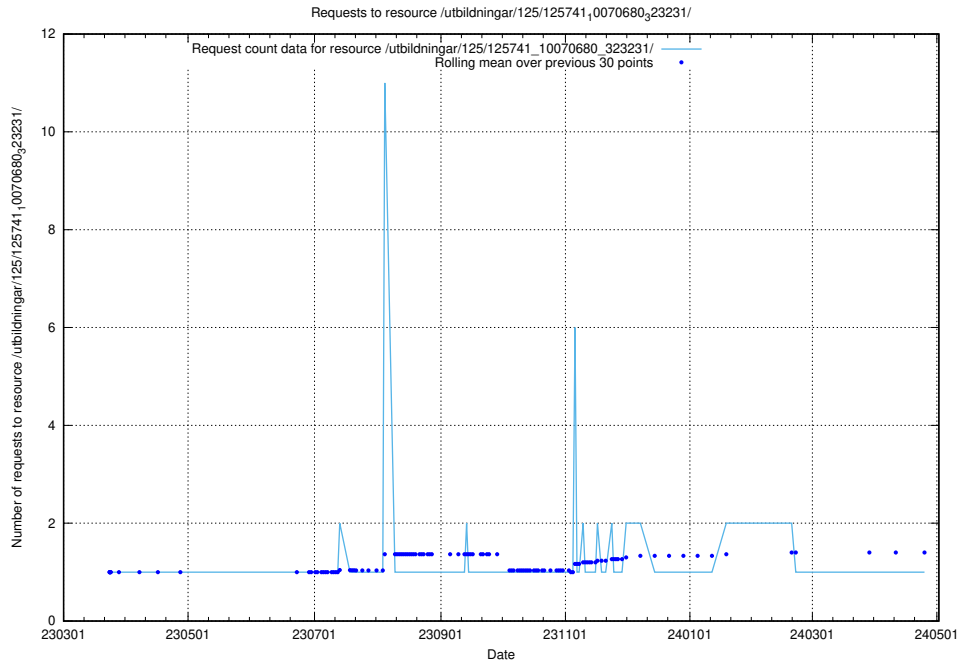

5.6478 Usage of /utbildningar/125/125741_10070680_323231/

Here, we count the number of requests to resource /utbildningar/125/125741_10070680_323231/.