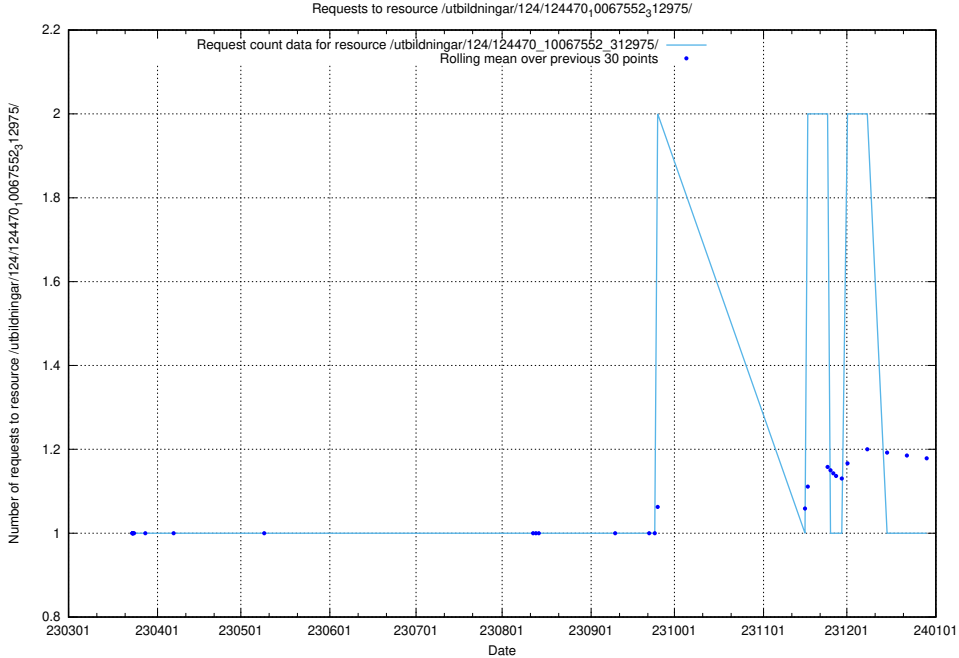

5.3176 Usage of /utbildningar/124/124470_10067552_312975/

Here, we count the number of requests to resource /utbildningar/124/124470_10067552_312975/.