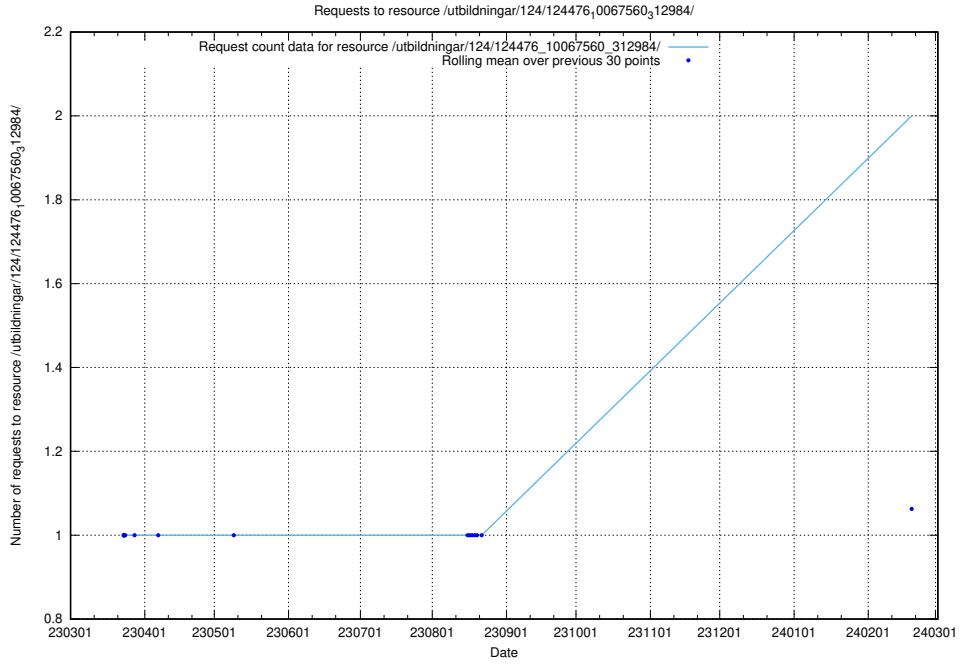

5.594 Usage of /utbildningar/124/124476_10067560_312984/

Here, we count the number of requests to resource /utbildningar/124/124476_10067560_312984/.