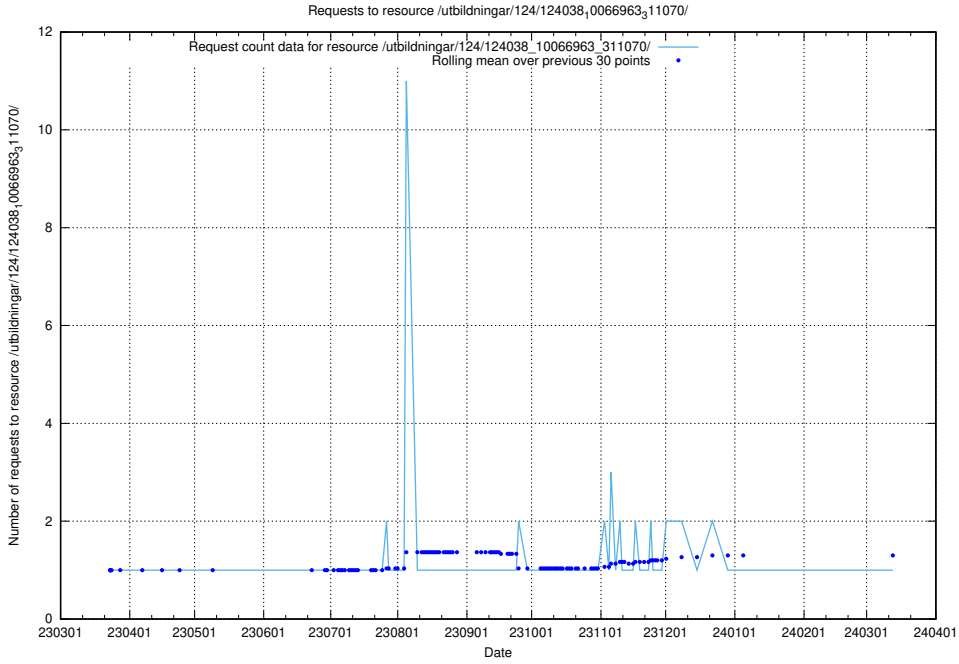

5.4342 Usage of /utbildningar/124/124038_10066963_311070/

Here, we count the number of requests to resource /utbildningar/124/124038_10066963_311070/.