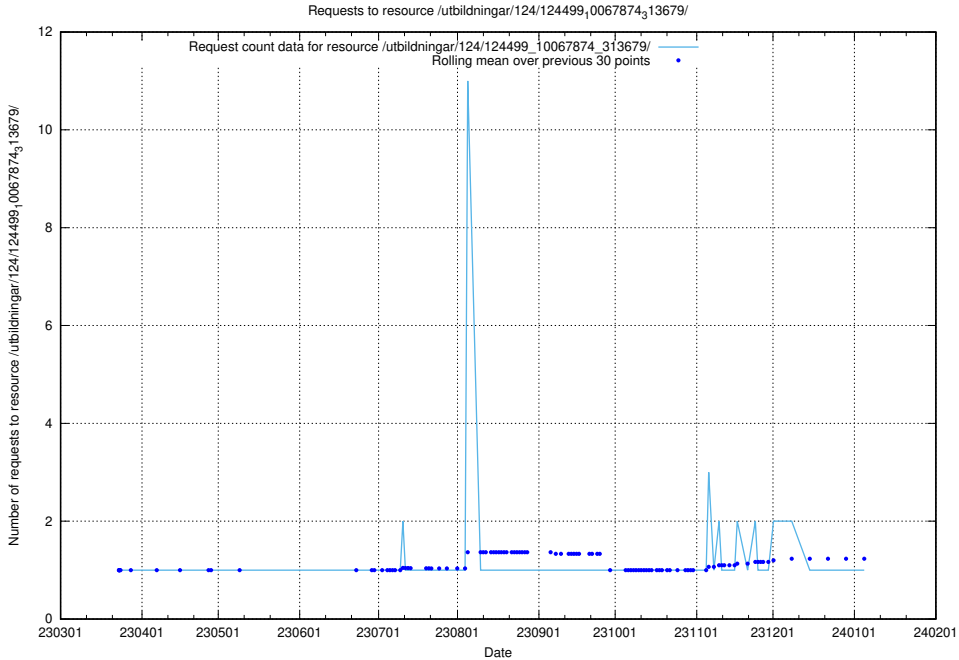

5.2339 Usage of /utbildningar/124/124499_10067874_313679/

Here, we count the number of requests to resource /utbildningar/124/124499_10067874_313679/.