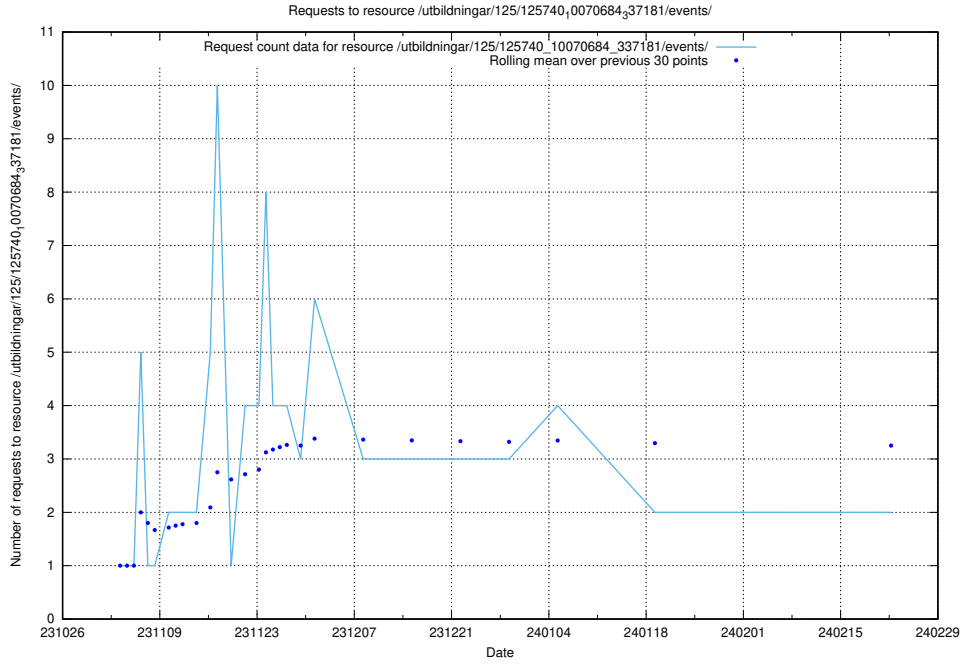

5.674 Usage of /utbildningar/125/125740_10070684_337181/events/

Here, we count the number of requests to resource /utbildningar/125/125740_10070684_337181/events/