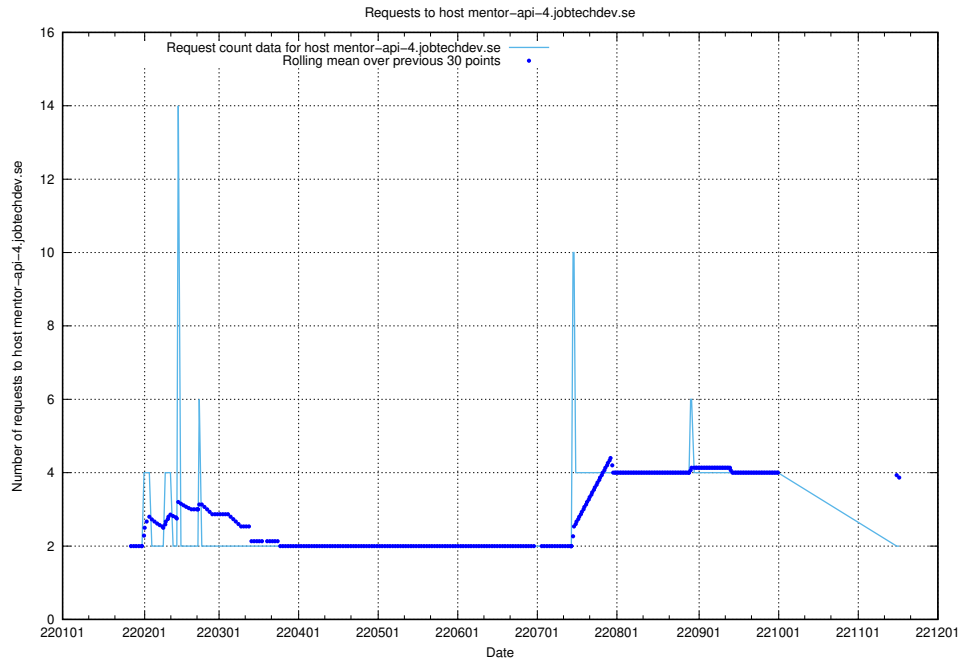

7.574 Usage of mentor-api-4.jobtechdev.se

Here, we count the number of requests to host mentor-api-4.jobtechdev.se.