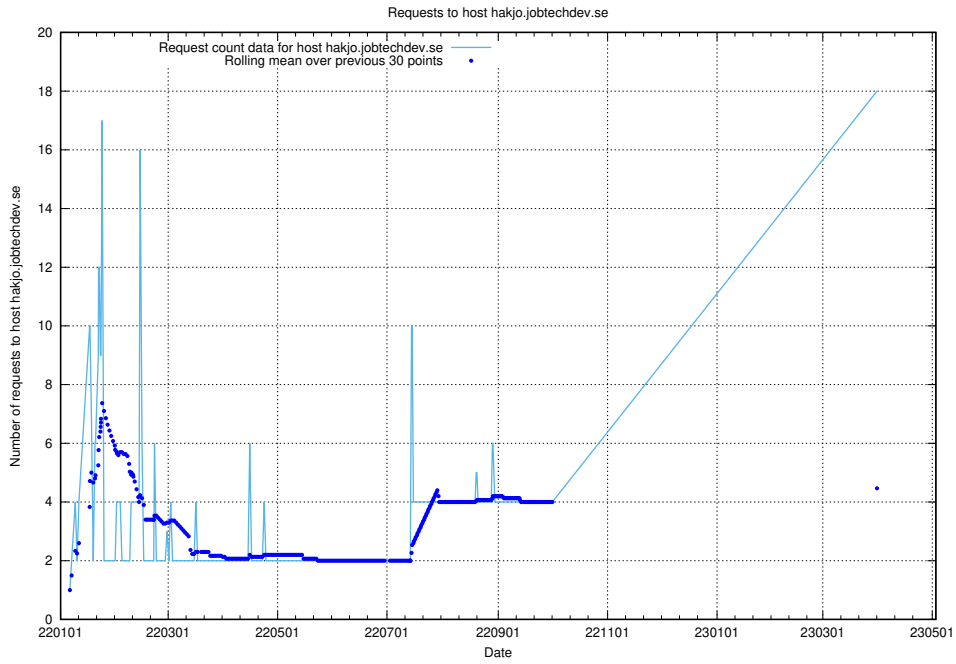

7.34 Usage of hakjo.jobtechdev.se

Here, we count the number of requests to host hakjo.jobtechdev.se.