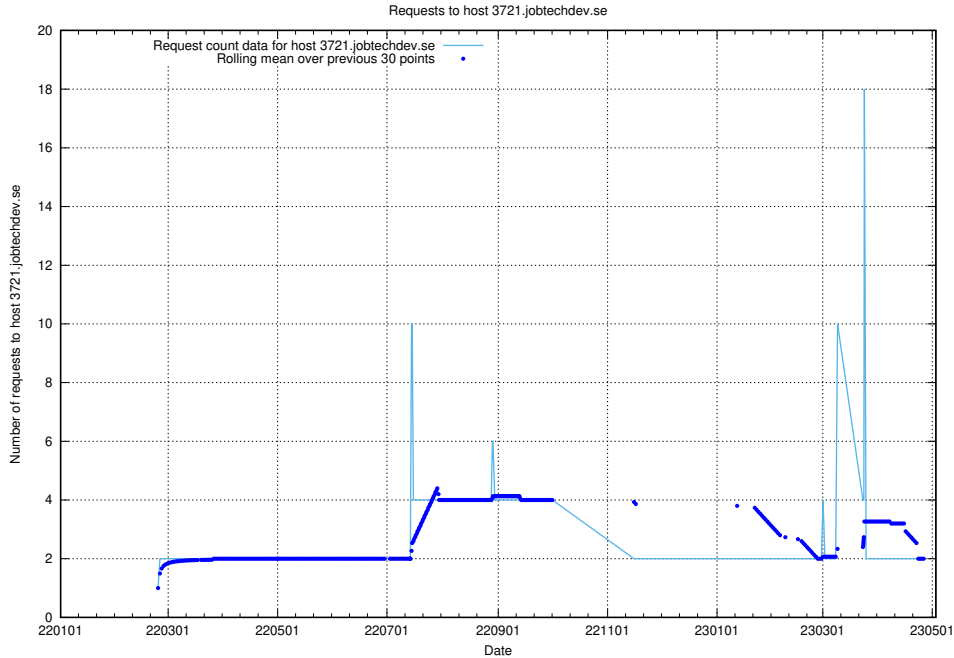

7.514 Usage of 3721.jobtechdev.se

Here, we count the number of requests to host 3721.jobtechdev.se.