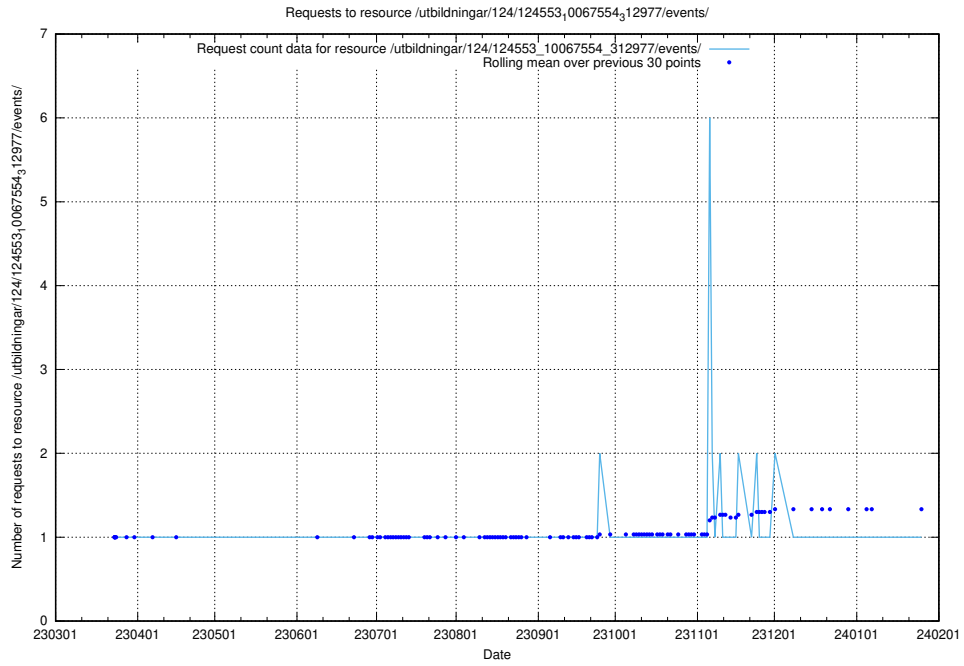

5.1181 Usage of /utbildningar/124/124553_10067554_312977/events/

Here, we count the number of requests to resource /utbildningar/124/124553_10067554_312977/events/