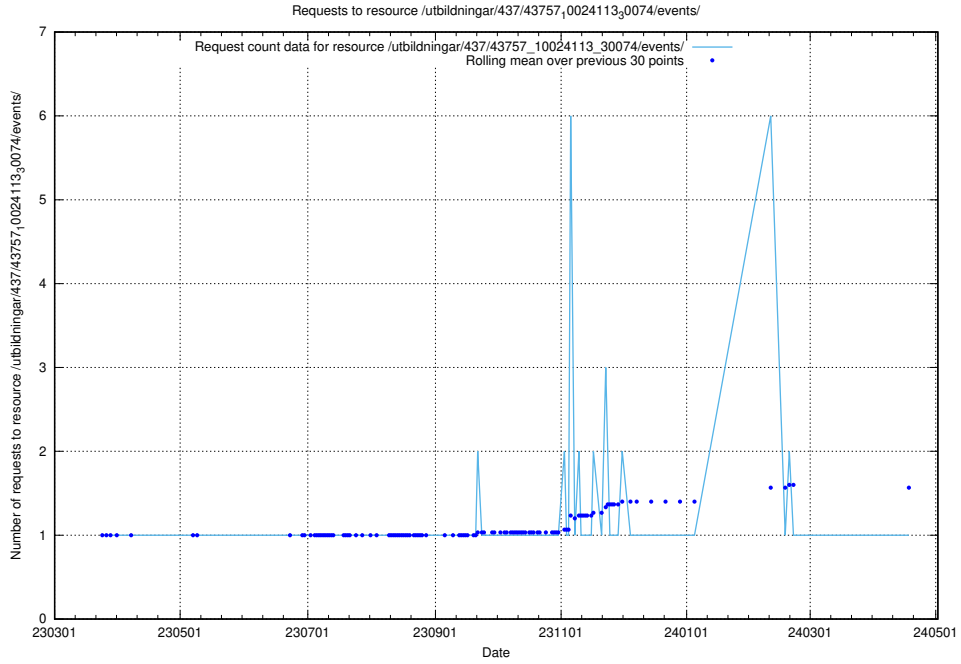

5.6191 Usage of /utbildningar/437/43757_10024113_30074/events/

Here, we count the number of requests to resource /utbildningar/437/43757_10024113_30074/events/.