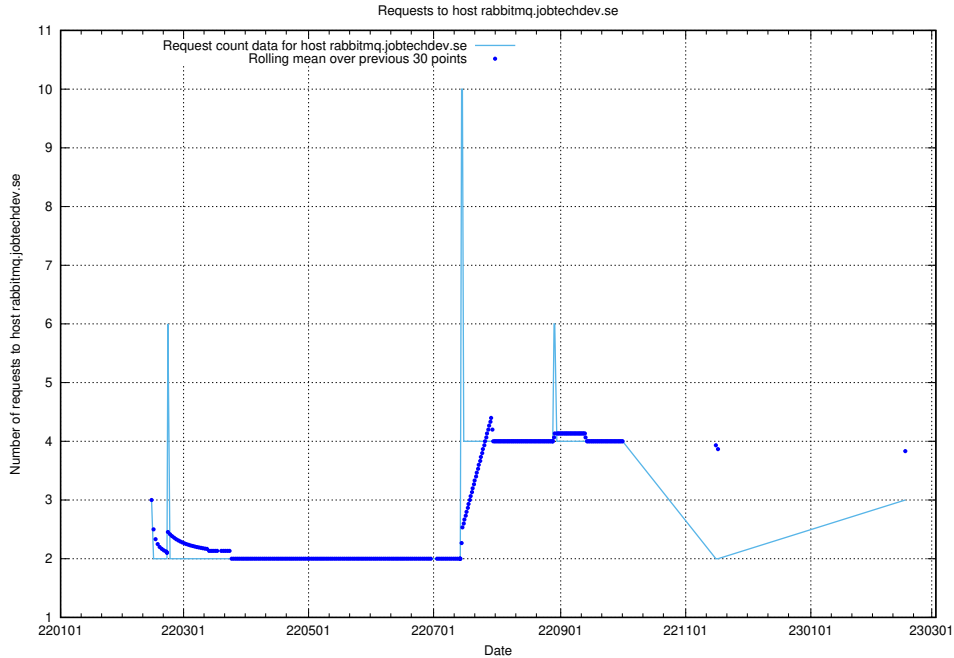

7.235 Usage of kam-openshift-gitops.prod.services.jtech.se

Here, we count the number of requests to host kam-openshift-gitops.prod.services.jtech.se.

7.236 Usage of minio.jobtechdev.se

Here, we count the number of requests to host minio.jobtechdev.se.