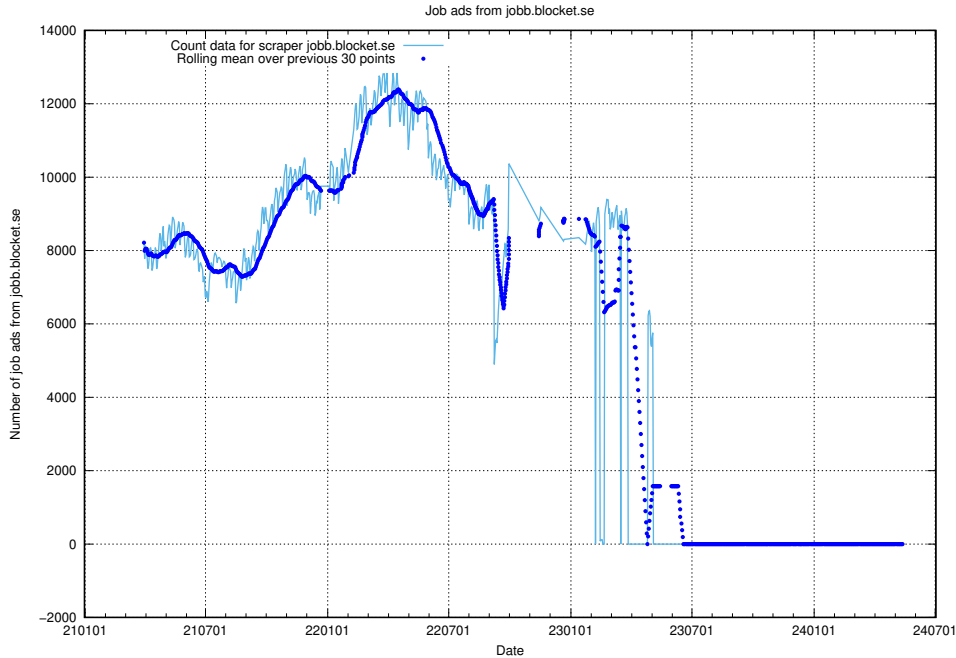

13.20 Number of ads by scraper jobb.blocket.se

Here, we count the number of job ads scraped from jobb.blocket.se.