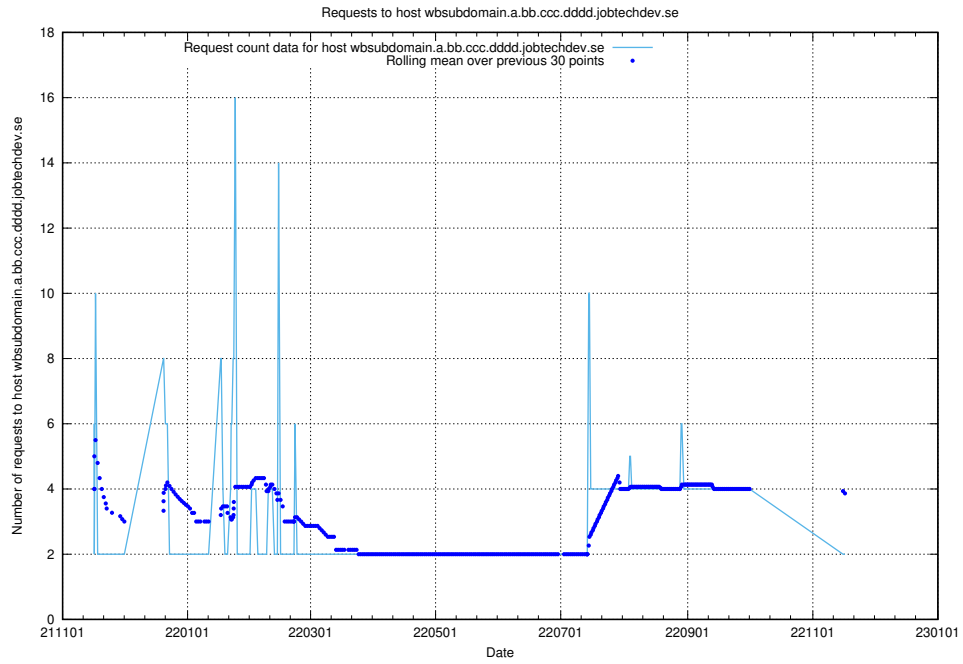

7.524 Usage of wbsubdomain.a.bb.ccc.dddd.jobtechdev.se

Here, we count the number of requests to host wbsubdomain.a.bb.ccc.dddd.jobtechdev.se.