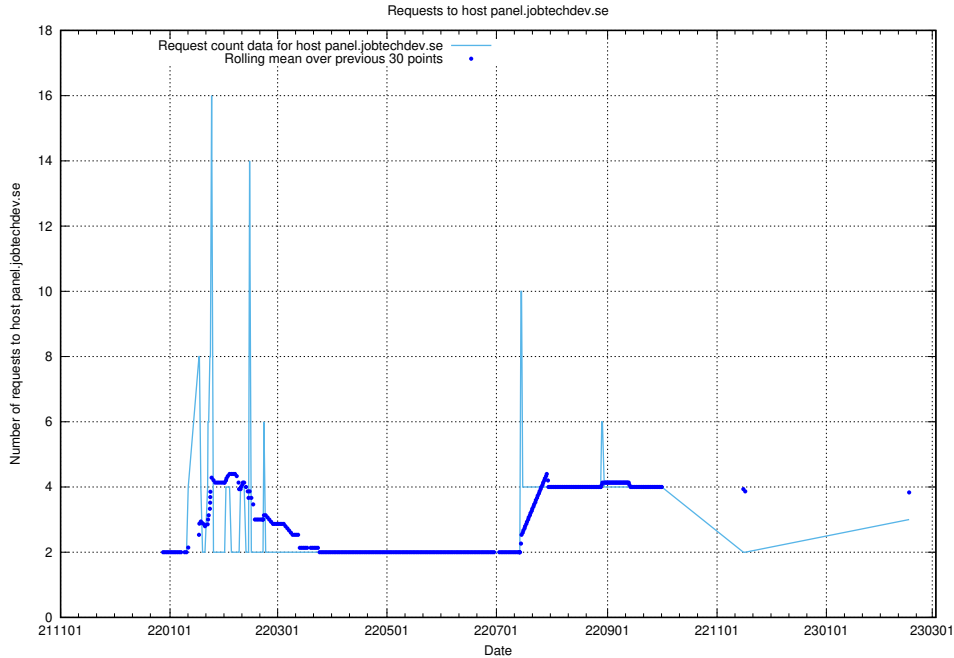

7.194 Usage of portal.jobtechdev.se

Here, we count the number of requests to host portal.jobtechdev.se.

7.195 Usage of panel.jobtechdev.se

Here, we count the number of requests to host panel.jobtechdev.se.