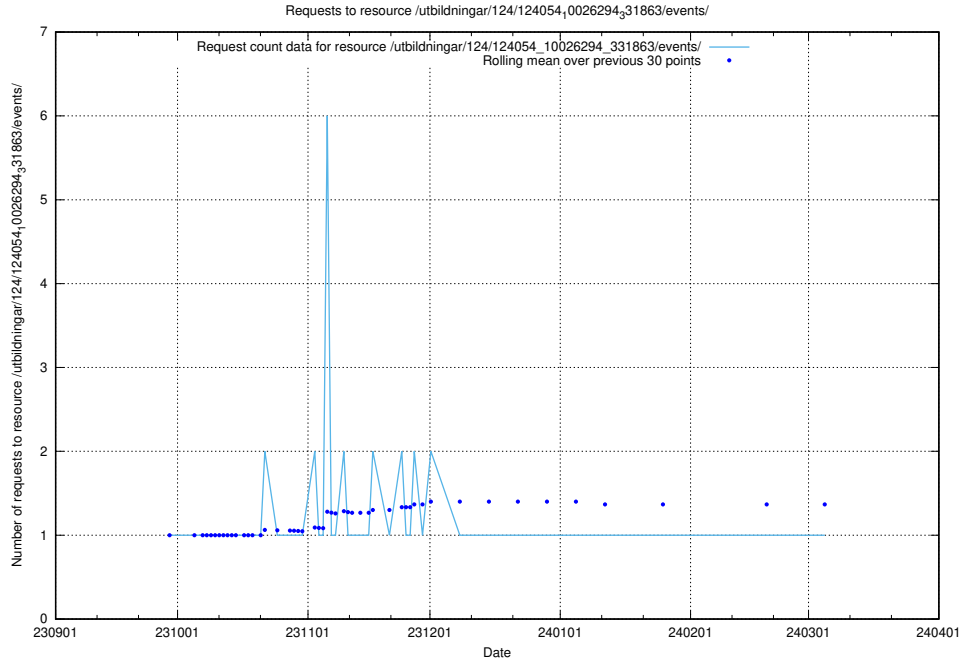

5.4450 Usage of /utbildningar/124/124054_10026294_331863/events/

Here, we count the number of requests to resource /utbildningar/124/124054_10026294_331863/events/