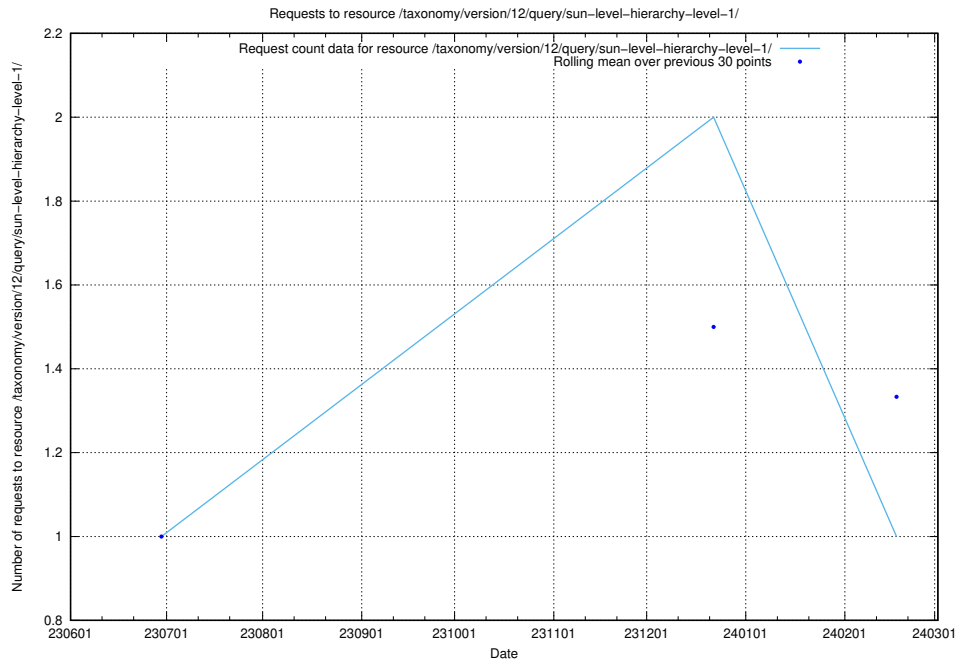

5.5390 Usage of /taxonomy/version/12/query/sun-level-hierarchy-level-1/

Here, we count the number of requests to resource /taxonomy/version/12/query/sun-level-hierarchy-level-1/.