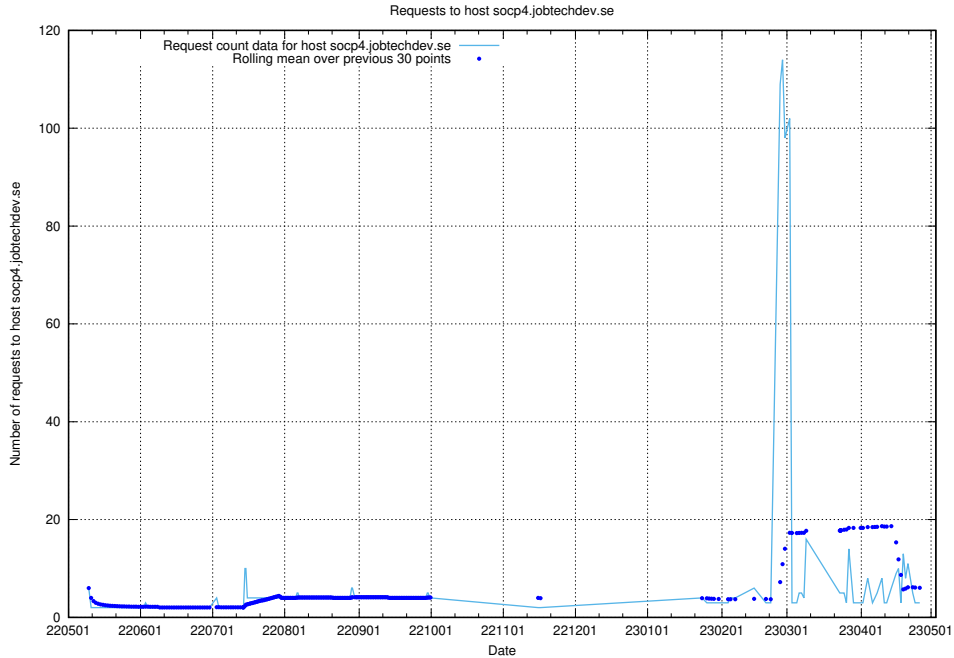

7.219 Usage of socp4.jobtechdev.se

Here, we count the number of requests to host socp4.jobtechdev.se.