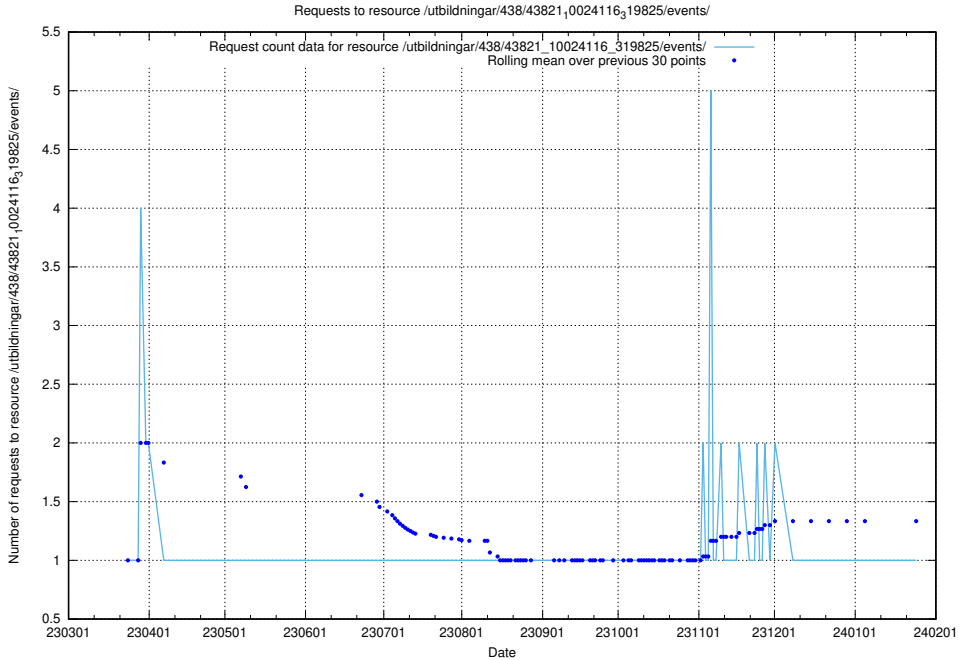

5.6170 Usage of /utbildningar/438/43821_10024116_319825/events/

Here, we count the number of requests to resource /utbildningar/438/43821_10024116_319825/events/.