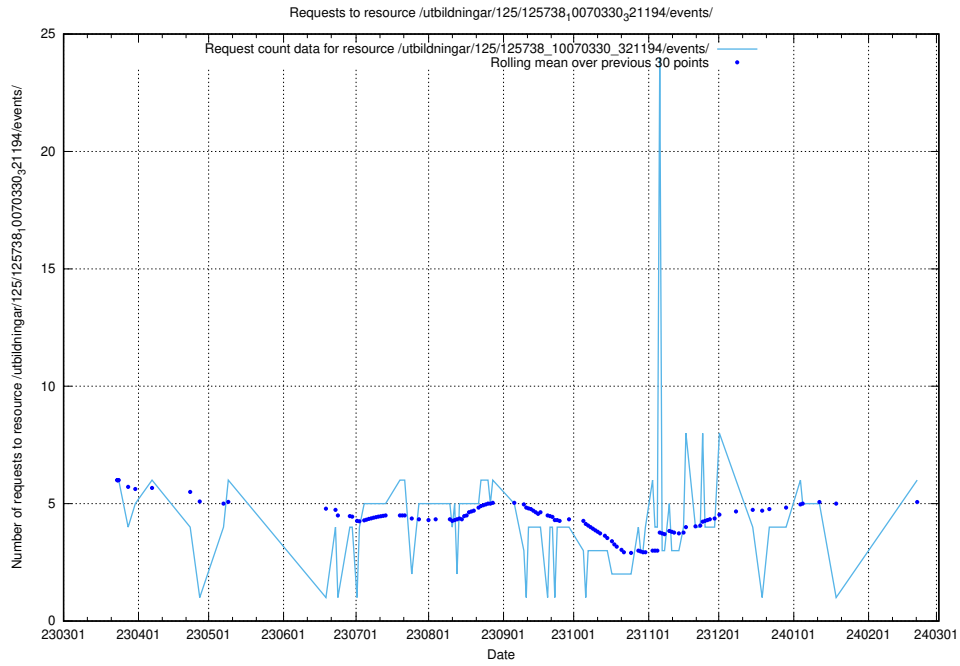

5.95 Usage of /utbildningar/125/125738_10070330_321194/events/

Here, we count the number of requests to resource /utbildningar/125/125738_10070330_321194/events/