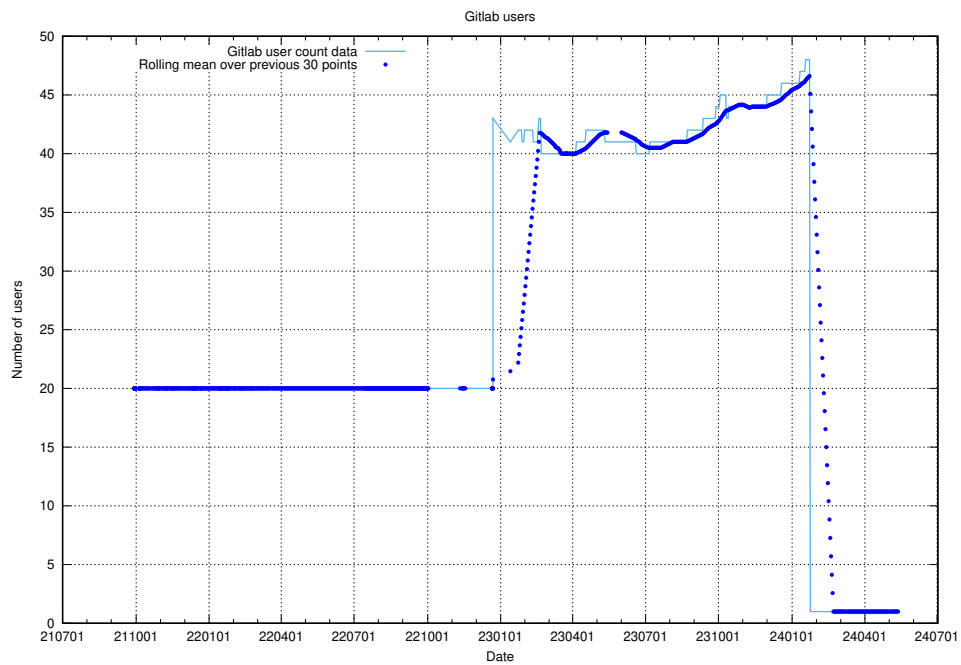

6 Gitlab

This section summarises the state of [JobTech's code repositories](https://gitlab.com/arbetsformedlingen)⁷.

6.1 User count

A graph of users in JobTech's official code repository.

⁷<https://gitlab.com/arbetsformedlingen>