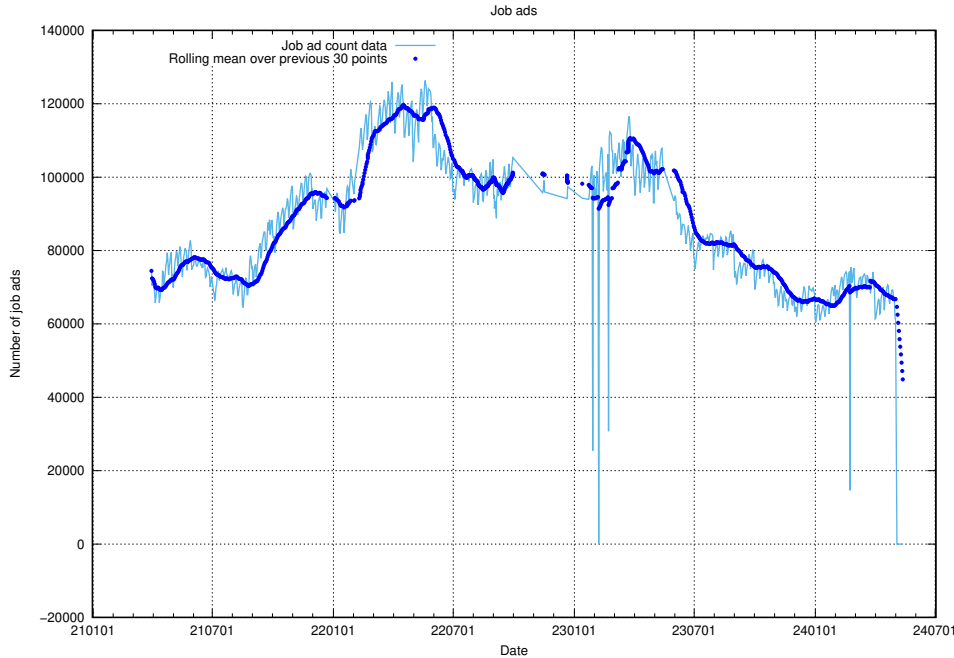

13.23 Number of job ads

Here, we count the number of job ads processed by the pipeline each night.