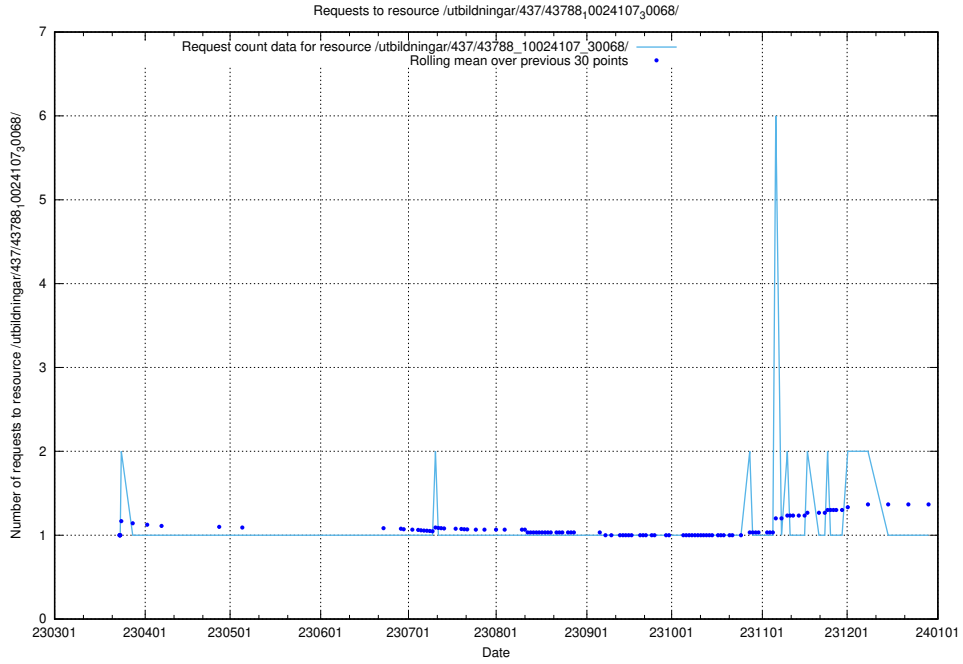

5.6365 Usage of /utbildningar/437/43788_10024107_30068/

Here, we count the number of requests to resource /utbildningar/437/43788_10024107_30068/.