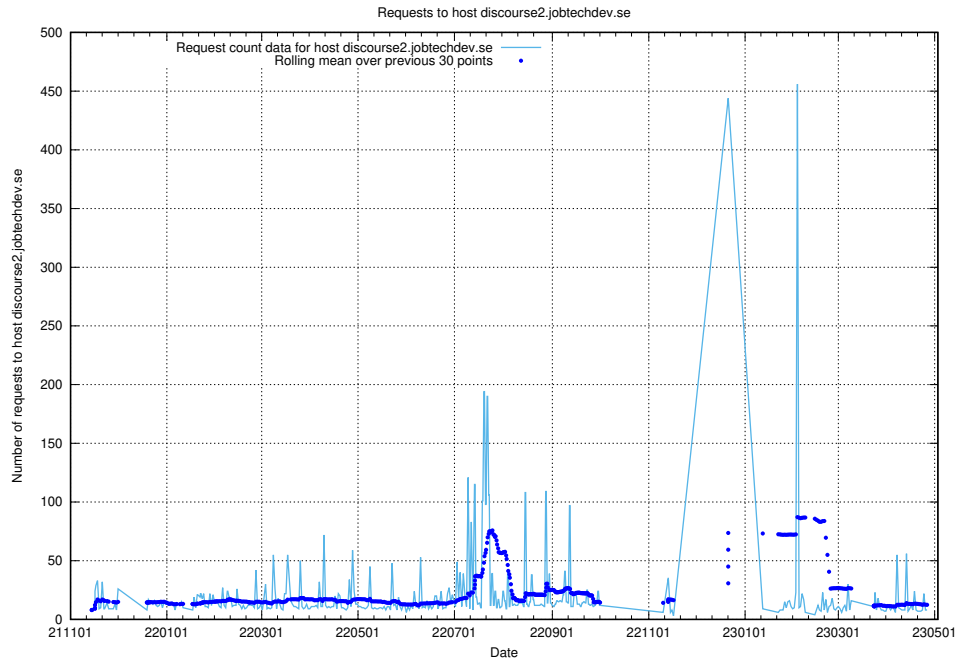

7.64 Usage of discourse2.jobtechdev.se

Here, we count the number of requests to host discourse2.jobtechdev.se.

7.65 Usage of taxonomy.jobtechdev.se

Here, we count the number of requests to host taxonomy.jobtechdev.se.