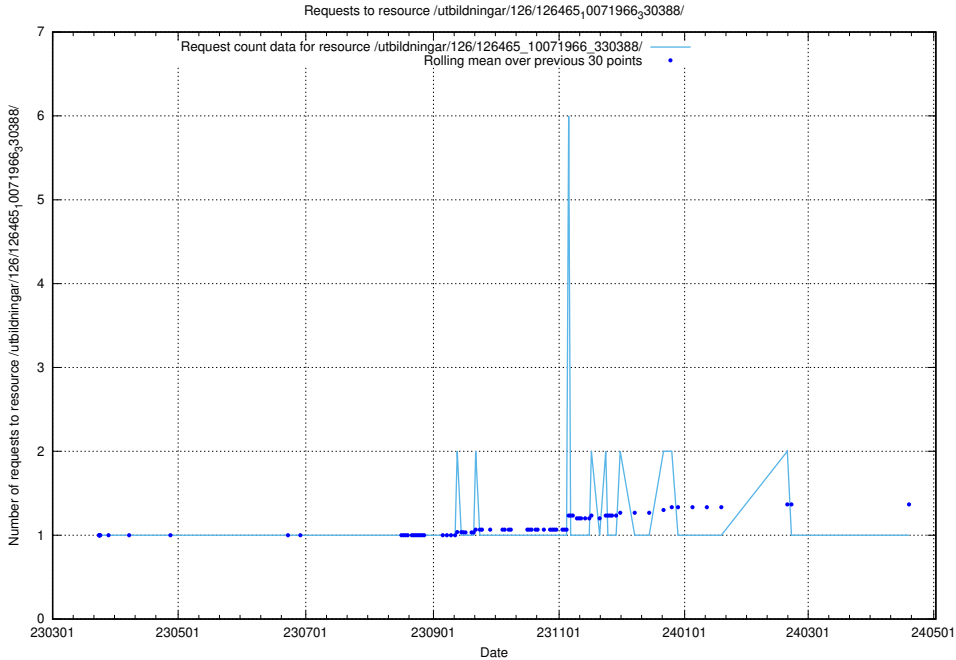

5.6418 Usage of /utbildningar/126/126465_10071966_330388/

Here, we count the number of requests to resource /utbildningar/126/126465_10071966_330388/.