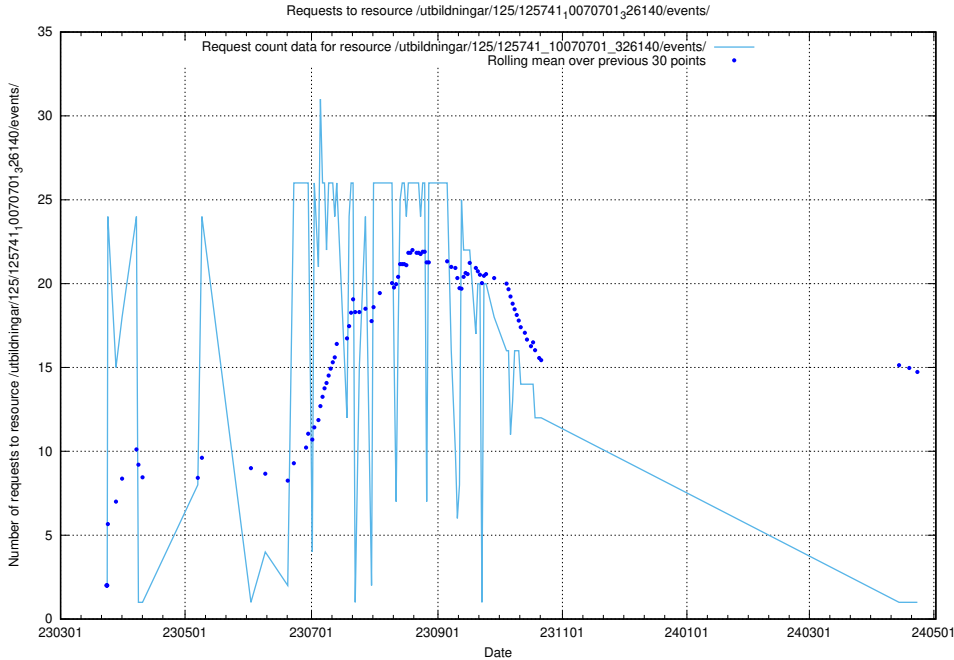

5.6277 Usage of /utbildningar/125/125741_10070701_326140/events/

Here, we count the number of requests to resource /utbildningar/125/125741_10070701_326140/events/