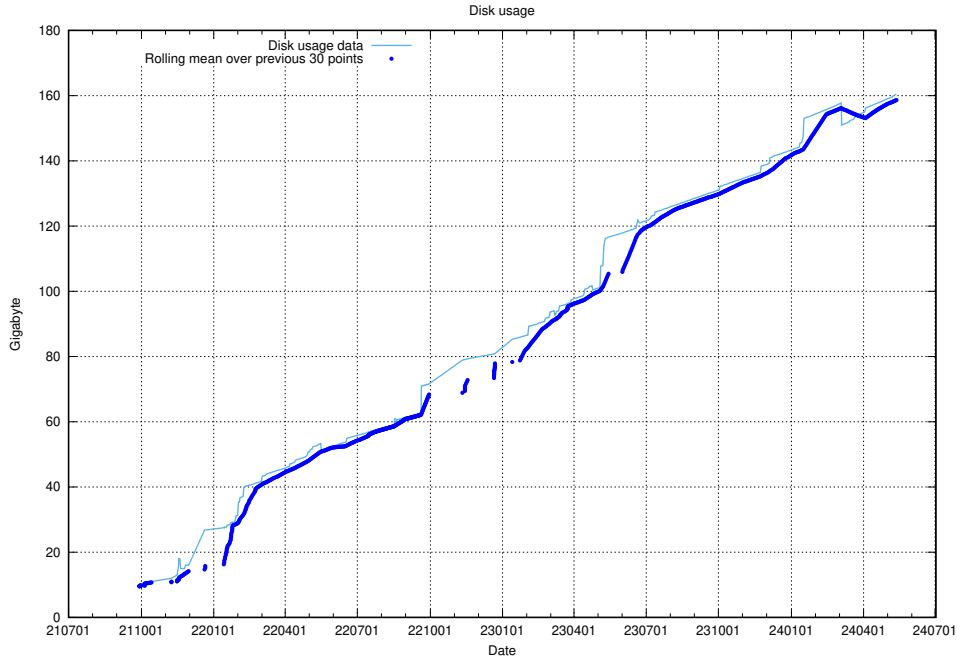

5.2 Disk space usage

A table showing the disk space usage on the data server.