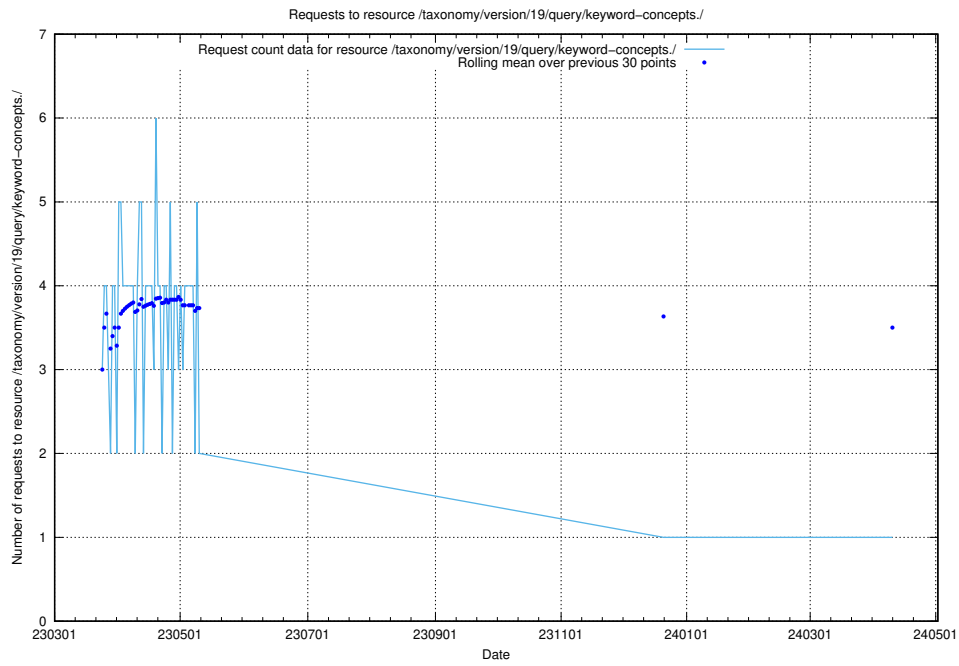

5.6144 Usage of /taxonomy/version/19/query/keyword-concepts-with-relations/

Here, we count the number of requests to resource /taxonomy/version/19/query/keyword-concepts-with-relations/.

5.6145 Usage of /taxonomy/version/19/query/eu-regions/