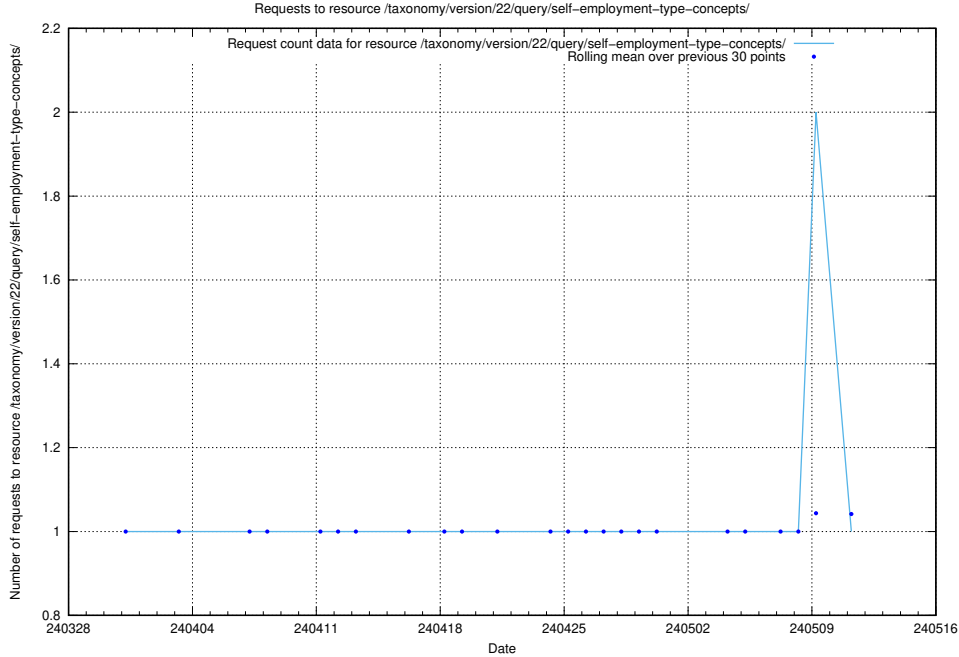

5.1584 Usage of /taxonomy/version/22/query/self-employment-type-concepts/

Here, we count the number of requests to resource /taxonomy/version/22/query/self-employment-type-concepts/.