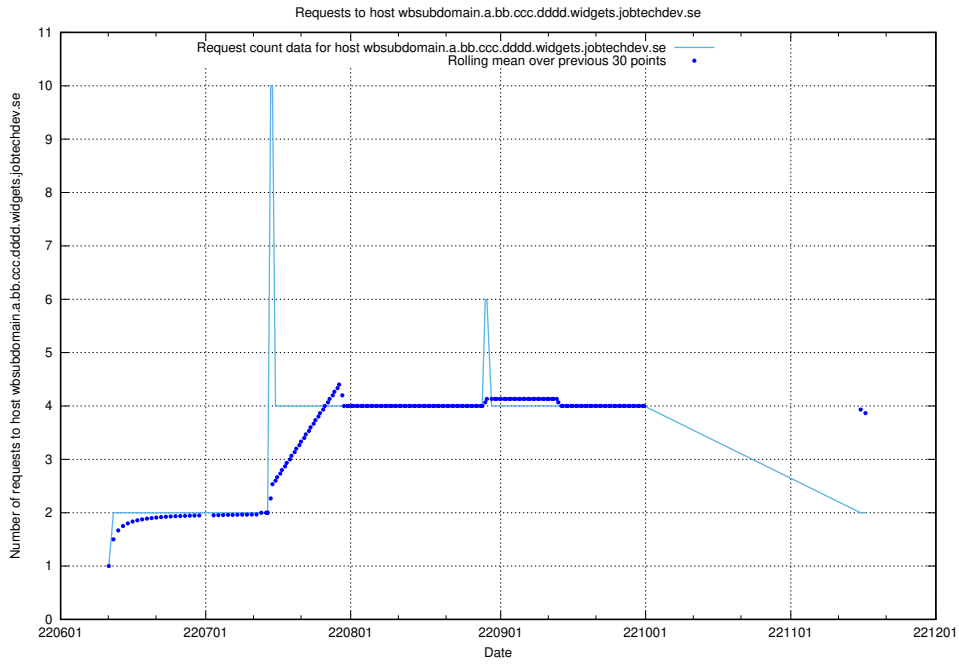

7.411 Usage of wbsubdomain.a.bb.ccc.dddd.widgets.jobtechdev.se

Here, we count the number of requests to host wbsubdomain.a.bb.ccc.dddd.widgets.jobtechdev.se.