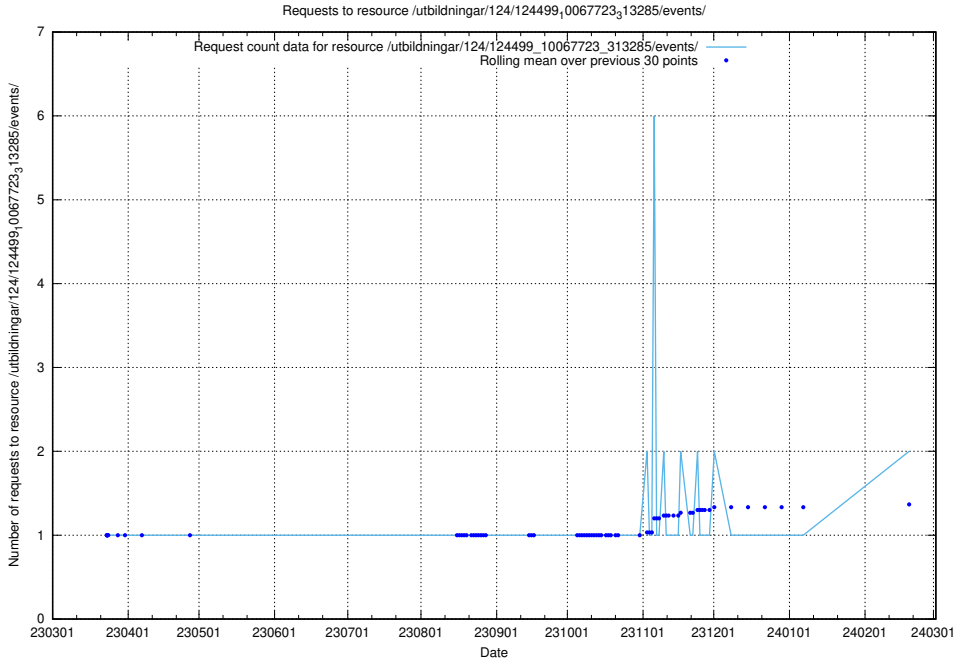

5.542 Usage of /utbildningar/124/124499_10067723_313285/events/

Here, we count the number of requests to resource /utbildningar/124/124499_10067723_313285/events/