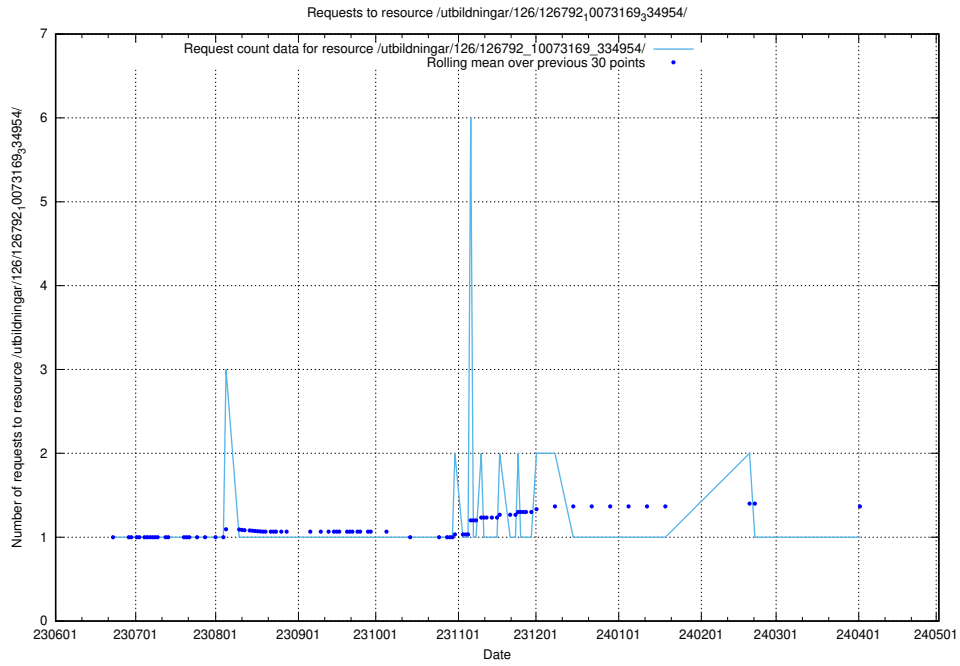

5.5570 Usage of /utbildningar/126/126792_10073169_334954/

Here, we count the number of requests to resource /utbildningar/126/126792_10073169_334954/.