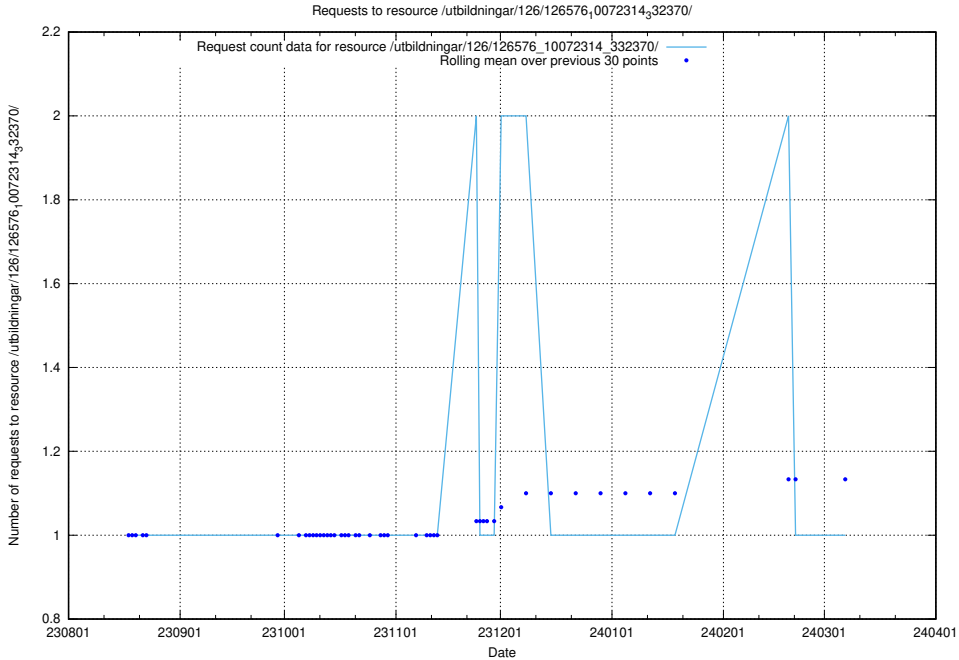

5.4747 Usage of /utbildningar/126/126576_10072314_332370/

Here, we count the number of requests to resource /utbildningar/126/126576_10072314_332370/.