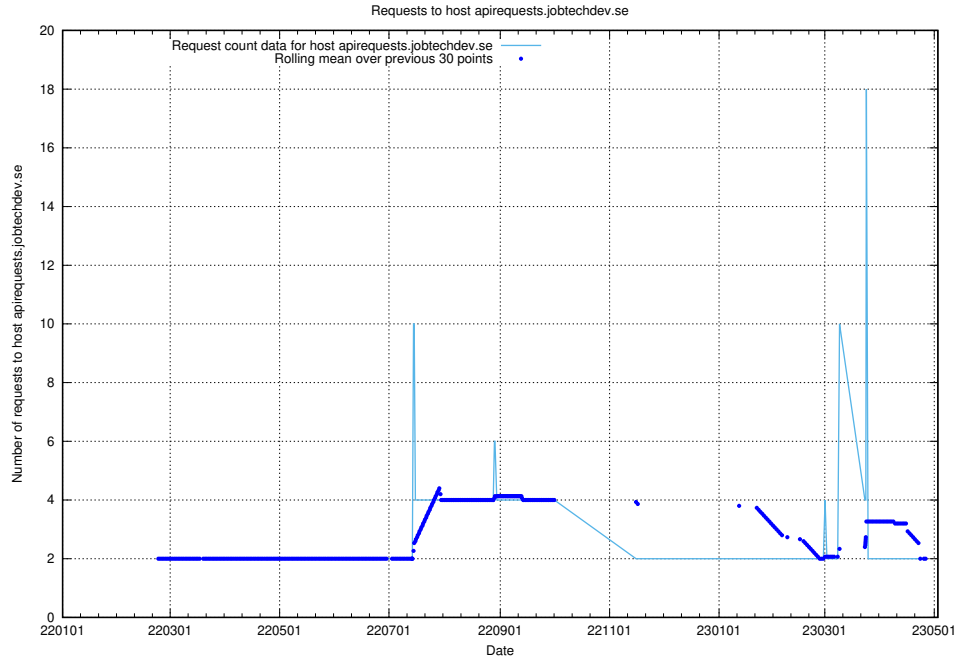

7.516 Usage of apirequests.jobtechdev.se

Here, we count the number of requests to host apirequests.jobtechdev.se.