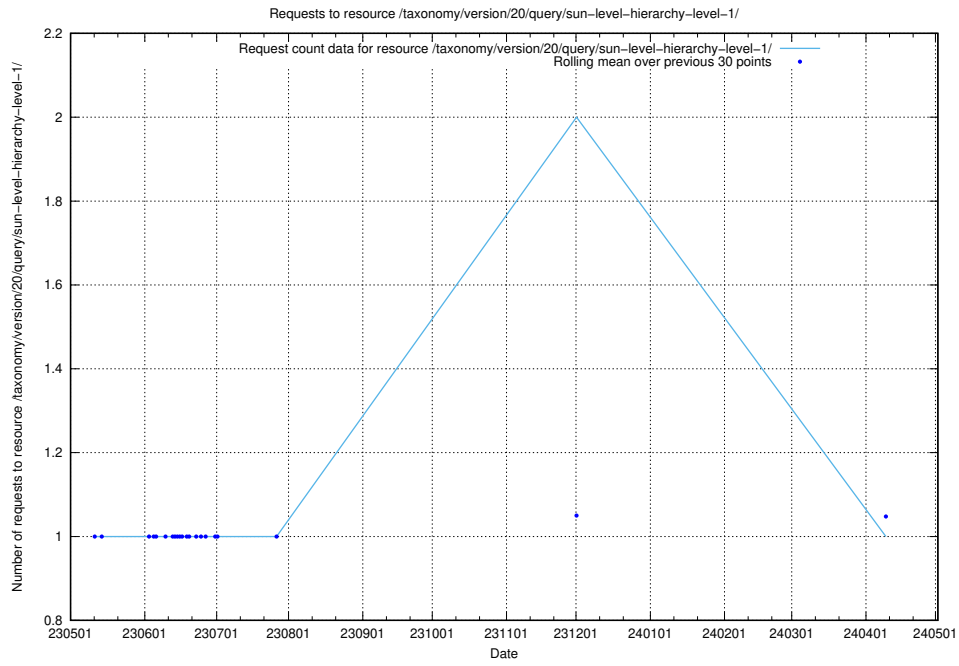

5.5931 Usage of /taxonomy/version/20/query/sun-level-hierarchy-level-1/

Here, we count the number of requests to resource /taxonomy/version/20/query/sun-level-hierarchy-level-1/.