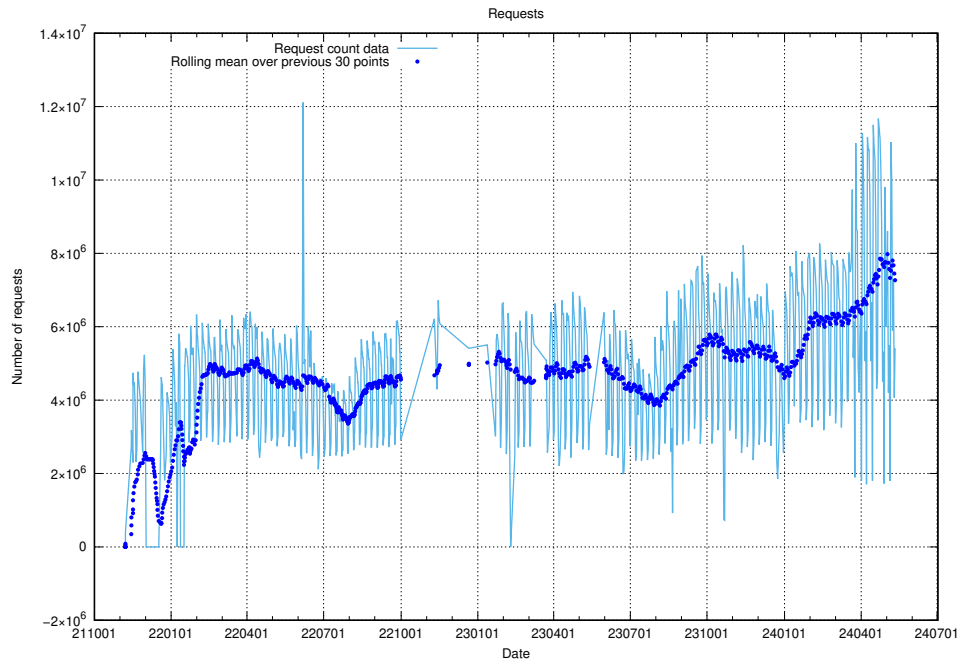

8 Log Stack - General Statistics

This section contains general statistics from [JobTech's log stack](#)⁸.

8.1 Total number of requests

Here, we count the total number of requests.