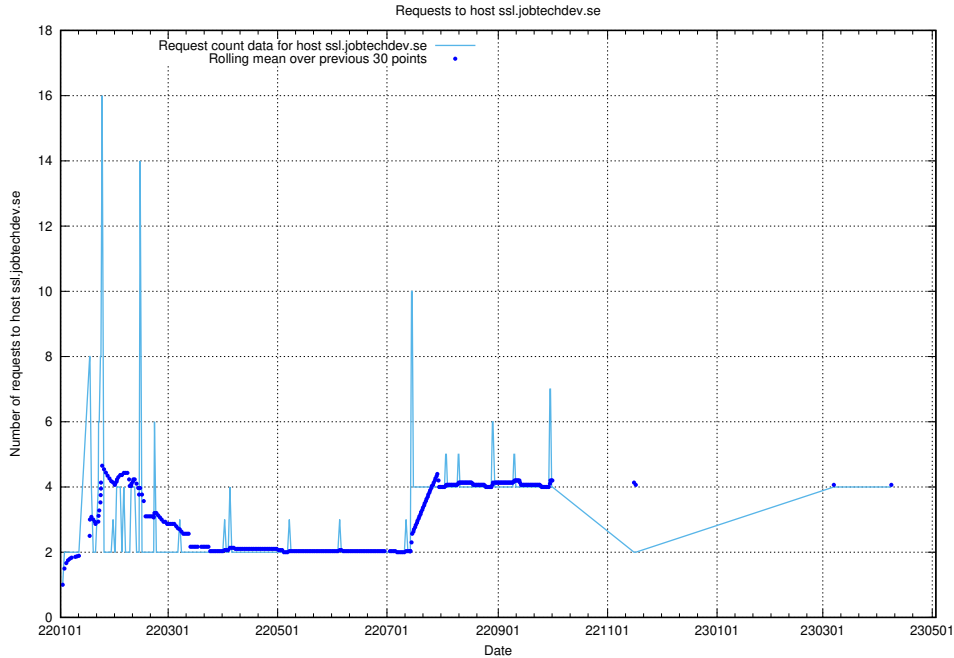

7.117 Usage of ssl.jobtechdev.se

Here, we count the number of requests to host ssl.jobtechdev.se.