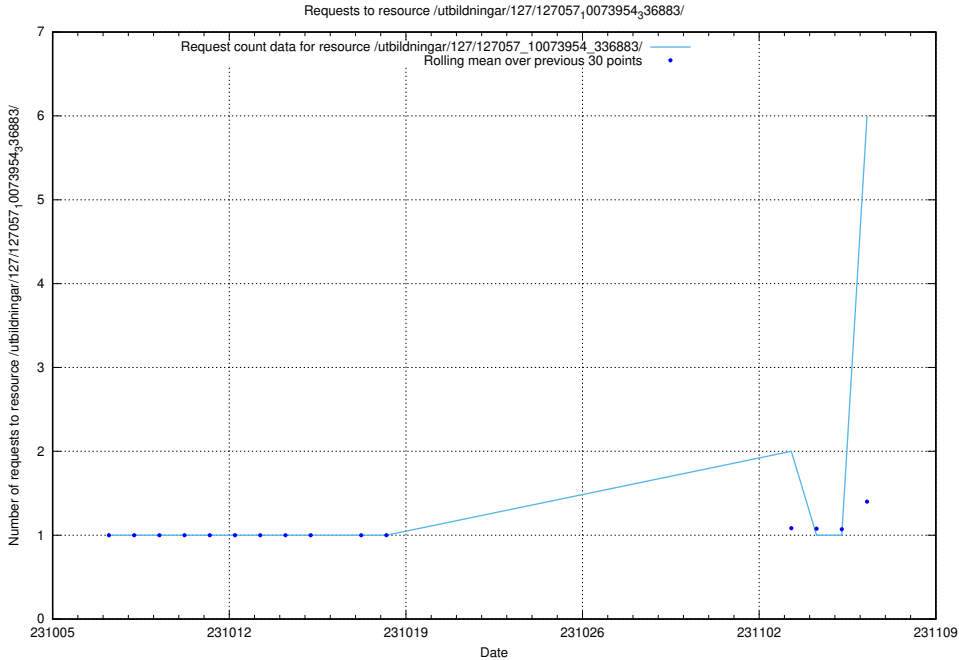

5.68 Usage of /utbildningar/127/127057_10073954_336883/

Here, we count the number of requests to resource /utbildningar/127/127057_10073954_336883/.