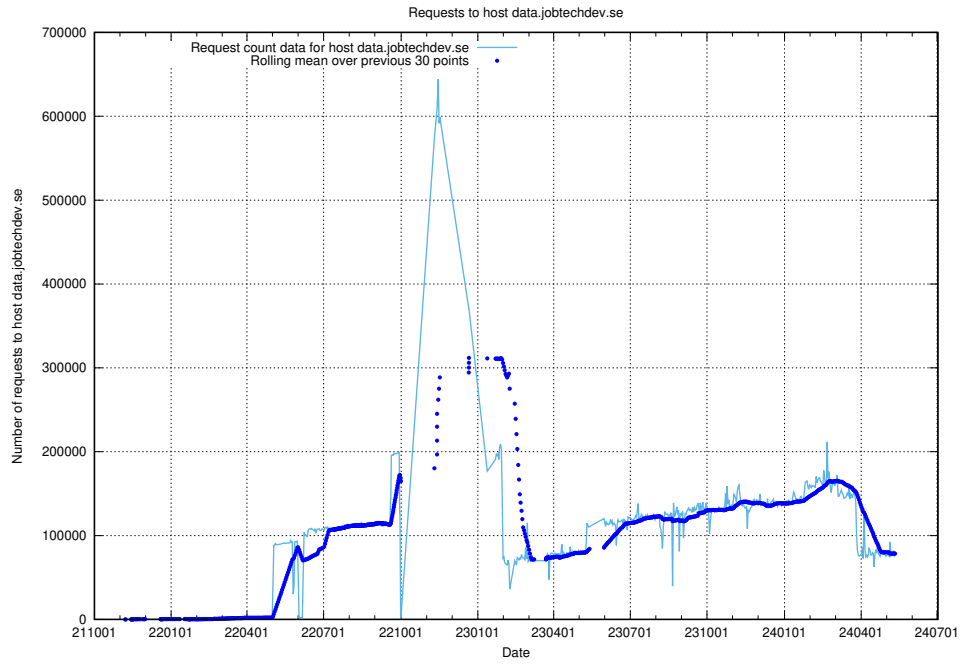

7.4 Usage of taxonomy.api.jobtechdev.se:443

Here, we count the number of requests to host taxonomy.api.jobtechdev.se:443.

7.5 Usage of jobad-enrichments-api.jobtechdev.se

Here, we count the number of requests to host jobad-enrichments-api.jobtechdev.se.