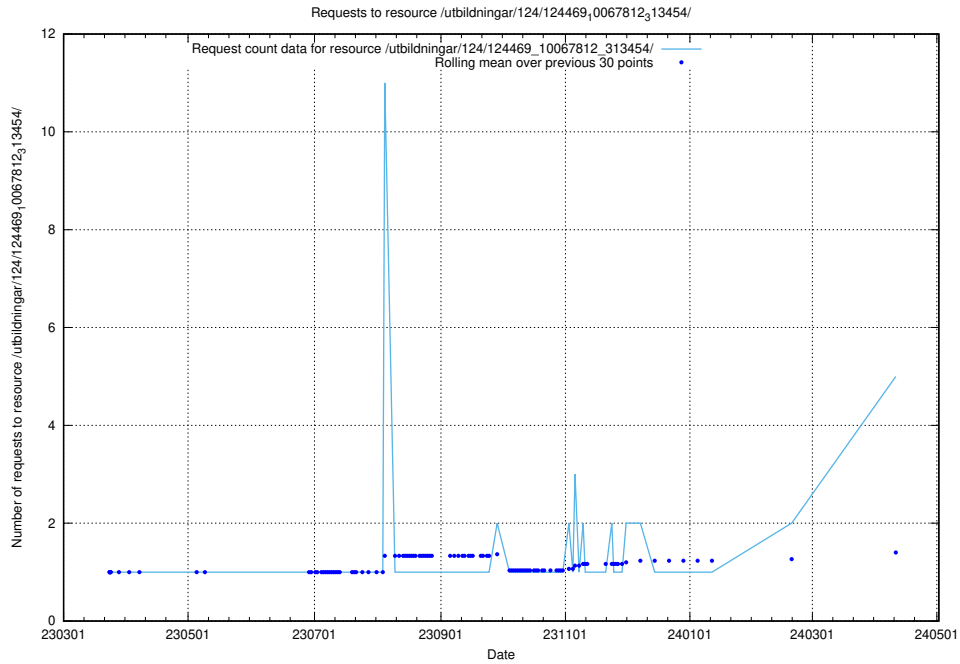

5.126 Usage of /utbildningar/124/124469_10067812_313454/

Here, we count the number of requests to resource /utbildningar/124/124469_10067812_313454/.