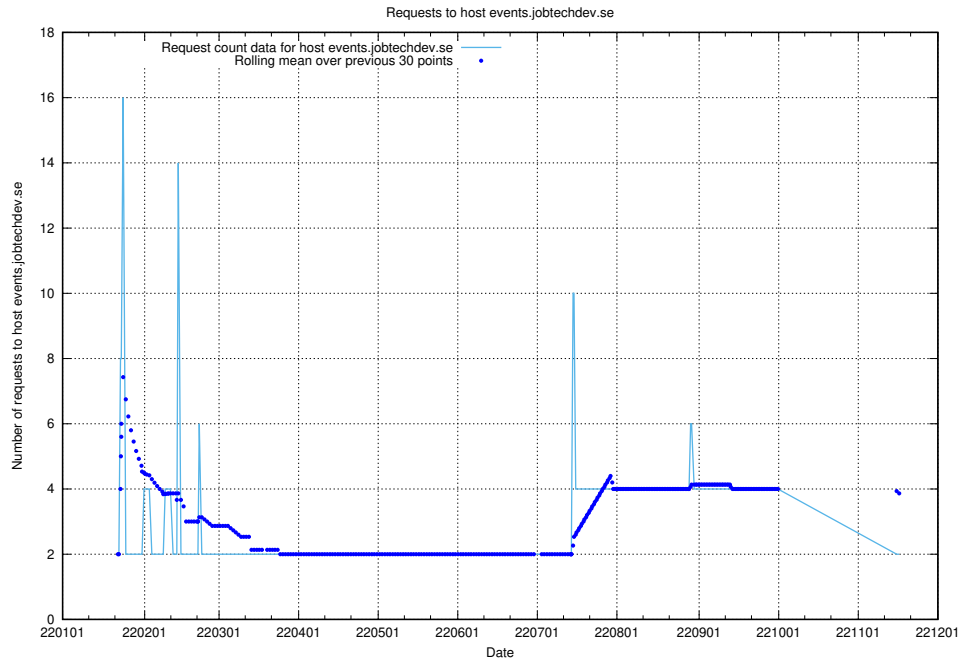

7.600 Usage of events.jobtechdev.se

Here, we count the number of requests to host events.jobtechdev.se.

7.601 Usage of hr.jobtechdev.se

Here, we count the number of requests to host hr.jobtechdev.se.

7.602 Usage of demo-jobed-connect-onprem.jobtechdev.se