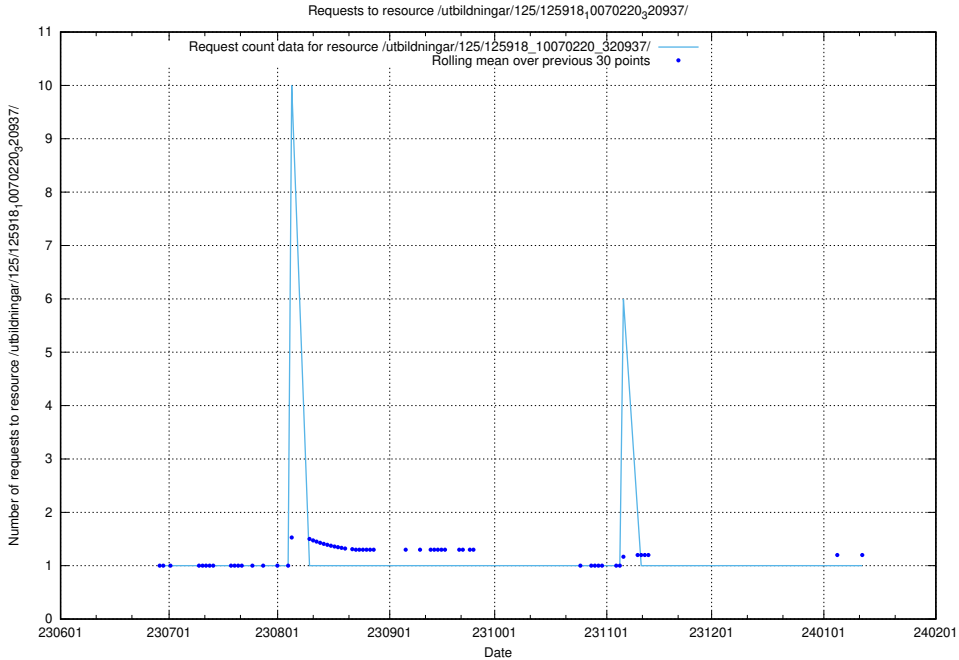

5.5441 Usage of /utbildningar/125/125918_10070220_320937/

Here, we count the number of requests to resource /utbildningar/125/125918_10070220_320937/.