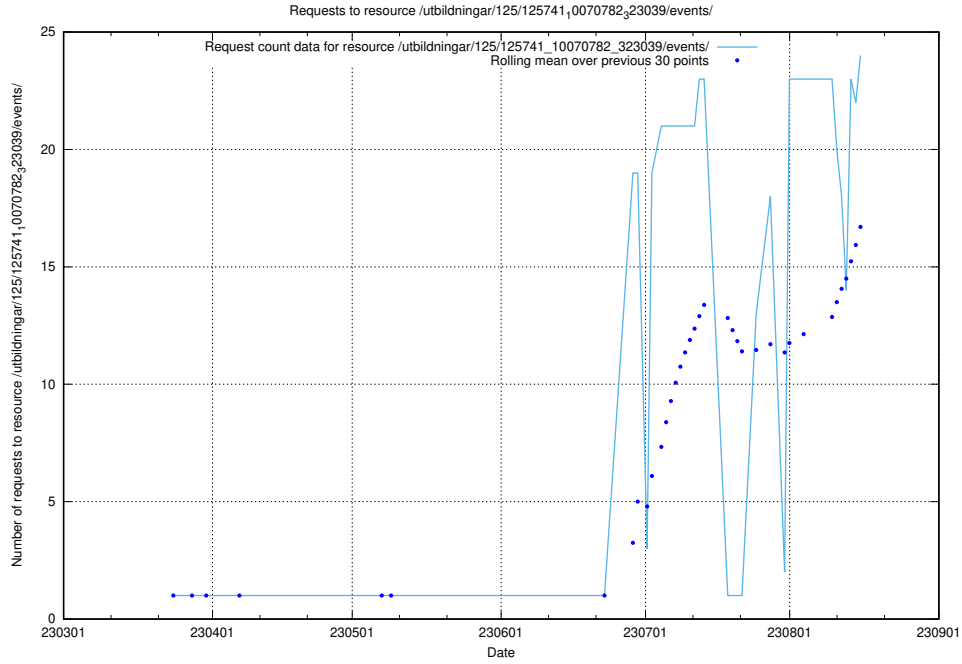

5.6 Usage of /utbildningar/125/125741_10070782_323039/events/

Here, we count the number of requests to resource /utbildningar/125/125741_10070782_323039/events/