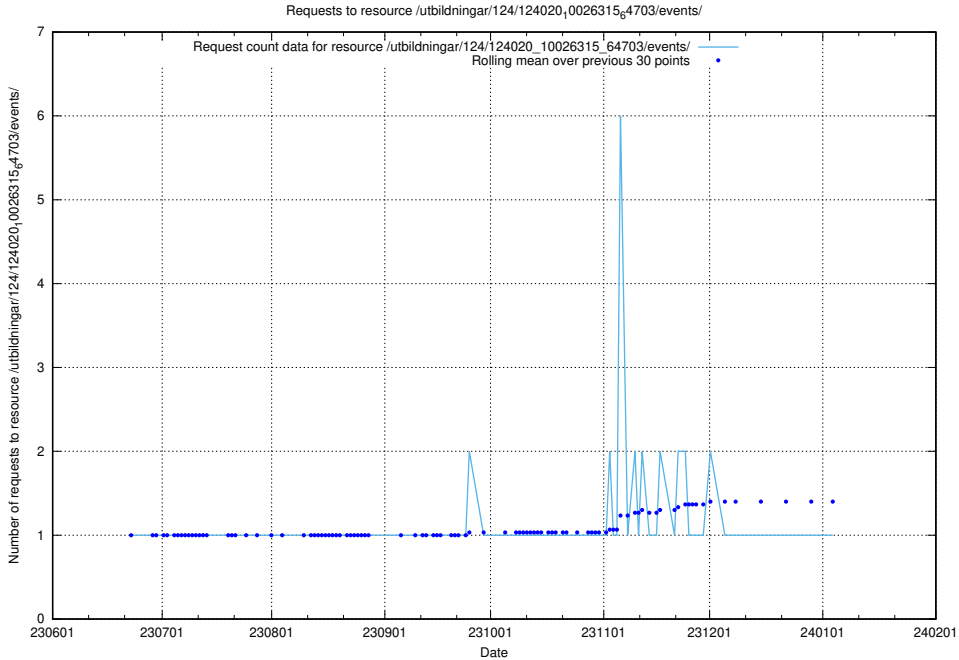

5.5801 Usage of /utbildningar/124/124020_10026315_64703/events/

Here, we count the number of requests to resource /utbildningar/124/124020_10026315_64703/events/.