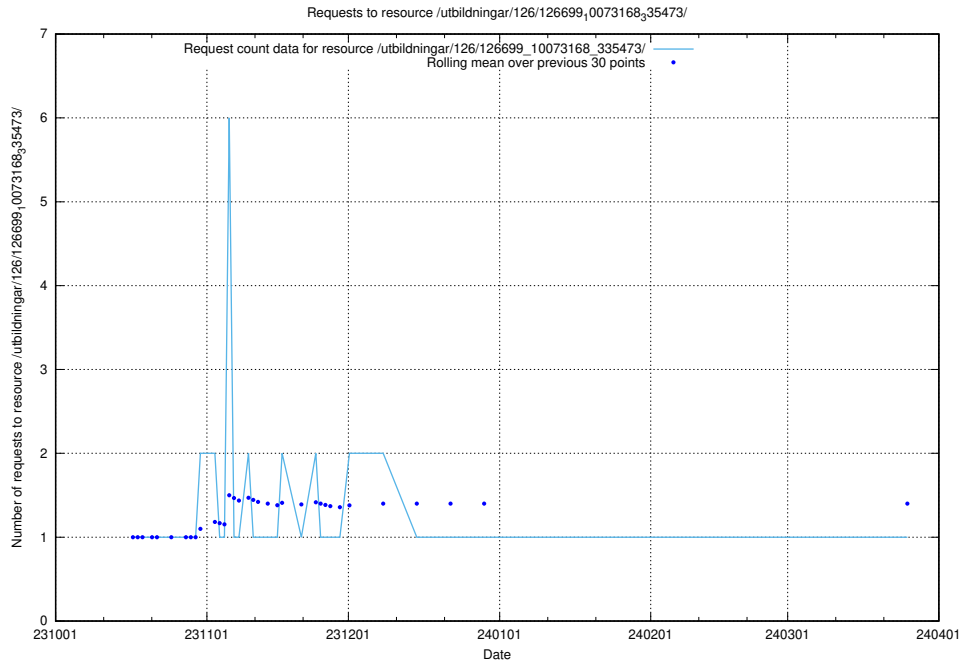

5.4277 Usage of /utbildningar/126/126699_10073168_335473/

Here, we count the number of requests to resource /utbildningar/126/126699_10073168_335473/.