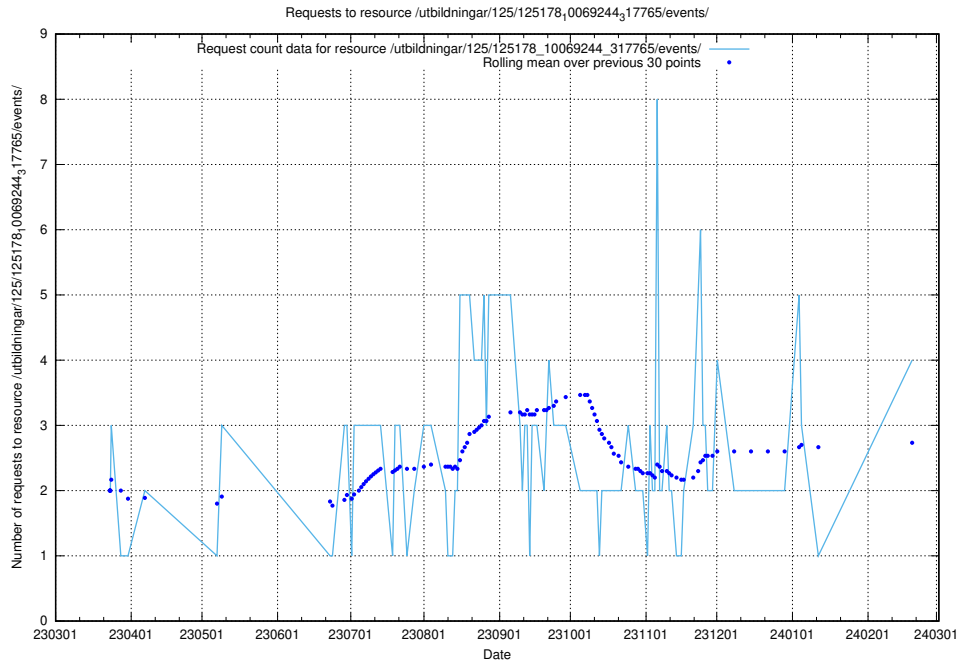

5.238 Usage of /utbildningar/125/125178_10069244_317765/events/

Here, we count the number of requests to resource /utbildningar/125/125178_10069244_317765/events/