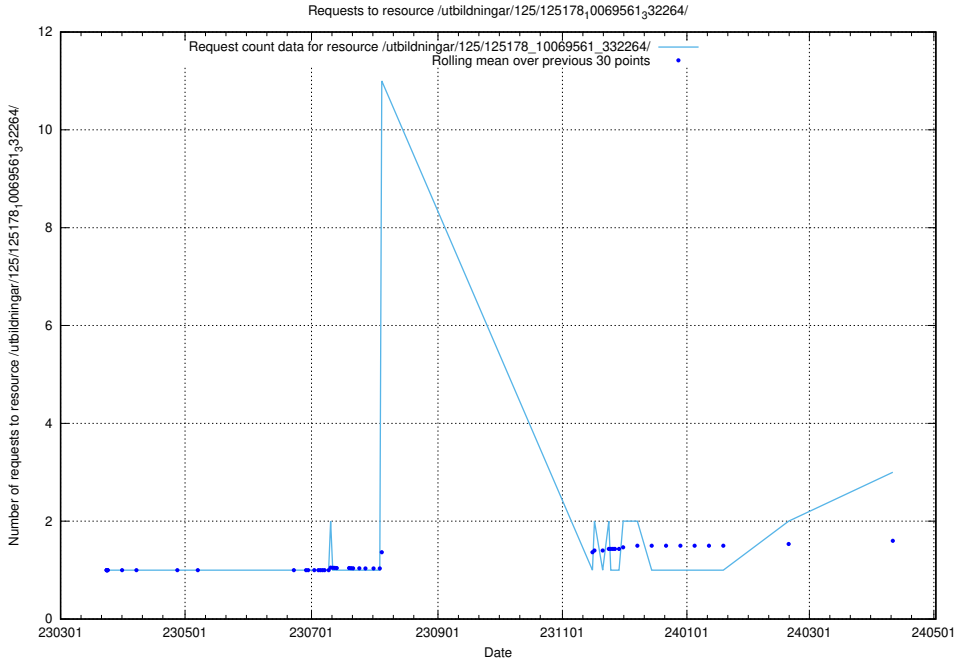

5.250 Usage of /utbildningar/125/125178_10069561_332264/

Here, we count the number of requests to resource /utbildningar/125/125178_10069561_332264/.