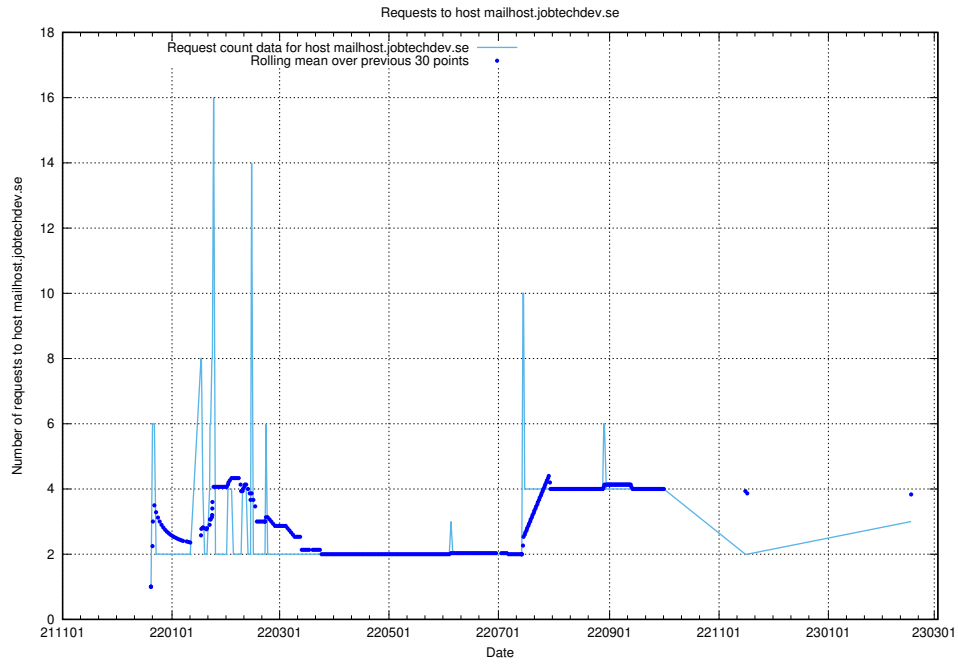

7.203 Usage of mailhost.jobtechdev.se

Here, we count the number of requests to host mailhost.jobtechdev.se.