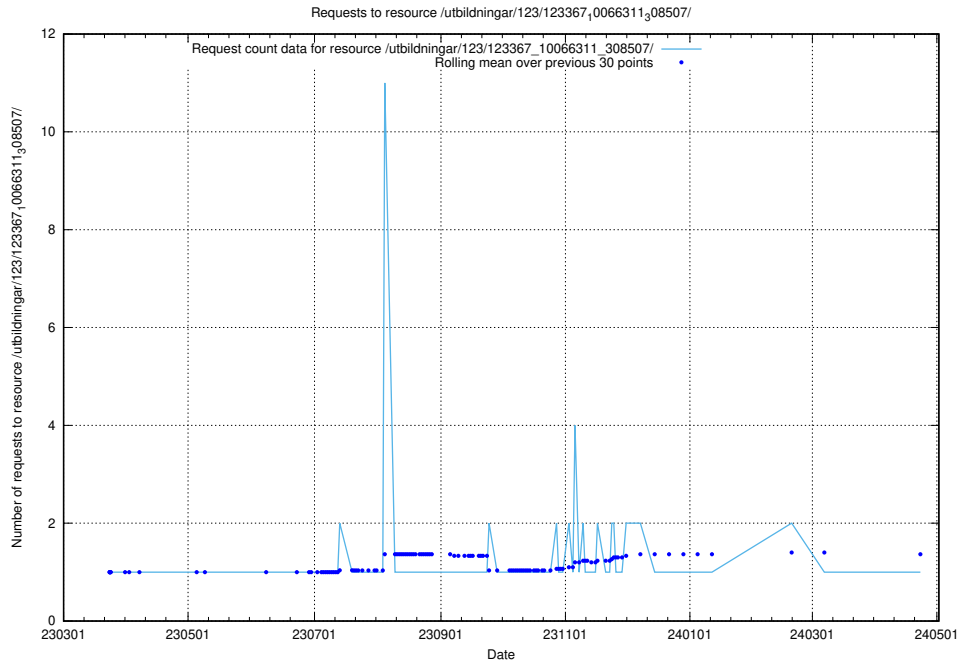

5.4498 Usage of /utbildningar/123/123367_10066311_308507/

Here, we count the number of requests to resource /utbildningar/123/123367_10066311_308507/.