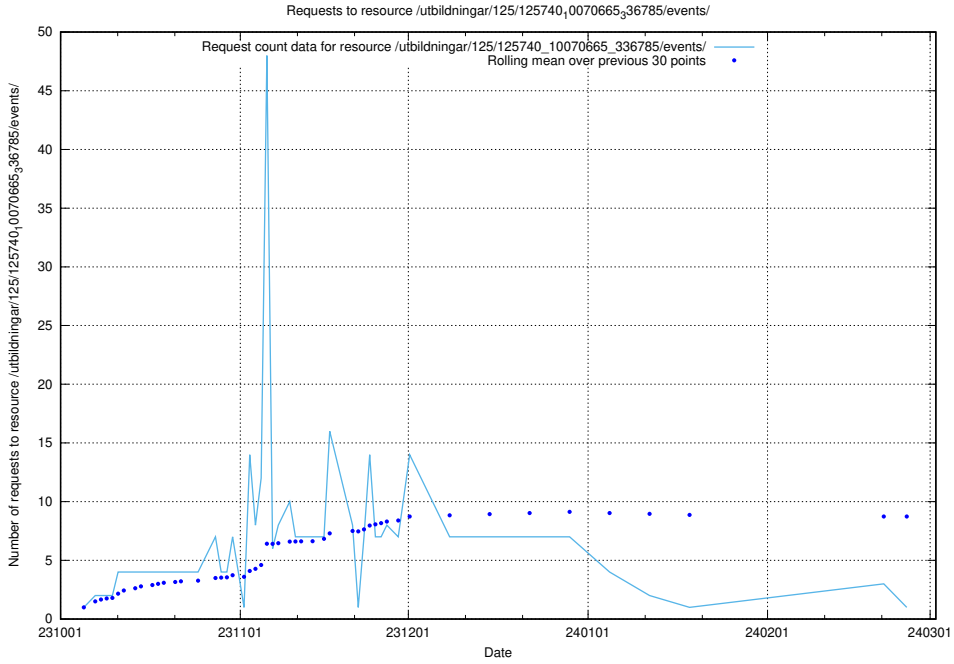

5.4392 Usage of /utbildningar/125/125740_10070665_336785/events/

Here, we count the number of requests to resource /utbildningar/125/125740_10070665_336785/events/