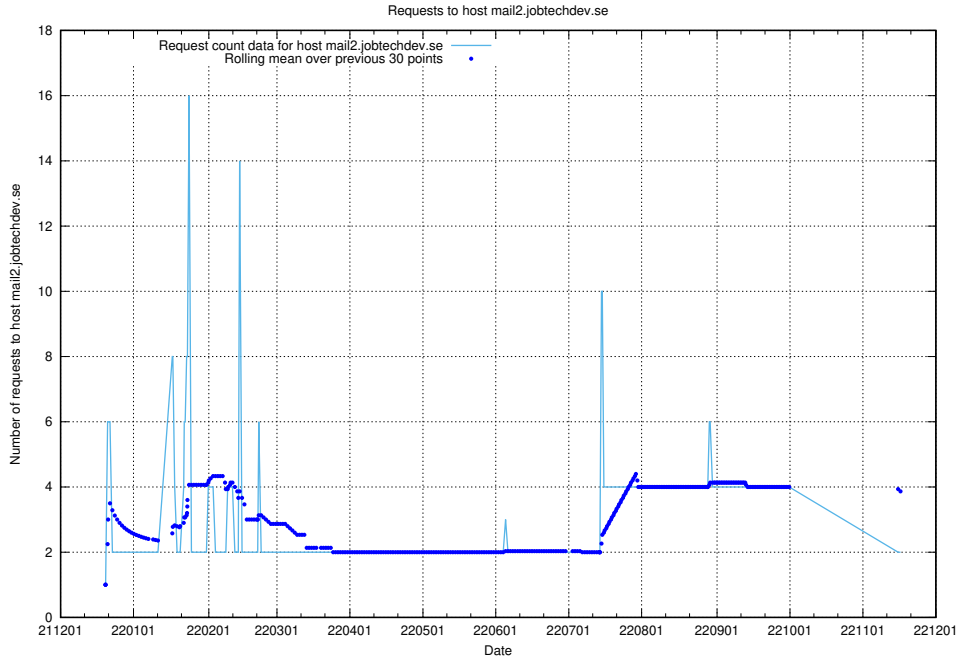

7.377 Usage of mail2.jobtechdev.se

Here, we count the number of requests to host mail2.jobtechdev.se.