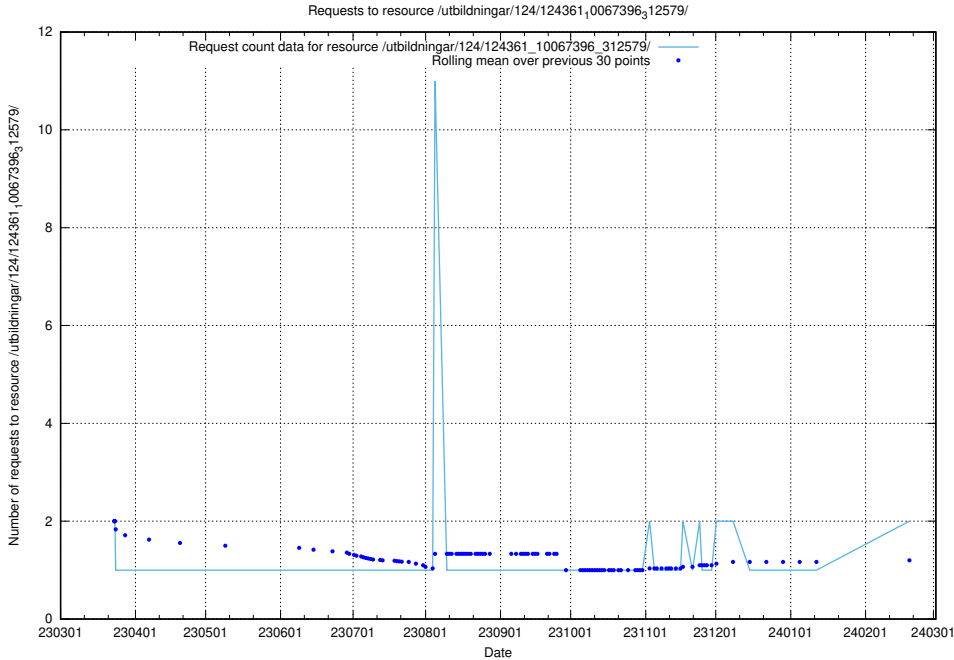

Here, we count the number of requests to resource /utbildningar/124/124498_10067872_313662/events/

5.910 Usage of /utbildningar/124/124361_10067396_312579/

Here, we count the number of requests to resource /utbildningar/124/124361_10067396_312579/.