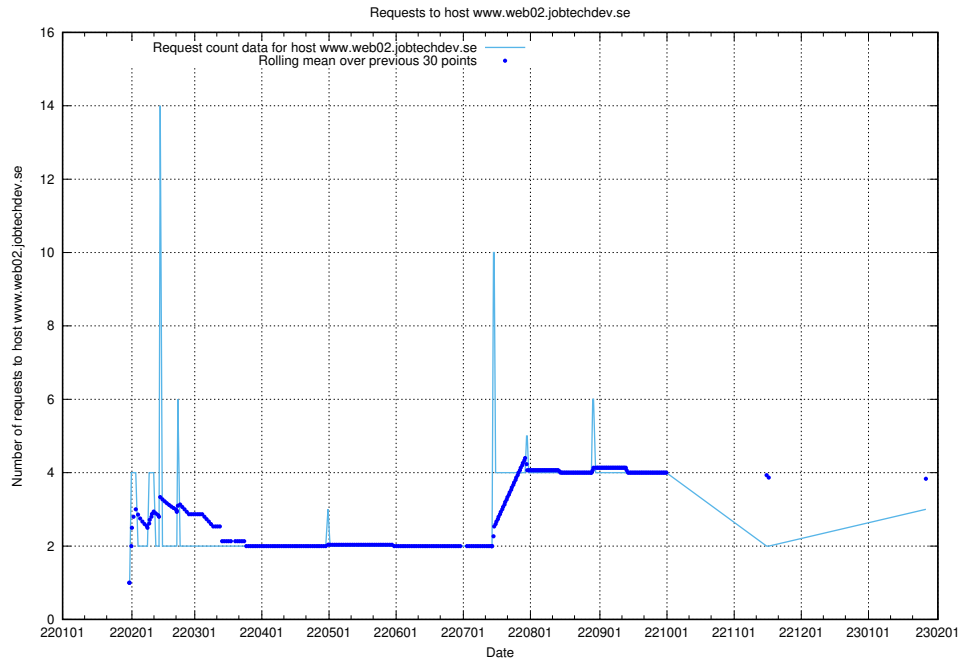

7.241 Usage of www.web02.jobtechdev.se

Here, we count the number of requests to host www.web02.jobtechdev.se.