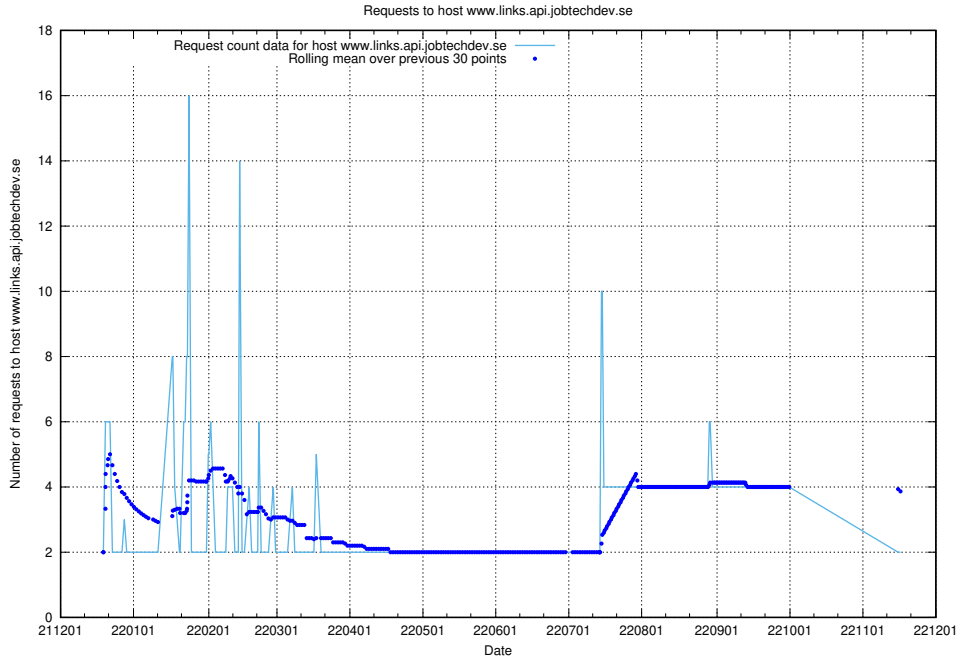

7.382 Usage of `www.links.api.jobtechdev.se`

Here, we count the number of requests to host `www.links.api.jobtechdev.se`.