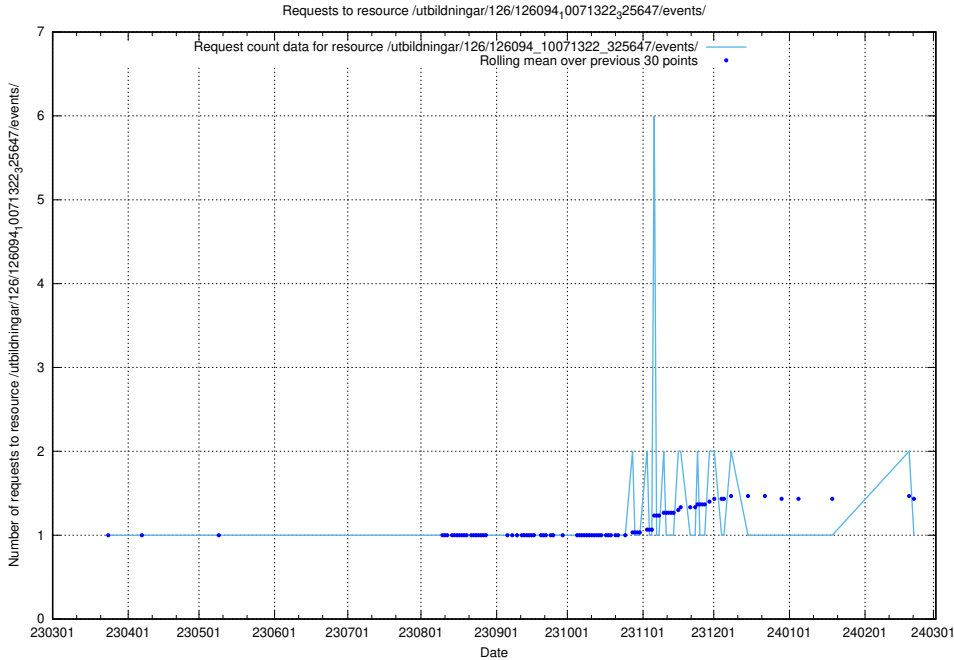

5.6209 Usage of /utbildningar/126/126094_10071322_325647/events/

Here, we count the number of requests to resource /utbildningar/126/126094_10071322_325647/events/