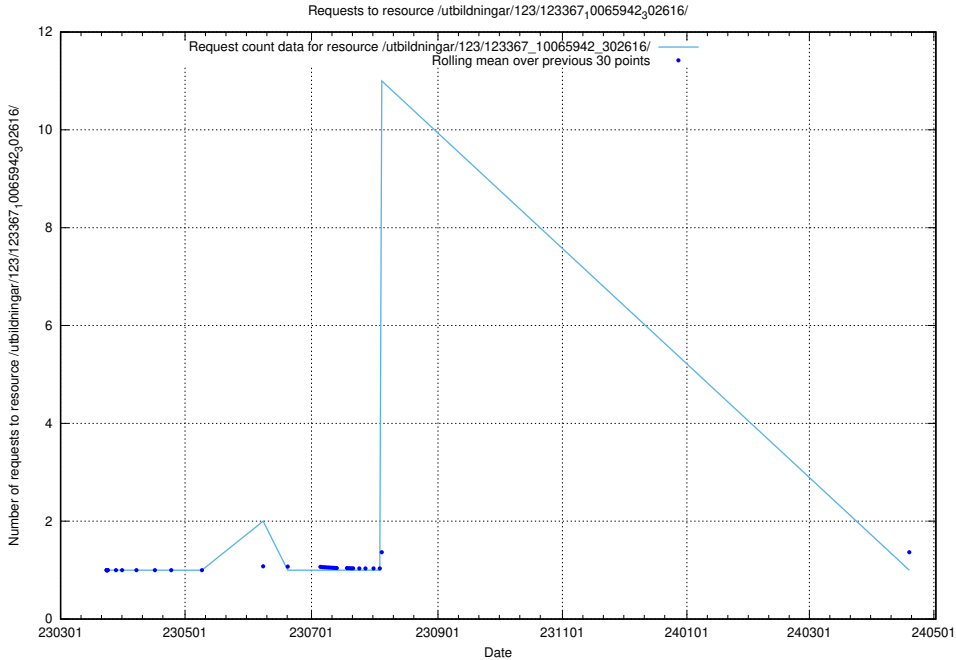

5.4551 Usage of /utbildningar/123/123367_10065942_302616/

Here, we count the number of requests to resource /utbildningar/123/123367_10065942_302616/.