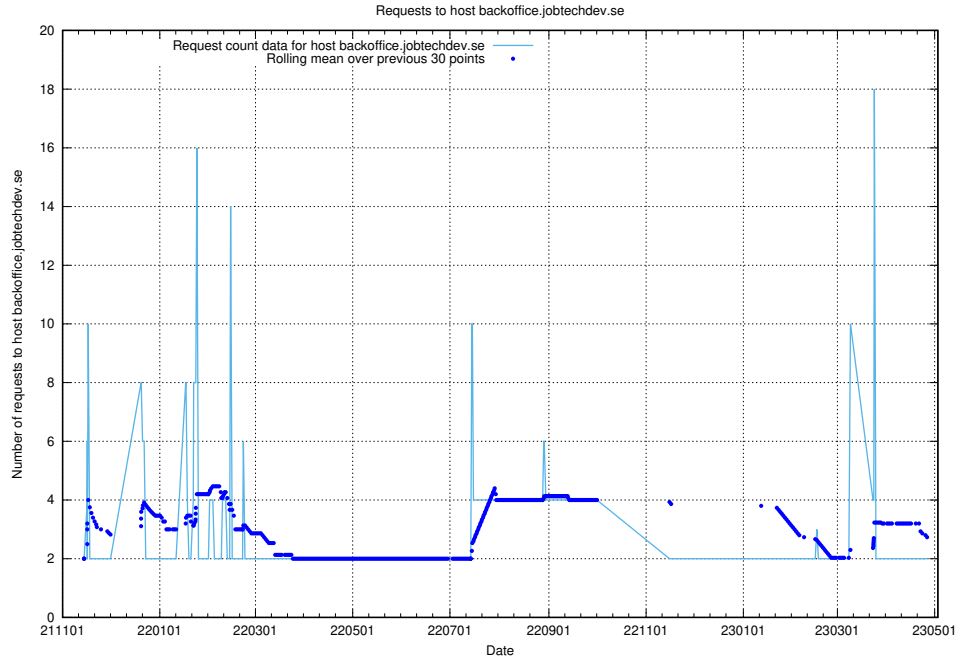

7.288 Usage of backoffice.jobtechdev.se

Here, we count the number of requests to host backoffice.jobtechdev.se.