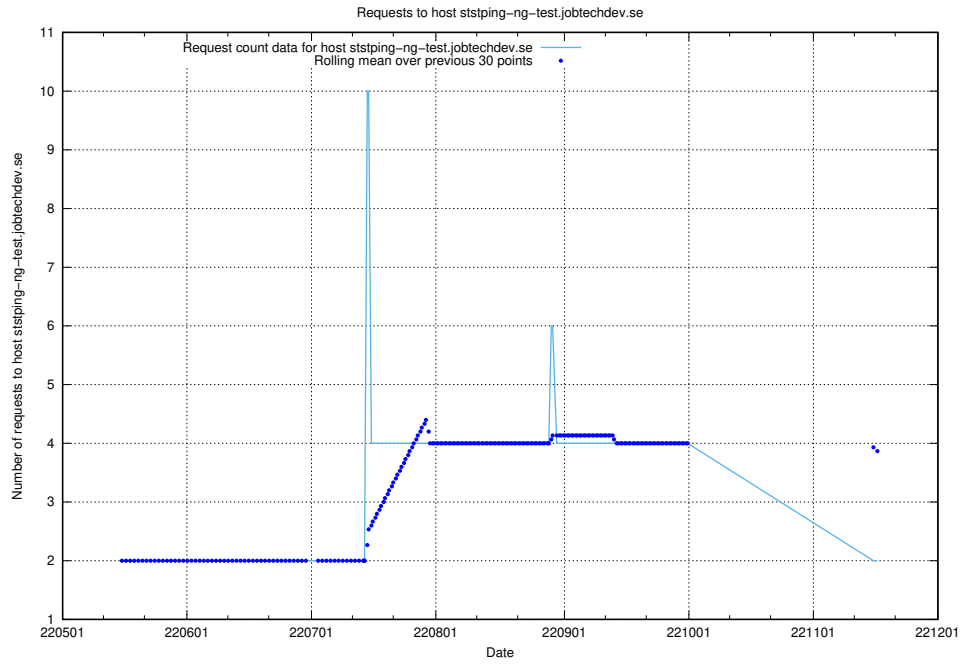

7.429 Usage of ststping-ng-test.jobtechdev.se

Here, we count the number of requests to host ststping-ng-test.jobtechdev.se.