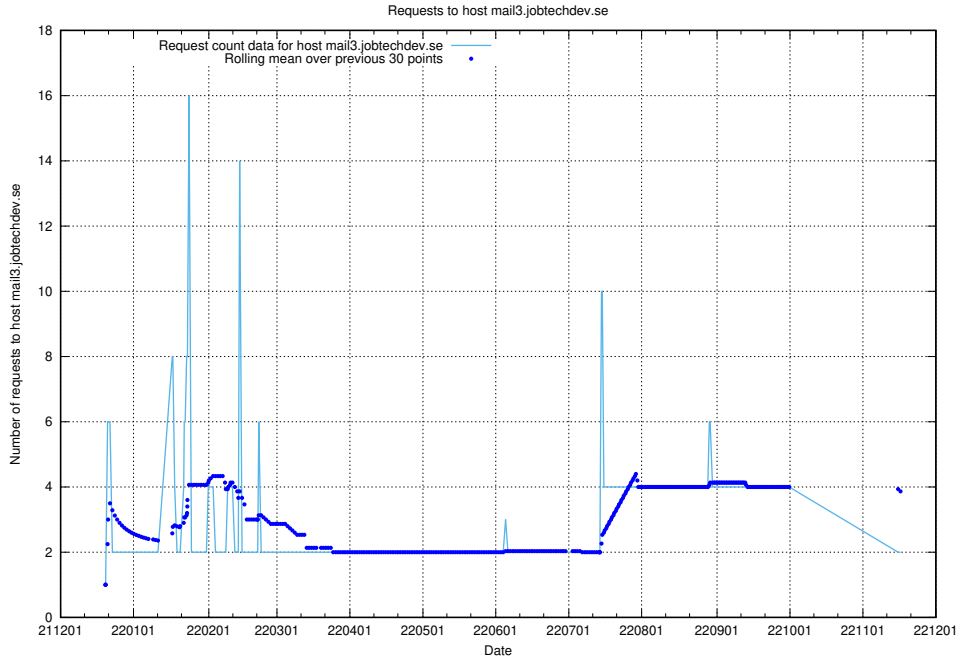

7.376 Usage of mail3.jobtechdev.se

Here, we count the number of requests to host mail3.jobtechdev.se.