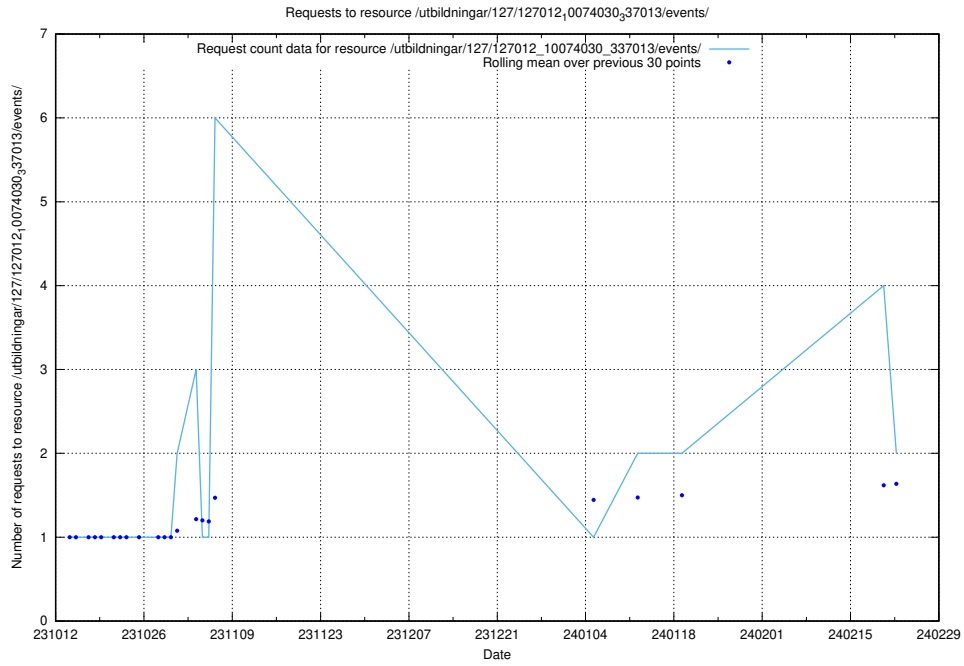

5.692 Usage of /utbildningar/127/127012_10074030_337013/events/

Here, we count the number of requests to resource /utbildningar/127/127012_10074030_337013/events/