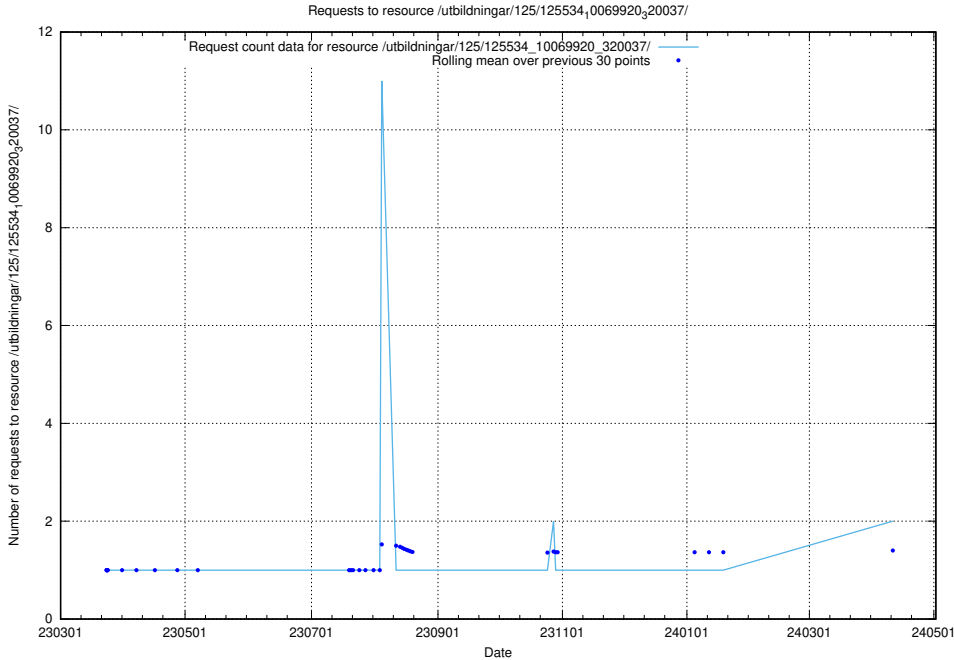

5.453 Usage of /utbildningar/125/125534_10069920_320037/

Here, we count the number of requests to resource /utbildningar/125/125534_10069920_320037/.