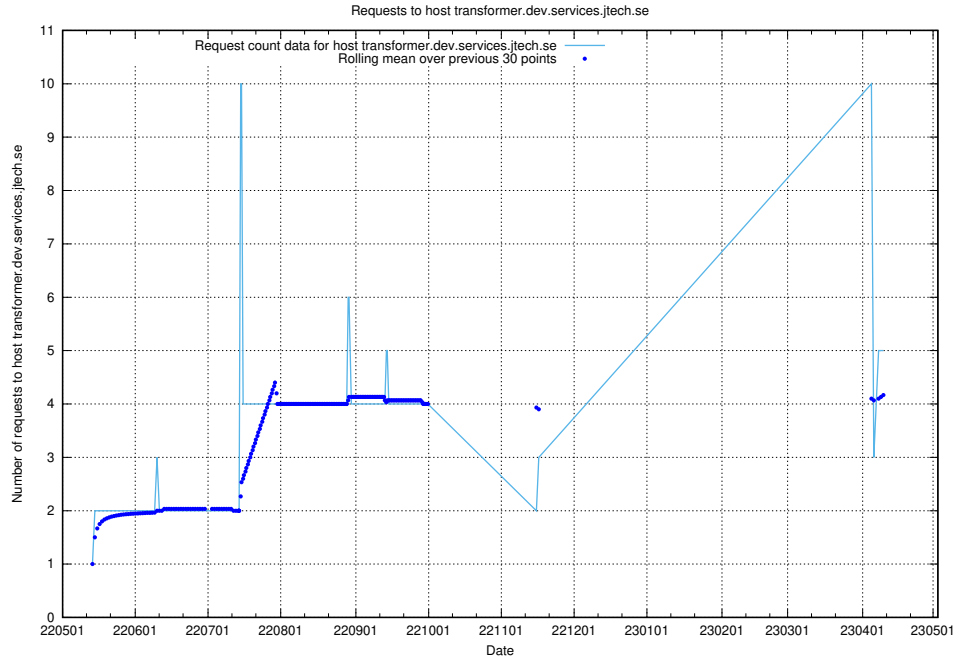

7.93 Usage of mentor-api-test.jobtechdev.se

Here, we count the number of requests to host mentor-api-test.jobtechdev.se.

7.94 Usage of transformer.dev.services.jtech.se

Here, we count the number of requests to host transformer.dev.services.jtech.se.