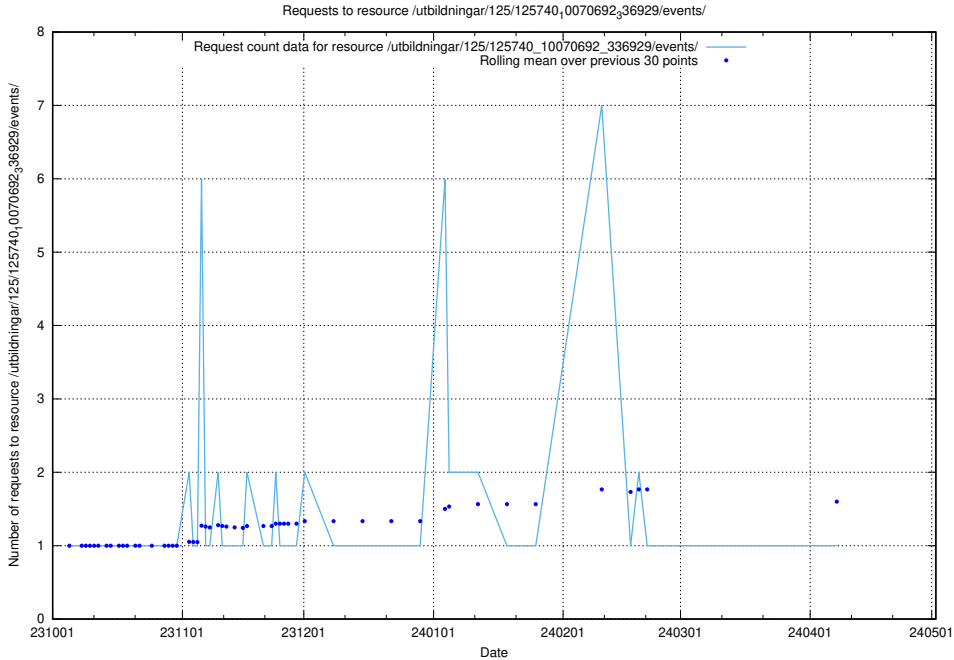

5.4389 Usage of /utbildningar/125/125740_10070692_336929/events/

Here, we count the number of requests to resource /utbildningar/125/125740_10070692_336929/events/