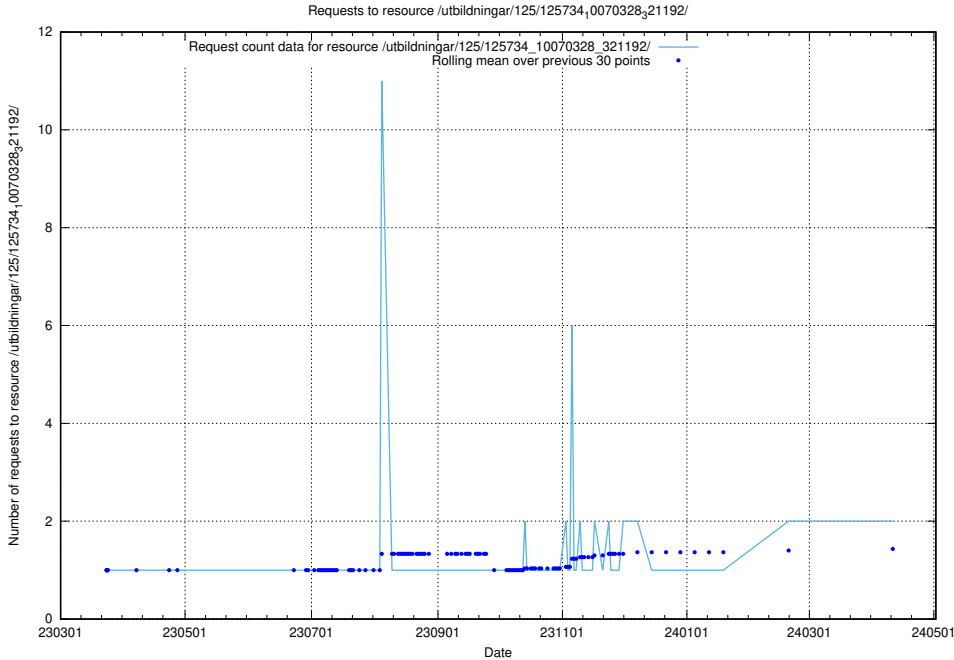

5.441 Usage of /utbildningar/125/125734_10070328_321192/

Here, we count the number of requests to resource /utbildningar/125/125734_10070328_321192/.