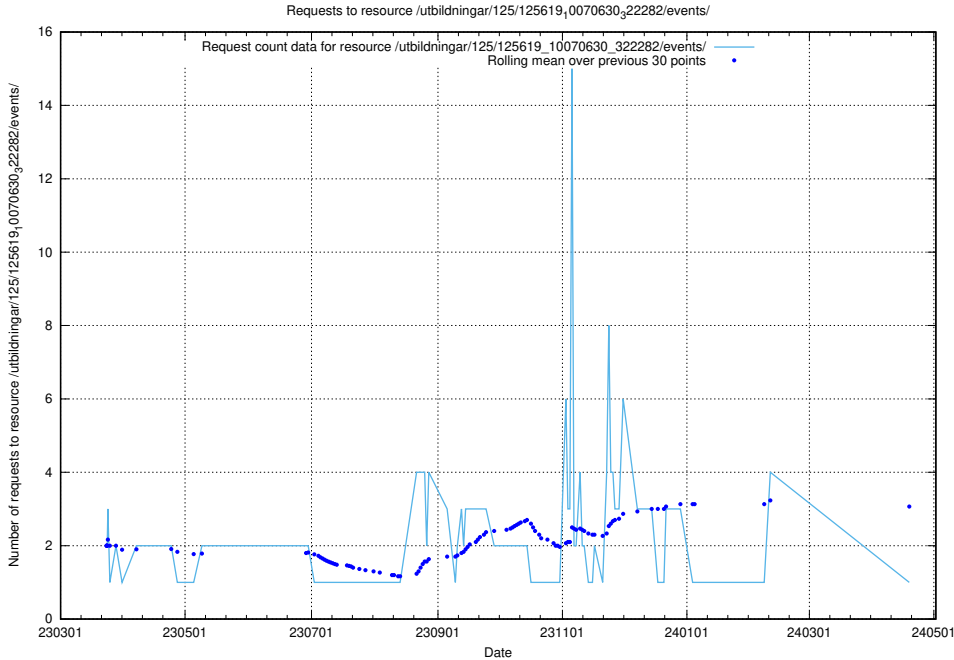

5.6287 Usage of /utbildningar/125/125619_10070630_322282/events/

Here, we count the number of requests to resource /utbildningar/125/125619_10070630_322282/events/