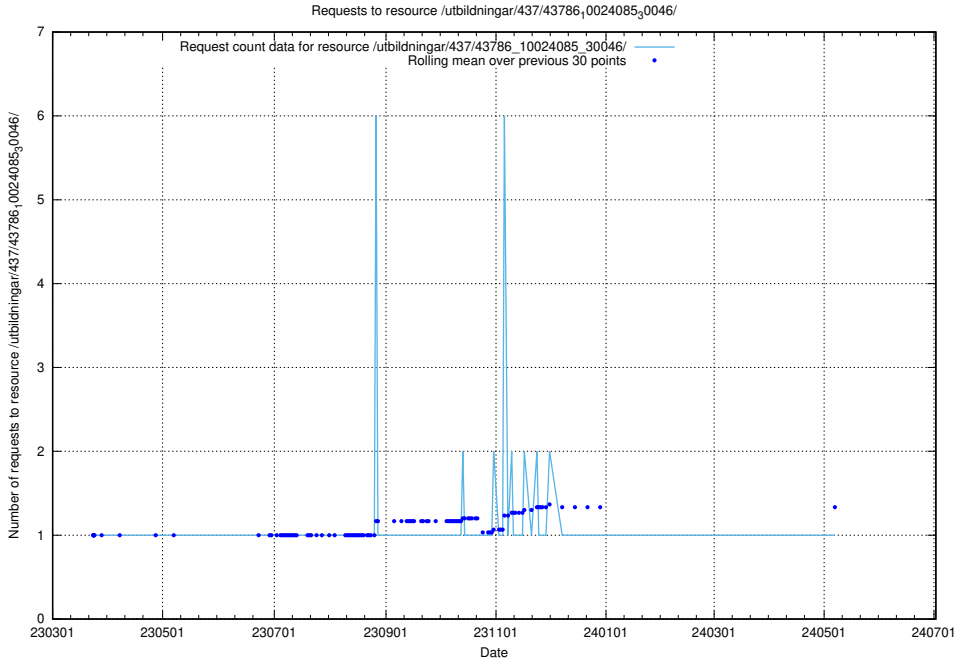

5.6367 Usage of /utbildningar/437/43786_10024085_30046/

Here, we count the number of requests to resource /utbildningar/437/43786_10024085_30046/.