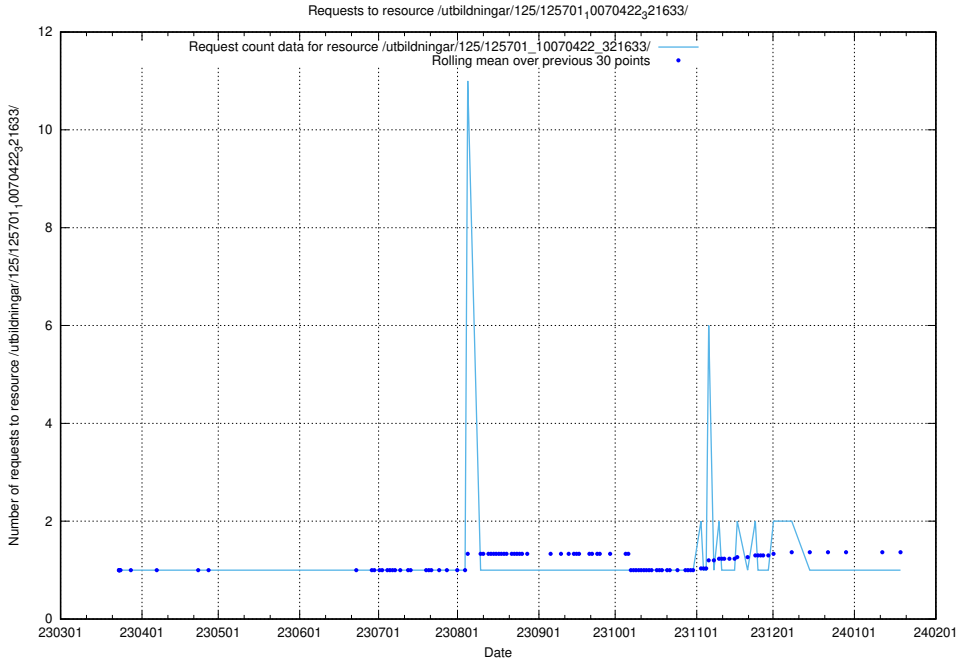

5.989 Usage of /utbildningar/125/125701_10070422_321633/

Here, we count the number of requests to resource /utbildningar/125/125701_10070422_321633/.