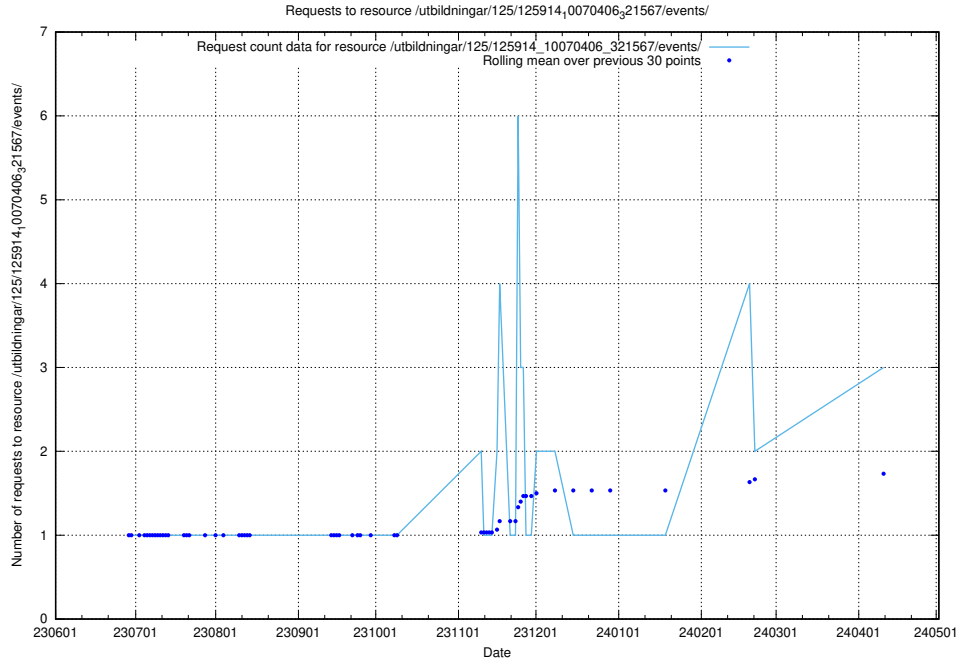

5.368 Usage of /utbildningar/125/125914_10070406_321567/events/

Here, we count the number of requests to resource /utbildningar/125/125914_10070406_321567/events/