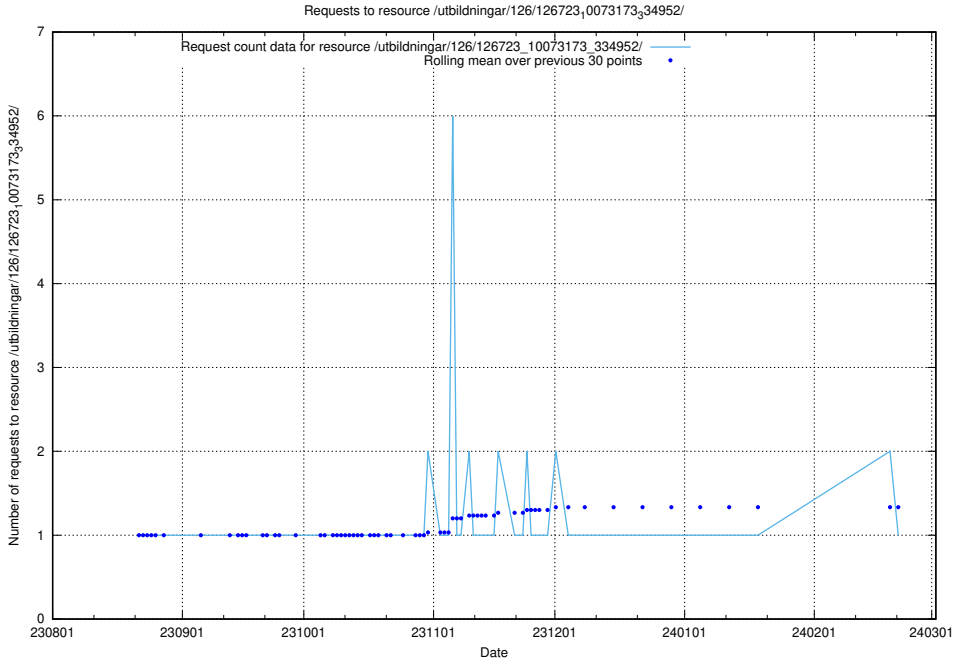

5.4718 Usage of /utbildningar/126/126723_10073173_334952/

Here, we count the number of requests to resource /utbildningar/126/126723_10073173_334952/.