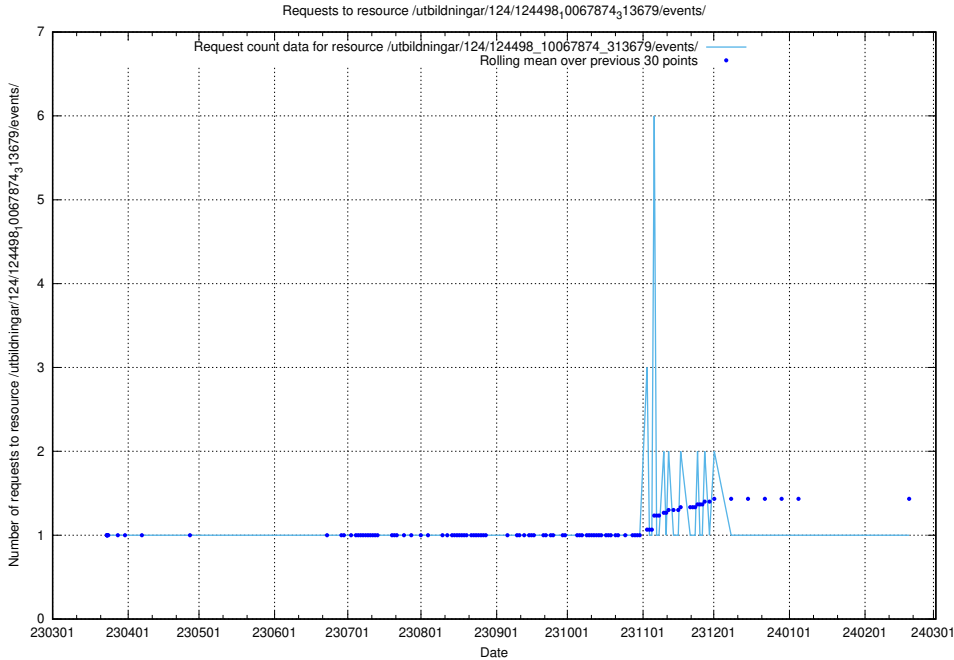

5.2614 Usage of /utbildningar/124/124498_10067874_313679/events/

Here, we count the number of requests to resource /utbildningar/124/124498_10067874_313679/events/

5.2615 Usage of /taxonomy/version/9/query/countries/