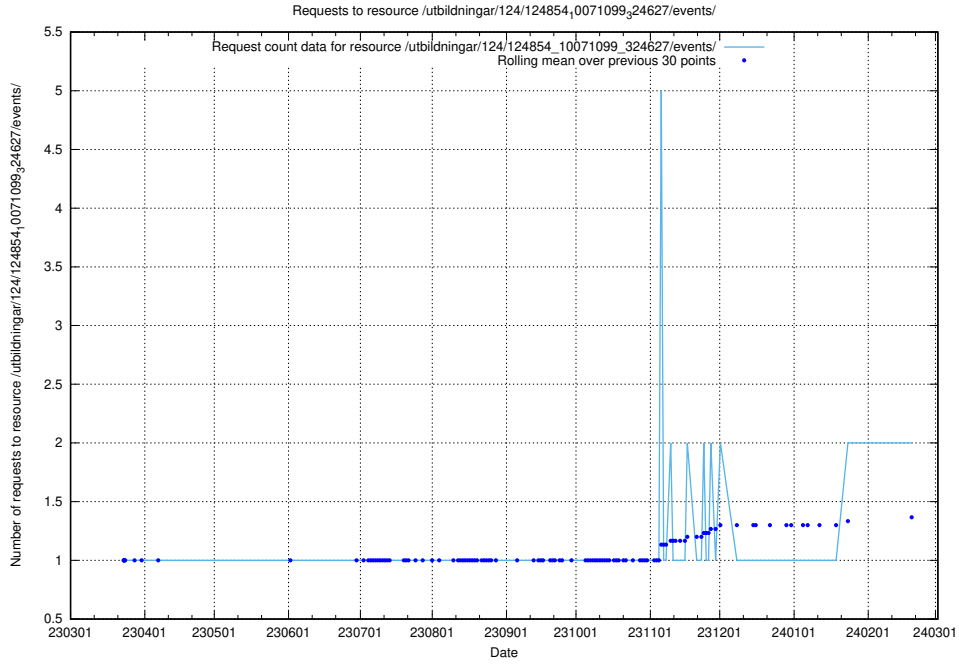

5.462 Usage of /utbildningar/124/124854_10071099_324627/events/

Here, we count the number of requests to resource /utbildningar/124/124854_10071099_324627/events/