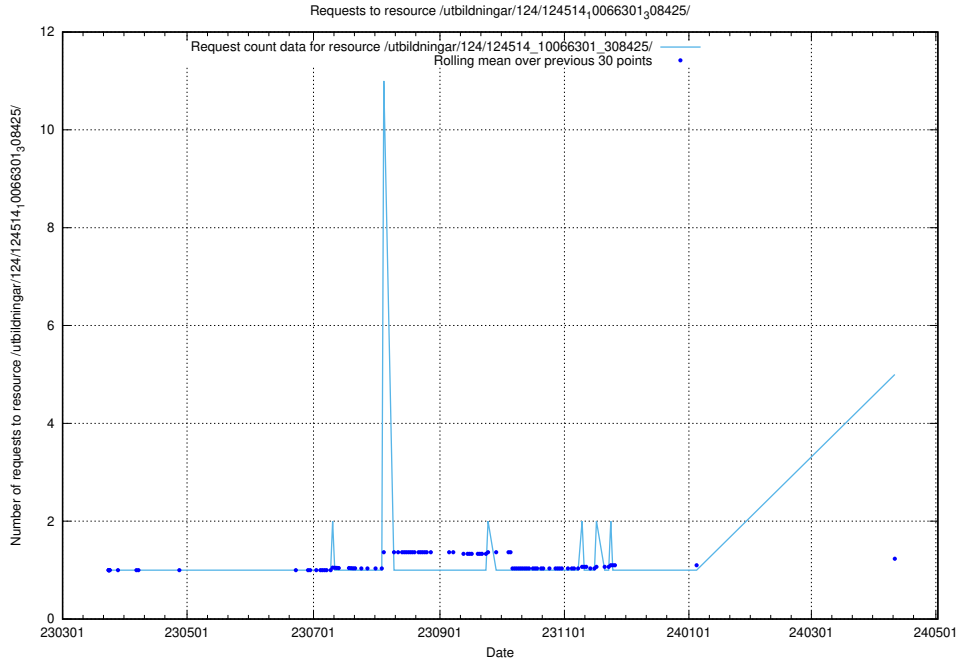

5.121 Usage of /utbildningar/124/124514_10066301_308425/

Here, we count the number of requests to resource /utbildningar/124/124514_10066301_308425/.