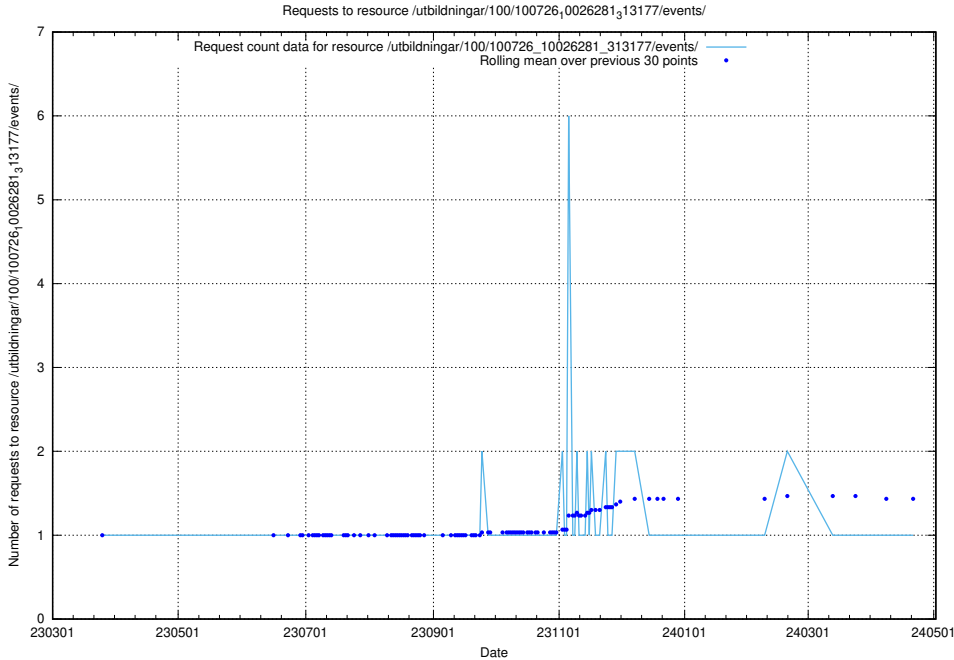

5.6057 Usage of /utbildningar/100/100726_10026281_313177/events/

Here, we count the number of requests to resource /utbildningar/100/100726_10026281_313177/events/