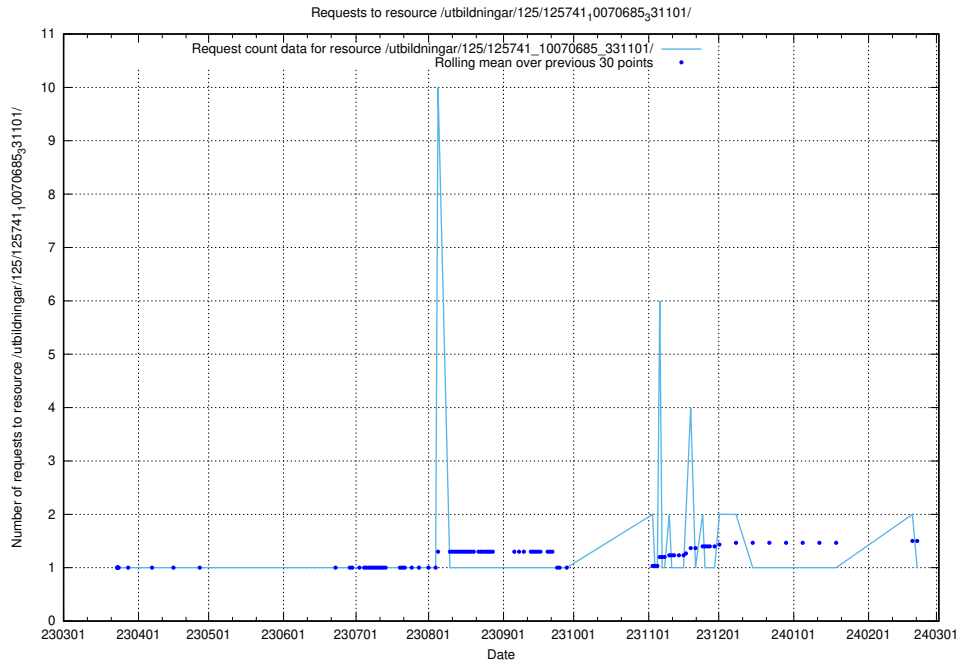

5.6477 Usage of /utbildningar/125/125741_10070685_331101/

Here, we count the number of requests to resource /utbildningar/125/125741_10070685_331101/.