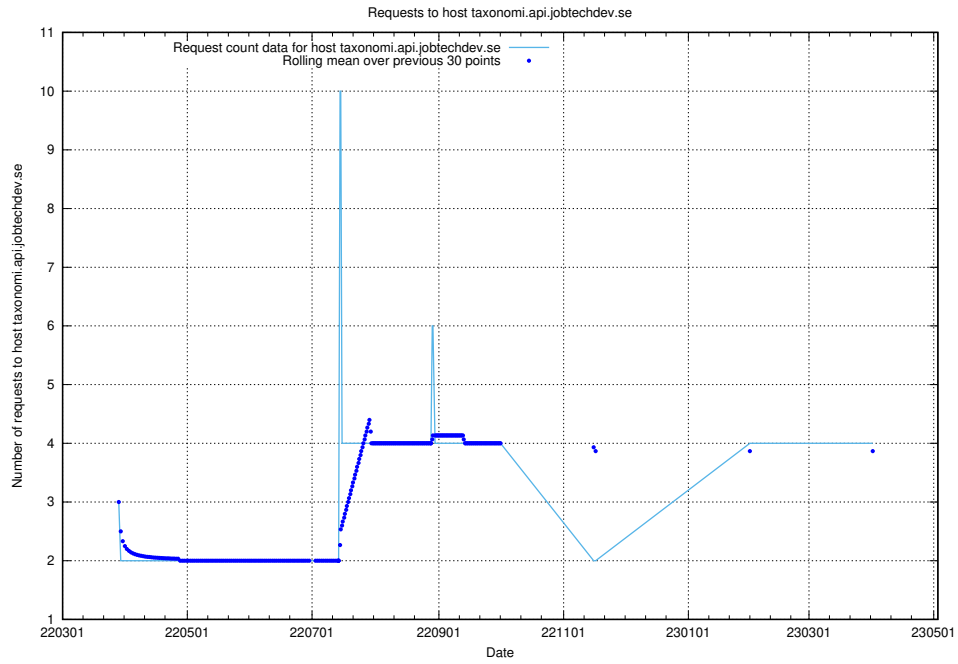

7.154 Usage of taxonomi.api.jobtechdev.se

Here, we count the number of requests to host taxonomi.api.jobtechdev.se.