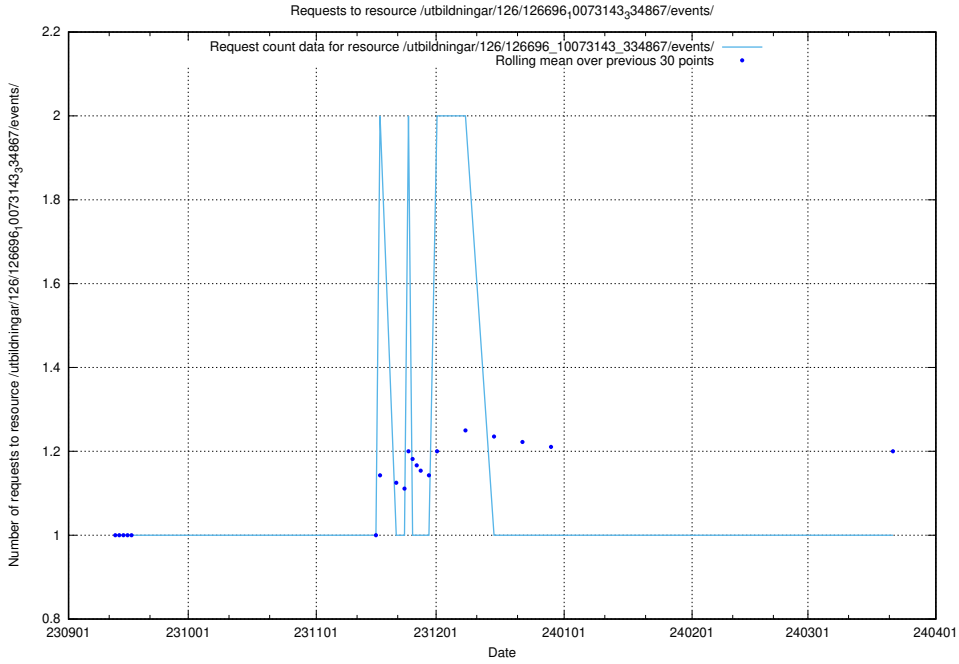

Here, we count the number of requests to resource /utbildningar/124/124519_10065852_297370/events/

5.4566 Usage of /utbildningar/126/126696_10073143_334867/events/

Here, we count the number of requests to resource /utbildningar/126/126696_10073143_334867/events/