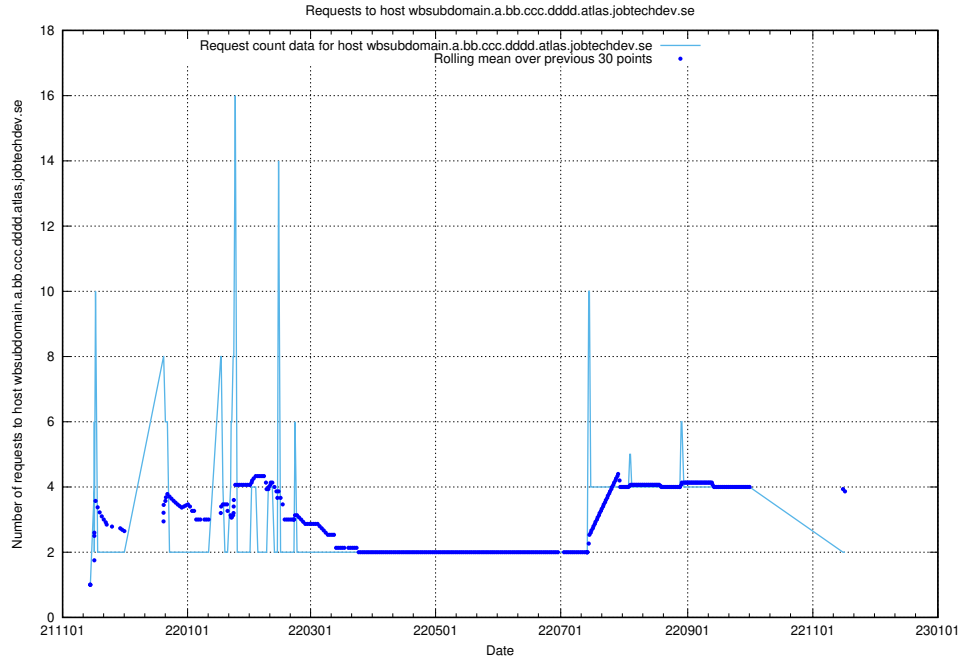

7.550 Usage of wbsubdomain.a.bb.ccc.dddd.atlas.jobtechdev.se

Here, we count the number of requests to host wbsubdomain.a.bb.ccc.dddd.atlas.jobtechdev.se.