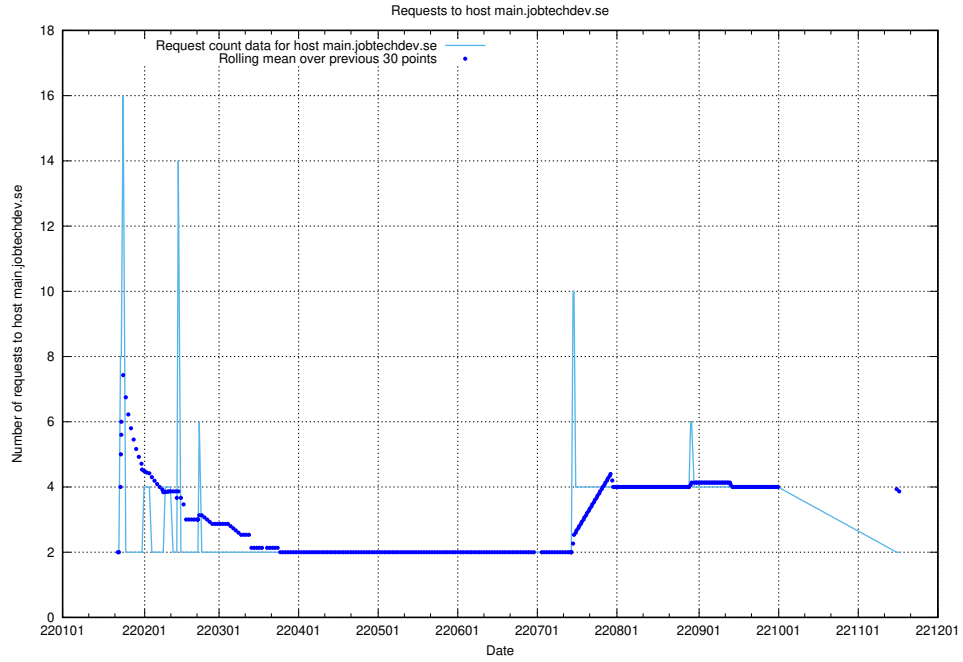

7.597 Usage of main.jobtechdev.se

Here, we count the number of requests to host main.jobtechdev.se.