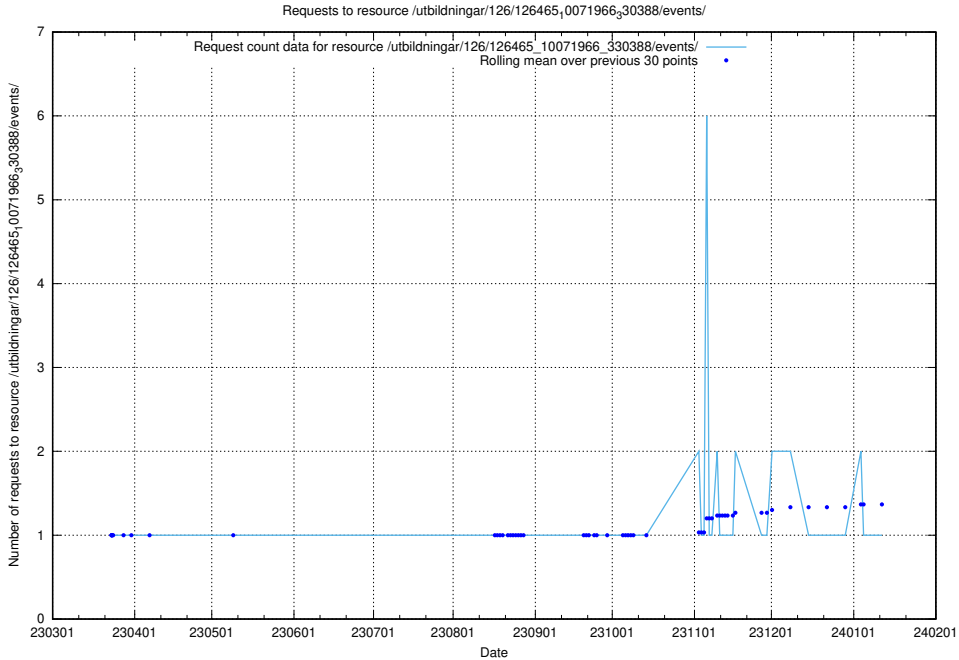

5.6417 Usage of /utbildningar/126/126465_10071966_330388/events/

Here, we count the number of requests to resource /utbildningar/126/126465_10071966_330388/events/