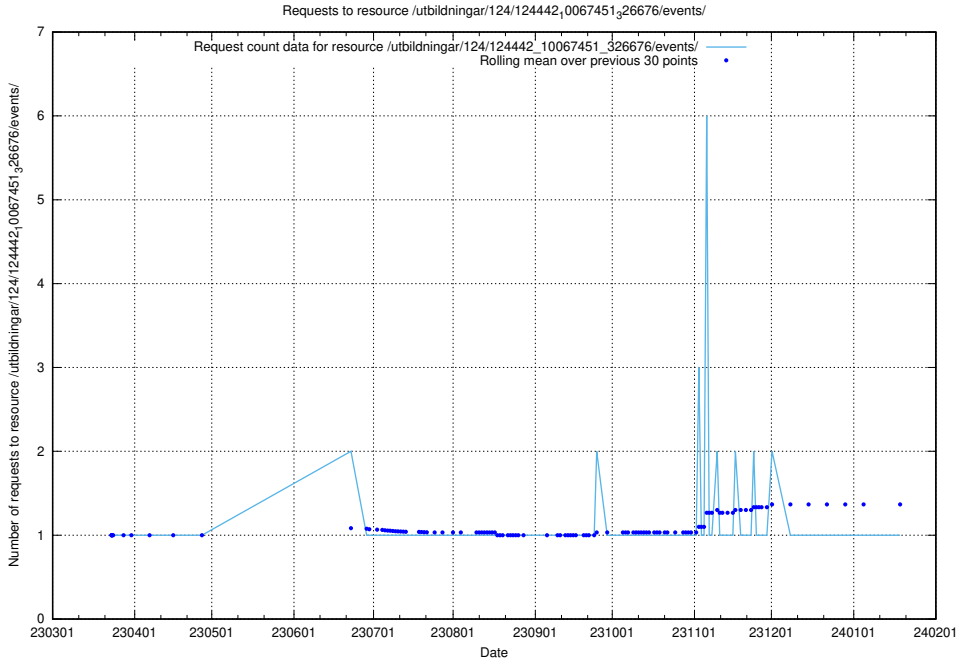

5.3488 Usage of /utbildningar/124/124442_10067451_326676/events/

Here, we count the number of requests to resource /utbildningar/124/124442_10067451_326676/events/