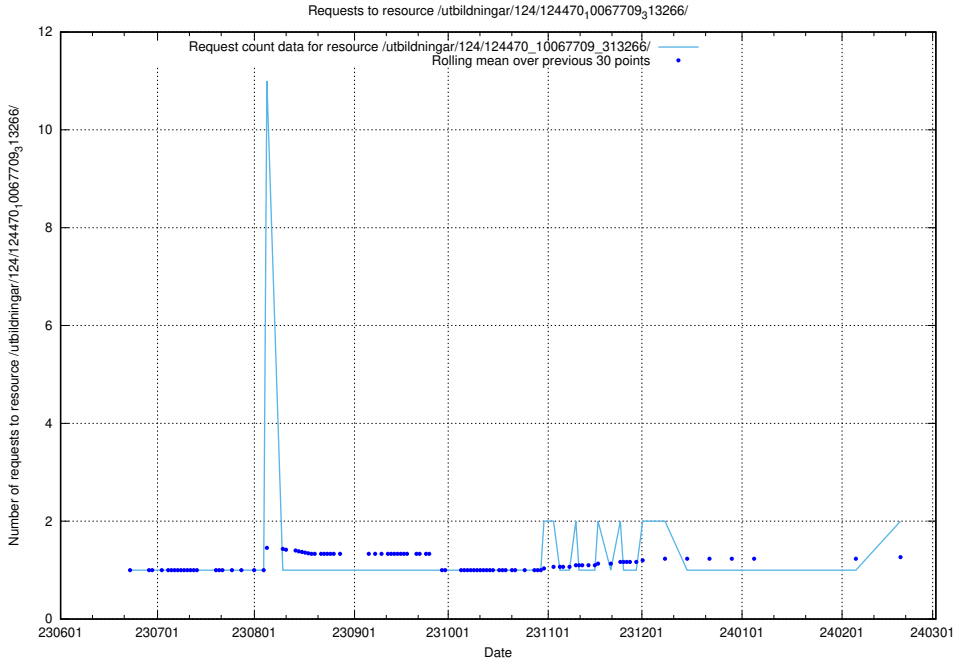

5.838 Usage of /utbildningar/124/124470_10067709_313266/

Here, we count the number of requests to resource /utbildningar/124/124470_10067709_313266/.