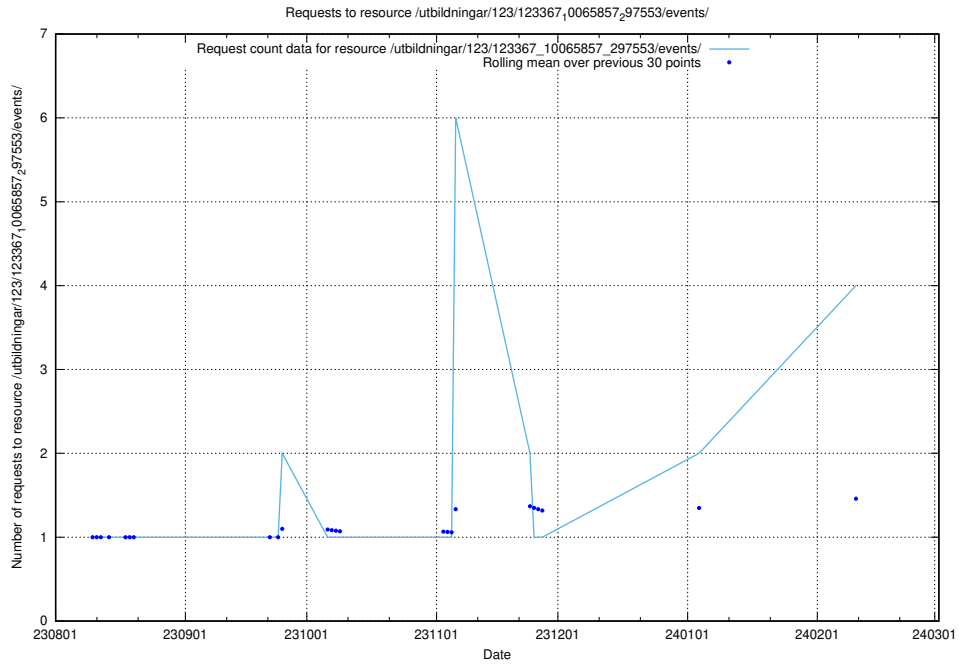

5.212 Usage of /utbildningar/123/123367_10065857_297553/events/

Here, we count the number of requests to resource /utbildningar/123/123367_10065857_297553/events/