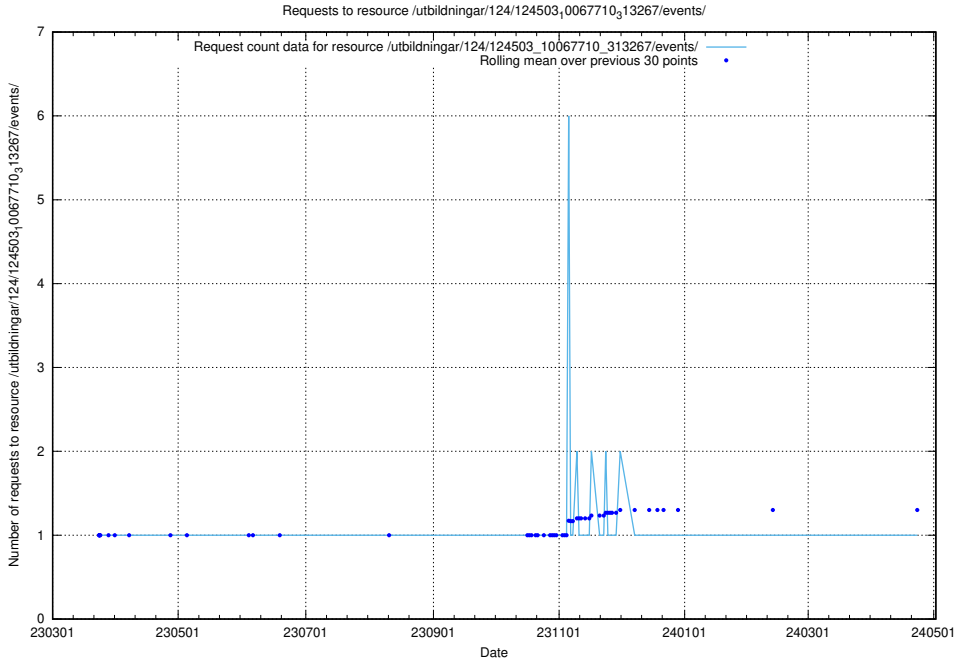

Here, we count the number of requests to resource /utbildningar/utb_emil/126/126696_10073420_337043/

5.2112 Usage of /utbildningar/124/124503_10067710_313267/events/

Here, we count the number of requests to resource /utbildningar/124/124503_10067710_313267/events/