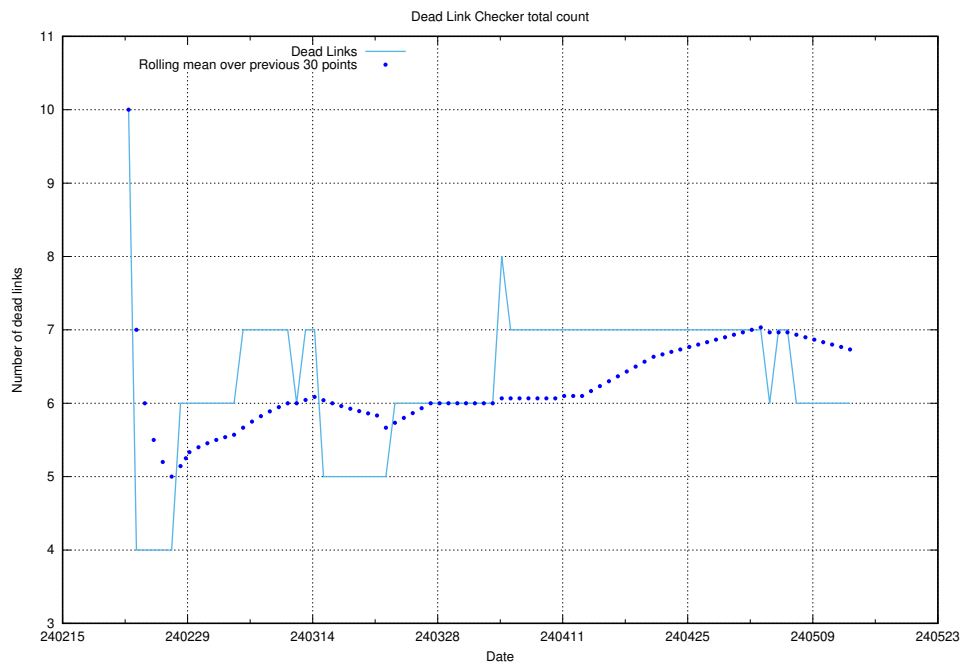

A graph of the servers in AWS region eu-north-1.

3 Dead Link Checker

The [Dead Link Checker](#)⁴ scans JobTech’s web pages for dead html links, and reports the count here.

3.1 Total count of dead links

Here is presented the total number of found dead links across all pages.