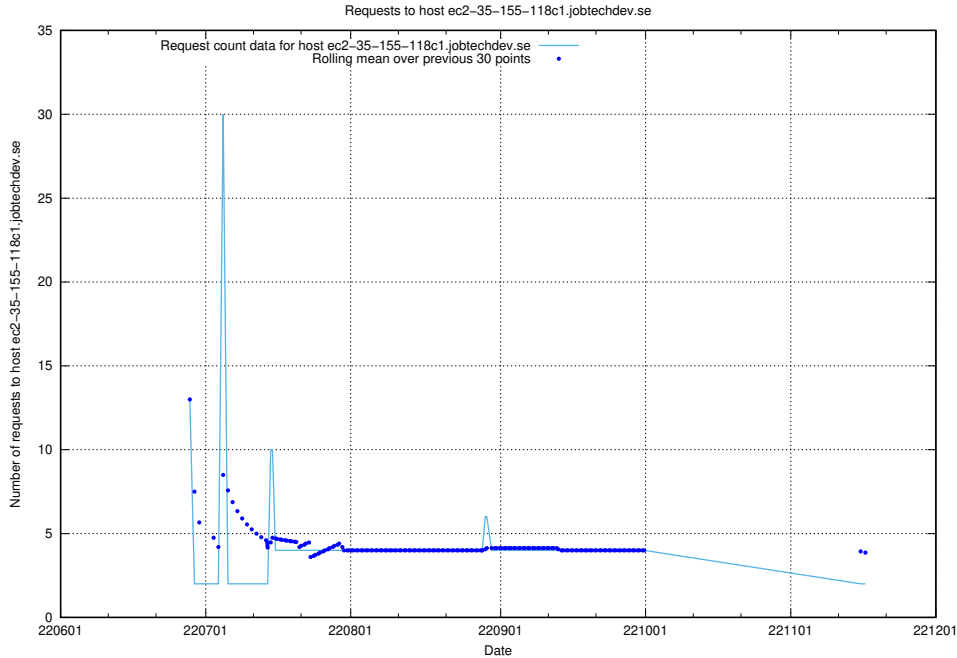

7.398 Usage of ec2-35-155-118c1.jobtechdev.se

Here, we count the number of requests to host ec2-35-155-118c1.jobtechdev.se.