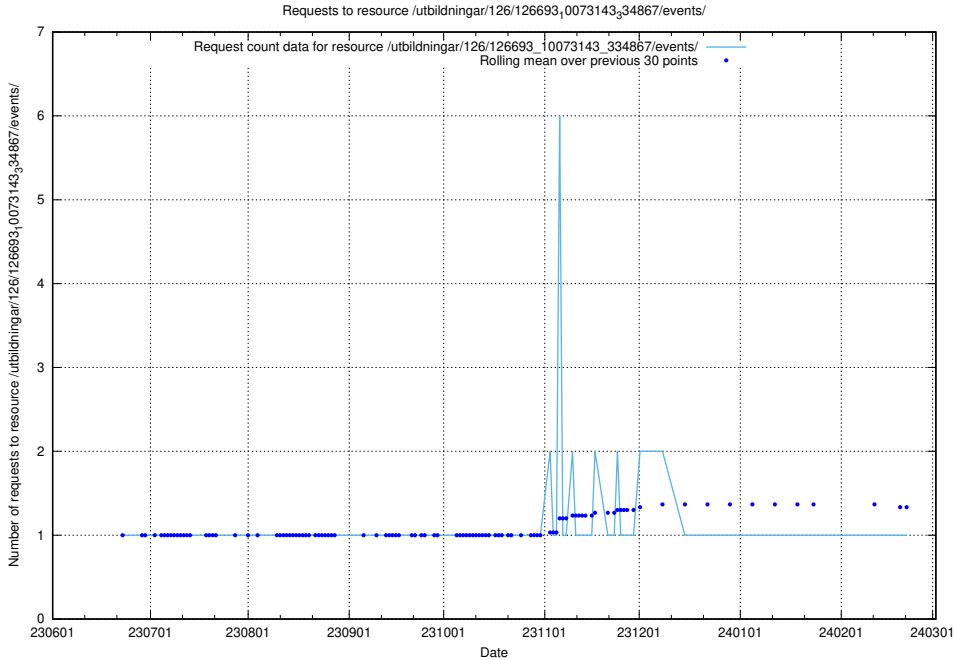

5.5620 Usage of /utbildningar/126/126693_10073143_334867/events/

Here, we count the number of requests to resource /utbildningar/126/126693_10073143_334867/events/