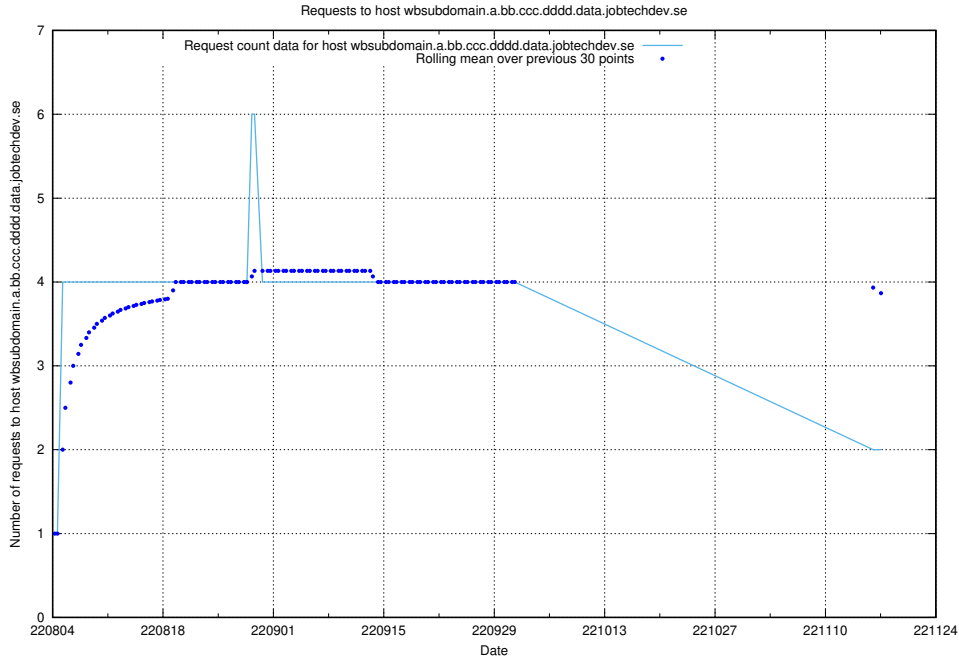

7.354 Usage of wbsubdomain.a.bb.ccc.dddd.data.jobtechdev.se

Here, we count the number of requests to host wbsubdomain.a.bb.ccc.dddd.data.jobtechdev.se.