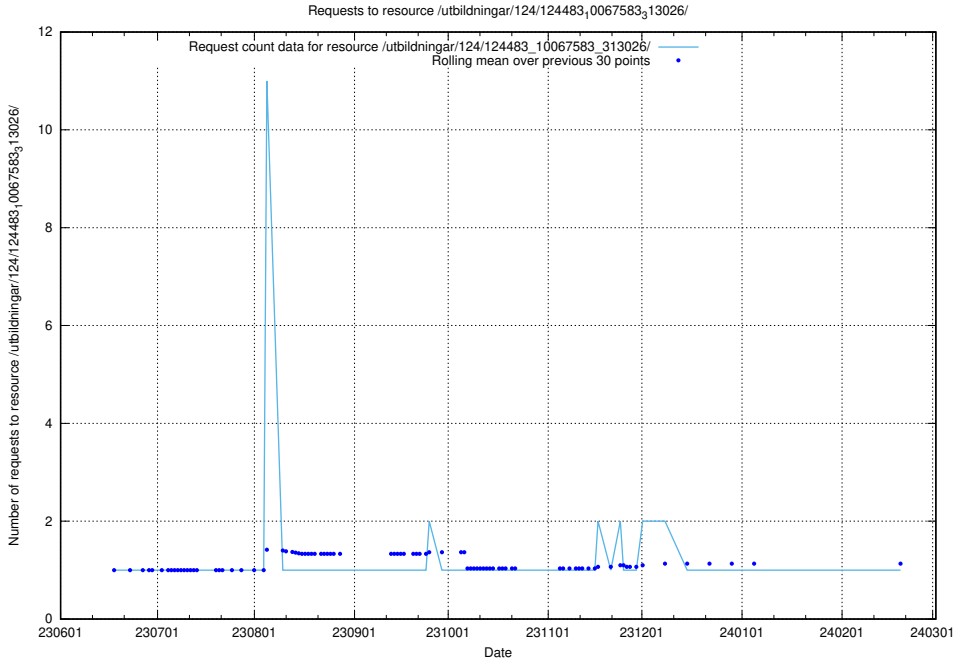

5.5838 Usage of /utbildningar/124/124483_10067583_313026/

Here, we count the number of requests to resource /utbildningar/124/124483_10067583_313026/.