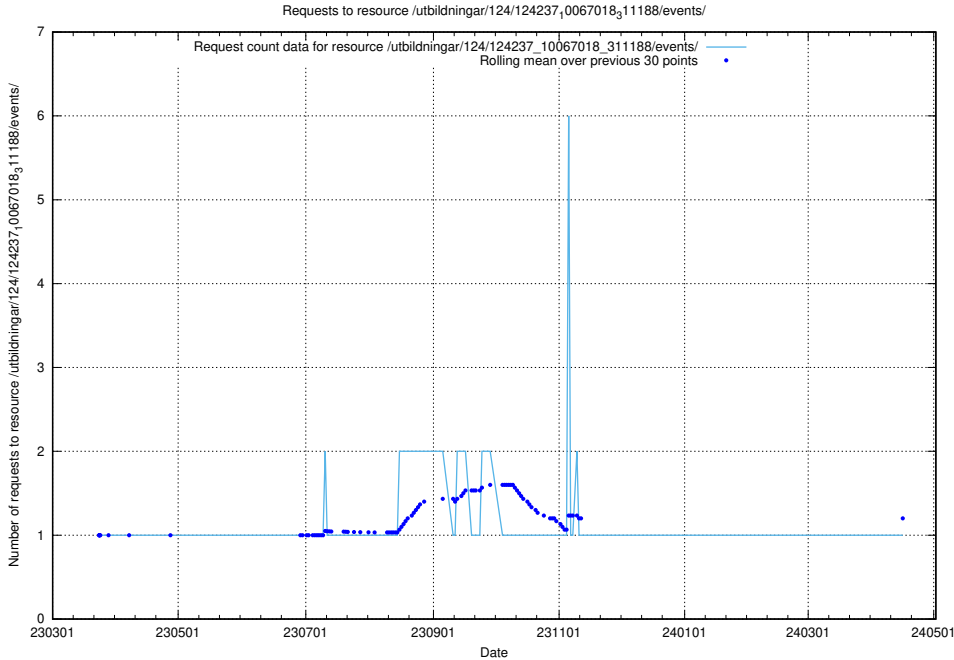

5.3995 Usage of /utbildningar/124/124237_10067018_311188/events/

Here, we count the number of requests to resource /utbildningar/124/124237_10067018_311188/events/