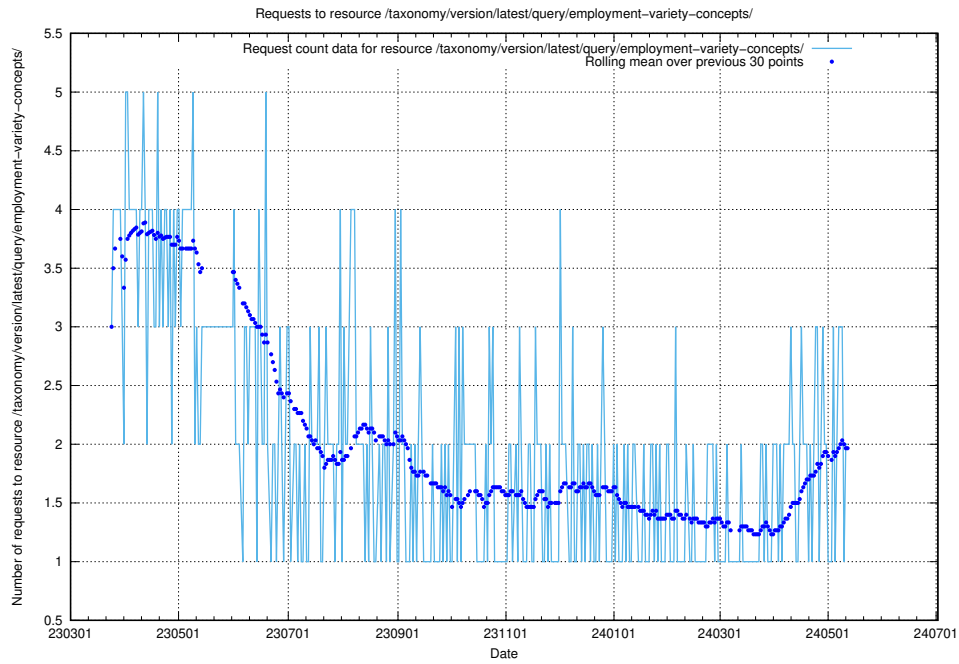

5.884 Usage of /taxonomy/version/latest/query/employment-variety-concepts/

Here, we count the number of requests to resource /taxonomy/version/latest/query/employment-variety-concepts/.