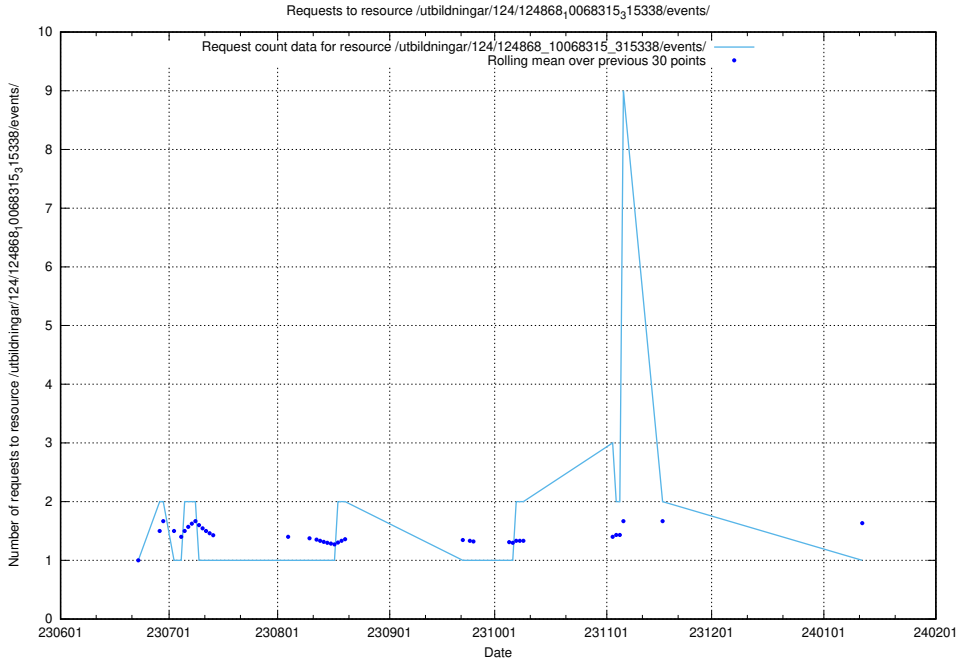

Here, we count the number of requests to resource /utbildningar/124/124934_10068237_314953/.

5.5714 Usage of /utbildningar/124/124868_10068315_315338/events/

Here, we count the number of requests to resource /utbildningar/124/124868_10068315_315338/events/