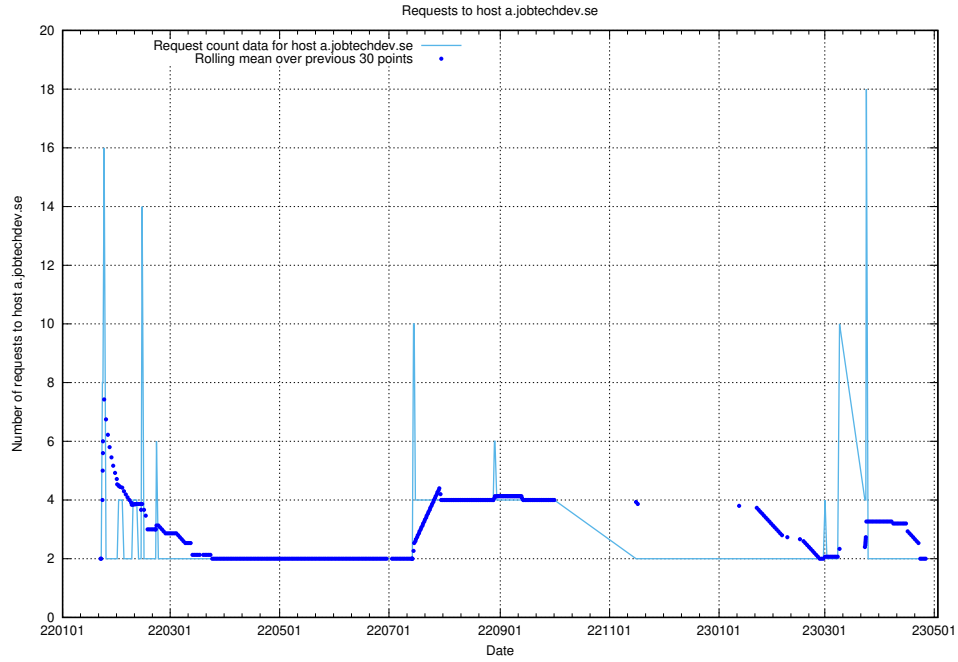

Here, we count the number of requests to host accounting.jobtechdev.se.

7.265 Usage of a.jobtechdev.se

Here, we count the number of requests to host a.jobtechdev.se.

7.266 Usage of game.jobtechdev.se

Here, we count the number of requests to host game.jobtechdev.se.