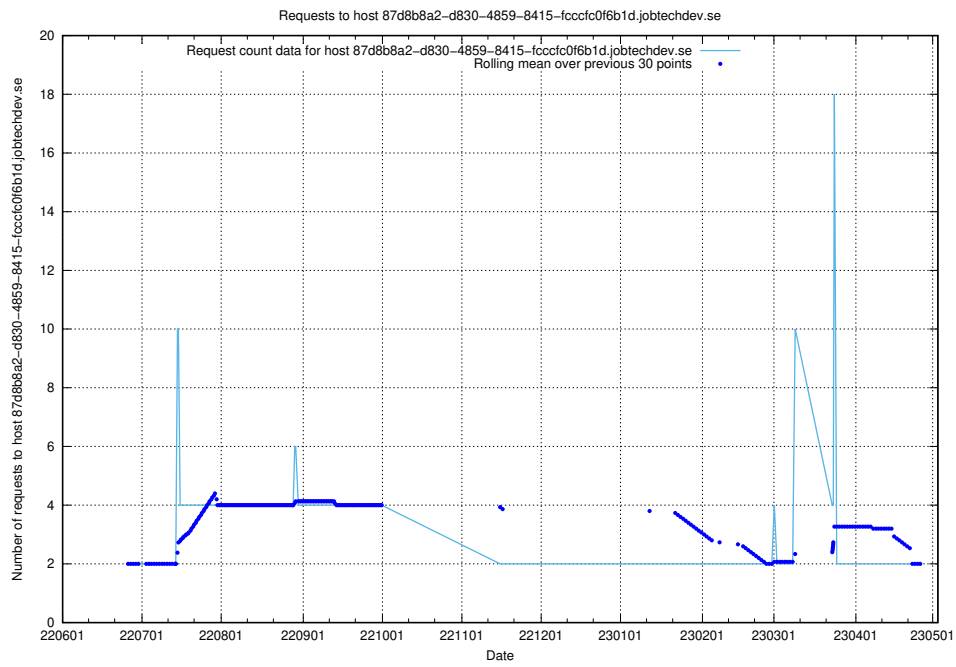

7.400 Usage of 87d8b8a2-d830-4859-8415-fccfc0f6b1d.jobtechdev.se

Here, we count the number of requests to host 87d8b8a2-d830-4859-8415-fccfc0f6b1d.jobtechdev.se.