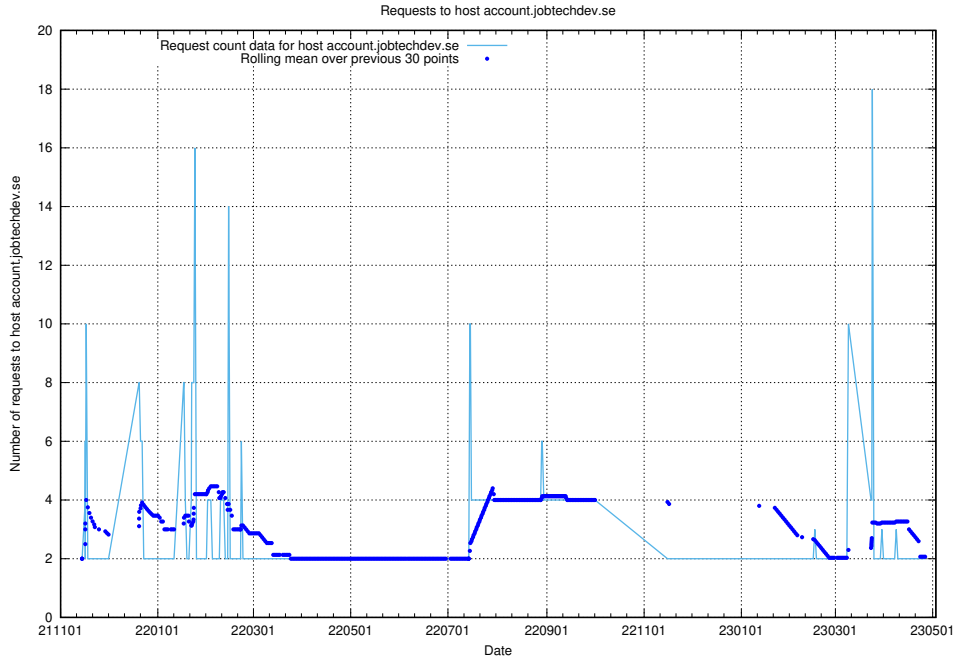

7.300 Usage of account.jobtechdev.se

Here, we count the number of requests to host account.jobtechdev.se.