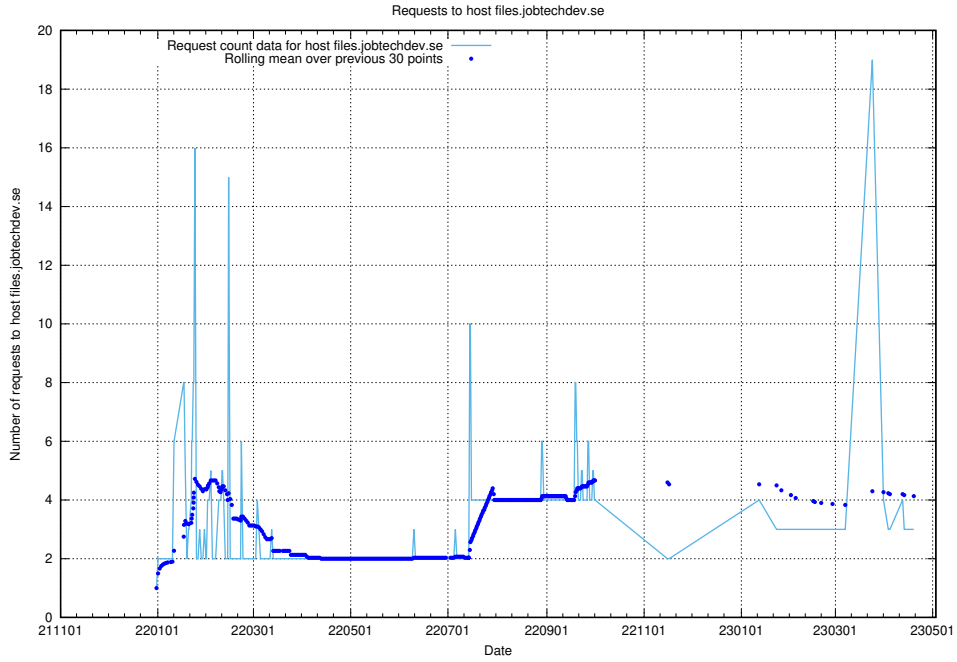

7.194 Usage of portal.jobtechdev.se

Here, we count the number of requests to host portal.jobtechdev.se.

7.195 Usage of panel.jobtechdev.se

Here, we count the number of requests to host panel.jobtechdev.se.