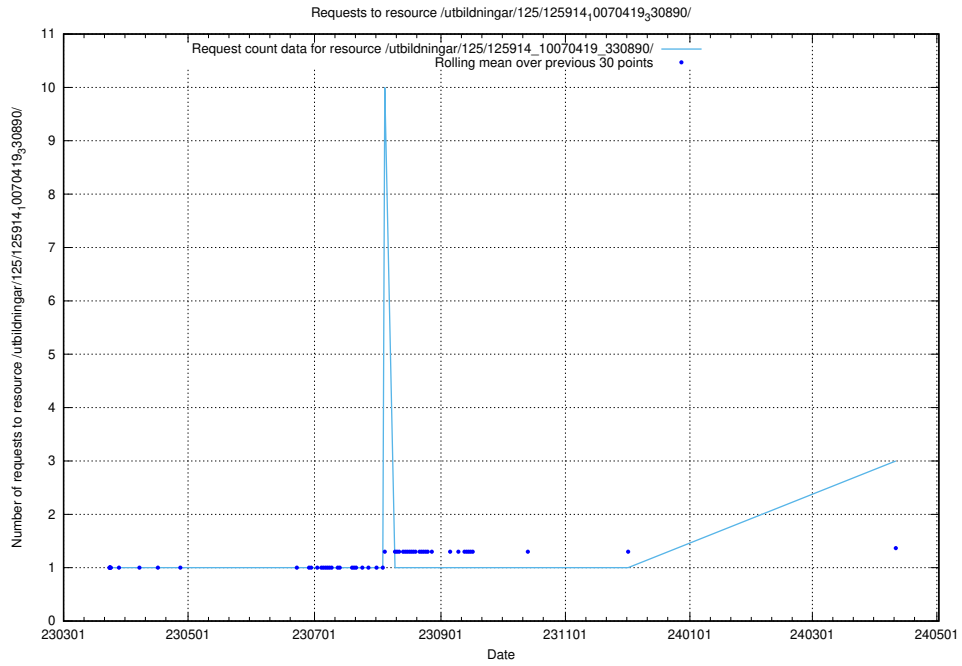

5.429 Usage of /utbildningar/125/125914_10070419_330890/

Here, we count the number of requests to resource /utbildningar/125/125914_10070419_330890/.