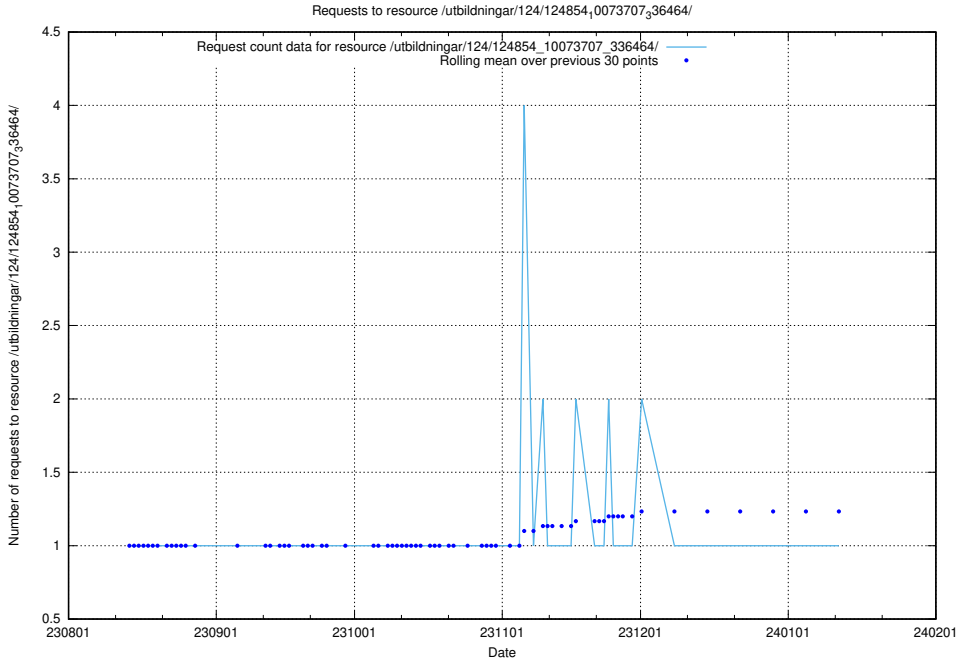

5.4776 Usage of /utbildningar/124/124854_10073707_336464/

Here, we count the number of requests to resource /utbildningar/124/124854_10073707_336464/.