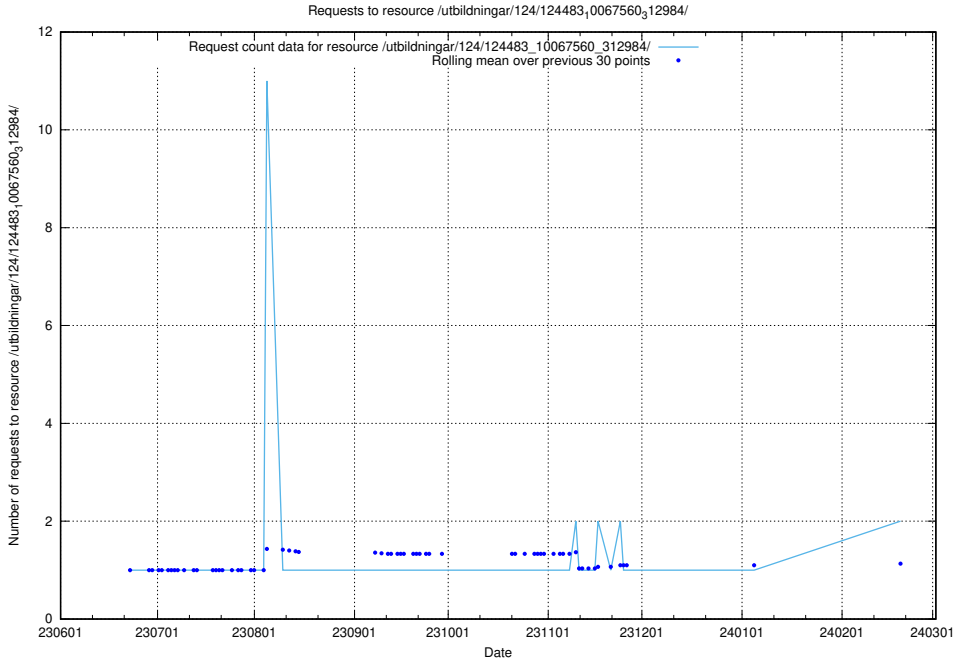

5.833 Usage of /utbildningar/124/124483_10067560_312984/

Here, we count the number of requests to resource /utbildningar/124/124483_10067560_312984/.