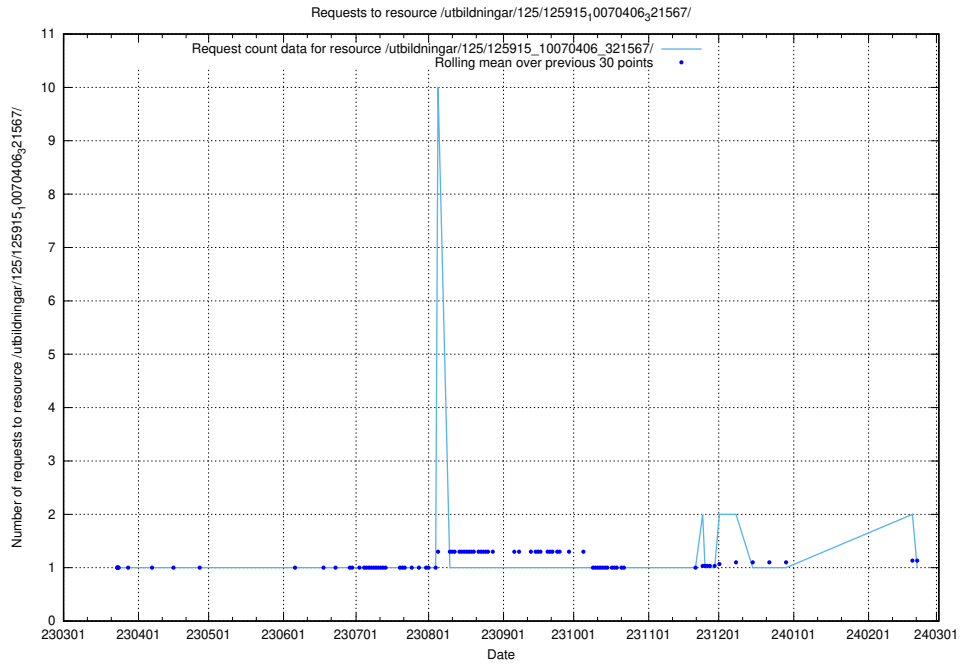

5.6446 Usage of /utbildningar/125/125915_10070406_321567/

Here, we count the number of requests to resource /utbildningar/125/125915_10070406_321567/.