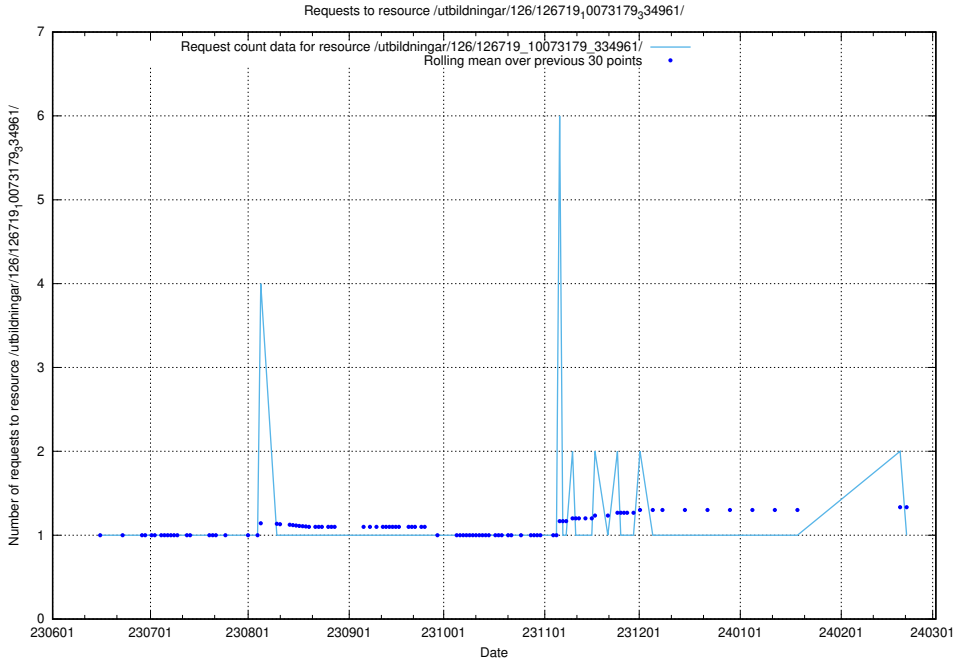

5.5848 Usage of /utbildningar/126/126719_10073179_334961/

Here, we count the number of requests to resource /utbildningar/126/126719_10073179_334961/.