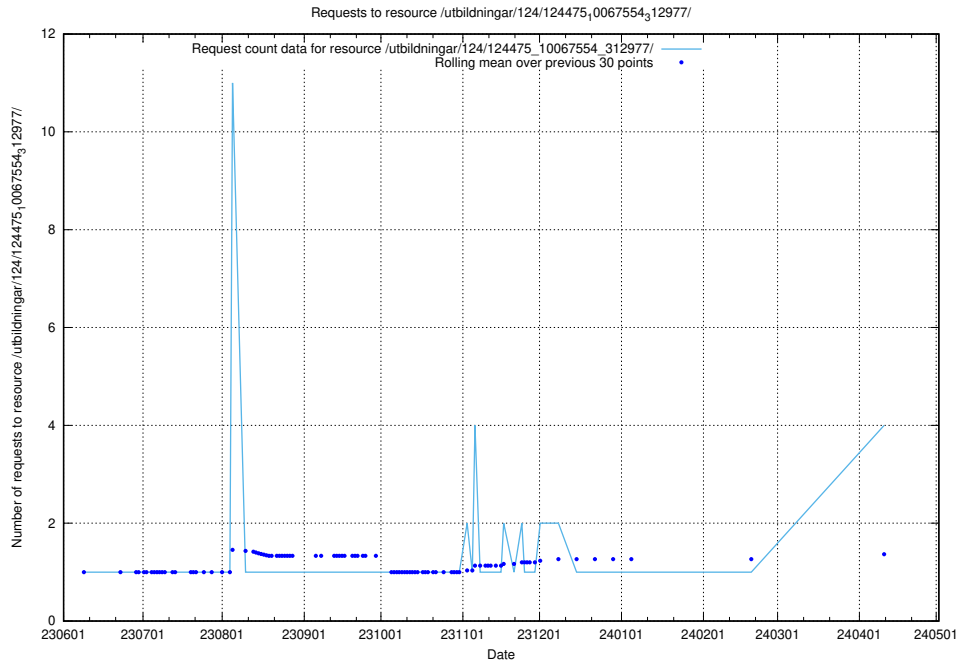

5.231 Usage of /utbildningar/124/124475_10067554_312977/

Here, we count the number of requests to resource /utbildningar/124/124475_10067554_312977/.