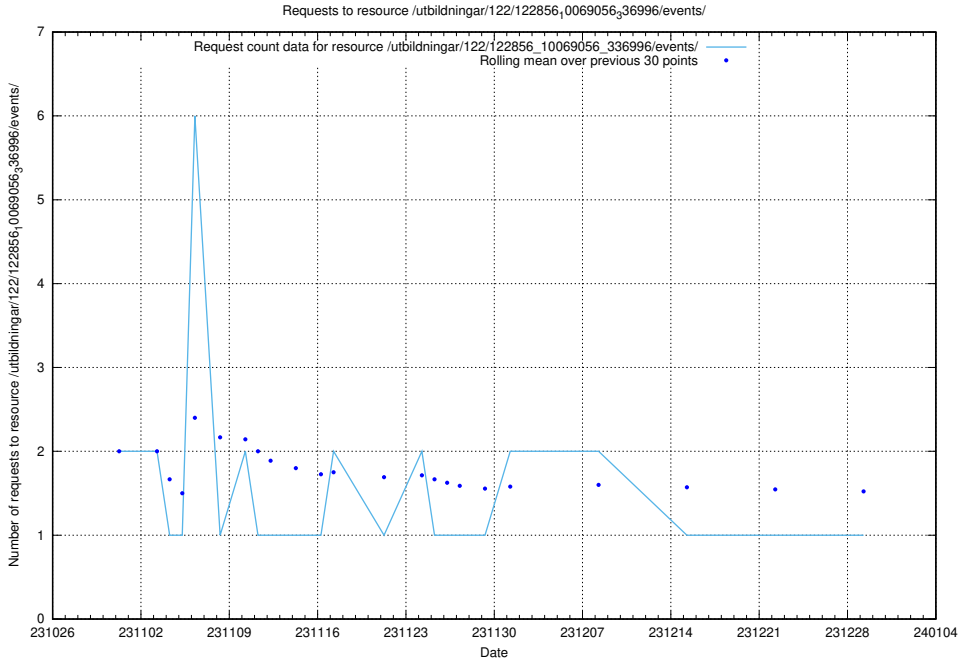

Here, we count the number of requests to resource /utbildningar/127/127012_10074034_337034/events/

5.4148 Usage of /utbildningar/122/122856_10069056_336996/events/

Here, we count the number of requests to resource /utbildningar/122/122856_10069056_336996/events/