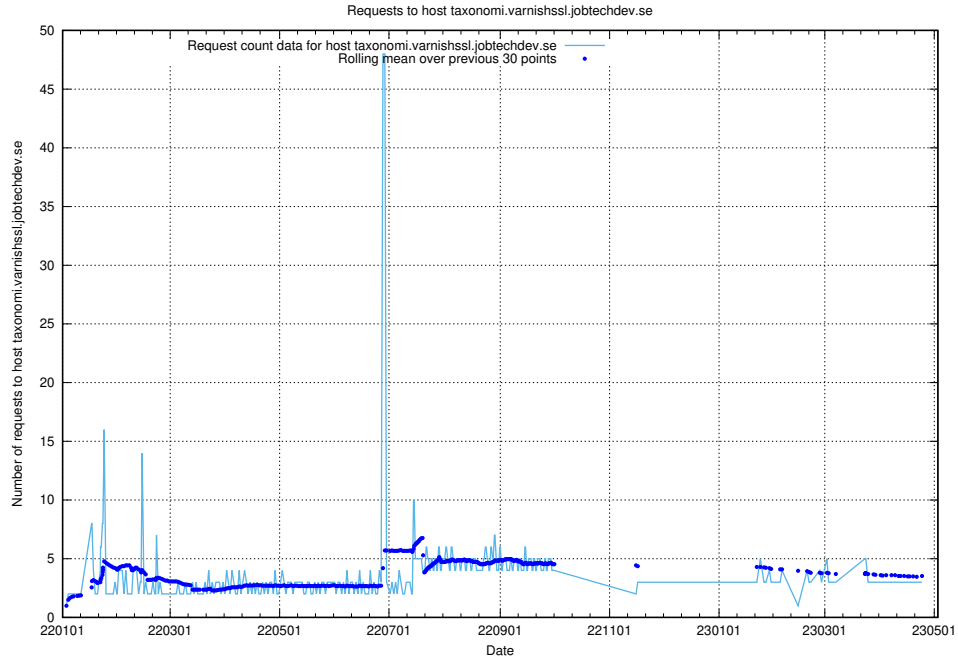

7.180 Usage of `taxonomi.varnishssl.jobtechdev.se`

Here, we count the number of requests to host `taxonomi.varnishssl.jobtechdev.se`.