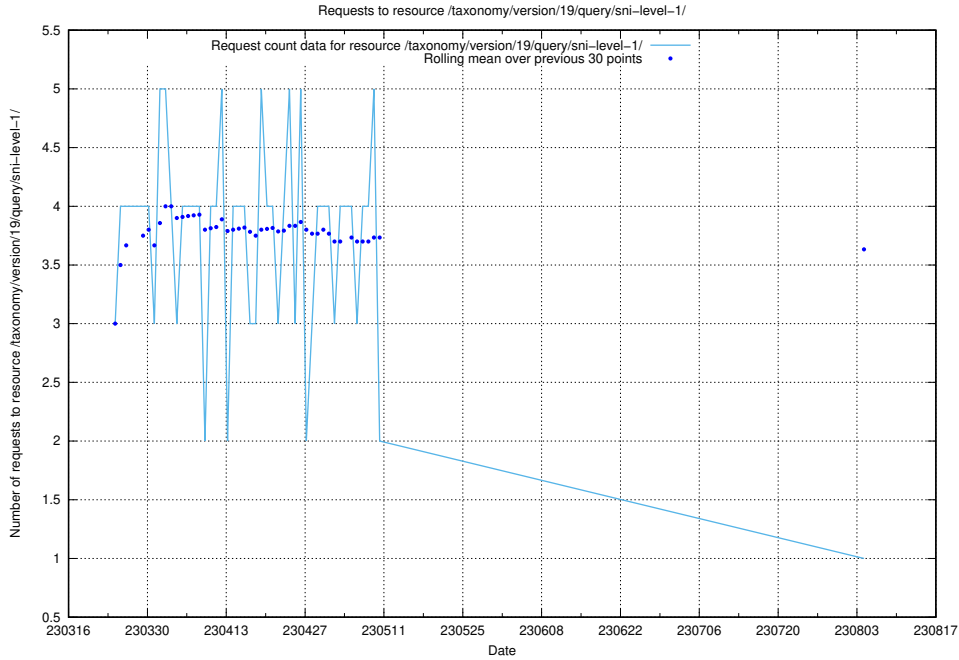

5.6134 Usage of /taxonomy/version/19/query/sni-level-1/

Here, we count the number of requests to resource /taxonomy/version/19/query/sni-level-1/.