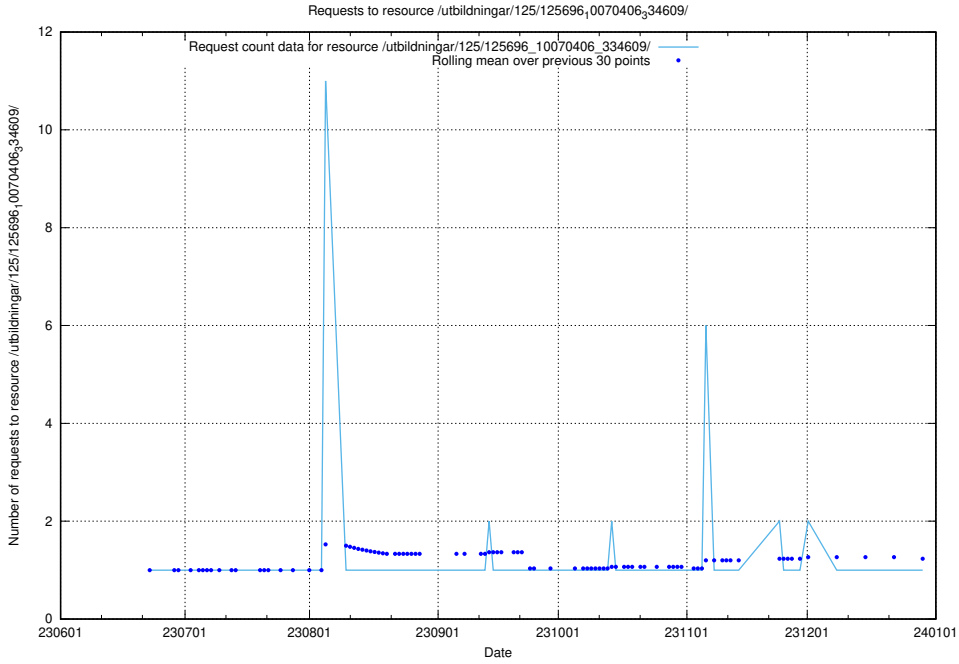

5.5693 Usage of /utbildningar/125/125696_10070406_334609/

Here, we count the number of requests to resource /utbildningar/125/125696_10070406_334609/.