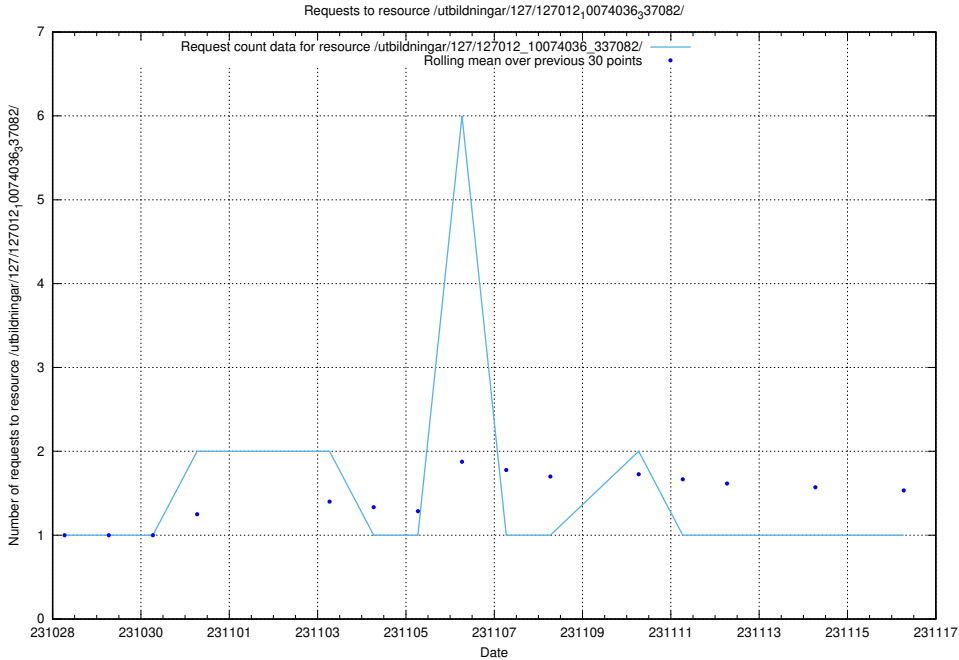

Here, we count the number of requests to resource /utbildningar/124/124494_10067678_313200/events/

5.4171 Usage of /utbildningar/127/127012_10074036_337082/

Here, we count the number of requests to resource /utbildningar/127/127012_10074036_337082/.