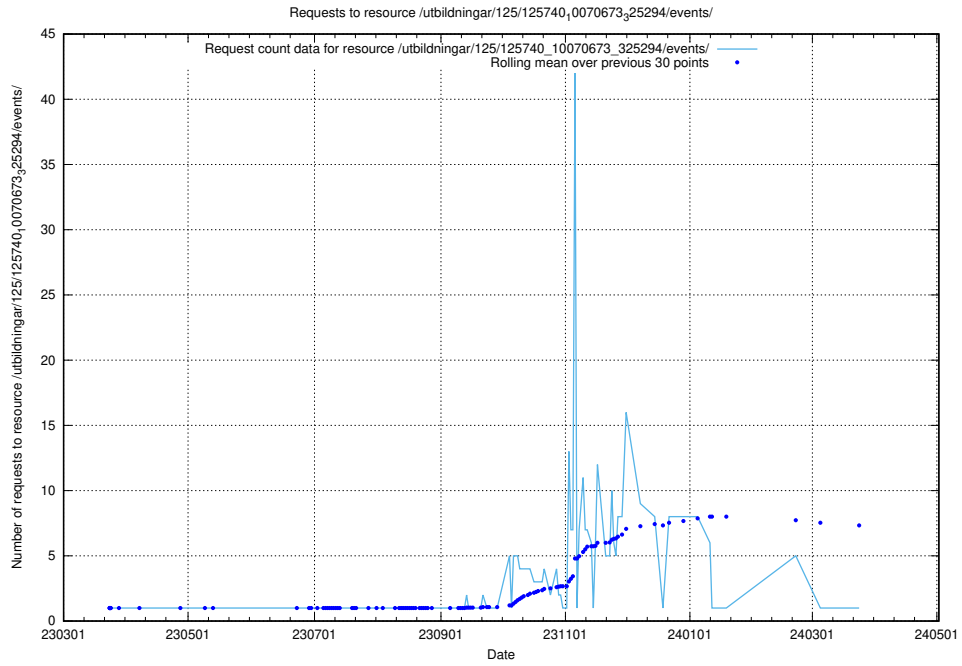

5.963 Usage of /utbildningar/125/125740_10070673_325294/events/

Here, we count the number of requests to resource /utbildningar/125/125740_10070673_325294/events/