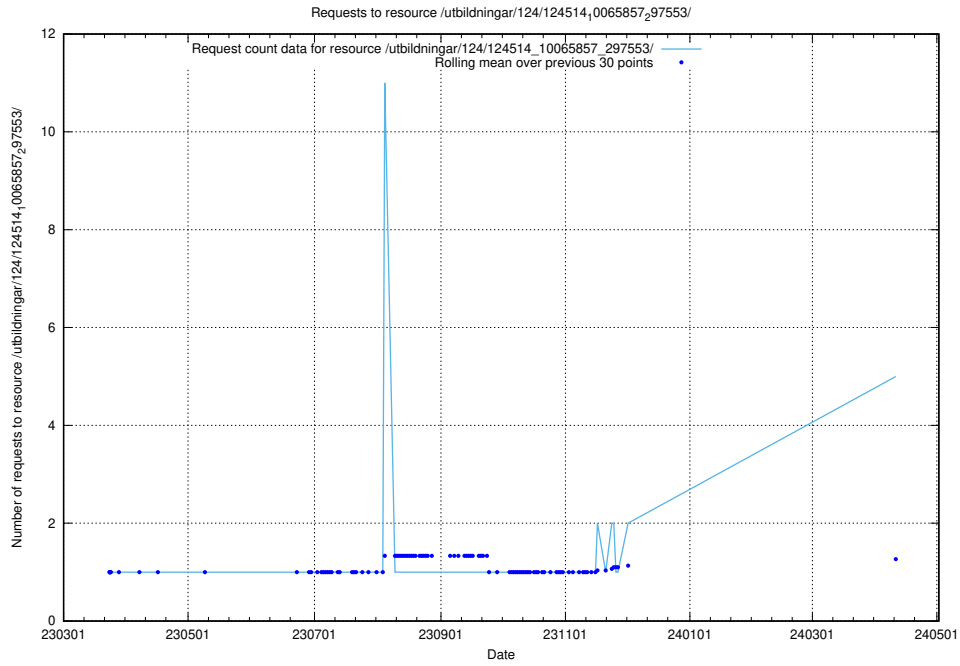

5.124 Usage of /utbildningar/124/124514_10065857_297553/

Here, we count the number of requests to resource /utbildningar/124/124514_10065857_297553/.