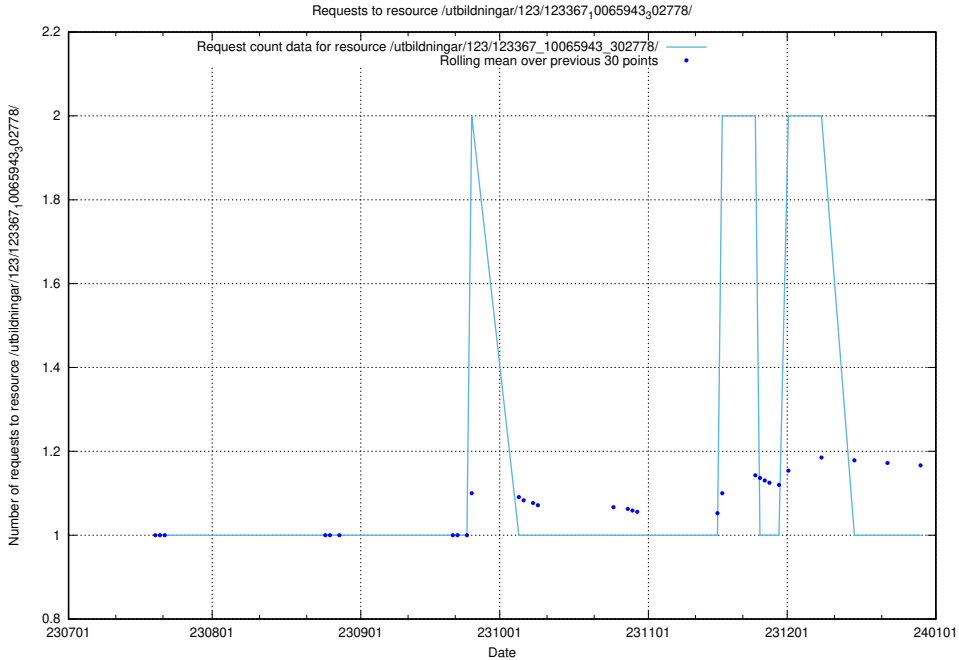

5.4977 Usage of /utbildningar/123/123367_10065943_302778/

Here, we count the number of requests to resource /utbildningar/123/123367_10065943_302778/.