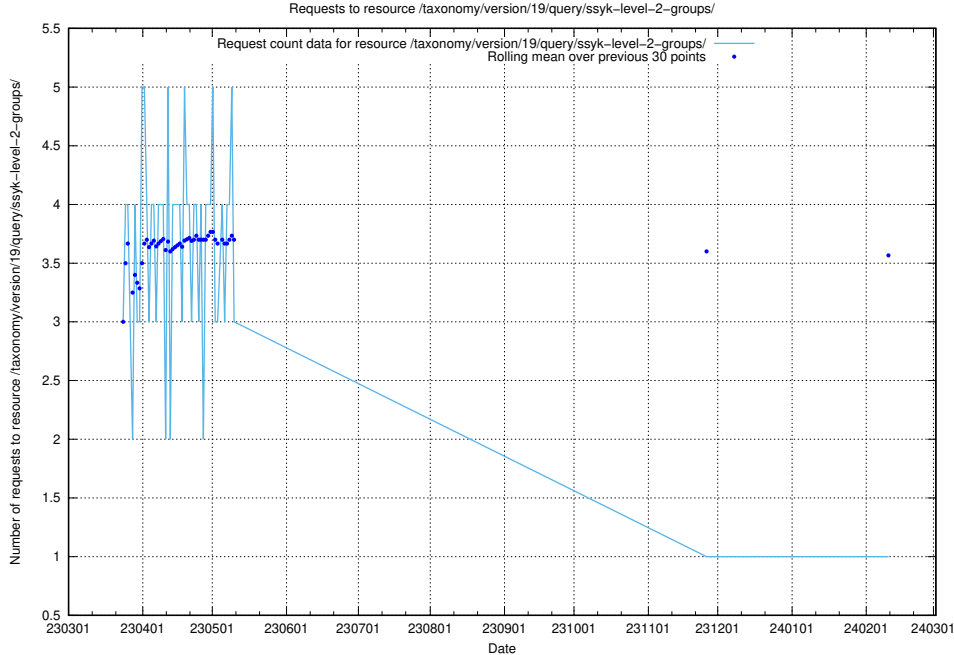

5.6128 Usage of /taxonomy/version/19/query/ssyk-level-2-groups/

Here, we count the number of requests to resource /taxonomy/version/19/query/ssyk-level-2-groups/.