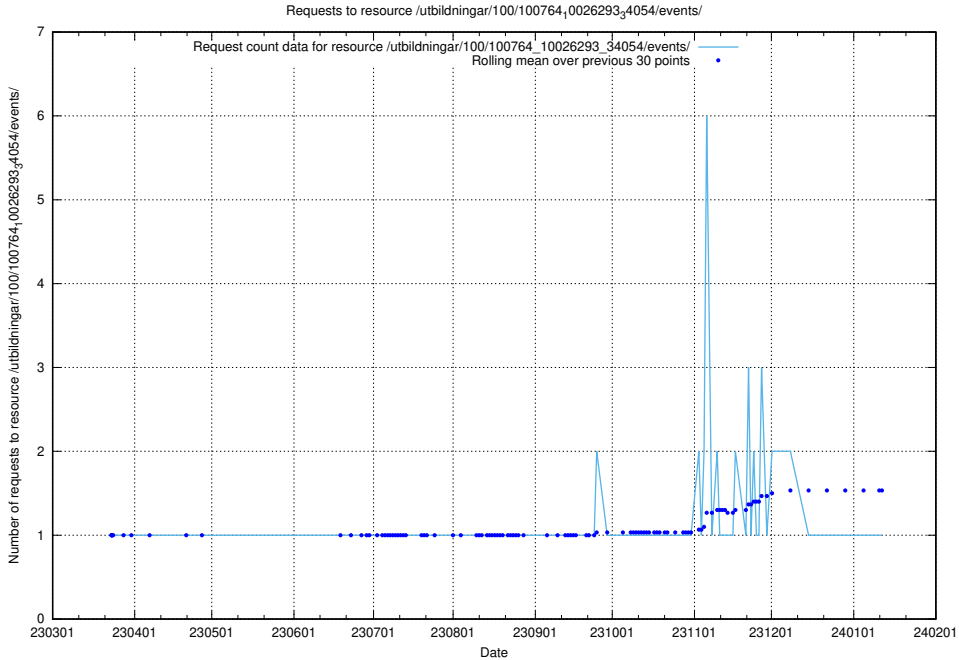

5.5512 Usage of /utbildningar/100/100764_10026293_34054/events/

Here, we count the number of requests to resource /utbildningar/100/100764_10026293_34054/events/.