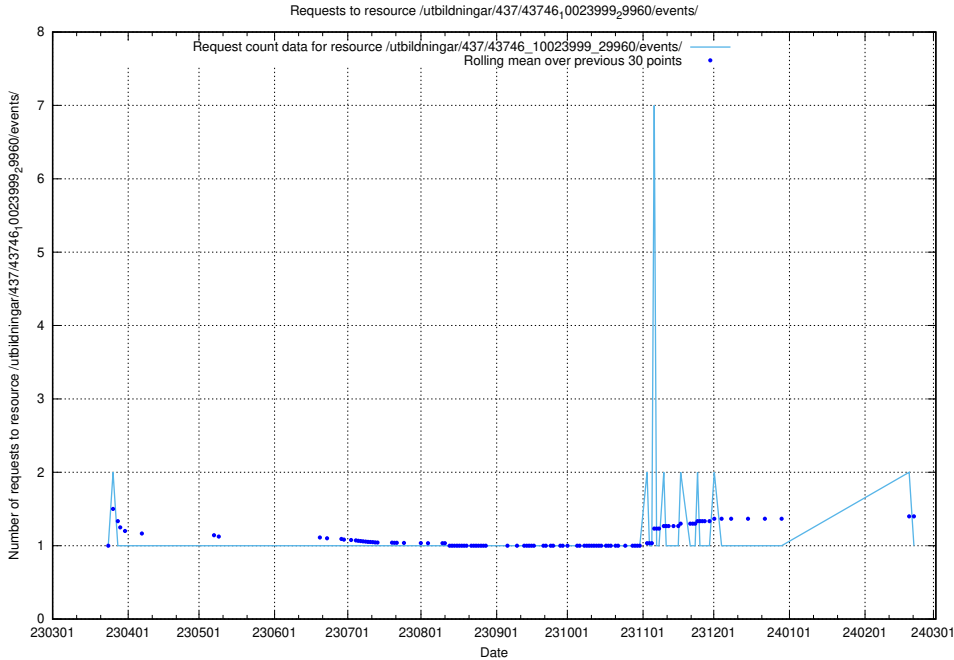

5.6200 Usage of /utbildningar/437/43746_10023999_29960/events/

Here, we count the number of requests to resource /utbildningar/437/43746_10023999_29960/events/.