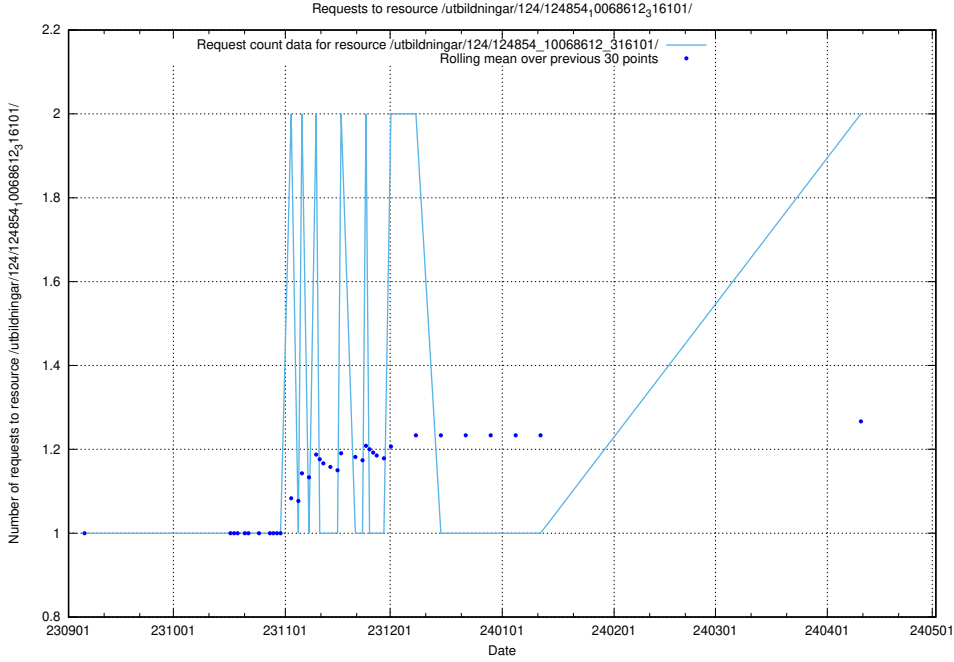

5.728 Usage of /utbildningar/124/124854_10068612_316101/

Here, we count the number of requests to resource /utbildningar/124/124854_10068612_316101/.