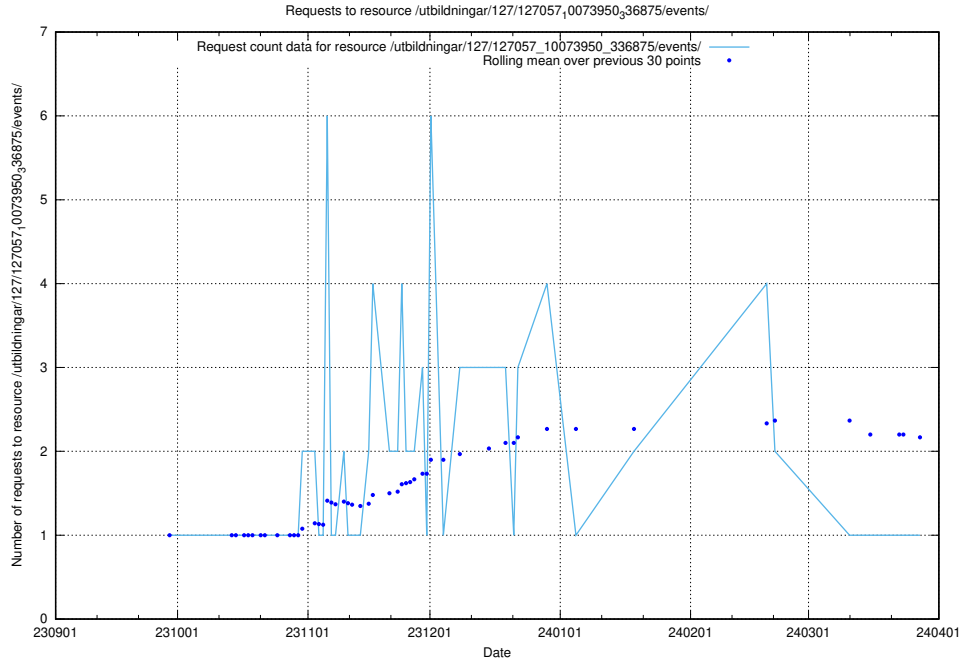

5.4425 Usage of /utbildningar/127/127057_10073950_336875/events/

Here, we count the number of requests to resource /utbildningar/127/127057_10073950_336875/events/