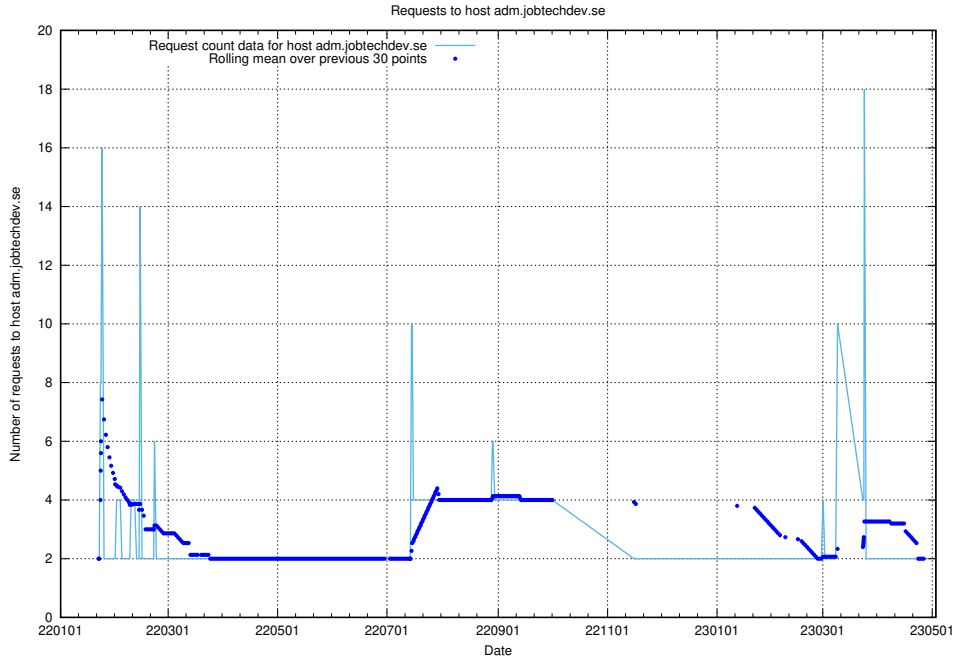

7.263 Usage of adm.jobtechdev.se

Here, we count the number of requests to host adm.jobtechdev.se.