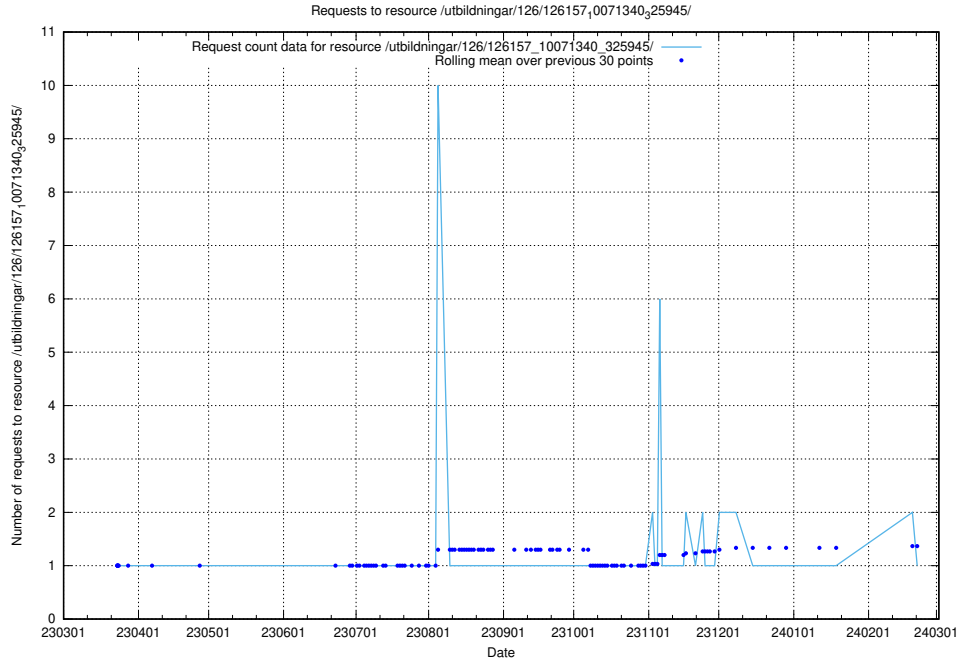

5.6431 Usage of /utbildningar/126/126157_10071340_325945/

Here, we count the number of requests to resource /utbildningar/126/126157_10071340_325945/.