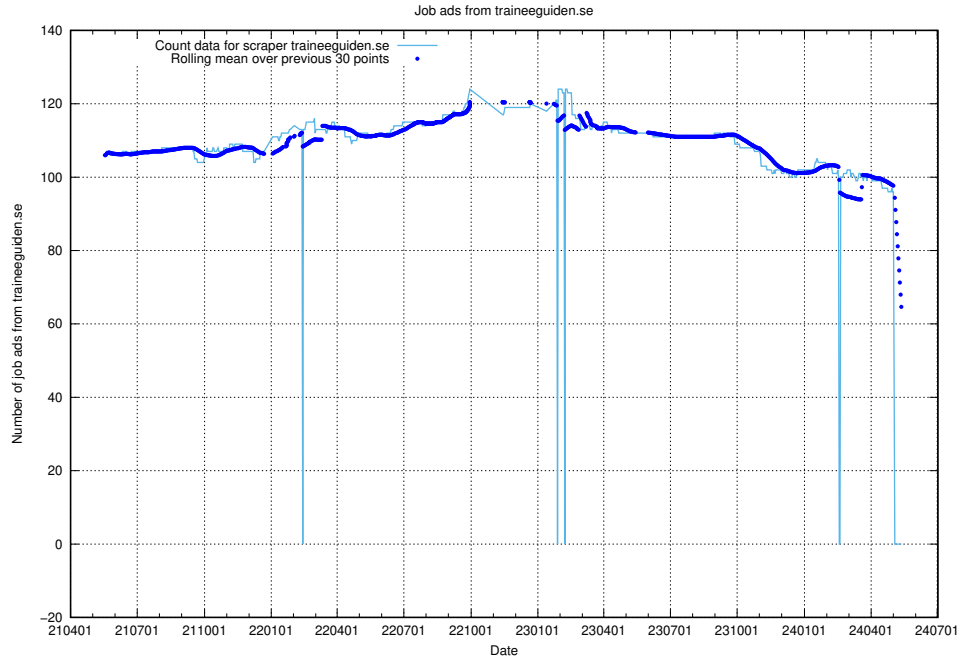

13.18 Number of ads by scraper traineeguiden.se

Here, we count the number of job ads scraped from traineeguiden.se.