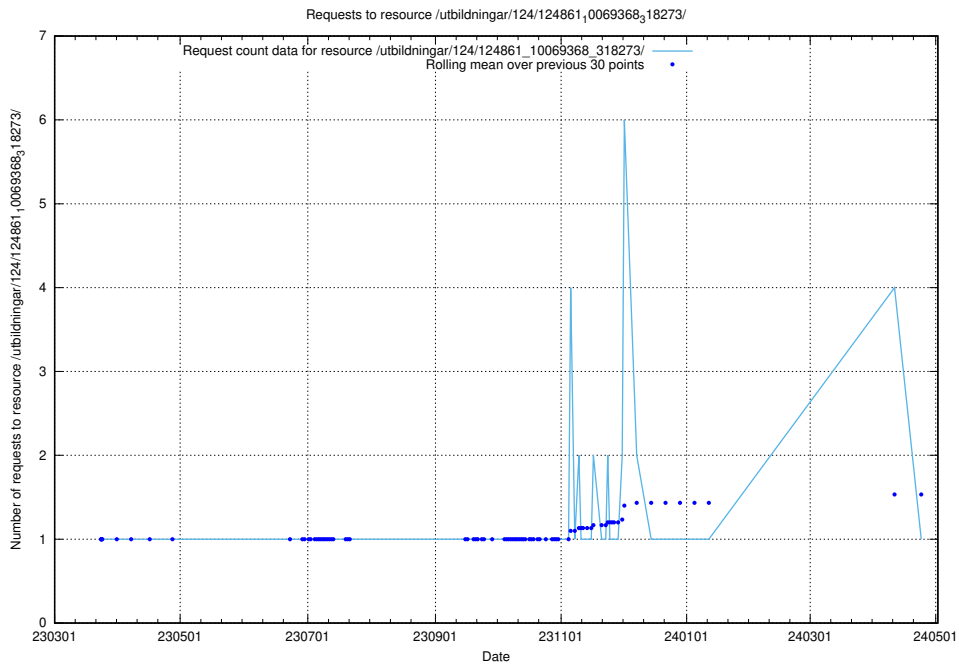

5.1129 Usage of /utbildningar/124/124861_10069368_318273/

Here, we count the number of requests to resource /utbildningar/124/124861_10069368_318273/.