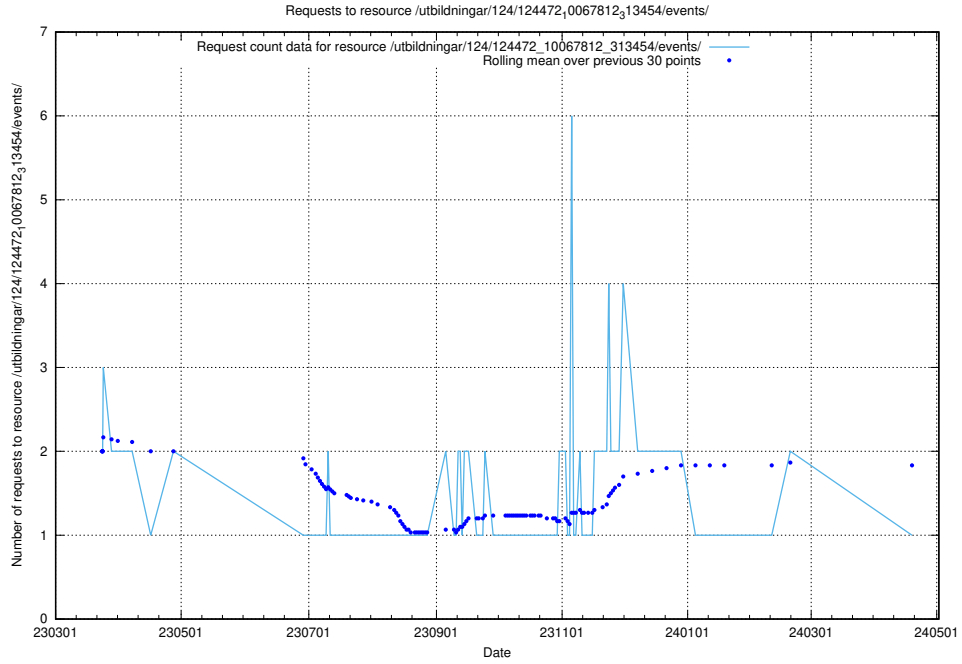

5.6304 Usage of /utbildningar/124/124472_10067812_313454/events/

Here, we count the number of requests to resource /utbildningar/124/124472_10067812_313454/events/