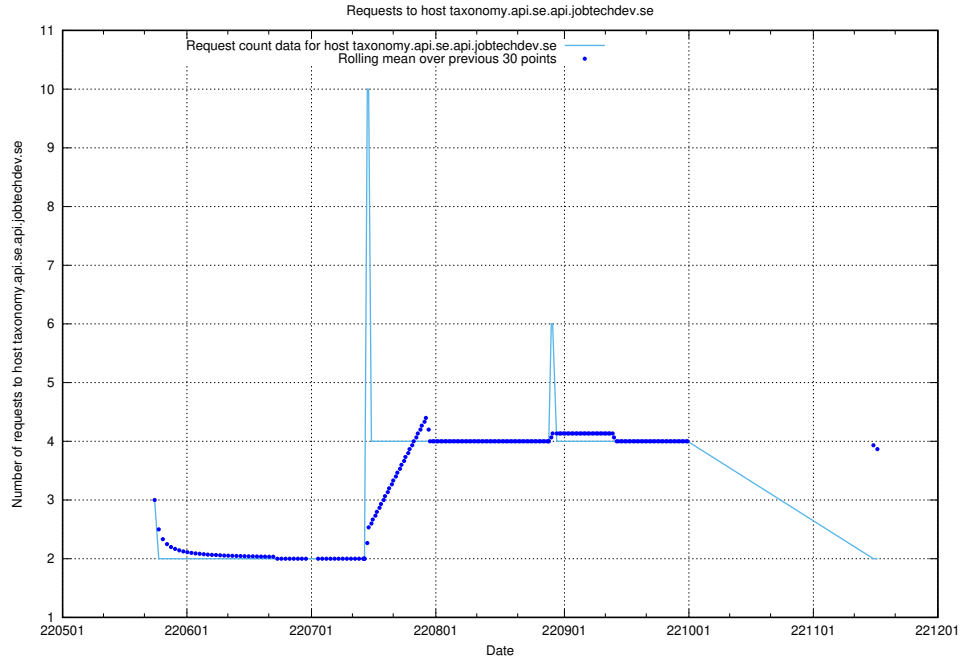

7.424 Usage of taxonomy.api.se.api.jobtechdev.se

Here, we count the number of requests to host taxonomy.api.se.api.jobtechdev.se.

7.425 Usage of education-dev-api.jobtechdev.se

Here, we count the number of requests to host education-dev-api.jobtechdev.se.