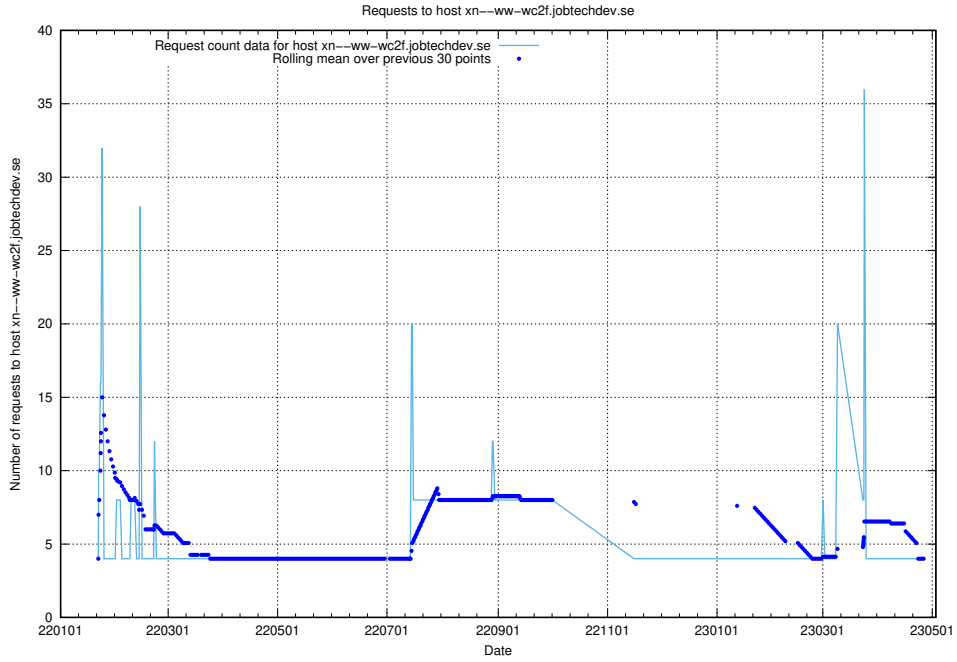

7.102 Usage of xn-ww-wc2f.jobtechdev.se

Here, we count the number of requests to host xn-ww-wc2f.jobtechdev.se.