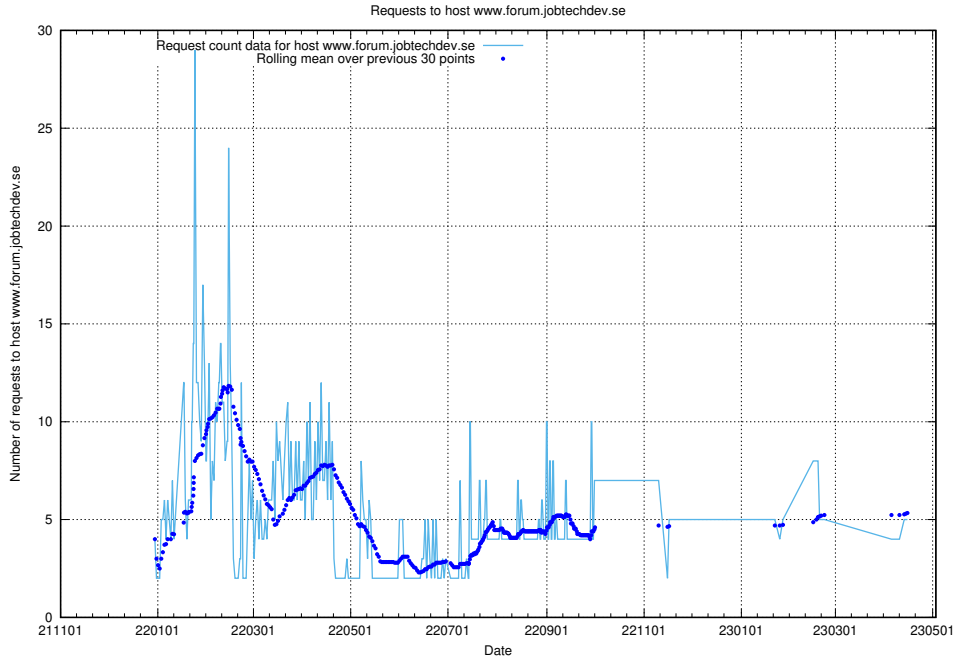

7.91 Usage of www.forum.jobtechdev.se

Here, we count the number of requests to host www.forum.jobtechdev.se.