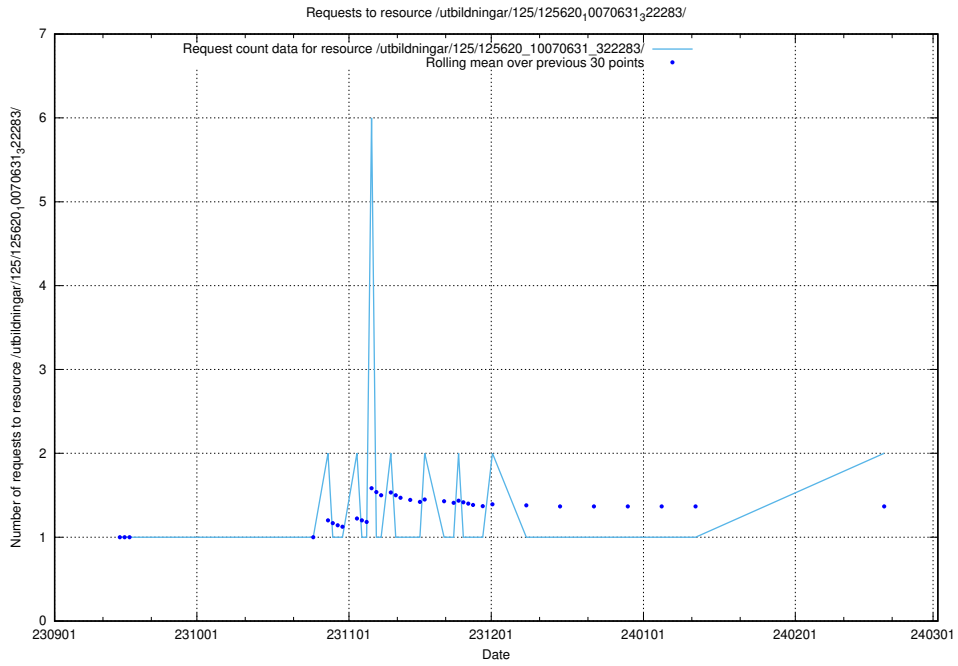

5.719 Usage of /utbildningar/125/125620_10070631_322283/

Here, we count the number of requests to resource /utbildningar/125/125620_10070631_322283/.