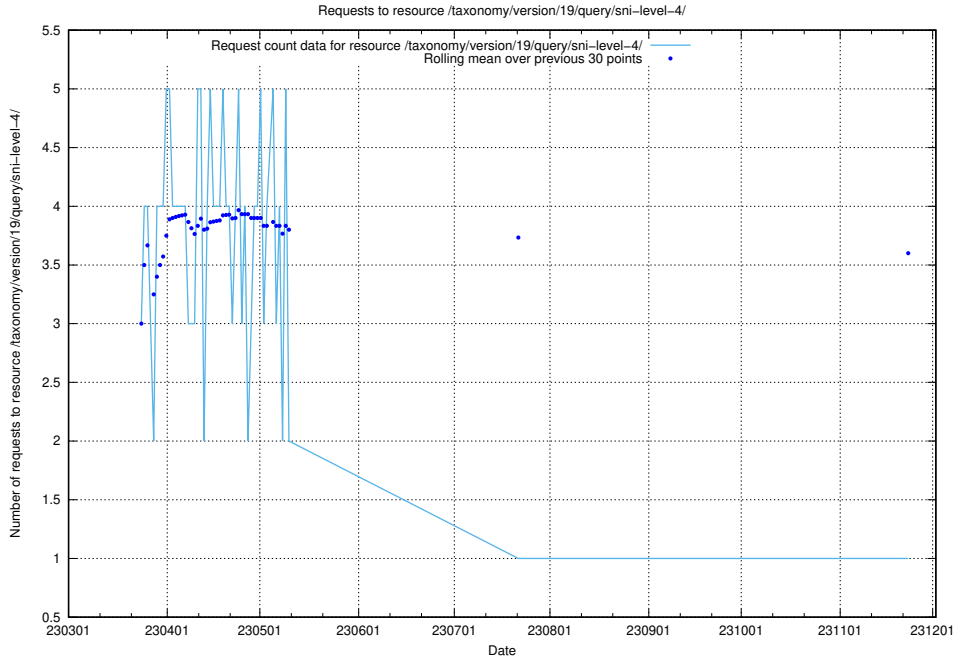

5.6132 Usage of /taxonomy/version/19/query/sni-level-4/

Here, we count the number of requests to resource /taxonomy/version/19/query/sni-level-4/.