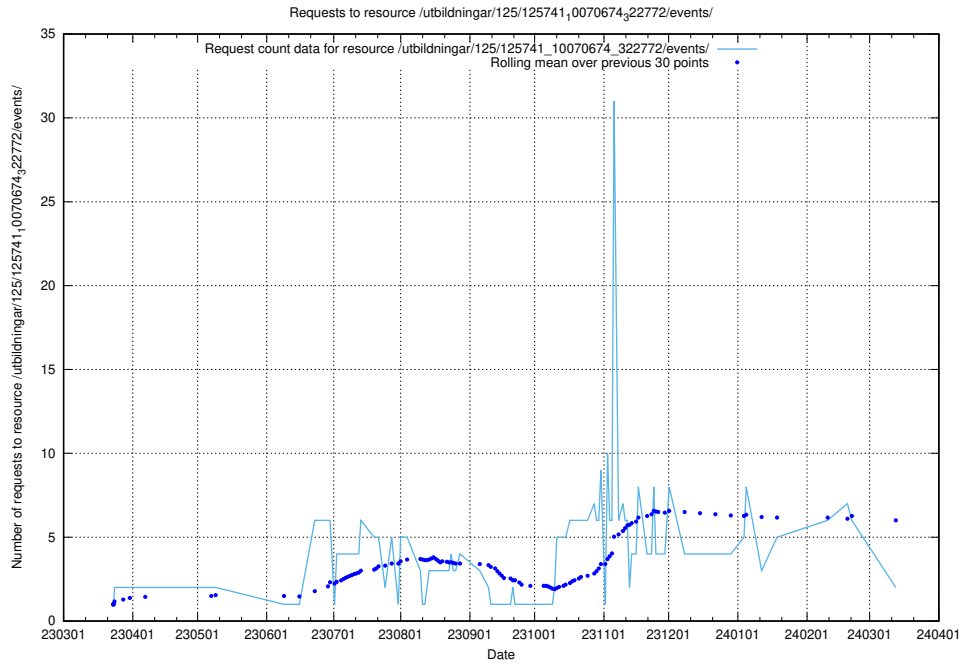

5.926 Usage of /utbildningar/125/125741_10070674_322772/events/

Here, we count the number of requests to resource /utbildningar/125/125741_10070674_322772/events/