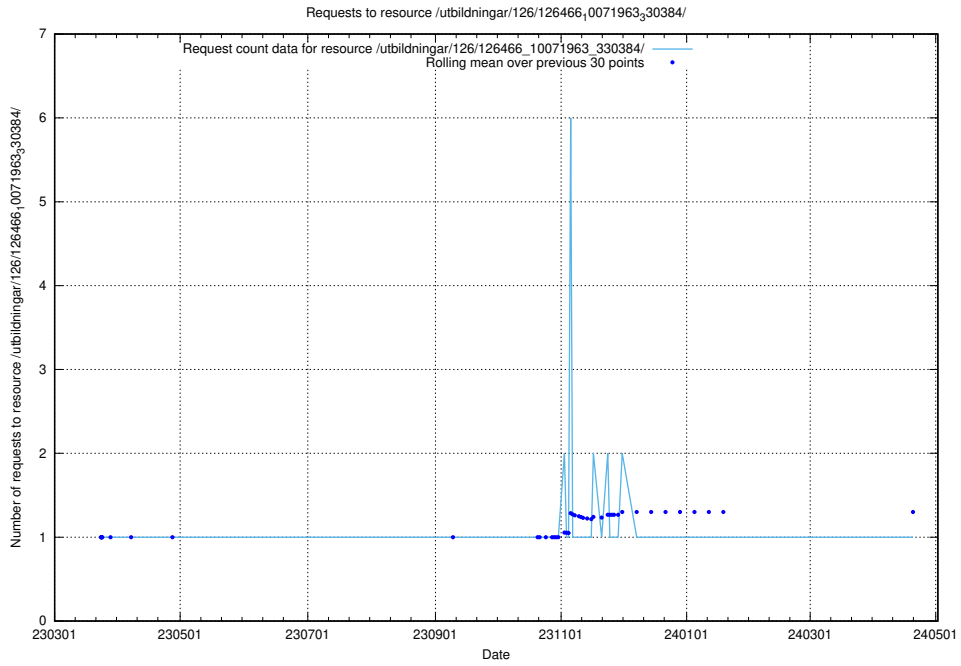

5.6414 Usage of /utbildningar/126/126466_10071963_330384/

Here, we count the number of requests to resource /utbildningar/126/126466_10071963_330384/.