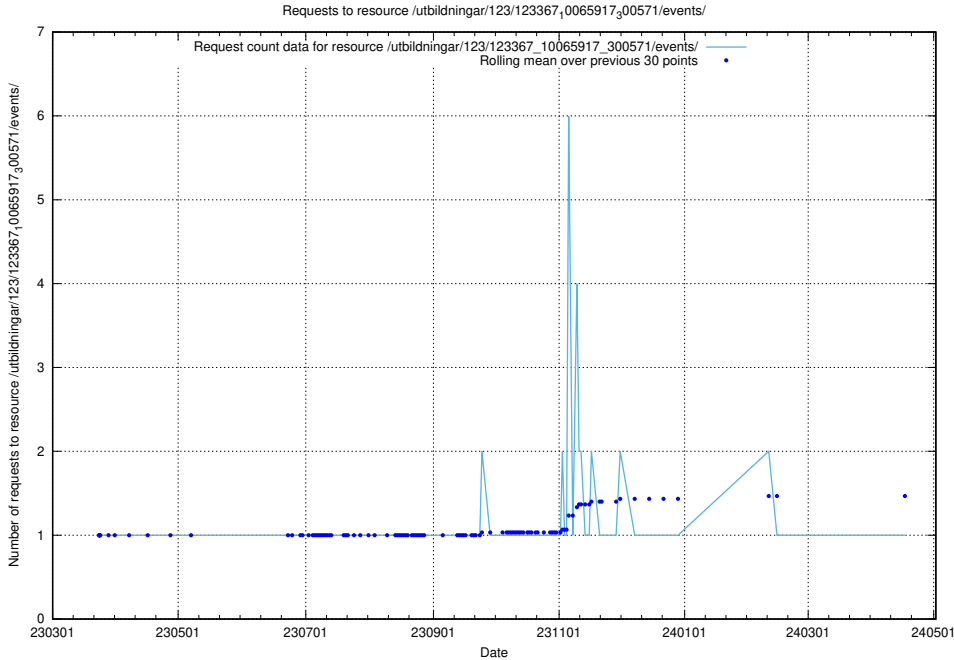

Here, we count the number of requests to resource /taxonomy/version/3/query/employment-type-concepts/.

5.4620 Usage of /utbildningar/123/123367_10065917_300571/events/

Here, we count the number of requests to resource /utbildningar/123/123367_10065917_300571/events/