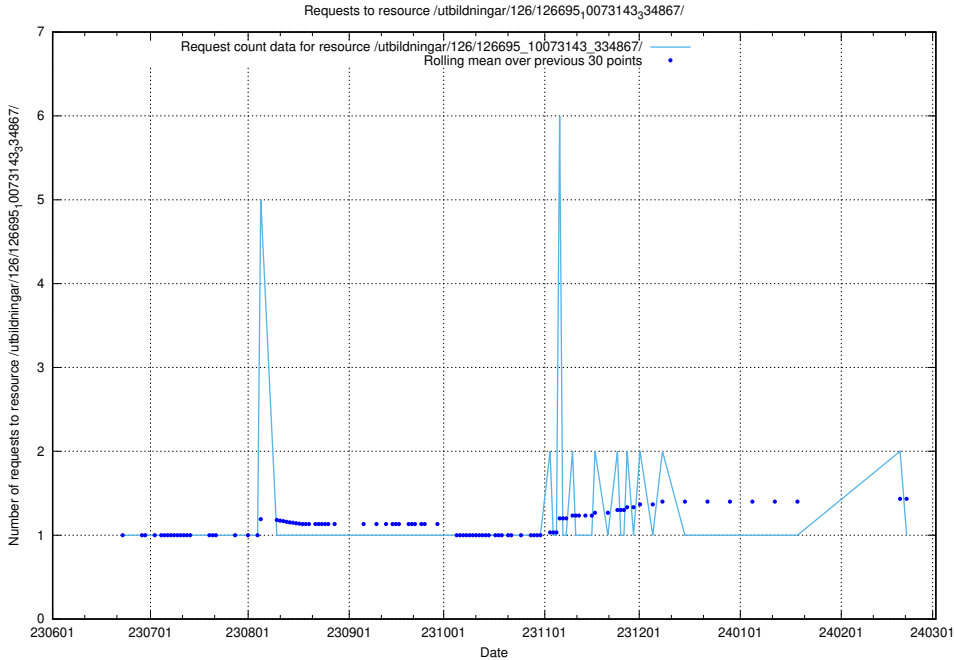

5.5607 Usage of /utbildningar/126/126695_10073143_334867/

Here, we count the number of requests to resource /utbildningar/126/126695_10073143_334867/.