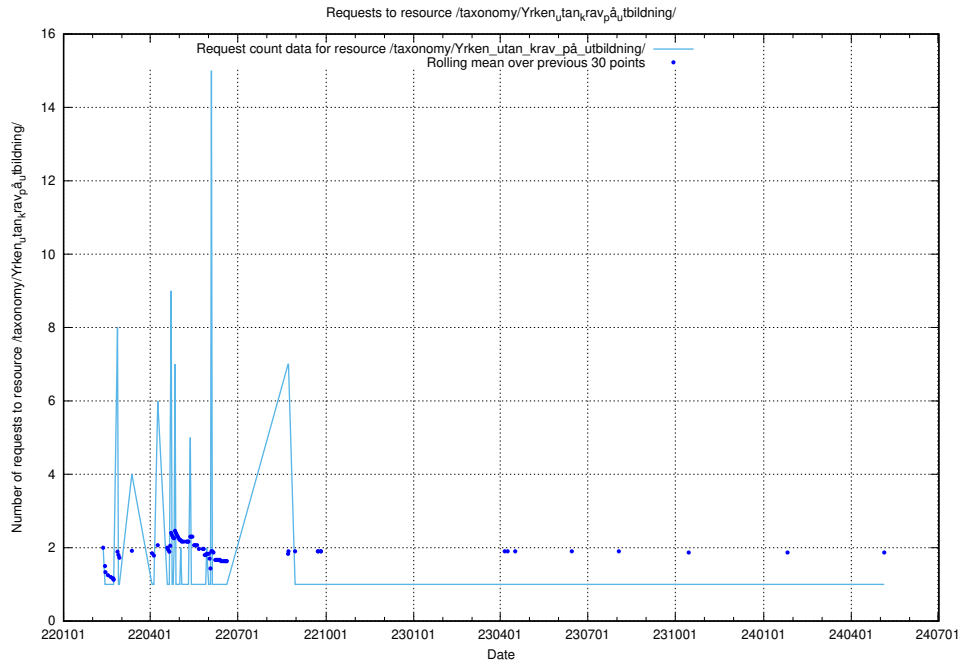

5.1434 Usage of /taxonomy/Yrken_utan_krav_på_utbildning/

Here, we count the number of requests to resource /taxonomy/Yrken_utan_krav_på_utbildning/.