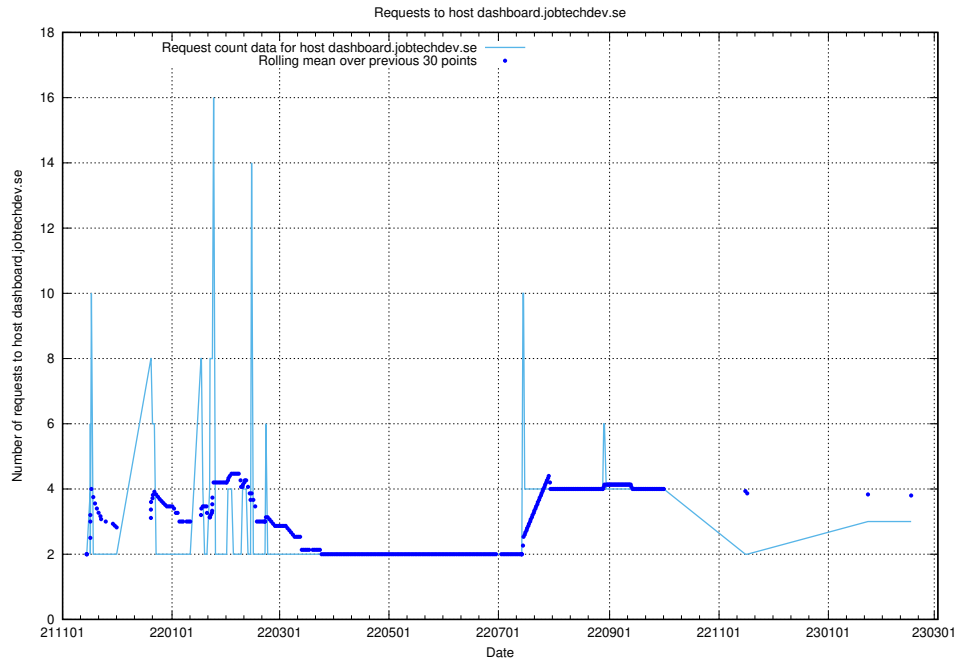

7.171 Usage of dashboard.jobtechdev.se

Here, we count the number of requests to host dashboard.jobtechdev.se.