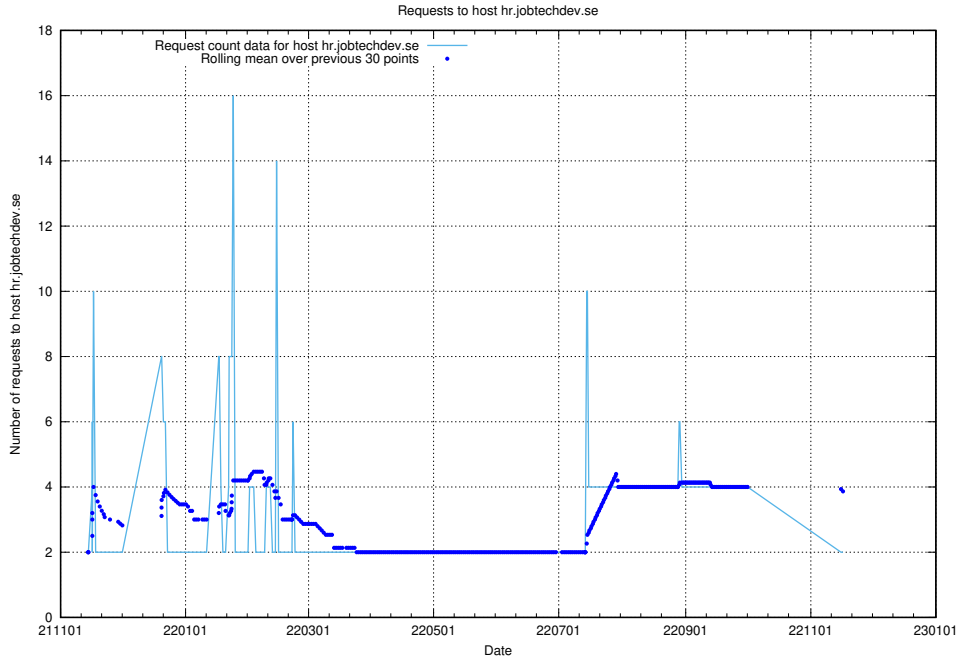

7.600 Usage of events.jobtechdev.se

Here, we count the number of requests to host events.jobtechdev.se.

7.601 Usage of hr.jobtechdev.se

Here, we count the number of requests to host hr.jobtechdev.se.

7.602 Usage of demo-jobed-connect-onprem.jobtechdev.se