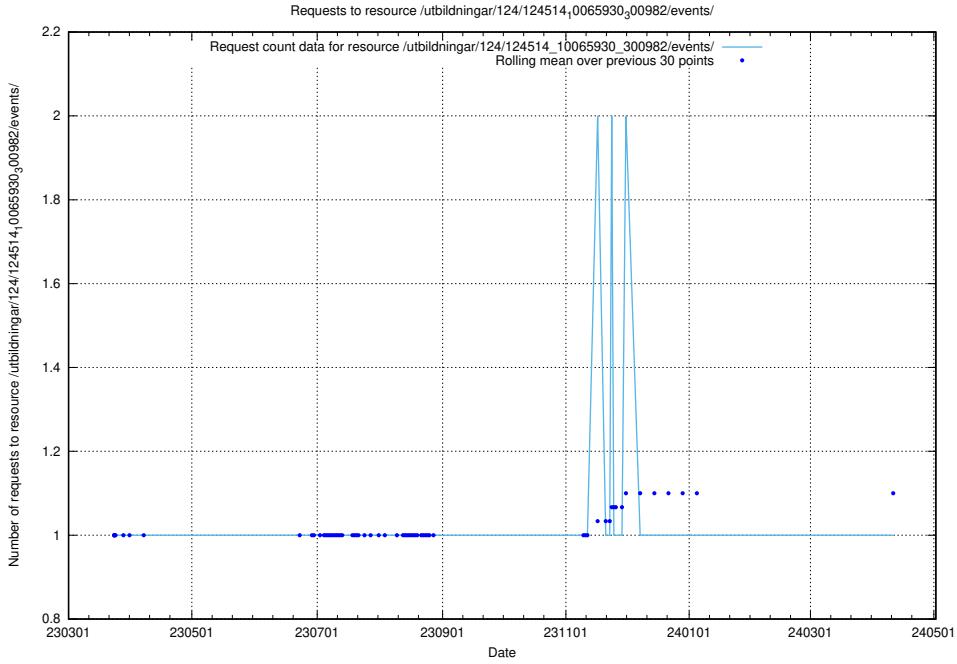

5.1881 Usage of /utbildningar/124/124514_10065930_300982/events/

Here, we count the number of requests to resource /utbildningar/124/124514_10065930_300982/events/