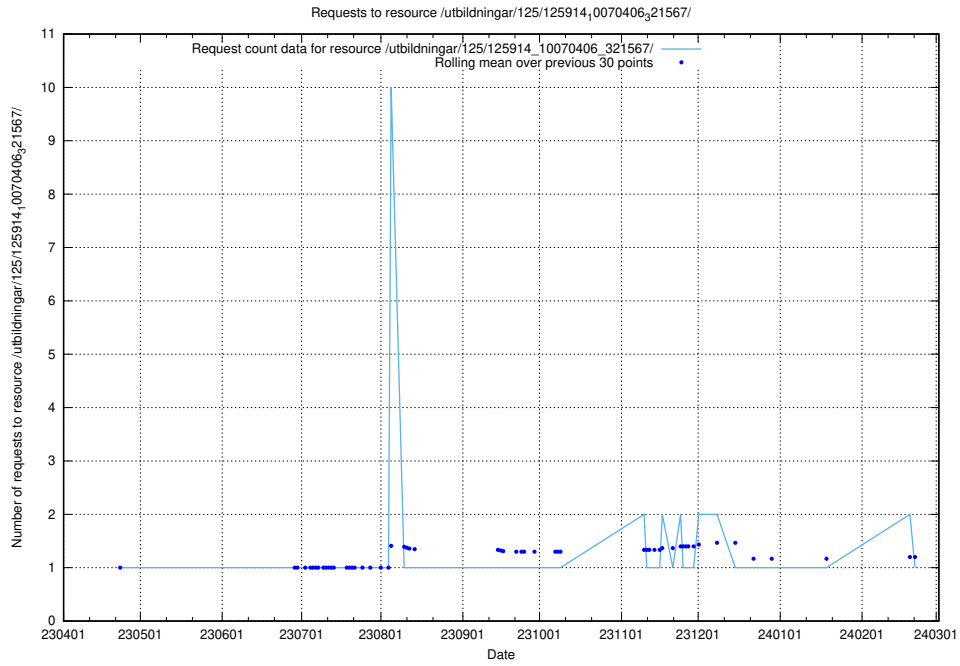

5.6006 Usage of /utbildningar/125/125914_10070406_321567/

Here, we count the number of requests to resource /utbildningar/125/125914_10070406_321567/.