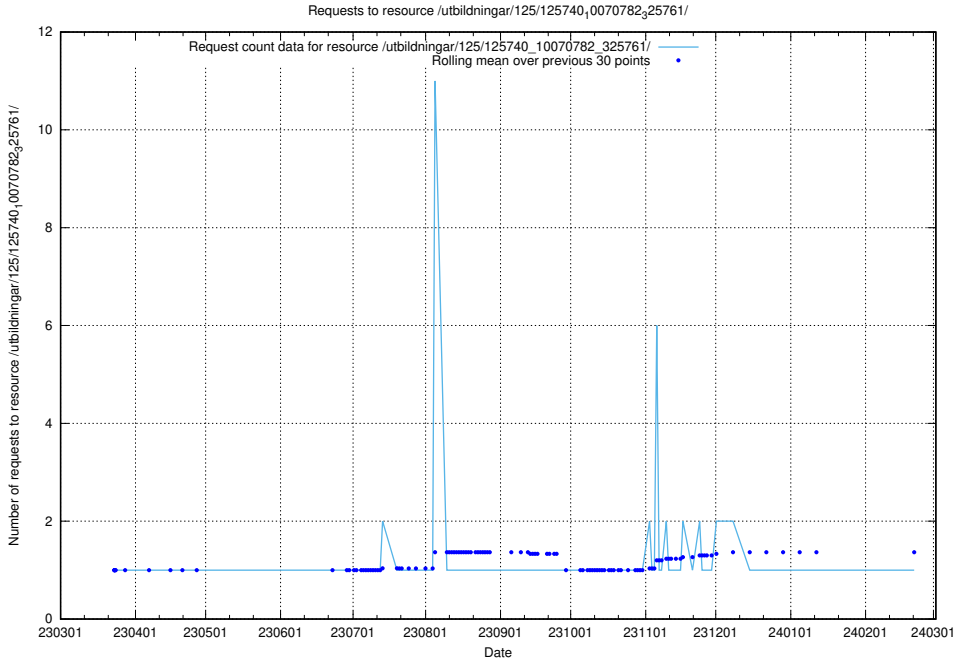

5.930 Usage of /utbildningar/125/125740_10070782_325761/

Here, we count the number of requests to resource /utbildningar/125/125740_10070782_325761/.