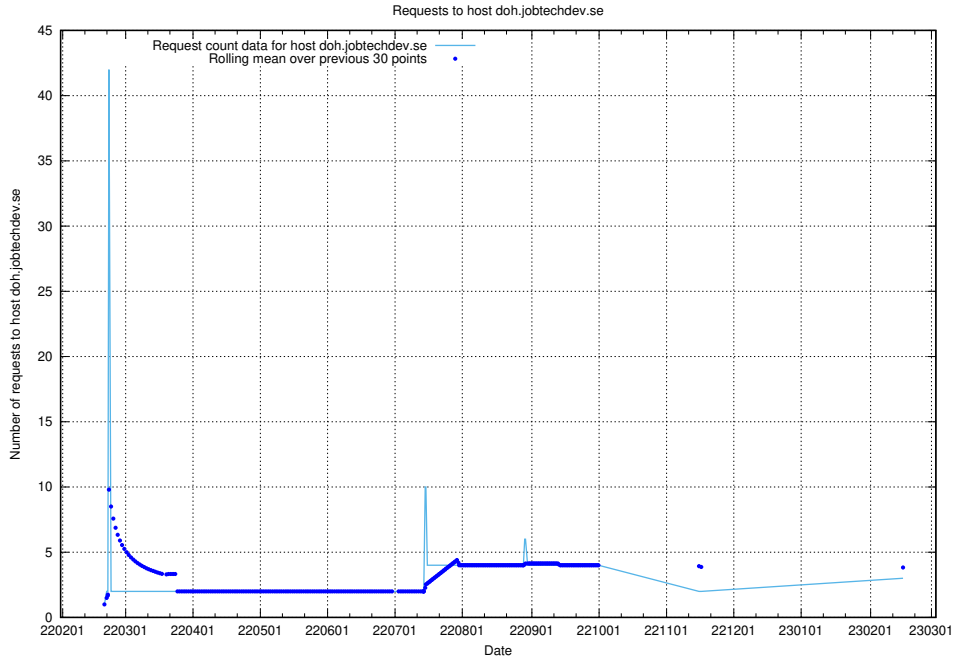

7.229 Usage of doh.jobtechdev.se

Here, we count the number of requests to host doh.jobtechdev.se.