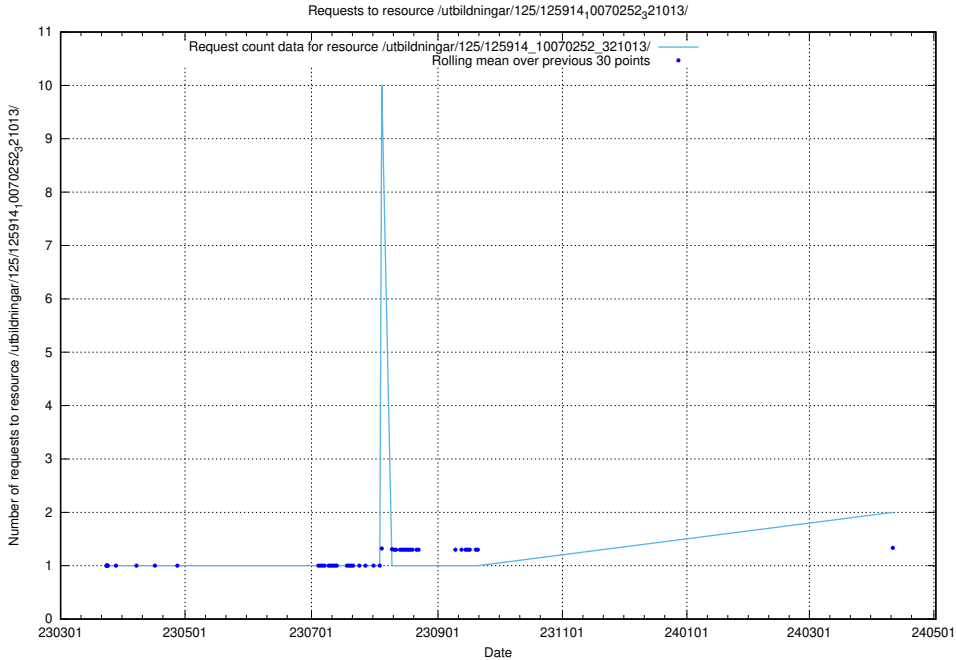

5.920 Usage of /utbildningar/125/125914_10070252_321013/

Here, we count the number of requests to resource /utbildningar/125/125914_10070252_321013/.