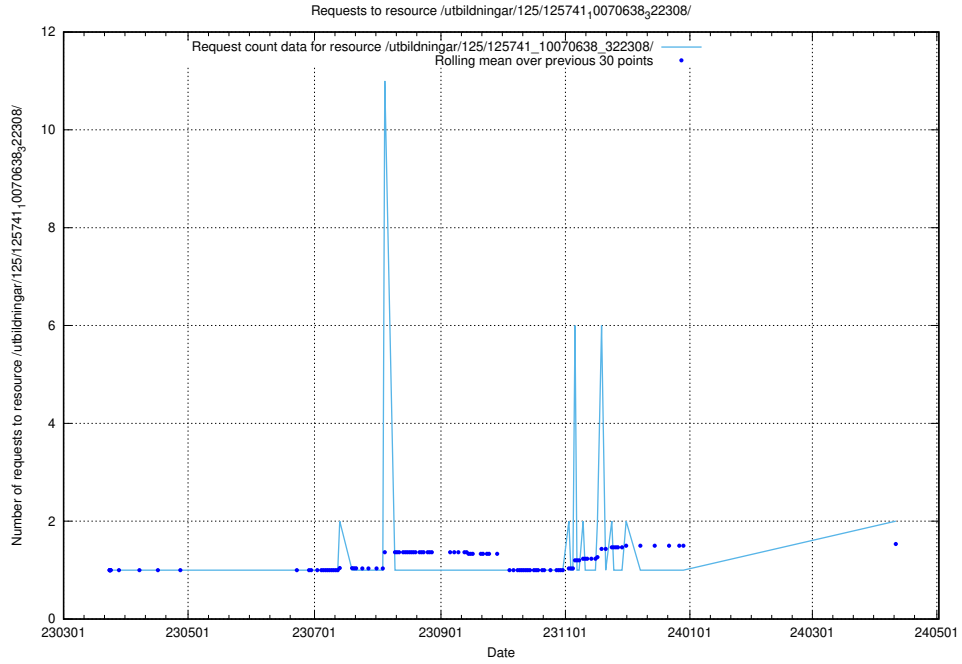

5.433 Usage of /utbildningar/125/125741_10070638_322308/

Here, we count the number of requests to resource /utbildningar/125/125741_10070638_322308/.