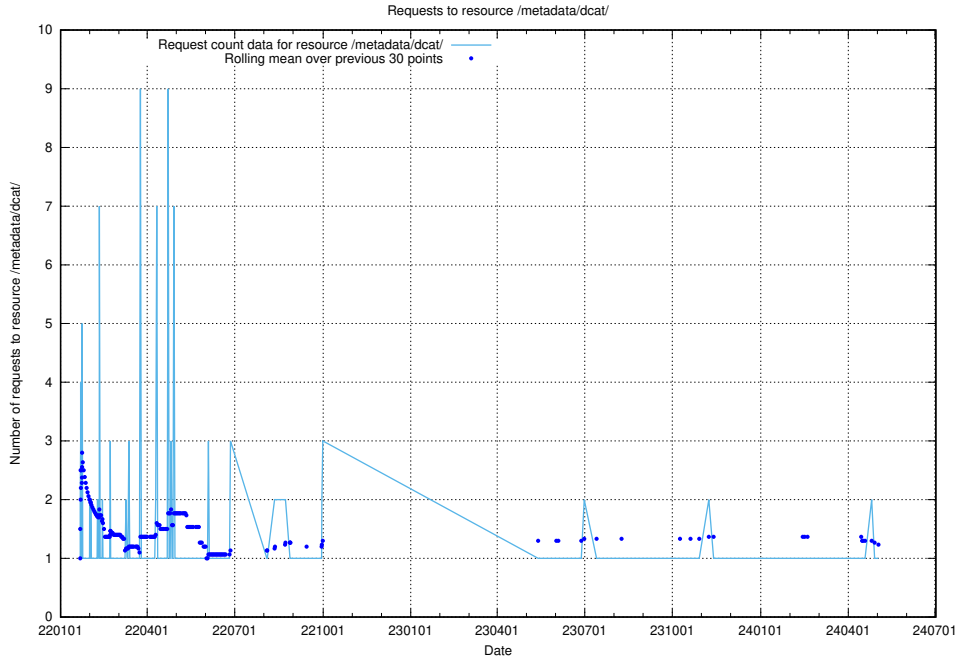

5.6499 Usage of /metadata/dcat/

Here, we count the number of requests to resource /metadata/dcat/.