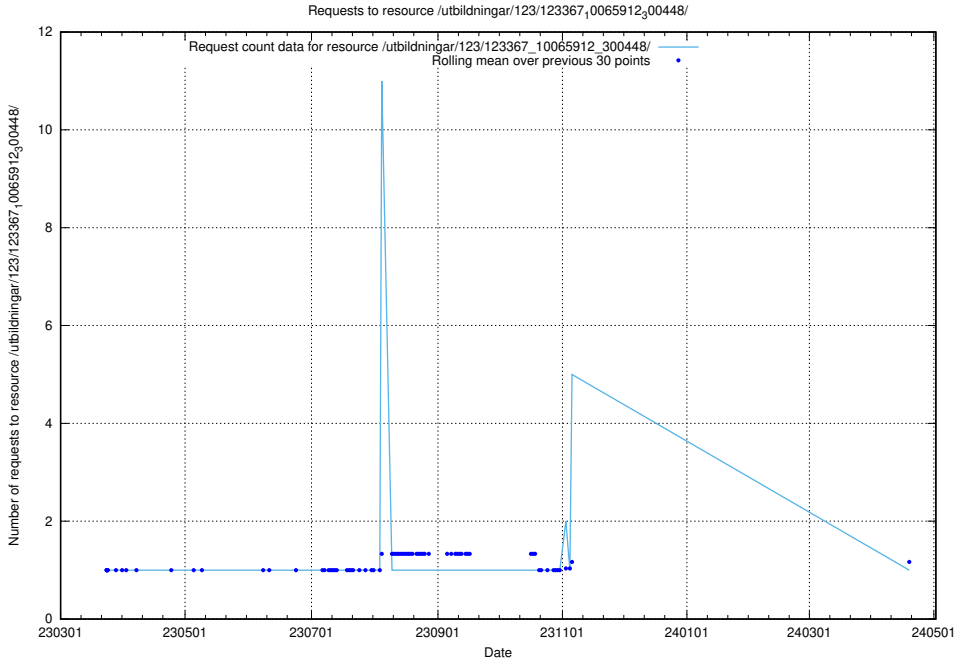

Here, we count the number of requests to resource /utbildningar/126/126237_10071454_326668/.

5.4680 Usage of /utbildningar/123/123367_10065912_300448/

Here, we count the number of requests to resource /utbildningar/123/123367_10065912_300448/.