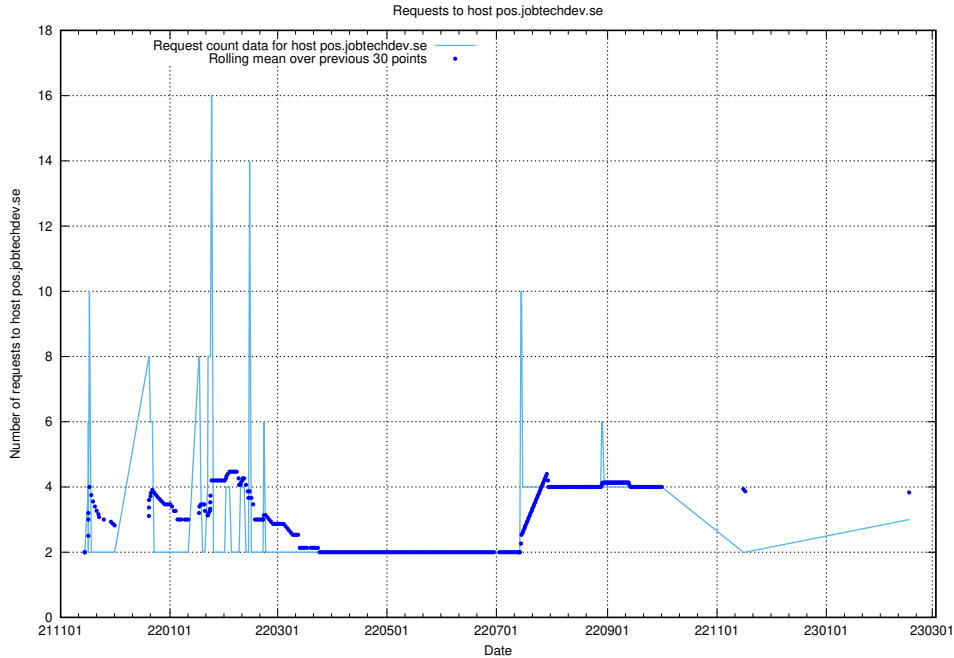

7.240 Usage of pos.jobtechdev.se

Here, we count the number of requests to host pos.jobtechdev.se.