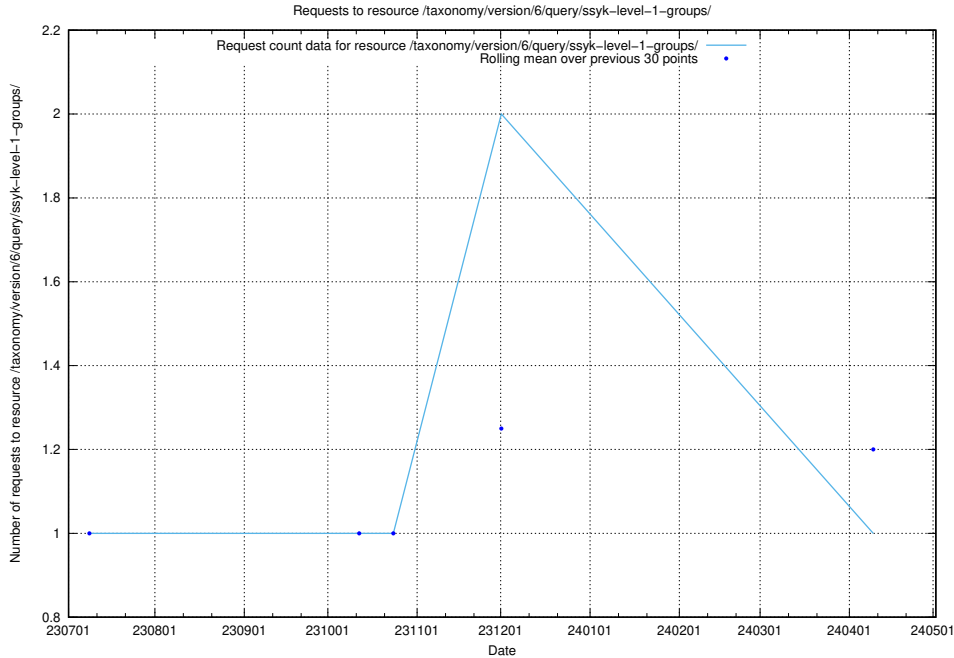

5.5204 Usage of /taxonomy/version/6/query/ssyk-level-1-groups/

Here, we count the number of requests to resource /taxonomy/version/6/query/ssyk-level-1-groups/.