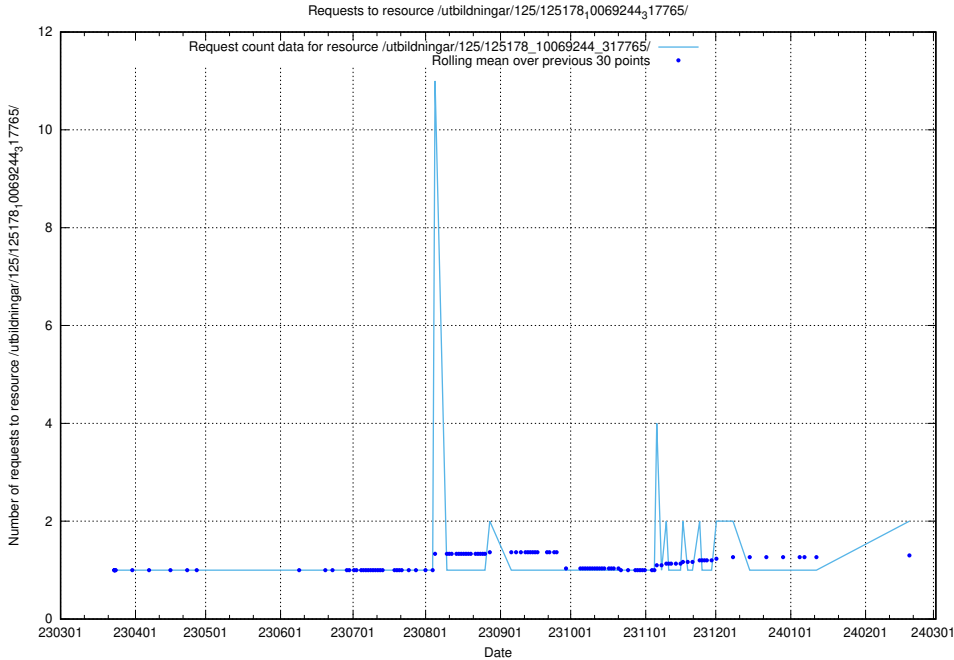

5.459 Usage of /utbildningar/125/125178_10069244_317765/

Here, we count the number of requests to resource /utbildningar/125/125178_10069244_317765/.