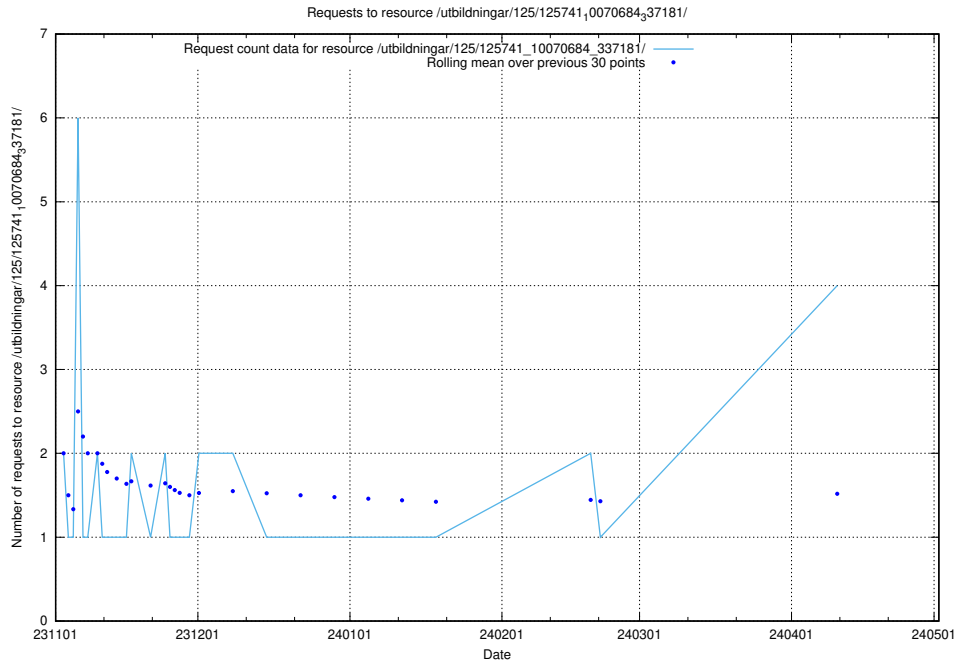

5.197 Usage of /utbildningar/125/125741_10070684_337181/

Here, we count the number of requests to resource /utbildningar/125/125741_10070684_337181/.