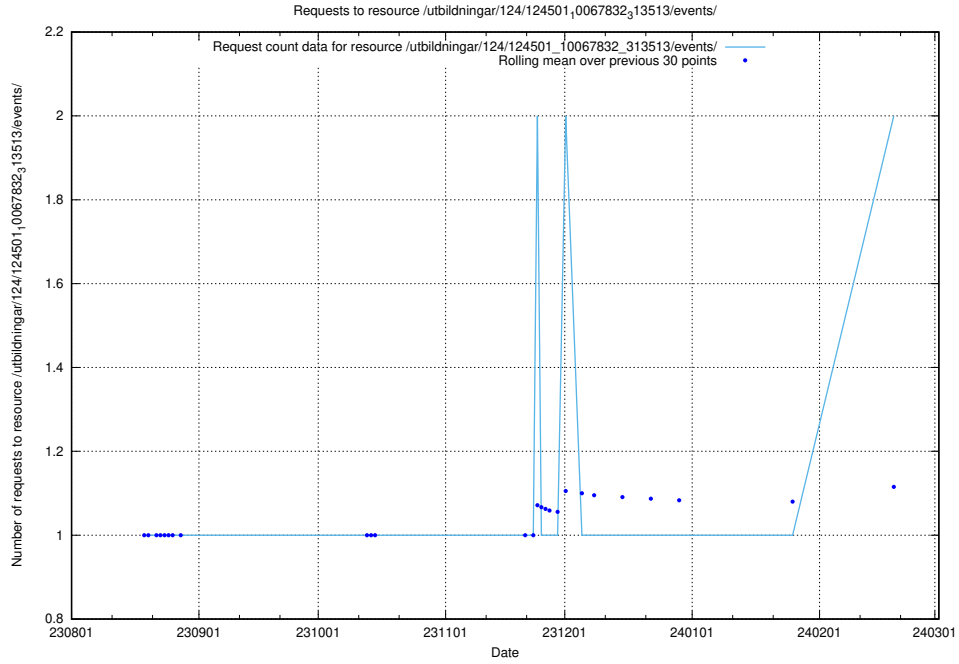

5.731 Usage of /utbildningar/124/124501_10067832_313513/events/

Here, we count the number of requests to resource /utbildningar/124/124501_10067832_313513/events/