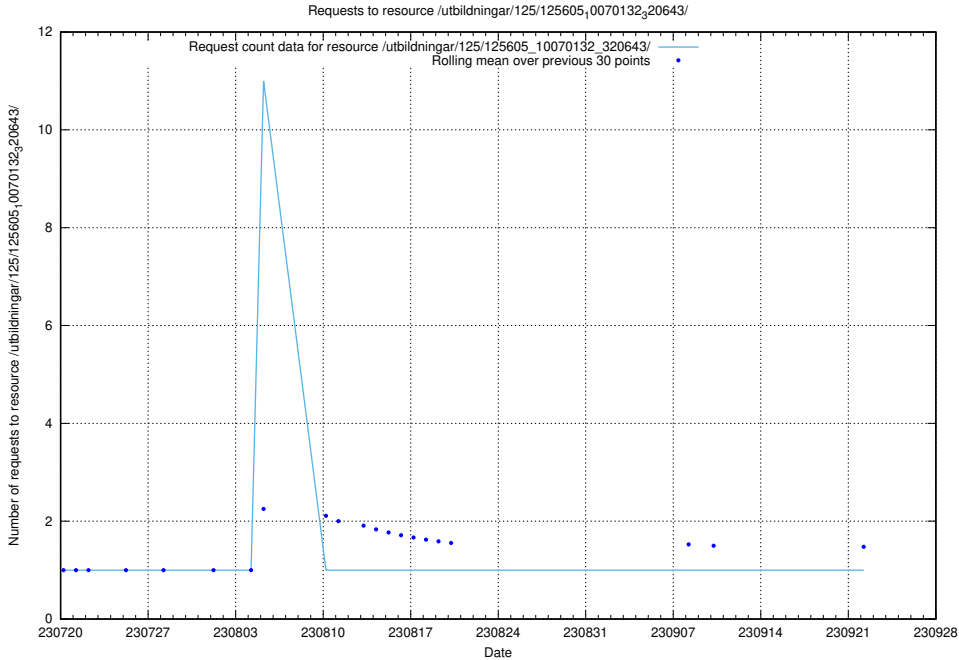

5.4971 Usage of /utbildningar/125/125605_10070132_320643/

Here, we count the number of requests to resource /utbildningar/125/125605_10070132_320643/.