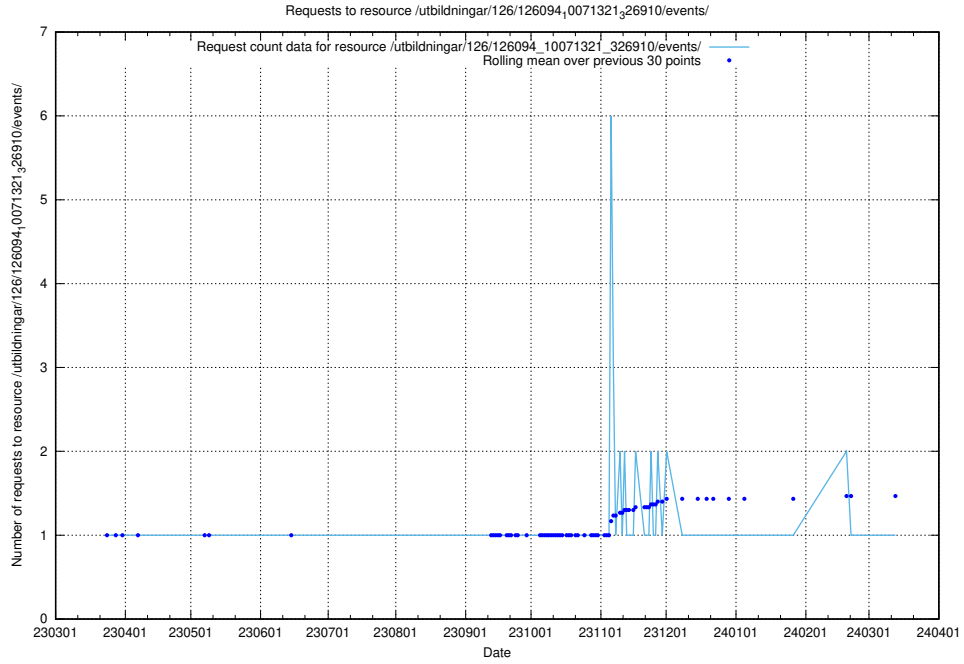

5.6211 Usage of /utbildningar/126/126094_10071321_326910/events/

Here, we count the number of requests to resource /utbildningar/126/126094_10071321_326910/events/