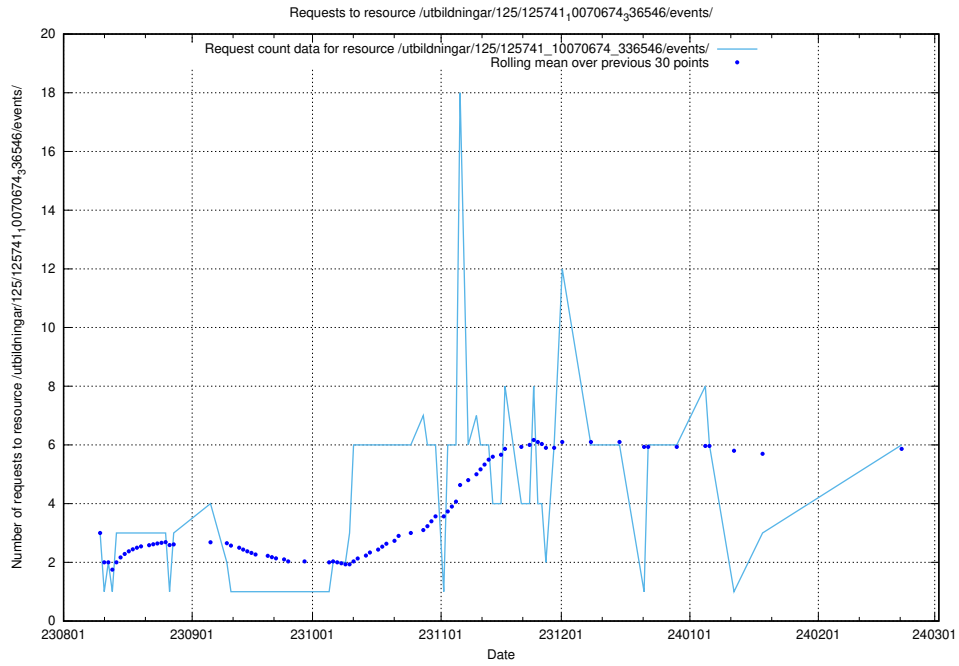

5.76 Usage of /utbildningar/125/125741_10070674_336546/events/

Here, we count the number of requests to resource /utbildningar/125/125741_10070674_336546/events/