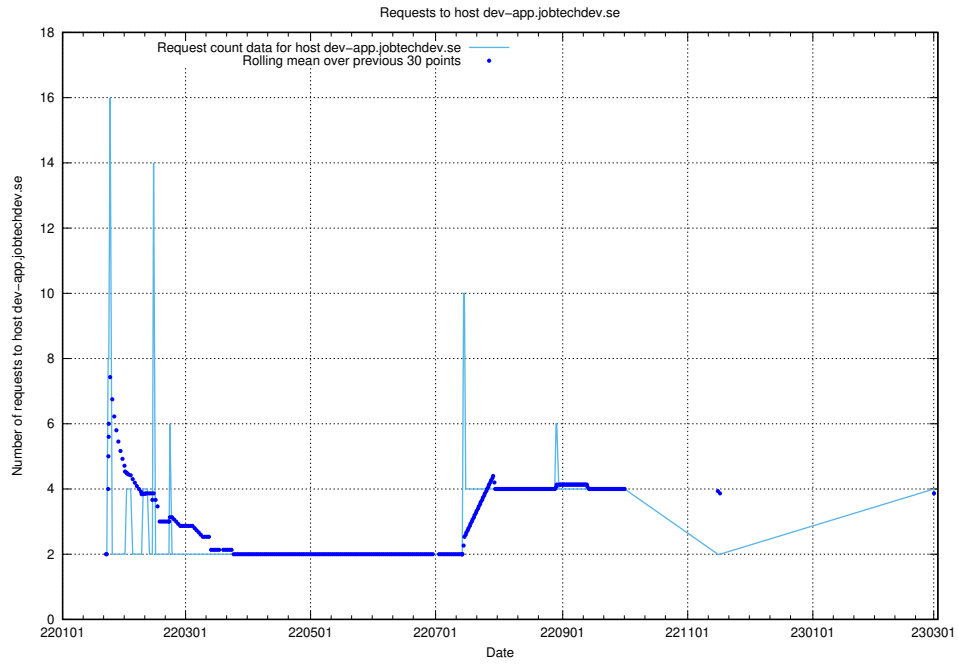

7.100 Usage of dev-app.jobtechdev.se

Here, we count the number of requests to host dev-app.jobtechdev.se.