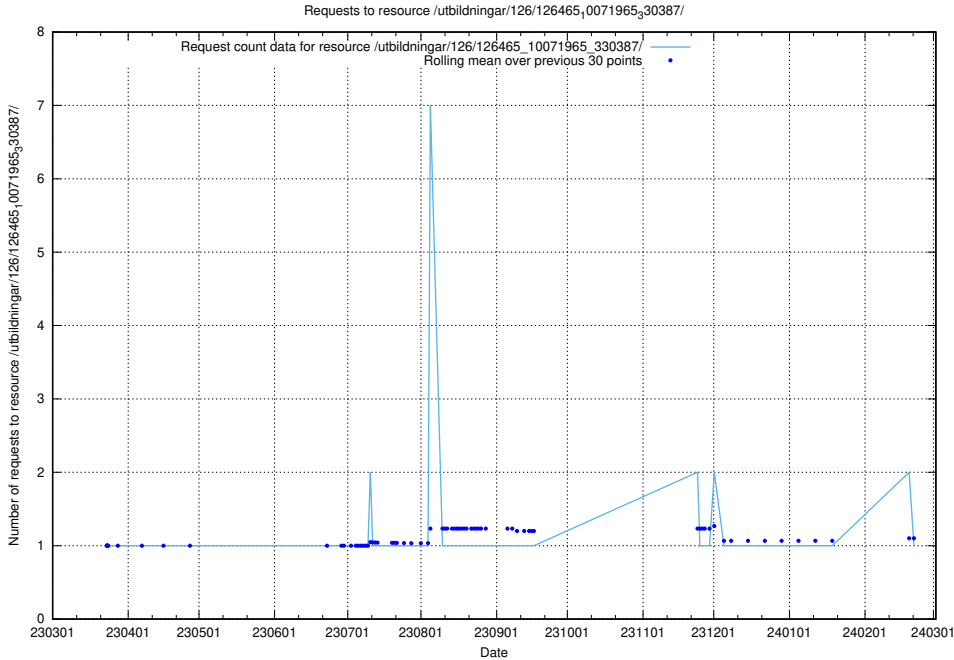

5.6419 Usage of /utbildningar/126/126465_10071965_330387/

Here, we count the number of requests to resource /utbildningar/126/126465_10071965_330387/.