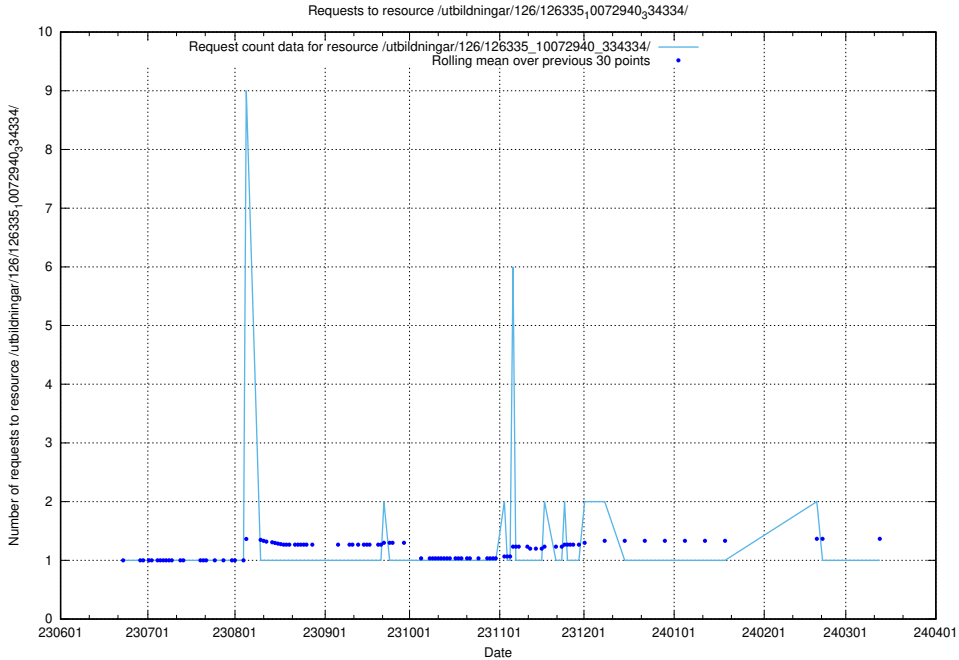

5.5649 Usage of /utbildningar/126/126335_10072940_334334/

Here, we count the number of requests to resource /utbildningar/126/126335_10072940_334334/.