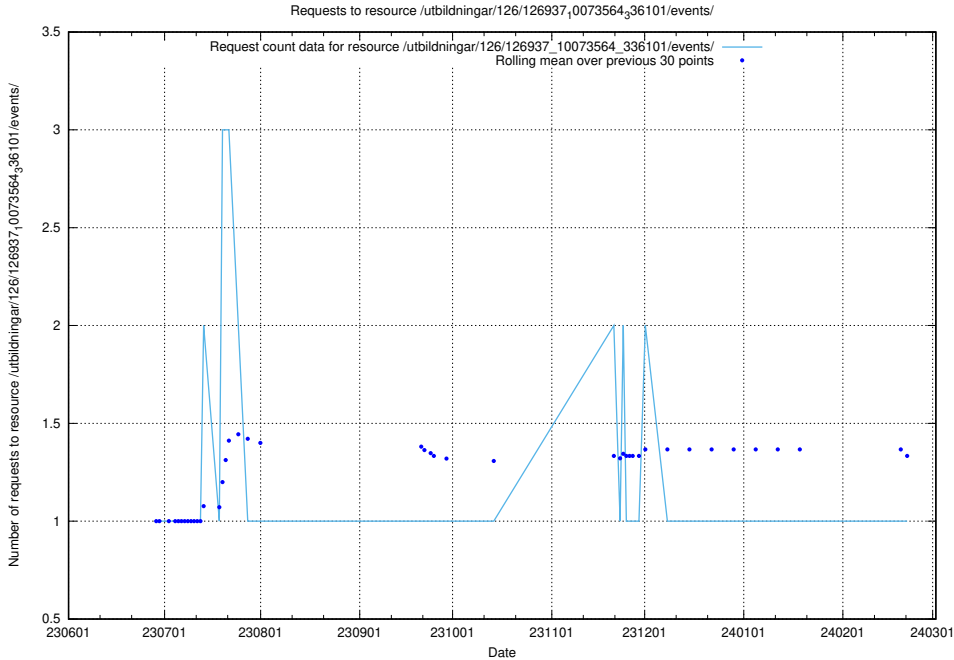

5.5417 Usage of /utbildningar/126/126937_10073564_336101/events/

Here, we count the number of requests to resource /utbildningar/126/126937_10073564_336101/events/