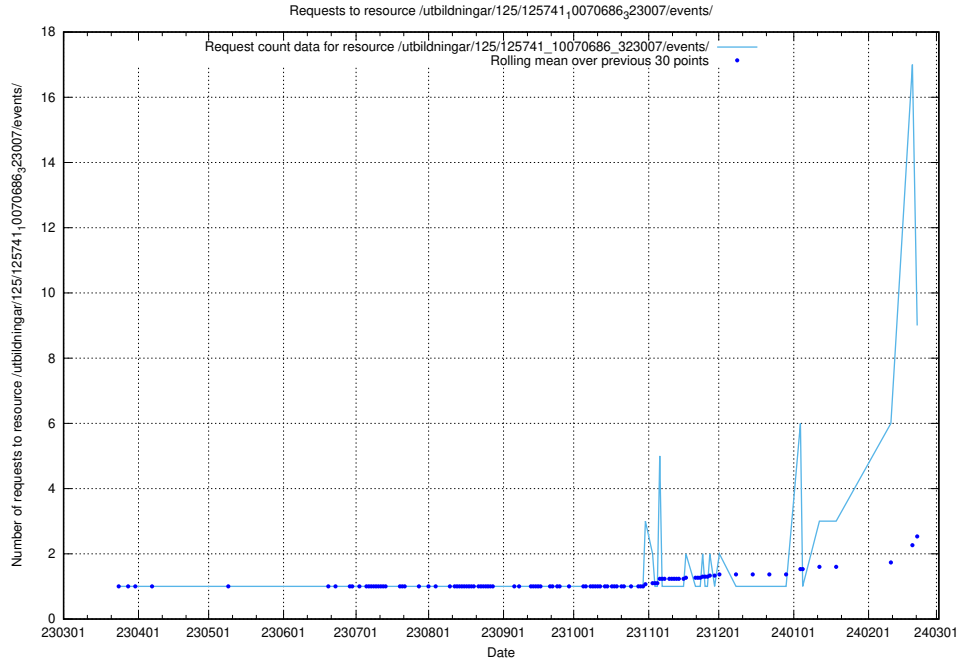

5.35 Usage of /utbildningar/125/125741_10070686_323007/events/

Here, we count the number of requests to resource /utbildningar/125/125741_10070686_323007/events/