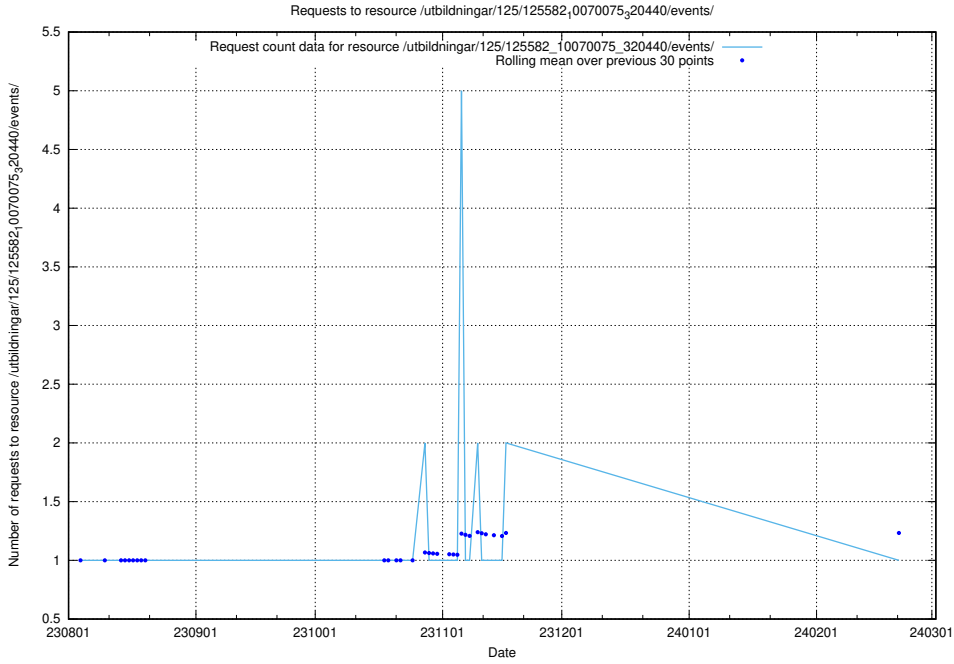

5.4851 Usage of /utbildningar/125/125582_10070075_320440/events/

Here, we count the number of requests to resource /utbildningar/125/125582_10070075_320440/events/