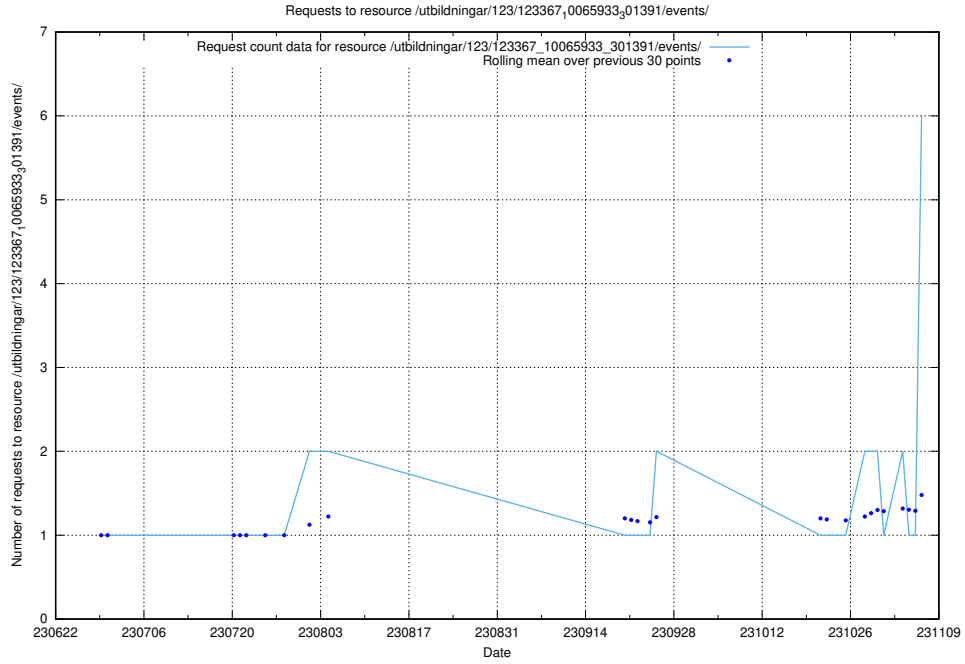

5.85 Usage of /utbildningar/123/123367_10065933_301391/events/

Here, we count the number of requests to resource /utbildningar/123/123367_10065933_301391/events/