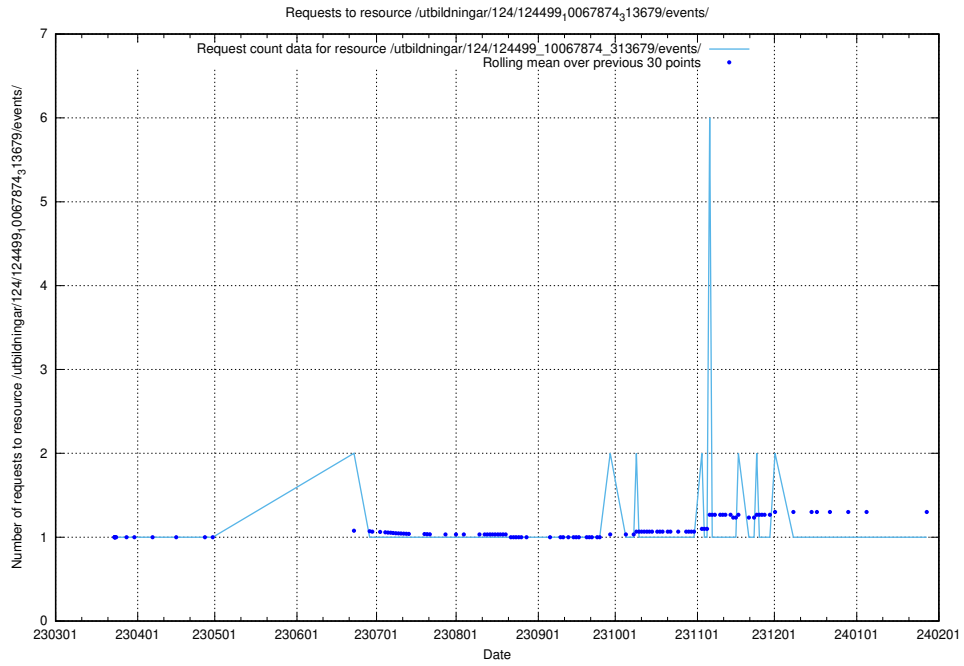

5.2329 Usage of /utbildningar/124/124499_10067874_313679/events/

Here, we count the number of requests to resource /utbildningar/124/124499_10067874_313679/events/