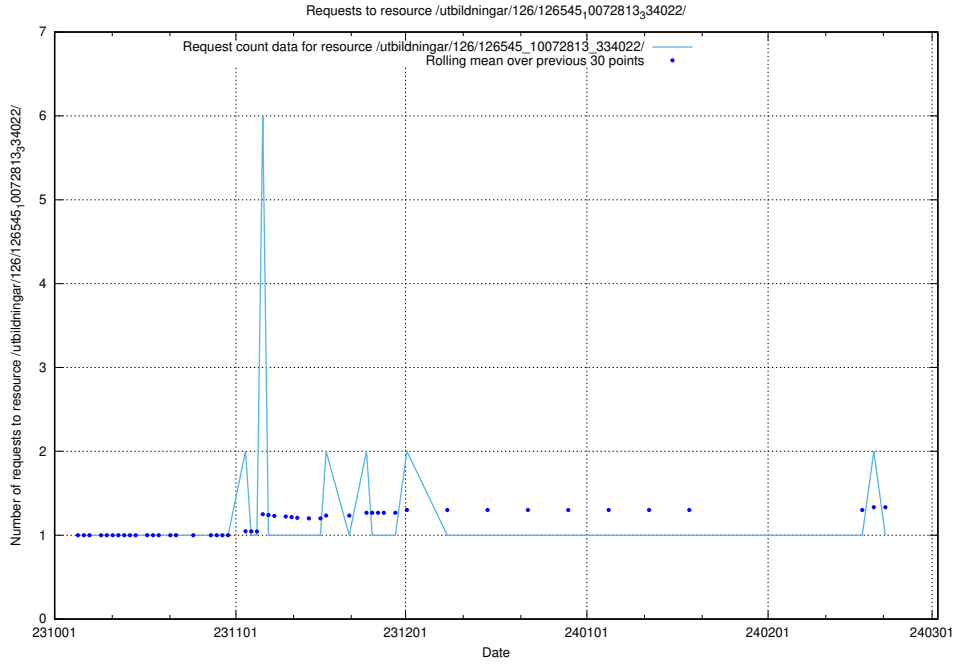

5.4386 Usage of /utbildningar/126/126545_10072813_334022/

Here, we count the number of requests to resource /utbildningar/126/126545_10072813_334022/.