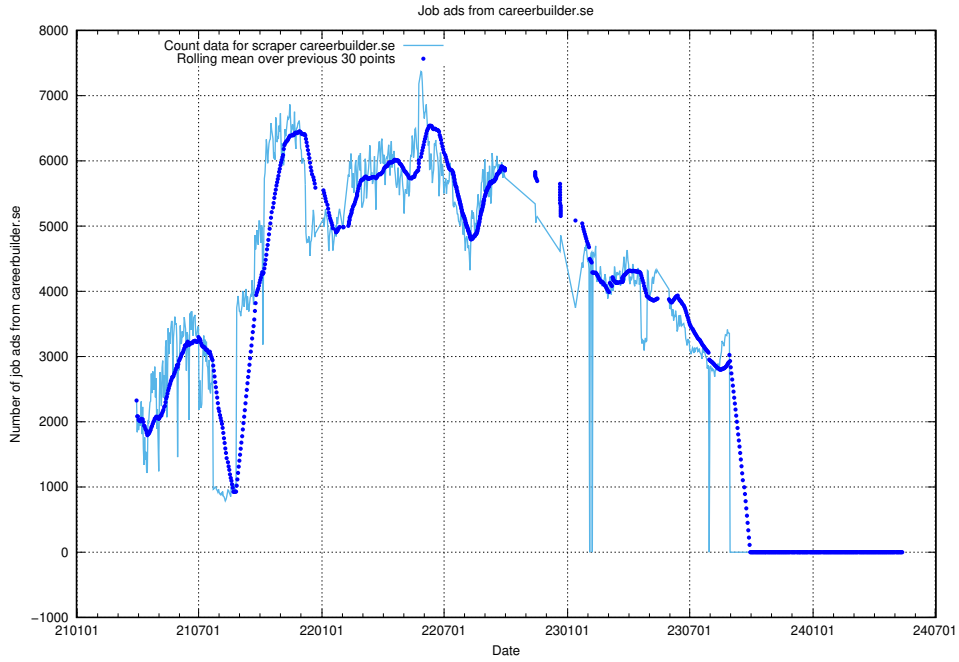

13.6 Number of ads by scraper studentjob.se

Here, we count the number of job ads scraped from studentjob.se.

13.7 Number of ads by scraper stepstone.se

Here, we count the number of job ads scraped from stepstone.se.