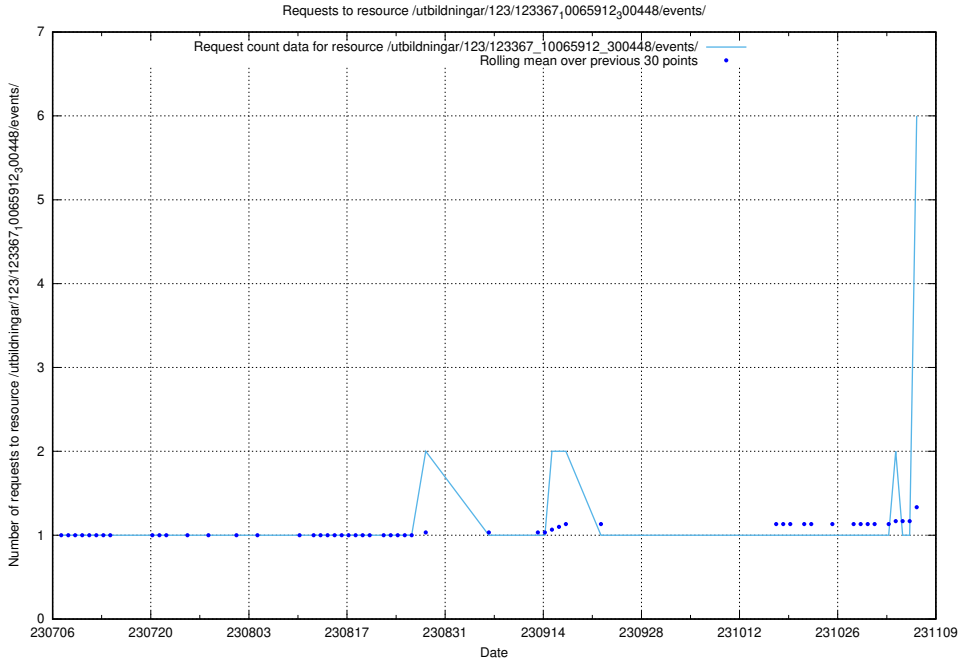

Here, we count the number of requests to resource /taxonomy/version/6/query/employment-variety-concepts/.

5.83 Usage of /utbildningar/123/123367_10065912_300448/events/

Here, we count the number of requests to resource /utbildningar/123/123367_10065912_300448/events/