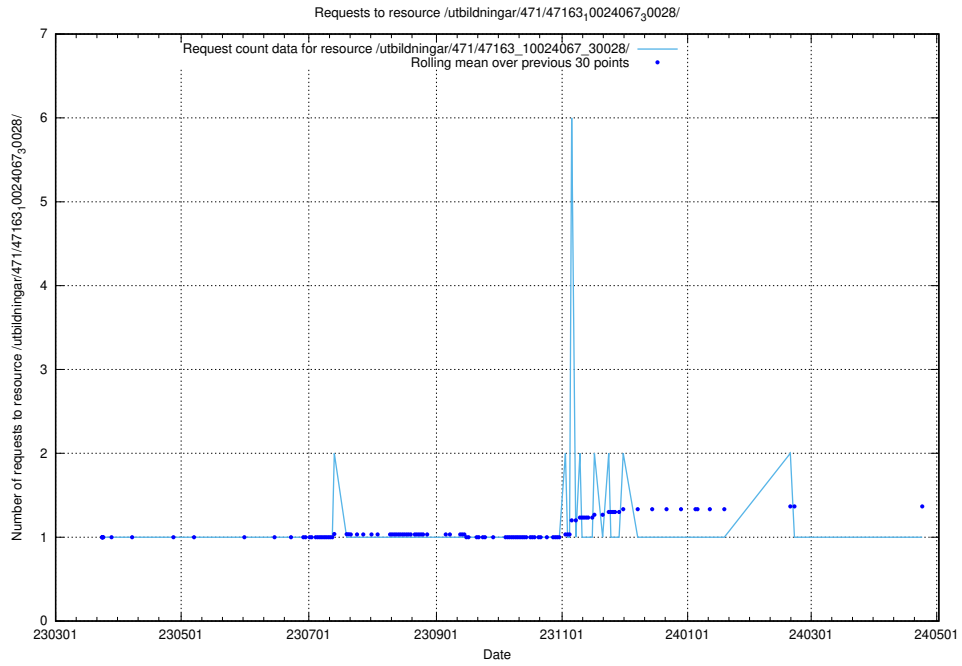

5.6317 Usage of /utbildningar/471/47163_10024067_30028/

Here, we count the number of requests to resource /utbildningar/471/47163_10024067_30028/.