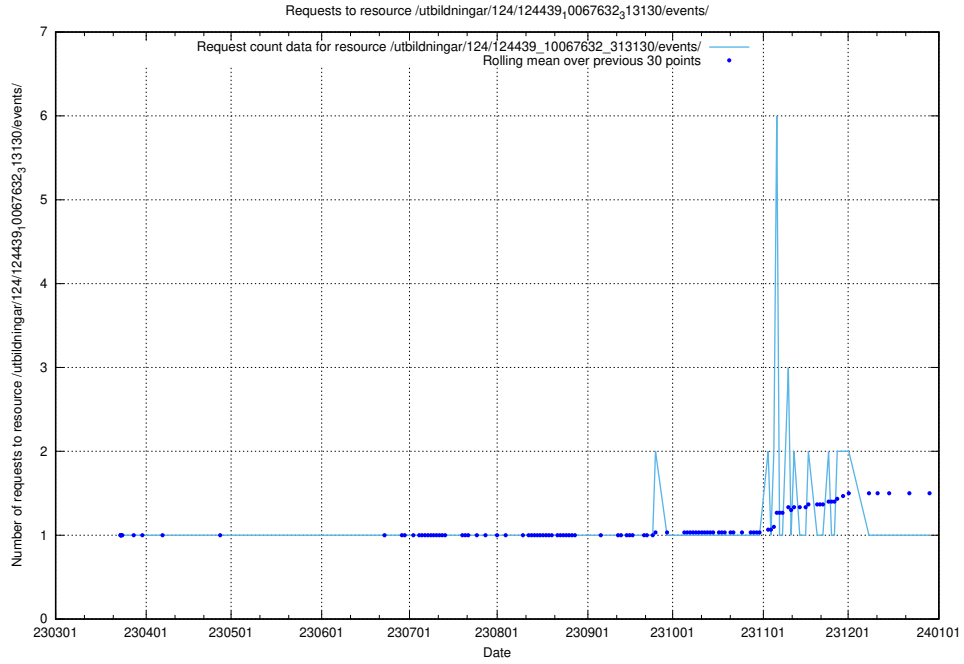

5.3645 Usage of /utbildningar/124/124439_10067632_313130/events/

Here, we count the number of requests to resource /utbildningar/124/124439_10067632_313130/events/