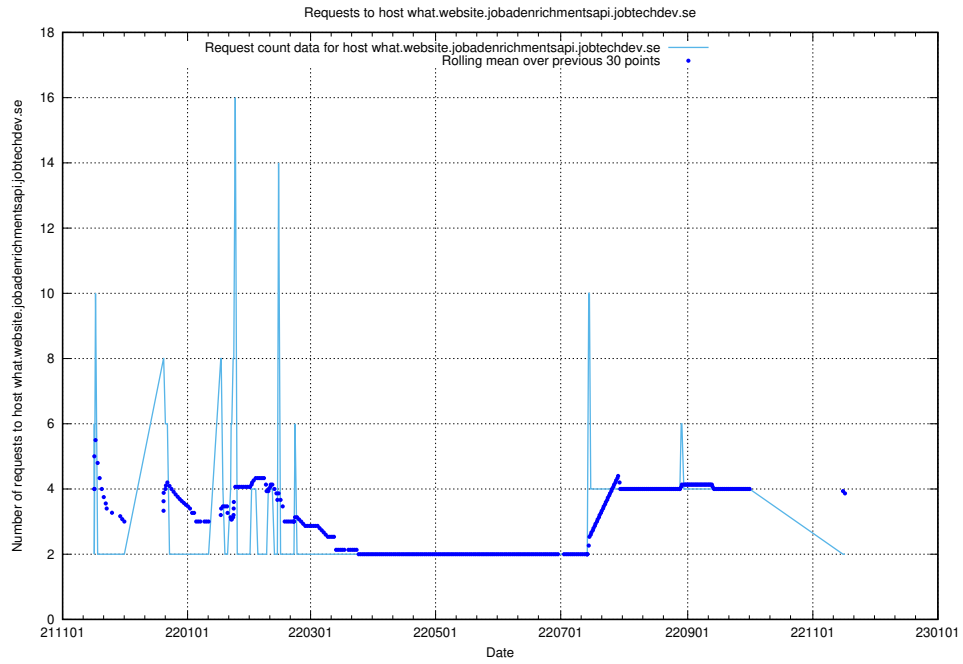

7.506 Usage of what.website.jobadenrichmentsapi.jobtechdev.se

Here, we count the number of requests to host what.website.jobadenrichmentsapi.jobtechdev.se.