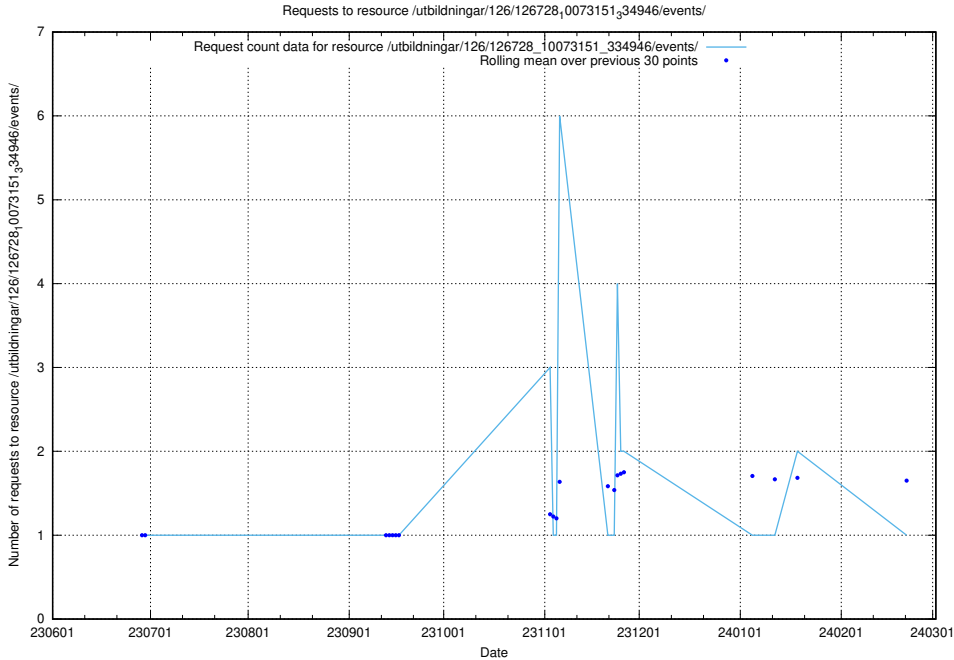

5.5427 Usage of /utbildningar/126/126728_10073151_334946/events/

Here, we count the number of requests to resource /utbildningar/126/126728_10073151_334946/events/