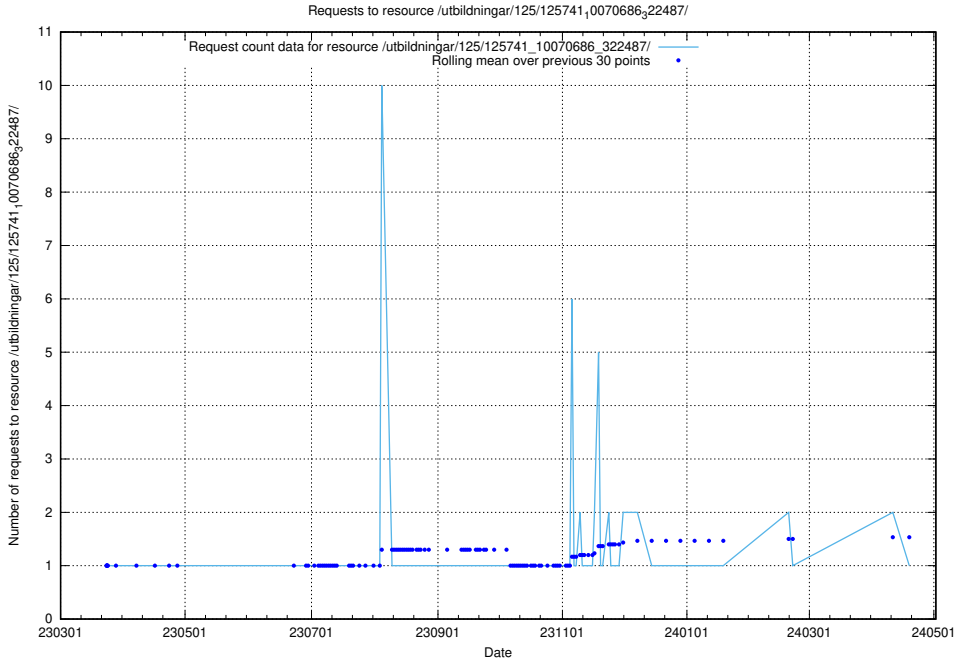

5.6476 Usage of /utbildningar/125/125741_10070686_322487/

Here, we count the number of requests to resource /utbildningar/125/125741_10070686_322487/.