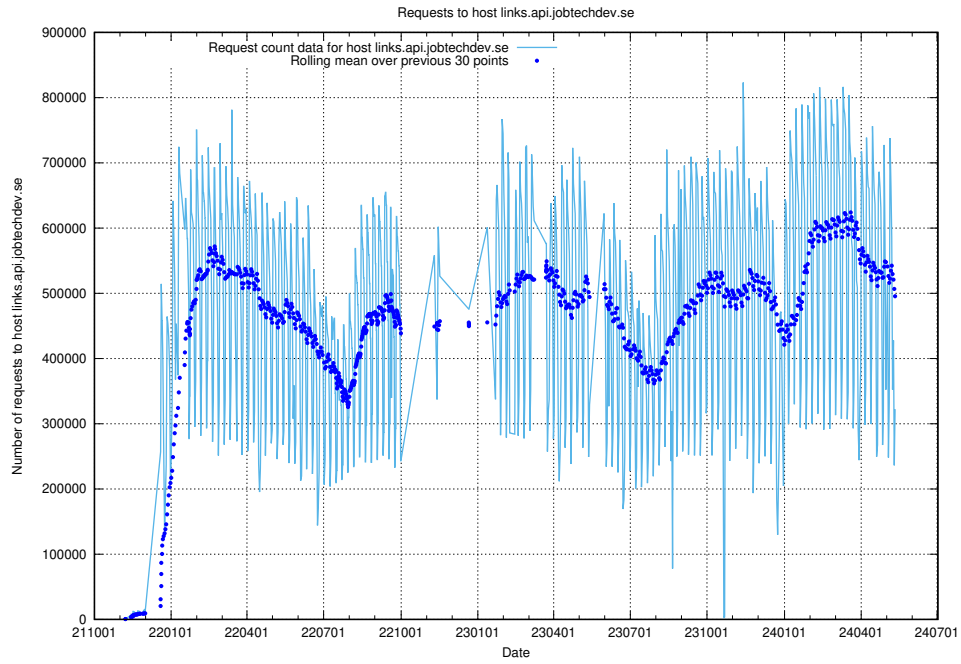

7.2 Usage of links.api.jobtechdev.se

Here, we count the number of requests to host links.api.jobtechdev.se.