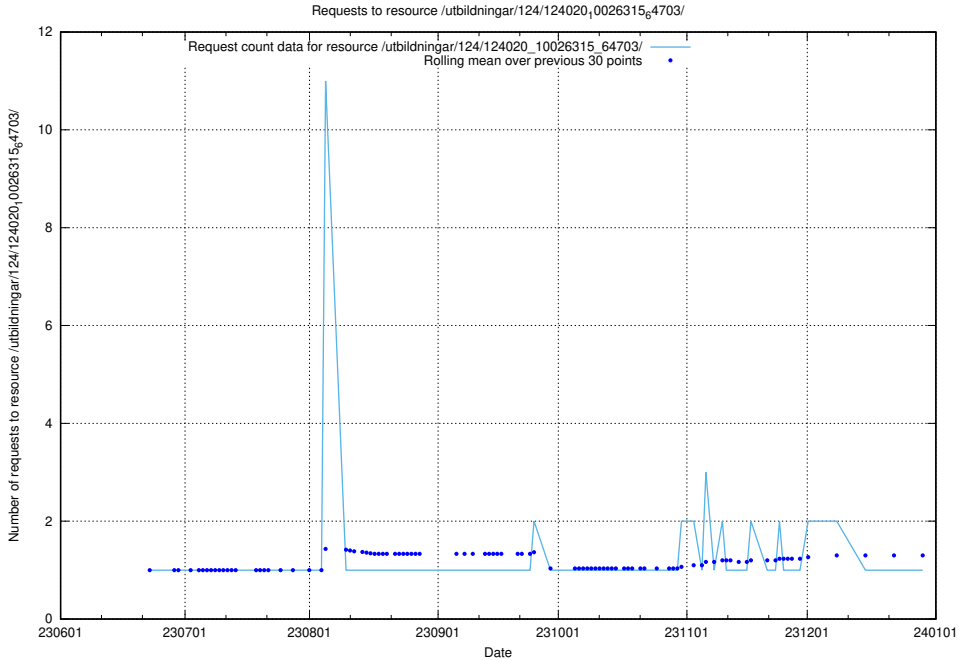

5.5802 Usage of /utbildningar/124/124020_10026315_64703/

Here, we count the number of requests to resource /utbildningar/124/124020_10026315_64703/.