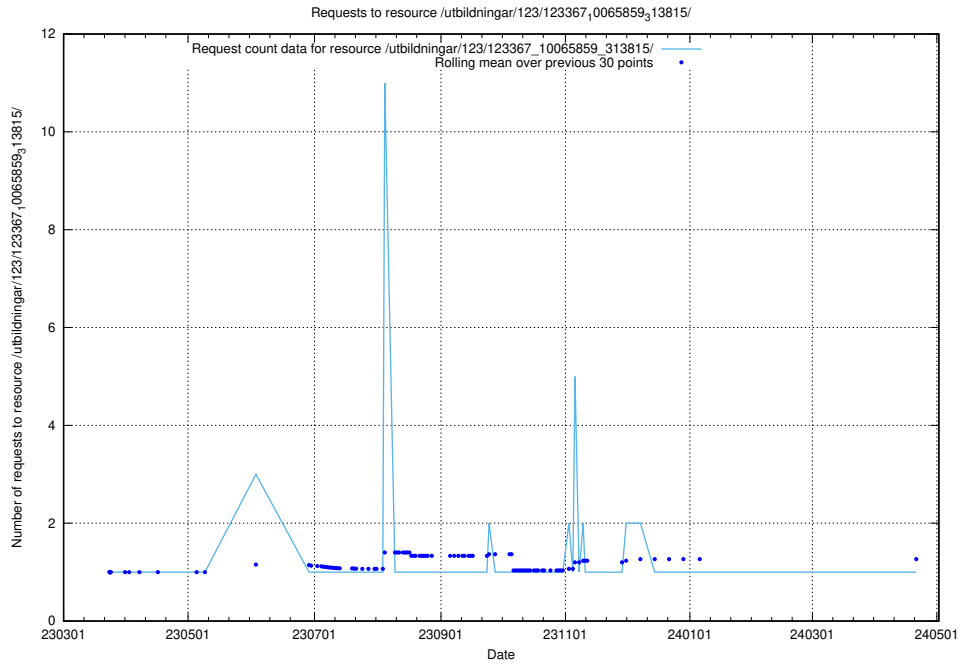

5.4818 Usage of /utbildningar/123/123367_10065859_313815/

Here, we count the number of requests to resource /utbildningar/123/123367_10065859_313815/.