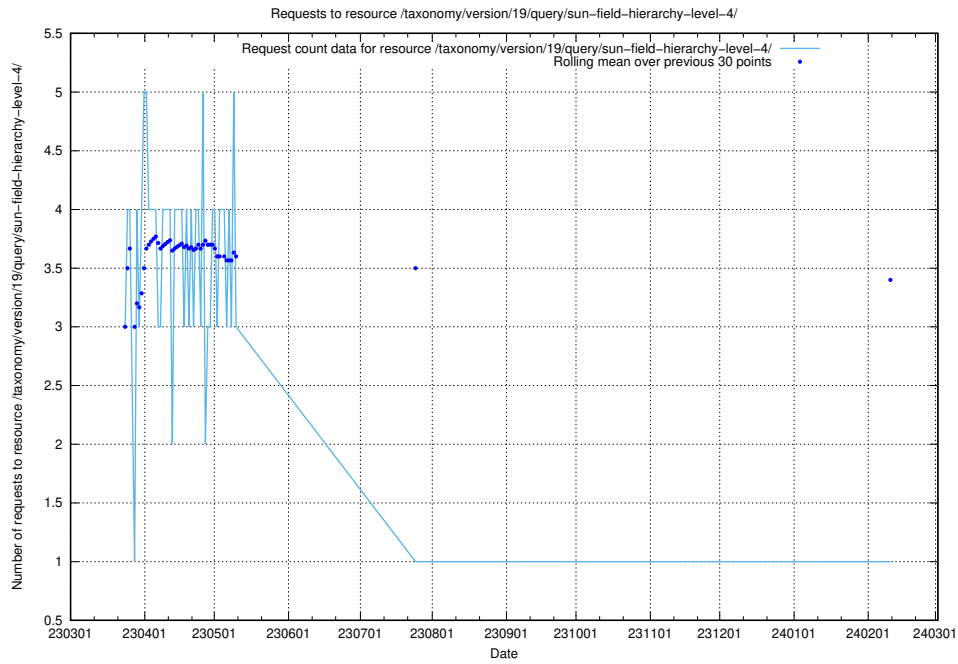

5.6118 Usage of /taxonomy/version/19/query/sun-field-hierarchy-level-4/

Here, we count the number of requests to resource /taxonomy/version/19/query/sun-field-hierarchy-level-4/.