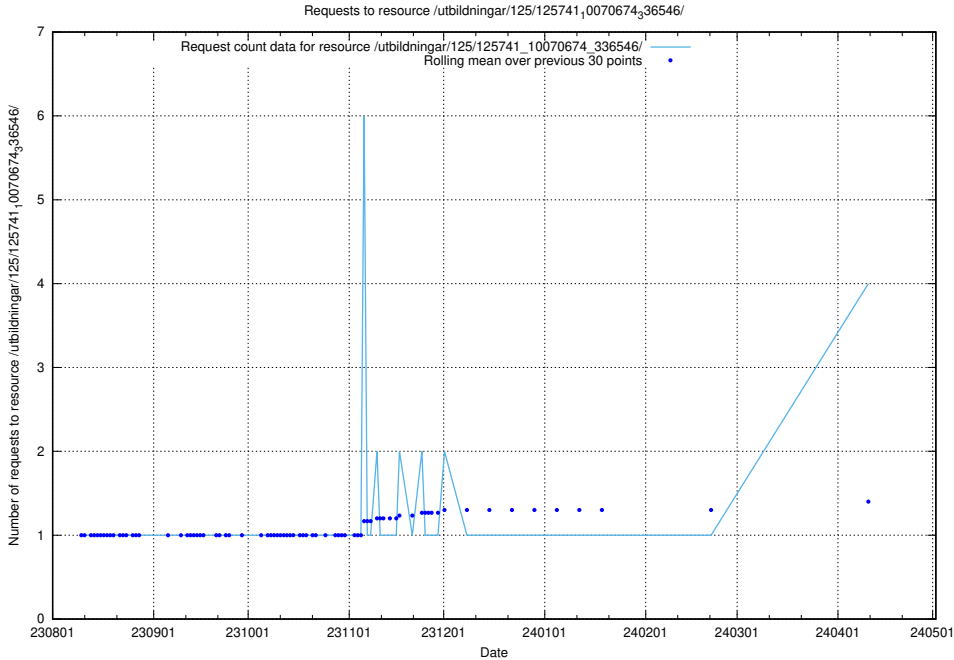

5.211 Usage of /utbildningar/125/125741_10070674_336546/

Here, we count the number of requests to resource /utbildningar/125/125741_10070674_336546/.