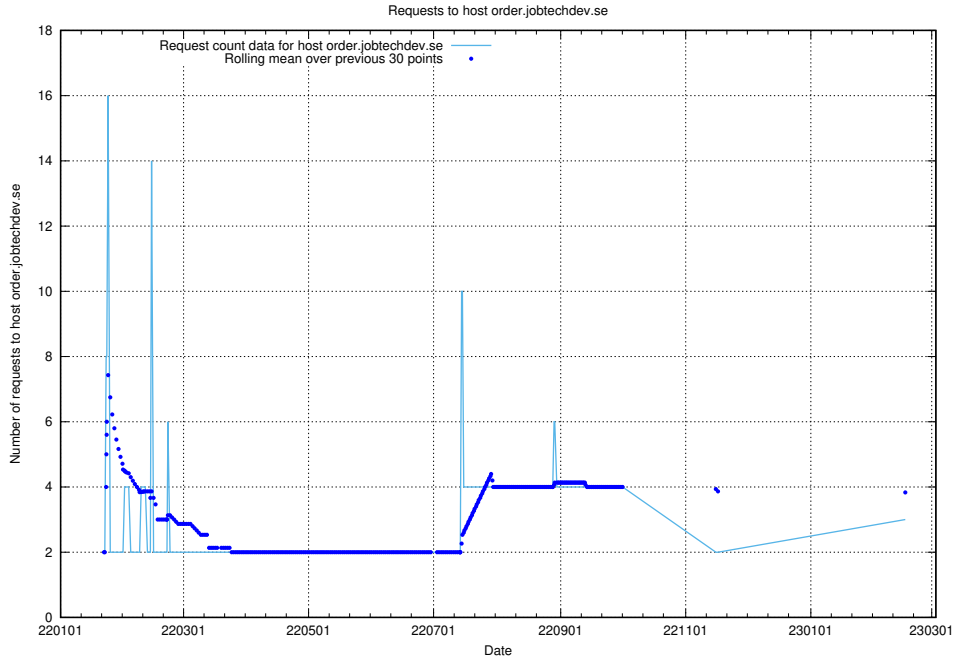

7.252 Usage of order.jobtechdev.se

Here, we count the number of requests to host order.jobtechdev.se.