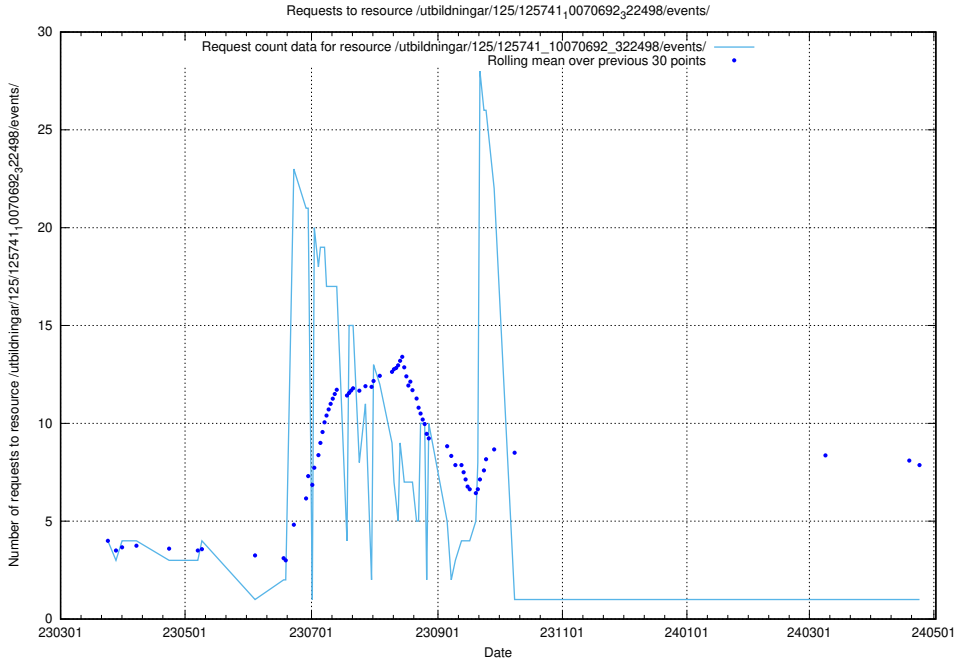

5.6061 Usage of /utbildningar/125/125741_10070692_322498/events/

Here, we count the number of requests to resource /utbildningar/125/125741_10070692_322498/events/