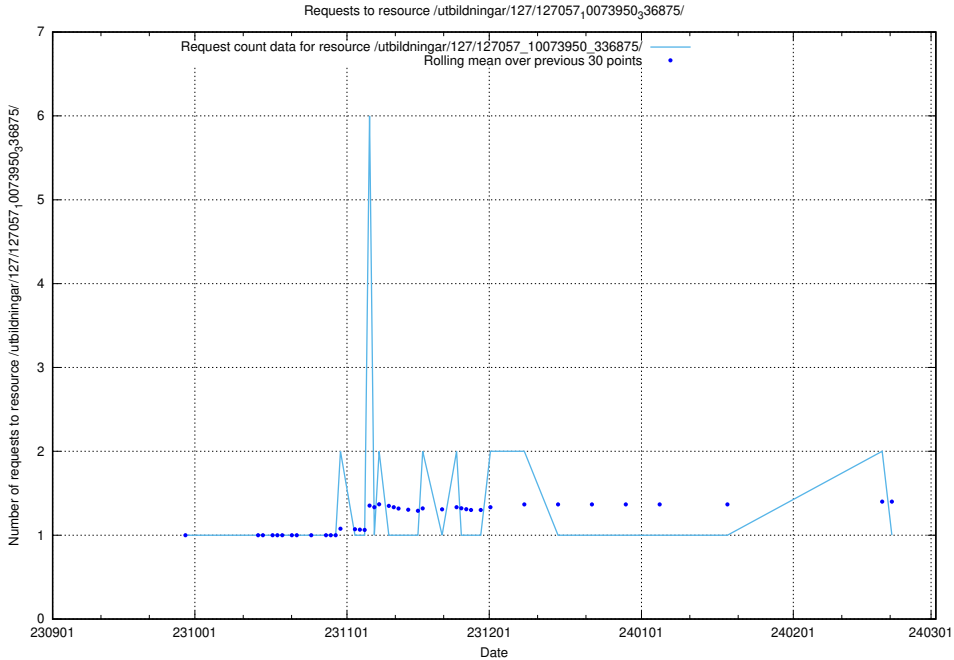

5.4426 Usage of /utbildningar/127/127057_10073950_336875/

Here, we count the number of requests to resource /utbildningar/127/127057_10073950_336875/.