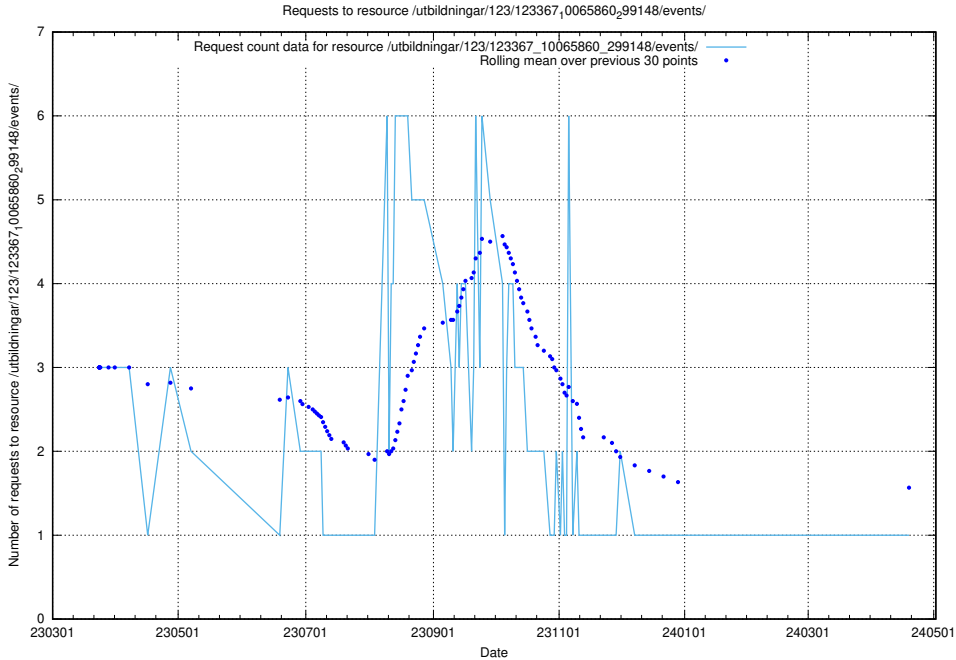

5.6269 Usage of /utbildningar/123/123367_10065860_299148/events/

Here, we count the number of requests to resource /utbildningar/123/123367_10065860_299148/events/