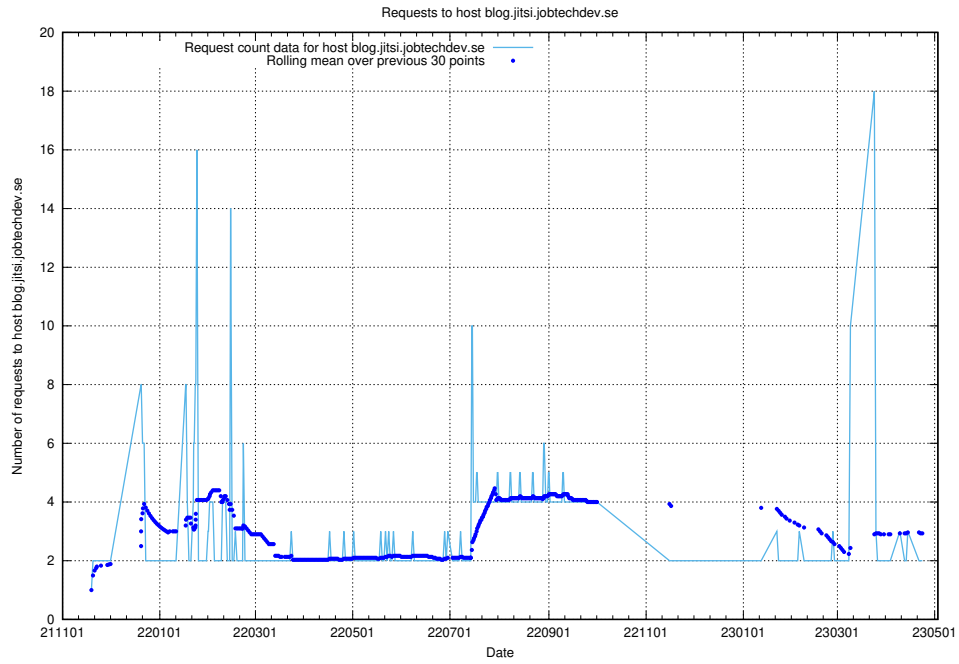

7.477 Usage of `blog.jitsi.jobtechdev.se`

Here, we count the number of requests to host `blog.jitsi.jobtechdev.se`.