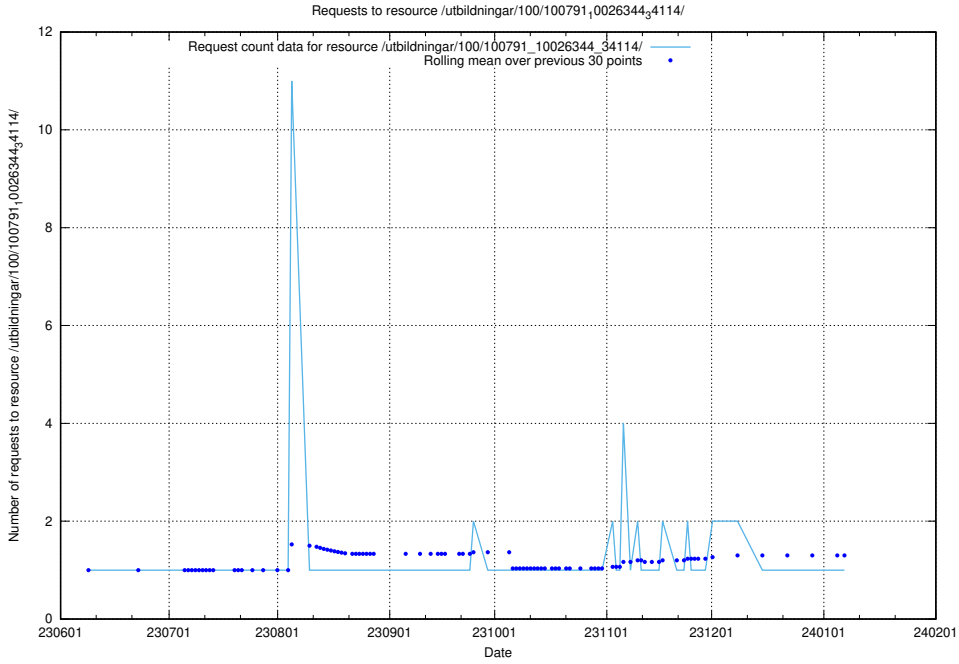

5.5880 Usage of /utbildningar/100/100791_10026344_34114/

Here, we count the number of requests to resource /utbildningar/100/100791_10026344_34114/.