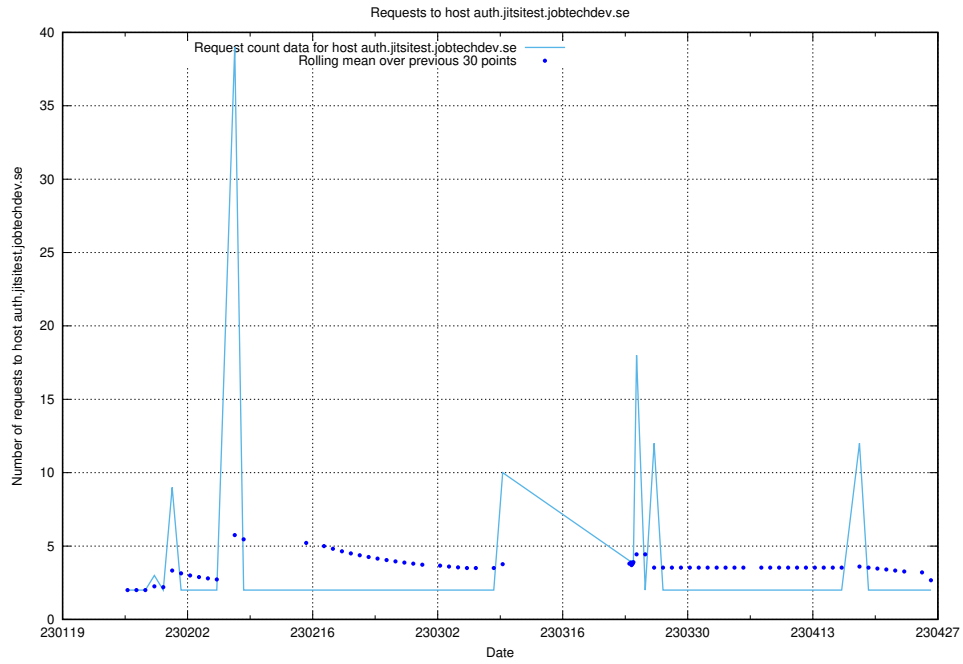

7.296 Usage of auth.jitsitest.jobtechdev.se

Here, we count the number of requests to host auth.jitsitest.jobtechdev.se.