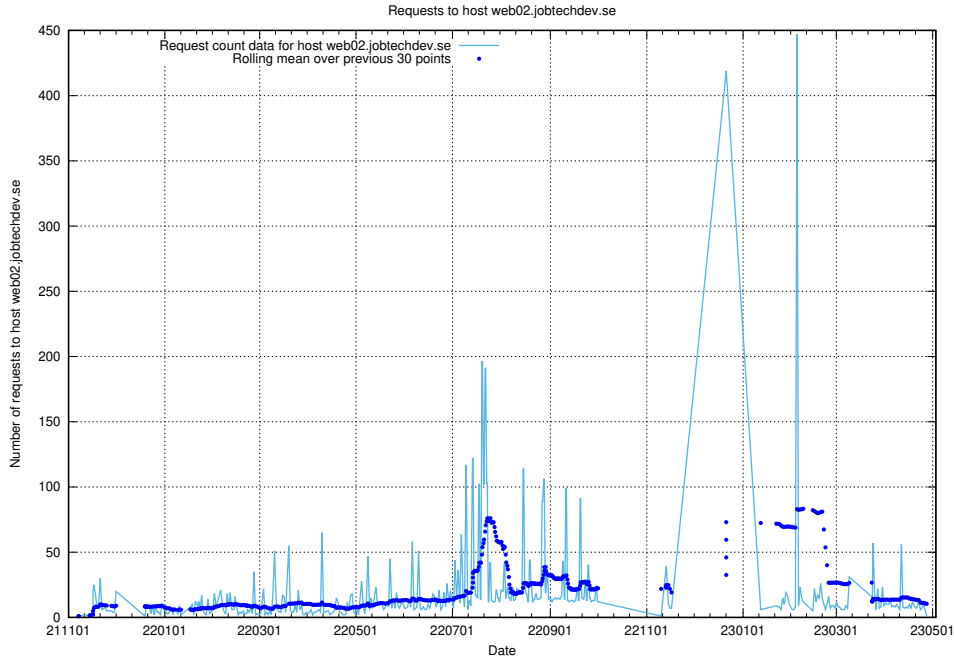

7.622 Usage of web02.jobtechdev.se

Here, we count the number of requests to host web02.jobtechdev.se.