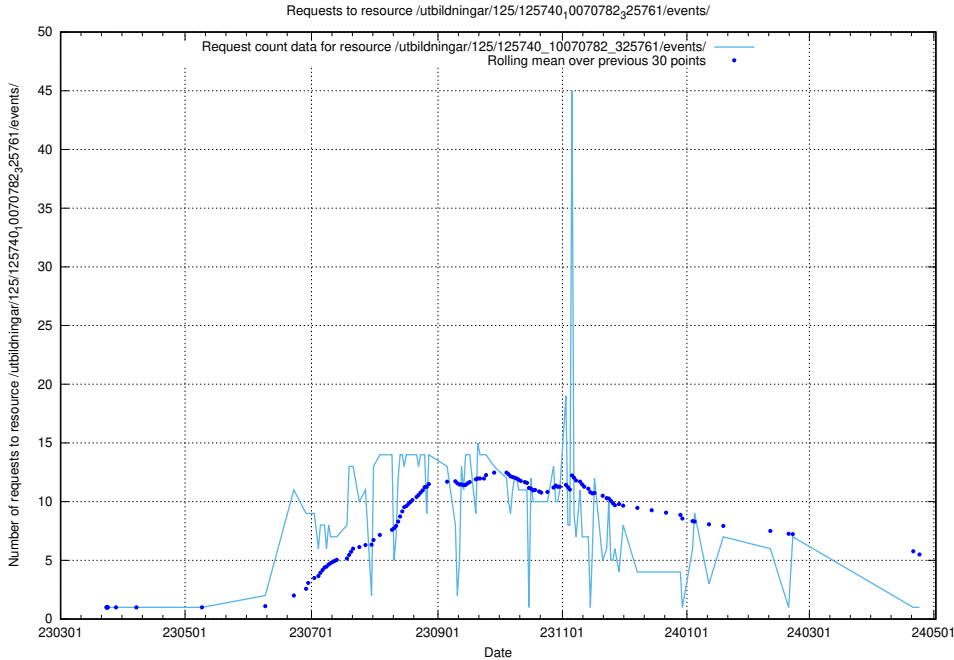

5.929 Usage of /utbildningar/125/125740_10070782_325761/events/

Here, we count the number of requests to resource /utbildningar/125/125740_10070782_325761/events/