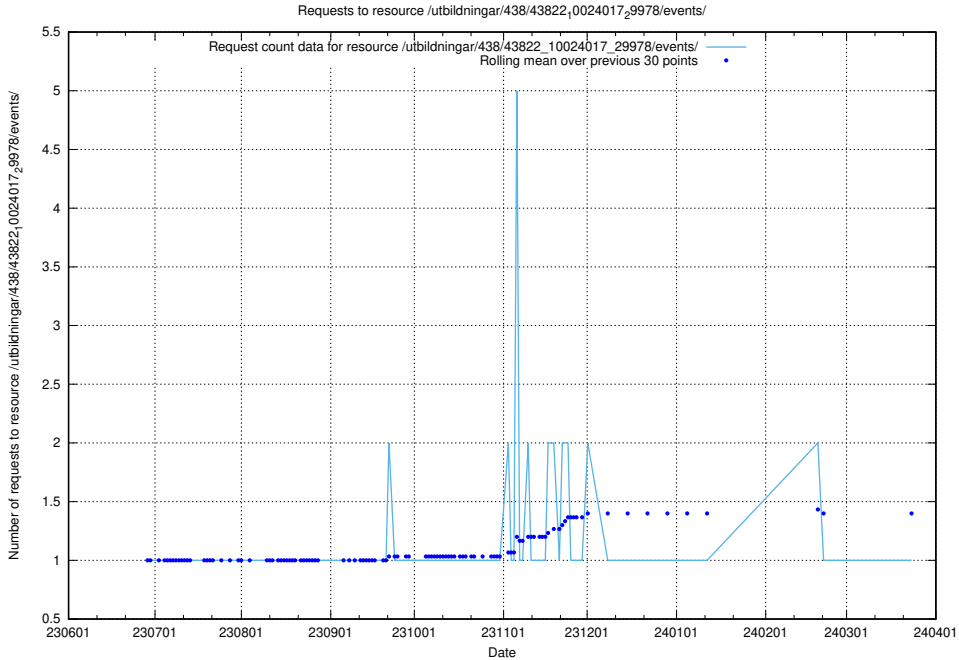

5.5404 Usage of /utbildningar/438/43822_10024017_29978/events/

Here, we count the number of requests to resource /utbildningar/438/43822_10024017_29978/events/.