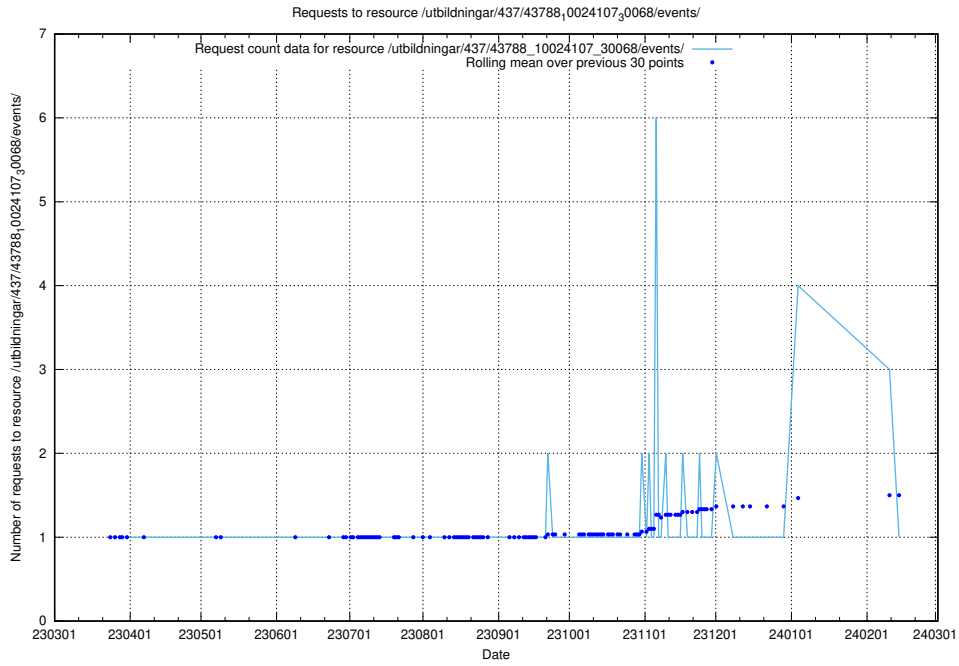

5.6182 Usage of /utbildningar/437/43788_10024107_30068/events/

Here, we count the number of requests to resource /utbildningar/437/43788_10024107_30068/events/.