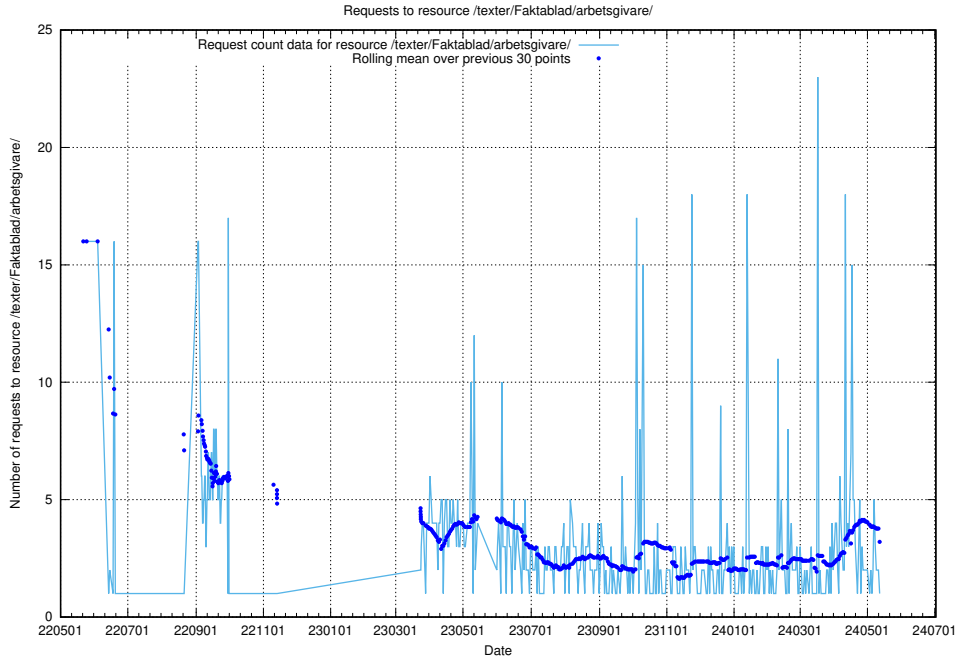

5.1026 Usage of /texter/Faktablad/arbetsgivare/

Here, we count the number of requests to resource /texter/Faktablad/arbetsgivare/.