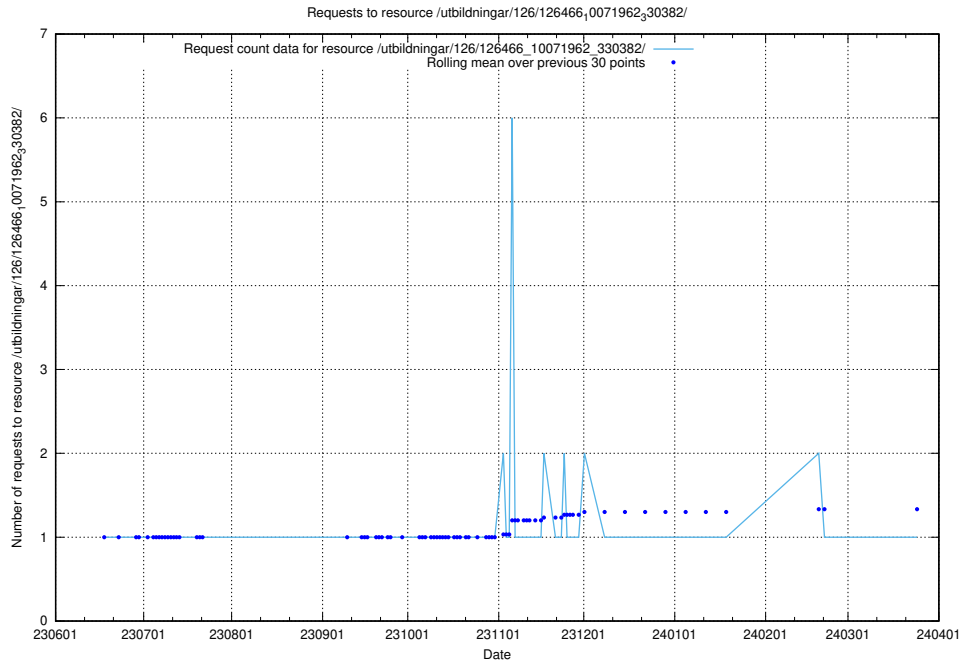

5.5835 Usage of /utbildningar/126/126466_10071962_330382/

Here, we count the number of requests to resource /utbildningar/126/126466_10071962_330382/.