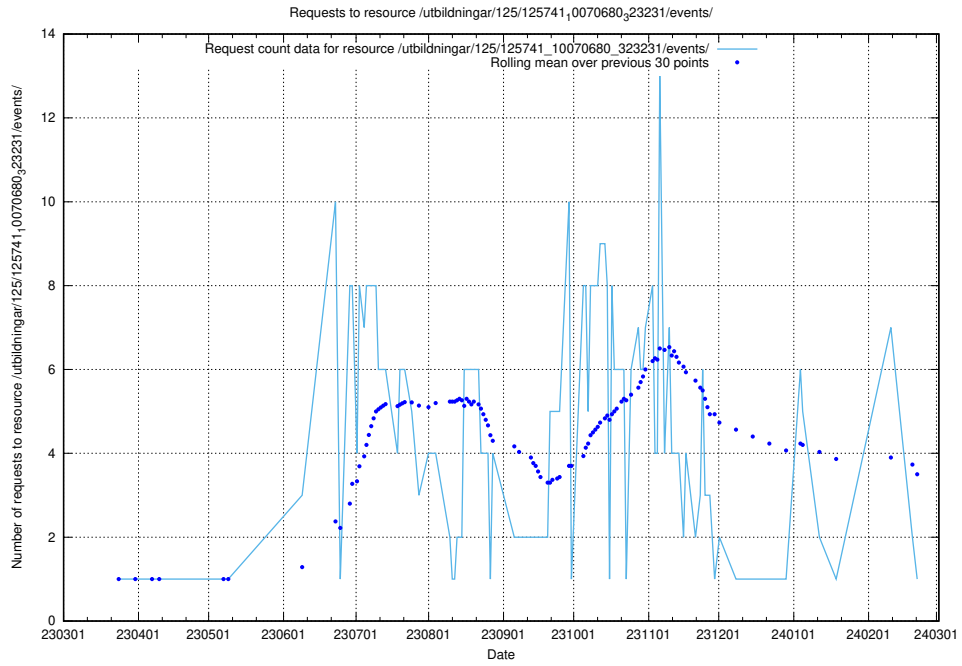

5.6232 Usage of /utbildningar/125/125741_10070680_323231/events/

Here, we count the number of requests to resource /utbildningar/125/125741_10070680_323231/events/