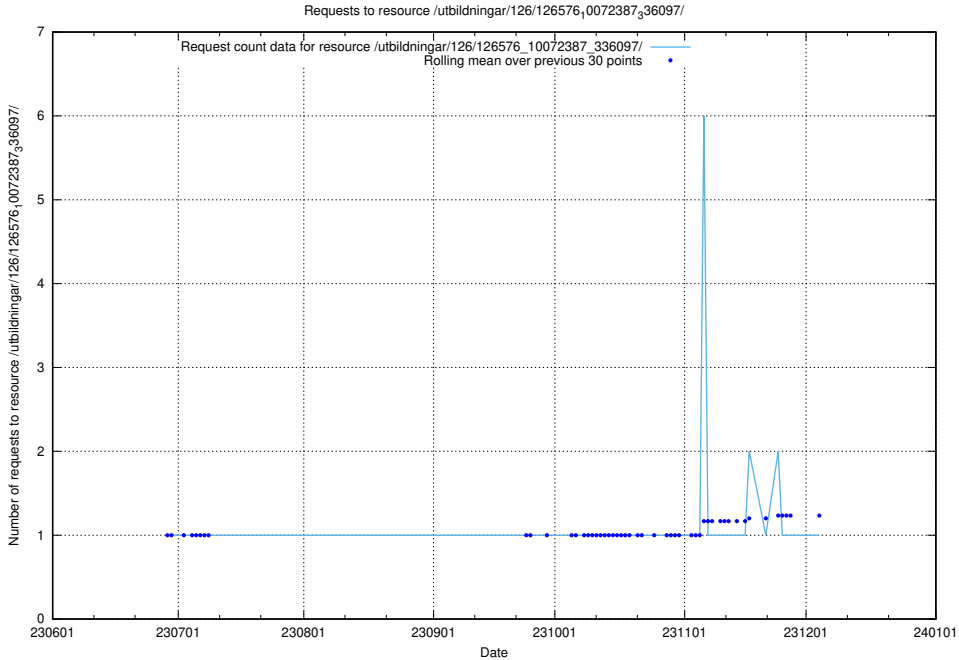

5.5430 Usage of /utbildningar/126/126576_10072387_336097/

Here, we count the number of requests to resource /utbildningar/126/126576_10072387_336097/.