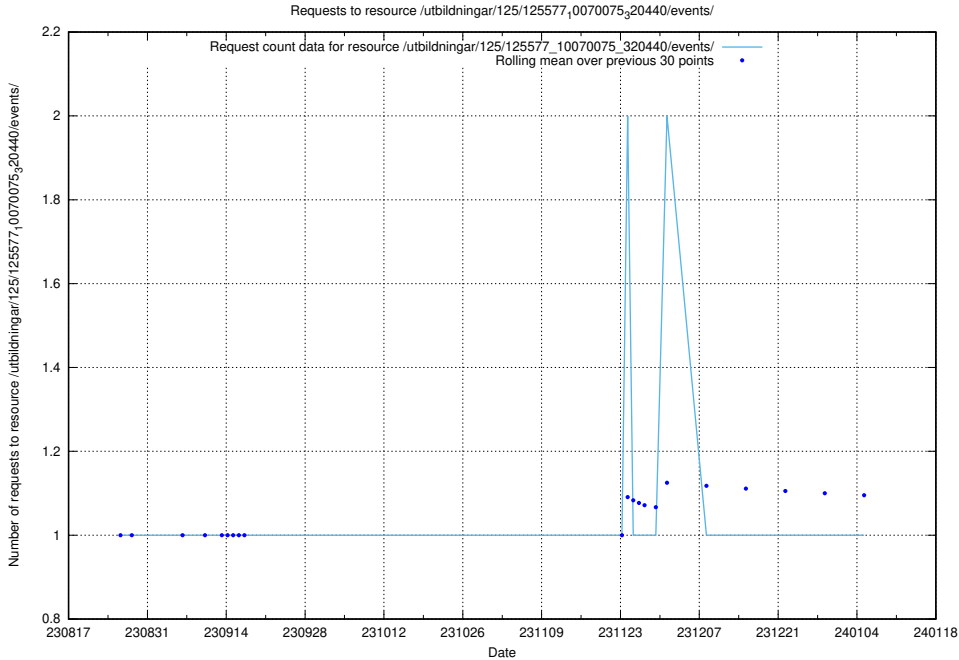

5.4685 Usage of /utbildningar/125/125577_10070075_320440/events/

Here, we count the number of requests to resource /utbildningar/125/125577_10070075_320440/events/