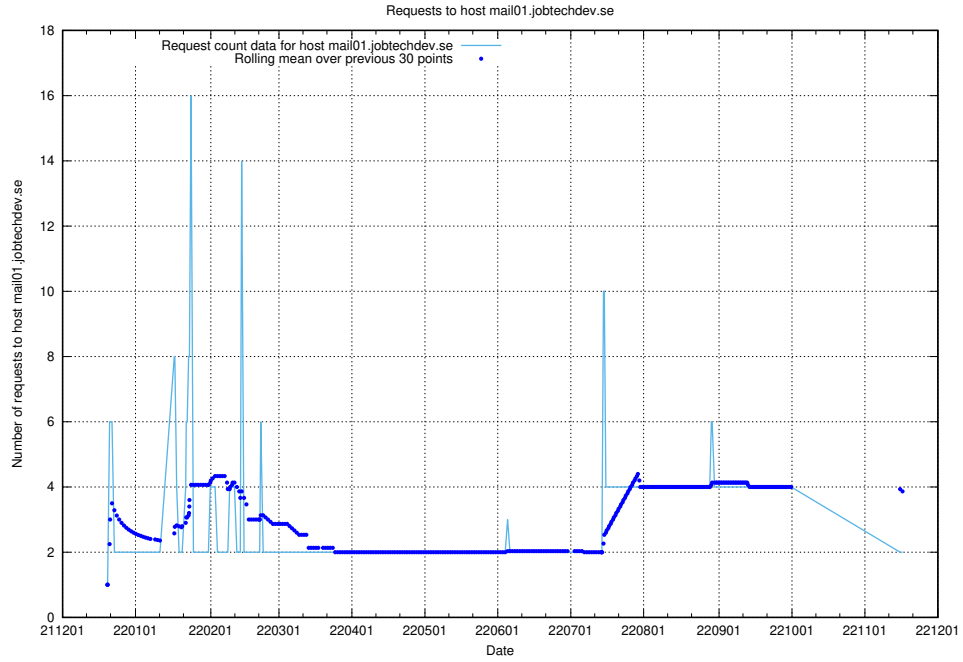

7.379 Usage of mail01.jobtechdev.se

Here, we count the number of requests to host mail01.jobtechdev.se.

7.380 Usage of exchange.jobtechdev.se

Here, we count the number of requests to host exchange.jobtechdev.se.