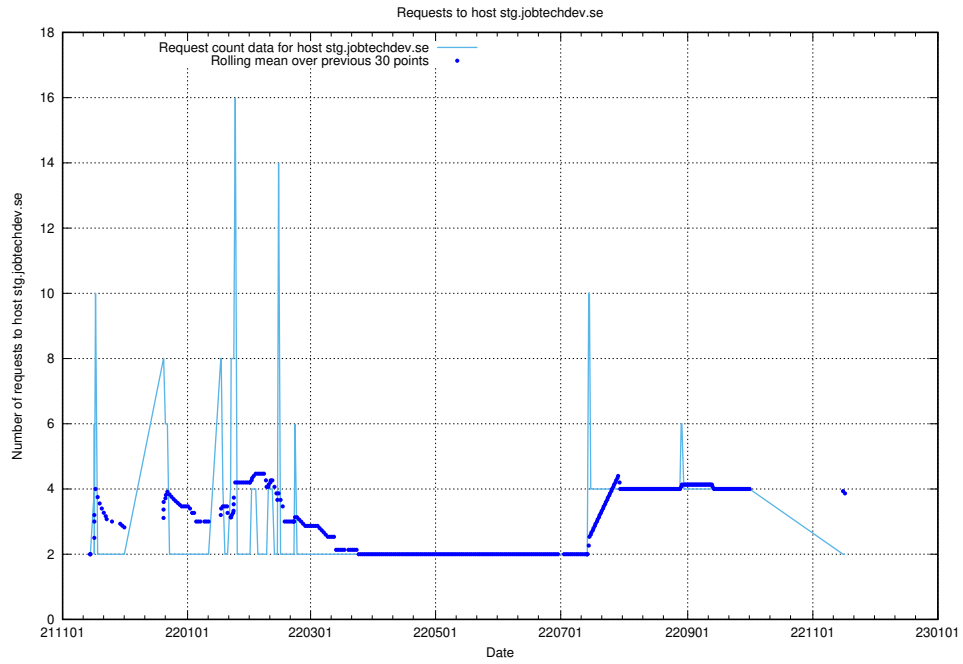

7.559 Usage of stg.jobtechdev.se

Here, we count the number of requests to host stg.jobtechdev.se.