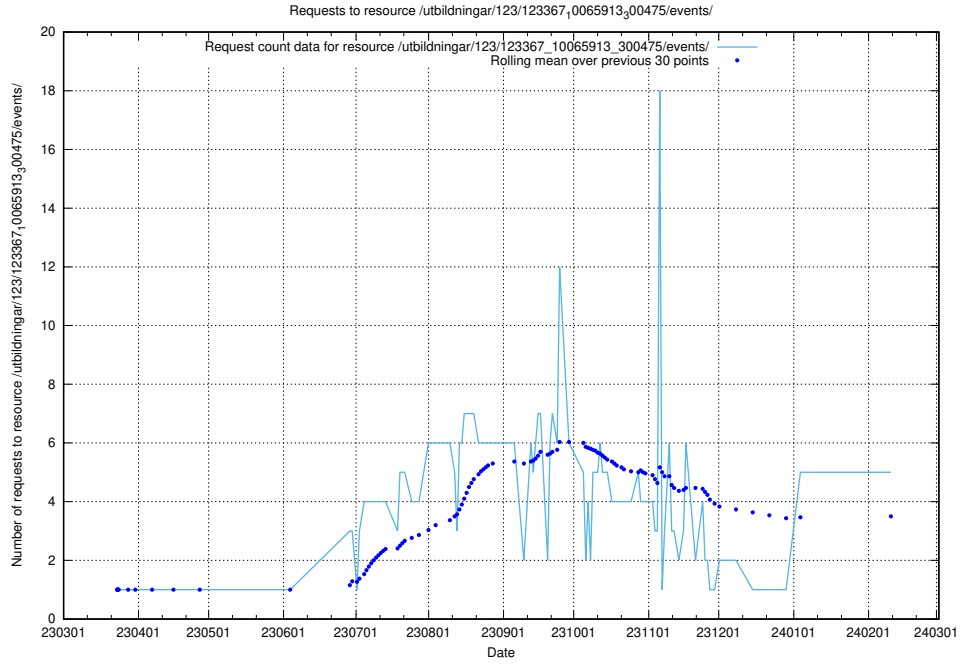

5.139 Usage of /utbildningar/123/123367_10065913_300475/events/

Here, we count the number of requests to resource /utbildningar/123/123367_10065913_300475/events/