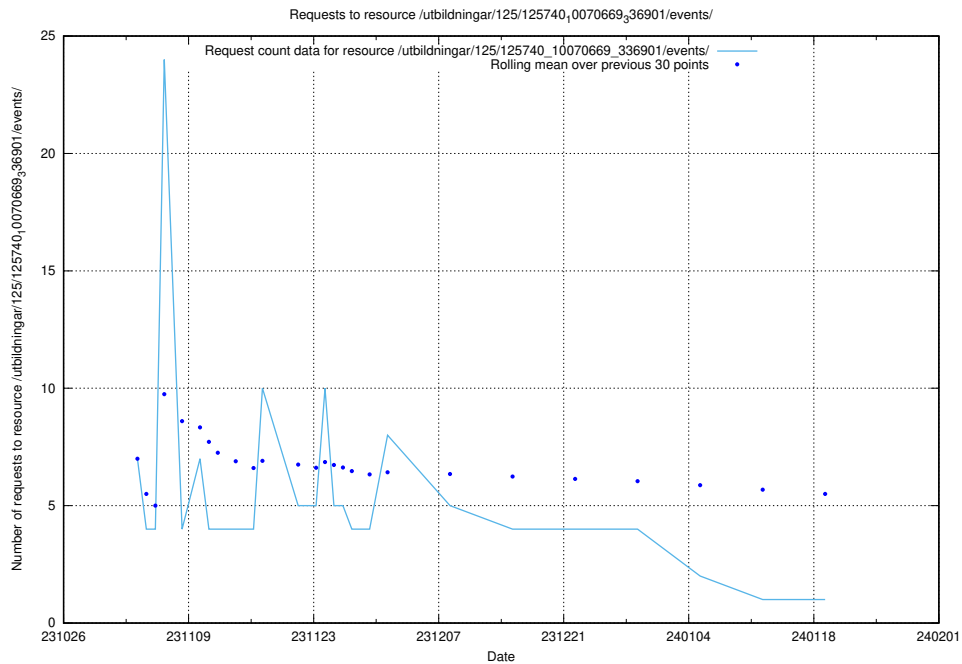

5.4122 Usage of /utbildningar/125/125740_10070669_336901/events/

Here, we count the number of requests to resource /utbildningar/125/125740_10070669_336901/events/