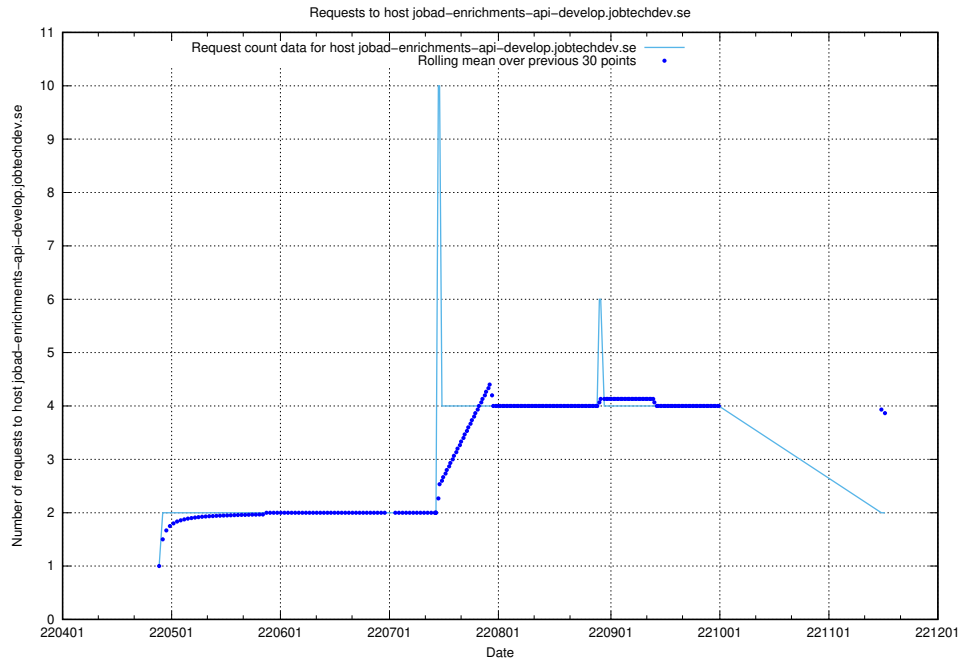

7.449 Usage of jobad-enrichments-api-develop.jobtechdev.se

Here, we count the number of requests to host jobad-enrichments-api-develop.jobtechdev.se.