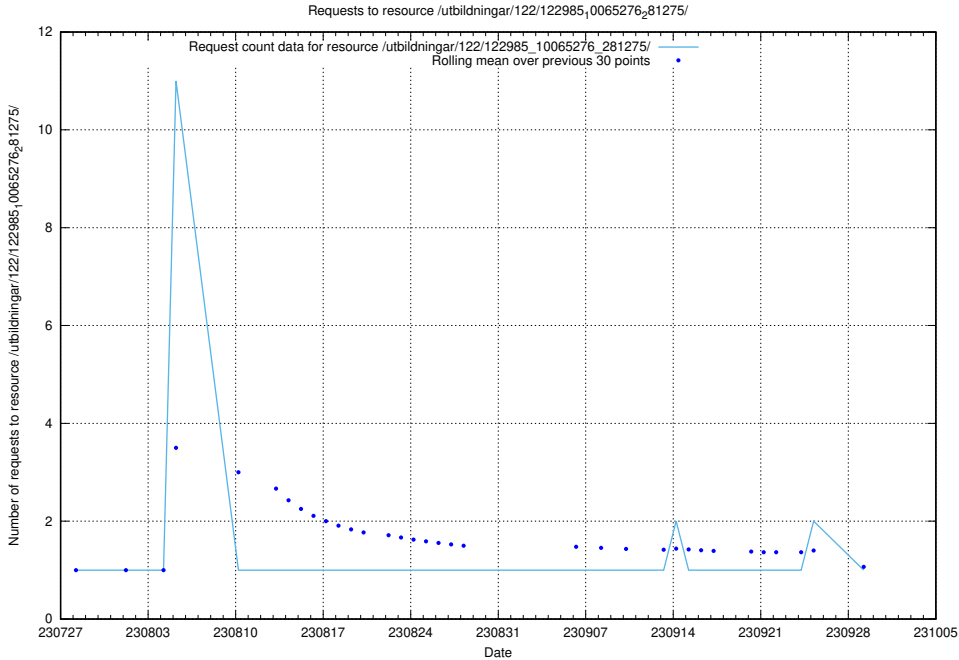

5.4885 Usage of /utbildningar/122/122985_10065276_281275/

Here, we count the number of requests to resource /utbildningar/122/122985_10065276_281275/.