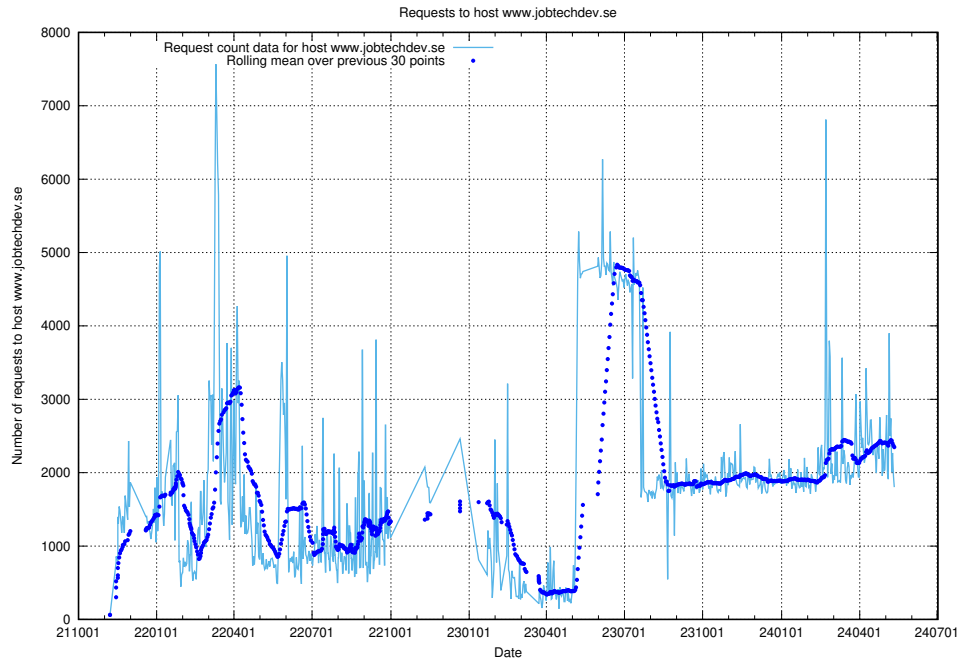

7.18 Usage of www.jobtechdev.se

Here, we count the number of requests to host www.jobtechdev.se.