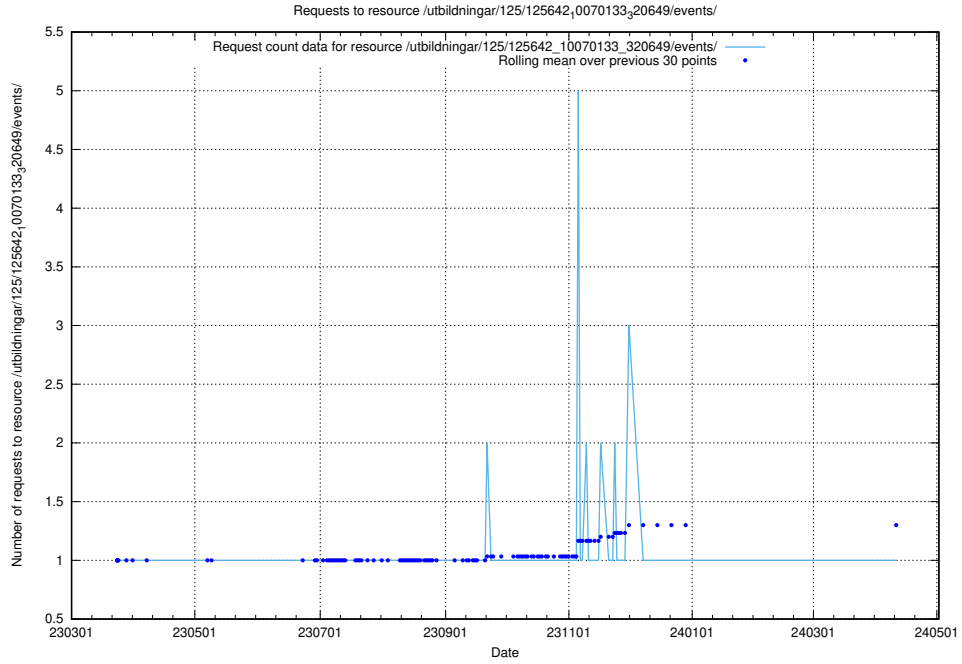

5.1013 Usage of /utbildningar/125/125642_10070133_320649/events/

Here, we count the number of requests to resource /utbildningar/125/125642_10070133_320649/events/