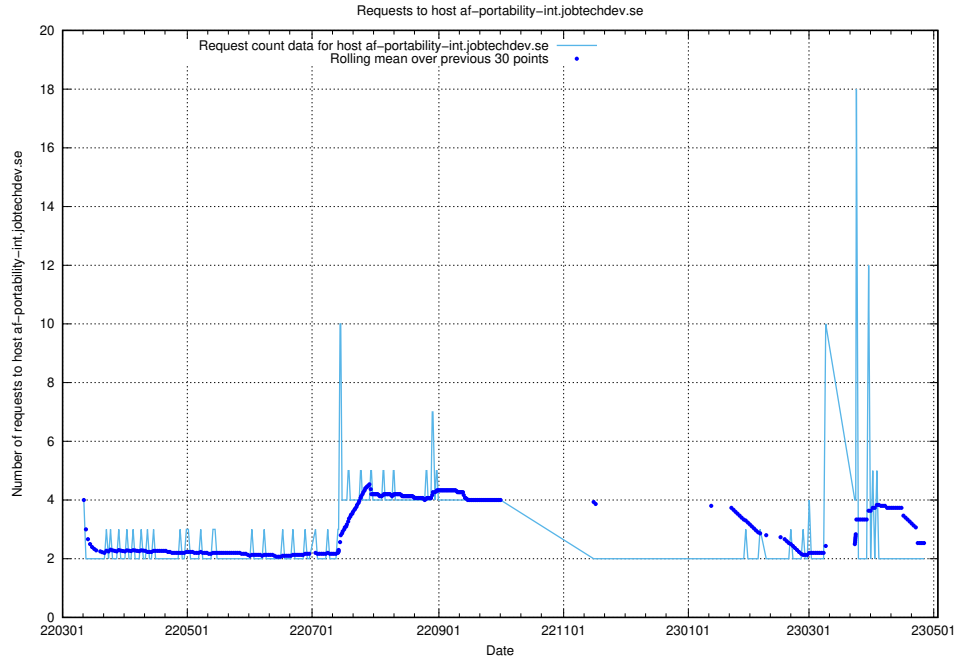

7.504 Usage of af-portability-int.jobtechdev.se

Here, we count the number of requests to host af-portability-int.jobtechdev.se.