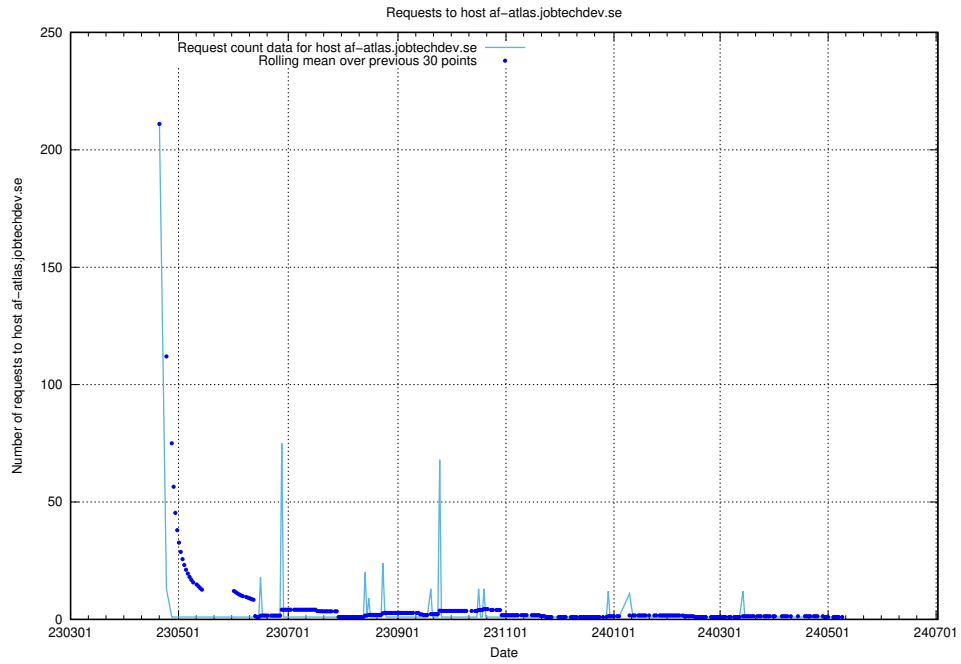

7.606 Usage of af-atlas.jobtechdev.se

Here, we count the number of requests to host af-atlas.jobtechdev.se.