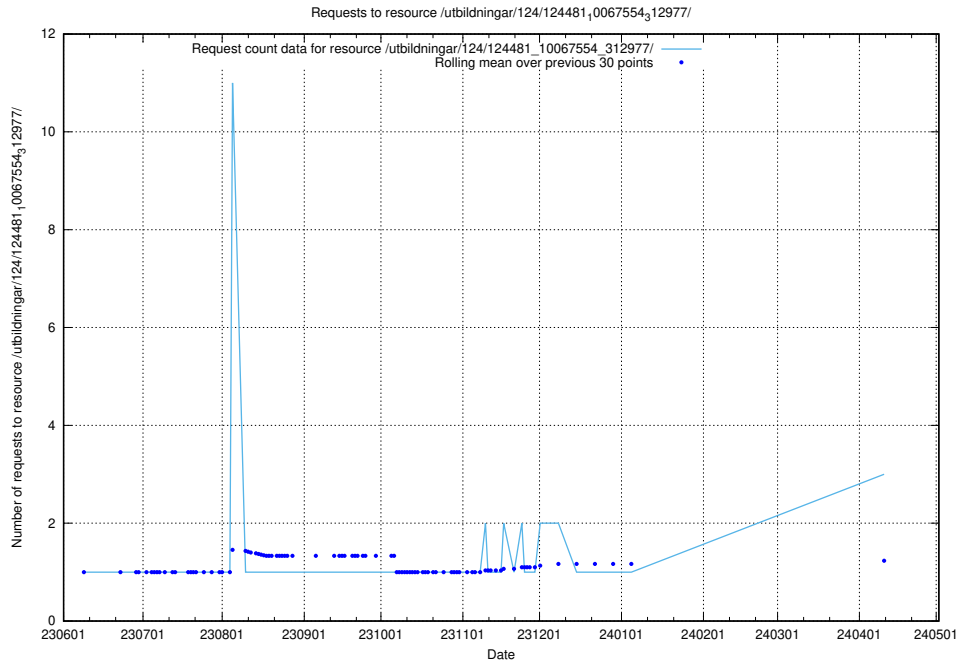

5.400 Usage of /utbildningar/124/124481_10067554_312977/

Here, we count the number of requests to resource /utbildningar/124/124481_10067554_312977/.