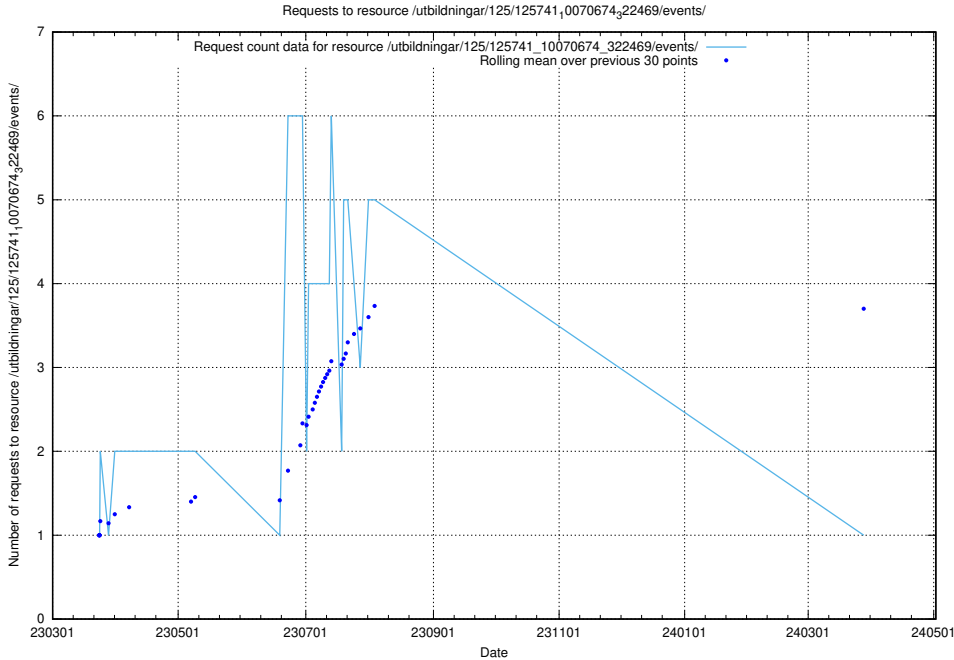

5.6487 Usage of /utbildningar/125/125741_10070674_322469/events/

Here, we count the number of requests to resource /utbildningar/125/125741_10070674_322469/events/