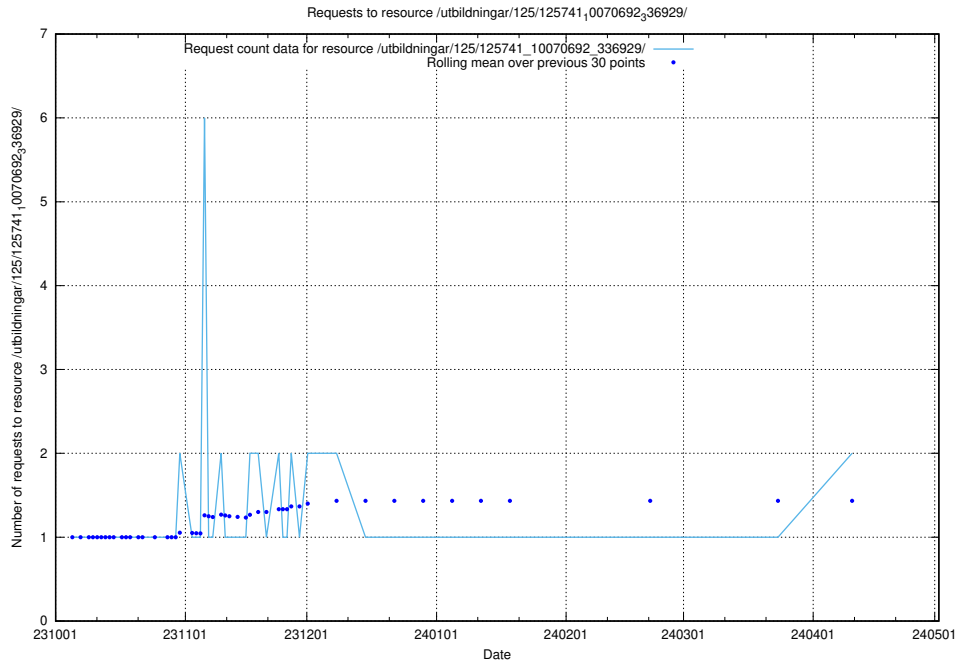

5.697 Usage of /utbildningar/125/125741_10070692_336929/

Here, we count the number of requests to resource /utbildningar/125/125741_10070692_336929/.