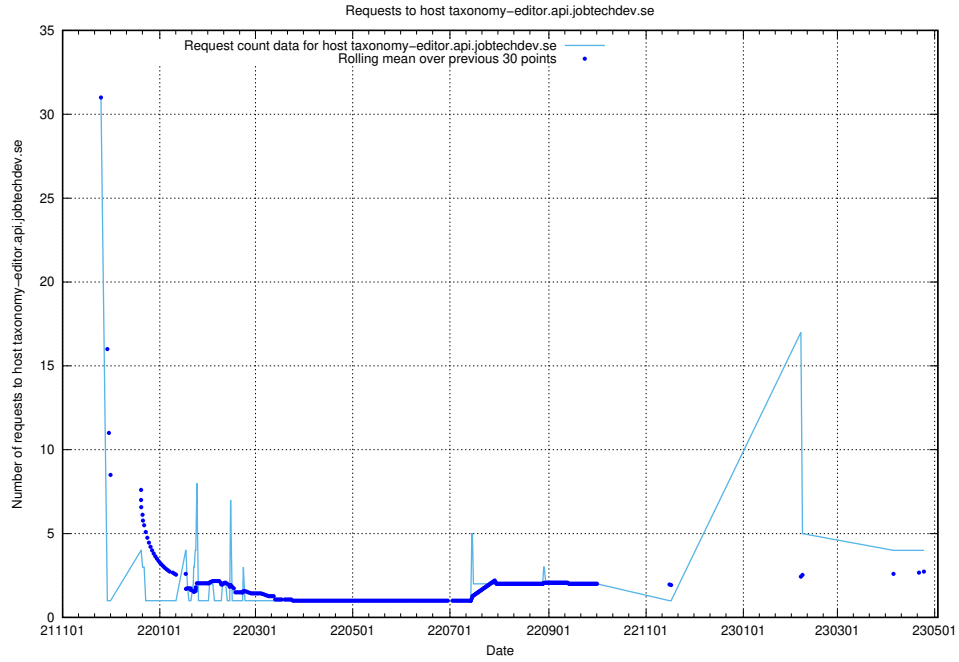

7.139 Usage of taxonomy-editor.api.jobtechdev.se

Here, we count the number of requests to host taxonomy-editor.api.jobtechdev.se.