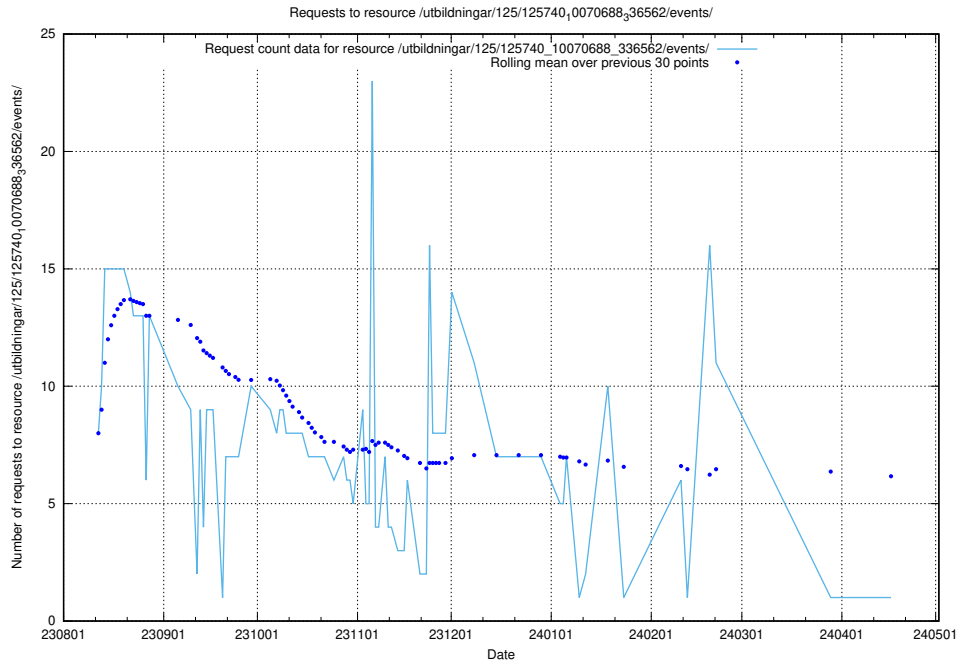

5.4779 Usage of /utbildningar/125/125740_10070688_336562/events/

Here, we count the number of requests to resource /utbildningar/125/125740_10070688_336562/events/