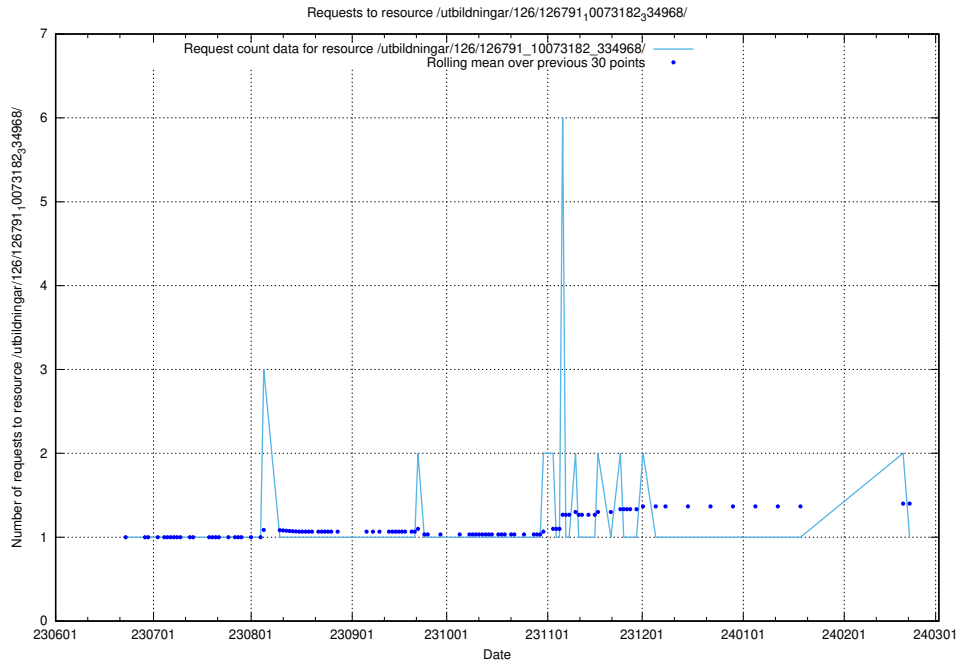

5.5571 Usage of /utbildningar/126/126791_10073182_334968/

Here, we count the number of requests to resource /utbildningar/126/126791_10073182_334968/.