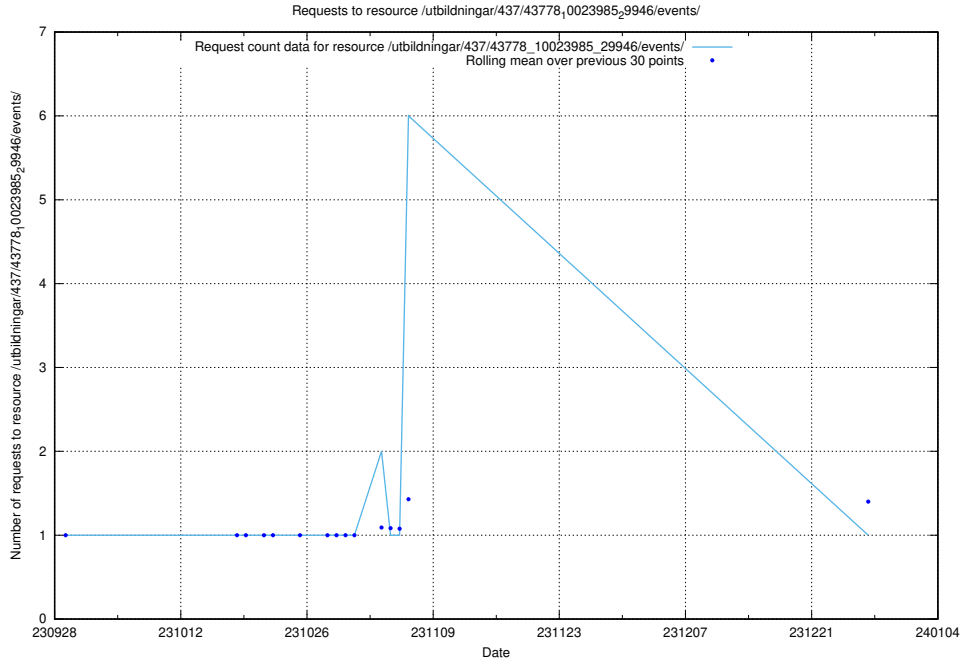

5.4424 Usage of /utbildningar/437/43778_10023985_29946/events/

Here, we count the number of requests to resource /utbildningar/437/43778_10023985_29946/events/.