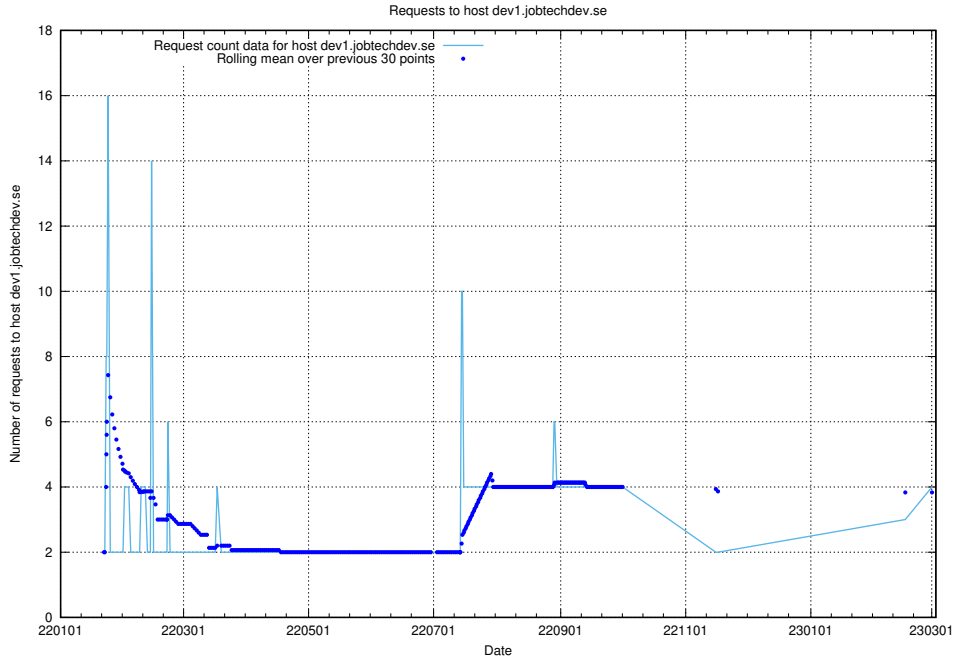

7.99 Usage of dev1.jobtechdev.se

Here, we count the number of requests to host dev1.jobtechdev.se.