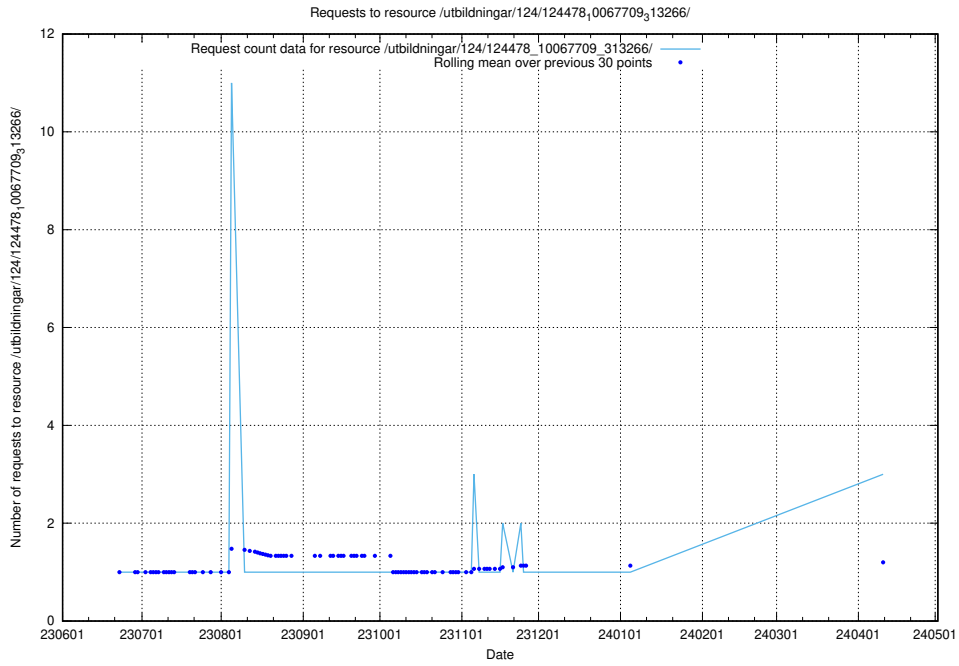

5.387 Usage of /utbildningar/124/124478_10067709_313266/

Here, we count the number of requests to resource /utbildningar/124/124478_10067709_313266/.