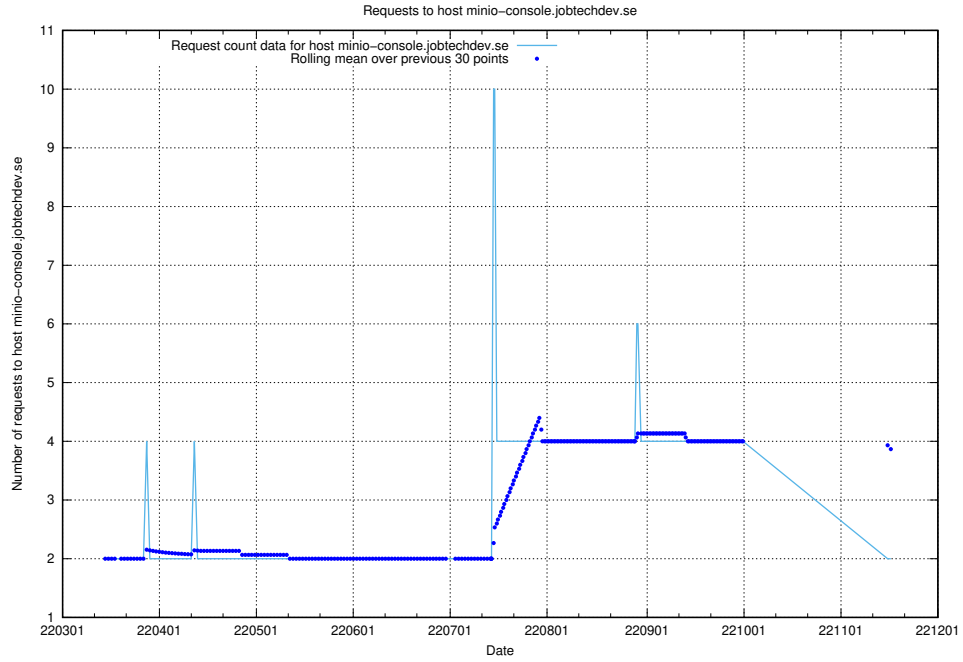

7.499 Usage of minioconsole.jobtechdev.se

Here, we count the number of requests to host minioconsole.jobtechdev.se.

7.500 Usage of minio-console.jobtechdev.se

Here, we count the number of requests to host minio-console.jobtechdev.se.