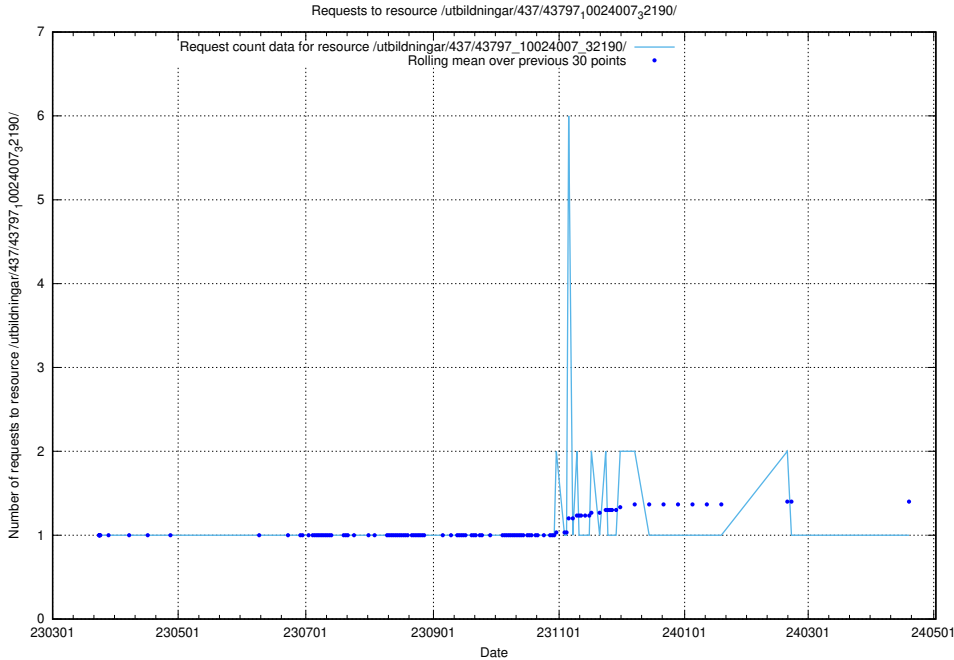

5.6355 Usage of /utbildningar/437/43797_10024007_32190/

Here, we count the number of requests to resource /utbildningar/437/43797_10024007_32190/.