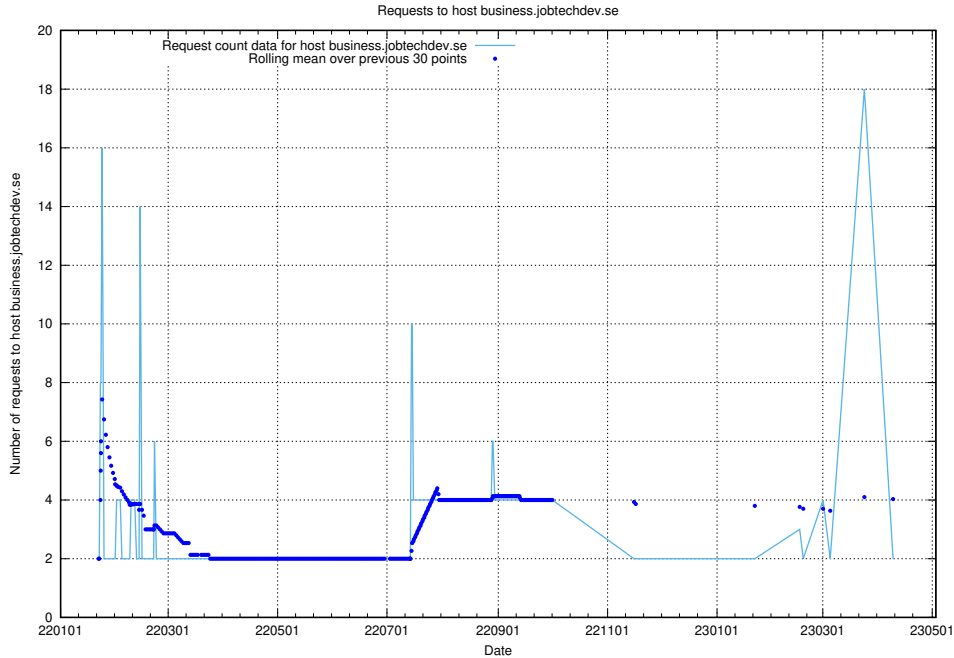

7.259 Usage of business.jobtechdev.se

Here, we count the number of requests to host business.jobtechdev.se.