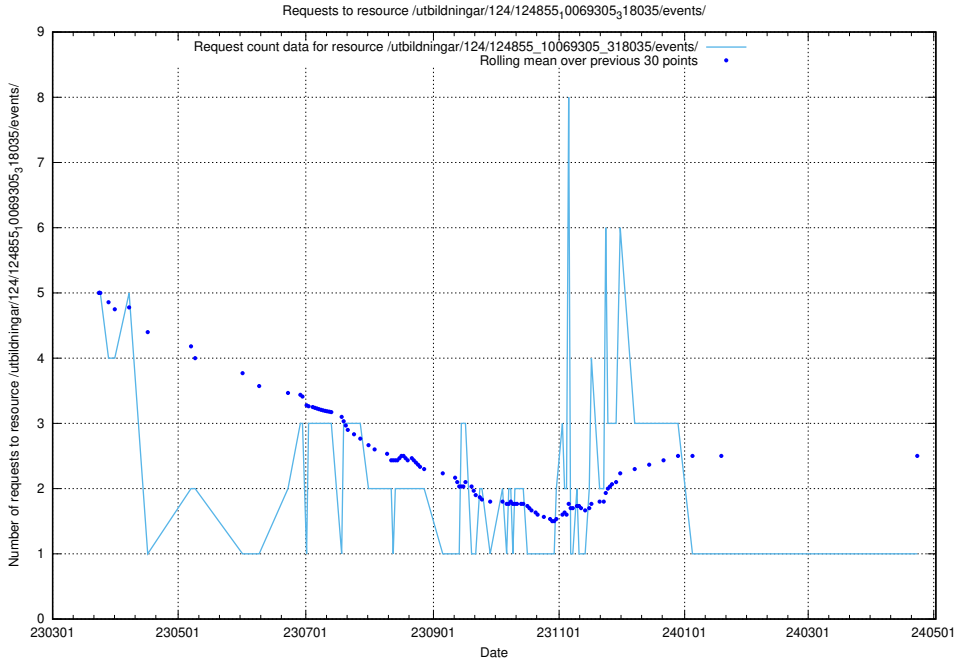

5.6255 Usage of /utbildningar/124/124855_10069305_318035/events/

Here, we count the number of requests to resource /utbildningar/124/124855_10069305_318035/events/