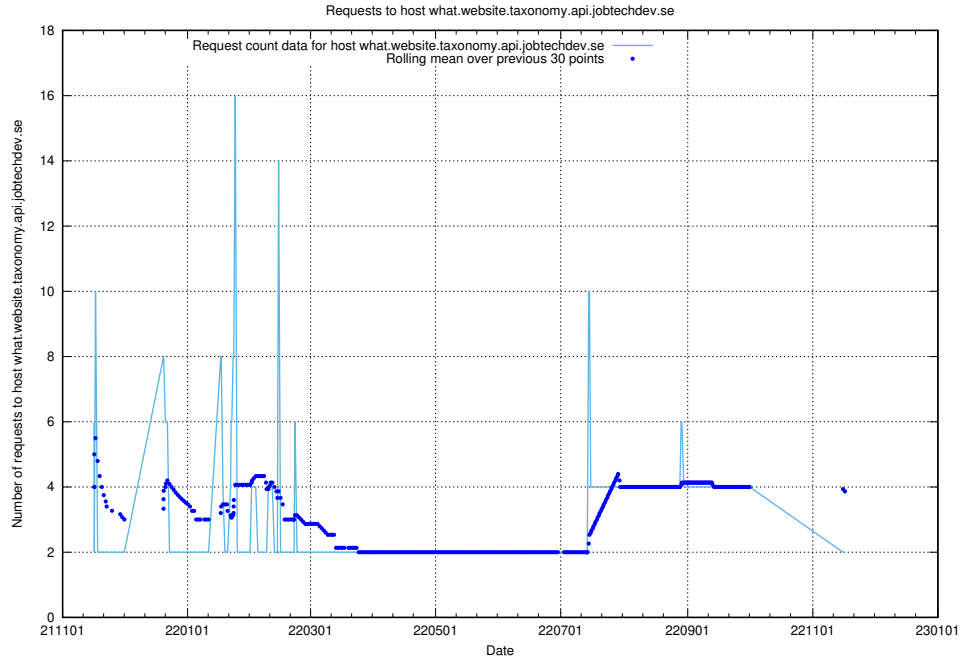

7.521 Usage of what.website.taxonomy.api.jobtechdev.se

Here, we count the number of requests to host what.website.taxonomy.api.jobtechdev.se.