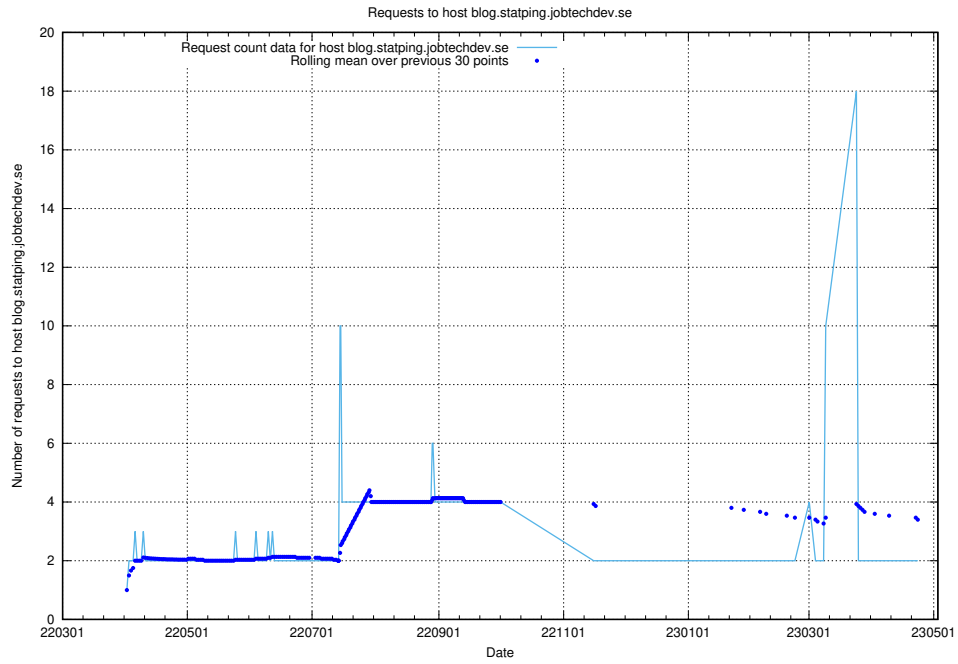

7.479 Usage of `blog.statping.jobtechdev.se`

Here, we count the number of requests to host `blog.statping.jobtechdev.se`.