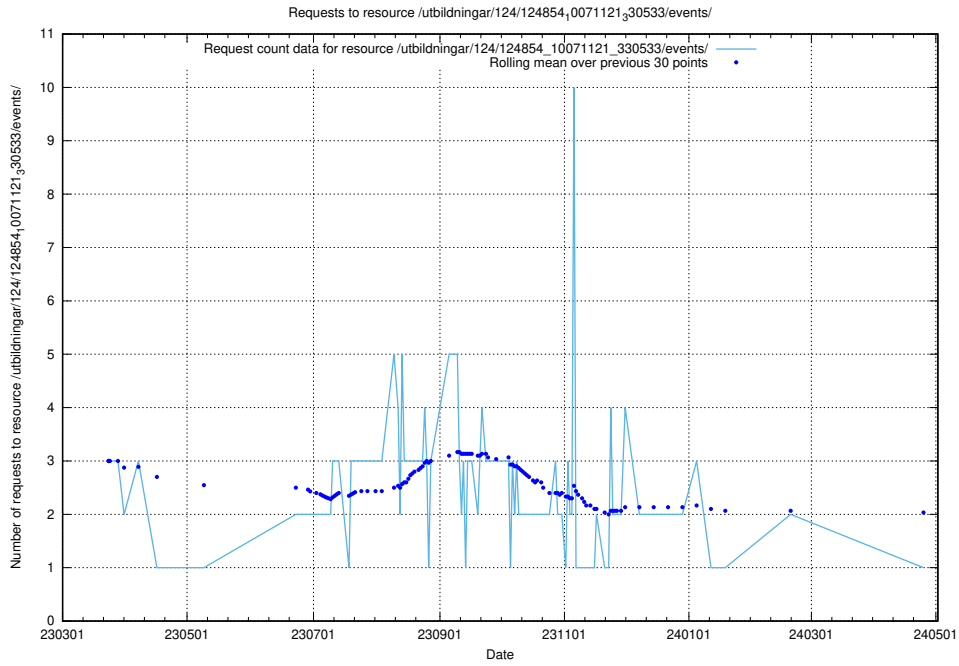

Here, we count the number of requests to resource /utbildningar/124/124998_10068763_316346/events/

5.6264 Usage of /utbildningar/124/124854_10071121_330533/events/

Here, we count the number of requests to resource /utbildningar/124/124854_10071121_330533/events/