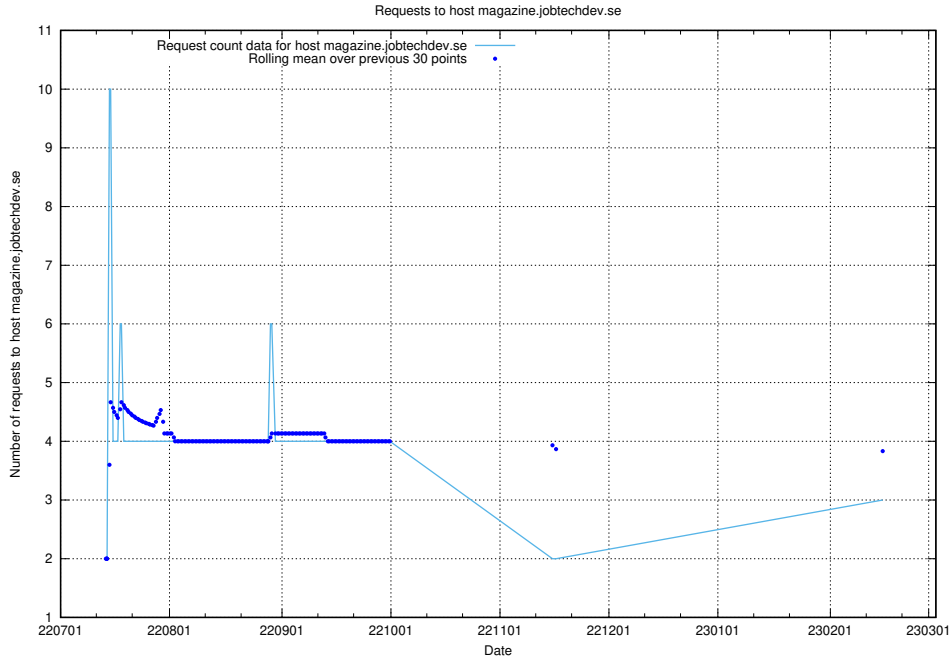

7.212 Usage of magazine.jobtechdev.se

Here, we count the number of requests to host magazine.jobtechdev.se.