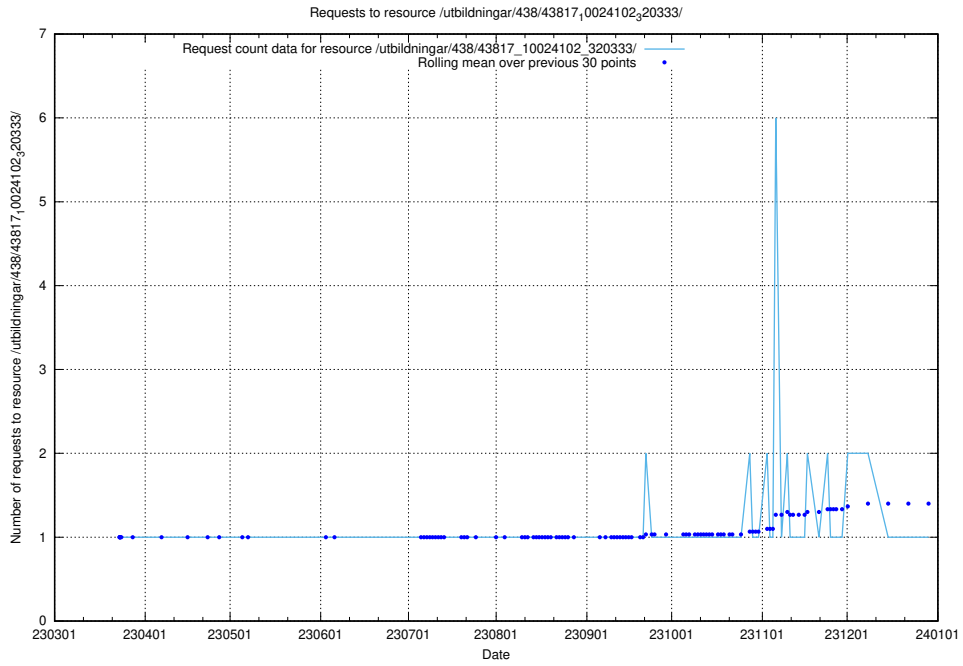

5.6346 Usage of /utbildningar/438/43817_10024102_320333/

Here, we count the number of requests to resource /utbildningar/438/43817_10024102_320333/.