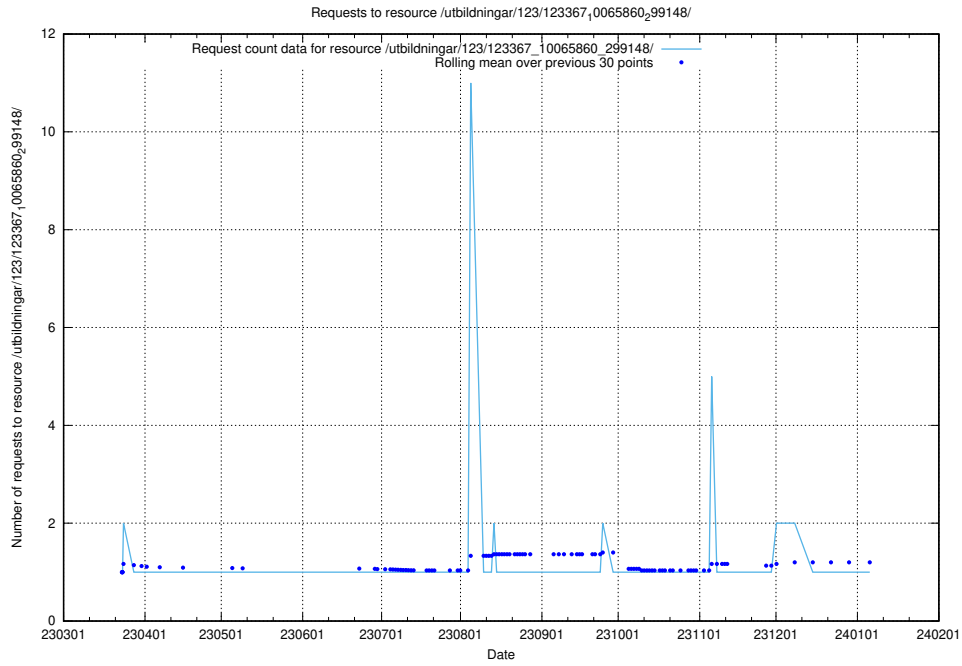

5.4804 Usage of /utbildningar/123/123367_10065860_299148/

Here, we count the number of requests to resource /utbildningar/123/123367_10065860_299148/.