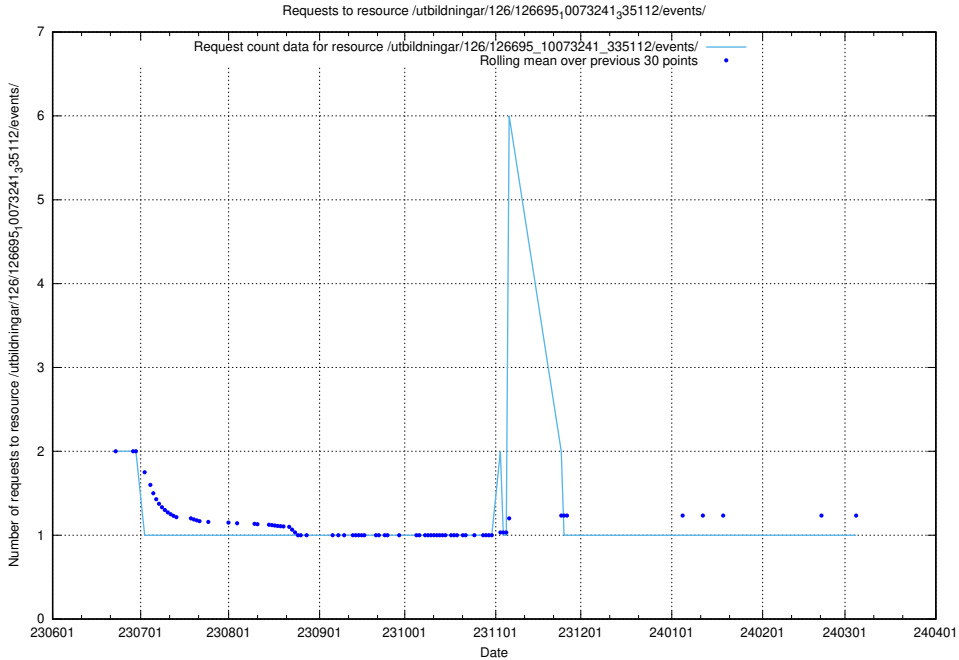

5.5540 Usage of /utbildningar/126/126695_10073241_335112/events/

Here, we count the number of requests to resource /utbildningar/126/126695_10073241_335112/events/