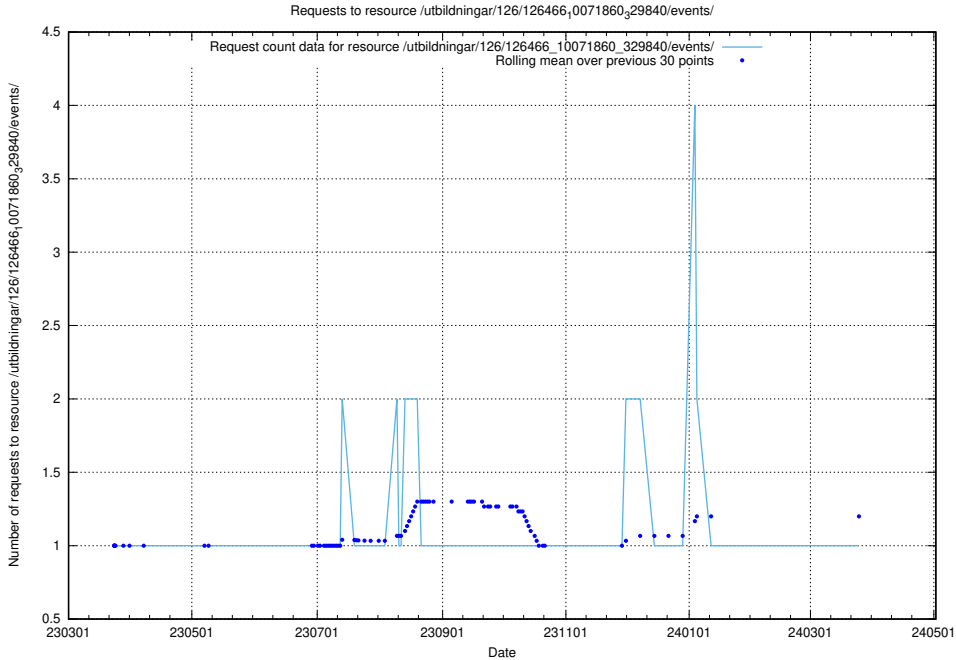

5.6415 Usage of /utbildningar/126/126466_10071860_329840/events/

Here, we count the number of requests to resource /utbildningar/126/126466_10071860_329840/events/