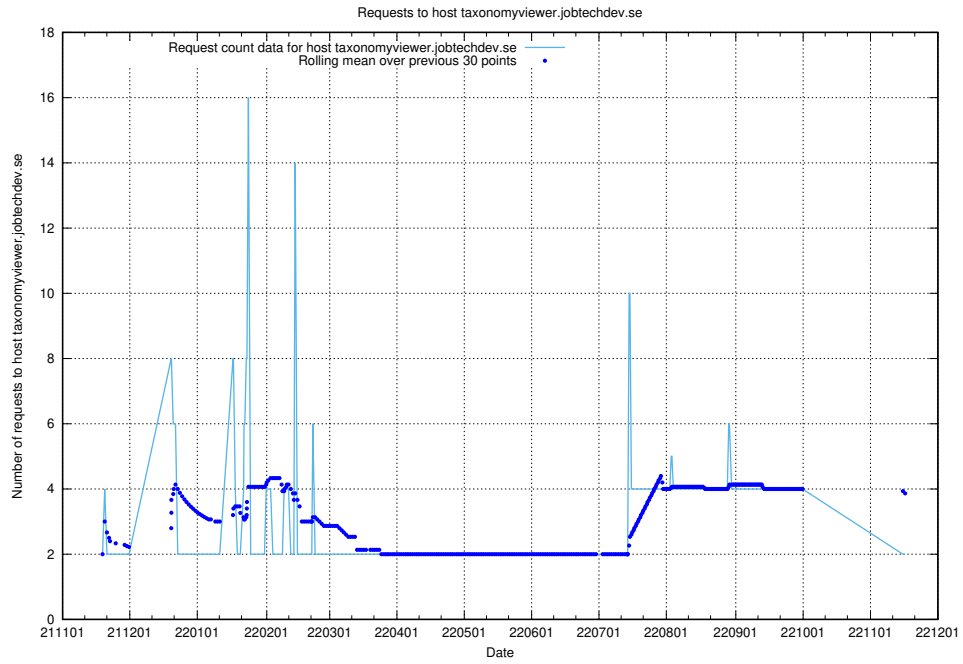

7.464 Usage of taxonomyviewer.jobtechdev.se

Here, we count the number of requests to host taxonomyviewer.jobtechdev.se.