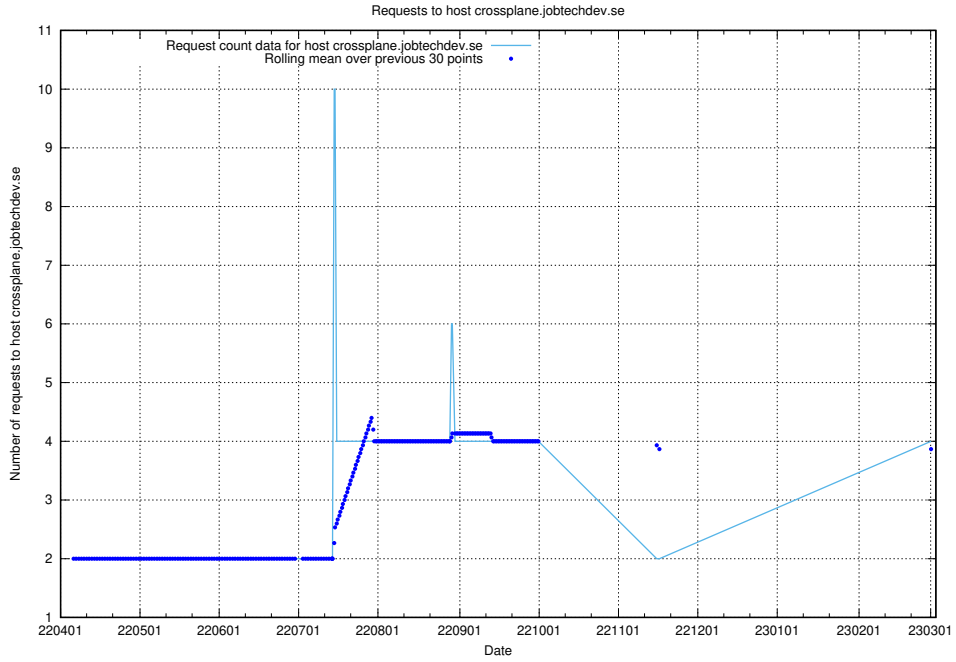

Here, we count the number of requests to host dev-jobad-enrichments-api.jobtechdev.se.

7.153 Usage of crossplane.jobtechdev.se

Here, we count the number of requests to host crossplane.jobtechdev.se.

7.154 Usage of taxonomi.api.jobtechdev.se