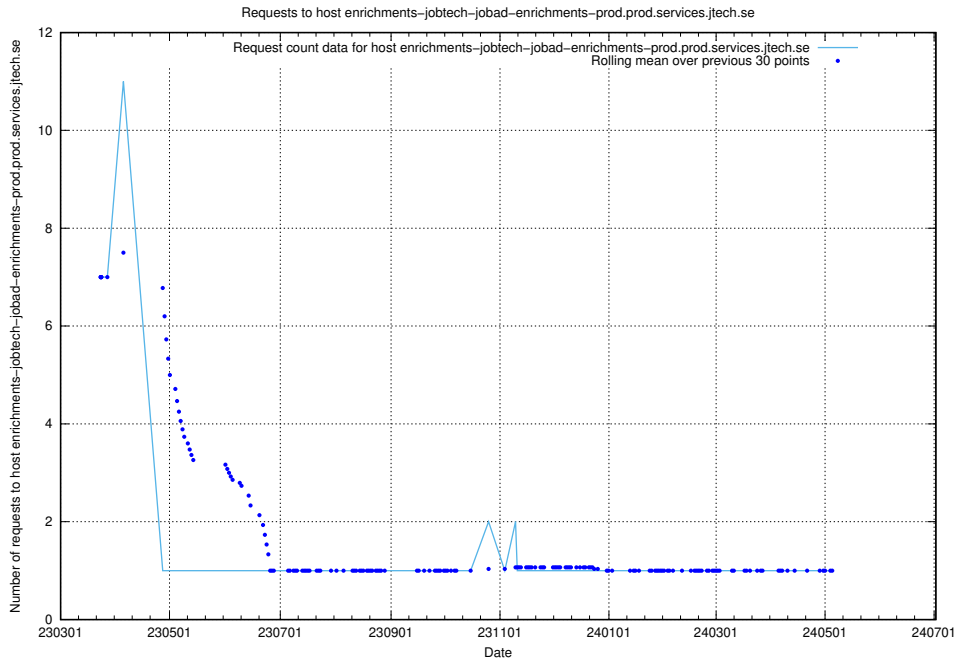

7.610 Usage of enrichments-jobtech-jobad-enrichments-prod.prod.services.jtech.se

Here, we count the number of requests to host enrichments-jobtech-jobad-enrichments-prod.prod.services.jtech.se.

7.611 Usage of test.jobtechdev.se:443