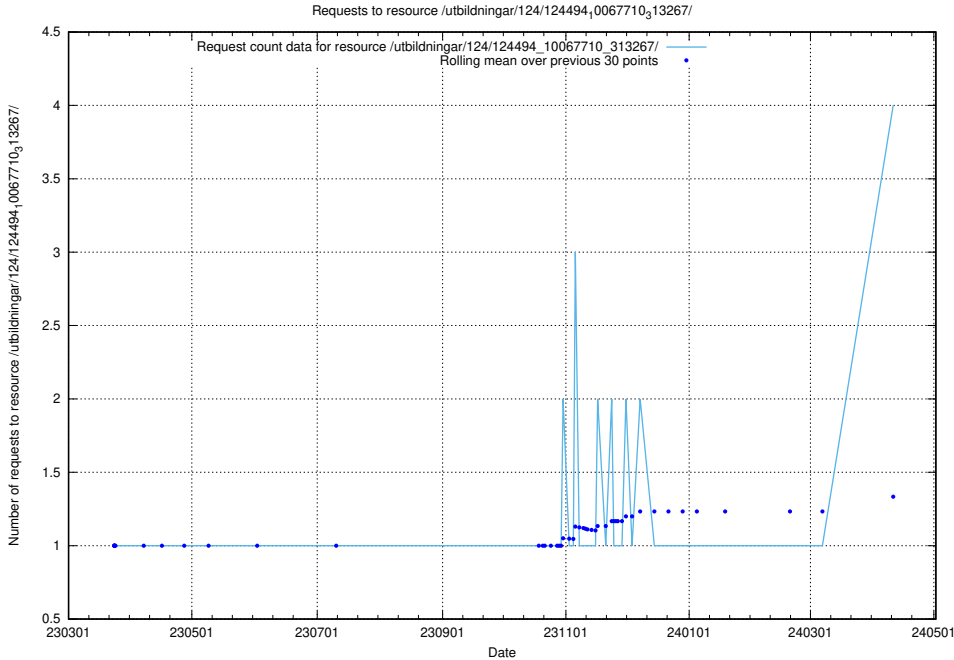

5.183 Usage of /utbildningar/124/124494_10067710_313267/

Here, we count the number of requests to resource /utbildningar/124/124494_10067710_313267/.