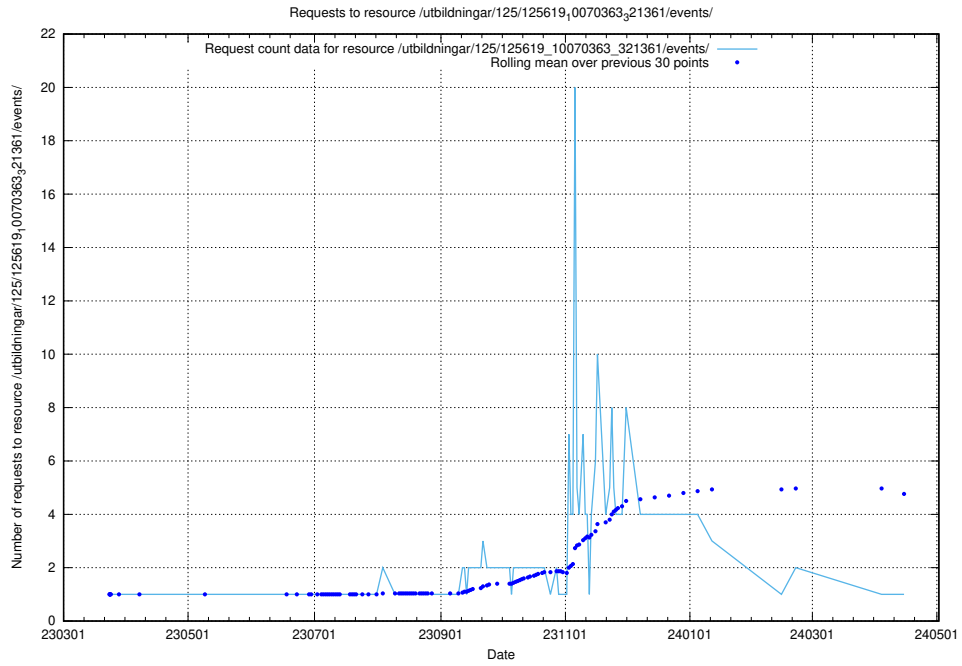

5.1031 Usage of /utbildningar/125/125619_10070363_321361/events/

Here, we count the number of requests to resource /utbildningar/125/125619_10070363_321361/events/

5.1032 Usage of /utbildningar/125/125619_10070363_321361/