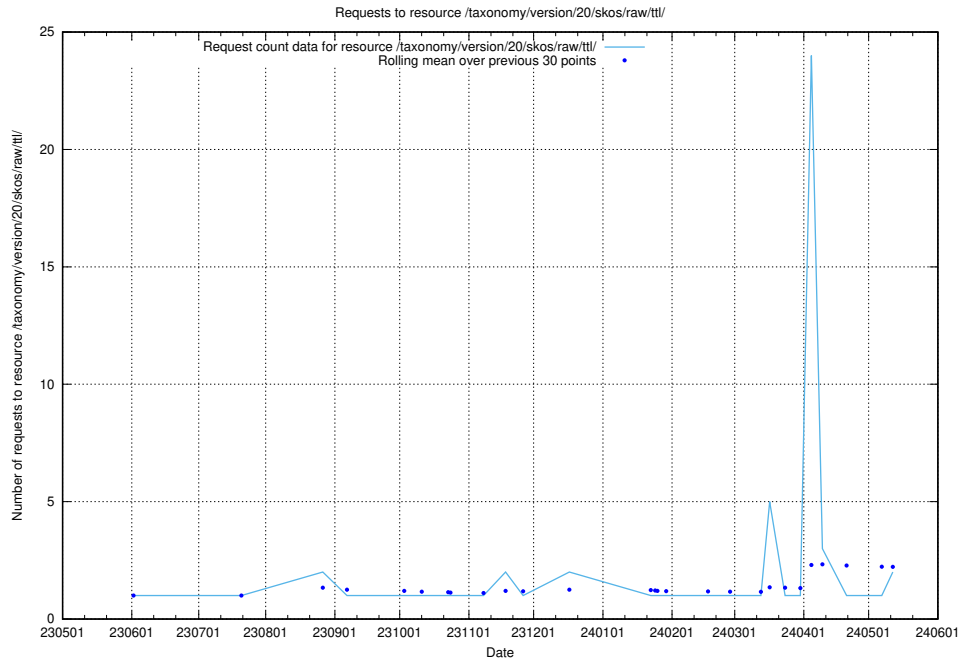

5.863 Usage of `/taxonomy/version/20/skos/raw/ttl/`

Here, we count the number of requests to resource `/taxonomy/version/20/skos/raw/ttl/`.