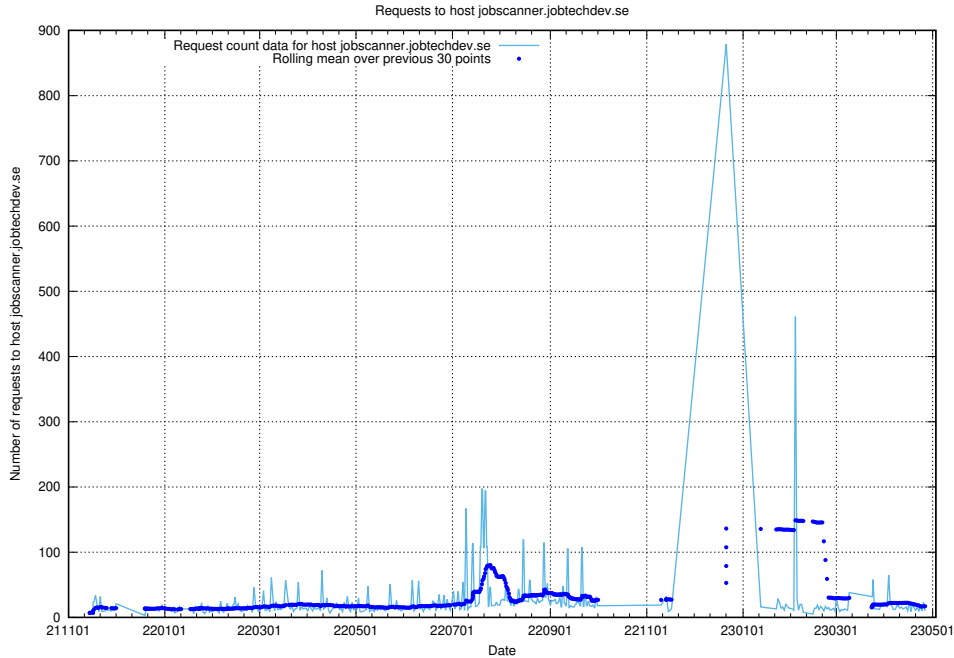

7.60 Usage of jobscanner.jobtechdev.se

Here, we count the number of requests to host jobscanner.jobtechdev.se.