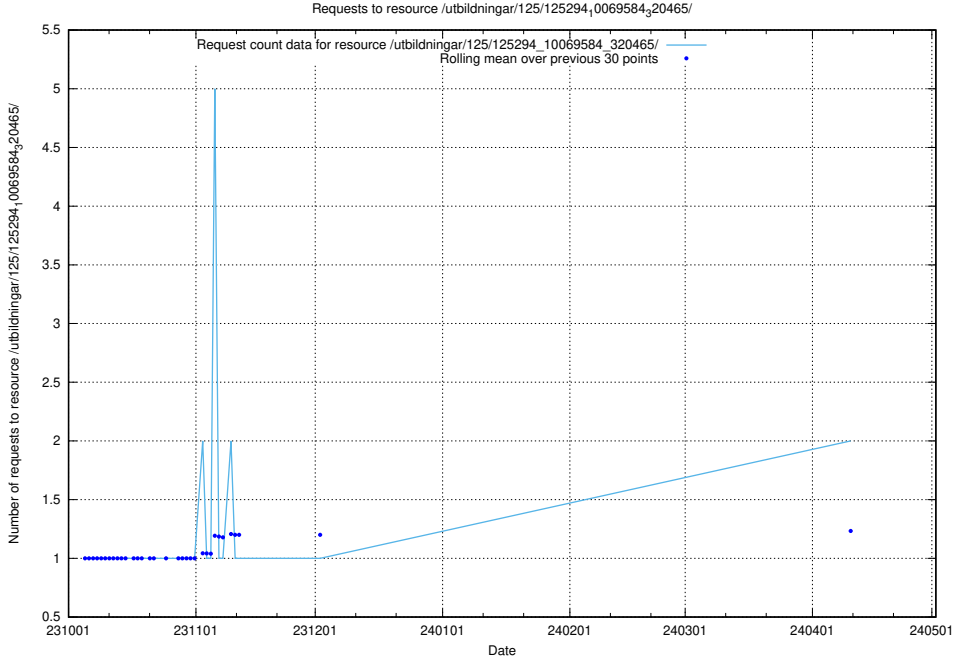

5.699 Usage of /utbildningar/125/125294_10069584_320465/

Here, we count the number of requests to resource /utbildningar/125/125294_10069584_320465/.