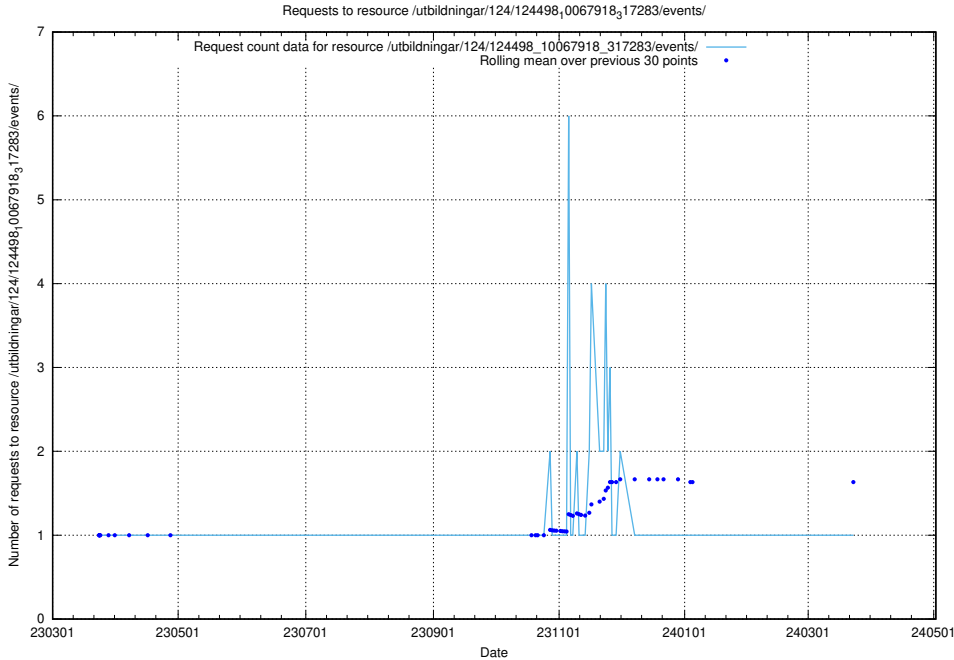

5.2584 Usage of /utbildningar/124/124498_10067918_317283/events/

Here, we count the number of requests to resource /utbildningar/124/124498_10067918_317283/events/