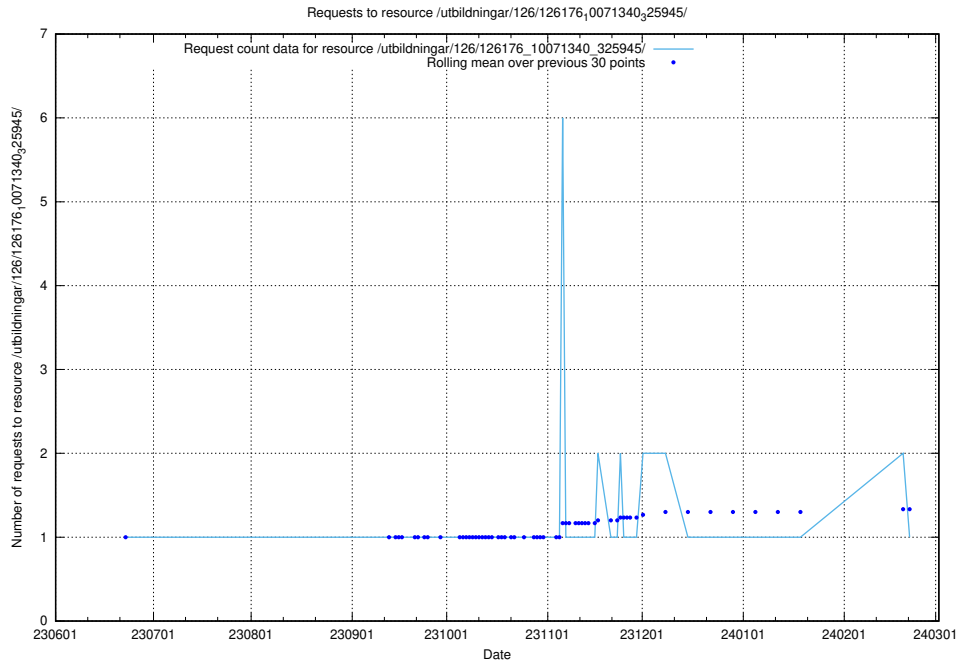

5.5655 Usage of /utbildningar/126/126176_10071340_325945/

Here, we count the number of requests to resource /utbildningar/126/126176_10071340_325945/.