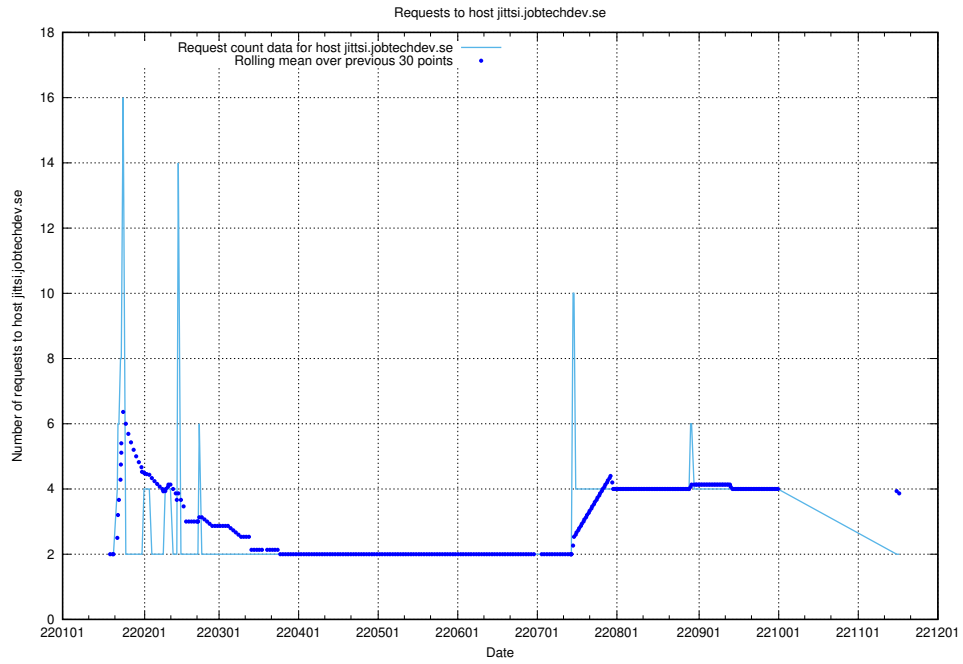

Here, we count the number of requests to host af-connect-mock.jobtechdev.se.

7.270 Usage of `jittsi.jobtechdev.se`

Here, we count the number of requests to host `jittsi.jobtechdev.se`.

7.271 Usage of `api-jobtech-taxonomy-api-test-in-prod-read.prod.services.jtech.se`