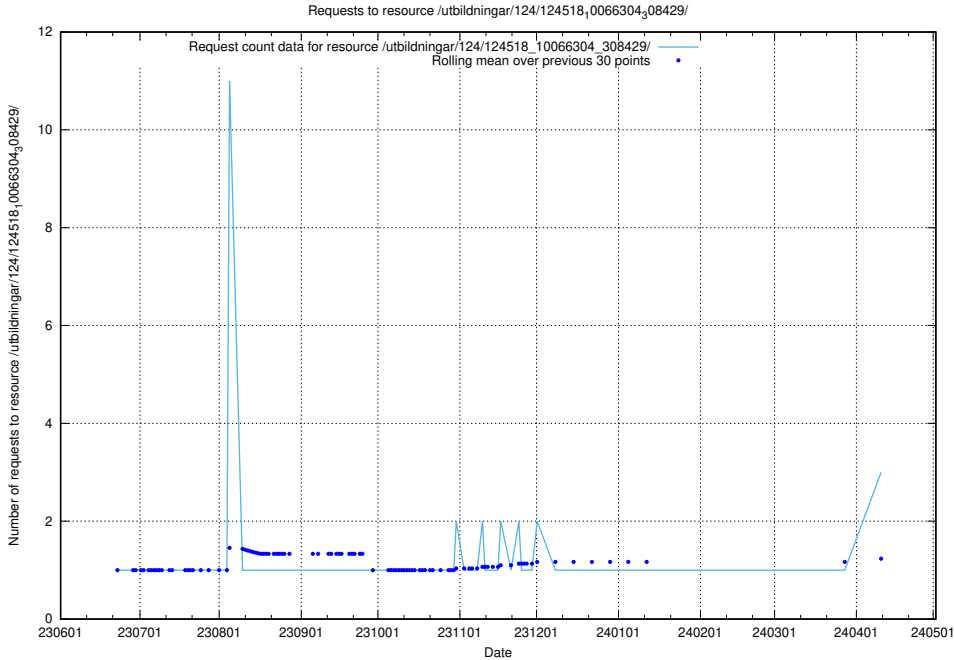

5.381 Usage of /utbildningar/124/124518_10066304_308429/

Here, we count the number of requests to resource /utbildningar/124/124518_10066304_308429/.