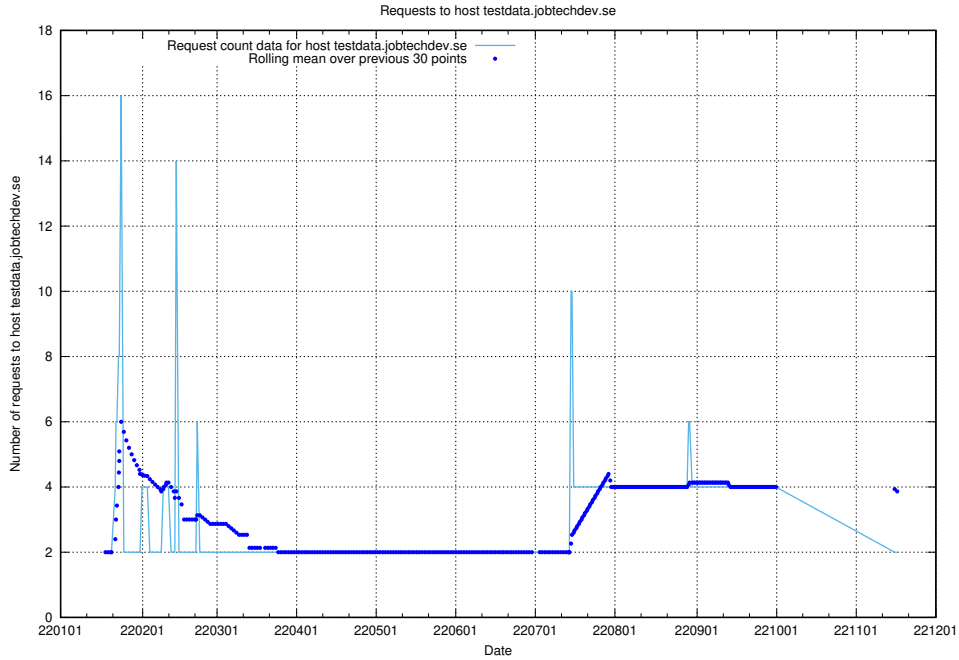

7.273 Usage of testdata.jobtechdev.se

Here, we count the number of requests to host testdata.jobtechdev.se.