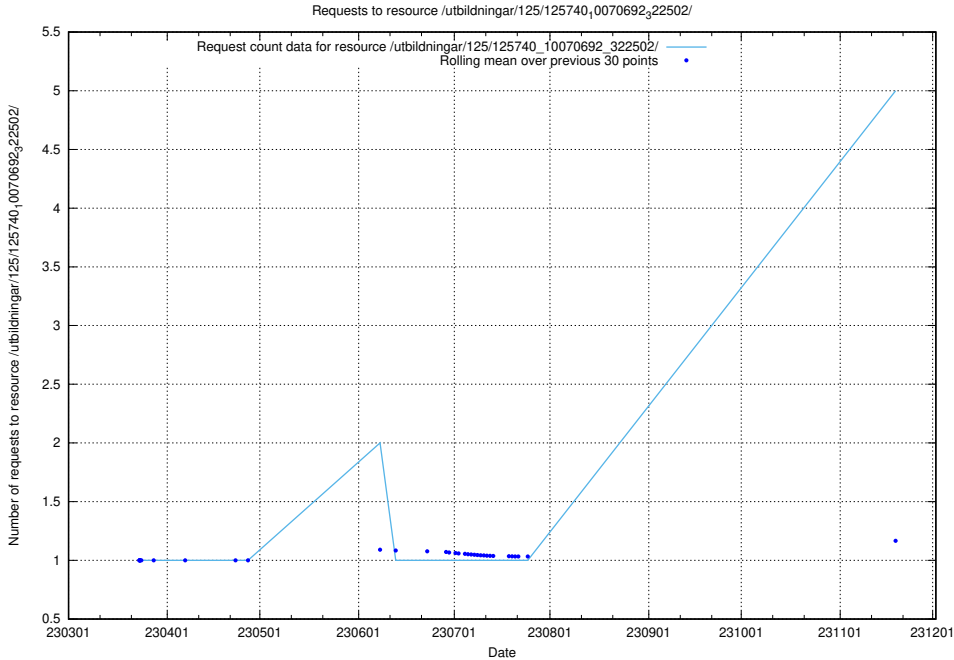

5.101 Usage of /utbildningar/125/125740_10070692_322502/

Here, we count the number of requests to resource /utbildningar/125/125740_10070692_322502/.