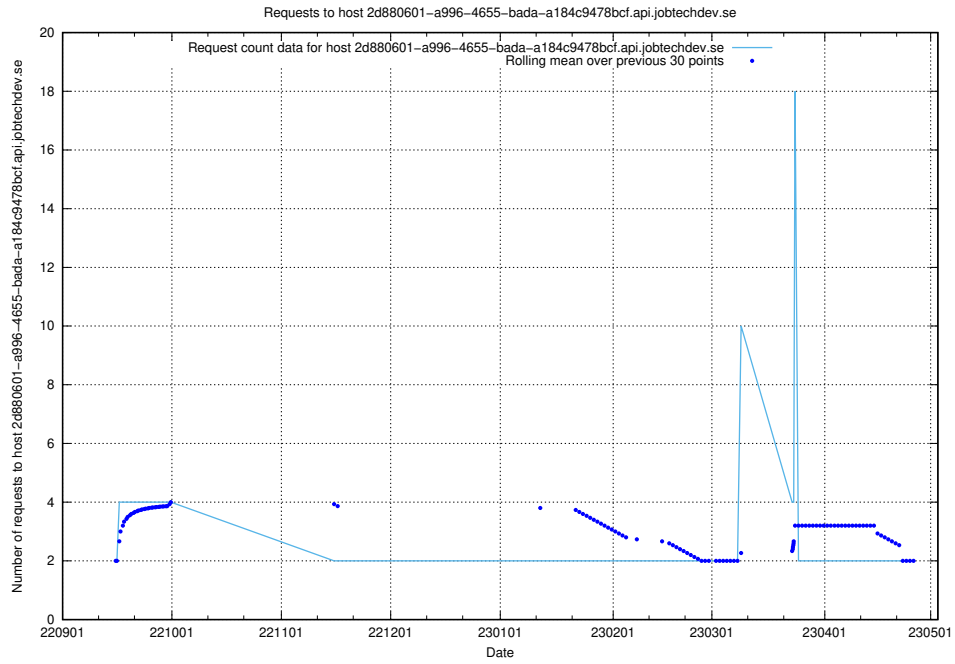

7.325 Usage of 2d880601-a996-4655-bada-a184c9478bcf.api.jobtechdev.se

Here, we count the number of requests to host 2d880601-a996-4655-bada-a184c9478bcf.api.jobtechdev.se.