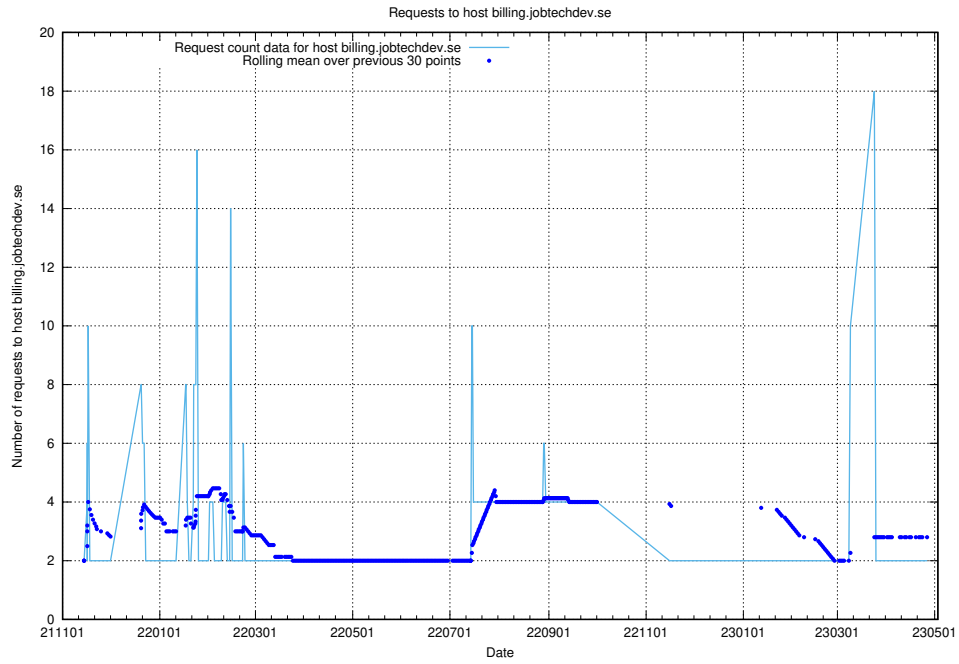

7.287 Usage of billing.jobtechdev.se

Here, we count the number of requests to host billing.jobtechdev.se.