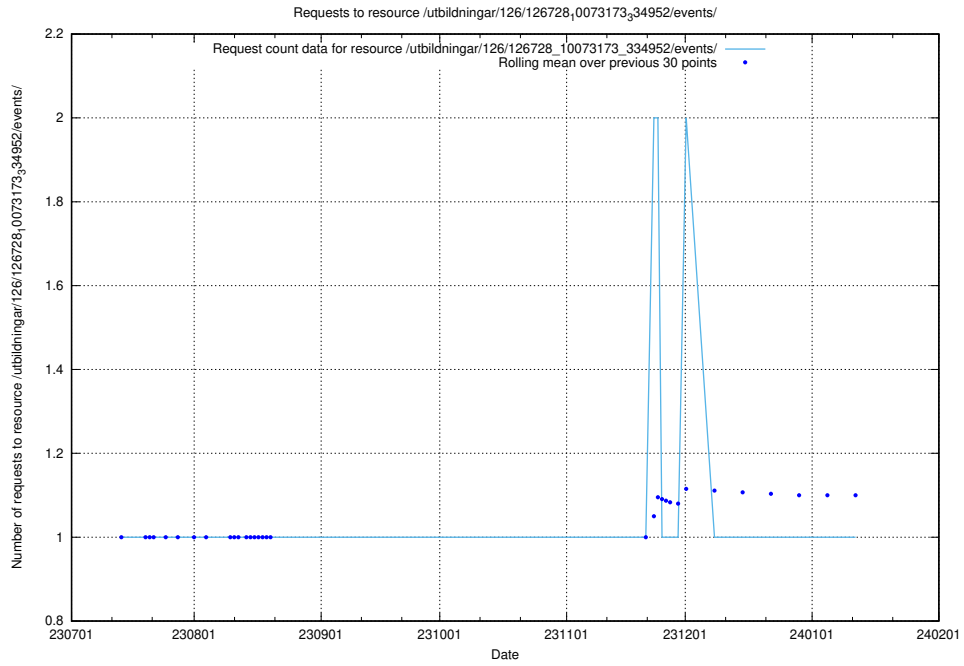

Here, we count the number of requests to resource /utbildningar/126/126728_10073173_334952/events/

5.5044 Usage of /utbildningar/126/126728_10073173_334952/

Here, we count the number of requests to resource /utbildningar/126/126728_10073173_334952/.