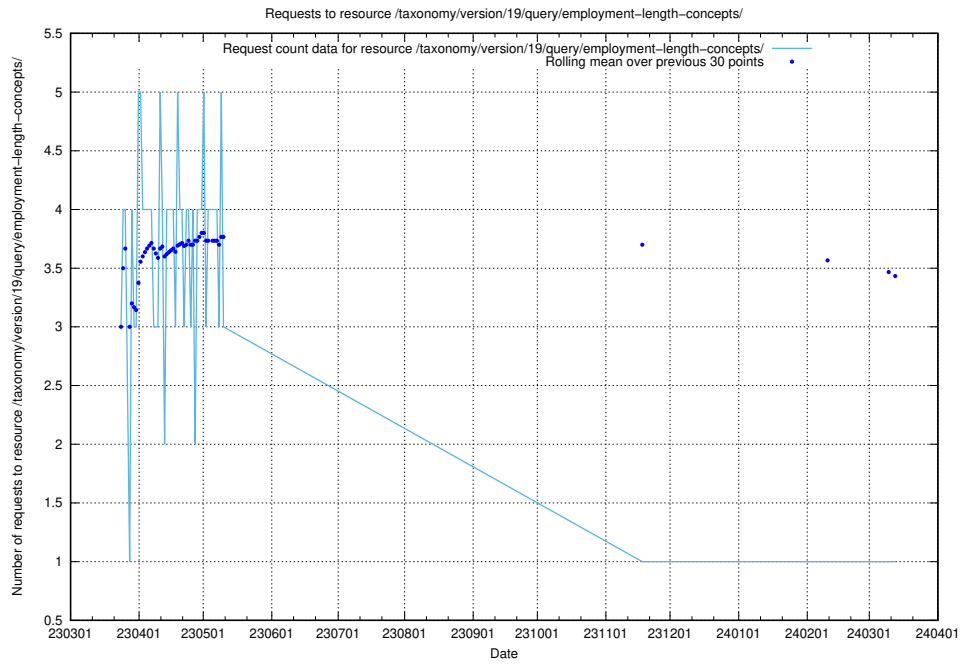

5.6148 Usage of /taxonomy/version/19/query/employment-length-concepts/

Here, we count the number of requests to resource /taxonomy/version/19/query/employment-length-concepts/.