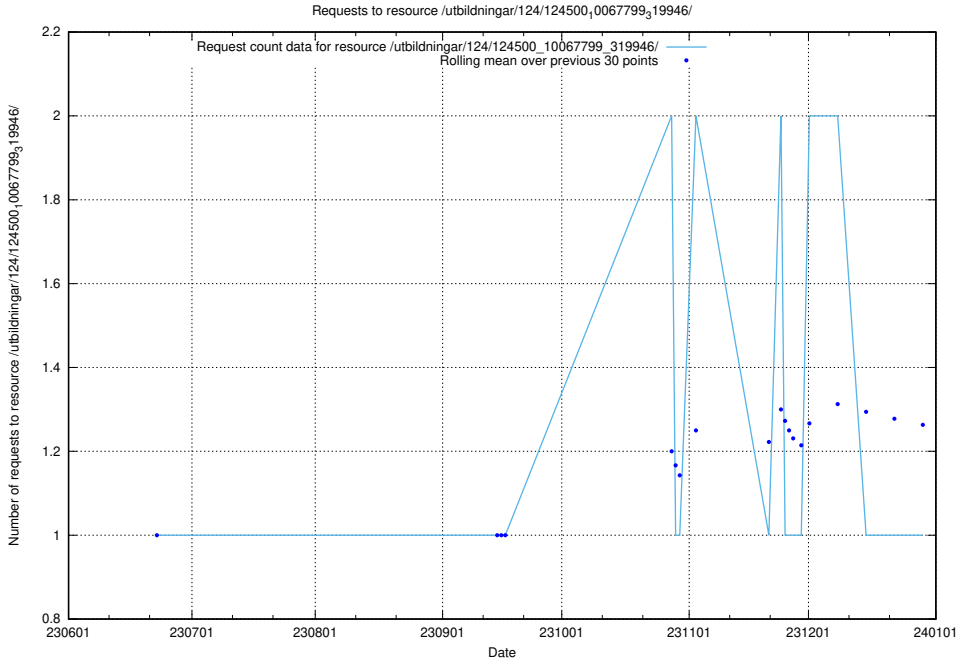

5.5755 Usage of /utbildningar/124/124500_10067799_319946/

Here, we count the number of requests to resource /utbildningar/124/124500_10067799_319946/.