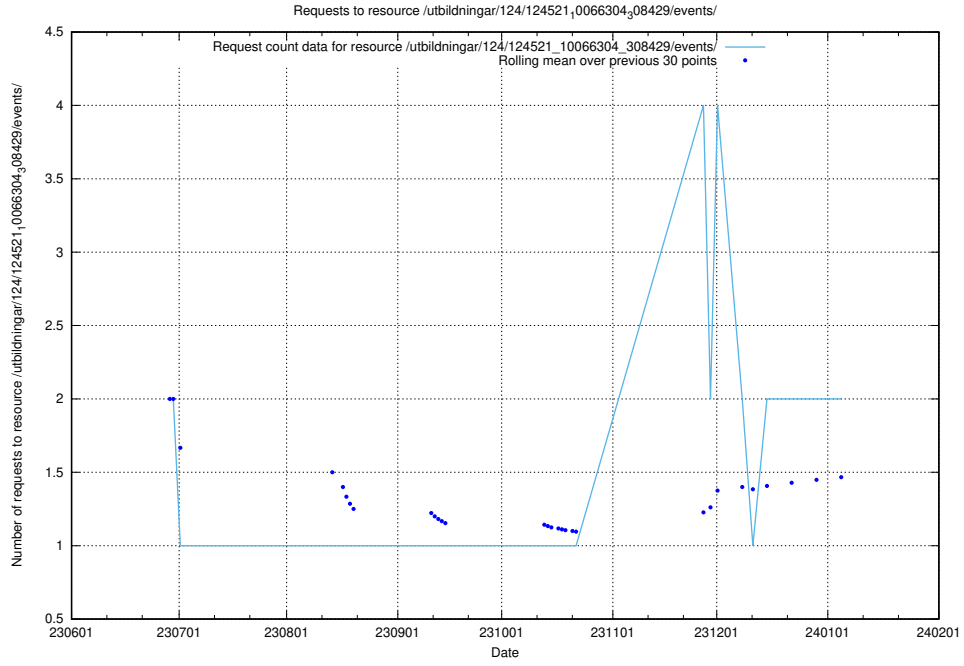

5.792 Usage of /utbildningar/124/124521_10066304_308429/events/

Here, we count the number of requests to resource /utbildningar/124/124521_10066304_308429/events/