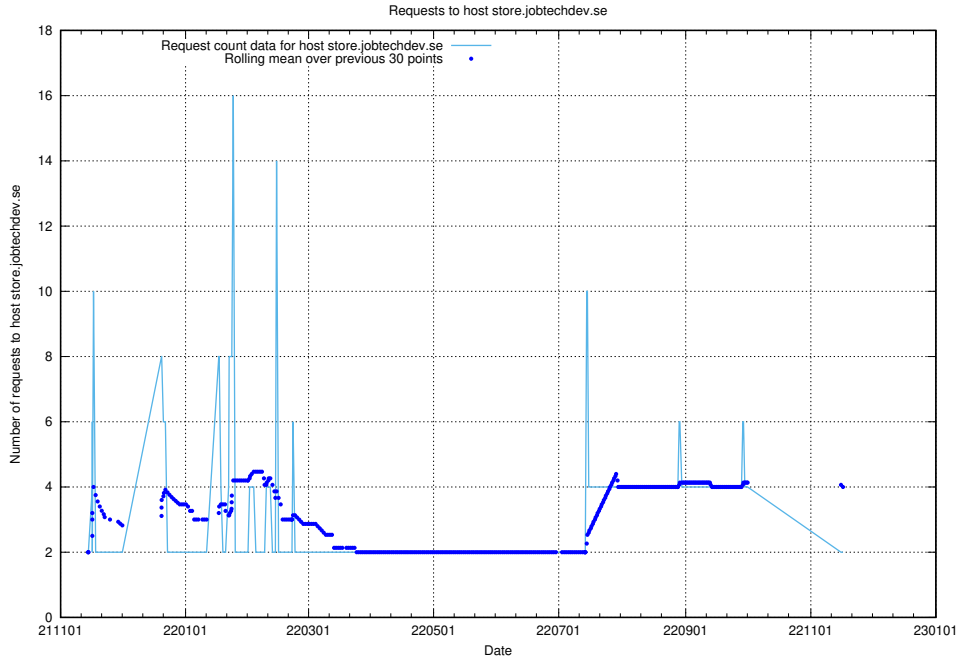

Here, we count the number of requests to host system.jobtechdev.se.

7.555 Usage of store.jobtechdev.se

Here, we count the number of requests to host store.jobtechdev.se.

7.556 Usage of jobtechlinks.api.jobtechdev.se