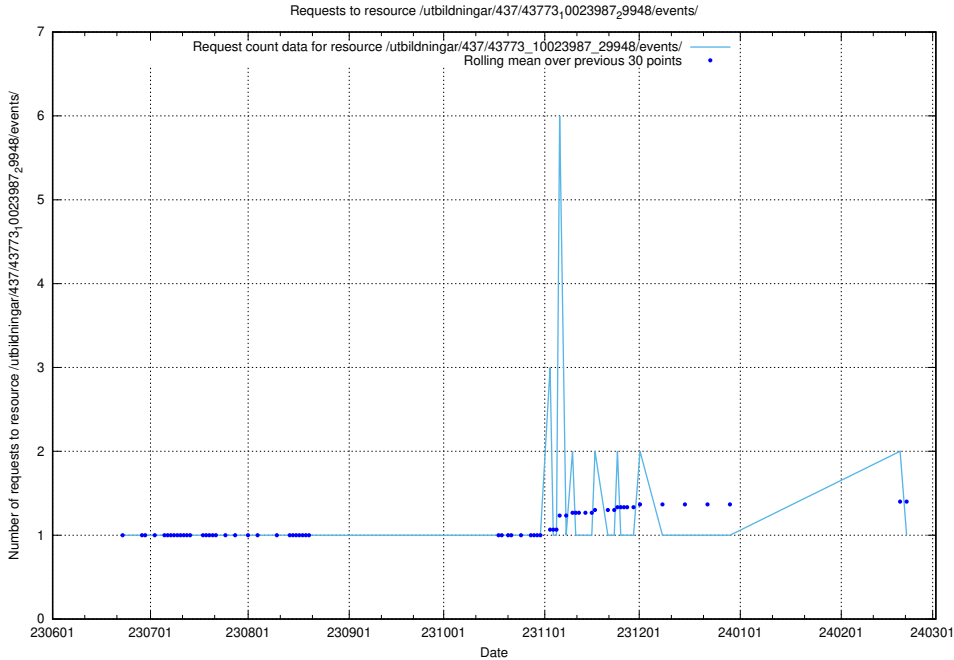

5.5551 Usage of /utbildningar/437/43773_10023987_29948/events/

Here, we count the number of requests to resource /utbildningar/437/43773_10023987_29948/events/.