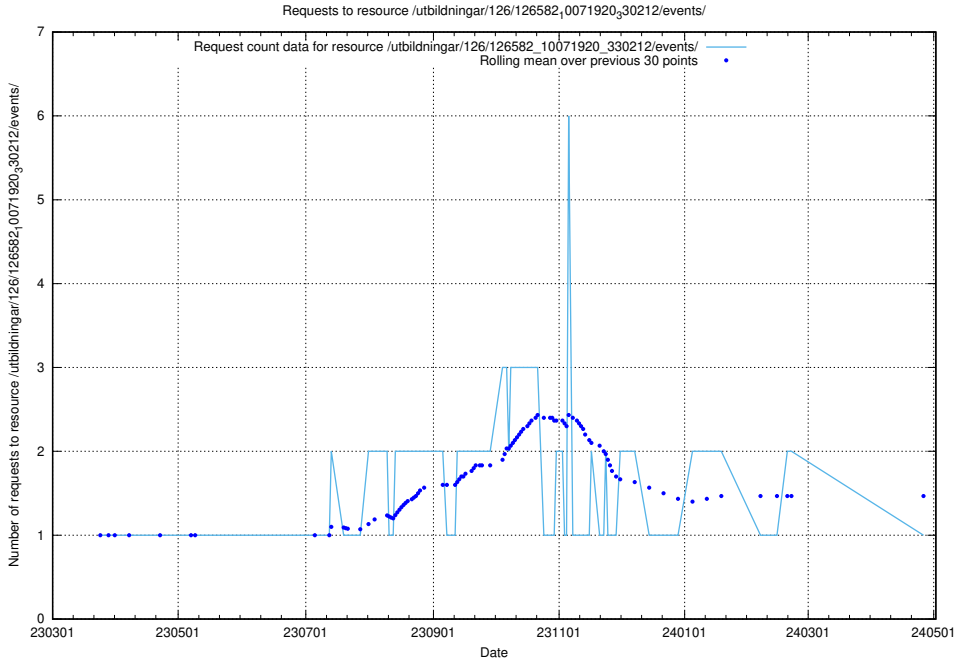

5.6204 Usage of /utbildningar/126/126582_10071920_330212/events/

Here, we count the number of requests to resource /utbildningar/126/126582_10071920_330212/events/