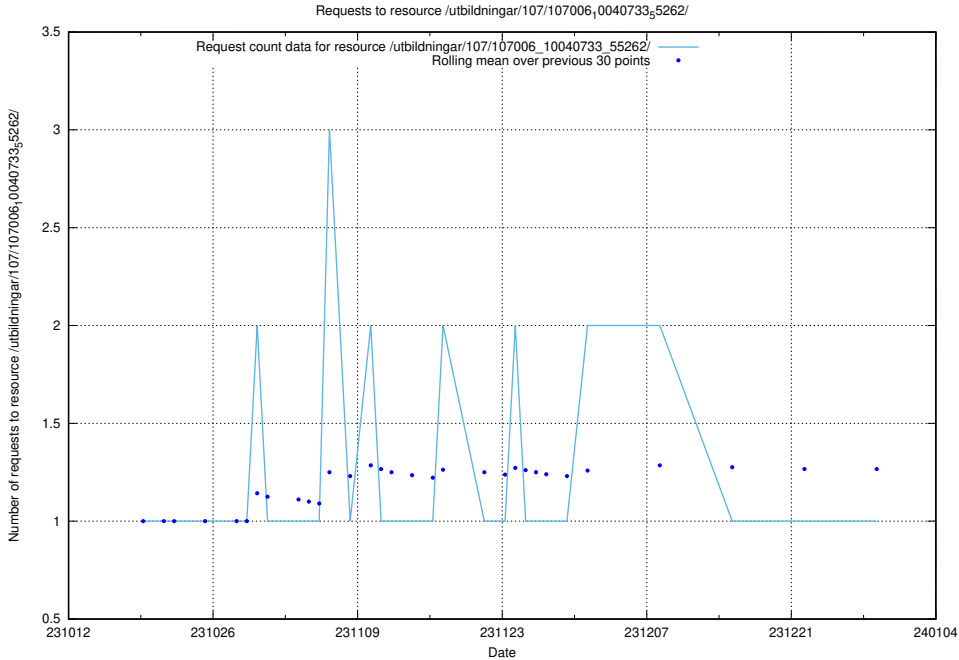

5.4255 Usage of /utbildningar/107/107006_10040733_55262/

Here, we count the number of requests to resource /utbildningar/107/107006_10040733_55262/.