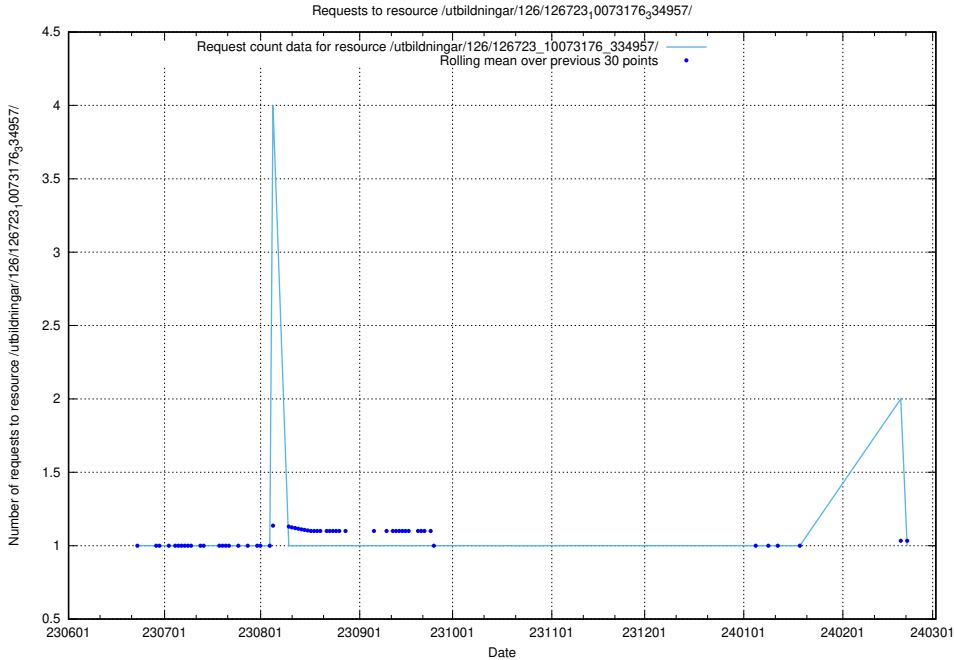

5.5581 Usage of /utbildningar/126/126723_10073176_334957/

Here, we count the number of requests to resource /utbildningar/126/126723_10073176_334957/.