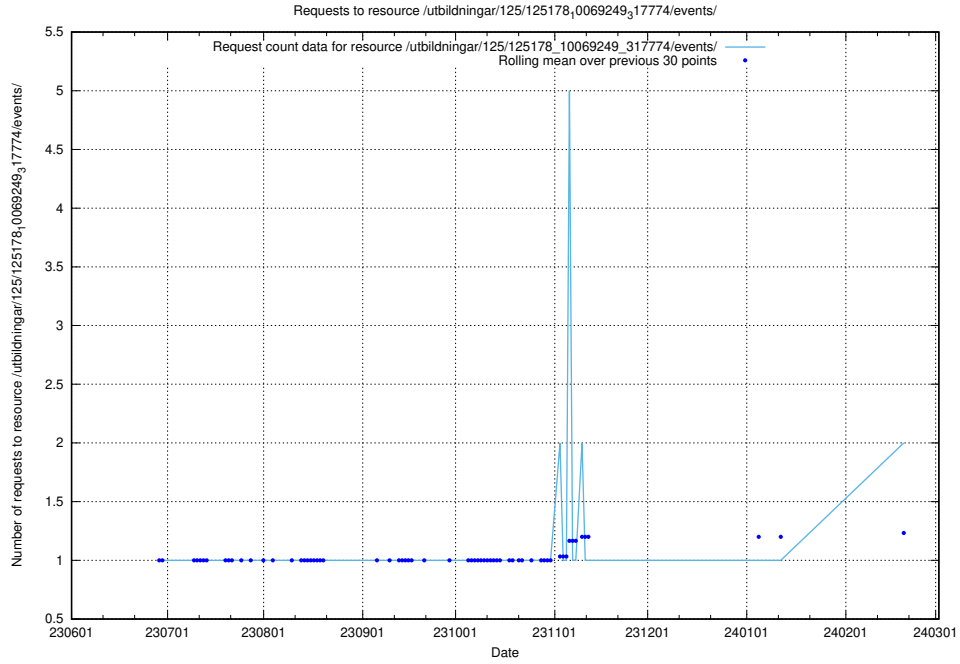

5.798 Usage of /utbildningar/125/125178_10069249_317774/events/

Here, we count the number of requests to resource /utbildningar/125/125178_10069249_317774/events/