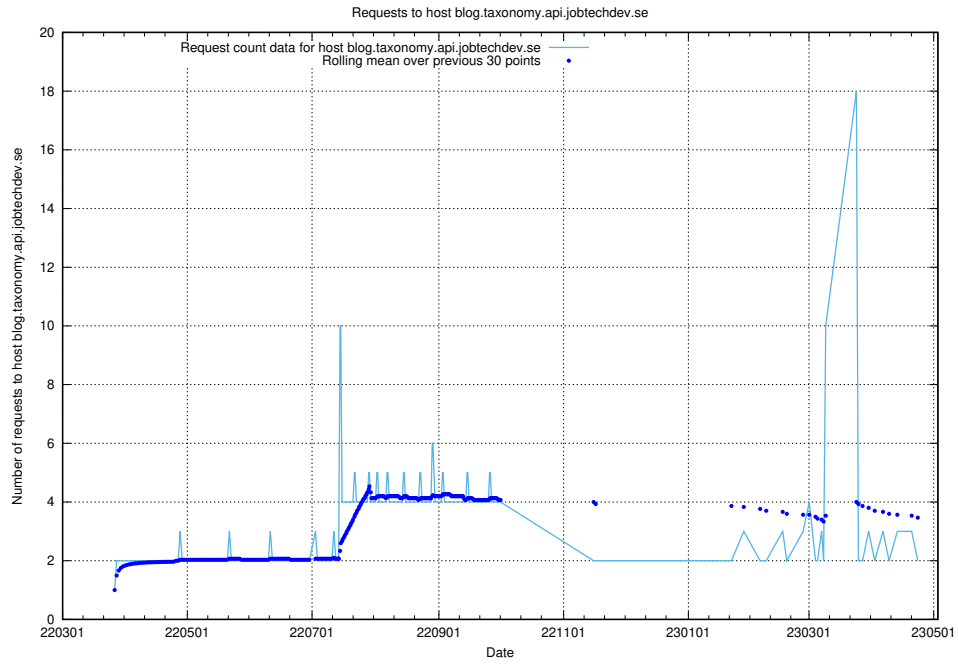

7.492 Usage of `blog.taxonomy.api.jobtechdev.se`

Here, we count the number of requests to host `blog.taxonomy.api.jobtechdev.se`.