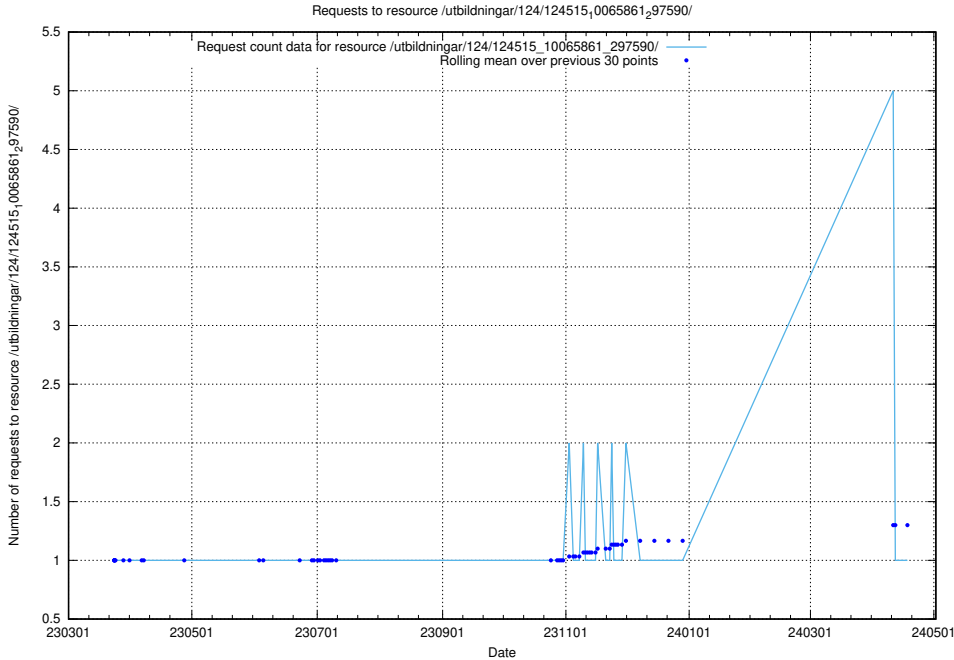

5.1723 Usage of /utbildningar/124/124515_10065861_297590/

Here, we count the number of requests to resource /utbildningar/124/124515_10065861_297590/.