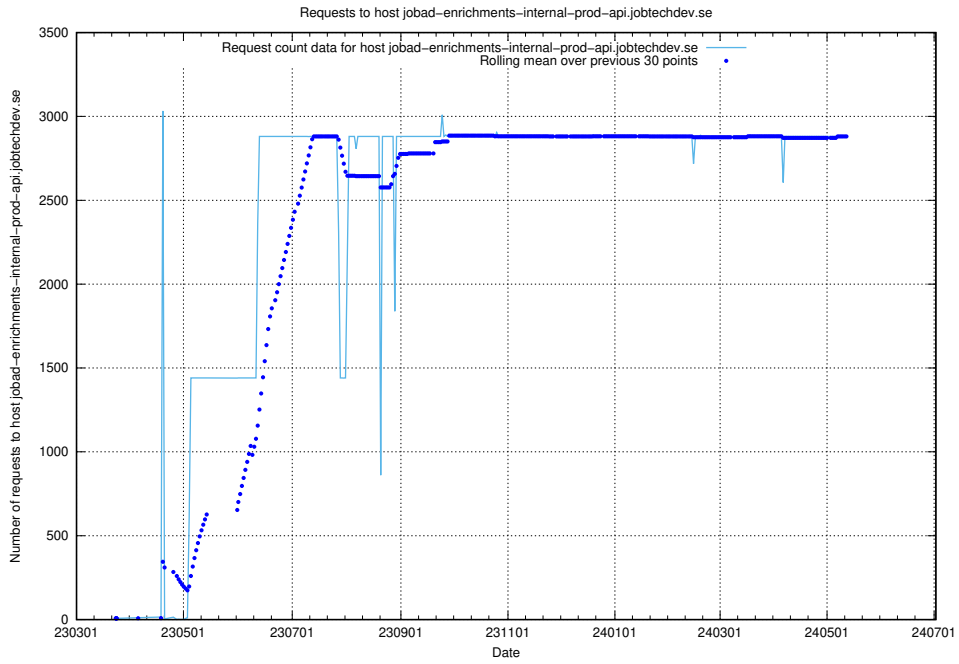

7.16 Usage of jobad-enrichments-internal-prod-api.jobtechdev.se

Here, we count the number of requests to host jobad-enrichments-internal-prod-api.jobtechdev.se.