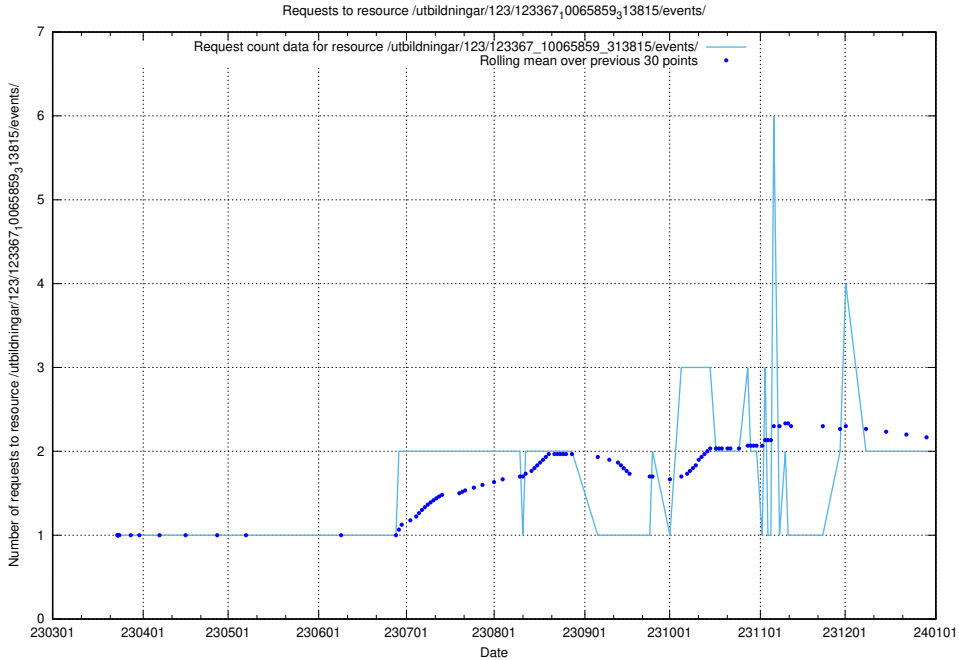

5.746 Usage of /utbildningar/123/123367_10065859_313815/events/

Here, we count the number of requests to resource /utbildningar/123/123367_10065859_313815/events/