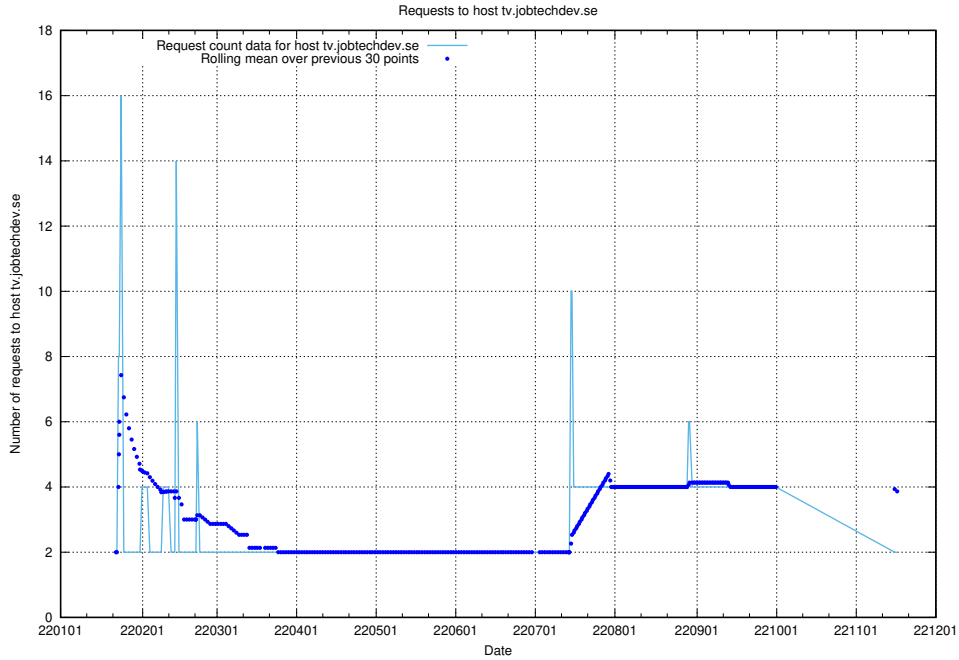

7.583 Usage of tv.jobtechdev.se

Here, we count the number of requests to host tv.jobtechdev.se.