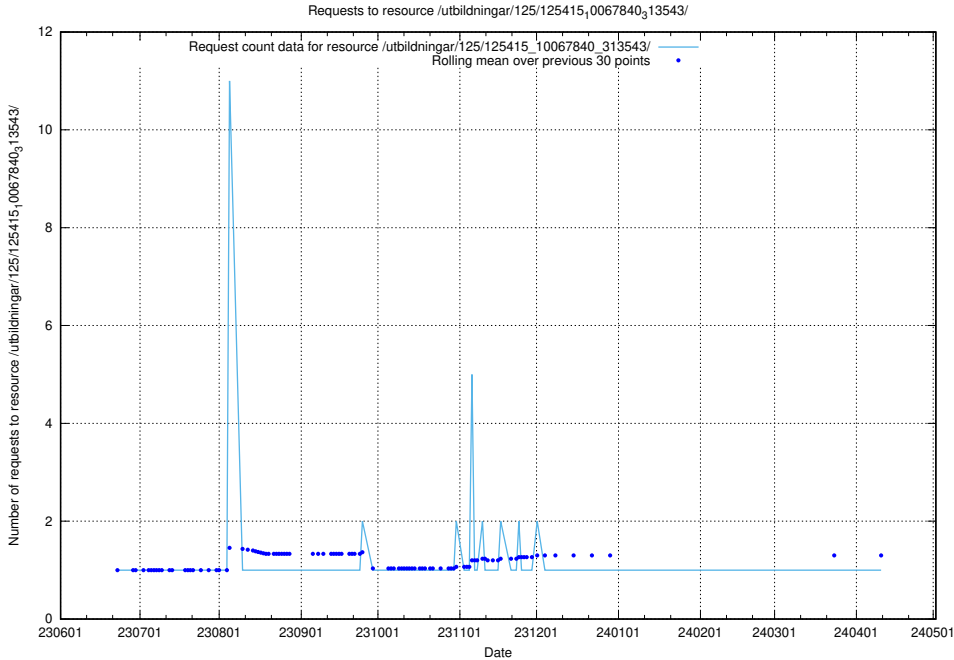

5.5702 Usage of /utbildningar/125/125415_10067840_313543/

Here, we count the number of requests to resource /utbildningar/125/125415_10067840_313543/.