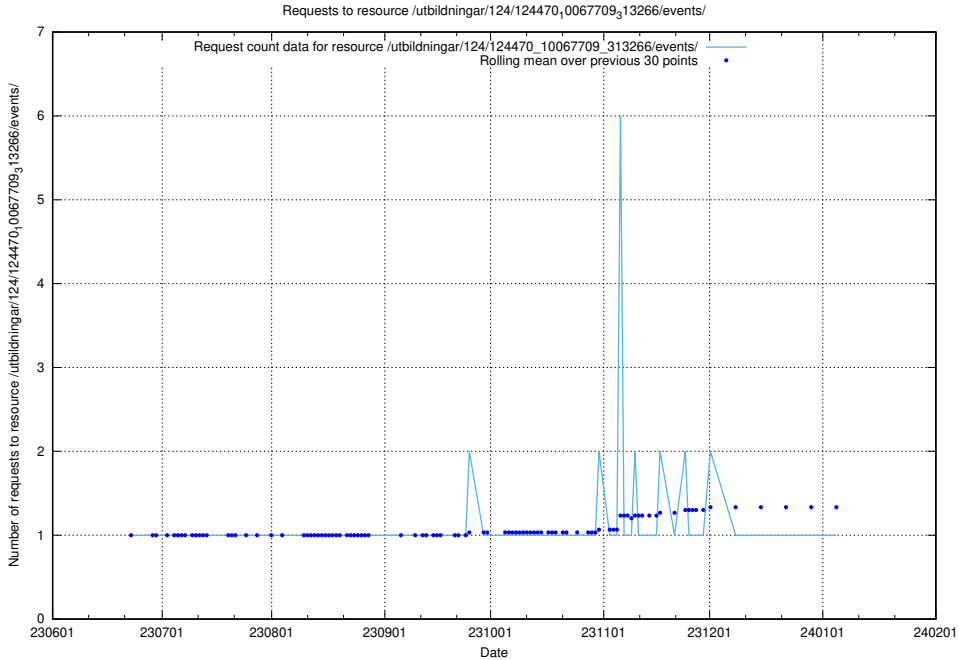

5.5780 Usage of /utbildningar/124/124470_10067709_313266/events/

Here, we count the number of requests to resource /utbildningar/124/124470_10067709_313266/events/