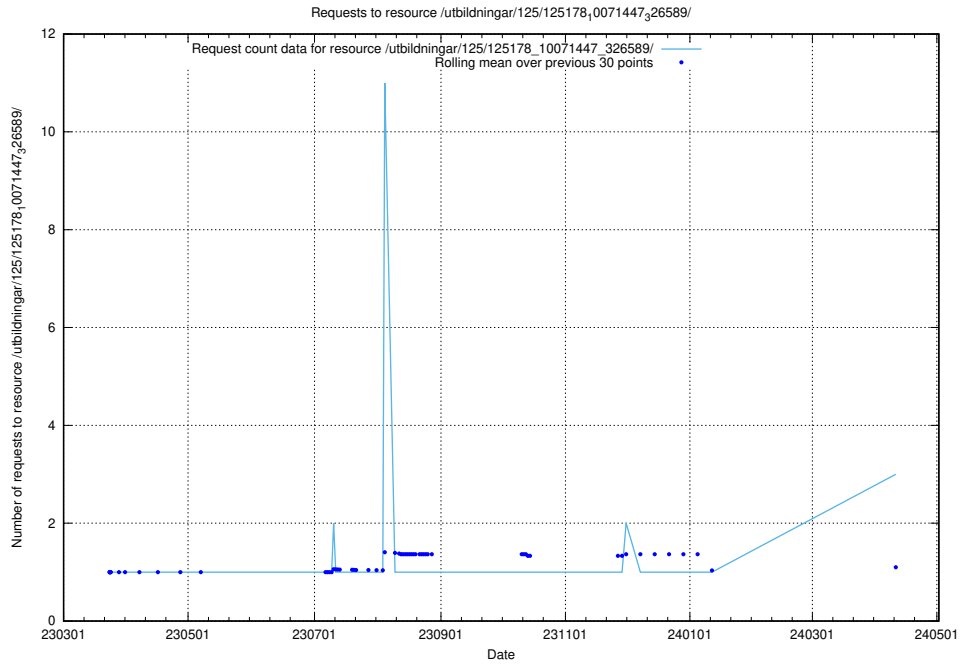

5.249 Usage of /utbildningar/125/125178_10071447_326589/

Here, we count the number of requests to resource /utbildningar/125/125178_10071447_326589/.