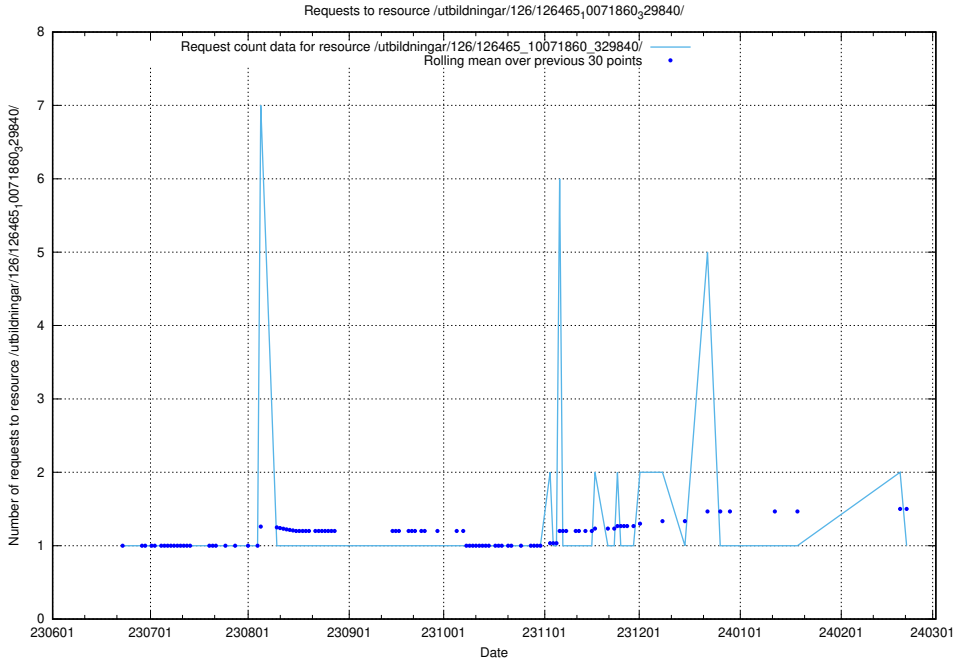

5.5632 Usage of /utbildningar/126/126465_10071860_329840/

Here, we count the number of requests to resource /utbildningar/126/126465_10071860_329840/.