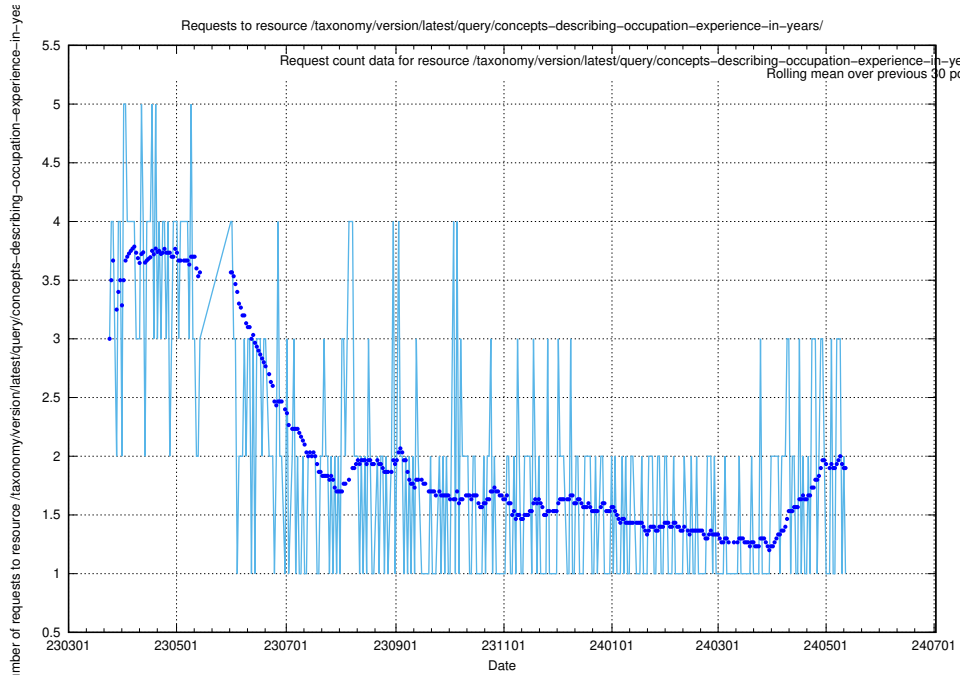

5.6108 Usage of /taxonomy/version/latest/query/concepts-describing-occupation-experience-in-years/

Here, we count the number of requests to resource /taxonomy/version/latest/query/concepts-describing-occupation-experience-in-years/.