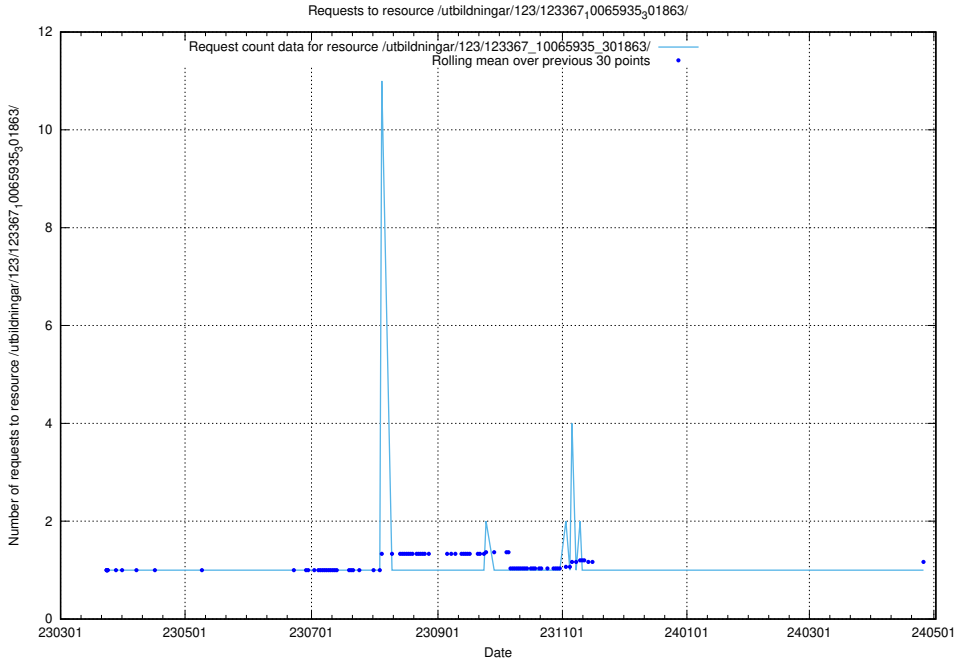

Here, we count the number of requests to resource /utbildningar/124/124855_10073707_336464/events/

5.4588 Usage of /utbildningar/123/123367_10065935_301863/

Here, we count the number of requests to resource /utbildningar/123/123367_10065935_301863/.