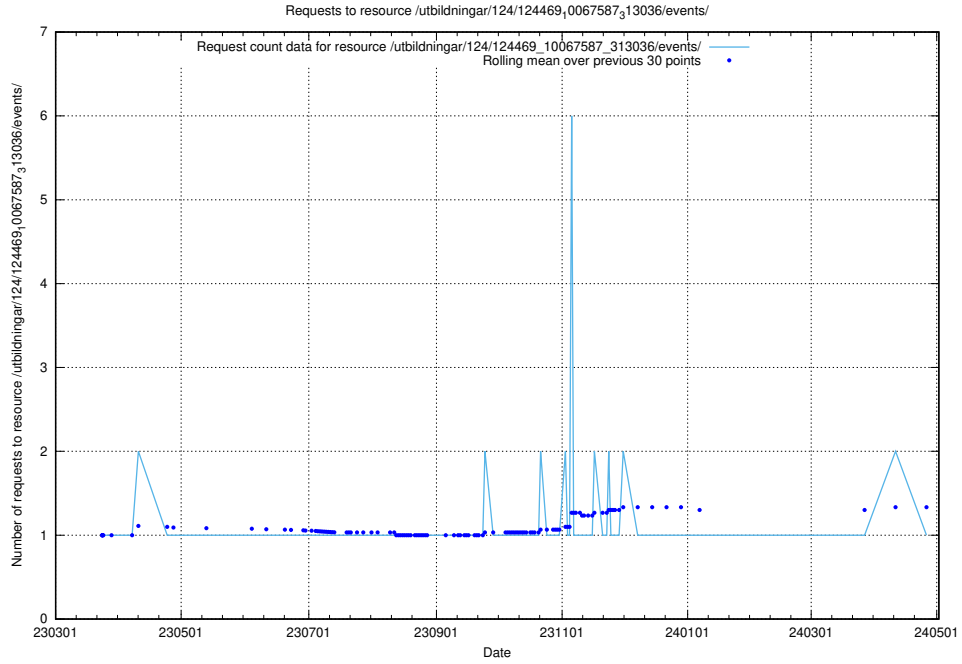

5.3246 Usage of /utbildningar/124/124469_10067587_313036/events/

Here, we count the number of requests to resource /utbildningar/124/124469_10067587_313036/events/