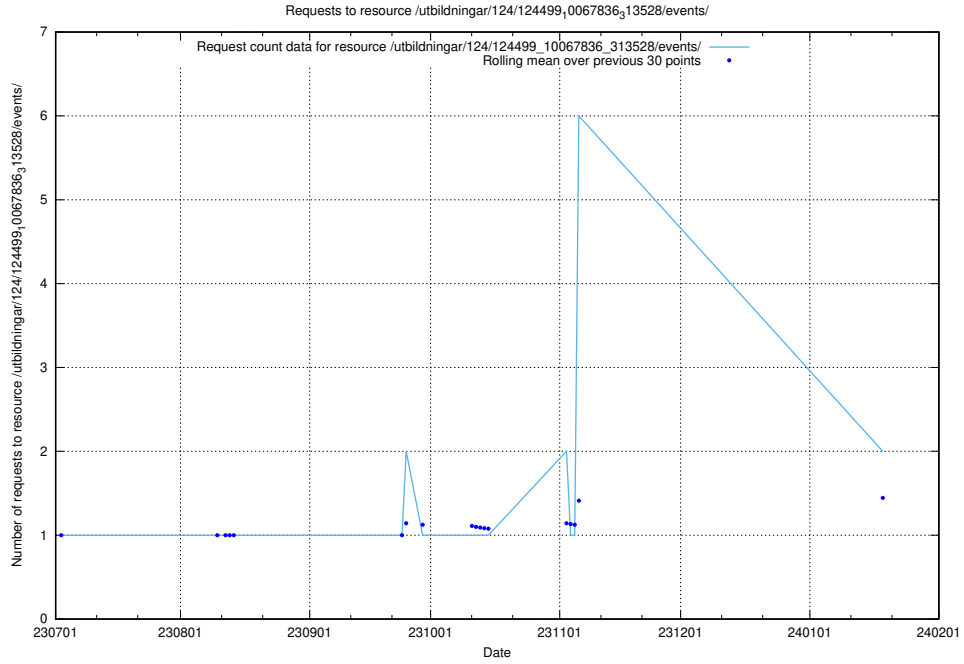

5.787 Usage of /utbildningar/124/124499_10067836_313528/events/

Here, we count the number of requests to resource /utbildningar/124/124499_10067836_313528/events/