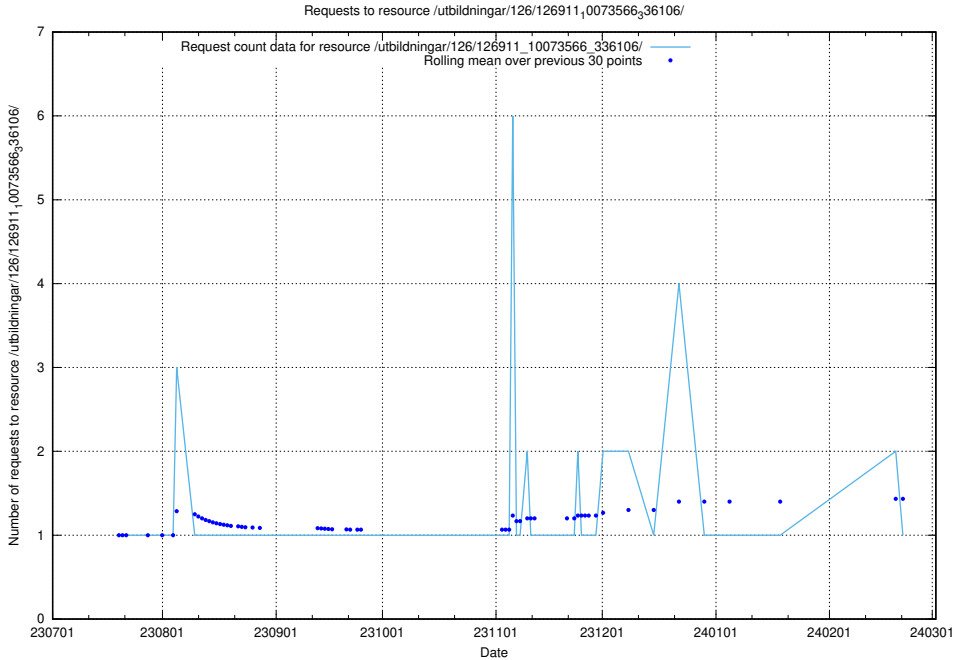

Here, we count the number of requests to resource /utbildningar/126/126911_10073566_336106/.

5.4964 Usage of /utbildningar/125/125914_10070460_321835/events/

Here, we count the number of requests to resource /utbildningar/125/125914_10070460_321835/events/