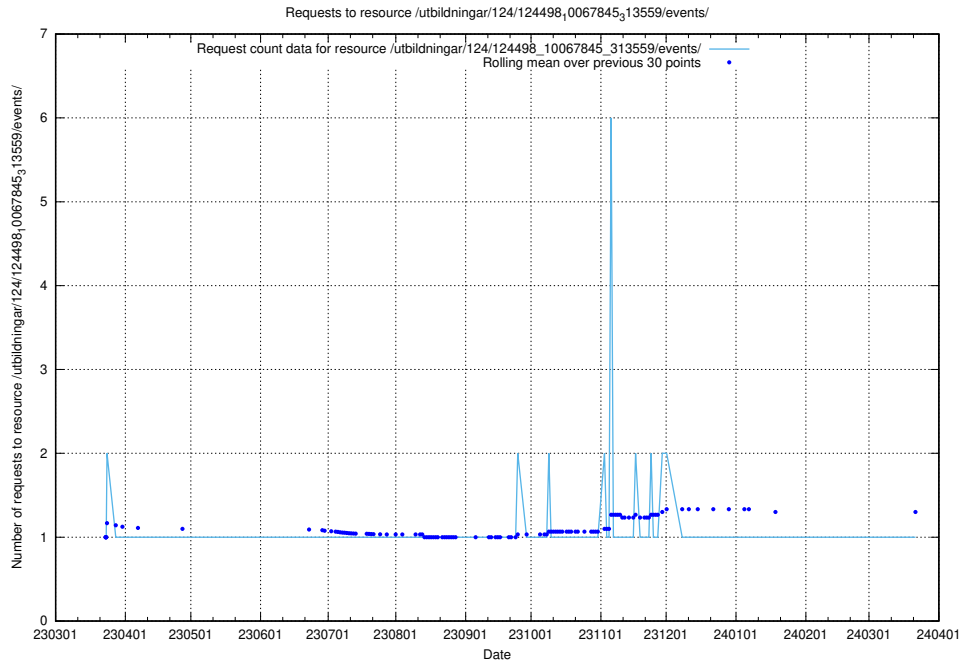

5.2654 Usage of /utbildningar/124/124498_10067845_313559/events/

Here, we count the number of requests to resource /utbildningar/124/124498_10067845_313559/events/