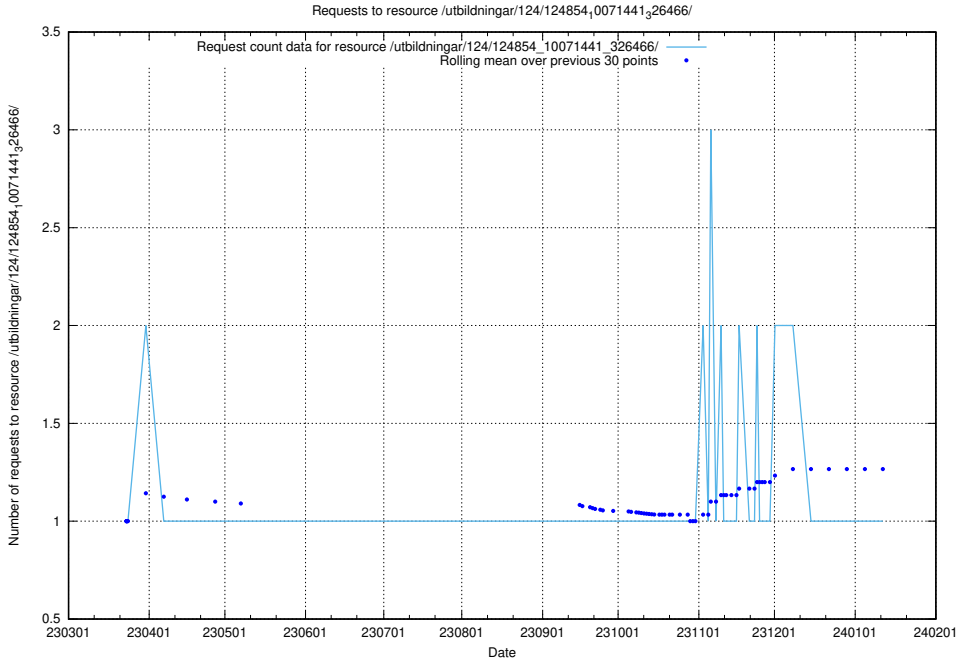

5.1165 Usage of /utbildningar/124/124854_10071441_326466/

Here, we count the number of requests to resource /utbildningar/124/124854_10071441_326466/.