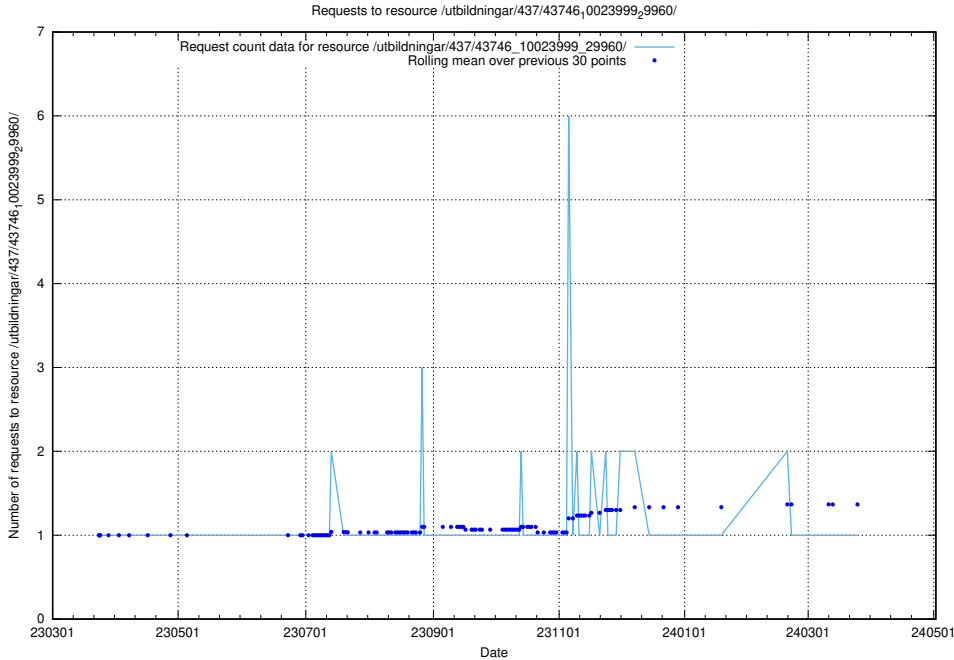

5.6388 Usage of /utbildningar/437/43746_10023999_29960/

Here, we count the number of requests to resource /utbildningar/437/43746_10023999_29960/.