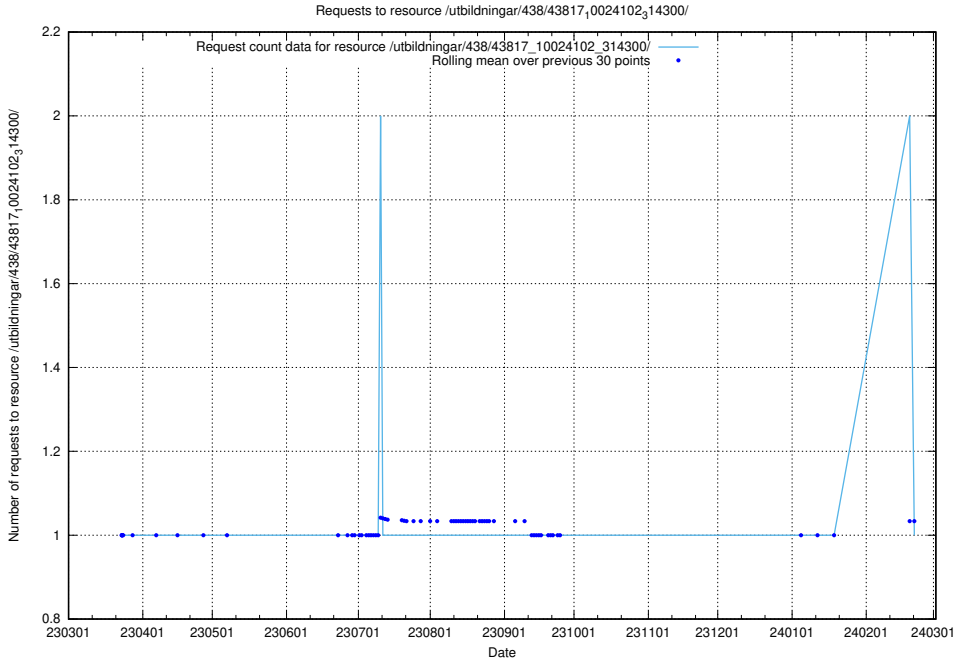

5.6347 Usage of /utbildningar/438/43817_10024102_314300/

Here, we count the number of requests to resource /utbildningar/438/43817_10024102_314300/.