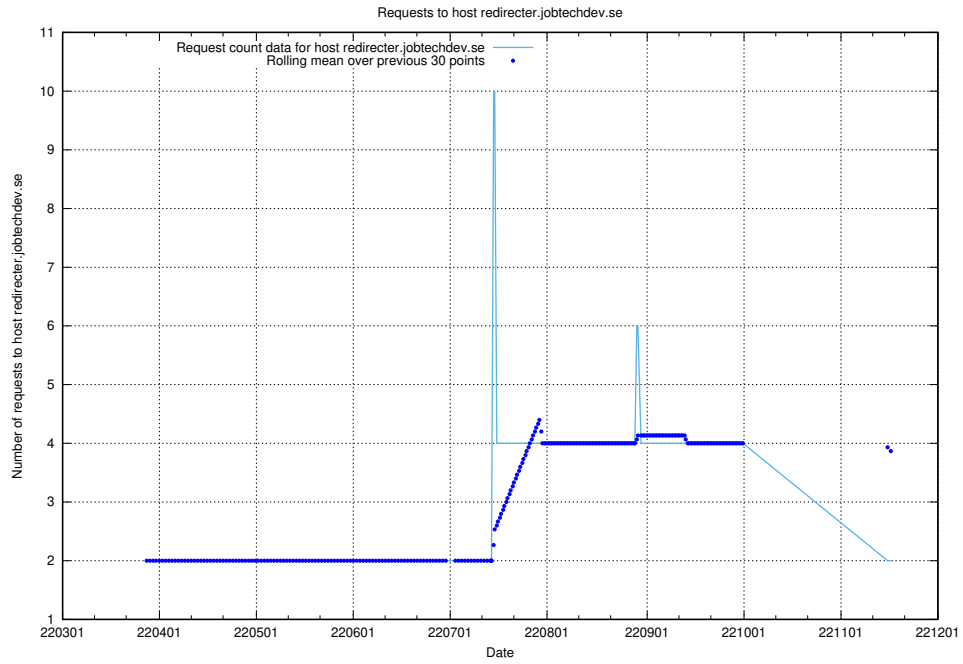

7.489 Usage of redirecter.jobtechdev.se

Here, we count the number of requests to host redirecter.jobtechdev.se.