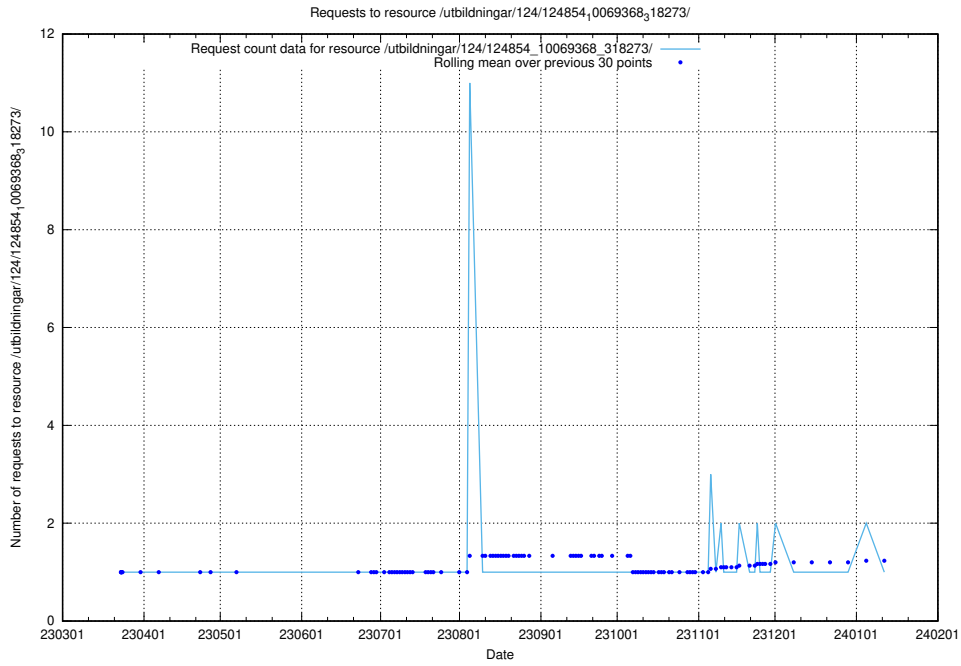

5.1170 Usage of /utbildningar/124/124854_10069368_318273/

Here, we count the number of requests to resource /utbildningar/124/124854_10069368_318273/.