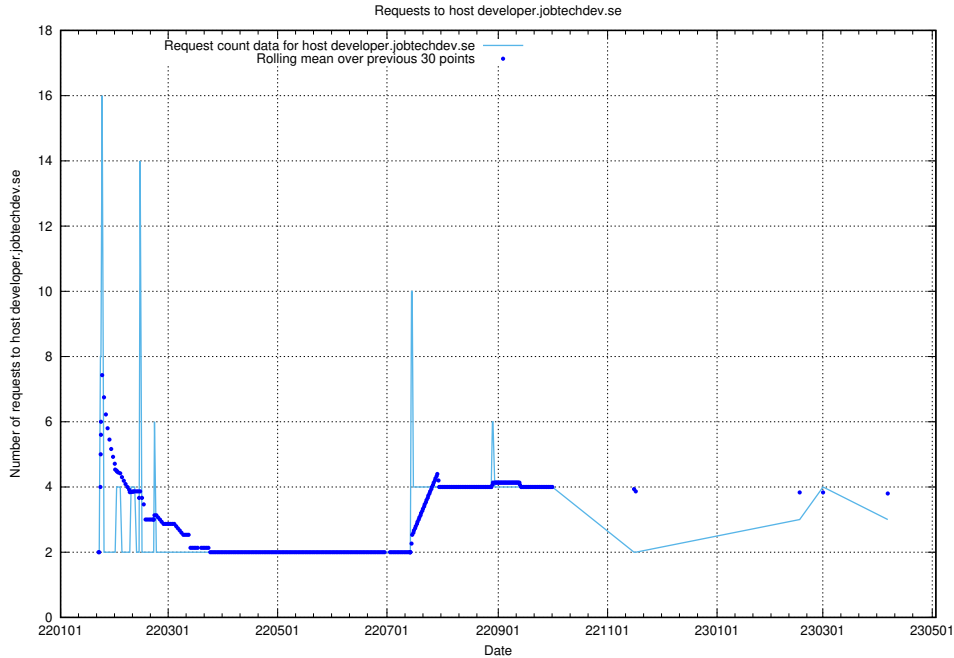

7.165 Usage of developer.jobtechdev.se

Here, we count the number of requests to host developer.jobtechdev.se.