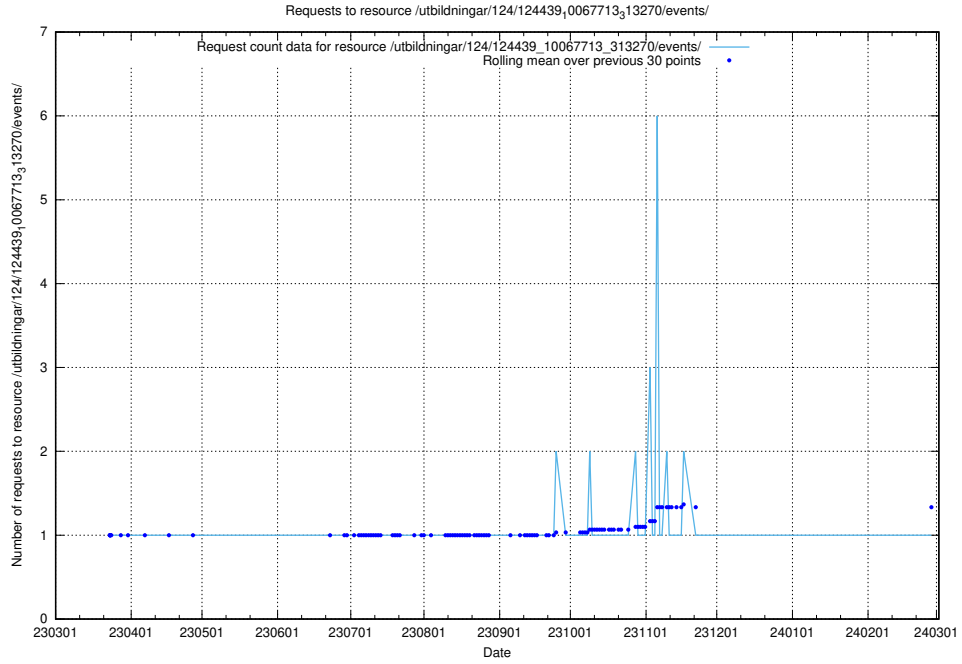

5.3561 Usage of /utbildningar/124/124439_10067713_313270/events/

Here, we count the number of requests to resource /utbildningar/124/124439_10067713_313270/events/