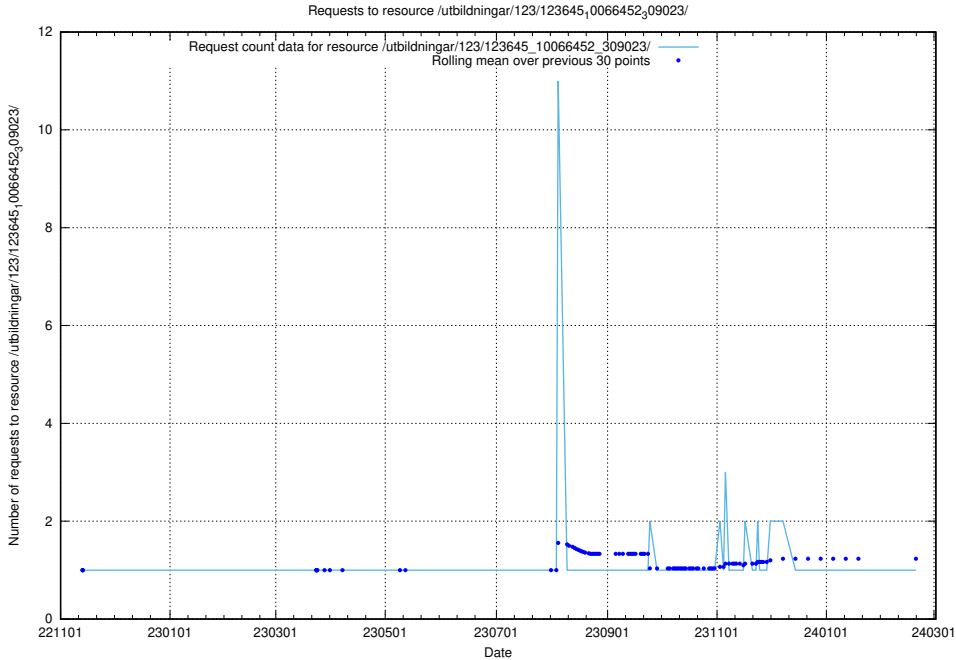

Here, we count the number of requests to resource /taxonomy/version/13/query/employment-variety-concepts/.

5.5916 Usage of /utbildningar/123/123645_10066452_309023/

Here, we count the number of requests to resource /utbildningar/123/123645_10066452_309023/.