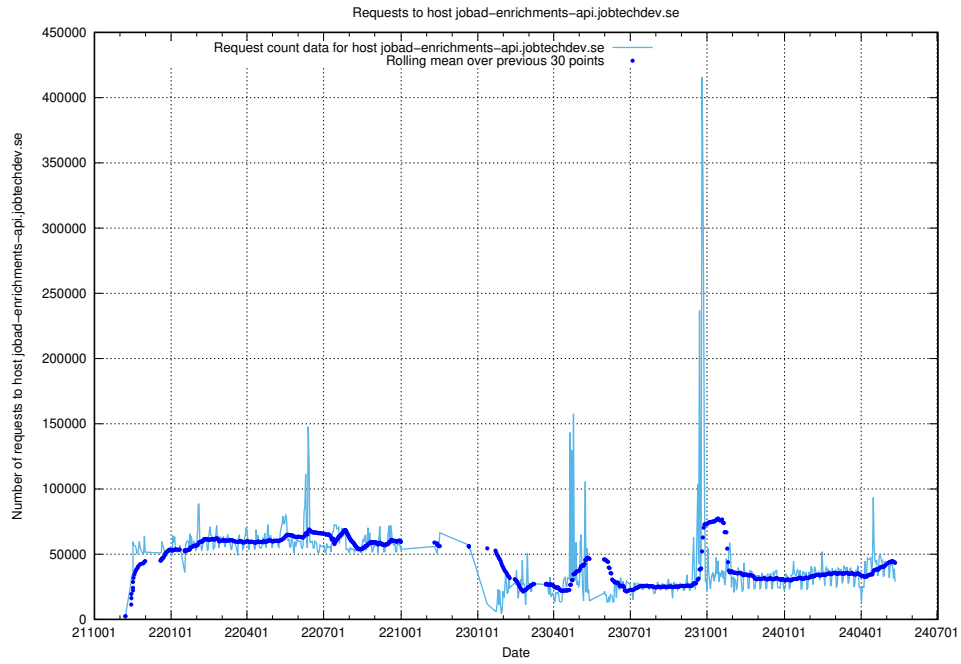

7.4 Usage of taxonomy.api.jobtechdev.se:443

Here, we count the number of requests to host taxonomy.api.jobtechdev.se:443.

7.5 Usage of jobad-enrichments-api.jobtechdev.se

Here, we count the number of requests to host jobad-enrichments-api.jobtechdev.se.