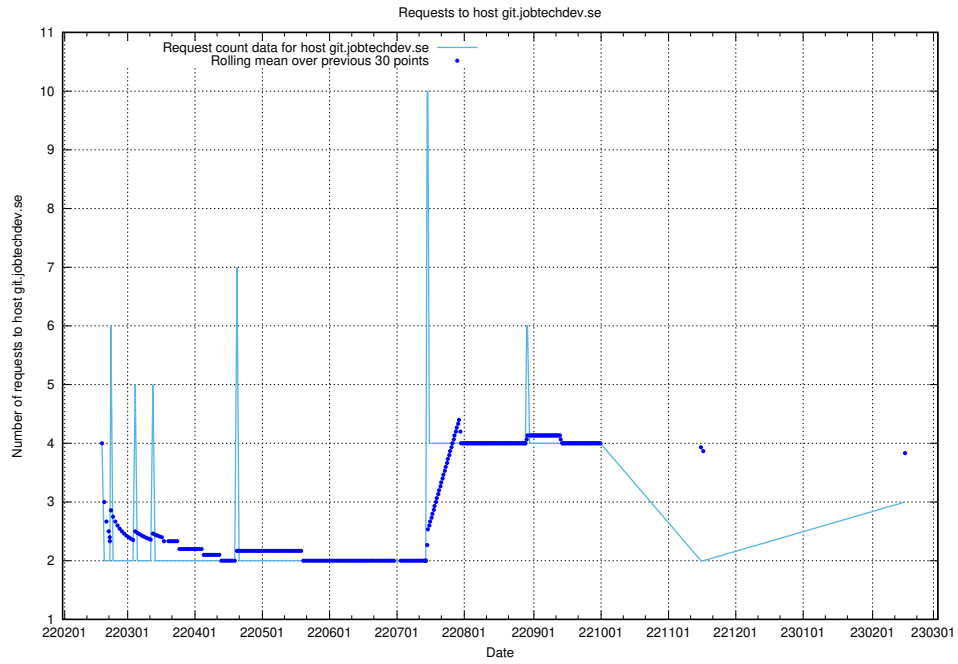

7.232 Usage of git.jobtechdev.se

Here, we count the number of requests to host git.jobtechdev.se.