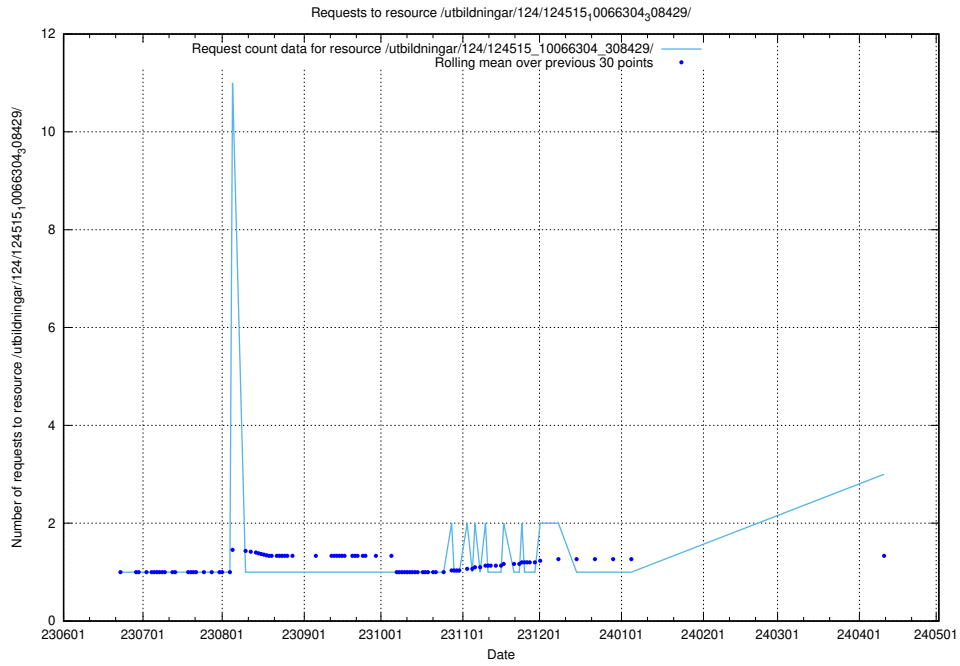

5.382 Usage of /utbildningar/124/124515_10066304_308429/

Here, we count the number of requests to resource /utbildningar/124/124515_10066304_308429/.