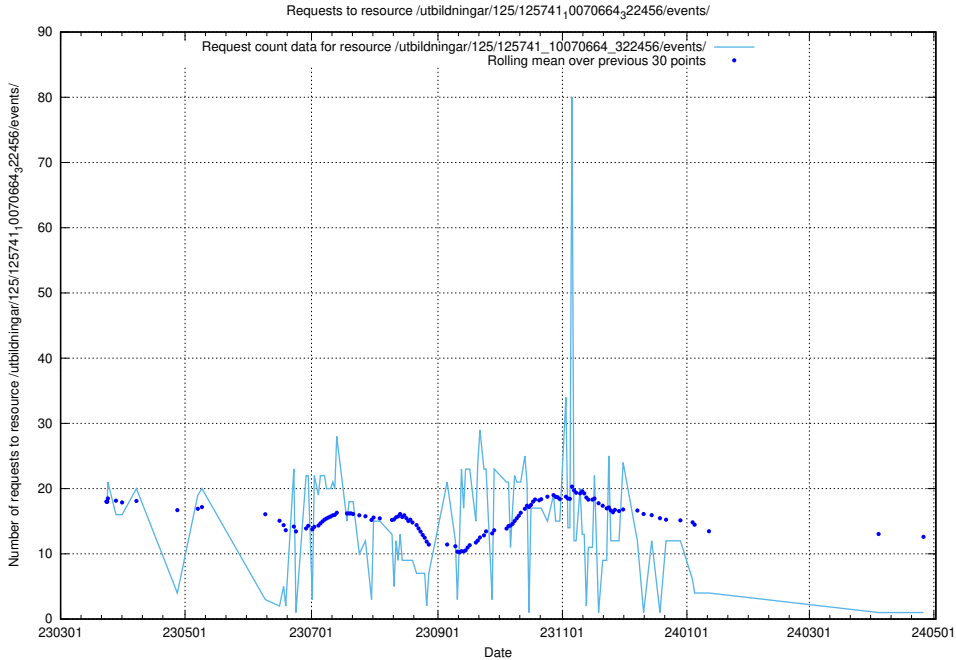

5.6246 Usage of /utbildningar/125/125741_10070664_322456/events/

Here, we count the number of requests to resource /utbildningar/125/125741_10070664_322456/events/