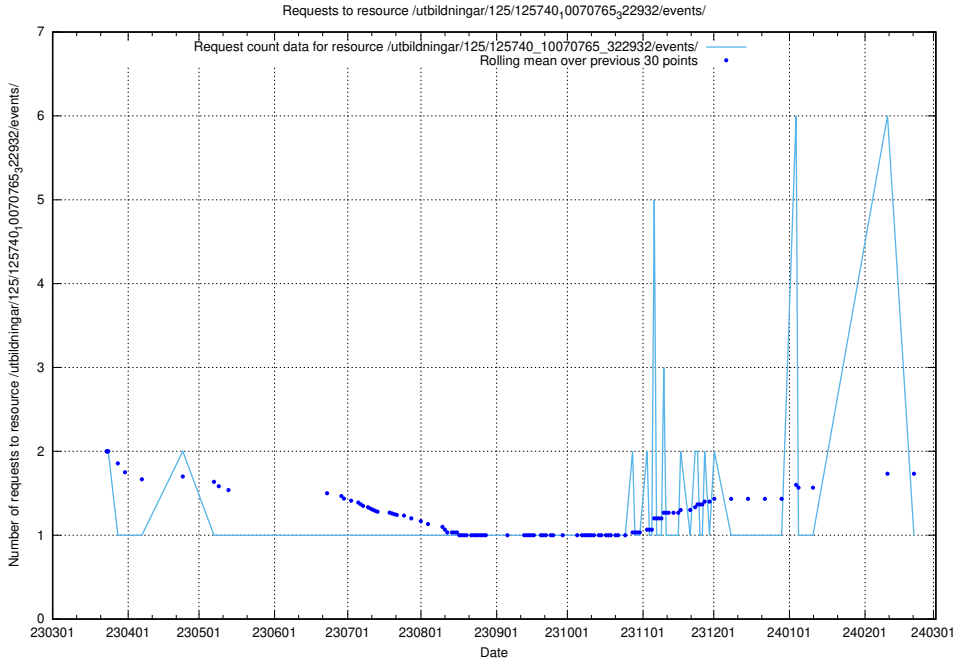

5.6280 Usage of /utbildningar/125/125740_10070765_322932/events/

Here, we count the number of requests to resource /utbildningar/125/125740_10070765_322932/events/