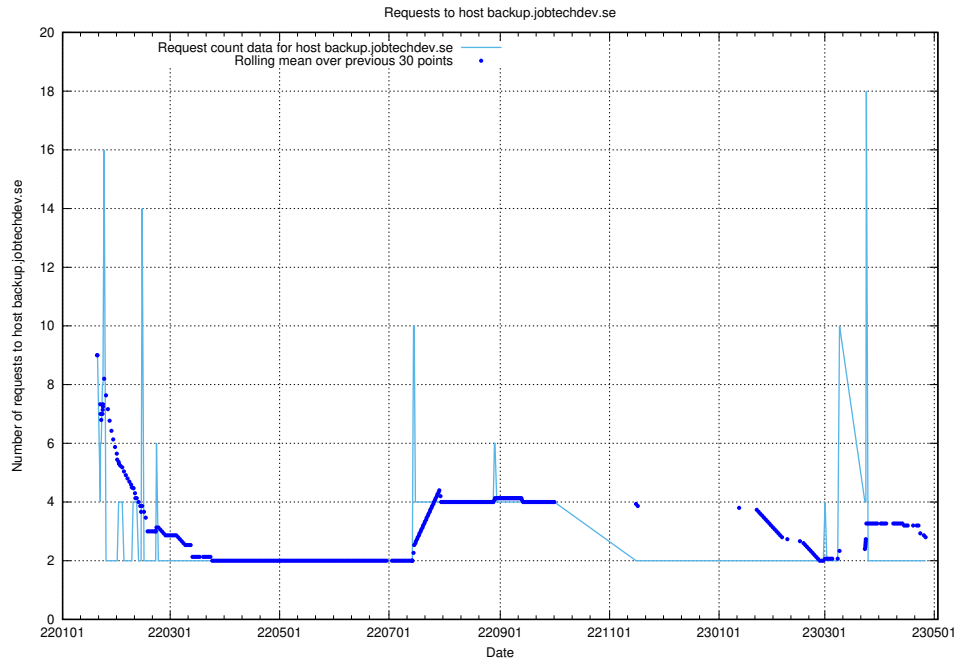

7.268 Usage of backup.jobtechdev.se

Here, we count the number of requests to host backup.jobtechdev.se.