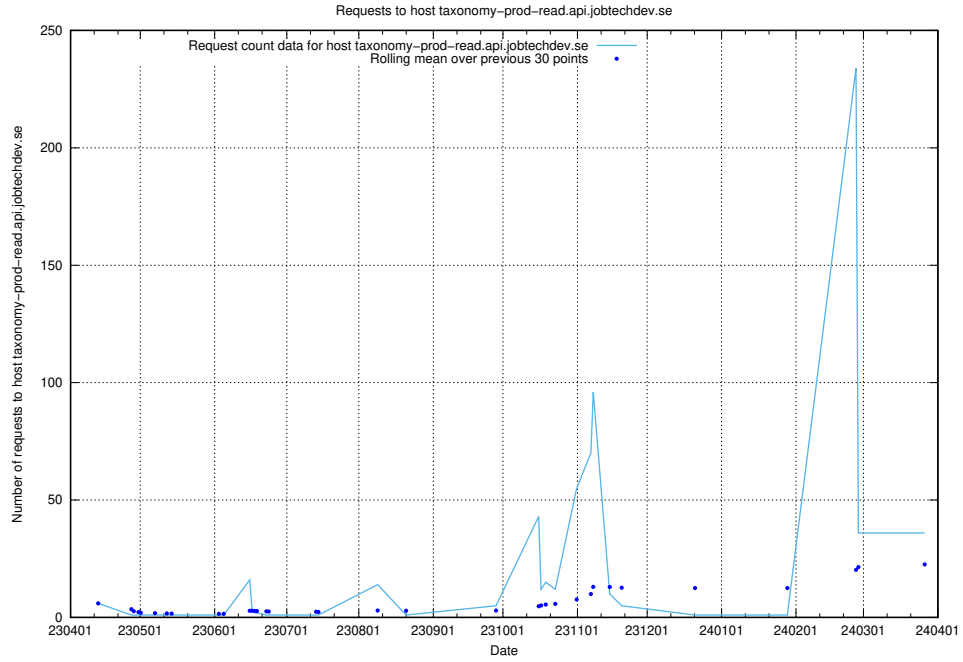

7.27 Usage of taxonomy-prod-read.api.jobtechdev.se

Here, we count the number of requests to host taxonomy-prod-read.api.jobtechdev.se.