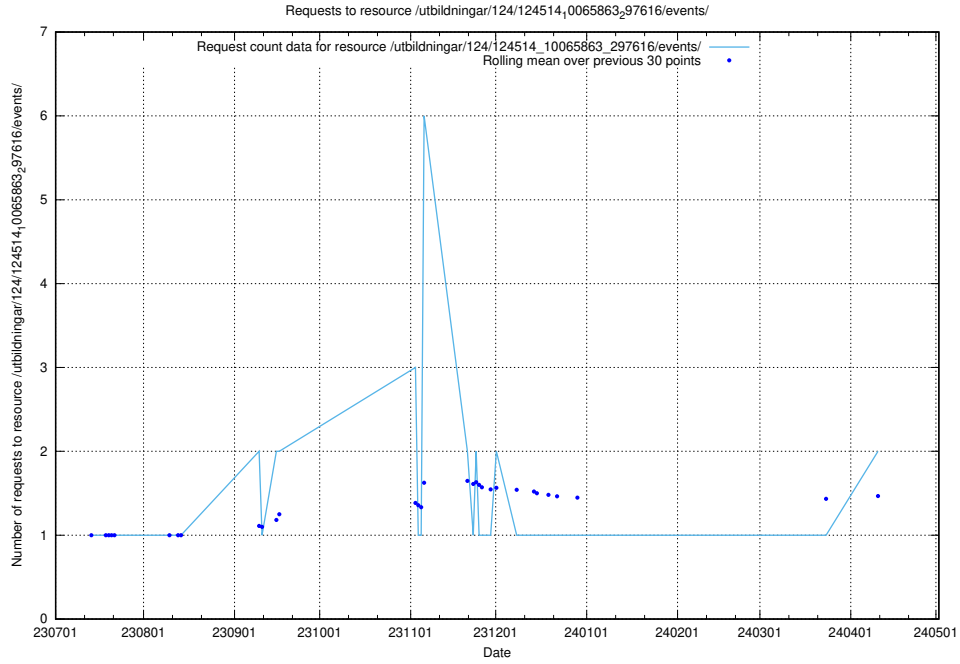

5.772 Usage of /utbildningar/124/124514_10065863_297616/events/

Here, we count the number of requests to resource /utbildningar/124/124514_10065863_297616/events/