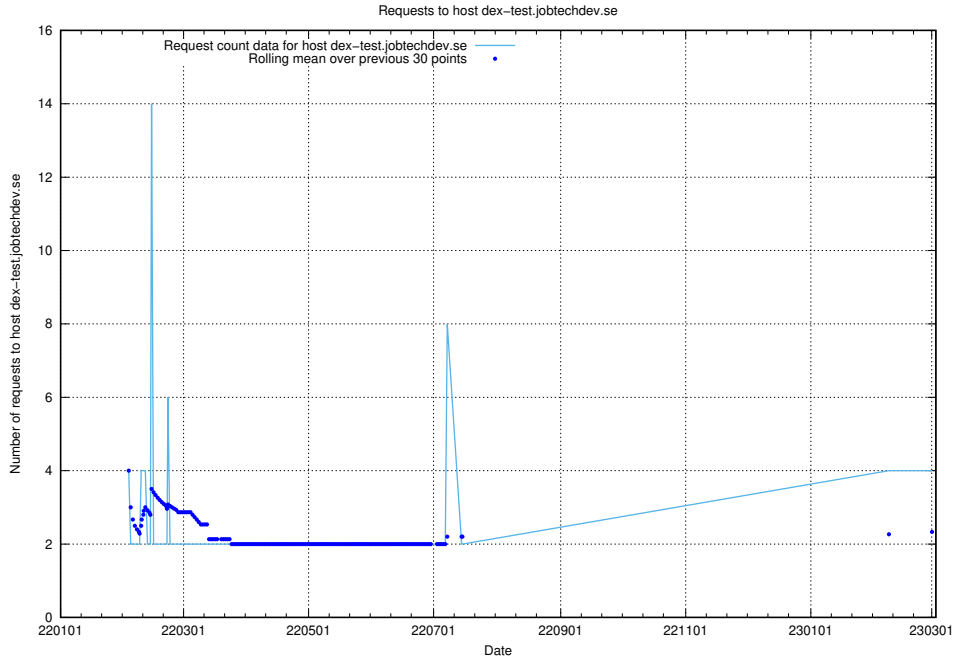

Here, we count the number of requests to host secure.jobtechdev.se.

7.163 Usage of dex-test.jobtechdev.se

Here, we count the number of requests to host dex-test.jobtechdev.se.

7.164 Usage of noc.jobtechdev.se