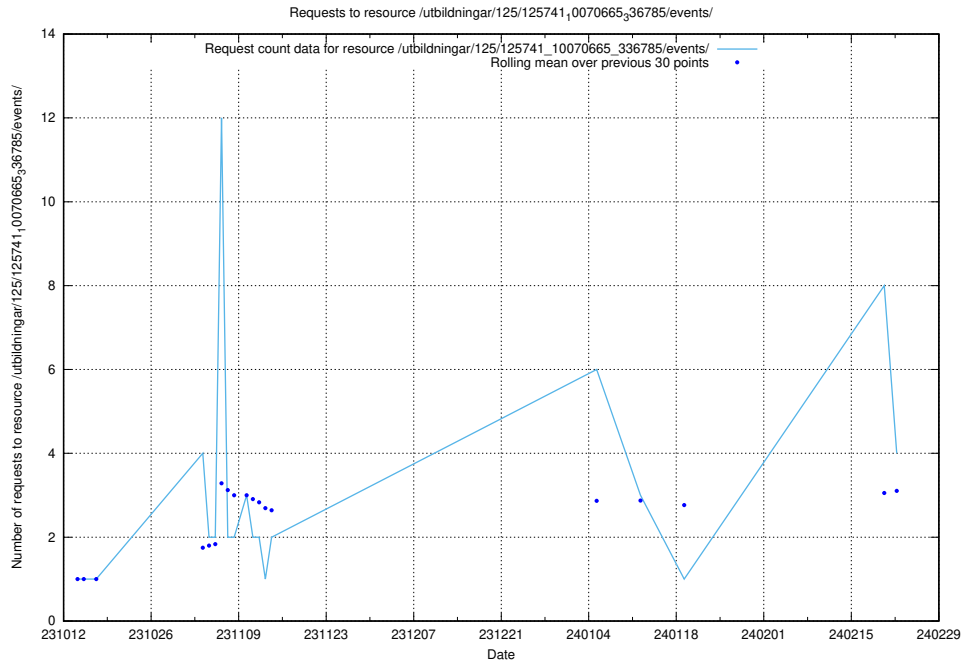

5.204 Usage of /utbildningar/125/125741_10070665_336785/events/

Here, we count the number of requests to resource /utbildningar/125/125741_10070665_336785/events/