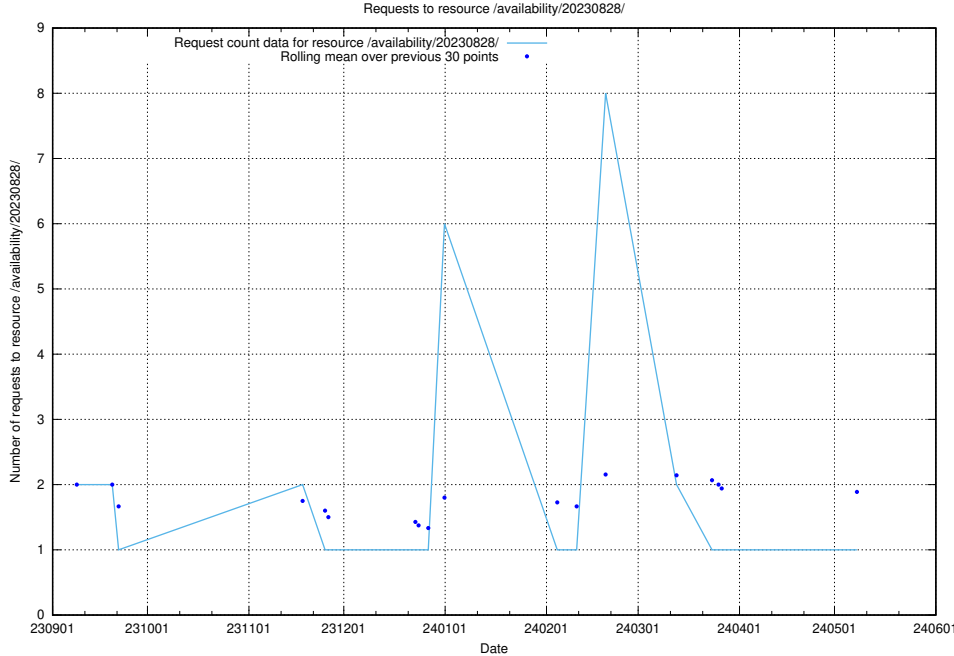

5.4608 Usage of /availability/20230828/

Here, we count the number of requests to resource /availability/20230828/.