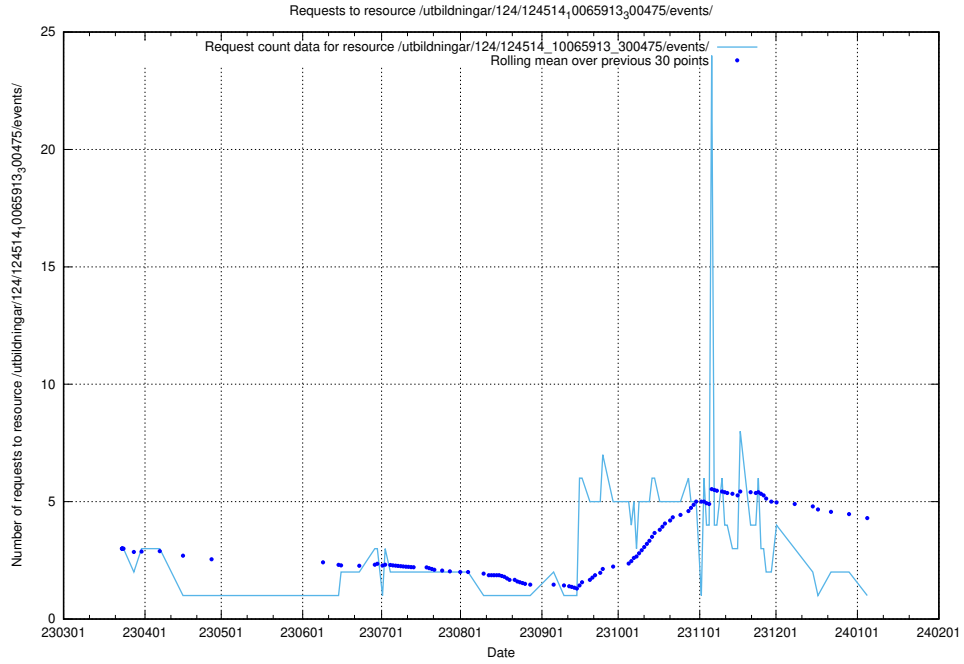

5.6265 Usage of /utbildningar/124/124514_10065913_300475/events/

Here, we count the number of requests to resource /utbildningar/124/124514_10065913_300475/events/