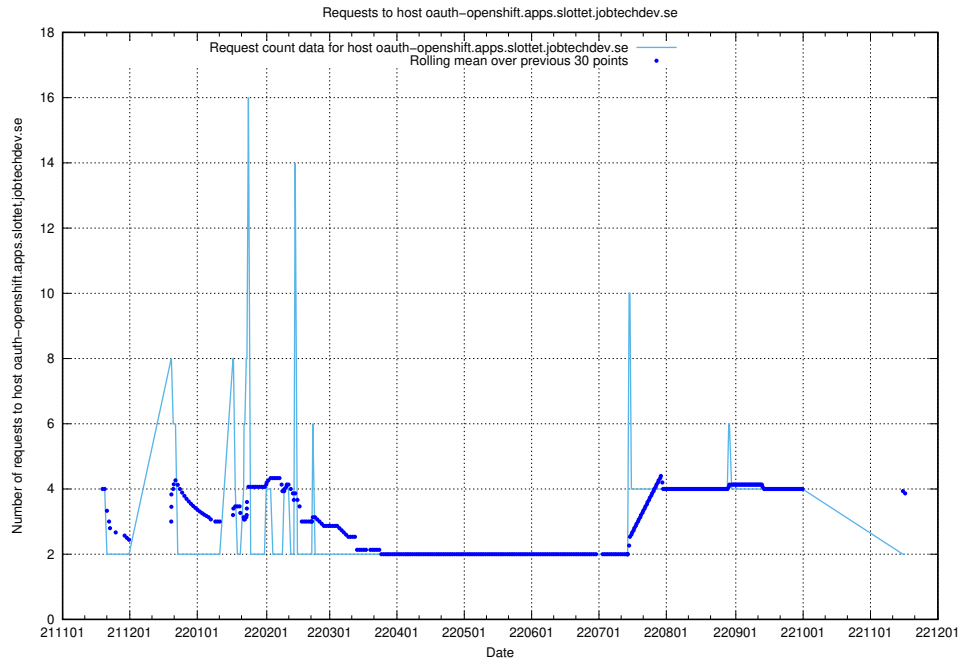

7.471 Usage of `oauth-openshift.apps.slottet.jobtechdev.se`

Here, we count the number of requests to host `oauth-openshift.apps.slottet.jobtechdev.se`.