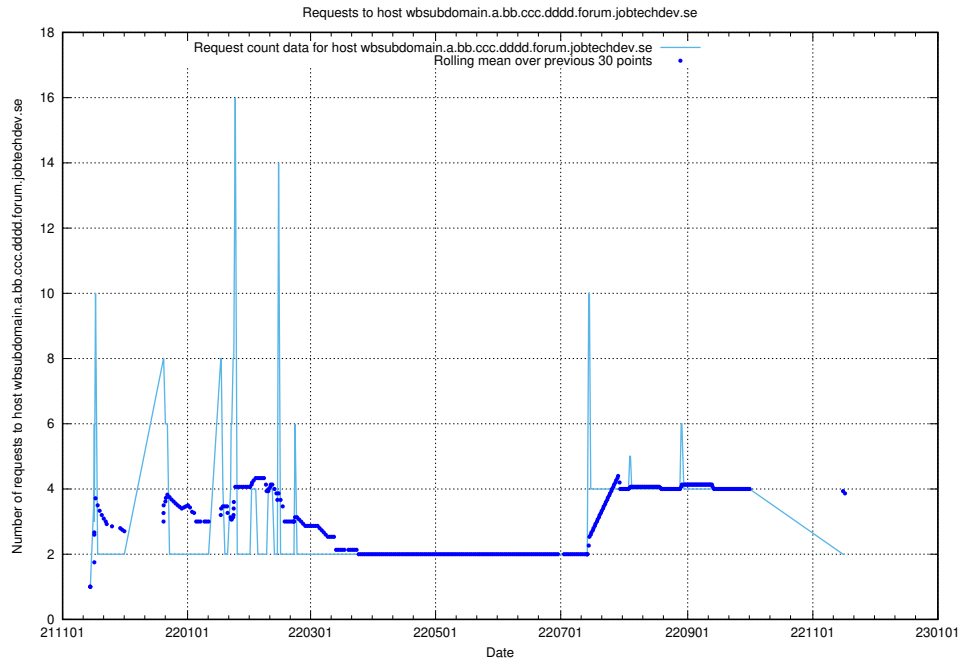

7.549 Usage of wbsubdomain.a.bb.ccc.dddd.forum.jobtechdev.se

Here, we count the number of requests to host wbsubdomain.a.bb.ccc.dddd.forum.jobtechdev.se.