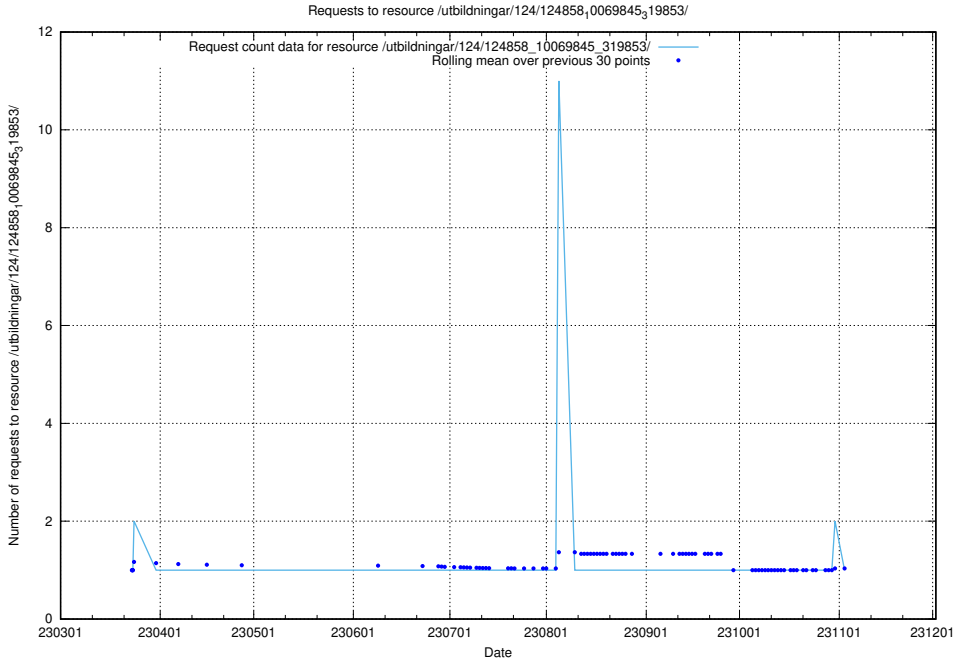

5.1144 Usage of /utbildningar/124/124858_10069845_319853/

Here, we count the number of requests to resource /utbildningar/124/124858_10069845_319853/.