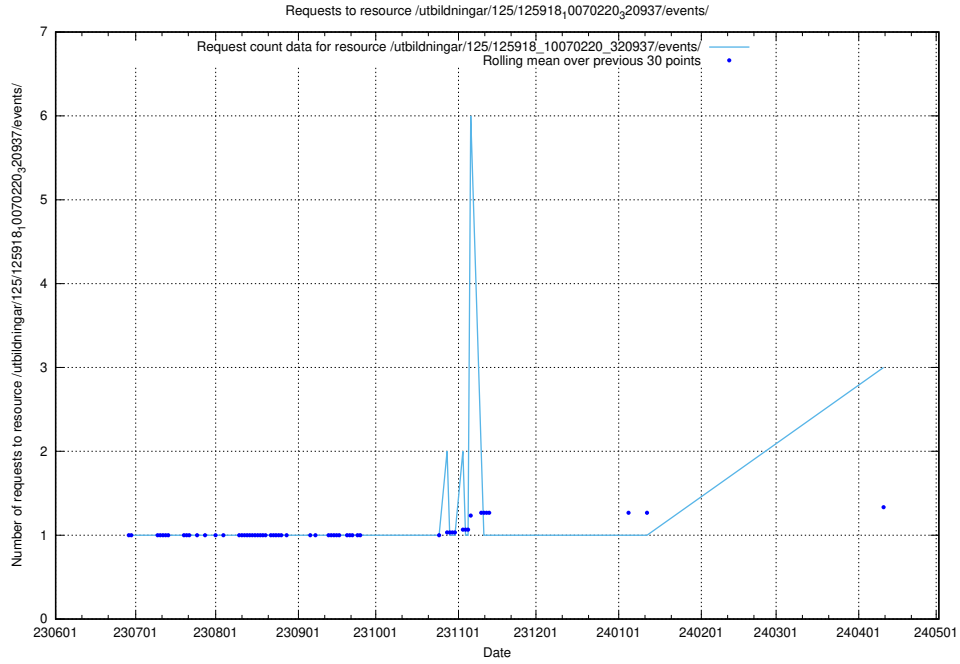

5.367 Usage of /utbildningar/125/125918_10070220_320937/events/

Here, we count the number of requests to resource /utbildningar/125/125918_10070220_320937/events/