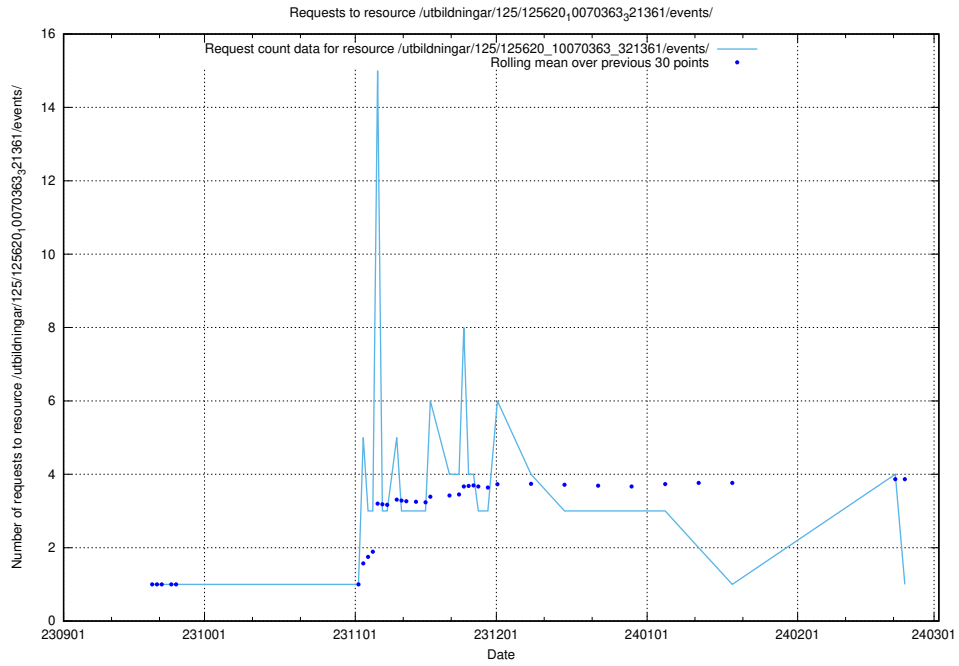

5.4511 Usage of /utbildningar/125/125620_10070363_321361/events/

Here, we count the number of requests to resource /utbildningar/125/125620_10070363_321361/events/