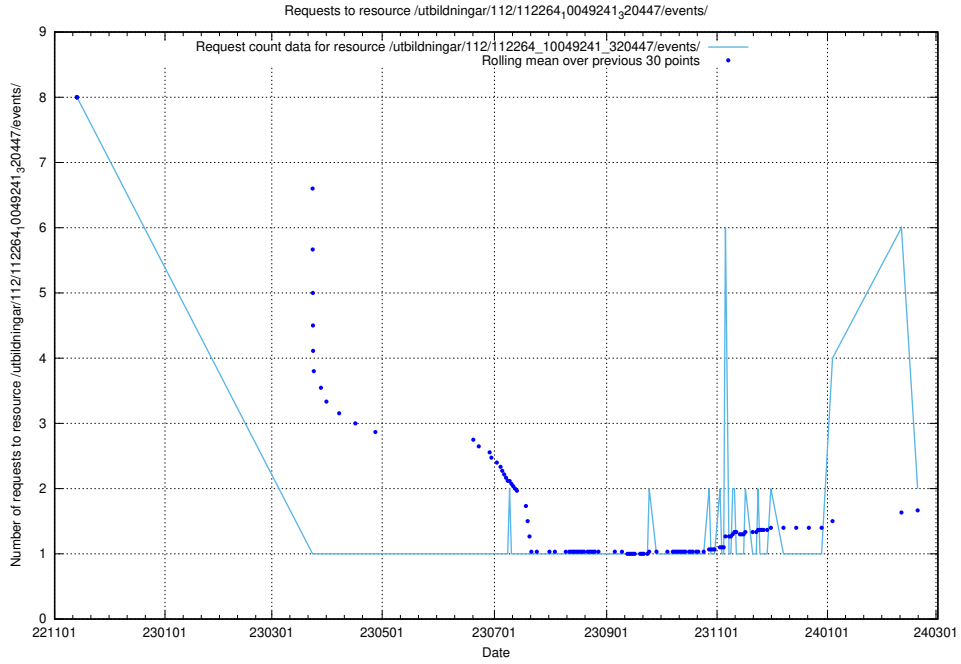

5.830 Usage of /utbildningar/112/112264_10049241_320447/events/

Here, we count the number of requests to resource /utbildningar/112/112264_10049241_320447/events/