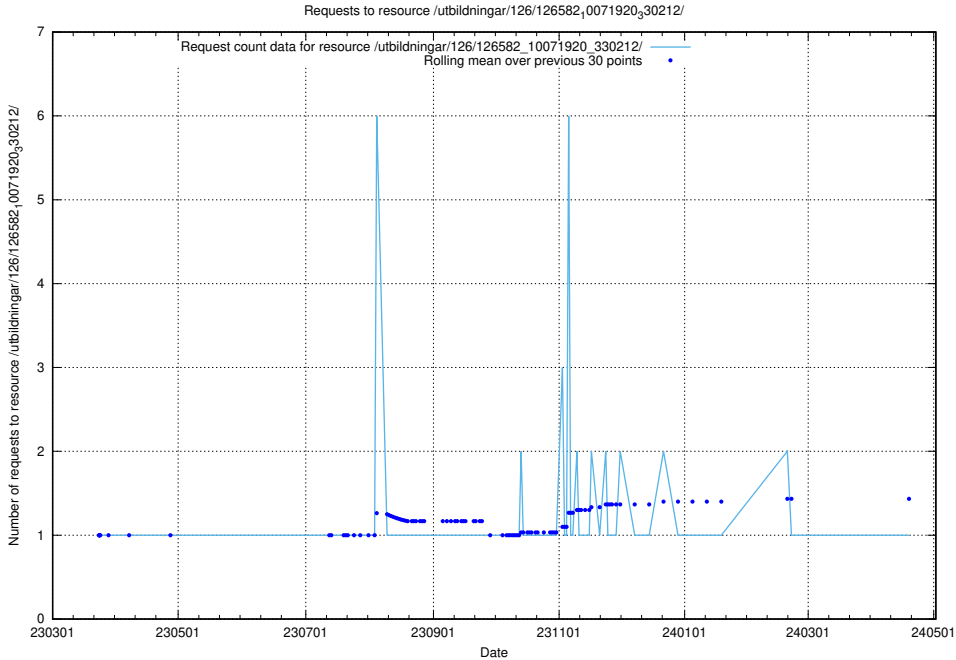

5.6401 Usage of /utbildningar/126/126582_10071920_330212/

Here, we count the number of requests to resource /utbildningar/126/126582_10071920_330212/.