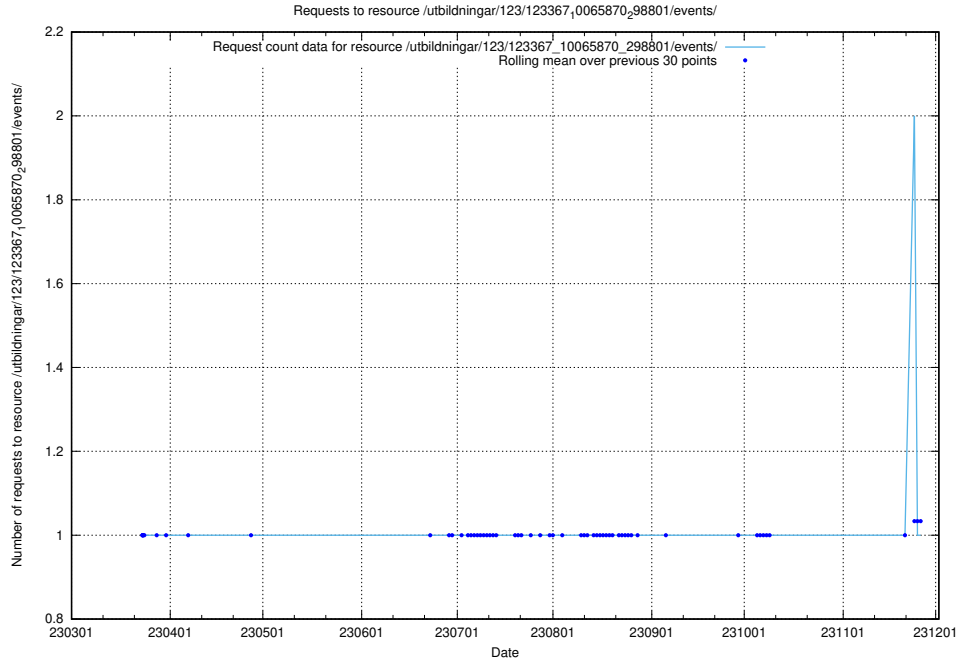

5.4733 Usage of /utbildningar/123/123367_10065870_298801/events/

Here, we count the number of requests to resource /utbildningar/123/123367_10065870_298801/events/