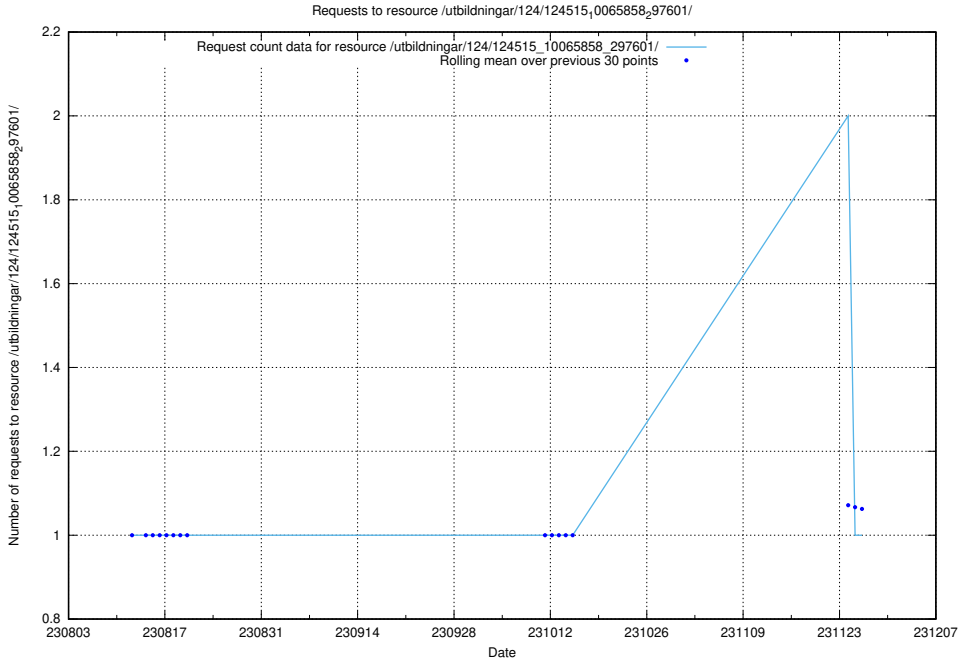

Here, we count the number of requests to resource /utbildningar/124/124515_10065860_299148/events/

5.4791 Usage of /utbildningar/124/124515_10065858_297601/

Here, we count the number of requests to resource /utbildningar/124/124515_10065858_297601/.