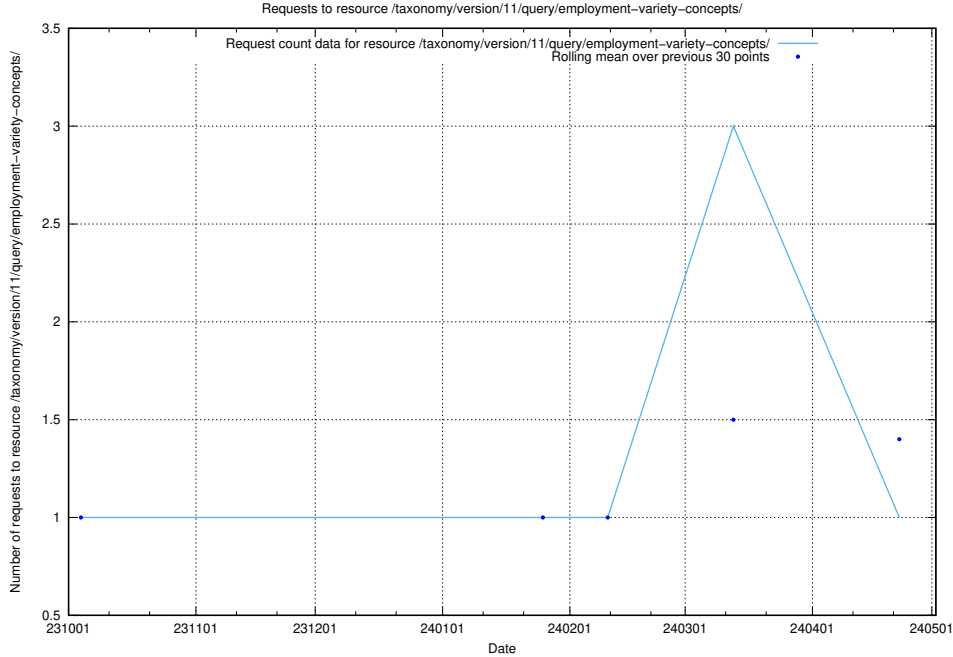

5.4417 Usage of /taxonomy/version/11/query/employment-variety-concepts/

Here, we count the number of requests to resource /taxonomy/version/11/query/employment-variety-concepts/.