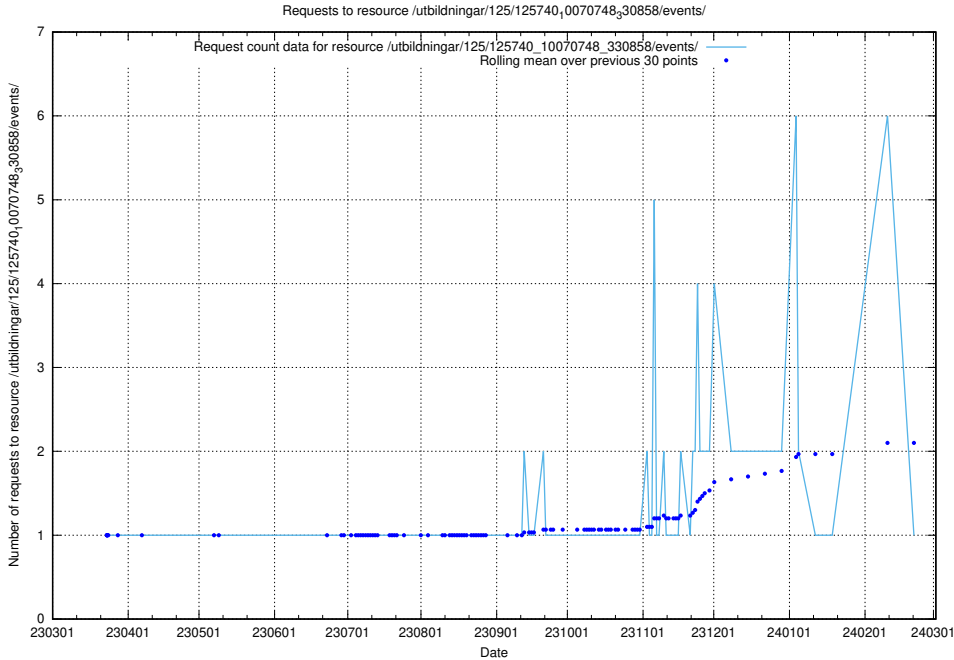

5.936 Usage of /utbildningar/125/125740_10070748_330858/events/

Here, we count the number of requests to resource /utbildningar/125/125740_10070748_330858/events/