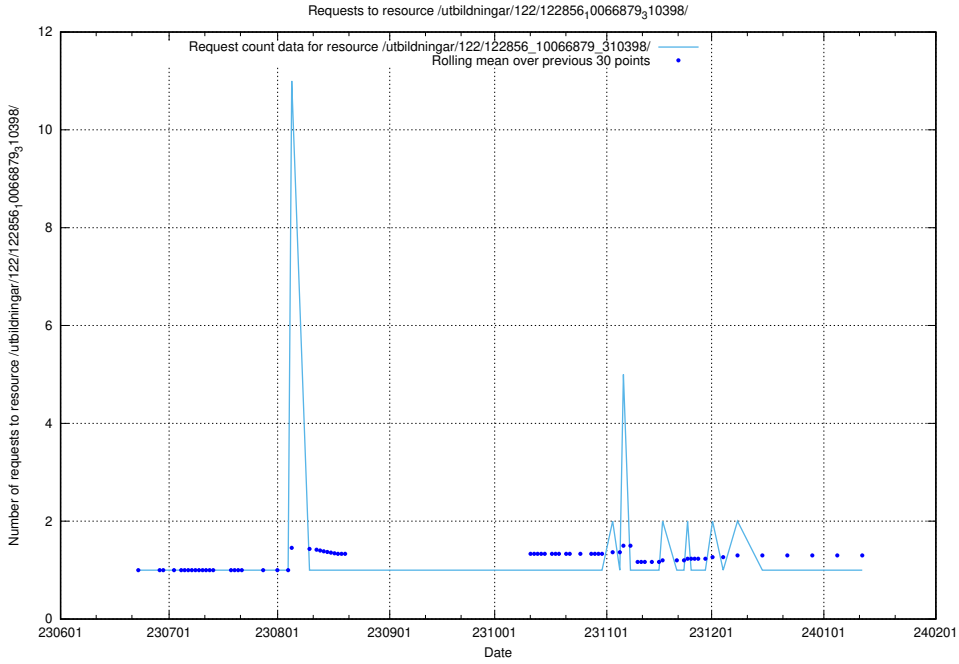

5.5808 Usage of /utbildningar/122/122856_10066879_310398/

Here, we count the number of requests to resource /utbildningar/122/122856_10066879_310398/.