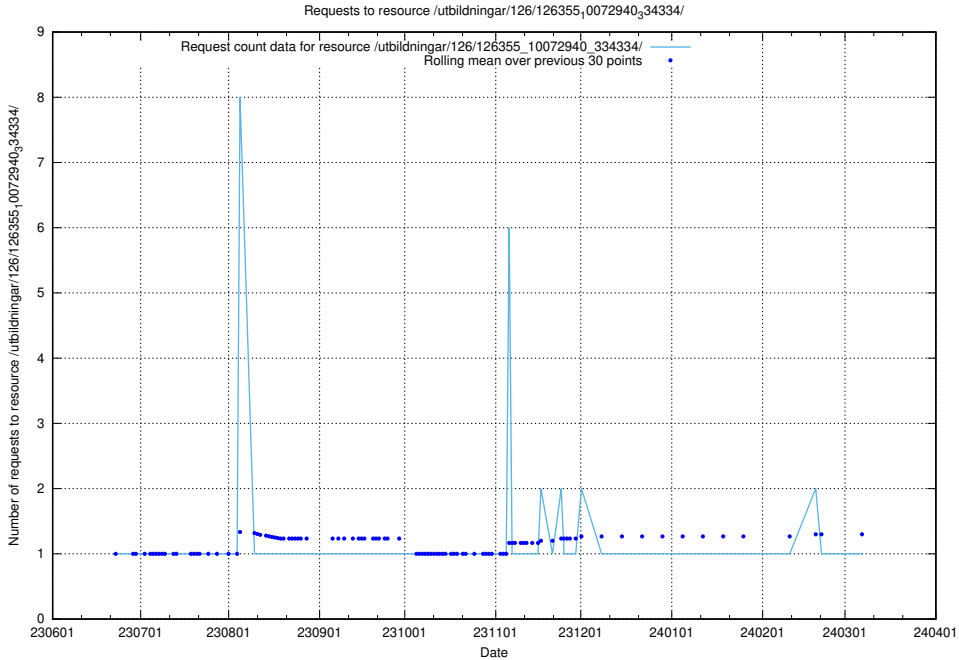

5.5633 Usage of /utbildningar/126/126355_10072940_334334/

Here, we count the number of requests to resource /utbildningar/126/126355_10072940_334334/.