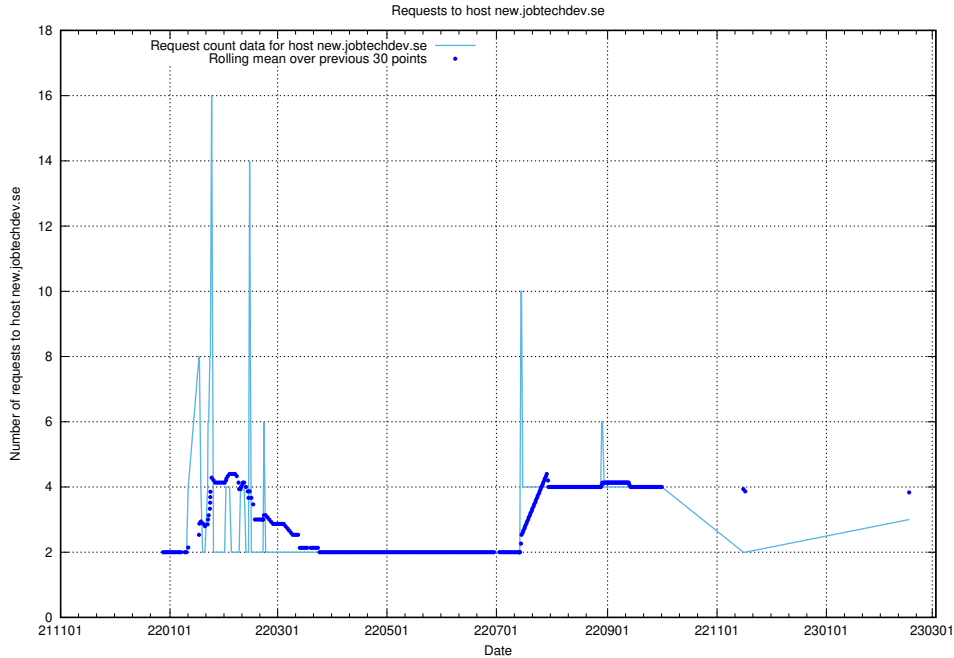

7.196 Usage of new.jobtechdev.se

Here, we count the number of requests to host new.jobtechdev.se.