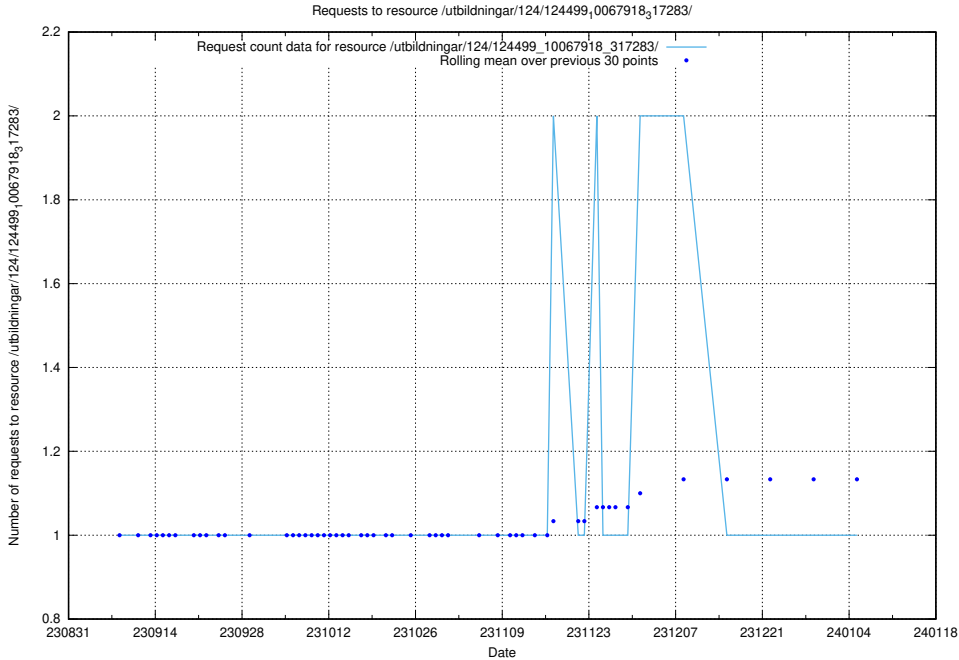

5.4616 Usage of /utbildningar/124/124499_10067918_317283/

Here, we count the number of requests to resource /utbildningar/124/124499_10067918_317283/.