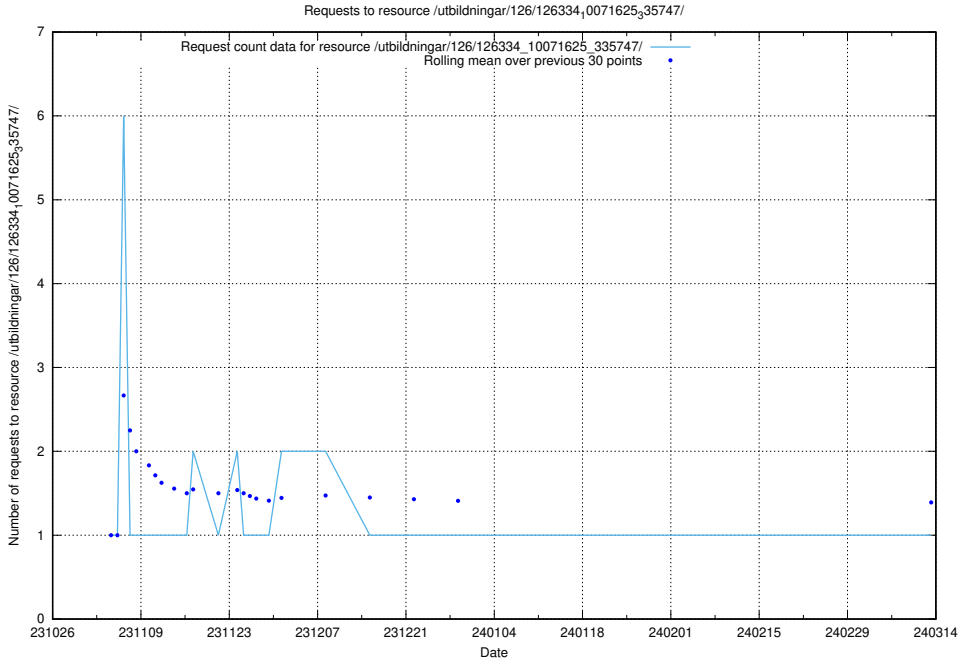

5.4120 Usage of /utbildningar/126/126334_10071625_335747/

Here, we count the number of requests to resource /utbildningar/126/126334_10071625_335747/.