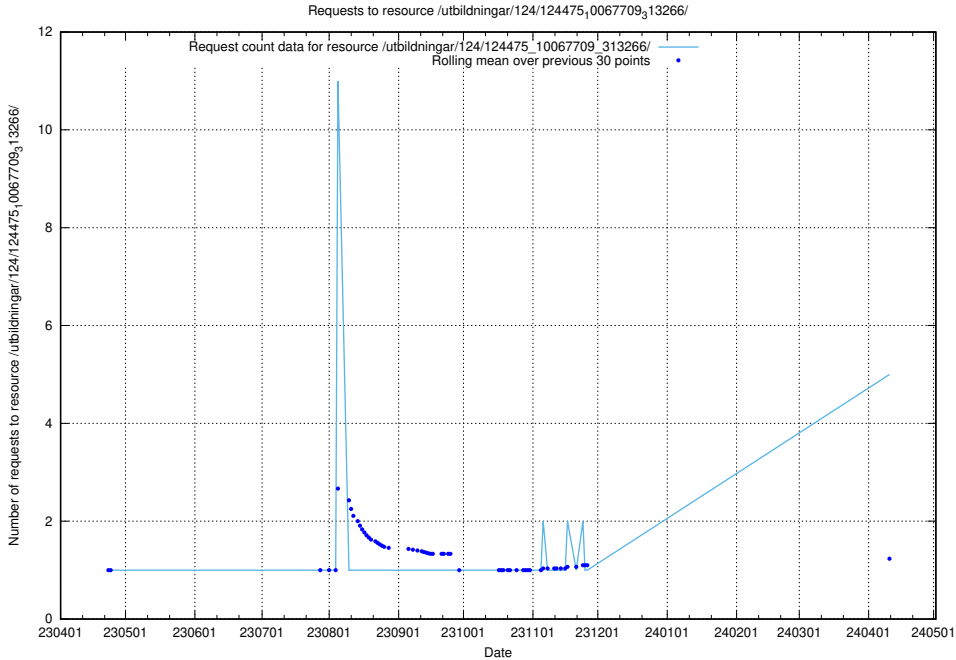

5.147 Usage of /utbildningar/124/124475_10067709_313266/

Here, we count the number of requests to resource /utbildningar/124/124475_10067709_313266/.