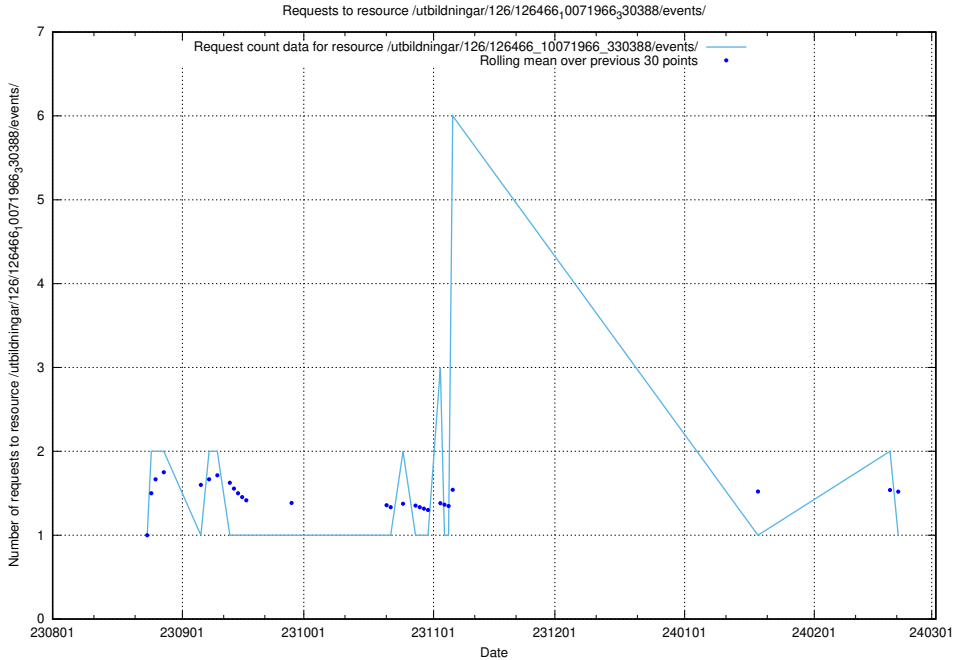

5.4701 Usage of /utbildningar/126/126466_10071966_330388/events/

Here, we count the number of requests to resource /utbildningar/126/126466_10071966_330388/events/