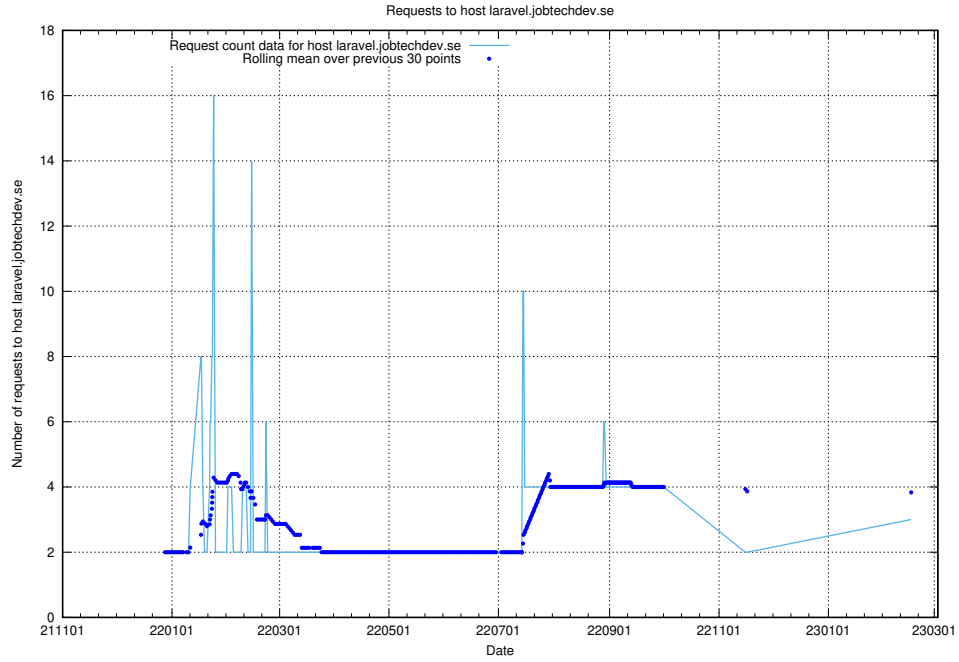

7.197 Usage of laravel.jobtechdev.se

Here, we count the number of requests to host laravel.jobtechdev.se.