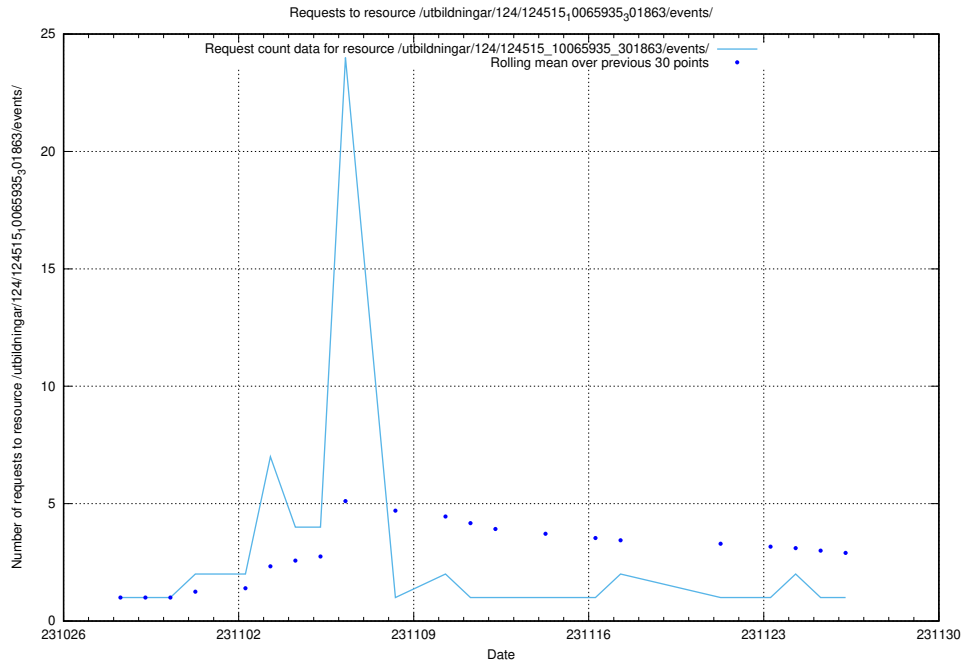

Here, we count the number of requests to resource /utbildningar/124/124519_10065913_300475/events/

5.4180 Usage of /utbildningar/124/124515_10065935_301863/events/

Here, we count the number of requests to resource /utbildningar/124/124515_10065935_301863/events/