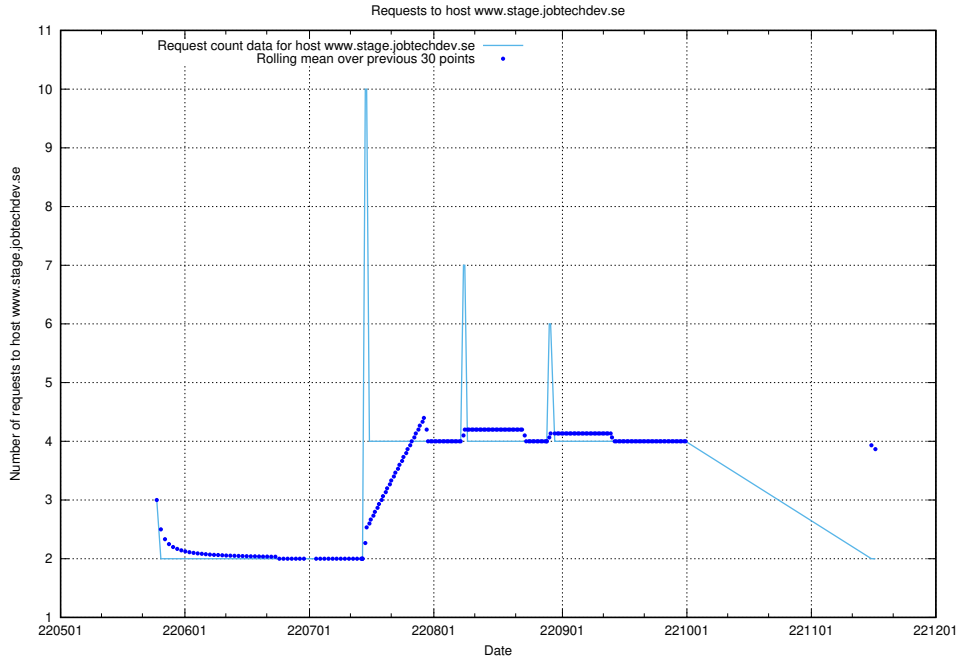

7.423 Usage of www.stage.jobtechdev.se

Here, we count the number of requests to host www.stage.jobtechdev.se.