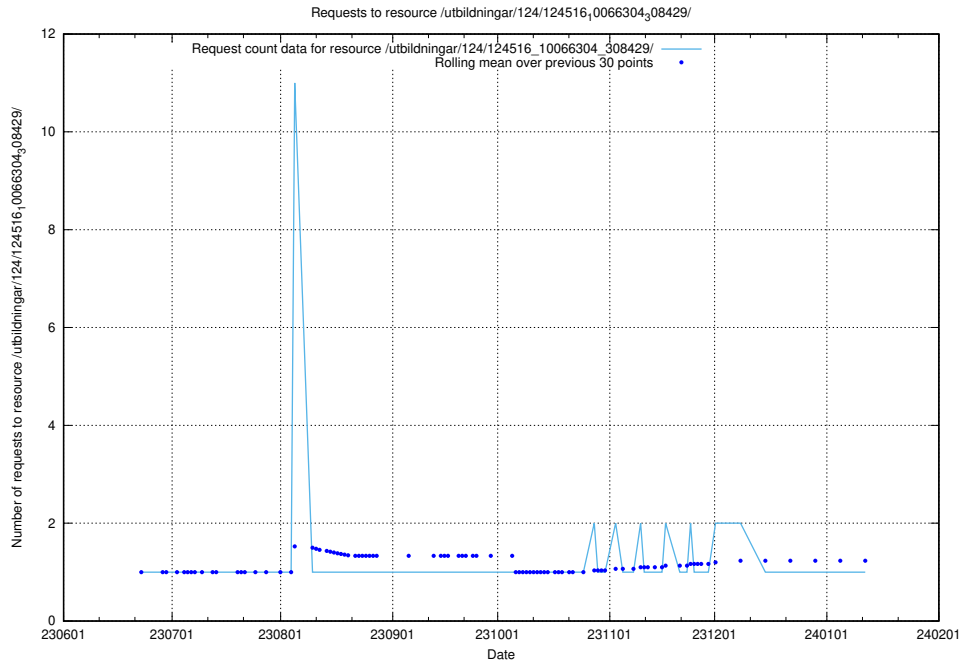

5.5743 Usage of /utbildningar/124/124516_10066304_308429/

Here, we count the number of requests to resource /utbildningar/124/124516_10066304_308429/.