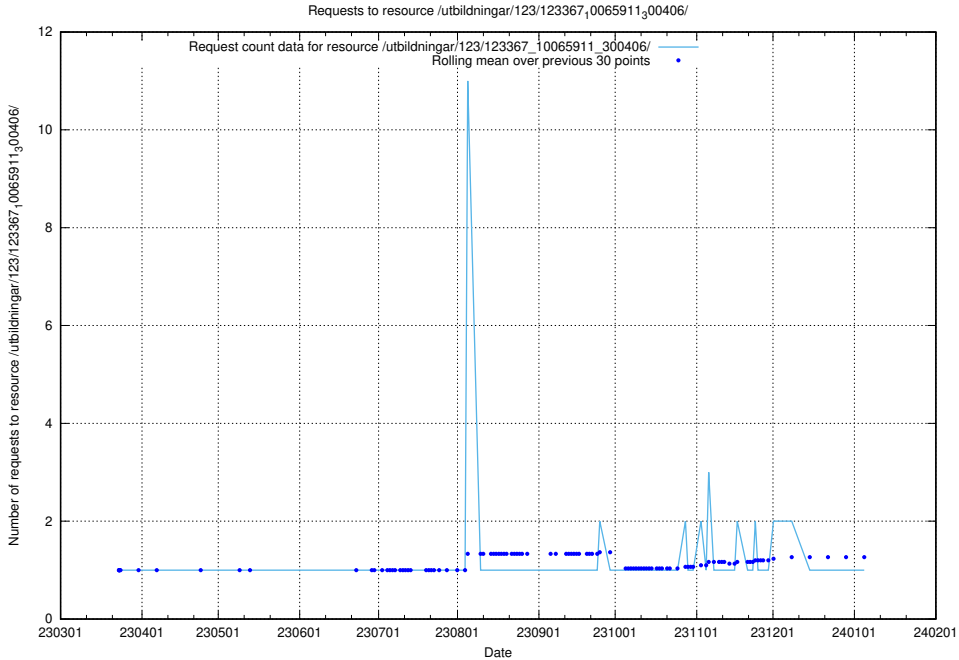

5.4702 Usage of /utbildningar/123/123367_10065911_300406/

Here, we count the number of requests to resource /utbildningar/123/123367_10065911_300406/.