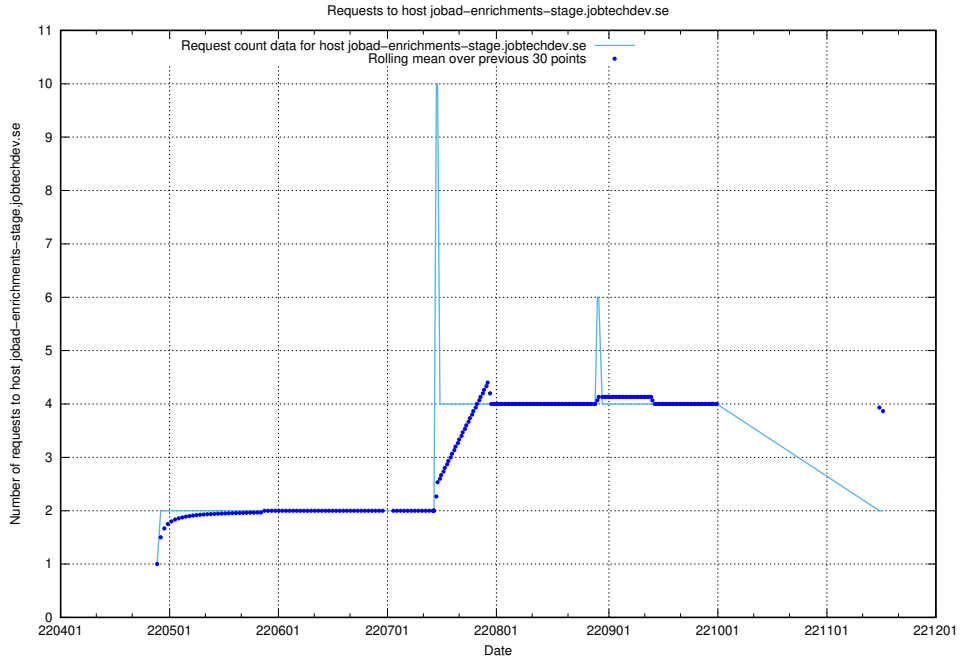

7.445 Usage of jobad-enrichments-stage.jobtechdev.se

Here, we count the number of requests to host jobad-enrichments-stage.jobtechdev.se.