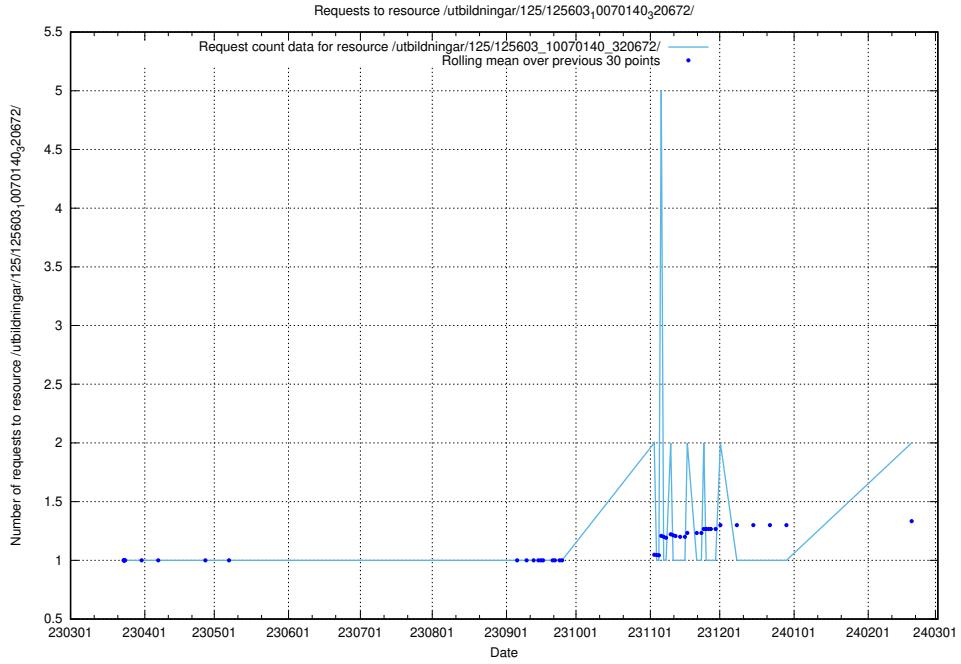

5.449 Usage of /utbildningar/125/125603_10070140_320672/

Here, we count the number of requests to resource /utbildningar/125/125603_10070140_320672/.