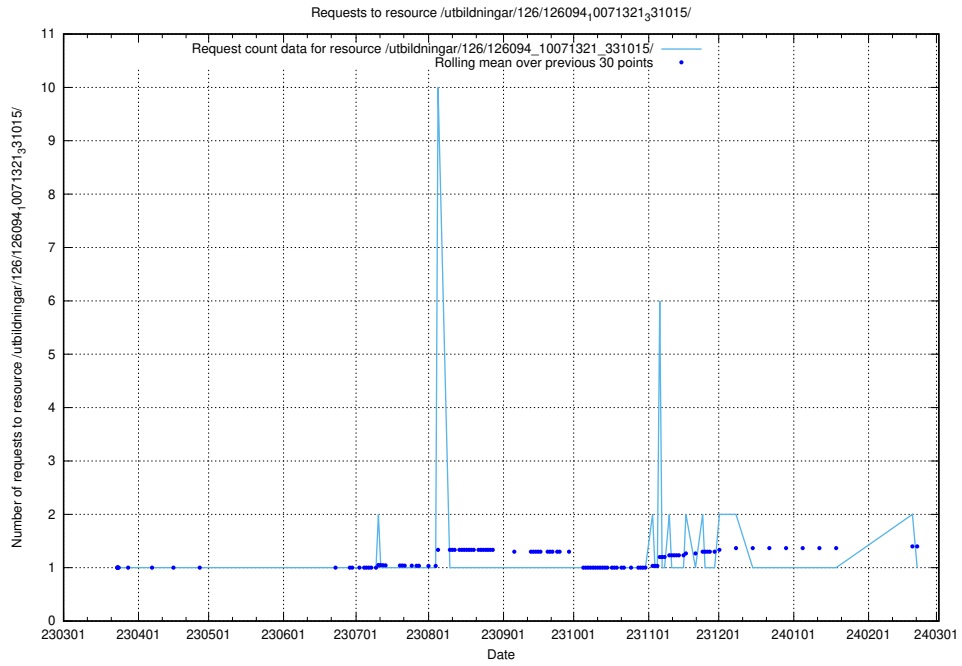

5.6438 Usage of /utbildningar/126/126094_10071321_331015/

Here, we count the number of requests to resource /utbildningar/126/126094_10071321_331015/.