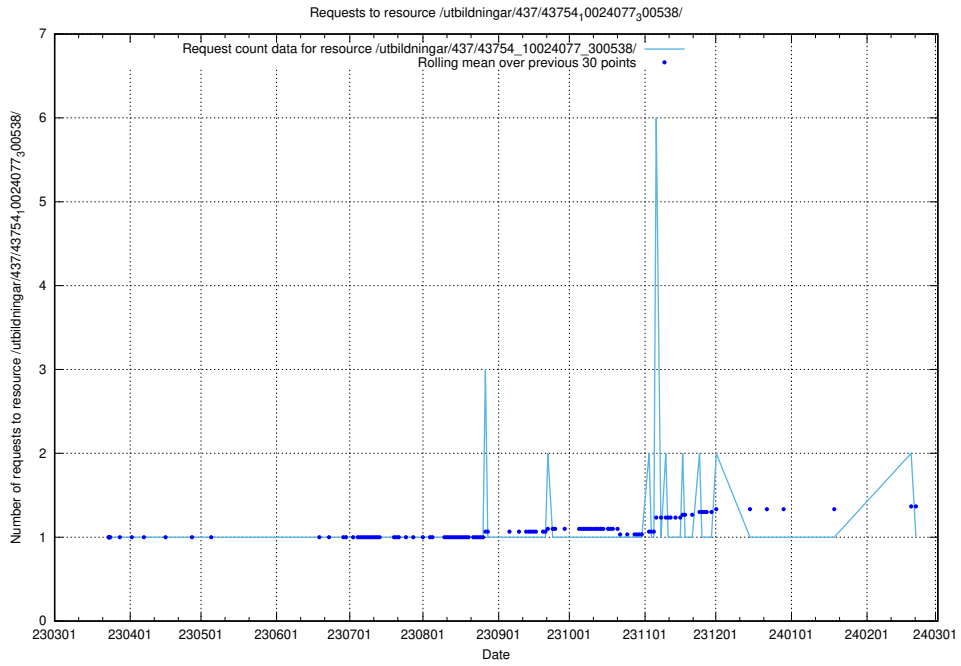

5.6379 Usage of /utbildningar/437/43754_10024077_300538/

Here, we count the number of requests to resource /utbildningar/437/43754_10024077_300538/.