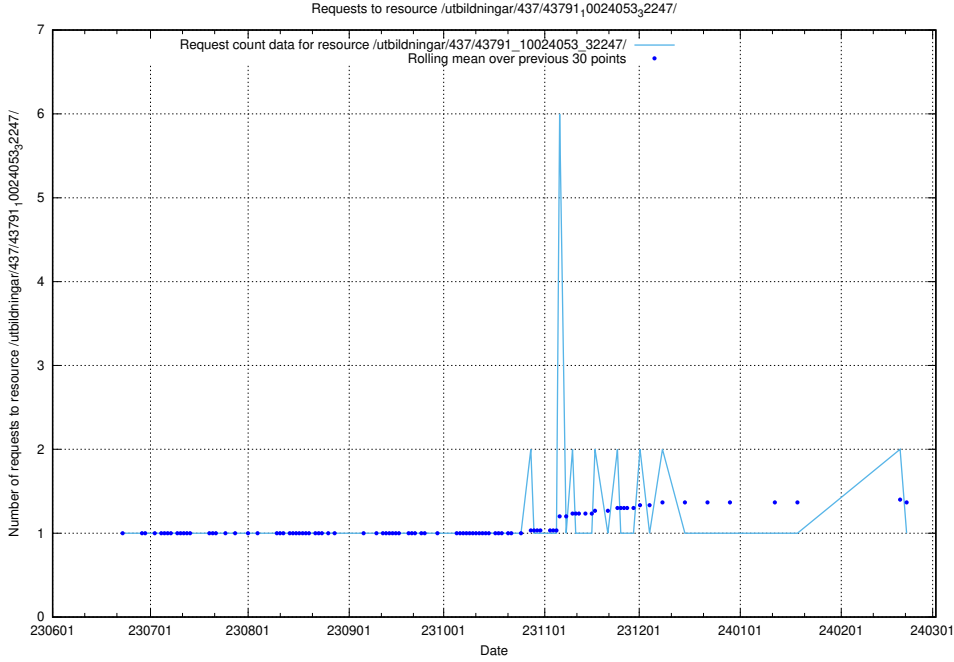

5.5550 Usage of /utbildningar/437/43791_10024053_32247/

Here, we count the number of requests to resource /utbildningar/437/43791_10024053_32247/.