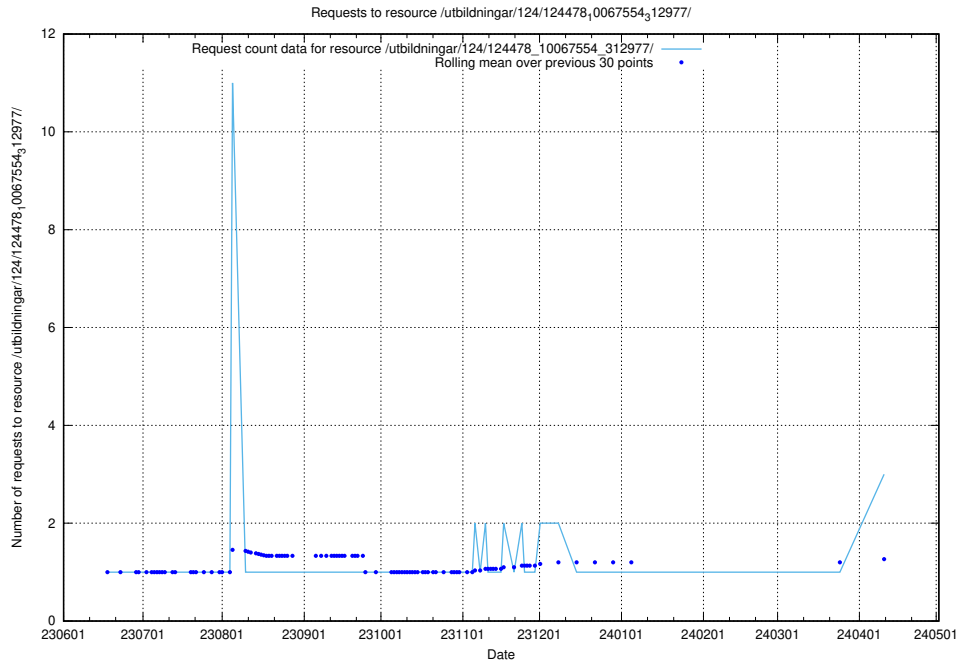

5.395 Usage of /utbildningar/124/124478_10067554_312977/

Here, we count the number of requests to resource /utbildningar/124/124478_10067554_312977/.