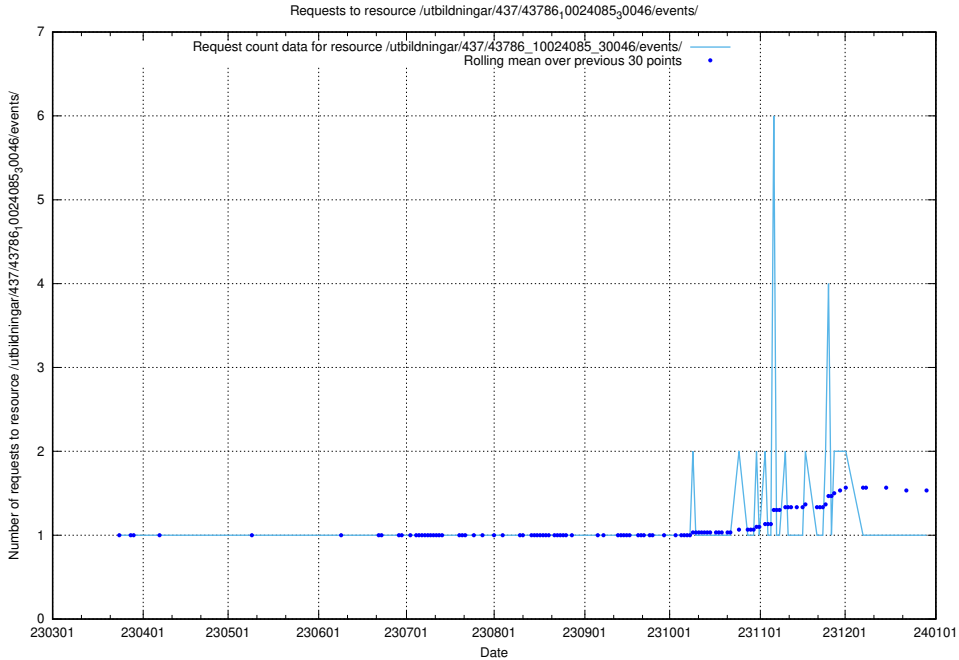

5.6185 Usage of /utbildningar/437/43786_10024085_30046/events/

Here, we count the number of requests to resource /utbildningar/437/43786_10024085_30046/events/.