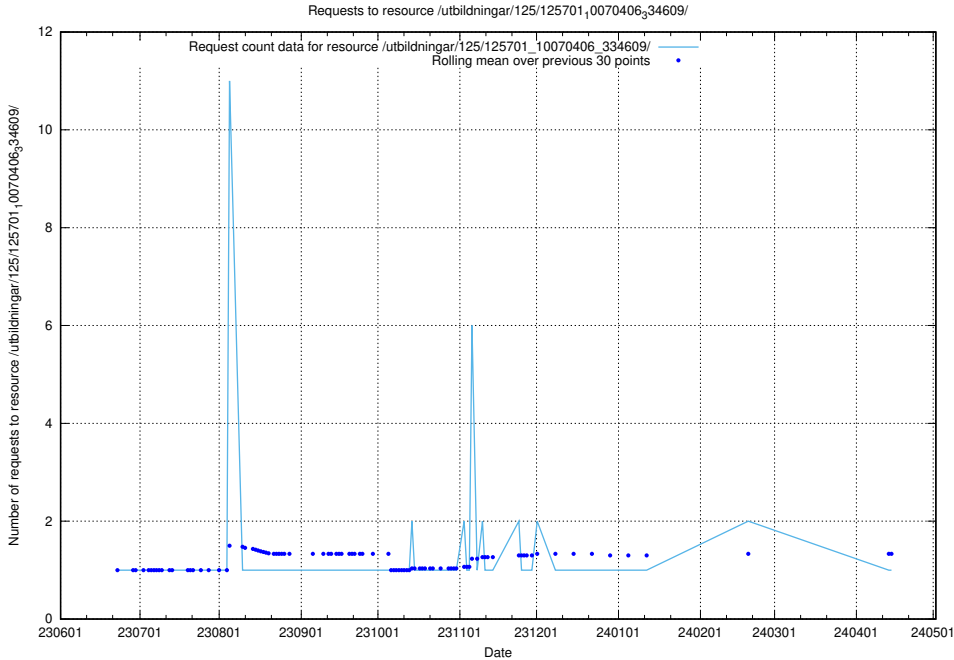

5.5683 Usage of /utbildningar/125/125701_10070406_334609/

Here, we count the number of requests to resource /utbildningar/125/125701_10070406_334609/.

5.5684 Usage of /utbildningar/125/125700_10070460_321835/events/