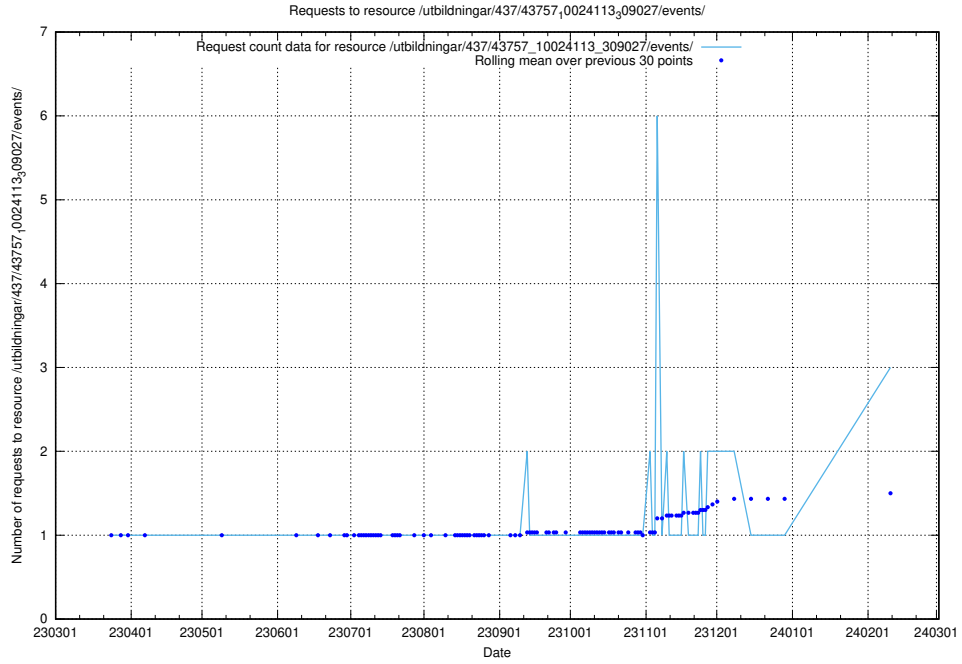

Here, we count the number of requests to resource /utbildningar/438/43817_10024102_242987/events/.

5.418 Usage of /utbildningar/437/43757_10024113_309027/events/

Here, we count the number of requests to resource /utbildningar/437/43757_10024113_309027/events/.