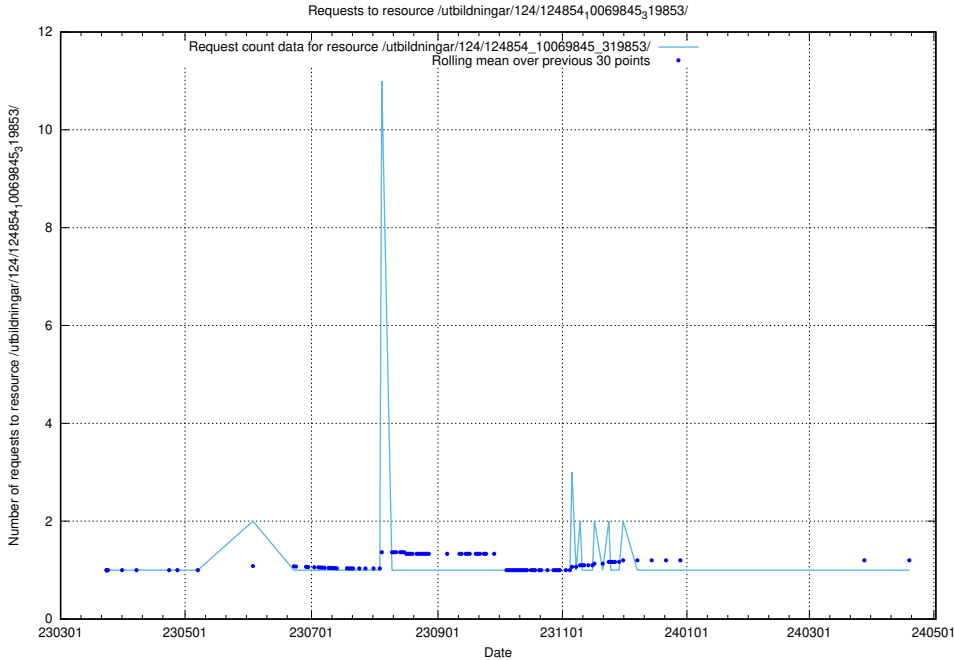

5.1168 Usage of /utbildningar/124/124854_10069845_319853/

Here, we count the number of requests to resource /utbildningar/124/124854_10069845_319853/.