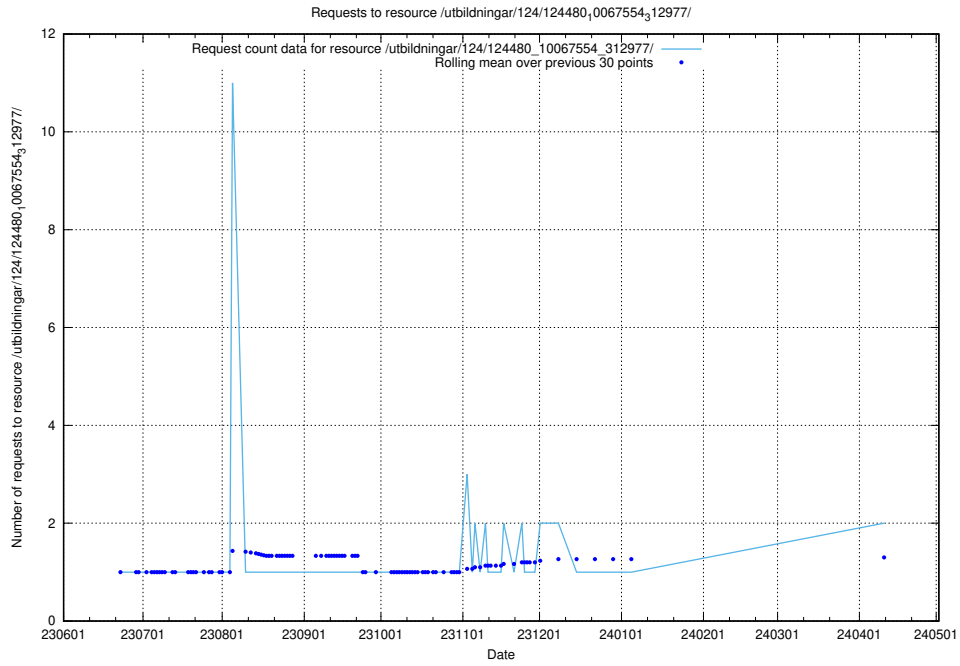

5.834 Usage of /utbildningar/124/124480_10067554_312977/

Here, we count the number of requests to resource /utbildningar/124/124480_10067554_312977/.