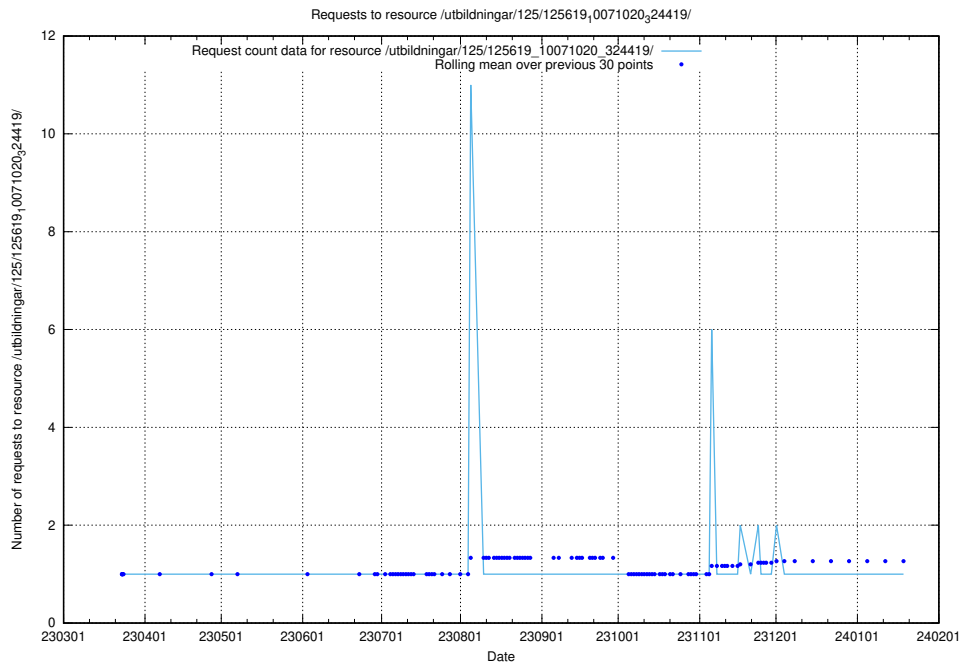

5.1028 Usage of /utbildningar/125/125619_10071020_324419/

Here, we count the number of requests to resource /utbildningar/125/125619_10071020_324419/.