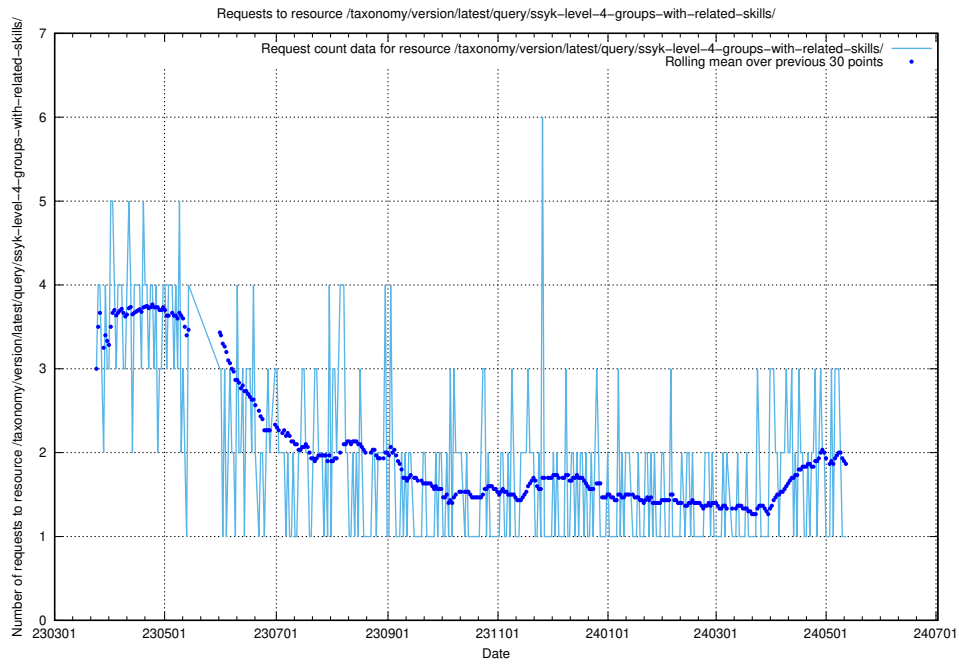

5.6079 Usage of /taxonomy/version/latest/query/ssyk-level-4-groups-with-related-skills/

Here, we count the number of requests to resource /taxonomy/version/latest/query/ssyk-level-4-groups-with-related-skills/.