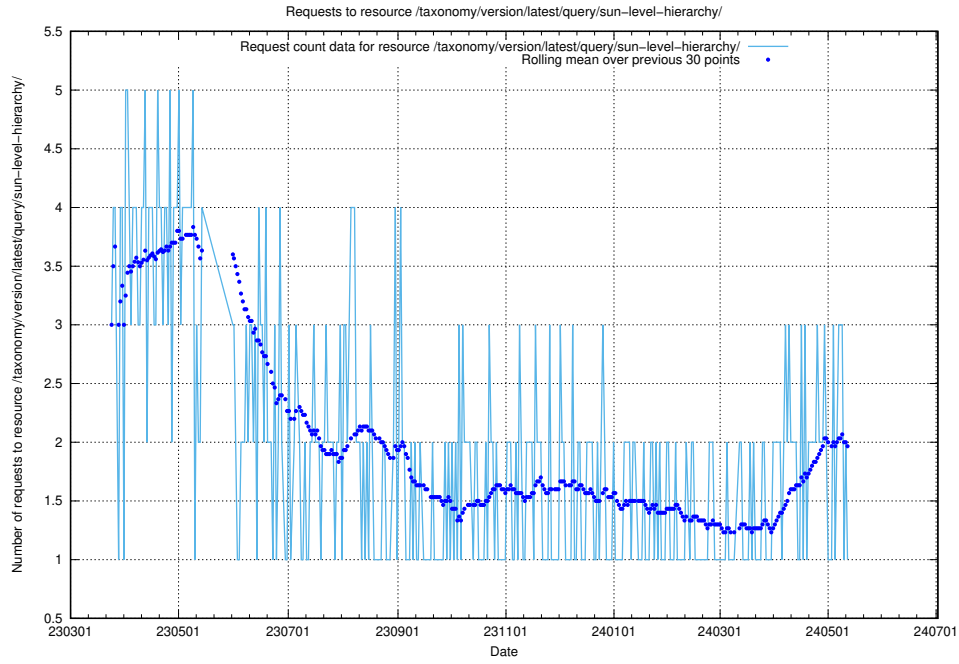

5.6067 Usage of /taxonomy/version/latest/query/sun-level-hierarchy/

Here, we count the number of requests to resource /taxonomy/version/latest/query/sun-level-hierarchy/.