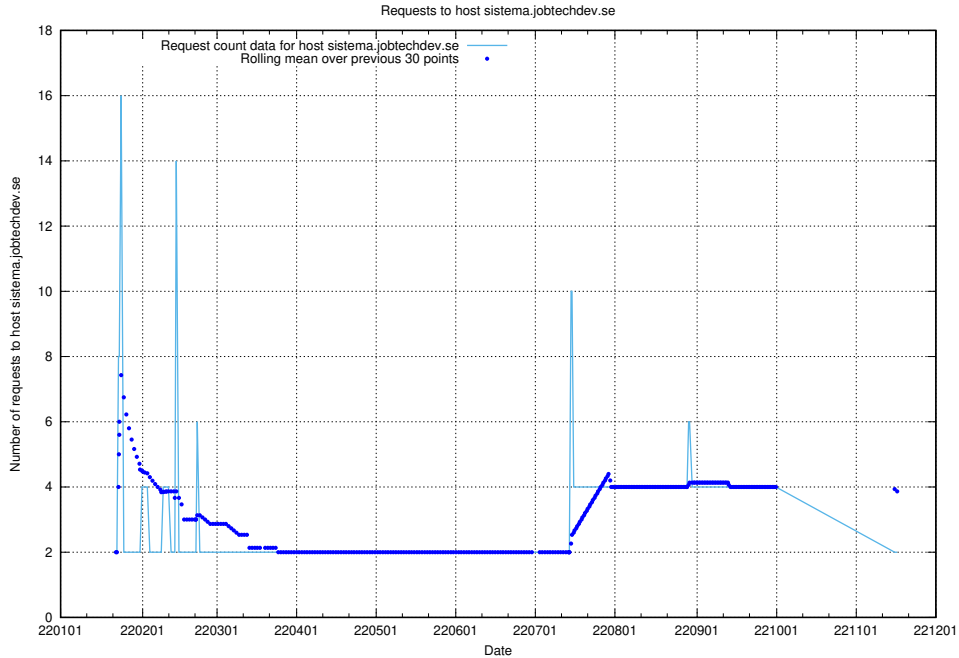

7.587 Usage of shopify.jobtechdev.se

Here, we count the number of requests to host shopify.jobtechdev.se.

7.588 Usage of jijitsi.jobtechdev.se

Here, we count the number of requests to host jijitsi.jobtechdev.se.