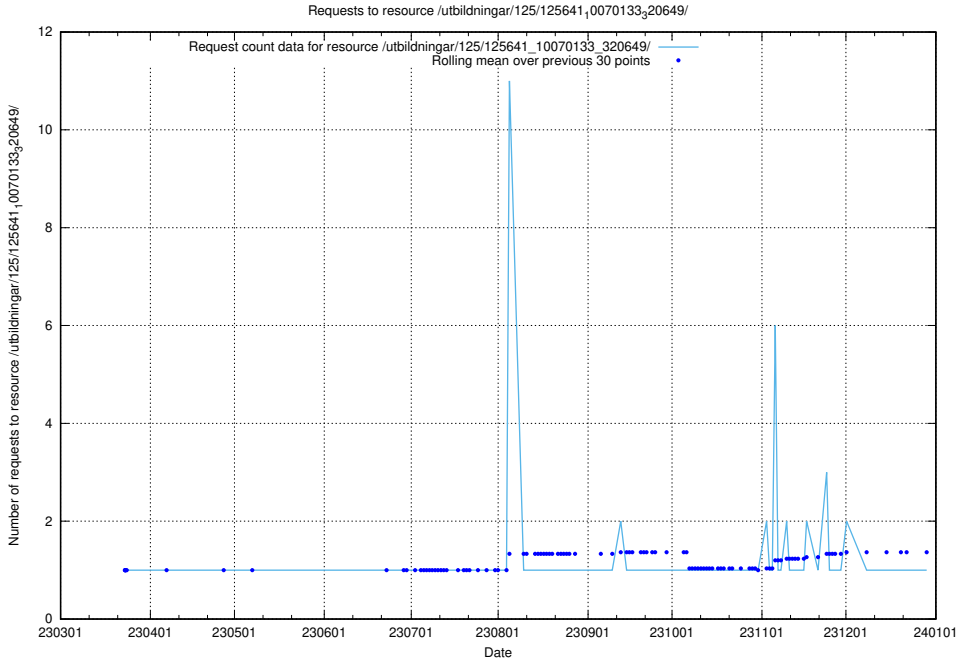

5.1018 Usage of /utbildningar/125/125641_10070133_320649/

Here, we count the number of requests to resource /utbildningar/125/125641_10070133_320649/.