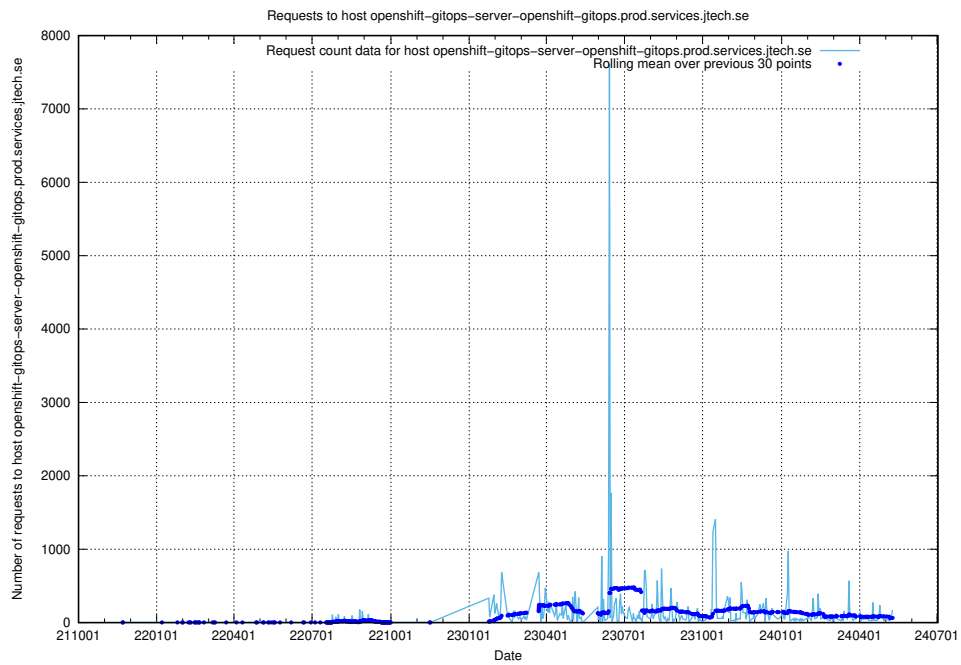

7.22 Usage of openshift-gitops-server-openshift-gitops.prod.services.jtech.se

Here, we count the number of requests to host openshift-gitops-server-openshift-gitops.prod.services.jtech.se.