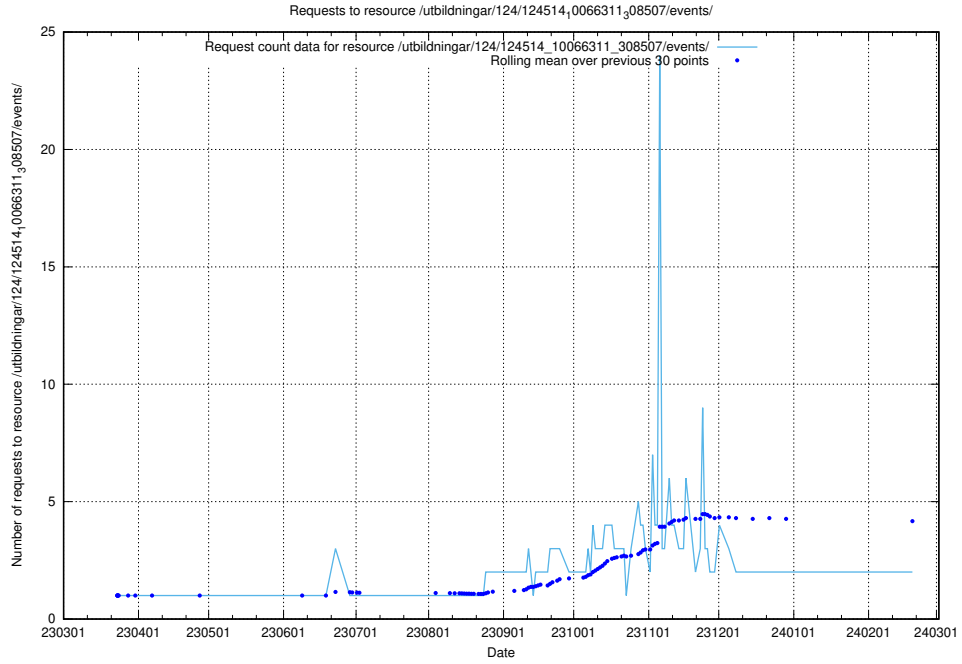

5.504 Usage of /utbildningar/124/124514_10066311_308507/events/

Here, we count the number of requests to resource /utbildningar/124/124514_10066311_308507/events/