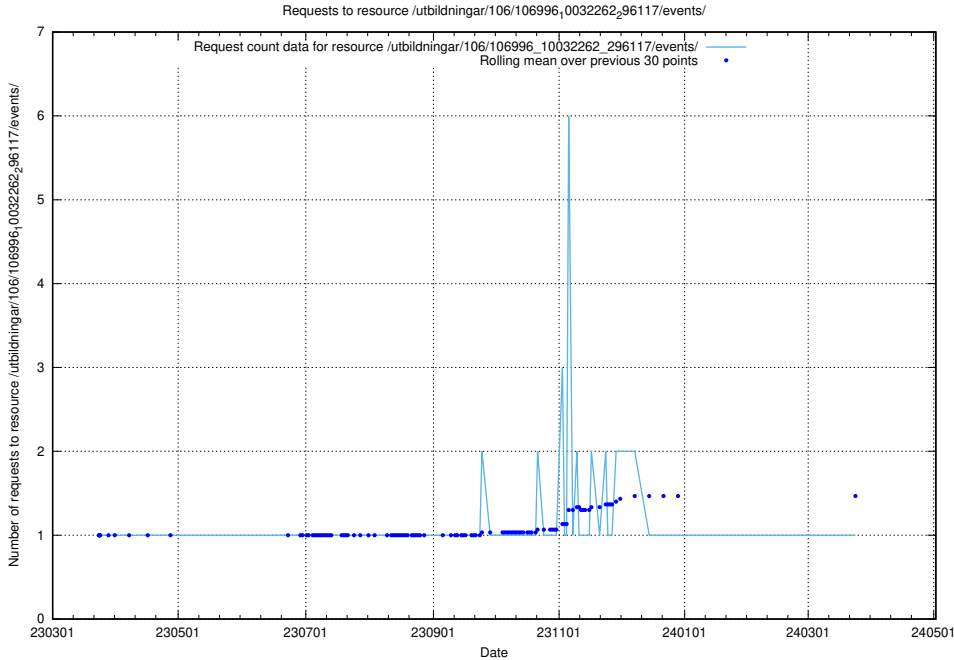

Here, we count the number of requests to resource /utbildningar/106/106996_10032262_296117/events/

5.5386 Usage of /taxonomy/version/3/query/concepts-and-common-relations/

Here, we count the number of requests to resource /taxonomy/version/3/query/concepts-and-common-relations/.