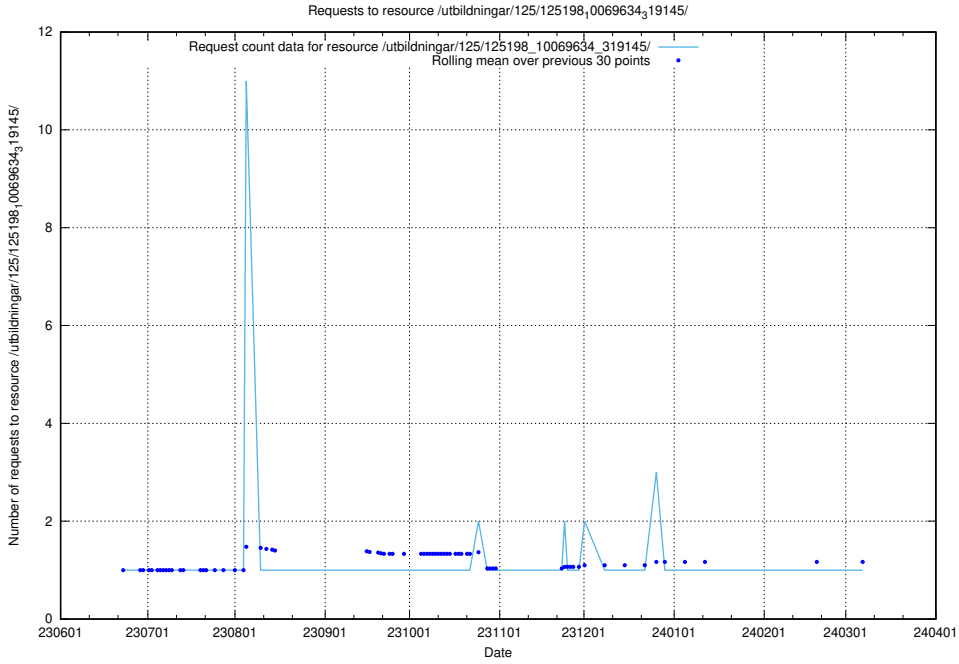

5.5705 Usage of /utbildningar/125/125198_10069634_319145/

Here, we count the number of requests to resource /utbildningar/125/125198_10069634_319145/.