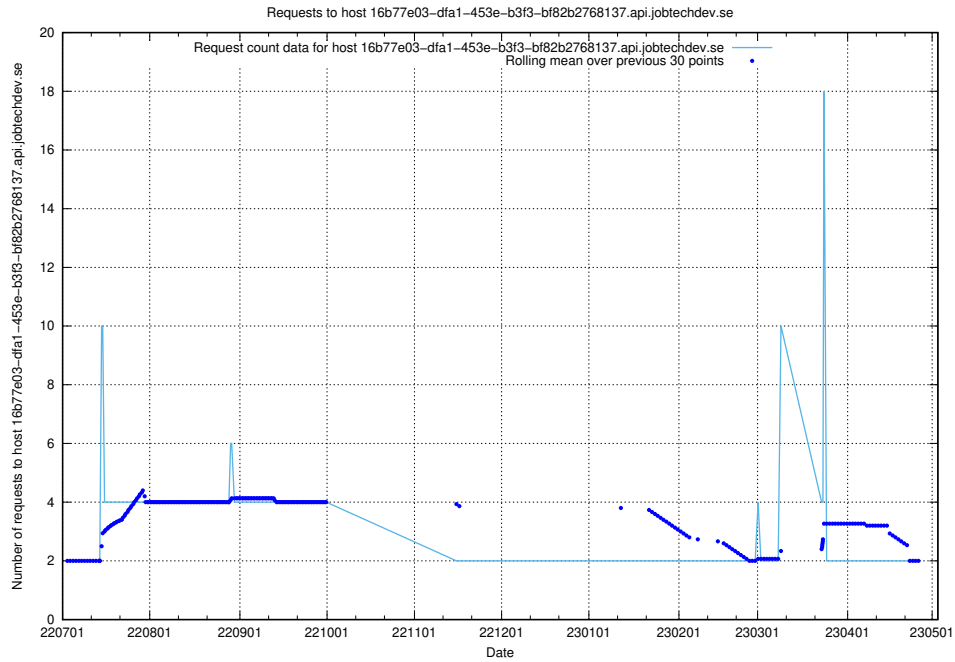

7.392 Usage of 16b77e03-dfa1-453e-b3f3-bf82b2768137.api.jobtechdev.se

Here, we count the number of requests to host 16b77e03-dfa1-453e-b3f3-bf82b2768137.api.jobtechdev.se.