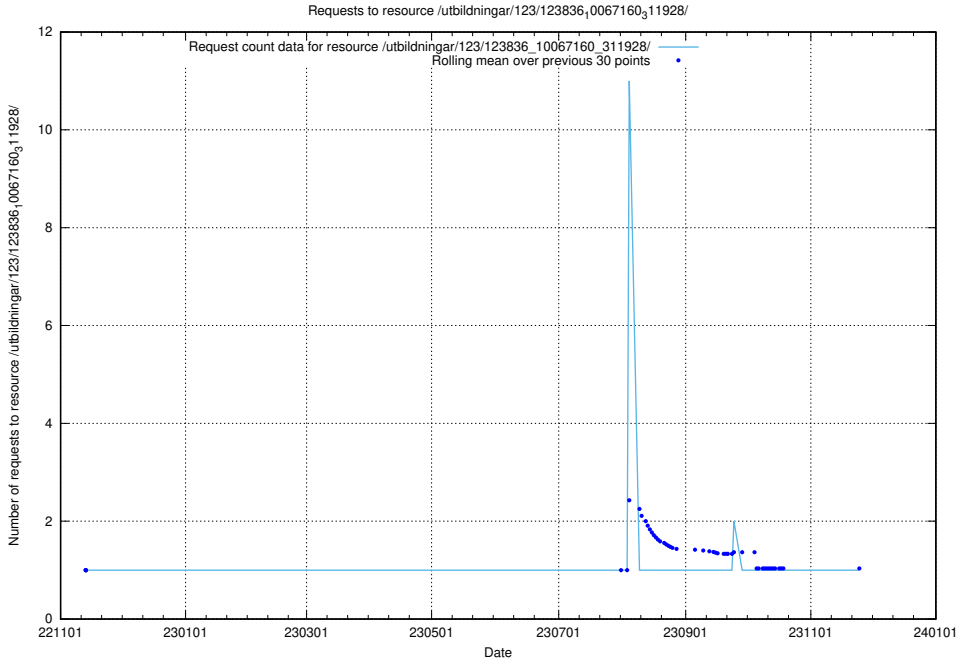

5.5873 Usage of /utbildningar/123/123836_10067160_311928/

Here, we count the number of requests to resource /utbildningar/123/123836_10067160_311928/.