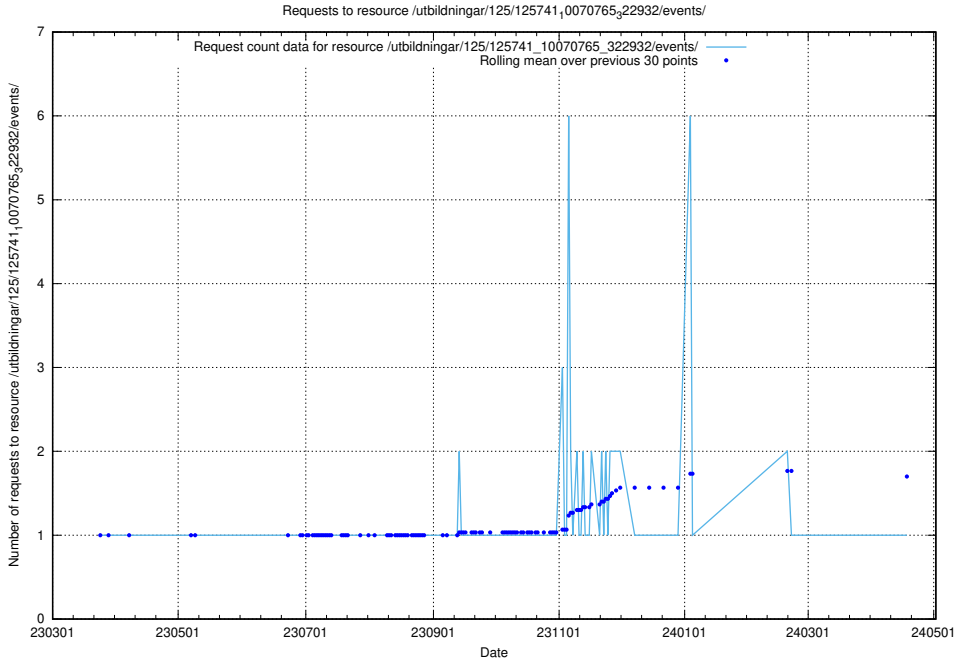

5.6227 Usage of /utbildningar/125/125741_10070765_322932/events/

Here, we count the number of requests to resource /utbildningar/125/125741_10070765_322932/events/