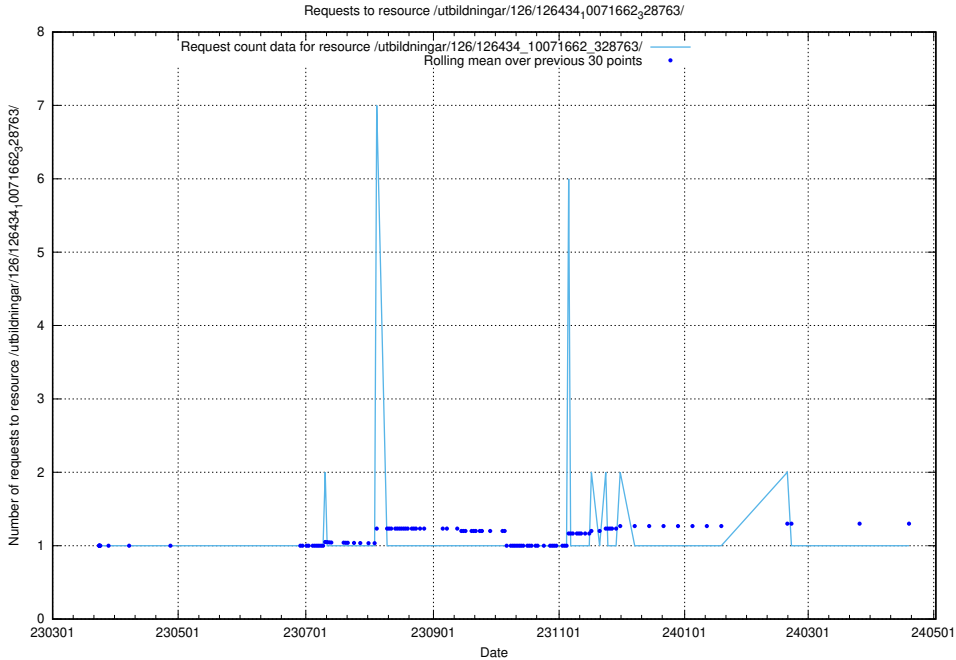

Here, we count the number of requests to resource /utbildningar/126/126465_10071861_329841/.

5.6424 Usage of /utbildningar/126/126434_10071662_328763/

Here, we count the number of requests to resource /utbildningar/126/126434_10071662_328763/.