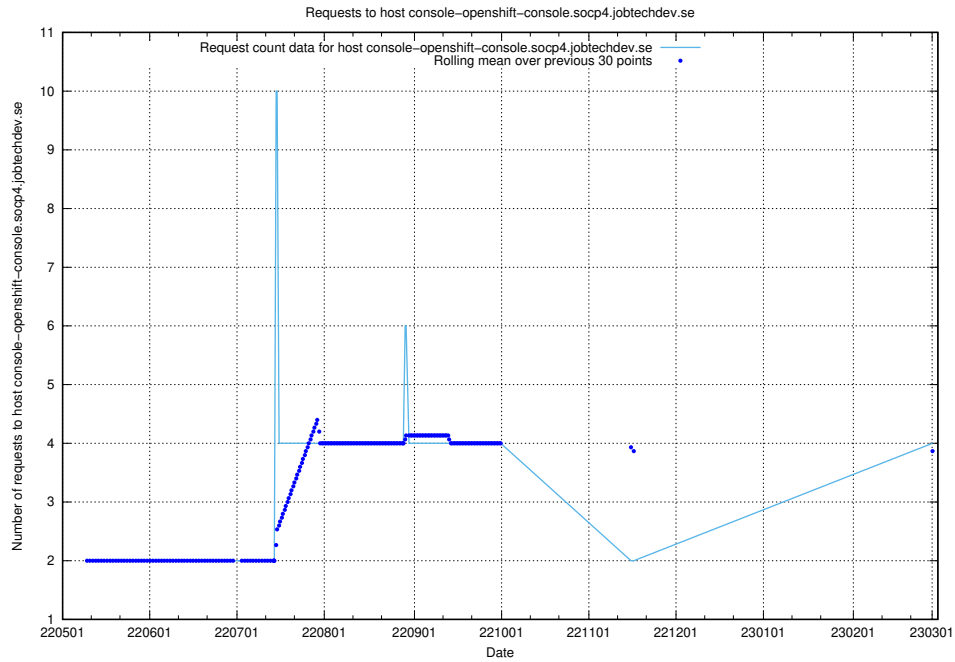

7.151 Usage of console-openshift-console.socp4.jobtechdev.se

Here, we count the number of requests to host console-openshift-console.socp4.jobtechdev.se.