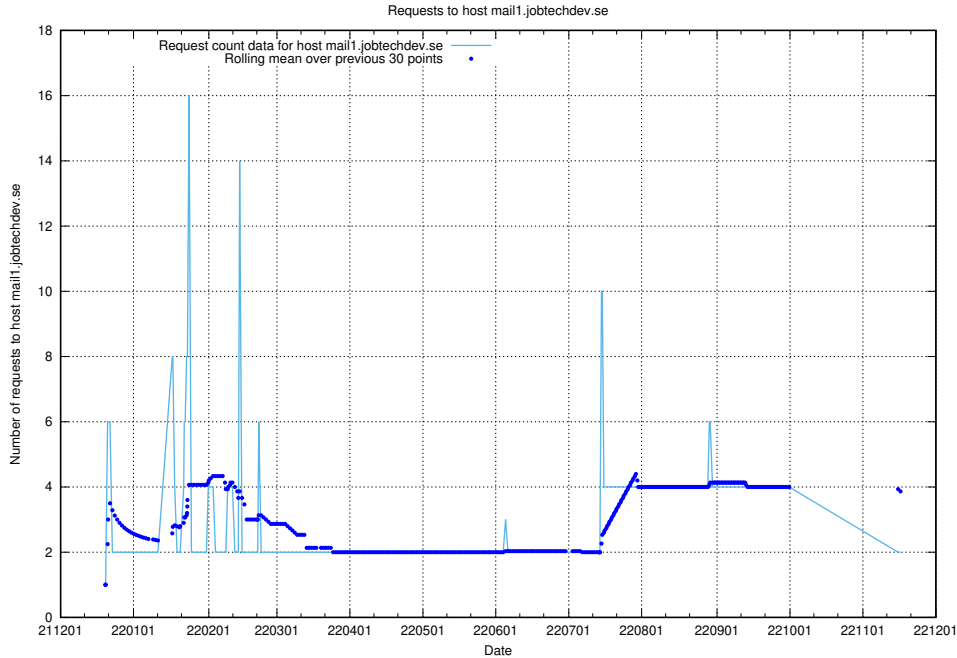

7.378 Usage of mail1.jobtechdev.se

Here, we count the number of requests to host mail1.jobtechdev.se.