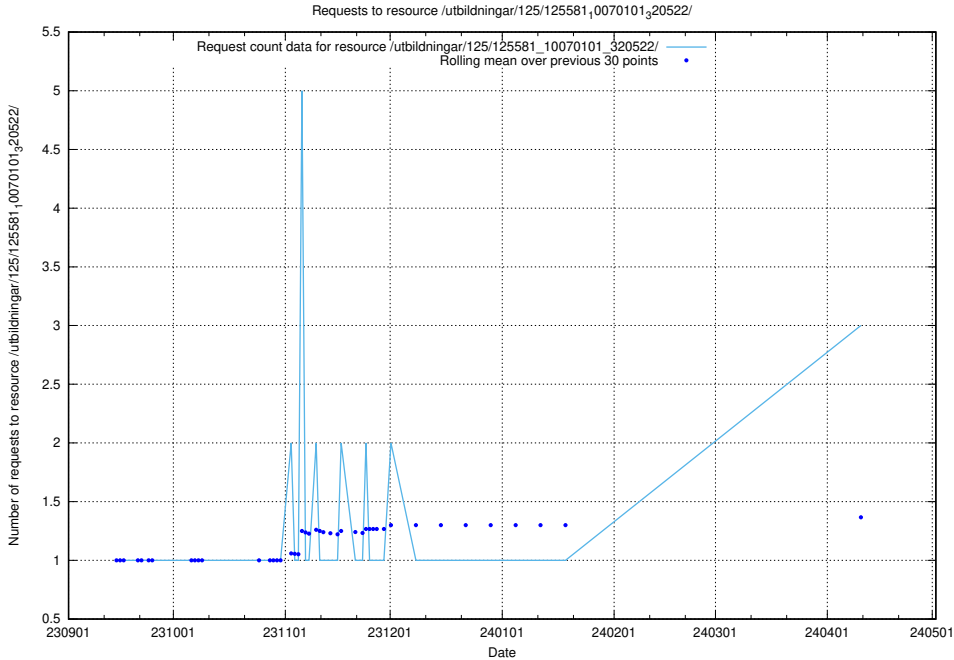

5.344 Usage of /utbildningar/125/125581_10070101_320522/

Here, we count the number of requests to resource /utbildningar/125/125581_10070101_320522/.