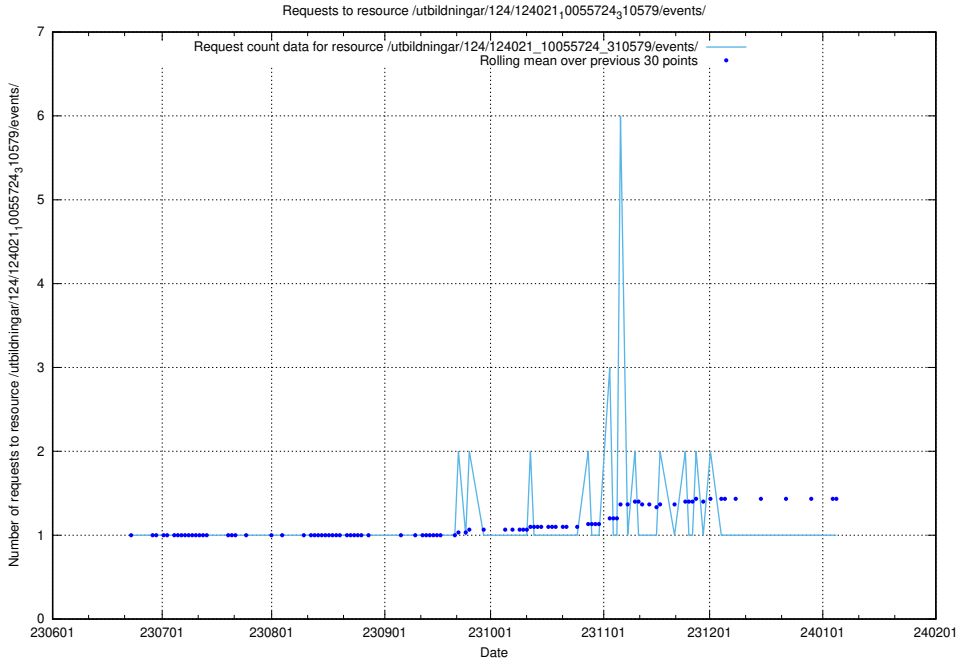

5.5796 Usage of /utbildningar/124/124021_10055724_310579/events/

Here, we count the number of requests to resource /utbildningar/124/124021_10055724_310579/events/