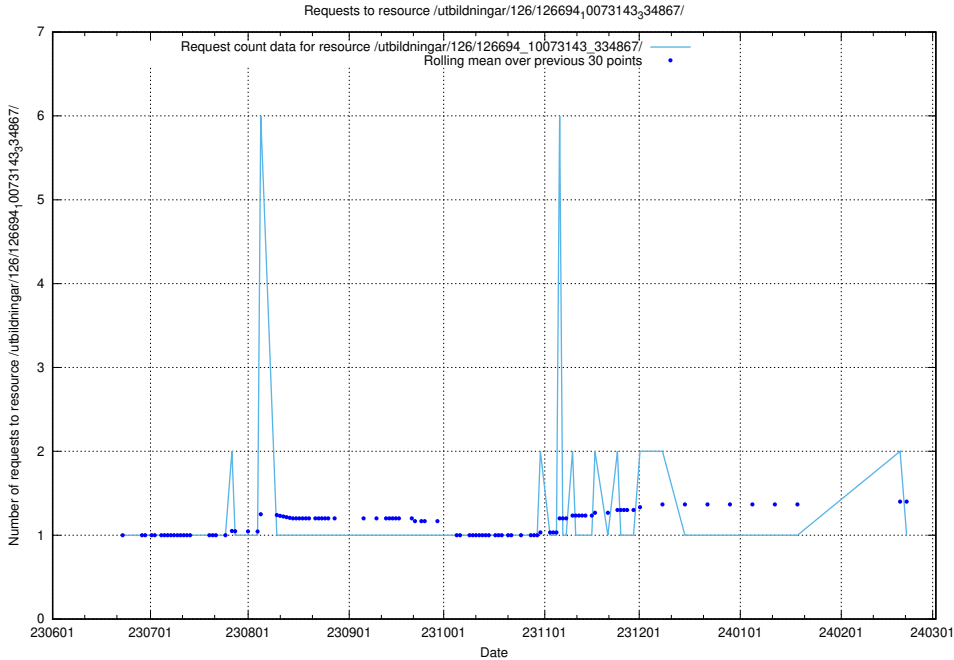

Here, we count the number of requests to resource /utbildningar/126/126694_10073143_334867/events/

5.5613 Usage of /utbildningar/126/126694_10073143_334867/

Here, we count the number of requests to resource /utbildningar/126/126694_10073143_334867/.