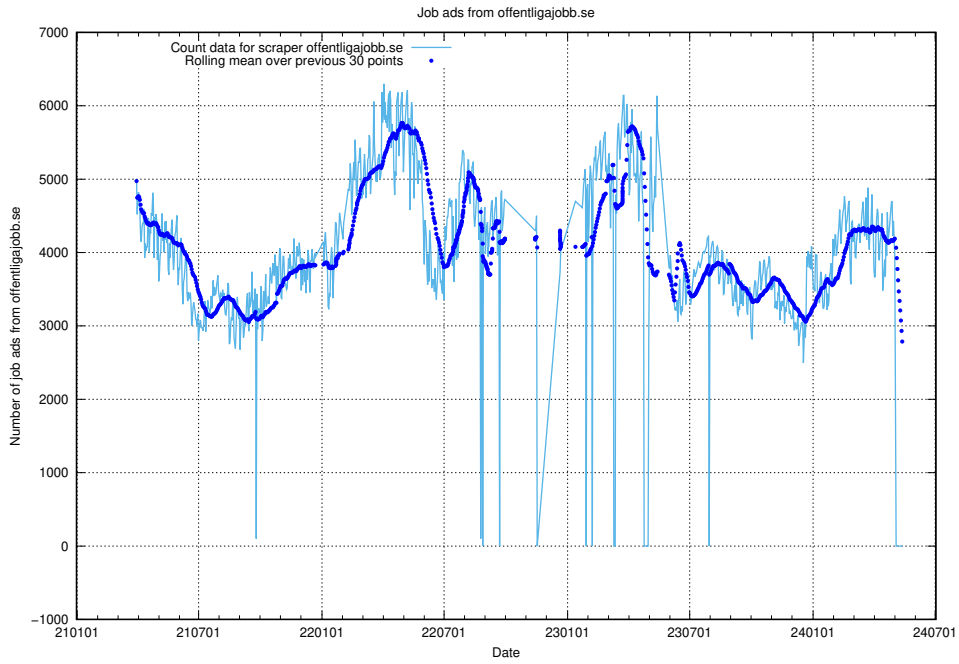

13.21 Number of ads by scraper offentligajobb.se

Here, we count the number of job ads scraped from offentligajobb.se.