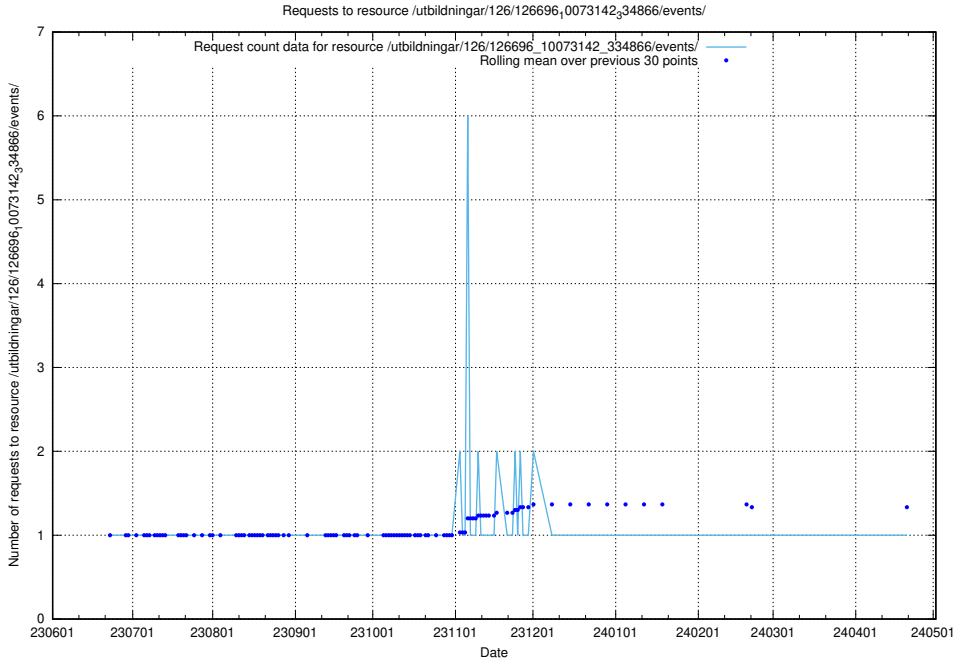

Here, we count the number of requests to resource /utbildningar/126/126696_10073241_335112/.

5.5601 Usage of /utbildningar/126/126696_10073142_334866/events/

Here, we count the number of requests to resource /utbildningar/126/126696_10073142_334866/events/