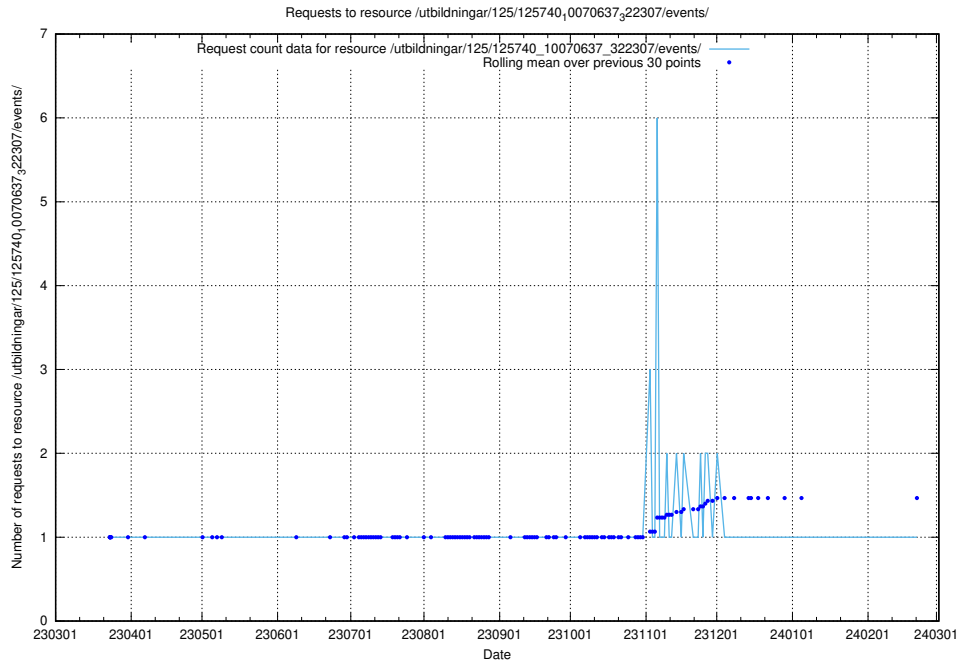

5.974 Usage of /utbildningar/125/125740_10070637_322307/events/

Here, we count the number of requests to resource /utbildningar/125/125740_10070637_322307/events/