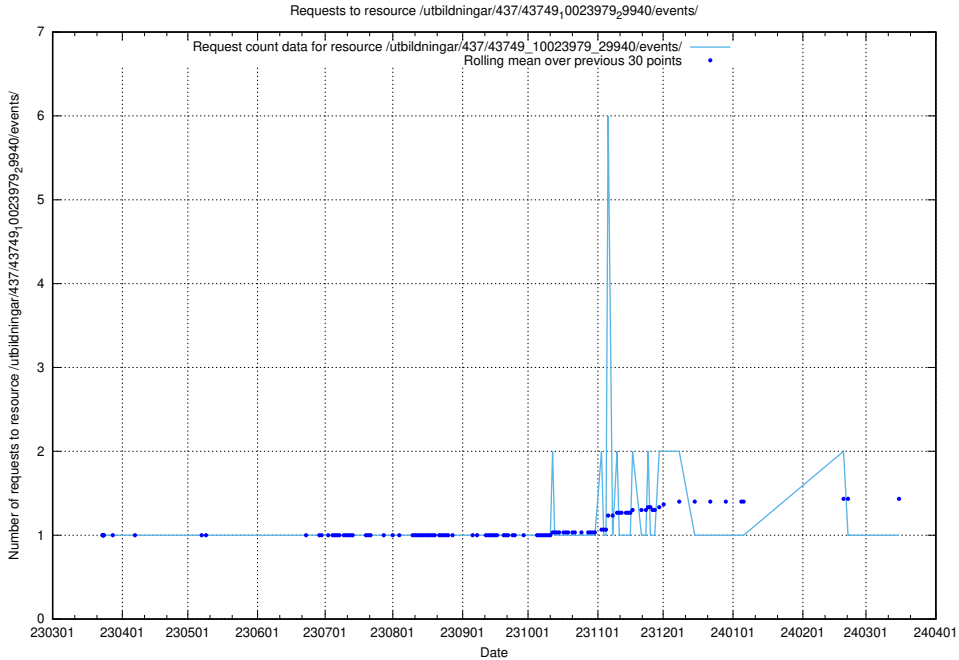

5.6384 Usage of /utbildningar/437/43749_10023979_29940/events/

Here, we count the number of requests to resource /utbildningar/437/43749_10023979_29940/events/.