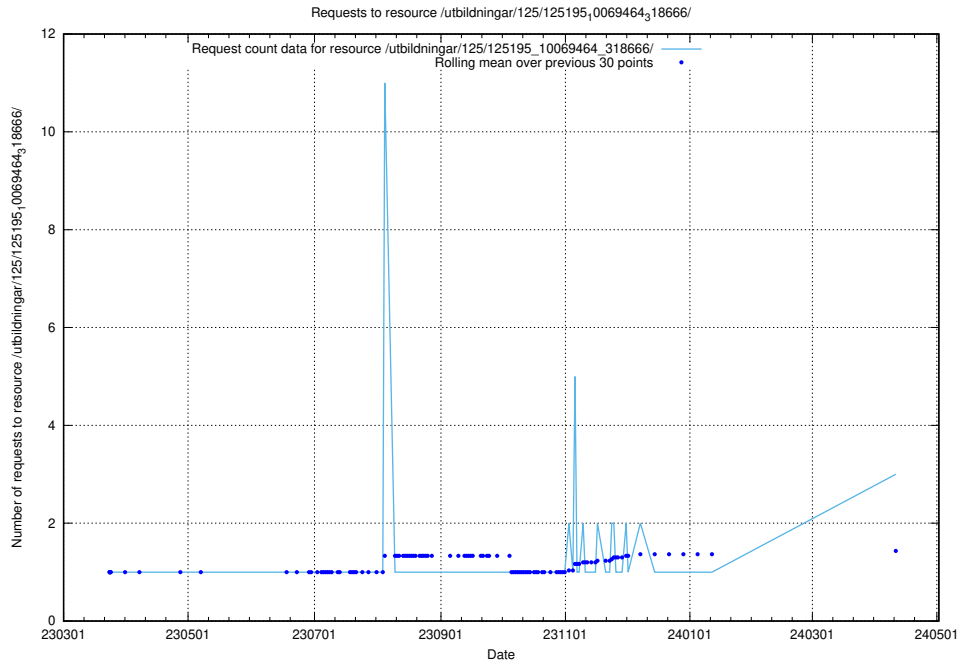

5.248 Usage of /utbildningar/125/125195_10069464_318666/

Here, we count the number of requests to resource /utbildningar/125/125195_10069464_318666/.