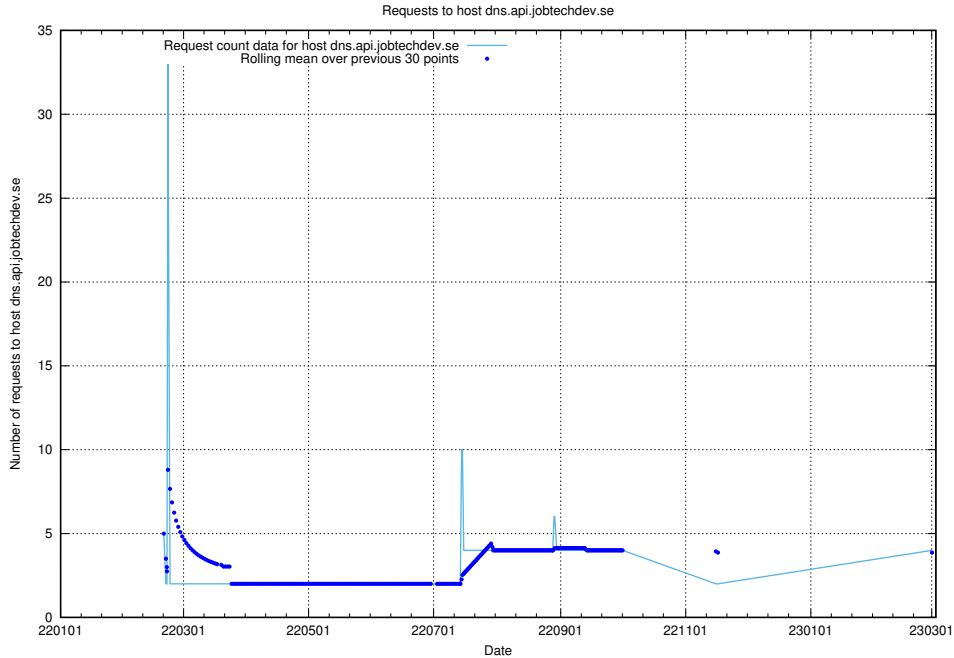

7.159 Usage of dns.api.jobtechdev.se

Here, we count the number of requests to host dns.api.jobtechdev.se.