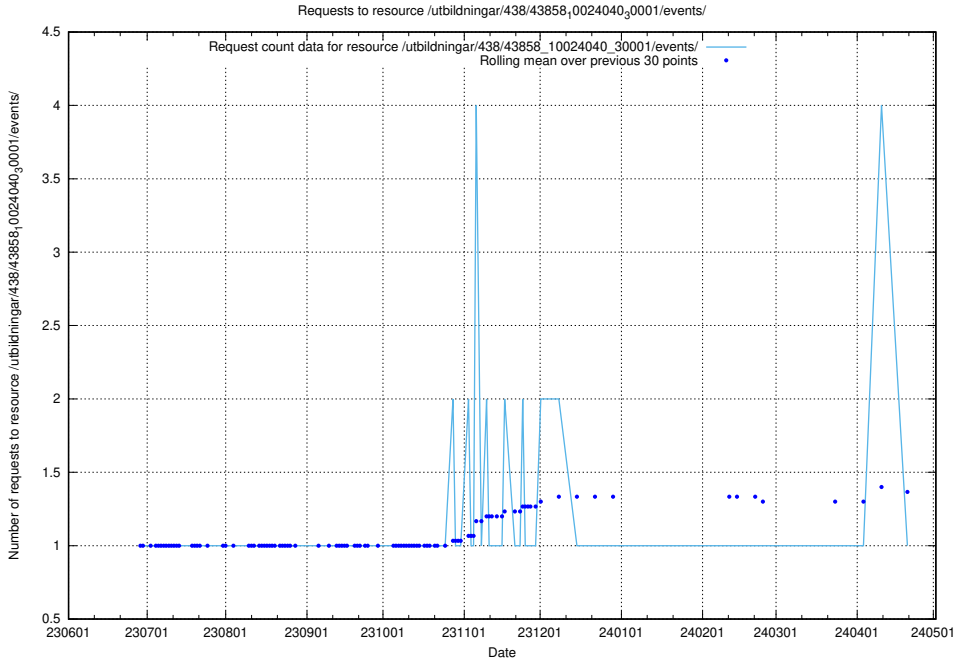

5.5398 Usage of /utbildningar/438/43858_10024040_30001/events/

Here, we count the number of requests to resource /utbildningar/438/43858_10024040_30001/events/.