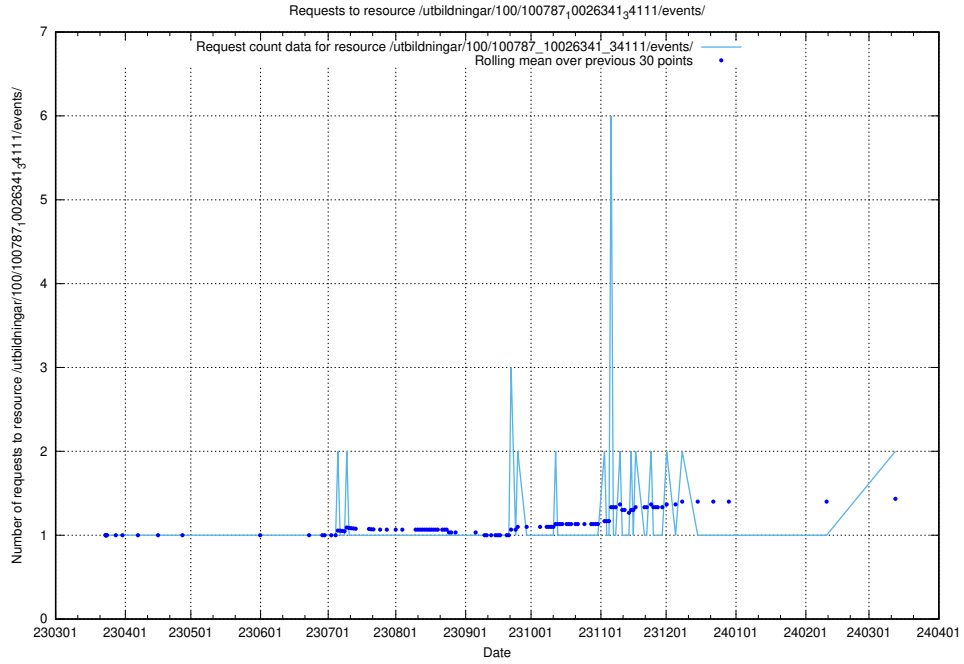

5.806 Usage of /utbildningar/100/100787_10026341_34111/events/

Here, we count the number of requests to resource /utbildningar/100/100787_10026341_34111/events/.