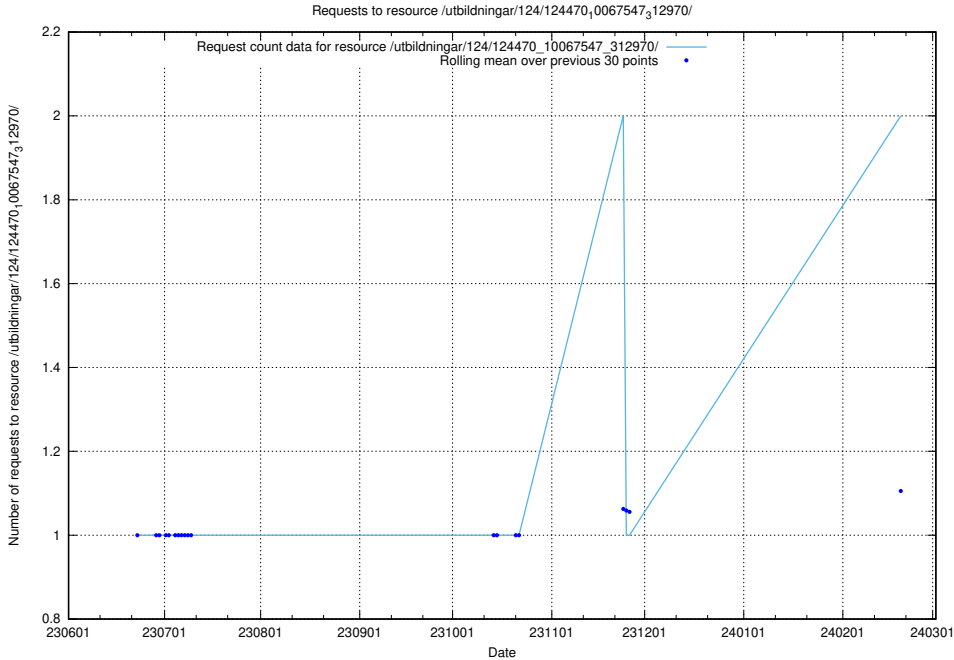

5.840 Usage of /utbildningar/124/124470_10067547_312970/

Here, we count the number of requests to resource /utbildningar/124/124470_10067547_312970/.