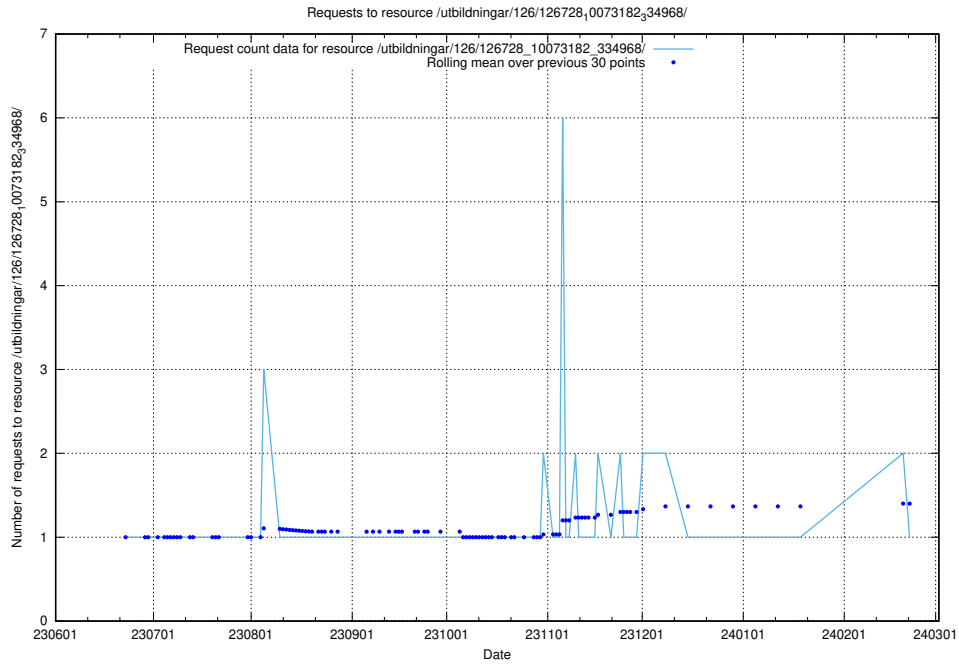

5.5576 Usage of /utbildningar/126/126728_10073182_334968/

Here, we count the number of requests to resource /utbildningar/126/126728_10073182_334968/.