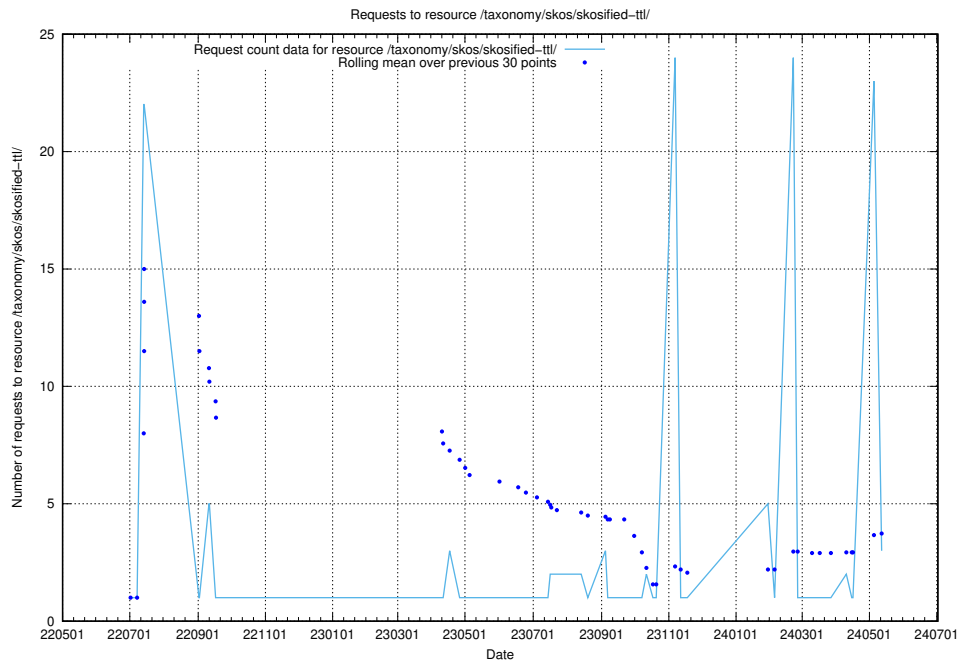

Here, we count the number of requests to resource /utbildningar/125/125741_10070673_323042/events/

5.245 Usage of /taxonomy/skos/skosified-ttl/

Here, we count the number of requests to resource /taxonomy/skos/skosified-ttl/.