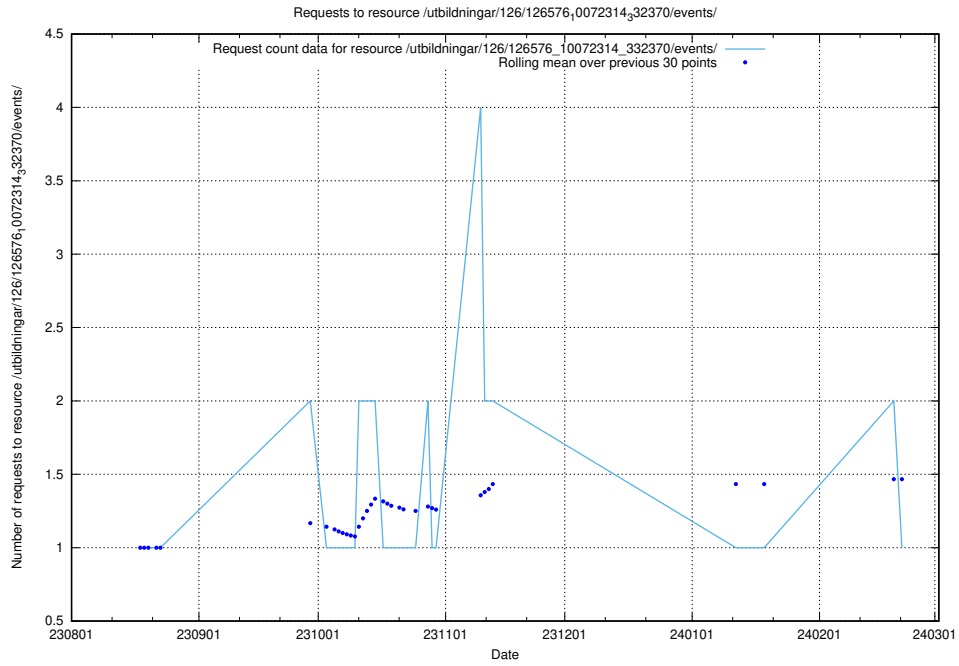

5.4746 Usage of /utbildningar/126/126576_10072314_332370/events/

Here, we count the number of requests to resource /utbildningar/126/126576_10072314_332370/events/