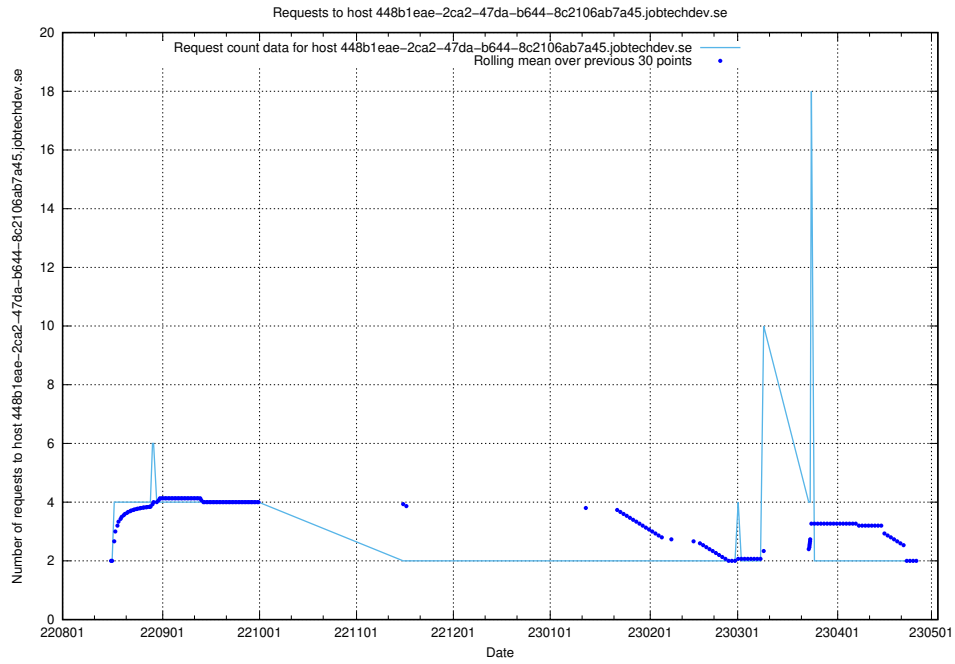

7.348 Usage of 448b1eae-2ca2-47da-b644-8c2106ab7a45.jobtechdev.se

Here, we count the number of requests to host 448b1eae-2ca2-47da-b644-8c2106ab7a45.jobtechdev.se.

7.349 Usage of se2.jobtechdev.se

Here, we count the number of requests to host se2.jobtechdev.se.