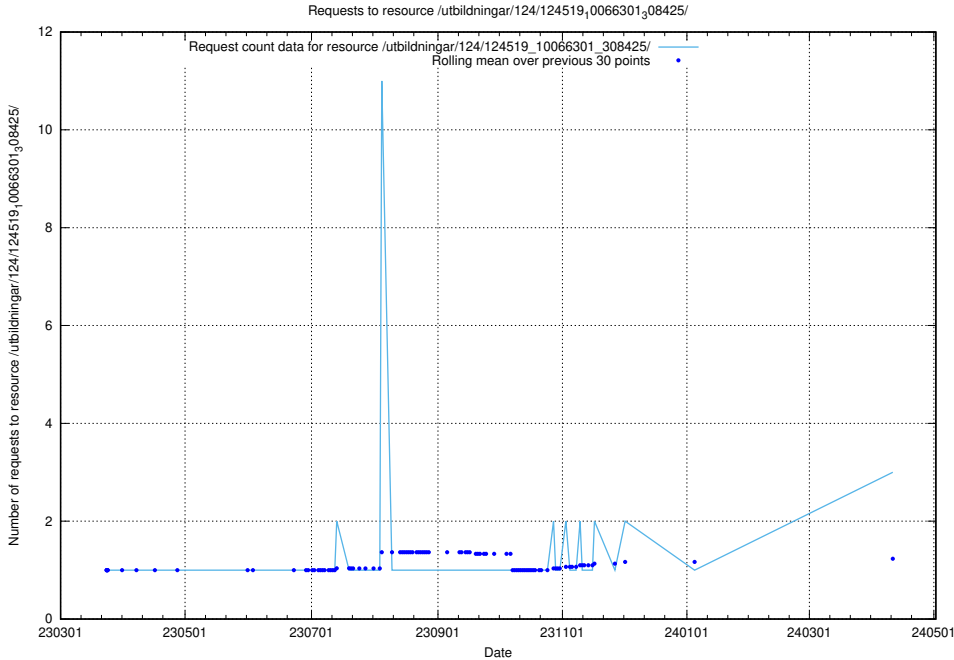

Here, we count the number of requests to resource /utbildningar/124/124519_10066301_308425/.

5.260 Usage of /utbildningar/124/124519_10065942_302616/

Here, we count the number of requests to resource /utbildningar/124/124519_10065942_302616/.