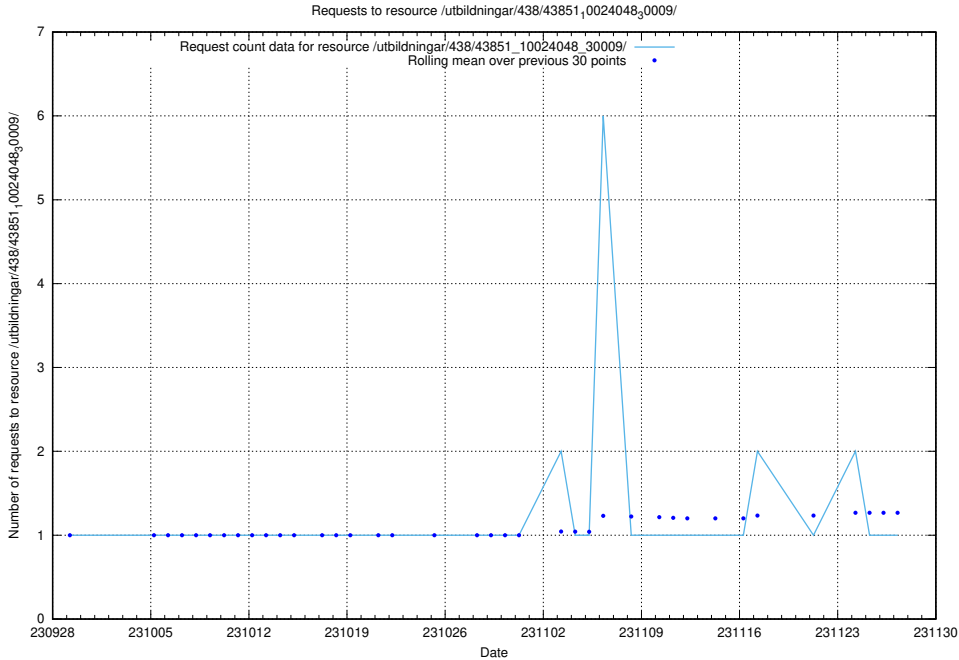

5.4422 Usage of /utbildningar/438/43851_10024048_30009/

Here, we count the number of requests to resource /utbildningar/438/43851_10024048_30009/.