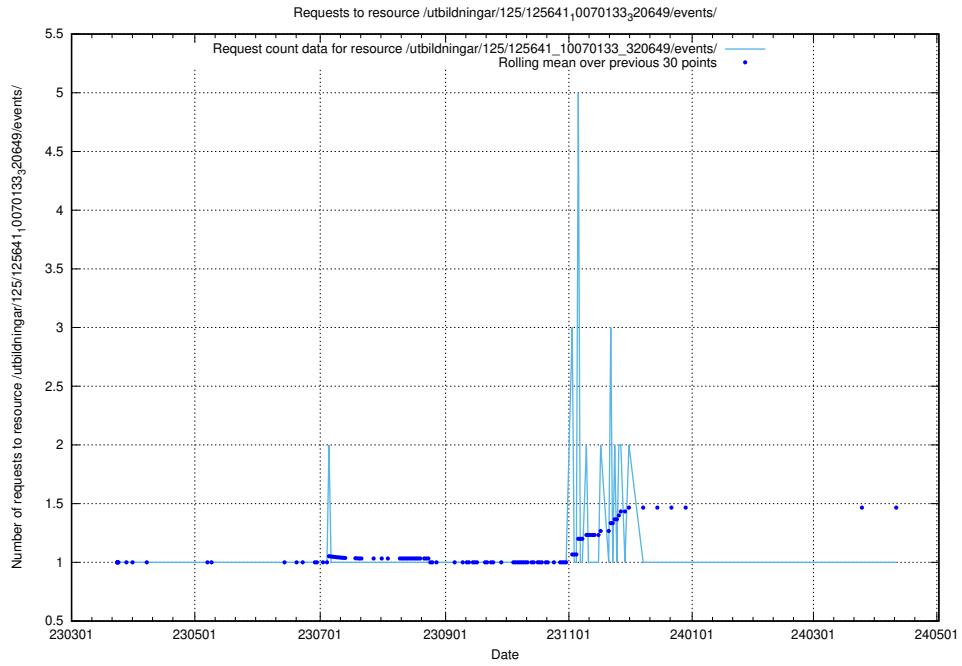

5.1017 Usage of /utbildningar/125/125641_10070133_320649/events/

Here, we count the number of requests to resource /utbildningar/125/125641_10070133_320649/events/