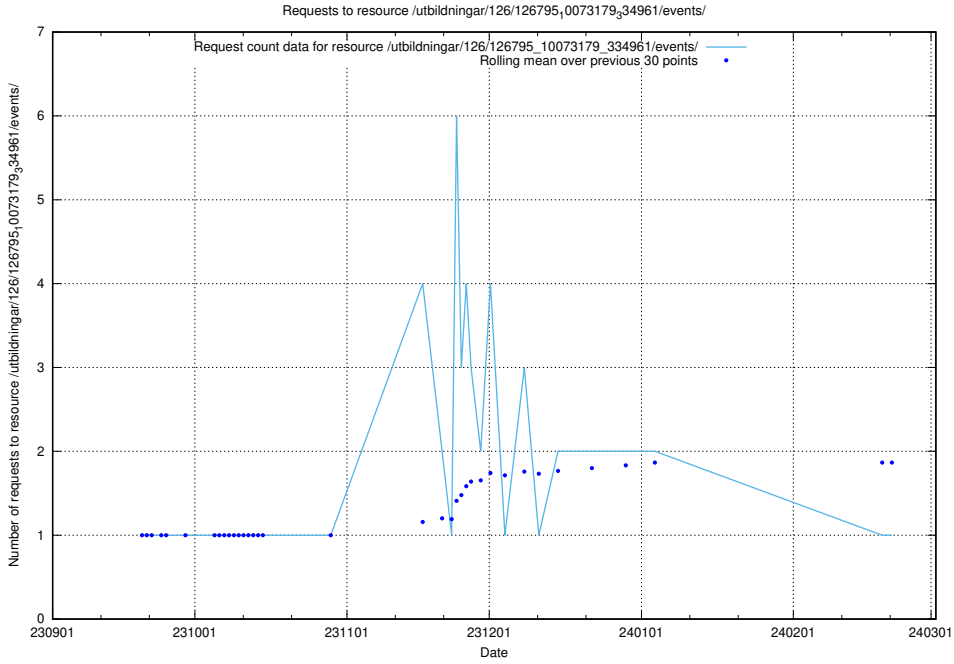

5.4505 Usage of /utbildningar/126/126795_10073179_334961/events/

Here, we count the number of requests to resource /utbildningar/126/126795_10073179_334961/events/