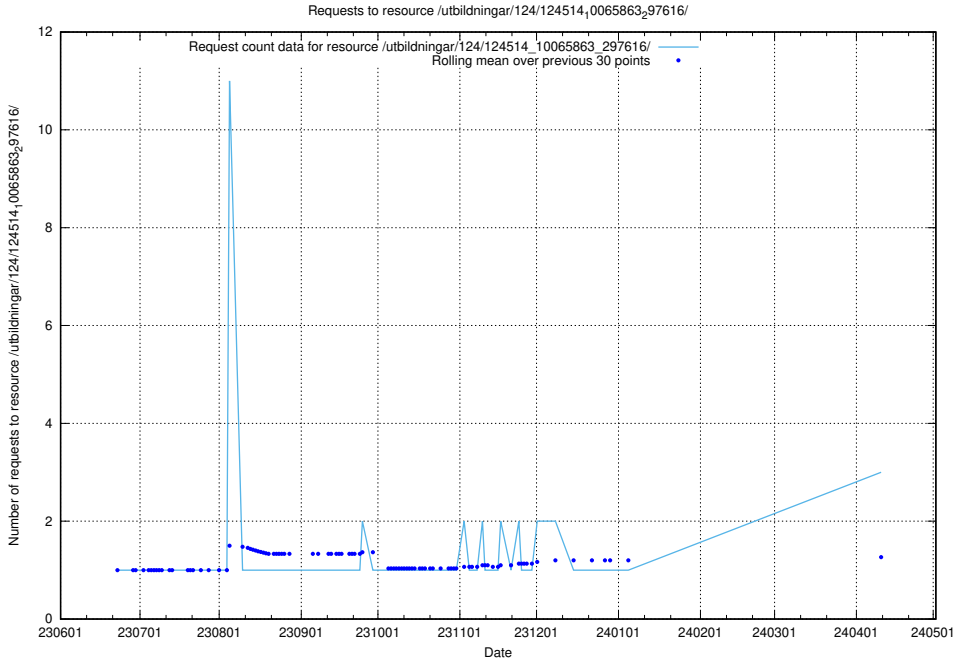

5.384 Usage of /utbildningar/124/124514_10065863_297616/

Here, we count the number of requests to resource /utbildningar/124/124514_10065863_297616/.