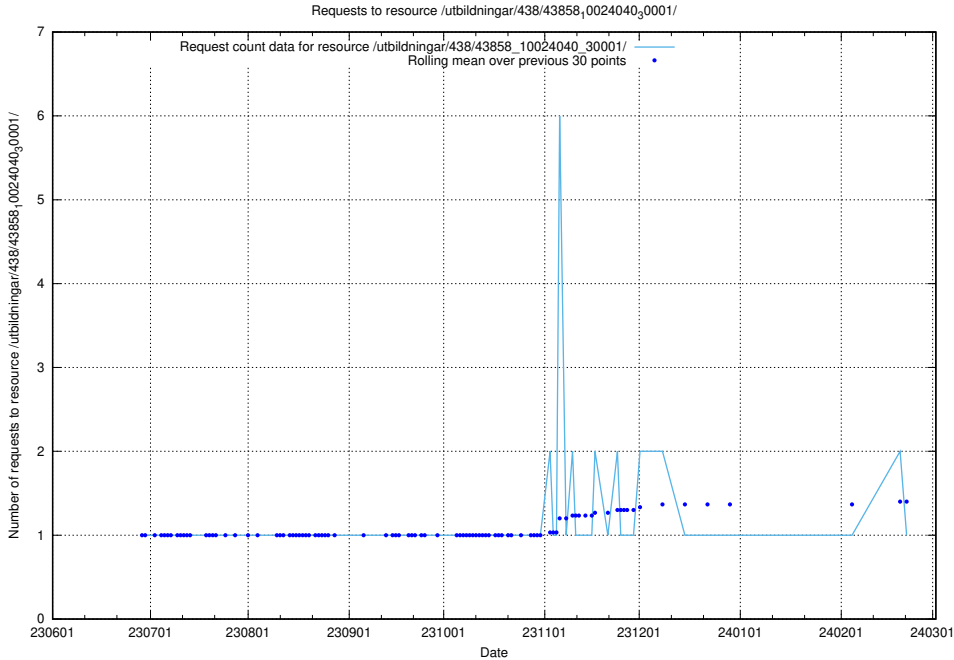

5.5399 Usage of /utbildningar/438/43858_10024040_30001/

Here, we count the number of requests to resource /utbildningar/438/43858_10024040_30001/.