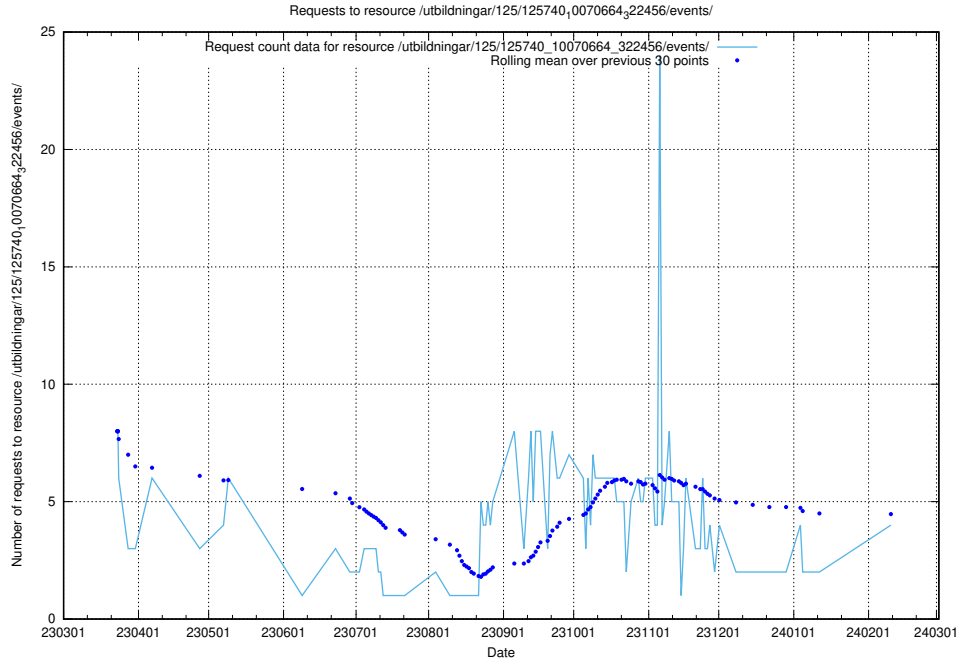

5.236 Usage of /utbildningar/125/125740_10070664_322456/events/

Here, we count the number of requests to resource /utbildningar/125/125740_10070664_322456/events/