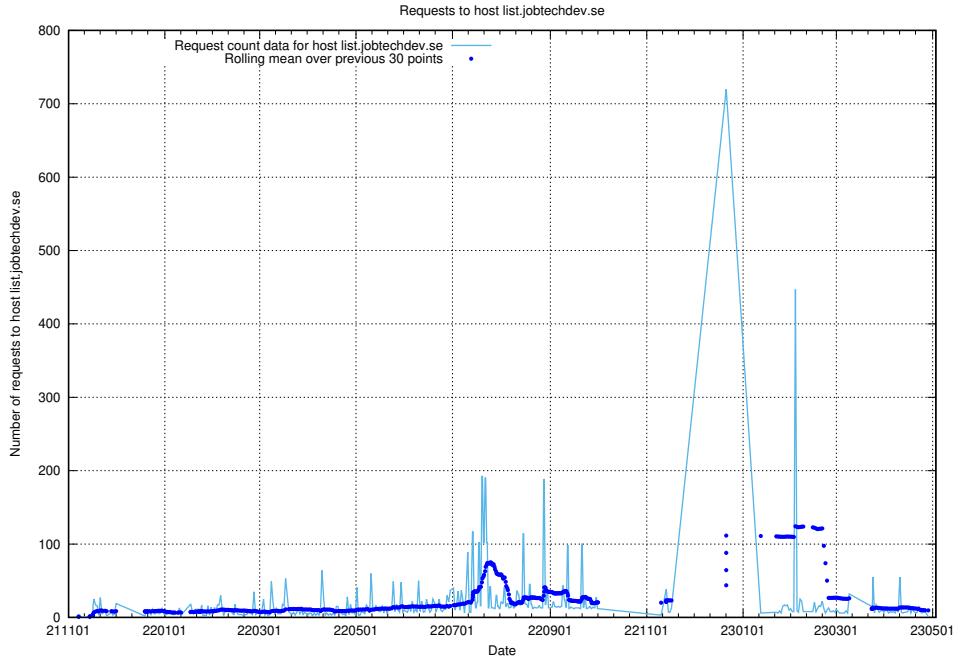

7.626 Usage of list.jobtechdev.se

Here, we count the number of requests to host list.jobtechdev.se.