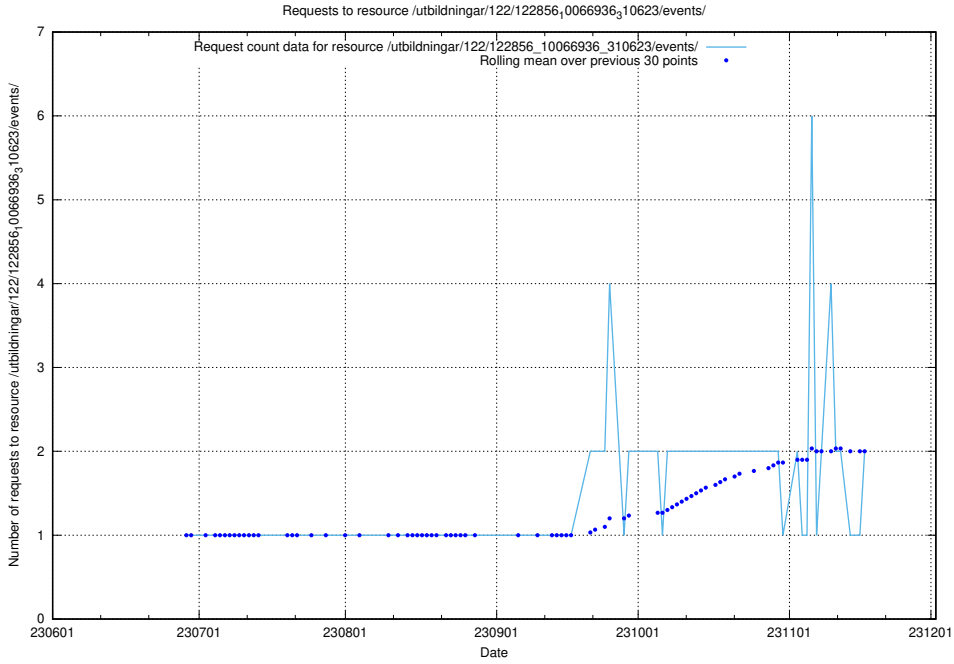

5.809 Usage of /utbildningar/122/122856_10066936_310623/events/

Here, we count the number of requests to resource /utbildningar/122/122856_10066936_310623/events/