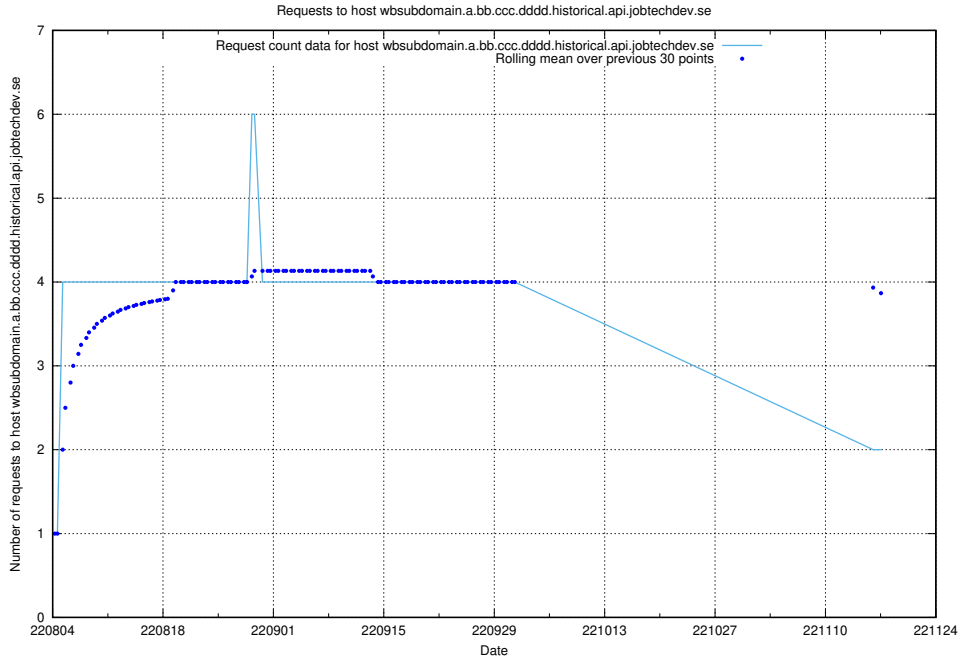

7.353 Usage of wbsubdomain.a.bb.ccc.dddd.historical.api.jobtechdev.se

Here, we count the number of requests to host wbsubdomain.a.bb.ccc.dddd.historical.api.jobtechdev.se.