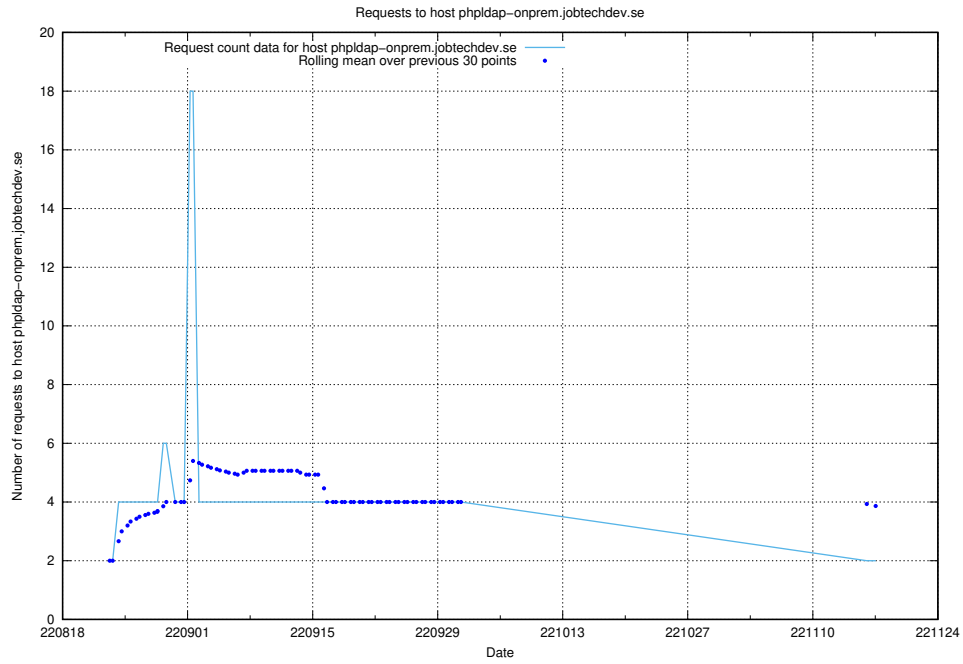

7.341 Usage of phpldap-onprem.jobtechdev.se

Here, we count the number of requests to host phpldap-onprem.jobtechdev.se.