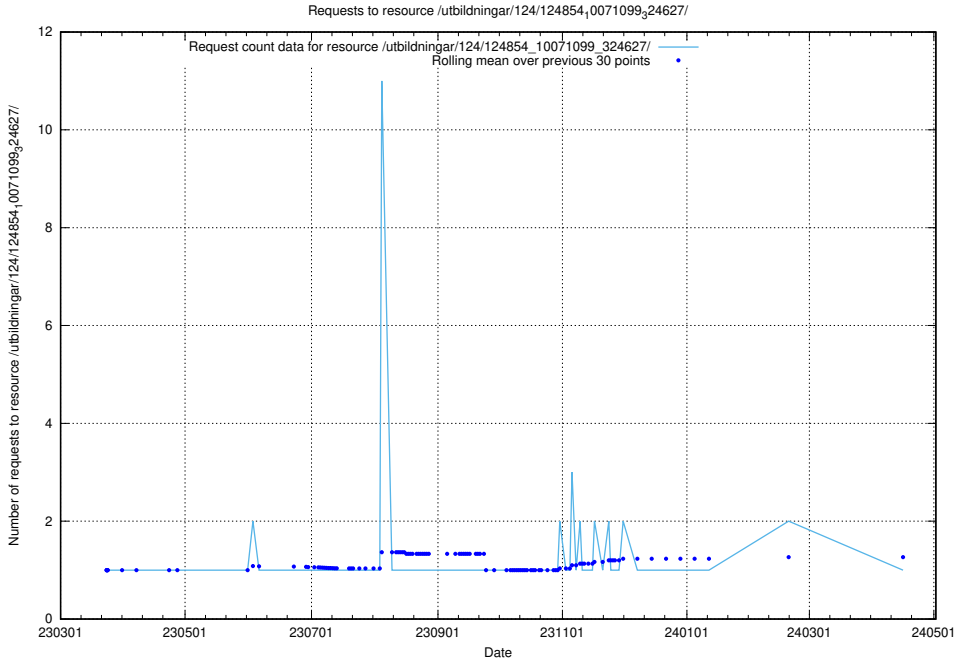

Here, we count the number of requests to resource /utbildningar/124/124854_10071441_326466/.

5.1166 Usage of /utbildningar/124/124854_10071099_324627/

Here, we count the number of requests to resource /utbildningar/124/124854_10071099_324627/.