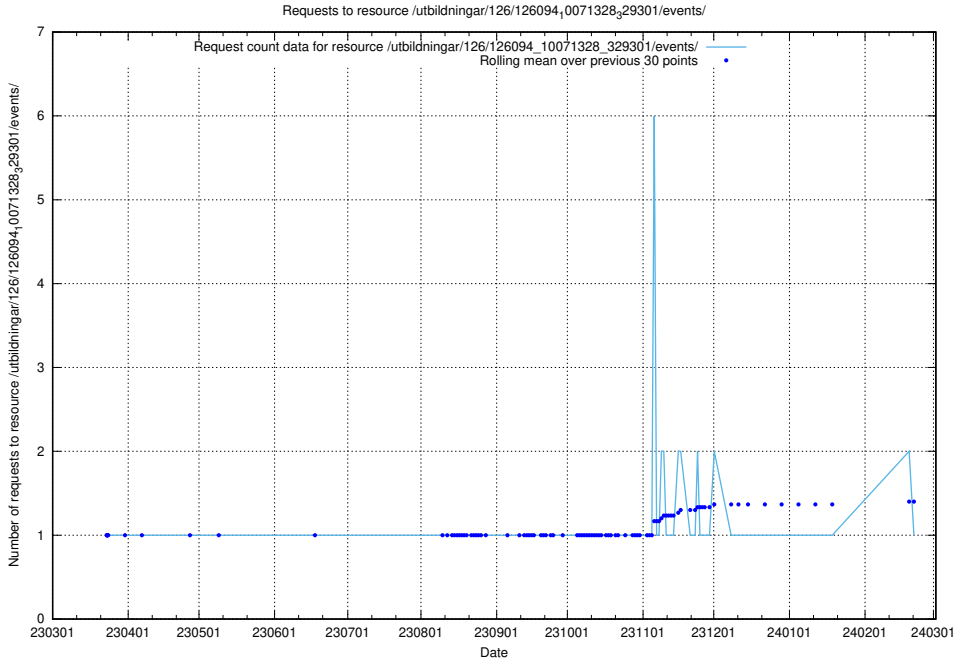

5.6434 Usage of /tst/

Here, we count the number of requests to resource /tst/.

5.6435 Usage of /utbildningar/126/126094_10071328_325707/events/

Here, we count the number of requests to resource /utbildningar/126/126094_10071328_325707/events/