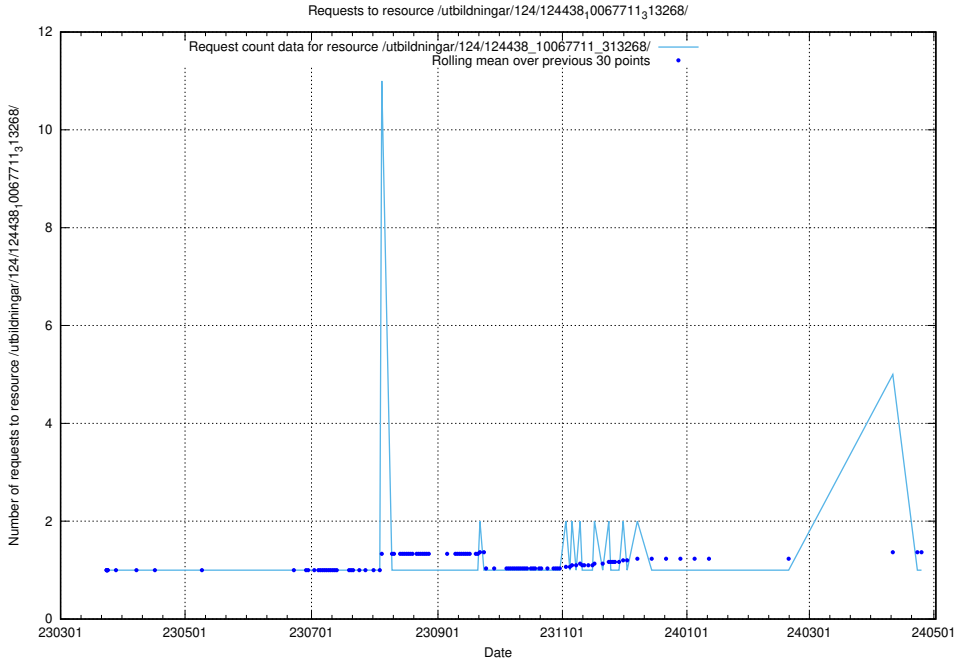

5.3697 Usage of /utbildningar/124/124438_10067711_313268/

Here, we count the number of requests to resource /utbildningar/124/124438_10067711_313268/.