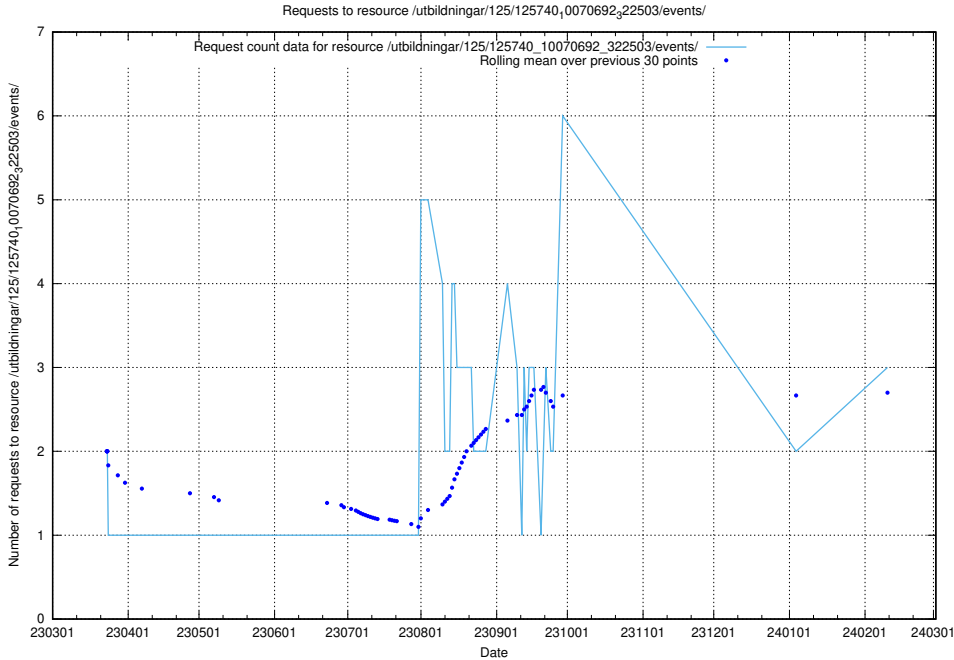

5.424 Usage of /utbildningar/125/125740_10070692_322503/events/

Here, we count the number of requests to resource /utbildningar/125/125740_10070692_322503/events/