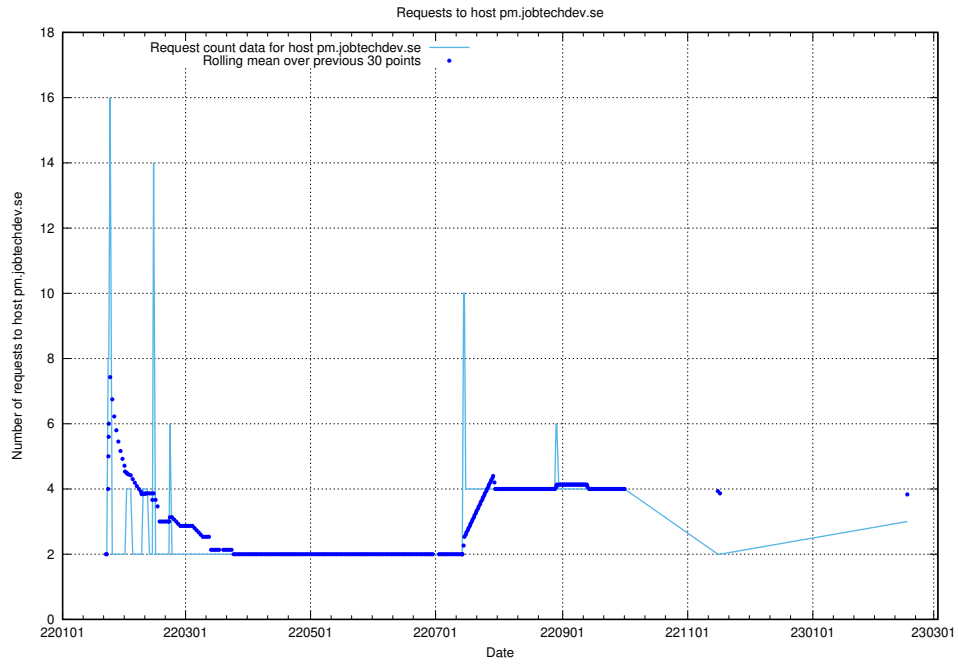

7.251 Usage of pm.jobtechdev.se

Here, we count the number of requests to host pm.jobtechdev.se.