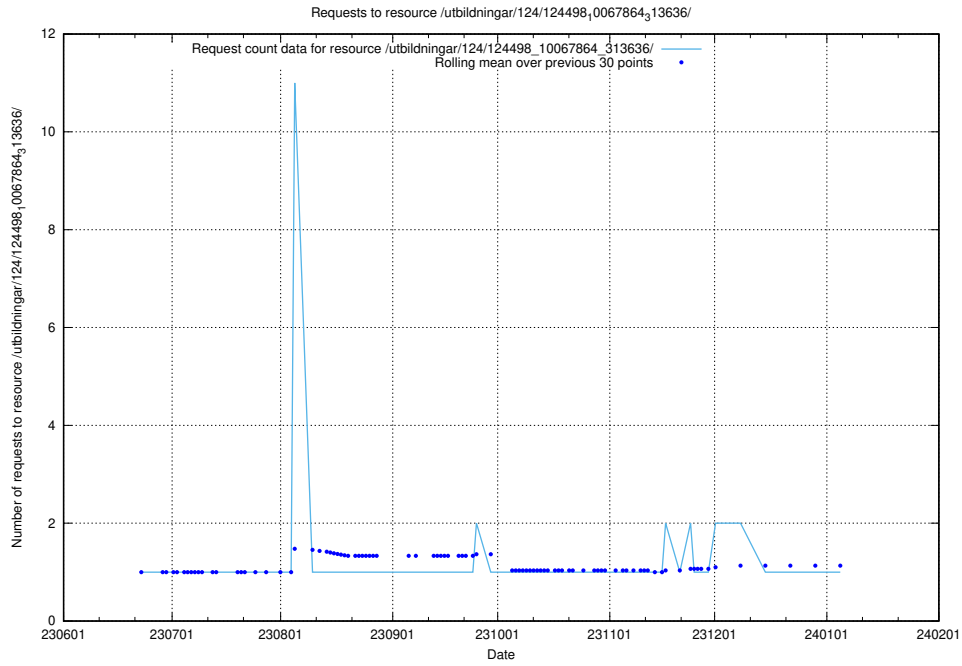

5.5764 Usage of /utbildningar/124/124498_10067864_313636/

Here, we count the number of requests to resource /utbildningar/124/124498_10067864_313636/.