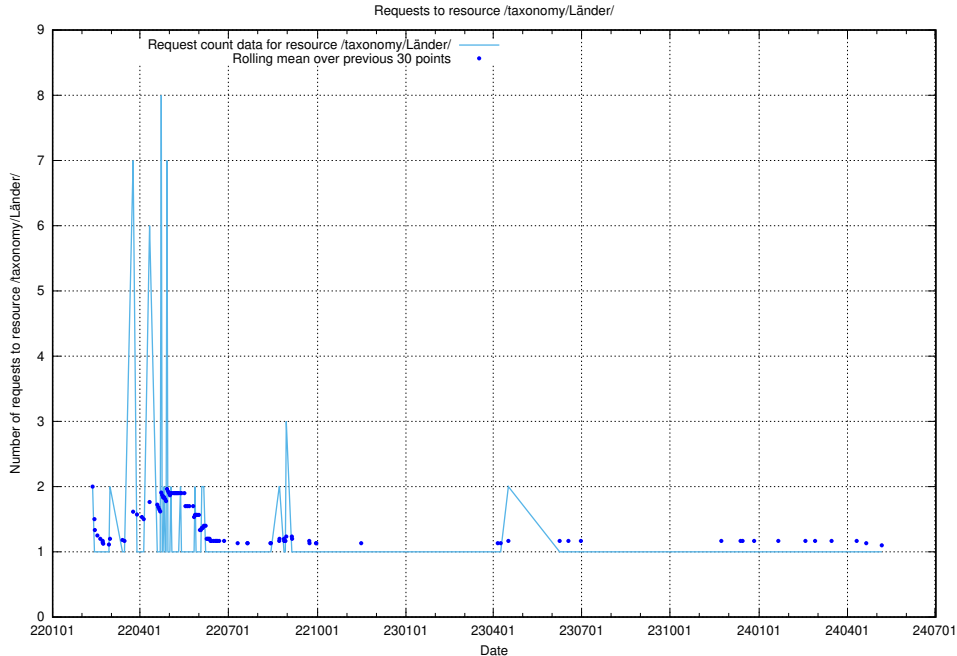

5.1608 Usage of /taxonomy/Länder/

Here, we count the number of requests to resource /taxonomy/Länder/.