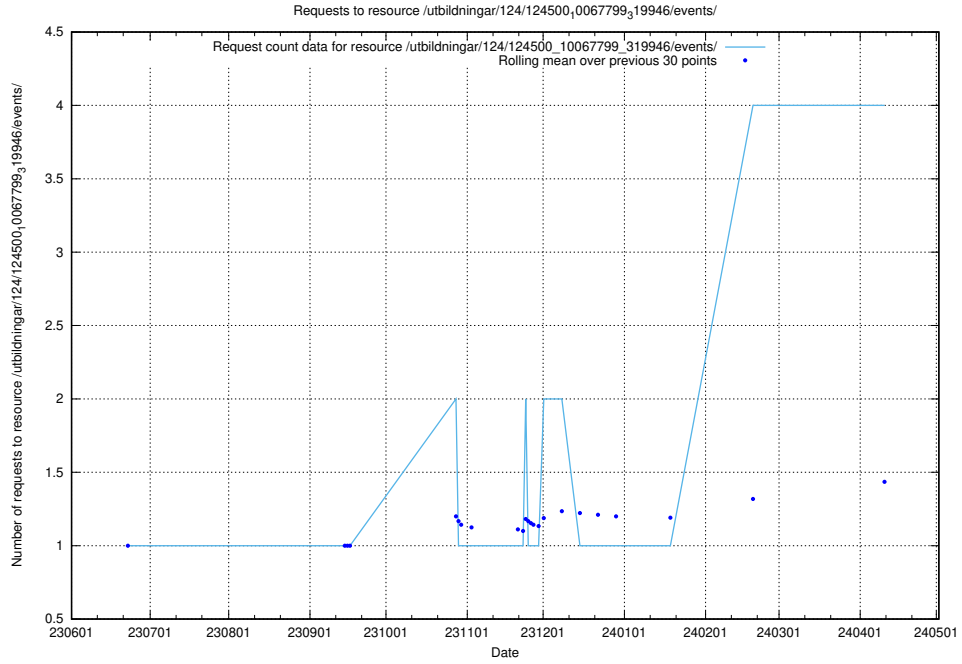

Here, we count the number of requests to resource /utbildningar/124/124553_10067709_313266/.

5.227 Usage of /utbildningar/124/124500_10067799_319946/events/

Here, we count the number of requests to resource /utbildningar/124/124500_10067799_319946/events/