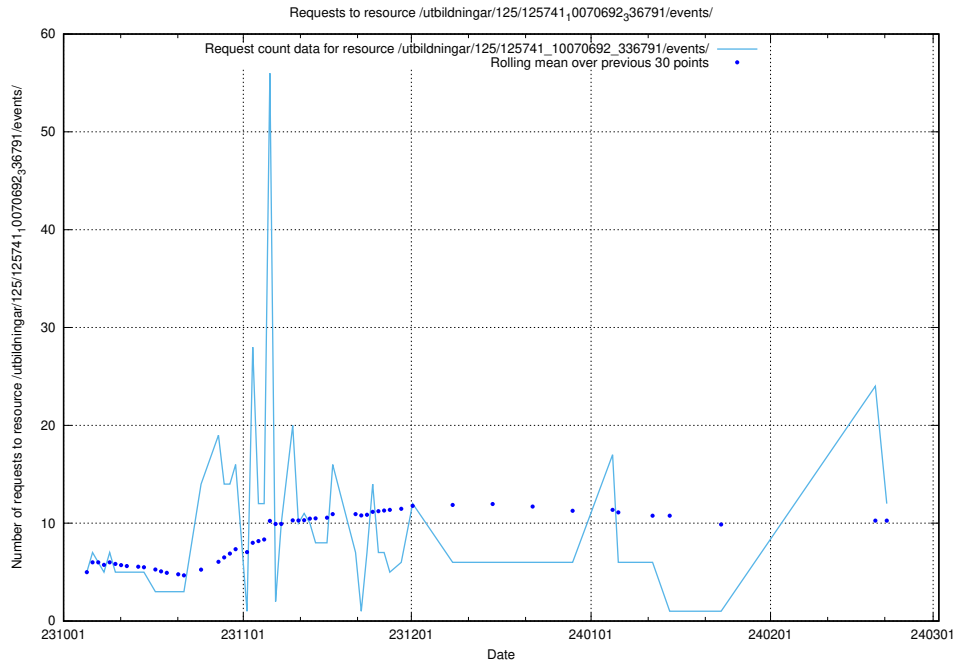

5.15 Usage of /utbildningar/125/125741_10070692_336791/events/

Here, we count the number of requests to resource /utbildningar/125/125741_10070692_336791/events/

5.16 Usage of /utbildningar/125/125740_10070674_322469/