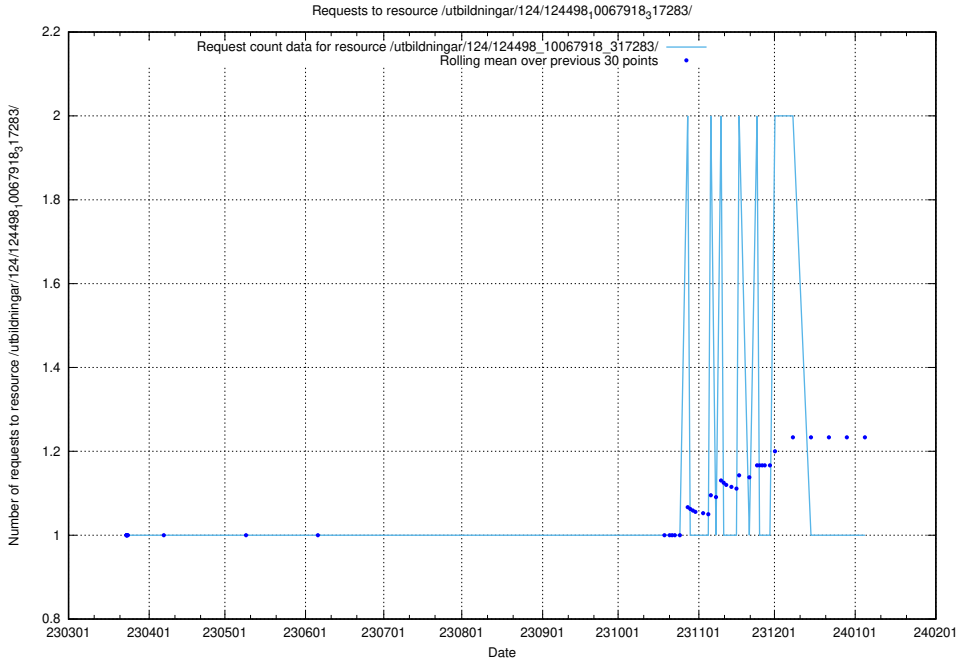

5.2595 Usage of /utbildningar/124/124498_10067918_317283/

Here, we count the number of requests to resource /utbildningar/124/124498_10067918_317283/.