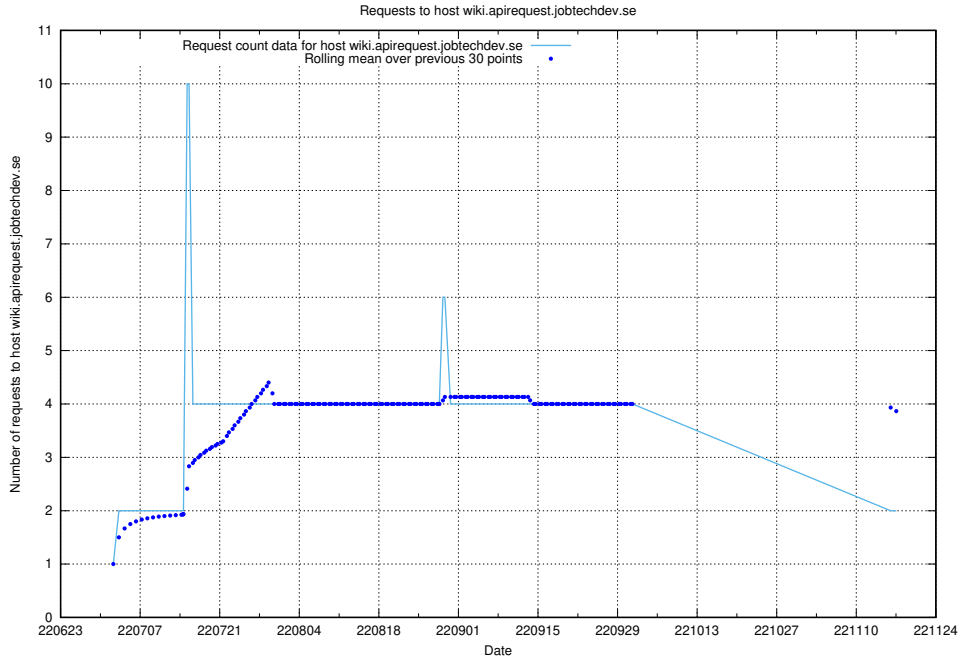

7.394 Usage of wiki.apirequest.jobtechdev.se

Here, we count the number of requests to host wiki.apirequest.jobtechdev.se.

7.395 Usage of wiki.api.jobtechdev.se

Here, we count the number of requests to host wiki.api.jobtechdev.se.