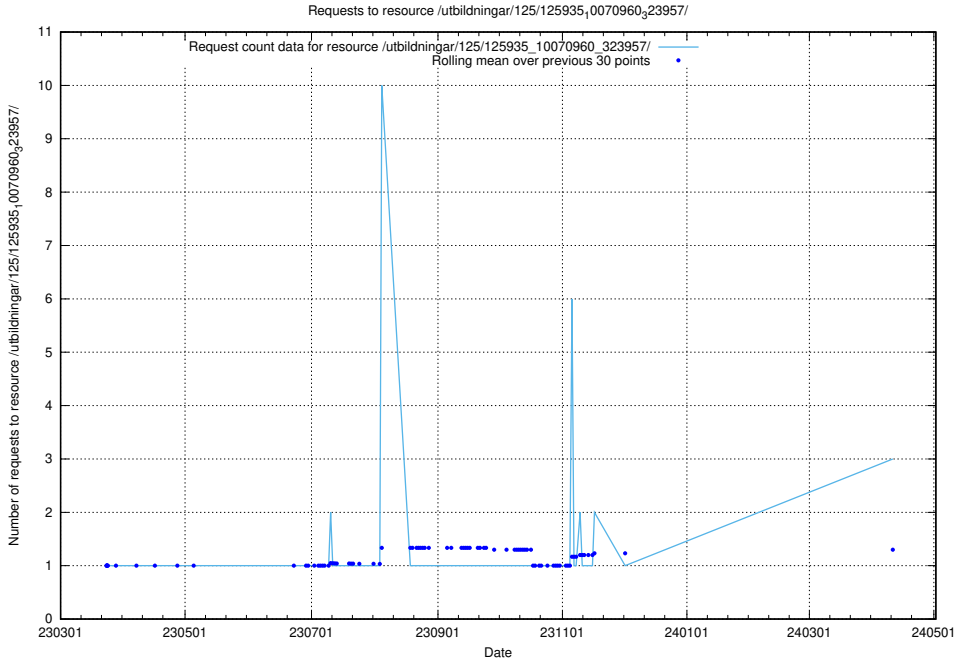

5.427 Usage of /utbildningar/125/125935_10070960_323957/

Here, we count the number of requests to resource /utbildningar/125/125935_10070960_323957/.