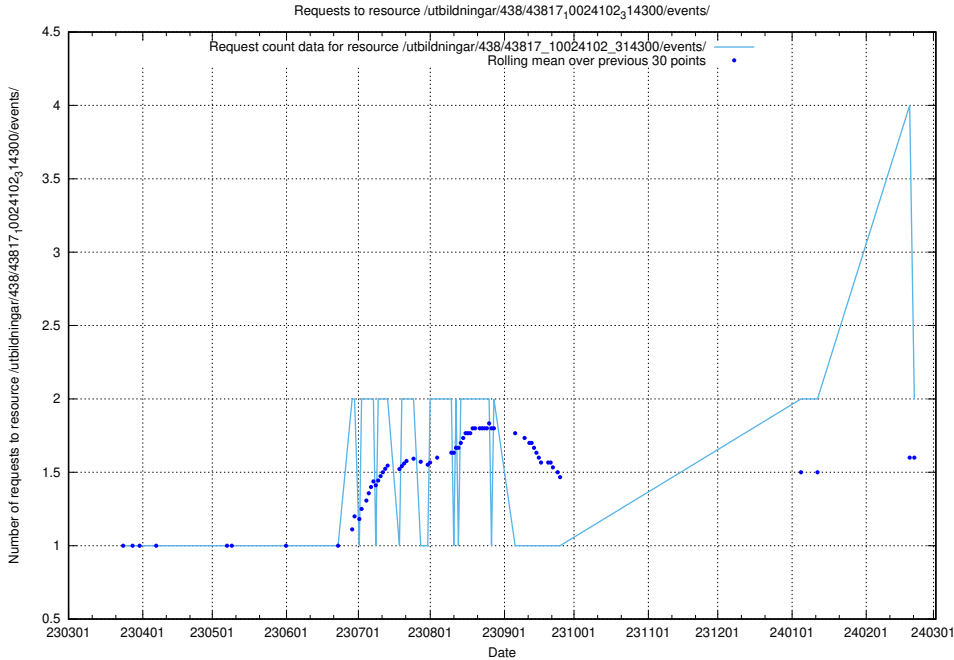

5.893 Usage of /utbildningar/438/43817_10024102_314300/events/

Here, we count the number of requests to resource /utbildningar/438/43817_10024102_314300/events/.