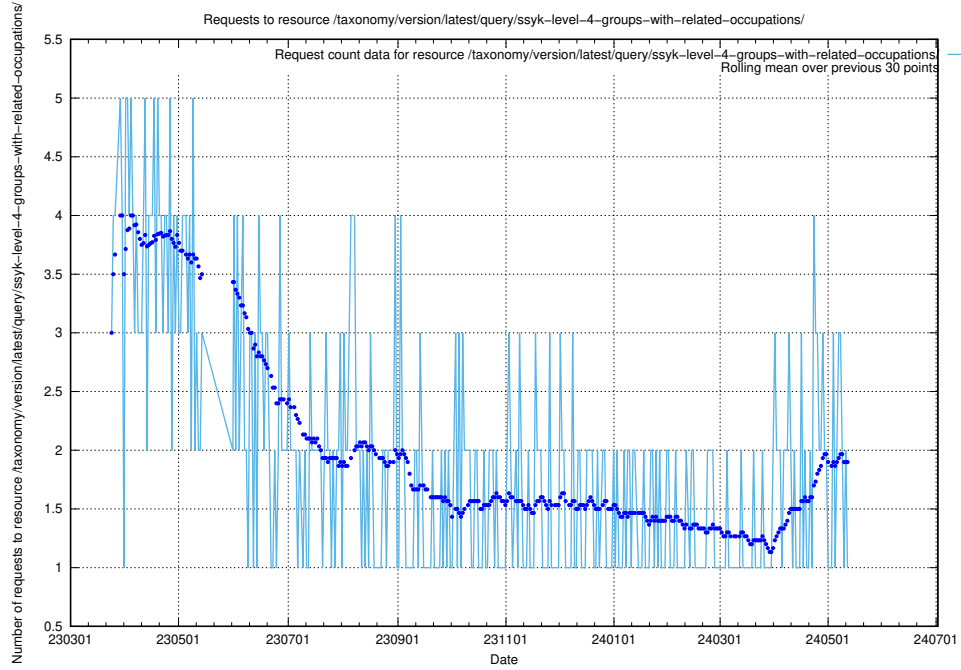

5.6080 Usage of /taxonomy/version/latest/query/ssyk-level-4-groups-with-related-occupations/

Here, we count the number of requests to resource /taxonomy/version/latest/query/ssyk-level-4-groups-with-related-occupations/.