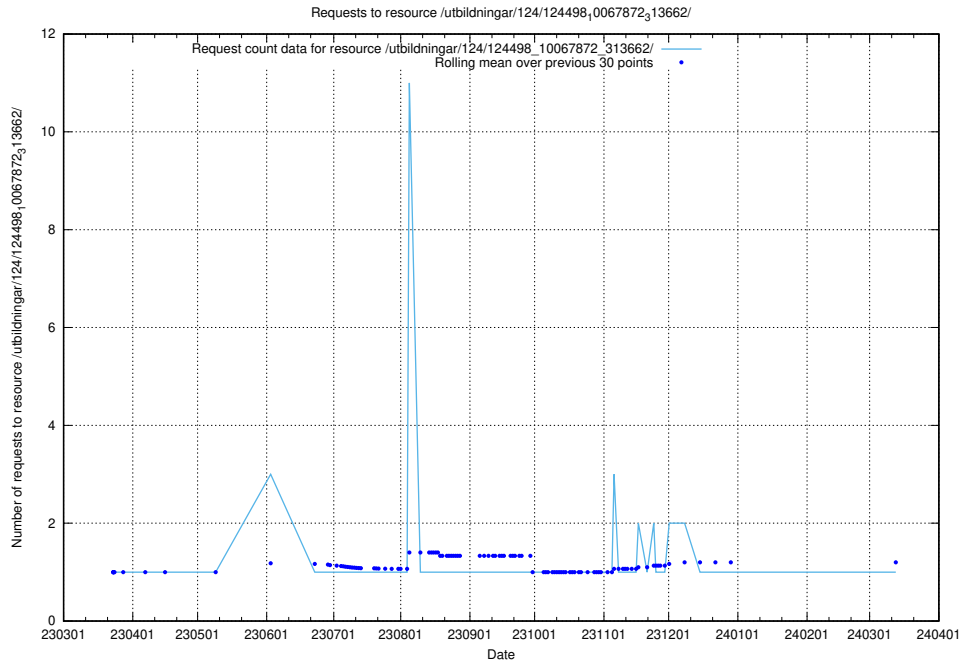

5.2636 Usage of /utbildningar/124/124498_10067872_313662/

Here, we count the number of requests to resource /utbildningar/124/124498_10067872_313662/.