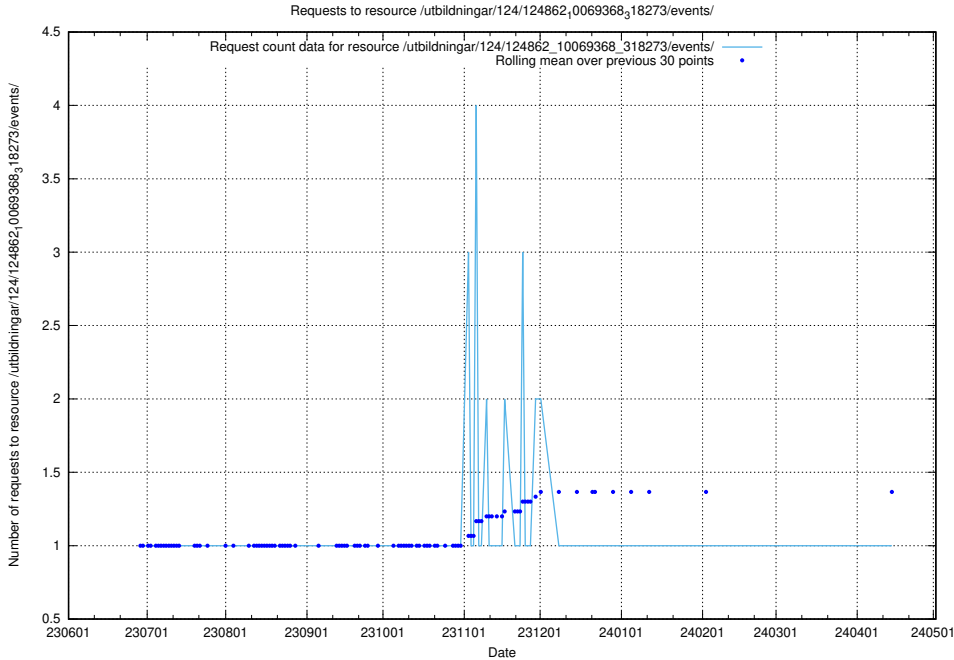

5.5456 Usage of /utbildningar/124/124862_10069368_318273/events/

Here, we count the number of requests to resource /utbildningar/124/124862_10069368_318273/events/