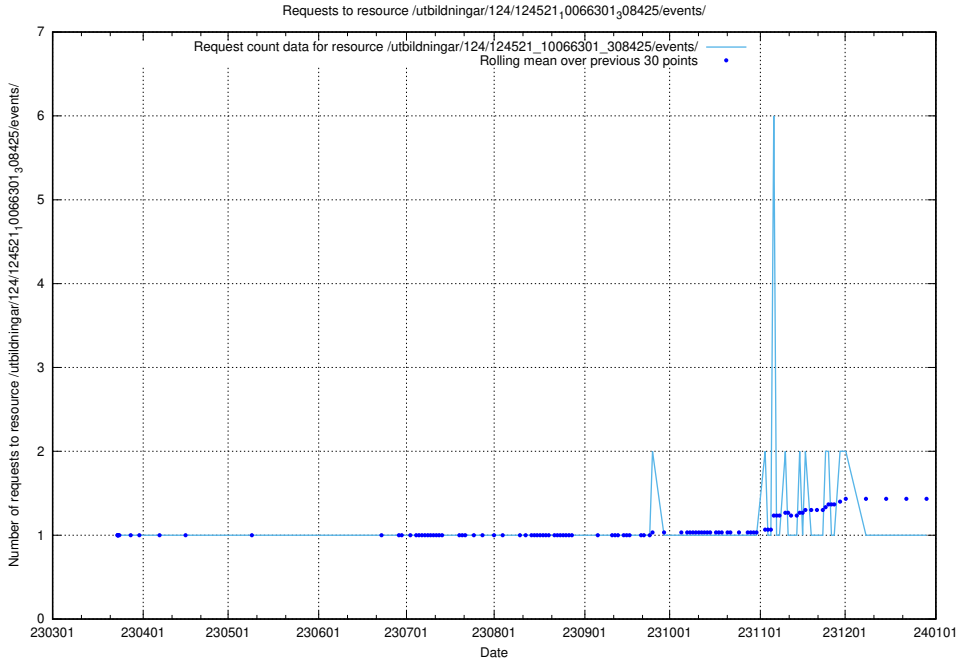

5.1193 Usage of /utbildningar/124/124521_10066301_308425/events/

Here, we count the number of requests to resource /utbildningar/124/124521_10066301_308425/events/