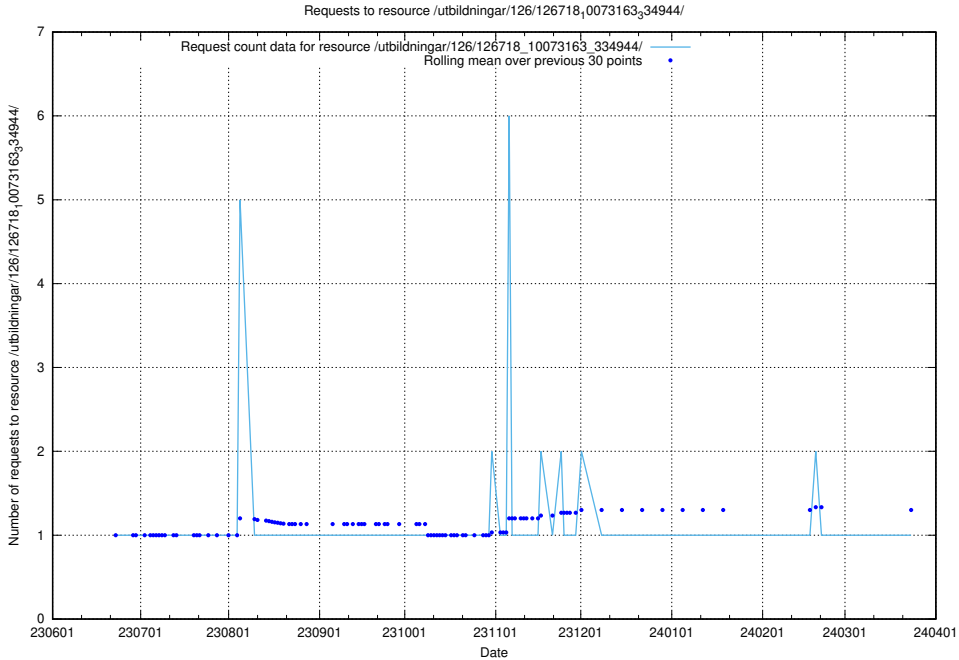

5.5593 Usage of /utbildningar/126/126718_10073163_334944/

Here, we count the number of requests to resource /utbildningar/126/126718_10073163_334944/.