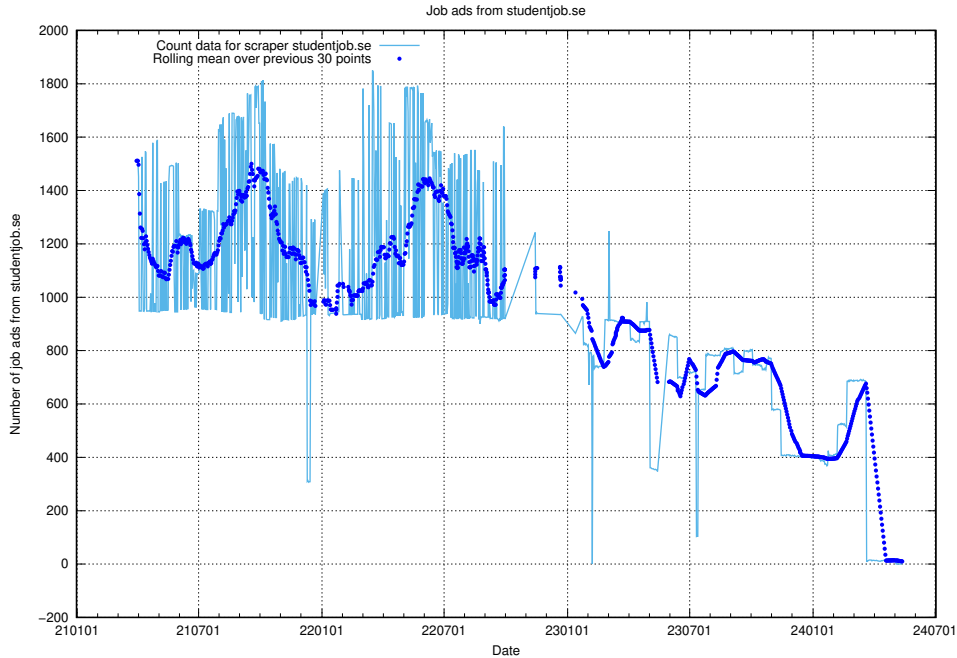

13.6 Number of ads by scraper studentjob.se

Here, we count the number of job ads scraped from studentjob.se.

13.7 Number of ads by scraper stepstone.se

Here, we count the number of job ads scraped from stepstone.se.