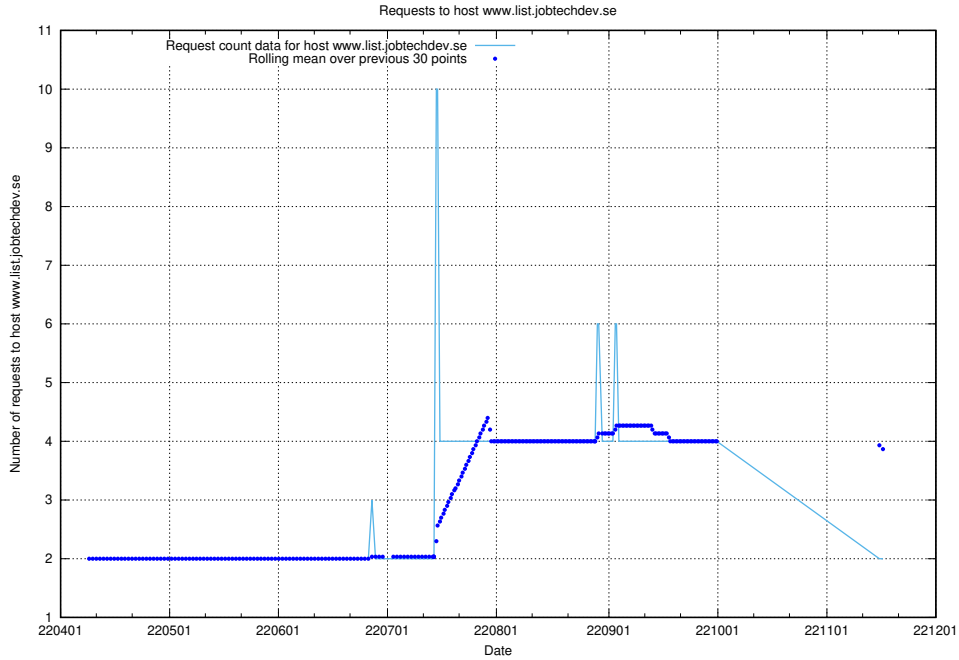

7.472 Usage of www.list.jobtechdev.se

Here, we count the number of requests to host www.list.jobtechdev.se.