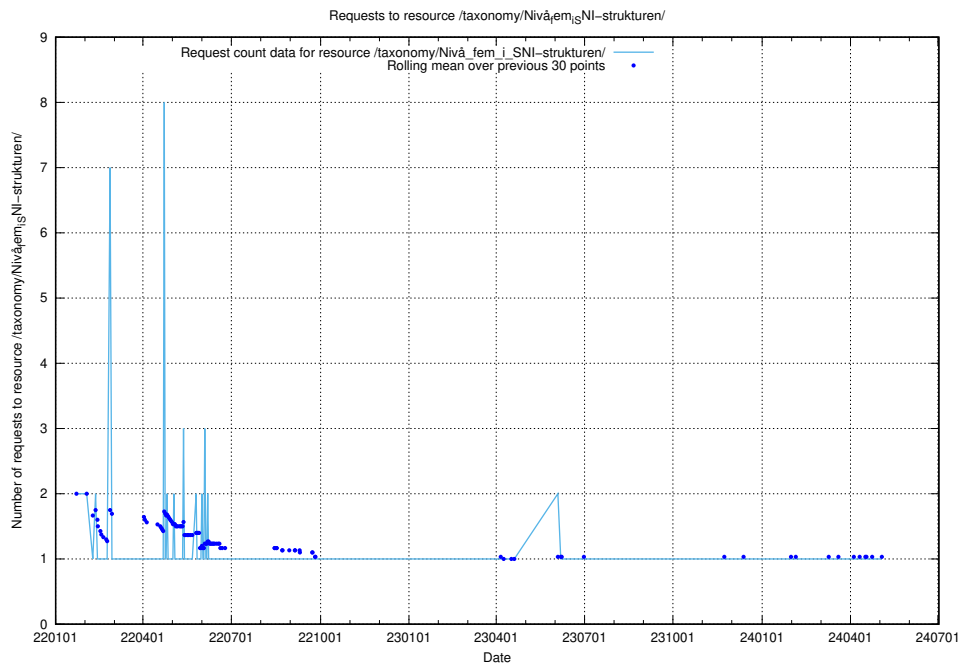

5.4472 Usage of /taxonomy/Nivå_fem_i_SNI-strukturen/

Here, we count the number of requests to resource /taxonomy/Nivå_fem_i_SNI-strukturen/.