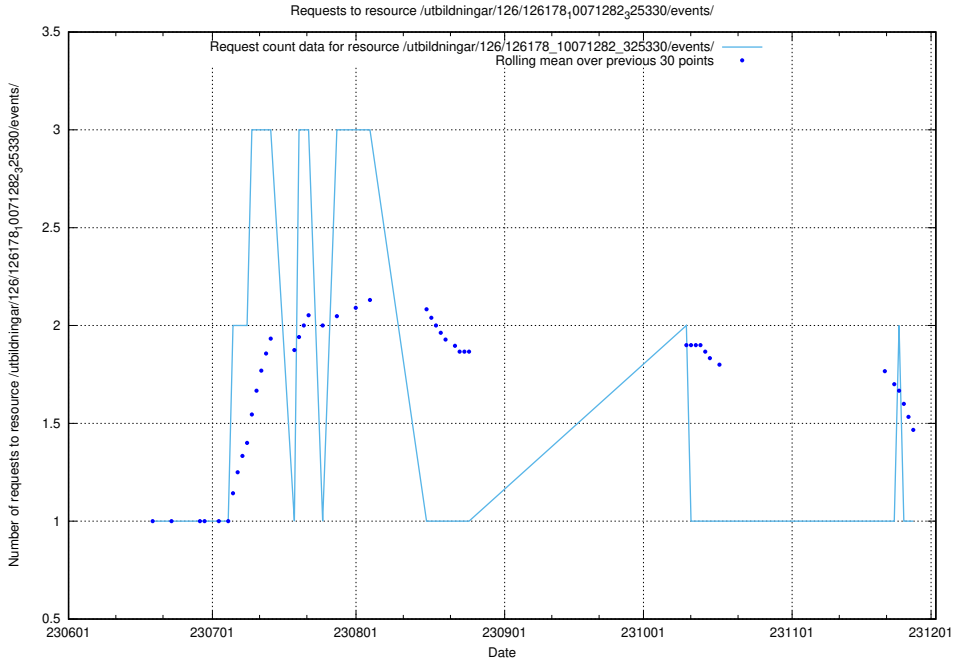

5.5826 Usage of /utbildningar/126/126178_10071282_325330/events/

Here, we count the number of requests to resource /utbildningar/126/126178_10071282_325330/events/