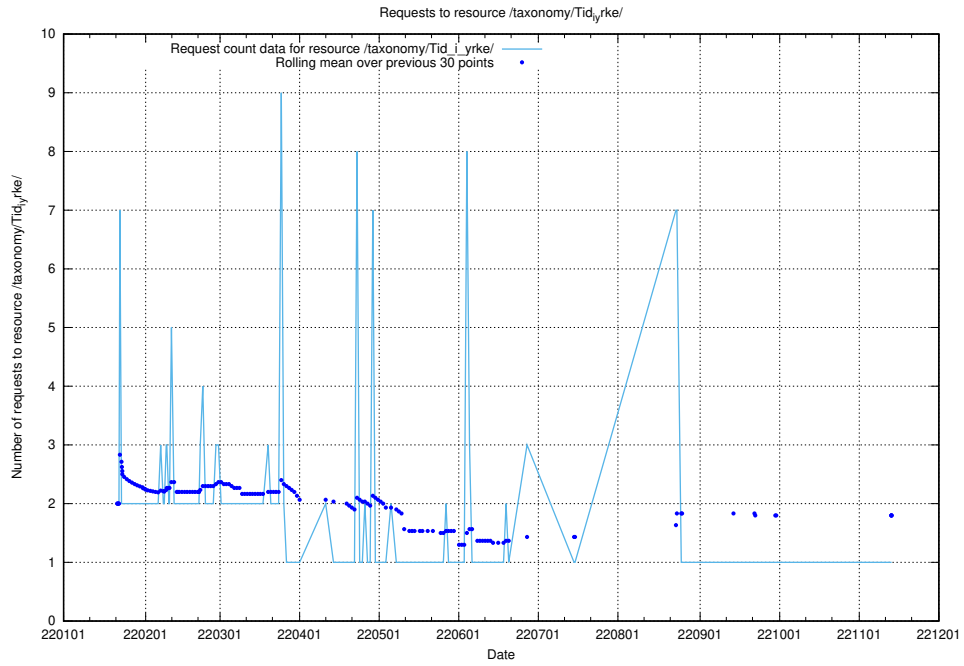

5.6313 Usage of /taxonomy/Tid_i_yrke/

Here, we count the number of requests to resource /taxonomy/Tid_i_yrke/.