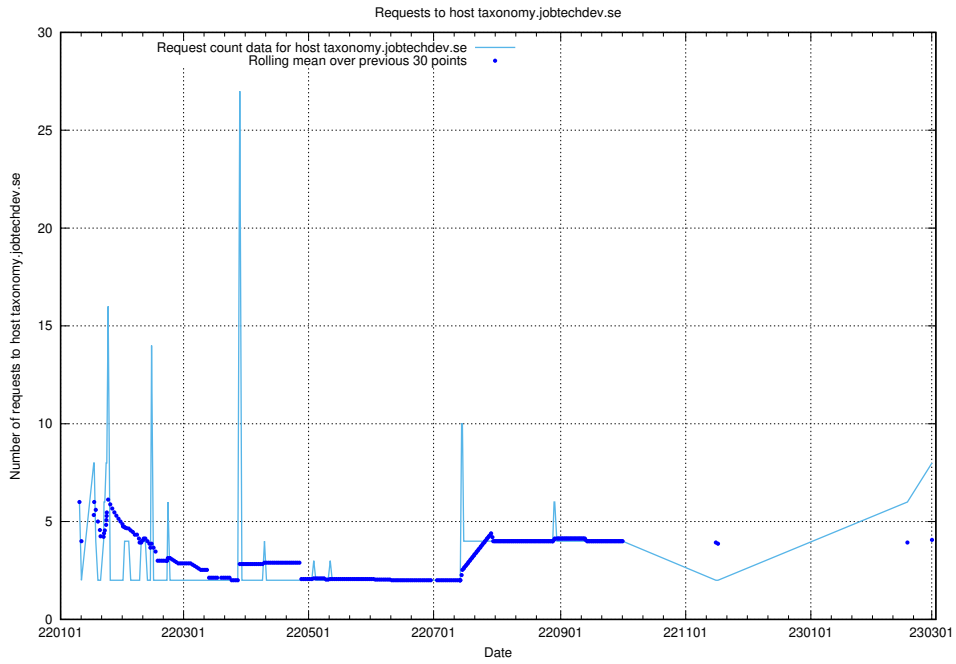

7.64 Usage of discourse2.jobtechdev.se

Here, we count the number of requests to host discourse2.jobtechdev.se.

7.65 Usage of taxonomy.jobtechdev.se

Here, we count the number of requests to host taxonomy.jobtechdev.se.