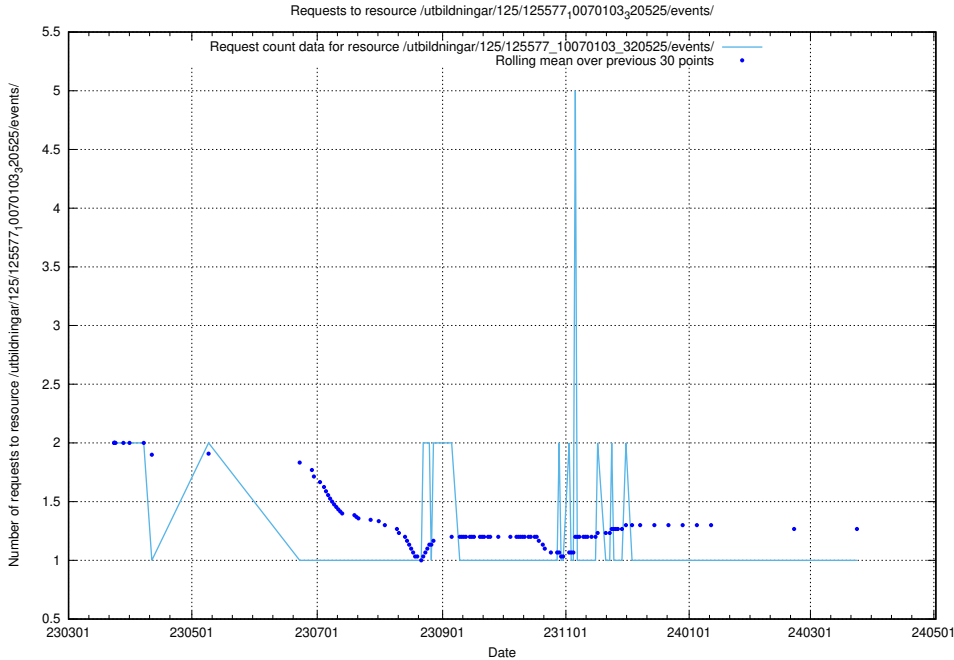

5.6288 Usage of /utbildningar/125/125577_10070103_320525/events/

Here, we count the number of requests to resource /utbildningar/125/125577_10070103_320525/events/