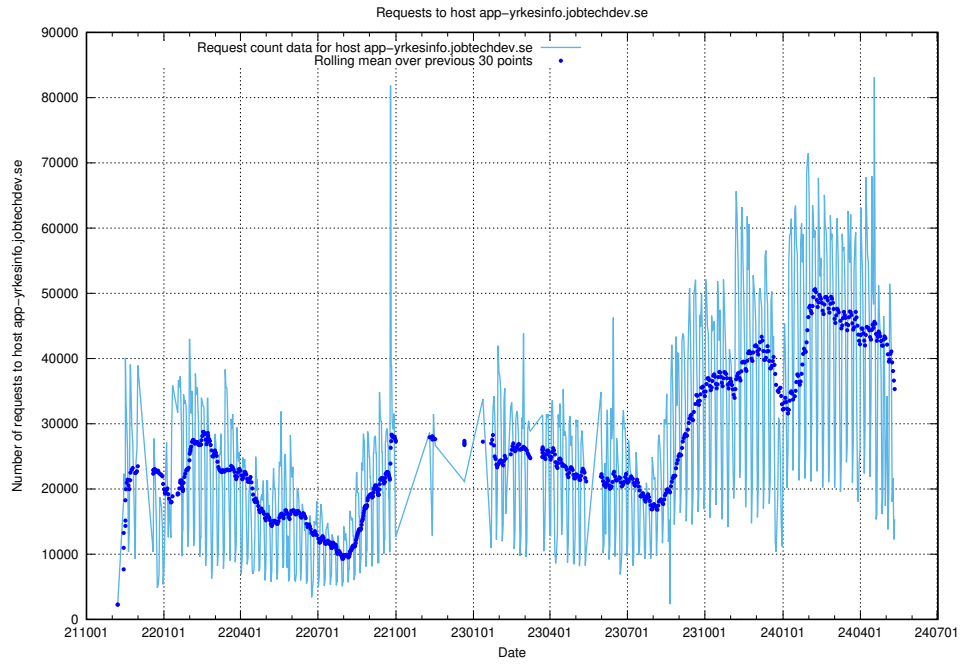

7.7 Usage of app-yrkesinfo.jobtechdev.se

Here, we count the number of requests to host app-yrkesinfo.jobtechdev.se.