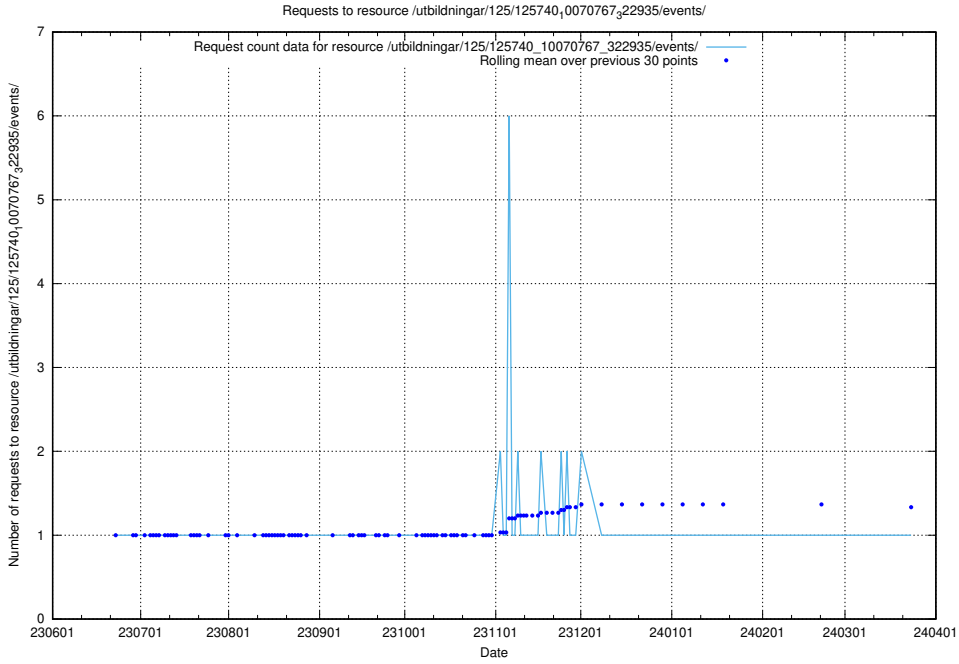

5.5675 Usage of /utbildningar/125/125740_10070767_322935/events/

Here, we count the number of requests to resource /utbildningar/125/125740_10070767_322935/events/