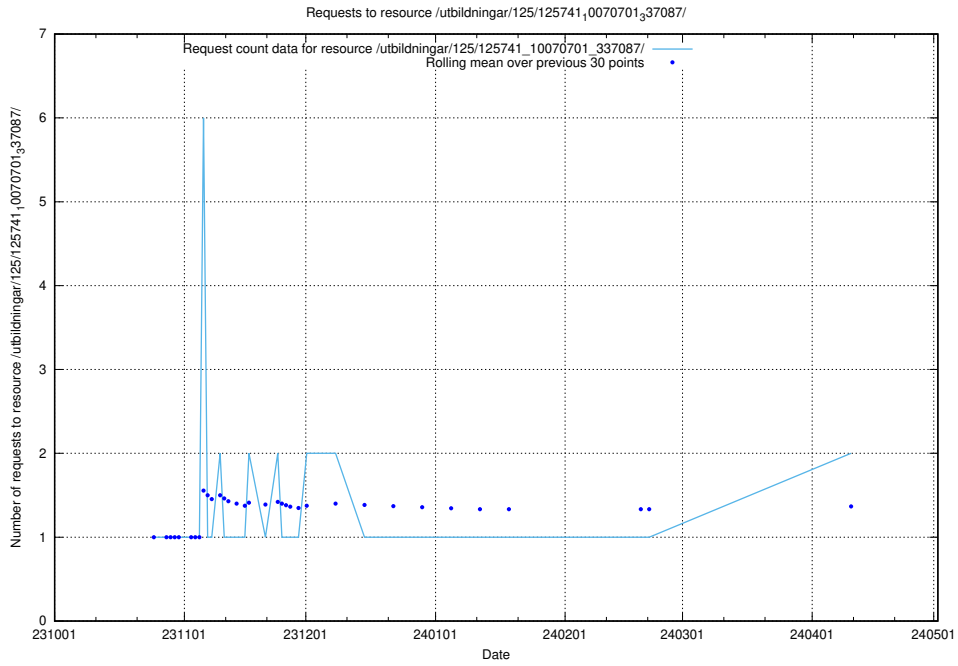

5.681 Usage of /utbildningar/125/125741_10070701_337087/

Here, we count the number of requests to resource /utbildningar/125/125741_10070701_337087/.