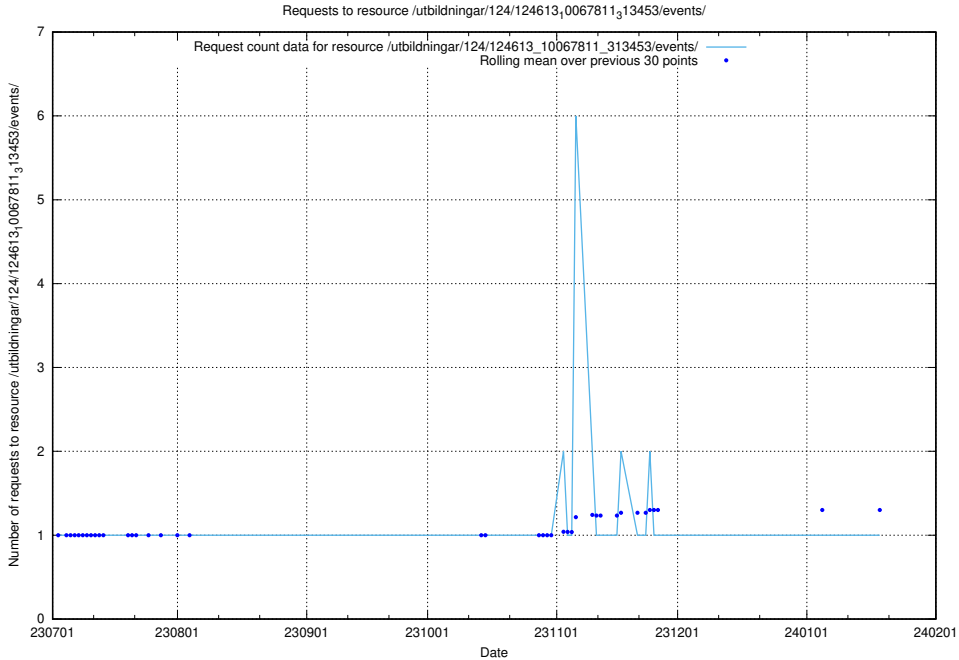

5.5347 Usage of /utbildningar/124/124613_10067811_313453/events/

Here, we count the number of requests to resource /utbildningar/124/124613_10067811_313453/events/