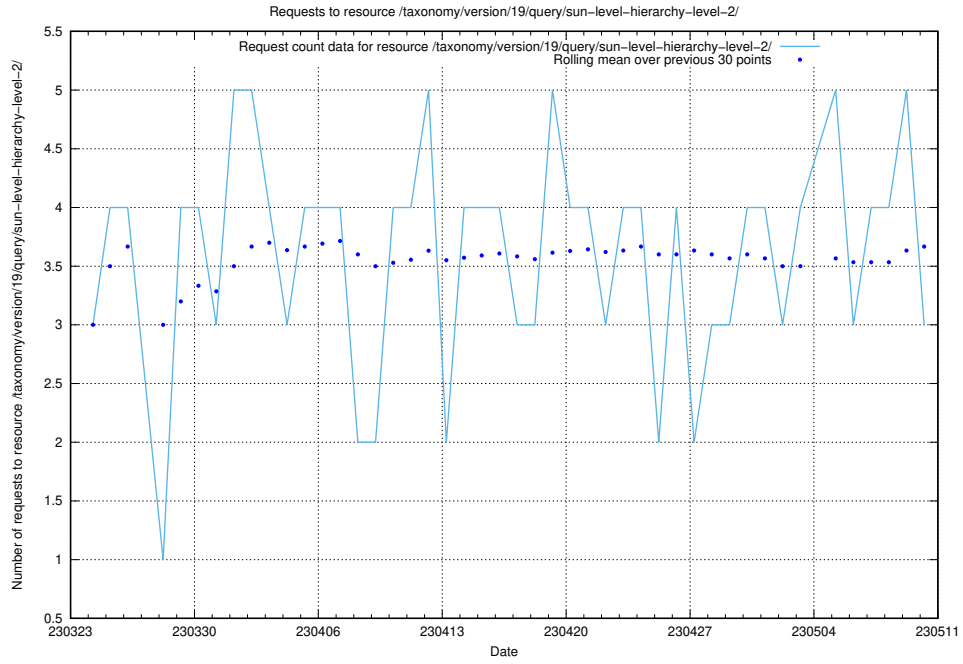

5.411 Usage of /taxonomy/version/19/query/sun-level-hierarchy-level-2/

Here, we count the number of requests to resource /taxonomy/version/19/query/sun-level-hierarchy-level-2/.