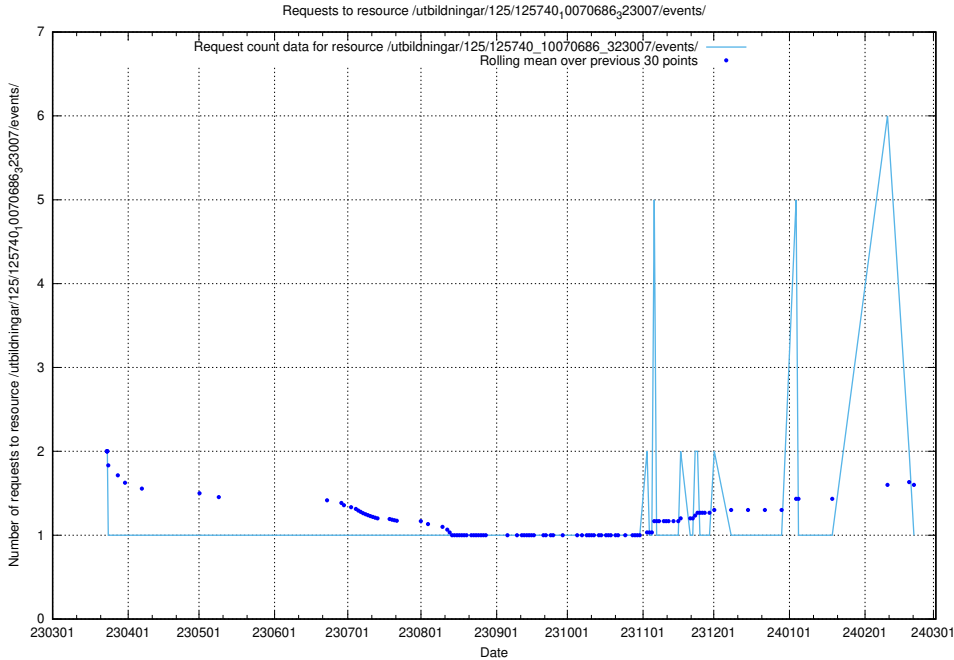

5.6281 Usage of /utbildningar/125/125740_10070686_323007/events/

Here, we count the number of requests to resource /utbildningar/125/125740_10070686_323007/events/