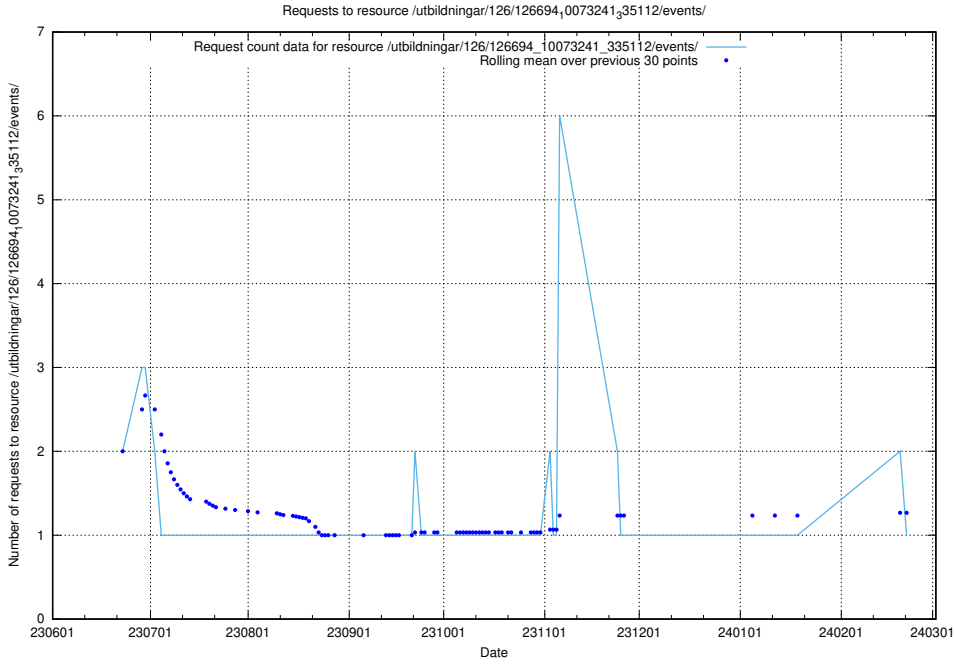

5.5541 Usage of /utbildningar/126/126694_10073241_335112/events/

Here, we count the number of requests to resource /utbildningar/126/126694_10073241_335112/events/