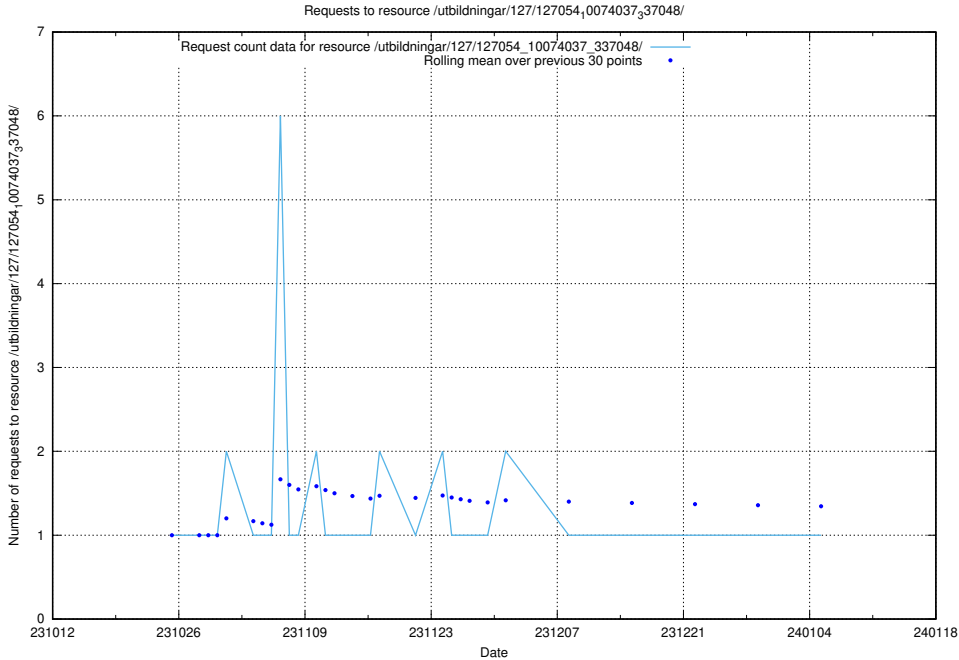

5.4200 Usage of /utbildningar/127/127054_10074037_337048/

Here, we count the number of requests to resource /utbildningar/127/127054_10074037_337048/.