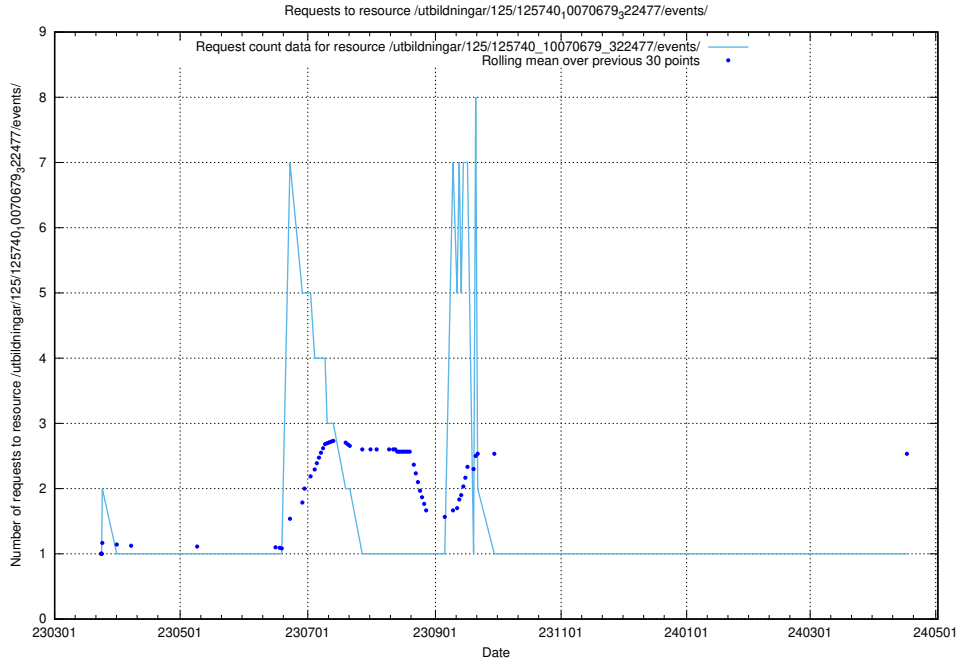

5.955 Usage of /utbildningar/125/125740_10070679_322477/events/

Here, we count the number of requests to resource /utbildningar/125/125740_10070679_322477/events/