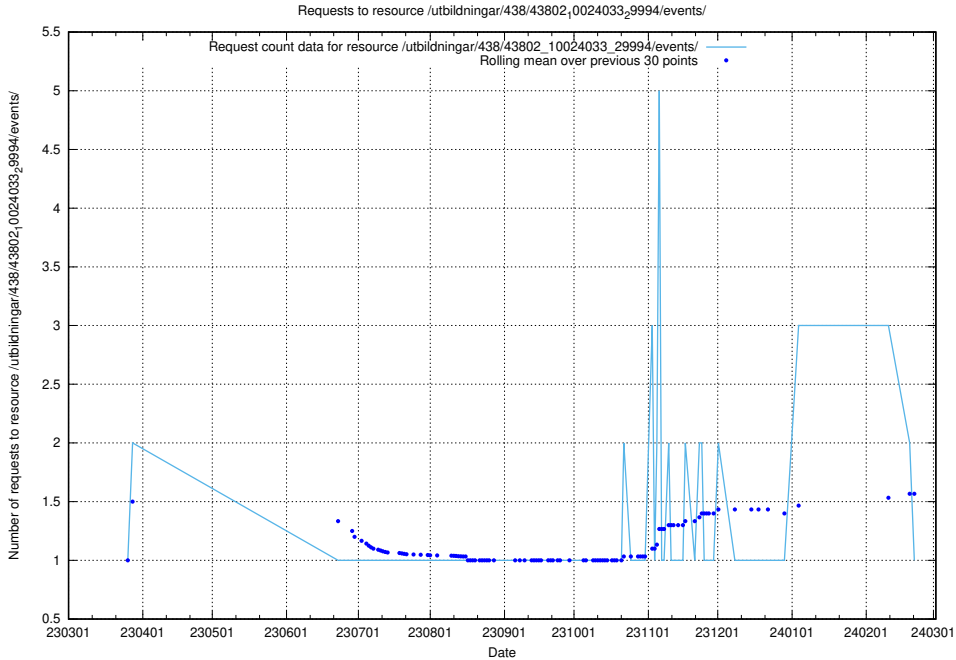

5.6053 Usage of /utbildningar/437/43796_10024100_30061/events/

Here, we count the number of requests to resource /utbildningar/437/43796_10024100_30061/events/.

5.6055 Usage of /utbildningar/437/43793_10024074_30035/events/