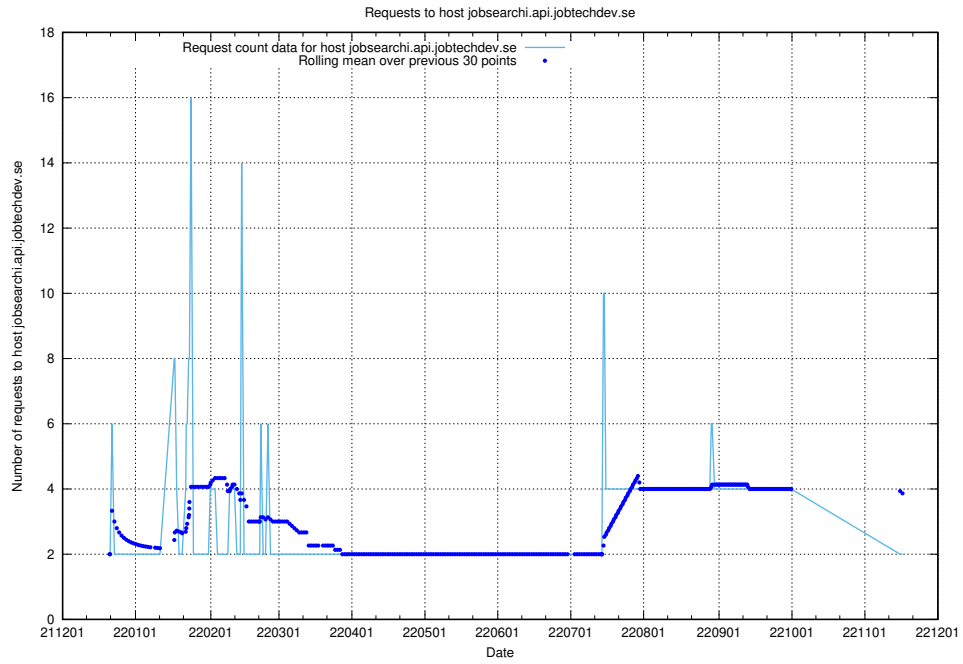

7.369 Usage of jobsearchi.api.jobtechdev.se

Here, we count the number of requests to host jobsearchi.api.jobtechdev.se.