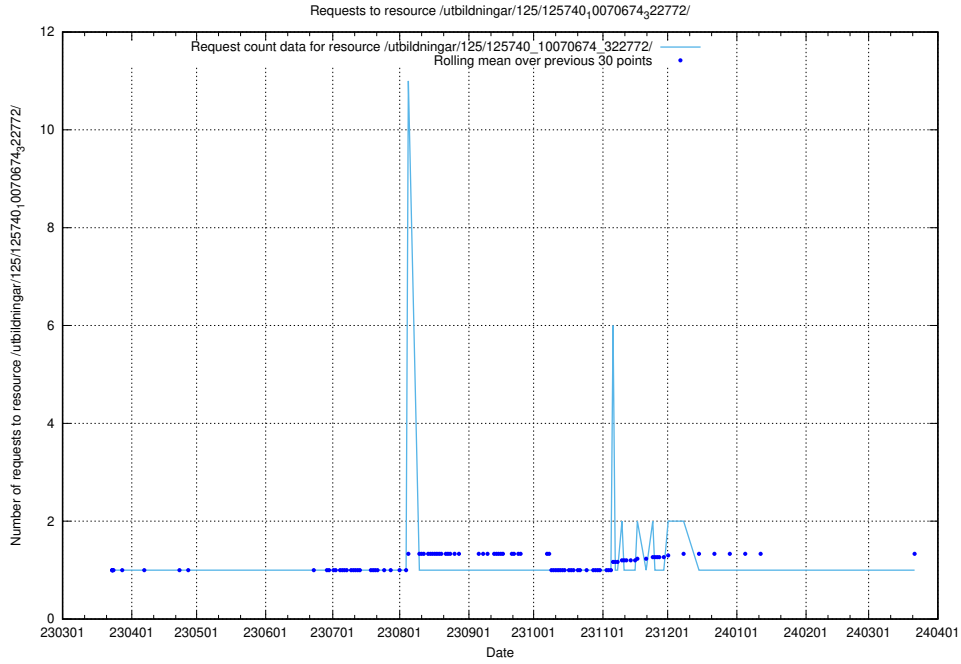

5.961 Usage of /utbildningar/125/125740_10070674_322772/

Here, we count the number of requests to resource /utbildningar/125/125740_10070674_322772/.