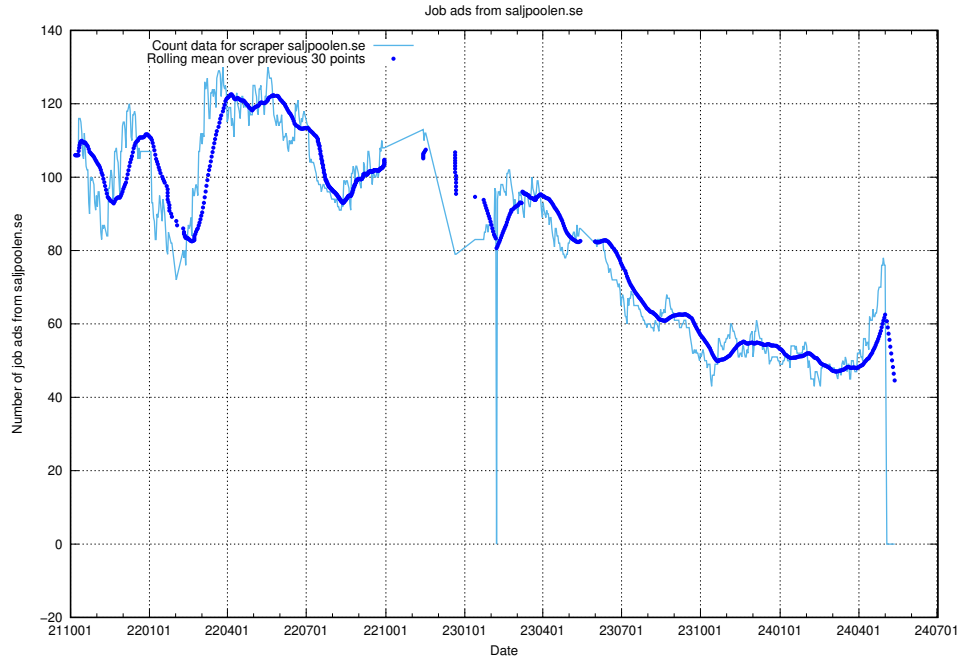

13.15 Number of ads by scraper saljpoolen.se

Here, we count the number of job ads scraped from saljpoolen.se.