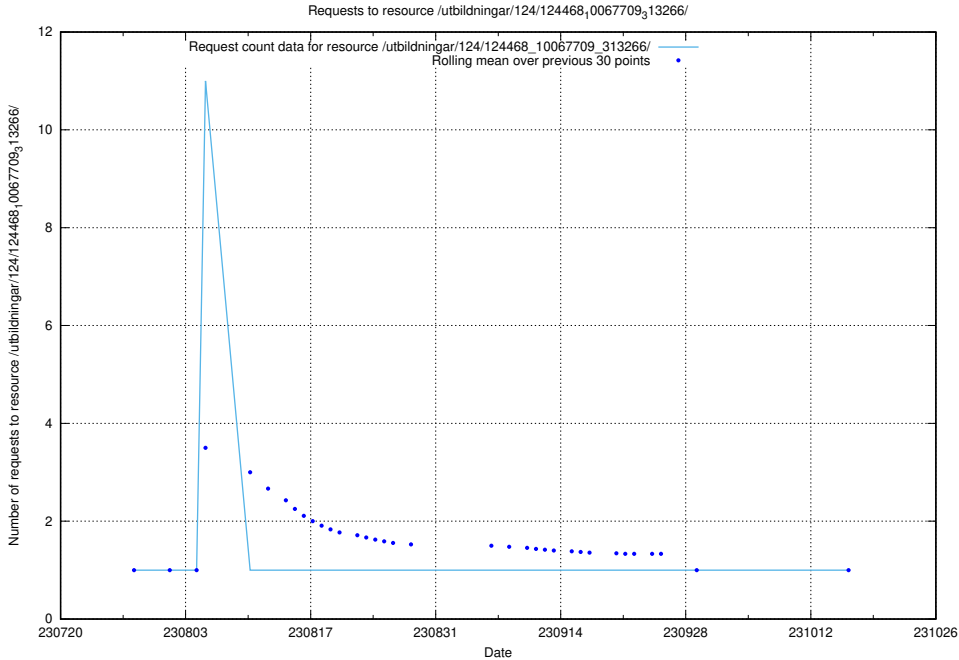

5.4884 Usage of /utbildningar/124/124468_10067709_313266/

Here, we count the number of requests to resource /utbildningar/124/124468_10067709_313266/.