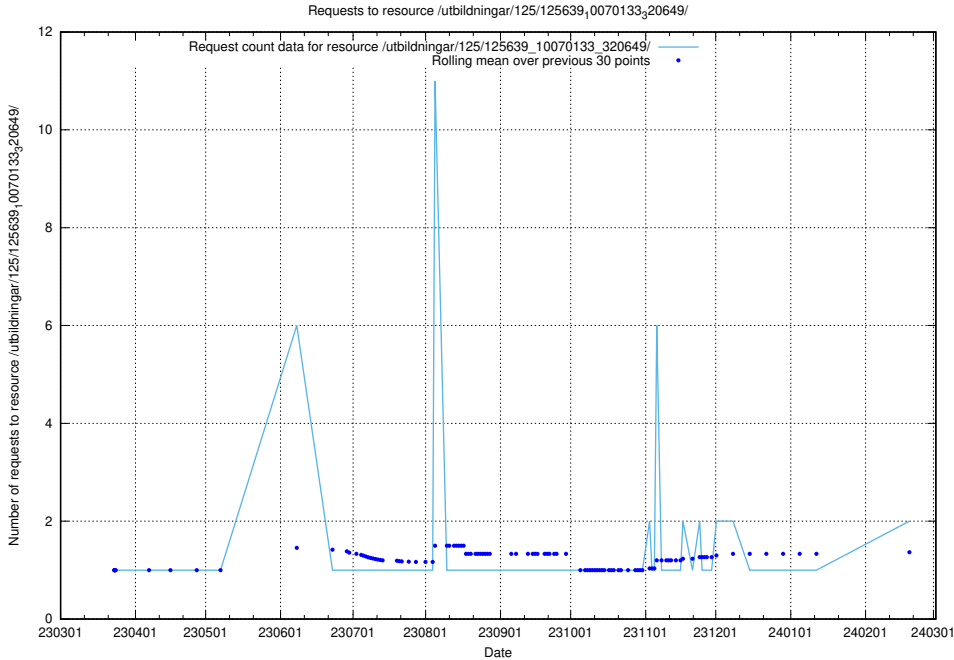

5.446 Usage of /utbildningar/125/125639_10070133_320649/

Here, we count the number of requests to resource /utbildningar/125/125639_10070133_320649/.