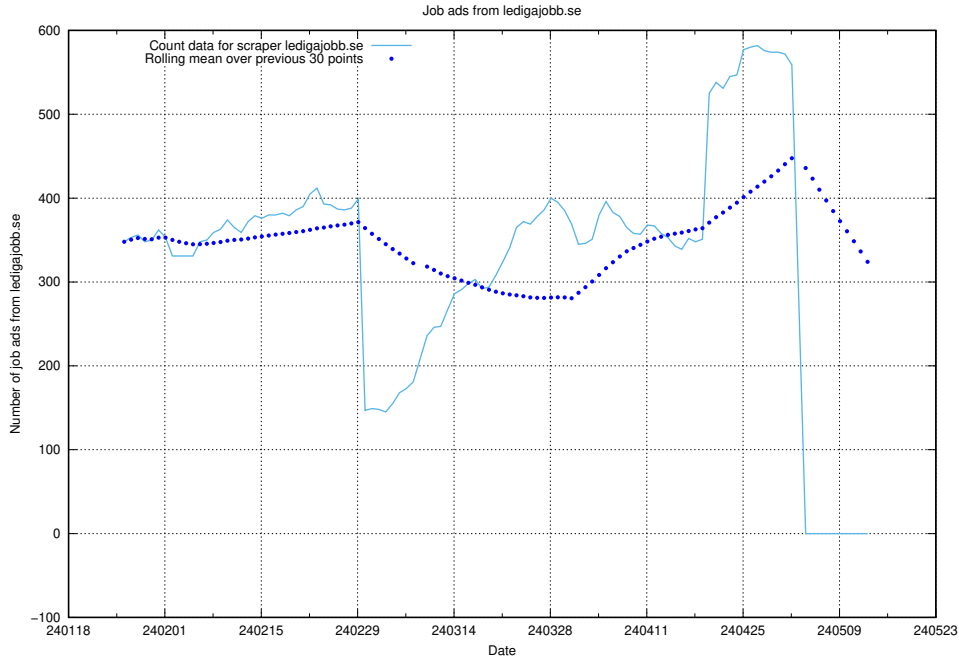

13.10 Number of ads by scraper ledigajobb.se

Here, we count the number of job ads scraped from ledigajobb.se.