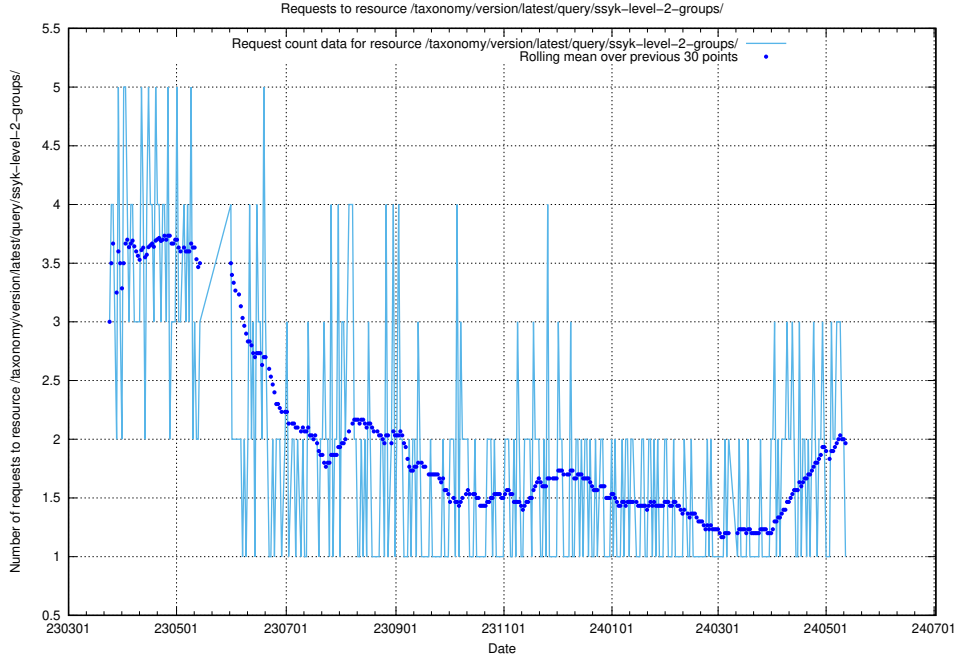

5.6082 Usage of /taxonomy/version/latest/query/ssyk-level-2-groups/

Here, we count the number of requests to resource /taxonomy/version/latest/query/ssyk-level-2-groups/.