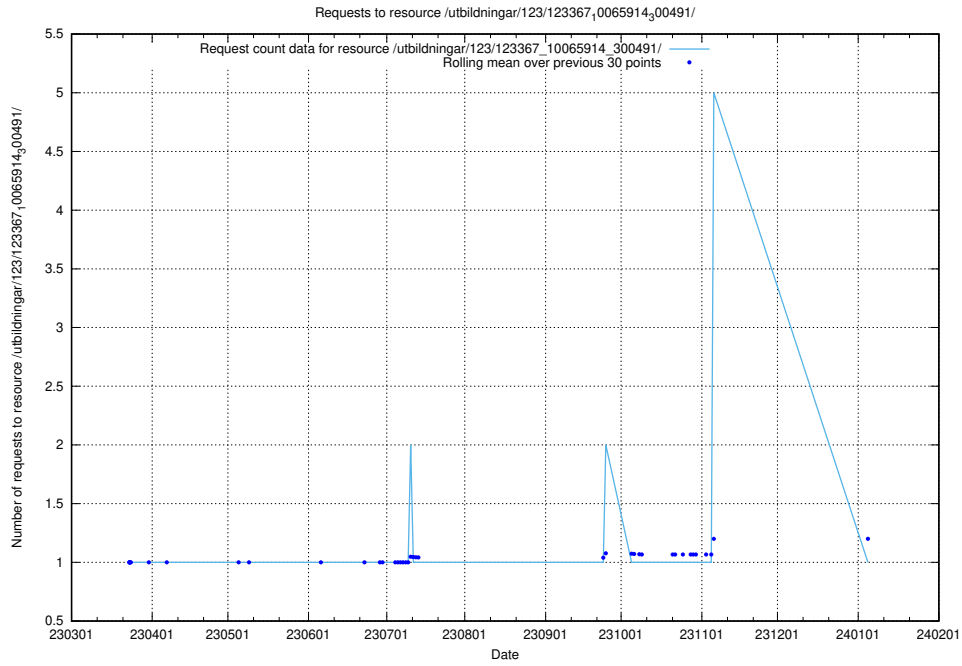

5.4649 Usage of /utbildningar/123/123367_10065914_300491/

Here, we count the number of requests to resource /utbildningar/123/123367_10065914_300491/.