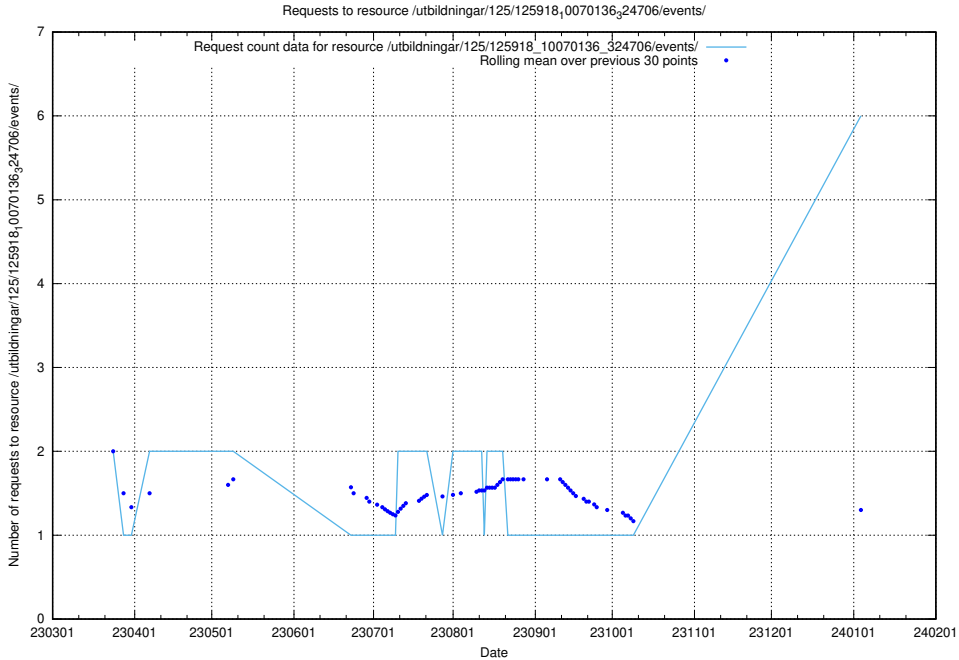

5.93 Usage of /utbildningar/125/125918_10070136_324706/events/

Here, we count the number of requests to resource /utbildningar/125/125918_10070136_324706/events/