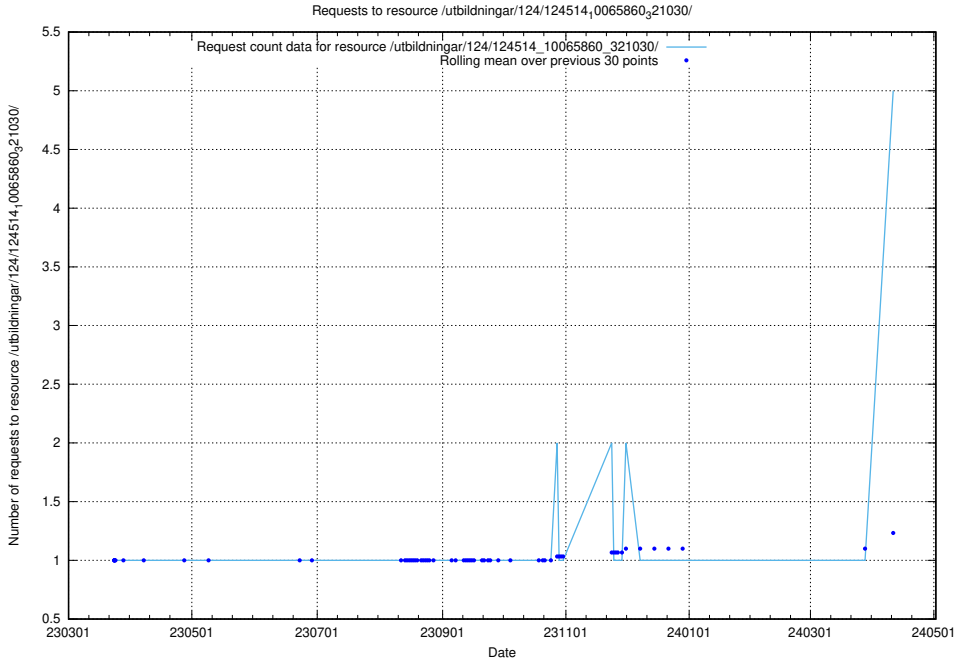

5.122 Usage of /utbildningar/124/124514_10065860_321030/

Here, we count the number of requests to resource /utbildningar/124/124514_10065860_321030/.