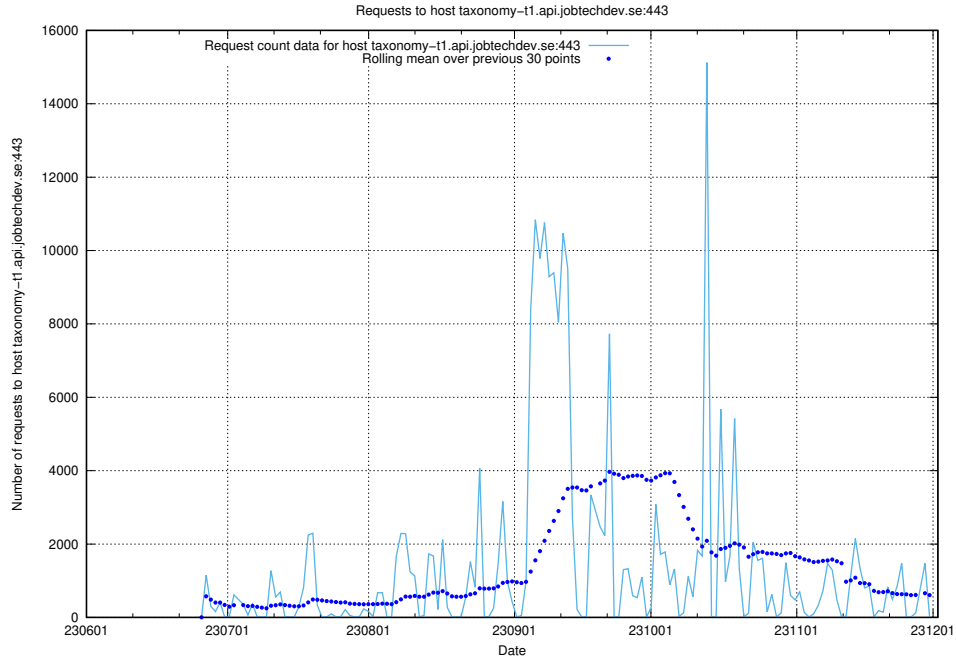

7.57 Usage of taxonomy-t1.api.jobtechdev.se:443

Here, we count the number of requests to host taxonomy-t1.api.jobtechdev.se:443.

7.58 Usage of staping.jobtechdev.se

Here, we count the number of requests to host staping.jobtechdev.se.