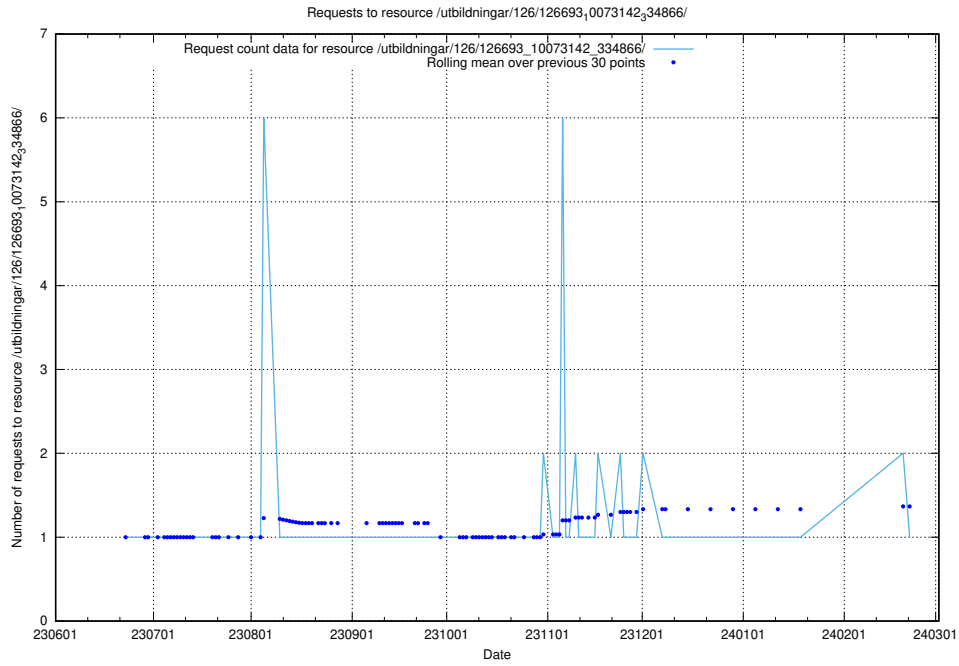

5.5623 Usage of /utbildningar/126/126693_10073142_334866/

Here, we count the number of requests to resource /utbildningar/126/126693_10073142_334866/.