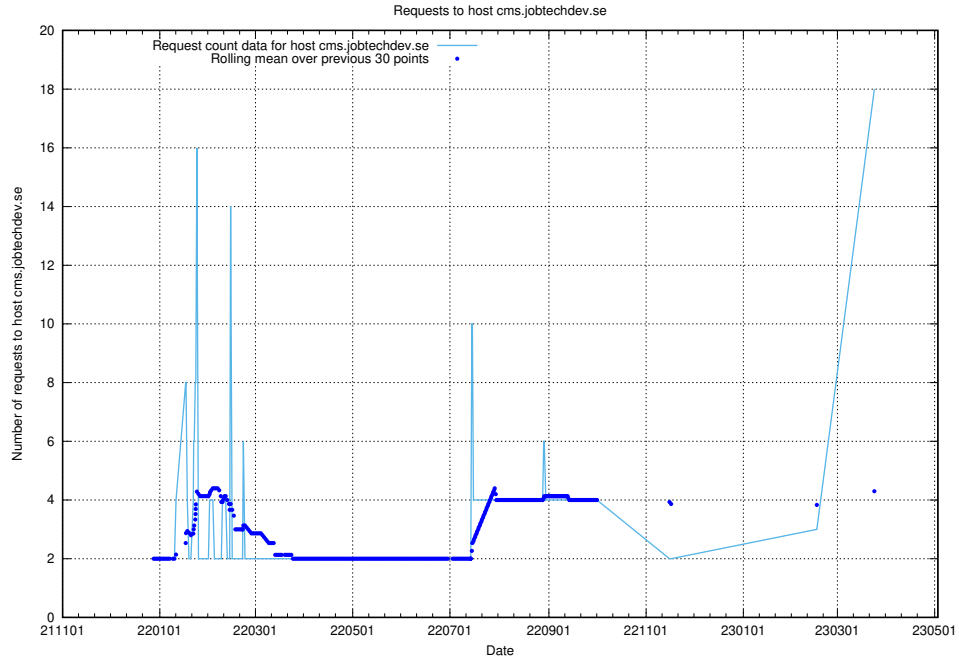

7.35 Usage of cms.jobtechdev.se

Here, we count the number of requests to host cms.jobtechdev.se.