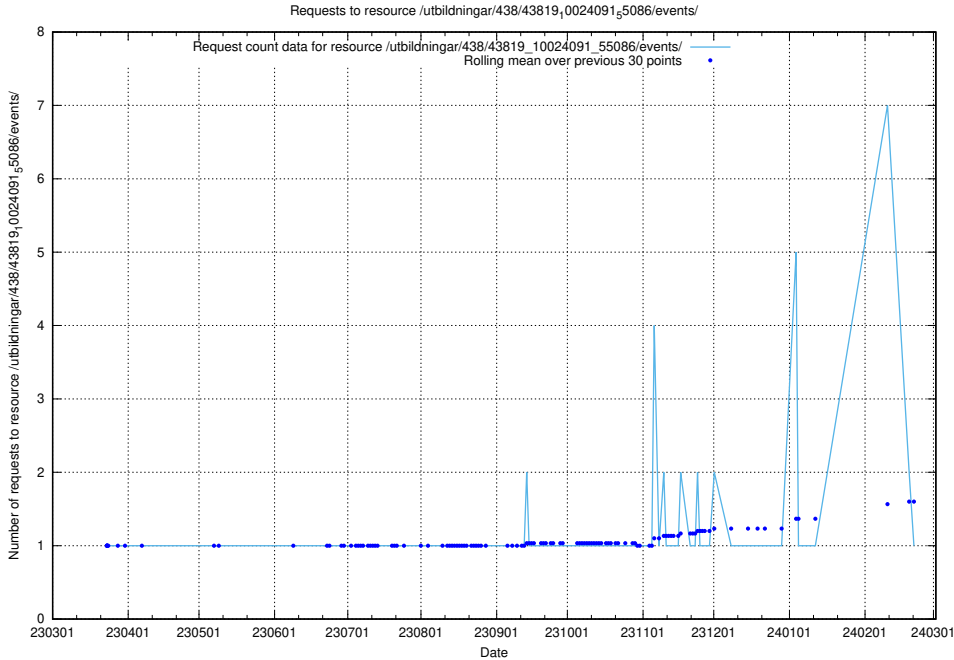

5.6344 Usage of /utbildningar/438/43819_10024091_55086/events/

Here, we count the number of requests to resource /utbildningar/438/43819_10024091_55086/events/.