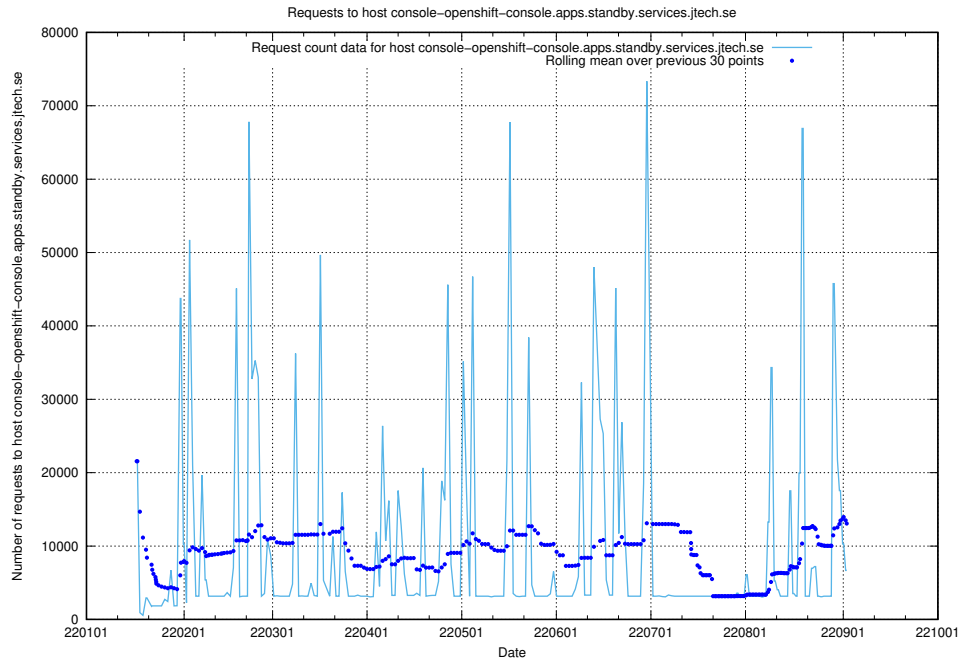

Here, we count the number of requests to host jobstream.api.jobtechdev.se.

7.11 Usage of console-openshift-console.apps.standby.services.jtech.se

Here, we count the number of requests to host console-openshift-console.apps.standby.services.jtech.se.