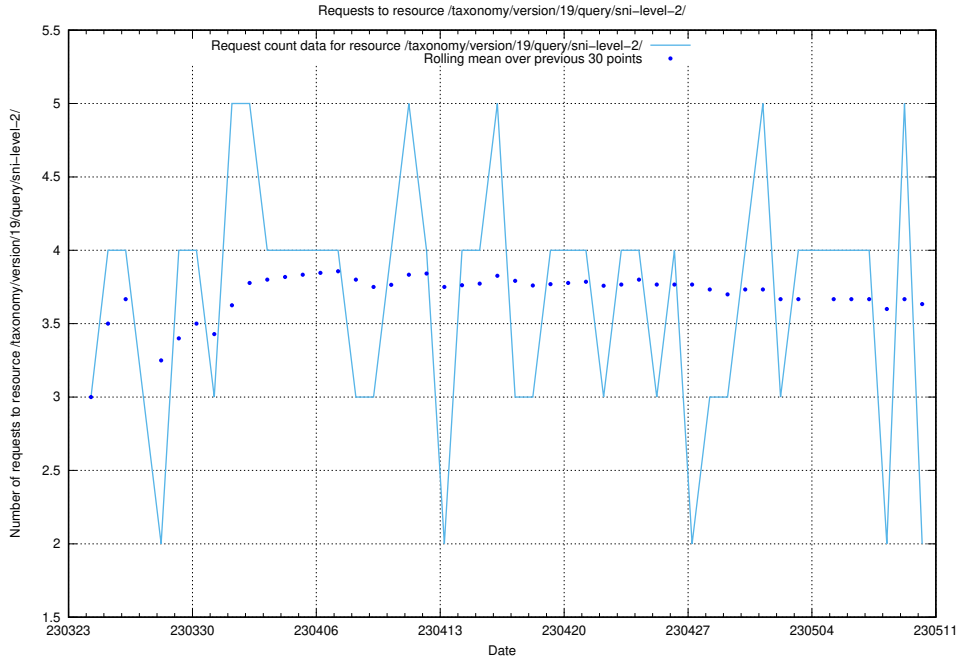

5.887 Usage of /taxonomy/version/19/query/sni-level-2/

Here, we count the number of requests to resource /taxonomy/version/19/query/sni-level-2/.