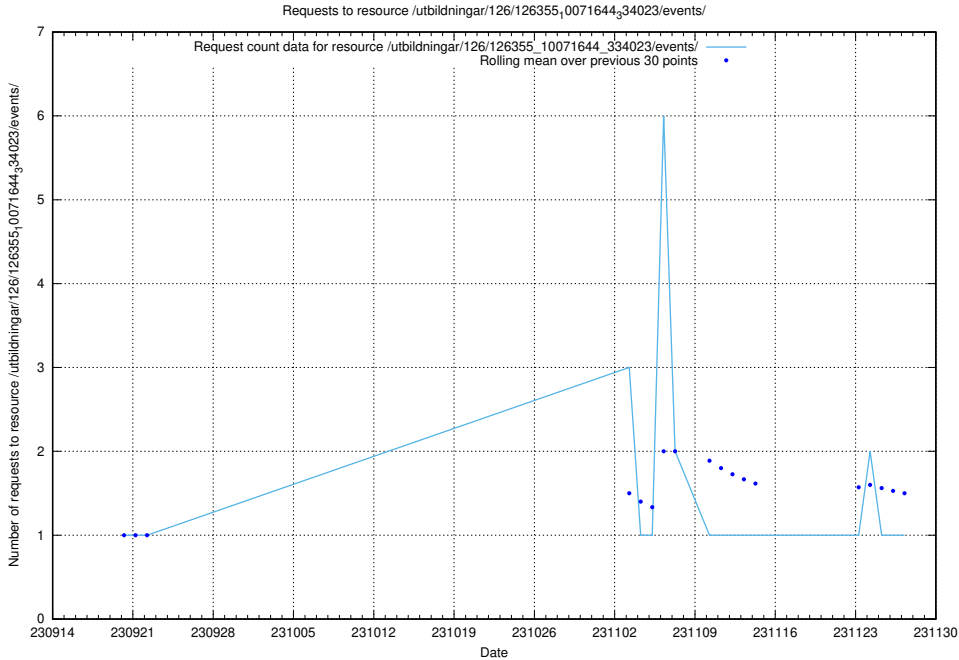

5.4508 Usage of /utbildningar/126/126355_10071644_334023/events/

Here, we count the number of requests to resource /utbildningar/126/126355_10071644_334023/events/