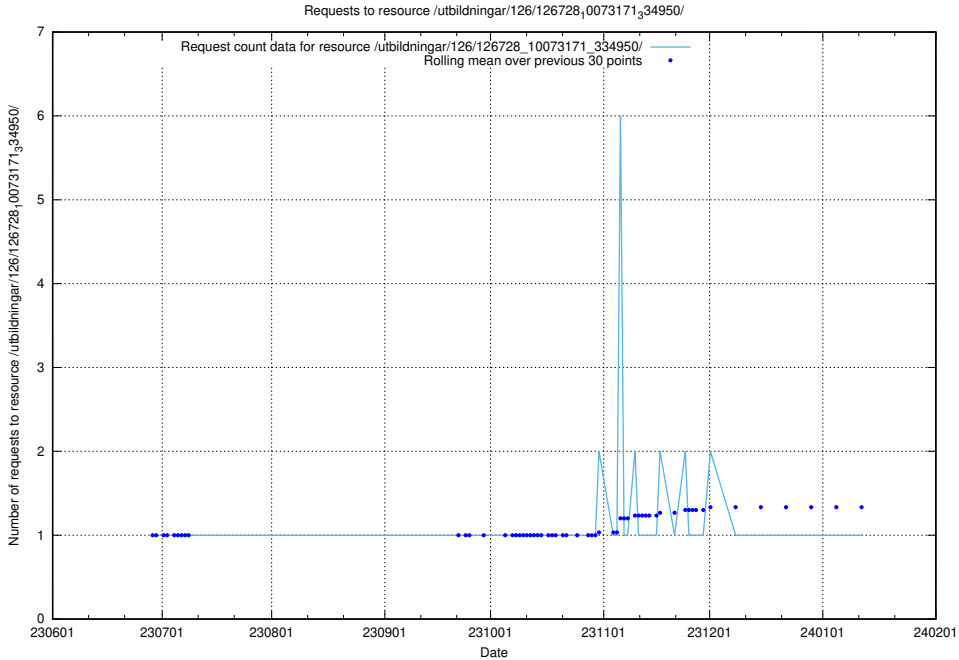

5.5426 Usage of /utbildningar/126/126728_10073171_334950/

Here, we count the number of requests to resource /utbildningar/126/126728_10073171_334950/.

5.5427 Usage of /utbildningar/126/126728_10073151_334946/events/