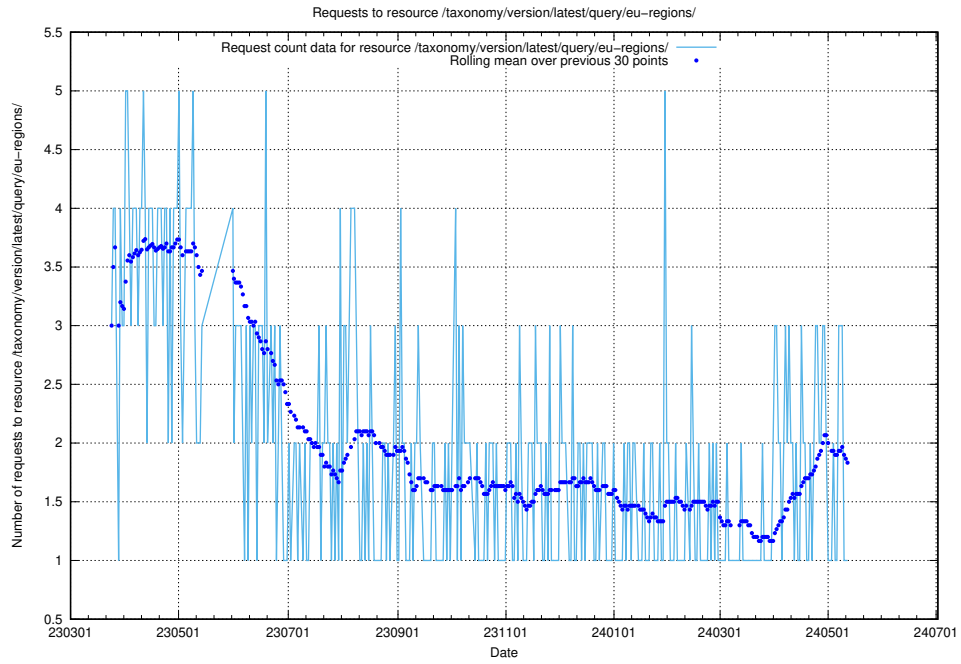

5.6101 Usage of /taxonomy/version/latest/query/eu-regions/

Here, we count the number of requests to resource /taxonomy/version/latest/query/eu-regions/.