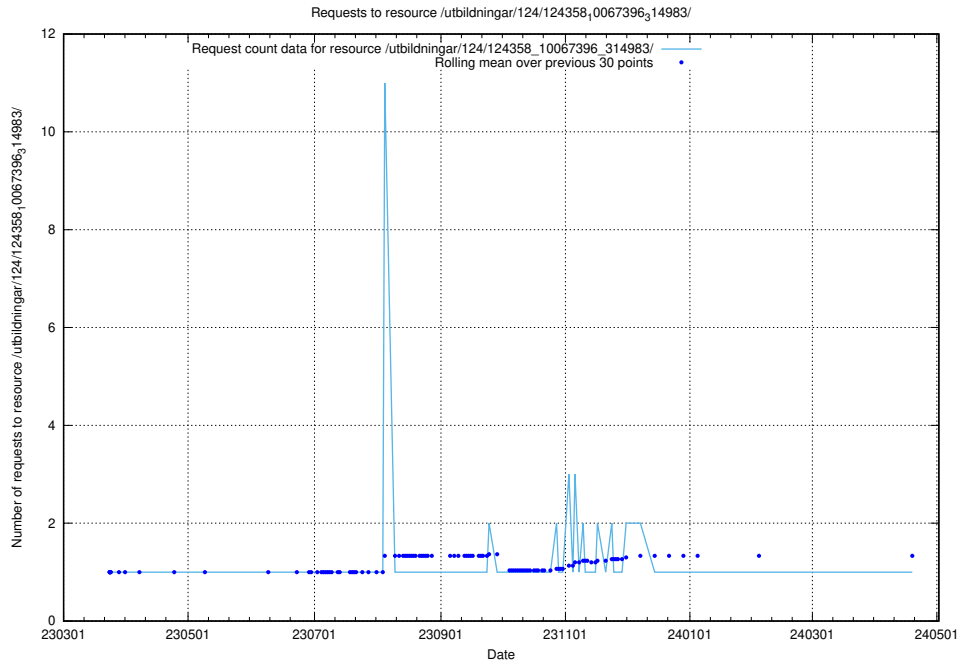

5.3817 Usage of /utbildningar/124/124358_10067396_314983/

Here, we count the number of requests to resource /utbildningar/124/124358_10067396_314983/.