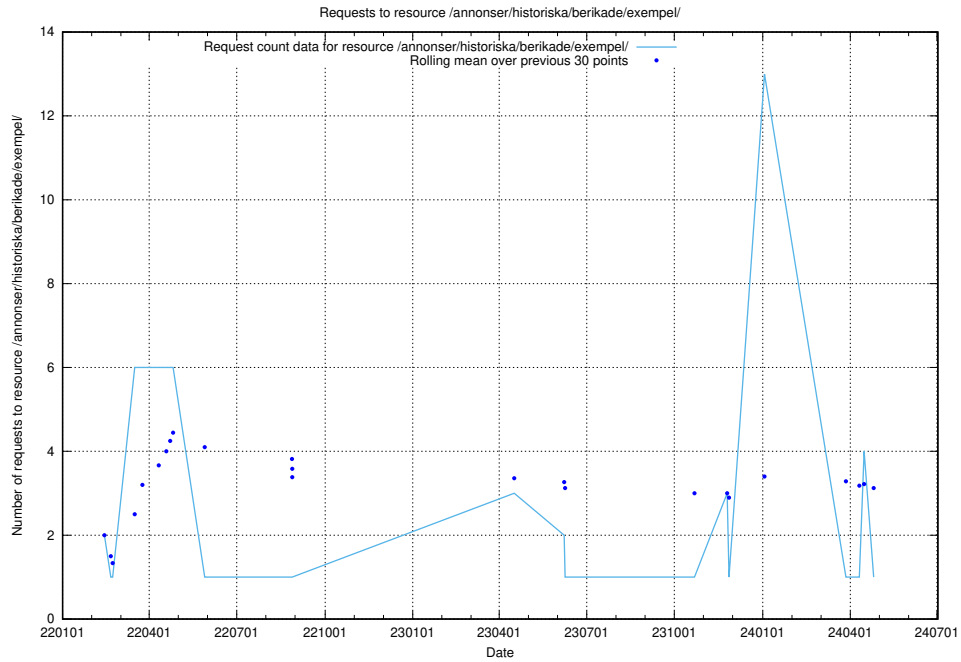

Here, we count the number of requests to resource /annonser/historiska/berikade/exempel/.

5.1246 Usage of /taxonomy/version/11/query/swedish-retail-and-wholesale-council-skills/

Here, we count the number of requests to resource /taxonomy/version/11/query/swedish-retail-and-wholesale-council-skills/.