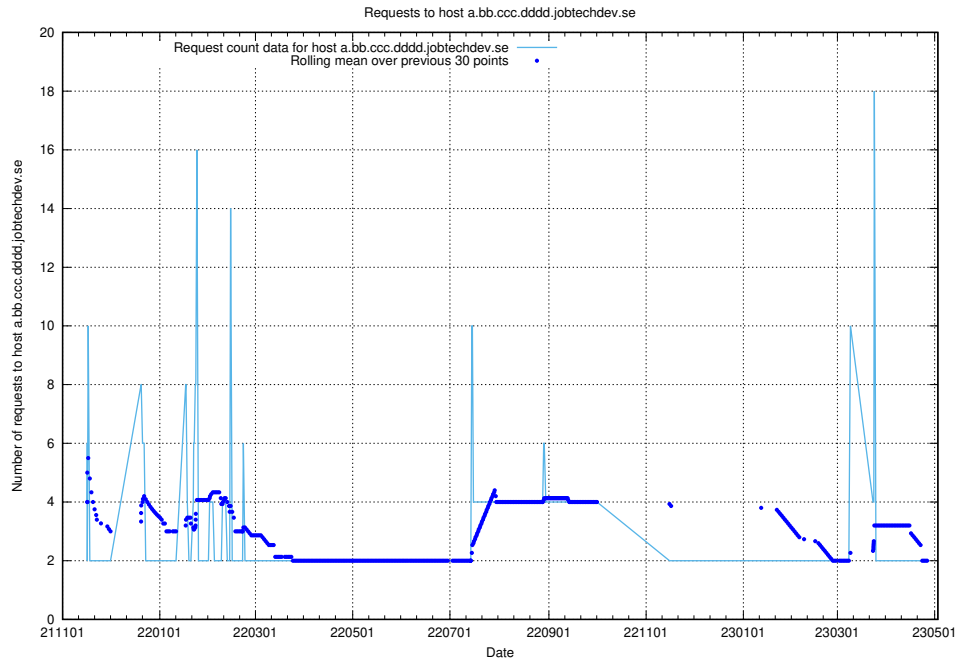

7.531 Usage of a.bb.ccc.dddd.jobtechdev.se

Here, we count the number of requests to host a.bb.ccc.dddd.jobtechdev.se.