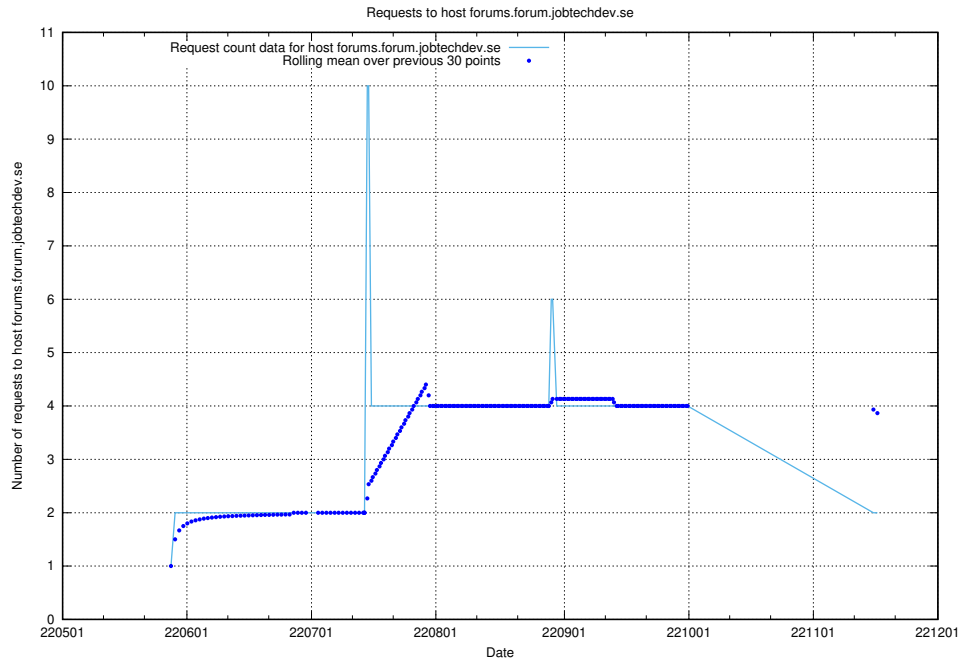

7.421 Usage of forums.forum.jobtechdev.se

Here, we count the number of requests to host forums.forum.jobtechdev.se.