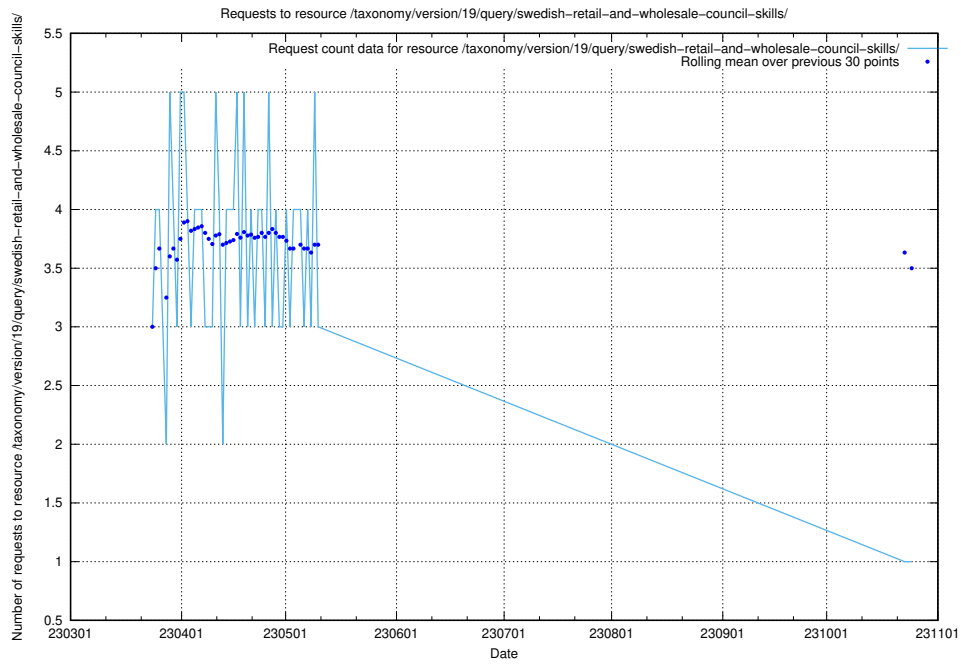

5.6114 Usage of /taxonomy/version/19/query/swedish-retail-and-wholesale-council-skills/

Here, we count the number of requests to resource /taxonomy/version/19/query/swedish-retail-and-wholesale-council-skills/.