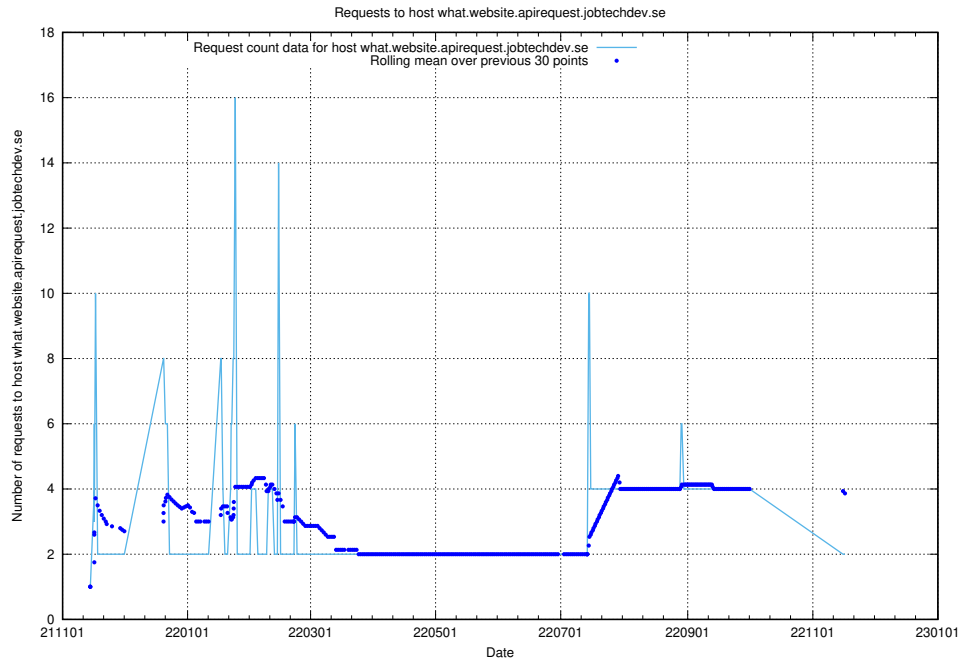

7.546 Usage of what.website.apirequest.jobtechdev.se

Here, we count the number of requests to host what.website.apirequest.jobtechdev.se.