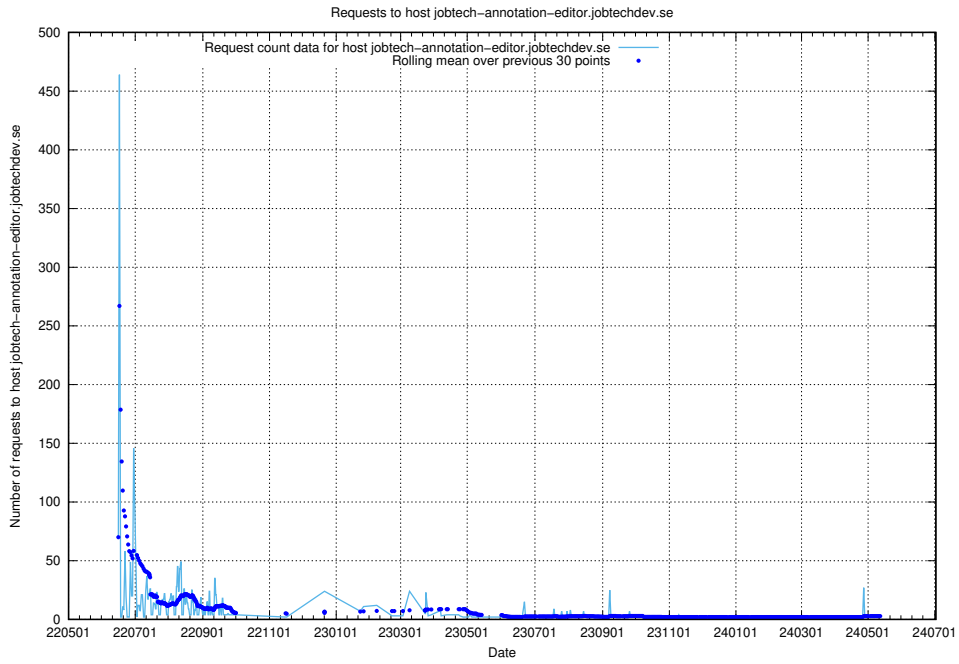

7.406 Usage of `jobtech-annotation-editor.jobtechdev.se`

Here, we count the number of requests to host `jobtech-annotation-editor.jobtechdev.se`.