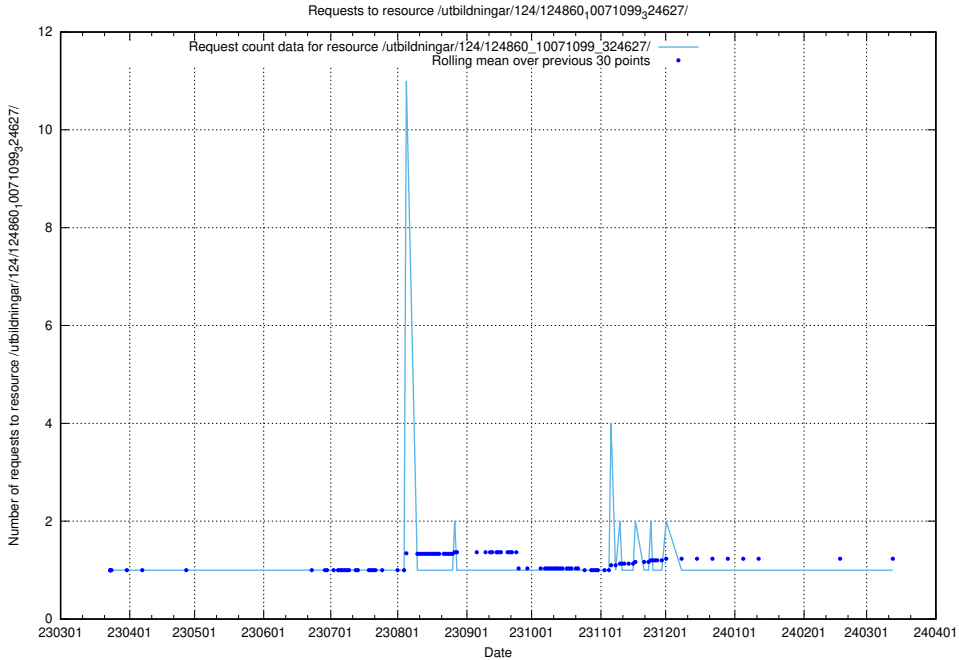

5.1133 Usage of /utbildningar/124/124860_10071099_324627/

Here, we count the number of requests to resource /utbildningar/124/124860_10071099_324627/.