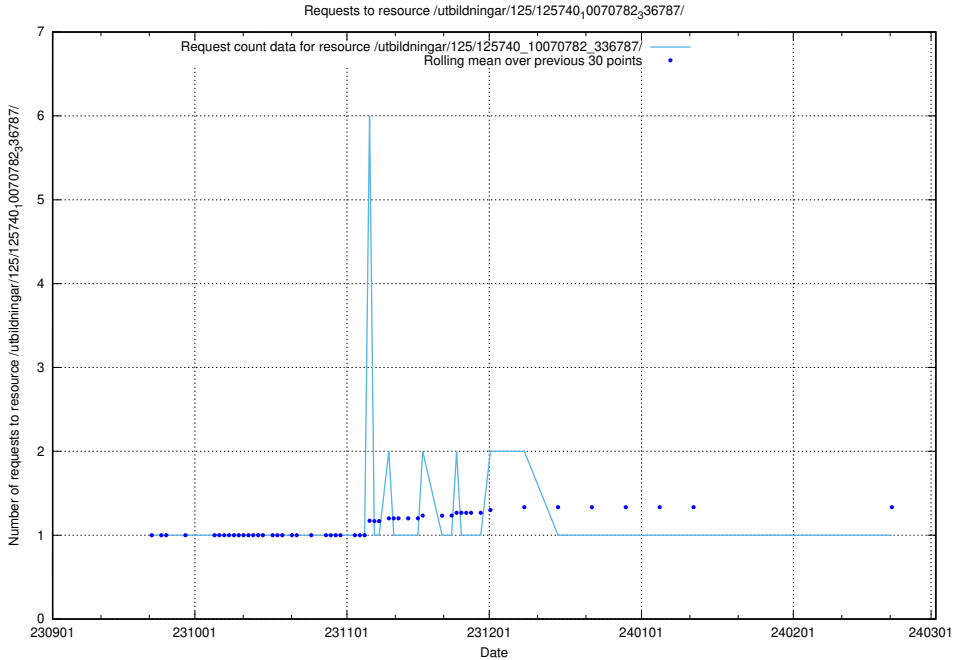

5.4488 Usage of /utbildningar/125/125740_10070782_336787/

Here, we count the number of requests to resource /utbildningar/125/125740_10070782_336787/.