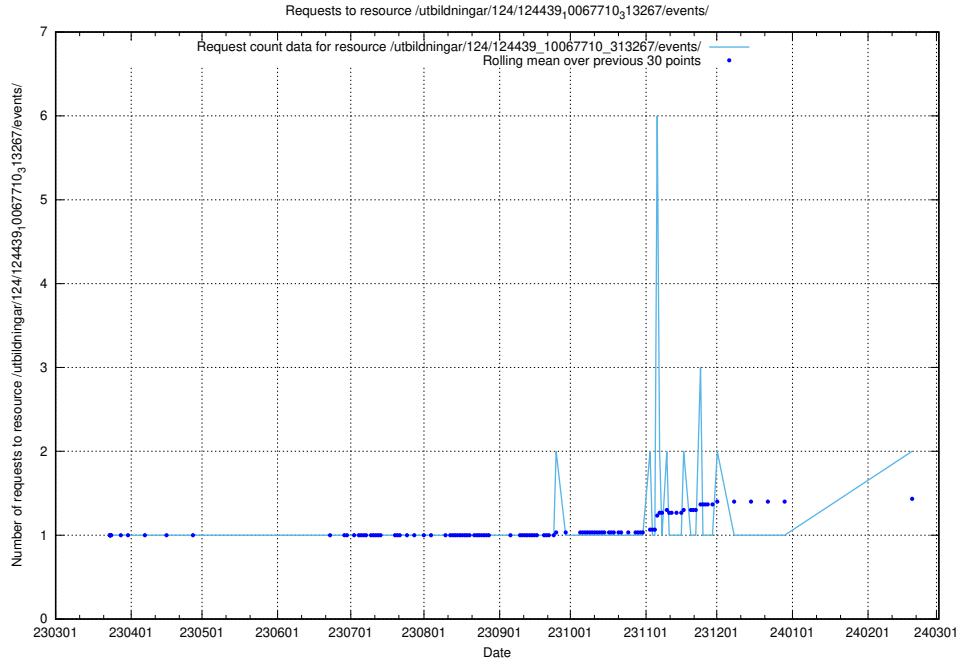

5.626 Usage of /utbildningar/124/124439_10067710_313267/events/

Here, we count the number of requests to resource /utbildningar/124/124439_10067710_313267/events/