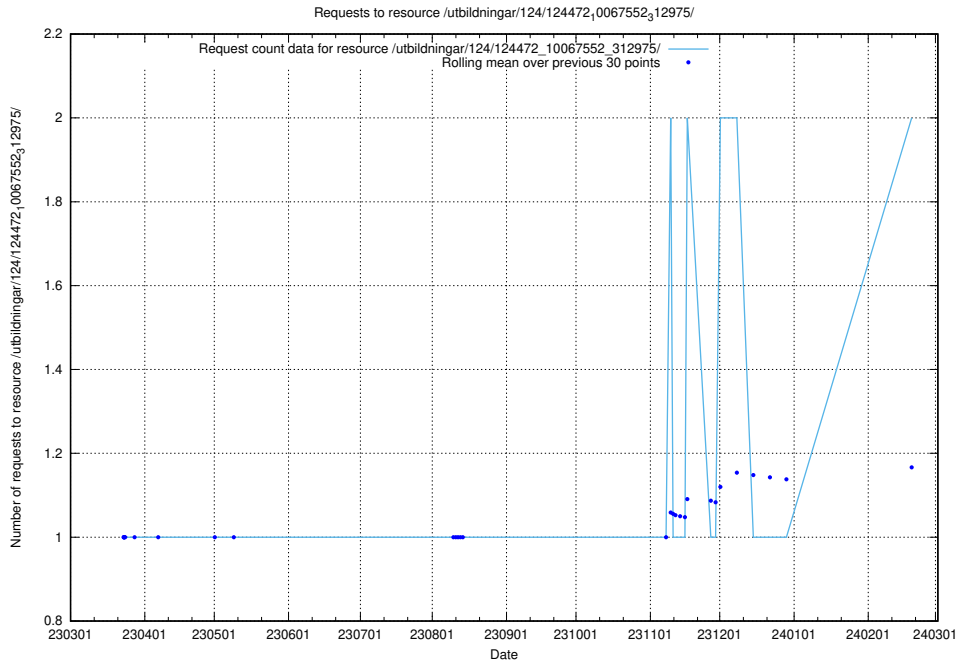

5.604 Usage of /utbildningar/124/124472_10067552_312975/

Here, we count the number of requests to resource /utbildningar/124/124472_10067552_312975/.