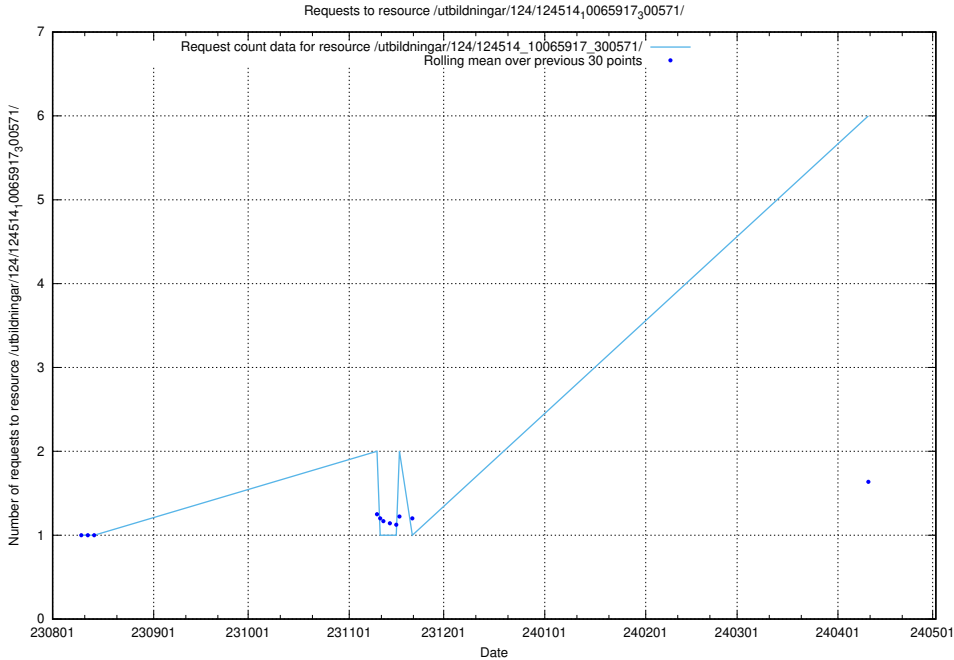

5.77 Usage of /utbildningar/124/124514_10065917_300571/

Here, we count the number of requests to resource /utbildningar/124/124514_10065917_300571/.