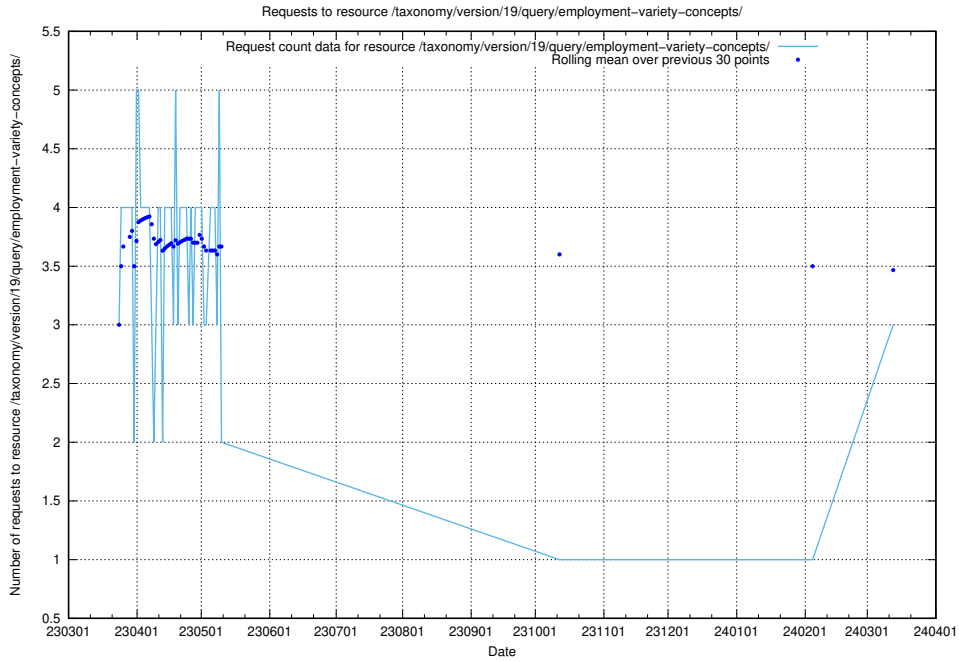

5.416 Usage of /taxonomy/version/19/query/employment-variety-concepts/

Here, we count the number of requests to resource /taxonomy/version/19/query/employment-variety-concepts/.

5.417 Usage of /utbildningar/438/43817_10024102_242987/events/