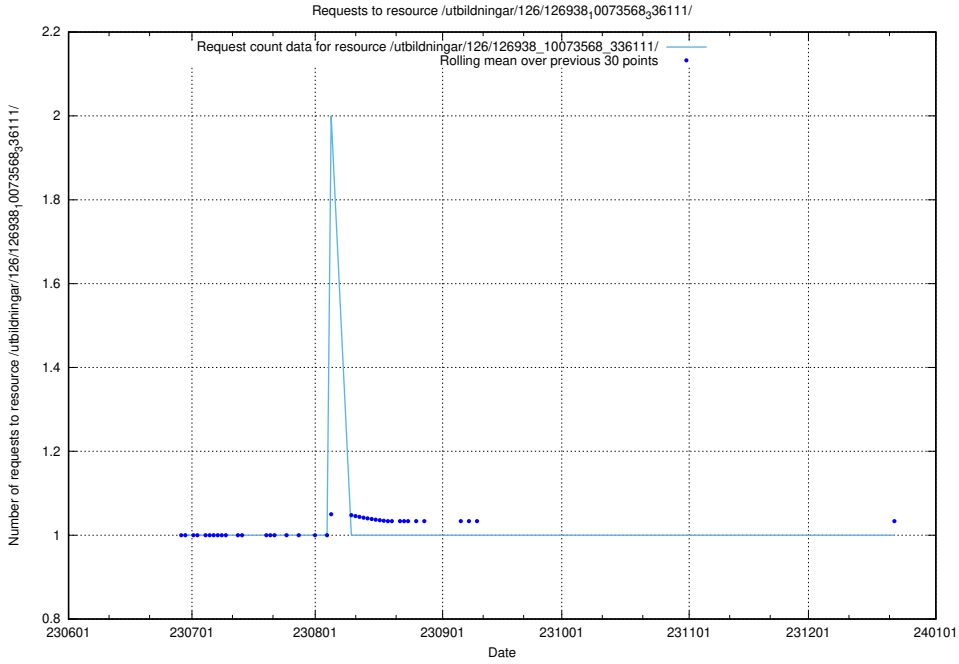

5.5411 Usage of /utbildningar/126/126938_10073568_336111/

Here, we count the number of requests to resource /utbildningar/126/126938_10073568_336111/.