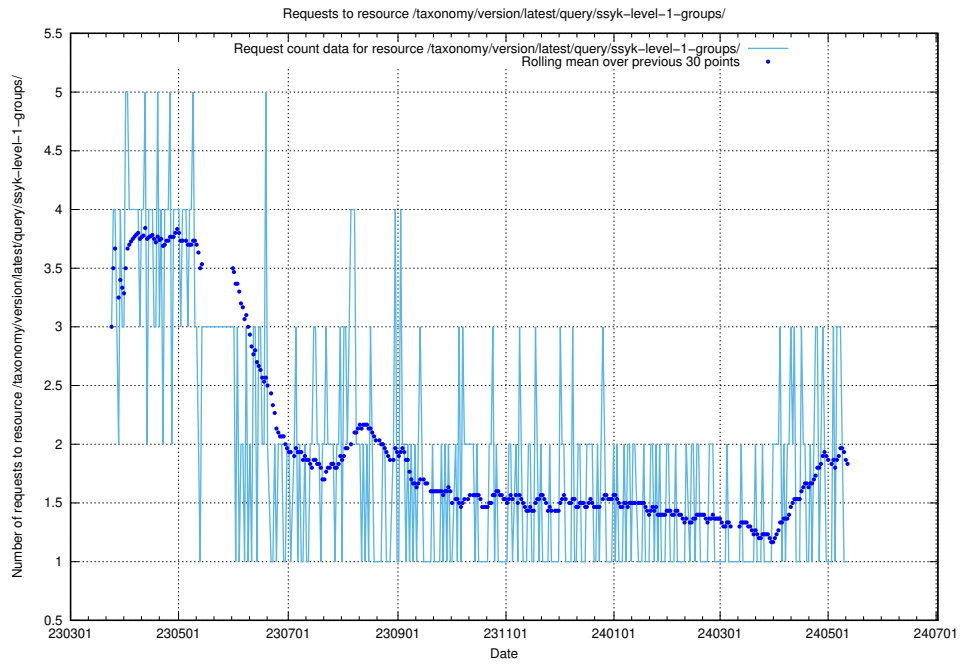

5.6083 Usage of /taxonomy/version/latest/query/ssyk-level-1-groups/

Here, we count the number of requests to resource /taxonomy/version/latest/query/ssyk-level-1-groups/.