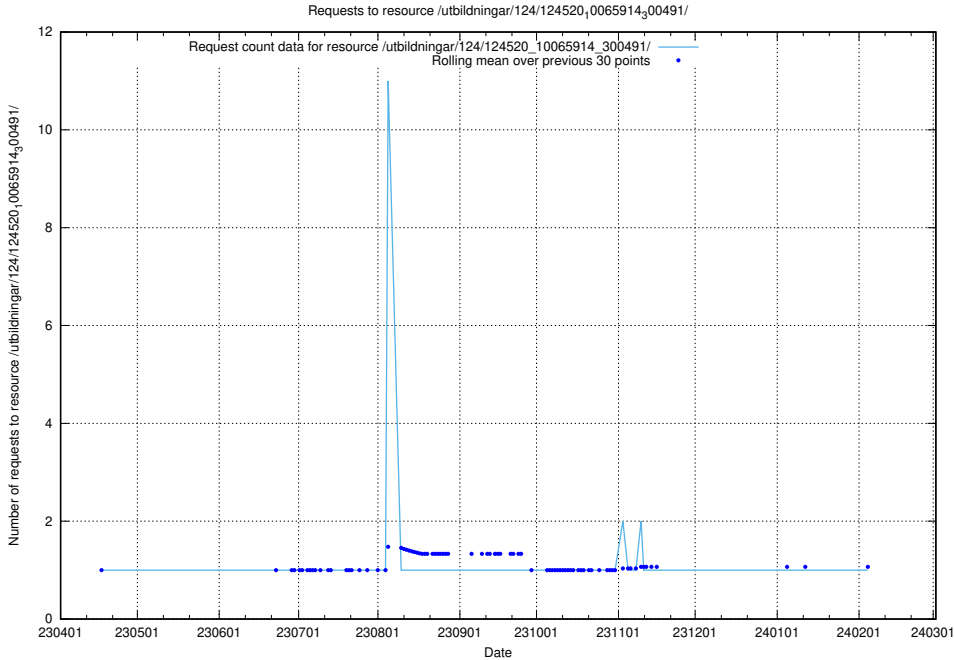

5.6029 Usage of /utbildningar/124/124520_10065914_300491/

Here, we count the number of requests to resource /utbildningar/124/124520_10065914_300491/.