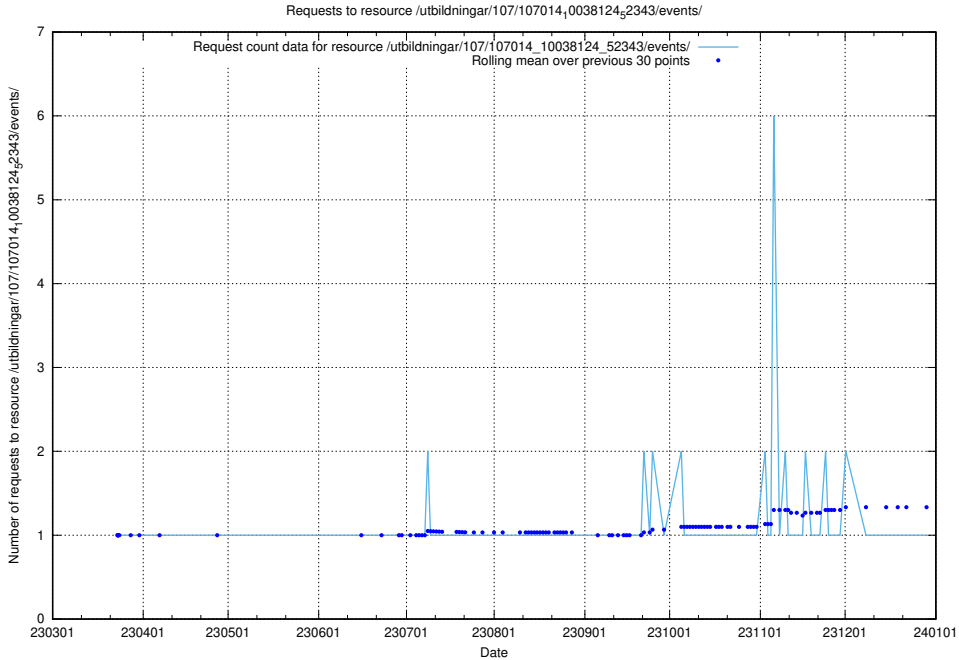

5.5363 Usage of /utbildningar/107/107014_10038124_52343/events/

Here, we count the number of requests to resource /utbildningar/107/107014_10038124_52343/events/.