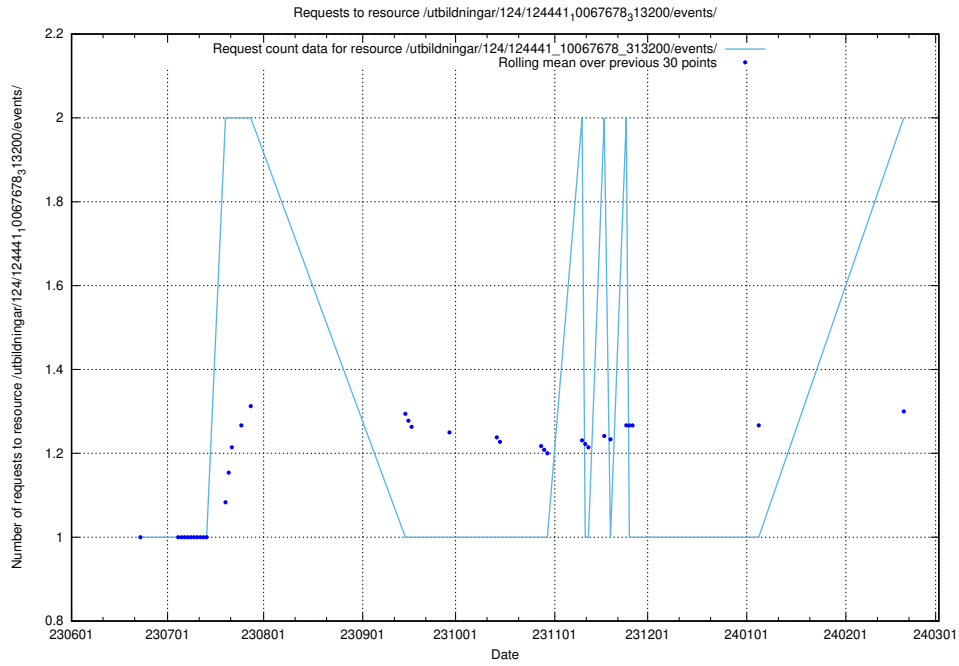

5.842 Usage of /utbildningar/124/124441_10067678_313200/events/

Here, we count the number of requests to resource /utbildningar/124/124441_10067678_313200/events/