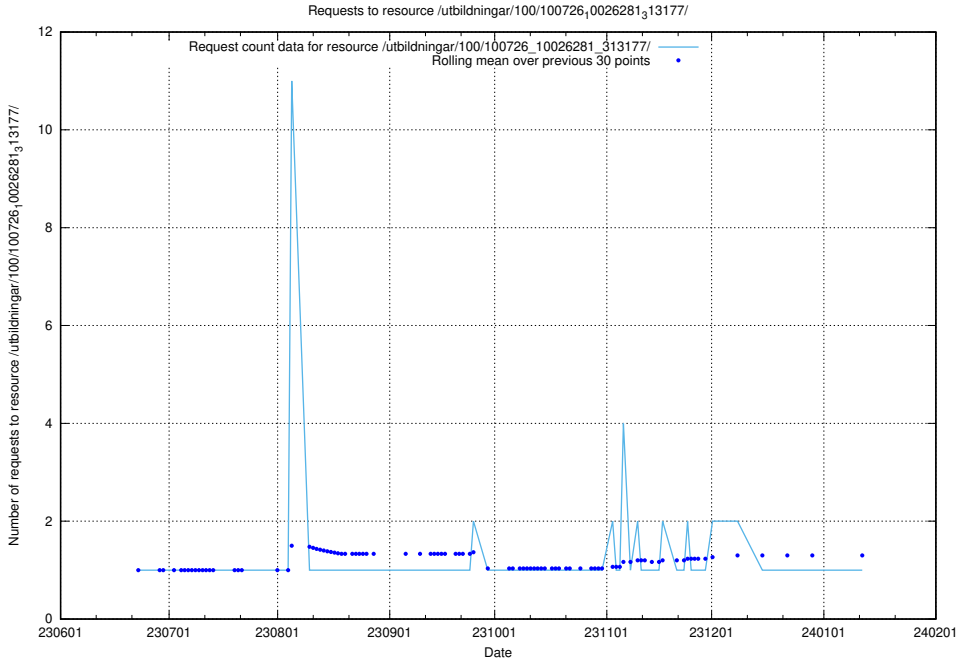

5.5818 Usage of /utbildningar/100/100726_10026281_313177/

Here, we count the number of requests to resource /utbildningar/100/100726_10026281_313177/.