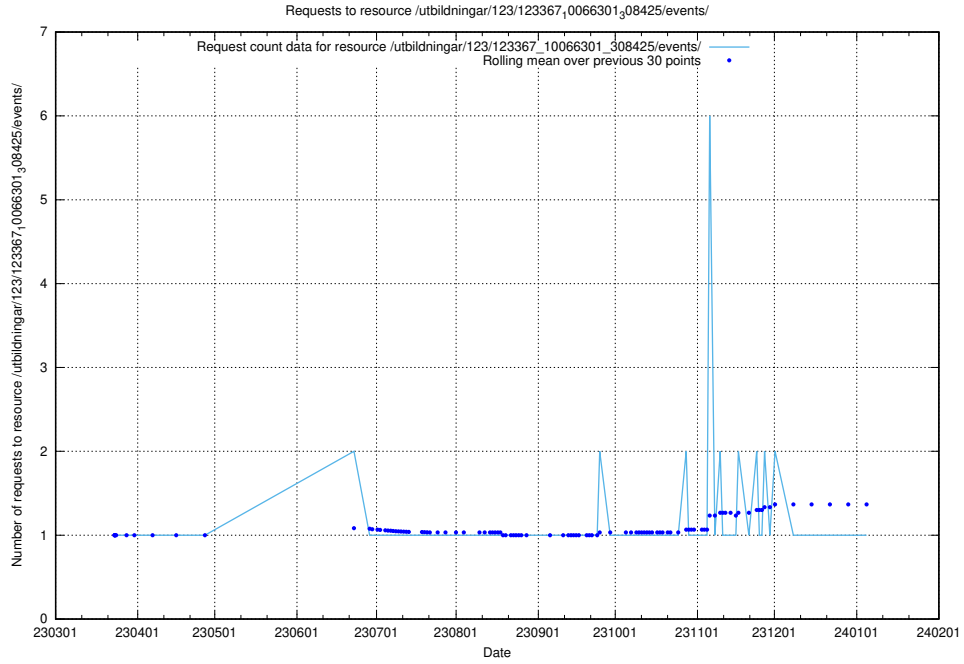

Here, we count the number of requests to resource /utbildningar/126/126254_10071449_329487/.

5.4523 Usage of /utbildningar/123/123367_10066301_308425/events/

Here, we count the number of requests to resource /utbildningar/123/123367_10066301_308425/events/