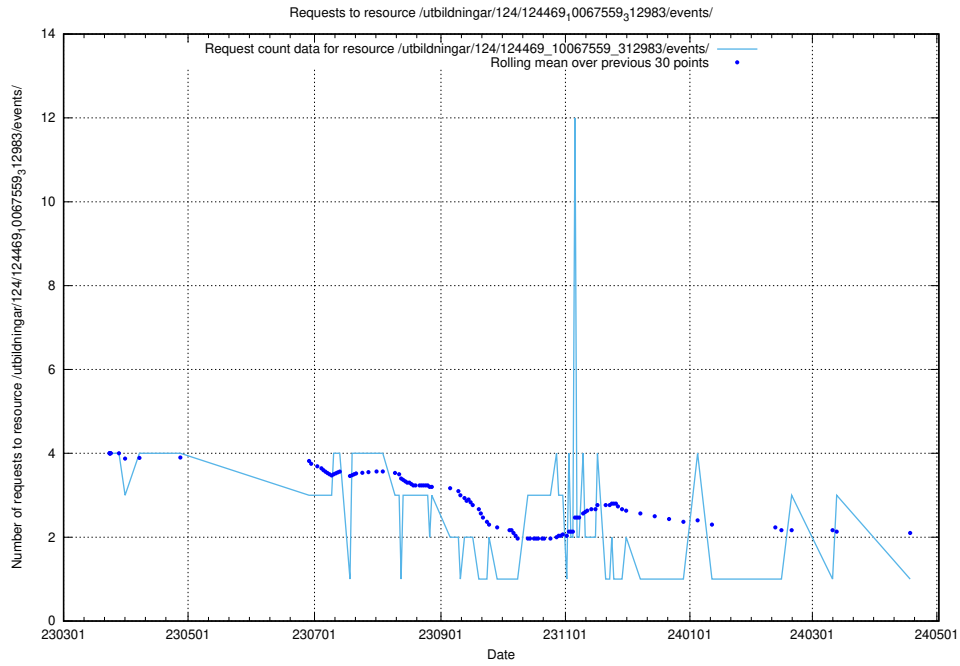

5.6259 Usage of /utbildningar/124/124469_10067559_312983/events/

Here, we count the number of requests to resource /utbildningar/124/124469_10067559_312983/events/