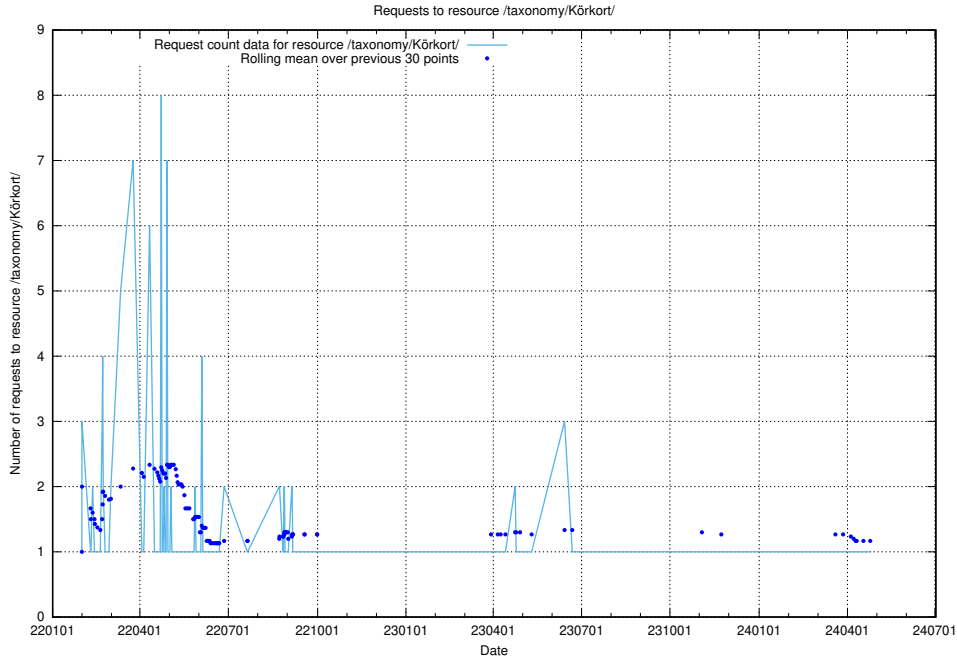

Here, we count the number of requests to resource /utbildningar/124/124455_10067710_313267/events/

5.3424 Usage of /taxonomy/Körkort/

Here, we count the number of requests to resource /taxonomy/Körkort/.