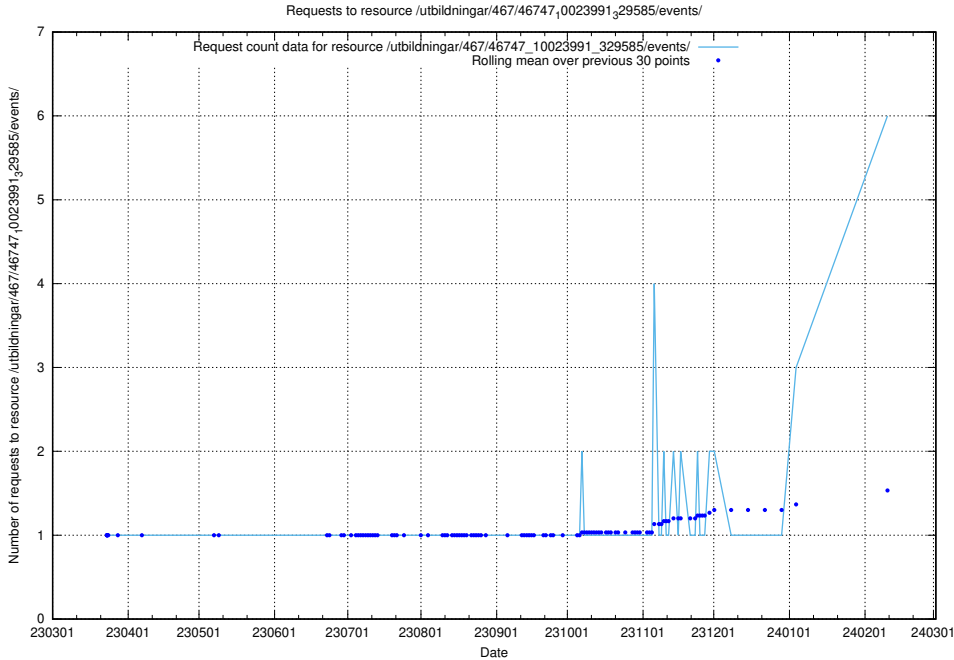

5.97 Usage of /utbildningar/467/46747_10023991_329585/events/

Here, we count the number of requests to resource /utbildningar/467/46747_10023991_329585/events/.