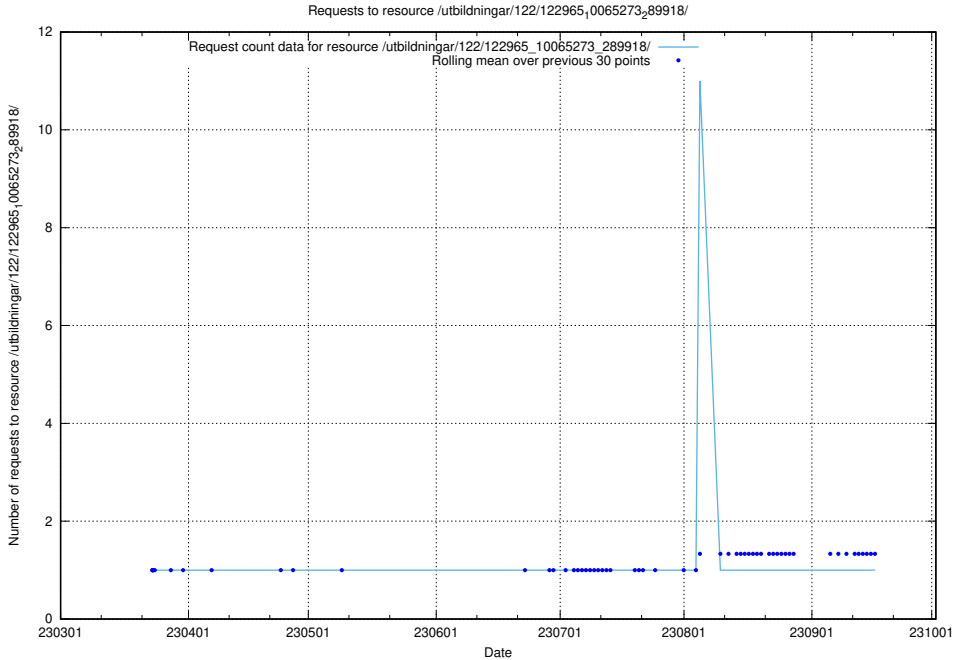

Here, we count the number of requests to resource /taxonomy/version/14/query/eu-regions/.

5.5113 Usage of /utbildningar/122/122965_10065273_289918/

Here, we count the number of requests to resource /utbildningar/122/122965_10065273_289918/.