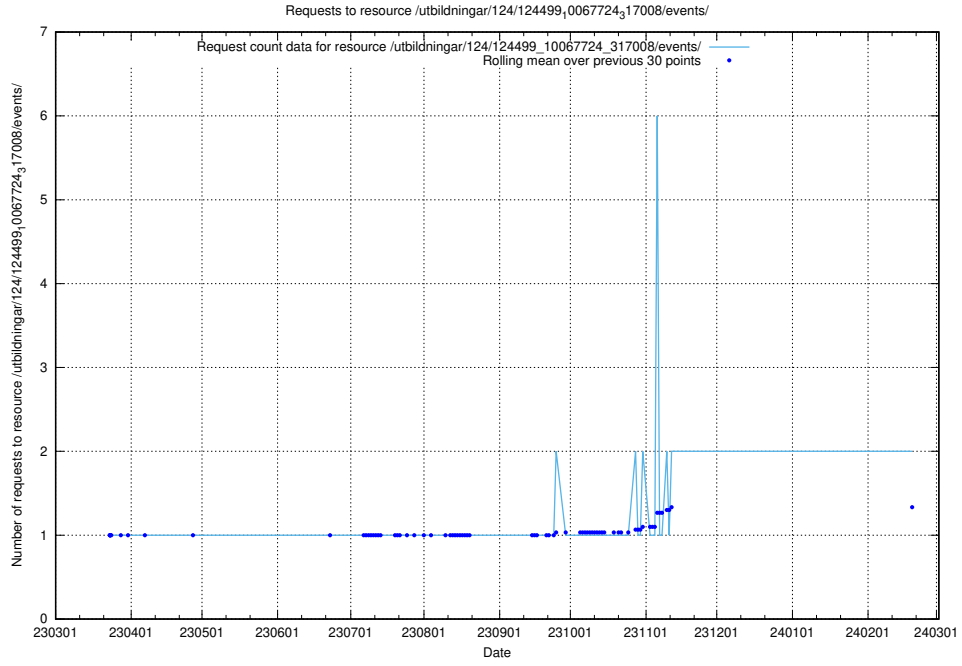

5.541 Usage of /utbildningar/124/124499_10067724_317008/events/

Here, we count the number of requests to resource /utbildningar/124/124499_10067724_317008/events/