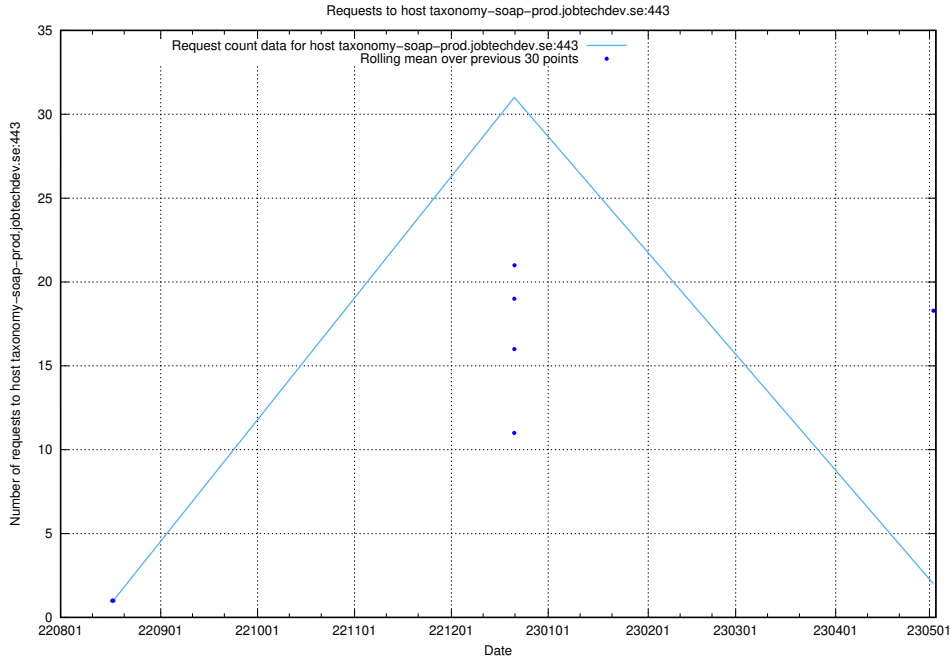

7.344 Usage of taxonomy-soap-prod.jobtechdev.se:443

Here, we count the number of requests to host taxonomy-soap-prod.jobtechdev.se:443.