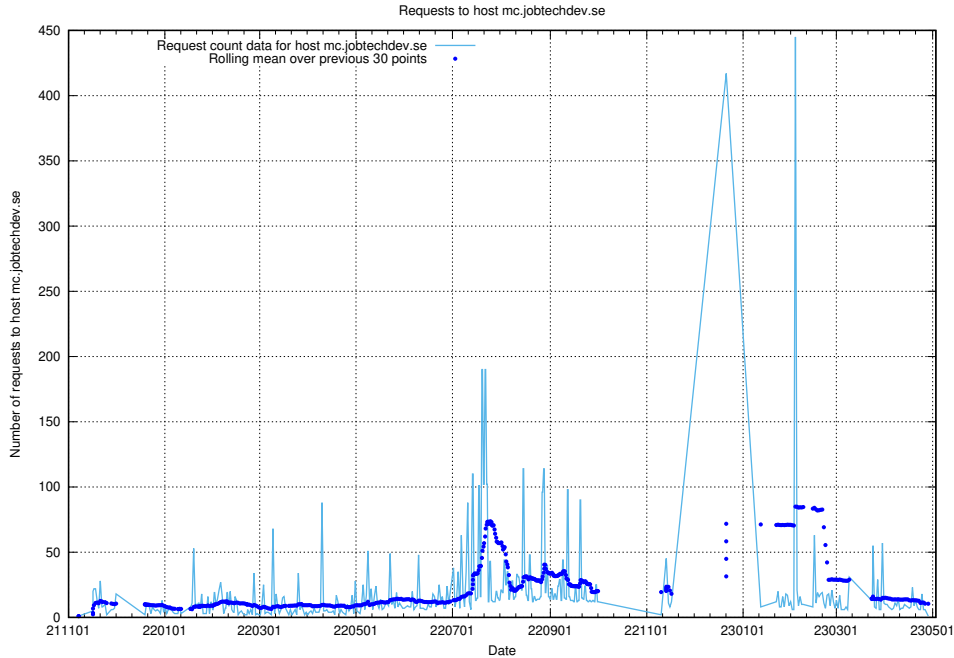

7.624 Usage of q.jobtechdev.se

Here, we count the number of requests to host q.jobtechdev.se.

7.625 Usage of mc.jobtechdev.se

Here, we count the number of requests to host mc.jobtechdev.se.

7.626 Usage of list.jobtechdev.se