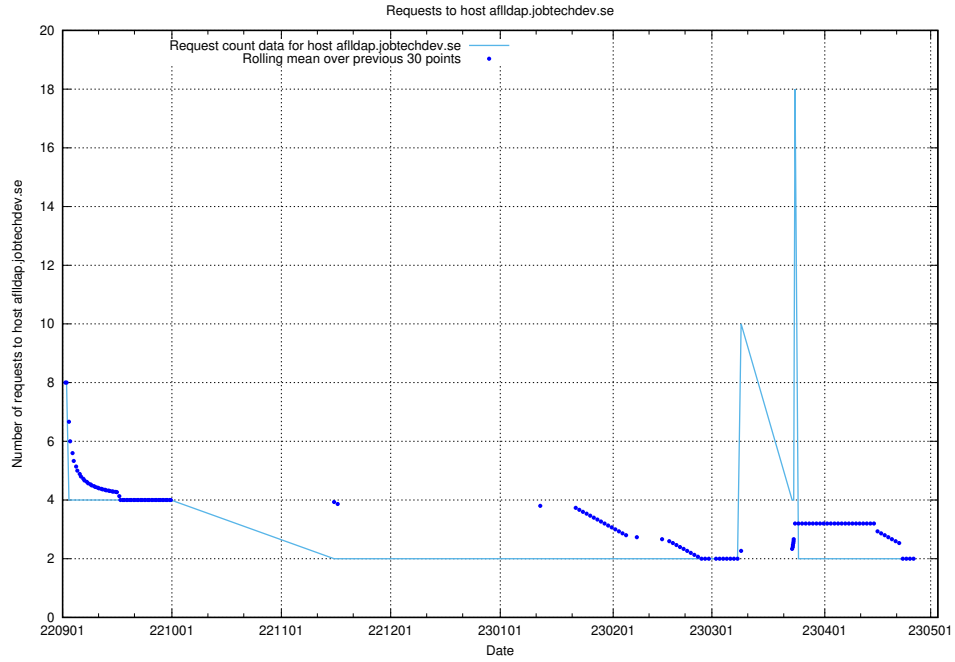

7.335 Usage of afldap.jobtechdev.se

Here, we count the number of requests to host afldap.jobtechdev.se.