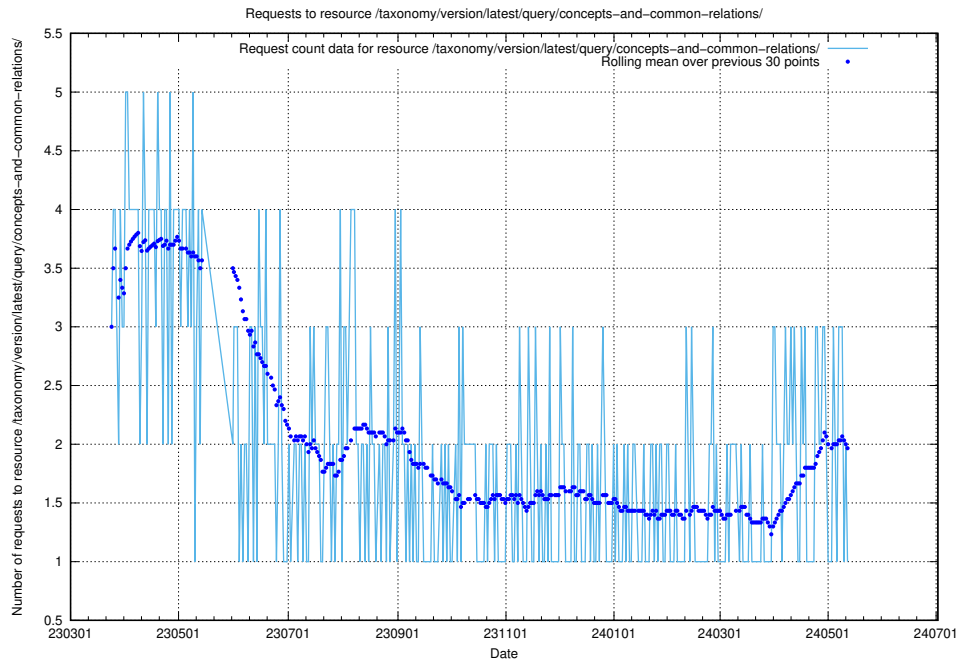

5.6109 Usage of /taxonomy/version/latest/query/concepts-and-common-relations/

Here, we count the number of requests to resource /taxonomy/version/latest/query/concepts-and-common-relations/.