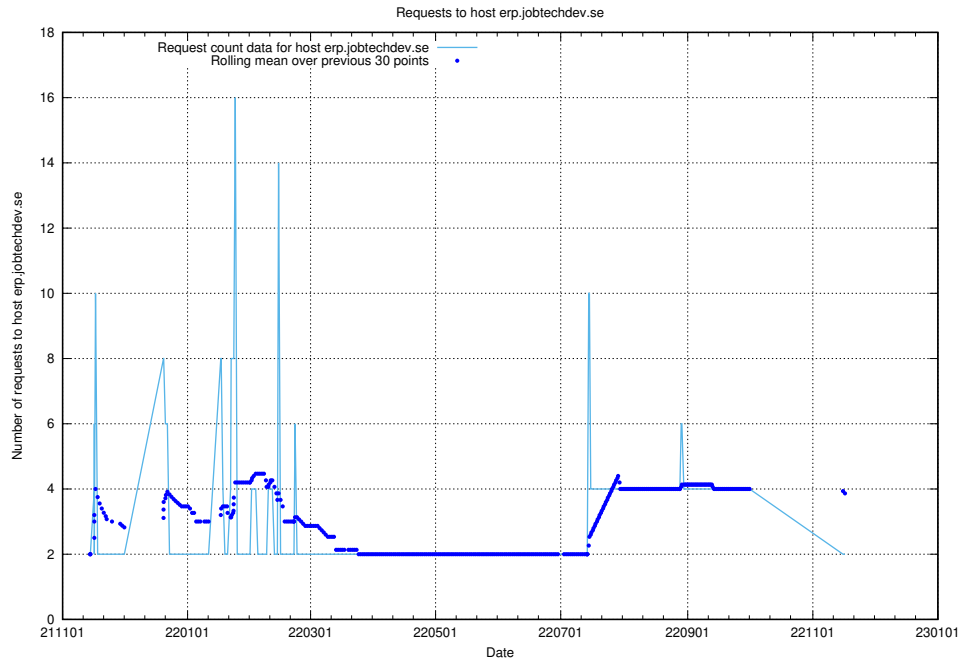

7.267 Usage of erp.jobtechdev.se

Here, we count the number of requests to host erp.jobtechdev.se.