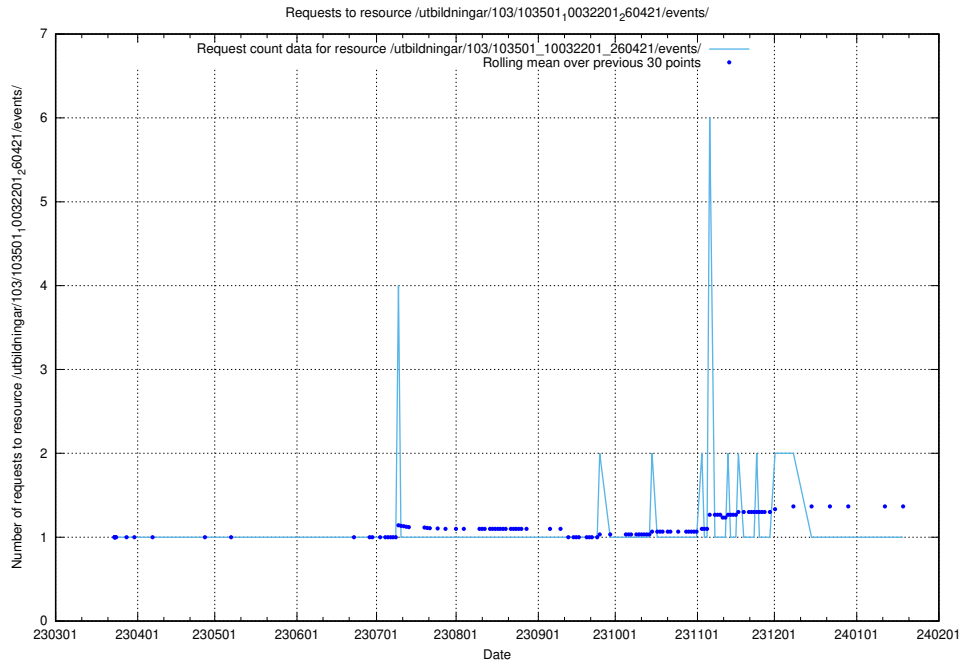

5.5443 Usage of /utbildningar/103/103501_10032201_260421/events/

Here, we count the number of requests to resource /utbildningar/103/103501_10032201_260421/events/