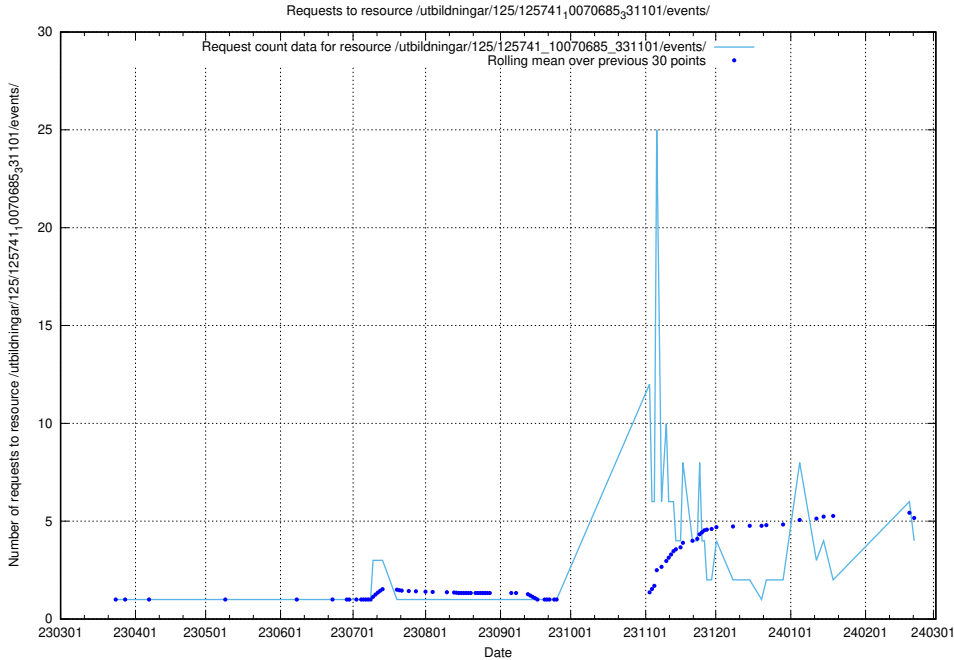

5.235 Usage of /utbildningar/125/125741_10070685_331101/events/

Here, we count the number of requests to resource /utbildningar/125/125741_10070685_331101/events/