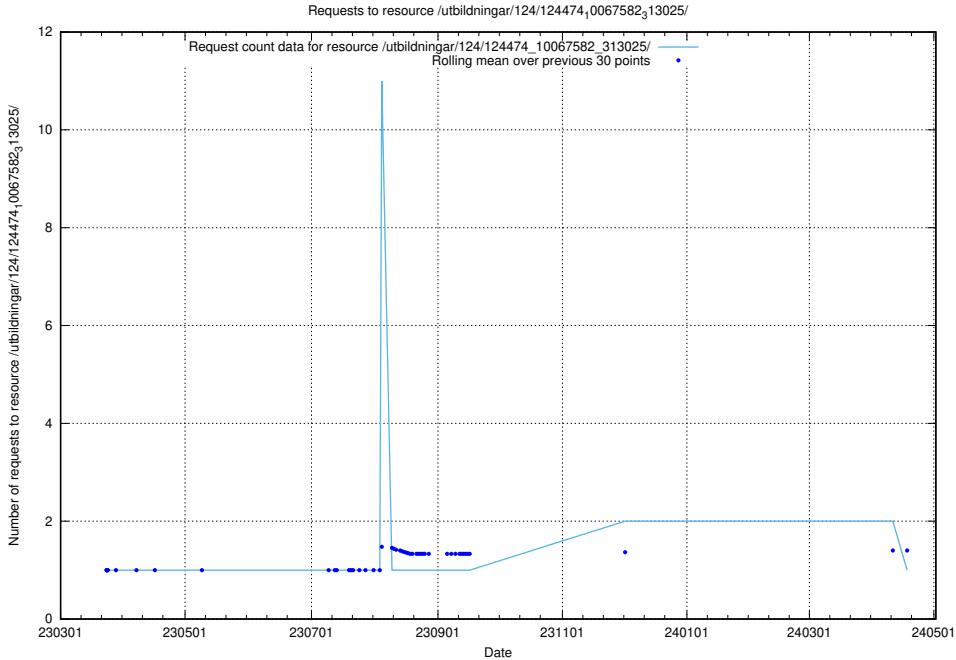

5.2874 Usage of /utbildningar/124/124474_10067582_313025/

Here, we count the number of requests to resource /utbildningar/124/124474_10067582_313025/.