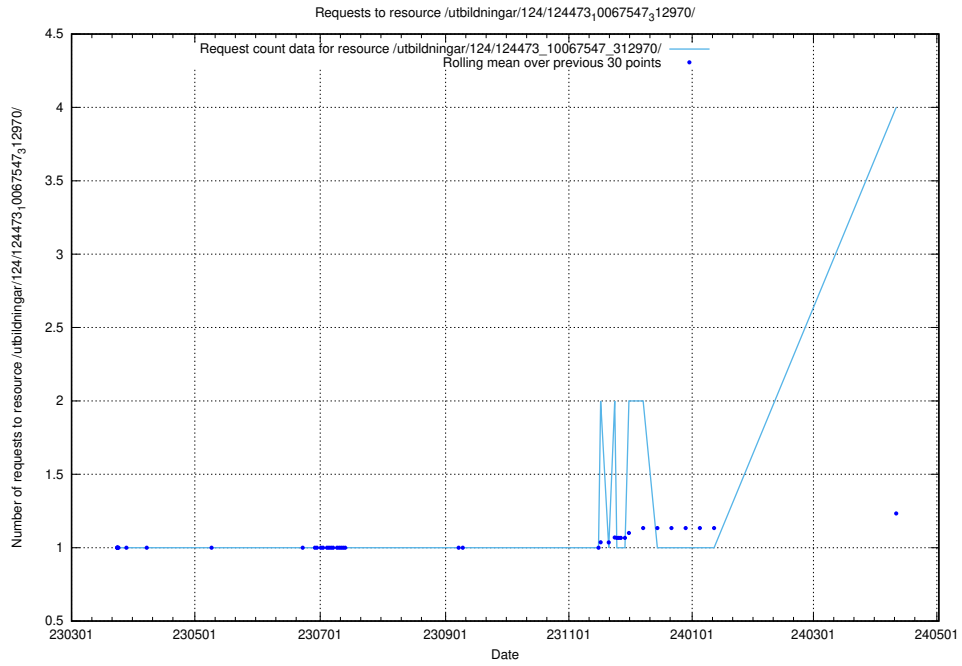

5.185 Usage of /utbildningar/124/124473_10067547_312970/

Here, we count the number of requests to resource /utbildningar/124/124473_10067547_312970/.