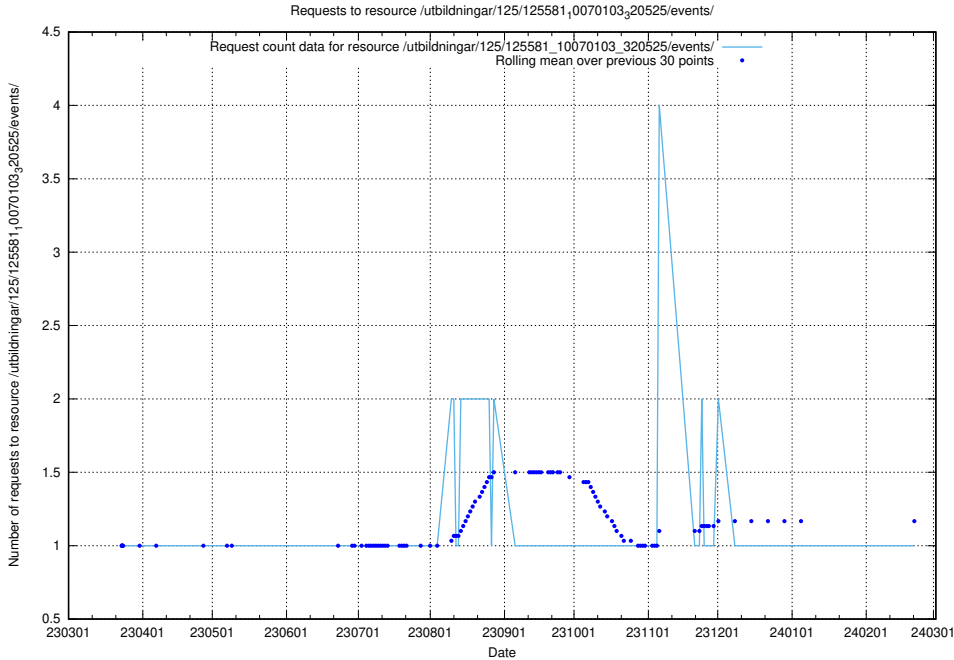

Here, we count the number of requests to resource /utbildningar/125/125581_10070104_320527/.

5.1061 Usage of /utbildningar/125/125581_10070103_320525/events/

Here, we count the number of requests to resource /utbildningar/125/125581_10070103_320525/events/