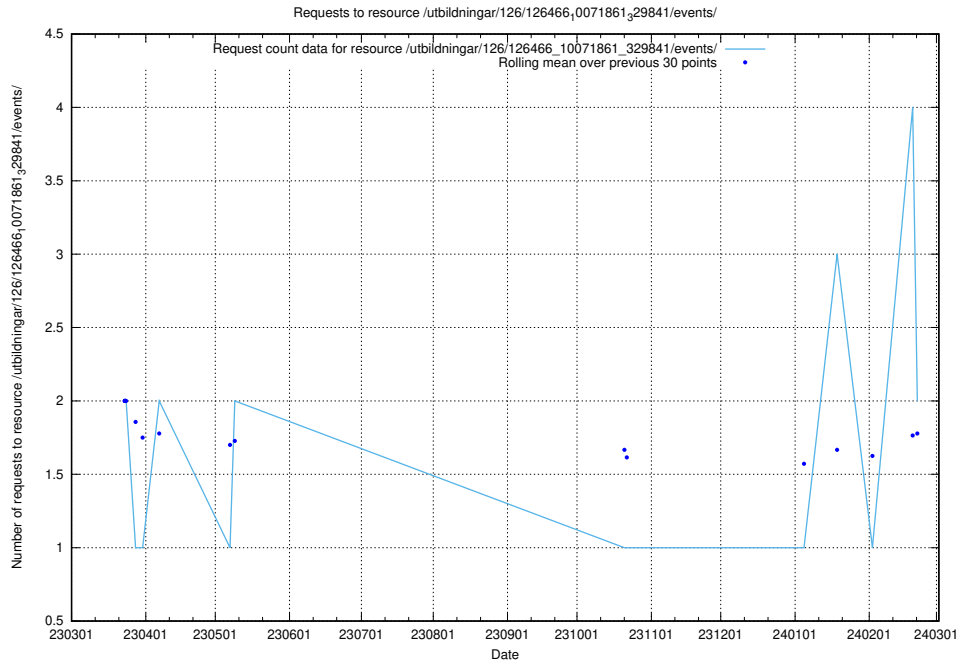

5.899 Usage of /utbildningar/126/126466_10071861_329841/events/

Here, we count the number of requests to resource /utbildningar/126/126466_10071861_329841/events/