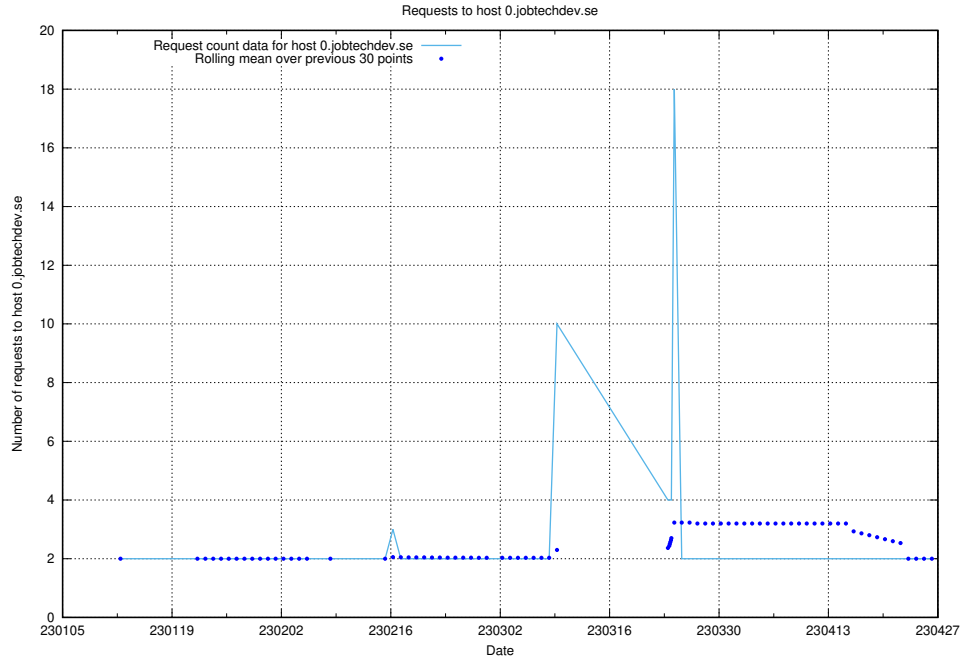

7.304 Usage of 0.jobtechdev.se

Here, we count the number of requests to host 0.jobtechdev.se.