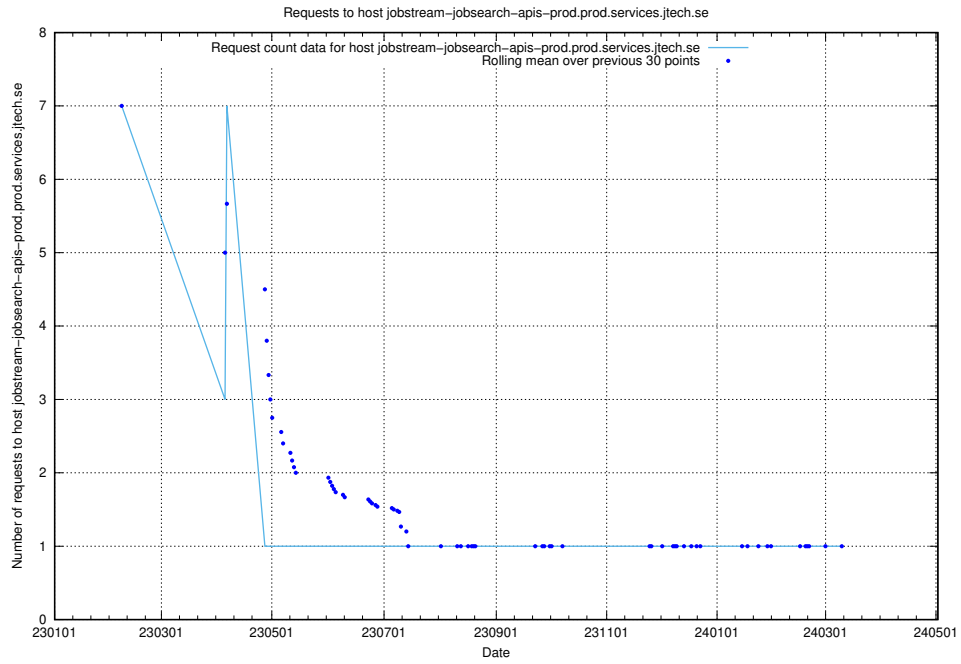

7.613 Usage of jobstream-jobsearch-apis-prod.prod.services.jtech.se

Here, we count the number of requests to host jobstream-jobsearch-apis-prod.prod.services.jtech.se.