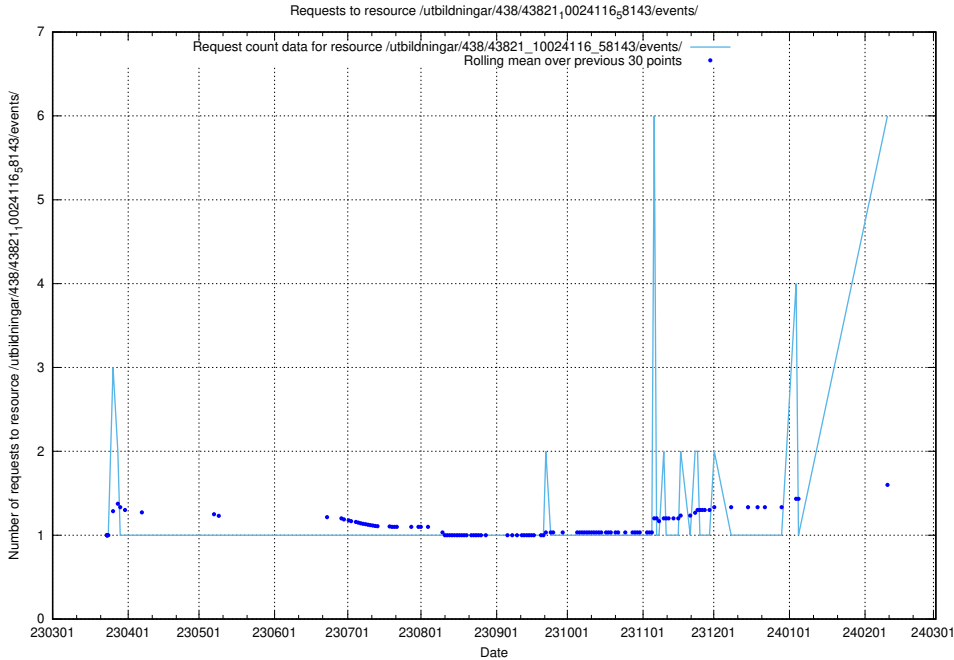

Here, we count the number of requests to resource /utbildningar/467/46747_10023991_329585/events/.

5.98 Usage of /utbildningar/438/43821_10024116_58143/events/

Here, we count the number of requests to resource /utbildningar/438/43821_10024116_58143/events/.