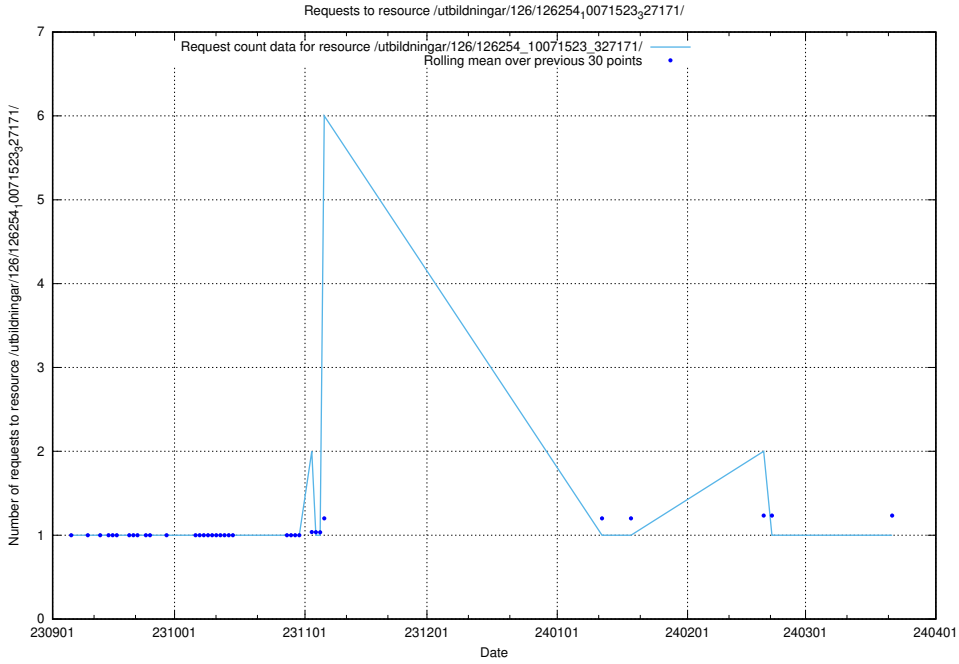

Here, we count the number of requests to resource /utbildningar/126/126254_10071523_327171/events/

5.4643 Usage of /utbildningar/126/126254_10071523_327171/

Here, we count the number of requests to resource /utbildningar/126/126254_10071523_327171/.