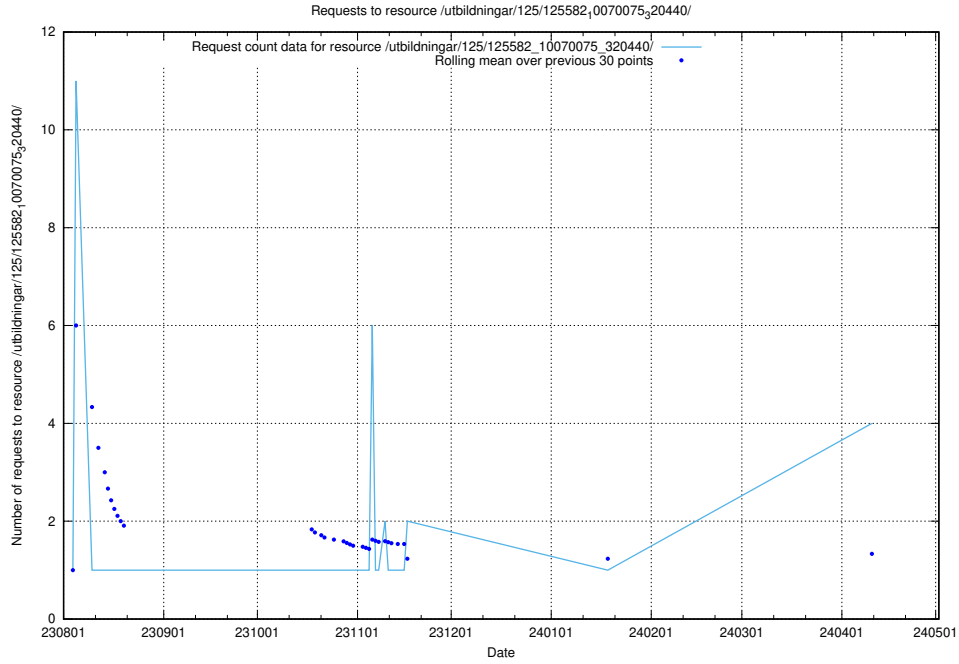

5.213 Usage of /utbildningar/125/125582_10070075_320440/

Here, we count the number of requests to resource /utbildningar/125/125582_10070075_320440/.