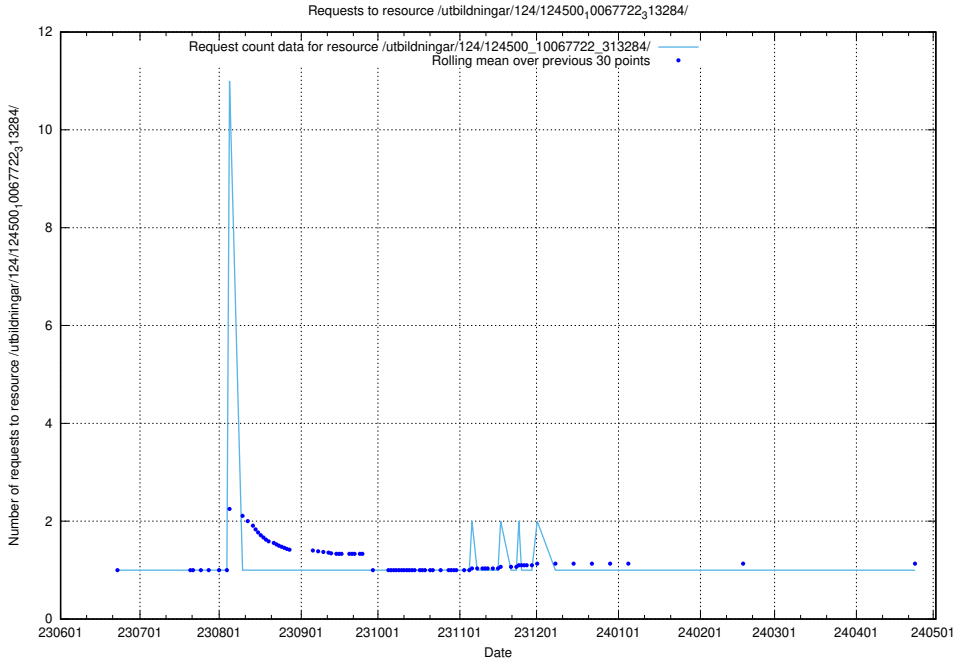

5.5756 Usage of /utbildningar/124/124500_10067722_313284/

Here, we count the number of requests to resource /utbildningar/124/124500_10067722_313284/.