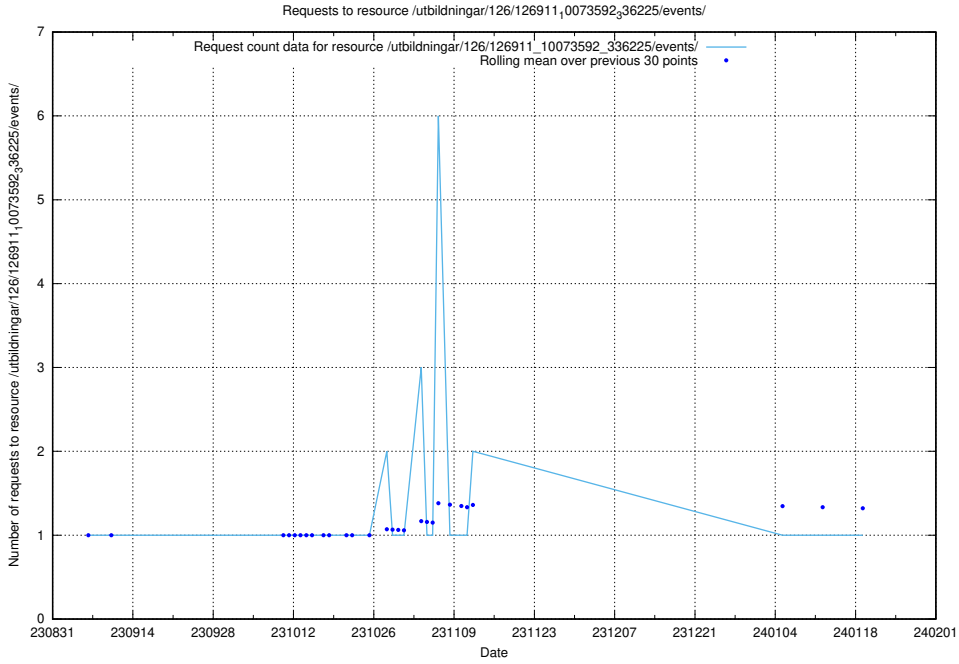

5.4635 Usage of /utbildningar/126/126911_10073592_336225/events/

Here, we count the number of requests to resource /utbildningar/126/126911_10073592_336225/events/