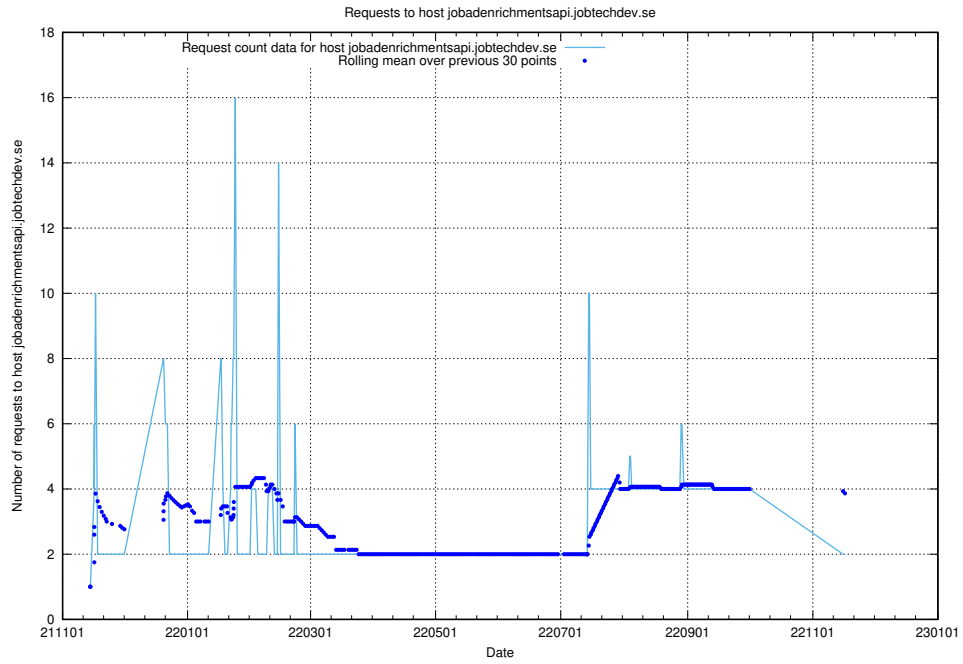

7.577 Usage of jobadenrichmentsapi.jobtechdev.se

Here, we count the number of requests to host jobadenrichmentsapi.jobtechdev.se.