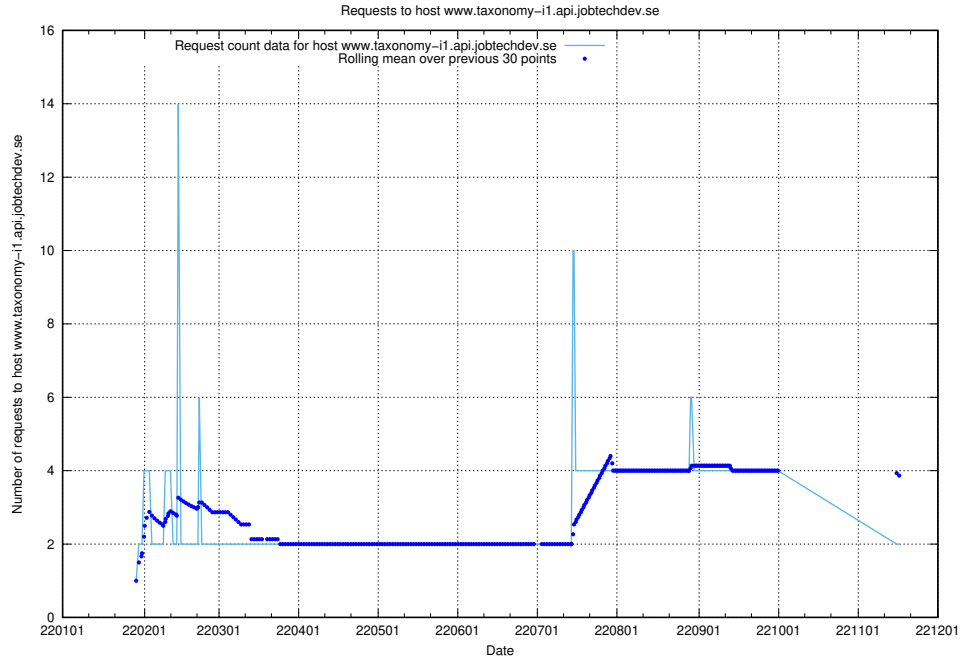

7.568 Usage of `www.taxonomy-i1.api.jobtechdev.se`

Here, we count the number of requests to host `www.taxonomy-i1.api.jobtechdev.se`.