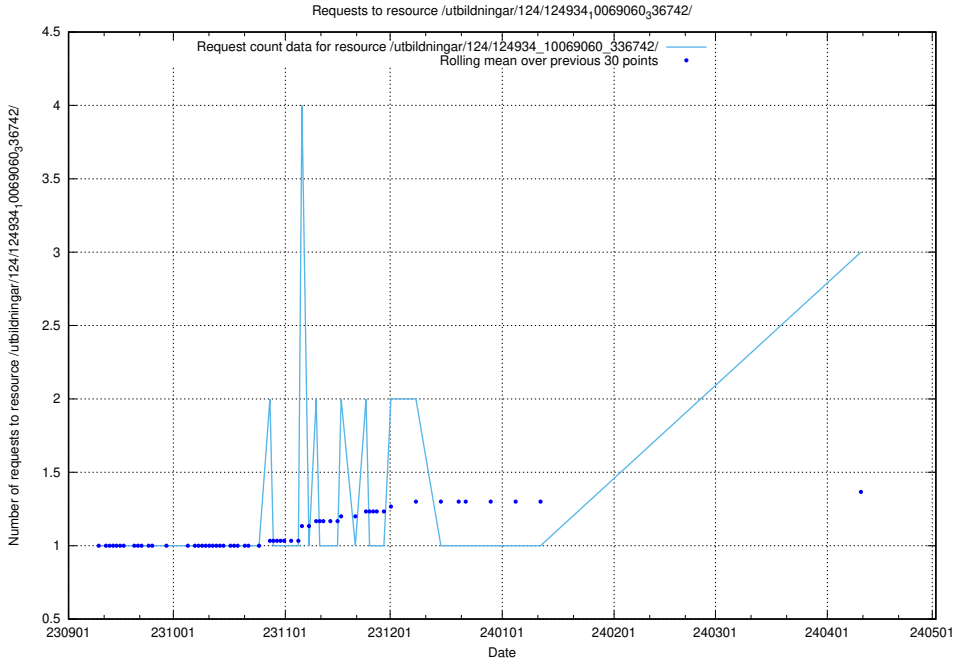

5.345 Usage of /utbildningar/124/124934_10069060_336742/

Here, we count the number of requests to resource /utbildningar/124/124934_10069060_336742/.