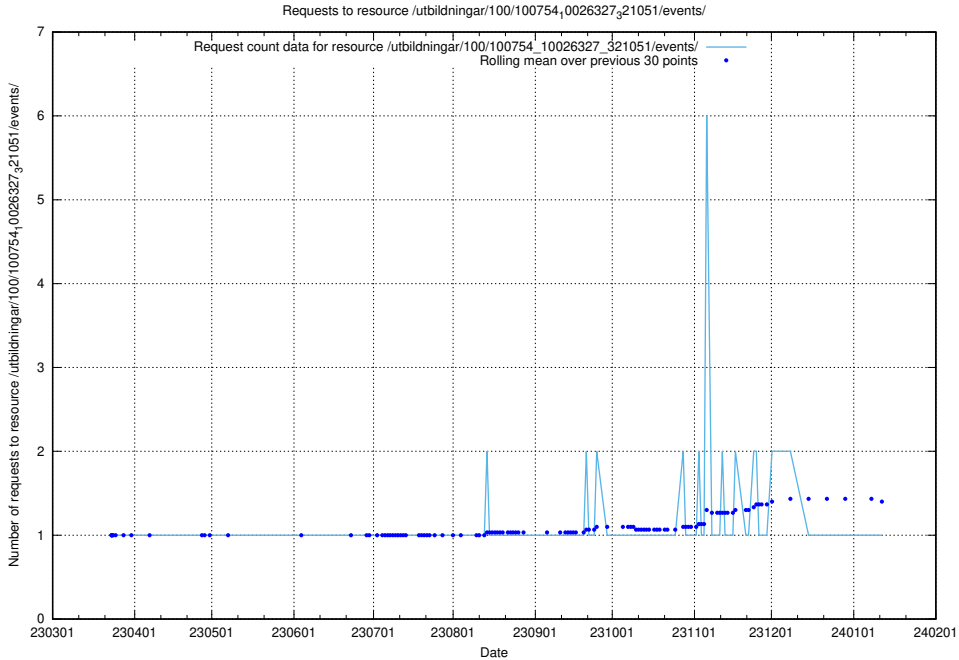

5.5572 Usage of /utbildningar/100/100754_10026327_321051/events/

Here, we count the number of requests to resource /utbildningar/100/100754_10026327_321051/events/