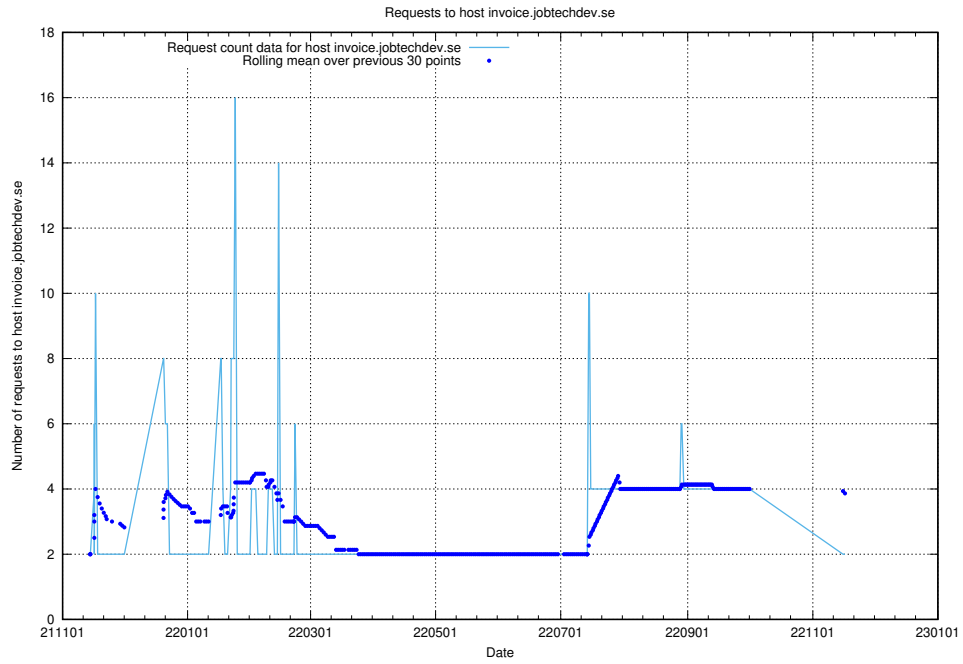

7.595 Usage of invoice.jobtechdev.se

Here, we count the number of requests to host invoice.jobtechdev.se.