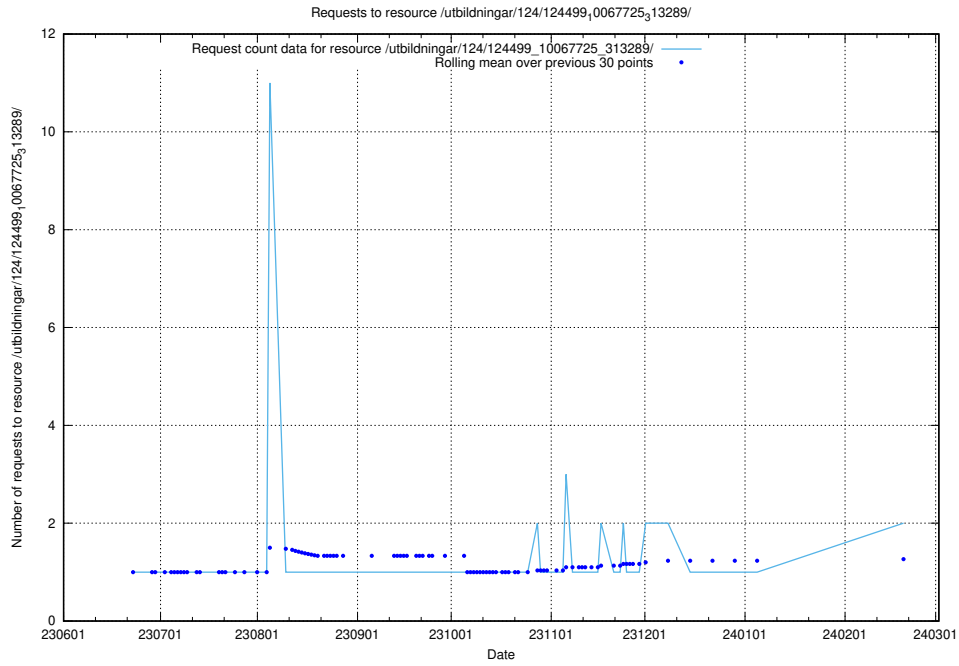

5.831 Usage of /utbildningar/124/124499_10067725_313289/

Here, we count the number of requests to resource /utbildningar/124/124499_10067725_313289/.