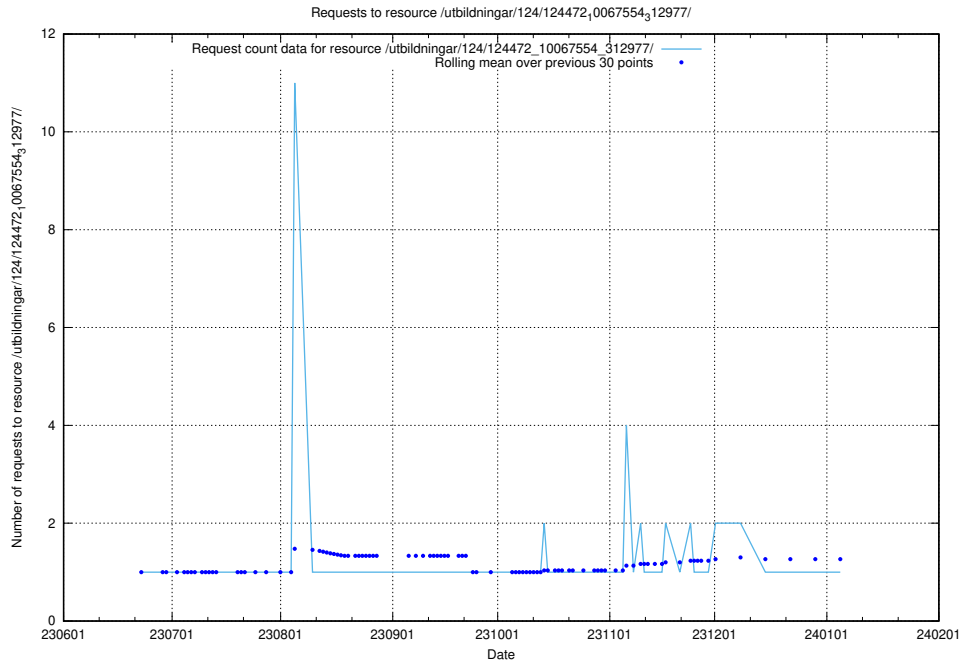

5.5779 Usage of /utbildningar/124/124472_10067554_312977/

Here, we count the number of requests to resource /utbildningar/124/124472_10067554_312977/.