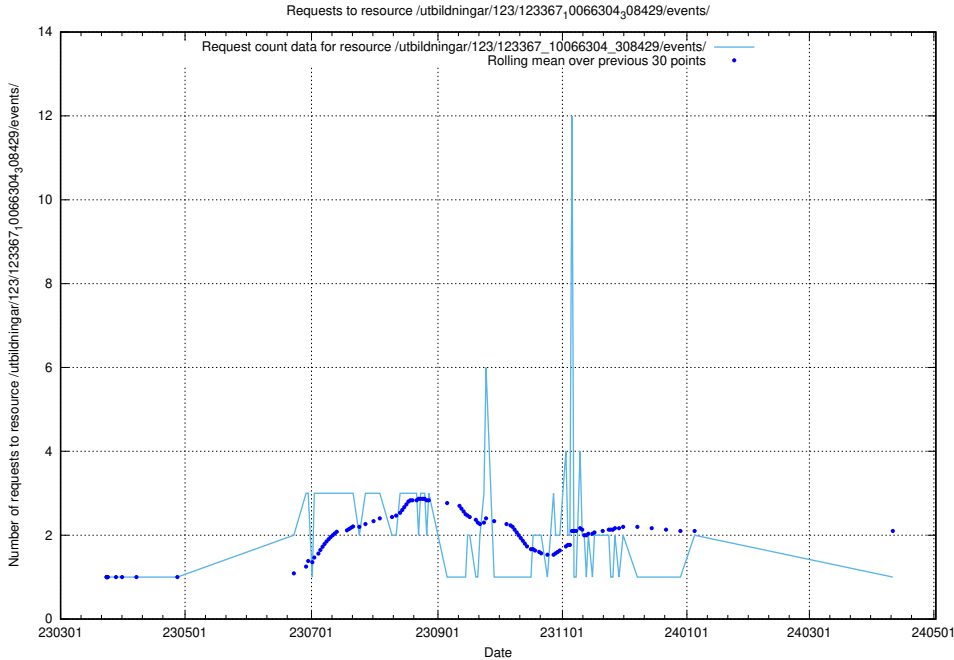

5.4506 Usage of /utbildningar/123/123367_10066304_308429/events/

Here, we count the number of requests to resource /utbildningar/123/123367_10066304_308429/events/