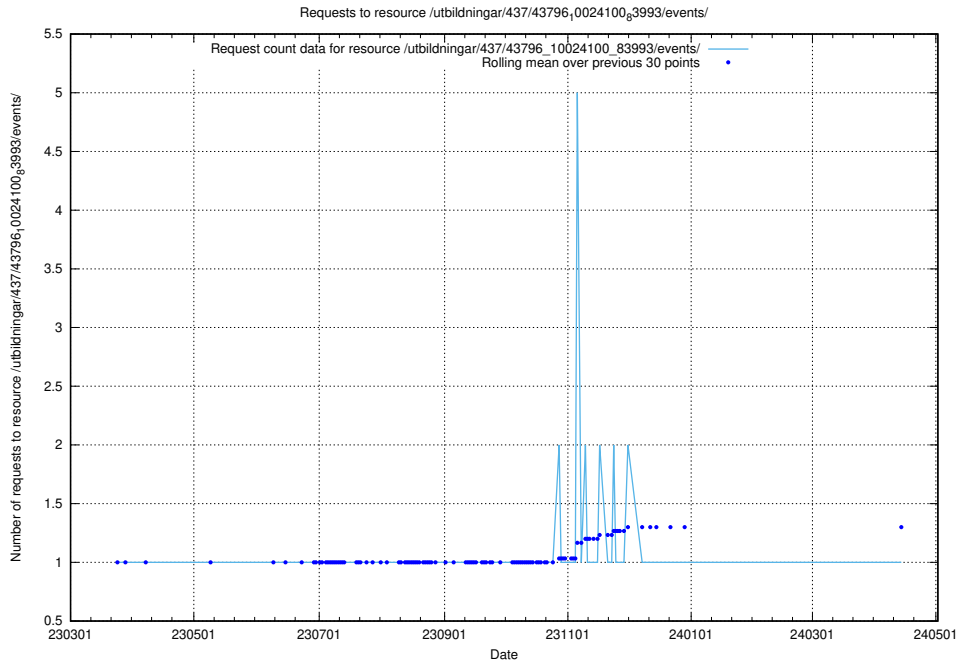

5.6180 Usage of /utbildningar/437/43796_10024100_83993/events/

Here, we count the number of requests to resource /utbildningar/437/43796_10024100_83993/events/.