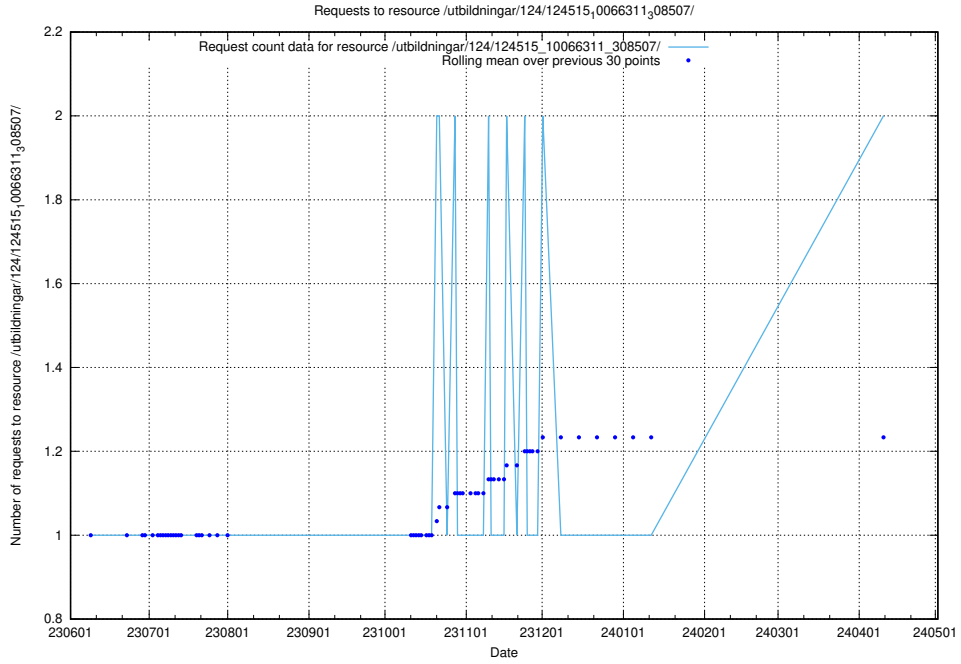

5.858 Usage of /utbildningar/124/124515_10066311_308507/

Here, we count the number of requests to resource /utbildningar/124/124515_10066311_308507/.