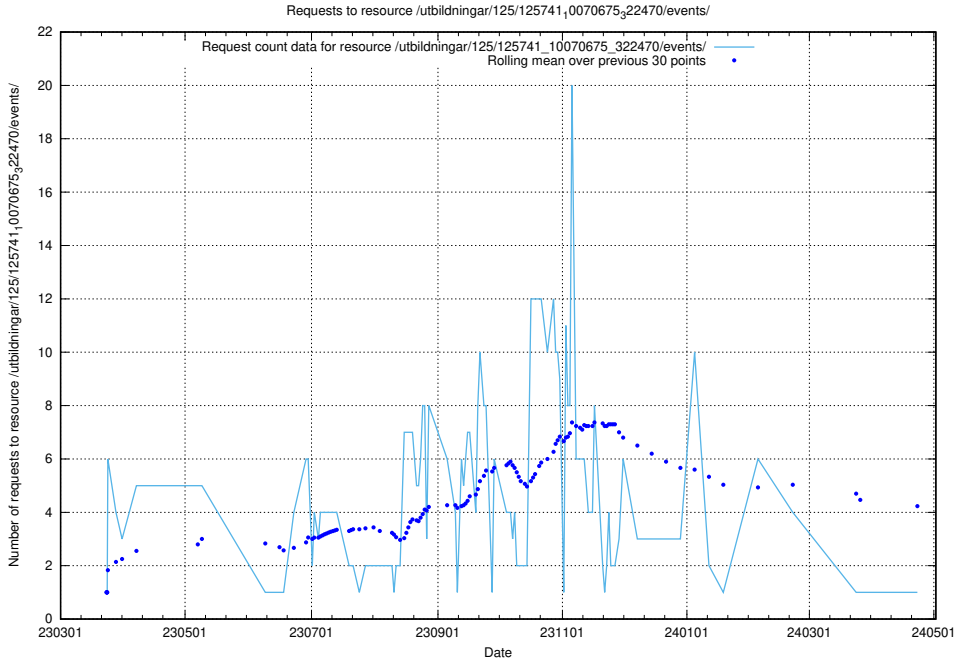

Here, we count the number of requests to resource /utbildningar/125/125741_10070679_322474/.

5.6483 Usage of /utbildningar/125/125741_10070675_322470/events/

Here, we count the number of requests to resource /utbildningar/125/125741_10070675_322470/events/