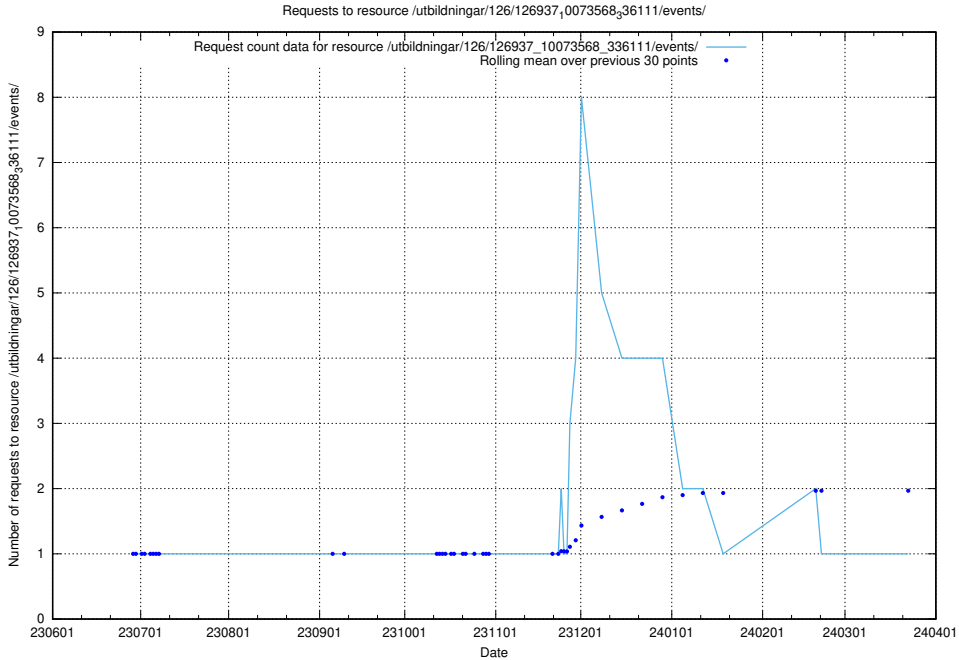

5.5414 Usage of /utbildningar/126/126937_10073568_336111/events/

Here, we count the number of requests to resource /utbildningar/126/126937_10073568_336111/events/