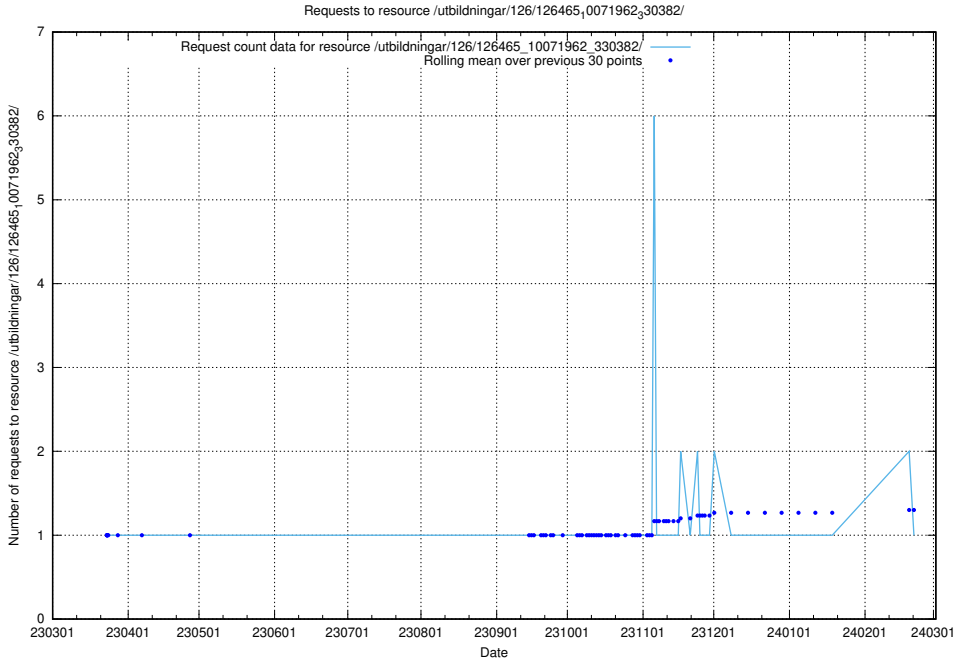

5.6421 Usage of /utbildningar/126/126465_10071962_330382/

Here, we count the number of requests to resource /utbildningar/126/126465_10071962_330382/.