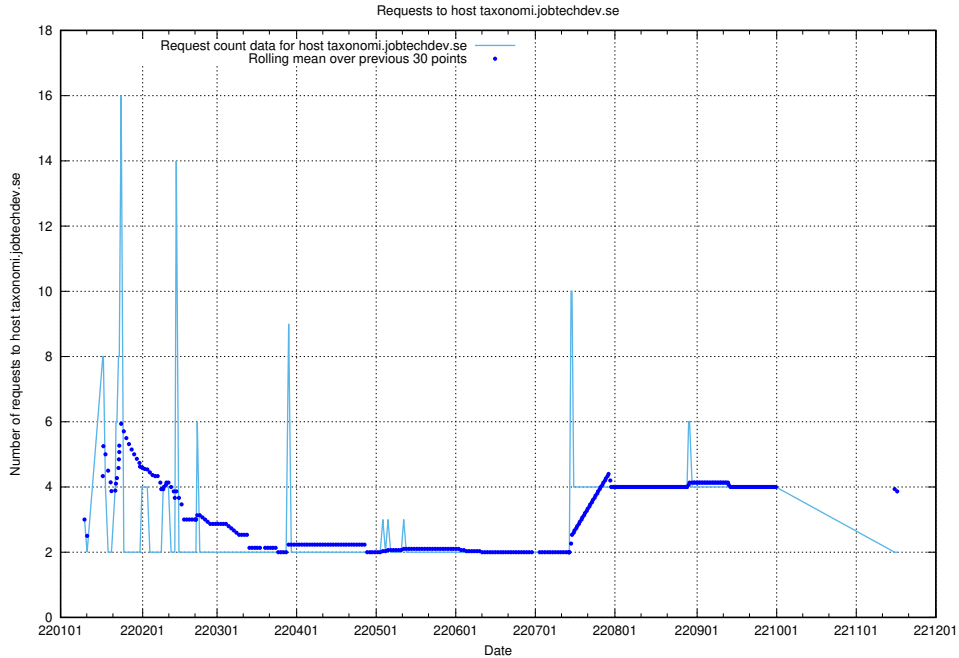

7.285 Usage of taxonomi.jobtechdev.se

Here, we count the number of requests to host taxonomi.jobtechdev.se.

7.286 Usage of jobad-enrichments-api.jobtechdev.se:80

Here, we count the number of requests to host jobad-enrichments-api.jobtechdev.se:80.