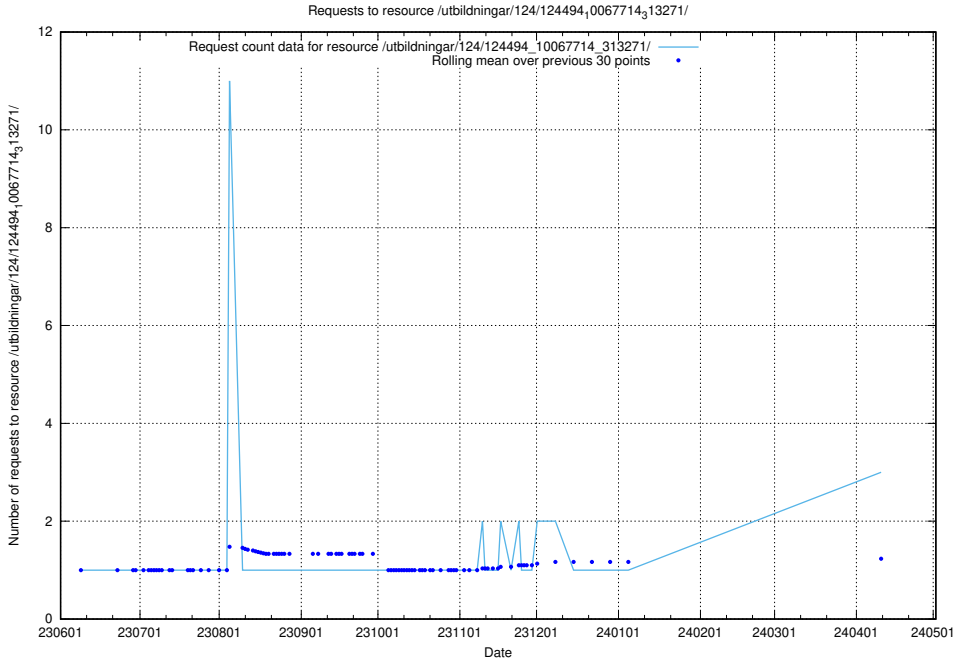

5.399 Usage of /utbildningar/124/124494_10067714_313271/

Here, we count the number of requests to resource /utbildningar/124/124494_10067714_313271/.