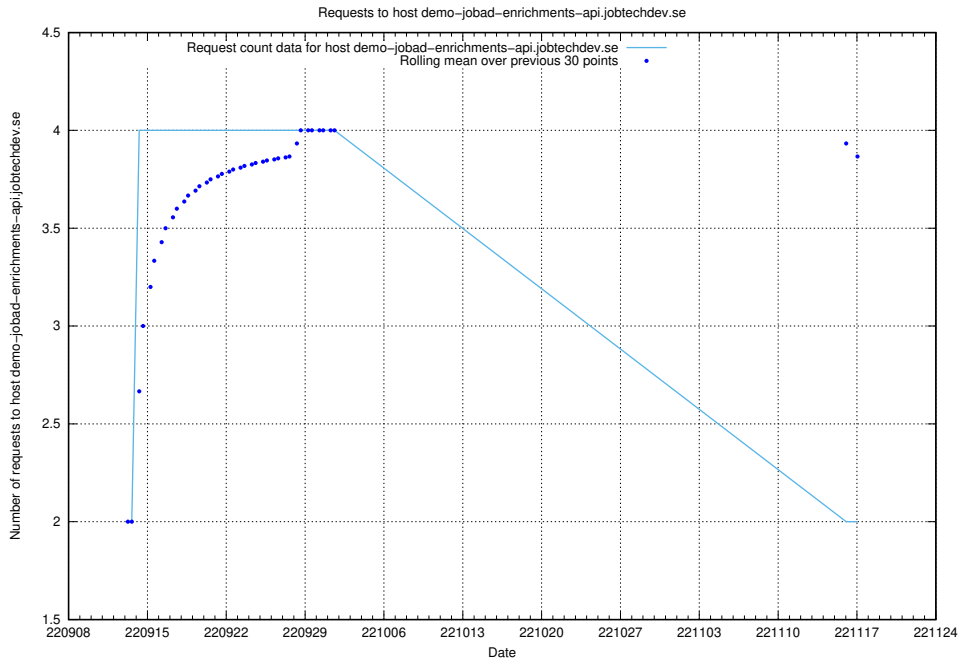

Here, we count the number of requests to host a02e2b87-835b-4cc2-90ae-30f9faf44c82.jobtechdev.se.

7.327 Usage of demo-jobad-enrichments-api.jobtechdev.se

Here, we count the number of requests to host demo-jobad-enrichments-api.jobtechdev.se.