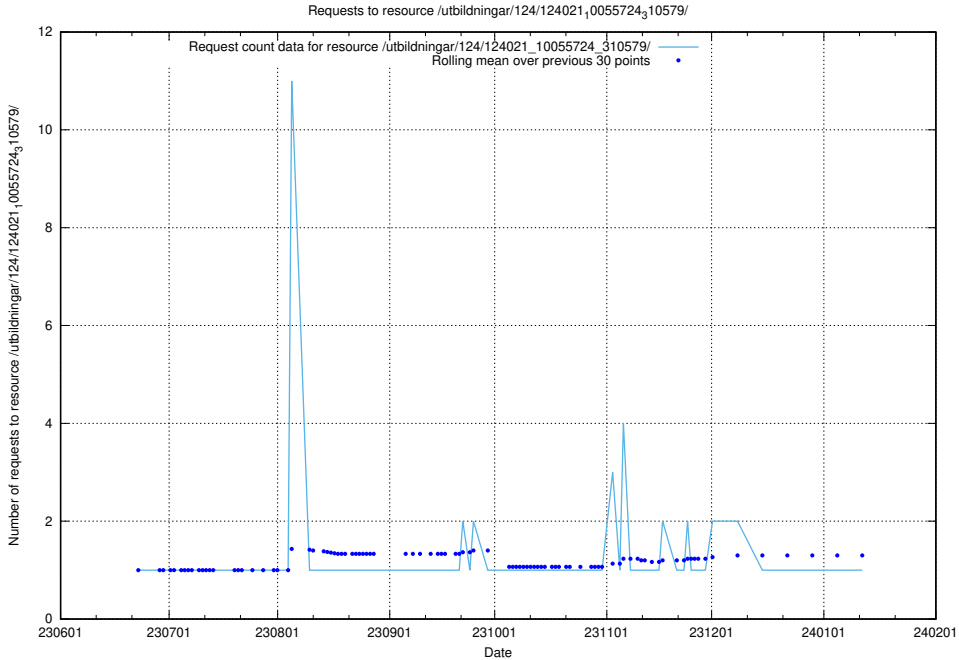

5.5798 Usage of /utbildningar/124/124021_10055724_310579/

Here, we count the number of requests to resource /utbildningar/124/124021_10055724_310579/.