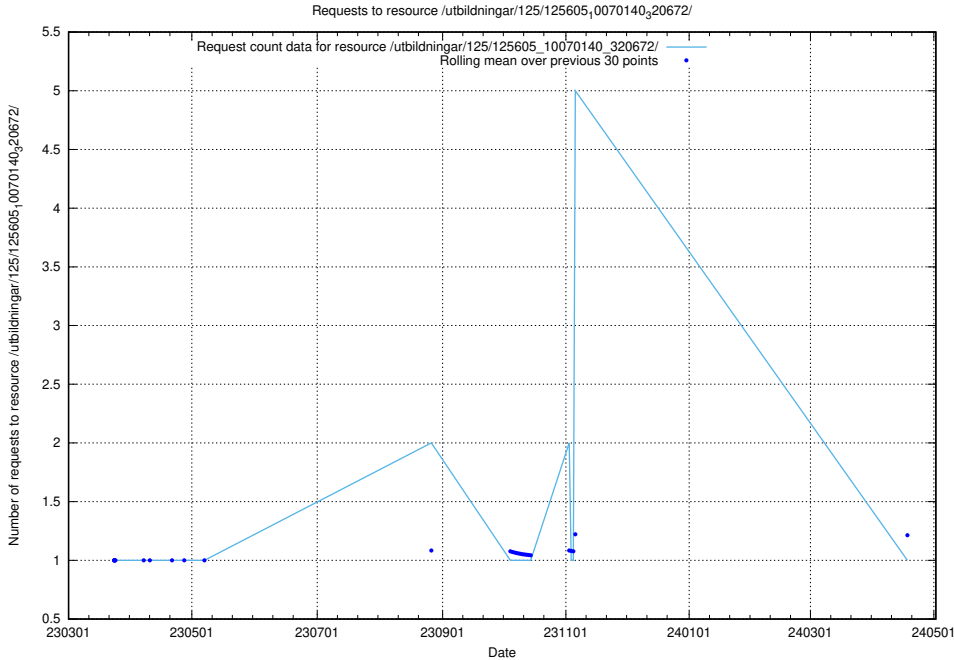

5.1042 Usage of /utbildningar/125/125605_10070140_320672/

Here, we count the number of requests to resource /utbildningar/125/125605_10070140_320672/.