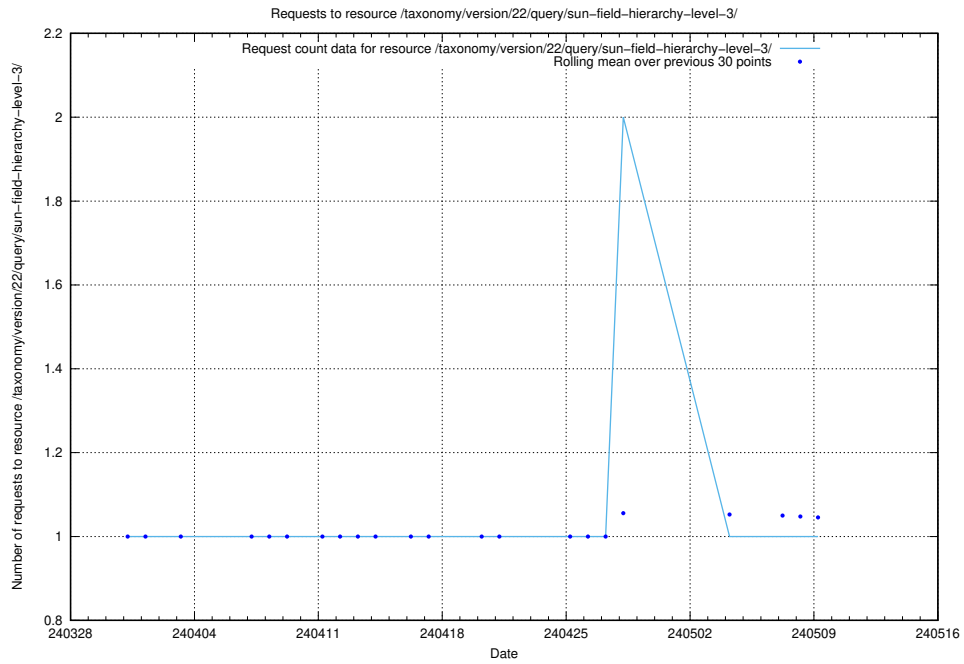

5.1566 Usage of /taxonomy/version/22/query/sun-field-hierarchy-level-3/

Here, we count the number of requests to resource /taxonomy/version/22/query/sun-field-hierarchy-level-3/.