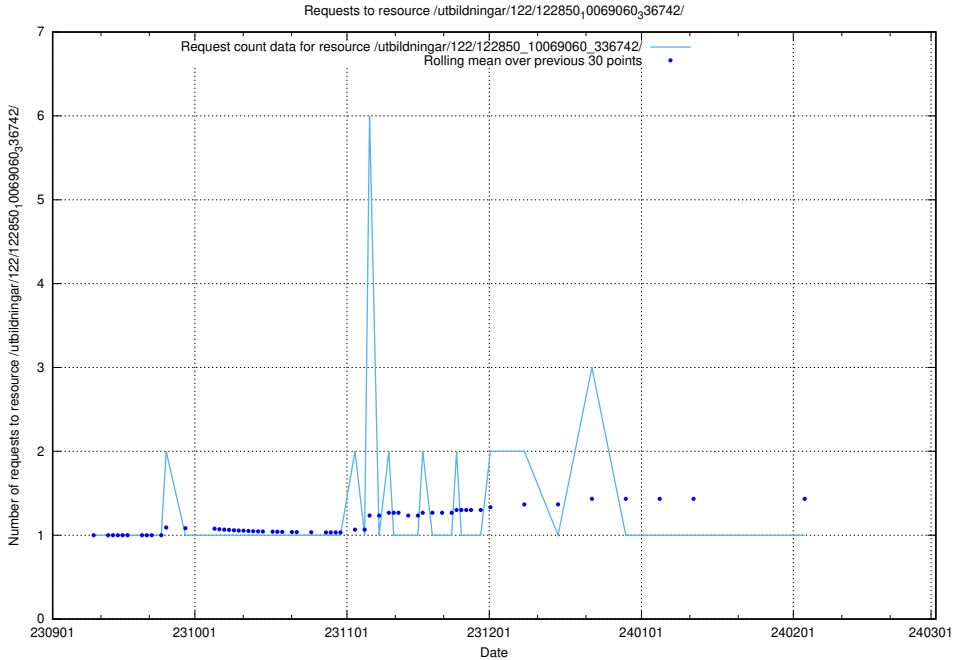

5.4607 Usage of /utbildningar/122/122850_10069060_336742/

Here, we count the number of requests to resource /utbildningar/122/122850_10069060_336742/.