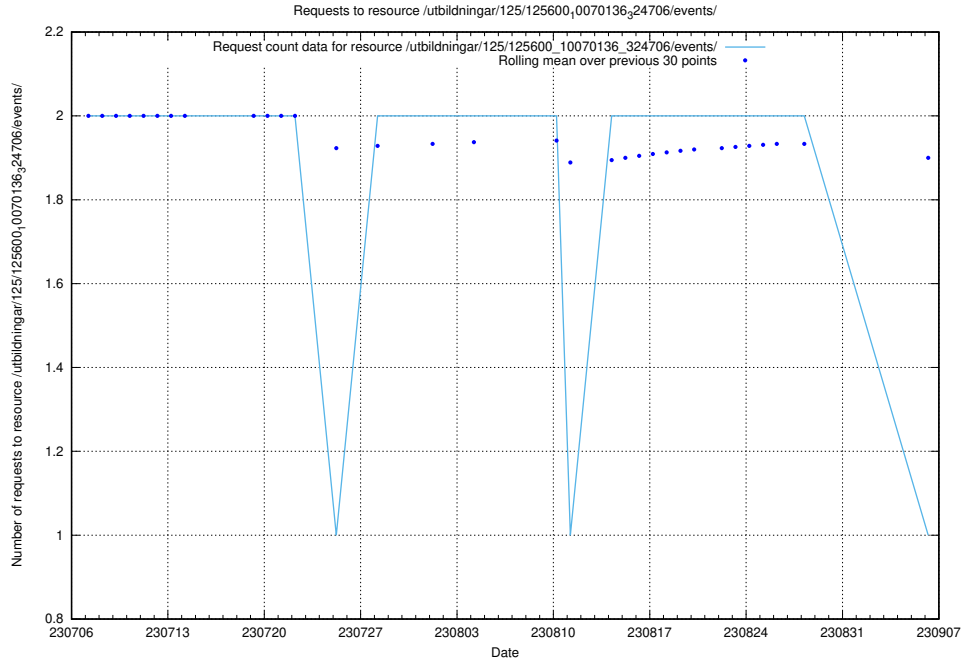

Here, we count the number of requests to resource /utbildningar/125/125600_10070136_324706/events/

5.5272 Usage of /utbildningar/126/126576_10072086_331578/

Here, we count the number of requests to resource /utbildningar/126/126576_10072086_331578/.