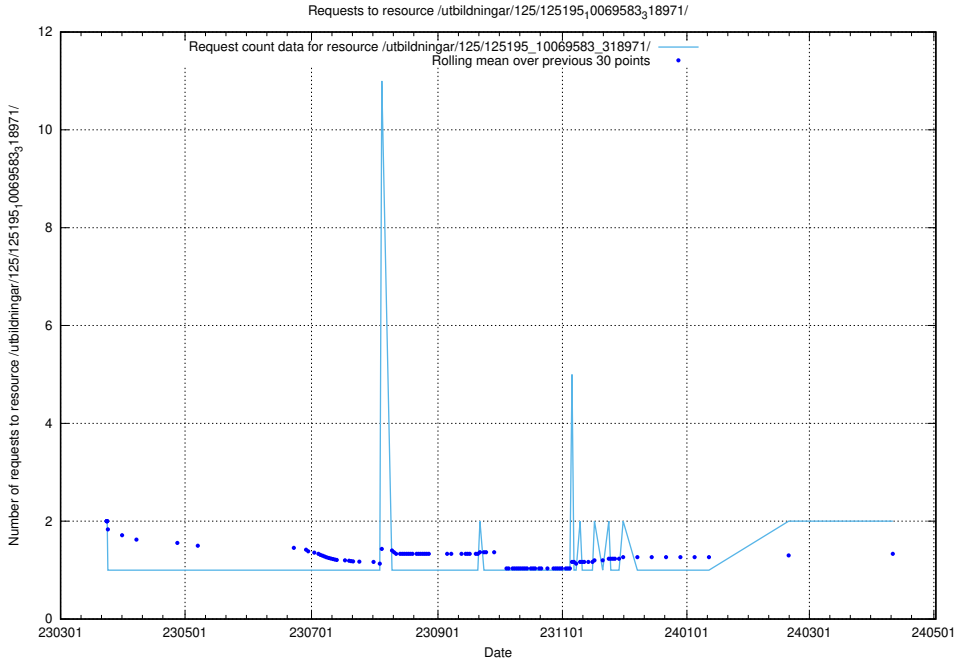

5.905 Usage of /utbildningar/125/125195_10069583_318971/

Here, we count the number of requests to resource /utbildningar/125/125195_10069583_318971/.