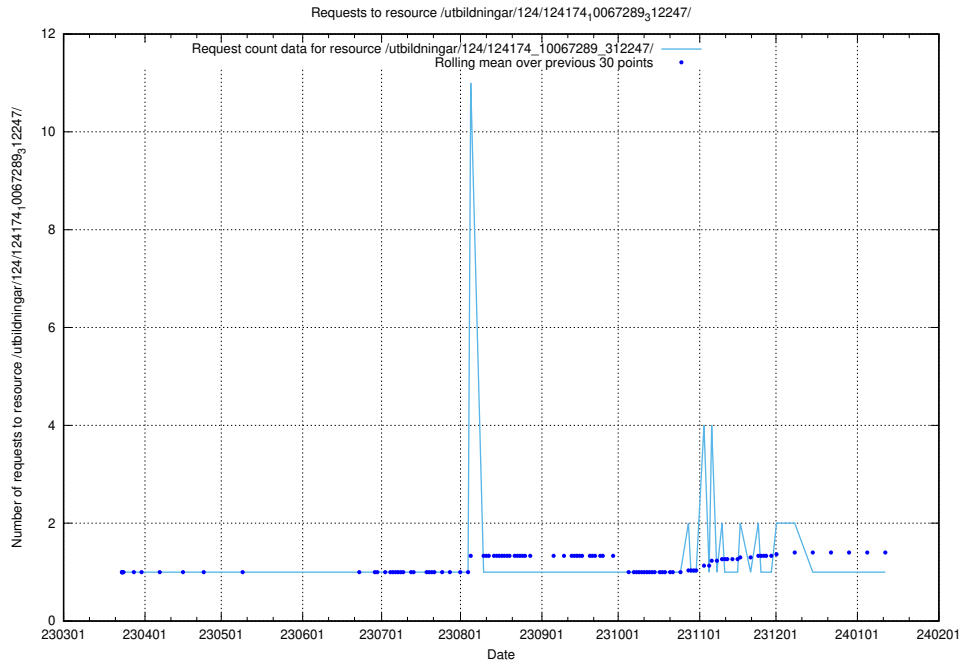

5.4040 Usage of /utbildningar/124/124174_10067289_312247/

Here, we count the number of requests to resource /utbildningar/124/124174_10067289_312247/.