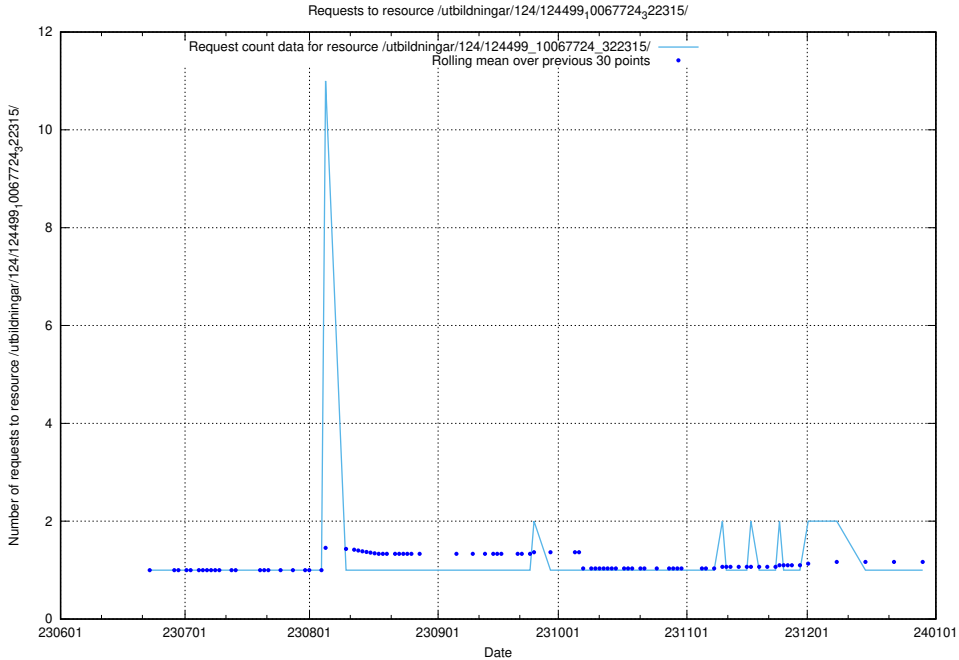

5.5761 Usage of /utbildningar/124/124499_10067724_322315/

Here, we count the number of requests to resource /utbildningar/124/124499_10067724_322315/.