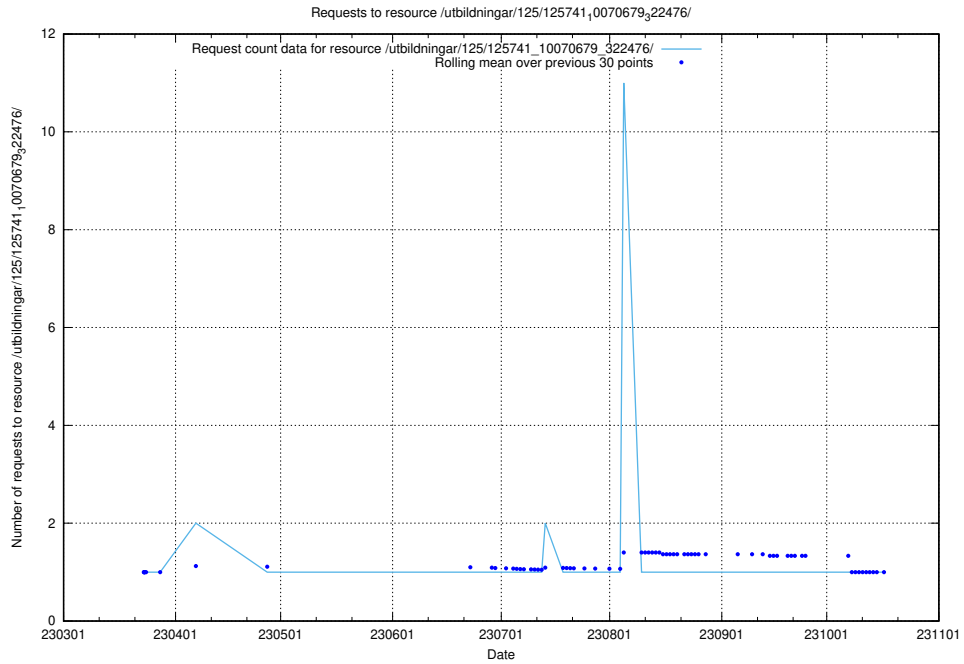

5.6481 Usage of /utbildningar/125/125741_10070679_322476/

Here, we count the number of requests to resource /utbildningar/125/125741_10070679_322476/.