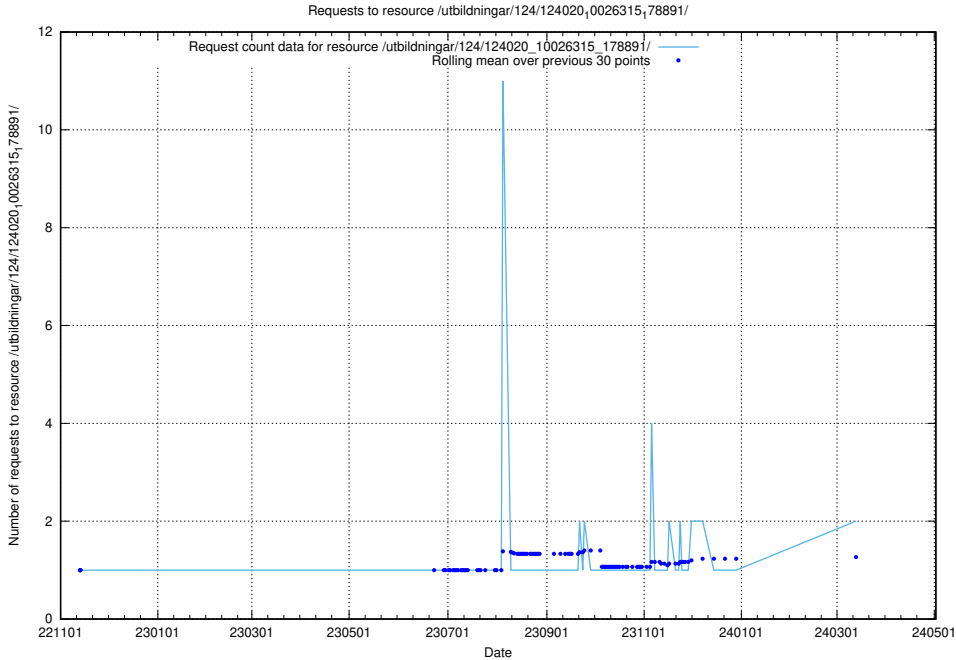

Here, we count the number of requests to resource /utbildningar/124/124514_10065938_301948/events/

5.853 Usage of /utbildningar/124/124020_10026315_178891/

Here, we count the number of requests to resource /utbildningar/124/124020_10026315_178891/.