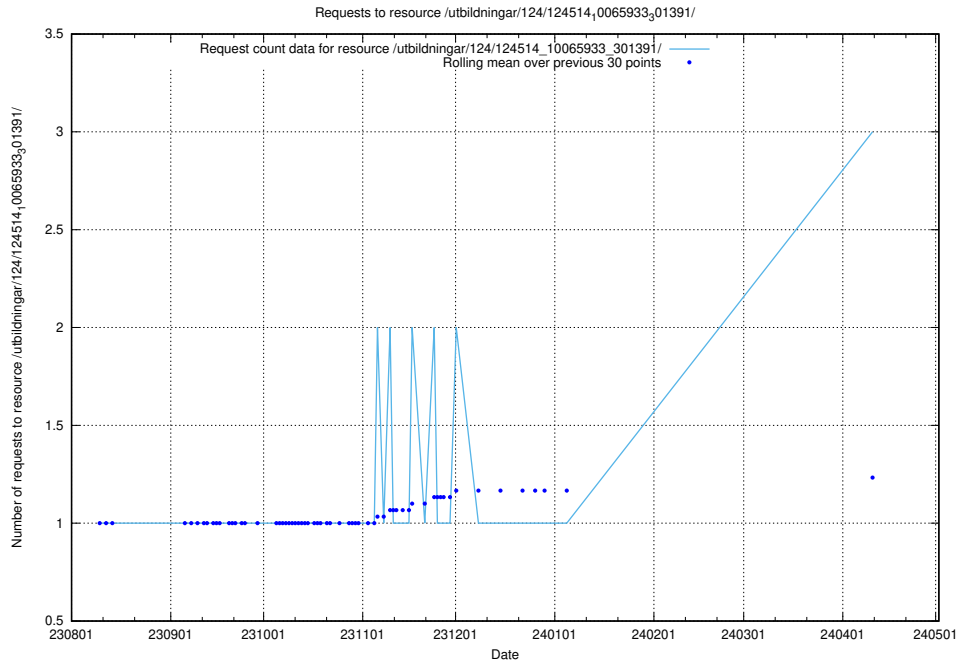

5.350 Usage of /utbildningar/124/124514_10065933_301391/

Here, we count the number of requests to resource /utbildningar/124/124514_10065933_301391/.