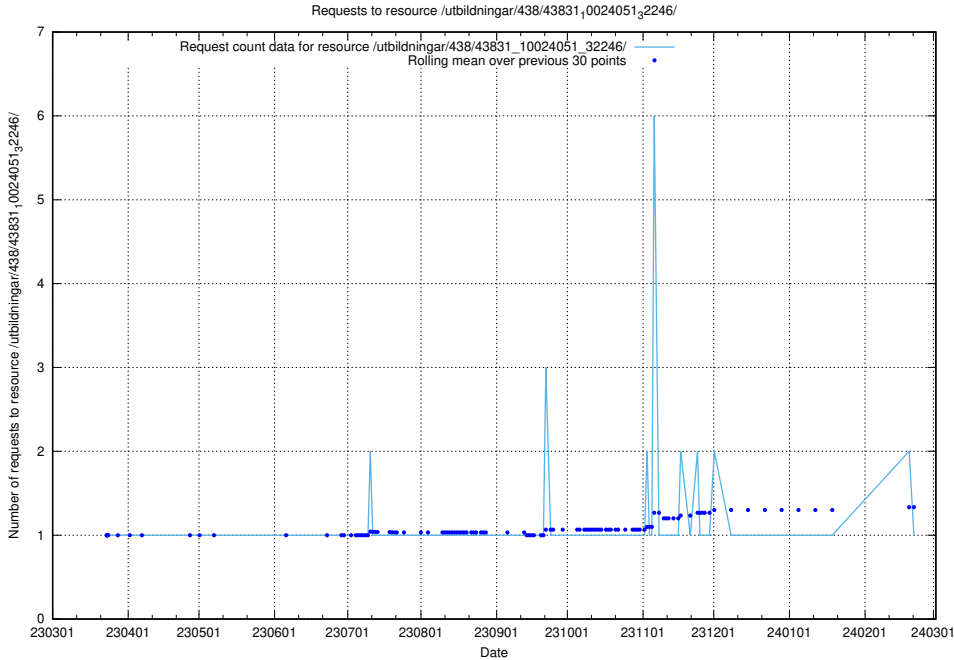

5.6337 Usage of /utbildningar/438/43831_10024051_32246/

Here, we count the number of requests to resource /utbildningar/438/43831_10024051_32246/.