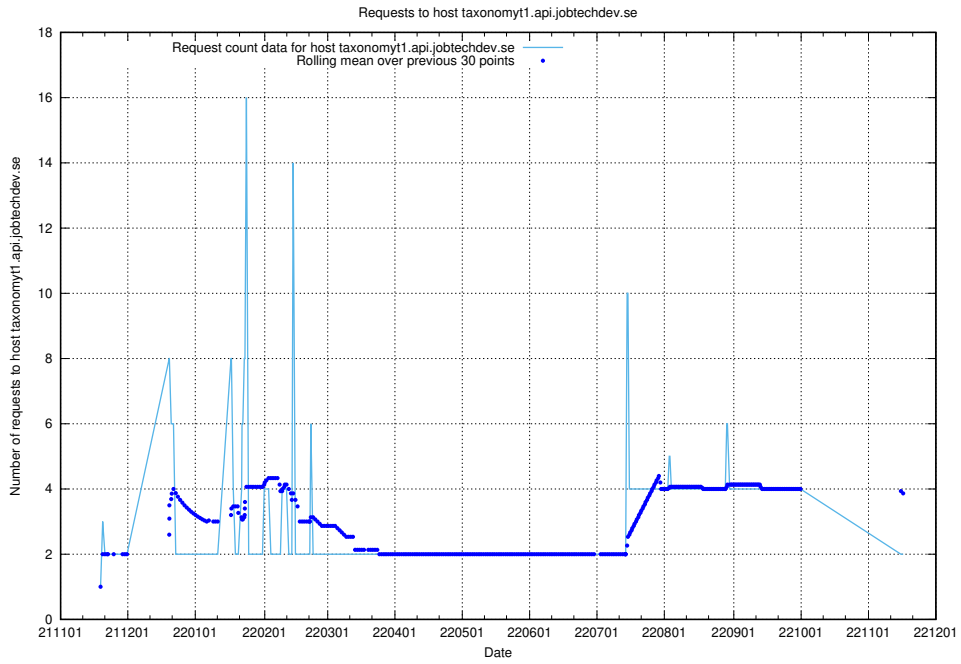

7.468 Usage of taxonomyt1.api.jobtechdev.se

Here, we count the number of requests to host taxonomyt1.api.jobtechdev.se.