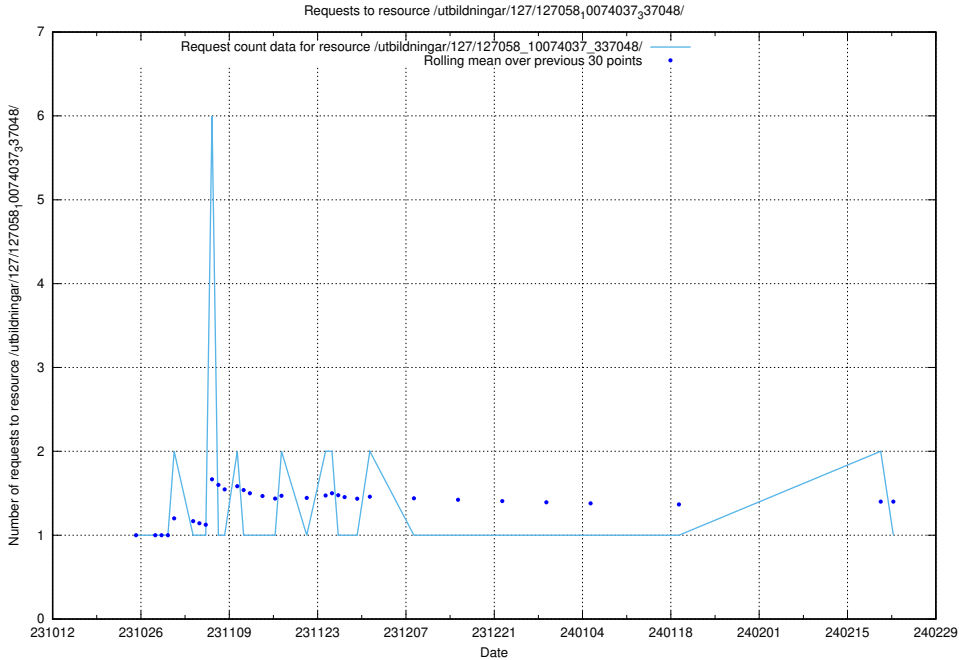

5.4191 Usage of /utbildningar/127/127058_10074037_337048/

Here, we count the number of requests to resource /utbildningar/127/127058_10074037_337048/.