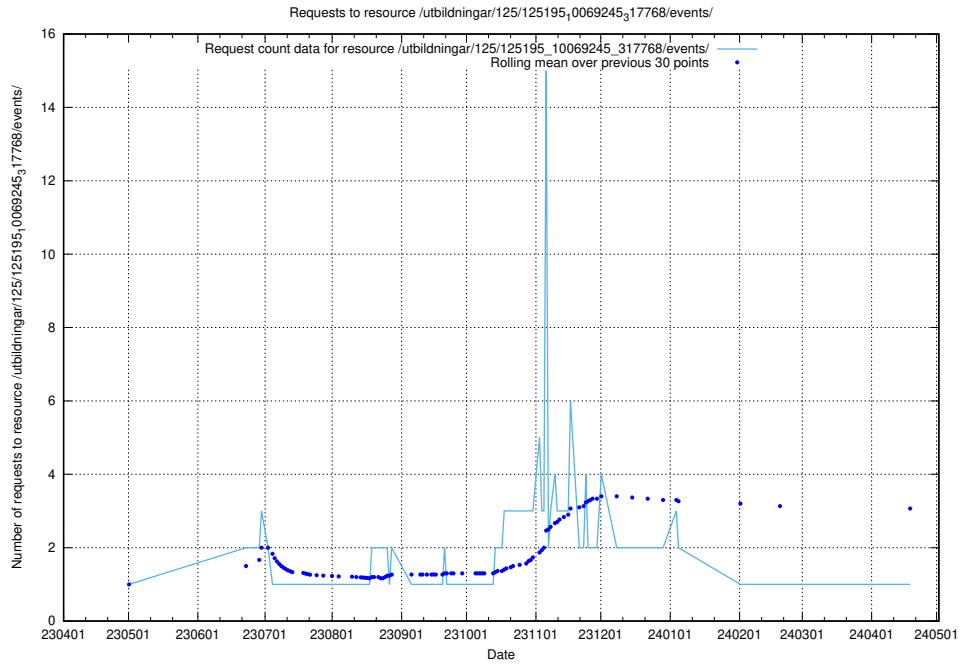

5.5976 Usage of /utbildningar/125/125195_10069245_317768/events/

Here, we count the number of requests to resource /utbildningar/125/125195_10069245_317768/events/