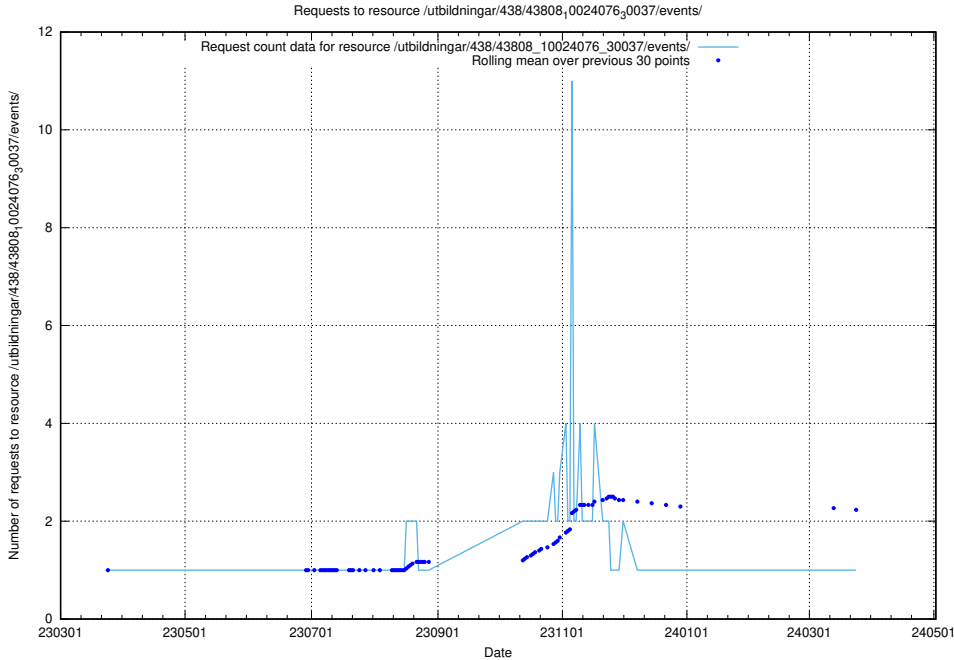

5.6175 Usage of /utbildningar/438/43808_10024076_30037/events/

Here, we count the number of requests to resource /utbildningar/438/43808_10024076_30037/events/.