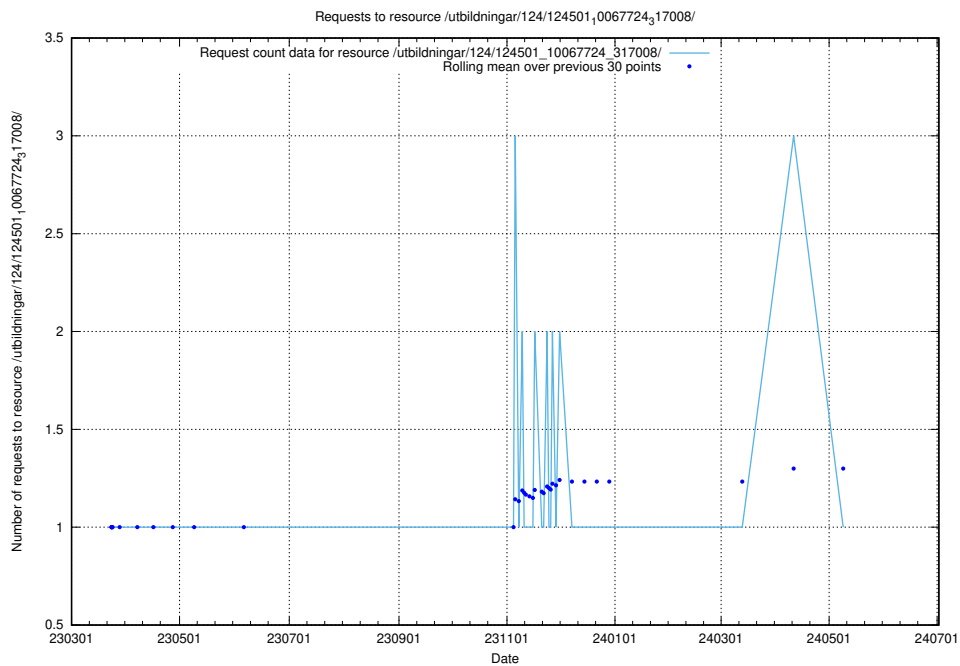

5.2257 Usage of /utbildningar/124/124501_10067724_317008/

Here, we count the number of requests to resource /utbildningar/124/124501_10067724_317008/.