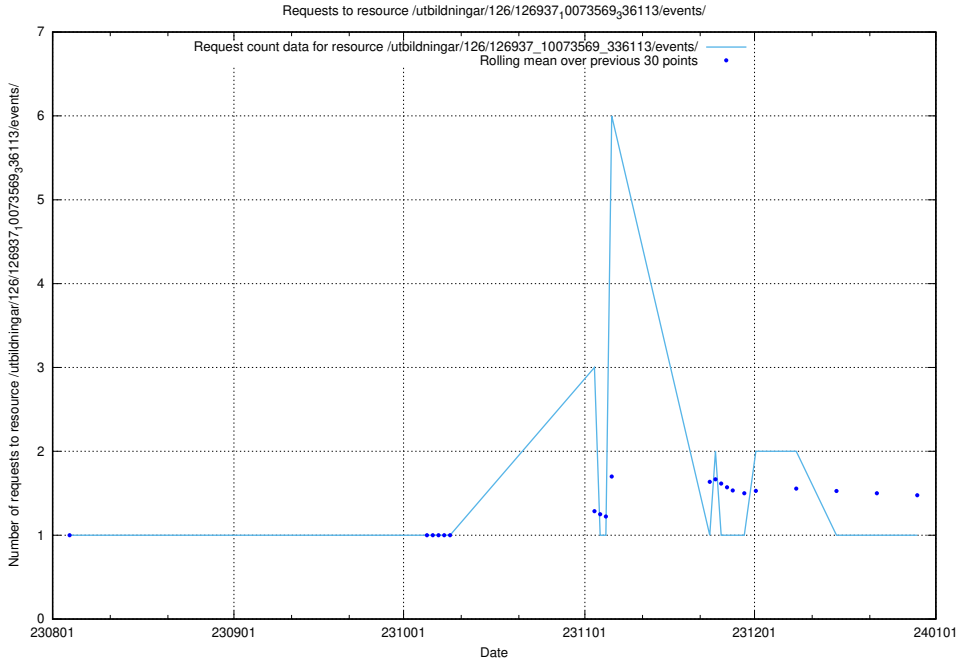

5.4838 Usage of /utbildningar/126/126937_10073569_336113/events/

Here, we count the number of requests to resource /utbildningar/126/126937_10073569_336113/events/