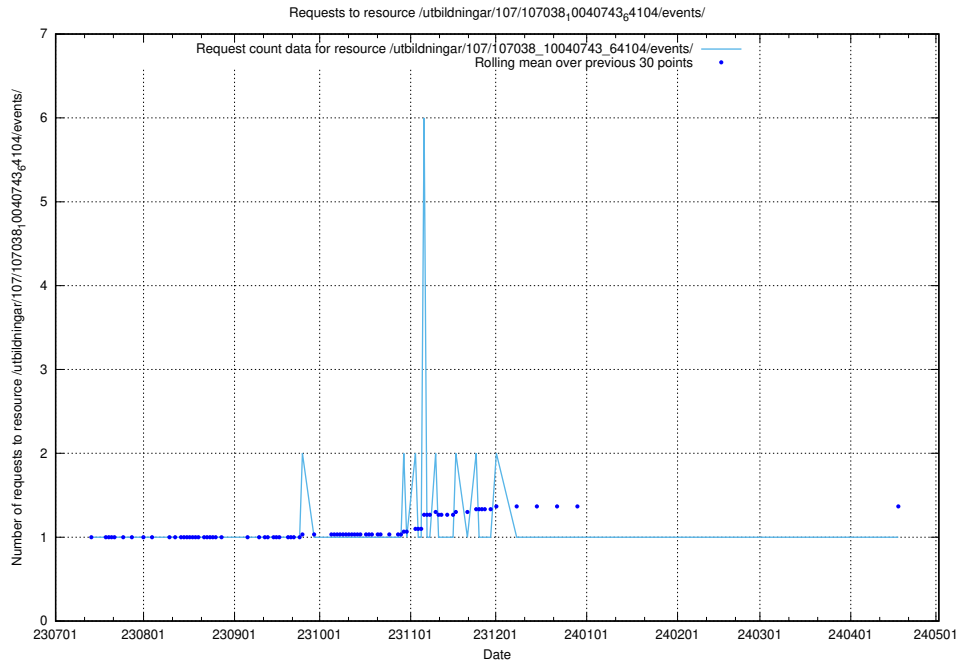

Here, we count the number of requests to resource /utbildningar/124/124514_10065864_333174/events/

5.5050 Usage of /utbildningar/107/107038_10040743_64104/events/

Here, we count the number of requests to resource /utbildningar/107/107038_10040743_64104/events/.