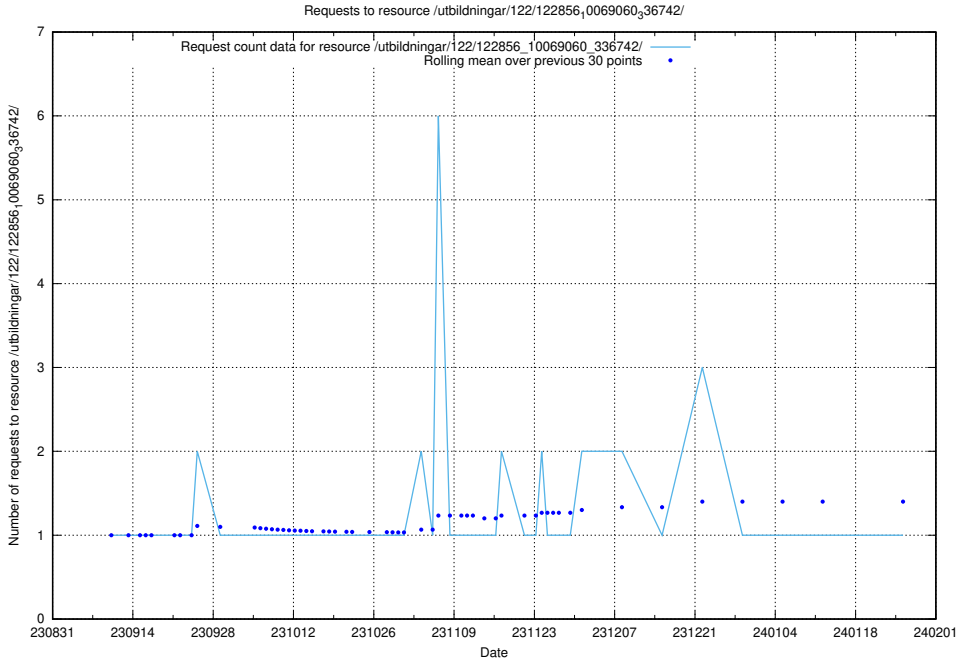

5.4605 Usage of /utbildningar/122/122856_10069060_336742/

Here, we count the number of requests to resource /utbildningar/122/122856_10069060_336742/.