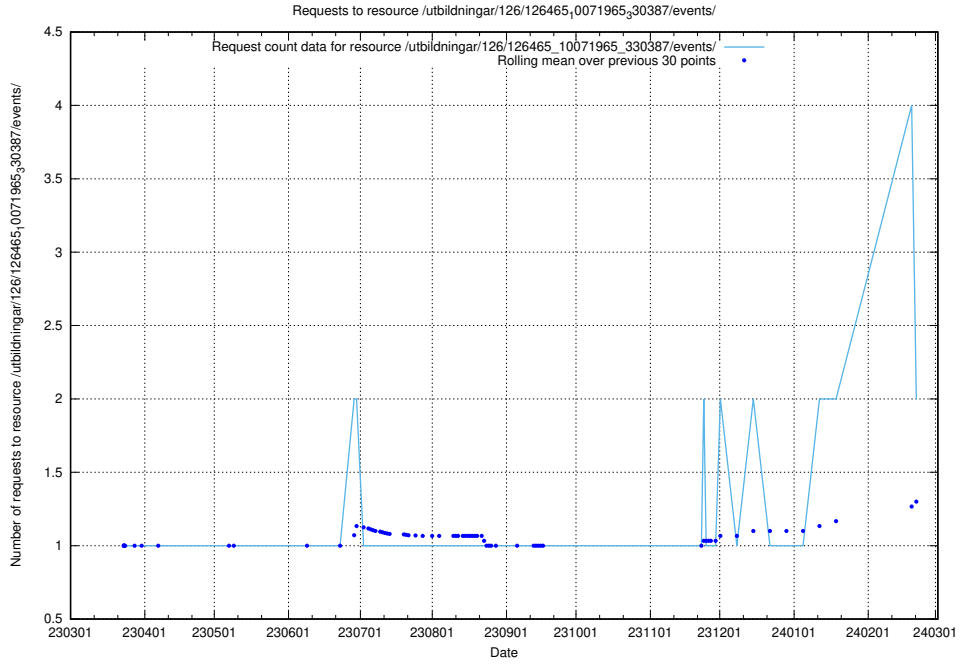

5.915 Usage of /utbildningar/126/126465_10071965_330387/events/

Here, we count the number of requests to resource /utbildningar/126/126465_10071965_330387/events/