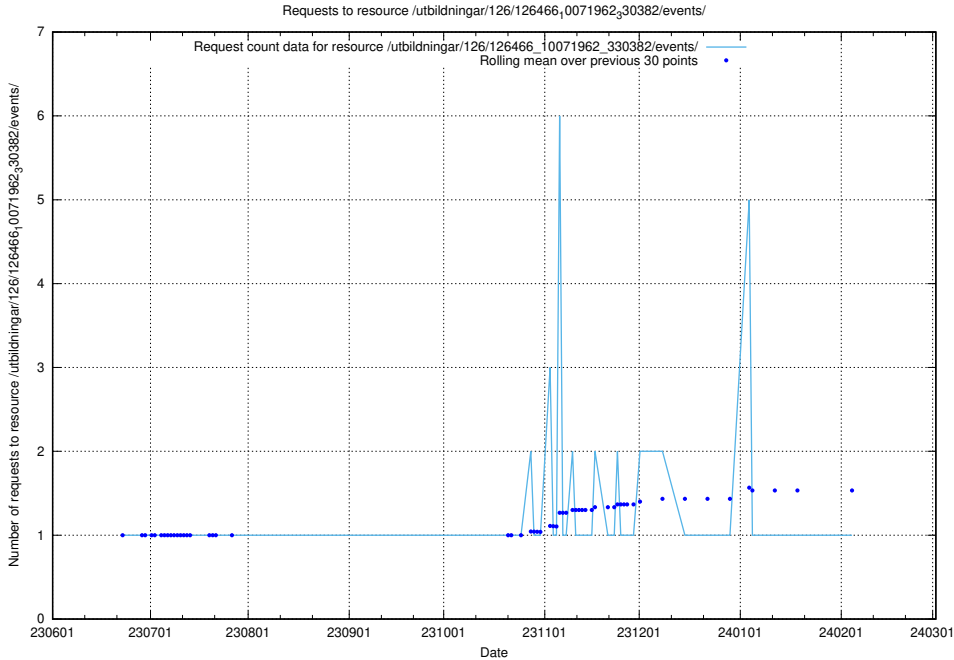

Here, we count the number of requests to resource /utbildningar/126/126466_10071962_330382/events/

5.5631 Usage of /utbildningar/126/126465_10071860_329840/events/

Here, we count the number of requests to resource /utbildningar/126/126465_10071860_329840/events/