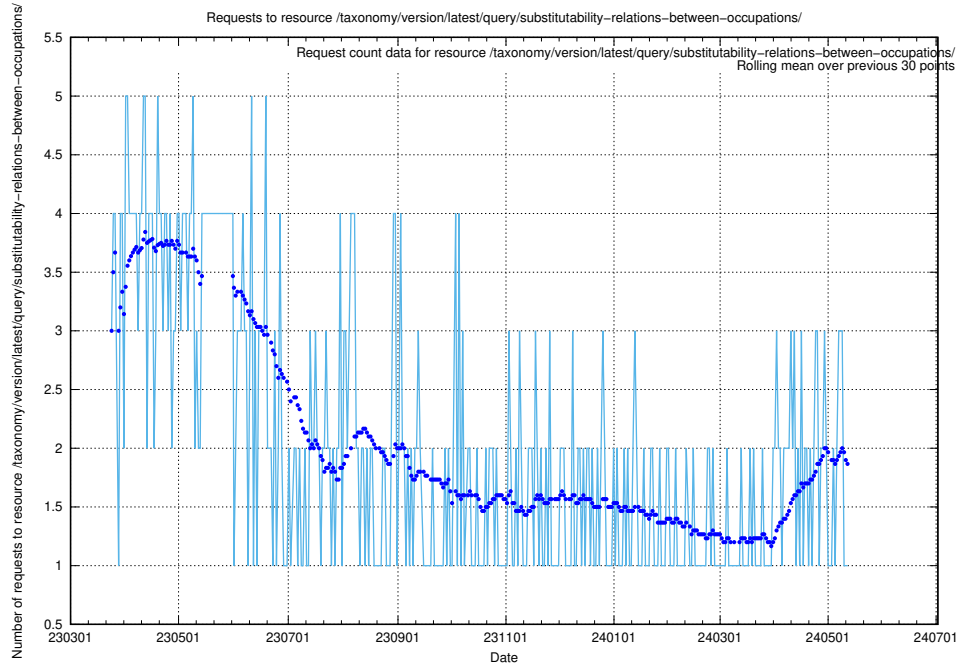

5.6076 Usage of /taxonomy/version/latest/query/substitutability-relations-between-occupations/

Here, we count the number of requests to resource /taxonomy/version/latest/query/substitutability-relations-between-occupations/.