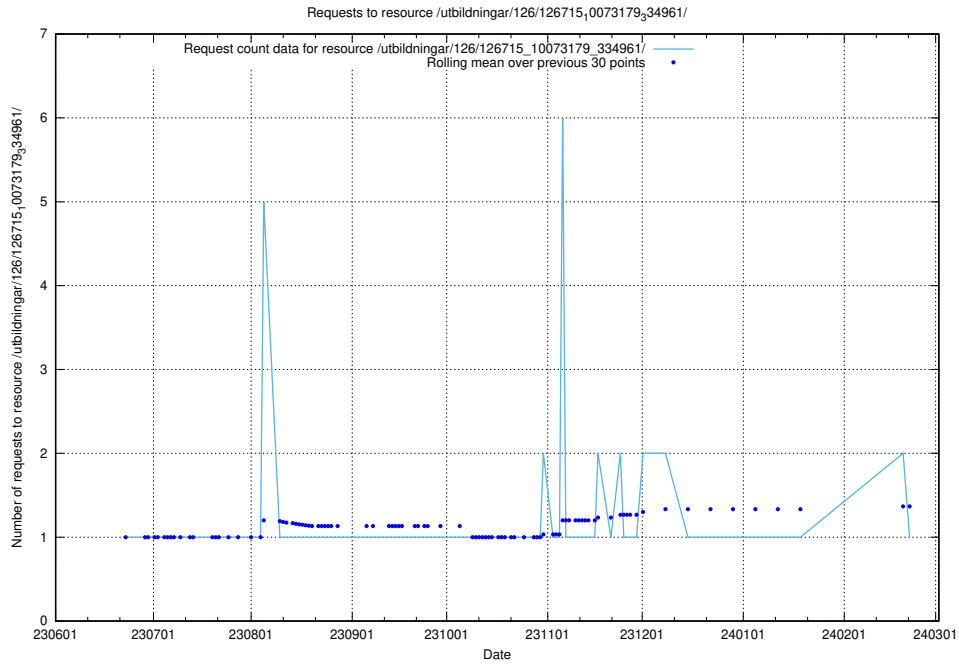

5.5596 Usage of /utbildningar/126/126715_10073179_334961/

Here, we count the number of requests to resource /utbildningar/126/126715_10073179_334961/.