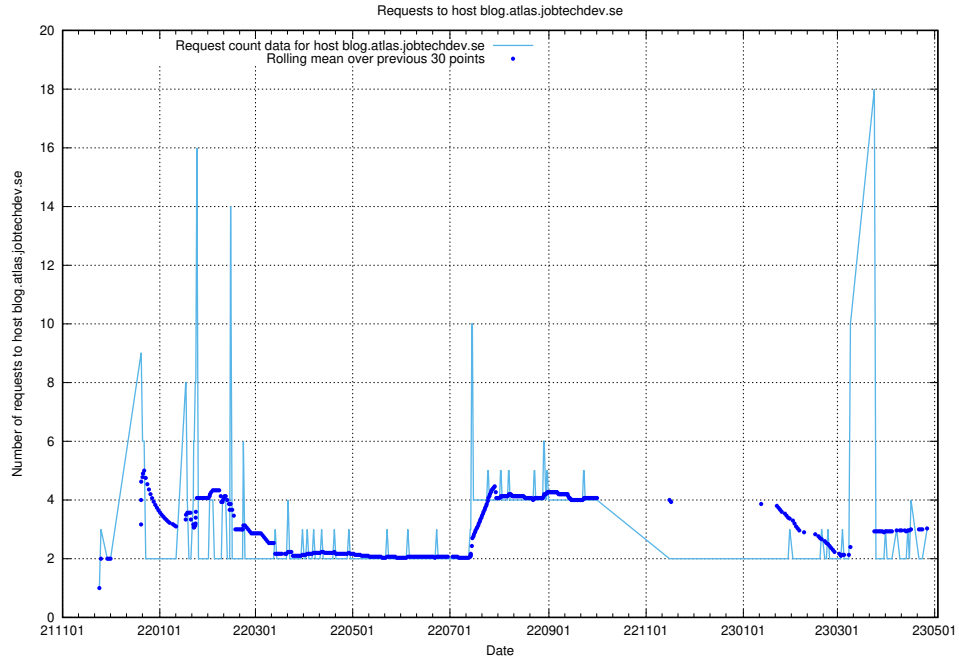

7.213 Usage of `blog.atlas.jobtechdev.se`

Here, we count the number of requests to host `blog.atlas.jobtechdev.se`.