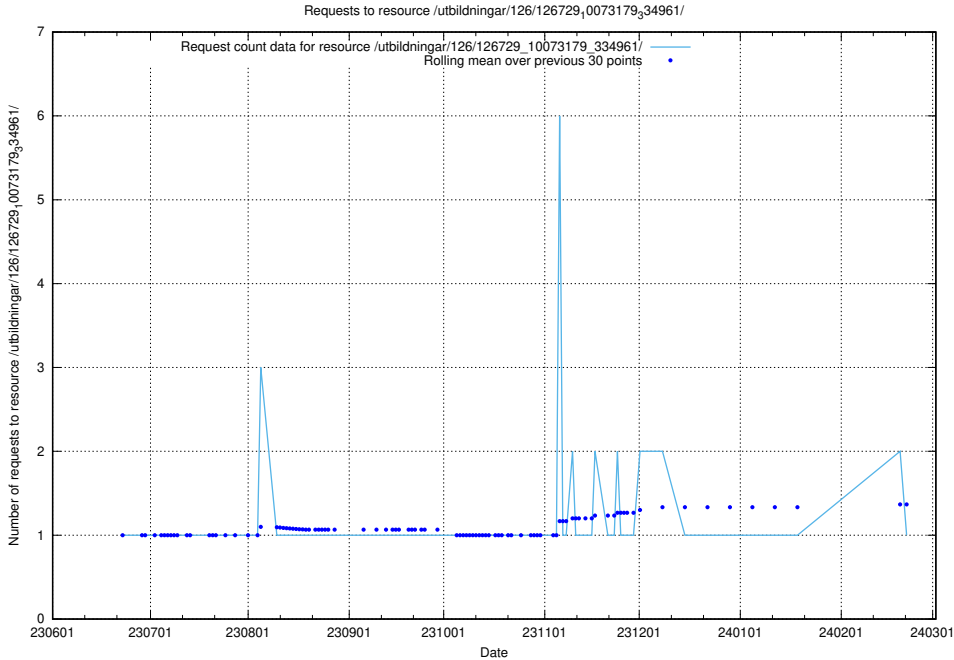

5.5574 Usage of /utbildningar/126/126729_10073179_334961/

Here, we count the number of requests to resource /utbildningar/126/126729_10073179_334961/.