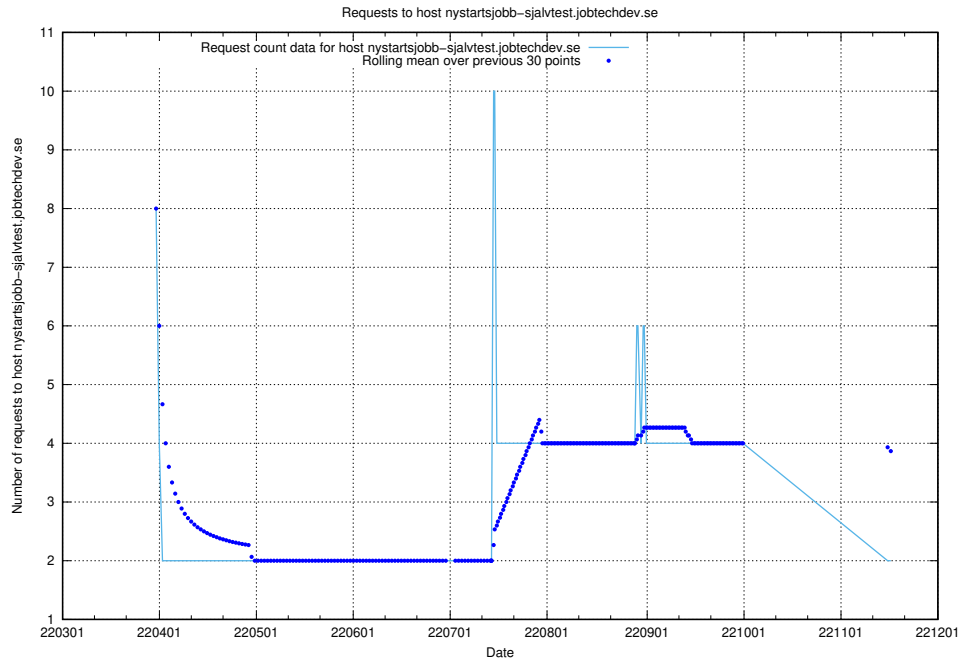

7.483 Usage of nystartsjobb-sjalvtest.jobtechdev.se

Here, we count the number of requests to host nystartsjobb-sjalvtest.jobtechdev.se.