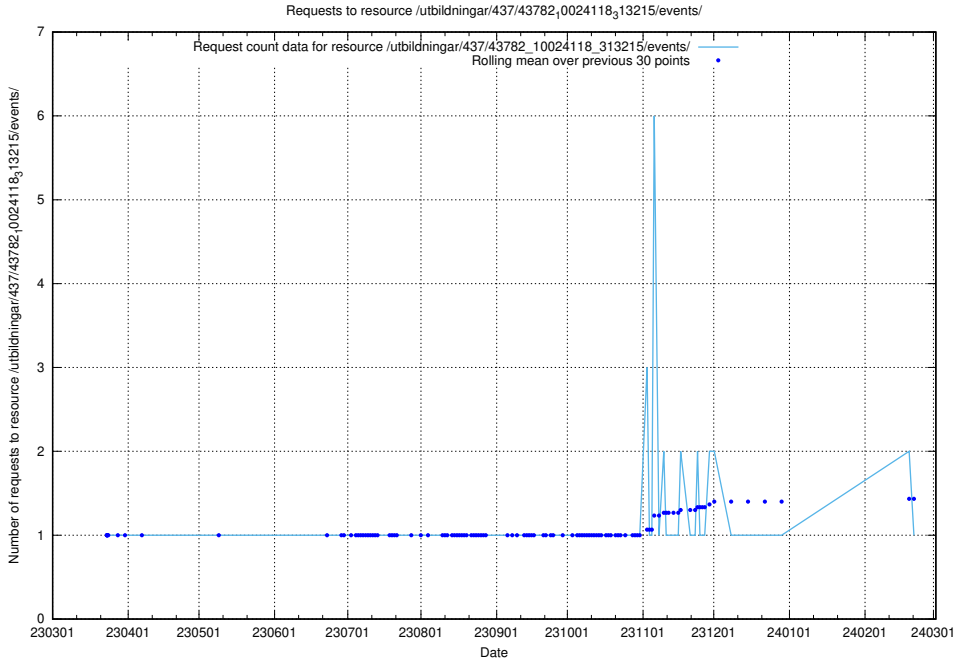

5.6369 Usage of /utbildningar/437/43782_10024118_313215/events/

Here, we count the number of requests to resource /utbildningar/437/43782_10024118_313215/events/.