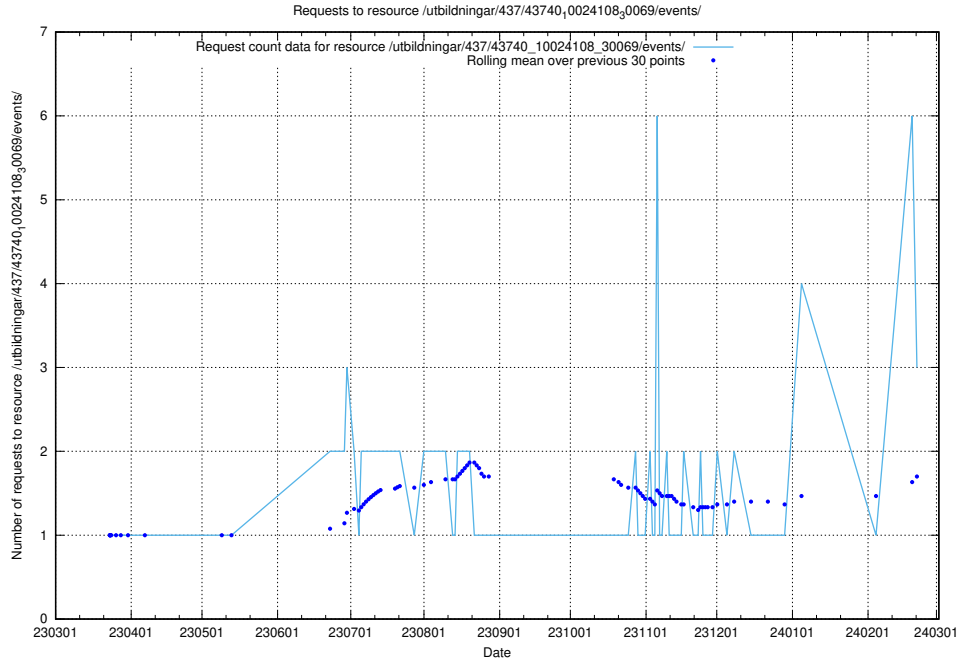

5.425 Usage of /utbildningar/437/43740_10024108_30069/events/

Here, we count the number of requests to resource /utbildningar/437/43740_10024108_30069/events/.