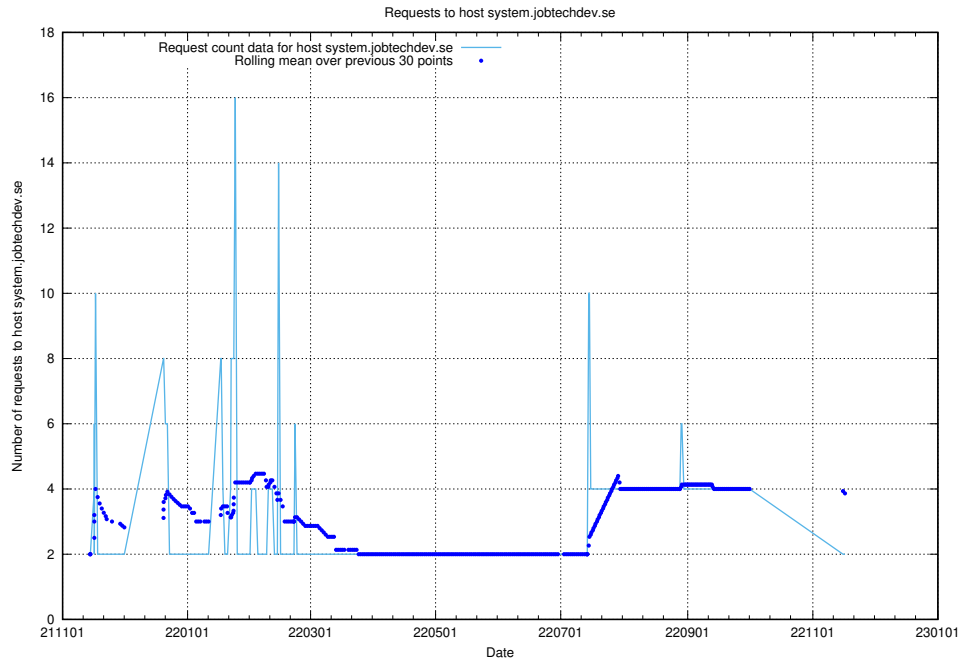

Here, we count the number of requests to host system.jobtechdev.se.

7.555 Usage of store.jobtechdev.se

Here, we count the number of requests to host store.jobtechdev.se.

7.556 Usage of jobtechlinks.api.jobtechdev.se