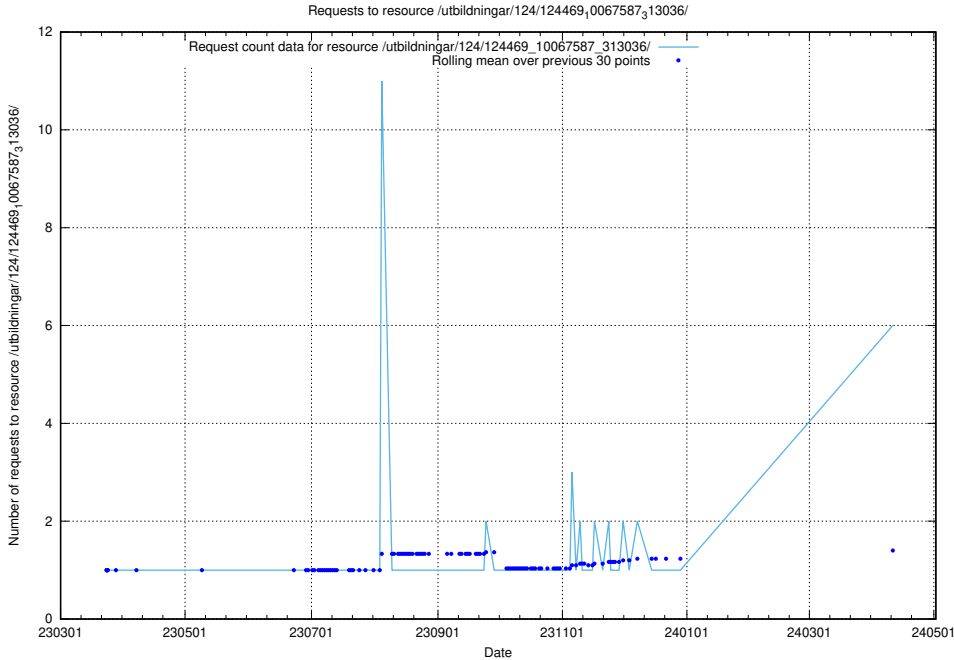

5.53 Usage of /utbildningar/124/124469_10067587_313036/

Here, we count the number of requests to resource /utbildningar/124/124469_10067587_313036/.