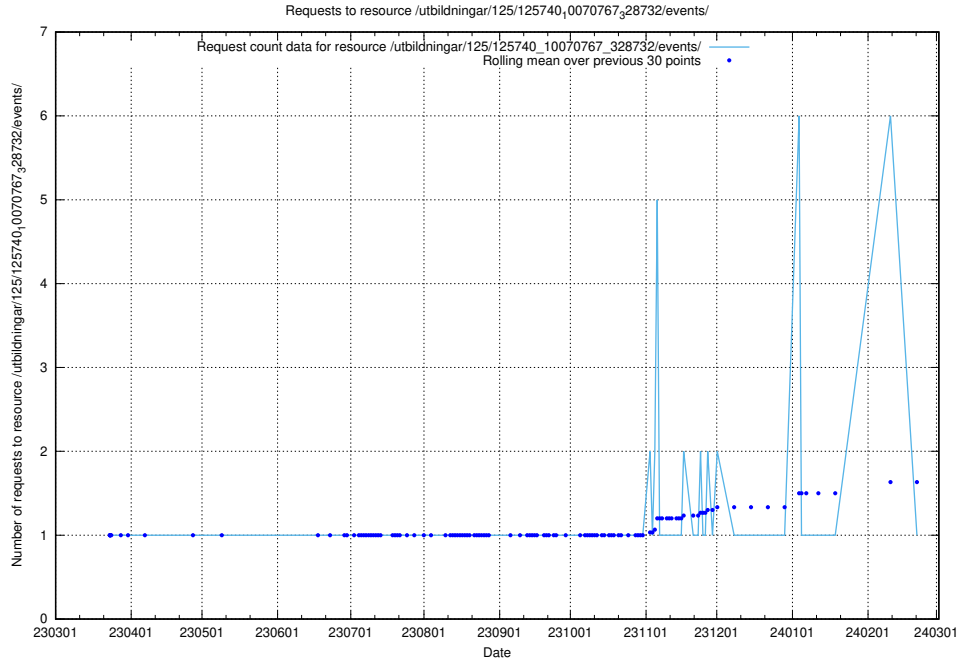

5.933 Usage of /utbildningar/125/125740_10070767_328732/events/

Here, we count the number of requests to resource /utbildningar/125/125740_10070767_328732/events/