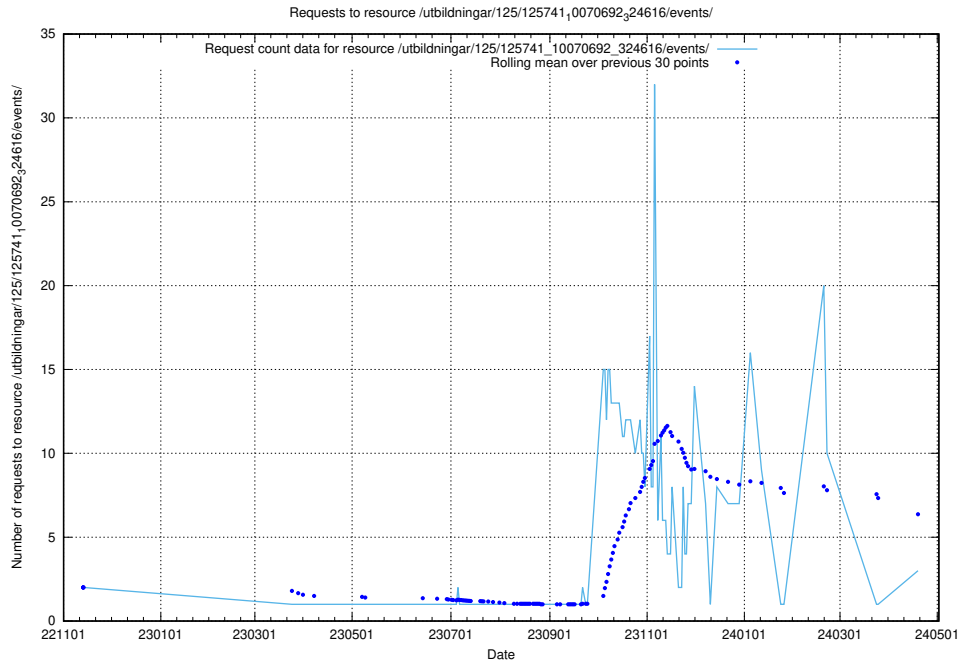

5.392 Usage of /utbildningar/125/125741_10070692_324616/events/

Here, we count the number of requests to resource /utbildningar/125/125741_10070692_324616/events/