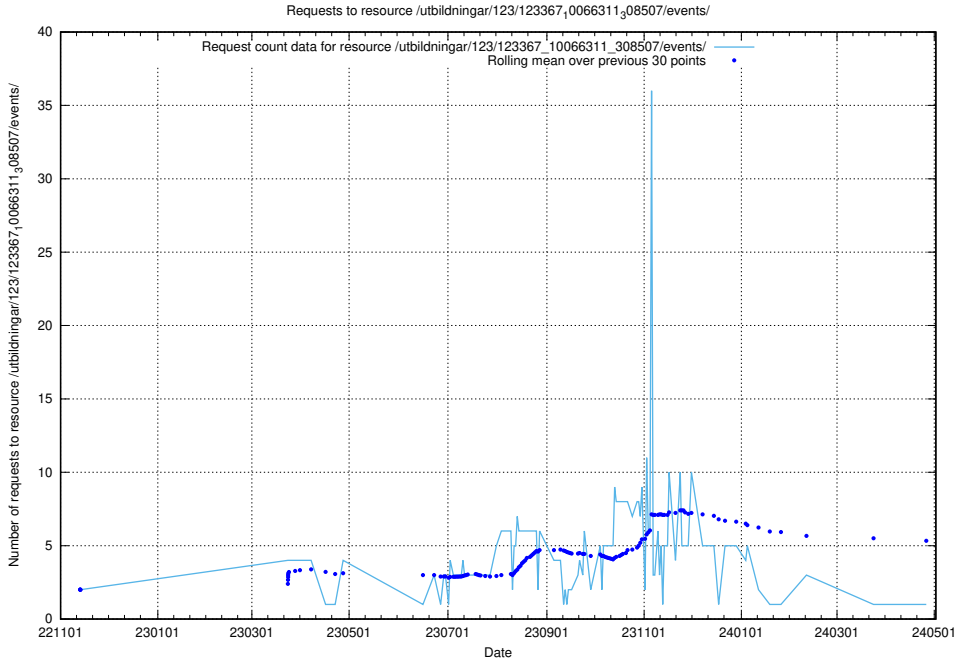

5.5797 Usage of /utbildningar/123/123367_10066311_308507/events/

Here, we count the number of requests to resource /utbildningar/123/123367_10066311_308507/events/