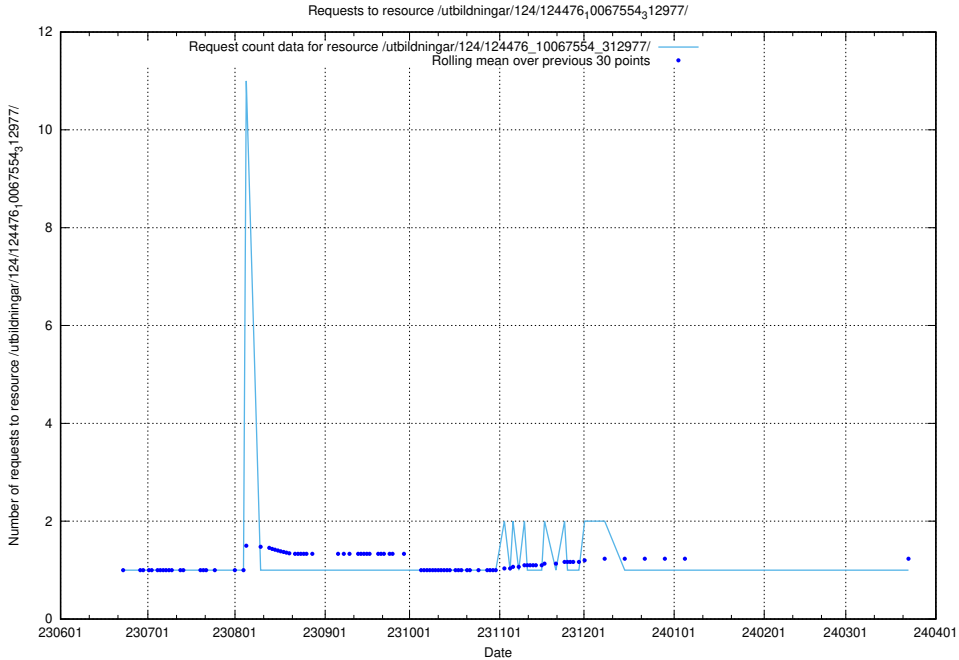

Here, we count the number of requests to resource /utbildningar/124/124478_10067709_313266/events/

5.5775 Usage of /utbildningar/124/124476_10067554_312977/

Here, we count the number of requests to resource /utbildningar/124/124476_10067554_312977/.