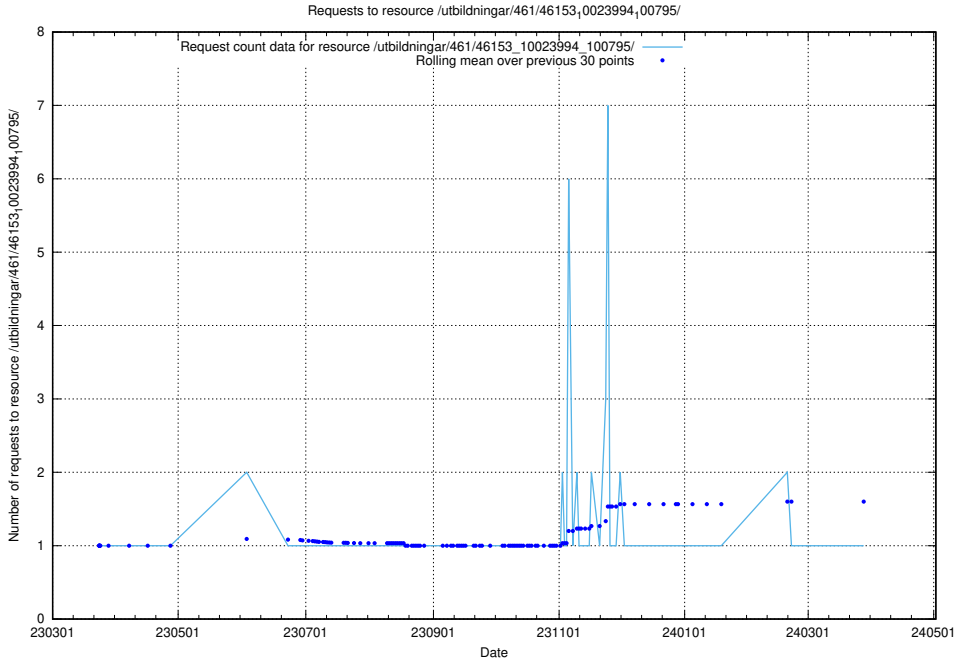

5.6320 Usage of /utbildningar/461/46153_10023994_100795/

Here, we count the number of requests to resource /utbildningar/461/46153_10023994_100795/.