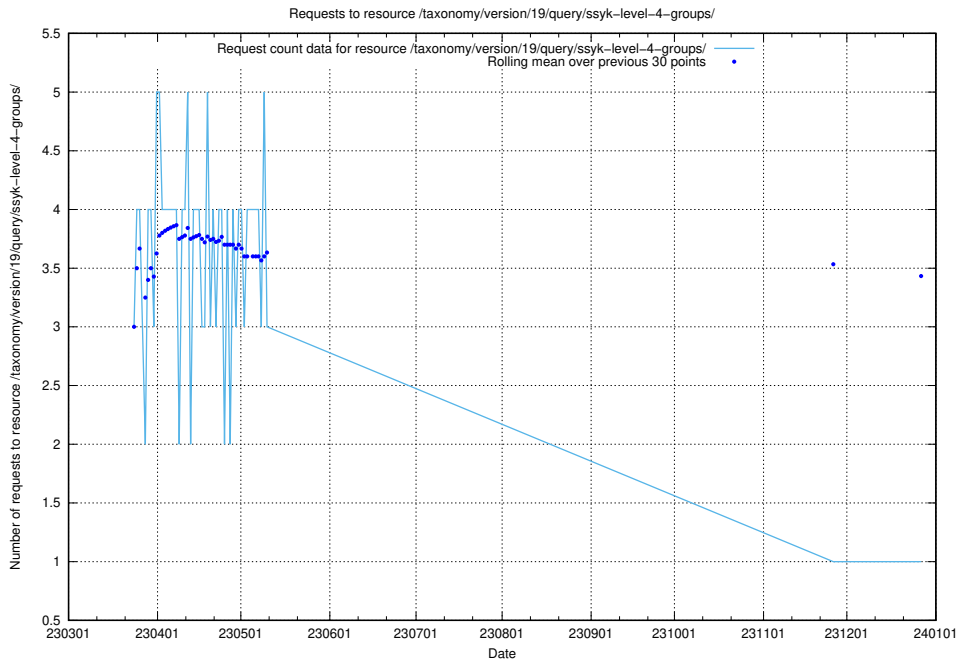

5.6125 Usage of /taxonomy/version/19/query/ssyk-level-4-groups/

Here, we count the number of requests to resource /taxonomy/version/19/query/ssyk-level-4-groups/.