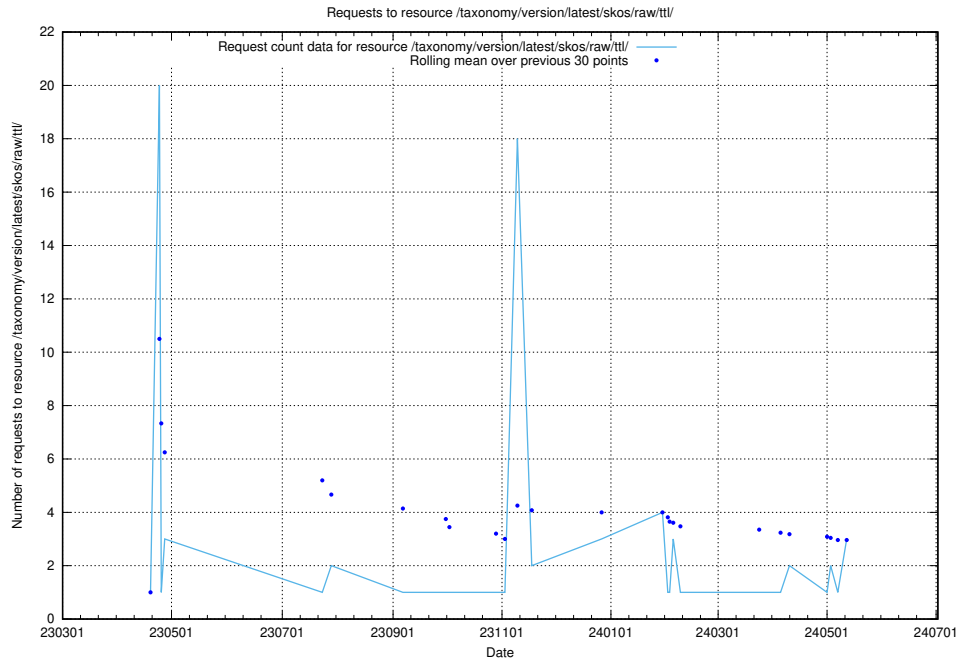

5.408 Usage of `/taxonomy/version/latest/skos/raw/ttl/`

Here, we count the number of requests to resource `/taxonomy/version/latest/skos/raw/ttl/`.