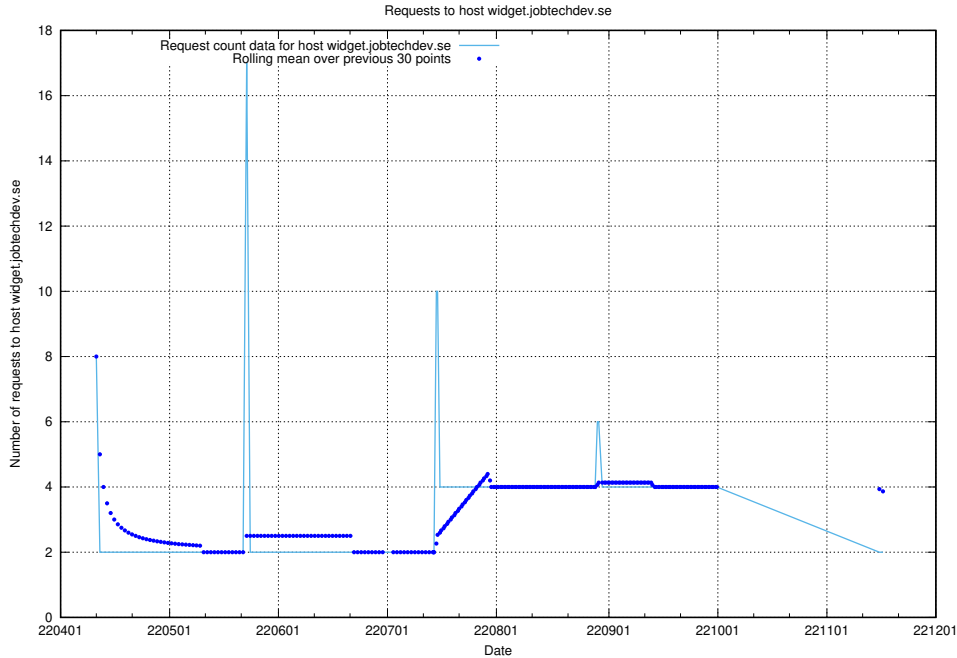

7.466 Usage of taxonomyt2.api.jobtechdev.se

Here, we count the number of requests to host taxonomyt2.api.jobtechdev.se.

7.467 Usage of widget.jobtechdev.se

Here, we count the number of requests to host widget.jobtechdev.se.