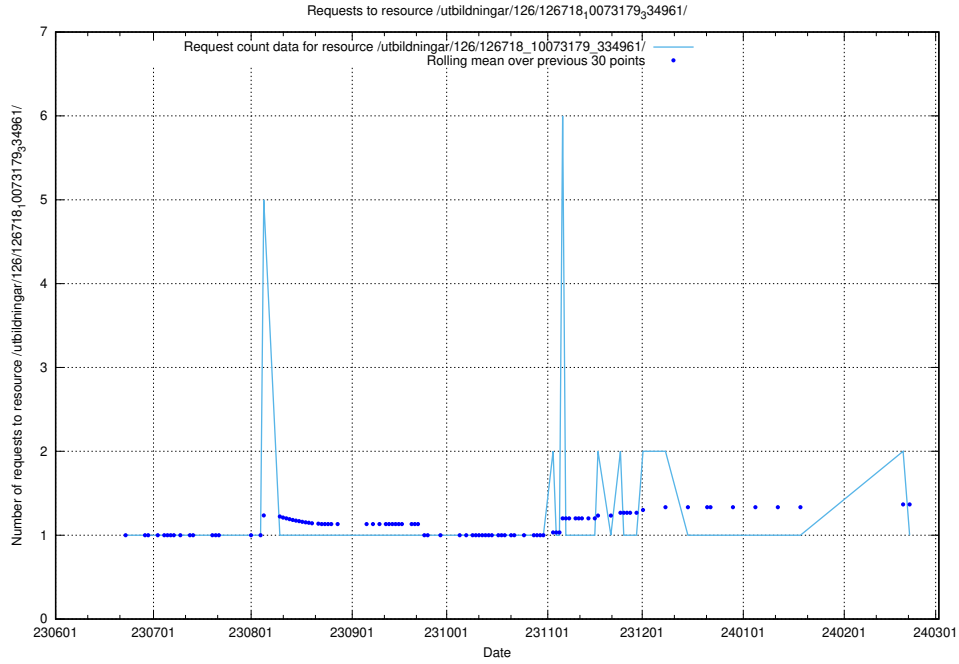

5.5591 Usage of /utbildningar/126/126718_10073179_334961/

Here, we count the number of requests to resource /utbildningar/126/126718_10073179_334961/.