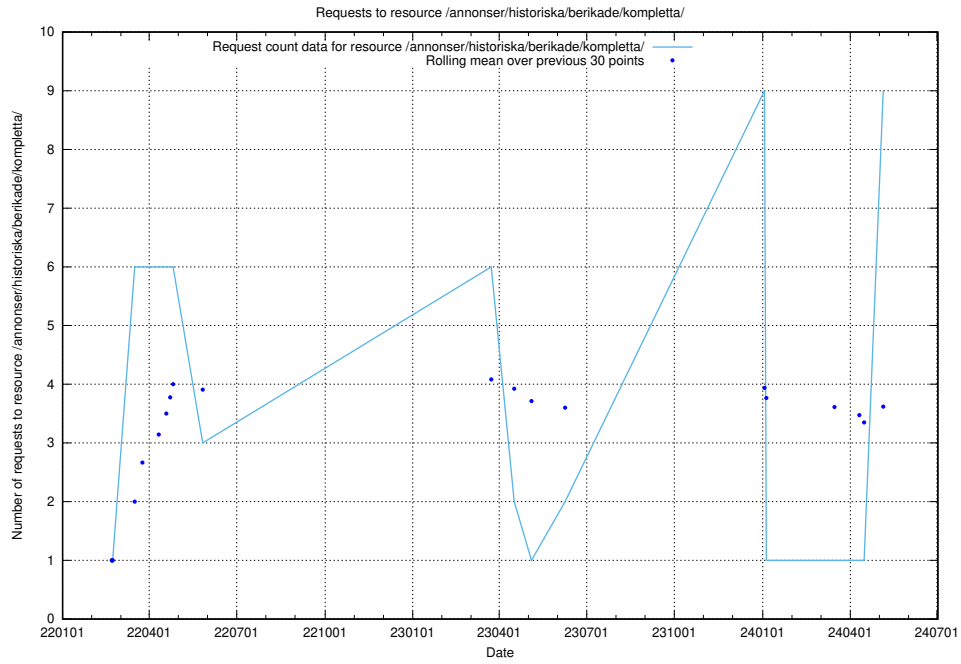

5.26 Usage of /annonser/historiska/berikade/kompletta/

Here, we count the number of requests to resource /annonser/historiska/berikade/kompletta/.

5.27 Usage of /availability/kpi/20240504/

Here, we count the number of requests to resource /availability/kpi/20240504/.