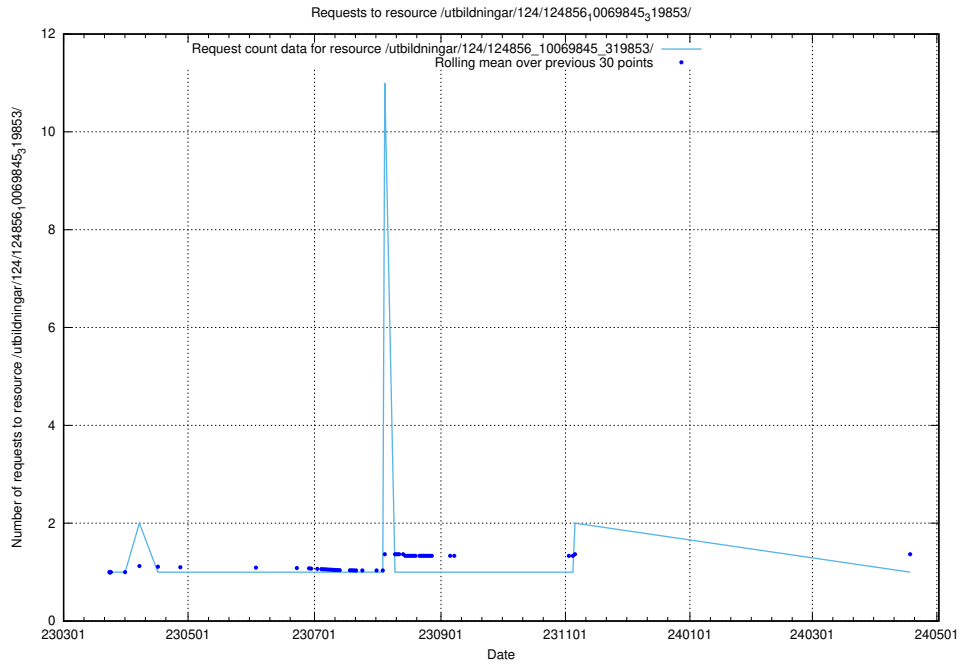

5.1148 Usage of /utbildningar/124/124856_10069845_319853/

Here, we count the number of requests to resource /utbildningar/124/124856_10069845_319853/.