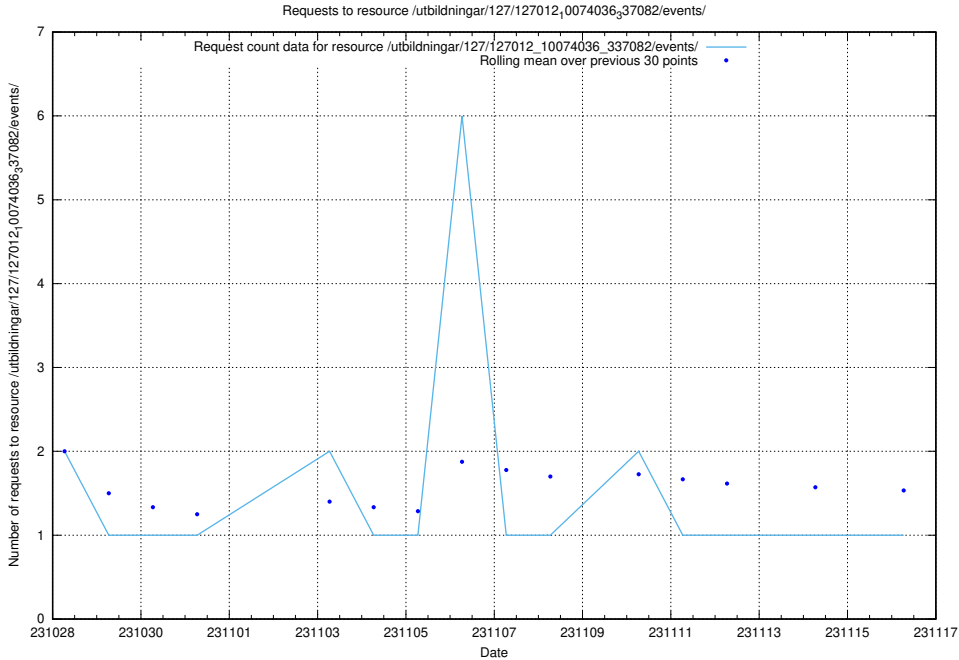

Here, we count the number of requests to resource /utbildningar/127/127012_10074036_337082/events/

5.4168 Usage of /utbildningar/126/126795_10073175_334956/events/

Here, we count the number of requests to resource /utbildningar/126/126795_10073175_334956/events/