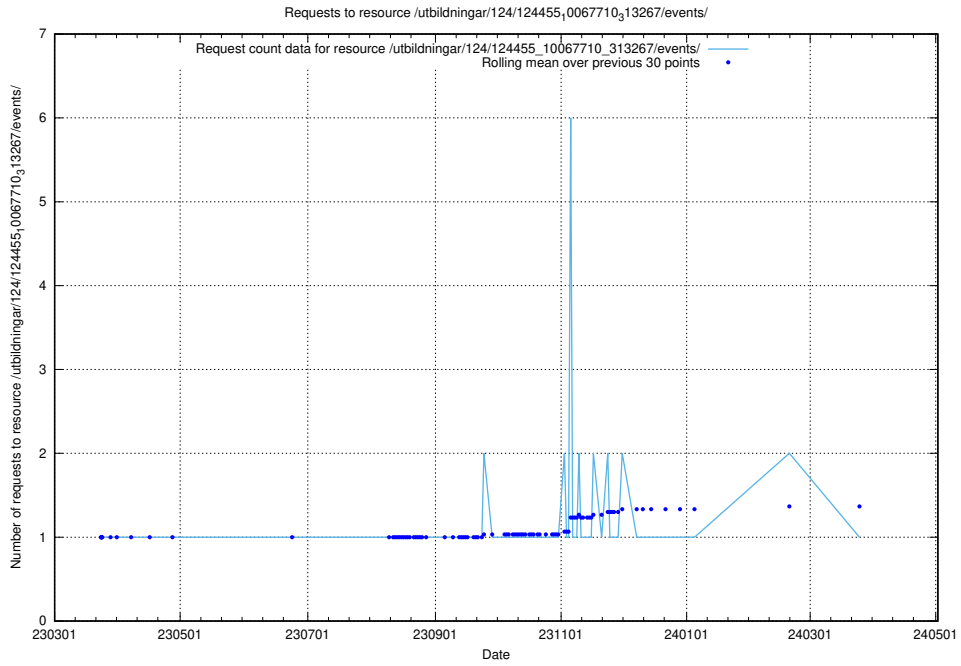

Here, we count the number of requests to resource /utbildningar/124/124455_10067710_313267/events/

5.3424 Usage of /taxonomy/Körkort/

Here, we count the number of requests to resource /taxonomy/Körkort/.