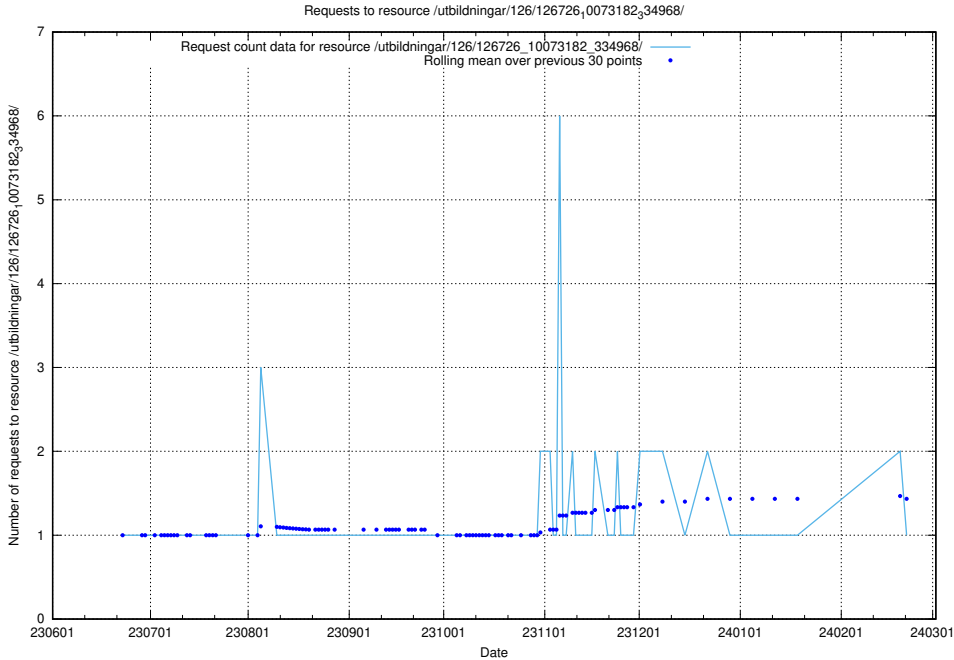

5.5578 Usage of /utbildningar/126/126726_10073182_334968/

Here, we count the number of requests to resource /utbildningar/126/126726_10073182_334968/.