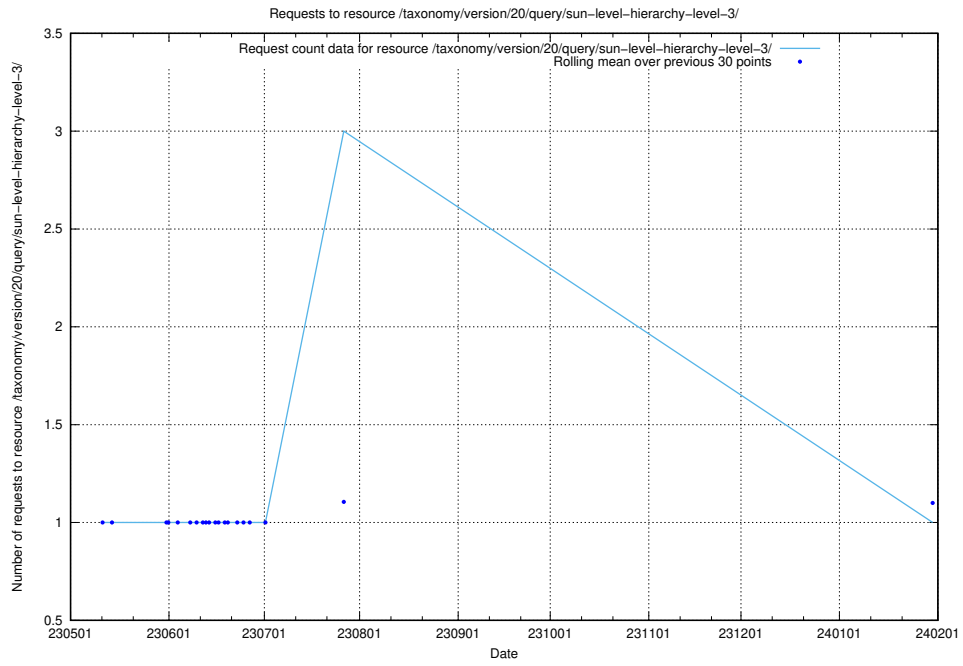

5.5929 Usage of /taxonomy/version/20/query/sun-level-hierarchy-level-3/

Here, we count the number of requests to resource /taxonomy/version/20/query/sun-level-hierarchy-level-3/.