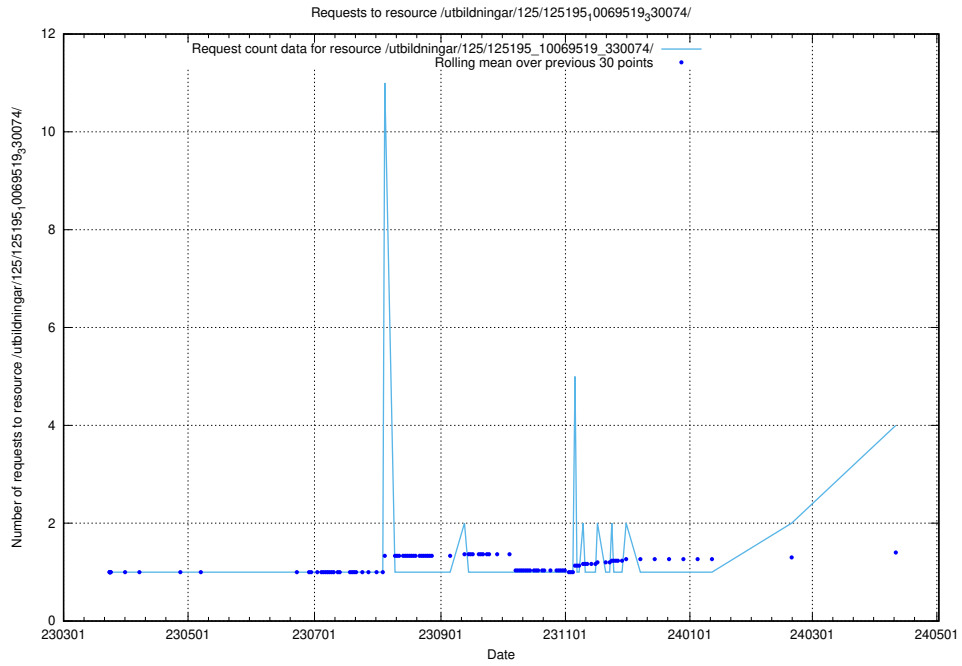

5.158 Usage of /utbildningar/125/125195_10069519_330074/

Here, we count the number of requests to resource /utbildningar/125/125195_10069519_330074/.