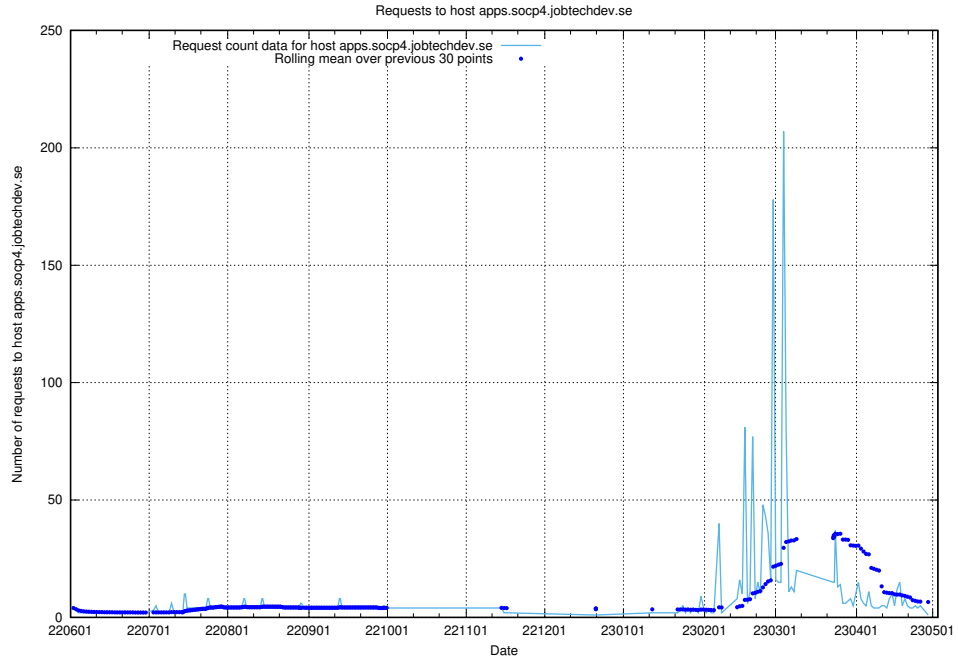

7.629 Usage of apps.socp4.jobtechdev.se

Here, we count the number of requests to host apps.socp4.jobtechdev.se.