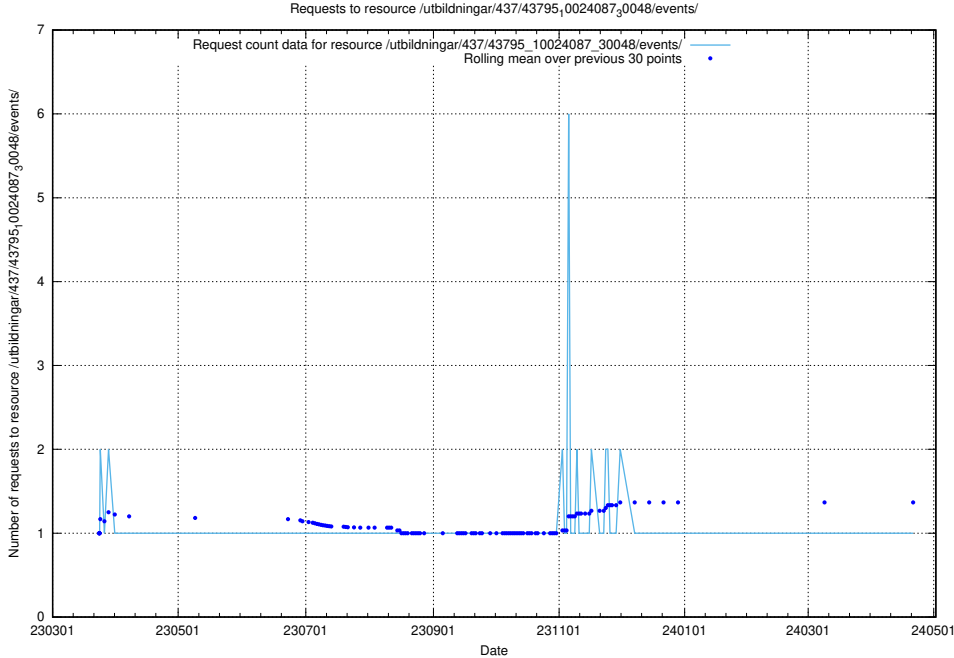

5.6362 Usage of /utbildningar/437/43795_10024087_30048/events/

Here, we count the number of requests to resource /utbildningar/437/43795_10024087_30048/events/.

5.6363 Usage of /utbildningar/437/43795_10024087_30048/