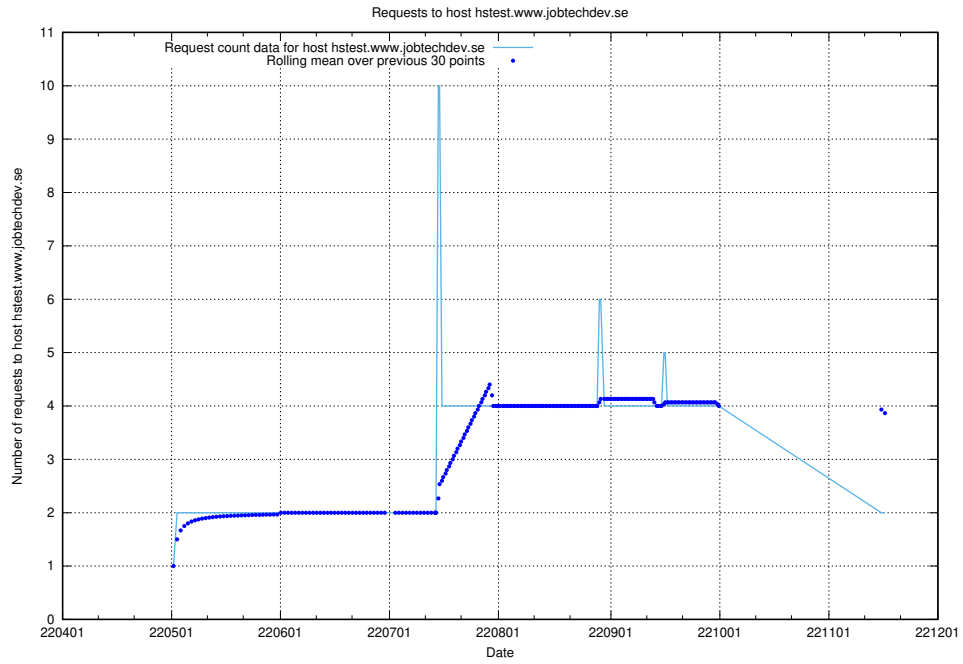

7.438 Usage of hstest.www.jobtechdev.se

Here, we count the number of requests to host hstest.www.jobtechdev.se.