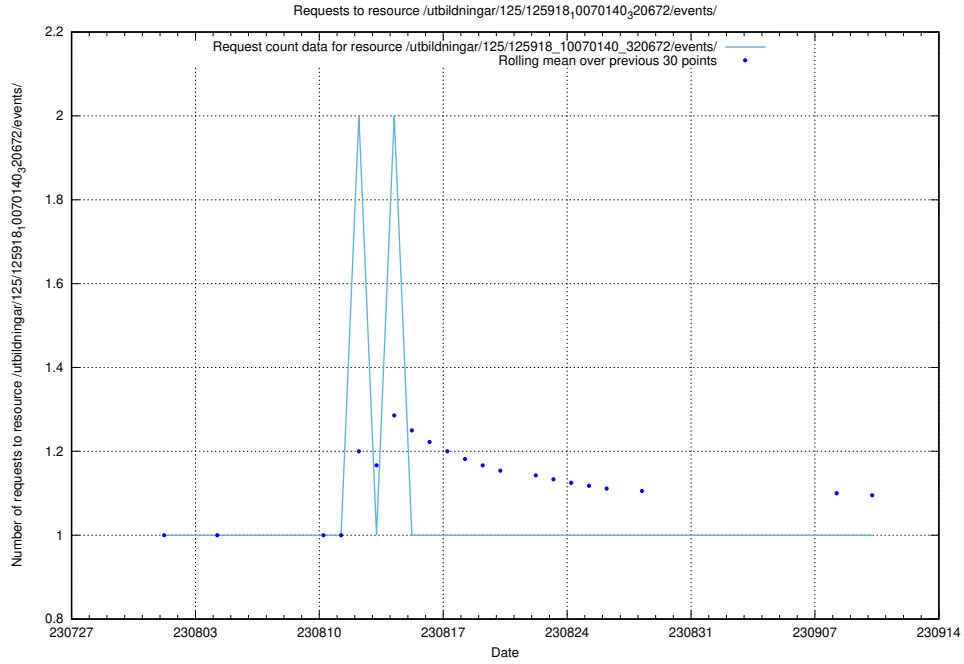

5.4866 Usage of /utbildningar/125/125918_10070140_320672/events/

Here, we count the number of requests to resource /utbildningar/125/125918_10070140_320672/events/