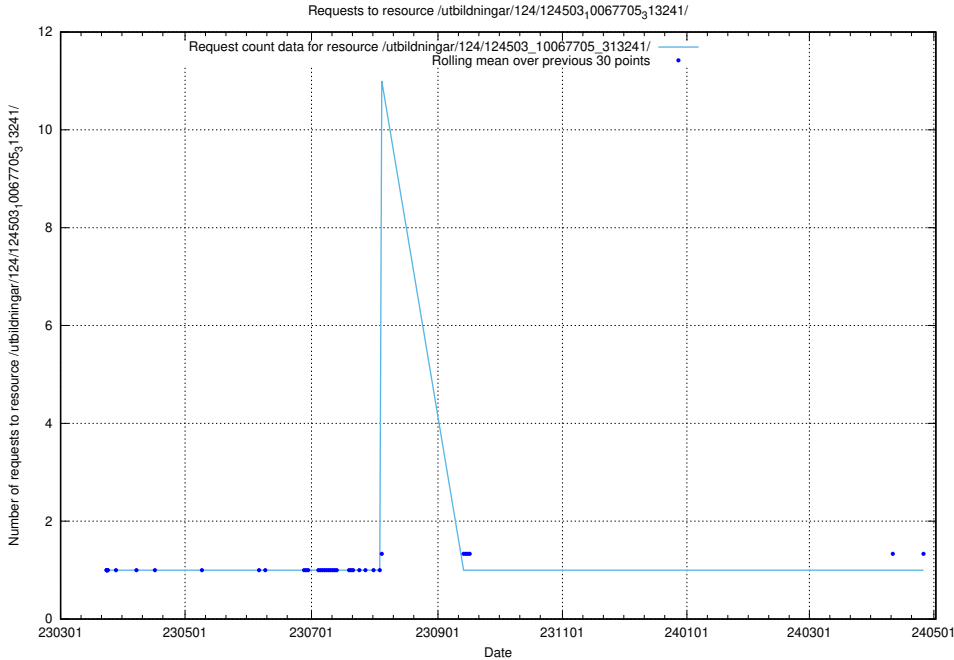

5.2134 Usage of /utbildningar/124/124503_10067705_313241/

Here, we count the number of requests to resource /utbildningar/124/124503_10067705_313241/.