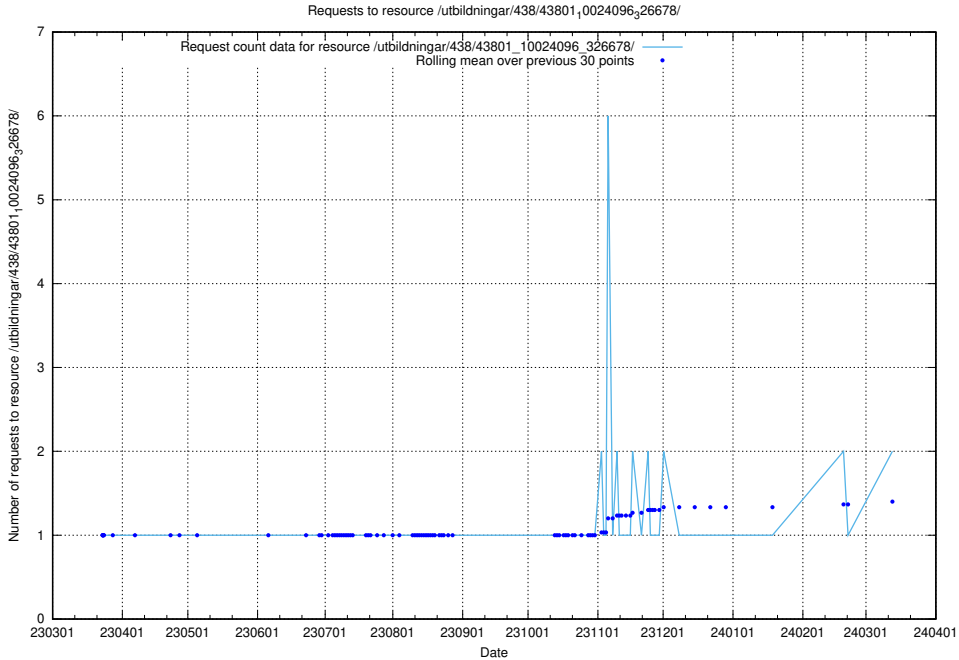

5.912 Usage of /utbildningar/438/43801_10024096_326678/

Here, we count the number of requests to resource /utbildningar/438/43801_10024096_326678/.