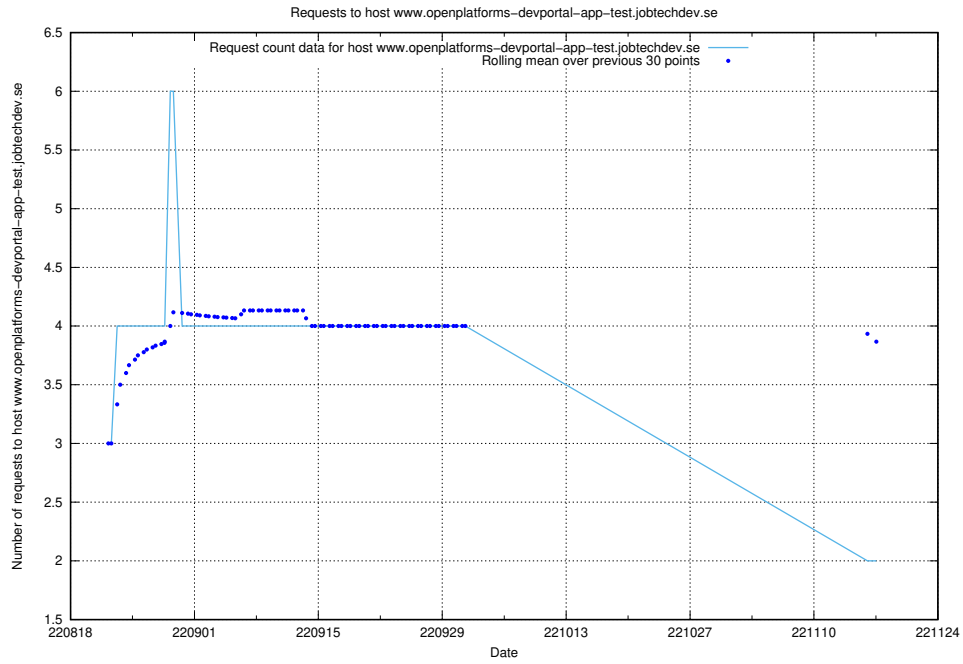

7.343 Usage of `www.openplatforms-devportal-app-test.jobtechdev.se`

Here, we count the number of requests to host `www.openplatforms-devportal-app-test.jobtechdev.se`.