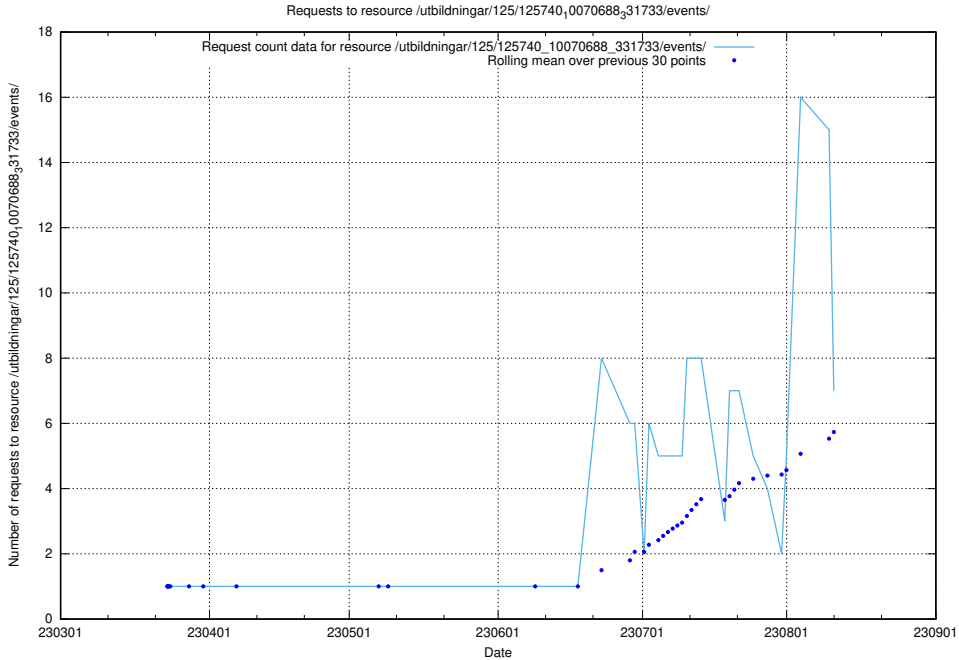

5.40 Usage of /utbildningar/125/125740_10070688_331733/events/

Here, we count the number of requests to resource /utbildningar/125/125740_10070688_331733/events/