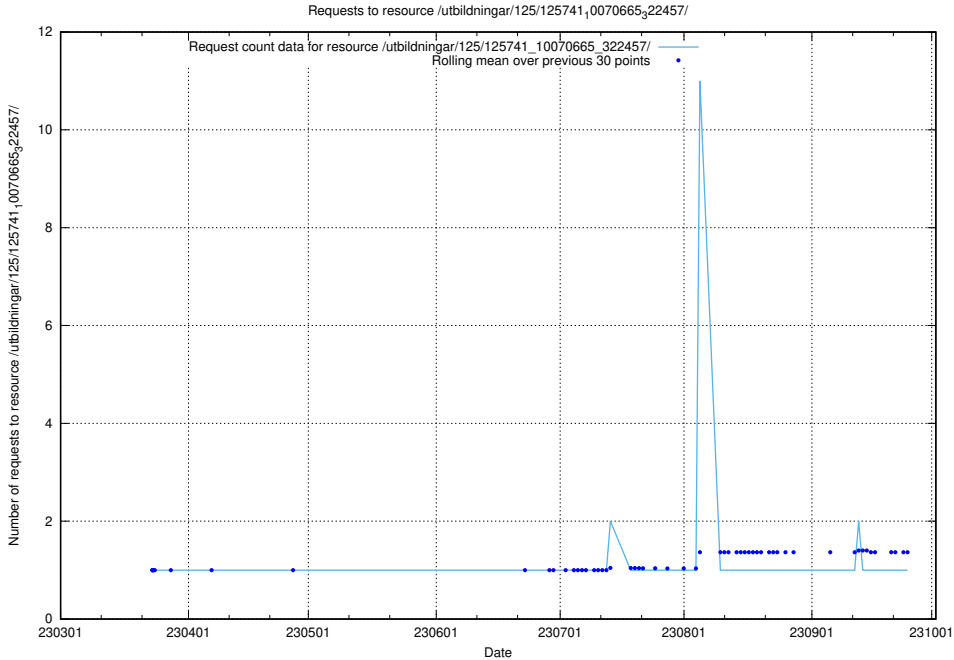

5.6494 Usage of /utbildningar/125/125741_10070665_322457/

Here, we count the number of requests to resource /utbildningar/125/125741_10070665_322457/.