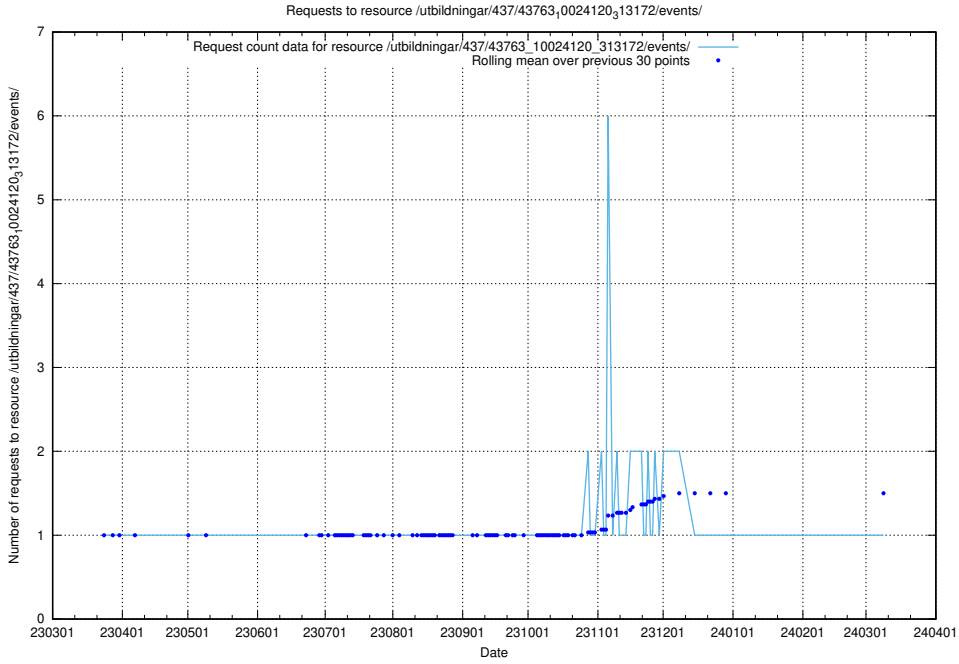

5.6189 Usage of /utbildningar/437/43763_10024120_313172/events/

Here, we count the number of requests to resource /utbildningar/437/43763_10024120_313172/events/.