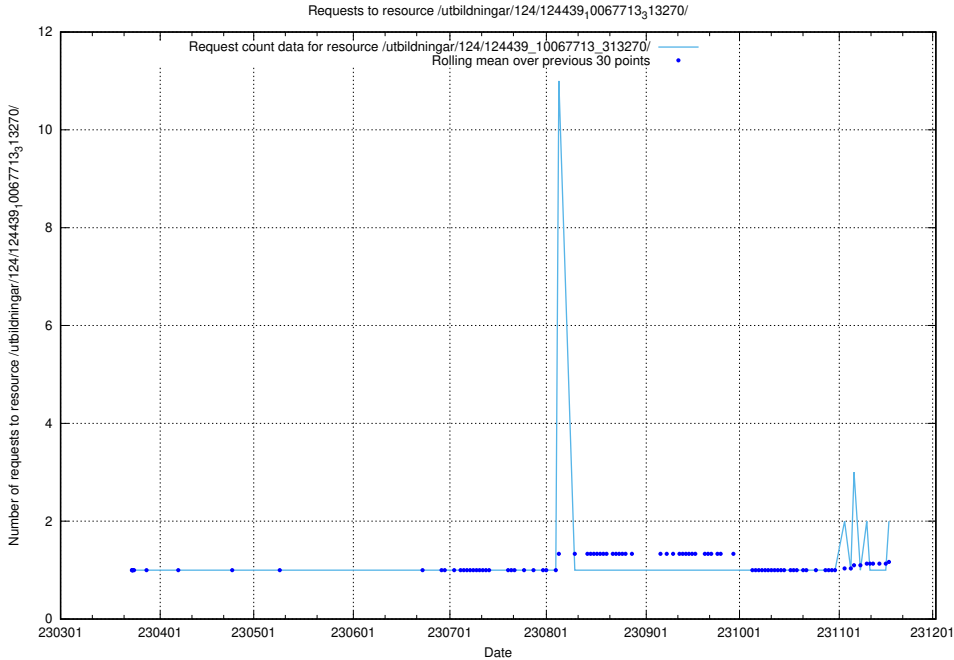

5.624 Usage of /utbildningar/124/124439_10067713_313270/

Here, we count the number of requests to resource /utbildningar/124/124439_10067713_313270/.