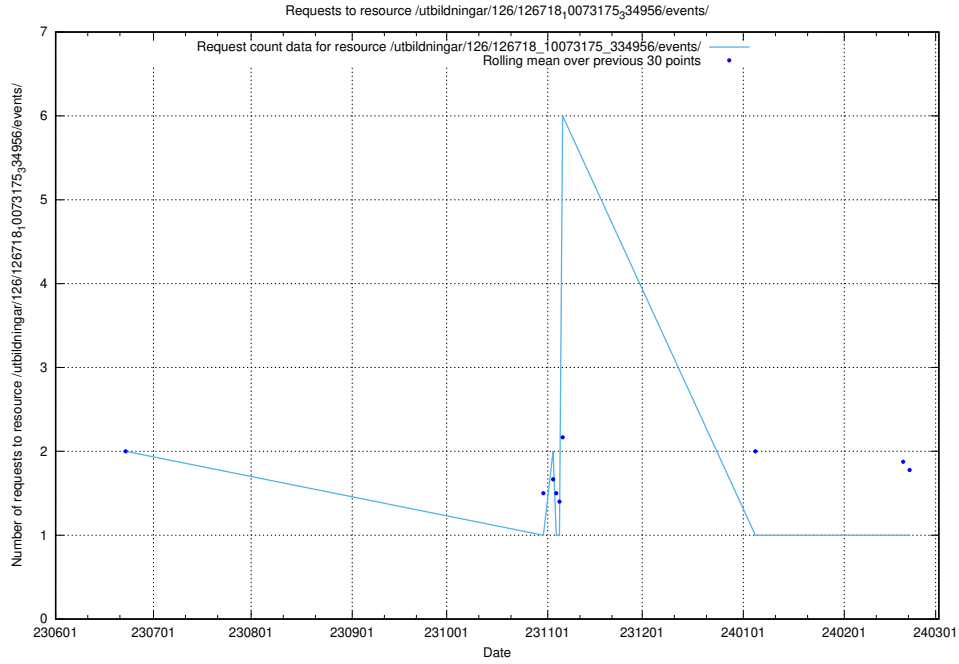

5.5539 Usage of /utbildningar/126/126718_10073175_334956/events/

Here, we count the number of requests to resource /utbildningar/126/126718_10073175_334956/events/