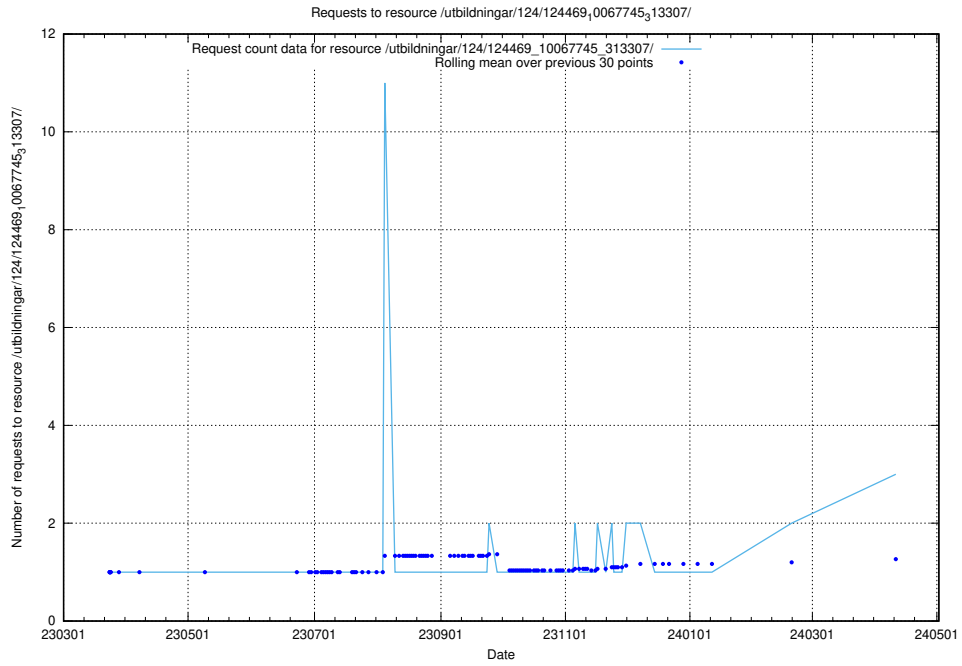

5.303 Usage of /utbildningar/124/124469_10067745_313307/

Here, we count the number of requests to resource /utbildningar/124/124469_10067745_313307/.