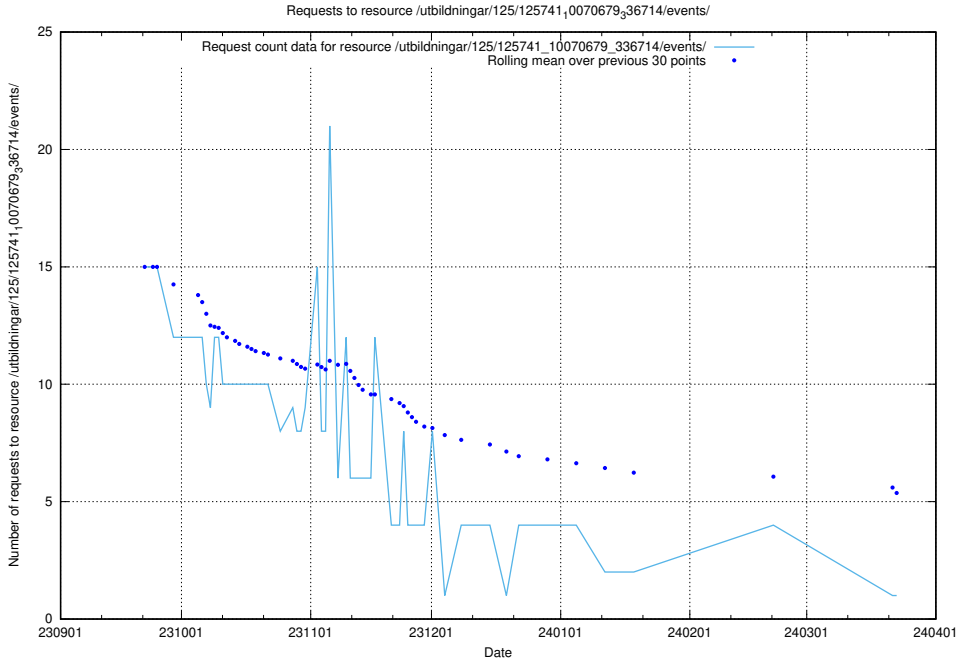

5.4476 Usage of /utbildningar/125/125741_10070679_336714/events/

Here, we count the number of requests to resource /utbildningar/125/125741_10070679_336714/events/