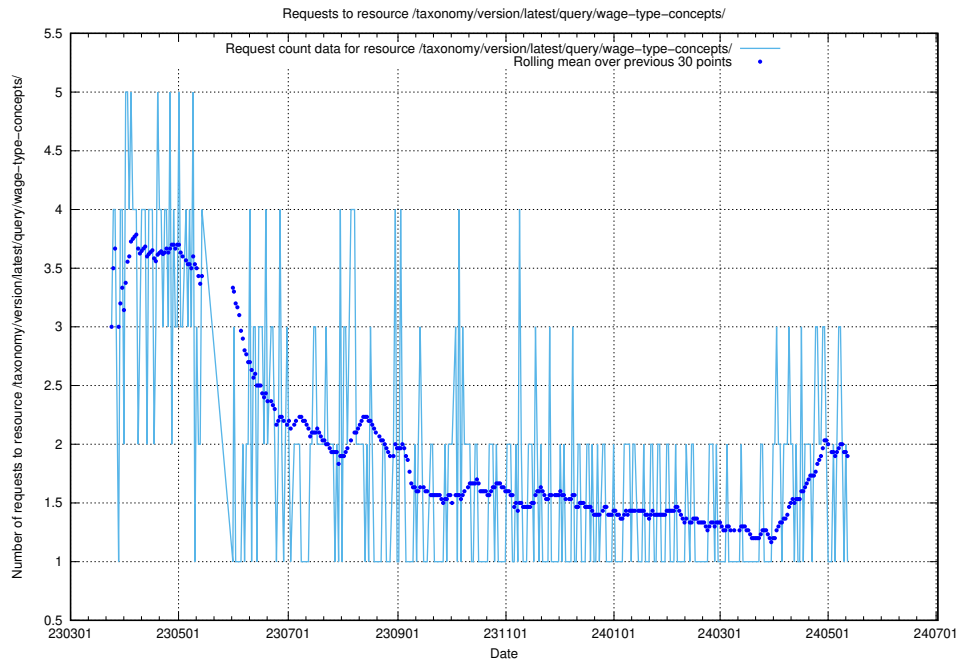

5.6063 Usage of /taxonomy/version/latest/query/wage-type-concepts/

Here, we count the number of requests to resource /taxonomy/version/latest/query/wage-type-concepts/.