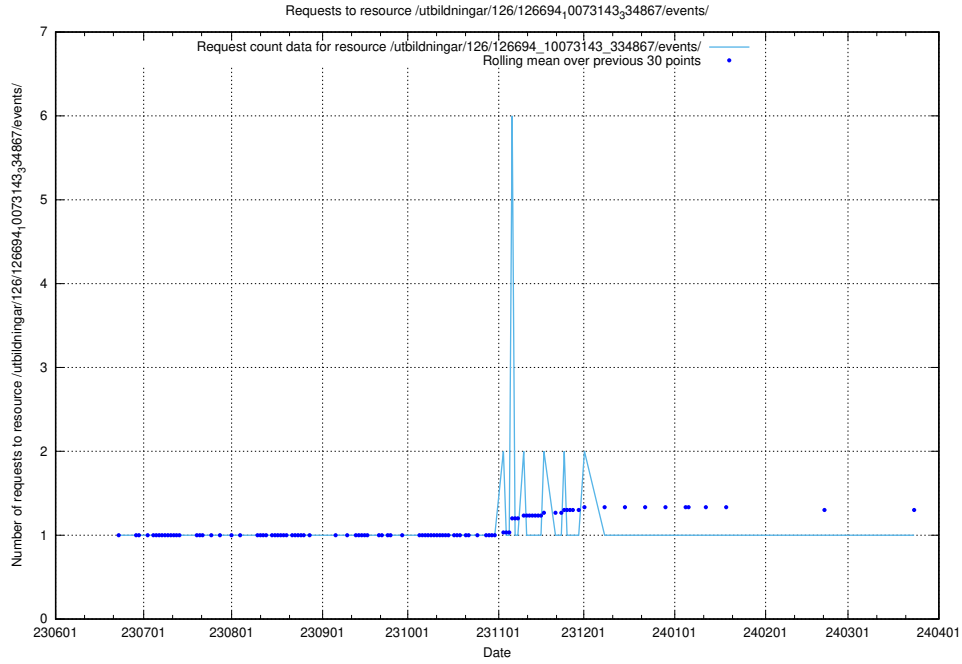

5.5612 Usage of /utbildningar/126/126694_10073143_334867/events/

Here, we count the number of requests to resource /utbildningar/126/126694_10073143_334867/events/