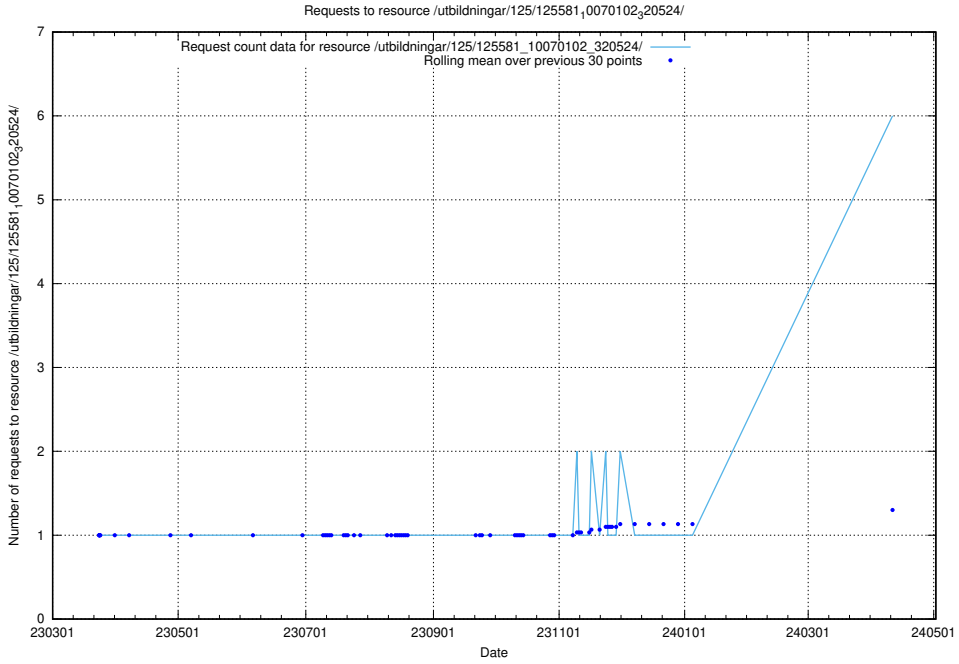

5.43 Usage of /utbildningar/125/125581_10070102_320524/

Here, we count the number of requests to resource /utbildningar/125/125581_10070102_320524/.