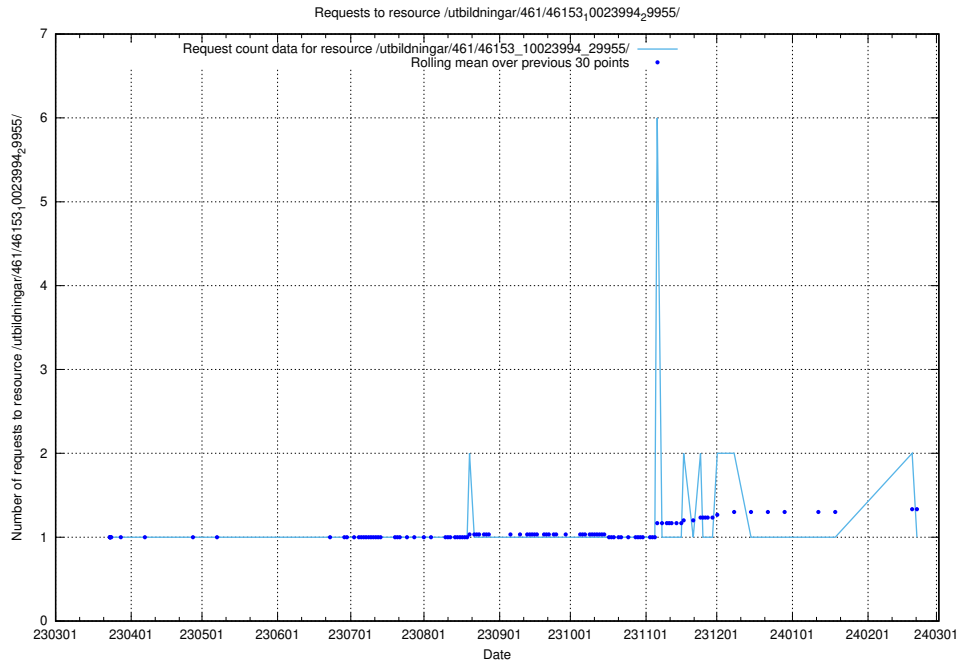

5.6319 Usage of /utbildningar/461/46153_10023994_29955/

Here, we count the number of requests to resource /utbildningar/461/46153_10023994_29955/.