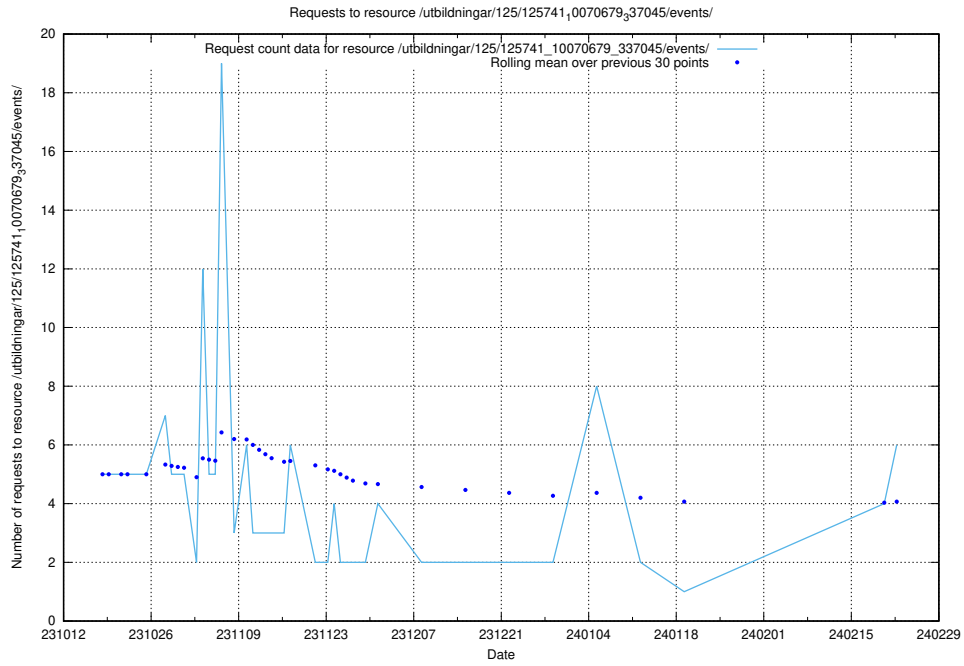

5.62 Usage of /utbildningar/125/125741_10070679_337045/events/

Here, we count the number of requests to resource /utbildningar/125/125741_10070679_337045/events/