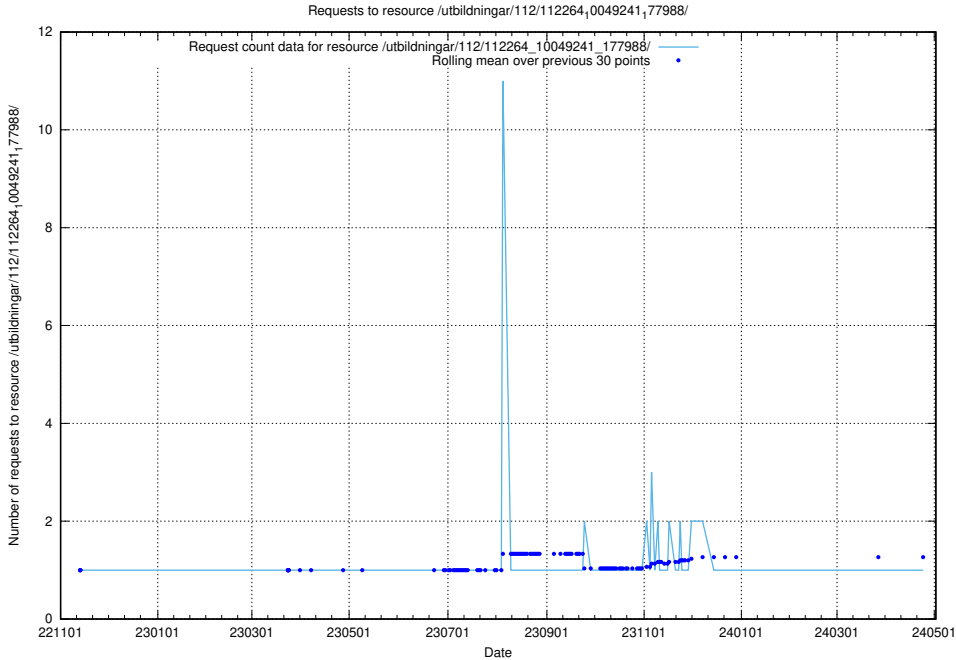

5.6193 Usage of /utbildningar/112/112264_10049241_177988/

Here, we count the number of requests to resource /utbildningar/112/112264_10049241_177988/.