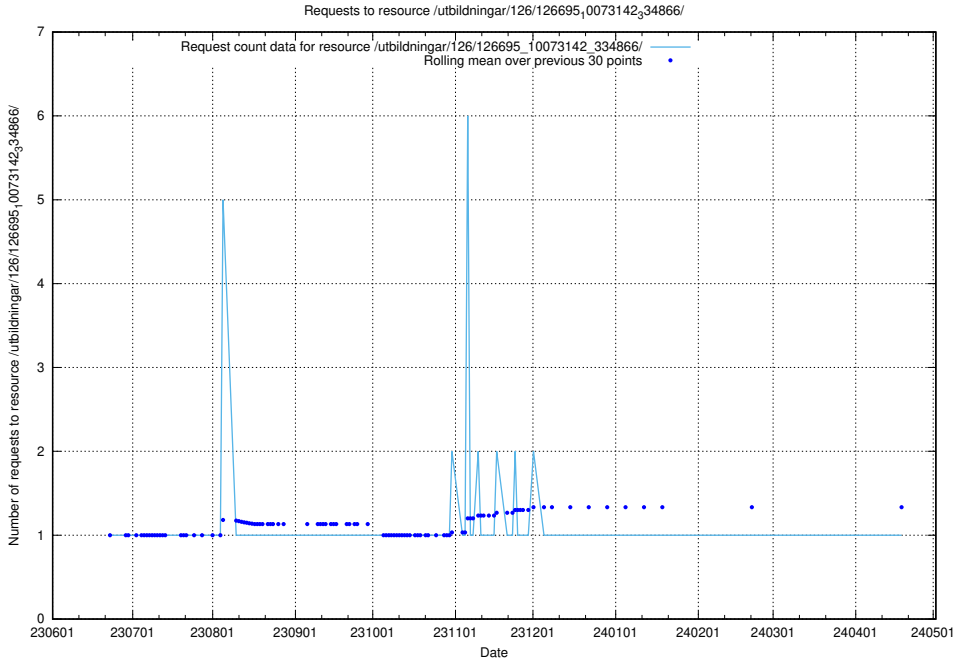

5.5609 Usage of /utbildningar/126/126695_10073142_334866/

Here, we count the number of requests to resource /utbildningar/126/126695_10073142_334866/.