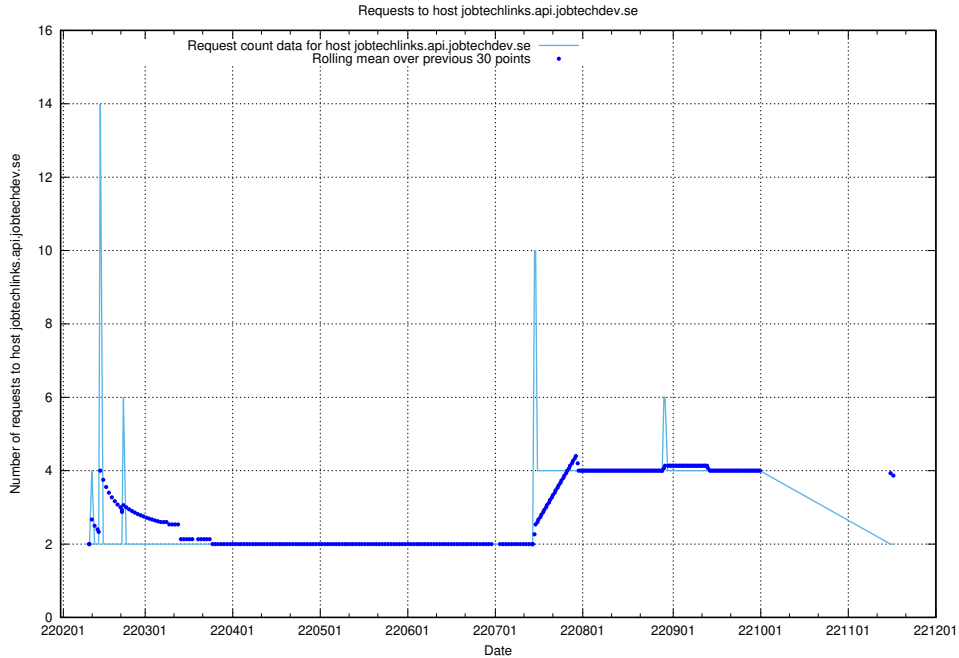

7.556 Usage of jobtechlinks.api.jobtechdev.se

Here, we count the number of requests to host jobtechlinks.api.jobtechdev.se.