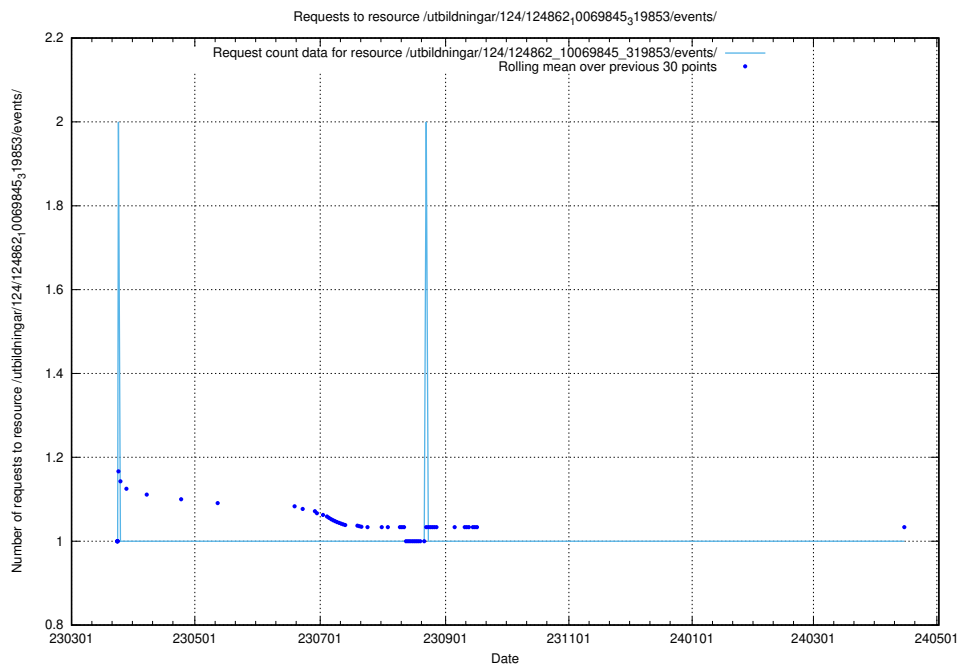

Here, we count the number of requests to resource /utbildningar/124/124865_10068315_315338/.

5.1125 Usage of /utbildningar/124/124862_10069845_319853/events/

Here, we count the number of requests to resource /utbildningar/124/124862_10069845_319853/events/