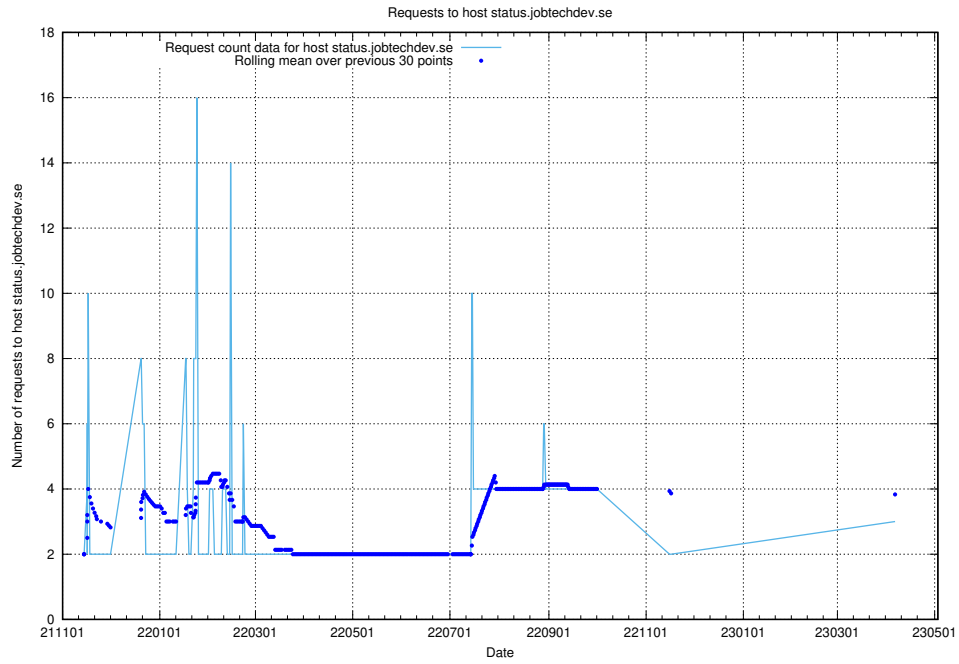

7.237 Usage of status.jobtechdev.se

Here, we count the number of requests to host status.jobtechdev.se.