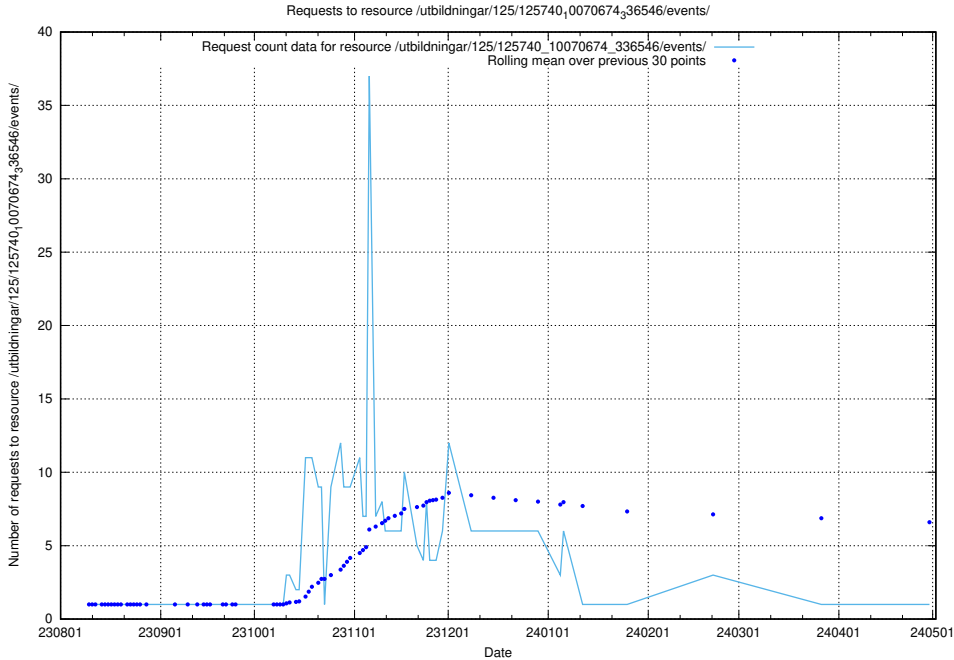

5.4808 Usage of /utbildningar/125/125740_10070674_336546/events/

Here, we count the number of requests to resource /utbildningar/125/125740_10070674_336546/events/