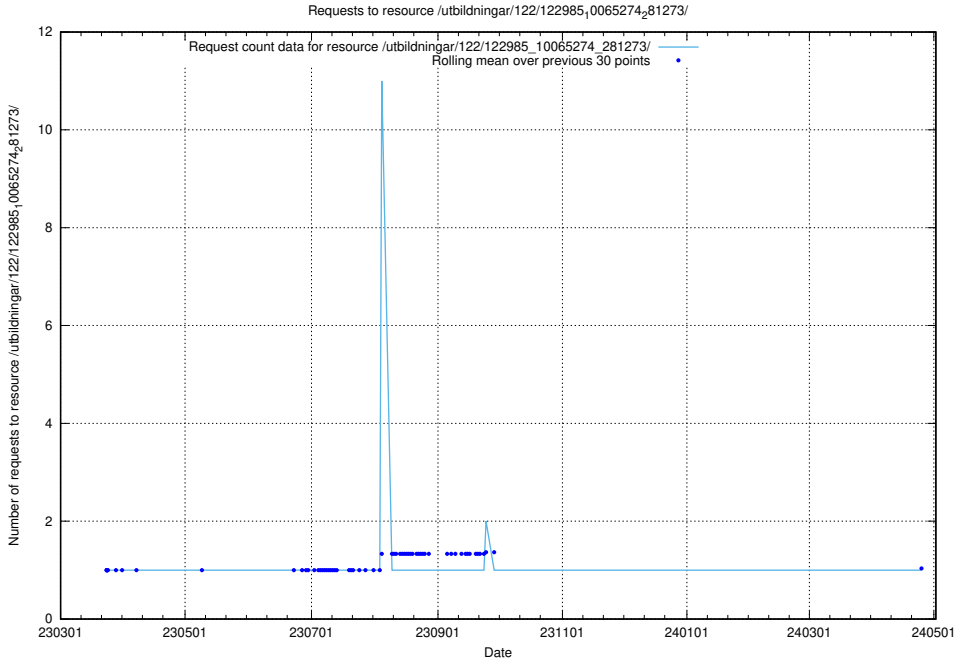

5.4895 Usage of /utbildningar/122/122985_10065274_281273/

Here, we count the number of requests to resource /utbildningar/122/122985_10065274_281273/.