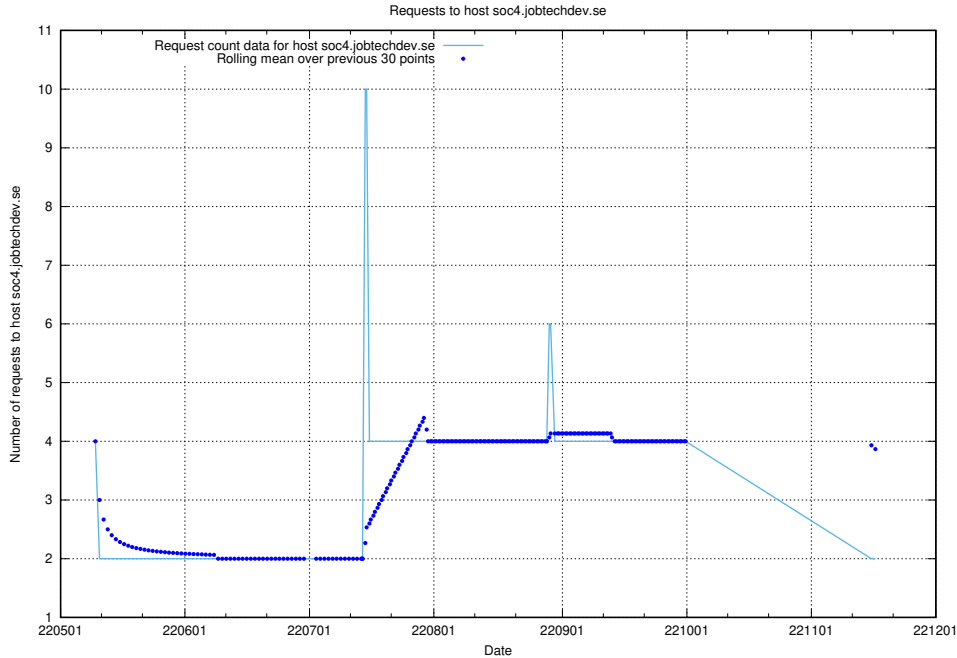

7.430 Usage of soc4.jobtechdev.se

Here, we count the number of requests to host soc4.jobtechdev.se.