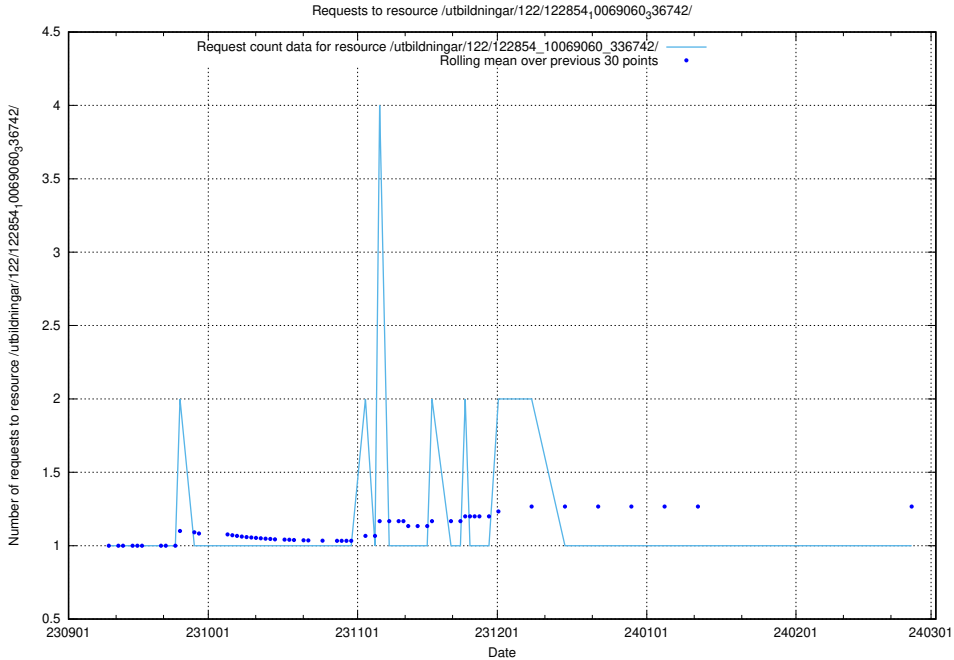

5.4606 Usage of /utbildningar/122/122854_10069060_336742/

Here, we count the number of requests to resource /utbildningar/122/122854_10069060_336742/.