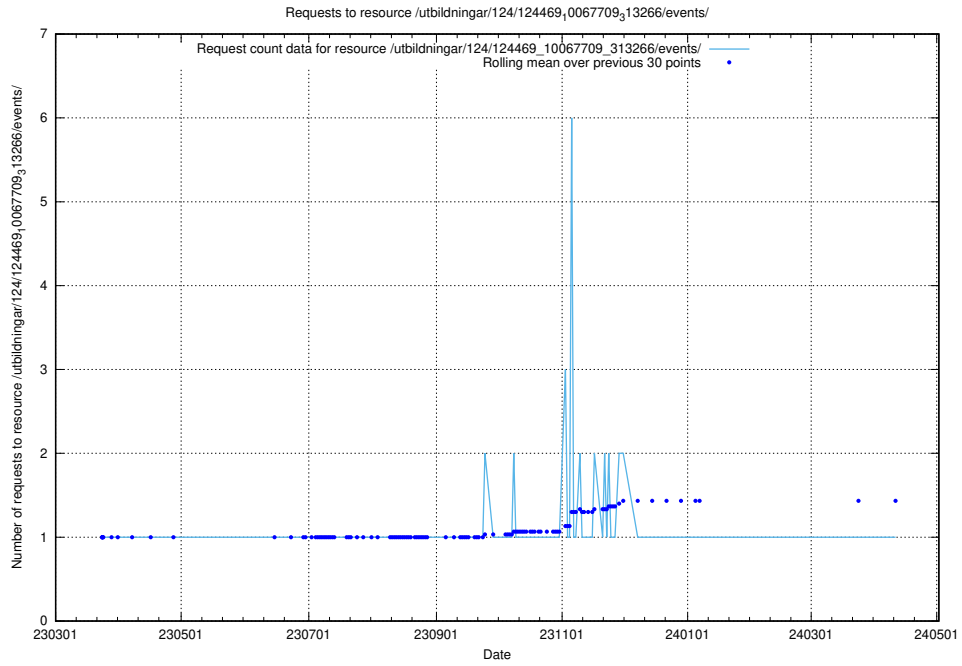

5.3225 Usage of /utbildningar/124/124469_10067709_313266/events/

Here, we count the number of requests to resource /utbildningar/124/124469_10067709_313266/events/