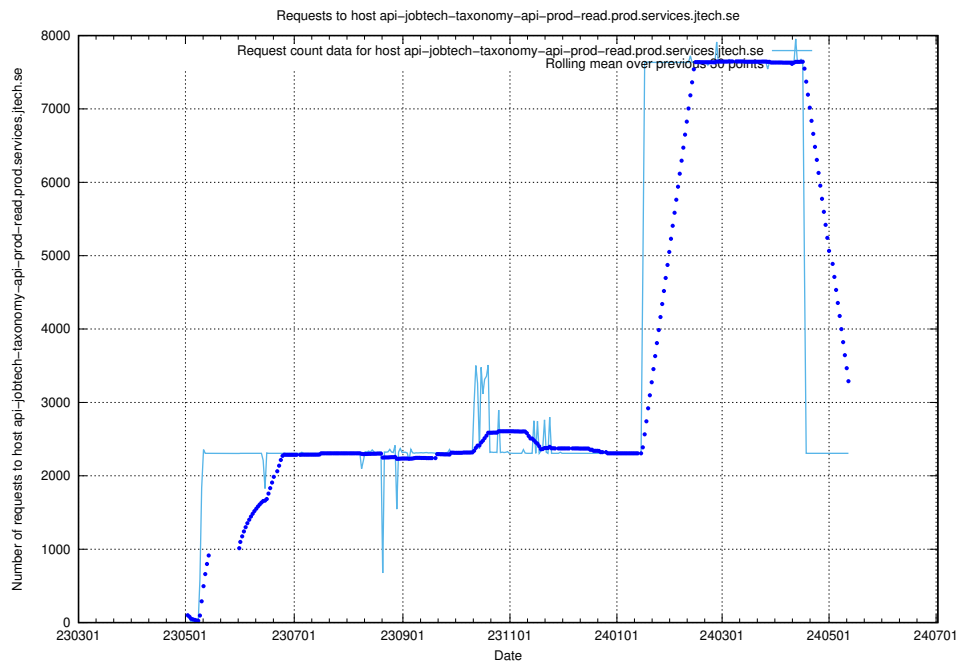

7.17 Usage of api-jobtech-taxonomy-api-prod-read.prod.services.jtech.se

Here, we count the number of requests to host api-jobtech-taxonomy-api-prod-read.prod.services.jtech.se.