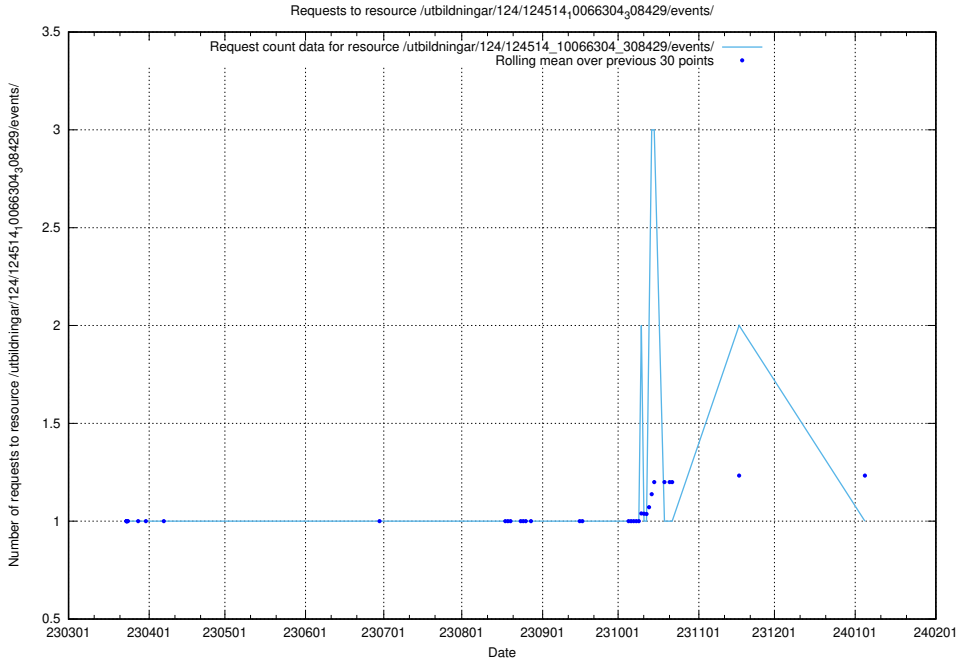

5.1795 Usage of /utbildningar/124/124514_10066304_308429/events/

Here, we count the number of requests to resource /utbildningar/124/124514_10066304_308429/events/