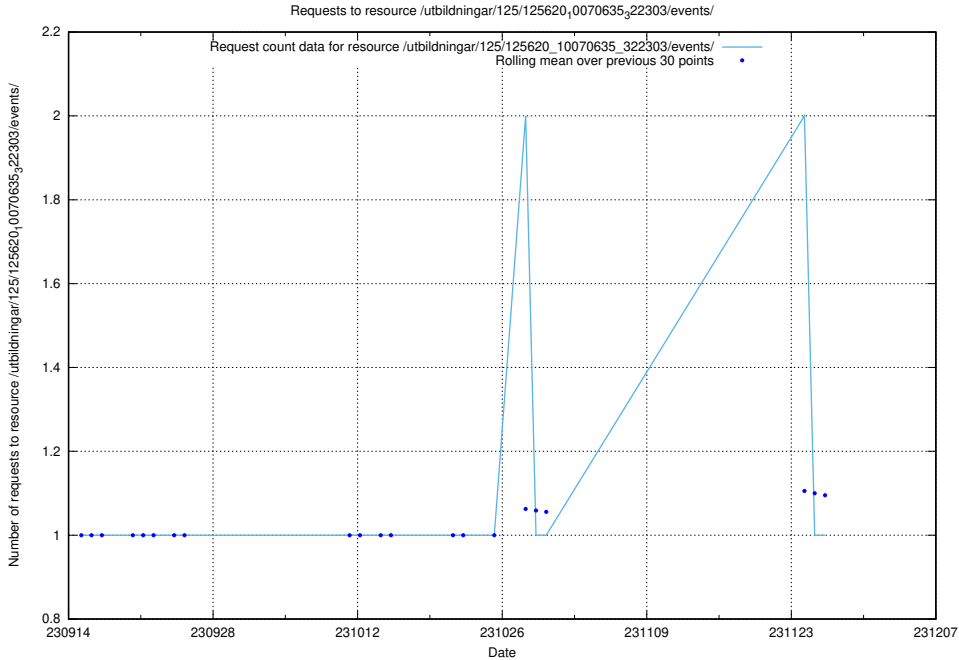

5.4549 Usage of /utbildningar/125/125620_10070635_322303/events/

Here, we count the number of requests to resource /utbildningar/125/125620_10070635_322303/events/