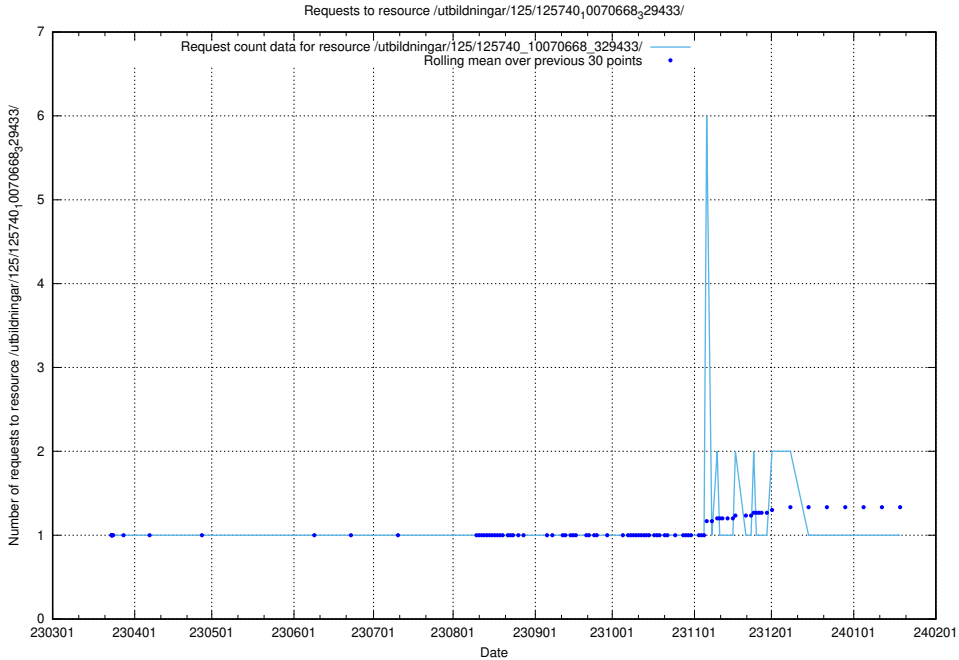

5.968 Usage of /utbildningar/125/125740_10070668_329433/

Here, we count the number of requests to resource /utbildningar/125/125740_10070668_329433/.