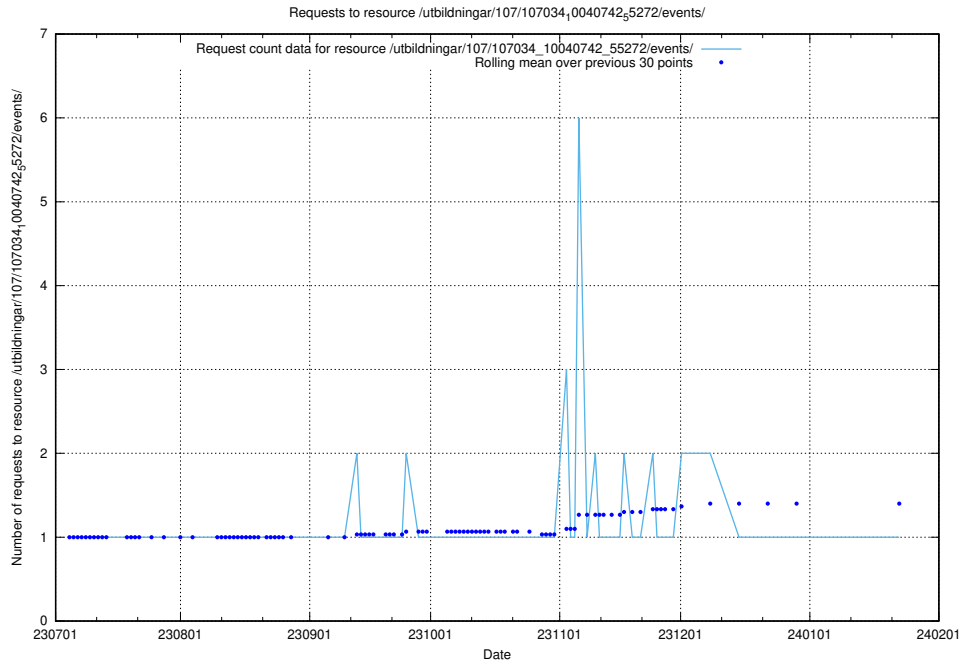

5.5335 Usage of /utbildningar/107/107034_10040742_55272/events/

Here, we count the number of requests to resource /utbildningar/107/107034_10040742_55272/events/.