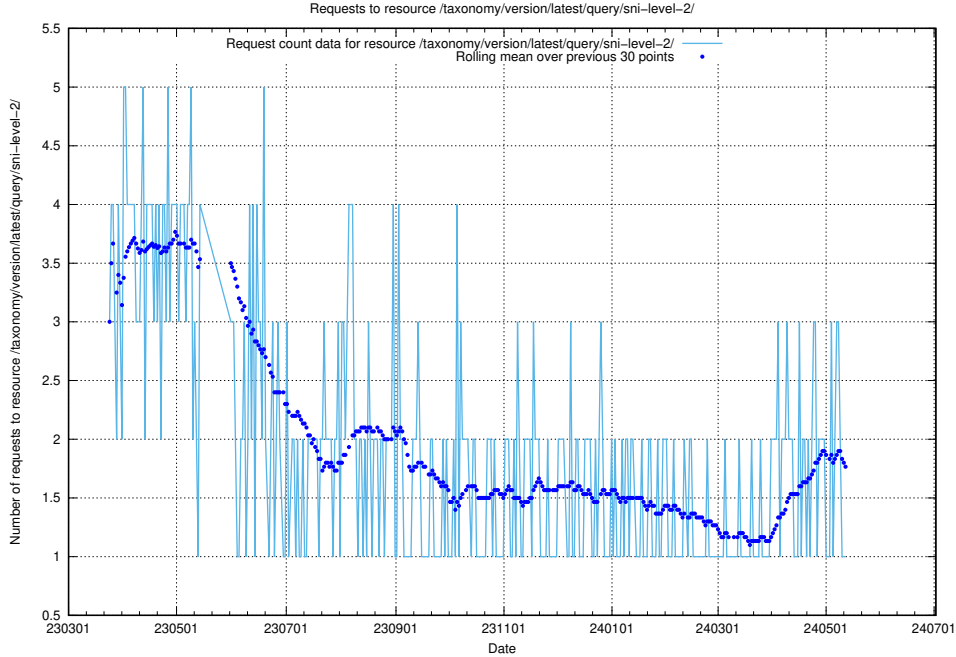

5.6087 Usage of /taxonomy/version/latest/query/sni-level-2/

Here, we count the number of requests to resource /taxonomy/version/latest/query/sni-level-2/.