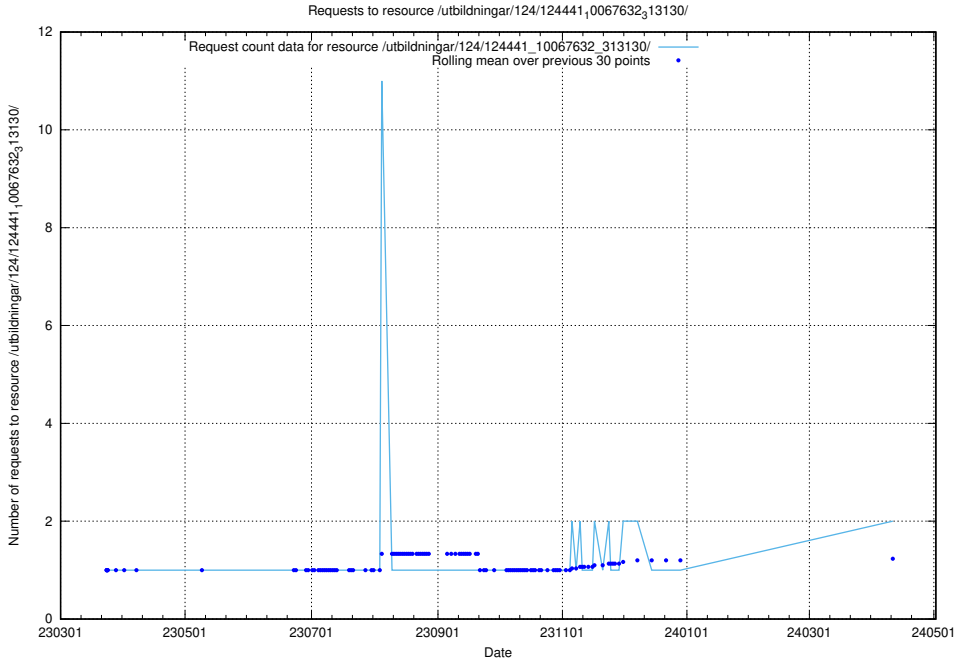

5.623 Usage of /utbildningar/124/124441_10067632_313130/

Here, we count the number of requests to resource /utbildningar/124/124441_10067632_313130/.