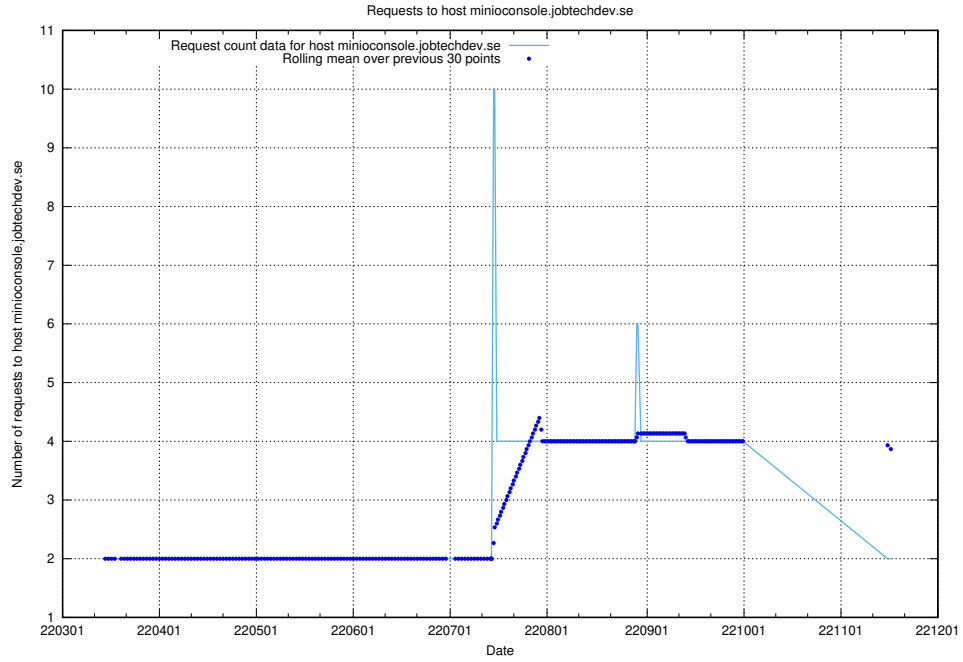

7.499 Usage of minioconsole.jobtechdev.se

Here, we count the number of requests to host minioconsole.jobtechdev.se.

7.500 Usage of minio-console.jobtechdev.se

Here, we count the number of requests to host minio-console.jobtechdev.se.