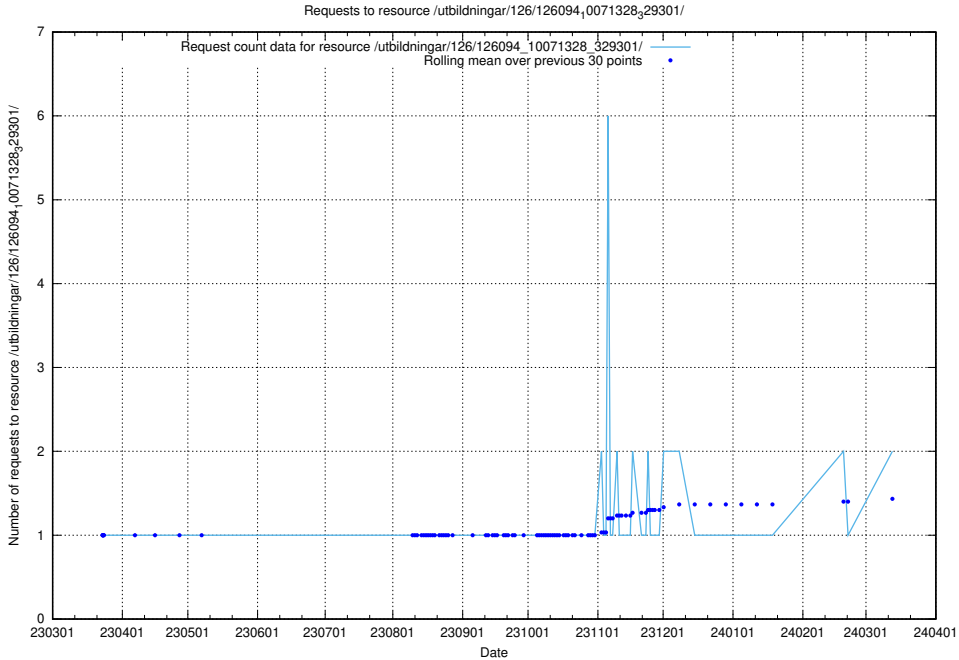

Here, we count the number of requests to resource /utbildningar/126/126465_10071965_330387/events/

5.916 Usage of /utbildningar/126/126094_10071328_329301/

Here, we count the number of requests to resource /utbildningar/126/126094_10071328_329301/.