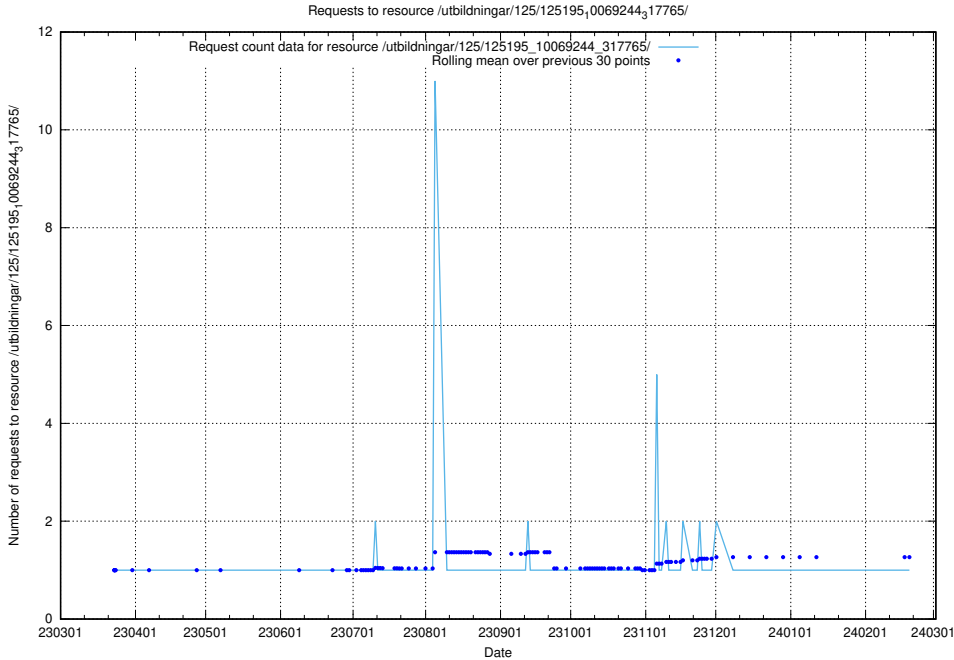

5.1096 Usage of /utbildningar/125/125195_10069244_317765/

Here, we count the number of requests to resource /utbildningar/125/125195_10069244_317765/.