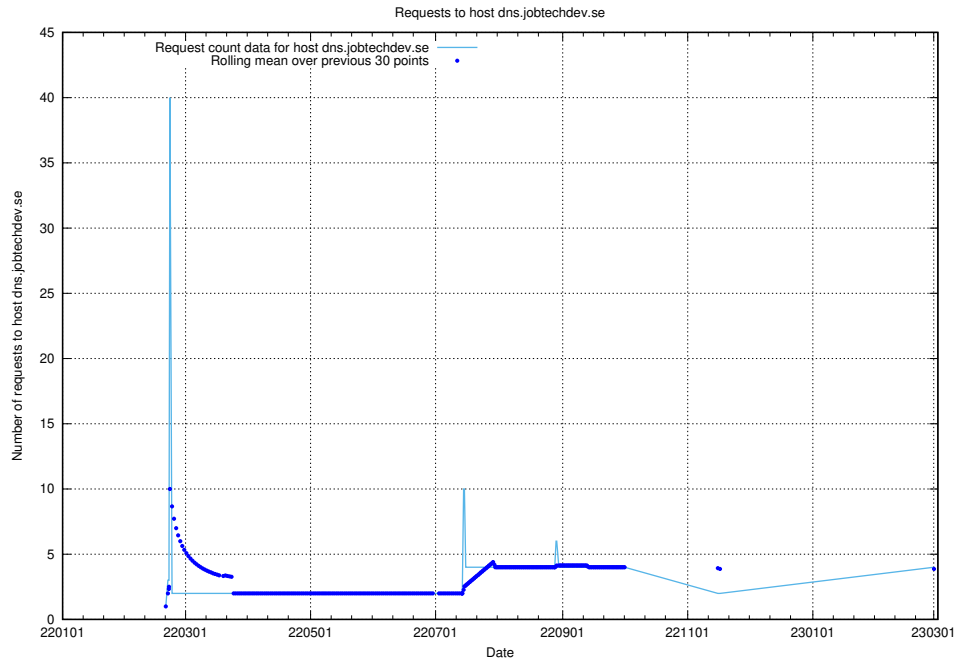

7.158 Usage of dns.jobtechdev.se

Here, we count the number of requests to host dns.jobtechdev.se.