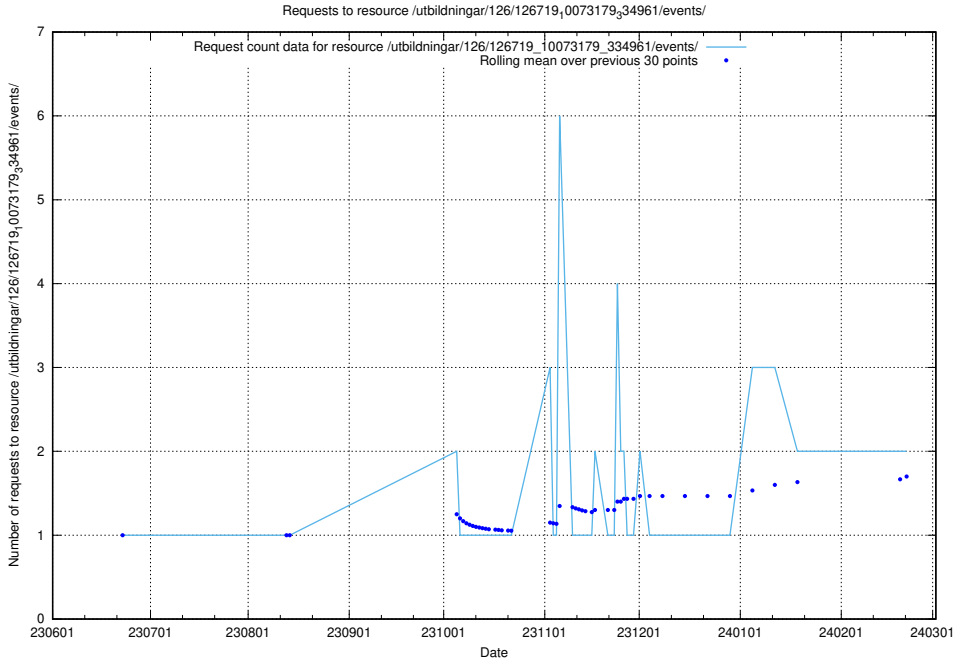

5.814 Usage of /utbildningar/126/126719_10073179_334961/events/

Here, we count the number of requests to resource /utbildningar/126/126719_10073179_334961/events/