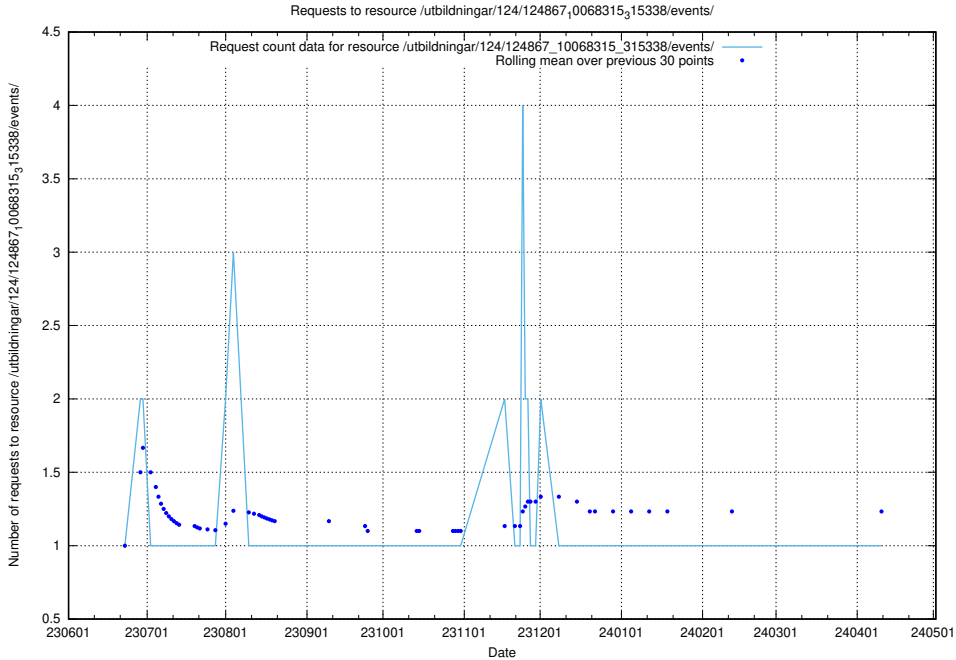

5.5715 Usage of /utbildningar/124/124867_10068315_315338/events/

Here, we count the number of requests to resource /utbildningar/124/124867_10068315_315338/events/