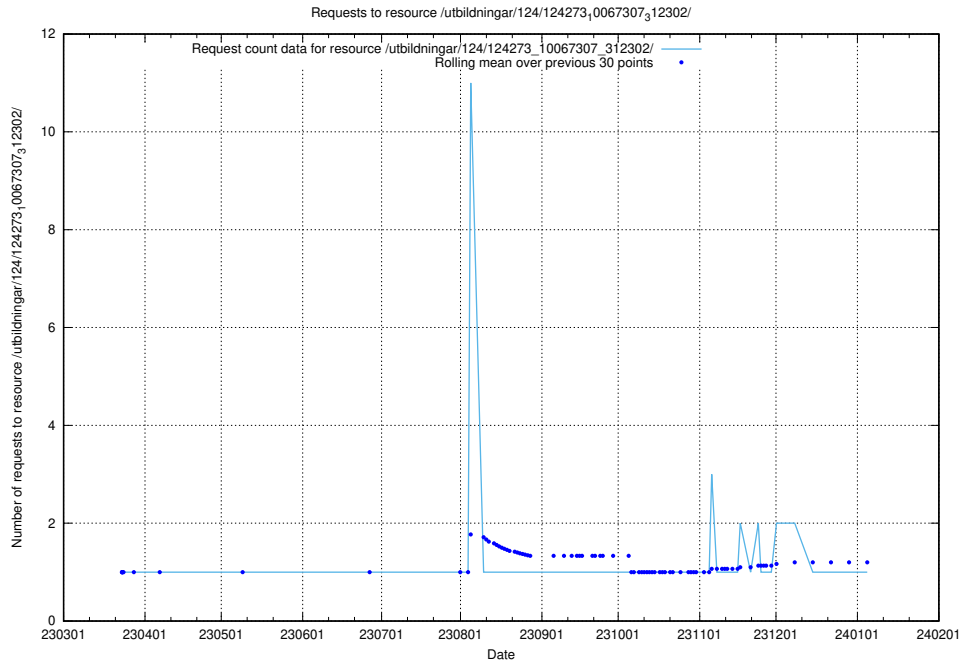

5.3977 Usage of /utbildningar/124/124273_10067307_312302/

Here, we count the number of requests to resource /utbildningar/124/124273_10067307_312302/.

5.3978 Usage of /taxonomy/version/18/query/concepts-describing-working-hours/