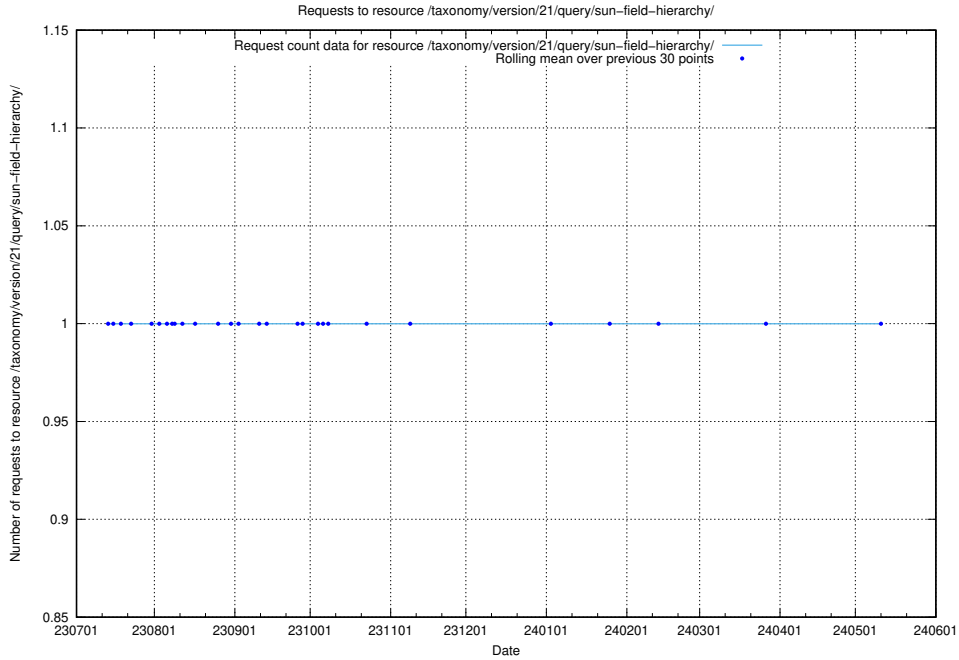

5.5057 Usage of /taxonomy/version/21/query/sun-field-hierarchy/

Here, we count the number of requests to resource /taxonomy/version/21/query/sun-field-hierarchy/.