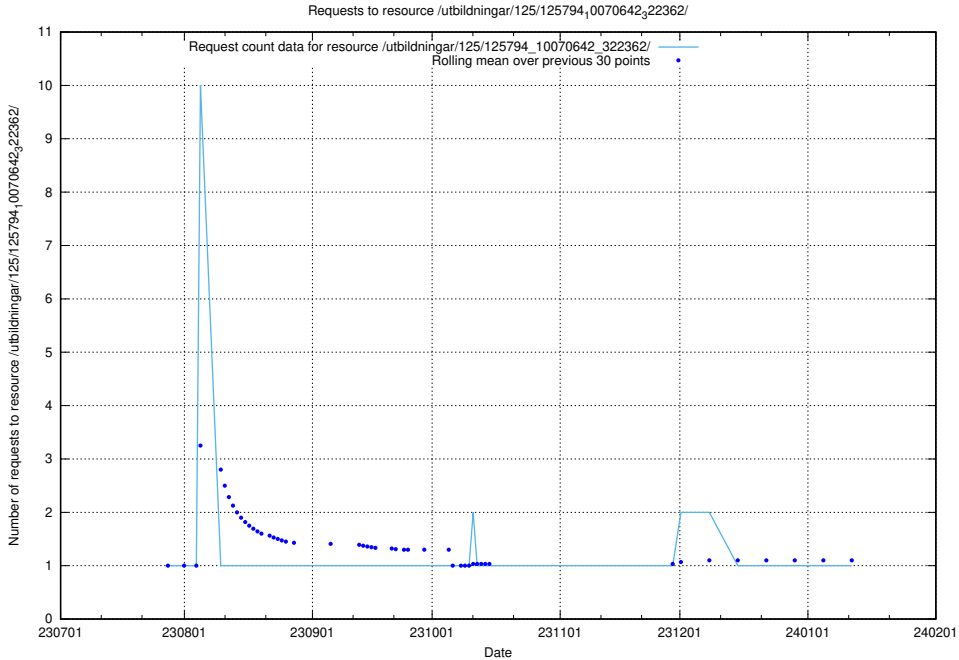

5.4877 Usage of /utbildningar/125/125794_10070642_322362/

Here, we count the number of requests to resource /utbildningar/125/125794_10070642_322362/.