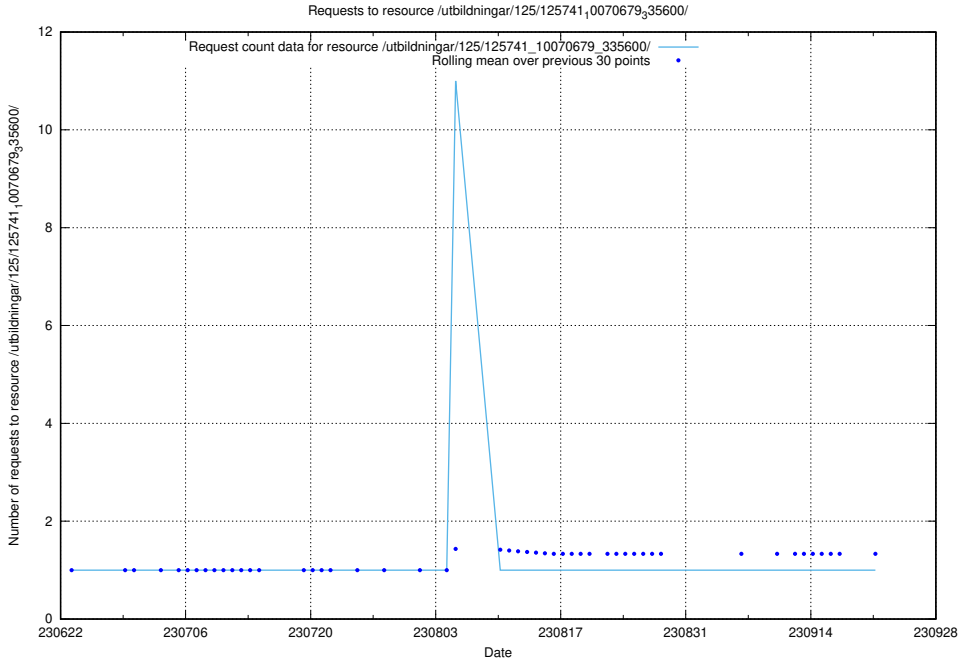

Here, we count the number of requests to resource /utbildningar/125/125741_10070679_335600/events/

5.5673 Usage of /utbildningar/125/125741_10070679_335600/

Here, we count the number of requests to resource /utbildningar/125/125741_10070679_335600/.