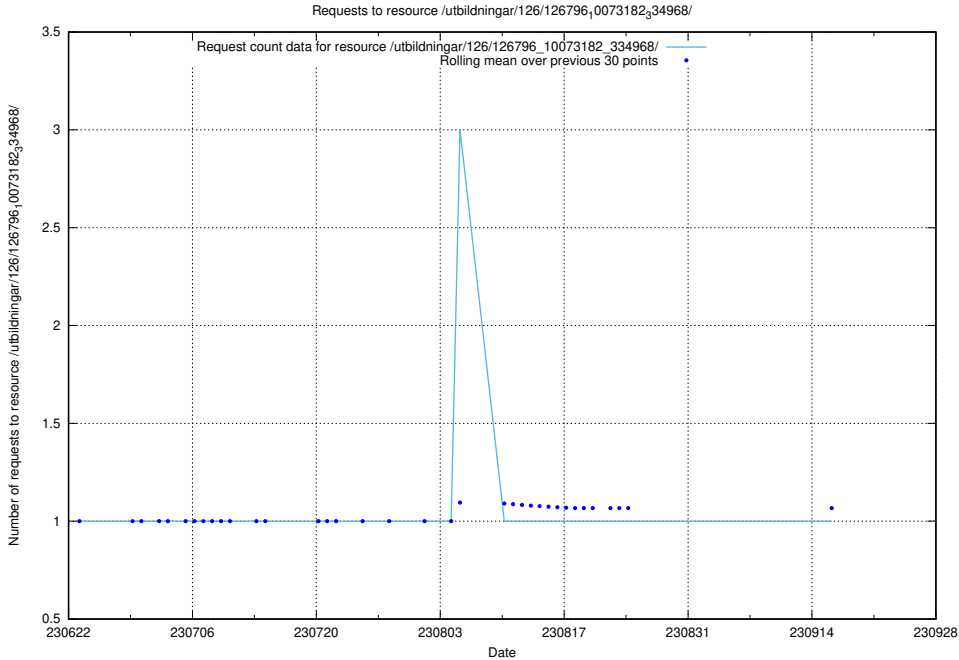

5.5560 Usage of /utbildningar/126/126796_10073182_334968/

Here, we count the number of requests to resource /utbildningar/126/126796_10073182_334968/.