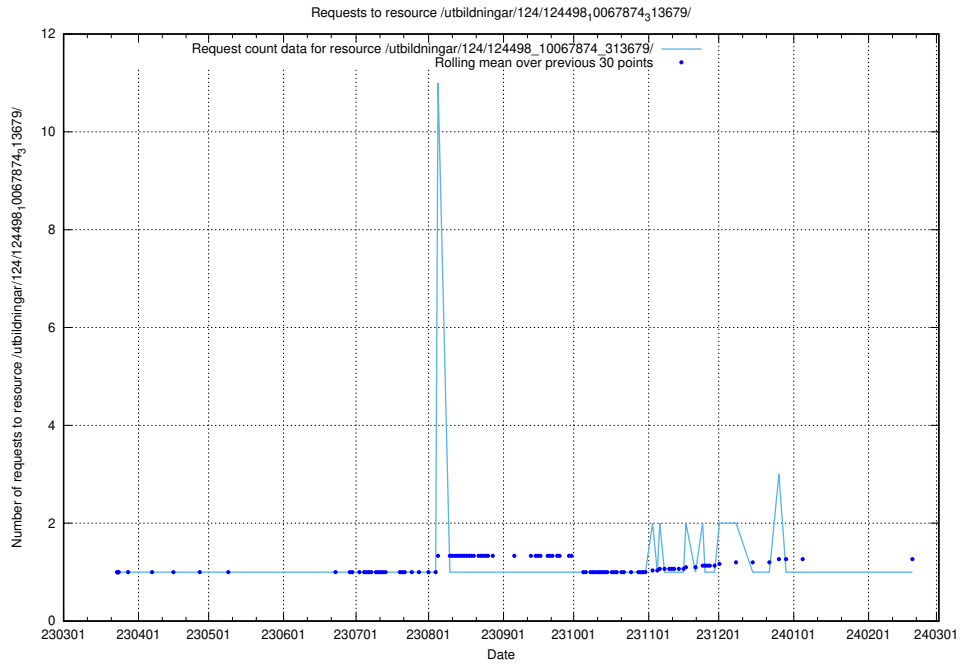

Here, we count the number of requests to resource /taxonomy/version/18/query/all-concepts/.

5.2625 Usage of /utbildningar/124/124498_10067874_313679/

Here, we count the number of requests to resource /utbildningar/124/124498_10067874_313679/.