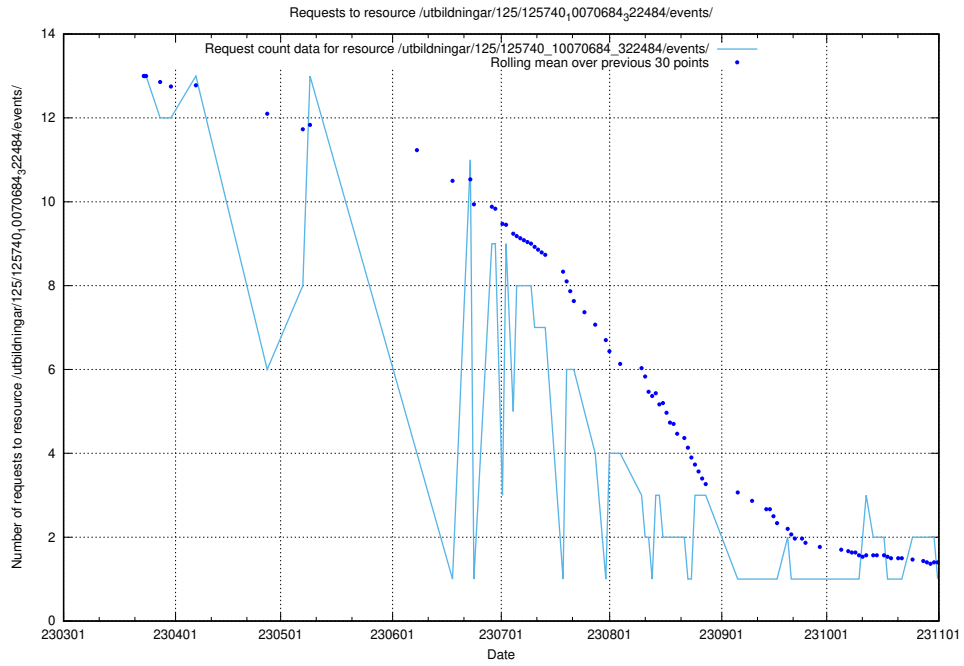

5.6248 Usage of /utbildningar/125/125740_10070684_322484/events/

Here, we count the number of requests to resource /utbildningar/125/125740_10070684_322484/events/