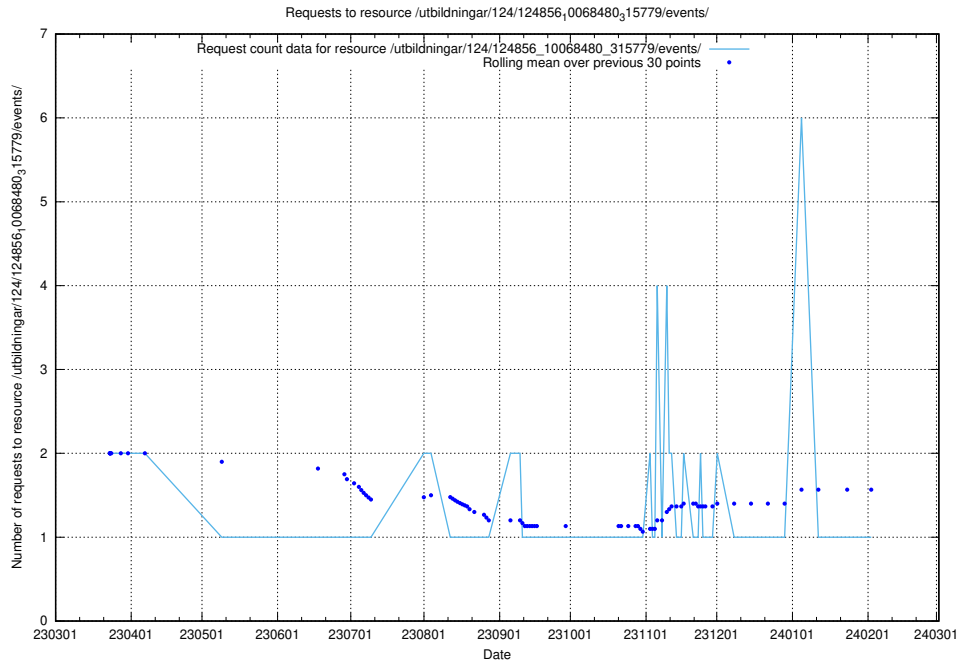

5.6292 Usage of /utbildningar/124/124856_10068480_315779/events/

Here, we count the number of requests to resource /utbildningar/124/124856_10068480_315779/events/