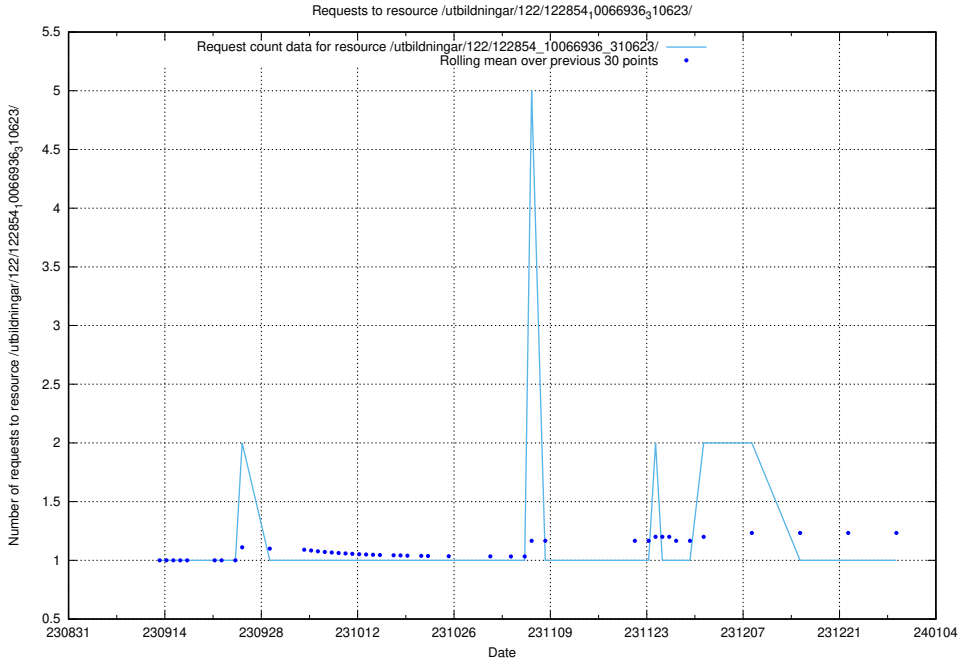

5.4572 Usage of /utbildningar/122/122854_10066936_310623/

Here, we count the number of requests to resource /utbildningar/122/122854_10066936_310623/.