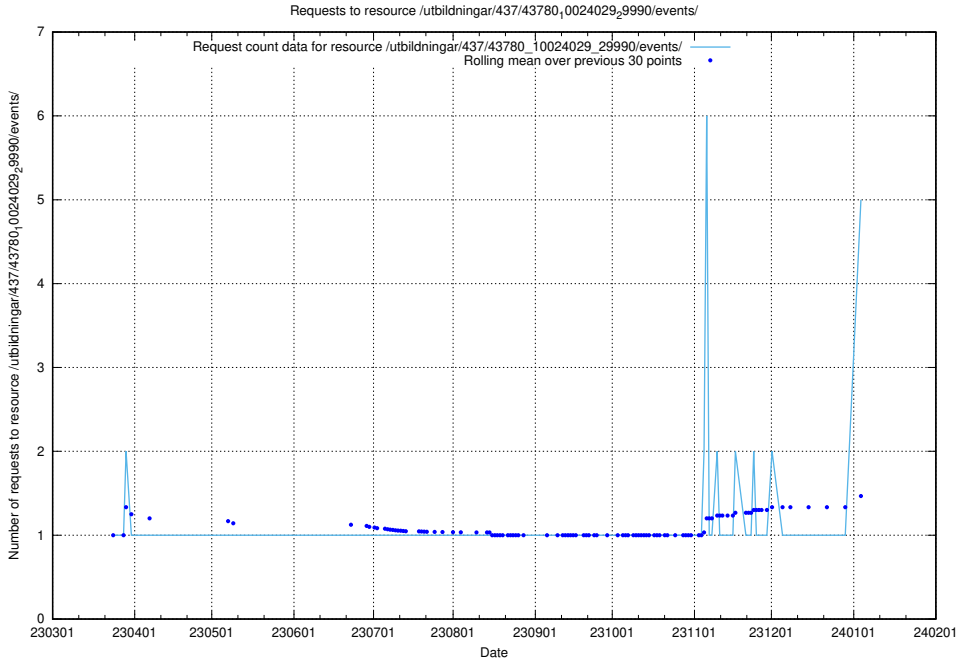

5.148 Usage of /utbildningar/437/43780_10024029_29990/events/

Here, we count the number of requests to resource /utbildningar/437/43780_10024029_29990/events/.