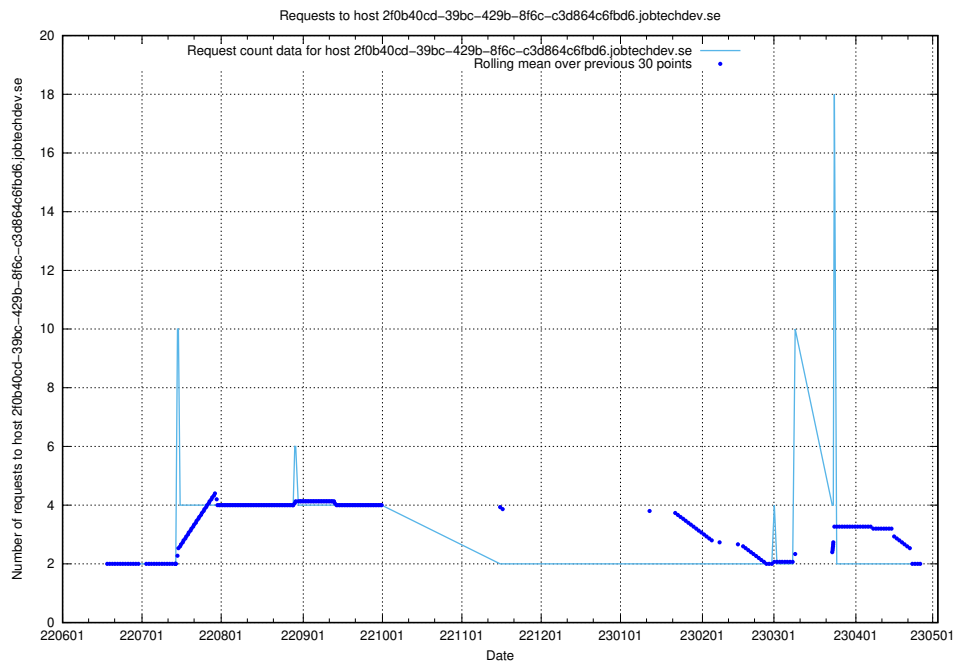

Here, we count the number of requests to host 2f0b40cd-39bc-429b-8f6c-c3d864c6fbd6.jobtechdev.se.

7.404 Usage of openserch-test.jobtechdev.se

Here, we count the number of requests to host openserch-test.jobtechdev.se.