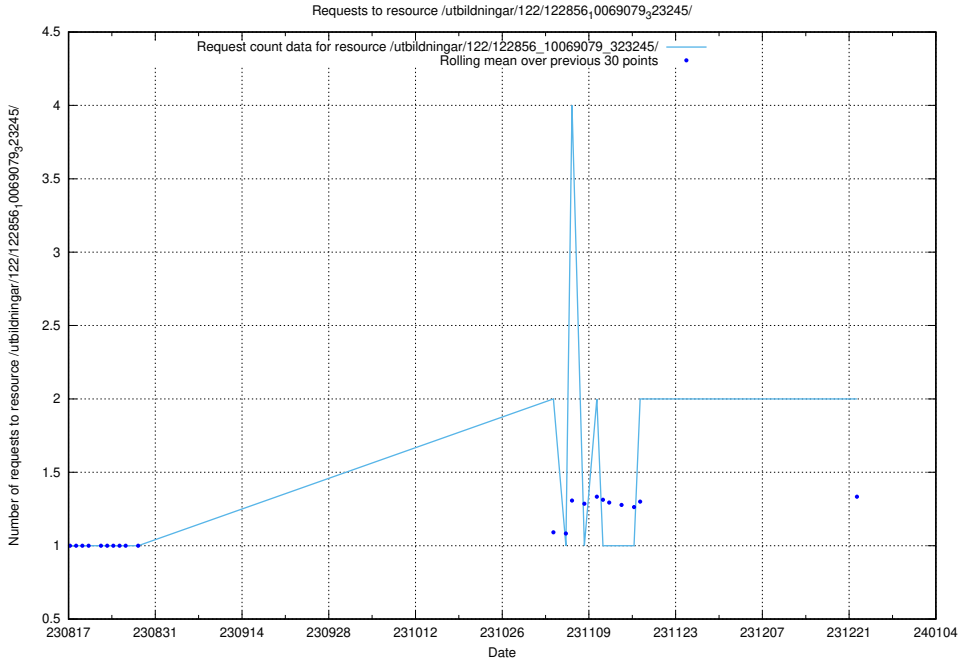

5.734 Usage of /utbildningar/122/122856_10069079_323245/

Here, we count the number of requests to resource /utbildningar/122/122856_10069079_323245/.