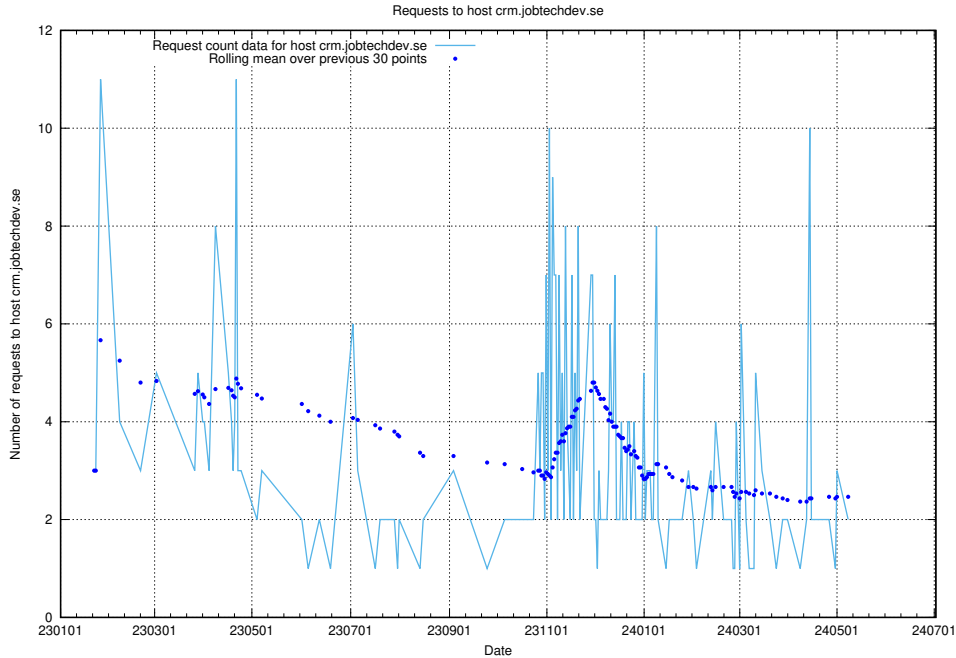

7.299 Usage of crm.jobtechdev.se

Here, we count the number of requests to host crm.jobtechdev.se.