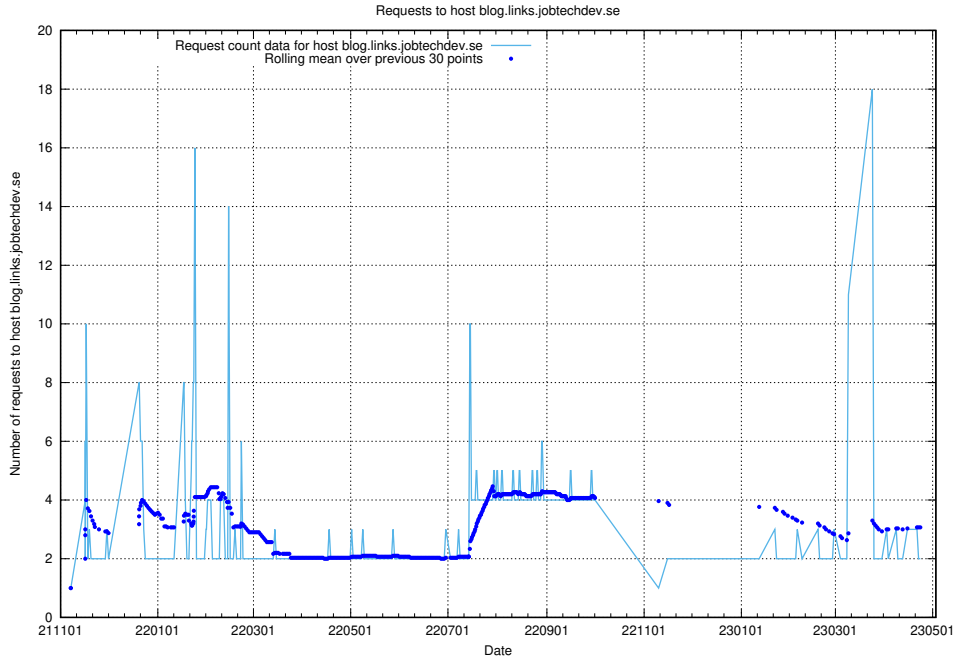

7.433 Usage of `blog.links.jobtechdev.se`

Here, we count the number of requests to host `blog.links.jobtechdev.se`.