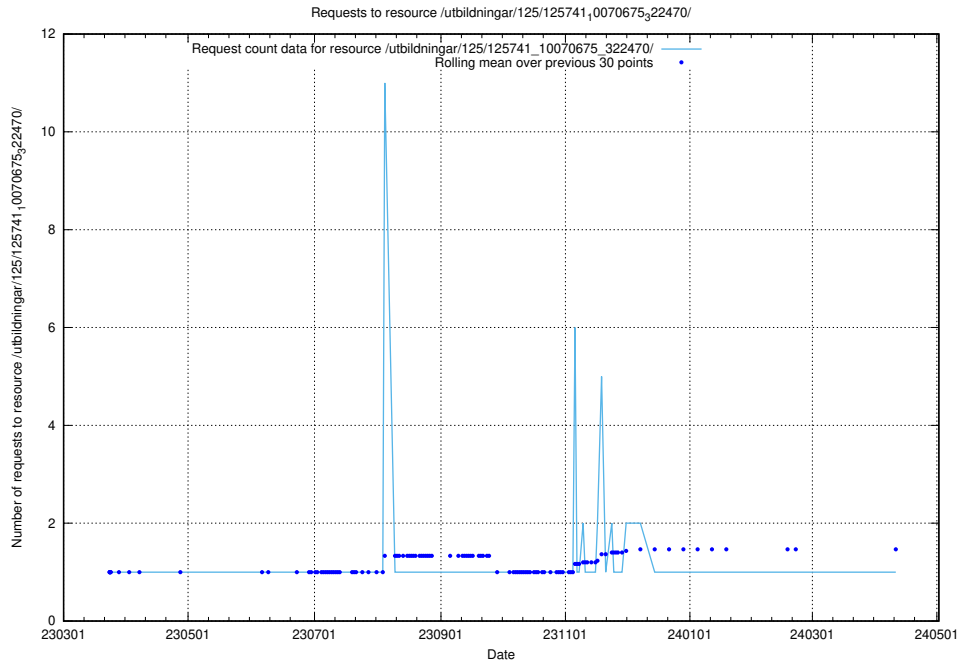

5.6484 Usage of /utbildningar/125/125741_10070675_322470/

Here, we count the number of requests to resource /utbildningar/125/125741_10070675_322470/.