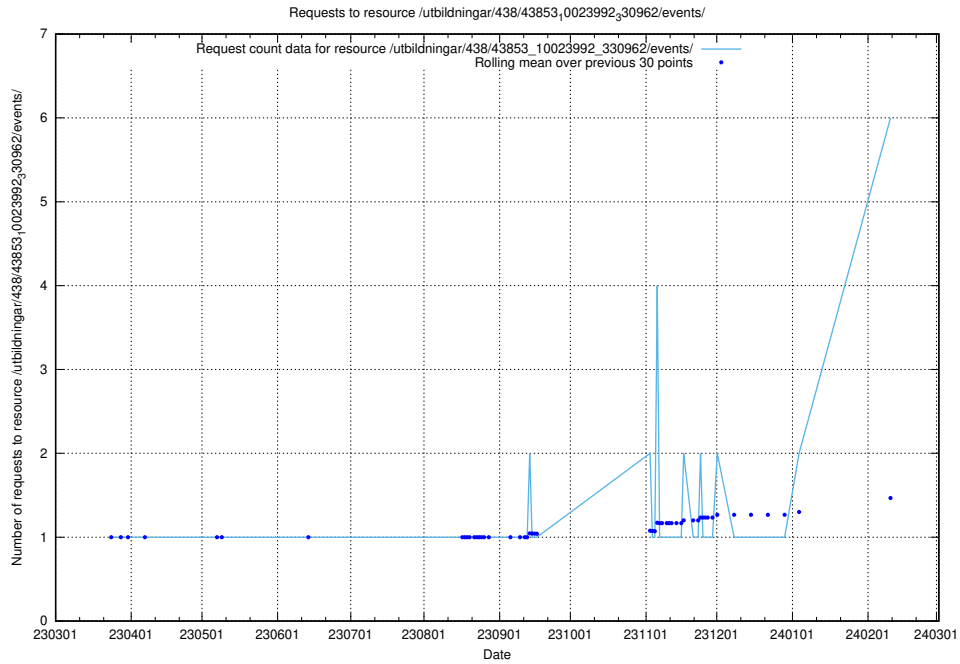

5.94 Usage of /utbildningar/438/43853_10023992_330962/events/

Here, we count the number of requests to resource /utbildningar/438/43853_10023992_330962/events/.