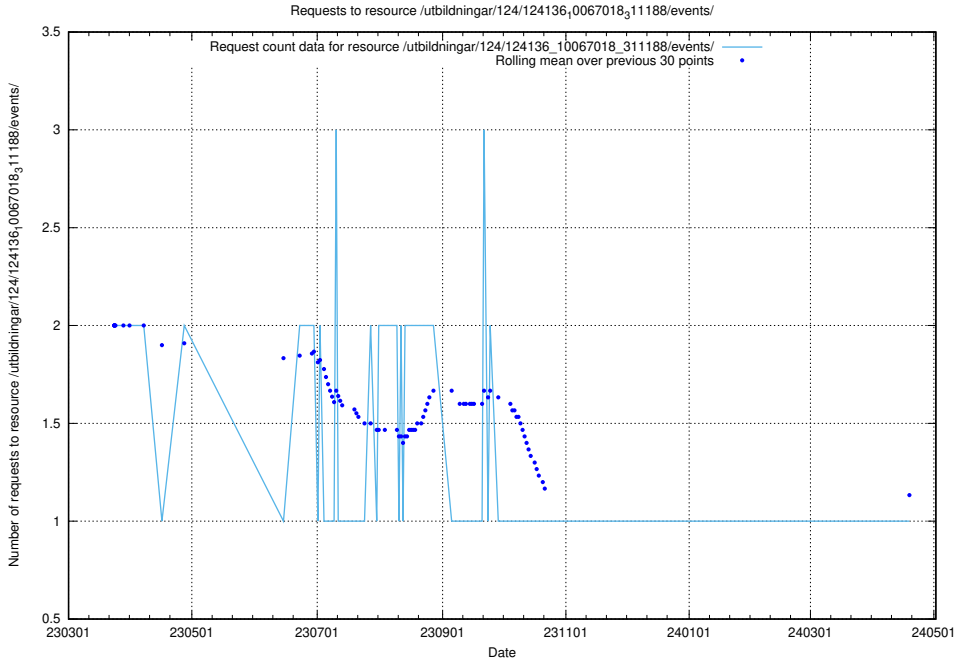

5.6307 Usage of /utbildningar/124/124136_10067018_311188/events/

Here, we count the number of requests to resource /utbildningar/124/124136_10067018_311188/events/