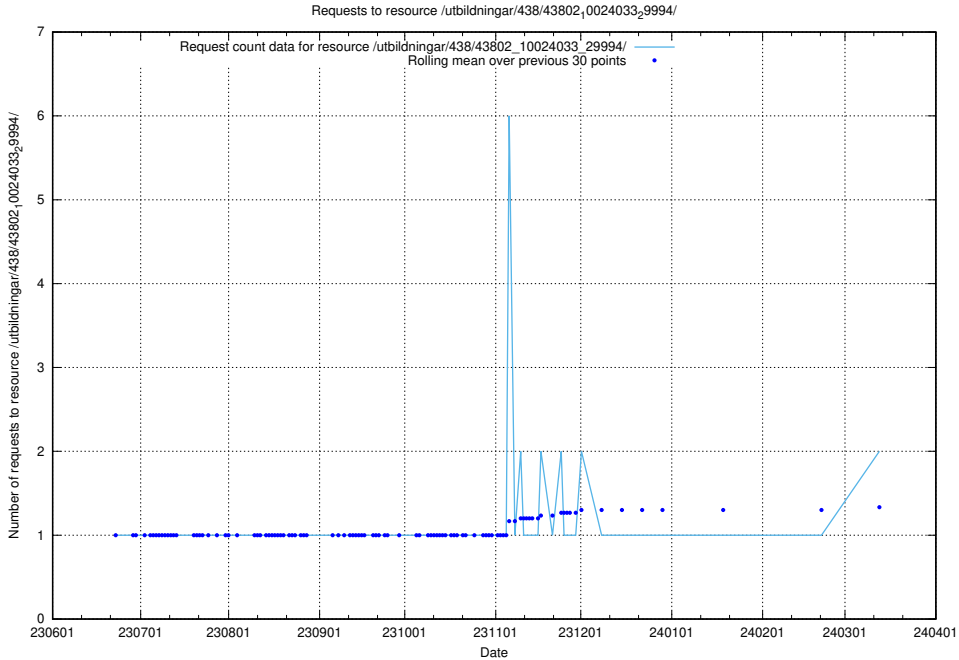

5.812 Usage of /utbildningar/438/43802_10024033_29994/

Here, we count the number of requests to resource /utbildningar/438/43802_10024033_29994/.