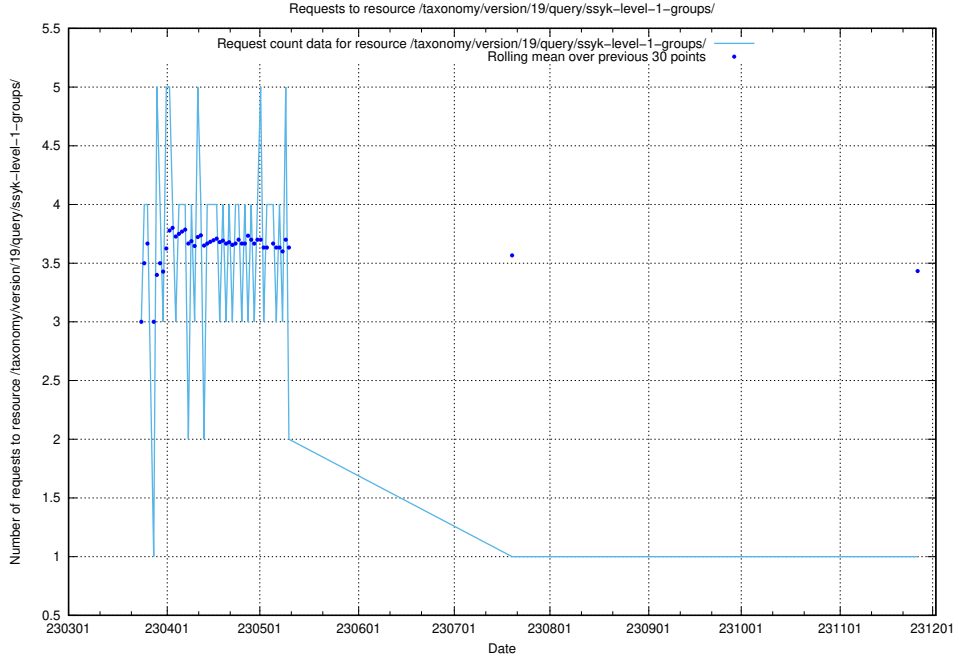

5.6129 Usage of /taxonomy/version/19/query/ssyk-level-1-groups/

Here, we count the number of requests to resource /taxonomy/version/19/query/ssyk-level-1-groups/.