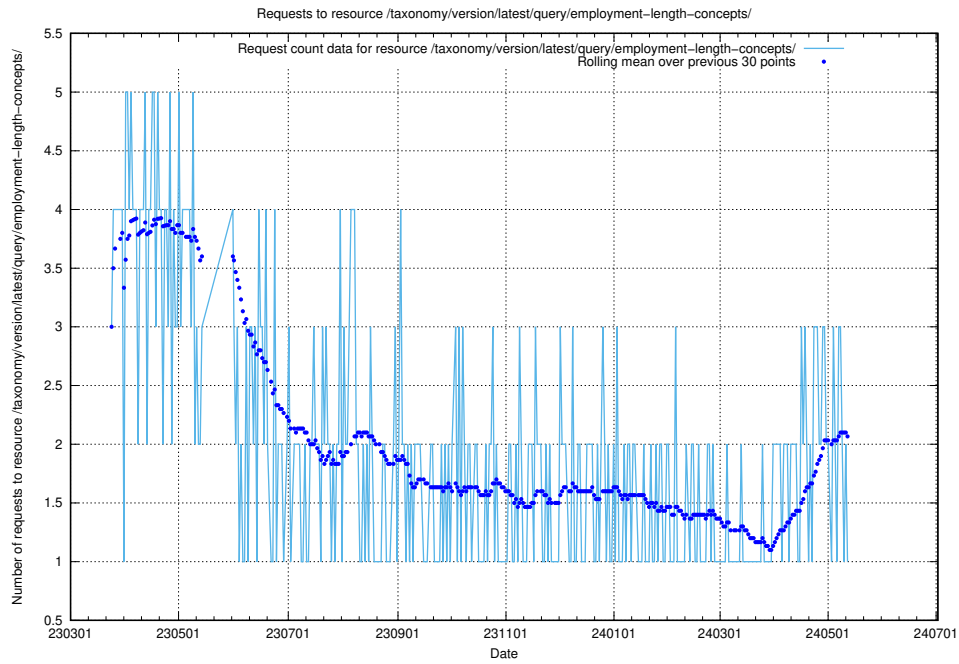

5.6104 Usage of /taxonomy/version/latest/query/employment-length-concepts/

Here, we count the number of requests to resource /taxonomy/version/latest/query/employment-length-concepts/.