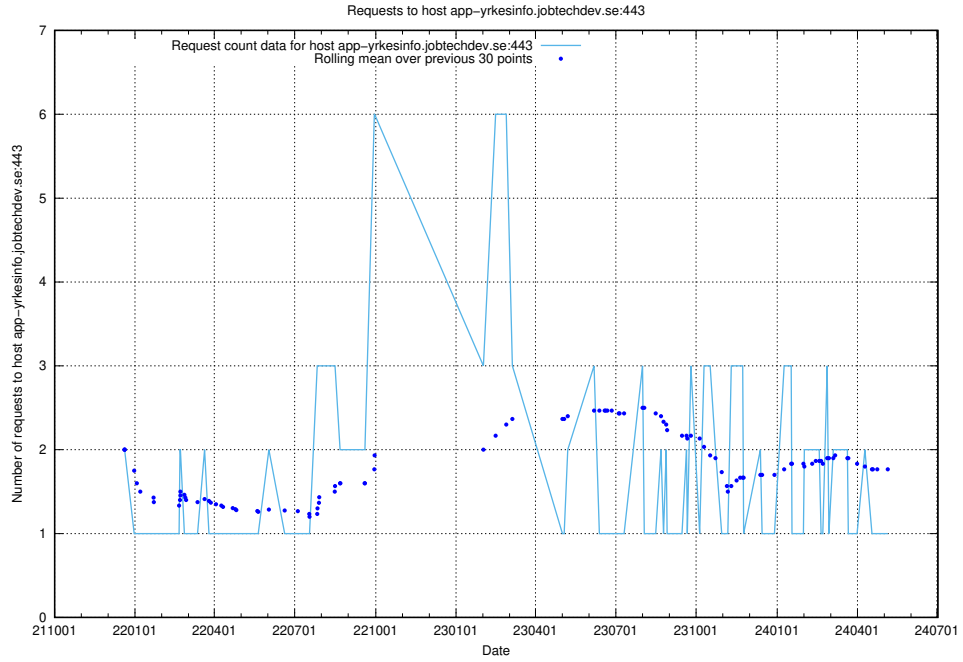

7.621 Usage of app-yrkesinfo.jobtechdev.se:443

Here, we count the number of requests to host app-yrkesinfo.jobtechdev.se:443.