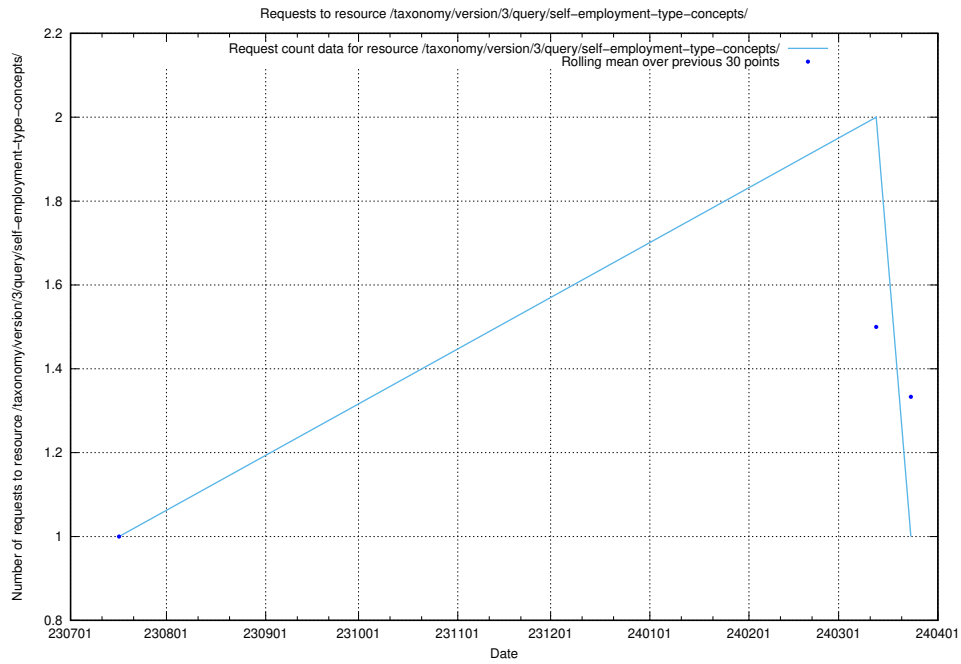

5.5027 Usage of /taxonomy/version/21/query/concepts-and-common-relations/

Here, we count the number of requests to resource /taxonomy/version/21/query/concepts-and-common-relations/.

5.5028 Usage of /utbildningar/122/122967_10065274_281273/