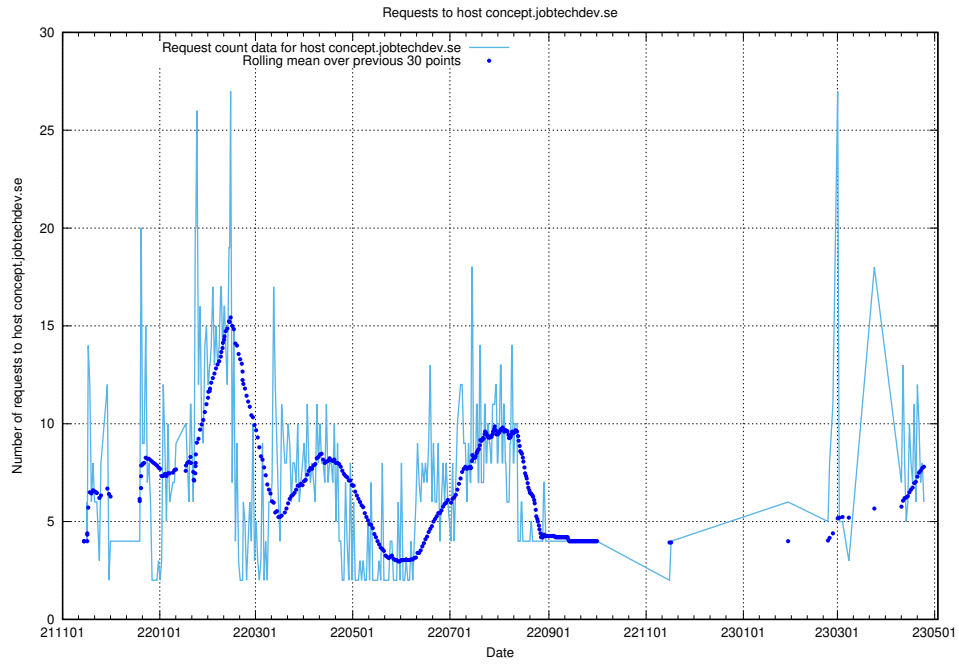

7.78 Usage of concept.jobtechdev.se

Here, we count the number of requests to host concept.jobtechdev.se.