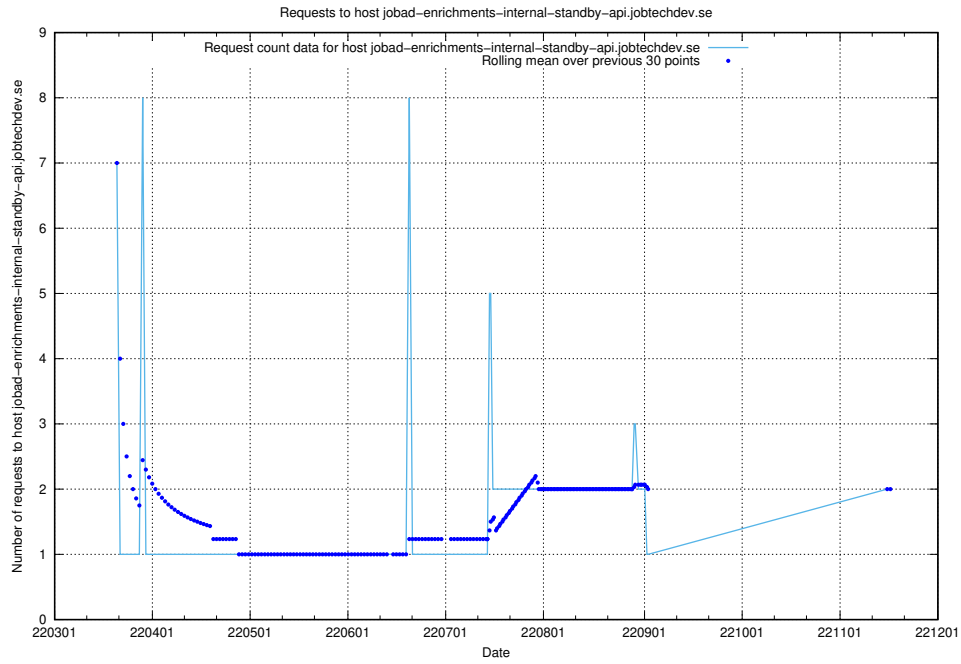

7.496 Usage of jobad-enrichments-internal-standby-api.jobtechdev.se

Here, we count the number of requests to host jobad-enrichments-internal-standby-api.jobtechdev.se.