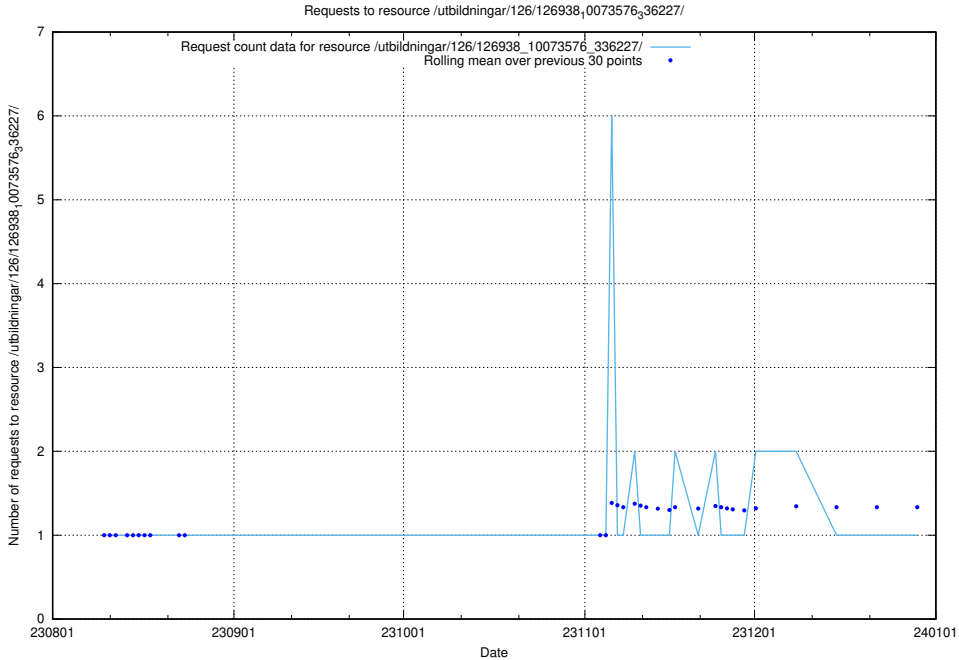

5.4795 Usage of /utbildningar/126/126938_10073576_336227/

Here, we count the number of requests to resource /utbildningar/126/126938_10073576_336227/.

5.4796 Usage of /utbildningar/126/126794_10072813_334022/events/