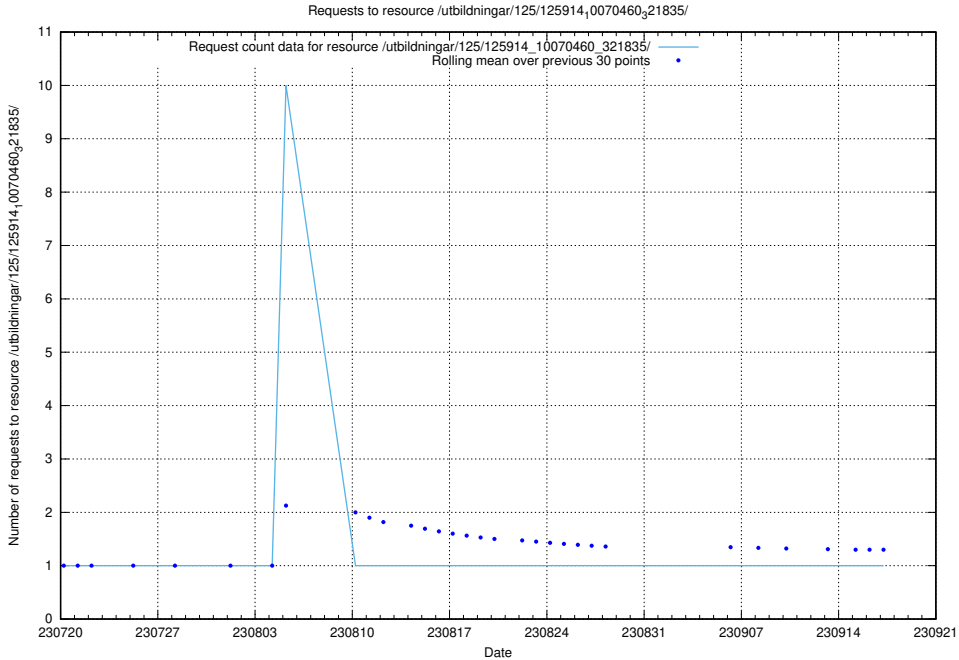

5.4965 Usage of /utbildningar/125/125914_10070460_321835/

Here, we count the number of requests to resource /utbildningar/125/125914_10070460_321835/.