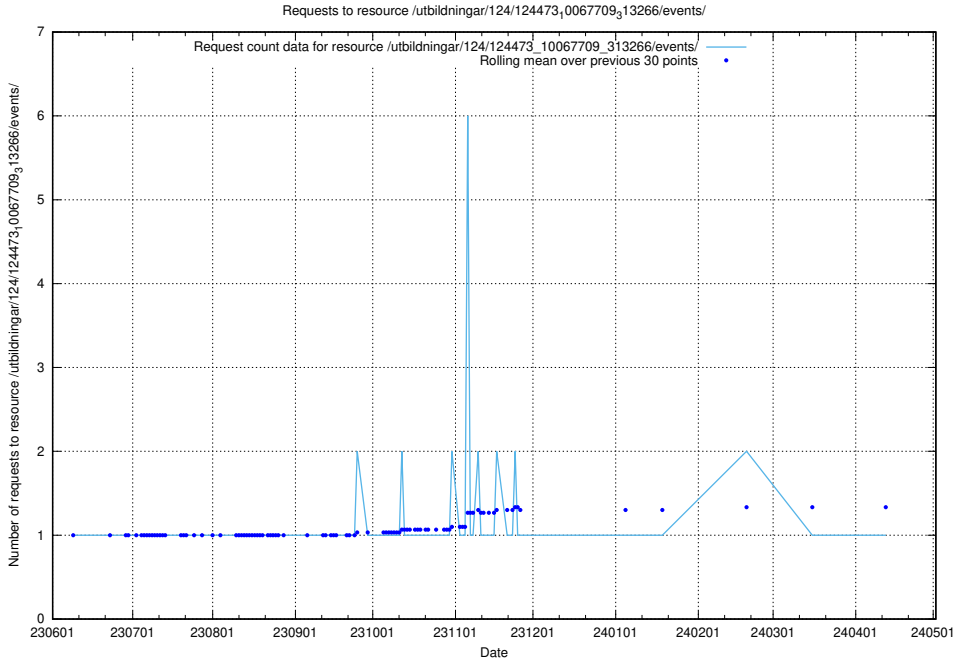

5.5875 Usage of /utbildningar/124/124473_10067709_313266/events/

Here, we count the number of requests to resource /utbildningar/124/124473_10067709_313266/events/