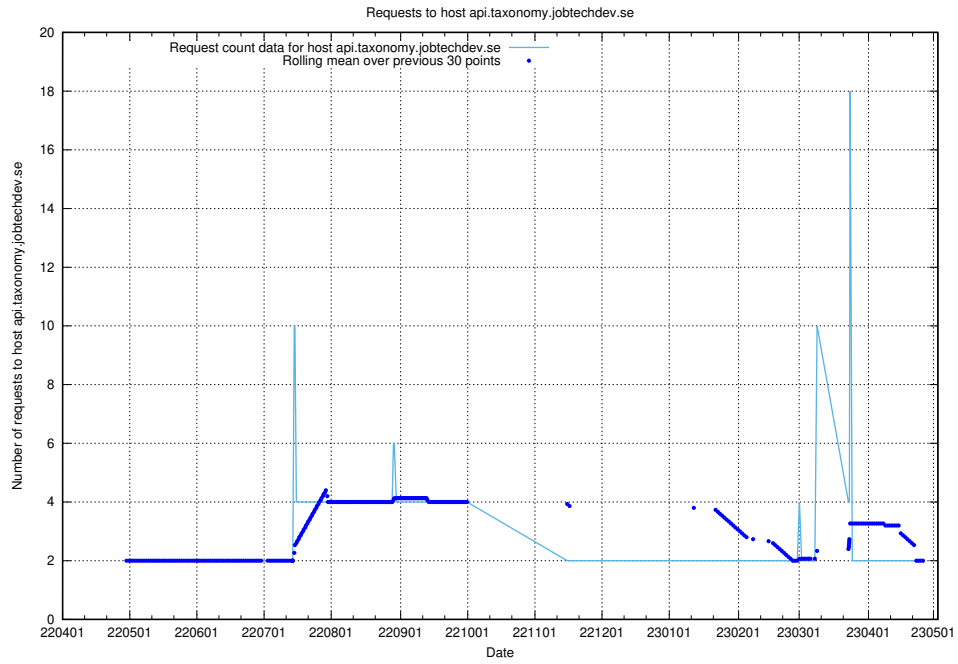

7.440 Usage of api.taxonomy.jobtechdev.se

Here, we count the number of requests to host api.taxonomy.jobtechdev.se.