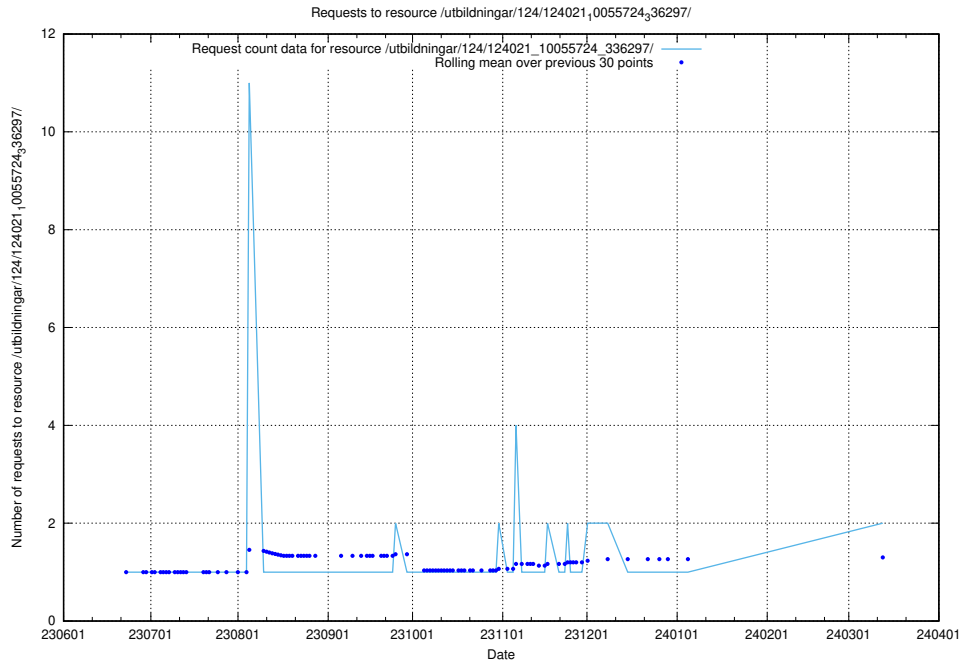

5.845 Usage of /utbildningar/124/124021_10055724_336297/

Here, we count the number of requests to resource /utbildningar/124/124021_10055724_336297/.