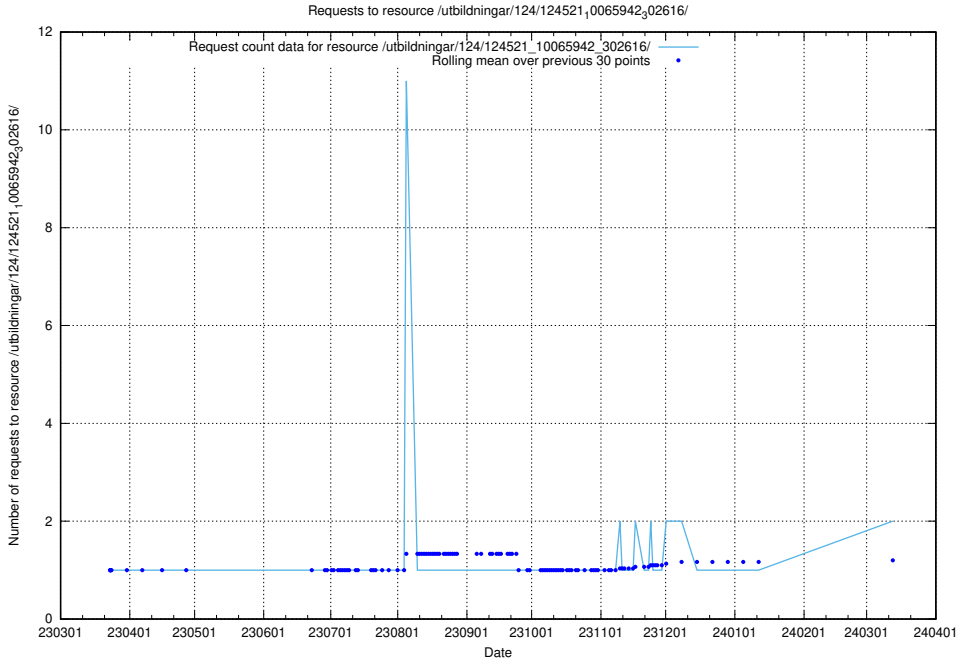

5.464 Usage of /utbildningar/124/124521_10065942_302616/

Here, we count the number of requests to resource /utbildningar/124/124521_10065942_302616/.