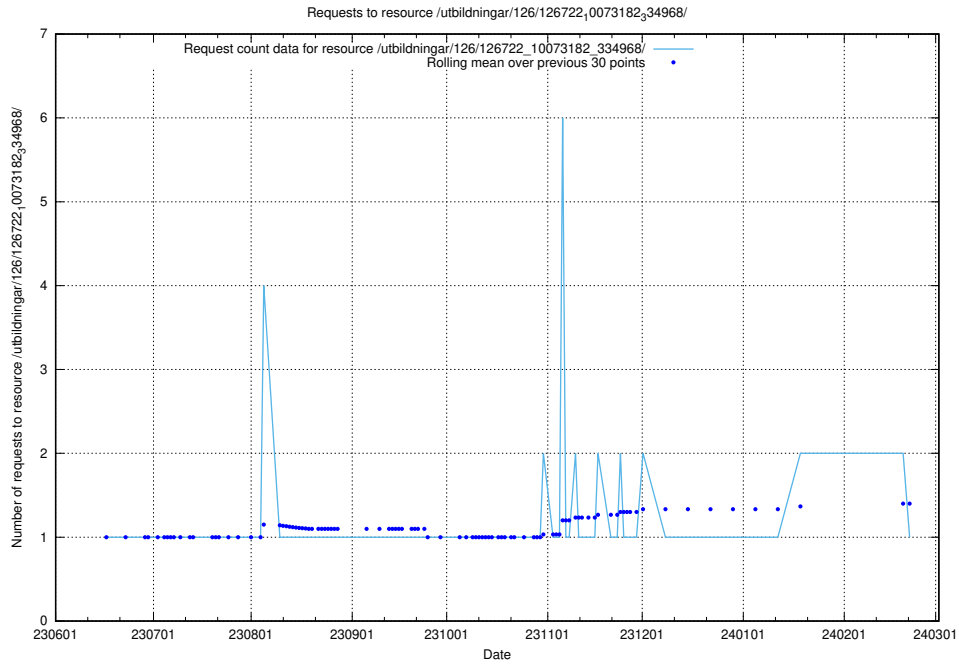

5.5841 Usage of /utbildningar/126/126722_10073182_334968/

Here, we count the number of requests to resource /utbildningar/126/126722_10073182_334968/.