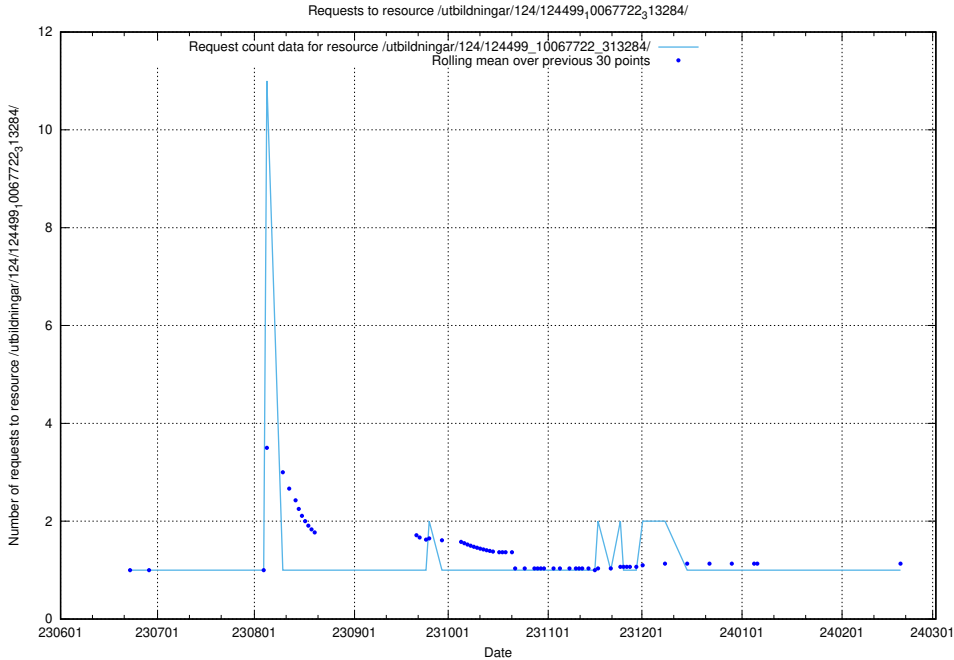

5.5762 Usage of /utbildningar/124/124499_10067722_313284/

Here, we count the number of requests to resource /utbildningar/124/124499_10067722_313284/.