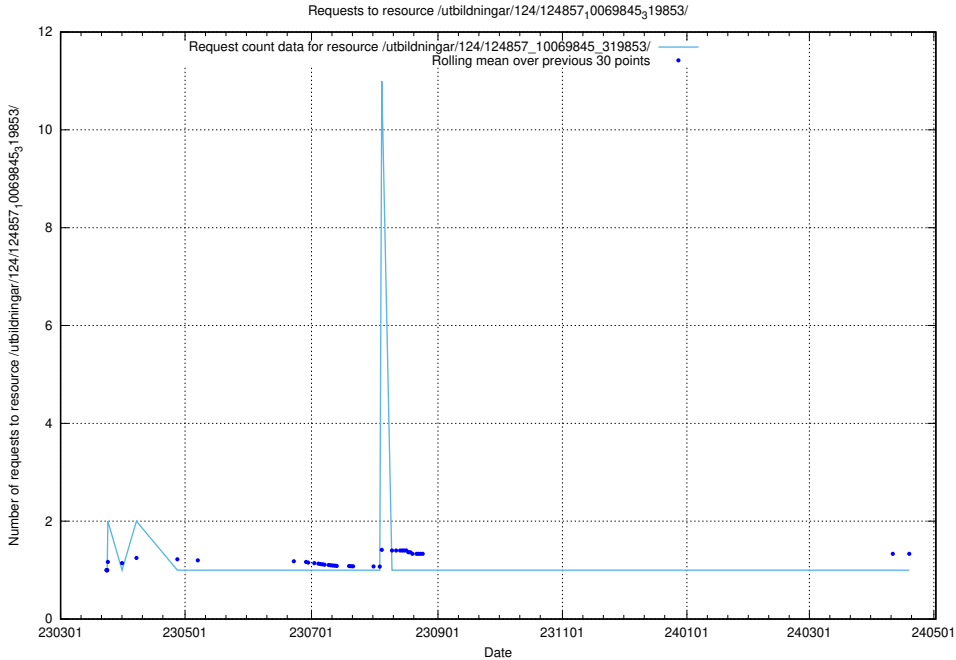

5.1146 Usage of /utbildningar/124/124857_10069845_319853/

Here, we count the number of requests to resource /utbildningar/124/124857_10069845_319853/.