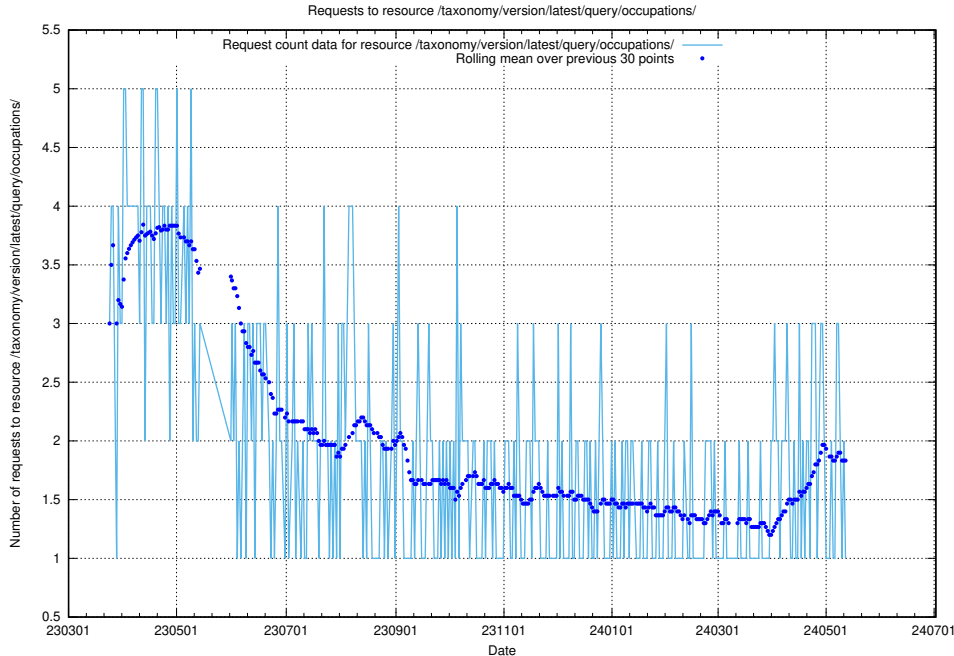

Here, we count the number of requests to resource /taxonomy/version/latest/query/occupations/.

5.6095 Usage of /taxonomy/version/latest/query/occupations-with-no-educational-requirements/

Here, we count the number of requests to resource /taxonomy/version/latest/query/occupations-with-no-educational-requirements/.