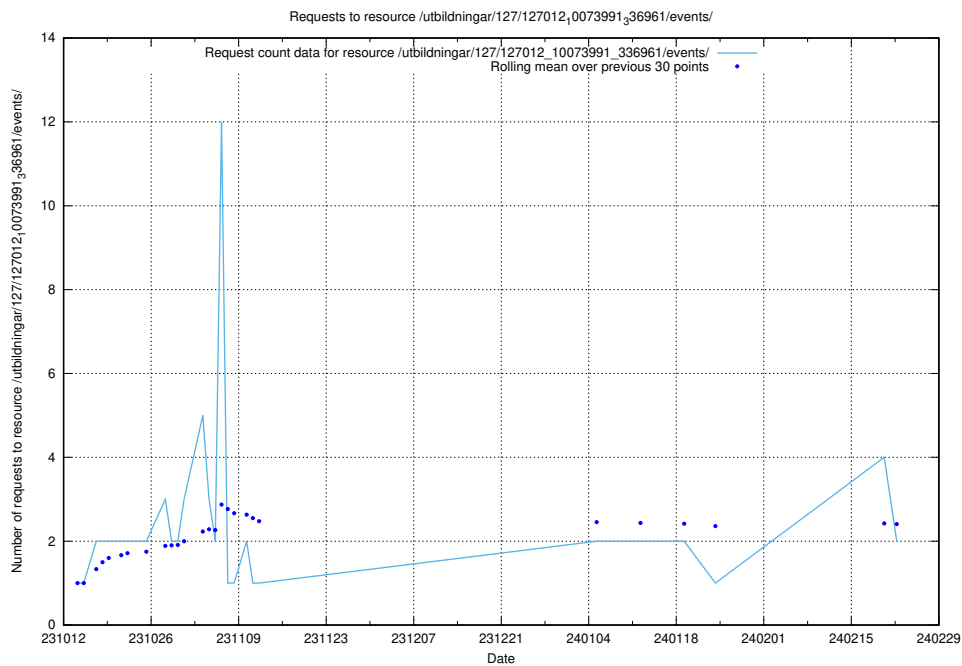

5.693 Usage of /utbildningar/127/127012_10073991_336961/events/

Here, we count the number of requests to resource /utbildningar/127/127012_10073991_336961/events/