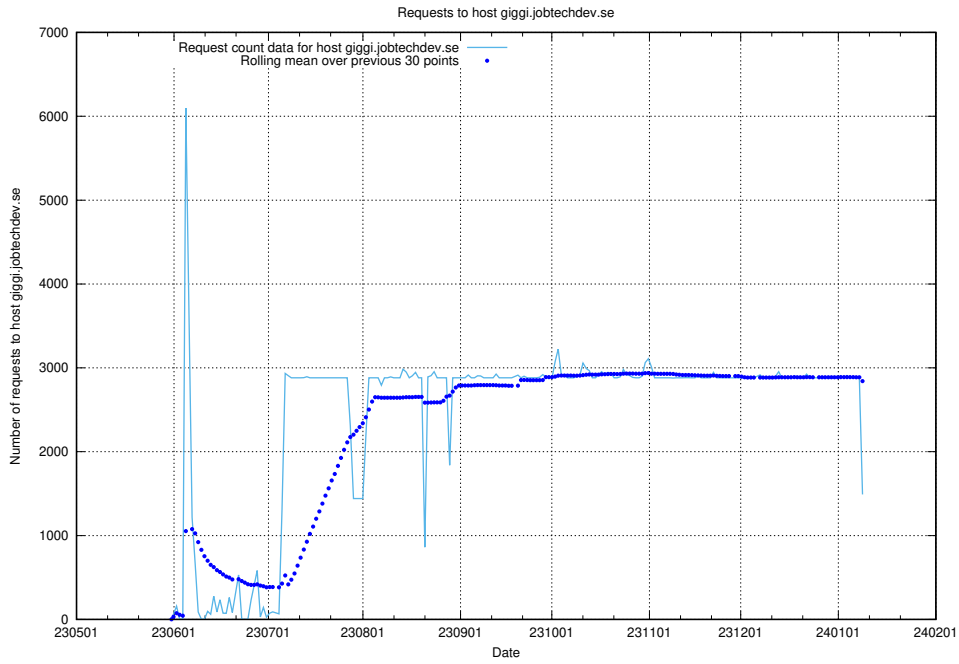

7.19 Usage of giggi.jobtechdev.se

Here, we count the number of requests to host giggi.jobtechdev.se.