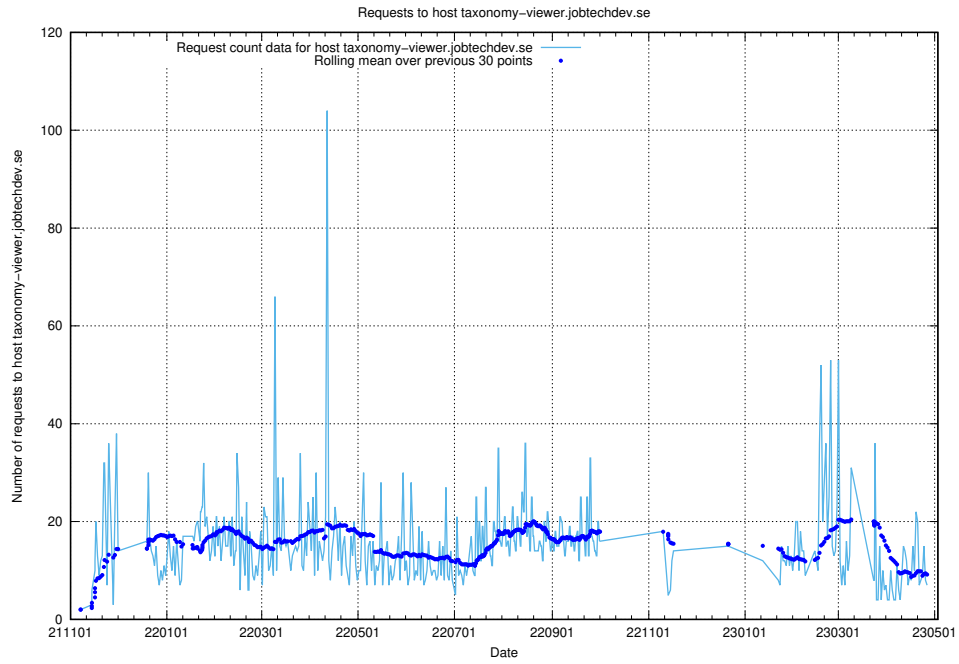

7.76 Usage of taxonomy-viewer.jobtechdev.se

Here, we count the number of requests to host taxonomy-viewer.jobtechdev.se.