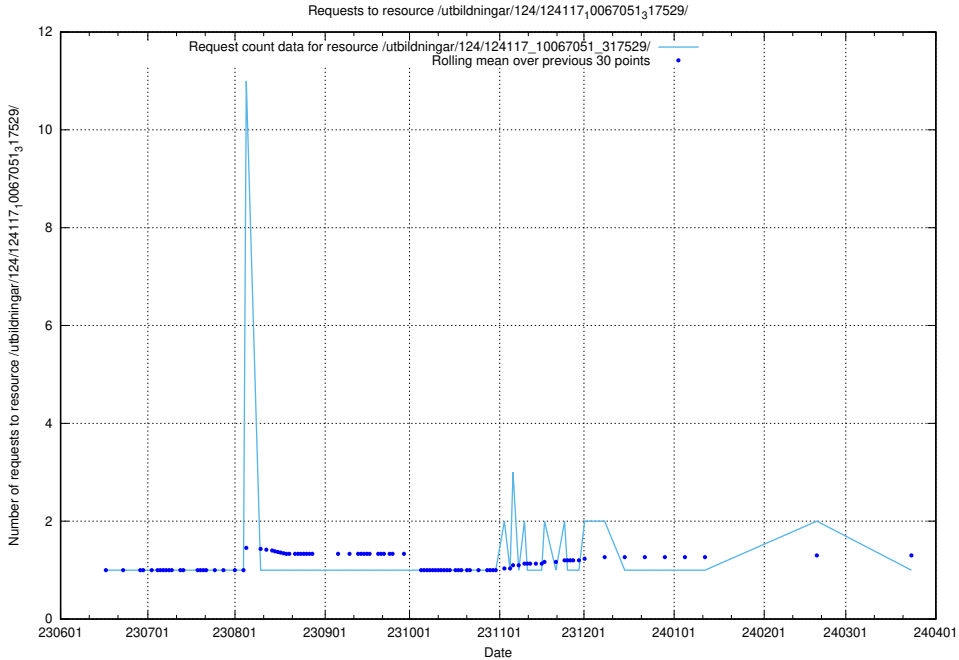

5.5846 Usage of /utbildningar/124/124117_10067051_317529/

Here, we count the number of requests to resource /utbildningar/124/124117_10067051_317529/.