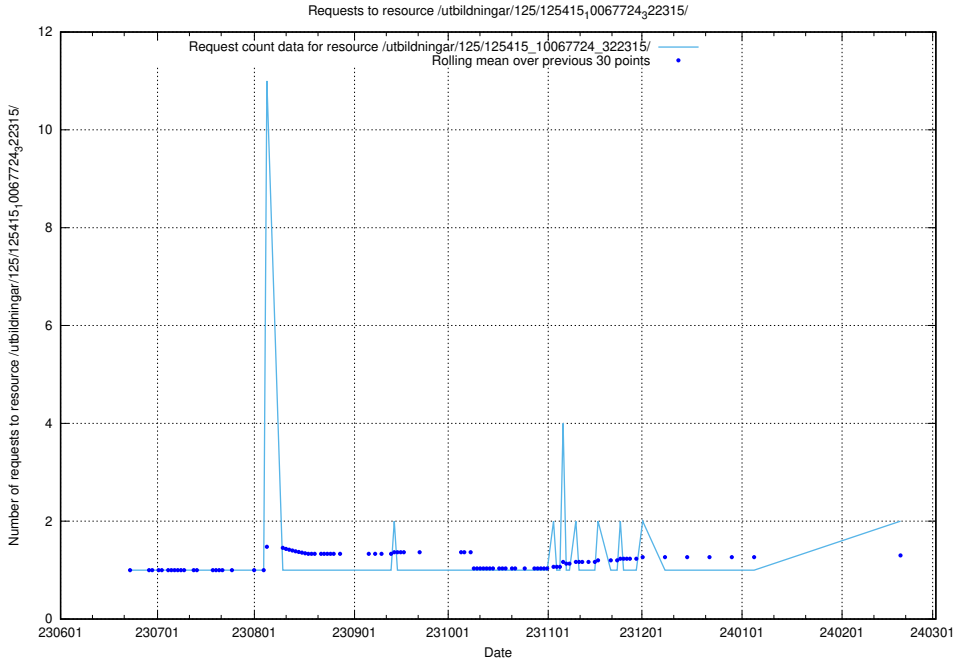

5.821 Usage of /utbildningar/125/125415_10067724_322315/

Here, we count the number of requests to resource /utbildningar/125/125415_10067724_322315/.