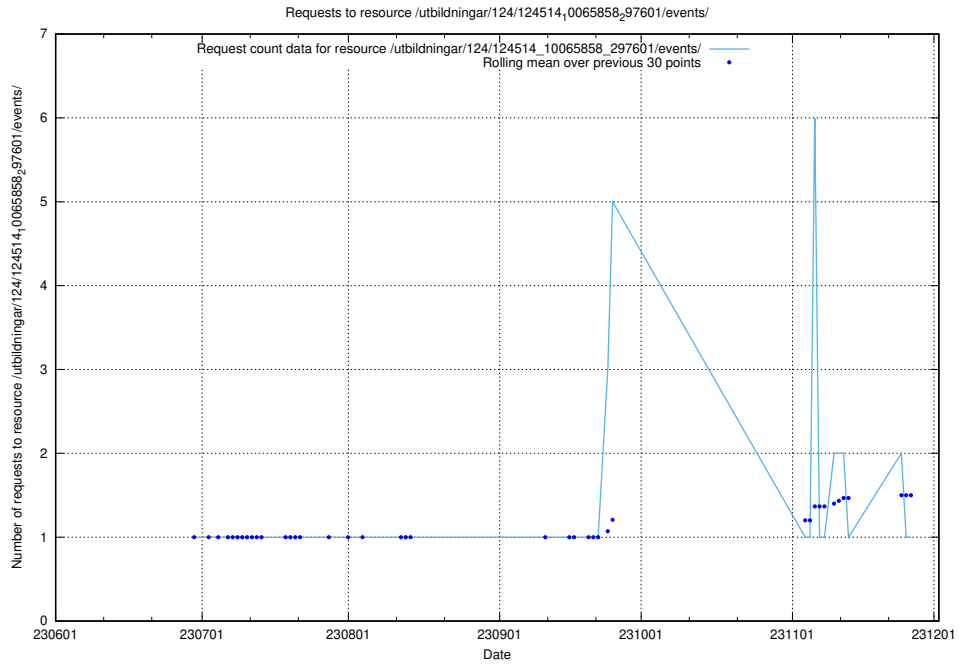

5.5371 Usage of /utbildningar/124/124514_10065858_297601/events/

Here, we count the number of requests to resource /utbildningar/124/124514_10065858_297601/events/

5.5372 Usage of /utbildningar/124/124514_10065858_297601/