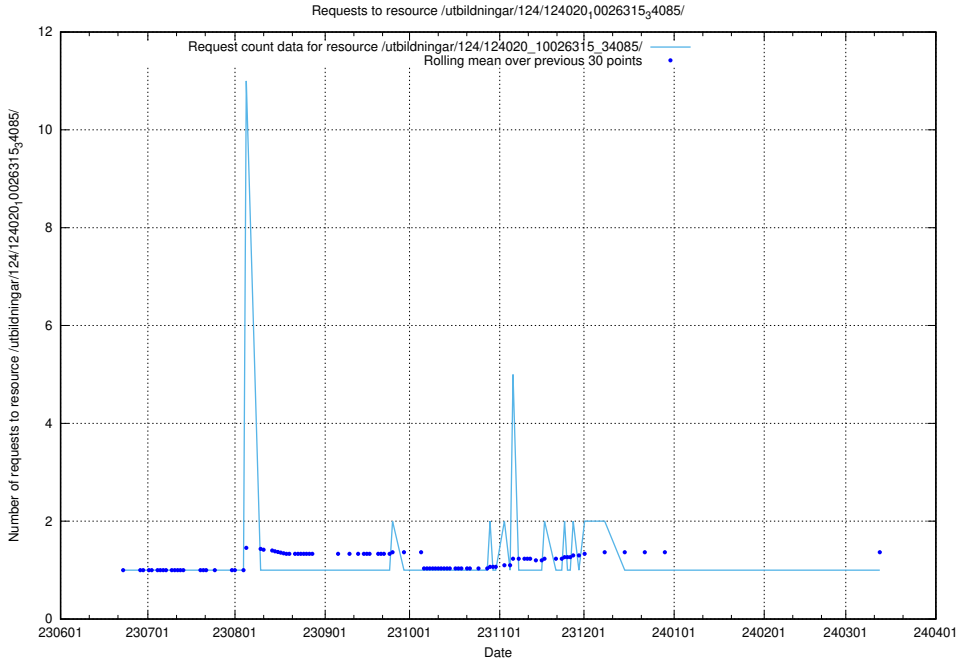

5.5804 Usage of /utbildningar/124/124020_10026315_34085/

Here, we count the number of requests to resource /utbildningar/124/124020_10026315_34085/.