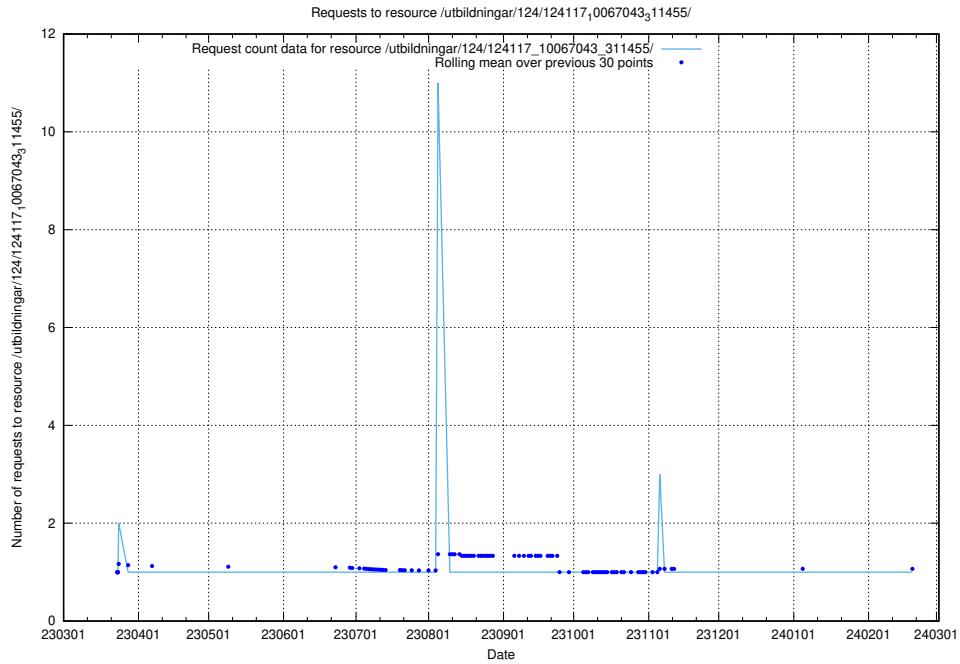

Here, we count the number of requests to resource /taxonomy/version/12/query/employment-variety-concepts/.

5.4217 Usage of /utbildningar/124/124117_10067043_311455/

Here, we count the number of requests to resource /utbildningar/124/124117_10067043_311455/.