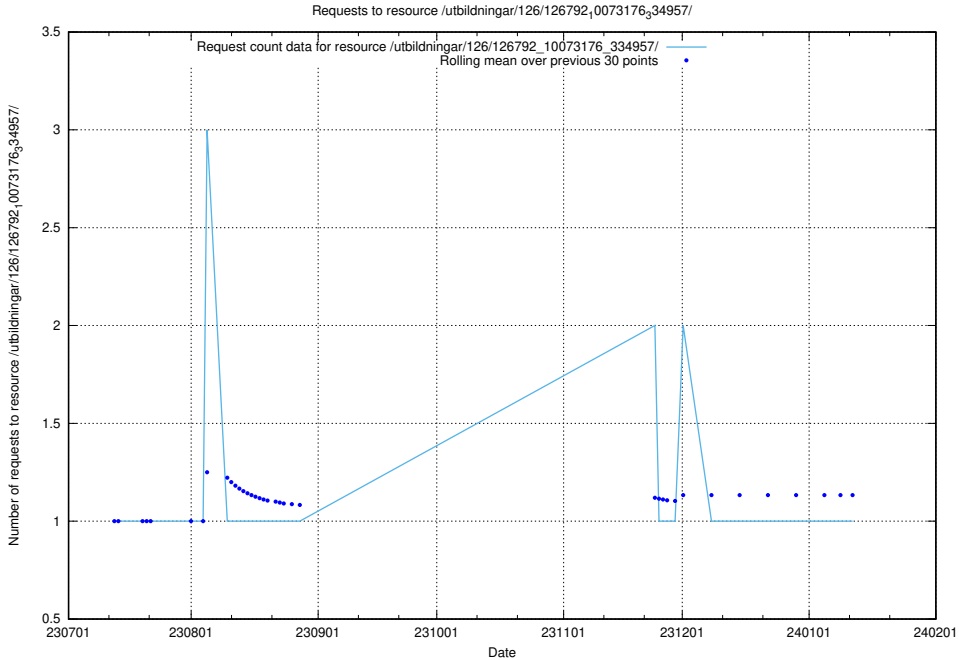

5.5079 Usage of /utbildningar/126/126792_10073176_334957/

Here, we count the number of requests to resource /utbildningar/126/126792_10073176_334957/.