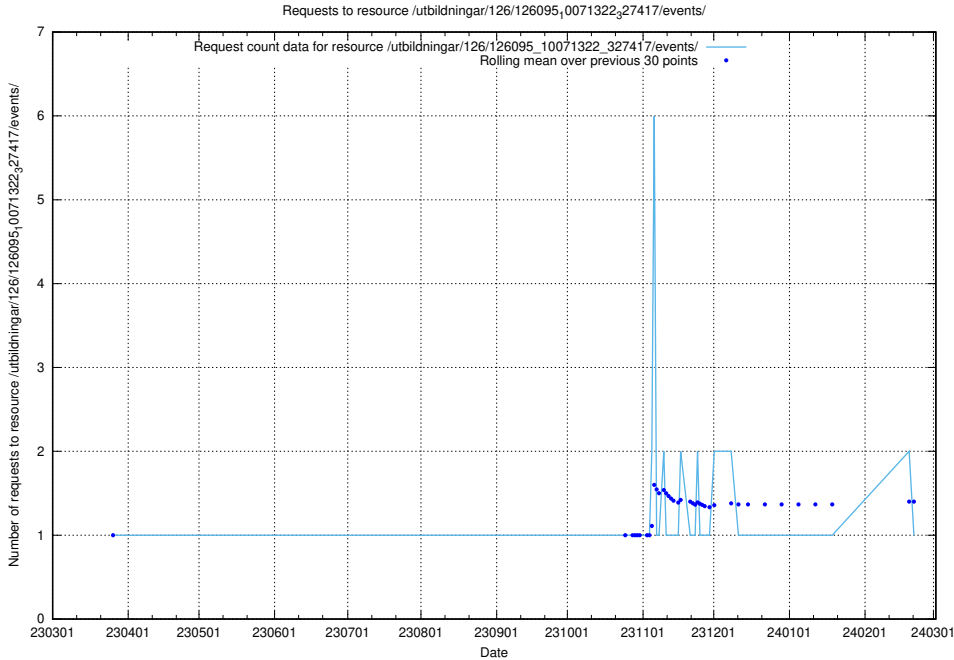

5.6056 Usage of /utbildningar/126/126095_10071322_327417/events/

Here, we count the number of requests to resource /utbildningar/126/126095_10071322_327417/events/