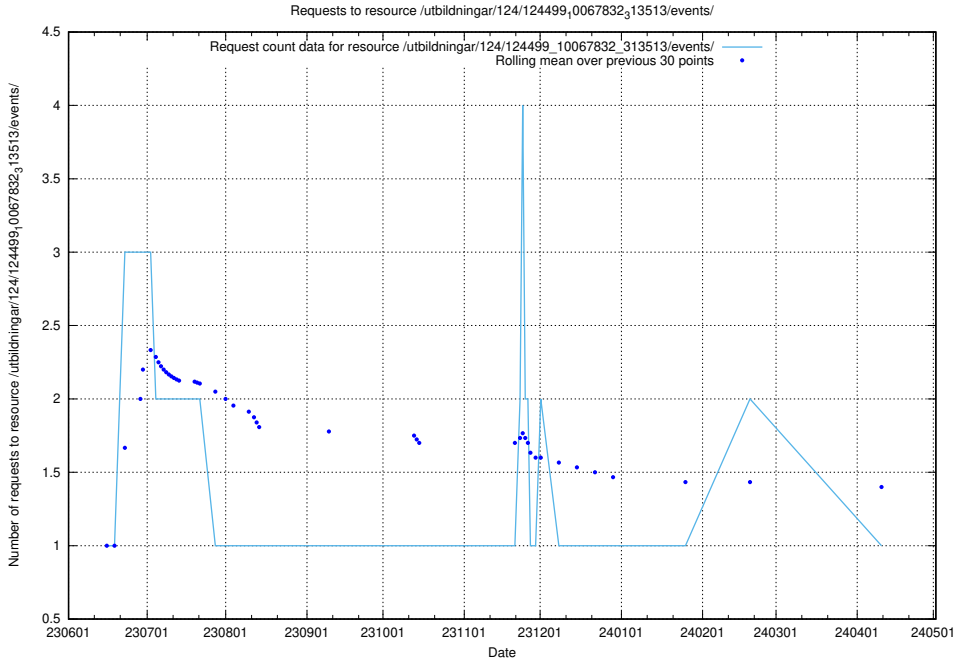

5.5856 Usage of /utbildningar/124/124499_10067832_313513/events/

Here, we count the number of requests to resource /utbildningar/124/124499_10067832_313513/events/