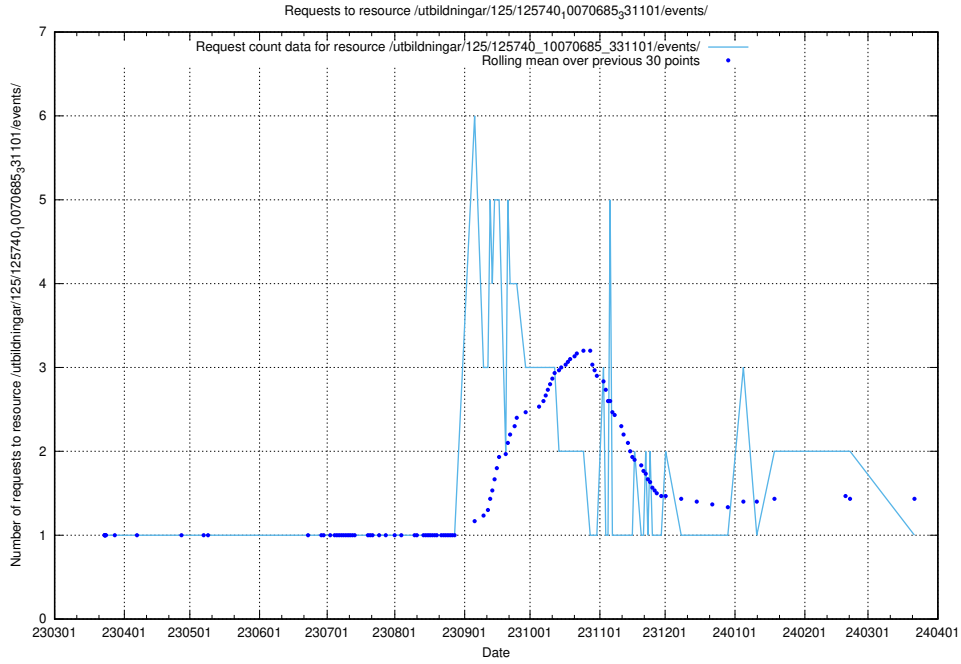

5.949 Usage of /utbildningar/125/125740_10070685_331101/events/

Here, we count the number of requests to resource /utbildningar/125/125740_10070685_331101/events/