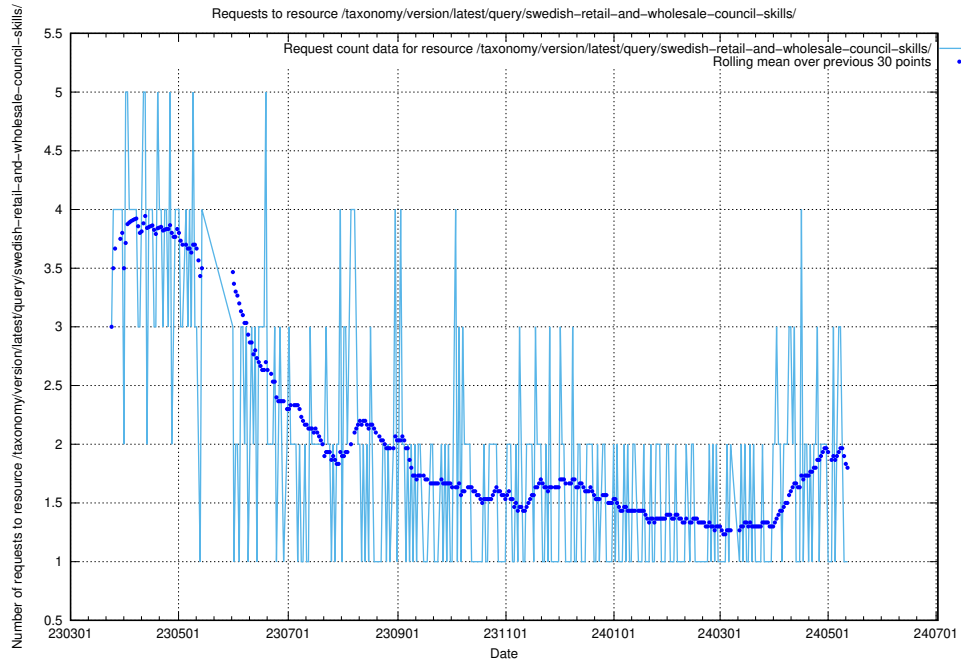

5.6066 Usage of /taxonomy/version/latest/query/swedish-retail-and-wholesale-council-skills/

Here, we count the number of requests to resource /taxonomy/version/latest/query/swedish-retail-and-wholesale-council-skills/.