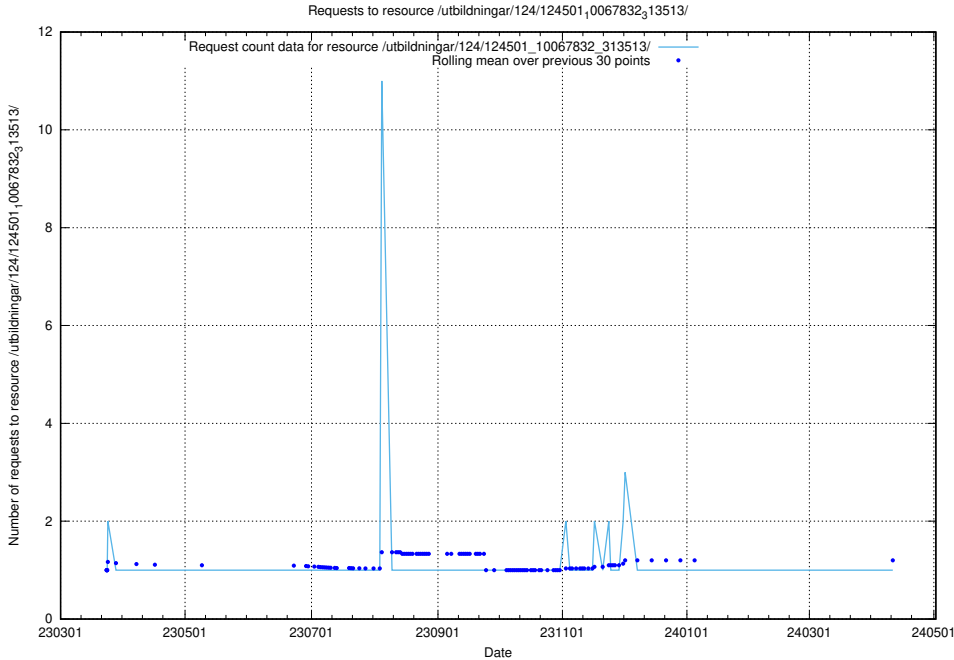

Here, we count the number of requests to resource /utbildningar/utb_emil/125/125796_10070642_322362/events/

5.2214 Usage of /utbildningar/124/124501_10067832_313513/

Here, we count the number of requests to resource /utbildningar/124/124501_10067832_313513/.