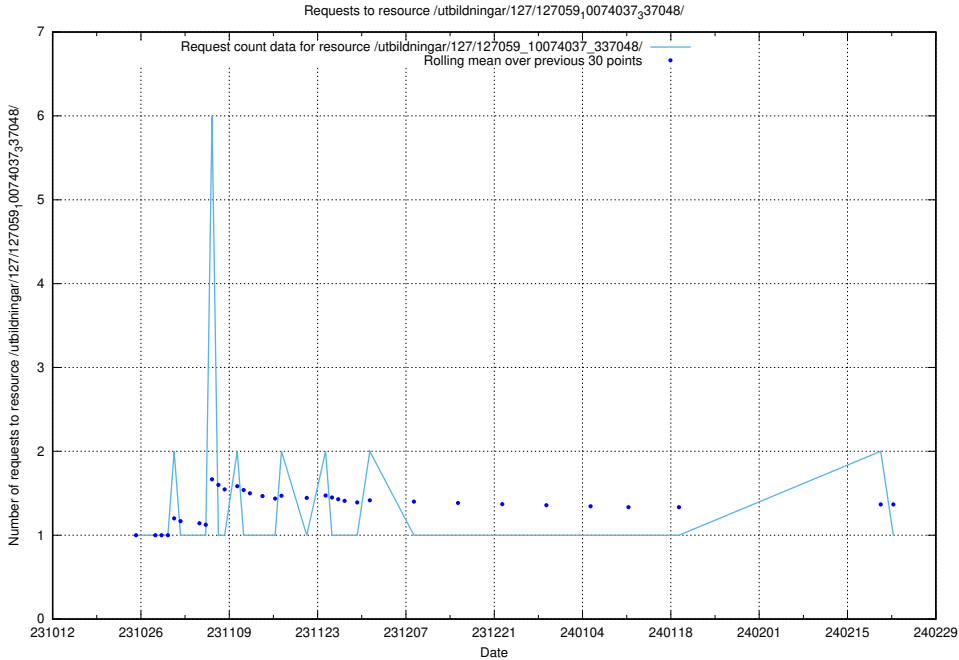

5.4190 Usage of /utbildningar/127/127059_10074037_337048/

Here, we count the number of requests to resource /utbildningar/127/127059_10074037_337048/.