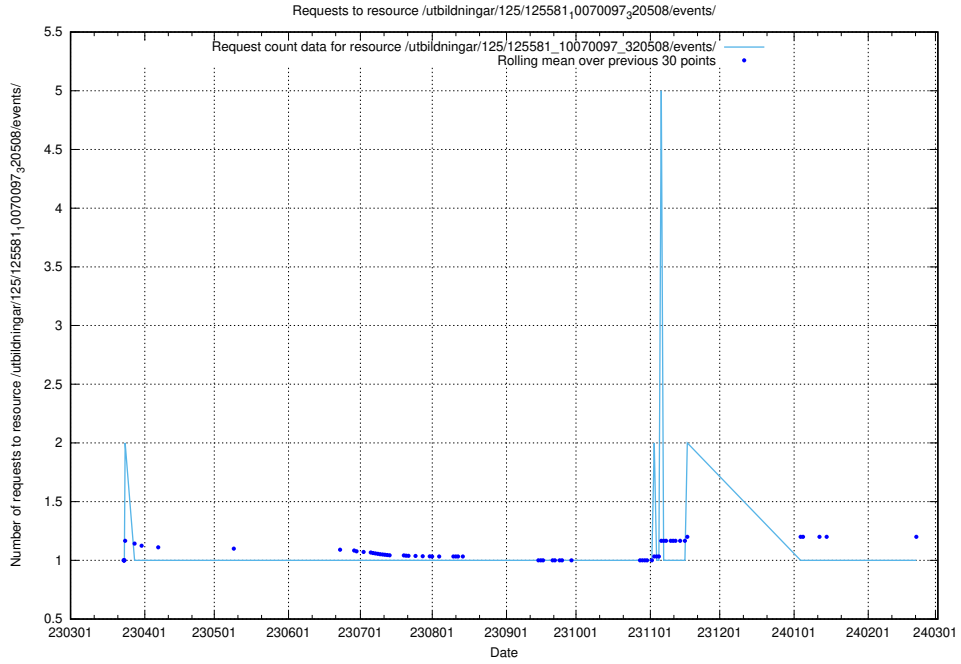

5.1063 Usage of /utbildningar/125/125581_10070097_320508/events/

Here, we count the number of requests to resource /utbildningar/125/125581_10070097_320508/events/