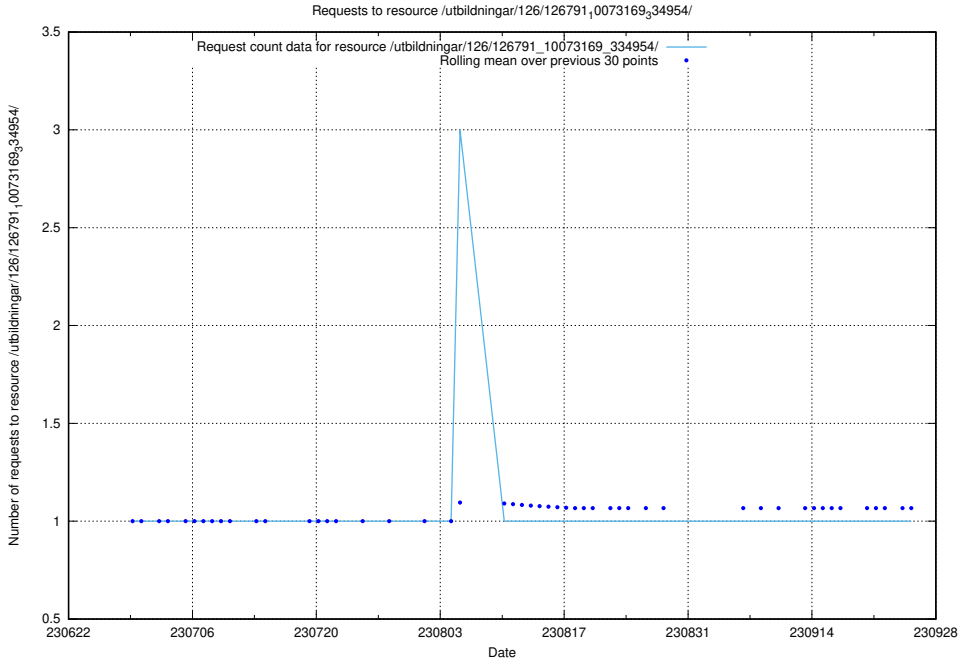

5.5423 Usage of /utbildningar/126/126791_10073169_334954/

Here, we count the number of requests to resource /utbildningar/126/126791_10073169_334954/.