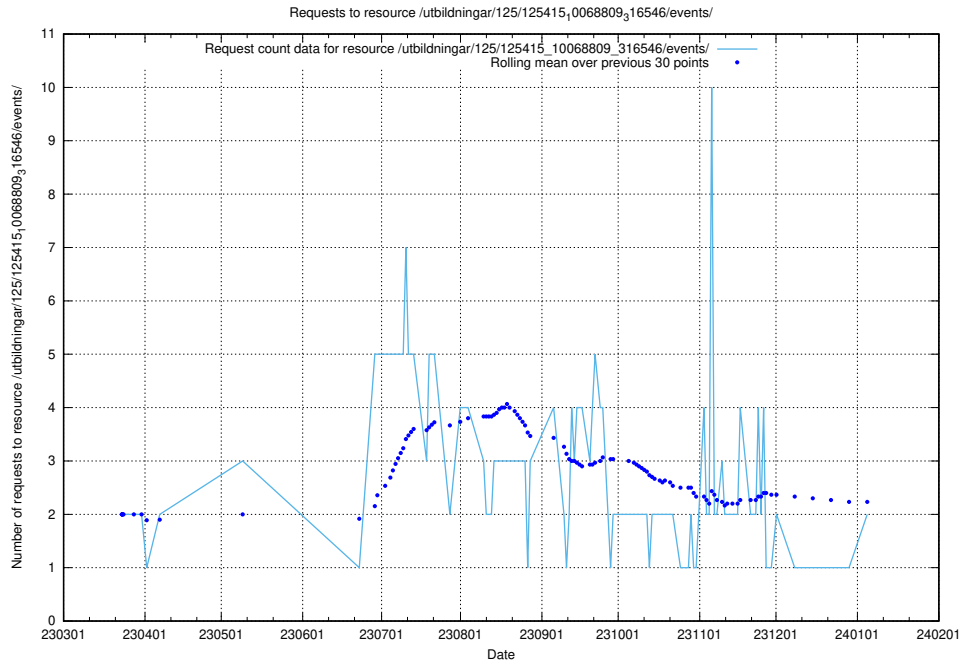

5.902 Usage of /utbildningar/125/125415_10068809_316546/events/

Here, we count the number of requests to resource /utbildningar/125/125415_10068809_316546/events/