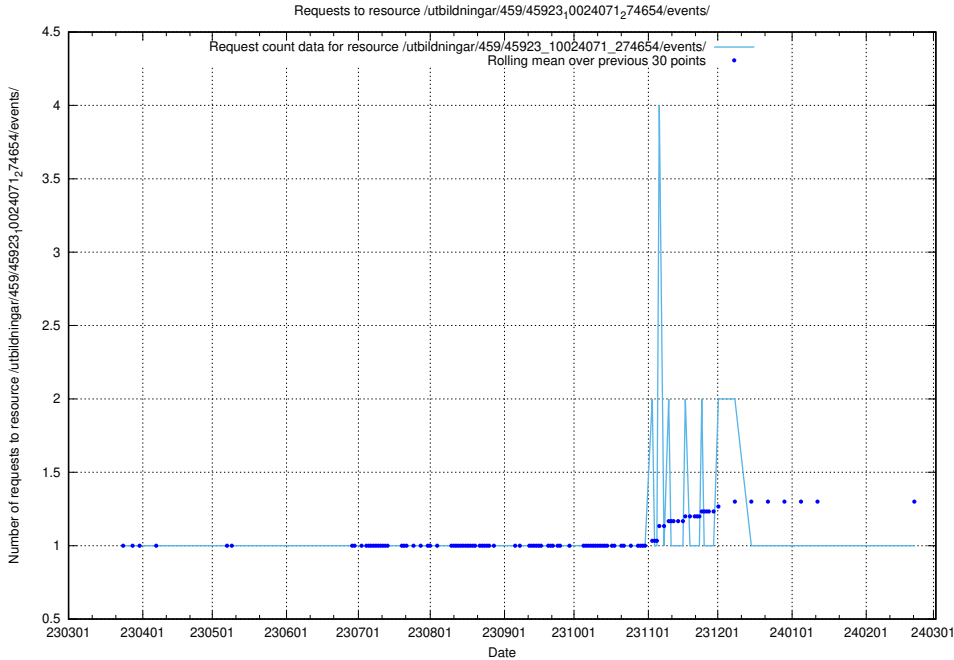

5.6163 Usage of /utbildningar/459/45923_10024071_274654/events/

Here, we count the number of requests to resource /utbildningar/459/45923_10024071_274654/events/.