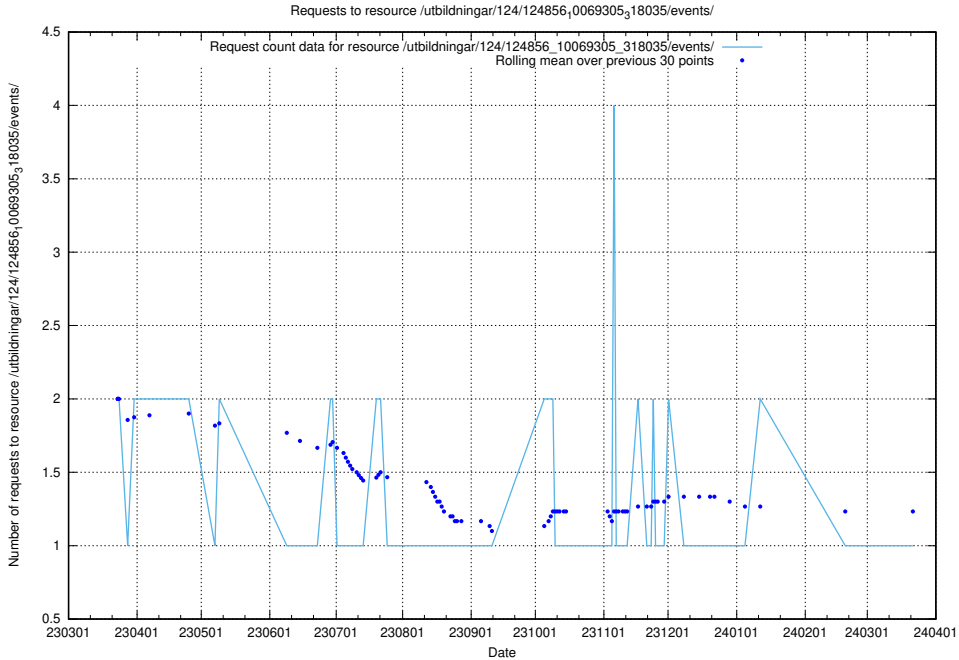

Here, we count the number of requests to resource /utbildningar/125/125195_10069244_317765/events/

5.6291 Usage of /utbildningar/124/124856_10069305_318035/events/

Here, we count the number of requests to resource /utbildningar/124/124856_10069305_318035/events/