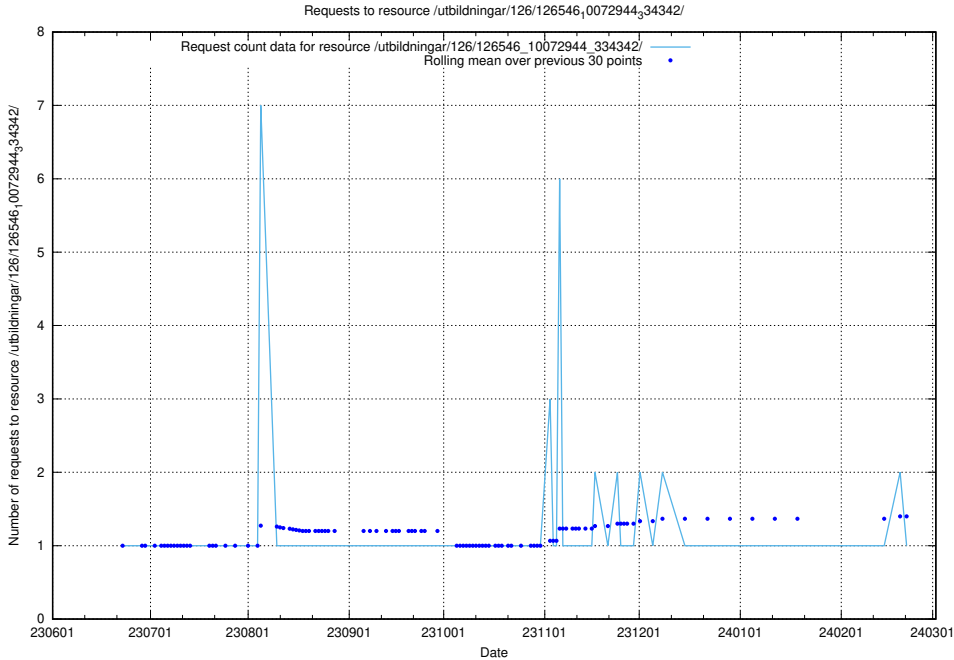

5.5625 Usage of /utbildningar/126/126546_10072944_334342/

Here, we count the number of requests to resource /utbildningar/126/126546_10072944_334342/.