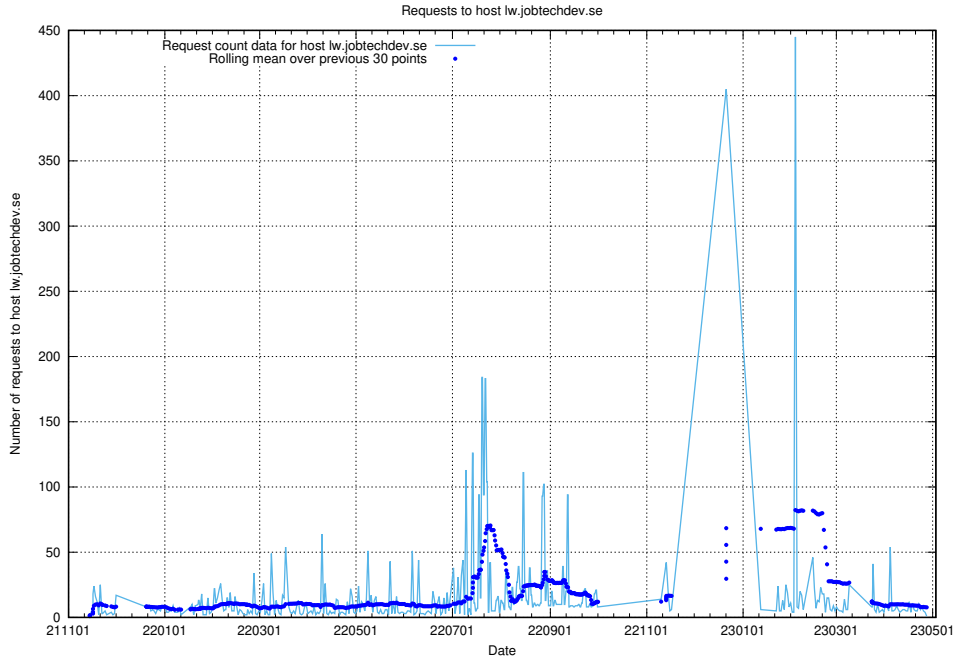

Here, we count the number of requests to host djs-frontend-data-jobtechdev-se-prod.prod.services.jtech.se.

7.658 Usage of lw.jobtechdev.se

Here, we count the number of requests to host lw.jobtechdev.se.