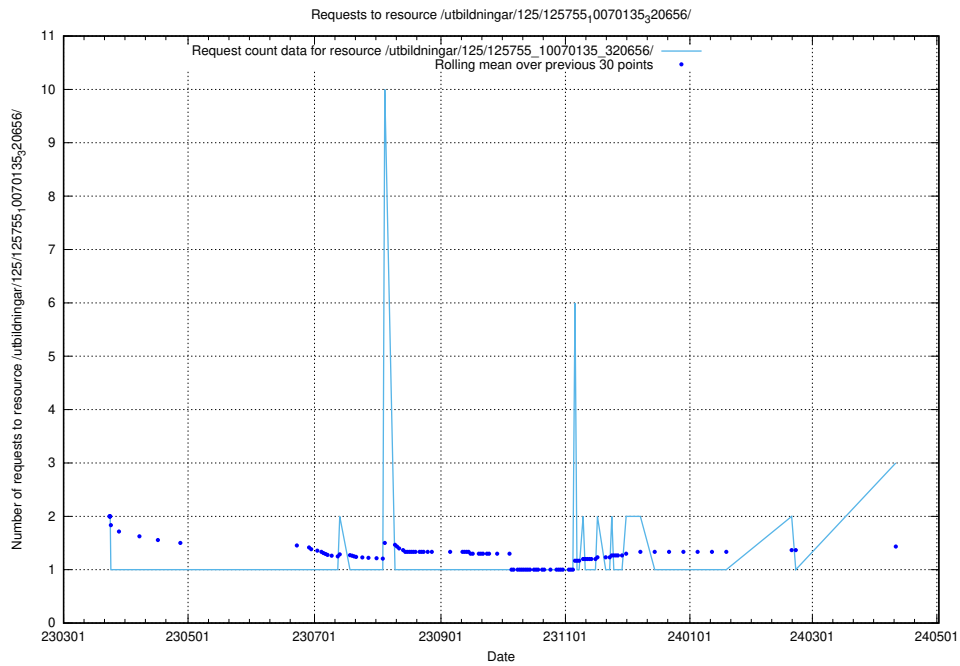

5.423 Usage of /utbildningar/125/125755_10070135_320656/

Here, we count the number of requests to resource /utbildningar/125/125755_10070135_320656/.