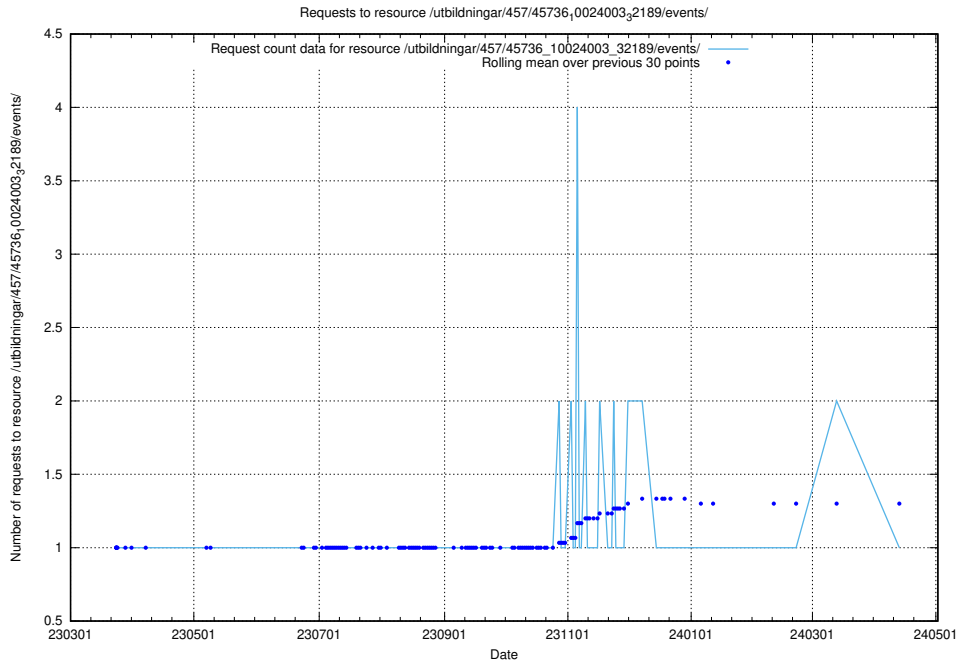

Here, we count the number of requests to resource /utbildningar/459/45923_10024071_274654/.

5.6322 Usage of /utbildningar/457/45736_10024003_32189/events/

Here, we count the number of requests to resource /utbildningar/457/45736_10024003_32189/events/.