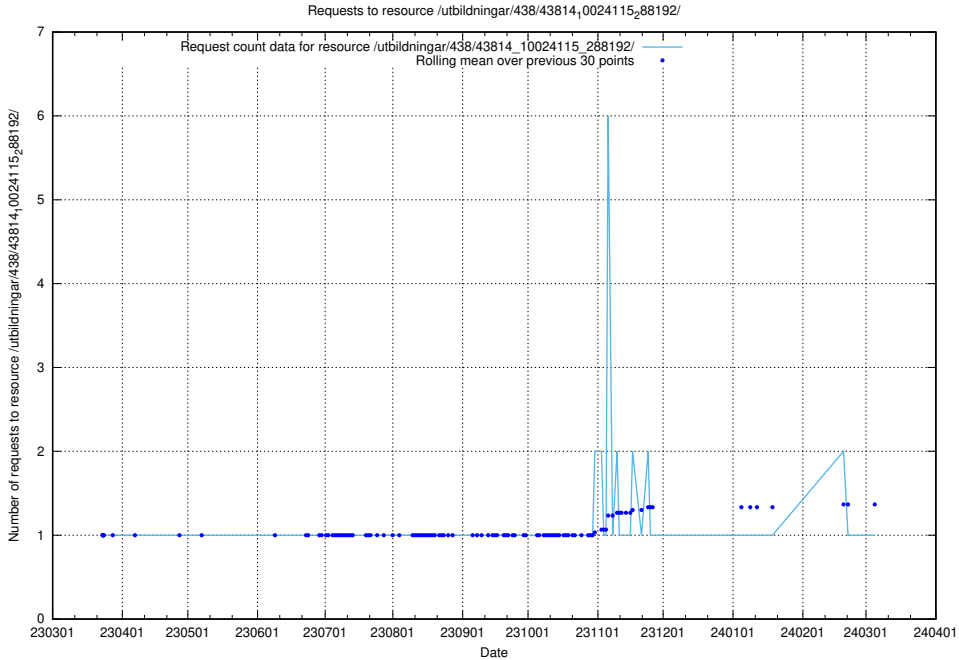

5.6349 Usage of /utbildningar/438/43814_10024115_288192/

Here, we count the number of requests to resource /utbildningar/438/43814_10024115_288192/.