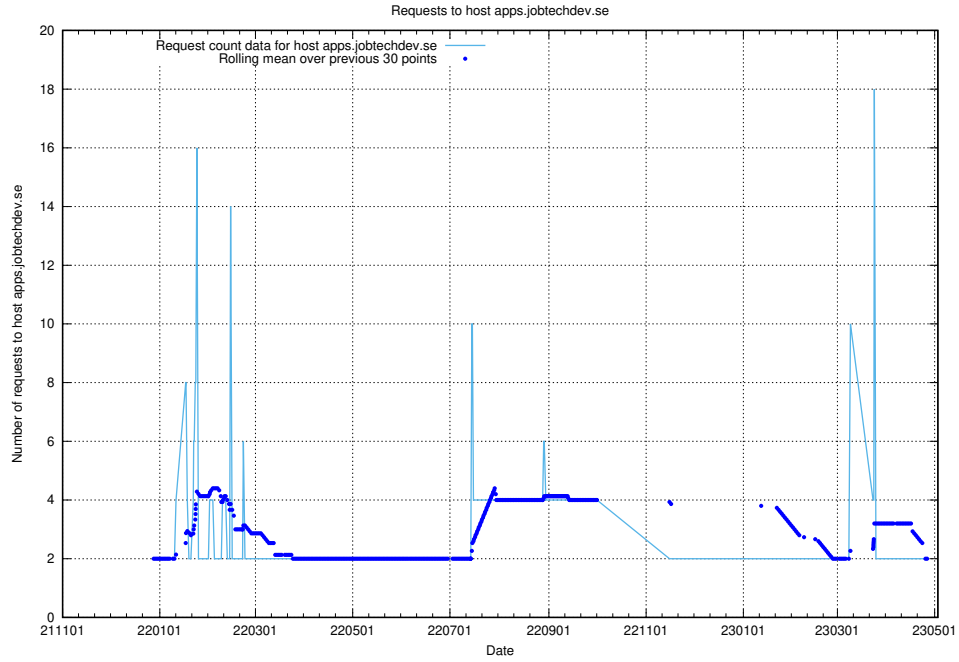

7.363 Usage of apps.jobtechdev.se

Here, we count the number of requests to host apps.jobtechdev.se.