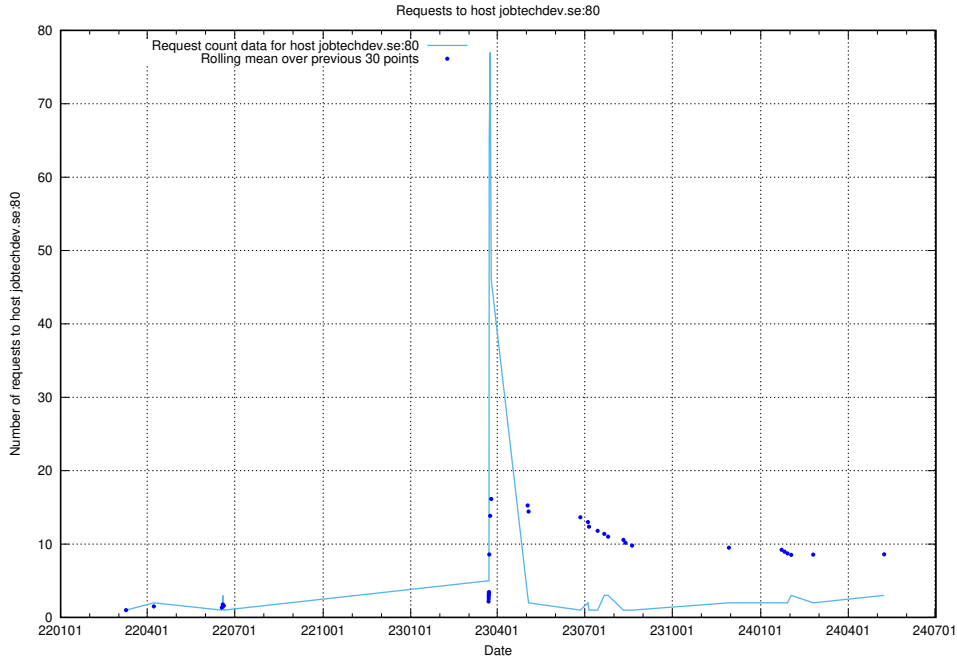

7.225 Usage of jobtechdev.se:80

Here, we count the number of requests to host jobtechdev.se:80.