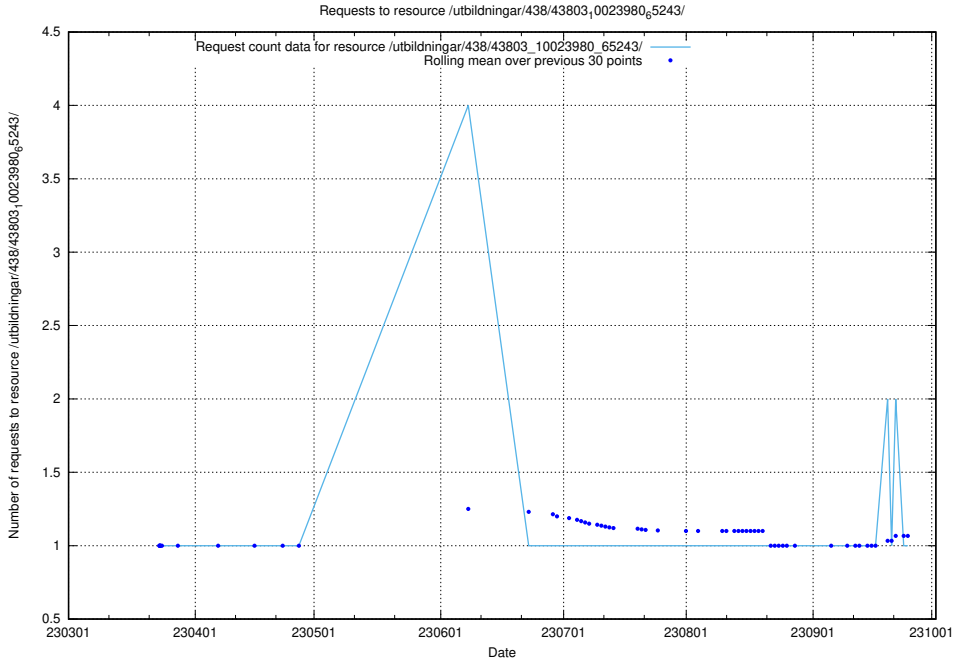

5.6351 Usage of /utbildningar/438/43803_10023980_65243/

Here, we count the number of requests to resource /utbildningar/438/43803_10023980_65243/.