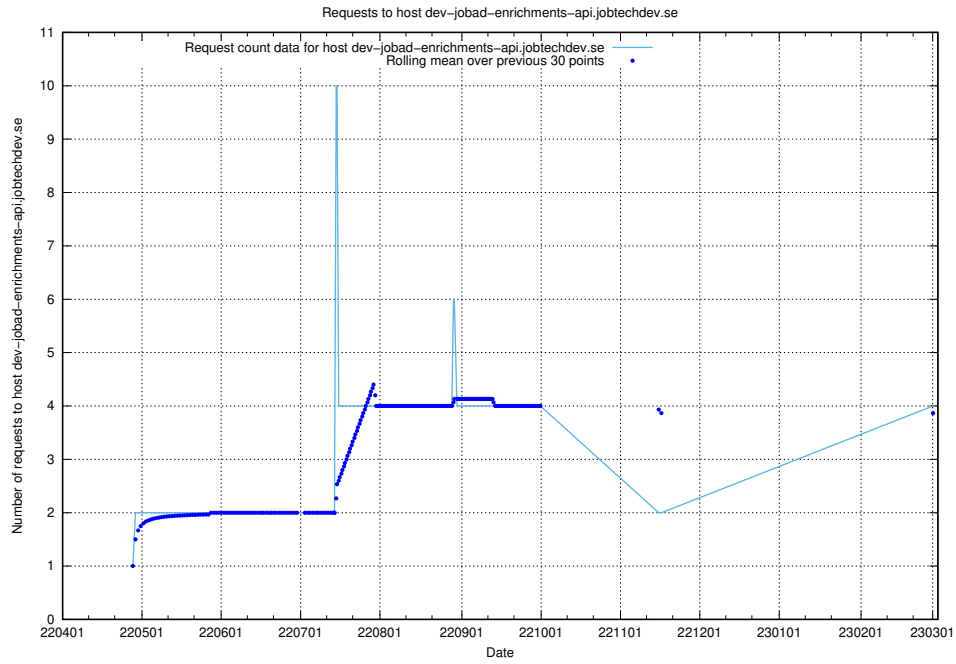

7.152 Usage of dev-jobad-enrichments-api.jobtechdev.se

Here, we count the number of requests to host dev-jobad-enrichments-api.jobtechdev.se.