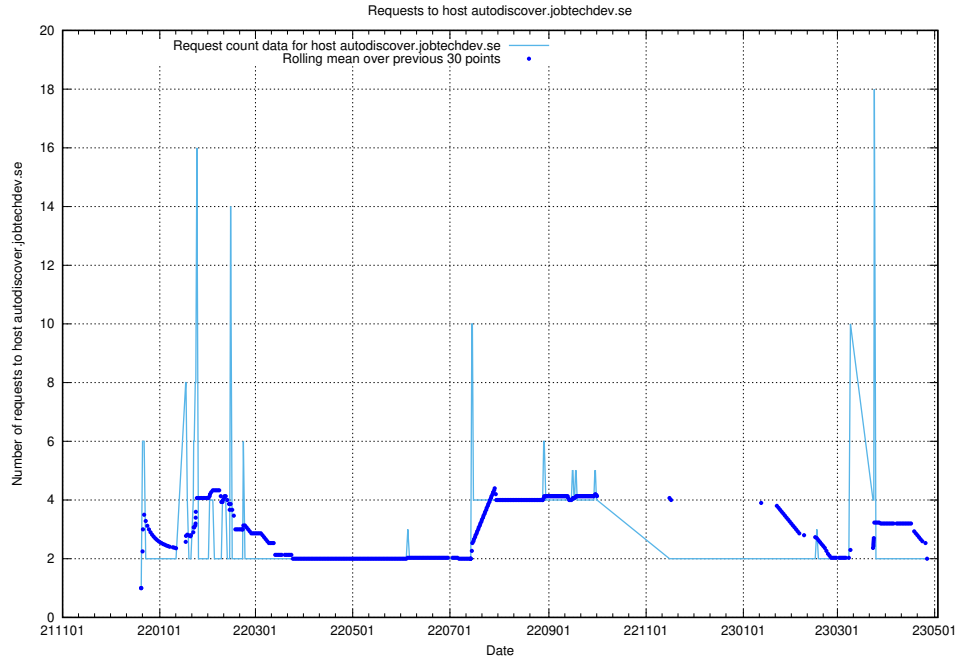

7.381 Usage of autodiscover.jobtechdev.se

Here, we count the number of requests to host autodiscover.jobtechdev.se.