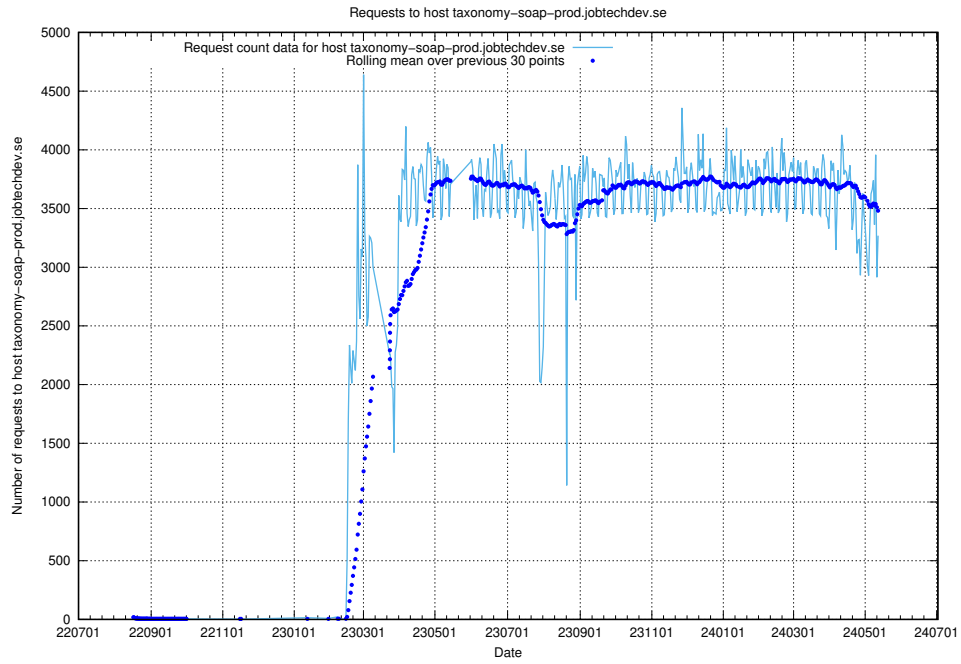

7.13 Usage of taxonomy-soap-prod.jobtechdev.se

Here, we count the number of requests to host taxonomy-soap-prod.jobtechdev.se.