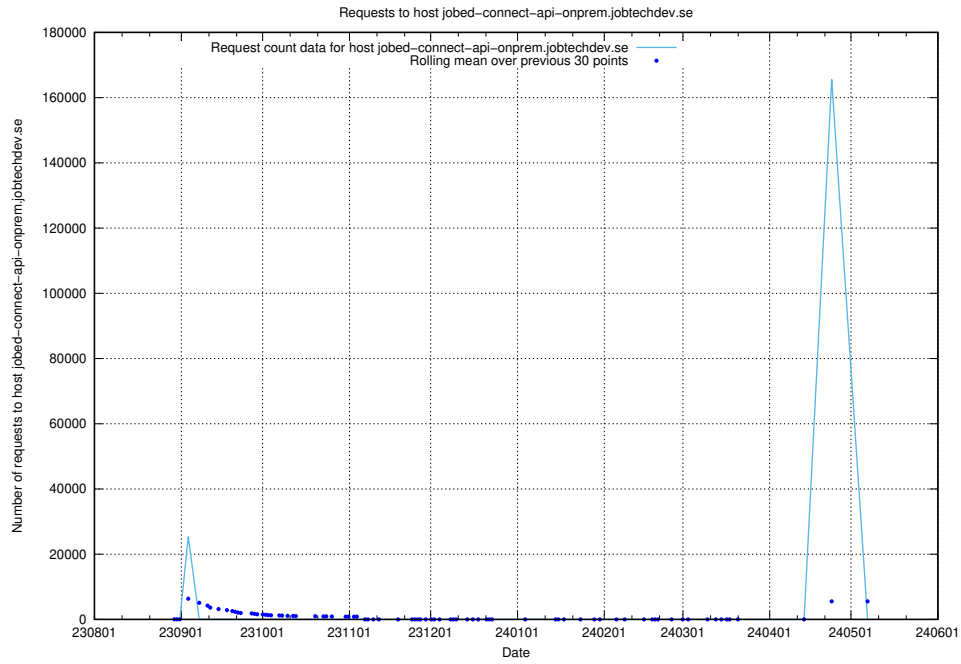

7.26 Usage of `jobed-connect-api-onprem.jobtechdev.se`

Here, we count the number of requests to host `jobed-connect-api-onprem.jobtechdev.se`.