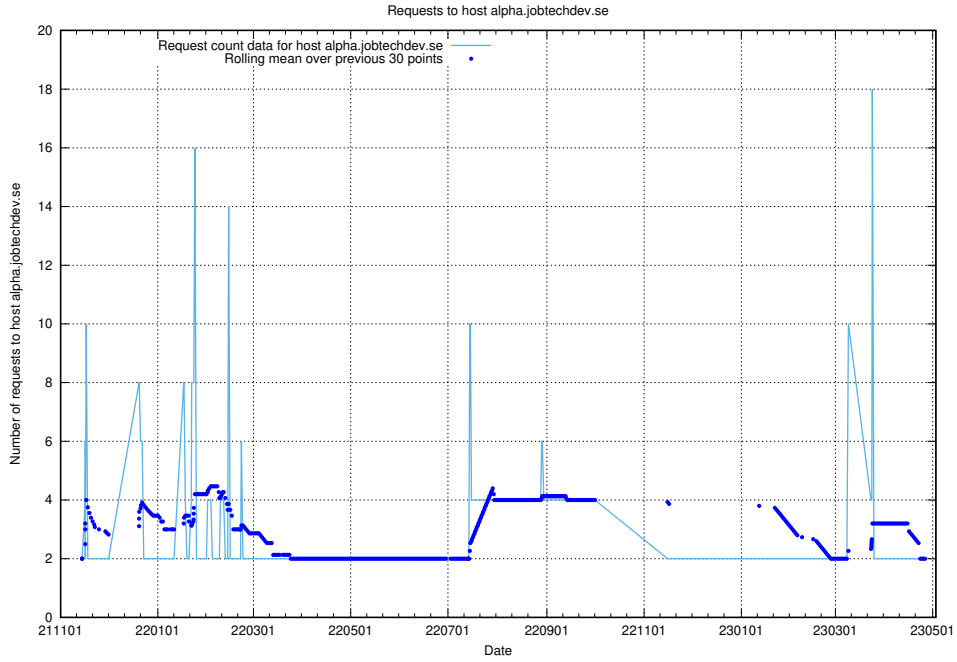

7.291 Usage of alpha.jobtechdev.se

Here, we count the number of requests to host alpha.jobtechdev.se.