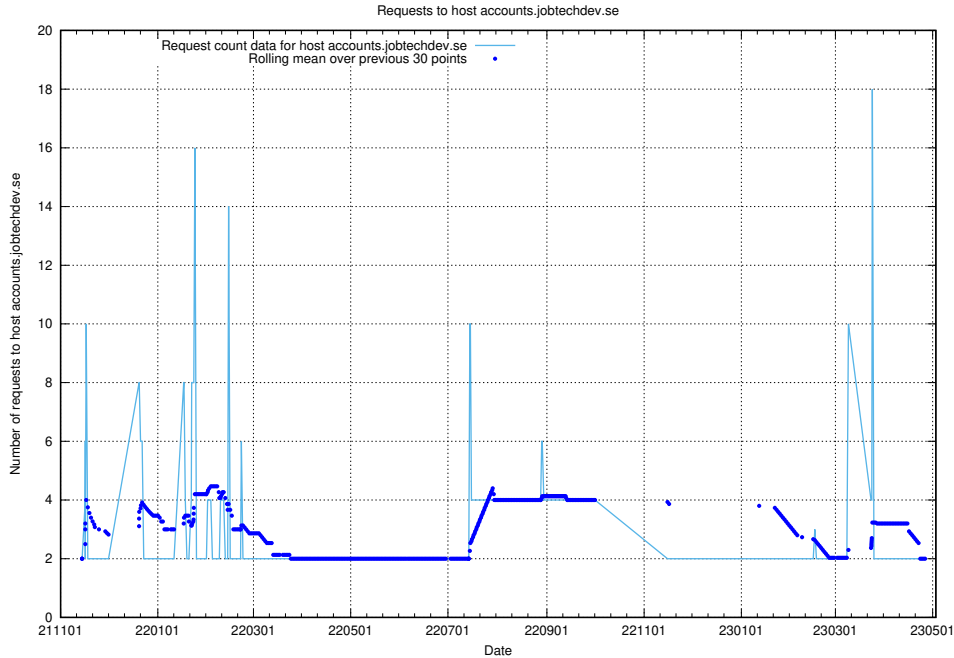

7.295 Usage of accounts.jobtechdev.se

Here, we count the number of requests to host accounts.jobtechdev.se.