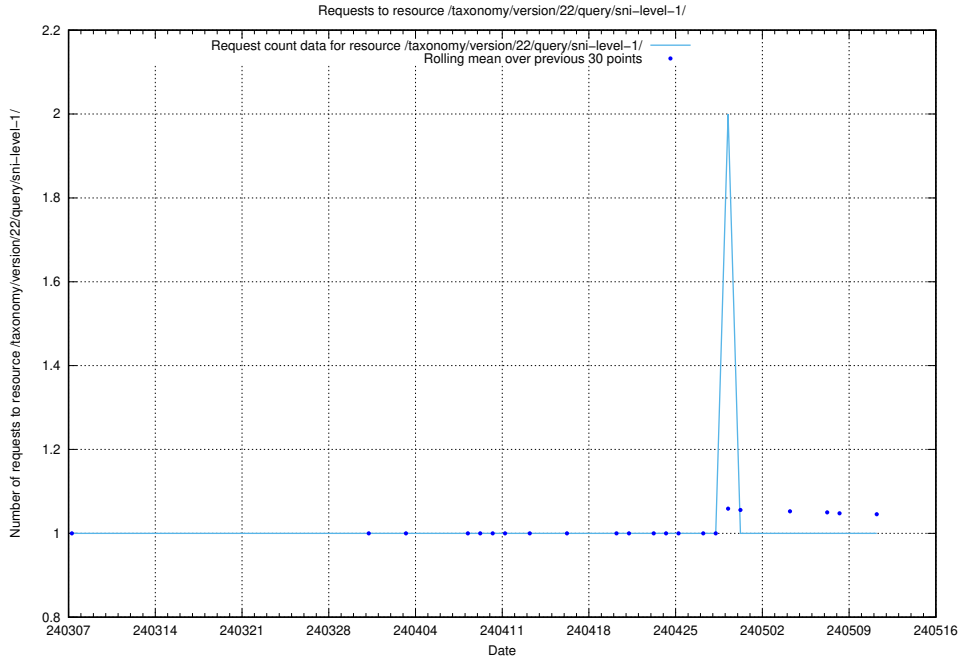

5.1873 Usage of /taxonomy/version/22/query/sni-level-1/

Here, we count the number of requests to resource /taxonomy/version/22/query/sni-level-1/.