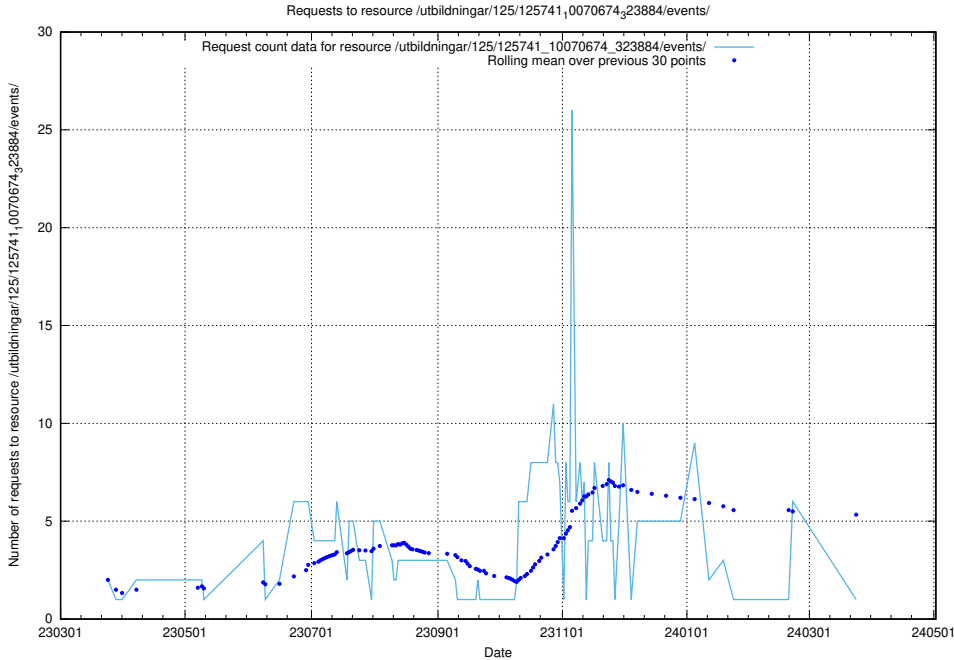

5.6160 Usage of /utbildningar/125/125741_10070674_323884/events/

Here, we count the number of requests to resource /utbildningar/125/125741_10070674_323884/events/