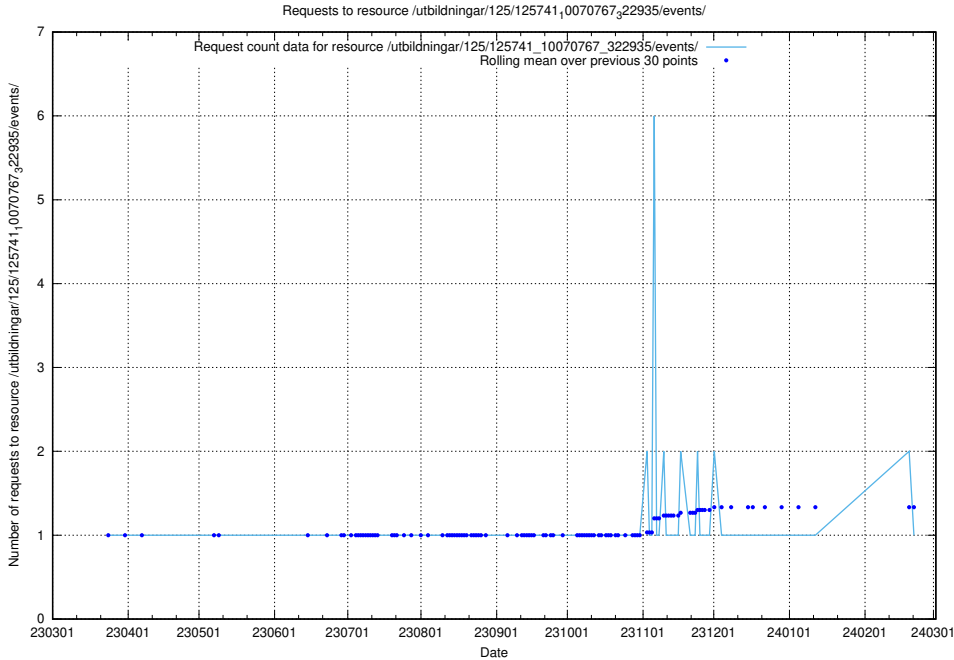

5.6226 Usage of /utbildningar/125/125741_10070767_322935/events/

Here, we count the number of requests to resource /utbildningar/125/125741_10070767_322935/events/