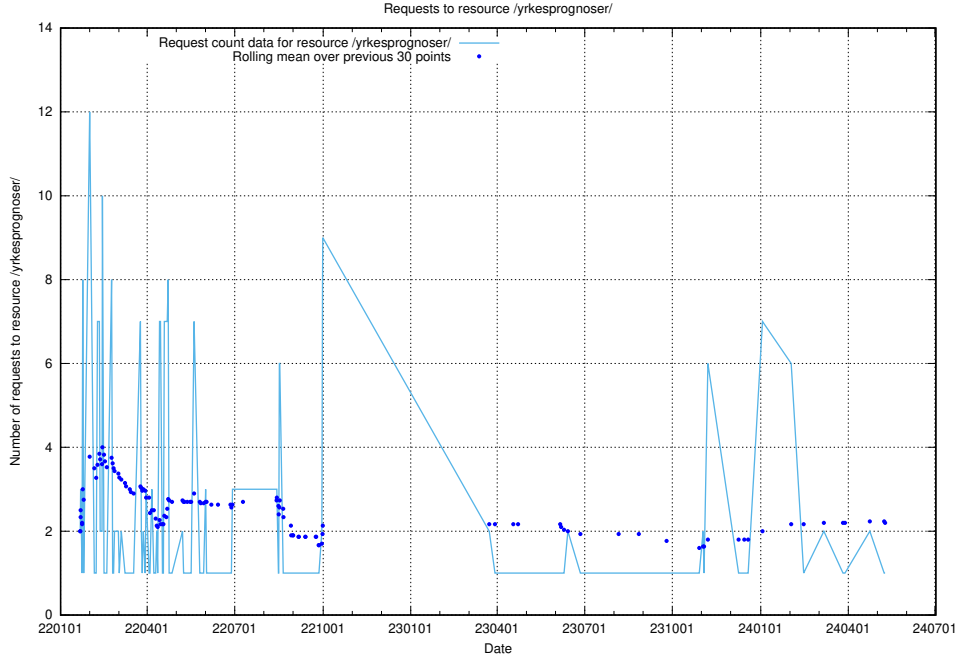

5.6230 Usage of /yrkesprognoser/

Here, we count the number of requests to resource /yrkesprognoser/.