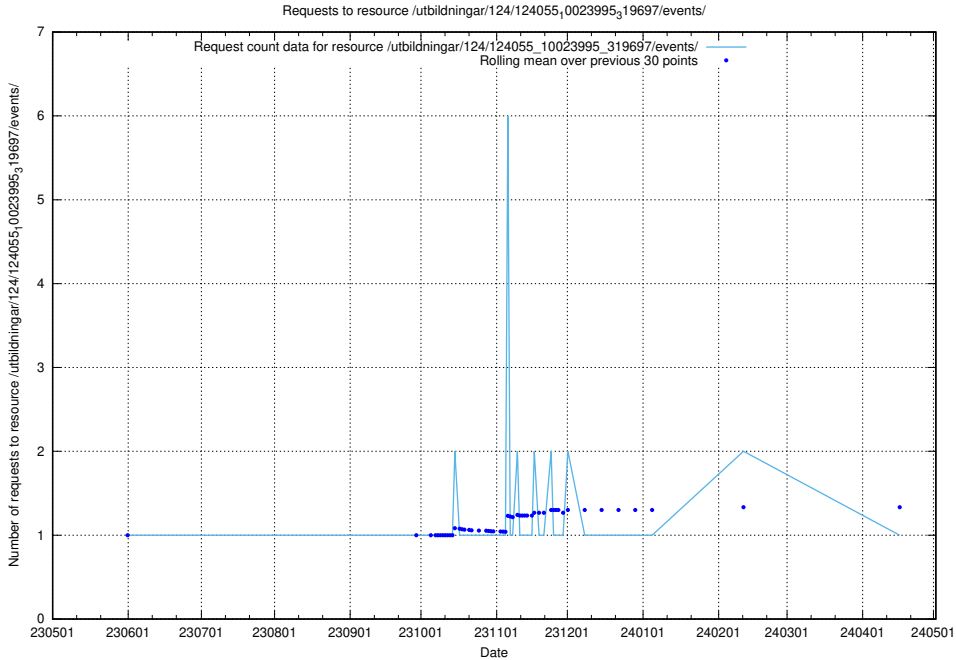

5.5905 Usage of /utbildningar/124/124055_10023995_319697/events/

Here, we count the number of requests to resource /utbildningar/124/124055_10023995_319697/events/

5.5906 Usage of /utbildningar/123/123665_10066431_308906/