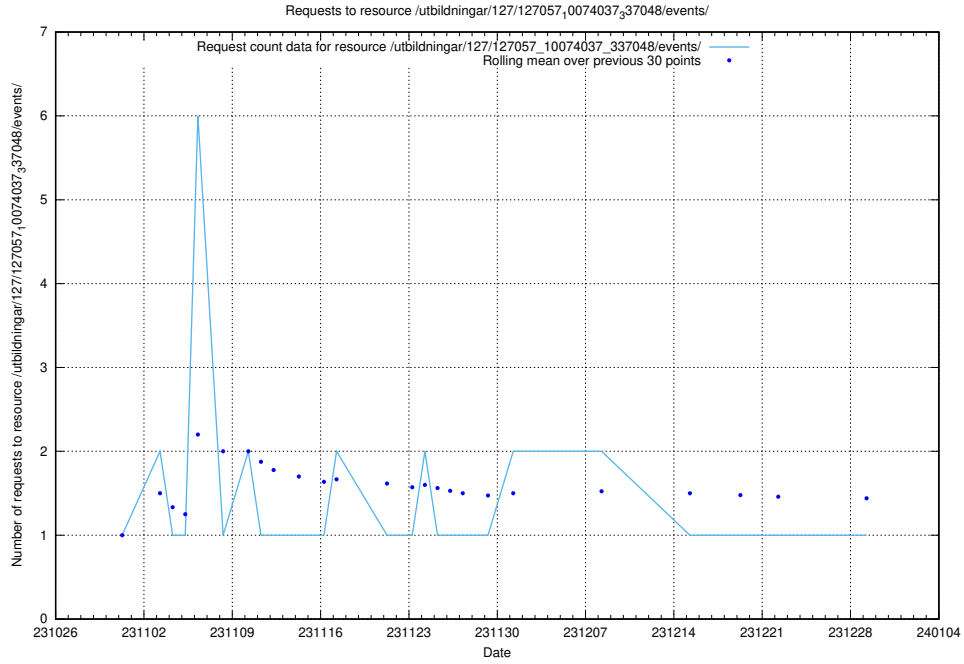

5.4149 Usage of /utbildningar/127/127057_10074037_337048/events/

Here, we count the number of requests to resource /utbildningar/127/127057_10074037_337048/events/