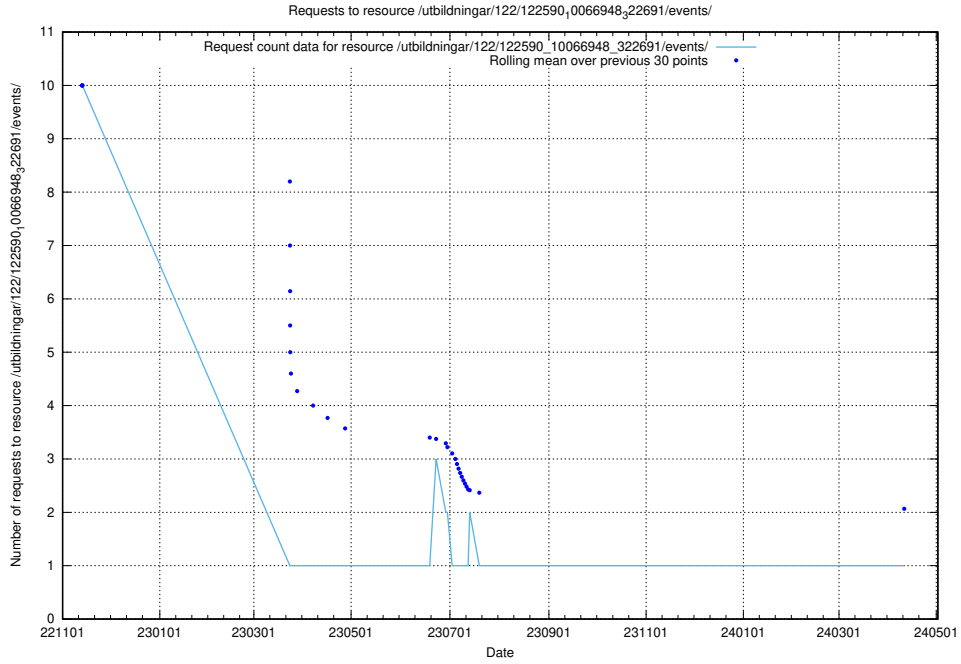

5.5727 Usage of /utbildningar/122/122590_10066948_322691/events/

Here, we count the number of requests to resource /utbildningar/122/122590_10066948_322691/events/