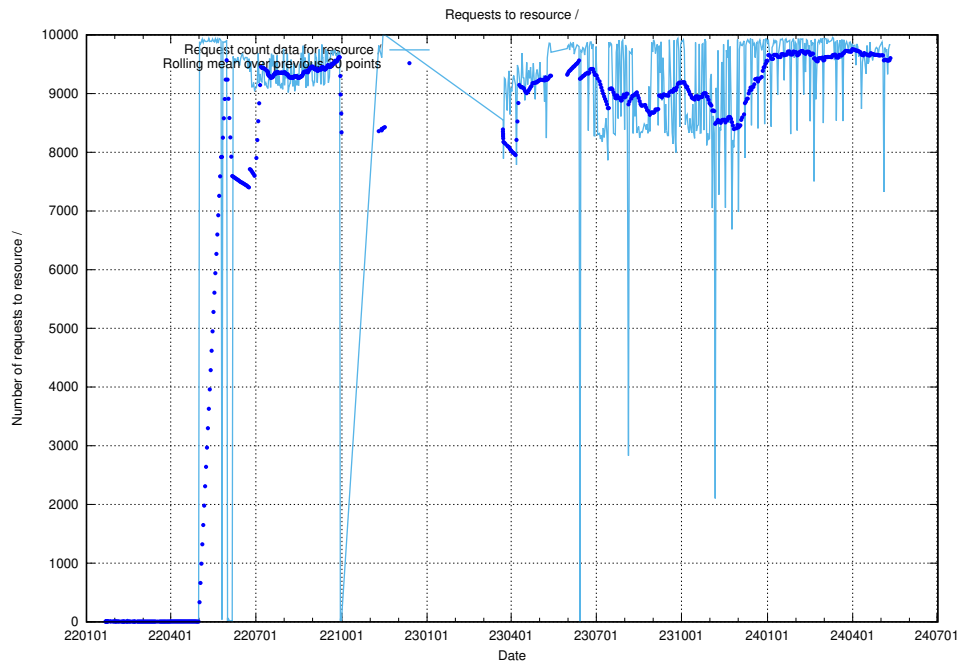

⁶<https://data.jobtechdev.se>

5.2 Disk space usage

A table showing the disk space usage on the data server.

5.3 Usage of /utbildningar/122/122546_10064745_265894/events/

Here, we count the number of requests to resource /utbildningar/122/122546_10064745_265894/events/