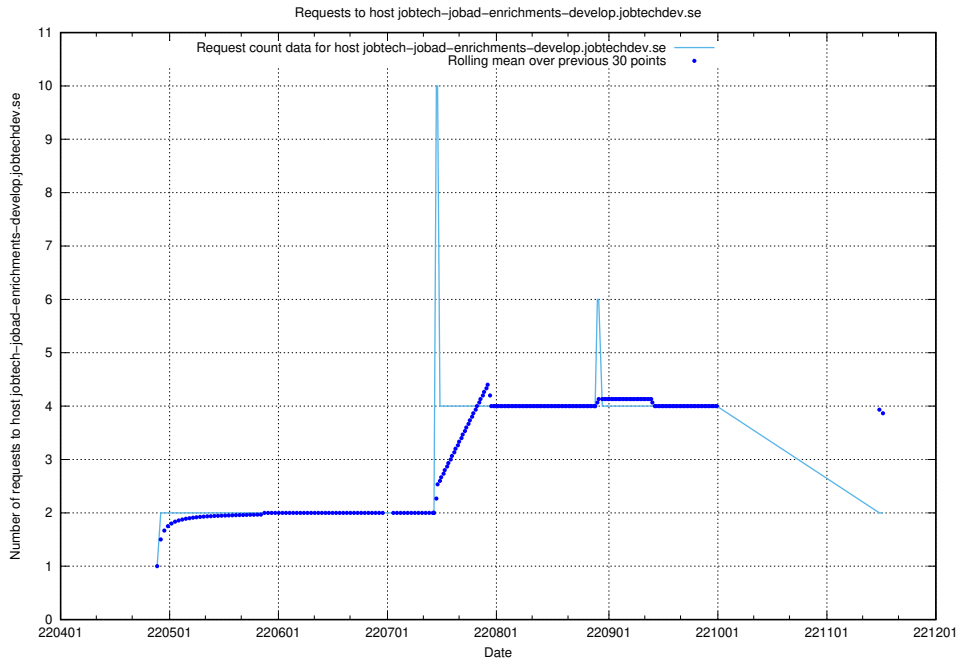

Here, we count the number of requests to host `jobtech-jobad-enrichments-develop.jobtechdev.se`.

7.444 Usage of `jobad-enrichments-test.jobtechdev.se`

Here, we count the number of requests to host `jobad-enrichments-test.jobtechdev.se`.