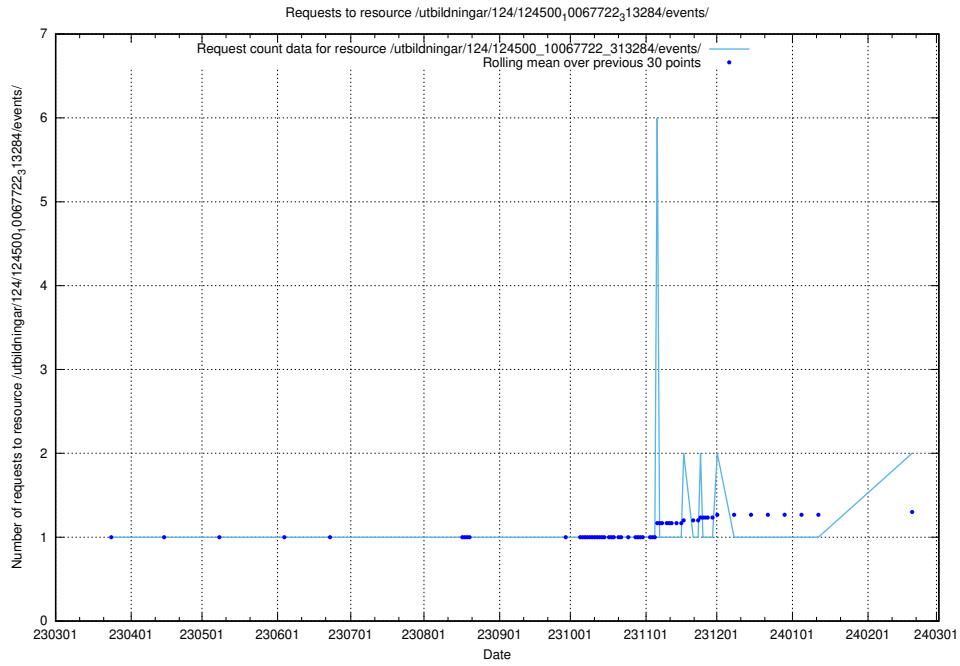

5.896 Usage of /utbildningar/124/124500_10067722_313284/events/

Here, we count the number of requests to resource /utbildningar/124/124500_10067722_313284/events/