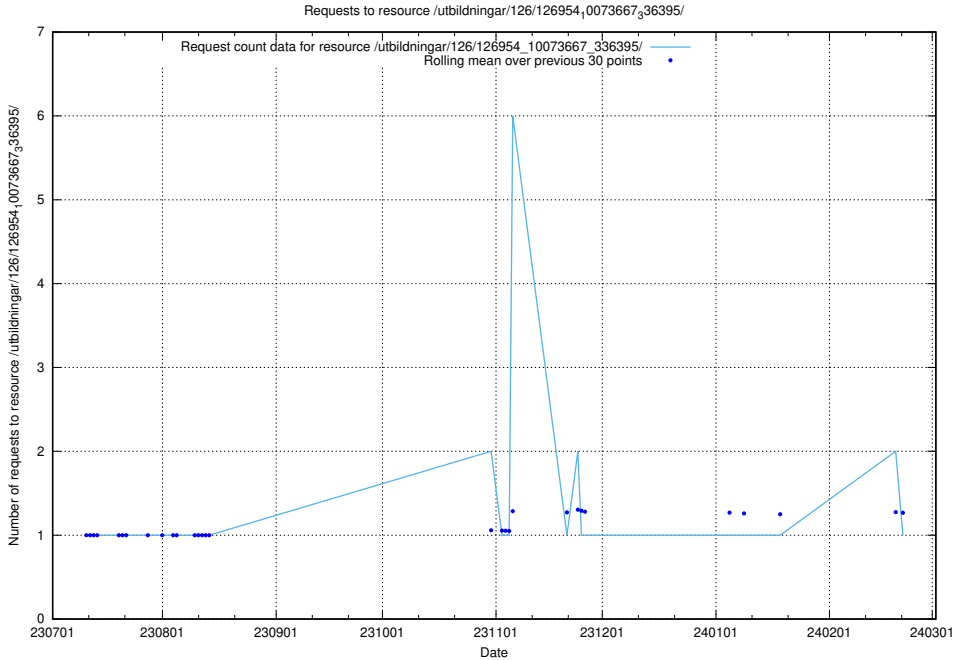

Here, we count the number of requests to resource /utbildningar/126/126954_10073667_336395/events/

5.5089 Usage of /utbildningar/126/126954_10073667_336395/

Here, we count the number of requests to resource /utbildningar/126/126954_10073667_336395/.