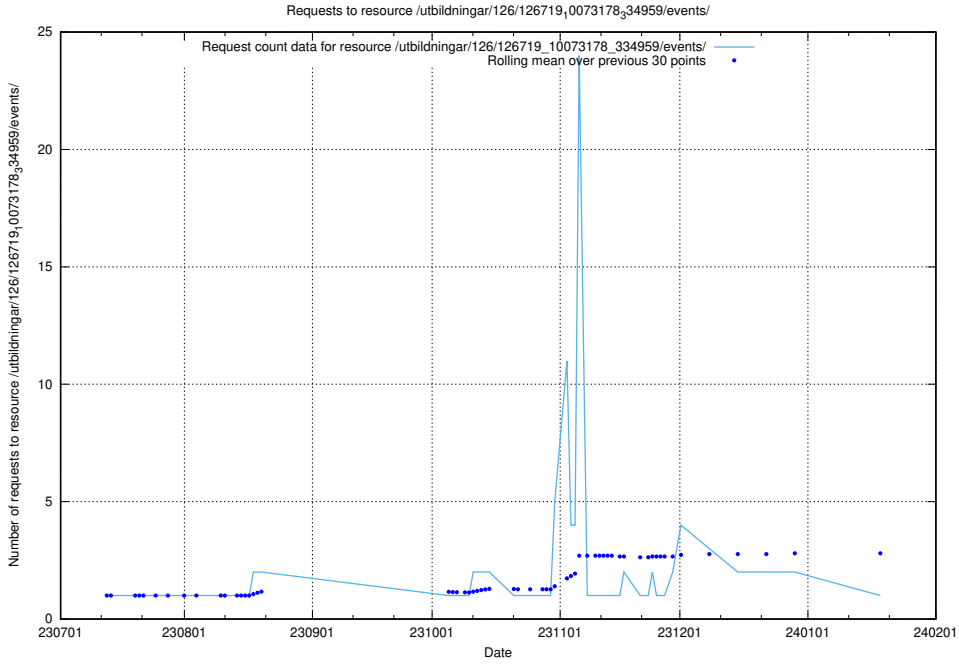

5.5080 Usage of /utbildningar/126/126719_10073178_334959/events/

Here, we count the number of requests to resource /utbildningar/126/126719_10073178_334959/events/