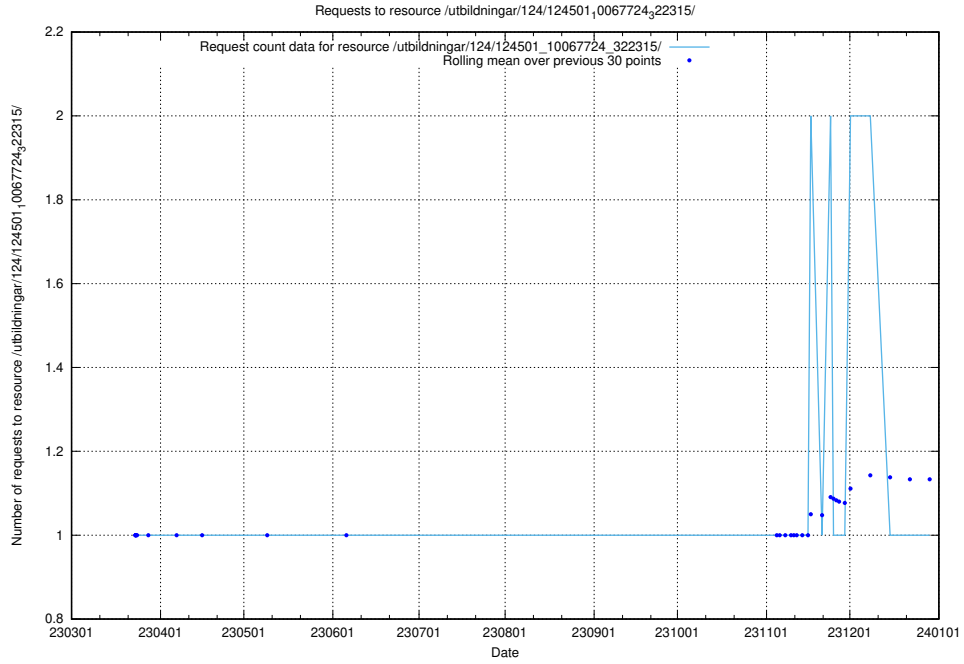

5.2246 Usage of /utbildningar/124/124501_10067724_322315/

Here, we count the number of requests to resource /utbildningar/124/124501_10067724_322315/.