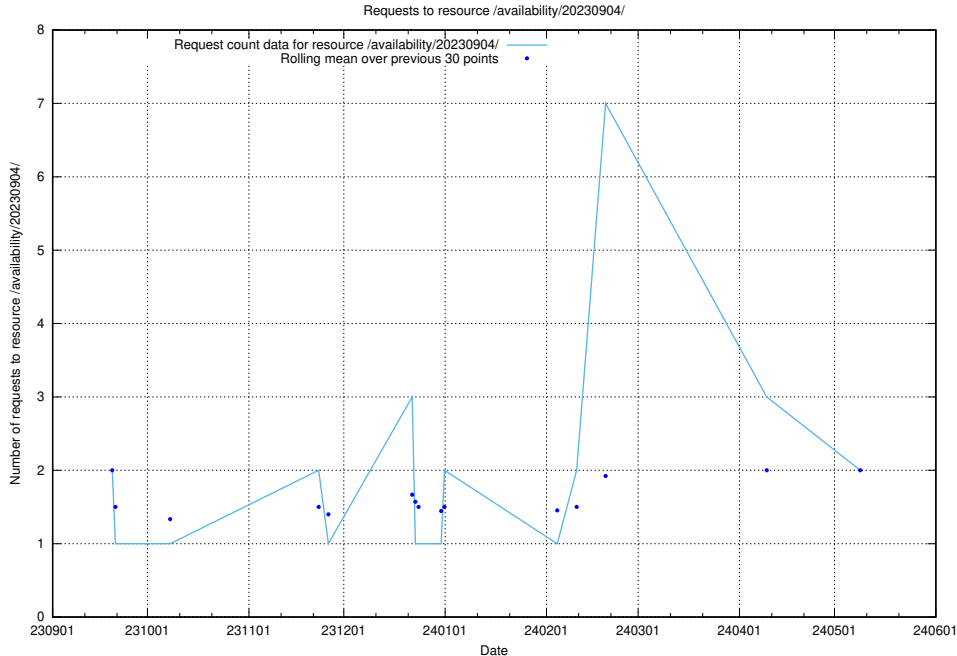

5.714 Usage of /availability/20230904/

Here, we count the number of requests to resource /availability/20230904/.