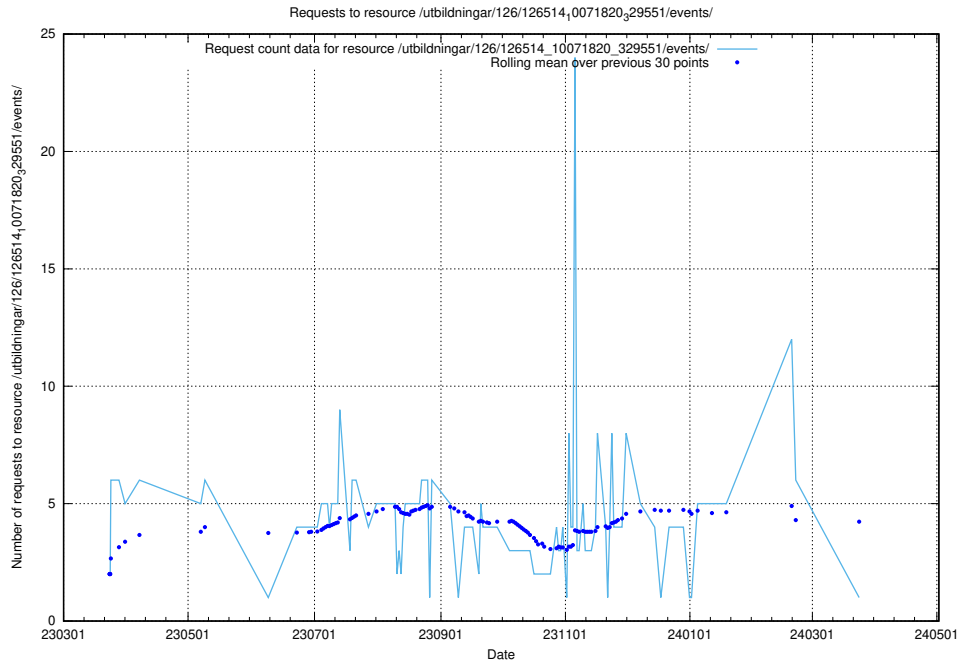

5.6272 Usage of /utbildningar/126/126514_10071820_329551/events/

Here, we count the number of requests to resource /utbildningar/126/126514_10071820_329551/events/