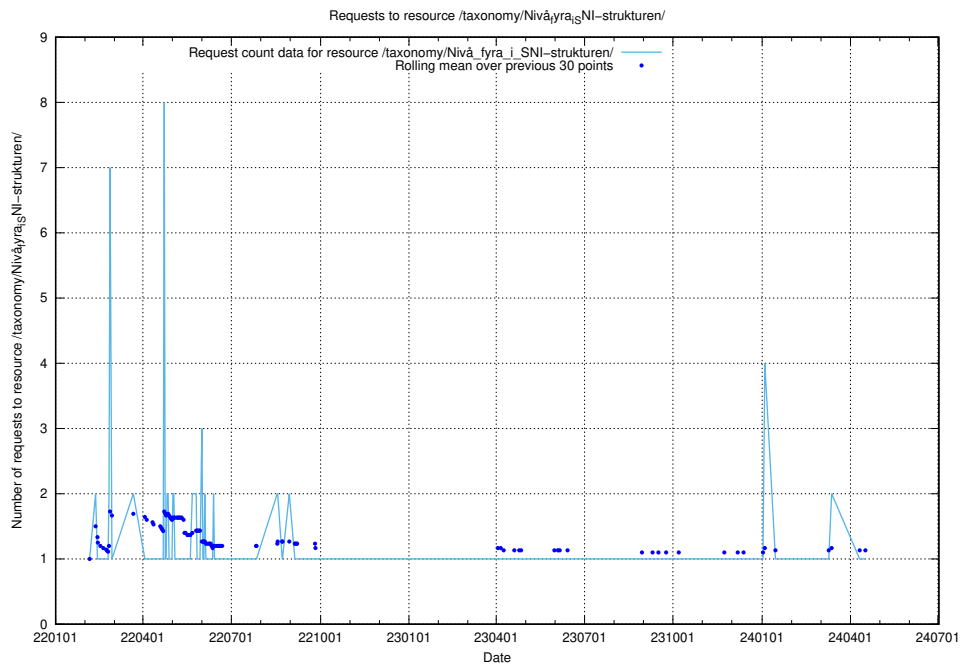

5.2424 Usage of /taxonomy/Nivå_fyra_i_SNI-strukturen/

Here, we count the number of requests to resource /taxonomy/Nivå_fyra_i_SNI-strukturen/.