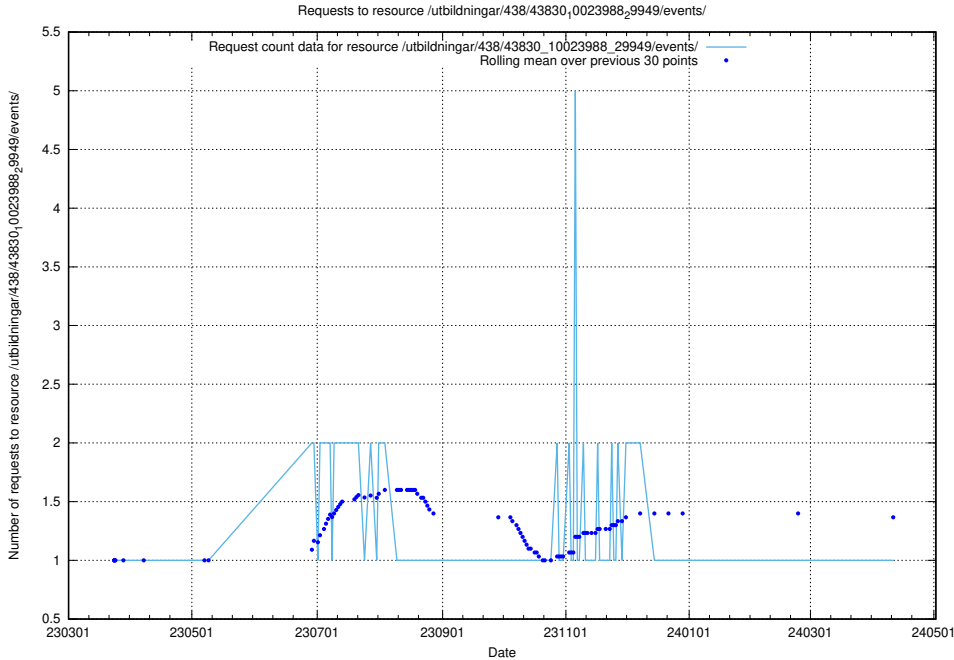

5.6338 Usage of /utbildningar/438/43830_10023988_29949/events/

Here, we count the number of requests to resource /utbildningar/438/43830_10023988_29949/events/.