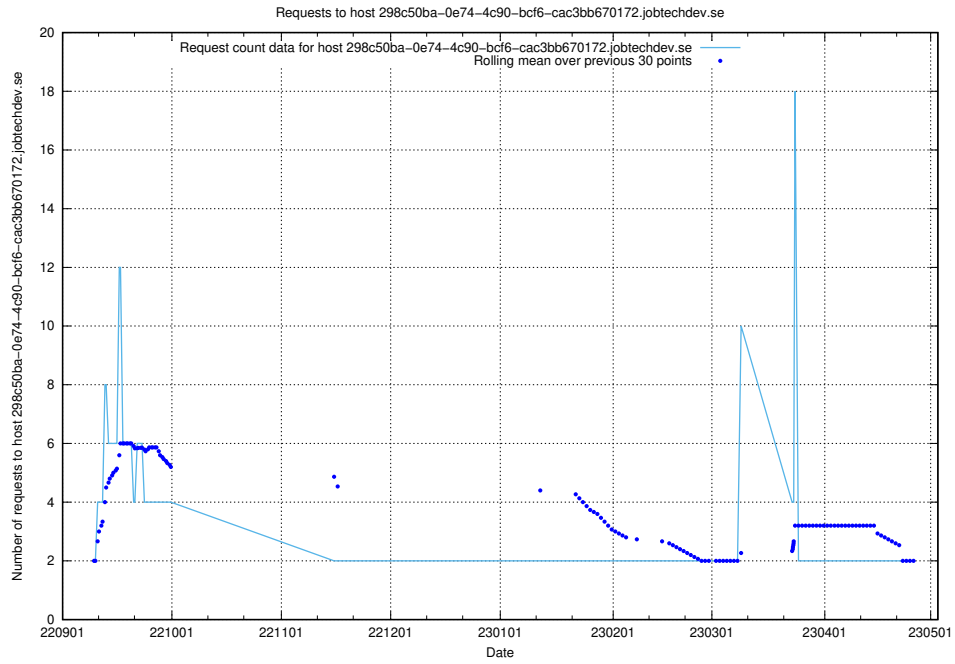

7.329 Usage of 298c50ba-0e74-4c90-bcf6-cac3bb670172.jobtechdev.se

Here, we count the number of requests to host 298c50ba-0e74-4c90-bcf6-cac3bb670172.jobtechdev.se.