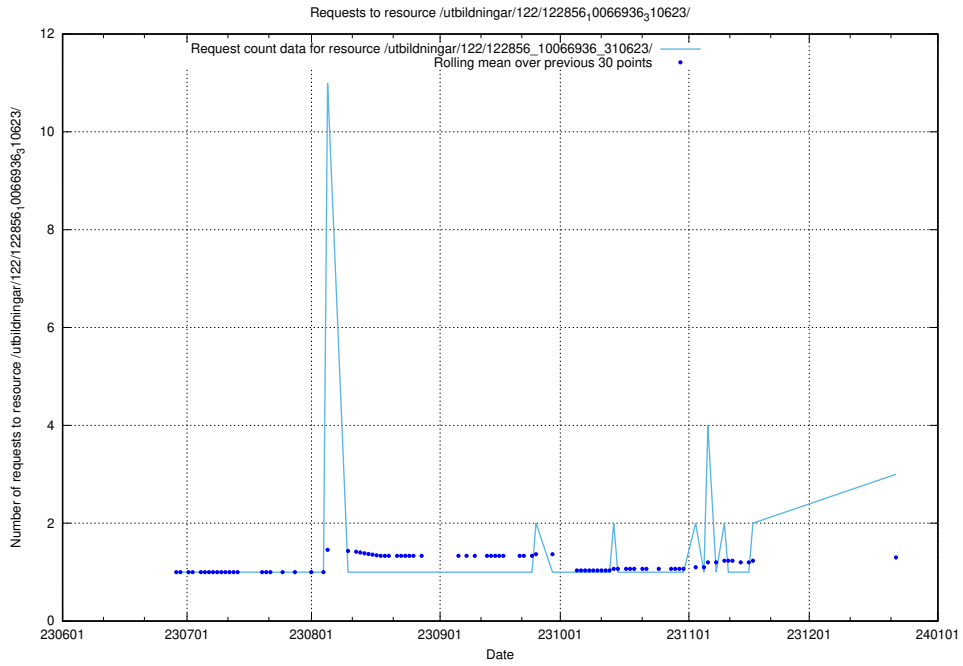

5.370 Usage of /utbildningar/122/122856_10066936_310623/

Here, we count the number of requests to resource /utbildningar/122/122856_10066936_310623/.