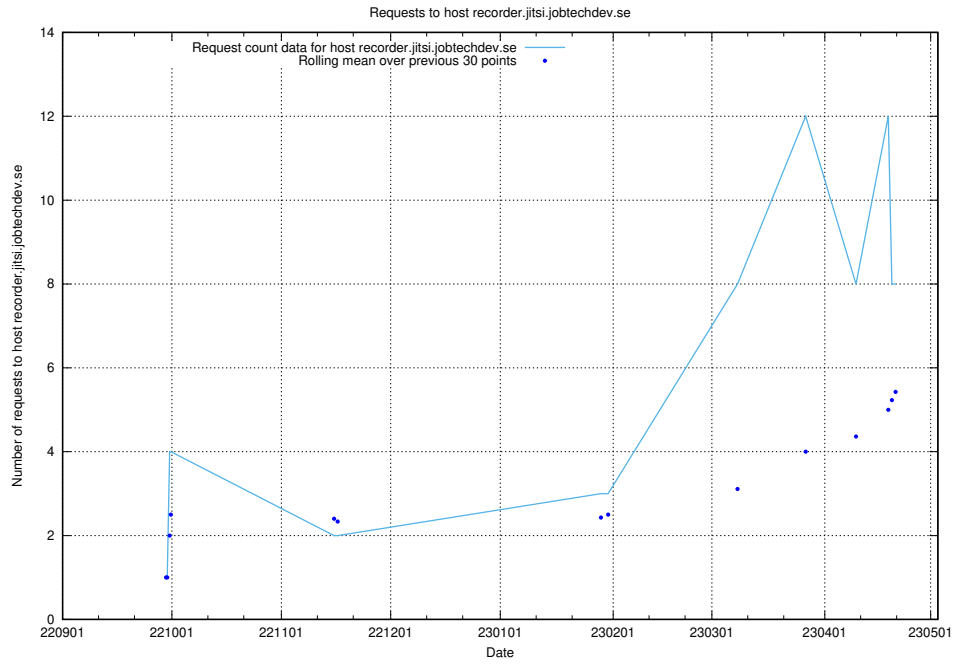

7.67 Usage of recorder.jitsi.jobtechdev.se

Here, we count the number of requests to host recorder.jitsi.jobtechdev.se.