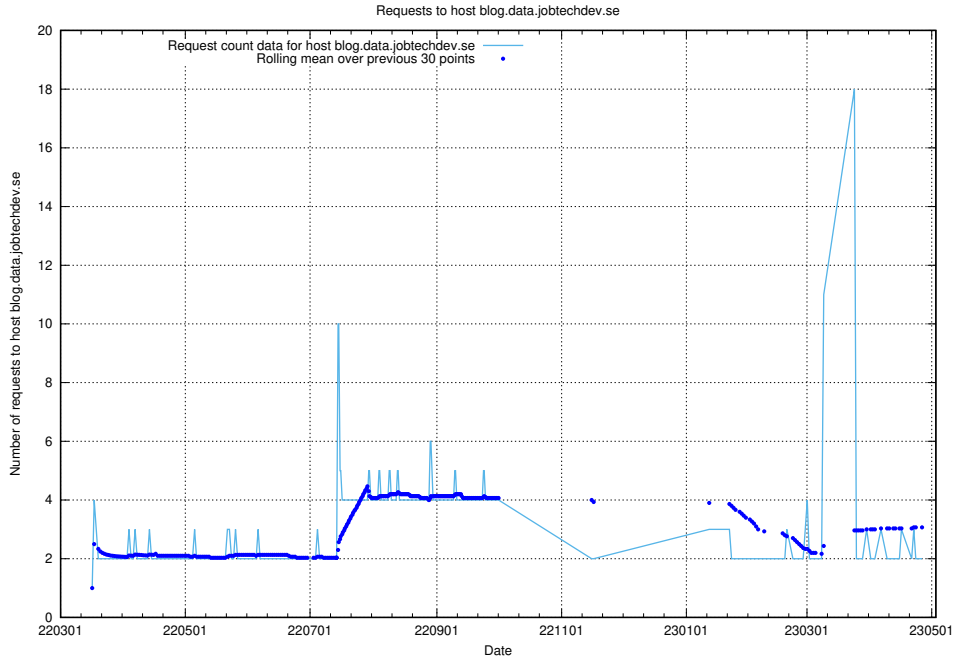

7.499 Usage of minioconsole.jobtechdev.se

Here, we count the number of requests to host minioconsole.jobtechdev.se.

7.500 Usage of minio-console.jobtechdev.se

Here, we count the number of requests to host minio-console.jobtechdev.se.