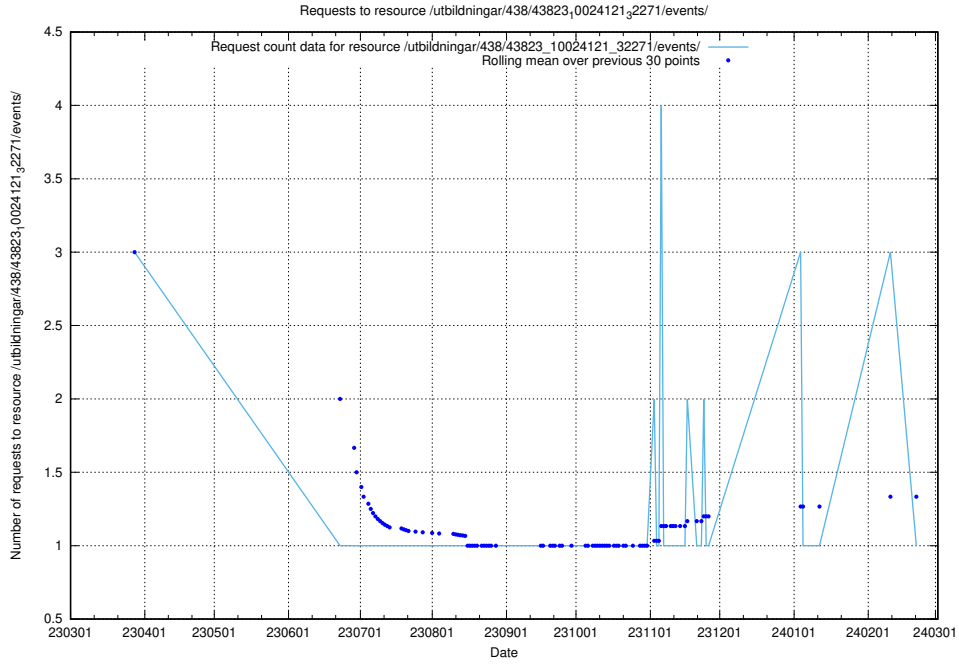

5.6048 Usage of /utbildningar/438/43823_10024121_32271/events/

Here, we count the number of requests to resource /utbildningar/438/43823_10024121_32271/events/.