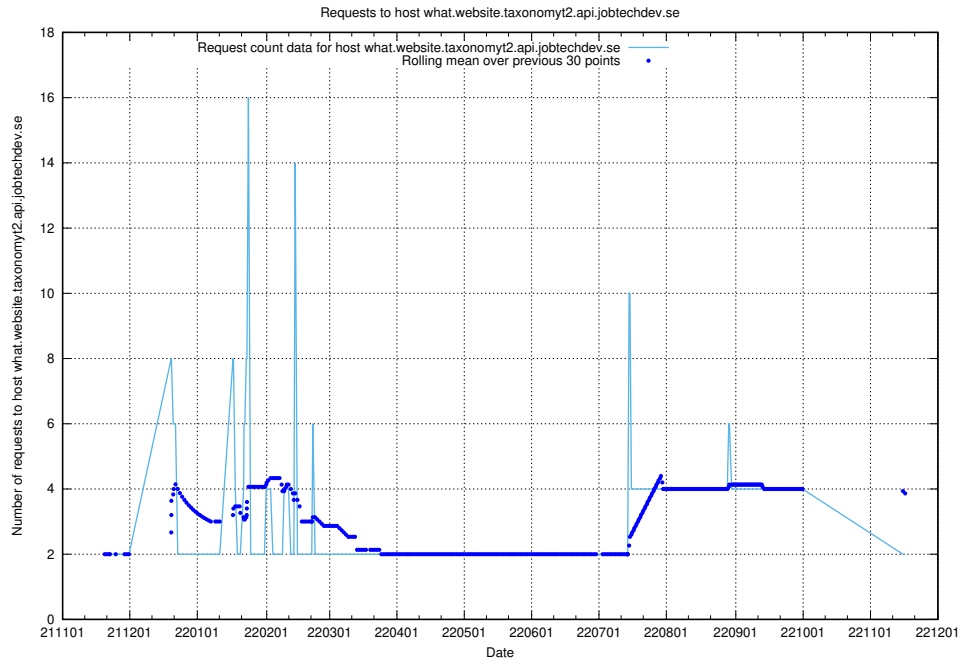

7.454 Usage of what.website.taxonomy2.api.jobtechdev.se

Here, we count the number of requests to host what.website.taxonomy2.api.jobtechdev.se.