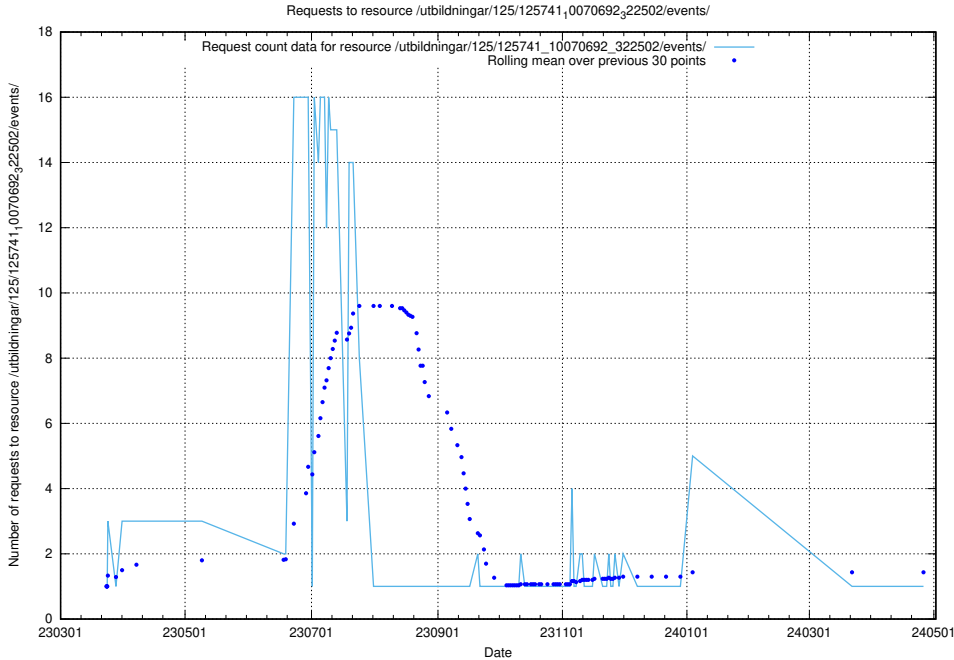

5.6471 Usage of /utbildningar/125/125741_10070692_322502/events/

Here, we count the number of requests to resource /utbildningar/125/125741_10070692_322502/events/