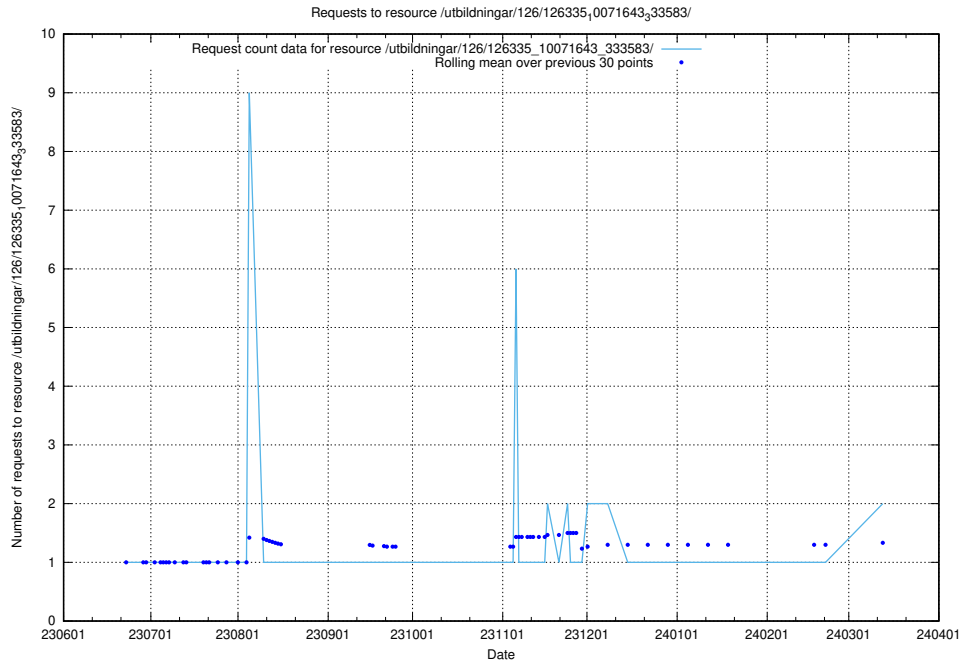

5.818 Usage of /utbildningar/126/126335_10071643_333583/

Here, we count the number of requests to resource /utbildningar/126/126335_10071643_333583/.