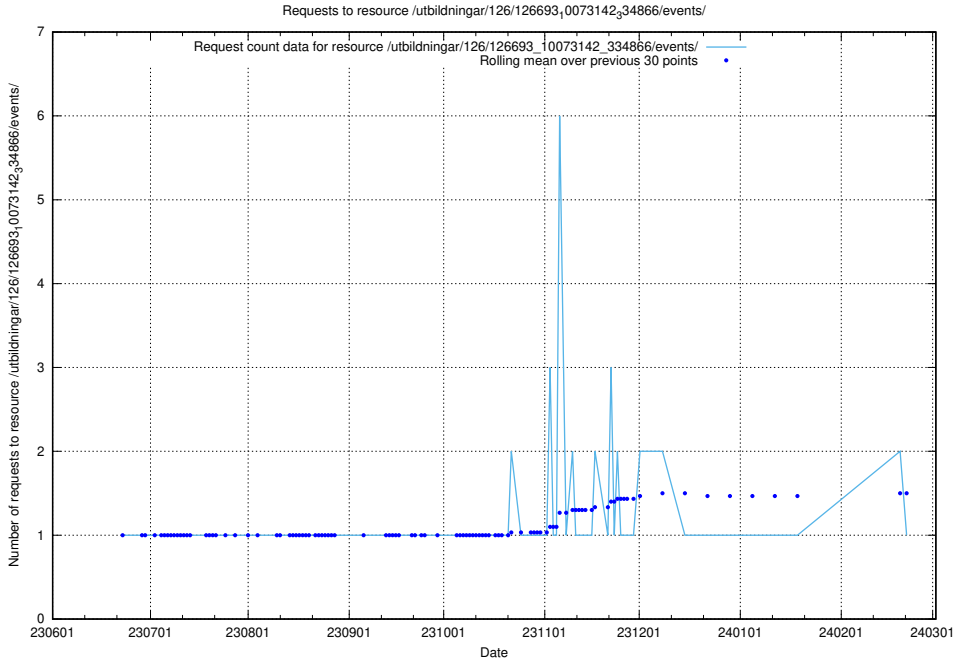

Here, we count the number of requests to resource /utbildningar/126/126693_10073143_334867/.

5.5622 Usage of /utbildningar/126/126693_10073142_334866/events/

Here, we count the number of requests to resource /utbildningar/126/126693_10073142_334866/events/