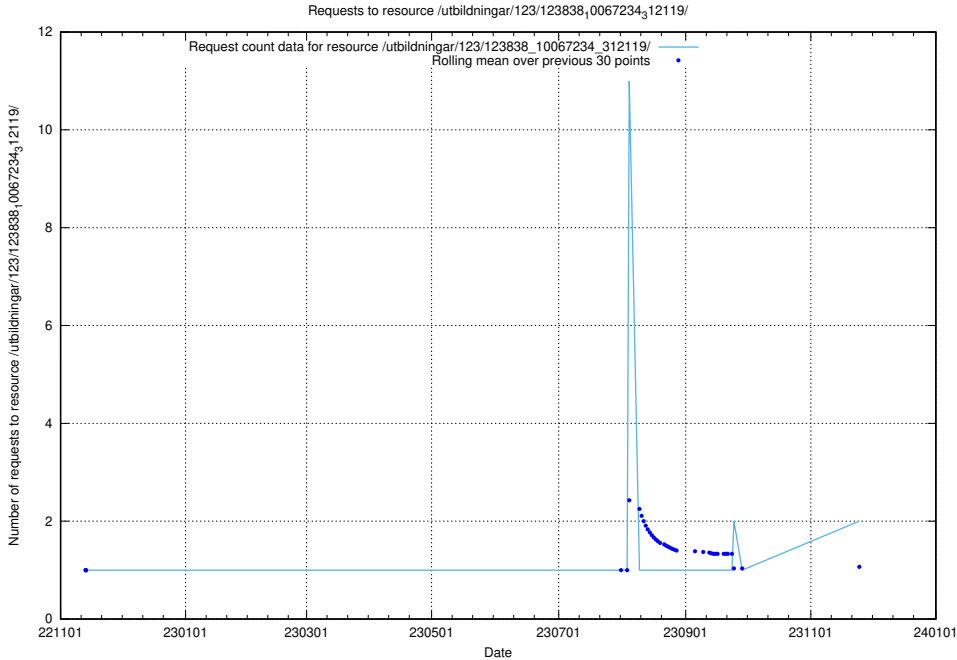

5.857 Usage of /utbildningar/123/123838_10067234_312119/

Here, we count the number of requests to resource /utbildningar/123/123838_10067234_312119/.