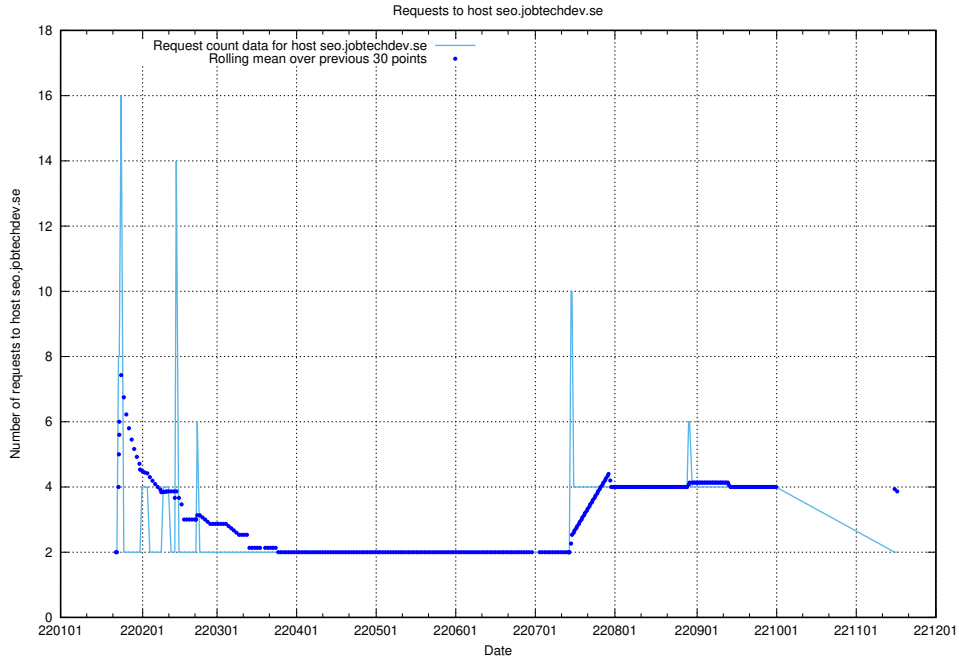

7.590 Usage of seo.jobtechdev.se

Here, we count the number of requests to host seo.jobtechdev.se.