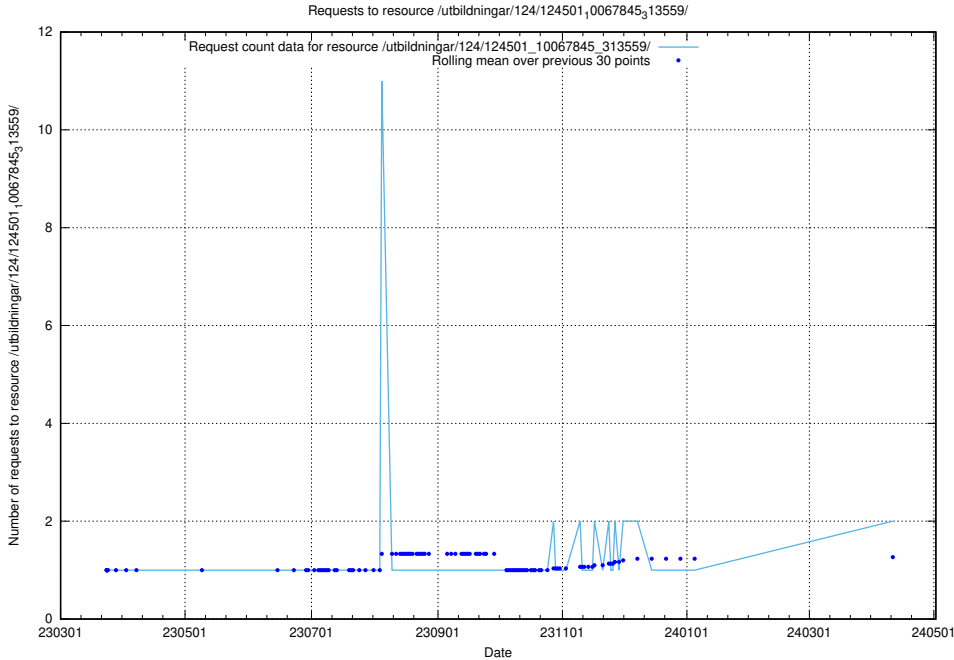

5.527 Usage of /utbildningar/124/124501_10067845_313559/

Here, we count the number of requests to resource /utbildningar/124/124501_10067845_313559/.