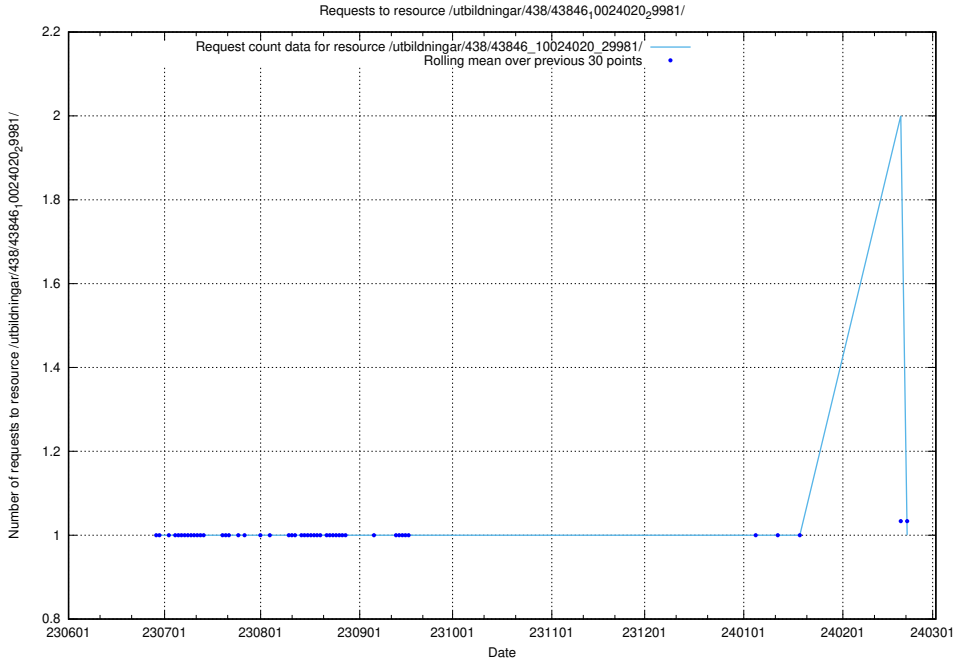

5.5401 Usage of /utbildningar/438/43846_10024020_29981/

Here, we count the number of requests to resource /utbildningar/438/43846_10024020_29981/.