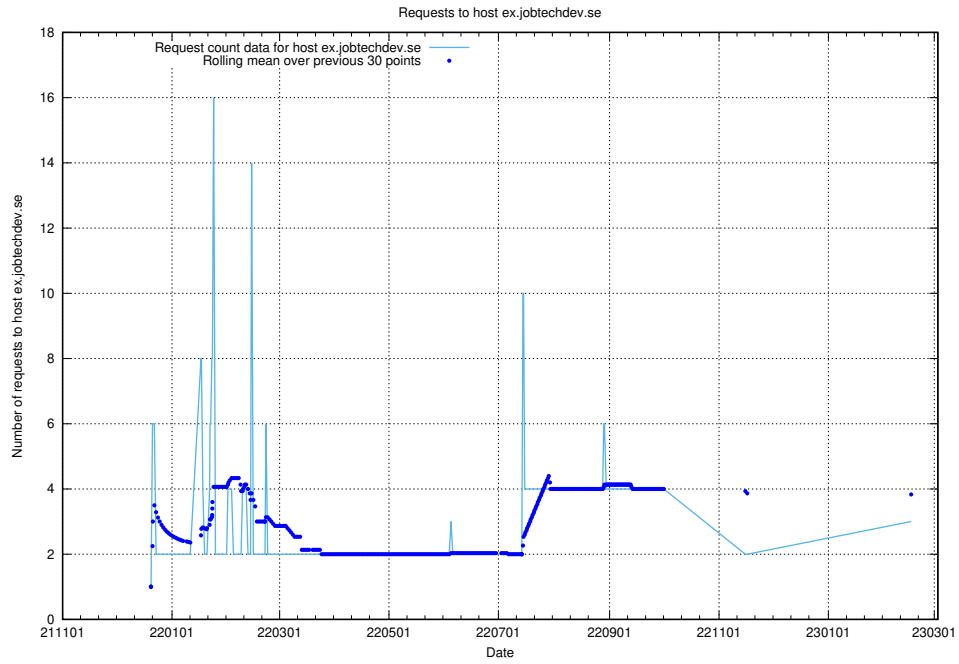

7.206 Usage of email.jobtechdev.se

Here, we count the number of requests to host email.jobtechdev.se.

7.207 Usage of correo.jobtechdev.se

Here, we count the number of requests to host correo.jobtechdev.se.