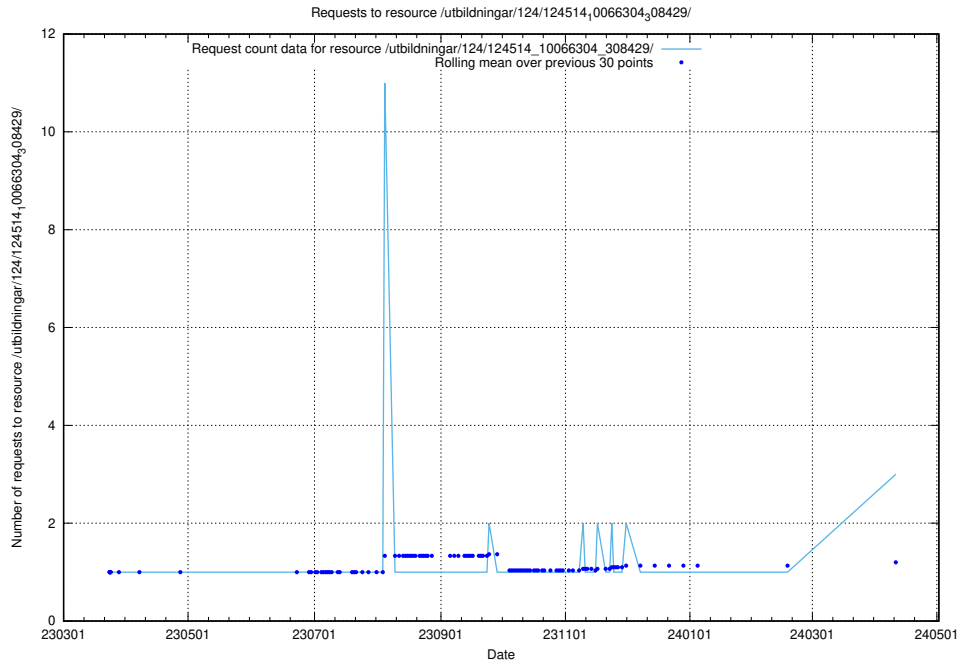

5.277 Usage of /utbildningar/124/124514_10066304_308429/

Here, we count the number of requests to resource /utbildningar/124/124514_10066304_308429/.