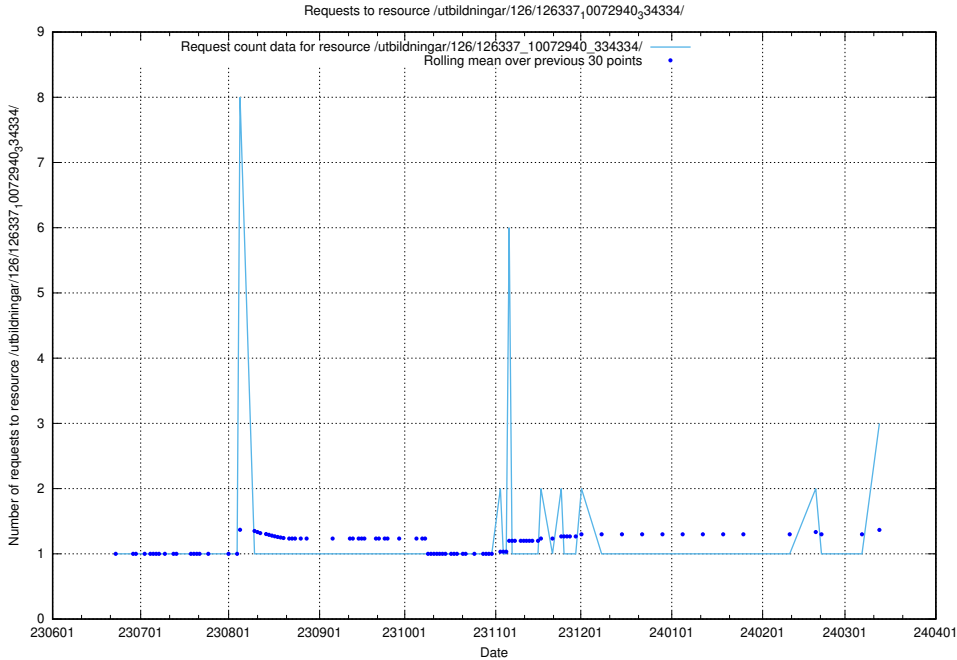

Here, we count the number of requests to resource /utbildningar/100/100741_10026313_324399/events/

5.374 Usage of /utbildningar/126/126337_10072940_334334/

Here, we count the number of requests to resource /utbildningar/126/126337_10072940_334334/.