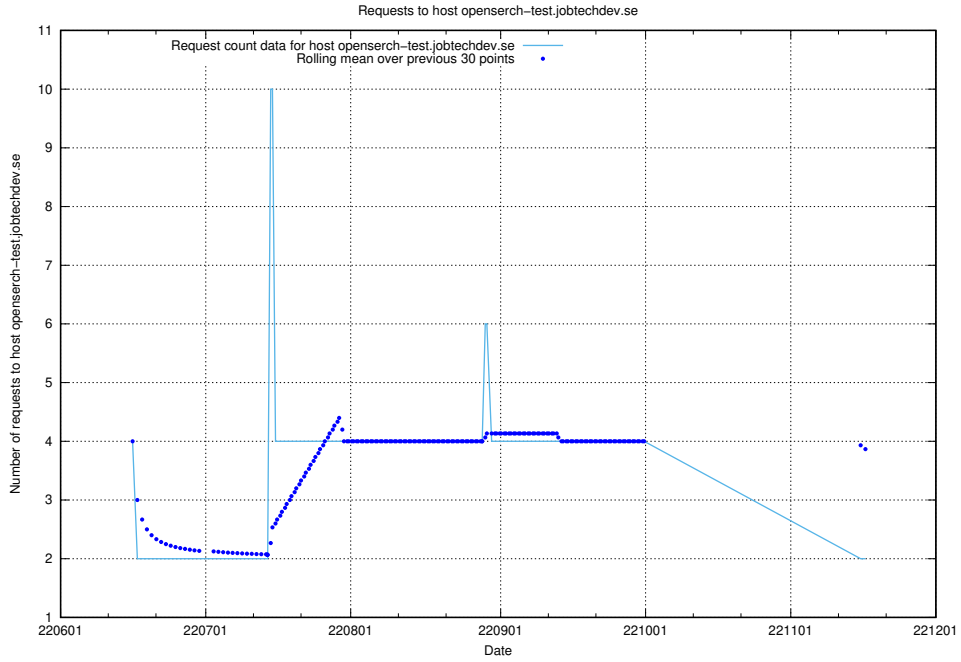

Here, we count the number of requests to host 2f0b40cd-39bc-429b-8f6c-c3d864c6fbd6.jobtechdev.se.

7.404 Usage of openserch-test.jobtechdev.se

Here, we count the number of requests to host openserch-test.jobtechdev.se.