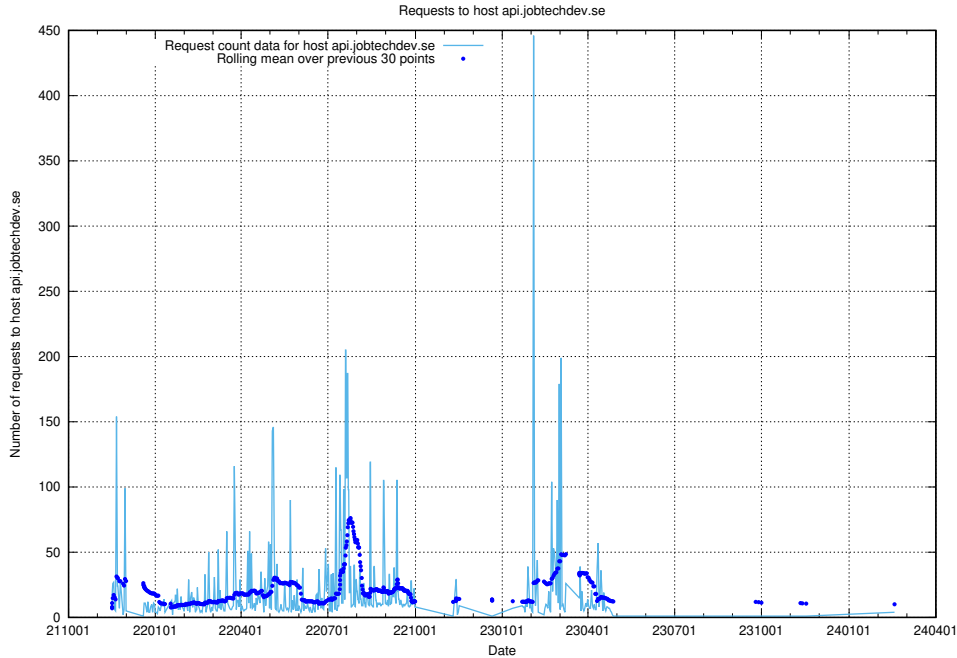

7.156 Usage of api.jobtechdev.se

Here, we count the number of requests to host api.jobtechdev.se.