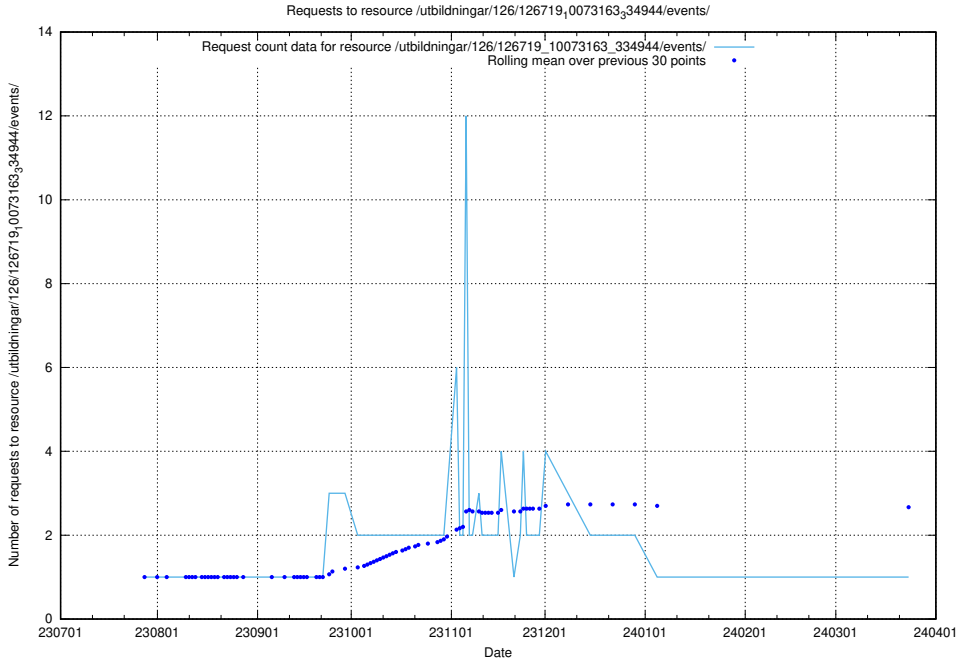

5.4876 Usage of /utbildningar/126/126719_10073163_334944/events/

Here, we count the number of requests to resource /utbildningar/126/126719_10073163_334944/events/