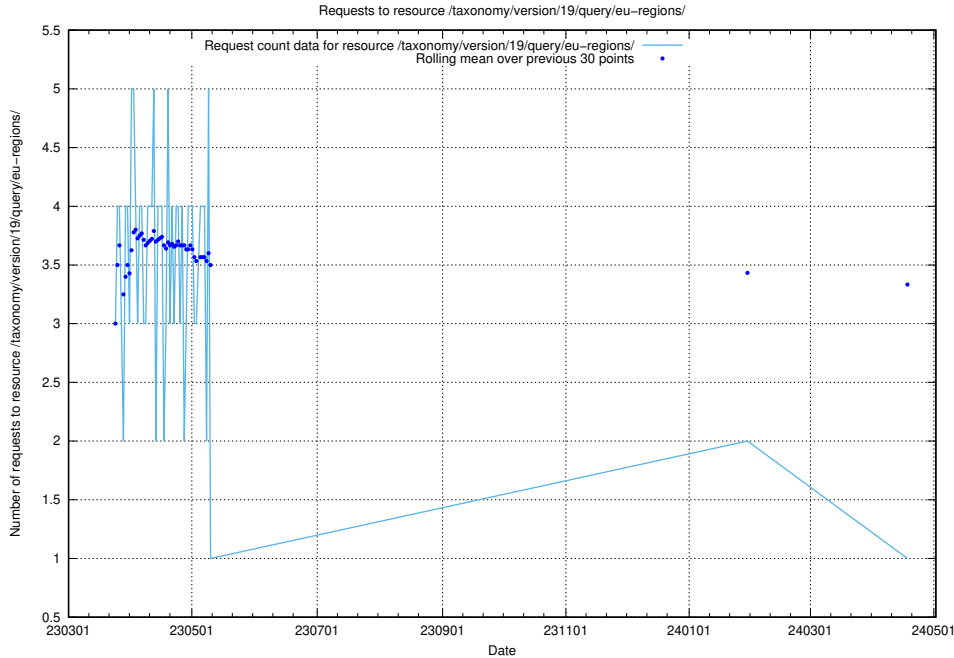

5.6145 Usage of /taxonomy/version/19/query/eu-regions/

Here, we count the number of requests to resource /taxonomy/version/19/query/eu-regions/.