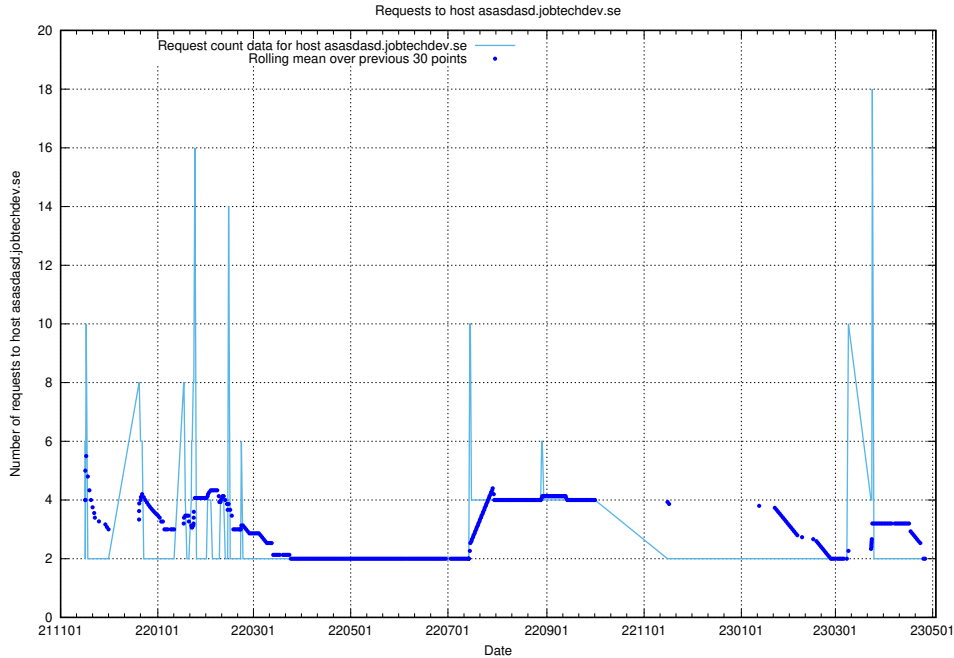

7.540 Usage of asasdask.jobtechdev.se

Here, we count the number of requests to host asasdask.jobtechdev.se.

7.541 Usage of nisse.jobtechdev.se

Here, we count the number of requests to host nisse.jobtechdev.se.