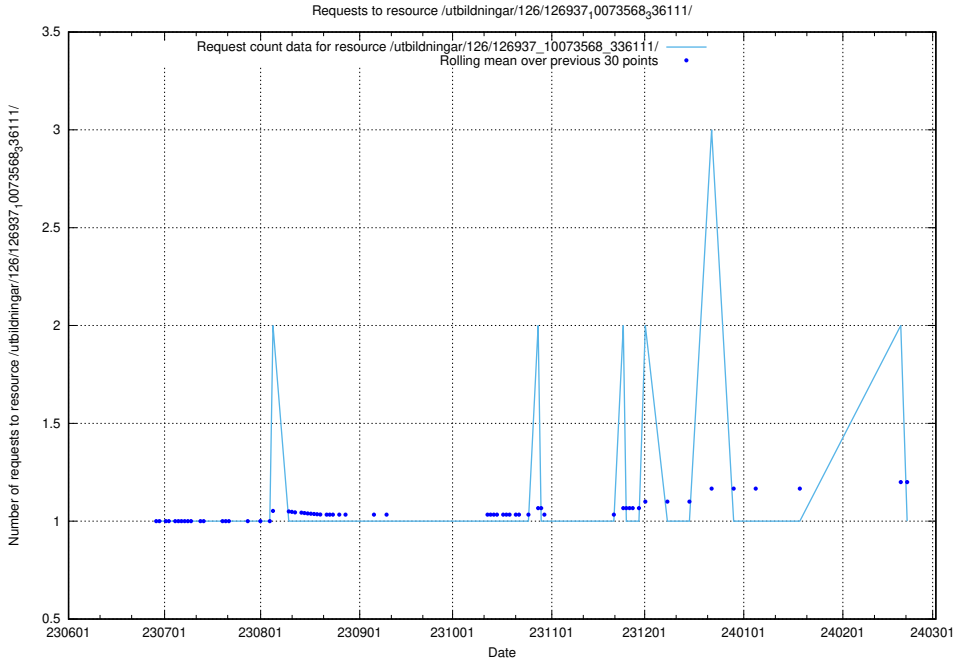

5.5415 Usage of /utbildningar/126/126937_10073568_336111/

Here, we count the number of requests to resource /utbildningar/126/126937_10073568_336111/.