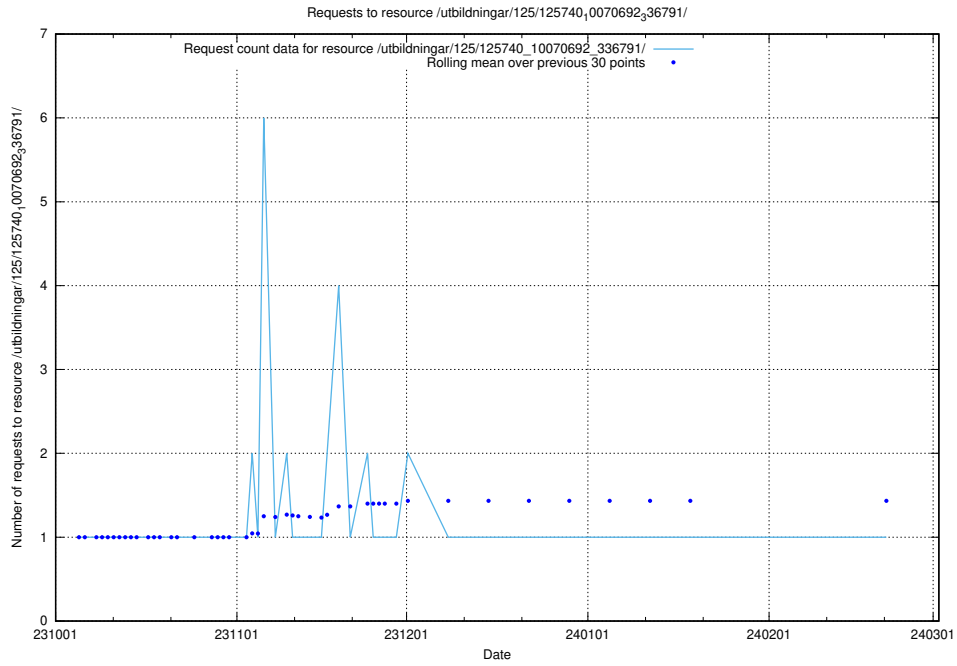

5.4391 Usage of /utbildningar/125/125740_10070692_336791/

Here, we count the number of requests to resource /utbildningar/125/125740_10070692_336791/.