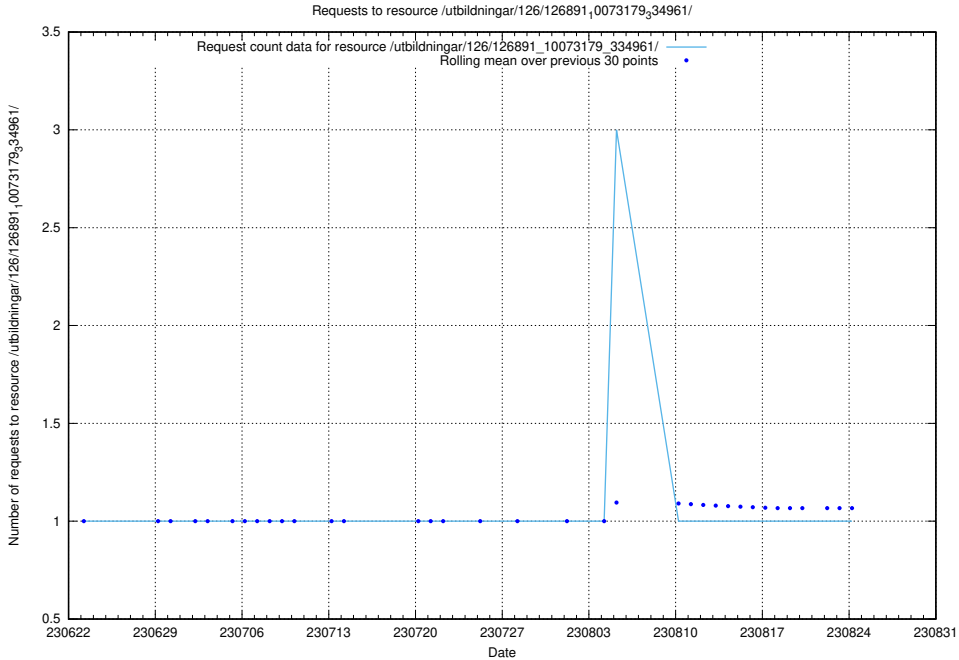

5.5559 Usage of /utbildningar/126/126891_10073179_334961/

Here, we count the number of requests to resource /utbildningar/126/126891_10073179_334961/.