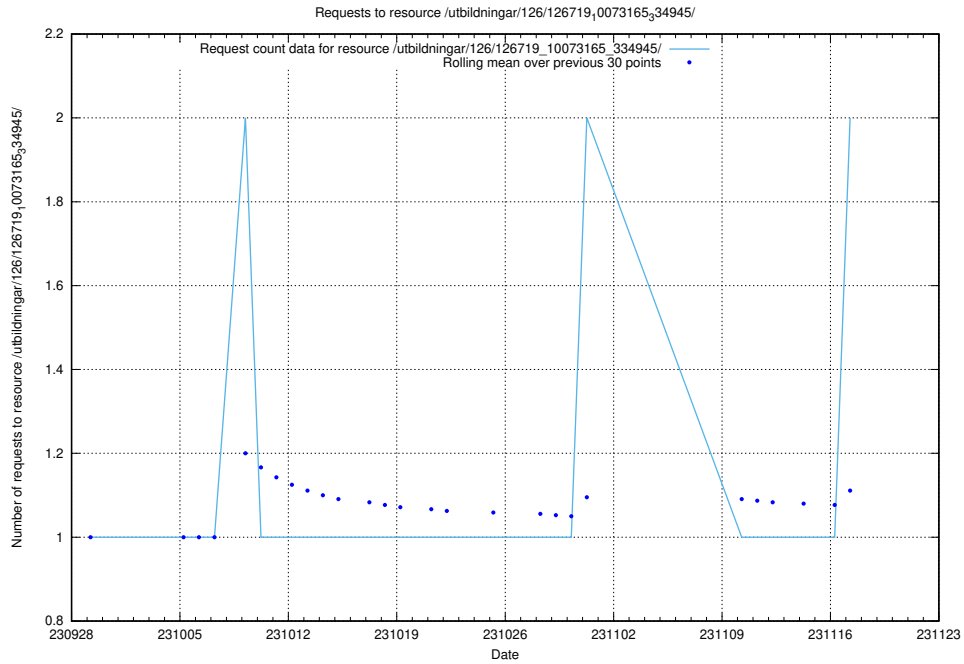

5.702 Usage of /utbildningar/126/126719_10073165_334945/

Here, we count the number of requests to resource /utbildningar/126/126719_10073165_334945/.