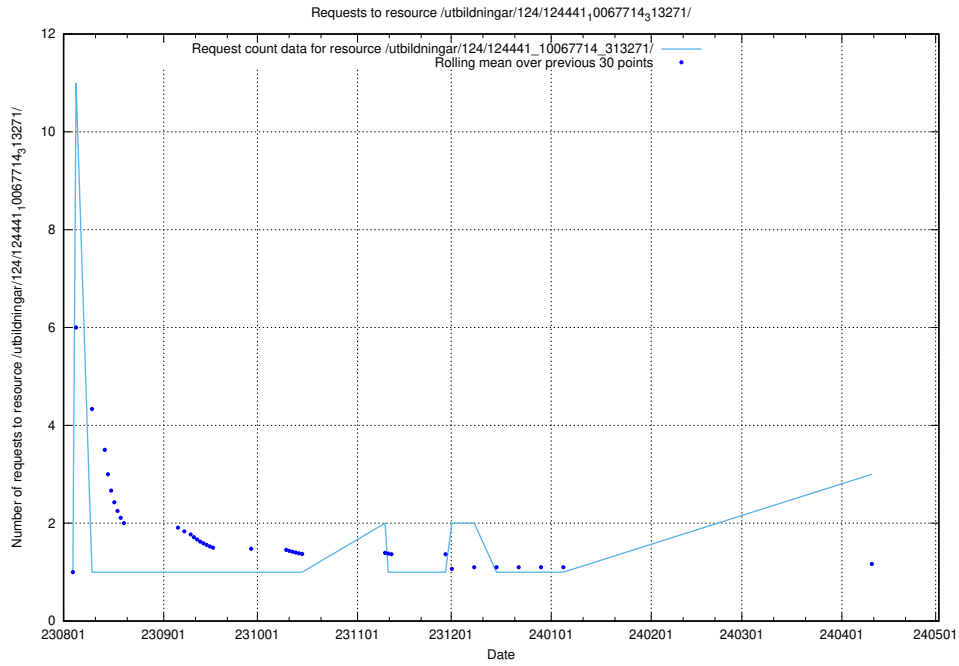

5.351 Usage of /utbildningar/124/124441_10067714_313271/

Here, we count the number of requests to resource /utbildningar/124/124441_10067714_313271/.