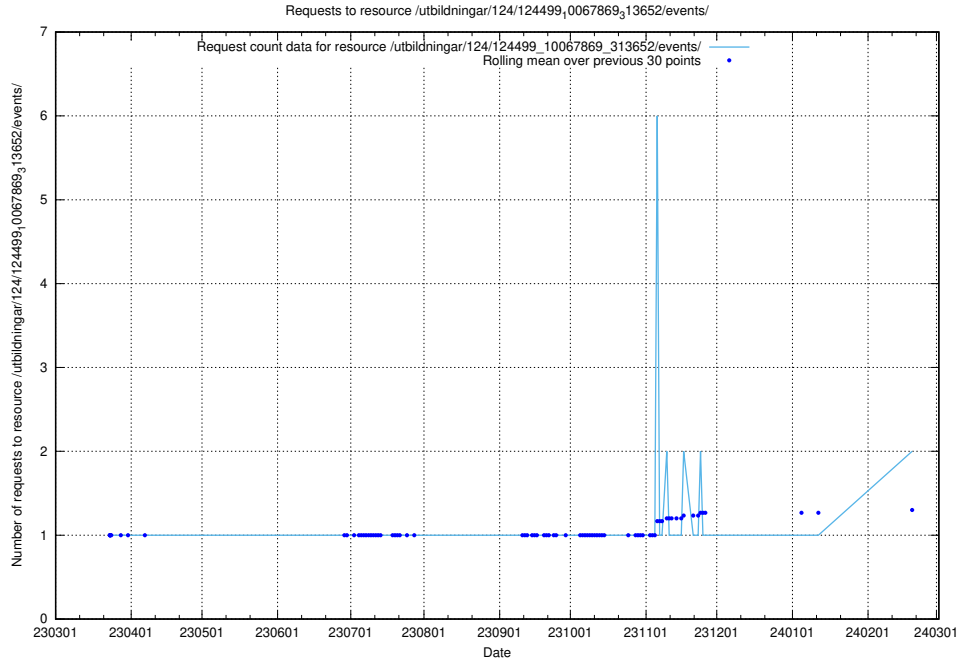

5.537 Usage of /utbildningar/124/124499_10067869_313652/events/

Here, we count the number of requests to resource /utbildningar/124/124499_10067869_313652/events/