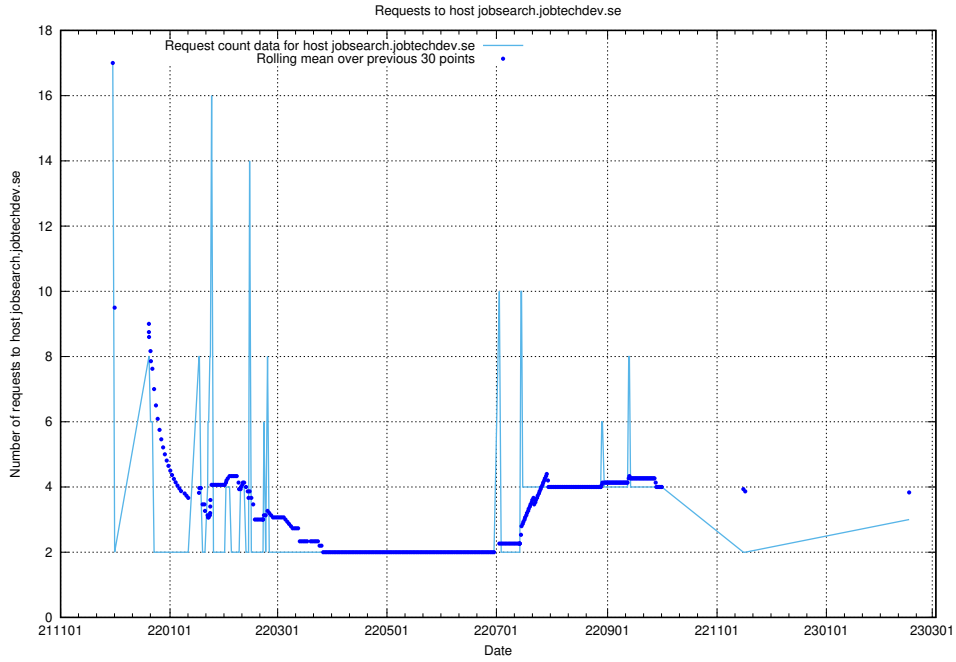

7.209 Usage of jobsearch.jobtechdev.se

Here, we count the number of requests to host jobsearch.jobtechdev.se.