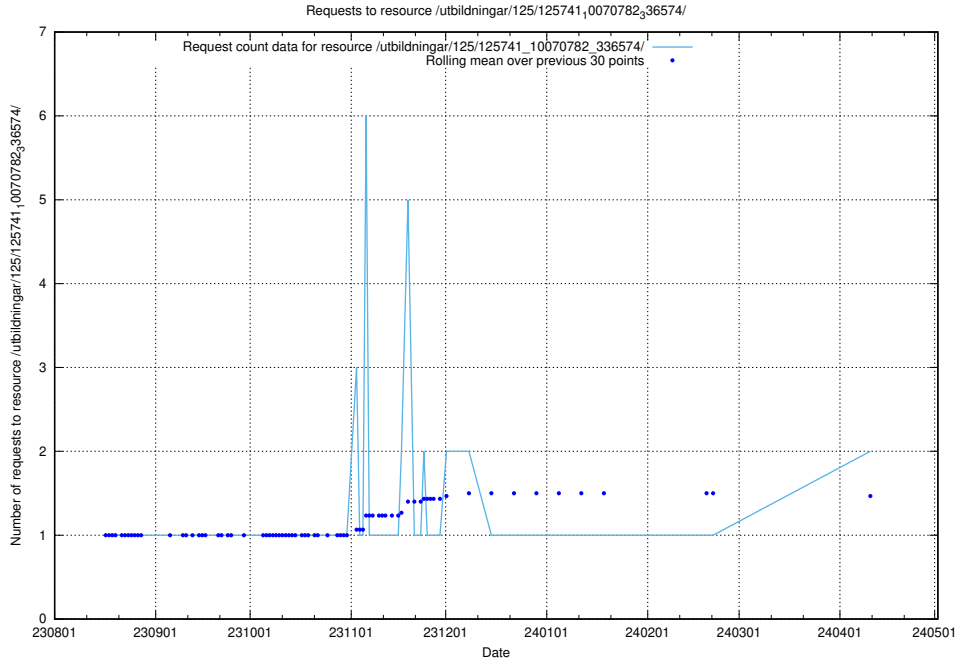

Here, we count the number of requests to resource /utbildningar/124/124501_10067832_313513/events/

5.732 Usage of /utbildningar/125/125741_10070782_336574/

Here, we count the number of requests to resource /utbildningar/125/125741_10070782_336574/.