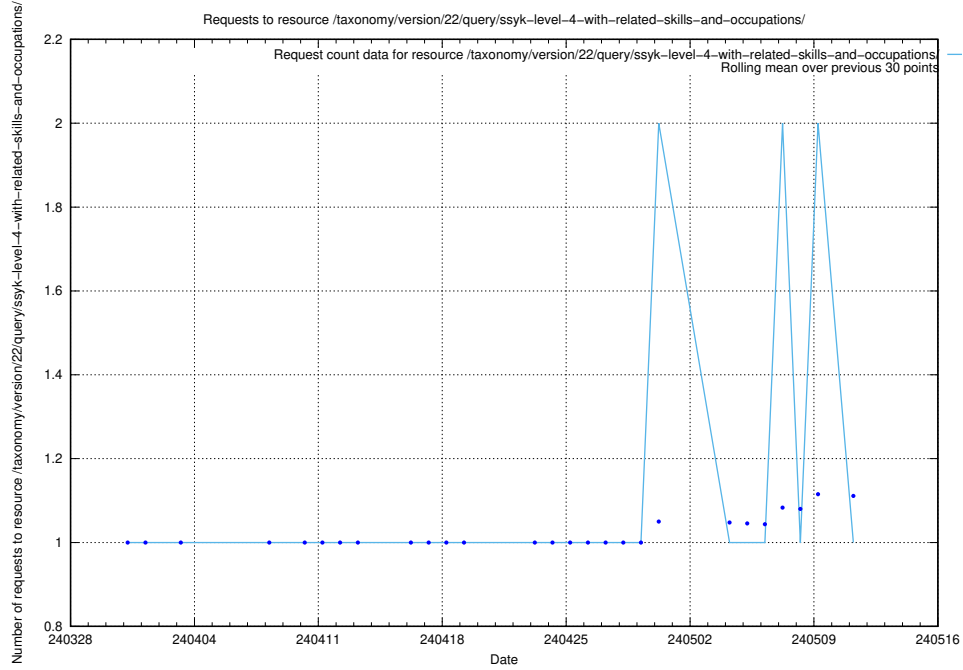

5.1570 Usage of /taxonomy/version/22/query/ssyk-level-4-with-related-skills-and-occupations/

Here, we count the number of requests to resource /taxonomy/version/22/query/ssyk-level-4-with-related-skills-and-occupations/.