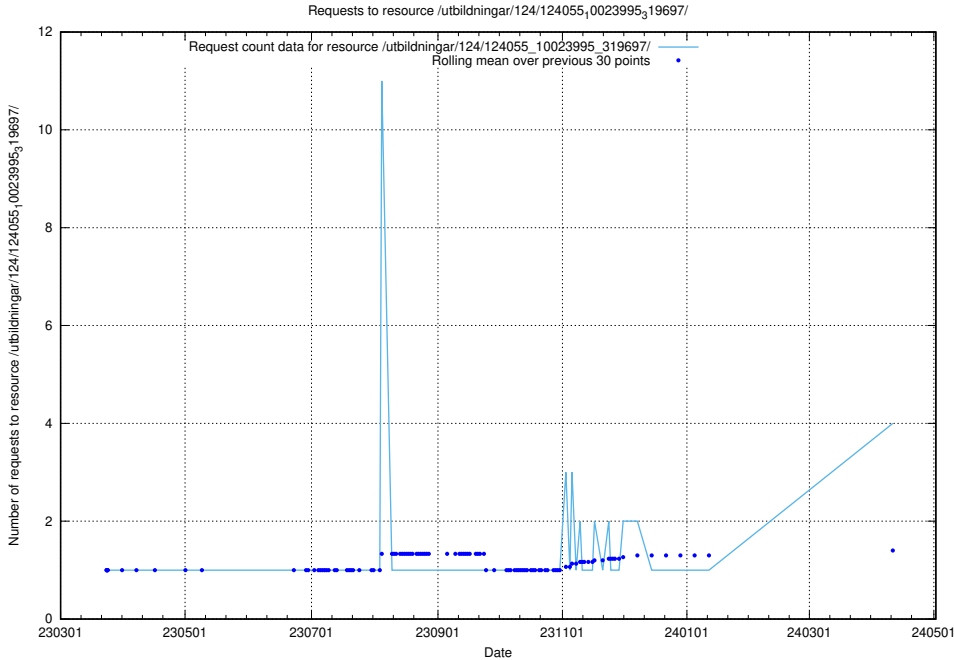

Here, we count the number of requests to resource /taxonomy/version/14/.

5.203 Usage of /utbildningar/124/124055_10023995_319697/

Here, we count the number of requests to resource /utbildningar/124/124055_10023995_319697/.