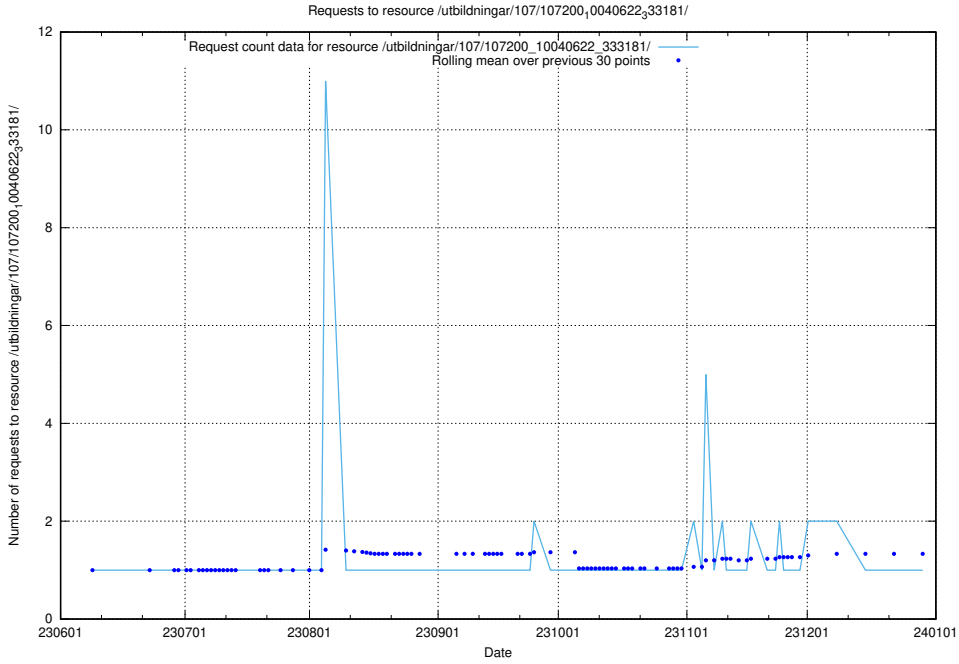

5.5878 Usage of /utbildningar/107/107200_10040622_333181/

Here, we count the number of requests to resource /utbildningar/107/107200_10040622_333181/.