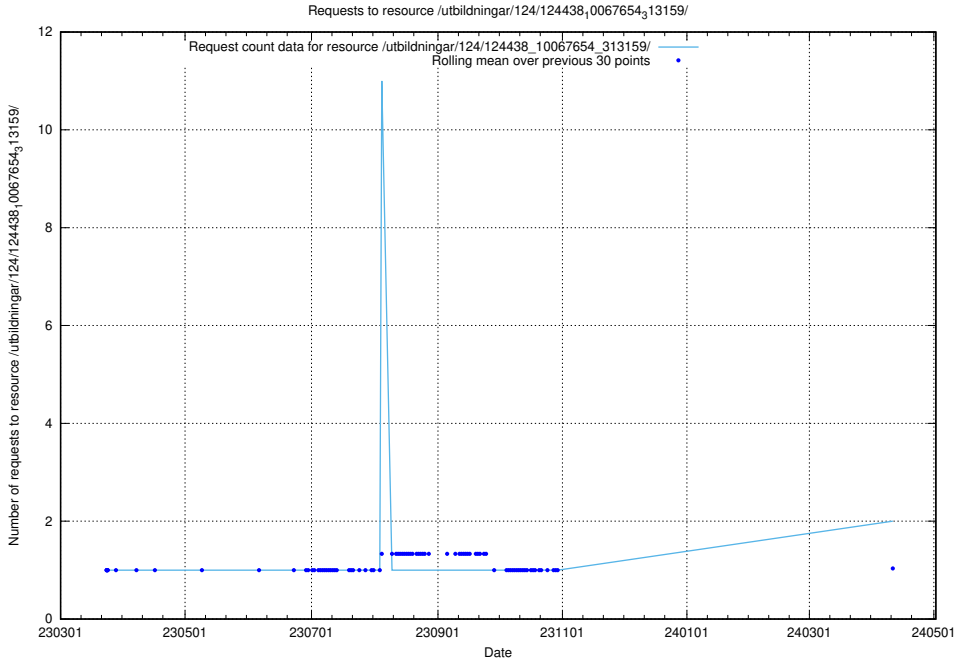

5.632 Usage of /utbildningar/124/124438_10067654_313159/

Here, we count the number of requests to resource /utbildningar/124/124438_10067654_313159/.