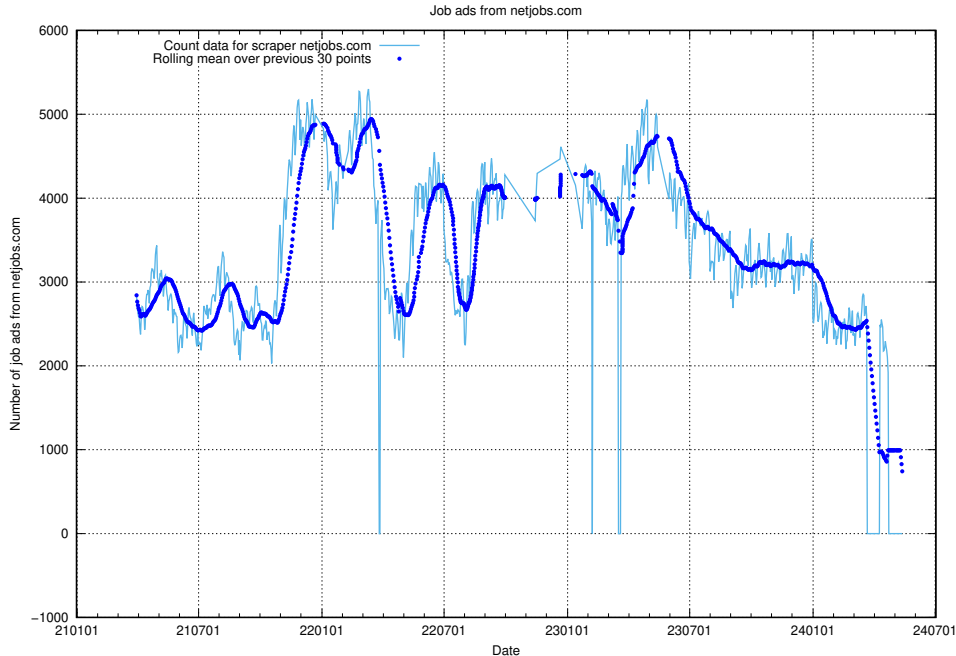

13.4 Number of ads by scraper netjobs.com

Here, we count the number of job ads scraped from netjobs.com.