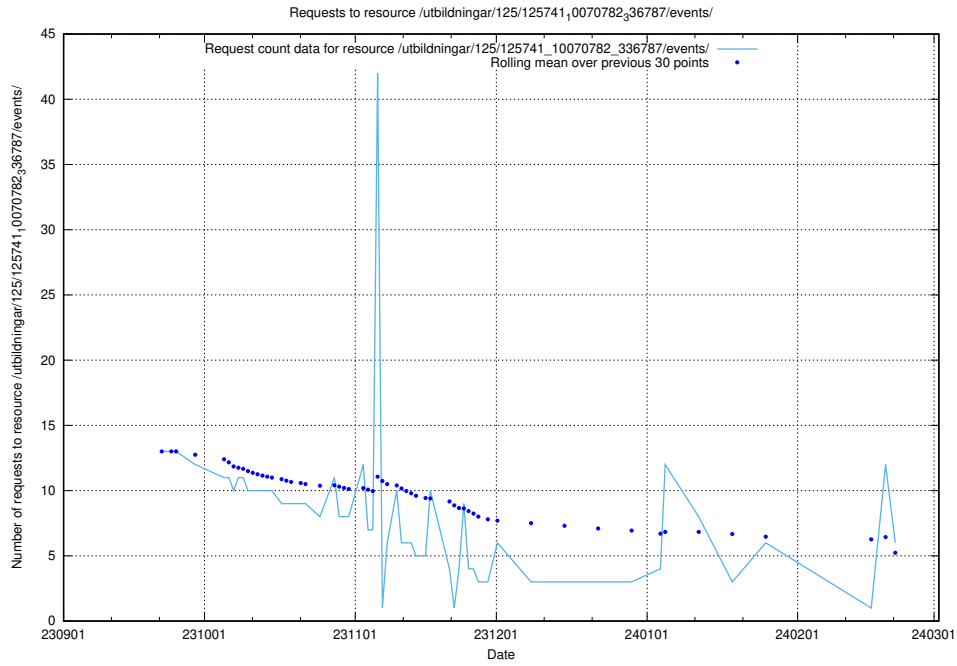

5.71 Usage of /utbildningar/125/125741_10070782_336787/events/

Here, we count the number of requests to resource /utbildningar/125/125741_10070782_336787/events/