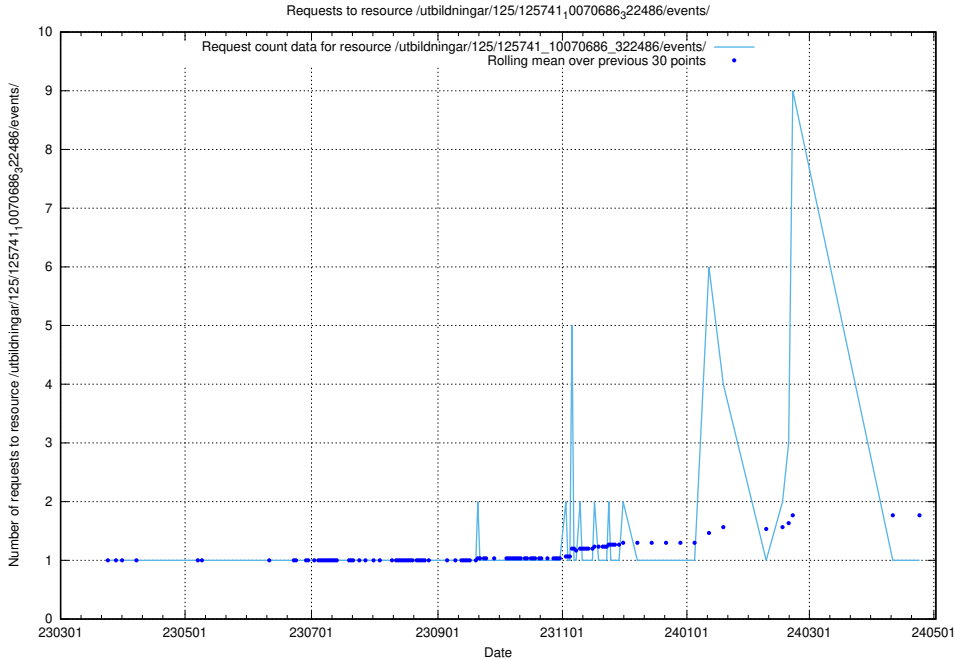

5.6231 Usage of /utbildningar/125/125741_10070686_322486/events/

Here, we count the number of requests to resource /utbildningar/125/125741_10070686_322486/events/