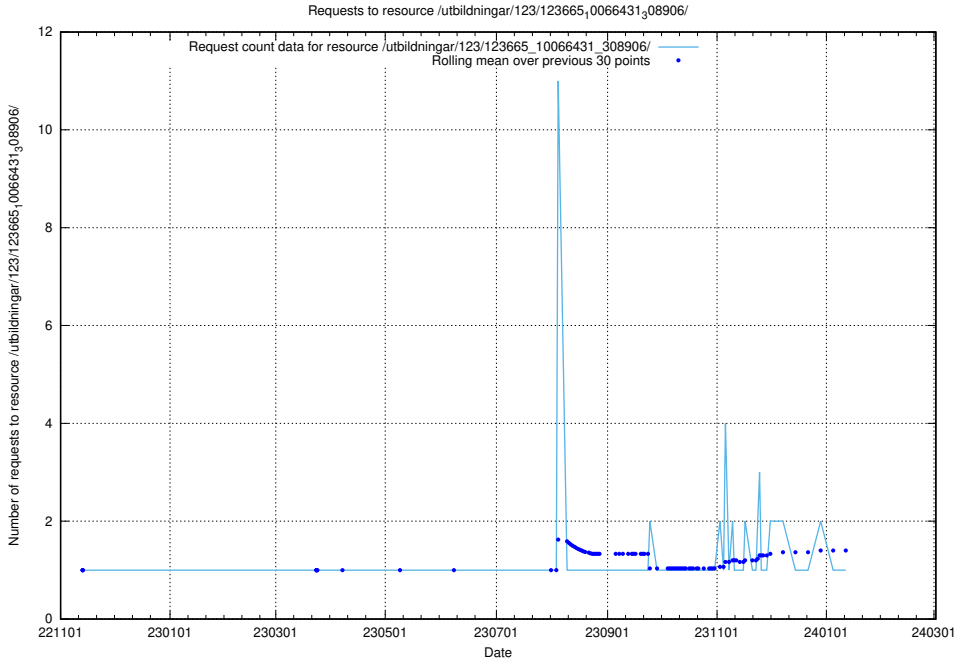

5.5906 Usage of /utbildningar/123/123665_10066431_308906/

Here, we count the number of requests to resource /utbildningar/123/123665_10066431_308906/.