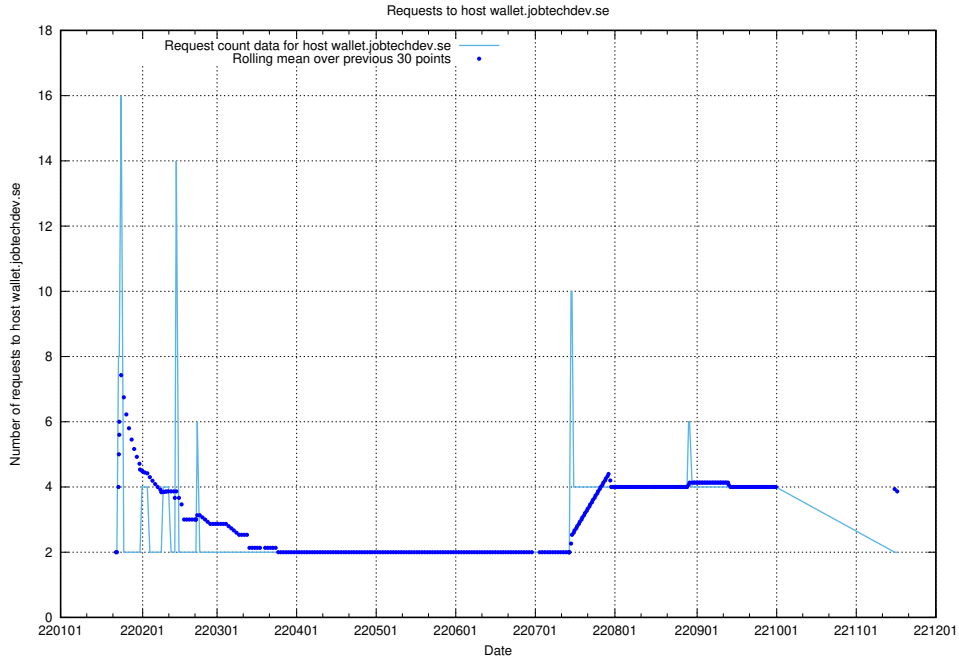

7.580 Usage of wallet.jobtechdev.se

Here, we count the number of requests to host wallet.jobtechdev.se.