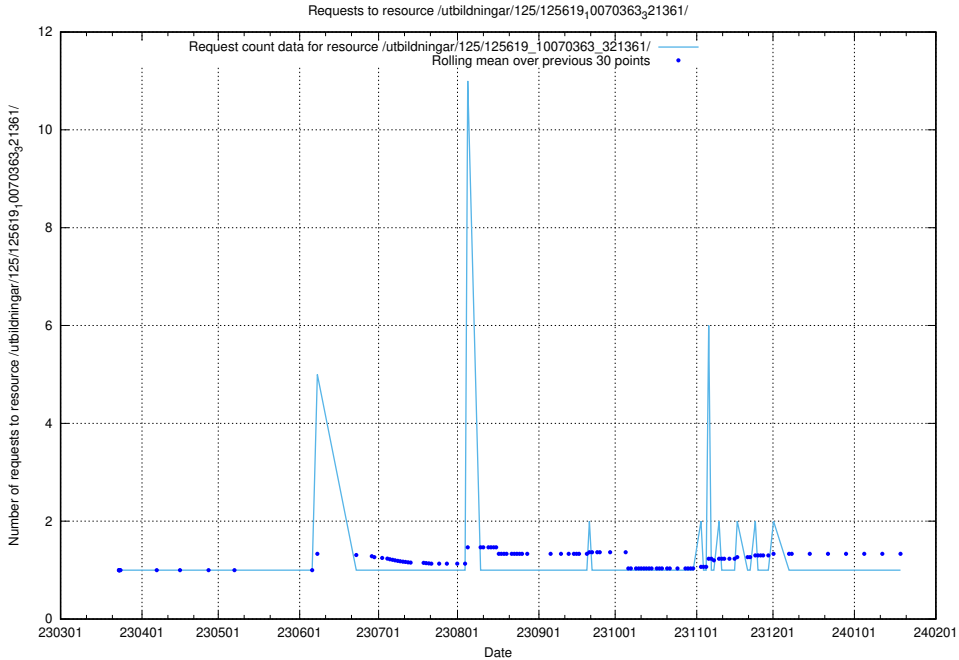

5.1032 Usage of /utbildningar/125/125619_10070363_321361/

Here, we count the number of requests to resource /utbildningar/125/125619_10070363_321361/.