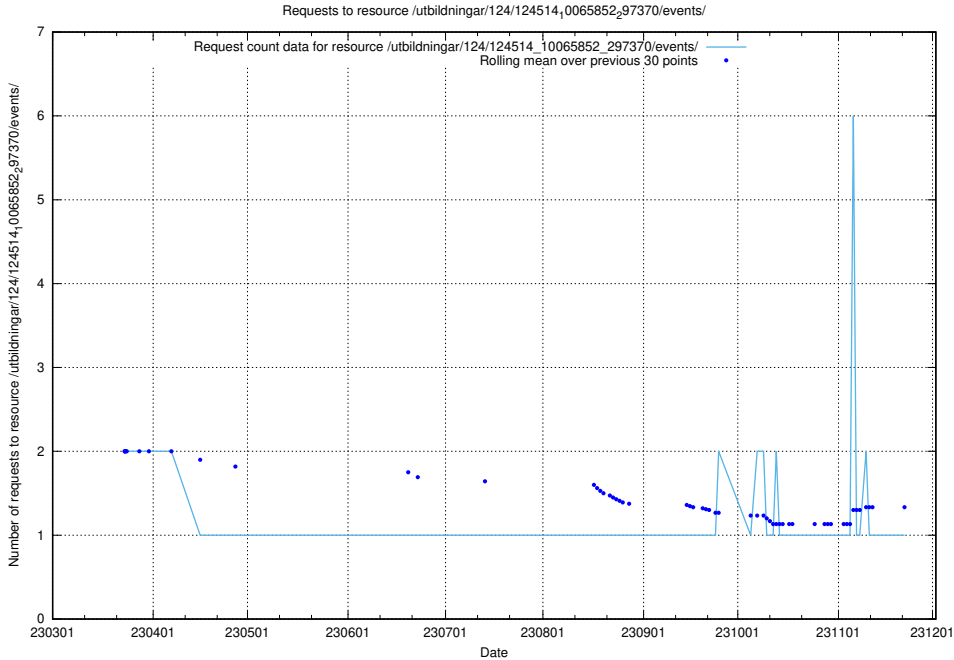

5.6298 Usage of /utbildningar/124/124514_10065852_297370/events/

Here, we count the number of requests to resource /utbildningar/124/124514_10065852_297370/events/