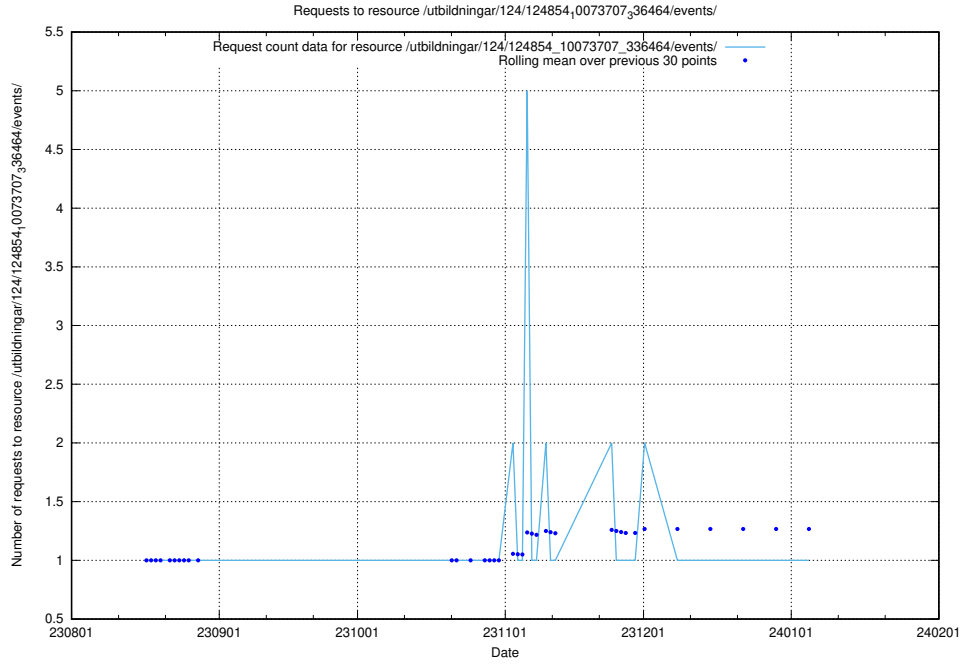

Here, we count the number of requests to resource /utbildningar/124/124854_10073707_336464/events/

5.4764 Usage of /utbildningar/123/123367_10065863_297616/

Here, we count the number of requests to resource /utbildningar/123/123367_10065863_297616/.