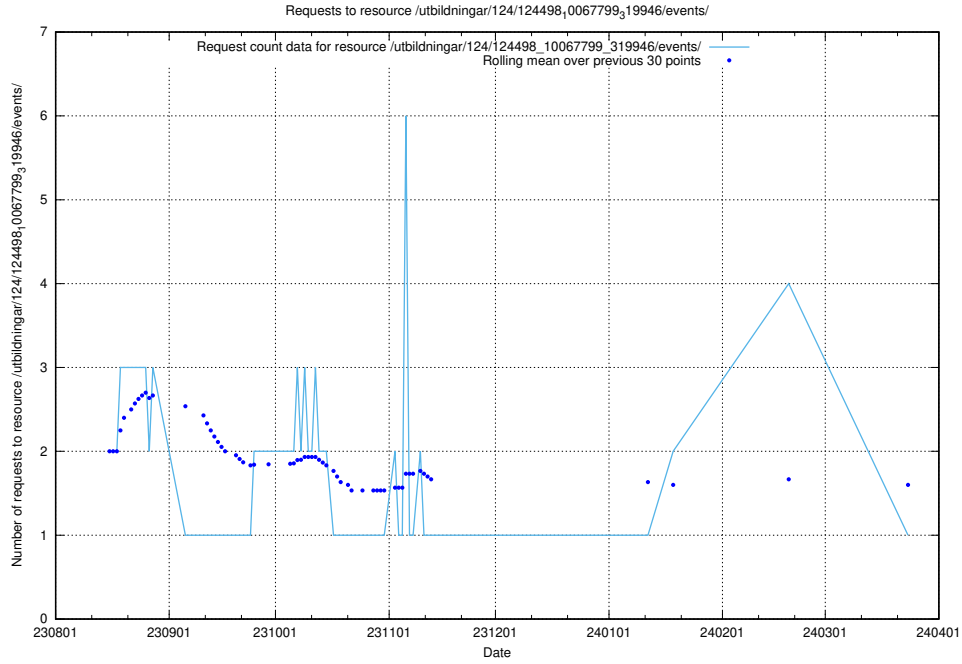

5.4769 Usage of /utbildningar/124/124498_10067799_319946/events/

Here, we count the number of requests to resource /utbildningar/124/124498_10067799_319946/events/