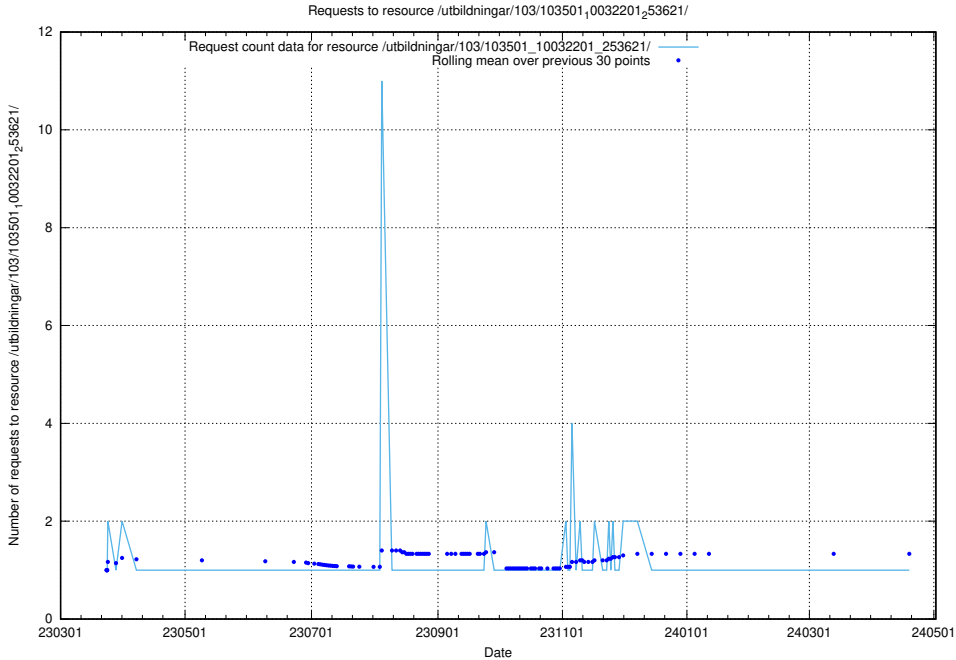

5.5470 Usage of /utbildningar/103/103501_10032201_253621/

Here, we count the number of requests to resource /utbildningar/103/103501_10032201_253621/.