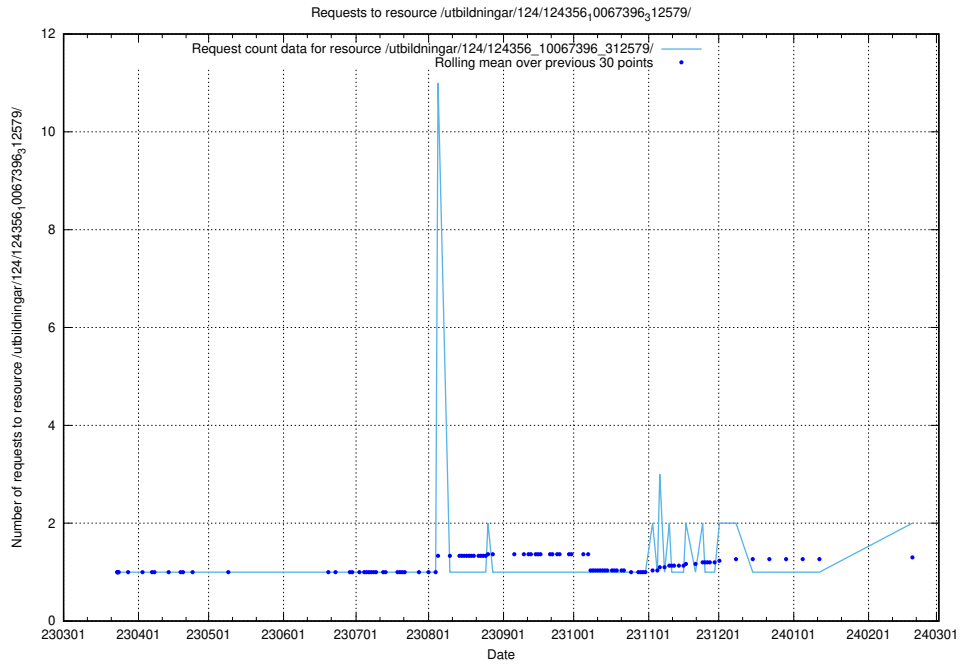

5.642 Usage of /utbildningar/124/124356_10067396_312579/

Here, we count the number of requests to resource /utbildningar/124/124356_10067396_312579/.