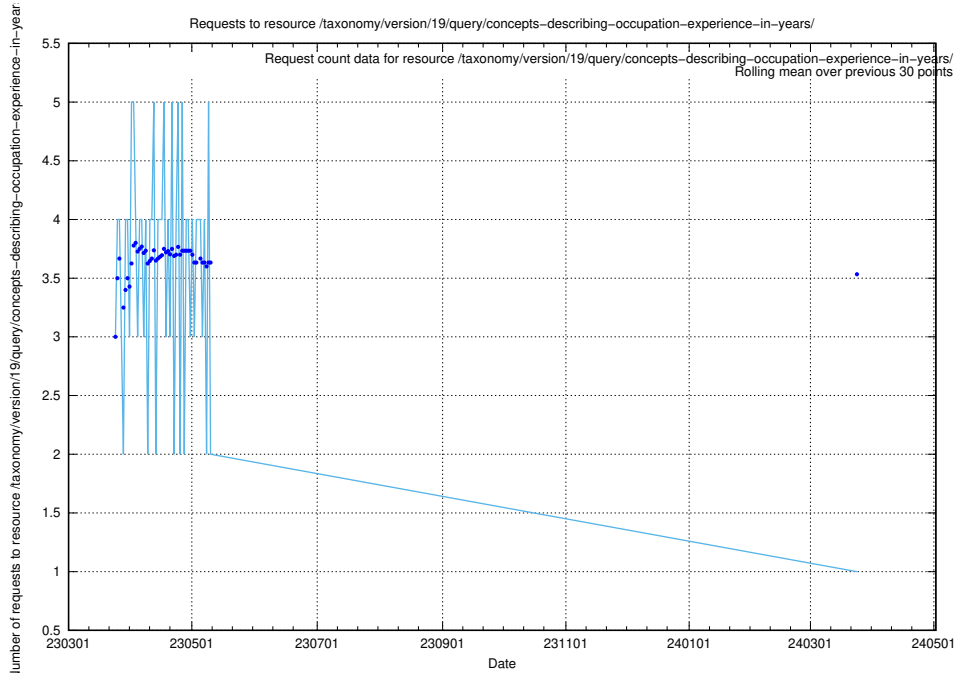

5.6151 Usage of /taxonomy/version/19/query/concepts-describing-occupation-experience-in-years/

Here, we count the number of requests to resource /taxonomy/version/19/query/concepts-describing-occupation-experience-in-years/.