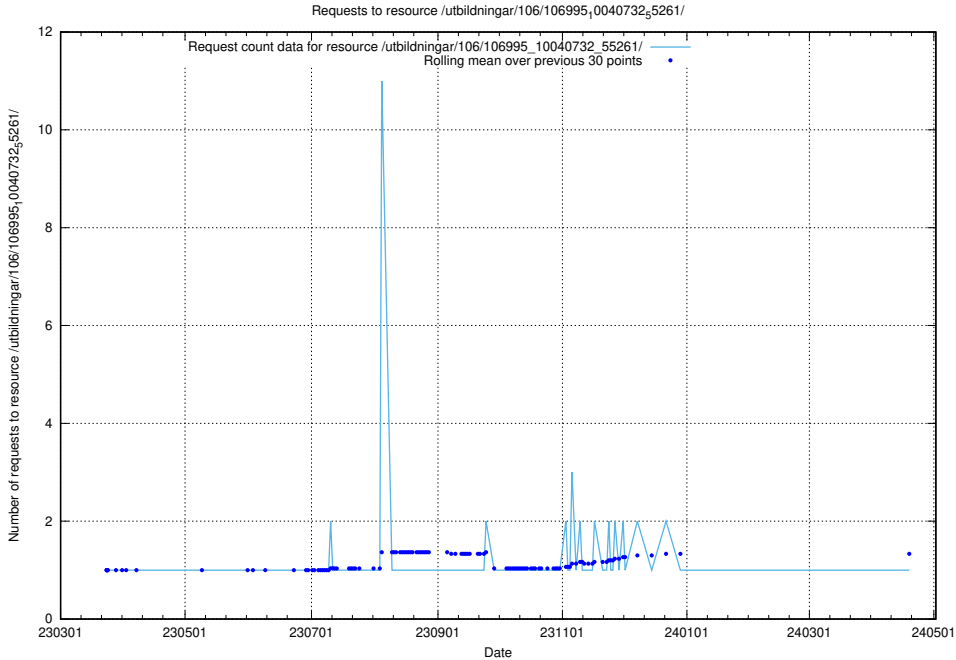

5.5413 Usage of /utbildningar/106/106995_10040732_55261/

Here, we count the number of requests to resource /utbildningar/106/106995_10040732_55261/.