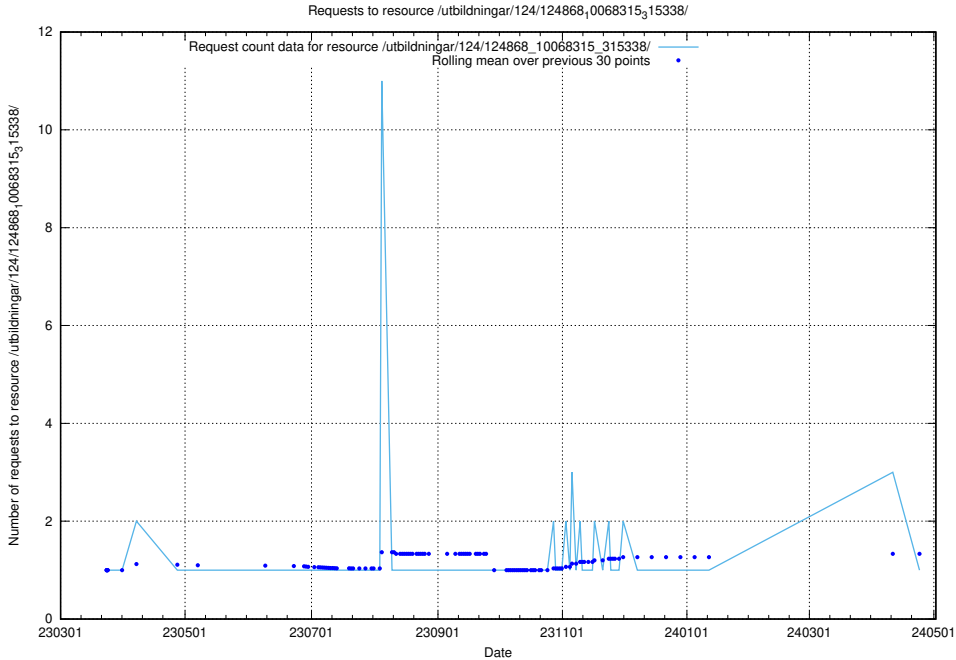

5.1123 Usage of /utbildningar/124/124868_10068315_315338/

Here, we count the number of requests to resource /utbildningar/124/124868_10068315_315338/.