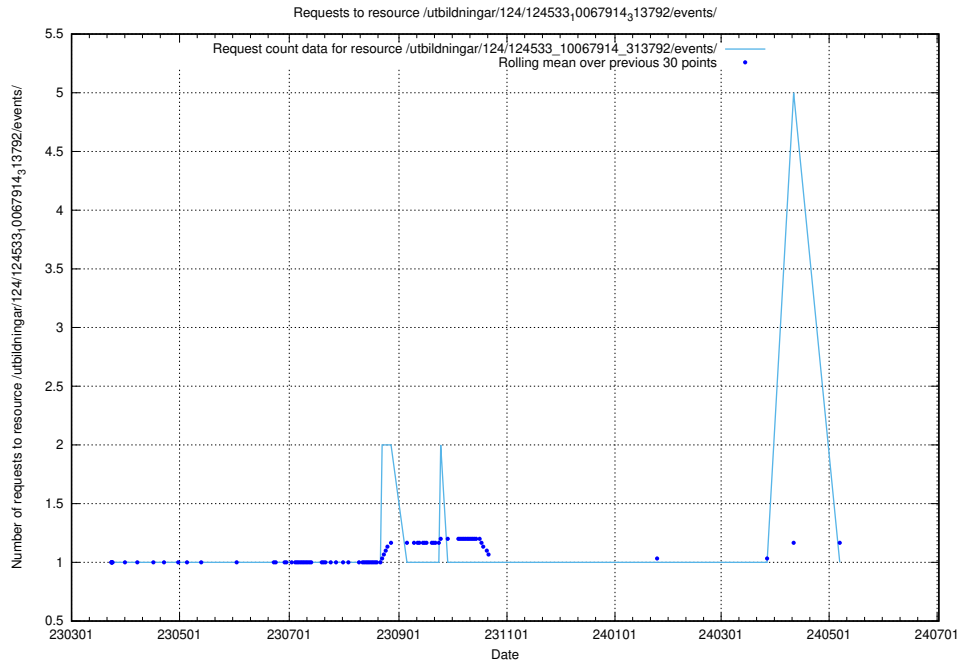

5.1187 Usage of /utbildningar/124/124533_10067914_313792/events/

Here, we count the number of requests to resource /utbildningar/124/124533_10067914_313792/events/