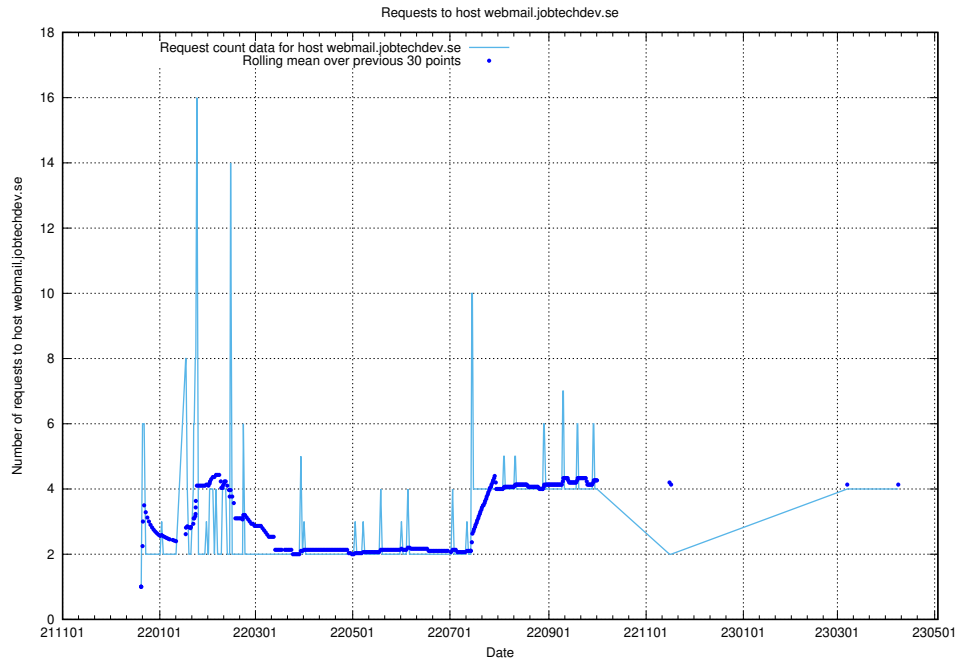

7.134 Usage of webmail.jobtechdev.se

Here, we count the number of requests to host webmail.jobtechdev.se.