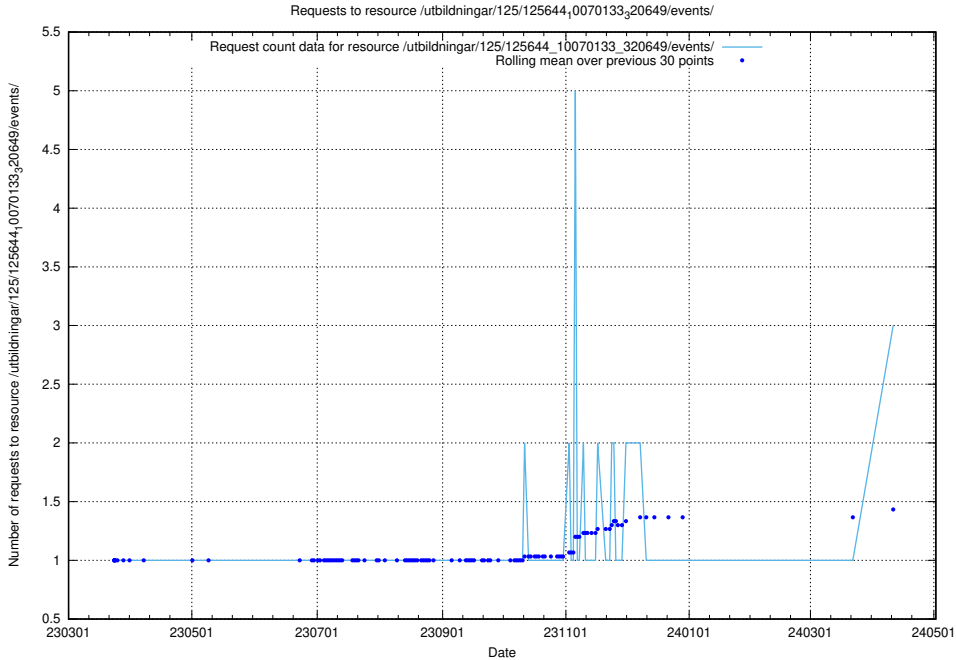

5.246 Usage of /utbildningar/125/125644_10070133_320649/events/

Here, we count the number of requests to resource /utbildningar/125/125644_10070133_320649/events/