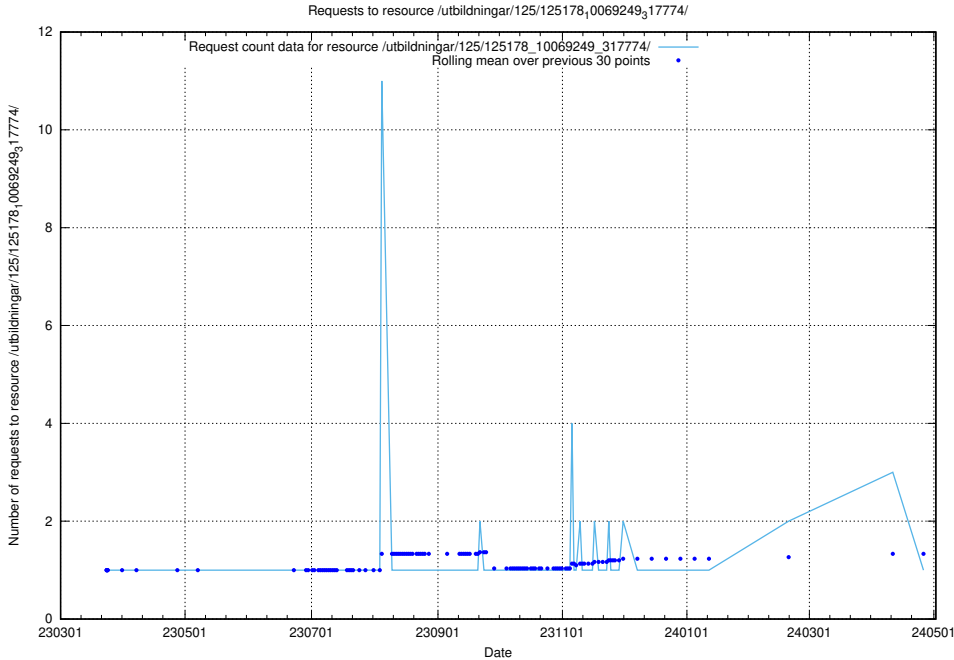

5.1104 Usage of /utbildningar/125/125178_10069249_317774/

Here, we count the number of requests to resource /utbildningar/125/125178_10069249_317774/.