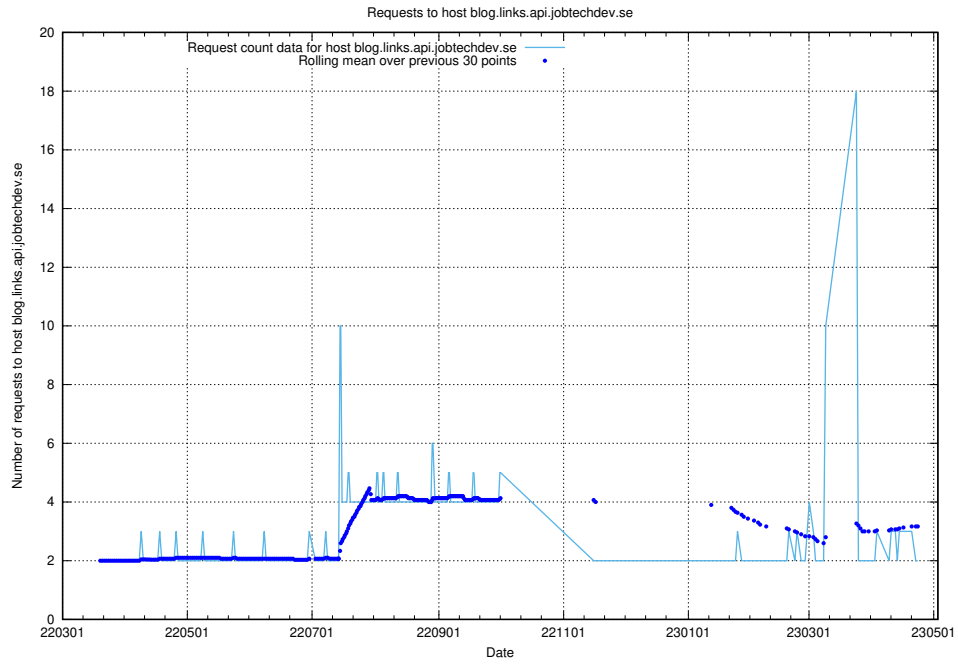

7.497 Usage of `blog.links.api.jobtechdev.se`

Here, we count the number of requests to host `blog.links.api.jobtechdev.se`.