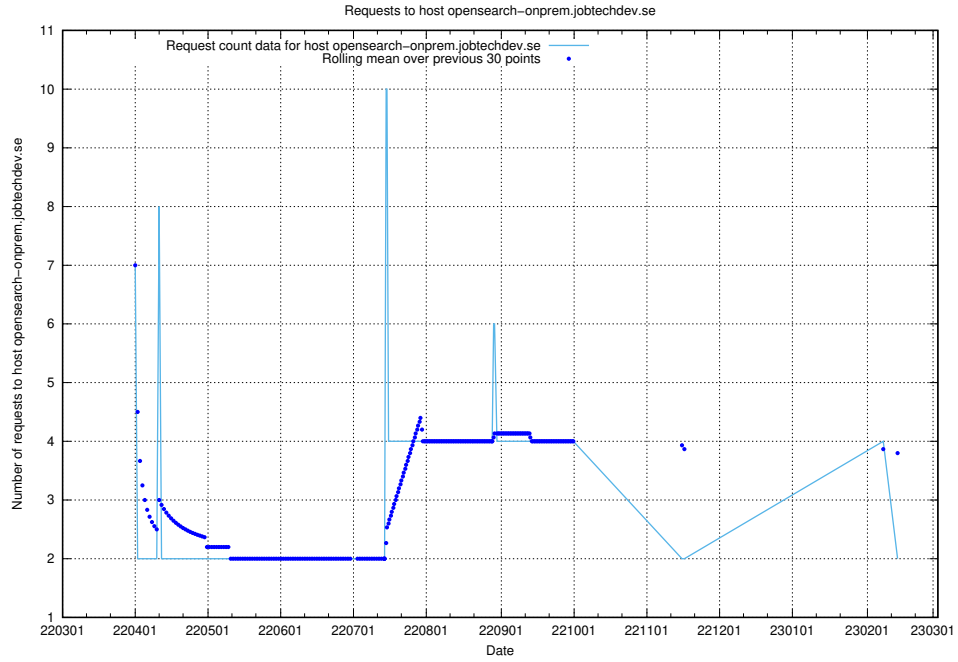

7.481 Usage of gitlab.forum.jobtechdev.se

Here, we count the number of requests to host gitlab.forum.jobtechdev.se.

7.482 Usage of opensearch.jobtechdev.se

Here, we count the number of requests to host opensearch.jobtechdev.se.