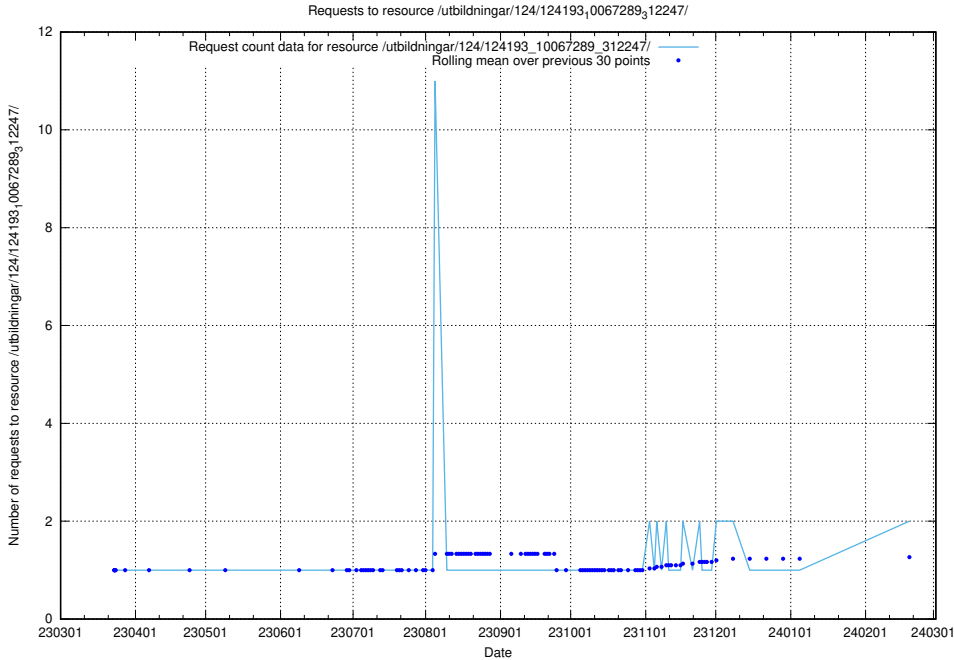

5.657 Usage of /utbildningar/124/124193_10067289_312247/

Here, we count the number of requests to resource /utbildningar/124/124193_10067289_312247/.