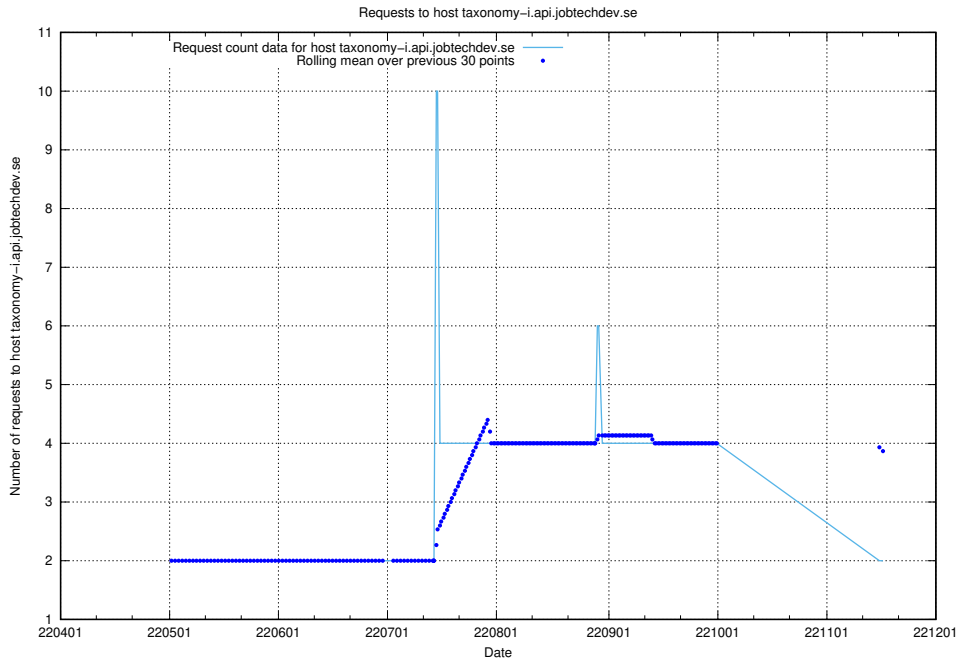

7.437 Usage of taxonomy-i.api.jobtechdev.se

Here, we count the number of requests to host taxonomy-i.api.jobtechdev.se.