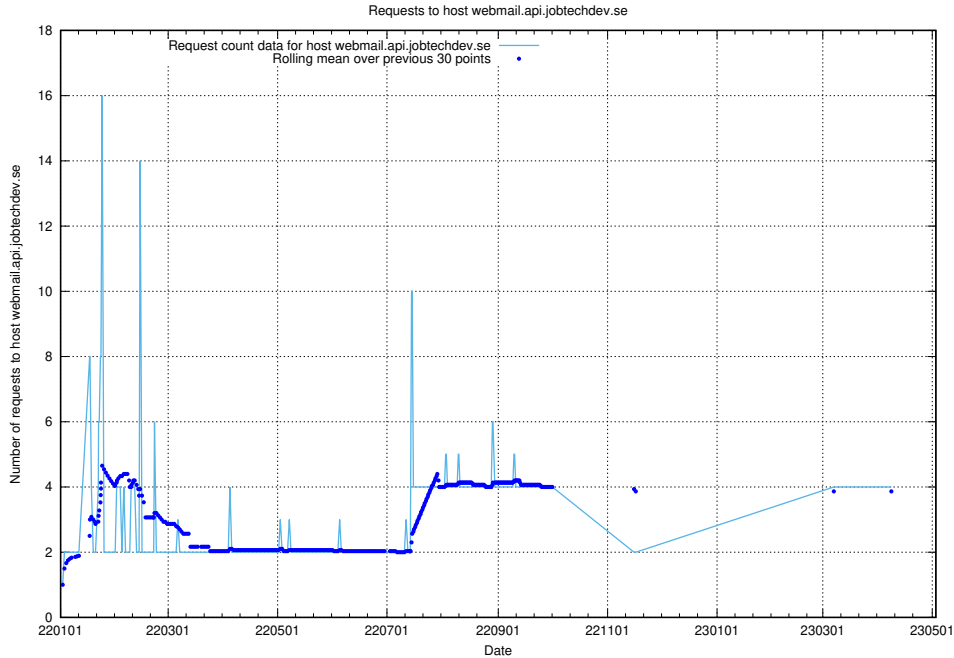

7.116 Usage of webmail.api.jobtechdev.se

Here, we count the number of requests to host webmail.api.jobtechdev.se.