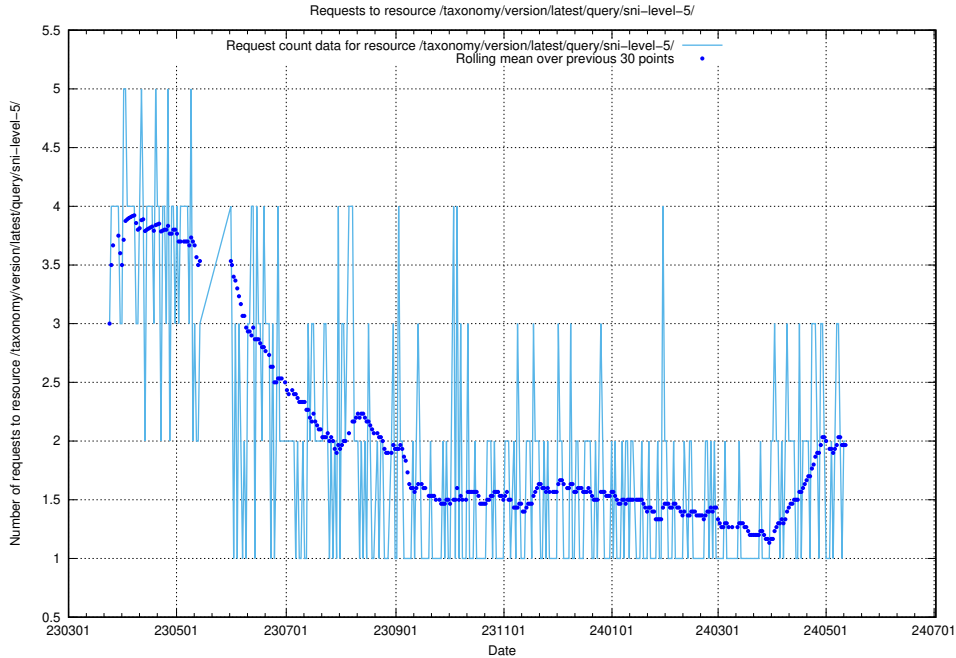

5.881 Usage of /taxonomy/version/latest/query/sni-level-5/

Here, we count the number of requests to resource /taxonomy/version/latest/query/sni-level-5/.