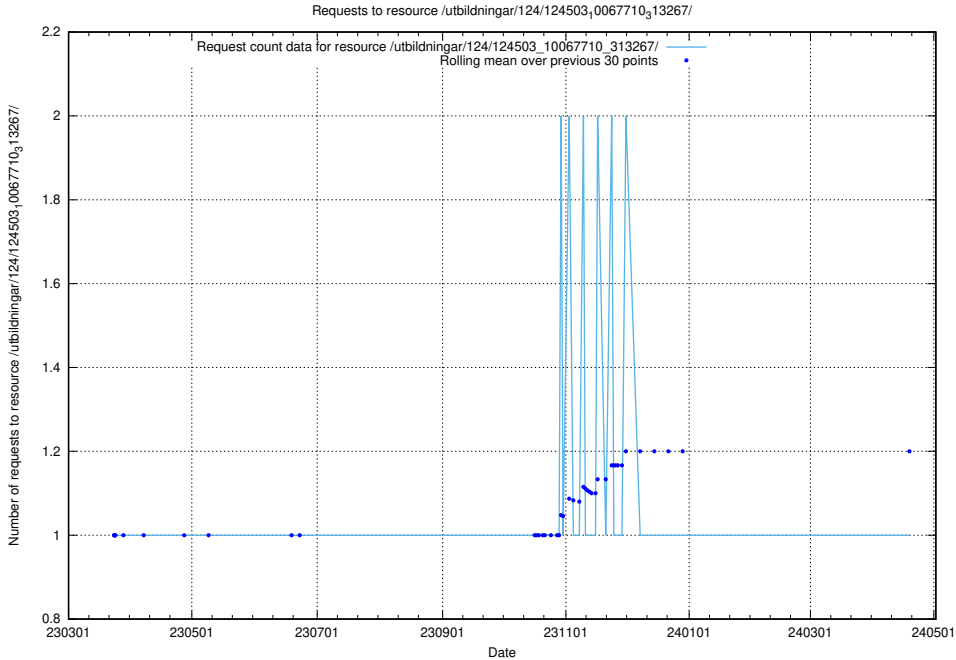

5.2123 Usage of /utbildningar/124/124503_10067710_313267/

Here, we count the number of requests to resource /utbildningar/124/124503_10067710_313267/.