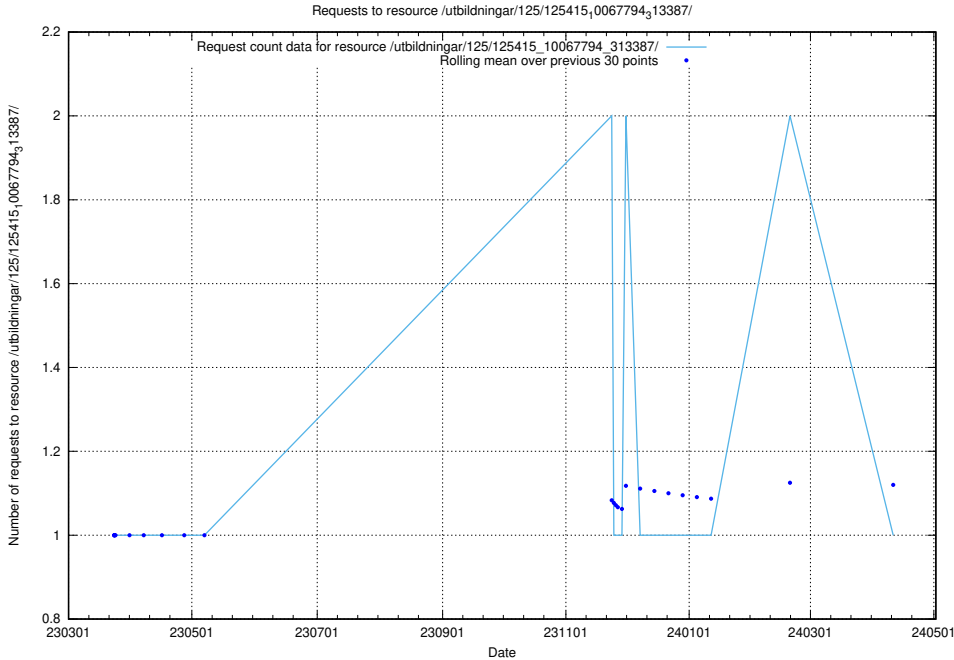

5.1074 Usage of /utbildningar/125/125415_10067794_313387/

Here, we count the number of requests to resource /utbildningar/125/125415_10067794_313387/.