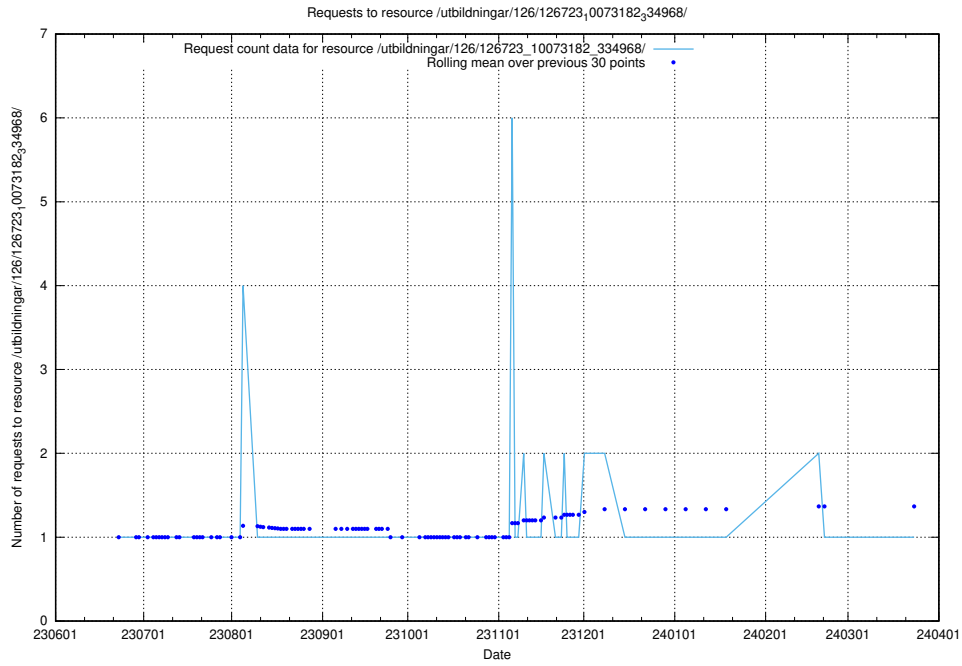

5.5580 Usage of /utbildningar/126/126723_10073182_334968/

Here, we count the number of requests to resource /utbildningar/126/126723_10073182_334968/.