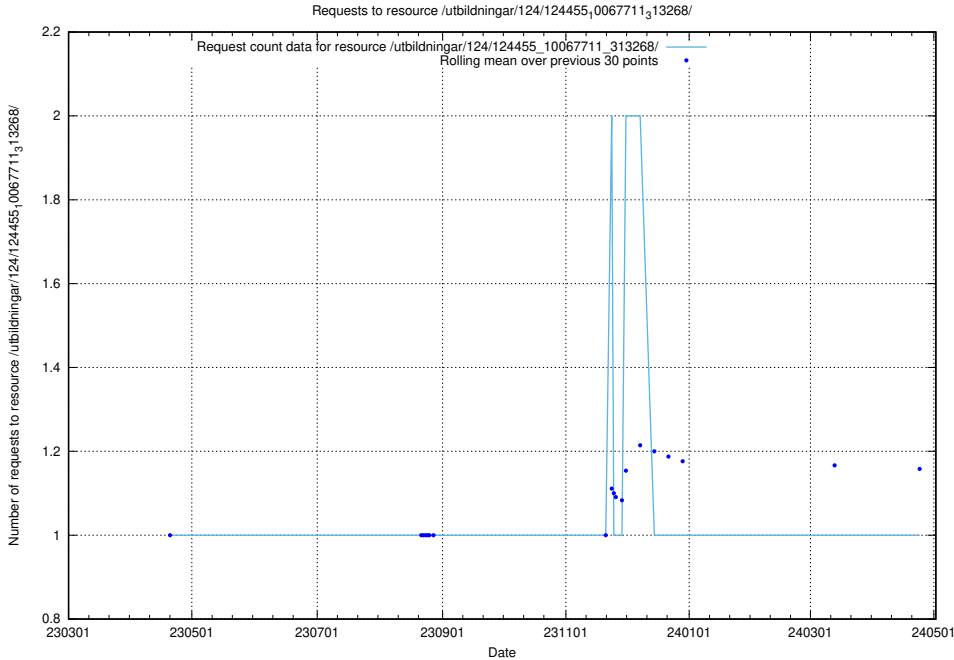

5.6028 Usage of /utbildningar/124/124455_10067711_313268/

Here, we count the number of requests to resource /utbildningar/124/124455_10067711_313268/.