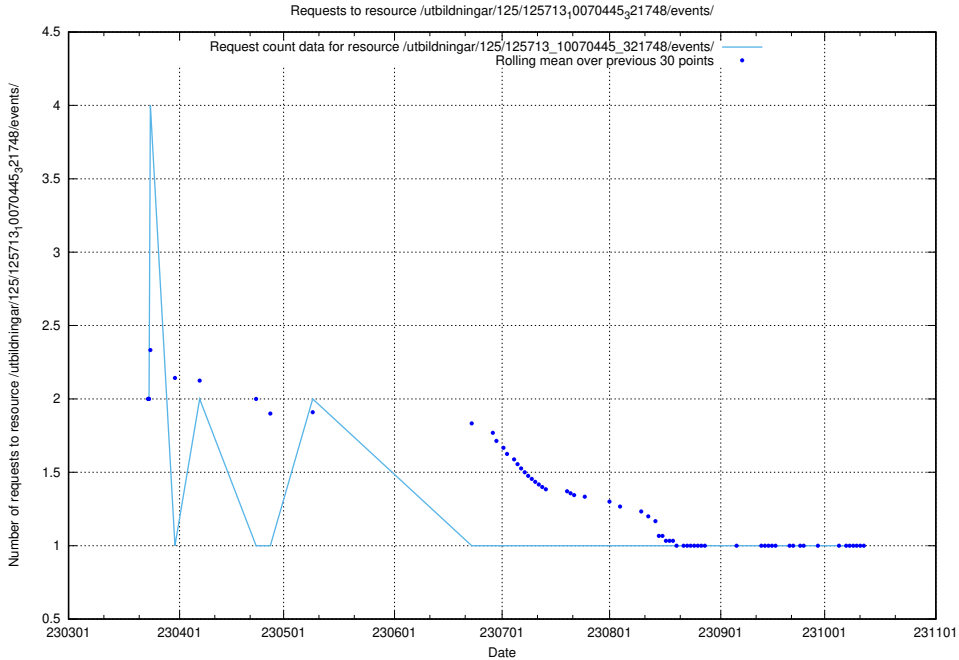

5.6285 Usage of /utbildningar/125/125713_10070445_321748/events/

Here, we count the number of requests to resource /utbildningar/125/125713_10070445_321748/events/