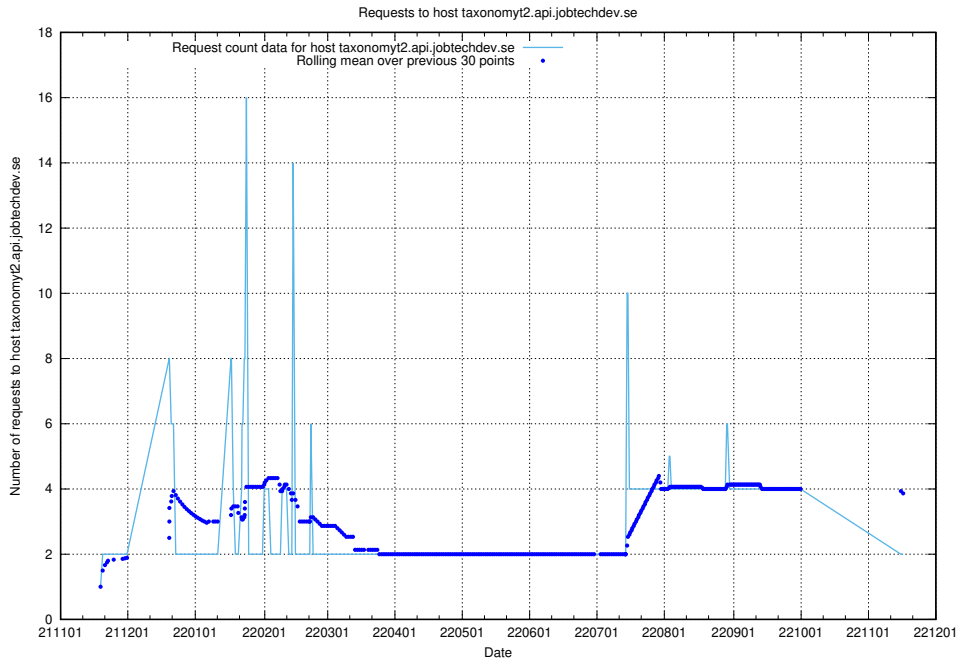

7.466 Usage of taxonomyt2.api.jobtechdev.se

Here, we count the number of requests to host taxonomyt2.api.jobtechdev.se.

7.467 Usage of widget.jobtechdev.se

Here, we count the number of requests to host widget.jobtechdev.se.