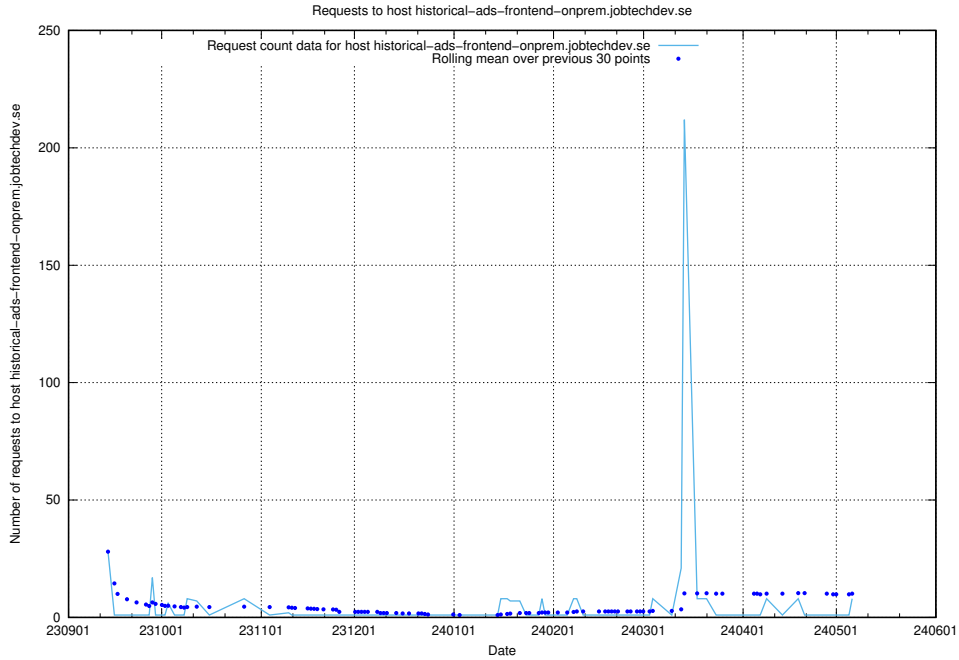

7.63 Usage of historical-ads-frontend-onprem.jobtechdev.se

Here, we count the number of requests to host historical-ads-frontend-onprem.jobtechdev.se.