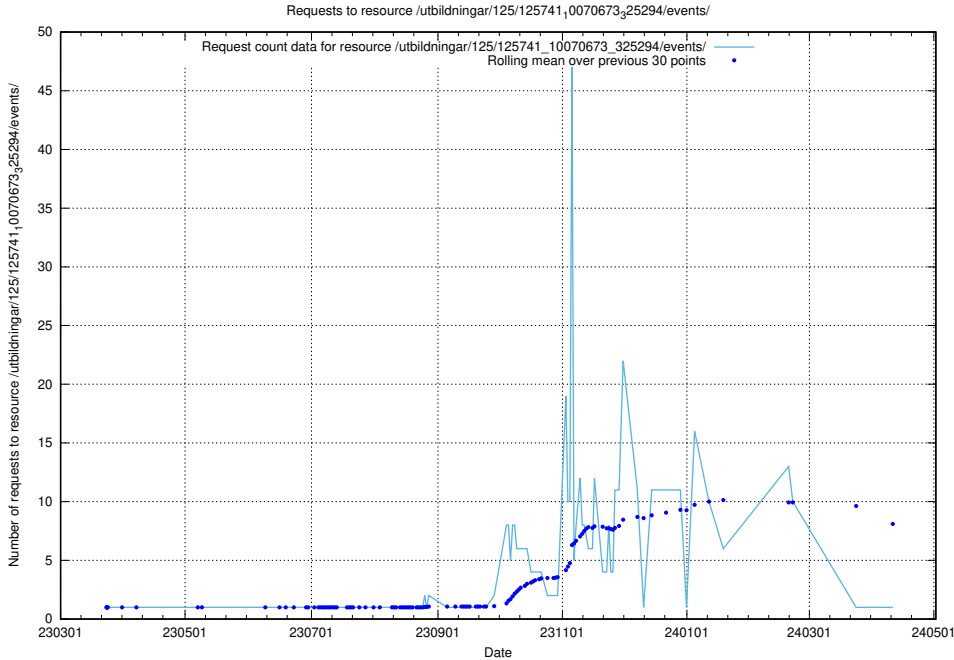

5.6489 Usage of /utbildningar/125/125741_10070673_325294/events/

Here, we count the number of requests to resource /utbildningar/125/125741_10070673_325294/events/