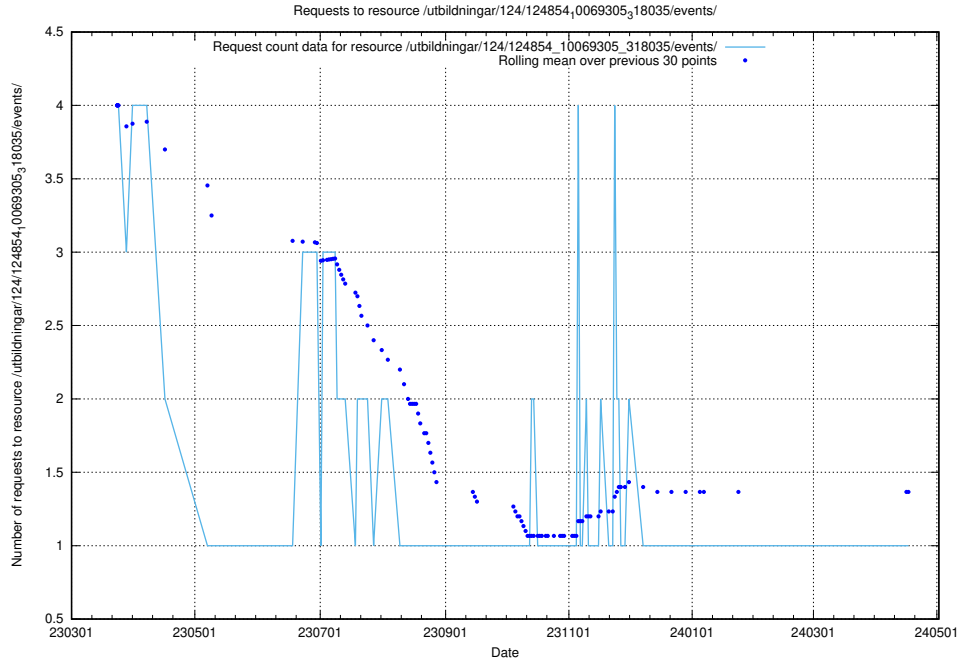

5.6256 Usage of /utbildningar/124/124854_10069305_318035/events/

Here, we count the number of requests to resource /utbildningar/124/124854_10069305_318035/events/