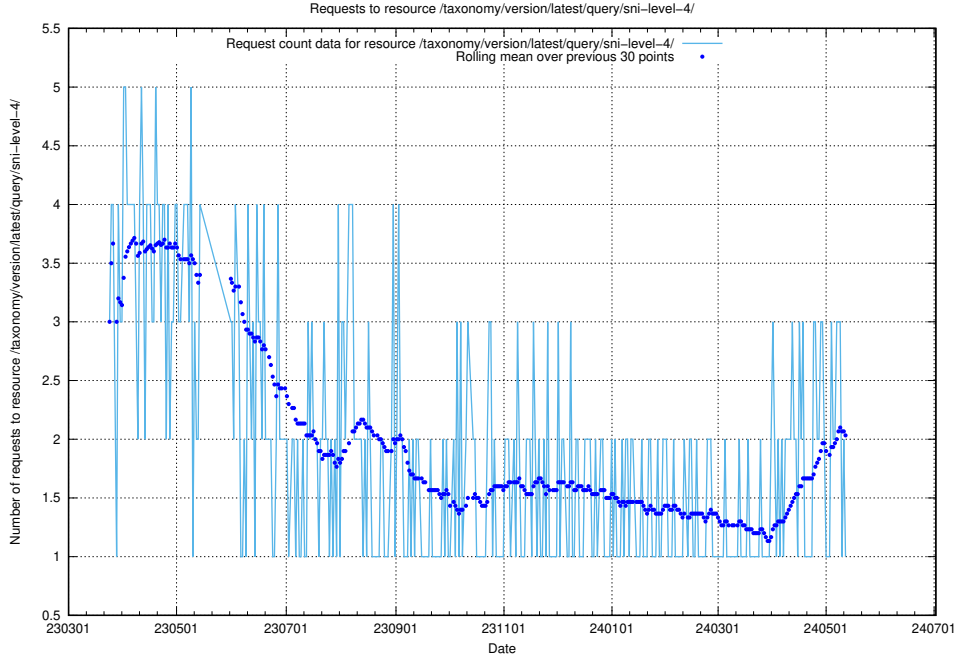

5.6085 Usage of /taxonomy/version/latest/query/sni-level-4/

Here, we count the number of requests to resource /taxonomy/version/latest/query/sni-level-4/.