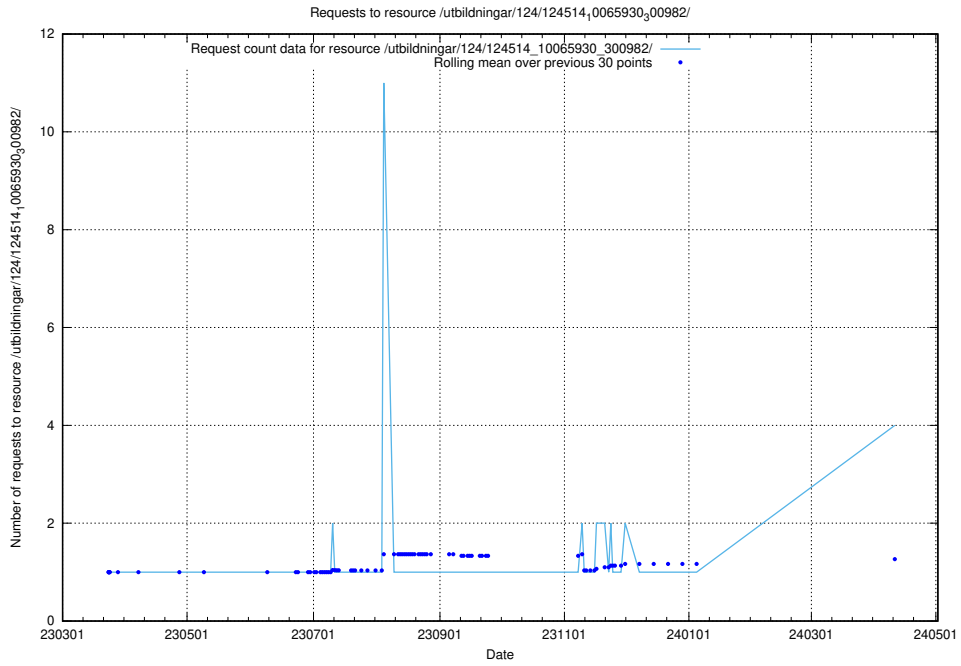

5.174 Usage of /utbildningar/124/124514_10065930_300982/

Here, we count the number of requests to resource /utbildningar/124/124514_10065930_300982/.