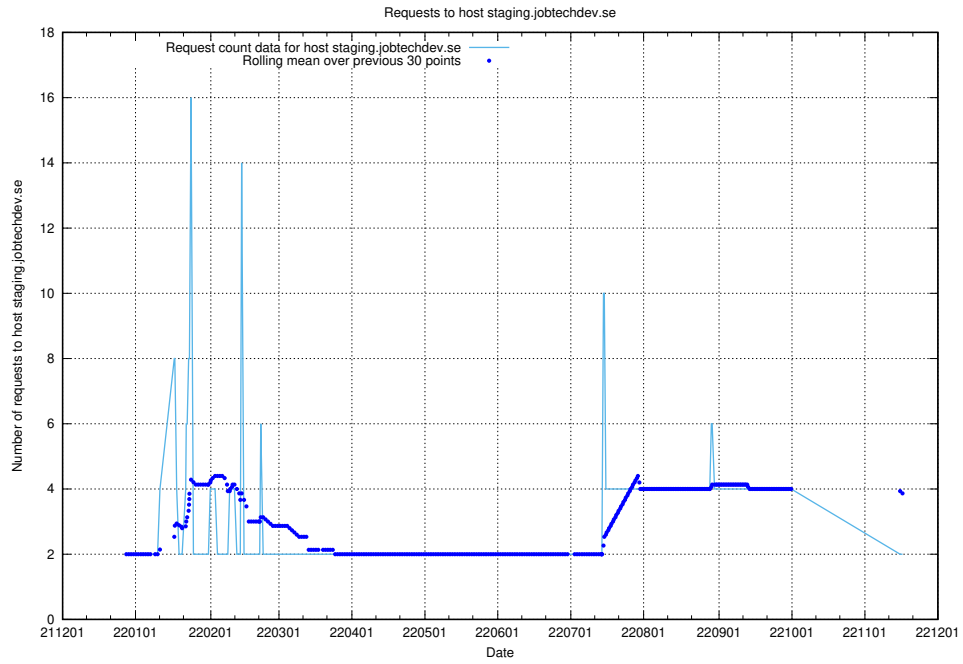

7.360 Usage of staging.jobtechdev.se

Here, we count the number of requests to host staging.jobtechdev.se.