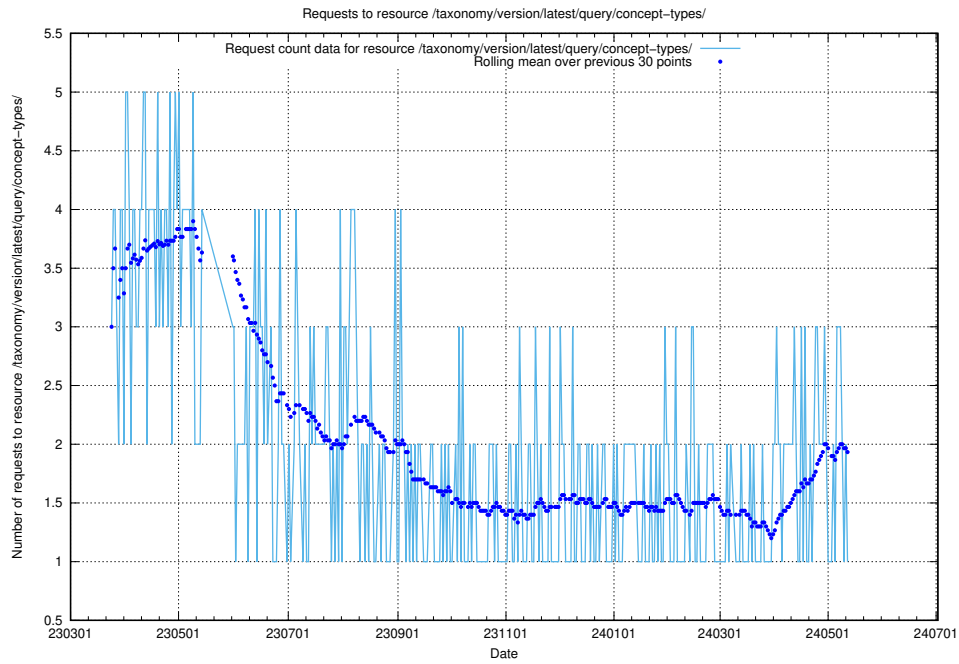

Here, we count the number of requests to resource /taxonomy/version/latest/query/concept-types/.

5.6111 Usage of /taxonomy/version/latest/query/all-concepts/

Here, we count the number of requests to resource /taxonomy/version/latest/query/all-concepts/.