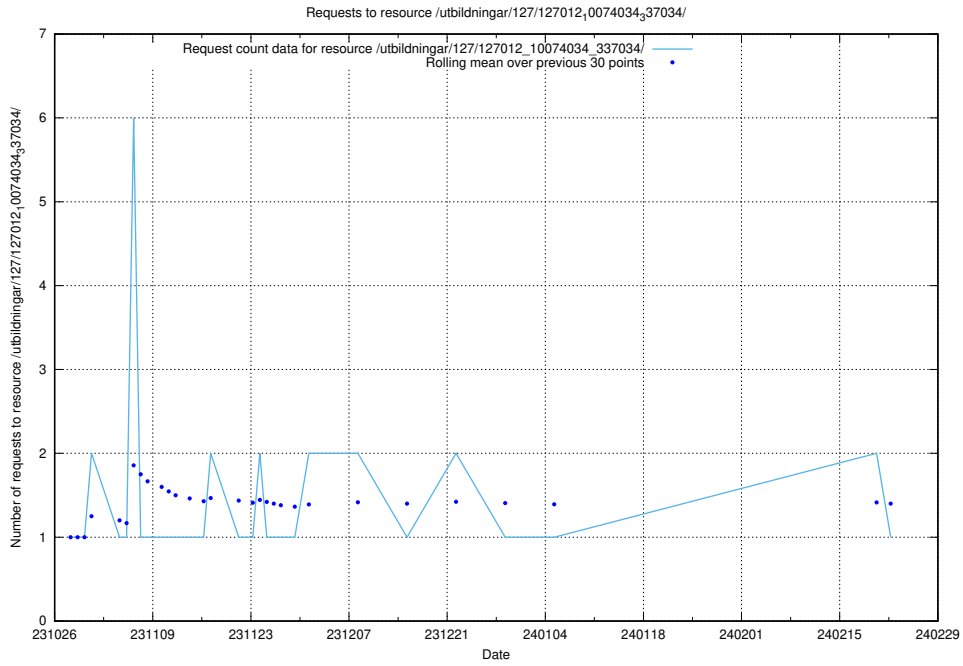

5.4172 Usage of /utbildningar/127/127012_10074034_337034/

Here, we count the number of requests to resource /utbildningar/127/127012_10074034_337034/.