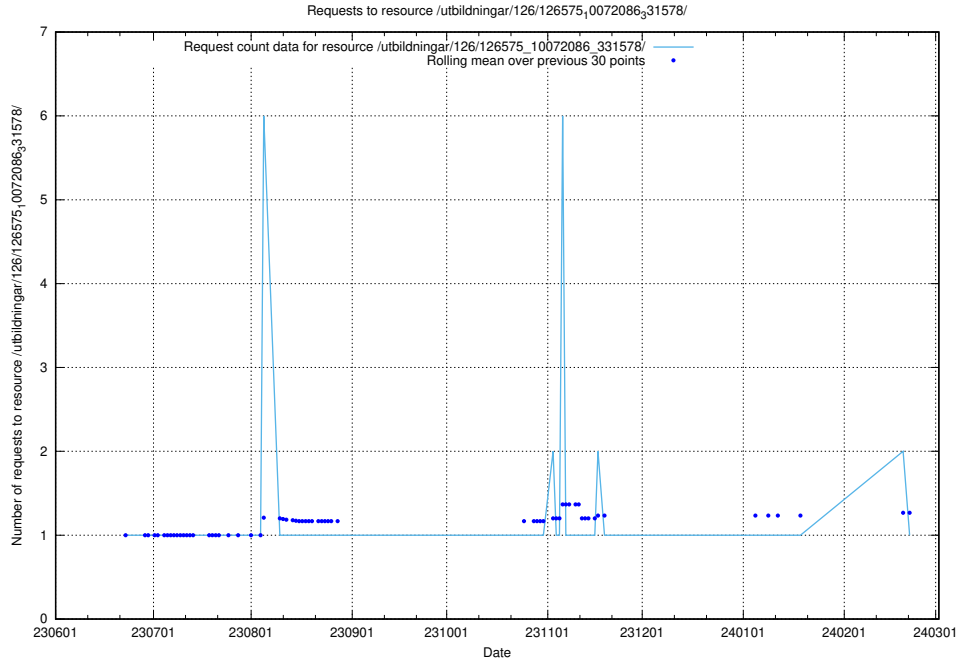

5.5624 Usage of /utbildningar/126/126575_10072086_331578/

Here, we count the number of requests to resource /utbildningar/126/126575_10072086_331578/.