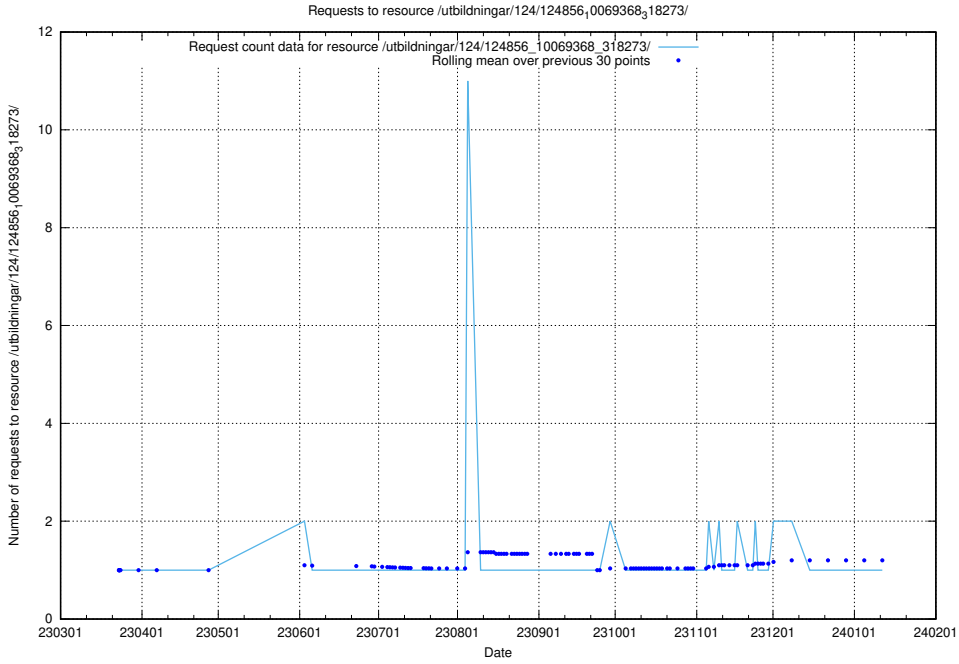

Here, we count the number of requests to resource /utbildningar/124/124856_10069368_318273/events/

5.1150 Usage of /utbildningar/124/124856_10069368_318273/

Here, we count the number of requests to resource /utbildningar/124/124856_10069368_318273/.