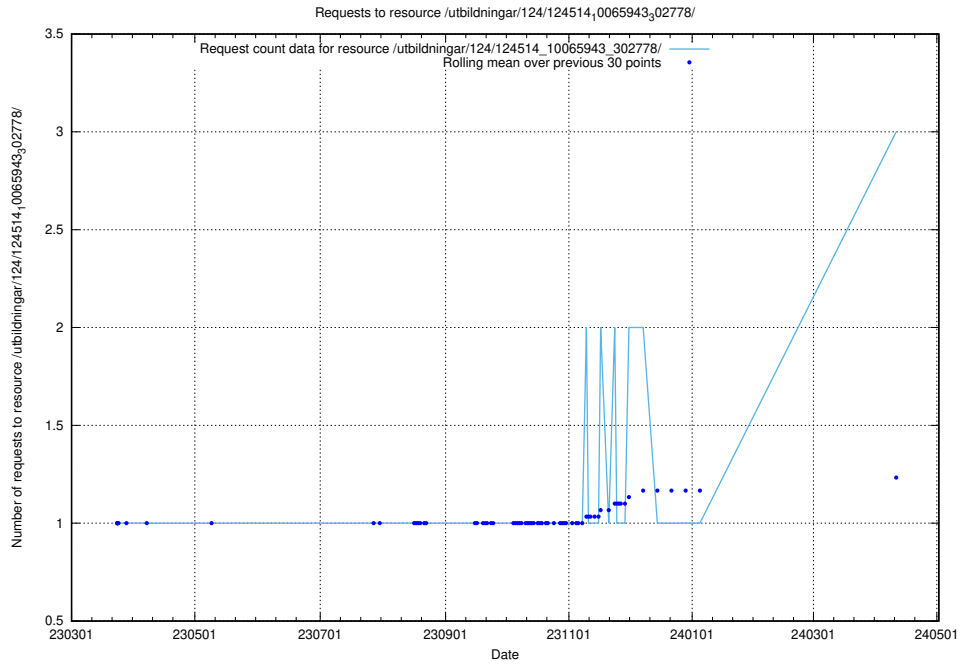

Here, we count the number of requests to resource /utbildningar/124/124514_10066304_308429/.

5.278 Usage of /utbildningar/124/124514_10065943_302778/

Here, we count the number of requests to resource /utbildningar/124/124514_10065943_302778/.