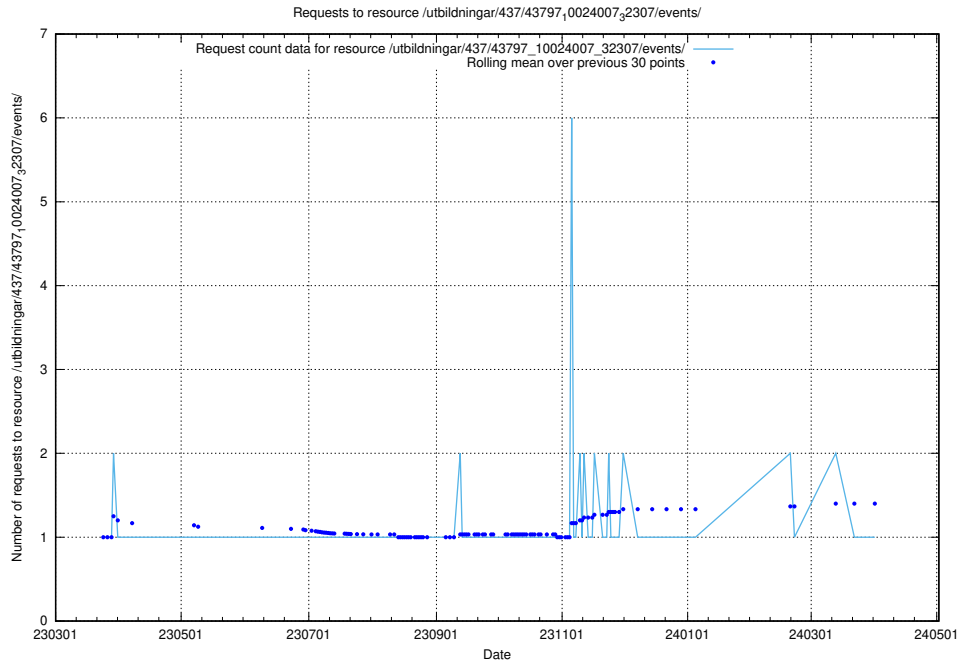

Here, we count the number of requests to resource /utbildningar/437/43799_10024013_29974/events/.

5.6178 Usage of /utbildningar/437/43797_10024007_32307/events/

Here, we count the number of requests to resource /utbildningar/437/43797_10024007_32307/events/.