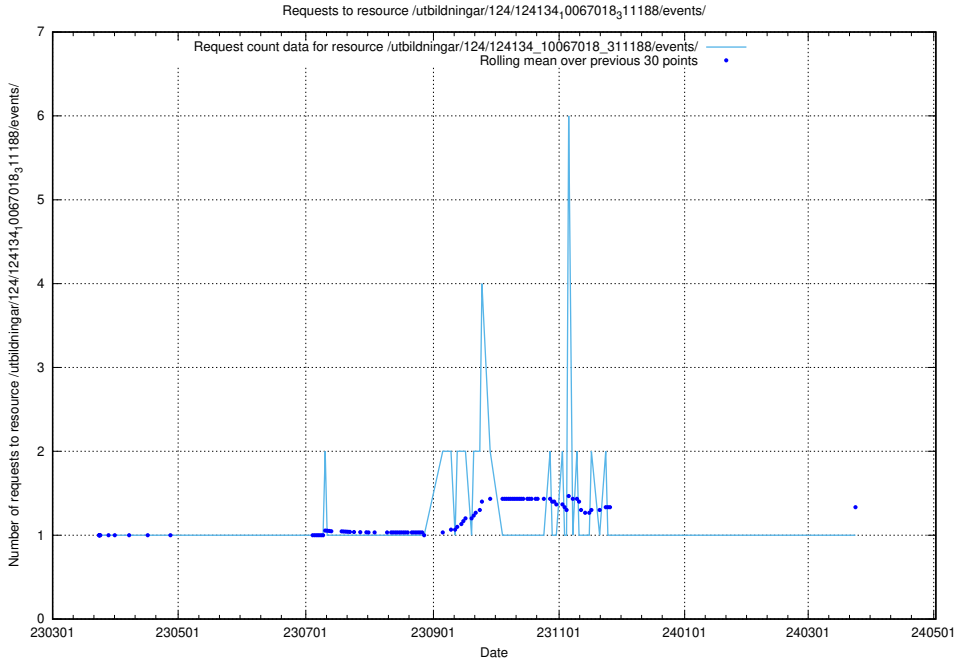

5.4067 Usage of /utbildningar/124/124134_10067018_311188/events/

Here, we count the number of requests to resource /utbildningar/124/124134_10067018_311188/events/