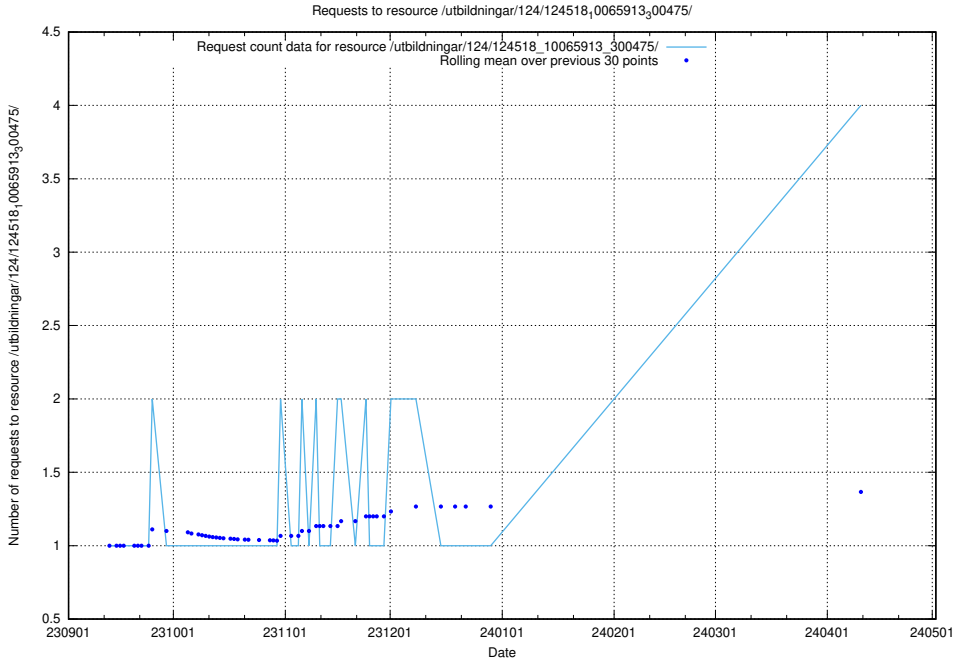

5.208 Usage of /utbildningar/124/124518_10065913_300475/

Here, we count the number of requests to resource /utbildningar/124/124518_10065913_300475/.