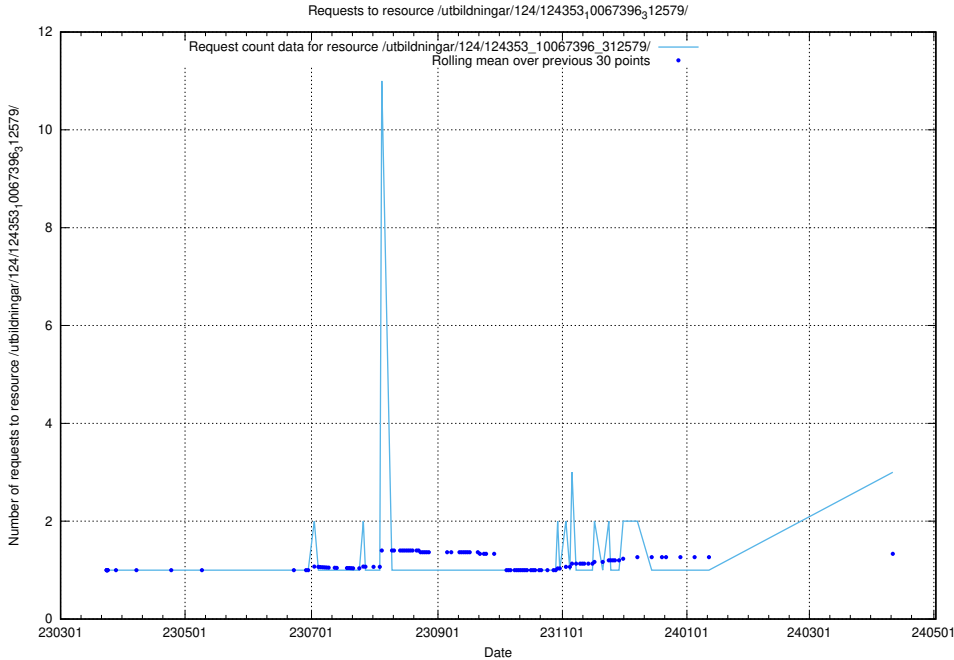

5.312 Usage of /utbildningar/124/124353_10067396_312579/

Here, we count the number of requests to resource /utbildningar/124/124353_10067396_312579/.