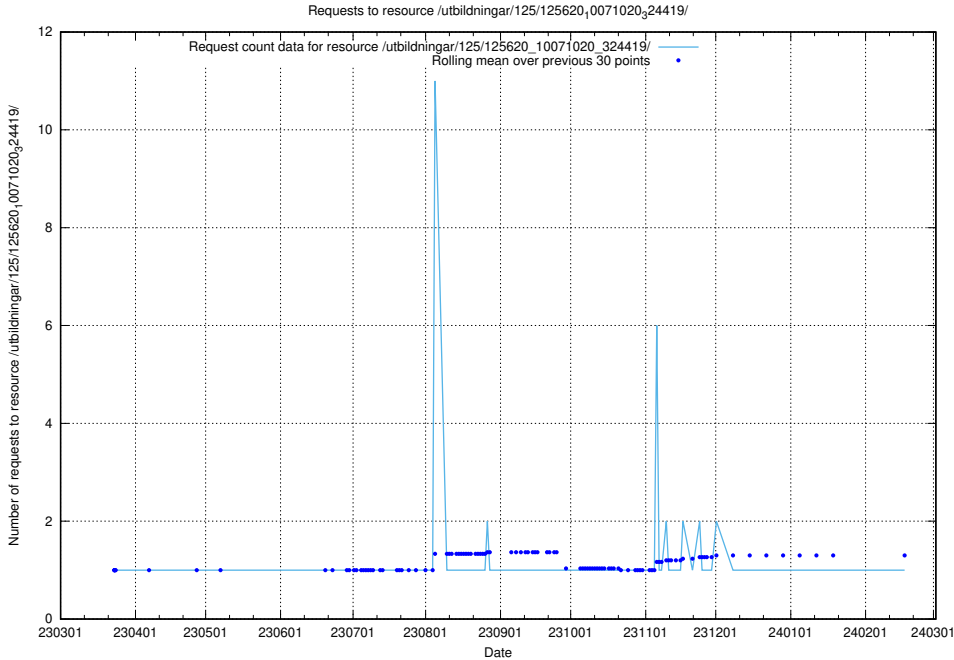

5.1022 Usage of /utbildningar/125/125620_10071020_324419/

Here, we count the number of requests to resource /utbildningar/125/125620_10071020_324419/.