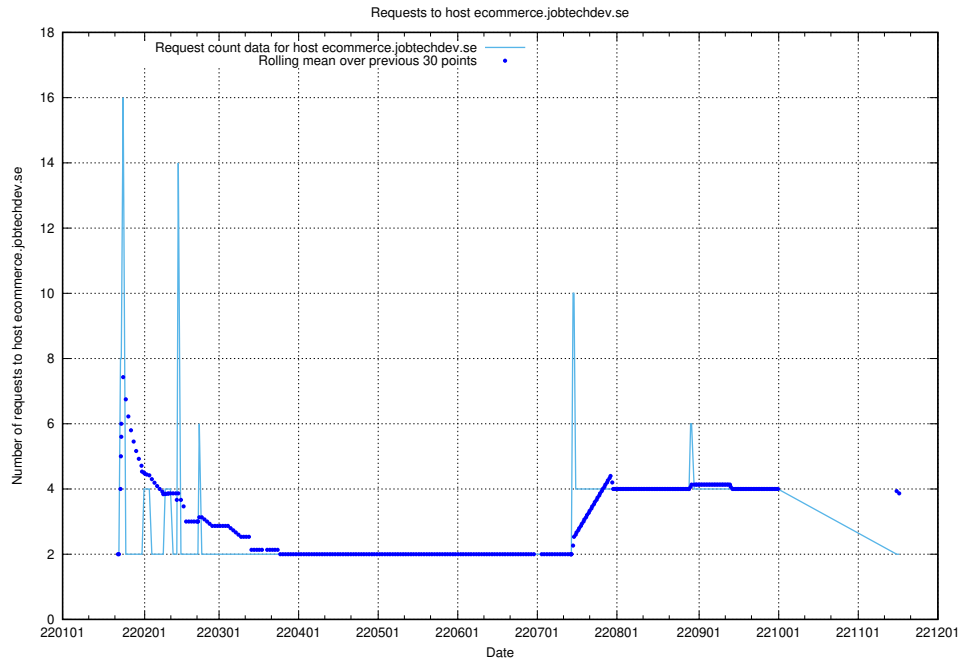

7.258 Usage of ecommerce.jobtechdev.se

Here, we count the number of requests to host ecommerce.jobtechdev.se.