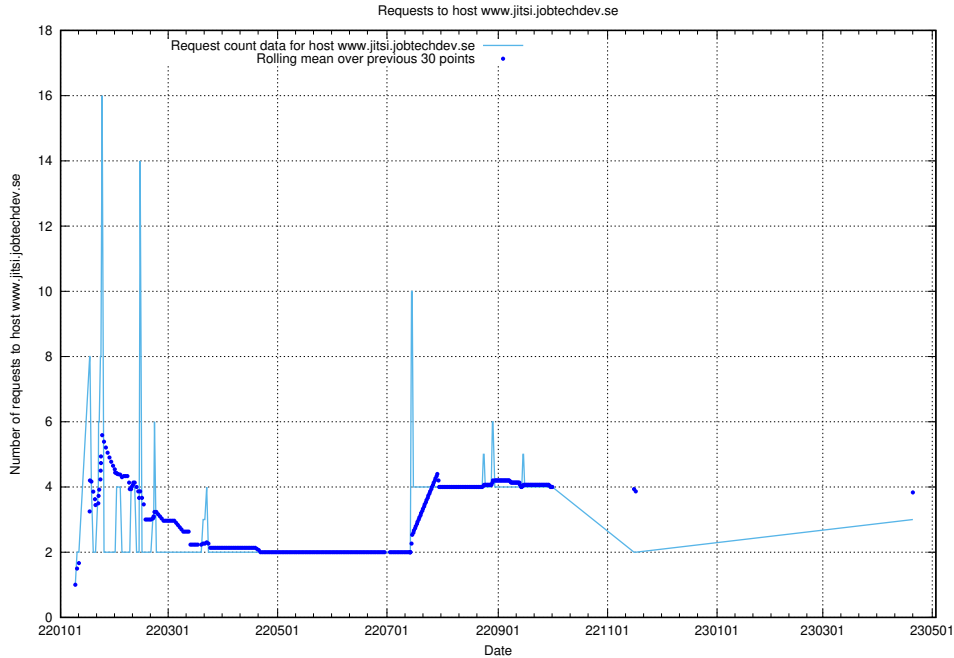

7.179 Usage of www.jitsi.jobtechdev.se

Here, we count the number of requests to host www.jitsi.jobtechdev.se.