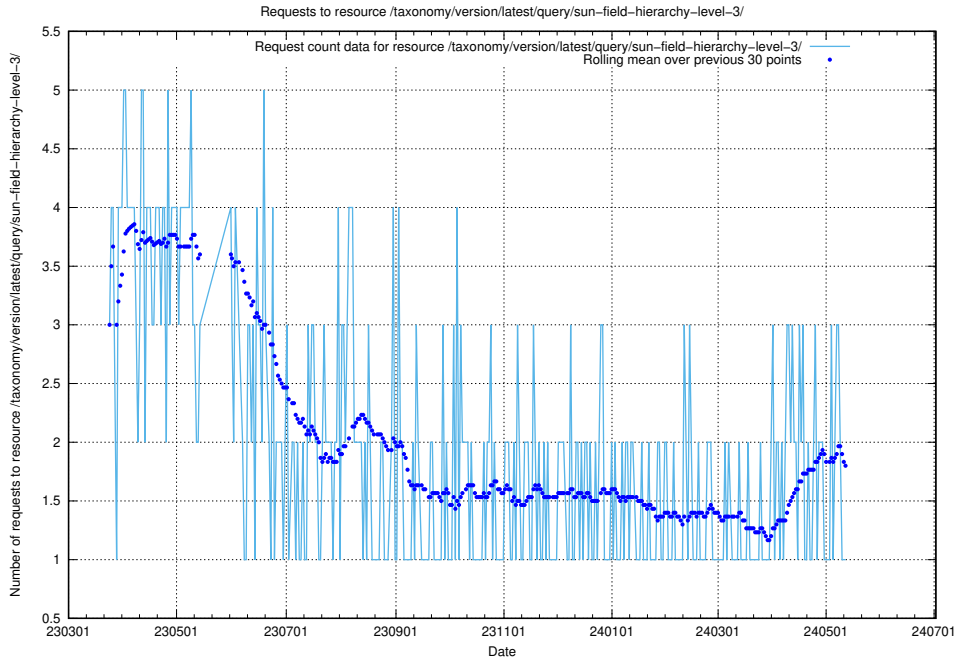

5.6073 Usage of /taxonomy/version/latest/query/sun-field-hierarchy-level-3/

Here, we count the number of requests to resource /taxonomy/version/latest/query/sun-field-hierarchy-level-3/.