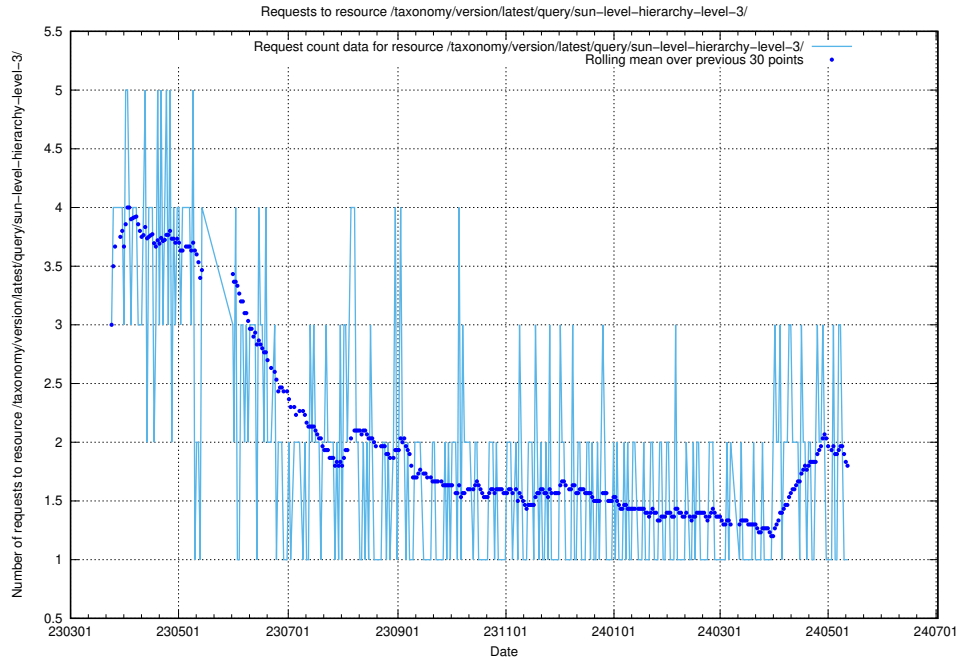

5.6068 Usage of /taxonomy/version/latest/query/sun-level-hierarchy-level-3/

Here, we count the number of requests to resource /taxonomy/version/latest/query/sun-level-hierarchy-level-3/.