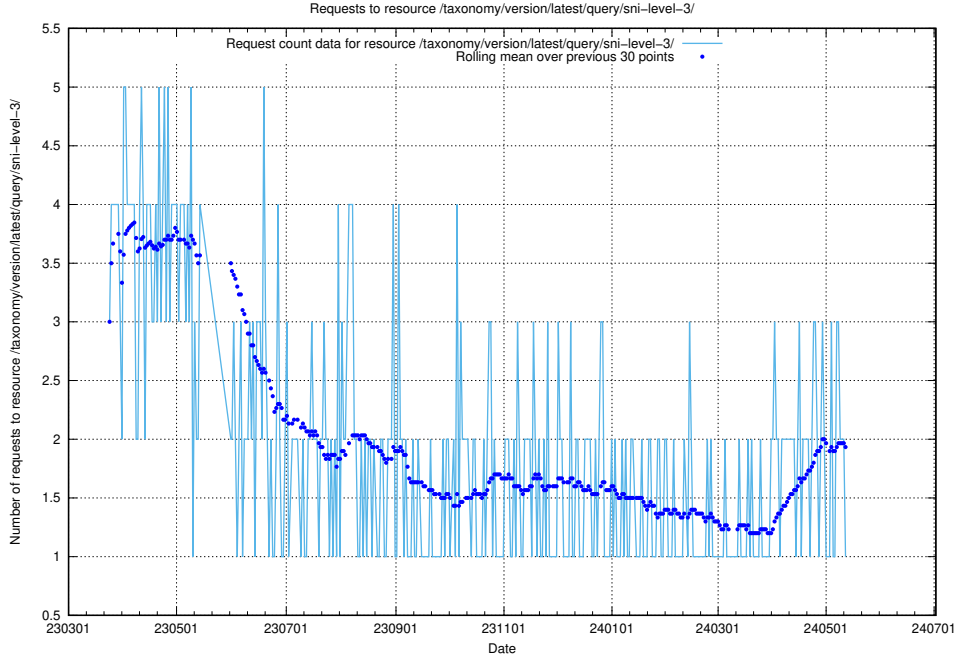

5.6086 Usage of /taxonomy/version/latest/query/sni-level-3/

Here, we count the number of requests to resource /taxonomy/version/latest/query/sni-level-3/.