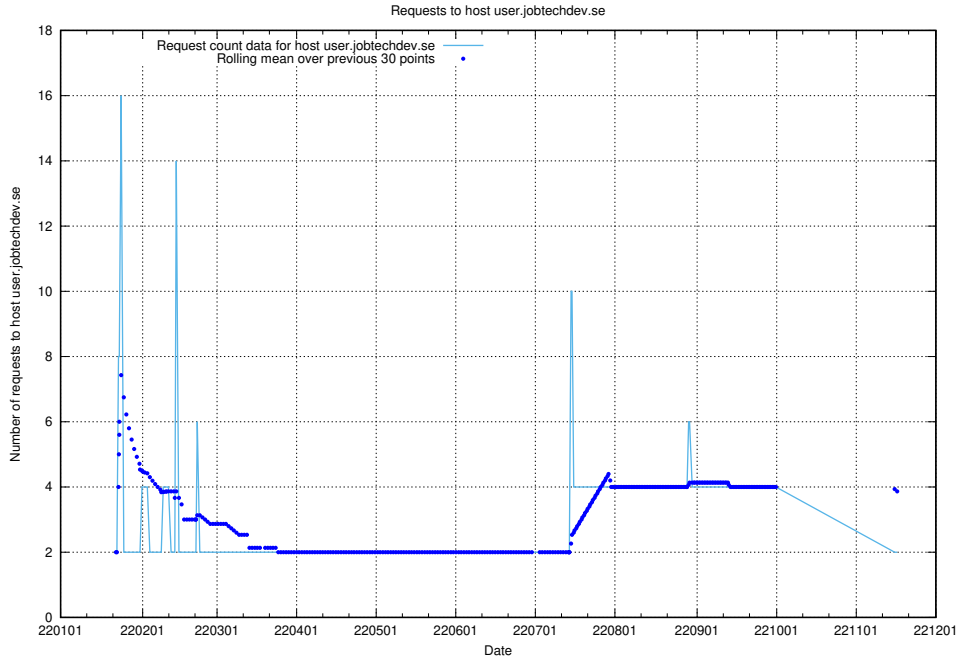

7.582 Usage of user.jobtechdev.se

Here, we count the number of requests to host user.jobtechdev.se.