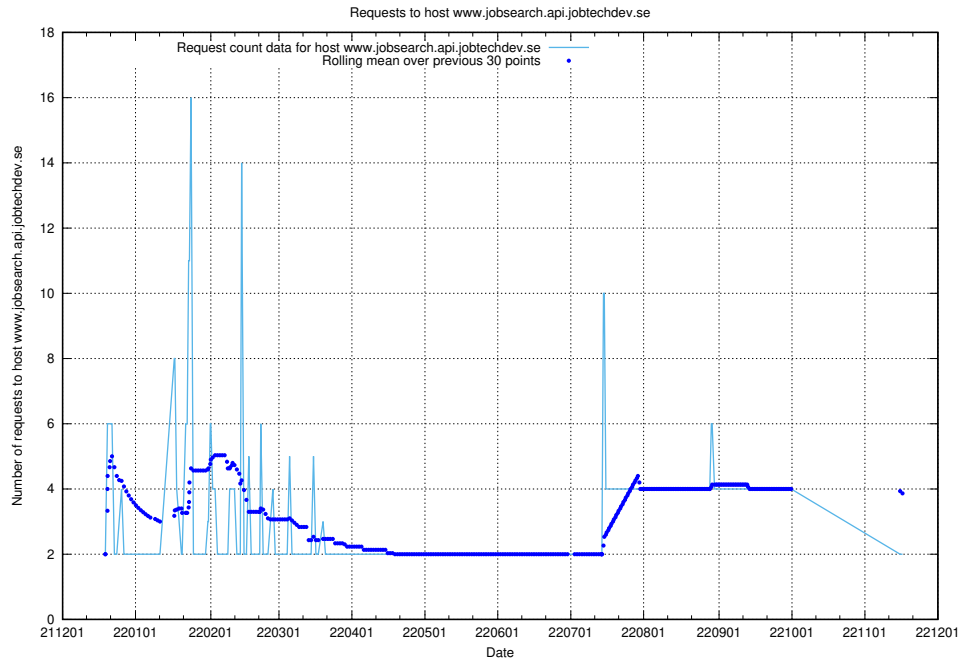

7.383 Usage of www.jobsearch.api.jobtechdev.se

Here, we count the number of requests to host www.jobsearch.api.jobtechdev.se.