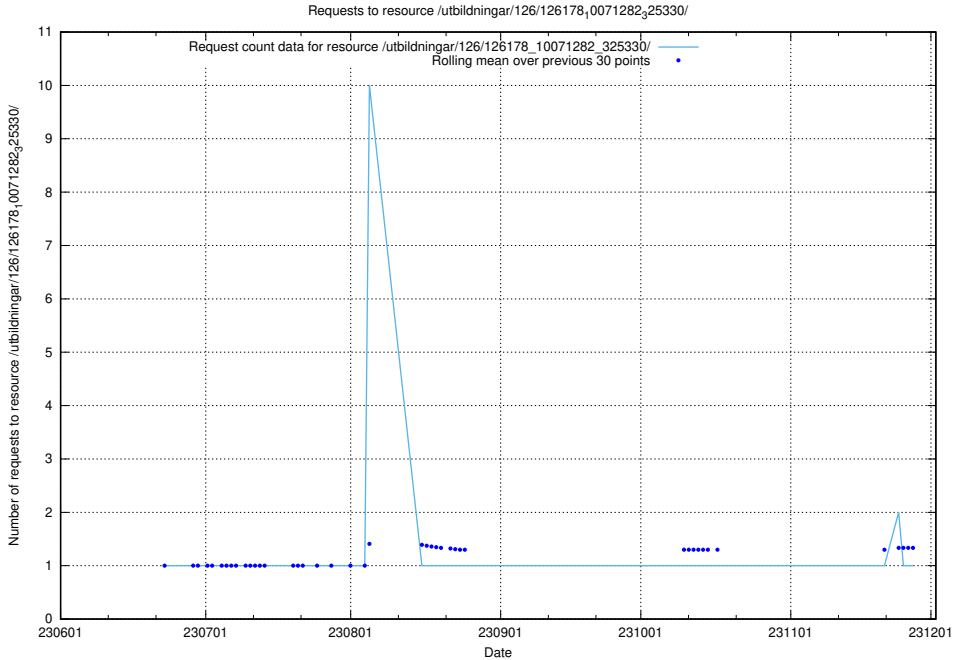

5.5654 Usage of /utbildningar/126/126178_10071282_325330/

Here, we count the number of requests to resource /utbildningar/126/126178_10071282_325330/.