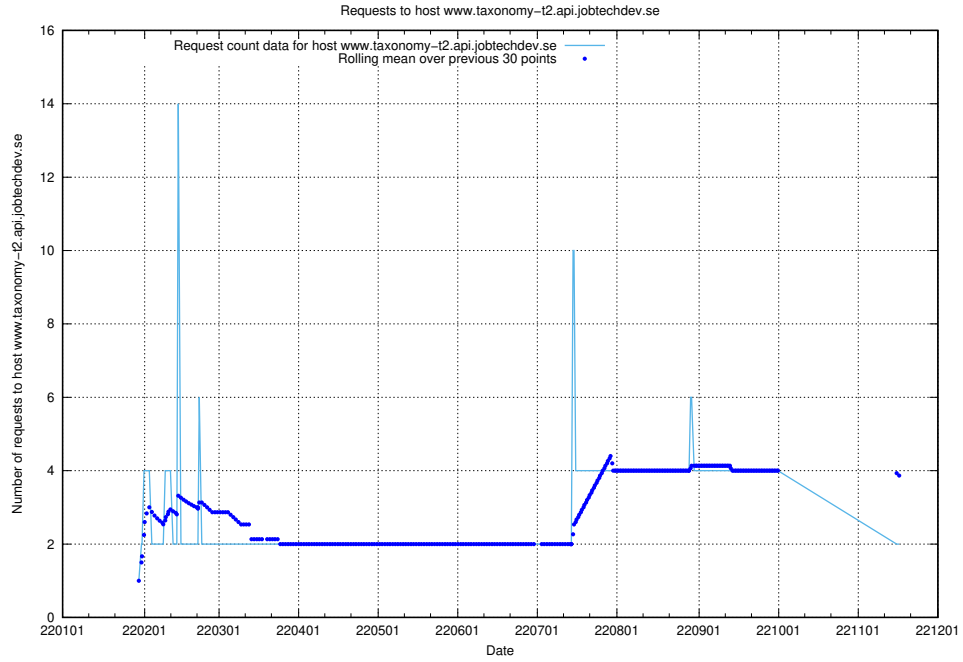

7.567 Usage of `www.taxonomy-t2.api.jobtechdev.se`

Here, we count the number of requests to host `www.taxonomy-t2.api.jobtechdev.se`.