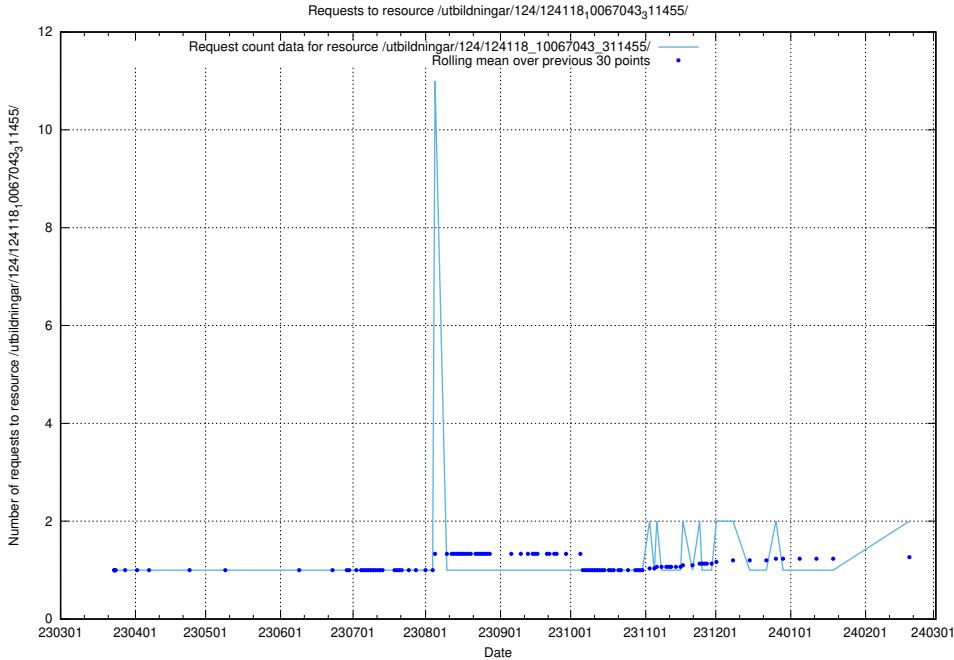

5.678 Usage of /utbildningar/124/124118_10067043_311455/

Here, we count the number of requests to resource /utbildningar/124/124118_10067043_311455/.