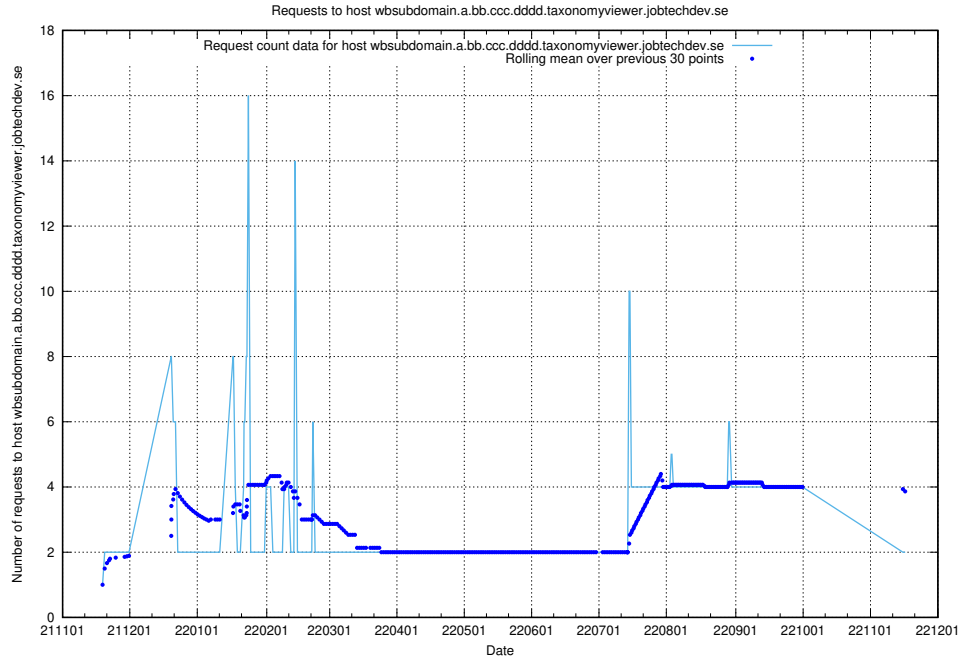

7.459 Usage of wbsubdomain.a.bb.ccc.dddd.taxonomyviewer.jobtechdev.se

Here, we count the number of requests to host wbsubdomain.a.bb.ccc.dddd.taxonomyviewer.jobtechdev.se