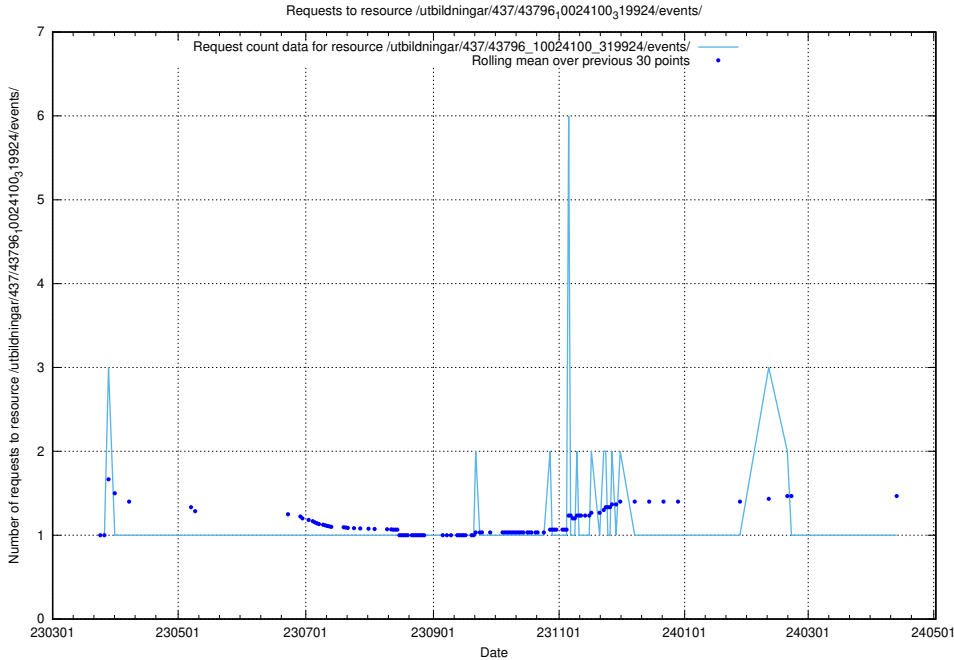

5.6181 Usage of /utbildningar/437/43796_10024100_319924/events/

Here, we count the number of requests to resource /utbildningar/437/43796_10024100_319924/events/.