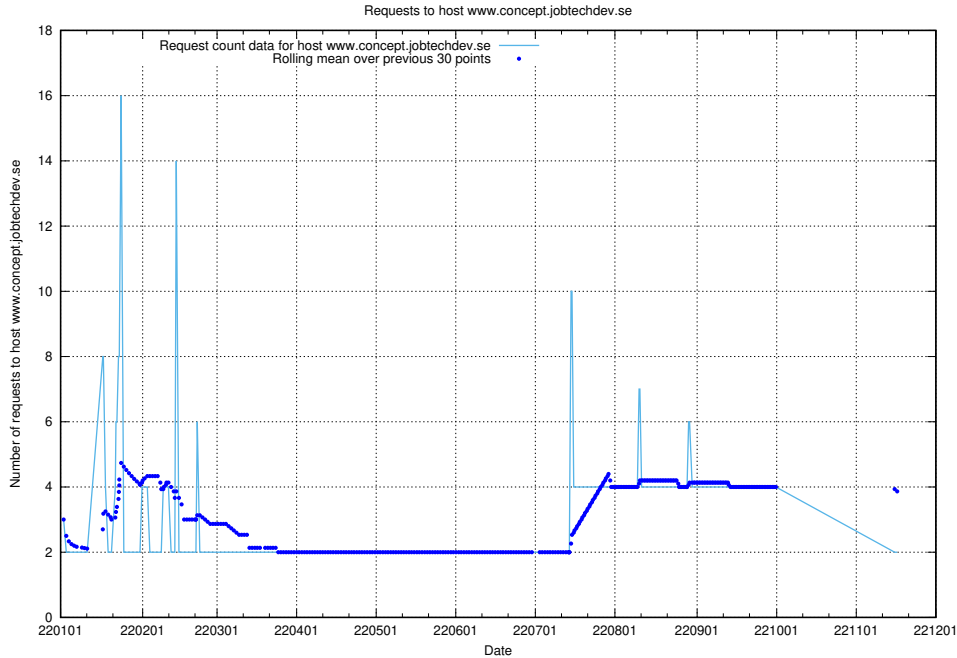

7.310 Usage of www.concept.jobtechdev.se

Here, we count the number of requests to host www.concept.jobtechdev.se.