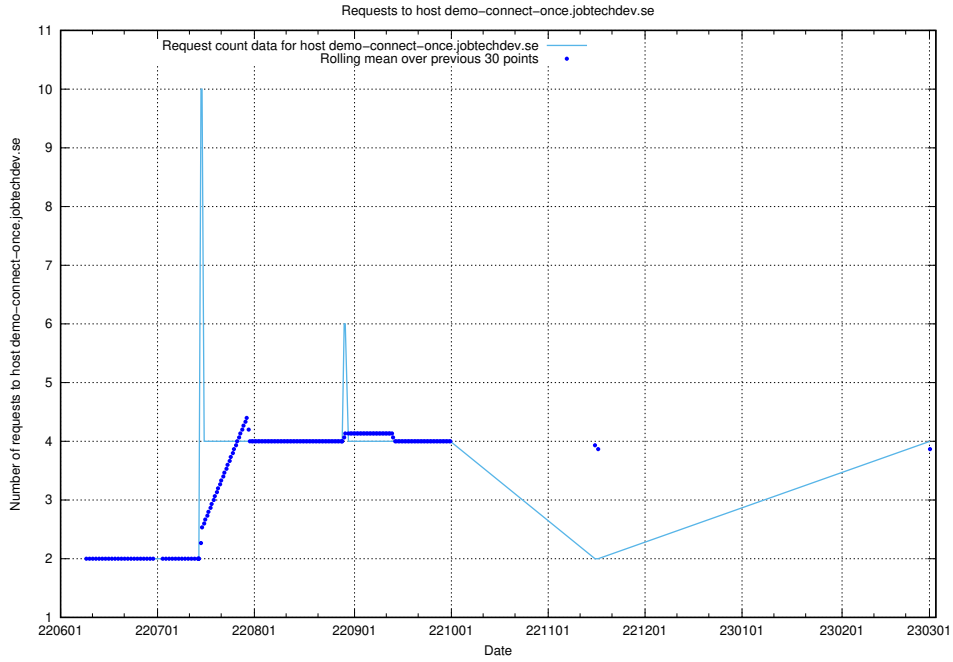

7.147 Usage of demo-connect-once.jobtechdev.se

Here, we count the number of requests to host demo-connect-once.jobtechdev.se.