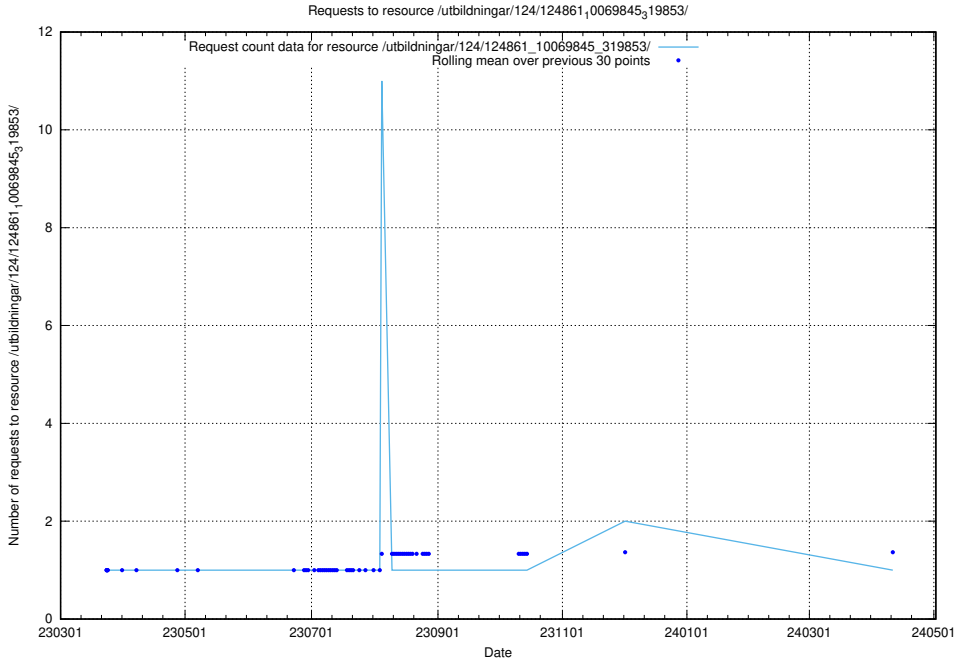

Here, we count the number of requests to resource /utbildningar/124/124861_10069845_319853/events/

5.1128 Usage of /utbildningar/124/124861_10069845_319853/

Here, we count the number of requests to resource /utbildningar/124/124861_10069845_319853/.