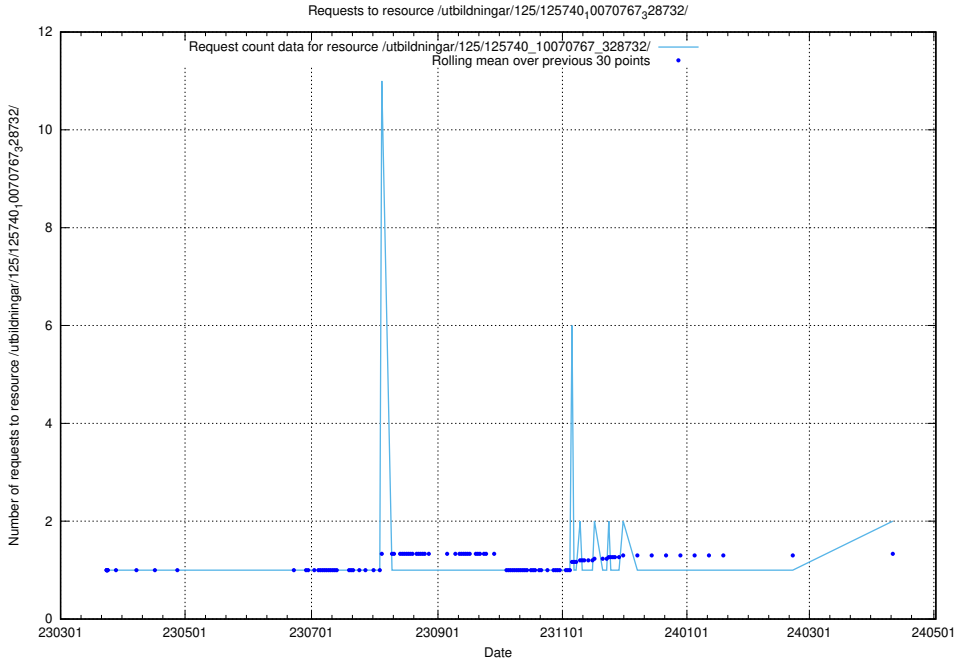

5.435 Usage of /utbildningar/125/125740_10070767_328732/

Here, we count the number of requests to resource /utbildningar/125/125740_10070767_328732/.