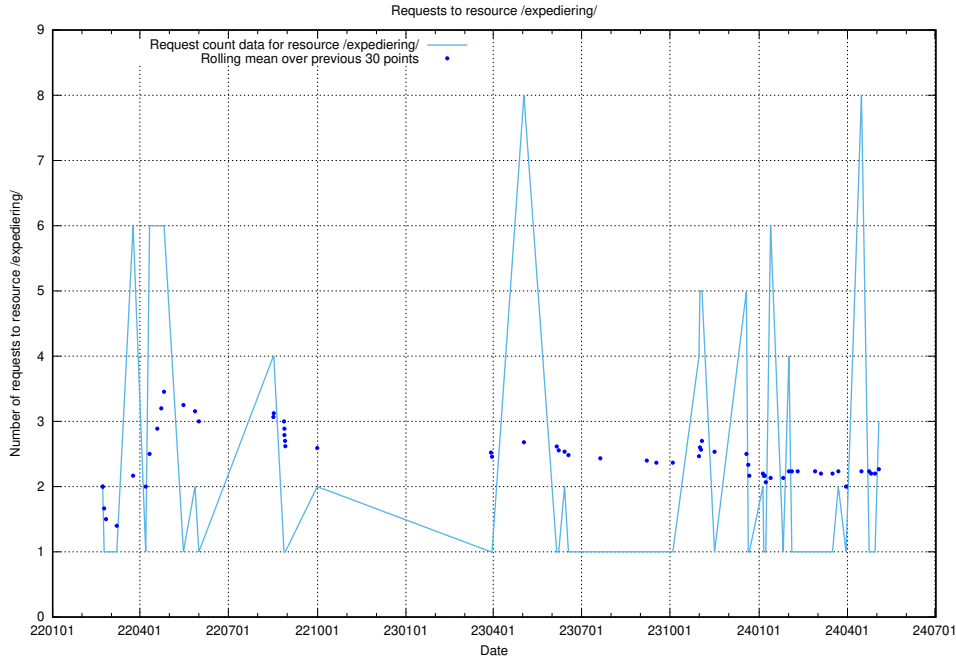

5.254 Usage of /expediering/

Here, we count the number of requests to resource /expediering/.