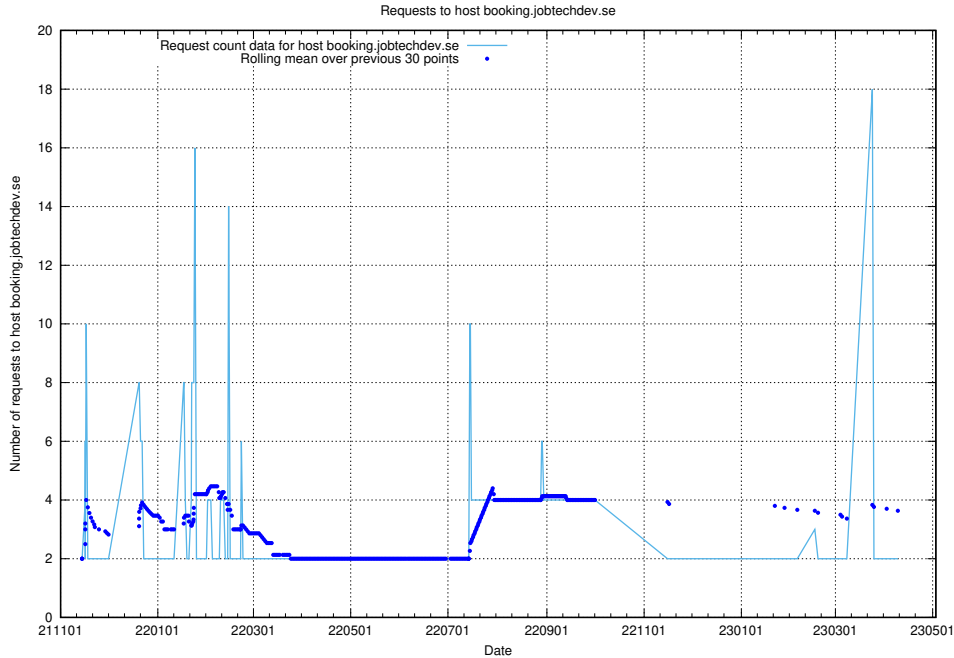

7.283 Usage of booking.jobtechdev.se

Here, we count the number of requests to host booking.jobtechdev.se.