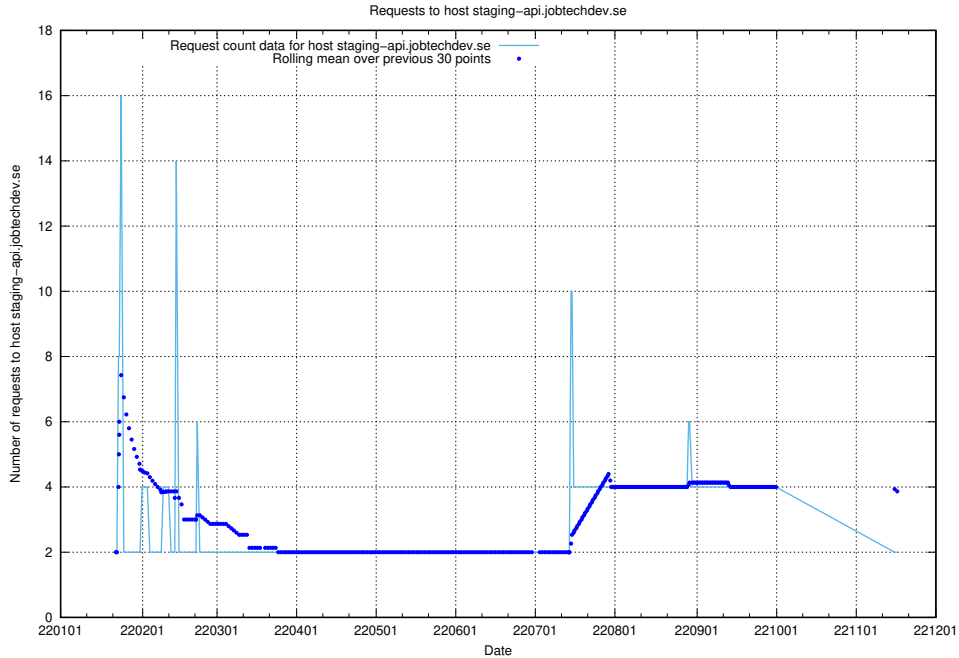

7.584 Usage of staging-api.jobtechdev.se

Here, we count the number of requests to host staging-api.jobtechdev.se.