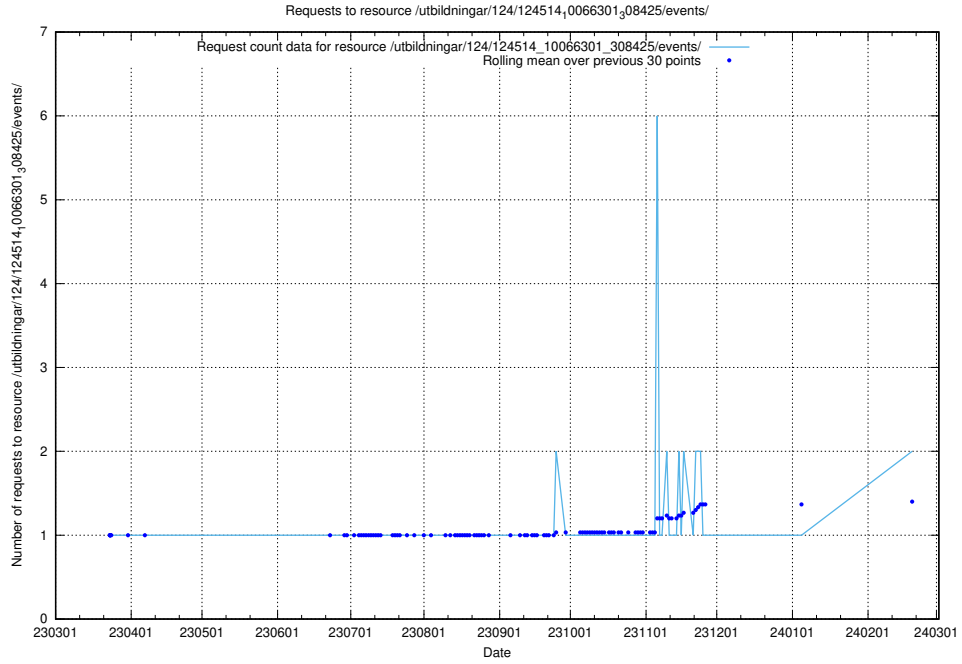

5.506 Usage of /utbildningar/124/124514_10066301_308425/events/

Here, we count the number of requests to resource /utbildningar/124/124514_10066301_308425/events/