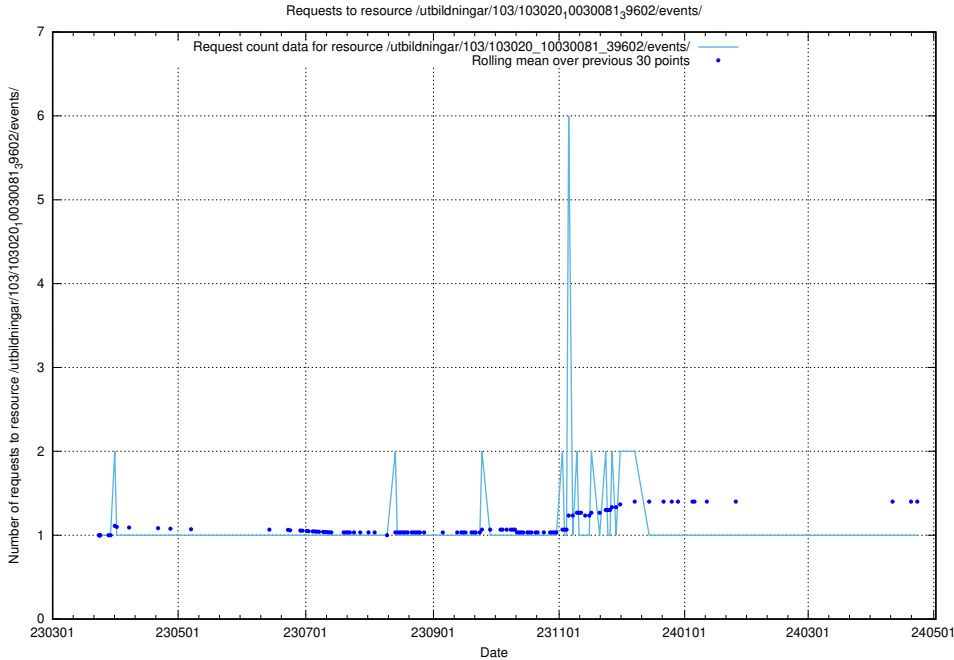

5.5481 Usage of /utbildningar/103/103020_10030081_39602/events/

Here, we count the number of requests to resource /utbildningar/103/103020_10030081_39602/events/.