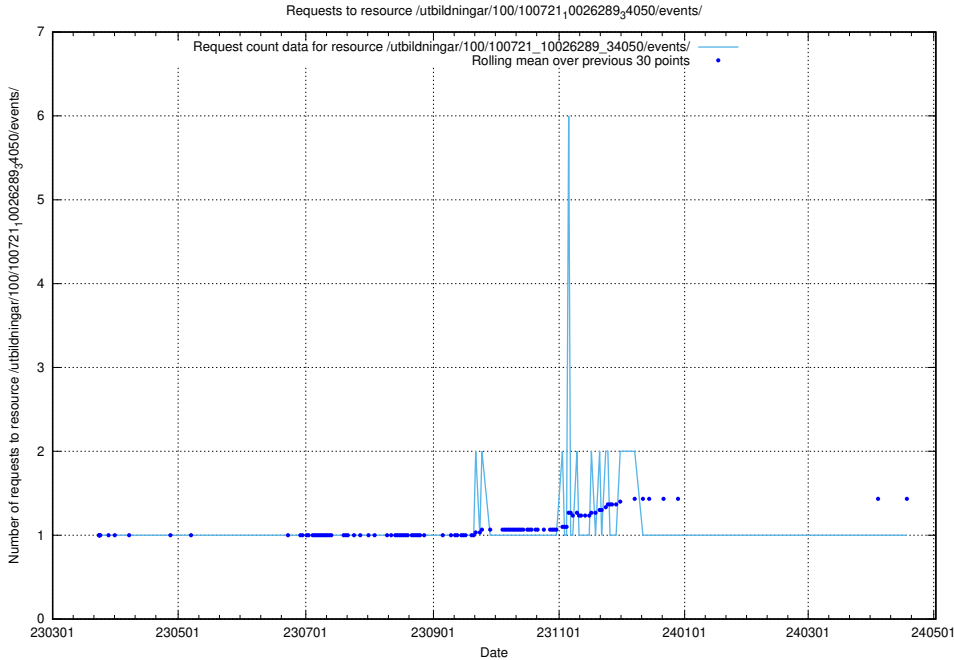

5.5671 Usage of /utbildningar/100/100721_10026289_34050/events/

Here, we count the number of requests to resource /utbildningar/100/100721_10026289_34050/events/.