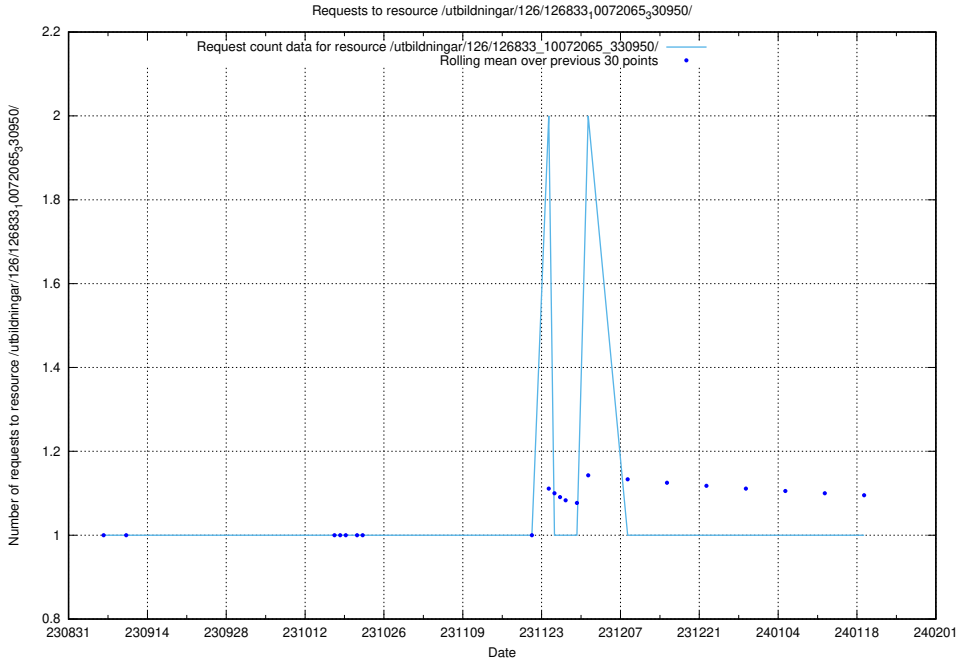

5.4639 Usage of /utbildningar/126/126833_10072065_330950/

Here, we count the number of requests to resource /utbildningar/126/126833_10072065_330950/.