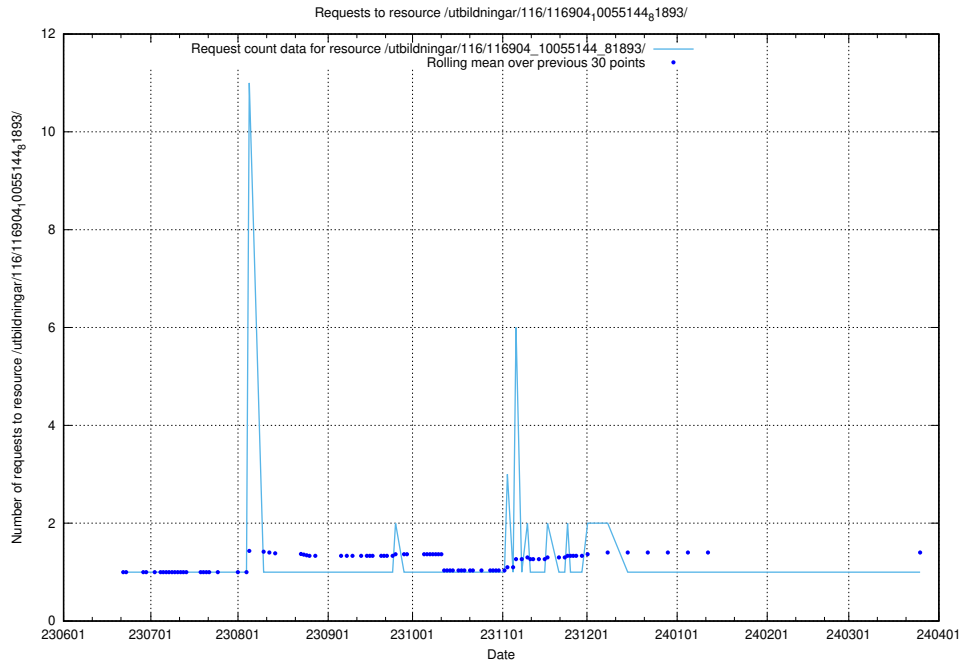

5.5820 Usage of /utbildningar/116/116904_10055144_81893/

Here, we count the number of requests to resource /utbildningar/116/116904_10055144_81893/.