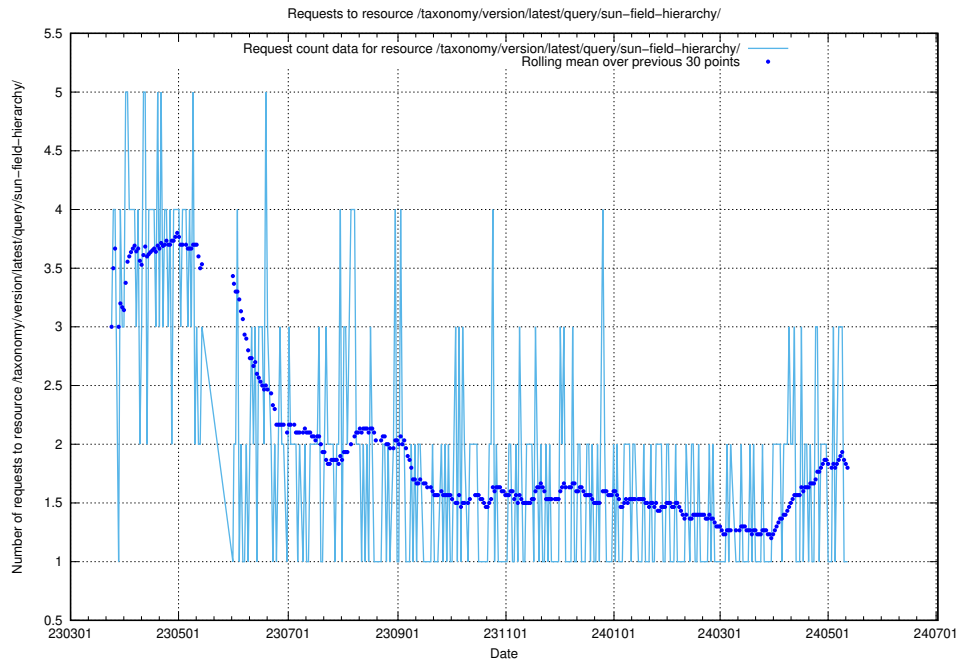

5.6071 Usage of /taxonomy/version/latest/query/sun-field-hierarchy/

Here, we count the number of requests to resource /taxonomy/version/latest/query/sun-field-hierarchy/.