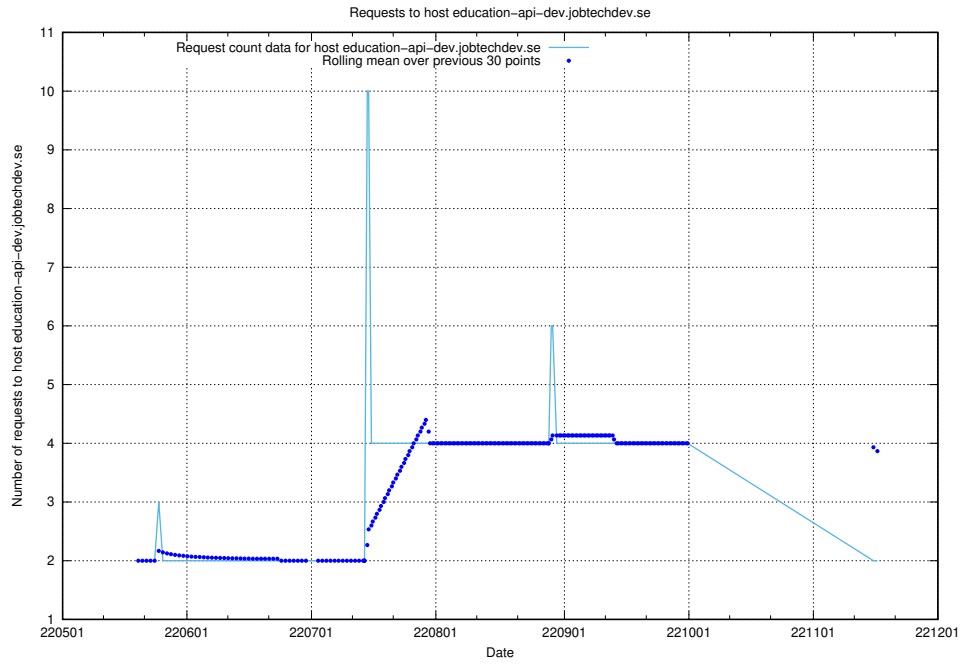

7.426 Usage of education-api-dev.jobtechdev.se

Here, we count the number of requests to host education-api-dev.jobtechdev.se.