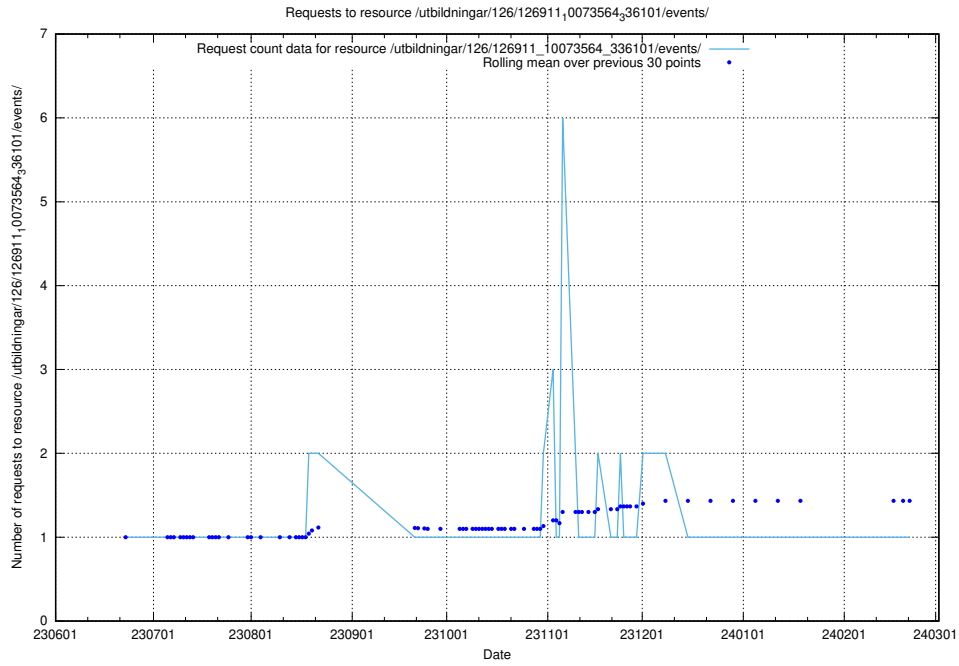

5.5557 Usage of /utbildningar/126/126911_10073564_336101/events/

Here, we count the number of requests to resource /utbildningar/126/126911_10073564_336101/events/