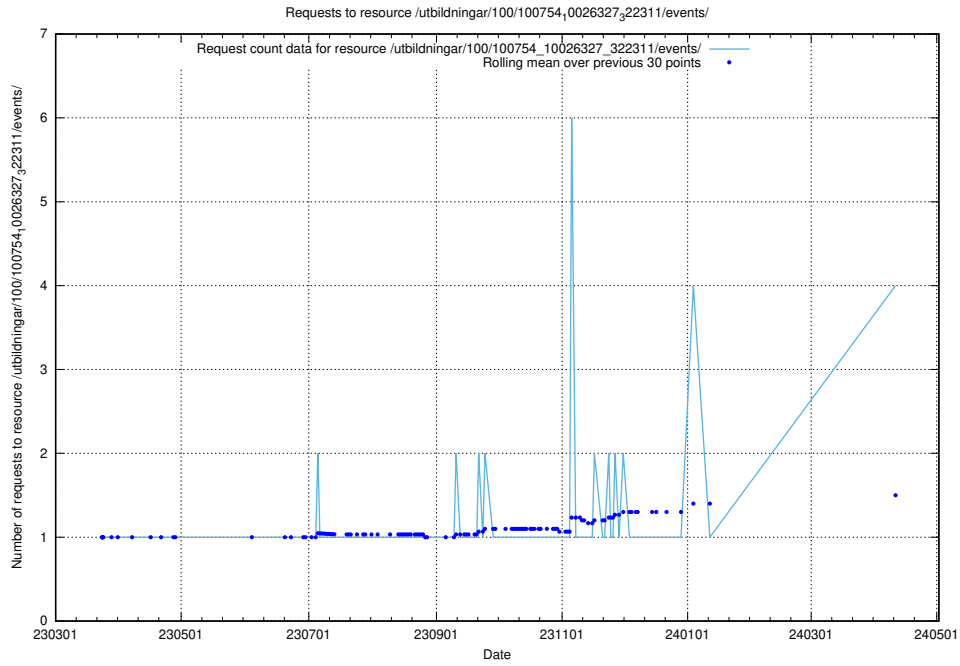

Here, we count the number of requests to resource /utbildningar/124/124862_10071083_324595/.

5.224 Usage of /utbildningar/100/100754_10026327_322311/events/

Here, we count the number of requests to resource /utbildningar/100/100754_10026327_322311/events/