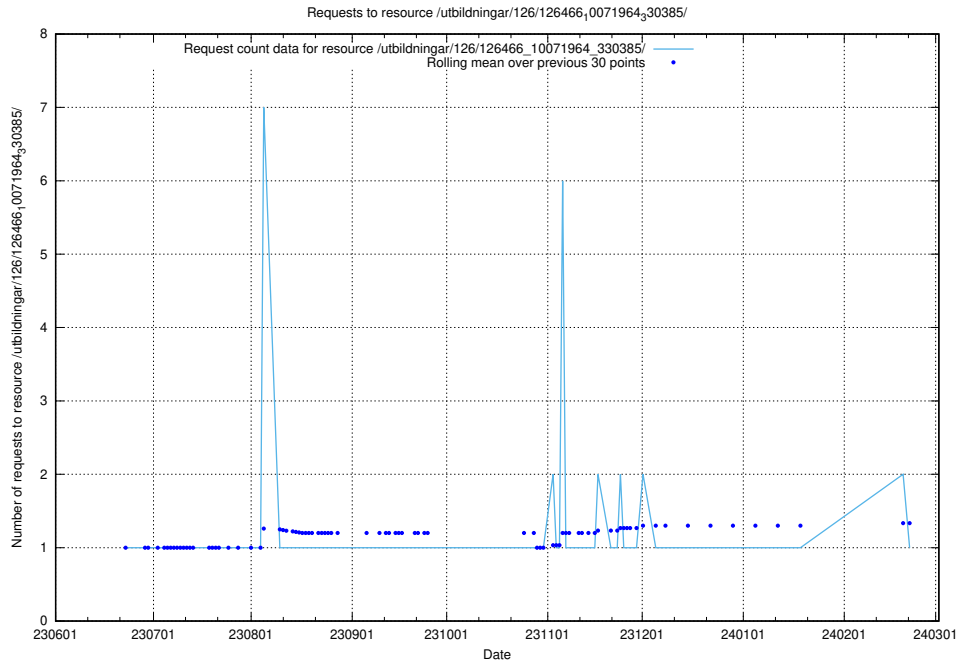

5.5629 Usage of /utbildningar/126/126466_10071964_330385/

Here, we count the number of requests to resource /utbildningar/126/126466_10071964_330385/.