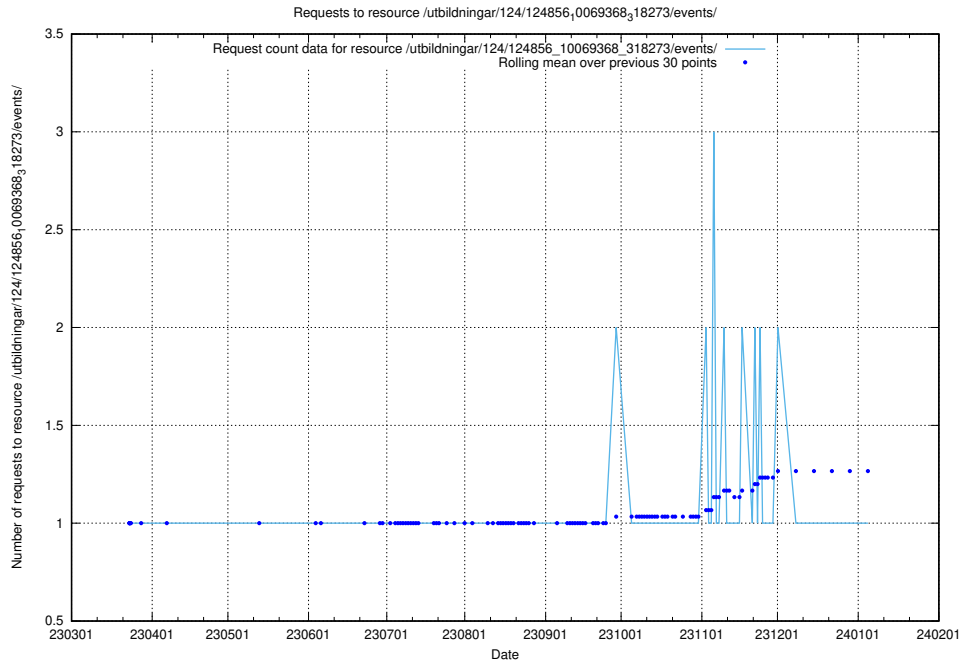

5.1149 Usage of /utbildningar/124/124856_10069368_318273/events/

Here, we count the number of requests to resource /utbildningar/124/124856_10069368_318273/events/