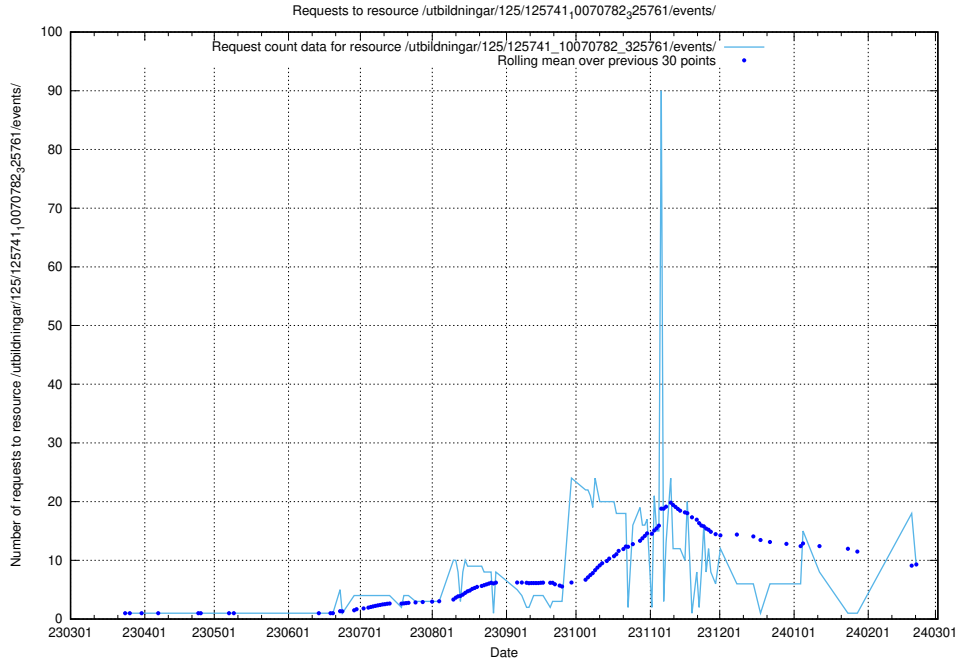

5.33 Usage of /utbildningar/125/125741_10070782_325761/events/

Here, we count the number of requests to resource /utbildningar/125/125741_10070782_325761/events/