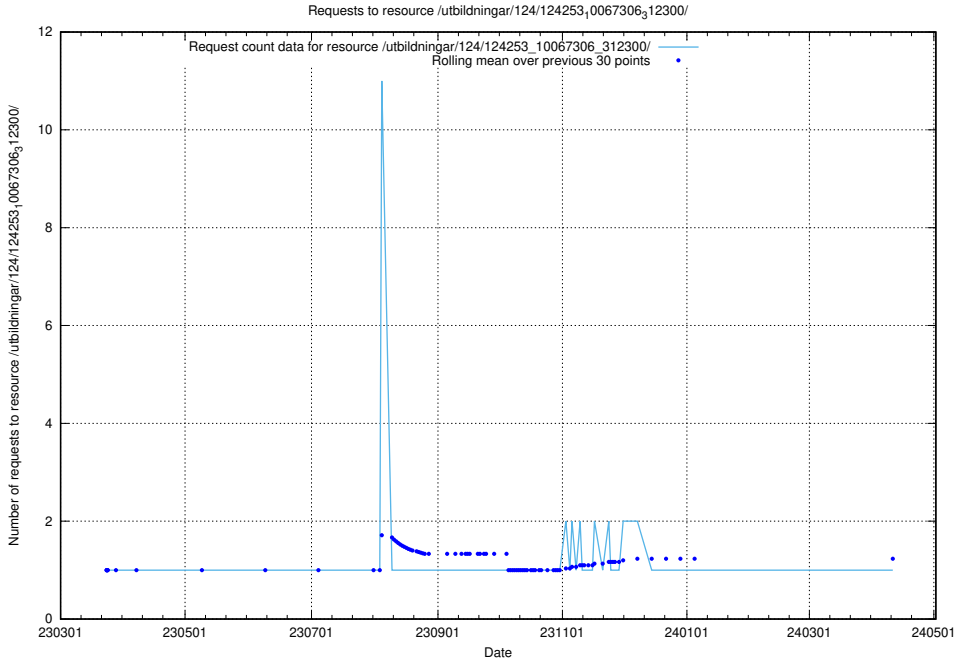

Here, we count the number of requests to resource /taxonomy/version/13/query/keyword-concepts-with-relations/.

5.3988 Usage of /utbildningar/124/124253_10067306_312300/

Here, we count the number of requests to resource /utbildningar/124/124253_10067306_312300/.