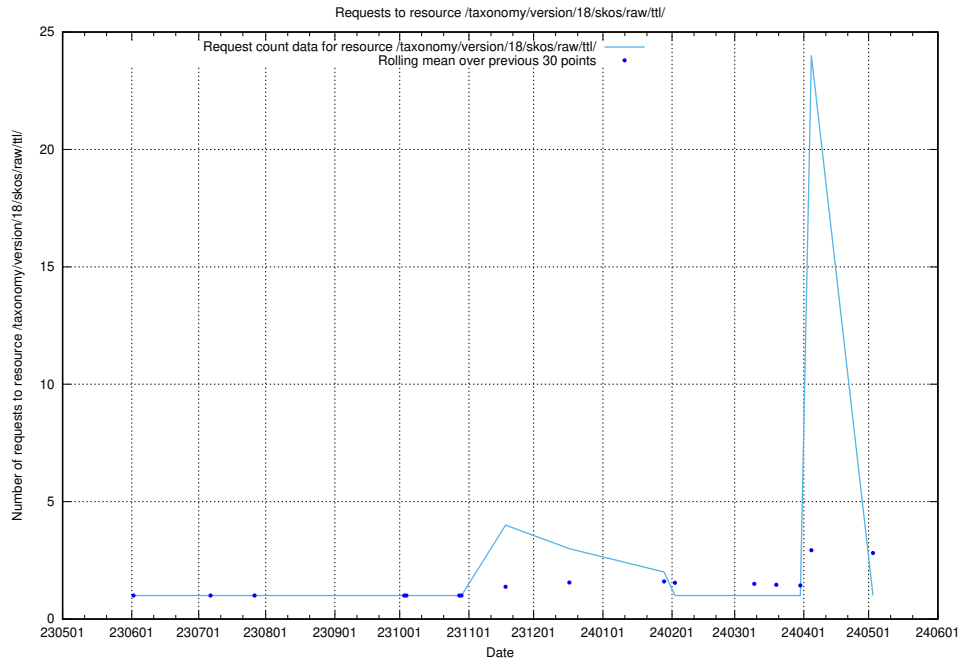

5.5901 Usage of /taxonomy/version/18/skos/raw/ttl/

Here, we count the number of requests to resource /taxonomy/version/18/skos/raw/ttl/.