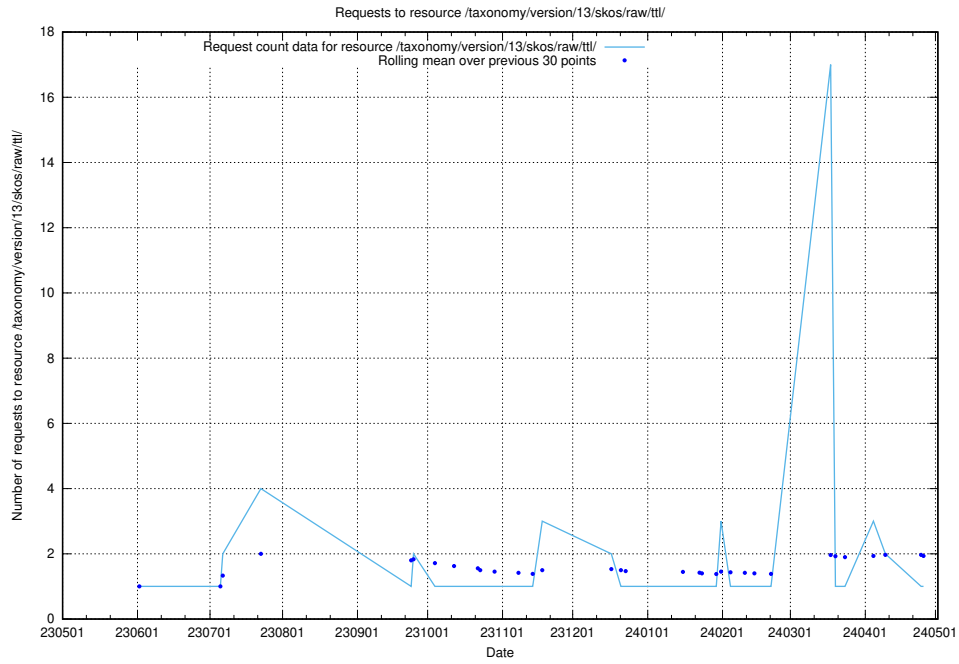

5.5904 Usage of /taxonomy/version/13/skos/raw/ttl/

Here, we count the number of requests to resource /taxonomy/version/13/skos/raw/ttl/.