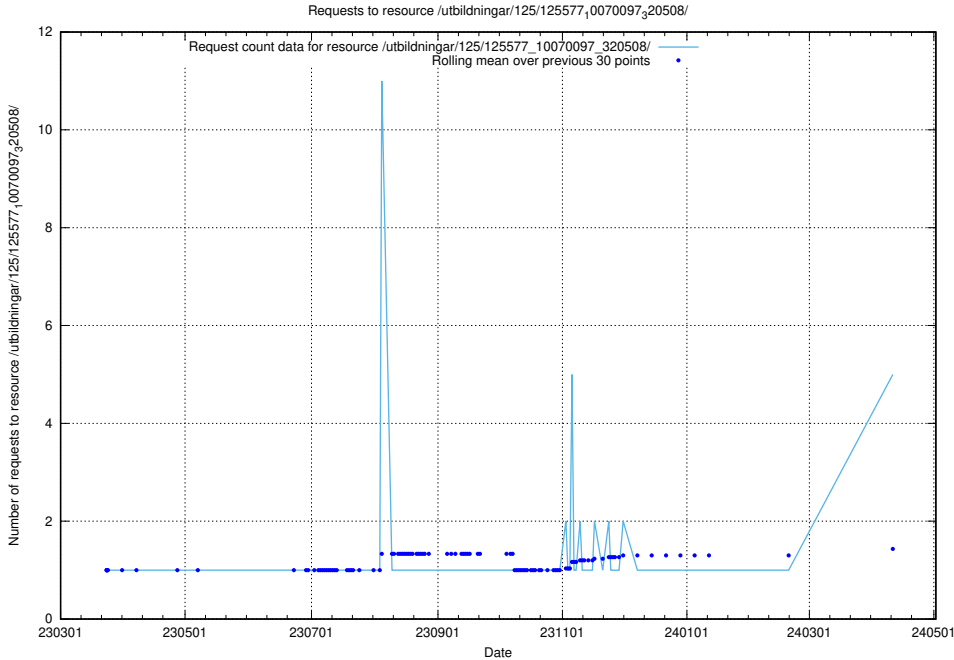

5.105 Usage of /utbildningar/125/125577_10070097_320508/

Here, we count the number of requests to resource /utbildningar/125/125577_10070097_320508/.