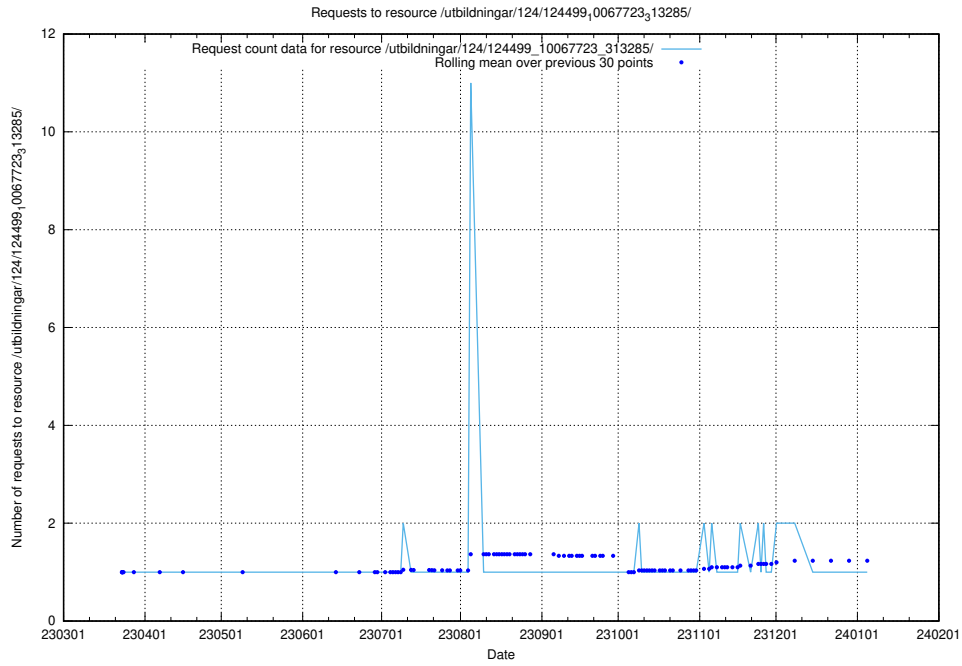

5.2509 Usage of /utbildningar/124/124499_10067723_313285/

Here, we count the number of requests to resource /utbildningar/124/124499_10067723_313285/.