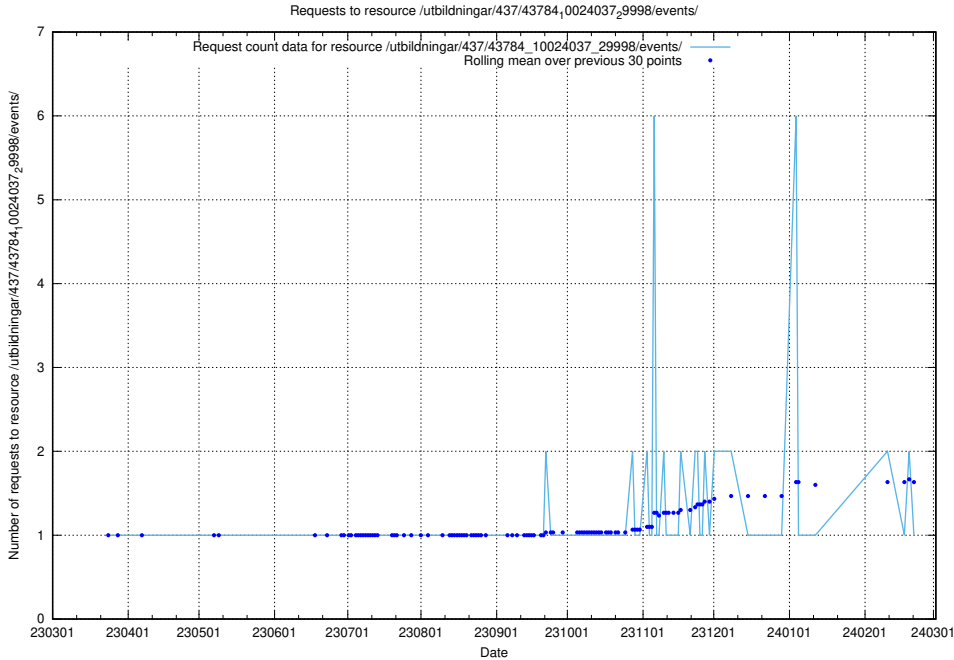

5.6186 Usage of /utbildningar/437/43784_10024037_29998/events/

Here, we count the number of requests to resource /utbildningar/437/43784_10024037_29998/events/.