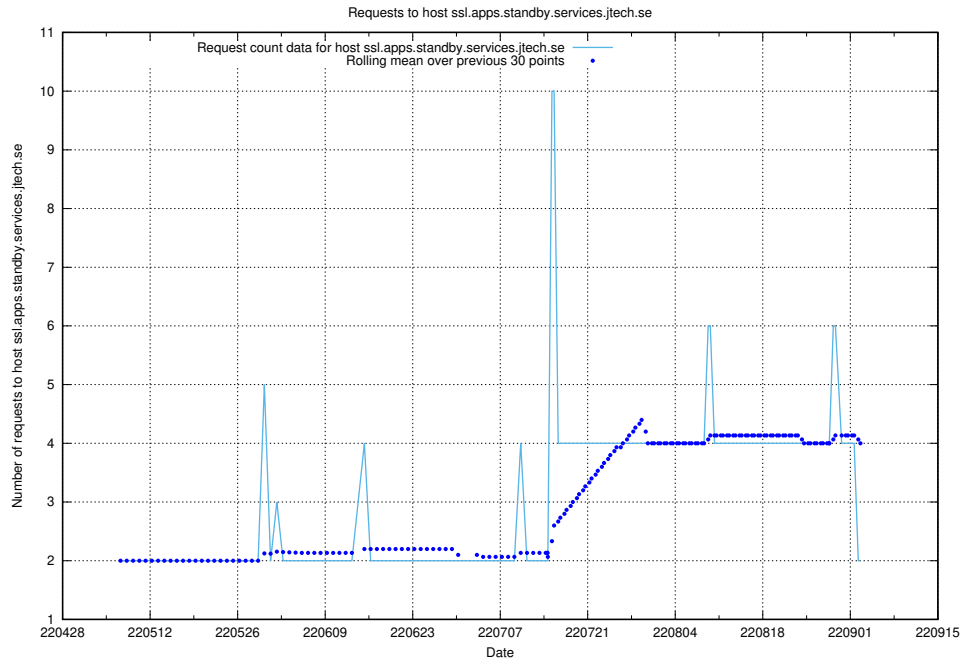

7.432 Usage of ssl.apps.standby.services.jtech.se

Here, we count the number of requests to host ssl.apps.standby.services.jtech.se.