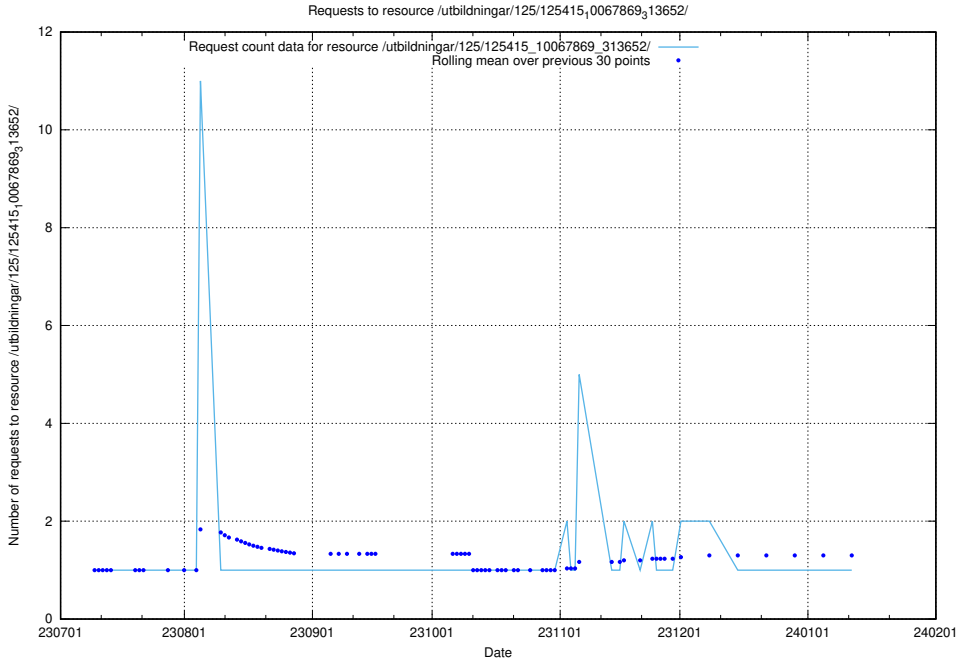

5.5096 Usage of /utbildningar/125/125415_10067869_313652/

Here, we count the number of requests to resource /utbildningar/125/125415_10067869_313652/.