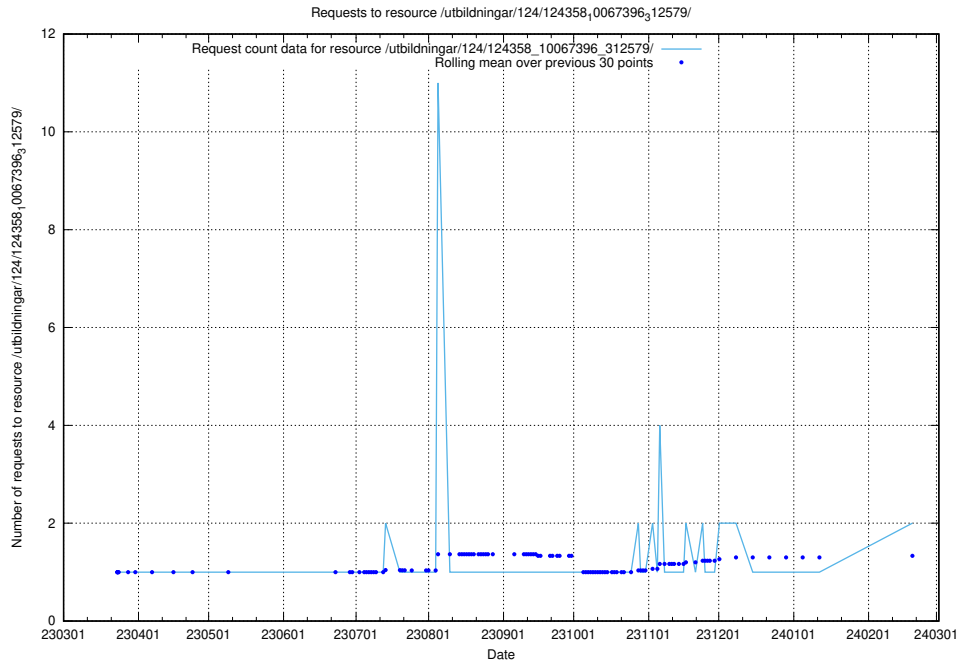

5.641 Usage of /utbildningar/124/124358_10067396_312579/

Here, we count the number of requests to resource /utbildningar/124/124358_10067396_312579/.