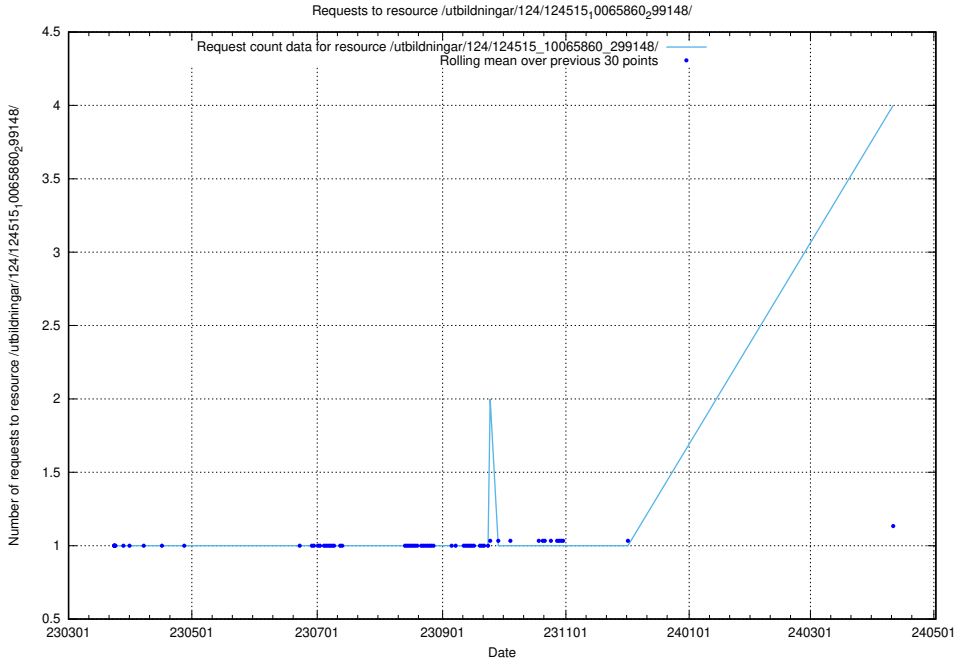

5.172 Usage of /utbildningar/124/124515_10065860_299148/

Here, we count the number of requests to resource /utbildningar/124/124515_10065860_299148/.

5.173 Usage of /availability/20240226/

Here, we count the number of requests to resource /availability/20240226/.