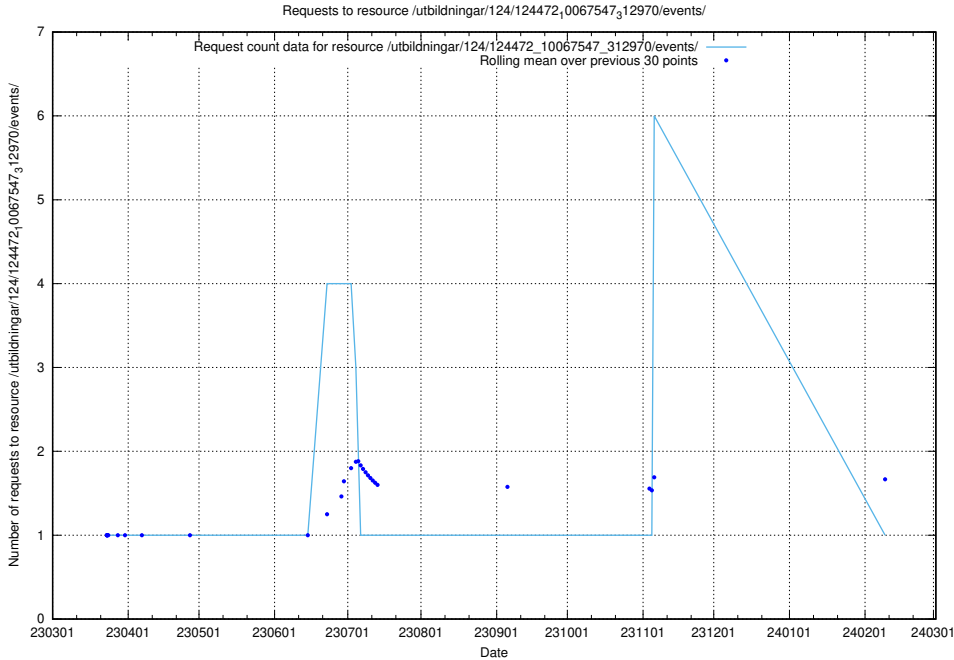

5.3113 Usage of /utbildningar/124/124472_10067547_312970/events/

Here, we count the number of requests to resource /utbildningar/124/124472_10067547_312970/events/