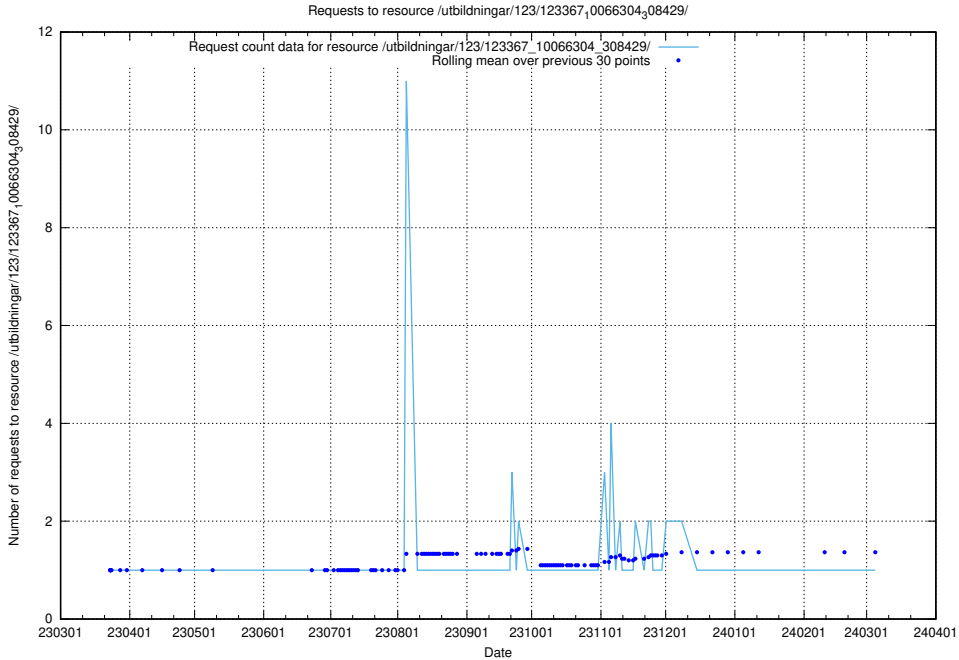

Here, we count the number of requests to resource /utbildningar/124/124473_10067548_312971/events/

5.4515 Usage of /utbildningar/123/123367_10066304_308429/

Here, we count the number of requests to resource /utbildningar/123/123367_10066304_308429/.