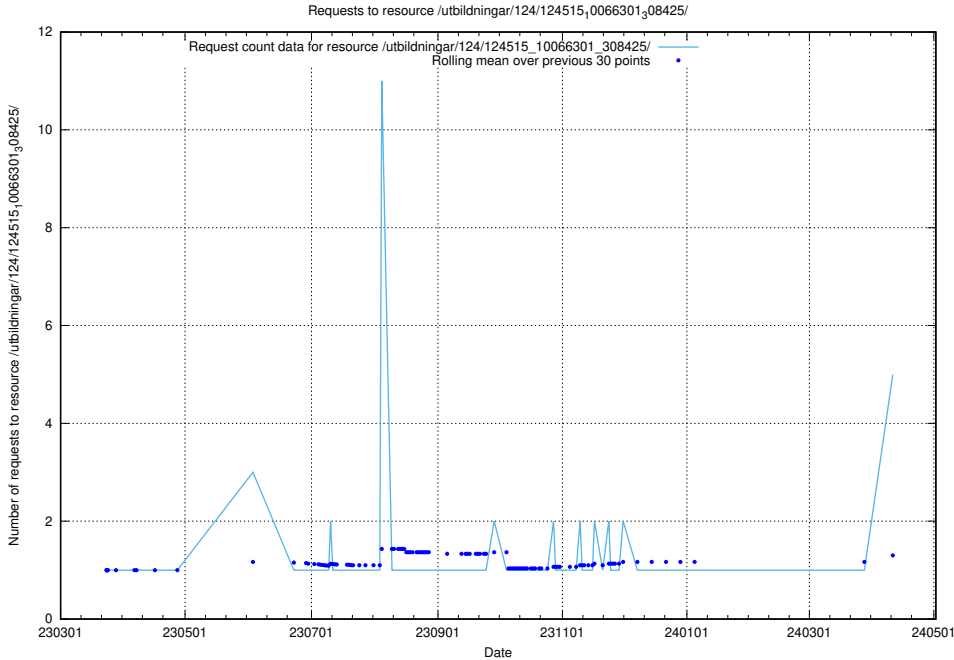

5.119 Usage of /utbildningar/124/124515_10066301_308425/

Here, we count the number of requests to resource /utbildningar/124/124515_10066301_308425/.