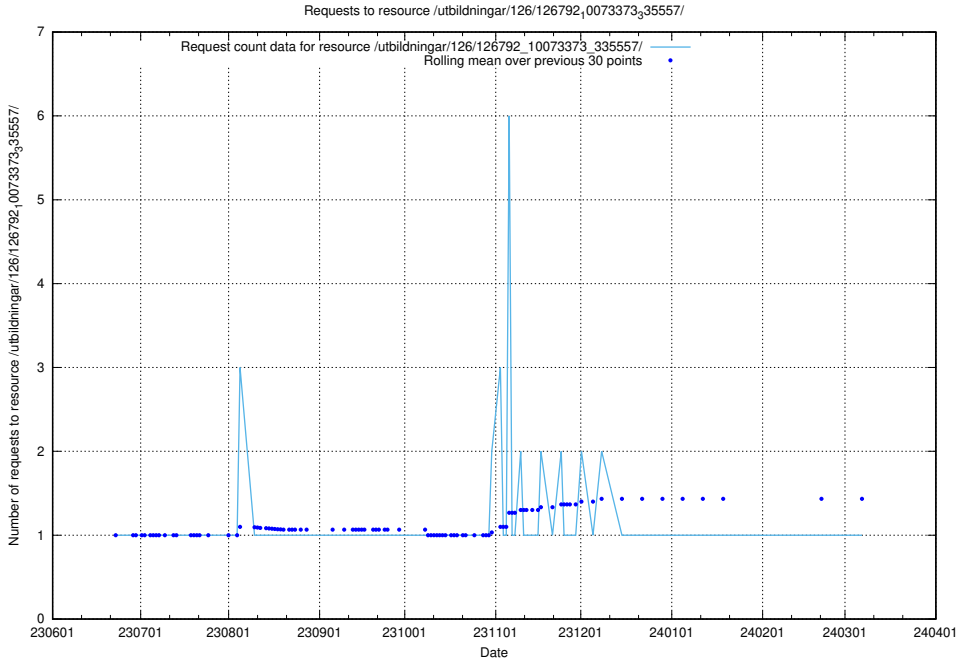

5.5568 Usage of /utbildningar/126/126792_10073373_335557/

Here, we count the number of requests to resource /utbildningar/126/126792_10073373_335557/.