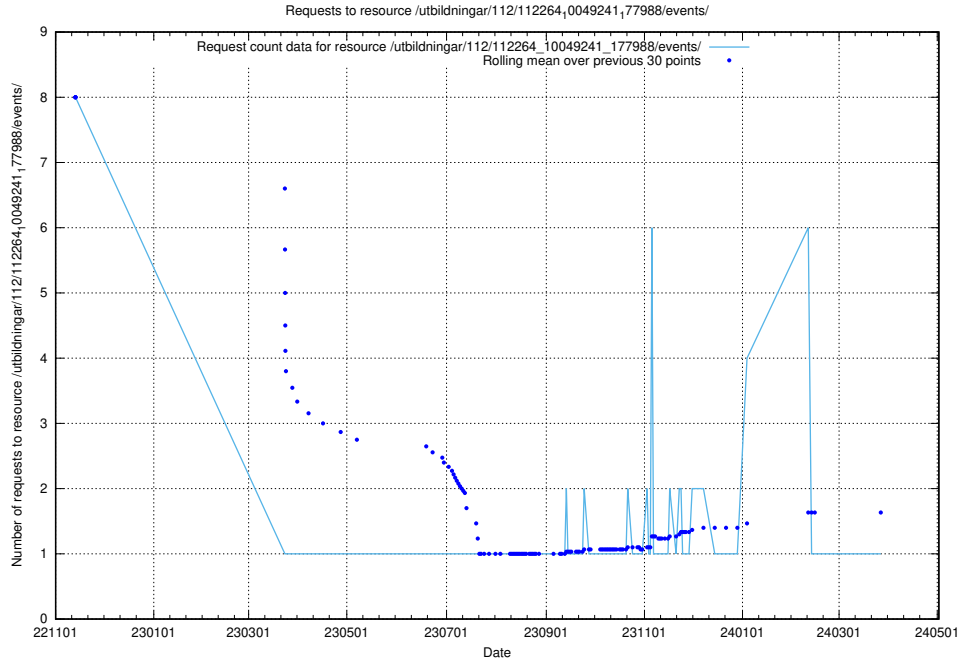

5.5766 Usage of /utbildningar/112/112264_10049241_177988/events/

Here, we count the number of requests to resource /utbildningar/112/112264_10049241_177988/events/