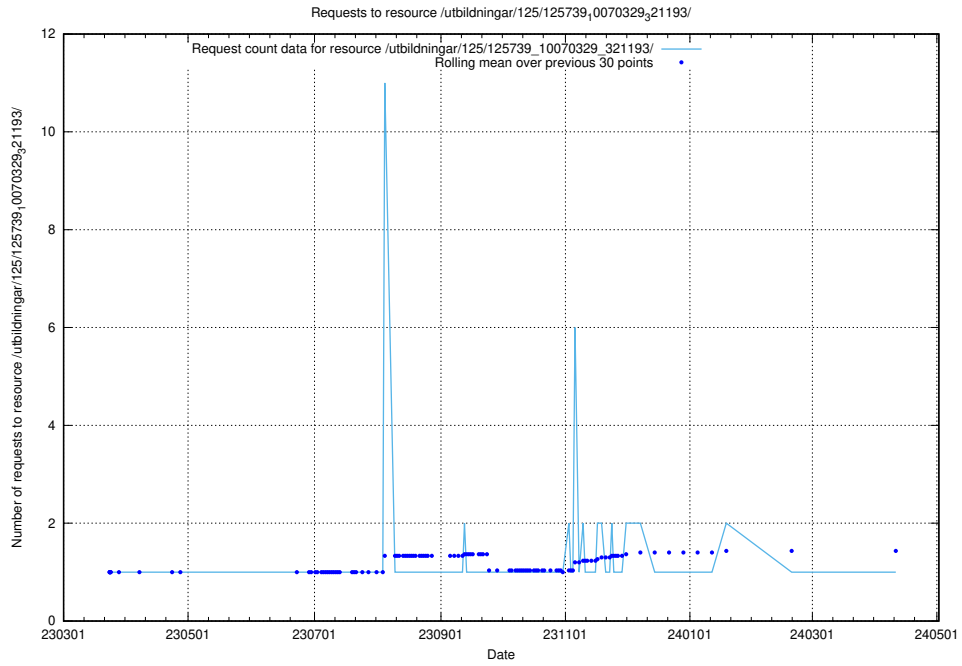

5.975 Usage of /utbildningar/125/125739_10070329_321193/

Here, we count the number of requests to resource /utbildningar/125/125739_10070329_321193/.