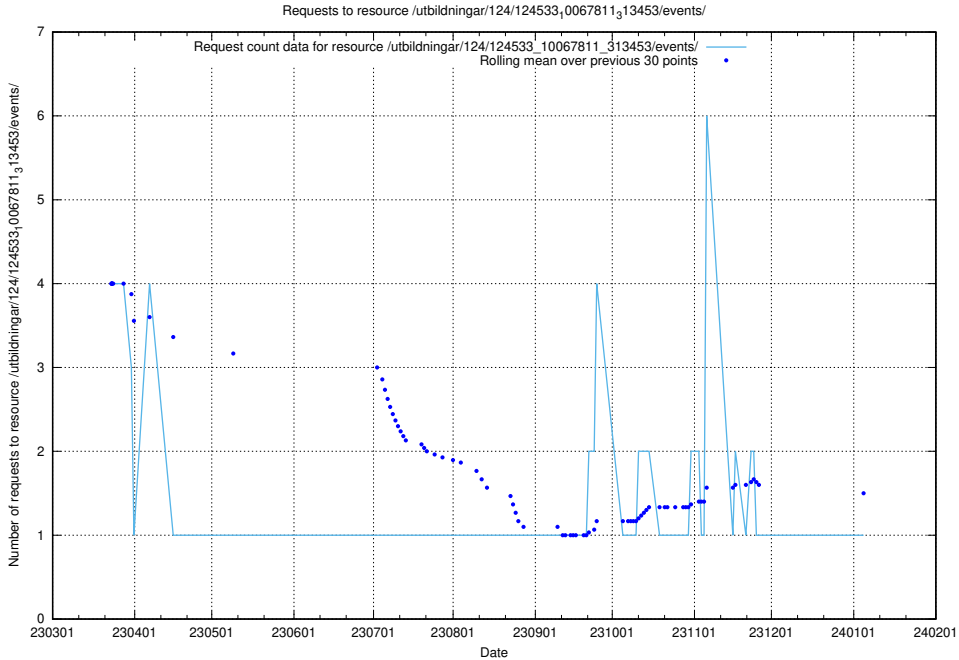

5.6257 Usage of /utbildningar/124/124533_10067811_313453/events/

Here, we count the number of requests to resource /utbildningar/124/124533_10067811_313453/events/