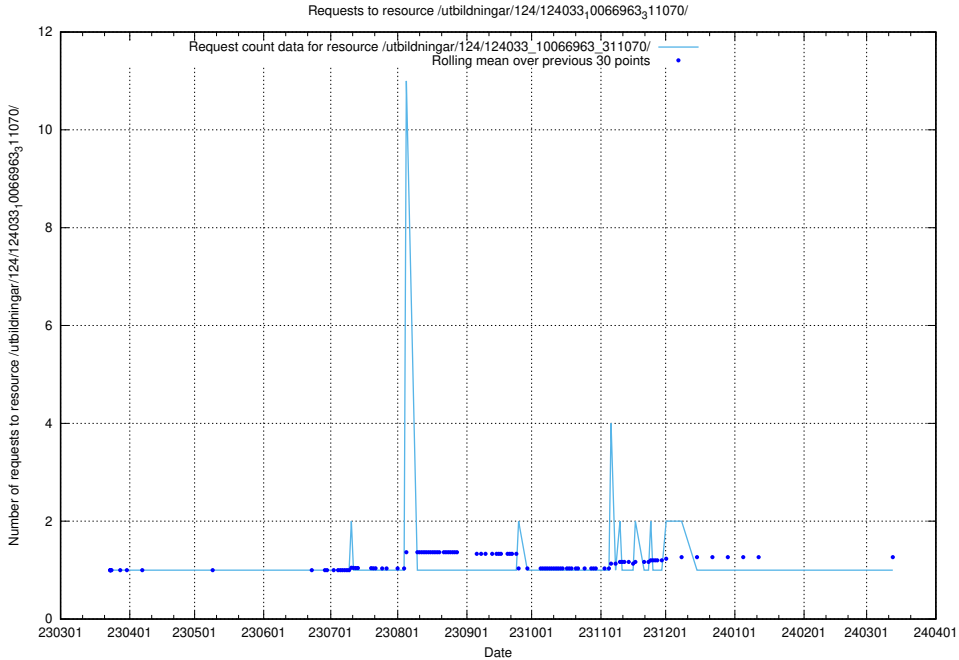

5.4432 Usage of /utbildningar/124/124033_10066963_311070/

Here, we count the number of requests to resource /utbildningar/124/124033_10066963_311070/.