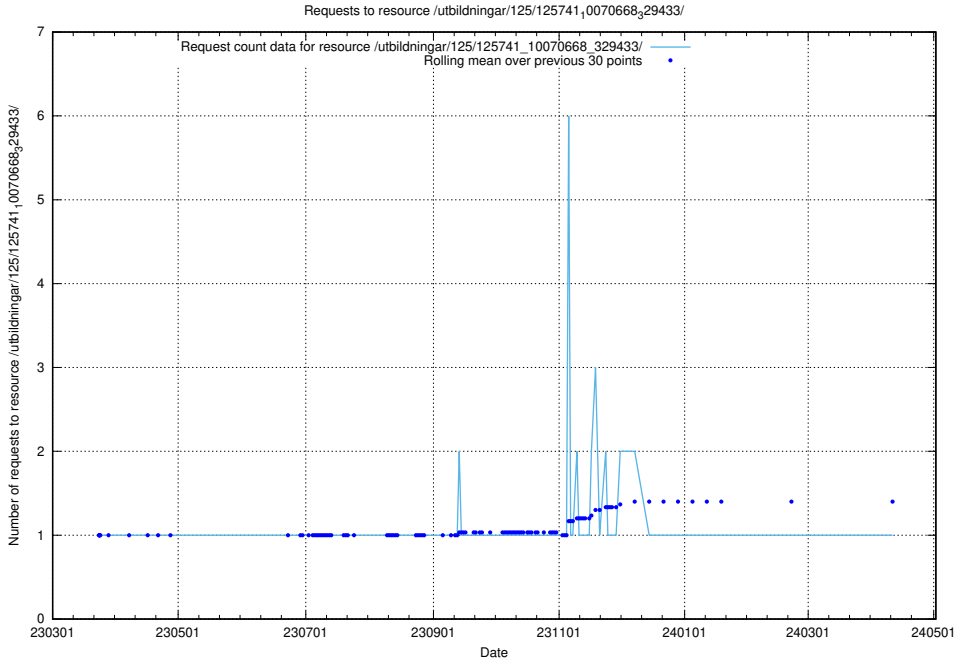

5.6492 Usage of /utbildningar/125/125741_10070668_329433/

Here, we count the number of requests to resource /utbildningar/125/125741_10070668_329433/.