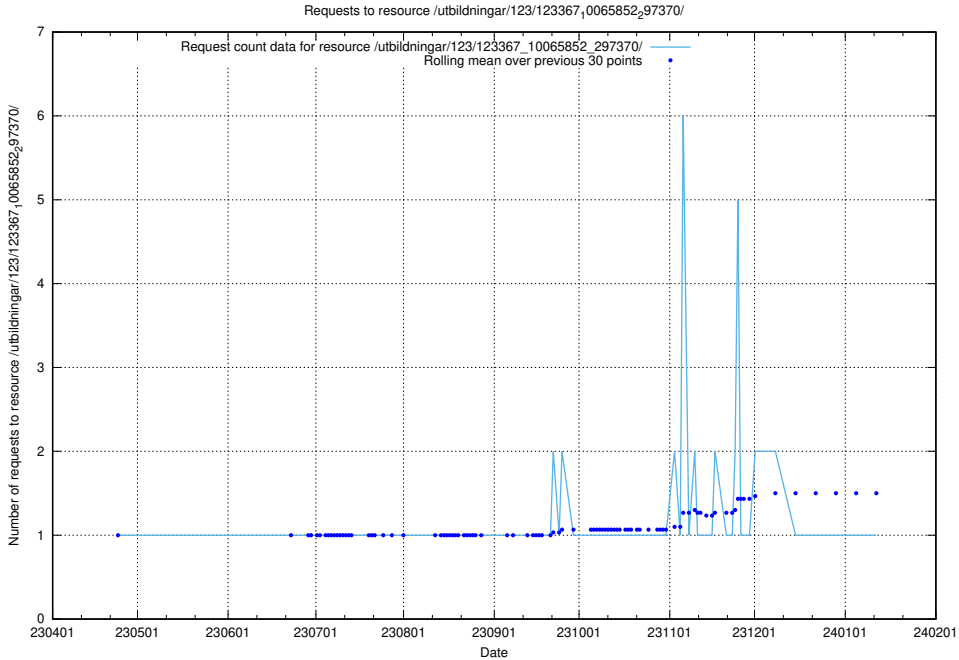

5.5989 Usage of /utbildningar/123/123367_10065852_297370/

Here, we count the number of requests to resource /utbildningar/123/123367_10065852_297370/.