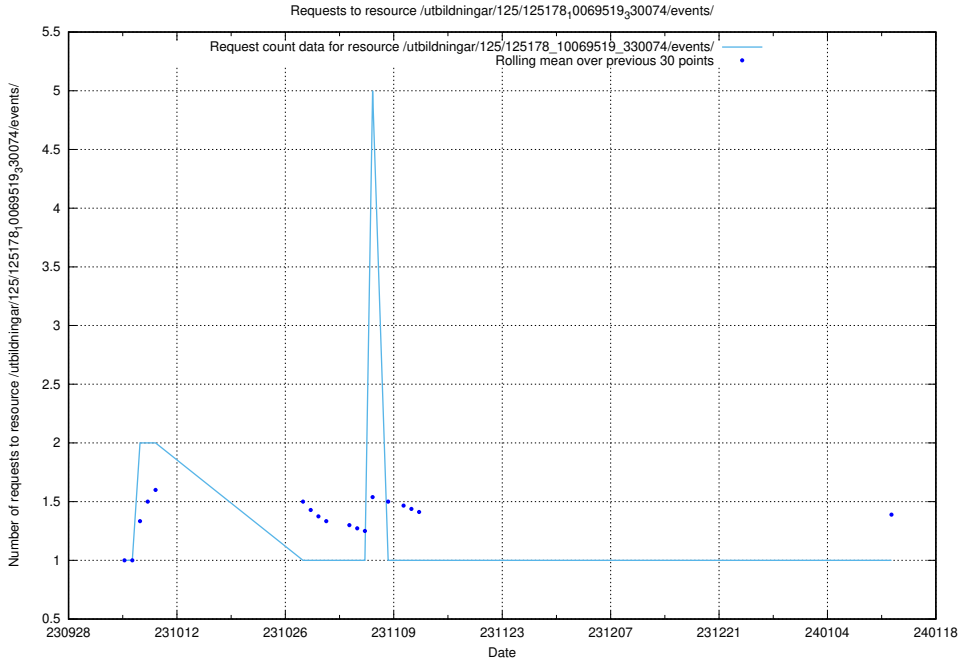

5.4399 Usage of /utbildningar/125/125178_10069519_330074/events/

Here, we count the number of requests to resource /utbildningar/125/125178_10069519_330074/events/