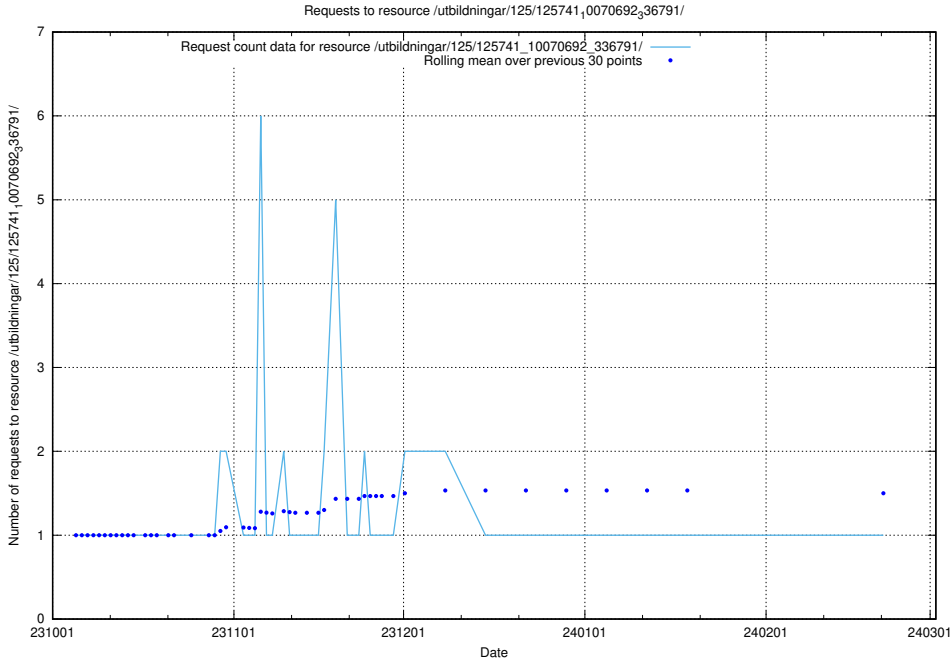

5.4388 Usage of /utbildningar/125/125741_10070692_336791/

Here, we count the number of requests to resource /utbildningar/125/125741_10070692_336791/.