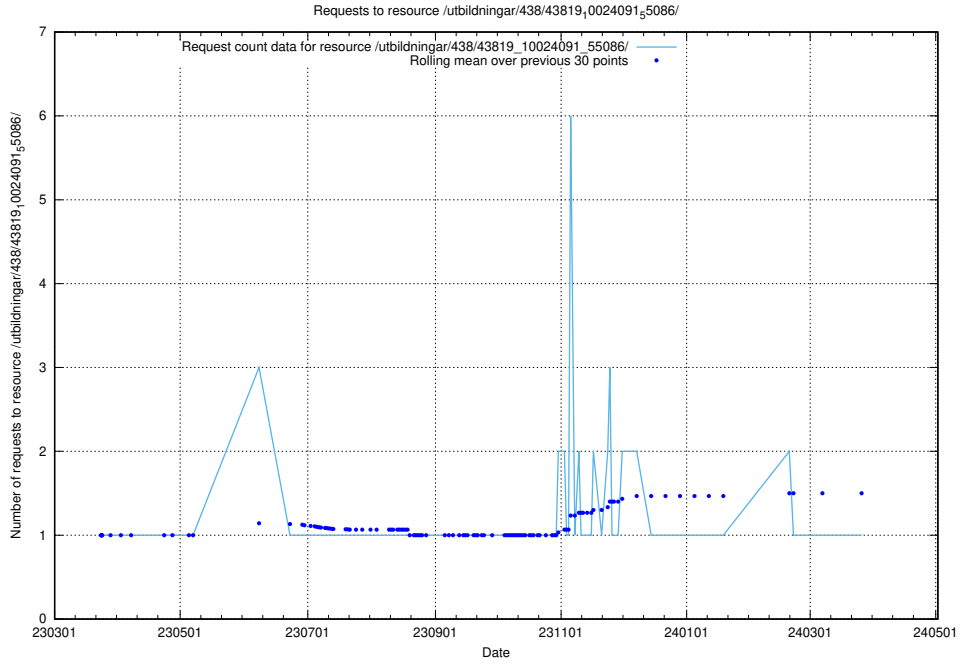

5.6345 Usage of /utbildningar/438/43819_10024091_55086/

Here, we count the number of requests to resource /utbildningar/438/43819_10024091_55086/.