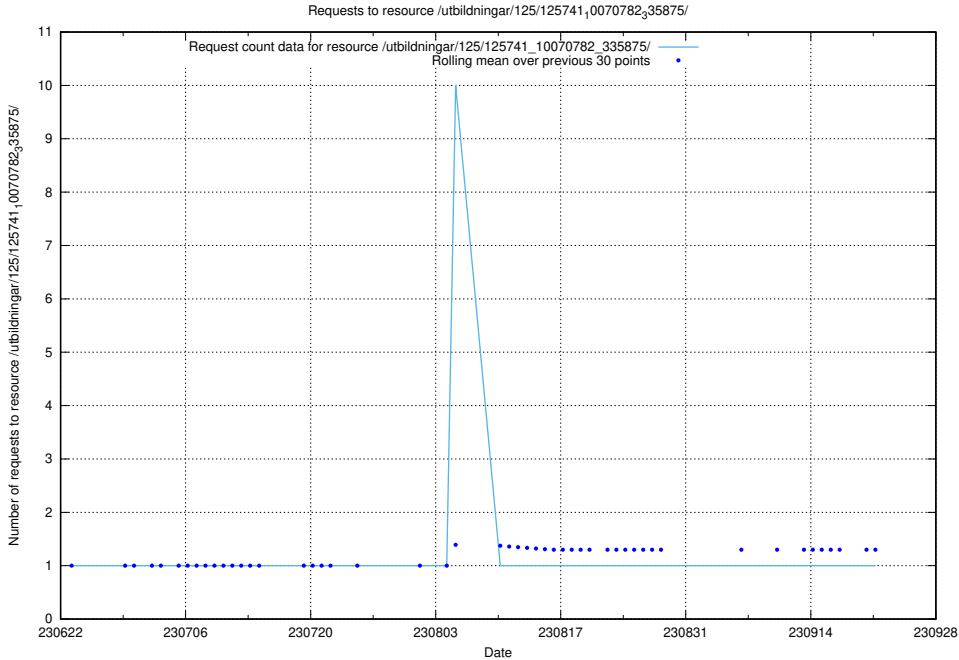

5.5670 Usage of /utbildningar/125/125741_10070782_335875/

Here, we count the number of requests to resource /utbildningar/125/125741_10070782_335875/.