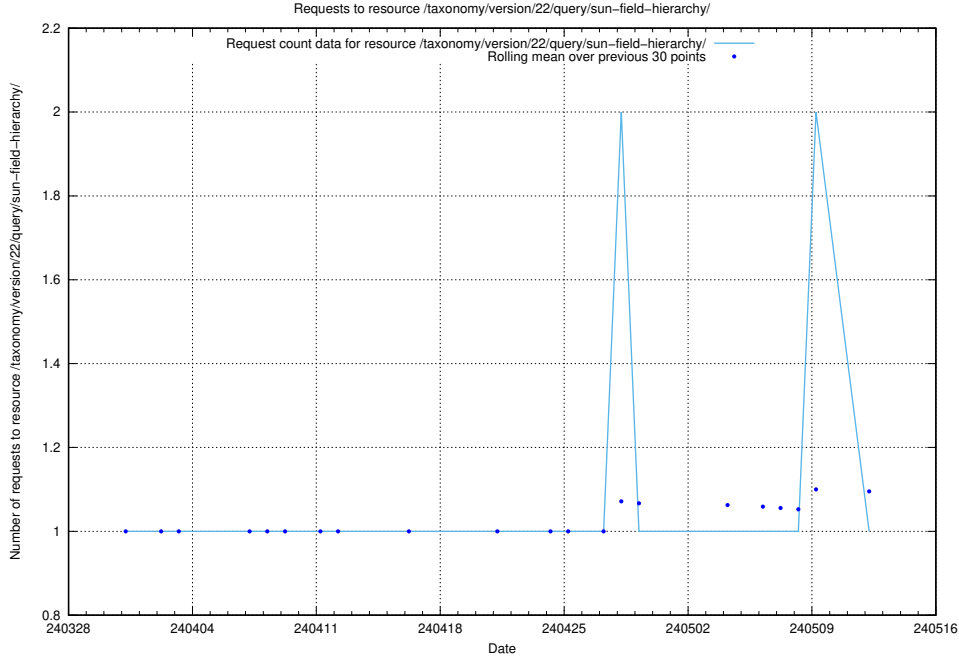

Here, we count the number of requests to resource /utbildningar/124/124515_10065930_300982/events/

5.1565 Usage of /taxonomy/version/22/query/sun-field-hierarchy/

Here, we count the number of requests to resource /taxonomy/version/22/query/sun-field-hierarchy/.