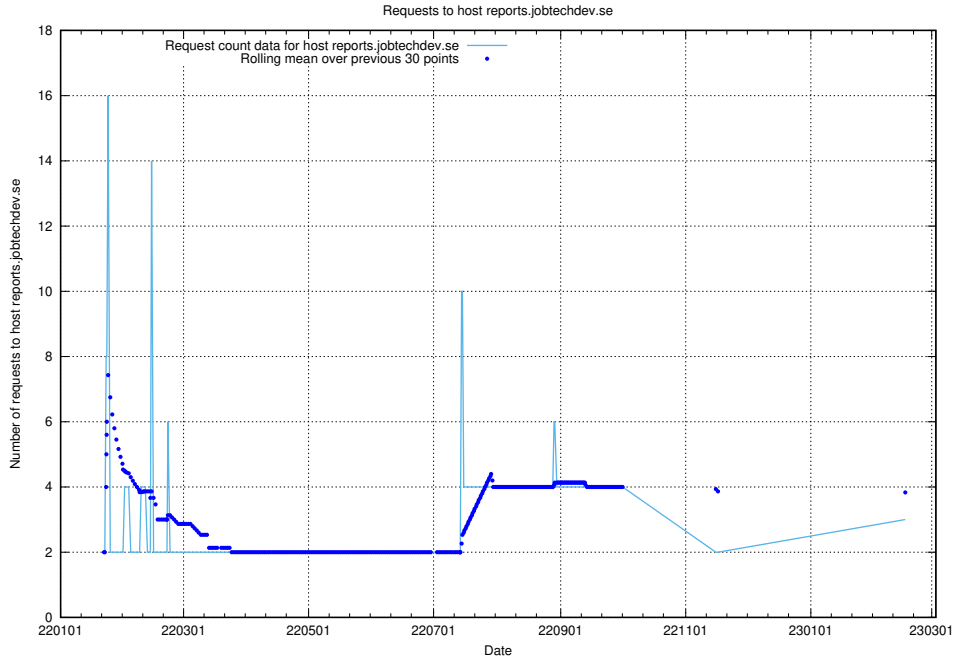

7.250 Usage of reports.jobtechdev.se

Here, we count the number of requests to host reports.jobtechdev.se.