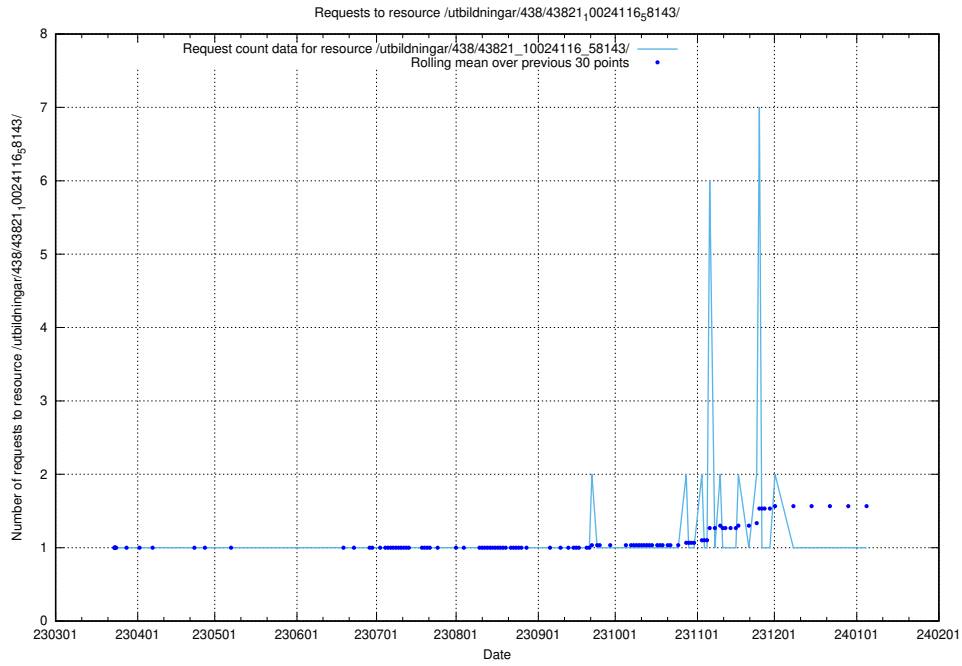

5.6340 Usage of /utbildningar/438/43821_10024116_58143/

Here, we count the number of requests to resource /utbildningar/438/43821_10024116_58143/.