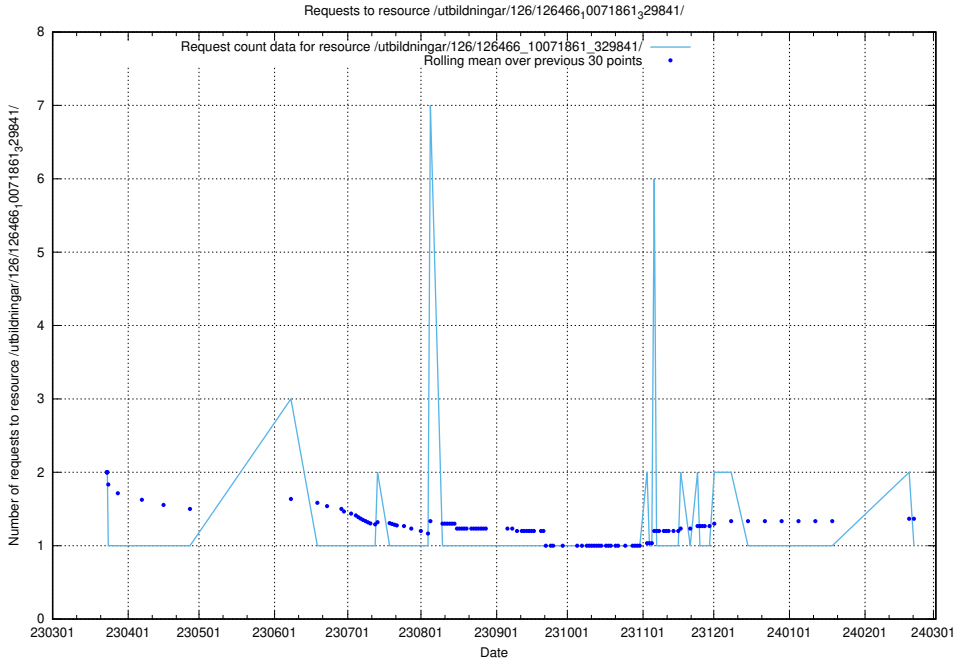

Here, we count the number of requests to resource /utbildningar/126/126514_10071820_329551/events/

5.6273 Usage of /utbildningar/126/126466_10071861_329841/

Here, we count the number of requests to resource /utbildningar/126/126466_10071861_329841/.