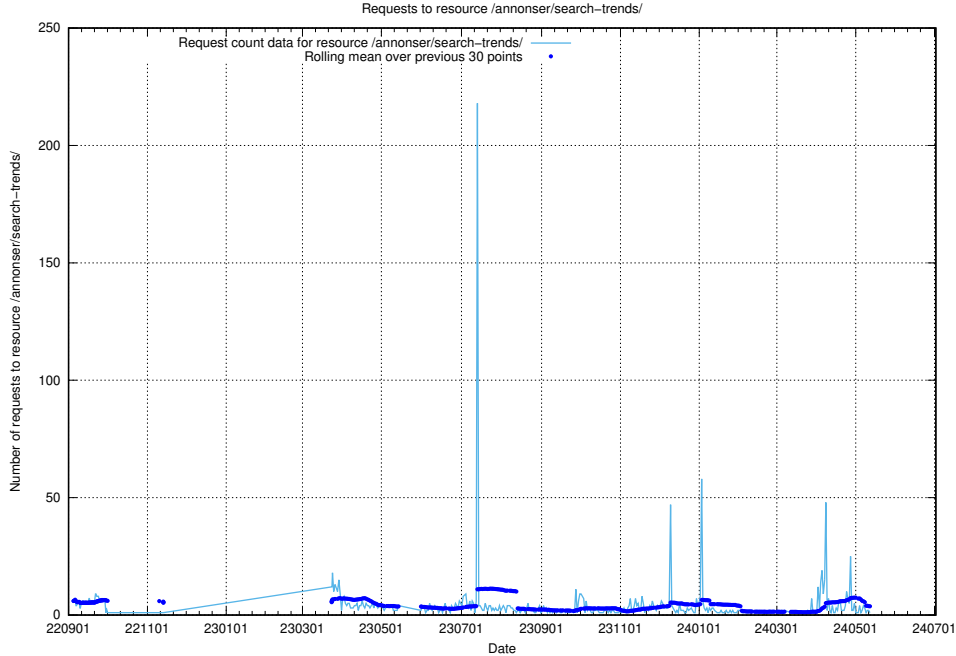

Here, we count the number of requests to resource /utbildningar/126/126094_10071321_326910/.

5.6442 Usage of /annonser/search-trends/

Here, we count the number of requests to resource /annonser/search-trends/.