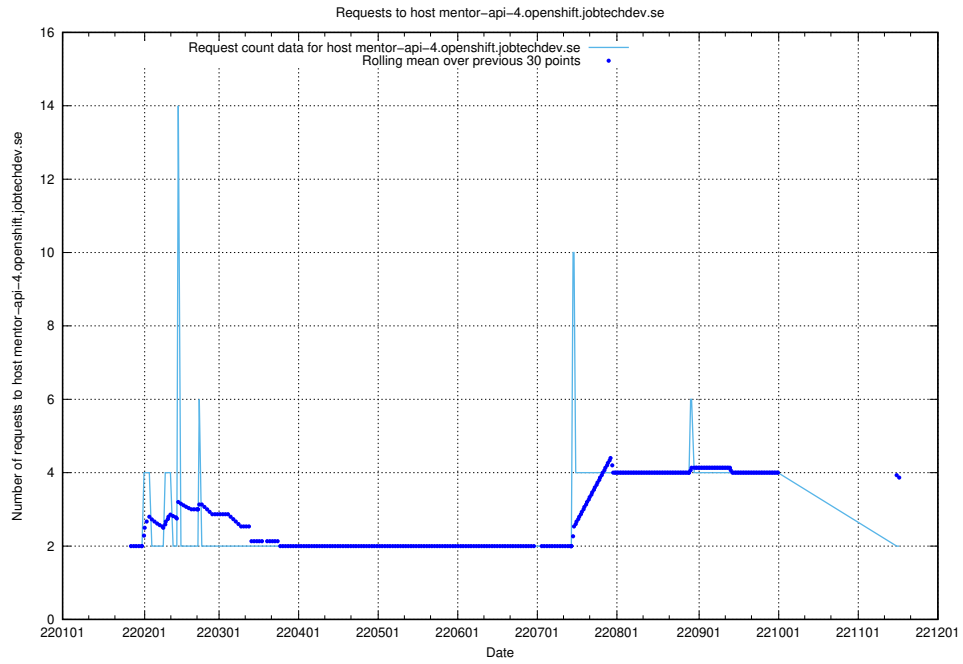

7.572 Usage of mentor-api.openshift.jobtechdev.se

Here, we count the number of requests to host mentor-api.openshift.jobtechdev.se.

7.573 Usage of mentor-api-4.openshift.jobtechdev.se

Here, we count the number of requests to host mentor-api-4.openshift.jobtechdev.se.