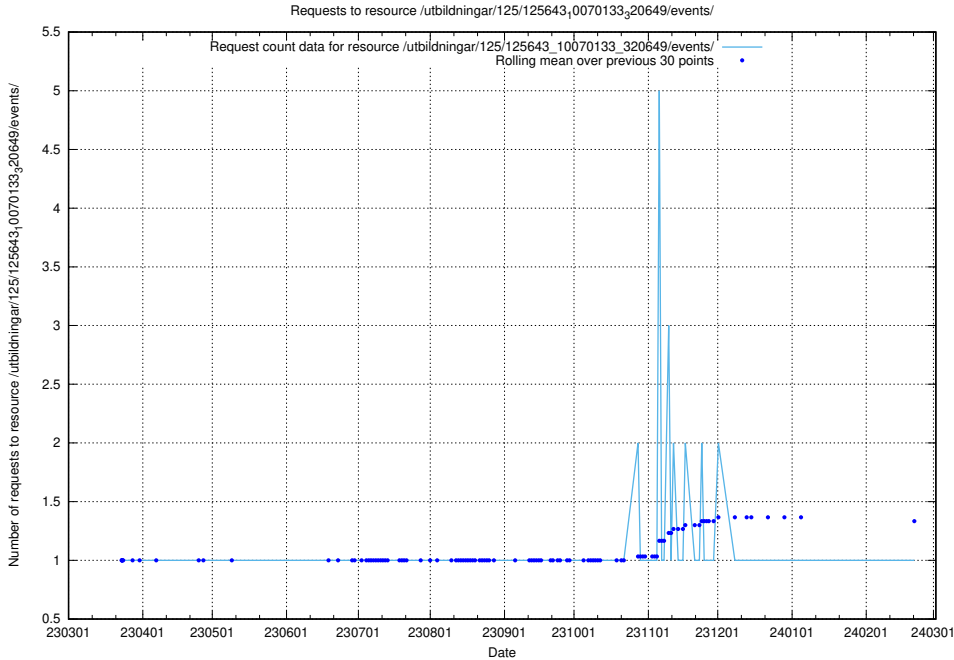

5.1011 Usage of /utbildningar/125/125643_10070133_320649/events/

Here, we count the number of requests to resource /utbildningar/125/125643_10070133_320649/events/