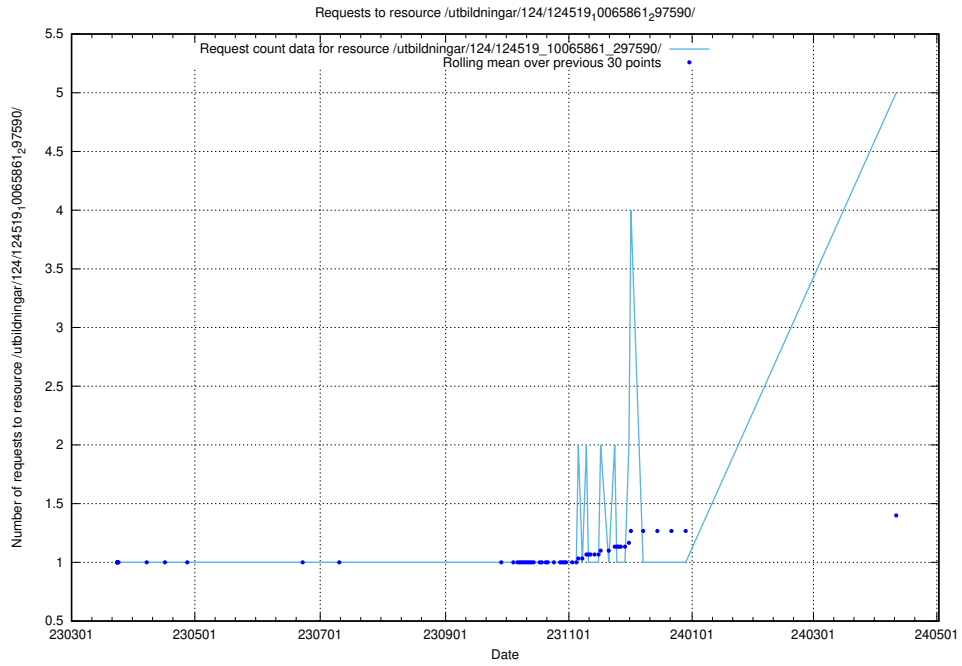

5.116 Usage of /utbildningar/124/124519_10065861_297590/

Here, we count the number of requests to resource /utbildningar/124/124519_10065861_297590/.