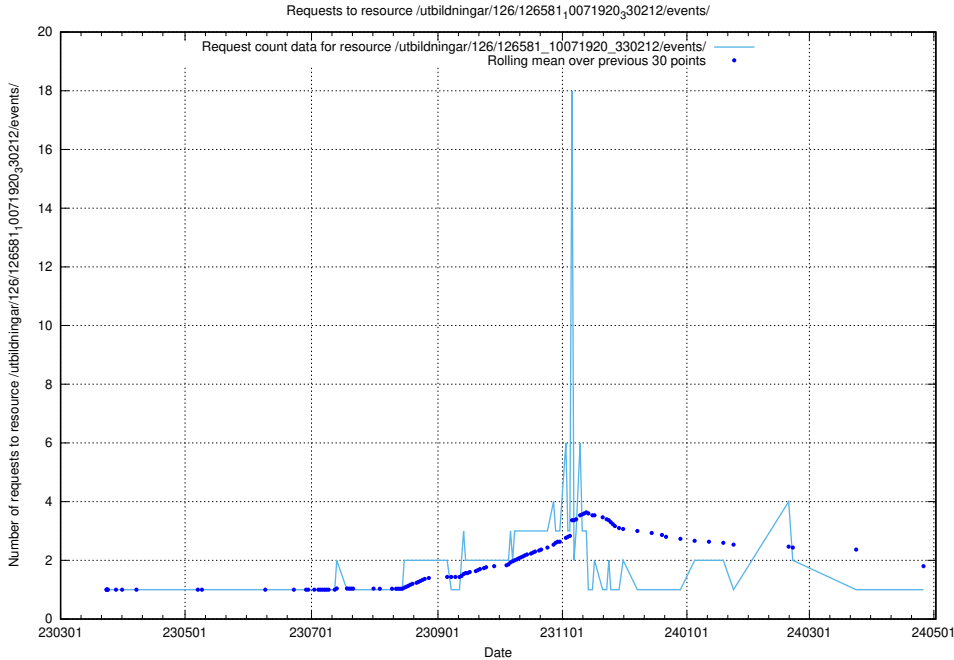

5.6402 Usage of /utbildningar/126/126581_10071920_330212/events/

Here, we count the number of requests to resource /utbildningar/126/126581_10071920_330212/events/