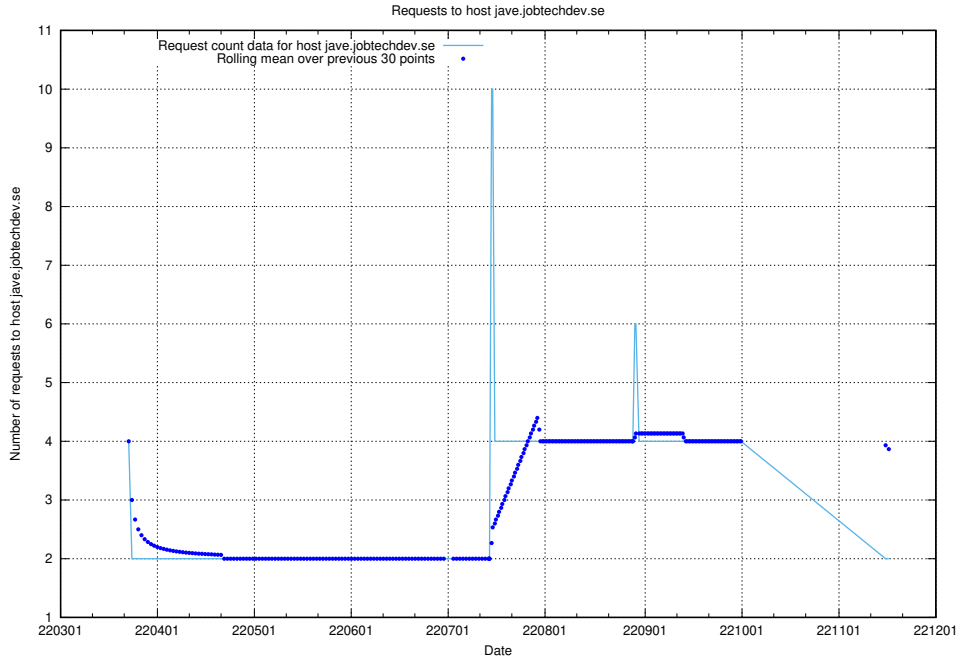

7.494 Usage of `jave.jobtechdev.se`

Here, we count the number of requests to host `jave.jobtechdev.se`.