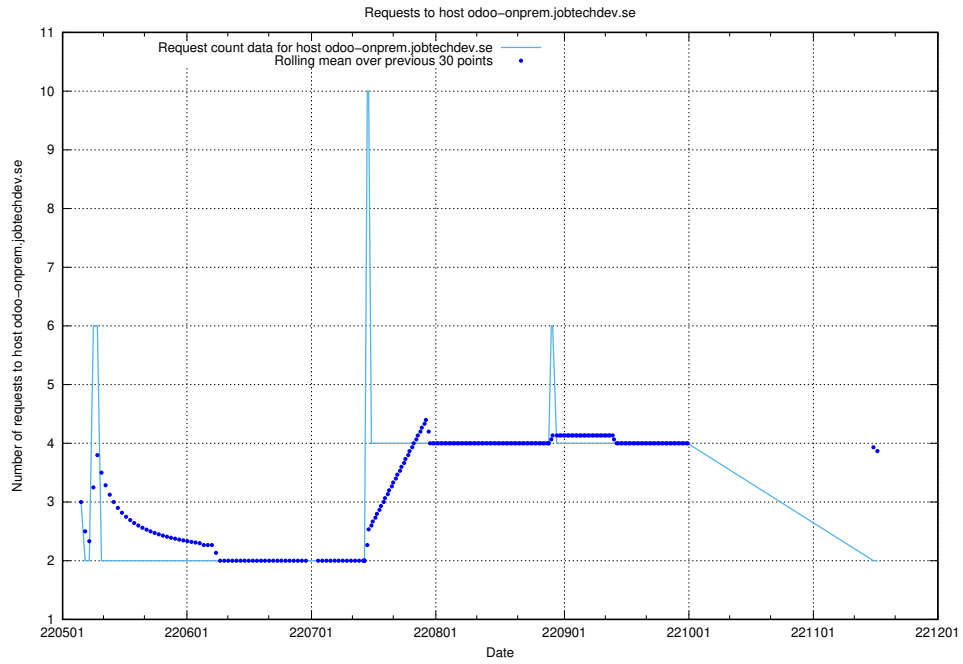

7.434 Usage of odoo-onprem.jobtechdev.se

Here, we count the number of requests to host odoo-onprem.jobtechdev.se.