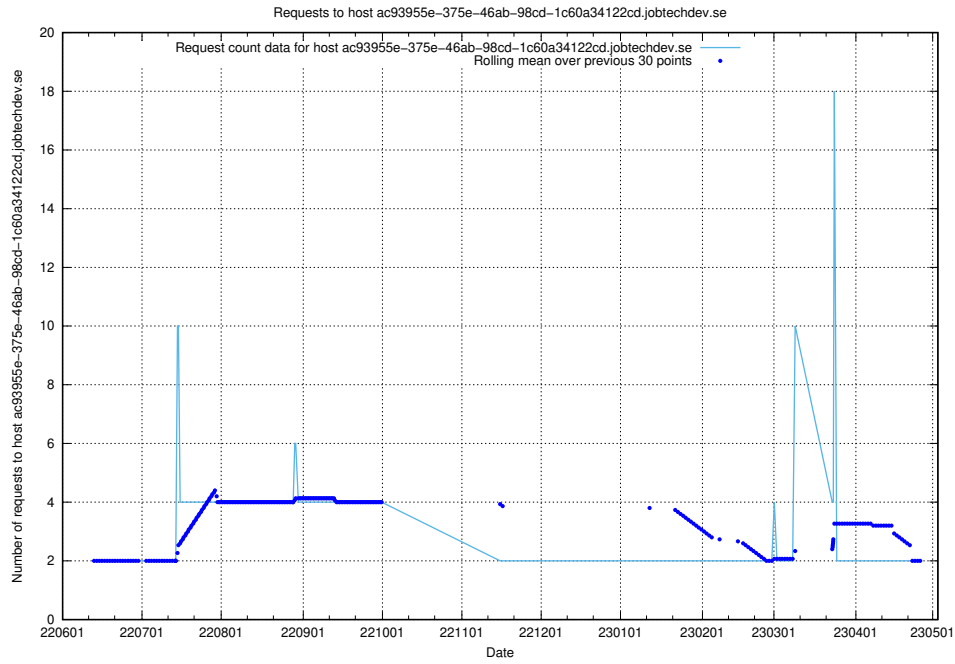

7.409 Usage of fourm.jobtechdev.se

Here, we count the number of requests to host fourm.jobtechdev.se.

7.410 Usage of ac93955e-375e-46ab-98cd-1c60a34122cd.jobtechdev.se

Here, we count the number of requests to host ac93955e-375e-46ab-98cd-1c60a34122cd.jobtechdev.se.