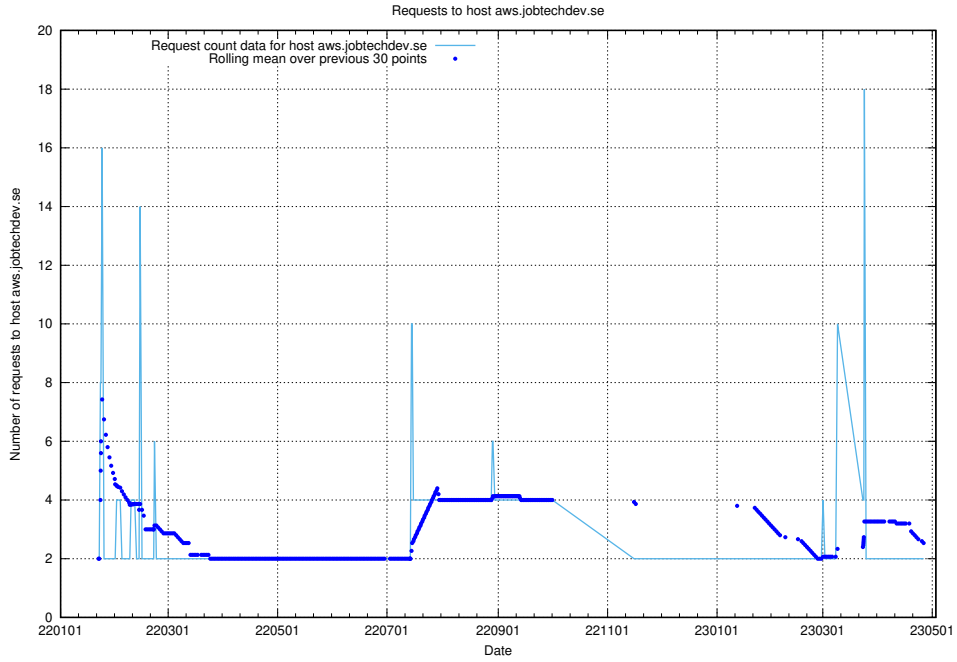

7.261 Usage of aws.jobtechdev.se

Here, we count the number of requests to host aws.jobtechdev.se.