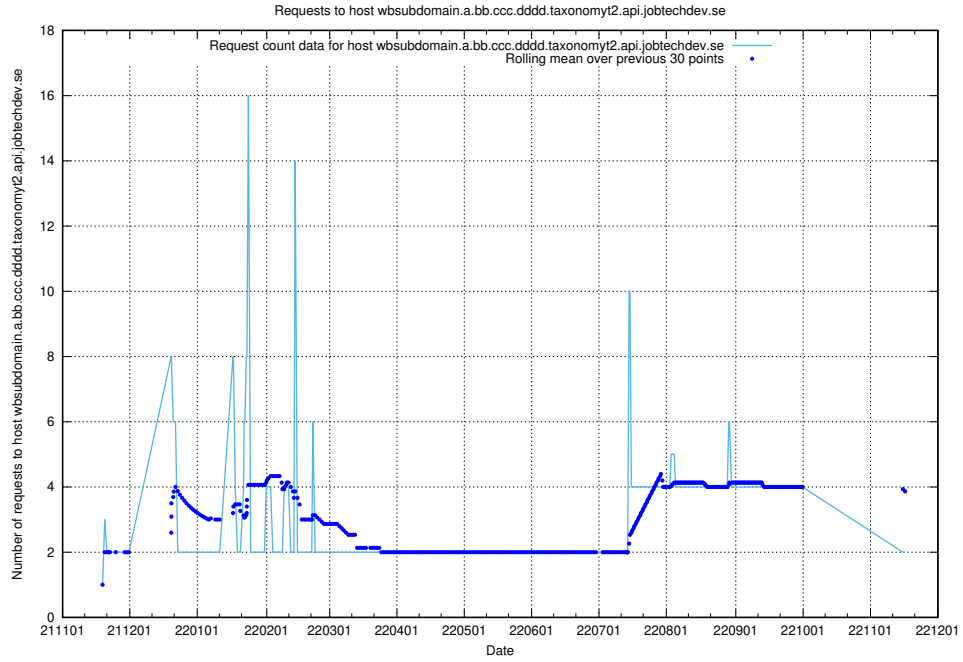

7.461 Usage of wbsubdomain.a.bb.ccc.dddd.taxonomyt2.api.jobtechdev.se

Here, we count the number of requests to host wbsubdomain.a.bb.ccc.dddd.taxonomyt2.api.jobtechdev.se