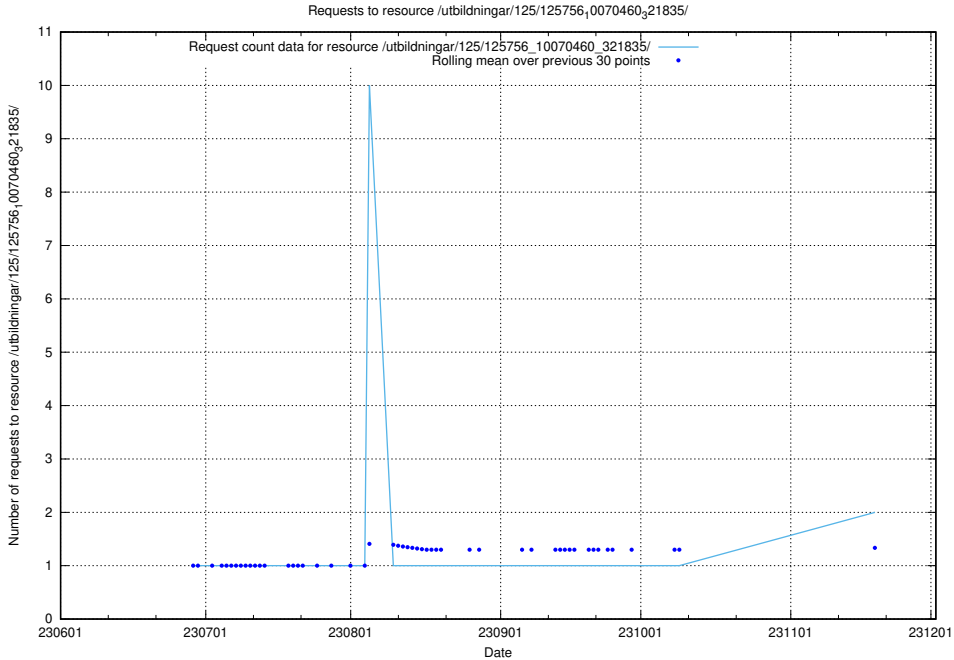

5.797 Usage of /utbildningar/125/125756_10070460_321835/

Here, we count the number of requests to resource /utbildningar/125/125756_10070460_321835/.