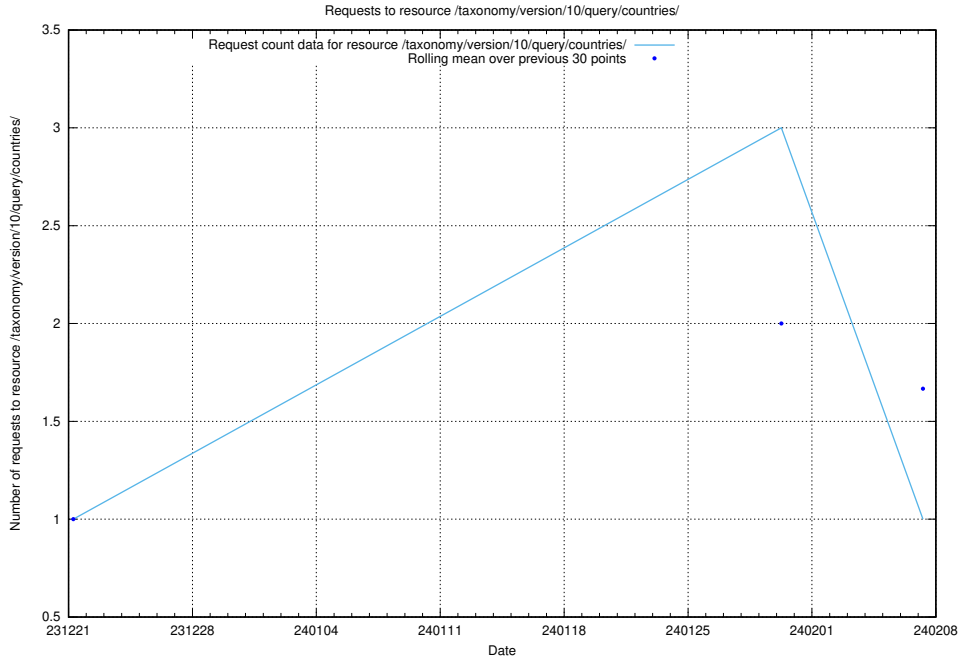

5.3898 Usage of /taxonomy/version/10/query/countries/

Here, we count the number of requests to resource /taxonomy/version/10/query/countries/.