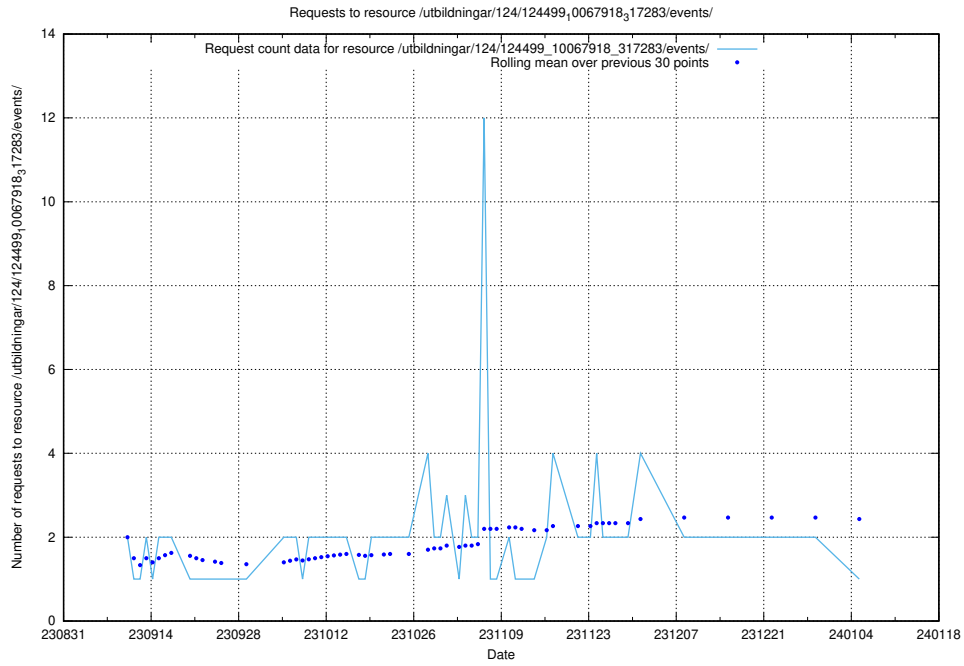

Here, we count the number of requests to resource /utbildningar/124/124520_10065933_301391/events/

5.4579 Usage of /utbildningar/124/124499_10067918_317283/events/

Here, we count the number of requests to resource /utbildningar/124/124499_10067918_317283/events/