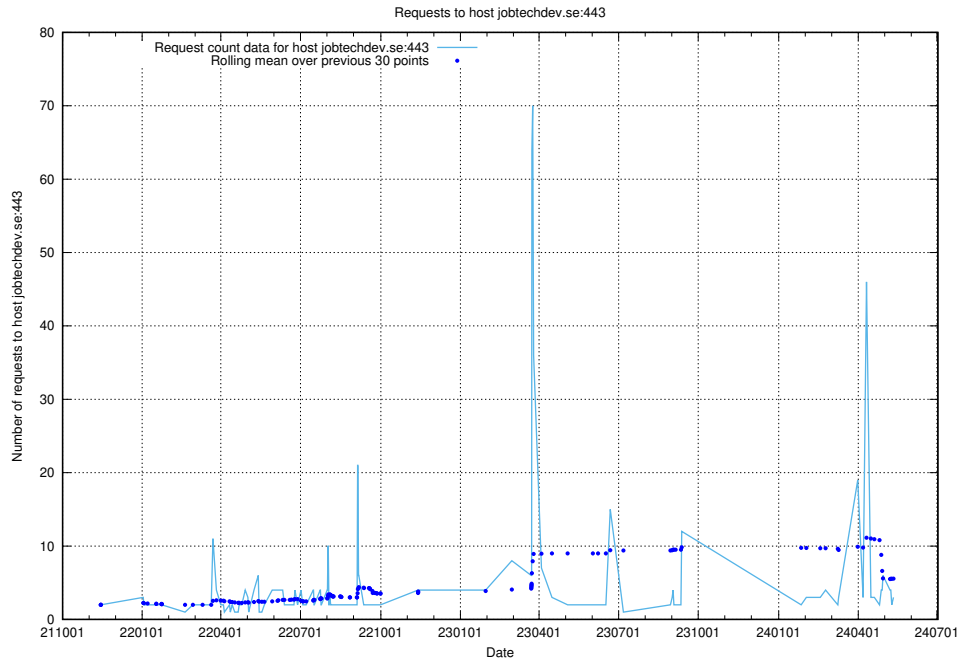

7.249 Usage of jobtechdev.se:443

Here, we count the number of requests to host jobtechdev.se:443.