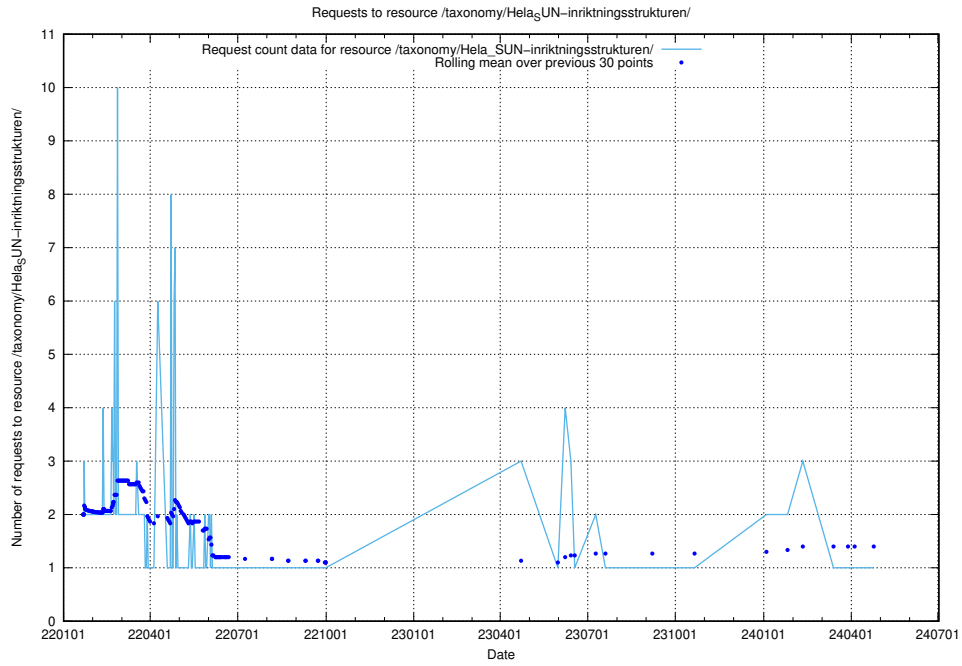

5.6498 Usage of /taxonomy/Hela_SUN-inriktningsstrukturen/

Here, we count the number of requests to resource /taxonomy/Hela_SUN-inriktningsstrukturen/.