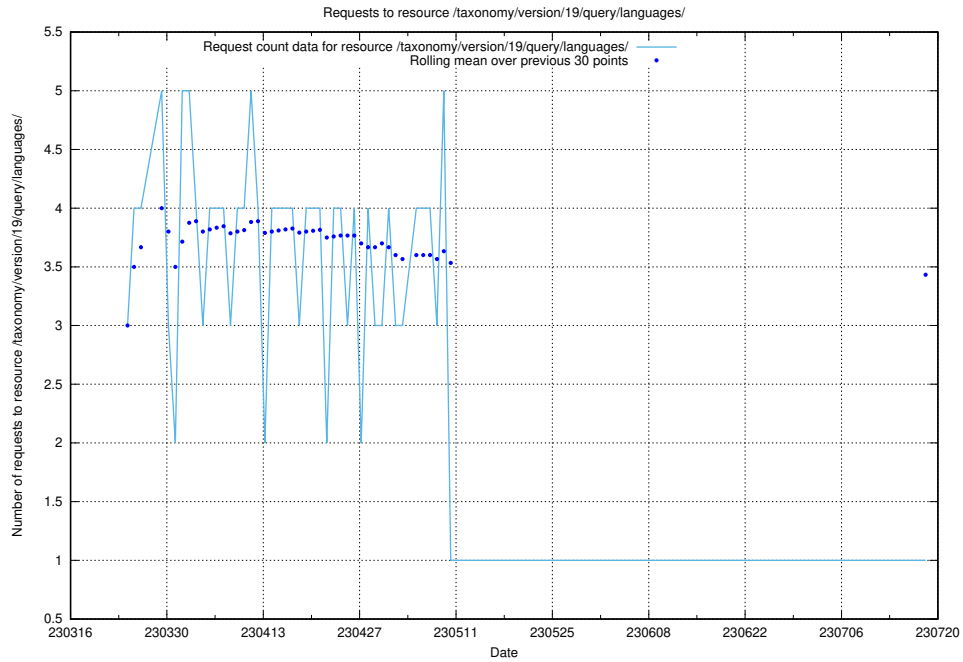

5.6142 Usage of /taxonomy/version/19/query/languages/

Here, we count the number of requests to resource /taxonomy/version/19/query/languages/.