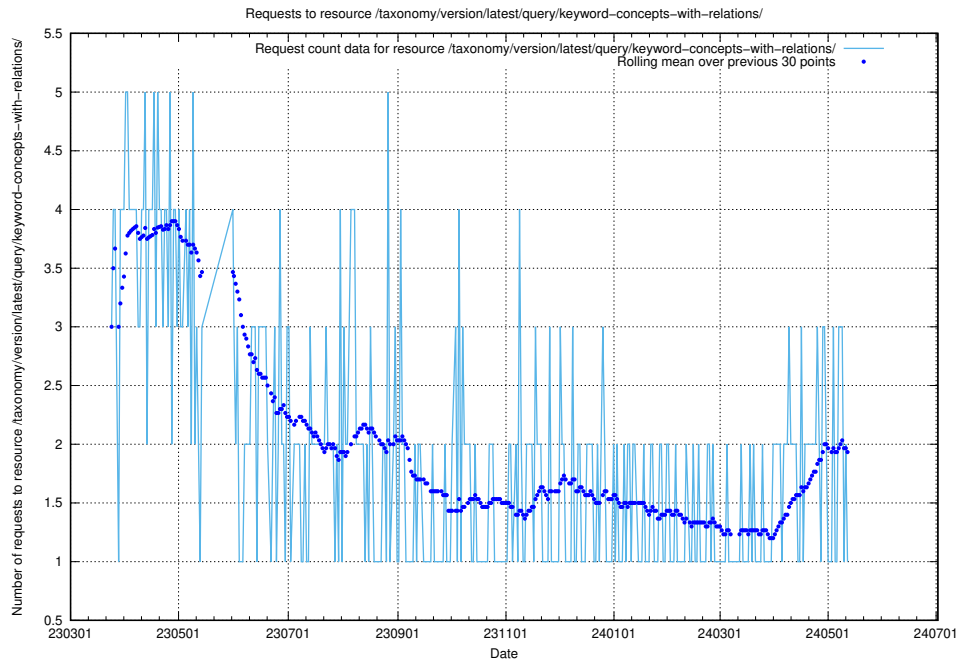

Here, we count the number of requests to resource `/taxonomy/version/latest/query/keyword-concepts/`.

5.6100 Usage of /taxonomy/version/latest/query/keyword-concepts-with-relations/

Here, we count the number of requests to resource /taxonomy/version/latest/query/keyword-concepts-with-relations/.