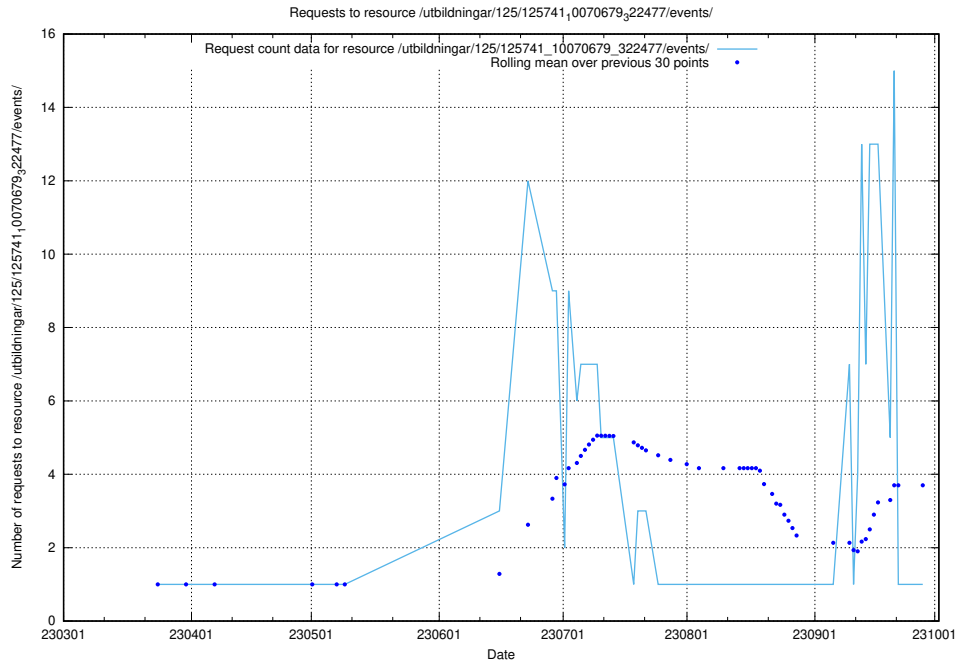

5.6233 Usage of /utbildningar/125/125741_10070679_322477/events/

Here, we count the number of requests to resource /utbildningar/125/125741_10070679_322477/events/