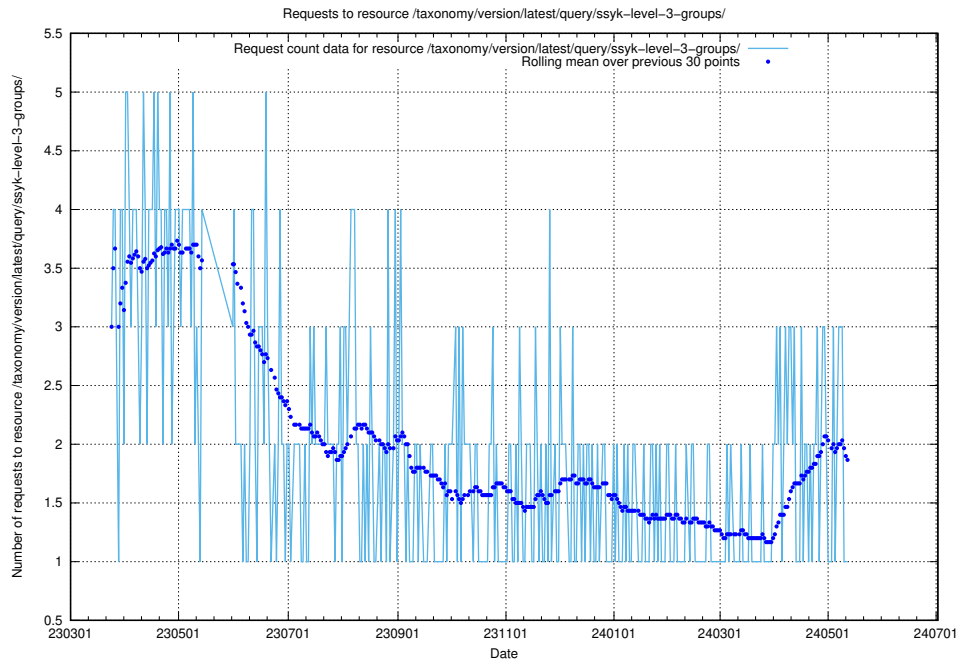

5.6081 Usage of /taxonomy/version/latest/query/ssyk-level-3-groups/

Here, we count the number of requests to resource /taxonomy/version/latest/query/ssyk-level-3-groups/.