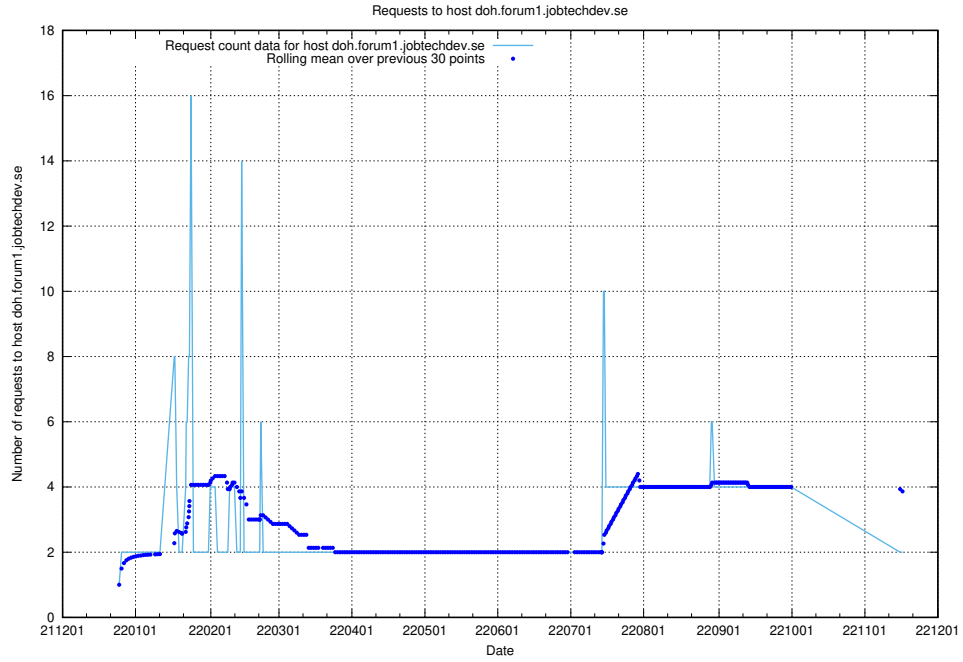

7.367 Usage of doh.forum1.jobtechdev.se

Here, we count the number of requests to host doh.forum1.jobtechdev.se.