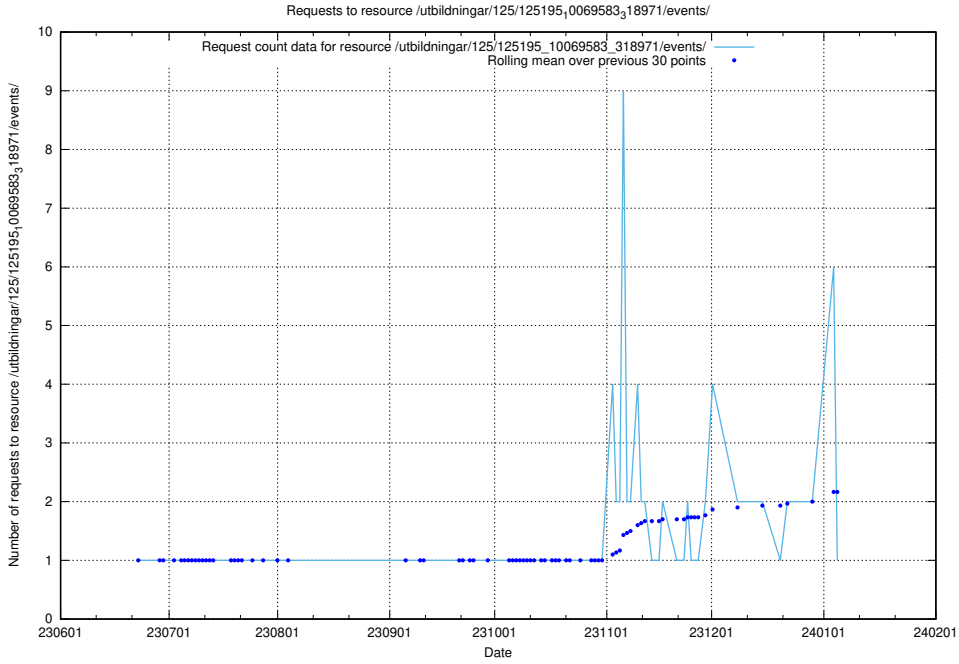

5.5707 Usage of /utbildningar/125/125195_10069583_318971/events/

Here, we count the number of requests to resource /utbildningar/125/125195_10069583_318971/events/