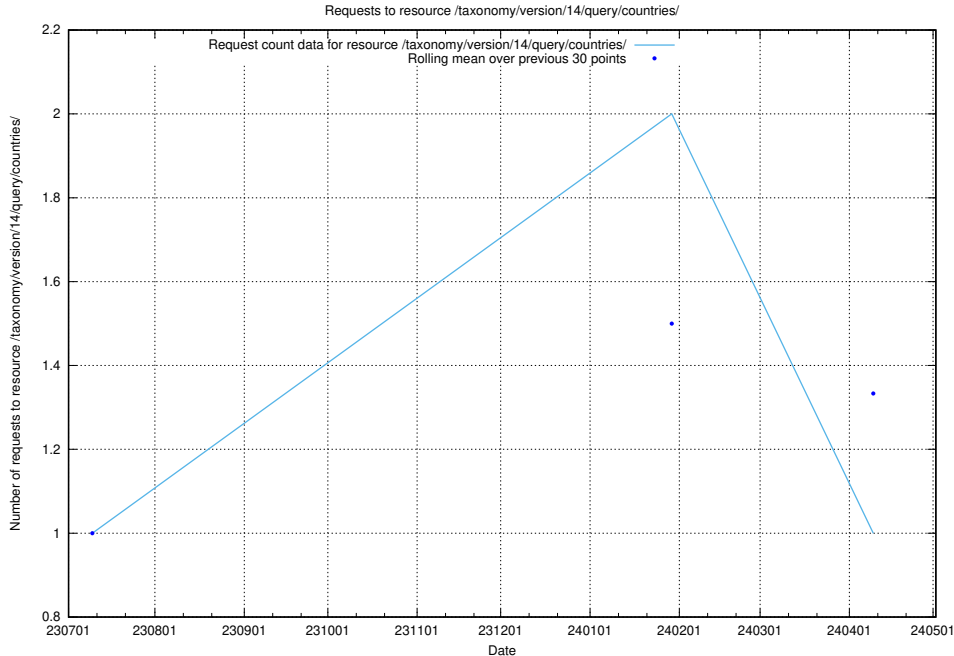

5.5118 Usage of /taxonomy/version/14/query/countries/

Here, we count the number of requests to resource /taxonomy/version/14/query/countries/.