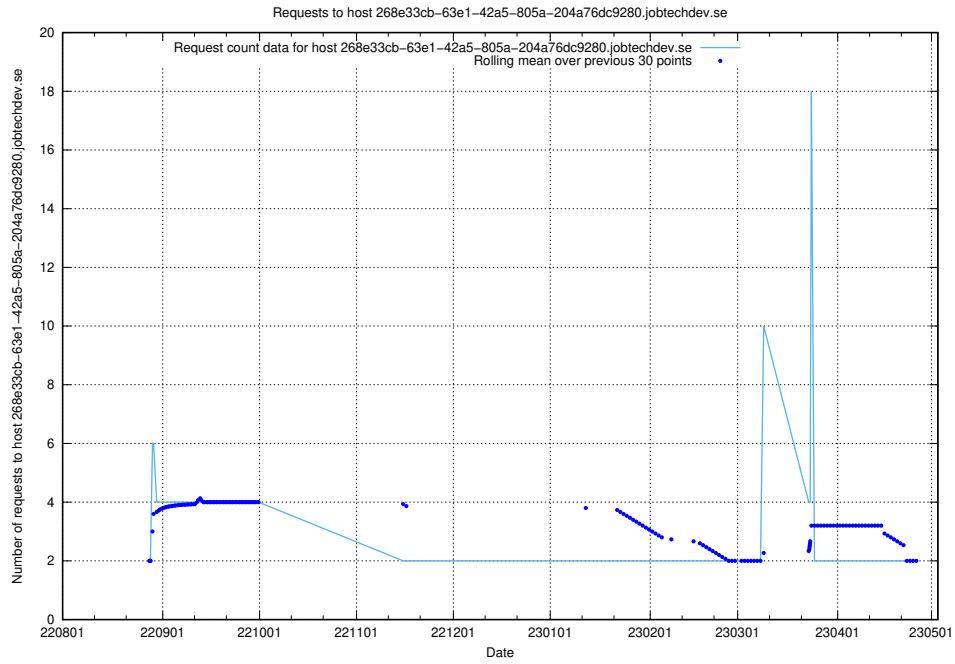

Here, we count the number of requests to host enrichment.api.jobtechdev.se.

7.340 Usage of 268e33cb-63e1-42a5-805a-204a76dc9280.jobtechdev.se

Here, we count the number of requests to host 268e33cb-63e1-42a5-805a-204a76dc9280.jobtechdev.se.