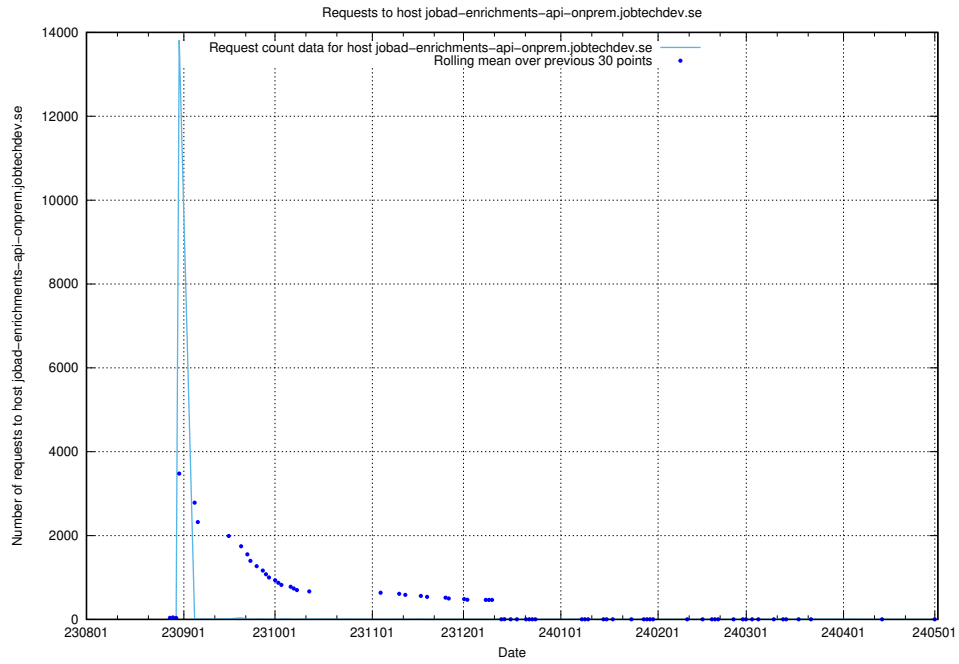

7.603 Usage of jobad-enrichments-api-onprem.jobtechdev.se

Here, we count the number of requests to host jobad-enrichments-api-onprem.jobtechdev.se.