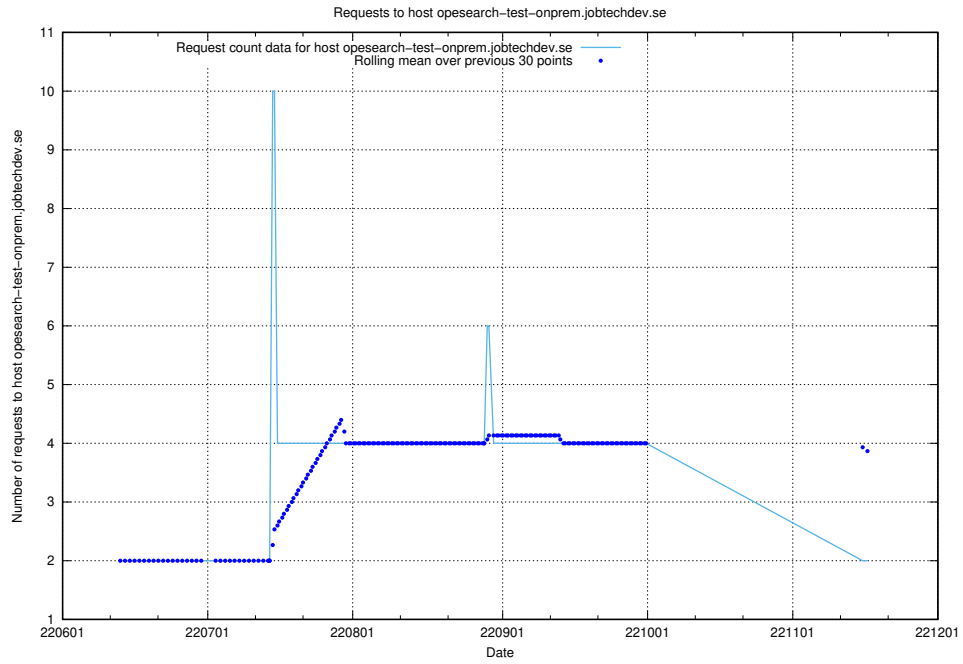

7.407 Usage of opesearch-test-onprem.jobtechdev.se

Here, we count the number of requests to host opesearch-test-onprem.jobtechdev.se.