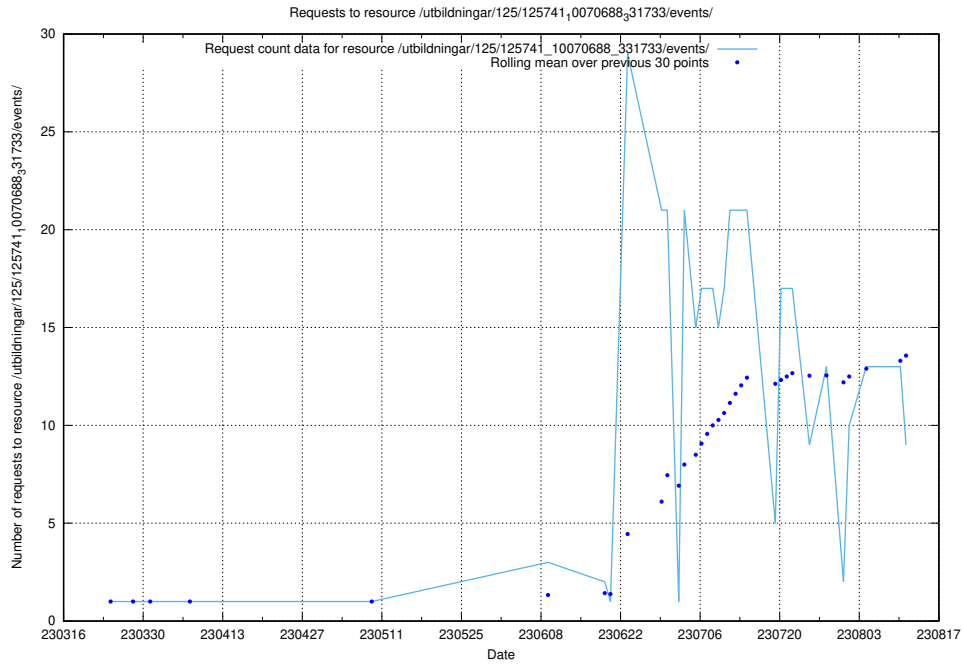

5.34 Usage of /utbildningar/125/125741_10070688_331733/events/

Here, we count the number of requests to resource /utbildningar/125/125741_10070688_331733/events/