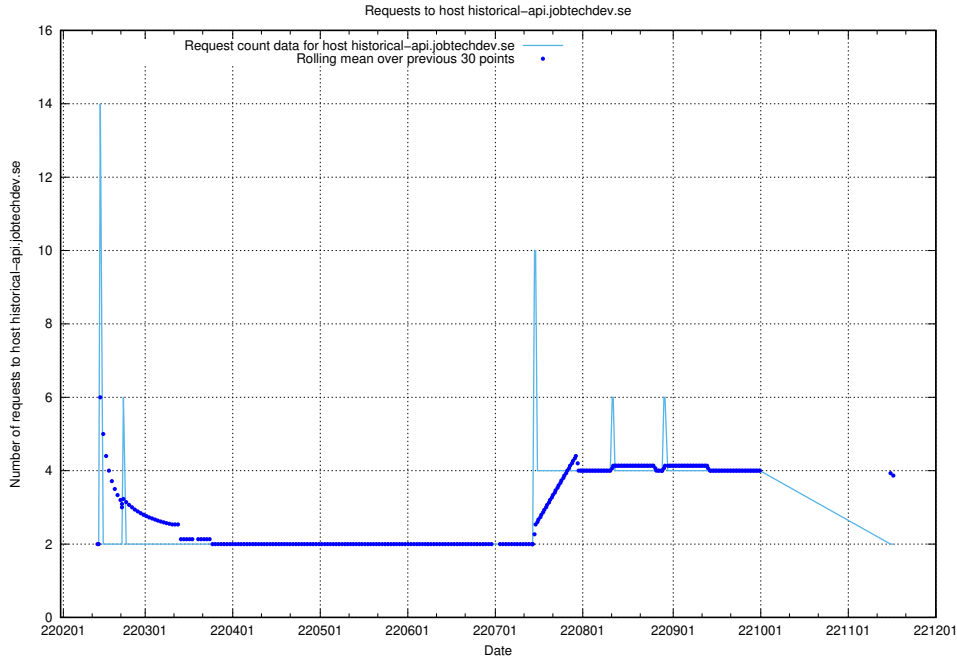

7.544 Usage of historical-api.jobtechdev.se

Here, we count the number of requests to host historical-api.jobtechdev.se.