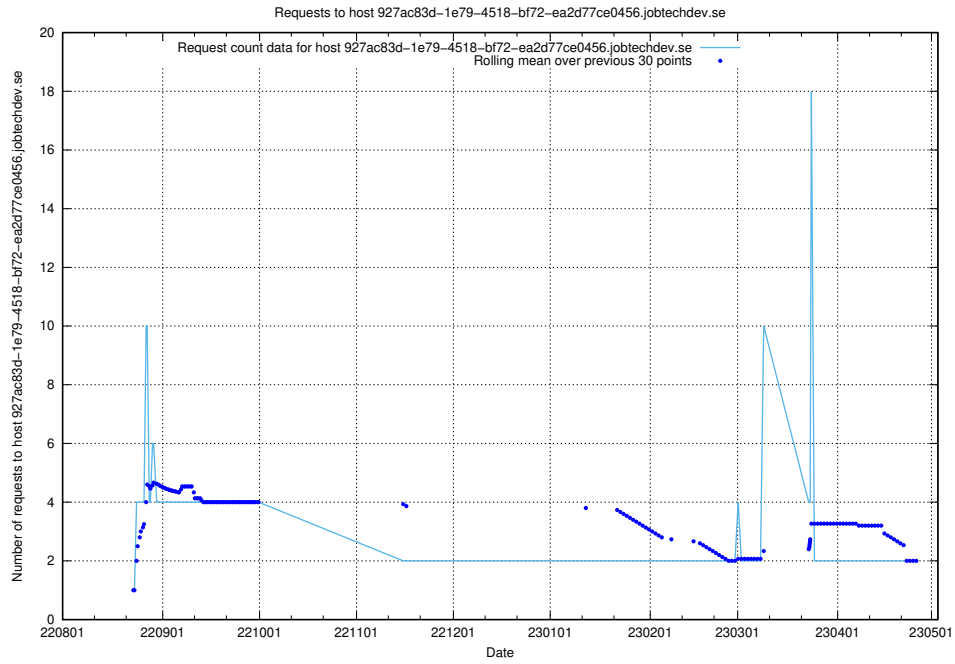

7.342 Usage of 927ac83d-1e79-4518-bf72-ea2d77ce0456.jobtechdev.se

Here, we count the number of requests to host 927ac83d-1e79-4518-bf72-ea2d77ce0456.jobtechdev.se.