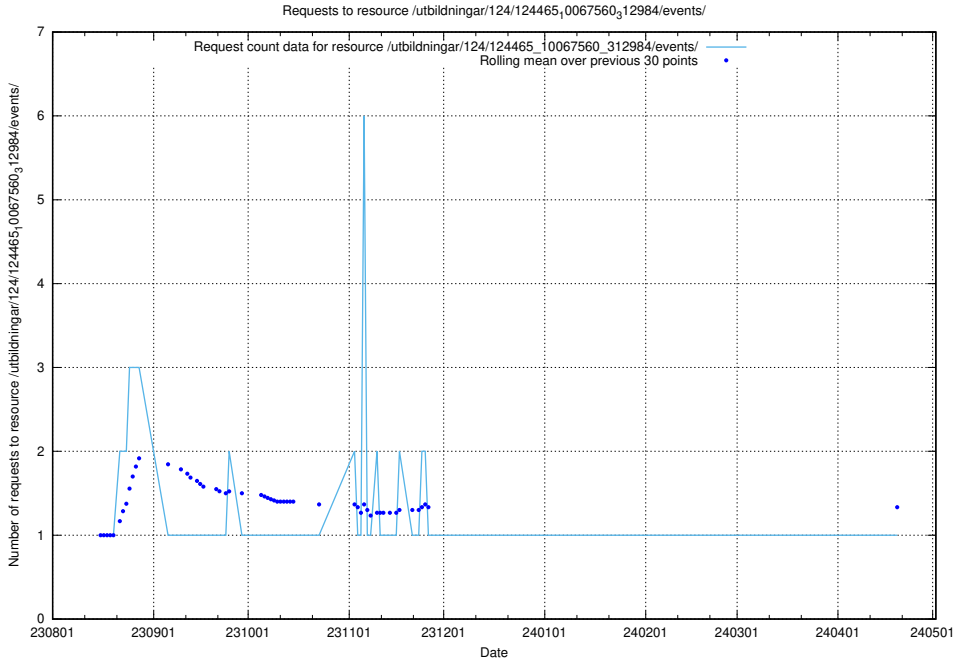

5.4772 Usage of /utbildningar/124/124465_10067560_312984/events/

Here, we count the number of requests to resource /utbildningar/124/124465_10067560_312984/events/