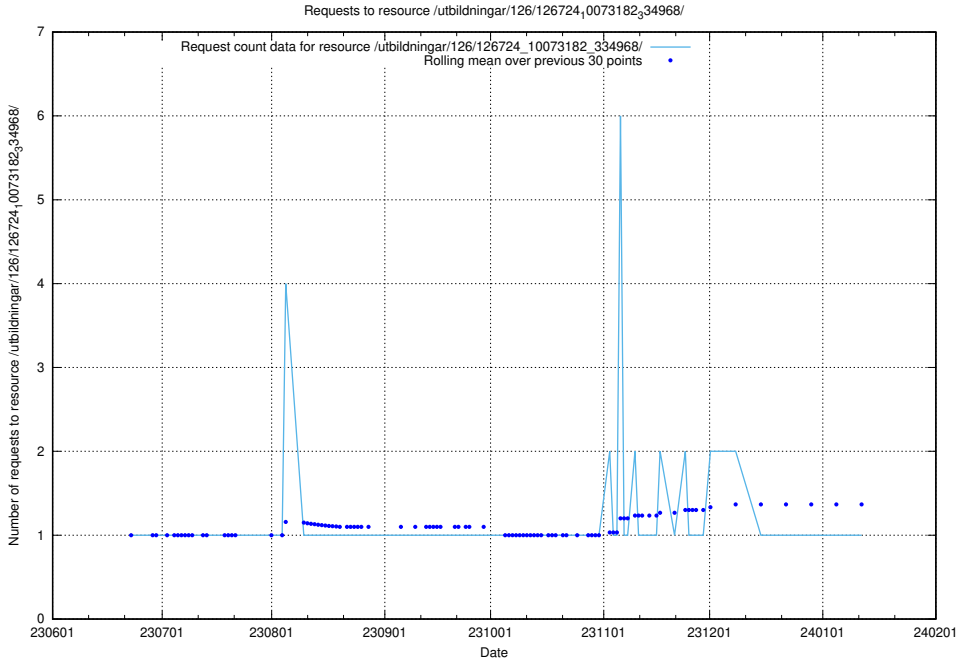

5.5579 Usage of /utbildningar/126/126724_10073182_334968/

Here, we count the number of requests to resource /utbildningar/126/126724_10073182_334968/.