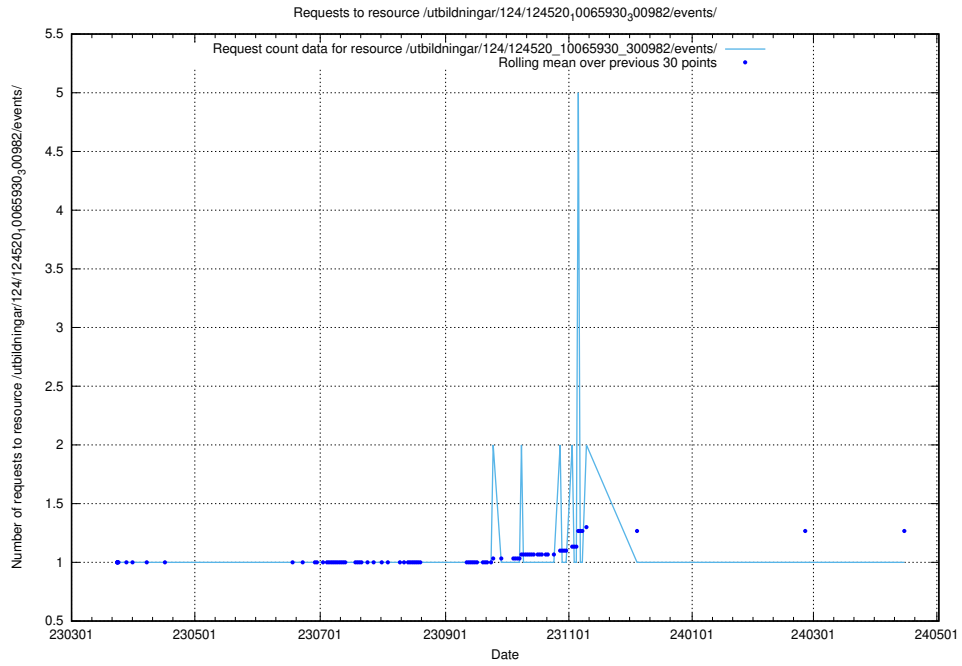

5.1219 Usage of /utbildningar/124/124520_10065930_300982/events/

Here, we count the number of requests to resource /utbildningar/124/124520_10065930_300982/events/