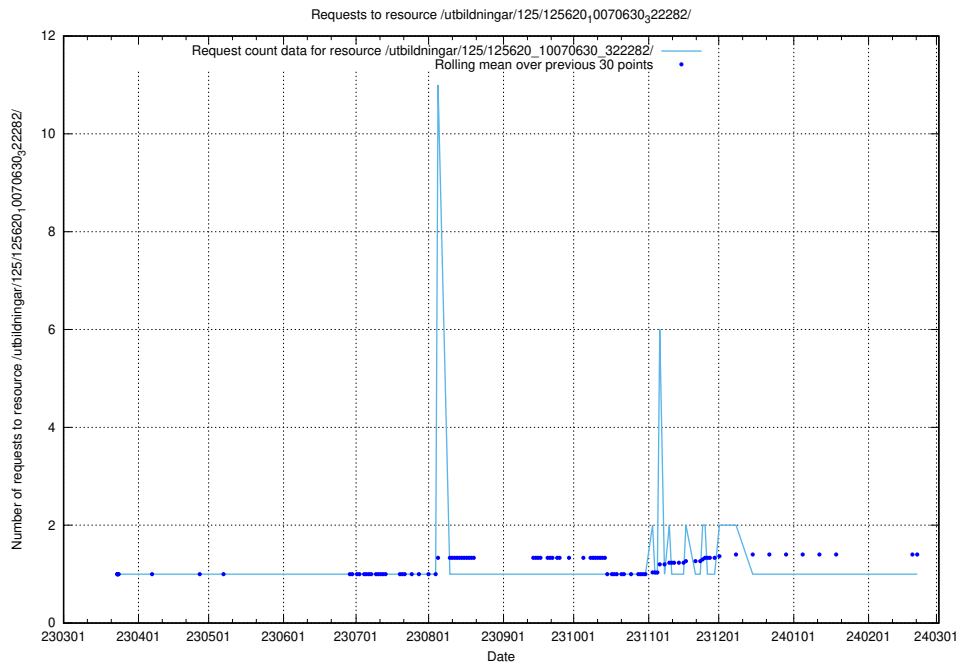

5.1025 Usage of /utbildningar/125/125620_10070630_322282/

Here, we count the number of requests to resource /utbildningar/125/125620_10070630_322282/.