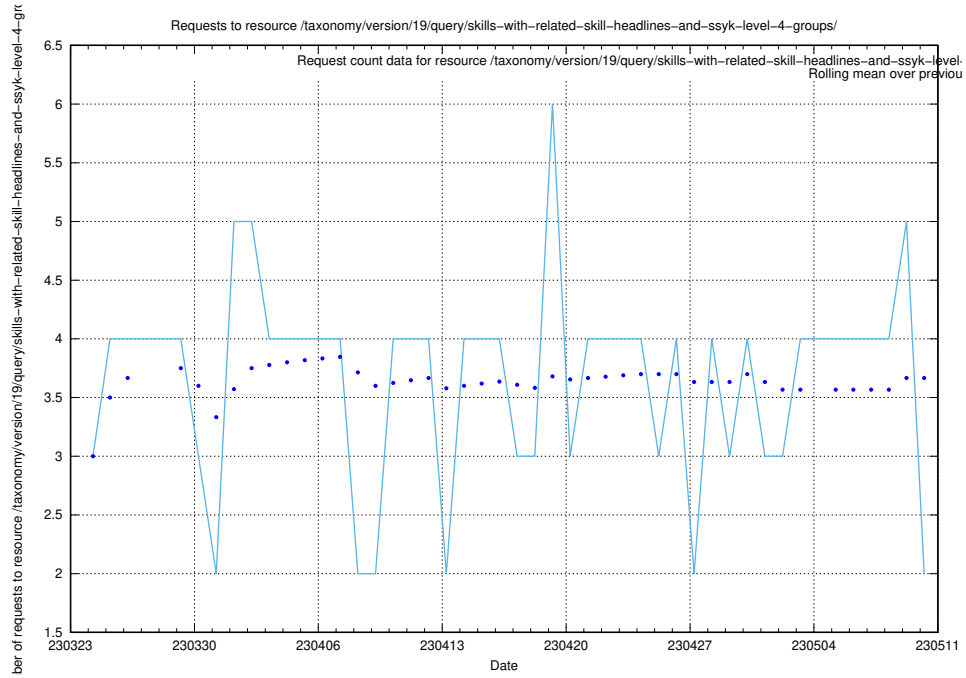

5.889 Usage of /taxonomy/version/19/query/skills-with-related-skill-headlines-and-ssyk-level-4-groups/

Here, we count the number of requests to resource /taxonomy/version/19/query/skills-with-related-skill-headlines-and-ssyk-level-4-groups/.