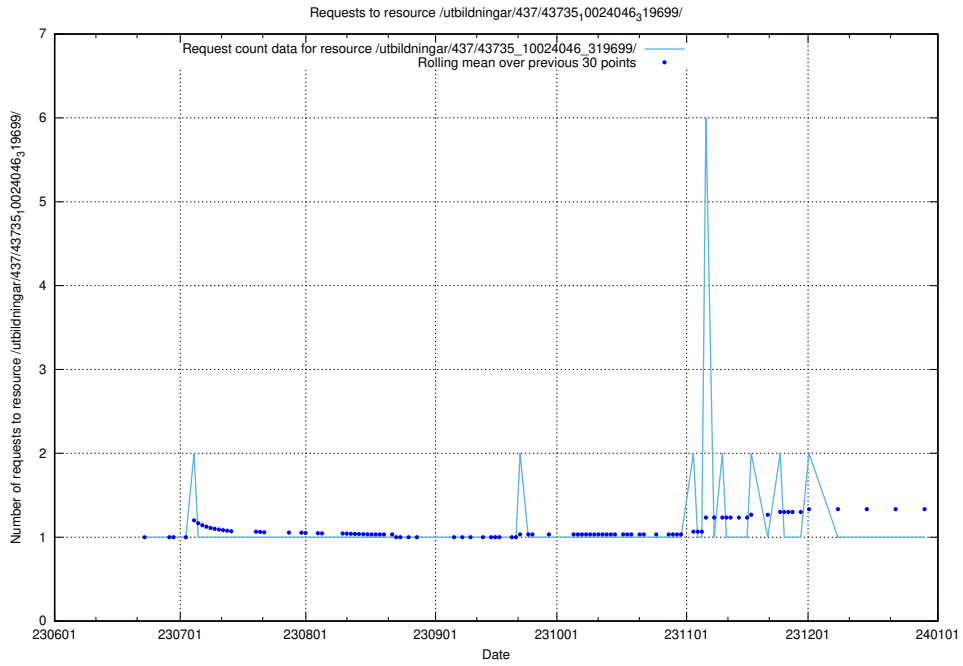

5.5553 Usage of /utbildningar/437/43735_10024046_319699/

Here, we count the number of requests to resource /utbildningar/437/43735_10024046_319699/.