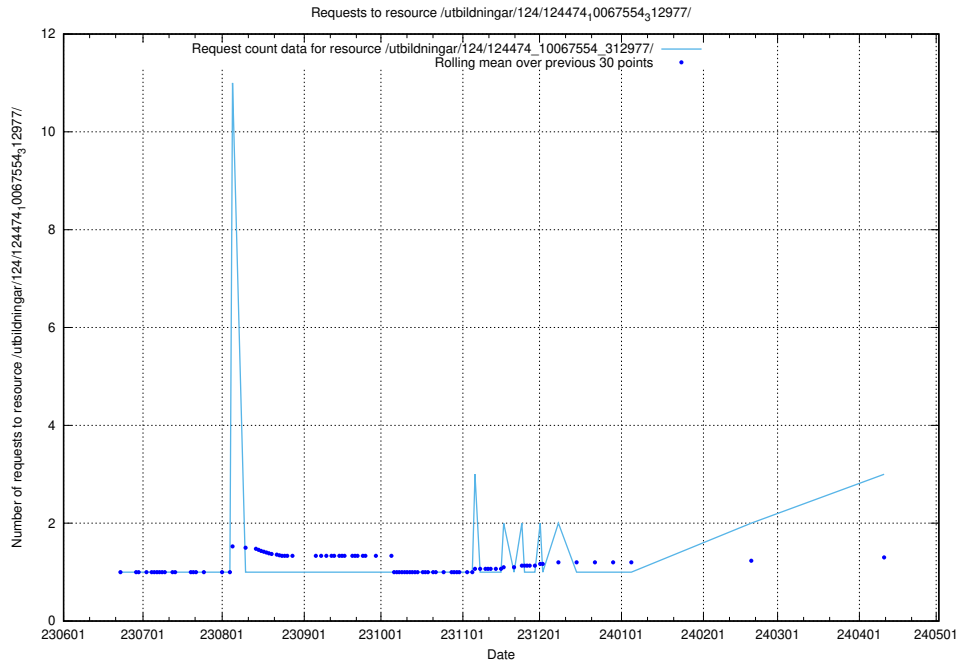

Here, we count the number of requests to resource /utbildningar/124/124477_10067554_312977/.

5.389 Usage of /utbildningar/124/124474_10067554_312977/

Here, we count the number of requests to resource /utbildningar/124/124474_10067554_312977/.