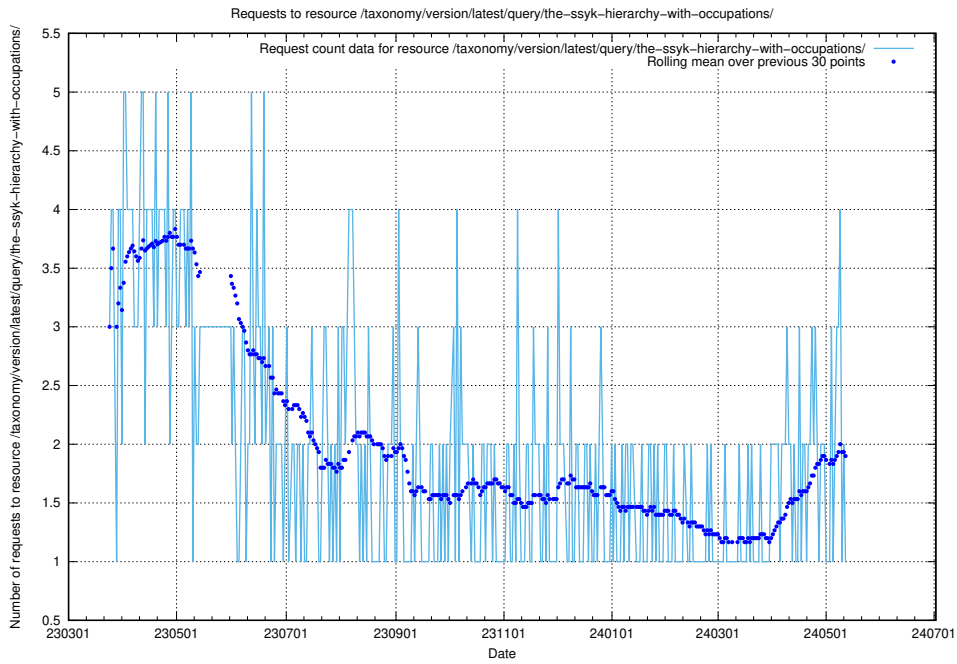

5.6065 Usage of /taxonomy/version/latest/query/the-ssyk-hierarchy-with-occupations/

Here, we count the number of requests to resource /taxonomy/version/latest/query/the-ssyk-hierarchy-with-occupations/.