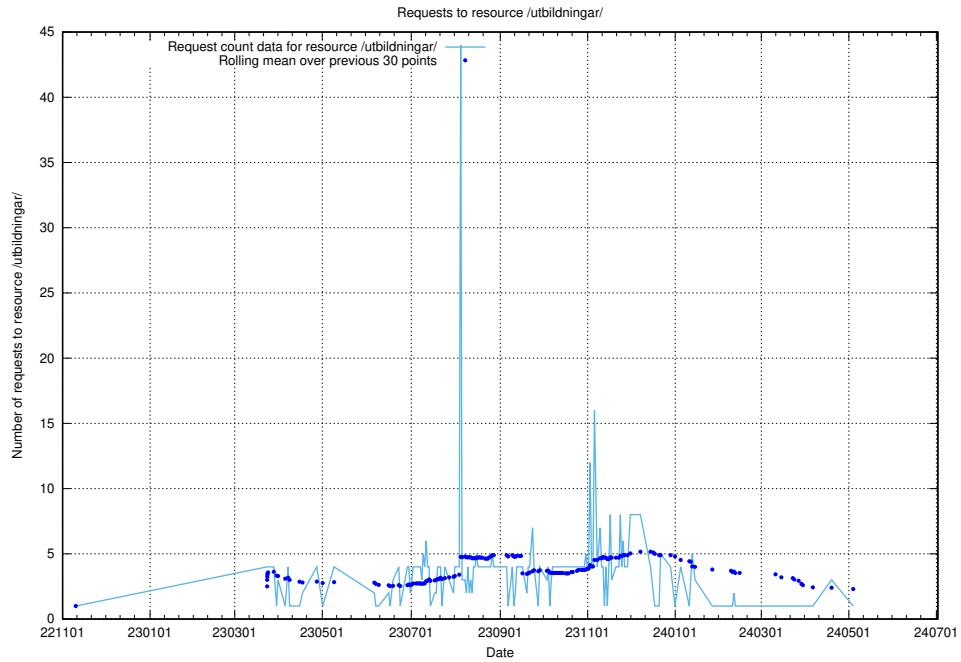

Here, we count the number of requests to resource /utbildningar/124/124854_10071622_328105/events/

5.6294 Usage of /utbildningar/

Here, we count the number of requests to resource /utbildningar/.

5.6295 Usage of /utbildningar/124/124854_10071441_326466/events/