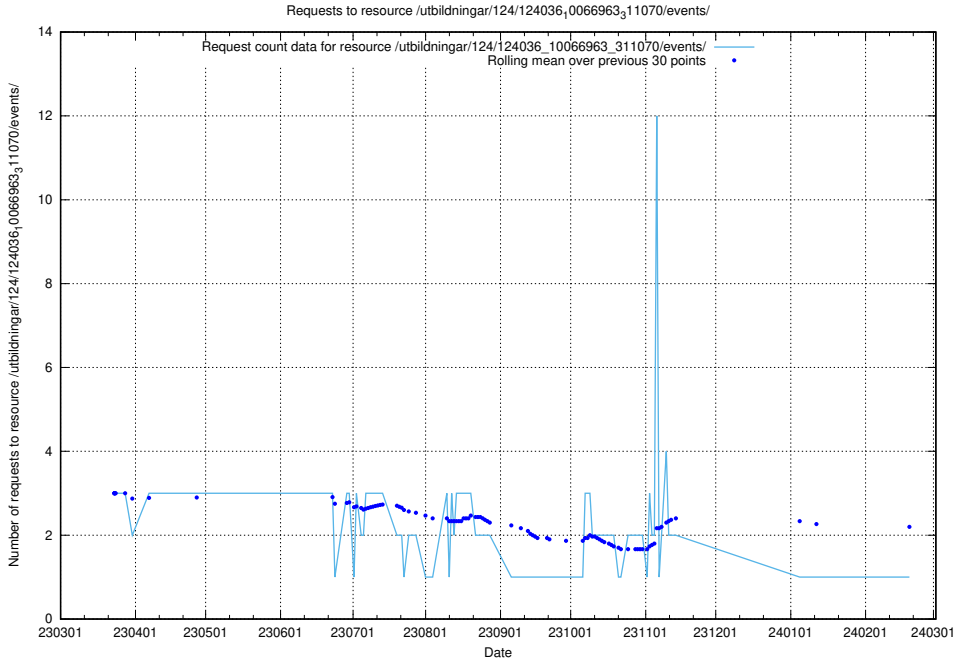

5.6268 Usage of /utbildningar/124/124036_10066963_311070/events/

Here, we count the number of requests to resource /utbildningar/124/124036_10066963_311070/events/