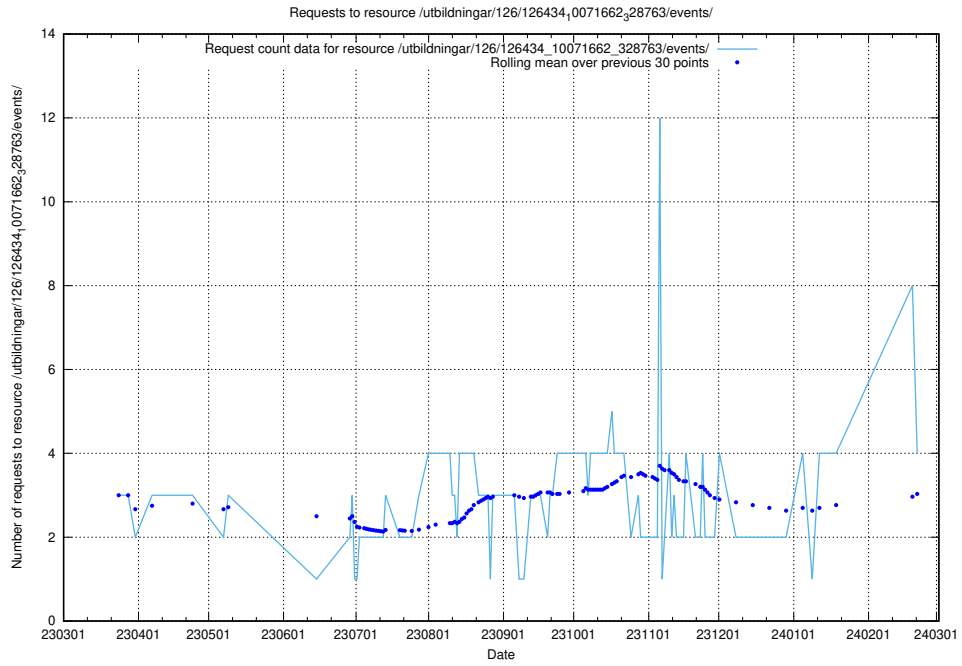

5.234 Usage of /utbildningar/126/126434_10071662_328763/events/

Here, we count the number of requests to resource /utbildningar/126/126434_10071662_328763/events/