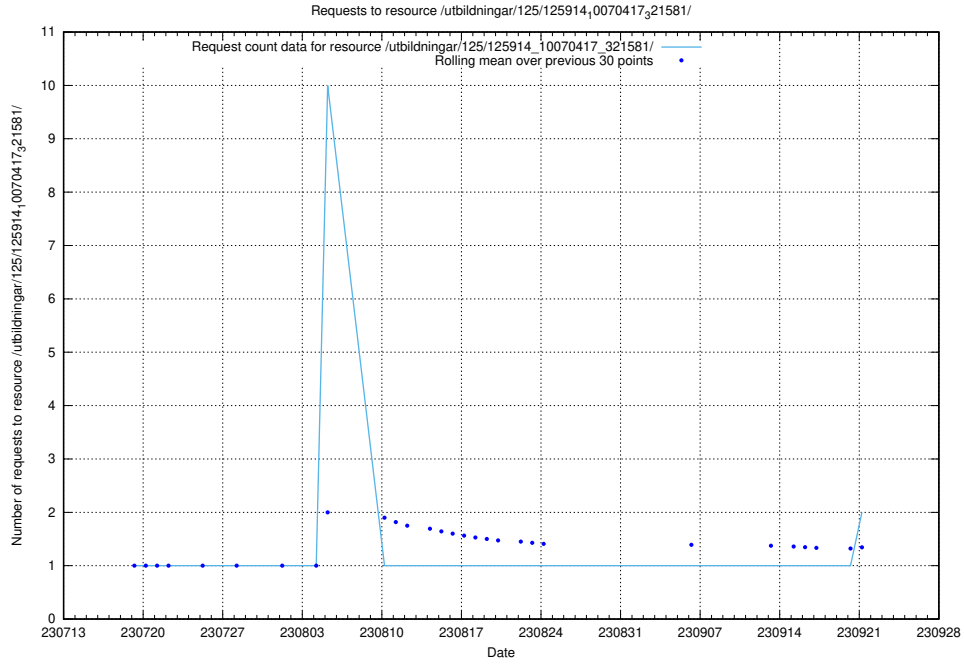

5.766 Usage of /utbildningar/125/125914_10070417_321581/

Here, we count the number of requests to resource /utbildningar/125/125914_10070417_321581/.