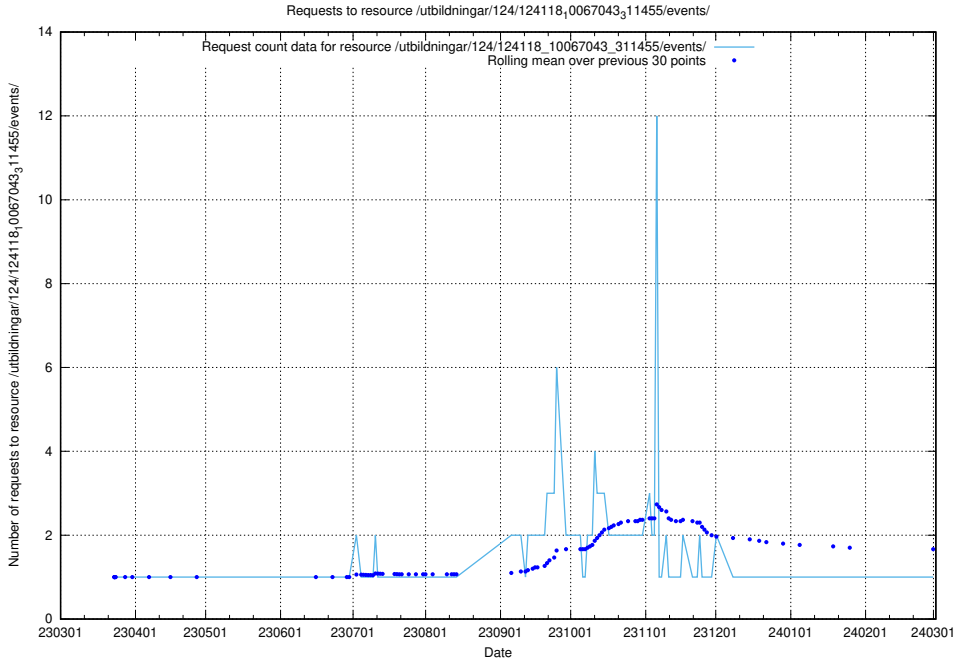

5.4156 Usage of /utbildningar/124/124118_10067043_311455/events/

Here, we count the number of requests to resource /utbildningar/124/124118_10067043_311455/events/