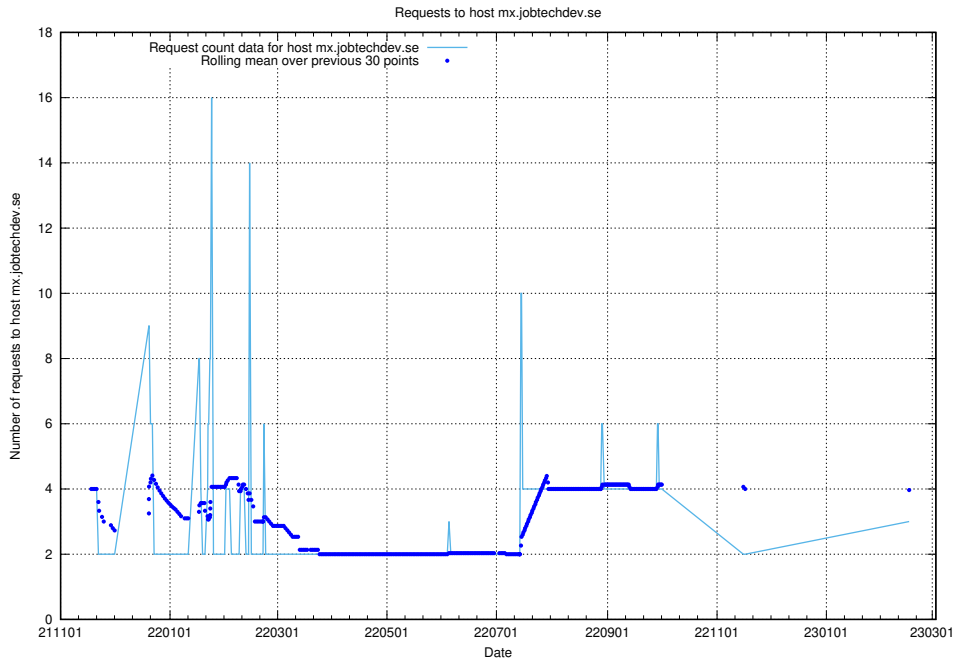

7.223 Usage of mx.jobtechdev.se

Here, we count the number of requests to host mx.jobtechdev.se.