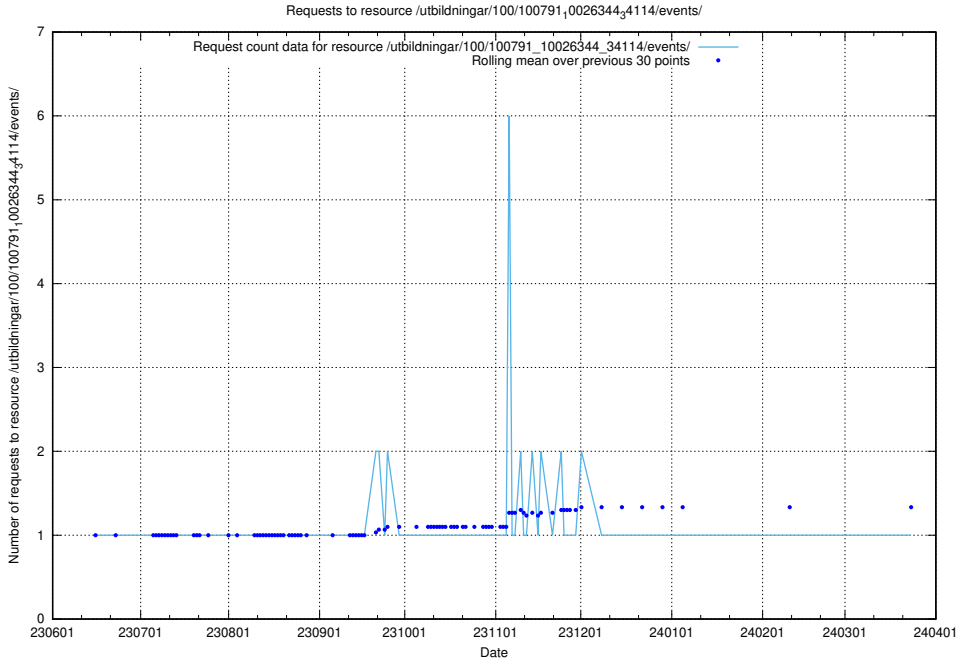

5.5862 Usage of /utbildningar/100/100791_10026344_34114/events/

Here, we count the number of requests to resource /utbildningar/100/100791_10026344_34114/events/.