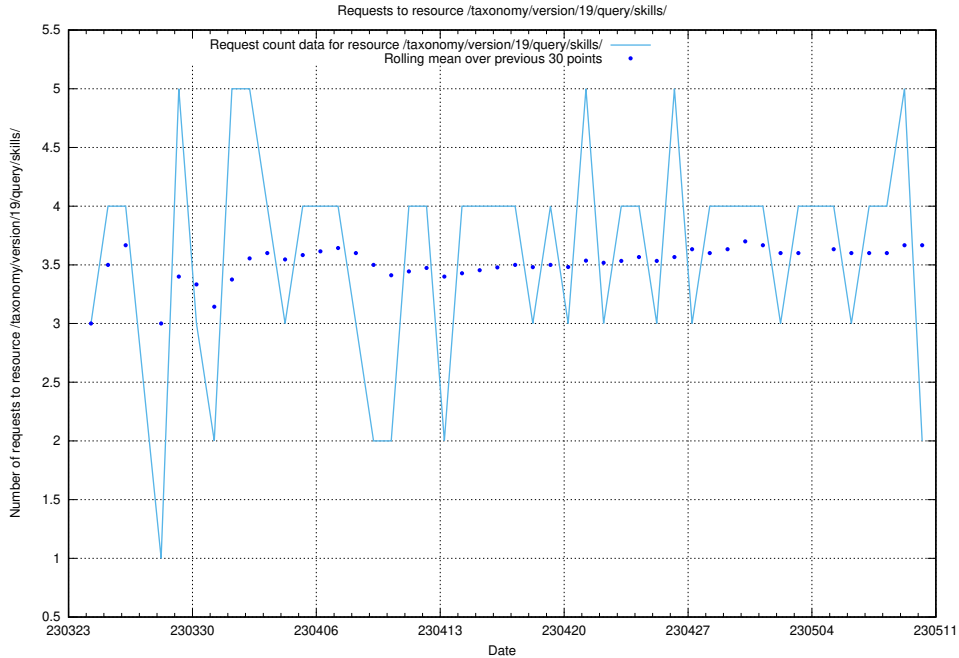

5.888 Usage of /taxonomy/version/19/query/skills/

Here, we count the number of requests to resource /taxonomy/version/19/query/skills/.