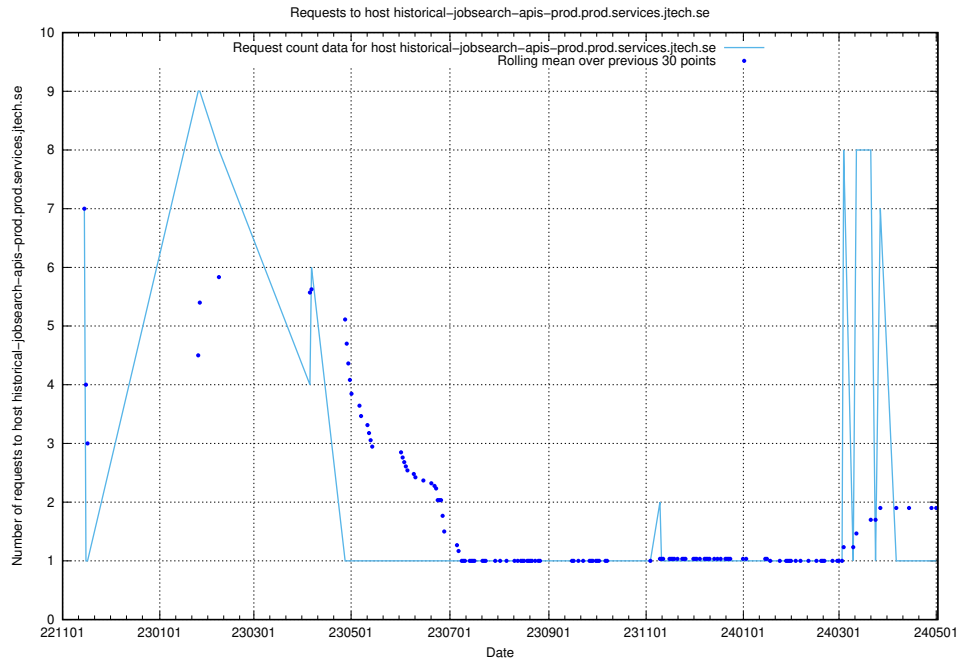

7.614 Usage of historical-jobsearch-apis-prod.prod.services.jtech.se

Here, we count the number of requests to host historical-jobsearch-apis-prod.prod.services.jtech.se.