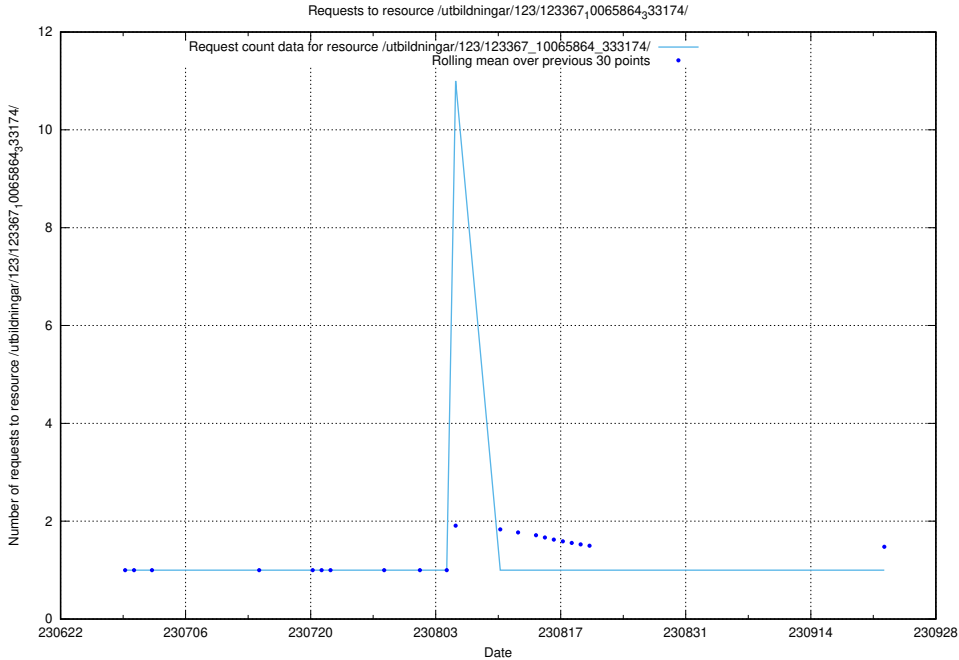

5.5509 Usage of /utbildningar/123/123367_10065864_333174/

Here, we count the number of requests to resource /utbildningar/123/123367_10065864_333174/.