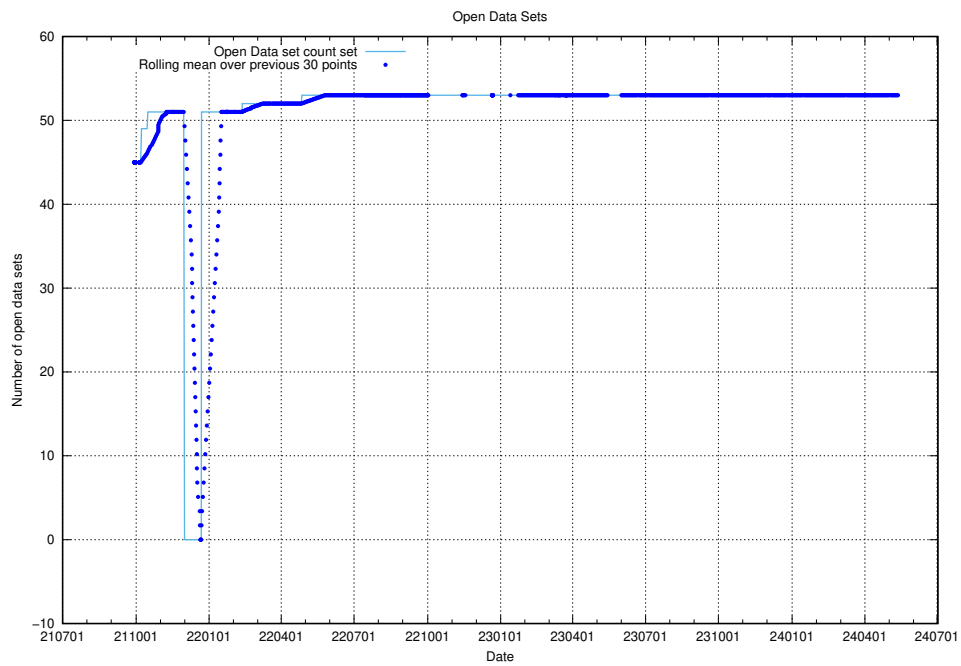

12 Open Data

This section contains statistics about JobTech's published open data in DIGG's [Sweden's data portal](https://www.dataportal.se)¹².

12.1 Number of open data sets

The tables shows the number of open data sets published by JobTech on DIGG's data portal.

¹²<https://www.dataportal.se>