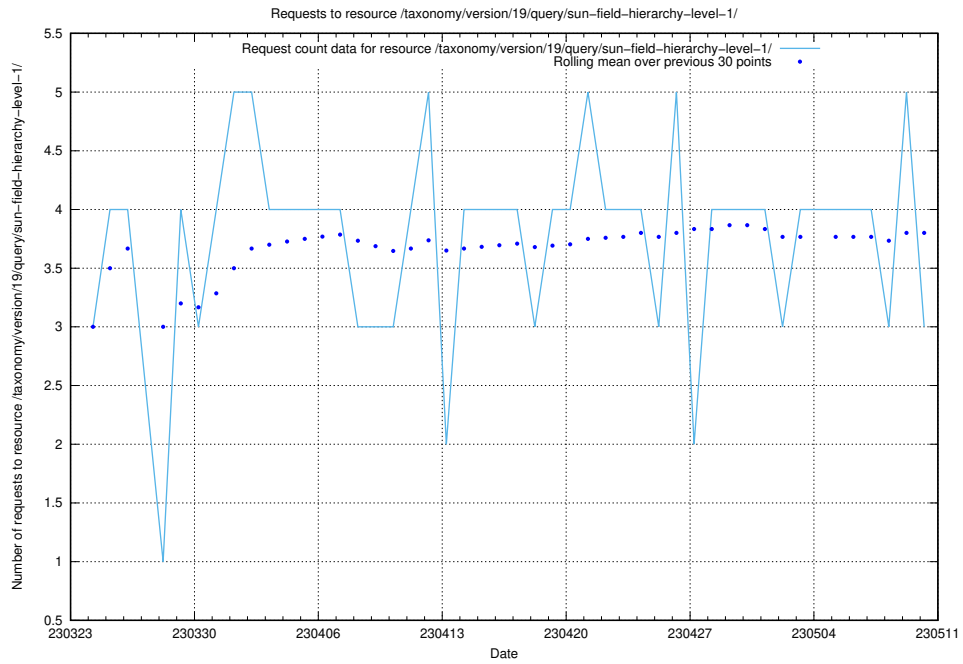

5.412 Usage of /taxonomy/version/19/query/sun-field-hierarchy-level-1/

Here, we count the number of requests to resource /taxonomy/version/19/query/sun-field-hierarchy-level-1/.