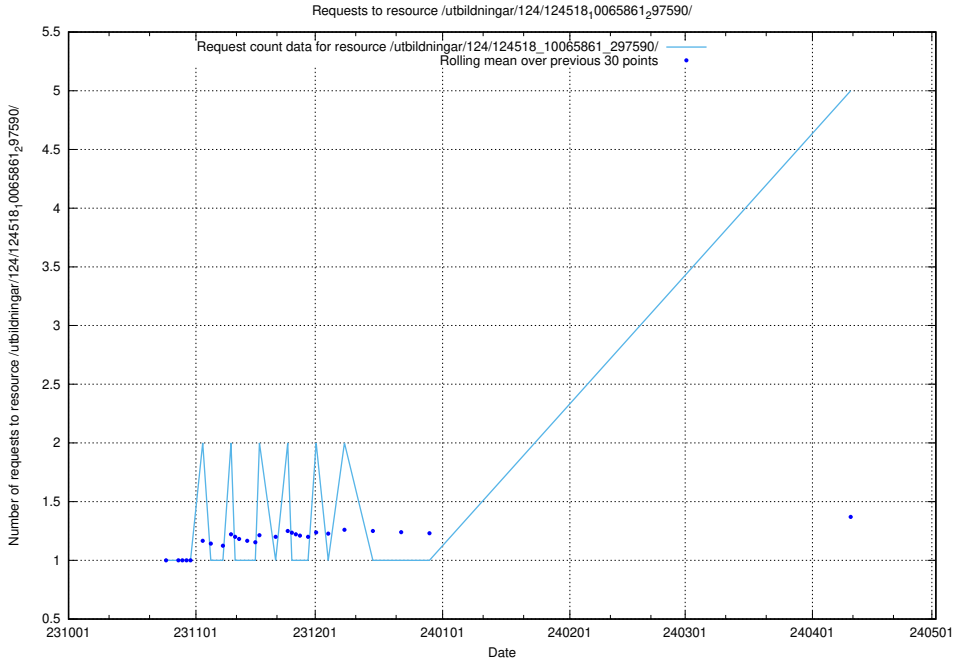

5.135 Usage of /utbildningar/124/124518_10065861_297590/

Here, we count the number of requests to resource /utbildningar/124/124518_10065861_297590/.