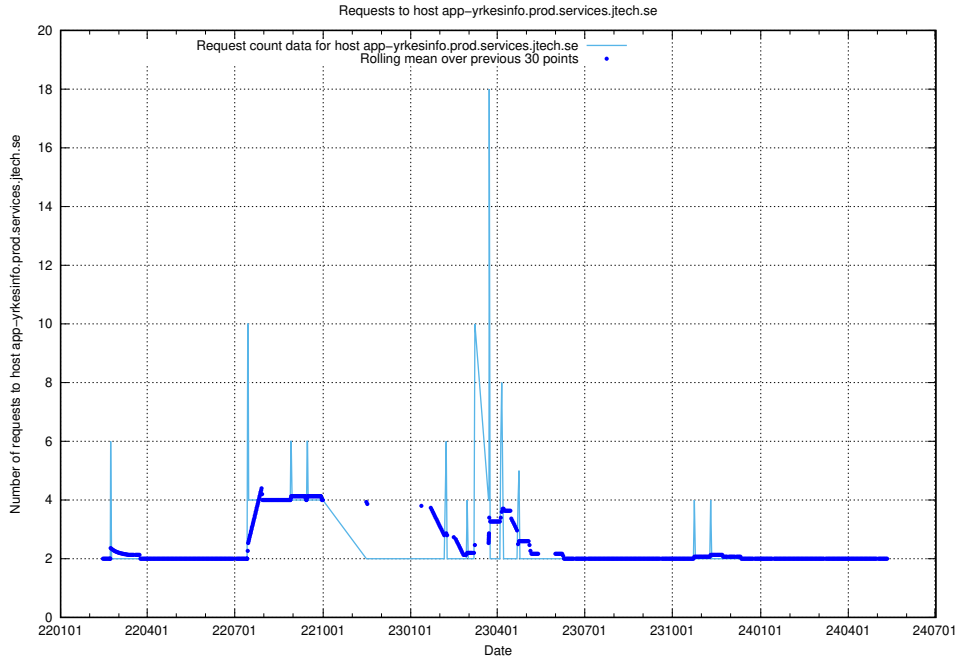

7.542 Usage of app-yrkesinfo.prod.services.jtech.se

Here, we count the number of requests to host app-yrkesinfo.prod.services.jtech.se.