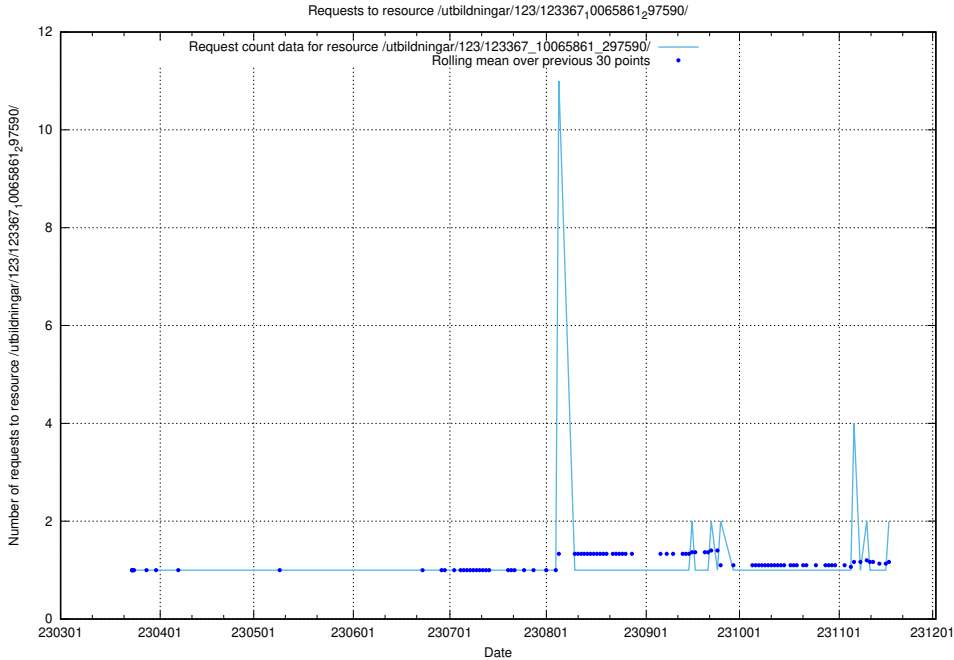

5.739 Usage of /utbildningar/123/123367_10065861_297590/

Here, we count the number of requests to resource /utbildningar/123/123367_10065861_297590/.