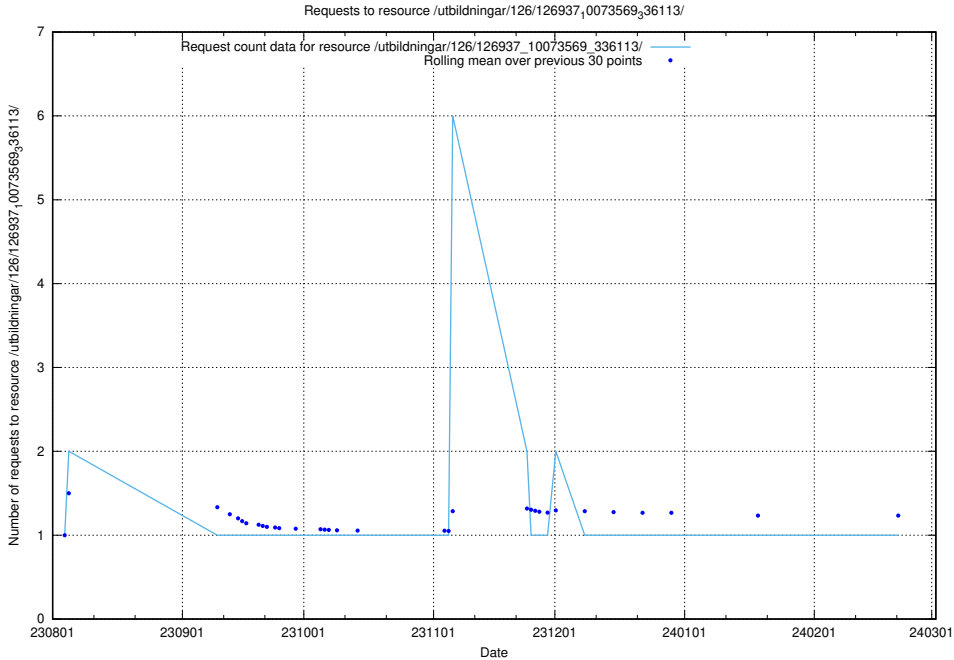

5.4839 Usage of /utbildningar/126/126937_10073569_336113/

Here, we count the number of requests to resource /utbildningar/126/126937_10073569_336113/.