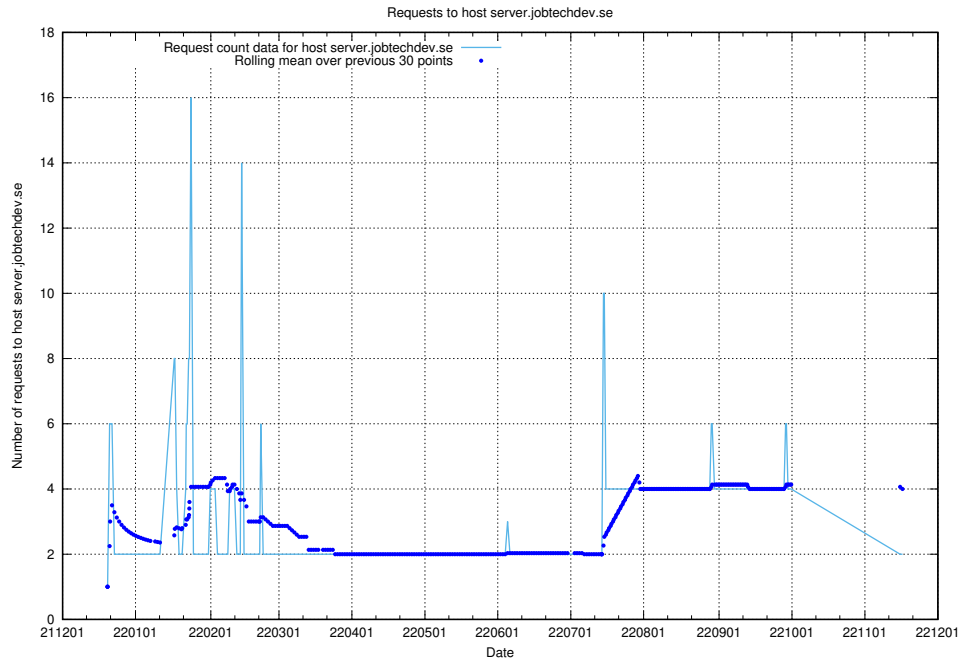

7.372 Usage of server.jobtechdev.se

Here, we count the number of requests to host server.jobtechdev.se.