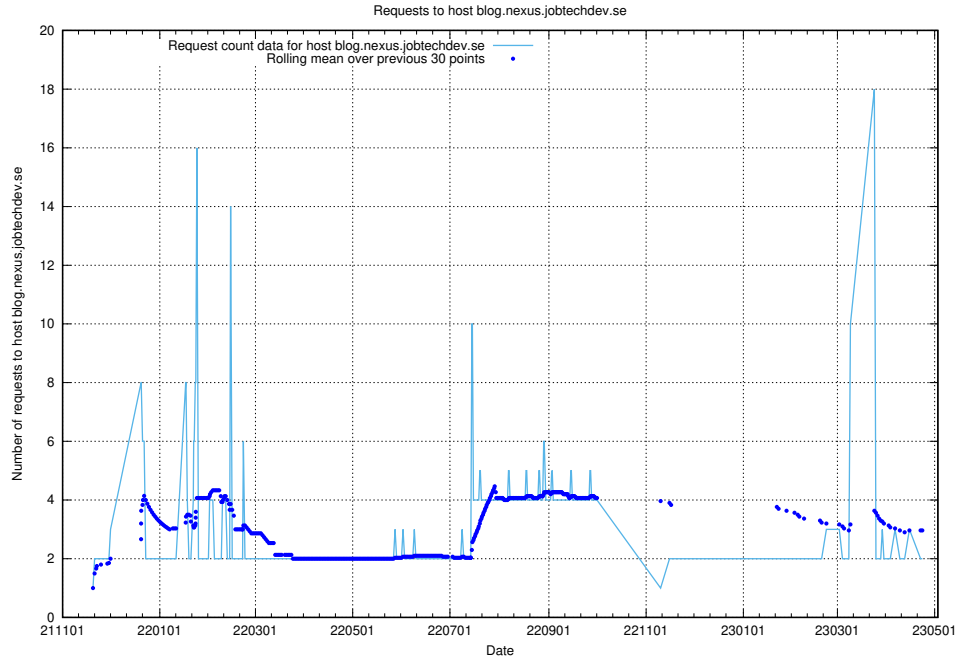

7.456 Usage of `blog.nexus.jobtechdev.se`

Here, we count the number of requests to host `blog.nexus.jobtechdev.se`.