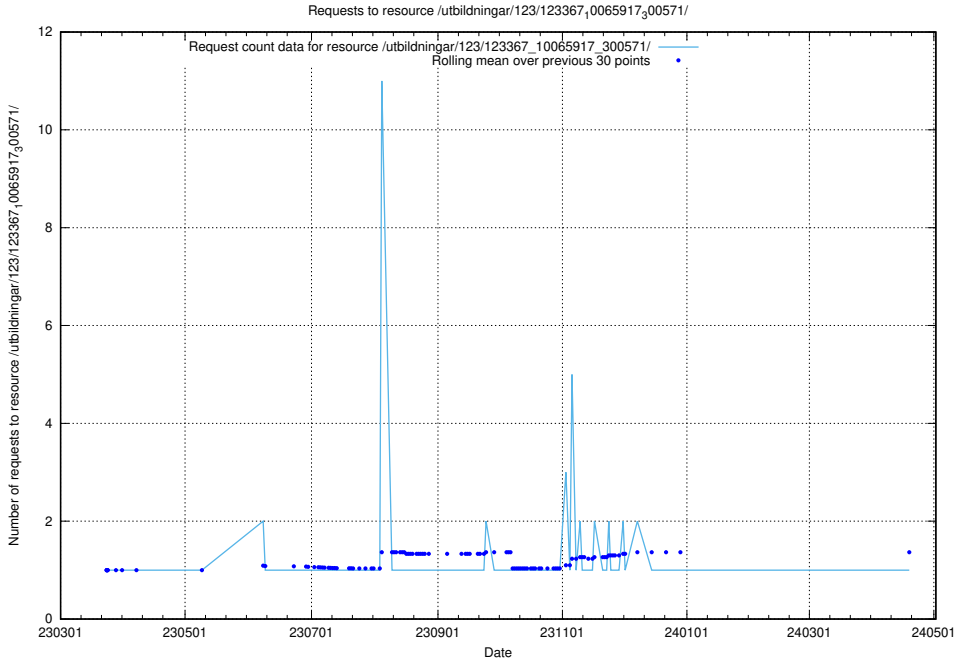

5.4628 Usage of /utbildningar/123/123367_10065917_300571/

Here, we count the number of requests to resource /utbildningar/123/123367_10065917_300571/.