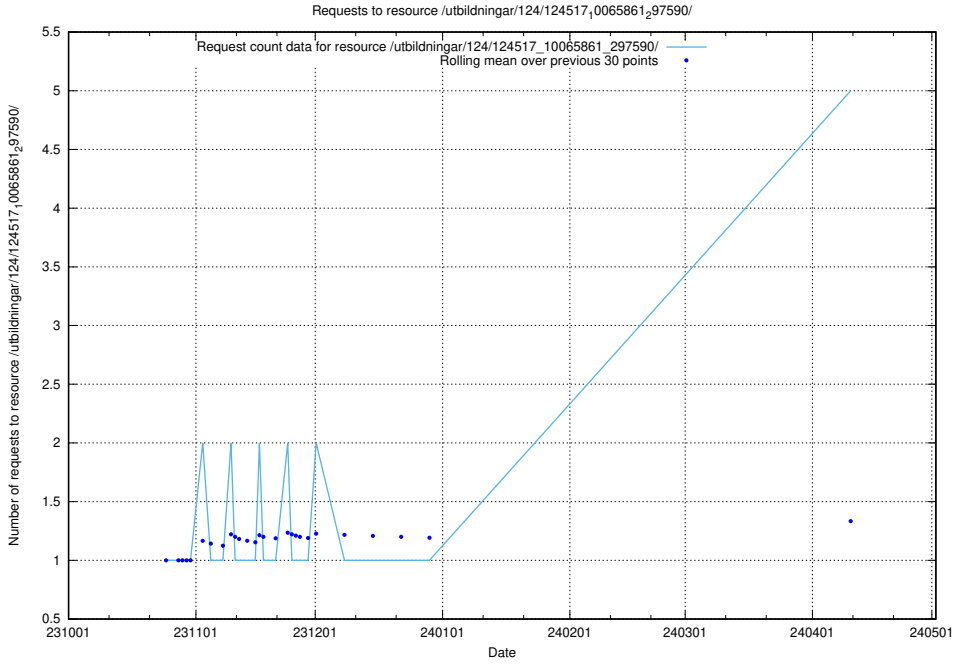

5.136 Usage of /utbildningar/124/124517_10065861_297590/

Here, we count the number of requests to resource /utbildningar/124/124517_10065861_297590/.