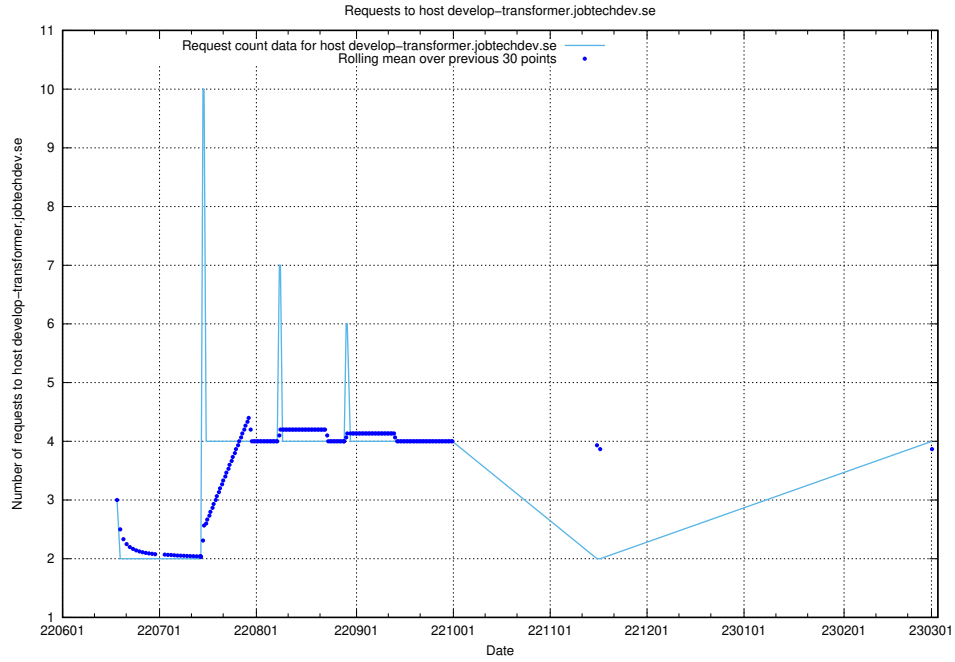

7.144 Usage of develop-transformer.jobtechdev.se

Here, we count the number of requests to host develop-transformer.jobtechdev.se.