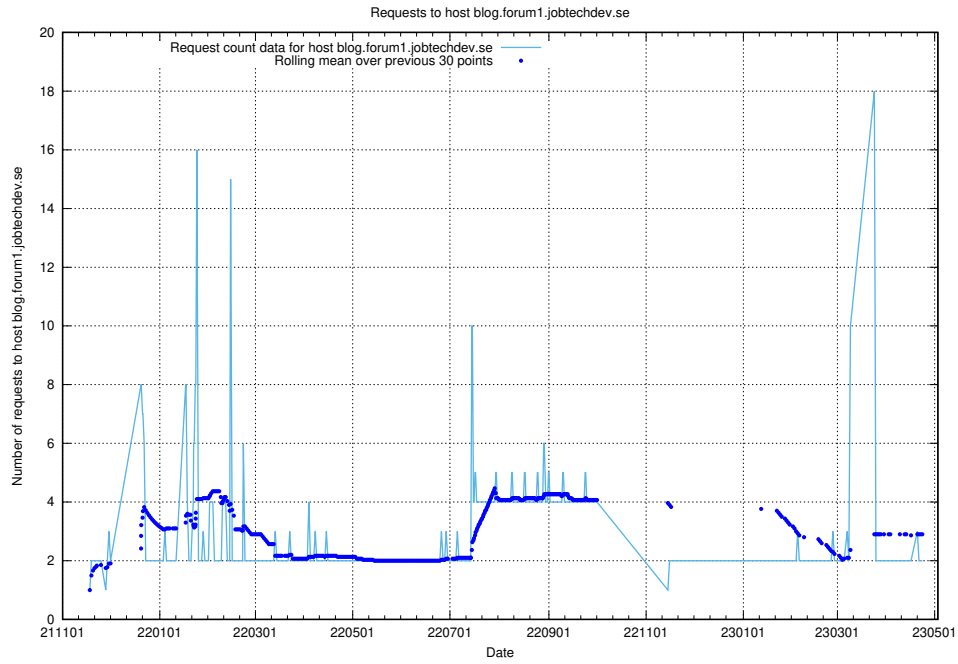

7.486 Usage of `blog.forum1.jobtechdev.se`

Here, we count the number of requests to host `blog.forum1.jobtechdev.se`.