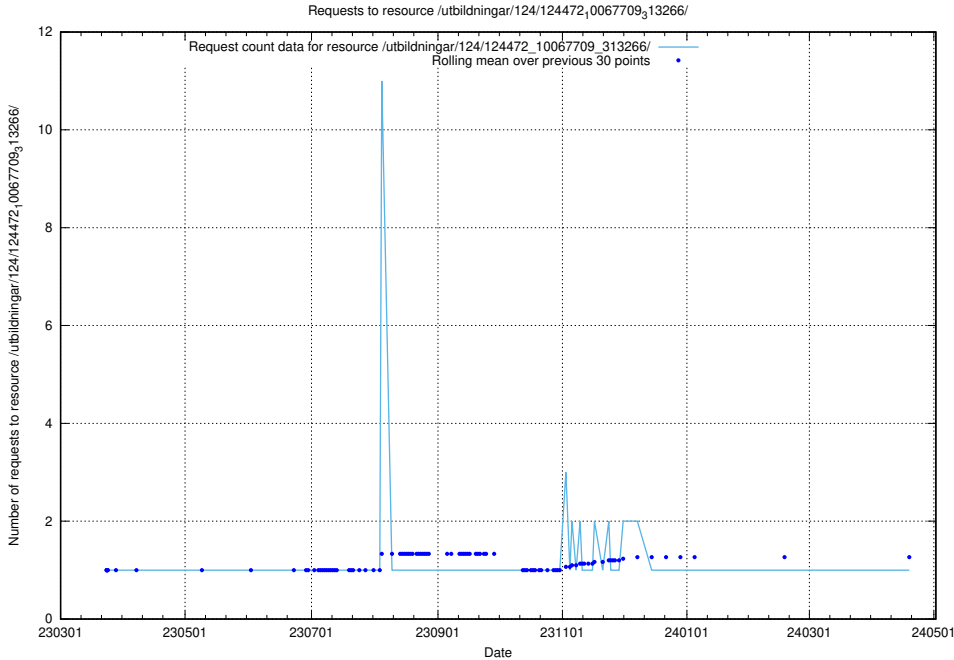

5.3037 Usage of /utbildningar/124/124472_10067709_313266/

Here, we count the number of requests to resource /utbildningar/124/124472_10067709_313266/.