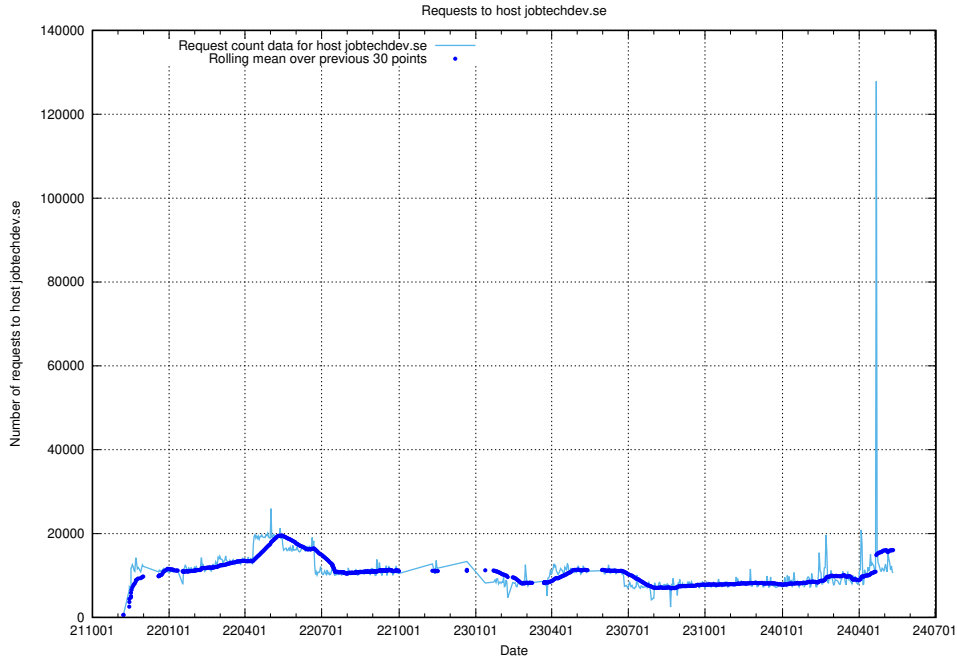

7.9 Usage of jobtechdev.se

Here, we count the number of requests to host jobtechdev.se.