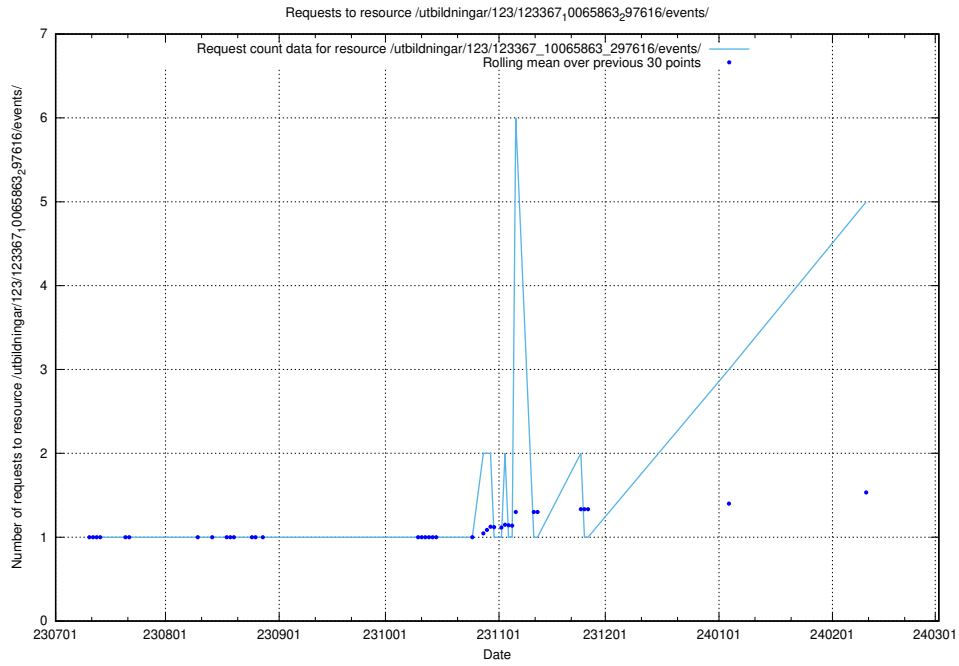

5.141 Usage of /utbildningar/123/123367_10065863_297616/events/

Here, we count the number of requests to resource /utbildningar/123/123367_10065863_297616/events/