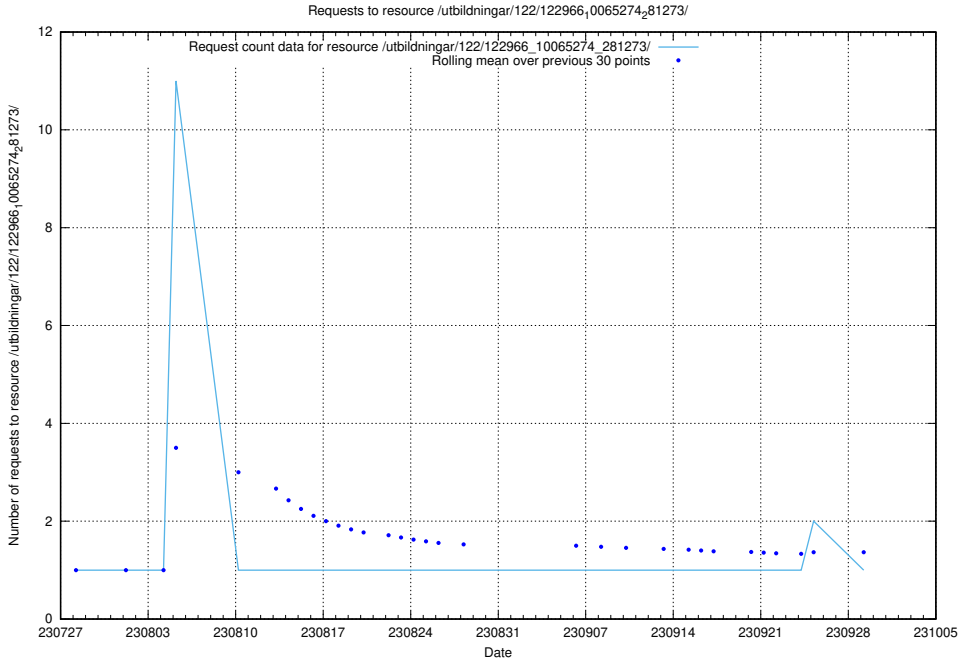

5.4886 Usage of /utbildningar/122/122966_10065274_281273/

Here, we count the number of requests to resource /utbildningar/122/122966_10065274_281273/.