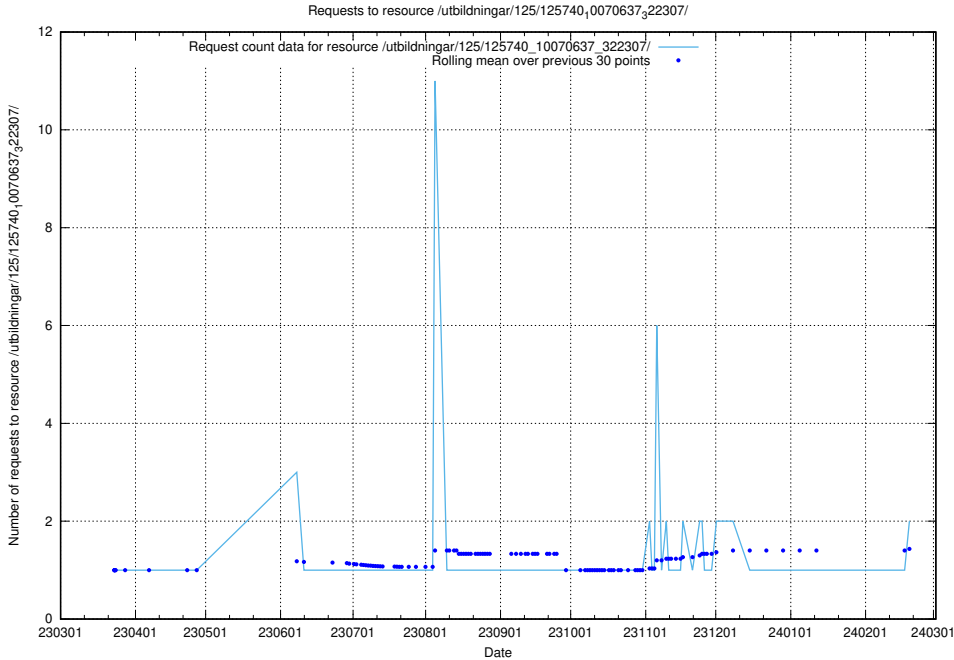

5.440 Usage of /utbildningar/125/125740_10070637_322307/

Here, we count the number of requests to resource /utbildningar/125/125740_10070637_322307/.