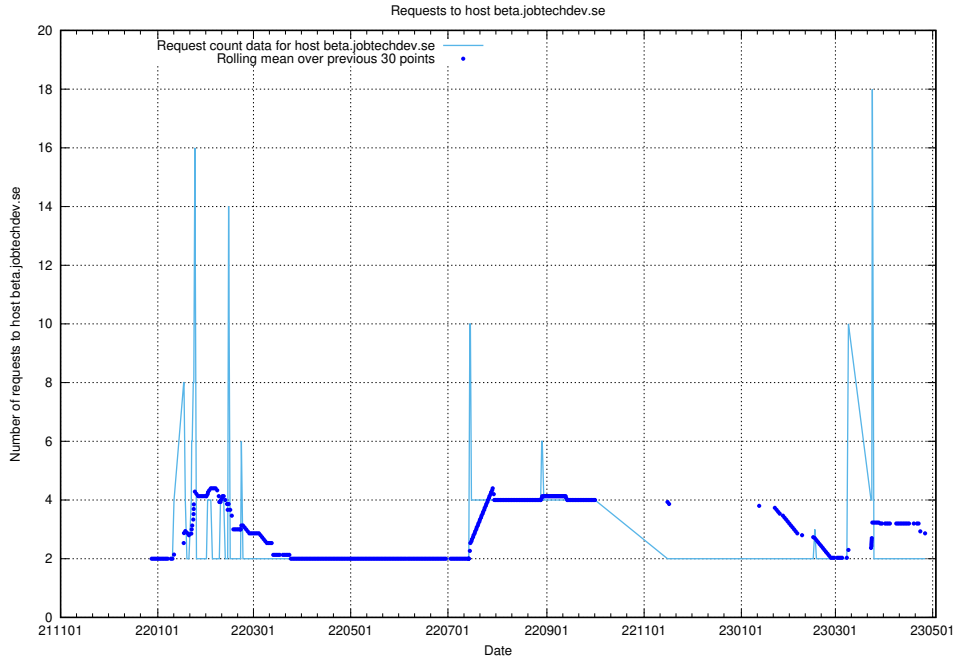

7.361 Usage of beta.jobtechdev.se

Here, we count the number of requests to host beta.jobtechdev.se.