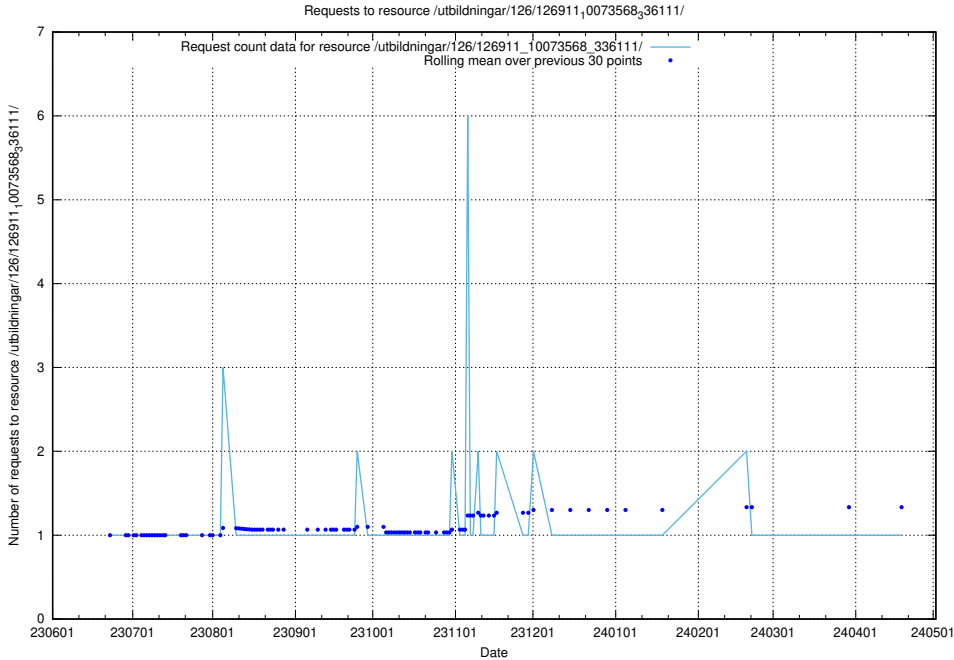

5.5556 Usage of /utbildningar/126/126911_10073568_336111/

Here, we count the number of requests to resource /utbildningar/126/126911_10073568_336111/.