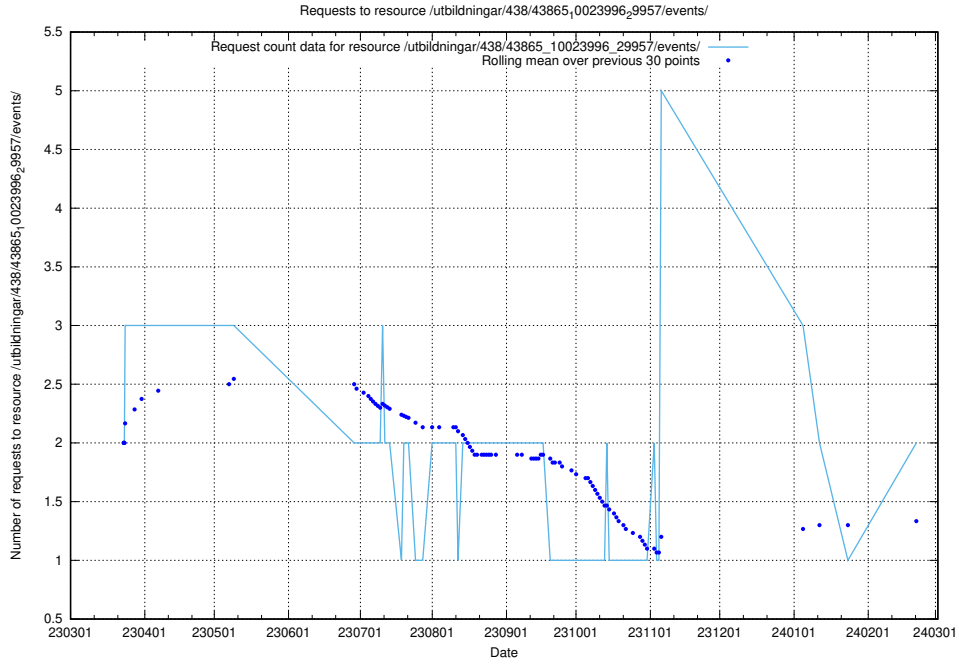

5.898 Usage of /utbildningar/438/43865_10023996_29957/events/

Here, we count the number of requests to resource /utbildningar/438/43865_10023996_29957/events/.