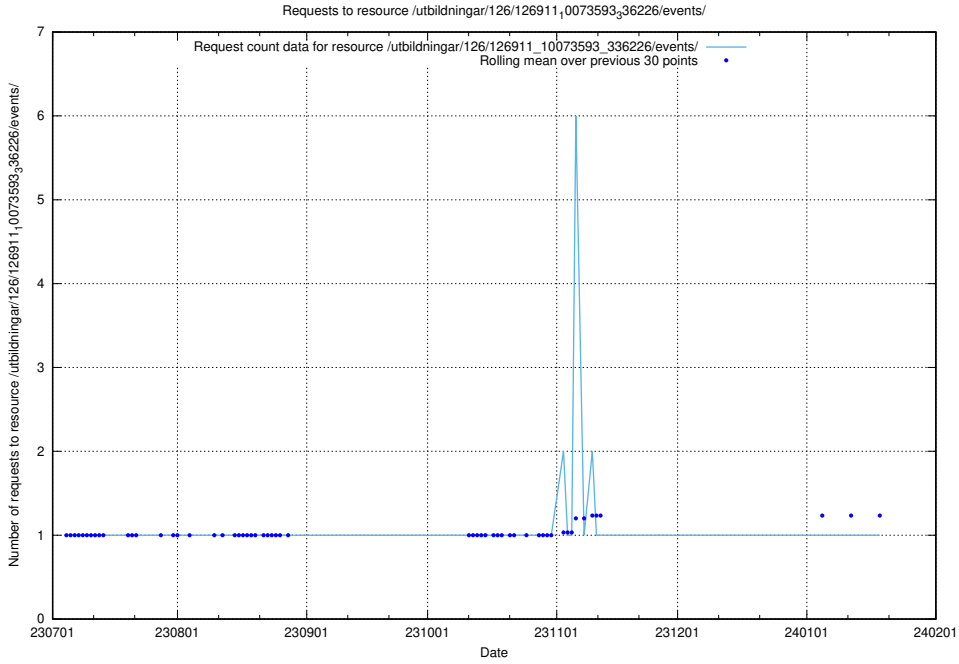

5.5320 Usage of /utbildningar/126/126911_10073593_336226/events/

Here, we count the number of requests to resource /utbildningar/126/126911_10073593_336226/events/

5.5321 Usage of /utbildningar/126/126911_10073593_336226/