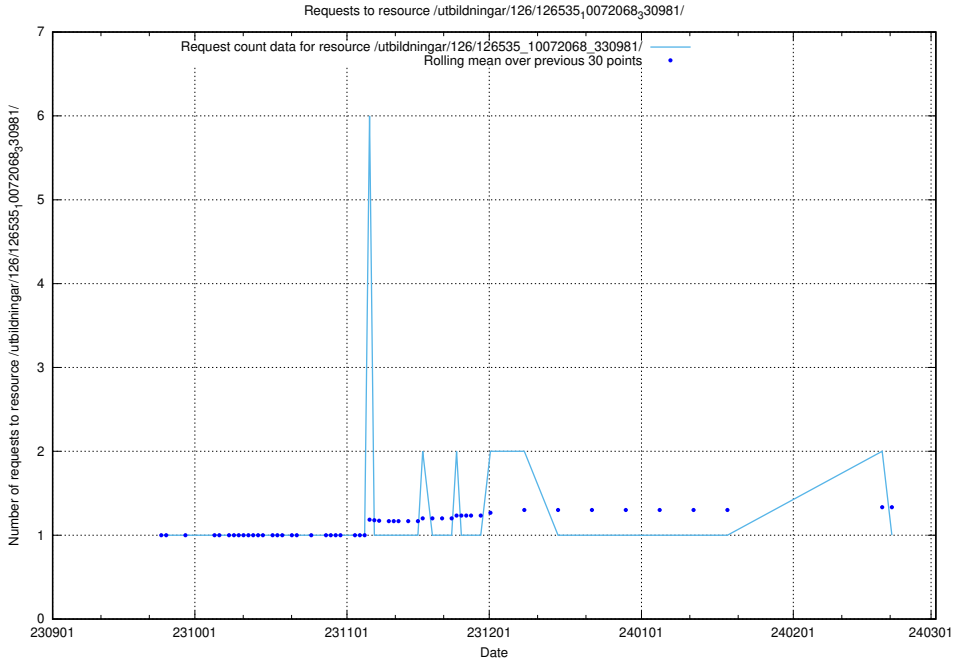

5.4460 Usage of /utbildningar/126/126535_10072068_330981/

Here, we count the number of requests to resource /utbildningar/126/126535_10072068_330981/.