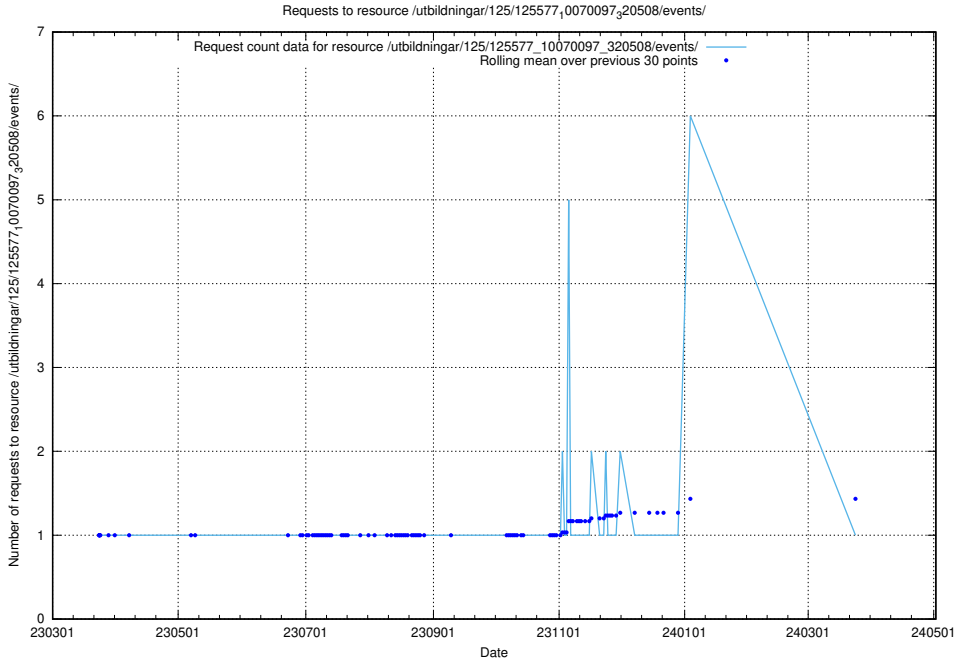

5.1067 Usage of /utbildningar/125/125577_10070097_320508/events/

Here, we count the number of requests to resource /utbildningar/125/125577_10070097_320508/events/