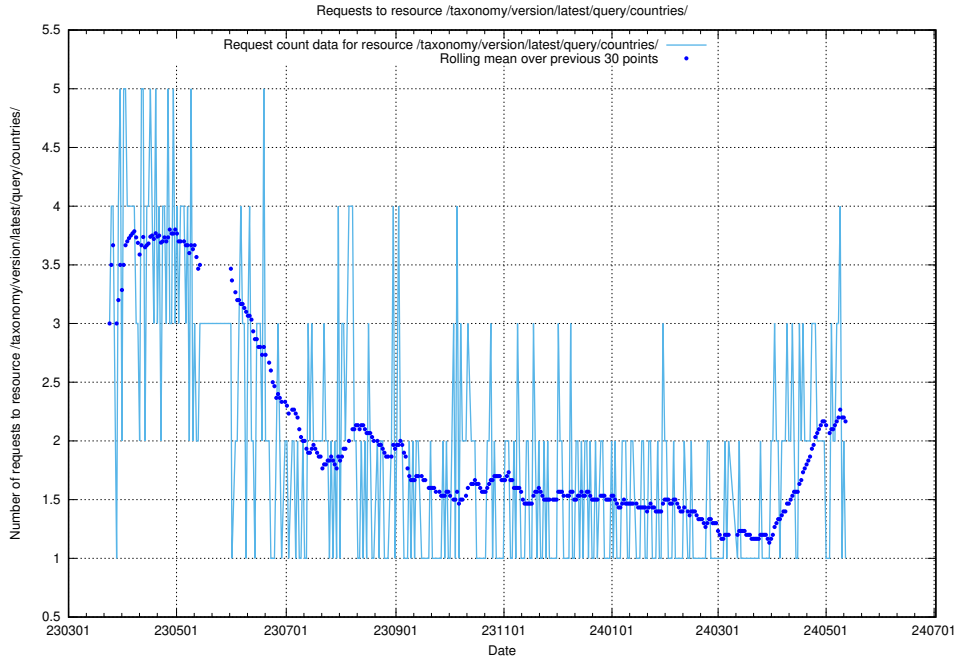

5.6106 Usage of /taxonomy/version/latest/query/countries/

Here, we count the number of requests to resource /taxonomy/version/latest/query/countries/.