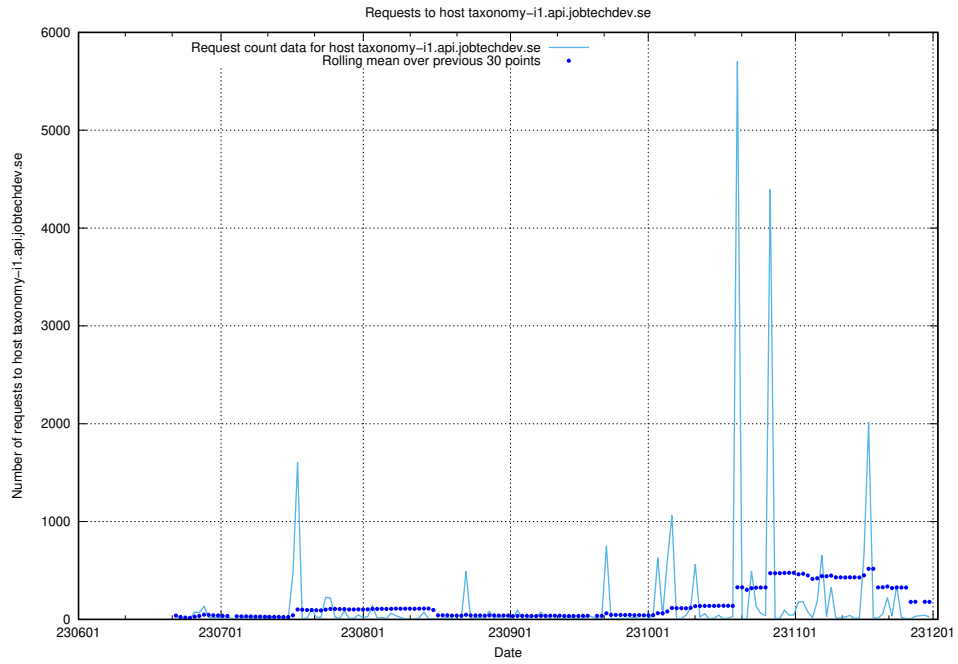

7.31 Usage of taxonomy-i1.api.jobtechdev.se

Here, we count the number of requests to host taxonomy-i1.api.jobtechdev.se.