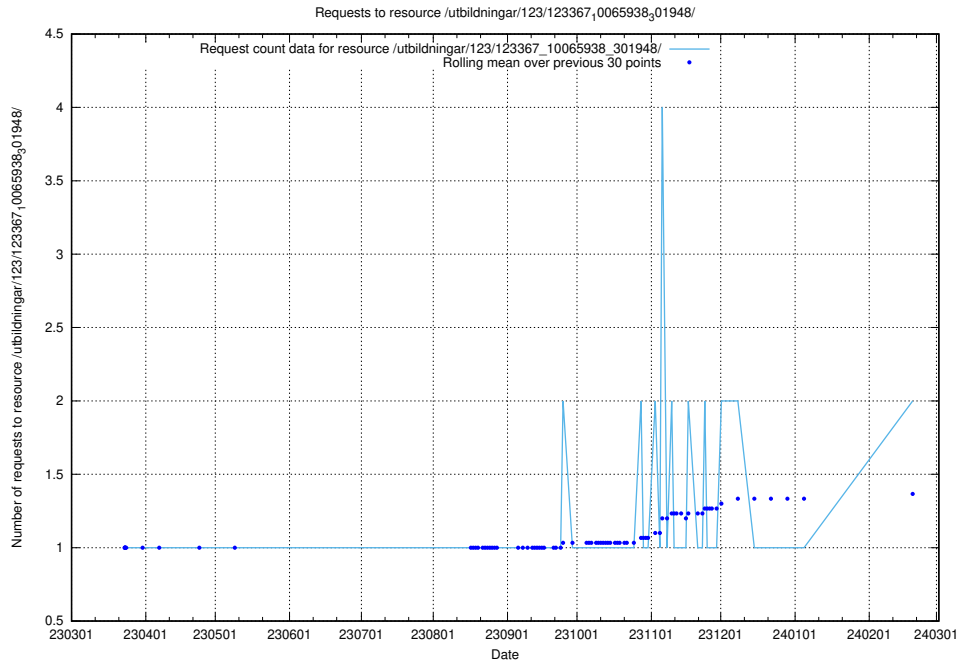

5.722 Usage of /utbildningar/123/123367_10065938_301948/

Here, we count the number of requests to resource /utbildningar/123/123367_10065938_301948/.