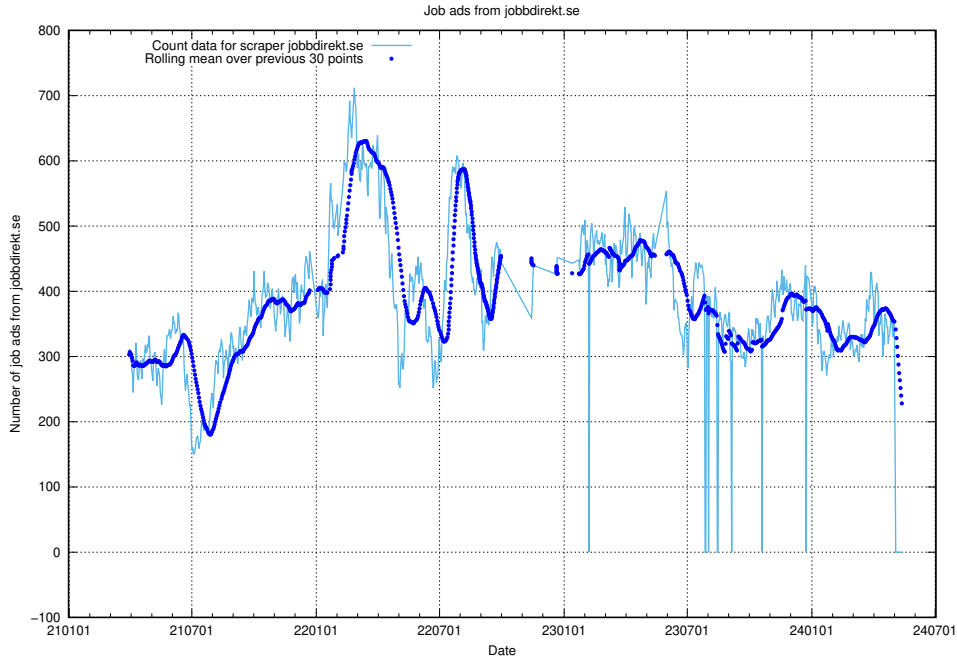

13.9 Number of ads by scraper jobbdirekt.se

Here, we count the number of job ads scraped from jobbdirekt.se.