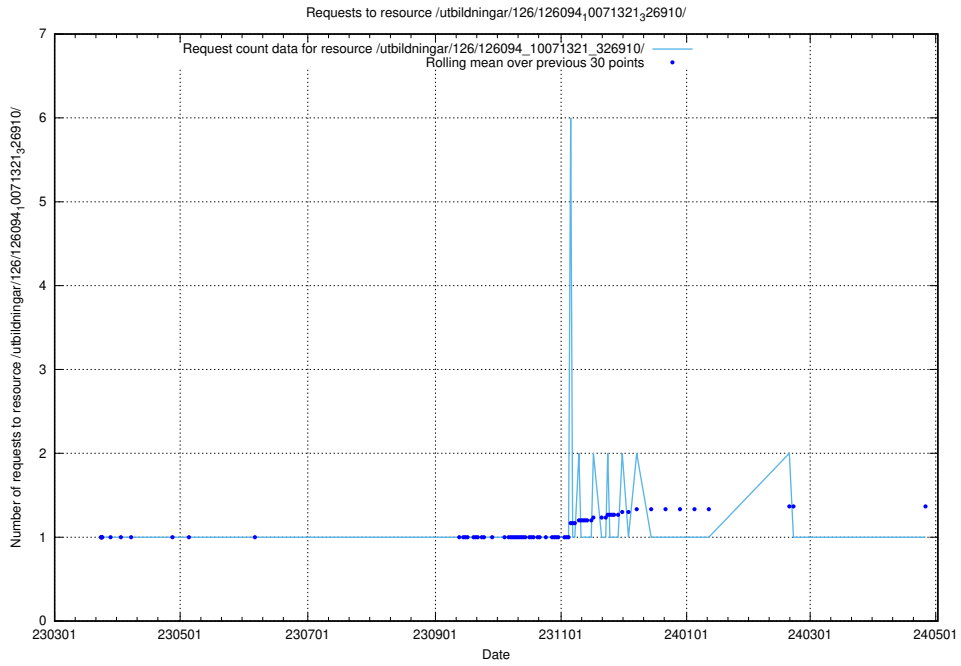

5.6440 Usage of /utbildningar/126/126094_10071321_326910/

Here, we count the number of requests to resource /utbildningar/126/126094_10071321_326910/.