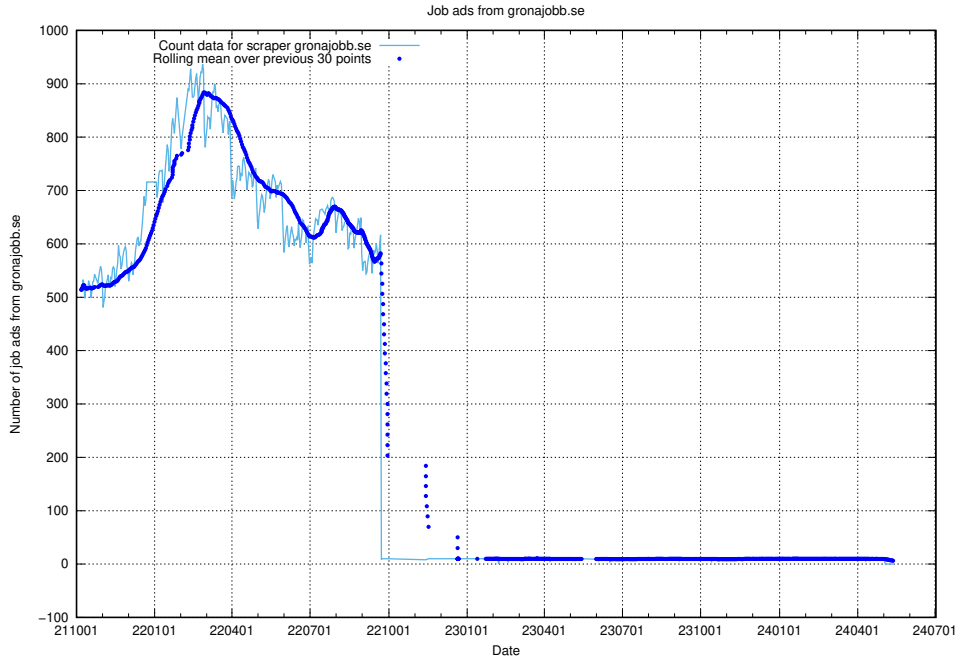

13.14 Number of ads by scraper gronajobb.se

Here, we count the number of job ads scraped from gronajobb.se.