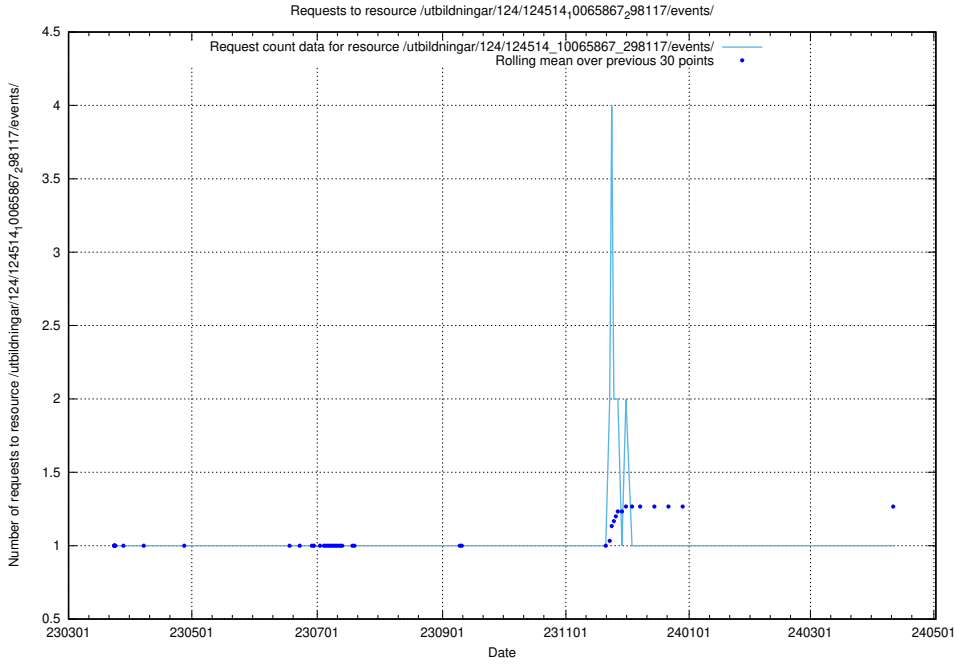

5.1965 Usage of /utbildningar/124/124514_10065867_298117/events/

Here, we count the number of requests to resource /utbildningar/124/124514_10065867_298117/events/