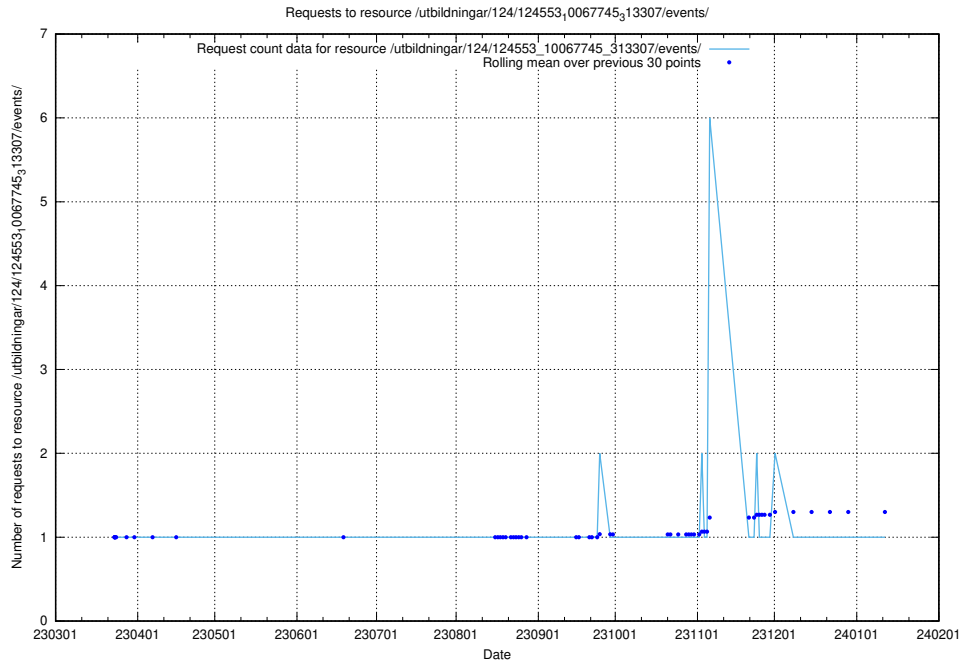

5.1179 Usage of /utbildningar/124/124553_10067745_313307/events/

Here, we count the number of requests to resource /utbildningar/124/124553_10067745_313307/events/