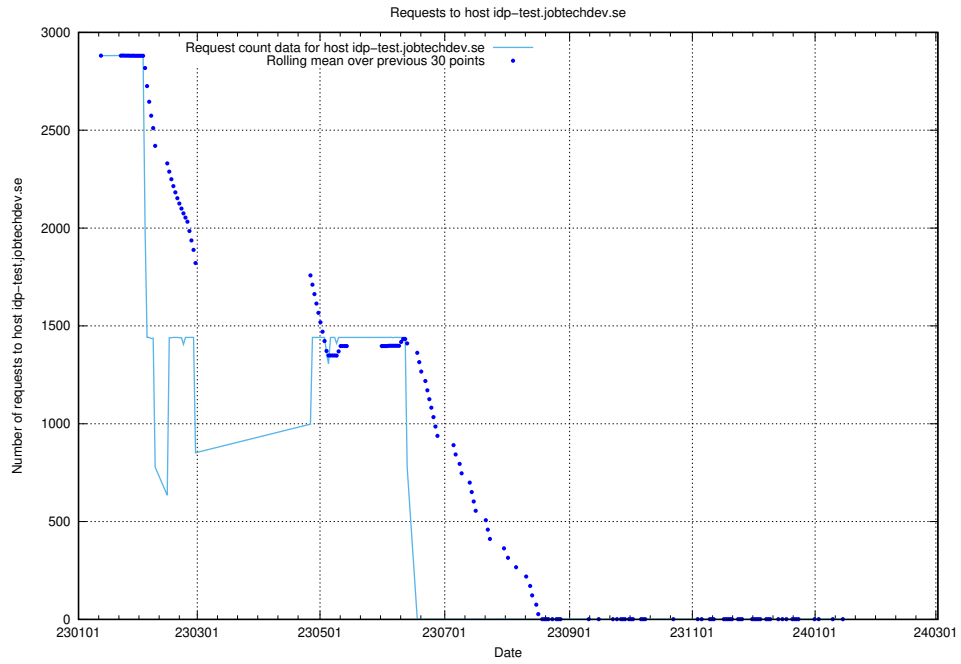

Here, we count the number of requests to host 0.0.jobtechdev.se.

7.306 Usage of idp-test.jobtechdev.se

Here, we count the number of requests to host idp-test.jobtechdev.se.

7.308 Usage of academy.jobtechdev.se