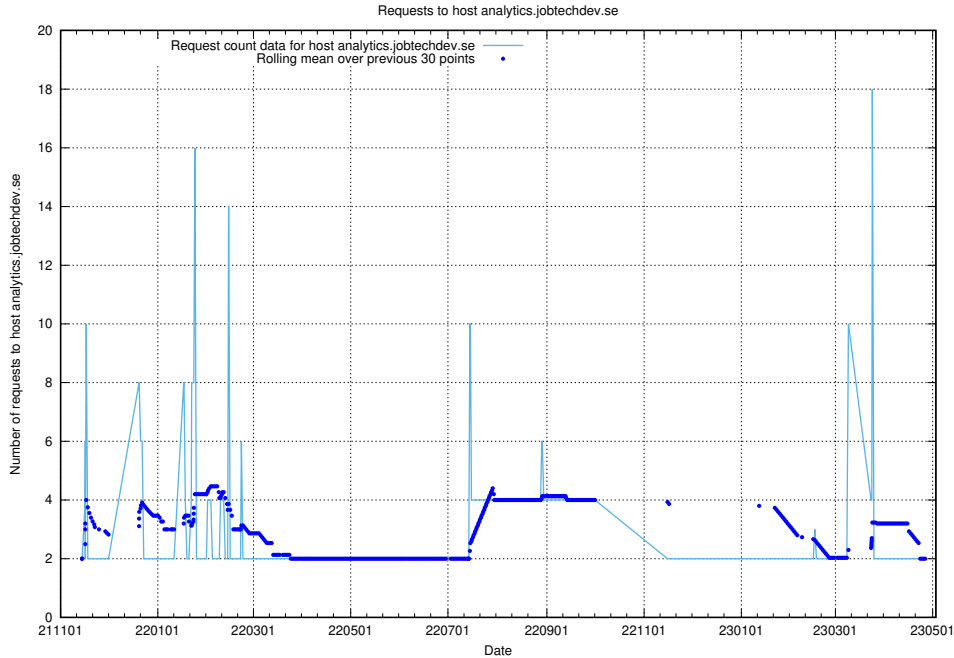

7.290 Usage of analytics.jobtechdev.se

Here, we count the number of requests to host analytics.jobtechdev.se.