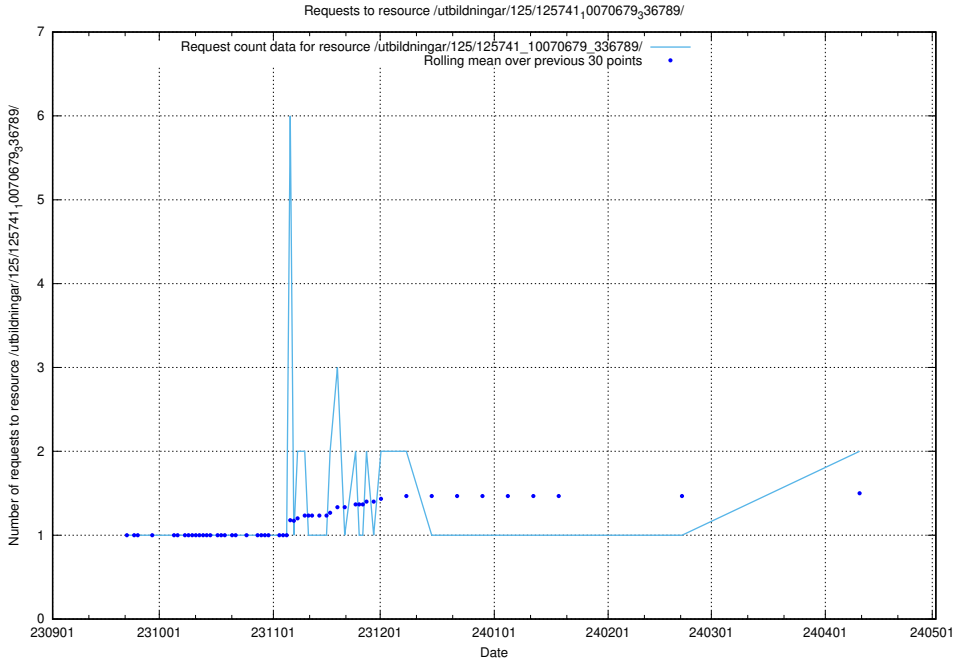

5.708 Usage of /utbildningar/125/125741_10070679_336789/

Here, we count the number of requests to resource /utbildningar/125/125741_10070679_336789/.