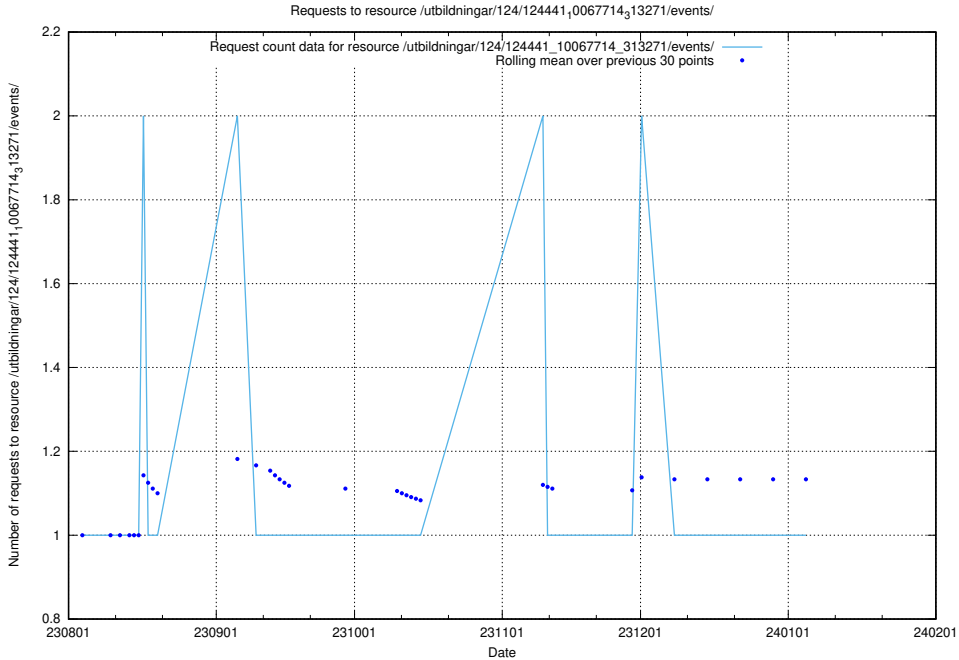

5.4858 Usage of /utbildningar/124/124441_10067714_313271/events/

Here, we count the number of requests to resource /utbildningar/124/124441_10067714_313271/events/