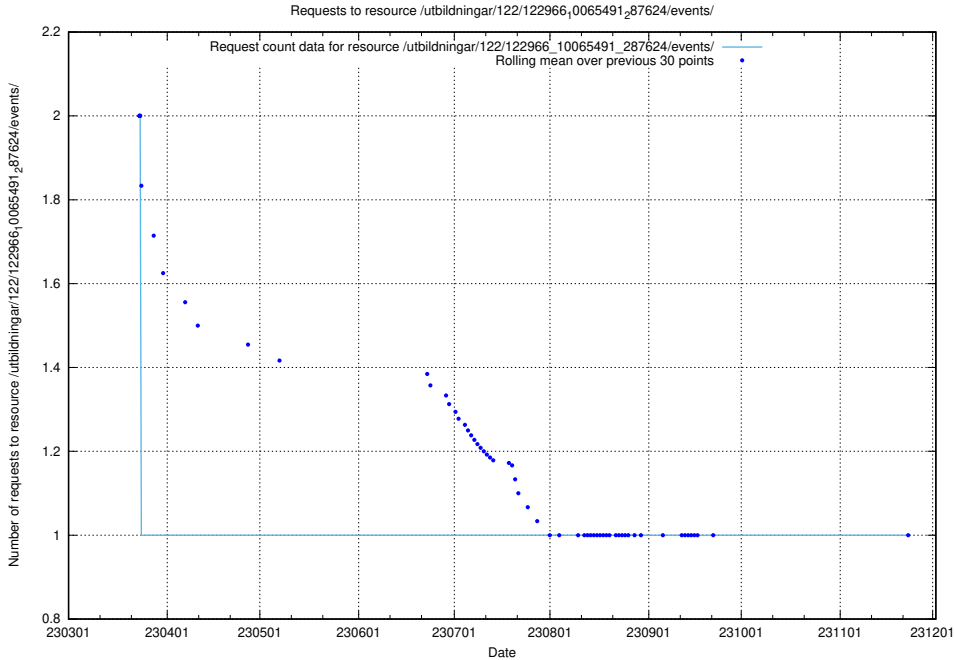

5.6315 Usage of /utbildningar/122/122966_10065491_287624/events/

Here, we count the number of requests to resource /utbildningar/122/122966_10065491_287624/events/