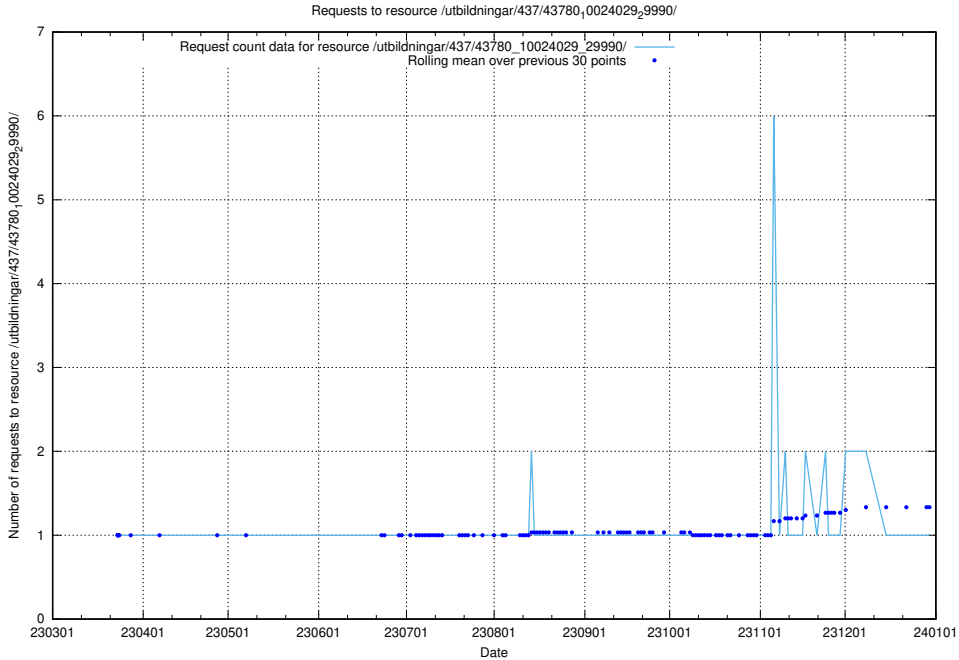

5.6371 Usage of /utbildningar/437/43780_10024029_29990/

Here, we count the number of requests to resource /utbildningar/437/43780_10024029_29990/.