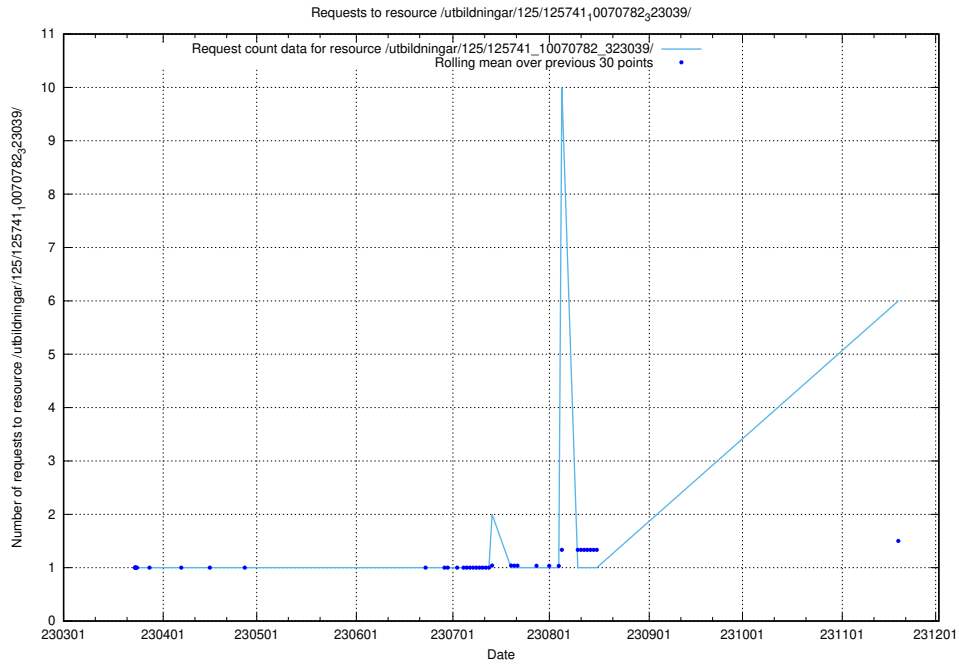

5.99 Usage of /utbildningar/125/125741_10070782_323039/

Here, we count the number of requests to resource /utbildningar/125/125741_10070782_323039/.