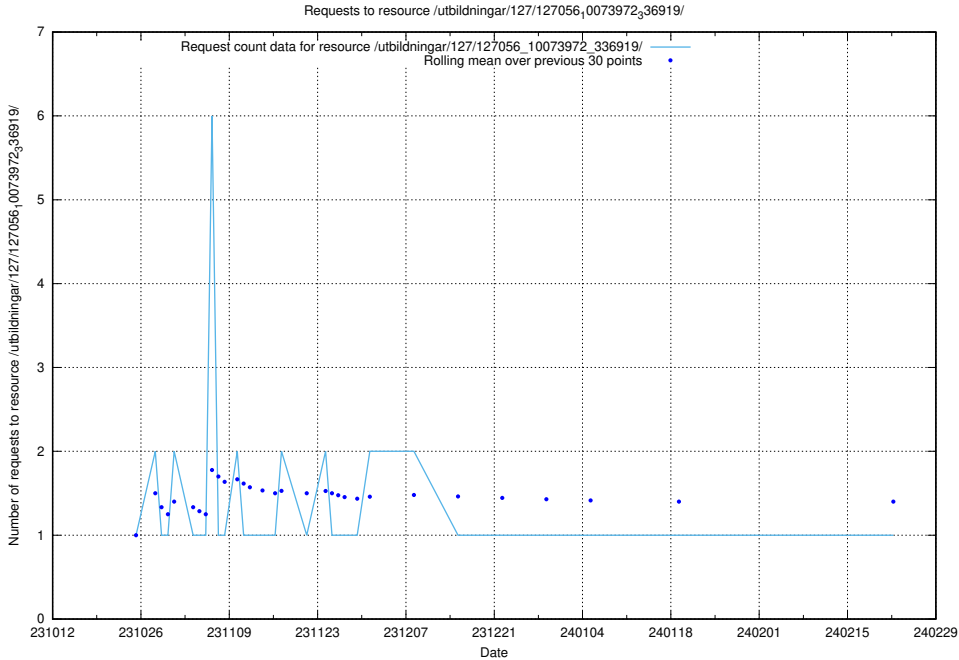

5.4198 Usage of /utbildningar/127/127056_10073972_336919/

Here, we count the number of requests to resource /utbildningar/127/127056_10073972_336919/.