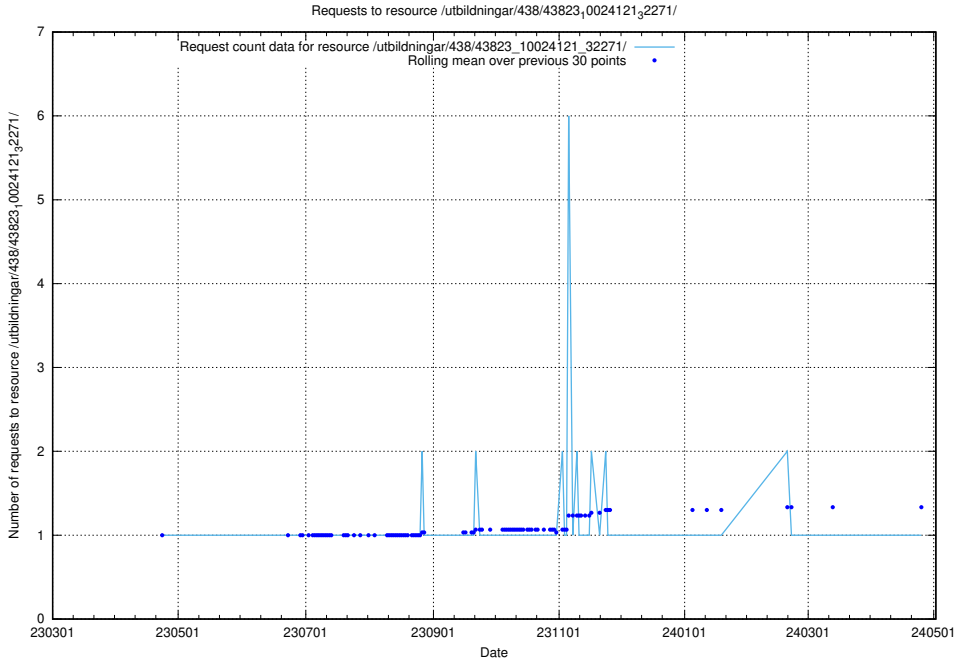

5.6004 Usage of /utbildningar/438/43823_10024121_32271/

Here, we count the number of requests to resource /utbildningar/438/43823_10024121_32271/.