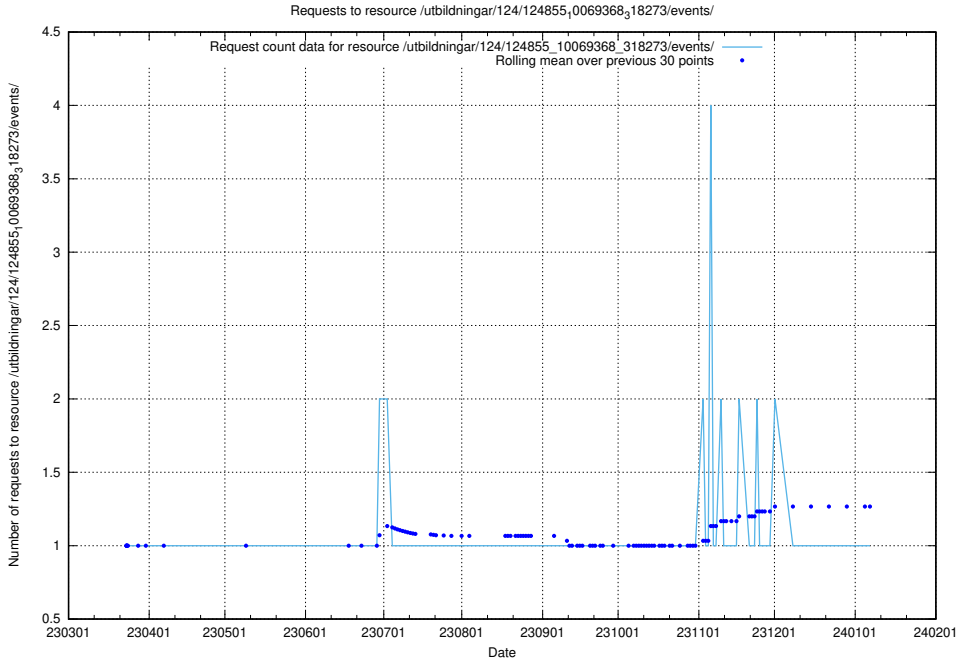

5.1159 Usage of /utbildningar/124/124855_10069368_318273/events/

Here, we count the number of requests to resource /utbildningar/124/124855_10069368_318273/events/