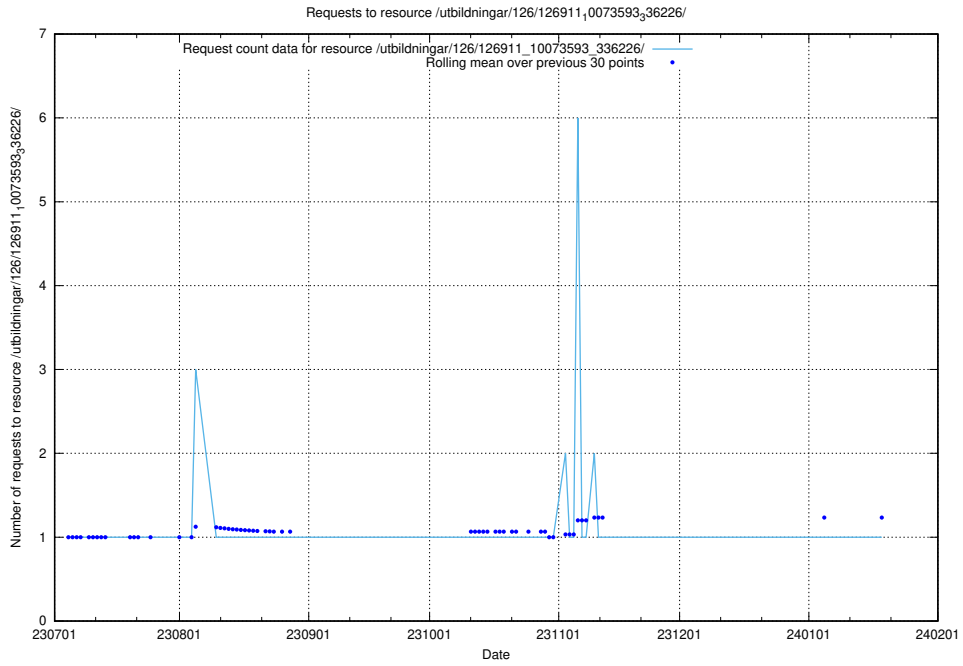

5.5321 Usage of /utbildningar/126/126911_10073593_336226/

Here, we count the number of requests to resource /utbildningar/126/126911_10073593_336226/.