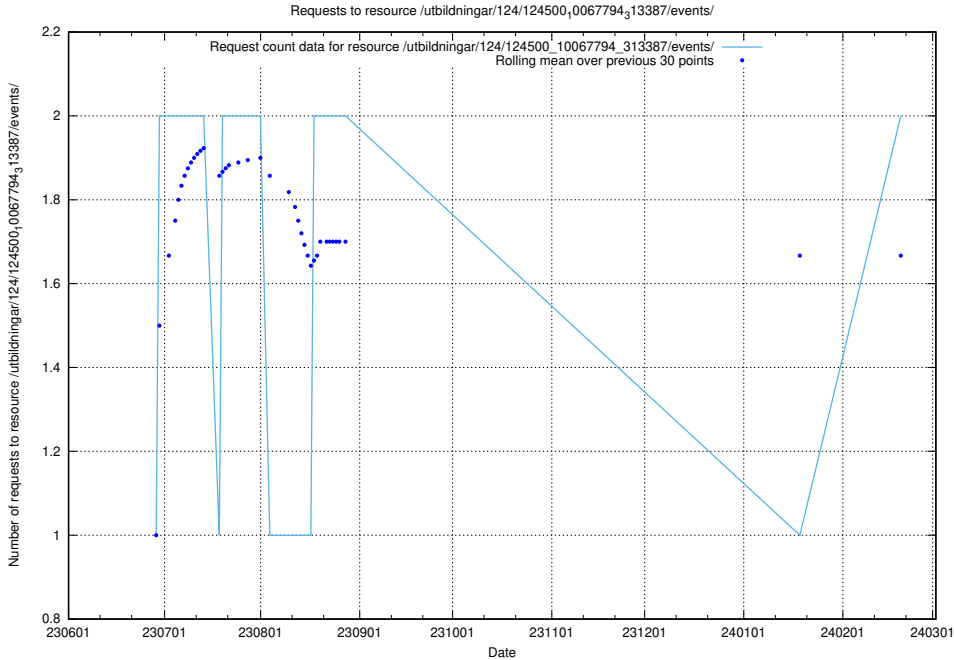

5.802 Usage of /utbildningar/124/124500_10067794_313387/events/

Here, we count the number of requests to resource /utbildningar/124/124500_10067794_313387/events/