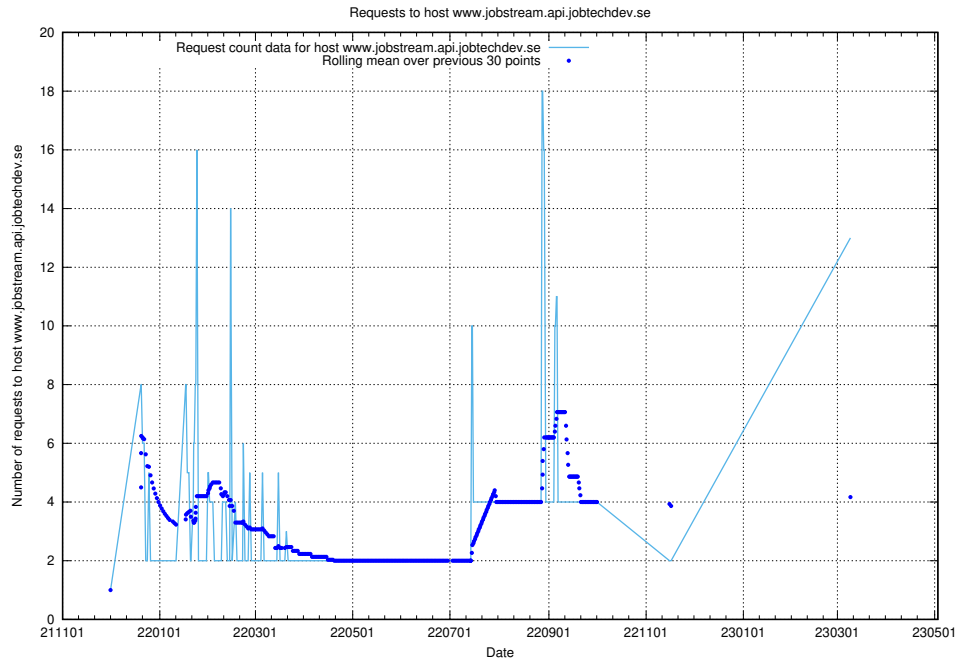

7.41 Usage of `www.jobstream.api.jobtechdev.se`

Here, we count the number of requests to host `www.jobstream.api.jobtechdev.se`.