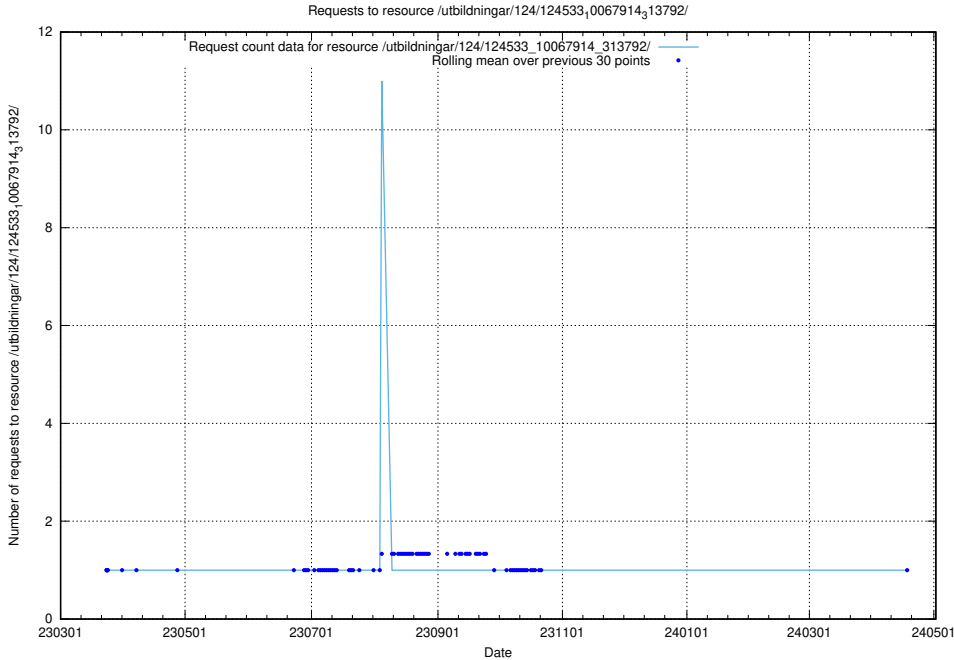

5.1188 Usage of /utbildningar/124/124533_10067914_313792/

Here, we count the number of requests to resource /utbildningar/124/124533_10067914_313792/.