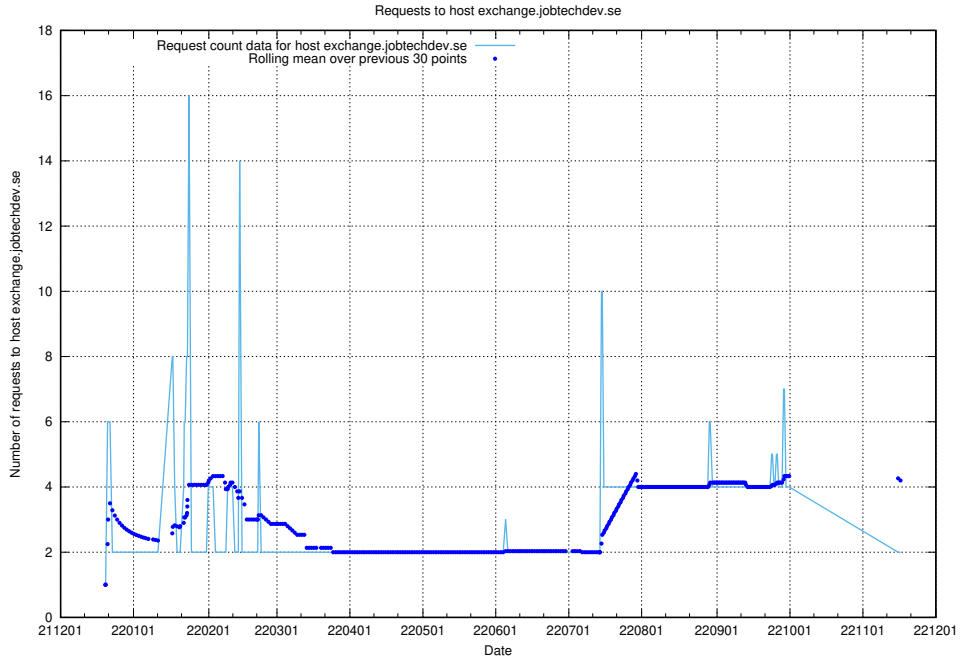

7.379 Usage of mail01.jobtechdev.se

Here, we count the number of requests to host mail01.jobtechdev.se.

7.380 Usage of exchange.jobtechdev.se

Here, we count the number of requests to host exchange.jobtechdev.se.