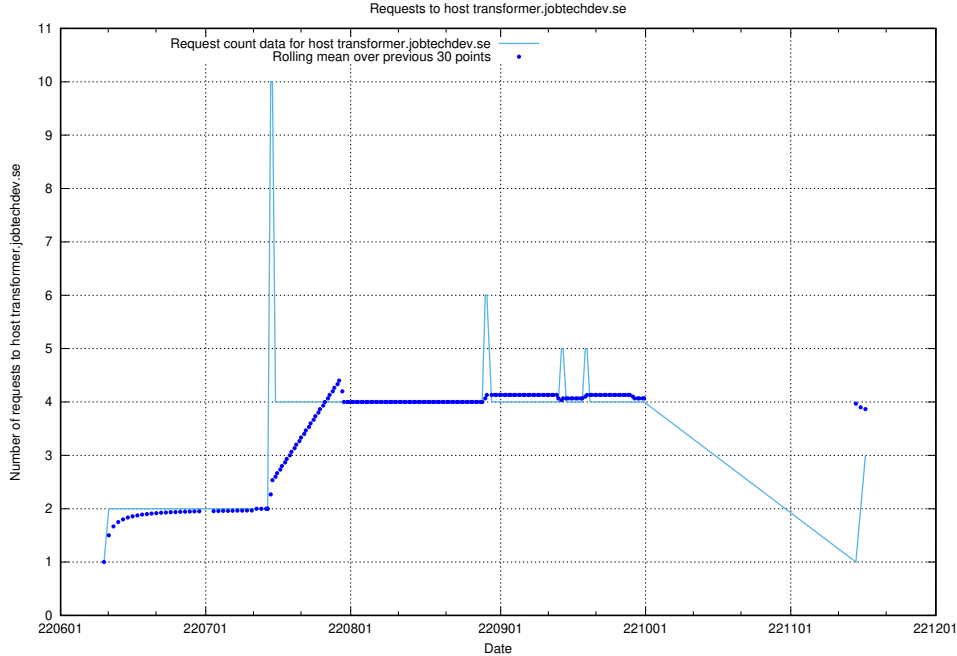

7.214 Usage of transformer.jobtechdev.se

Here, we count the number of requests to host transformer.jobtechdev.se.