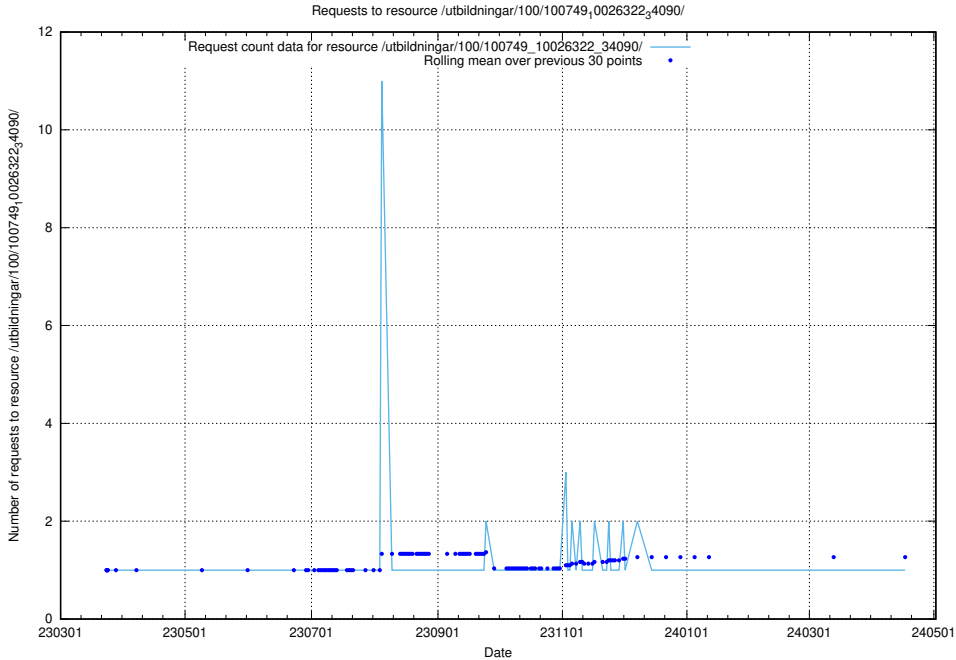

5.5603 Usage of /utbildningar/100/100749_10026322_34090/

Here, we count the number of requests to resource /utbildningar/100/100749_10026322_34090/.