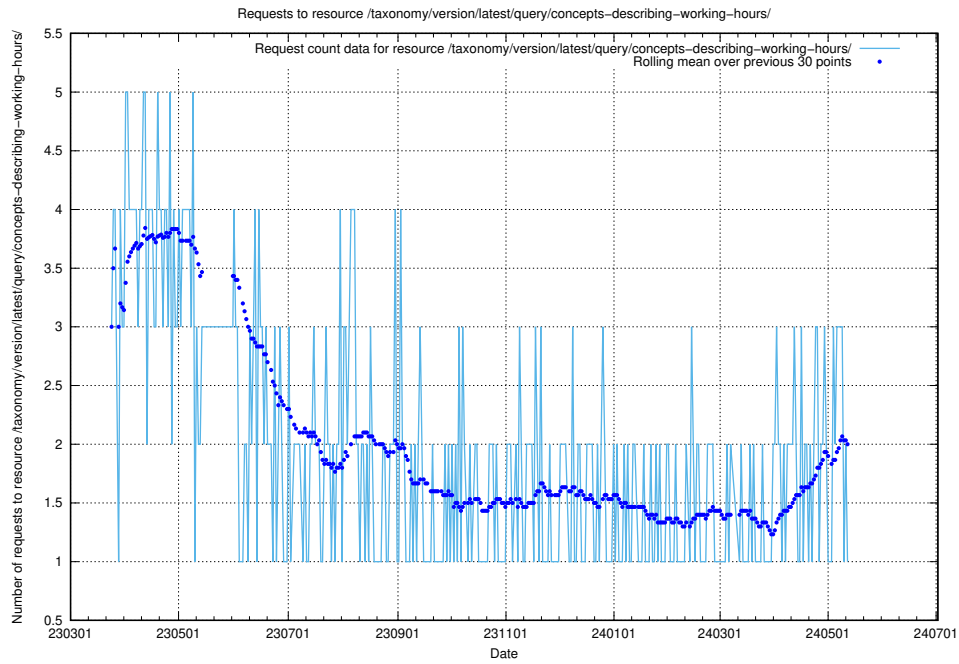

Here, we count the number of requests to resource /taxonomy/version/latest/query/countries/.

5.6107 Usage of /taxonomy/version/latest/query/concepts-describing-working-hours/

Here, we count the number of requests to resource /taxonomy/version/latest/query/concepts-describing-working-hours/.