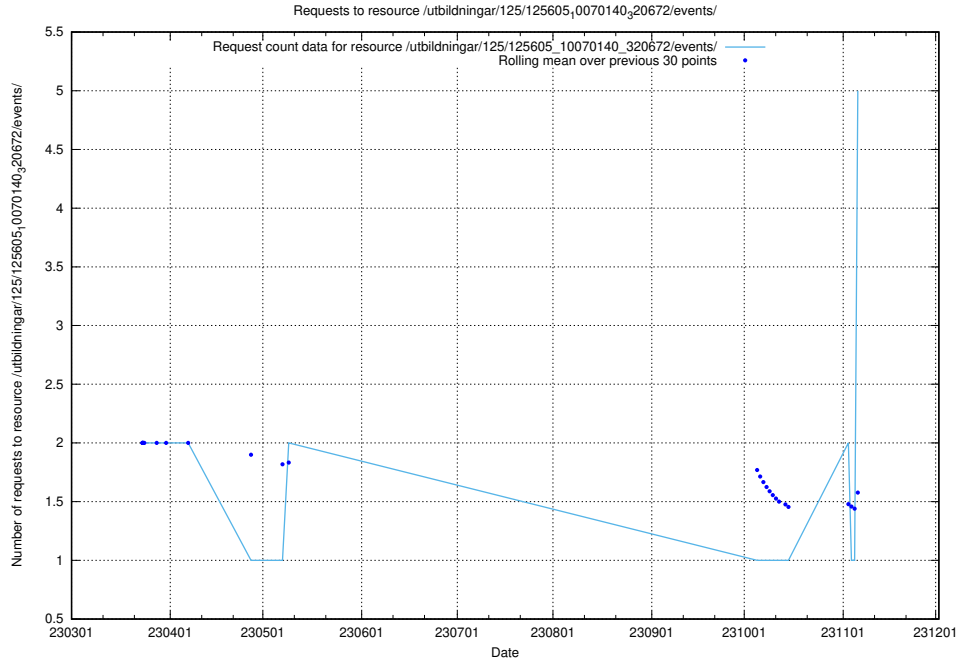

5.149 Usage of /utbildningar/125/125605_10070140_320672/events/

Here, we count the number of requests to resource /utbildningar/125/125605_10070140_320672/events/