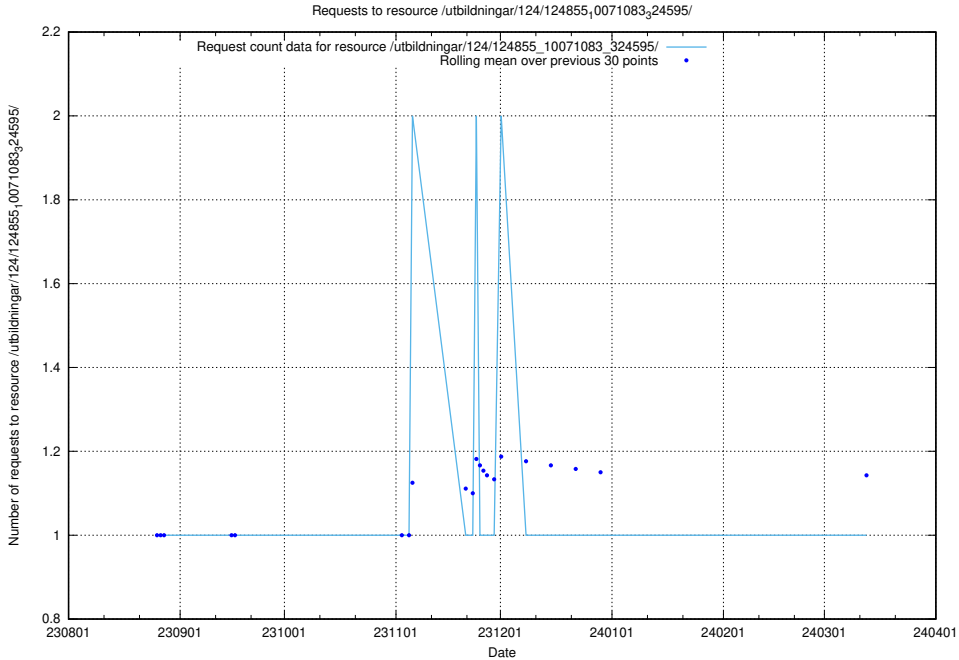

5.4688 Usage of /utbildningar/124/124855_10071083_324595/

Here, we count the number of requests to resource /utbildningar/124/124855_10071083_324595/.