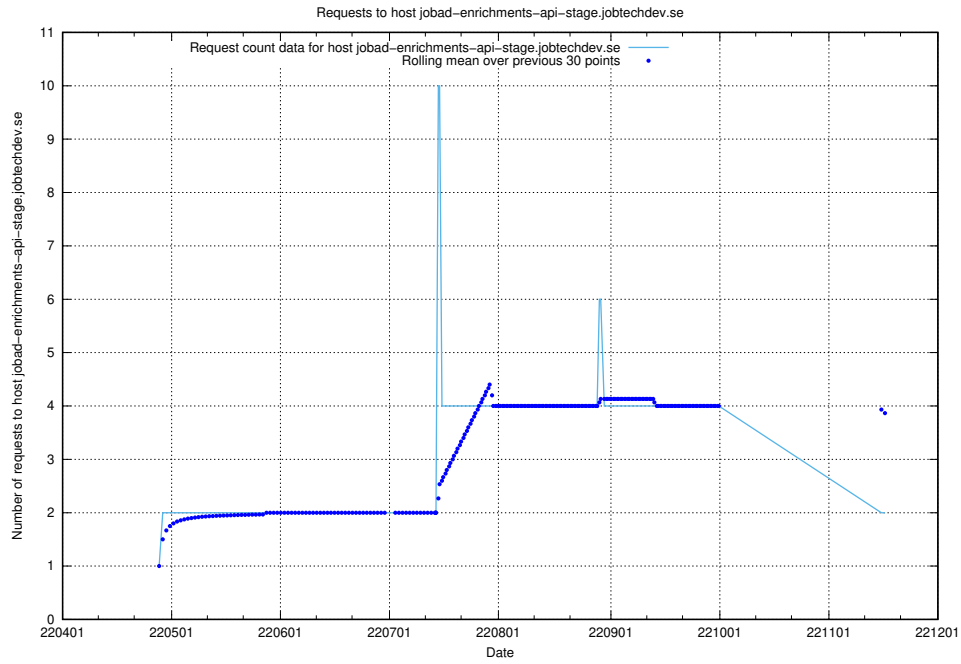

7.448 Usage of `jobad-enrichments-api-stage.jobtechdev.se`

Here, we count the number of requests to host `jobad-enrichments-api-stage.jobtechdev.se`.