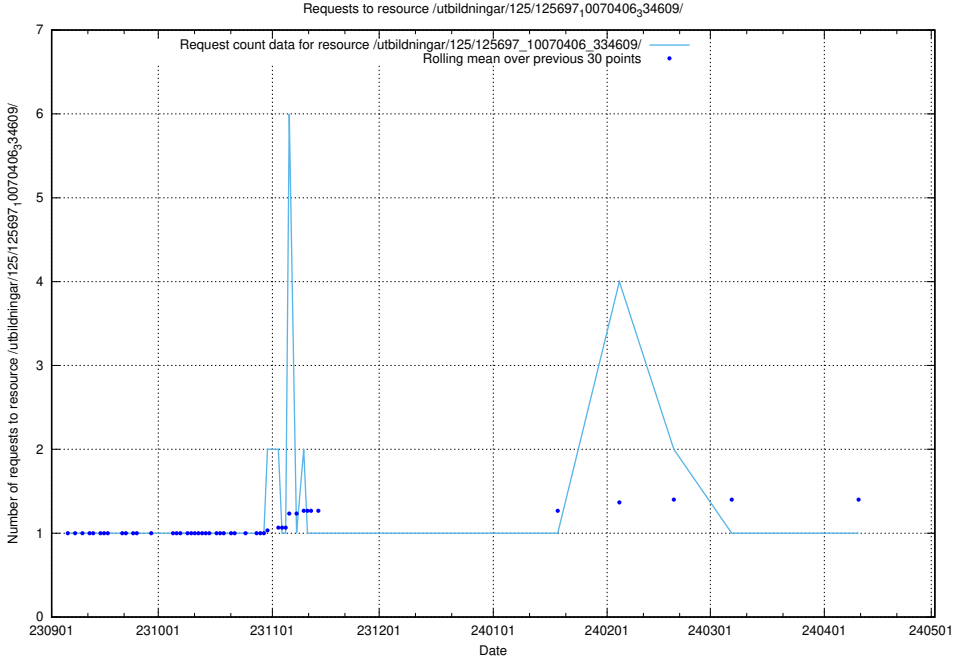

5.4653 Usage of /utbildningar/125/125697_10070406_334609/

Here, we count the number of requests to resource /utbildningar/125/125697_10070406_334609/.