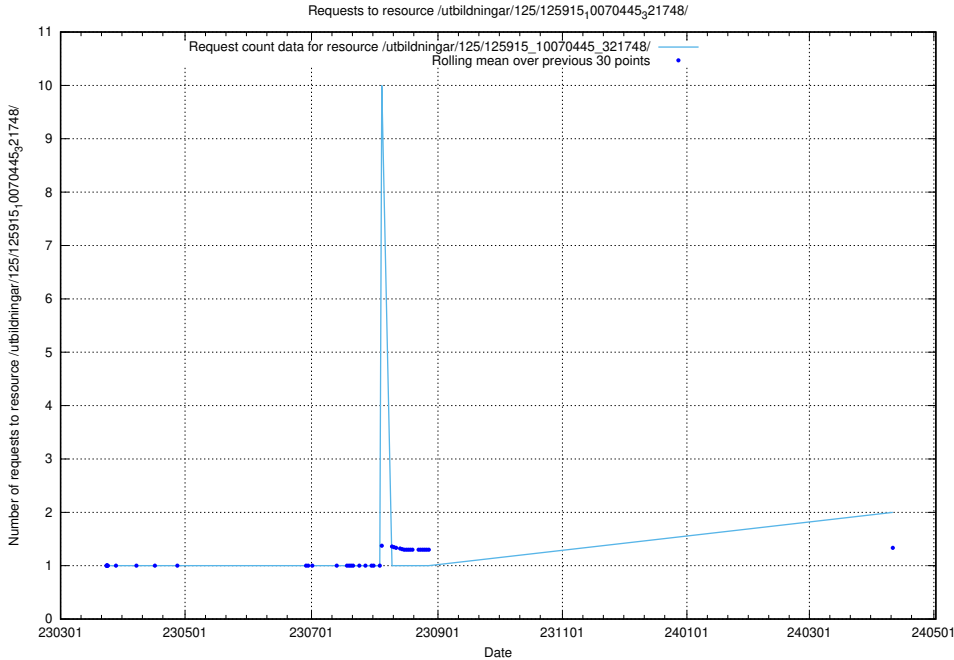

5.918 Usage of /utbildningar/125/125915_10070445_321748/

Here, we count the number of requests to resource /utbildningar/125/125915_10070445_321748/.