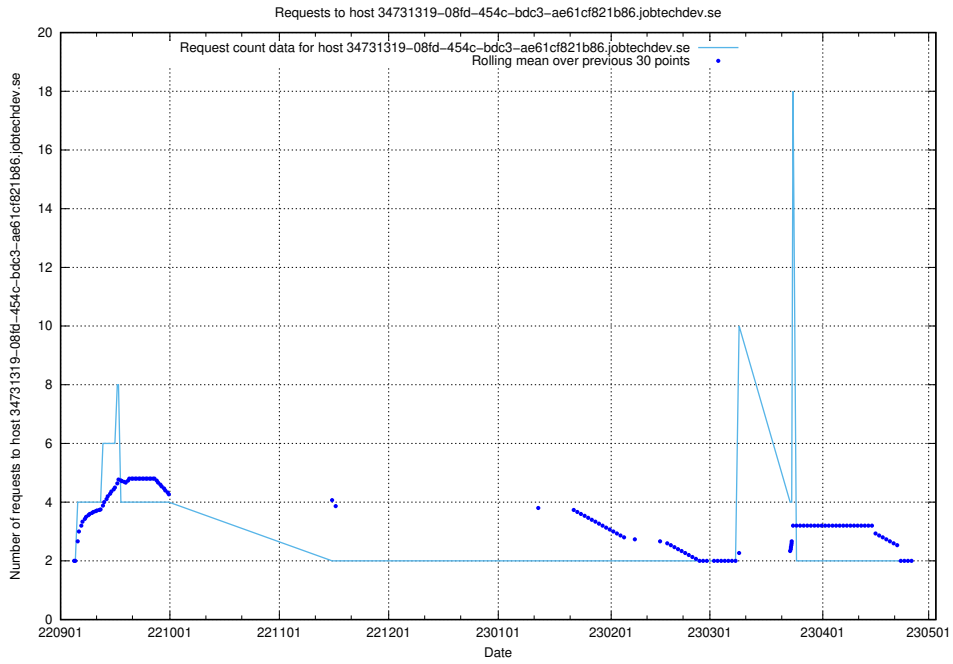

7.332 Usage of 34731319-08fd-454c-bdc3-ae61cf821b86.jobtechdev.se

Here, we count the number of requests to host 34731319-08fd-454c-bdc3-ae61cf821b86.jobtechdev.se.