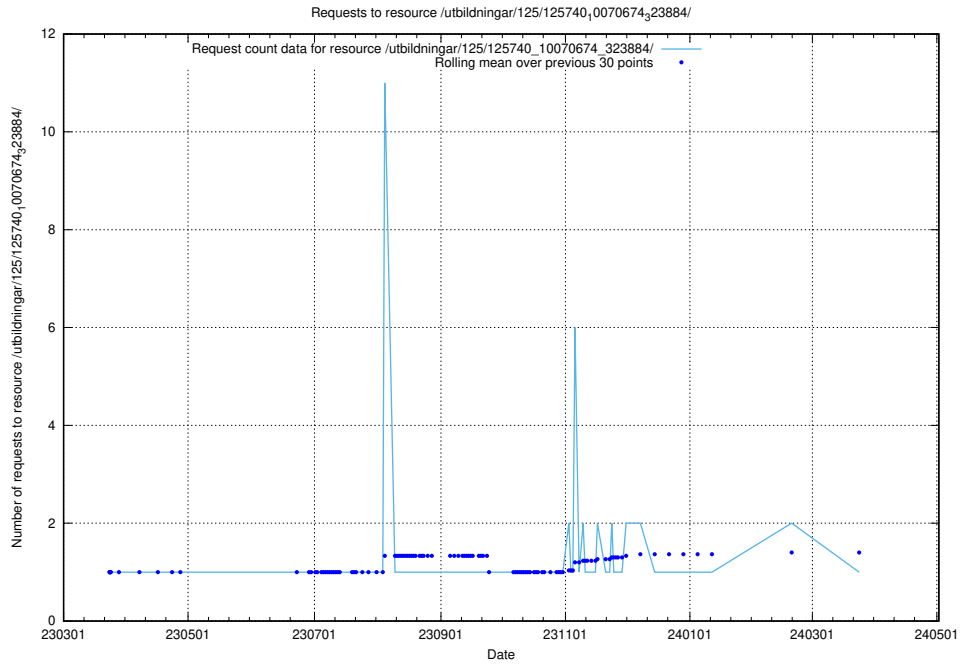

5.960 Usage of /utbildningar/125/125740_10070674_323884/

Here, we count the number of requests to resource /utbildningar/125/125740_10070674_323884/.