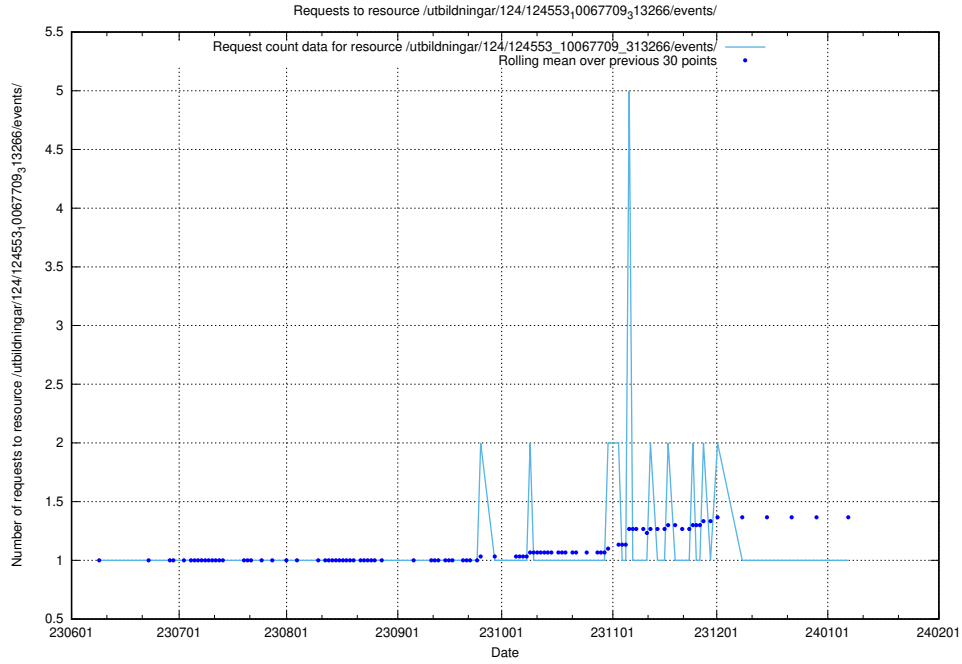

Here, we count the number of requests to resource /utbildningar/124/124934_10072963_334378/.

5.5869 Usage of /utbildningar/124/124553_10067709_313266/events/

Here, we count the number of requests to resource /utbildningar/124/124553_10067709_313266/events/