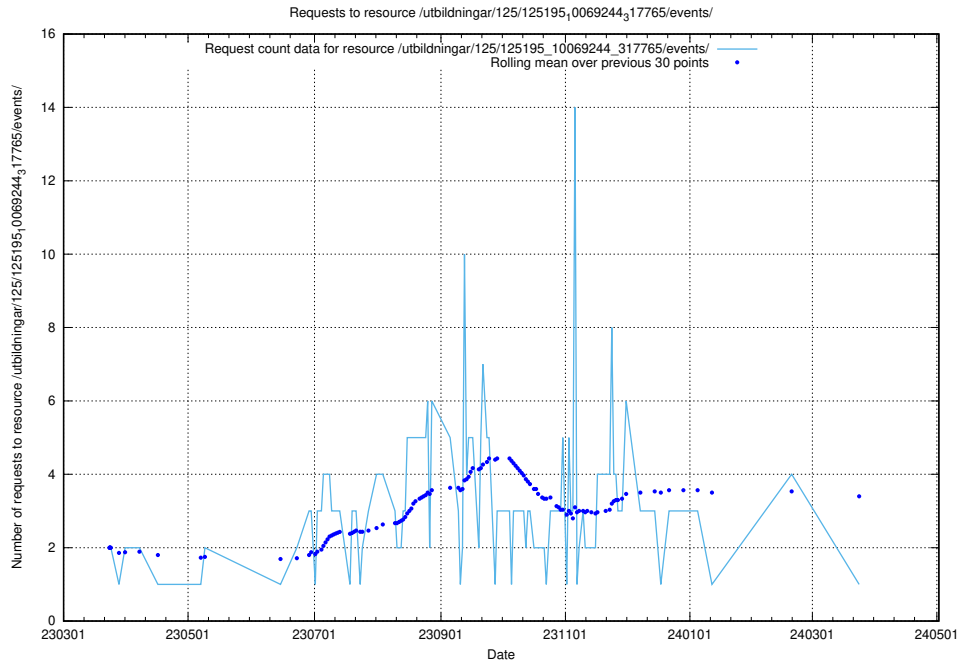

5.6290 Usage of /utbildningar/125/125195_10069244_317765/events/

Here, we count the number of requests to resource /utbildningar/125/125195_10069244_317765/events/