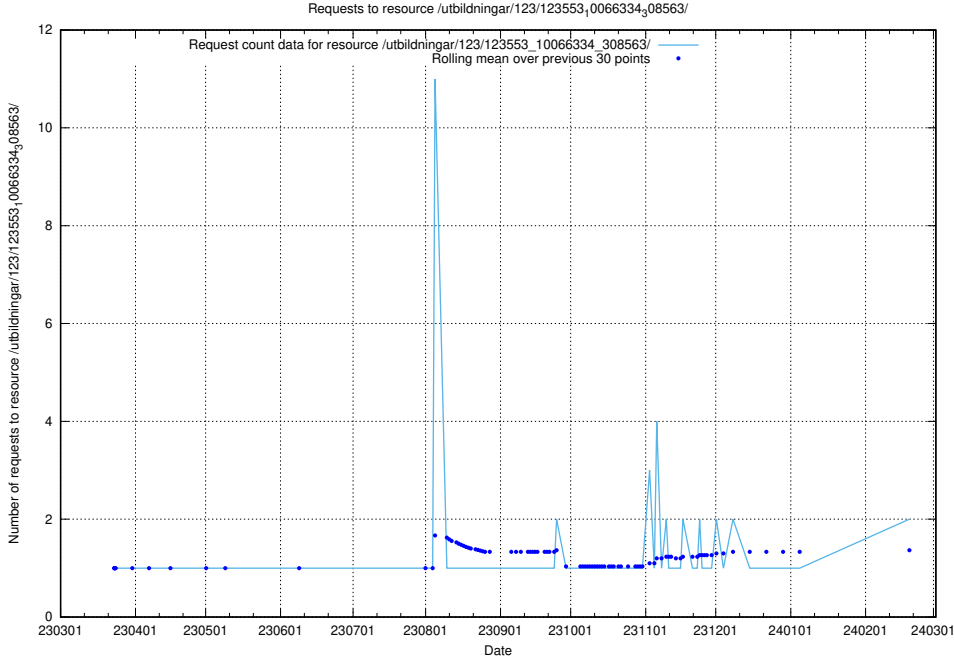

5.706 Usage of /utbildningar/123/123553_10066334_308563/

Here, we count the number of requests to resource /utbildningar/123/123553_10066334_308563/.