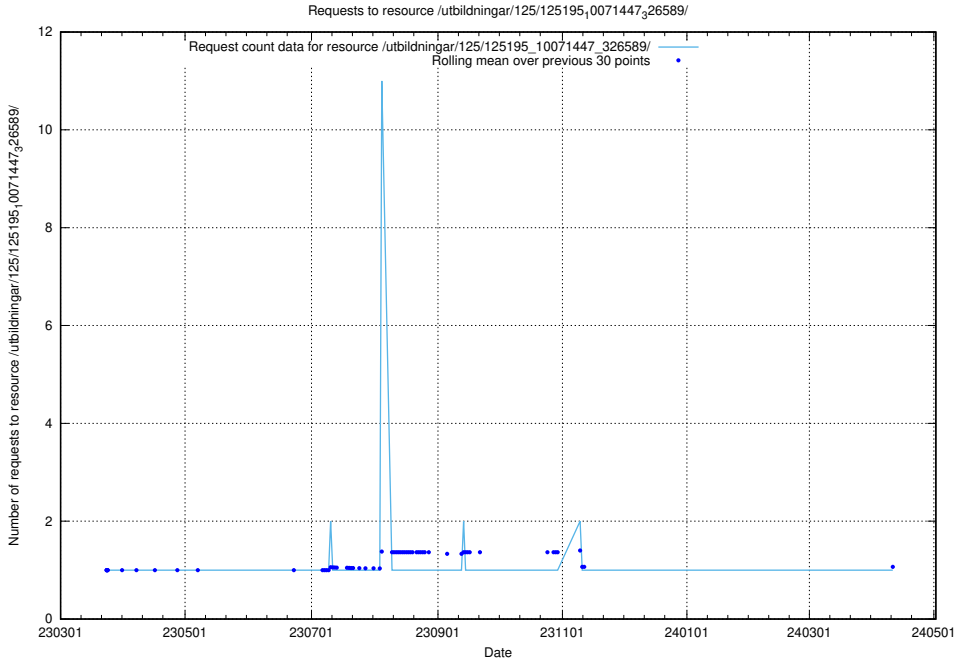

5.1089 Usage of /utbildningar/125/125195_10071447_326589/

Here, we count the number of requests to resource /utbildningar/125/125195_10071447_326589/.