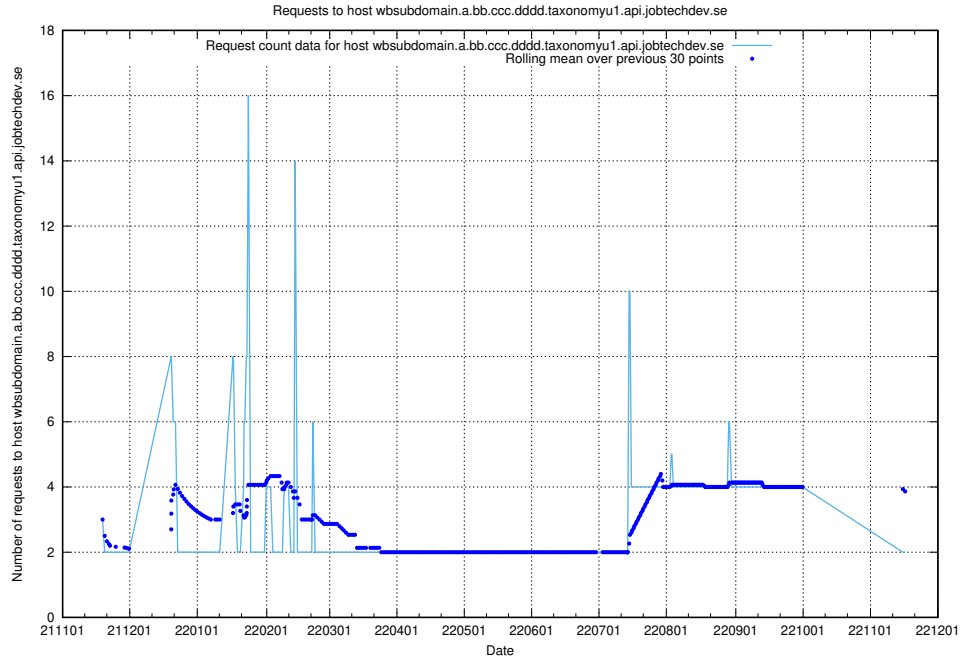

7.460 Usage of wbsubdomain.a.bb.ccc.dddd.taxonomy1.api.jobtechdev.se

Here, we count the number of requests to host wbsubdomain.a.bb.ccc.dddd.taxonomy1.api.jobtechdev.se