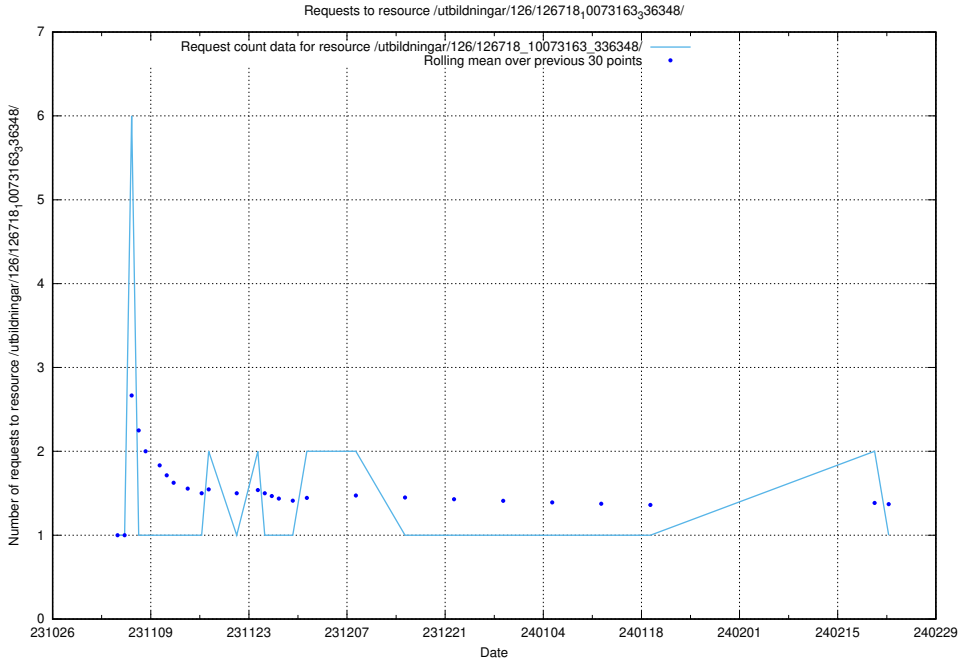

5.4118 Usage of /utbildningar/126/126718_10073163_336348/

Here, we count the number of requests to resource /utbildningar/126/126718_10073163_336348/.