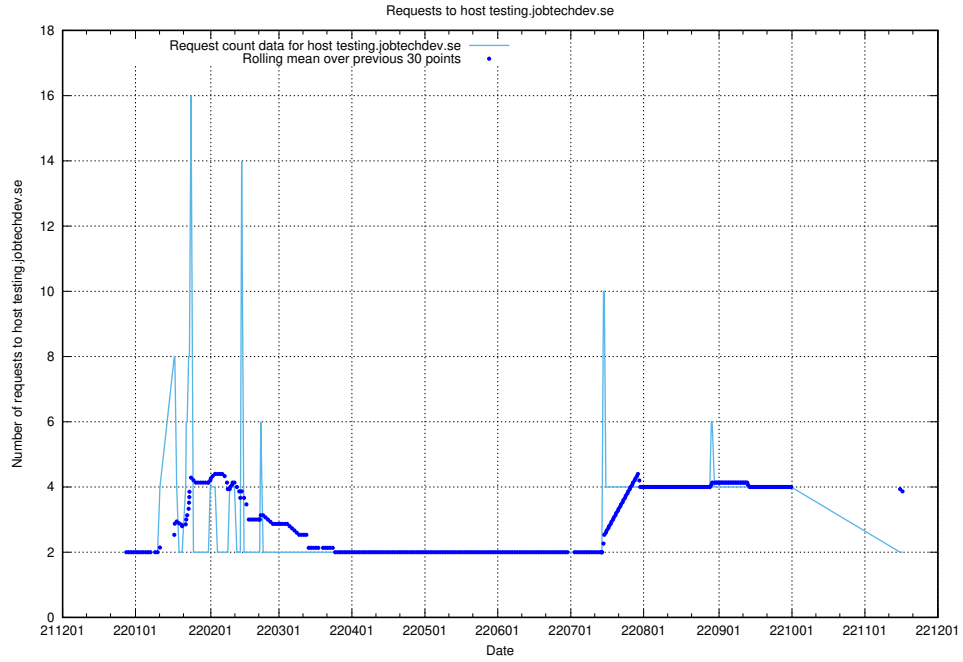

7.358 Usage of testing.jobtechdev.se

Here, we count the number of requests to host testing.jobtechdev.se.