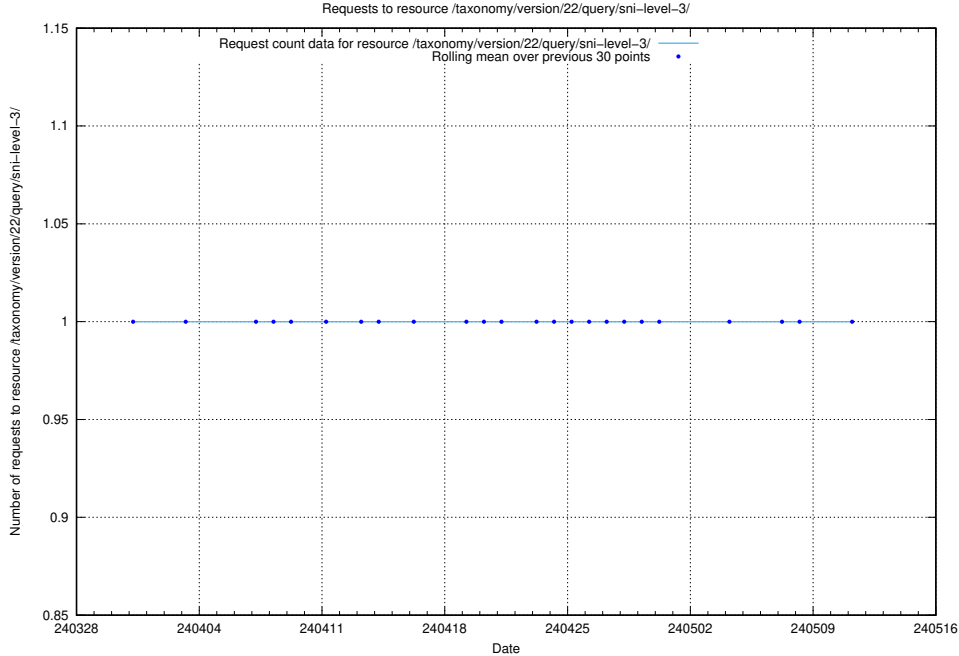

5.1580 Usage of /taxonomy/version/22/query/sni-level-3/

Here, we count the number of requests to resource /taxonomy/version/22/query/sni-level-3/.