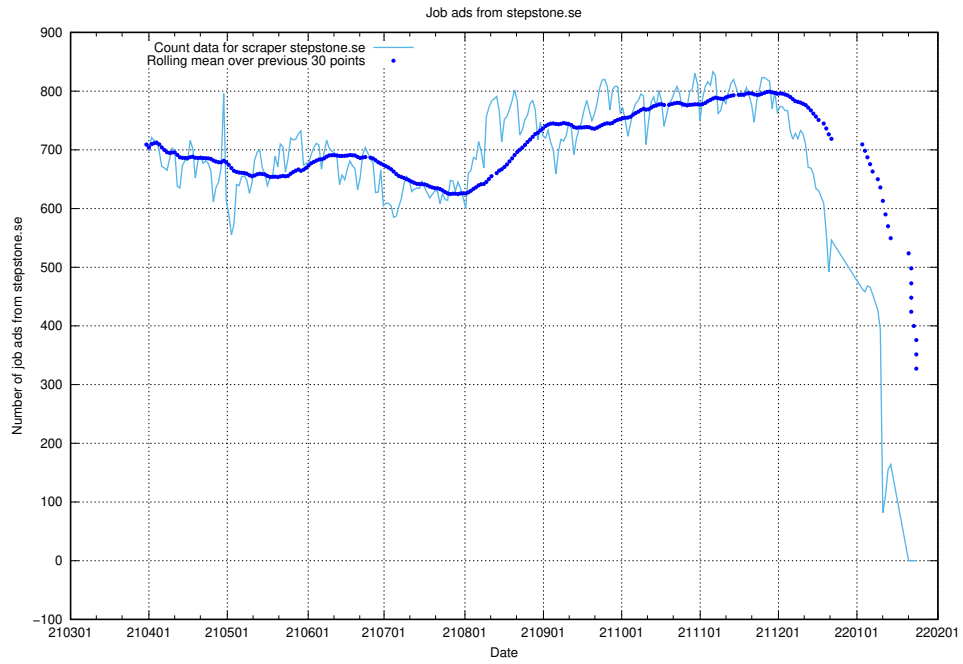

13.6 Number of ads by scraper studentjob.se

Here, we count the number of job ads scraped from studentjob.se.

13.7 Number of ads by scraper stepstone.se

Here, we count the number of job ads scraped from stepstone.se.