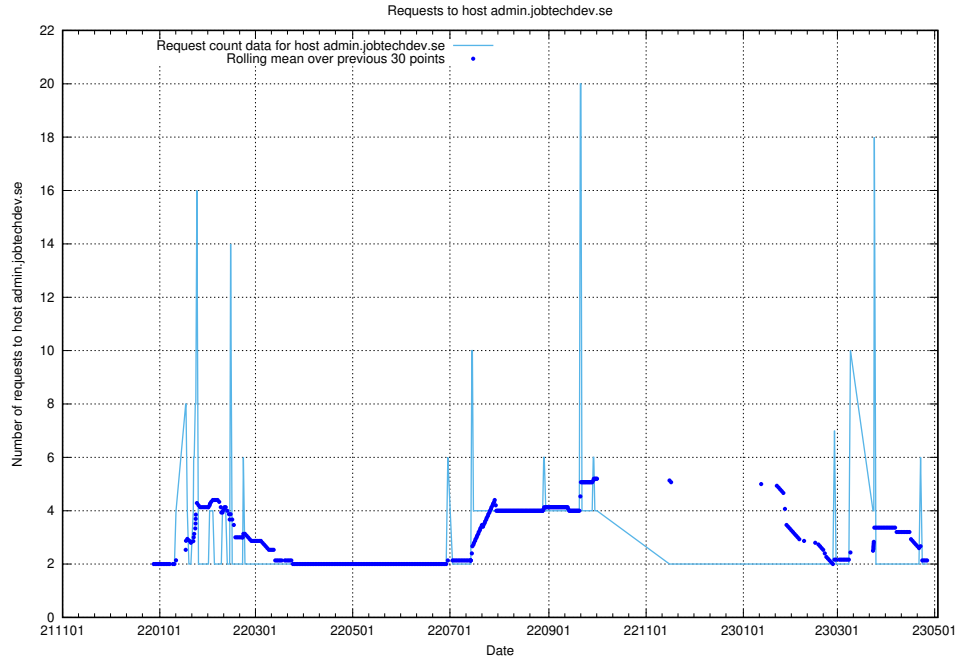

7.365 Usage of admin.jobtechdev.se

Here, we count the number of requests to host admin.jobtechdev.se.