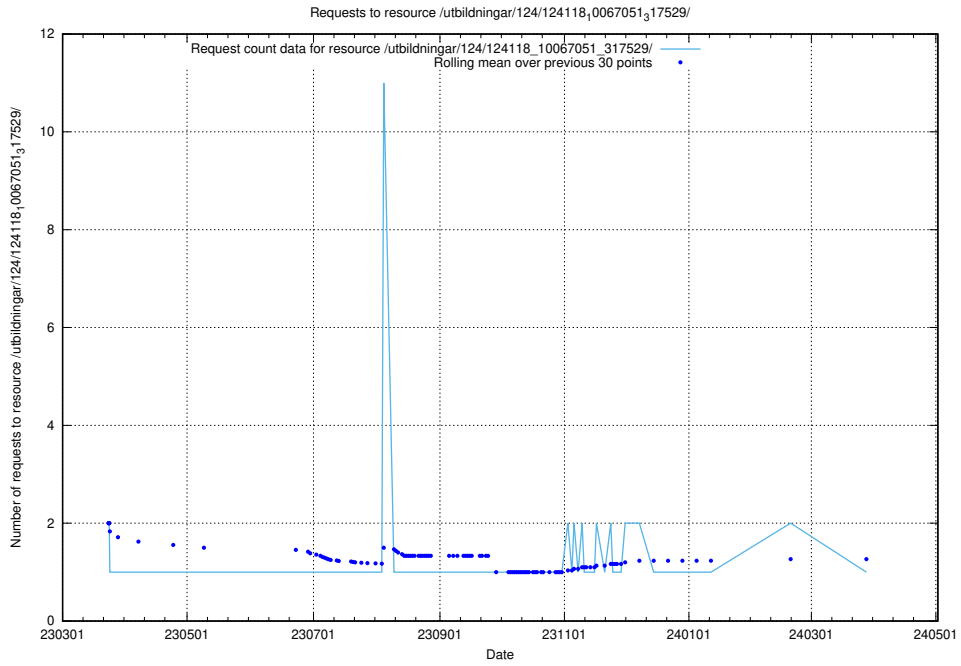

5.6309 Usage of /utbildningar/124/124118_10067051_317529/

Here, we count the number of requests to resource /utbildningar/124/124118_10067051_317529/.