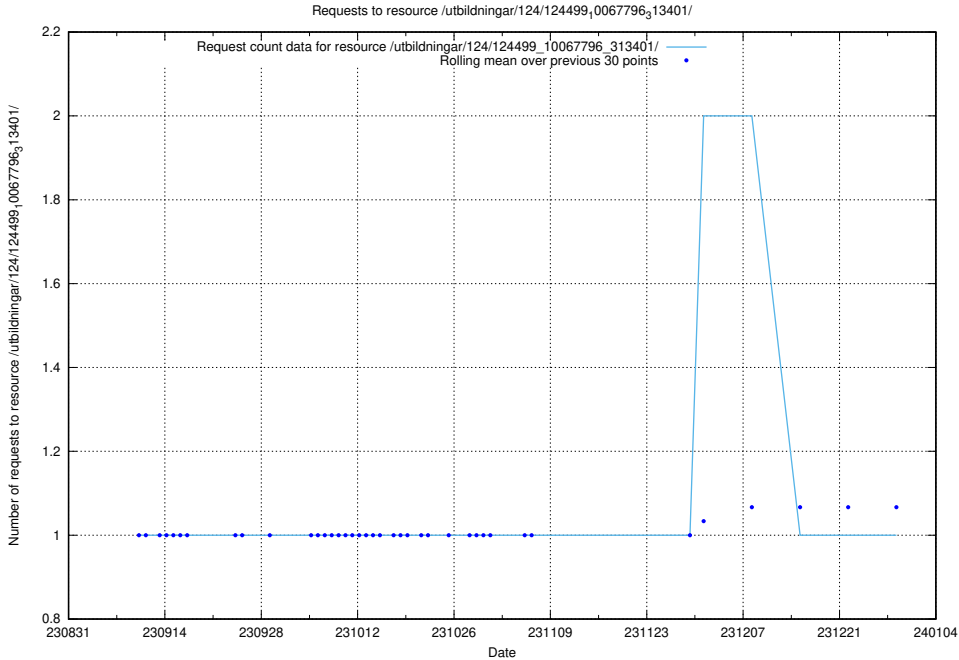

5.4593 Usage of /utbildningar/124/124499_10067796_313401/

Here, we count the number of requests to resource /utbildningar/124/124499_10067796_313401/.