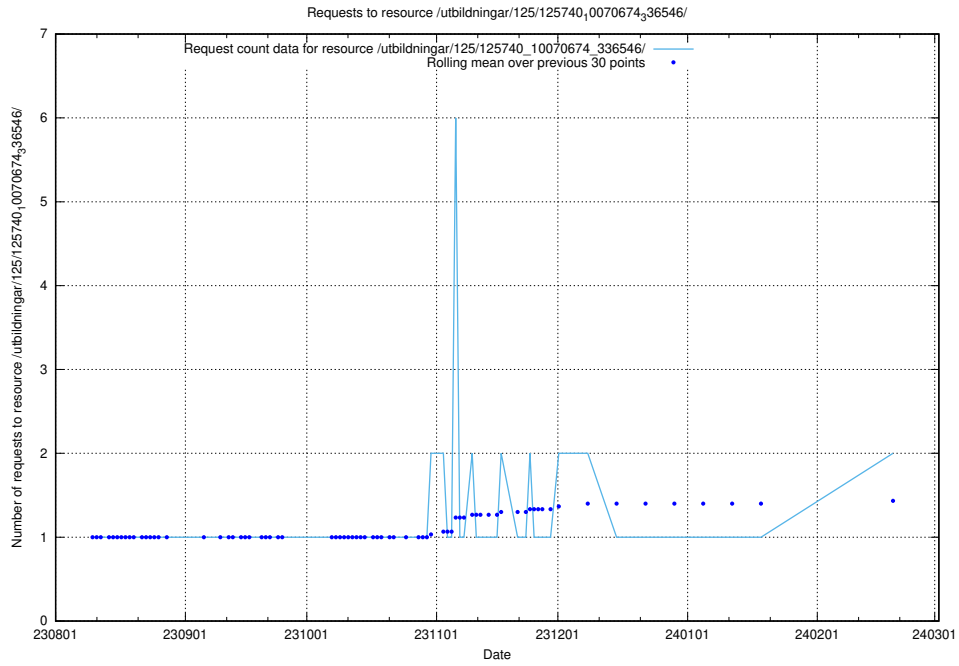

5.744 Usage of /utbildningar/125/125740_10070674_336546/

Here, we count the number of requests to resource /utbildningar/125/125740_10070674_336546/.