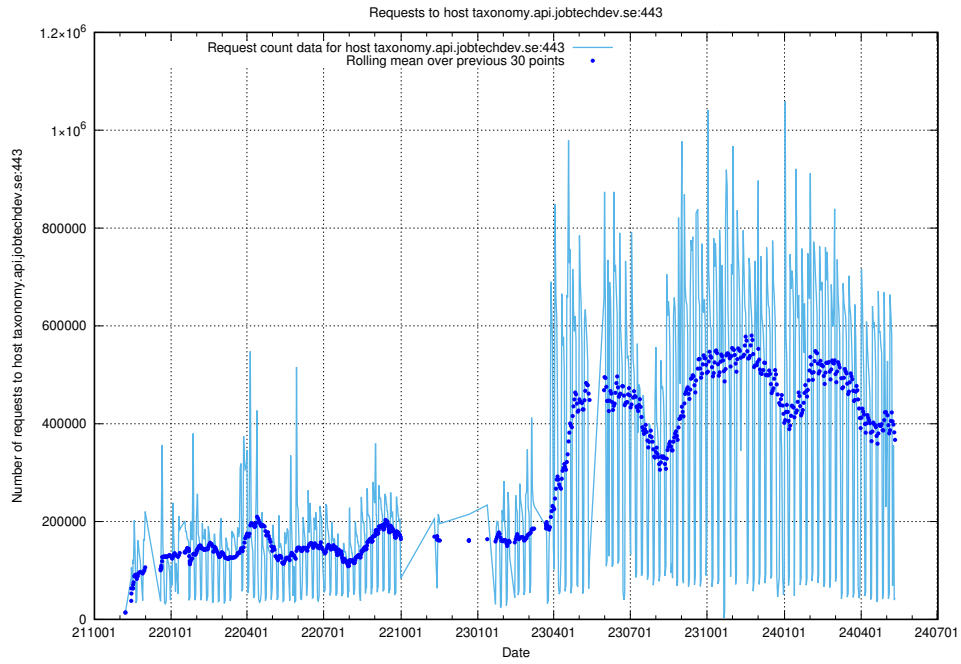

7.4 Usage of taxonomy.api.jobtechdev.se:443

Here, we count the number of requests to host taxonomy.api.jobtechdev.se:443.

7.5 Usage of jobad-enrichments-api.jobtechdev.se

Here, we count the number of requests to host jobad-enrichments-api.jobtechdev.se.