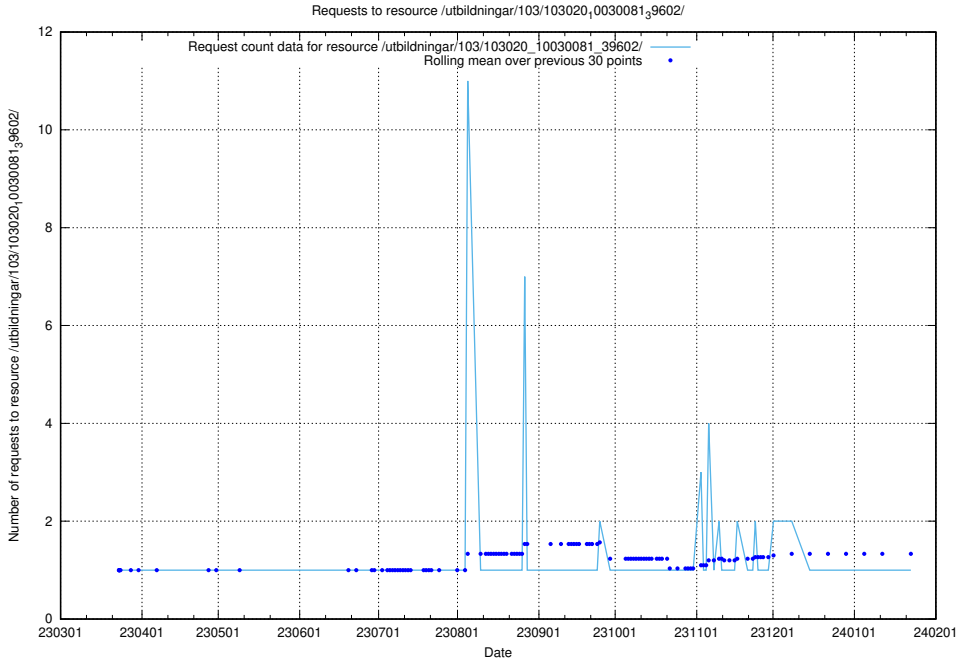

5.5489 Usage of /utbildningar/103/103020_10030081_39602/

Here, we count the number of requests to resource /utbildningar/103/103020_10030081_39602/.