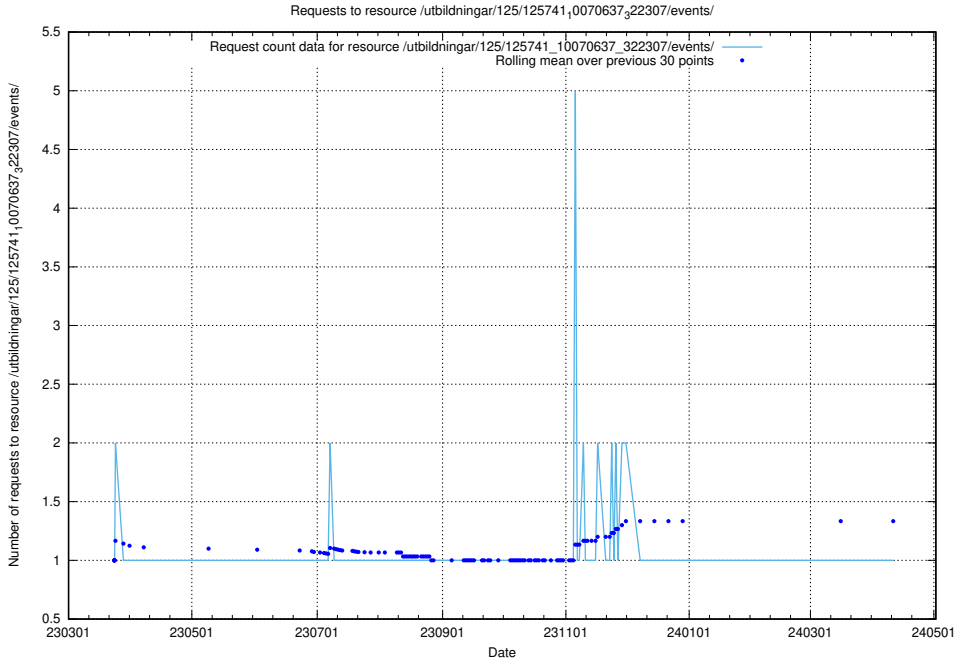

5.928 Usage of /utbildningar/125/125741_10070637_322307/events/

Here, we count the number of requests to resource /utbildningar/125/125741_10070637_322307/events/