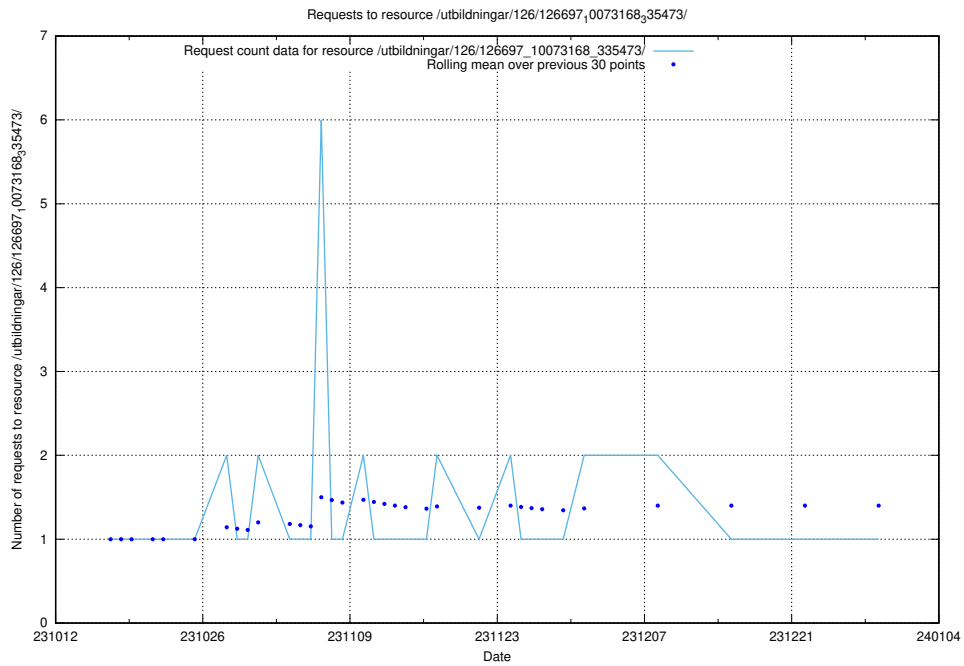

5.4279 Usage of /utbildningar/126/126697_10073168_335473/

Here, we count the number of requests to resource /utbildningar/126/126697_10073168_335473/.