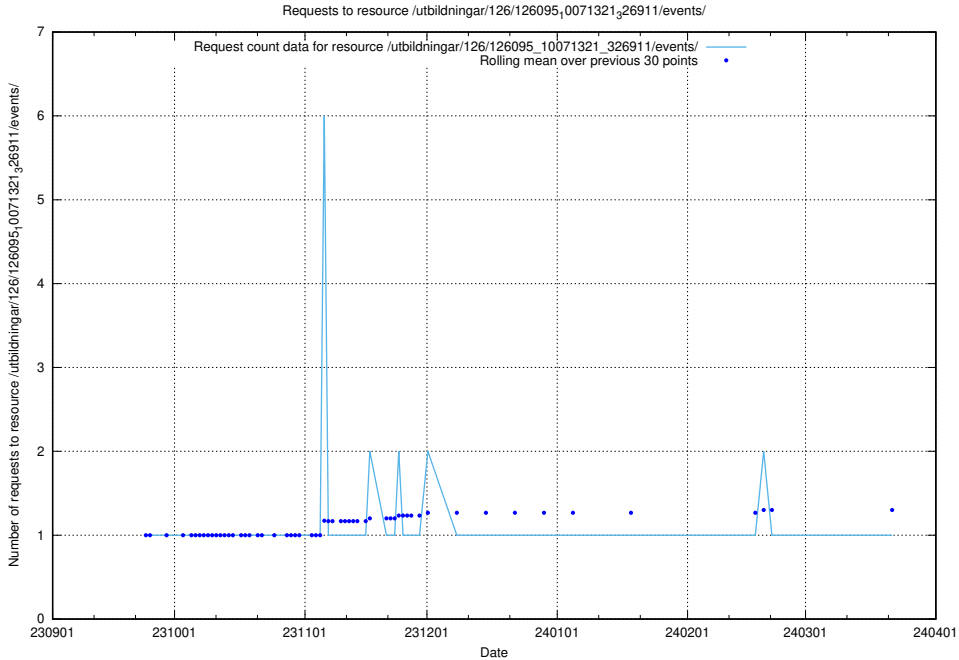

Here, we count the number of requests to resource /utbildningar/126/126535_10072068_330981/.

5.4461 Usage of /utbildningar/126/126095_10071321_326911/events/

Here, we count the number of requests to resource /utbildningar/126/126095_10071321_326911/events/