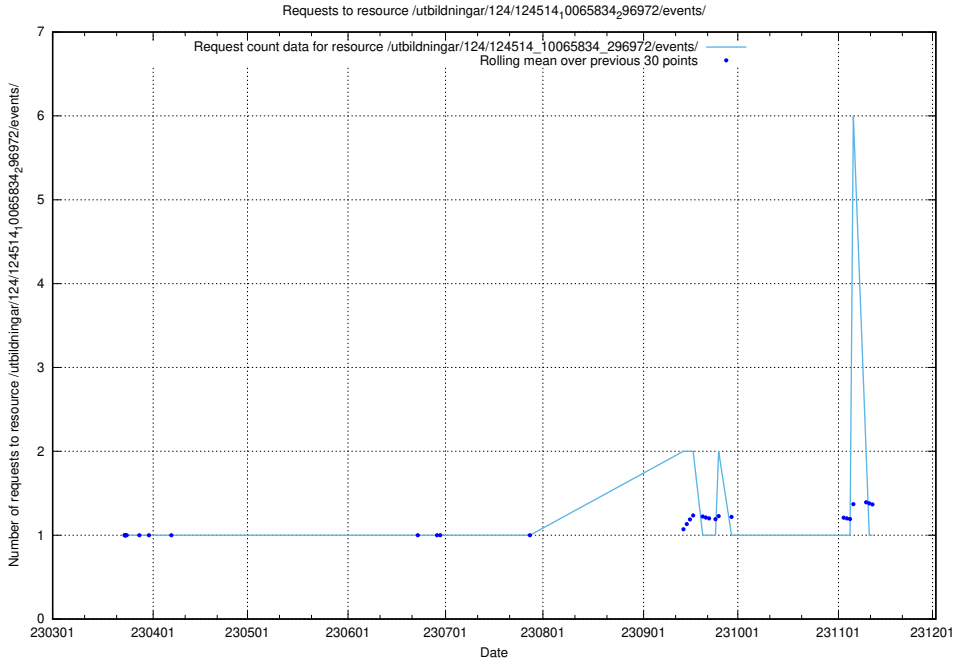

5.2083 Usage of /utbildningar/124/124514_10065834_296972/events/

Here, we count the number of requests to resource /utbildningar/124/124514_10065834_296972/events/