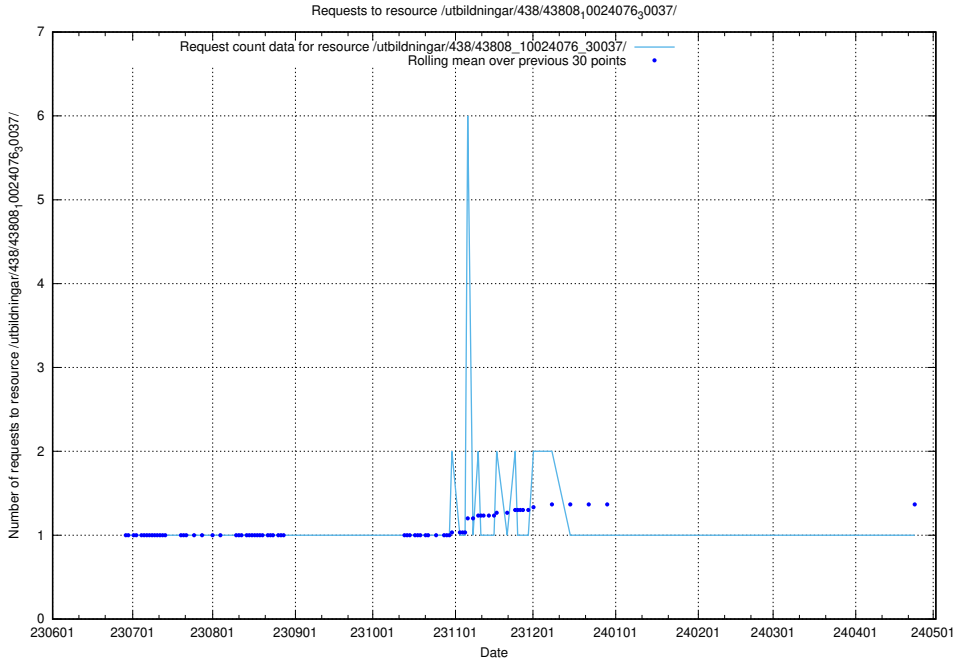

5.5405 Usage of /utbildningar/438/43808_10024076_30037/

Here, we count the number of requests to resource /utbildningar/438/43808_10024076_30037/.