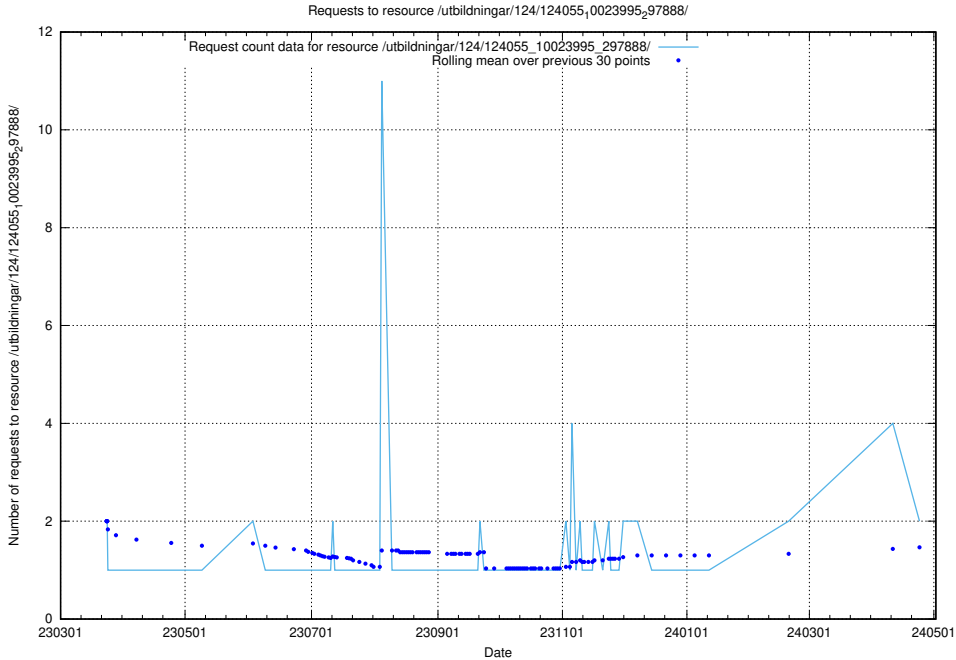

5.911 Usage of /utbildningar/124/124055_10023995_297888/

Here, we count the number of requests to resource /utbildningar/124/124055_10023995_297888/.