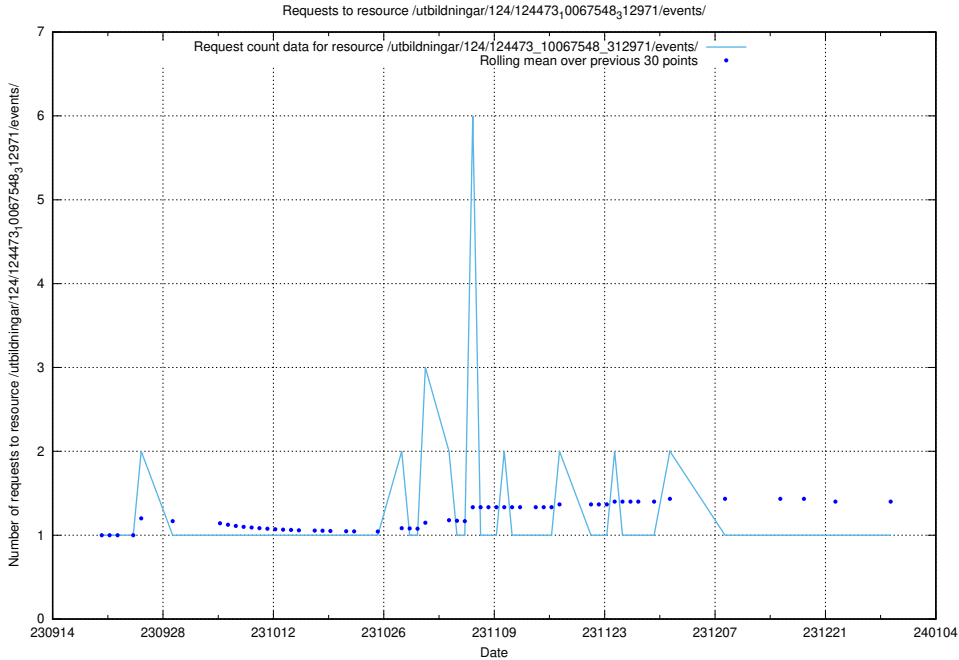

5.4514 Usage of /utbildningar/124/124473_10067548_312971/events/

Here, we count the number of requests to resource /utbildningar/124/124473_10067548_312971/events/