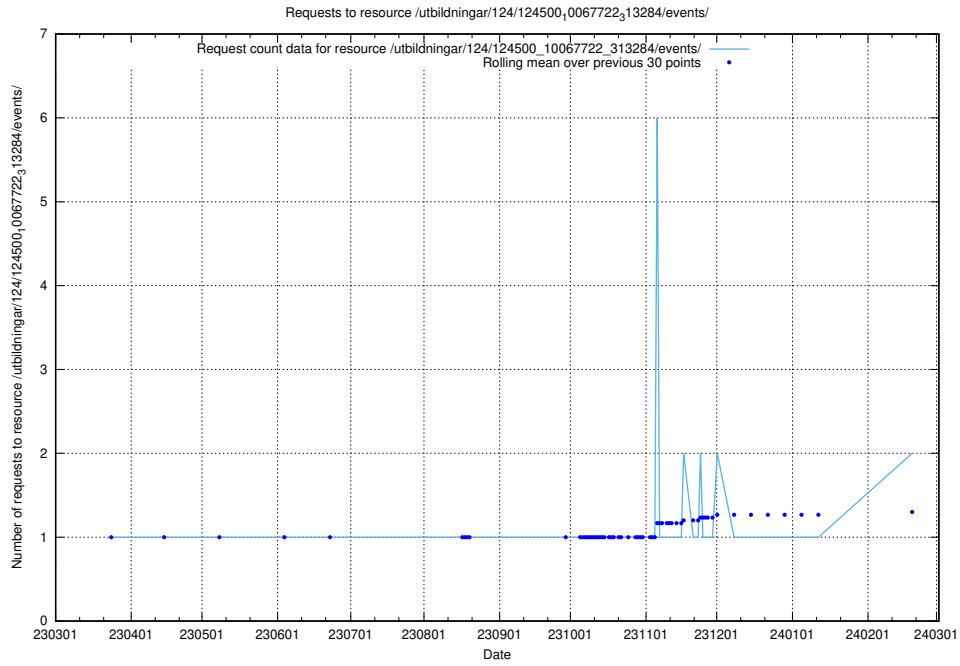

5.950 Usage of /utbildningar/124/124500_10067722_313284/events/

Here, we count the number of requests to resource /utbildningar/124/124500_10067722_313284/events/