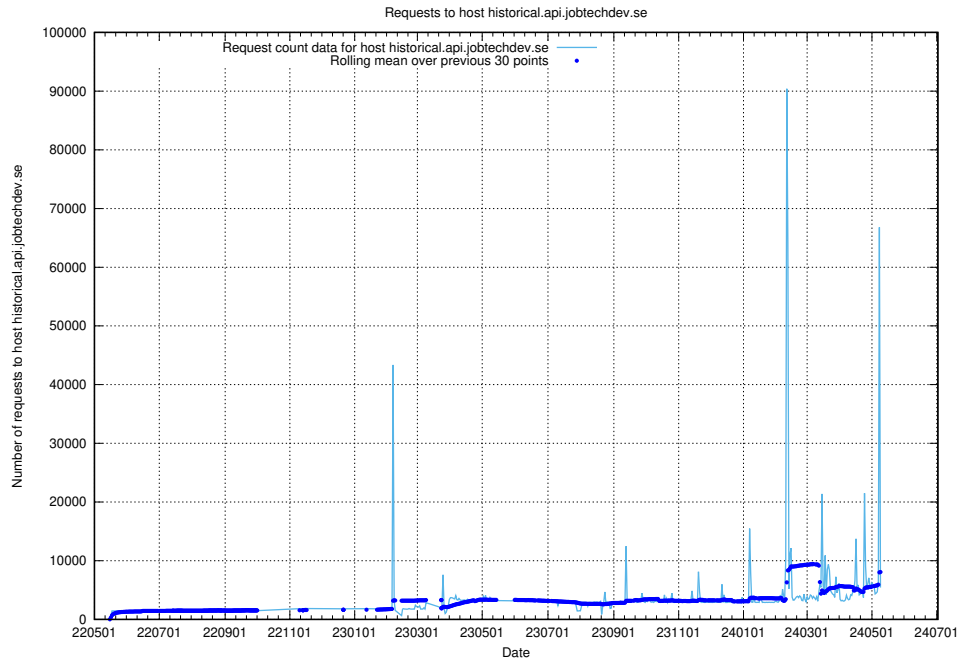

7.13 Usage of historical.api.jobtechdev.se

Here, we count the number of requests to host historical.api.jobtechdev.se.