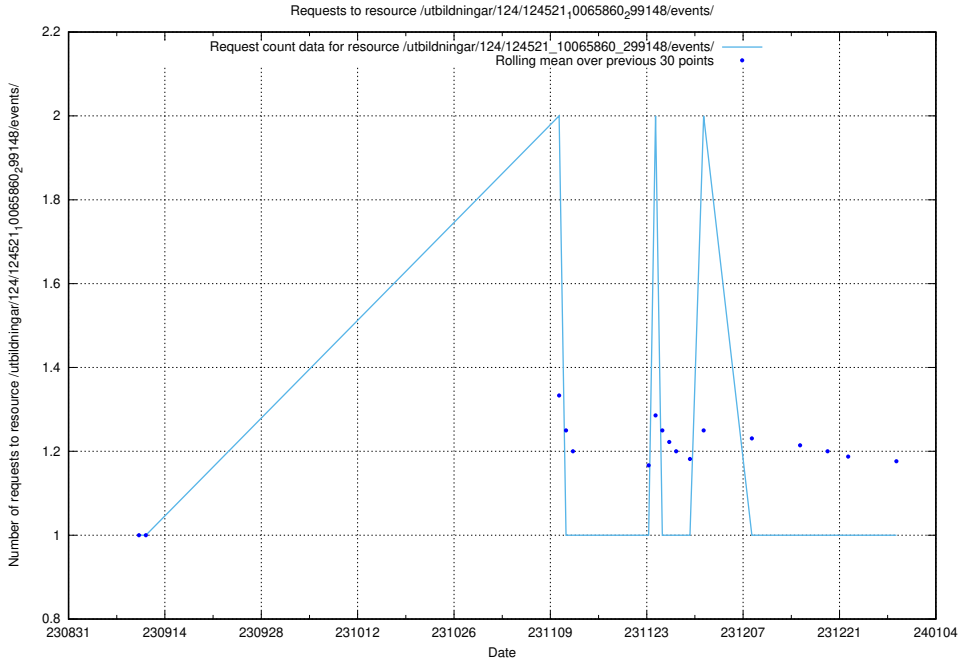

Here, we count the number of requests to resource /utbildningar/124/124855_10073707_336464/.

5.4625 Usage of /utbildningar/124/124521_10065860_299148/events/

Here, we count the number of requests to resource /utbildningar/124/124521_10065860_299148/events/