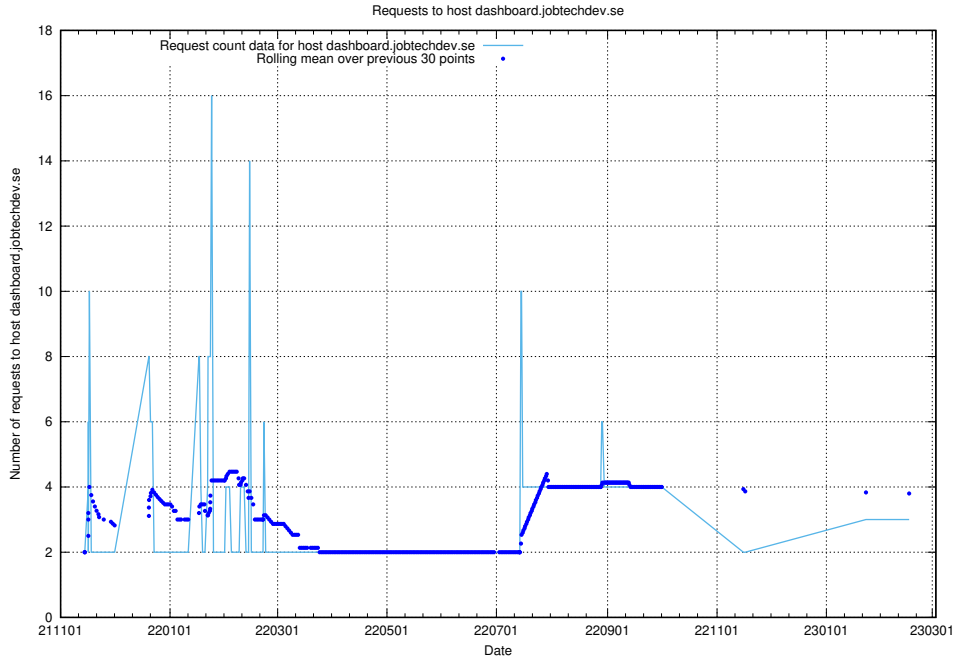

7.170 Usage of dashboard.jobtechdev.se

Here, we count the number of requests to host dashboard.jobtechdev.se.