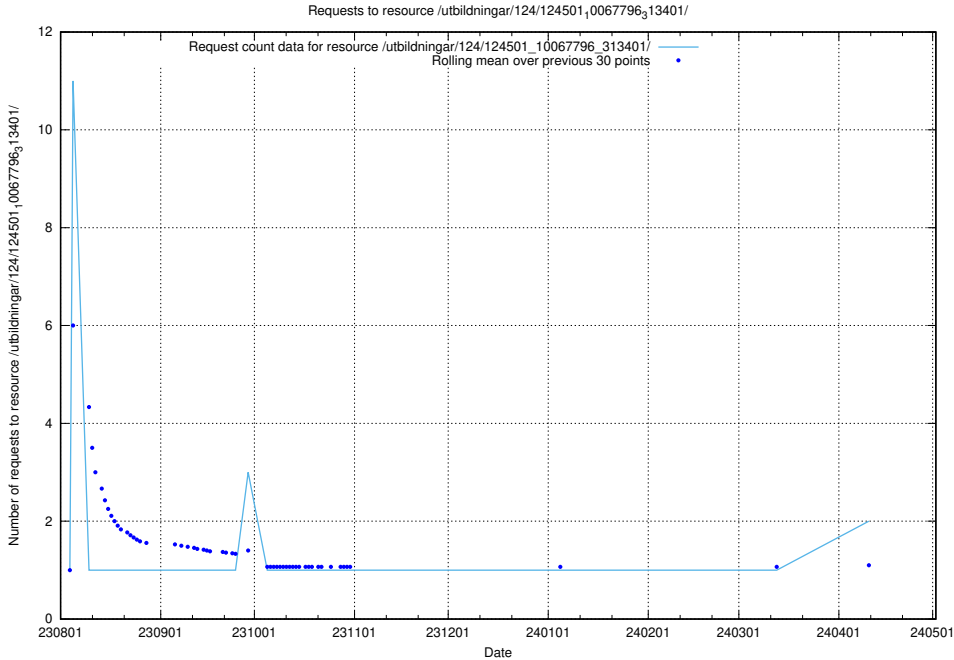

5.793 Usage of /utbildningar/124/124501_10067796_313401/

Here, we count the number of requests to resource /utbildningar/124/124501_10067796_313401/.

5.794 Usage of /utbildningar/125/125708_10070430_326013/events/