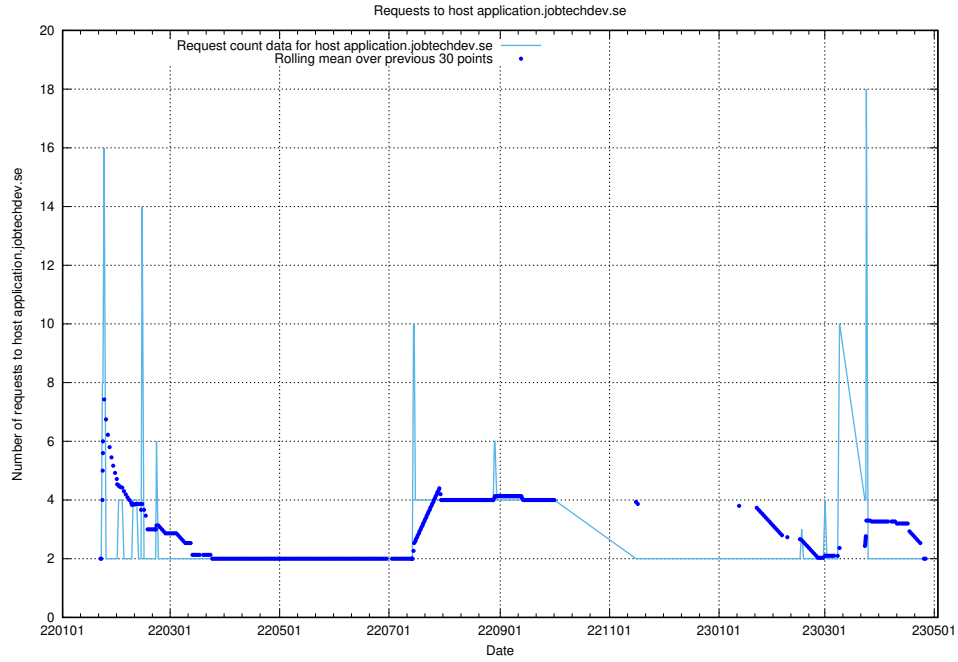

7.259 Usage of application.jobtechdev.se

Here, we count the number of requests to host application.jobtechdev.se.