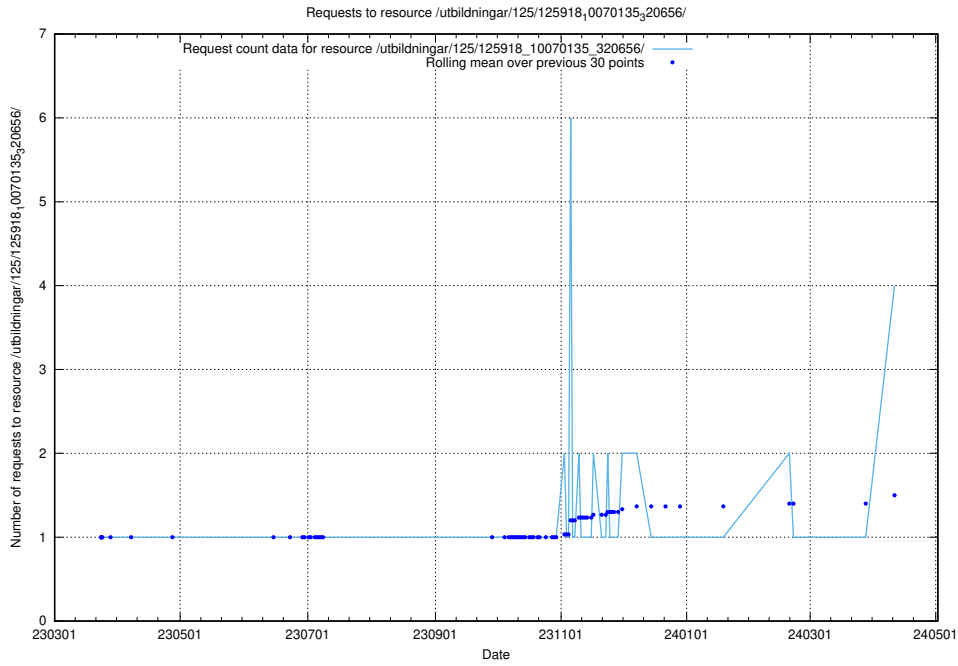

5.243 Usage of /utbildningar/125/125918_10070135_320656/

Here, we count the number of requests to resource /utbildningar/125/125918_10070135_320656/.