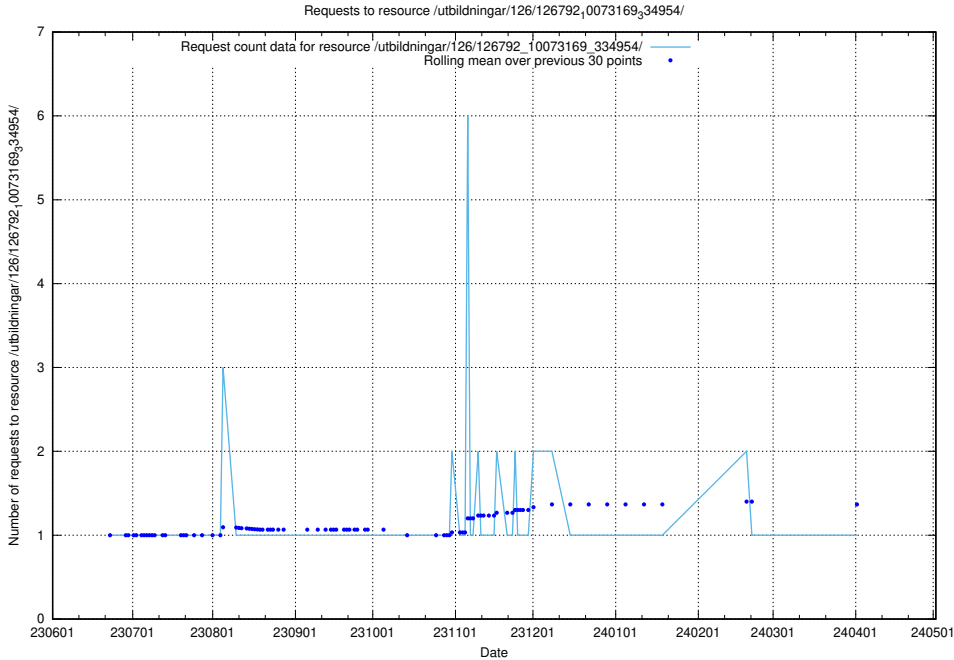

5.5605 Usage of /utbildningar/126/126792_10073169_334954/

Here, we count the number of requests to resource /utbildningar/126/126792_10073169_334954/.