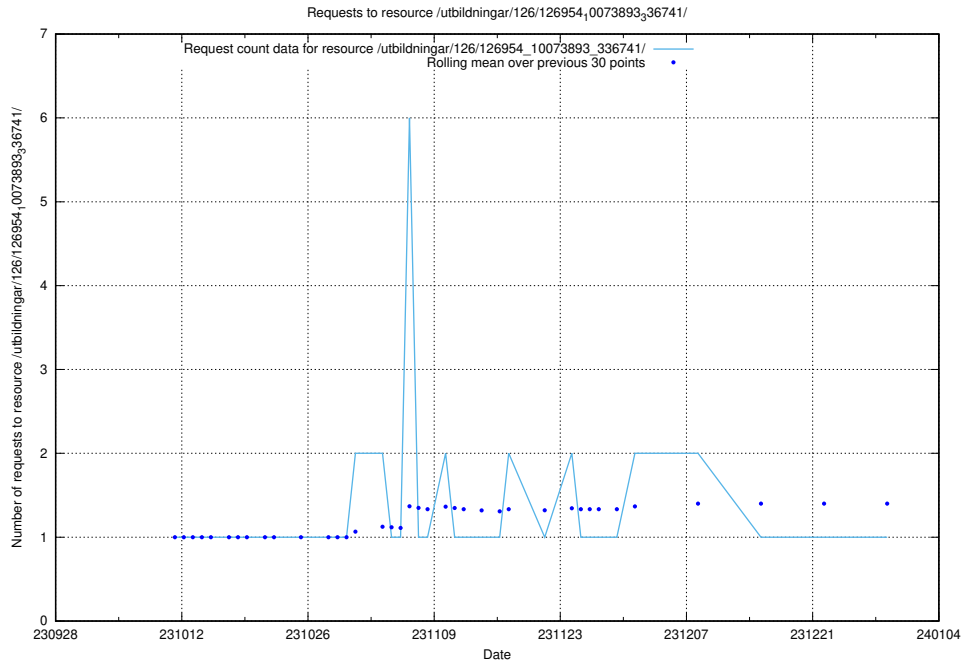

Here, we count the number of requests to resource /utbildningar/126/126954_10073893_336741/.

5.4383 Usage of /utbildningar/126/126751_10072075_331197/events/

Here, we count the number of requests to resource /utbildningar/126/126751_10072075_331197/events/