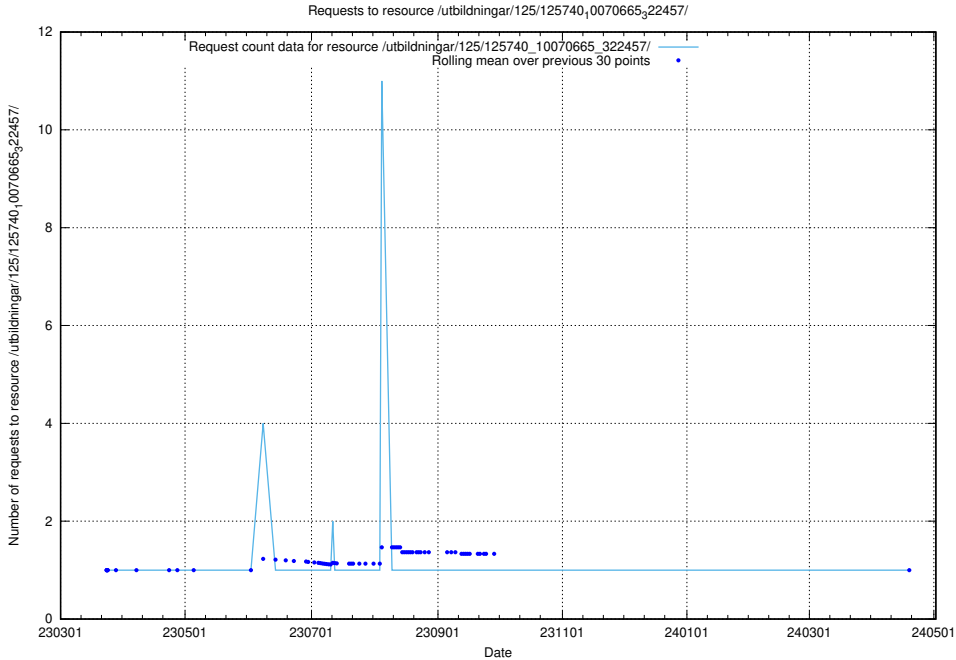

5.1024 Usage of /utbildningar/125/125740_10070665_322457/

Here, we count the number of requests to resource /utbildningar/125/125740_10070665_322457/.