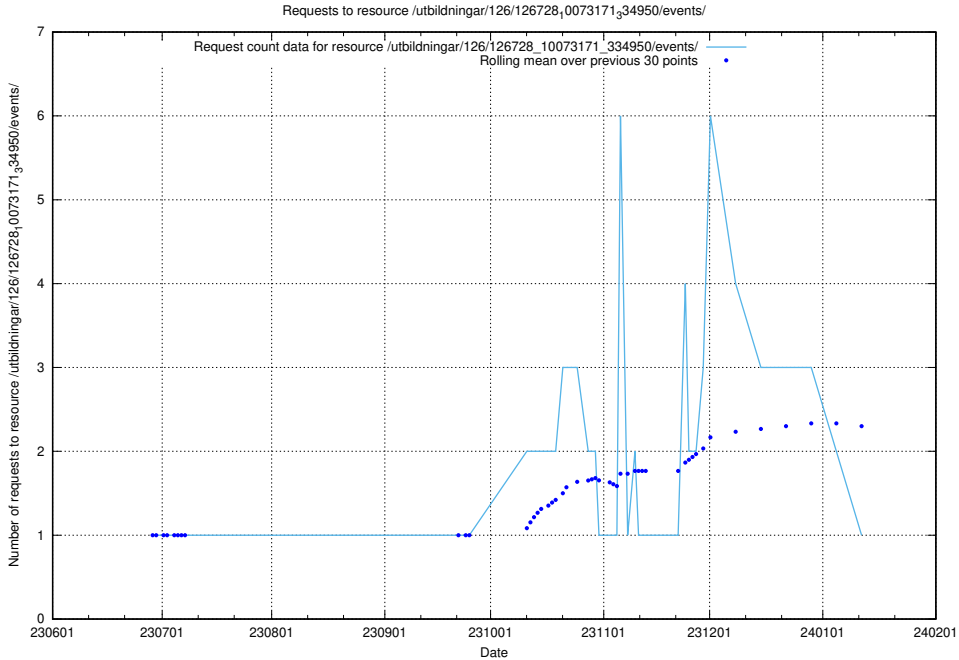

5.5459 Usage of /utbildningar/126/126728_10073171_334950/events/

Here, we count the number of requests to resource /utbildningar/126/126728_10073171_334950/events/