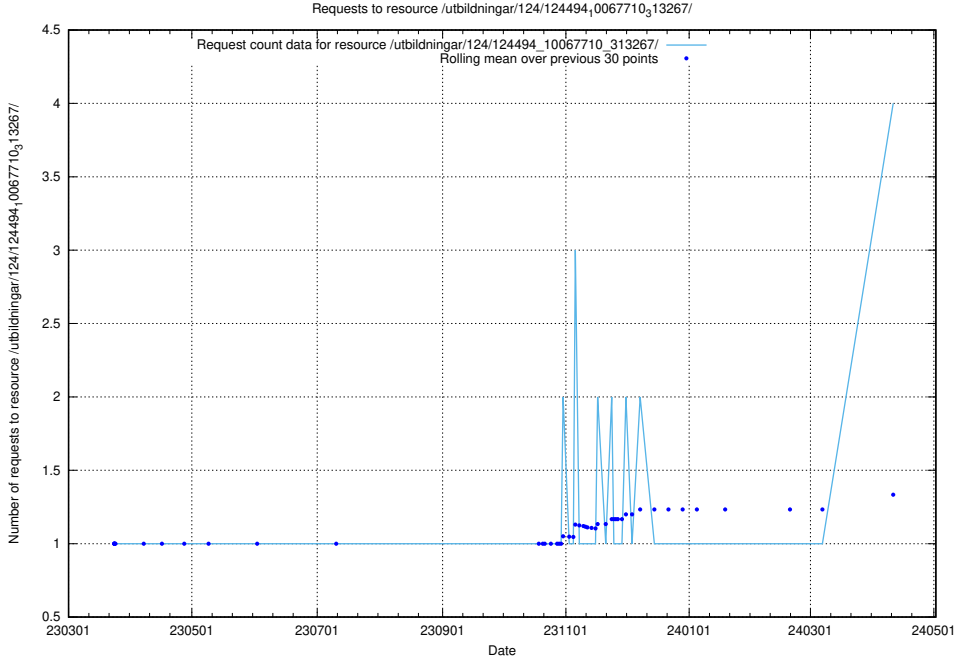

Here, we count the number of requests to resource /utbildningar/utb_emil/124/124860_10071121_330533/events/

5.183 Usage of /utbildningar/124/124494_10067710_313267/

Here, we count the number of requests to resource /utbildningar/124/124494_10067710_313267/.