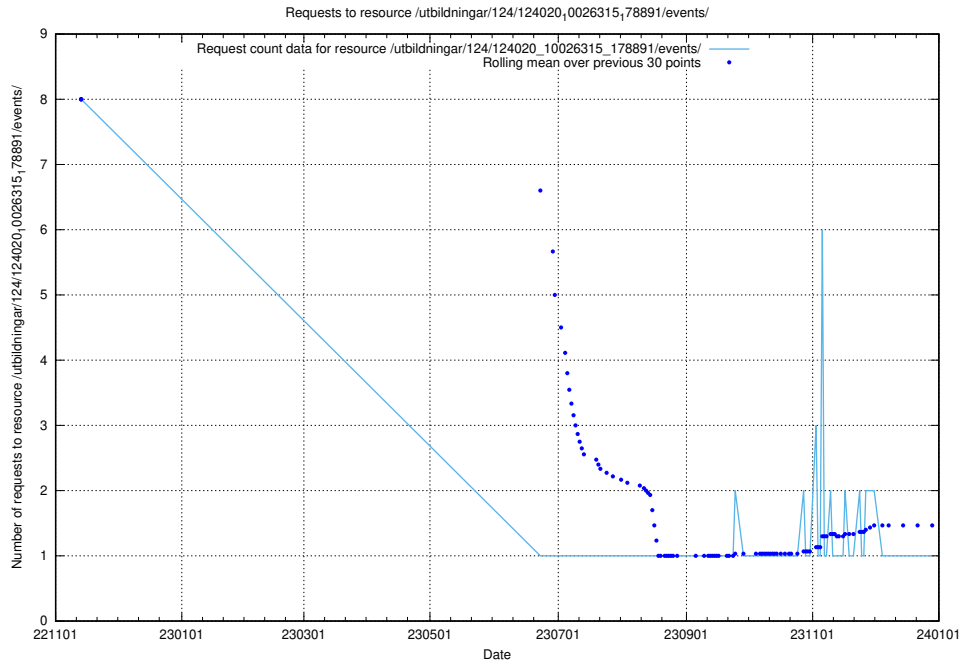

5.5786 Usage of /utbildningar/124/124020_10026315_178891/events/

Here, we count the number of requests to resource /utbildningar/124/124020_10026315_178891/events/