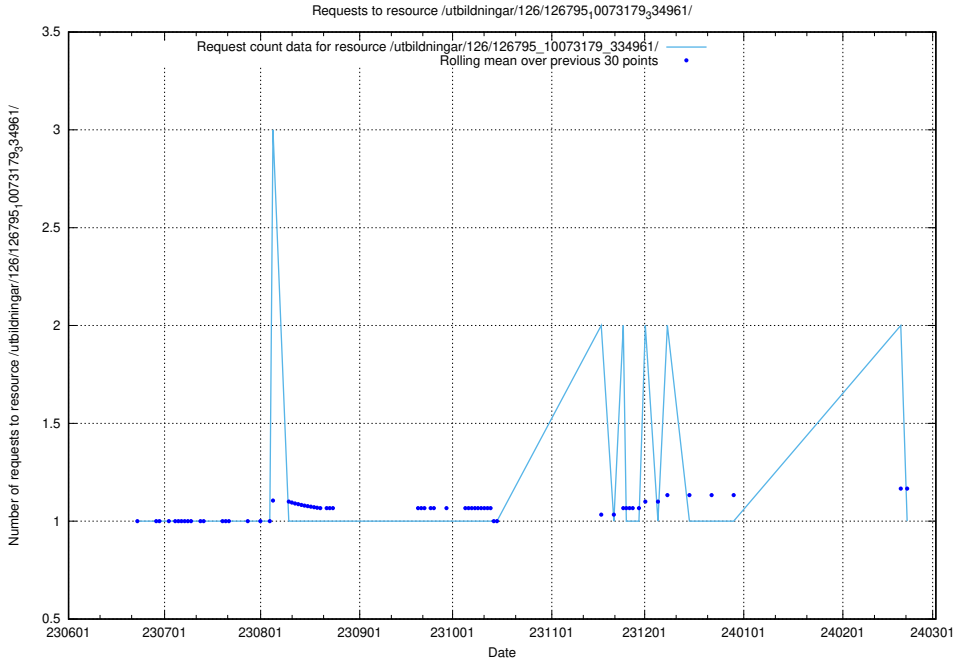

5.5597 Usage of /utbildningar/126/126795_10073179_334961/

Here, we count the number of requests to resource /utbildningar/126/126795_10073179_334961/.