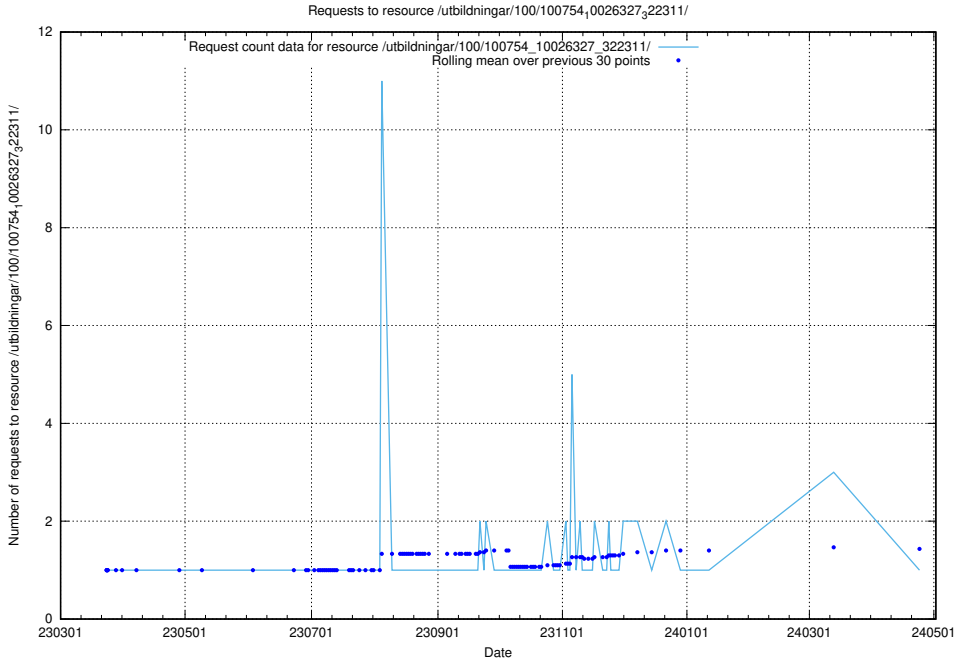

5.5596 Usage of /utbildningar/100/100754_10026327_322311/

Here, we count the number of requests to resource /utbildningar/100/100754_10026327_322311/.