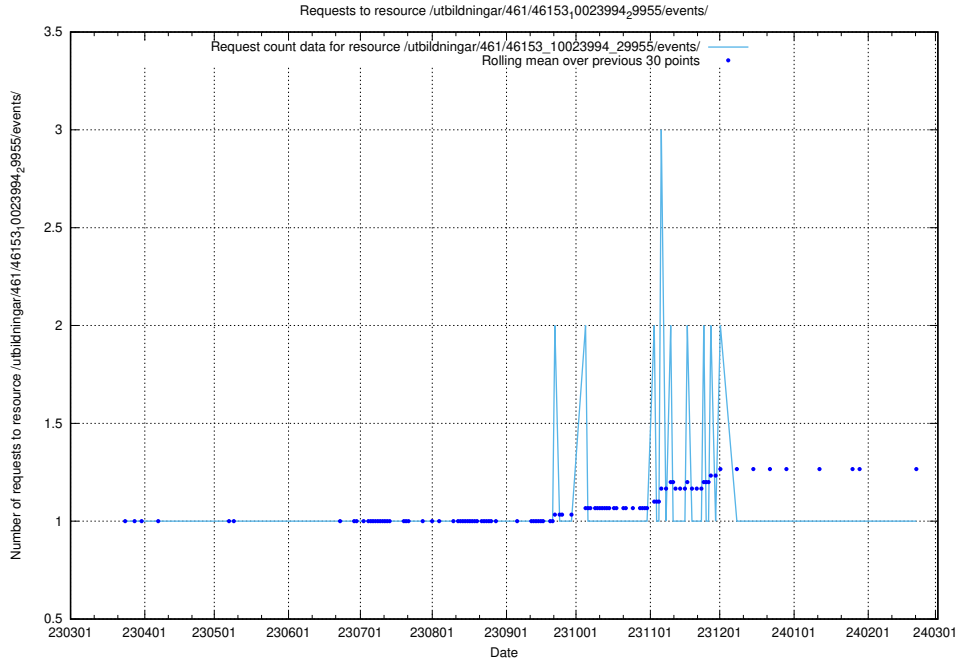

5.6155 Usage of /utbildningar/461/46153_10023994_29955/events/

Here, we count the number of requests to resource /utbildningar/461/46153_10023994_29955/events/.