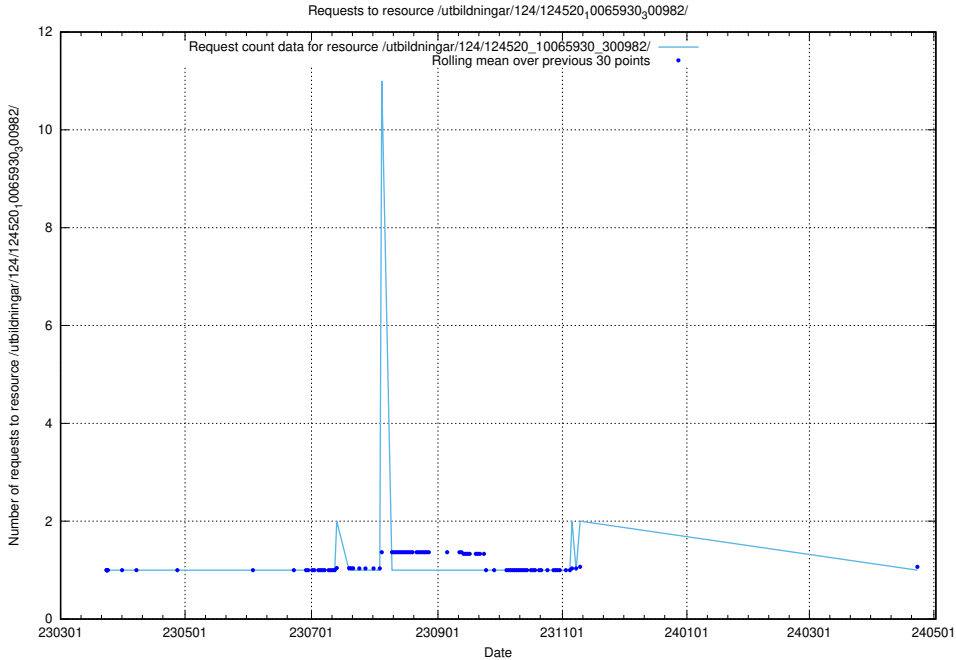

5.1270 Usage of /utbildningar/124/124520_10065930_300982/

Here, we count the number of requests to resource /utbildningar/124/124520_10065930_300982/.