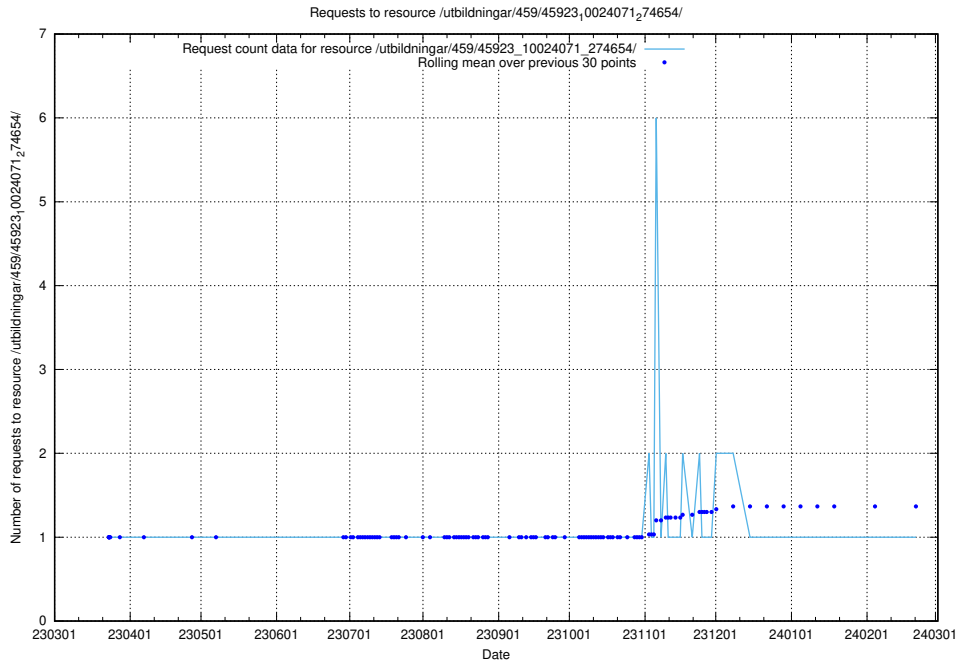

5.6315 Usage of /utbildningar/459/45923_10024071_274654/

Here, we count the number of requests to resource /utbildningar/459/45923_10024071_274654/.