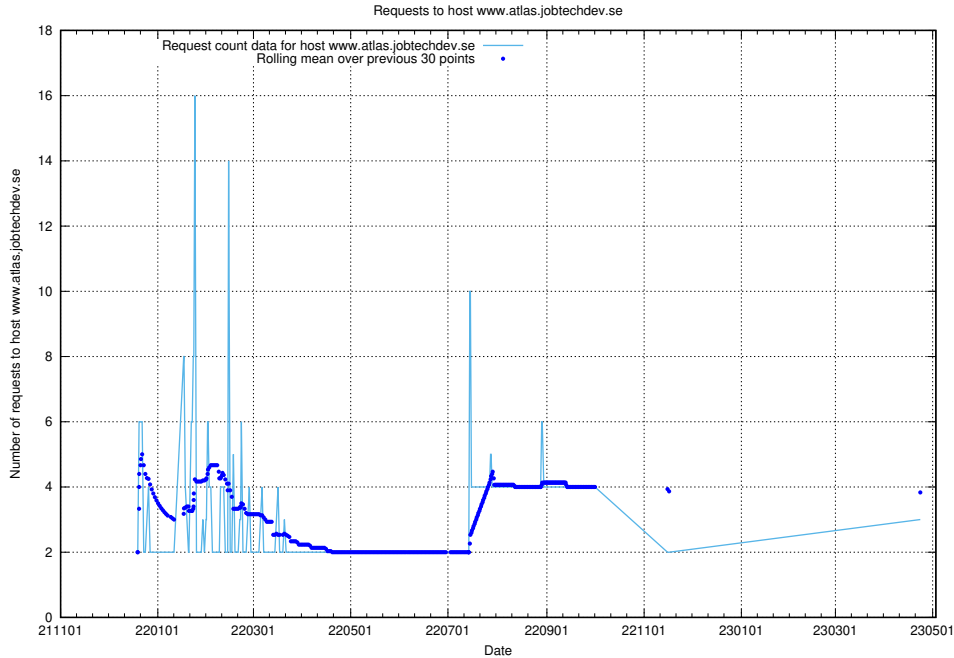

Here, we count the number of requests to host correo.jobtechdev.se.

7.204 Usage of www.atlas.jobtechdev.se

Here, we count the number of requests to host www.atlas.jobtechdev.se.

7.205 Usage of jobsearch.jobtechdev.se