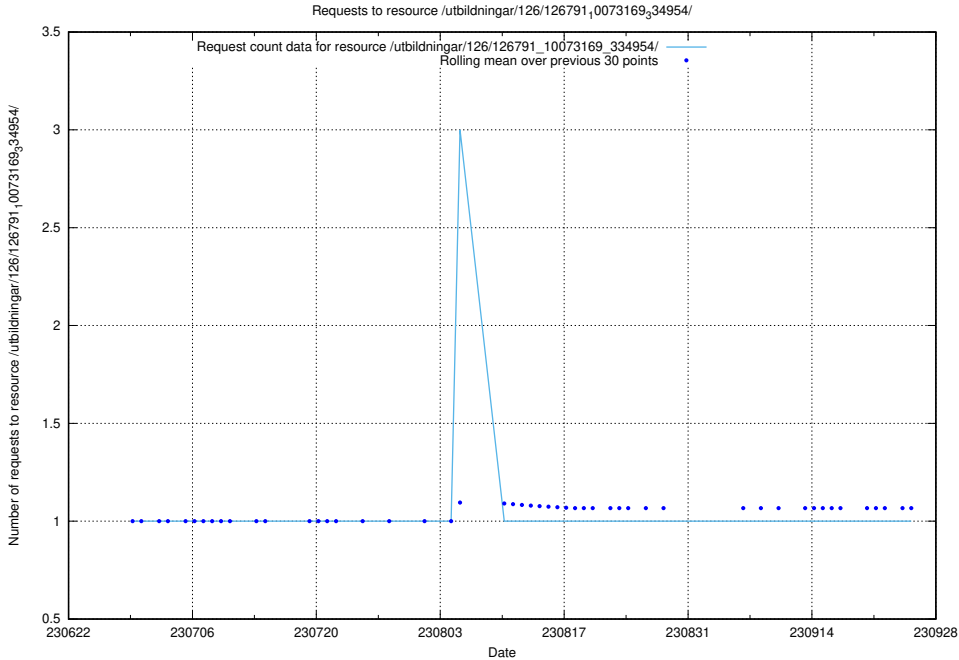

5.5457 Usage of /utbildningar/126/126791_10073169_334954/

Here, we count the number of requests to resource /utbildningar/126/126791_10073169_334954/.