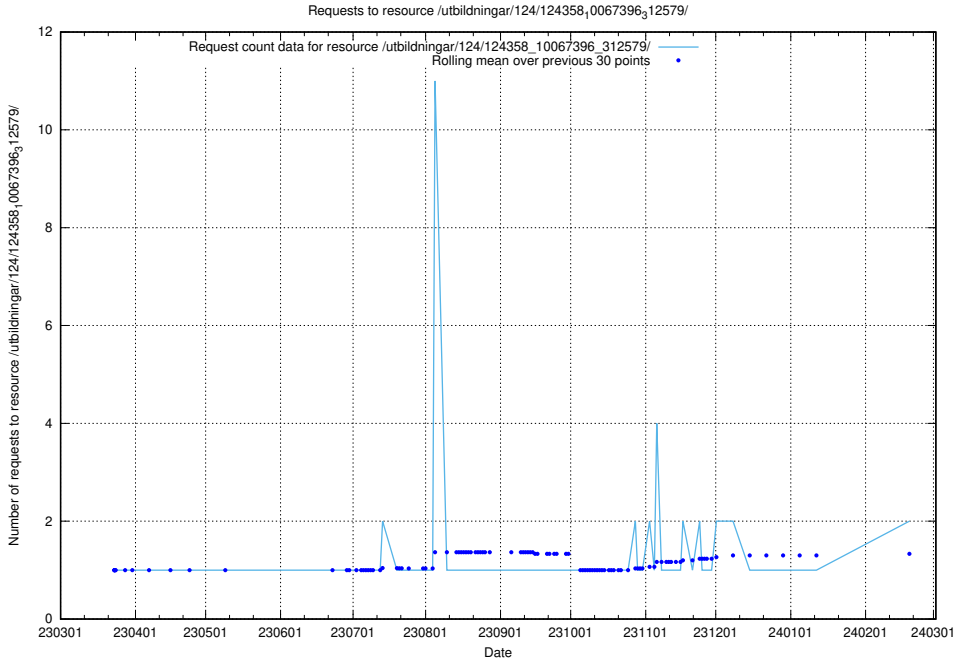

5.680 Usage of /utbildningar/124/124358_10067396_312579/

Here, we count the number of requests to resource /utbildningar/124/124358_10067396_312579/.