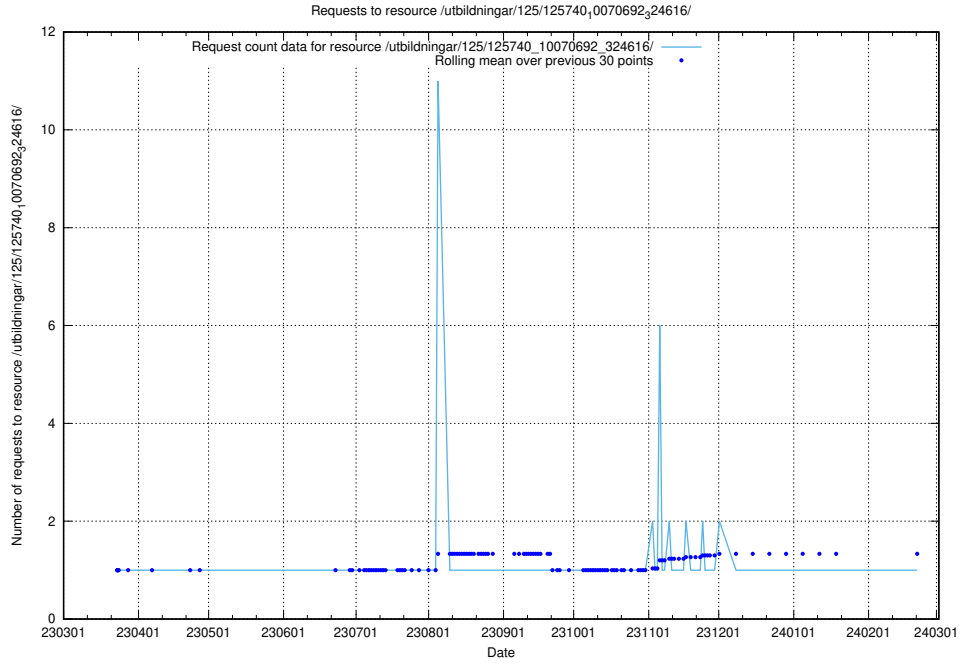

5.993 Usage of /utbildningar/125/125740_10070692_324616/

Here, we count the number of requests to resource /utbildningar/125/125740_10070692_324616/.