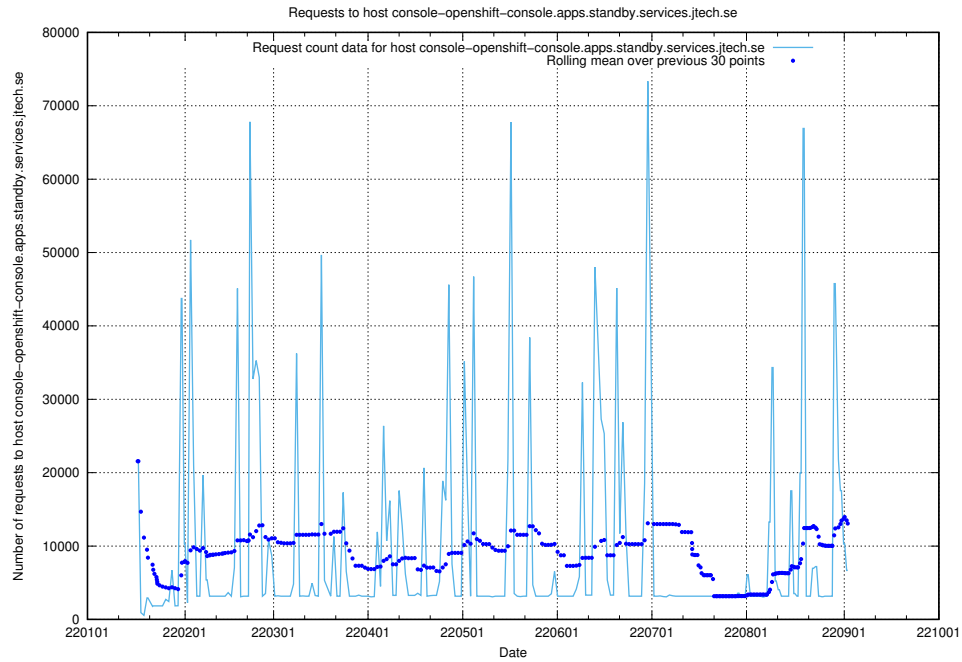

Here, we count the number of requests to host jobstream.api.jobtechdev.se.

7.12 Usage of console-openshift-console.apps.standby.services.jtech.se

Here, we count the number of requests to host console-openshift-console.apps.standby.services.jtech.se.