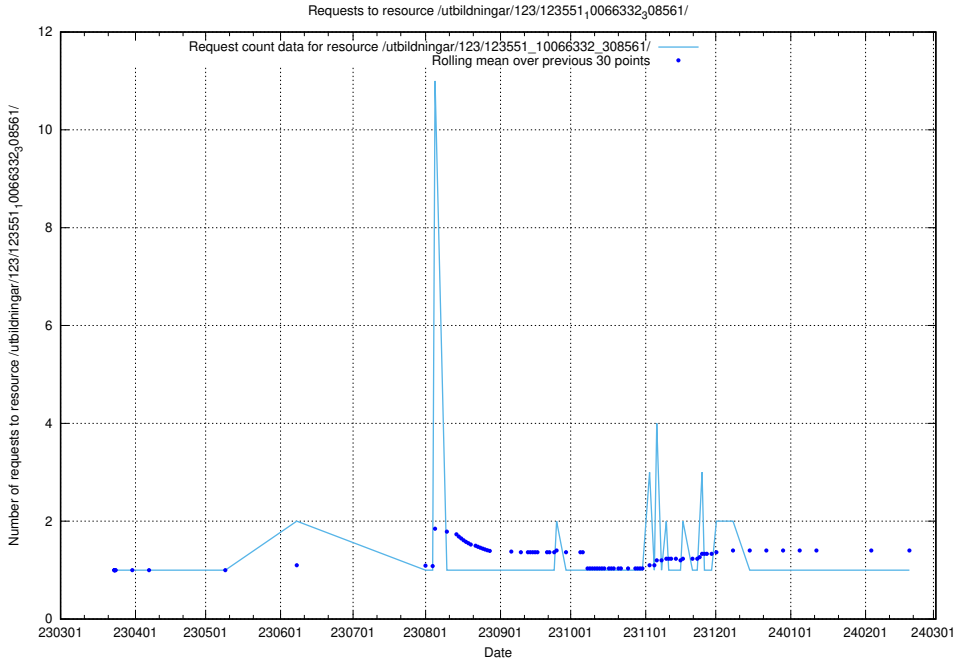

5.4506 Usage of /utbildningar/123/123551_10066332_308561/

Here, we count the number of requests to resource /utbildningar/123/123551_10066332_308561/.