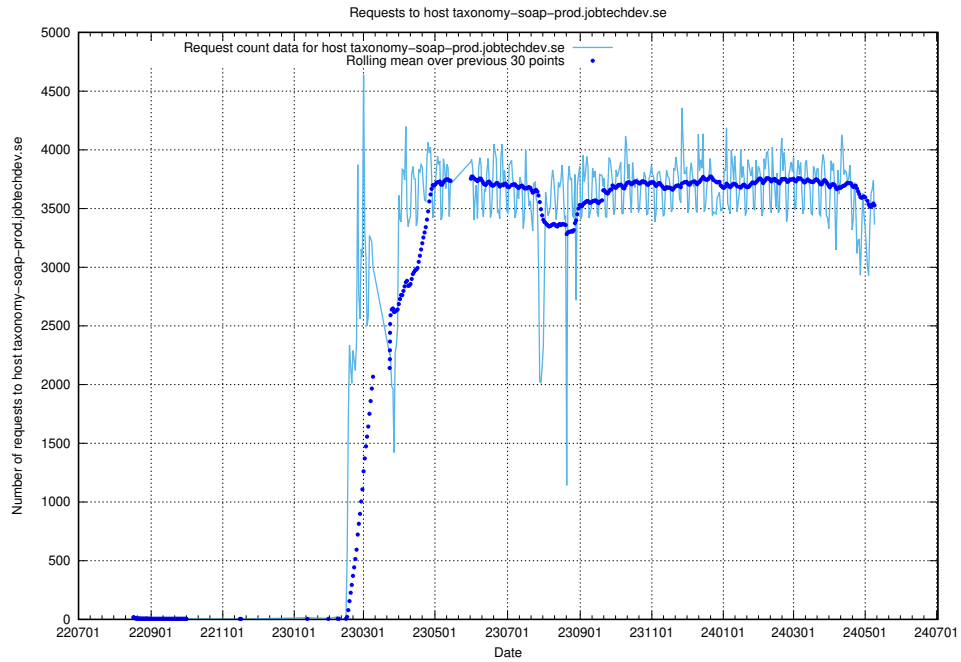

7.14 Usage of taxonomy-soap-prod.jobtechdev.se

Here, we count the number of requests to host taxonomy-soap-prod.jobtechdev.se.