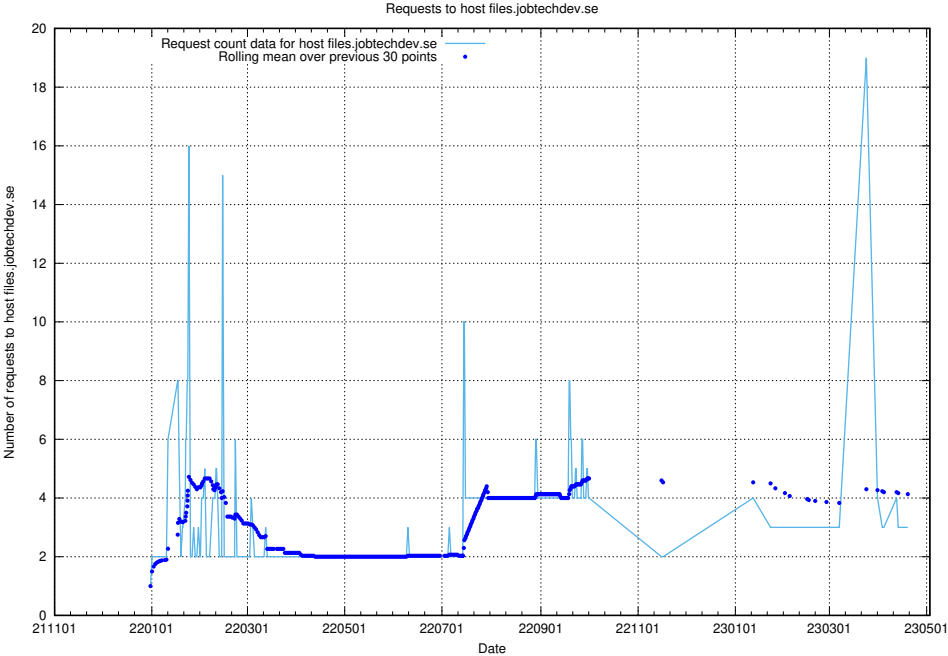

7.189 Usage of files.jobtechdev.se

Here, we count the number of requests to host files.jobtechdev.se.