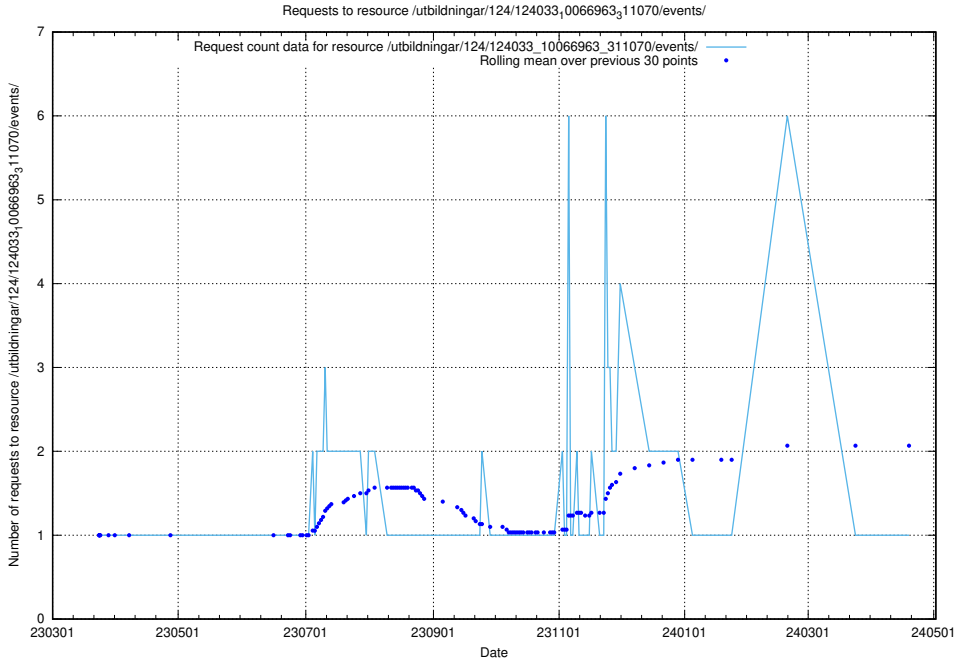

5.4458 Usage of /utbildningar/124/124033_10066963_311070/events/

Here, we count the number of requests to resource /utbildningar/124/124033_10066963_311070/events/