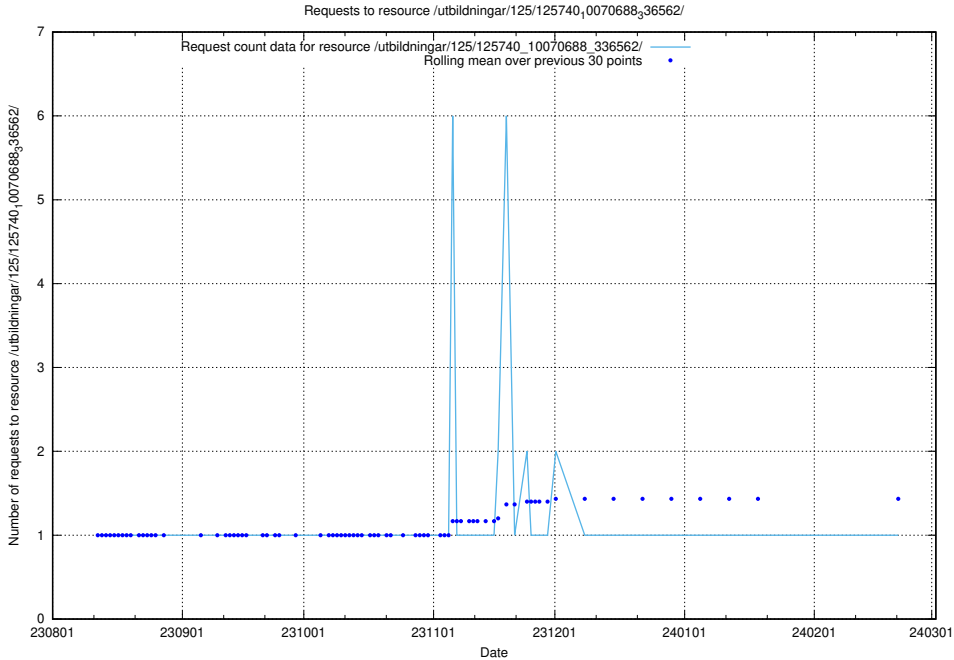

5.4819 Usage of /utbildningar/125/125740_10070688_336562/

Here, we count the number of requests to resource /utbildningar/125/125740_10070688_336562/.