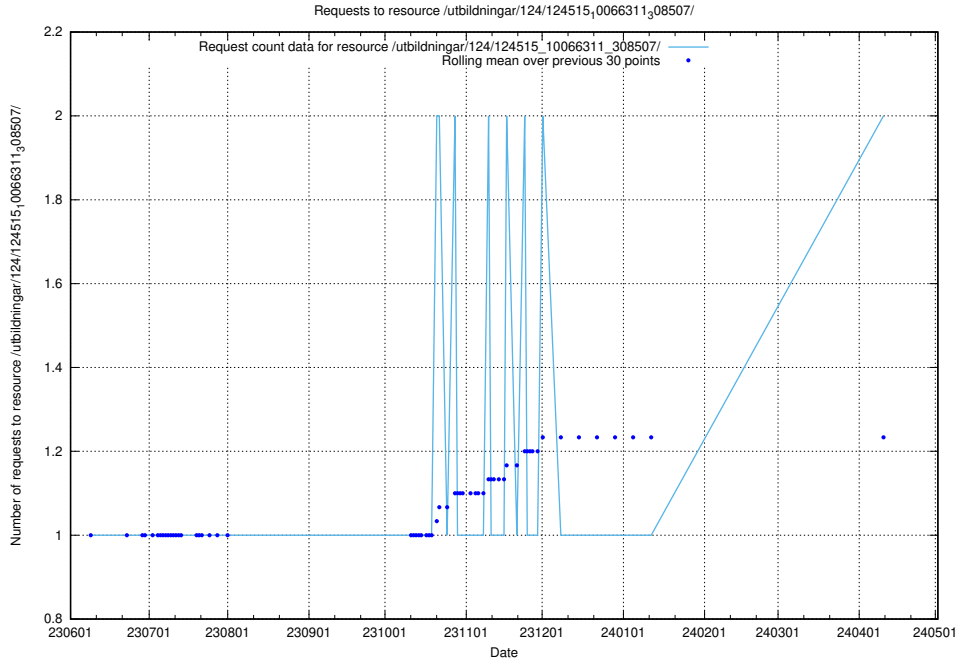

5.899 Usage of /utbildningar/124/124515_10066311_308507/

Here, we count the number of requests to resource /utbildningar/124/124515_10066311_308507/.