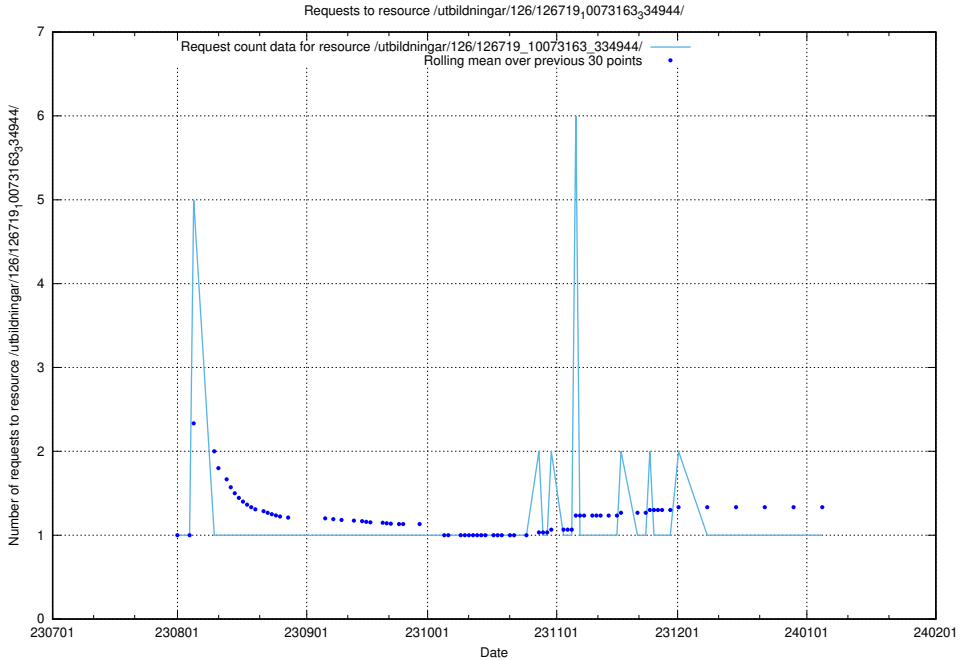

5.4899 Usage of /utbildningar/126/126719_10073163_334944/

Here, we count the number of requests to resource /utbildningar/126/126719_10073163_334944/.