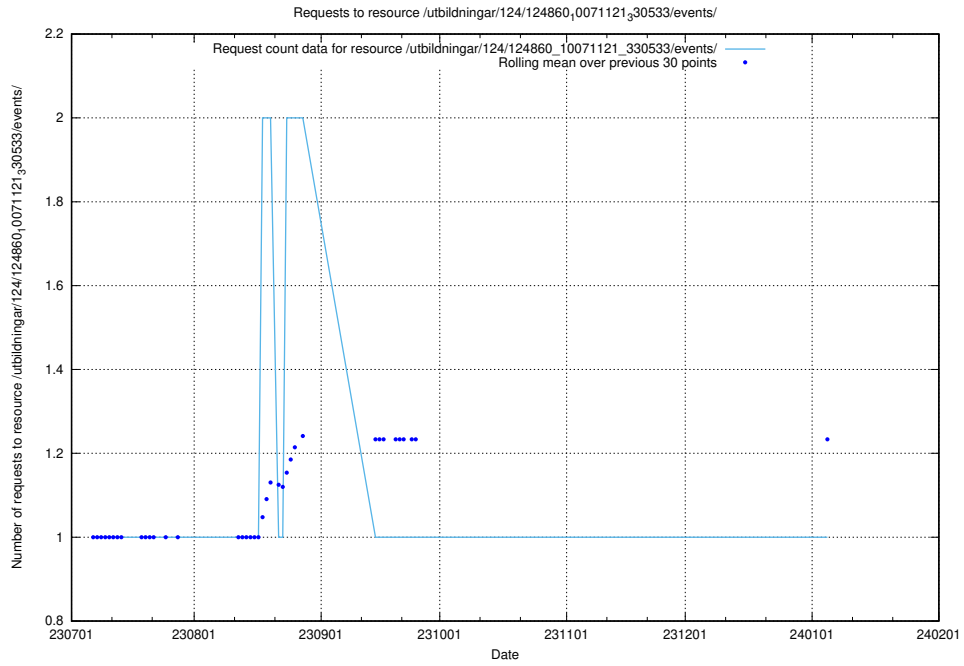

5.5322 Usage of /utbildningar/124/124860_10071121_330533/events/

Here, we count the number of requests to resource /utbildningar/124/124860_10071121_330533/events/