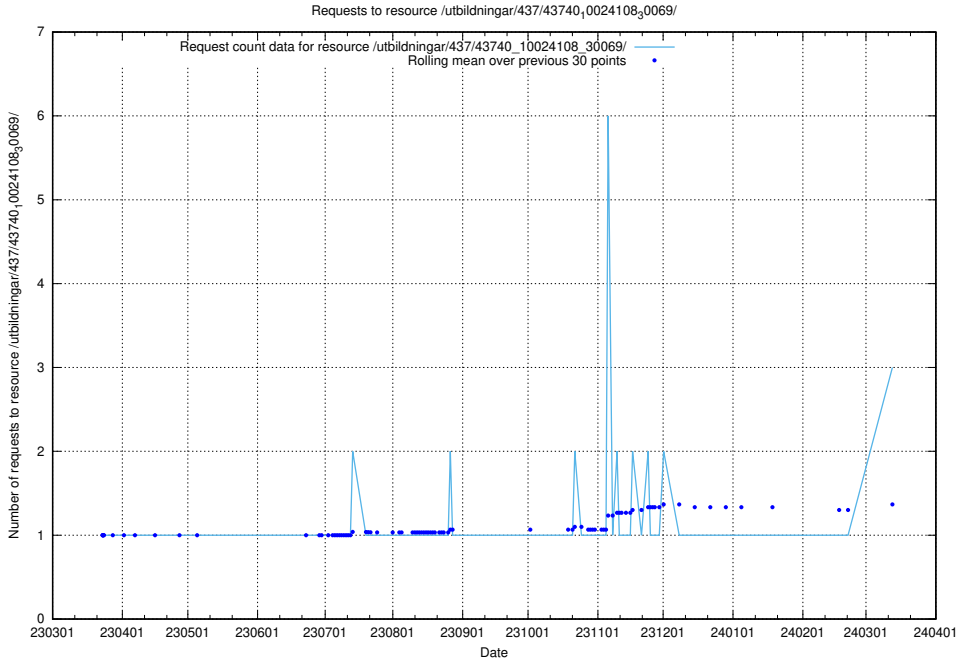

5.454 Usage of /utbildningar/437/43740_10024108_30069/

Here, we count the number of requests to resource /utbildningar/437/43740_10024108_30069/.