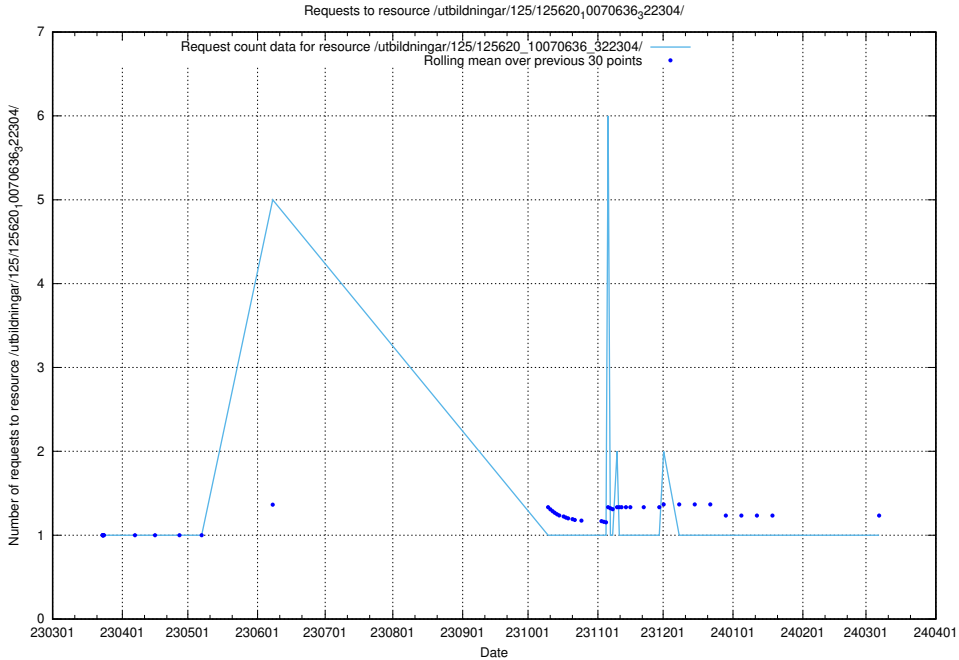

5.1075 Usage of /utbildningar/125/125620_10070636_322304/

Here, we count the number of requests to resource /utbildningar/125/125620_10070636_322304/.