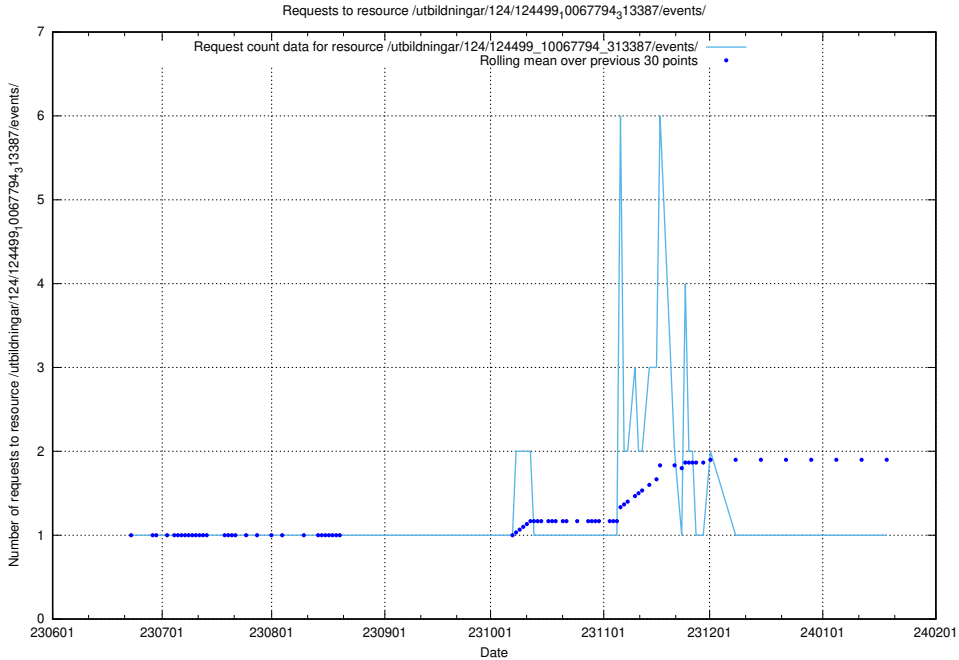

Here, we count the number of requests to resource /utbildningar/124/124499_10067840_313543/.

5.5794 Usage of /utbildningar/124/124499_10067794_313387/events/

Here, we count the number of requests to resource /utbildningar/124/124499_10067794_313387/events/