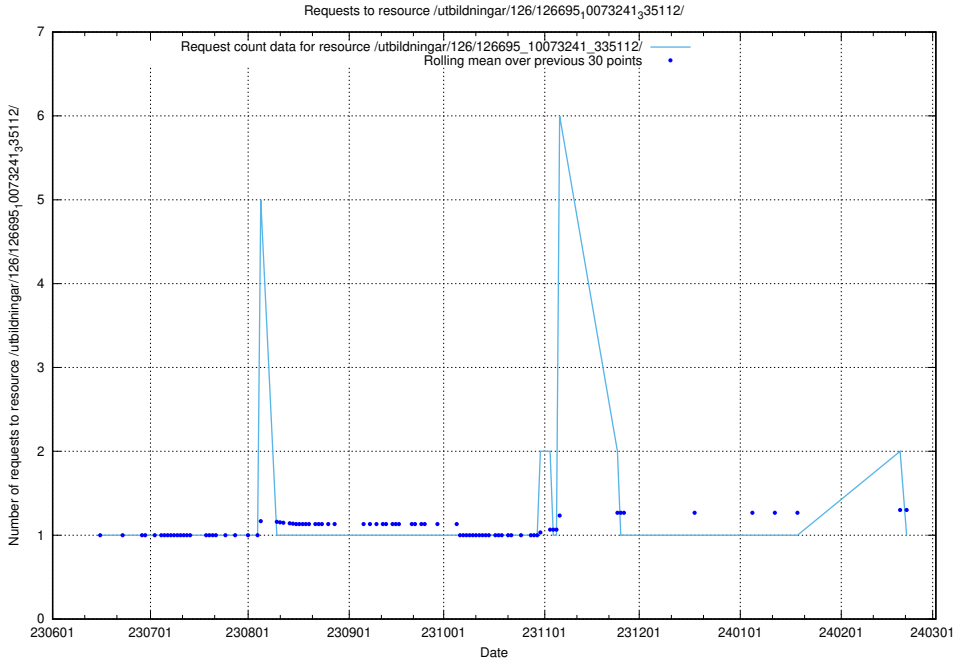

5.5883 Usage of /utbildningar/126/126695_10073241_335112/

Here, we count the number of requests to resource /utbildningar/126/126695_10073241_335112/.