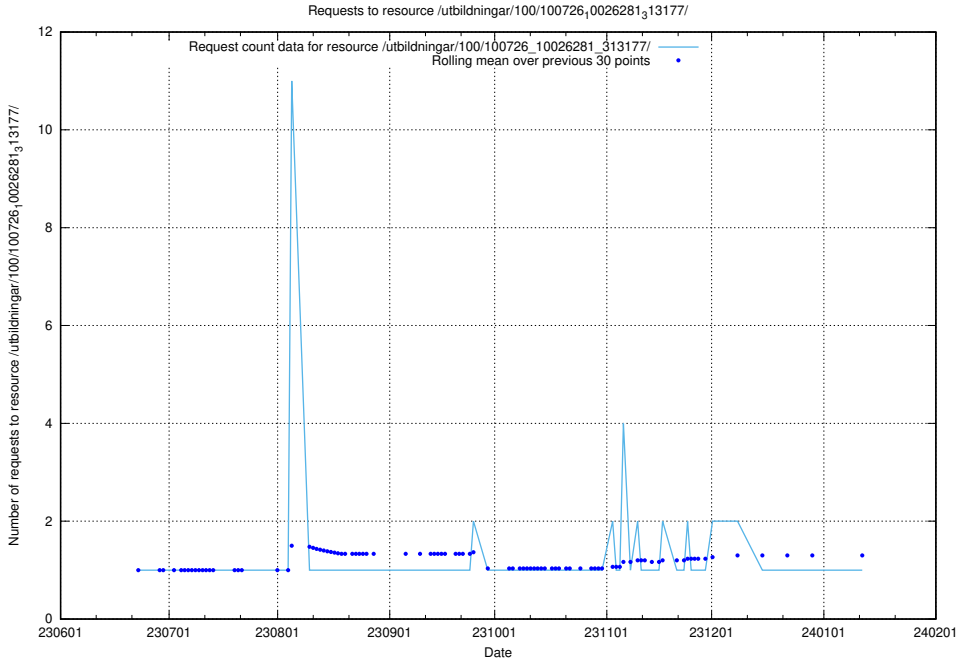

5.5853 Usage of /utbildningar/100/100726_10026281_313177/

Here, we count the number of requests to resource /utbildningar/100/100726_10026281_313177/.