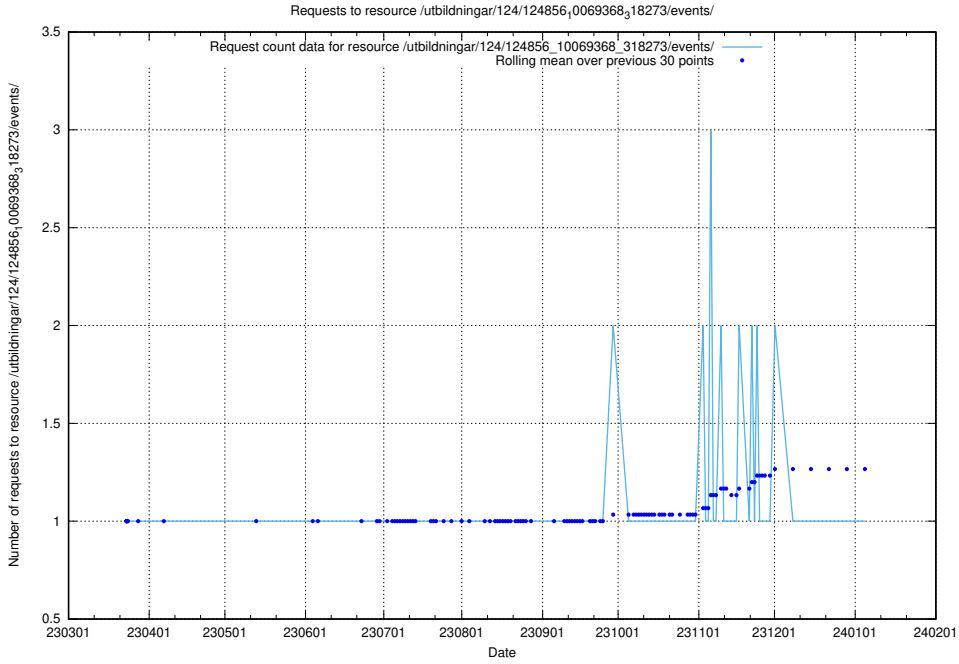

5.1199 Usage of /utbildningar/124/124856_10069368_318273/events/

Here, we count the number of requests to resource /utbildningar/124/124856_10069368_318273/events/