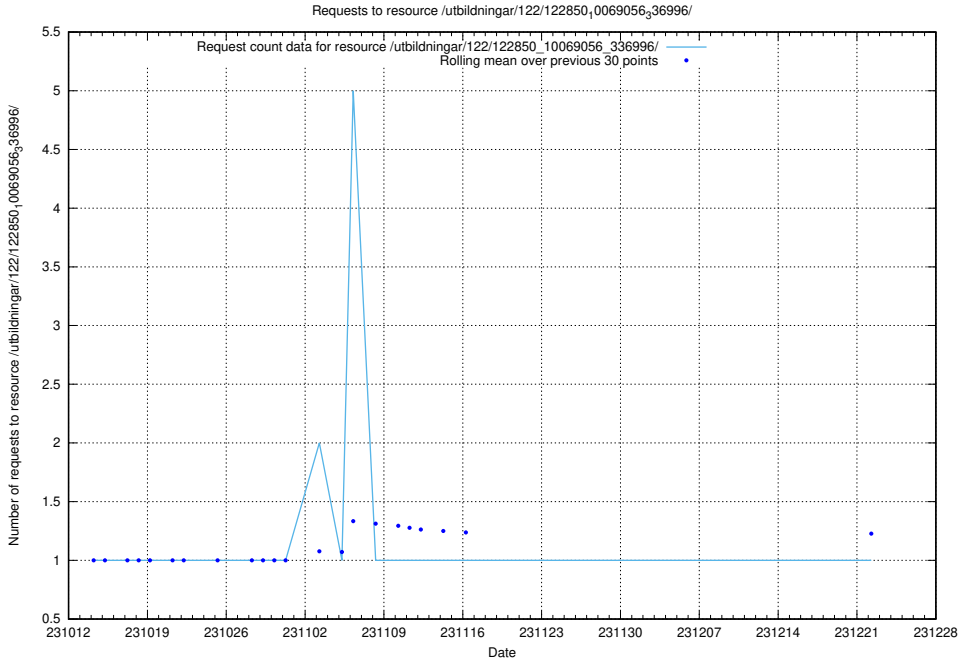

5.4358 Usage of /utbildningar/122/122850_10069056_336996/

Here, we count the number of requests to resource /utbildningar/122/122850_10069056_336996/.