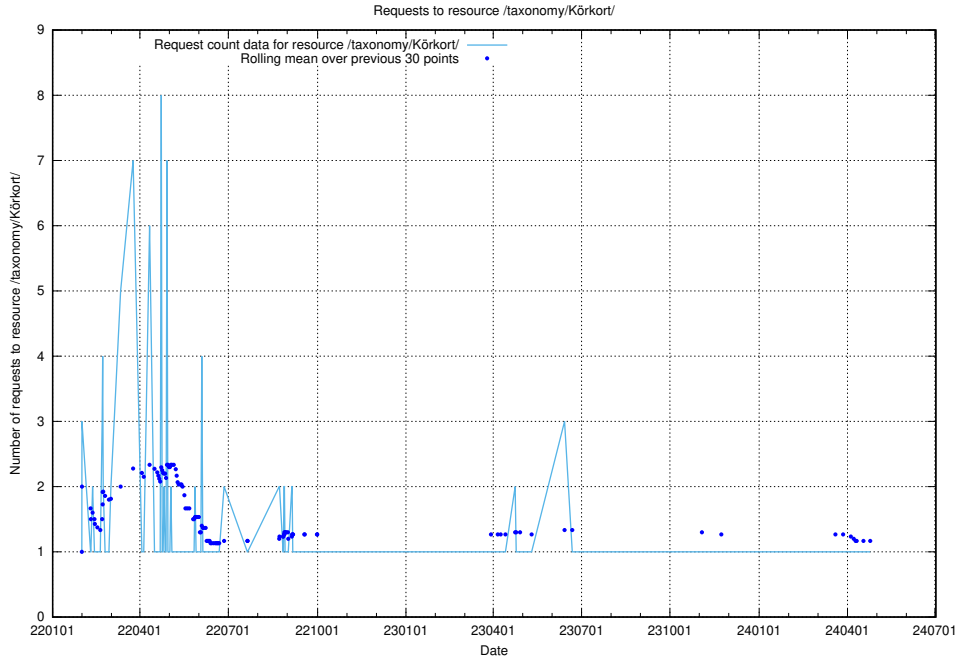

5.3461 Usage of /taxonomy/Körkort/

Here, we count the number of requests to resource /taxonomy/Körkort/.