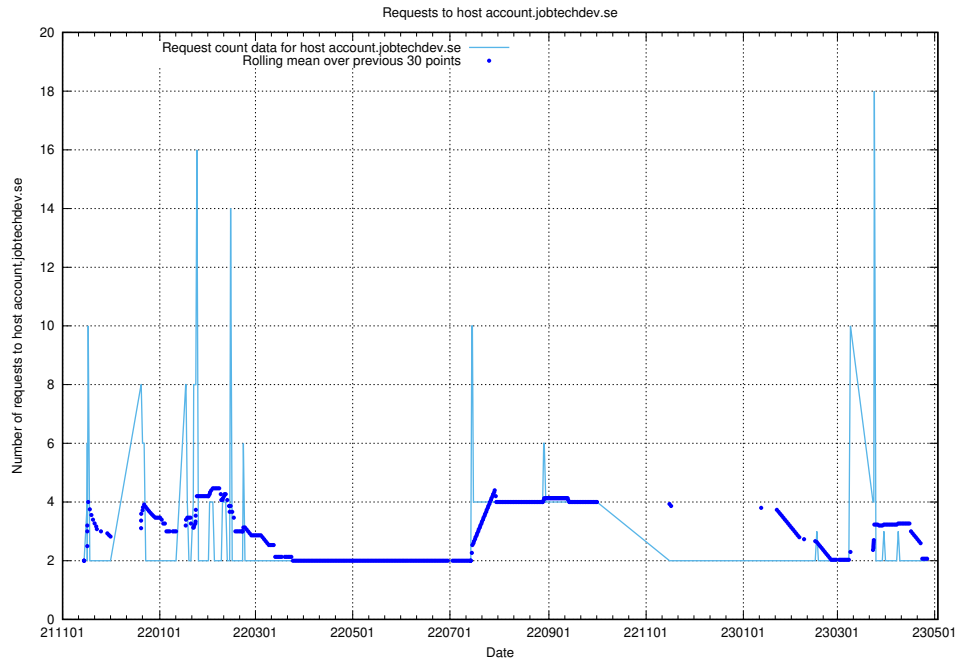

7.298 Usage of account.jobtechdev.se

Here, we count the number of requests to host account.jobtechdev.se.