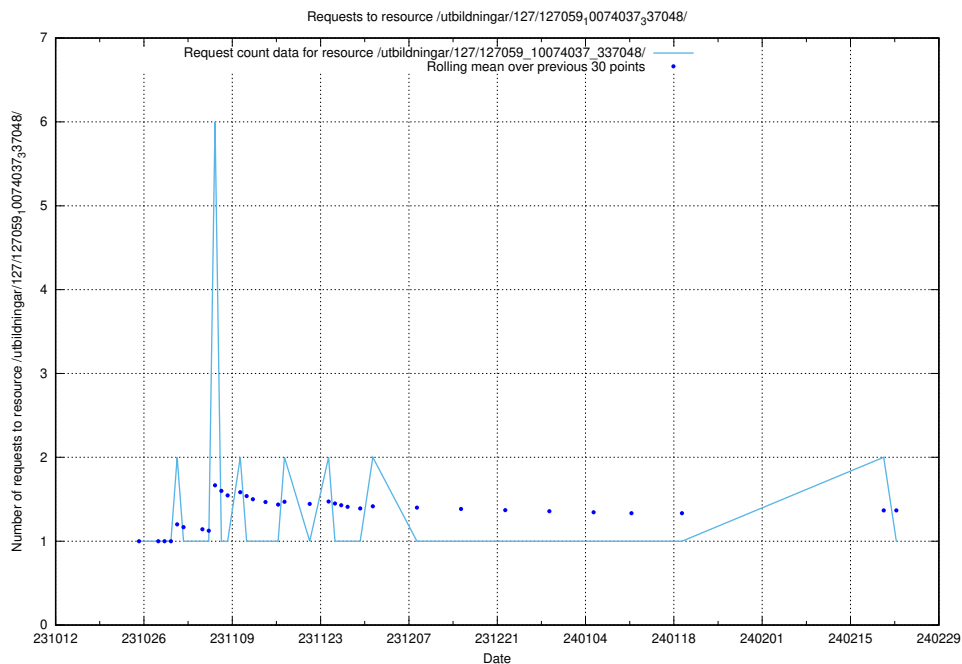

5.4225 Usage of /utbildningar/127/127059_10074037_337048/

Here, we count the number of requests to resource /utbildningar/127/127059_10074037_337048/.