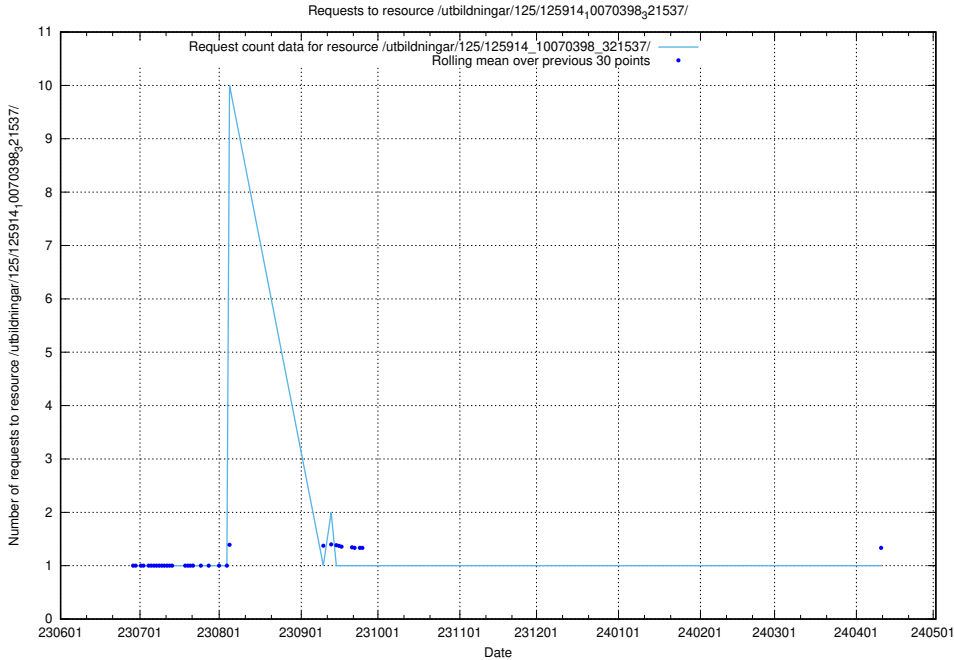

5.5479 Usage of /utbildningar/125/125914_10070398_321537/

Here, we count the number of requests to resource /utbildningar/125/125914_10070398_321537/.