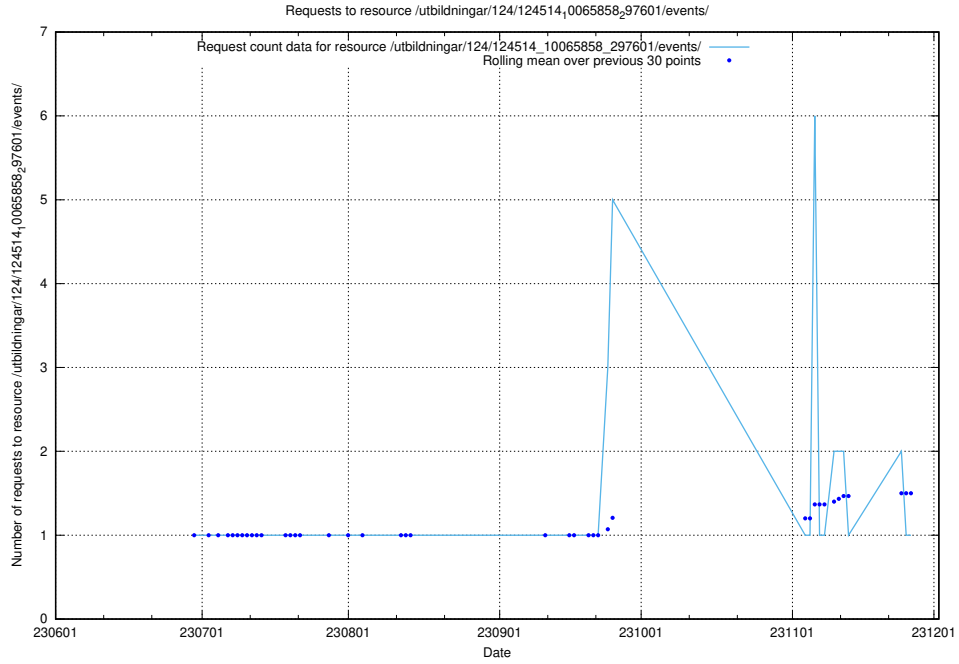

5.5405 Usage of /utbildningar/124/124514_10065858_297601/events/

Here, we count the number of requests to resource /utbildningar/124/124514_10065858_297601/events/