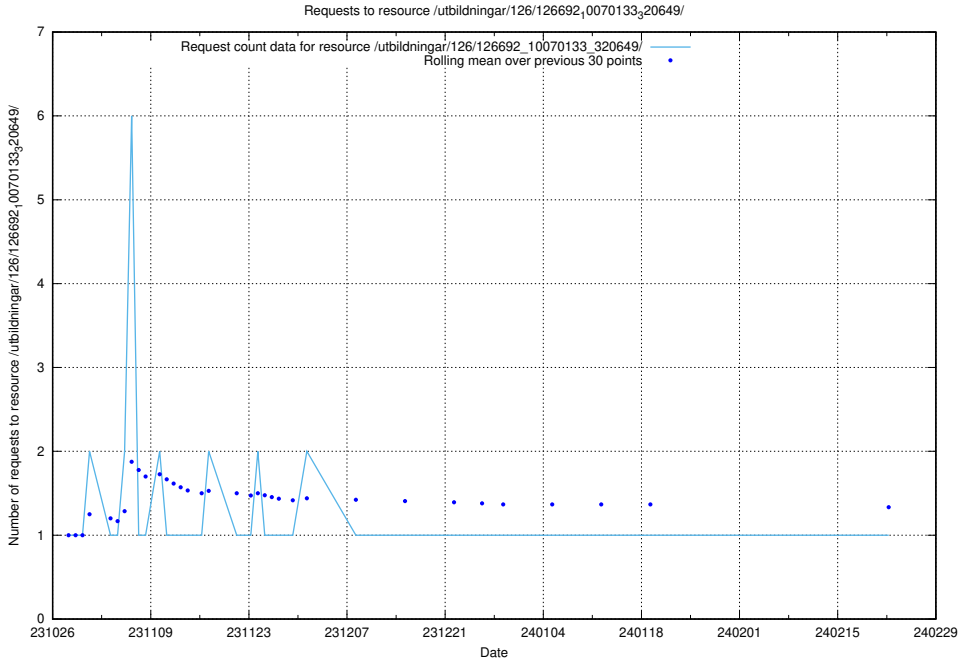

5.4212 Usage of /utbildningar/126/126692_10070133_320649/

Here, we count the number of requests to resource /utbildningar/126/126692_10070133_320649/.