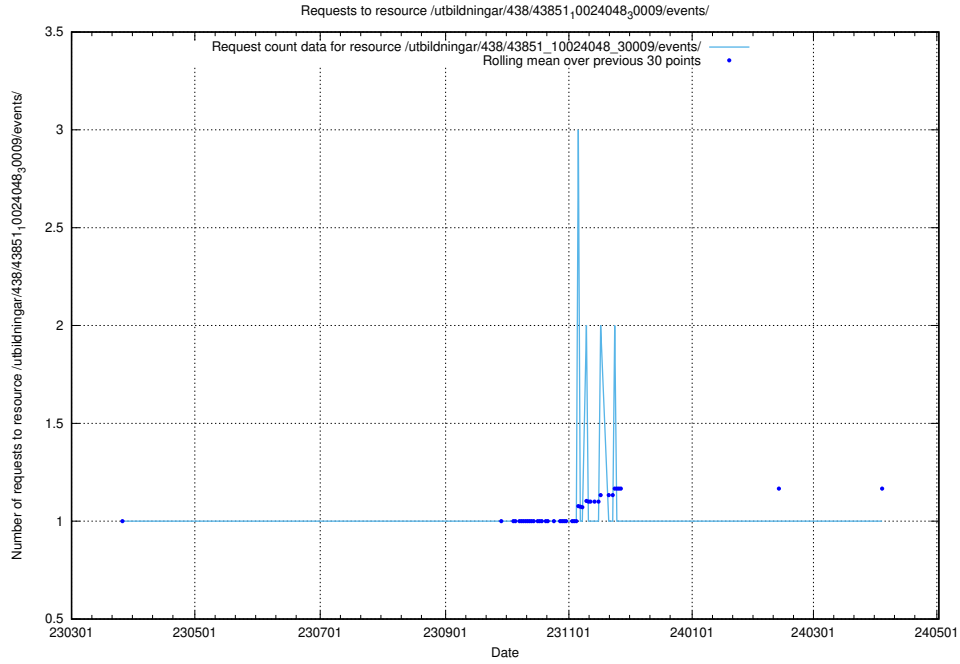

5.6088 Usage of /utbildningar/438/43851_10024048_30009/events/

Here, we count the number of requests to resource /utbildningar/438/43851_10024048_30009/events/.