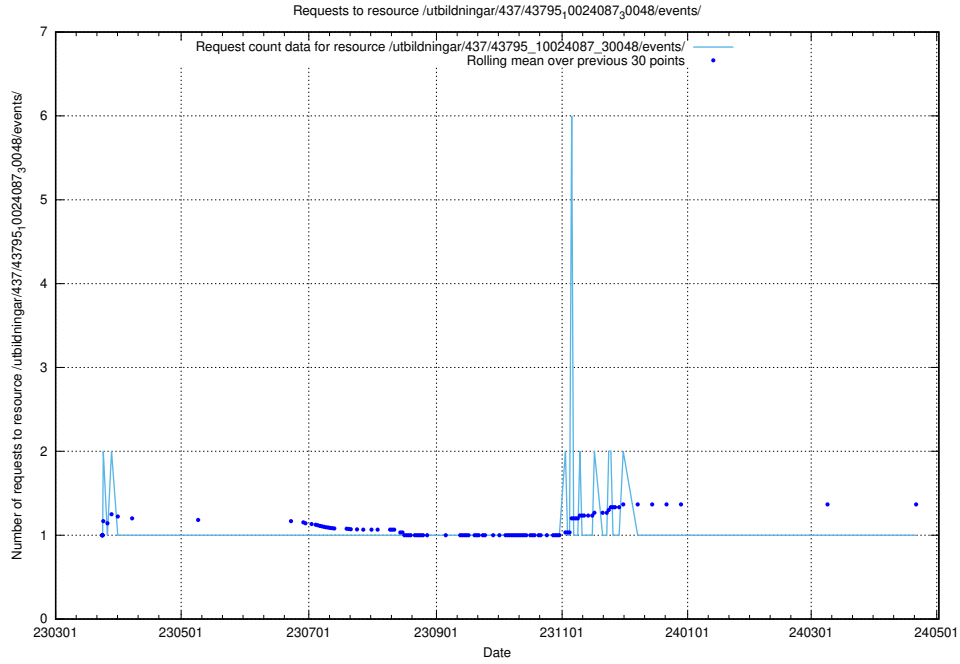

Here, we count the number of requests to resource /utbildningar/437/43796_10024100_313818/.

5.6356 Usage of /utbildningar/437/43795_10024087_30048/events/

Here, we count the number of requests to resource /utbildningar/437/43795_10024087_30048/events/.