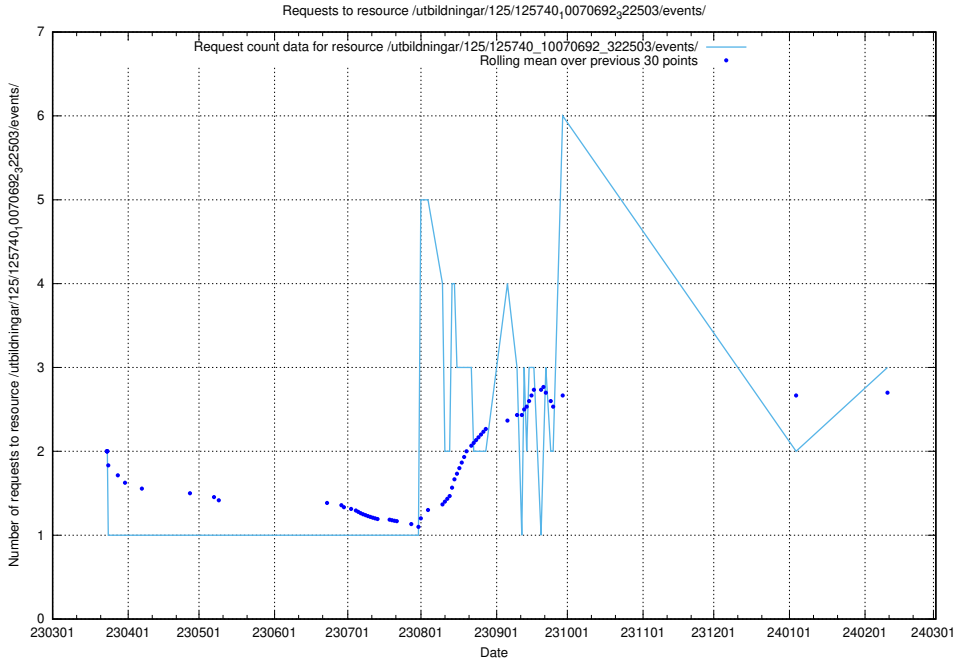

5.452 Usage of /utbildningar/125/125740_10070692_322503/events/

Here, we count the number of requests to resource /utbildningar/125/125740_10070692_322503/events/