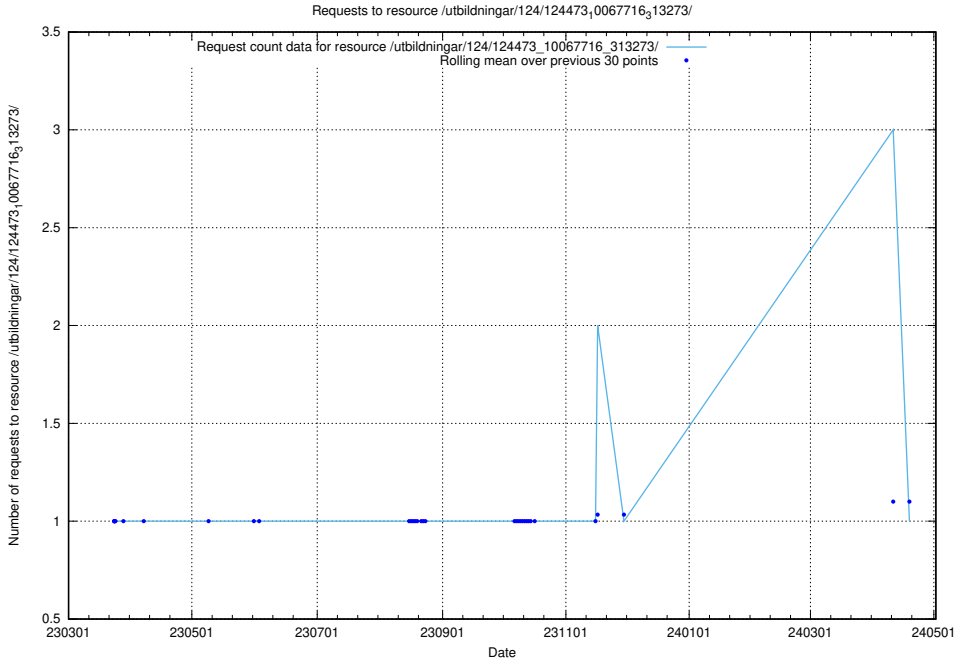

5.2943 Usage of /utbildningar/124/124473_10067716_313273/

Here, we count the number of requests to resource /utbildningar/124/124473_10067716_313273/.