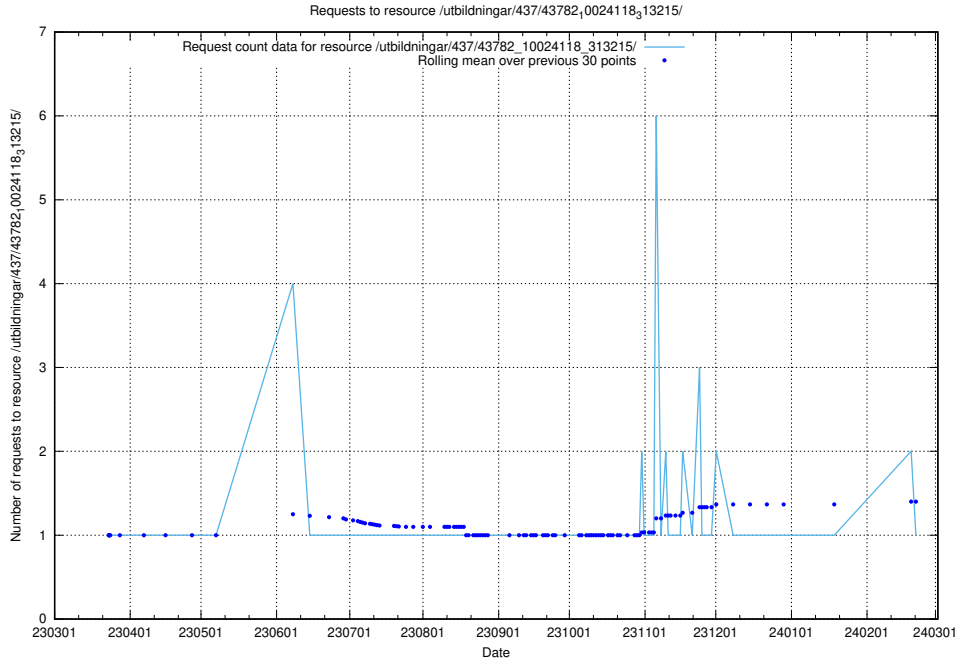

5.6364 Usage of /utbildningar/437/43782_10024118_313215/

Here, we count the number of requests to resource /utbildningar/437/43782_10024118_313215/.