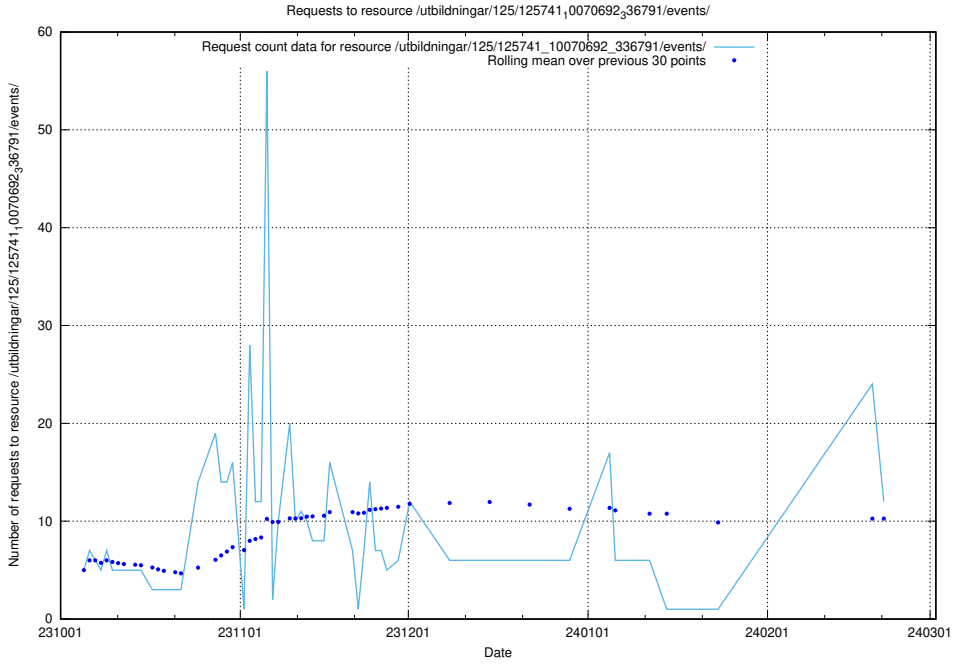

5.16 Usage of /taxonomy/concept/

Here, we count the number of requests to resource /taxonomy/concept/.

5.17 Usage of /utbildningar/125/125741_10070692_336791/events/

Here, we count the number of requests to resource /utbildningar/125/125741_10070692_336791/events/