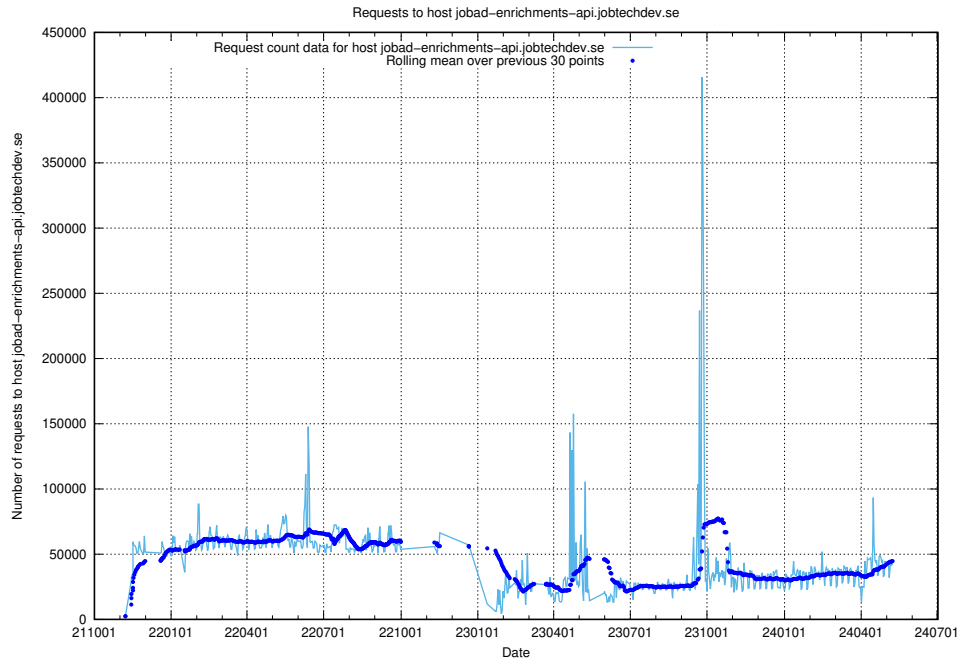

7.5 Usage of jobad-enrichments-api.jobtechdev.se

Here, we count the number of requests to host jobad-enrichments-api.jobtechdev.se.