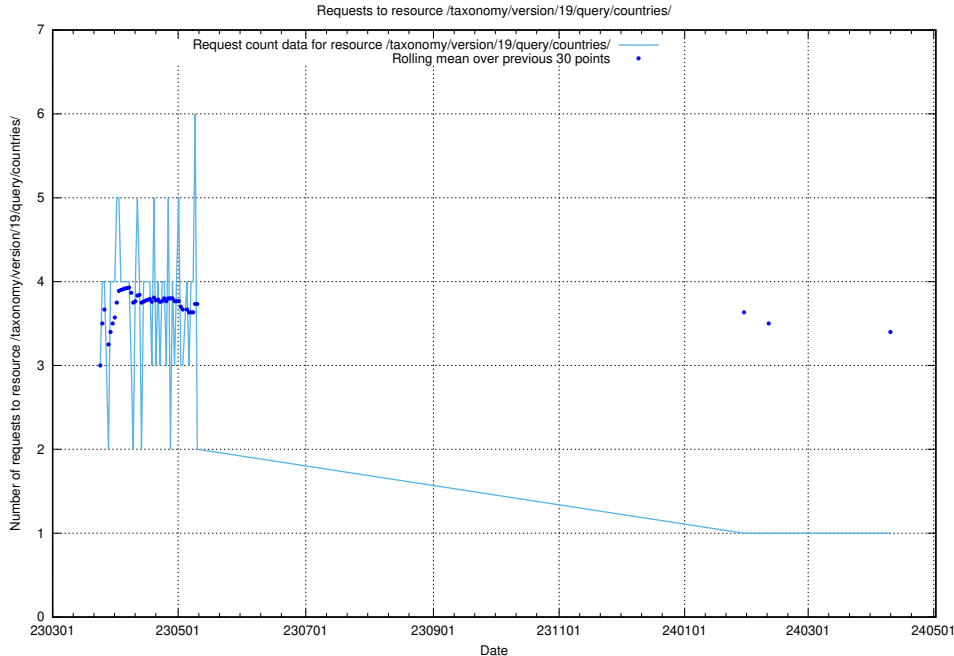

5.6144 Usage of /taxonomy/version/19/query/countries/

Here, we count the number of requests to resource /taxonomy/version/19/query/countries/.