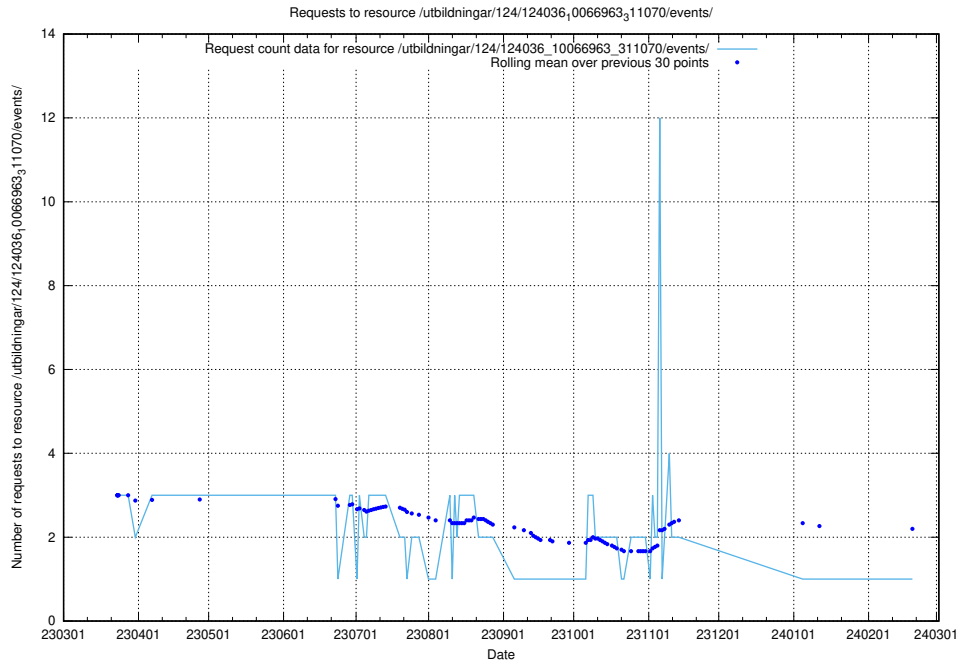

5.6262 Usage of /utbildningar/124/124036_10066963_311070/events/

Here, we count the number of requests to resource /utbildningar/124/124036_10066963_311070/events/