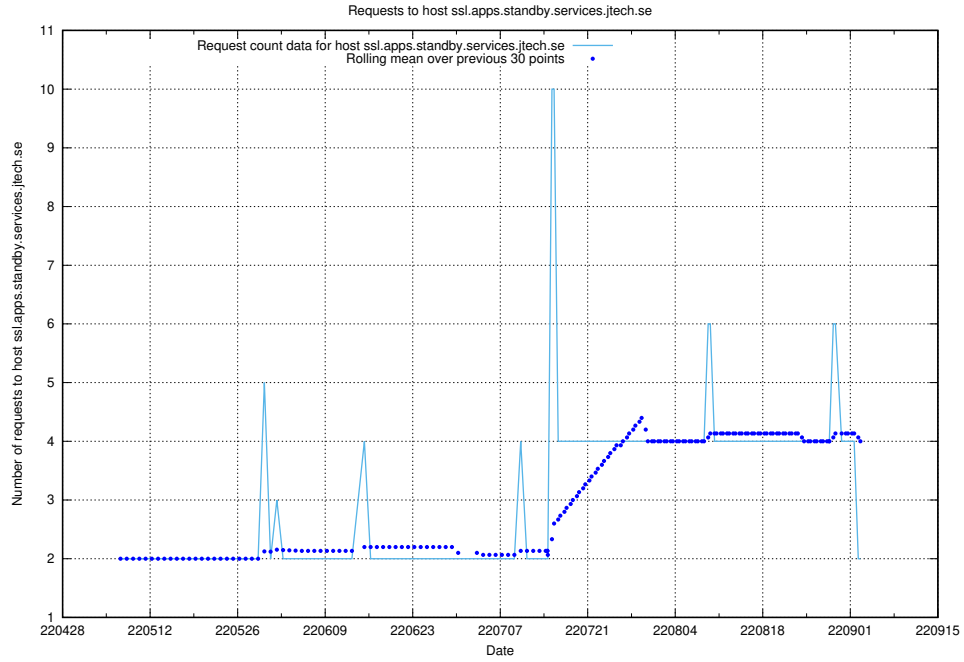

7.430 Usage of ssl.apps.standby.services.jtech.se

Here, we count the number of requests to host ssl.apps.standby.services.jtech.se.