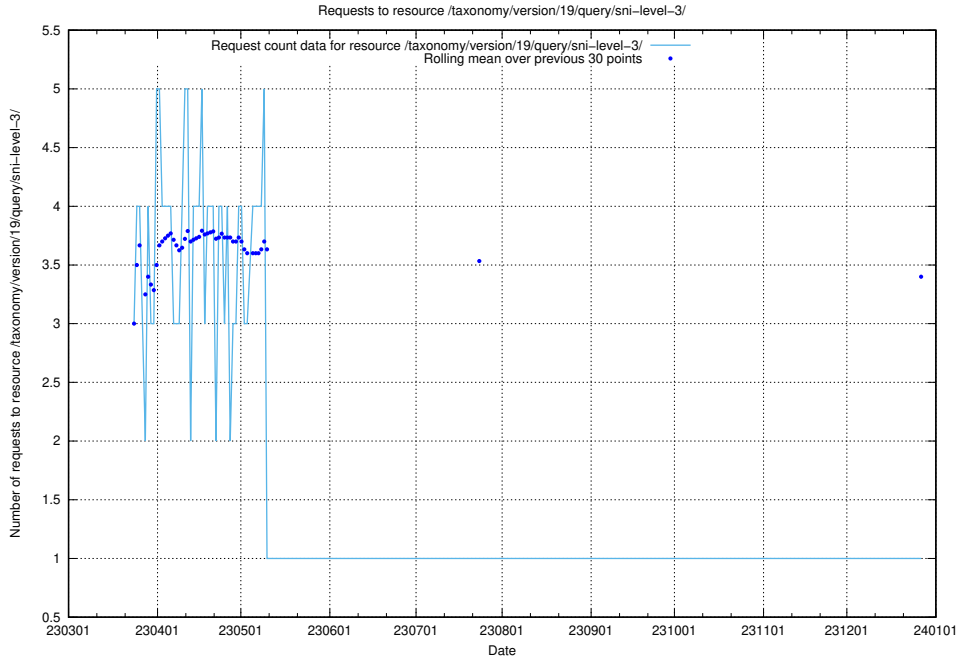

5.6127 Usage of /taxonomy/version/19/query/sni-level-3/

Here, we count the number of requests to resource /taxonomy/version/19/query/sni-level-3/.