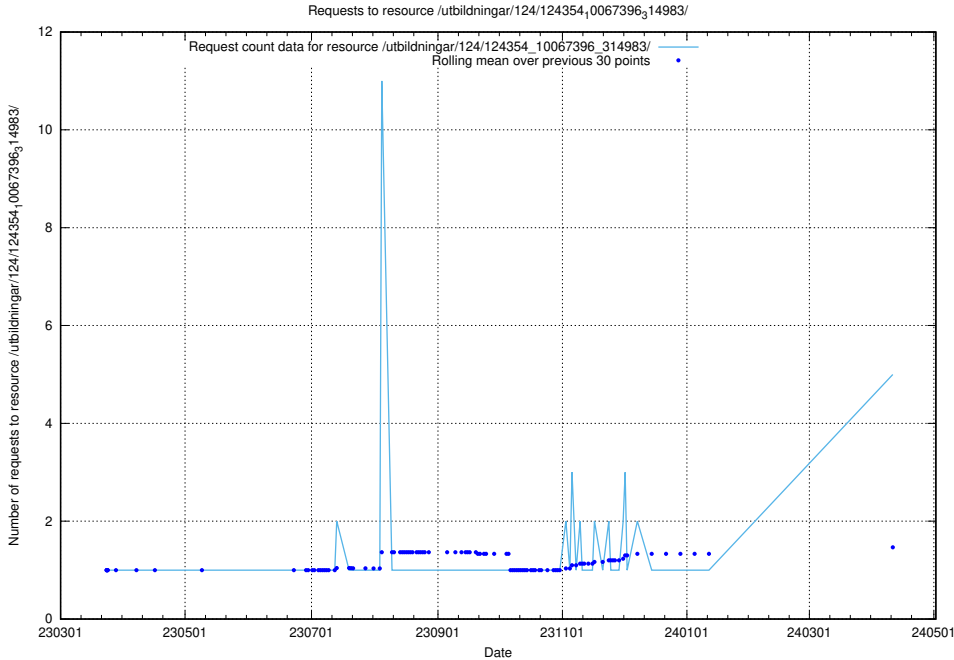

5.129 Usage of /utbildningar/124/124354_10067396_314983/

Here, we count the number of requests to resource /utbildningar/124/124354_10067396_314983/.