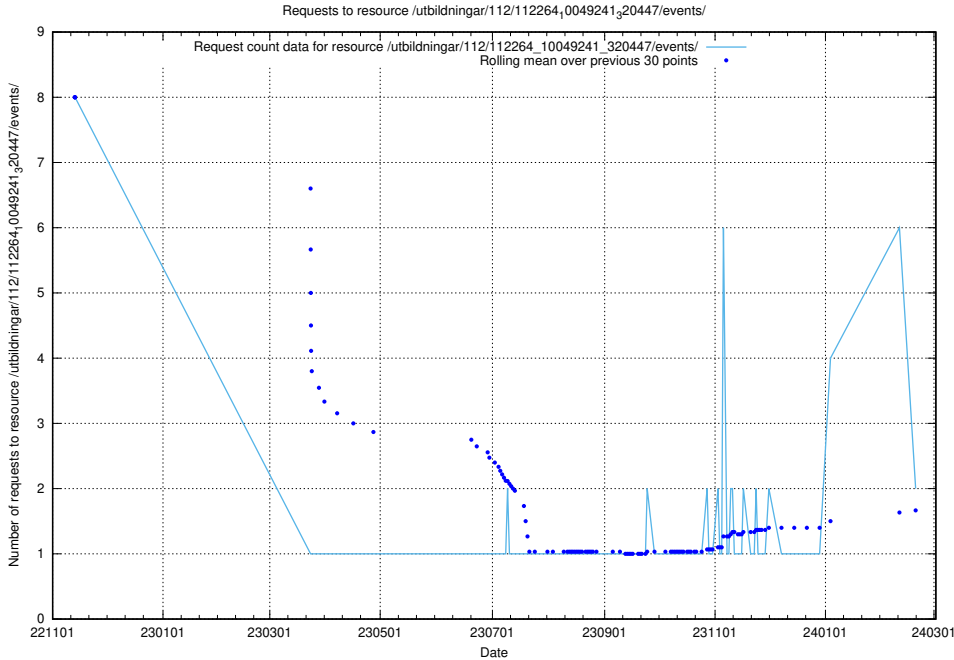

5.870 Usage of /utbildningar/112/112264_10049241_320447/events/

Here, we count the number of requests to resource /utbildningar/112/112264_10049241_320447/events/