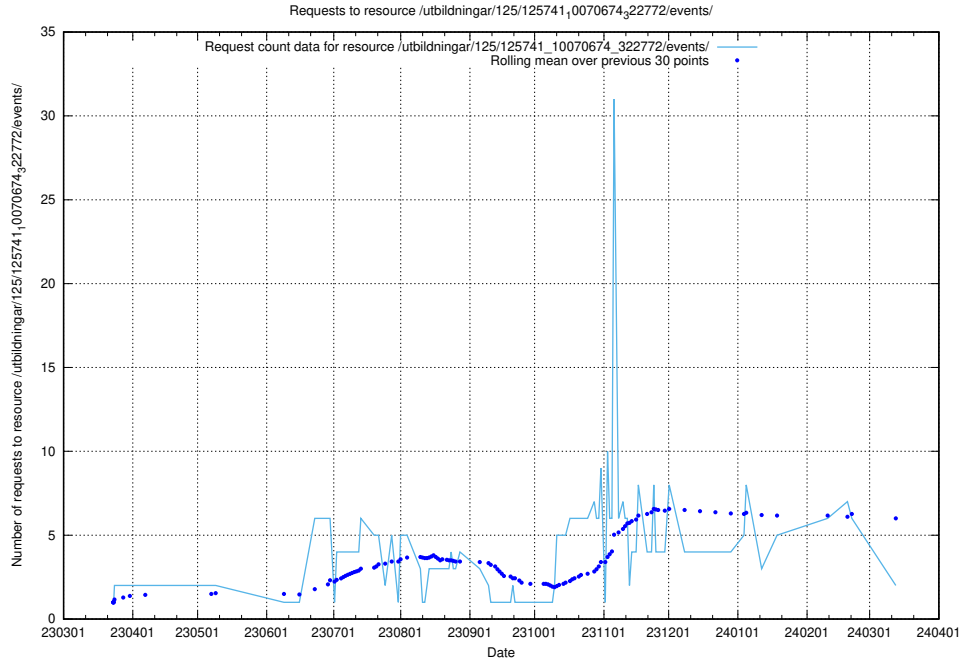

5.980 Usage of /utbildningar/125/125741_10070674_322772/events/

Here, we count the number of requests to resource /utbildningar/125/125741_10070674_322772/events/