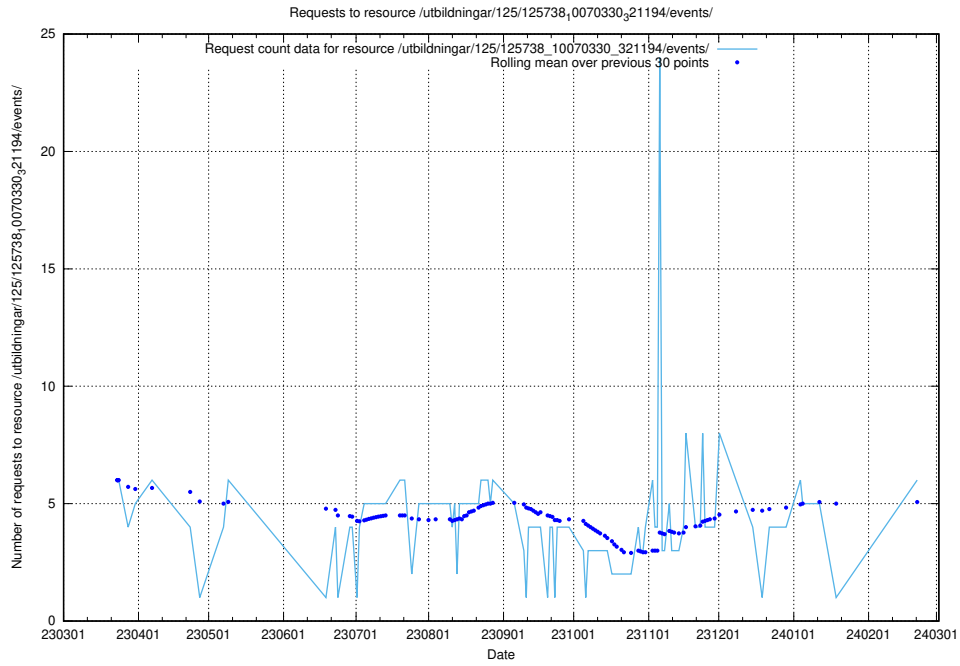

5.96 Usage of /utbildningar/125/125738_10070330_321194/events/

Here, we count the number of requests to resource /utbildningar/125/125738_10070330_321194/events/