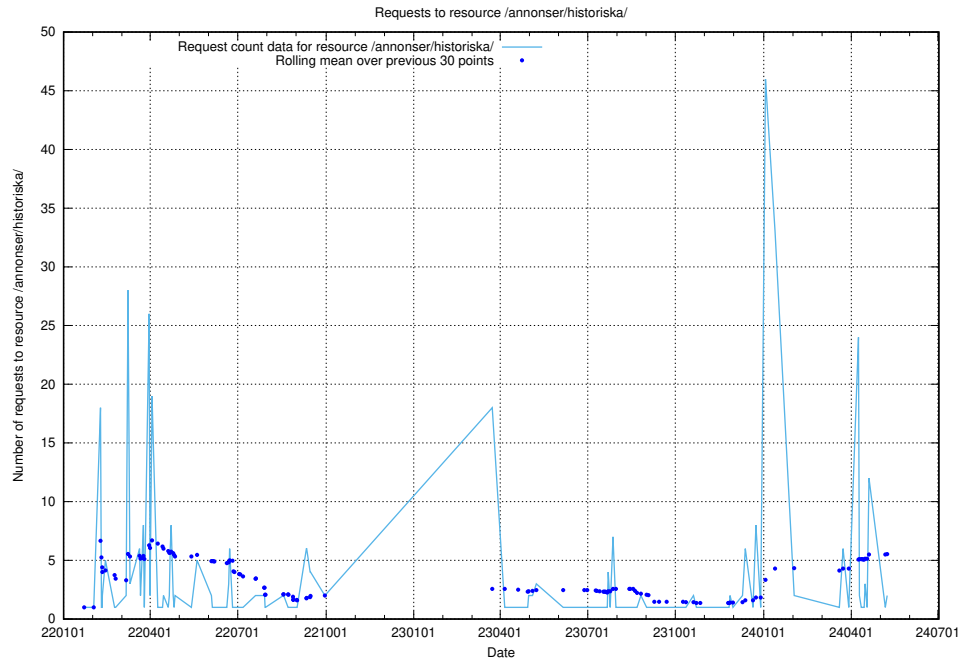

5.818 Usage of /annonser/historiska/

Here, we count the number of requests to resource /annonser/historiska/.