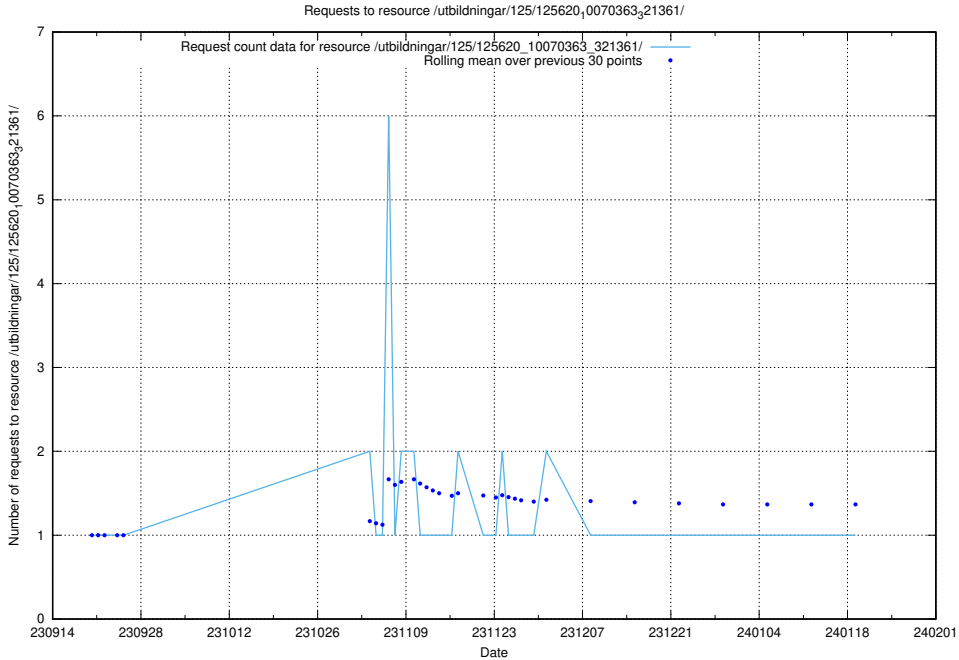

5.4548 Usage of /utbildningar/125/125620_10070363_321361/

Here, we count the number of requests to resource /utbildningar/125/125620_10070363_321361/.