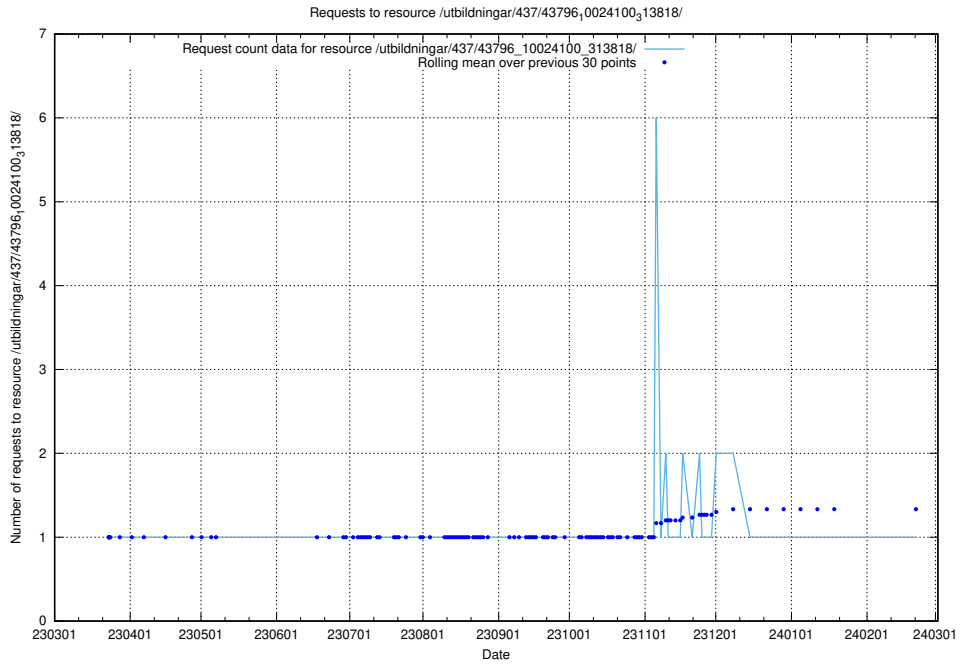

5.6355 Usage of /utbildningar/437/43796_10024100_313818/

Here, we count the number of requests to resource /utbildningar/437/43796_10024100_313818/.