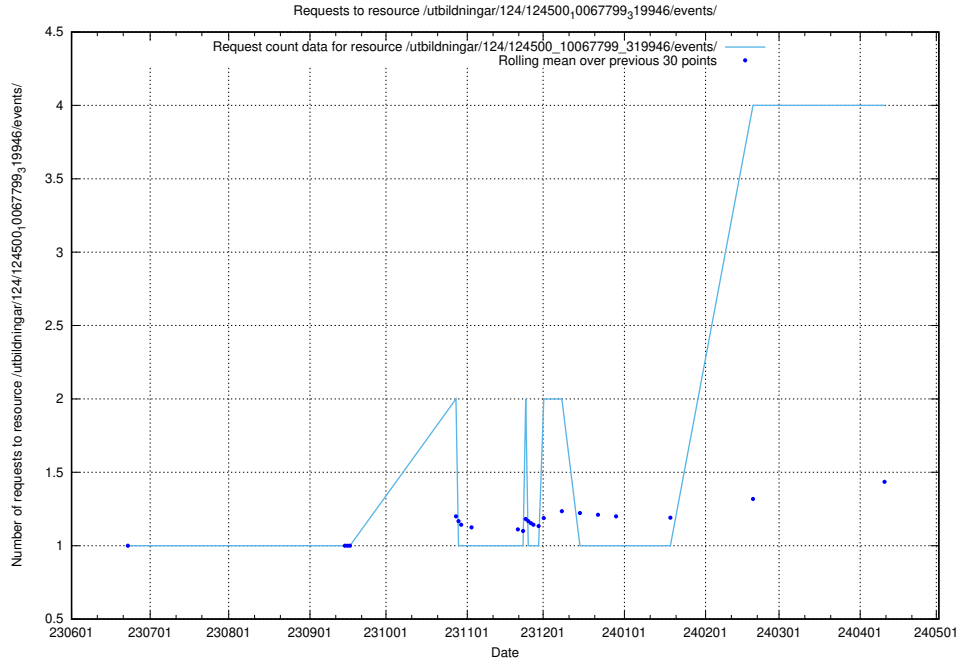

Here, we count the number of requests to resource /utbildningar/124/124553_10067709_313266/.

5.227 Usage of /utbildningar/124/124500_10067799_319946/events/

Here, we count the number of requests to resource /utbildningar/124/124500_10067799_319946/events/