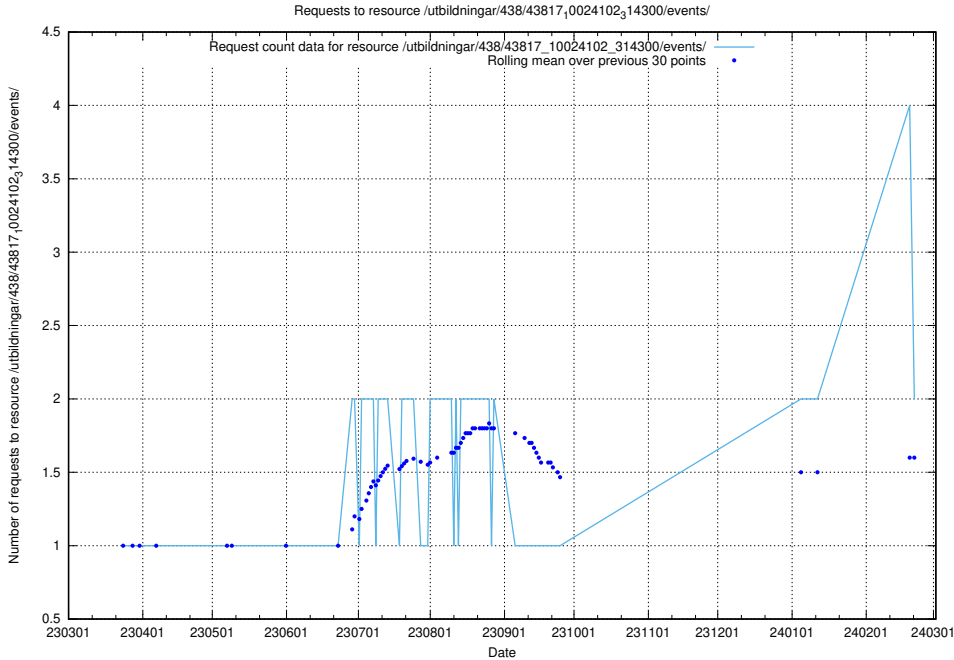

5.947 Usage of /utbildningar/438/43817_10024102_314300/events/

Here, we count the number of requests to resource /utbildningar/438/43817_10024102_314300/events/.