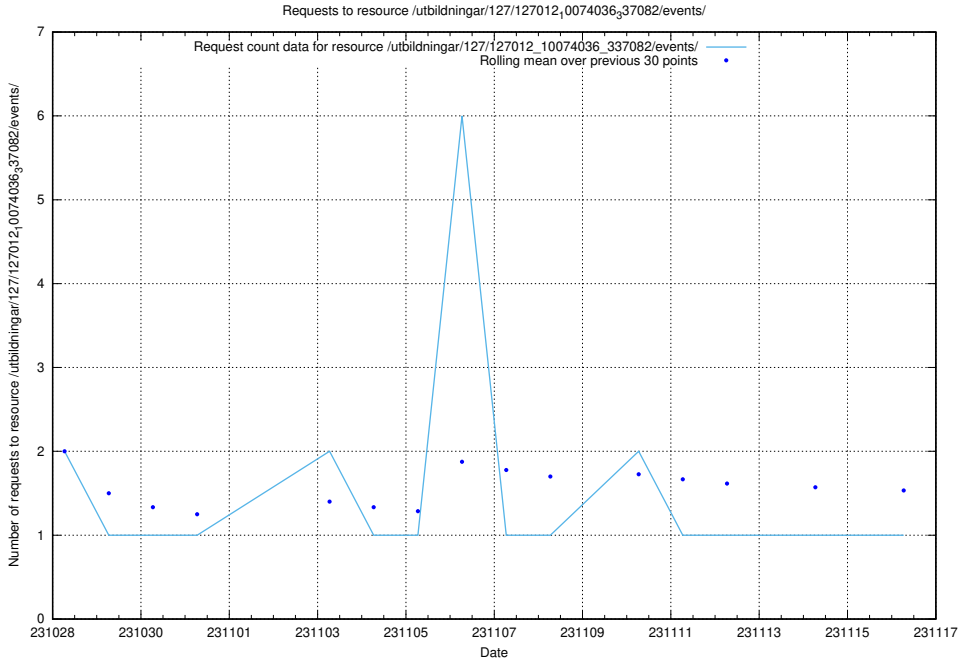

Here, we count the number of requests to resource /utbildningar/127/127012_10074036_337082/events/

5.4203 Usage of /utbildningar/126/126795_10073175_334956/events/

Here, we count the number of requests to resource /utbildningar/126/126795_10073175_334956/events/