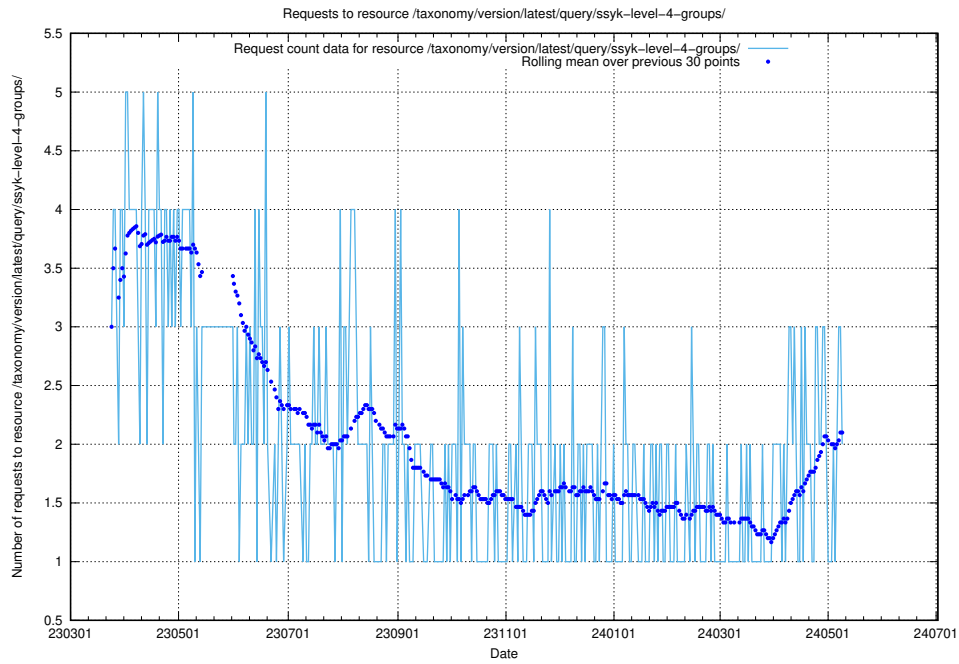

5.923 Usage of /taxonomy/version/latest/query/ssyk-level-4-groups/

Here, we count the number of requests to resource /taxonomy/version/latest/query/ssyk-level-4-groups/.