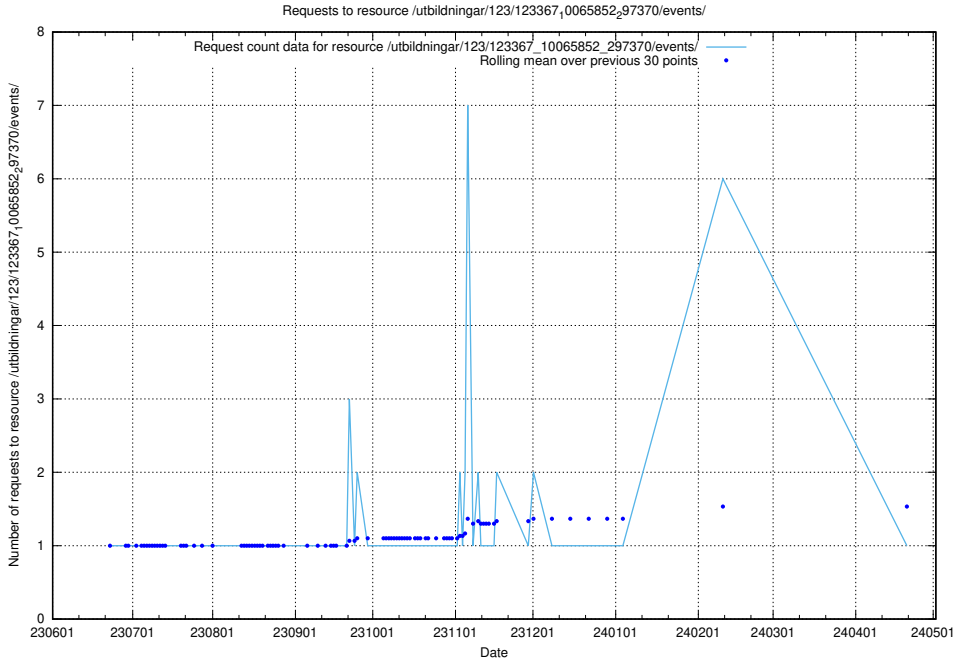

5.5840 Usage of /utbildningar/123/123367_10065852_297370/events/

Here, we count the number of requests to resource /utbildningar/123/123367_10065852_297370/events/