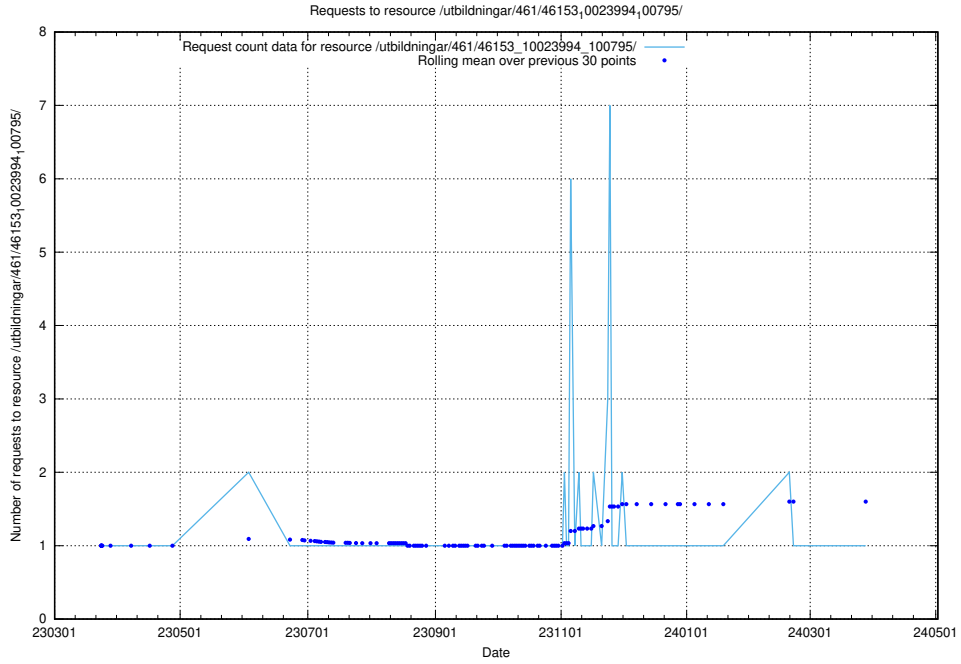

5.6314 Usage of /utbildningar/461/46153_10023994_100795/

Here, we count the number of requests to resource /utbildningar/461/46153_10023994_100795/.