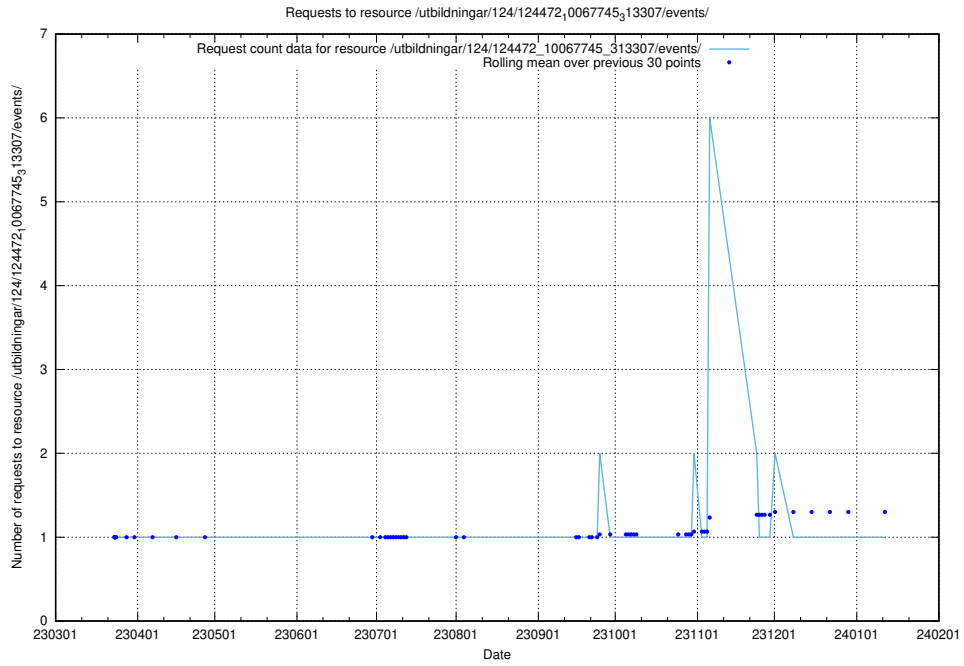

5.3025 Usage of /utbildningar/124/124472_10067745_313307/events/

Here, we count the number of requests to resource /utbildningar/124/124472_10067745_313307/events/