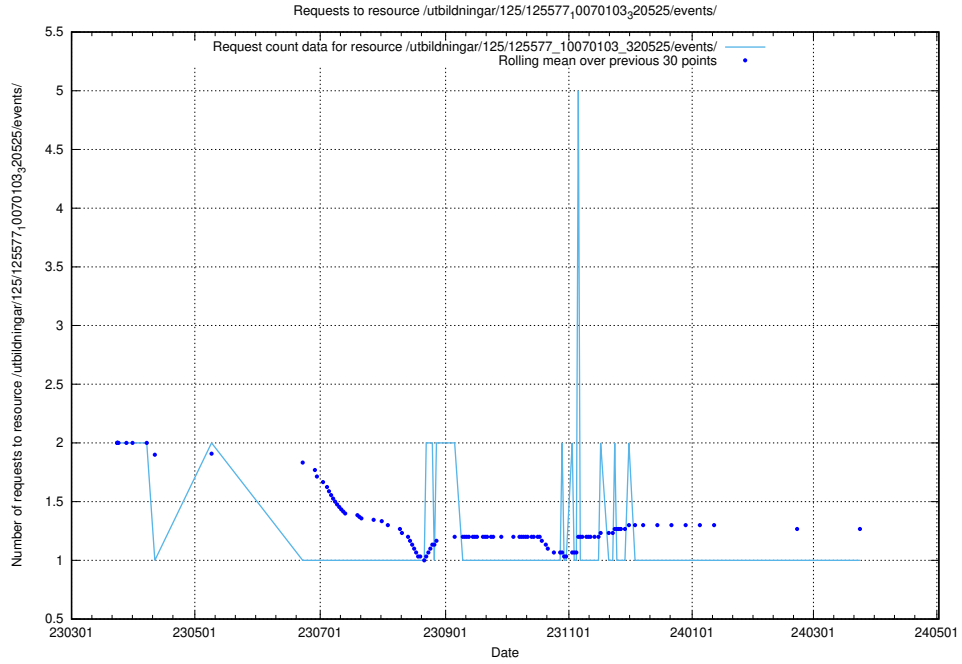

5.6282 Usage of /utbildningar/125/125577_10070103_320525/events/

Here, we count the number of requests to resource /utbildningar/125/125577_10070103_320525/events/