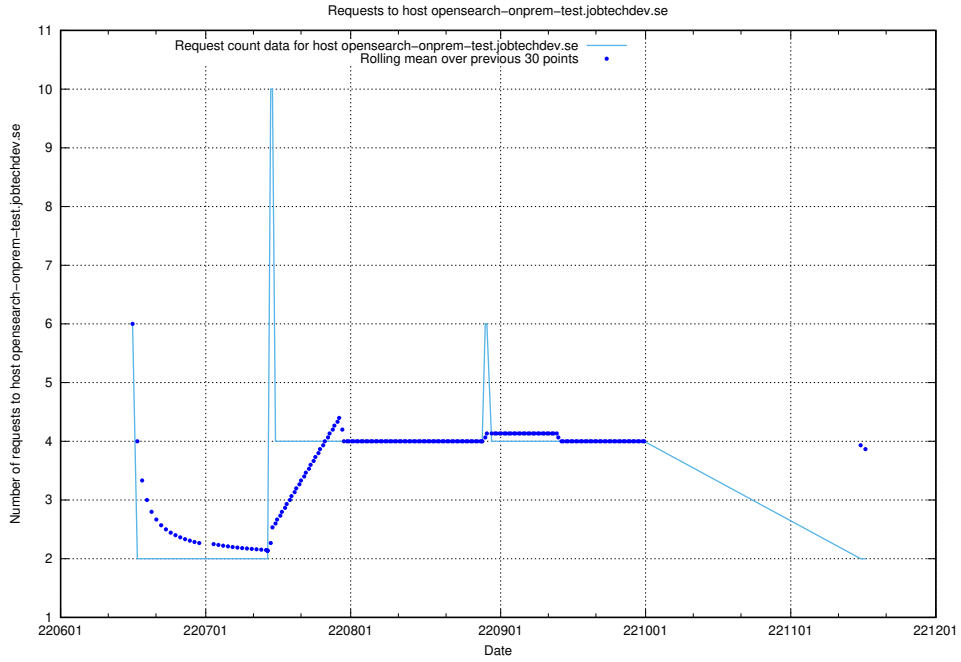

7.403 Usage of opensearch-onprem-test.jobtechdev.se

Here, we count the number of requests to host opensearch-onprem-test.jobtechdev.se.