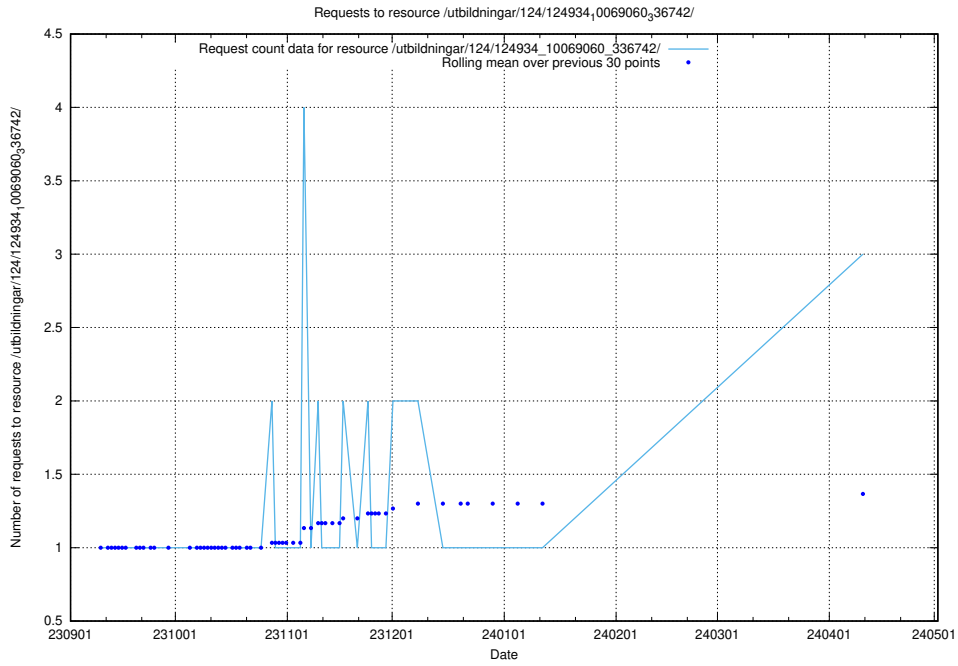

5.349 Usage of /utbildningar/124/124934_10069060_336742/

Here, we count the number of requests to resource /utbildningar/124/124934_10069060_336742/.