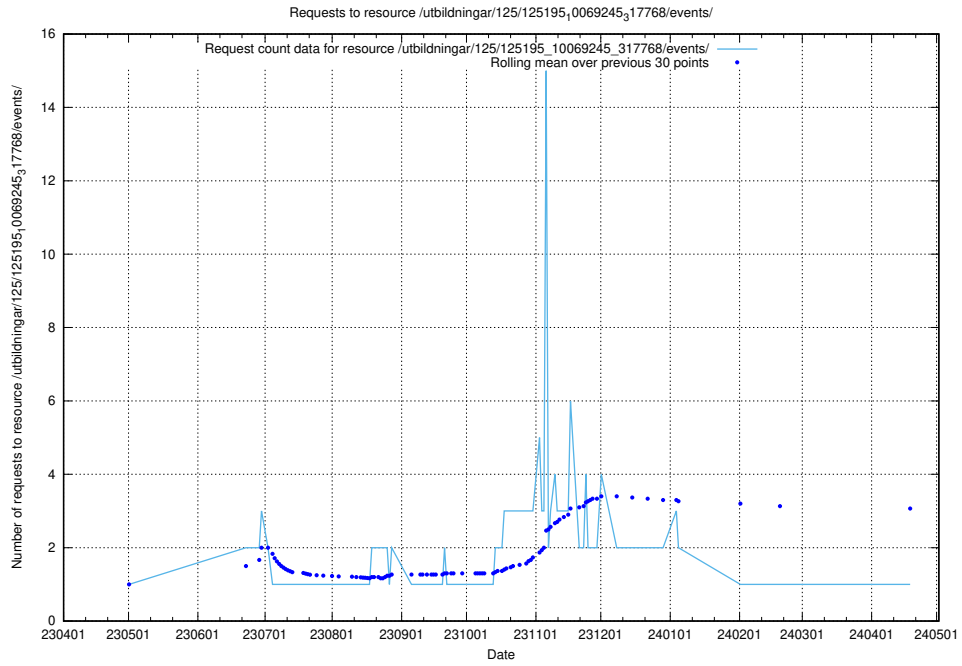

5.6013 Usage of /utbildningar/125/125195_10069245_317768/events/

Here, we count the number of requests to resource /utbildningar/125/125195_10069245_317768/events/