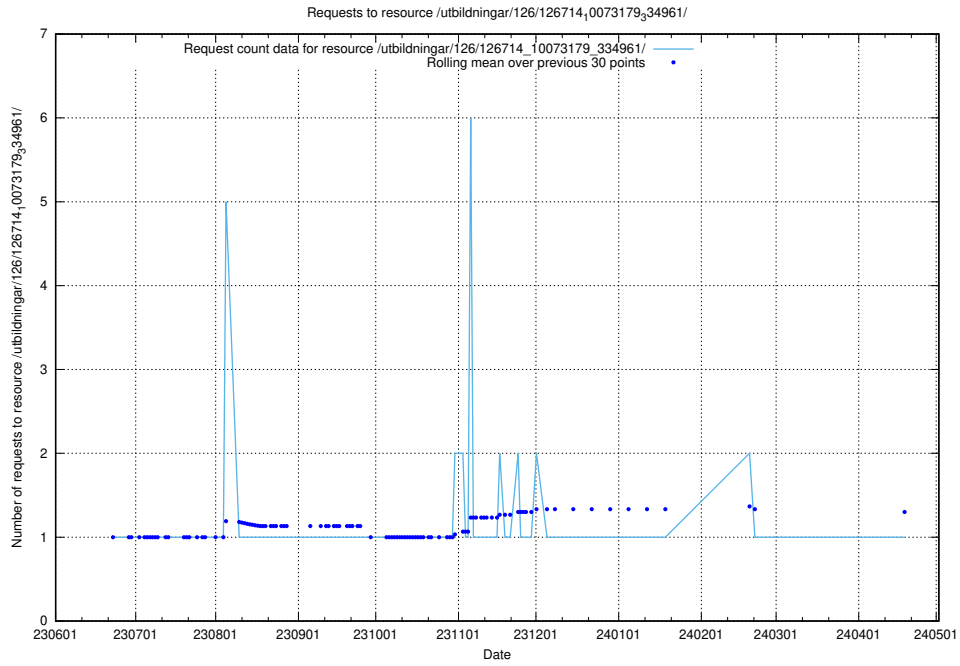

5.5632 Usage of /utbildningar/126/126714_10073179_334961/

Here, we count the number of requests to resource /utbildningar/126/126714_10073179_334961/.