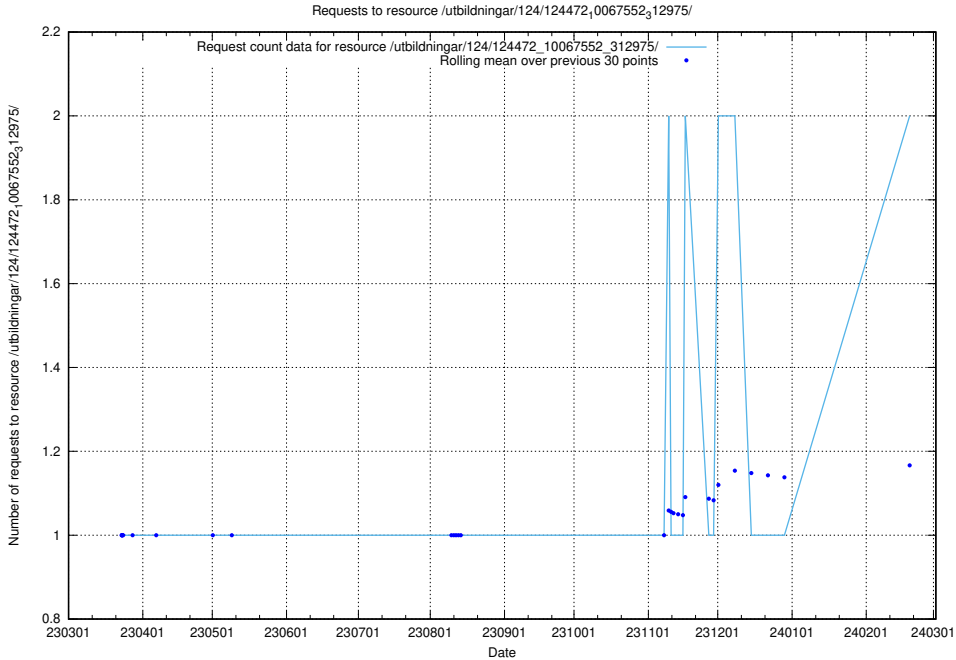

5.642 Usage of /utbildningar/124/124472_10067552_312975/

Here, we count the number of requests to resource /utbildningar/124/124472_10067552_312975/.