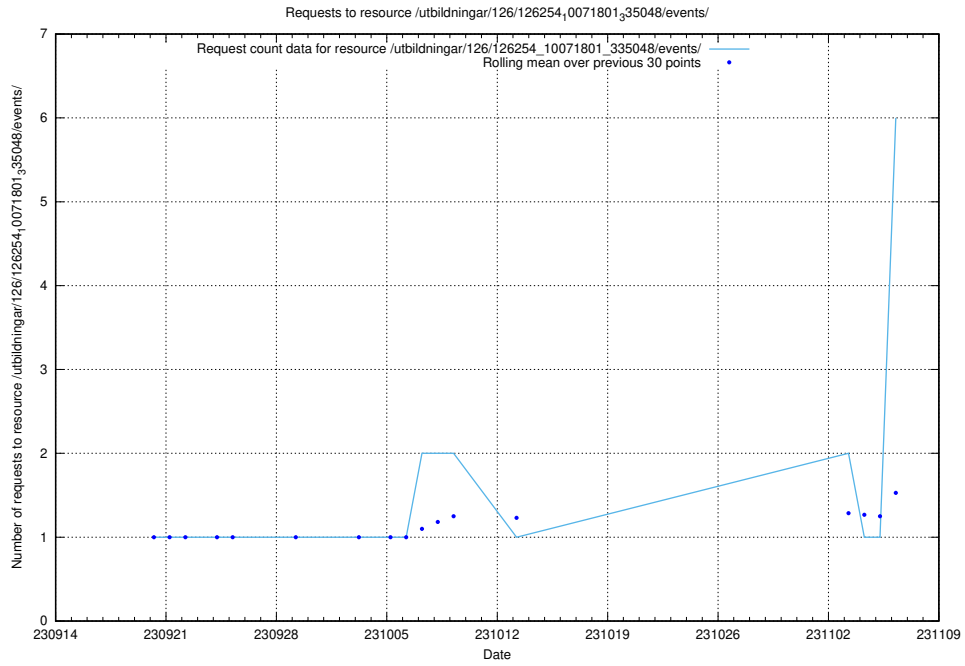

5.75 Usage of /utbildningar/126/126254_10071801_335048/events/

Here, we count the number of requests to resource /utbildningar/126/126254_10071801_335048/events/