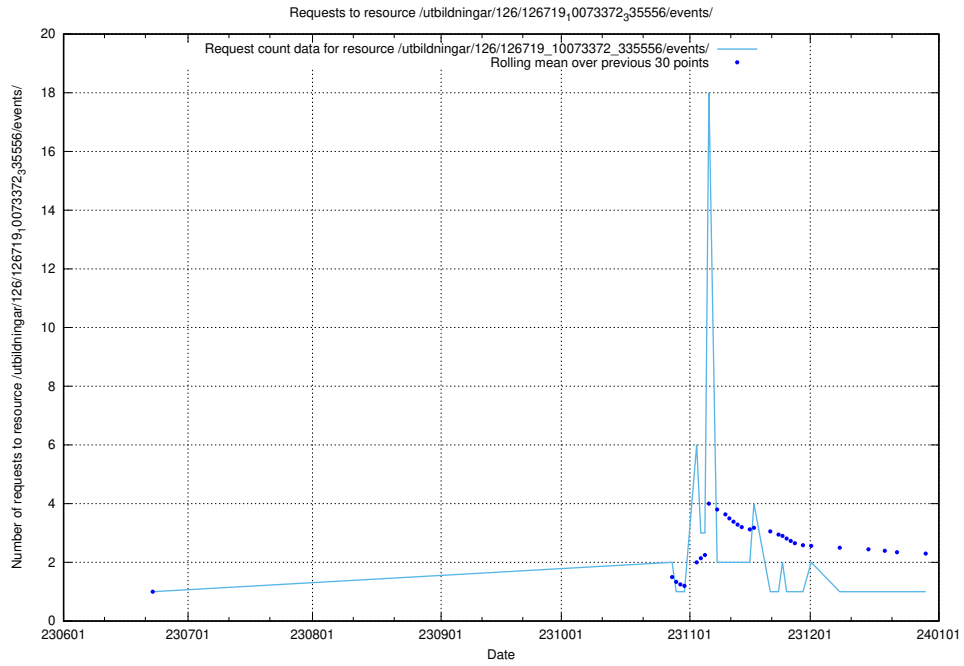

5.5621 Usage of /utbildningar/126/126719_10073372_335556/events/

Here, we count the number of requests to resource /utbildningar/126/126719_10073372_335556/events/