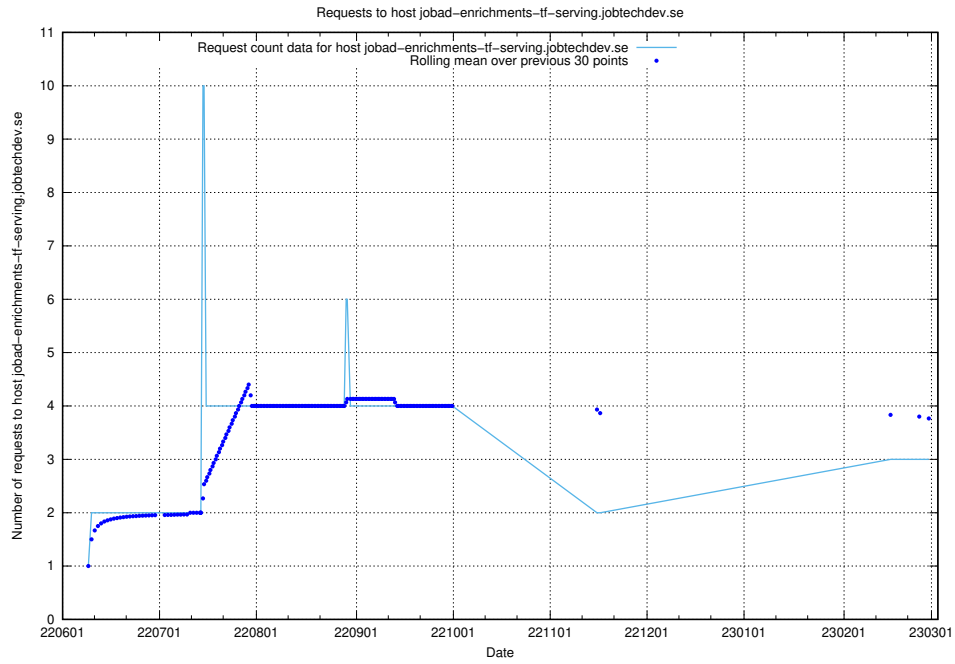

7.212 Usage of jobad-enrichments-tf-serving.jobtechdev.se

Here, we count the number of requests to host jobad-enrichments-tf-serving.jobtechdev.se.