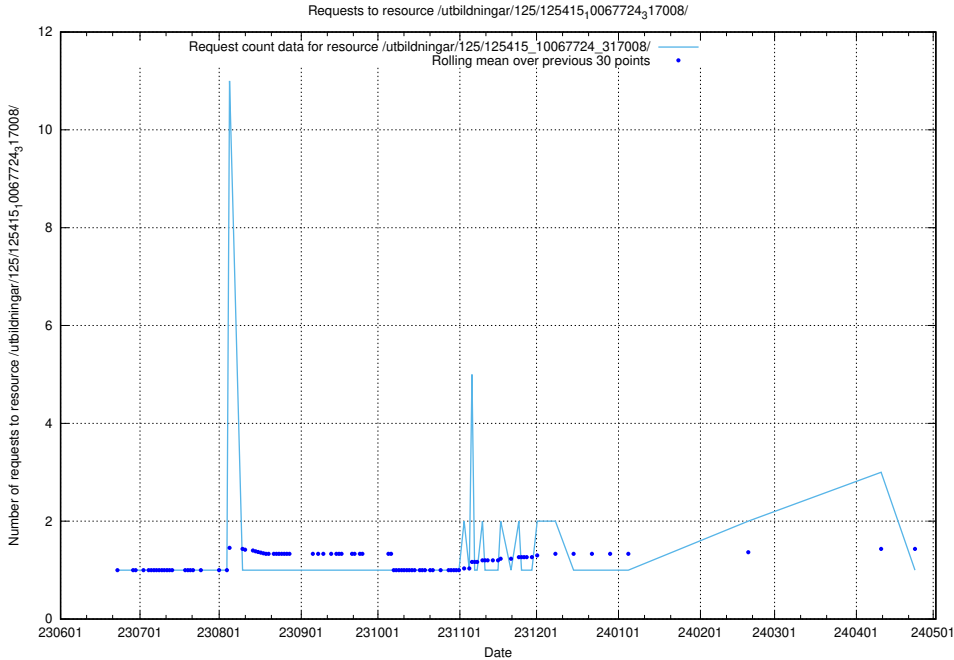

5.5739 Usage of /utbildningar/125/125415_10067724_317008/

Here, we count the number of requests to resource /utbildningar/125/125415_10067724_317008/.