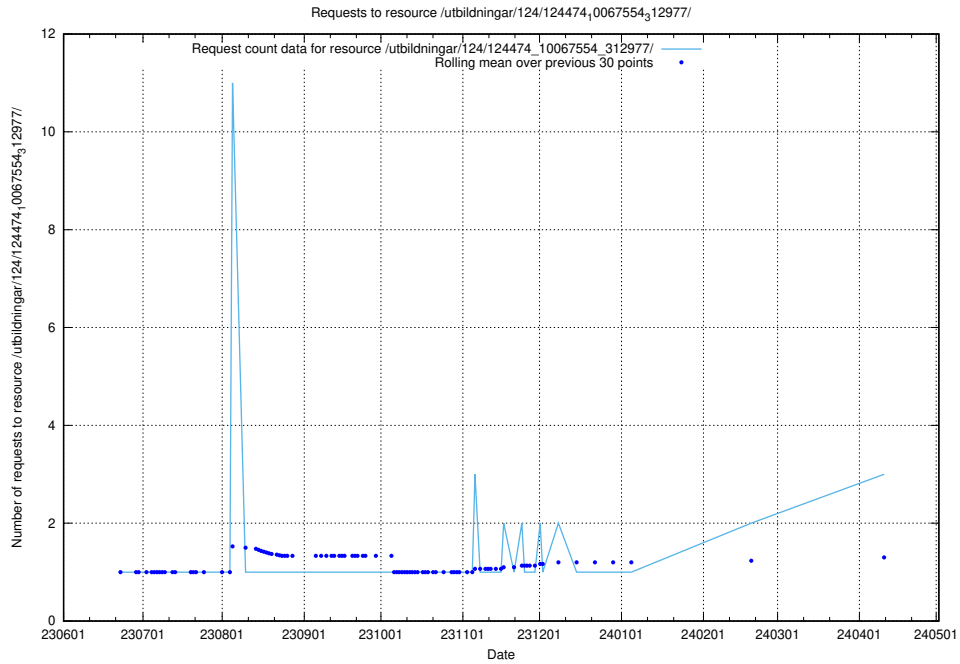

5.393 Usage of /utbildningar/124/124474_10067554_312977/

Here, we count the number of requests to resource /utbildningar/124/124474_10067554_312977/.