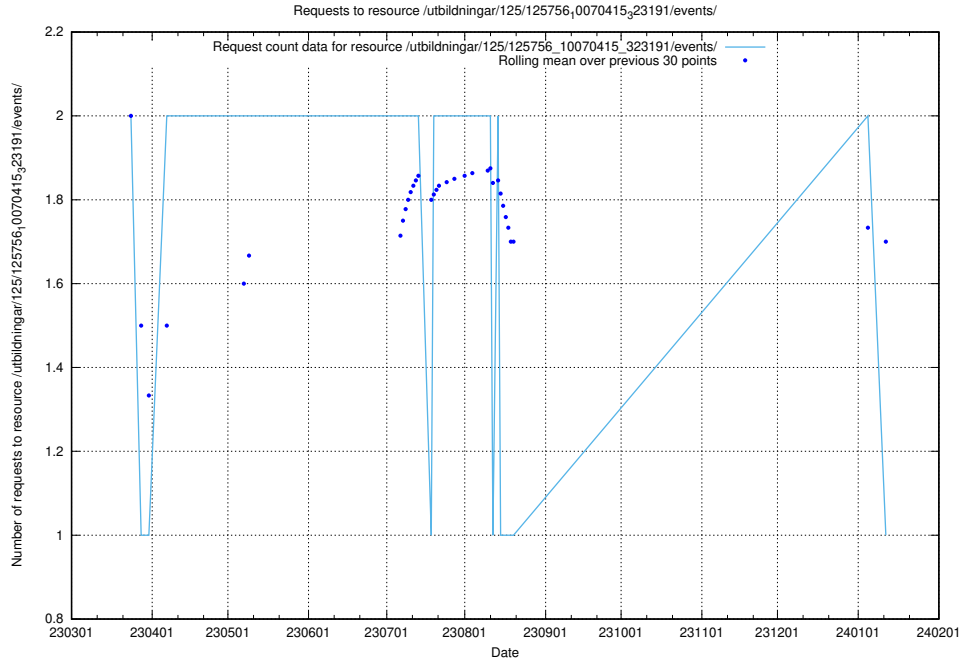

5.6152 Usage of /utbildningar/125/125756_10070415_323191/events/

Here, we count the number of requests to resource /utbildningar/125/125756_10070415_323191/events/