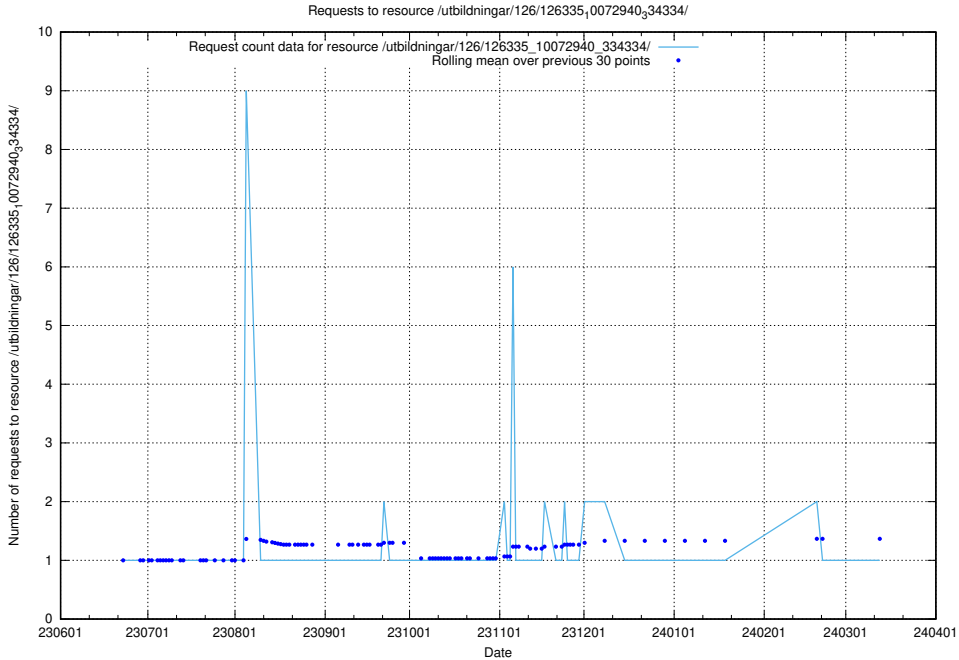

5.5684 Usage of /utbildningar/126/126335_10072940_334334/

Here, we count the number of requests to resource /utbildningar/126/126335_10072940_334334/.