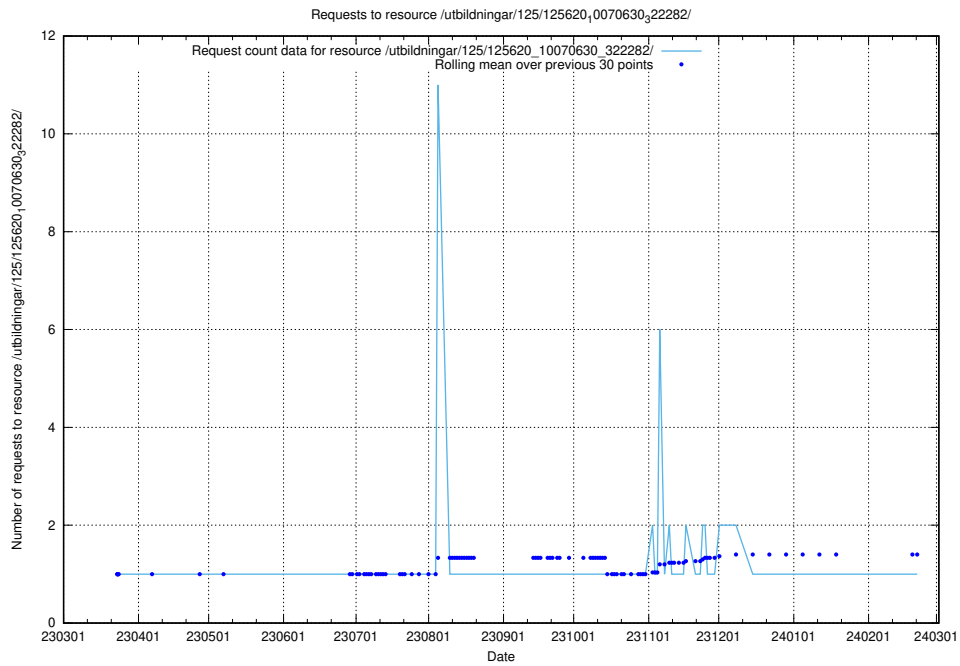

5.1077 Usage of /utbildningar/125/125620_10070630_322282/

Here, we count the number of requests to resource /utbildningar/125/125620_10070630_322282/.