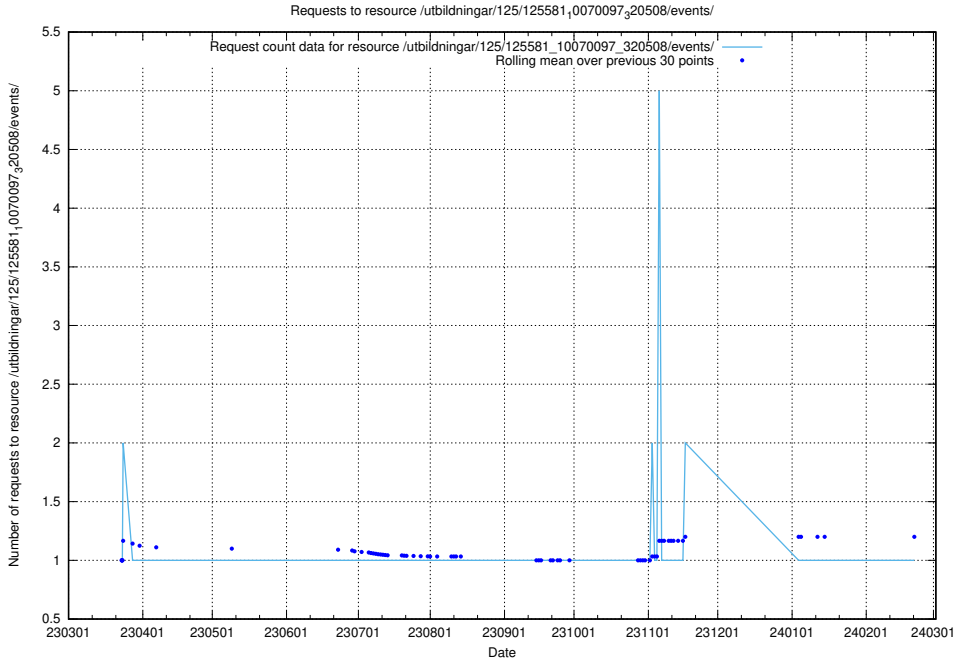

Here, we count the number of requests to resource /utbildningar/125/125581_10070102_320524/events/

5.1114 Usage of /utbildningar/125/125581_10070097_320508/events/

Here, we count the number of requests to resource /utbildningar/125/125581_10070097_320508/events/