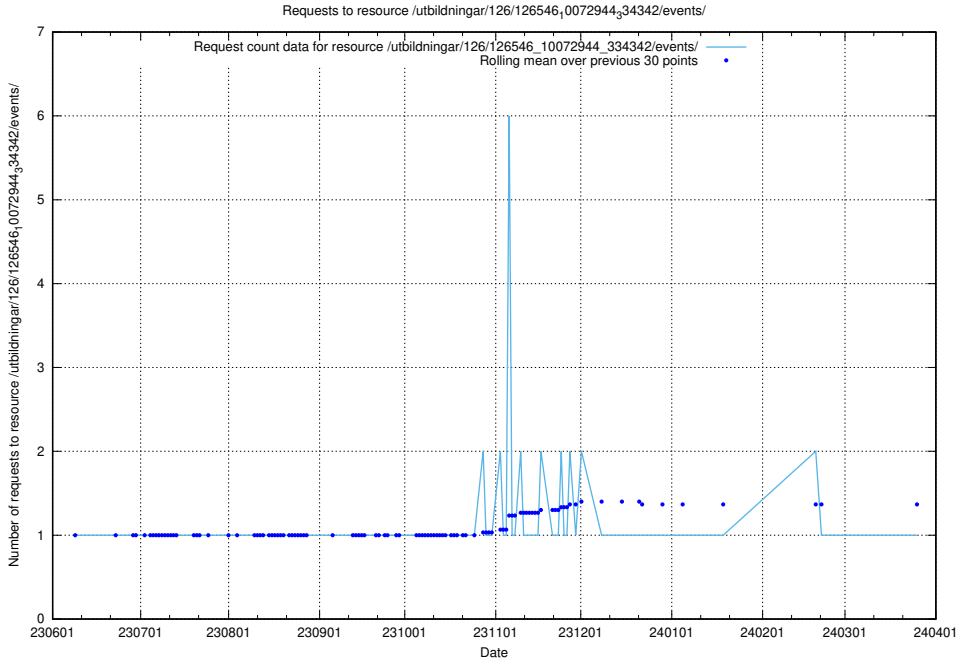

5.5901 Usage of /utbildningar/126/126546_10072944_334342/events/

Here, we count the number of requests to resource /utbildningar/126/126546_10072944_334342/events/