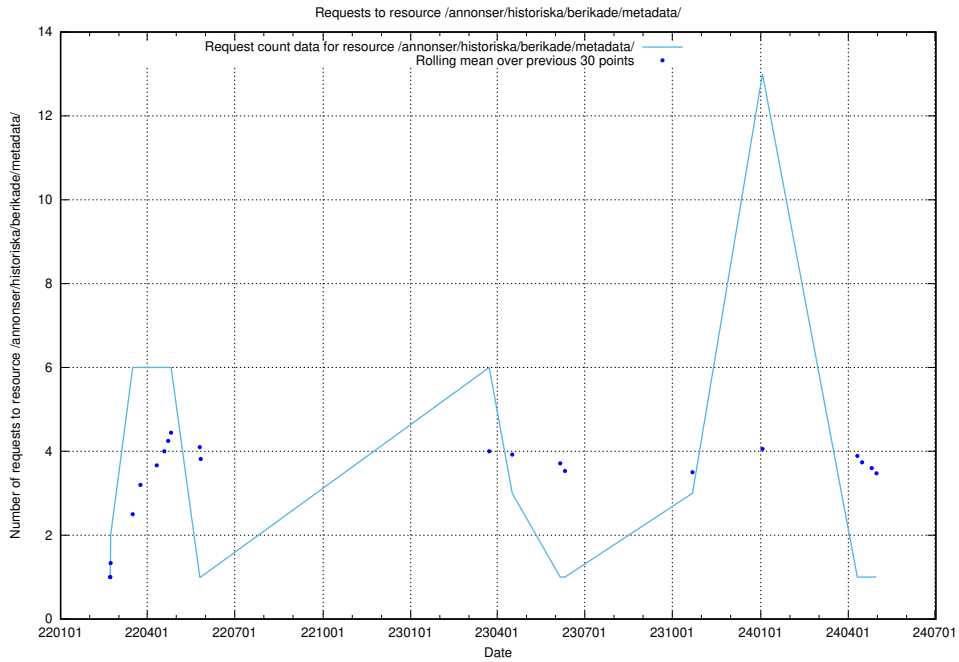

5.1262 Usage of /annonser/historiska/berikade/metadata/

Here, we count the number of requests to resource /annonser/historiska/berikade/metadata/.