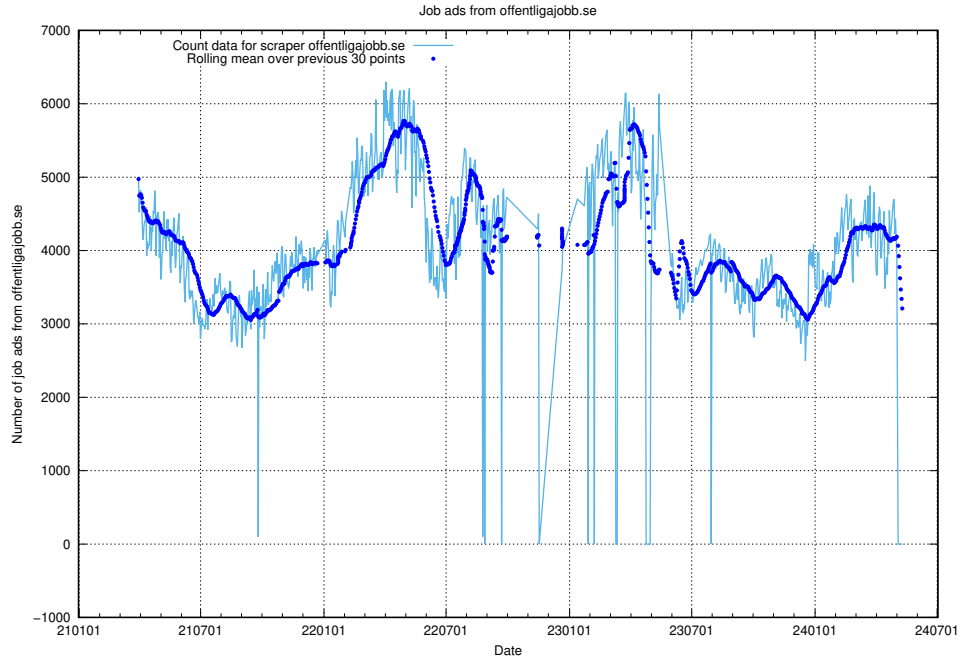

13.21 Number of ads by scraper offentligajobb.se

Here, we count the number of job ads scraped from offentligajobb.se.