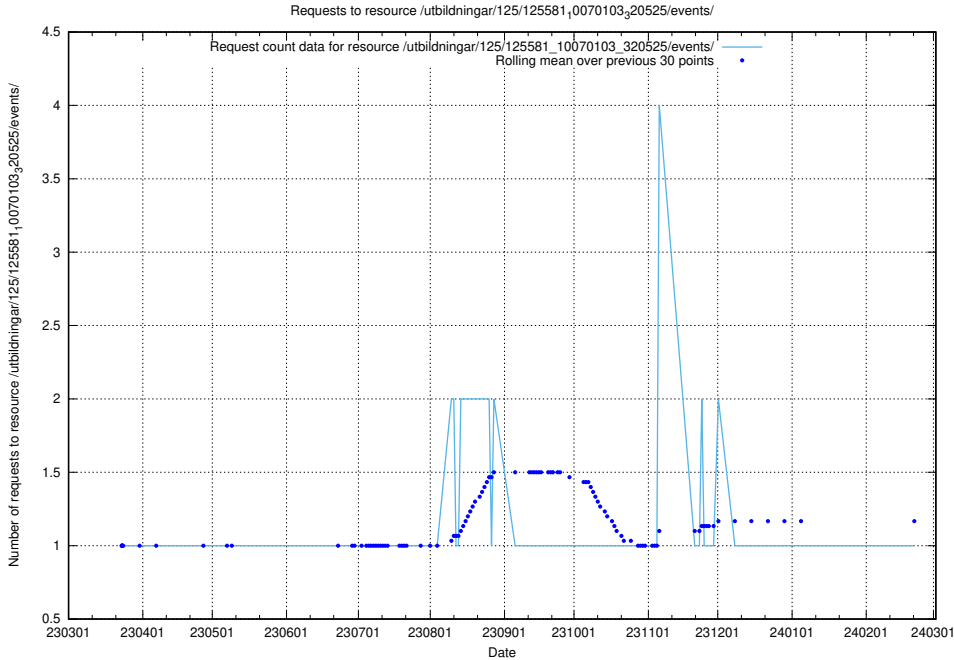

5.1112 Usage of /utbildningar/125/125581_10070103_320525/events/

Here, we count the number of requests to resource /utbildningar/125/125581_10070103_320525/events/