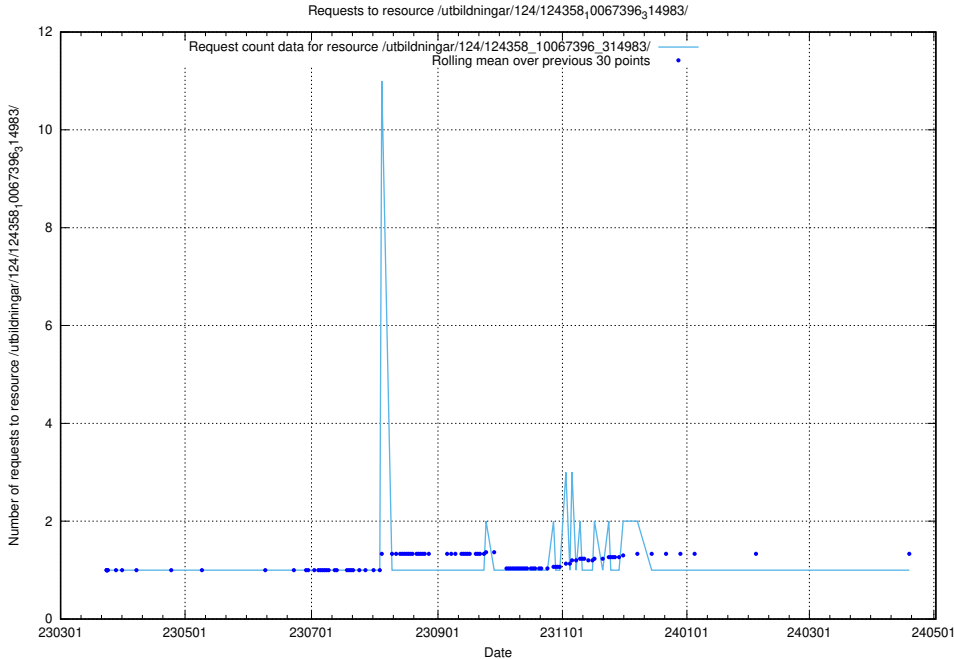

Here, we count the number of requests to resource /utbildningar/126/126576_10072387_337149/events/

5.3853 Usage of /utbildningar/124/124358_10067396_314983/

Here, we count the number of requests to resource /utbildningar/124/124358_10067396_314983/.