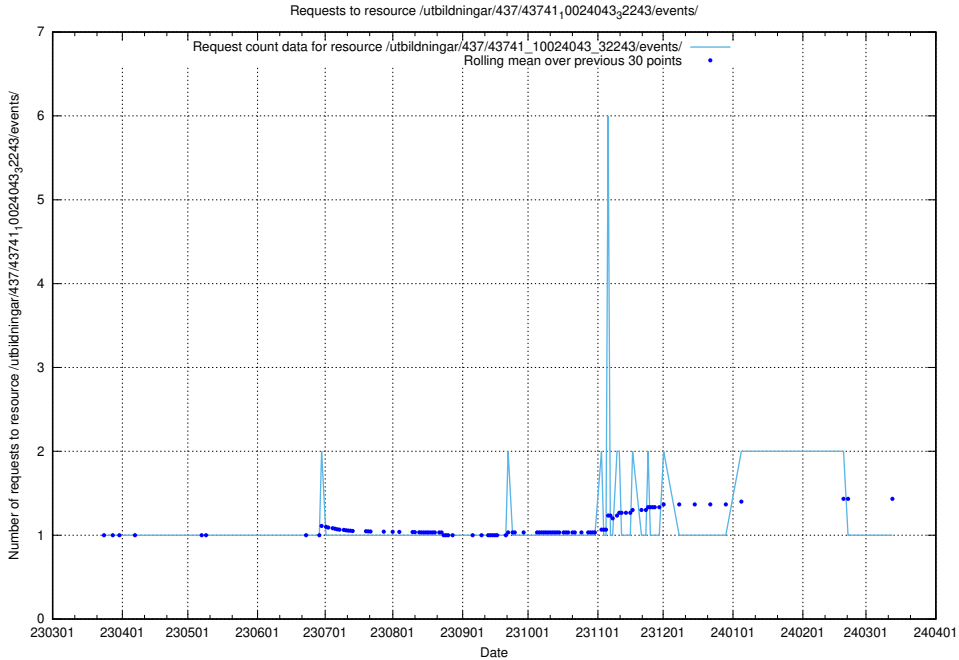

5.6196 Usage of /utbildningar/437/43741_10024043_32243/events/

Here, we count the number of requests to resource /utbildningar/437/43741_10024043_32243/events/.