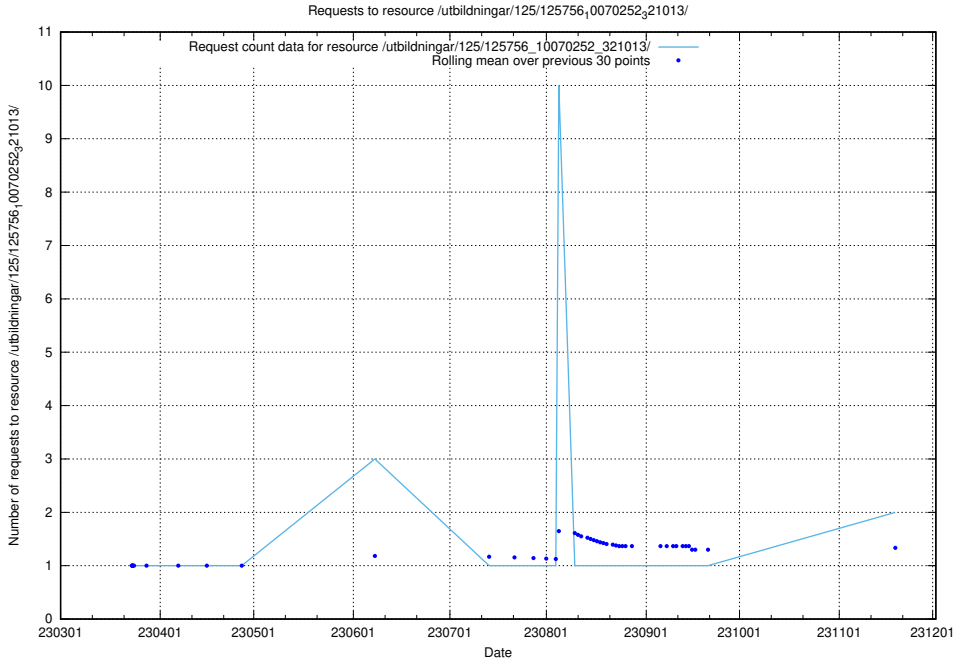

5.975 Usage of /utbildningar/125/125756_10070252_321013/

Here, we count the number of requests to resource /utbildningar/125/125756_10070252_321013/.