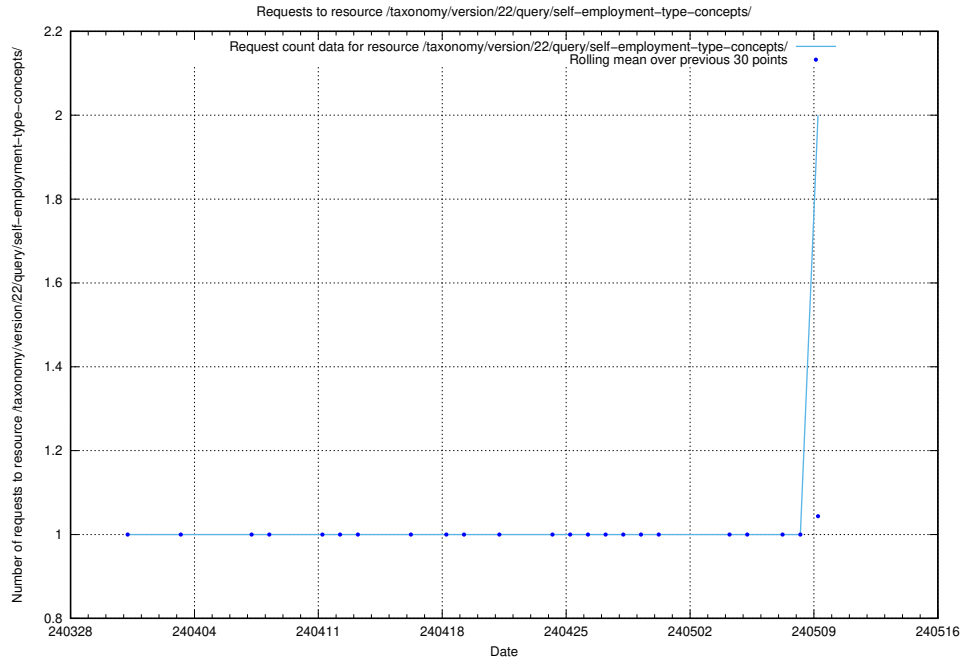

5.527 Usage of /taxonomy/version/22/query/self-employment-type-concepts/

Here, we count the number of requests to resource /taxonomy/version/22/query/self-employment-type-concepts/.