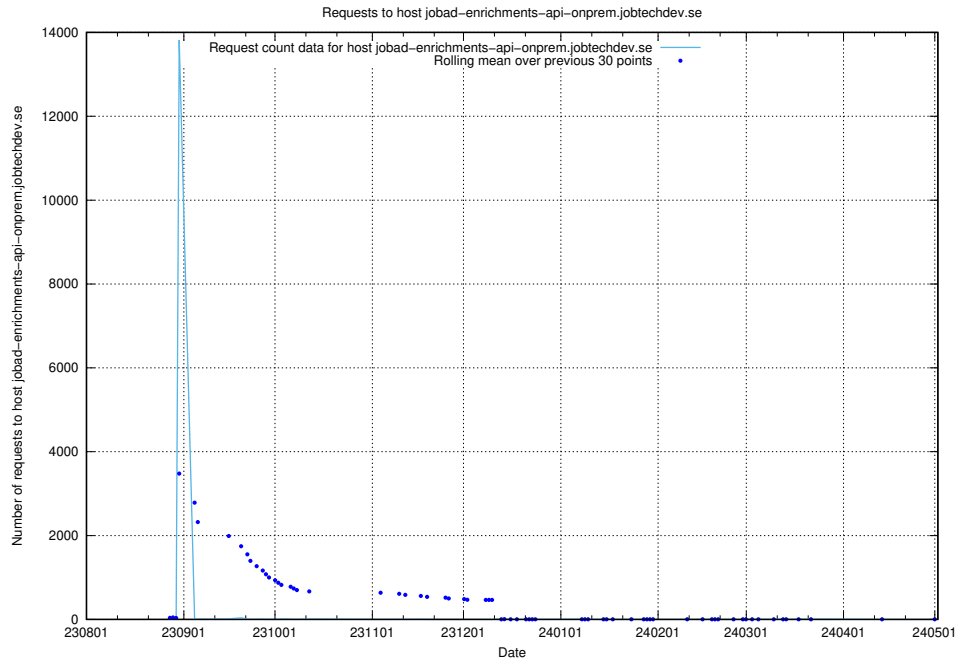

7.602 Usage of jobad-enrichments-api-onprem.jobtechdev.se

Here, we count the number of requests to host jobad-enrichments-api-onprem.jobtechdev.se.