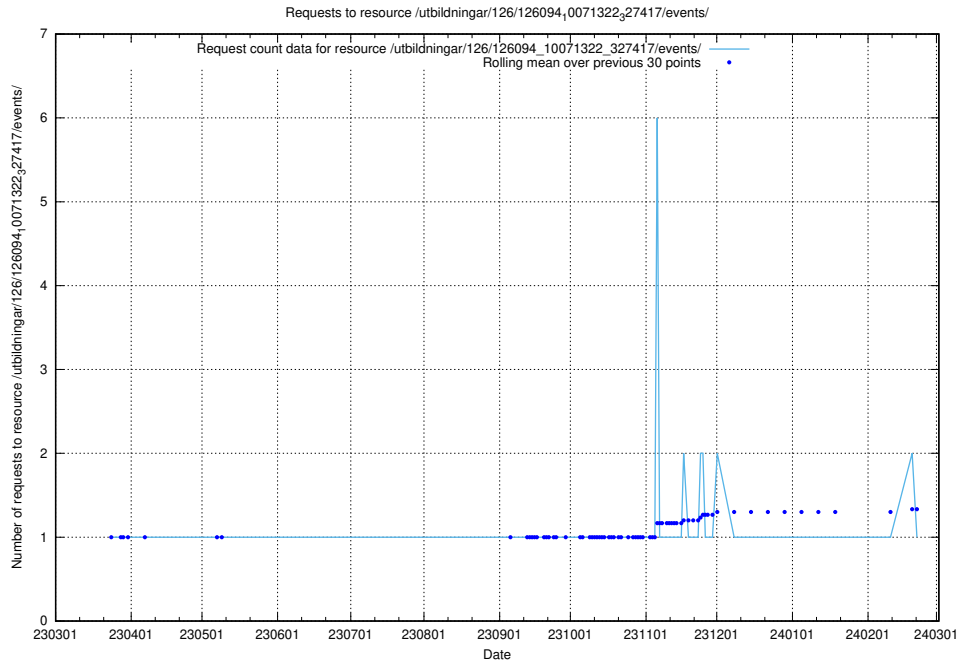

5.6202 Usage of /utbildningar/126/126094_10071322_327417/events/

Here, we count the number of requests to resource /utbildningar/126/126094_10071322_327417/events/