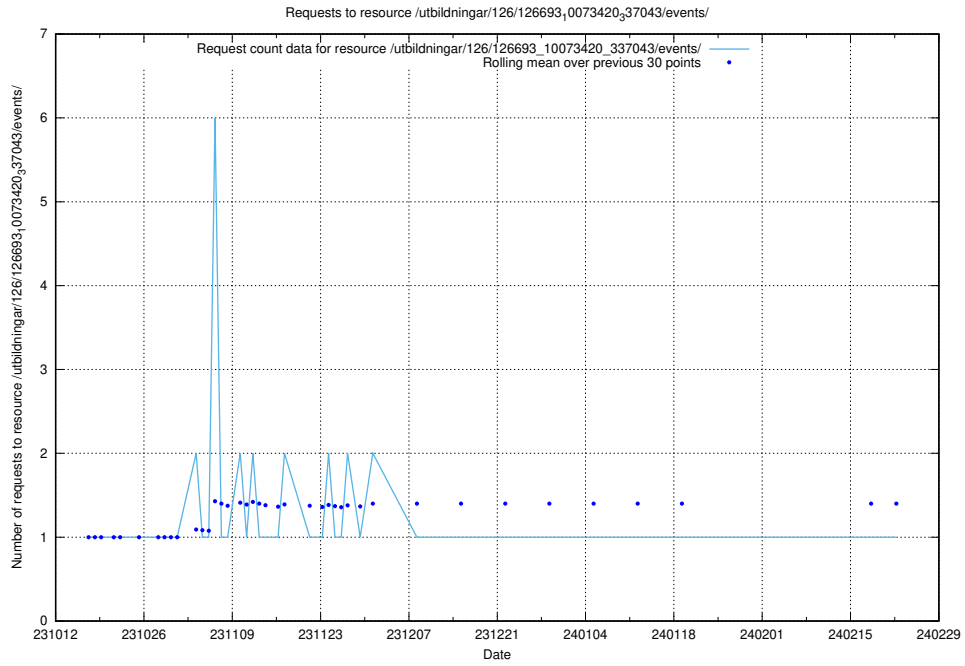

5.4322 Usage of /utbildningar/126/126693_10073420_337043/events/

Here, we count the number of requests to resource /utbildningar/126/126693_10073420_337043/events/