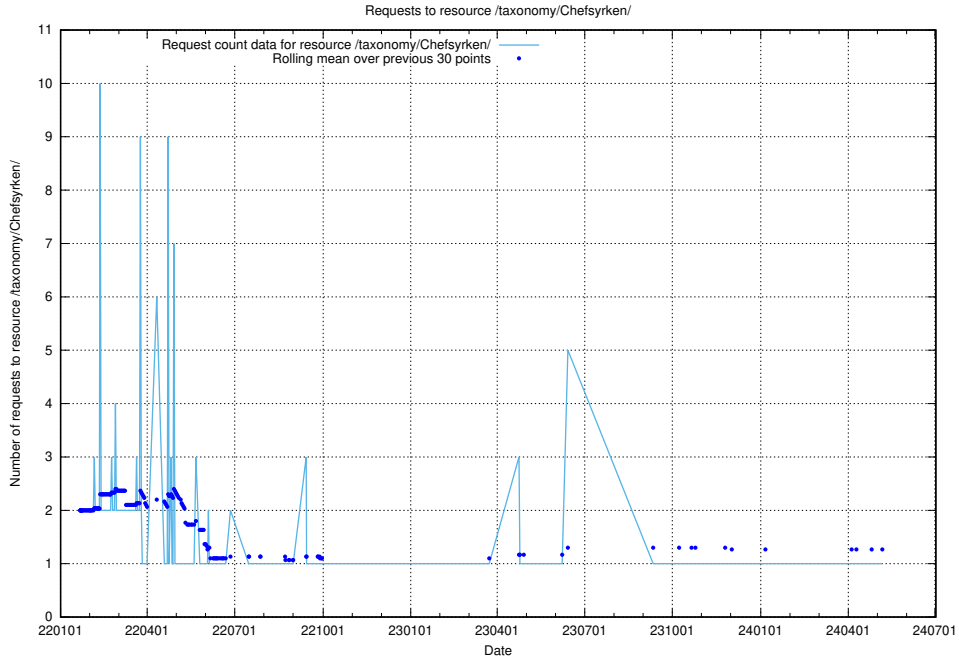

5.1242 Usage of /taxonomy/Chefsyrken/

Here, we count the number of requests to resource /taxonomy/Chefsyrken/.