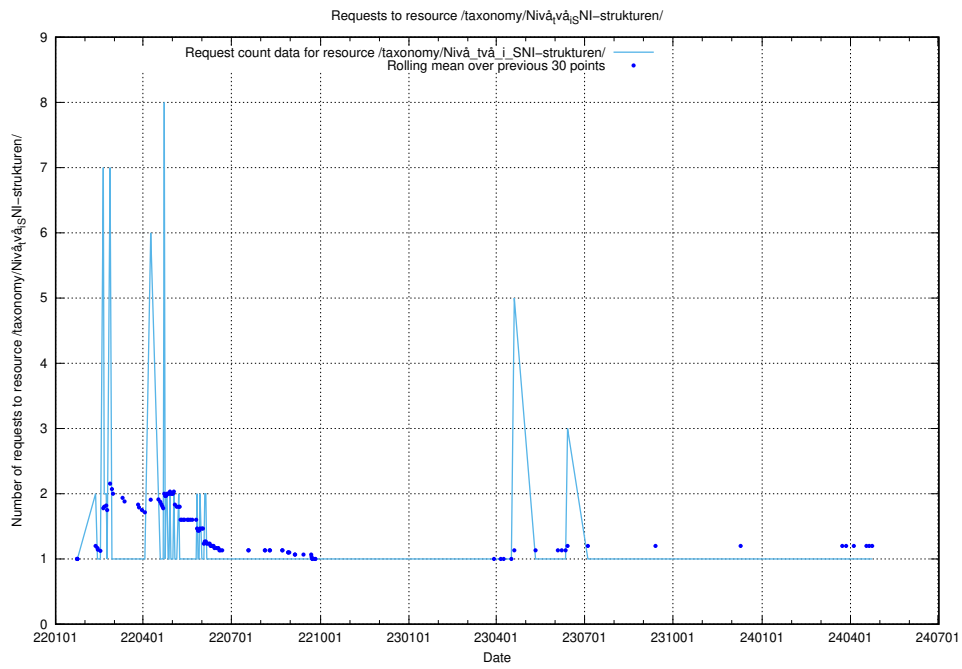

5.4237 Usage of /taxonomy/Nivå_två_i_SNI-strukturen/

Here, we count the number of requests to resource /taxonomy/Nivå_två_i_SNI-strukturen/.