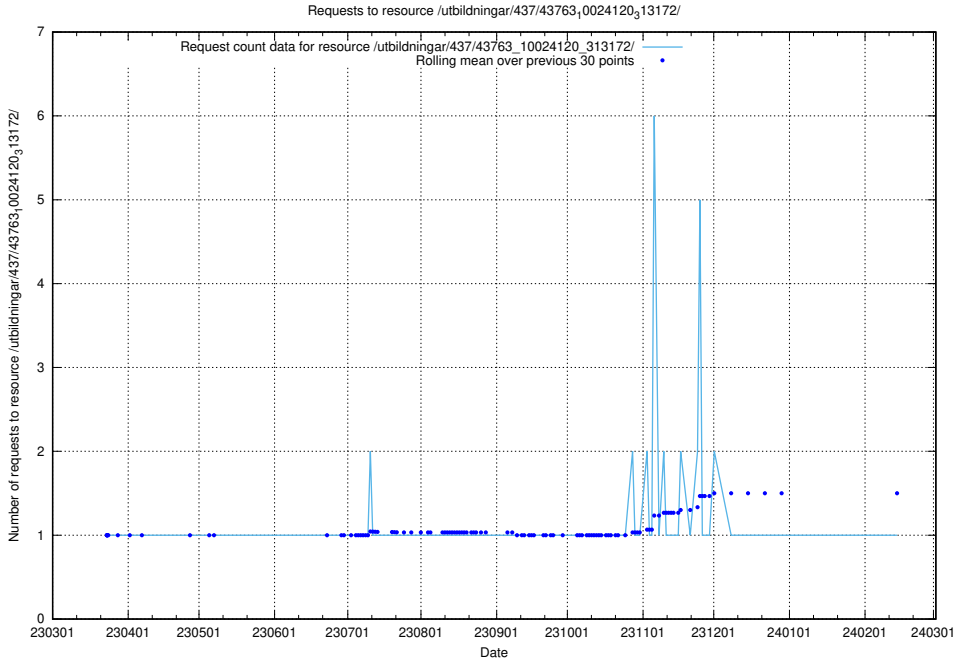

5.6367 Usage of /utbildningar/437/43763_10024120_313172/

Here, we count the number of requests to resource /utbildningar/437/43763_10024120_313172/.