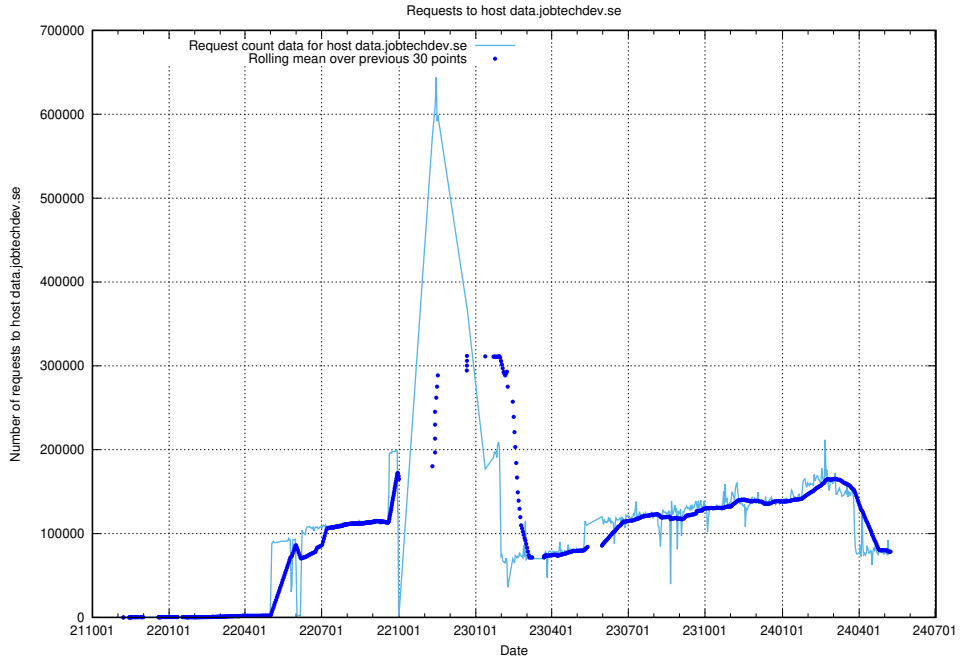

7.3 Usage of data.jobtechdev.se

Here, we count the number of requests to host data.jobtechdev.se.

7.4 Usage of taxonomy.api.jobtechdev.se:443

Here, we count the number of requests to host taxonomy.api.jobtechdev.se:443.