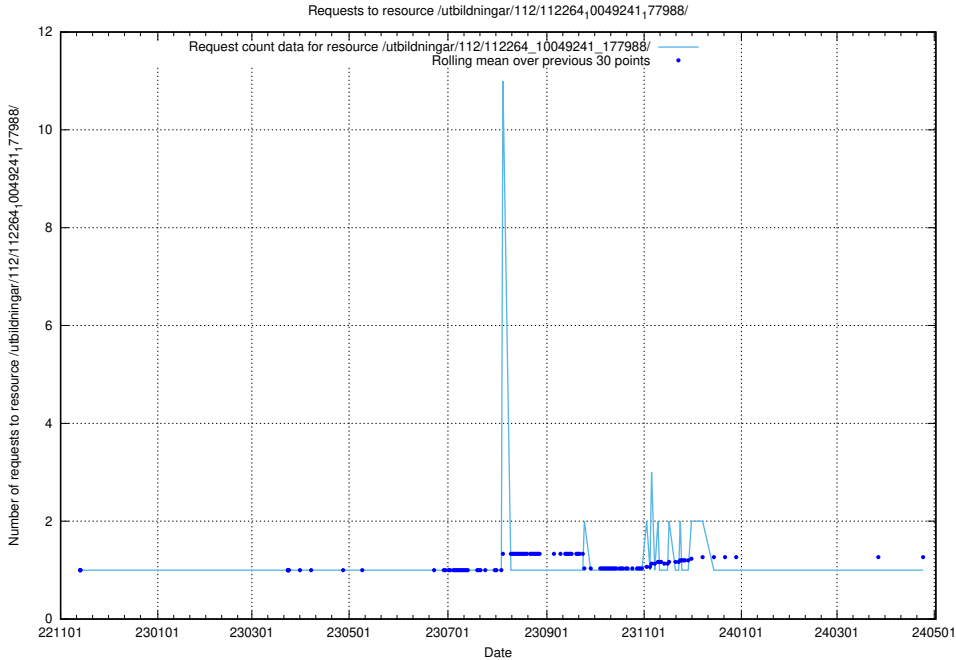

5.6187 Usage of /utbildningar/112/112264_10049241_177988/

Here, we count the number of requests to resource /utbildningar/112/112264_10049241_177988/.