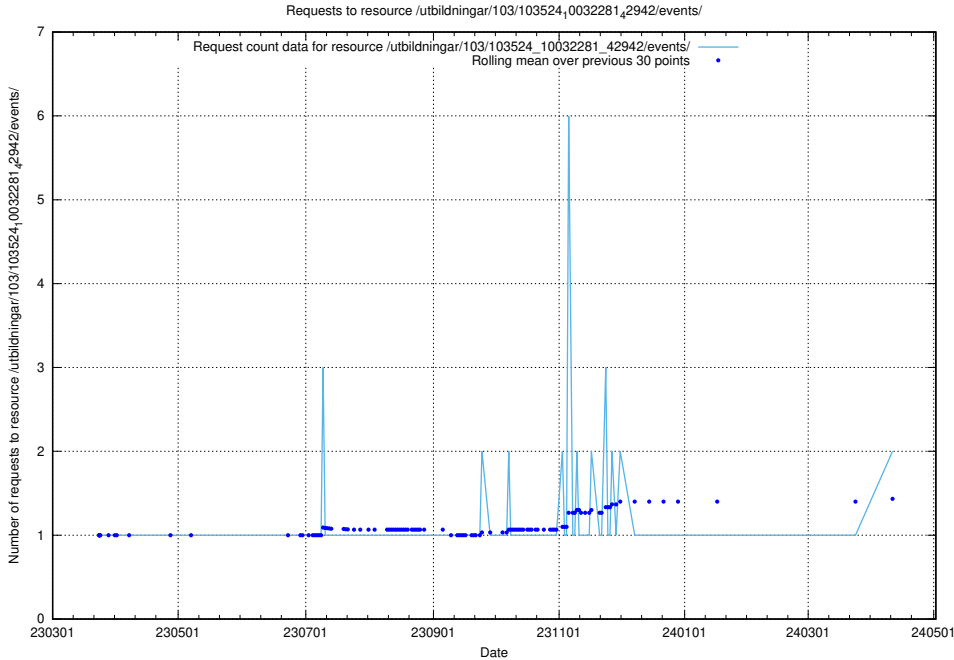

5.835 Usage of /utbildningar/103/103524_10032281_42942/events/

Here, we count the number of requests to resource /utbildningar/103/103524_10032281_42942/events/.