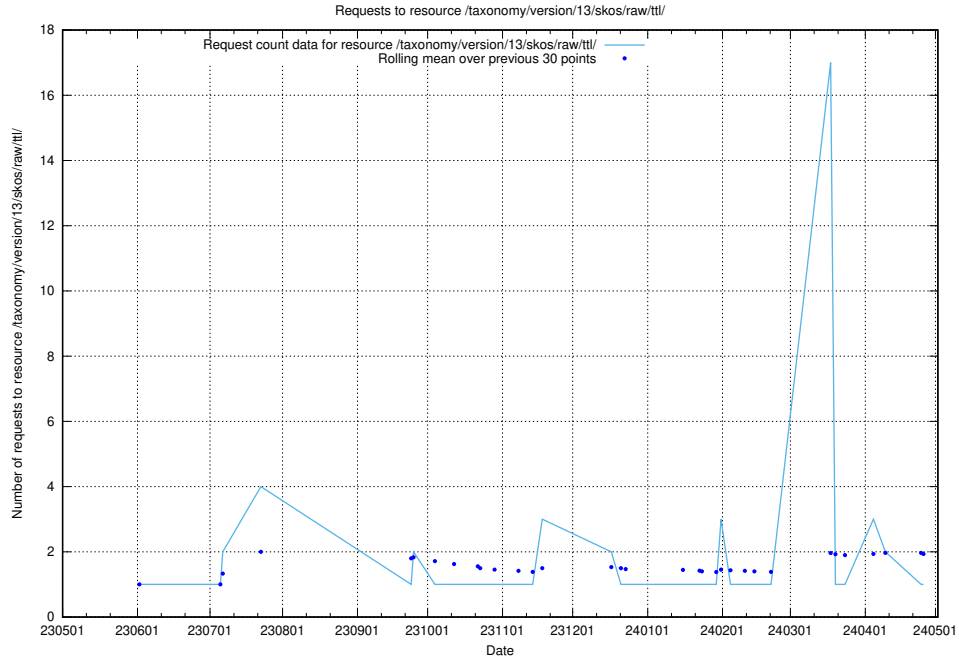

5.5940 Usage of /taxonomy/version/13/skos/raw/ttl/

Here, we count the number of requests to resource /taxonomy/version/13/skos/raw/ttl/.