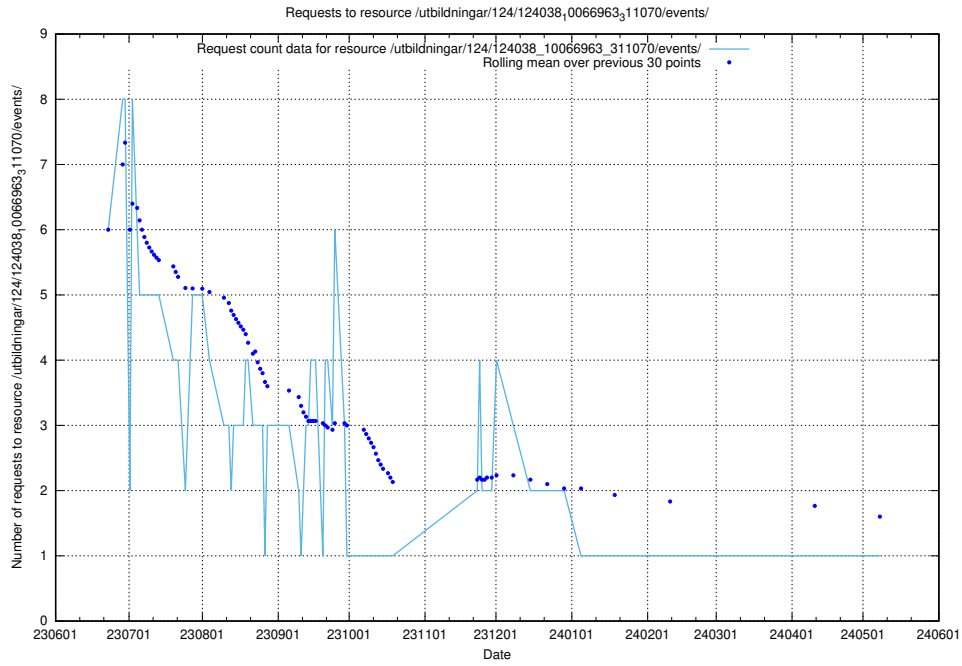

5.5571 Usage of /utbildningar/124/124038_10066963_311070/events/

Here, we count the number of requests to resource /utbildningar/124/124038_10066963_311070/events/