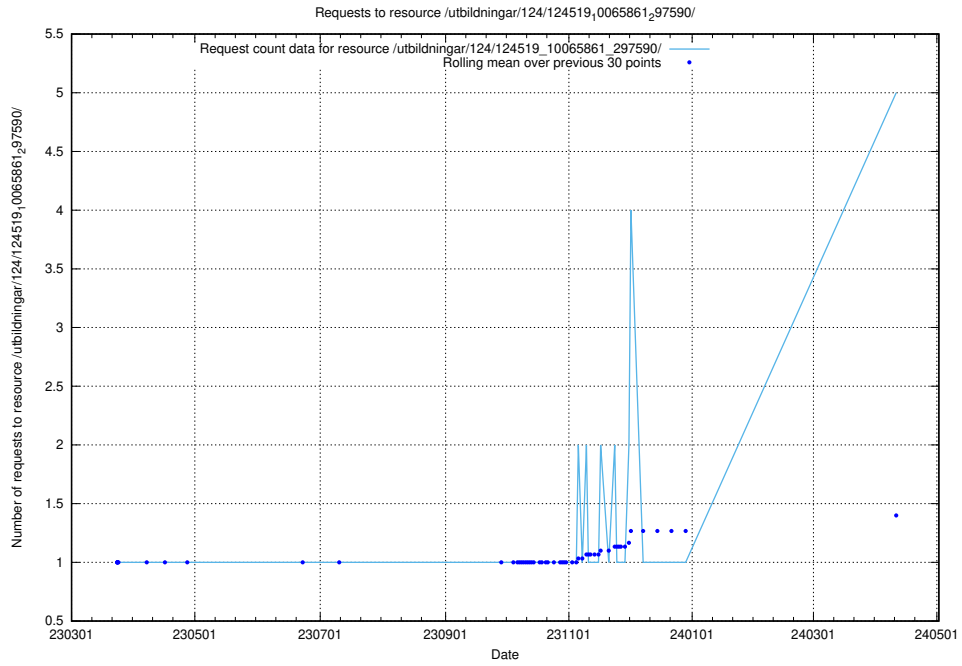

5.115 Usage of /utbildningar/124/124519_10065861_297590/

Here, we count the number of requests to resource /utbildningar/124/124519_10065861_297590/.