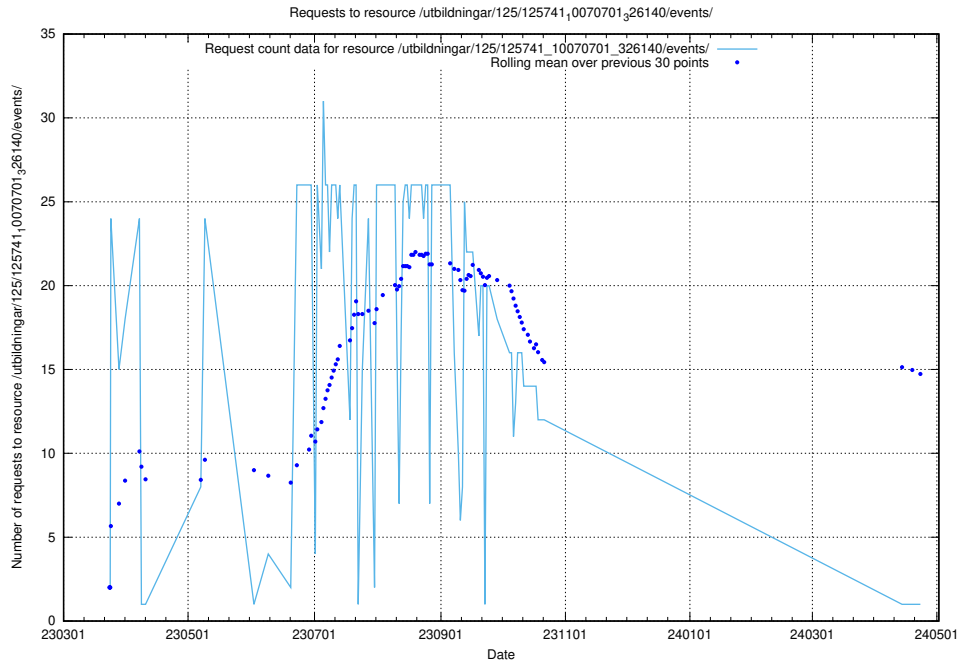

5.6271 Usage of /utbildningar/125/125741_10070701_326140/events/

Here, we count the number of requests to resource /utbildningar/125/125741_10070701_326140/events/