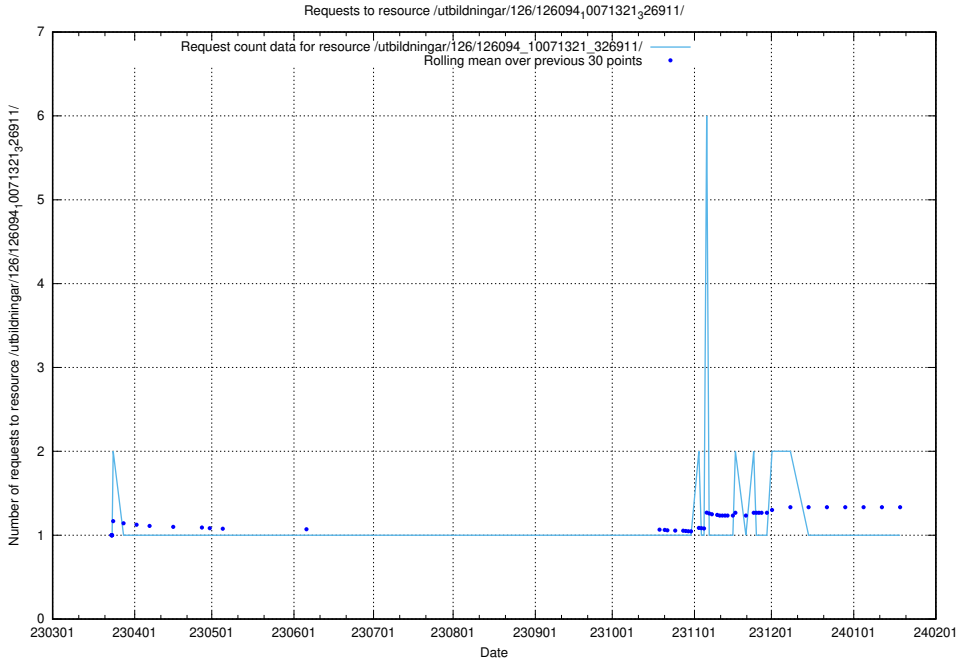

5.6433 Usage of /utbildningar/126/126094_10071321_326911/

Here, we count the number of requests to resource /utbildningar/126/126094_10071321_326911/.