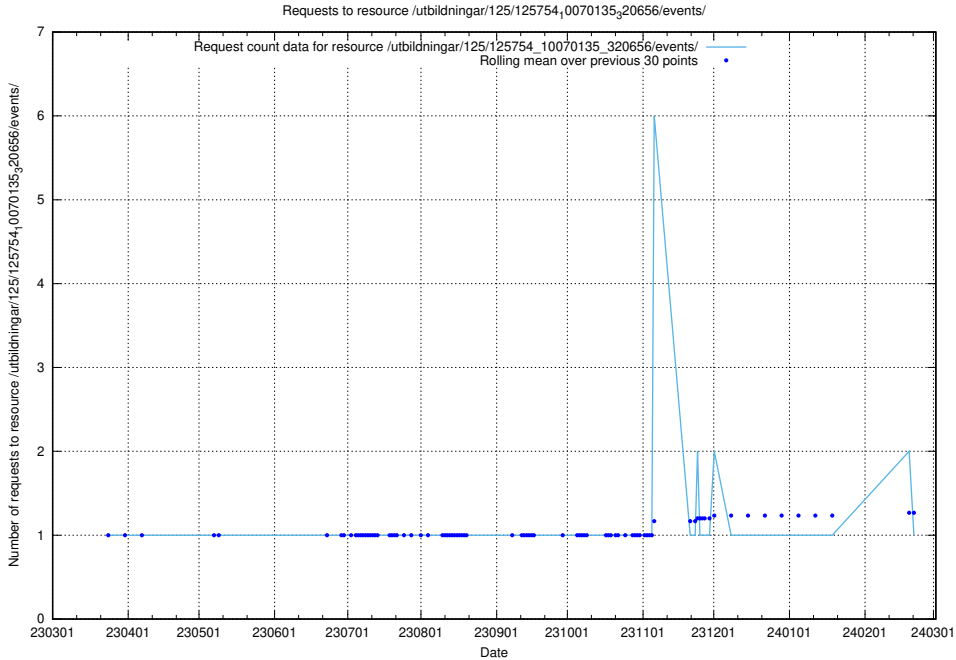

5.6218 Usage of /utbildningar/125/125754_10070135_320656/events/

Here, we count the number of requests to resource /utbildningar/125/125754_10070135_320656/events/