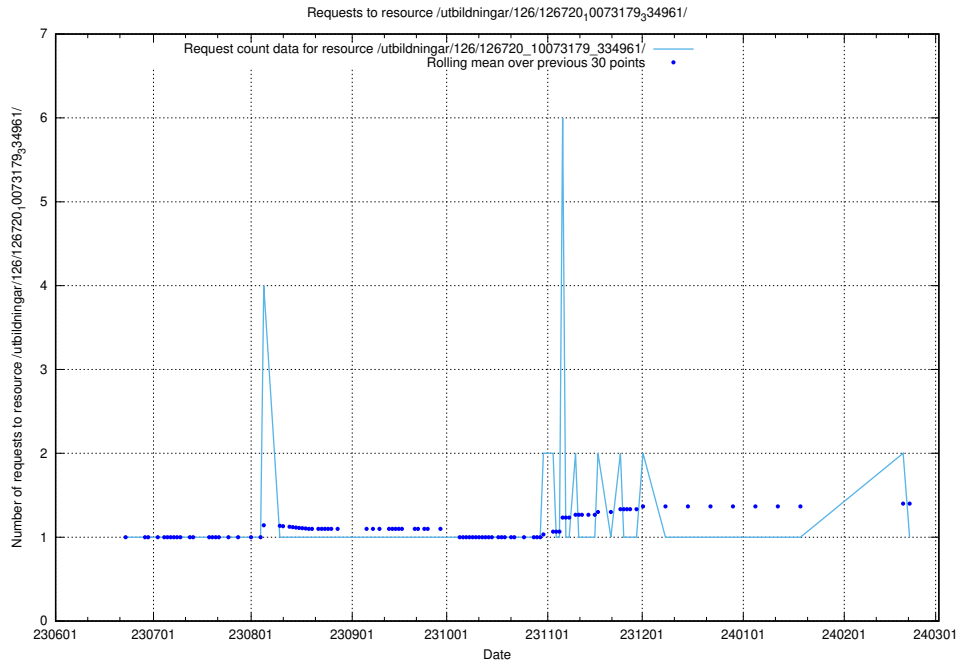

5.5620 Usage of /utbildningar/126/126720_10073179_334961/

Here, we count the number of requests to resource /utbildningar/126/126720_10073179_334961/.