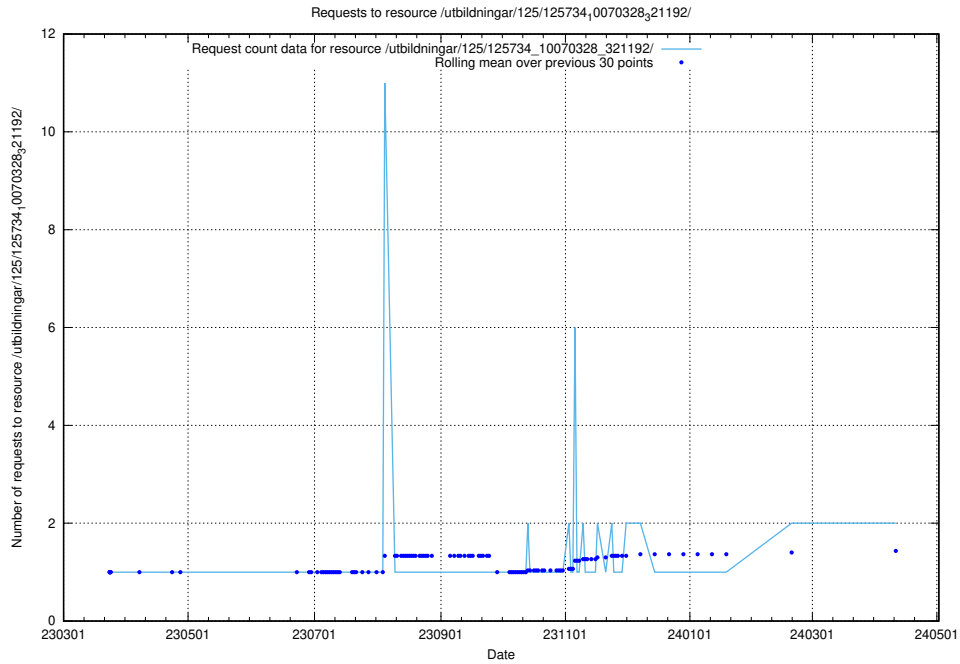

5.469 Usage of /utbildningar/125/125734_10070328_321192/

Here, we count the number of requests to resource /utbildningar/125/125734_10070328_321192/.