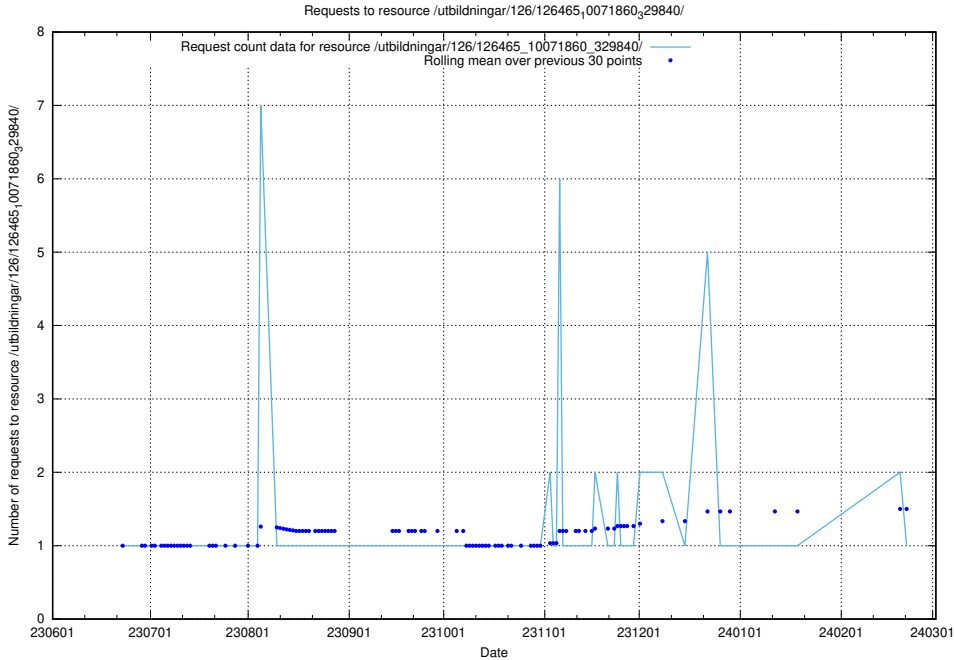

5.5667 Usage of /utbildningar/126/126465_10071860_329840/

Here, we count the number of requests to resource /utbildningar/126/126465_10071860_329840/.