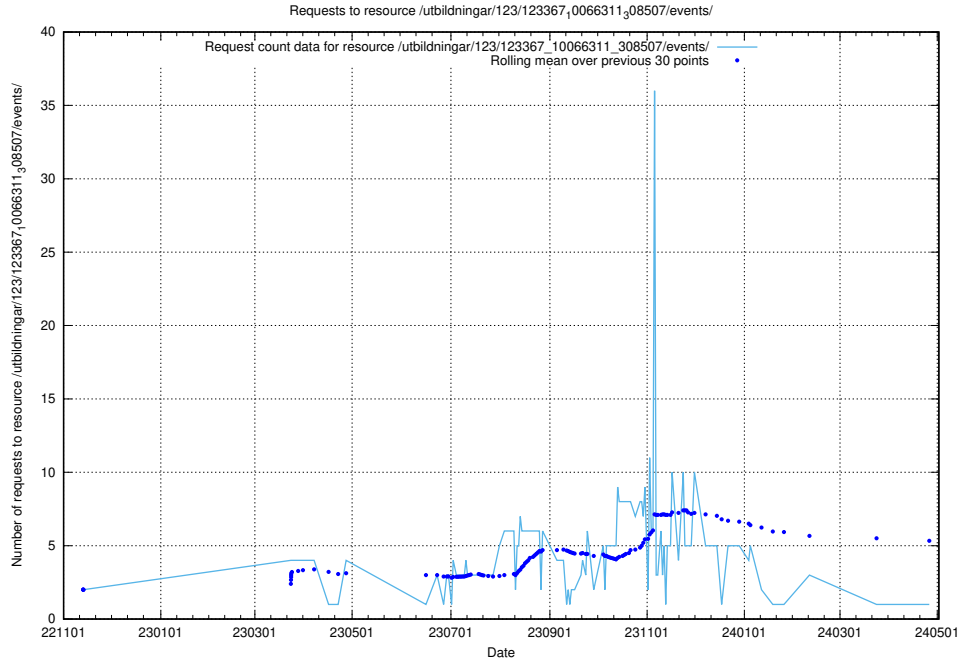

5.5832 Usage of /utbildningar/123/123367_10066311_308507/events/

Here, we count the number of requests to resource /utbildningar/123/123367_10066311_308507/events/