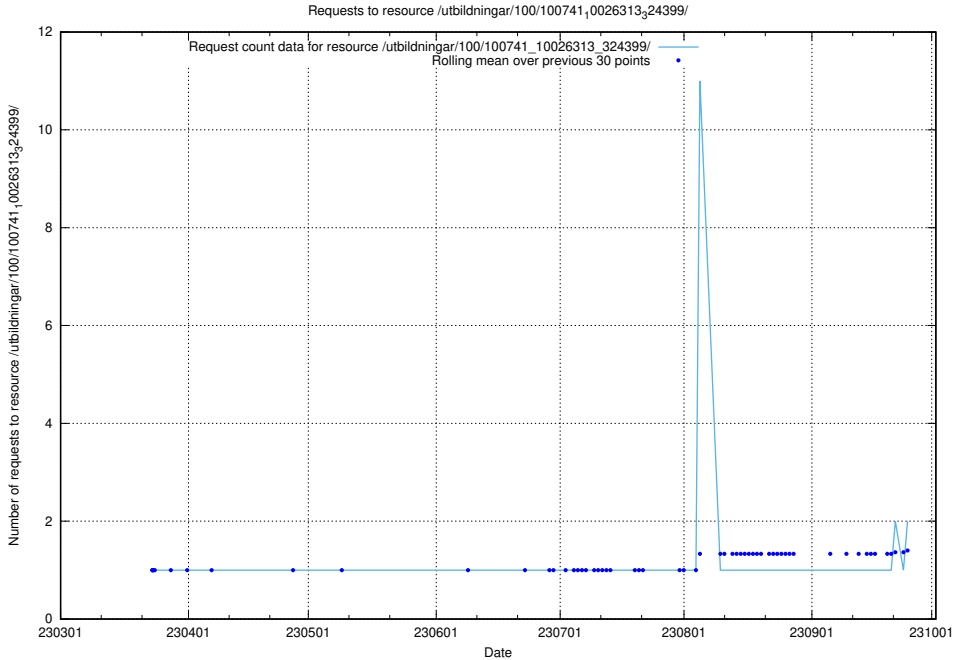

5.857 Usage of /utbildningar/100/100741_10026313_324399/

Here, we count the number of requests to resource /utbildningar/100/100741_10026313_324399/.