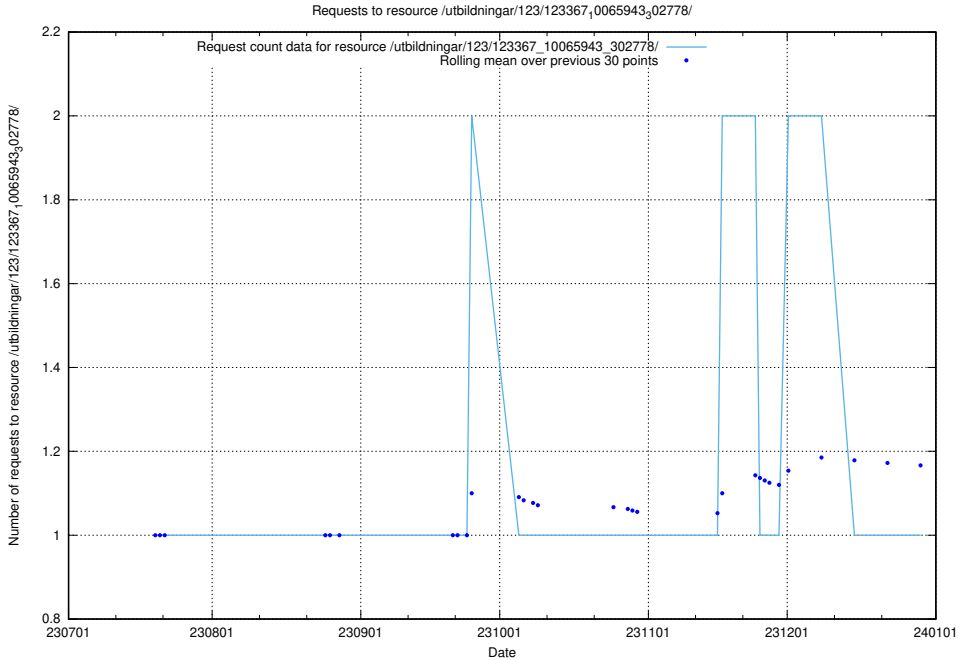

5.5012 Usage of /utbildningar/123/123367_10065943_302778/

Here, we count the number of requests to resource /utbildningar/123/123367_10065943_302778/.