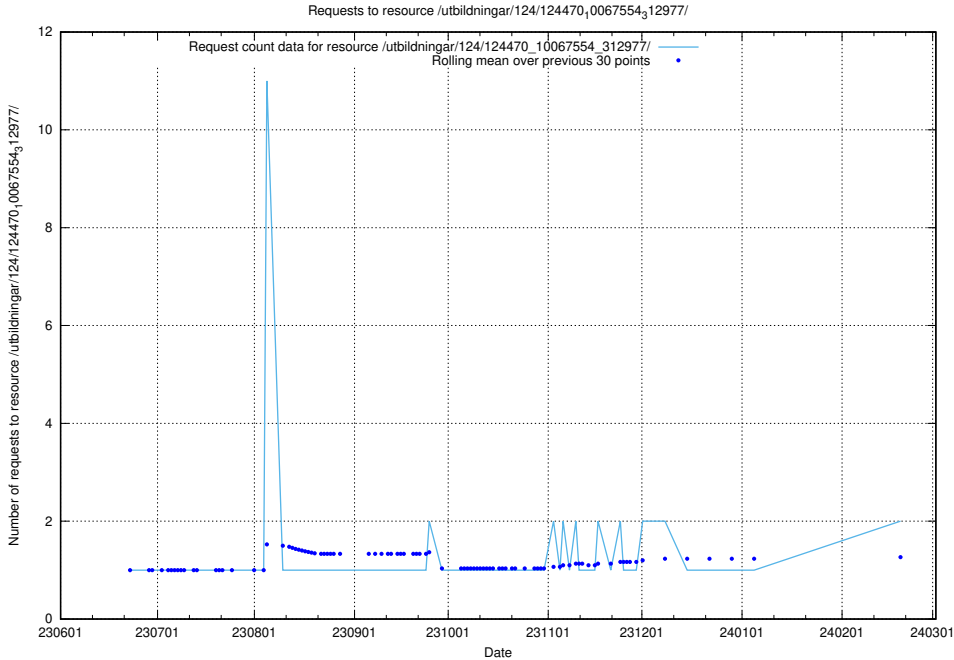

5.879 Usage of /utbildningar/124/124470_10067554_312977/

Here, we count the number of requests to resource /utbildningar/124/124470_10067554_312977/.