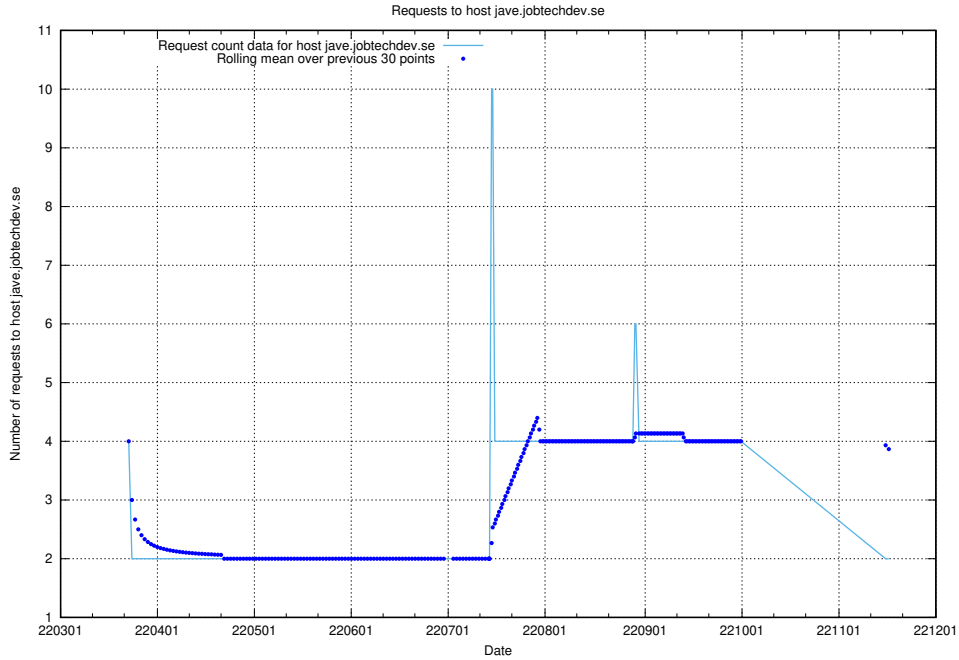

7.492 Usage of `jave.jobtechdev.se`

Here, we count the number of requests to host `jave.jobtechdev.se`.