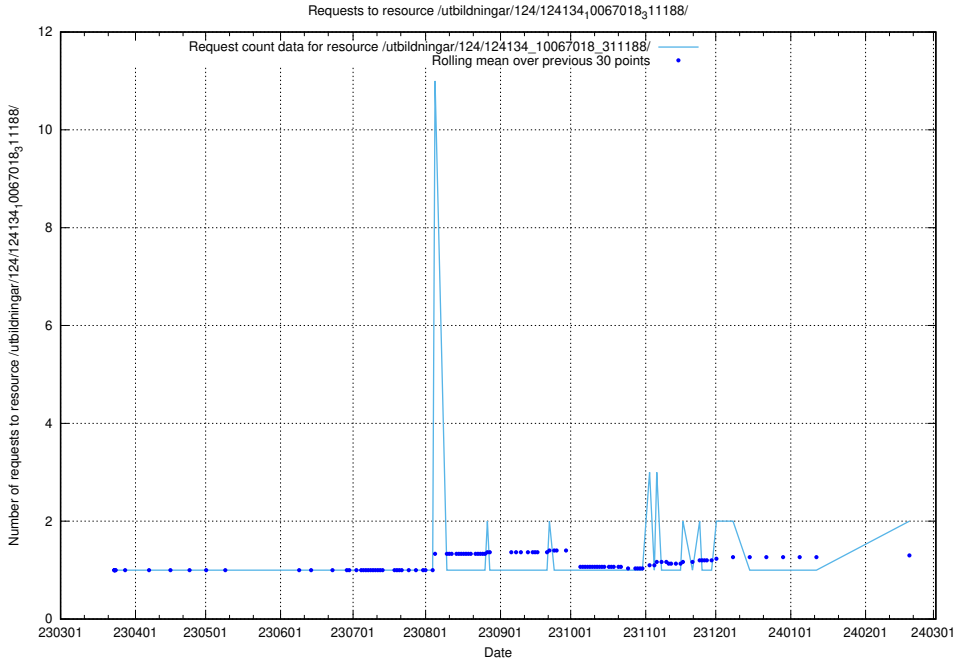

5.705 Usage of /utbildningar/124/124134_10067018_311188/

Here, we count the number of requests to resource /utbildningar/124/124134_10067018_311188/.