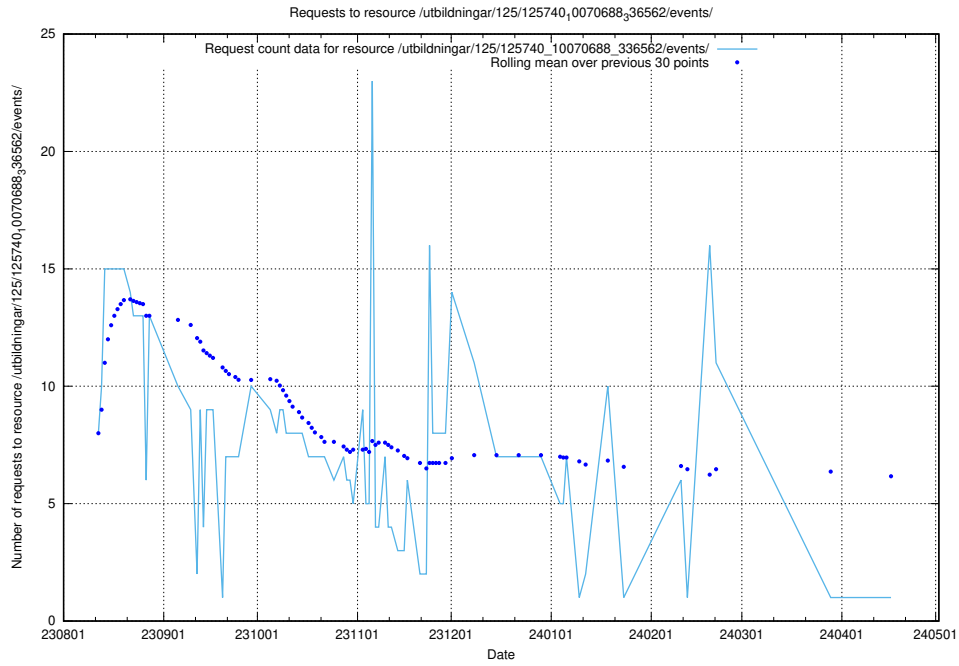

5.4813 Usage of /utbildningar/125/125740_10070688_336562/events/

Here, we count the number of requests to resource /utbildningar/125/125740_10070688_336562/events/