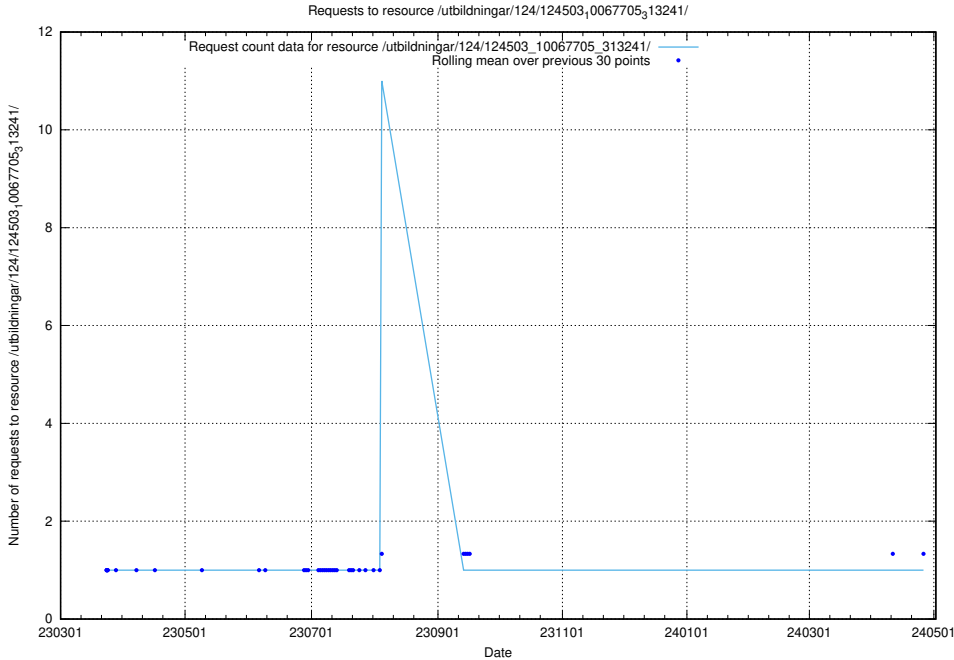

5.2173 Usage of /utbildningar/124/124503_10067705_313241/

Here, we count the number of requests to resource /utbildningar/124/124503_10067705_313241/.