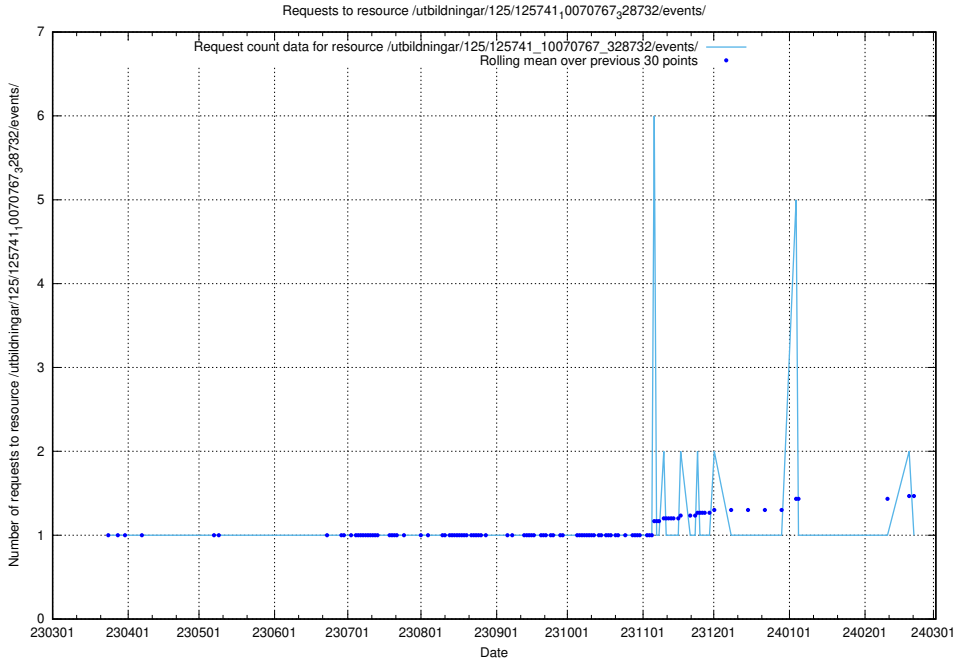

5.6219 Usage of /utbildningar/125/125741_10070767_328732/events/

Here, we count the number of requests to resource /utbildningar/125/125741_10070767_328732/events/