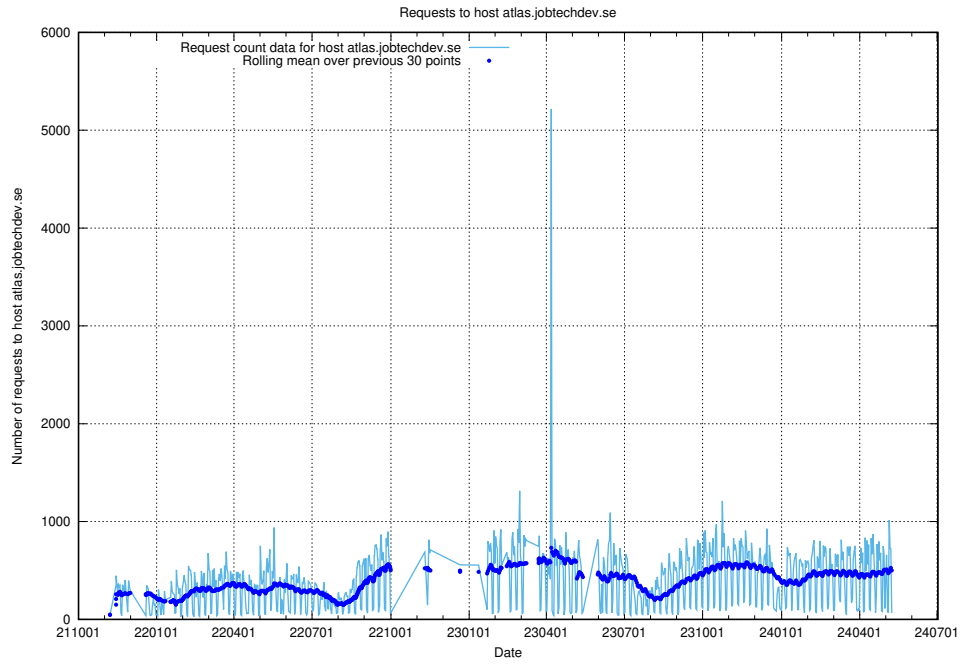

7.24 Usage of atlas.jobtechdev.se

Here, we count the number of requests to host atlas.jobtechdev.se.