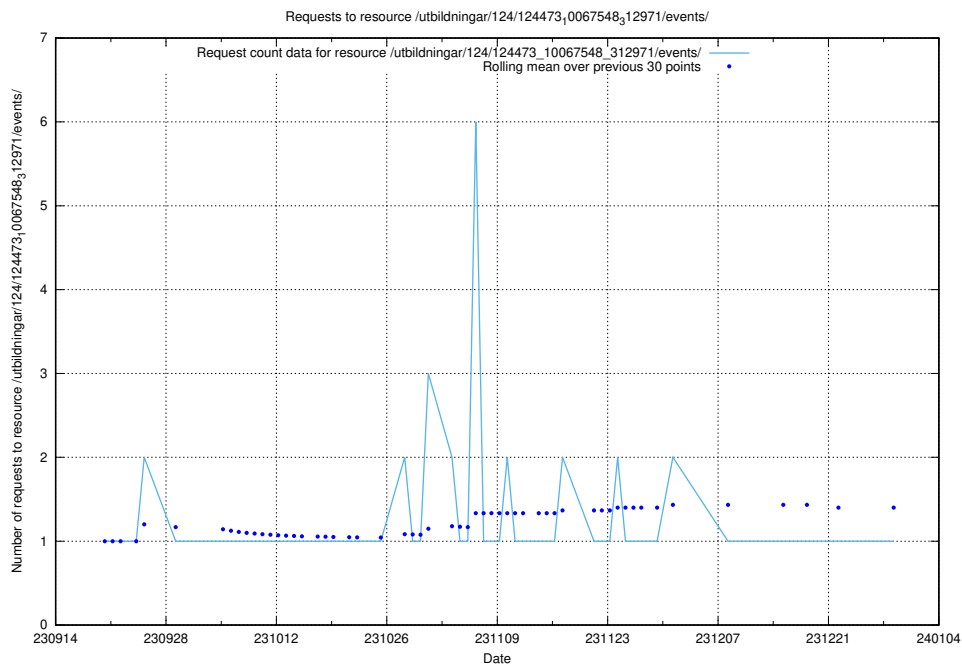

5.4550 Usage of /utbildningar/124/124473_10067548_312971/events/

Here, we count the number of requests to resource /utbildningar/124/124473_10067548_312971/events/

5.4551 Usage of /utbildningar/123/123367_10066304_308429/