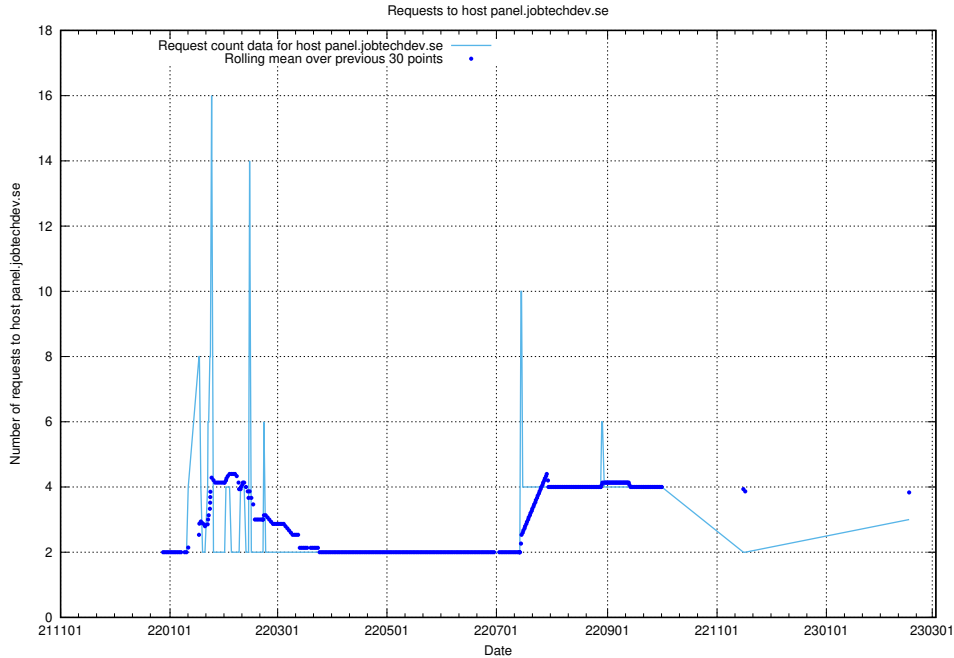

7.190 Usage of portal.jobtechdev.se

Here, we count the number of requests to host portal.jobtechdev.se.

7.191 Usage of panel.jobtechdev.se

Here, we count the number of requests to host panel.jobtechdev.se.