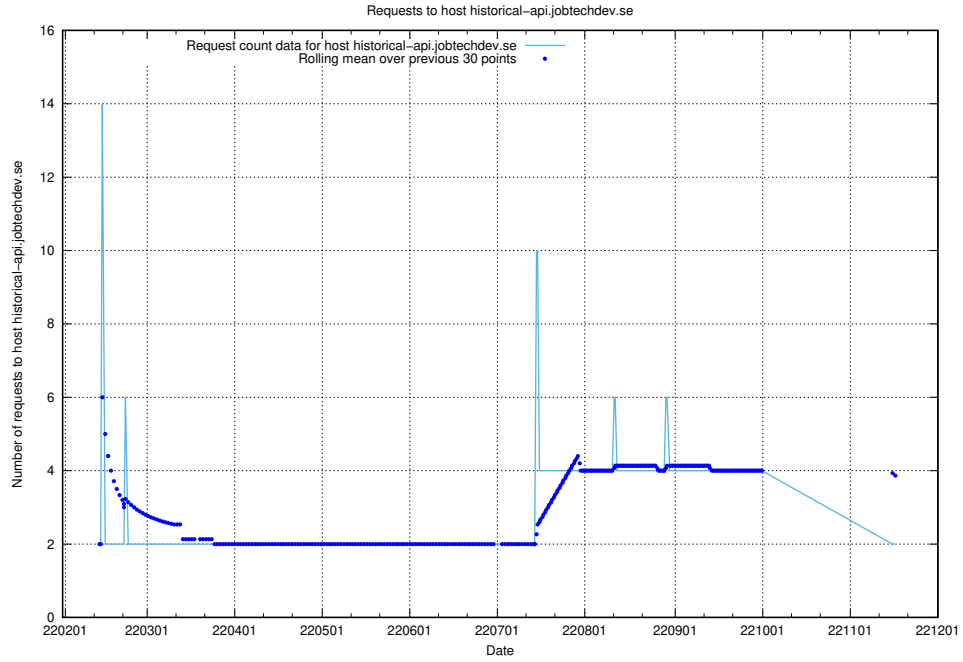

7.543 Usage of historical-api.jobtechdev.se

Here, we count the number of requests to host historical-api.jobtechdev.se.