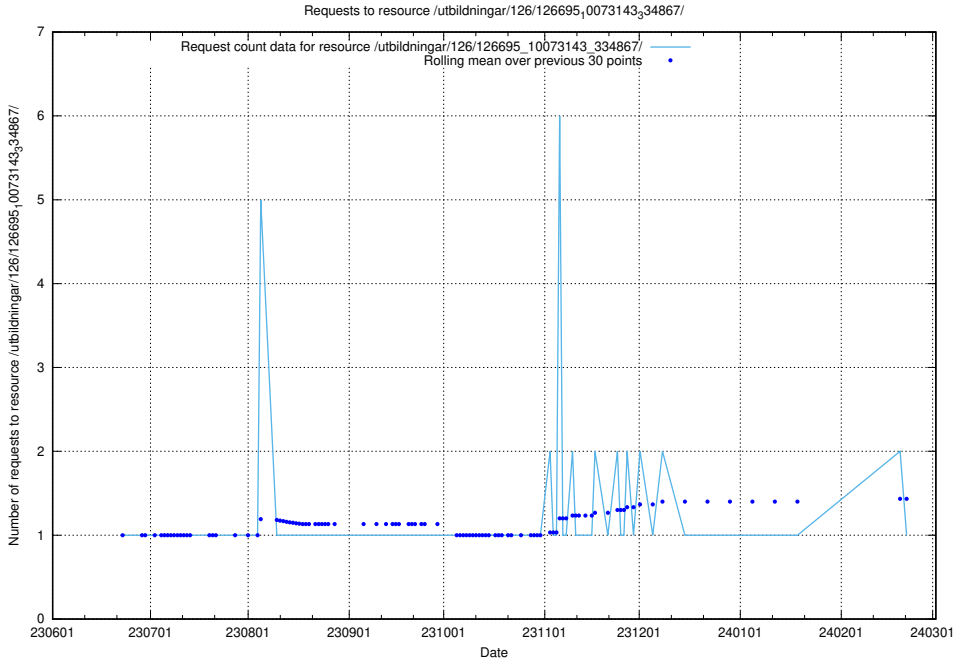

5.5642 Usage of /utbildningar/126/126695_10073143_334867/

Here, we count the number of requests to resource /utbildningar/126/126695_10073143_334867/.