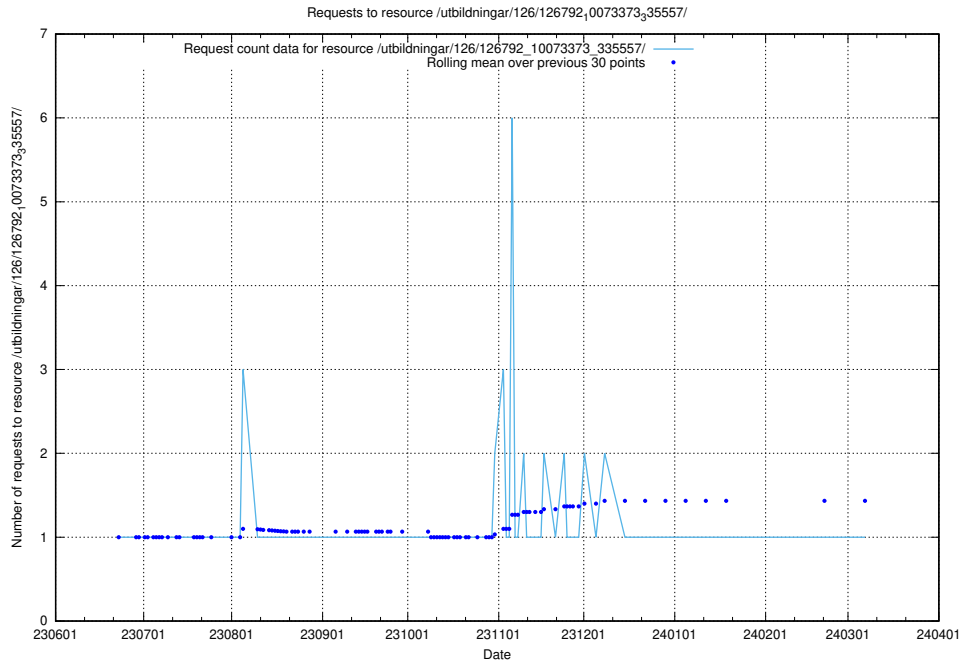

5.5603 Usage of /utbildningar/126/126792_10073373_335557/

Here, we count the number of requests to resource /utbildningar/126/126792_10073373_335557/.