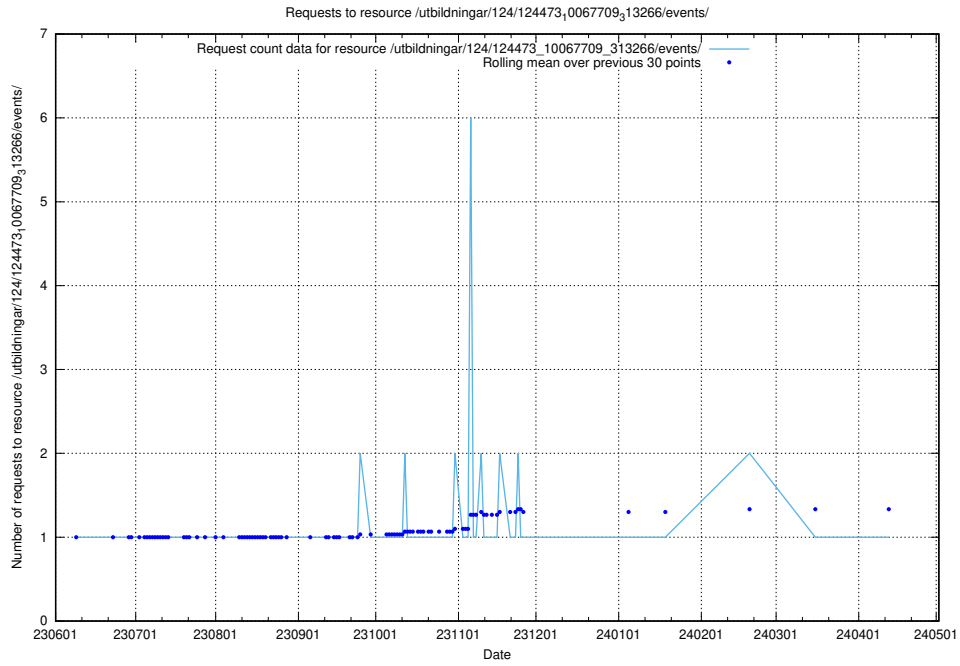

5.5909 Usage of /utbildningar/124/124473_10067709_313266/events/

Here, we count the number of requests to resource /utbildningar/124/124473_10067709_313266/events/

5.5910 Usage of /utbildningar/124/124472_10067559_312983/