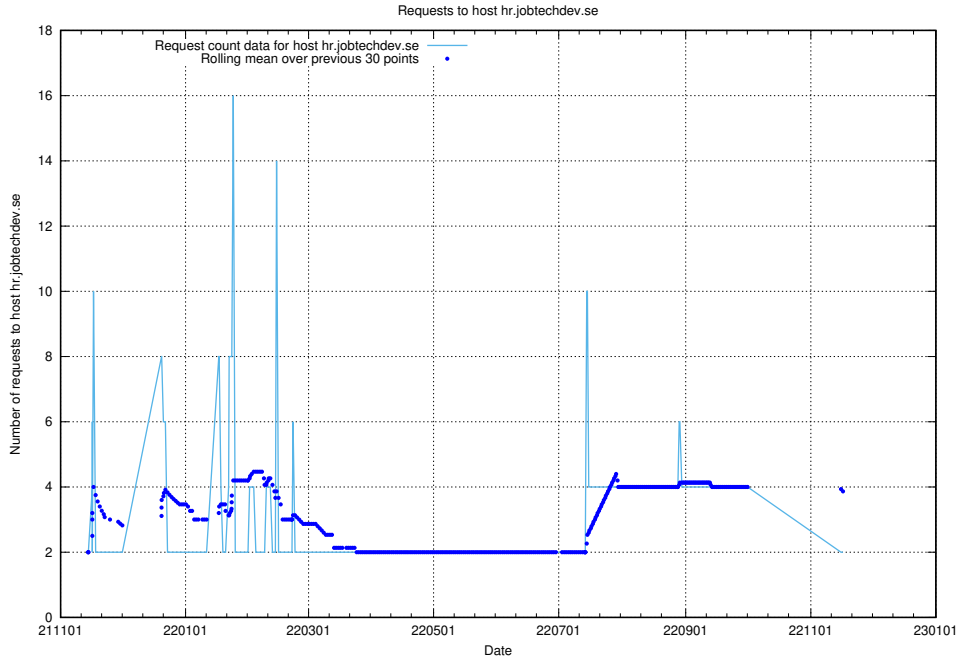

7.599 Usage of events.jobtechdev.se

Here, we count the number of requests to host events.jobtechdev.se.

7.600 Usage of hr.jobtechdev.se

Here, we count the number of requests to host hr.jobtechdev.se.

7.601 Usage of demo-jobed-connect-onprem.jobtechdev.se