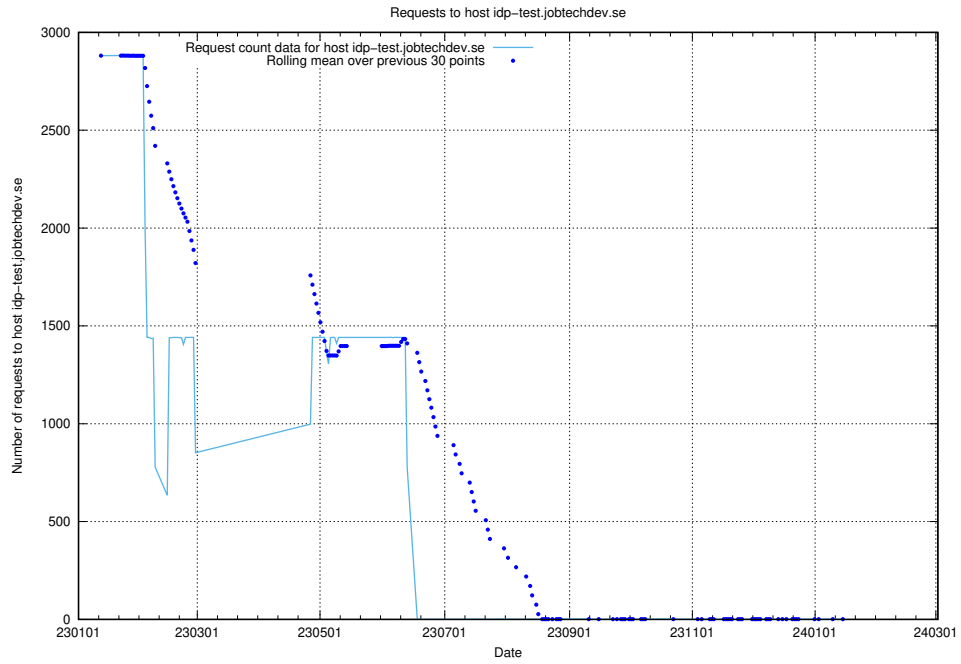

Here, we count the number of requests to host idp-test.jobtechdev.se.

7.305 Usage of jobstore.jobtechdev.se

Here, we count the number of requests to host jobstore.jobtechdev.se.

7.306 Usage of academy.jobtechdev.se