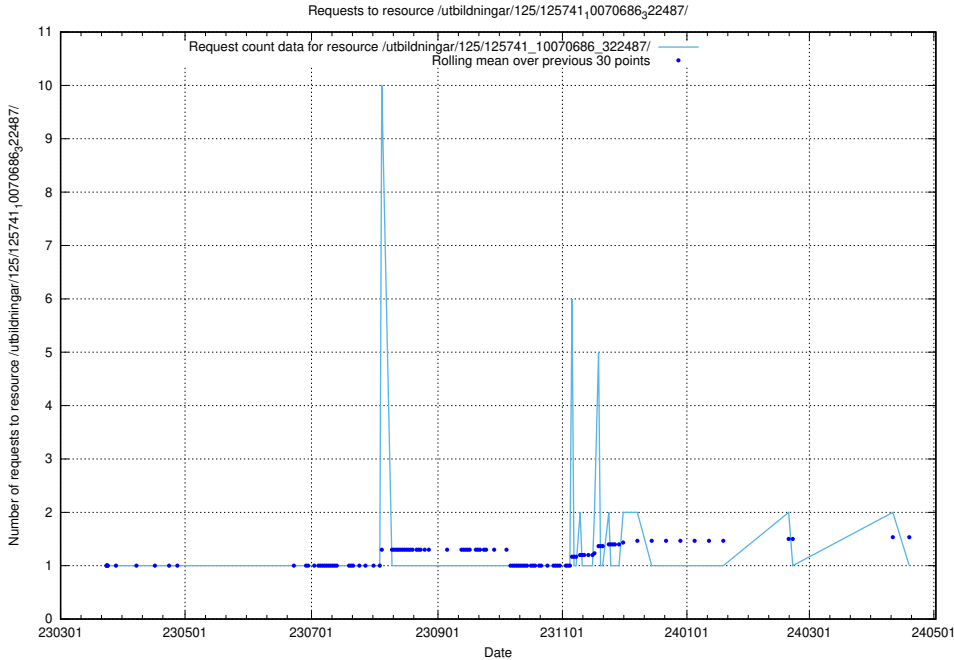

5.6470 Usage of /utbildningar/125/125741_10070686_322487/

Here, we count the number of requests to resource /utbildningar/125/125741_10070686_322487/.