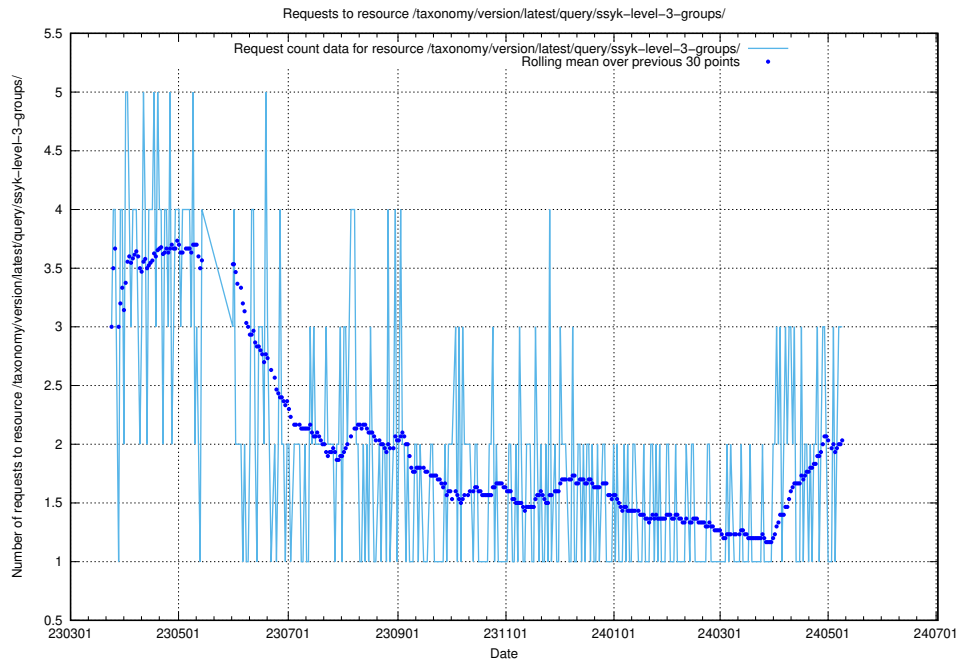

5.421 Usage of /taxonomy/version/latest/query/ssyk-level-3-groups/

Here, we count the number of requests to resource /taxonomy/version/latest/query/ssyk-level-3-groups/.