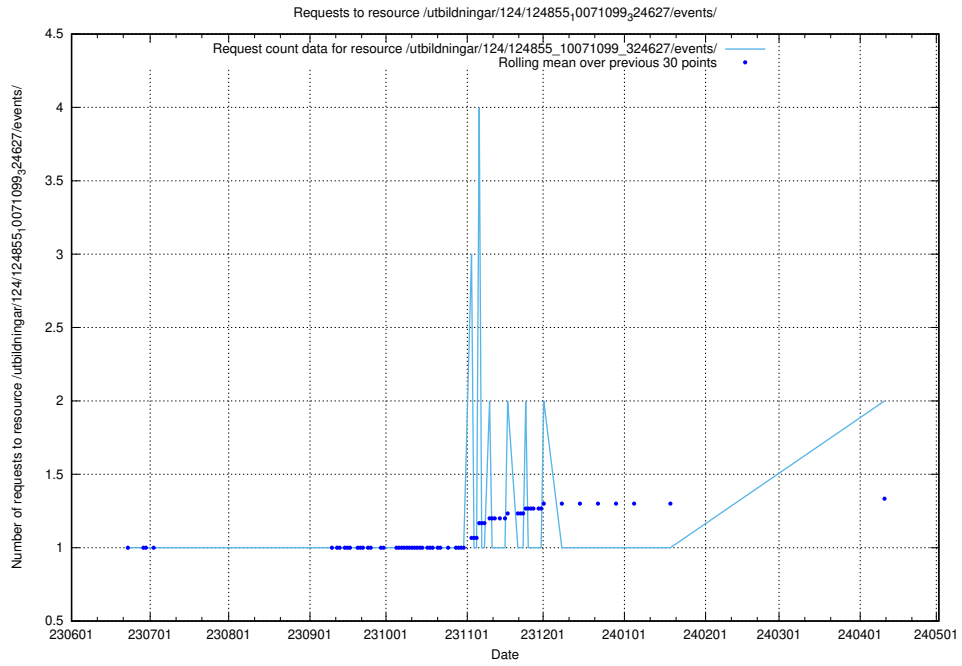

5.865 Usage of /utbildningar/124/124855_10071099_324627/events/

Here, we count the number of requests to resource /utbildningar/124/124855_10071099_324627/events/