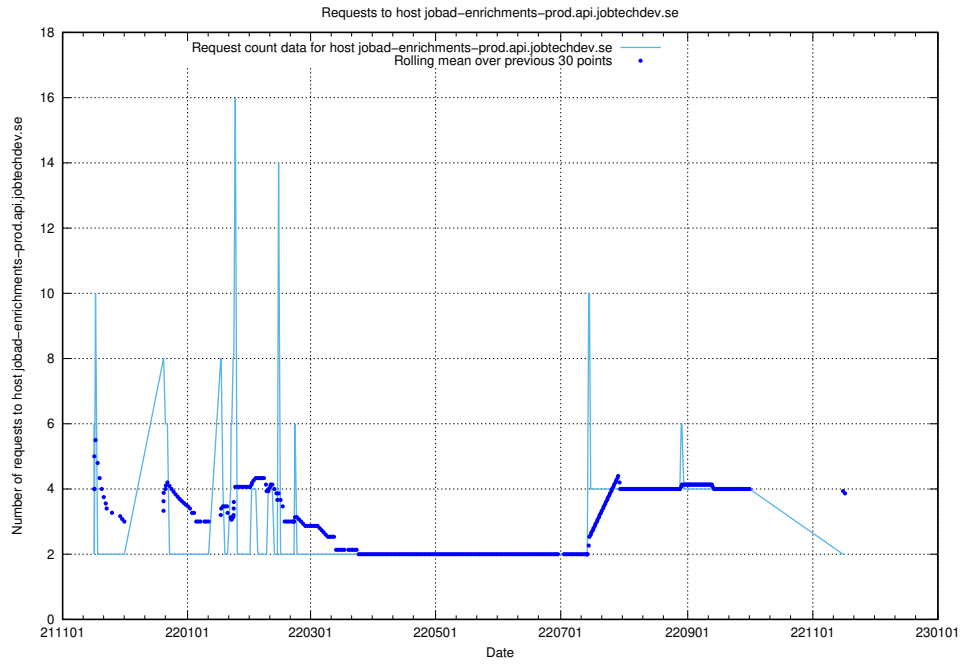

7.544 Usage of jobad-enrichments-prod.api.jobtechdev.se

Here, we count the number of requests to host jobad-enrichments-prod.api.jobtechdev.se.