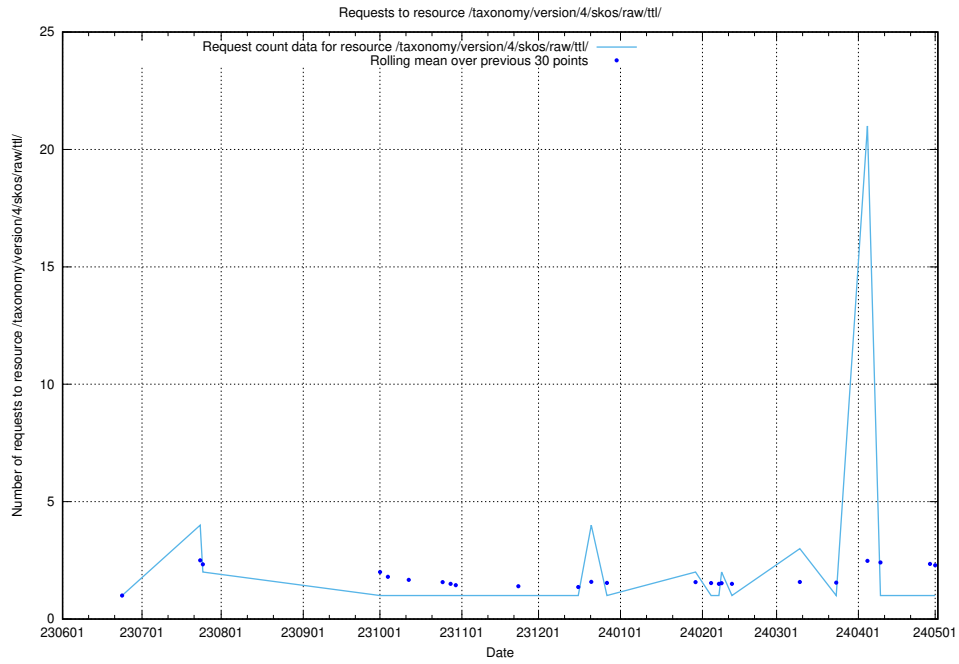

5.5569 Usage of /taxonomy/version/4/skos/raw/ttl/

Here, we count the number of requests to resource /taxonomy/version/4/skos/raw/ttl/.