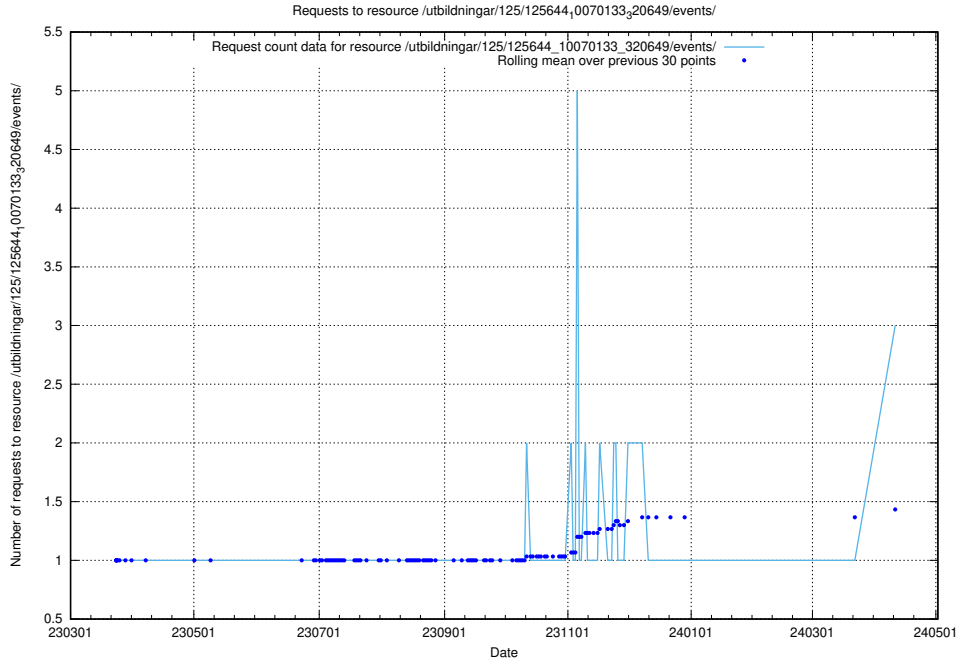

5.248 Usage of /utbildningar/125/125644_10070133_320649/events/

Here, we count the number of requests to resource /utbildningar/125/125644_10070133_320649/events/