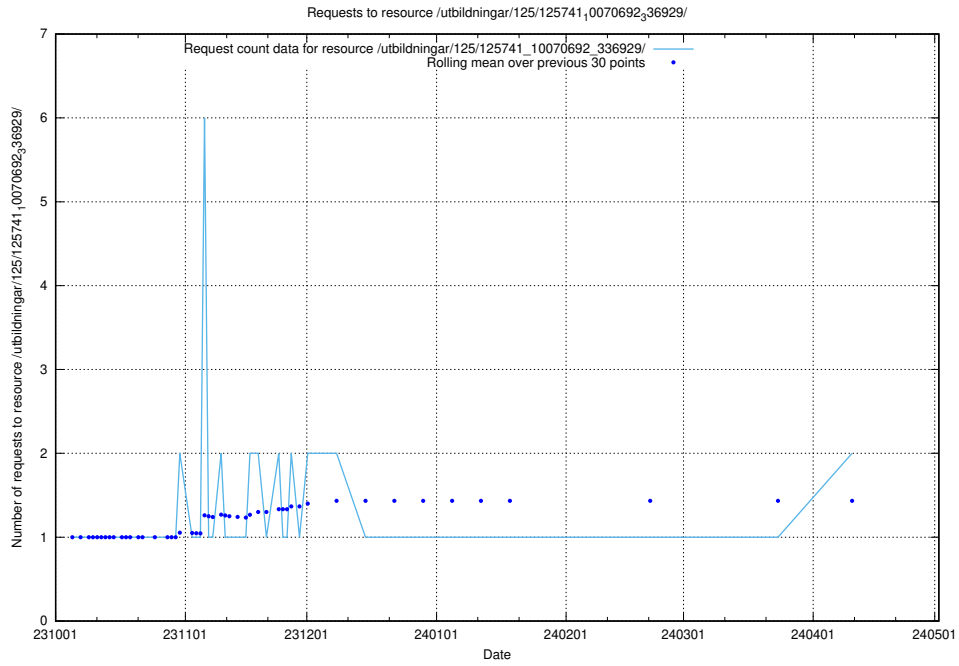

5.737 Usage of /utbildningar/125/125741_10070692_336929/

Here, we count the number of requests to resource /utbildningar/125/125741_10070692_336929/.