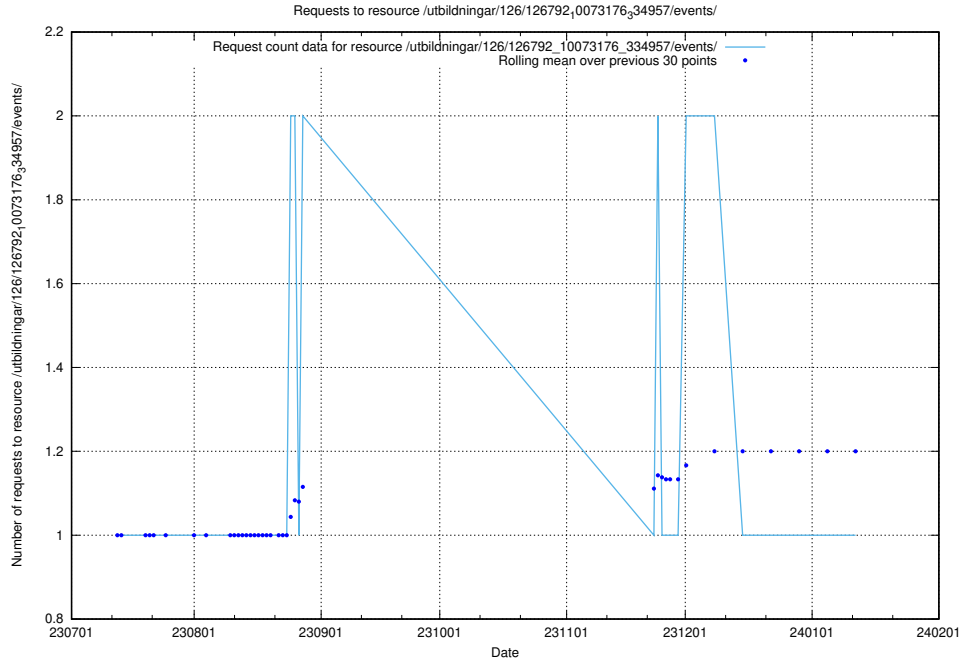

5.5113 Usage of /utbildningar/126/126792_10073176_334957/events/

Here, we count the number of requests to resource /utbildningar/126/126792_10073176_334957/events/