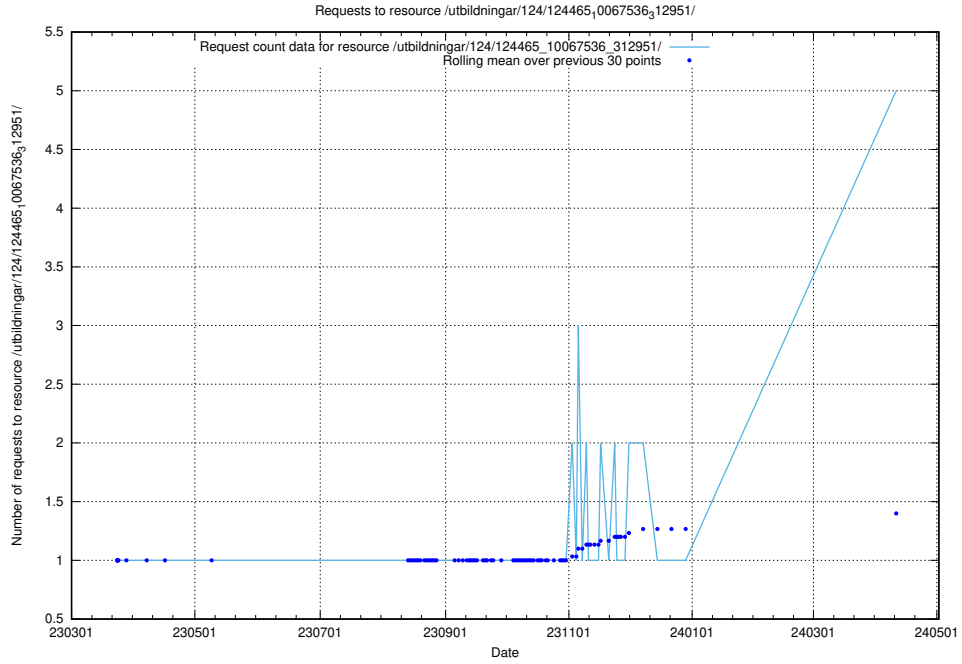

5.127 Usage of /utbildningar/124/124465_10067536_312951/

Here, we count the number of requests to resource /utbildningar/124/124465_10067536_312951/.