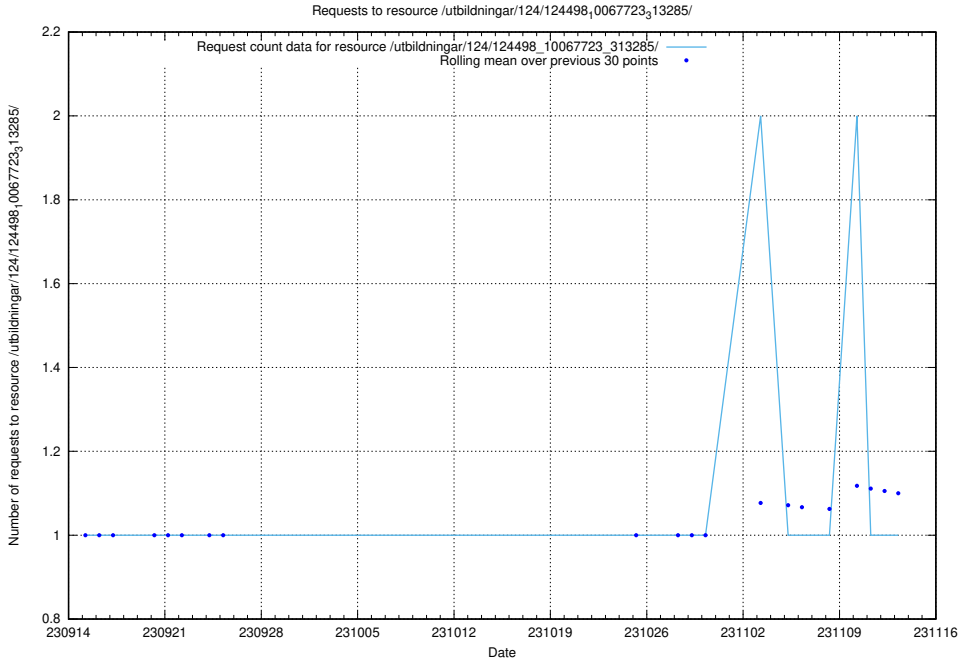

5.4593 Usage of /utbildningar/124/124498_10067723_313285/

Here, we count the number of requests to resource /utbildningar/124/124498_10067723_313285/.