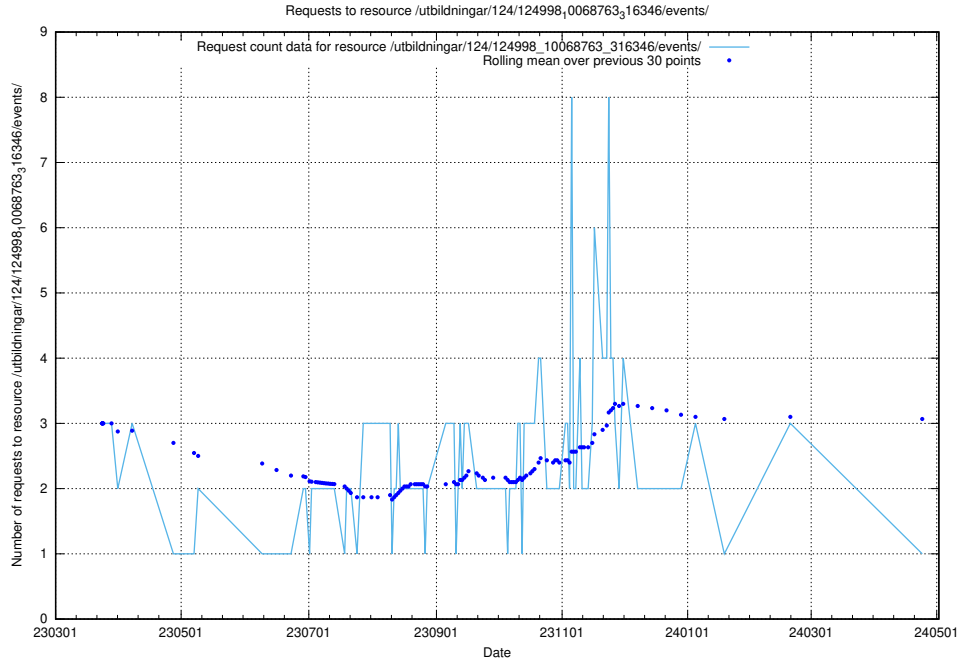

5.6257 Usage of /utbildningar/124/124998_10068763_316346/events/

Here, we count the number of requests to resource /utbildningar/124/124998_10068763_316346/events/