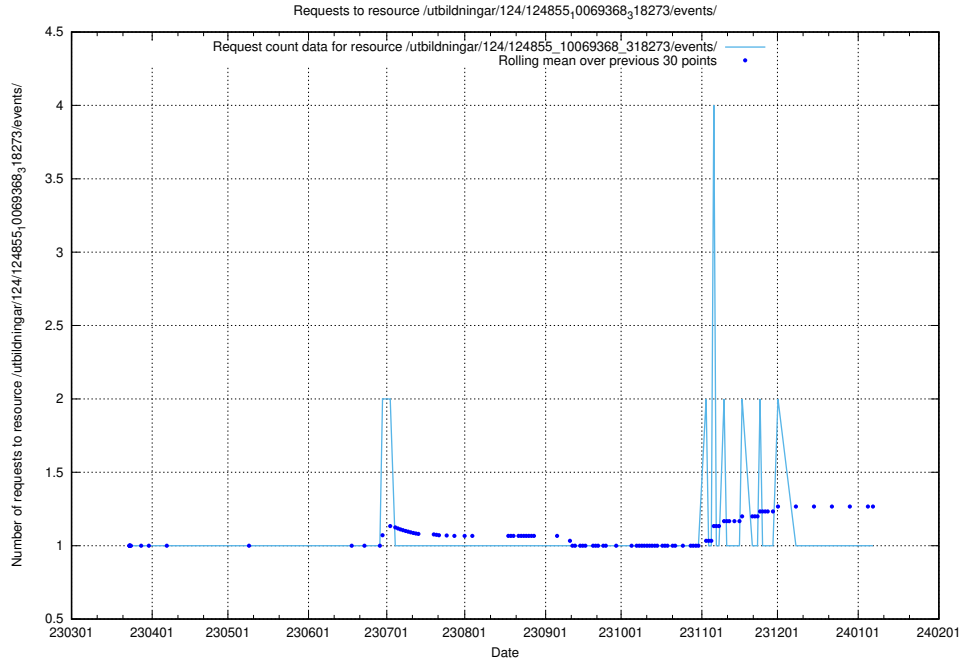

5.1209 Usage of /utbildningar/124/124855_10069368_318273/events/

Here, we count the number of requests to resource /utbildningar/124/124855_10069368_318273/events/