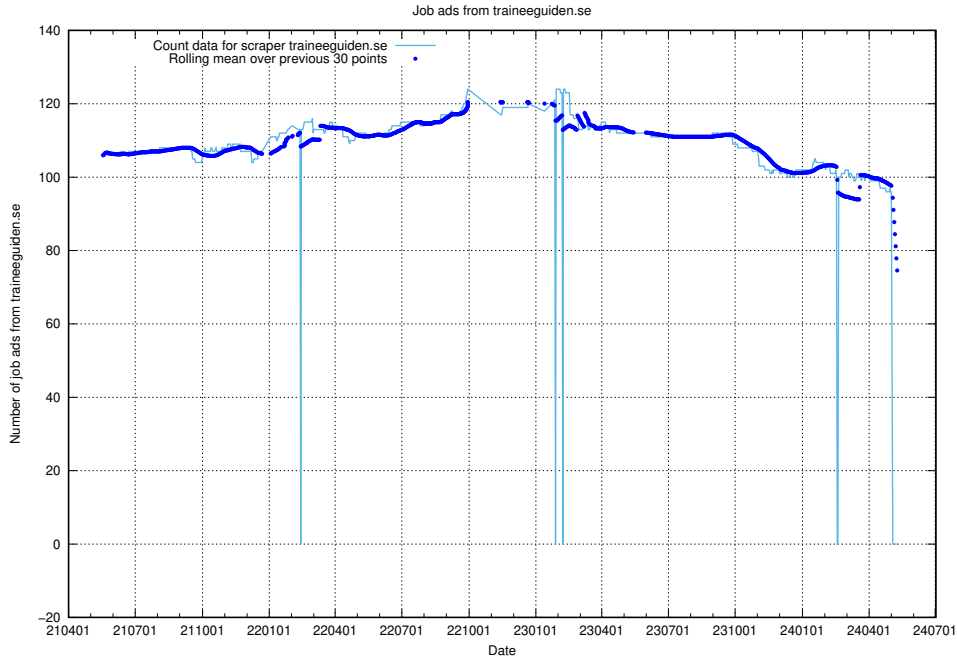

13.18 Number of ads by scraper traineeguiden.se

Here, we count the number of job ads scraped from traineeguiden.se.