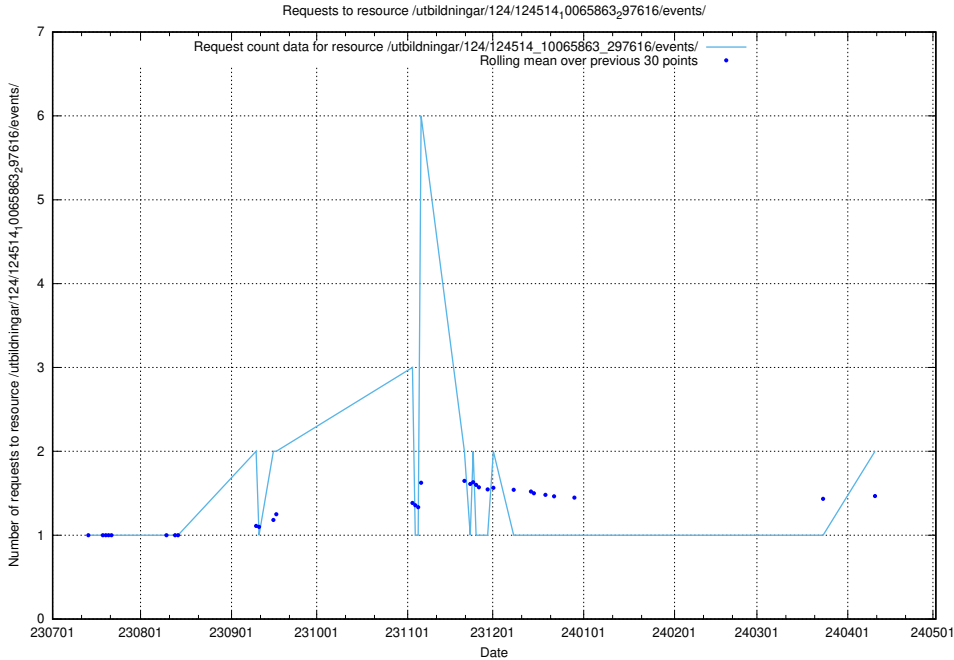

5.813 Usage of /utbildningar/124/124514_10065863_297616/events/

Here, we count the number of requests to resource /utbildningar/124/124514_10065863_297616/events/