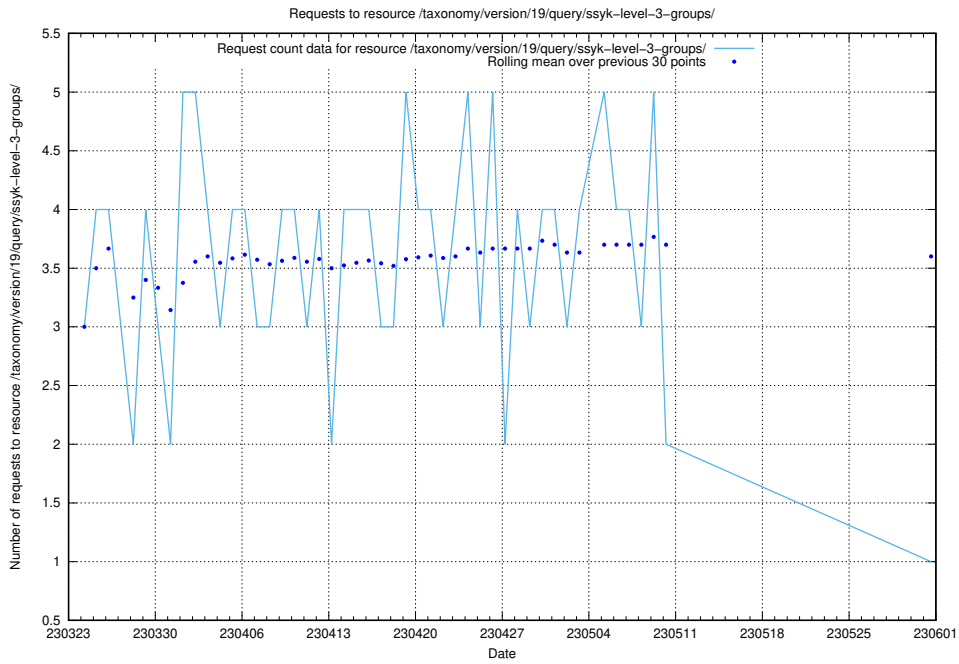

5.6121 Usage of /taxonomy/version/19/query/ssyk-level-3-groups/

Here, we count the number of requests to resource /taxonomy/version/19/query/ssyk-level-3-groups/.