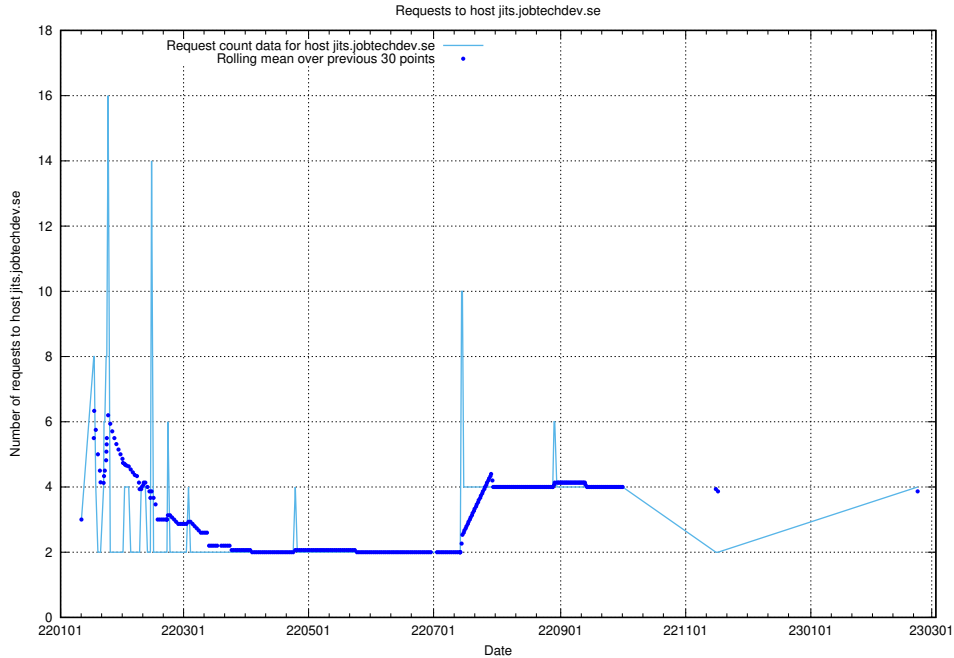

7.105 Usage of jits.jobtechdev.se

Here, we count the number of requests to host jits.jobtechdev.se.