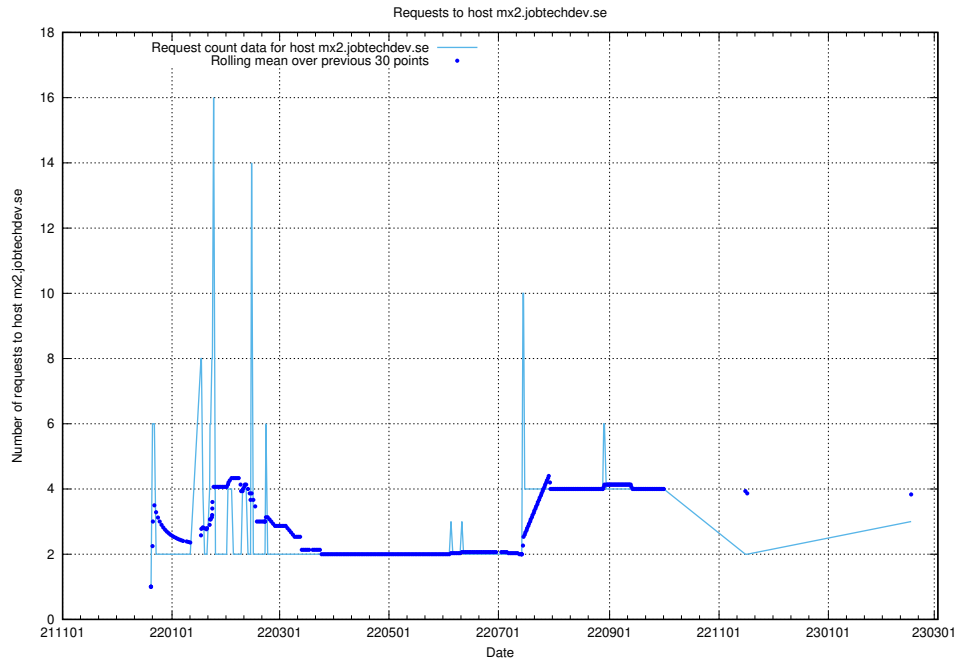

7.197 Usage of mx2.jobtechdev.se

Here, we count the number of requests to host mx2.jobtechdev.se.