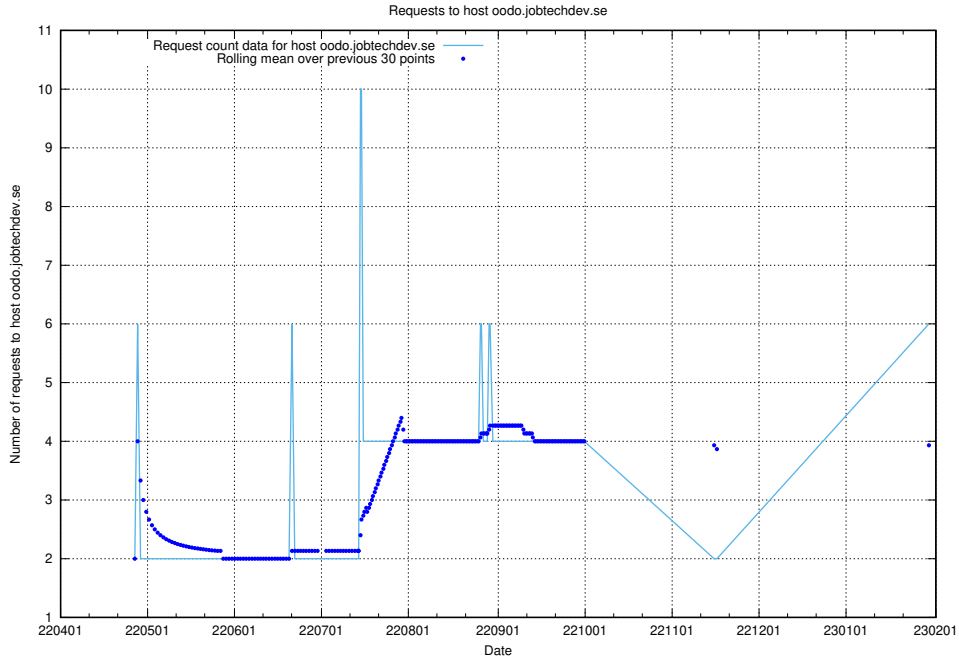

7.83 Usage of oodo.jobtechdev.se

Here, we count the number of requests to host oodo.jobtechdev.se.