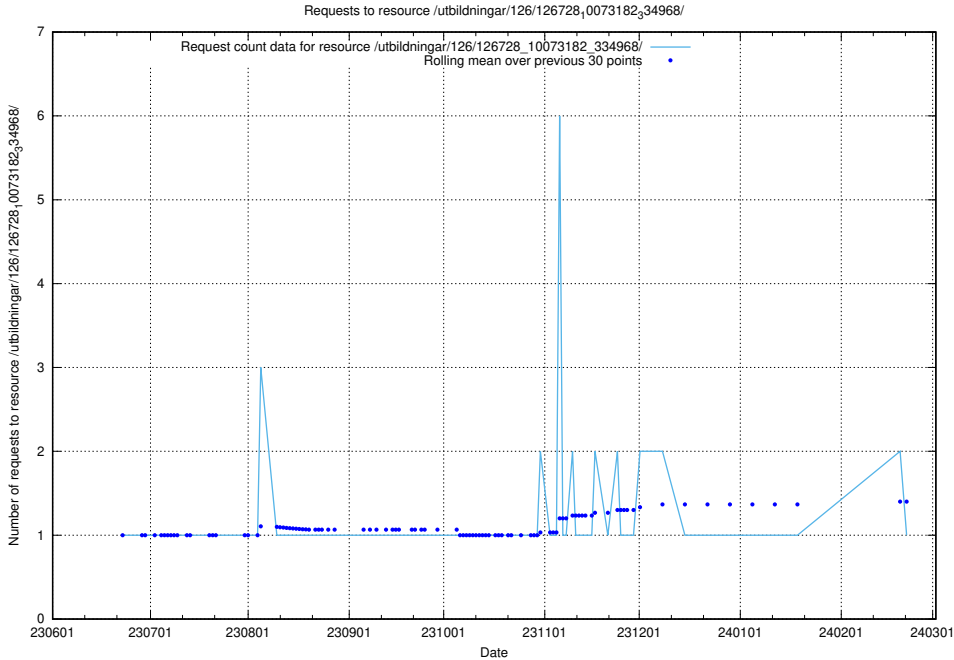

5.5611 Usage of /utbildningar/126/126728_10073182_334968/

Here, we count the number of requests to resource /utbildningar/126/126728_10073182_334968/.