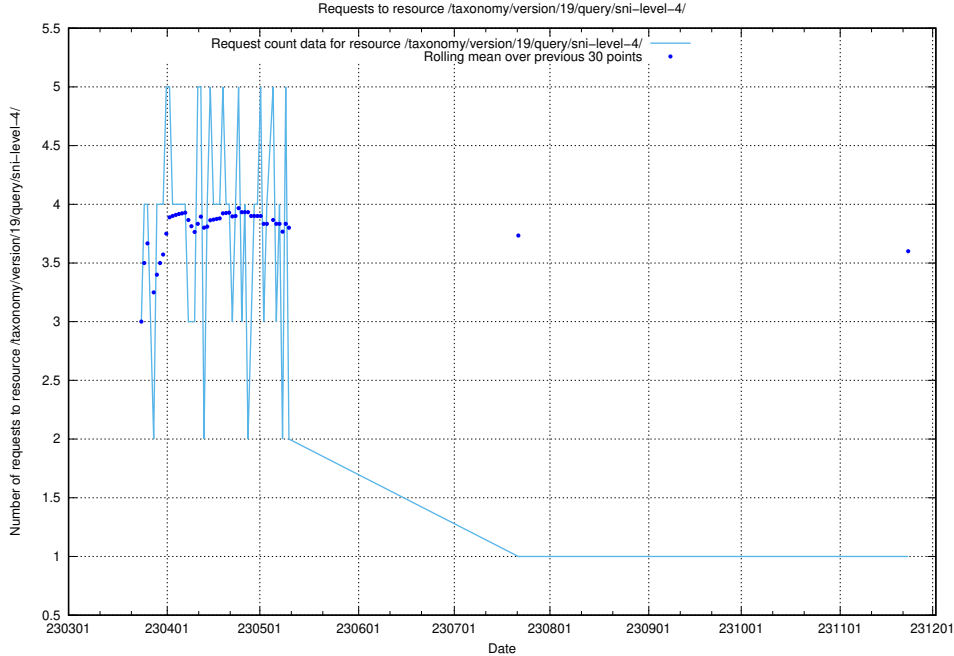

5.6126 Usage of /taxonomy/version/19/query/sni-level-4/

Here, we count the number of requests to resource /taxonomy/version/19/query/sni-level-4/.