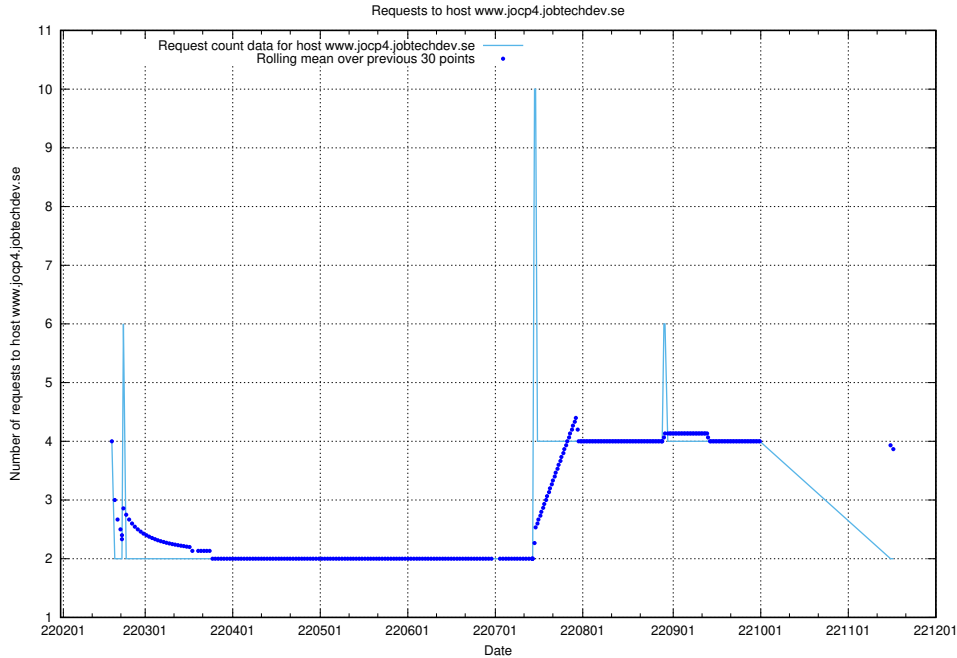

7.532 Usage of www.jocp4.jobtechdev.se

Here, we count the number of requests to host www.jocp4.jobtechdev.se.

7.533 Usage of `jobbometern.test.www.jobtechdev.se`

Here, we count the number of requests to host `jobbometern.test.www.jobtechdev.se`.