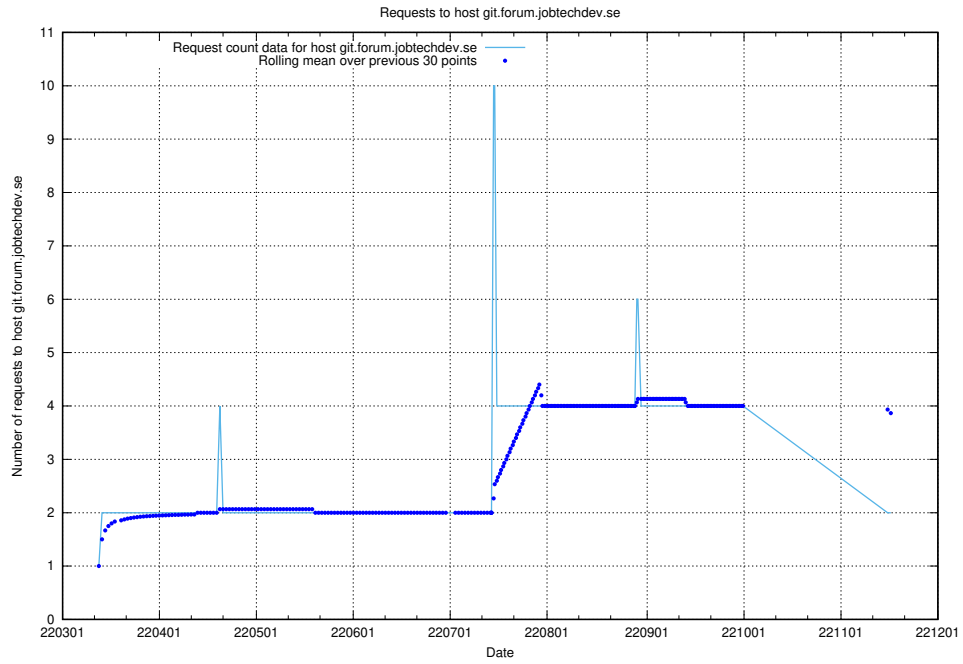

7.501 Usage of git.forum.jobtechdev.se

Here, we count the number of requests to host git.forum.jobtechdev.se.