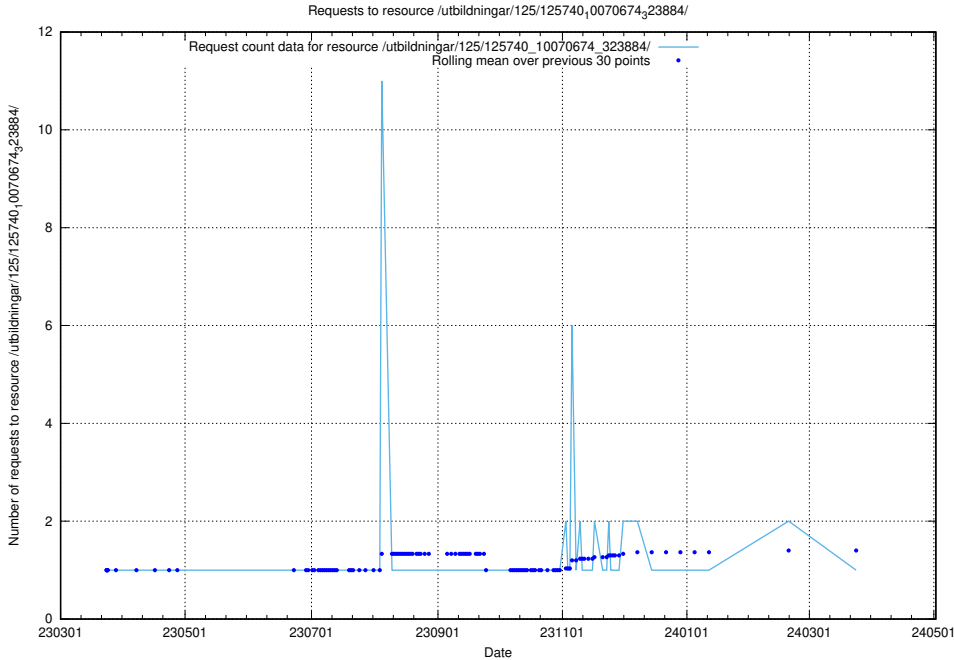

5.1014 Usage of /utbildningar/125/125740_10070674_323884/

Here, we count the number of requests to resource /utbildningar/125/125740_10070674_323884/.