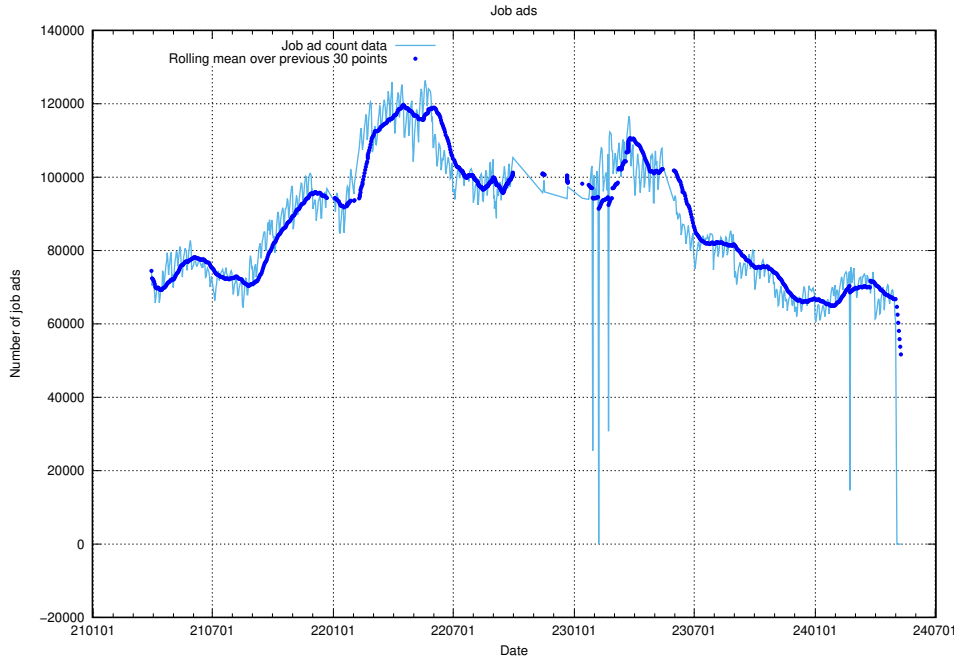

13.23 Number of job ads

Here, we count the number of job ads processed by the pipeline each night.