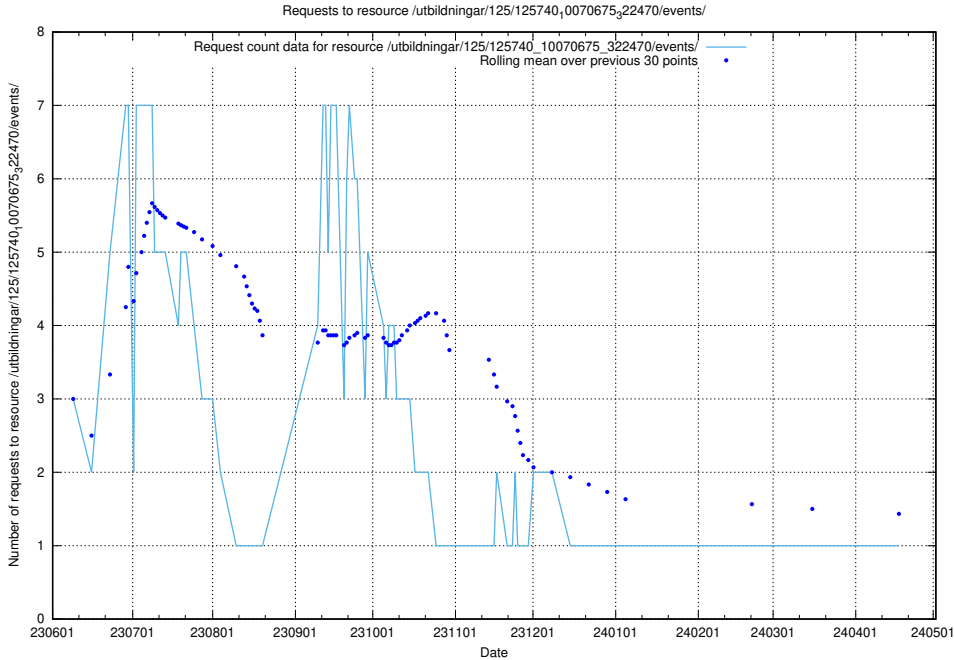

5.5898 Usage of /utbildningar/125/125740_10070675_322470/events/

Here, we count the number of requests to resource /utbildningar/125/125740_10070675_322470/events/