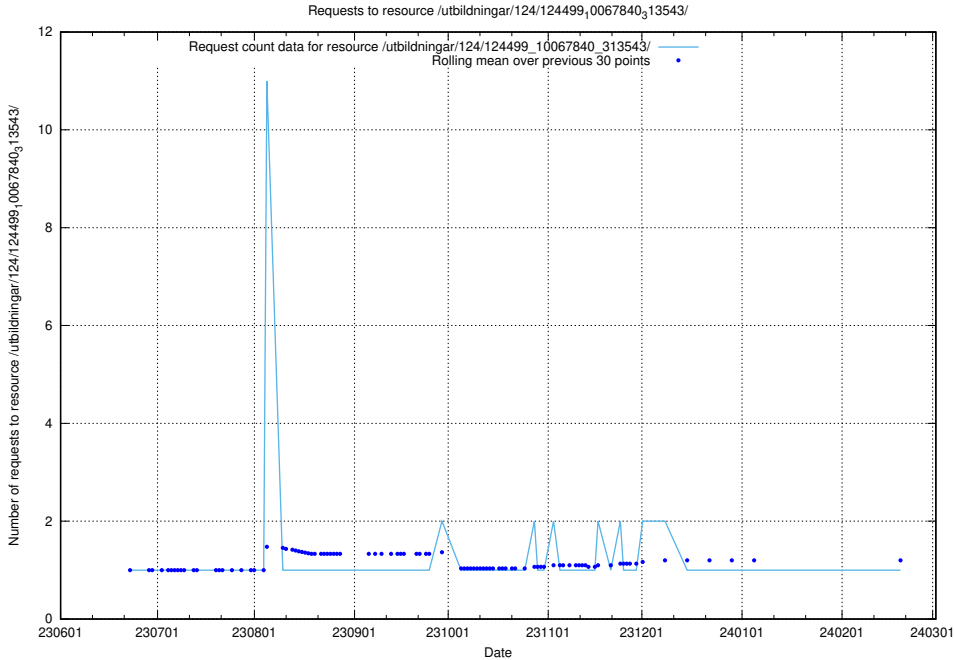

5.5793 Usage of /utbildningar/124/124499_10067840_313543/

Here, we count the number of requests to resource /utbildningar/124/124499_10067840_313543/.