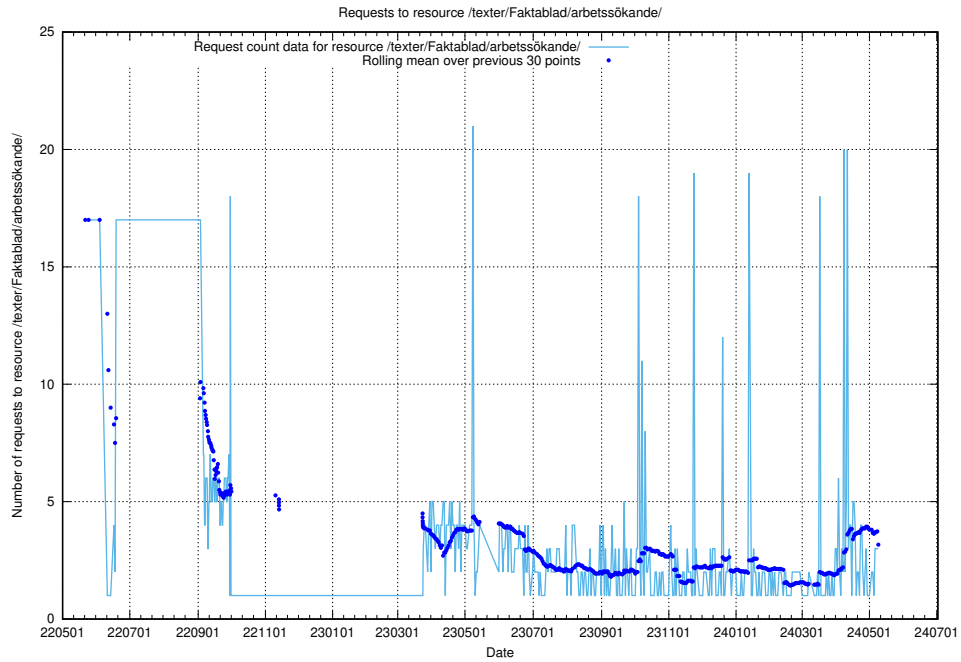

5.249 Usage of /texter/Faktablad/arbetssökande/

Here, we count the number of requests to resource /texter/Faktablad/arbetssökande/.