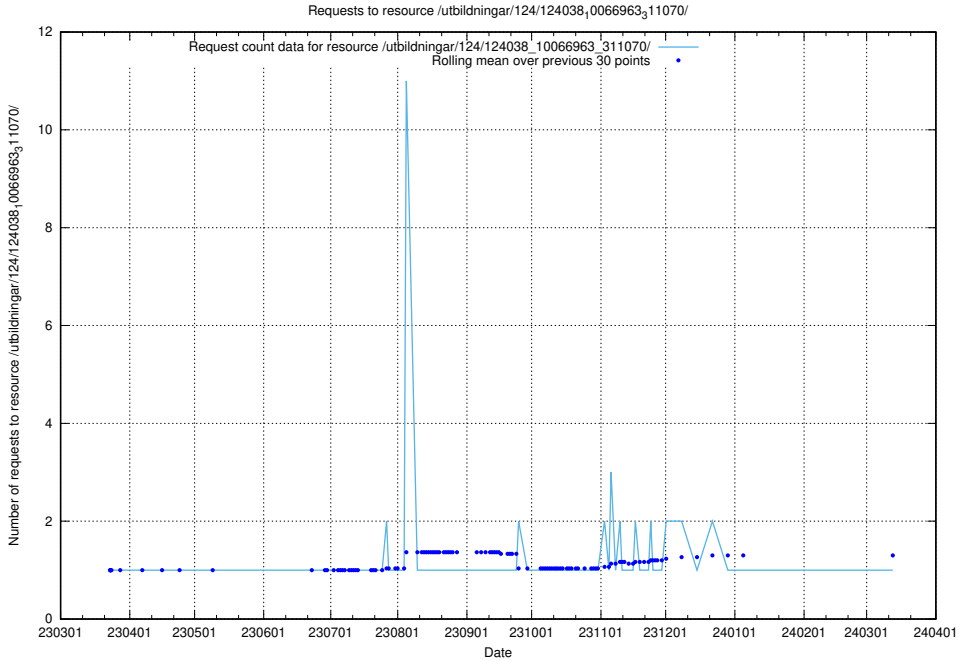

Here, we count the number of requests to resource /taxonomy/version/17/query/languages/.

5.4377 Usage of /utbildningar/124/124038_10066963_311070/

Here, we count the number of requests to resource /utbildningar/124/124038_10066963_311070/.