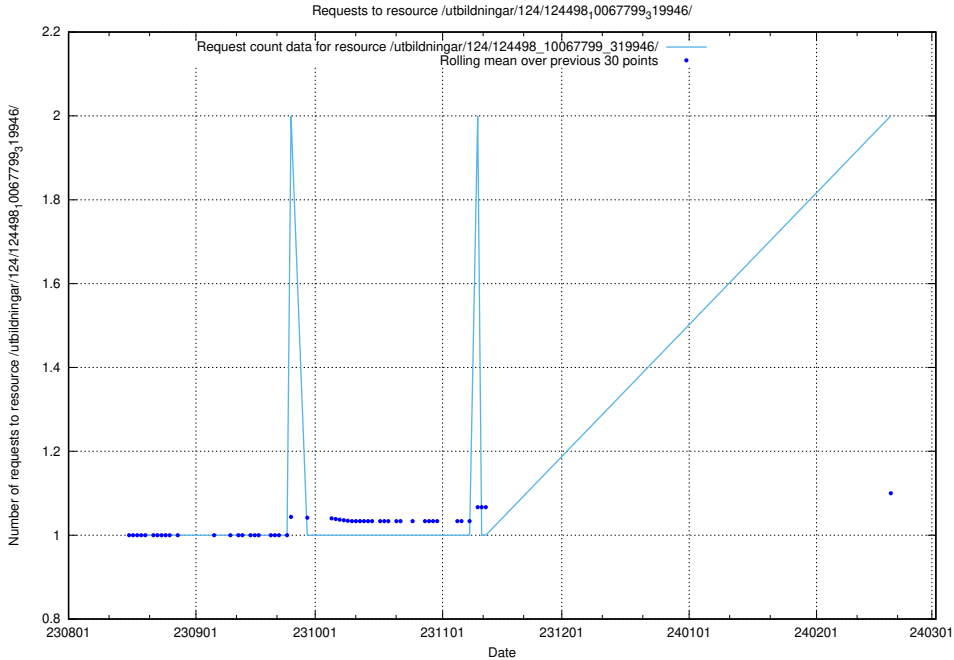

5.776 Usage of /utbildningar/124/124498_10067799_319946/

Here, we count the number of requests to resource /utbildningar/124/124498_10067799_319946/.