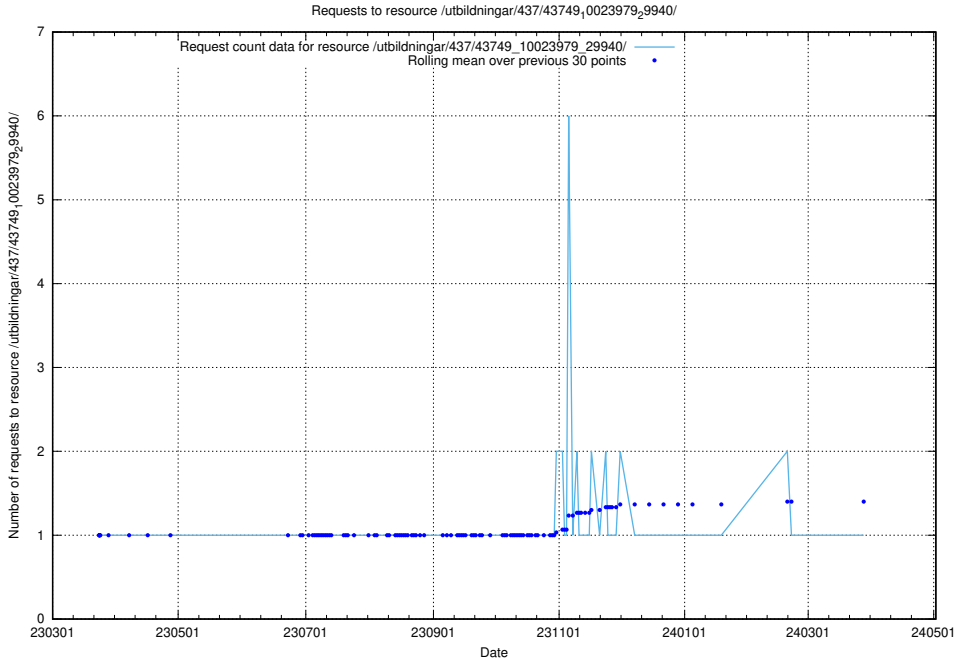

5.6380 Usage of /utbildningar/437/43749_10023979_29940/

Here, we count the number of requests to resource /utbildningar/437/43749_10023979_29940/.