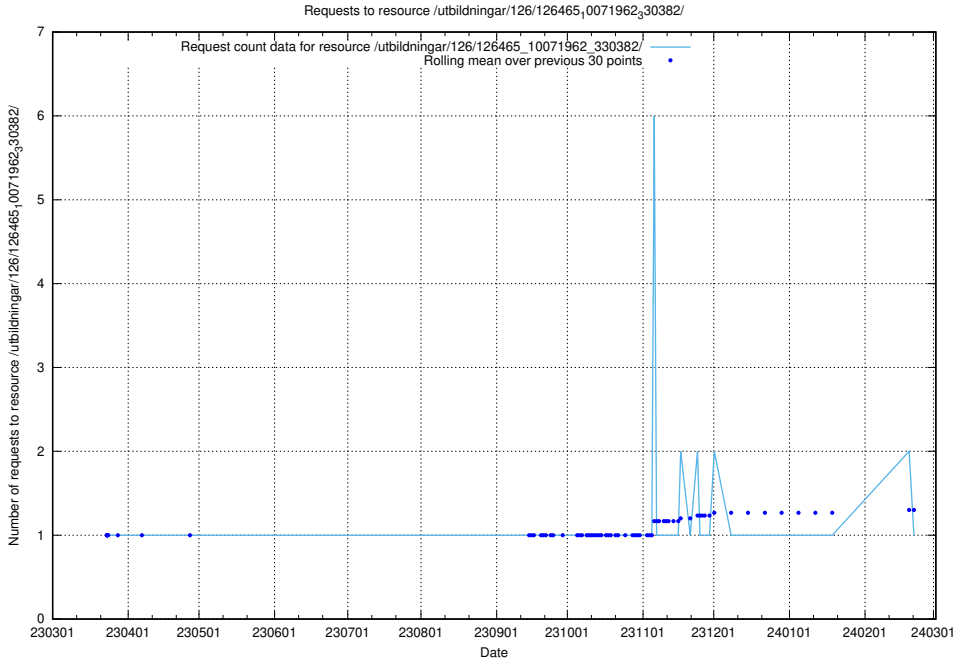

5.6415 Usage of /utbildningar/126/126465_10071962_330382/

Here, we count the number of requests to resource /utbildningar/126/126465_10071962_330382/.