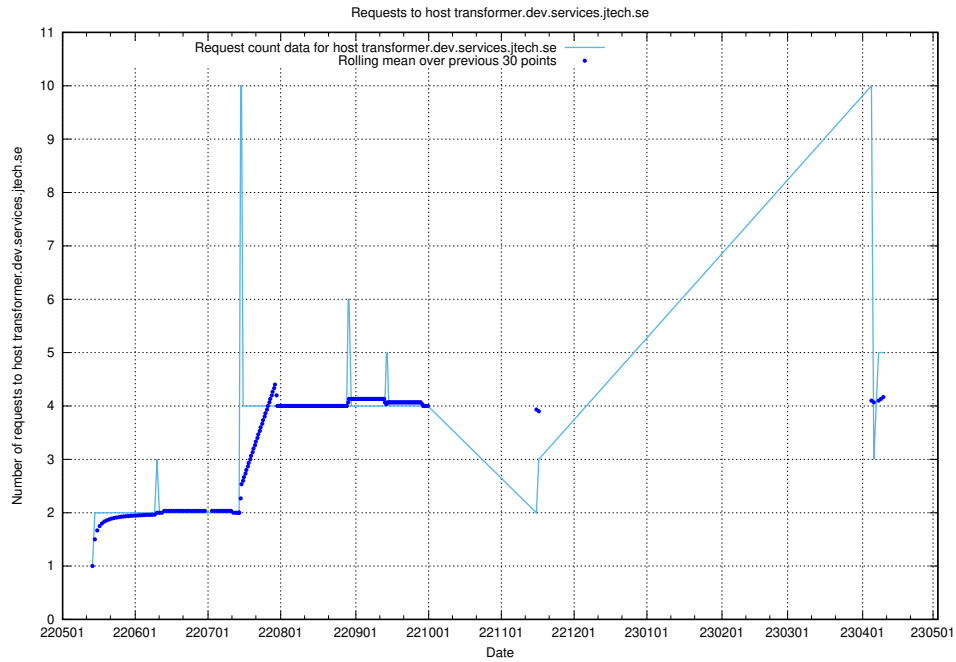

7.94 Usage of transformer.dev.services.jtech.se

Here, we count the number of requests to host transformer.dev.services.jtech.se.

7.95 Usage of prod.jobtechdev.se

Here, we count the number of requests to host prod.jobtechdev.se.