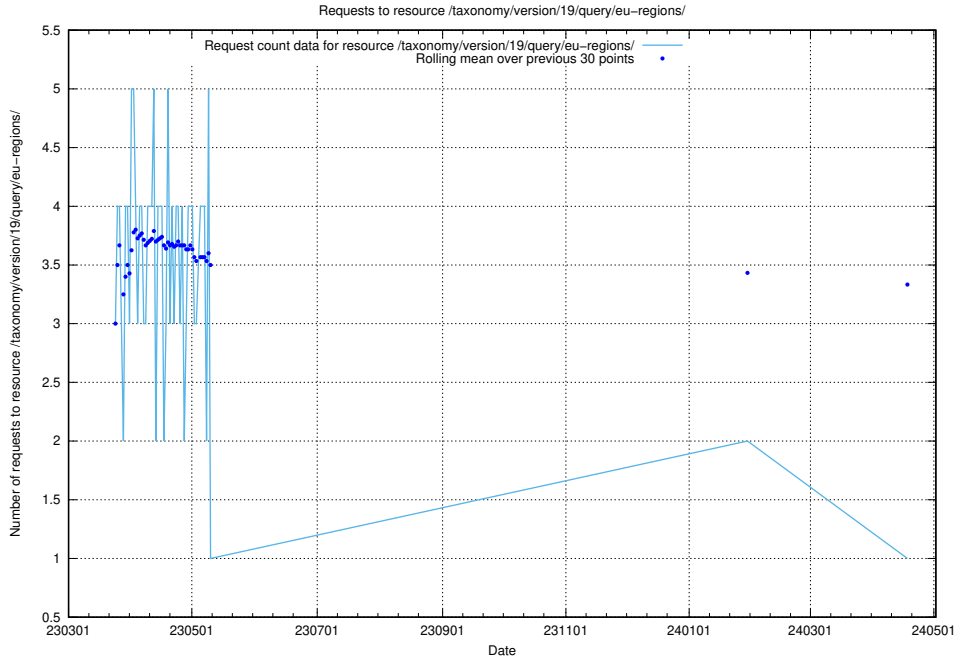

5.6139 Usage of /taxonomy/version/19/query/eu-regions/

Here, we count the number of requests to resource /taxonomy/version/19/query/eu-regions/.