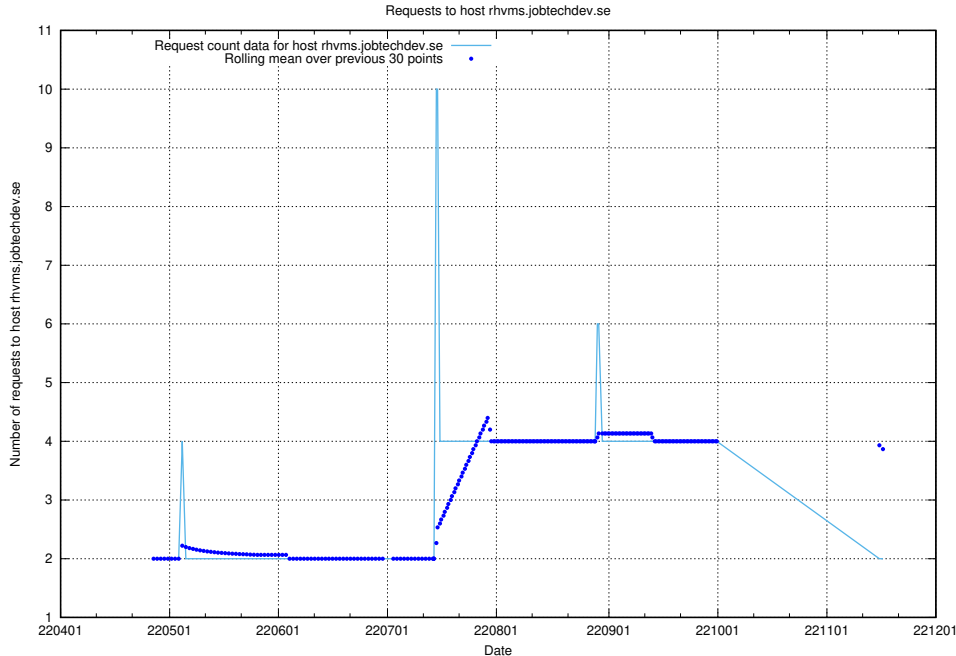

7.448 Usage of rhvms.jobtechdev.se

Here, we count the number of requests to host rhvms.jobtechdev.se.