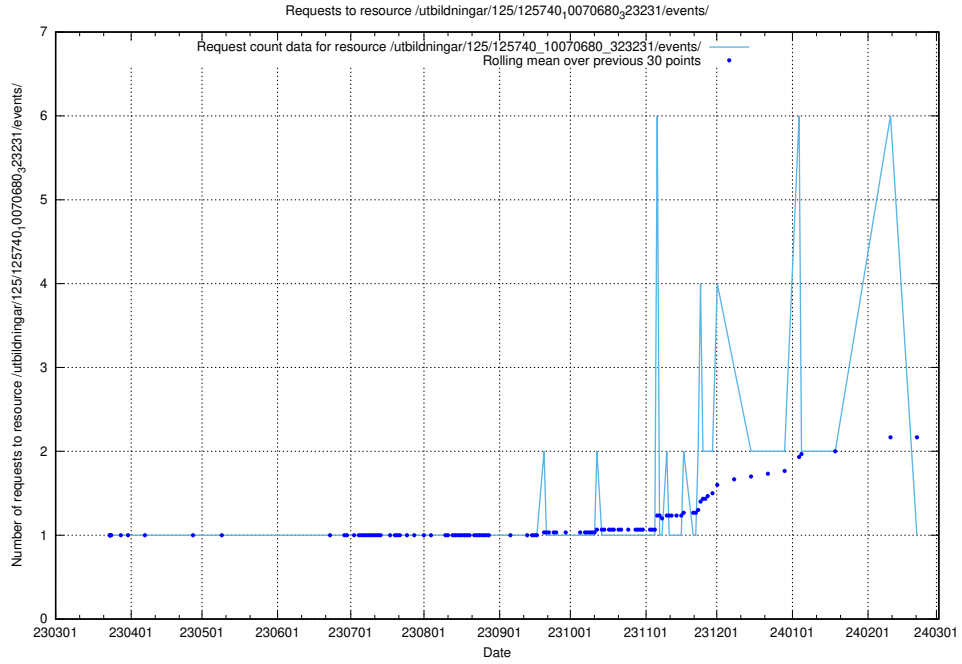

5.1007 Usage of /utbildningar/125/125740_10070680_323231/events/

Here, we count the number of requests to resource /utbildningar/125/125740_10070680_323231/events/