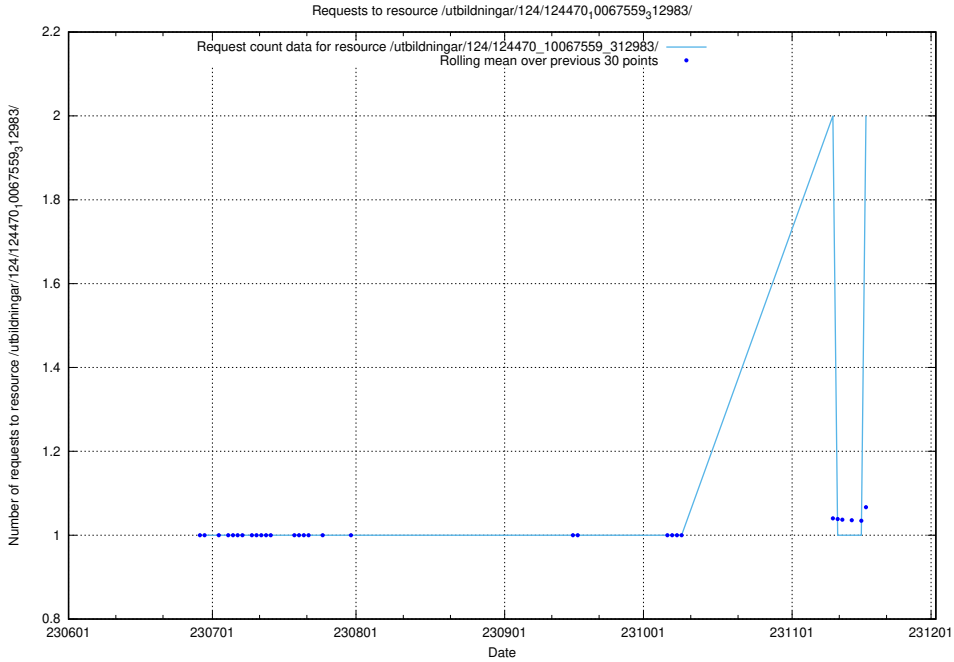

5.845 Usage of /utbildningar/124/124470_10067559_312983/

Here, we count the number of requests to resource /utbildningar/124/124470_10067559_312983/.