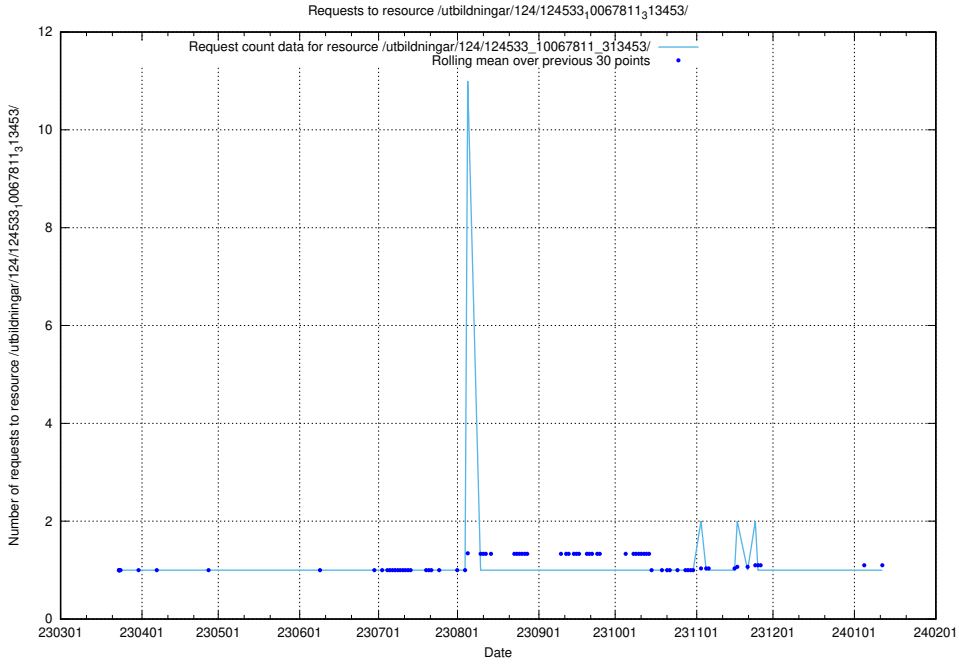

5.1239 Usage of /utbildningar/124/124533_10067811_313453/

Here, we count the number of requests to resource /utbildningar/124/124533_10067811_313453/.