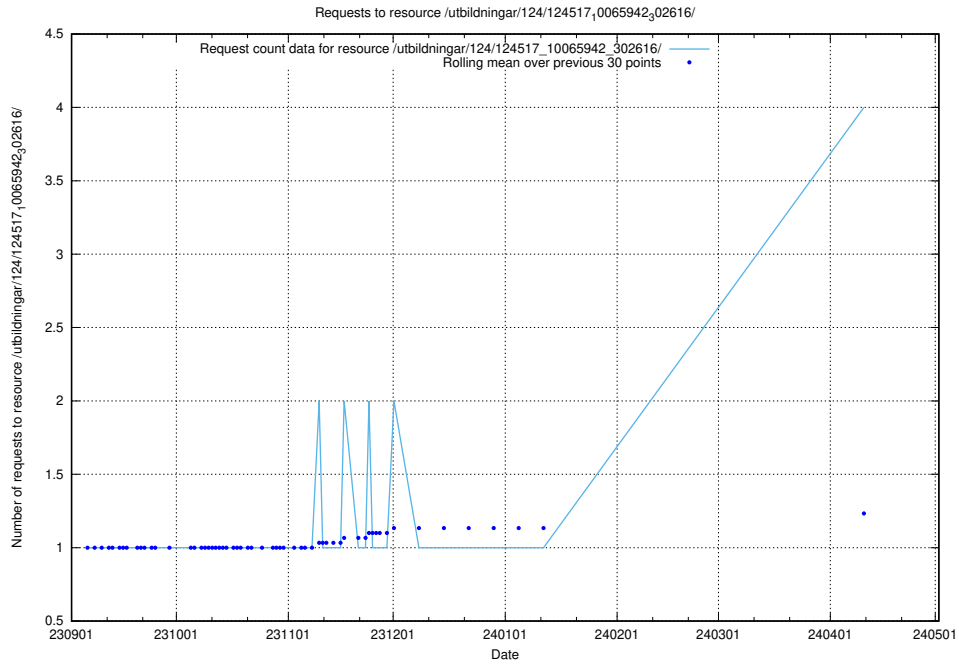

5.210 Usage of /utbildningar/124/124517_10065942_302616/

Here, we count the number of requests to resource /utbildningar/124/124517_10065942_302616/.