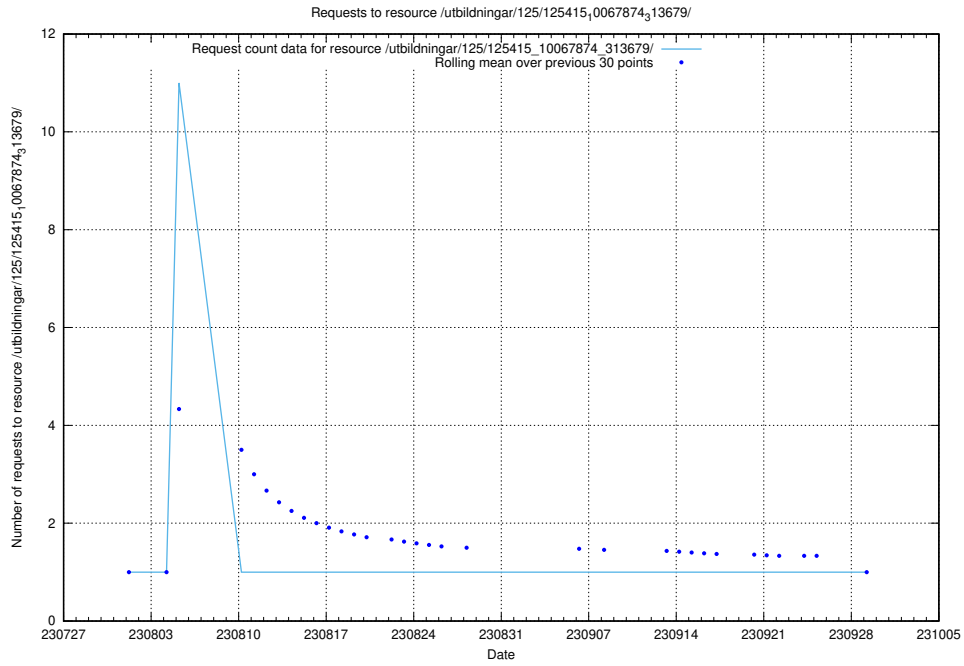

5.4903 Usage of /utbildningar/125/125415_10067874_313679/

Here, we count the number of requests to resource /utbildningar/125/125415_10067874_313679/.