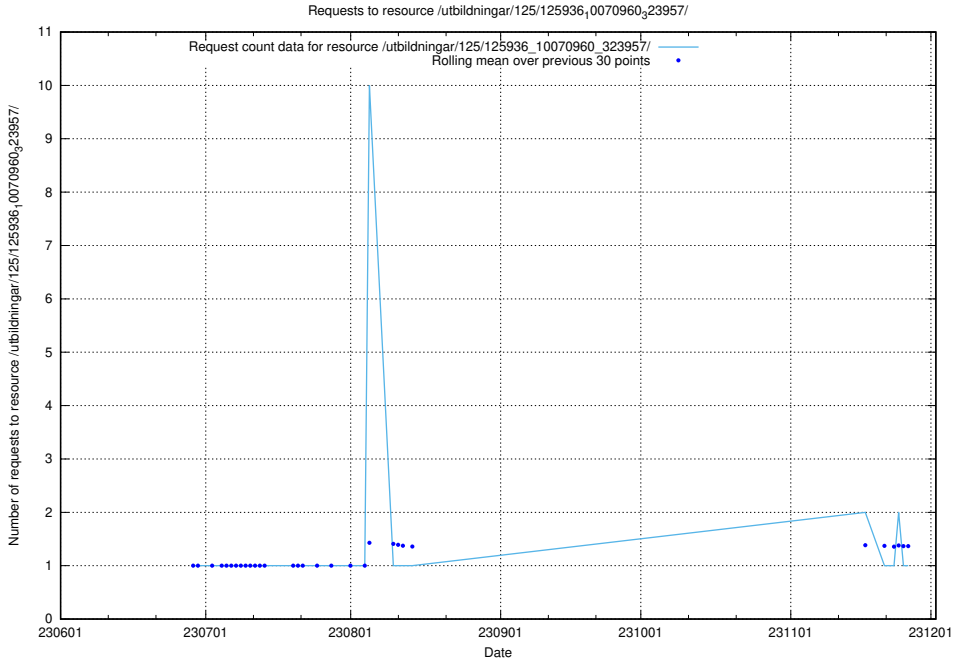

Here, we count the number of requests to resource /utbildningar/125/125936_10070960_323957/events/

5.5474 Usage of /utbildningar/125/125936_10070960_323957/

Here, we count the number of requests to resource /utbildningar/125/125936_10070960_323957/.