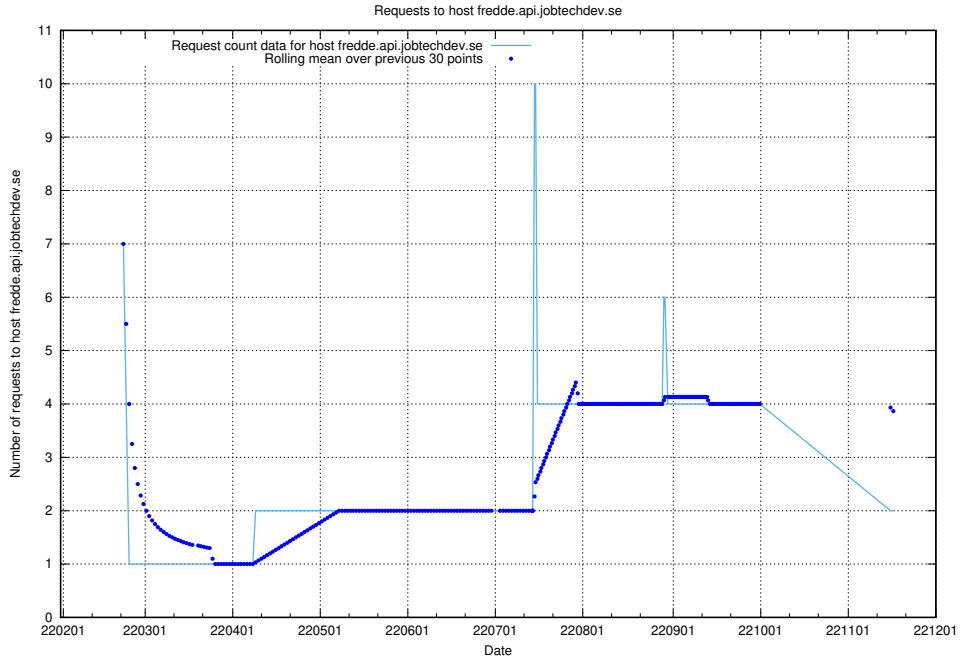

7.519 Usage of fredde.api.jobtechdev.se

Here, we count the number of requests to host fredde.api.jobtechdev.se.