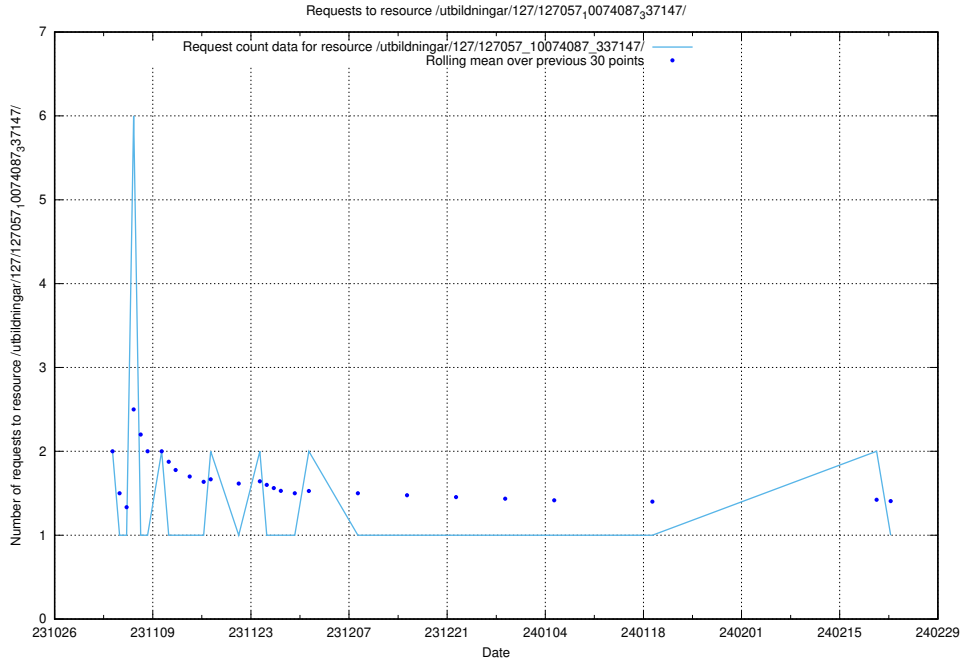

5.4162 Usage of /utbildningar/127/127057_10074087_337147/

Here, we count the number of requests to resource /utbildningar/127/127057_10074087_337147/.