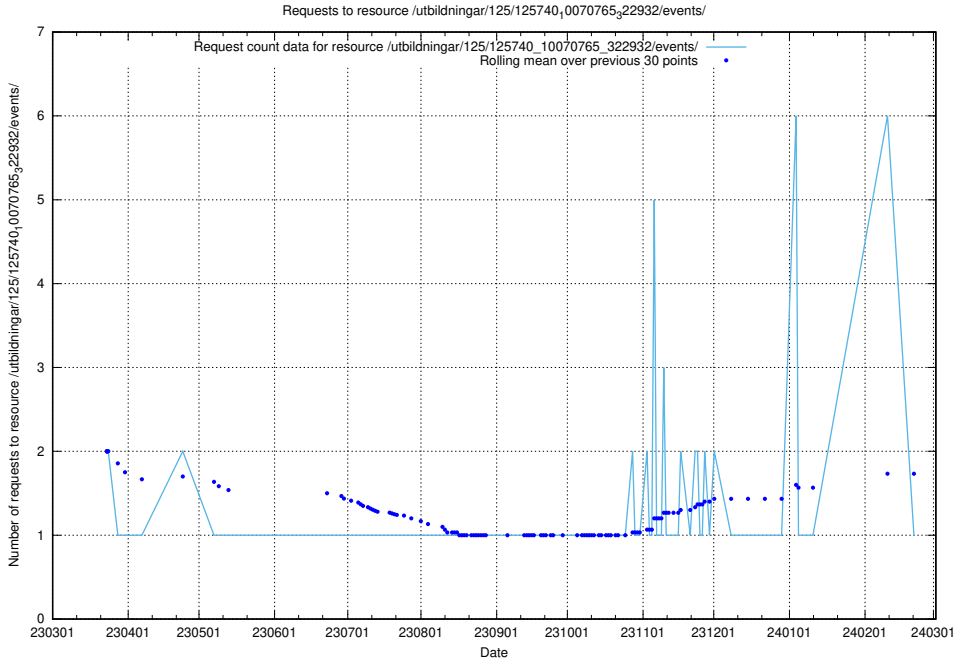

5.6274 Usage of /utbildningar/125/125740_10070765_322932/events/

Here, we count the number of requests to resource /utbildningar/125/125740_10070765_322932/events/