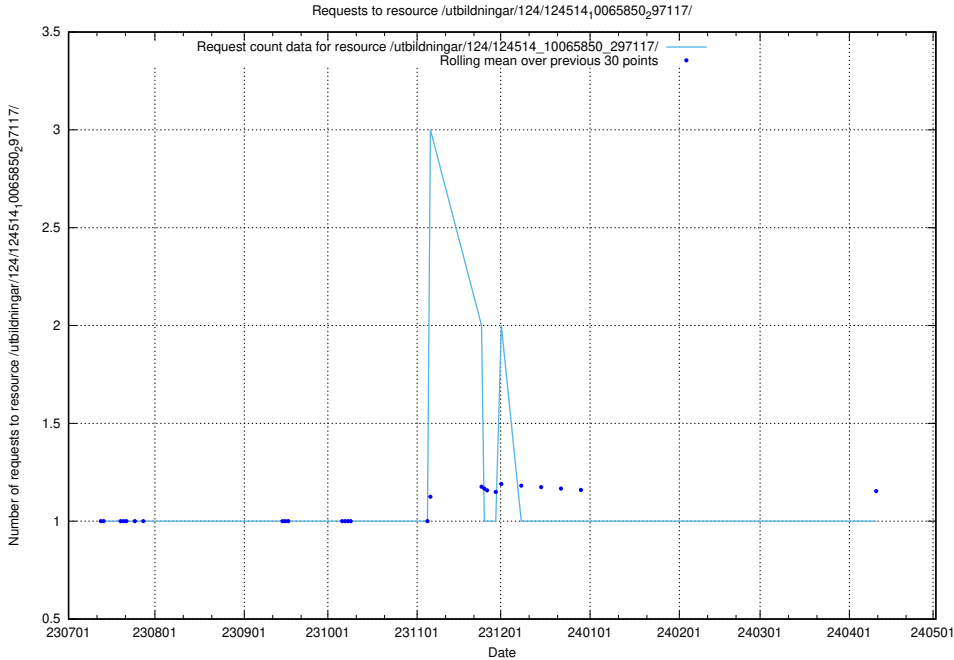

Here, we count the number of requests to resource /utbildningar/124/124514_10065850_297117/events/

5.5120 Usage of /utbildningar/124/124514_10065850_297117/

Here, we count the number of requests to resource /utbildningar/124/124514_10065850_297117/.