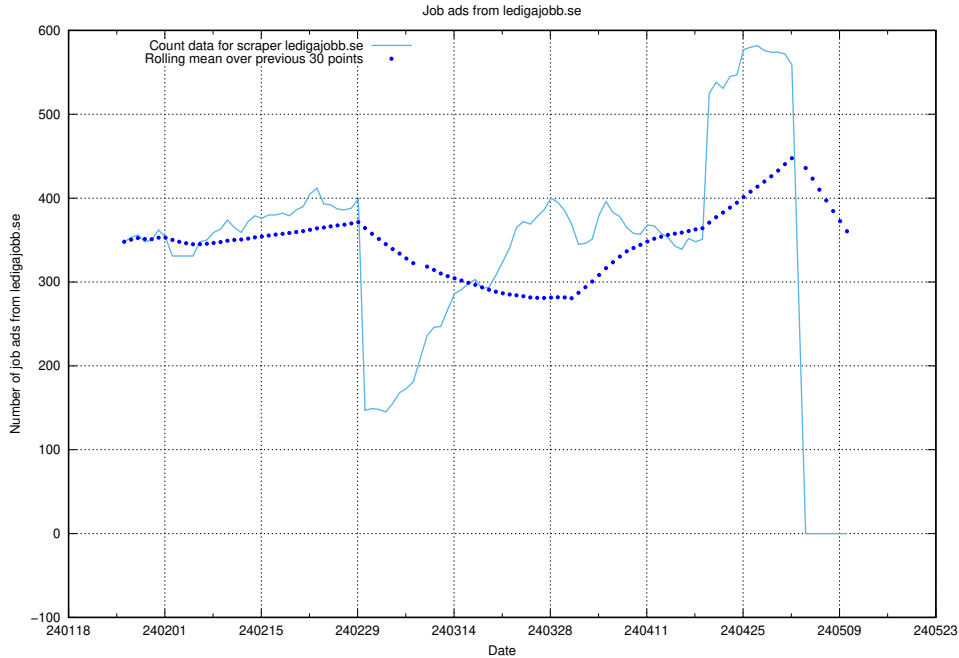

13.10 Number of ads by scraper ledigajobb.se

Here, we count the number of job ads scraped from ledigajobb.se.