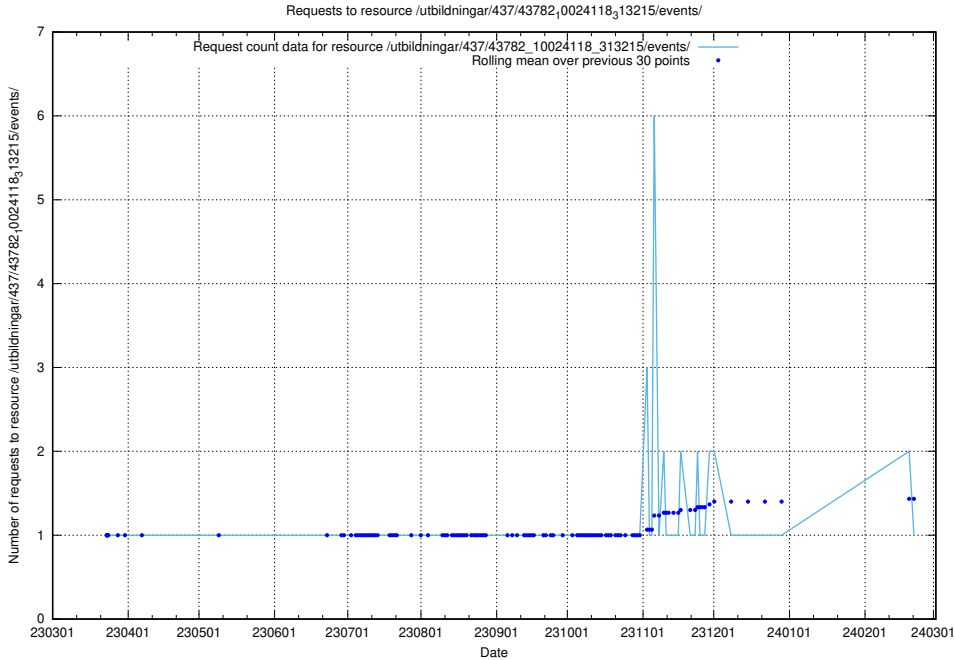

5.6363 Usage of /utbildningar/437/43782_10024118_313215/events/

Here, we count the number of requests to resource /utbildningar/437/43782_10024118_313215/events/.