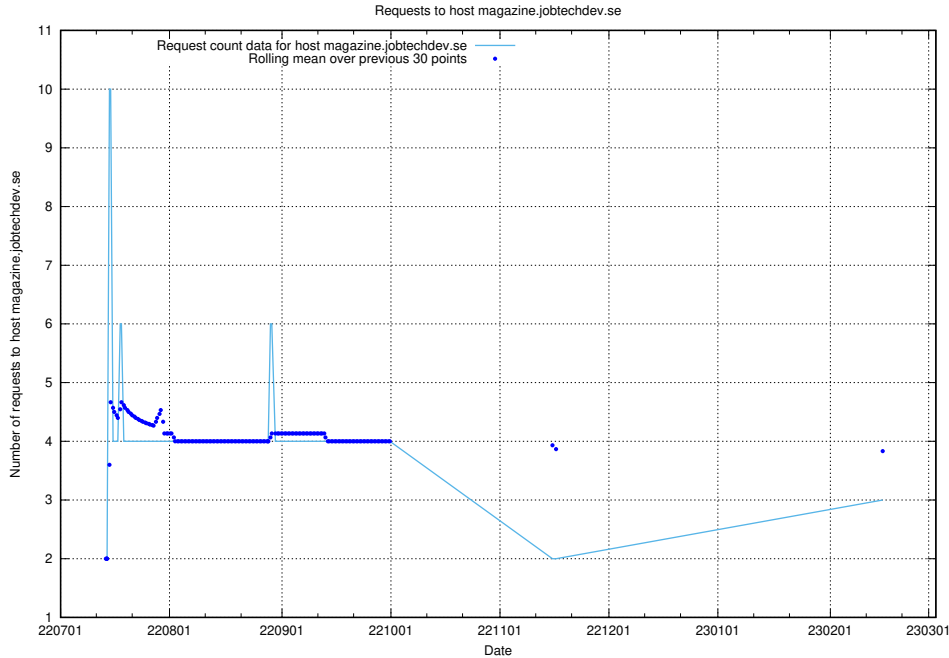

7.208 Usage of magazine.jobtechdev.se

Here, we count the number of requests to host magazine.jobtechdev.se.