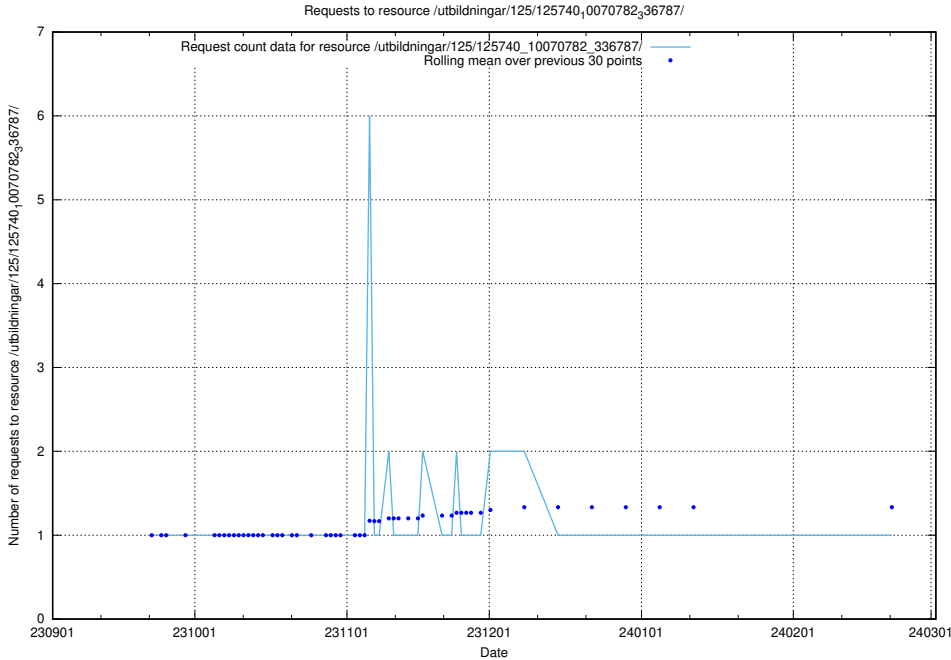

5.4523 Usage of /utbildningar/125/125740_10070782_336787/

Here, we count the number of requests to resource /utbildningar/125/125740_10070782_336787/.