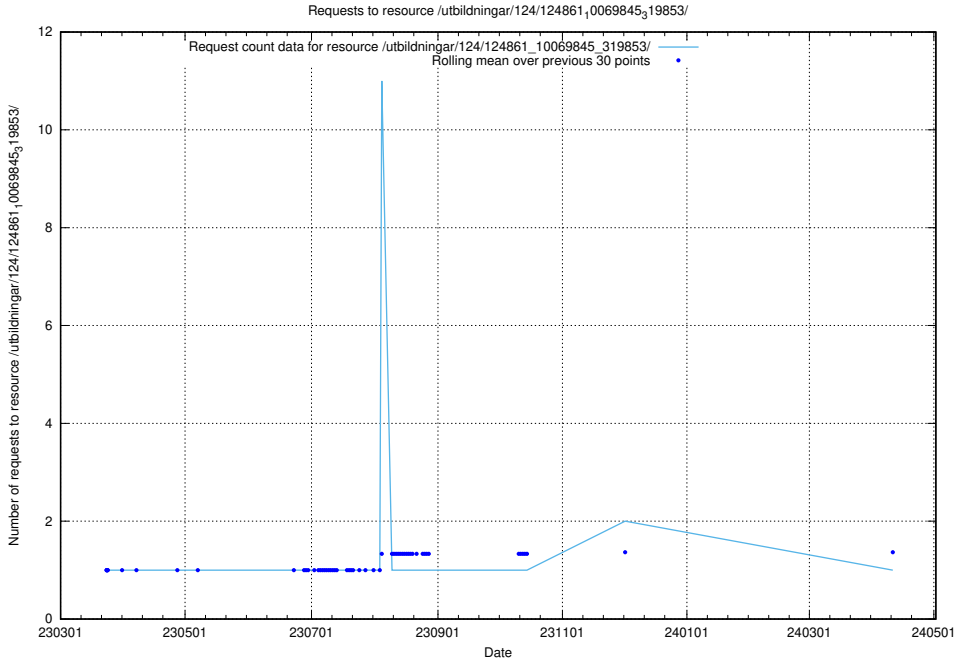

Here, we count the number of requests to resource /utbildningar/124/124861_10069845_319853/events/

5.1178 Usage of /utbildningar/124/124861_10069845_319853/

Here, we count the number of requests to resource /utbildningar/124/124861_10069845_319853/.