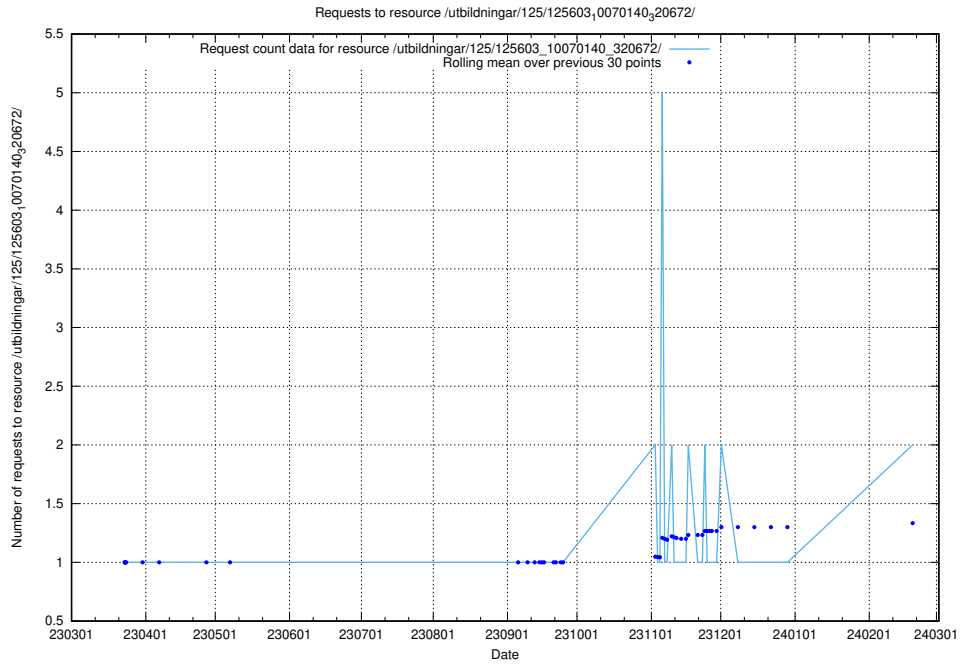

5.478 Usage of /utbildningar/125/125603_10070140_320672/

Here, we count the number of requests to resource /utbildningar/125/125603_10070140_320672/.