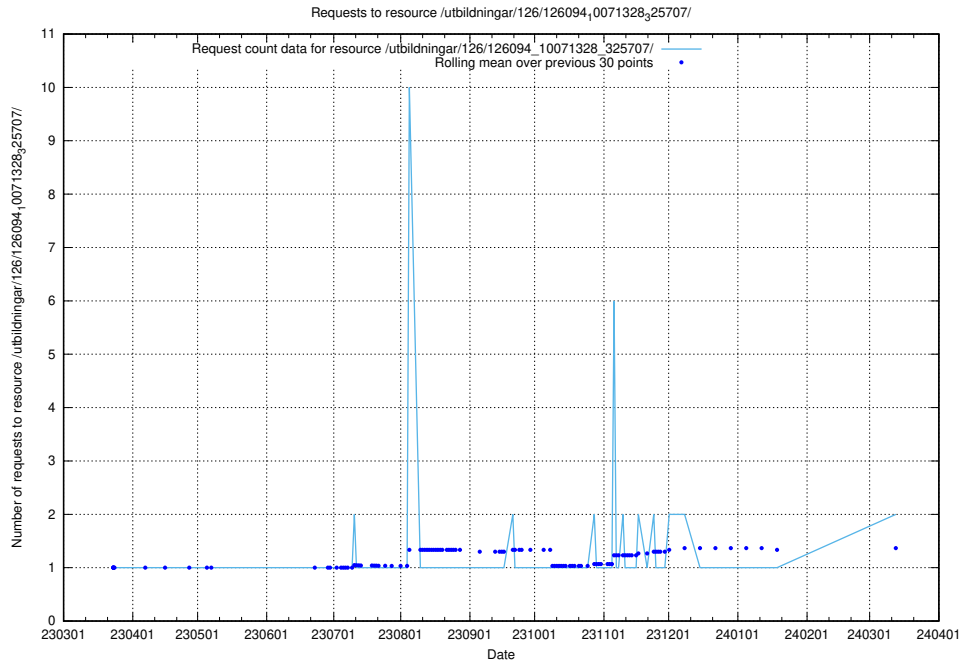

5.971 Usage of /utbildningar/126/126094_10071328_325707/

Here, we count the number of requests to resource /utbildningar/126/126094_10071328_325707/.