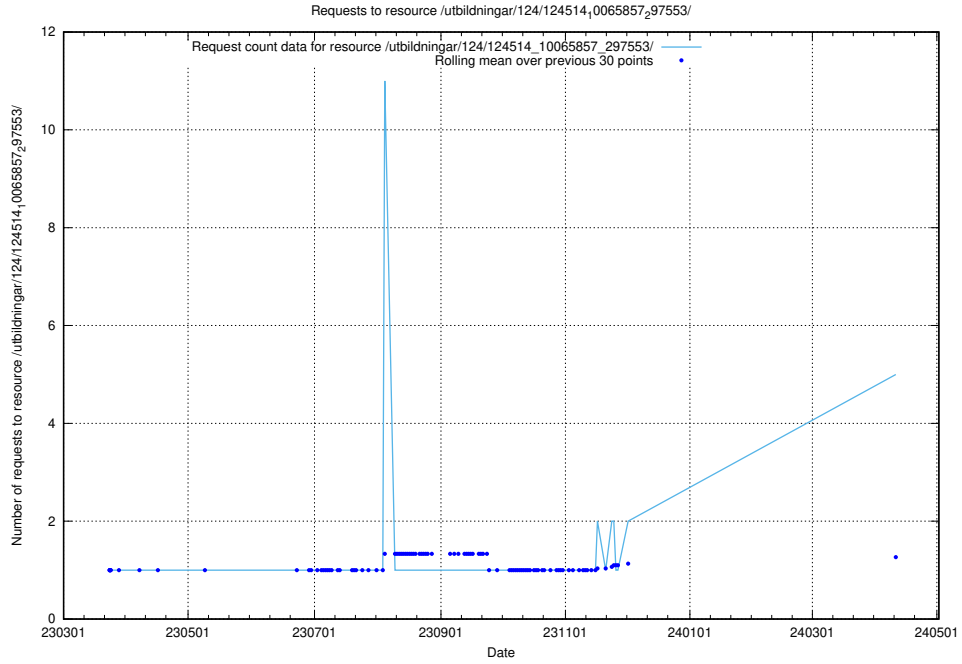

5.123 Usage of /utbildningar/124/124514_10065857_297553/

Here, we count the number of requests to resource /utbildningar/124/124514_10065857_297553/.