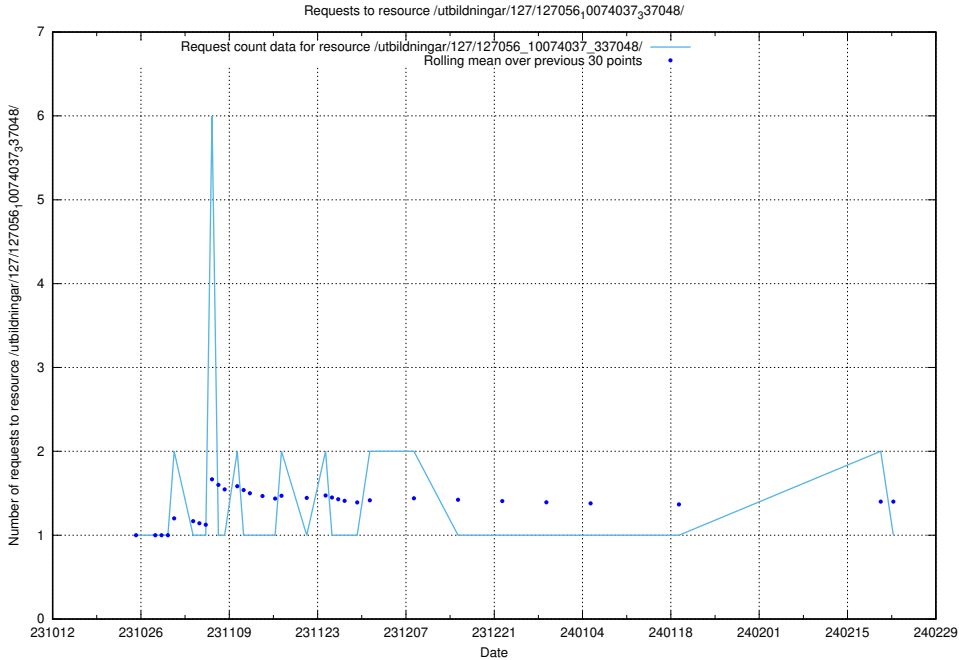

5.4230 Usage of /utbildningar/127/127056_10074037_337048/

Here, we count the number of requests to resource /utbildningar/127/127056_10074037_337048/.