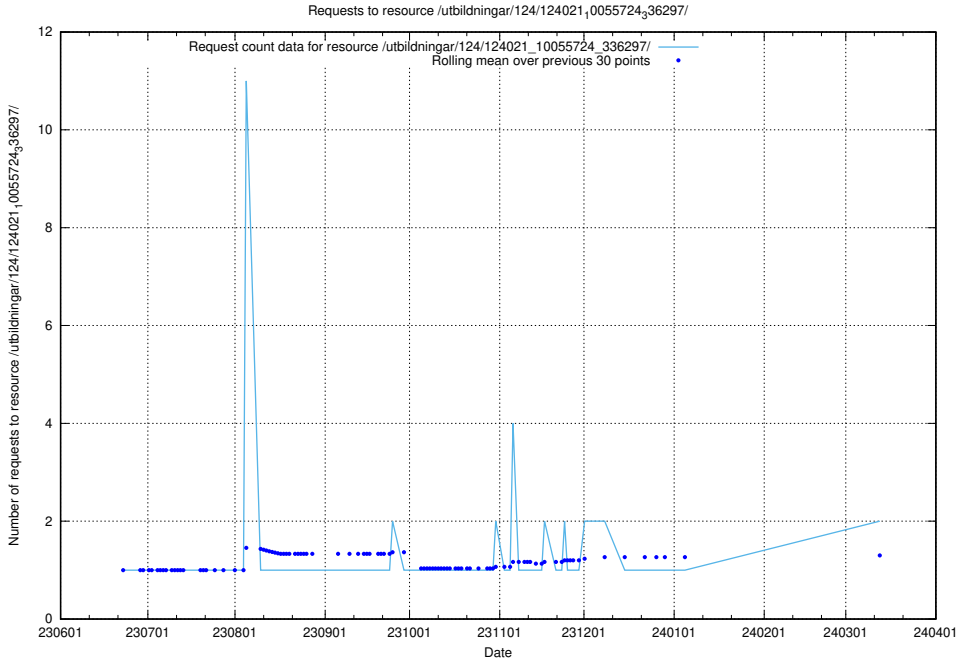

5.885 Usage of /utbildningar/124/124021_10055724_336297/

Here, we count the number of requests to resource /utbildningar/124/124021_10055724_336297/.