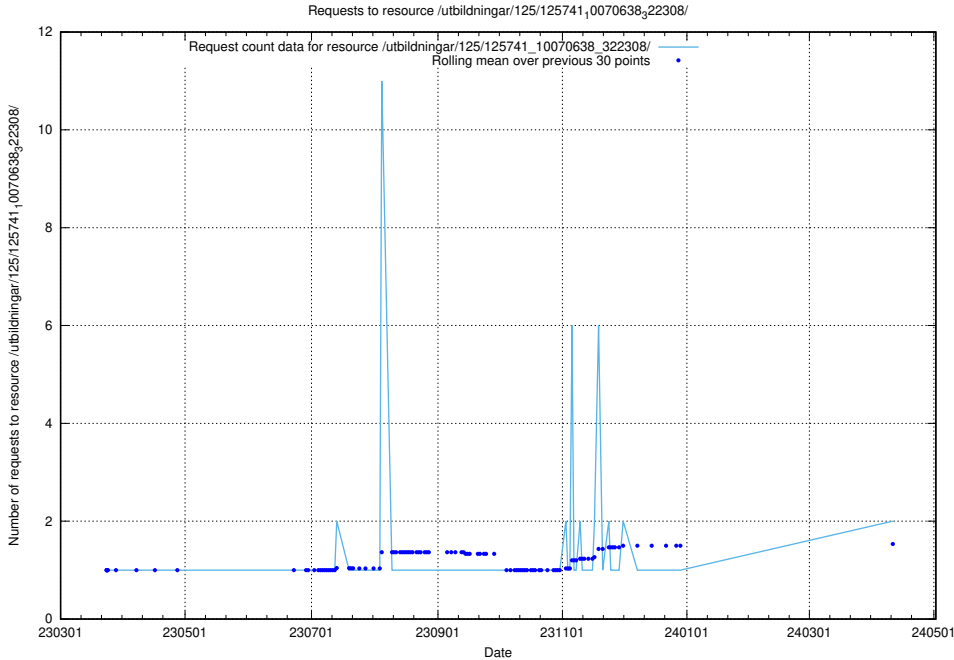

5.461 Usage of /utbildningar/125/125741_10070638_322308/

Here, we count the number of requests to resource /utbildningar/125/125741_10070638_322308/.