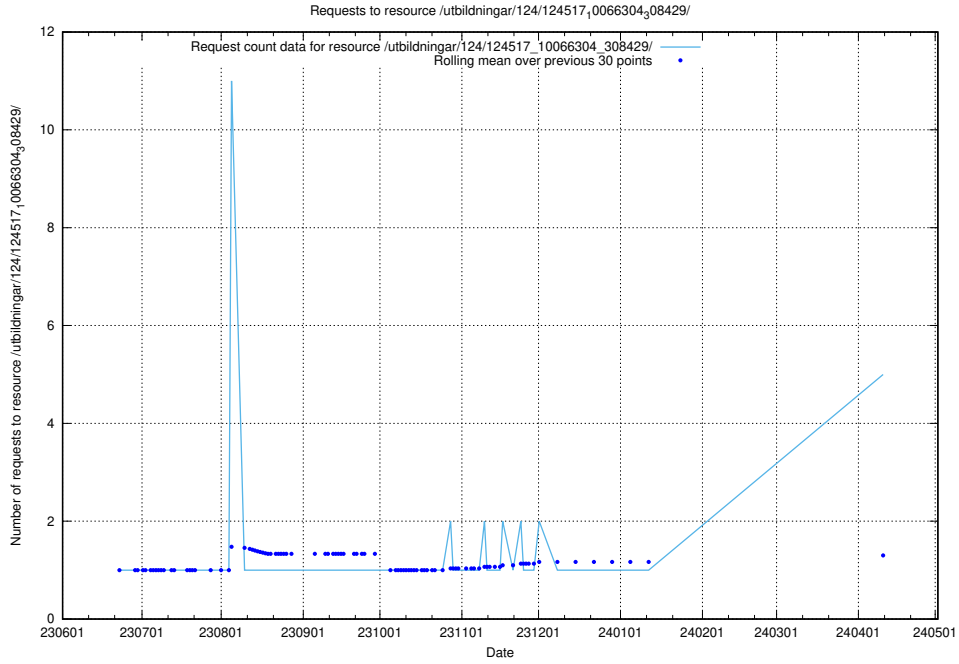

5.144 Usage of /utbildningar/124/124517_10066304_308429/

Here, we count the number of requests to resource /utbildningar/124/124517_10066304_308429/.