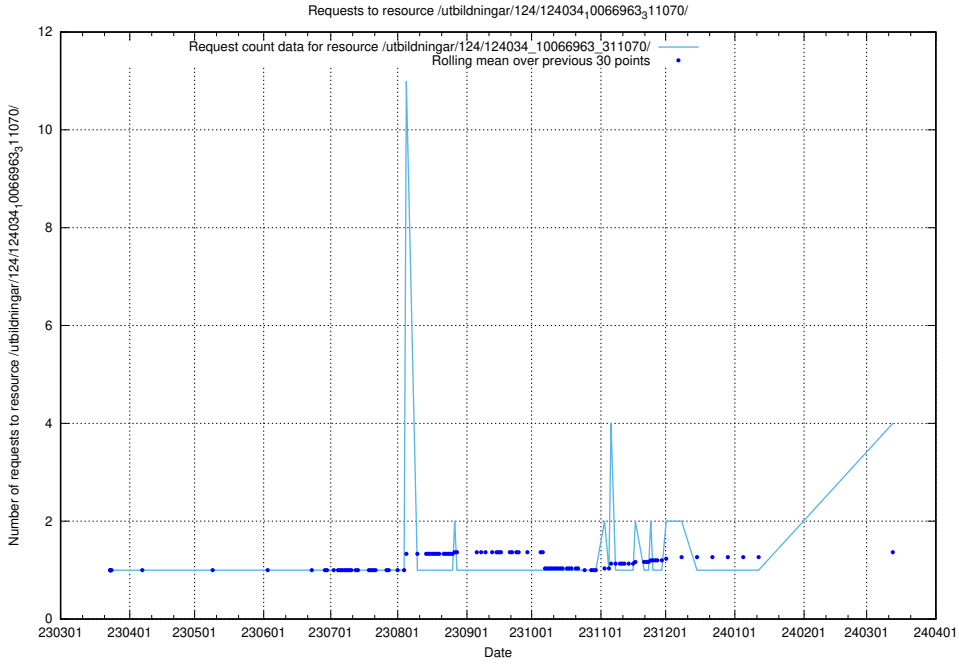

5.207 Usage of /utbildningar/124/124034_10066963_311070/

Here, we count the number of requests to resource /utbildningar/124/124034_10066963_311070/.