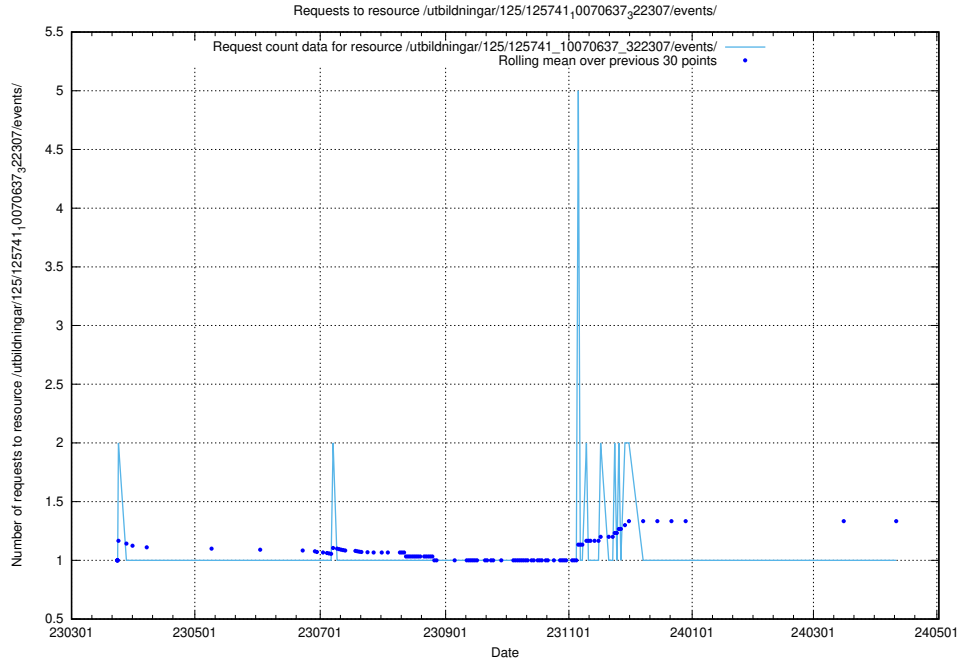

5.982 Usage of /utbildningar/125/125741_10070637_322307/events/

Here, we count the number of requests to resource /utbildningar/125/125741_10070637_322307/events/