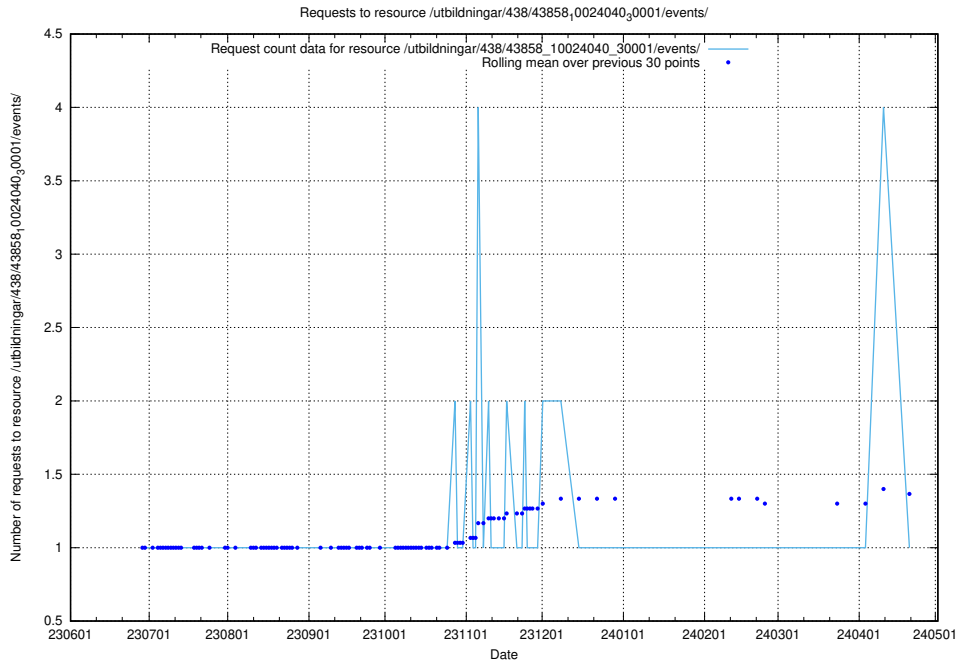

5.5432 Usage of /utbildningar/438/43858_10024040_30001/events/

Here, we count the number of requests to resource /utbildningar/438/43858_10024040_30001/events/.