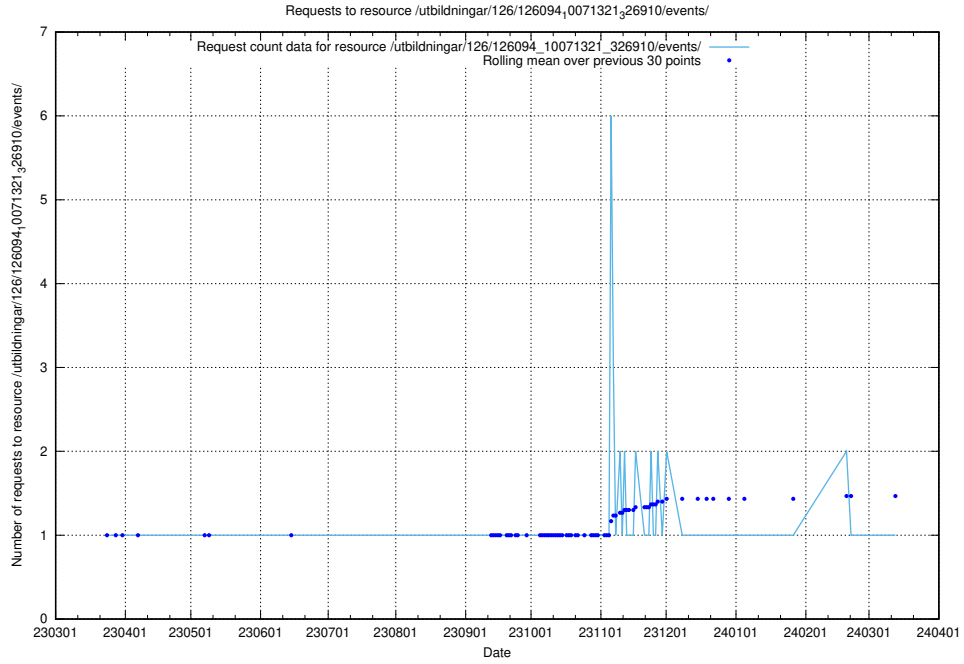

5.6205 Usage of /utbildningar/126/126094_10071321_326910/events/

Here, we count the number of requests to resource /utbildningar/126/126094_10071321_326910/events/