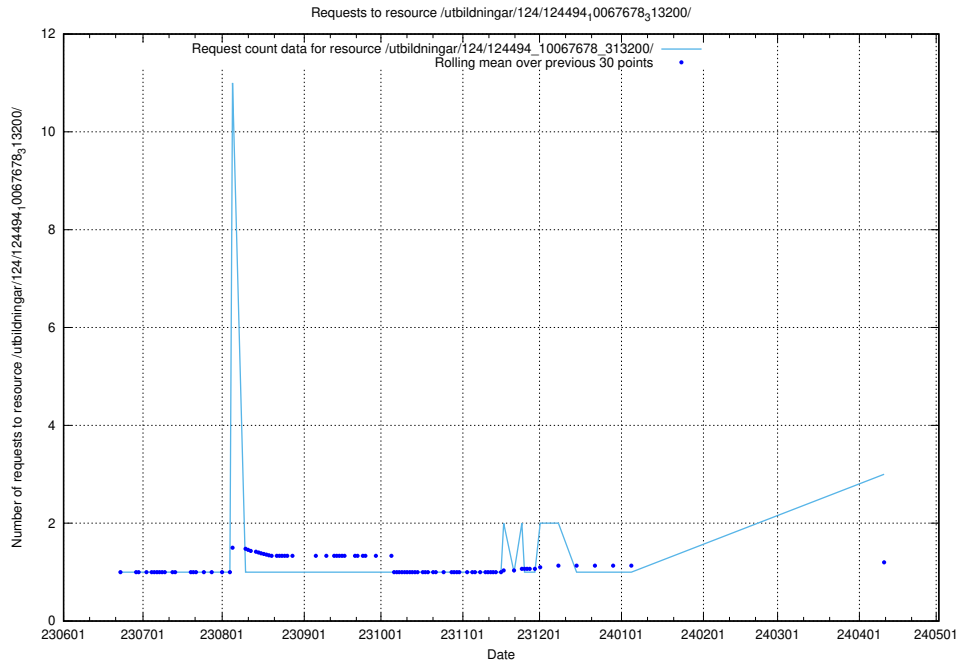

5.389 Usage of /utbildningar/124/124494_10067678_313200/

Here, we count the number of requests to resource /utbildningar/124/124494_10067678_313200/.