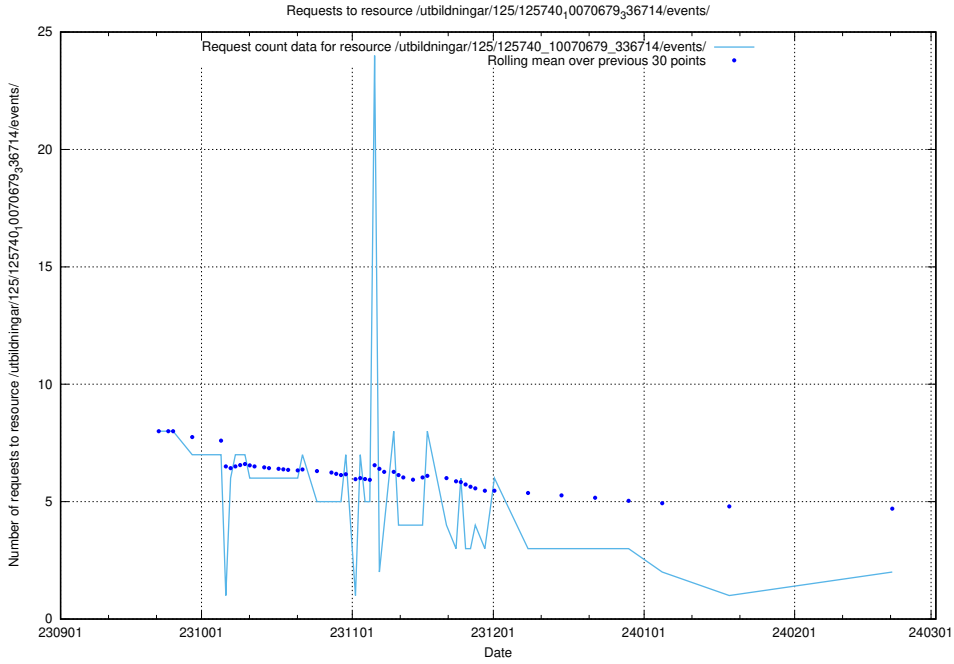

5.747 Usage of /utbildningar/125/125740_10070679_336714/events/

Here, we count the number of requests to resource /utbildningar/125/125740_10070679_336714/events/