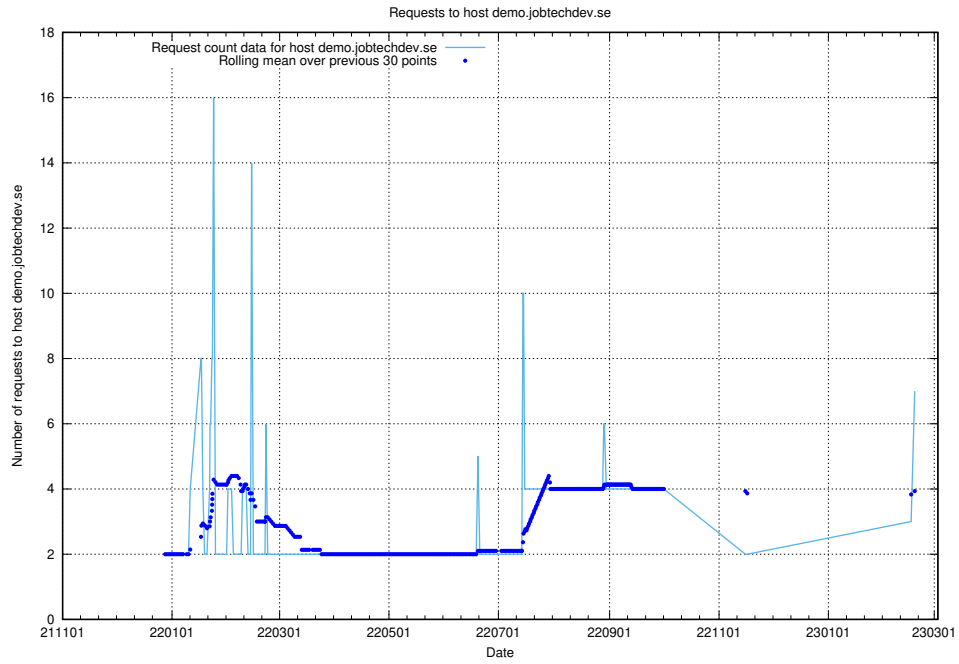

Here, we count the number of requests to host education-api.jobtechdev.se.

7.75 Usage of demo.jobtechdev.se

Here, we count the number of requests to host demo.jobtechdev.se.

7.76 Usage of taxonomy-viewer.jobtechdev.se