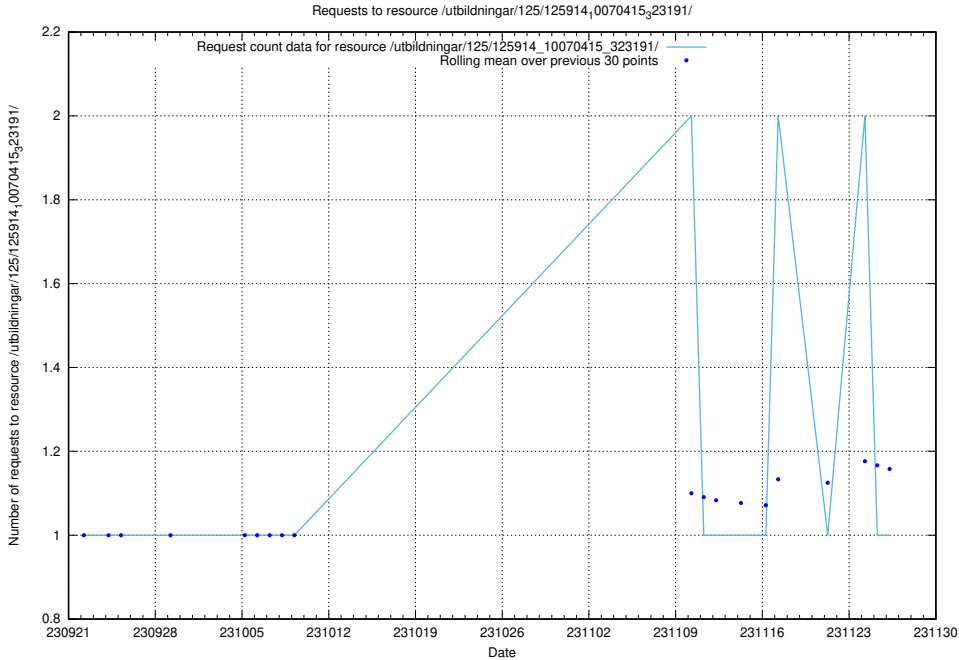

5.4520 Usage of /utbildningar/125/125914_10070415_323191/

Here, we count the number of requests to resource /utbildningar/125/125914_10070415_323191/.