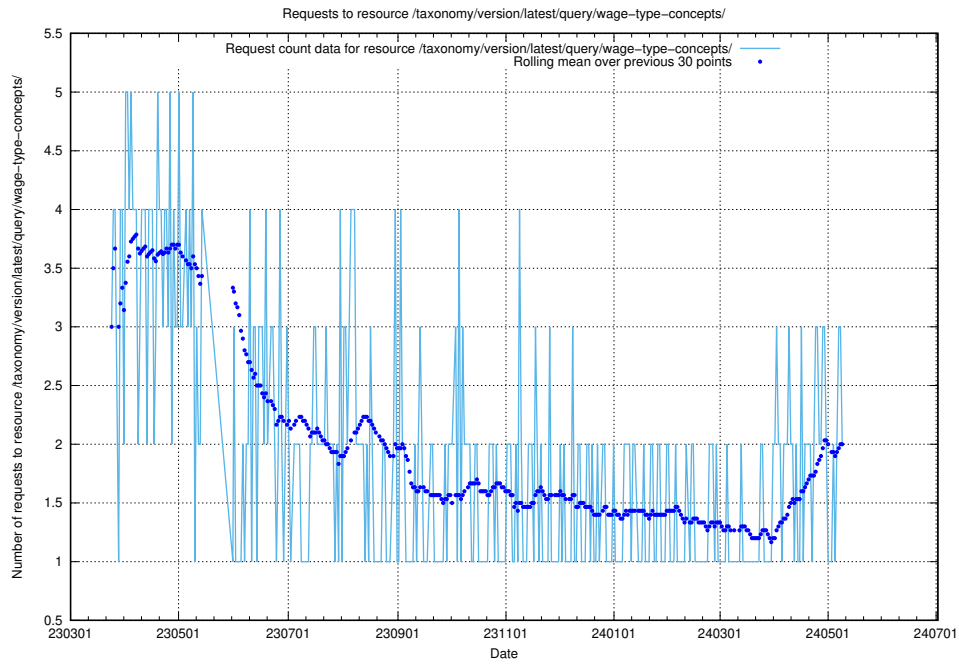

5.917 Usage of /taxonomy/version/latest/query/wage-type-concepts/

Here, we count the number of requests to resource /taxonomy/version/latest/query/wage-type-concepts/.