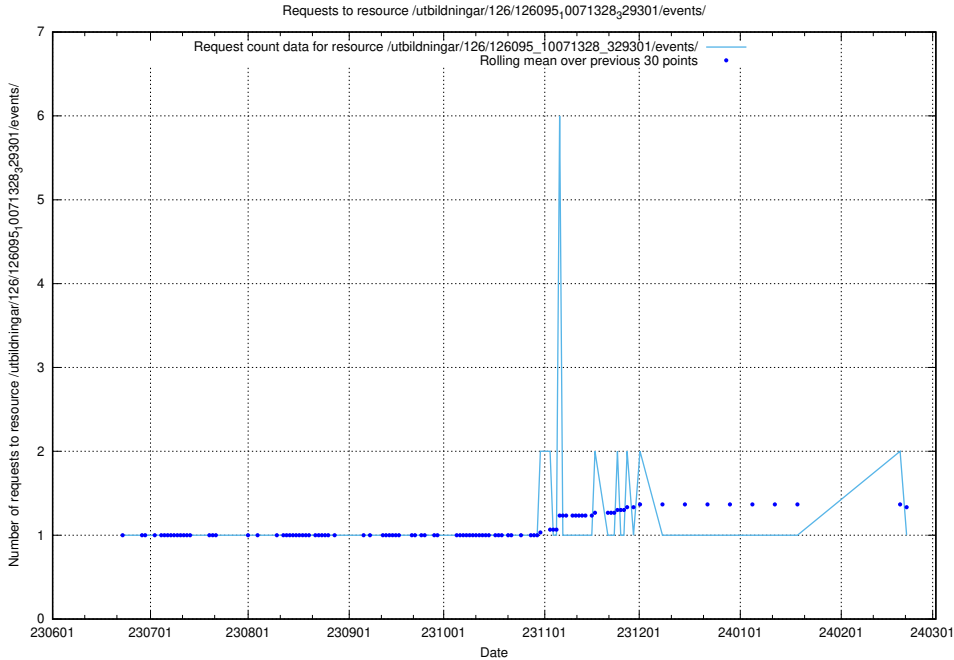

5.5691 Usage of /utbildningar/126/126095_10071328_329301/events/

Here, we count the number of requests to resource /utbildningar/126/126095_10071328_329301/events/