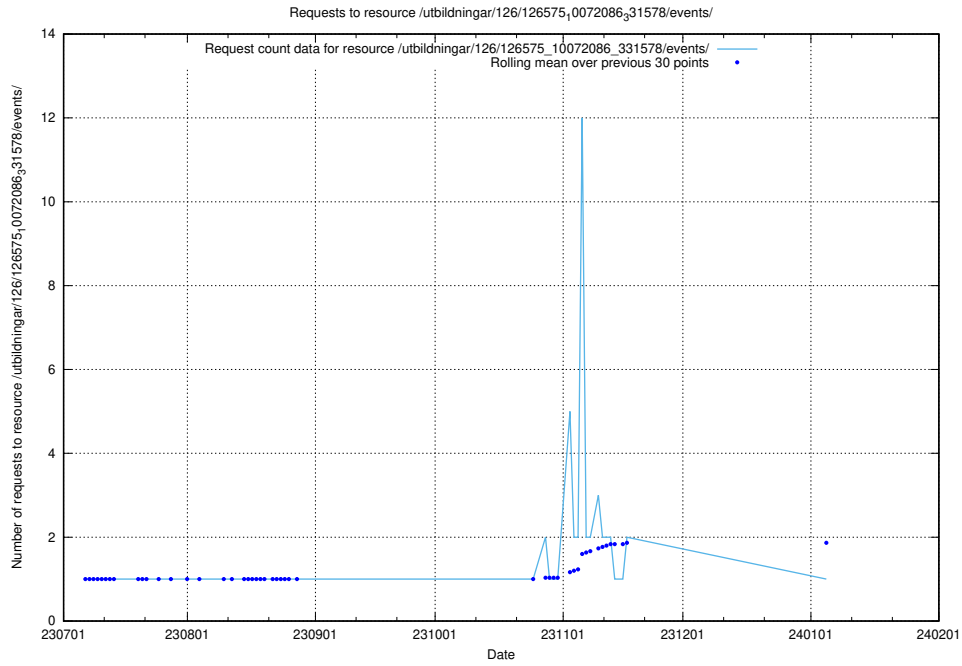

5.5307 Usage of /utbildningar/126/126575_10072086_331578/events/

Here, we count the number of requests to resource /utbildningar/126/126575_10072086_331578/events/