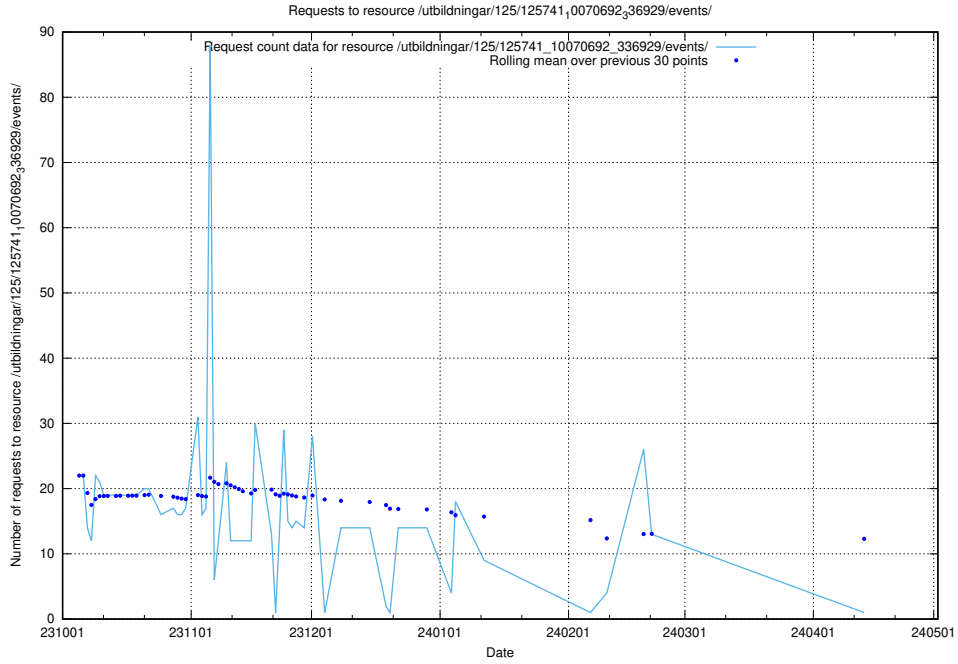

5.4416 Usage of /utbildningar/125/125741_10070692_336929/events/

Here, we count the number of requests to resource /utbildningar/125/125741_10070692_336929/events/