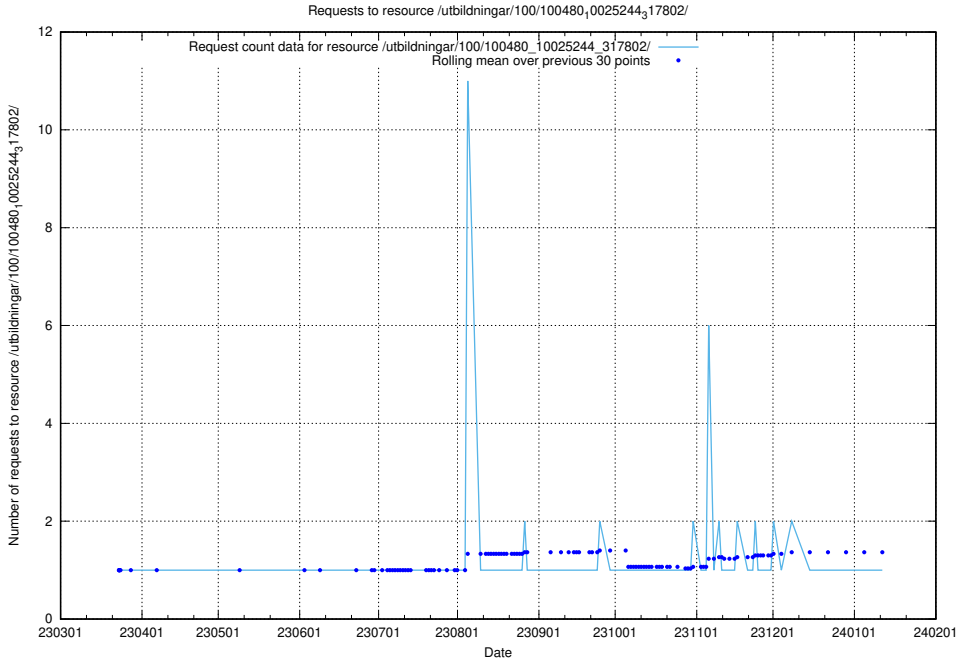

5.5727 Usage of /utbildningar/100/100480_10025244_317802/

Here, we count the number of requests to resource /utbildningar/100/100480_10025244_317802/.