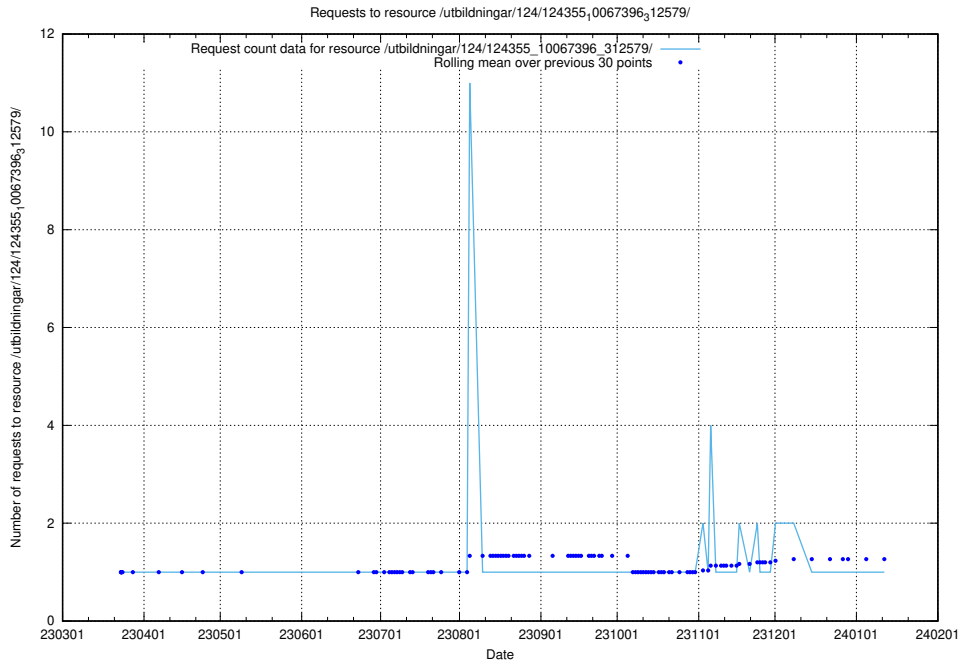

5.3921 Usage of /utbildningar/124/124355_10067396_312579/

Here, we count the number of requests to resource /utbildningar/124/124355_10067396_312579/.