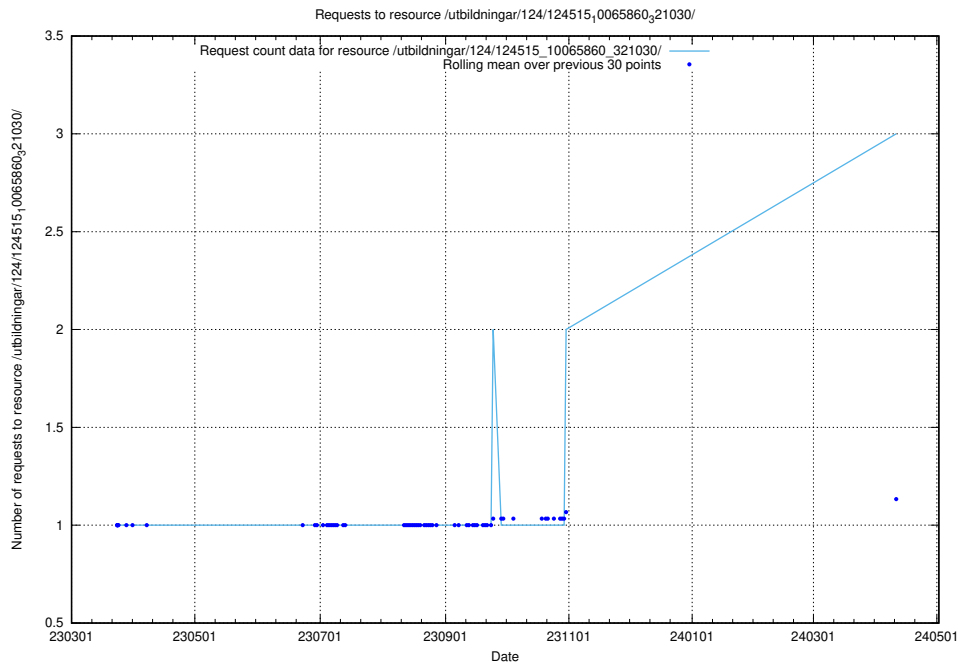

5.280 Usage of /utbildningar/124/124515_10065860_321030/

Here, we count the number of requests to resource /utbildningar/124/124515_10065860_321030/.