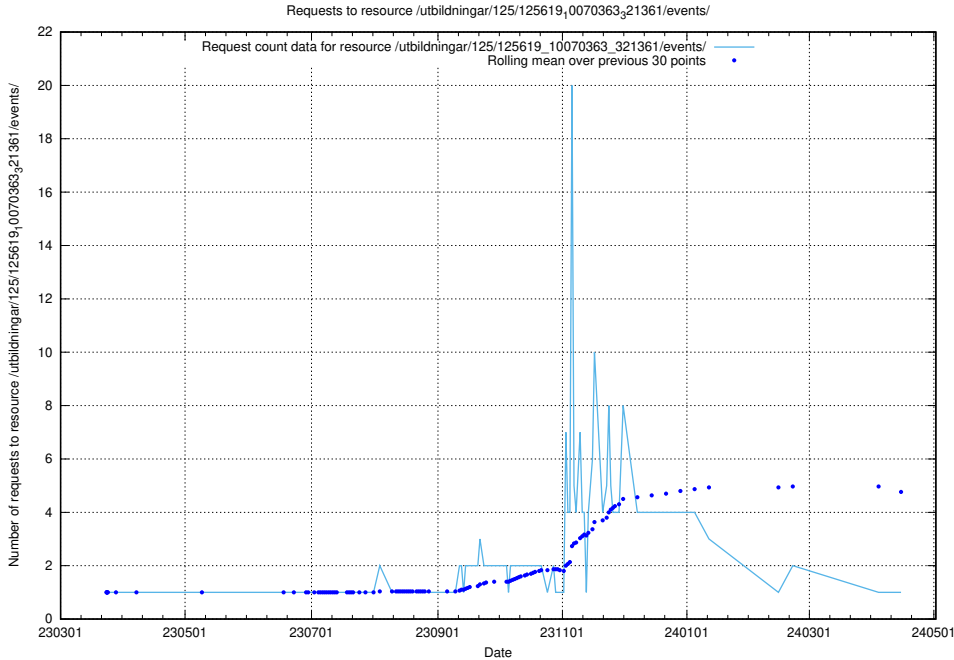

5.1082 Usage of /utbildningar/125/125619_10070363_321361/events/

Here, we count the number of requests to resource /utbildningar/125/125619_10070363_321361/events/