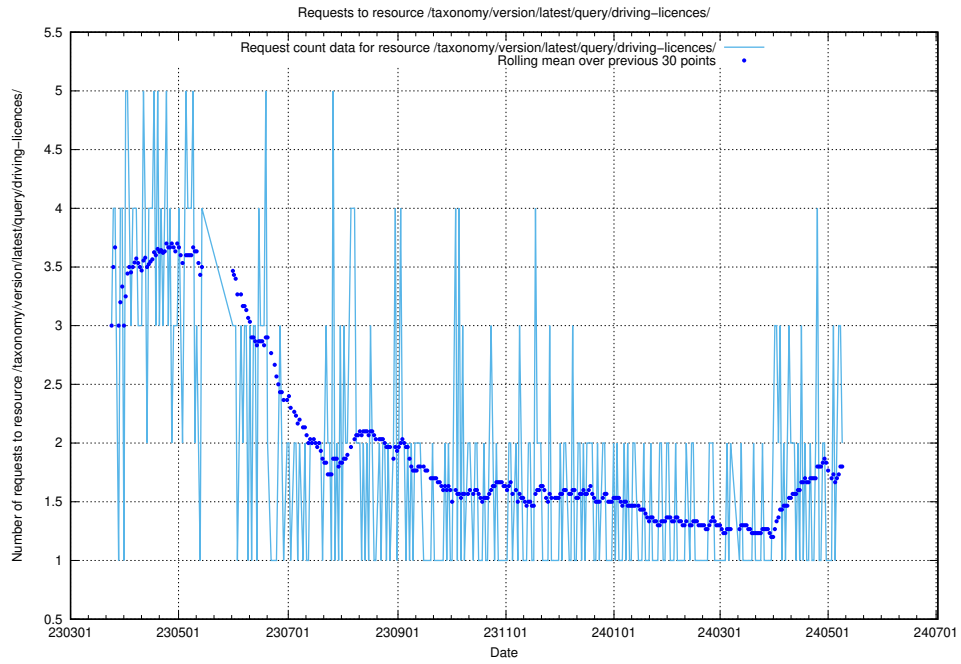

5.936 Usage of /taxonomy/version/latest/query/driving-licences/

Here, we count the number of requests to resource /taxonomy/version/latest/query/driving-licences/.