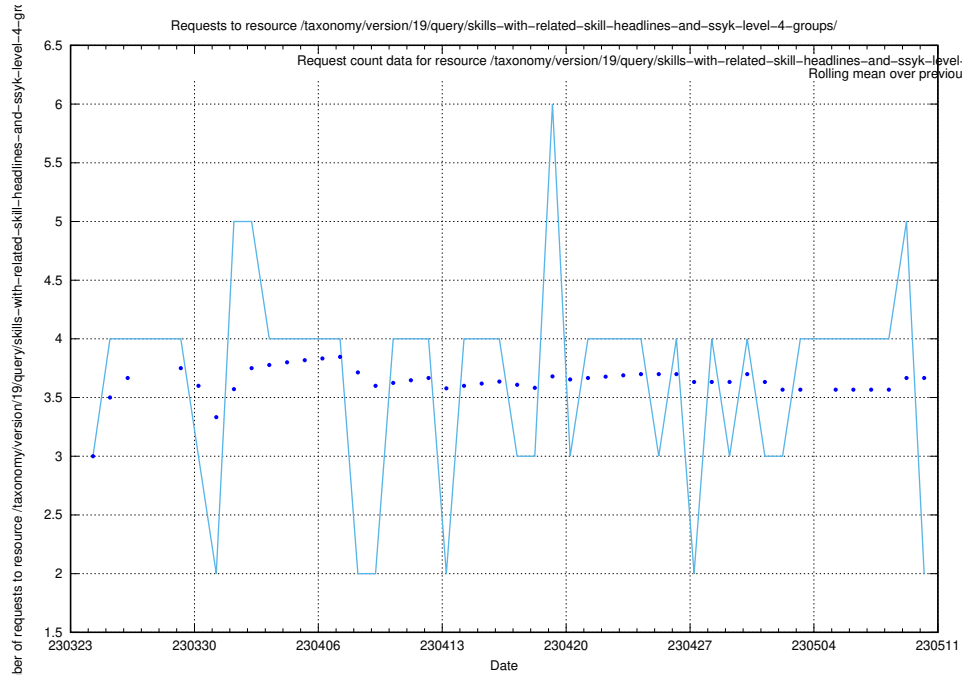

5.943 Usage of /taxonomy/version/19/query/skills-with-related-skill-headlines-and-ssyk-level-4-groups/

Here, we count the number of requests to resource /taxonomy/version/19/query/skills-with-related-skill-headlines-and-ssyk-level-4-groups/.