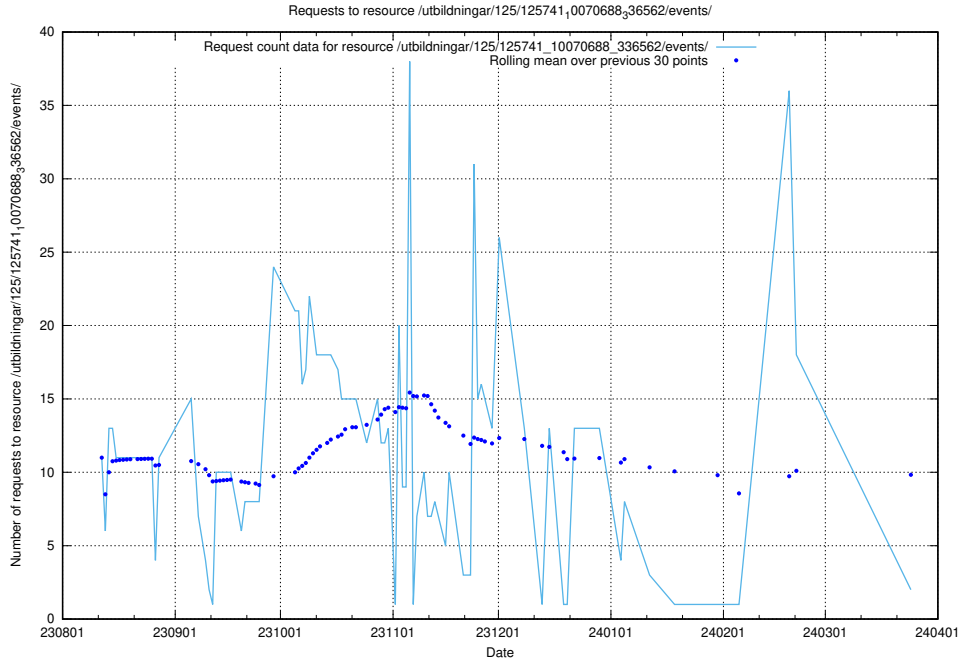

5.778 Usage of /utbildningar/125/125741_10070688_336562/events/

Here, we count the number of requests to resource /utbildningar/125/125741_10070688_336562/events/