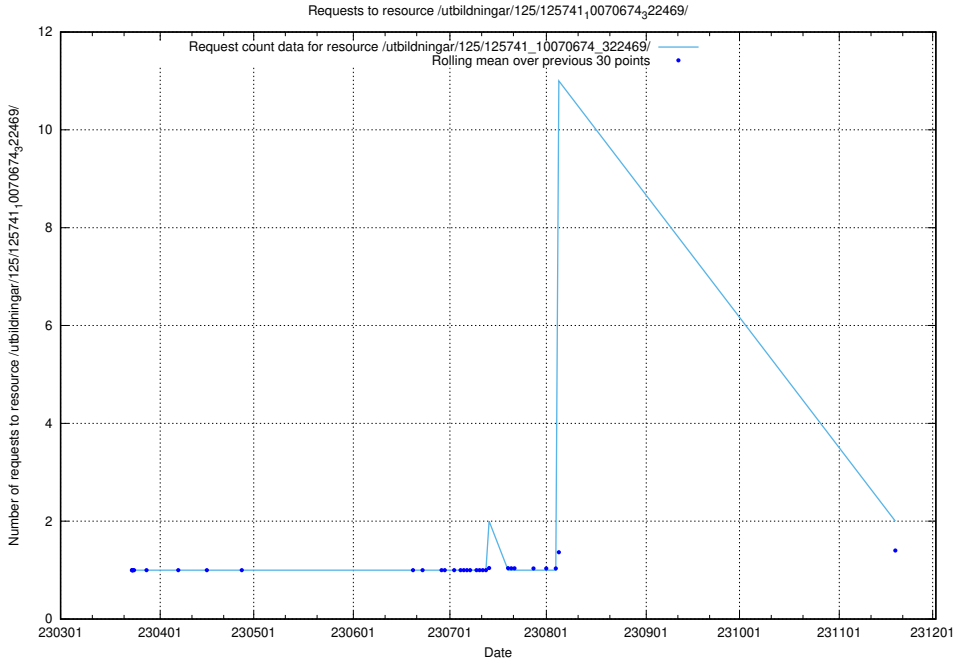

5.981 Usage of /utbildningar/125/125741_10070674_322469/

Here, we count the number of requests to resource /utbildningar/125/125741_10070674_322469/.