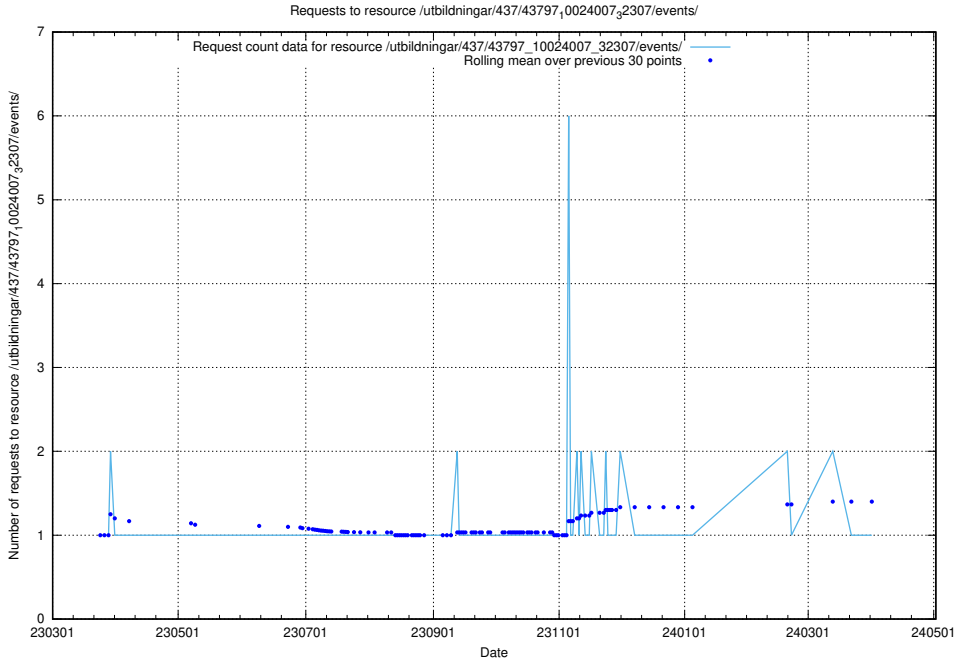

5.6172 Usage of /utbildningar/437/43797_10024007_32307/events/

Here, we count the number of requests to resource /utbildningar/437/43797_10024007_32307/events/.