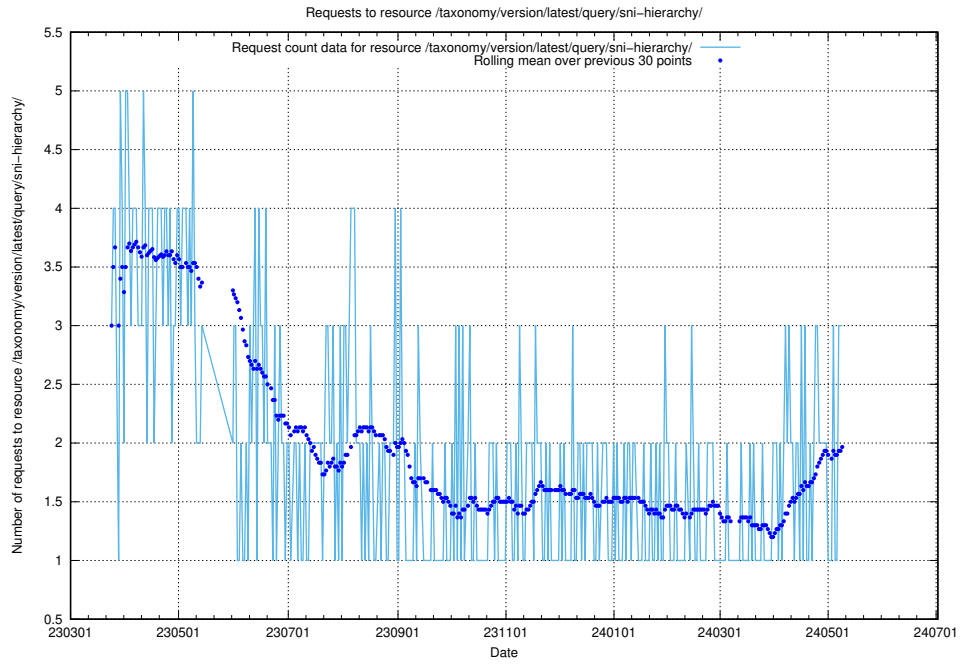

5.424 Usage of /taxonomy/version/latest/query/sni-hierarchy/

Here, we count the number of requests to resource /taxonomy/version/latest/query/sni-hierarchy/.