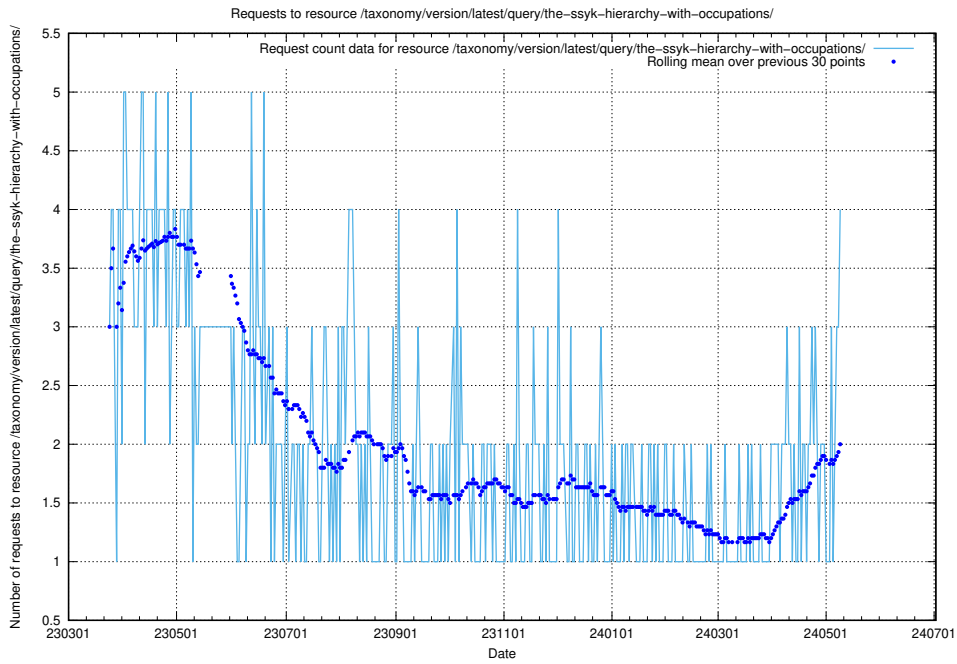

5.235 Usage of /taxonomy/version/latest/query/the-ssyk-hierarchy-with-occupations/

Here, we count the number of requests to resource /taxonomy/version/latest/query/the-ssyk-hierarchy-with-occupations/.