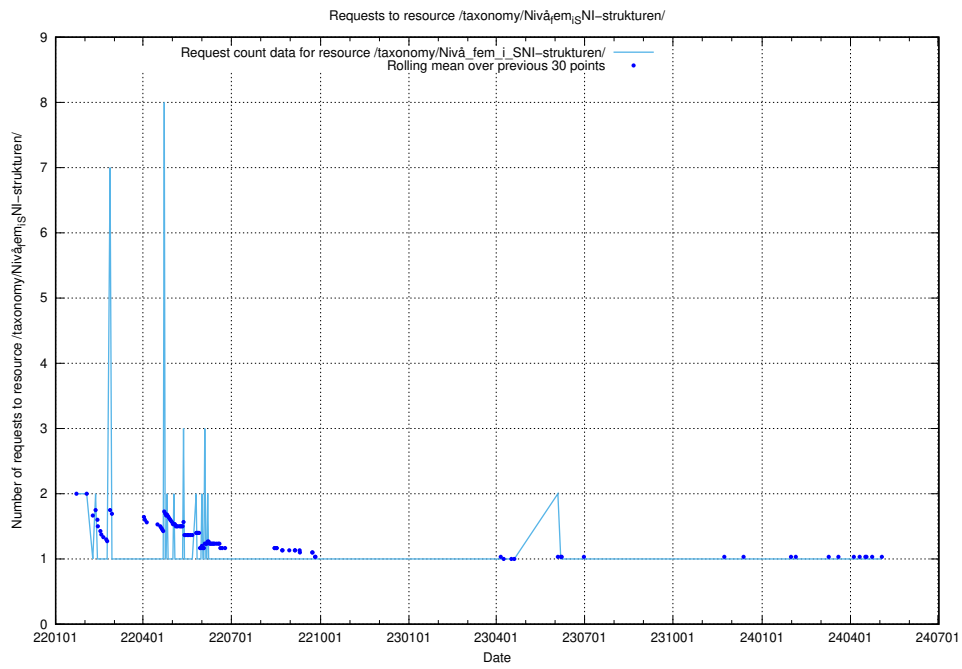

5.4507 Usage of /taxonomy/Nivå_fem_i_SNI-strukturen/

Here, we count the number of requests to resource /taxonomy/Nivå_fem_i_SNI-strukturen/.