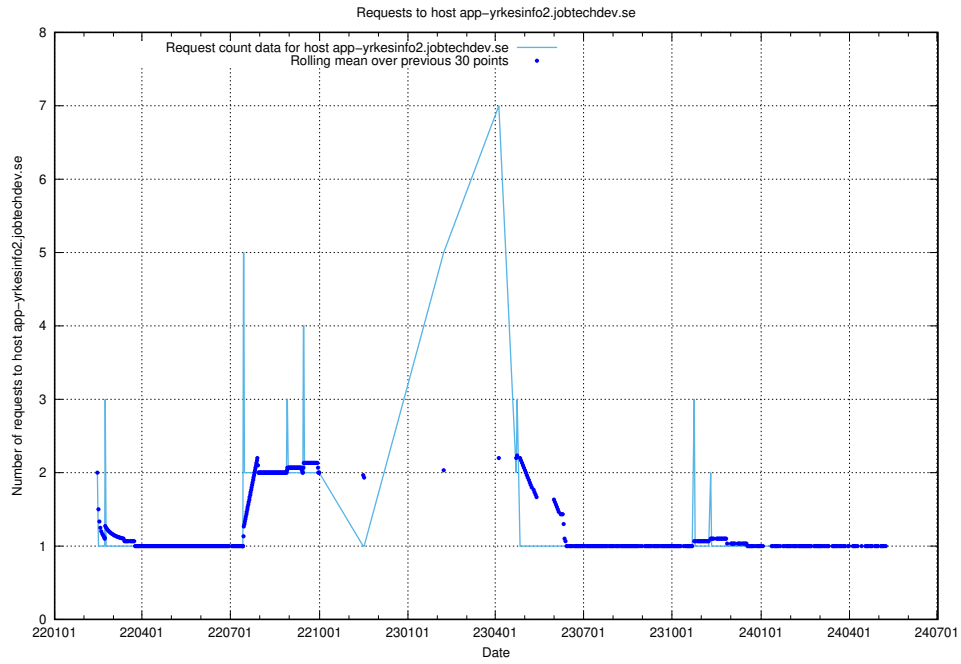

Here, we count the number of requests to host app-yrkesinfo2.jobtechdev.se.

7.657 Usage of djs-frontend-data-jobtechdev-se-prod.prod.services.jtech.se

Here, we count the number of requests to host djs-frontend-data-jobtechdev-se-prod.prod.services.jtech.se.