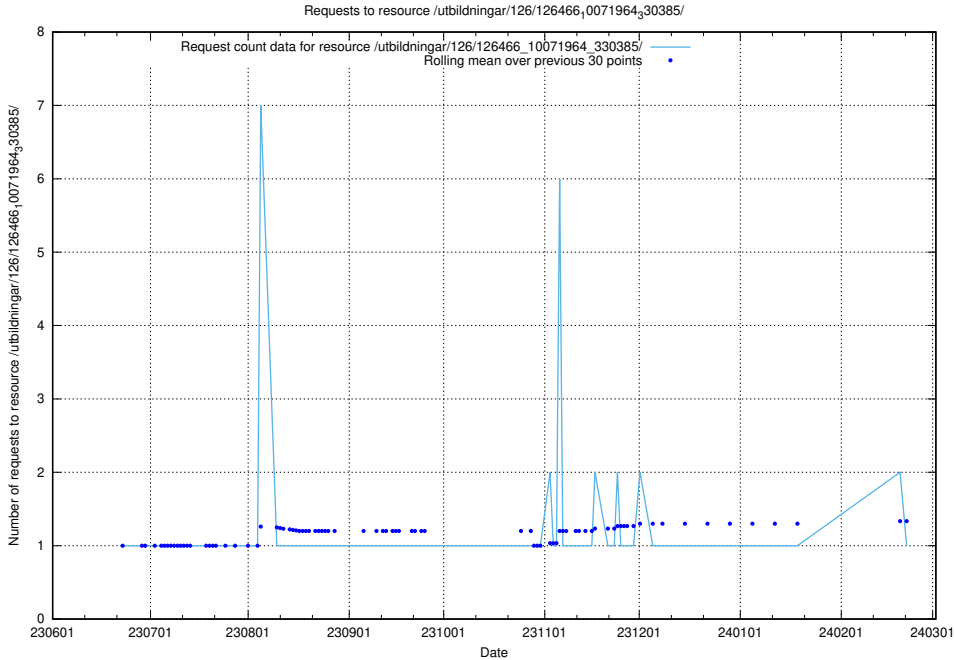

5.5664 Usage of /utbildningar/126/126466_10071964_330385/

Here, we count the number of requests to resource /utbildningar/126/126466_10071964_330385/.

5.5665 Usage of /utbildningar/126/126466_10071962_330382/events/