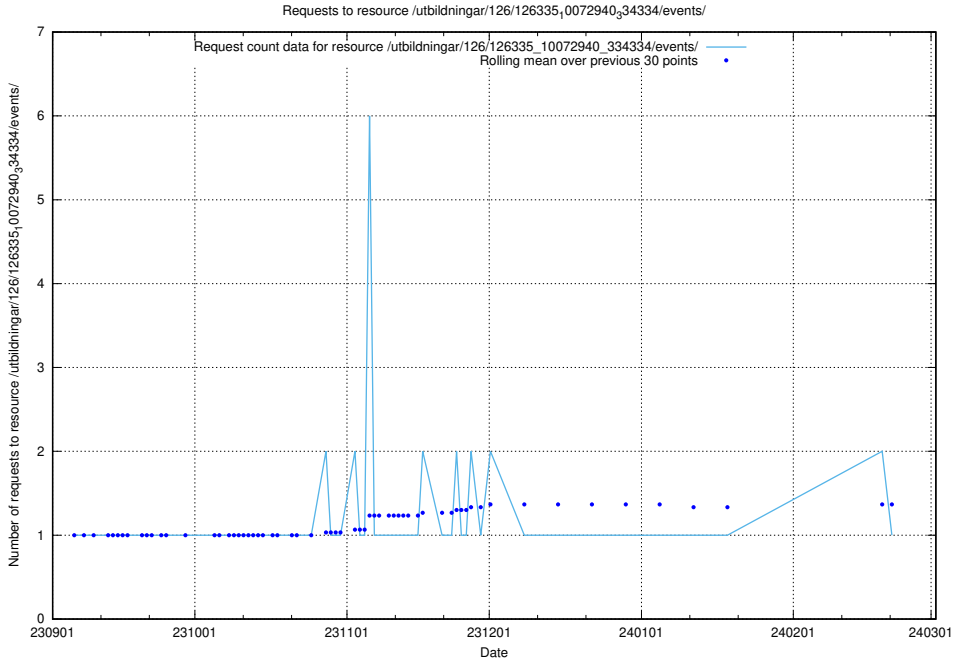

5.4676 Usage of /utbildningar/126/126335_10072940_334334/events/

Here, we count the number of requests to resource /utbildningar/126/126335_10072940_334334/events/