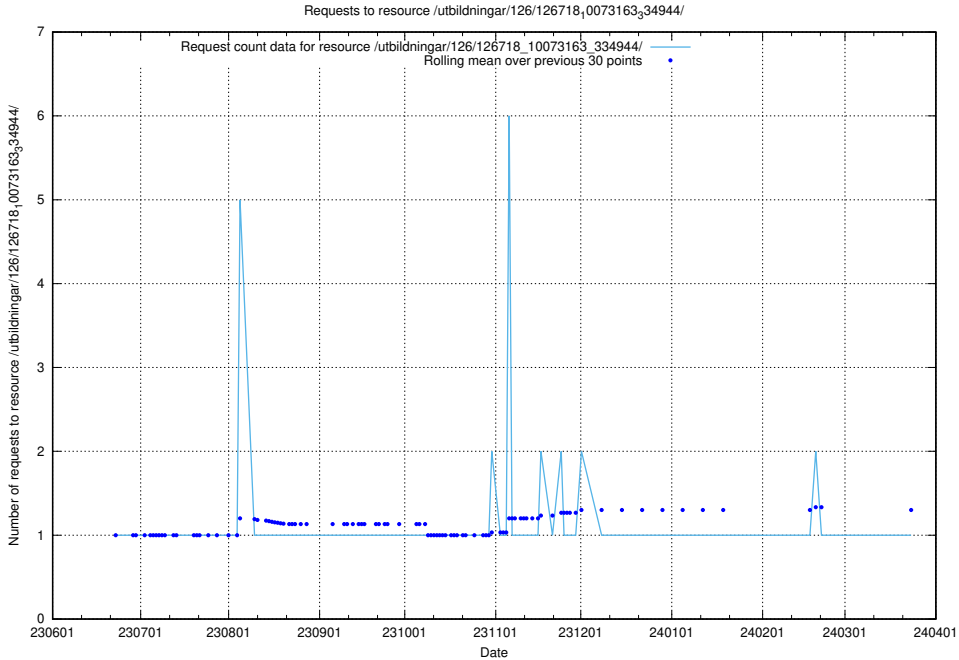

5.5628 Usage of /utbildningar/126/126718_10073163_334944/

Here, we count the number of requests to resource /utbildningar/126/126718_10073163_334944/.