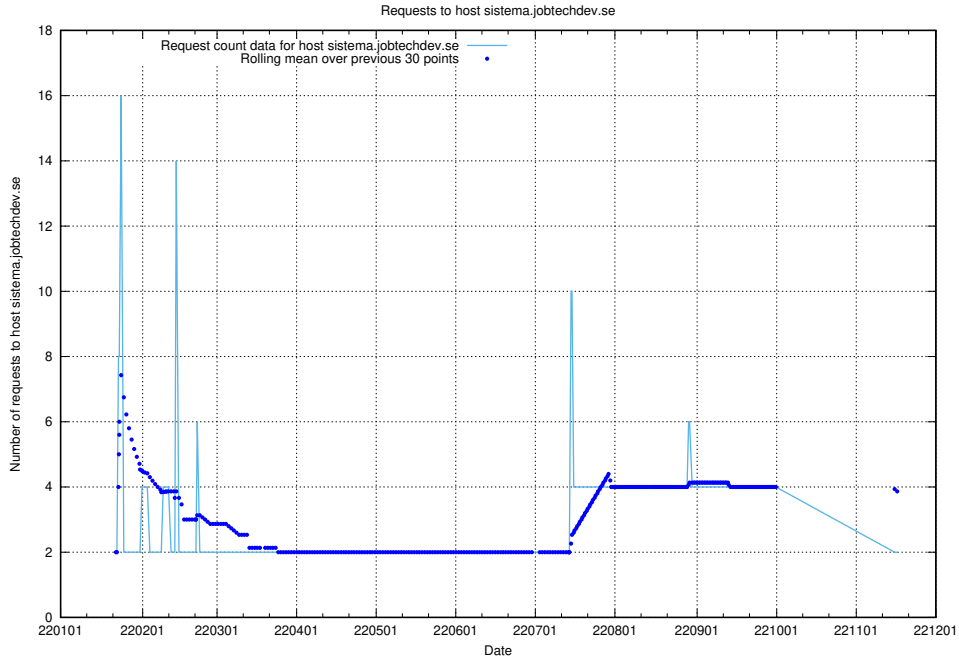

7.584 Usage of sms.jobtechdev.se

Here, we count the number of requests to host sms.jobtechdev.se.

7.585 Usage of sistema.jobtechdev.se

Here, we count the number of requests to host sistema.jobtechdev.se.