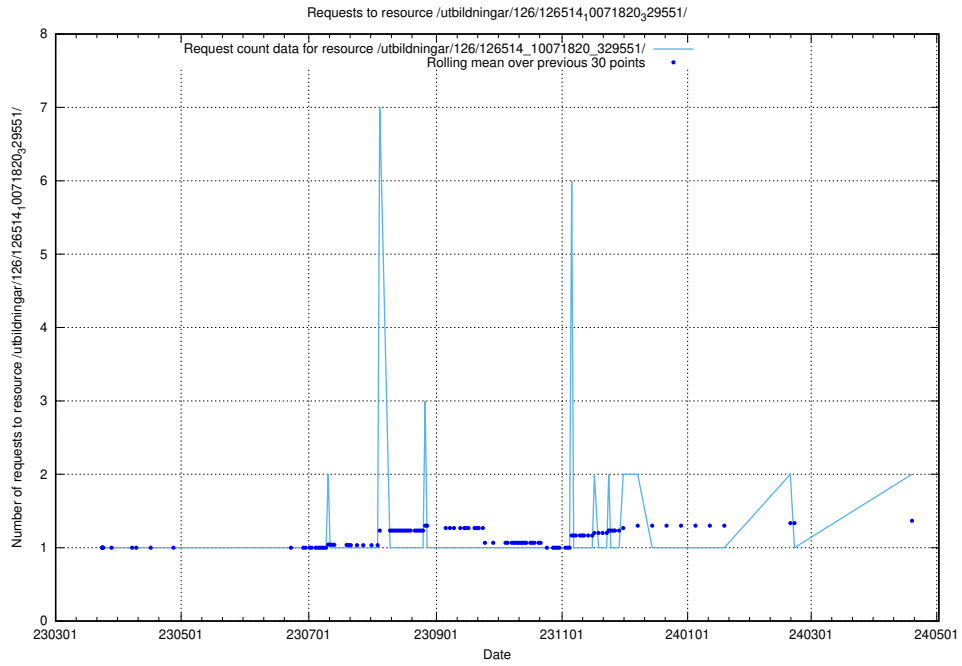

5.968 Usage of /utbildningar/126/126514_10071820_329551/

Here, we count the number of requests to resource /utbildningar/126/126514_10071820_329551/.