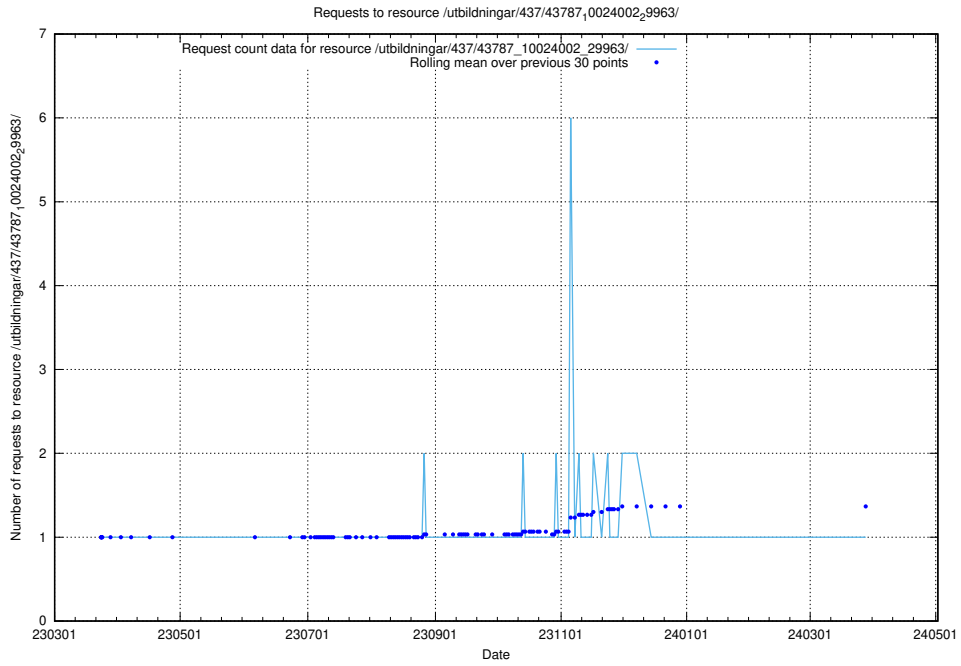

5.6360 Usage of /utbildningar/437/43787_10024002_29963/

Here, we count the number of requests to resource /utbildningar/437/43787_10024002_29963/.