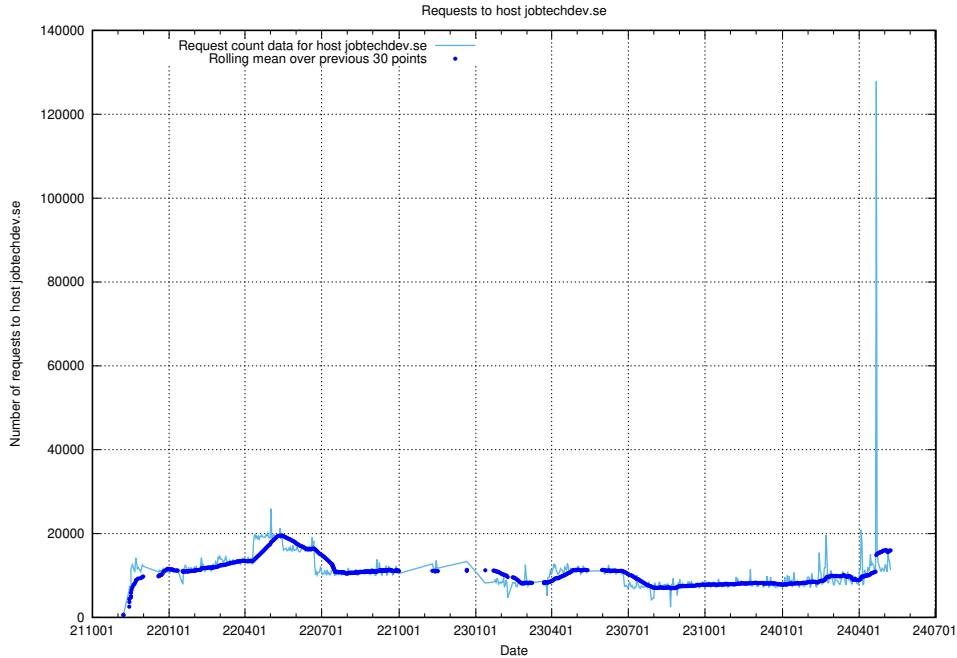

7.10 Usage of jobtechdev.se

Here, we count the number of requests to host jobtechdev.se.