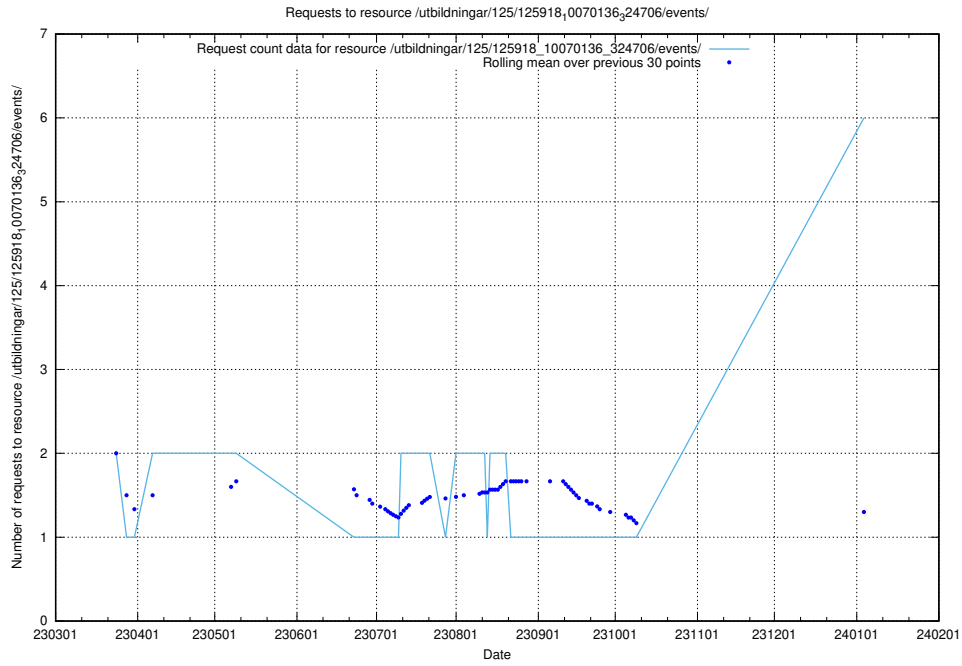

Here, we count the number of requests to resource /utbildningar/437/.

5.94 Usage of /utbildningar/125/125918_10070136_324706/events/

Here, we count the number of requests to resource /utbildningar/125/125918_10070136_324706/events/