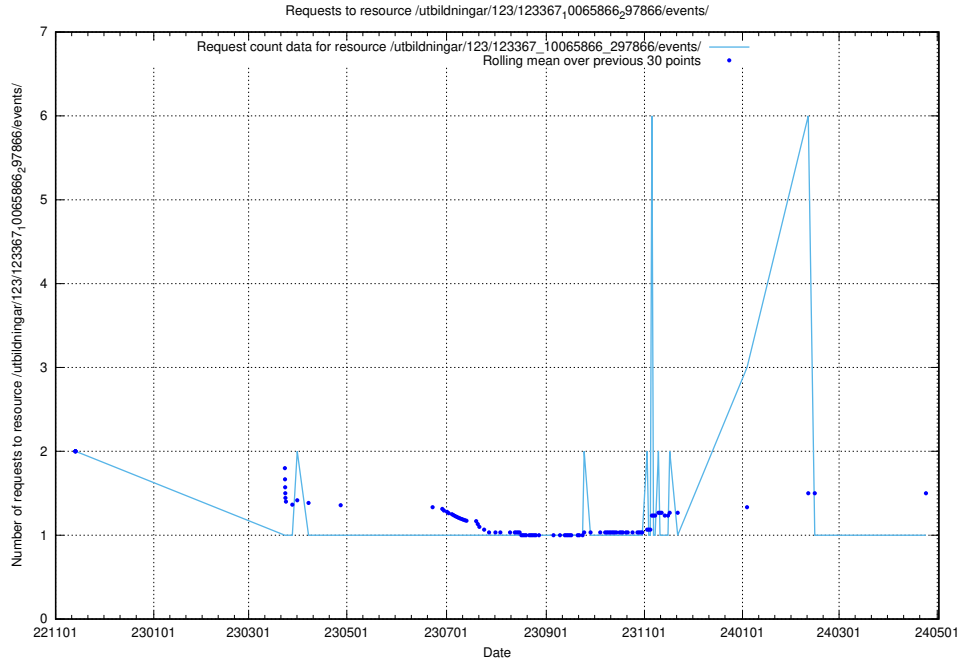

5.5841 Usage of /utbildningar/123/123367_10065866_297866/events/

Here, we count the number of requests to resource /utbildningar/123/123367_10065866_297866/events/