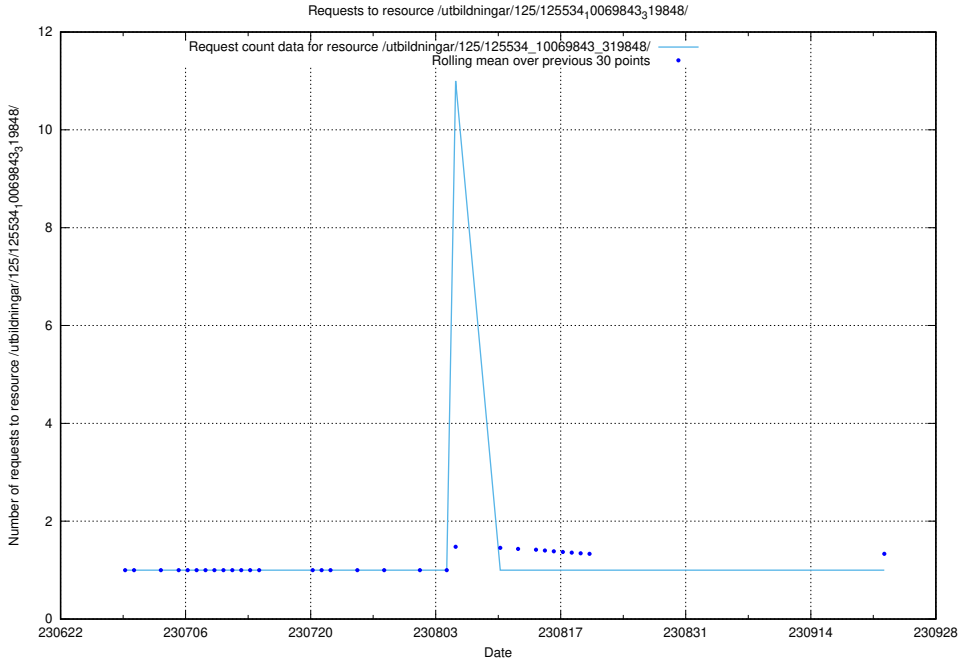

5.5488 Usage of /utbildningar/125/125534_10069843_319848/

Here, we count the number of requests to resource /utbildningar/125/125534_10069843_319848/.