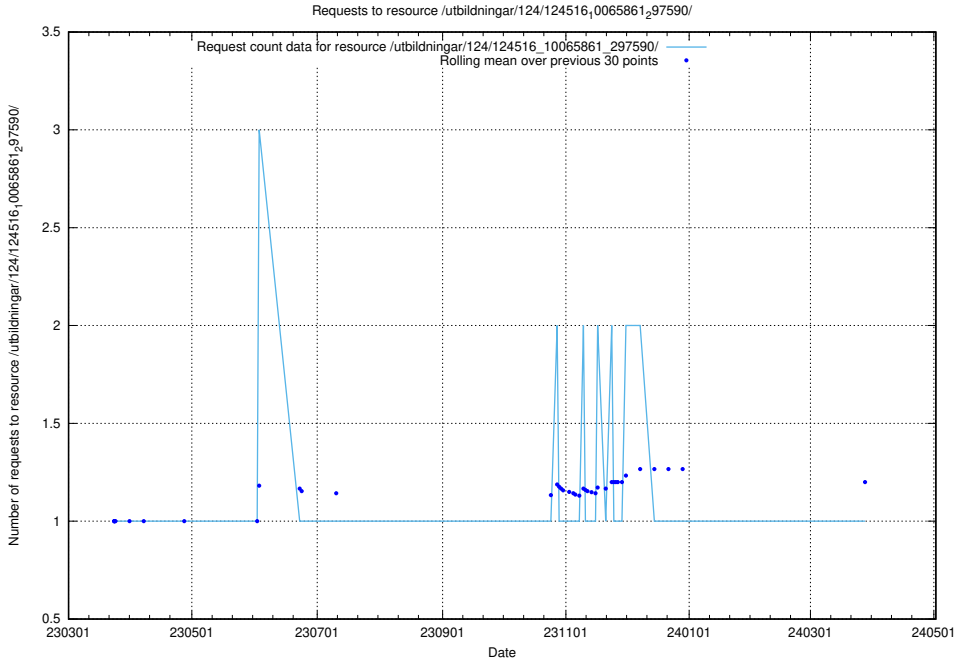

5.1520 Usage of /utbildningar/124/124516_10065861_297590/

Here, we count the number of requests to resource /utbildningar/124/124516_10065861_297590/.