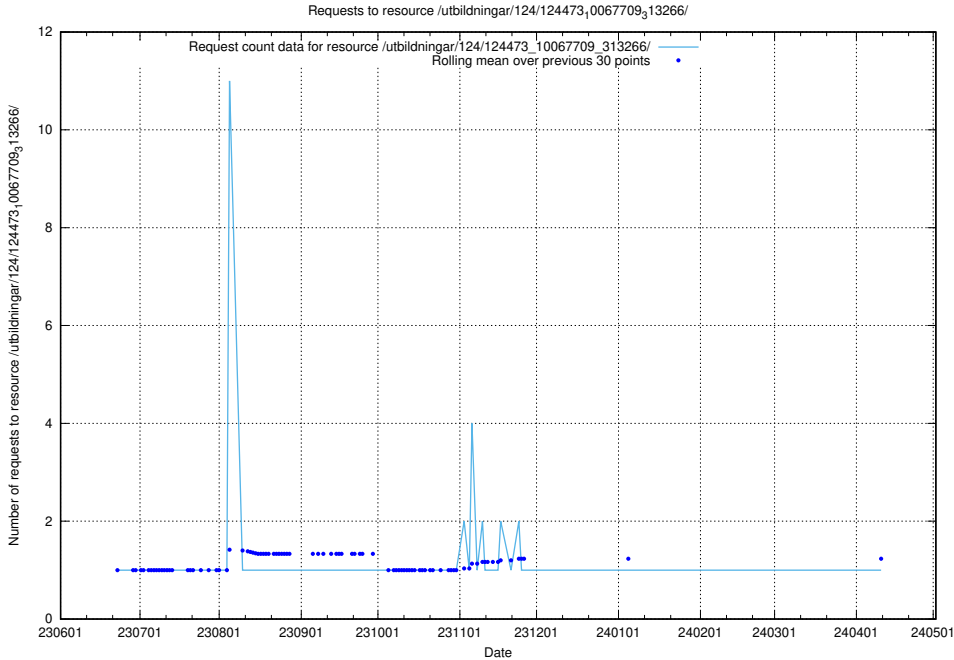

5.5812 Usage of /utbildningar/124/124473_10067709_313266/

Here, we count the number of requests to resource /utbildningar/124/124473_10067709_313266/.