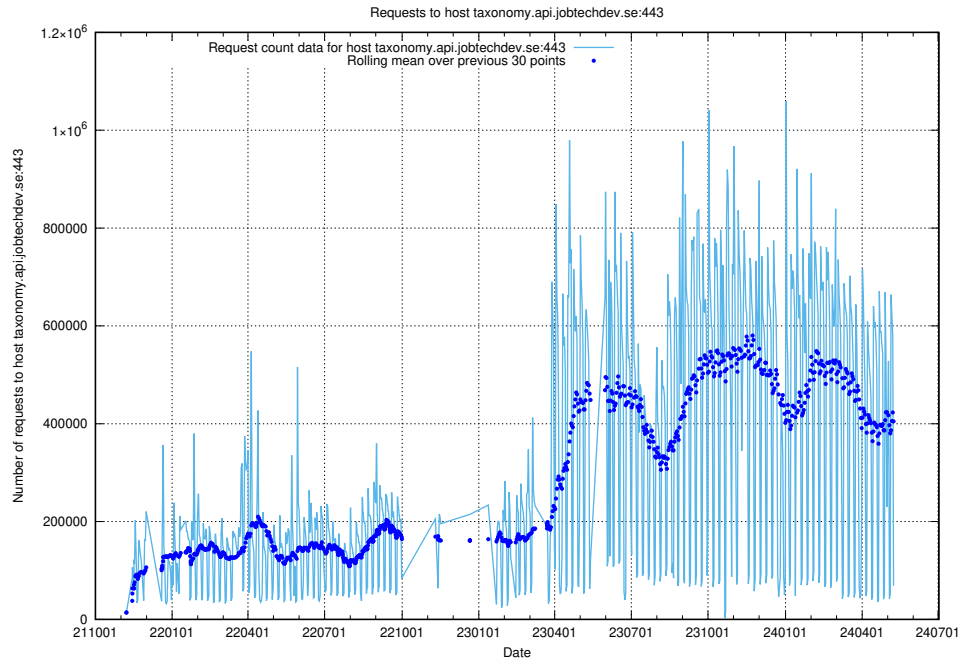

7.3 Usage of data.jobtechdev.se

Here, we count the number of requests to host data.jobtechdev.se.

7.4 Usage of taxonomy.api.jobtechdev.se:443

Here, we count the number of requests to host taxonomy.api.jobtechdev.se:443.