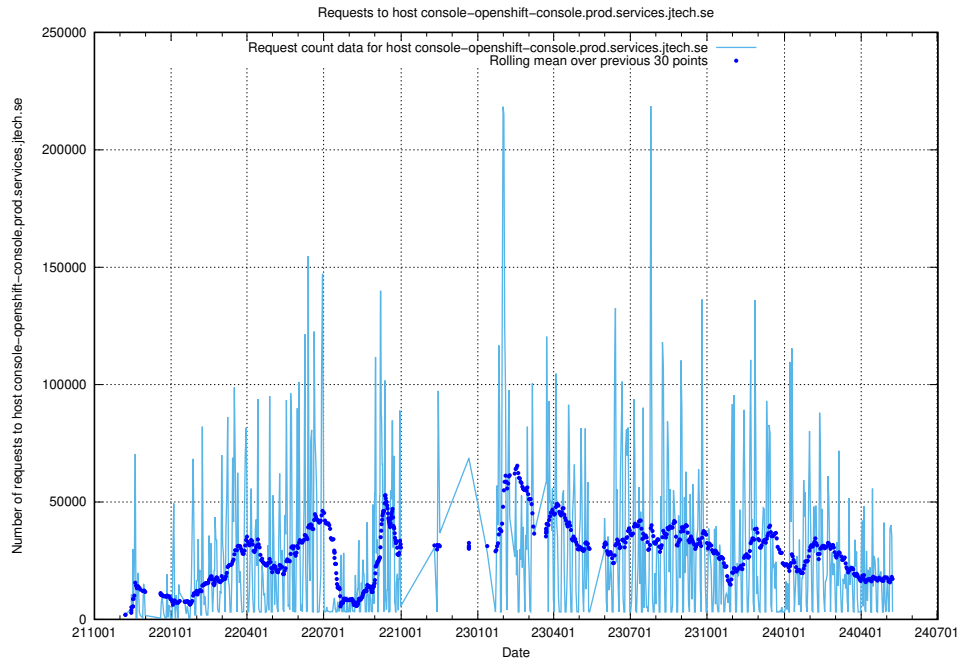

7.15 Usage of console-openshift-console.prod.services.jtech.se

Here, we count the number of requests to host console-openshift-console.prod.services.jtech.se.