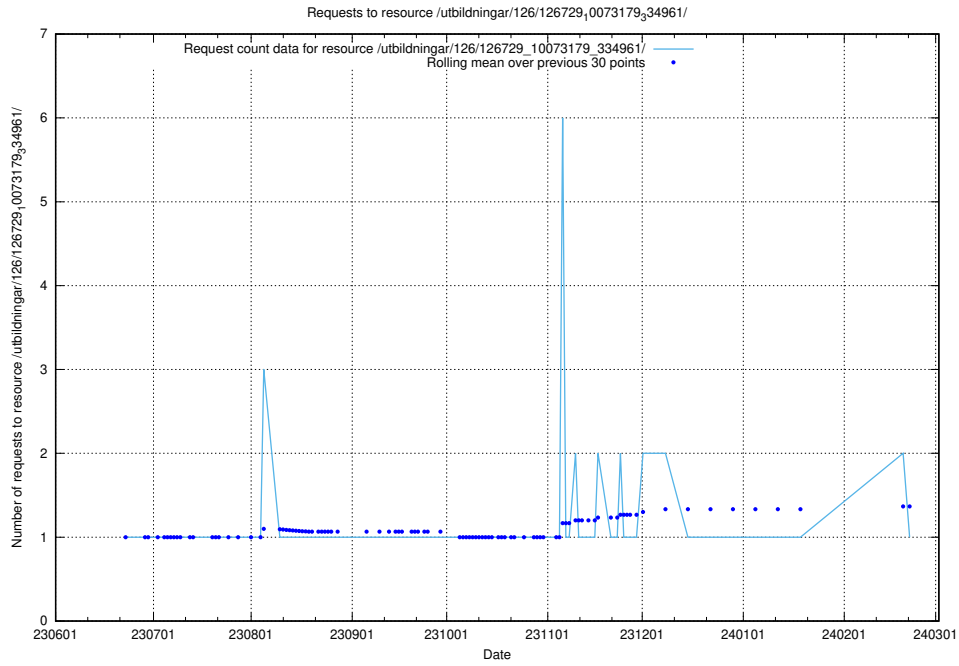

5.5609 Usage of /utbildningar/126/126729_10073179_334961/

Here, we count the number of requests to resource /utbildningar/126/126729_10073179_334961/.