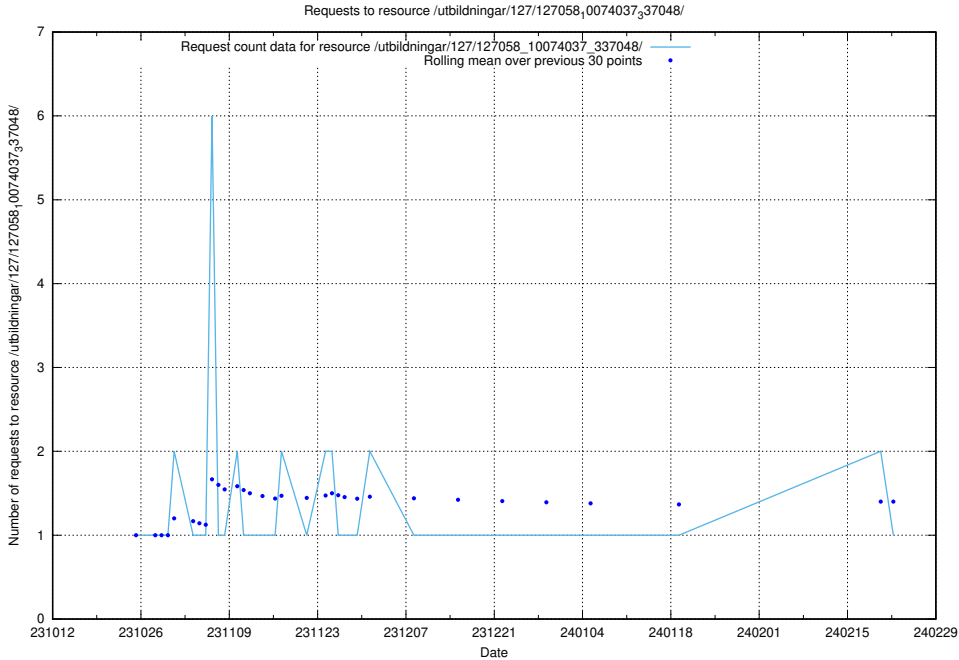

5.4226 Usage of /utbildningar/127/127058_10074037_337048/

Here, we count the number of requests to resource /utbildningar/127/127058_10074037_337048/.