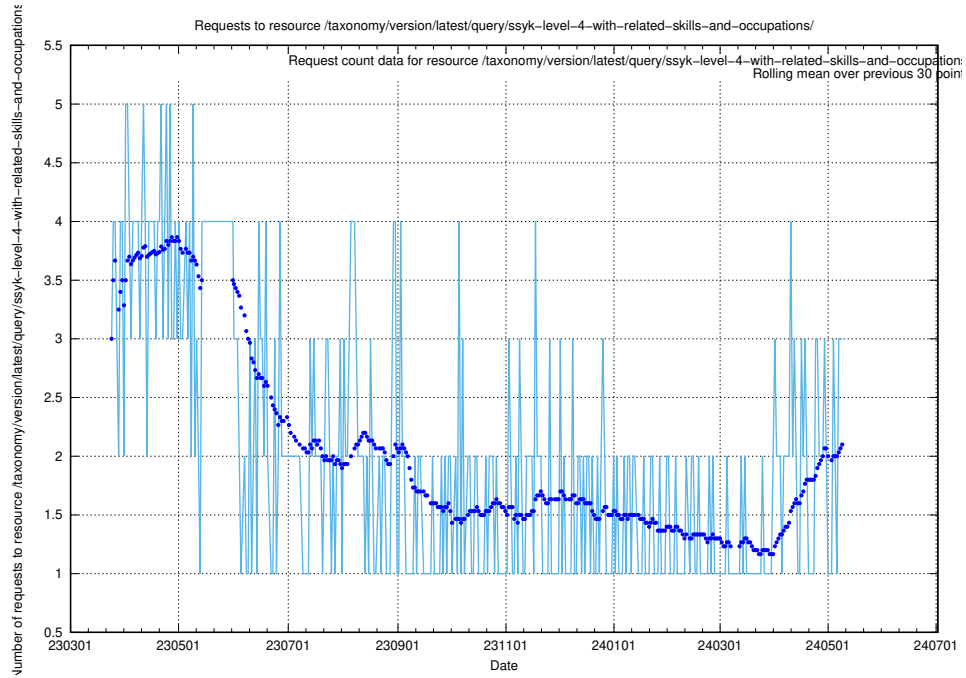

5.420 Usage of /taxonomy/version/latest/query/ssyk-level-4-with-related-skills-and-occupations/

Here, we count the number of requests to resource /taxonomy/version/latest/query/ssyk-level-4-with-related-skills-and-occupations/.