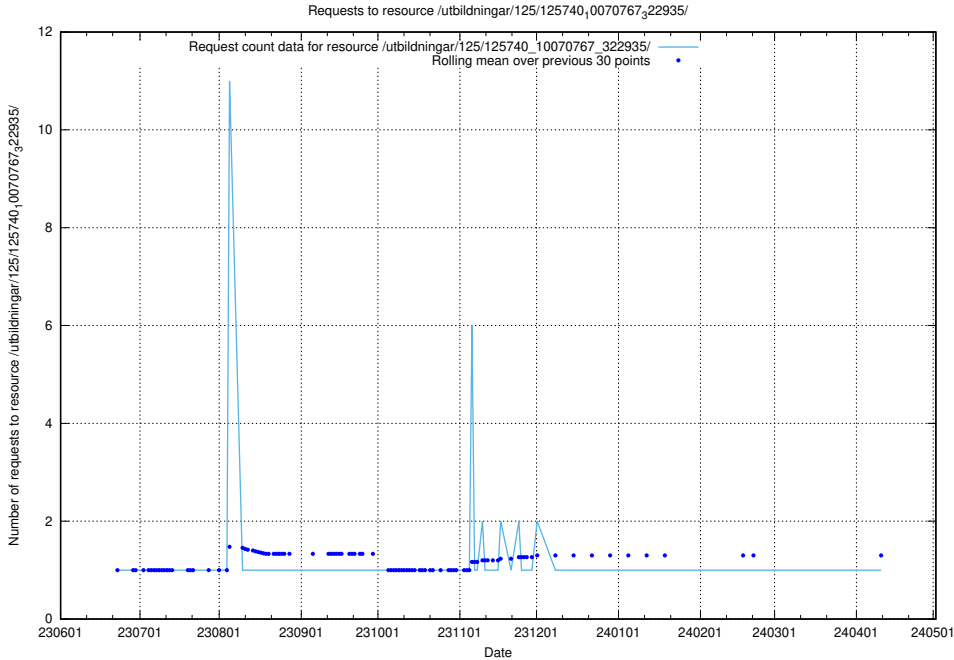

5.5711 Usage of /utbildningar/125/125740_10070767_322935/

Here, we count the number of requests to resource /utbildningar/125/125740_10070767_322935/.