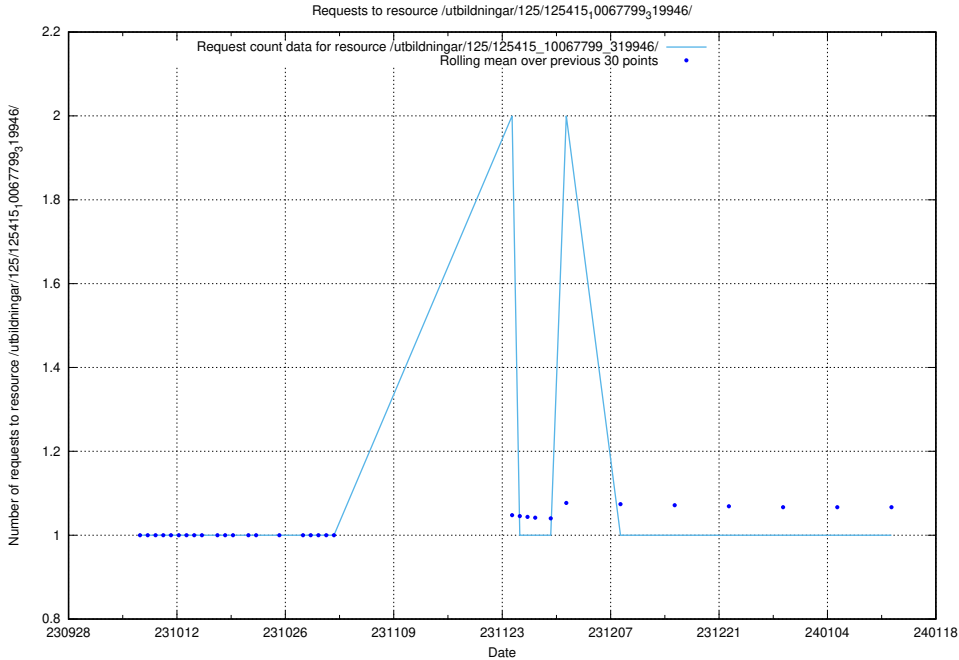

5.4407 Usage of /utbildningar/125/125415_10067799_319946/

Here, we count the number of requests to resource /utbildningar/125/125415_10067799_319946/.