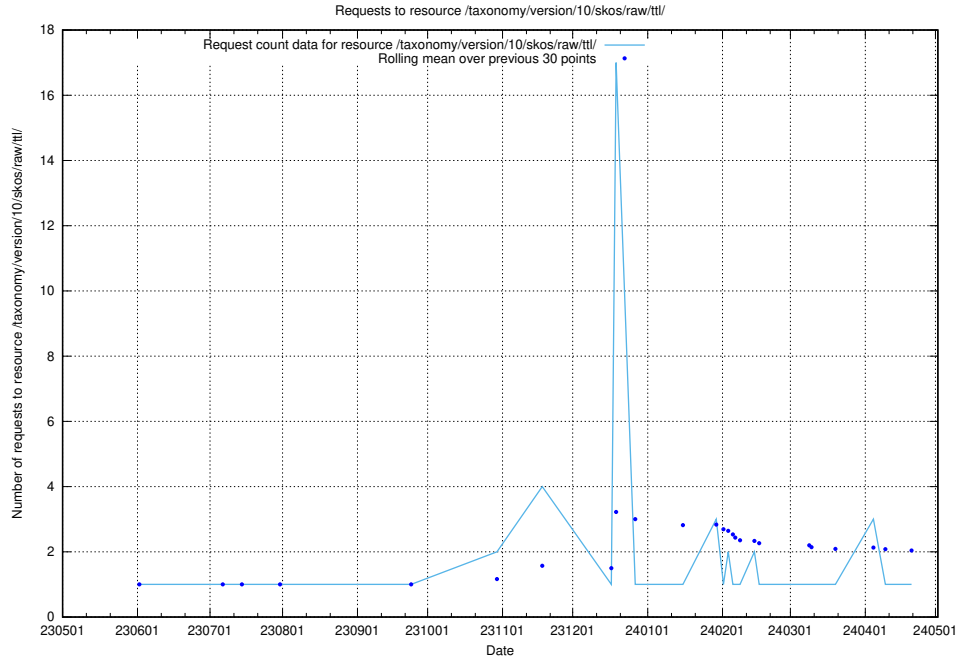

5.5942 Usage of /utbildningar/124/124055_10023995_319697/events/

Here, we count the number of requests to resource /utbildningar/124/124055_10023995_319697/events/

5.5943 Usage of /utbildningar/123/123665_10066431_308906/