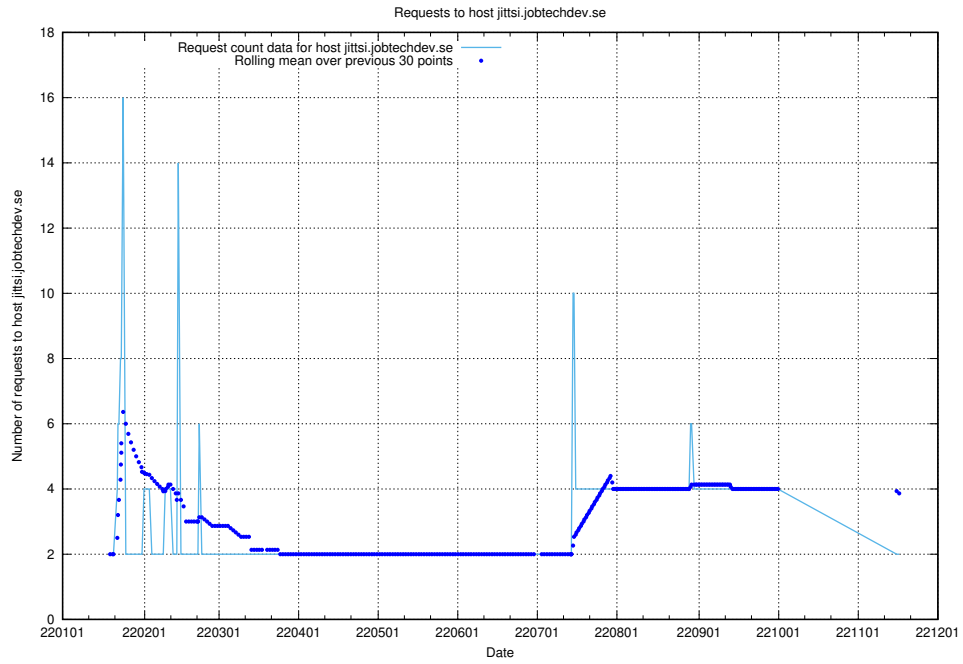

Here, we count the number of requests to host af-connect-mock.jobtechdev.se.

7.267 Usage of `jittsi.jobtechdev.se`

Here, we count the number of requests to host `jittsi.jobtechdev.se`.

7.268 Usage of api-jobtech-taxonomy-api-test-in-prod-read.prod.services.jtech.se