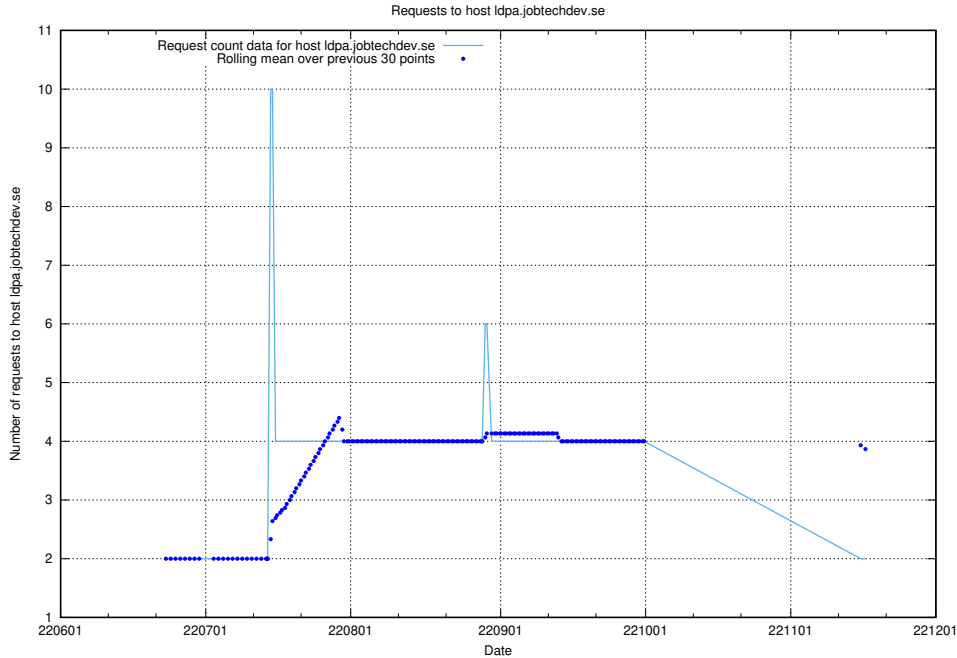

7.399 Usage of ldpa.jobtechdev.se

Here, we count the number of requests to host ldpa.jobtechdev.se.