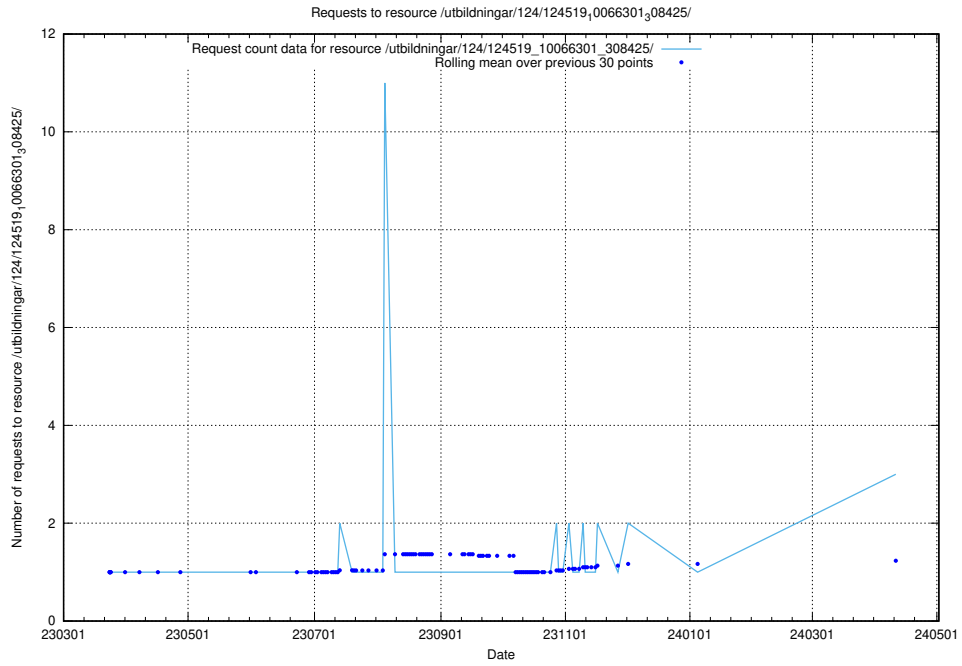

5.263 Usage of /utbildningar/124/124519_10066301_308425/

Here, we count the number of requests to resource /utbildningar/124/124519_10066301_308425/.

5.264 Usage of /utbildningar/124/124519_10065942_302616/