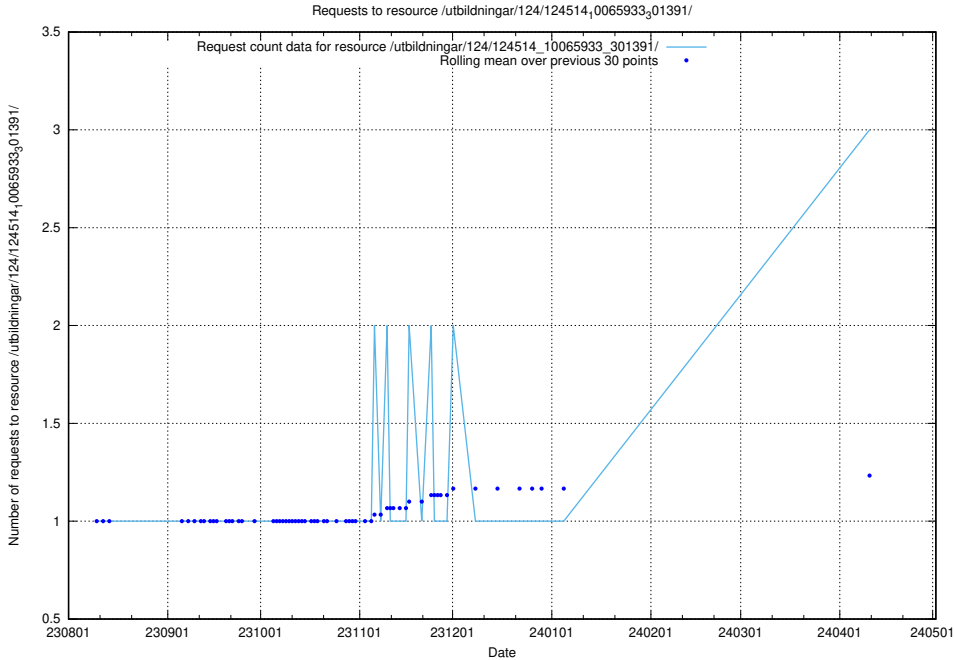

5.354 Usage of /utbildningar/124/124514_10065933_301391/

Here, we count the number of requests to resource /utbildningar/124/124514_10065933_301391/.