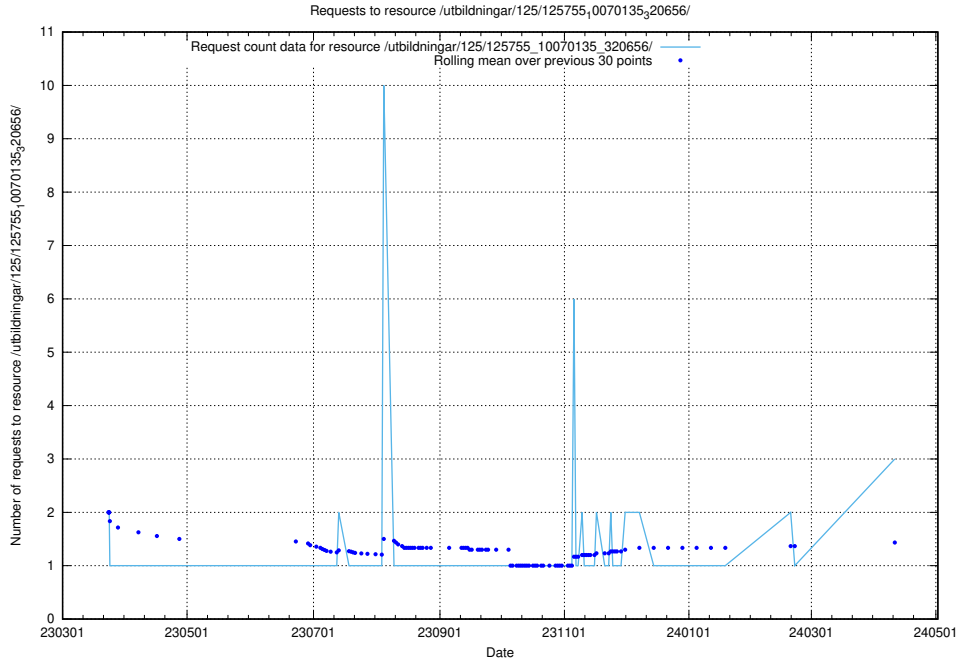

5.451 Usage of /utbildningar/125/125755_10070135_320656/

Here, we count the number of requests to resource /utbildningar/125/125755_10070135_320656/.