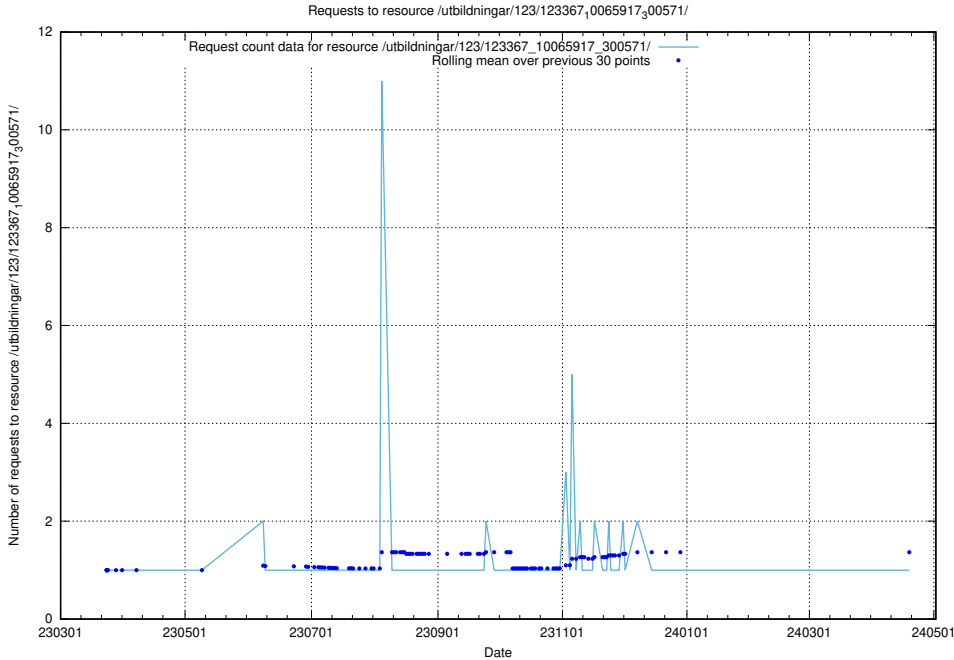

5.4663 Usage of /utbildningar/123/123367_10065917_300571/

Here, we count the number of requests to resource /utbildningar/123/123367_10065917_300571/.