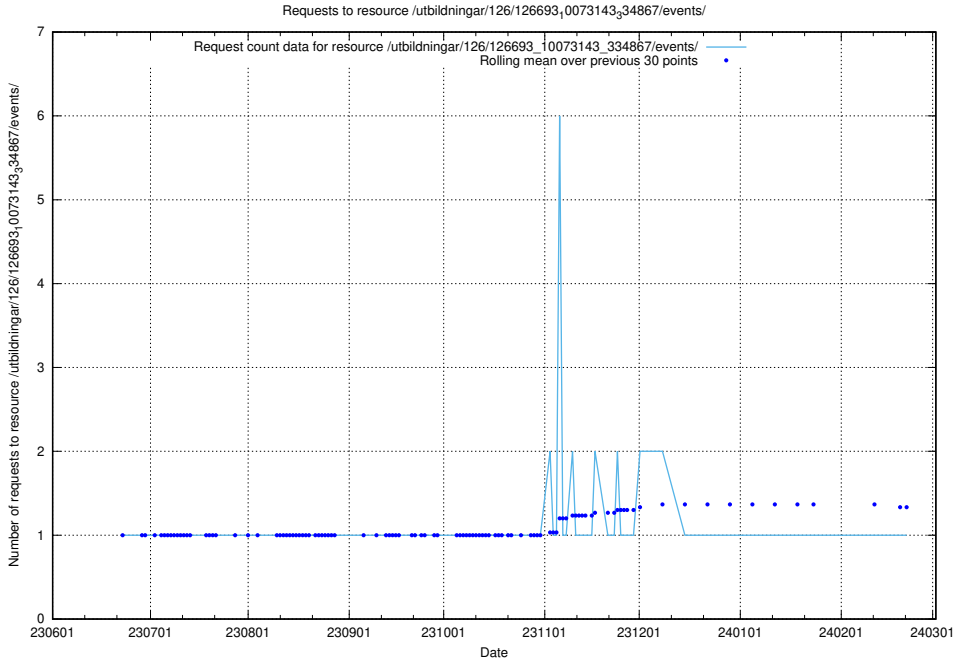

5.5655 Usage of /utbildningar/126/126693_10073143_334867/events/

Here, we count the number of requests to resource /utbildningar/126/126693_10073143_334867/events/