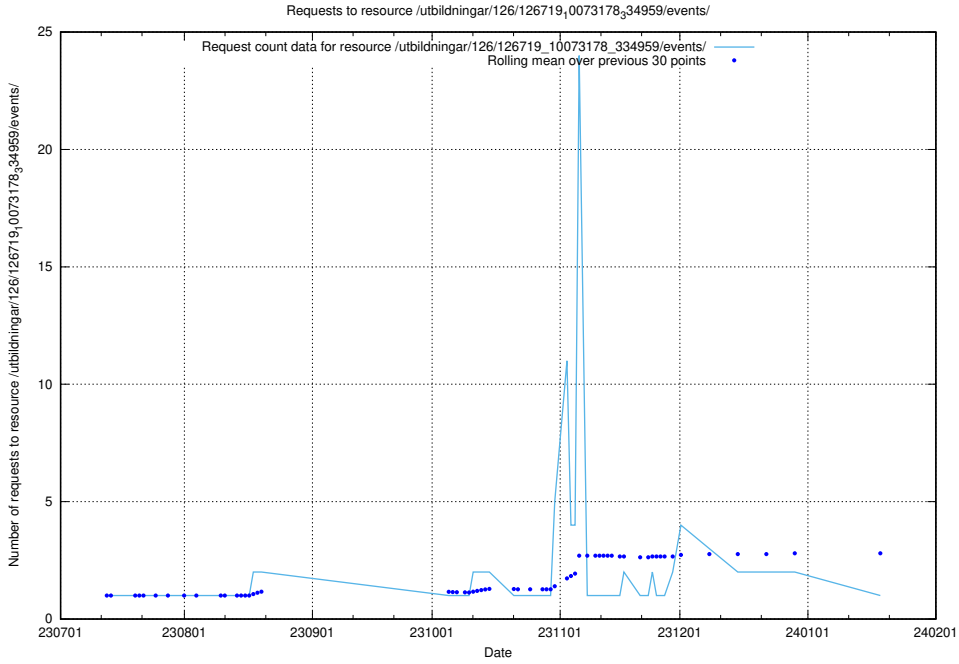

5.5115 Usage of /utbildningar/126/126719_10073178_334959/events/

Here, we count the number of requests to resource /utbildningar/126/126719_10073178_334959/events/