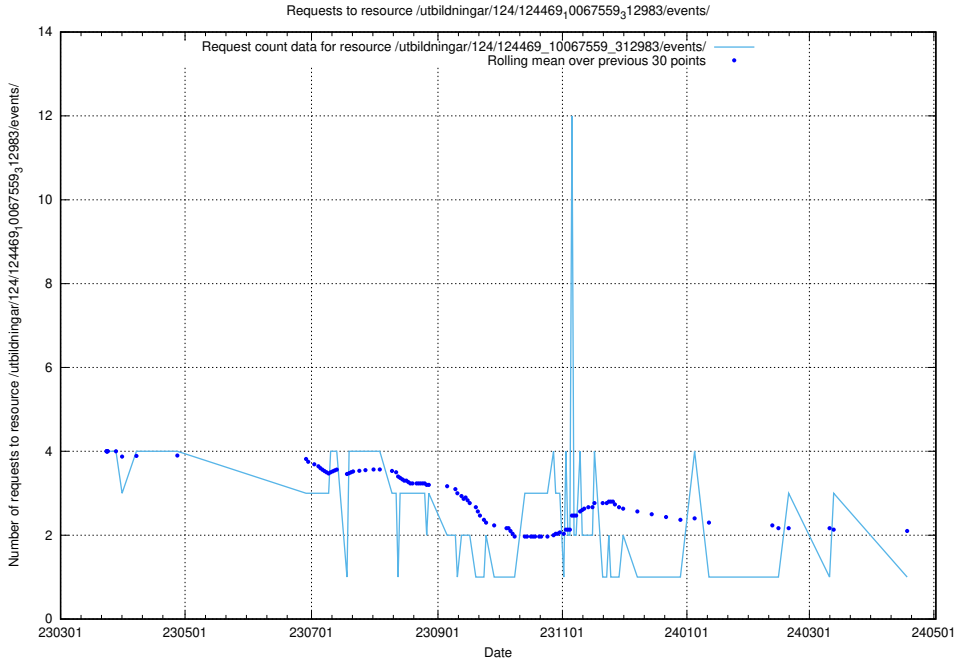

5.6253 Usage of /utbildningar/124/124469_10067559_312983/events/

Here, we count the number of requests to resource /utbildningar/124/124469_10067559_312983/events/