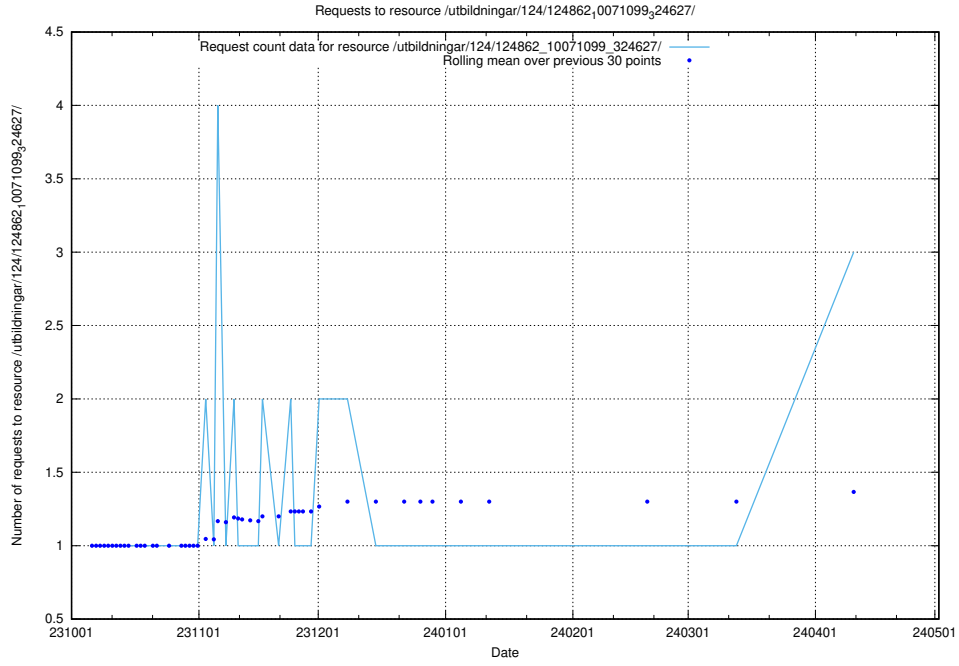

5.342 Usage of /utbildningar/124/124862_10071099_324627/

Here, we count the number of requests to resource /utbildningar/124/124862_10071099_324627/.