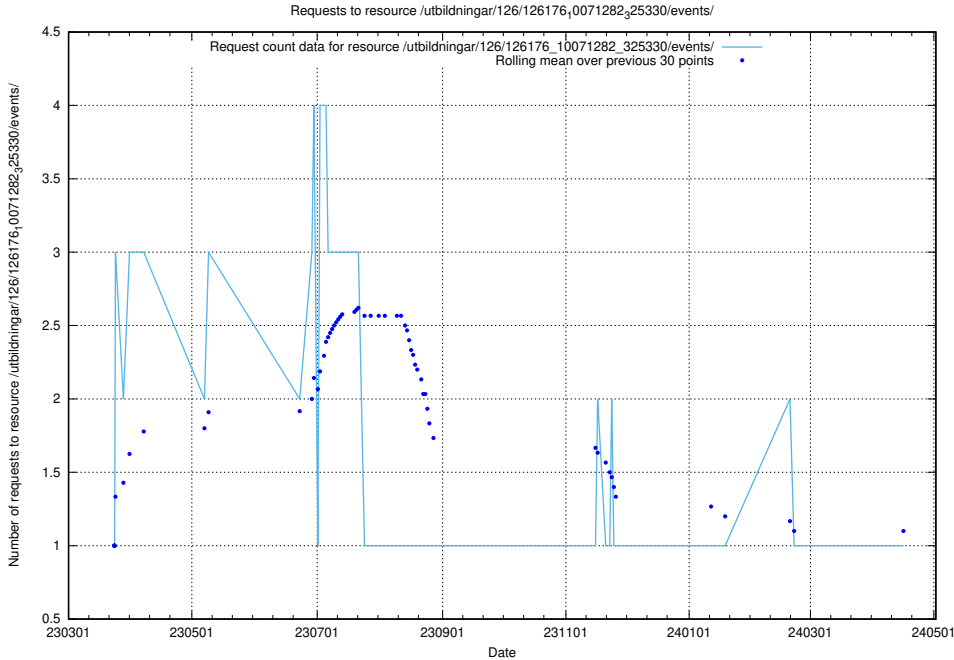

Here, we count the number of requests to resource /utbildningar/126/126235_10071455_326669/.

5.6423 Usage of /utbildningar/126/126176_10071282_325330/events/

Here, we count the number of requests to resource /utbildningar/126/126176_10071282_325330/events/