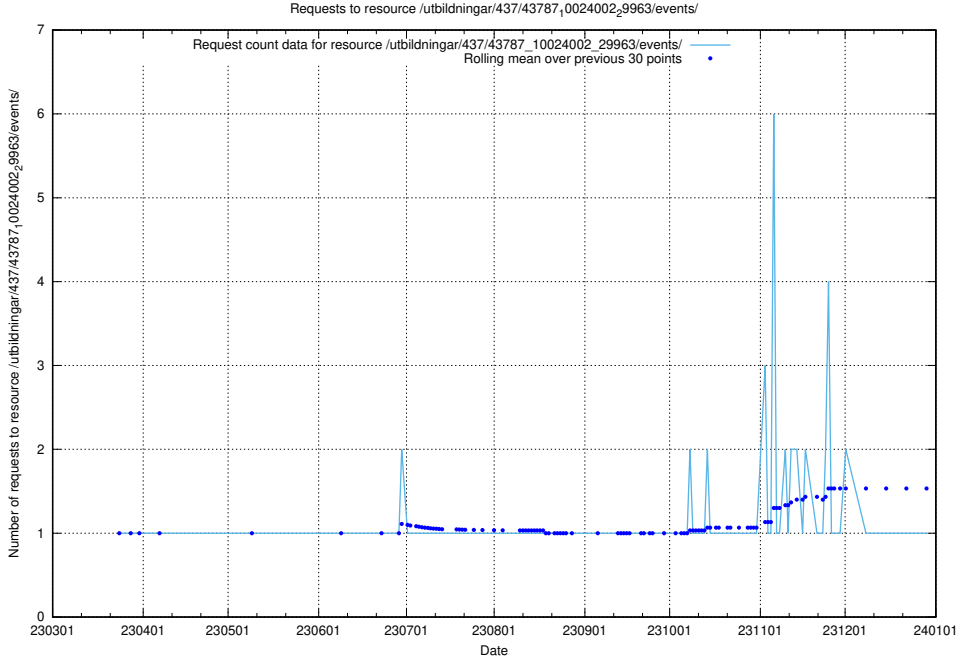

5.6177 Usage of /utbildningar/437/43787_10024002_29963/events/

Here, we count the number of requests to resource /utbildningar/437/43787_10024002_29963/events/.