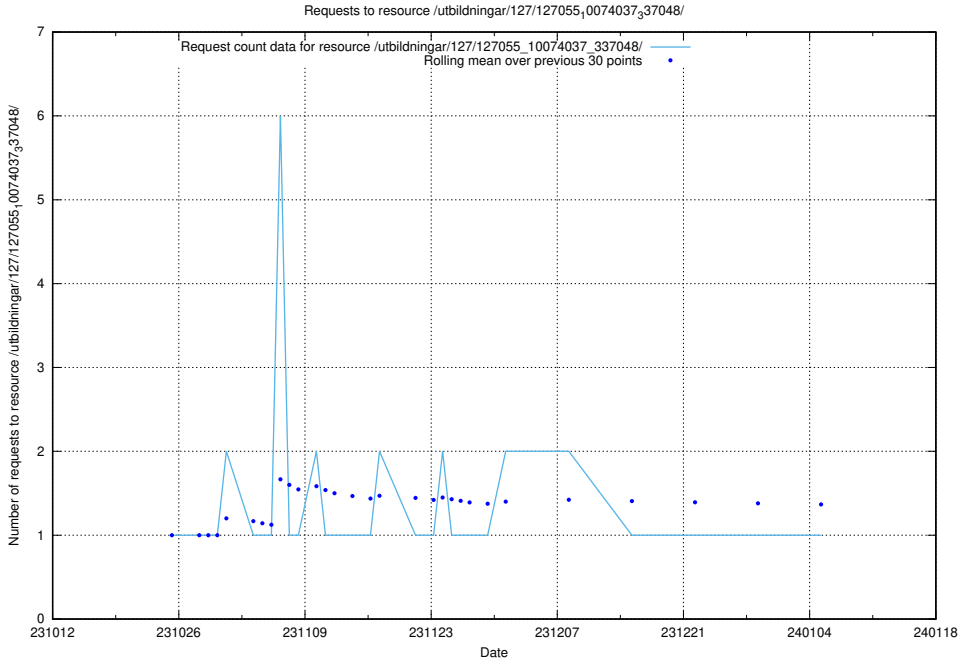

5.4234 Usage of /utbildningar/127/127055_10074037_337048/

Here, we count the number of requests to resource /utbildningar/127/127055_10074037_337048/.