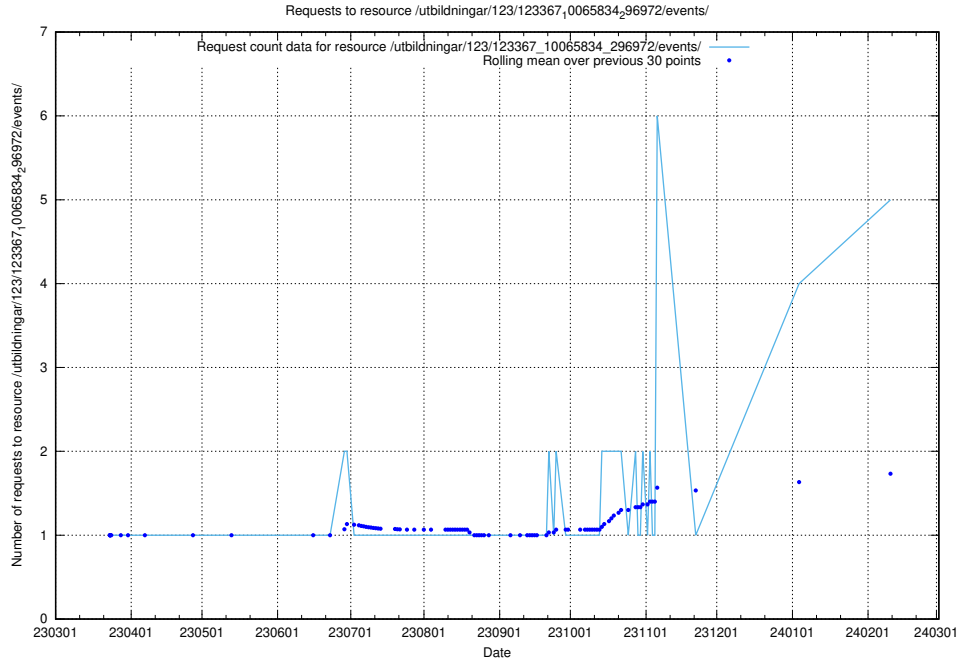

5.139 Usage of /utbildningar/123/123367_10065834_296972/events/

Here, we count the number of requests to resource /utbildningar/123/123367_10065834_296972/events/