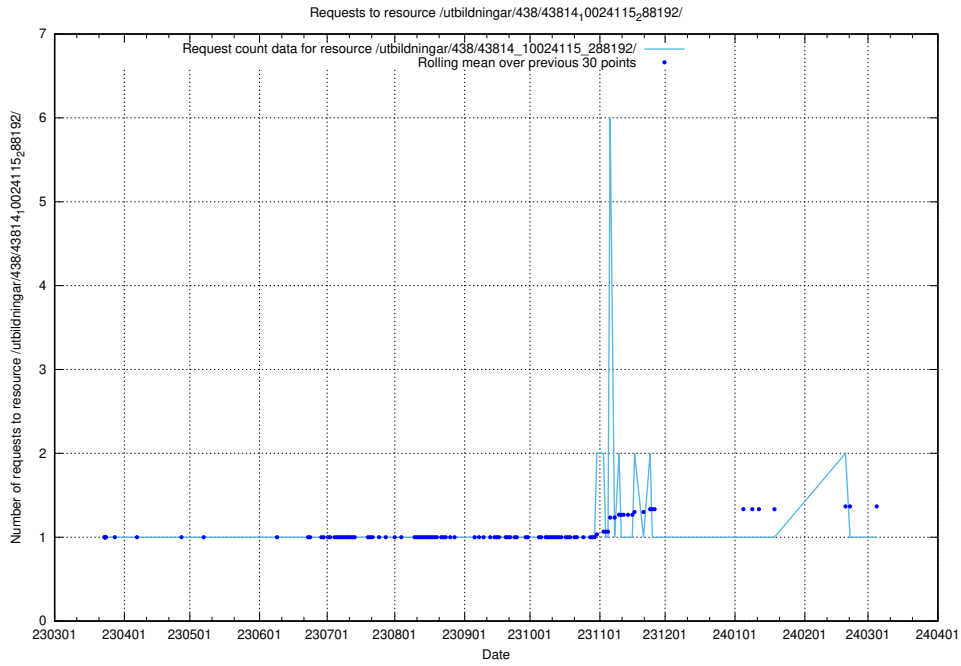

5.6343 Usage of /utbildningar/438/43814_10024115_288192/

Here, we count the number of requests to resource /utbildningar/438/43814_10024115_288192/.