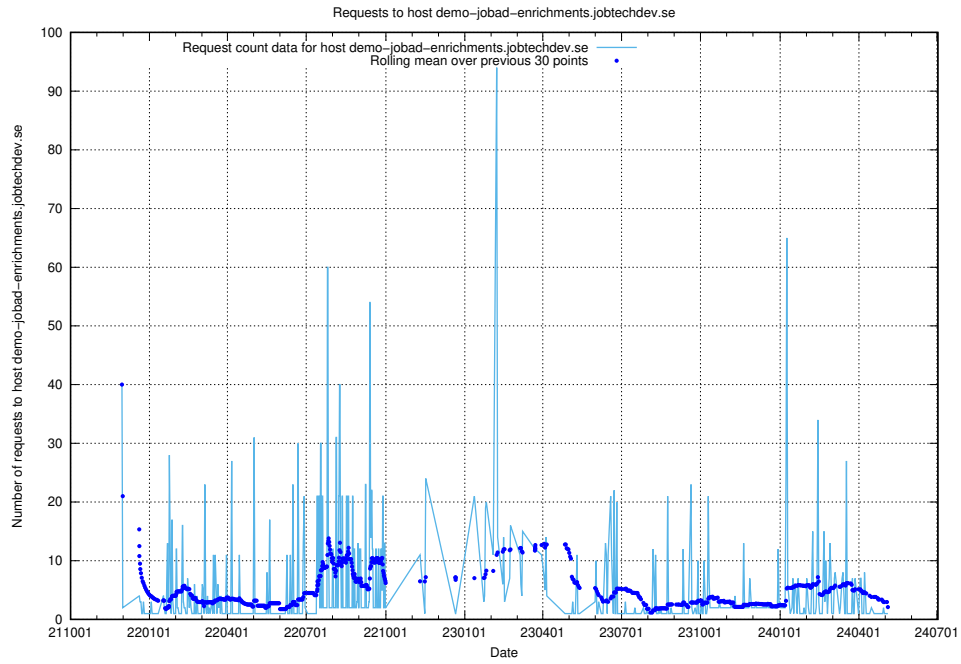

7.623 Usage of demo-jobad-enrichments.jobtechdev.se

Here, we count the number of requests to host demo-jobad-enrichments.jobtechdev.se.

7.624 Usage of q.jobtechdev.se

Here, we count the number of requests to host q.jobtechdev.se.