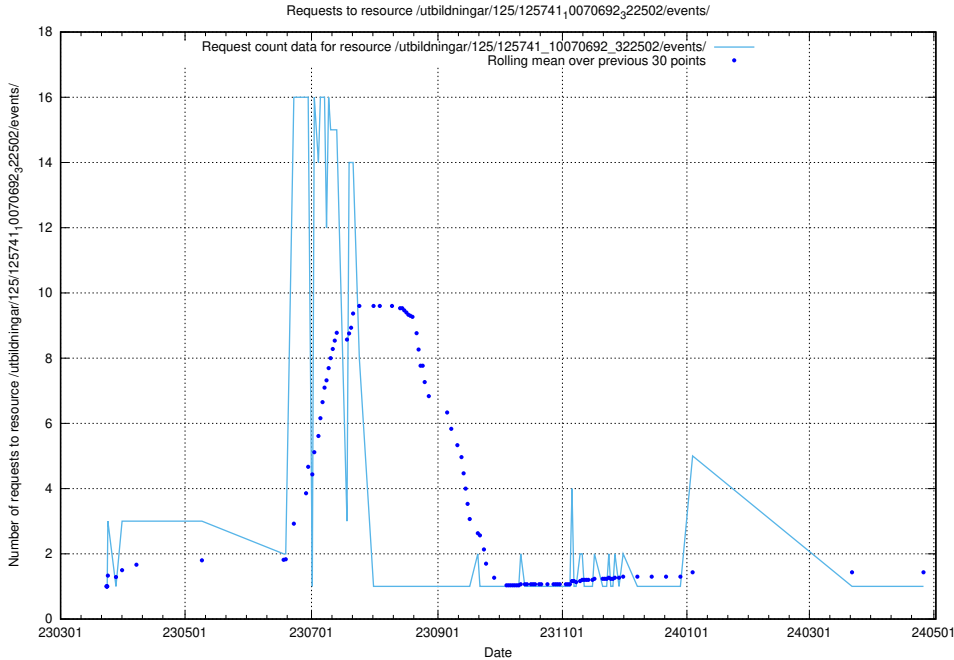

5.6465 Usage of /utbildningar/125/125741_10070692_322502/events/

Here, we count the number of requests to resource /utbildningar/125/125741_10070692_322502/events/