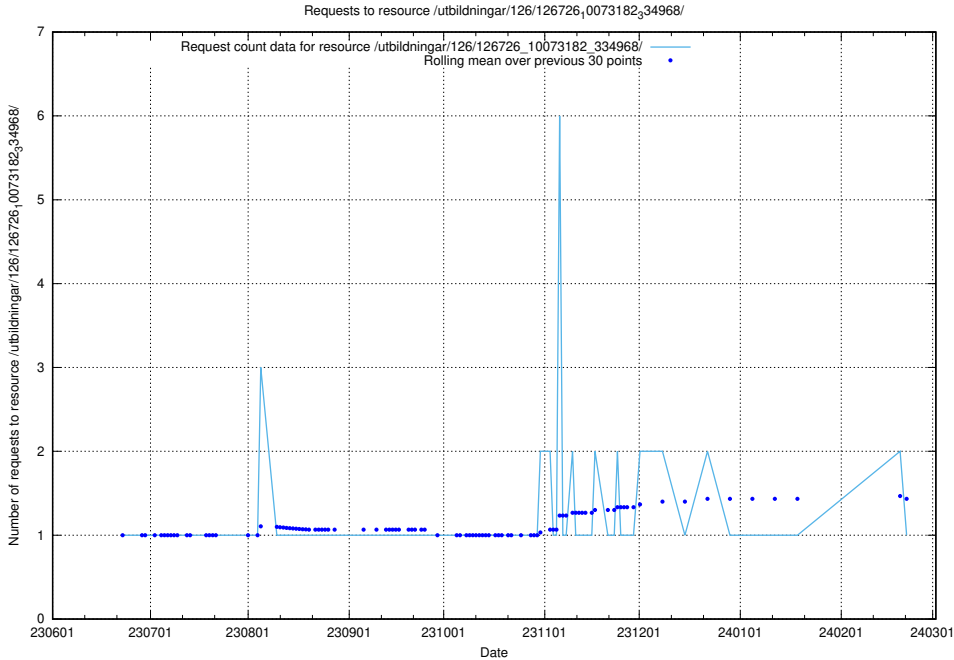

Here, we count the number of requests to resource /utbildningar/126/126728_10073151_334946/.

5.5613 Usage of /utbildningar/126/126726_10073182_334968/

Here, we count the number of requests to resource /utbildningar/126/126726_10073182_334968/.