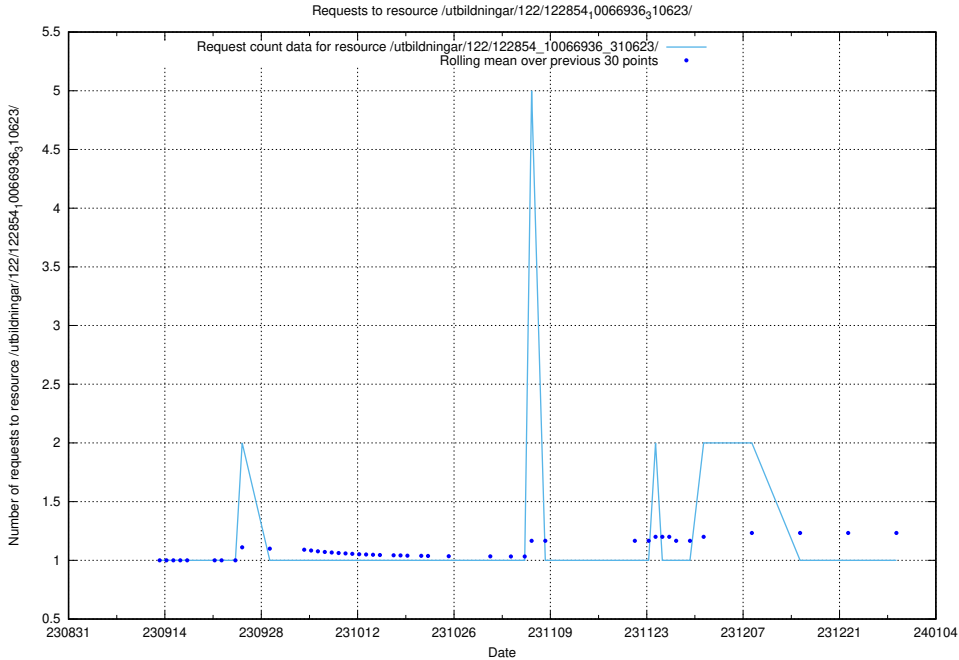

5.4607 Usage of /utbildningar/122/122854_10066936_310623/

Here, we count the number of requests to resource /utbildningar/122/122854_10066936_310623/.