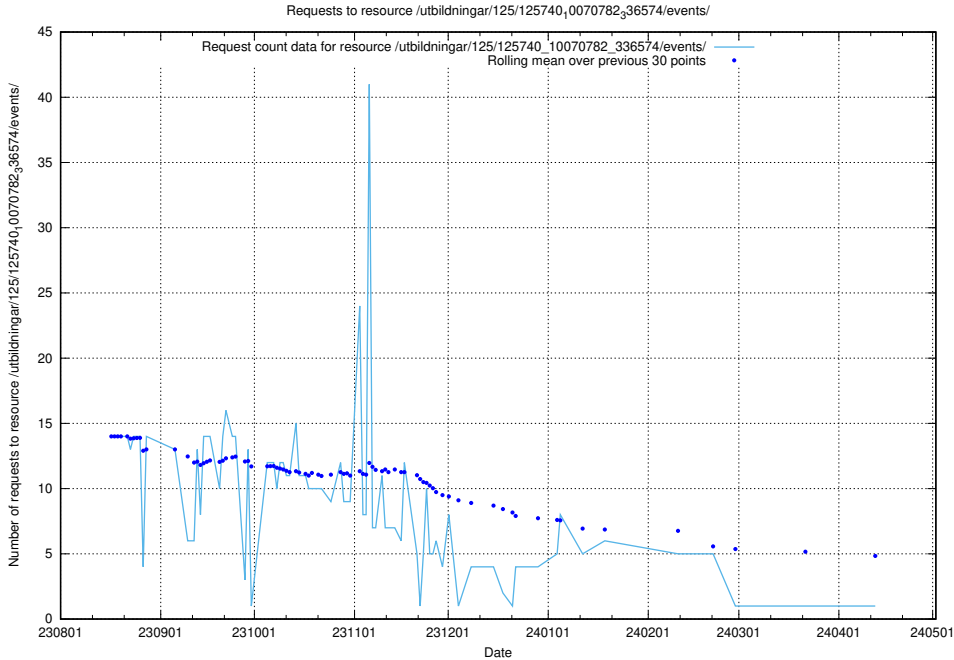

5.4789 Usage of /utbildningar/125/125740_10070782_336574/events/

Here, we count the number of requests to resource /utbildningar/125/125740_10070782_336574/events/