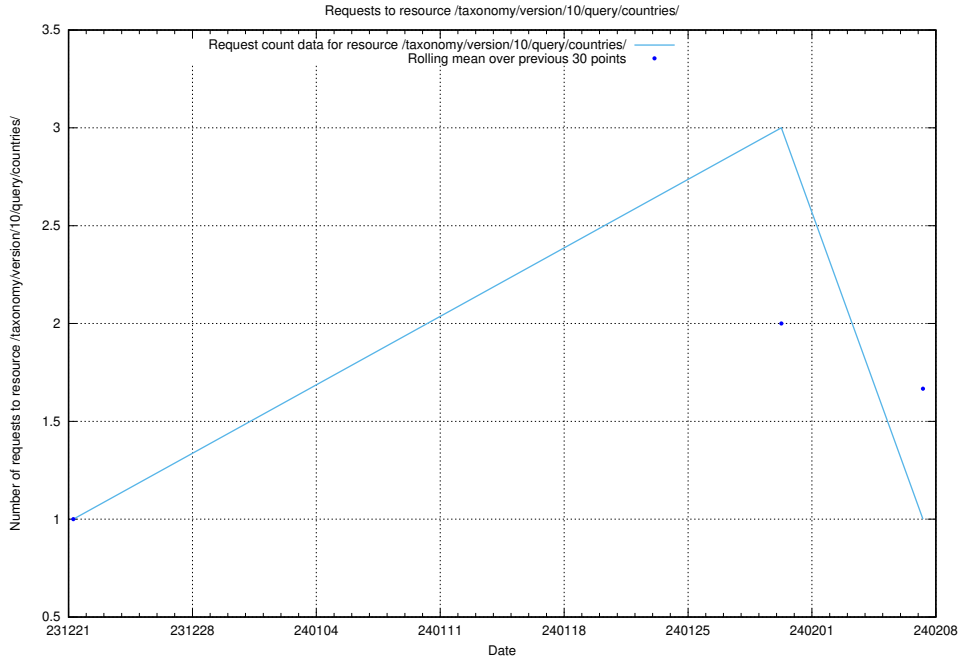

5.3934 Usage of /taxonomy/version/10/query/countries/

Here, we count the number of requests to resource /taxonomy/version/10/query/countries/.