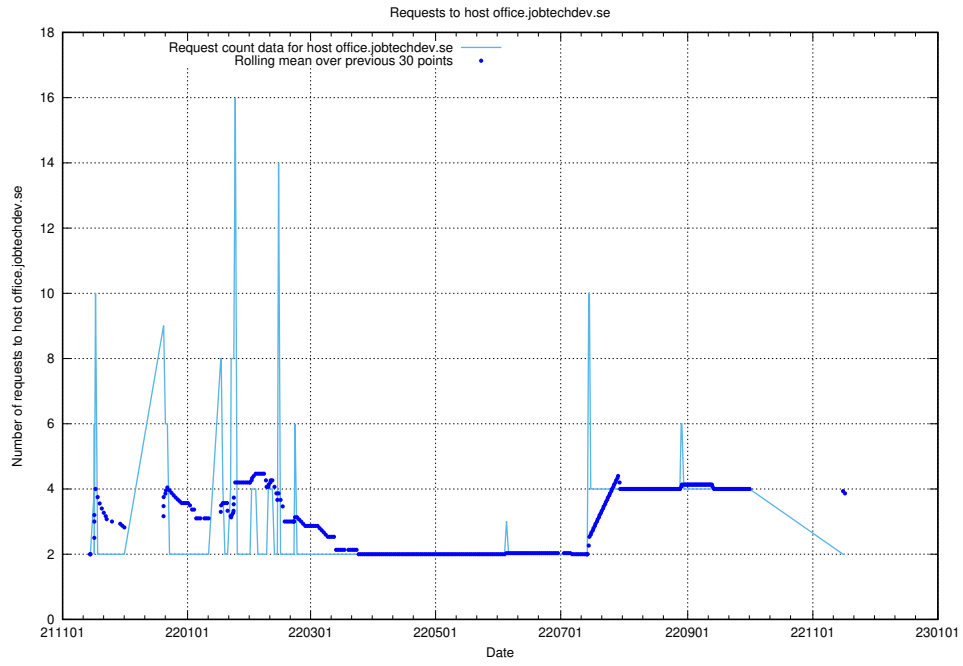

7.563 Usage of office.jobtechdev.se

Here, we count the number of requests to host office.jobtechdev.se.