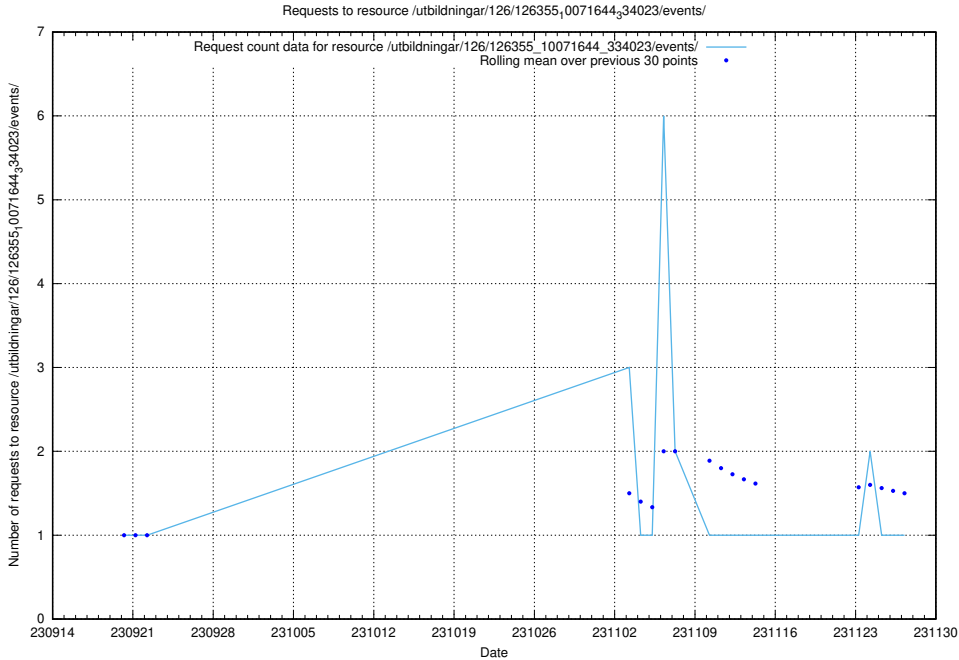

5.4544 Usage of /utbildningar/126/126355_10071644_334023/events/

Here, we count the number of requests to resource /utbildningar/126/126355_10071644_334023/events/