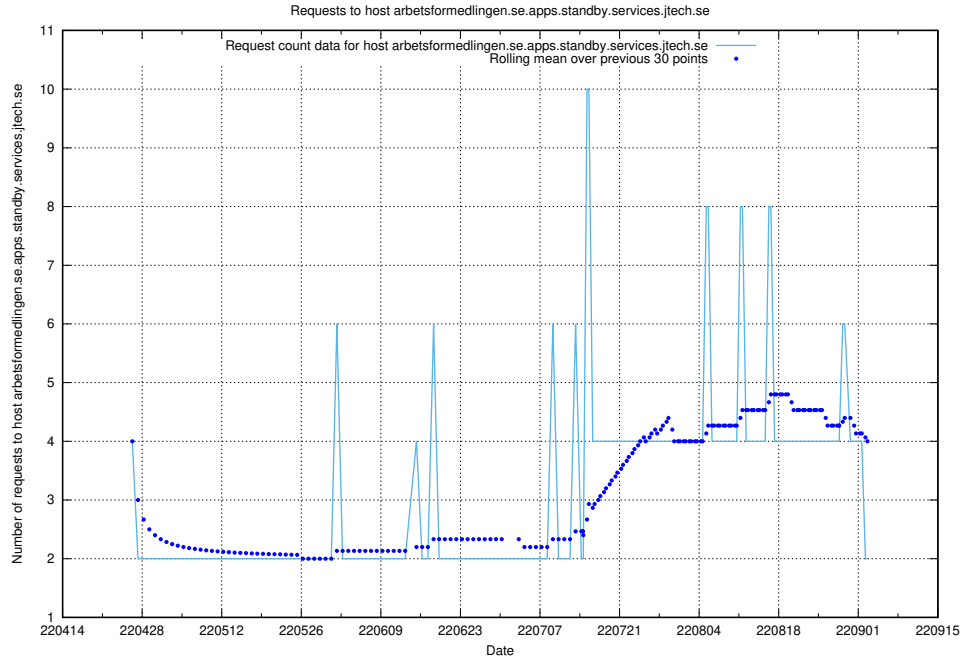

7.449 Usage of arbetsformedlingen.se.apps.standby.services.jtech.se

Here, we count the number of requests to host arbetsformedlingen.se.apps.standby.services.jtech.se.