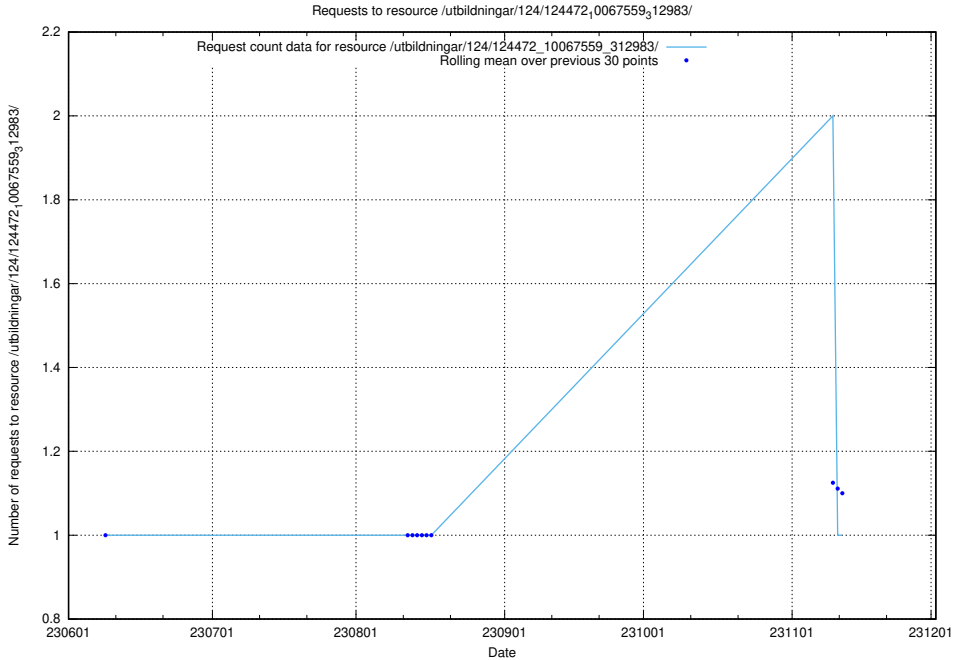

5.5910 Usage of /utbildningar/124/124472_10067559_312983/

Here, we count the number of requests to resource /utbildningar/124/124472_10067559_312983/.