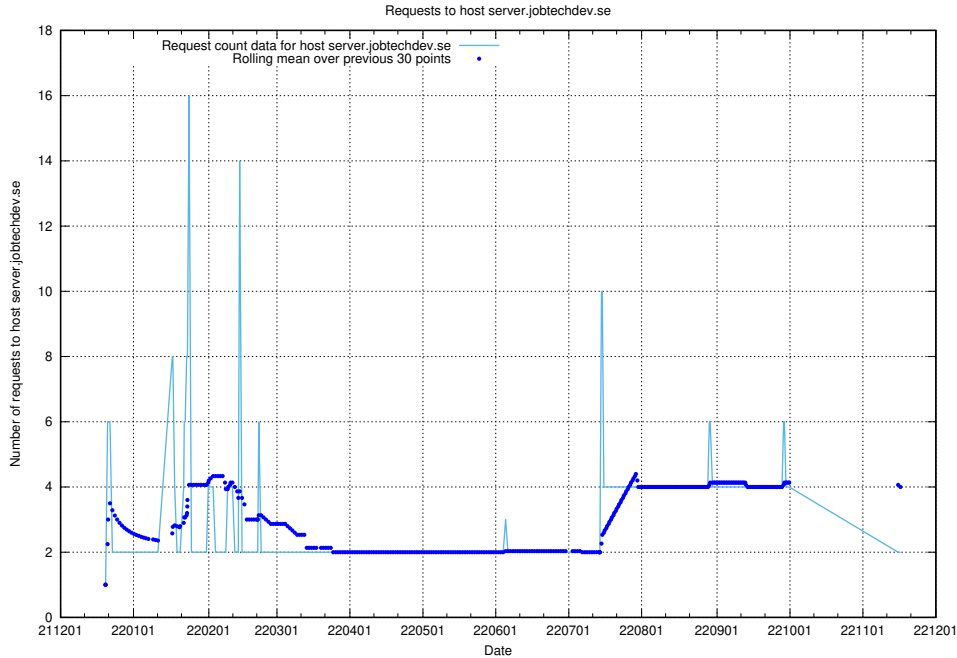

7.370 Usage of server.jobtechdev.se

Here, we count the number of requests to host server.jobtechdev.se.