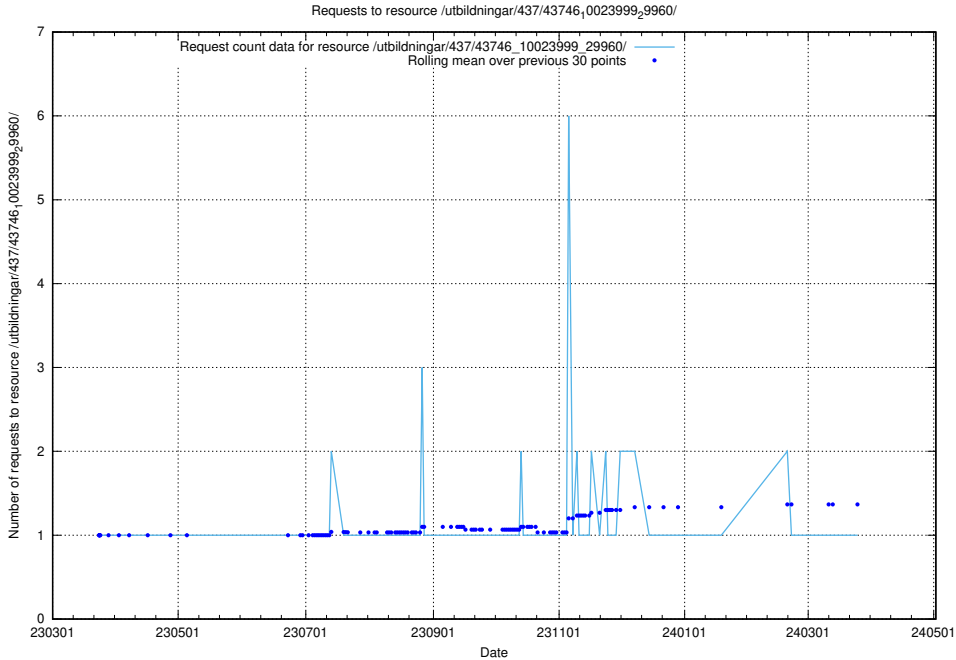

5.6382 Usage of /utbildningar/437/43746_10023999_29960/

Here, we count the number of requests to resource /utbildningar/437/43746_10023999_29960/.