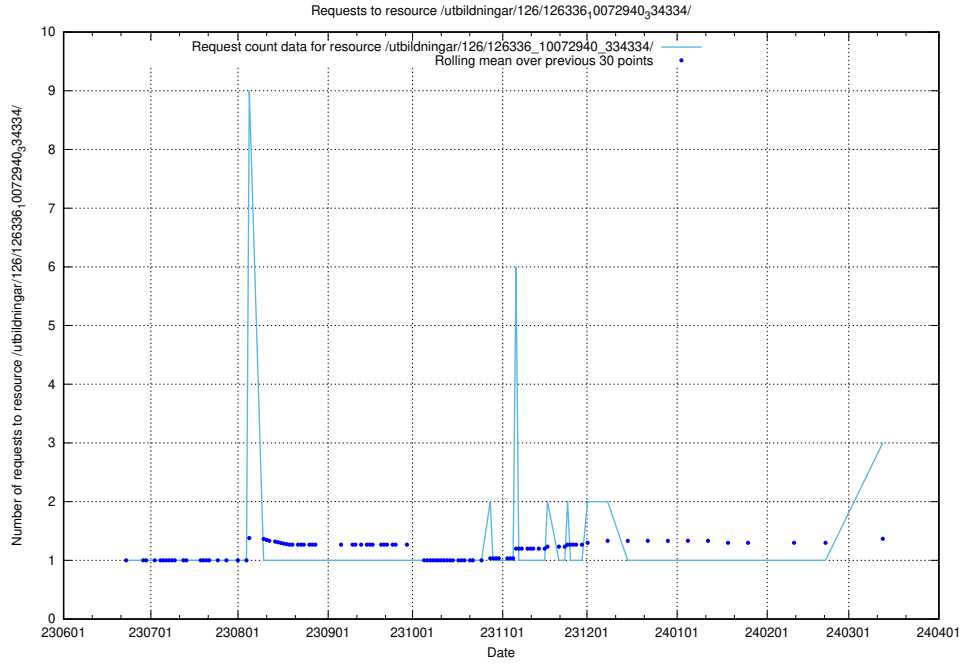

5.379 Usage of /utbildningar/126/126336_10072940_334334/

Here, we count the number of requests to resource /utbildningar/126/126336_10072940_334334/.