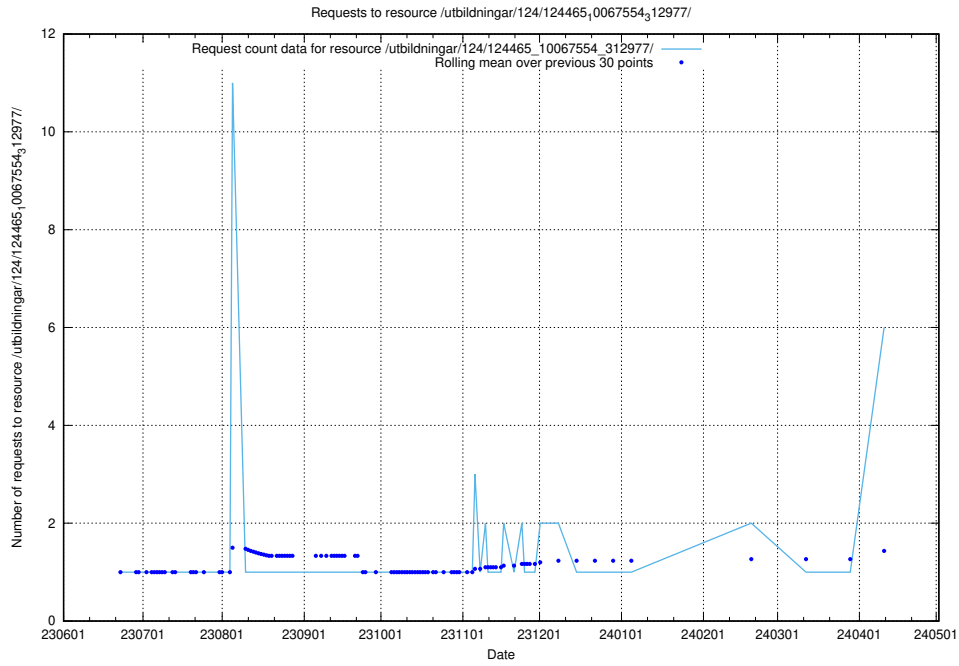

5.90 Usage of /utbildningar/124/124465_10067554_312977/

Here, we count the number of requests to resource /utbildningar/124/124465_10067554_312977/.