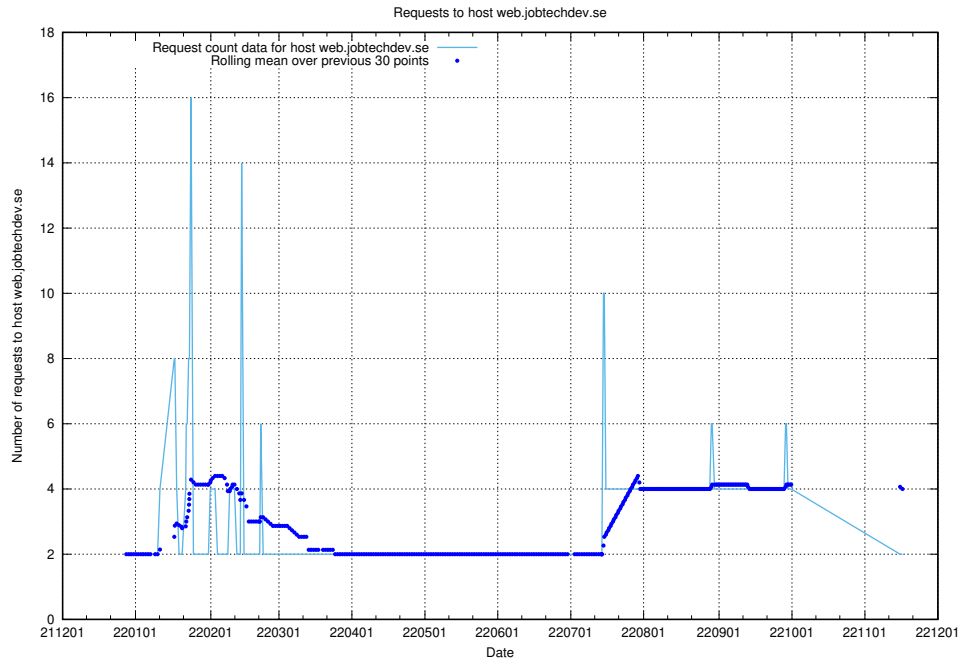

7.356 Usage of testing.jobtechdev.se

Here, we count the number of requests to host testing.jobtechdev.se.

7.357 Usage of support.jobtechdev.se

Here, we count the number of requests to host support.jobtechdev.se.