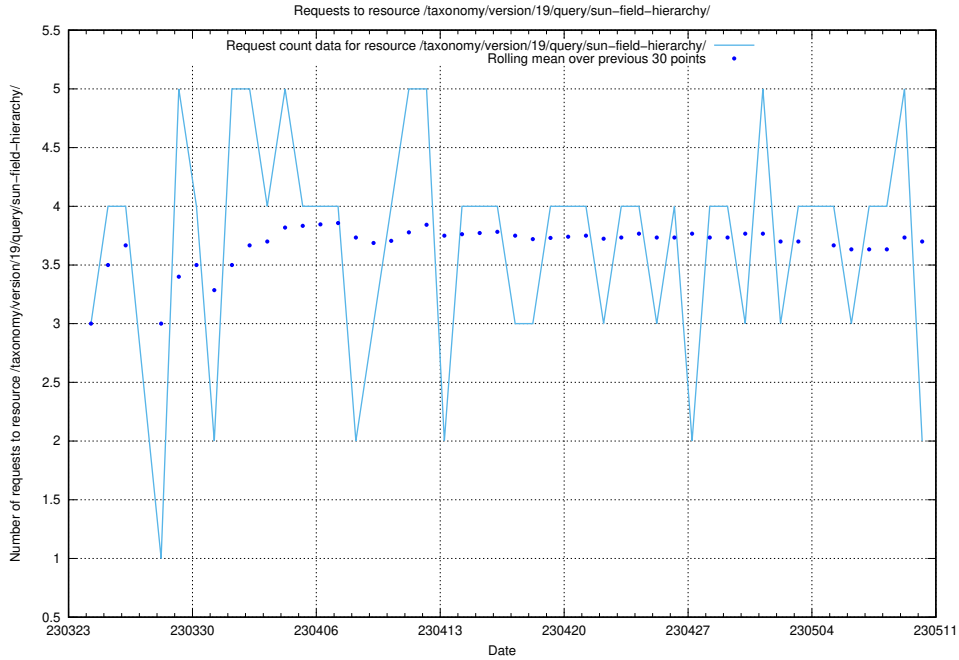

5.940 Usage of /taxonomy/version/19/query/sun-field-hierarchy/

Here, we count the number of requests to resource /taxonomy/version/19/query/sun-field-hierarchy/.