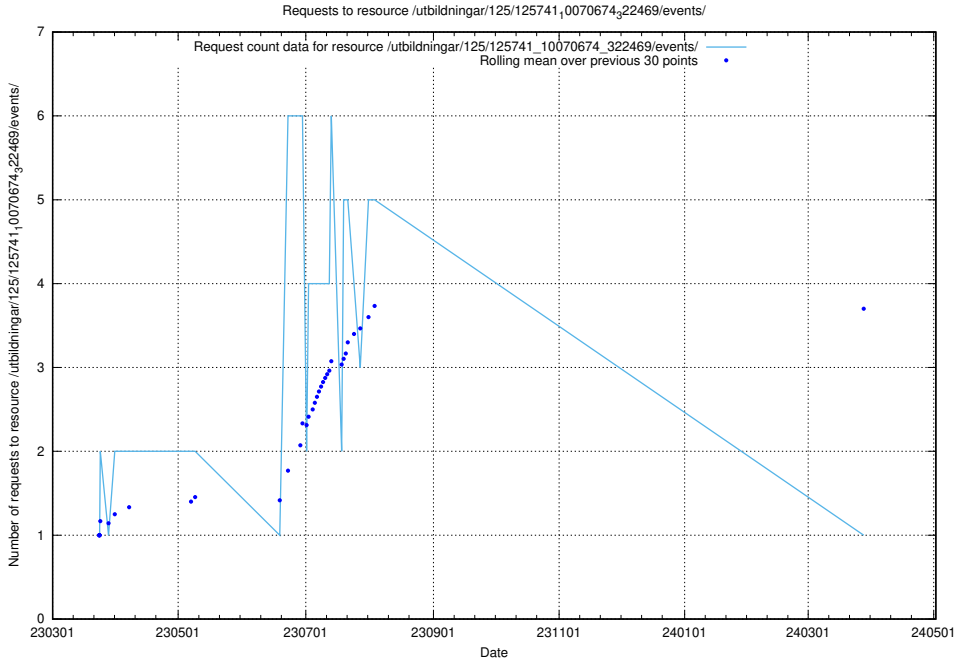

5.6481 Usage of /utbildningar/125/125741_10070674_322469/events/

Here, we count the number of requests to resource /utbildningar/125/125741_10070674_322469/events/