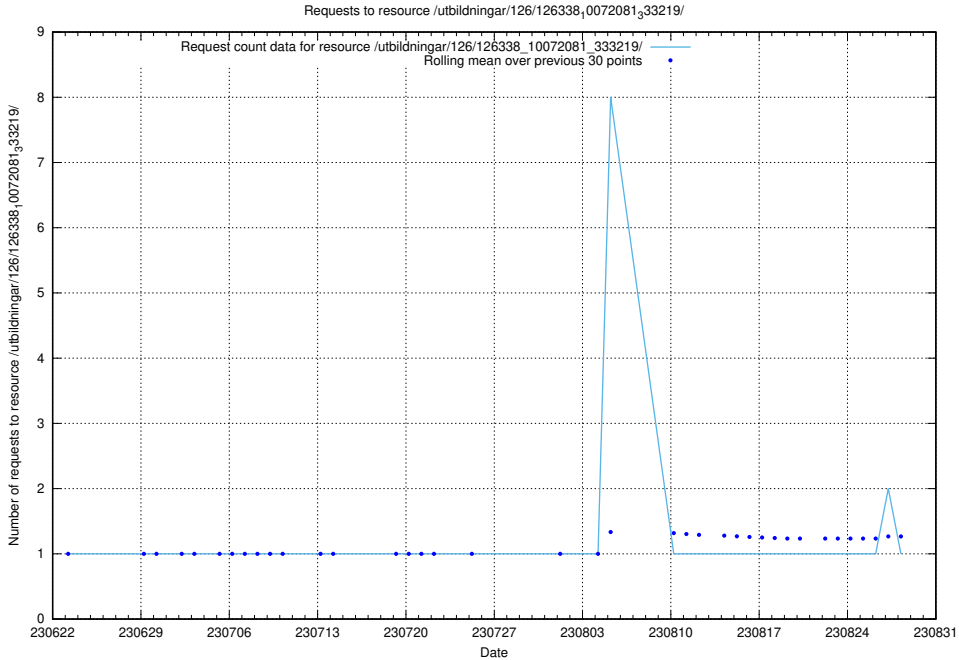

5.5675 Usage of /utbildningar/126/126338_10072081_333219/

Here, we count the number of requests to resource /utbildningar/126/126338_10072081_333219/.