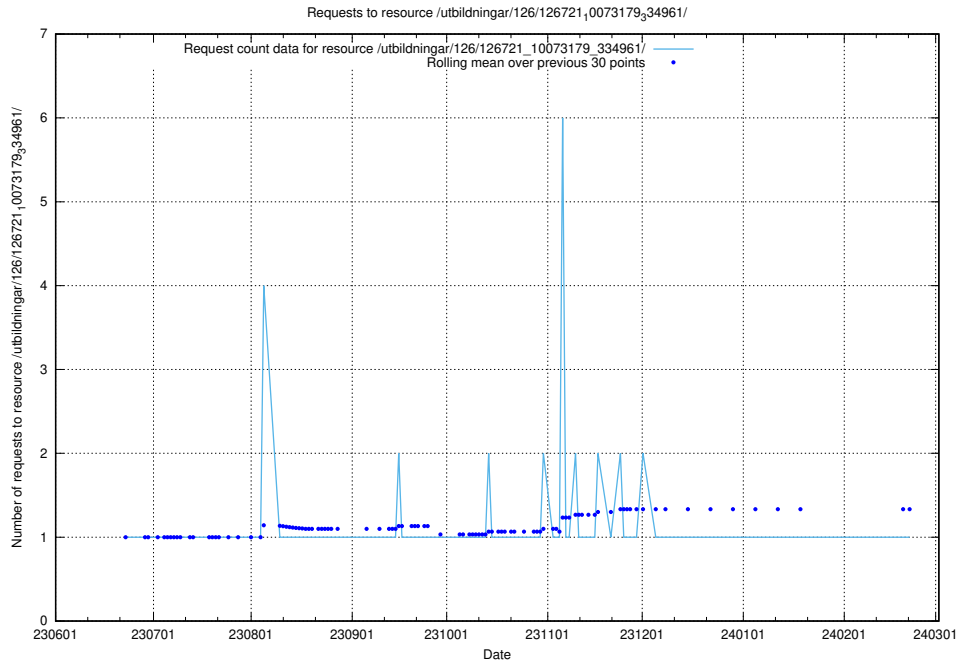

5.5619 Usage of /utbildningar/126/126721_10073179_334961/

Here, we count the number of requests to resource /utbildningar/126/126721_10073179_334961/.