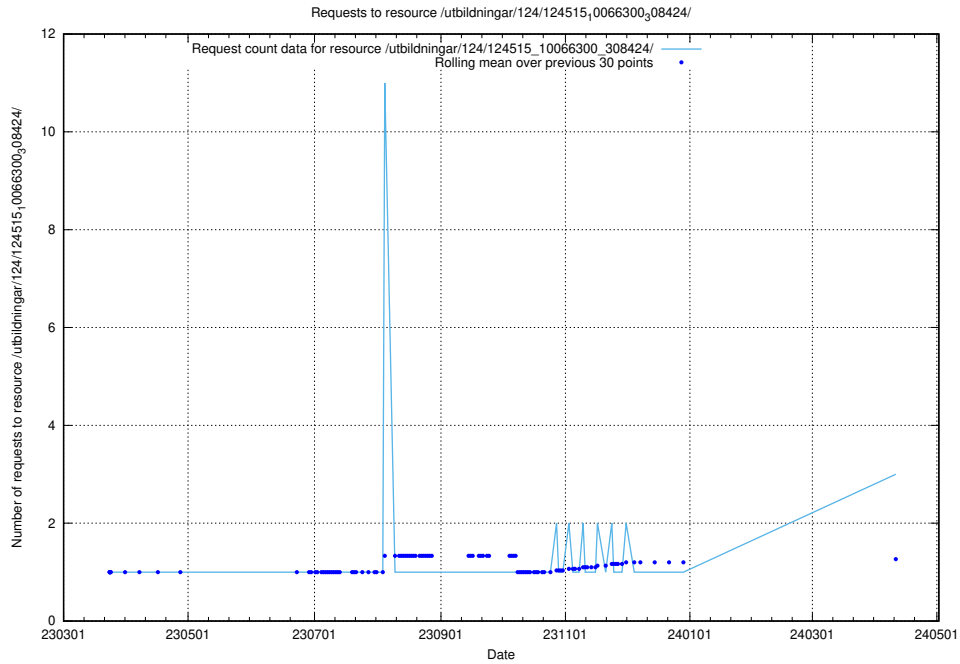

5.276 Usage of /utbildningar/124/124515_10066300_308424/

Here, we count the number of requests to resource /utbildningar/124/124515_10066300_308424/.

5.277 Usage of /availability/kpi/20240404/

Here, we count the number of requests to resource /availability/kpi/20240404/.