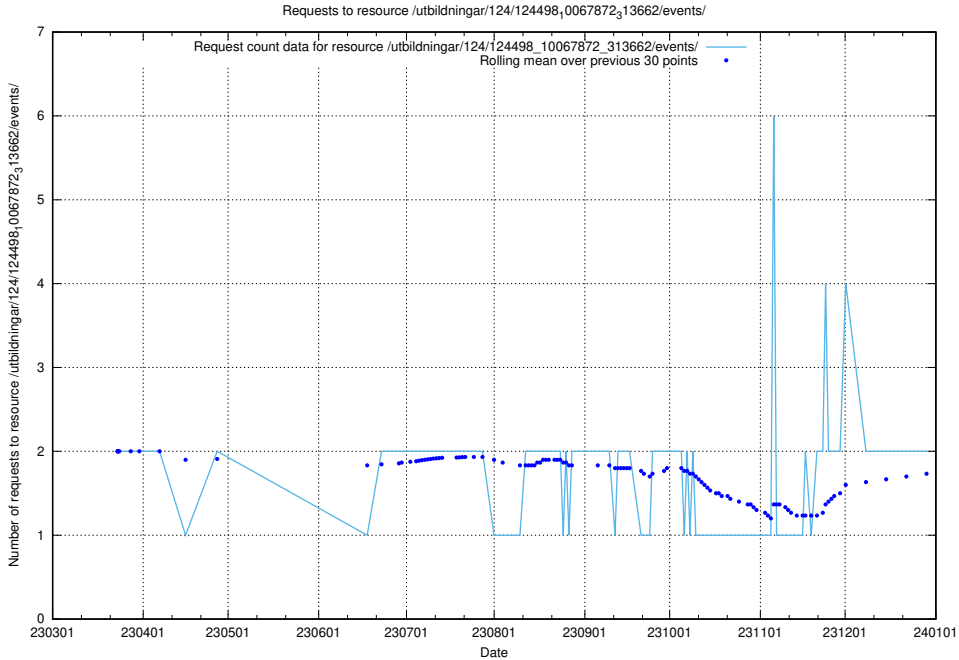

5.963 Usage of /utbildningar/124/124498_10067872_313662/events/

Here, we count the number of requests to resource /utbildningar/124/124498_10067872_313662/events/