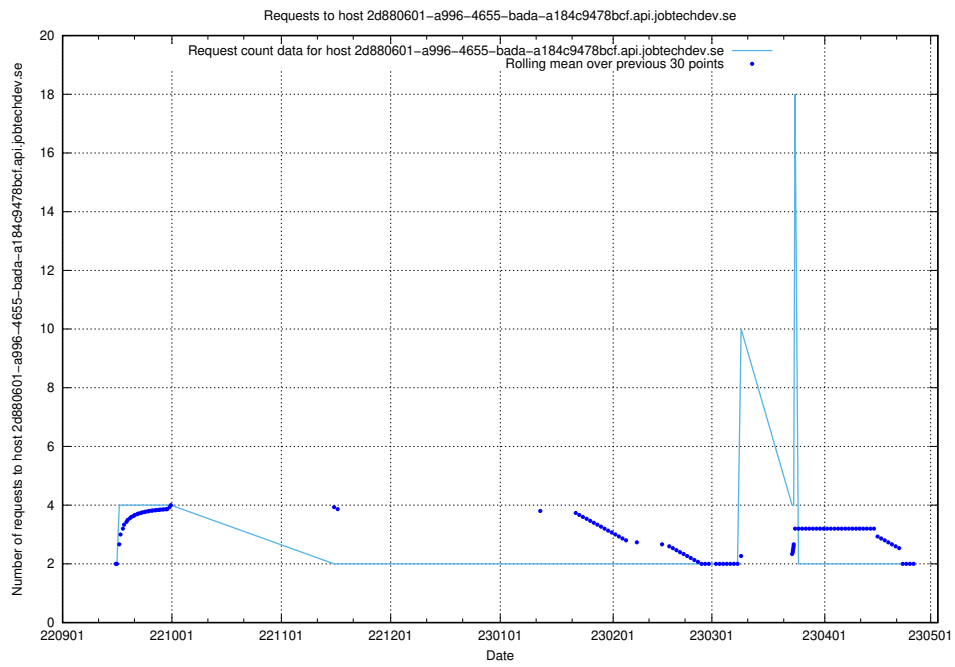

7.323 Usage of 2d880601-a996-4655-bada-a184c9478bcf.api.jobtechdev.se

Here, we count the number of requests to host 2d880601-a996-4655-bada-a184c9478bcf.api.jobtechdev.se.