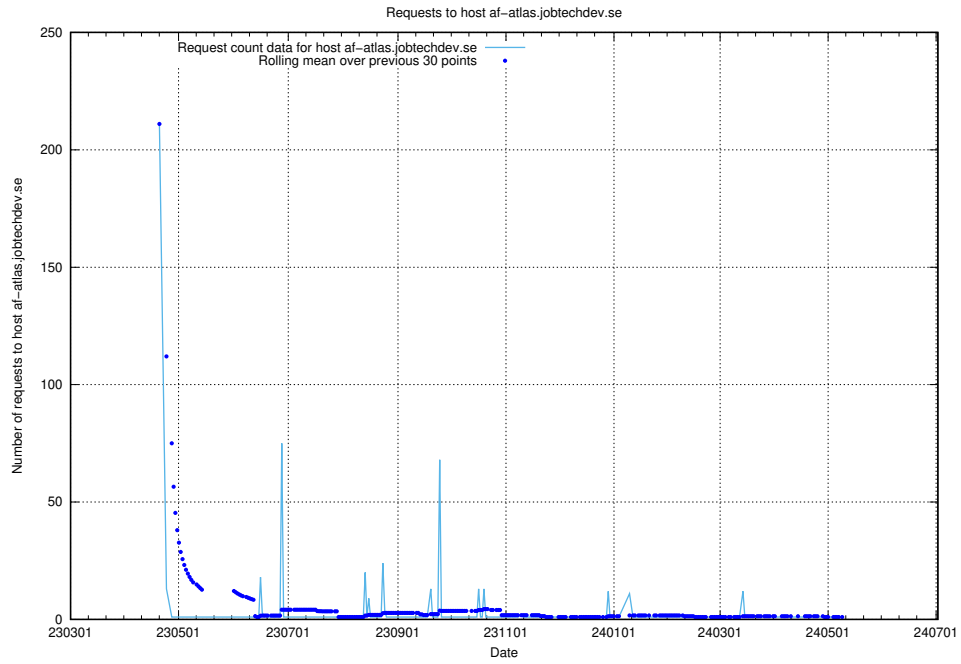

7.605 Usage of af-atlas.jobtechdev.se

Here, we count the number of requests to host af-atlas.jobtechdev.se.