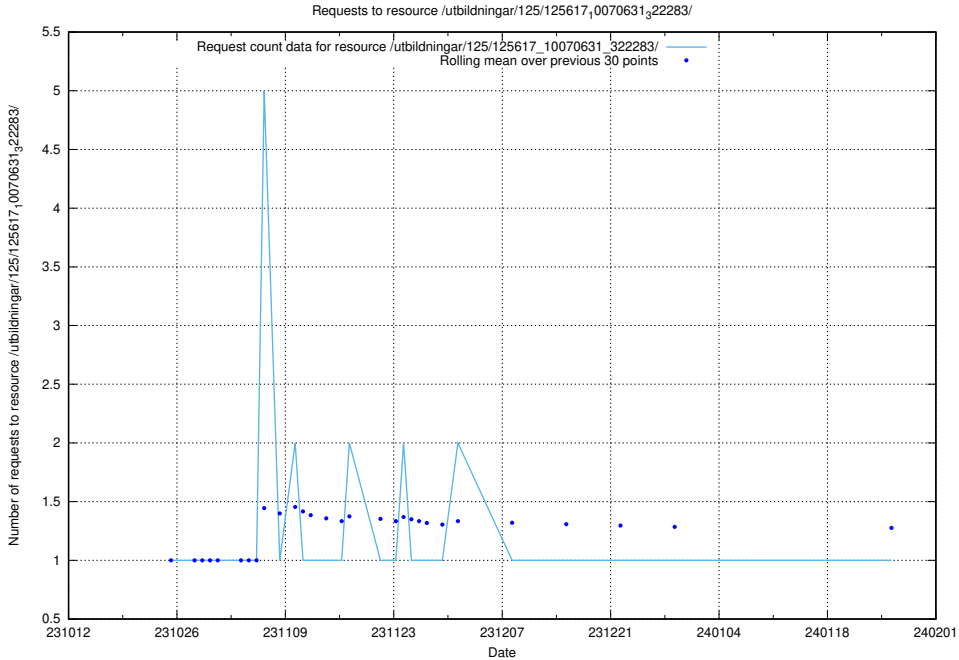

5.4239 Usage of /utbildningar/125/125617_10070631_322283/

Here, we count the number of requests to resource /utbildningar/125/125617_10070631_322283/.