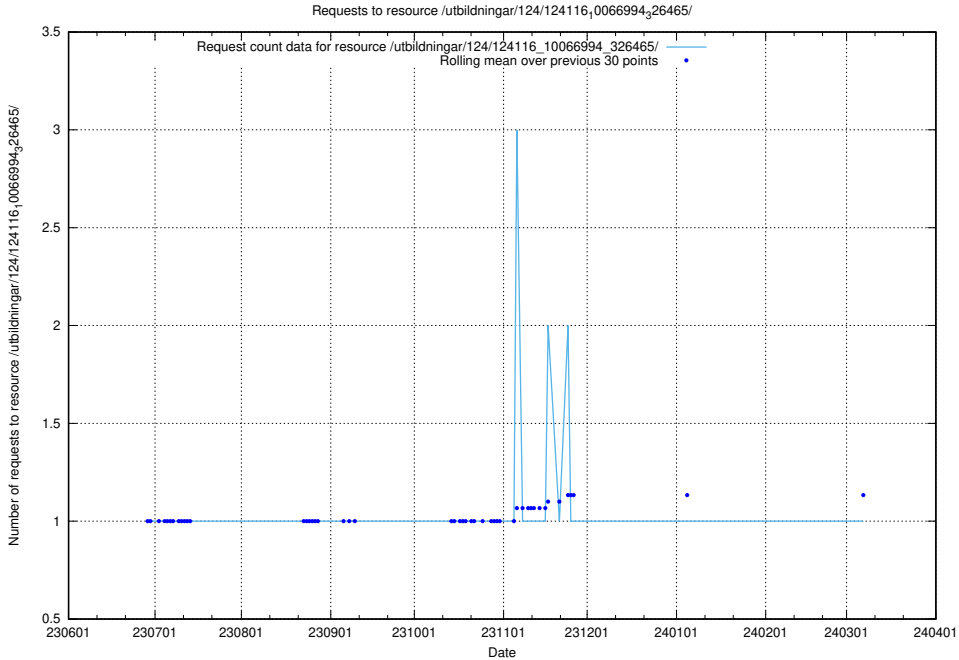

5.5537 Usage of /utbildningar/124/124116_10066994_326465/

Here, we count the number of requests to resource /utbildningar/124/124116_10066994_326465/.