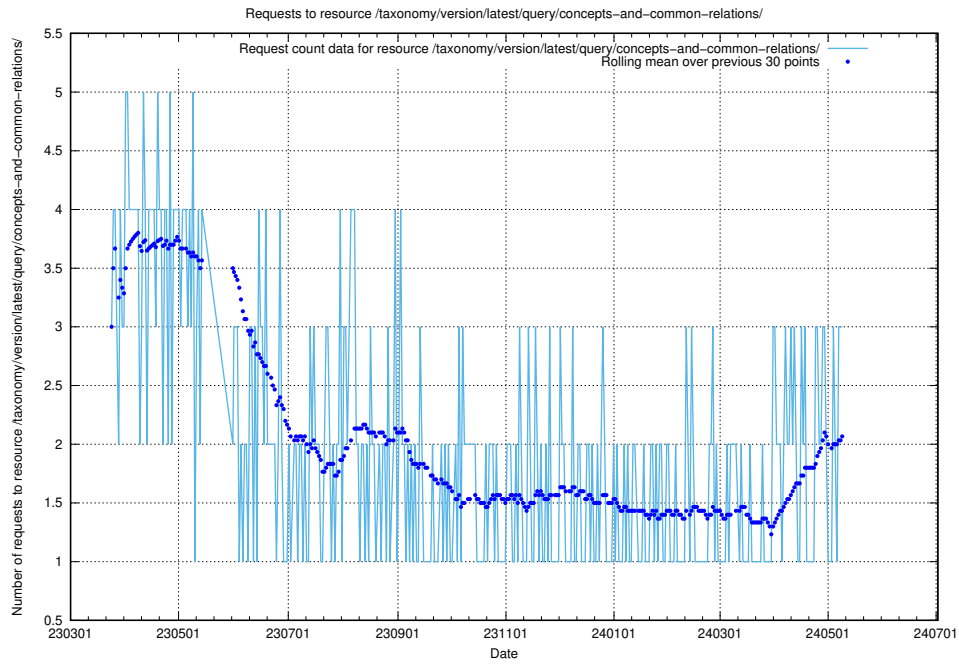

5.438 Usage of /taxonomy/version/latest/query/concepts-and-common-relations/

Here, we count the number of requests to resource /taxonomy/version/latest/query/concepts-and-common-relations/.