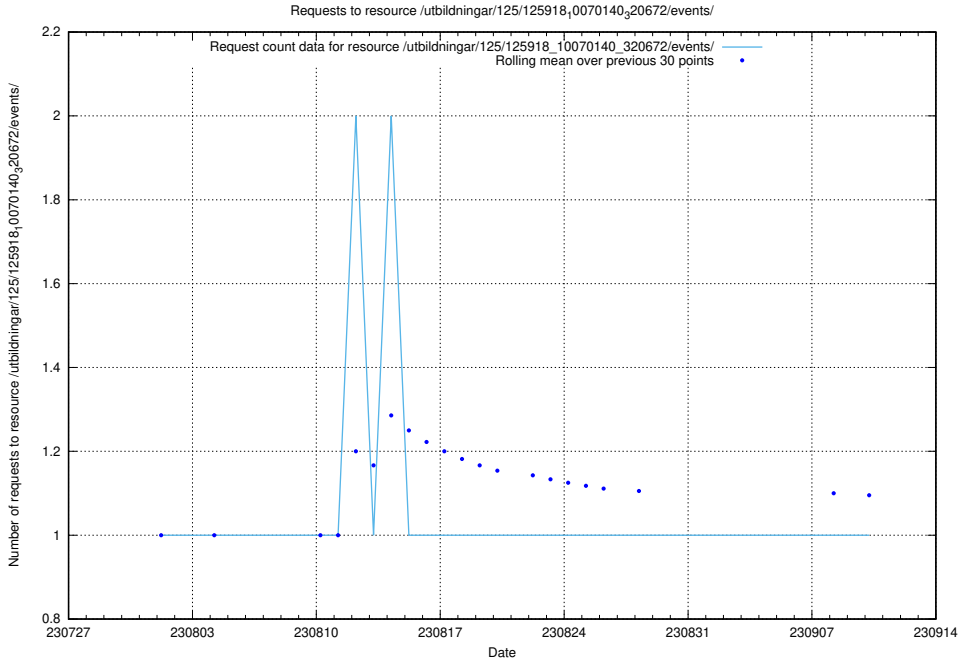

5.4900 Usage of /utbildningar/125/125918_10070140_320672/events/

Here, we count the number of requests to resource /utbildningar/125/125918_10070140_320672/events/