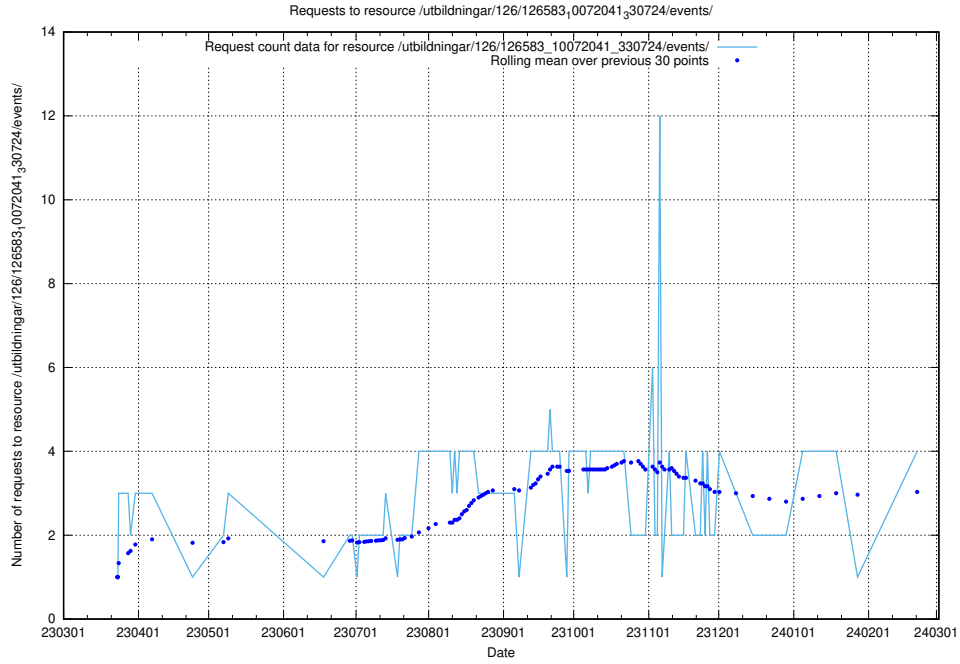

5.242 Usage of /utbildningar/126/126583_10072041_330724/events/

Here, we count the number of requests to resource /utbildningar/126/126583_10072041_330724/events/