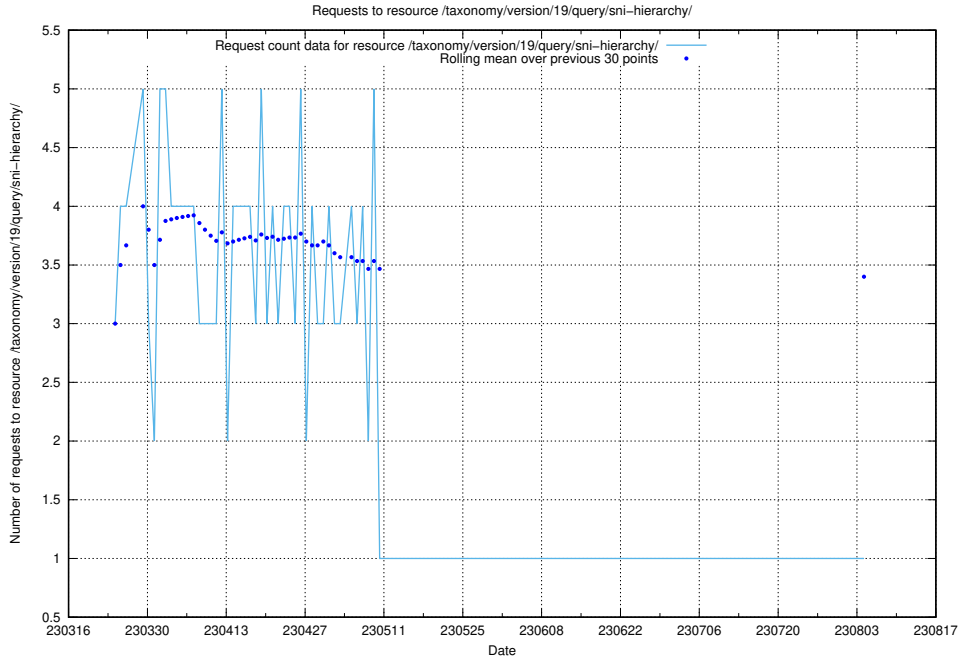

5.6129 Usage of /taxonomy/version/19/query/sni-hierarchy/

Here, we count the number of requests to resource /taxonomy/version/19/query/sni-hierarchy/.