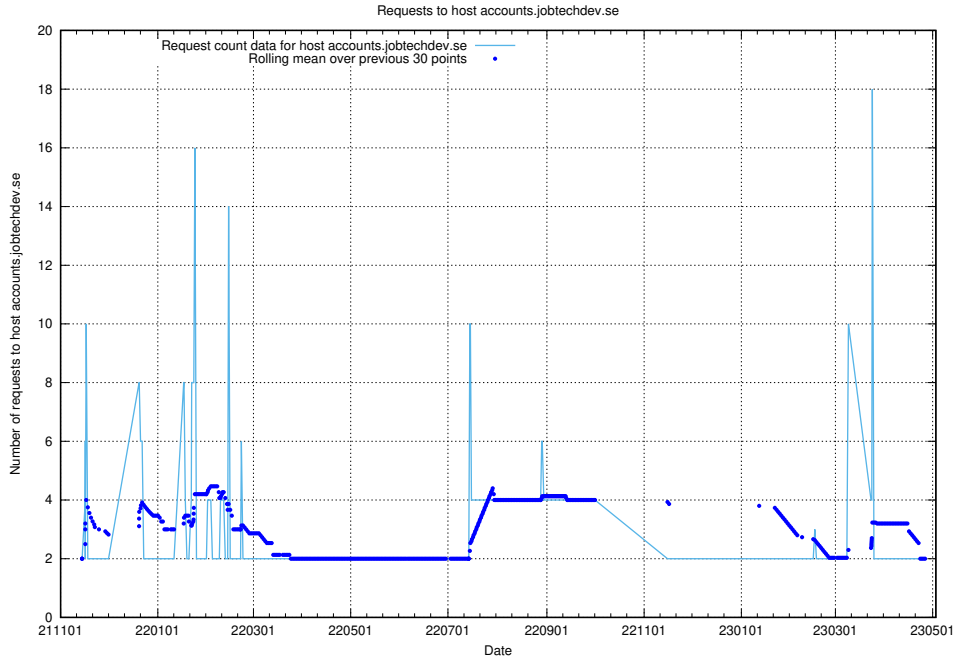

7.294 Usage of auth.jitsitest.jobtechdev.se

Here, we count the number of requests to host auth.jitsitest.jobtechdev.se.

7.295 Usage of auth.jitsi.jobtechdev.se

Here, we count the number of requests to host auth.jitsi.jobtechdev.se.