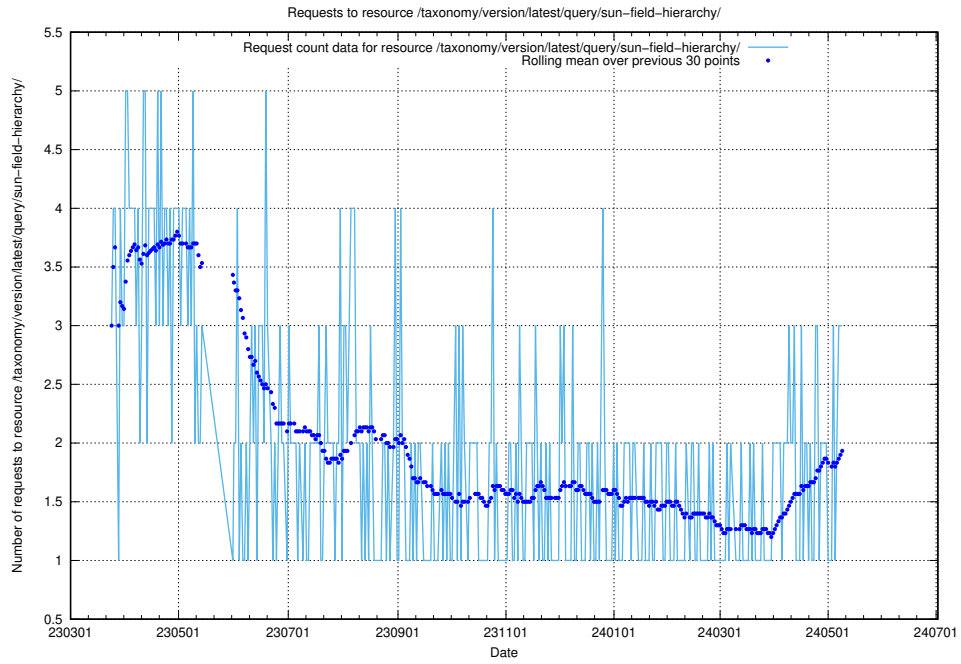

5.416 Usage of /taxonomy/version/latest/query/sun-field-hierarchy/

Here, we count the number of requests to resource /taxonomy/version/latest/query/sun-field-hierarchy/.