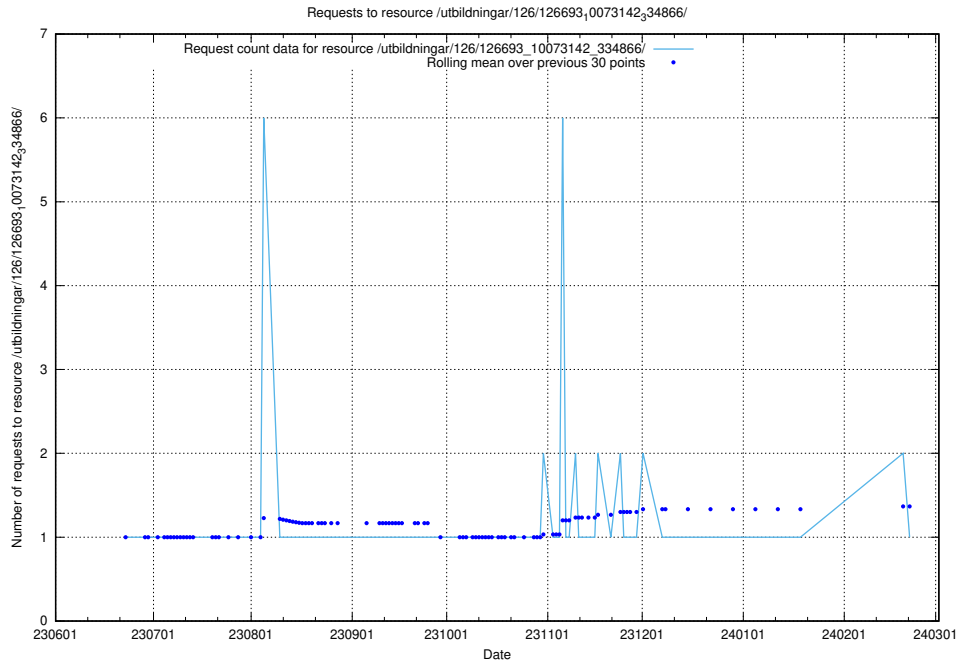

5.5658 Usage of /utbildningar/126/126693_10073142_334866/

Here, we count the number of requests to resource /utbildningar/126/126693_10073142_334866/.