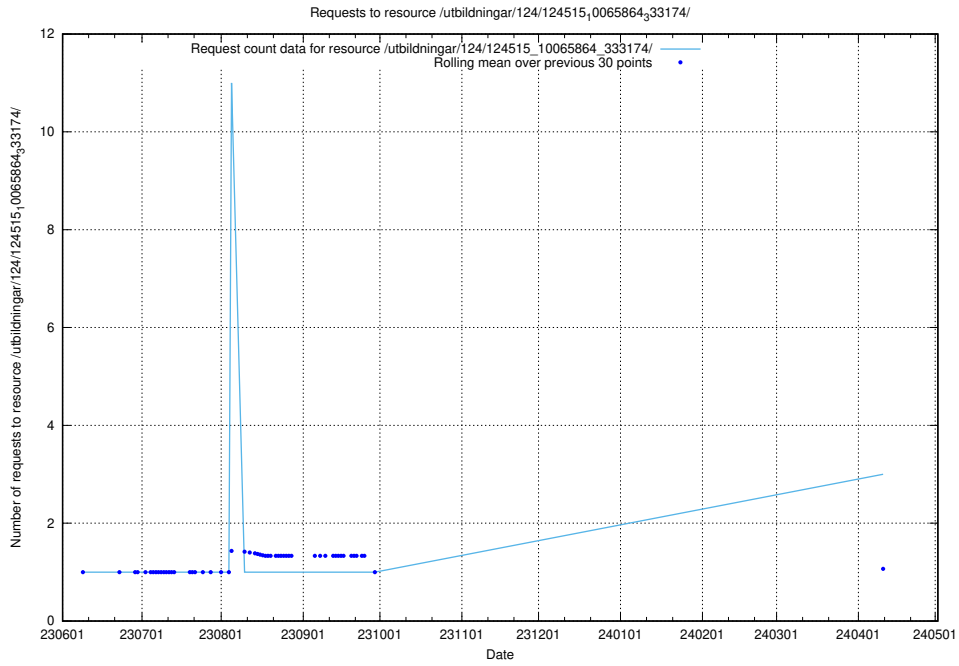

5.402 Usage of /utbildningar/124/124515_10065864_333174/

Here, we count the number of requests to resource /utbildningar/124/124515_10065864_333174/.