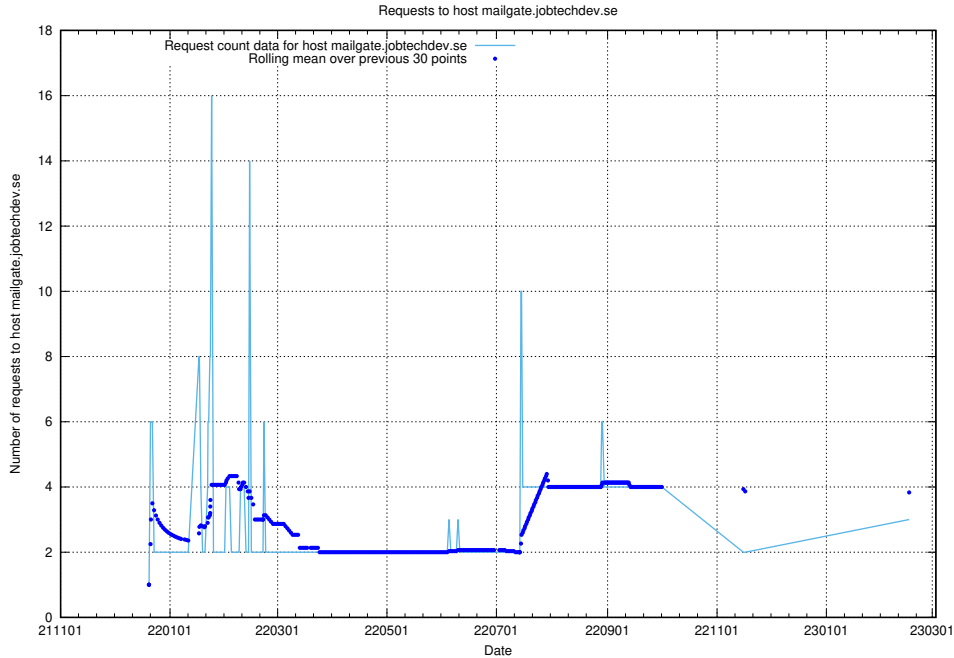

7.200 Usage of mailgate.jobtechdev.se

Here, we count the number of requests to host mailgate.jobtechdev.se.