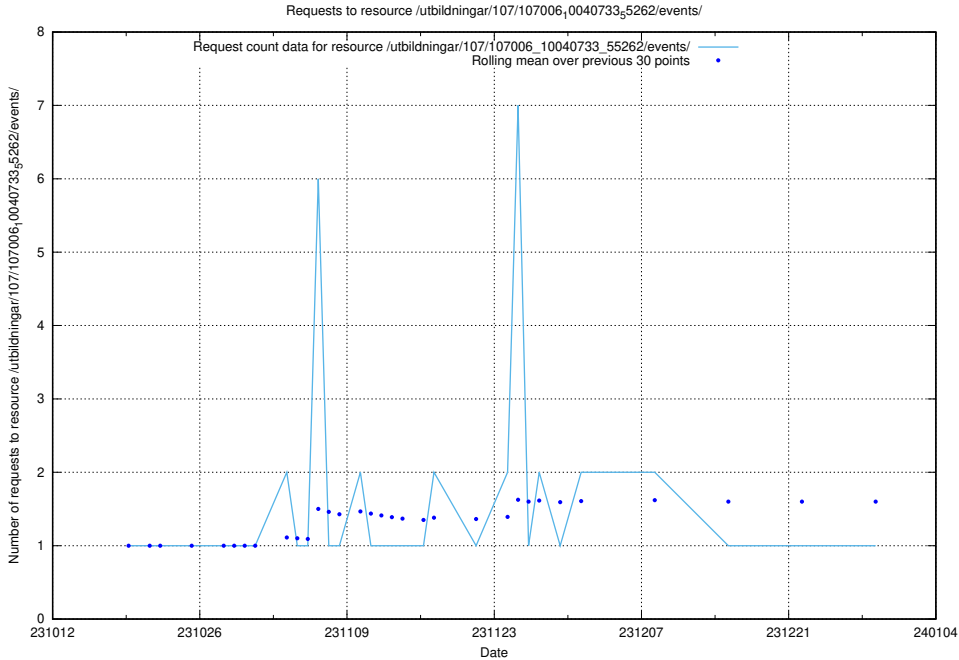

Here, we count the number of requests to resource /utbildningar/124/124498_10067717_336825/.

5.4289 Usage of /utbildningar/107/107006_10040733_55262/events/

Here, we count the number of requests to resource /utbildningar/107/107006_10040733_55262/events/.