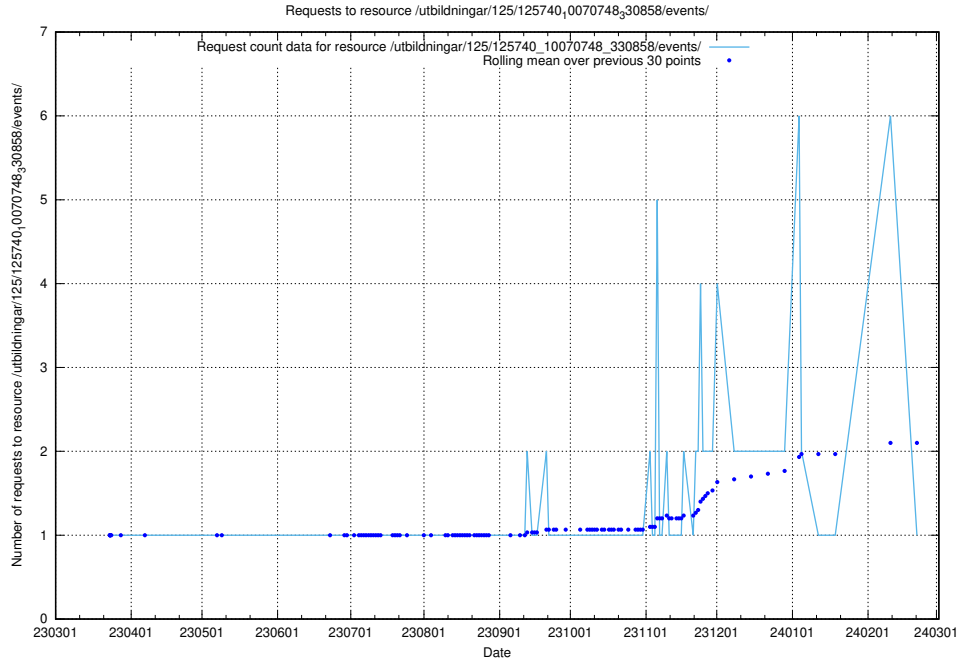

5.990 Usage of /utbildningar/125/125740_10070748_330858/events/

Here, we count the number of requests to resource /utbildningar/125/125740_10070748_330858/events/