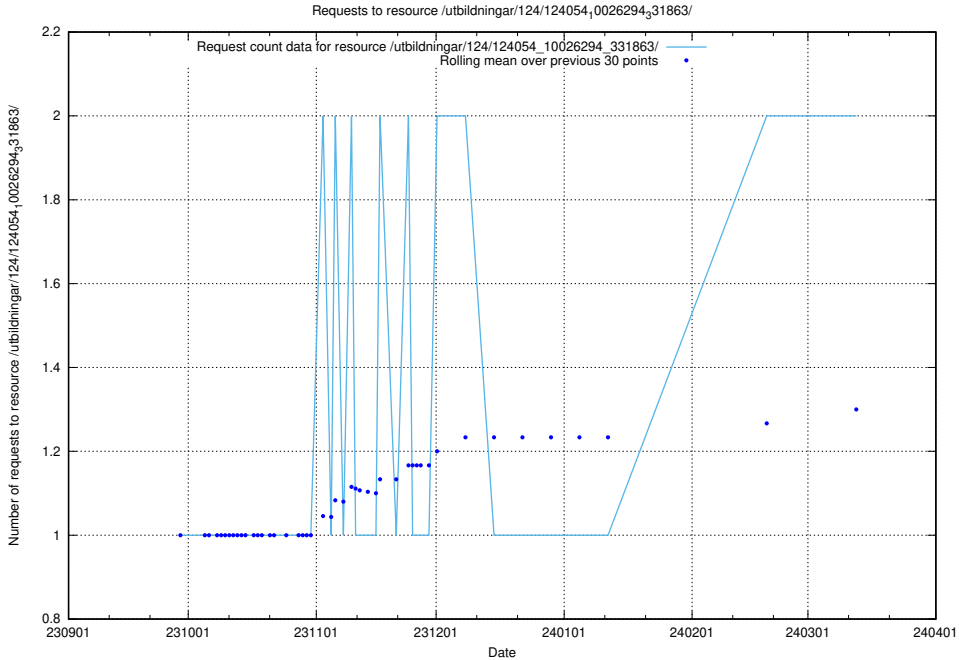

5.744 Usage of /utbildningar/124/124054_10026294_331863/

Here, we count the number of requests to resource /utbildningar/124/124054_10026294_331863/.