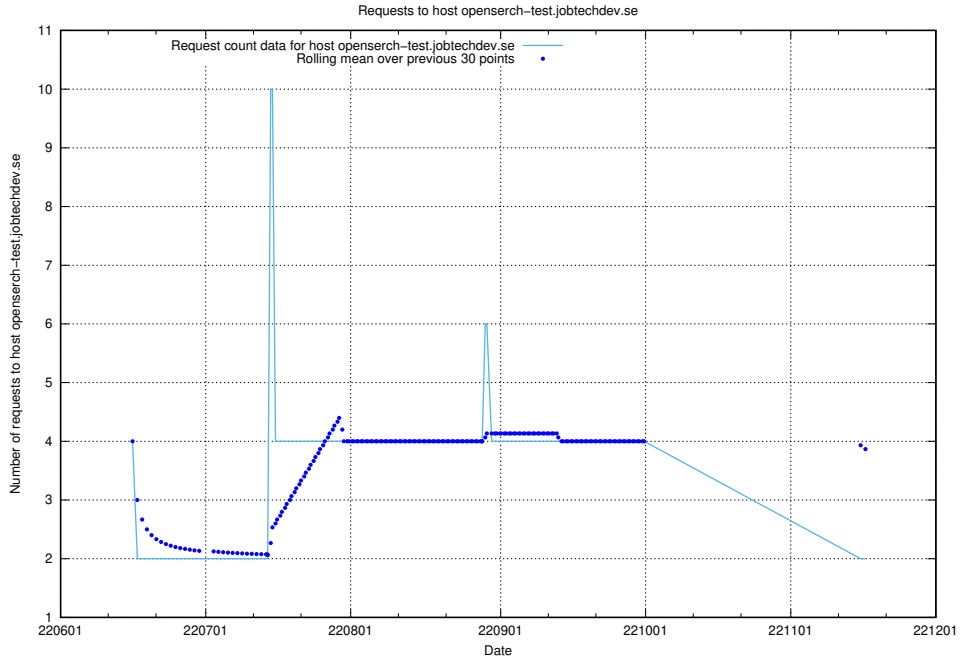

7.402 Usage of openserch-test.jobtechdev.se

Here, we count the number of requests to host openserch-test.jobtechdev.se.