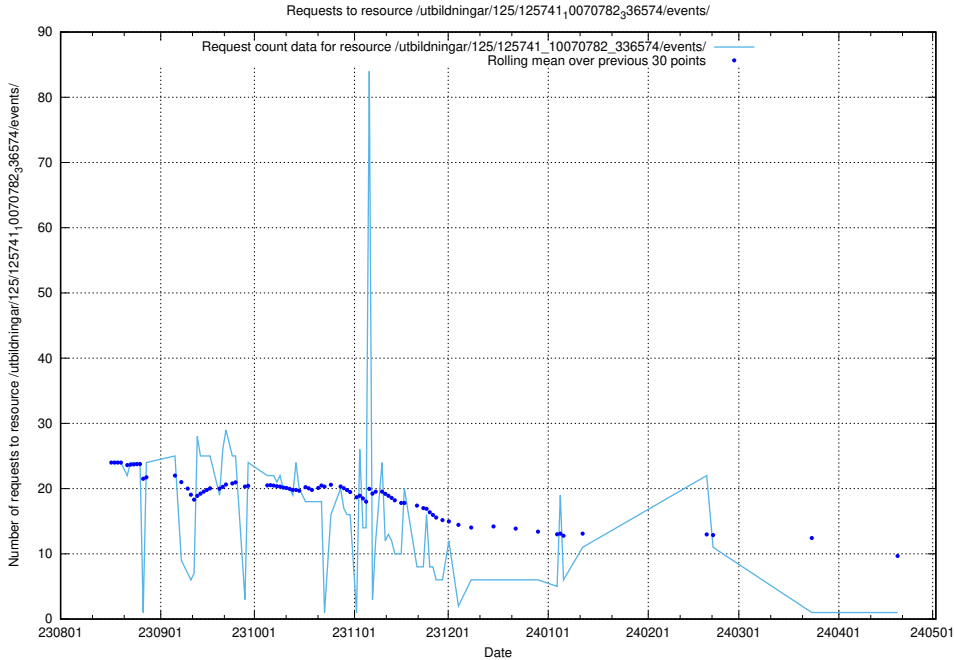

5.4787 Usage of /utbildningar/125/125741_10070782_336574/events/

Here, we count the number of requests to resource /utbildningar/125/125741_10070782_336574/events/