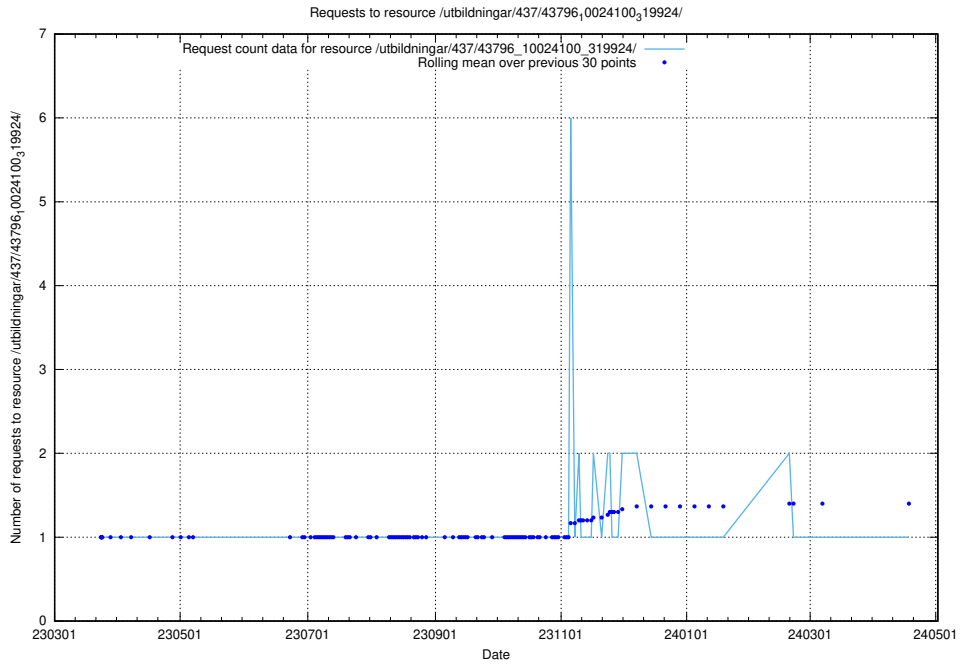

5.6354 Usage of /utbildningar/437/43796_10024100_319924/

Here, we count the number of requests to resource /utbildningar/437/43796_10024100_319924/.