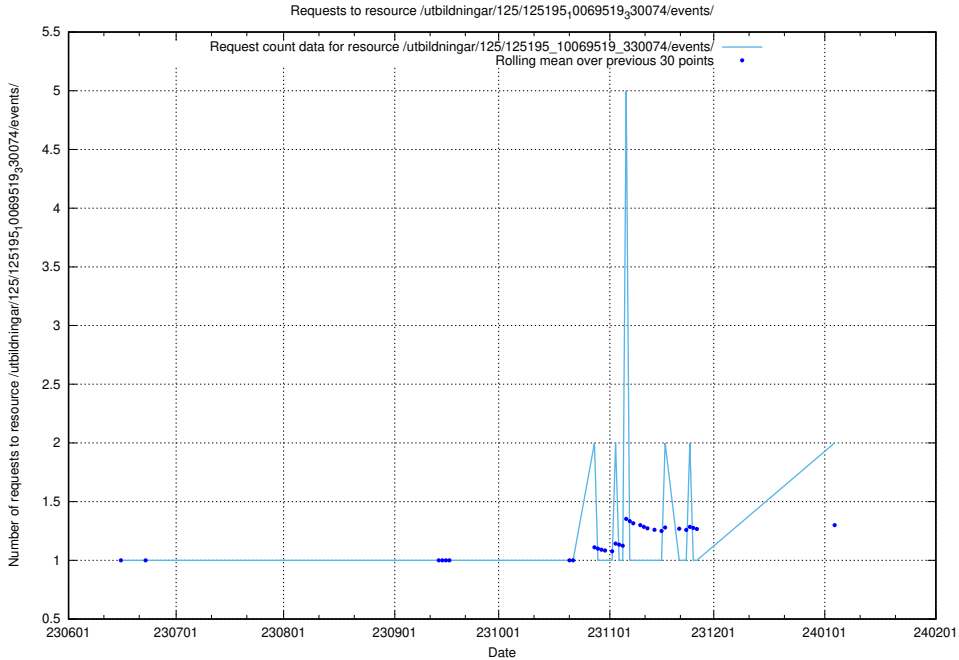

5.895 Usage of /utbildningar/125/125195_10069519_330074/events/

Here, we count the number of requests to resource /utbildningar/125/125195_10069519_330074/events/