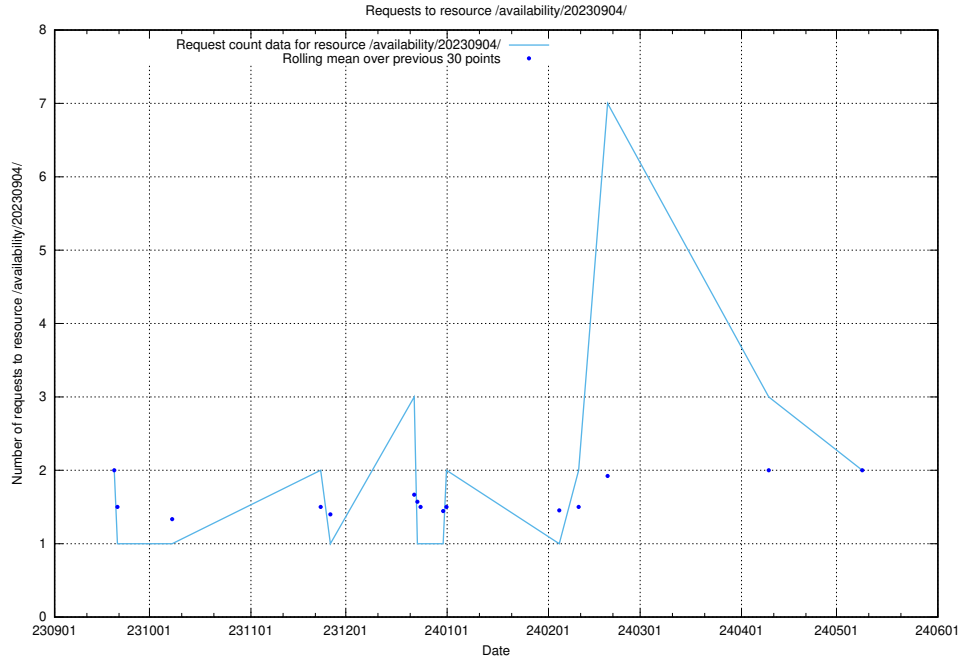

5.753 Usage of /availability/20230904/

Here, we count the number of requests to resource /availability/20230904/.