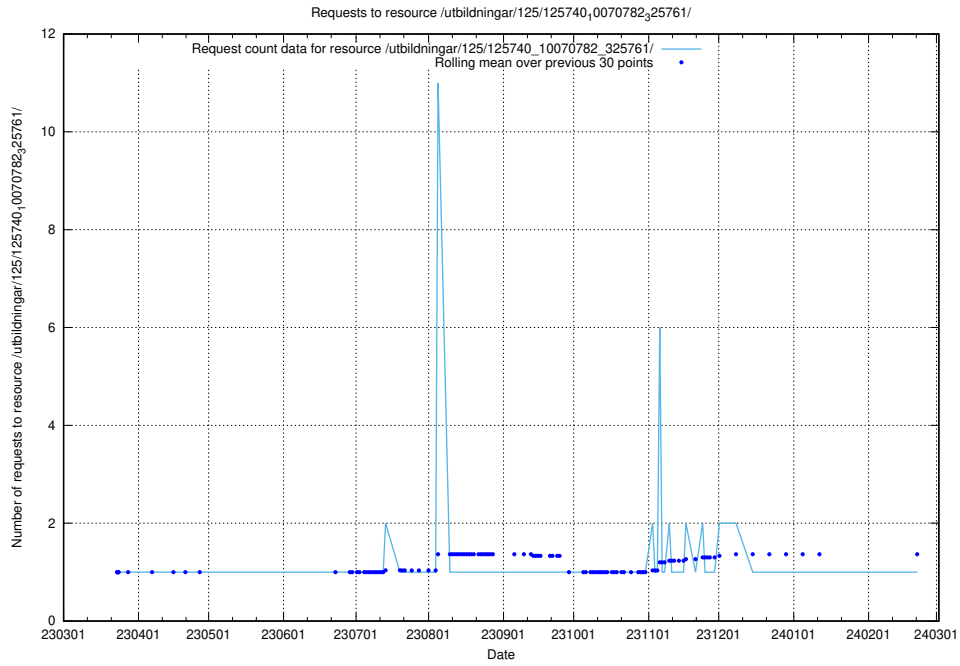

5.984 Usage of /utbildningar/125/125740_10070782_325761/

Here, we count the number of requests to resource /utbildningar/125/125740_10070782_325761/.