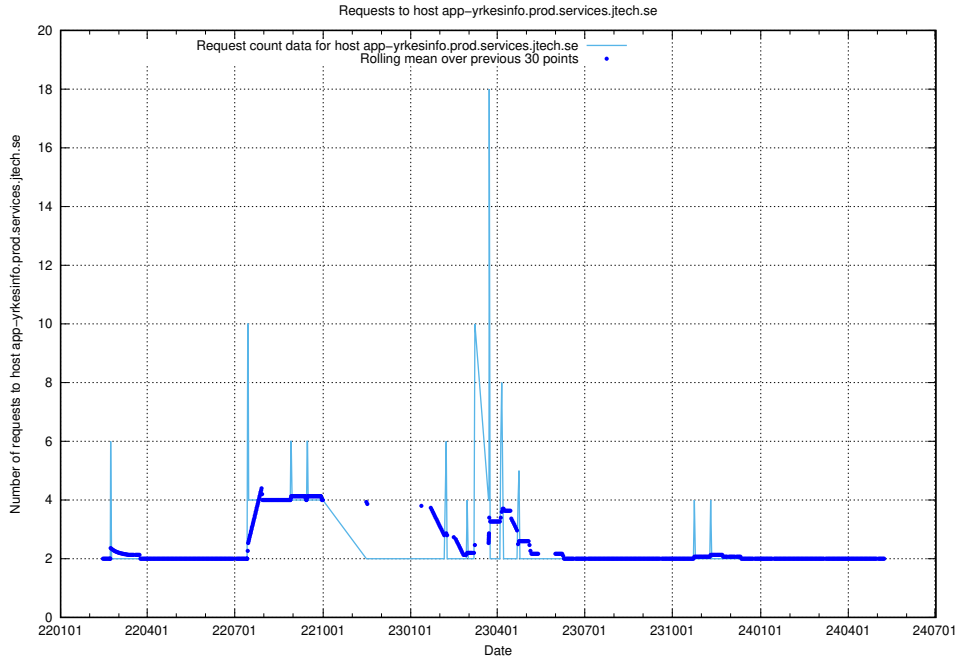

7.540 Usage of nisse.jobtechdev.se

Here, we count the number of requests to host nisse.jobtechdev.se.

7.541 Usage of app-yrkesinfo.prod.services.jtech.se

Here, we count the number of requests to host app-yrkesinfo.prod.services.jtech.se.