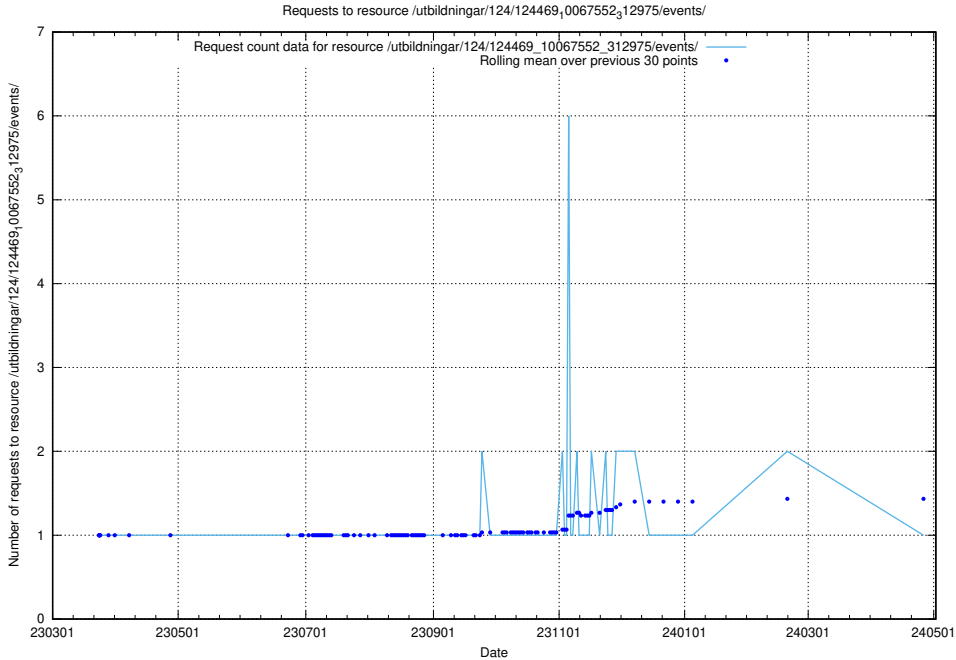

5.3345 Usage of /utbildningar/124/124469_10067552_312975/events/

Here, we count the number of requests to resource /utbildningar/124/124469_10067552_312975/events/