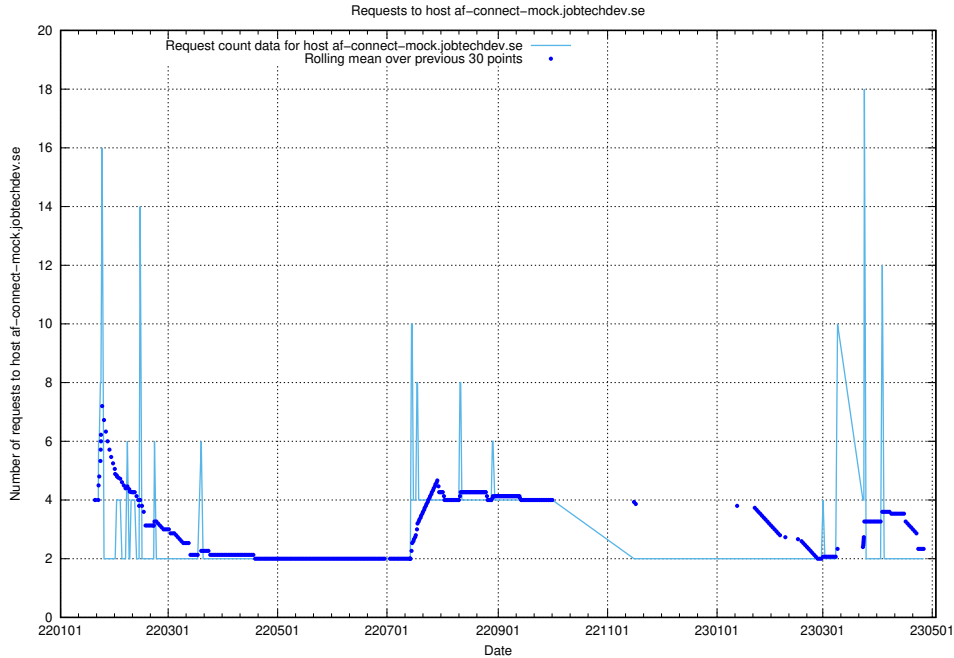

Here, we count the number of requests to host af-connect-mock.jobtechdev.se.

7.267 Usage of `jittsi.jobtechdev.se`

Here, we count the number of requests to host `jittsi.jobtechdev.se`.

7.268 Usage of api-jobtech-taxonomy-api-test-in-prod-read.prod.services.jtech.se