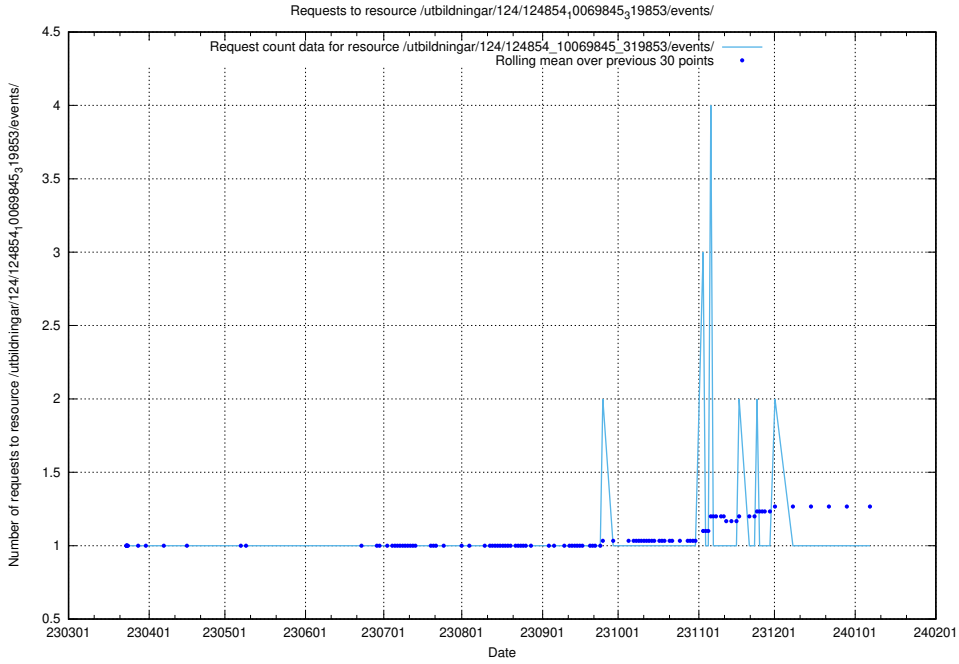

5.1217 Usage of /utbildningar/124/124854_10069845_319853/events/

Here, we count the number of requests to resource /utbildningar/124/124854_10069845_319853/events/