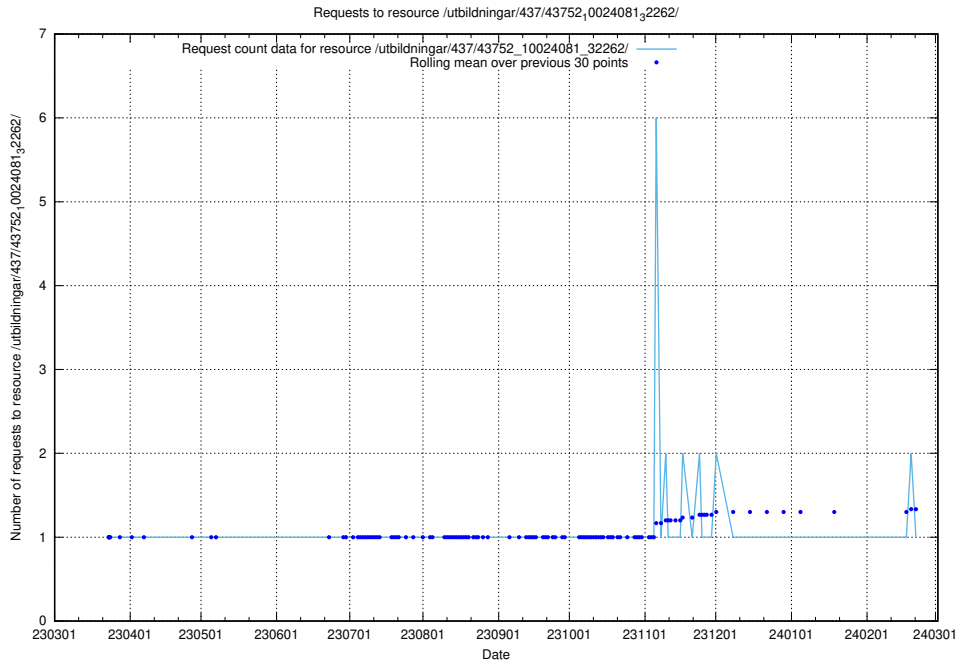

5.6375 Usage of /utbildningar/437/43752_10024081_32262/

Here, we count the number of requests to resource /utbildningar/437/43752_10024081_32262/.