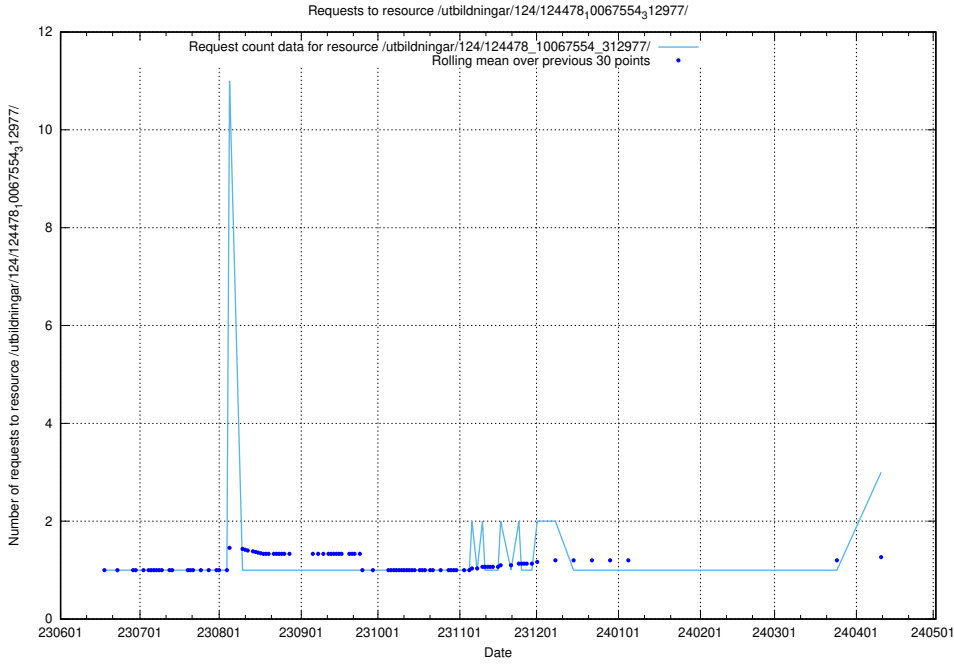

5.399 Usage of /utbildningar/124/124478_10067554_312977/

Here, we count the number of requests to resource /utbildningar/124/124478_10067554_312977/.