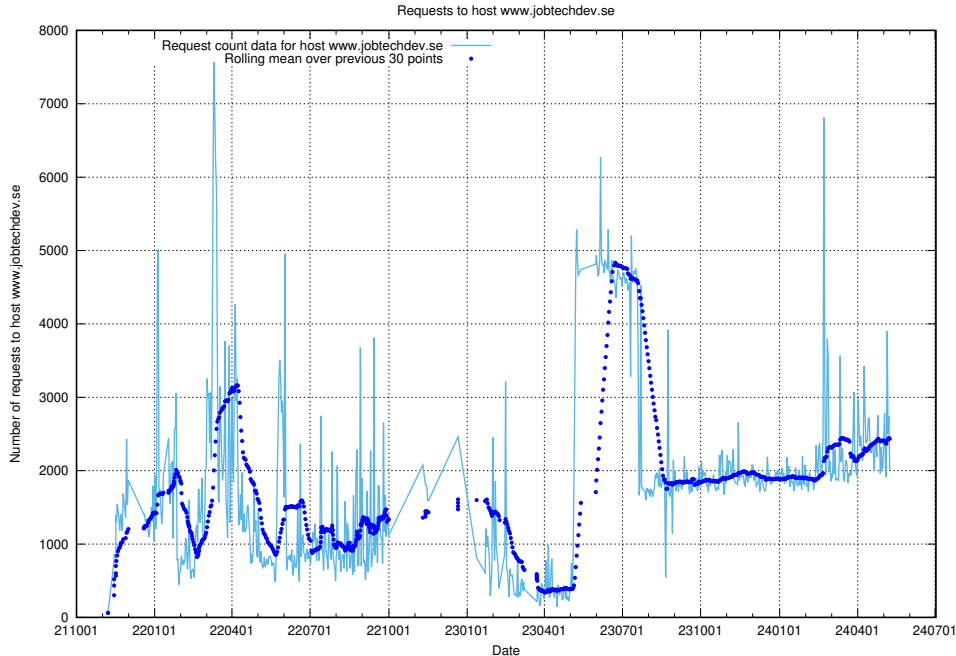

7.19 Usage of www.jobtechdev.se

Here, we count the number of requests to host www.jobtechdev.se.