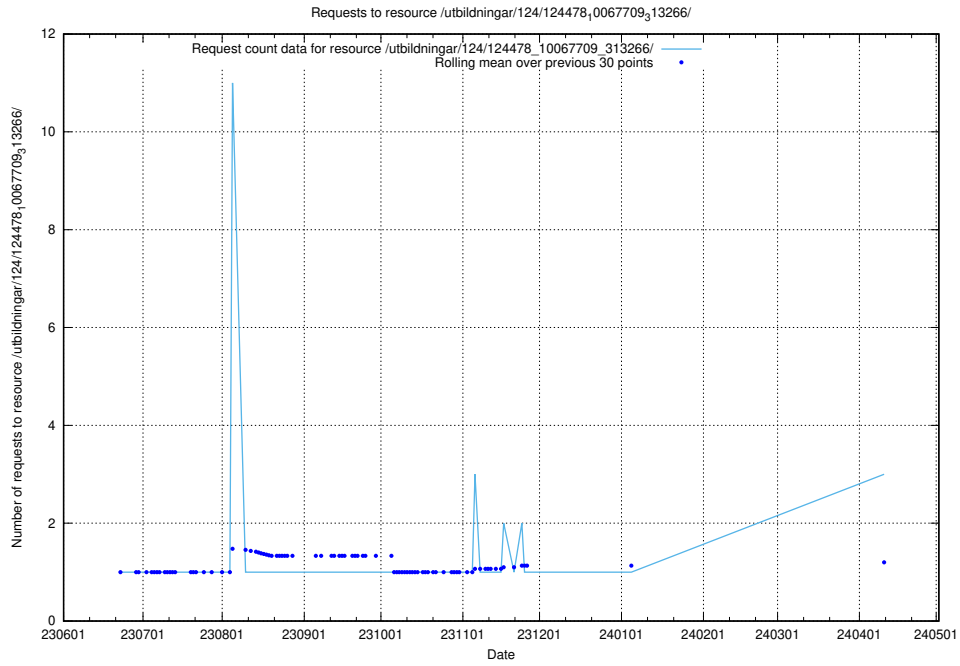

5.391 Usage of /utbildningar/124/124478_10067709_313266/

Here, we count the number of requests to resource /utbildningar/124/124478_10067709_313266/.