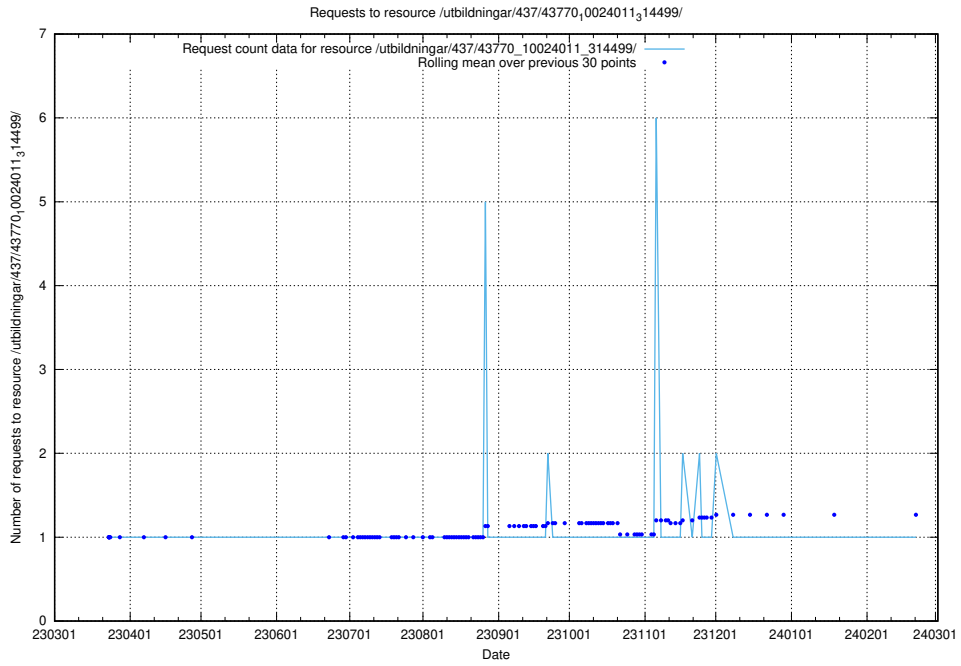

5.6366 Usage of /utbildningar/437/43770_10024011_314499/

Here, we count the number of requests to resource /utbildningar/437/43770_10024011_314499/.