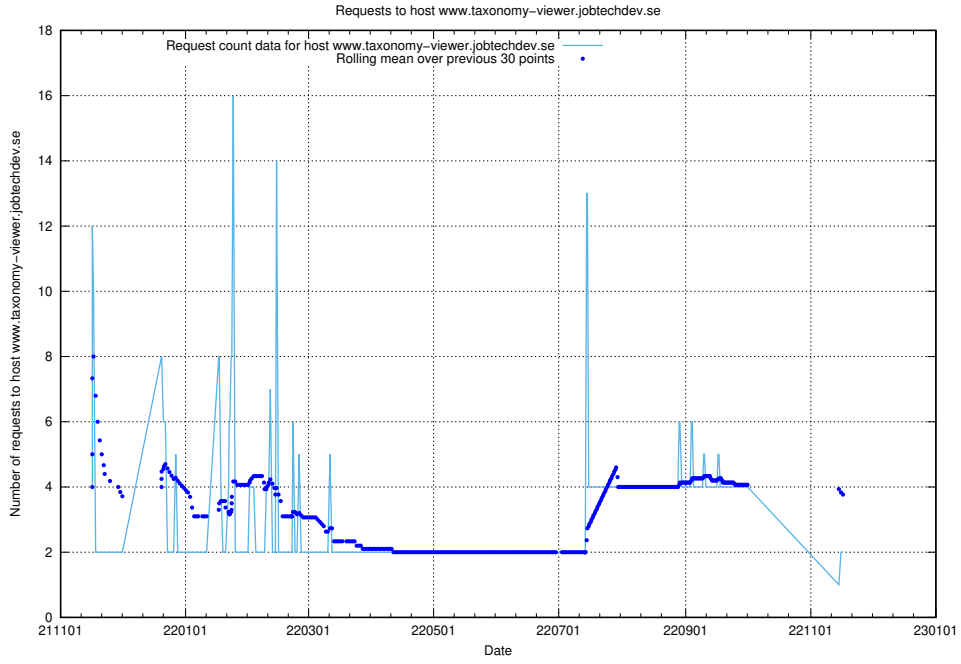

7.503 Usage of www.taxonomy-viewer.jobtechdev.se

Here, we count the number of requests to host www.taxonomy-viewer.jobtechdev.se.