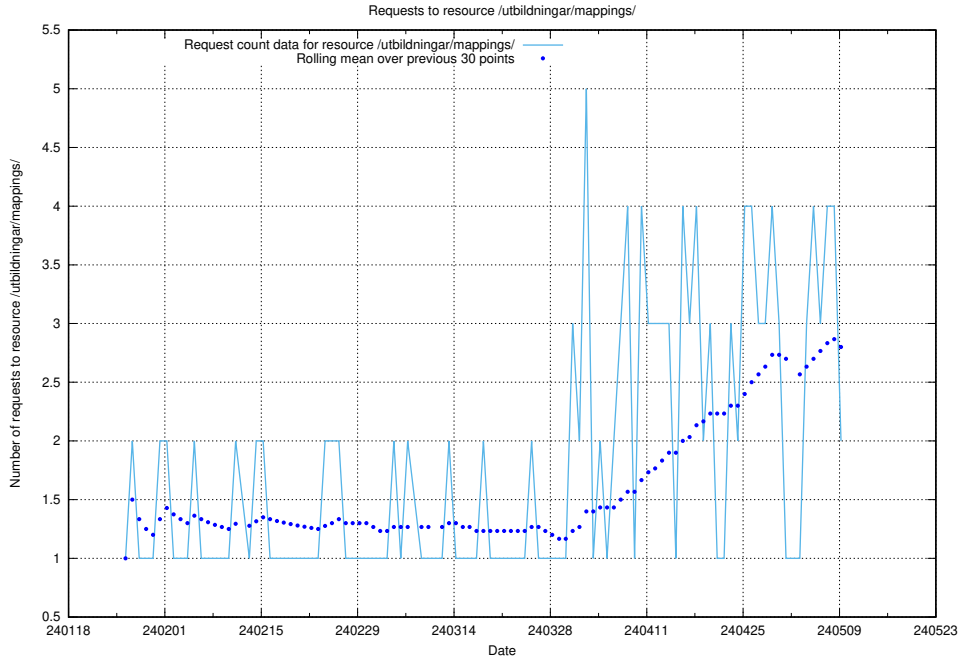

5.670 Usage of /utbildningar/mappings/

Here, we count the number of requests to resource /utbildningar/mappings/.