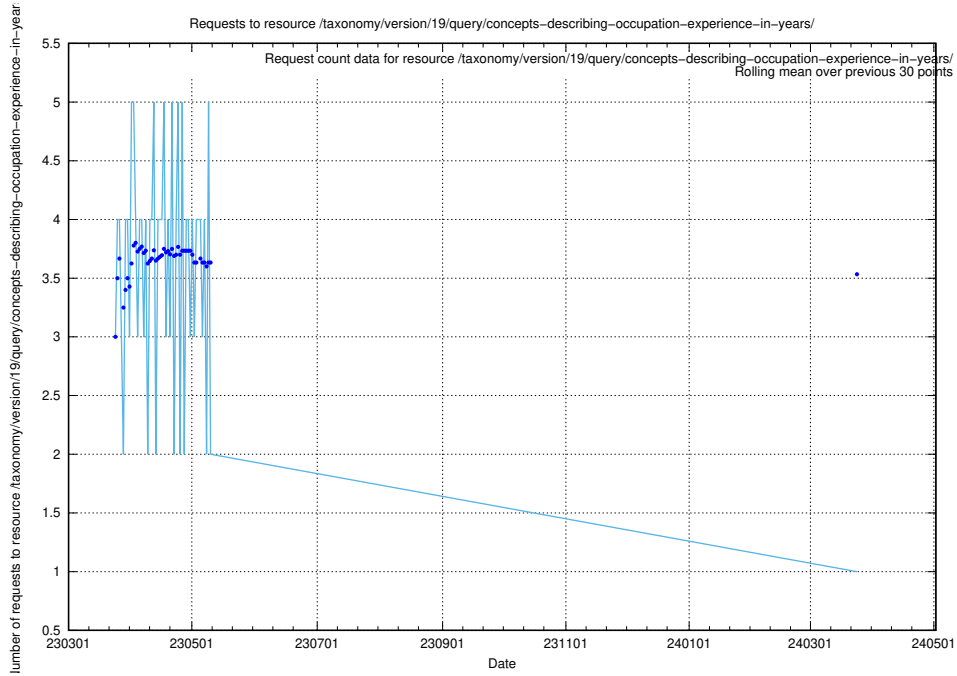

5.6145 Usage of /taxonomy/version/19/query/concepts-describing-occupation-experience-in-years/

Here, we count the number of requests to resource /taxonomy/version/19/query/concepts-describing-occupation-experience-in-years/.