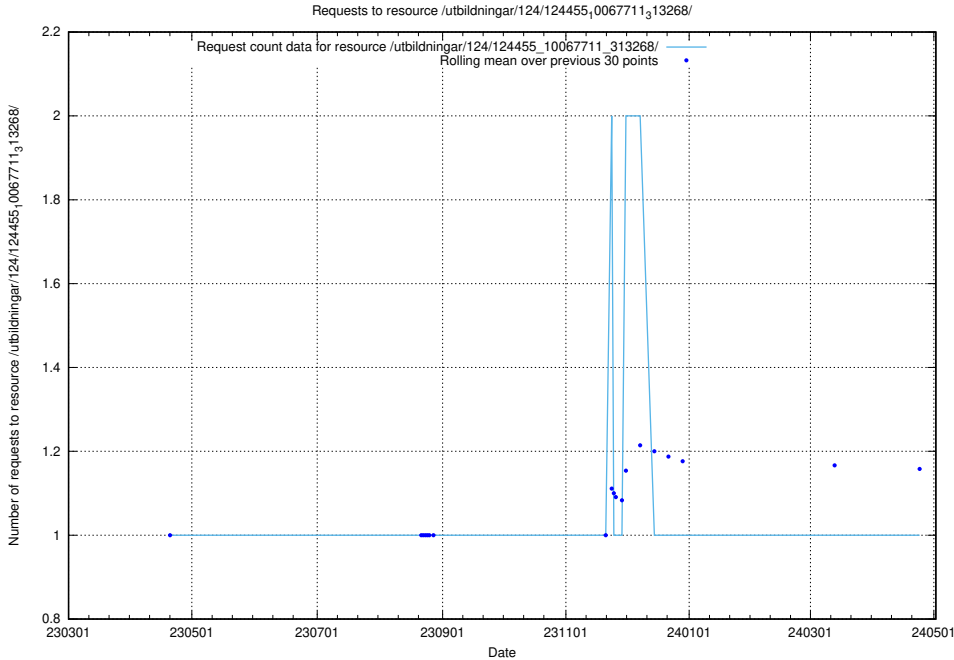

5.6065 Usage of /utbildningar/124/124455_10067711_313268/

Here, we count the number of requests to resource /utbildningar/124/124455_10067711_313268/.