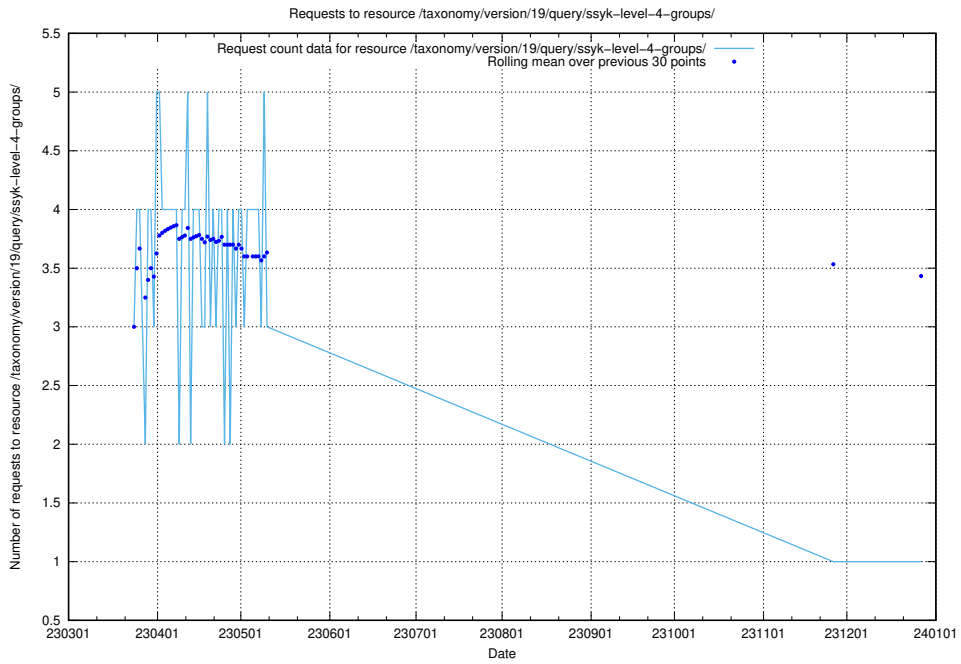

5.6119 Usage of /taxonomy/version/19/query/ssyk-level-4-groups/

Here, we count the number of requests to resource /taxonomy/version/19/query/ssyk-level-4-groups/.