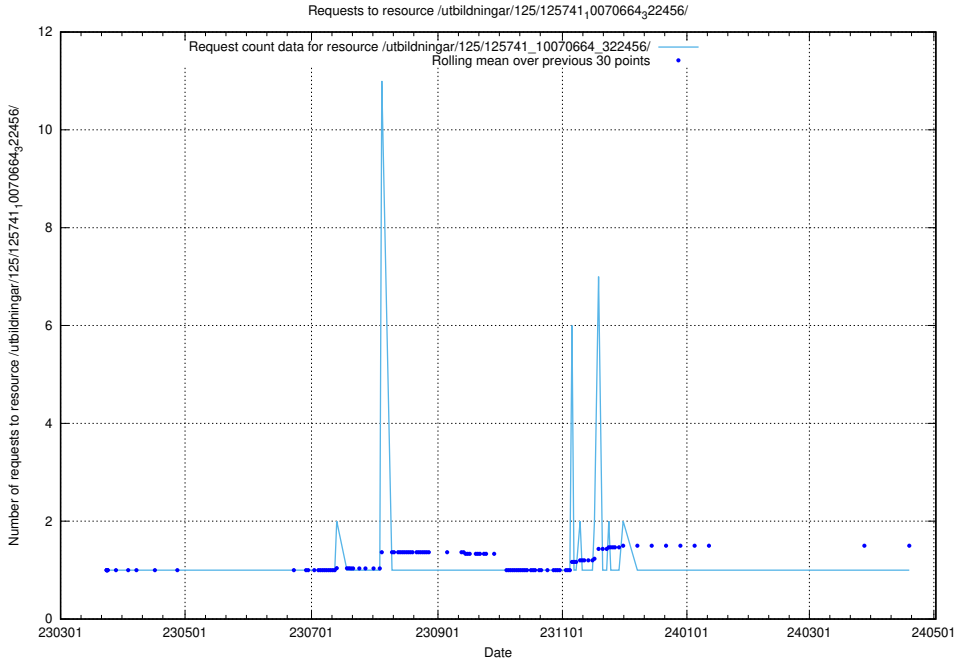

5.6489 Usage of /utbildningar/125/125741_10070664_322456/

Here, we count the number of requests to resource /utbildningar/125/125741_10070664_322456/.