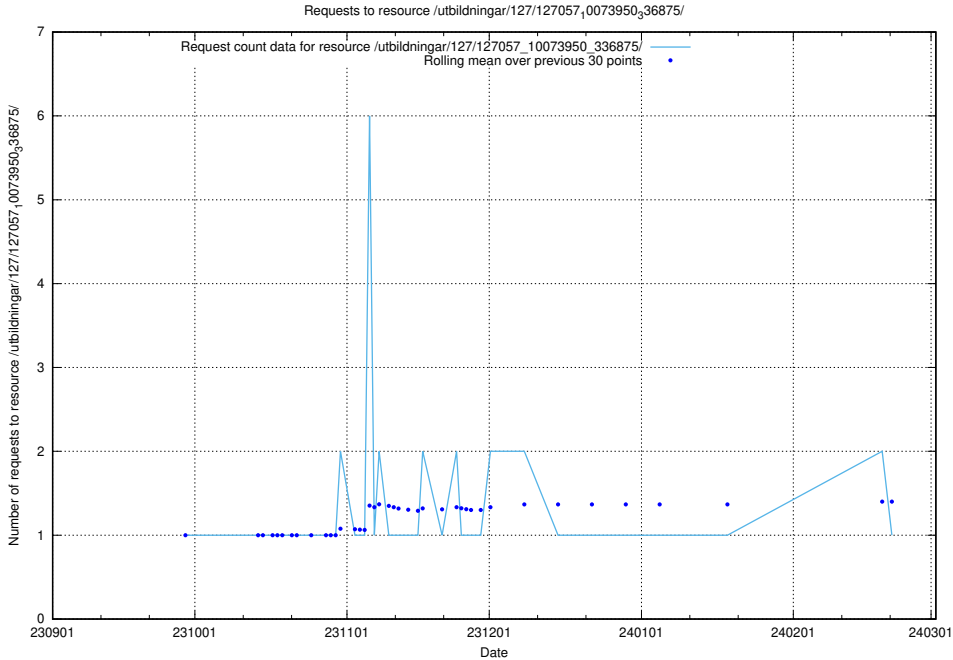

5.4461 Usage of /utbildningar/127/127057_10073950_336875/

Here, we count the number of requests to resource /utbildningar/127/127057_10073950_336875/.