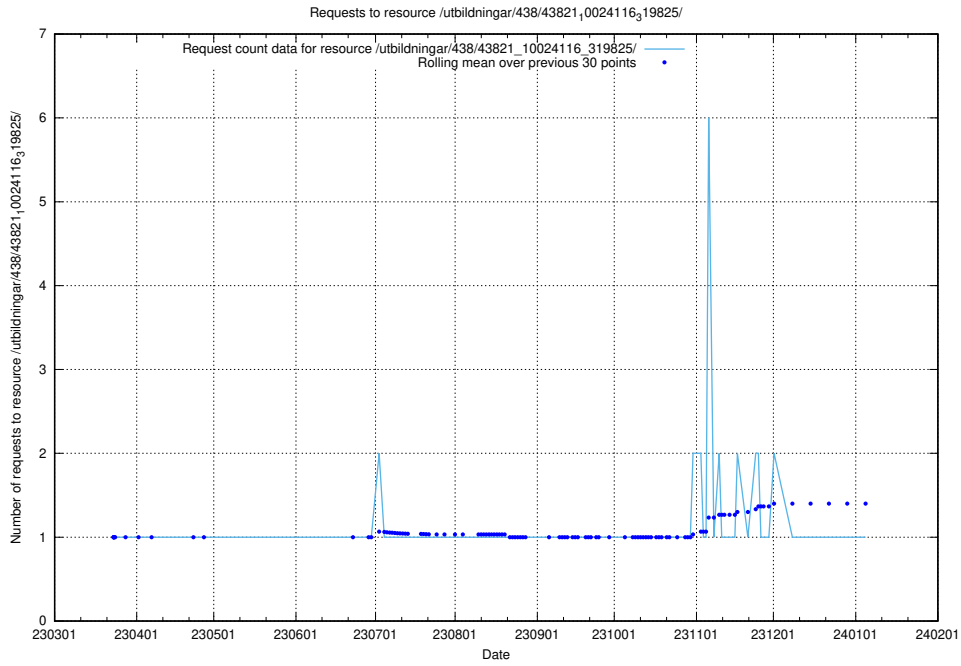

5.6335 Usage of /utbildningar/438/43821_10024116_319825/

Here, we count the number of requests to resource /utbildningar/438/43821_10024116_319825/.