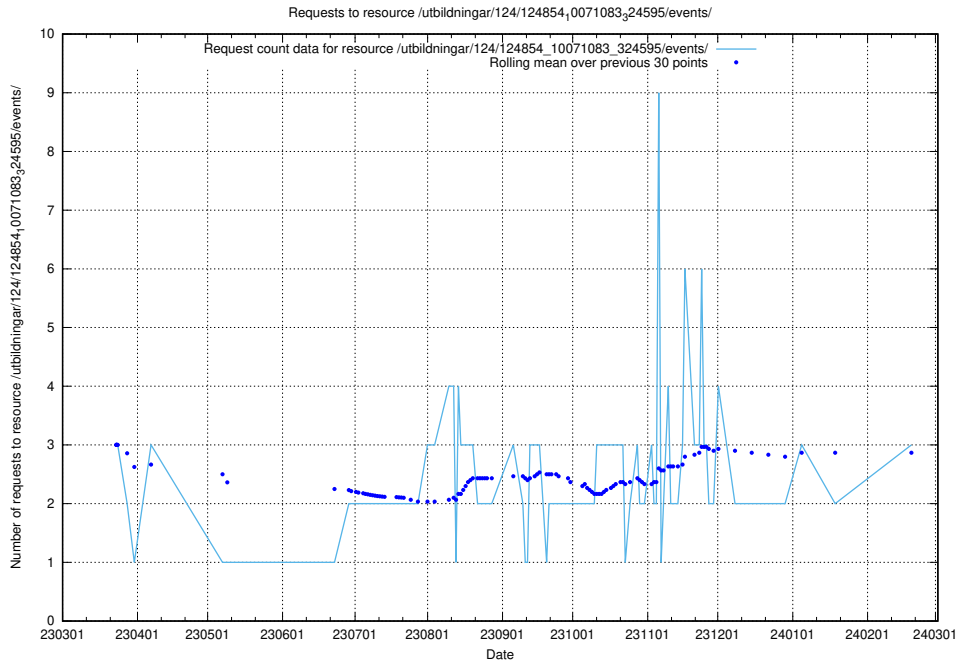

5.449 Usage of /utbildningar/124/124854_10071083_324595/events/

Here, we count the number of requests to resource /utbildningar/124/124854_10071083_324595/events/