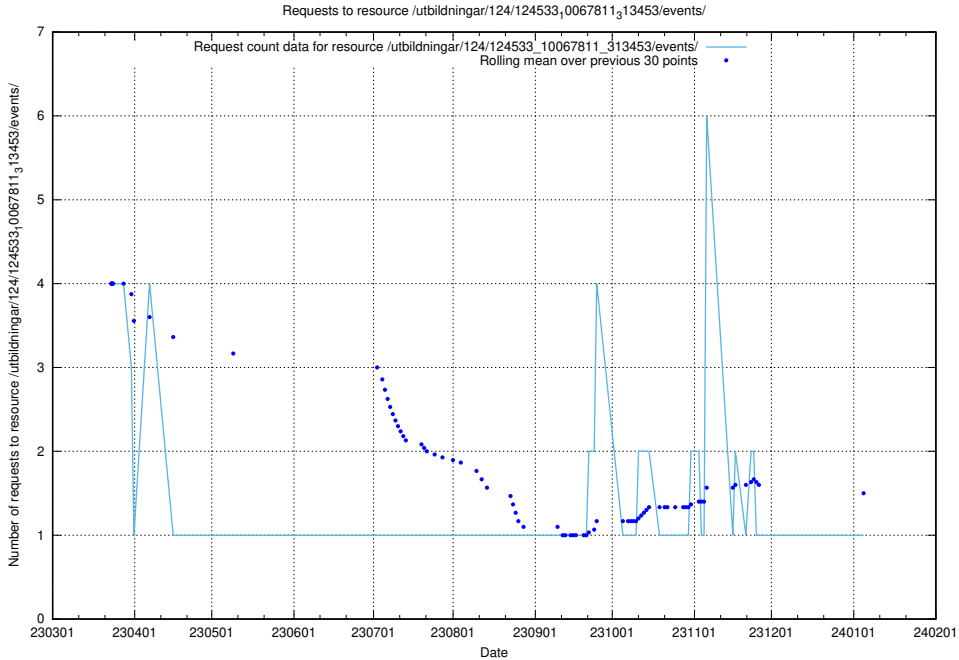

5.6251 Usage of /utbildningar/124/124533_10067811_313453/events/

Here, we count the number of requests to resource /utbildningar/124/124533_10067811_313453/events/