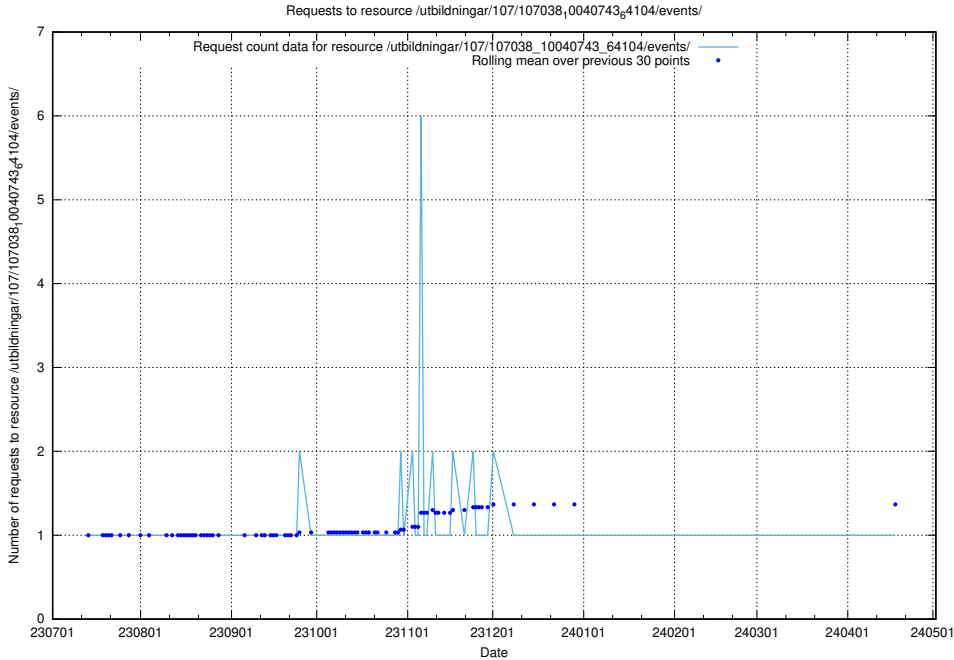

Here, we count the number of requests to resource /utbildningar/124/124514_10065864_333174/events/

5.5085 Usage of /utbildningar/107/107038_10040743_64104/events/

Here, we count the number of requests to resource /utbildningar/107/107038_10040743_64104/events/.