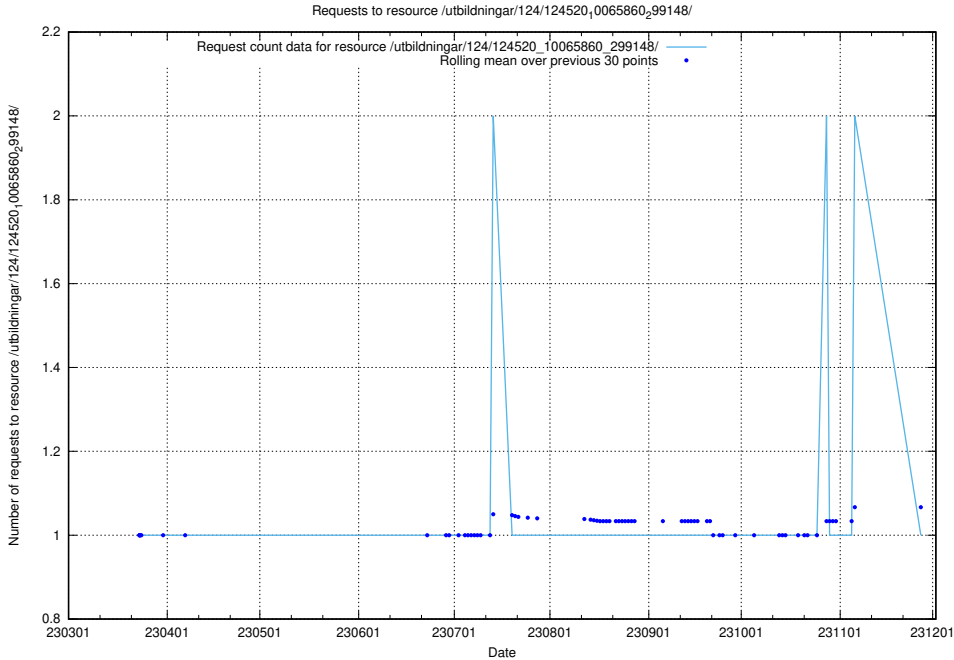

5.1287 Usage of /utbildningar/124/124520_10065858_297601/events/

Here, we count the number of requests to resource /utbildningar/124/124520_10065858_297601/events/

5.1288 Usage of /utbildningar/124/124520_10065858_297601/