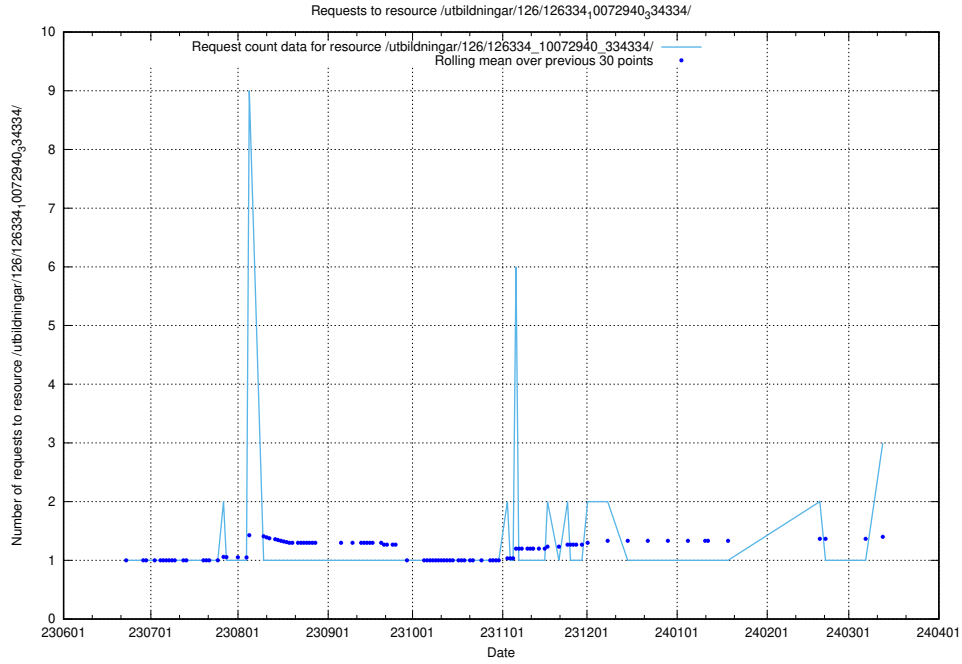

5.381 Usage of /utbildningar/126/126334_10072940_334334/

Here, we count the number of requests to resource /utbildningar/126/126334_10072940_334334/.