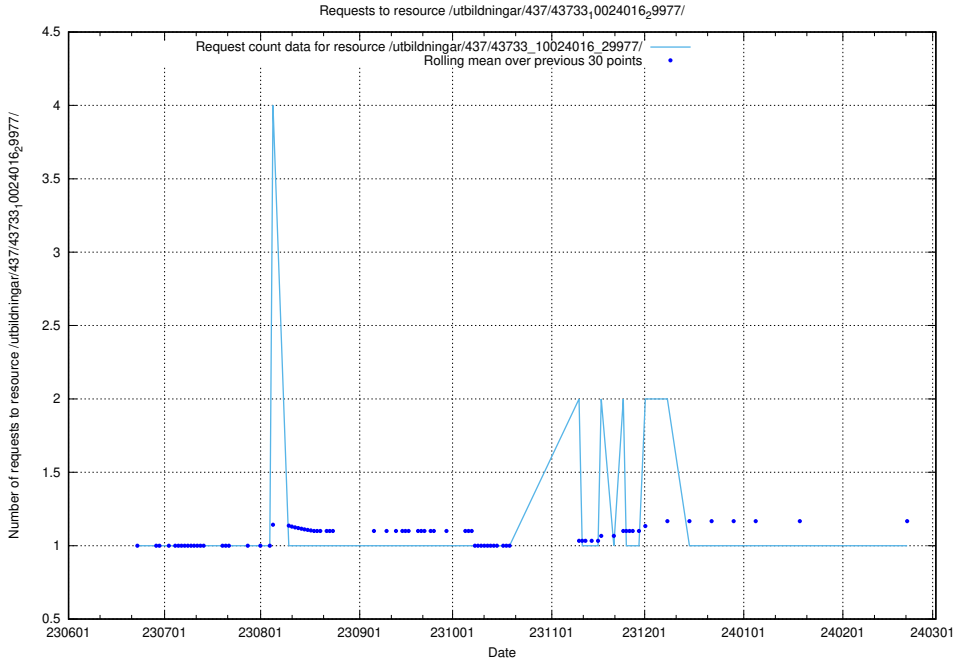

5.5590 Usage of /utbildningar/437/43733_10024016_29977/

Here, we count the number of requests to resource /utbildningar/437/43733_10024016_29977/.