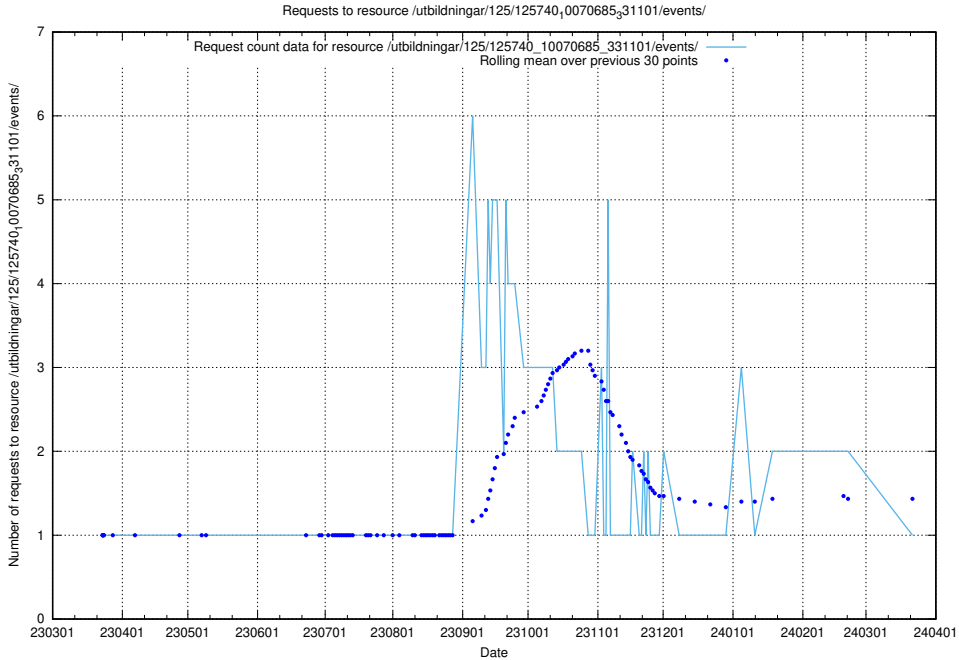

5.1003 Usage of /utbildningar/125/125740_10070685_331101/events/

Here, we count the number of requests to resource /utbildningar/125/125740_10070685_331101/events/