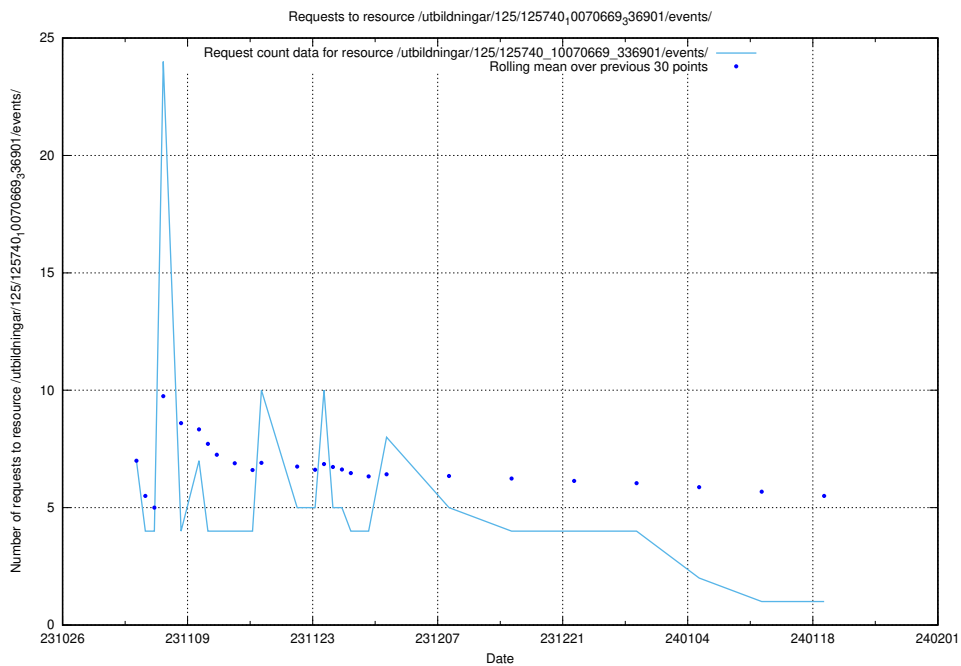

5.4157 Usage of /utbildningar/125/125740_10070669_336901/events/

Here, we count the number of requests to resource /utbildningar/125/125740_10070669_336901/events/