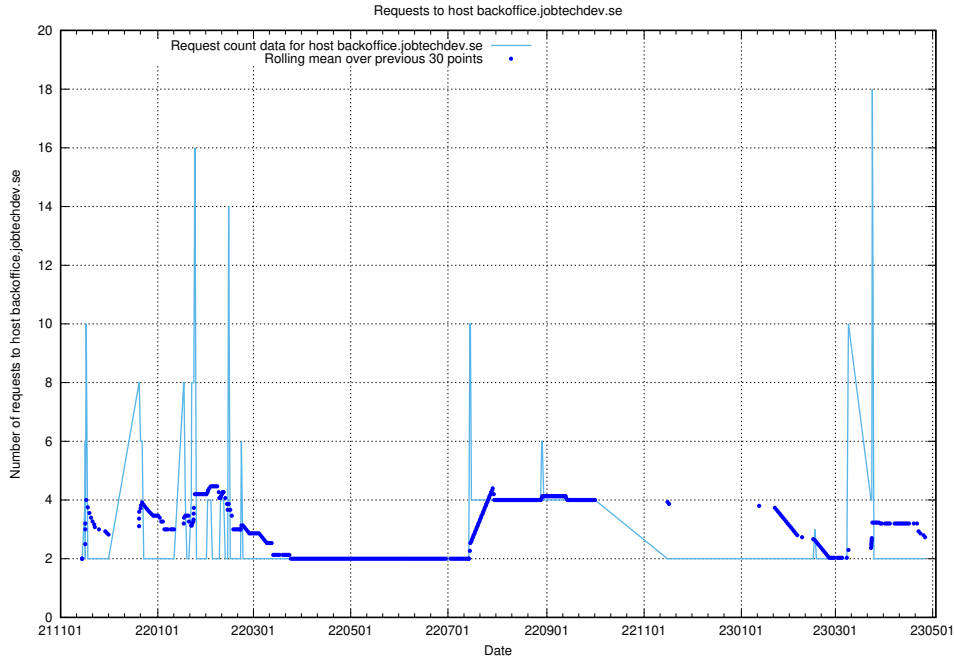

7.286 Usage of backoffice.jobtechdev.se

Here, we count the number of requests to host backoffice.jobtechdev.se.