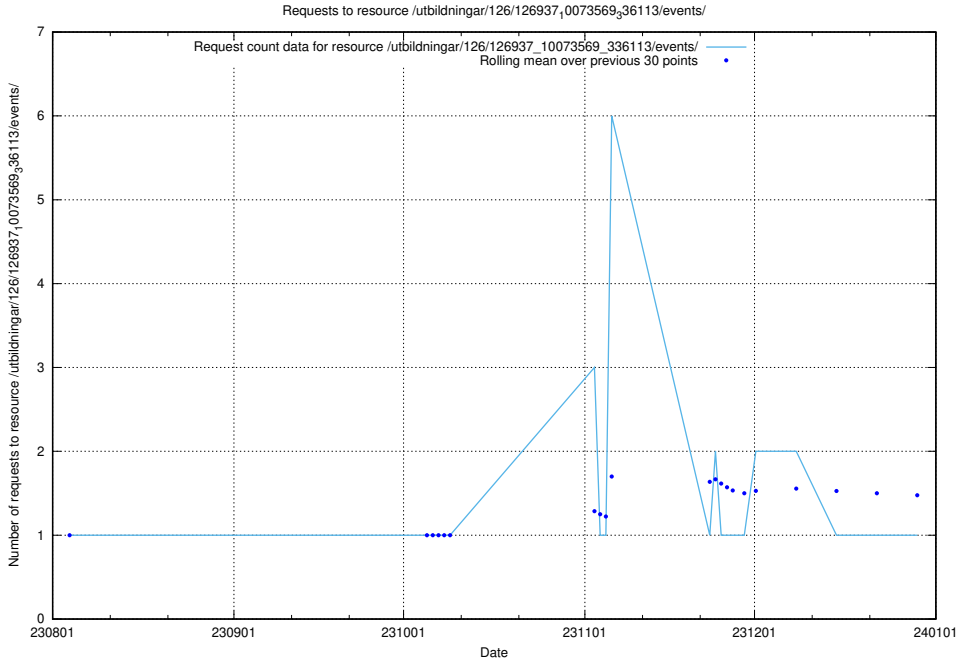

Here, we count the number of requests to resource /taxonomy/version/2/.

5.4872 Usage of /utbildningar/126/126937_10073569_336113/events/

Here, we count the number of requests to resource /utbildningar/126/126937_10073569_336113/events/