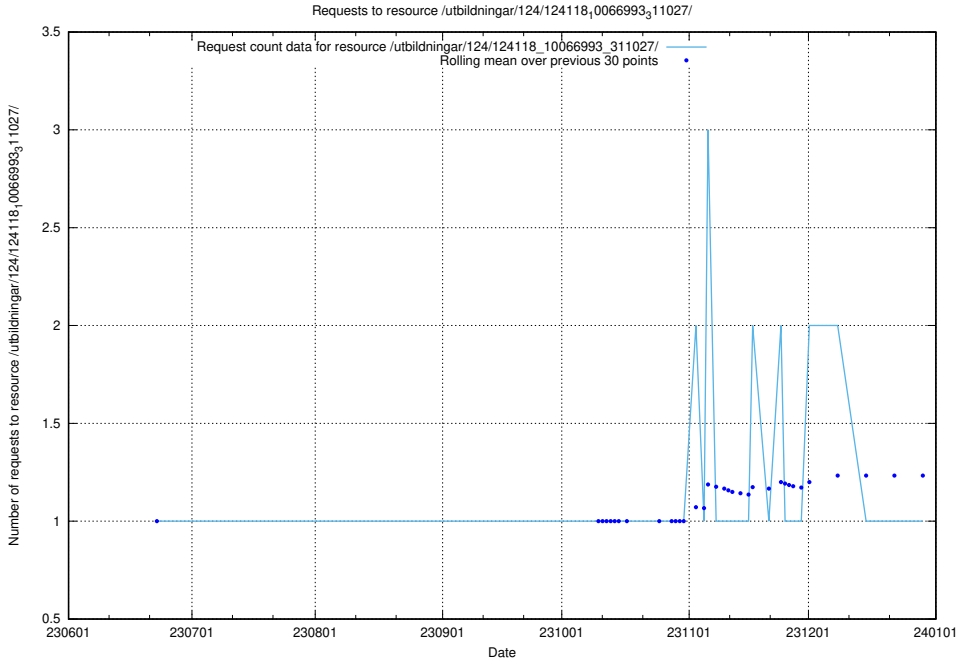

5.5827 Usage of /utbildningar/124/124118_10066993_311027/

Here, we count the number of requests to resource /utbildningar/124/124118_10066993_311027/.