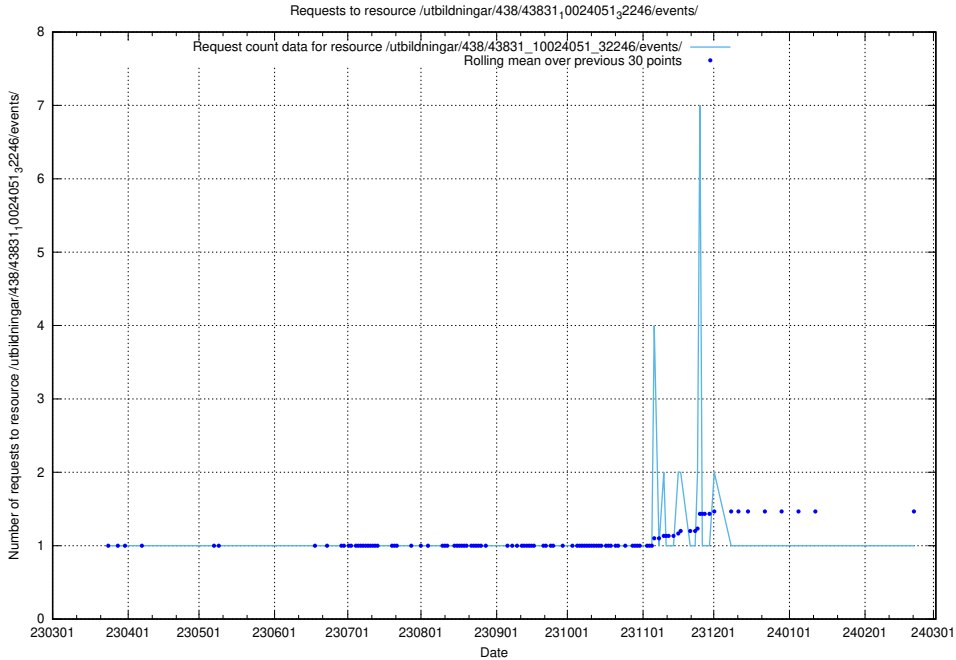

5.6163 Usage of /utbildningar/438/43831_10024051_32246/events/

Here, we count the number of requests to resource /utbildningar/438/43831_10024051_32246/events/.