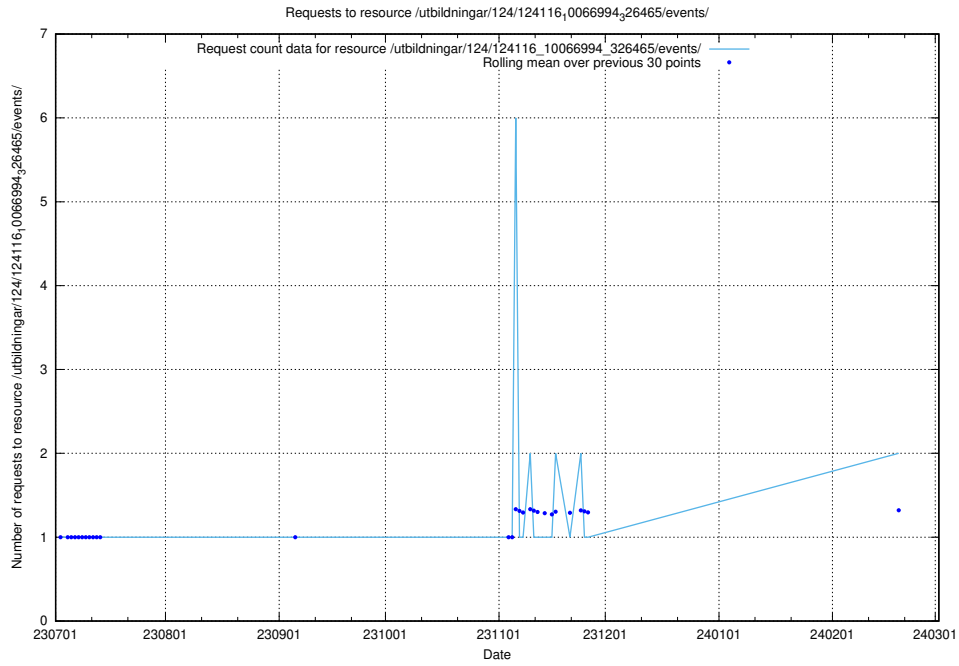

5.830 Usage of /utbildningar/124/124116_10066994_326465/events/

Here, we count the number of requests to resource /utbildningar/124/124116_10066994_326465/events/