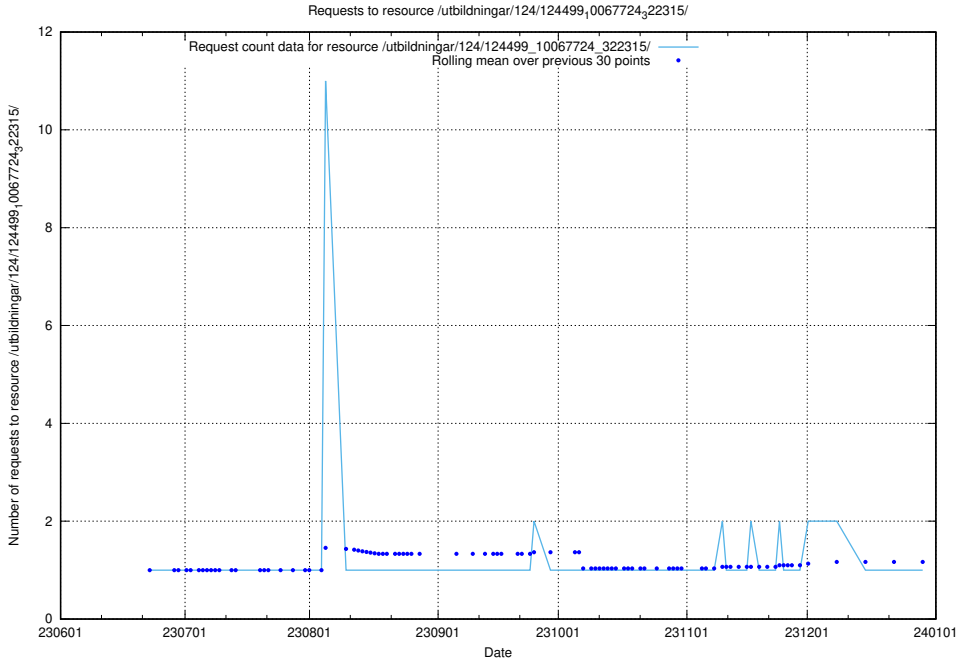

5.5796 Usage of /utbildningar/124/124499_10067724_322315/

Here, we count the number of requests to resource /utbildningar/124/124499_10067724_322315/.