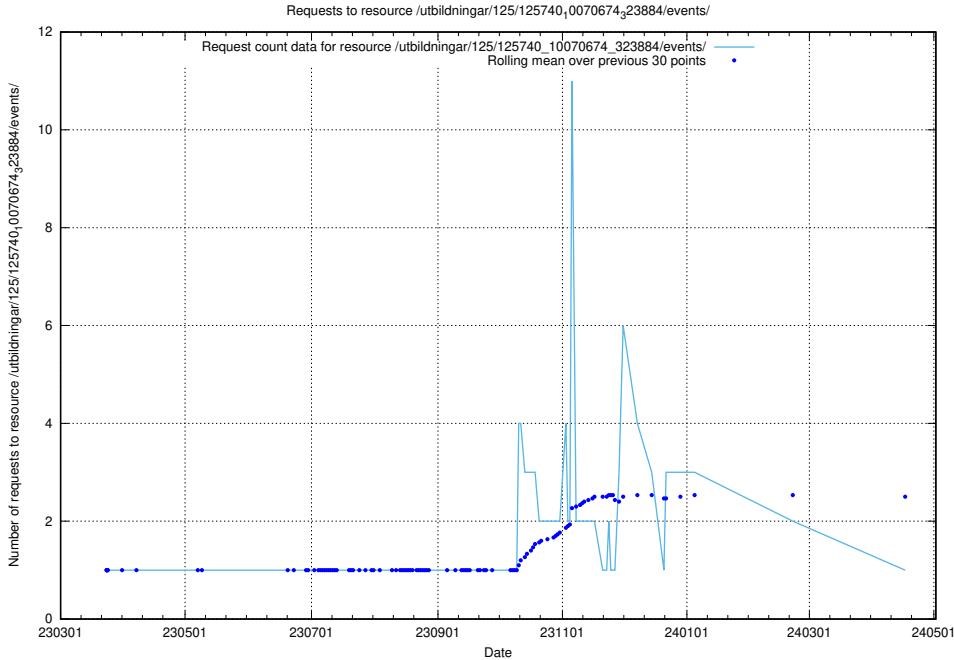

5.1013 Usage of /utbildningar/125/125740_10070674_323884/events/

Here, we count the number of requests to resource /utbildningar/125/125740_10070674_323884/events/