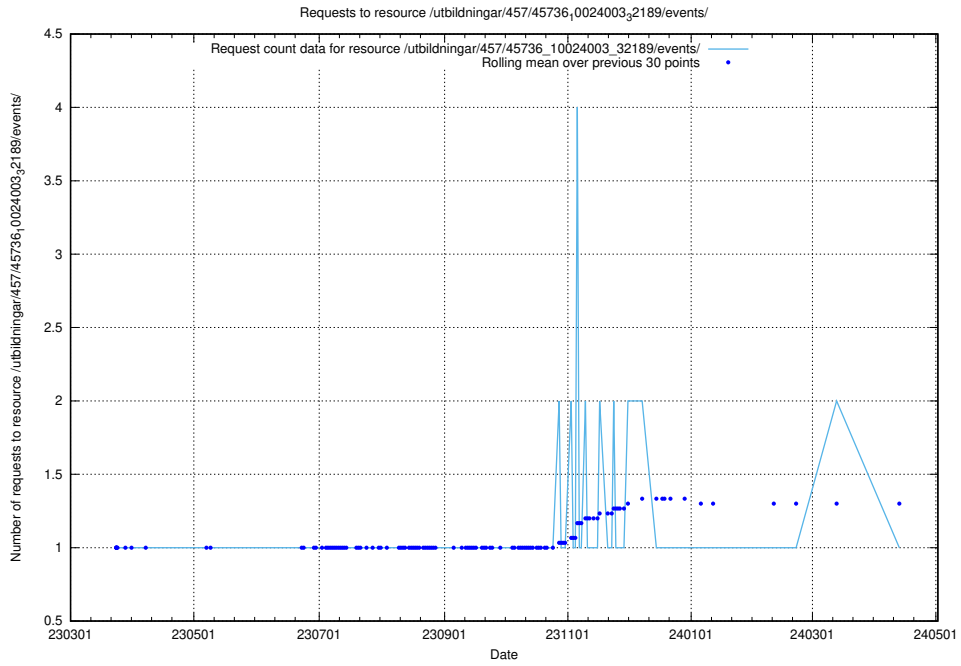

5.6316 Usage of /utbildningar/457/45736_10024003_32189/events/

Here, we count the number of requests to resource /utbildningar/457/45736_10024003_32189/events/.