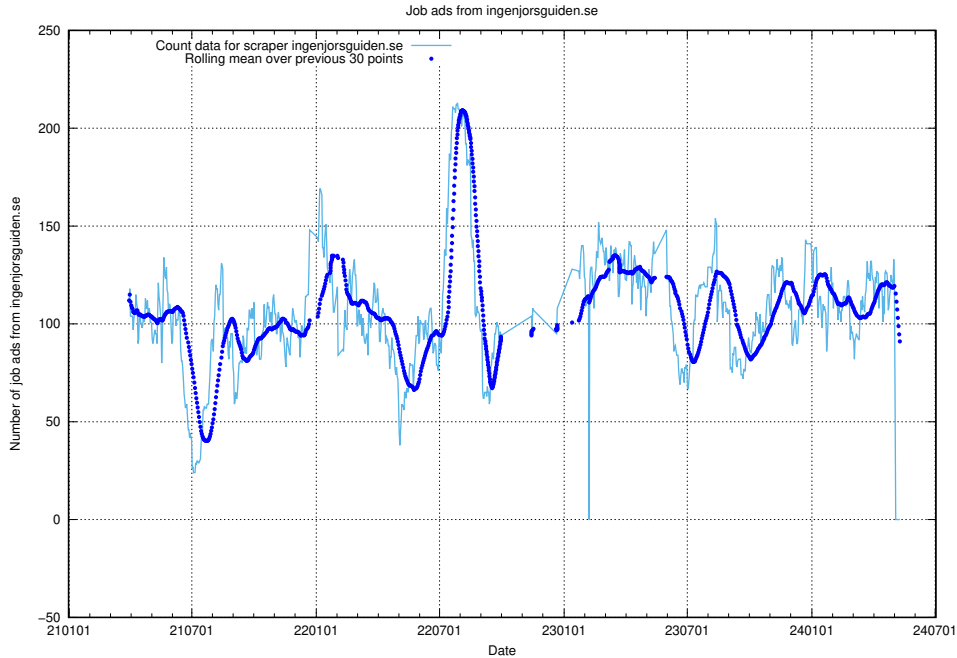

13.22 Number of ads by scraper ingenjorsguiden.se

Here, we count the number of job ads scraped from ingenjorsguiden.se.