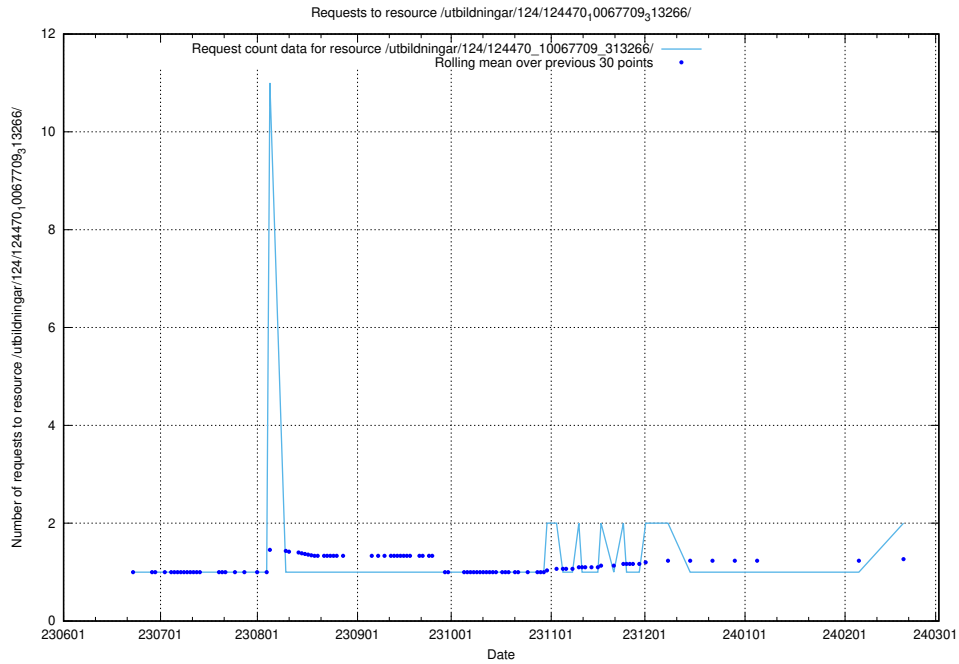

5.878 Usage of /utbildningar/124/124470_10067709_313266/

Here, we count the number of requests to resource /utbildningar/124/124470_10067709_313266/.