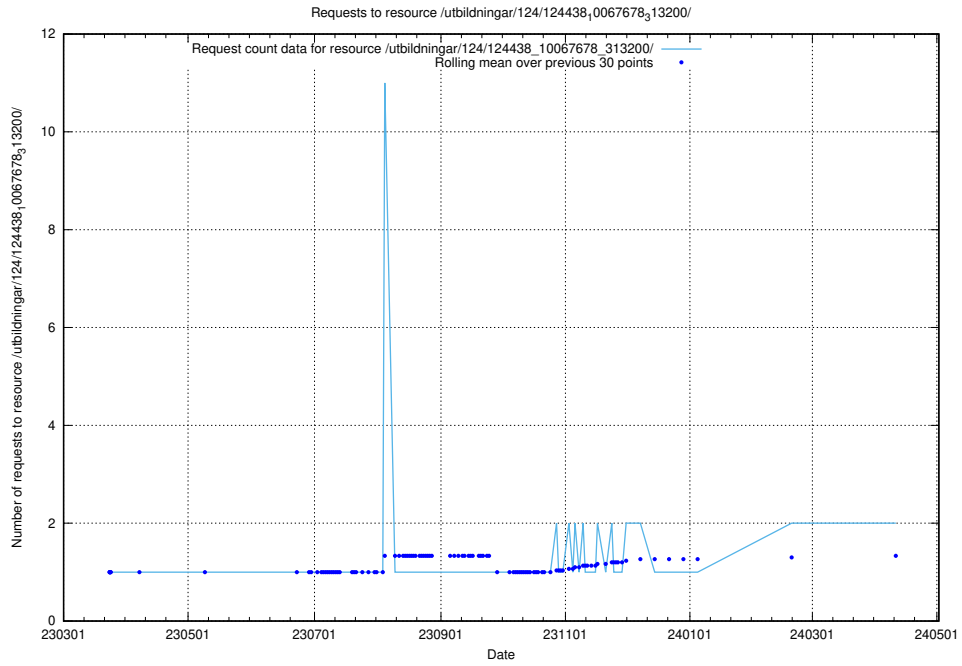

5.669 Usage of /utbildningar/124/124438_10067678_313200/

Here, we count the number of requests to resource /utbildningar/124/124438_10067678_313200/.