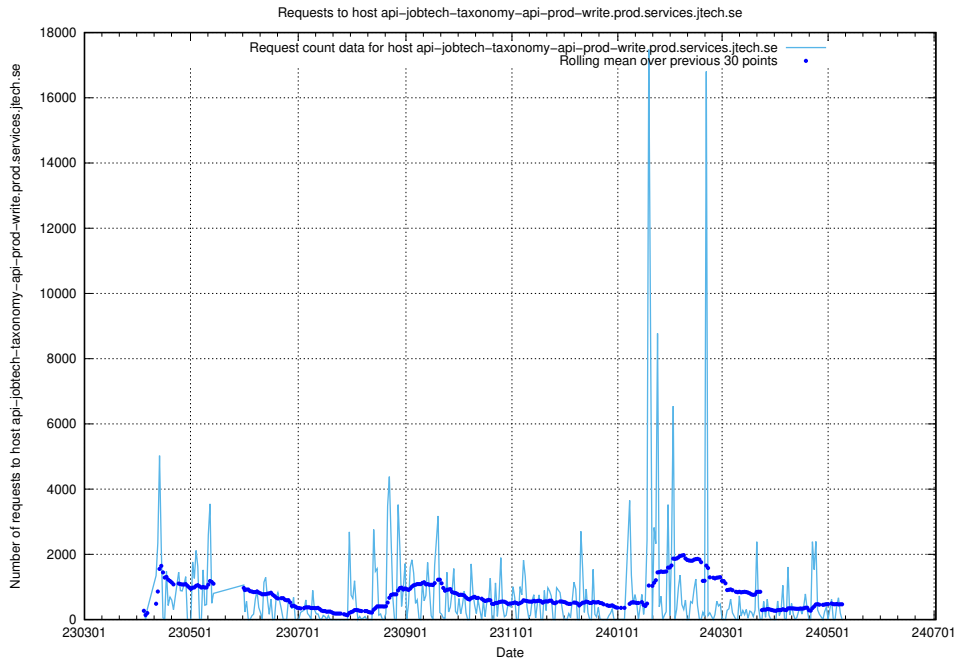

Here, we count the number of requests to host api-jobtech-taxonomy-api-prod-write.prod.services.jtech.se.

7.609 Usage of enrichments-jobtech-jobad-enrichments-prod.prod.services.jtech.se

Here, we count the number of requests to host enrichments-jobtech-jobad-enrichments-prod.prod.services.jtech.se.