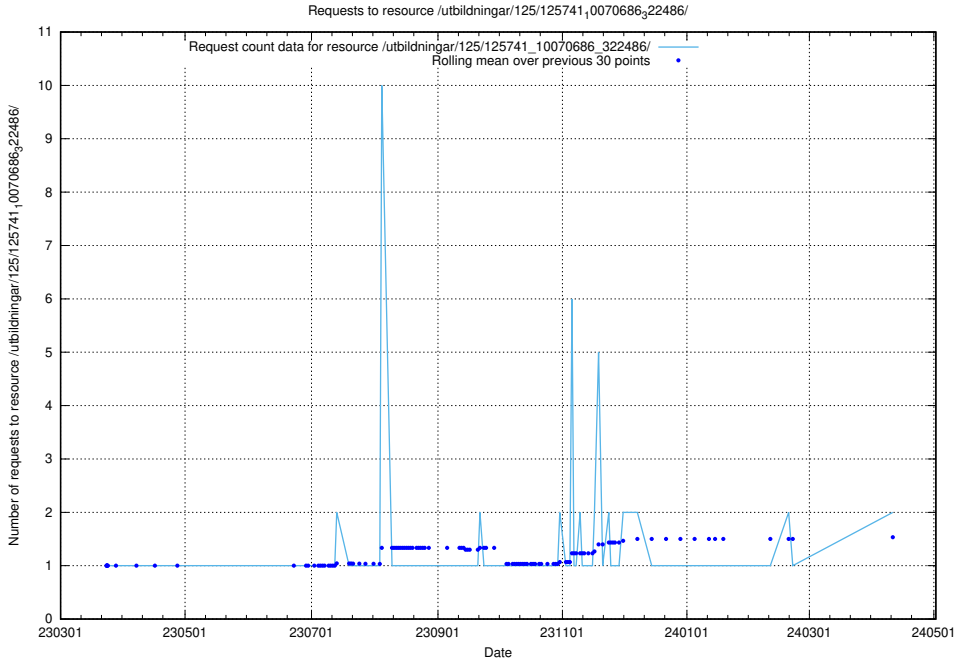

Here, we count the number of requests to resource /utbildningar/125/125741_10070765_322932/.

5.978 Usage of /utbildningar/125/125741_10070686_322486/

Here, we count the number of requests to resource /utbildningar/125/125741_10070686_322486/.