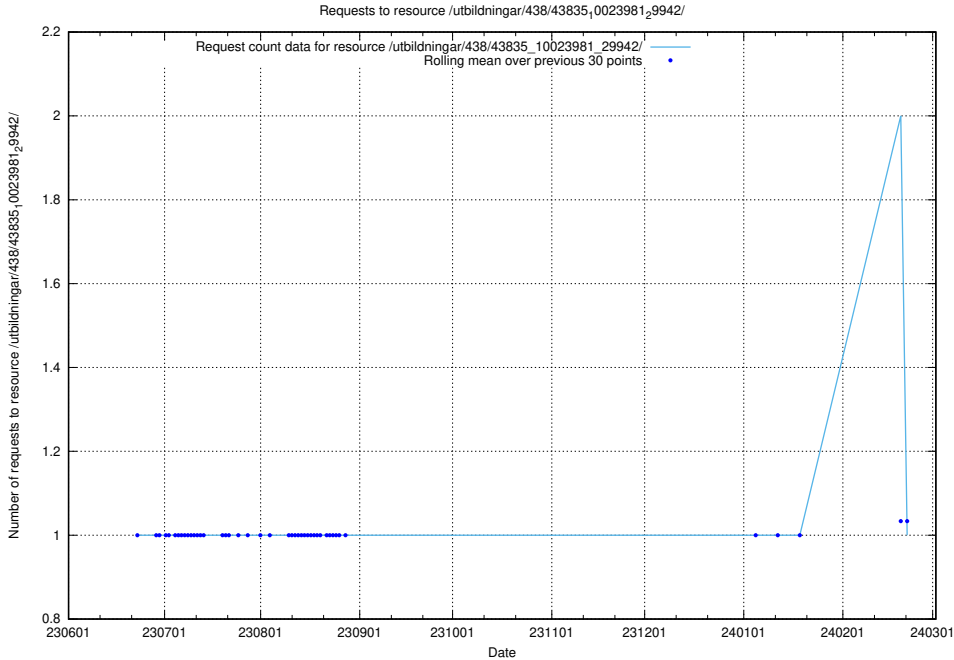

5.5584 Usage of /utbildningar/438/43835_10023981_29942/

Here, we count the number of requests to resource /utbildningar/438/43835_10023981_29942/.