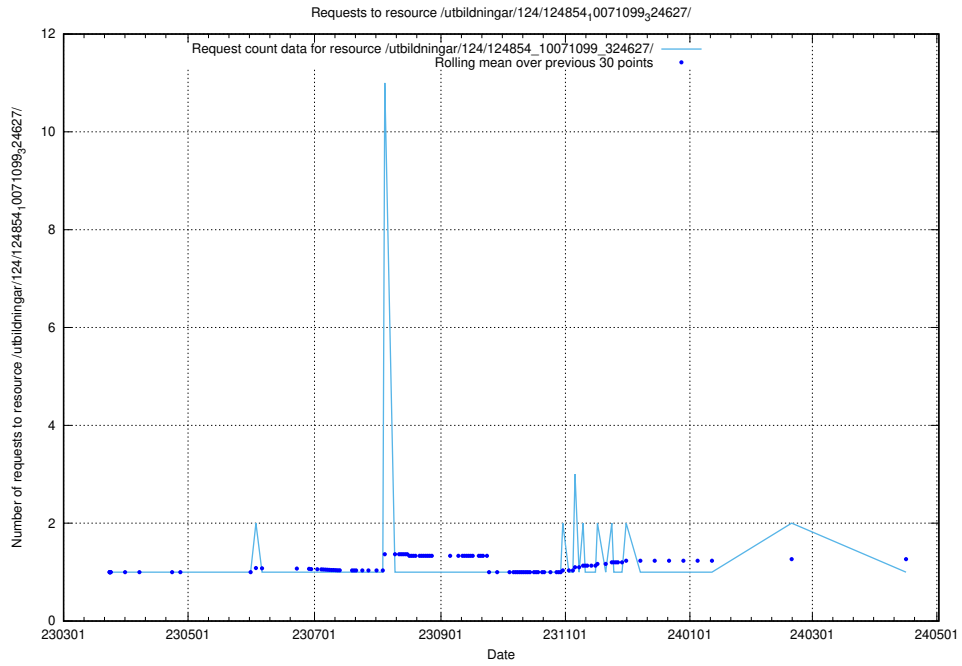

Here, we count the number of requests to resource /utbildningar/124/124854_10071441_326466/.

5.1216 Usage of /utbildningar/124/124854_10071099_324627/

Here, we count the number of requests to resource /utbildningar/124/124854_10071099_324627/.