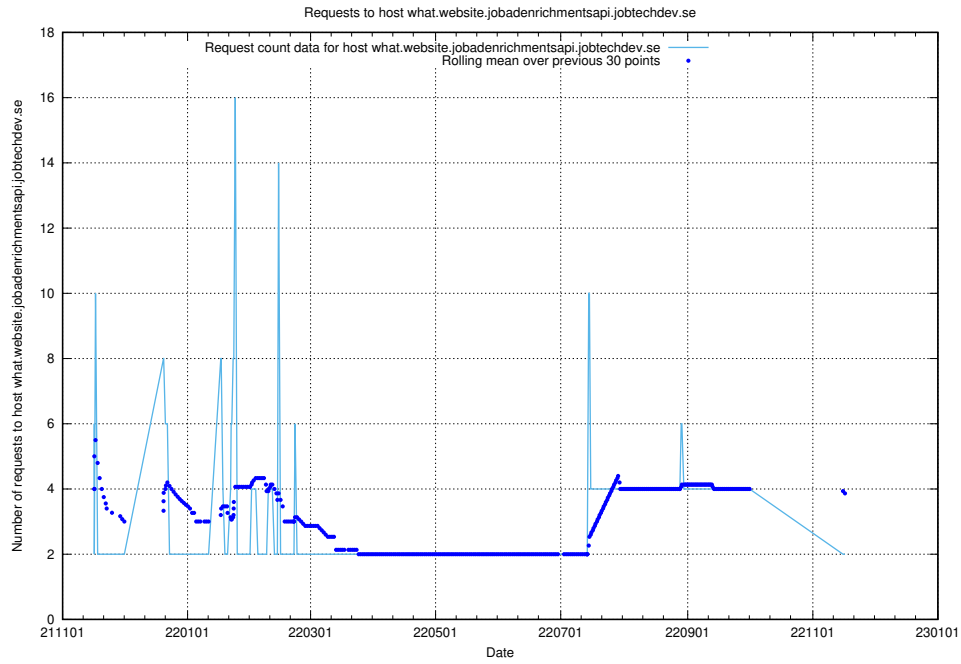

7.504 Usage of what.website.jobadenrichmentsapi.jobtechdev.se

Here, we count the number of requests to host what.website.jobadenrichmentsapi.jobtechdev.se.