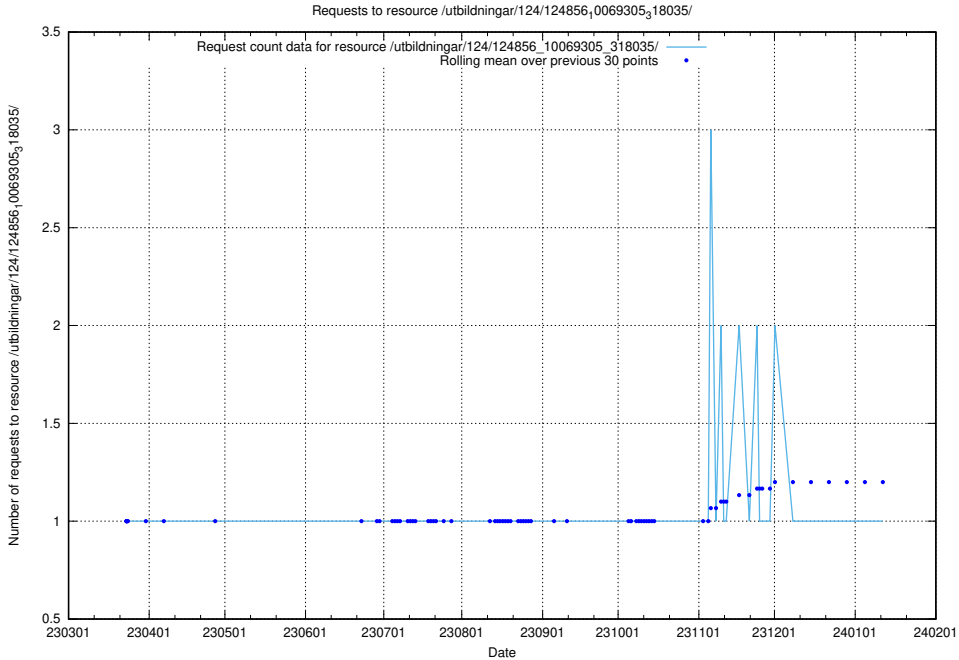

5.1201 Usage of /utbildningar/124/124856_10069305_318035/

Here, we count the number of requests to resource /utbildningar/124/124856_10069305_318035/.