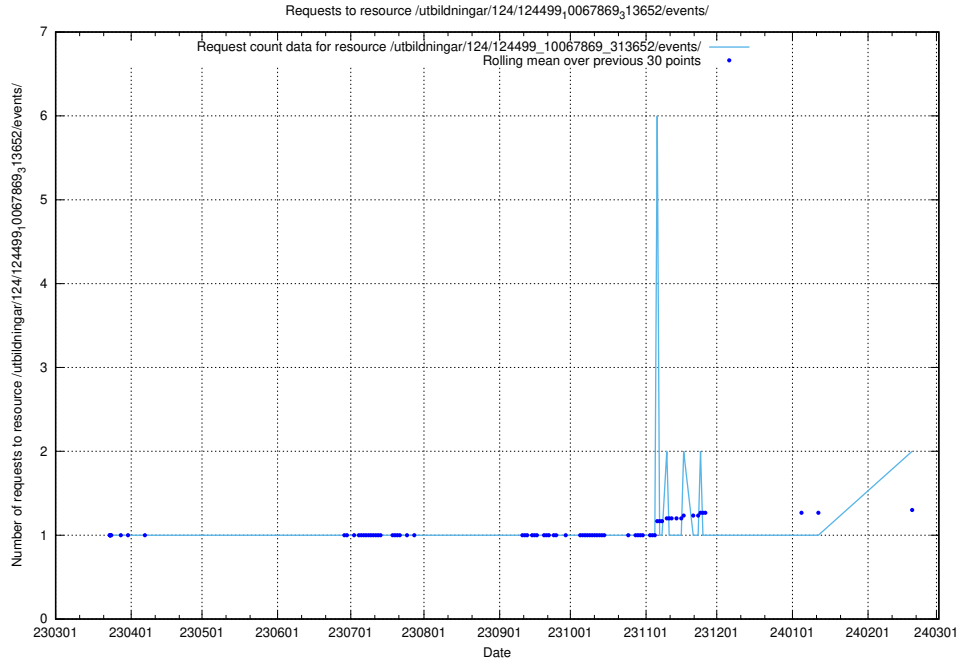

5.573 Usage of /utbildningar/124/124499_10067869_313652/events/

Here, we count the number of requests to resource /utbildningar/124/124499_10067869_313652/events/