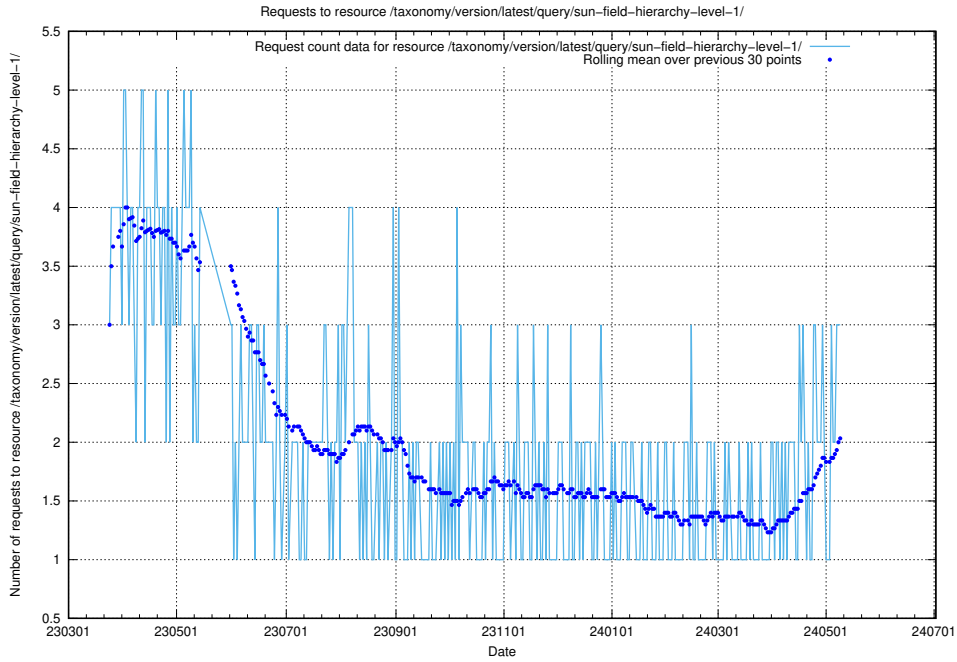

5.418 Usage of /taxonomy/version/latest/query/sun-field-hierarchy-level-1/

Here, we count the number of requests to resource /taxonomy/version/latest/query/sun-field-hierarchy-level-1/.