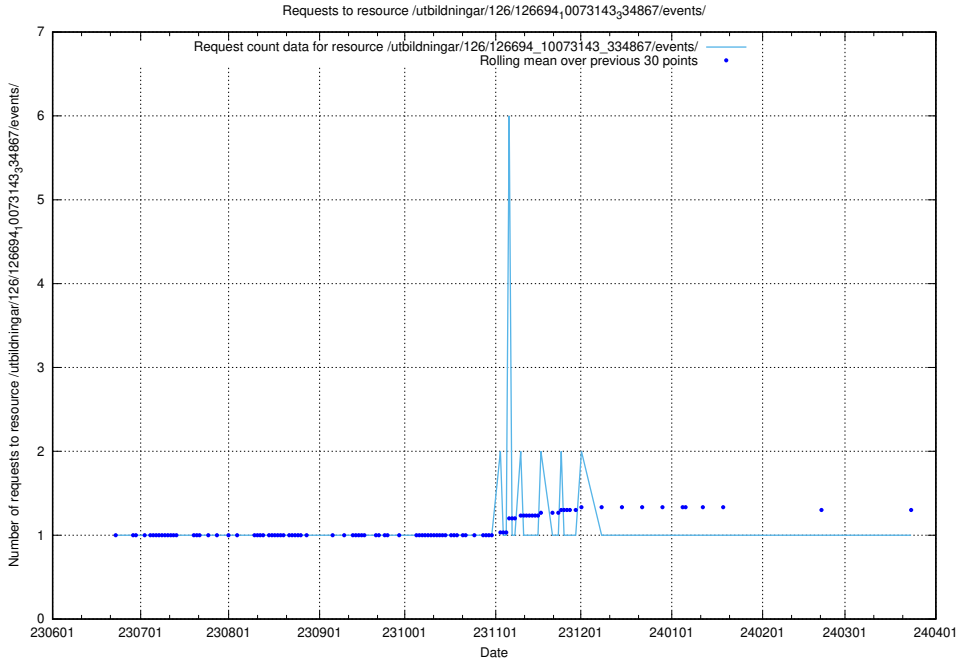

5.5647 Usage of /utbildningar/126/126694_10073143_334867/events/

Here, we count the number of requests to resource /utbildningar/126/126694_10073143_334867/events/