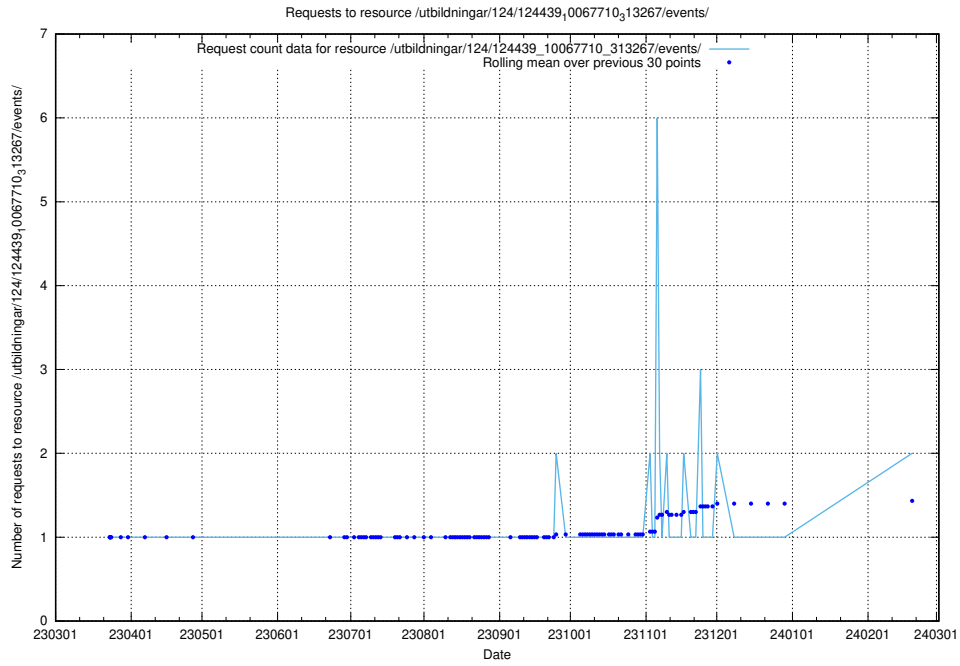

5.664 Usage of /utbildningar/124/124439_10067710_313267/events/

Here, we count the number of requests to resource /utbildningar/124/124439_10067710_313267/events/