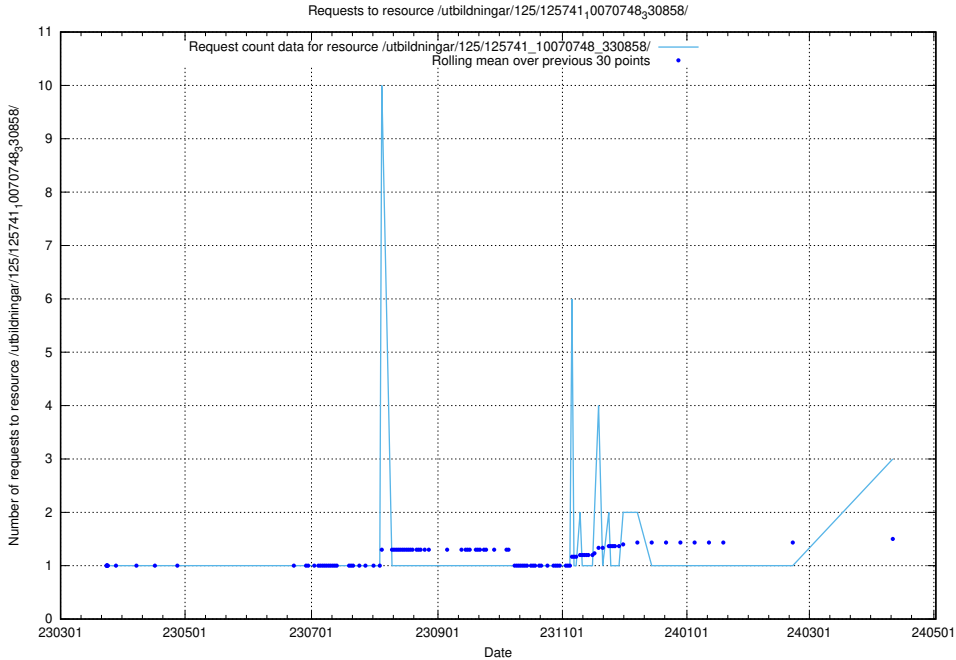

5.459 Usage of /utbildningar/125/125741_10070748_330858/

Here, we count the number of requests to resource /utbildningar/125/125741_10070748_330858/.