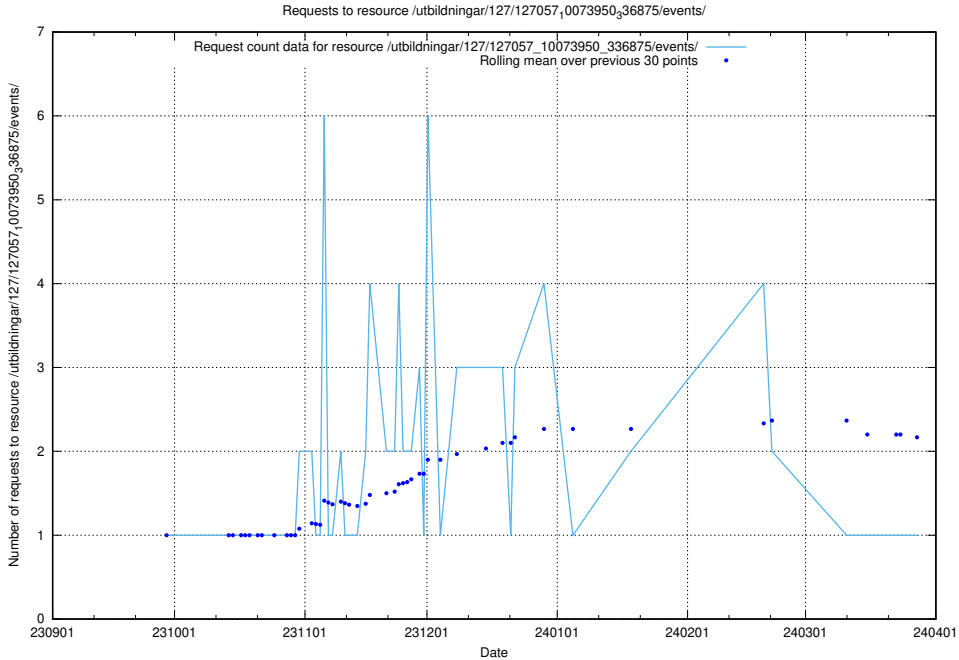

5.4460 Usage of /utbildningar/127/127057_10073950_336875/events/

Here, we count the number of requests to resource /utbildningar/127/127057_10073950_336875/events/