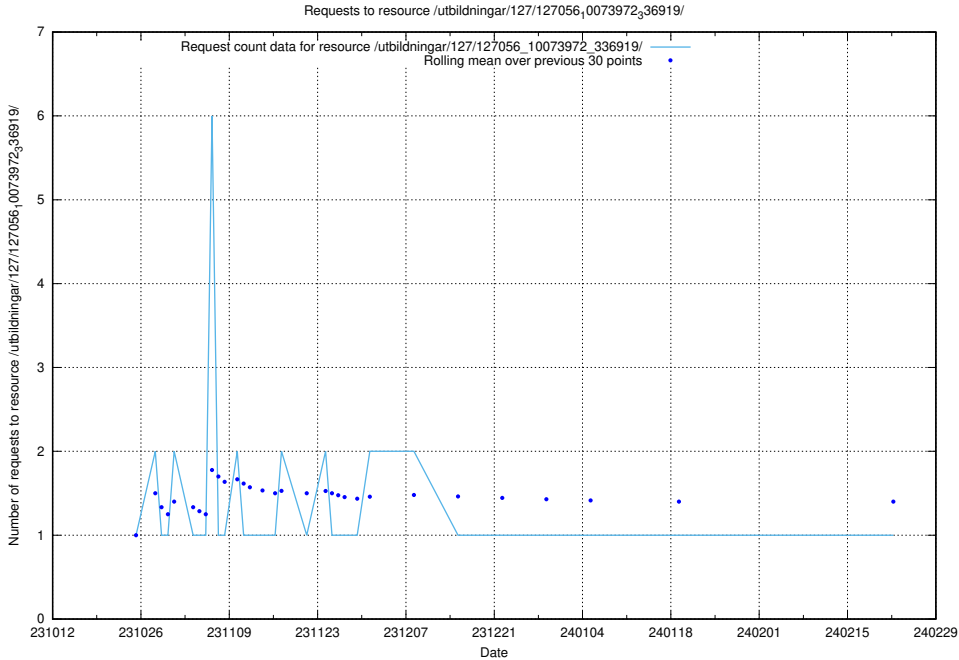

5.4233 Usage of /utbildningar/127/127056_10073972_336919/

Here, we count the number of requests to resource /utbildningar/127/127056_10073972_336919/.