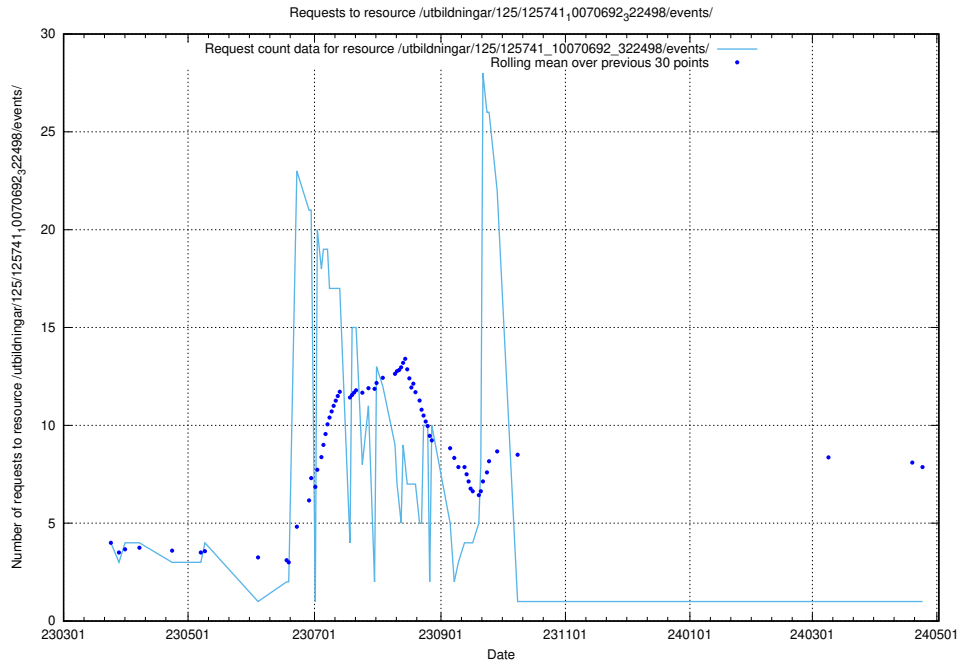

5.6099 Usage of /utbildningar/125/125741_10070692_322498/events/

Here, we count the number of requests to resource /utbildningar/125/125741_10070692_322498/events/