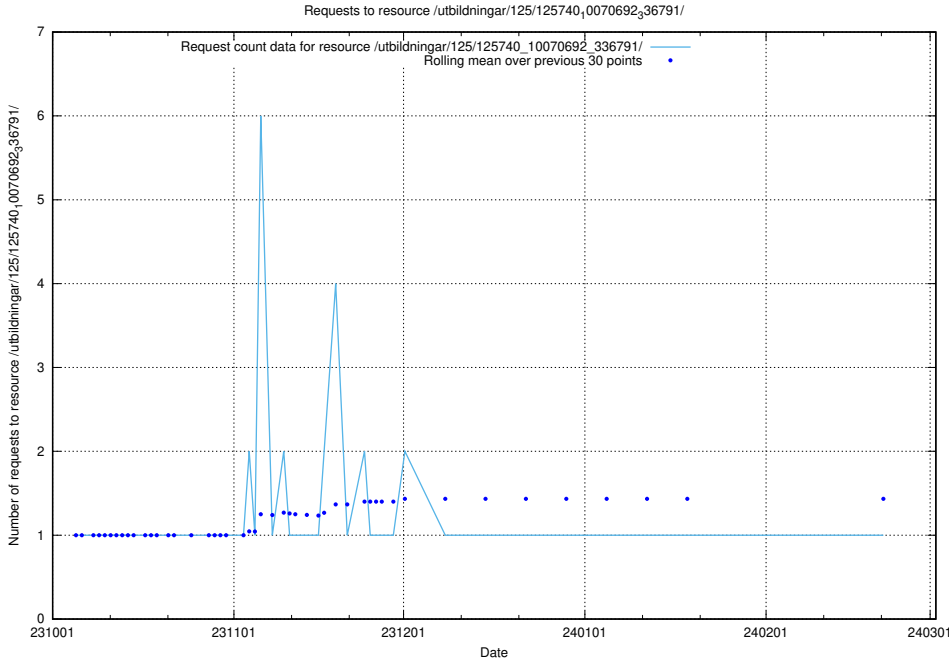

5.4426 Usage of /utbildningar/125/125740_10070692_336791/

Here, we count the number of requests to resource /utbildningar/125/125740_10070692_336791/.