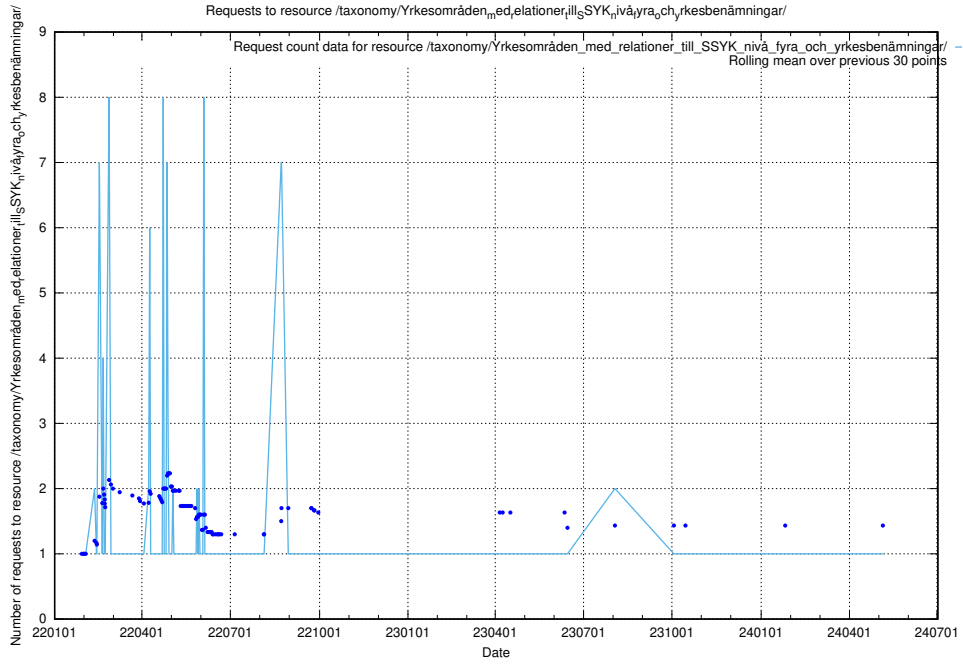

5.3771 Usage of /taxonomy/Yrkesområden_med_relationer_till_SSYK_nivå_fy

Here, we count the number of requests to resource /taxonomy/Yrkesområden_med_relationer_till_SSYK_nivå_fy