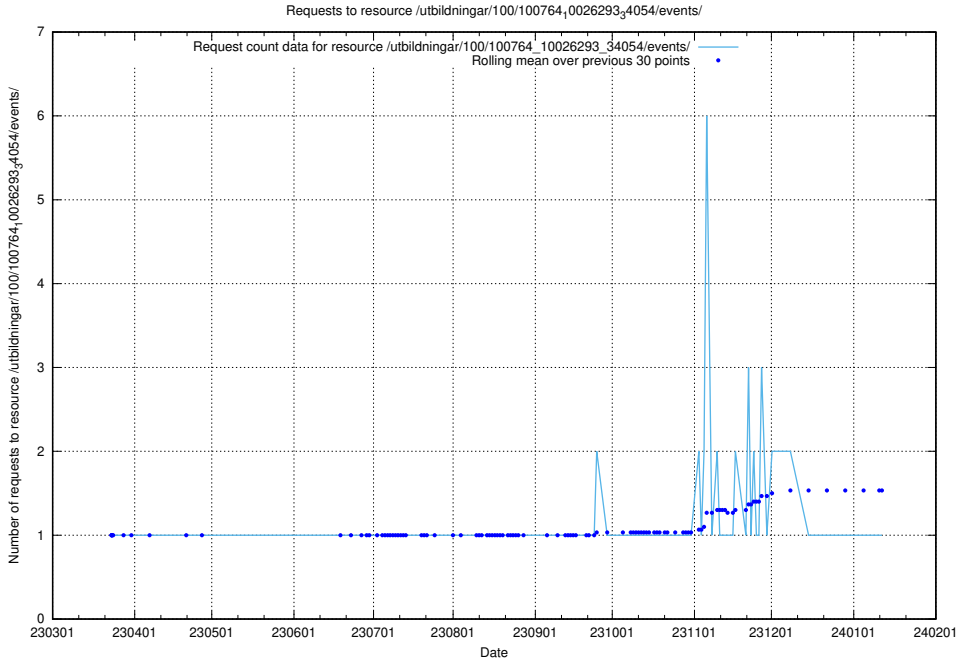

5.5546 Usage of /utbildningar/100/100764_10026293_34054/events/

Here, we count the number of requests to resource /utbildningar/100/100764_10026293_34054/events/.