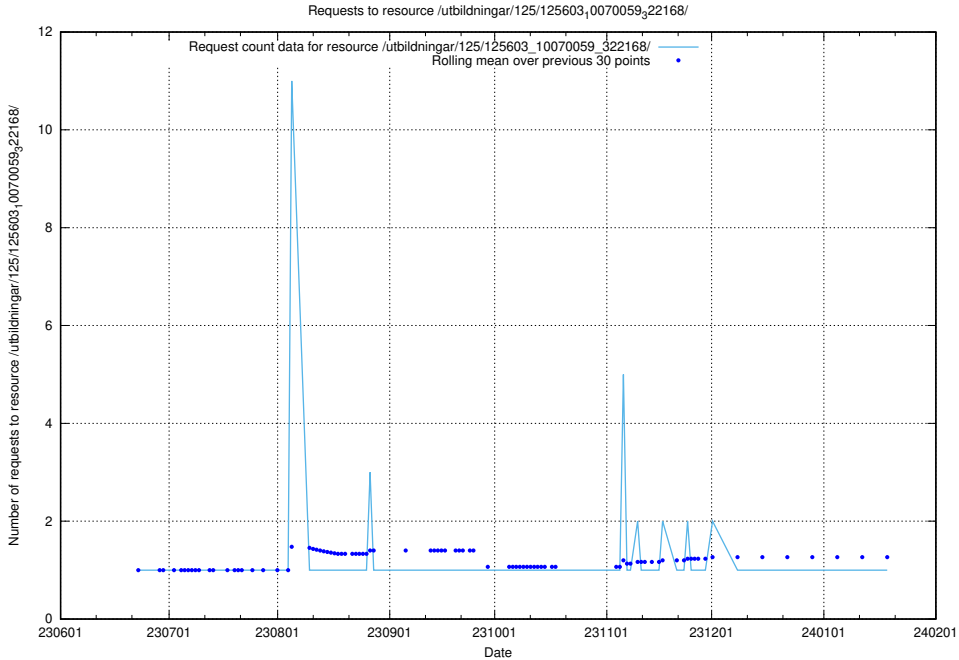

5.5734 Usage of /utbildningar/125/125603_10070059_322168/

Here, we count the number of requests to resource /utbildningar/125/125603_10070059_322168/.

5.5735 Usage of /utbildningar/125/125598_10070220_334608/