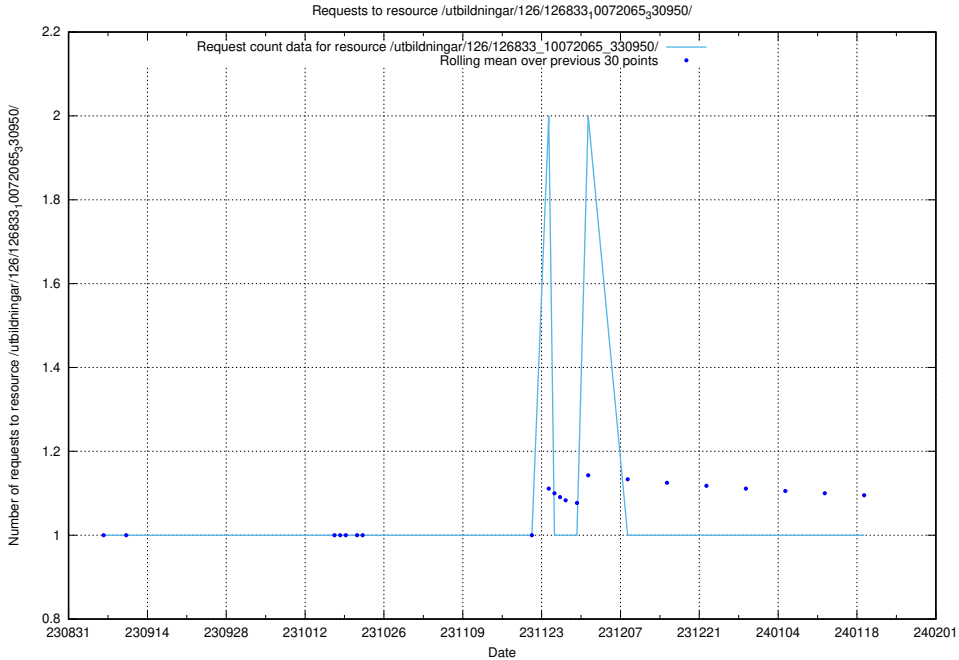

Here, we count the number of requests to resource /utbildningar/126/126833_10072065_330950/events/

5.4674 Usage of /utbildningar/126/126833_10072065_330950/

Here, we count the number of requests to resource /utbildningar/126/126833_10072065_330950/.