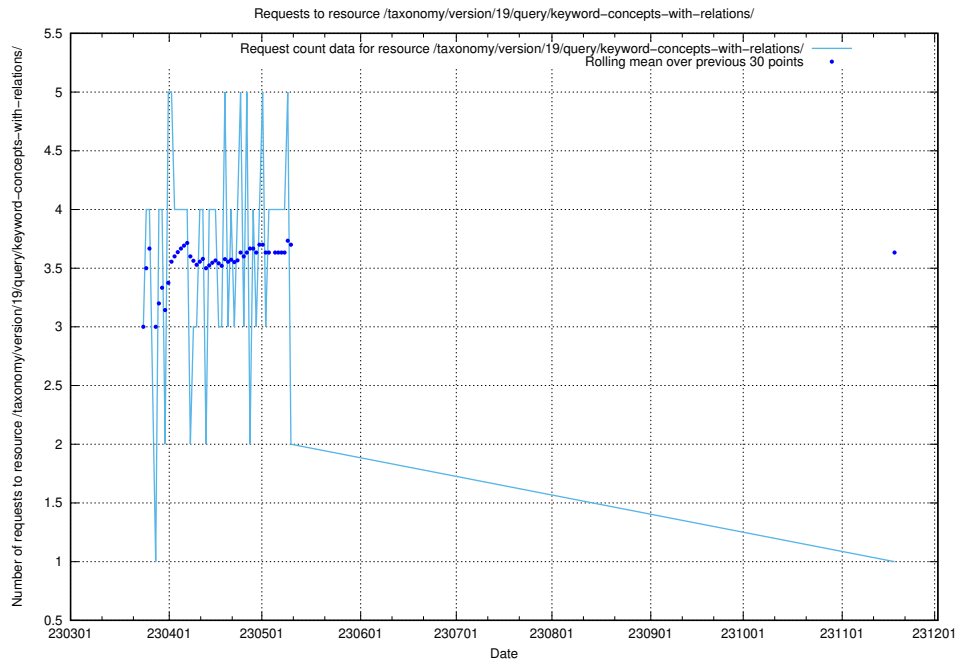

5.6138 Usage of /taxonomy/version/19/query/keyword-concepts-with-relations/

Here, we count the number of requests to resource /taxonomy/version/19/query/keyword-concepts-with-relations/.

5.6139 Usage of /taxonomy/version/19/query/eu-regions/