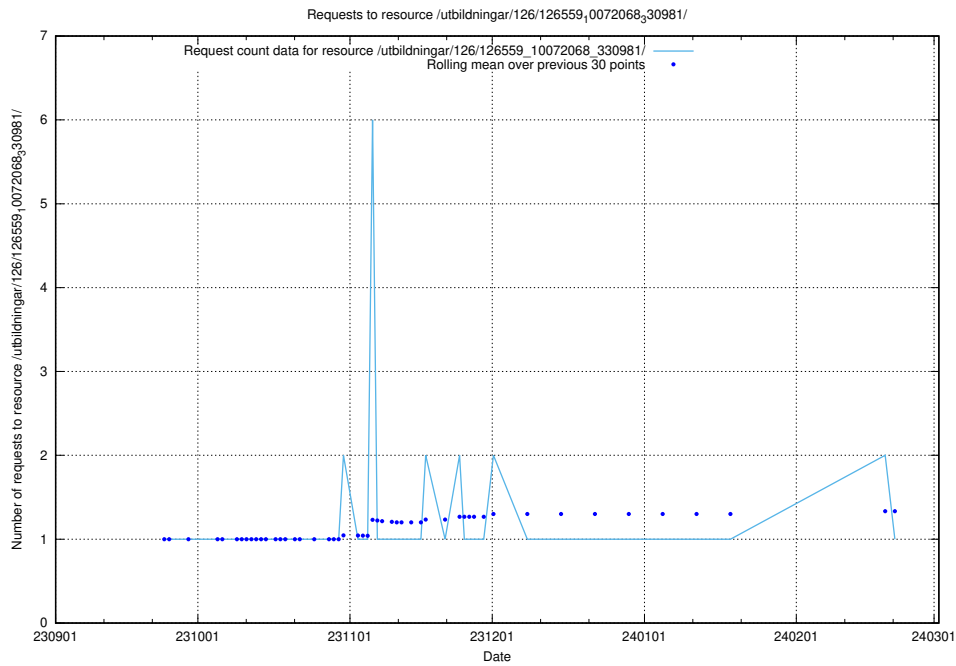

5.4494 Usage of /utbildningar/126/126559_10072068_330981/

Here, we count the number of requests to resource /utbildningar/126/126559_10072068_330981/.