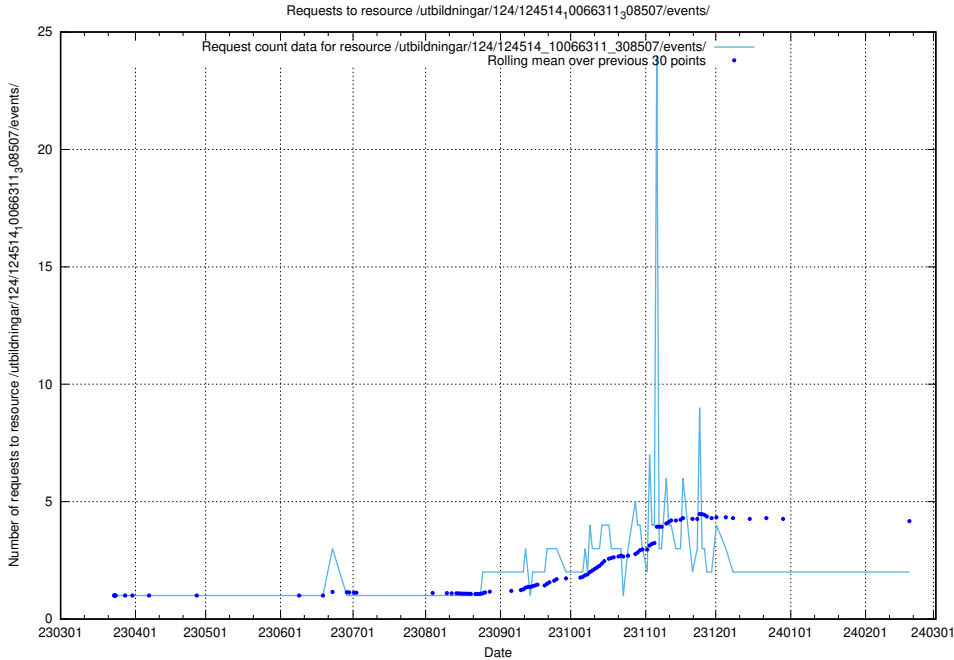

5.538 Usage of /utbildningar/124/124514_10066311_308507/events/

Here, we count the number of requests to resource /utbildningar/124/124514_10066311_308507/events/