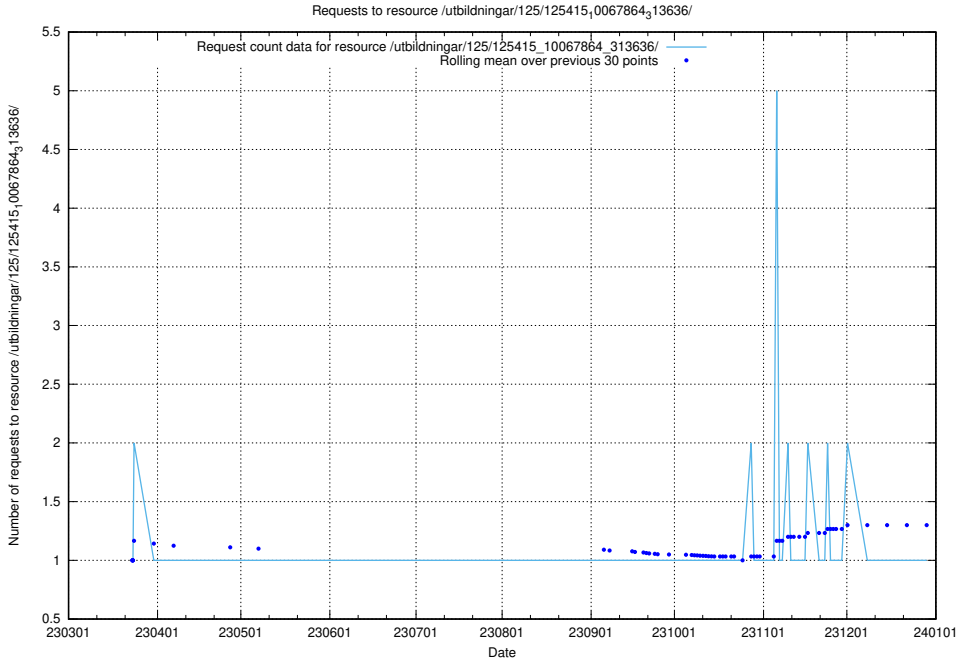

5.1123 Usage of /utbildningar/125/125415_10067864_313636/

Here, we count the number of requests to resource /utbildningar/125/125415_10067864_313636/.