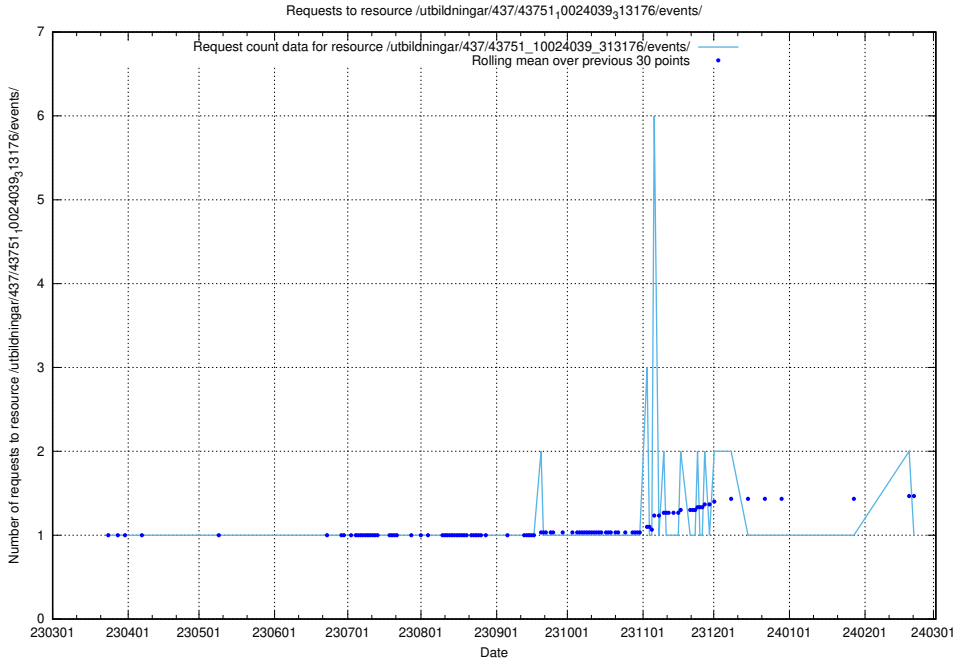

5.6191 Usage of /utbildningar/437/43751_10024039_313176/events/

Here, we count the number of requests to resource /utbildningar/437/43751_10024039_313176/events/.