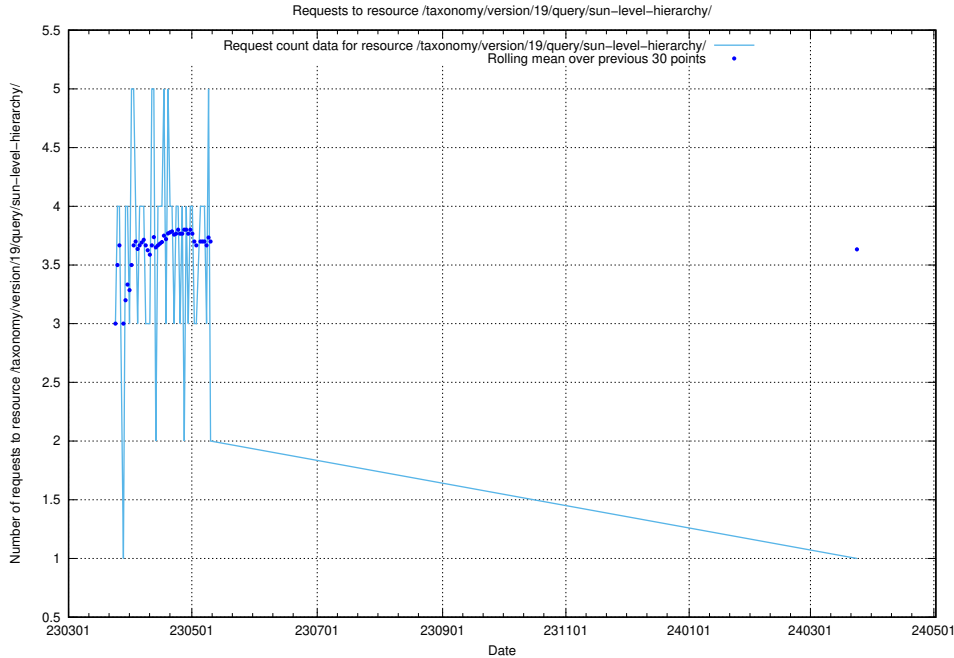

5.6109 Usage of /taxonomy/version/19/query/sun-level-hierarchy/

Here, we count the number of requests to resource /taxonomy/version/19/query/sun-level-hierarchy/.