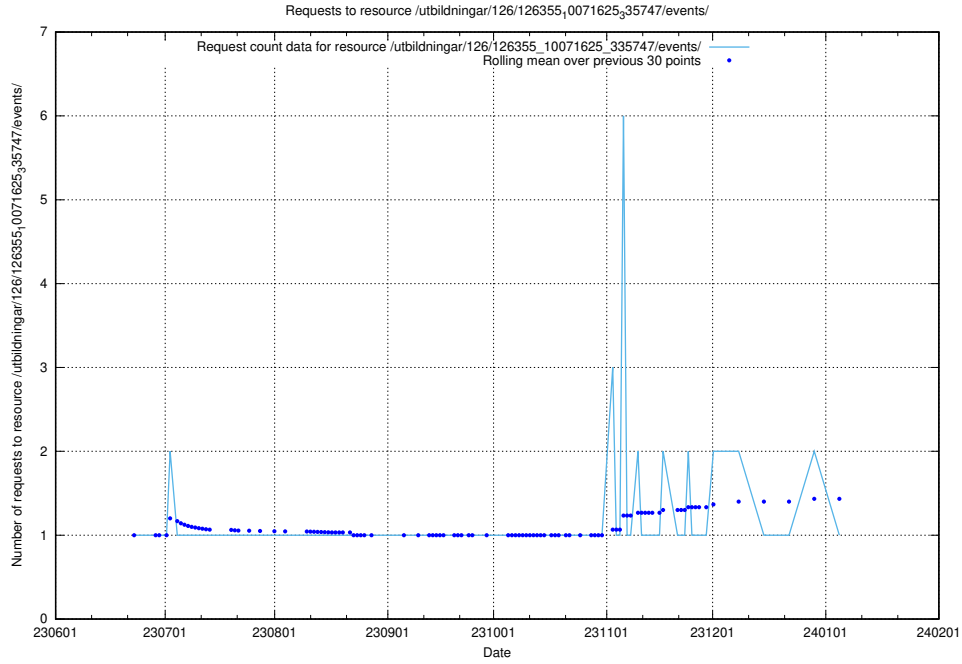

5.5670 Usage of /utbildningar/126/126355_10071625_335747/events/

Here, we count the number of requests to resource /utbildningar/126/126355_10071625_335747/events/