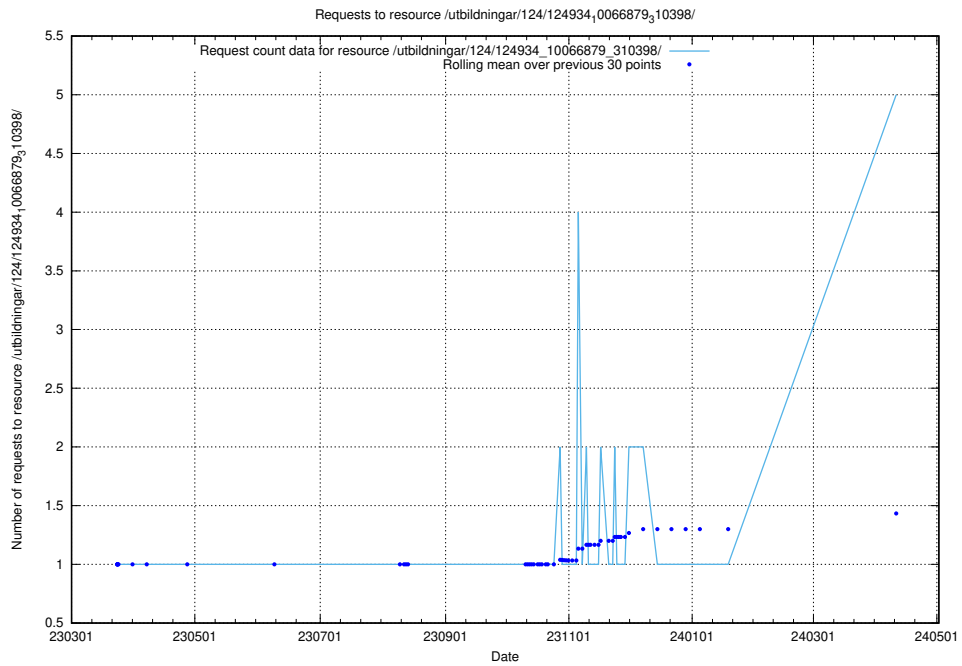

5.109 Usage of /utbildningar/124/124934_10066879_310398/

Here, we count the number of requests to resource /utbildningar/124/124934_10066879_310398/.