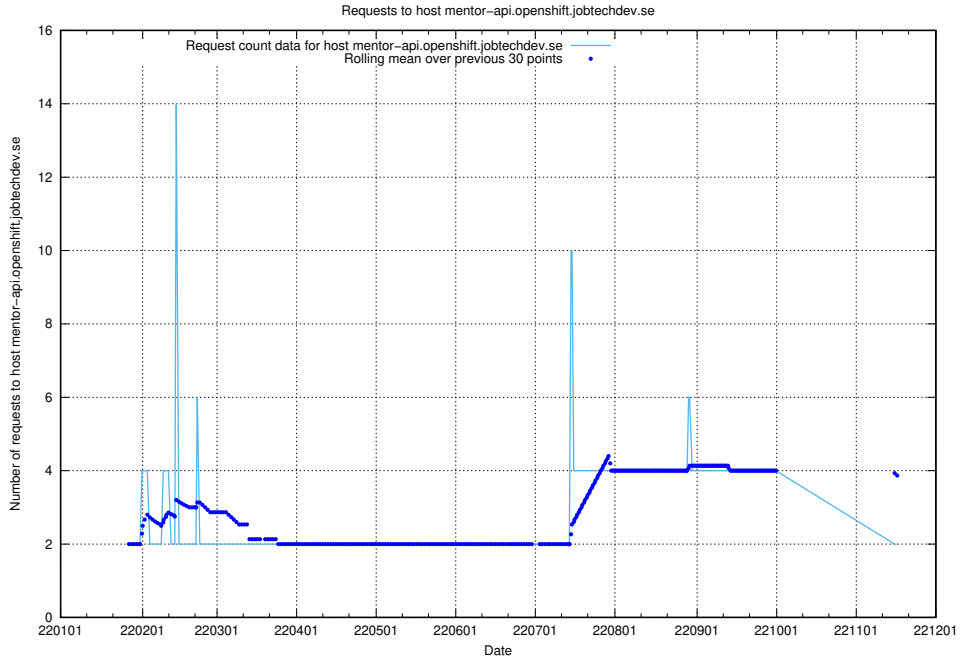

7.571 Usage of mentor-api.openshift.jobtechdev.se

Here, we count the number of requests to host mentor-api.openshift.jobtechdev.se.

7.572 Usage of mentor-api-4.openshift.jobtechdev.se

Here, we count the number of requests to host mentor-api-4.openshift.jobtechdev.se.