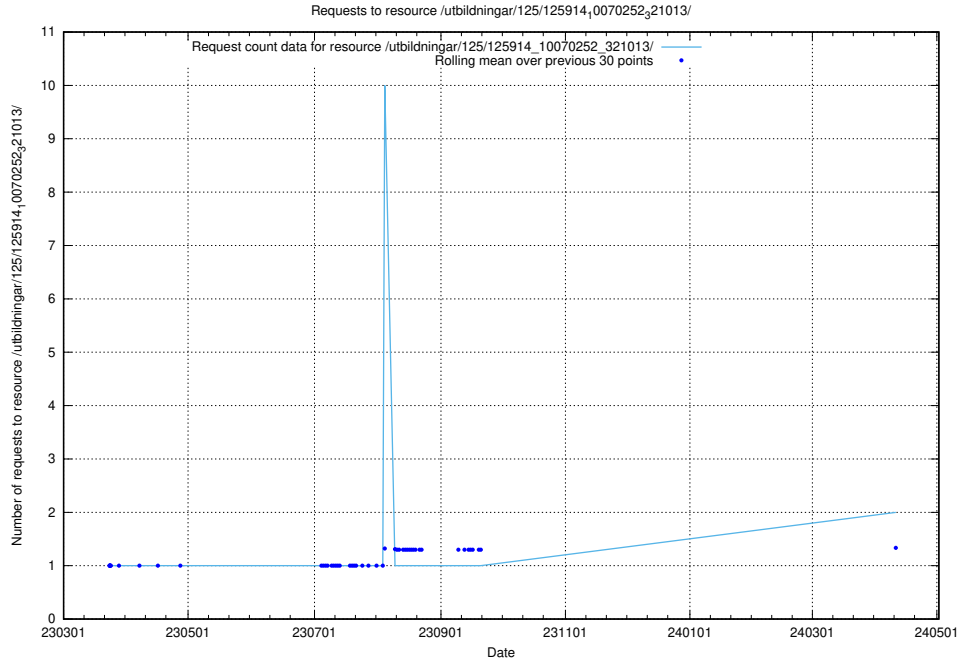

5.974 Usage of /utbildningar/125/125914_10070252_321013/

Here, we count the number of requests to resource /utbildningar/125/125914_10070252_321013/.