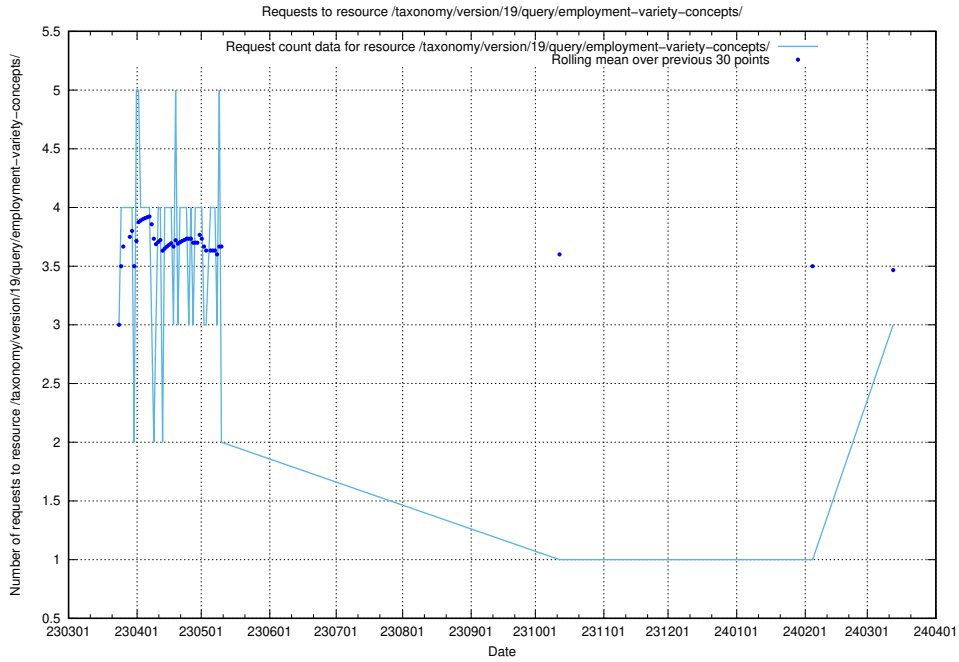

5.444 Usage of /taxonomy/version/19/query/employment-variety-concepts/

Here, we count the number of requests to resource /taxonomy/version/19/query/employment-variety-concepts/.

5.445 Usage of /utbildningar/438/43817_10024102_242987/events/