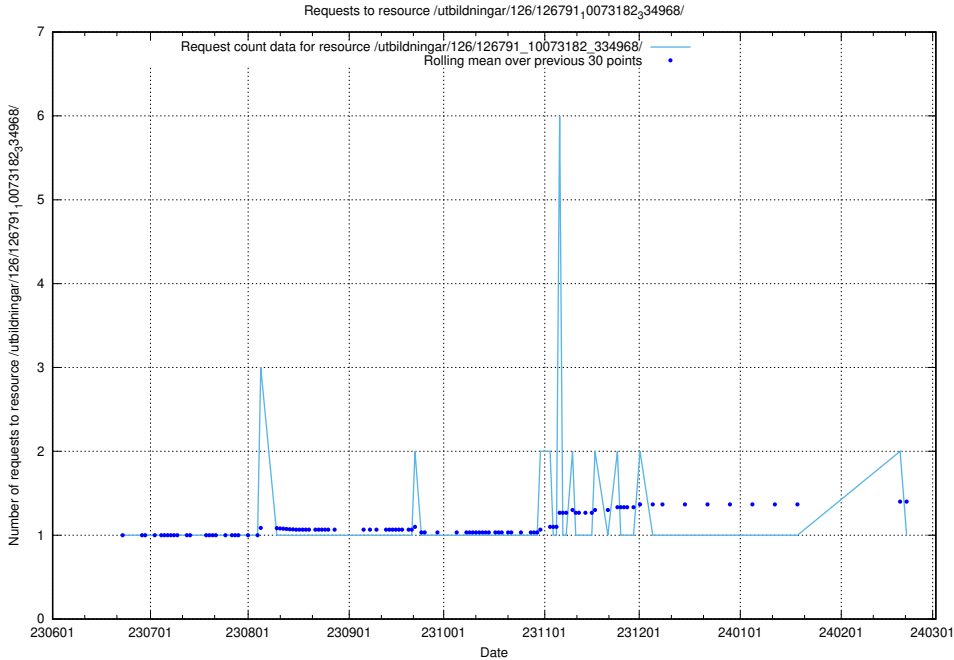

5.5606 Usage of /utbildningar/126/126791_10073182_334968/

Here, we count the number of requests to resource /utbildningar/126/126791_10073182_334968/.