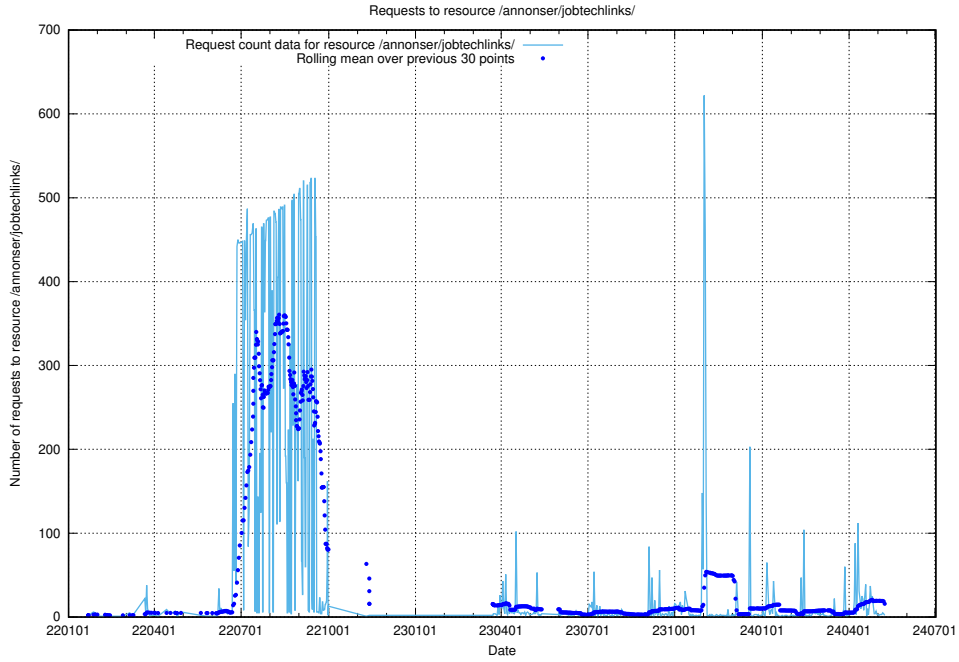

5.619 Usage of /annonser/jobtechlinks/

Here, we count the number of requests to resource /annonser/jobtechlinks/.