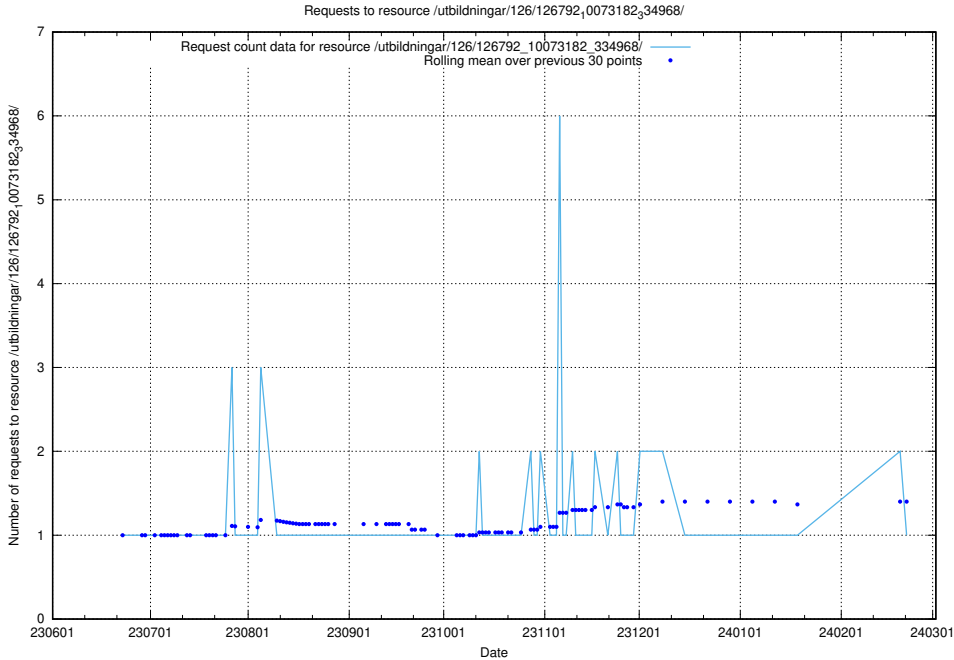

5.5604 Usage of /utbildningar/126/126792_10073182_334968/

Here, we count the number of requests to resource /utbildningar/126/126792_10073182_334968/.