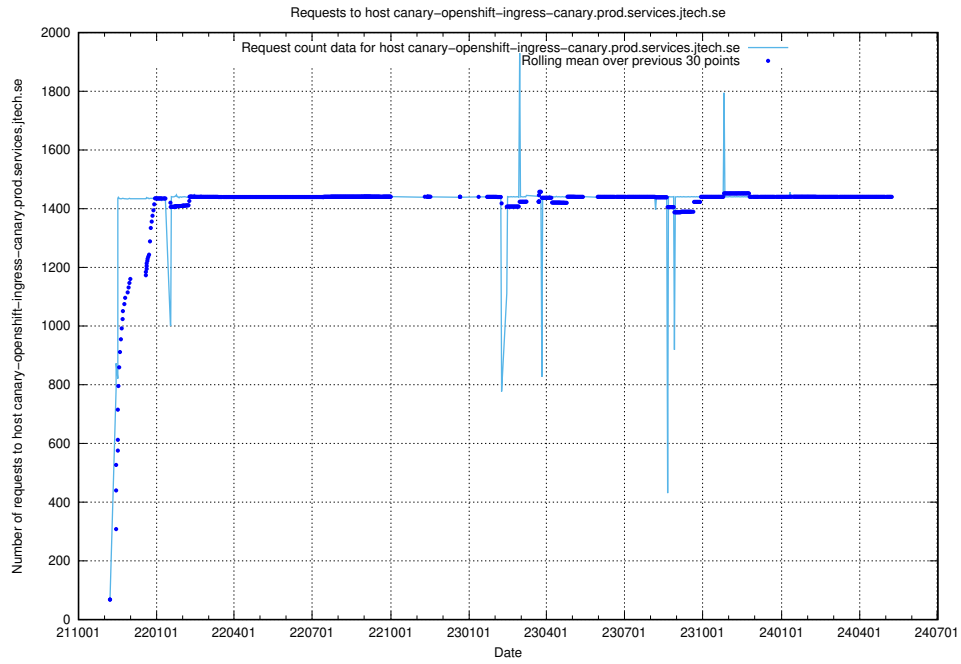

Here, we count the number of requests to host canary-openshift-ingress-canary.prod.services.jtech.se.

7.22 Usage of canary-openshift-ingress-canary.apps.standby.services.jtech.se

Here, we count the number of requests to host canary-openshift-ingress-canary.apps.standby.services.jtech.se.