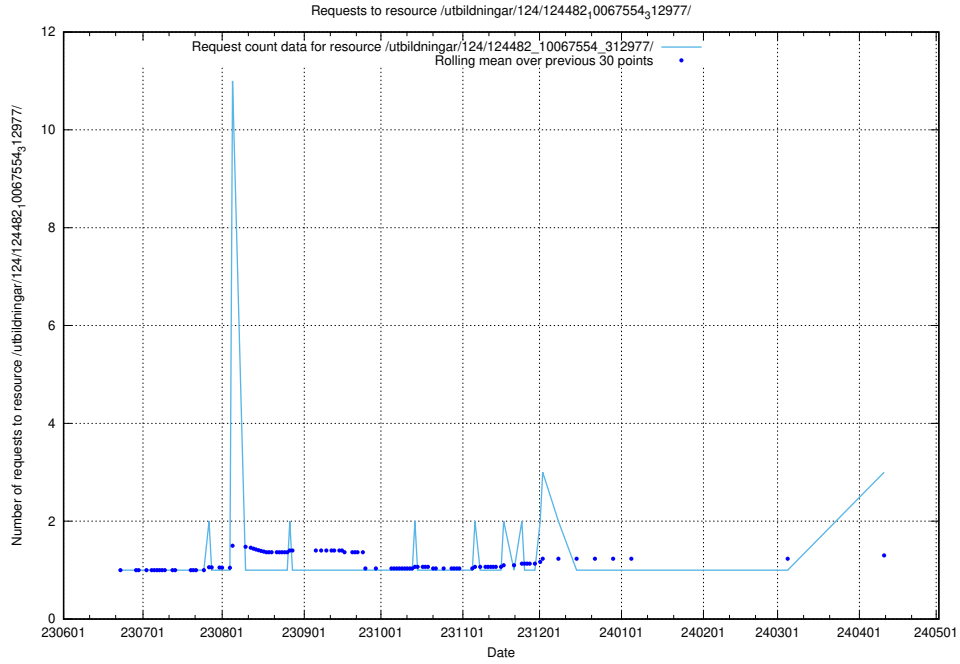

5.390 Usage of /utbildningar/124/124482_10067554_312977/

Here, we count the number of requests to resource /utbildningar/124/124482_10067554_312977/.