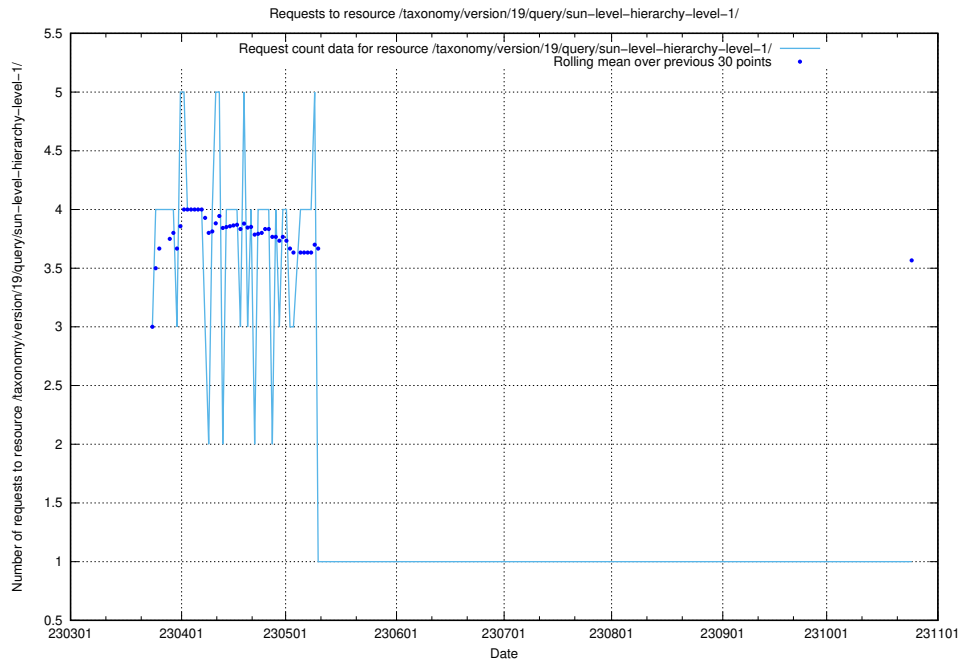

5.6111 Usage of /taxonomy/version/19/query/sun-level-hierarchy-level-1/

Here, we count the number of requests to resource /taxonomy/version/19/query/sun-level-hierarchy-level-1/.