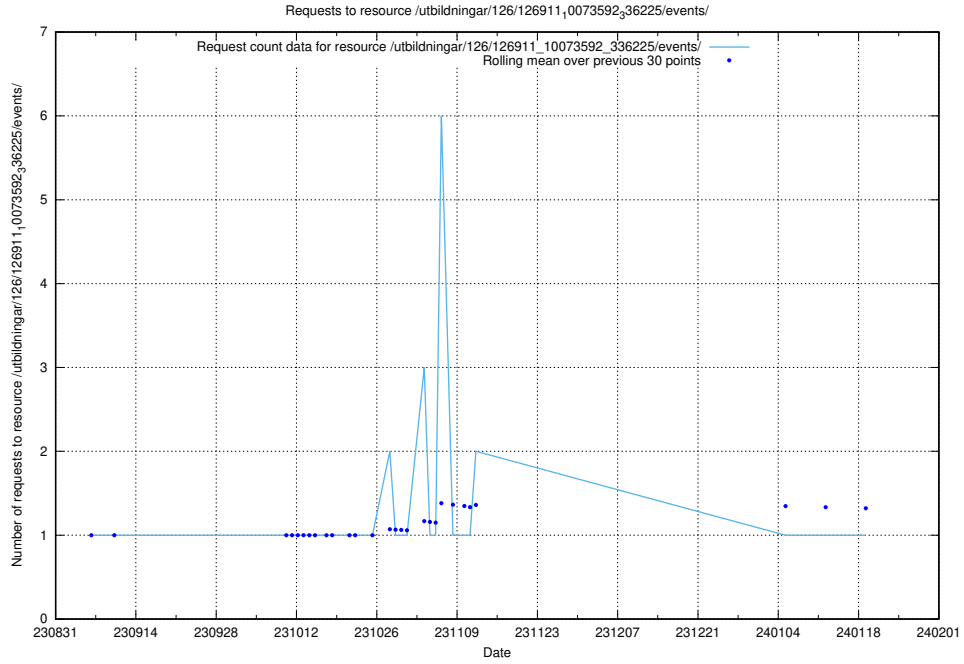

5.4670 Usage of /utbildningar/126/126911_10073592_336225/events/

Here, we count the number of requests to resource /utbildningar/126/126911_10073592_336225/events/