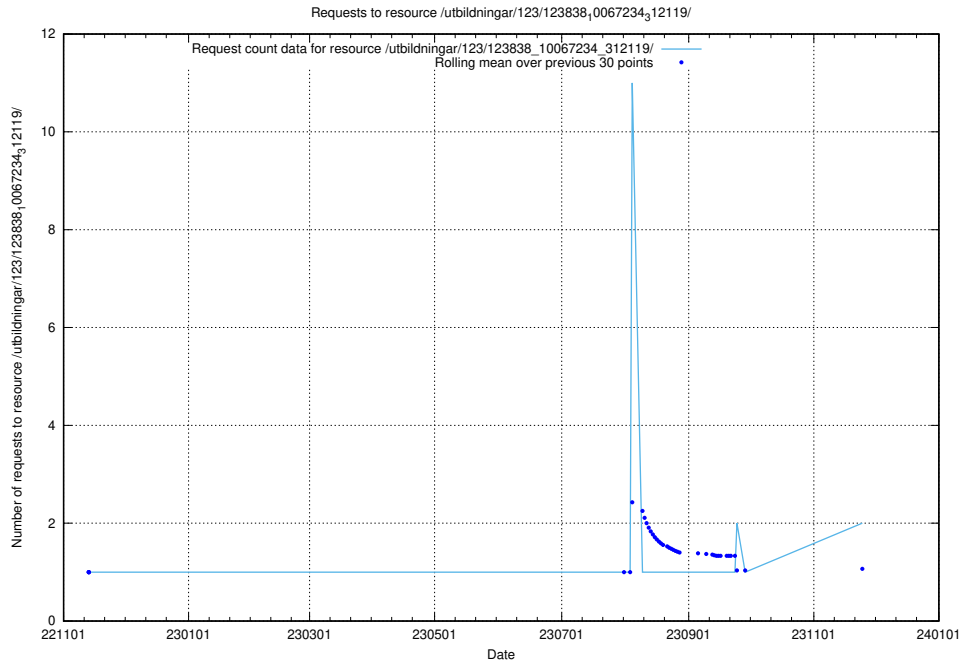

5.898 Usage of /utbildningar/123/123838_10067234_312119/

Here, we count the number of requests to resource /utbildningar/123/123838_10067234_312119/.