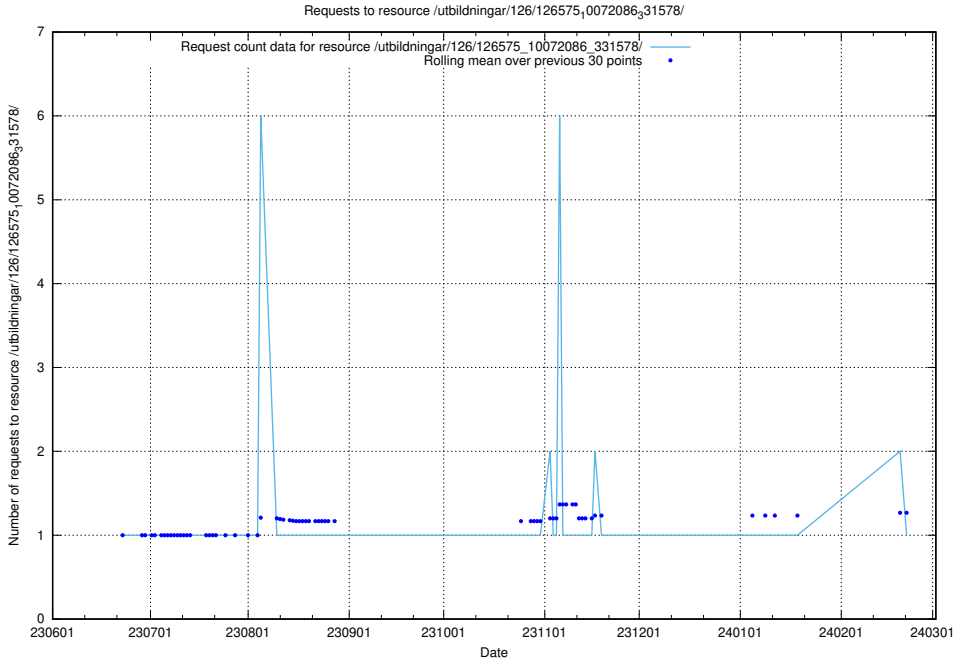

5.5659 Usage of /utbildningar/126/126575_10072086_331578/

Here, we count the number of requests to resource /utbildningar/126/126575_10072086_331578/.