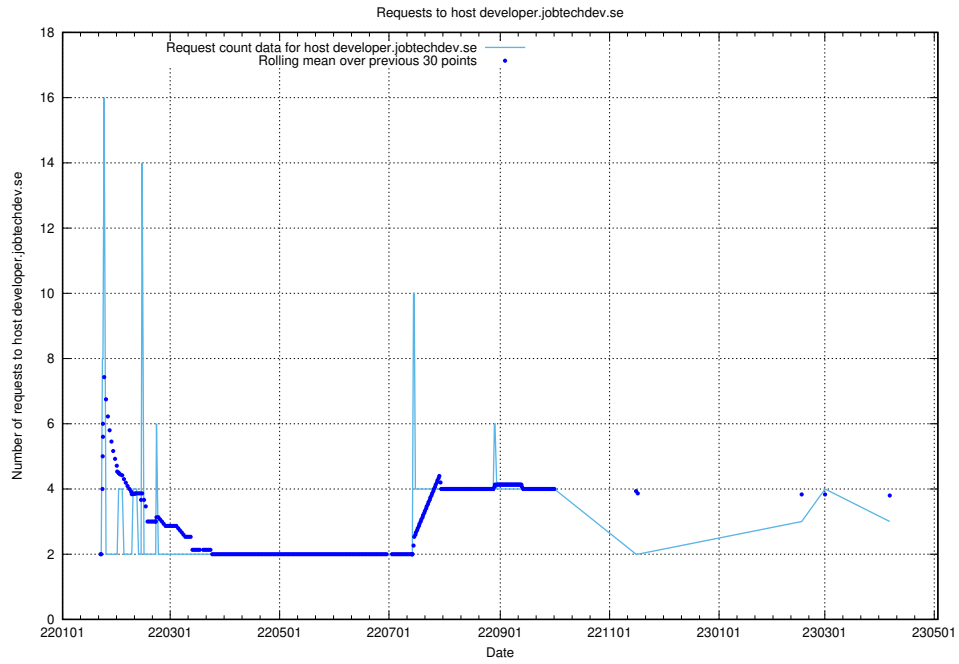

7.164 Usage of developer.jobtechdev.se

Here, we count the number of requests to host developer.jobtechdev.se.