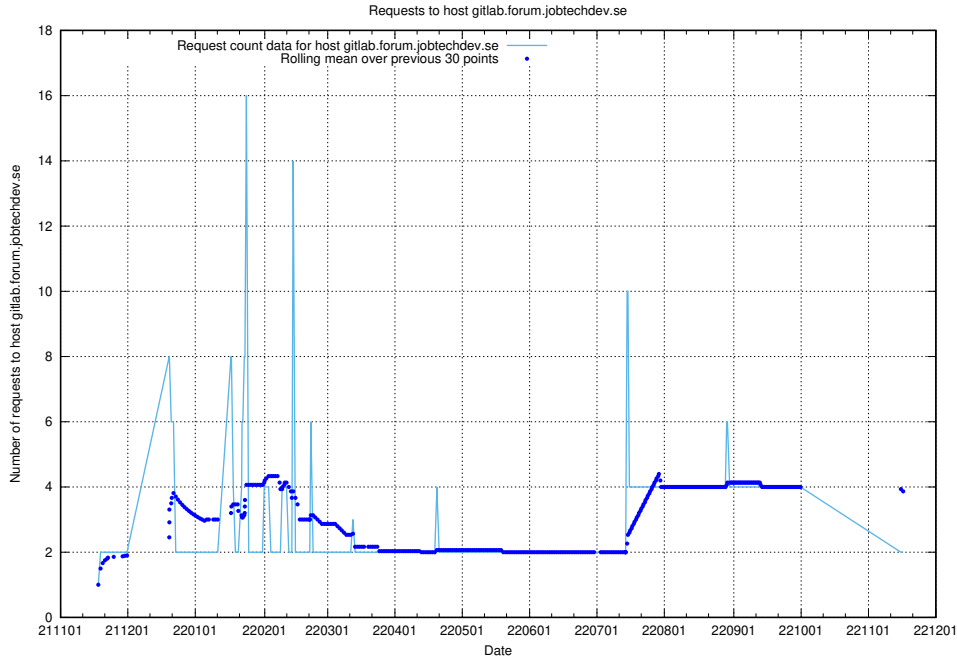

7.479 Usage of gitlab.forum.jobtechdev.se

Here, we count the number of requests to host gitlab.forum.jobtechdev.se.

7.480 Usage of opensearch.jobtechdev.se

Here, we count the number of requests to host opensearch.jobtechdev.se.