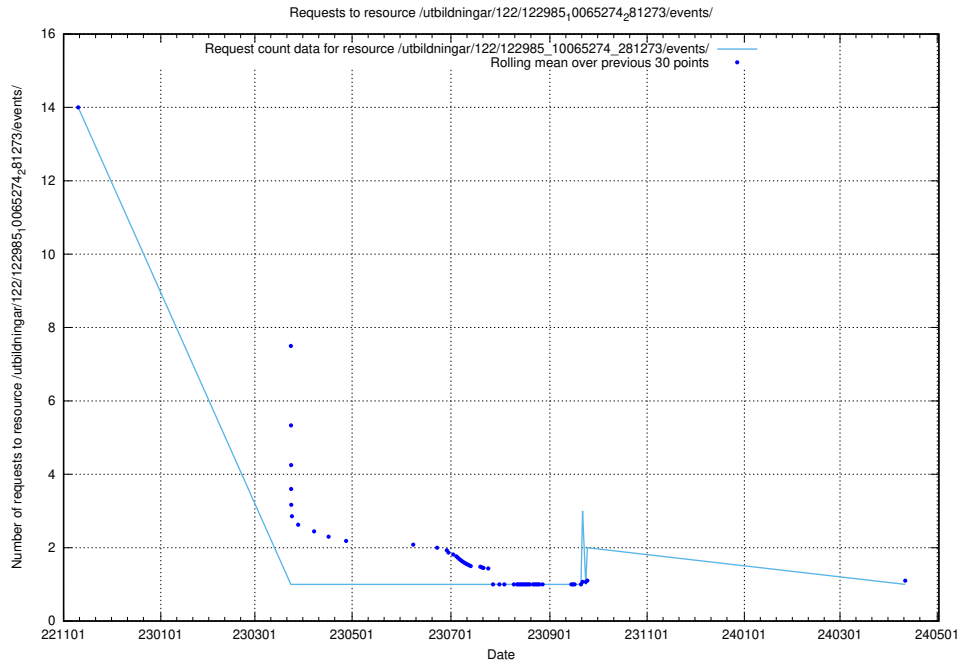

5.6217 Usage of /utbildningar/122/122985_10065274_281273/events/

Here, we count the number of requests to resource /utbildningar/122/122985_10065274_281273/events/