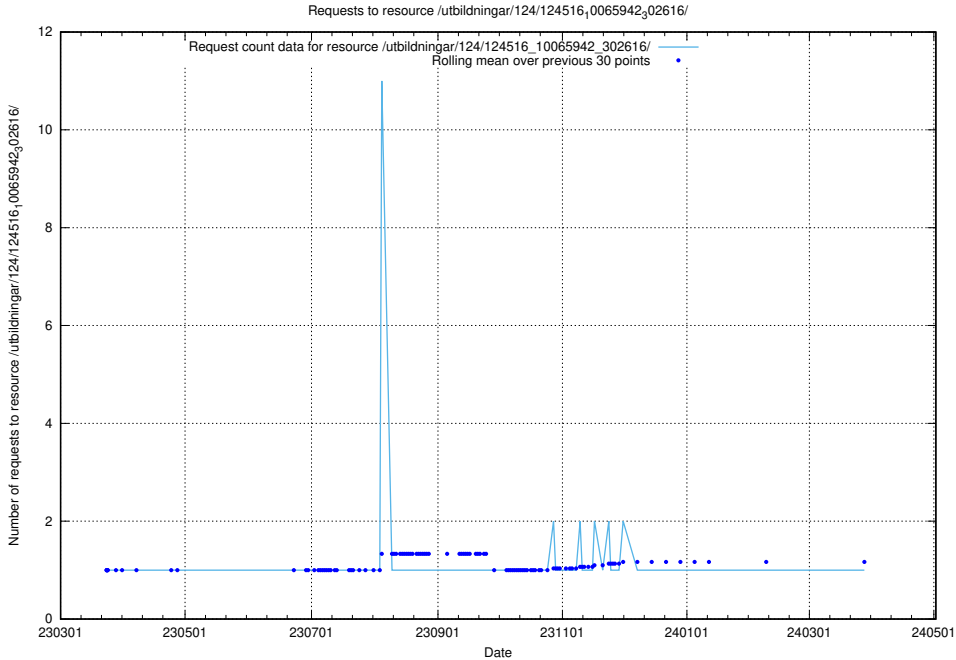

5.1511 Usage of /utbildningar/124/124516_10065942_302616/

Here, we count the number of requests to resource /utbildningar/124/124516_10065942_302616/.