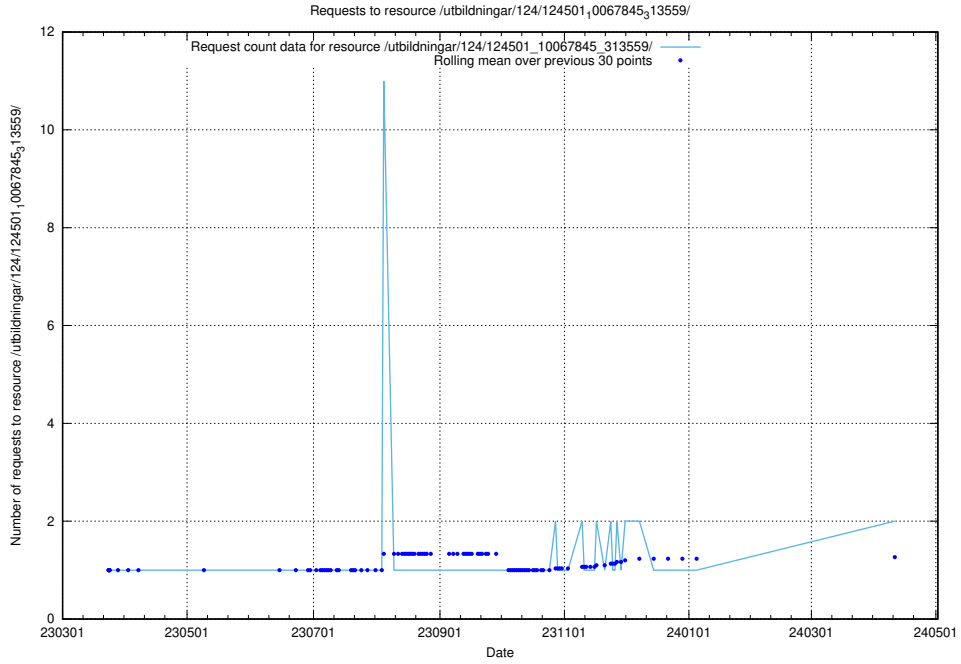

5.563 Usage of /utbildningar/124/124501_10067845_313559/

Here, we count the number of requests to resource /utbildningar/124/124501_10067845_313559/.