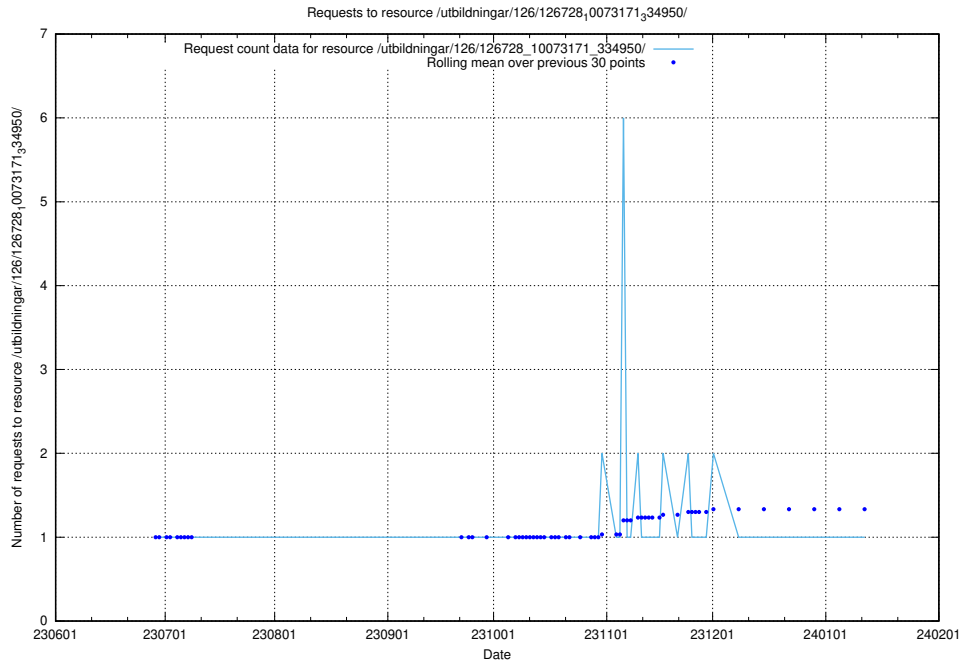

5.5460 Usage of /utbildningar/126/126728_10073171_334950/

Here, we count the number of requests to resource /utbildningar/126/126728_10073171_334950/.

5.5461 Usage of /utbildningar/126/126728_10073151_334946/events/