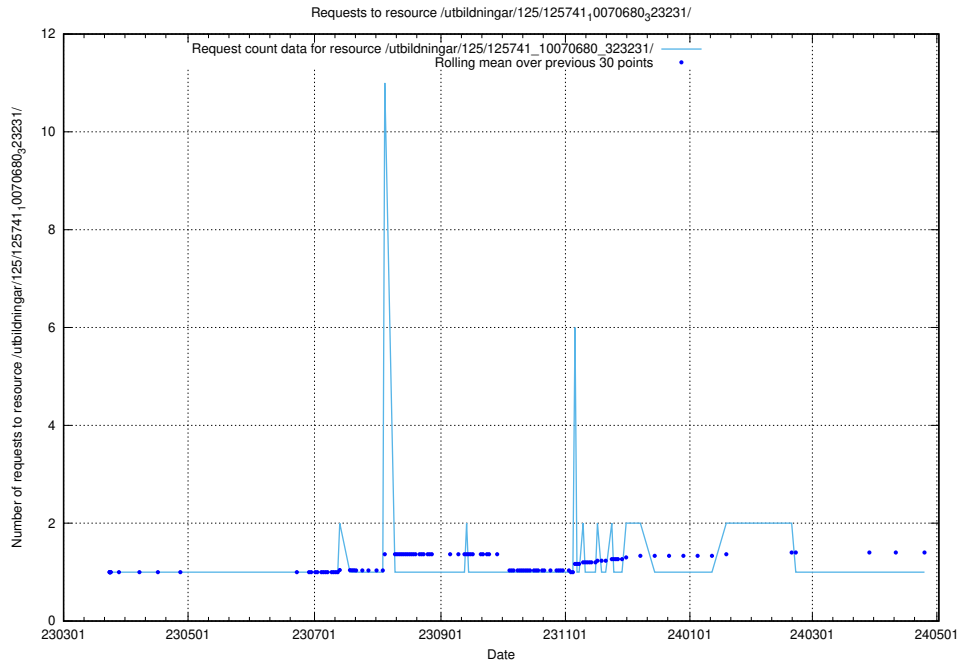

5.6472 Usage of /utbildningar/125/125741_10070680_323231/

Here, we count the number of requests to resource /utbildningar/125/125741_10070680_323231/.