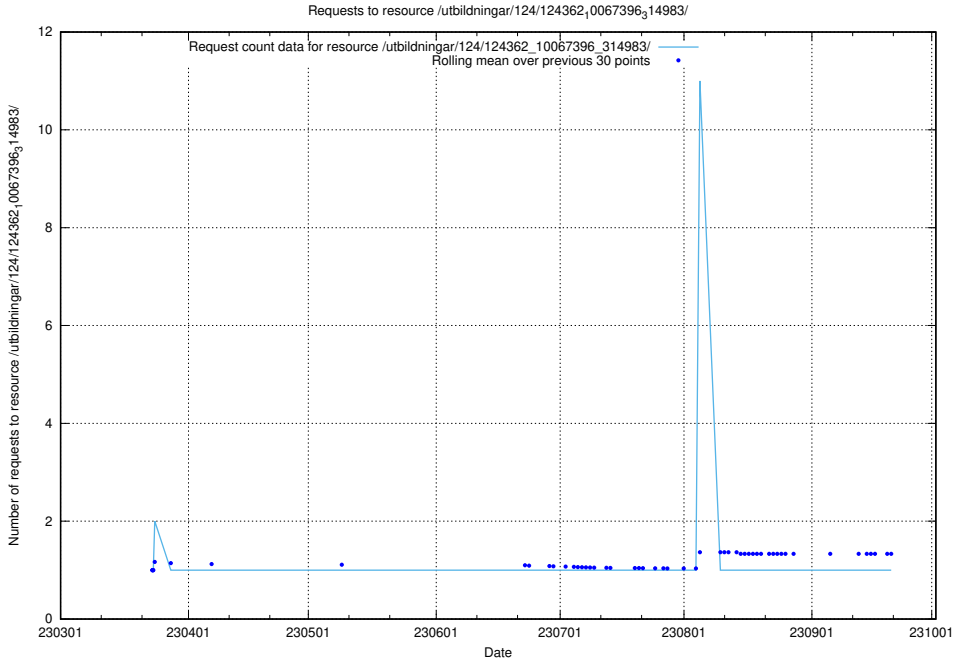

5.3802 Usage of /utbildningar/124/124362_10067396_314983/

Here, we count the number of requests to resource /utbildningar/124/124362_10067396_314983/.