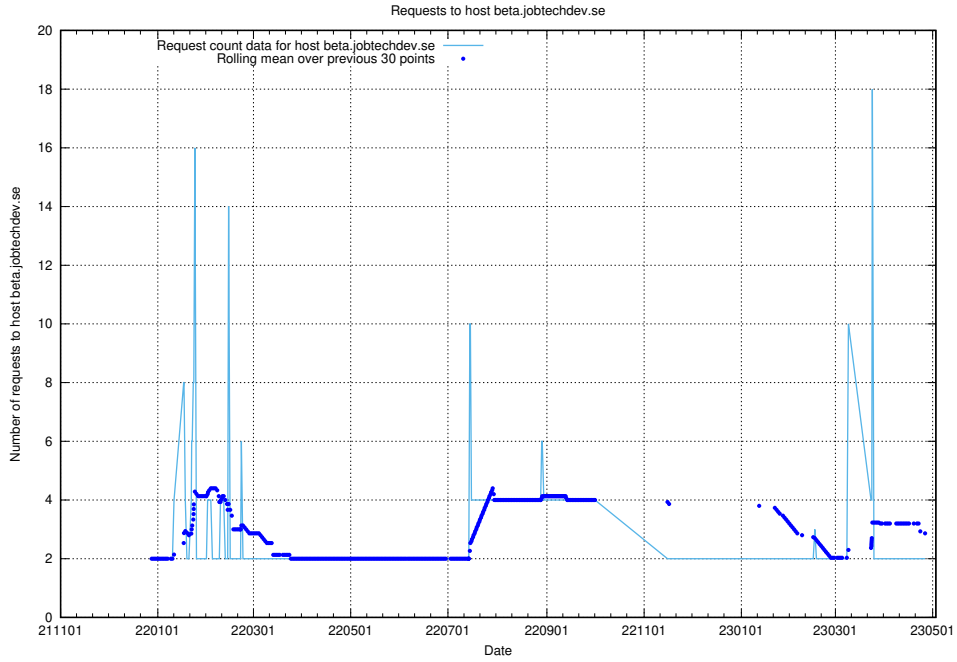

7.359 Usage of beta.jobtechdev.se

Here, we count the number of requests to host beta.jobtechdev.se.