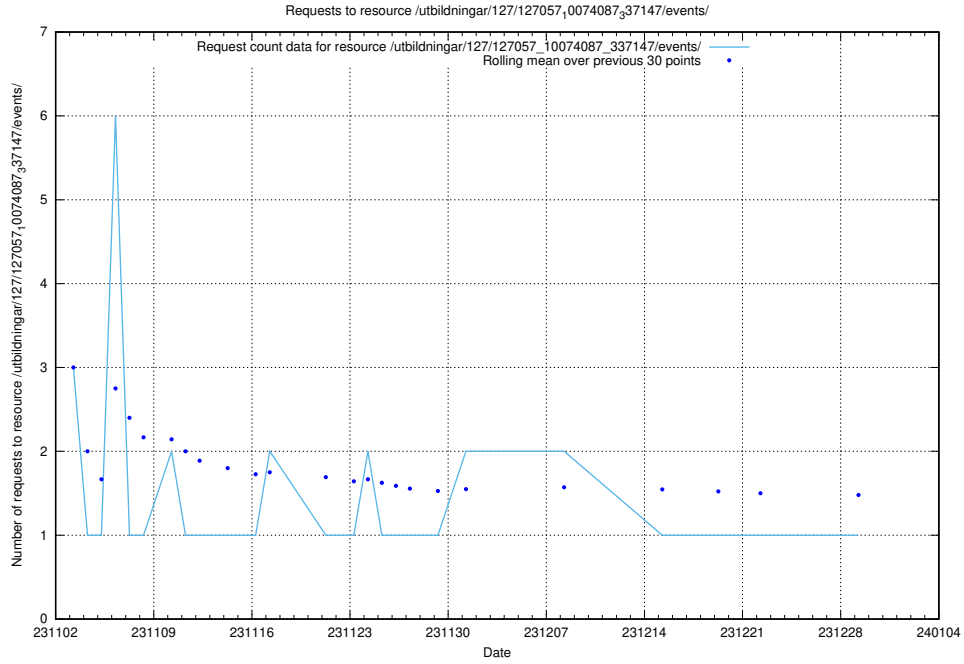

5.4159 Usage of /utbildningar/127/127057_10074087_337147/events/

Here, we count the number of requests to resource /utbildningar/127/127057_10074087_337147/events/