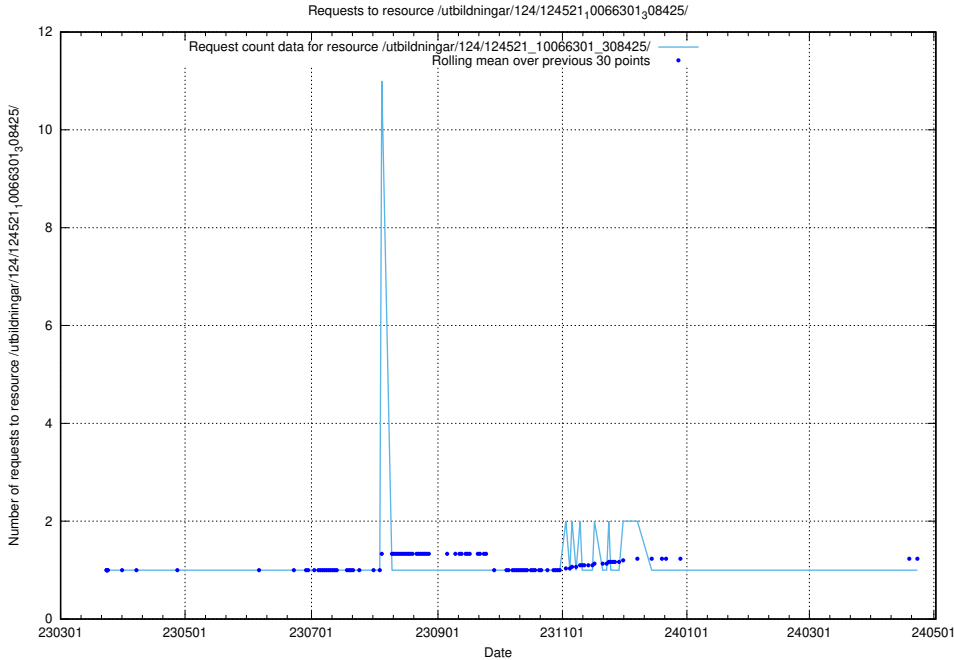

5.1244 Usage of /utbildningar/124/124521_10066301_308425/

Here, we count the number of requests to resource /utbildningar/124/124521_10066301_308425/.