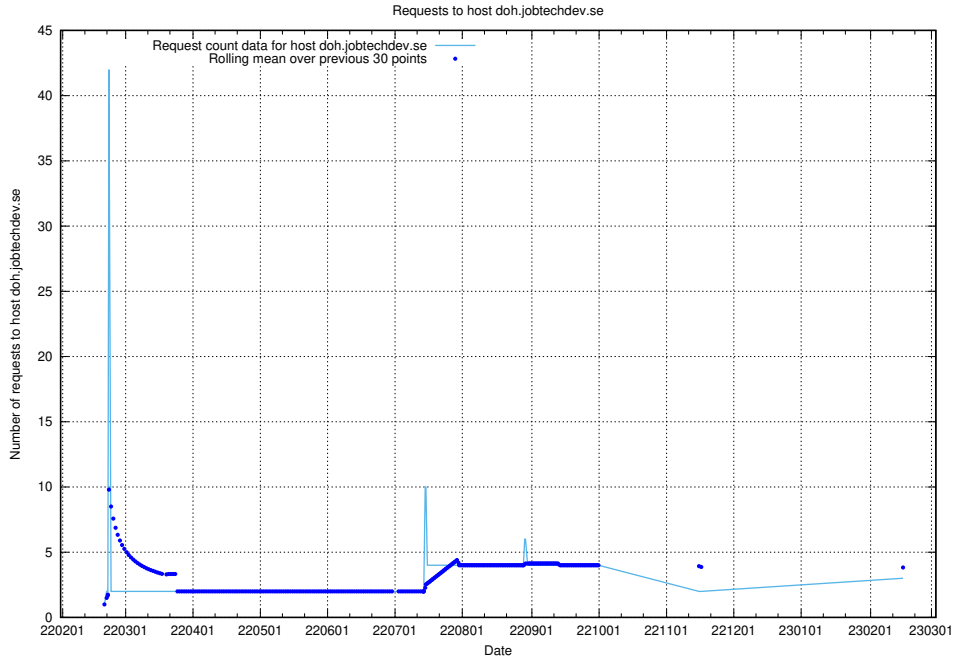

7.226 Usage of doh.jobtechdev.se

Here, we count the number of requests to host doh.jobtechdev.se.