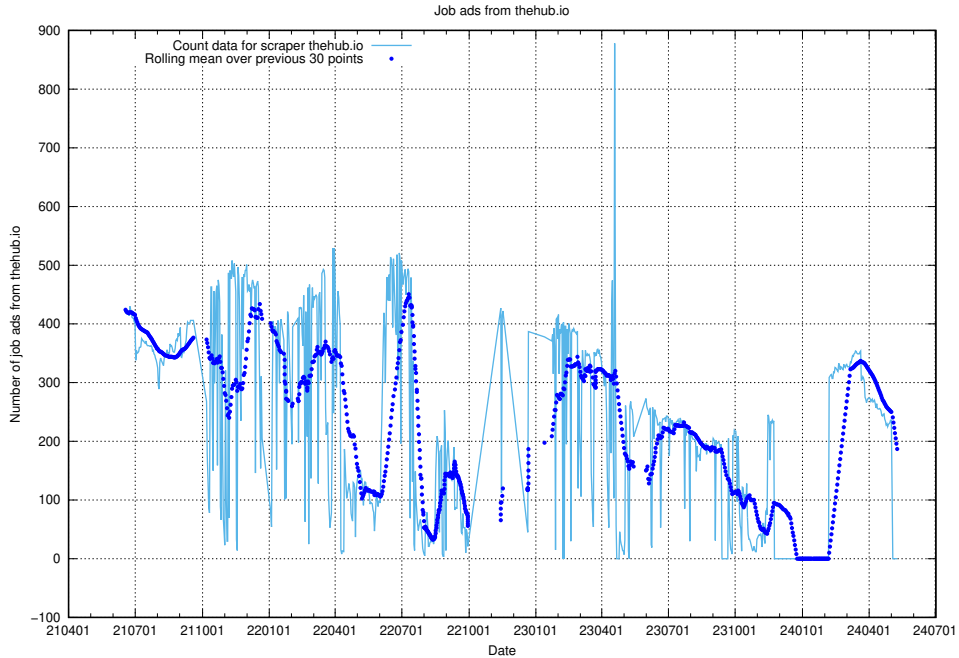

13.16 Number of ads by scraper intenso.se

Here, we count the number of job ads scraped from intenso.se.

13.17 Number of ads by scraper thehub.io

Here, we count the number of job ads scraped from thehub.io.