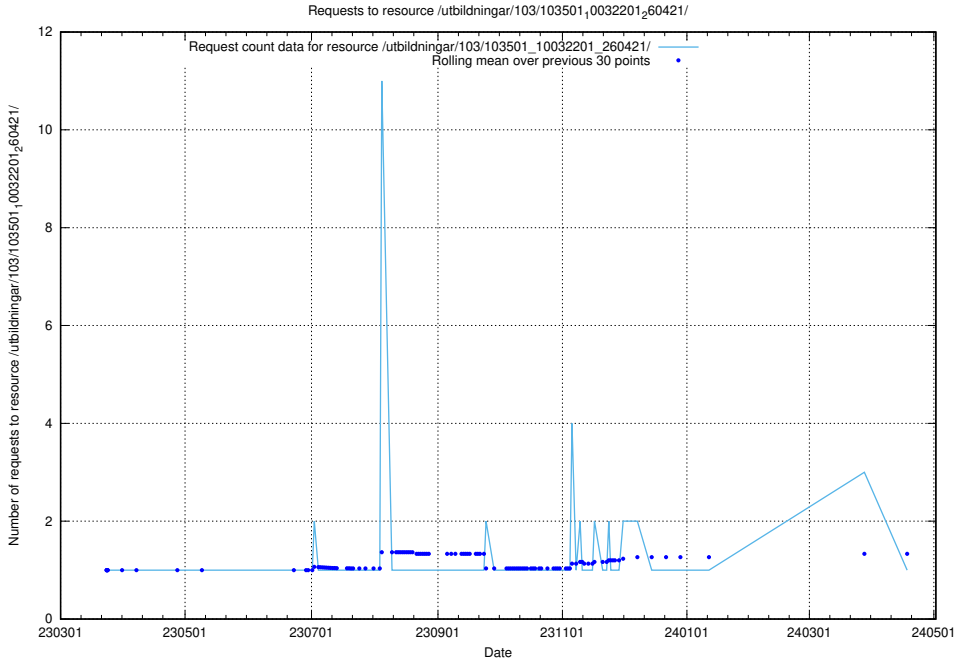

5.5485 Usage of /utbildningar/103/103501_10032201_260421/

Here, we count the number of requests to resource /utbildningar/103/103501_10032201_260421/.