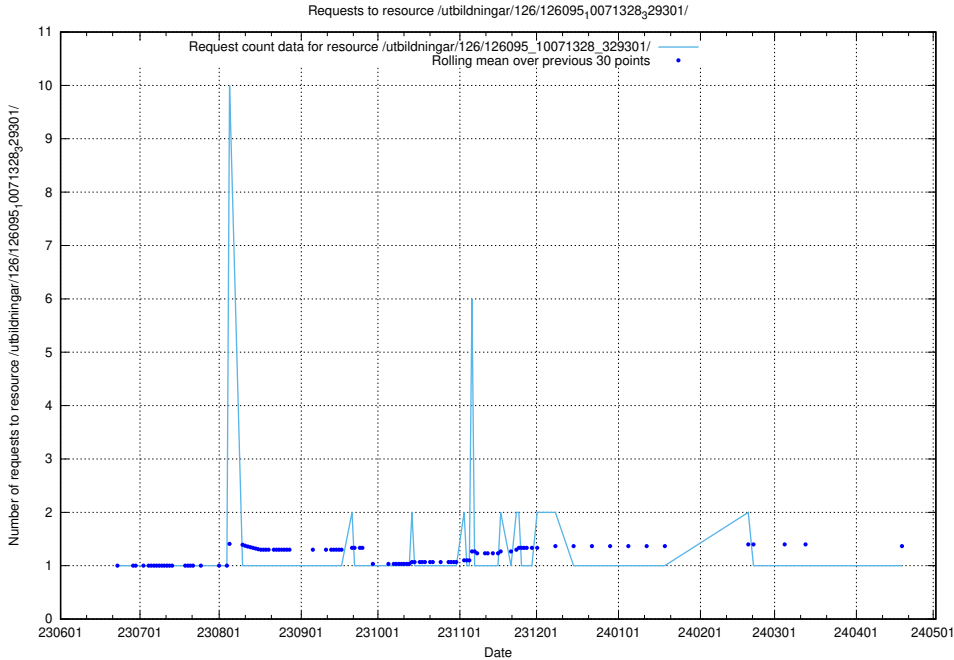

5.5692 Usage of /utbildningar/126/126095_10071328_329301/

Here, we count the number of requests to resource /utbildningar/126/126095_10071328_329301/.