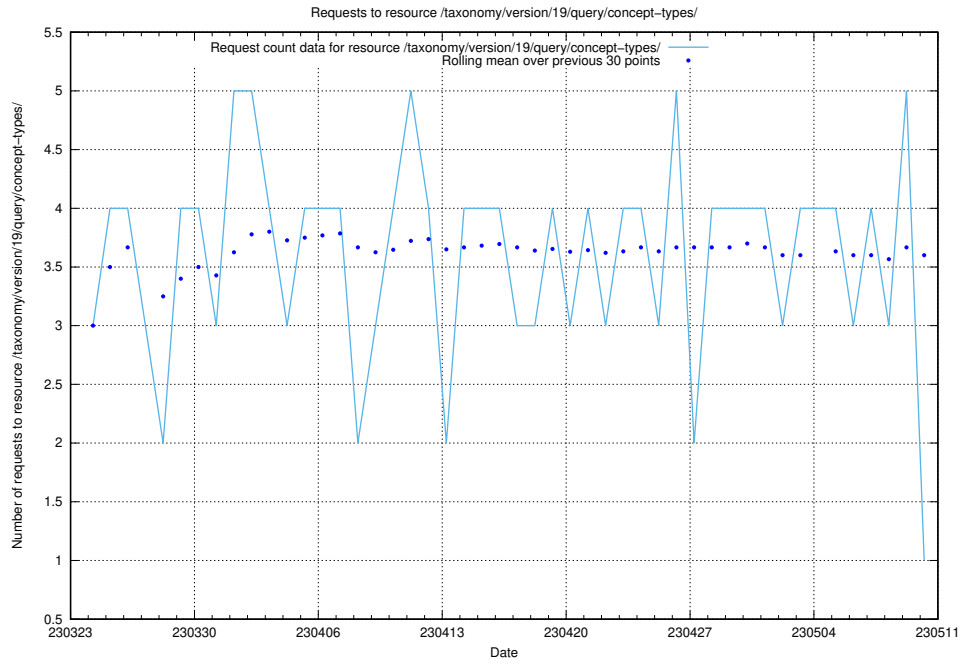

5.6148 Usage of /taxonomy/version/19/query/all-concepts/

Here, we count the number of requests to resource /taxonomy/version/19/query/all-concepts/.

5.6149 Usage of /utbildningar/437/43755_10024005_290720/events/