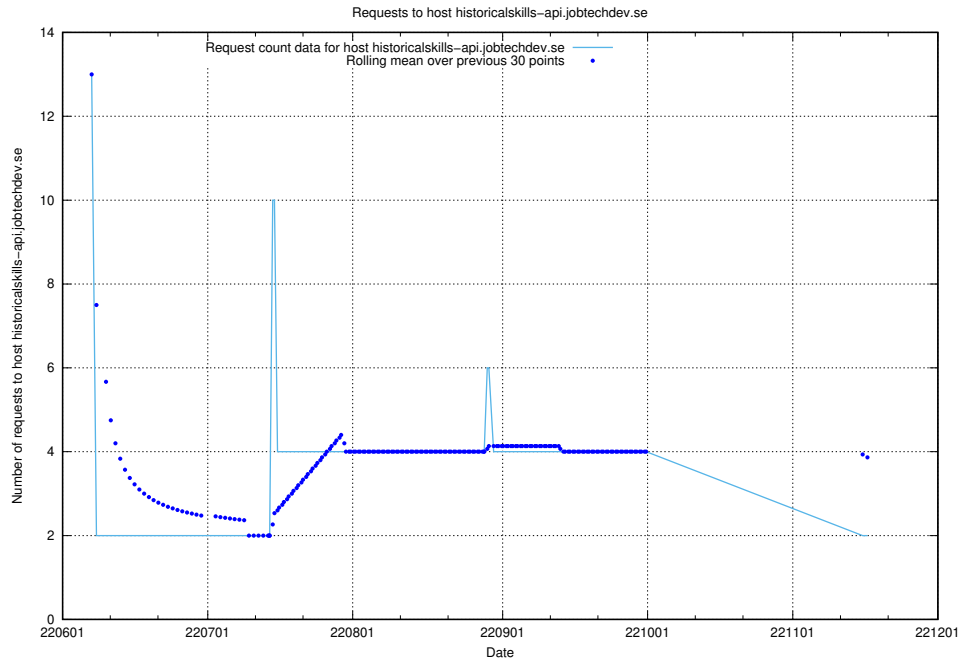

7.411 Usage of `historicalskills-api.jobtechdev.se`

Here, we count the number of requests to host `historicalskills-api.jobtechdev.se`.