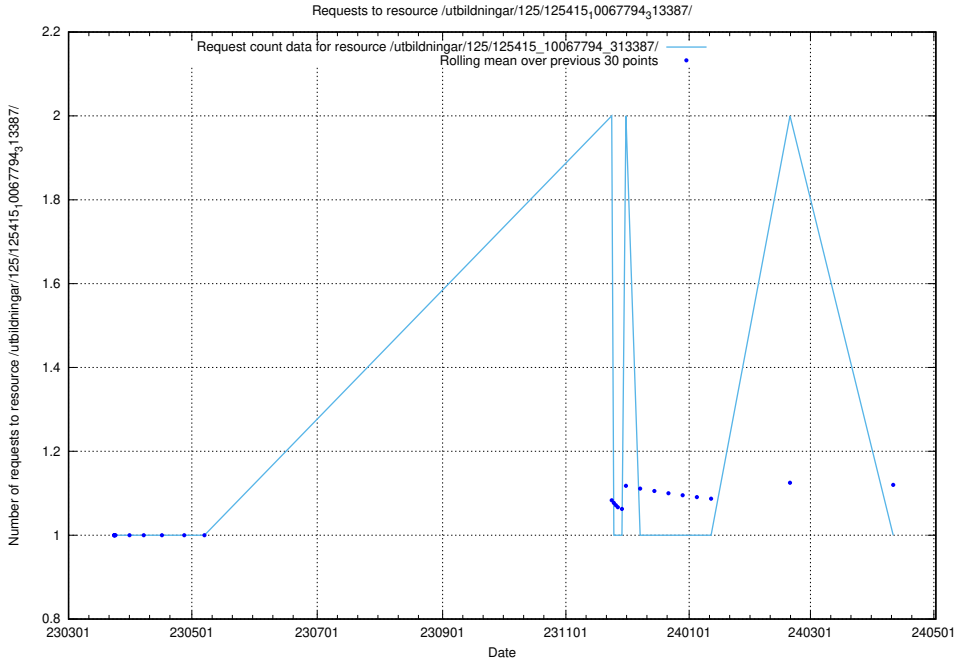

5.1125 Usage of /utbildningar/125/125415_10067794_313387/

Here, we count the number of requests to resource /utbildningar/125/125415_10067794_313387/.