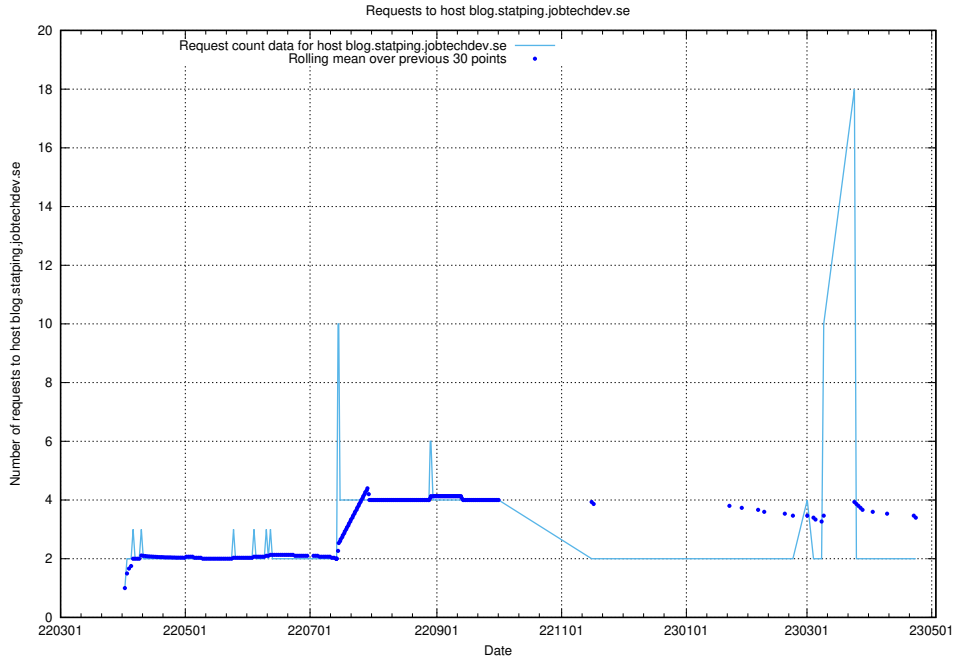

7.477 Usage of blog.statping.jobtechdev.se

Here, we count the number of requests to host blog.statping.jobtechdev.se.