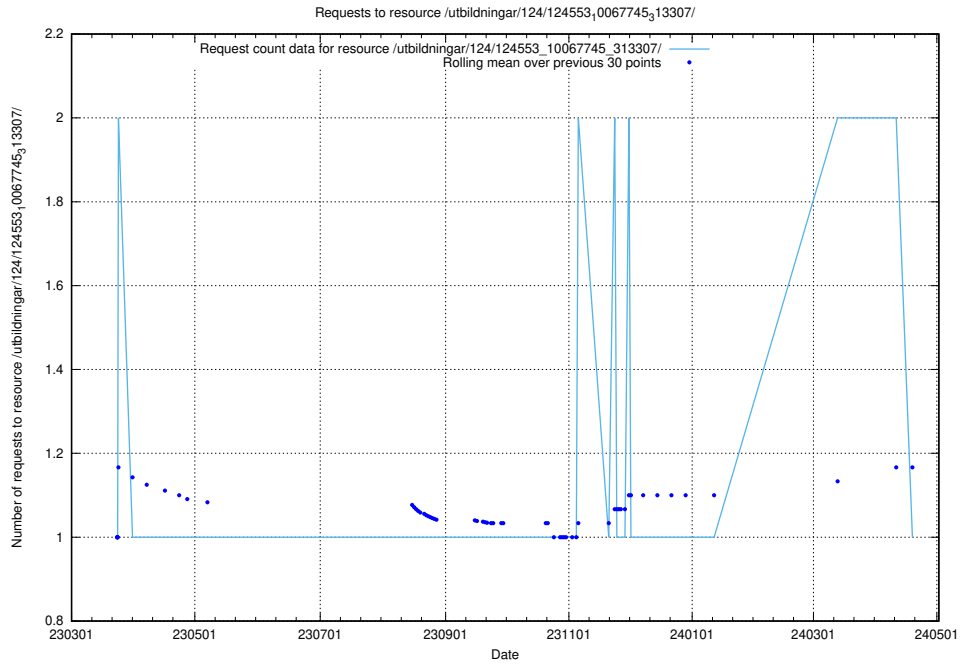

5.1230 Usage of /utbildningar/124/124553_10067745_313307/

Here, we count the number of requests to resource /utbildningar/124/124553_10067745_313307/.