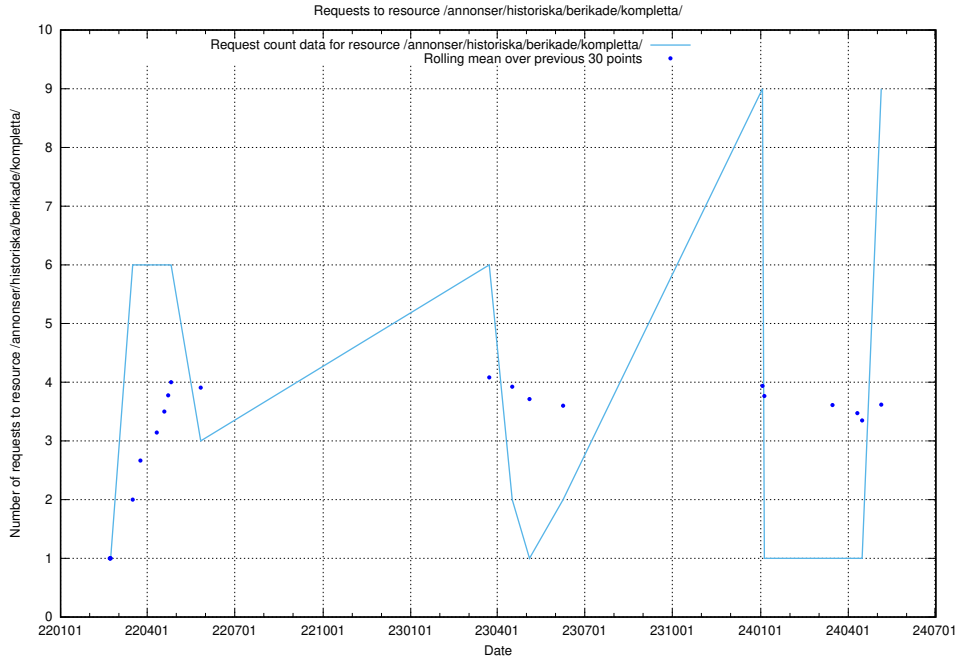

5.28 Usage of /annonser/historiska/berikade/kompletta/

Here, we count the number of requests to resource /annonser/historiska/berikade/kompletta/.