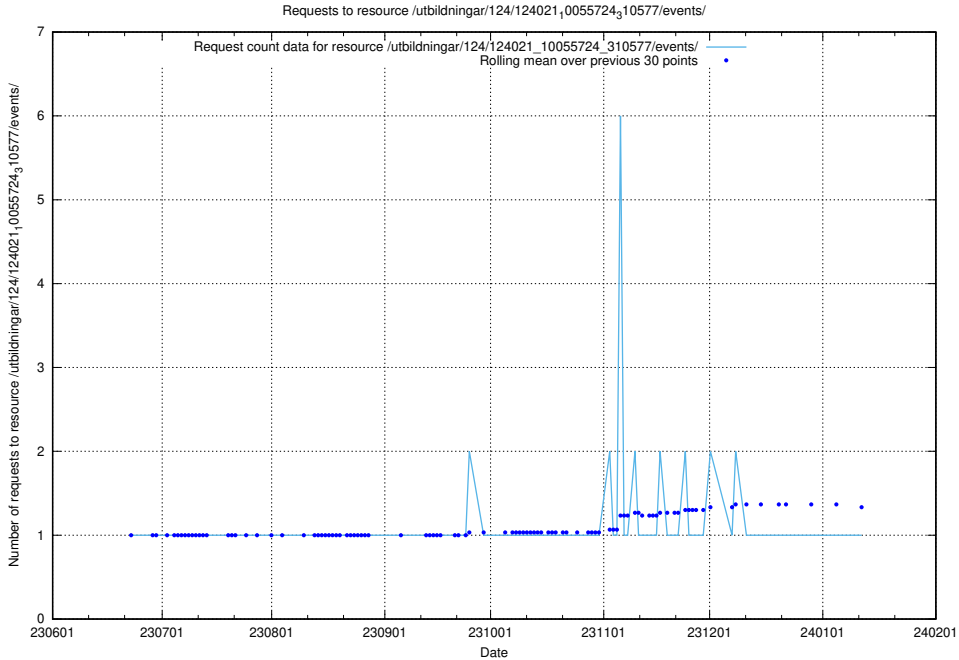

5.5834 Usage of /utbildningar/124/124021_10055724_310577/events/

Here, we count the number of requests to resource /utbildningar/124/124021_10055724_310577/events/