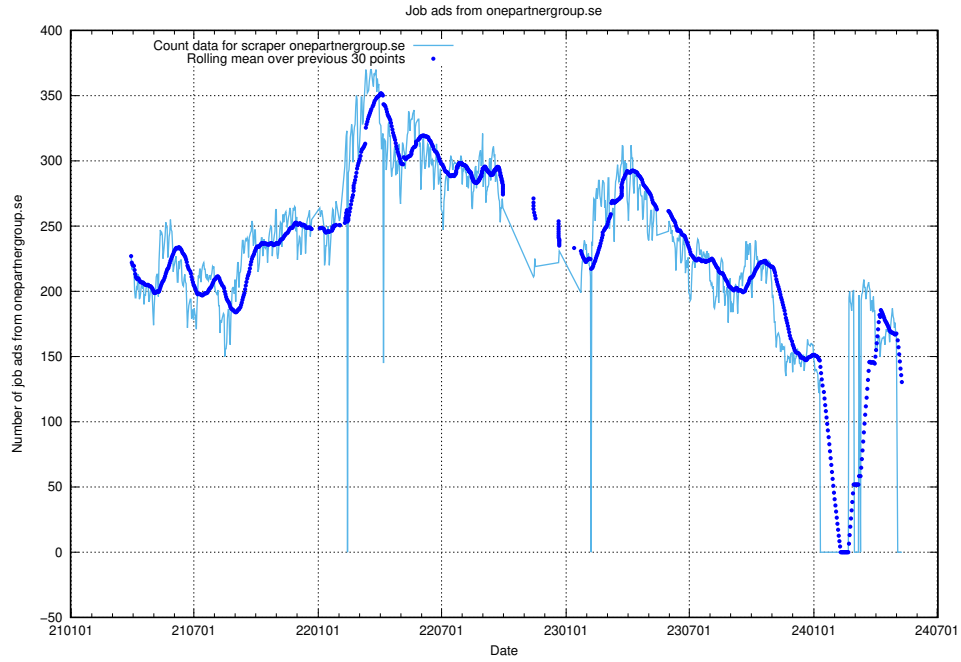

13.13 Number of ads by scraper onepartnergroup.se

Here, we count the number of job ads scraped from onepartnergroup.se.