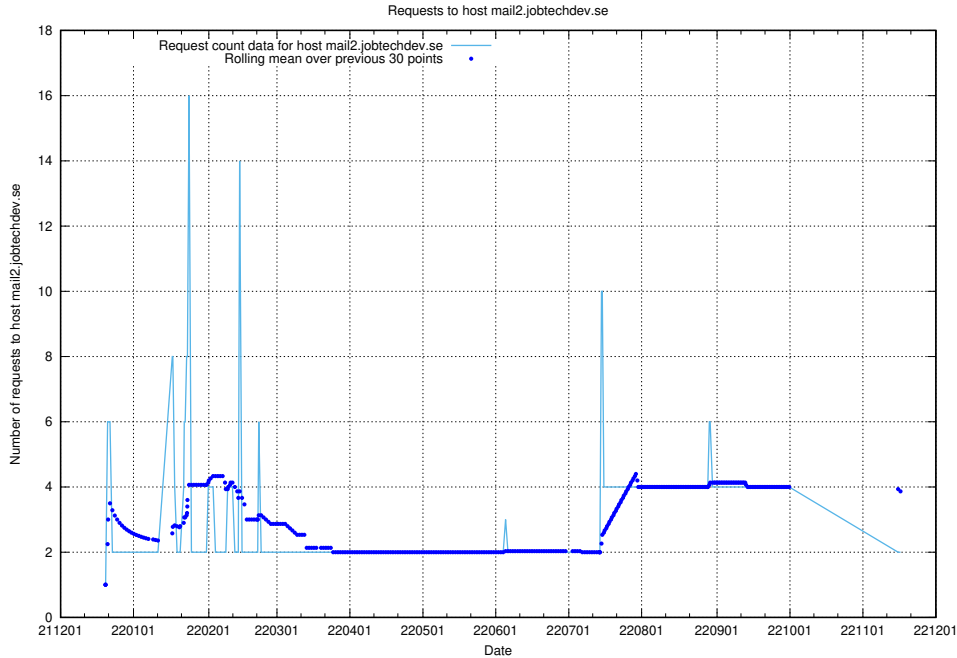

7.375 Usage of mail2.jobtechdev.se

Here, we count the number of requests to host mail2.jobtechdev.se.