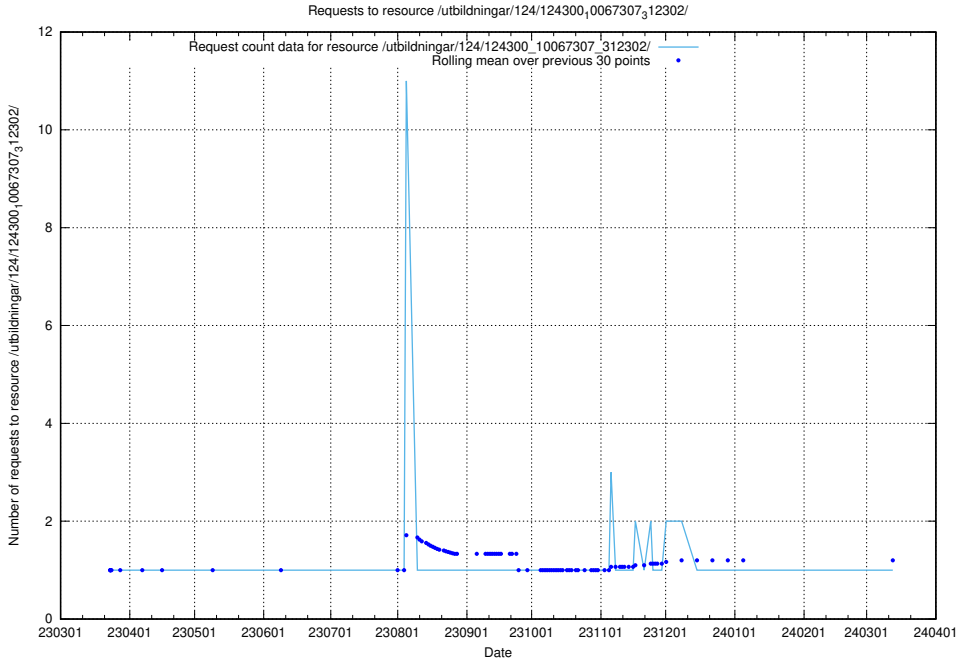

5.3975 Usage of /utbildningar/124/124300_10067307_312302/

Here, we count the number of requests to resource /utbildningar/124/124300_10067307_312302/.