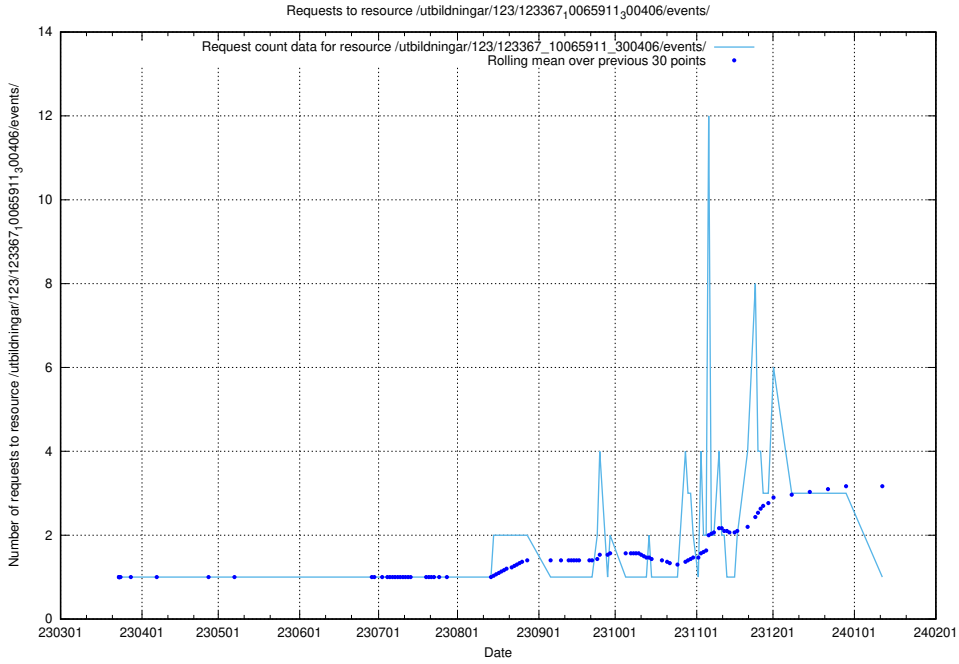

5.4726 Usage of /utbildningar/123/123367_10065911_300406/events/

Here, we count the number of requests to resource /utbildningar/123/123367_10065911_300406/events/

5.4727 Usage of /utbildningar/124/124500_10067840_313543/events/