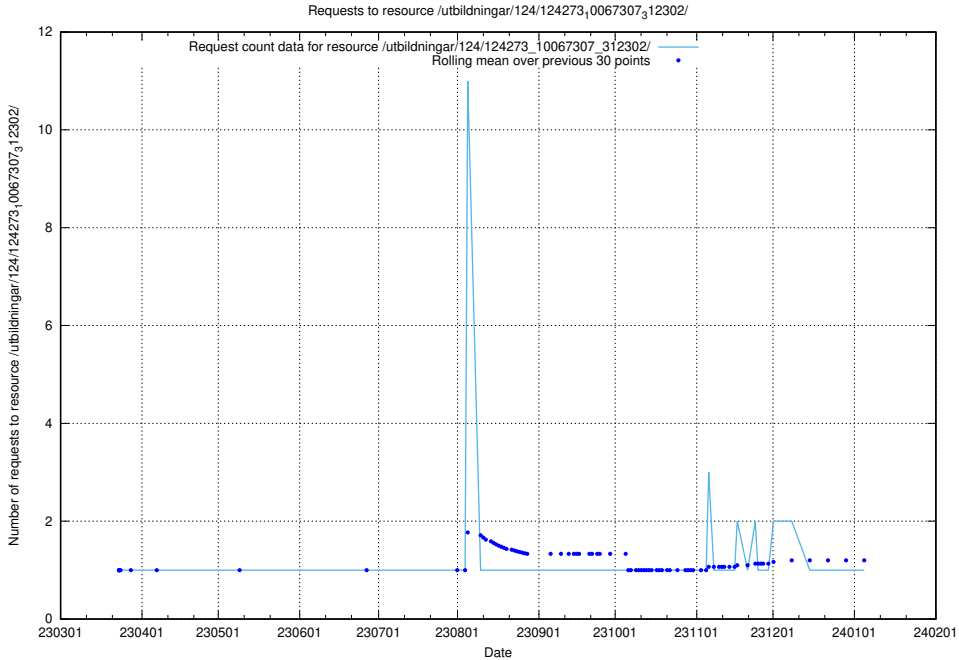

5.4013 Usage of /utbildningar/124/124273_10067307_312302/

Here, we count the number of requests to resource /utbildningar/124/124273_10067307_312302/.

5.4014 Usage of /taxonomy/version/18/query/concepts-describing-working-hours/