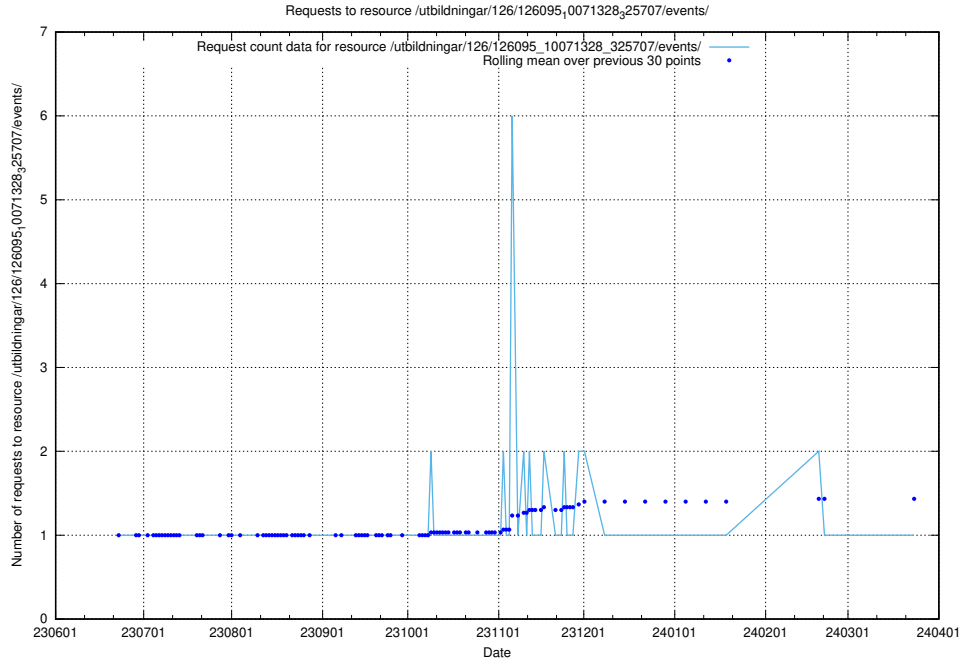

Here, we count the number of requests to resource /utbildningar/126/126095_10071328_329301/.

5.5693 Usage of /utbildningar/126/126095_10071328_325707/events/

Here, we count the number of requests to resource /utbildningar/126/126095_10071328_325707/events/