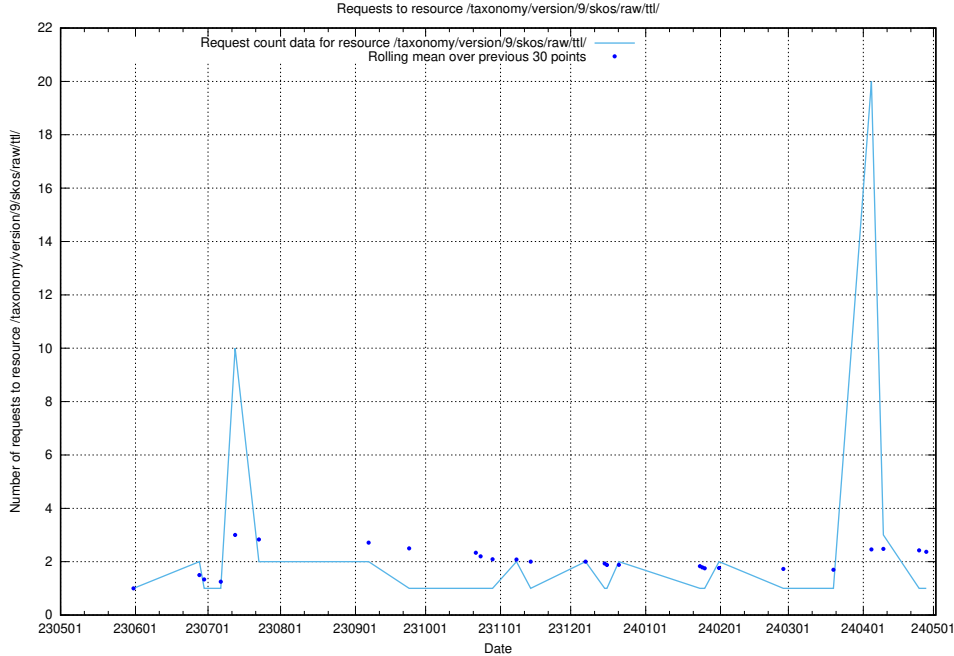

5.5944 Usage of /taxonomy/version/9/skos/raw/ttl/

Here, we count the number of requests to resource /taxonomy/version/9/skos/raw/ttl/.