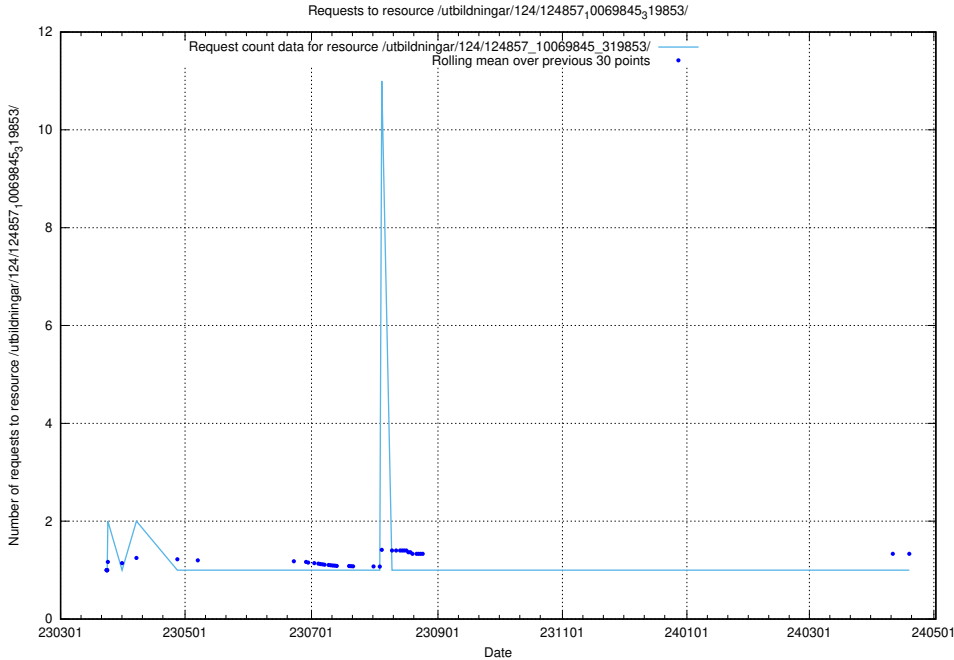

5.1196 Usage of /utbildningar/124/124857_10069845_319853/

Here, we count the number of requests to resource /utbildningar/124/124857_10069845_319853/.