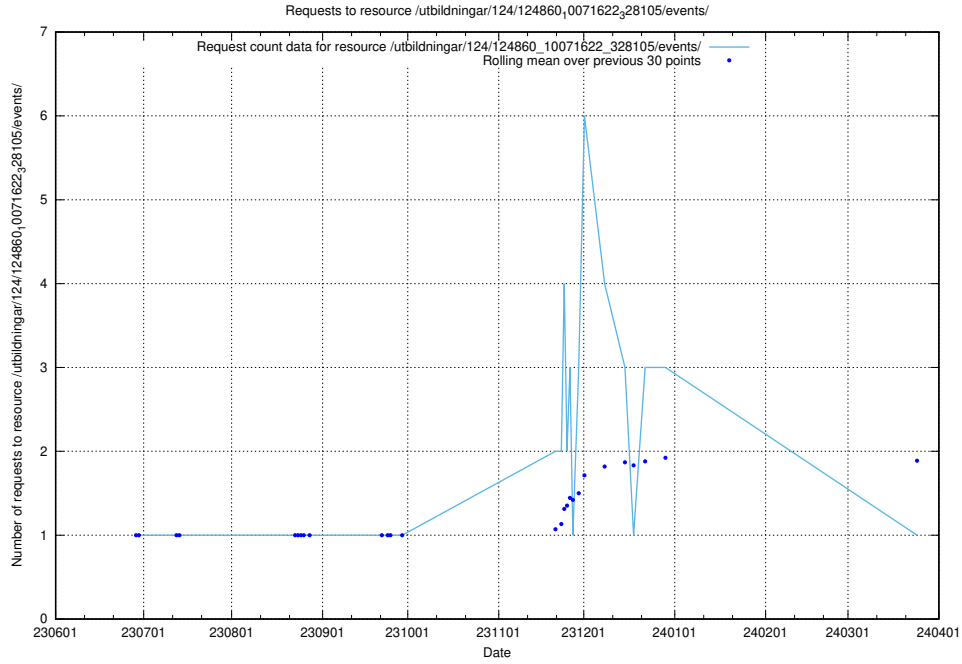

5.5496 Usage of /utbildningar/124/124860_10071622_328105/events/

Here, we count the number of requests to resource /utbildningar/124/124860_10071622_328105/events/