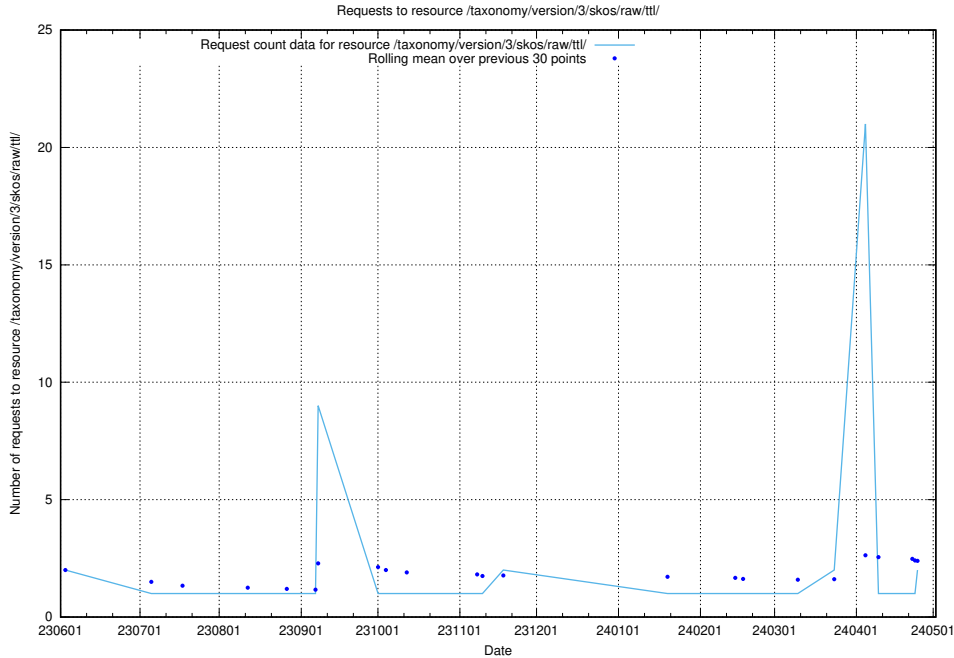

5.903 Usage of /taxonomy/version/3/skos/raw/ttl/

Here, we count the number of requests to resource /taxonomy/version/3/skos/raw/ttl/.