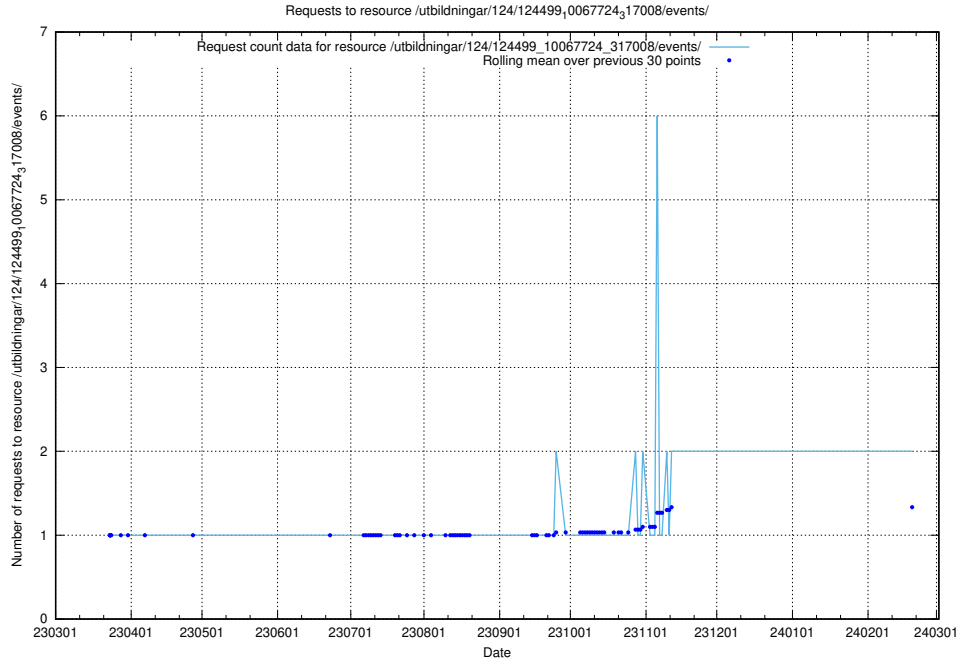

5.577 Usage of /utbildningar/124/124499_10067724_317008/events/

Here, we count the number of requests to resource /utbildningar/124/124499_10067724_317008/events/