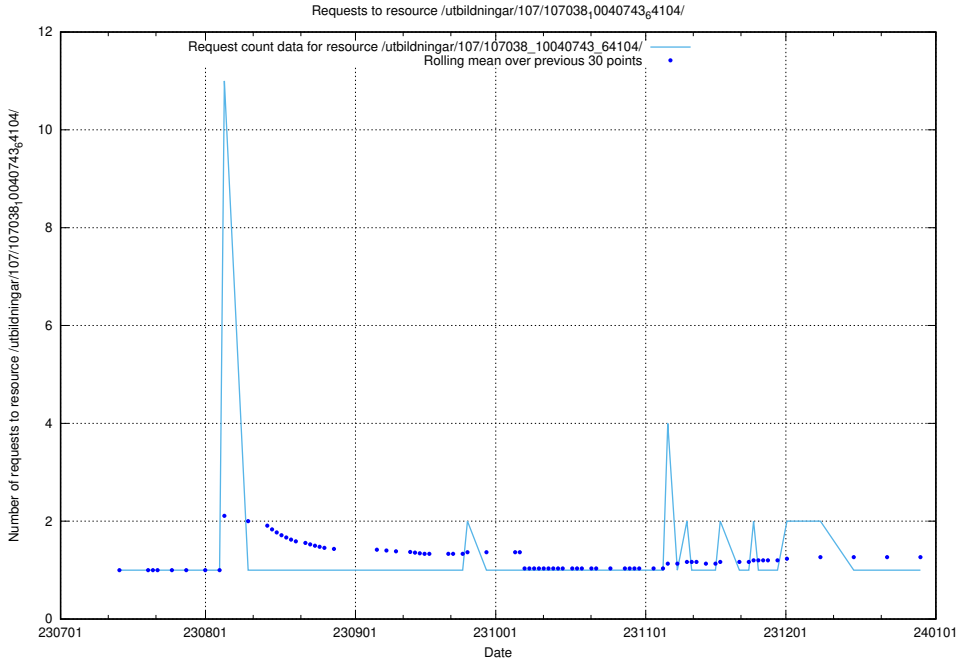

5.5086 Usage of /utbildningar/107/107038_10040743_64104/

Here, we count the number of requests to resource /utbildningar/107/107038_10040743_64104/.