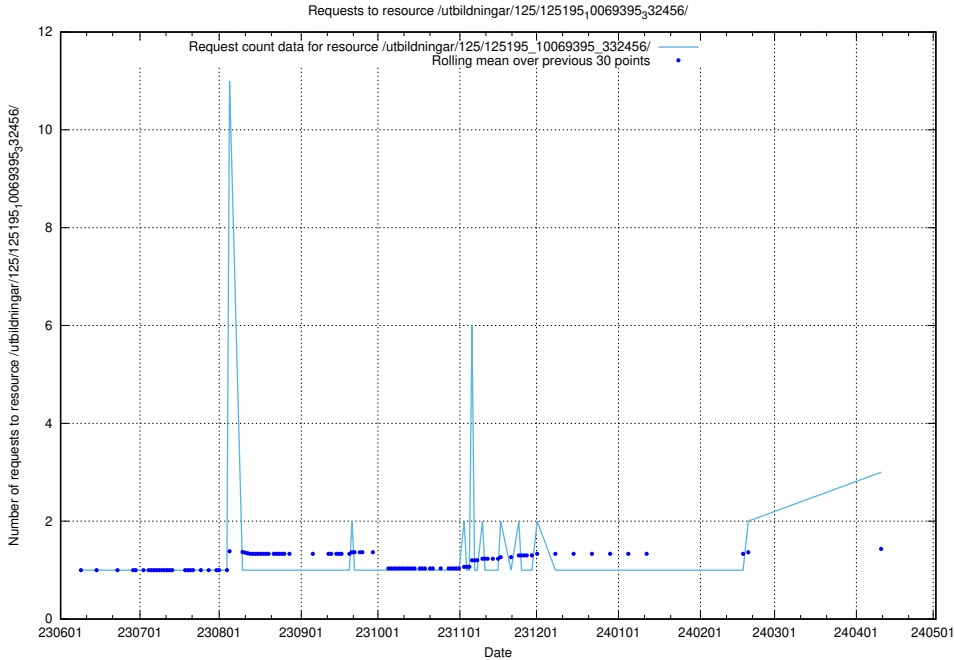

5.401 Usage of /utbildningar/125/125195_10069395_332456/

Here, we count the number of requests to resource /utbildningar/125/125195_10069395_332456/.