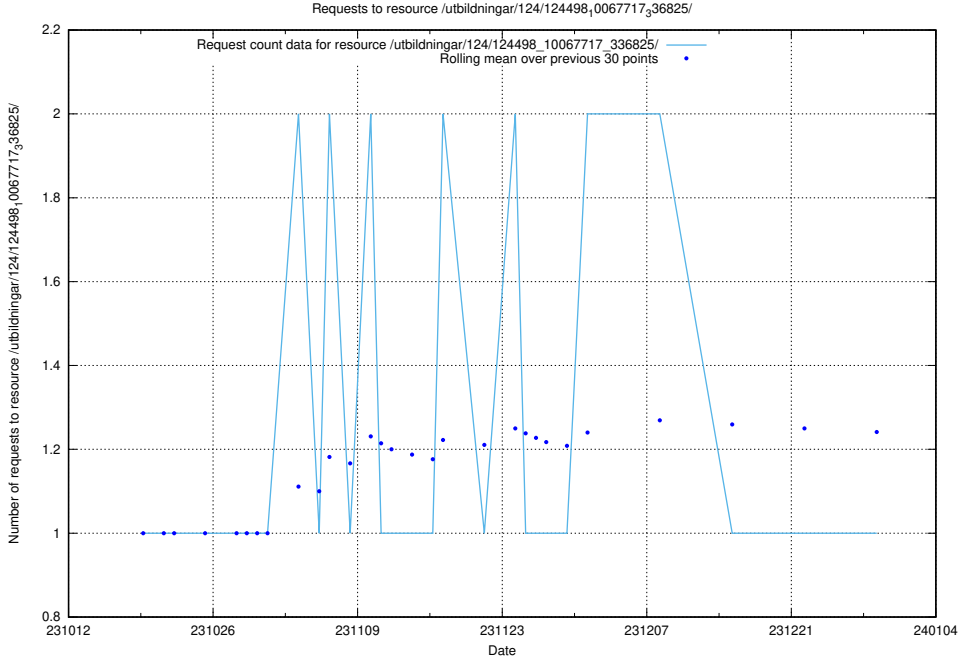

5.4288 Usage of /utbildningar/124/124498_10067717_336825/

Here, we count the number of requests to resource /utbildningar/124/124498_10067717_336825/.