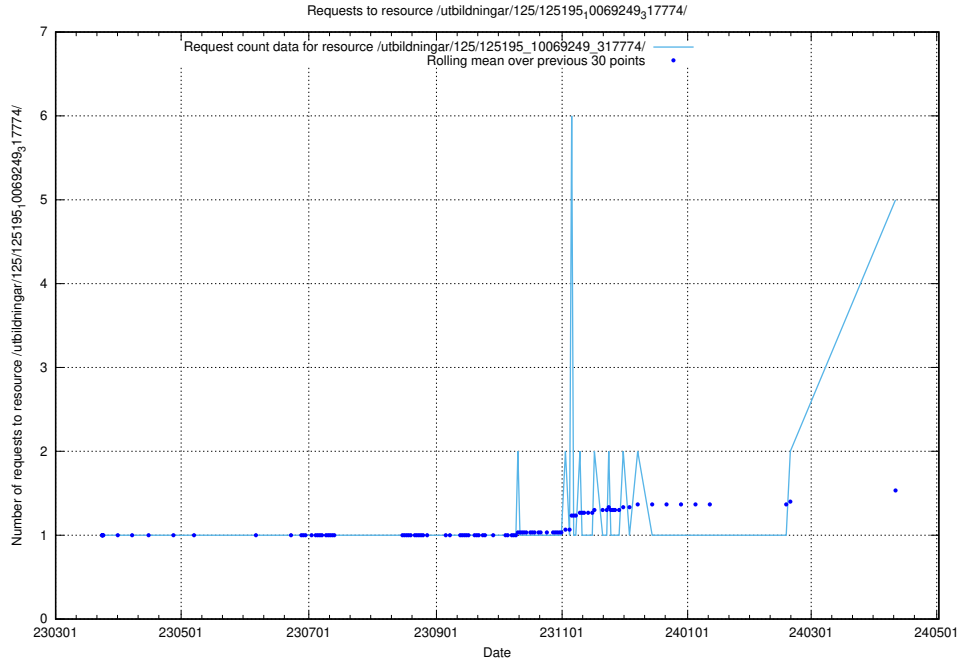

5.108 Usage of /utbildningar/125/125195_10069249_317774/

Here, we count the number of requests to resource /utbildningar/125/125195_10069249_317774/.