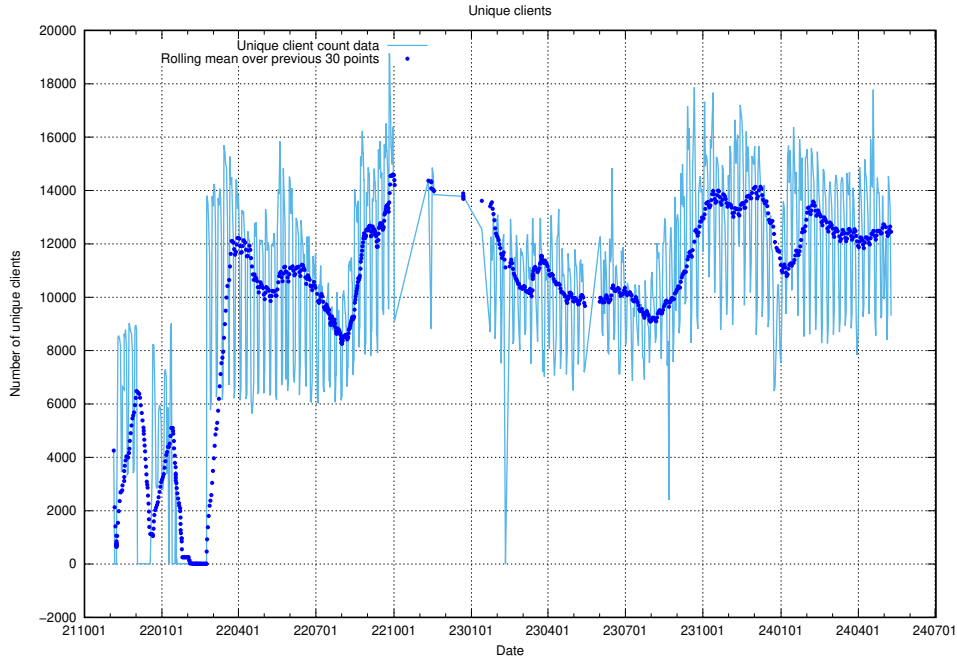

8.2 Number of unique clients

Here we extract the number of unique clients that have used our APIs.