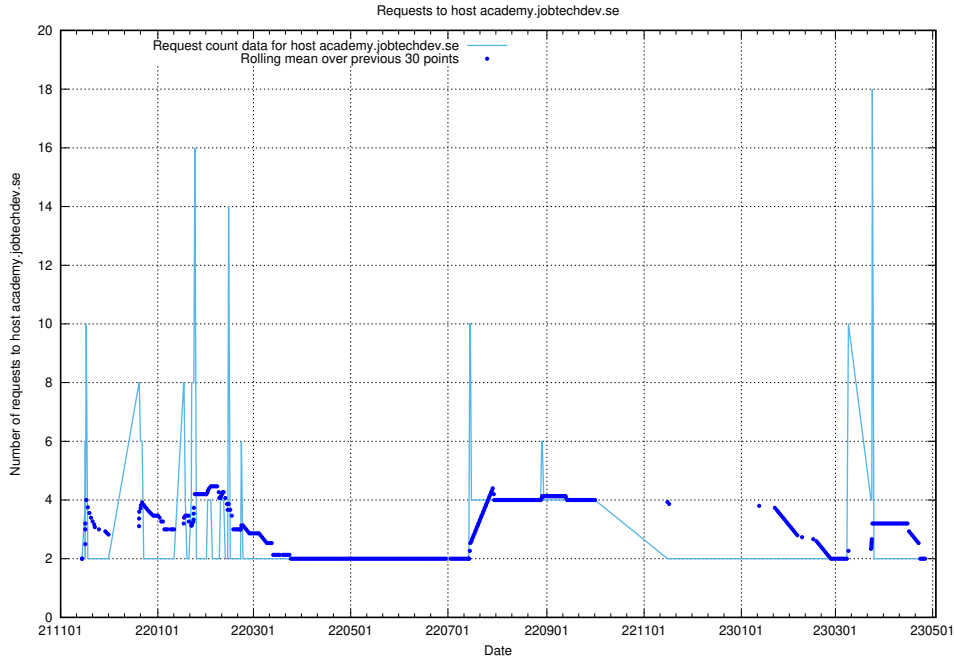

7.306 Usage of academy.jobtechdev.se

Here, we count the number of requests to host academy.jobtechdev.se.