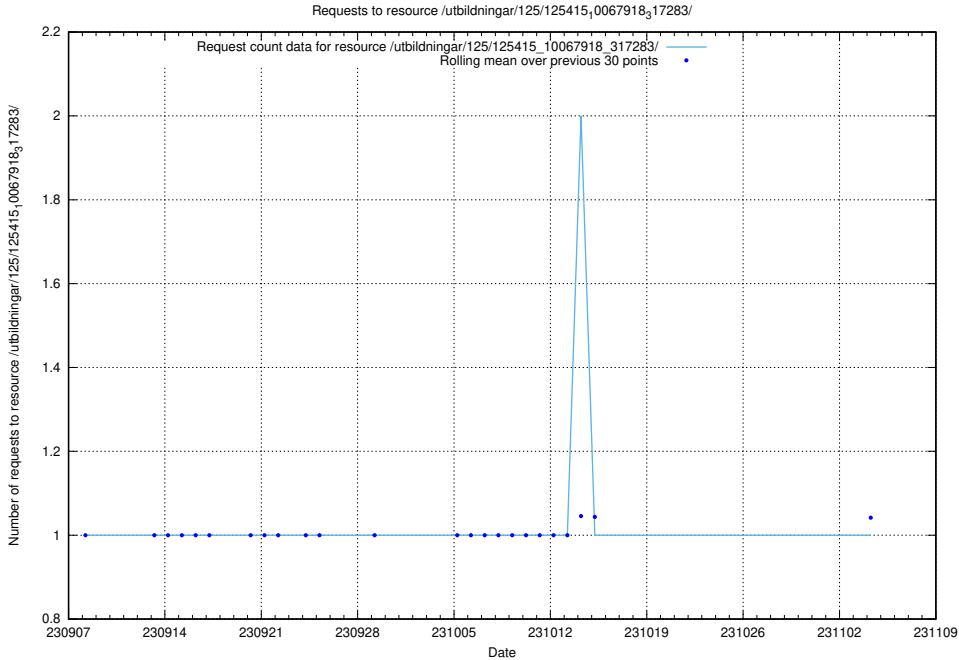

5.4648 Usage of /utbildningar/125/125415_10067918_317283/

Here, we count the number of requests to resource /utbildningar/125/125415_10067918_317283/.