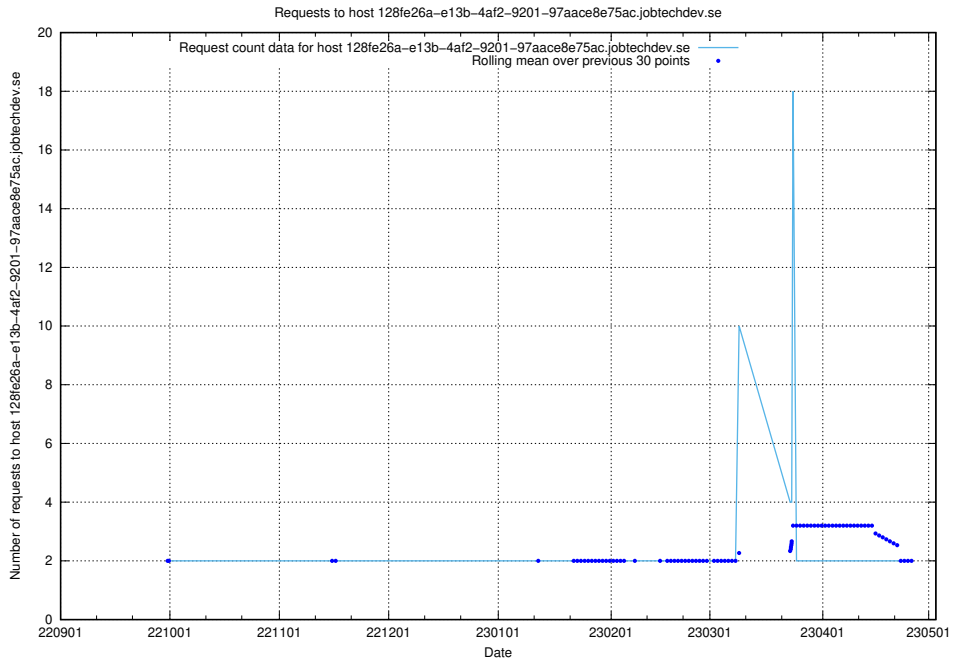

7.309 Usage of 128fe26a-e13b-4af2-9201-97aace8e75ac.jobtechdev.se

Here, we count the number of requests to host 128fe26a-e13b-4af2-9201-97aace8e75ac.jobtechdev.se.