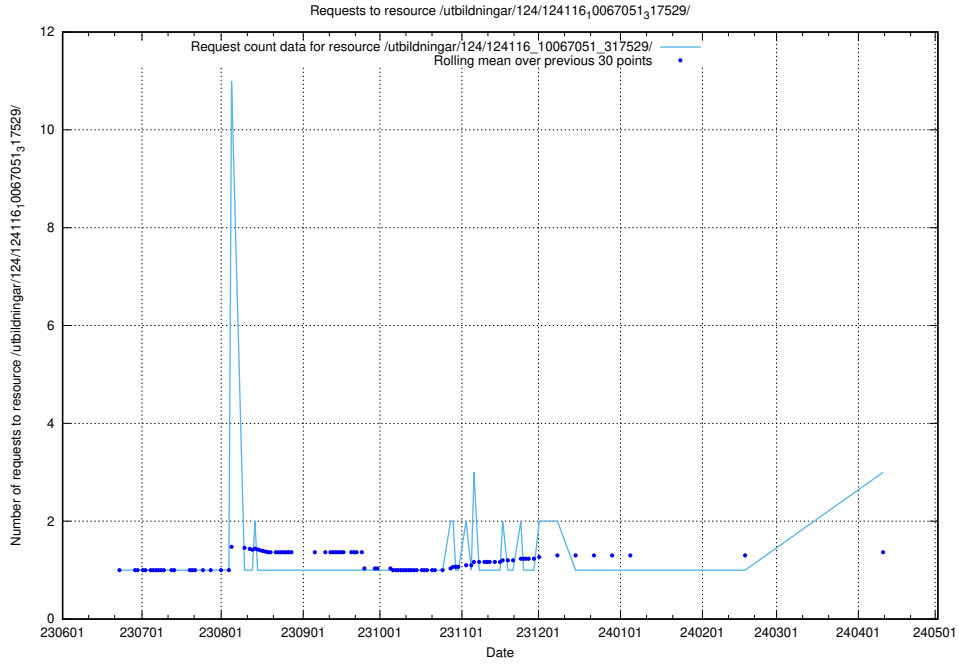

5.397 Usage of /utbildningar/124/124116_10067051_317529/

Here, we count the number of requests to resource /utbildningar/124/124116_10067051_317529/.