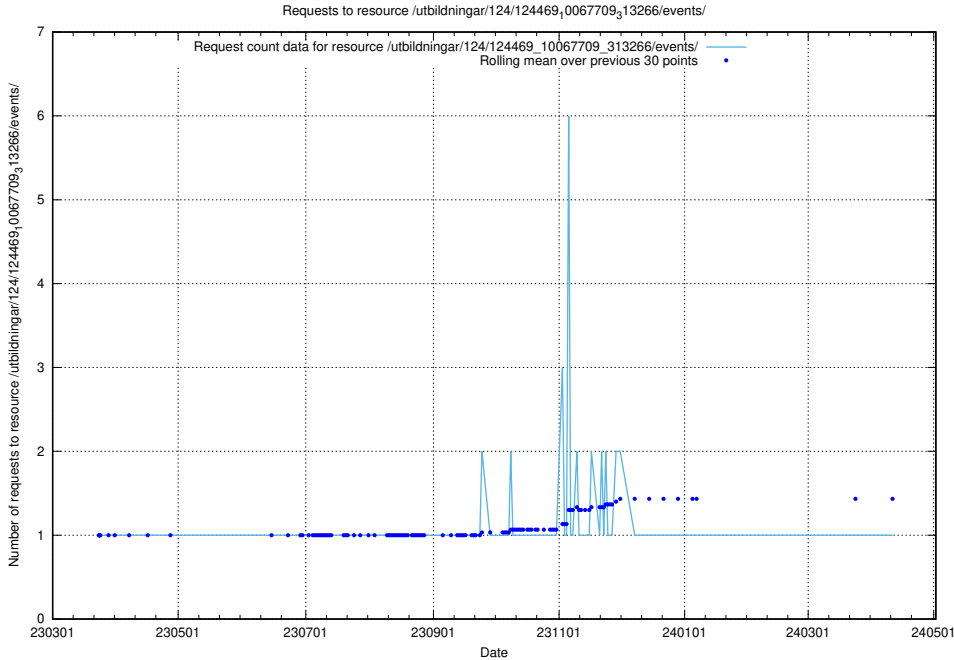

5.3262 Usage of /utbildningar/124/124469_10067709_313266/events/

Here, we count the number of requests to resource /utbildningar/124/124469_10067709_313266/events/