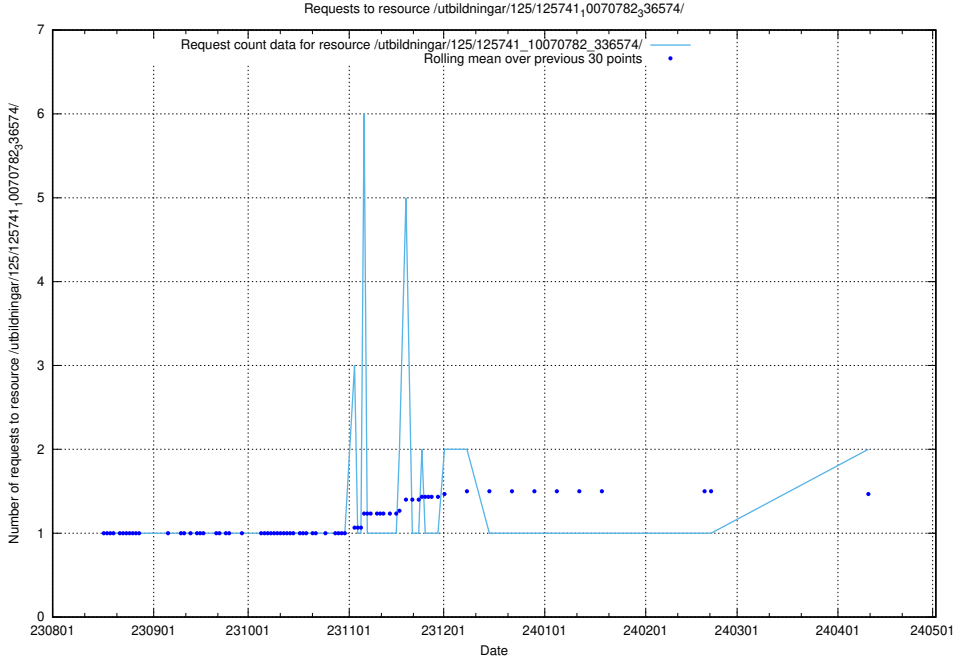

5.773 Usage of /utbildningar/125/125741_10070782_336574/

Here, we count the number of requests to resource /utbildningar/125/125741_10070782_336574/.