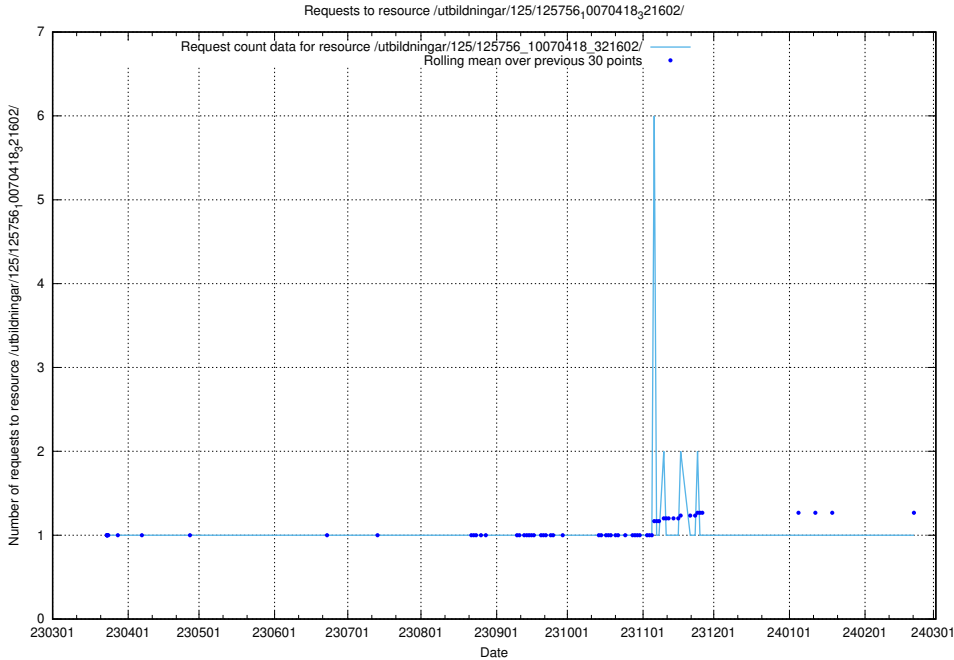

5.6450 Usage of /utbildningar/125/125756_10070418_321602/

Here, we count the number of requests to resource /utbildningar/125/125756_10070418_321602/.