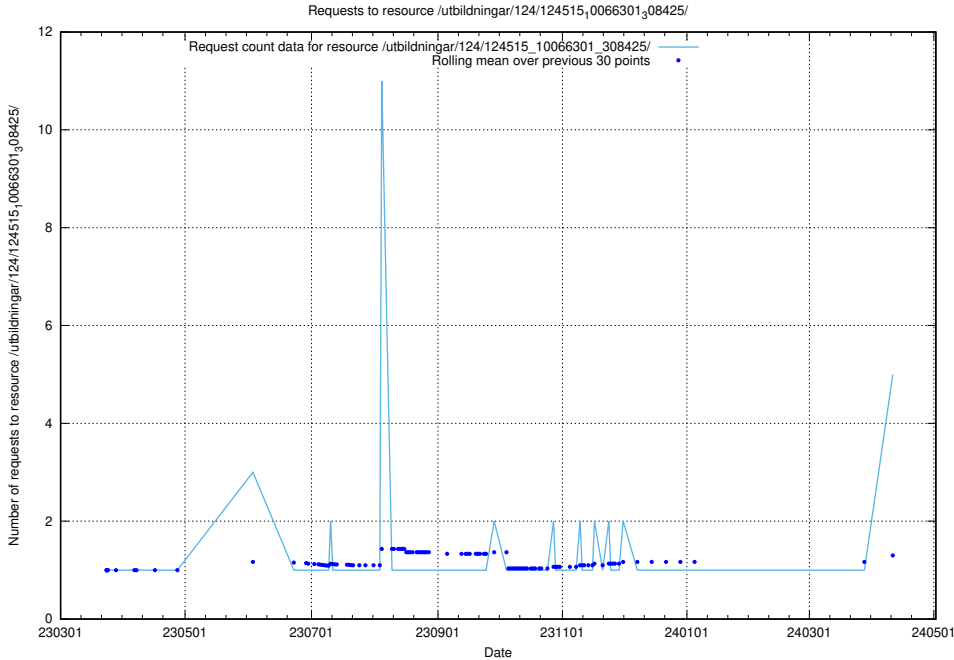

5.118 Usage of /utbildningar/124/124515_10066301_308425/

Here, we count the number of requests to resource /utbildningar/124/124515_10066301_308425/.