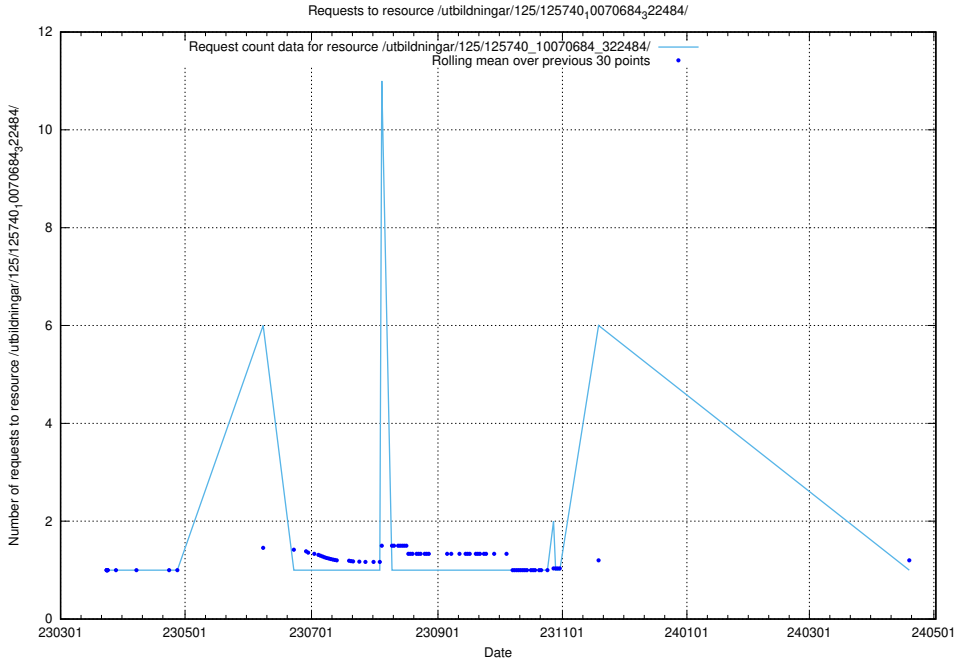

5.1005 Usage of /utbildningar/125/125740_10070684_322484/

Here, we count the number of requests to resource /utbildningar/125/125740_10070684_322484/.