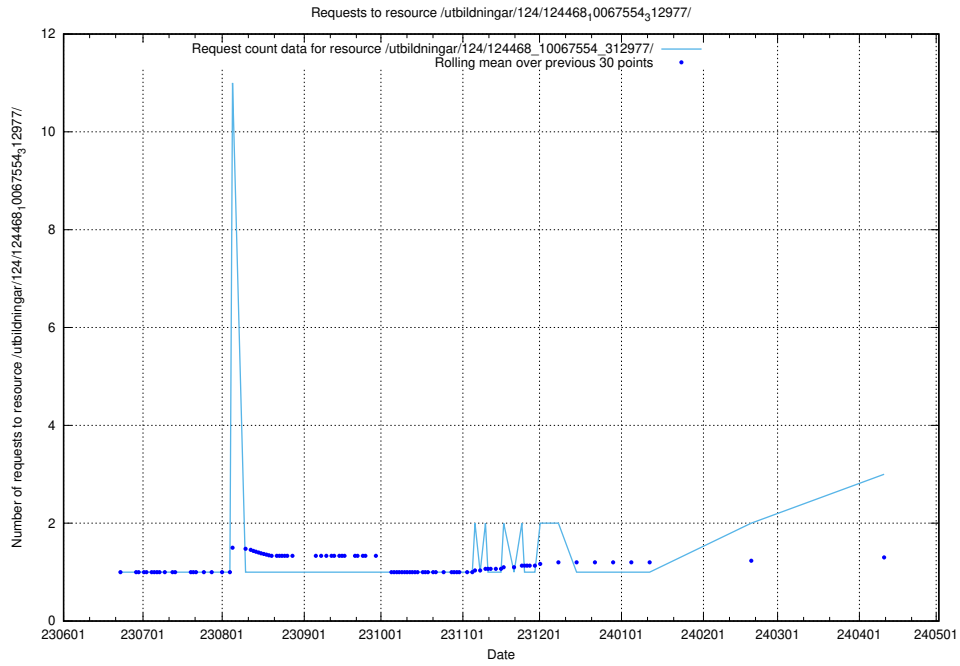

5.394 Usage of /utbildningar/124/124468_10067554_312977/

Here, we count the number of requests to resource /utbildningar/124/124468_10067554_312977/.