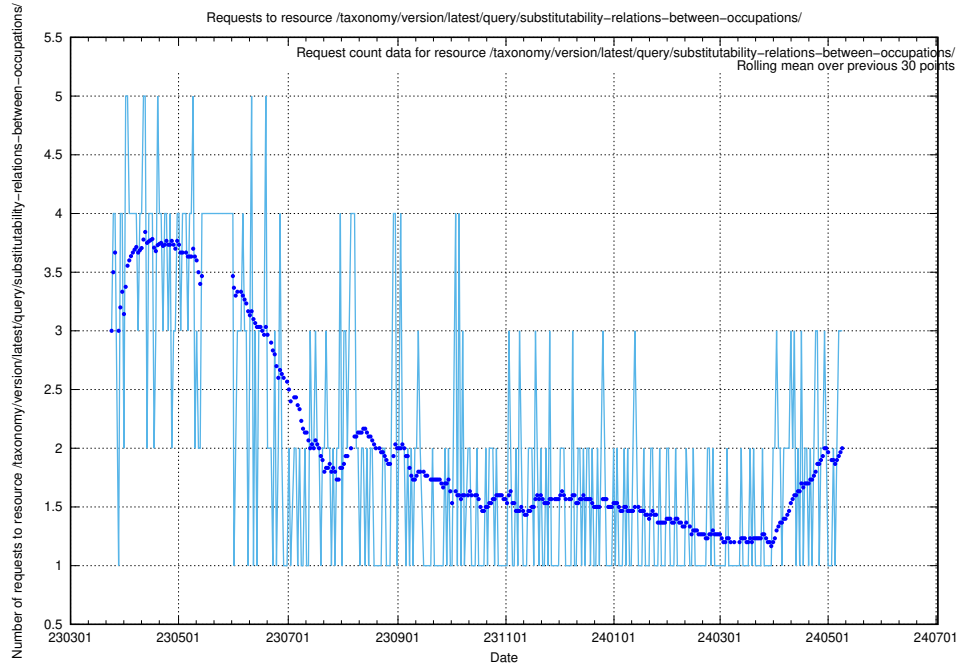

5.419 Usage of /taxonomy/version/latest/query/substitutability-relations-between-occupations/

Here, we count the number of requests to resource /taxonomy/version/latest/query/substitutability-relations-between-occupations/.