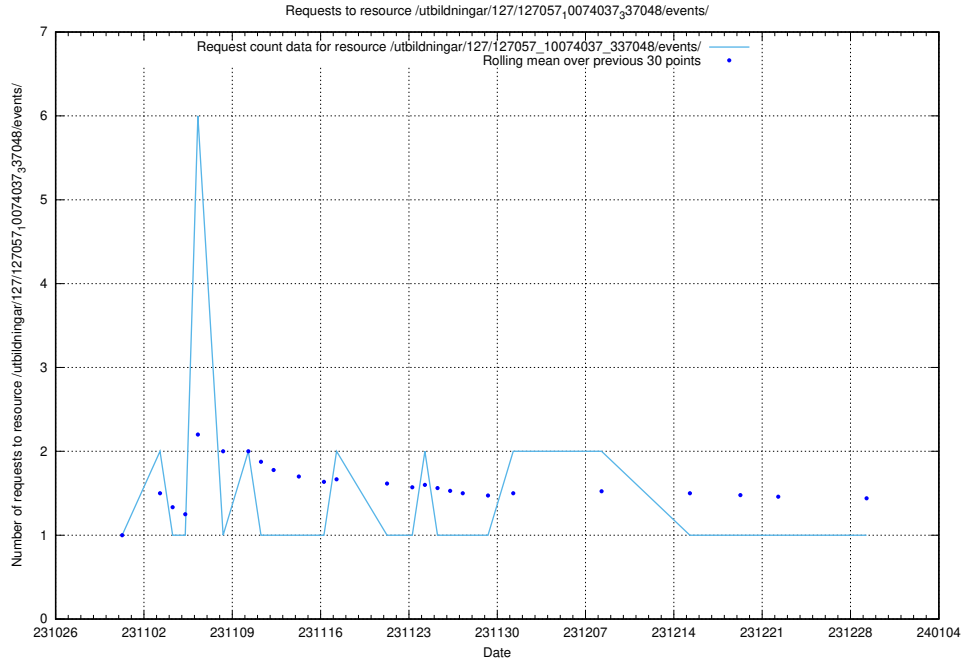

5.4184 Usage of /utbildningar/127/127057_10074037_337048/events/

Here, we count the number of requests to resource /utbildningar/127/127057_10074037_337048/events/