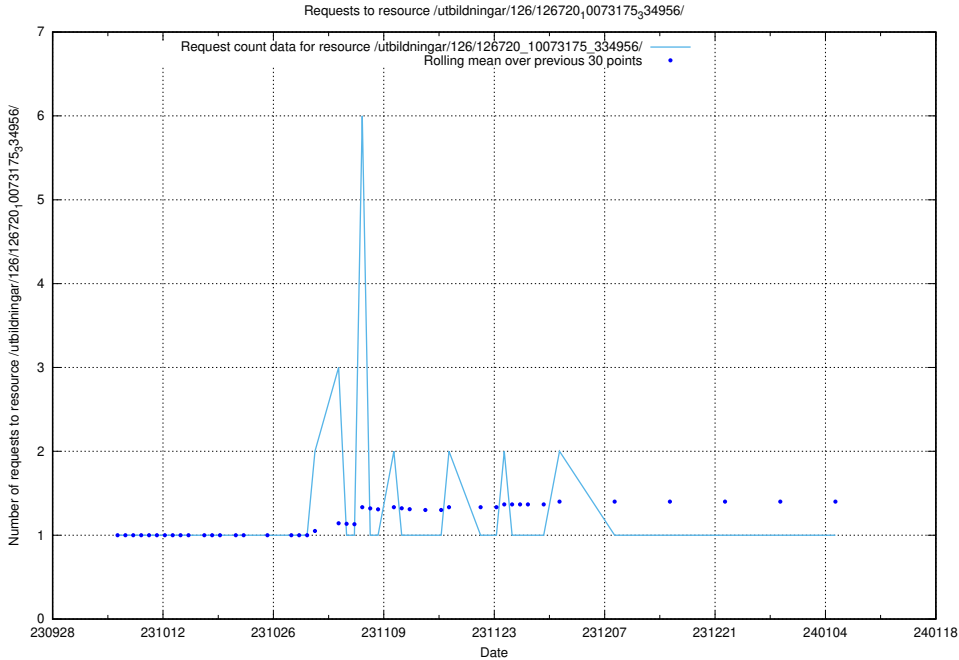

5.4412 Usage of /utbildningar/126/126720_10073175_334956/

Here, we count the number of requests to resource /utbildningar/126/126720_10073175_334956/.