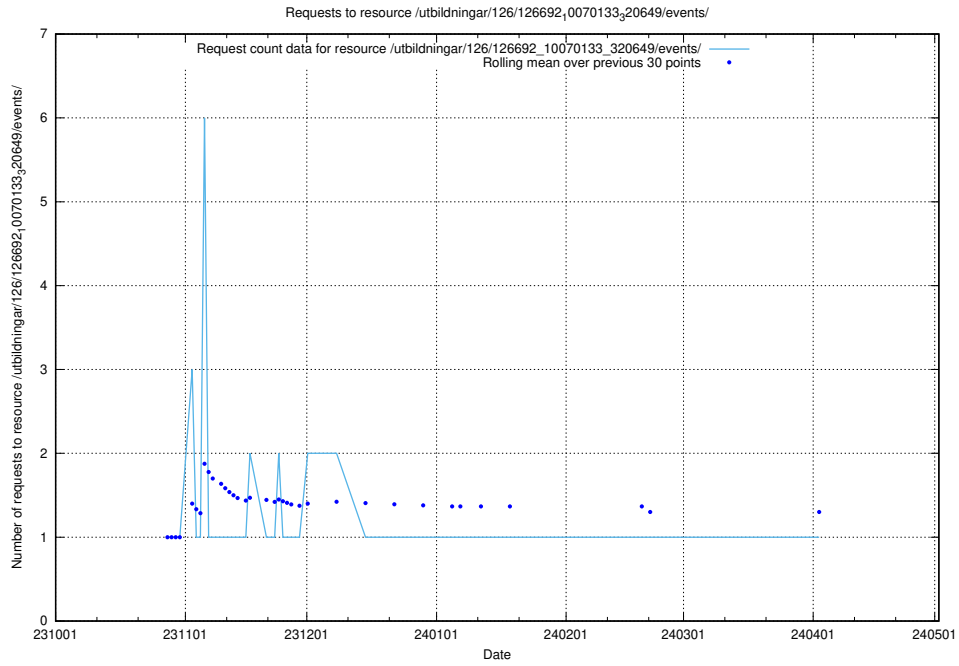

5.4211 Usage of /utbildningar/126/126692_10070133_320649/events/

Here, we count the number of requests to resource /utbildningar/126/126692_10070133_320649/events/