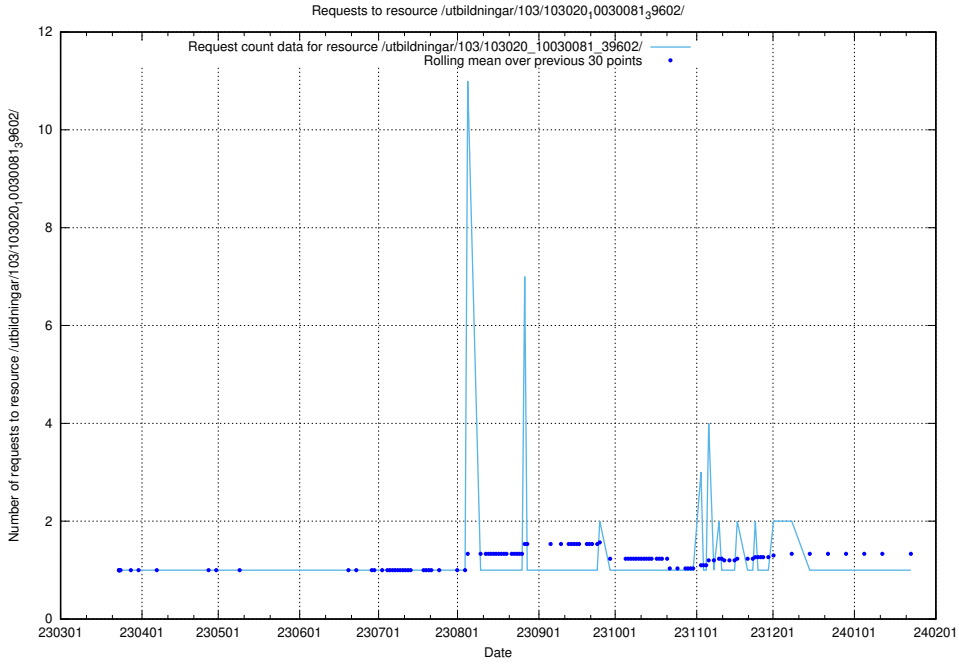

5.5523 Usage of /utbildningar/103/103020_10030081_39602/

Here, we count the number of requests to resource /utbildningar/103/103020_10030081_39602/.