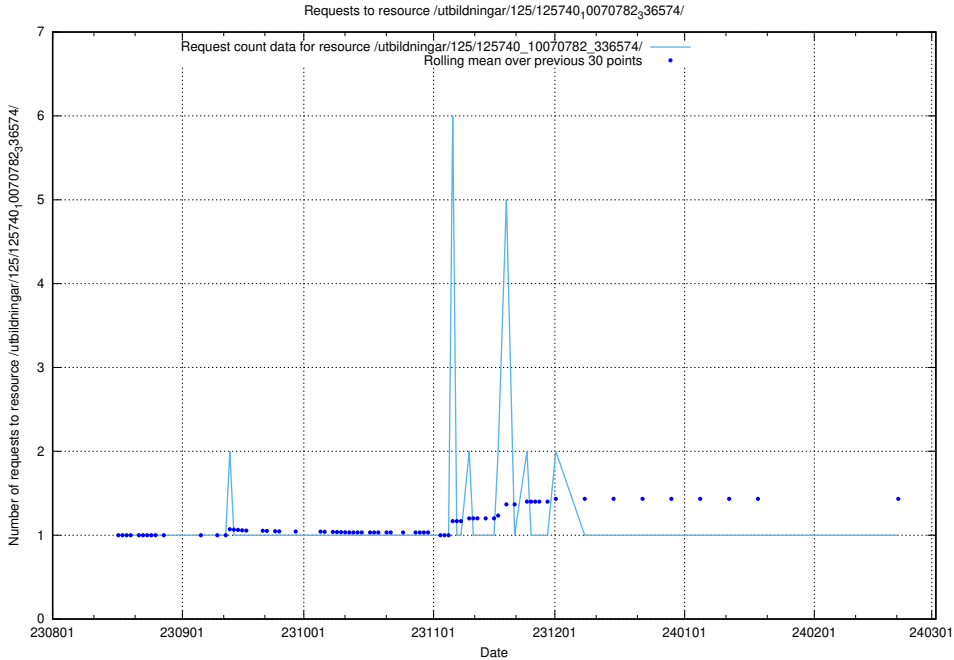

5.4796 Usage of /utbildningar/125/125740_10070782_336574/

Here, we count the number of requests to resource /utbildningar/125/125740_10070782_336574/.