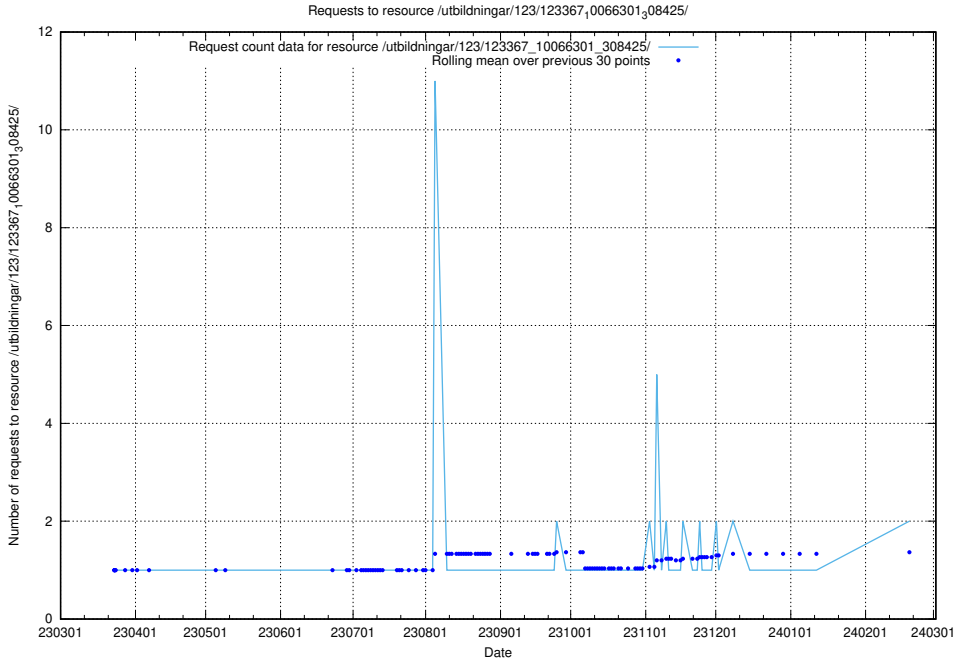

5.755 Usage of /utbildningar/123/123367_10066301_308425/

Here, we count the number of requests to resource /utbildningar/123/123367_10066301_308425/.