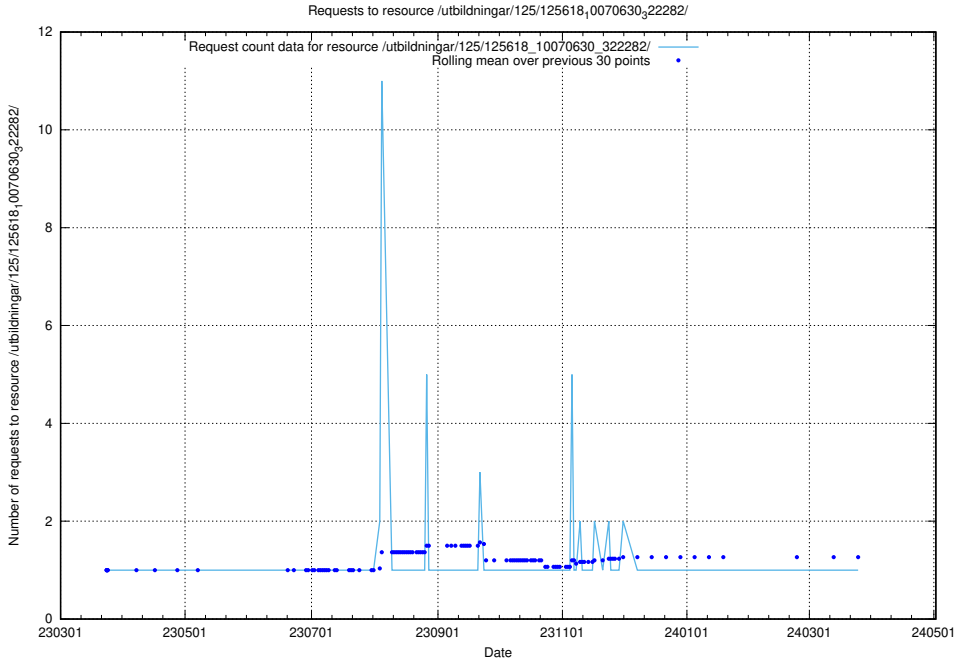

5.1088 Usage of /utbildningar/125/125618_10070630_322282/

Here, we count the number of requests to resource /utbildningar/125/125618_10070630_322282/.