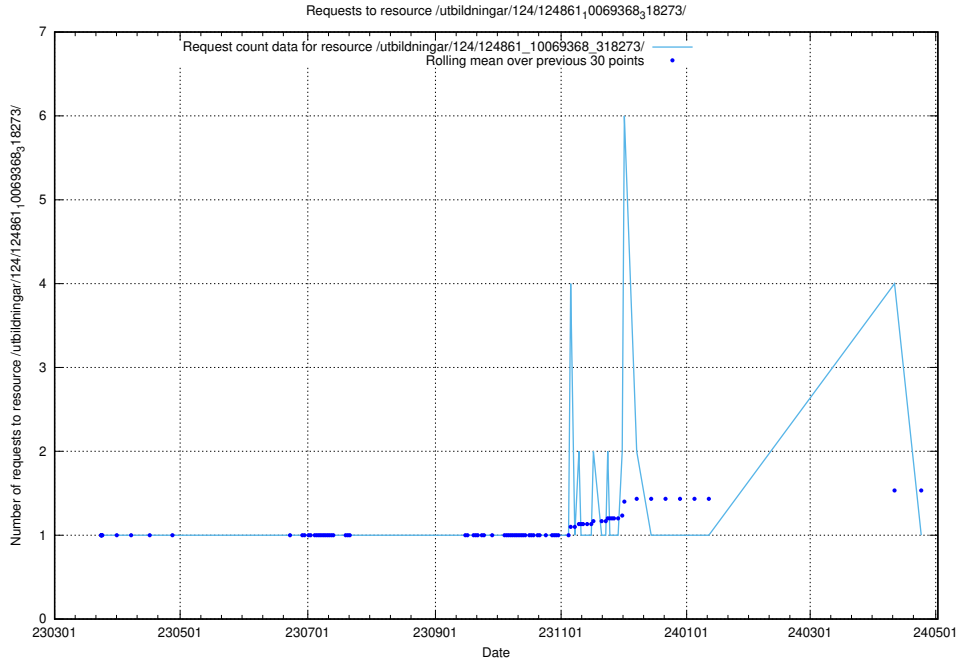

5.1179 Usage of /utbildningar/124/124861_10069368_318273/

Here, we count the number of requests to resource /utbildningar/124/124861_10069368_318273/.