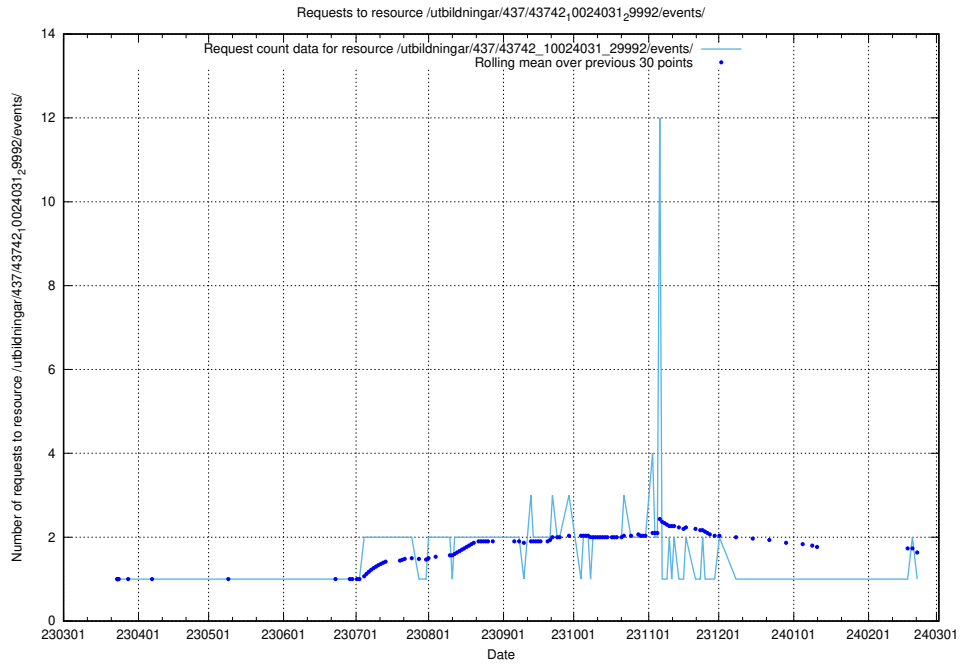

5.6386 Usage of /utbildningar/437/43742_10024031_29992/events/

Here, we count the number of requests to resource /utbildningar/437/43742_10024031_29992/events/.