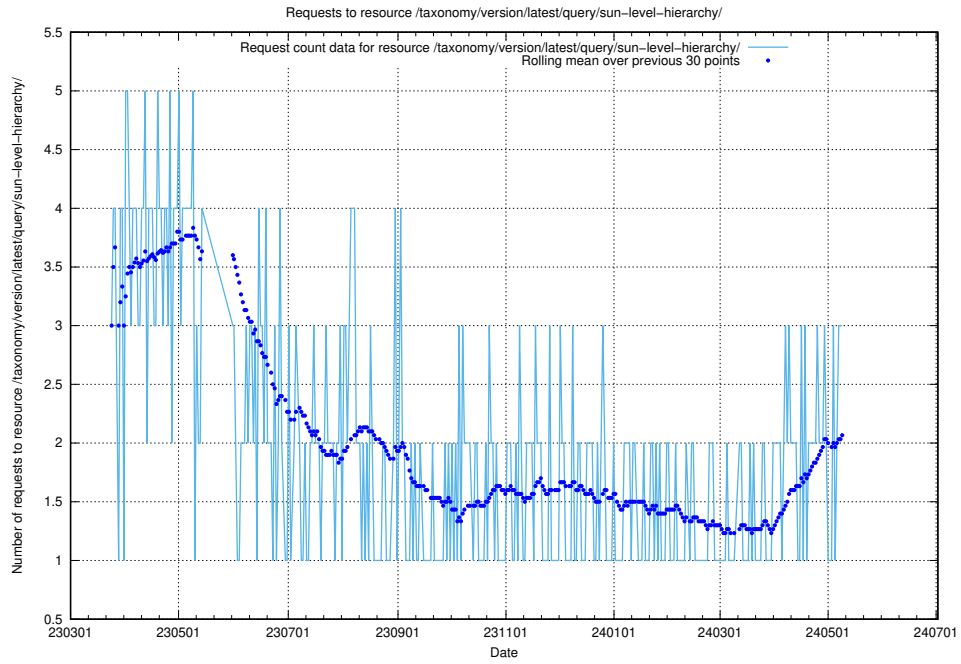

5.413 Usage of /taxonomy/version/latest/query/sun-level-hierarchy/

Here, we count the number of requests to resource /taxonomy/version/latest/query/sun-level-hierarchy/.