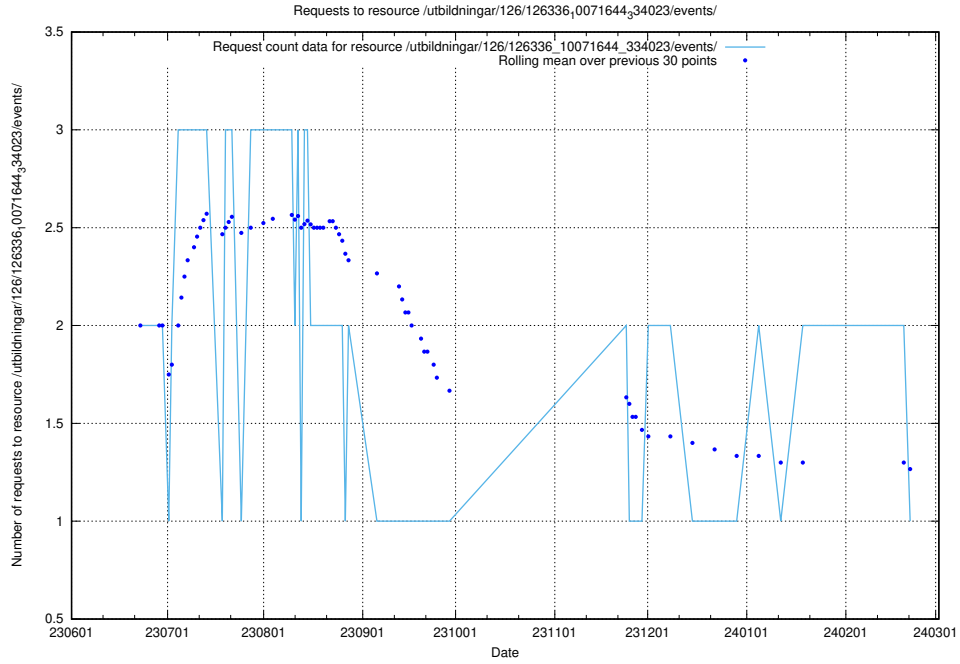

5.5577 Usage of /utbildningar/126/126336_10071644_334023/events/

Here, we count the number of requests to resource /utbildningar/126/126336_10071644_334023/events/