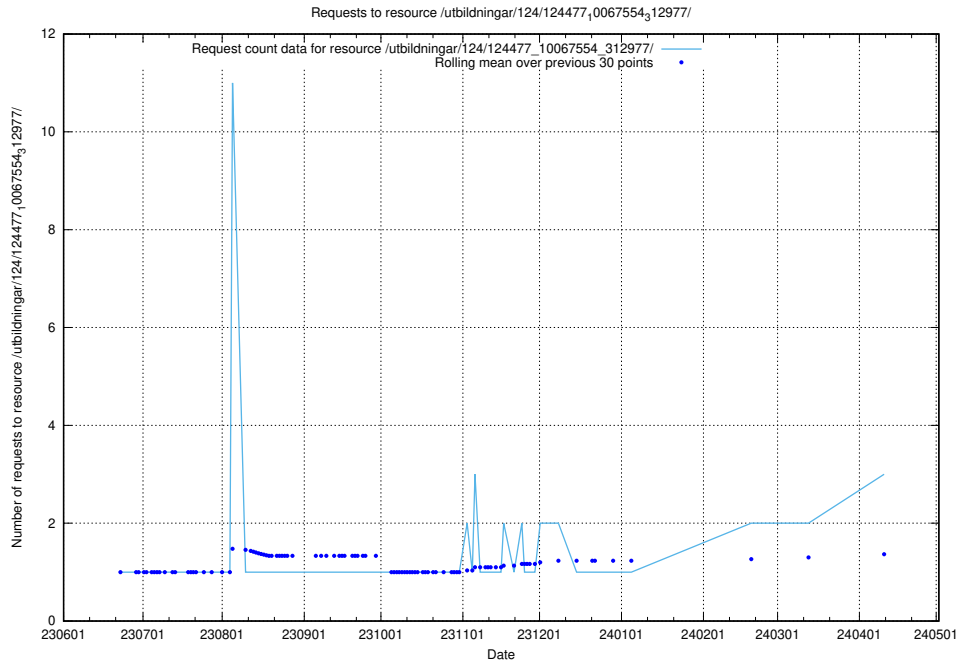

5.392 Usage of /utbildningar/124/124477_10067554_312977/

Here, we count the number of requests to resource /utbildningar/124/124477_10067554_312977/.