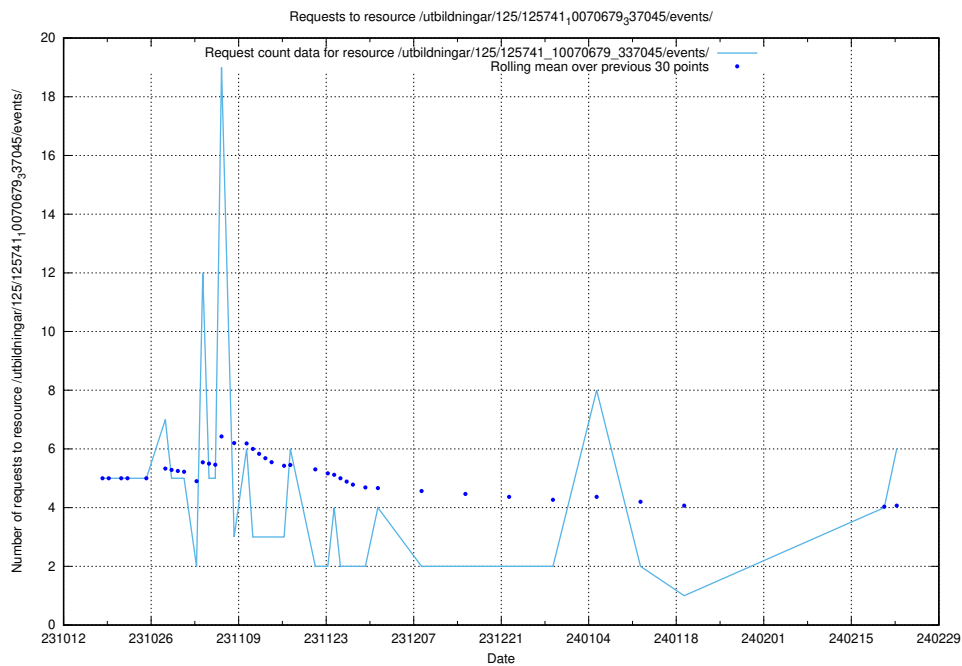

5.64 Usage of /utbildningar/125/125741_10070679_337045/events/

Here, we count the number of requests to resource /utbildningar/125/125741_10070679_337045/events/