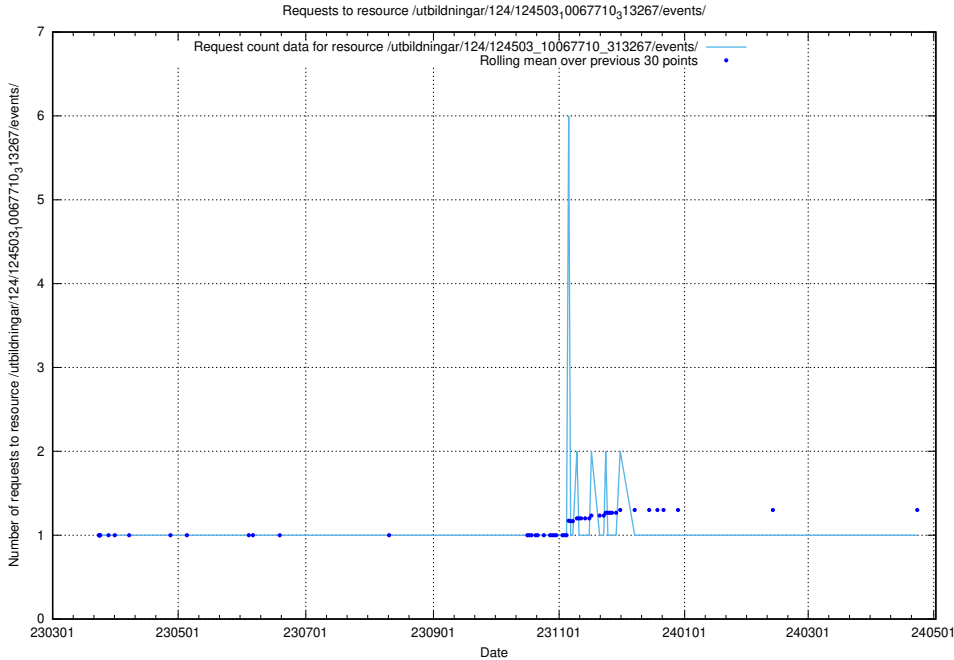

5.2151 Usage of /utbildningar/124/124503_10067710_313267/events/

Here, we count the number of requests to resource /utbildningar/124/124503_10067710_313267/events/