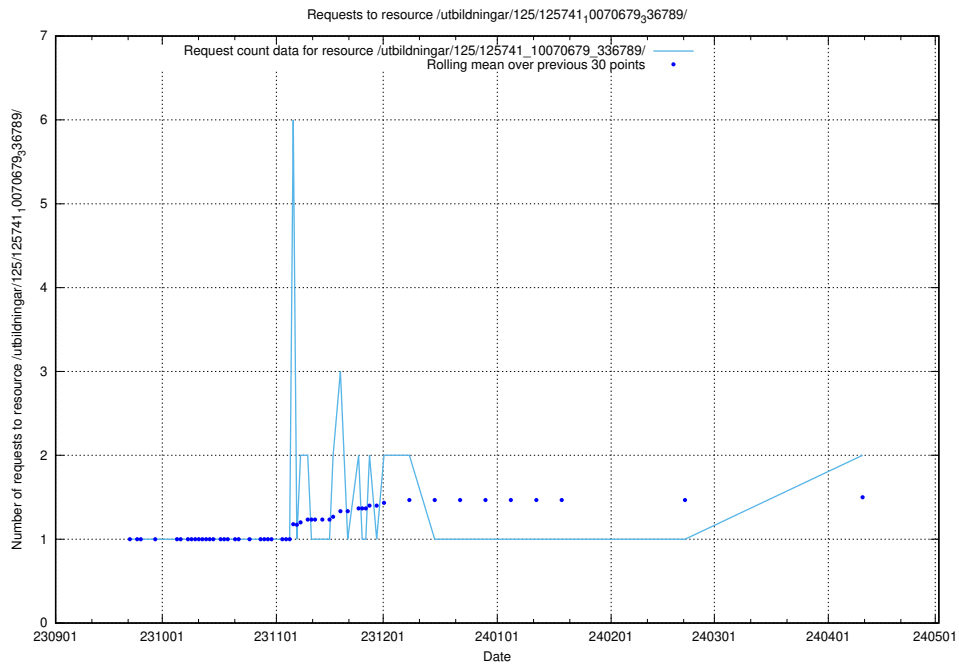

5.748 Usage of /utbildningar/125/125741_10070679_336789/

Here, we count the number of requests to resource /utbildningar/125/125741_10070679_336789/.