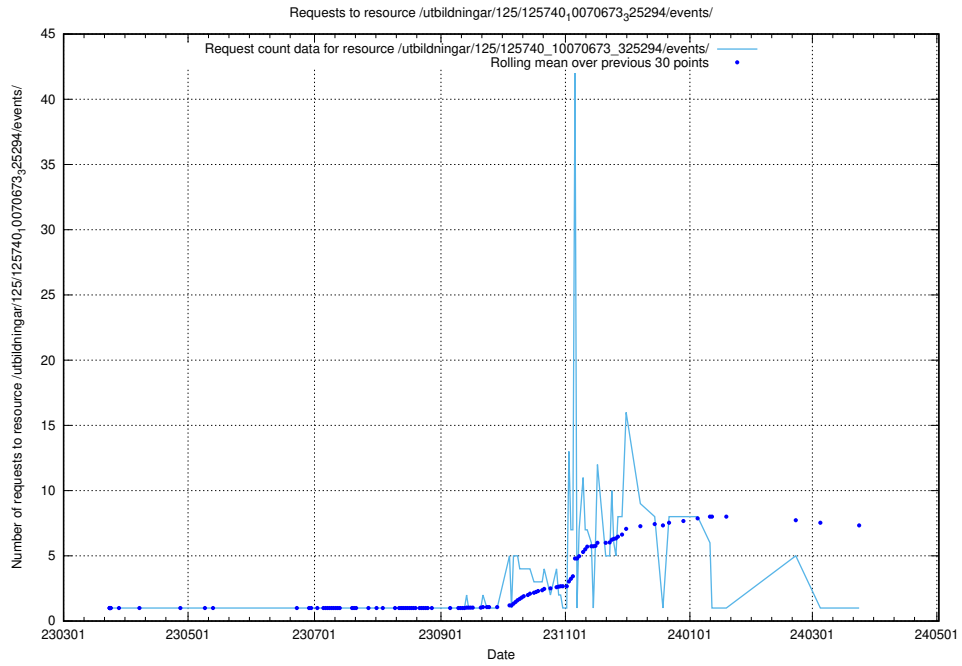

5.1017 Usage of /utbildningar/125/125740_10070673_325294/events/

Here, we count the number of requests to resource /utbildningar/125/125740_10070673_325294/events/