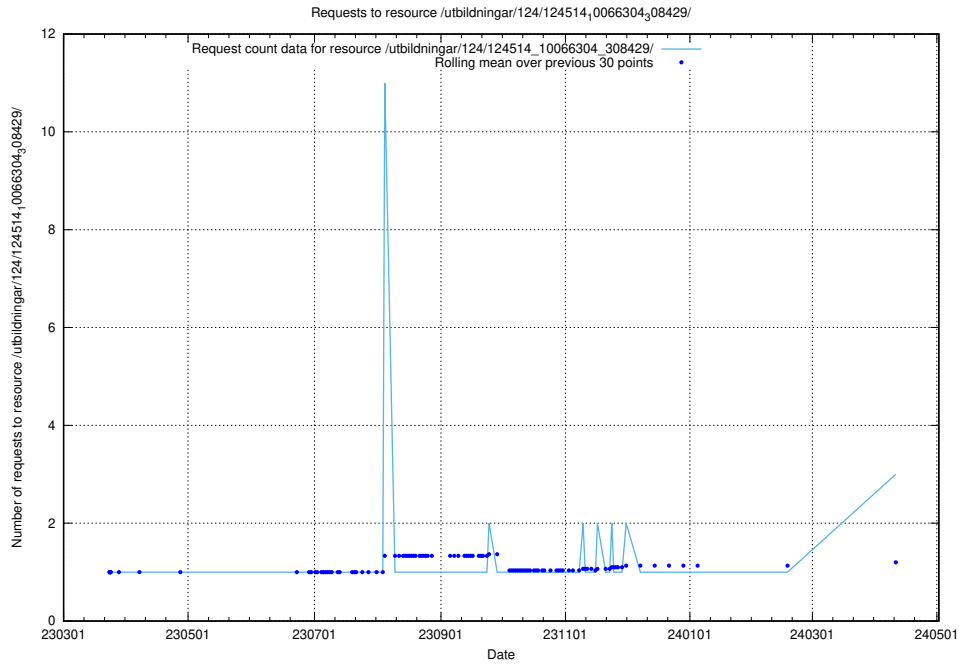

5.281 Usage of /utbildningar/124/124514_10066304_308429/

Here, we count the number of requests to resource /utbildningar/124/124514_10066304_308429/.