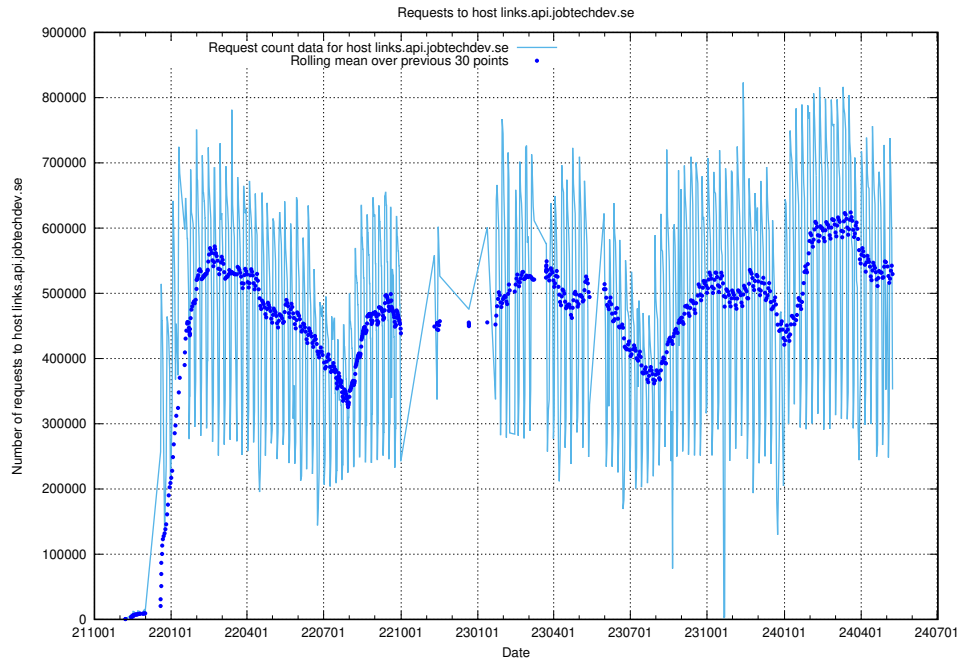

7.2 Usage of links.api.jobtechdev.se

Here, we count the number of requests to host links.api.jobtechdev.se.