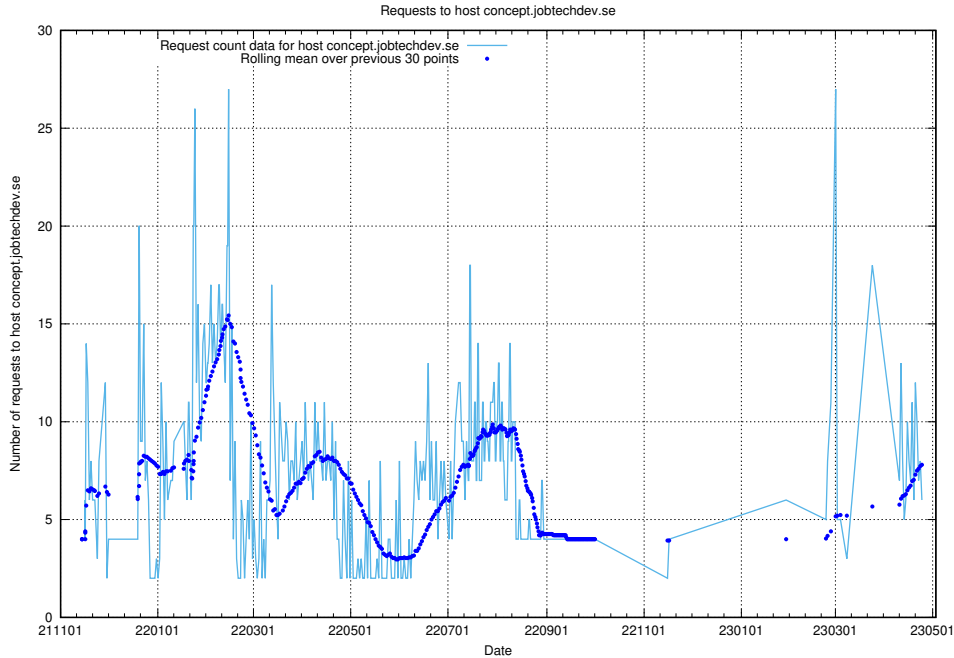

7.78 Usage of concept.jobtechdev.se

Here, we count the number of requests to host concept.jobtechdev.se.