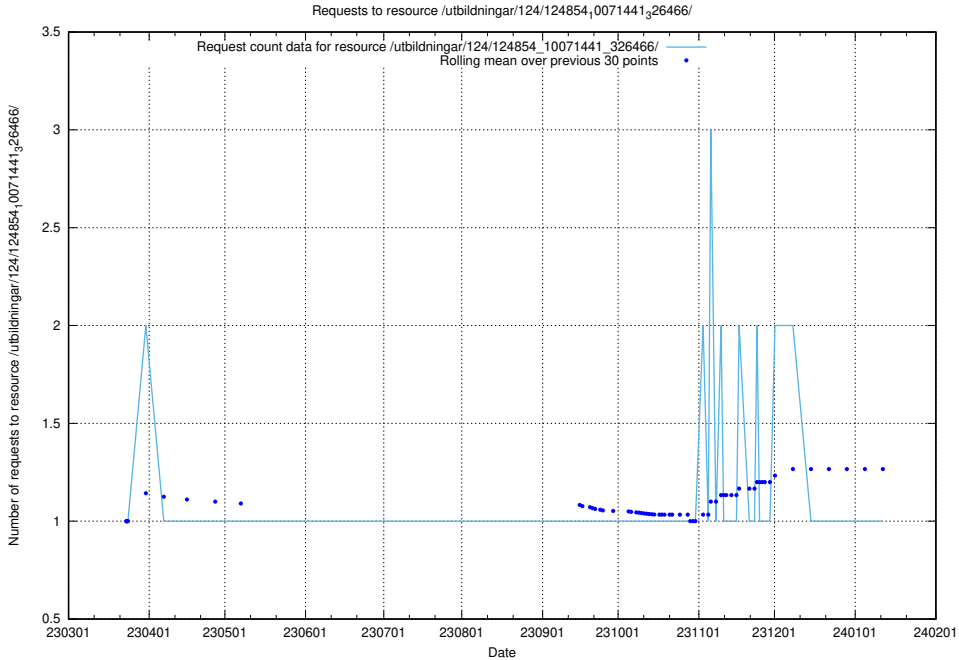

5.1215 Usage of /utbildningar/124/124854_10071441_326466/

Here, we count the number of requests to resource /utbildningar/124/124854_10071441_326466/.