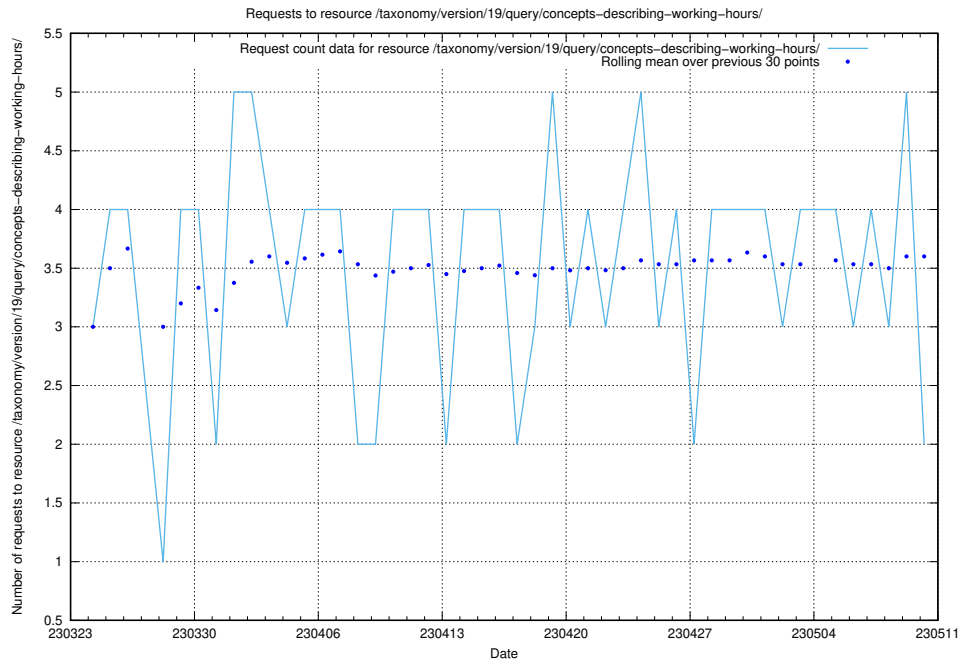

Here, we count the number of requests to resource /taxonomy/version/19/query/concepts-describing-working-hours/.

5.946 Usage of /utbildningar/438/43836_10024038_29999/events/

Here, we count the number of requests to resource /utbildningar/438/43836_10024038_29999/events/.