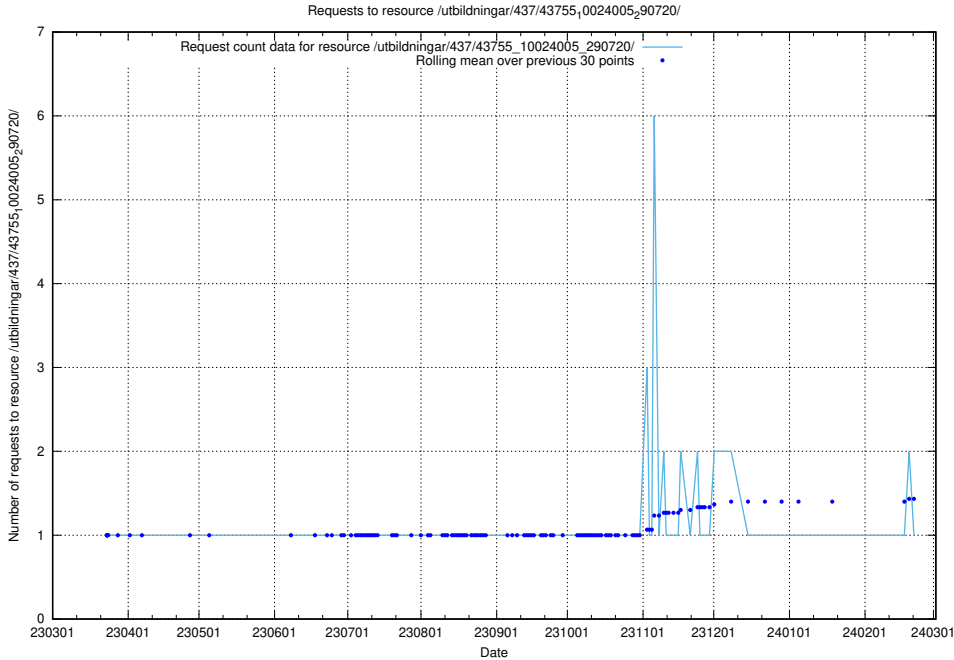

5.6372 Usage of /utbildningar/437/43755_10024005_290720/

Here, we count the number of requests to resource /utbildningar/437/43755_10024005_290720/.