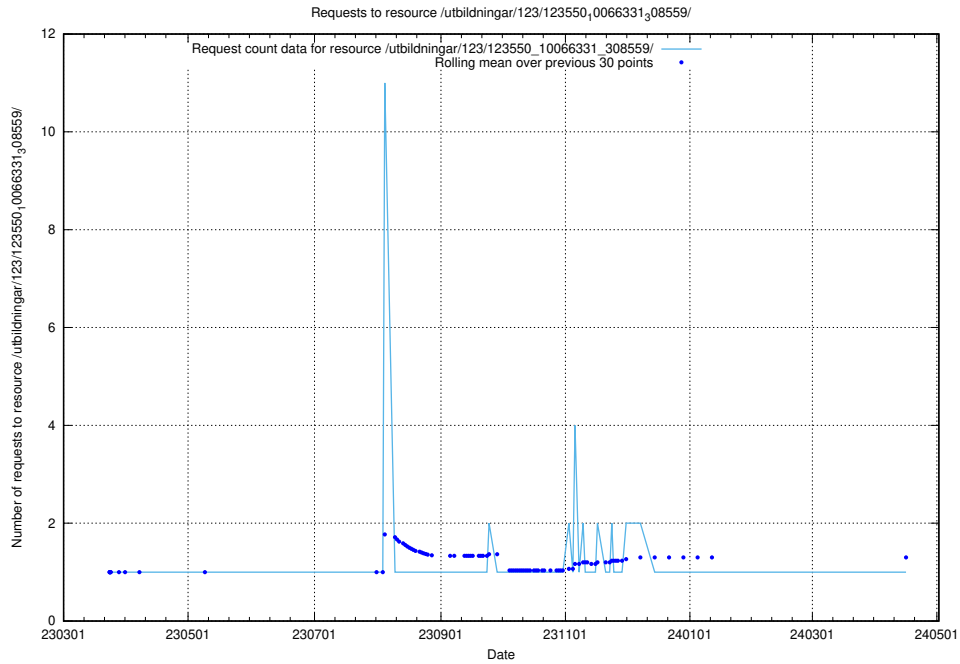

5.4516 Usage of /utbildningar/123/123550_10066331_308559/

Here, we count the number of requests to resource /utbildningar/123/123550_10066331_308559/.