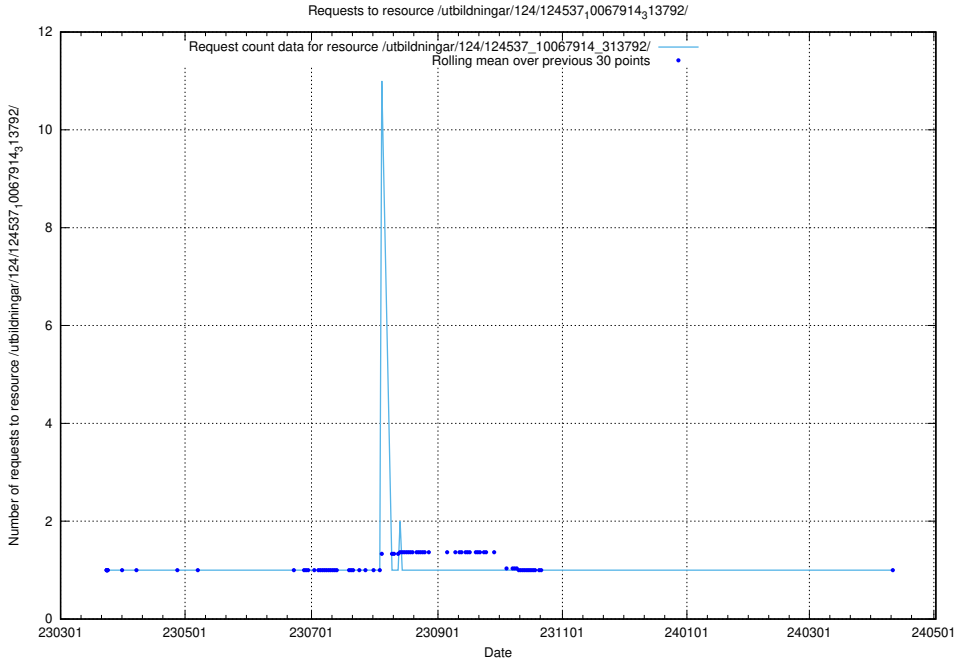

5.1234 Usage of /utbildningar/124/124537_10067914_313792/

Here, we count the number of requests to resource /utbildningar/124/124537_10067914_313792/.