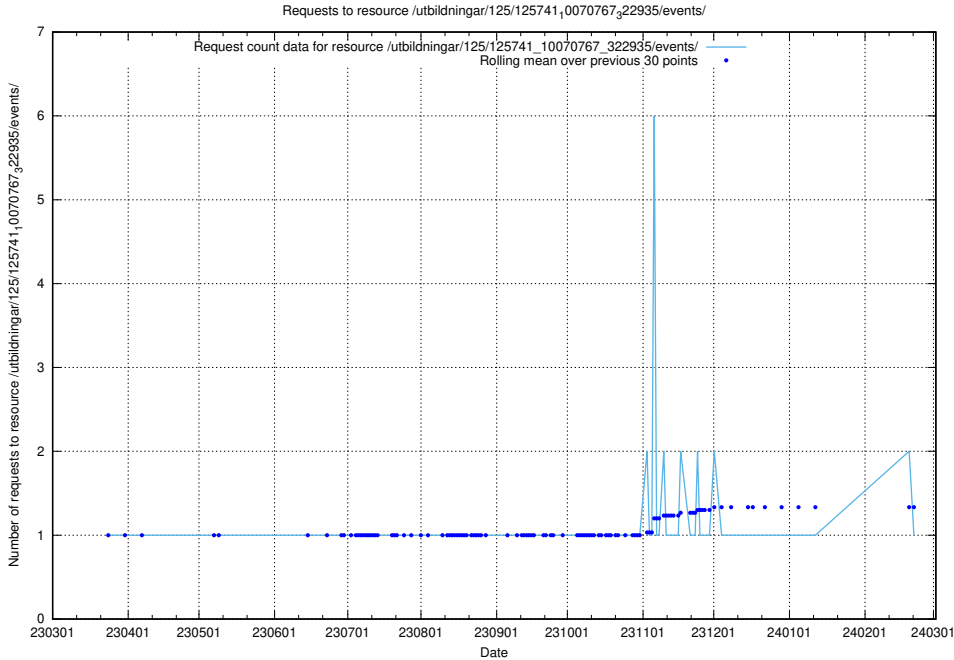

5.6220 Usage of /utbildningar/125/125741_10070767_322935/events/

Here, we count the number of requests to resource /utbildningar/125/125741_10070767_322935/events/