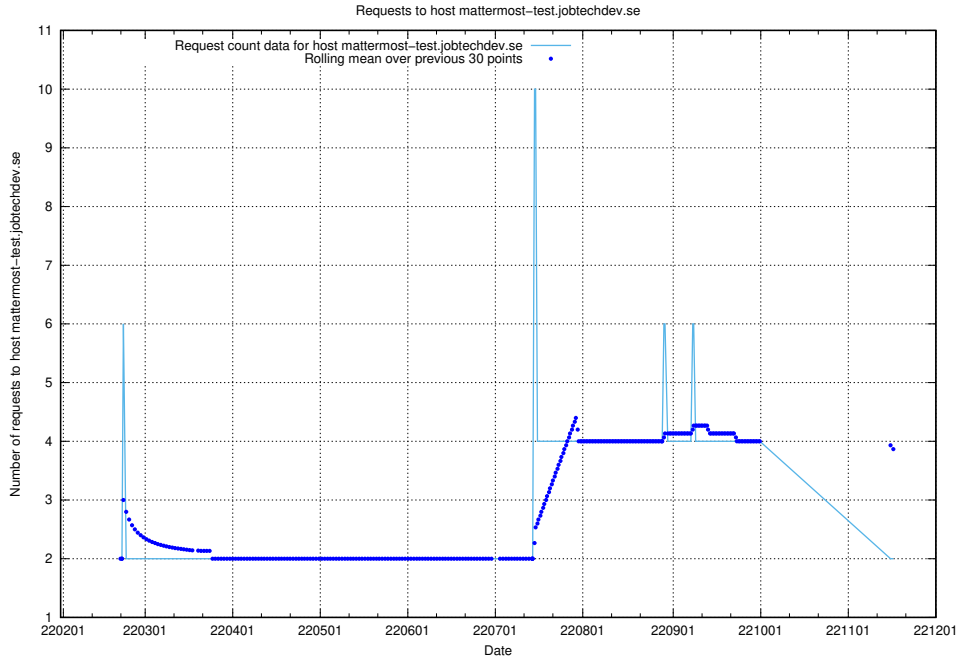

7.525 Usage of mattermost-test.jobtechdev.se

Here, we count the number of requests to host mattermost-test.jobtechdev.se.