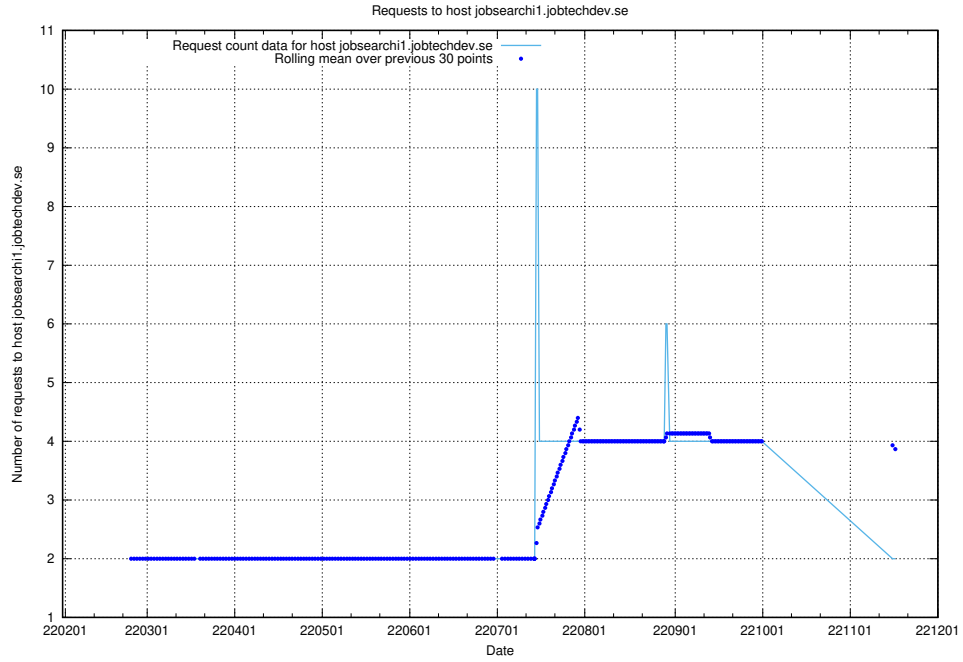

7.511 Usage of jobsearch1.jobtechdev.se

Here, we count the number of requests to host jobsearch1.jobtechdev.se.