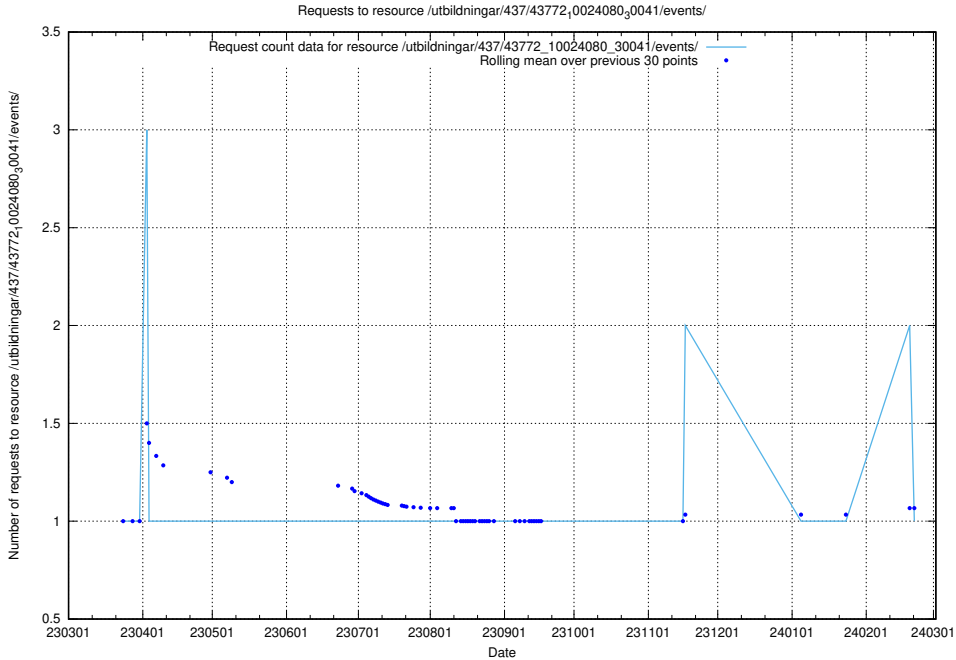

5.6181 Usage of /utbildningar/437/43772_10024080_30041/events/

Here, we count the number of requests to resource /utbildningar/437/43772_10024080_30041/events/.