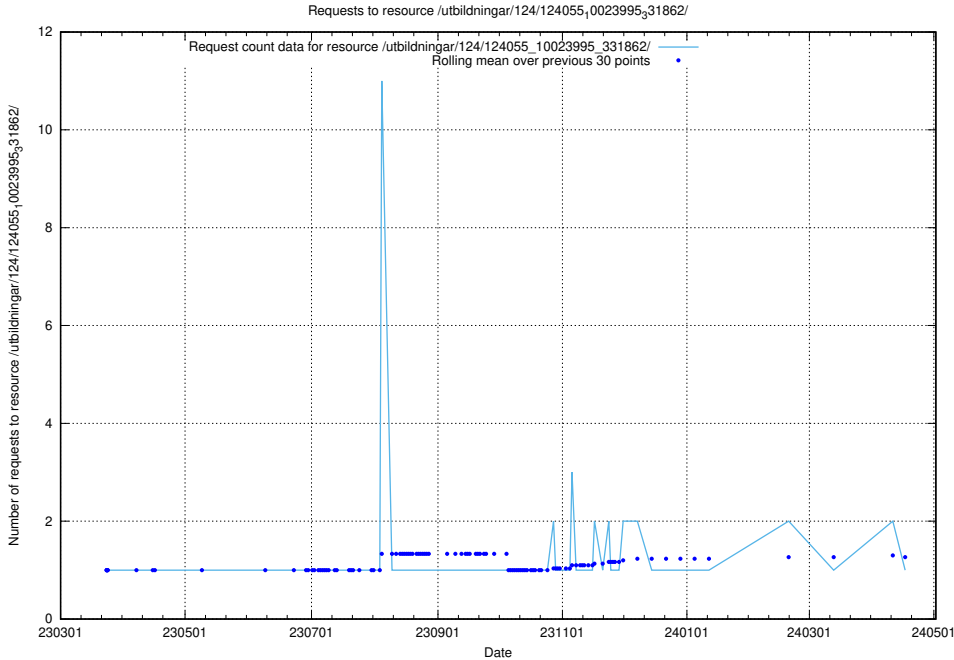

5.4309 Usage of /utbildningar/124/124055_10023995_331862/

Here, we count the number of requests to resource /utbildningar/124/124055_10023995_331862/.