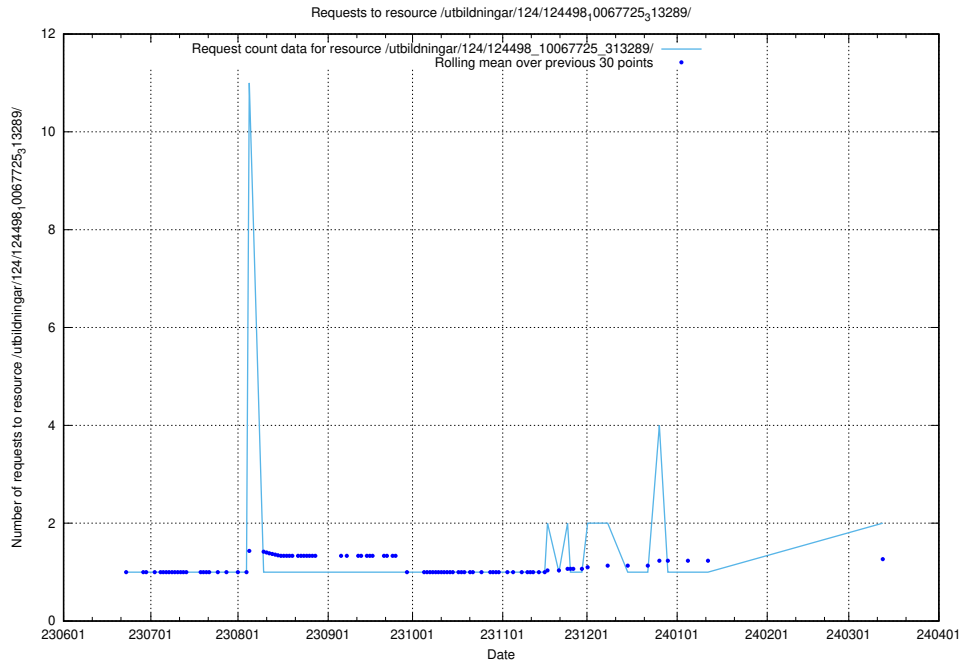

5.872 Usage of /utbildningar/124/124498_10067725_313289/

Here, we count the number of requests to resource /utbildningar/124/124498_10067725_313289/.