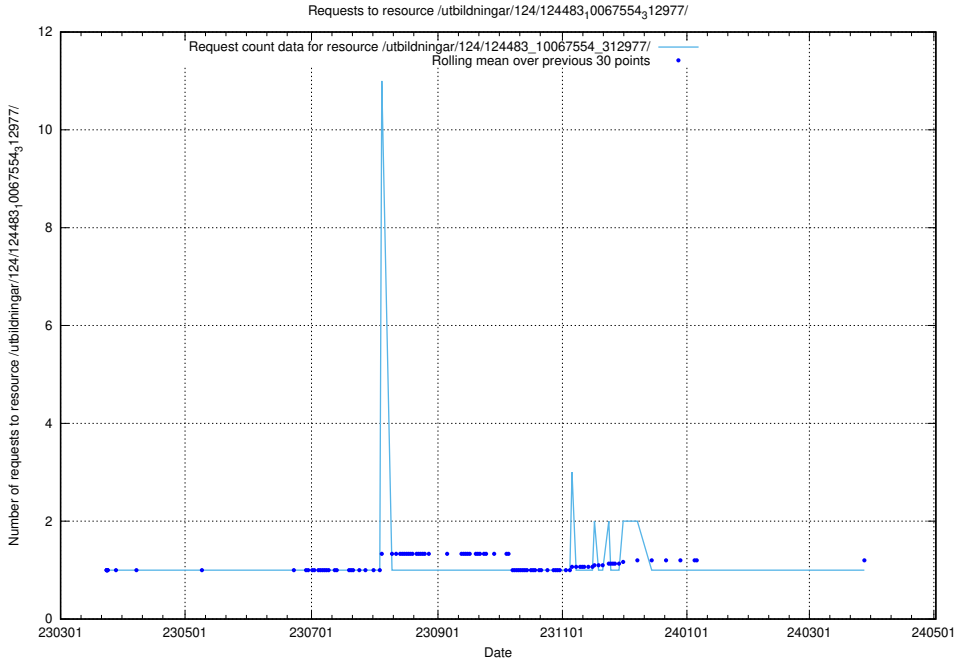

5.2817 Usage of /utbildningar/124/124483_10067554_312977/

Here, we count the number of requests to resource /utbildningar/124/124483_10067554_312977/.