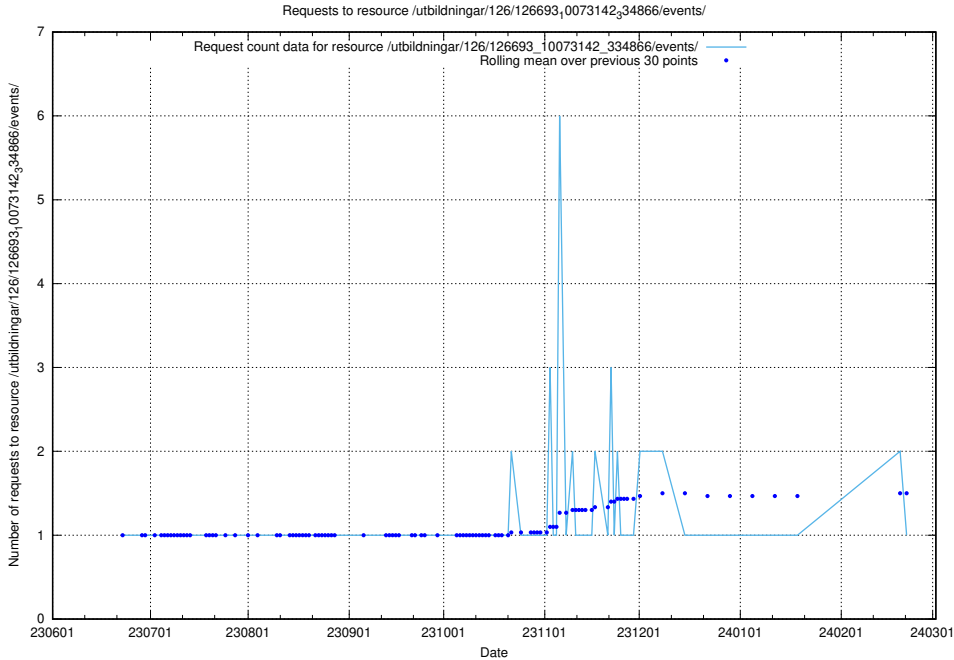

5.5657 Usage of /utbildningar/126/126693_10073142_334866/events/

Here, we count the number of requests to resource /utbildningar/126/126693_10073142_334866/events/