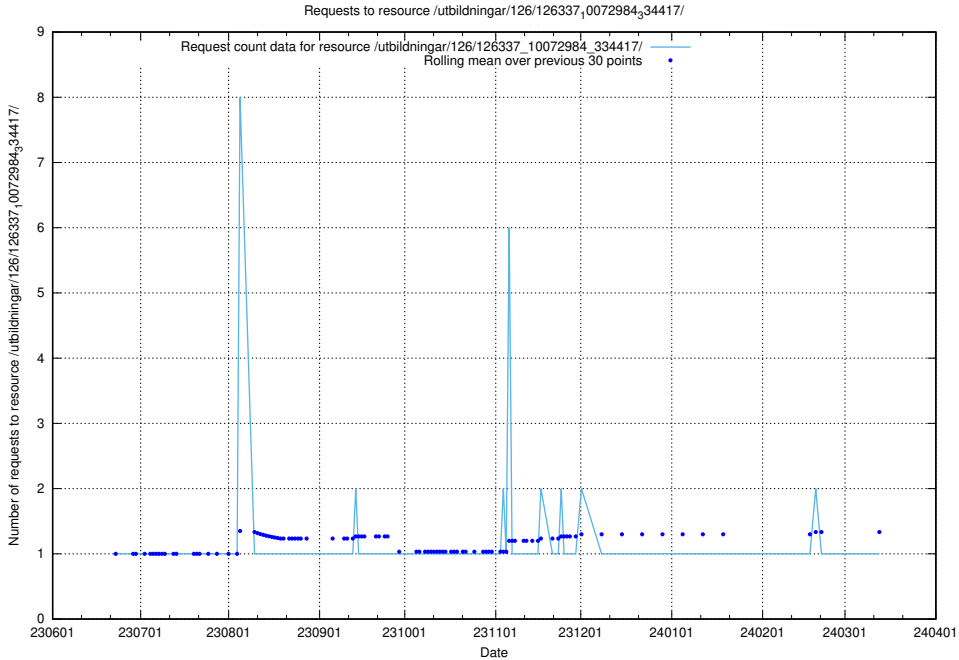

5.5676 Usage of /utbildningar/126/126337_10072984_334417/

Here, we count the number of requests to resource /utbildningar/126/126337_10072984_334417/.