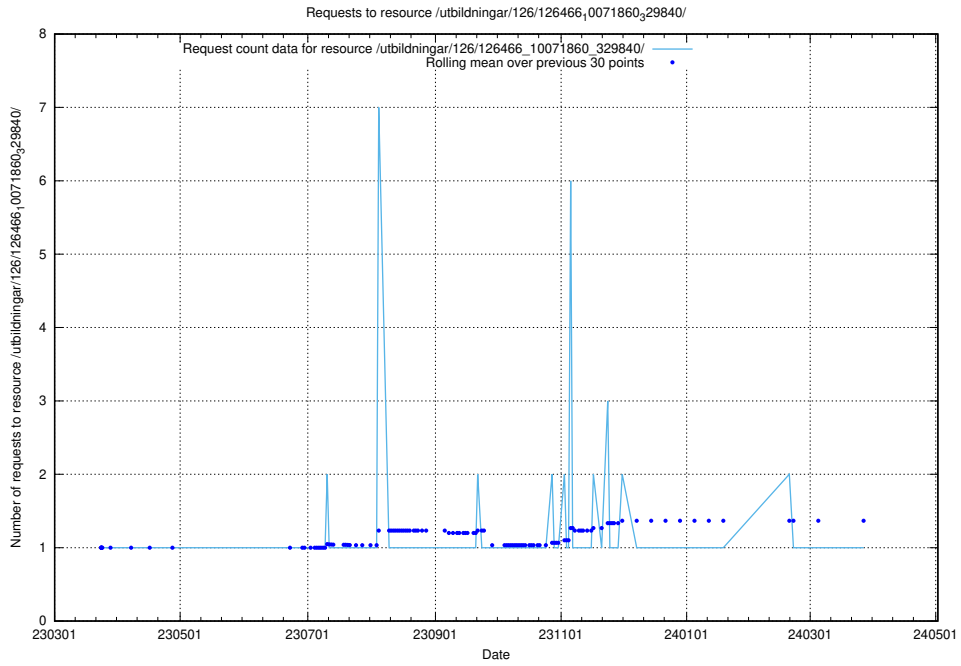

5.6410 Usage of /utbildningar/126/126466_10071860_329840/

Here, we count the number of requests to resource /utbildningar/126/126466_10071860_329840/.