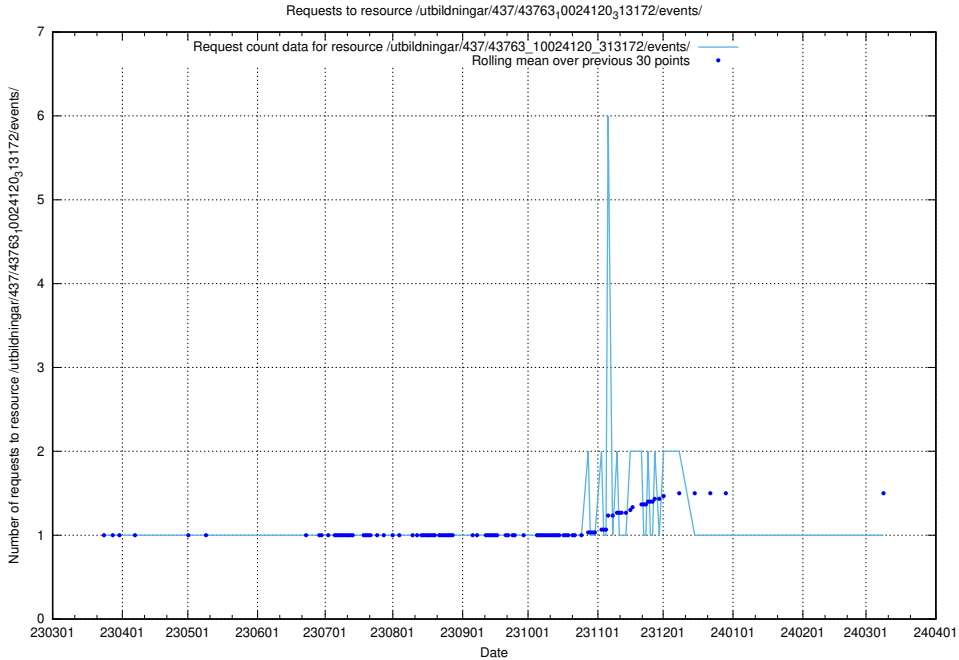

5.6183 Usage of /utbildningar/437/43763_10024120_313172/events/

Here, we count the number of requests to resource /utbildningar/437/43763_10024120_313172/events/.