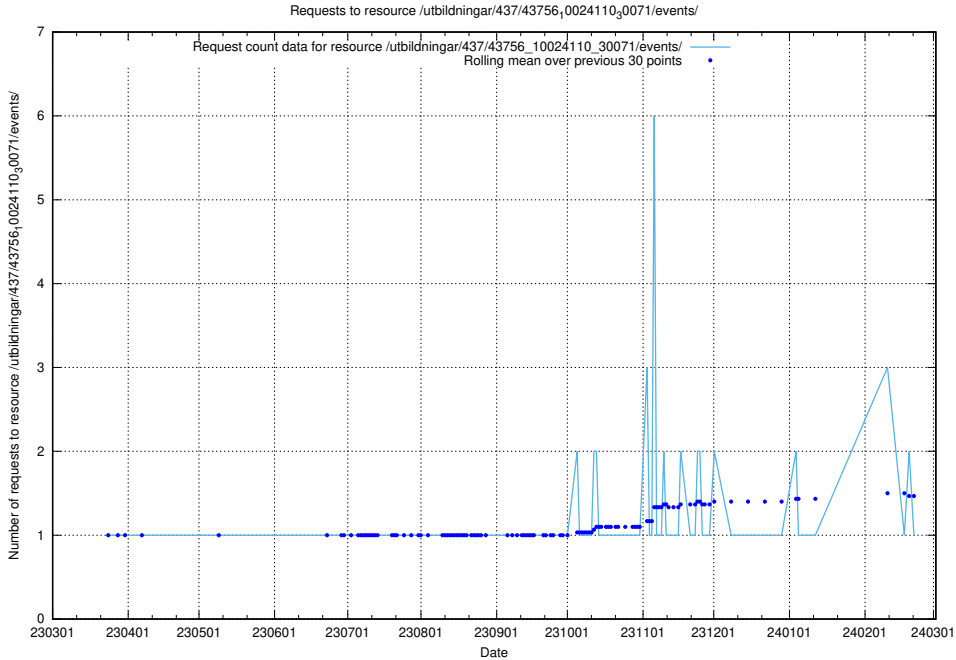

5.6186 Usage of /utbildningar/437/43756_10024110_30071/events/

Here, we count the number of requests to resource /utbildningar/437/43756_10024110_30071/events/.