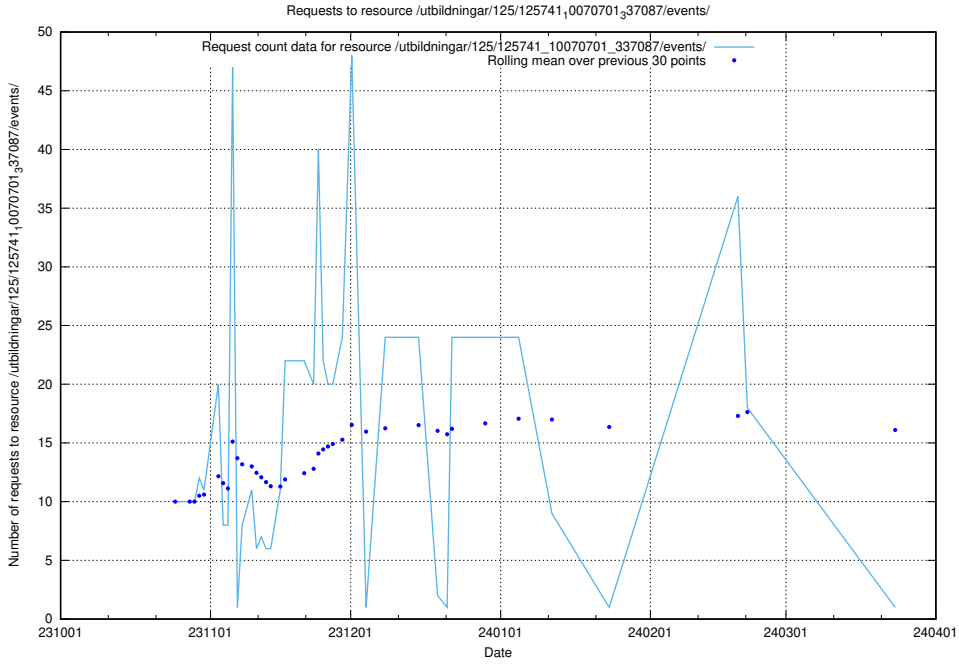

5.4221 Usage of /utbildningar/125/125741_10070701_337087/events/

Here, we count the number of requests to resource /utbildningar/125/125741_10070701_337087/events/