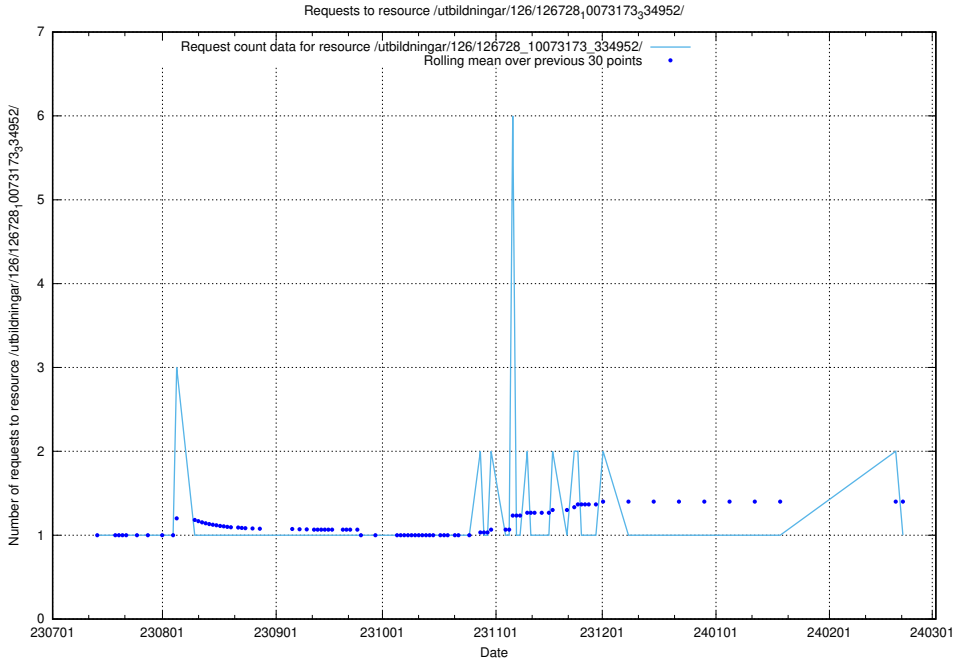

Here, we count the number of requests to resource /utbildningar/126/126728_10073173_334952/events/

5.5079 Usage of /utbildningar/126/126728_10073173_334952/

Here, we count the number of requests to resource /utbildningar/126/126728_10073173_334952/.