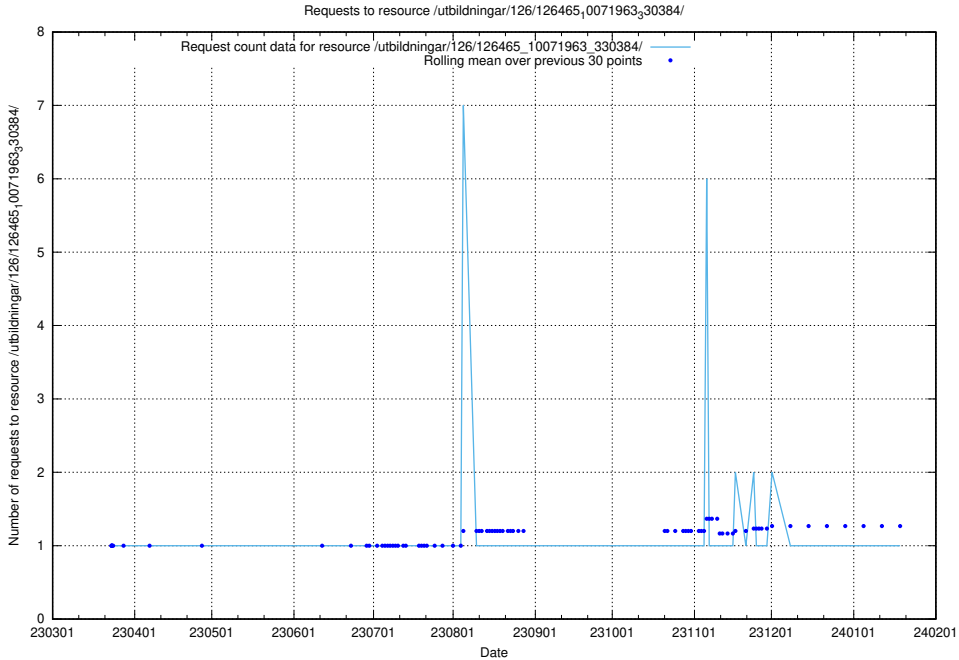

5.6414 Usage of /utbildningar/126/126465_10071963_330384/

Here, we count the number of requests to resource /utbildningar/126/126465_10071963_330384/.