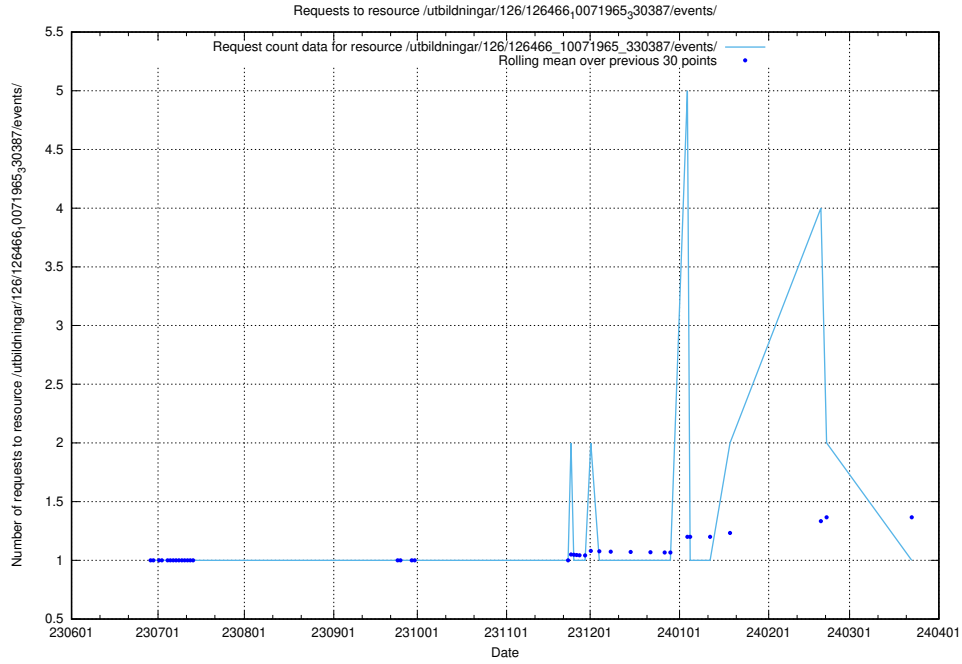

5.5465 Usage of /utbildningar/126/126466_10071965_330387/events/

Here, we count the number of requests to resource /utbildningar/126/126466_10071965_330387/events/