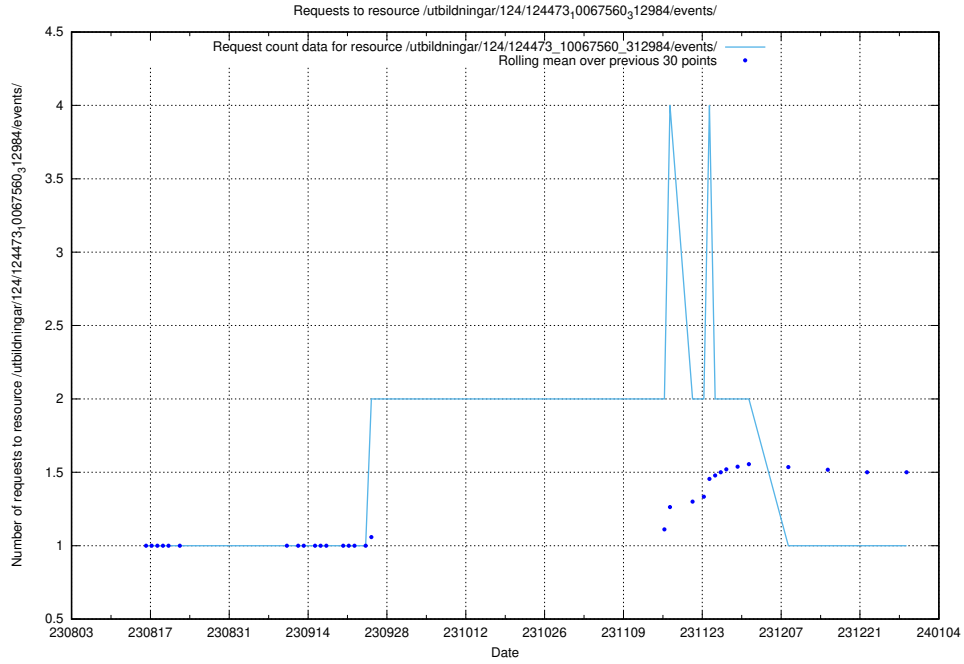

Here, we count the number of requests to resource /utbildningar/124/124473_10067560_312984/events/

5.4806 Usage of /utbildningar/124/124465_10067560_312984/events/

Here, we count the number of requests to resource /utbildningar/124/124465_10067560_312984/events/