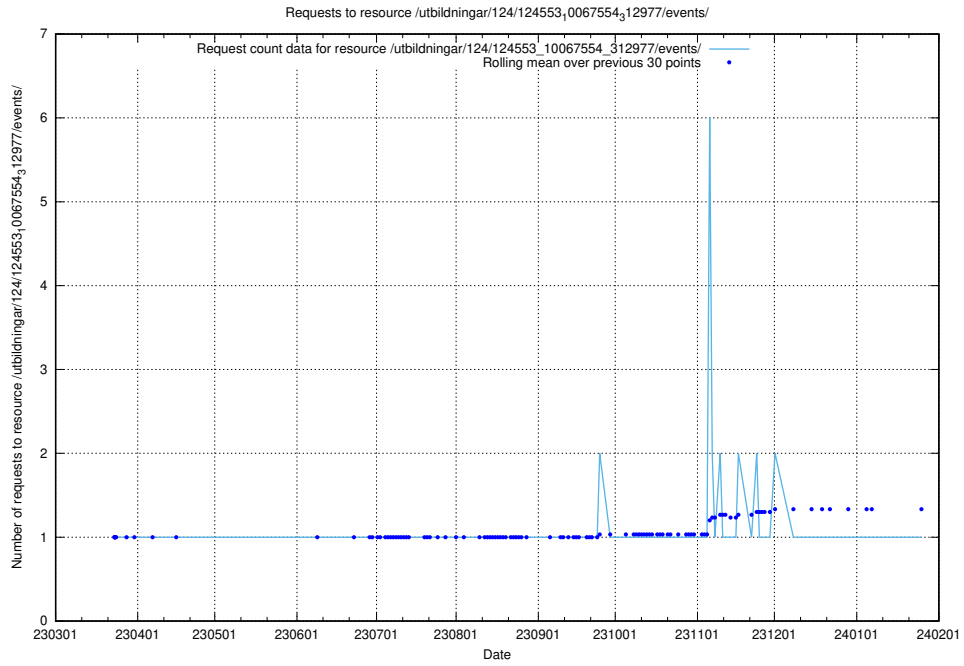

5.1231 Usage of /utbildningar/124/124553_10067554_312977/events/

Here, we count the number of requests to resource /utbildningar/124/124553_10067554_312977/events/