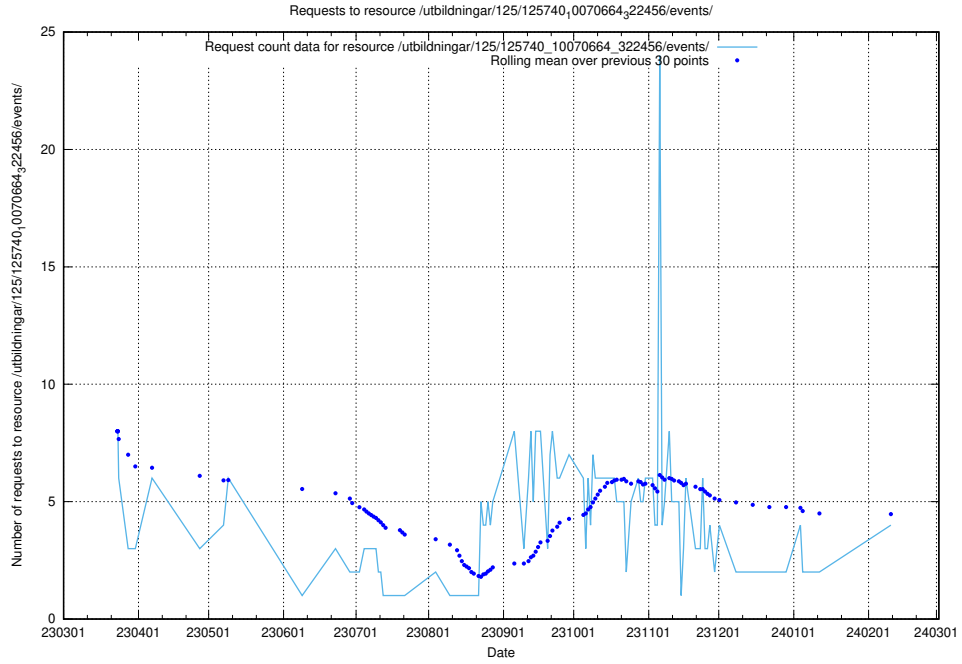

5.238 Usage of /utbildningar/125/125740_10070664_322456/events/

Here, we count the number of requests to resource /utbildningar/125/125740_10070664_322456/events/