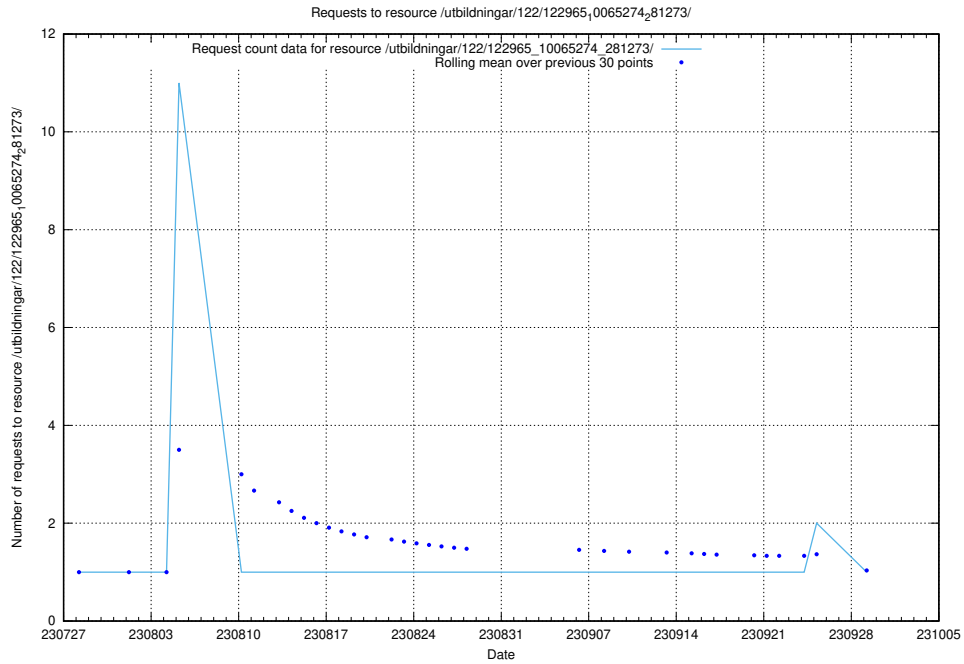

5.4921 Usage of /utbildningar/122/122965_10065274_281273/

Here, we count the number of requests to resource /utbildningar/122/122965_10065274_281273/.