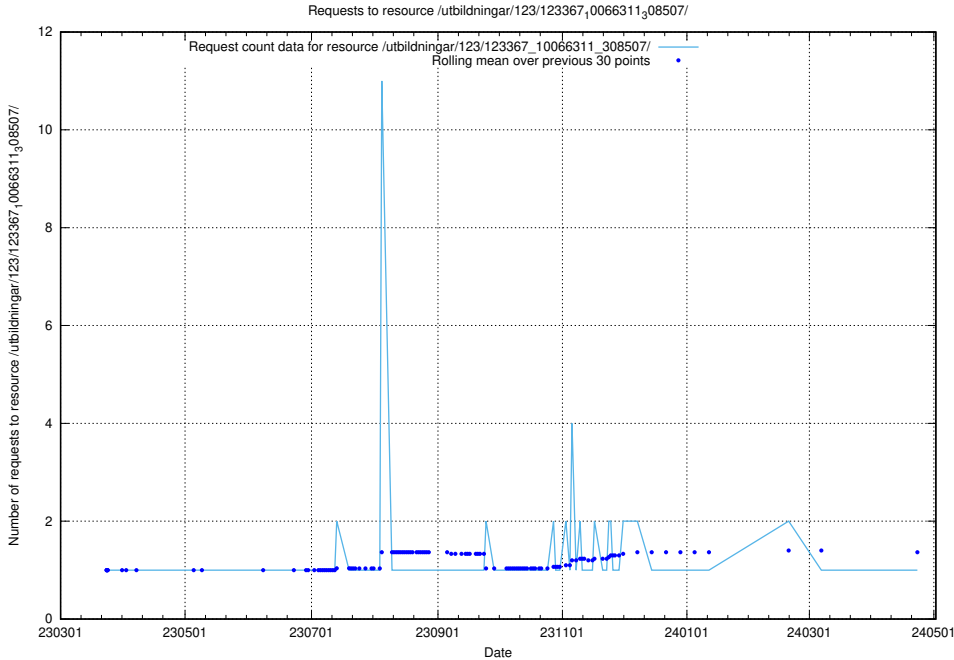

5.4534 Usage of /utbildningar/123/123367_10066311_308507/

Here, we count the number of requests to resource /utbildningar/123/123367_10066311_308507/.