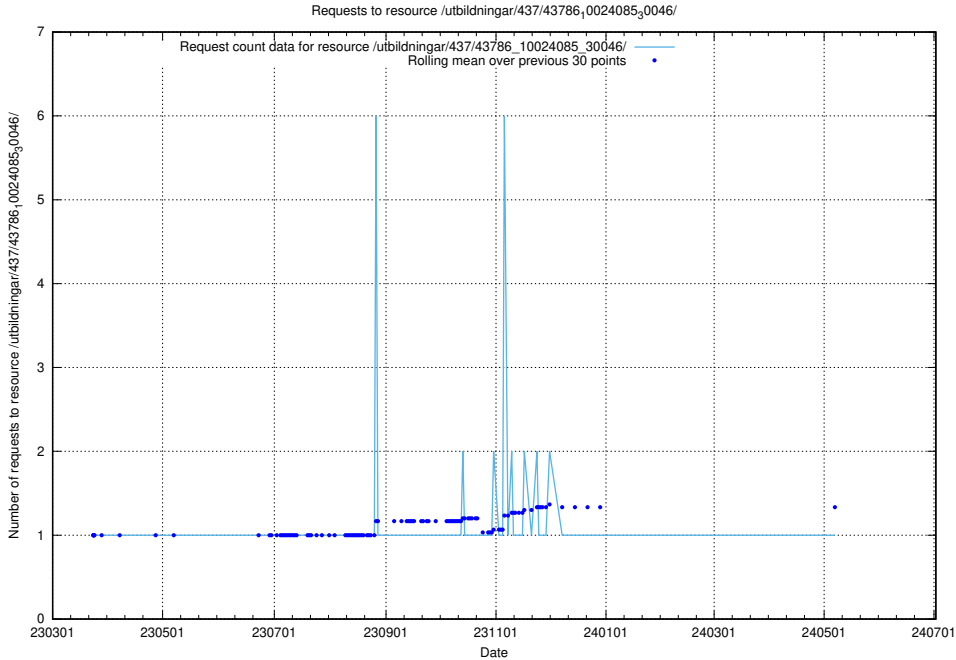

5.6361 Usage of /utbildningar/437/43786_10024085_30046/

Here, we count the number of requests to resource /utbildningar/437/43786_10024085_30046/.