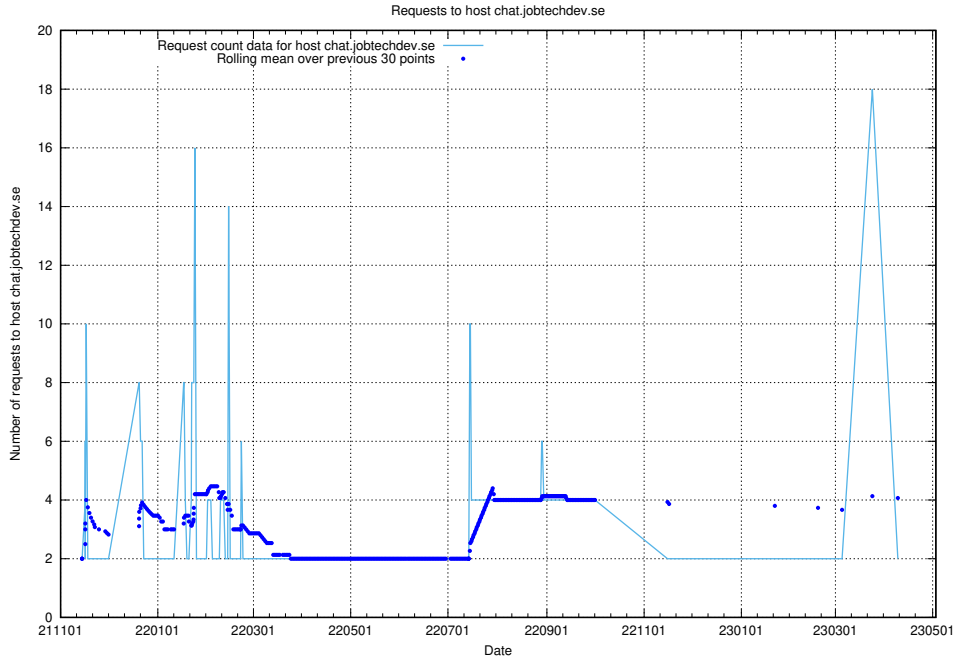

7.274 Usage of checkout.jobtechdev.se

Here, we count the number of requests to host checkout.jobtechdev.se.

7.275 Usage of chat.jobtechdev.se

Here, we count the number of requests to host chat.jobtechdev.se.