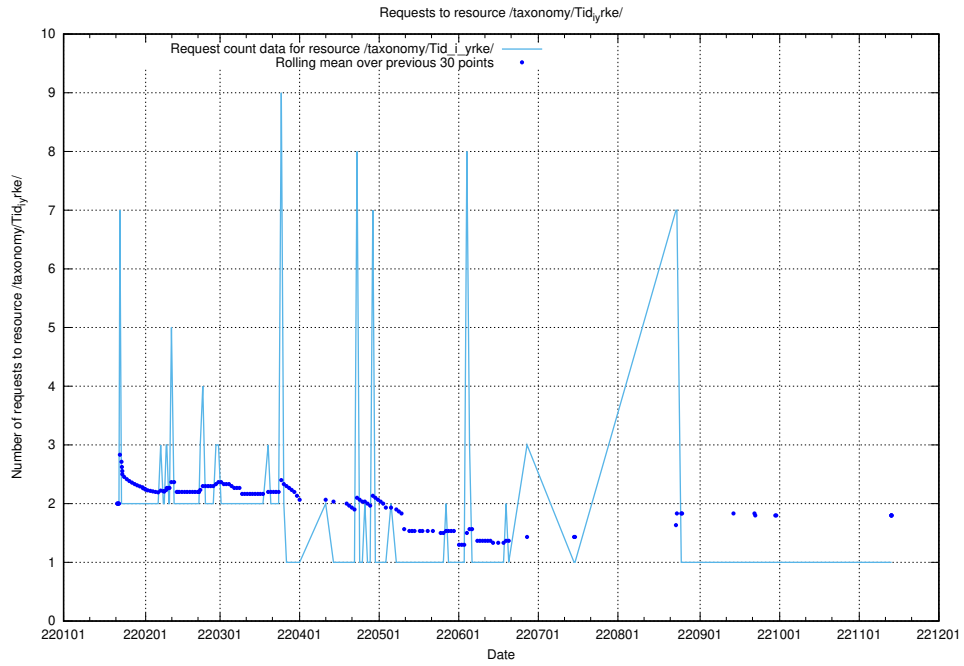

5.6307 Usage of /taxonomy/Tid_i_yrke/

Here, we count the number of requests to resource /taxonomy/Tid_i_yrke/.

5.6308 Usage of /utbildningar/123/123367_10065850_297117/events/

Here, we count the number of requests to resource /utbildningar/123/123367_10065850_297117/events/