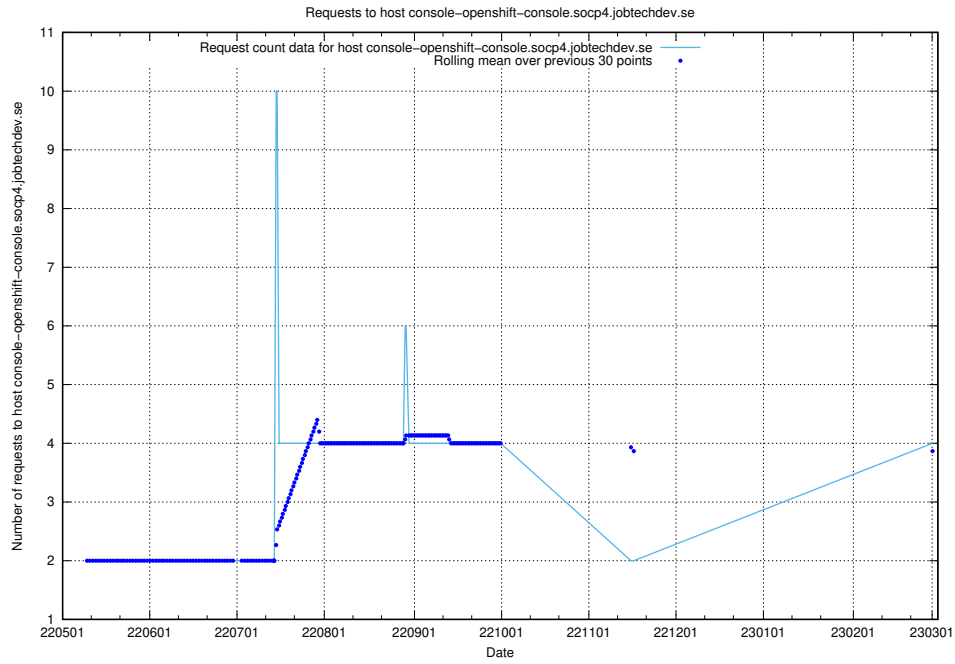

7.149 Usage of console-openshift-console.socp4.jobtechdev.se

Here, we count the number of requests to host console-openshift-console.socp4.jobtechdev.se.