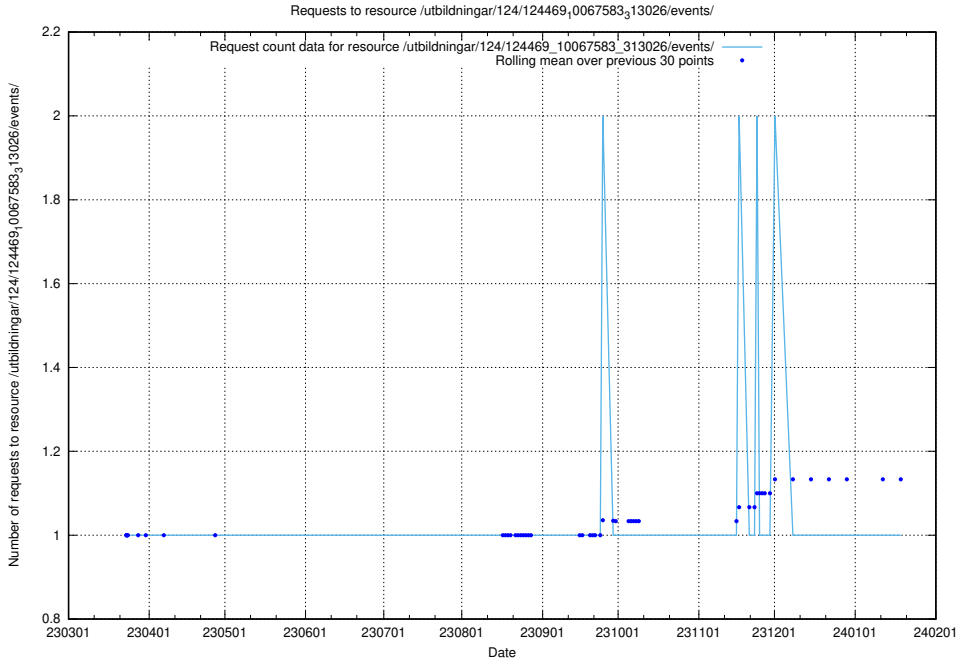

5.3304 Usage of /utbildningar/124/124469_10067583_313026/events/

Here, we count the number of requests to resource /utbildningar/124/124469_10067583_313026/events/