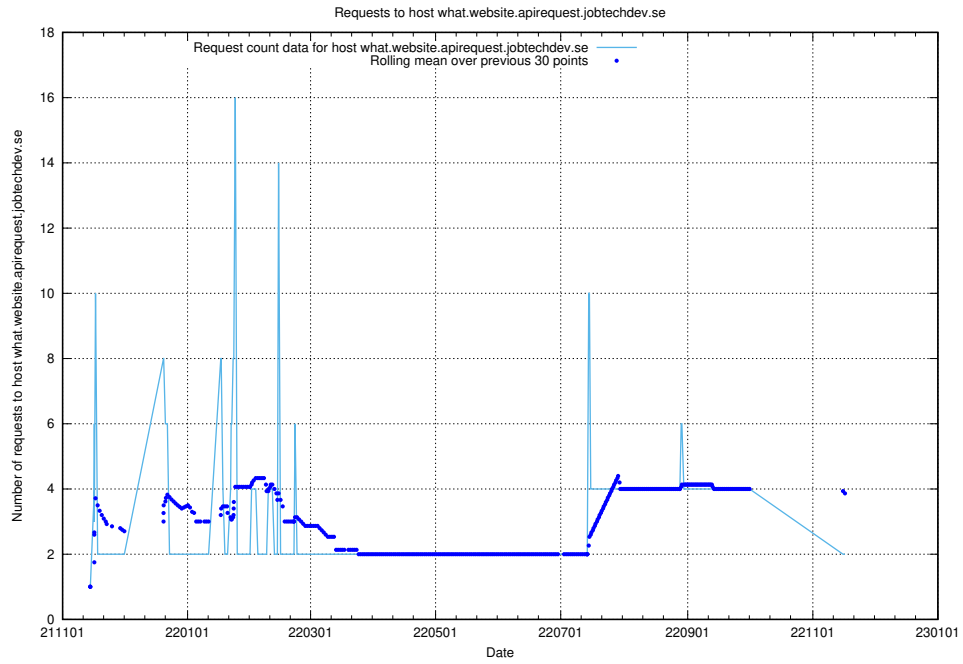

7.545 Usage of what.website.apirequest.jobtechdev.se

Here, we count the number of requests to host what.website.apirequest.jobtechdev.se.