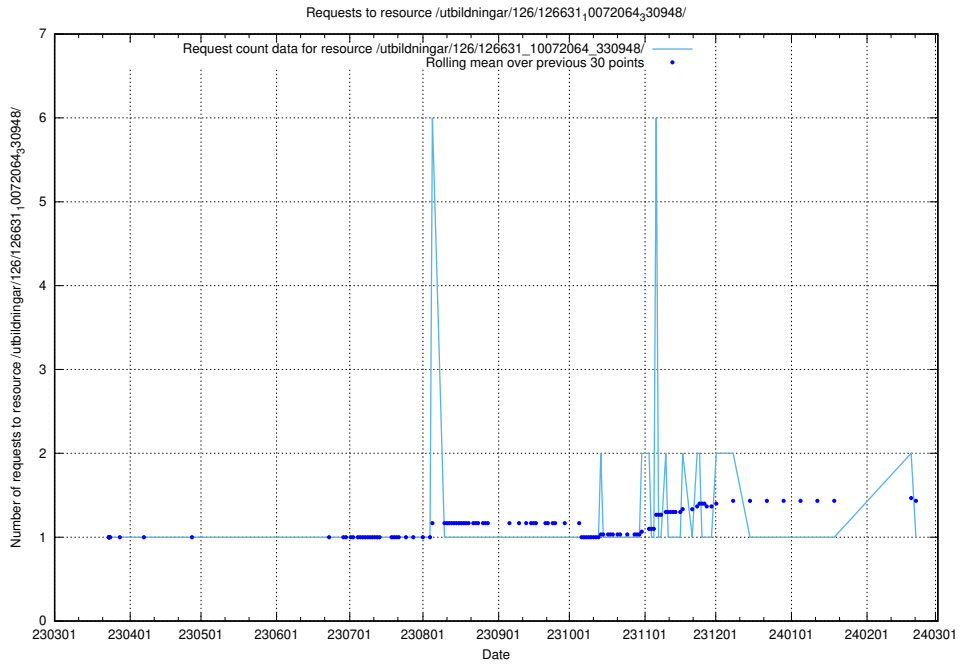

5.6393 Usage of /utbildningar/126/126631_10072064_330948/

Here, we count the number of requests to resource /utbildningar/126/126631_10072064_330948/.