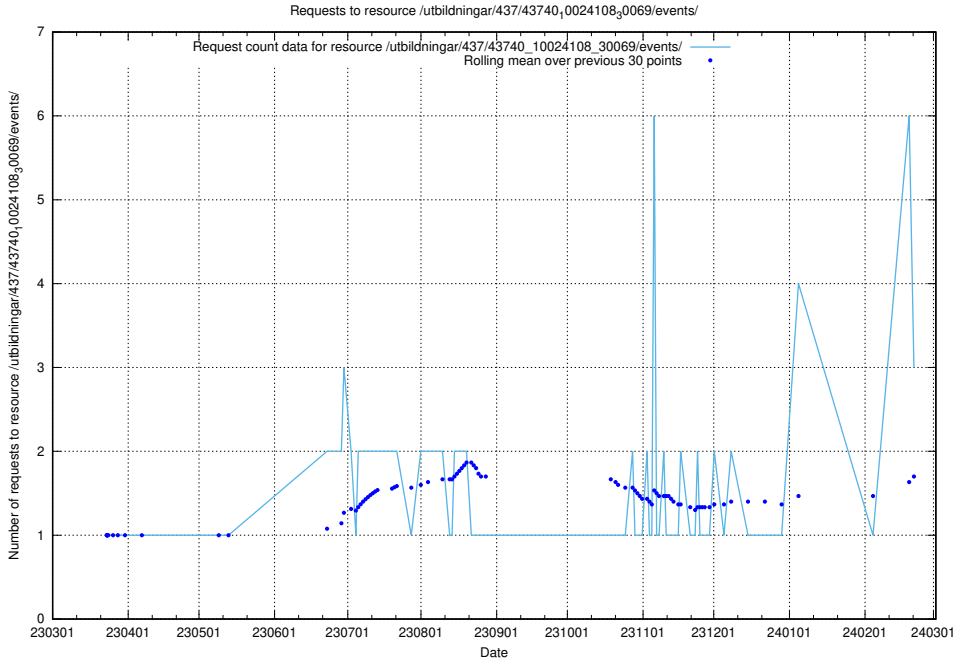

5.453 Usage of /utbildningar/437/43740_10024108_30069/events/

Here, we count the number of requests to resource /utbildningar/437/43740_10024108_30069/events/.

5.454 Usage of /utbildningar/437/43740_10024108_30069/