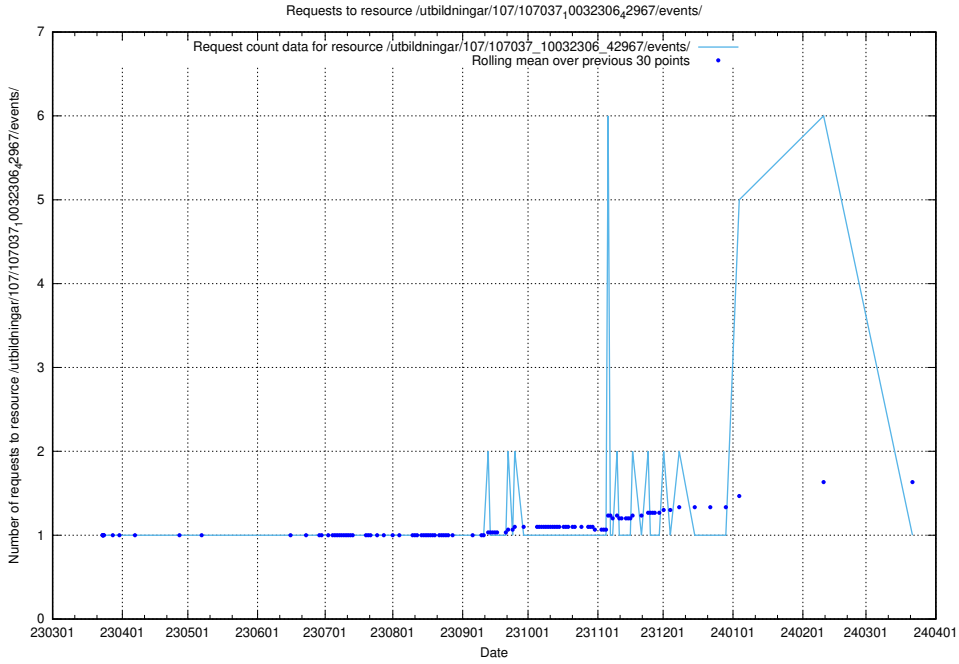

5.5380 Usage of /utbildningar/107/107037_10032306_42967/events/

Here, we count the number of requests to resource /utbildningar/107/107037_10032306_42967/events/.