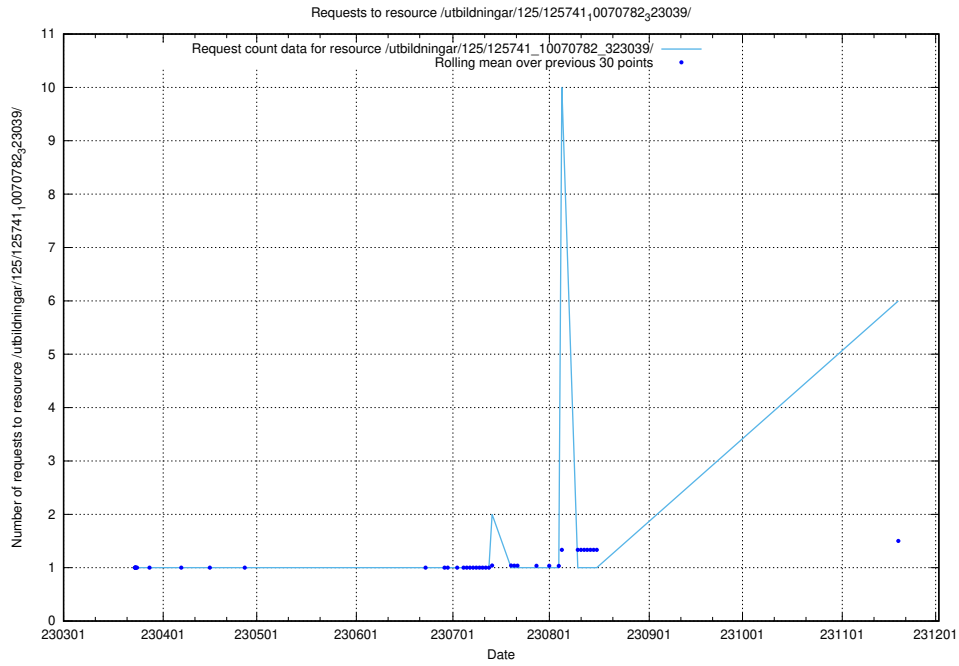

5.100 Usage of /utbildningar/125/125741_10070782_323039/

Here, we count the number of requests to resource /utbildningar/125/125741_10070782_323039/.