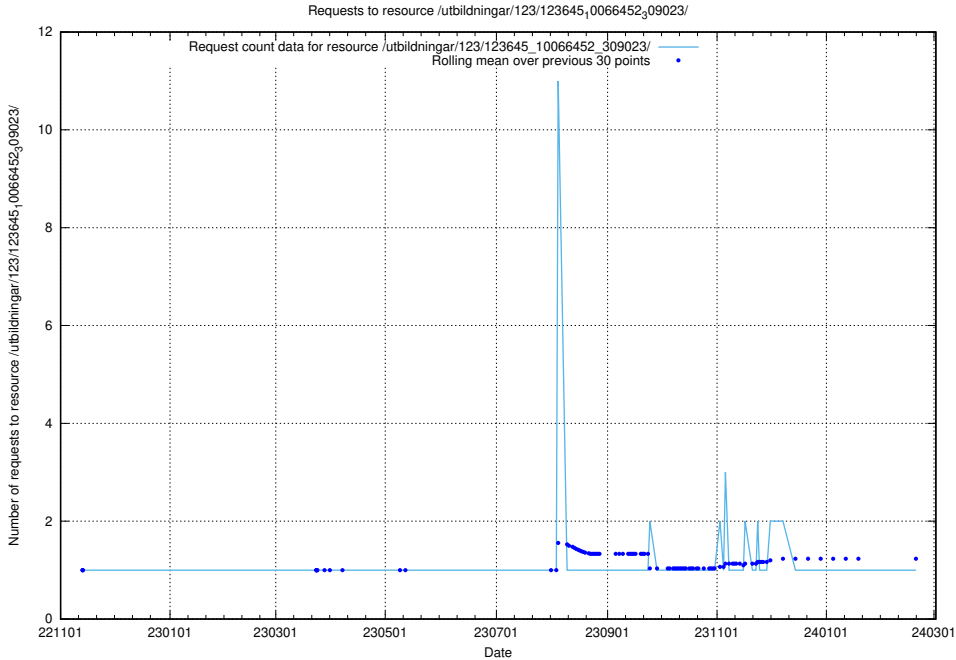

Here, we count the number of requests to resource /taxonomy/version/13/query/employment-variety-concepts/.

5.5954 Usage of /utbildningar/123/123645_10066452_309023/

Here, we count the number of requests to resource /utbildningar/123/123645_10066452_309023/.