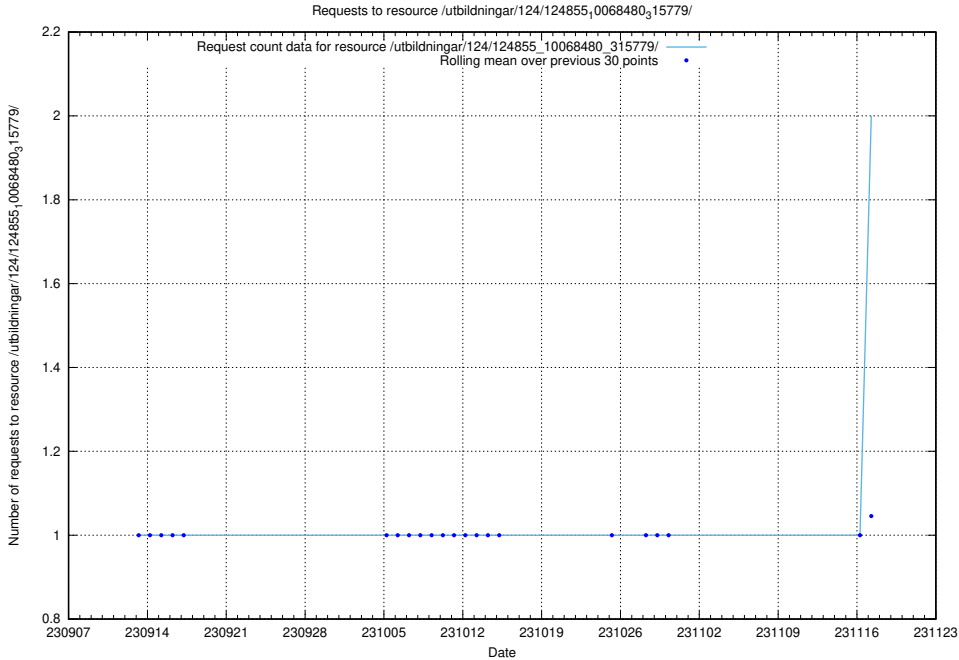

5.761 Usage of /utbildningar/124/124855_10068480_315779/

Here, we count the number of requests to resource /utbildningar/124/124855_10068480_315779/.