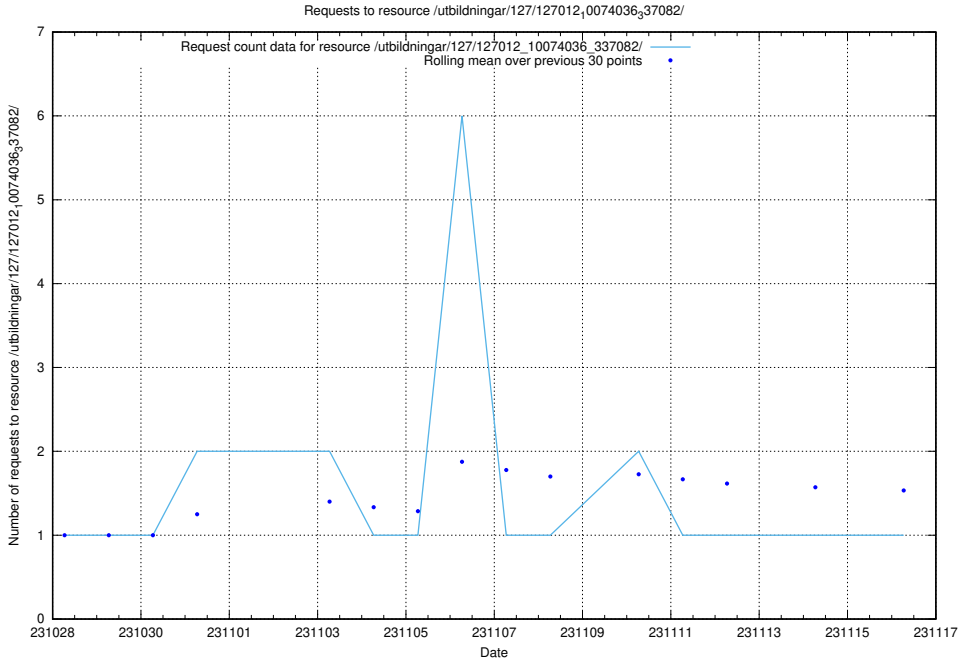

Here, we count the number of requests to resource /utbildningar/124/124494_10067678_313200/events/

5.4206 Usage of /utbildningar/127/127012_10074036_337082/

Here, we count the number of requests to resource /utbildningar/127/127012_10074036_337082/.