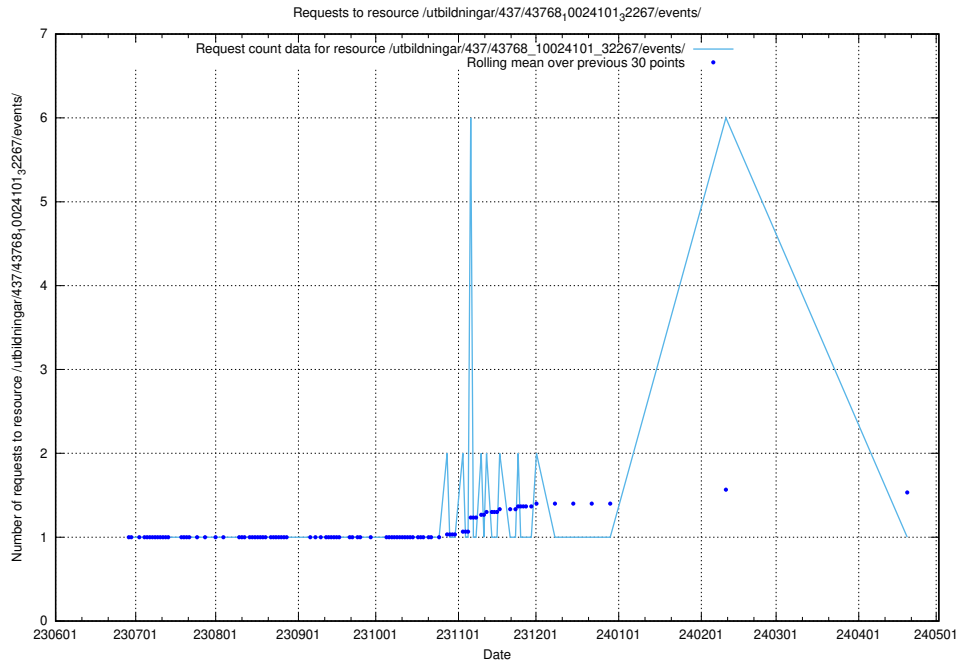

Here, we count the number of requests to resource /utbildningar/437/43768_10024101_32267/events/.

5.5441 Usage of /utbildningar/437/43768_10024101_32267/

Here, we count the number of requests to resource /utbildningar/437/43768_10024101_32267/.