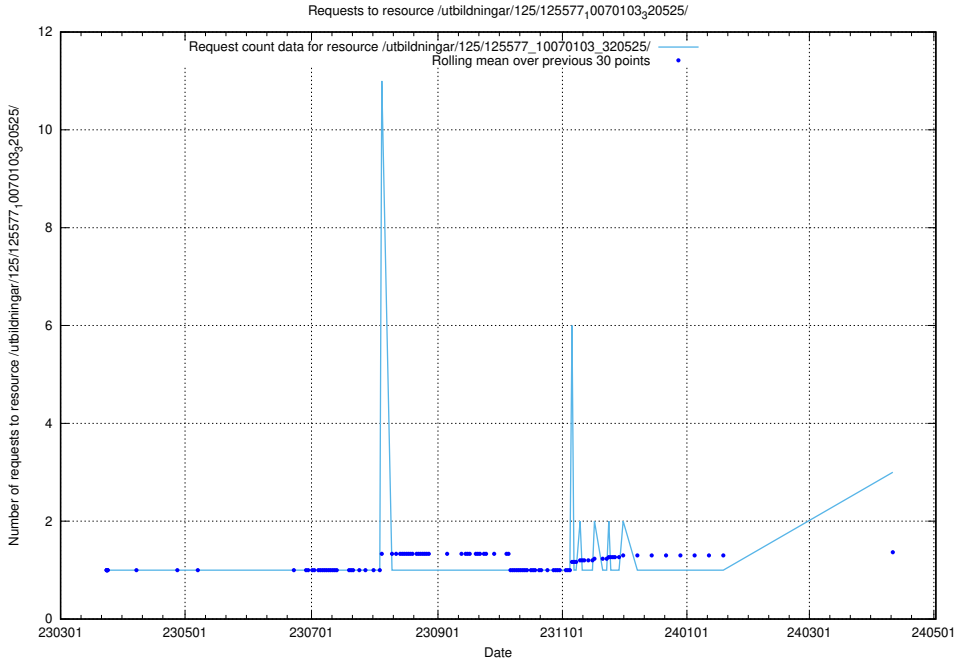

5.250 Usage of /utbildningar/125/125577_10070103_320525/

Here, we count the number of requests to resource /utbildningar/125/125577_10070103_320525/.