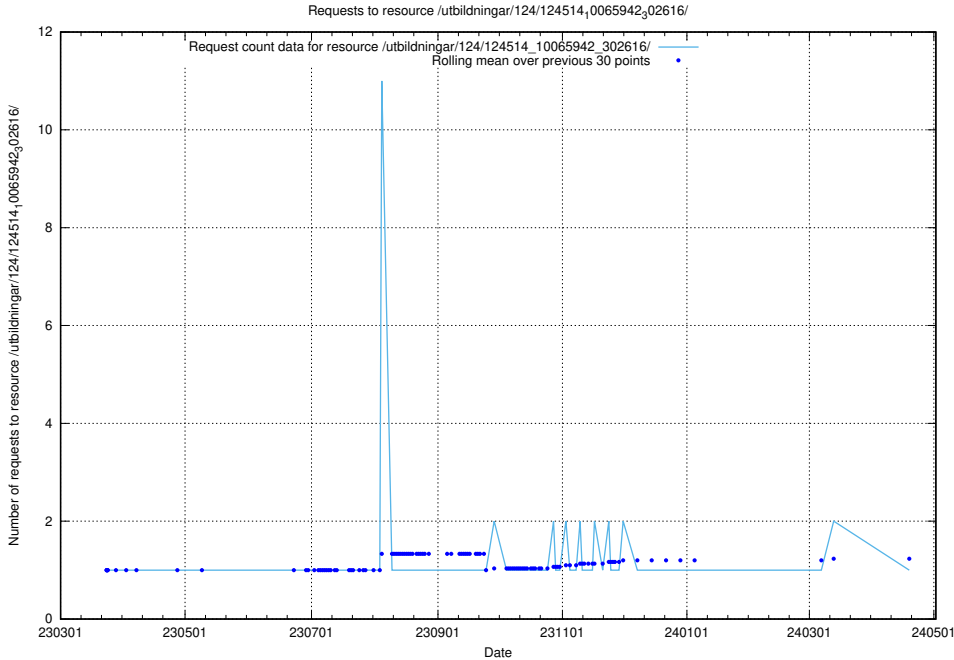

5.1897 Usage of /utbildningar/124/124514_10065942_302616/

Here, we count the number of requests to resource /utbildningar/124/124514_10065942_302616/.