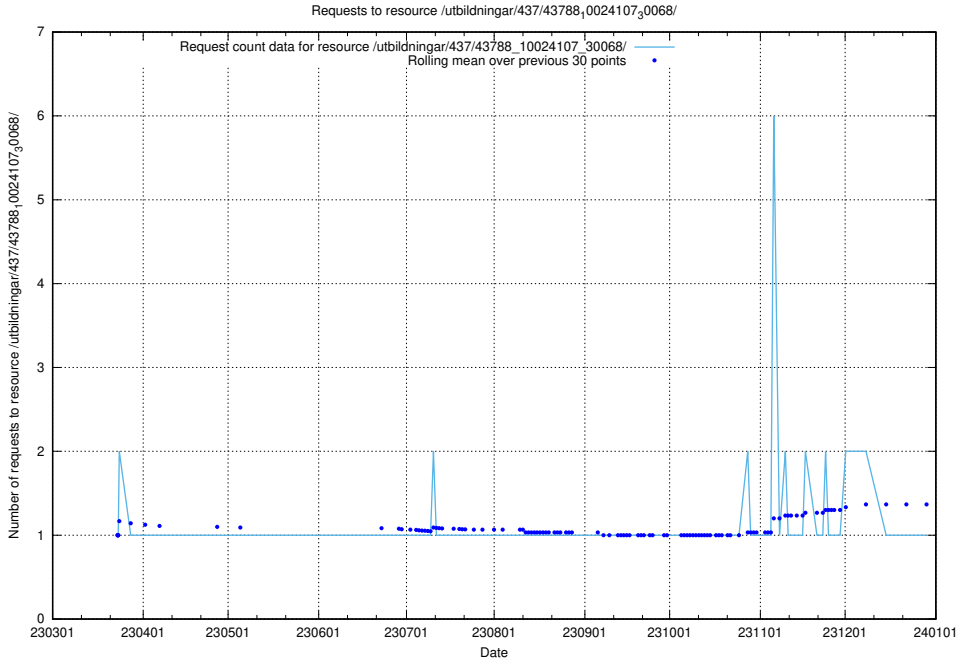

5.6359 Usage of /utbildningar/437/43788_10024107_30068/

Here, we count the number of requests to resource /utbildningar/437/43788_10024107_30068/.