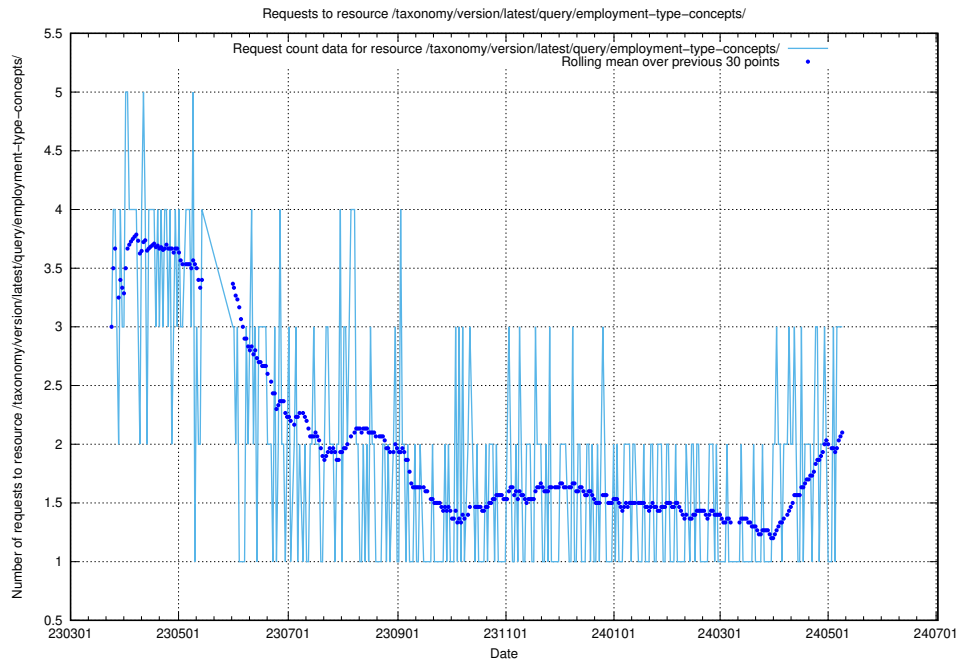

5.435 Usage of /taxonomy/version/latest/query/employment-type-concepts/

Here, we count the number of requests to resource /taxonomy/version/latest/query/employment-type-concepts/.