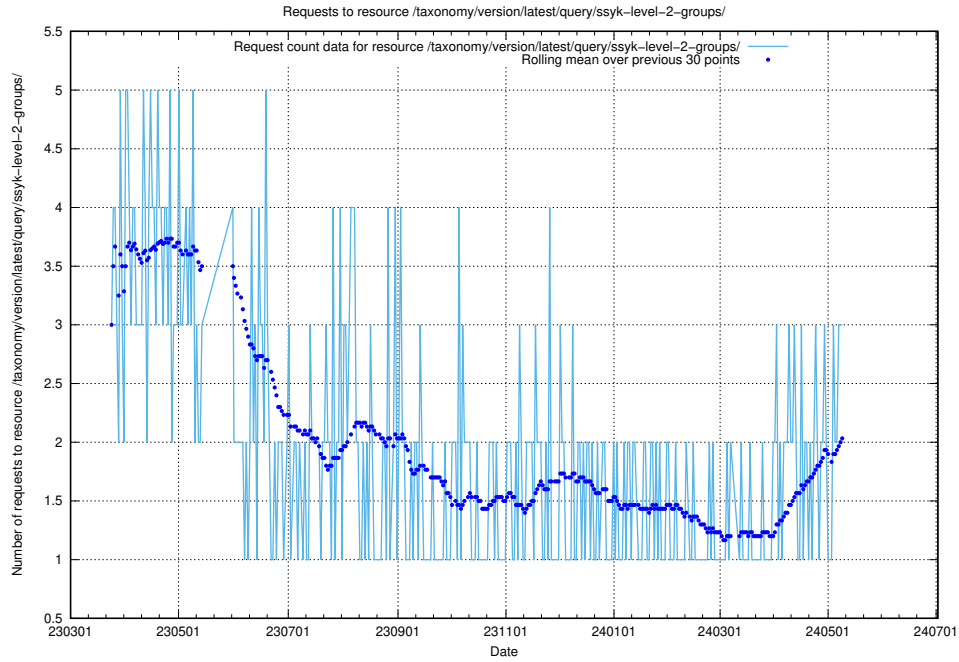

5.422 Usage of /taxonomy/version/latest/query/ssyk-level-2-groups/

Here, we count the number of requests to resource /taxonomy/version/latest/query/ssyk-level-2-groups/.