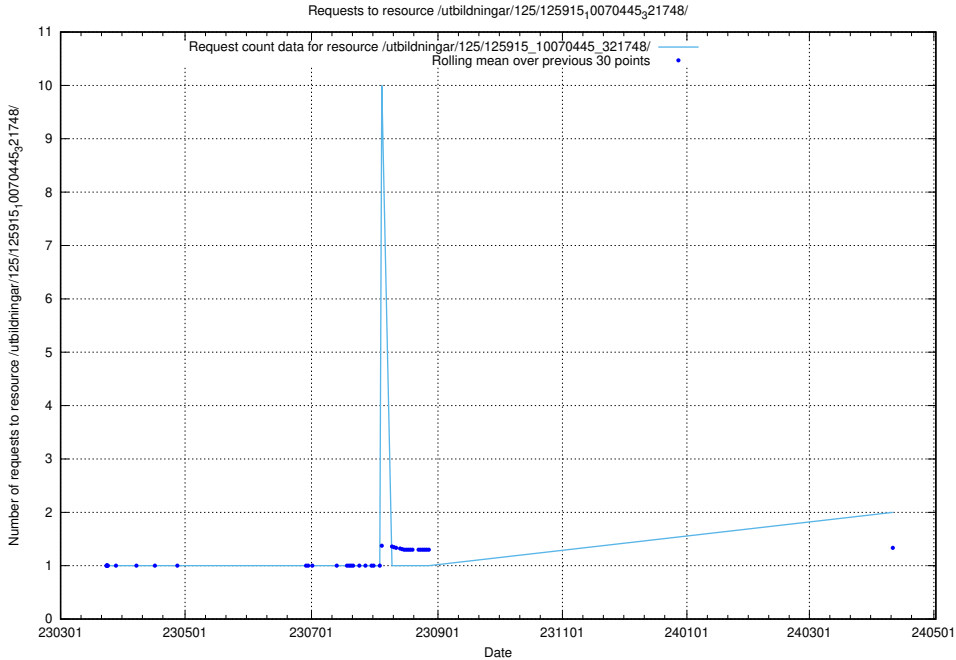

5.972 Usage of /utbildningar/125/125915_10070445_321748/

Here, we count the number of requests to resource /utbildningar/125/125915_10070445_321748/.