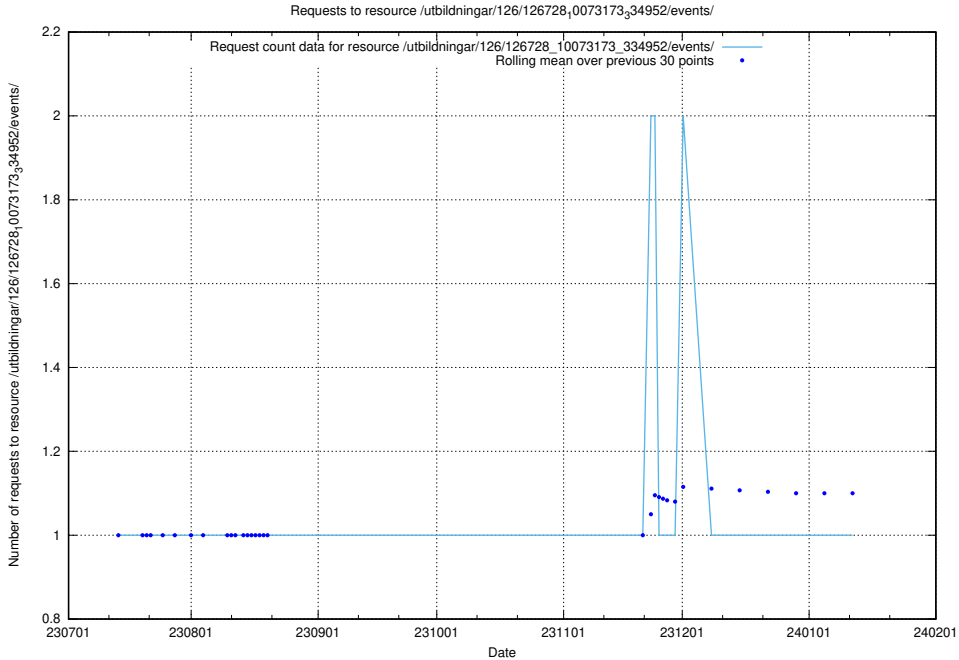

Here, we count the number of requests to resource /utbildningar/126/126728_10073173_334952/events/

5.5079 Usage of /utbildningar/126/126728_10073173_334952/

Here, we count the number of requests to resource /utbildningar/126/126728_10073173_334952/.