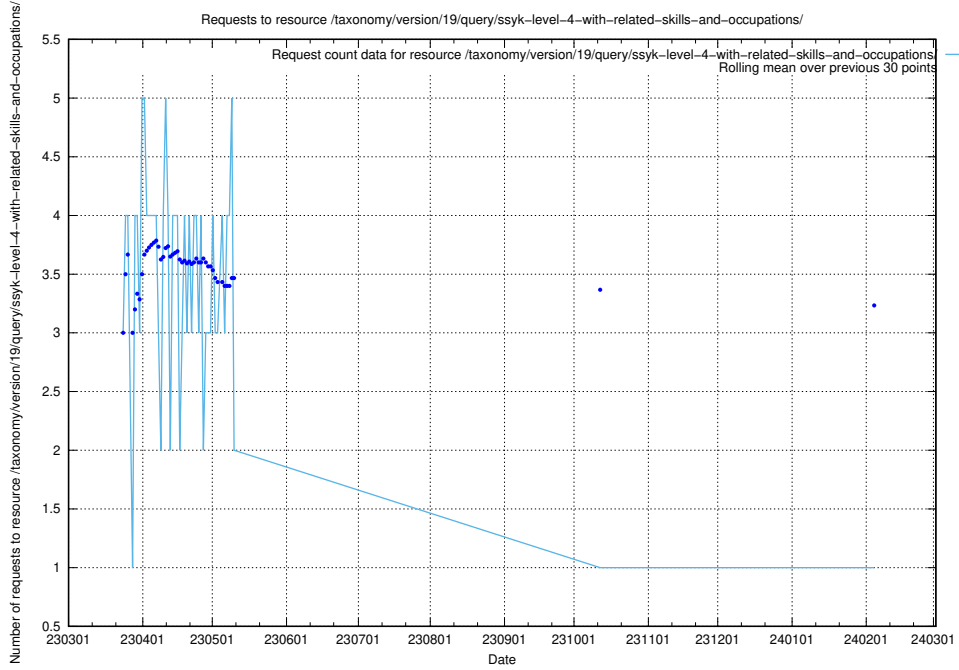

5.6118 Usage of /taxonomy/version/19/query/ssyk-level-4-with-related-isco-level-4-groups/

Here, we count the number of requests to resource /taxonomy/version/19/query/ssyk-level-4-with-related-isco-level-4-groups/.