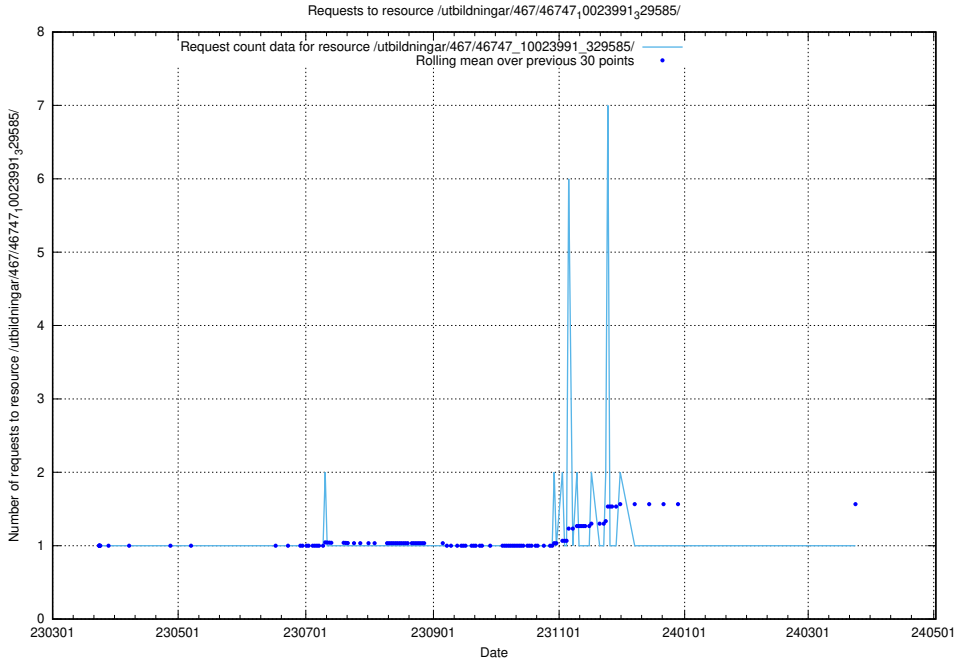

5.6312 Usage of /utbildningar/467/46747_10023991_329585/

Here, we count the number of requests to resource /utbildningar/467/46747_10023991_329585/.