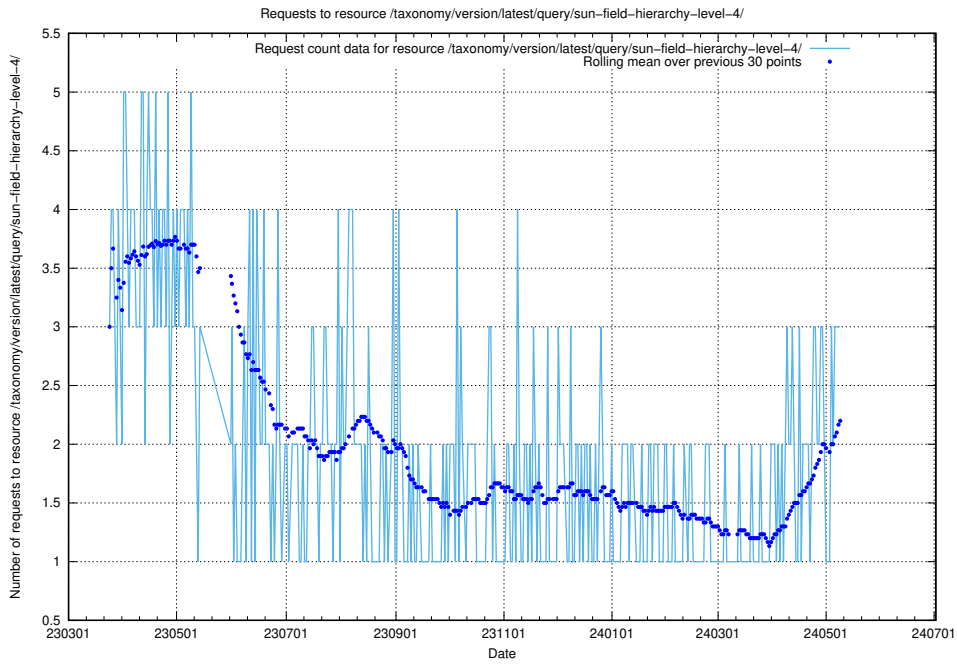

5.417 Usage of /taxonomy/version/latest/query/sun-field-hierarchy-level-4/

Here, we count the number of requests to resource /taxonomy/version/latest/query/sun-field-hierarchy-level-4/.