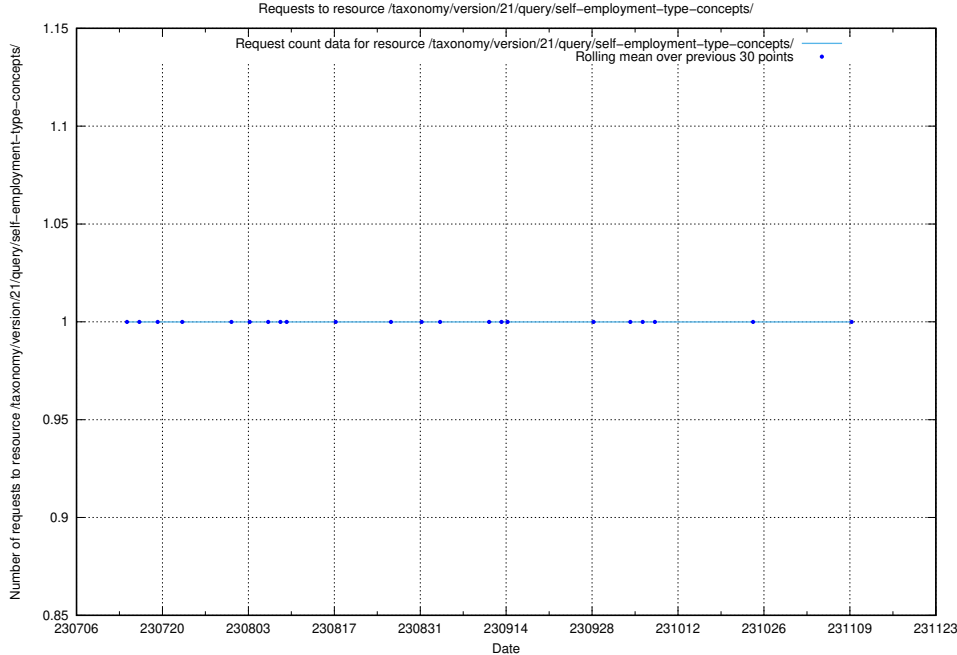

5.5103 Usage of /taxonomy/version/21/query/self-employment-type-concepts/

Here, we count the number of requests to resource /taxonomy/version/21/query/self-employment-type-concepts/.