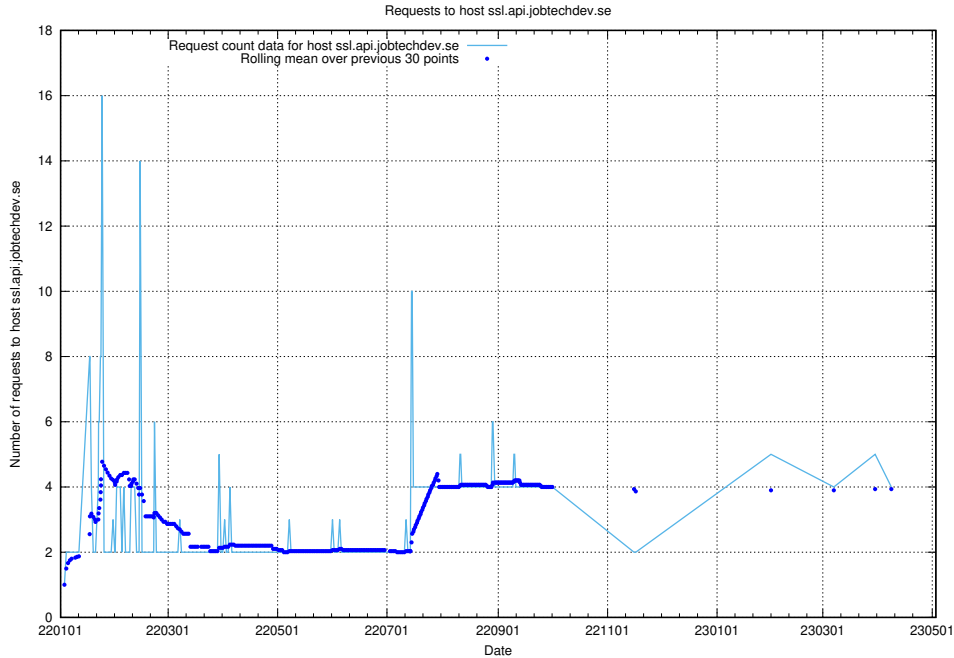

7.109 Usage of ssl.api.jobtechdev.se

Here, we count the number of requests to host ssl.api.jobtechdev.se.