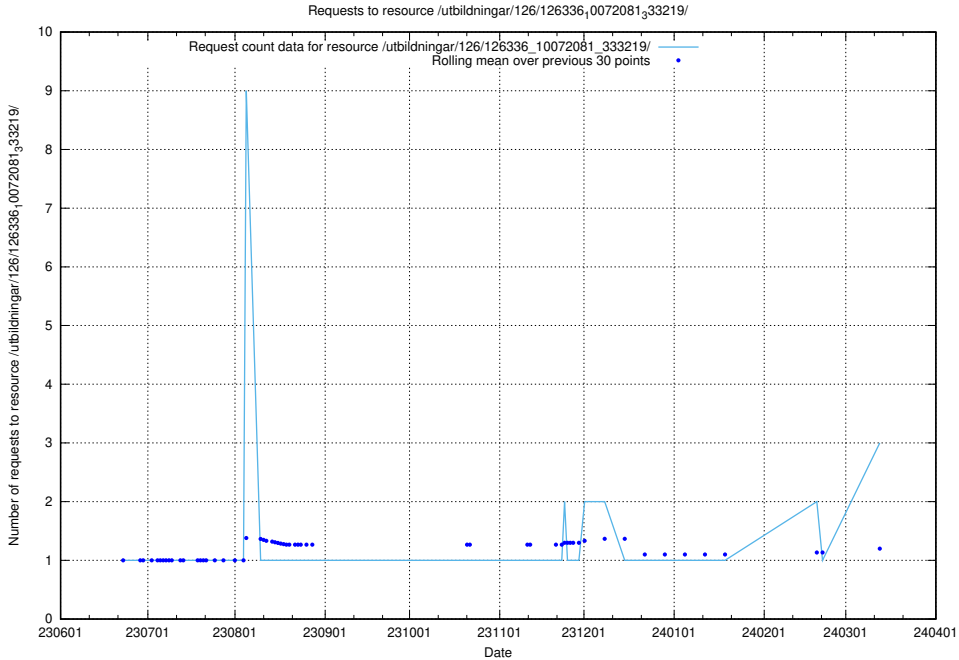

5.380 Usage of /utbildningar/126/126336_10072081_333219/

Here, we count the number of requests to resource /utbildningar/126/126336_10072081_333219/.