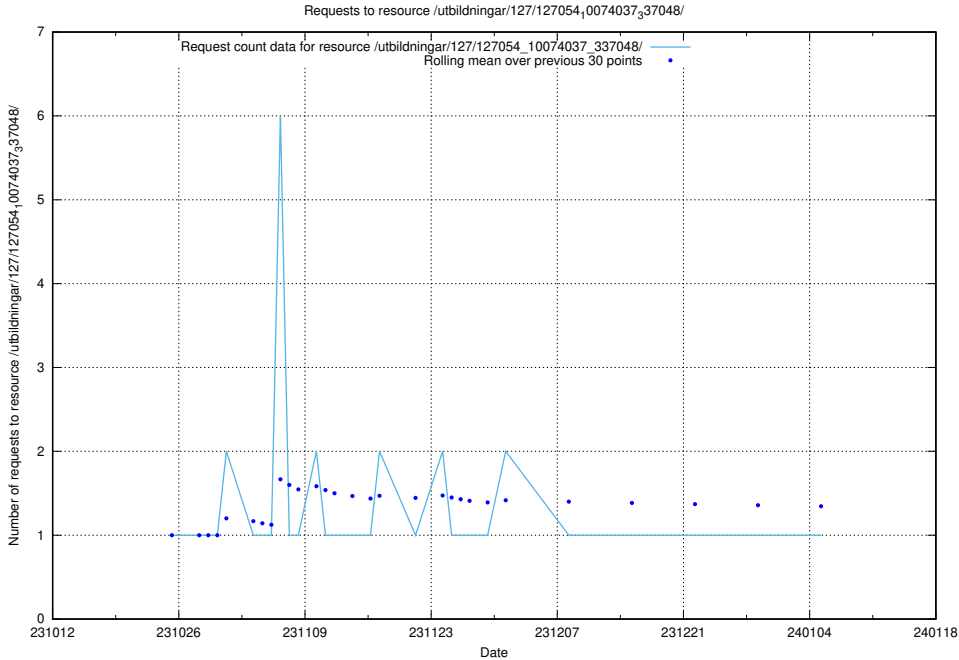

5.4235 Usage of /utbildningar/127/127054_10074037_337048/

Here, we count the number of requests to resource /utbildningar/127/127054_10074037_337048/.