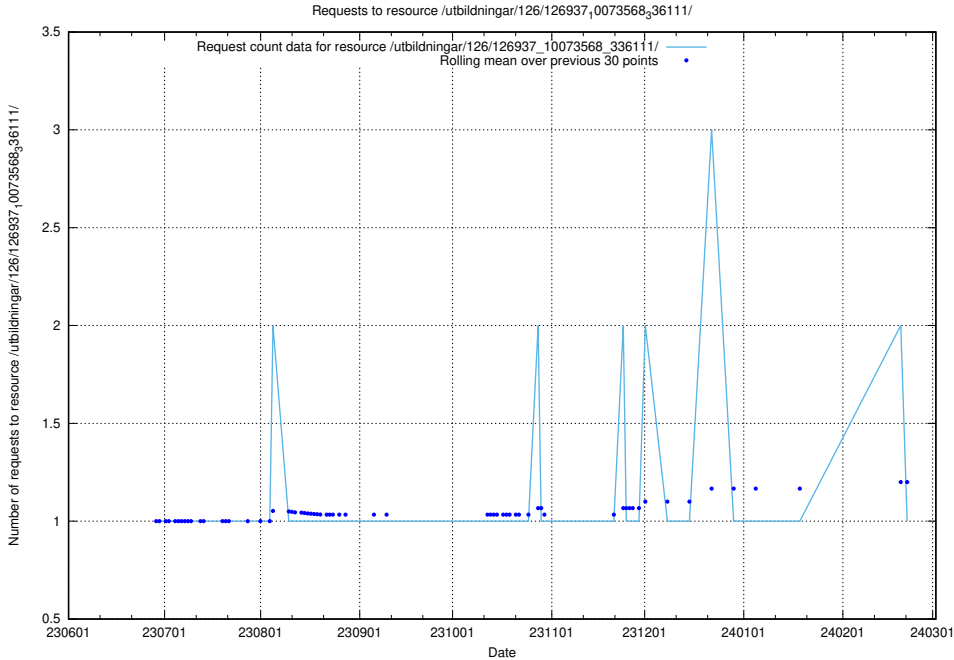

5.5449 Usage of /utbildningar/126/126937_10073568_336111/

Here, we count the number of requests to resource /utbildningar/126/126937_10073568_336111/.