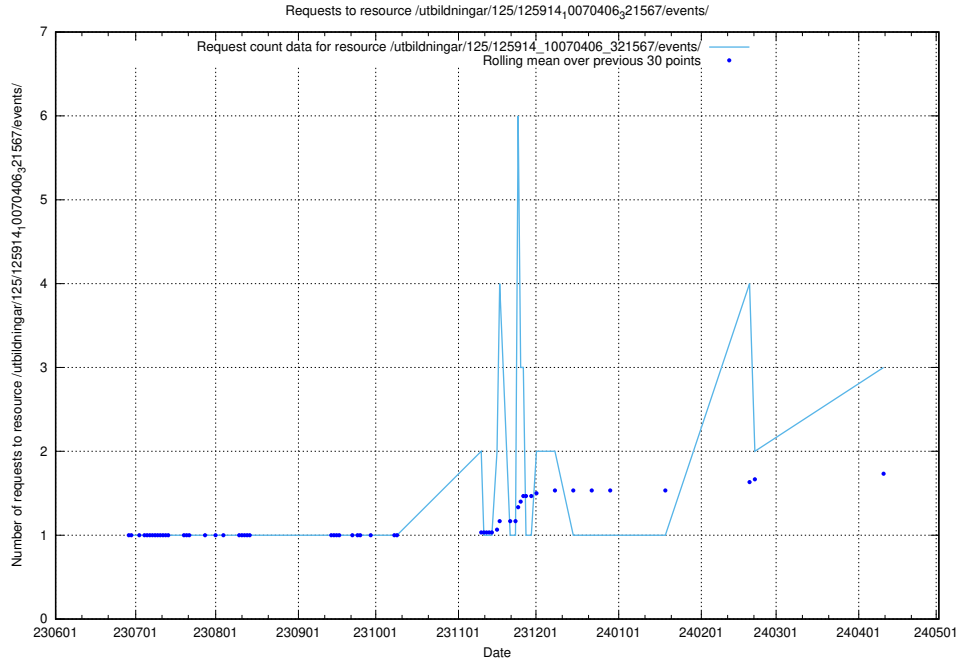

5.372 Usage of /utbildningar/125/125914_10070406_321567/events/

Here, we count the number of requests to resource /utbildningar/125/125914_10070406_321567/events/