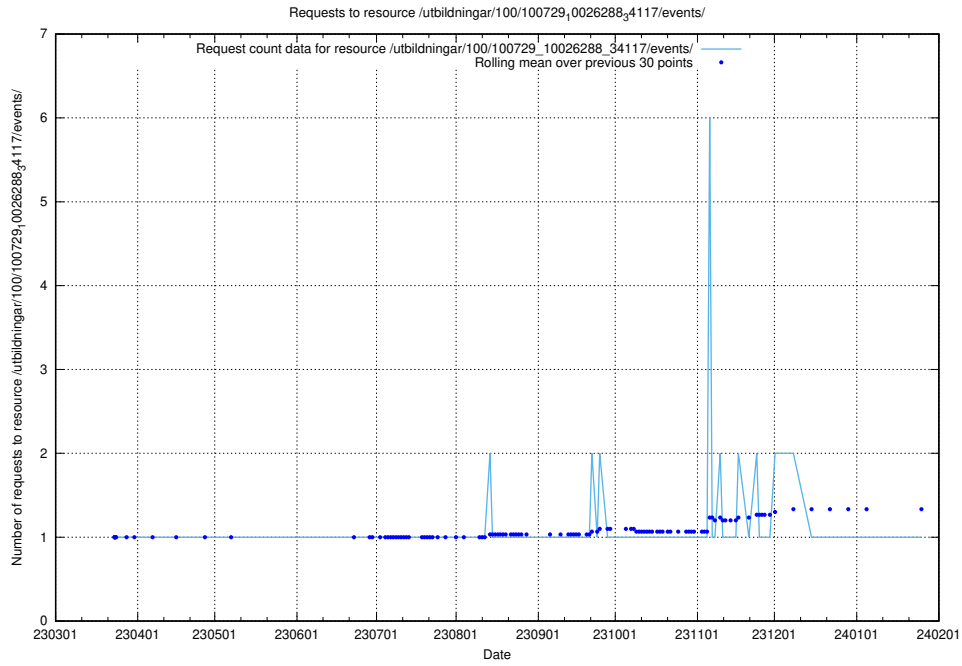

5.5687 Usage of /utbildningar/100/100729_10026288_34117/events/

Here, we count the number of requests to resource /utbildningar/100/100729_10026288_34117/events/.