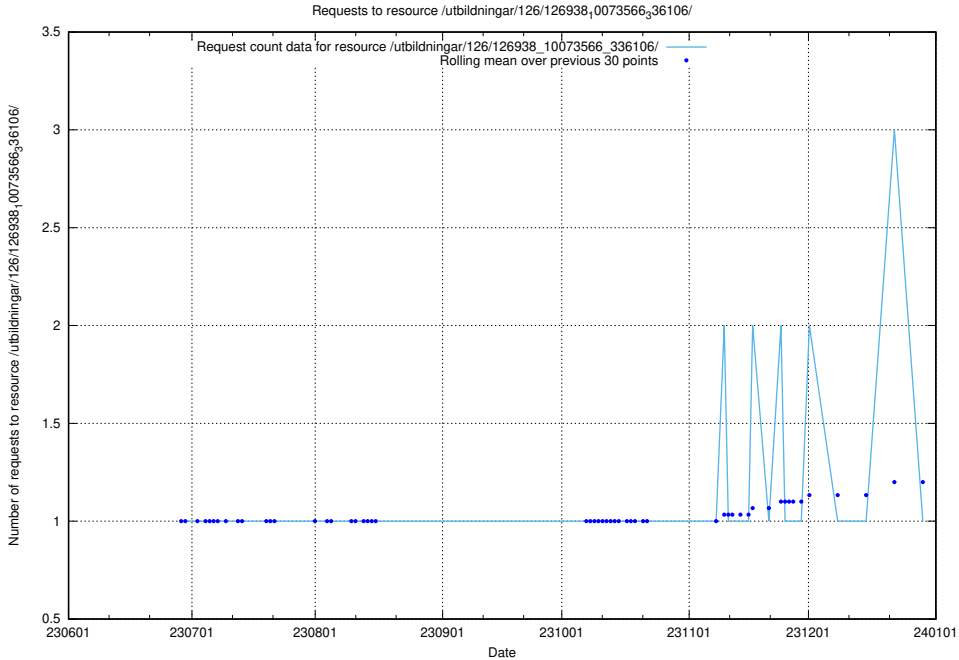

5.5446 Usage of /utbildningar/126/126938_10073566_336106/

Here, we count the number of requests to resource /utbildningar/126/126938_10073566_336106/.