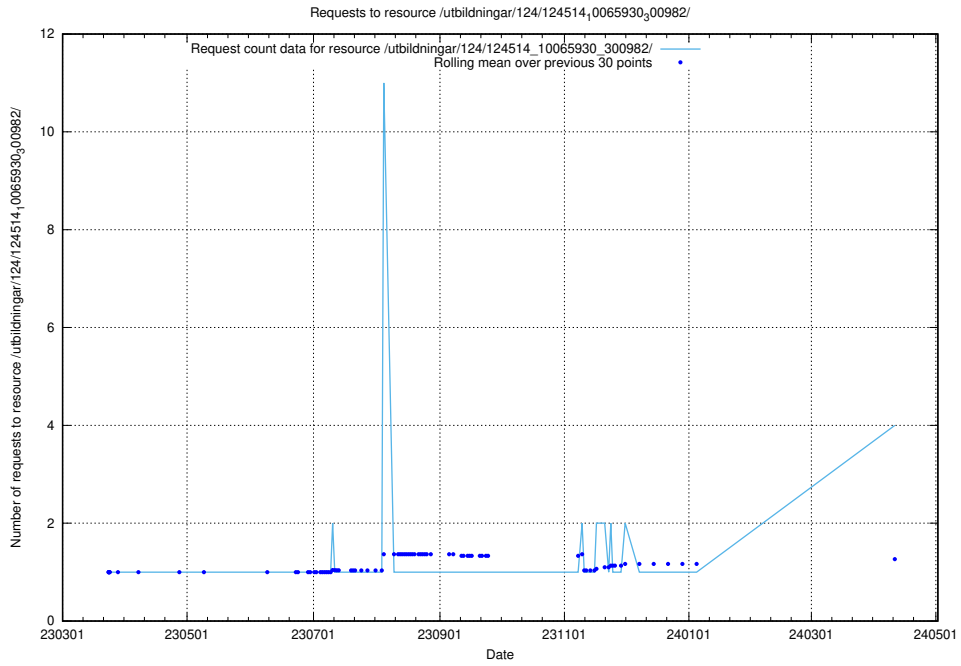

5.173 Usage of /availability/20240226/

Here, we count the number of requests to resource /availability/20240226/.

5.174 Usage of /utbildningar/124/124514_10065930_300982/

Here, we count the number of requests to resource /utbildningar/124/124514_10065930_300982/.