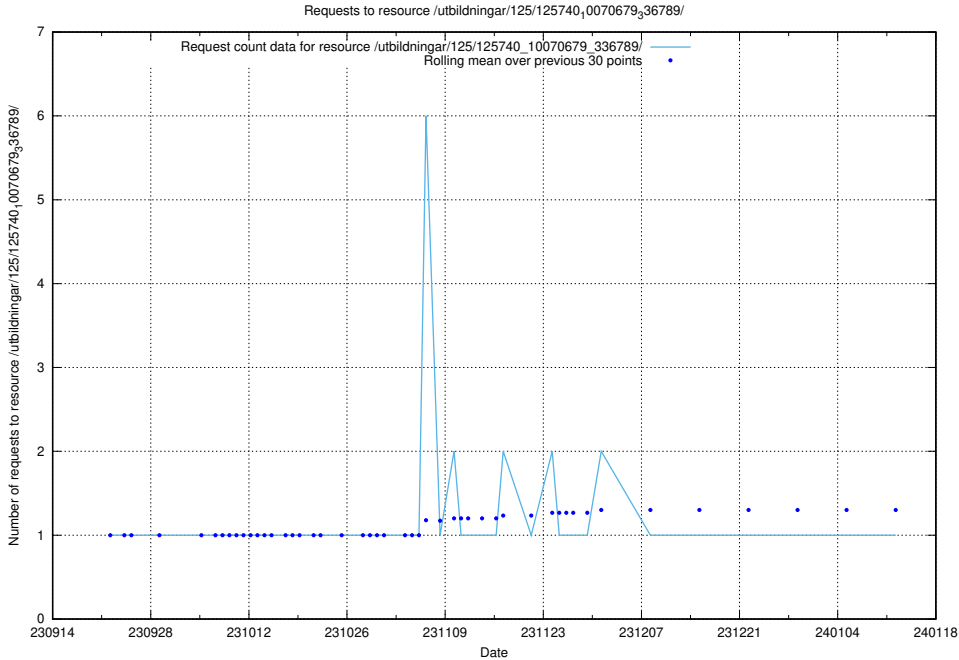

5.4524 Usage of /utbildningar/125/125740_10070679_336789/

Here, we count the number of requests to resource /utbildningar/125/125740_10070679_336789/.