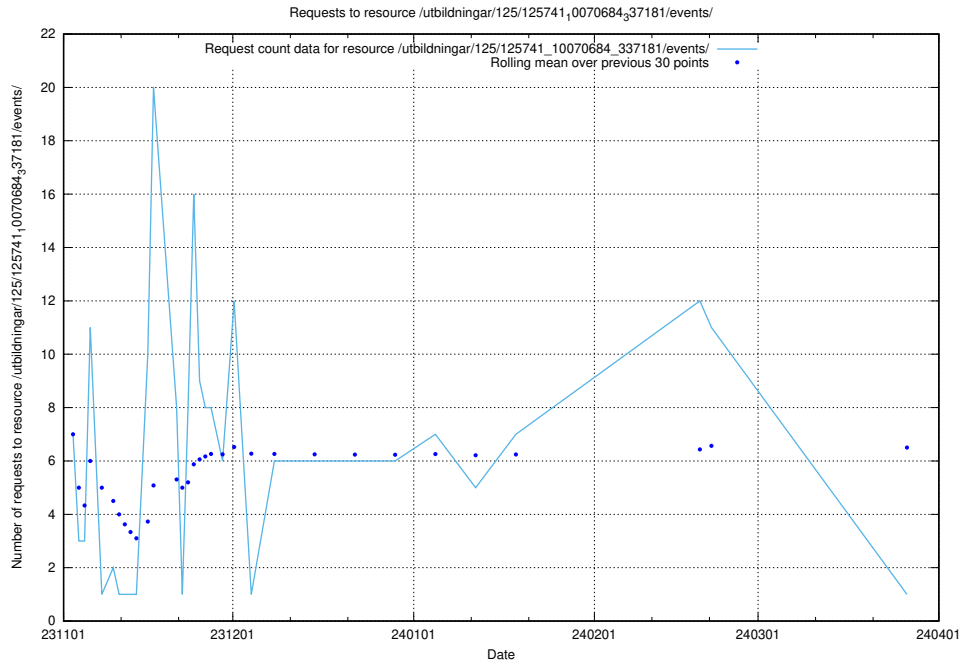

5.4156 Usage of /utbildningar/125/125741_10070684_337181/events/

Here, we count the number of requests to resource /utbildningar/125/125741_10070684_337181/events/