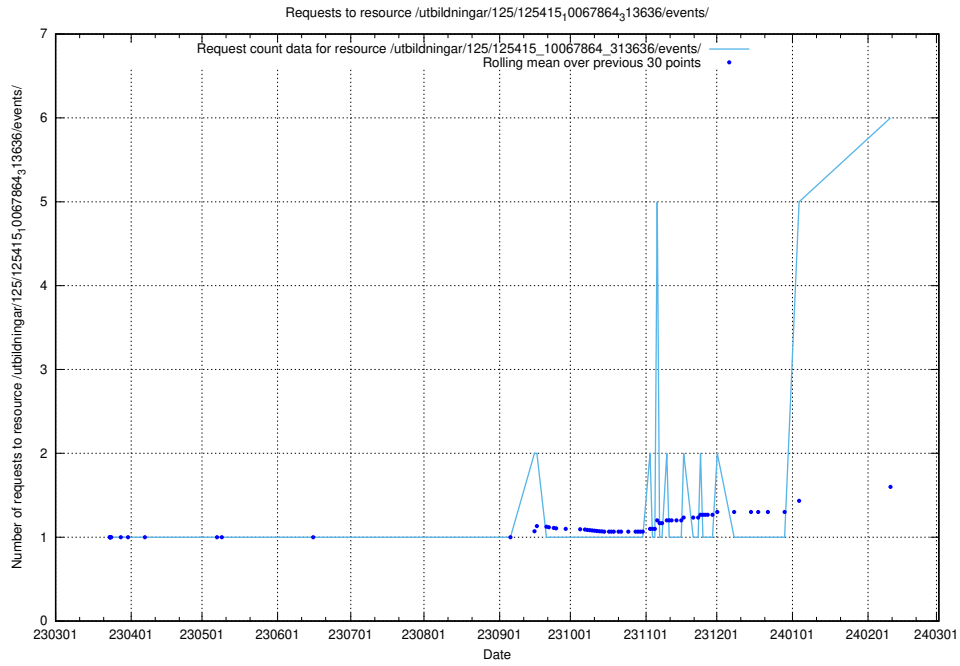

5.46 Usage of /utbildningar/125/125415_10067864_313636/events/

Here, we count the number of requests to resource /utbildningar/125/125415_10067864_313636/events/