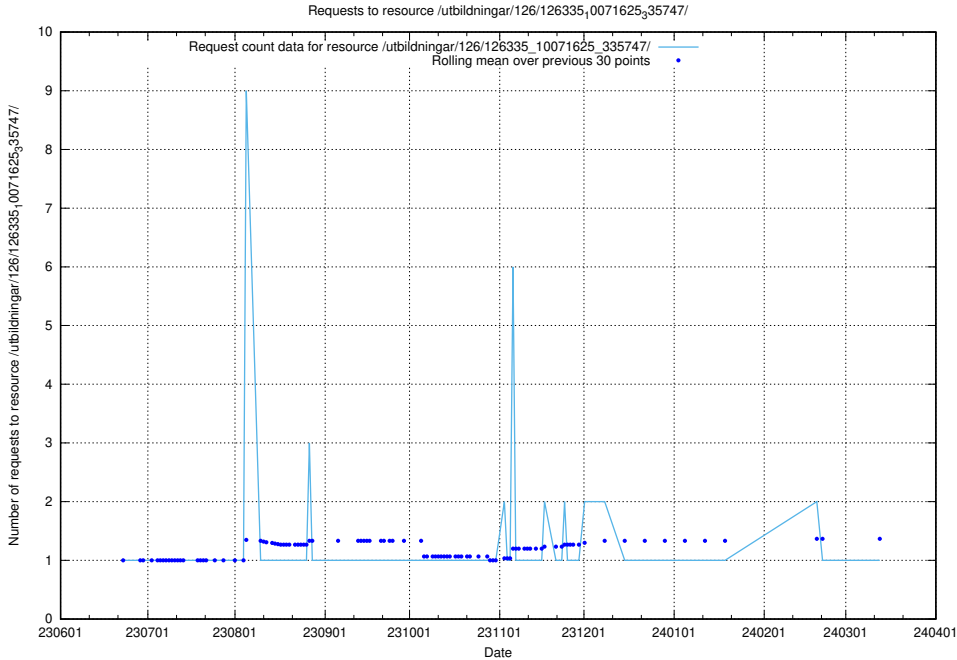

5.5686 Usage of /utbildningar/126/126335_10071625_335747/

Here, we count the number of requests to resource /utbildningar/126/126335_10071625_335747/.