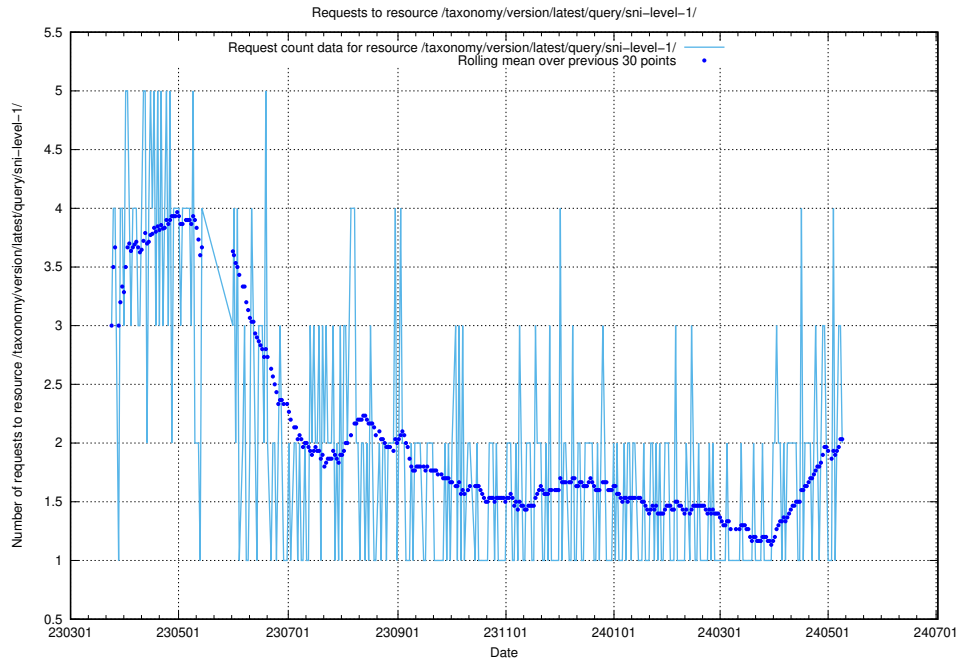

5.930 Usage of /taxonomy/version/latest/query/sni-level-1/

Here, we count the number of requests to resource /taxonomy/version/latest/query/sni-level-1/.