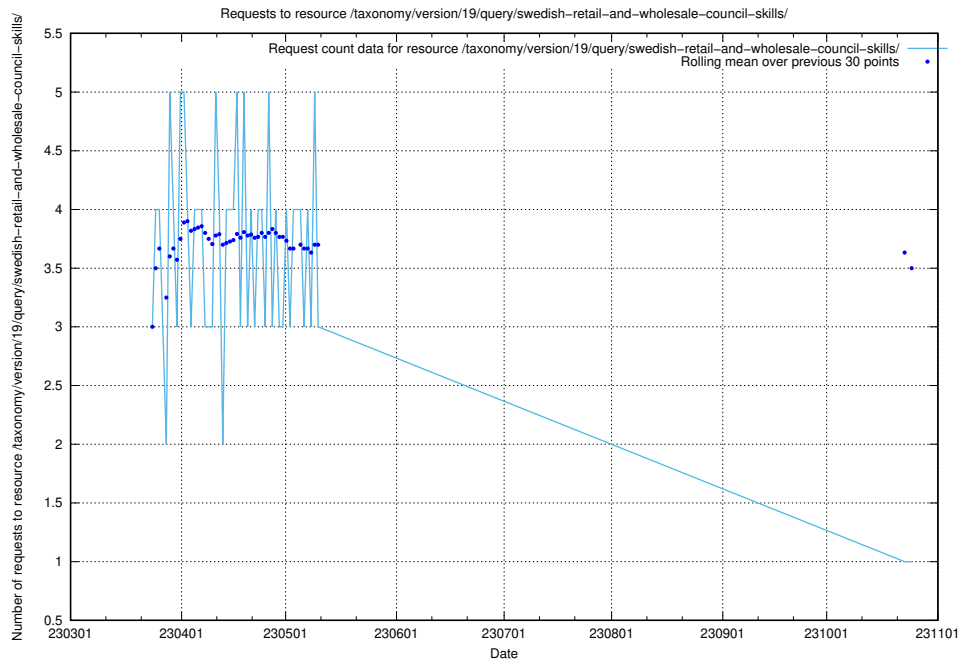

5.6108 Usage of /taxonomy/version/19/query/swedish-retail-and-wholesale-council-skills/

Here, we count the number of requests to resource /taxonomy/version/19/query/swedish-retail-and-wholesale-council-skills/.