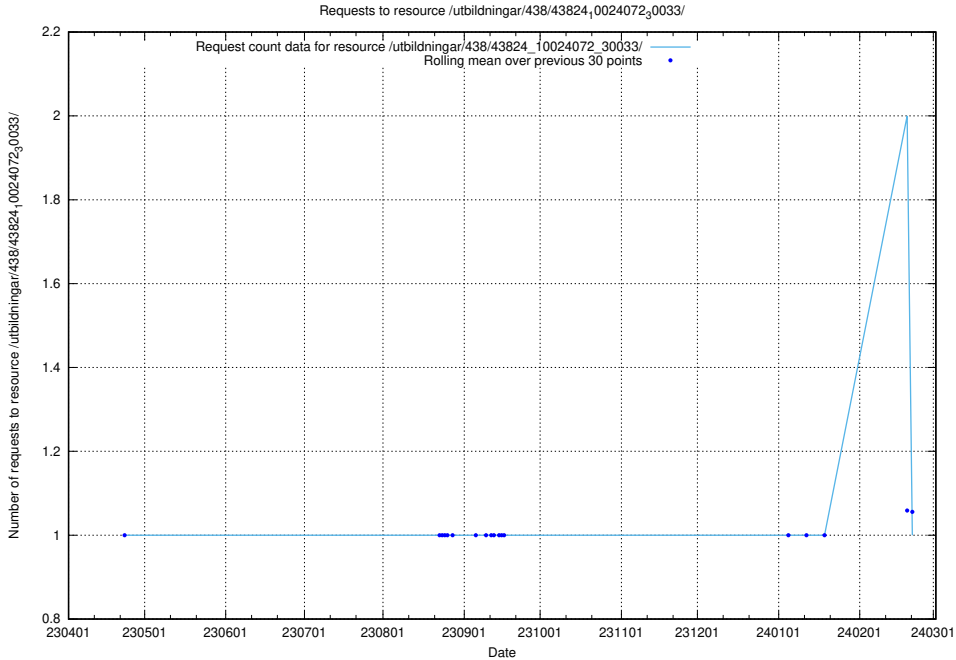

5.6040 Usage of /utbildningar/438/43824_10024072_30033/

Here, we count the number of requests to resource /utbildningar/438/43824_10024072_30033/.