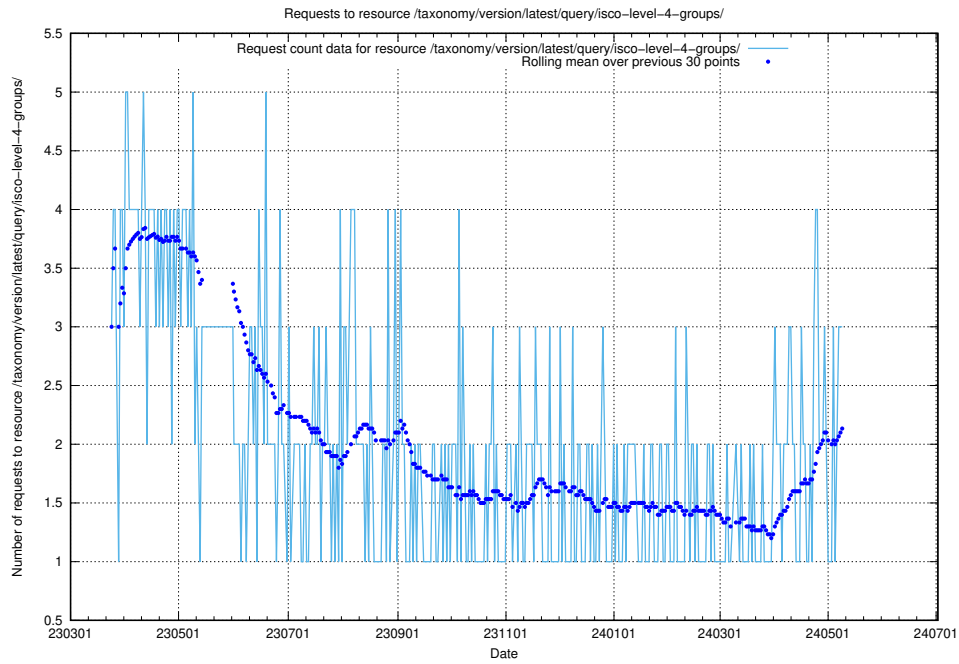

5.432 Usage of /taxonomy/version/latest/query/isco-level-4-groups/

Here, we count the number of requests to resource /taxonomy/version/latest/query/isco-level-4-groups/.