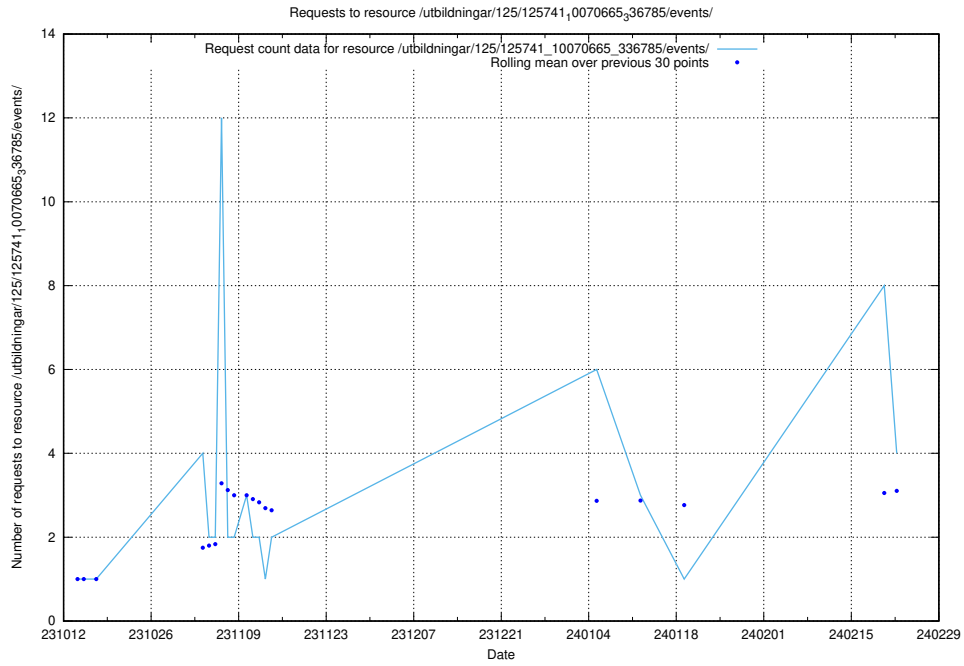

5.204 Usage of /utbildningar/125/125741_10070665_336785/events/

Here, we count the number of requests to resource /utbildningar/125/125741_10070665_336785/events/

5.206 Usage of /utbildningar/124/124465_10067631_336914/