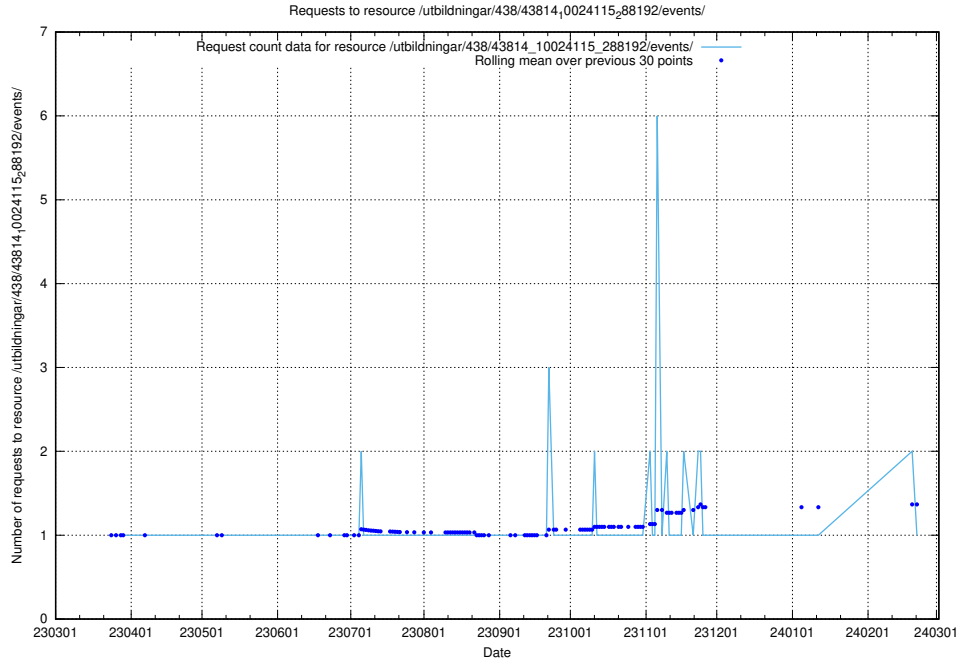

5.6166 Usage of /utbildningar/438/43814_10024115_288192/events/

Here, we count the number of requests to resource /utbildningar/438/43814_10024115_288192/events/.