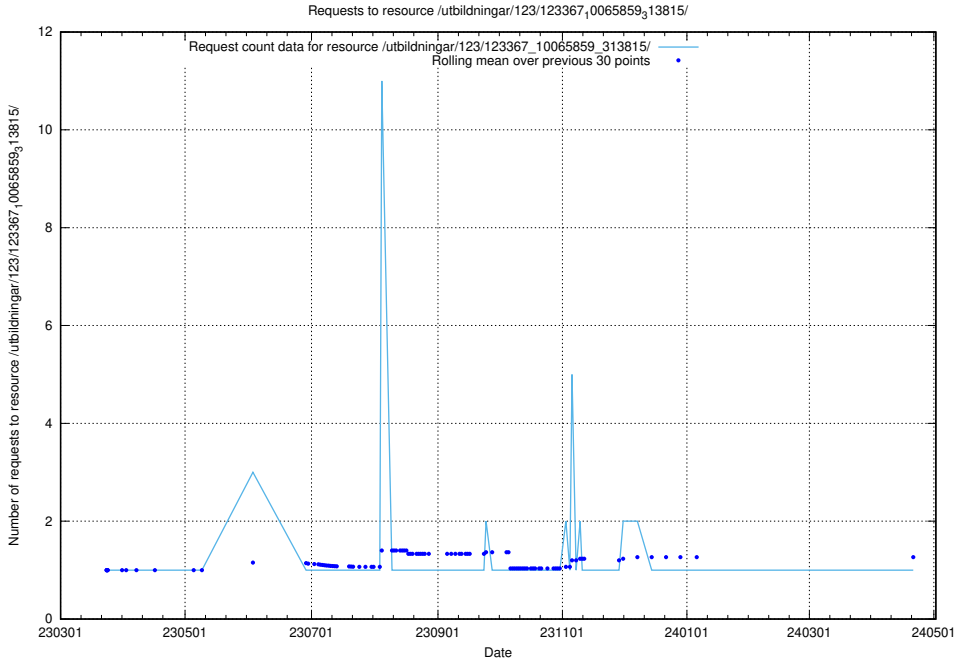

5.4852 Usage of /utbildningar/123/123367_10065859_313815/

Here, we count the number of requests to resource /utbildningar/123/123367_10065859_313815/.