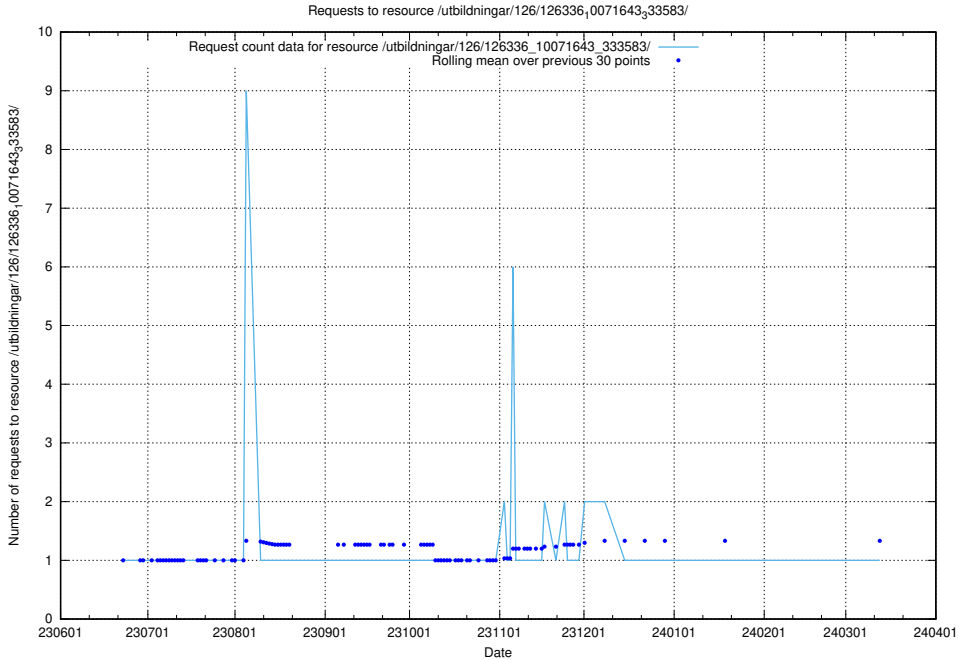

5.5681 Usage of /utbildningar/126/126336_10071643_333583/

Here, we count the number of requests to resource /utbildningar/126/126336_10071643_333583/.