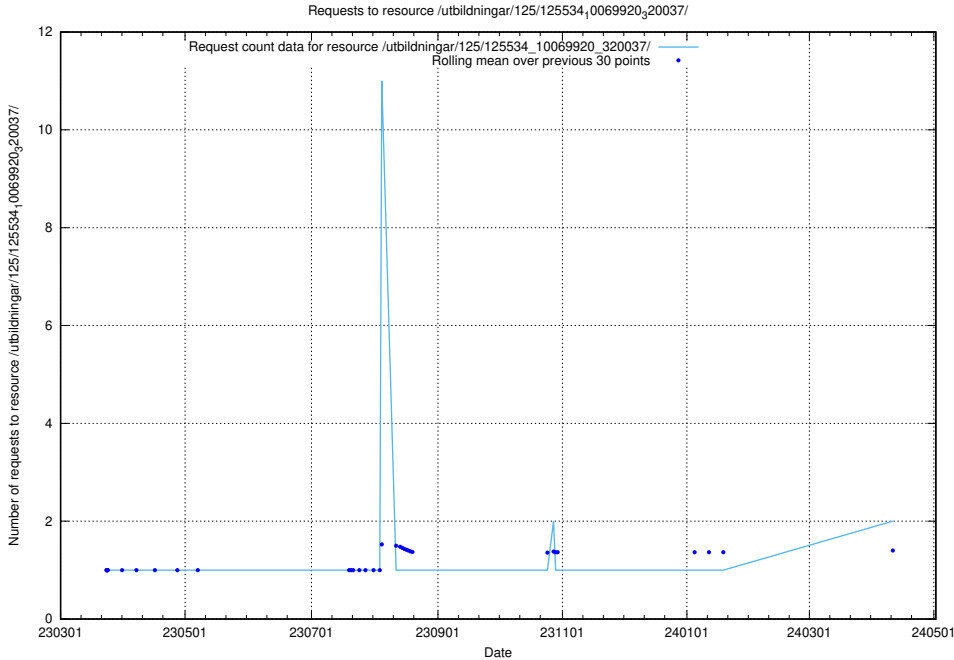

5.482 Usage of /utbildningar/125/125534_10069920_320037/

Here, we count the number of requests to resource /utbildningar/125/125534_10069920_320037/.