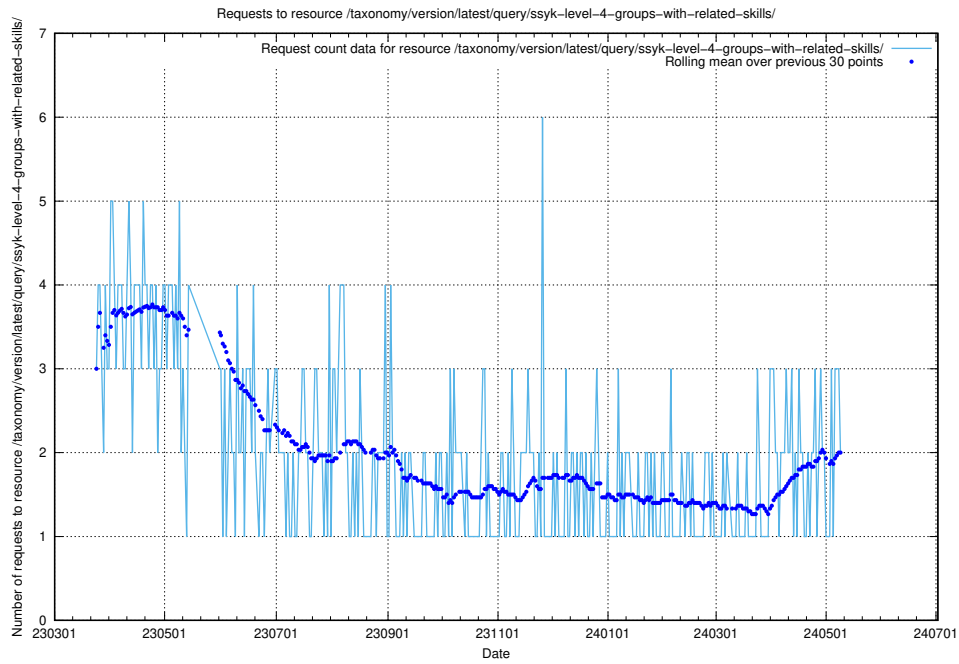

5.924 Usage of /taxonomy/version/latest/query/ssyk-level-4-groups-with-related-skills/

Here, we count the number of requests to resource /taxonomy/version/latest/query/ssyk-level-4-groups-with-related-skills/.