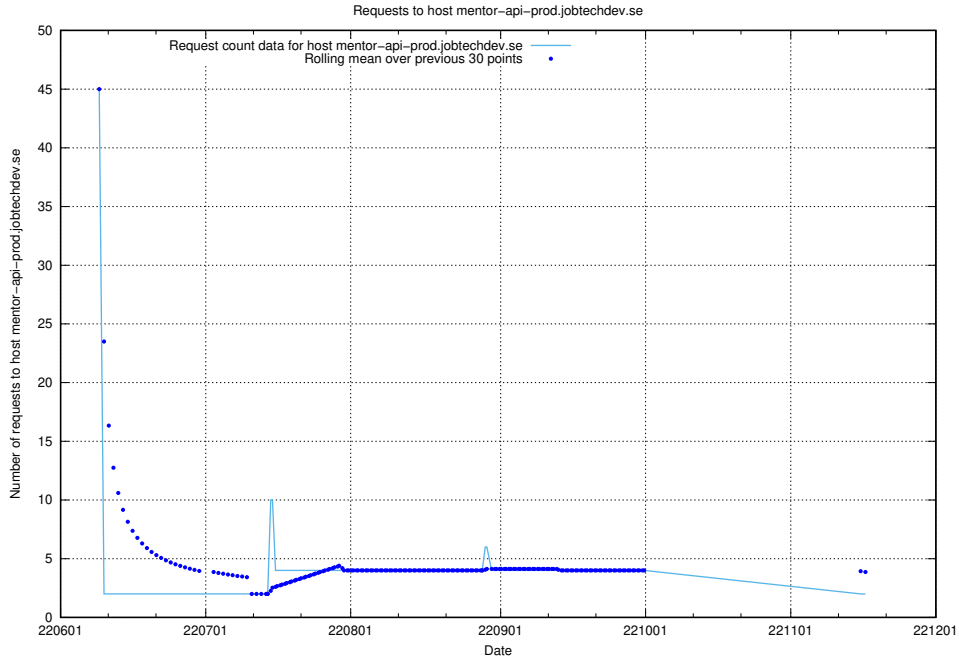

7.410 Usage of mentor-api-prod.jobtechdev.se

Here, we count the number of requests to host mentor-api-prod.jobtechdev.se.