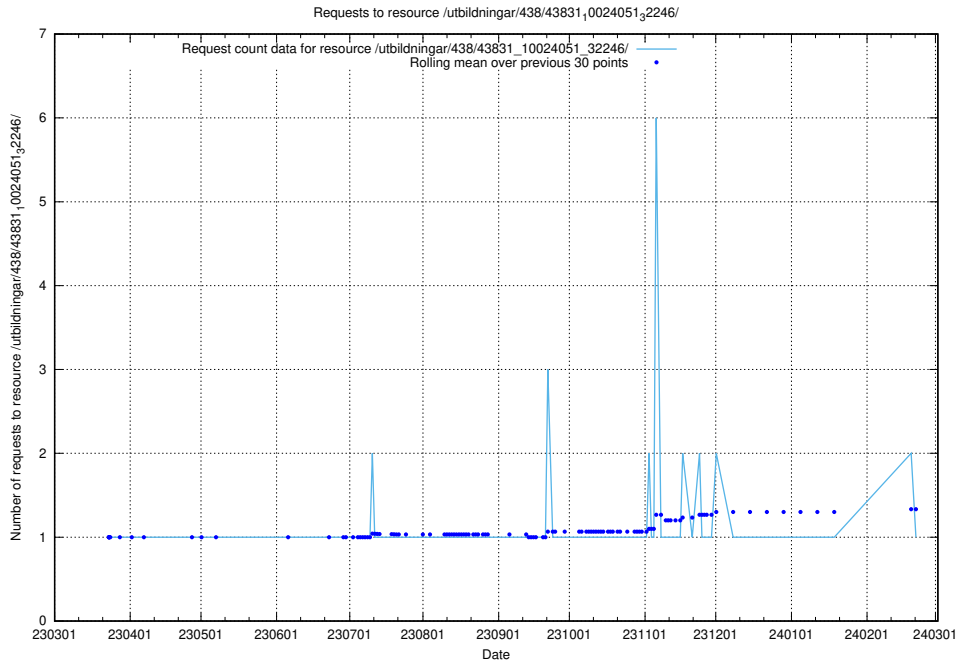

5.6331 Usage of /utbildningar/438/43831_10024051_32246/

Here, we count the number of requests to resource /utbildningar/438/43831_10024051_32246/.