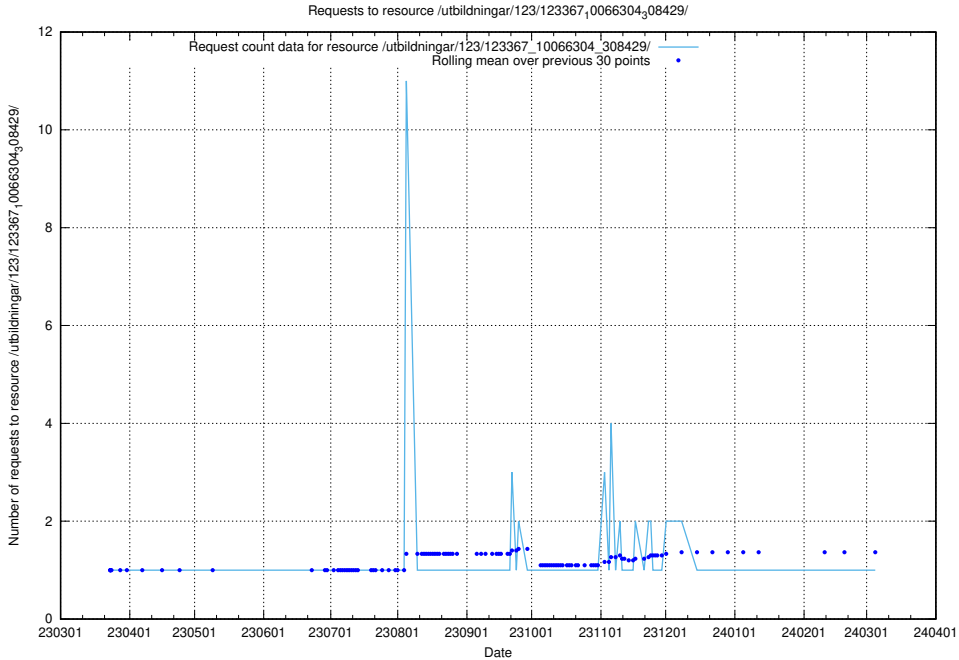

5.4551 Usage of /utbildningar/123/123367_10066304_308429/

Here, we count the number of requests to resource /utbildningar/123/123367_10066304_308429/.