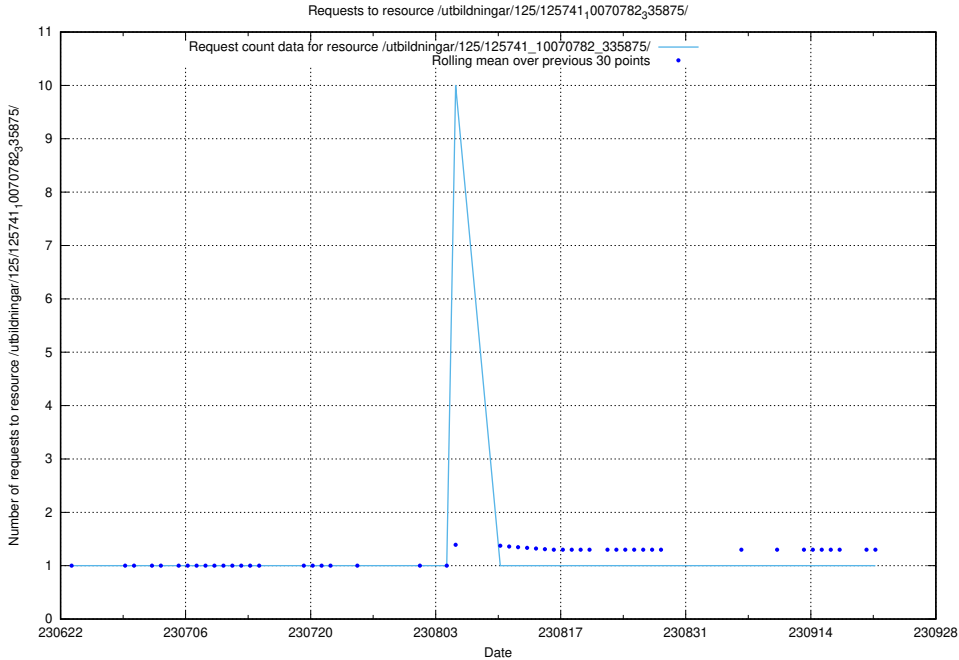

5.5705 Usage of /utbildningar/125/125741_10070782_335875/

Here, we count the number of requests to resource /utbildningar/125/125741_10070782_335875/.