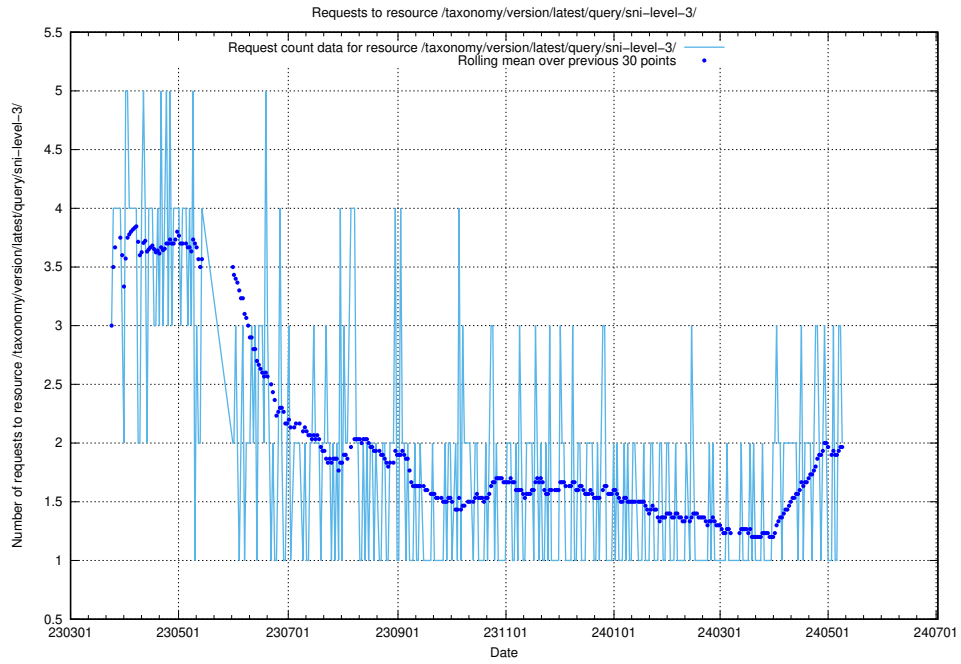

5.928 Usage of /taxonomy/version/latest/query/sni-level-3/

Here, we count the number of requests to resource /taxonomy/version/latest/query/sni-level-3/.