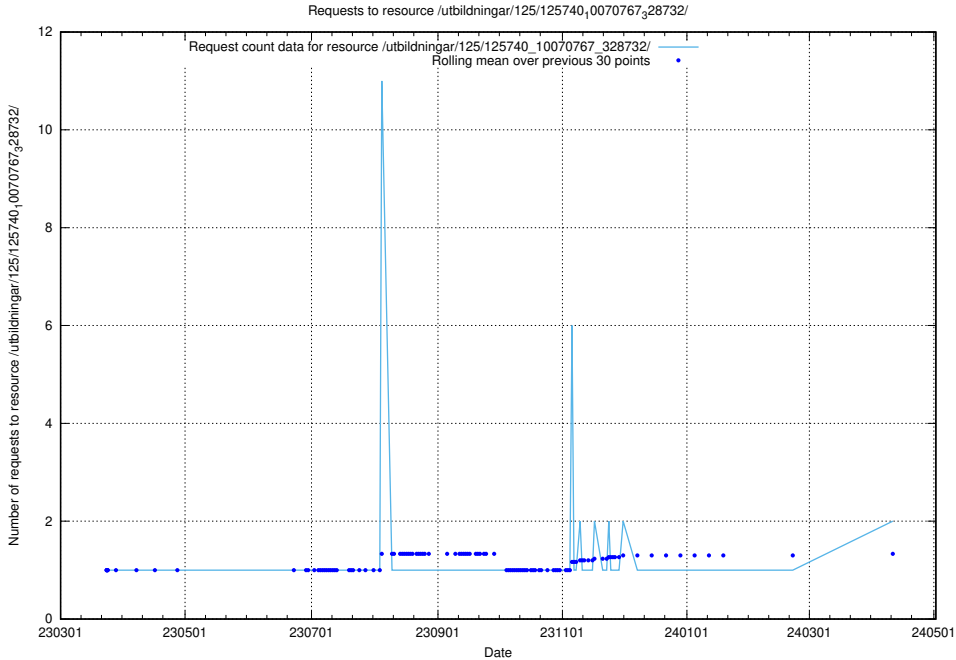

Here, we count the number of requests to resource /utbildningar/125/125741_10070637_322307/.

5.463 Usage of /utbildningar/125/125740_10070767_328732/

Here, we count the number of requests to resource /utbildningar/125/125740_10070767_328732/.