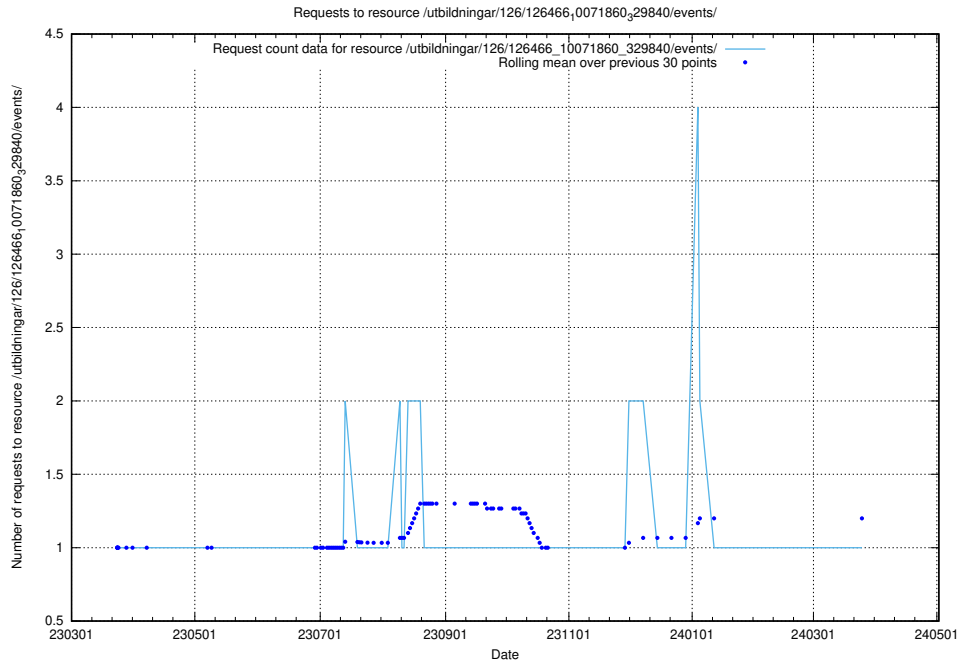

5.6409 Usage of /utbildningar/126/126466_10071860_329840/events/

Here, we count the number of requests to resource /utbildningar/126/126466_10071860_329840/events/