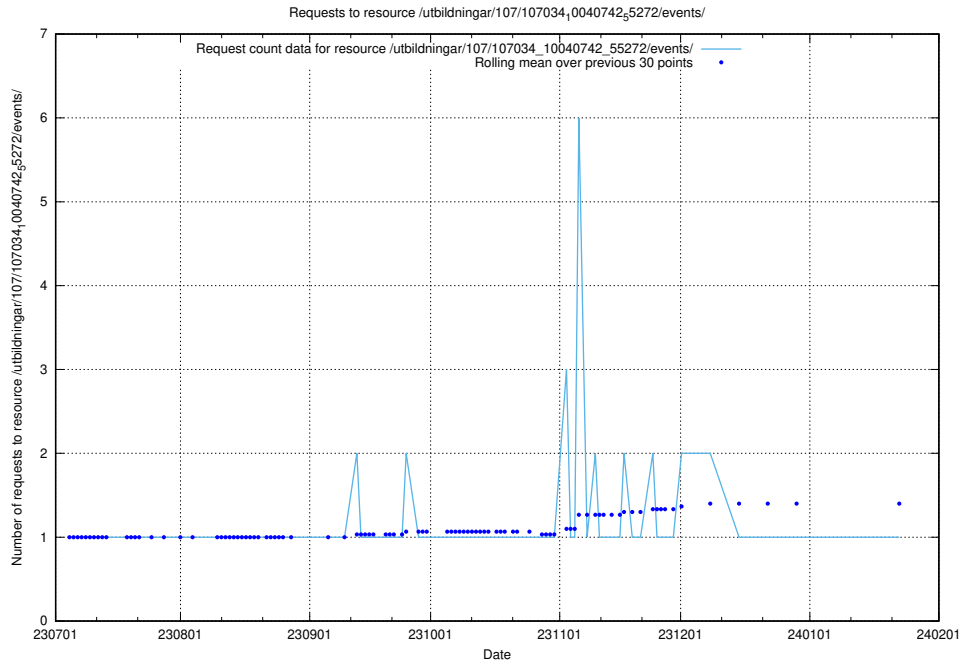

5.5369 Usage of /utbildningar/107/107034_10040742_55272/events/

Here, we count the number of requests to resource /utbildningar/107/107034_10040742_55272/events/.