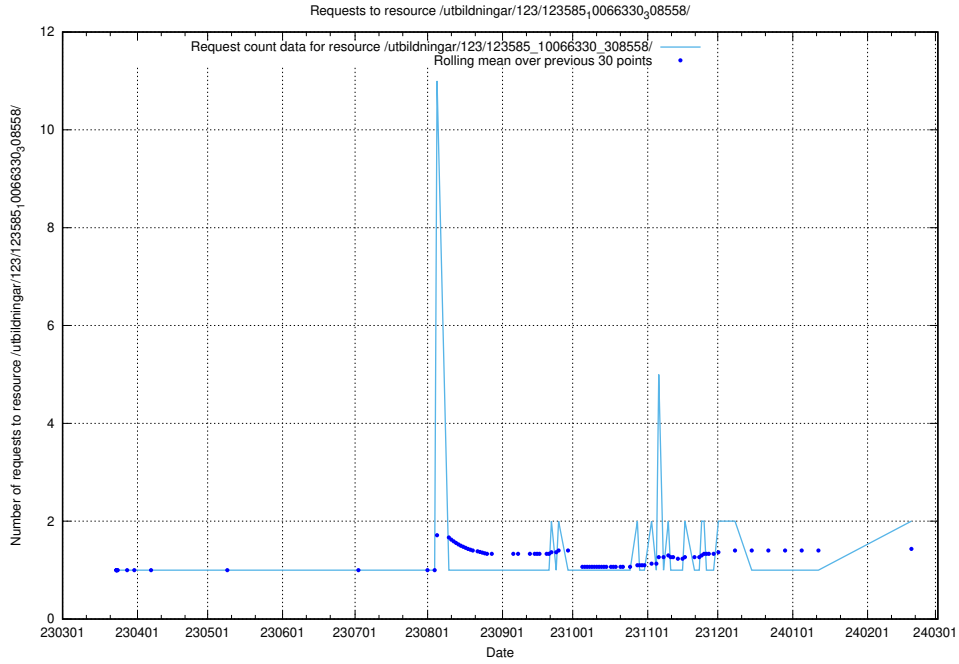

5.745 Usage of /utbildningar/123/123585_10066330_308558/

Here, we count the number of requests to resource /utbildningar/123/123585_10066330_308558/.