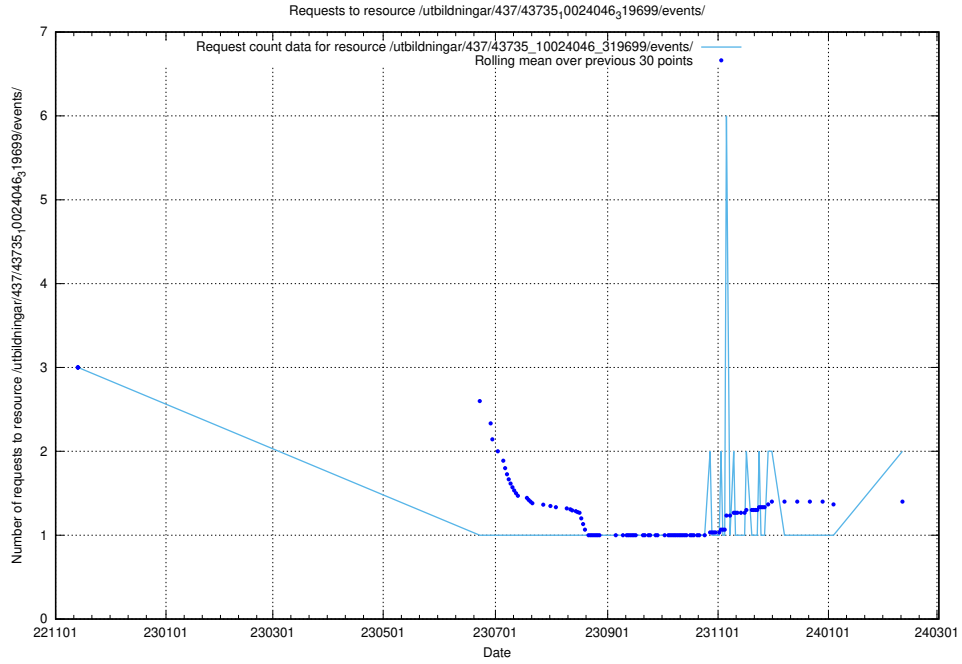

5.881 Usage of /utbildningar/437/43735_10024046_319699/events/

Here, we count the number of requests to resource /utbildningar/437/43735_10024046_319699/events/.