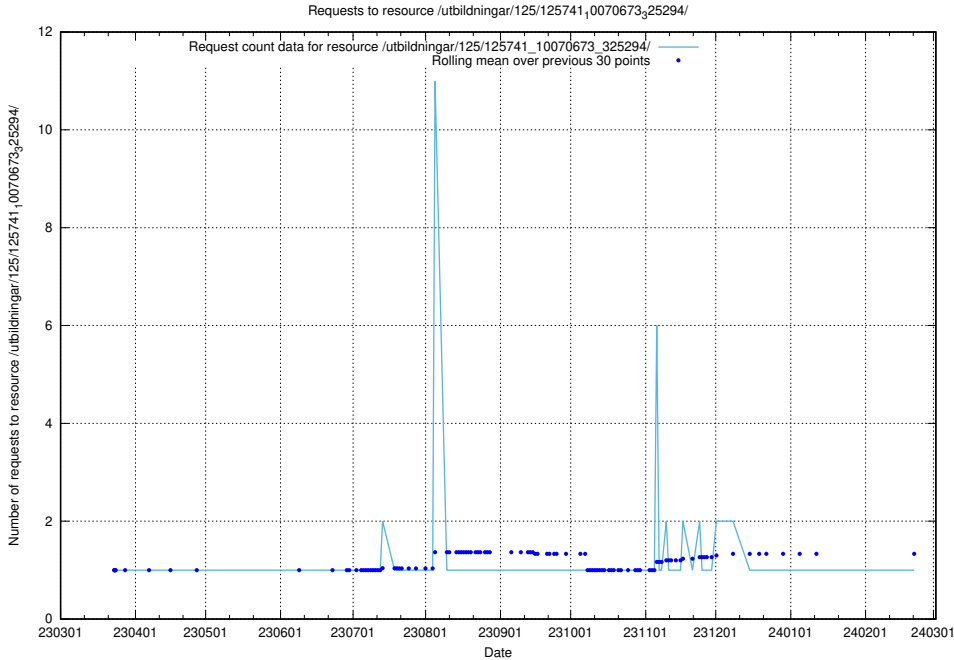

5.6484 Usage of /utbildningar/125/125741_10070673_325294/

Here, we count the number of requests to resource /utbildningar/125/125741_10070673_325294/.