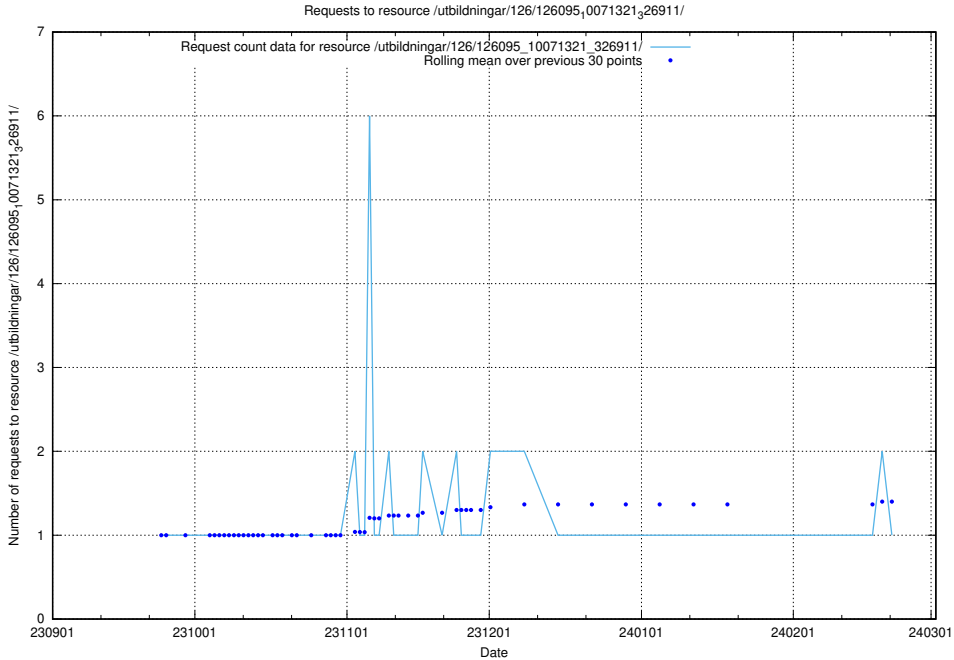

5.4497 Usage of /utbildningar/126/126095_10071321_326911/

Here, we count the number of requests to resource /utbildningar/126/126095_10071321_326911/.