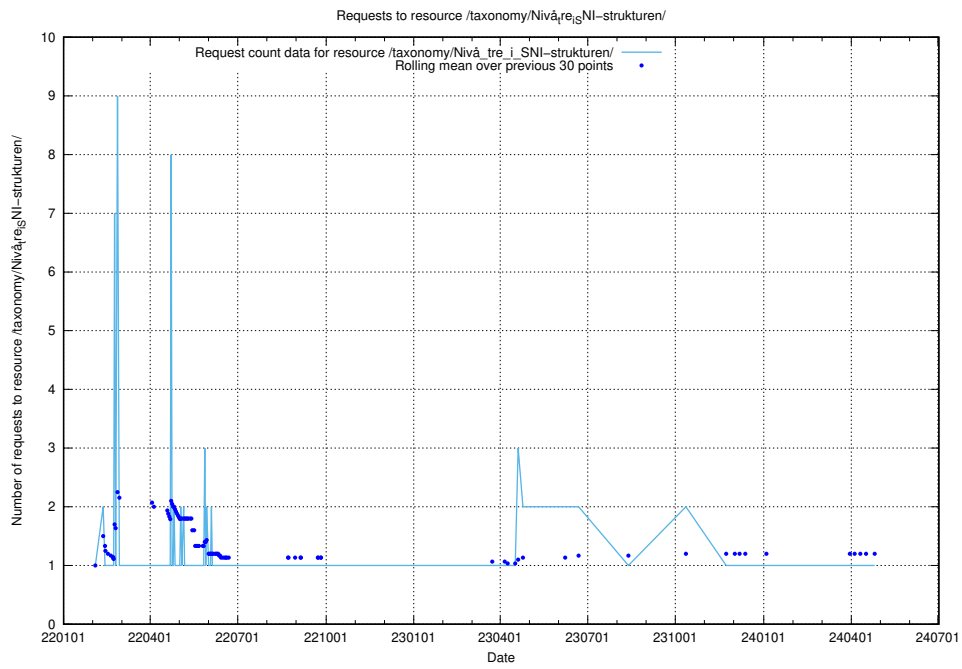

5.3045 Usage of /taxonomy/Nivå_tre_i_SNI-strukturen/

Here, we count the number of requests to resource /taxonomy/Nivå_tre_i_SNI-strukturen/.