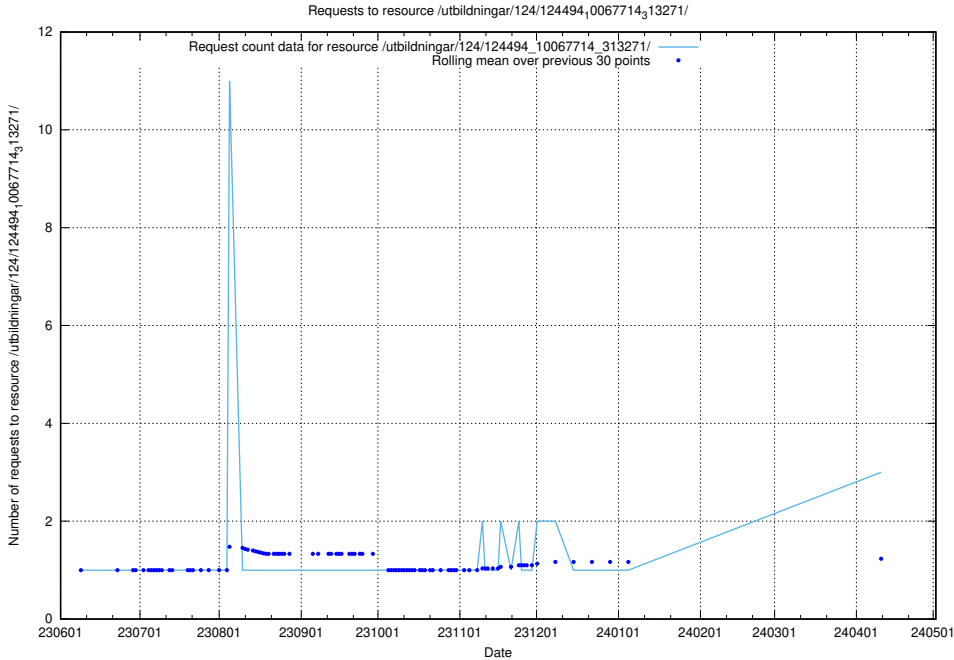

5.403 Usage of /utbildningar/124/124494_10067714_313271/

Here, we count the number of requests to resource /utbildningar/124/124494_10067714_313271/.