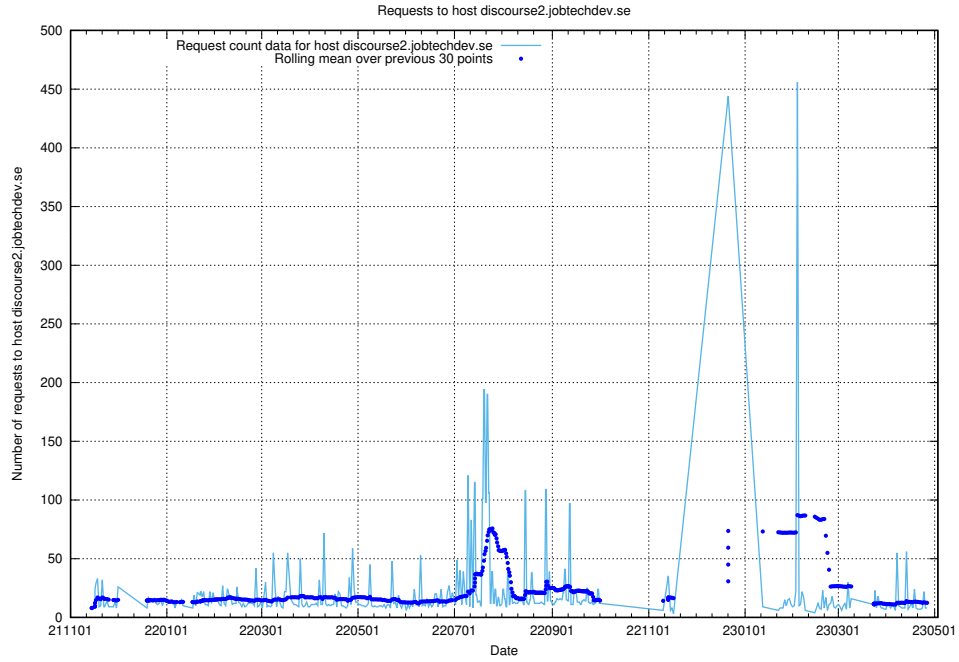

7.67 Usage of discourse2.jobtechdev.se

Here, we count the number of requests to host discourse2.jobtechdev.se.