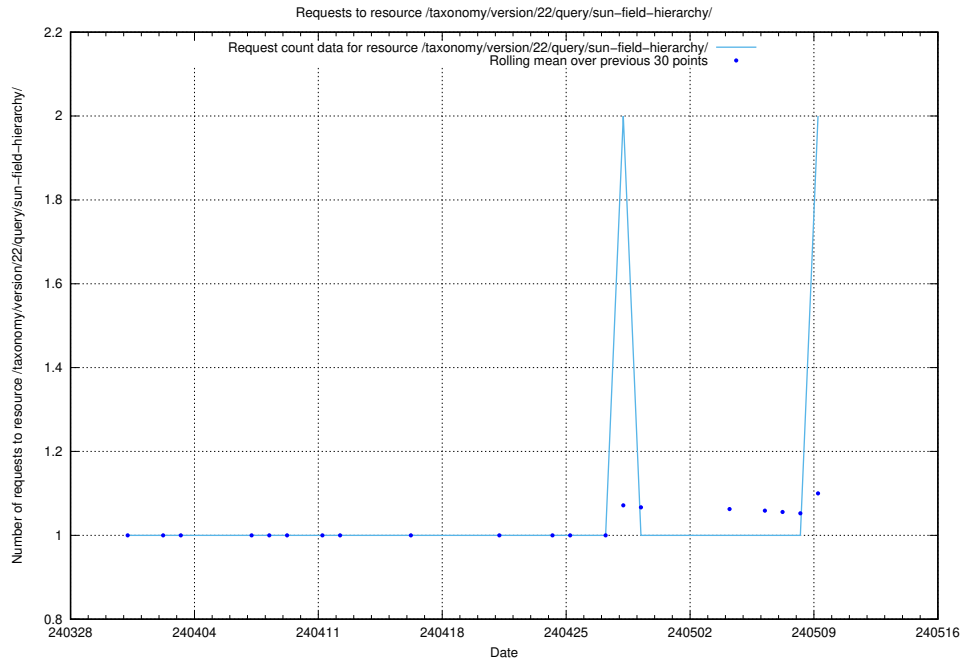

5.525 Usage of /taxonomy/version/22/query/sun-field-hierarchy/

Here, we count the number of requests to resource /taxonomy/version/22/query/sun-field-hierarchy/.