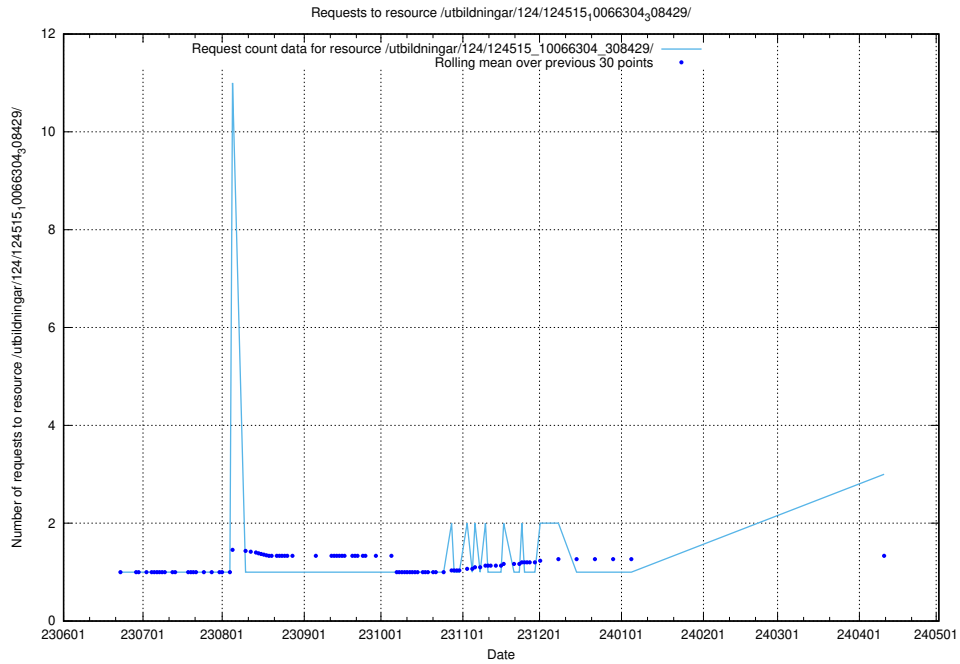

5.386 Usage of /utbildningar/124/124515_10066304_308429/

Here, we count the number of requests to resource /utbildningar/124/124515_10066304_308429/.