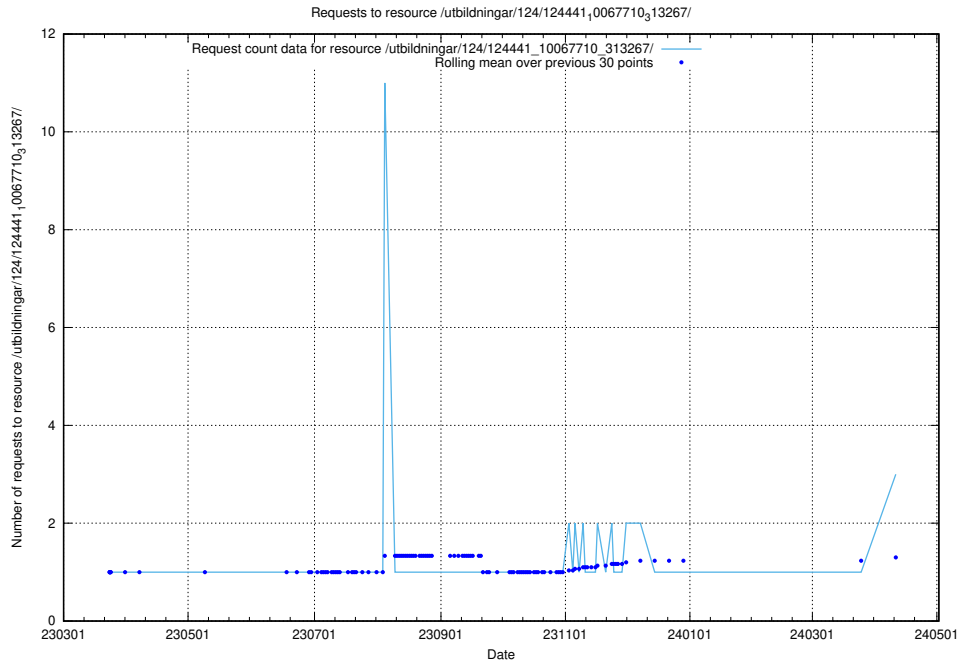

5.308 Usage of /utbildningar/124/124441_10067710_313267/

Here, we count the number of requests to resource /utbildningar/124/124441_10067710_313267/.