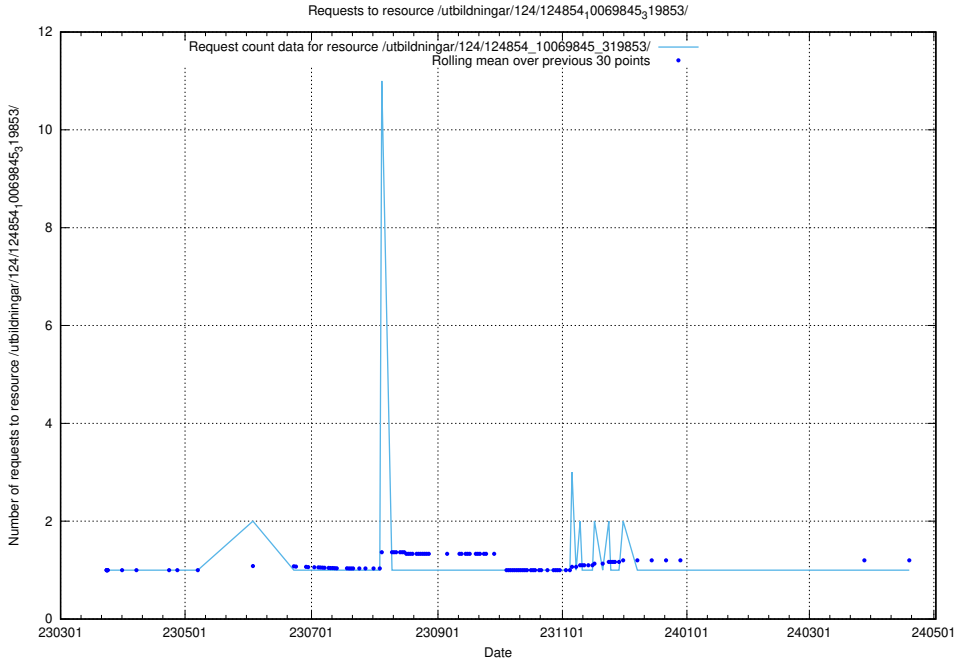

5.1218 Usage of /utbildningar/124/124854_10069845_319853/

Here, we count the number of requests to resource /utbildningar/124/124854_10069845_319853/.