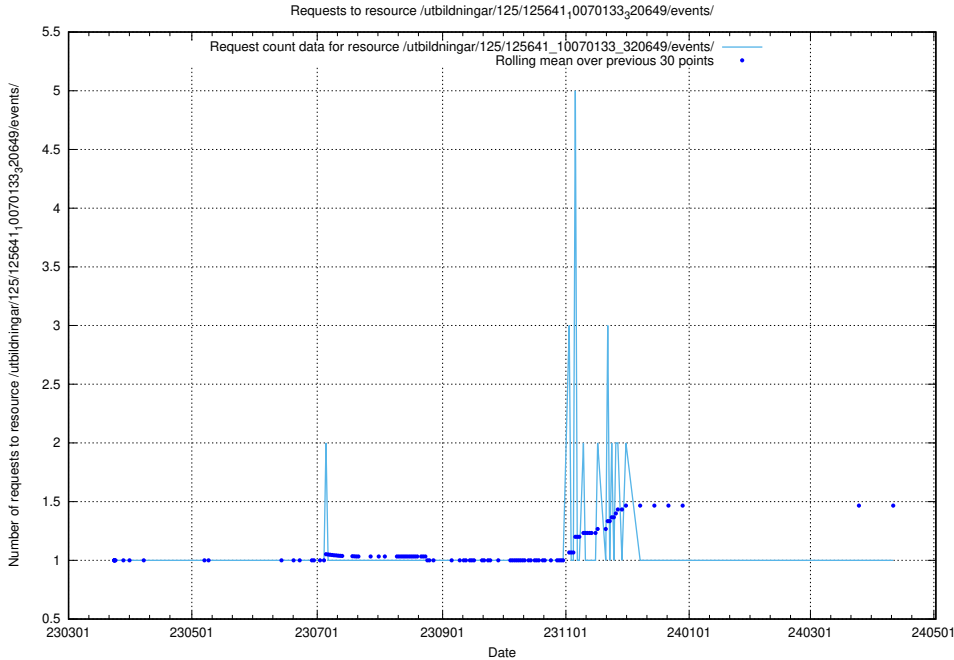

5.1069 Usage of /utbildningar/125/125641_10070133_320649/events/

Here, we count the number of requests to resource /utbildningar/125/125641_10070133_320649/events/