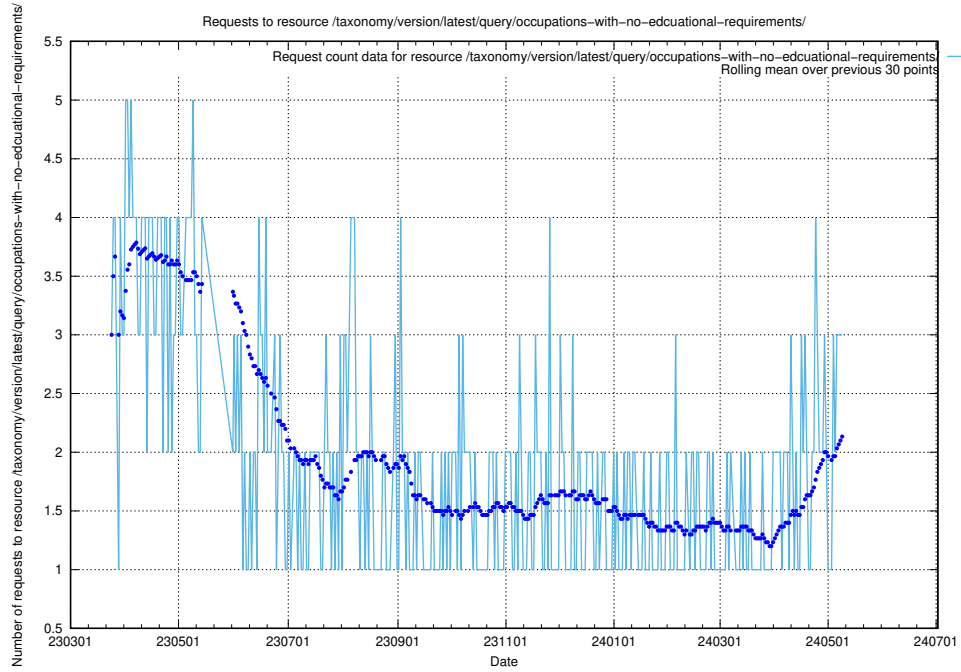

5.427 Usage of /taxonomy/version/latest/query/occupations-with-no-educational-requirements/

Here, we count the number of requests to resource /taxonomy/version/latest/query/occupations-with-no-educational-requirements/.