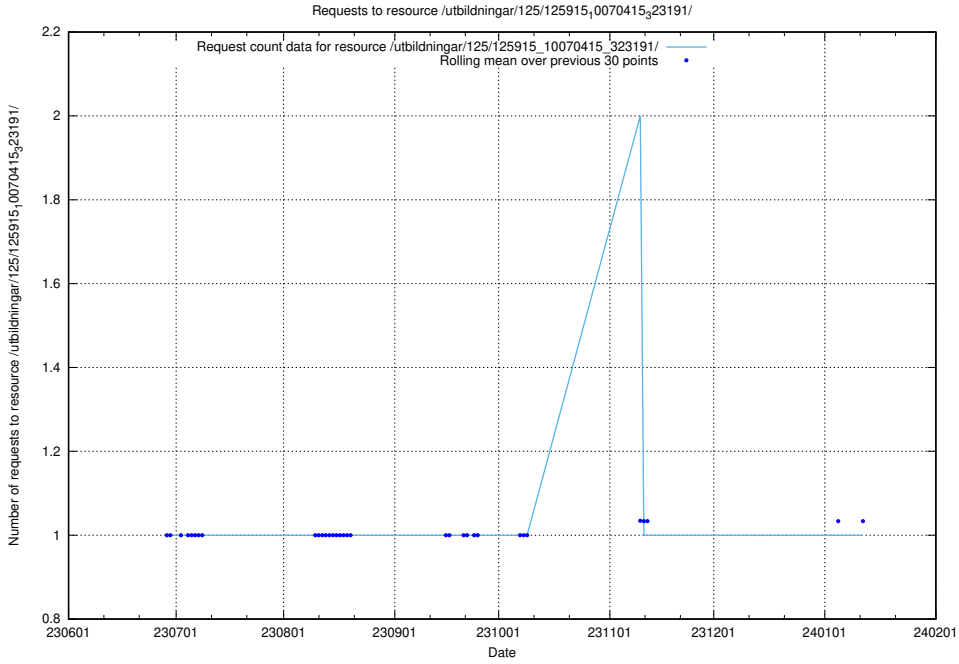

5.5476 Usage of /utbildningar/125/125915_10070415_323191/

Here, we count the number of requests to resource /utbildningar/125/125915_10070415_323191/.