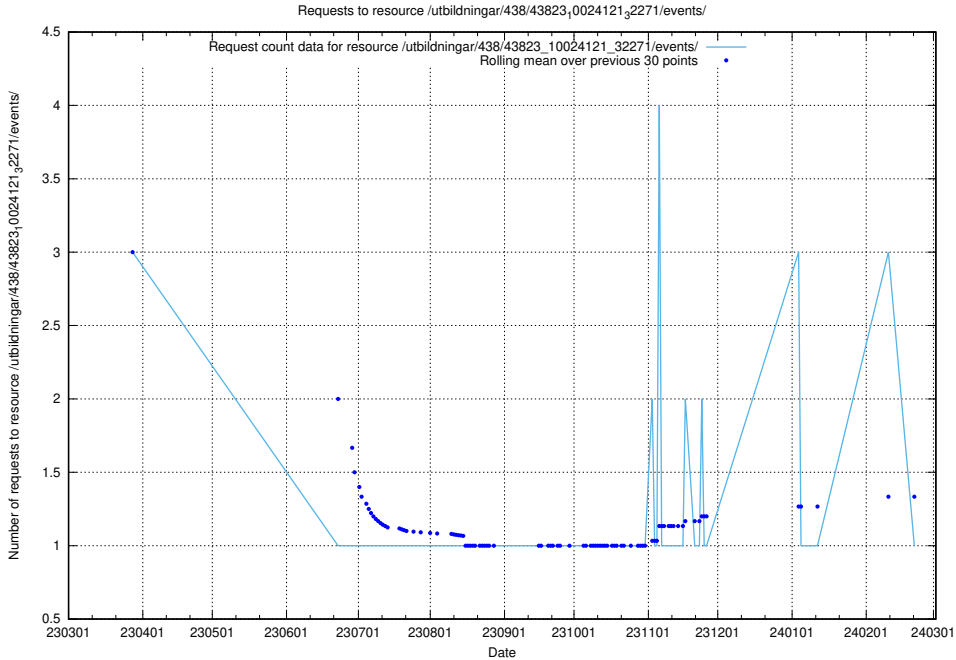

5.6086 Usage of /utbildningar/438/43823_10024121_32271/events/

Here, we count the number of requests to resource /utbildningar/438/43823_10024121_32271/events/.