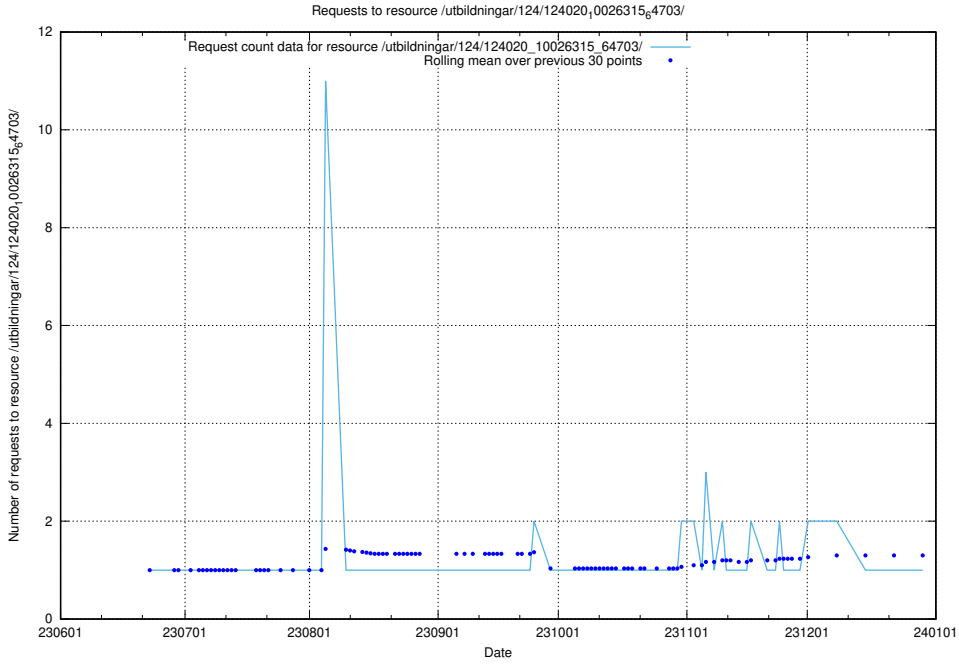

Here, we count the number of requests to resource /utbildningar/124/124020_10026315_64703/events/.

5.5837 Usage of /utbildningar/124/124020_10026315_64703/

Here, we count the number of requests to resource /utbildningar/124/124020_10026315_64703/.