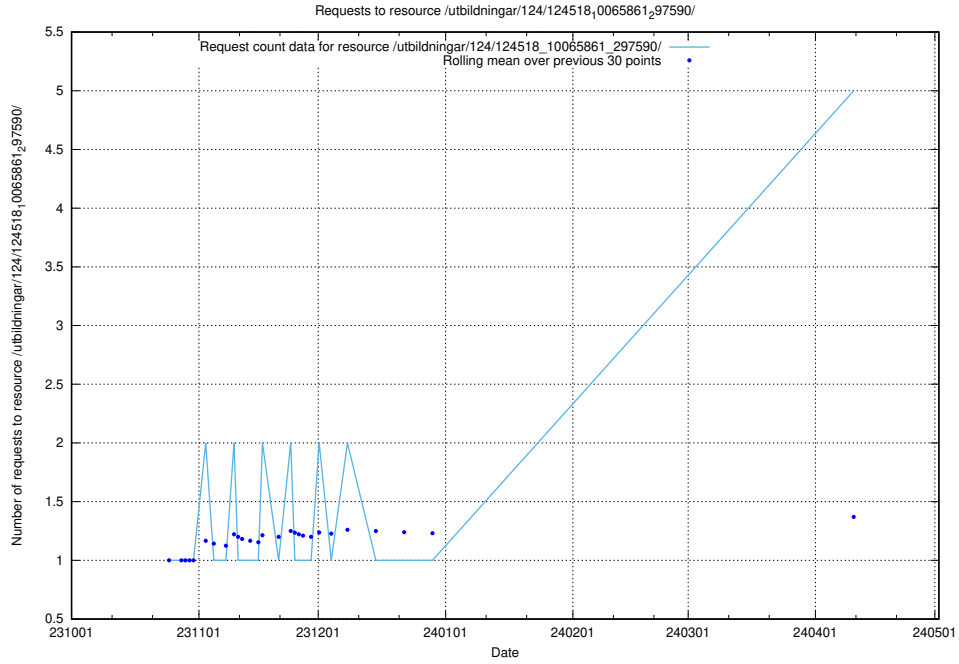

5.134 Usage of /utbildningar/124/124518_10065861_297590/

Here, we count the number of requests to resource /utbildningar/124/124518_10065861_297590/.