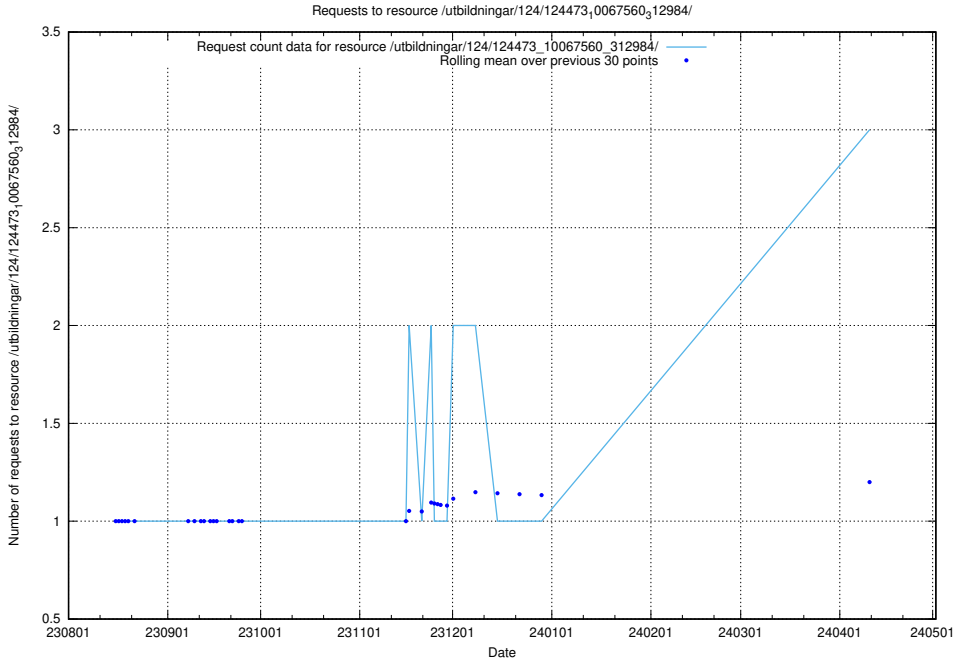

5.352 Usage of /utbildningar/124/124473_10067560_312984/

Here, we count the number of requests to resource /utbildningar/124/124473_10067560_312984/.