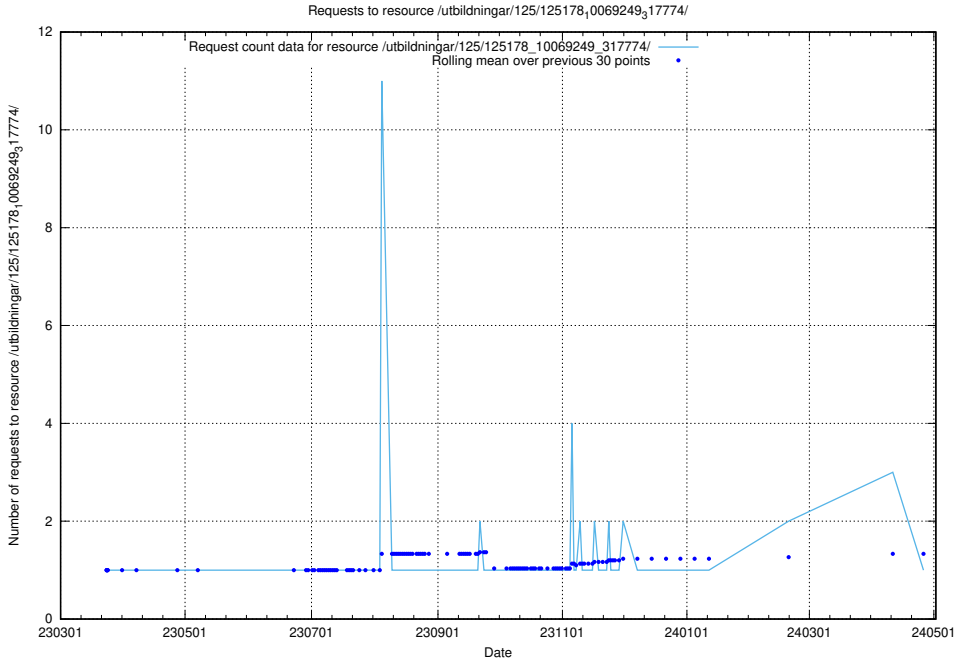

5.1154 Usage of /utbildningar/125/125178_10069249_317774/

Here, we count the number of requests to resource /utbildningar/125/125178_10069249_317774/.