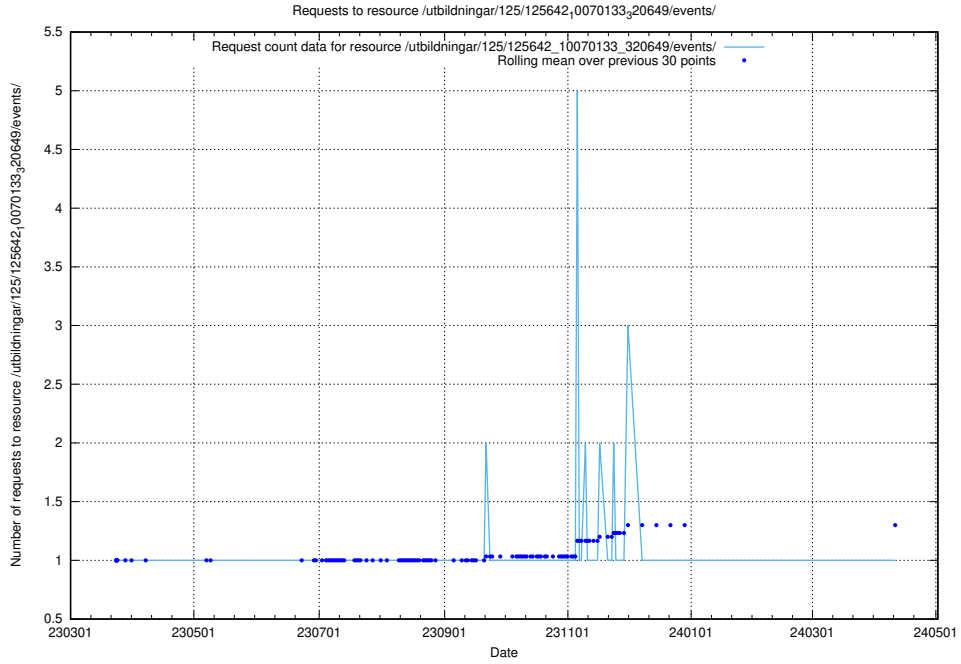

5.1066 Usage of /utbildningar/125/125642_10070133_320649/events/

Here, we count the number of requests to resource /utbildningar/125/125642_10070133_320649/events/