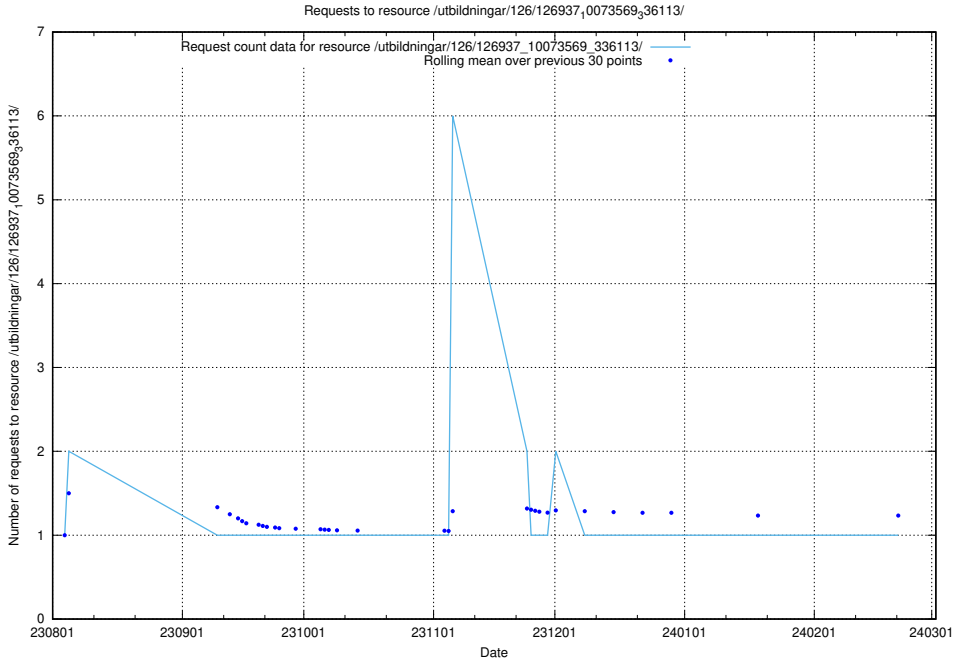

5.4873 Usage of /utbildningar/126/126937_10073569_336113/

Here, we count the number of requests to resource /utbildningar/126/126937_10073569_336113/.