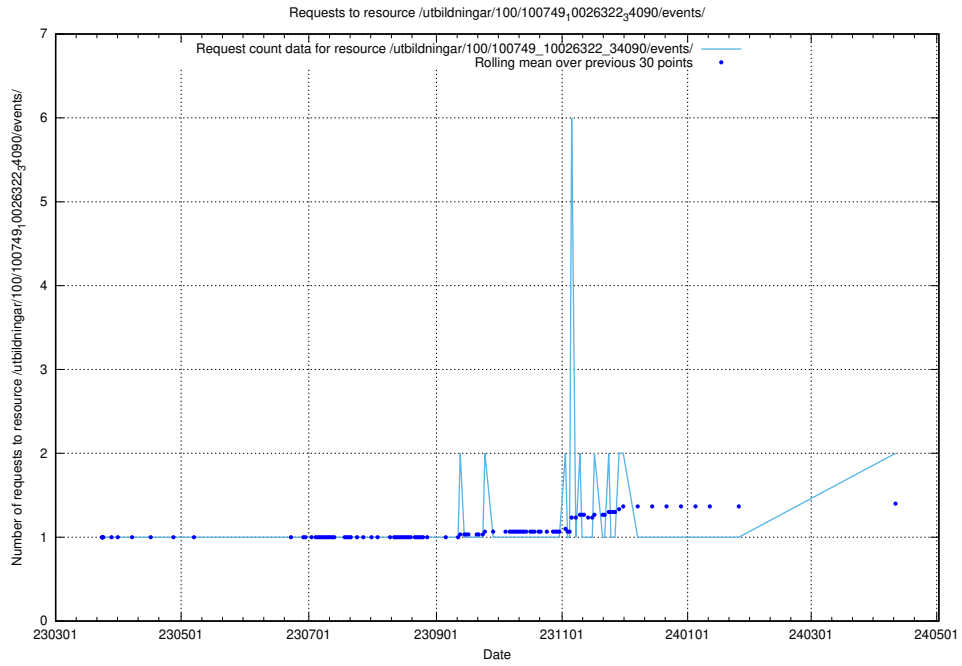

5.855 Usage of /utbildningar/100/100749_10026322_34090/events/

Here, we count the number of requests to resource /utbildningar/100/100749_10026322_34090/events/.