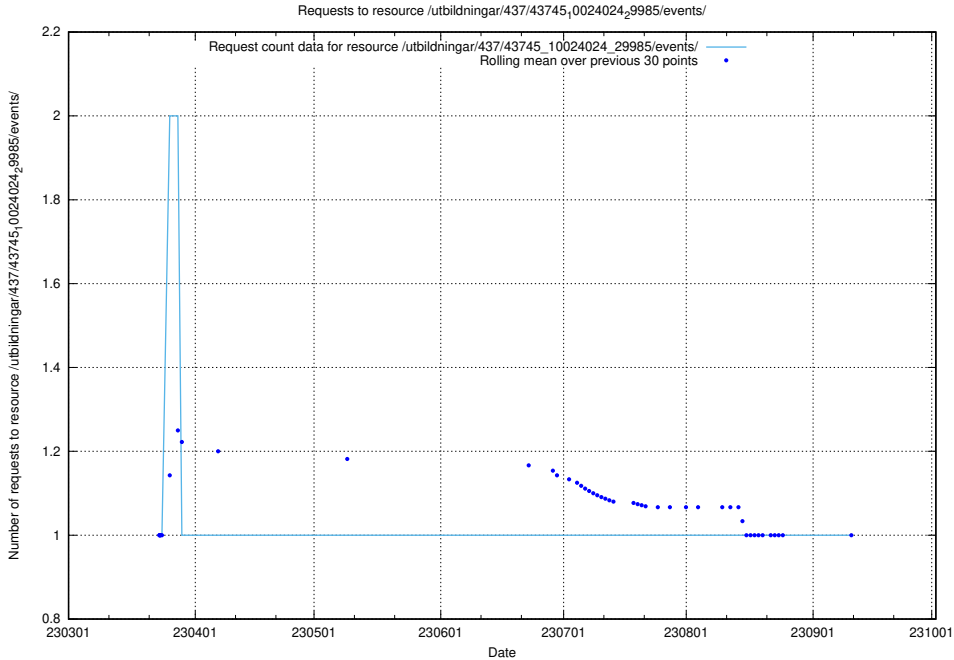

5.6384 Usage of /utbildningar/437/43745_10024024_29985/events/

Here, we count the number of requests to resource /utbildningar/437/43745_10024024_29985/events/.

5.6385 Usage of /utbildningar/437/43745_10024024_29985/