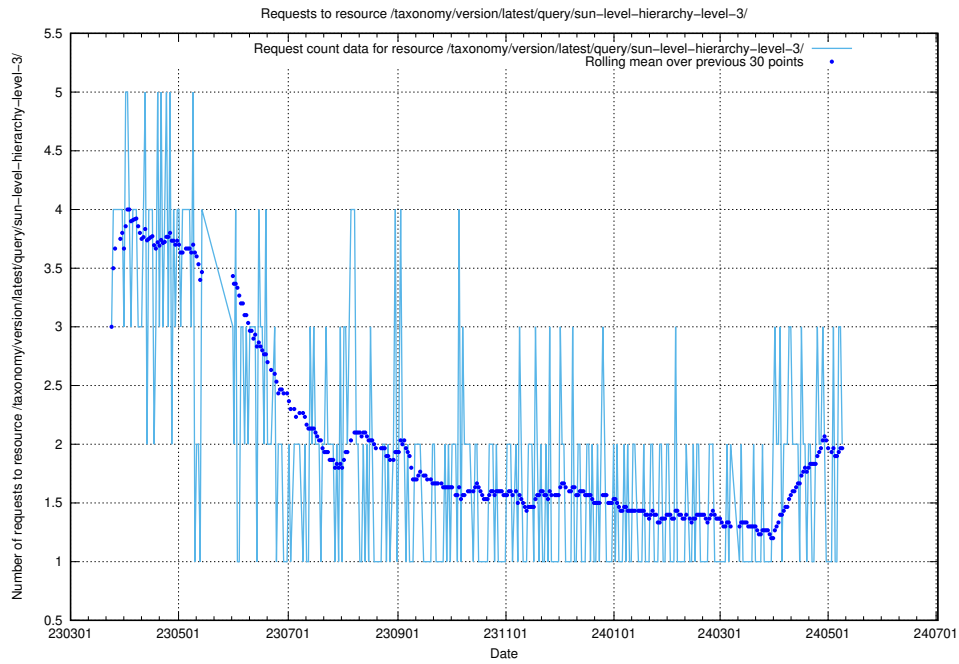

5.919 Usage of /taxonomy/version/latest/query/sun-level-hierarchy-level-3/

Here, we count the number of requests to resource /taxonomy/version/latest/query/sun-level-hierarchy-level-3/.