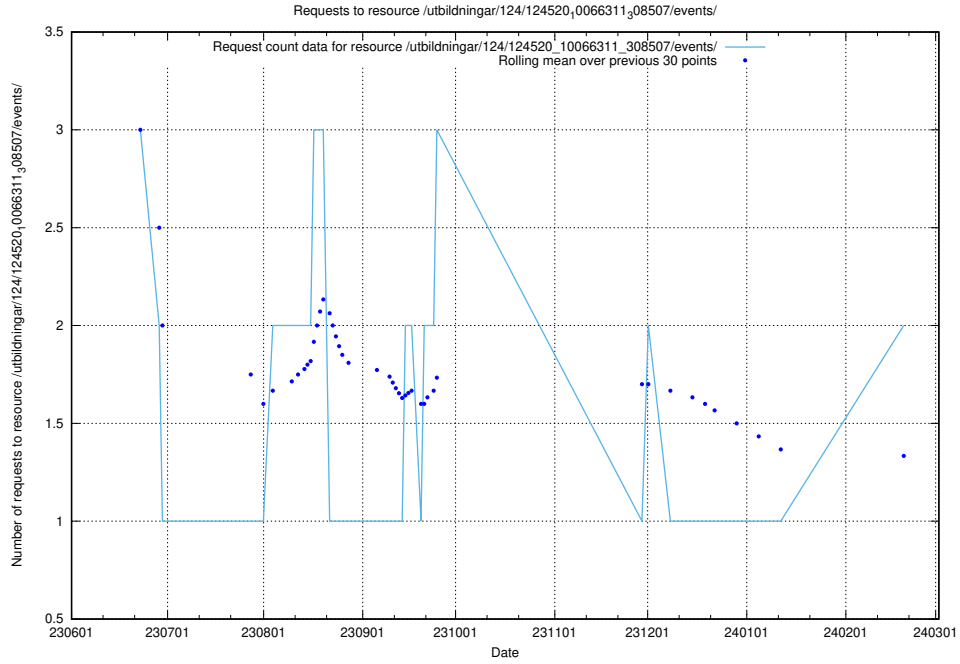

5.851 Usage of /utbildningar/124/124520_10066311_308507/events/

Here, we count the number of requests to resource /utbildningar/124/124520_10066311_308507/events/