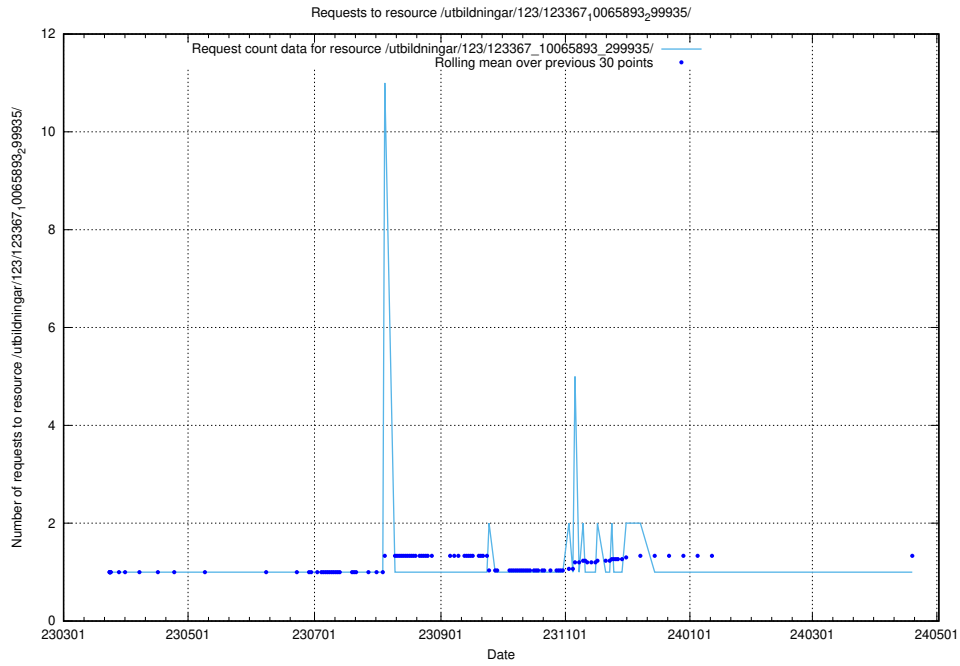

5.4758 Usage of /utbildningar/123/123367_10065893_299935/

Here, we count the number of requests to resource /utbildningar/123/123367_10065893_299935/.