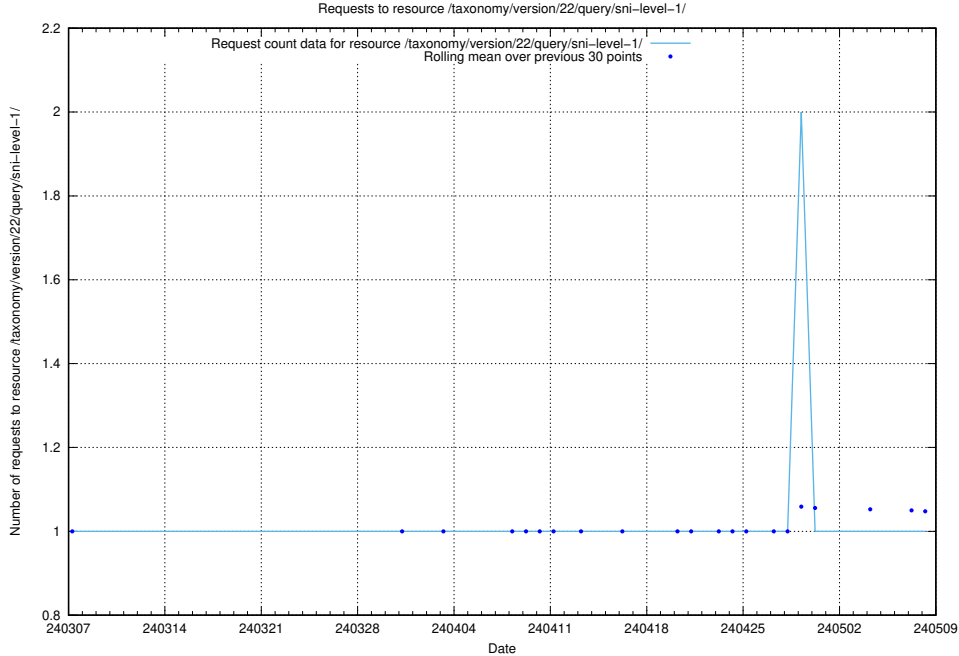

5.1912 Usage of /taxonomy/version/22/query/sni-level-1/

Here, we count the number of requests to resource /taxonomy/version/22/query/sni-level-1/.