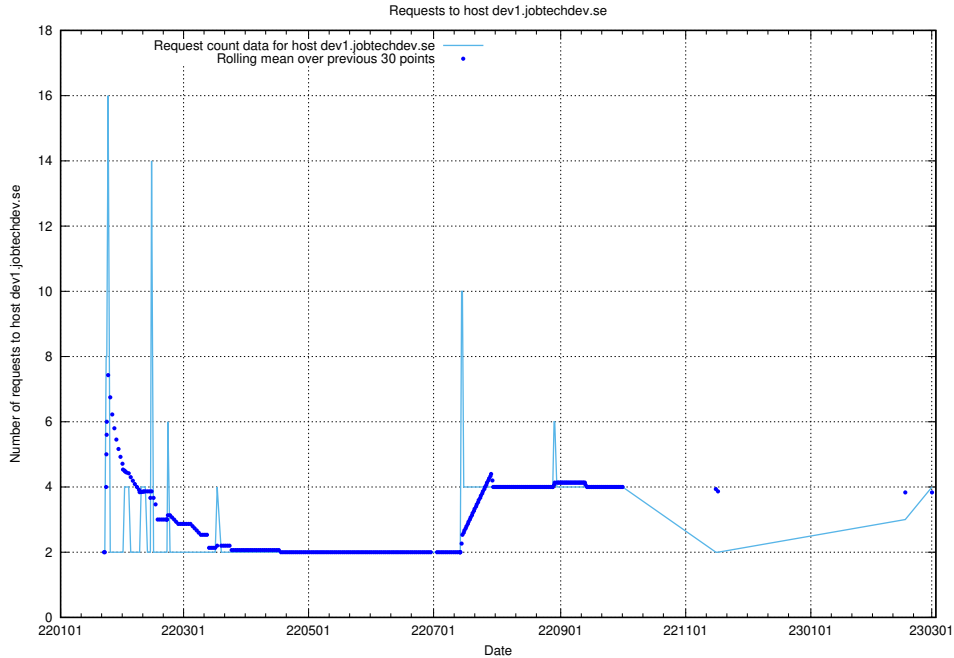

7.96 Usage of dev1.jobtechdev.se

Here, we count the number of requests to host dev1.jobtechdev.se.