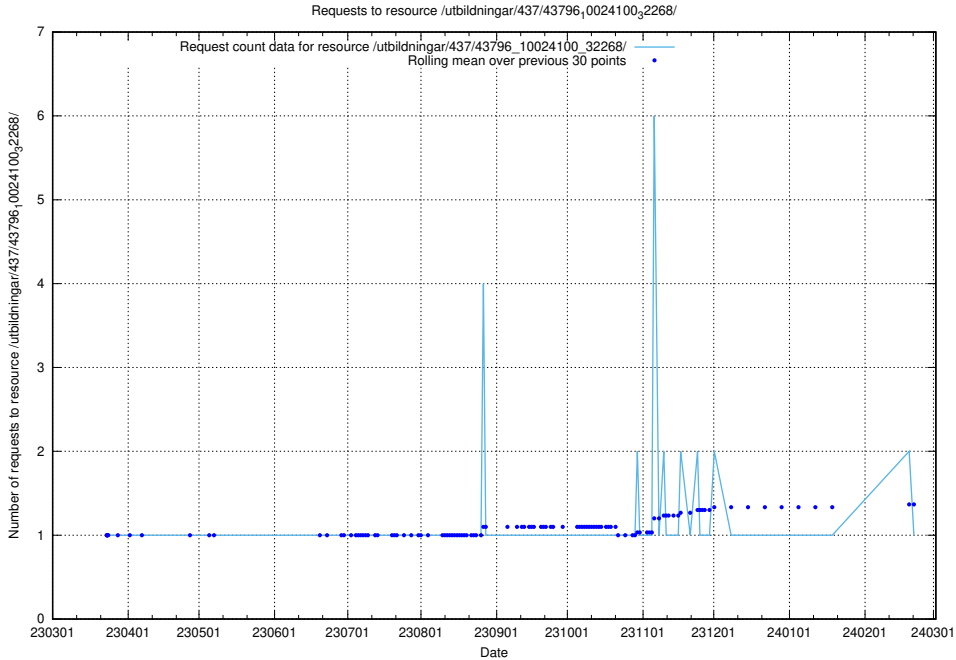

5.6351 Usage of /utbildningar/437/43796_10024100_32268/

Here, we count the number of requests to resource /utbildningar/437/43796_10024100_32268/.

5.6352 Usage of /utbildningar/437/43796_10024100_319925/events/