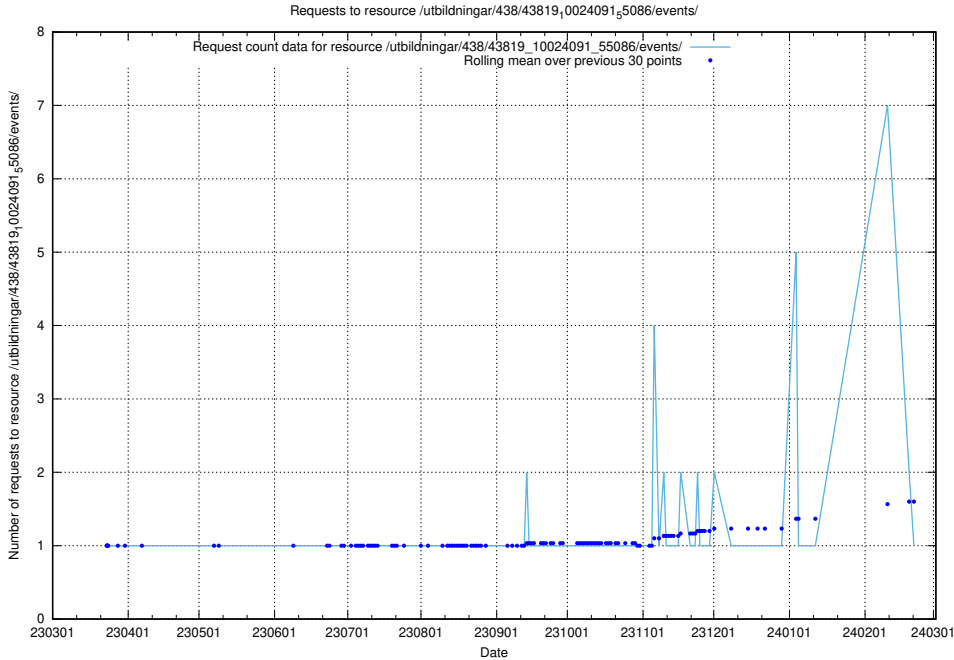

5.6338 Usage of /utbildningar/438/43819_10024091_55086/events/

Here, we count the number of requests to resource /utbildningar/438/43819_10024091_55086/events/.