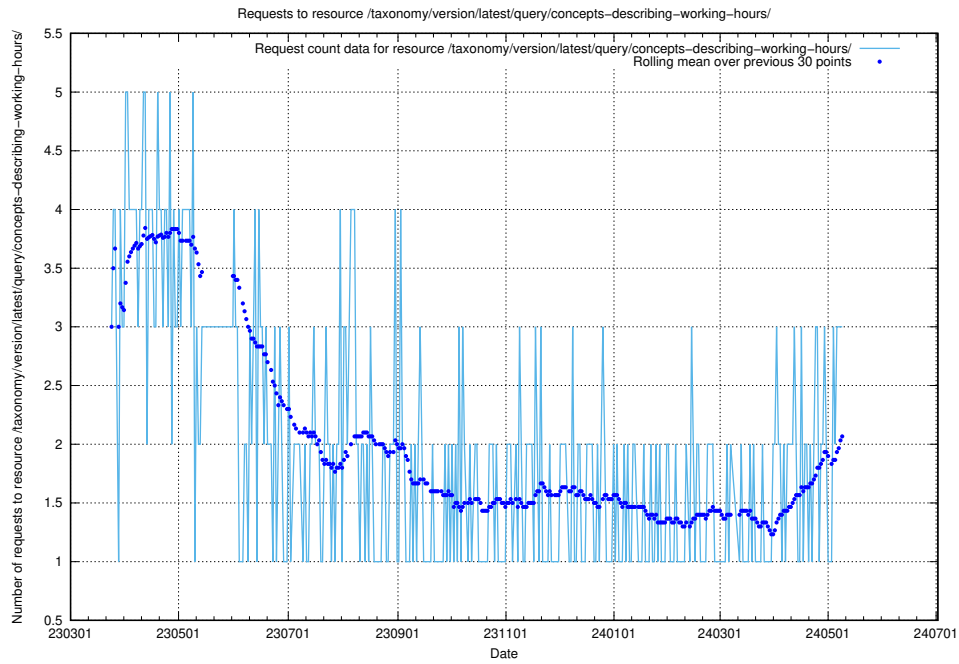

5.436 Usage of /taxonomy/version/latest/query/concepts-describing-working-hours/

Here, we count the number of requests to resource /taxonomy/version/latest/query/concepts-describing-working-hours/.