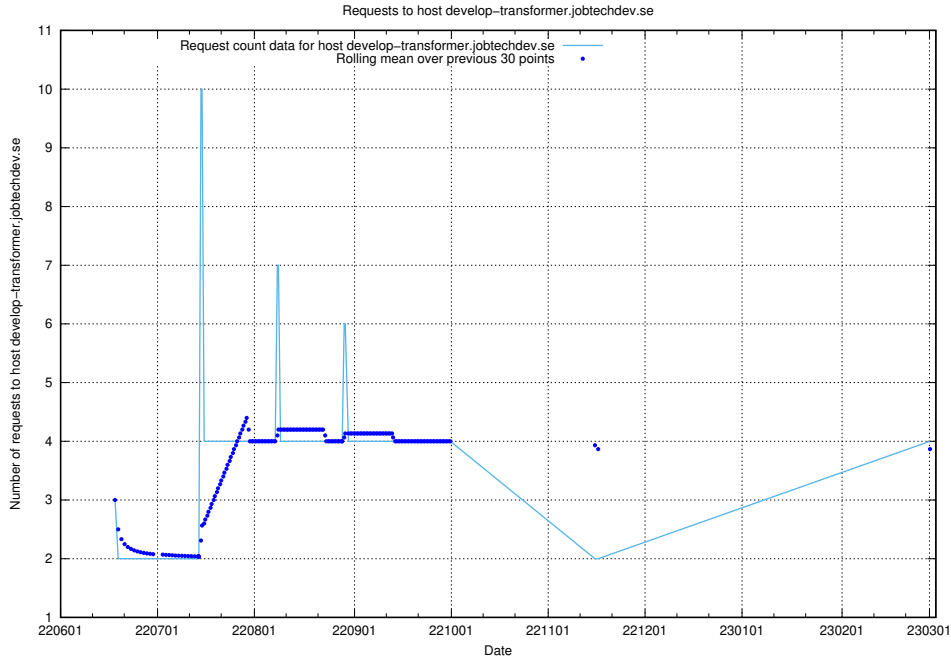

7.142 Usage of develop-transformer.jobtechdev.se

Here, we count the number of requests to host develop-transformer.jobtechdev.se.