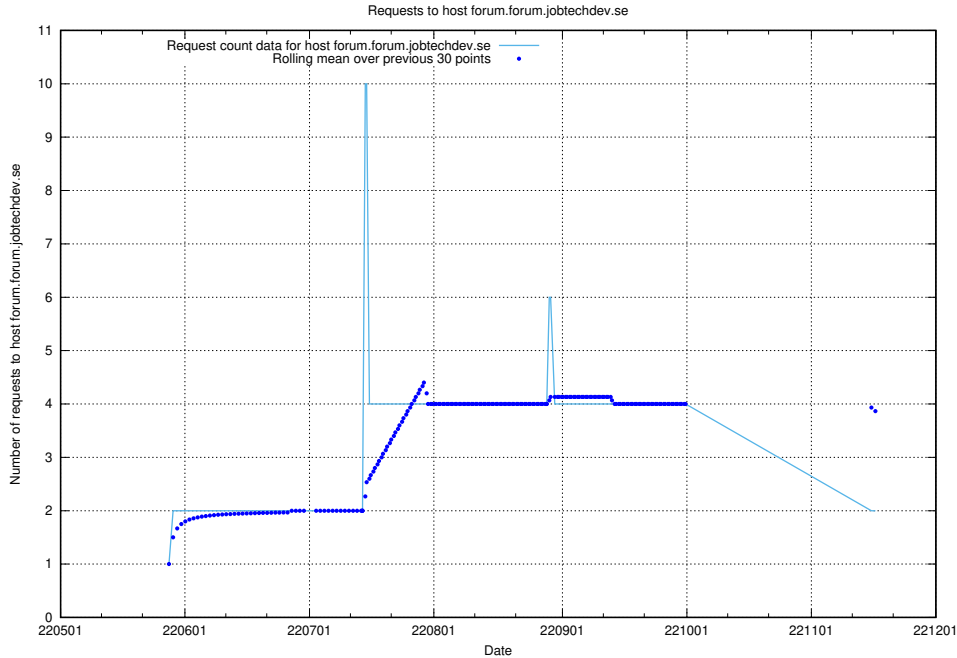

7.420 Usage of forum.forum.jobtechdev.se

Here, we count the number of requests to host forum.forum.jobtechdev.se.