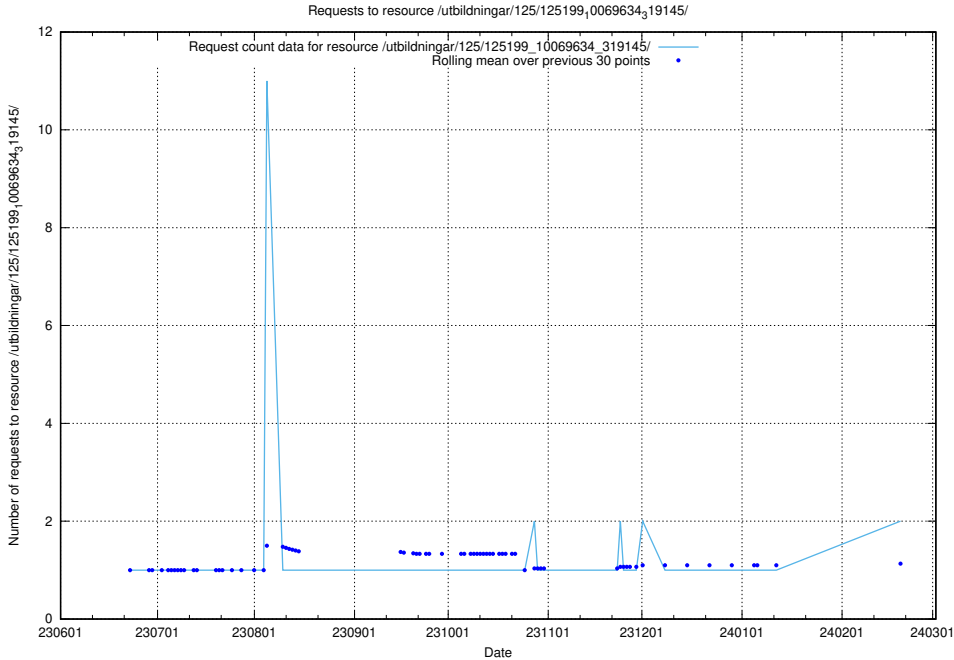

5.862 Usage of /utbildningar/125/125199_10069634_319145/

Here, we count the number of requests to resource /utbildningar/125/125199_10069634_319145/.