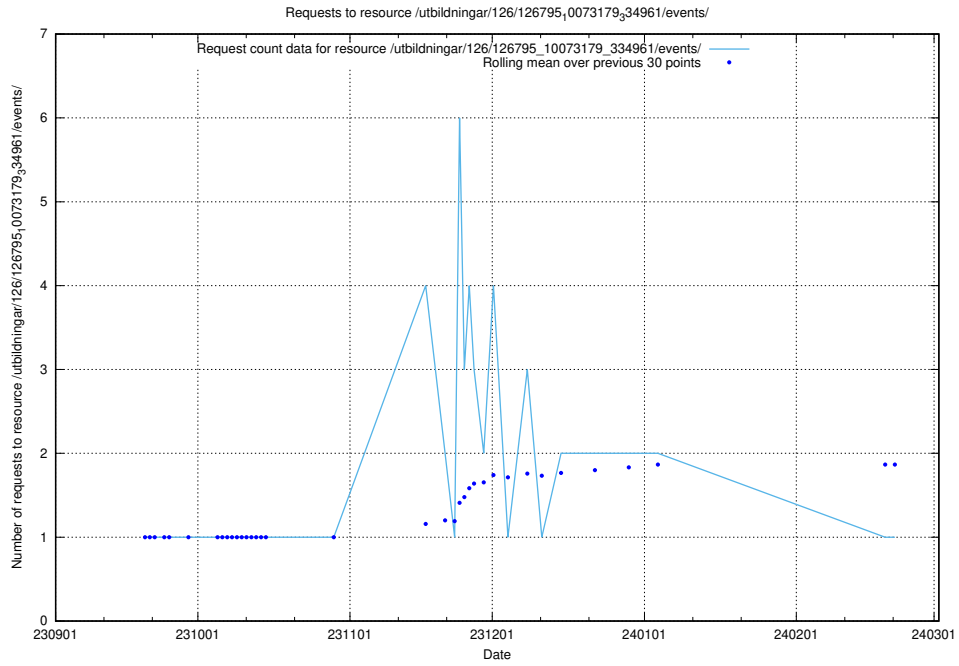

5.4541 Usage of /utbildningar/126/126795_10073179_334961/events/

Here, we count the number of requests to resource /utbildningar/126/126795_10073179_334961/events/

5.4542 Usage of /utbildningar/123/123367_10066304_308429/events/