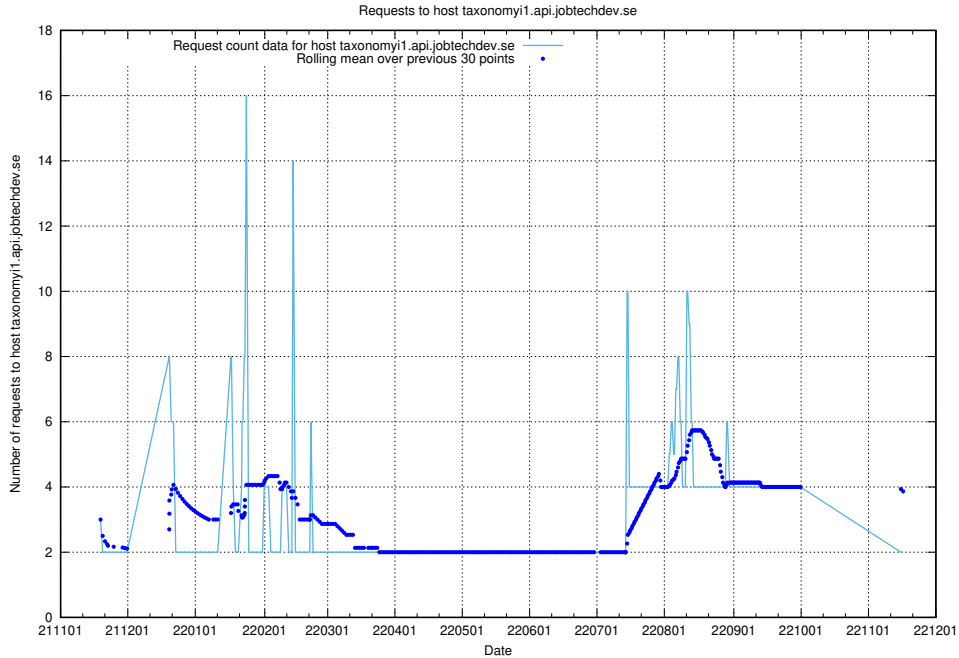

7.467 Usage of taxonomy1.api.jobtechdev.se

Here, we count the number of requests to host taxonomy1.api.jobtechdev.se.