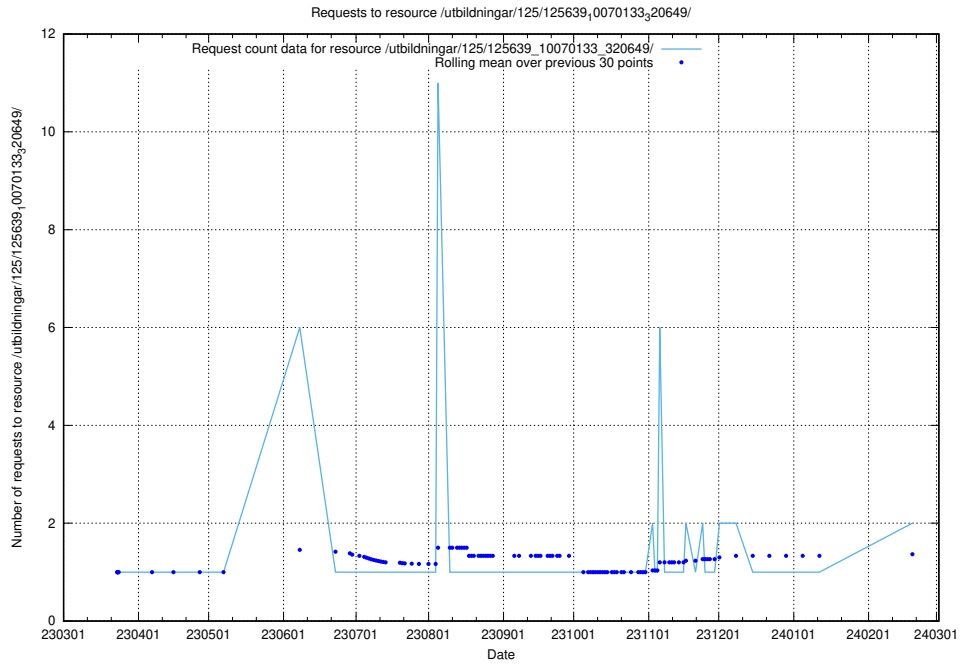

5.474 Usage of /utbildningar/125/125639_10070133_320649/

Here, we count the number of requests to resource /utbildningar/125/125639_10070133_320649/.