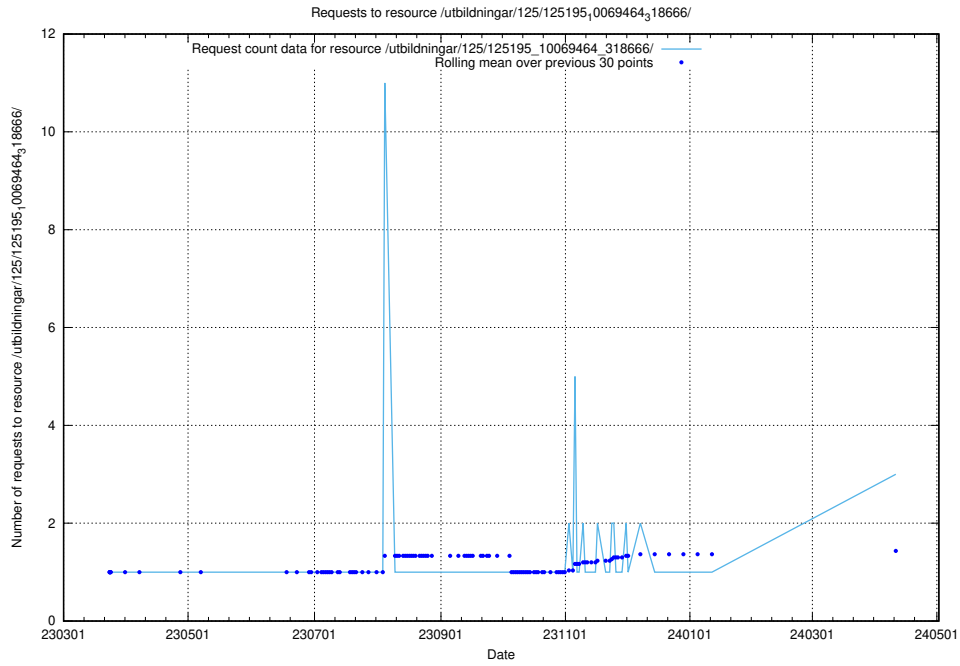

5.251 Usage of /utbildningar/125/125195_10069464_318666/

Here, we count the number of requests to resource /utbildningar/125/125195_10069464_318666/.