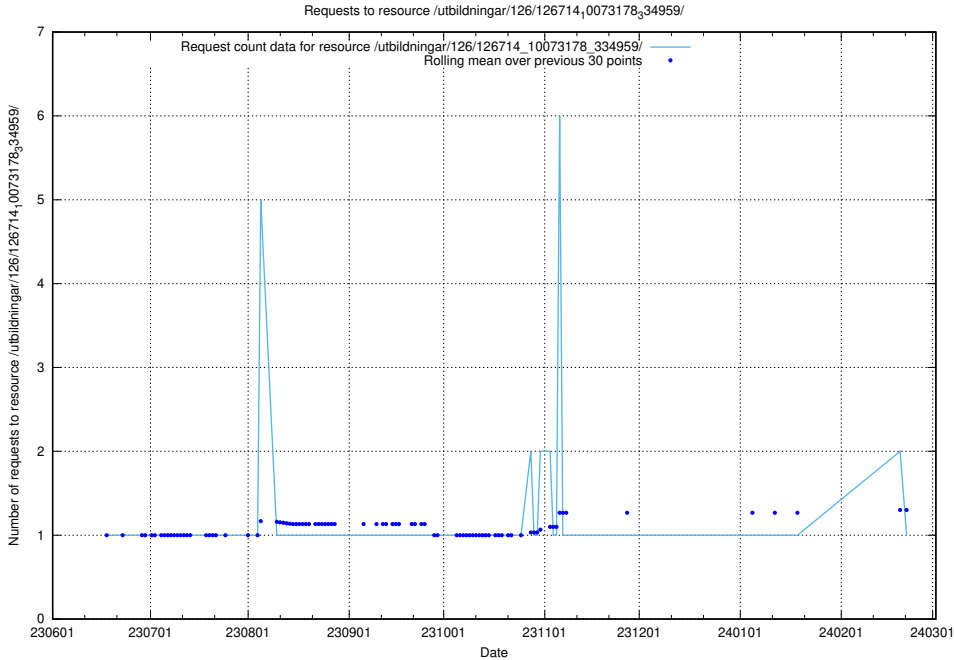

5.5867 Usage of /utbildningar/126/126714_10073178_334959/

Here, we count the number of requests to resource /utbildningar/126/126714_10073178_334959/.