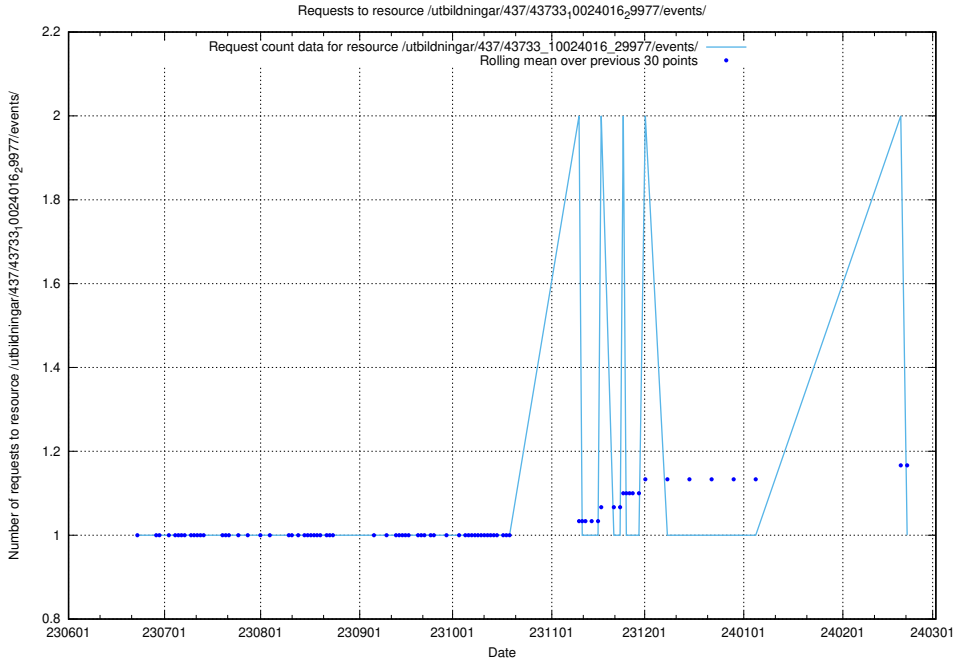

Here, we count the number of requests to resource /utbildningar/437/43735_10024046_319699/.

5.5589 Usage of /utbildningar/437/43733_10024016_29977/events/

Here, we count the number of requests to resource /utbildningar/437/43733_10024016_29977/events/.