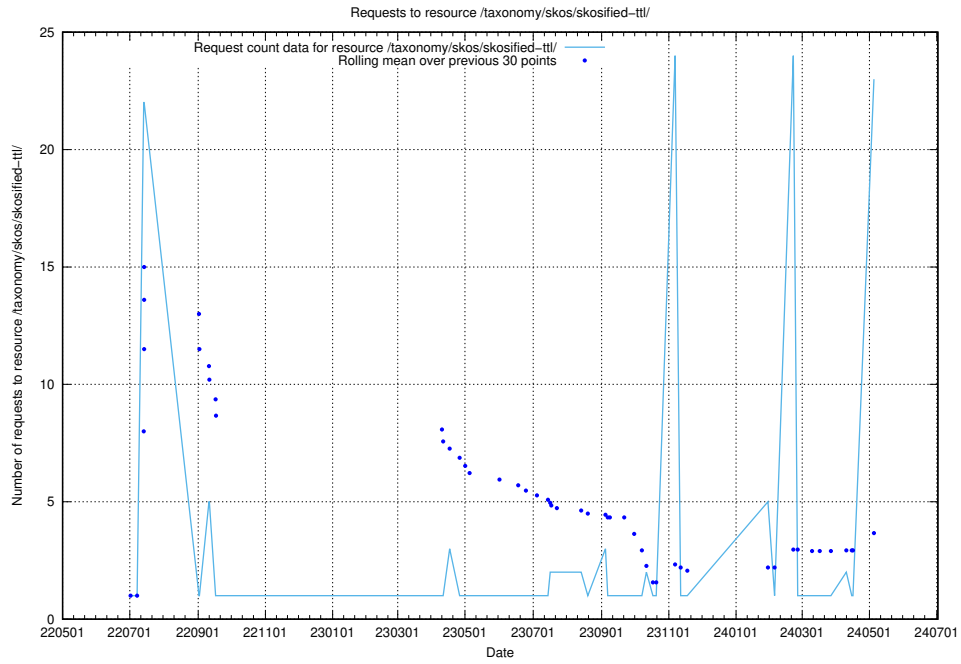

5.9 Usage of /taxonomy/skos/skosified-ttl/

Here, we count the number of requests to resource /taxonomy/skos/skosified-ttl/.