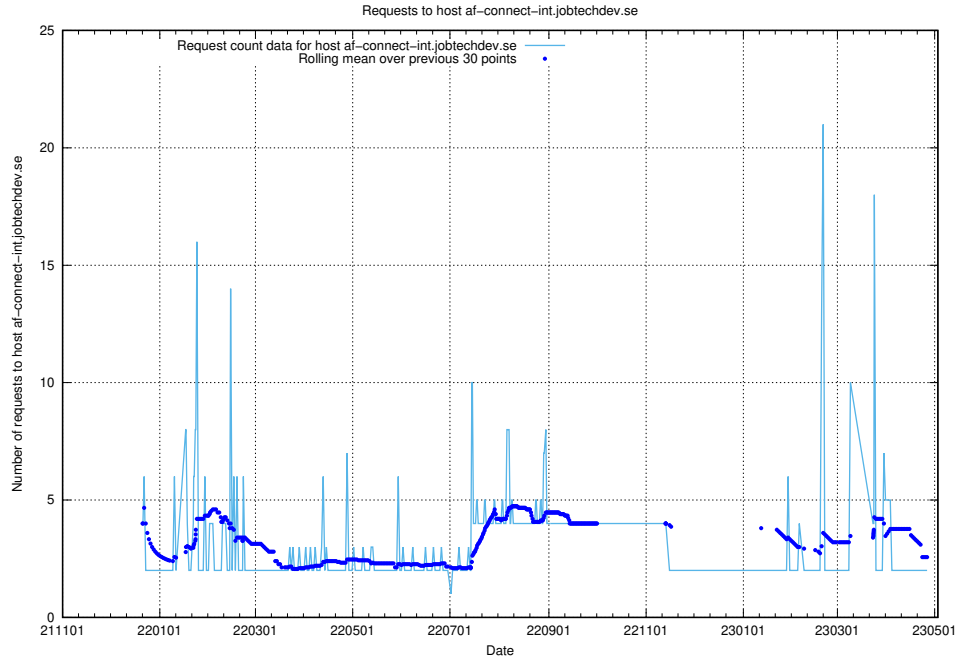

7.368 Usage of af-connect-int.jobtechdev.se

Here, we count the number of requests to host af-connect-int.jobtechdev.se.