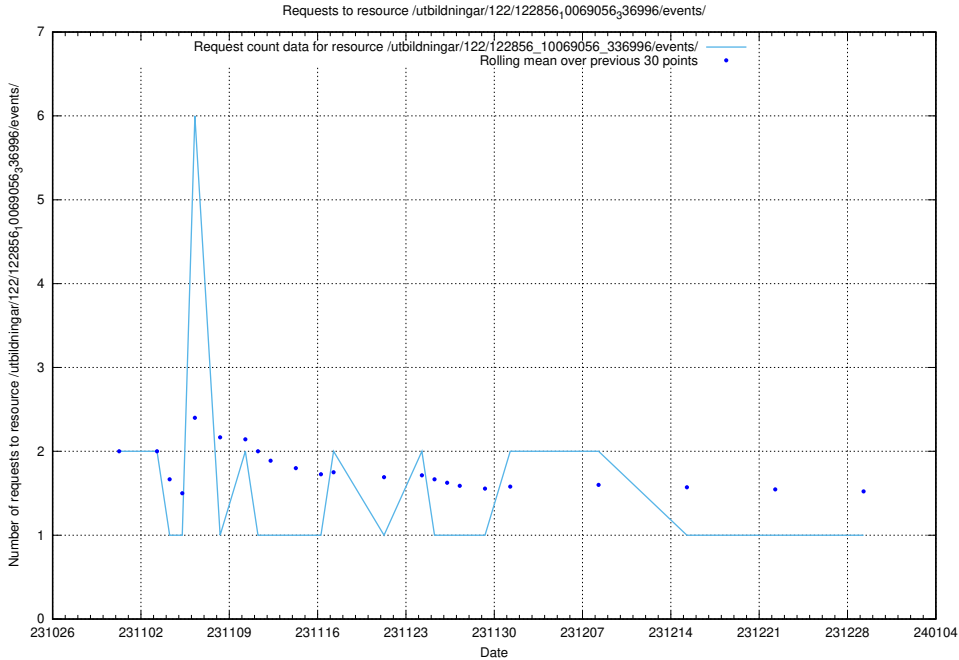

Here, we count the number of requests to resource /utbildningar/127/127012_10074034_337034/events/

5.4183 Usage of /utbildningar/122/122856_10069056_336996/events/

Here, we count the number of requests to resource /utbildningar/122/122856_10069056_336996/events/