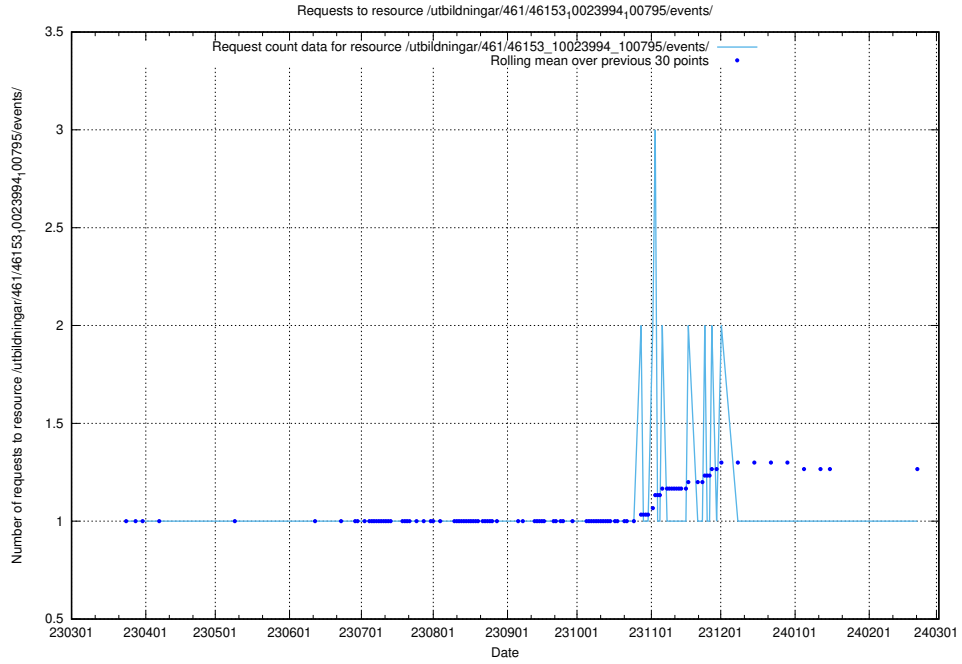

5.6156 Usage of /utbildningar/461/46153_10023994_100795/events/

Here, we count the number of requests to resource /utbildningar/461/46153_10023994_100795/events/.