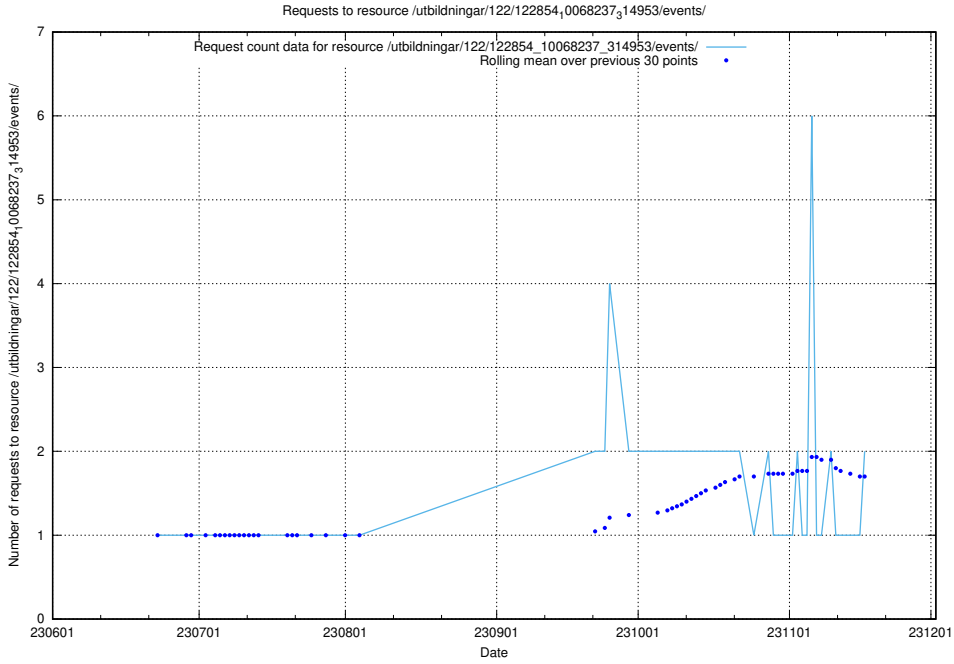

5.887 Usage of /utbildningar/122/122854_10068237_314953/events/

Here, we count the number of requests to resource /utbildningar/122/122854_10068237_314953/events/