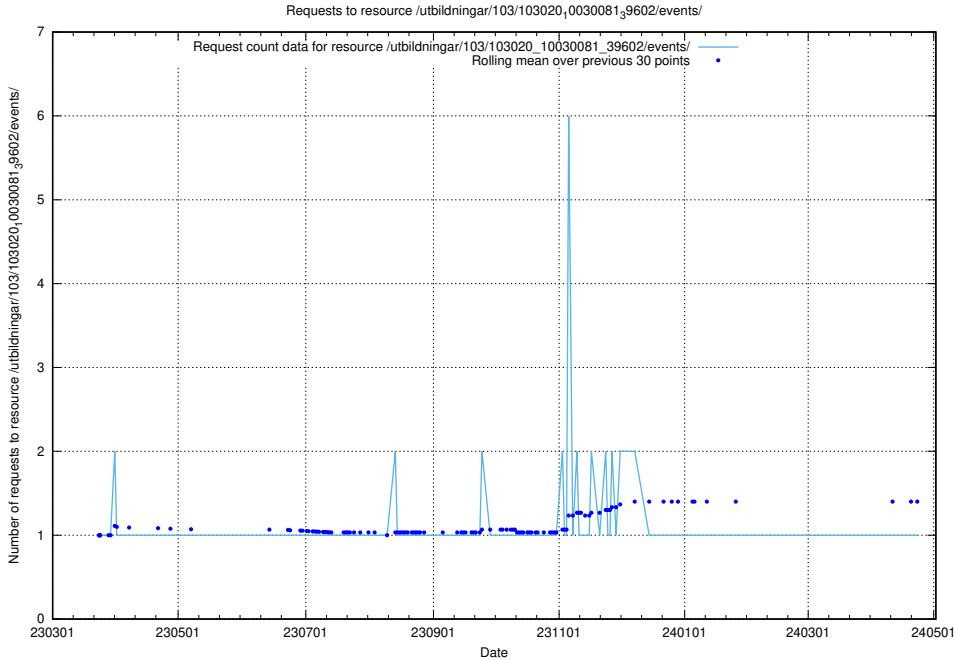

5.5515 Usage of /utbildningar/103/103020_10030081_39602/events/

Here, we count the number of requests to resource /utbildningar/103/103020_10030081_39602/events/.