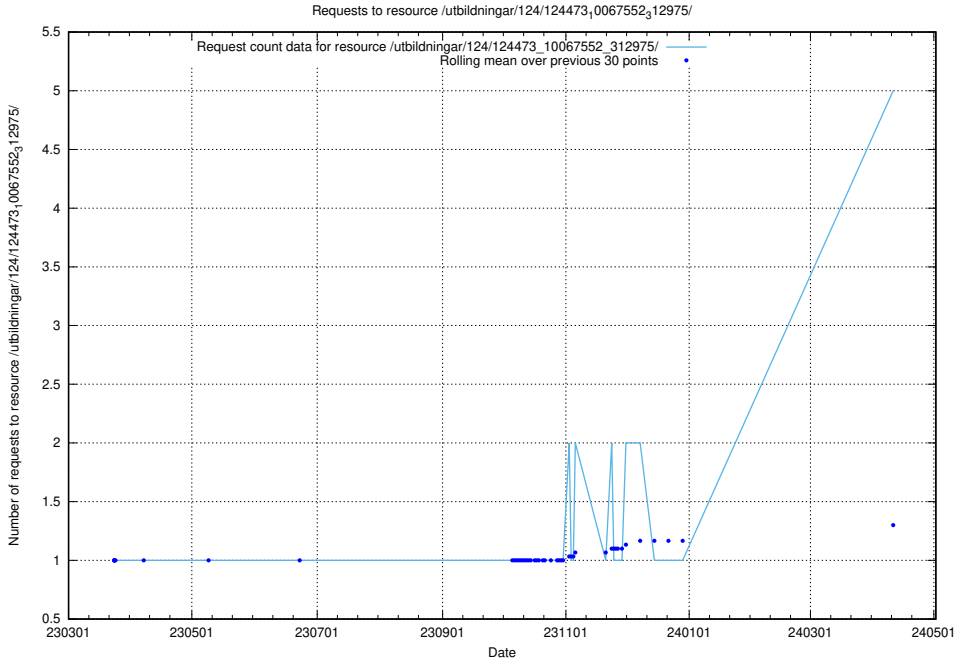

5.124 Usage of /utbildningar/124/124473_10067552_312975/

Here, we count the number of requests to resource /utbildningar/124/124473_10067552_312975/.