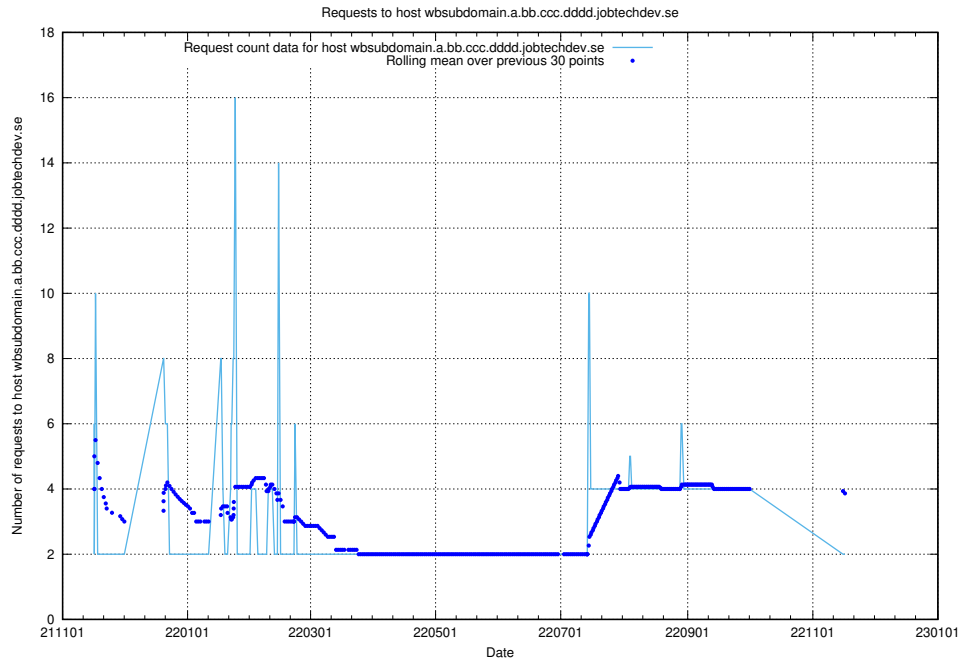

7.523 Usage of wbsubdomain.a.bb.ccc.dddd.jobtechdev.se

Here, we count the number of requests to host wbsubdomain.a.bb.ccc.dddd.jobtechdev.se.