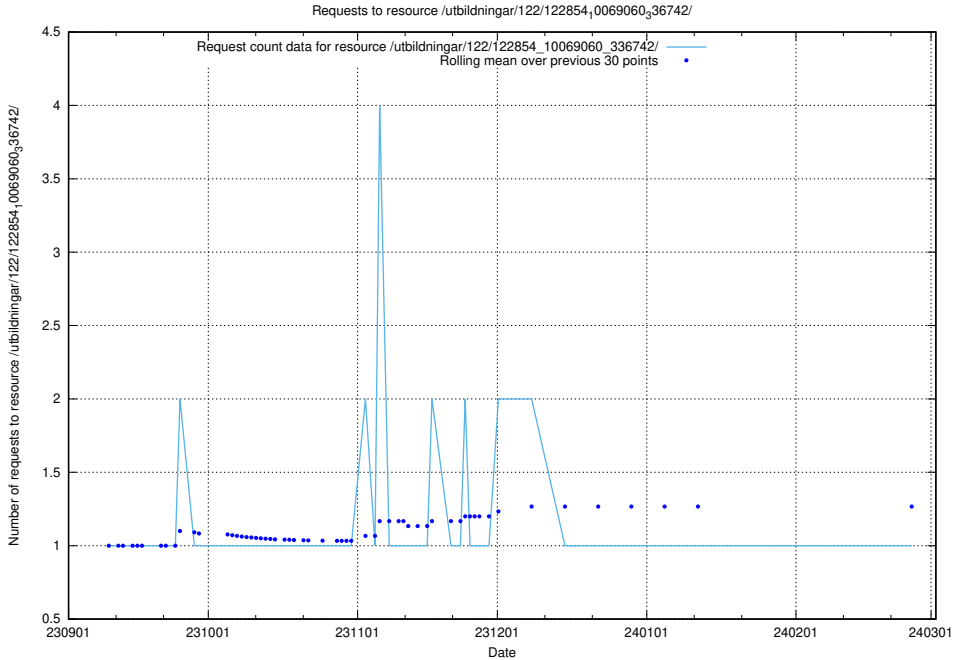

5.4641 Usage of /utbildningar/122/122854_10069060_336742/

Here, we count the number of requests to resource /utbildningar/122/122854_10069060_336742/.