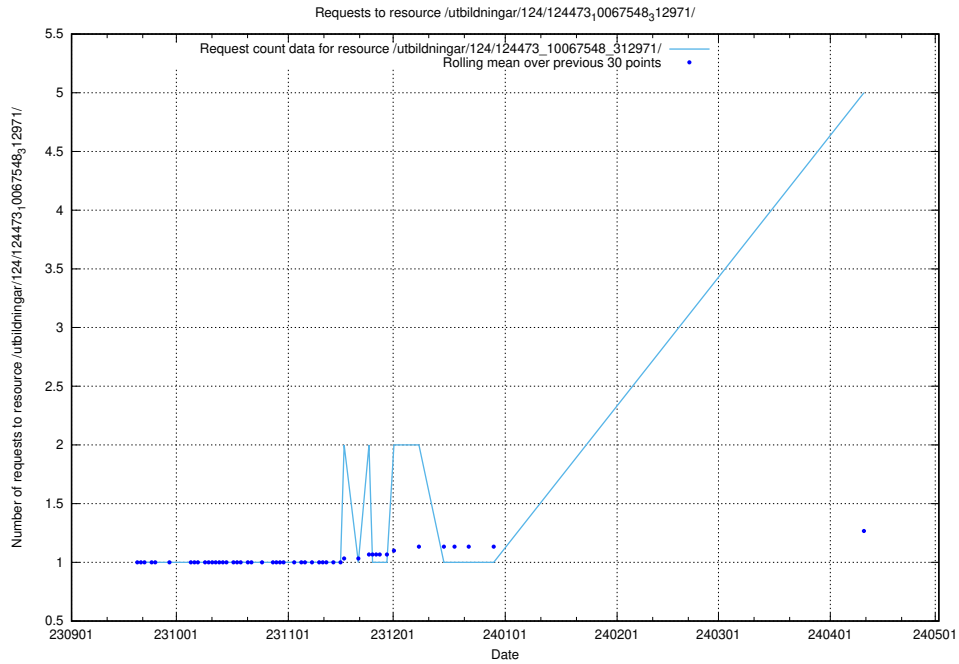

5.136 Usage of /utbildningar/124/124473_10067548_312971/

Here, we count the number of requests to resource /utbildningar/124/124473_10067548_312971/.