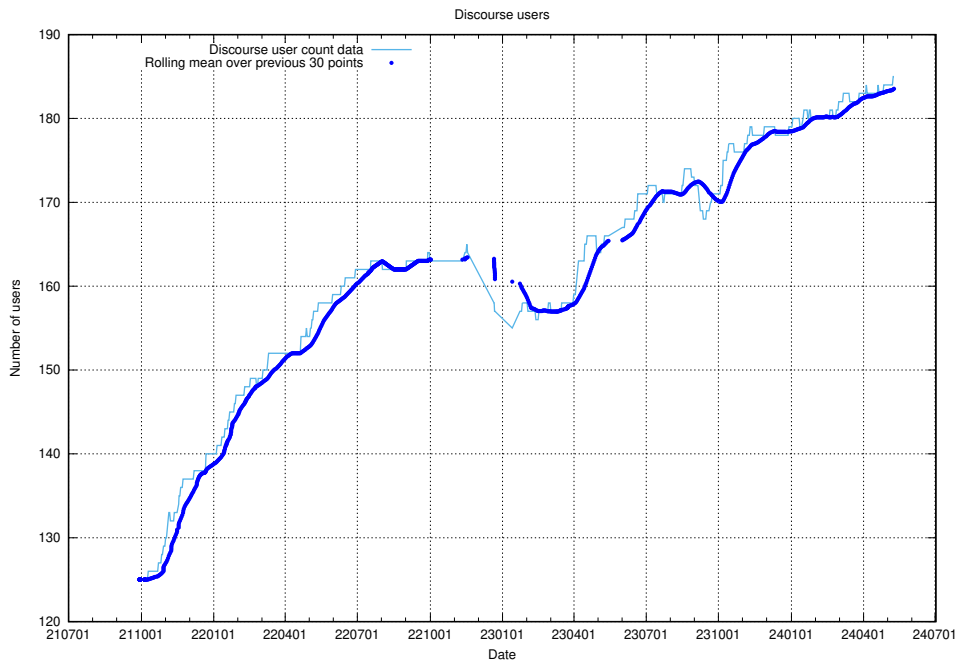

4 Discourse

This section summarises activities from the [JobTech Discourse Forum](https://forum.jobtechdev.se)⁵.

4.1 User count

A table of the number of users in Discourse.

---

⁵<https://forum.jobtechdev.se>