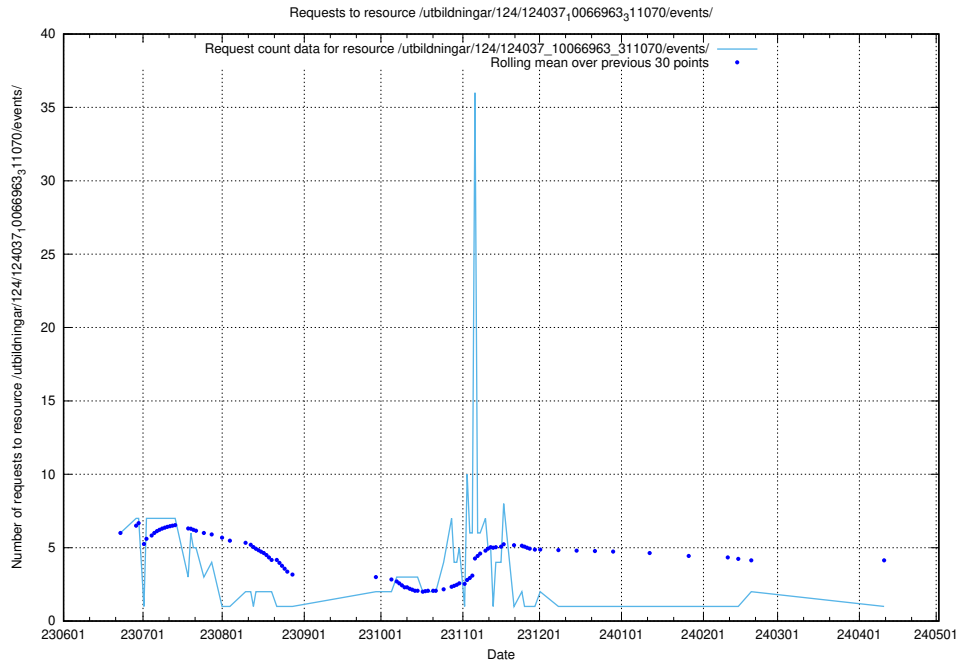

Here, we count the number of requests to resource /utbildningar/124/124037_10066963_311070/events/

5.5573 Usage of /utbildningar/124/124474_10067547_312970/events/

Here, we count the number of requests to resource /utbildningar/124/124474_10067547_312970/events/