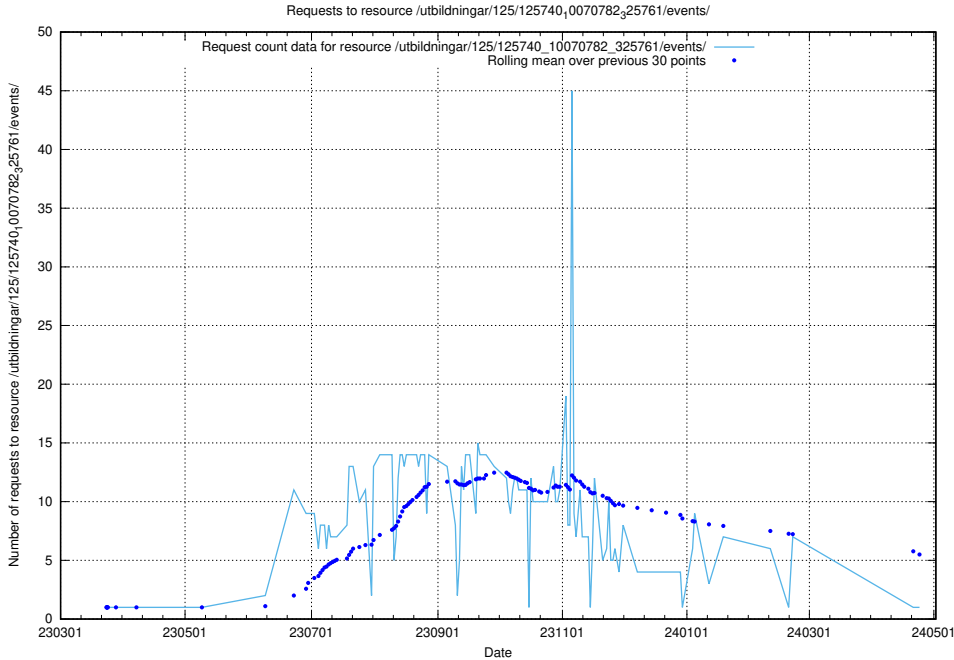

5.983 Usage of /utbildningar/125/125740_10070782_325761/events/

Here, we count the number of requests to resource /utbildningar/125/125740_10070782_325761/events/