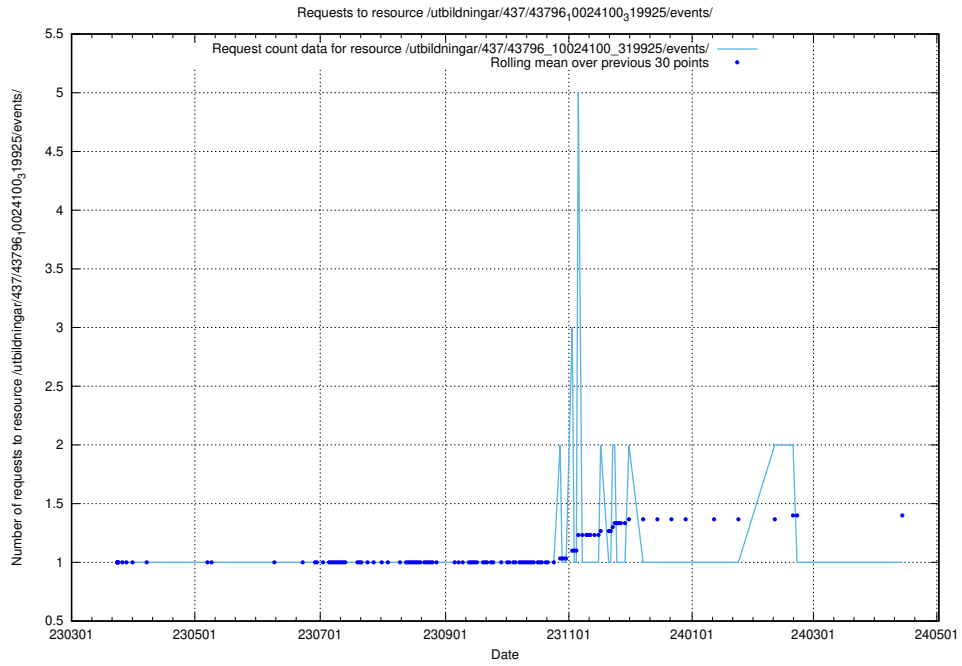

5.6352 Usage of /utbildningar/437/43796_10024100_319925/events/

Here, we count the number of requests to resource /utbildningar/437/43796_10024100_319925/events/.