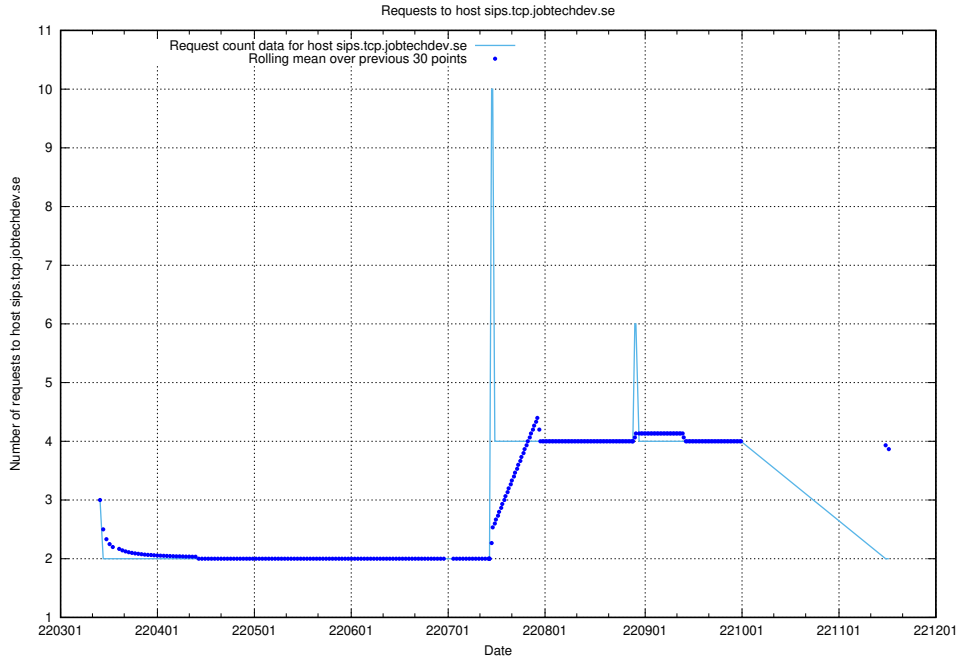

7.500 Usage of sips.tcp.jobtechdev.se

Here, we count the number of requests to host sips.tcp.jobtechdev.se.