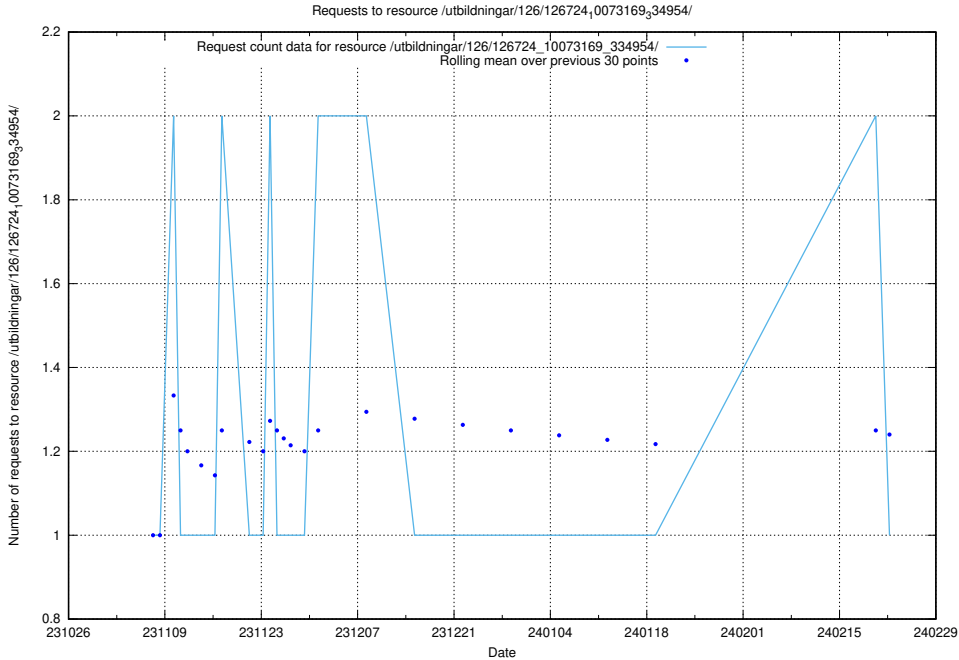

5.4140 Usage of /utbildningar/126/126724_10073169_334954/

Here, we count the number of requests to resource /utbildningar/126/126724_10073169_334954/.