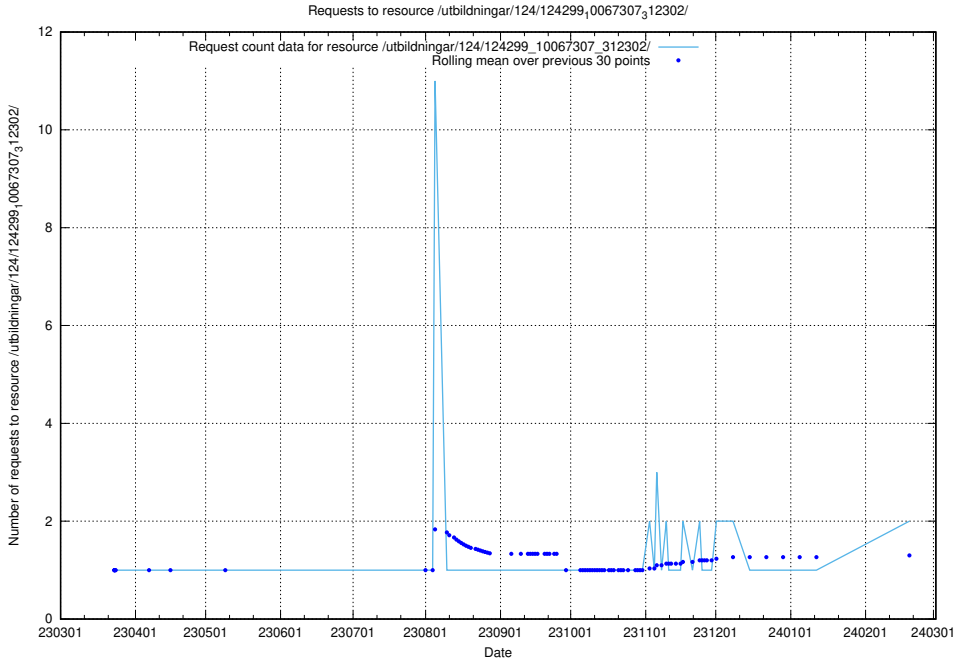

Here, we count the number of requests to resource /utbildningar/124/124499_10067794_316088/.

5.688 Usage of /utbildningar/124/124299_10067307_312302/

Here, we count the number of requests to resource /utbildningar/124/124299_10067307_312302/.