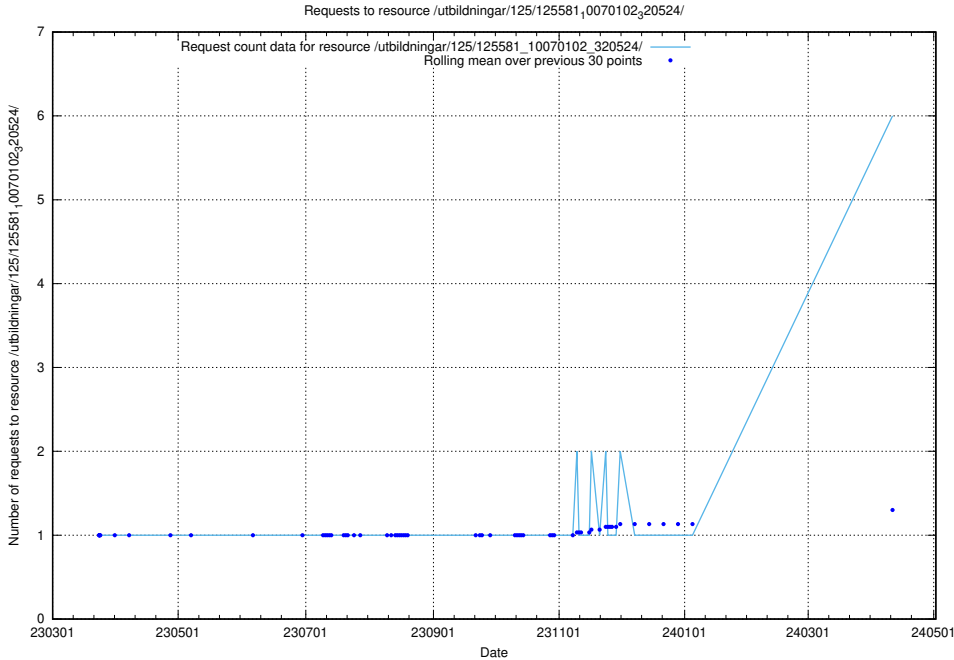

5.45 Usage of /utbildningar/125/125581_10070102_320524/

Here, we count the number of requests to resource /utbildningar/125/125581_10070102_320524/.