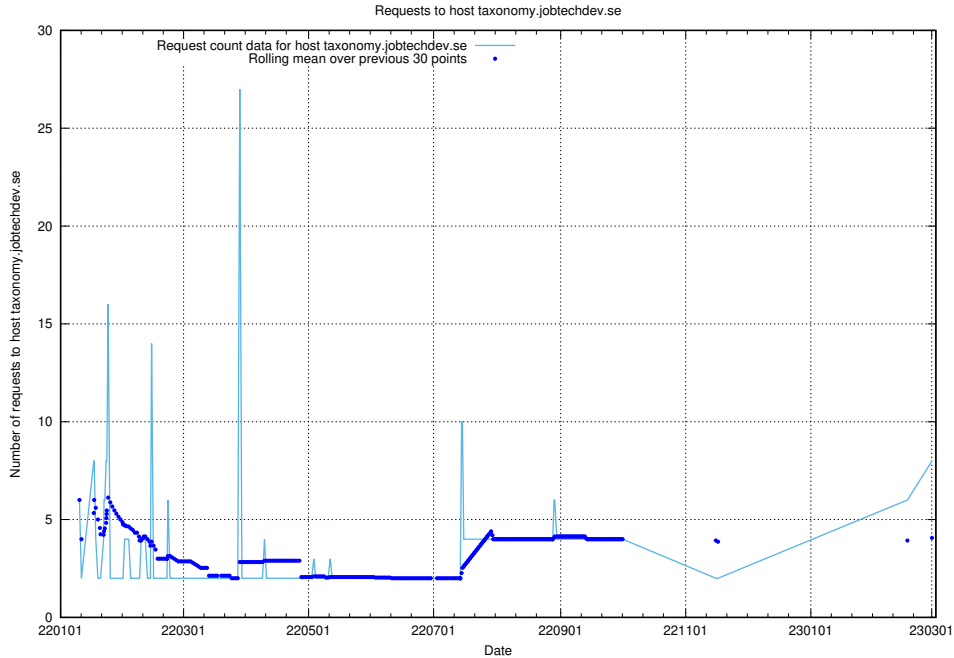

7.68 Usage of taxonomy.jobtechdev.se

Here, we count the number of requests to host taxonomy.jobtechdev.se.