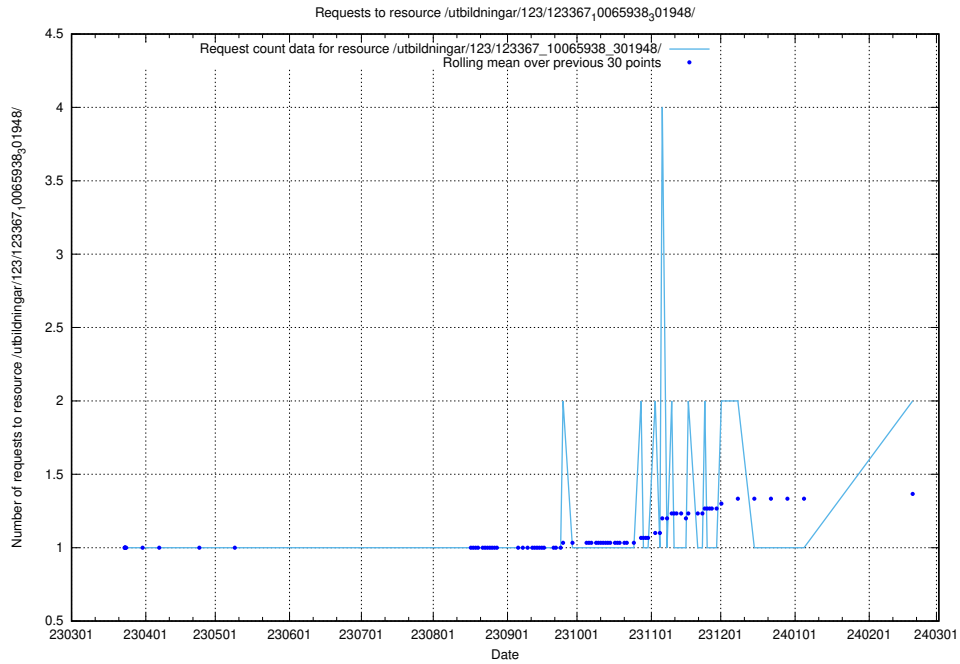

5.762 Usage of /utbildningar/123/123367_10065938_301948/

Here, we count the number of requests to resource /utbildningar/123/123367_10065938_301948/.