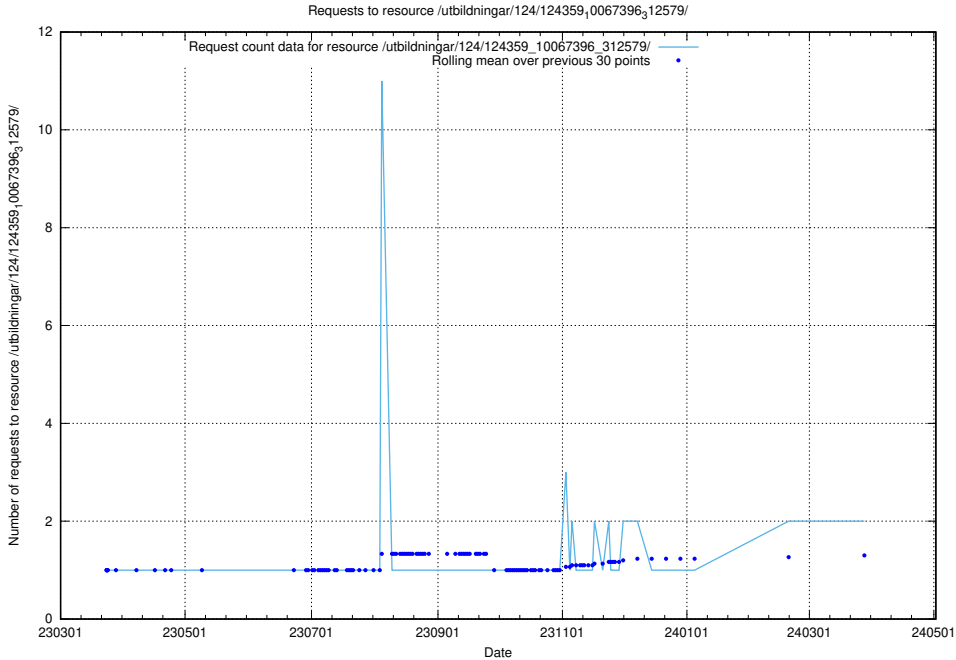

5.676 Usage of /utbildningar/124/124359_10067396_312579/

Here, we count the number of requests to resource /utbildningar/124/124359_10067396_312579/.