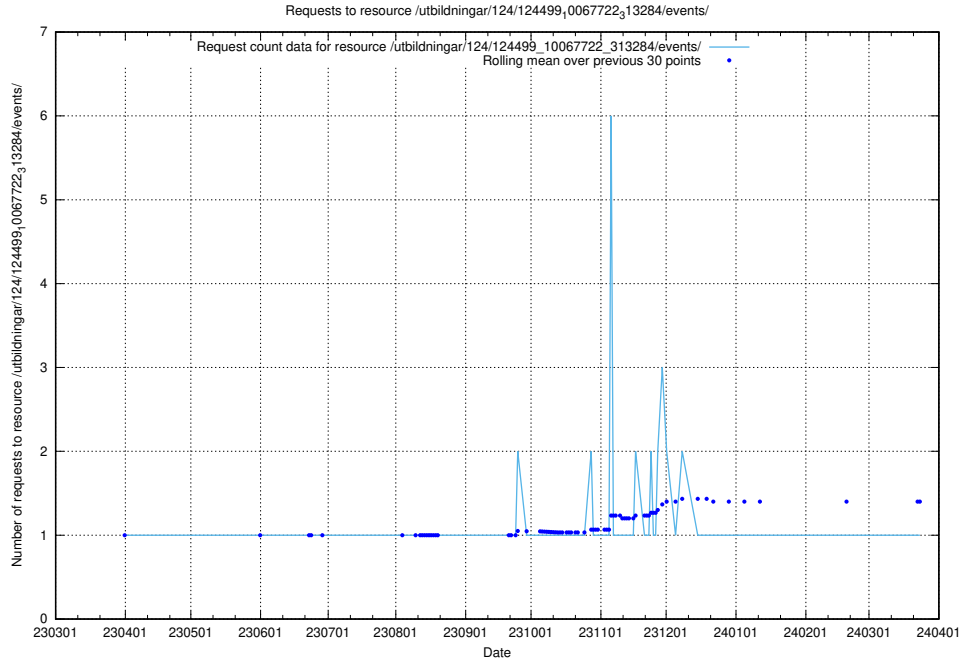

5.6076 Usage of /utbildningar/124/124499_10067722_313284/events/

Here, we count the number of requests to resource /utbildningar/124/124499_10067722_313284/events/