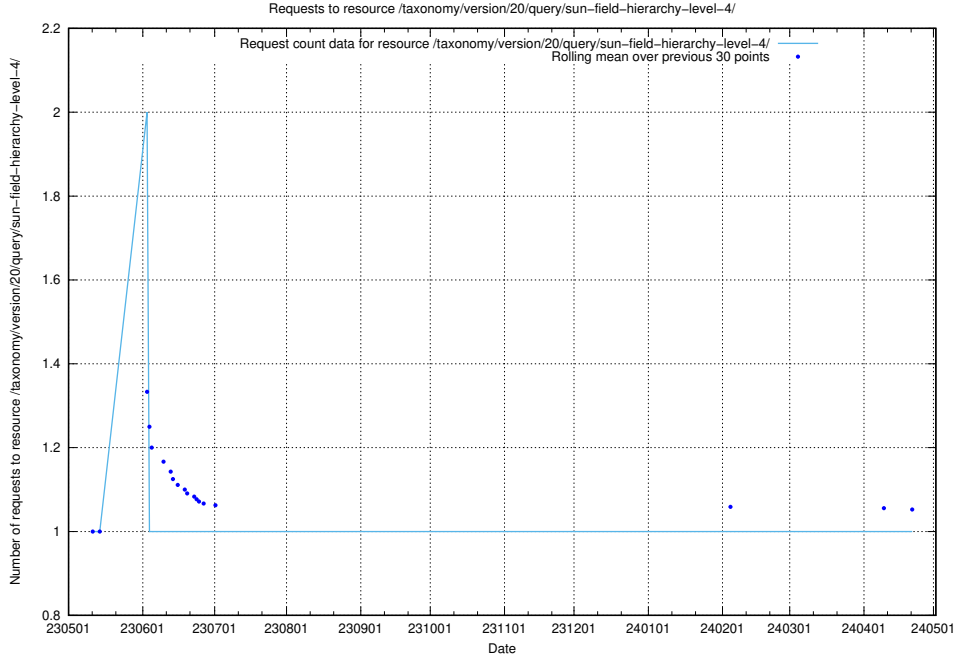

5.5970 Usage of /taxonomy/version/20/query/sun-field-hierarchy-level-4/

Here, we count the number of requests to resource /taxonomy/version/20/query/sun-field-hierarchy-level-4/.