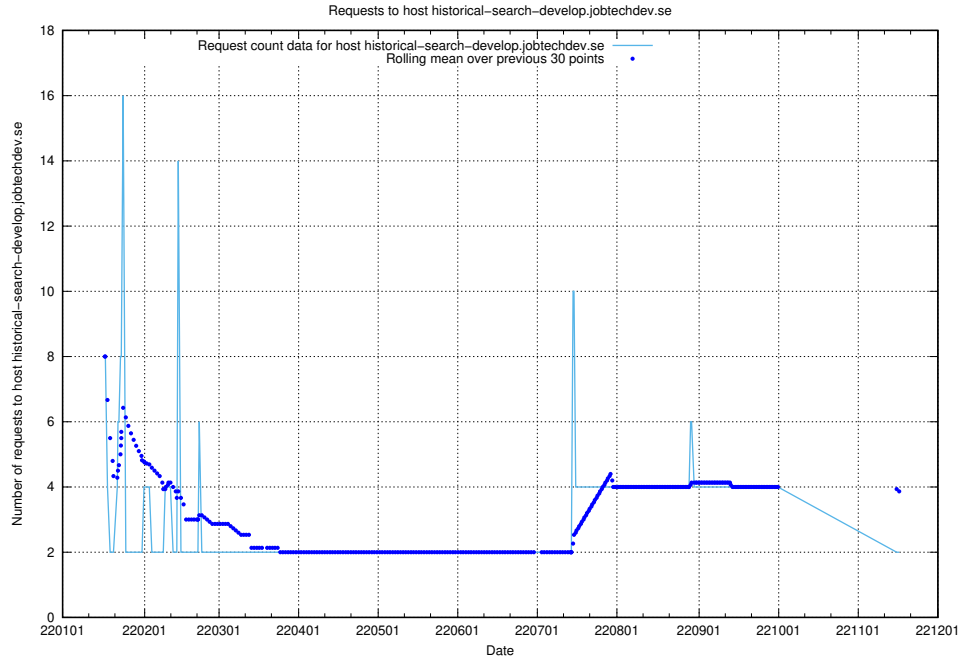

7.272 Usage of historical-search-develop.jobtechdev.se

Here, we count the number of requests to host historical-search-develop.jobtechdev.se.

7.273 Usage of jocp4.jobtechdev.se

Here, we count the number of requests to host jocp4.jobtechdev.se.