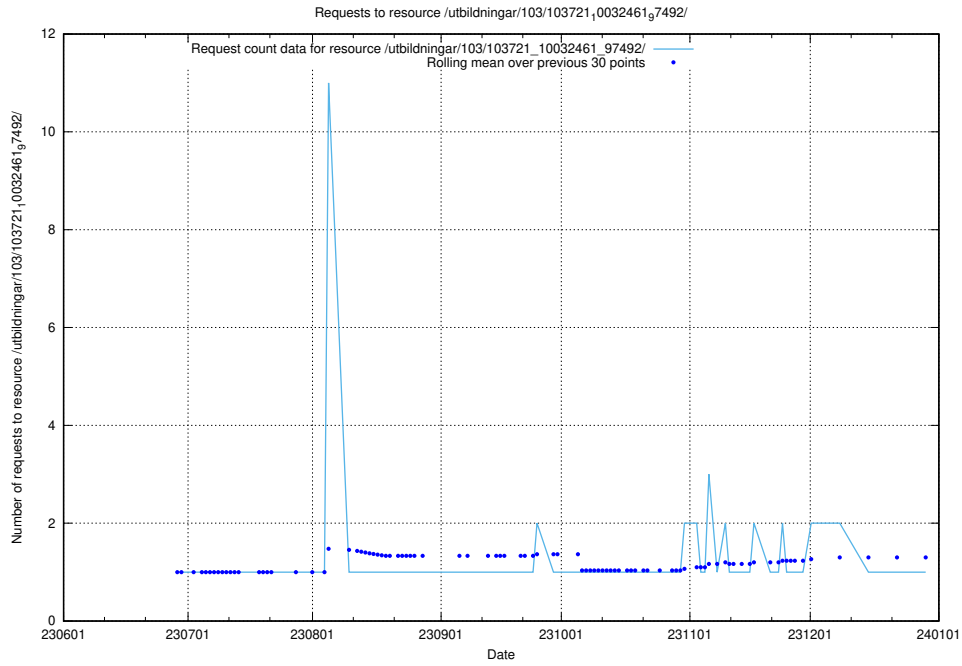

5.5545 Usage of /utbildningar/103/103721_10032461_97492/

Here, we count the number of requests to resource /utbildningar/103/103721_10032461_97492/.