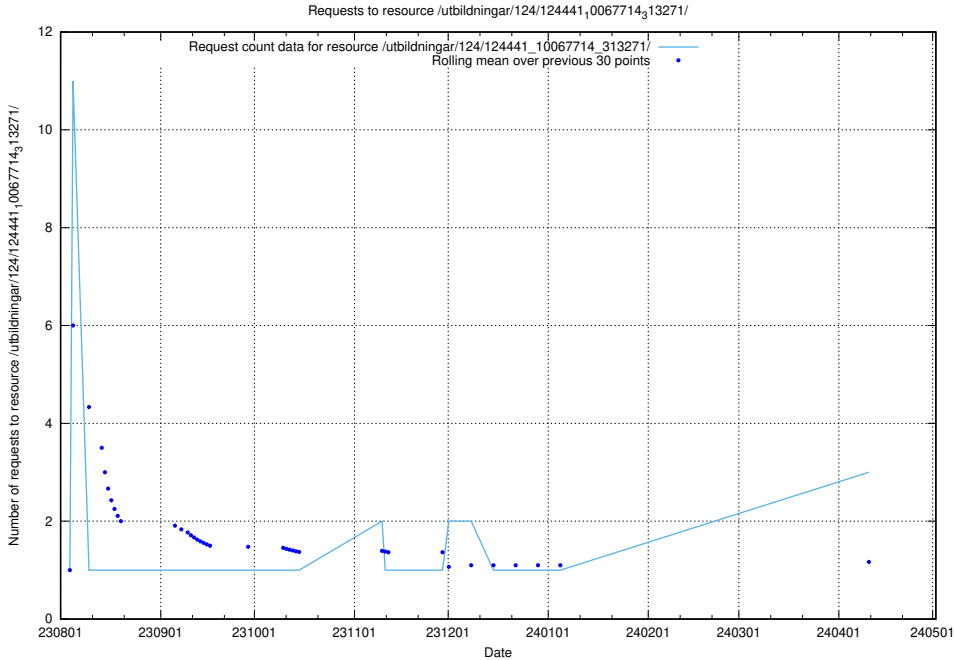

5.355 Usage of /utbildningar/124/124441_10067714_313271/

Here, we count the number of requests to resource /utbildningar/124/124441_10067714_313271/.