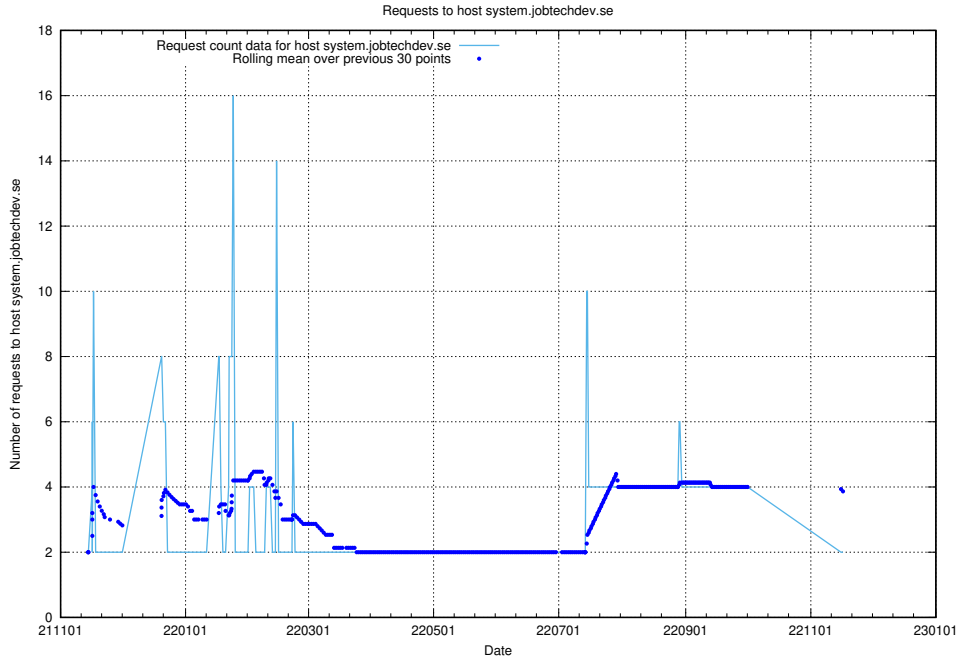

7.553 Usage of system.jobtechdev.se

Here, we count the number of requests to host system.jobtechdev.se.