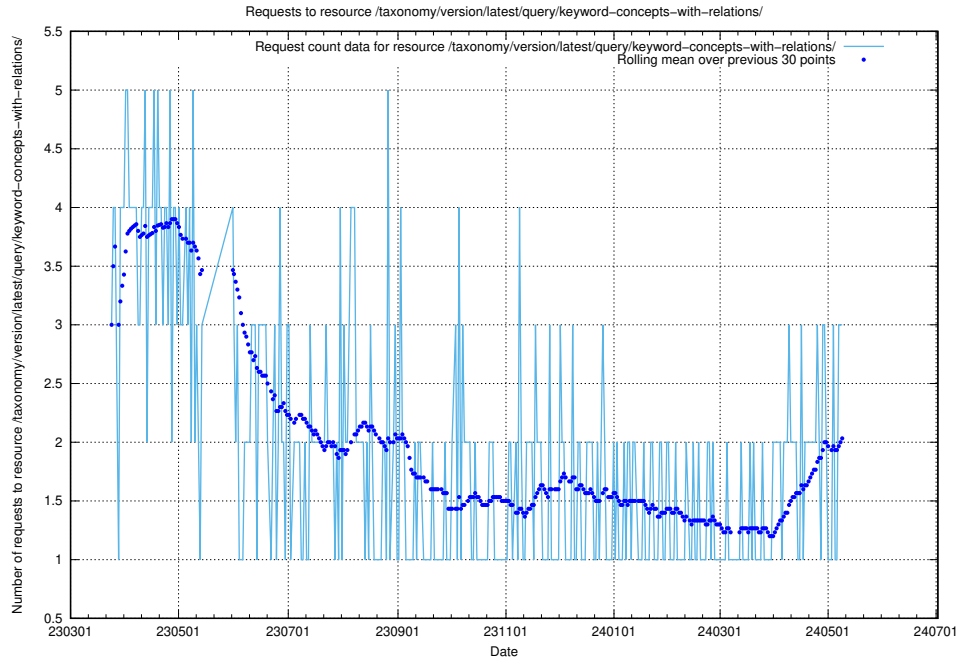

Here, we count the number of requests to resource /taxonomy/version/latest/query/keyword-concepts./.

5.431 Usage of /taxonomy/version/latest/query/keyword-concepts-with-relations/

Here, we count the number of requests to resource /taxonomy/version/latest/query/keyword-concepts-with-relations/.