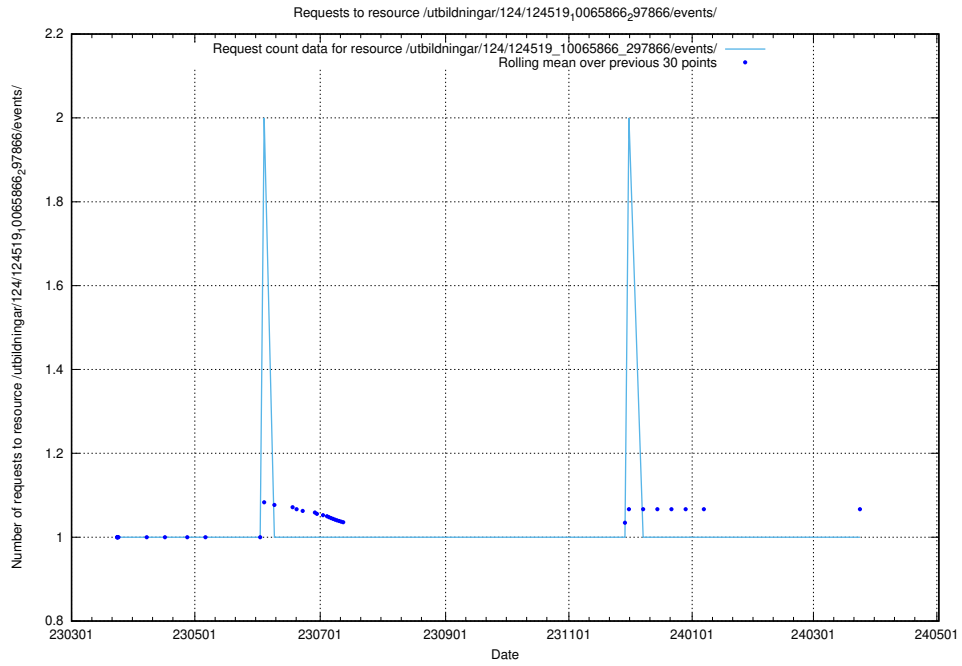

5.1360 Usage of /utbildningar/124/124519_10065866_297866/events/

Here, we count the number of requests to resource /utbildningar/124/124519_10065866_297866/events/