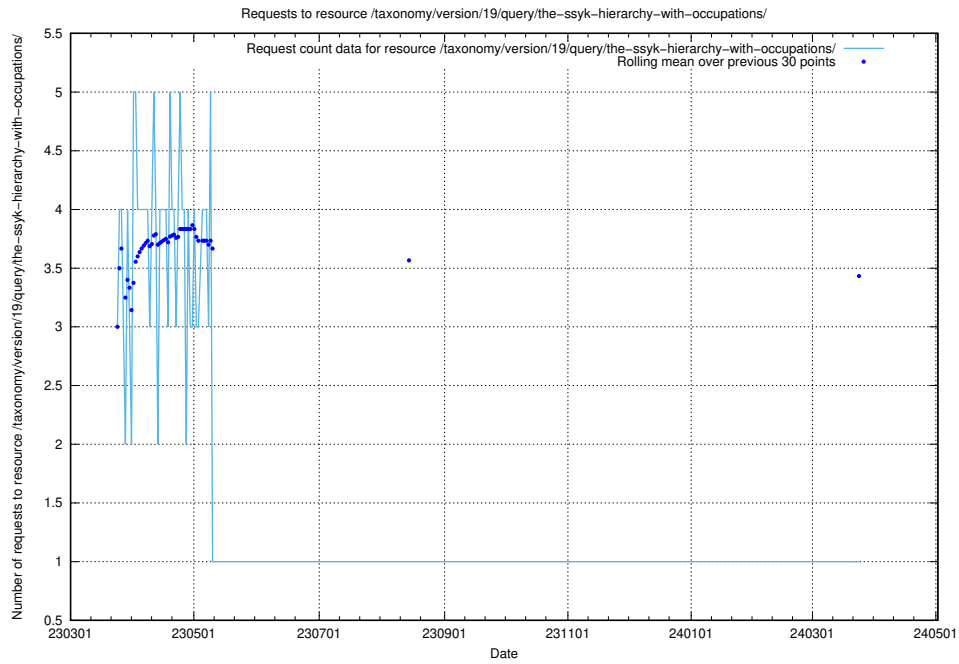

5.6107 Usage of /taxonomy/version/19/query/the-ssyk-hierarchy-with-occupations/

Here, we count the number of requests to resource /taxonomy/version/19/query/the-ssyk-hierarchy-with-occupations/.