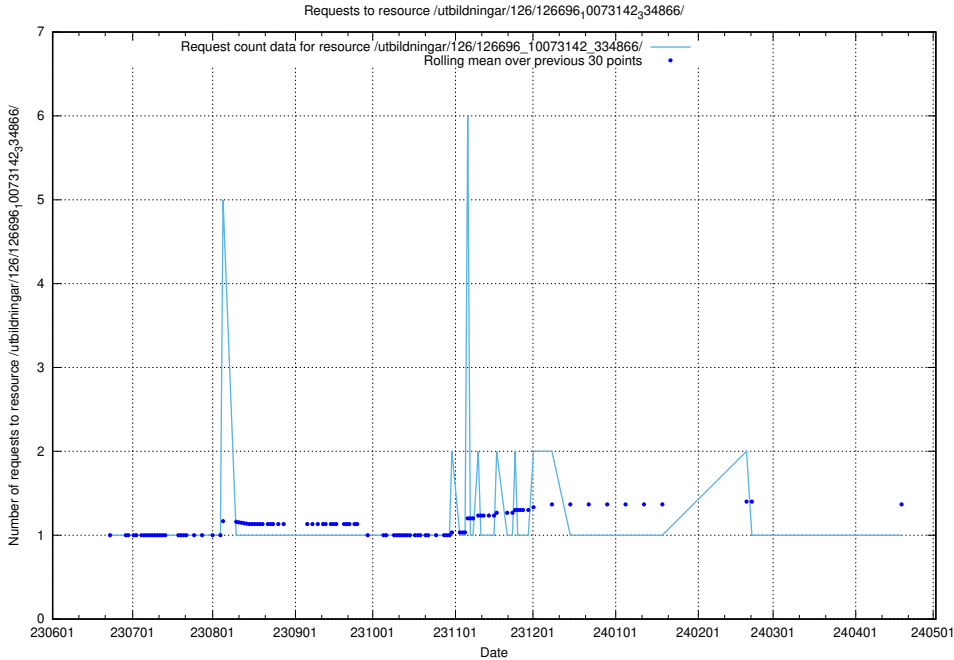

5.5637 Usage of /utbildningar/126/126696_10073142_334866/

Here, we count the number of requests to resource /utbildningar/126/126696_10073142_334866/.