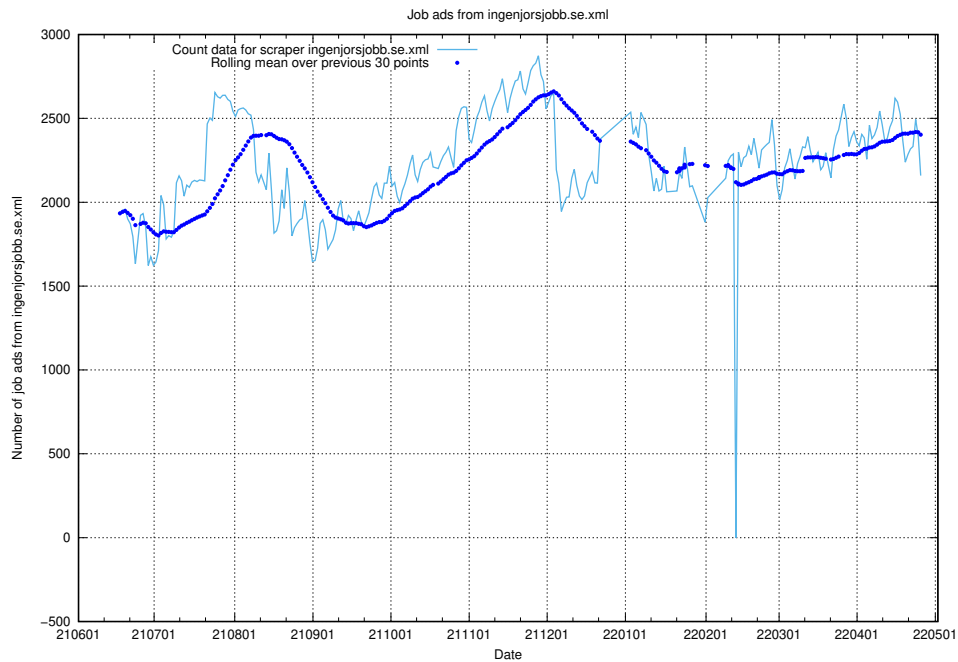

13 JobTechLinks Pipeline

This section contains a summary of last night's job ad processing in the [JobTech Links pipeline](#)¹³.

For a detailed statistical summary, please see [14.1](#).

13.1 Number of ads by scraper ingenjorsjobb.se.xml

Here, we count the number of job ads scraped from ingenjorsjobb.se.xml.

¹³<https://gitlab.com/arbetsformedlingen/joblinks/wiki/-/wikis/home>