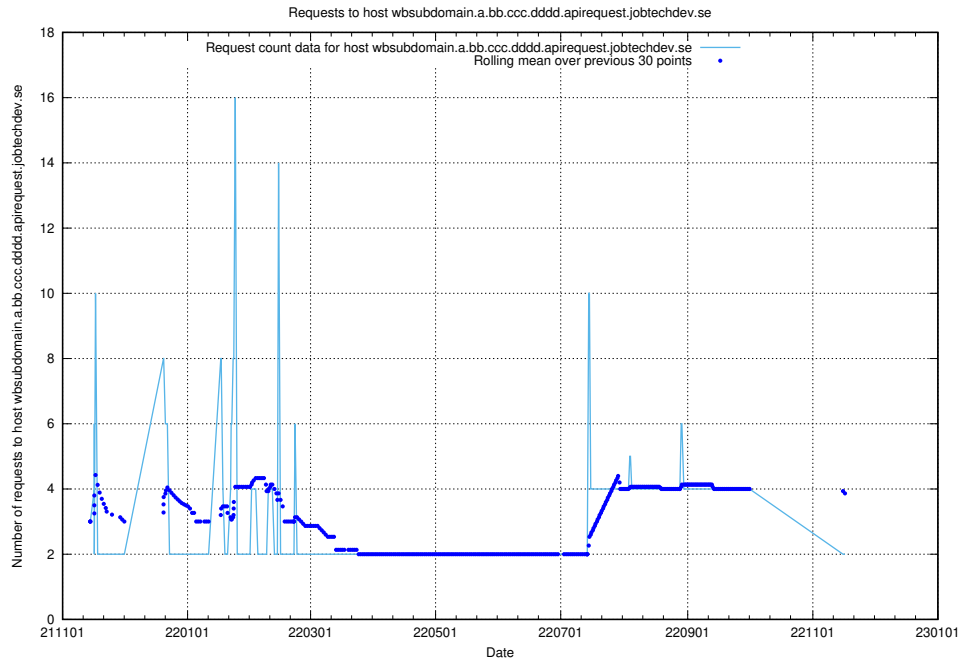

7.550 Usage of wbsubdomain.a.bb.ccc.dddd.apirequest.jobtechdev.se

Here, we count the number of requests to host wbsubdomain.a.bb.ccc.dddd.apirequest.jobtechdev.se.