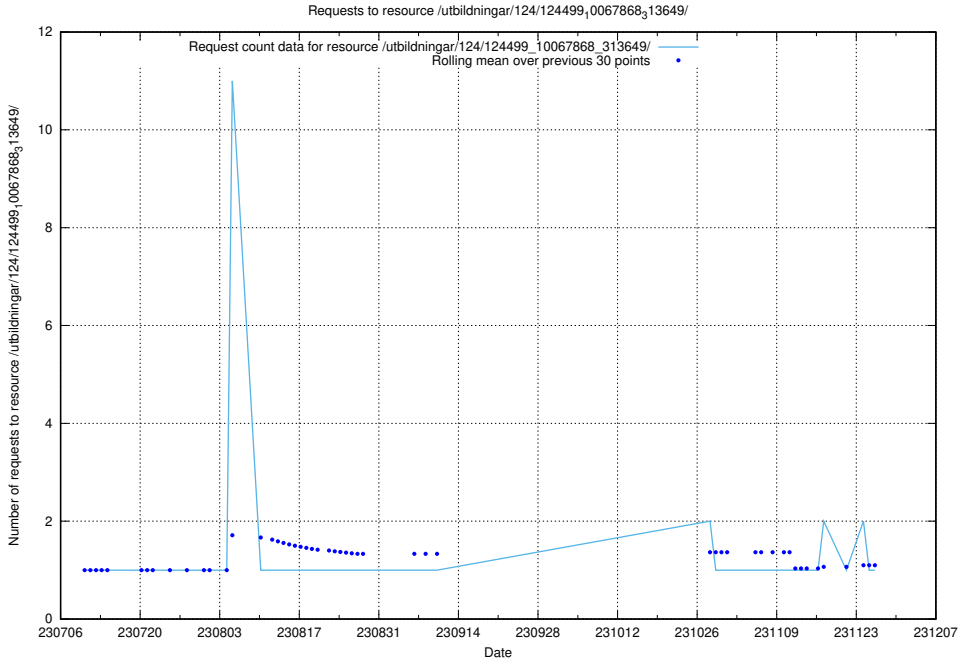

5.5133 Usage of /utbildningar/124/124499_10067868_313649/

Here, we count the number of requests to resource /utbildningar/124/124499_10067868_313649/.