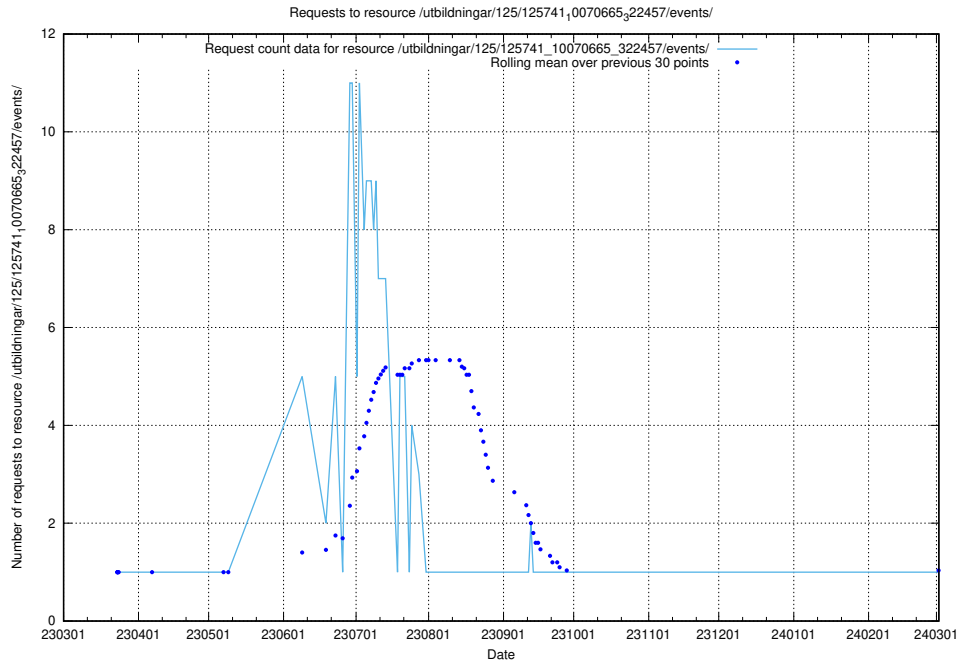

5.6487 Usage of /utbildningar/125/125741_10070665_322457/events/

Here, we count the number of requests to resource /utbildningar/125/125741_10070665_322457/events/