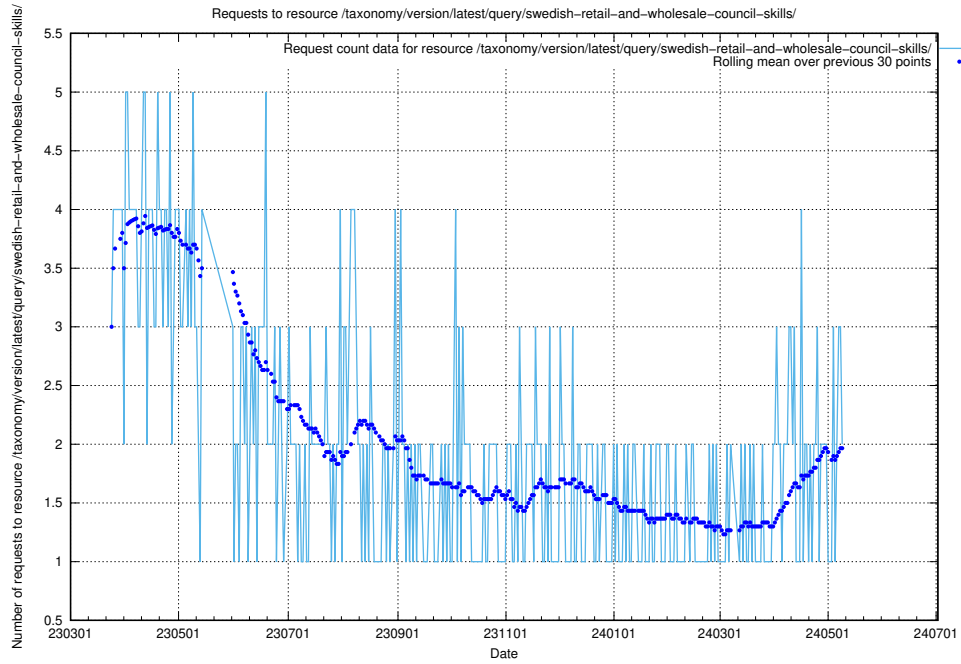

5.918 Usage of /taxonomy/version/latest/query/swedish-retail-and-wholesale-council-skills/

Here, we count the number of requests to resource /taxonomy/version/latest/query/swedish-retail-and-wholesale-council-skills/.