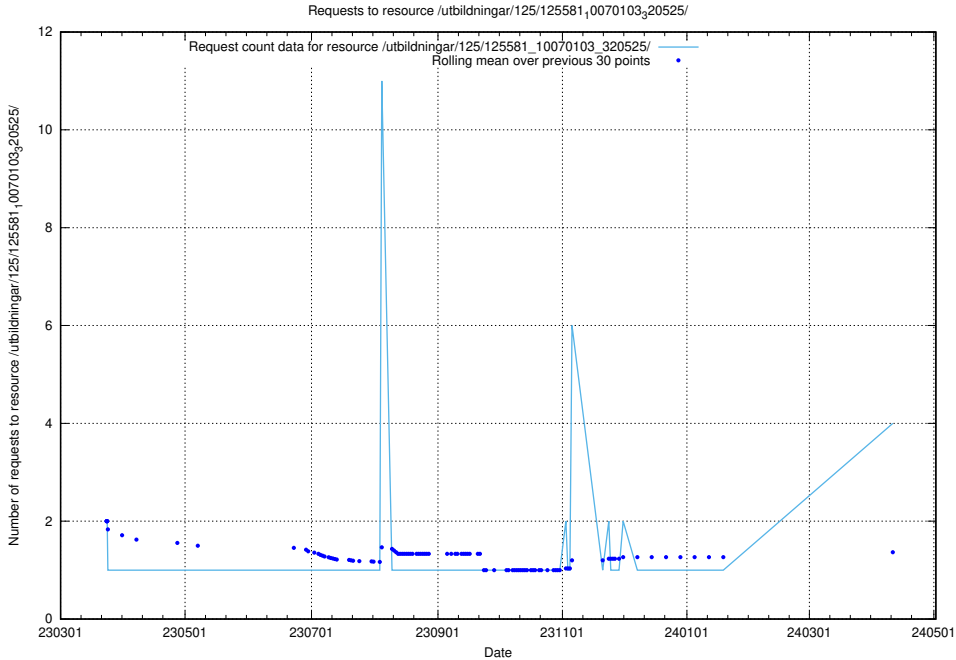

Here, we count the number of requests to resource /utbildningar/125/125740_10070664_322456/events/

5.239 Usage of /utbildningar/125/125581_10070103_320525/

Here, we count the number of requests to resource /utbildningar/125/125581_10070103_320525/.