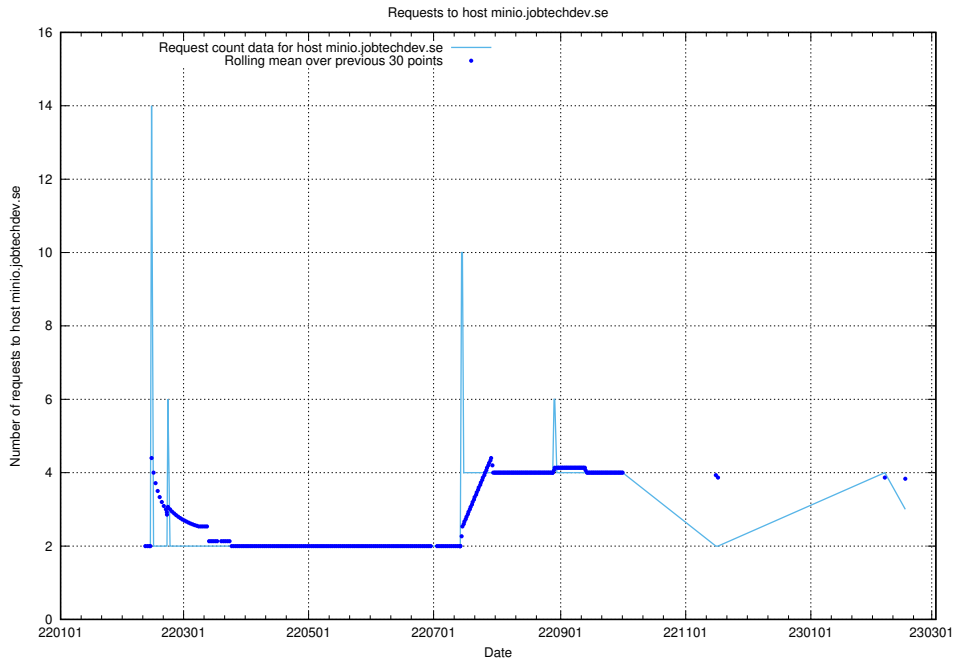

7.233 Usage of minio.jobtechdev.se

Here, we count the number of requests to host minio.jobtechdev.se.