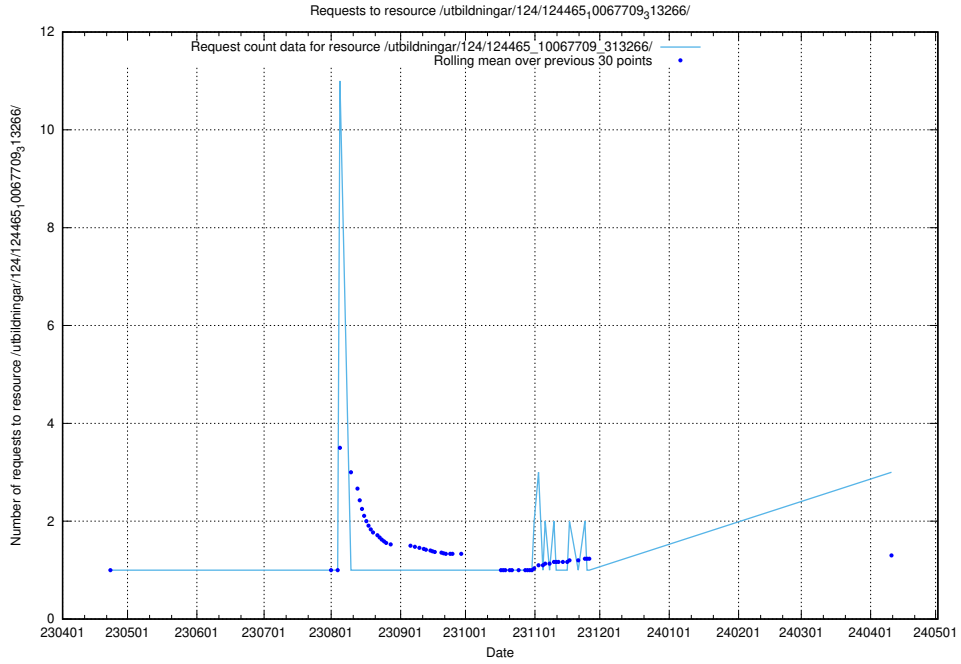

5.410 Usage of /utbildningar/124/124465_10067709_313266/

Here, we count the number of requests to resource /utbildningar/124/124465_10067709_313266/.