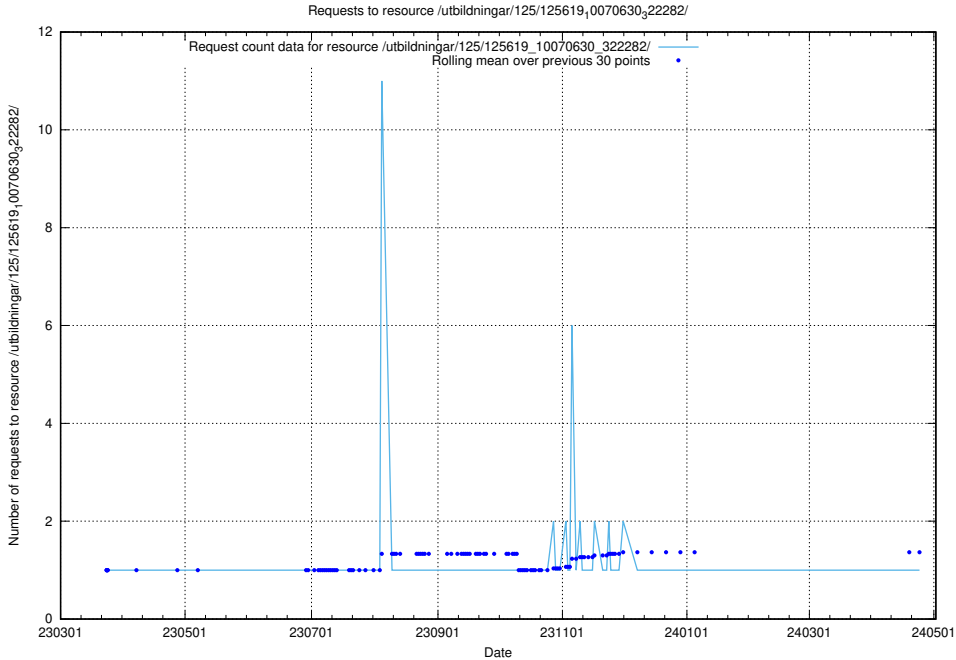

5.1081 Usage of /utbildningar/125/125619_10070630_322282/

Here, we count the number of requests to resource /utbildningar/125/125619_10070630_322282/.