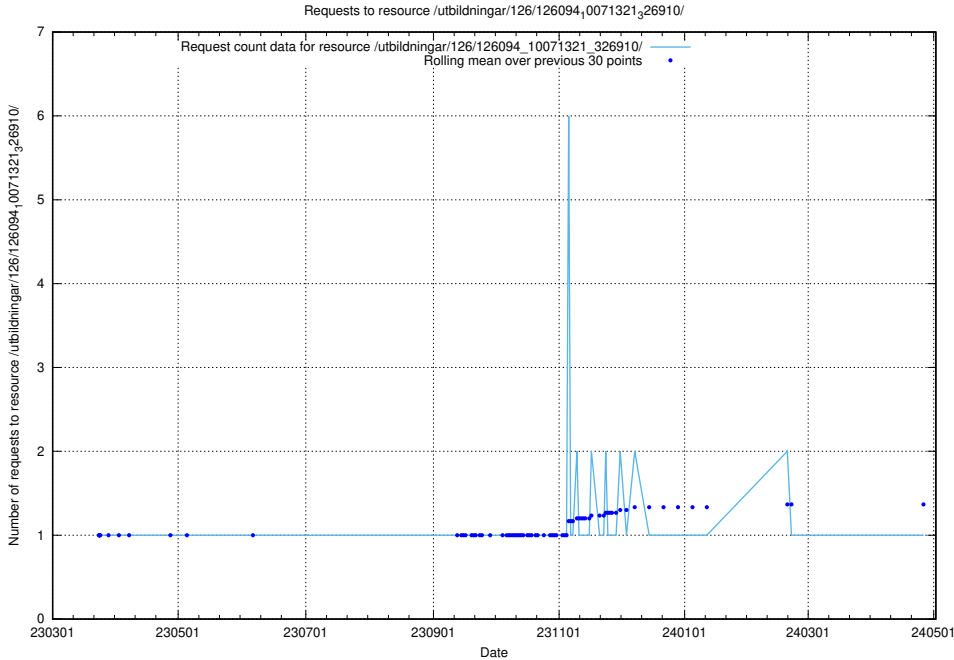

5.6434 Usage of /utbildningar/126/126094_10071321_326910/

Here, we count the number of requests to resource /utbildningar/126/126094_10071321_326910/.