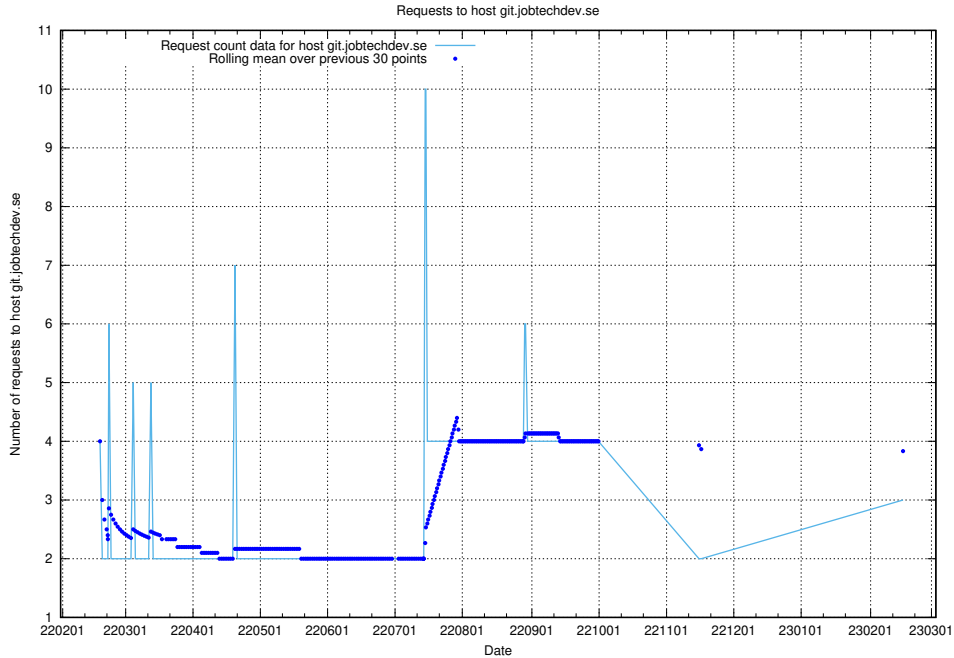

7.229 Usage of git.jobtechdev.se

Here, we count the number of requests to host git.jobtechdev.se.