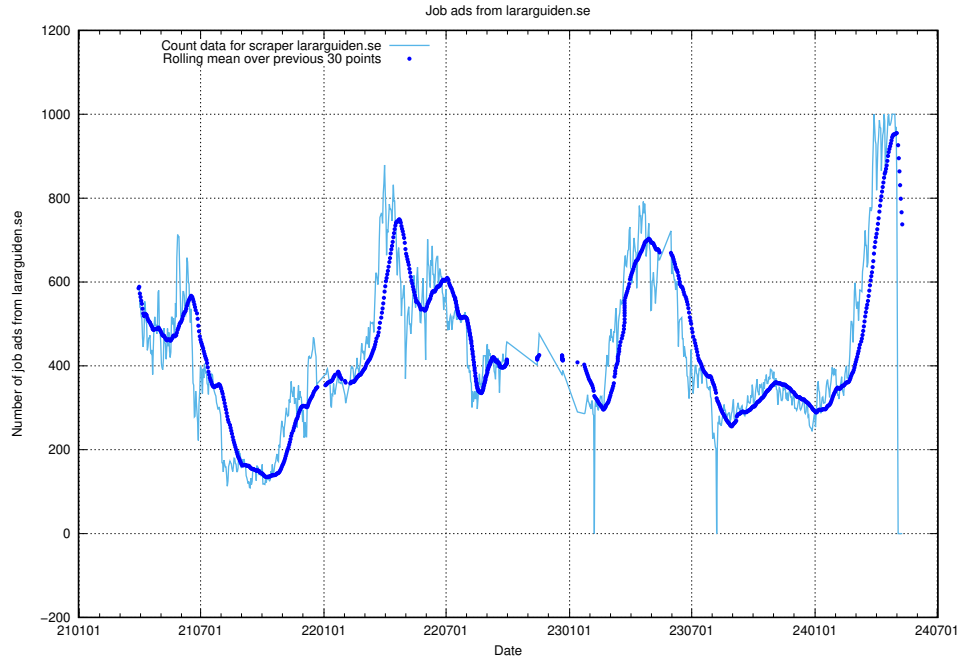

13.8 Number of ads by scraper lararguiden.se

Here, we count the number of job ads scraped from lararguiden.se.