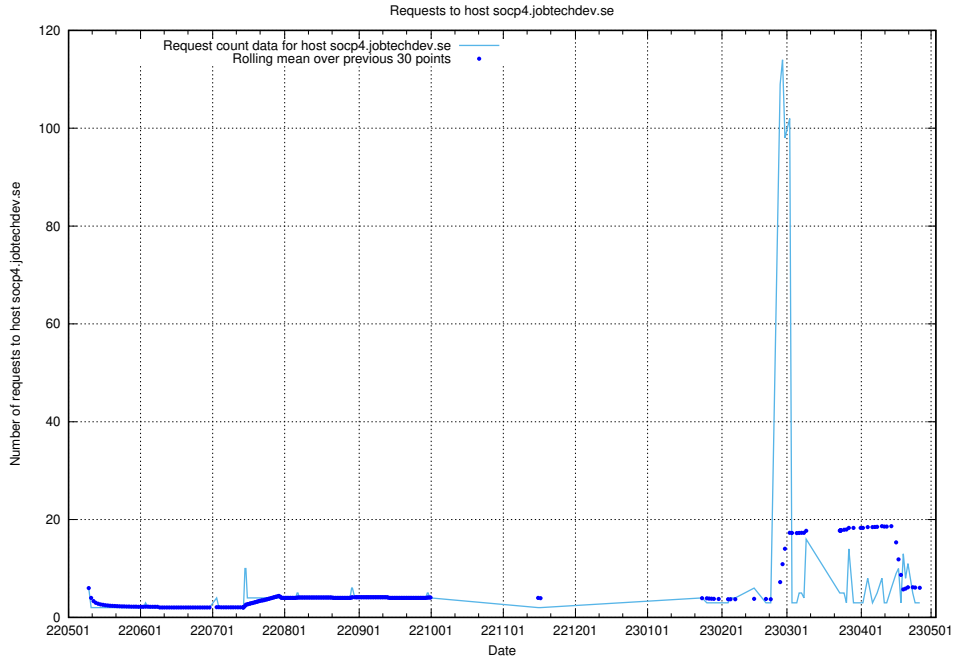

7.215 Usage of socp4.jobtechdev.se

Here, we count the number of requests to host socp4.jobtechdev.se.

7.216 Usage of oa.jobtechdev.se

Here, we count the number of requests to host oa.jobtechdev.se.

7.217 Usage of data.jobtechdev.se:80