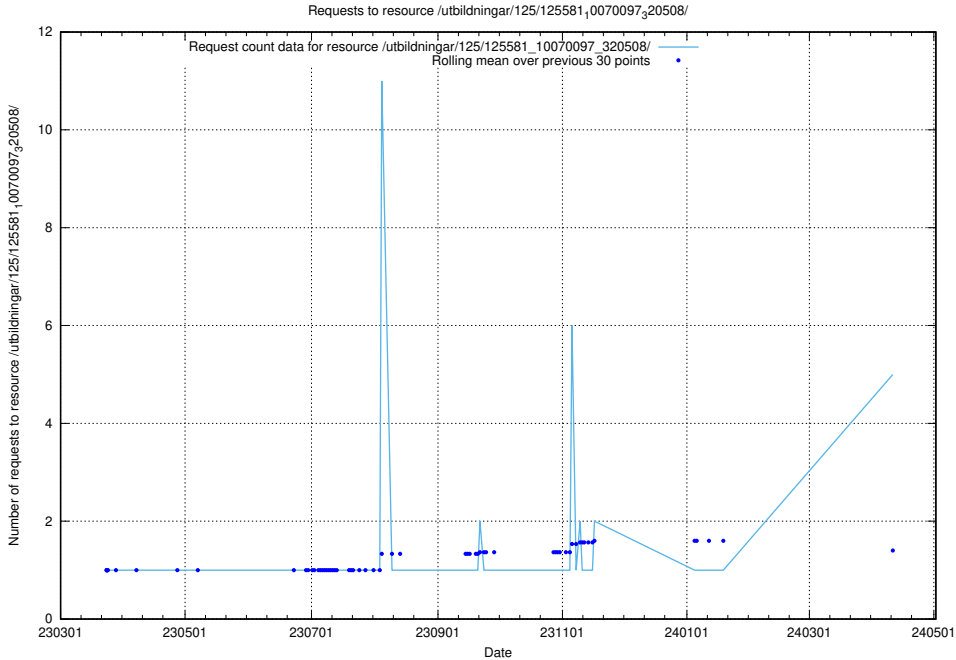

5.105 Usage of /utbildningar/125/125581_10070097_320508/

Here, we count the number of requests to resource /utbildningar/125/125581_10070097_320508/.