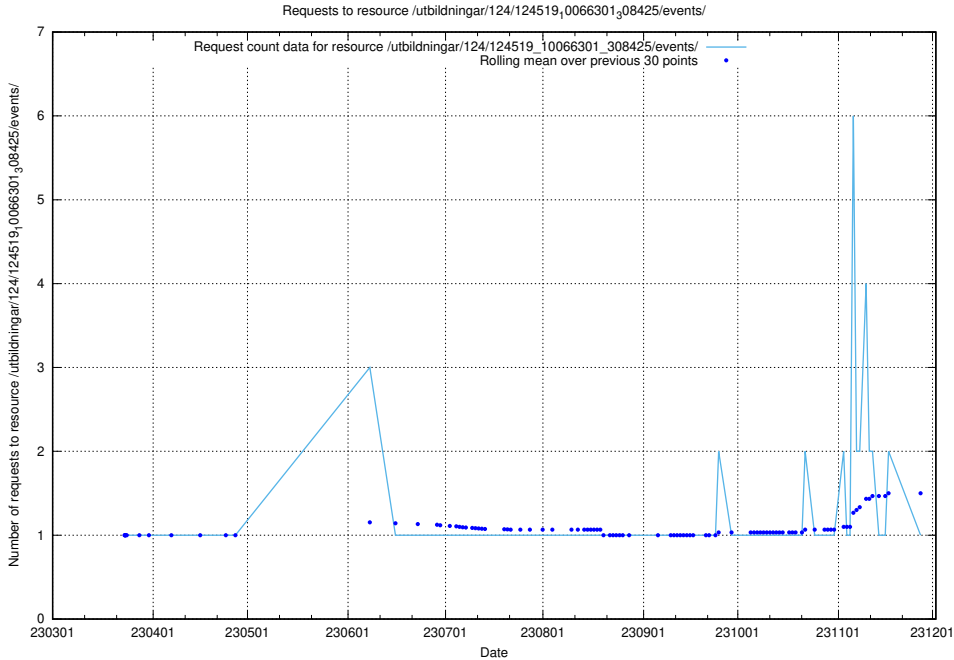

5.1291 Usage of /utbildningar/124/124519_10066301_308425/events/

Here, we count the number of requests to resource /utbildningar/124/124519_10066301_308425/events/