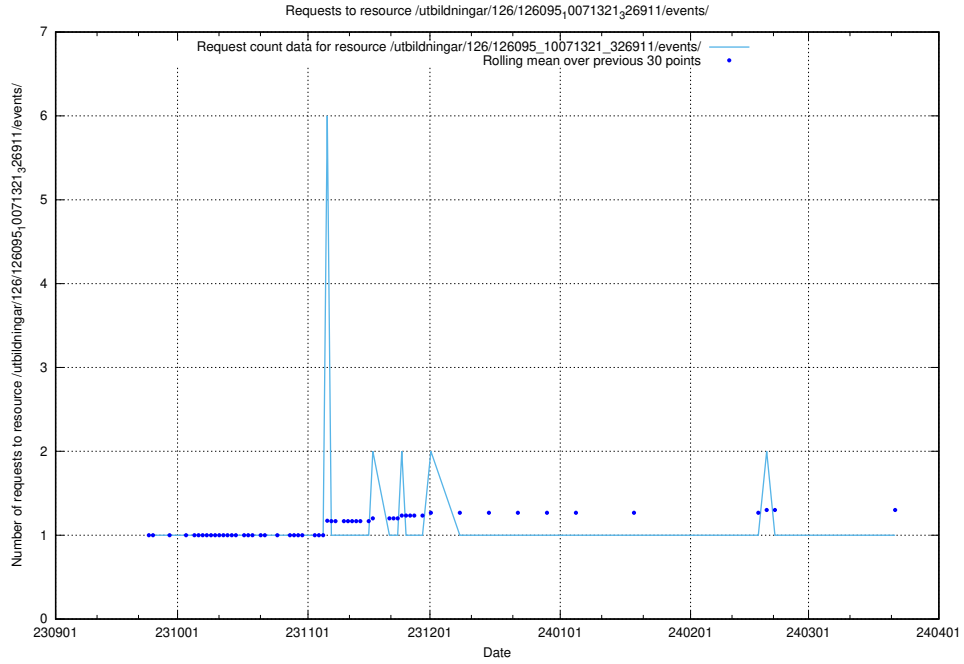

Here, we count the number of requests to resource /utbildningar/126/126535_10072068_330981/.

5.4496 Usage of /utbildningar/126/126095_10071321_326911/events/

Here, we count the number of requests to resource /utbildningar/126/126095_10071321_326911/events/