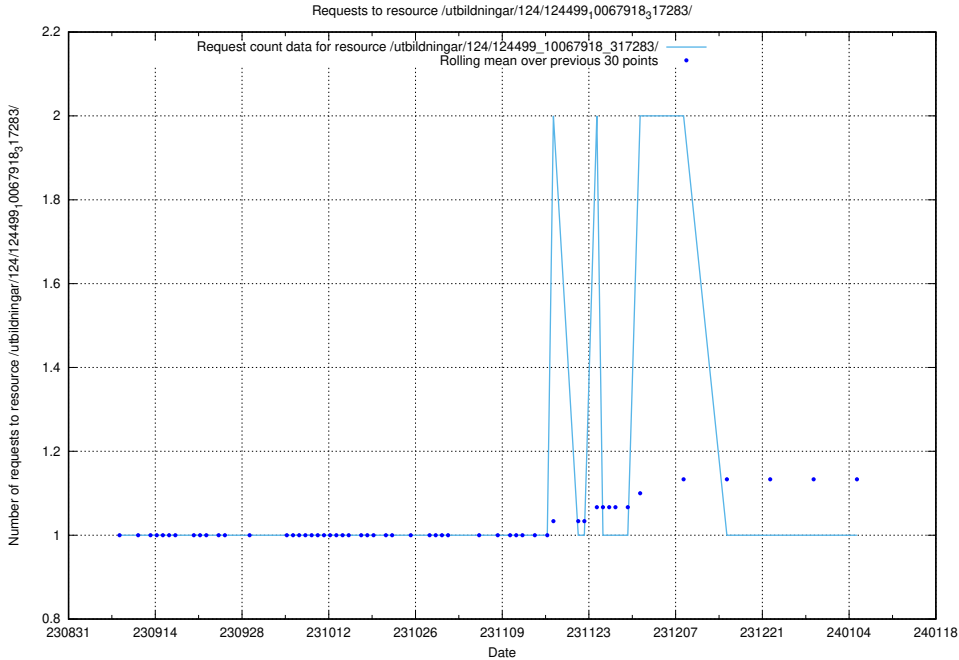

5.4651 Usage of /utbildningar/124/124499_10067918_317283/

Here, we count the number of requests to resource /utbildningar/124/124499_10067918_317283/.