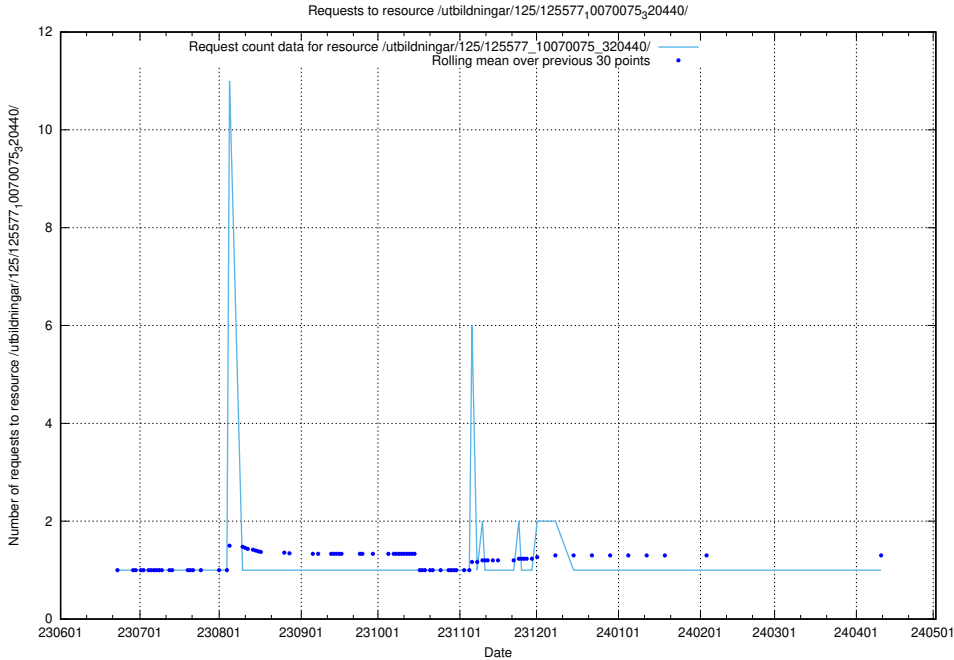

5.5736 Usage of /utbildningar/125/125577_10070075_320440/

Here, we count the number of requests to resource /utbildningar/125/125577_10070075_320440/.