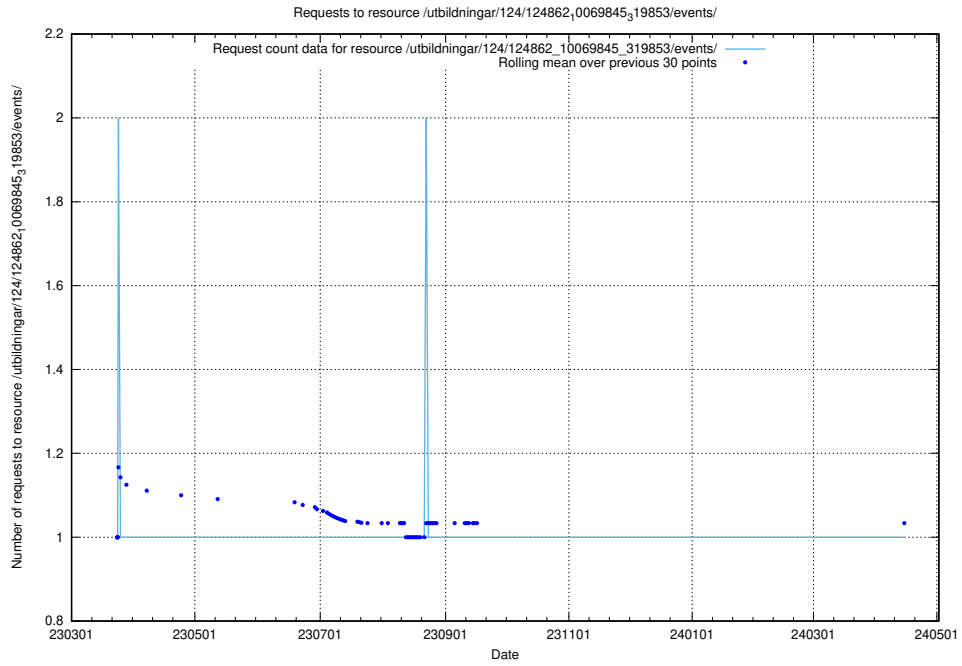

Here, we count the number of requests to resource /utbildningar/124/124865_10068315_315338/.

5.1175 Usage of /utbildningar/124/124862_10069845_319853/events/

Here, we count the number of requests to resource /utbildningar/124/124862_10069845_319853/events/