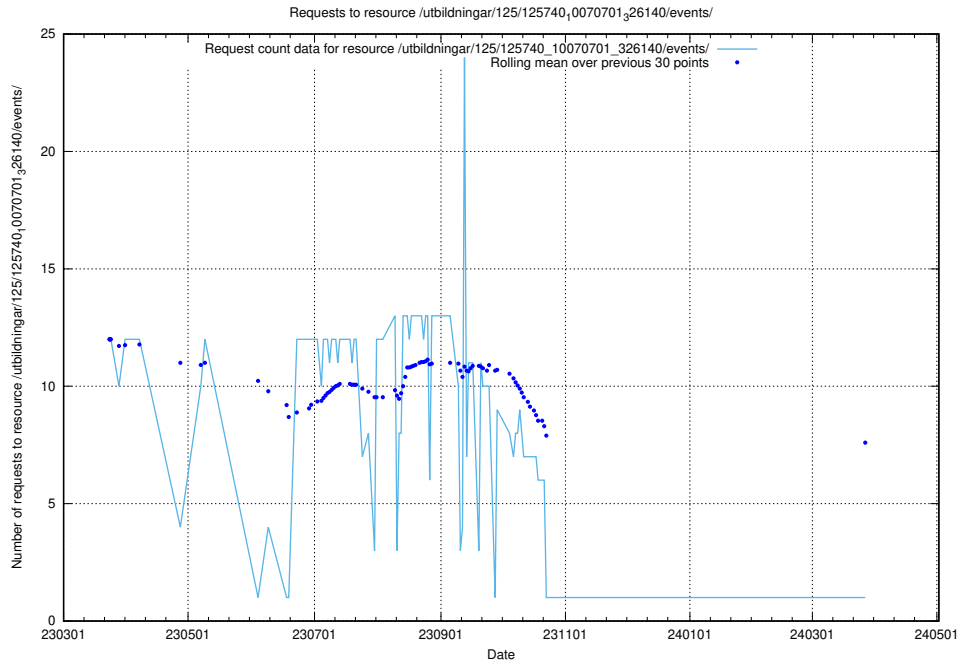

5.6245 Usage of /utbildningar/125/125740_10070701_326140/events/

Here, we count the number of requests to resource /utbildningar/125/125740_10070701_326140/events/