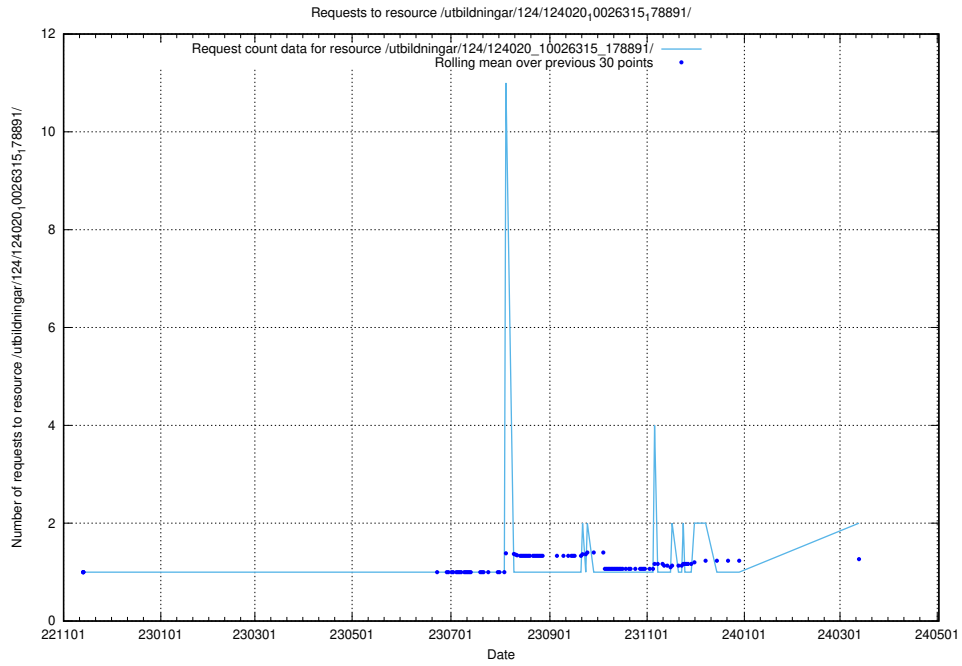

5.894 Usage of /utbildningar/124/124020_10026315_178891/

Here, we count the number of requests to resource /utbildningar/124/124020_10026315_178891/.