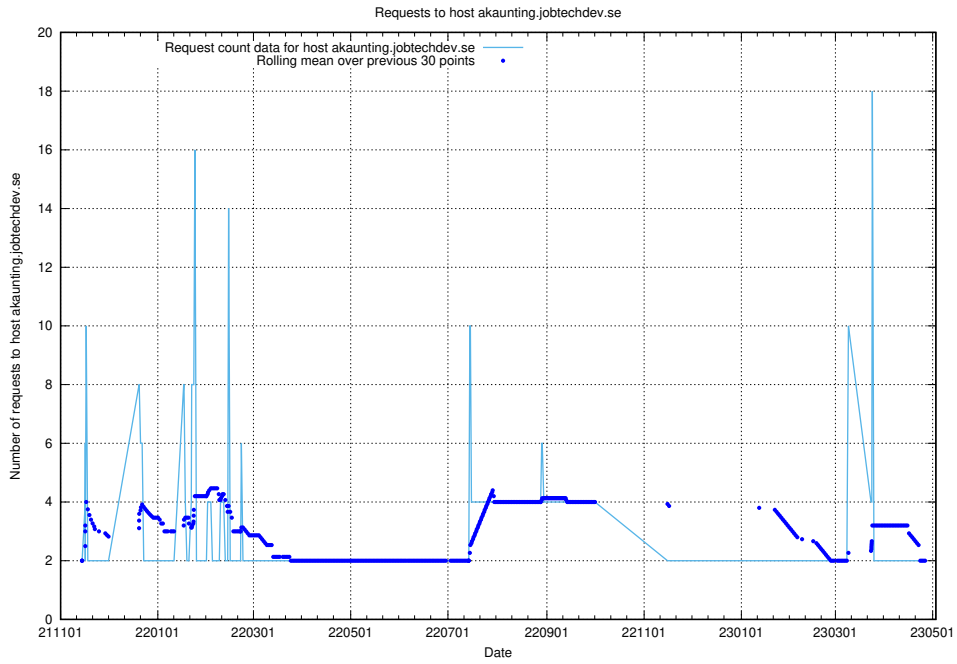

7.291 Usage of akaunting.jobtechdev.se

Here, we count the number of requests to host akaunting.jobtechdev.se.