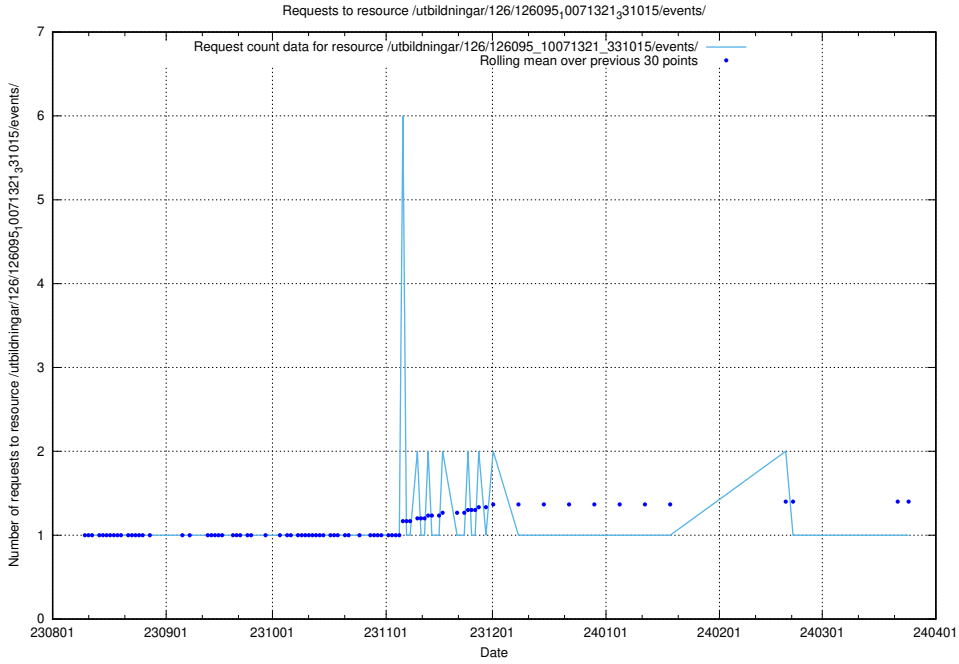

5.4839 Usage of /utbildningar/126/126095_10071321_331015/events/

Here, we count the number of requests to resource /utbildningar/126/126095_10071321_331015/events/