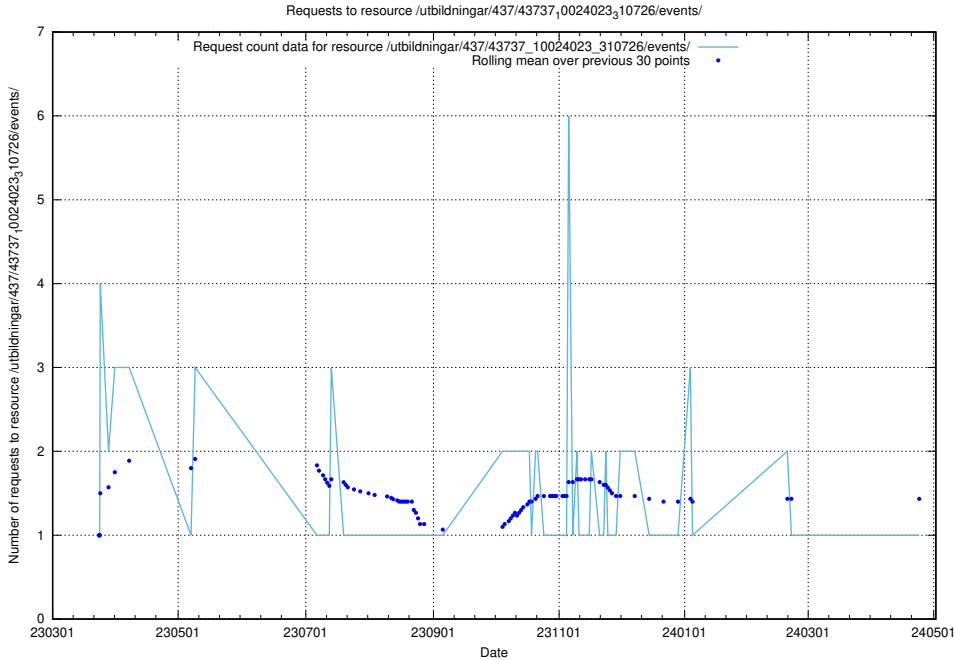

5.6392 Usage of /utbildningar/437/43737_10024023_310726/events/

Here, we count the number of requests to resource /utbildningar/437/43737_10024023_310726/events/.