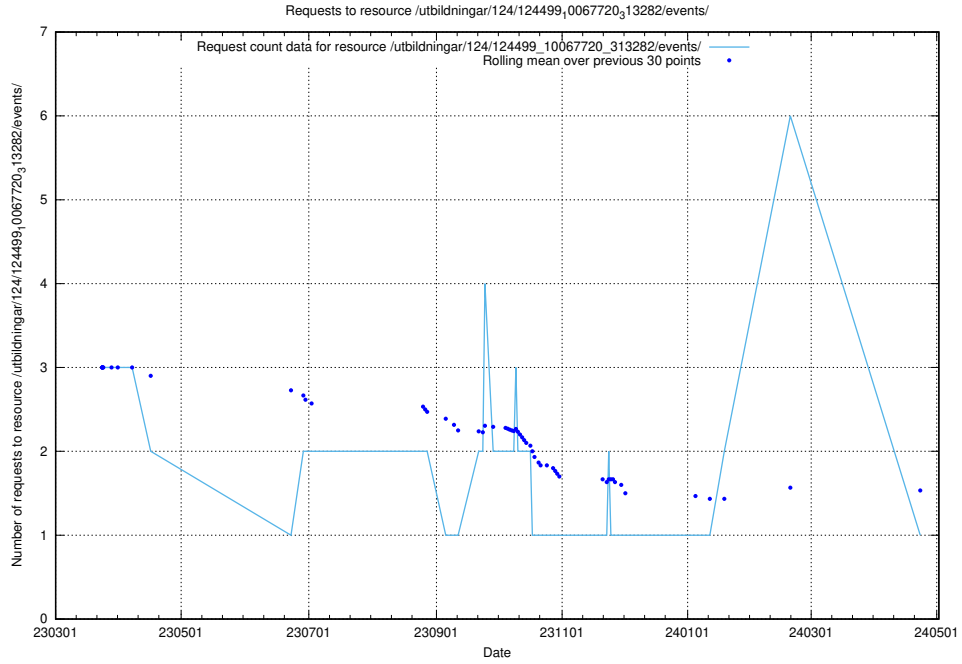

5.6261 Usage of /utbildningar/124/124499_10067720_313282/events/

Here, we count the number of requests to resource /utbildningar/124/124499_10067720_313282/events/