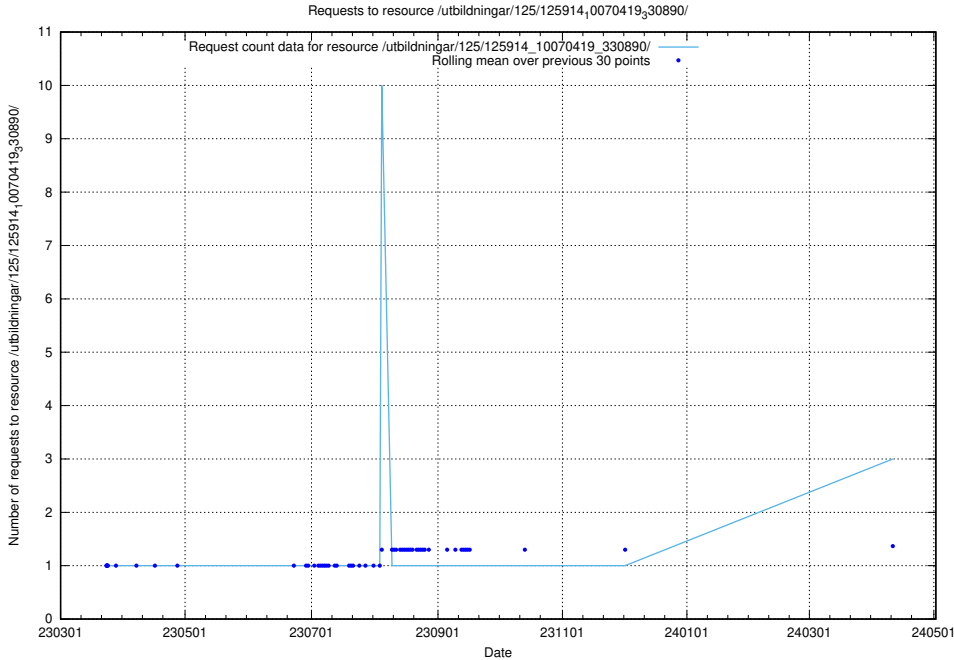

5.457 Usage of /utbildningar/125/125914_10070419_330890/

Here, we count the number of requests to resource /utbildningar/125/125914_10070419_330890/.