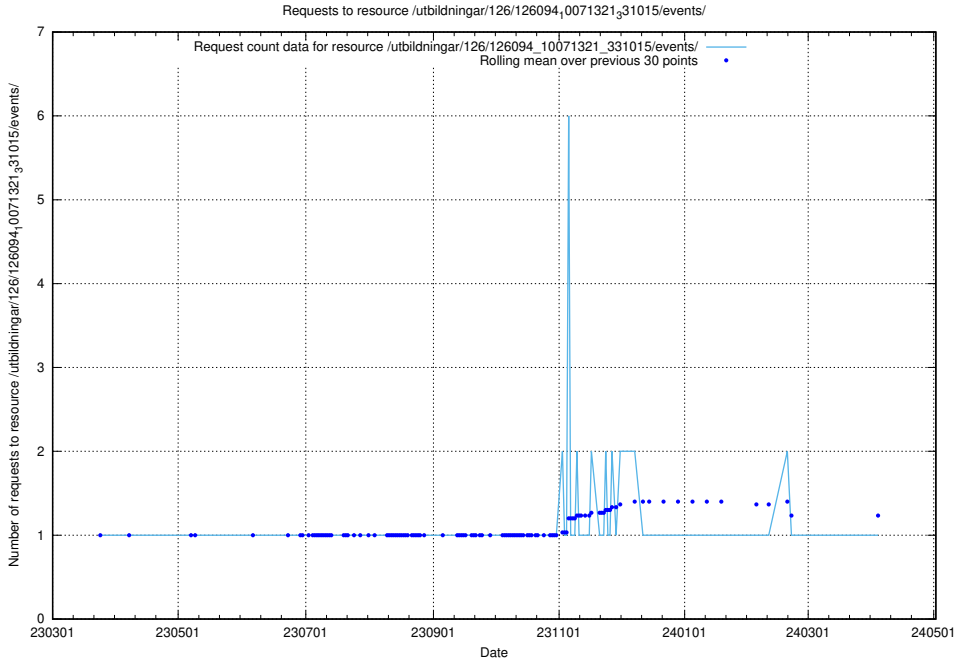

5.6204 Usage of /utbildningar/126/126094_10071321_331015/events/

Here, we count the number of requests to resource /utbildningar/126/126094_10071321_331015/events/