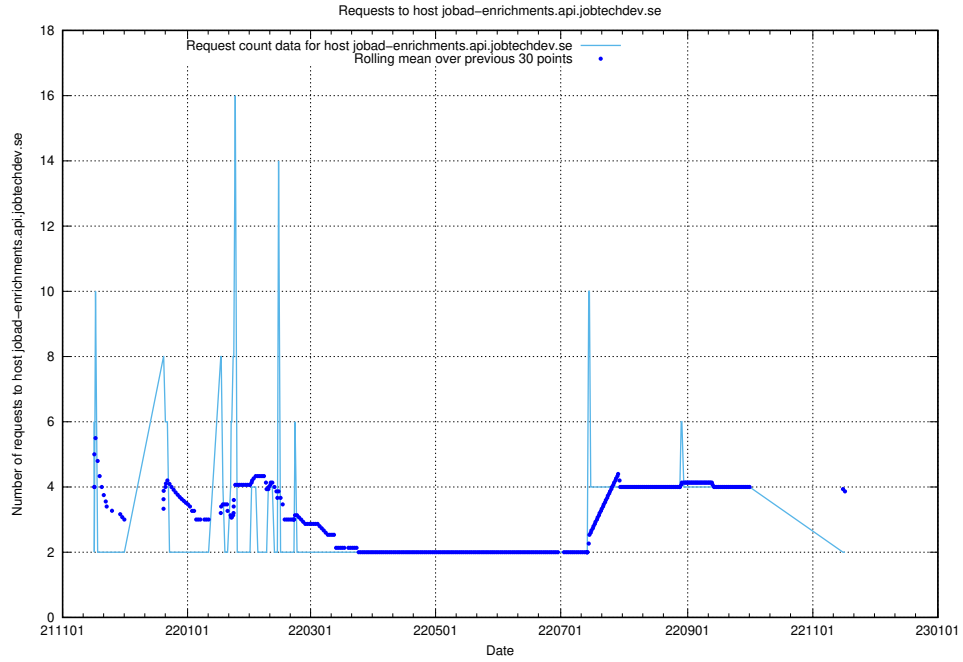

7.542 Usage of `jobad-enrichments.api.jobtechdev.se`

Here, we count the number of requests to host `jobad-enrichments.api.jobtechdev.se`.