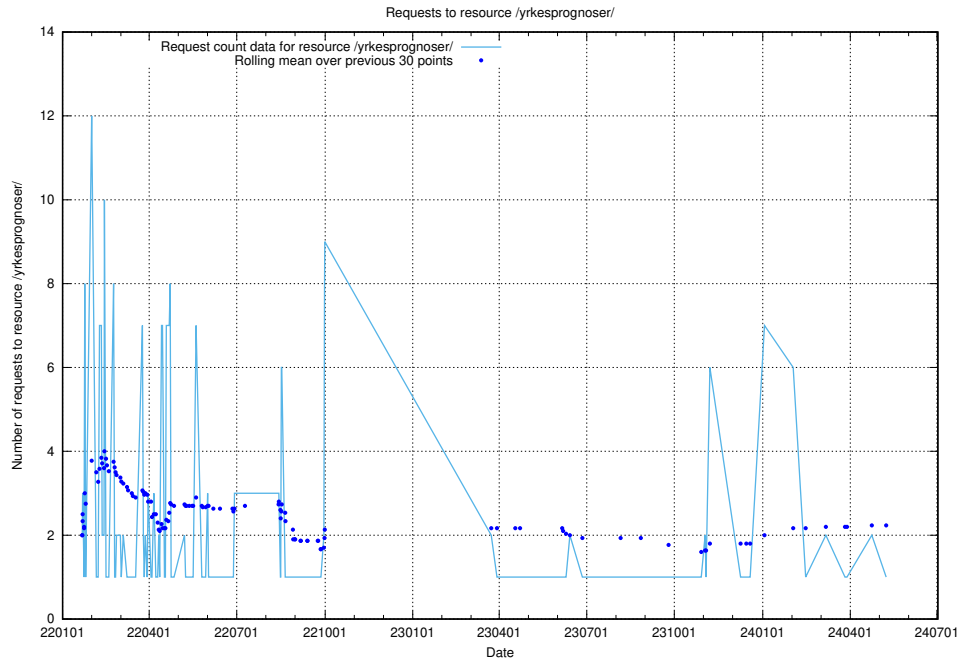

5.6224 Usage of /yrkesprognoser/

Here, we count the number of requests to resource /yrkesprognoser/.