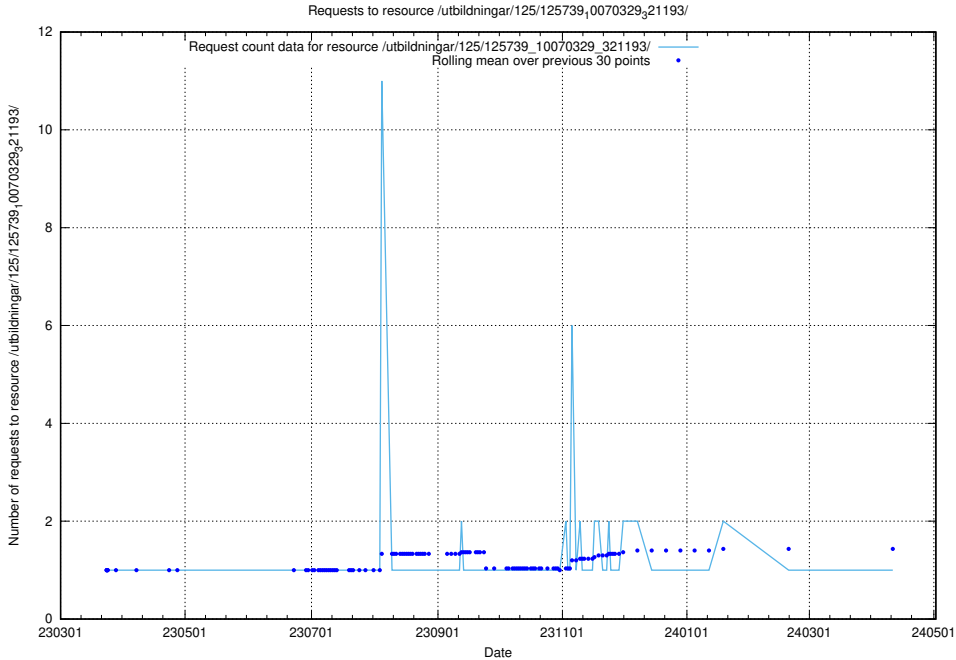

5.1028 Usage of /utbildningar/125/125739_10070329_321193/

Here, we count the number of requests to resource /utbildningar/125/125739_10070329_321193/.