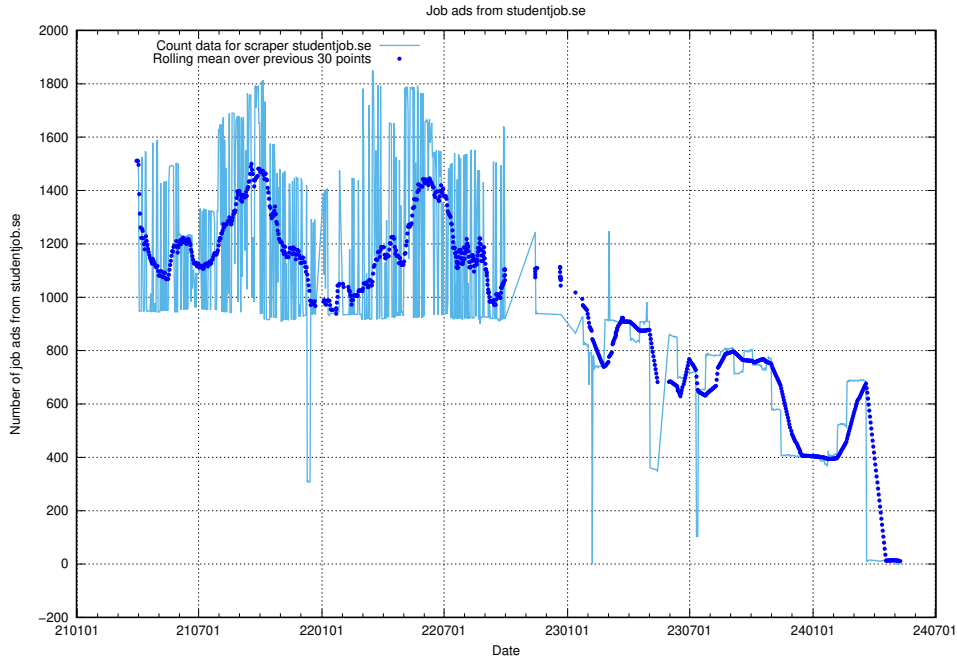

13.6 Number of ads by scraper studentjob.se

Here, we count the number of job ads scraped from studentjob.se.

13.7 Number of ads by scraper stepstone.se

Here, we count the number of job ads scraped from stepstone.se.