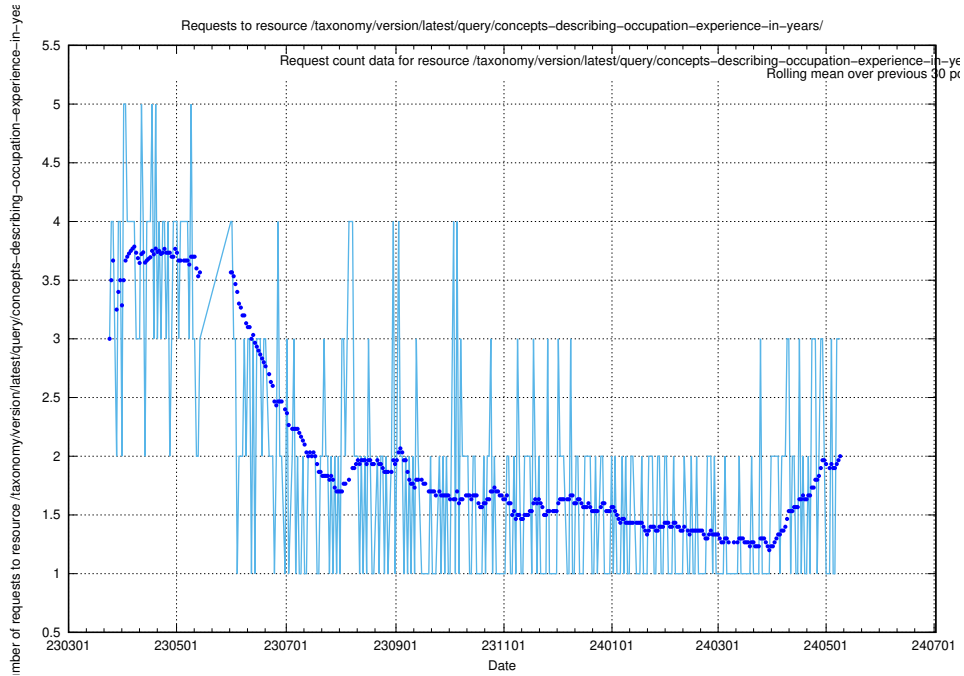

5.437 Usage of /taxonomy/version/latest/query/concepts-describing-occupation-experience-in-years/

Here, we count the number of requests to resource /taxonomy/version/latest/query/concepts-describing-occupation-experience-in-years/.