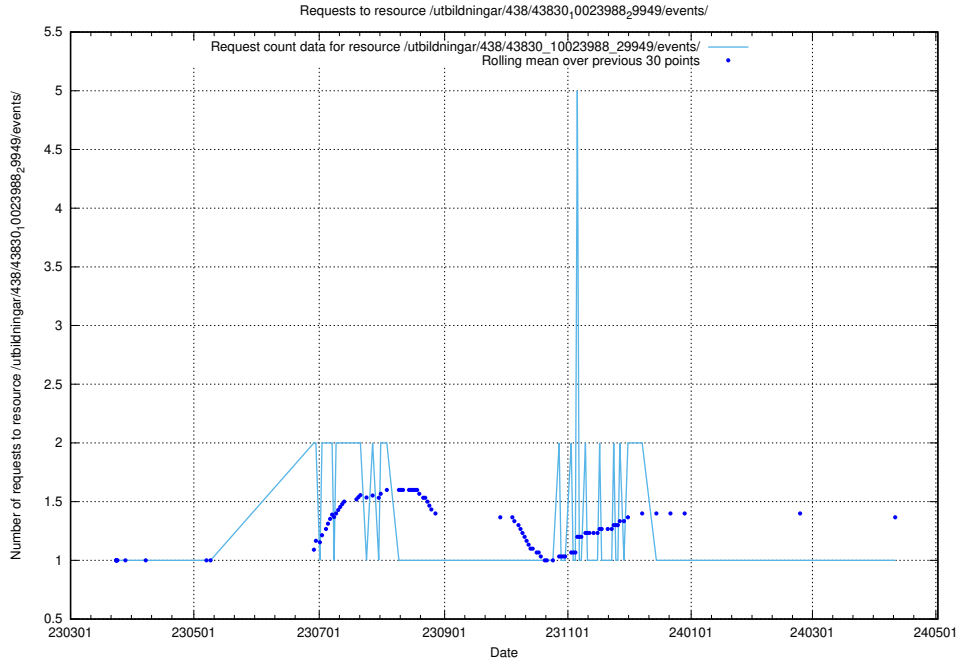

5.6332 Usage of /utbildningar/438/43830_10023988_29949/events/

Here, we count the number of requests to resource /utbildningar/438/43830_10023988_29949/events/.