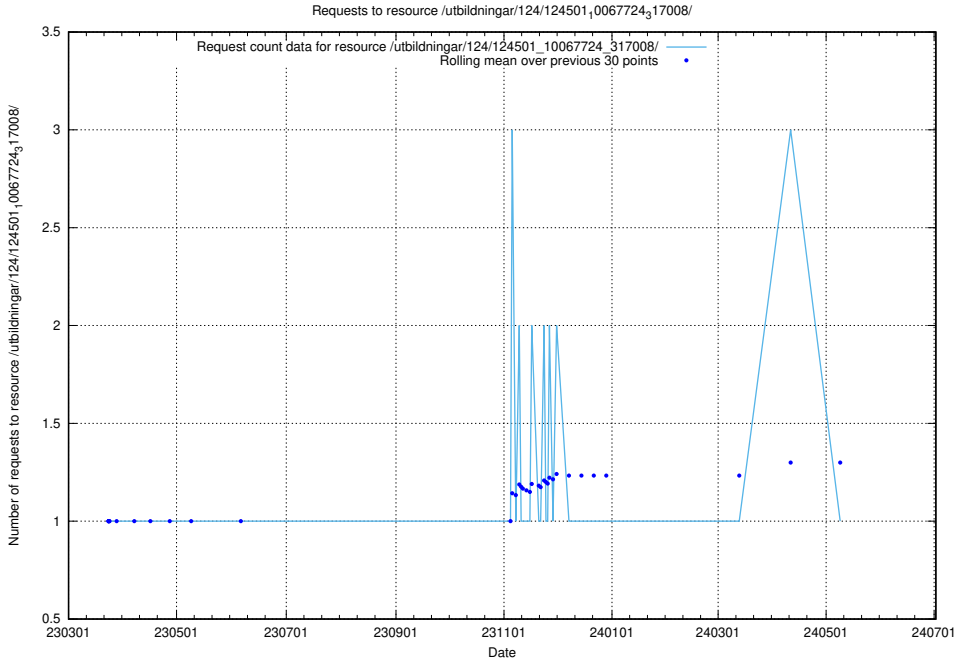

5.2296 Usage of /utbildningar/124/124501_10067724_317008/

Here, we count the number of requests to resource /utbildningar/124/124501_10067724_317008/.