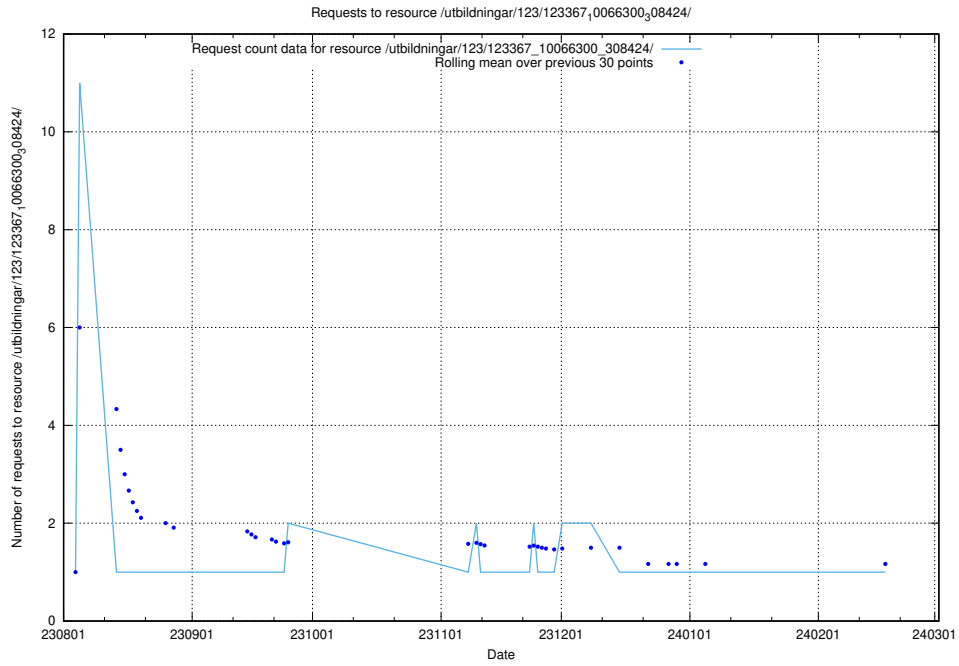

Here, we count the number of requests to resource /utbildningar/123/123367_10066300_308424/events/

5.4895 Usage of /utbildningar/123/123367_10066300_308424/

Here, we count the number of requests to resource /utbildningar/123/123367_10066300_308424/.