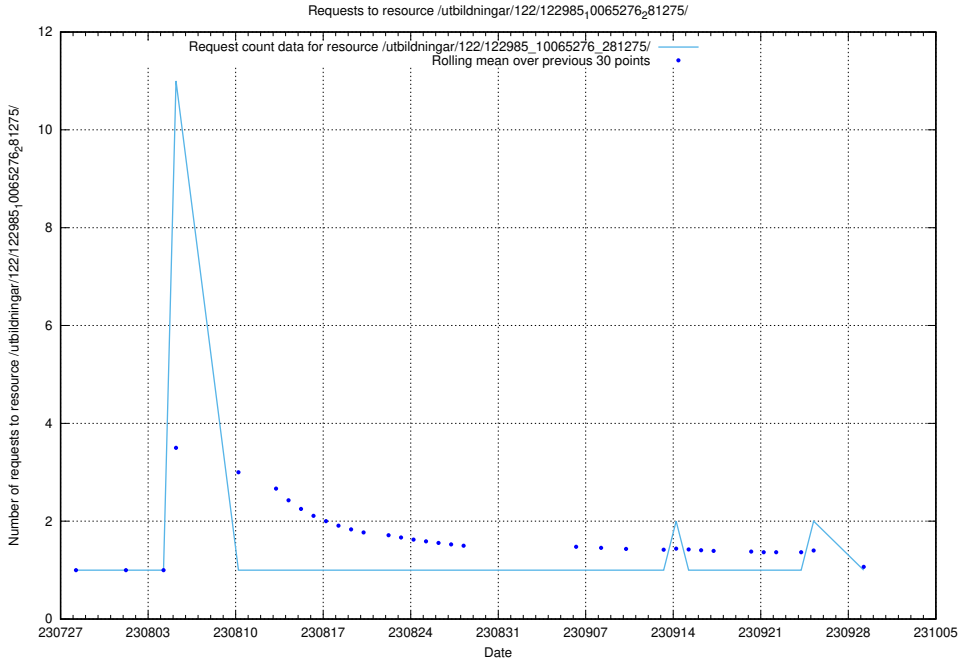

5.4919 Usage of /utbildningar/122/122985_10065276_281275/

Here, we count the number of requests to resource /utbildningar/122/122985_10065276_281275/.