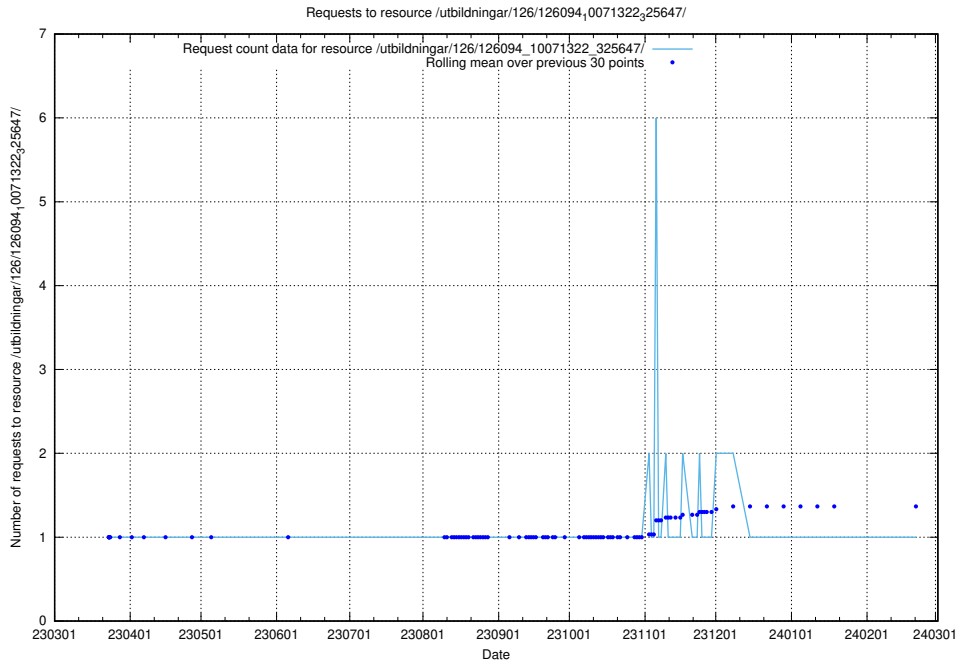

5.6431 Usage of /utbildningar/126/126094_10071322_325647/

Here, we count the number of requests to resource /utbildningar/126/126094_10071322_325647/.