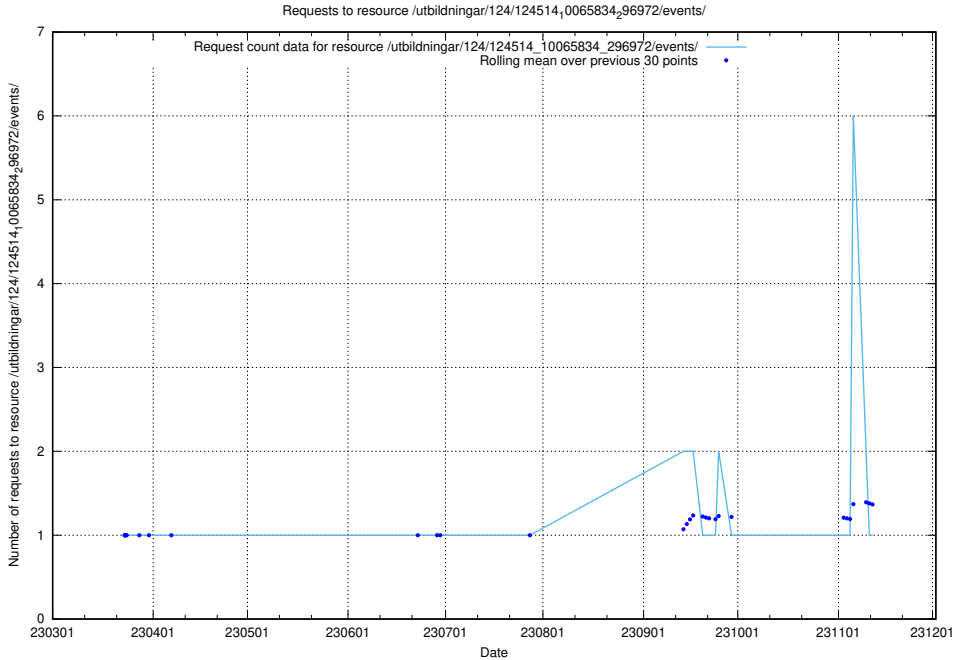

Here, we count the number of requests to resource /utbildningar/124/124514_10065834_296972/events/

5.2123 Usage of /taxonomy/version/11/query/ssyk-level-4-with-related-isco-level-4-groups/

Here, we count the number of requests to resource /taxonomy/version/11/query/ssyk-level-4-with-related-isco-level-4-groups/.