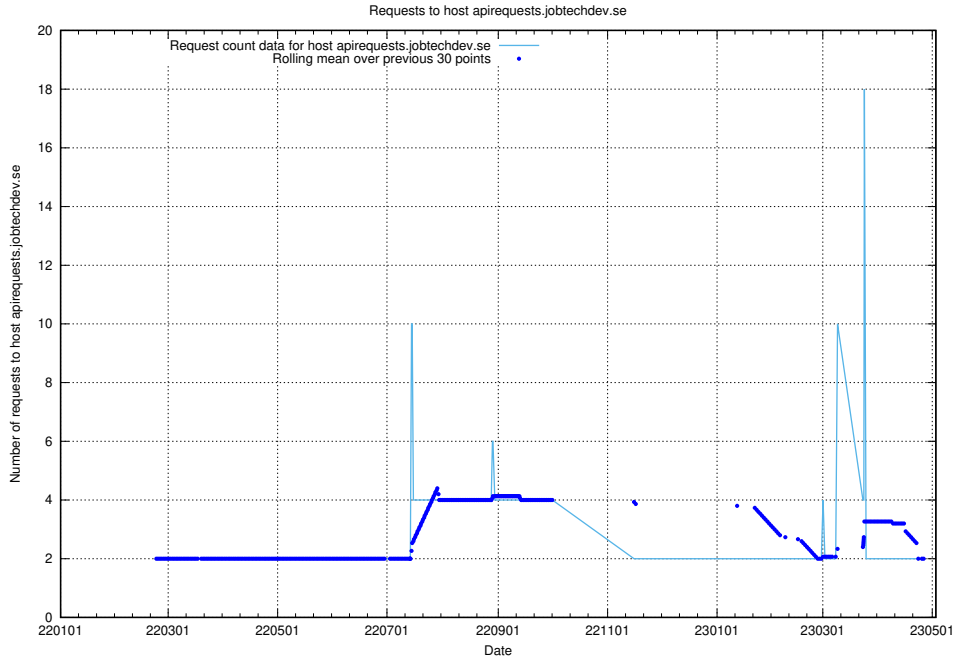

7.515 Usage of apirequests.jobtechdev.se

Here, we count the number of requests to host apirequests.jobtechdev.se.

7.516 Usage of prod.services.jtech.se

Here, we count the number of requests to host prod.services.jtech.se.