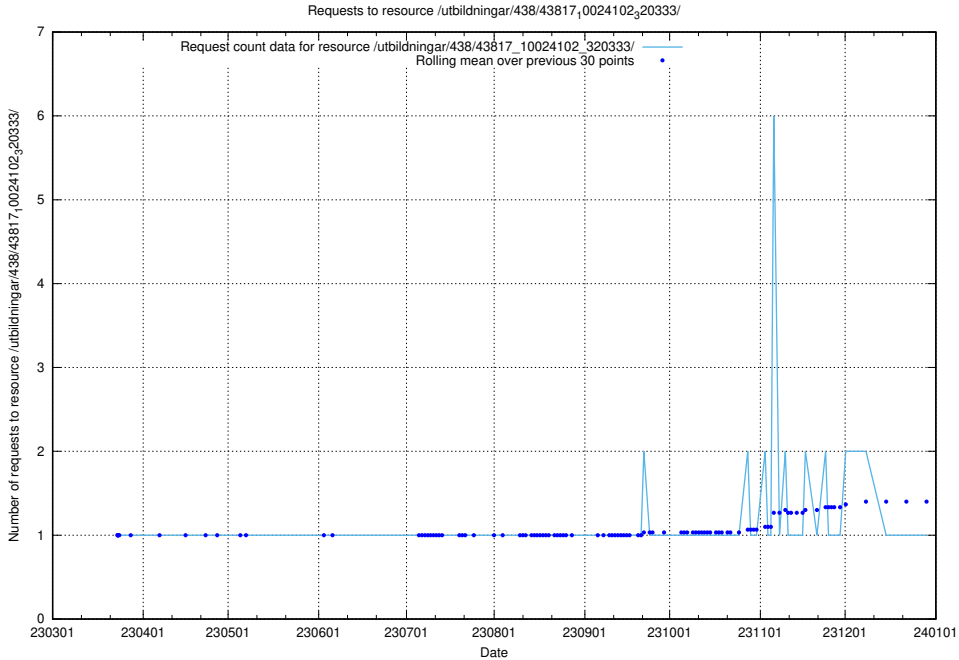

5.6340 Usage of /utbildningar/438/43817_10024102_320333/

Here, we count the number of requests to resource /utbildningar/438/43817_10024102_320333/.