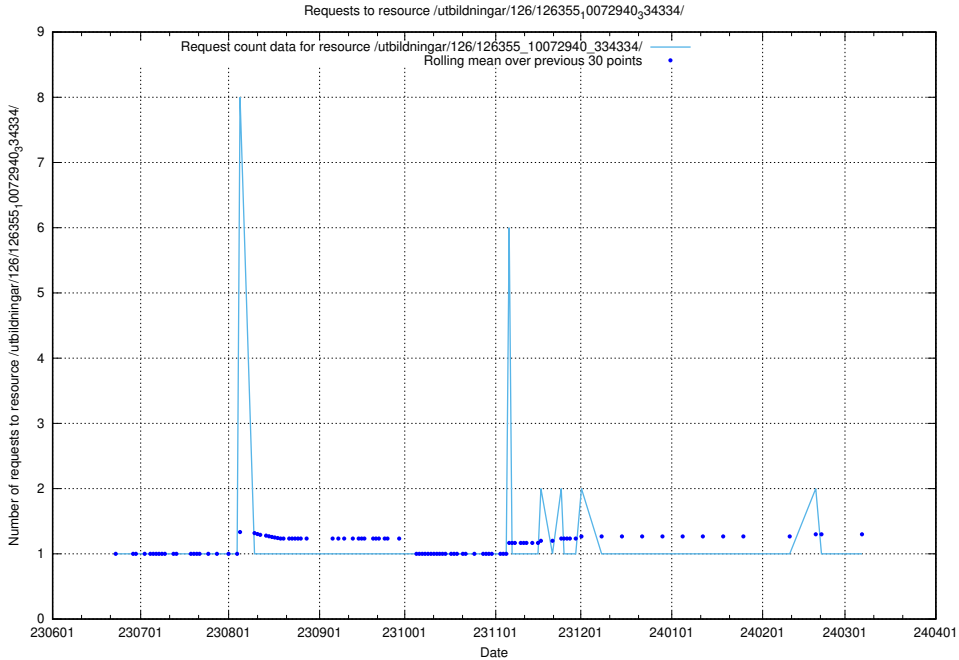

5.5668 Usage of /utbildningar/126/126355_10072940_334334/

Here, we count the number of requests to resource /utbildningar/126/126355_10072940_334334/.