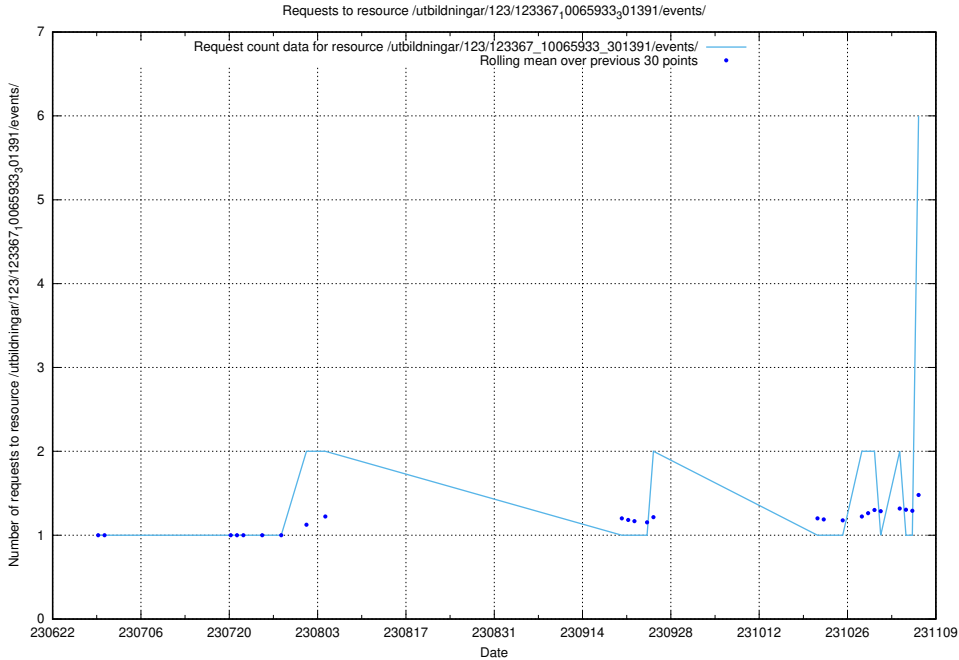

5.86 Usage of /utbildningar/123/123367_10065933_301391/events/

Here, we count the number of requests to resource /utbildningar/123/123367_10065933_301391/events/