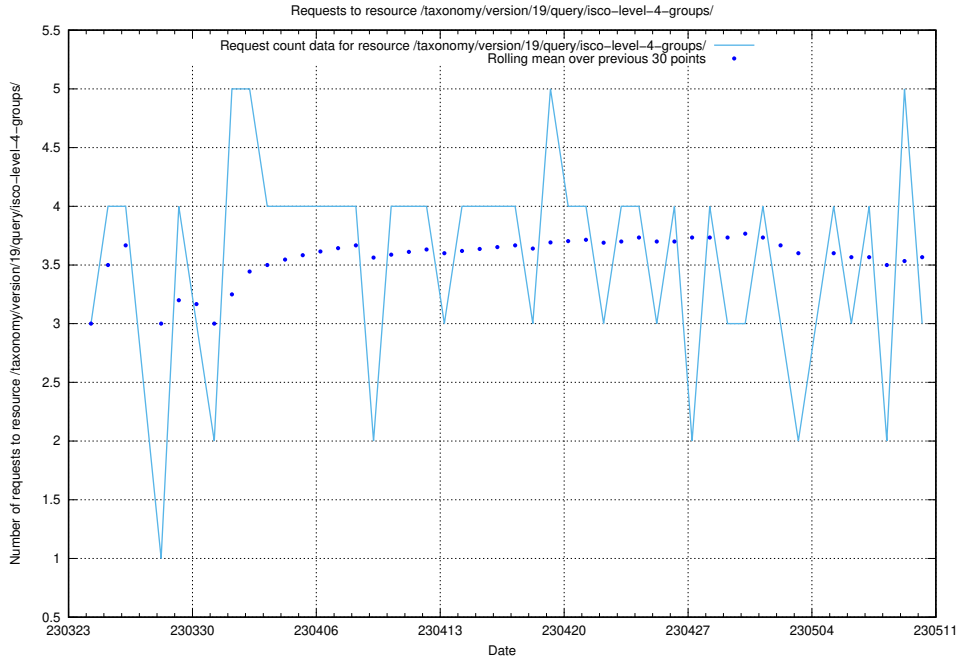

5.443 Usage of /taxonomy/version/19/query/isco-level-4-groups/

Here, we count the number of requests to resource /taxonomy/version/19/query/isco-level-4-groups/.