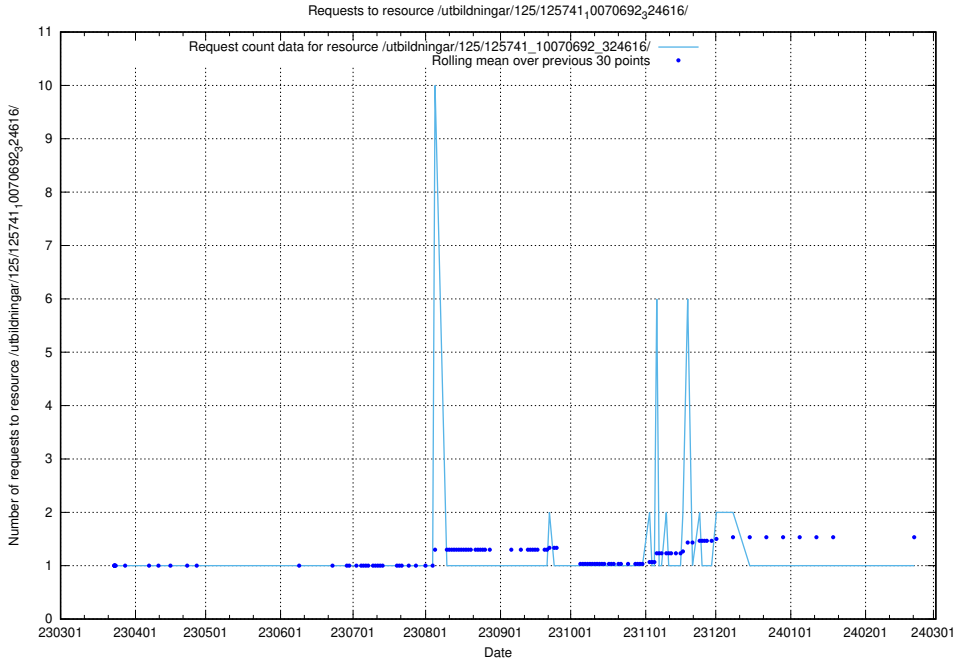

5.6464 Usage of /utbildningar/125/125741_10070692_324616/

Here, we count the number of requests to resource /utbildningar/125/125741_10070692_324616/.