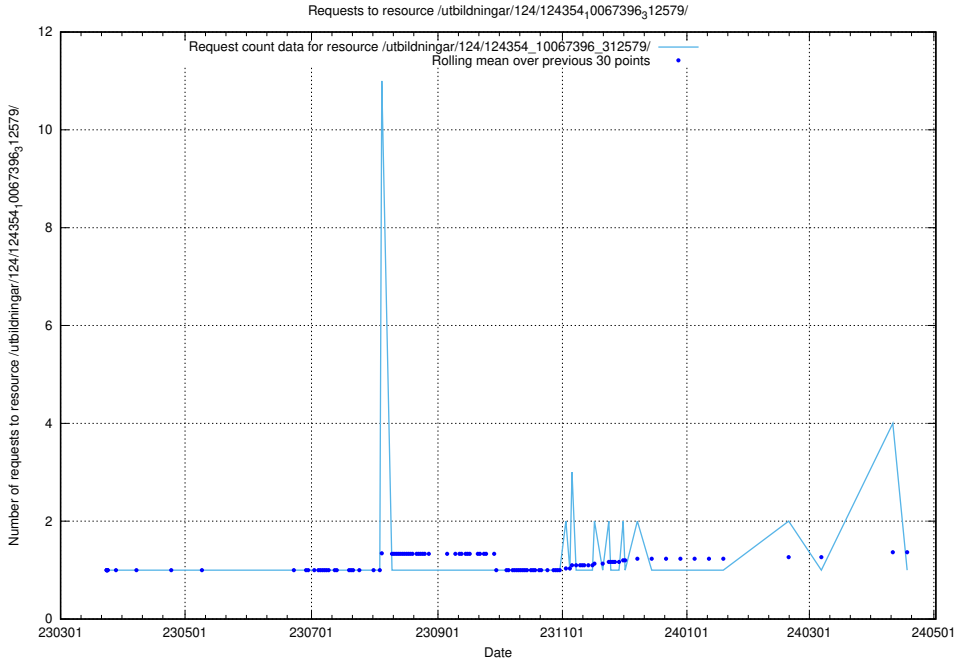

5.3939 Usage of /utbildningar/124/124354_10067396_312579/

Here, we count the number of requests to resource /utbildningar/124/124354_10067396_312579/.