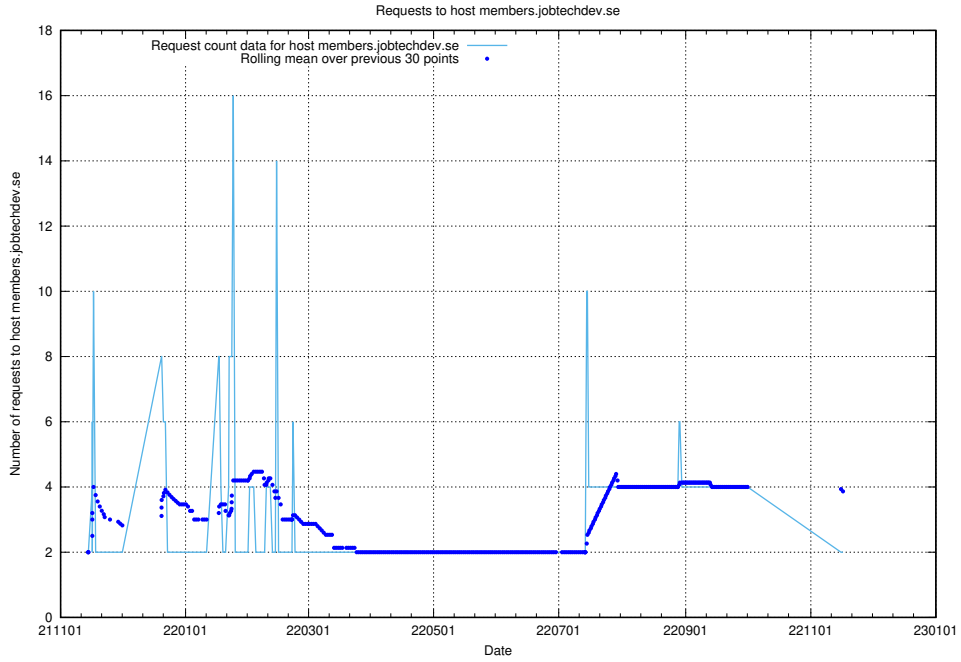

7.568 Usage of members.jobtechdev.se

Here, we count the number of requests to host members.jobtechdev.se.