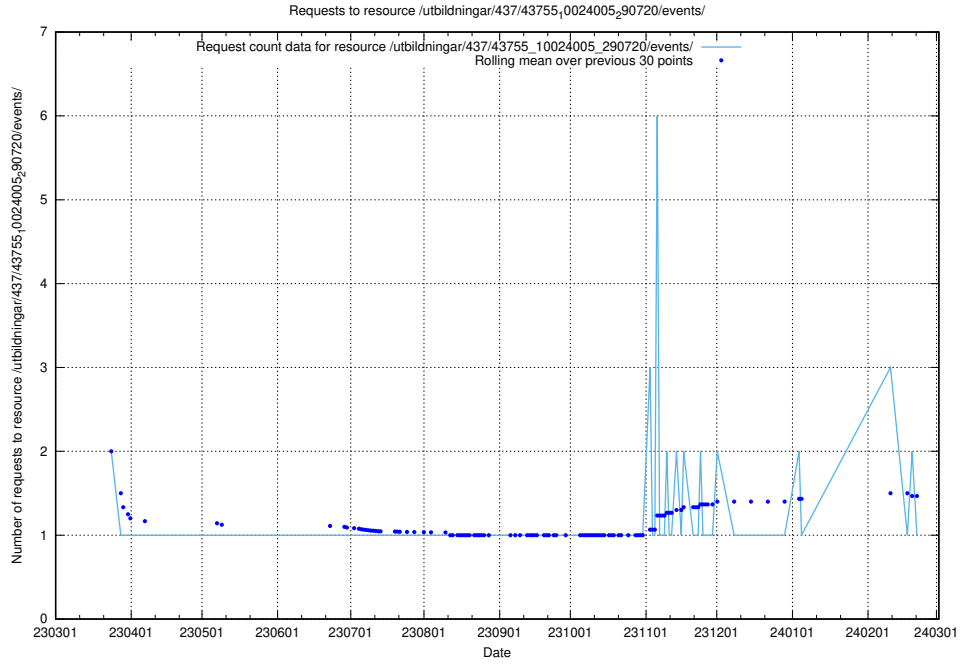

5.6149 Usage of /utbildningar/437/43755_10024005_290720/events/

Here, we count the number of requests to resource /utbildningar/437/43755_10024005_290720/events/.