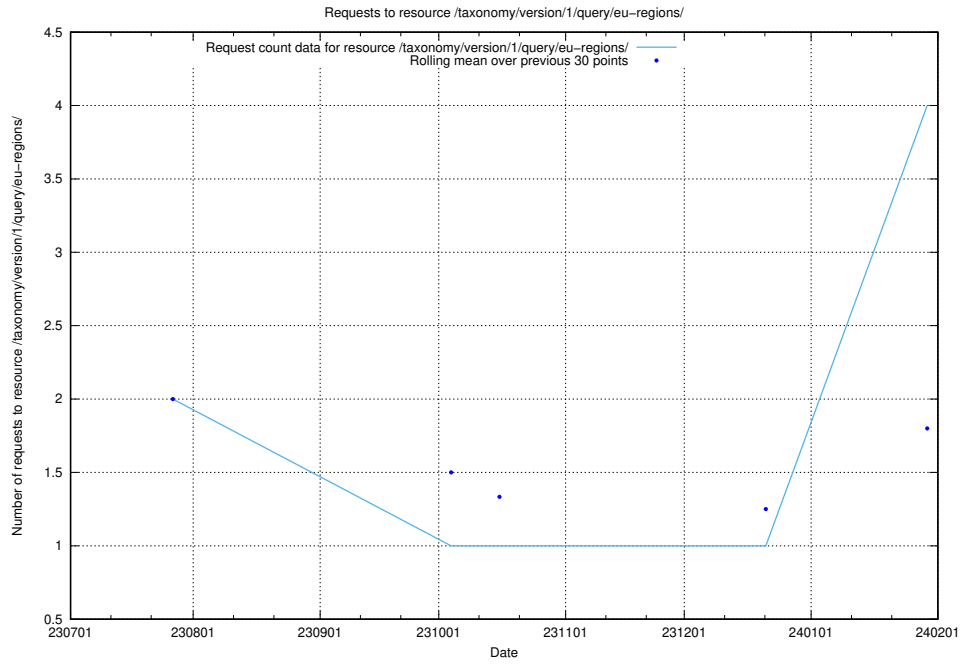

5.218 Usage of `/taxonomy/version/1/query/eu-regions/`

Here, we count the number of requests to resource `/taxonomy/version/1/query/eu-regions/`.