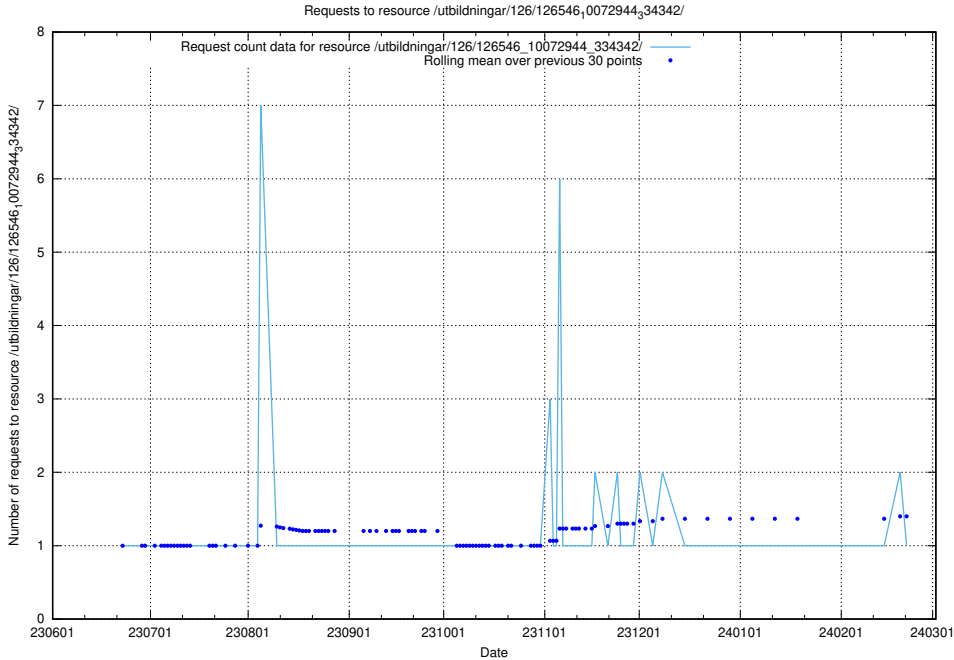

5.5660 Usage of /utbildningar/126/126546_10072944_334342/

Here, we count the number of requests to resource /utbildningar/126/126546_10072944_334342/.