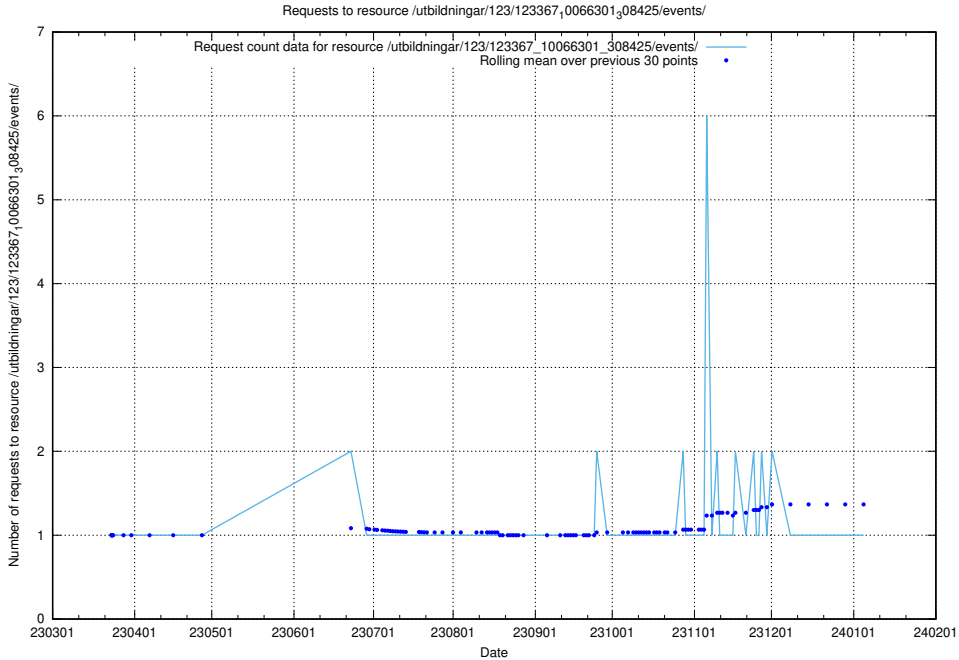

Here, we count the number of requests to resource /utbildningar/126/126254_10071449_329487/events/

5.4559 Usage of /utbildningar/123/123367_10066301_308425/events/

Here, we count the number of requests to resource /utbildningar/123/123367_10066301_308425/events/