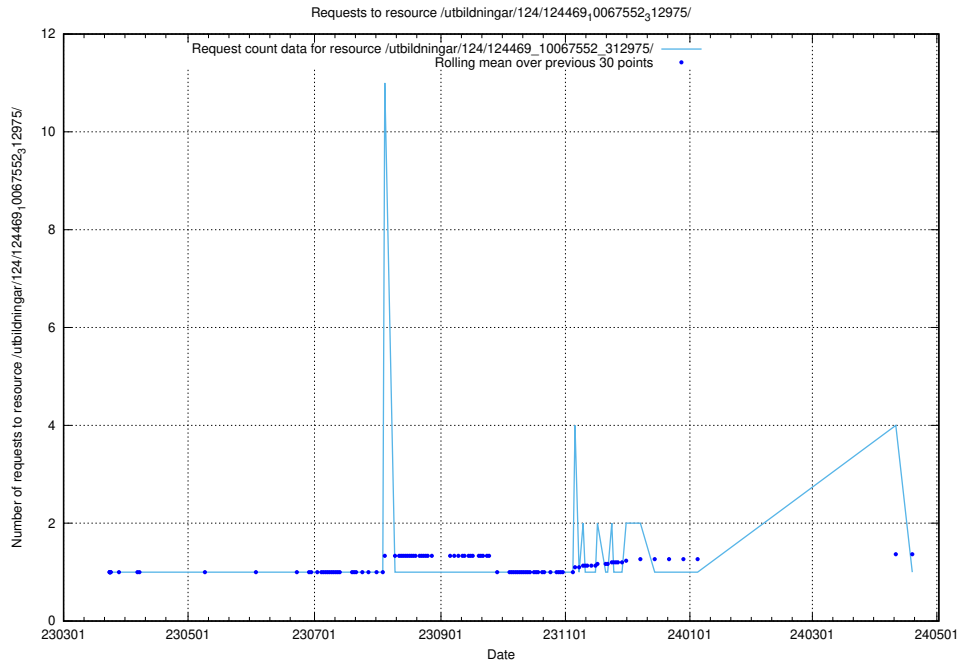

5.3355 Usage of /utbildningar/124/124469_10067552_312975/

Here, we count the number of requests to resource /utbildningar/124/124469_10067552_312975/.