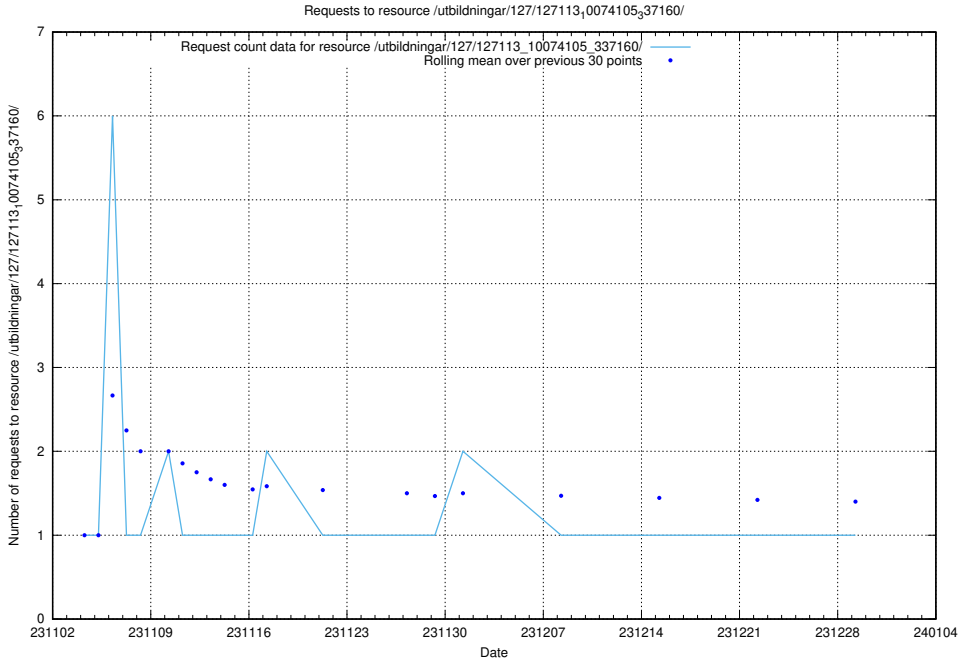

5.4143 Usage of /utbildningar/127/127113_10074105_337160/

Here, we count the number of requests to resource /utbildningar/127/127113_10074105_337160/.