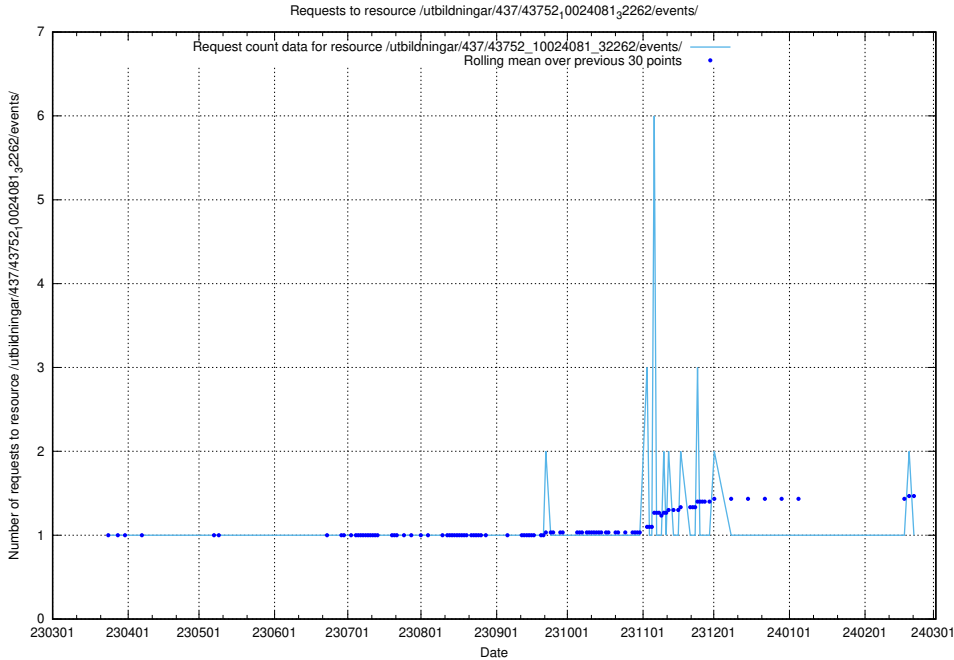

5.6190 Usage of /utbildningar/437/43752_10024081_32262/events/

Here, we count the number of requests to resource /utbildningar/437/43752_10024081_32262/events/.