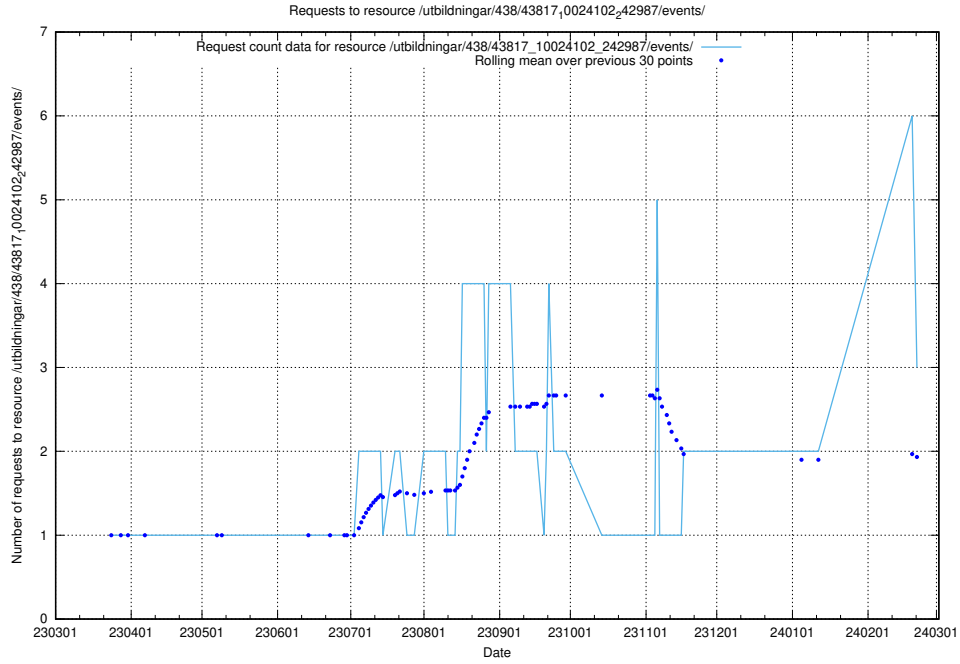

Here, we count the number of requests to resource /utbildningar/438/43817_10024102_242987/events/.

5.446 Usage of /utbildningar/437/43757_10024113_309027/events/

Here, we count the number of requests to resource /utbildningar/437/43757_10024113_309027/events/.