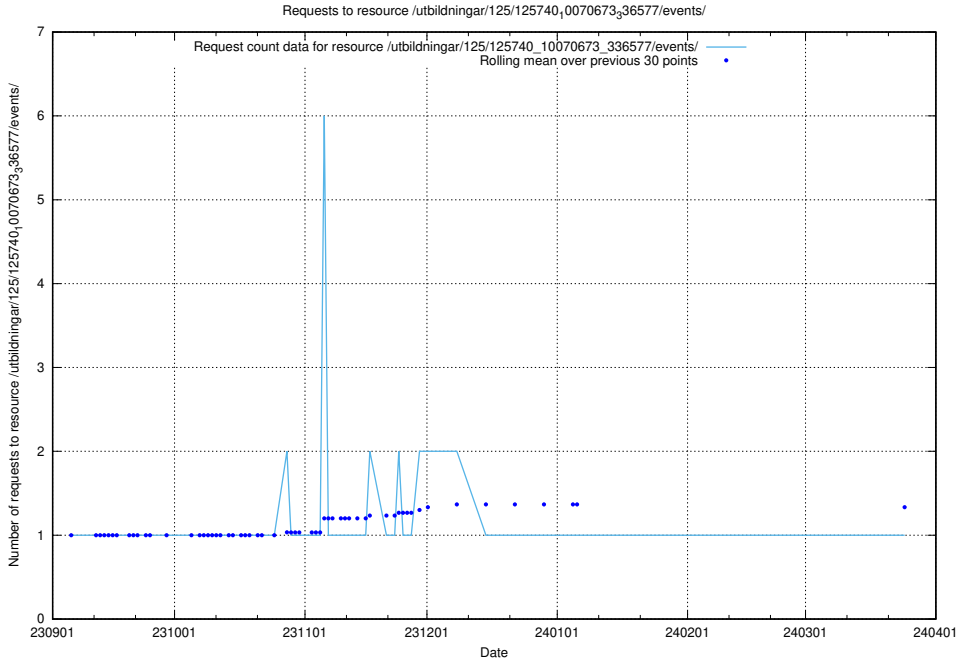

5.4683 Usage of /utbildningar/125/125740_10070673_336577/events/

Here, we count the number of requests to resource /utbildningar/125/125740_10070673_336577/events/