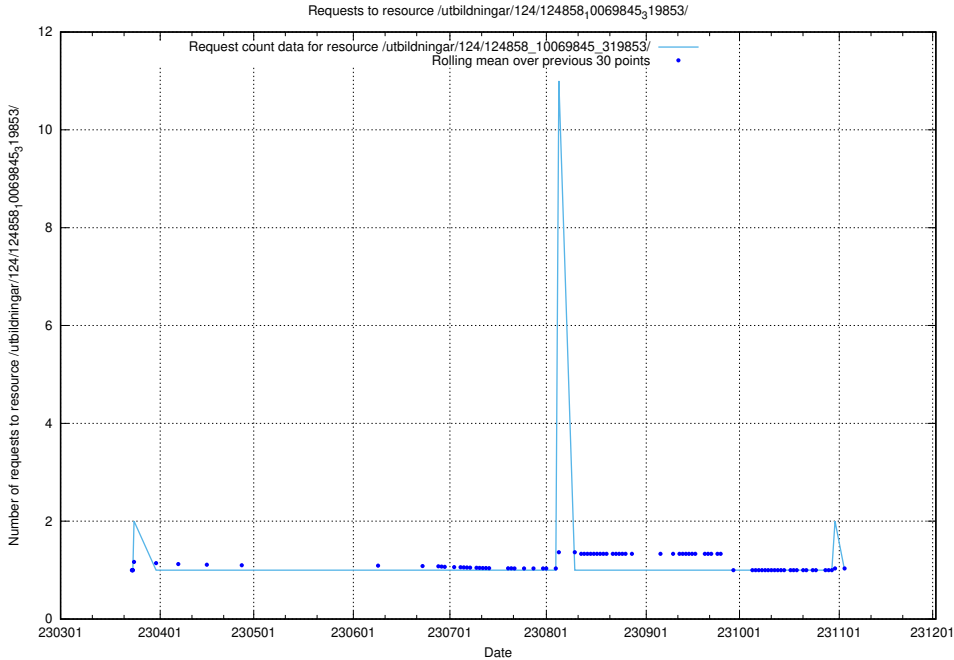

5.1194 Usage of /utbildningar/124/124858_10069845_319853/

Here, we count the number of requests to resource /utbildningar/124/124858_10069845_319853/.