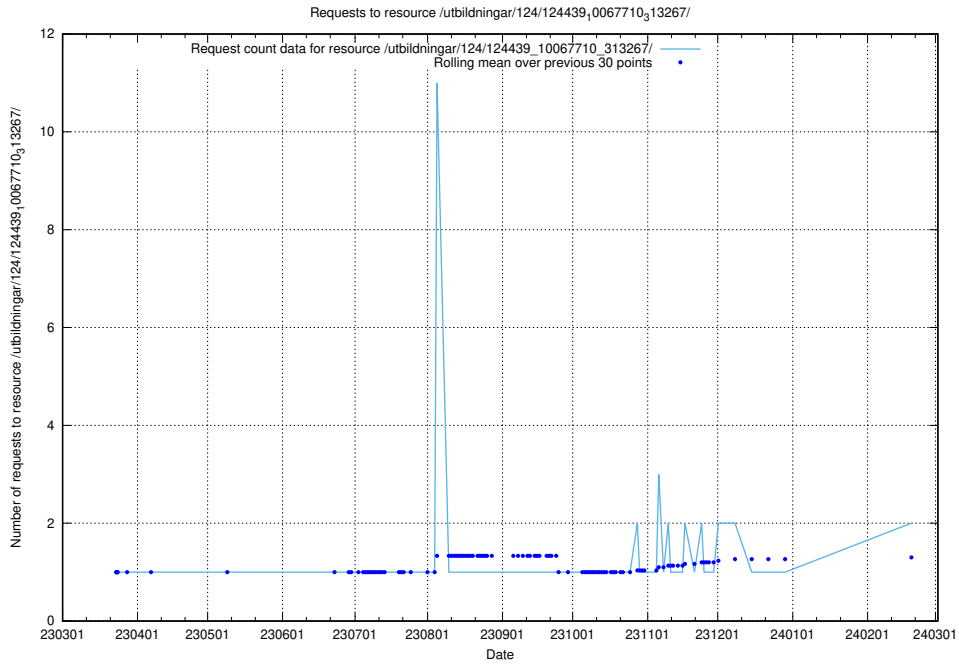

5.665 Usage of /utbildningar/124/124439_10067710_313267/

Here, we count the number of requests to resource /utbildningar/124/124439_10067710_313267/.