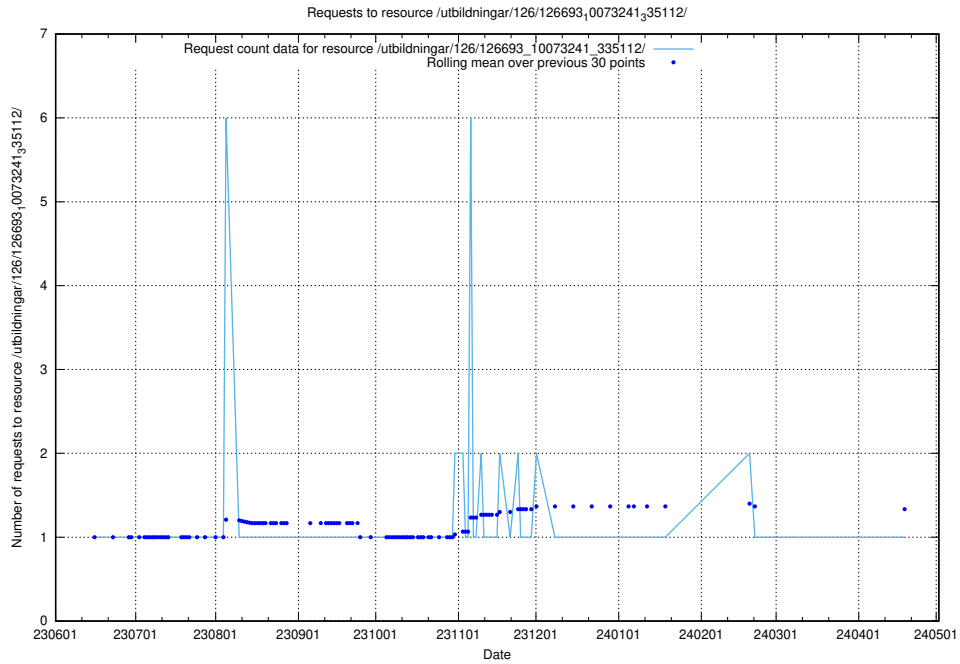

5.5884 Usage of /utbildningar/126/126693_10073241_335112/

Here, we count the number of requests to resource /utbildningar/126/126693_10073241_335112/.