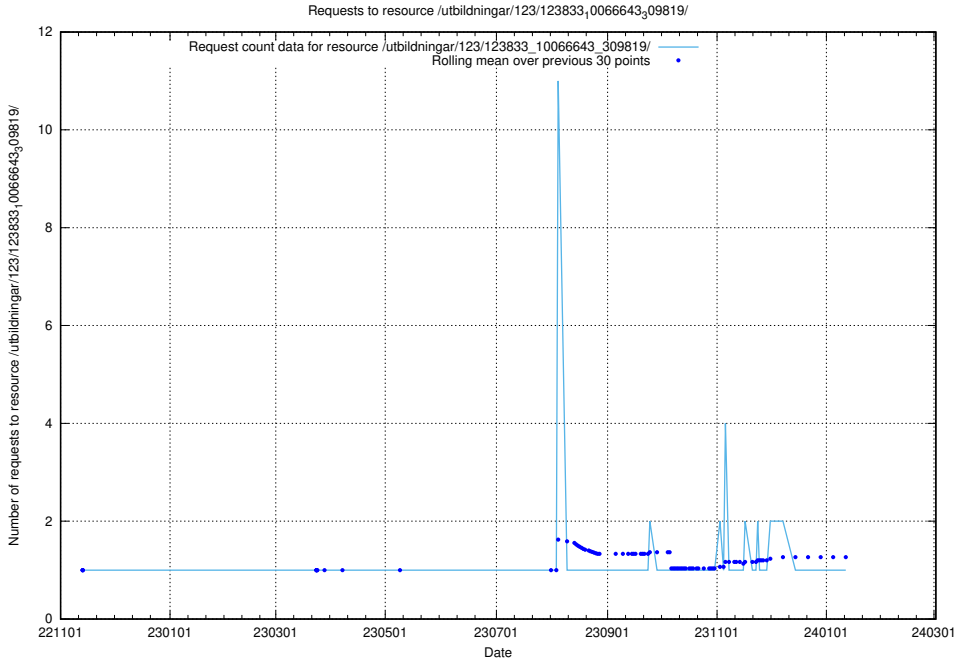

5.5924 Usage of /utbildningar/123/123833_10066643_309819/

Here, we count the number of requests to resource /utbildningar/123/123833_10066643_309819/.