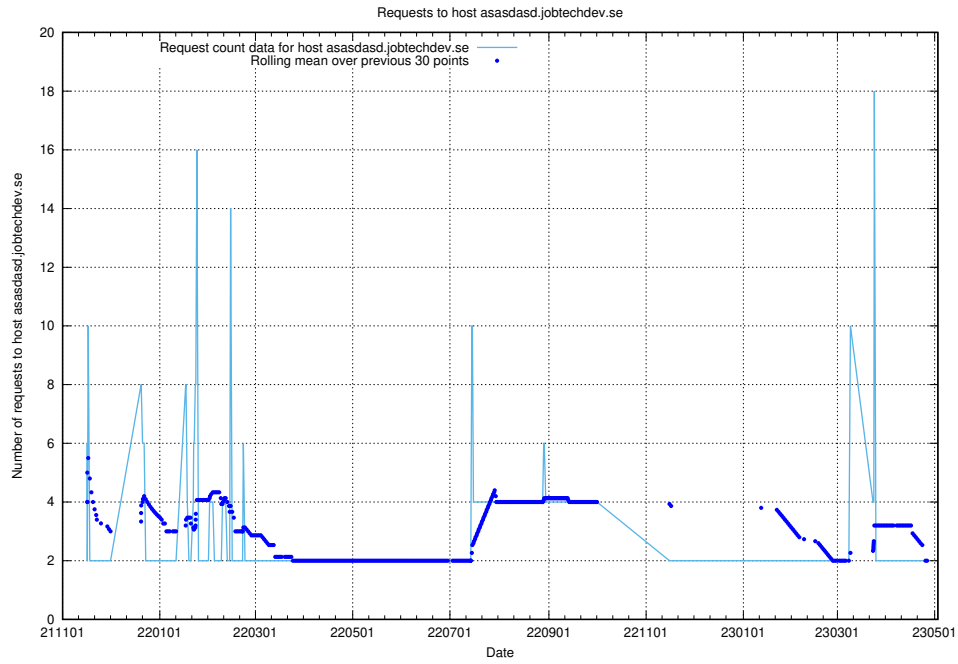

7.540 Usage of nisse.jobtechdev.se

Here, we count the number of requests to host nisse.jobtechdev.se.

7.541 Usage of app-yrkesinfo.prod.services.jtech.se

Here, we count the number of requests to host app-yrkesinfo.prod.services.jtech.se.