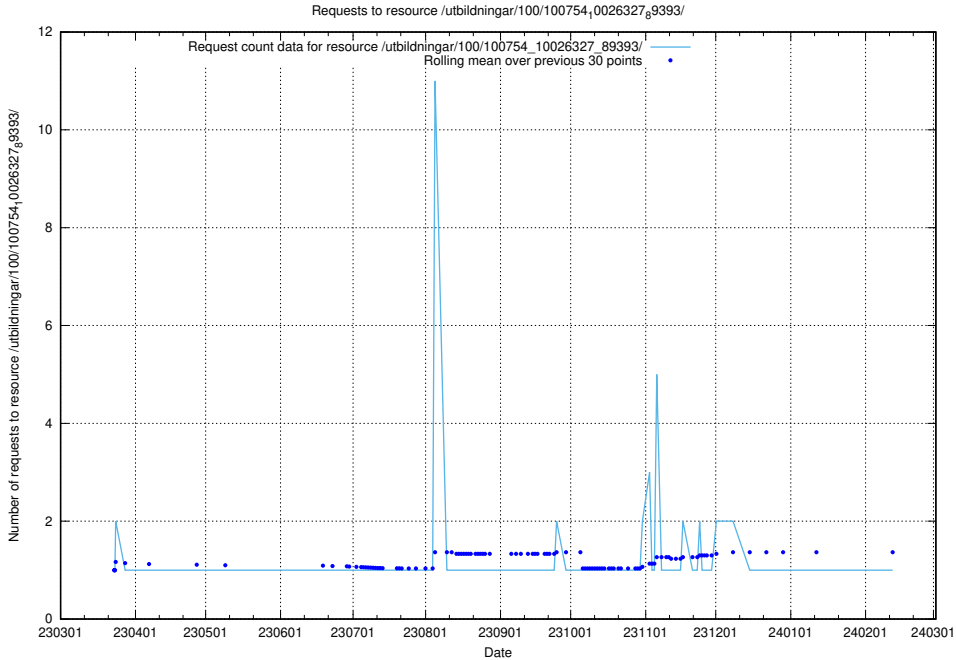

5.5578 Usage of /utbildningar/100/100754_10026327_89393/

Here, we count the number of requests to resource /utbildningar/100/100754_10026327_89393/.