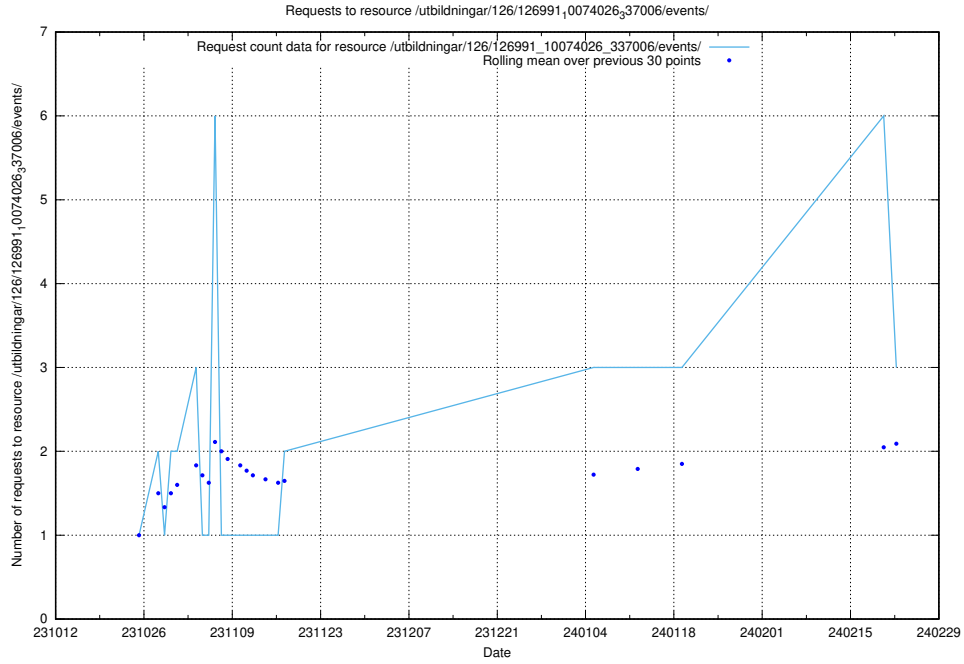

5.331 Usage of /utbildningar/126/126991_10074026_337006/events/

Here, we count the number of requests to resource /utbildningar/126/126991_10074026_337006/events/