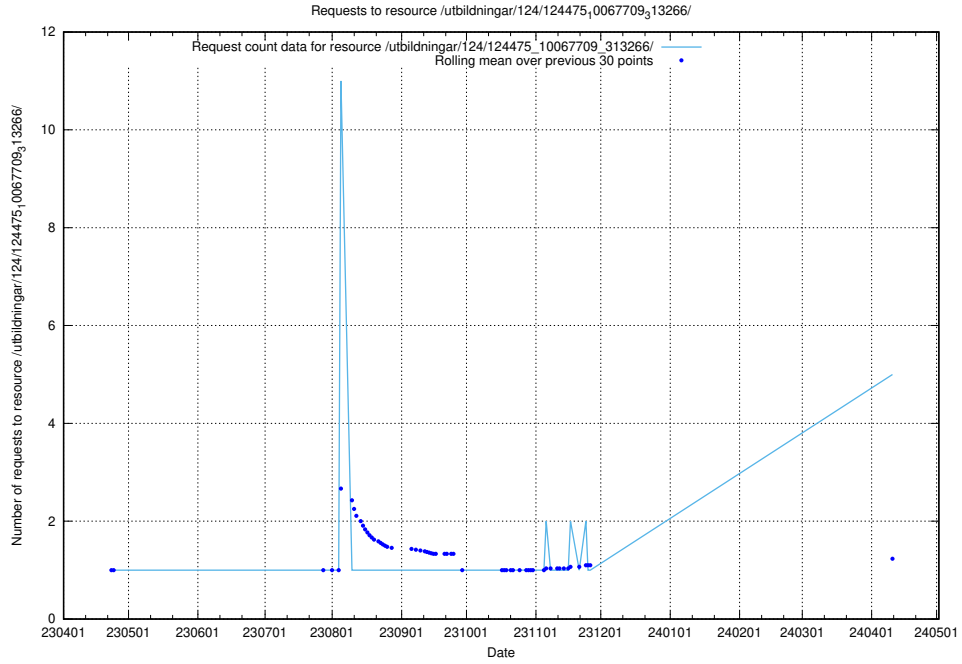

5.146 Usage of /utbildningar/124/124475_10067709_313266/

Here, we count the number of requests to resource /utbildningar/124/124475_10067709_313266/.