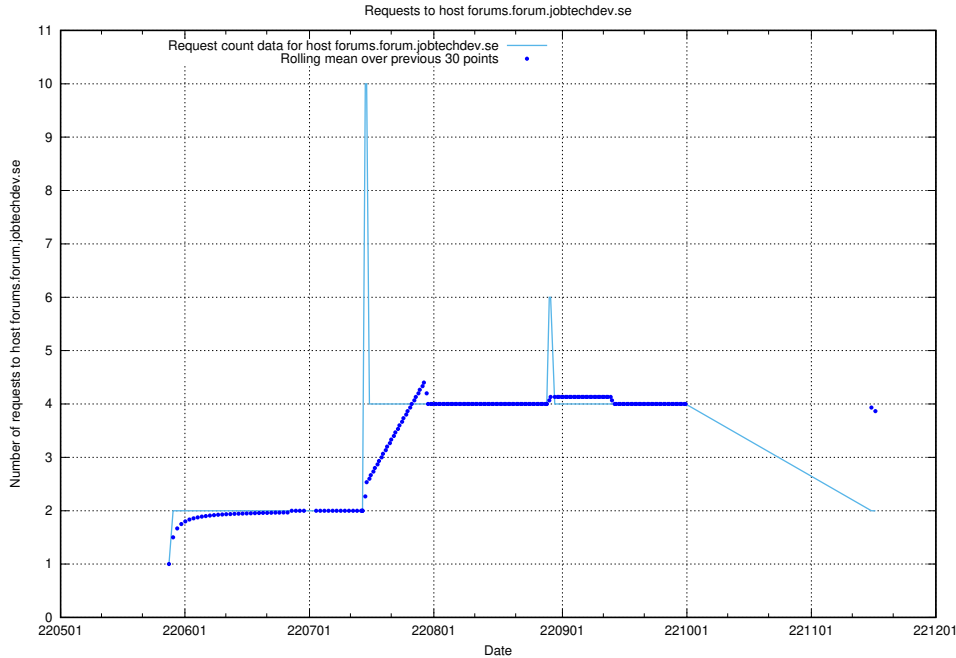

7.419 Usage of forums.forum.jobtechdev.se

Here, we count the number of requests to host forums.forum.jobtechdev.se.