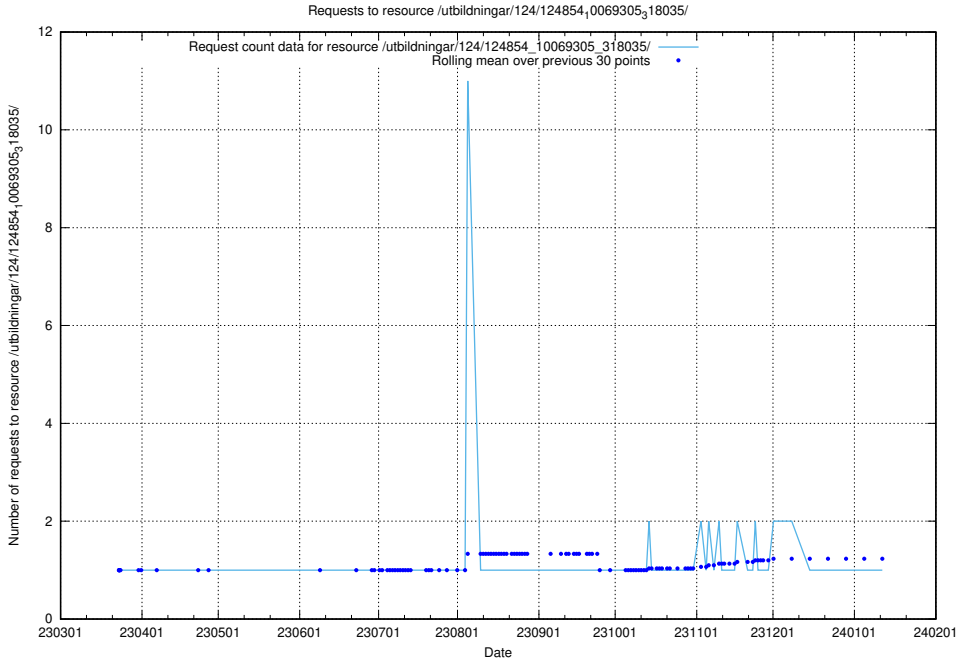

5.1222 Usage of /utbildningar/124/124854_10069305_318035/

Here, we count the number of requests to resource /utbildningar/124/124854_10069305_318035/.