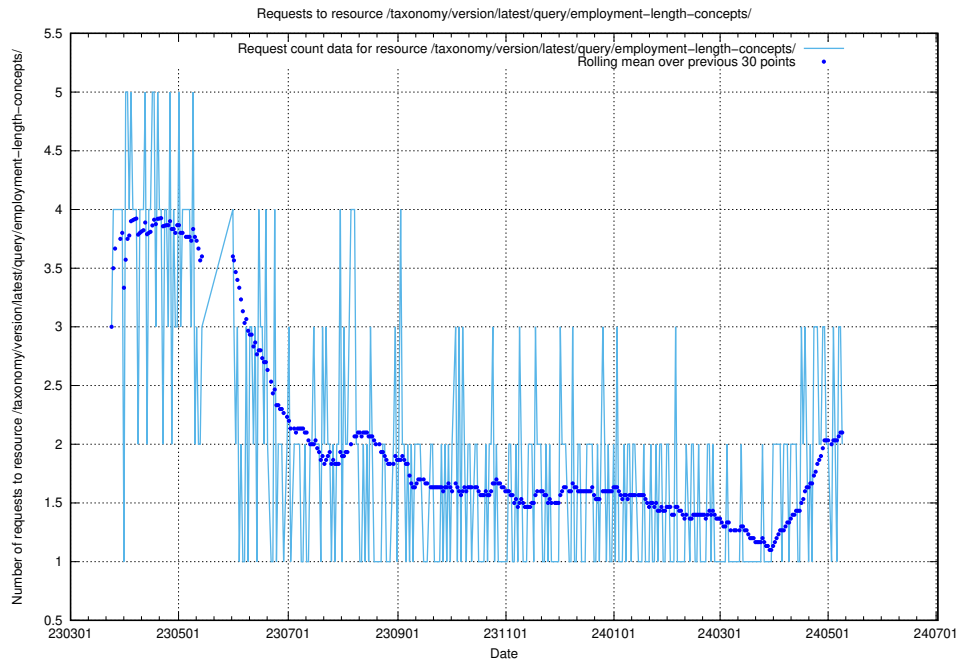

5.935 Usage of /taxonomy/version/latest/query/employment-length-concepts/

Here, we count the number of requests to resource /taxonomy/version/latest/query/employment-length-concepts/.