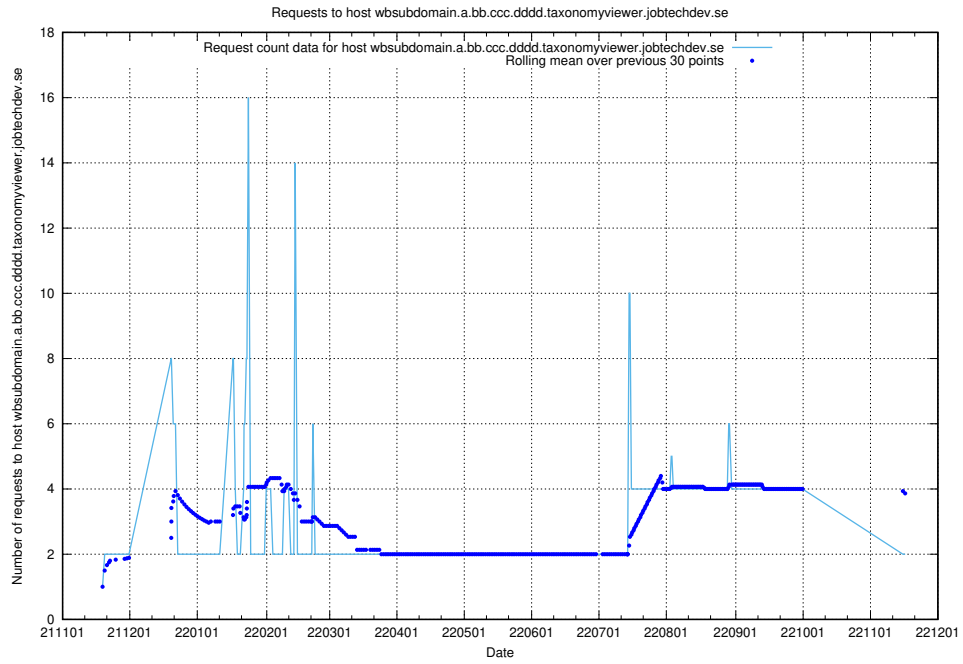

7.457 Usage of wbsubdomain.a.bb.ccc.dddd.taxonomyviewer.jobtechdev.se

Here, we count the number of requests to host wbsubdomain.a.bb.ccc.dddd.taxonomyviewer.jobtechdev.se