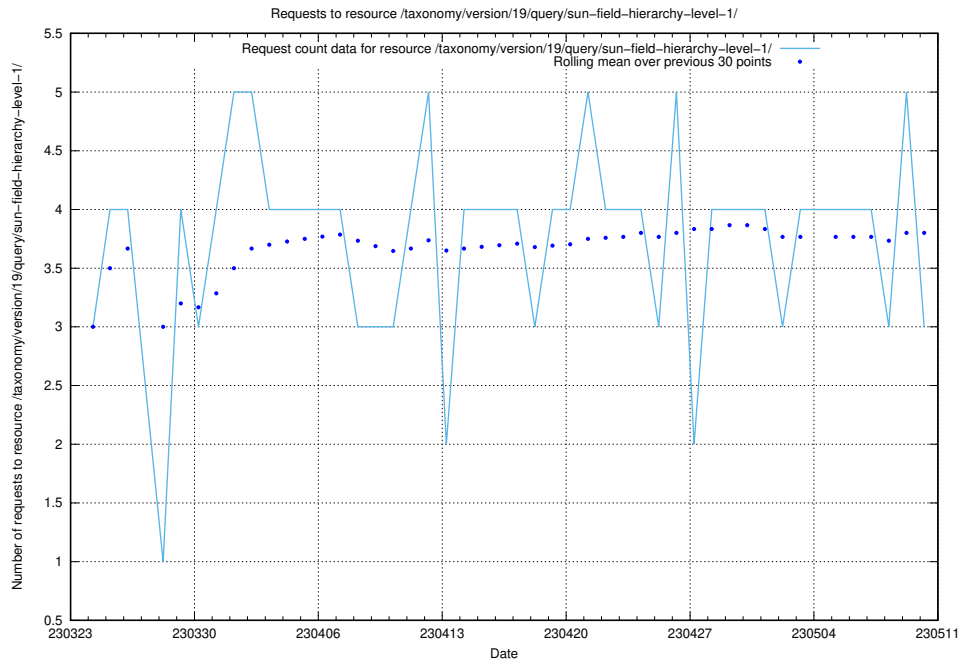

5.440 Usage of /taxonomy/version/19/query/sun-field-hierarchy-level-1/

Here, we count the number of requests to resource /taxonomy/version/19/query/sun-field-hierarchy-level-1/.