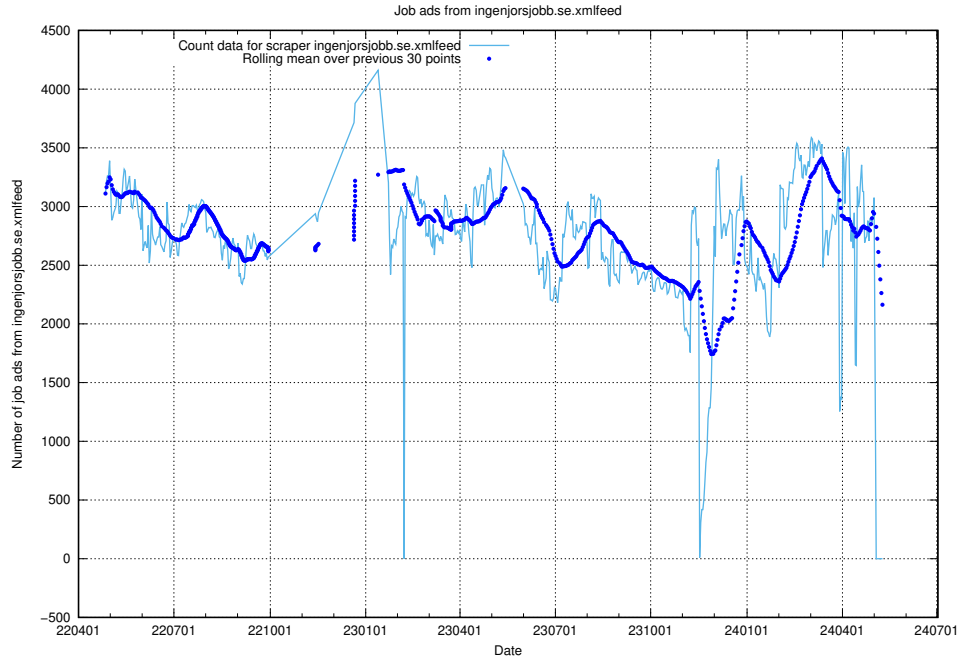

13.12 Number of ads by scraper ingenjorsjobb.se.xmlfeed

Here, we count the number of job ads scraped from ingenjorsjobb.se.xmlfeed.