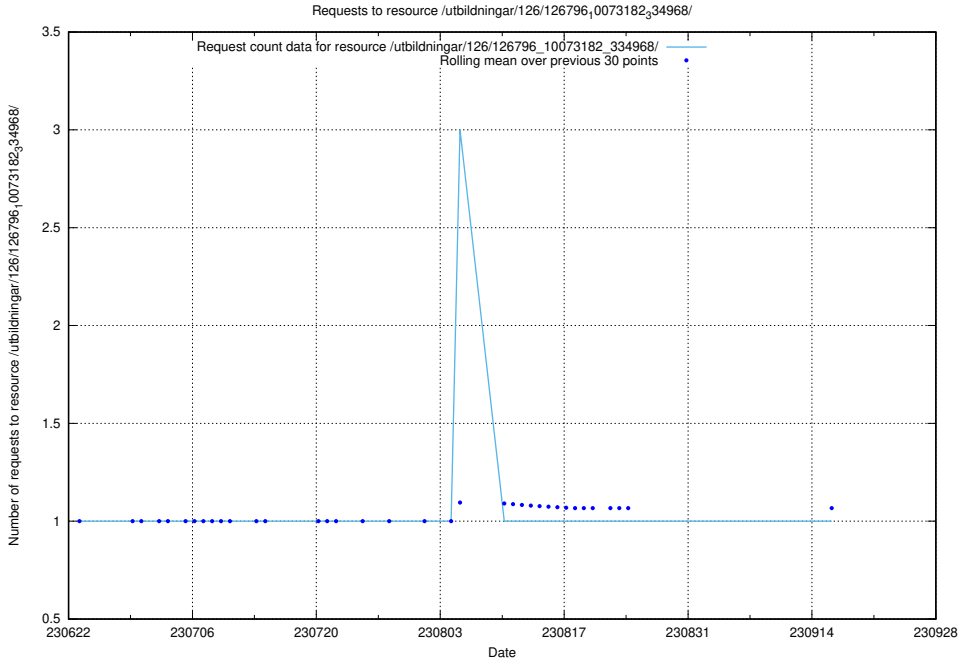

5.5595 Usage of /utbildningar/126/126796_10073182_334968/

Here, we count the number of requests to resource /utbildningar/126/126796_10073182_334968/.