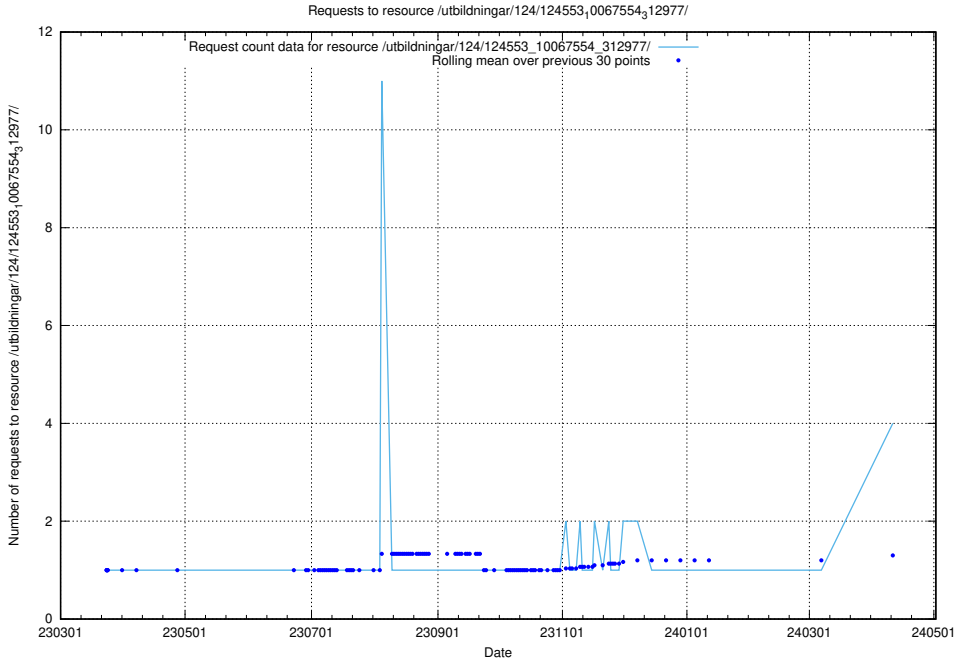

5.163 Usage of /utbildningar/124/124553_10067554_312977/

Here, we count the number of requests to resource /utbildningar/124/124553_10067554_312977/.