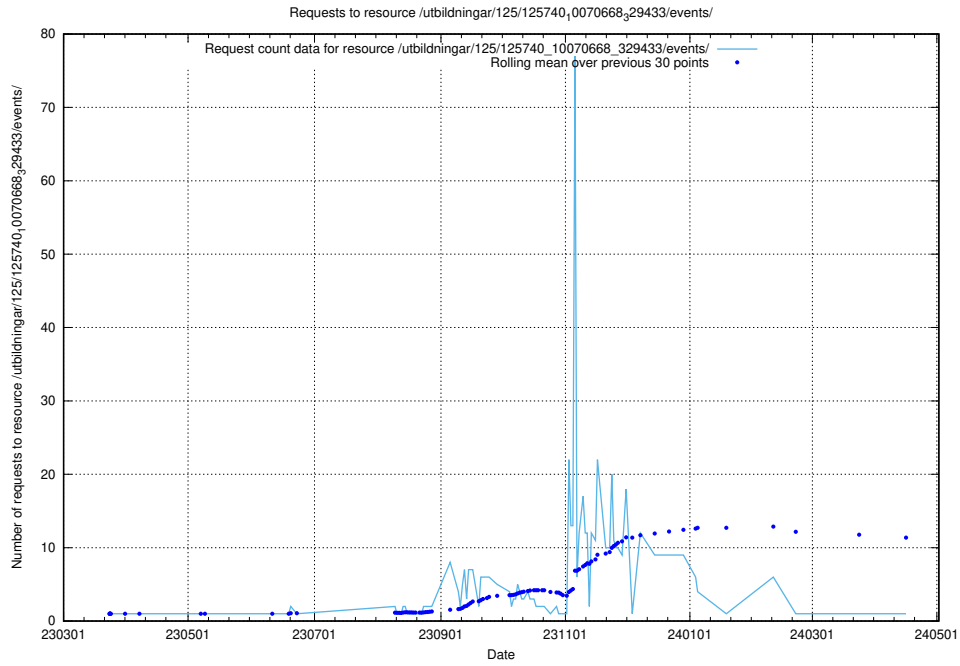

5.1021 Usage of /utbildningar/125/125740_10070668_329433/events/

Here, we count the number of requests to resource /utbildningar/125/125740_10070668_329433/events/