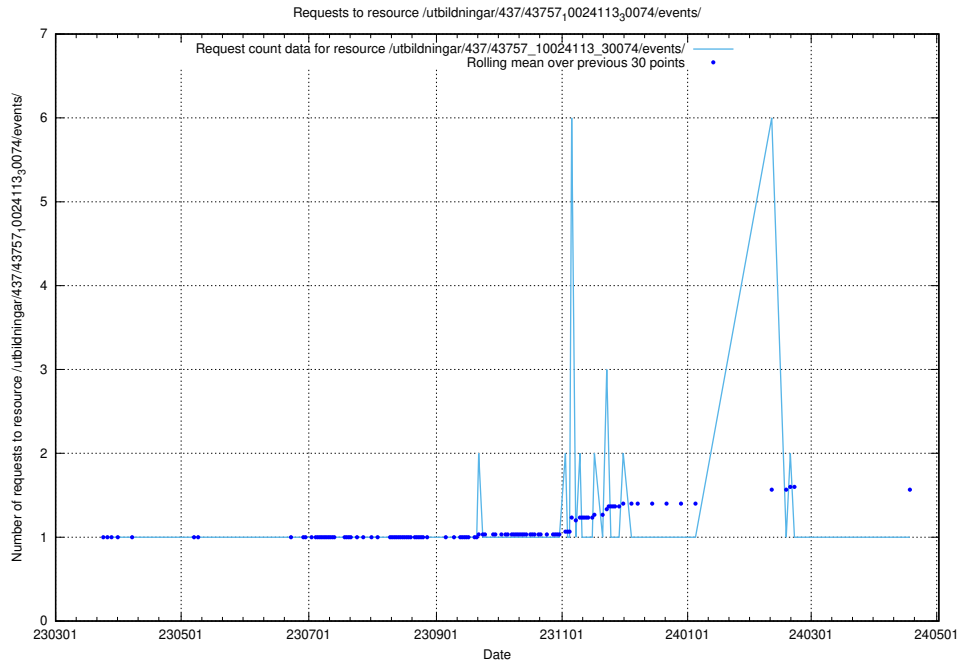

5.6185 Usage of /utbildningar/437/43757_10024113_30074/events/

Here, we count the number of requests to resource /utbildningar/437/43757_10024113_30074/events/.