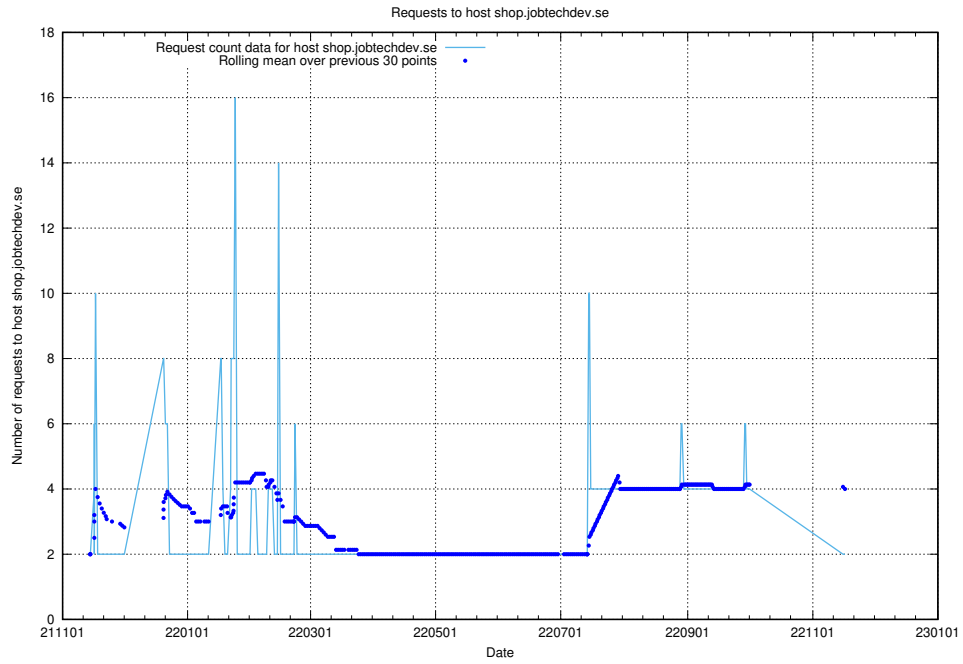

Here, we count the number of requests to host yrkeseditor.prod.services.jtech.se.

7.562 Usage of shop.jobtechdev.se

Here, we count the number of requests to host shop.jobtechdev.se.

7.563 Usage of office.jobtechdev.se