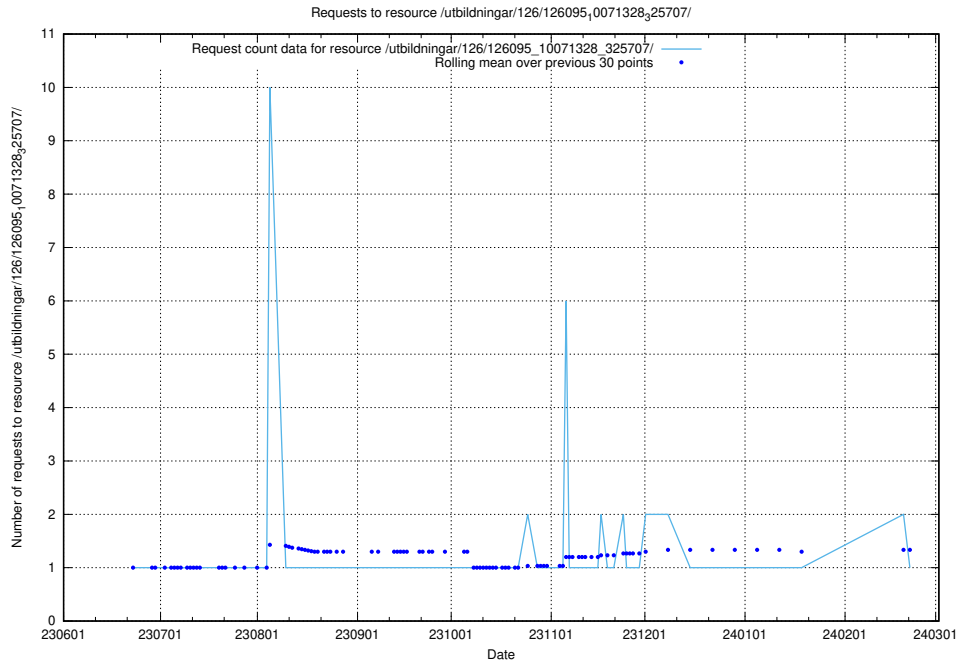

5.5694 Usage of /utbildningar/126/126095_10071328_325707/

Here, we count the number of requests to resource /utbildningar/126/126095_10071328_325707/.