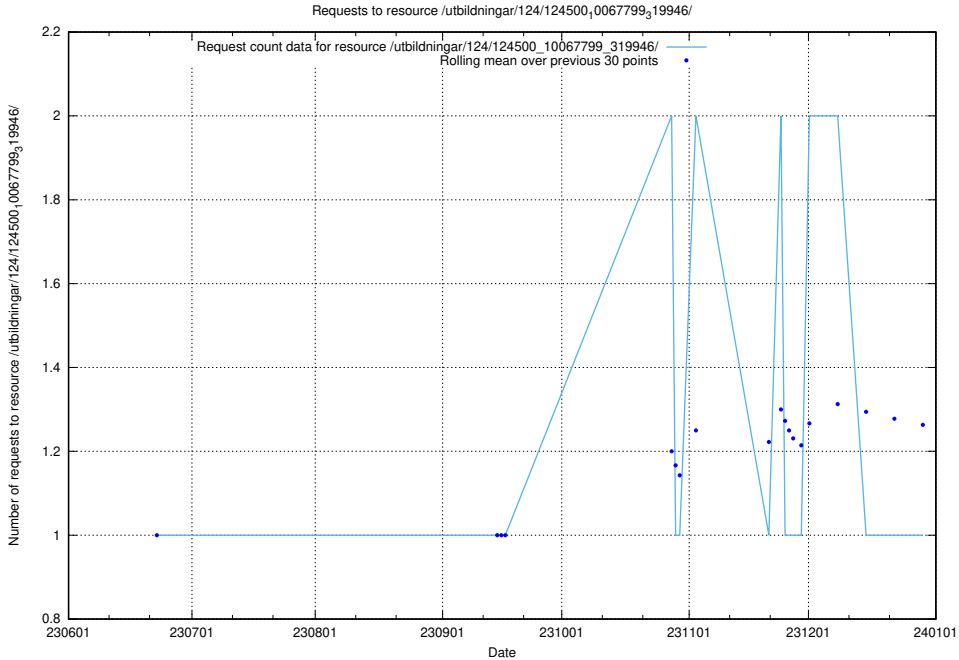

5.5790 Usage of /utbildningar/124/124500_10067799_319946/

Here, we count the number of requests to resource /utbildningar/124/124500_10067799_319946/.