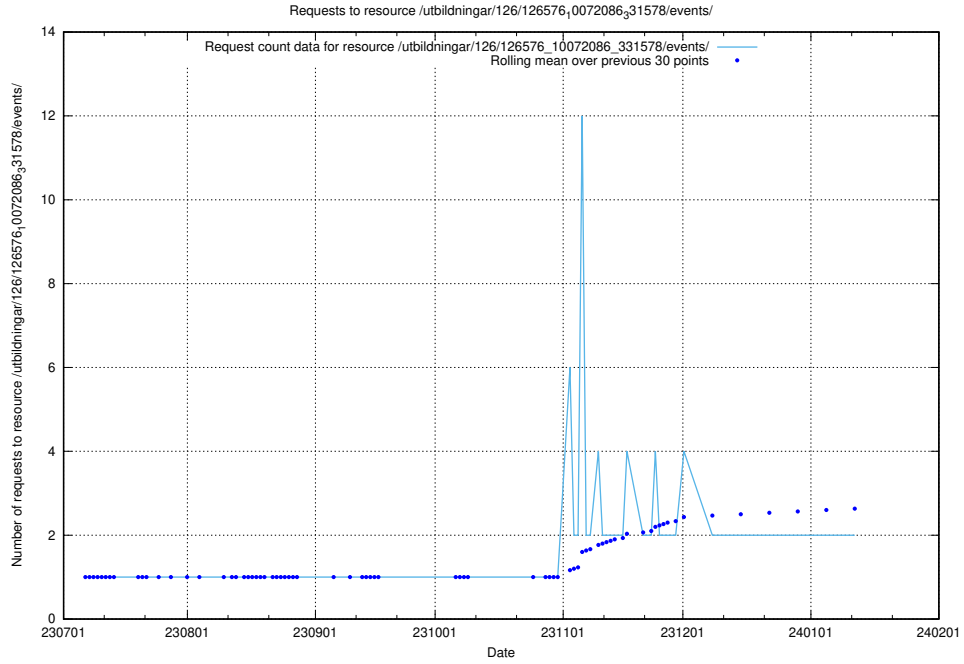

5.825 Usage of /utbildningar/126/126576_10072086_331578/events/

Here, we count the number of requests to resource /utbildningar/126/126576_10072086_331578/events/