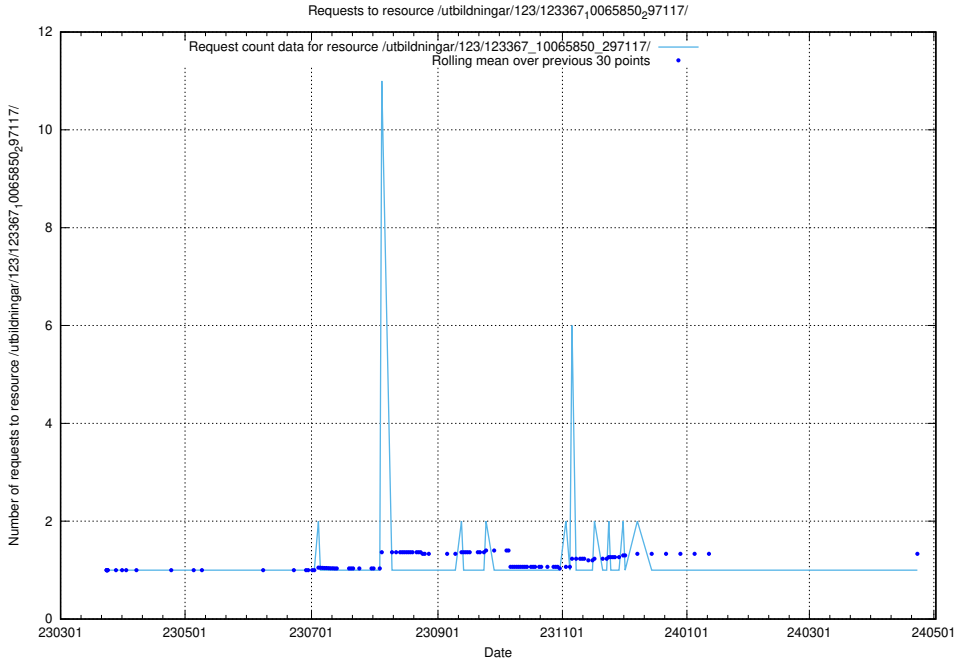

5.4860 Usage of /utbildningar/123/123367_10065850_297117/

Here, we count the number of requests to resource /utbildningar/123/123367_10065850_297117/.