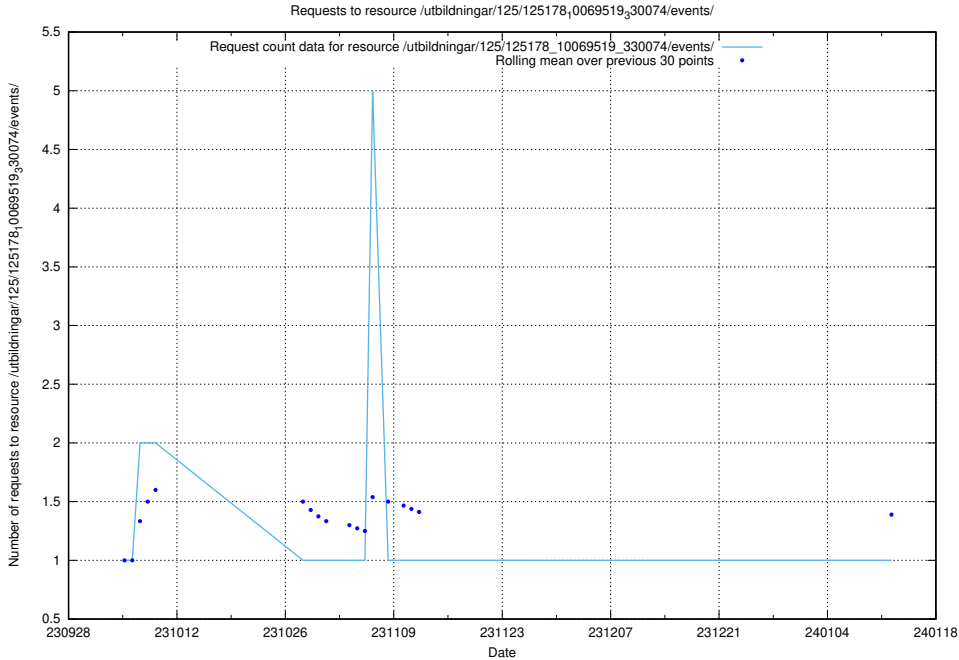

5.4434 Usage of /utbildningar/125/125178_10069519_330074/events/

Here, we count the number of requests to resource /utbildningar/125/125178_10069519_330074/events/