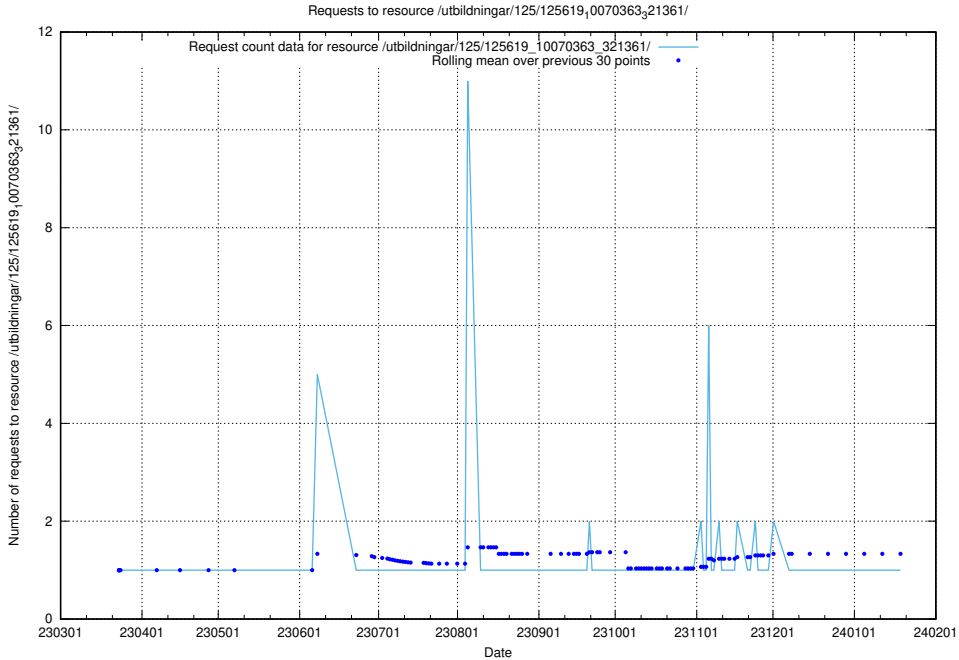

5.1083 Usage of /utbildningar/125/125619_10070363_321361/

Here, we count the number of requests to resource /utbildningar/125/125619_10070363_321361/.