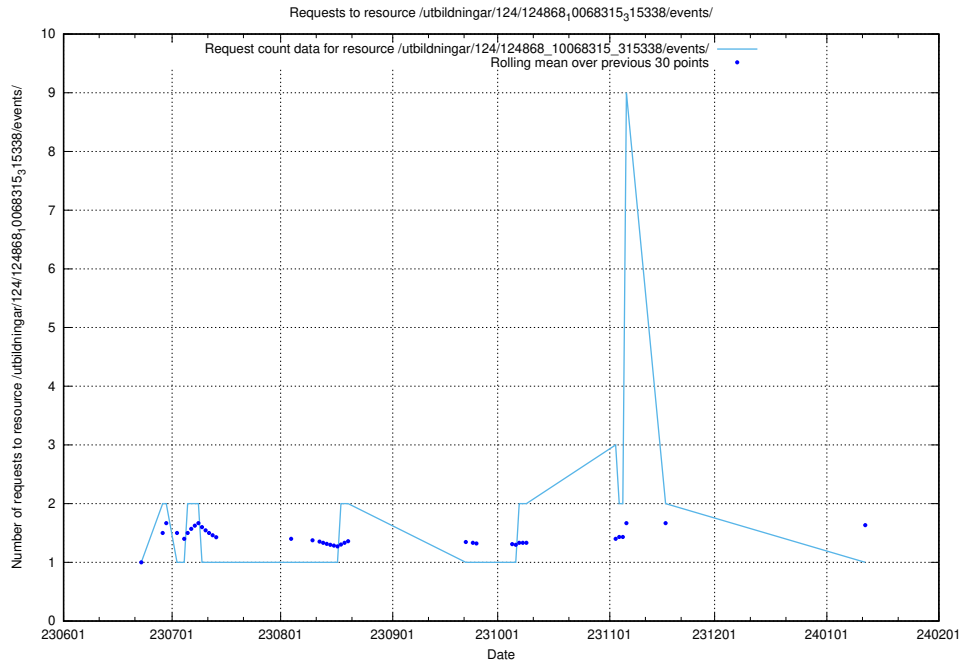

5.5749 Usage of /utbildningar/124/124868_10068315_315338/events/

Here, we count the number of requests to resource /utbildningar/124/124868_10068315_315338/events/