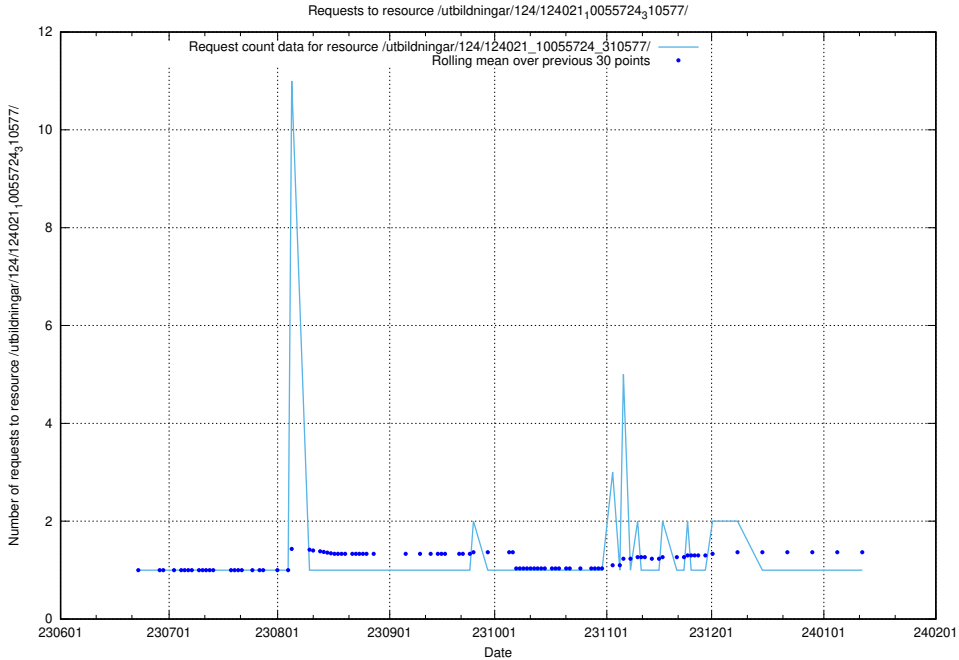

5.5835 Usage of /utbildningar/124/124021_10055724_310577/

Here, we count the number of requests to resource /utbildningar/124/124021_10055724_310577/.