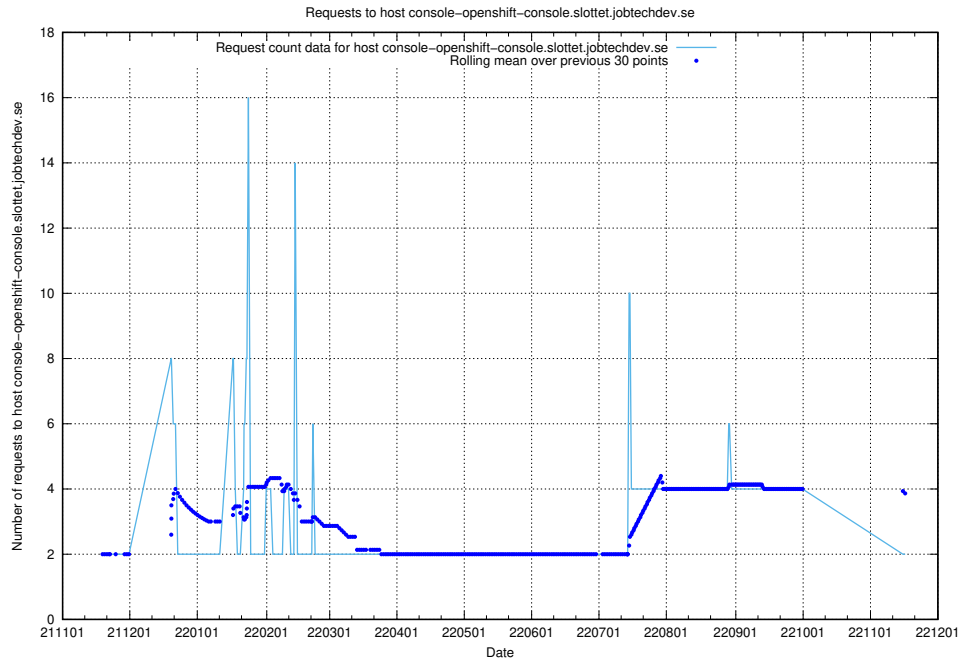

7.472 Usage of console-openshift-console.slottet.jobtechdev.se

Here, we count the number of requests to host console-openshift-console.slottet.jobtechdev.se.

7.473 Usage of `blog.mattermost2.jobtechdev.se`