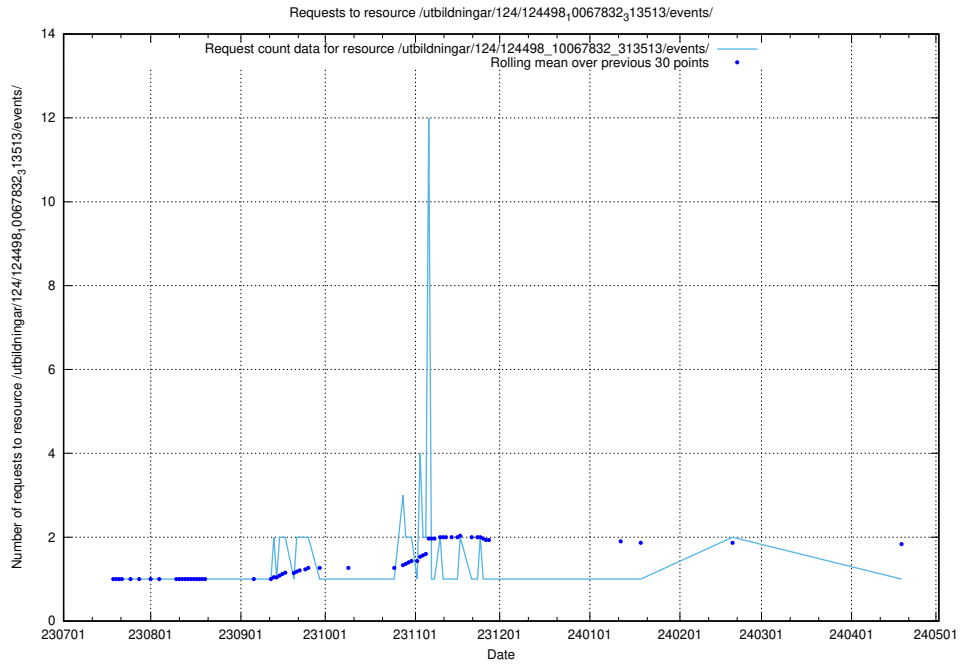

5.5031 Usage of /utbildningar/124/124498_10067832_313513/events/

Here, we count the number of requests to resource /utbildningar/124/124498_10067832_313513/events/