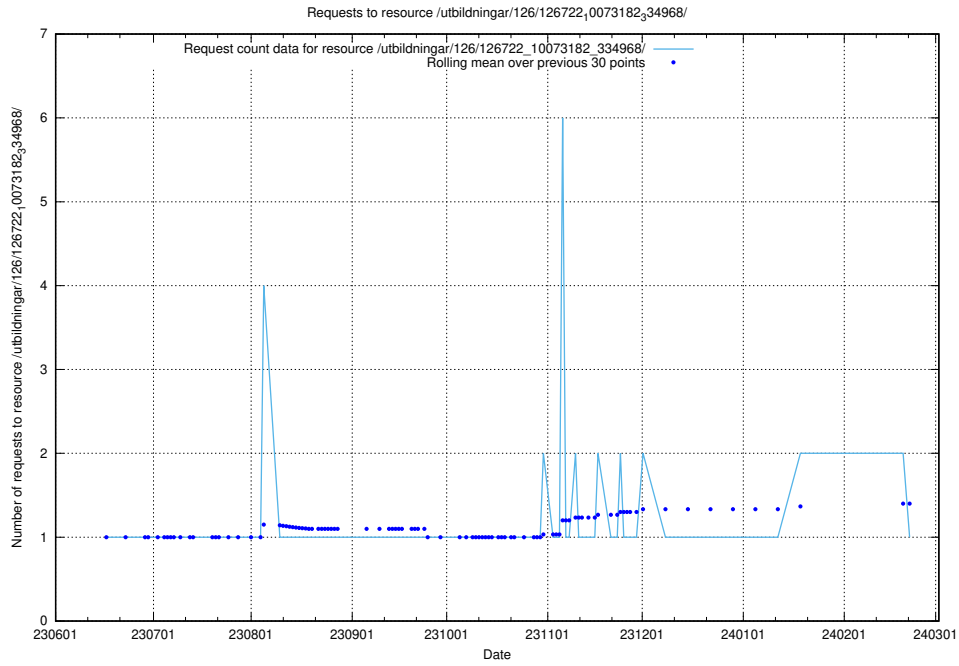

5.5875 Usage of /utbildningar/126/126722_10073182_334968/

Here, we count the number of requests to resource /utbildningar/126/126722_10073182_334968/.