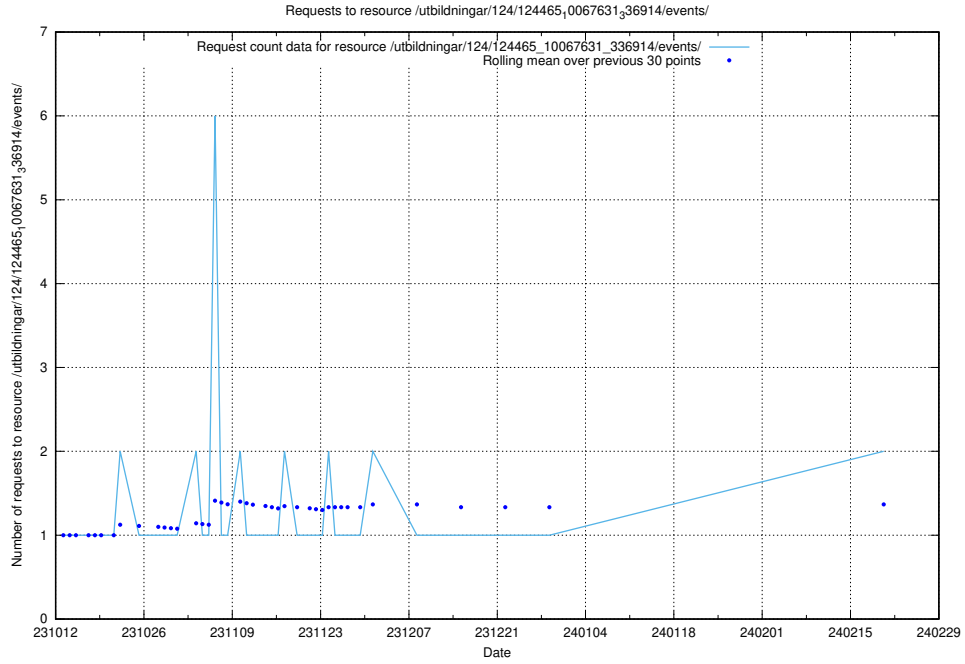

5.734 Usage of /utbildningar/124/124465_10067631_336914/events/

Here, we count the number of requests to resource /utbildningar/124/124465_10067631_336914/events/