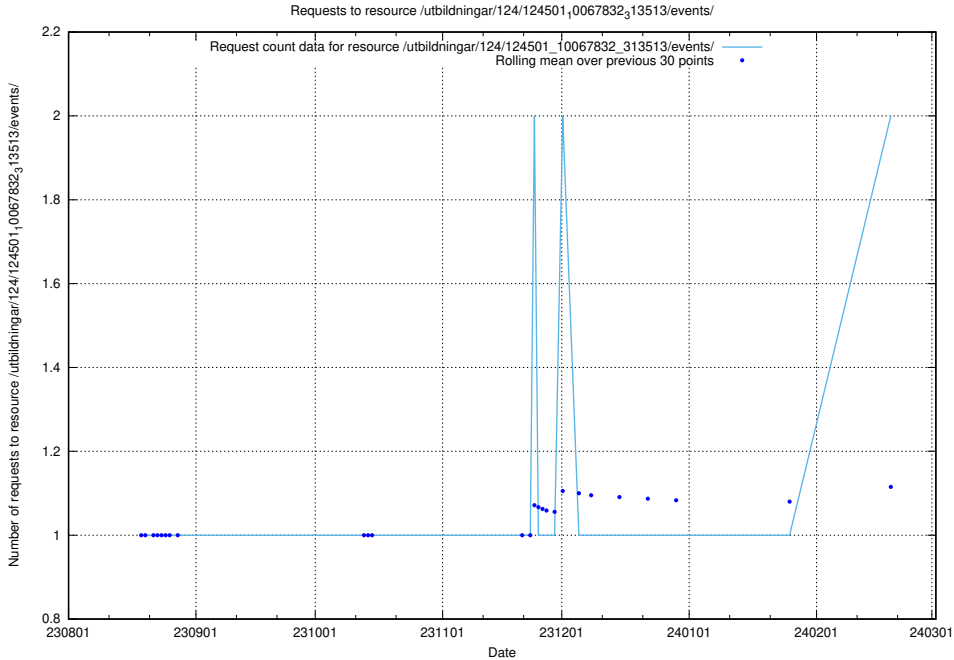

5.772 Usage of /utbildningar/124/124501_10067832_313513/events/

Here, we count the number of requests to resource /utbildningar/124/124501_10067832_313513/events/