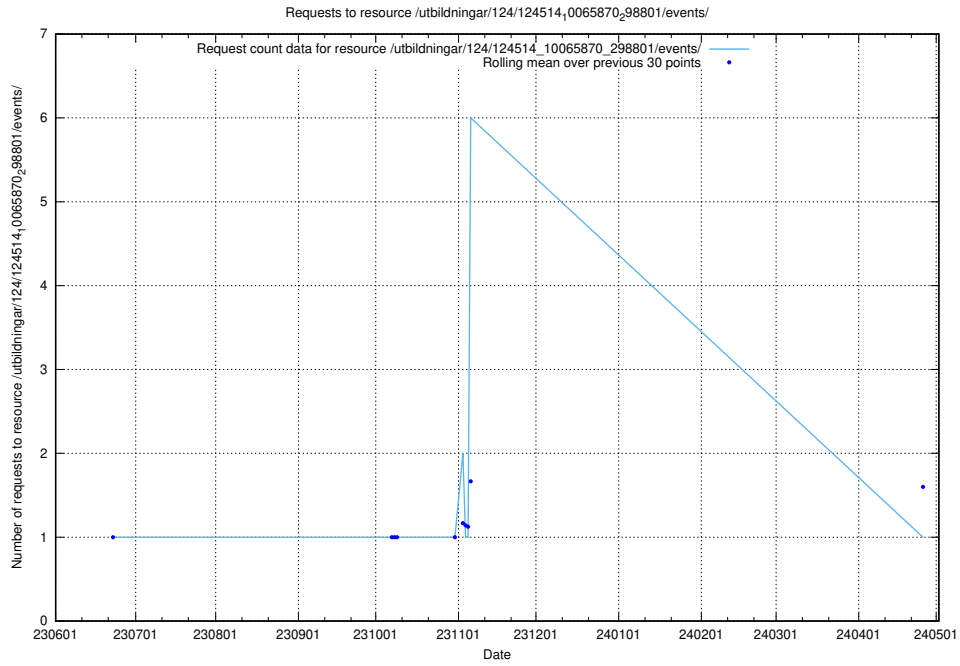

5.5787 Usage of /utbildningar/124/124514_10065870_298801/events/

Here, we count the number of requests to resource /utbildningar/124/124514_10065870_298801/events/