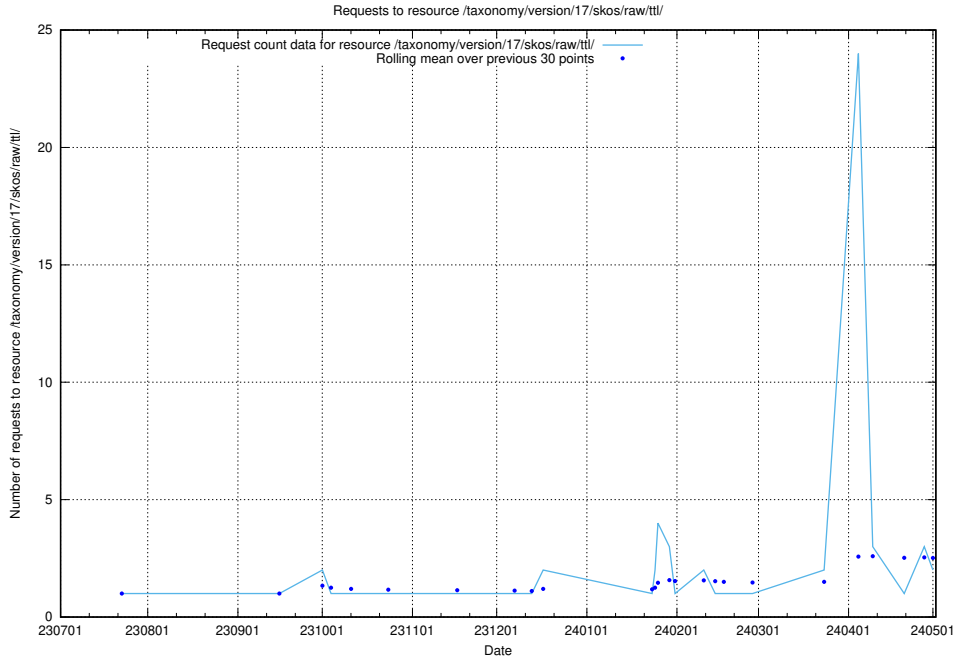

5.803 Usage of `/taxonomy/version/17/skos/raw/ttl/`

Here, we count the number of requests to resource `/taxonomy/version/17/skos/raw/ttl/`.