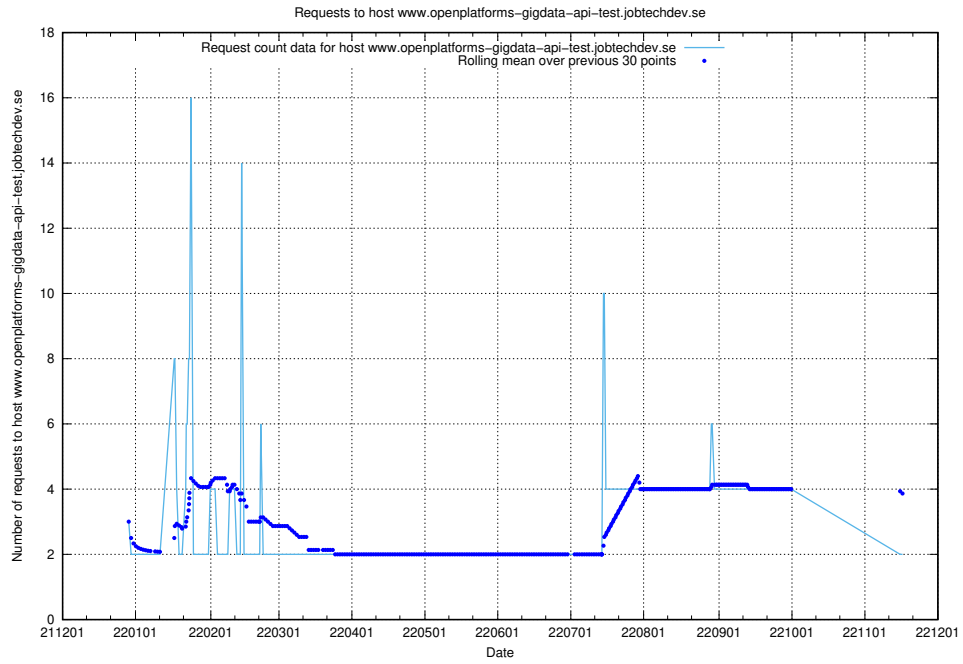

7.353 Usage of `www.openplatforms-gigdata-api-test.jobtechdev.se`

Here, we count the number of requests to host `www.openplatforms-gigdata-api-test.jobtechdev.se`.