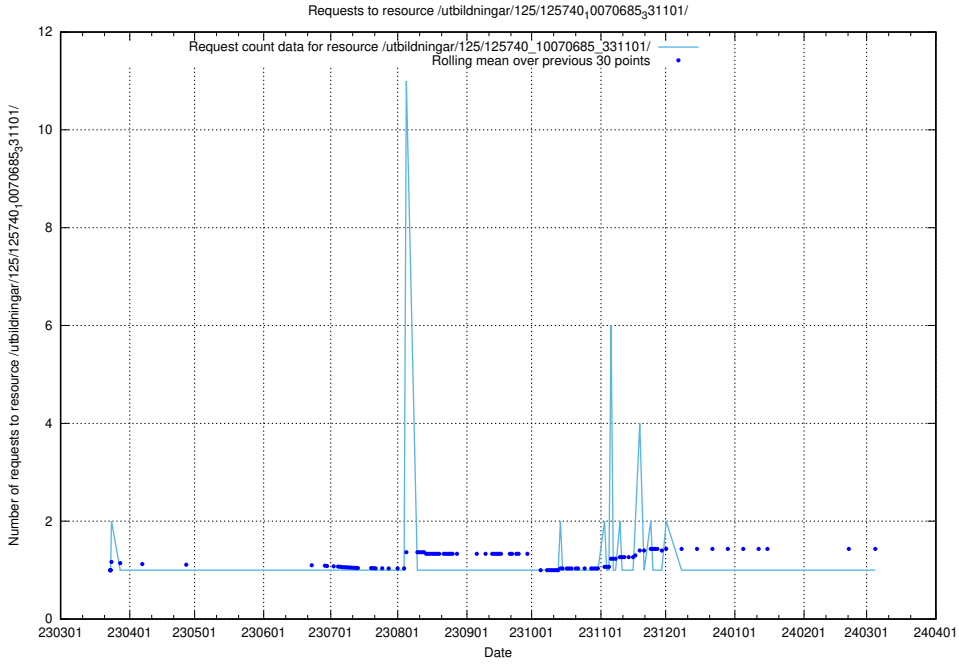

5.1004 Usage of /utbildningar/125/125740_10070685_331101/

Here, we count the number of requests to resource /utbildningar/125/125740_10070685_331101/.