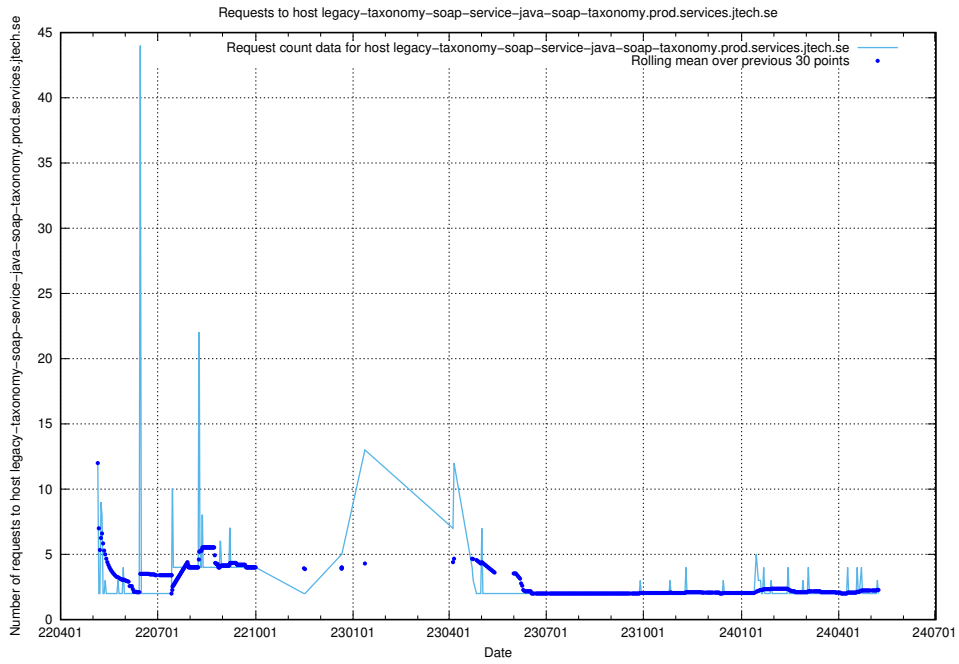

7.433 Usage of legacy-taxonomy-soap-service-java-soap-taxonomy.prod.services.jtech.se

Here, we count the number of requests to host legacy-taxonomy-soap-service-java-soap-taxonomy.prod.services.jtech.se.