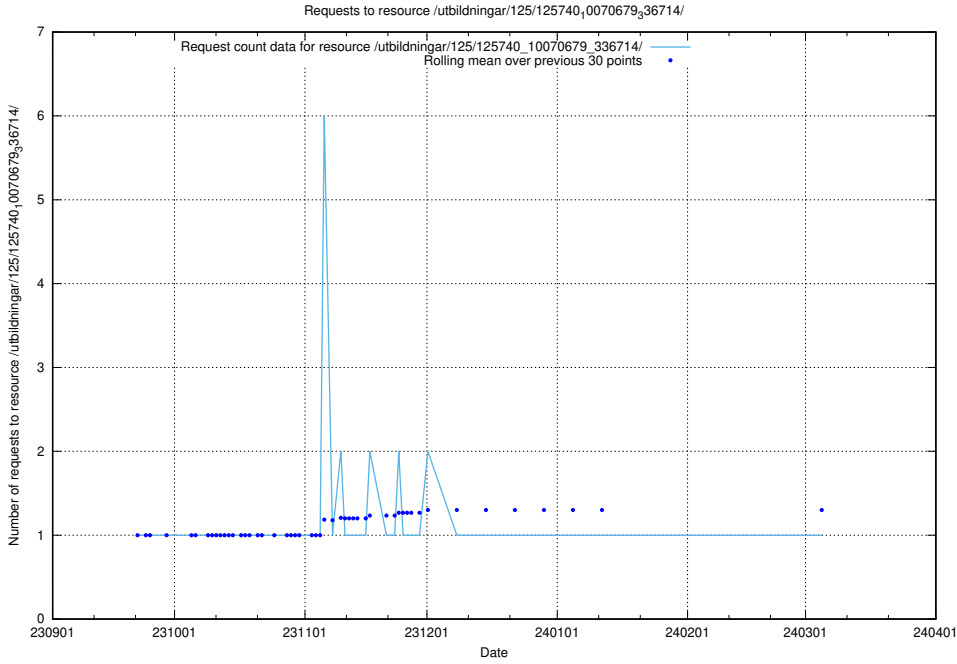

5.4525 Usage of /utbildningar/125/125740_10070679_336714/

Here, we count the number of requests to resource /utbildningar/125/125740_10070679_336714/.