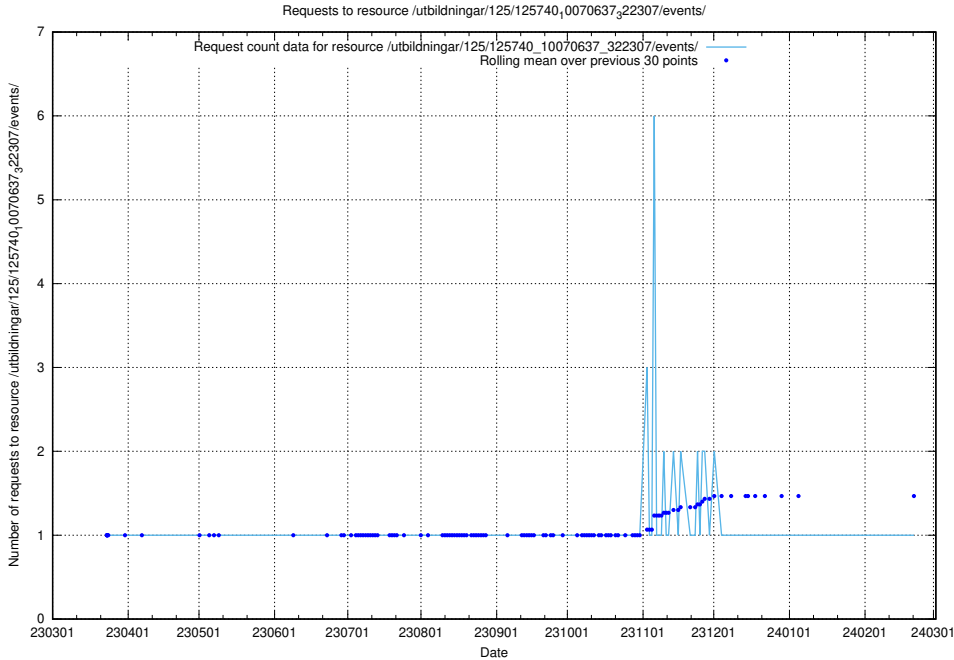

5.1027 Usage of /utbildningar/125/125740_10070637_322307/events/

Here, we count the number of requests to resource /utbildningar/125/125740_10070637_322307/events/