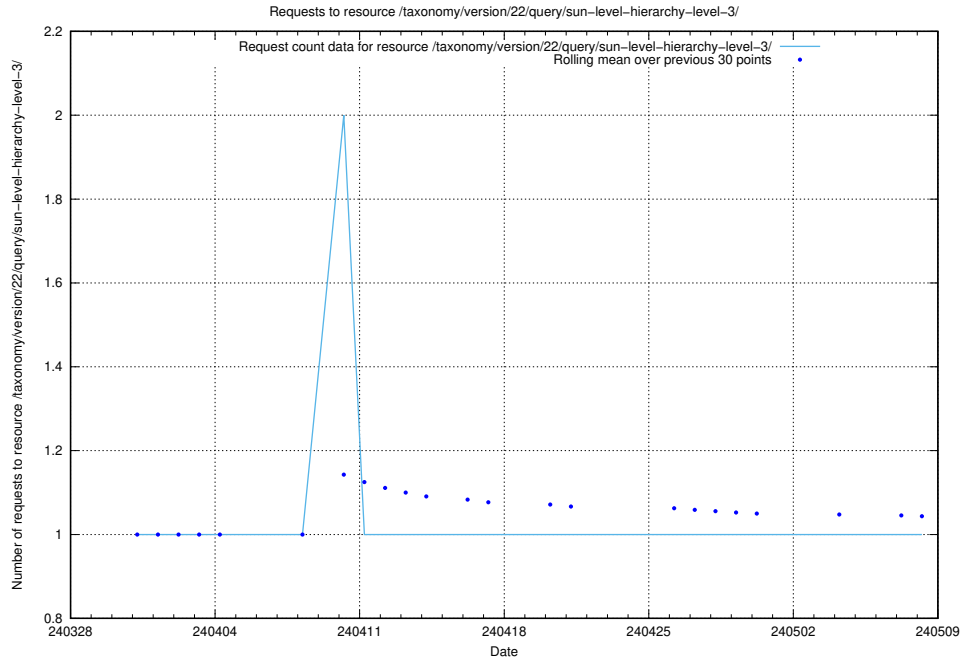

5.1605 Usage of /taxonomy/version/22/query/sun-level-hierarchy-level-3/

Here, we count the number of requests to resource /taxonomy/version/22/query/sun-level-hierarchy-level-3/.