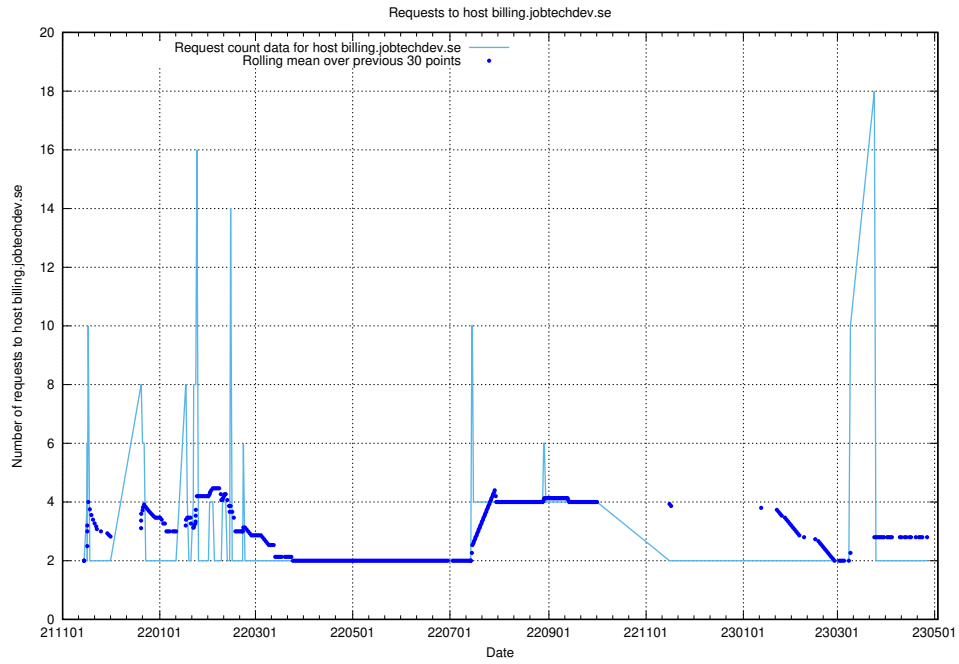

7.285 Usage of billing.jobtechdev.se

Here, we count the number of requests to host billing.jobtechdev.se.