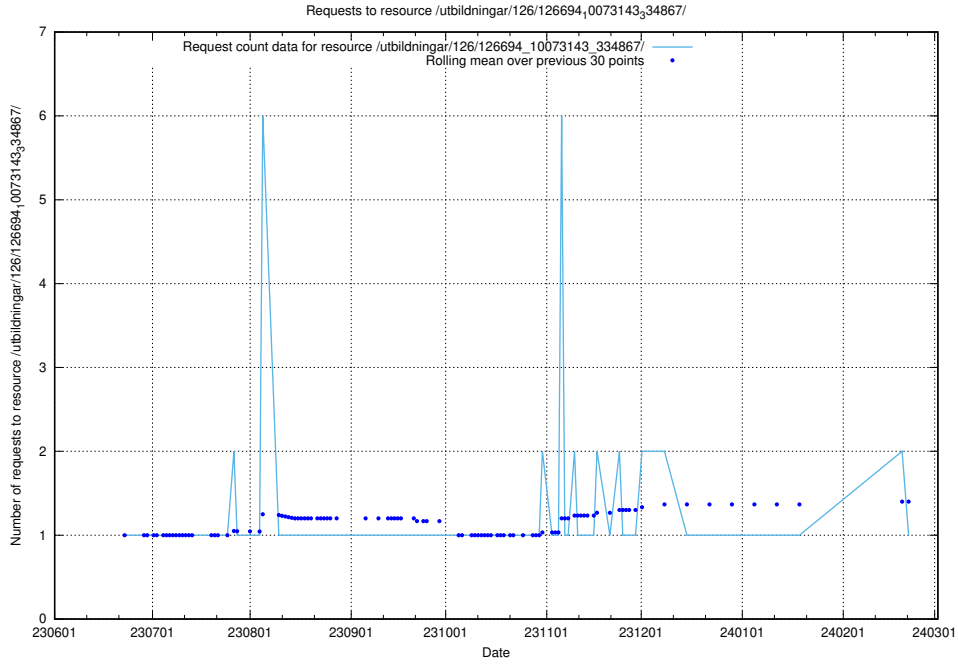

5.5648 Usage of /utbildningar/126/126694_10073143_334867/

Here, we count the number of requests to resource /utbildningar/126/126694_10073143_334867/.