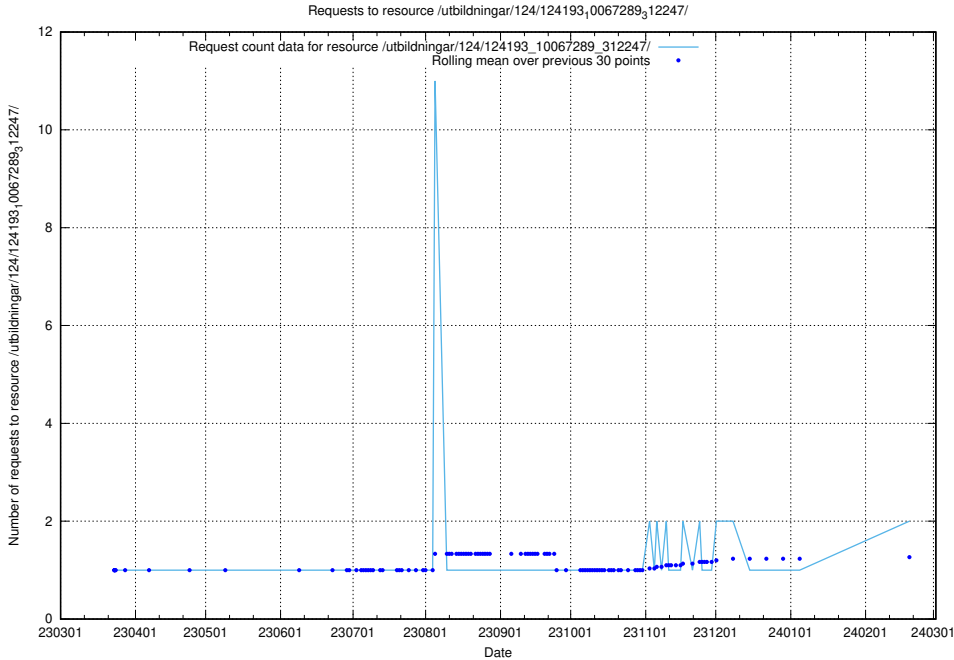

5.696 Usage of /utbildningar/124/124193_10067289_312247/

Here, we count the number of requests to resource /utbildningar/124/124193_10067289_312247/.