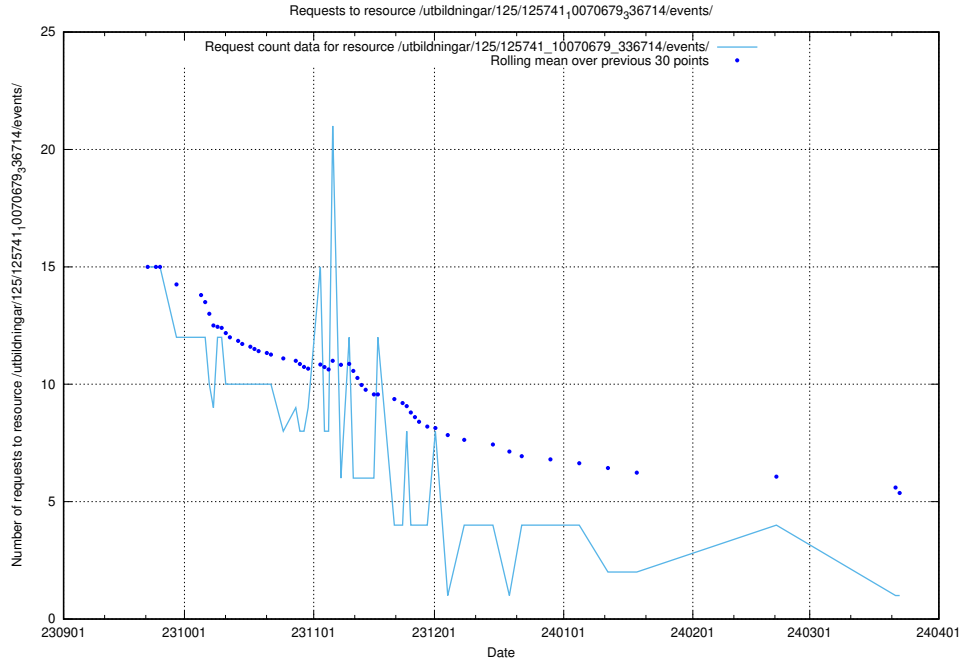

Here, we count the number of requests to resource /utbildningar/125/125741_10070679_336789/events/

5.4511 Usage of /utbildningar/125/125741_10070679_336714/events/

Here, we count the number of requests to resource /utbildningar/125/125741_10070679_336714/events/