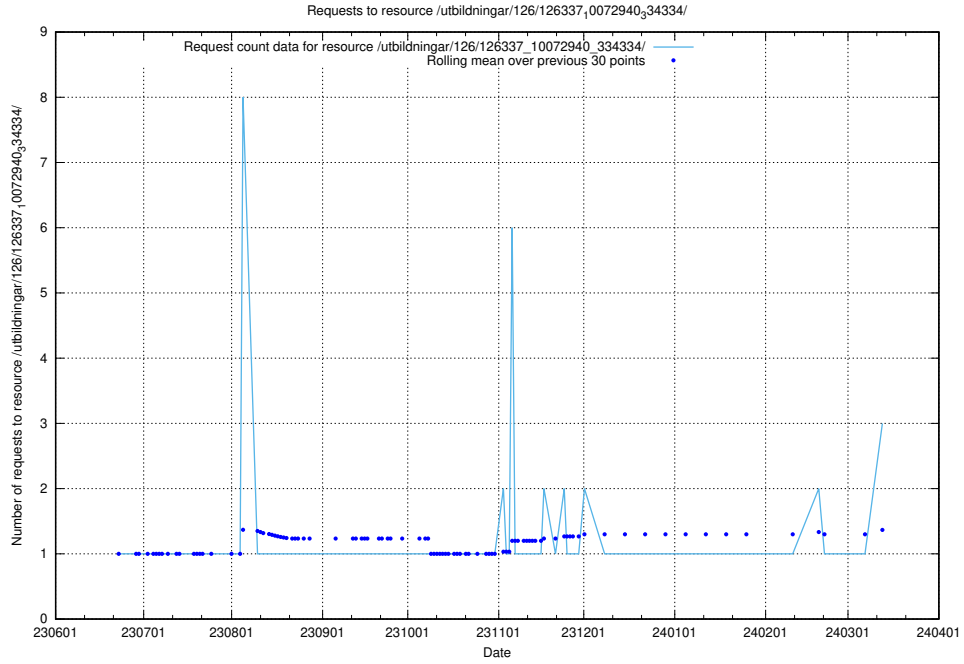

5.378 Usage of /utbildningar/126/126337_10072940_334334/

Here, we count the number of requests to resource /utbildningar/126/126337_10072940_334334/.