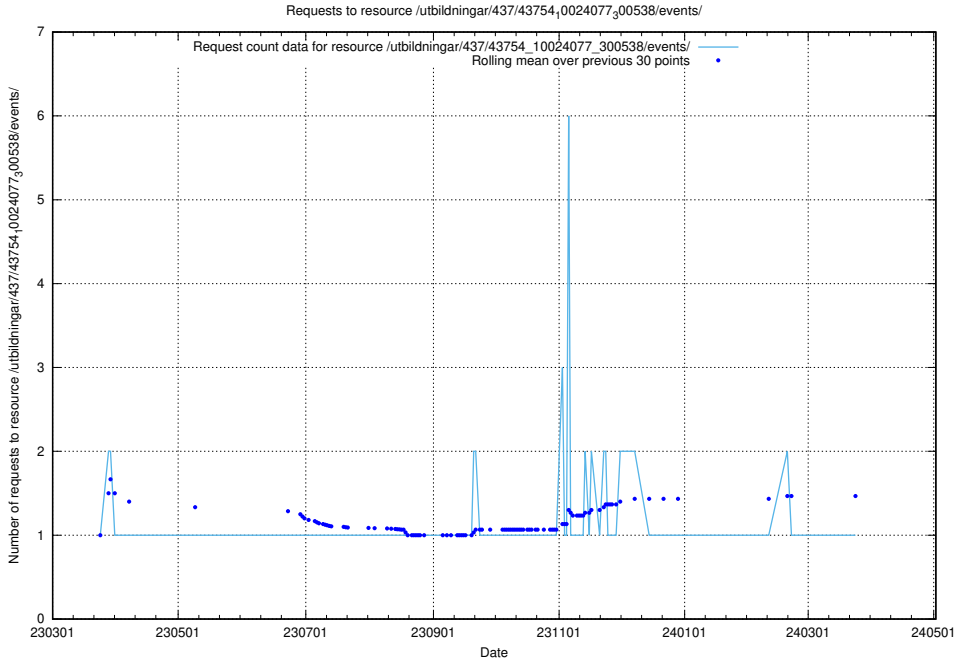

5.6188 Usage of /utbildningar/437/43754_10024077_300538/events/

Here, we count the number of requests to resource /utbildningar/437/43754_10024077_300538/events/.