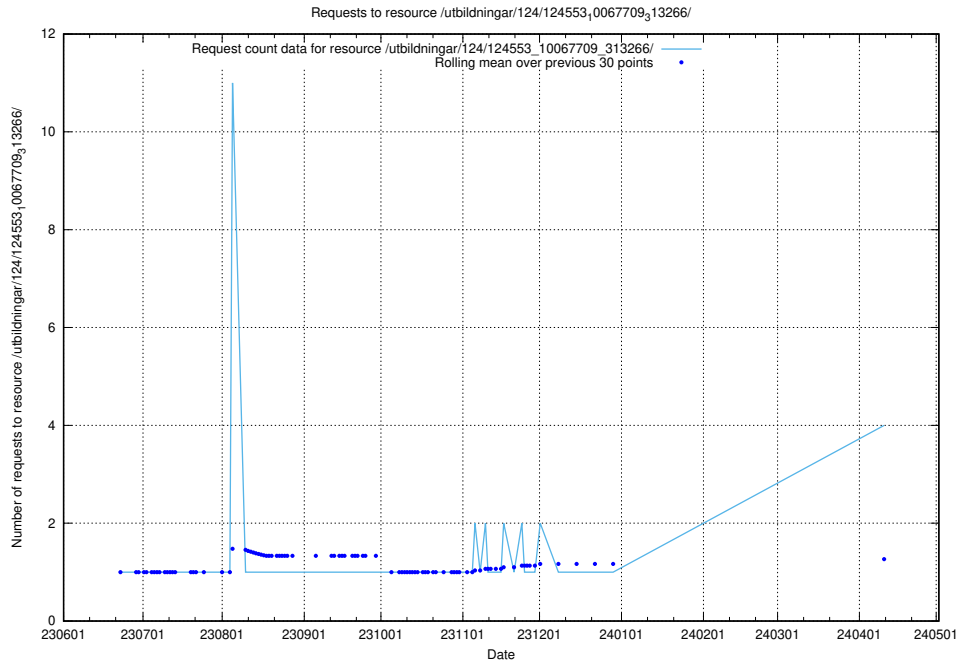

5.226 Usage of /utbildningar/124/124553_10067709_313266/

Here, we count the number of requests to resource /utbildningar/124/124553_10067709_313266/.