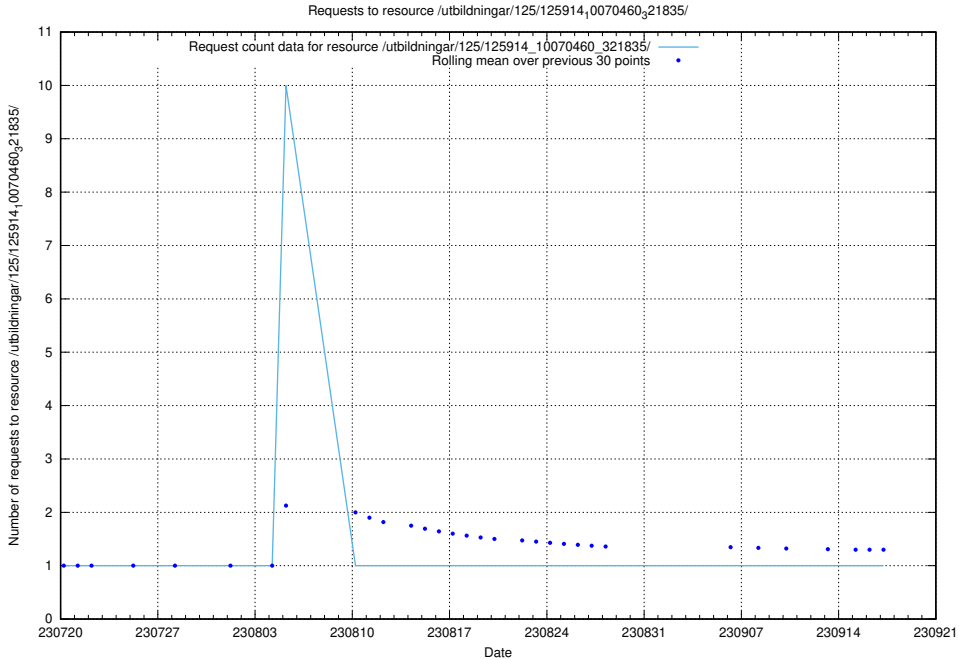

5.5000 Usage of /utbildningar/125/125914_10070460_321835/

Here, we count the number of requests to resource /utbildningar/125/125914_10070460_321835/.