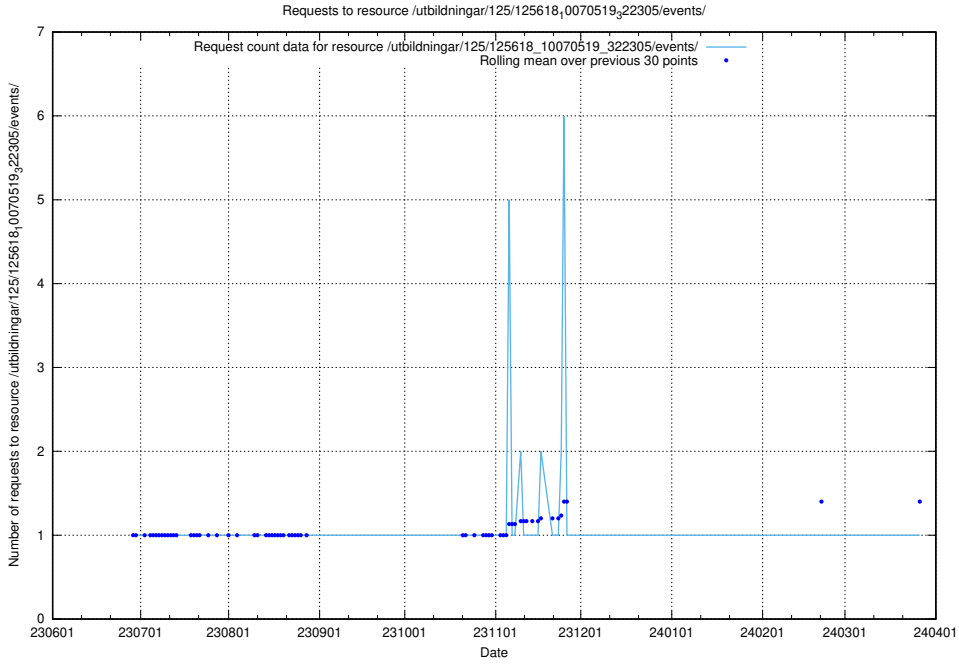

5.5483 Usage of /utbildningar/125/125618_10070519_322305/events/

Here, we count the number of requests to resource /utbildningar/125/125618_10070519_322305/events/