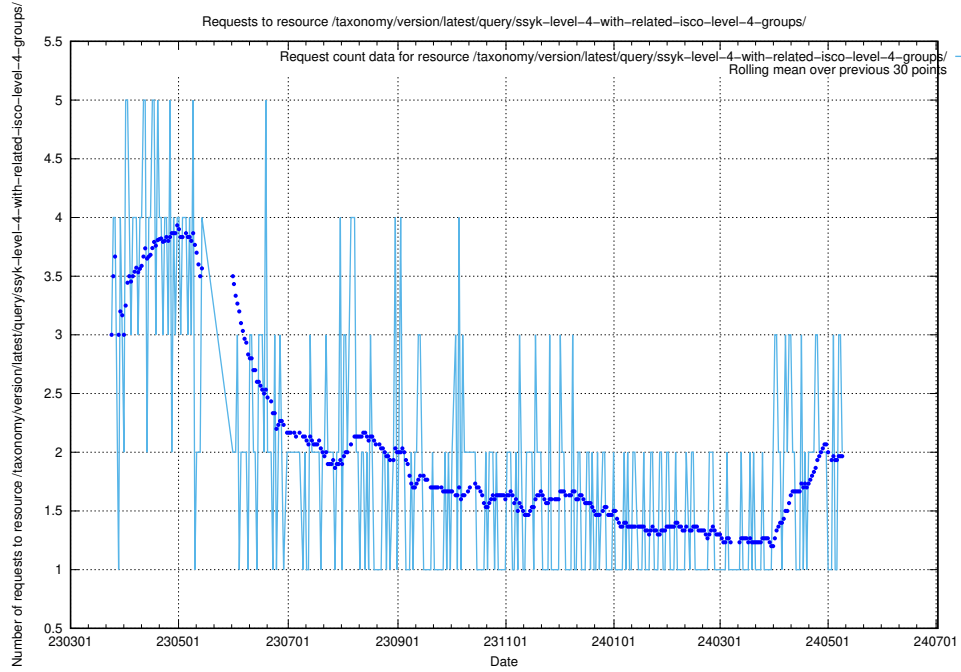

5.922 Usage of /taxonomy/version/latest/query/ssyk-level-4-with-related-isco-level-4-groups/

Here, we count the number of requests to resource /taxonomy/version/latest/query/ssyk-level-4-with-related-isco-level-4-groups/.