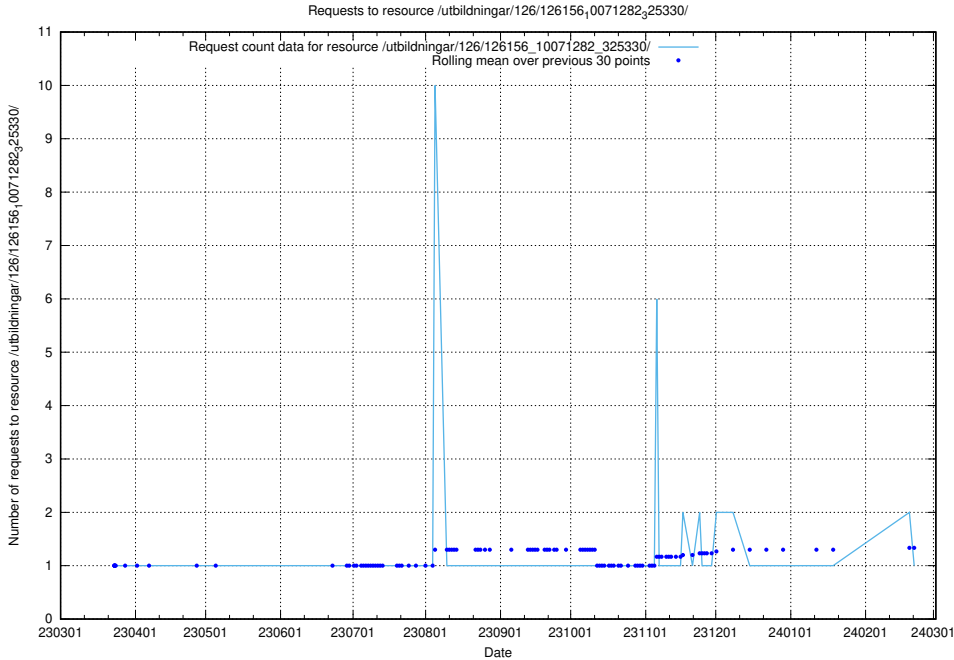

5.6426 Usage of /utbildningar/126/126156_10071282_325330/

Here, we count the number of requests to resource /utbildningar/126/126156_10071282_325330/.