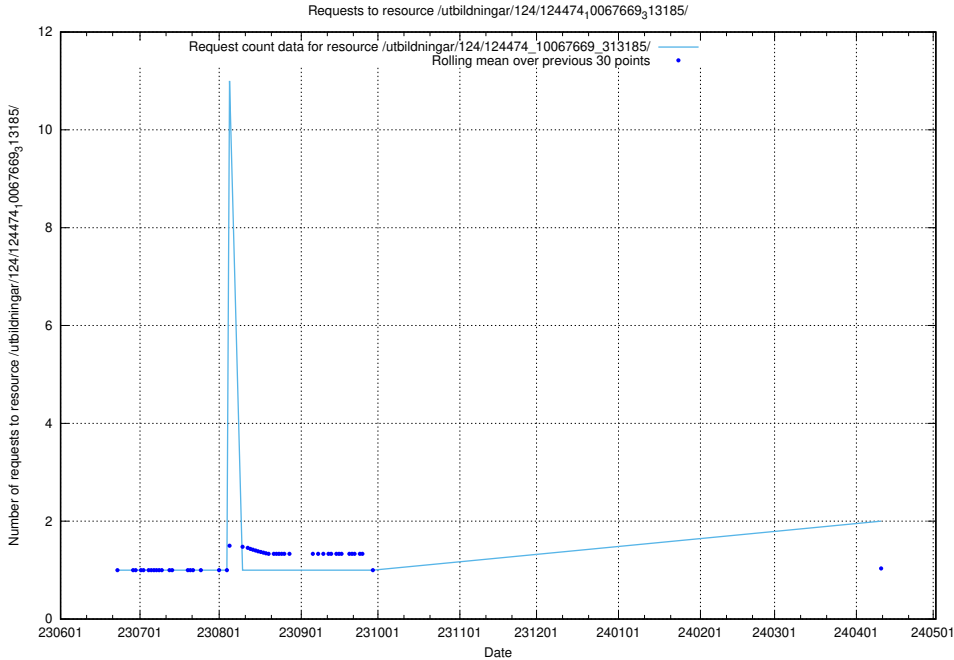

5.875 Usage of /utbildningar/124/124474_10067669_313185/

Here, we count the number of requests to resource /utbildningar/124/124474_10067669_313185/.