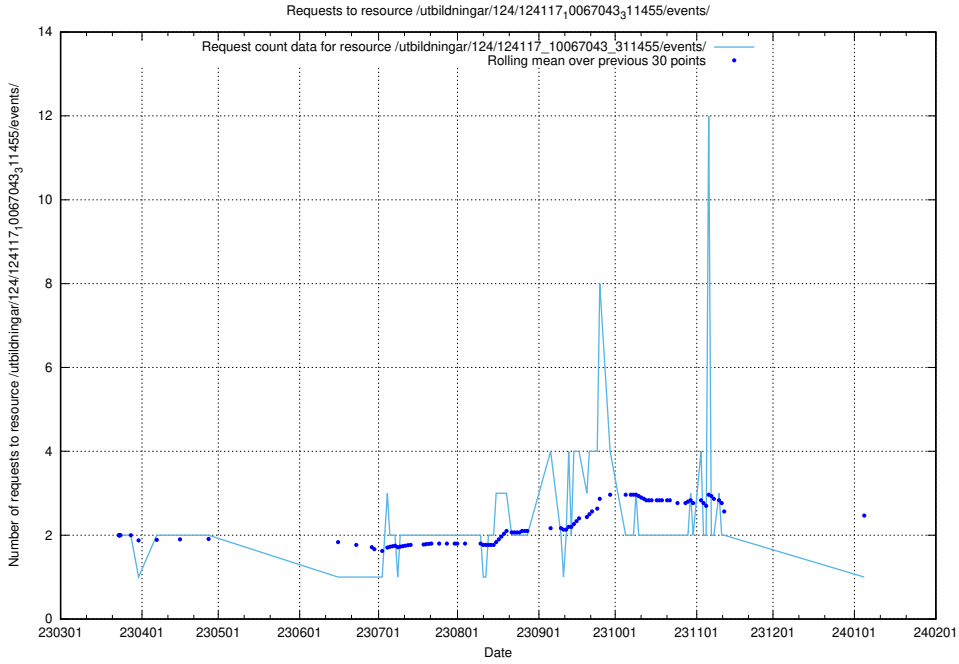

Here, we count the number of requests to resource /utbildningar/124/124118_10067051_317529/.

5.6304 Usage of /utbildningar/124/124117_10067043_311455/events/

Here, we count the number of requests to resource /utbildningar/124/124117_10067043_311455/events/