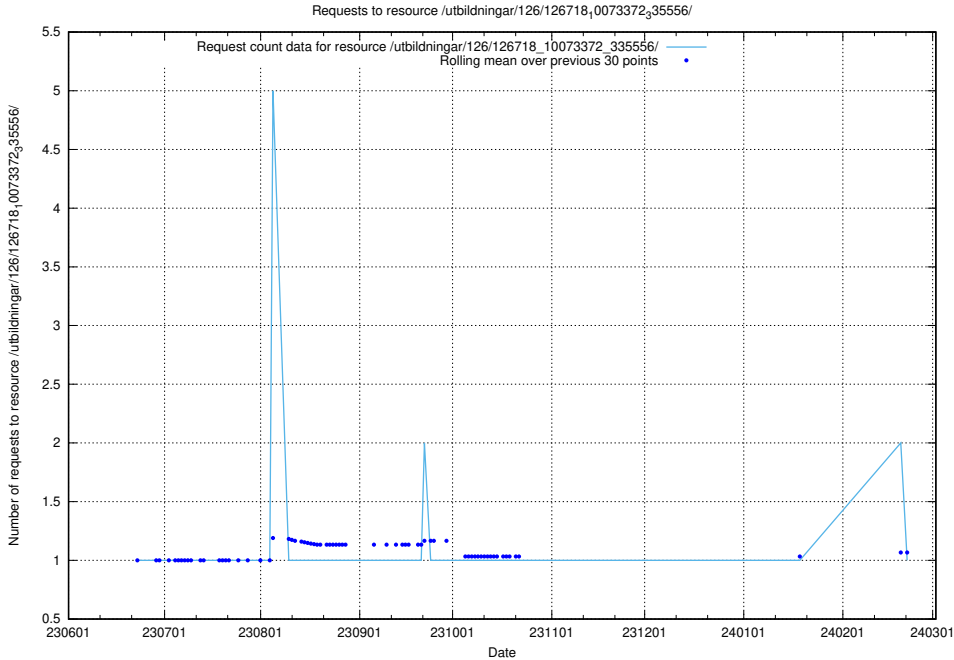

5.5625 Usage of /utbildningar/126/126718_10073372_335556/

Here, we count the number of requests to resource /utbildningar/126/126718_10073372_335556/.