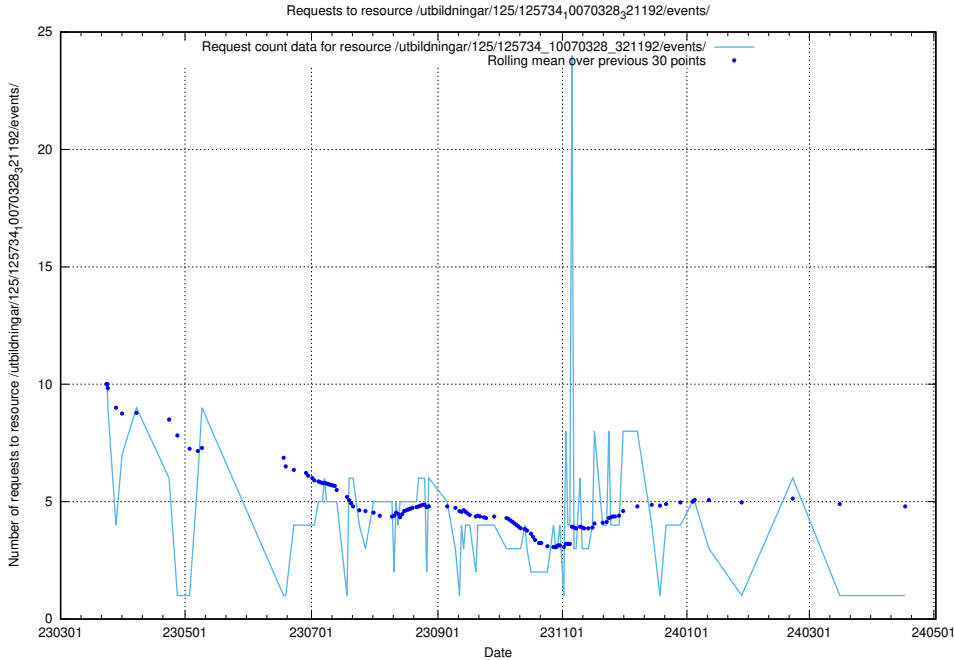

5.6247 Usage of /utbildningar/125/125734_10070328_321192/events/

Here, we count the number of requests to resource /utbildningar/125/125734_10070328_321192/events/