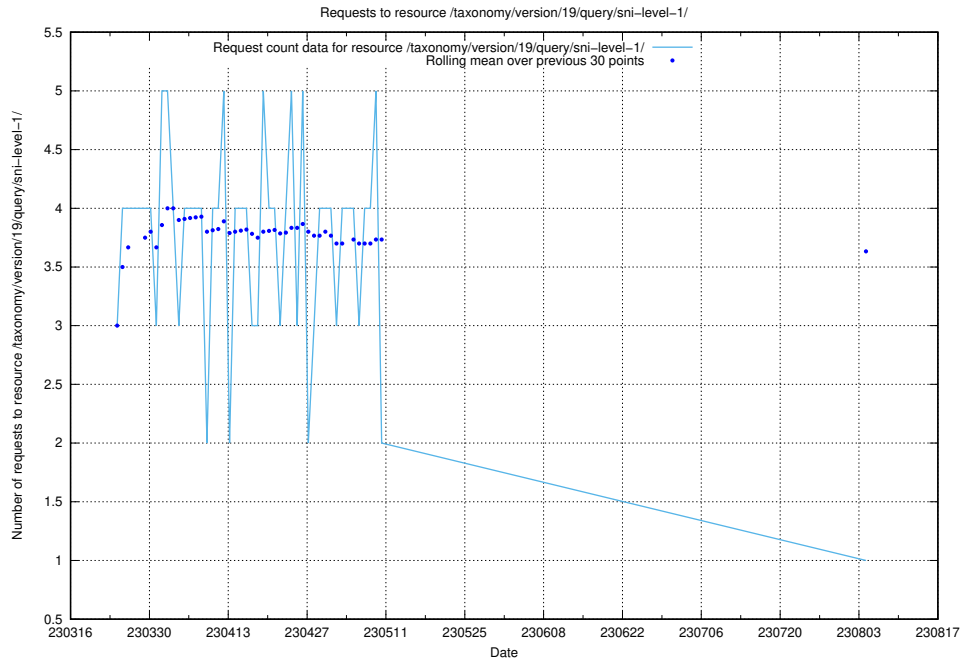

5.6128 Usage of /taxonomy/version/19/query/sni-level-1/

Here, we count the number of requests to resource /taxonomy/version/19/query/sni-level-1/.