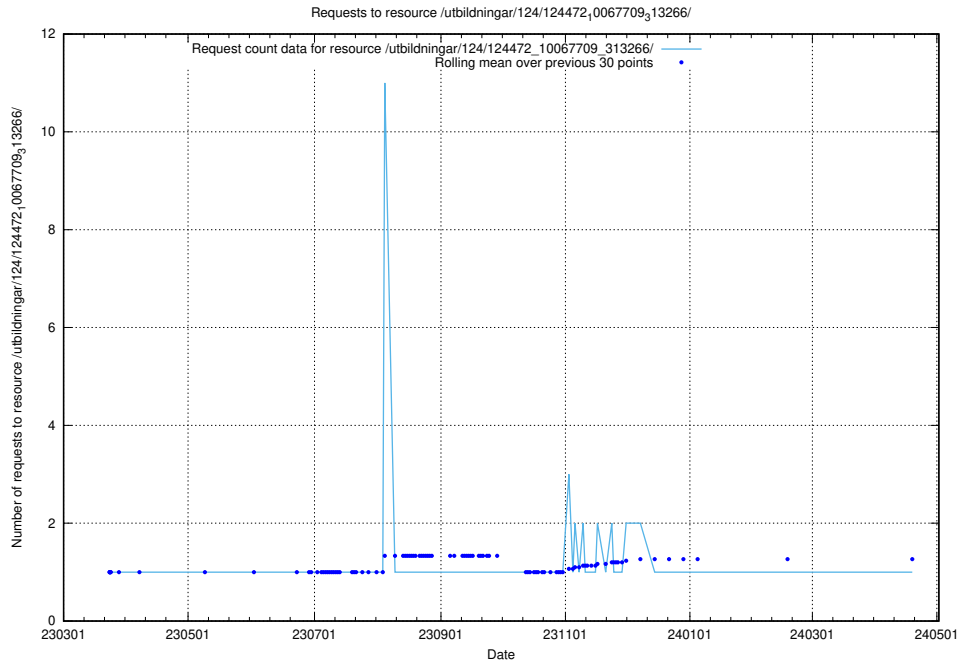

5.3074 Usage of /utbildningar/124/124472_10067709_313266/

Here, we count the number of requests to resource /utbildningar/124/124472_10067709_313266/.