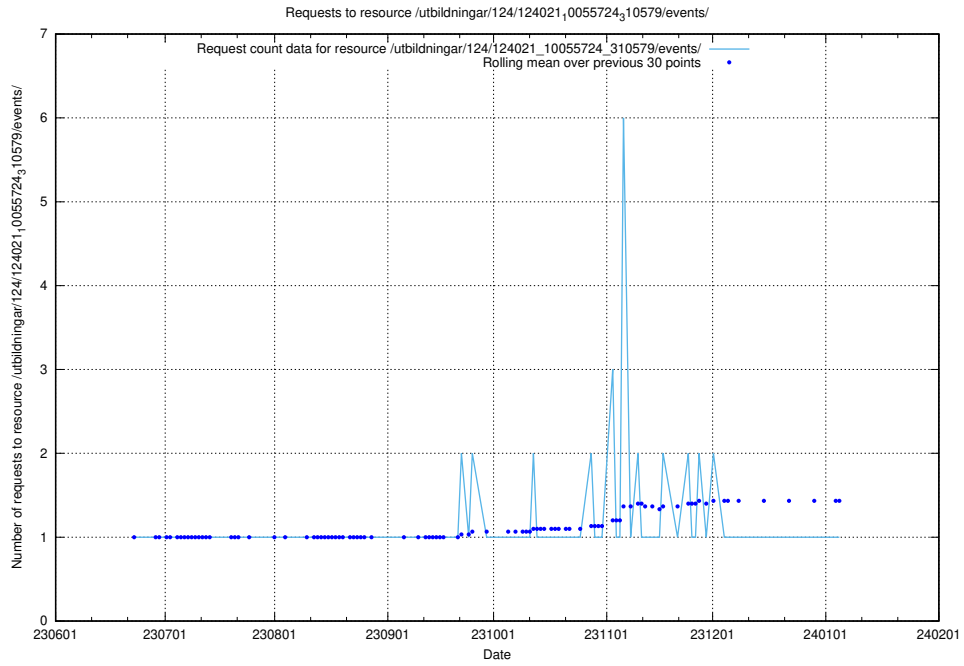

5.5831 Usage of /utbildningar/124/124021_10055724_310579/events/

Here, we count the number of requests to resource /utbildningar/124/124021_10055724_310579/events/