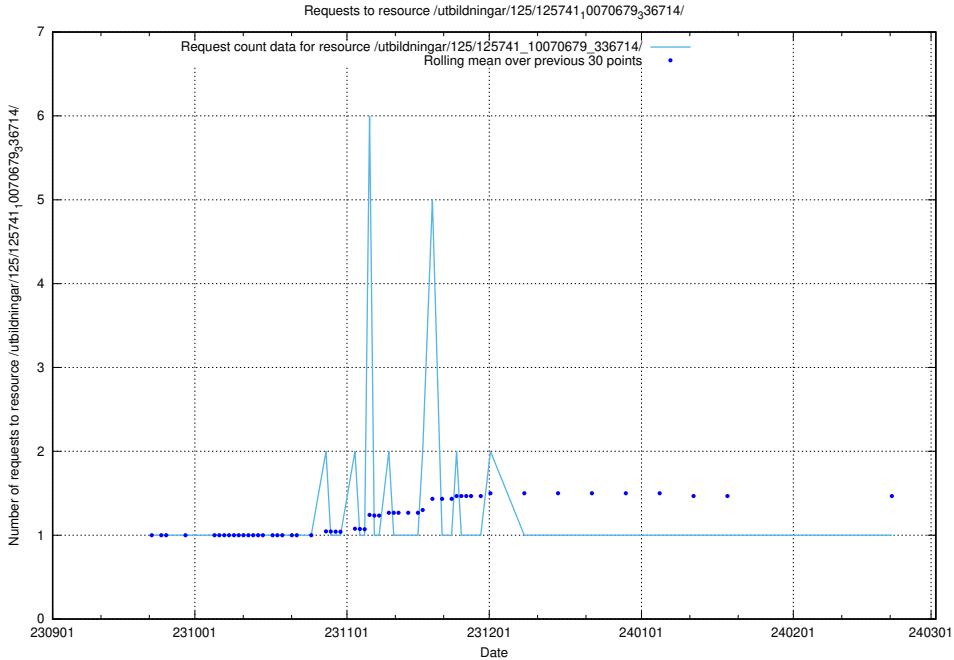

5.4522 Usage of /utbildningar/125/125741_10070679_336714/

Here, we count the number of requests to resource /utbildningar/125/125741_10070679_336714/.