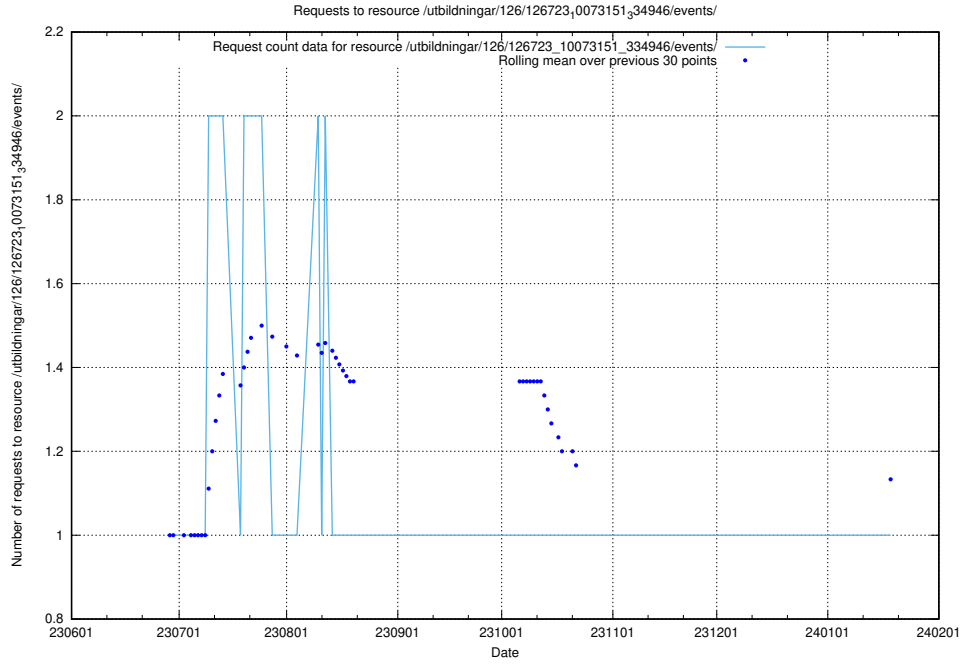

5.5462 Usage of /utbildningar/126/126723_10073151_334946/events/

Here, we count the number of requests to resource /utbildningar/126/126723_10073151_334946/events/