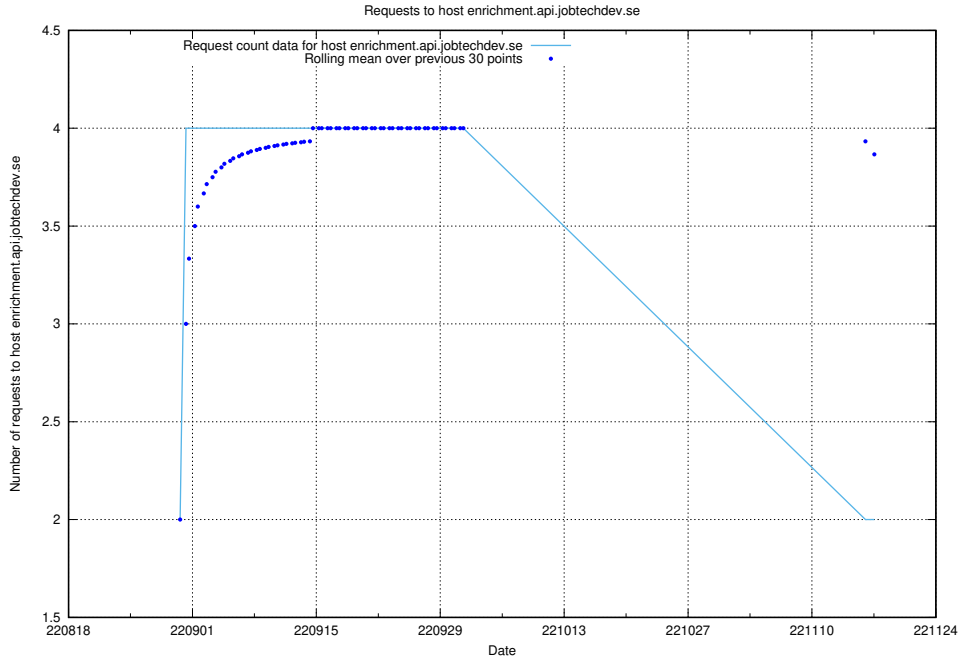

Here, we count the number of requests to host enrichment.api.jobtechdev.se.

7.338 Usage of 268e33cb-63e1-42a5-805a-204a76dc9280.jobtechdev.se

Here, we count the number of requests to host 268e33cb-63e1-42a5-805a-204a76dc9280.jobtechdev.se.