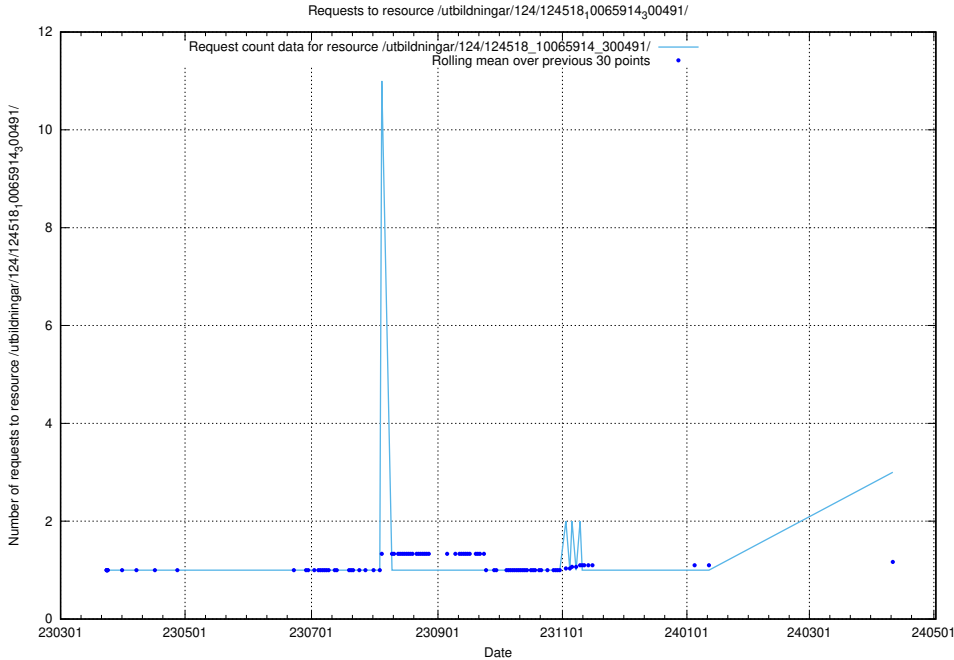

5.267 Usage of /utbildningar/124/124518_10065914_300491/

Here, we count the number of requests to resource /utbildningar/124/124518_10065914_300491/.