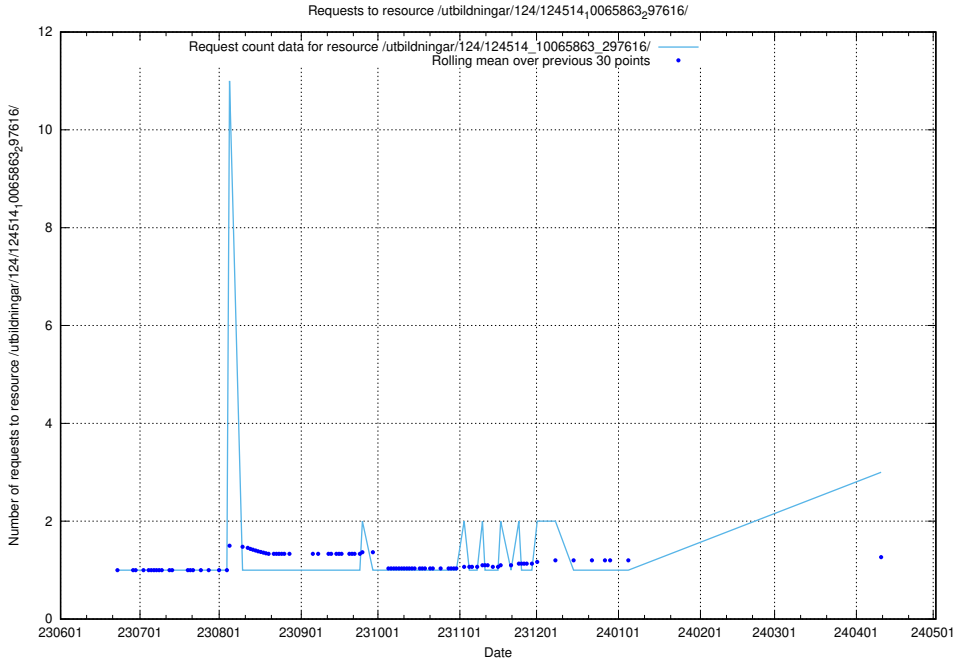

5.388 Usage of /utbildningar/124/124514_10065863_297616/

Here, we count the number of requests to resource /utbildningar/124/124514_10065863_297616/.