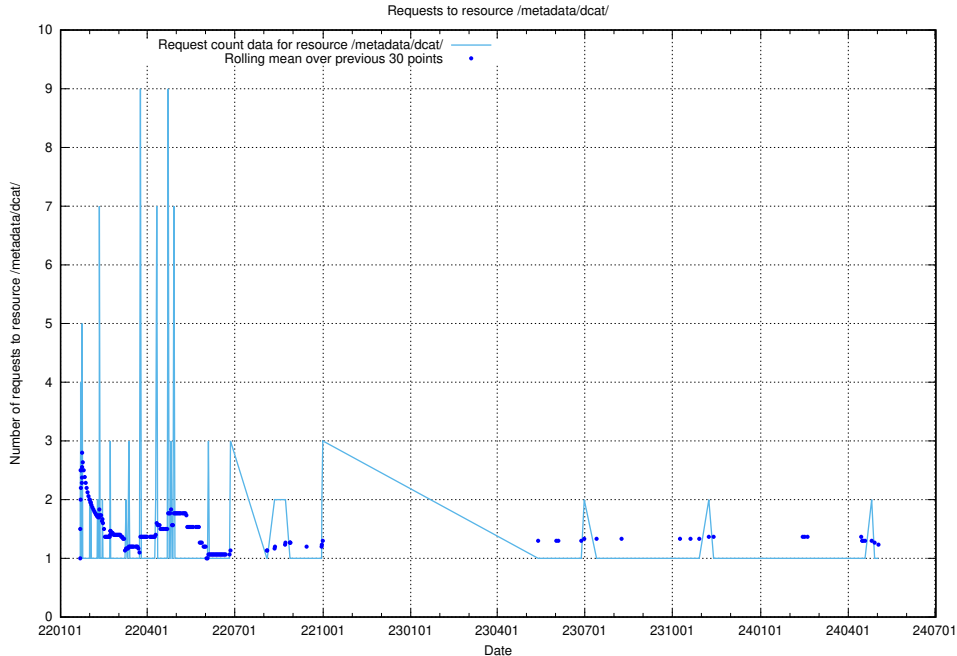

5.6493 Usage of /metadata/dcat/

Here, we count the number of requests to resource /metadata/dcat/.