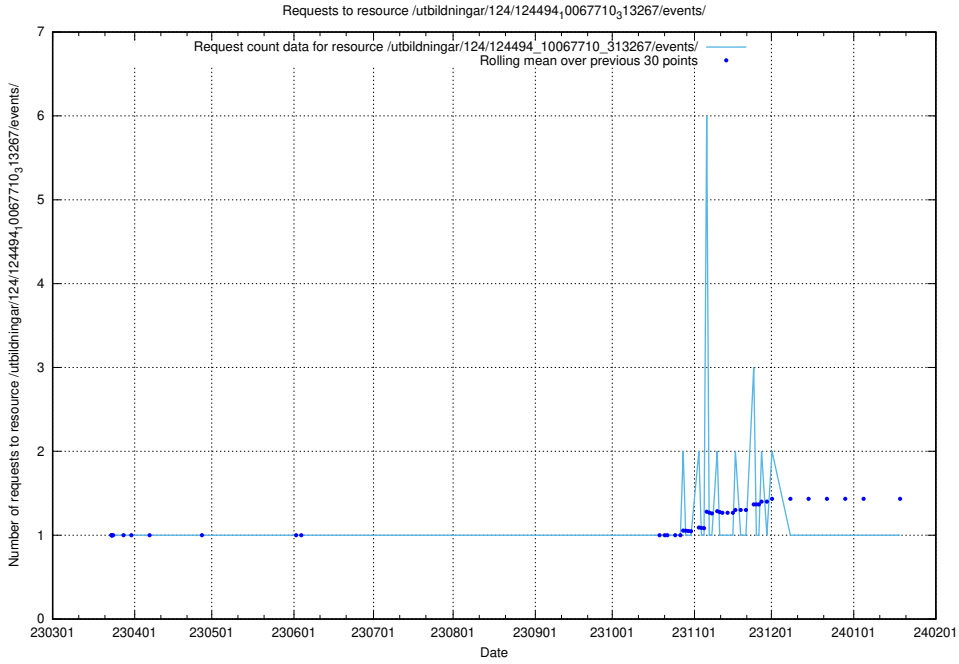

5.2759 Usage of /utbildningar/124/124494_10067710_313267/events/

Here, we count the number of requests to resource /utbildningar/124/124494_10067710_313267/events/