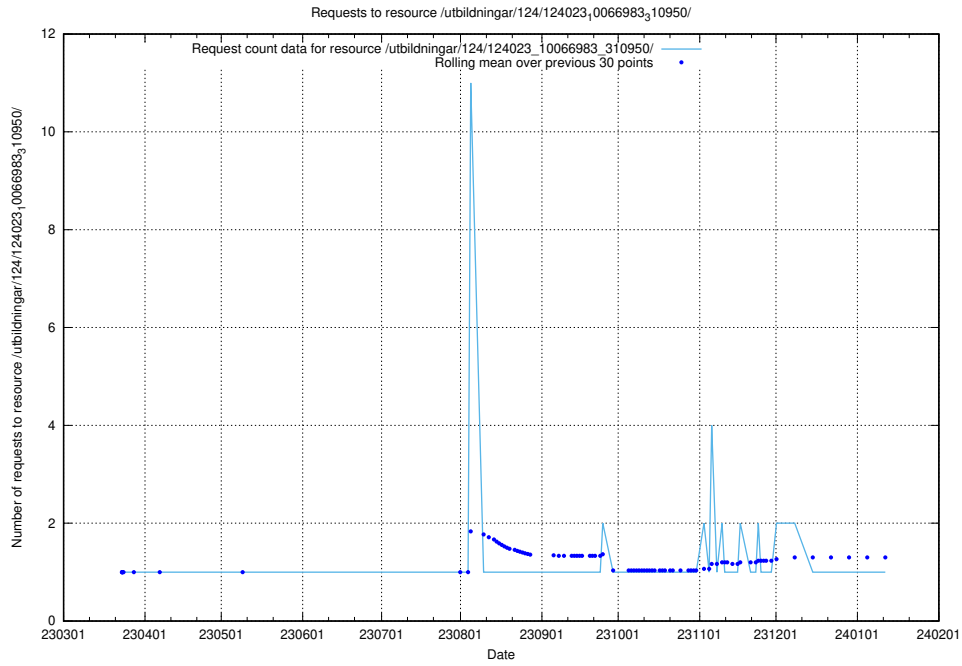

5.4478 Usage of /utbildningar/124/124023_10066983_310950/

Here, we count the number of requests to resource /utbildningar/124/124023_10066983_310950/.