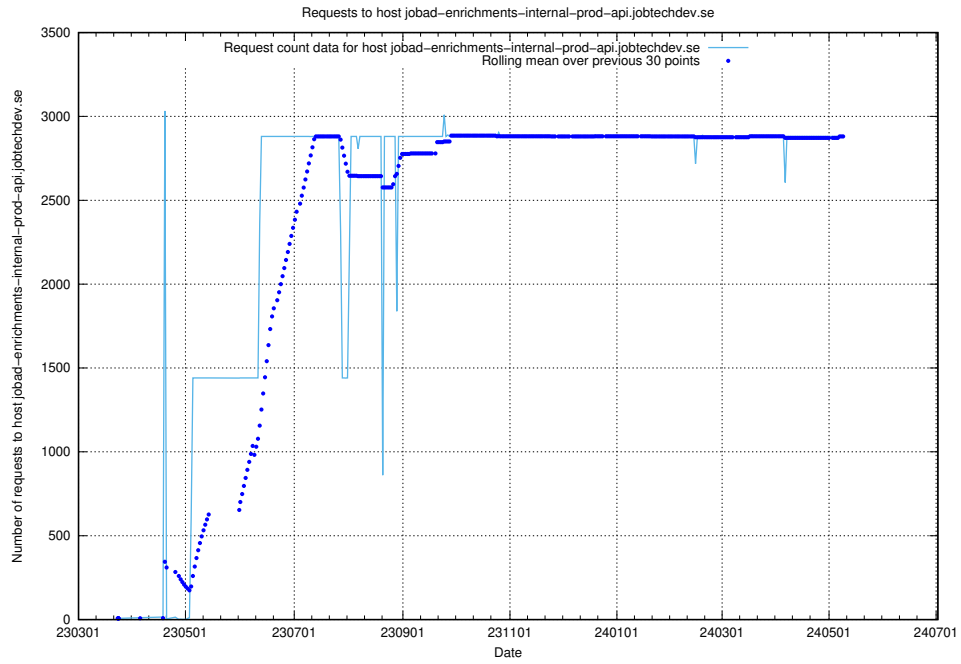

7.17 Usage of jobad-enrichments-internal-prod-api.jobtechdev.se

Here, we count the number of requests to host jobad-enrichments-internal-prod-api.jobtechdev.se.