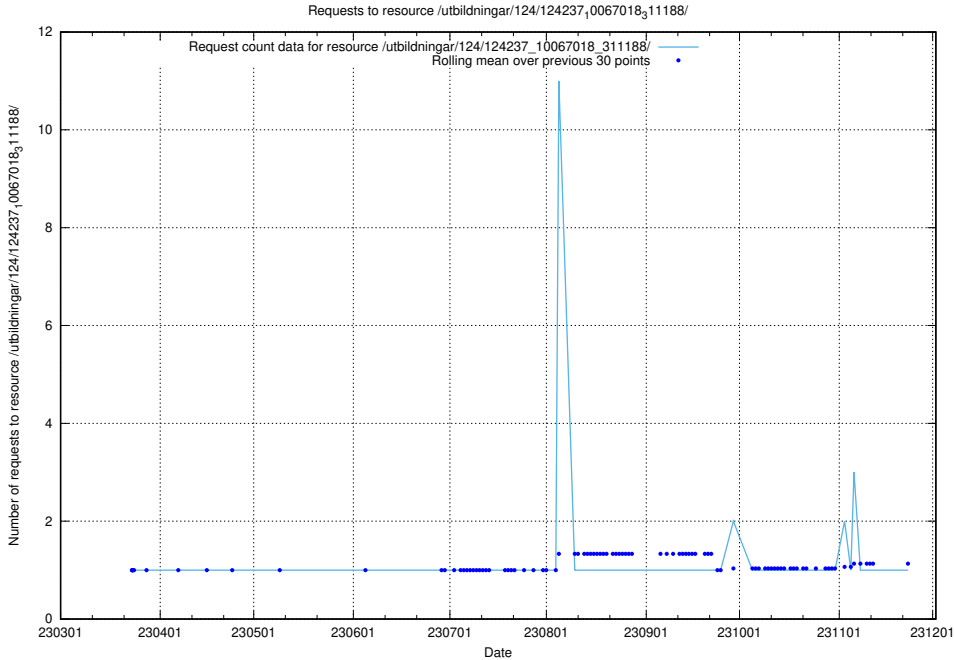

5.4040 Usage of /utbildningar/124/124237_10067018_311188/

Here, we count the number of requests to resource /utbildningar/124/124237_10067018_311188/.