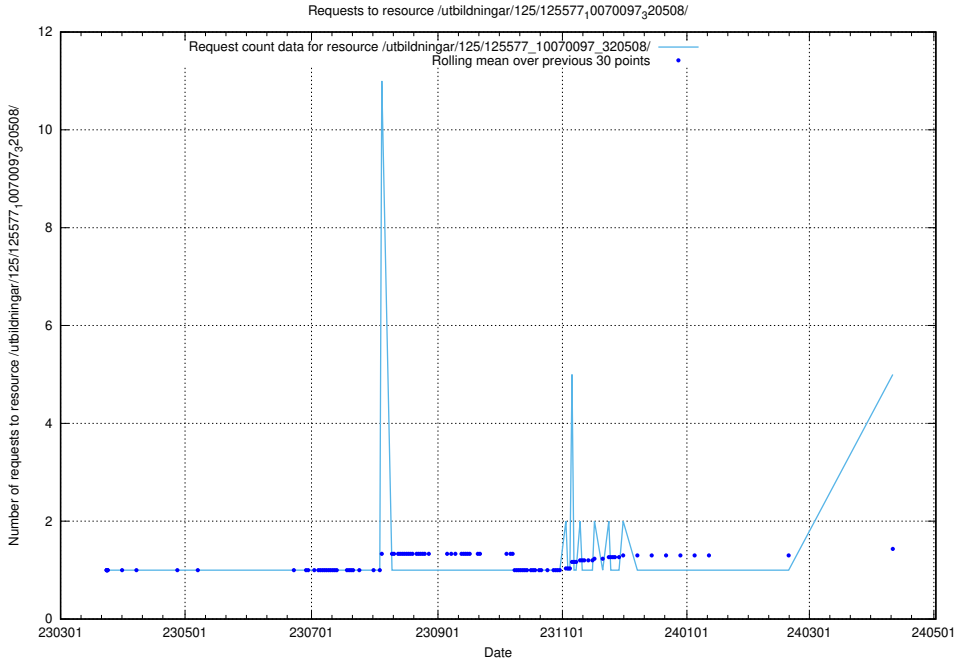

5.106 Usage of /utbildningar/125/125577_10070097_320508/

Here, we count the number of requests to resource /utbildningar/125/125577_10070097_320508/.