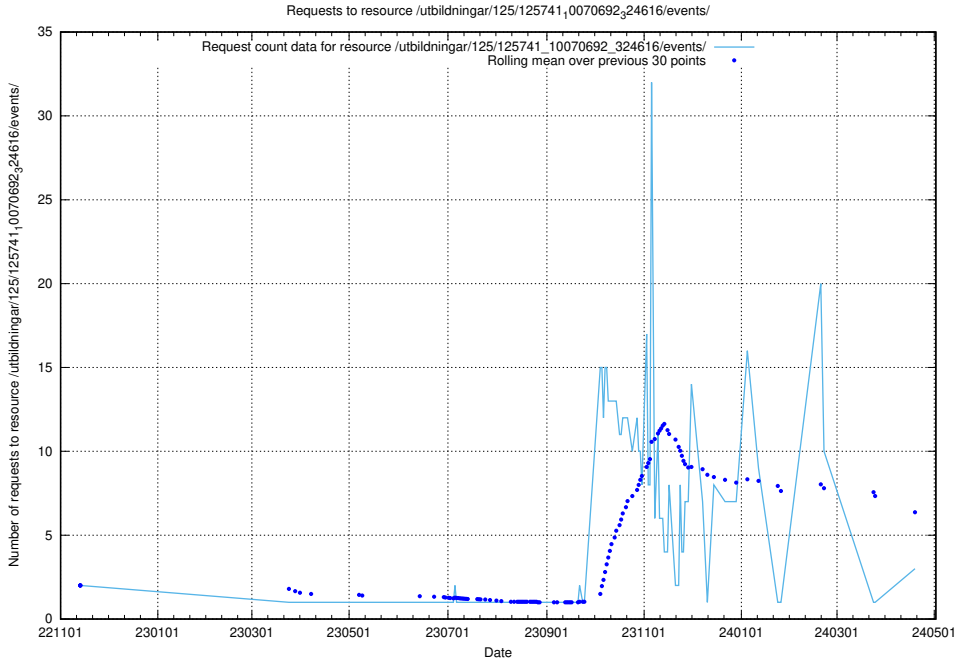

5.396 Usage of /utbildningar/125/125741_10070692_324616/events/

Here, we count the number of requests to resource /utbildningar/125/125741_10070692_324616/events/