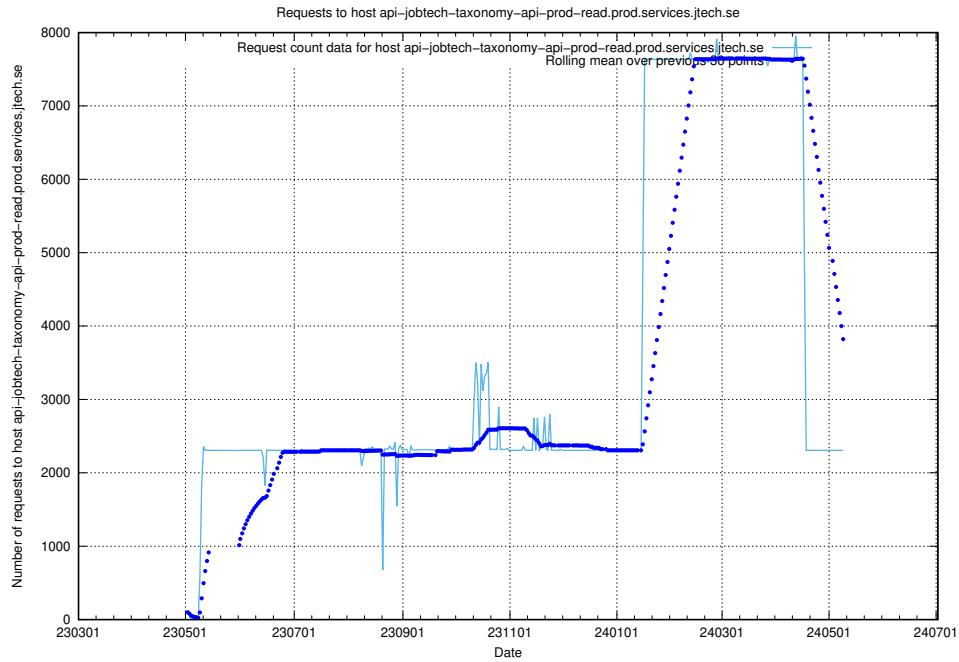

7.18 Usage of api-jobtech-taxonomy-api-prod-read.prod.services.jtech.se

Here, we count the number of requests to host api-jobtech-taxonomy-api-prod-read.prod.services.jtech.se.