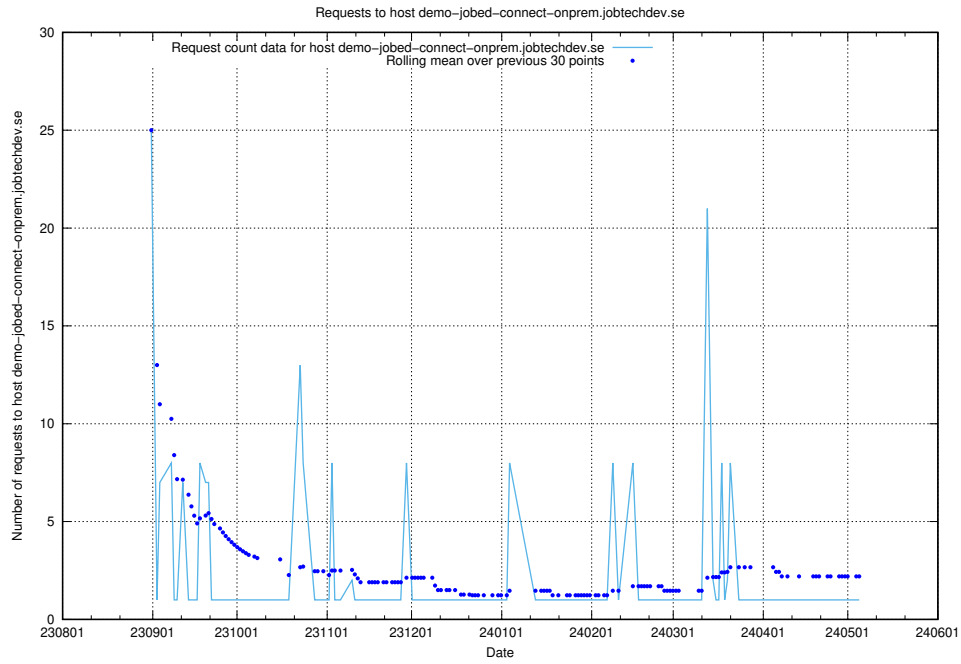

7.601 Usage of demo-jobed-connect-onprem.jobtechdev.se

Here, we count the number of requests to host demo-jobed-connect-onprem.jobtechdev.se.