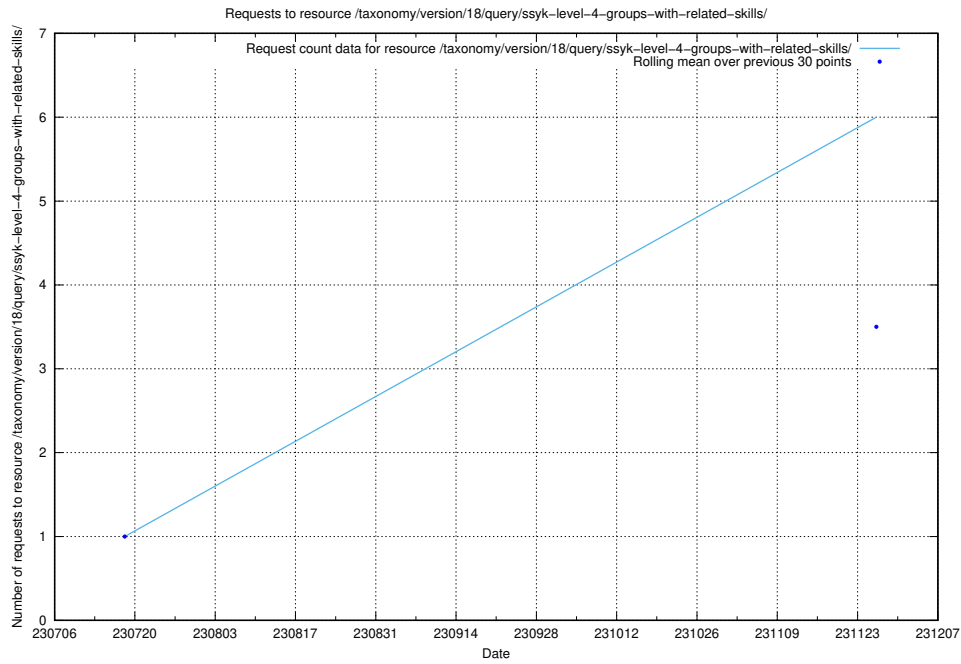

5.81 Usage of /taxonomy/version/18/query/ssyk-level-4-groups-with-related-skills/

Here, we count the number of requests to resource /taxonomy/version/18/query/ssyk-level-4-groups-with-related-skills/.