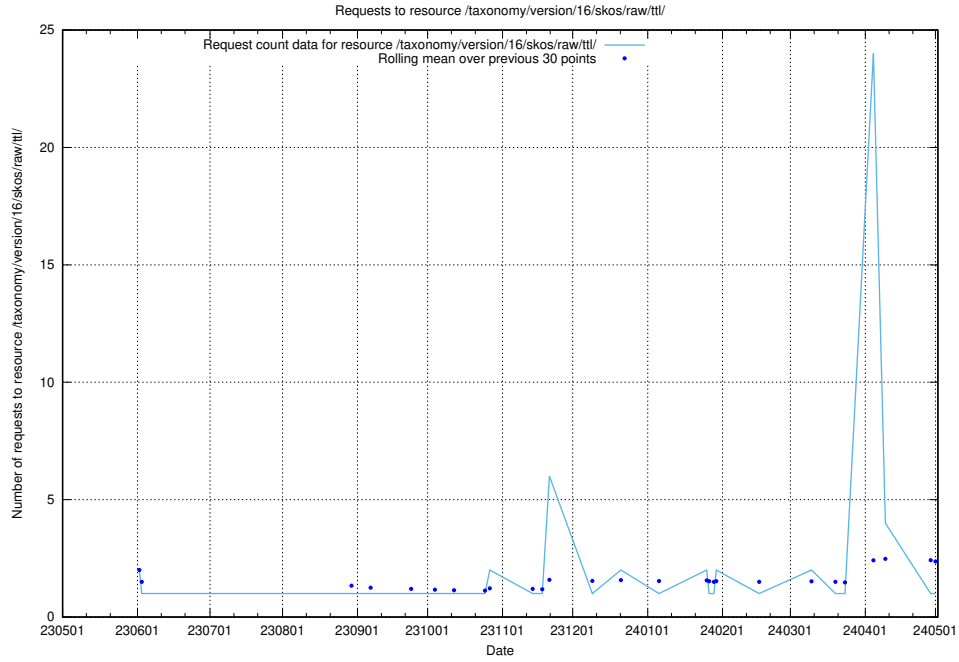

5.5930 Usage of /taxonomy/version/16/skos/raw/ttl/

Here, we count the number of requests to resource /taxonomy/version/16/skos/raw/ttl/.