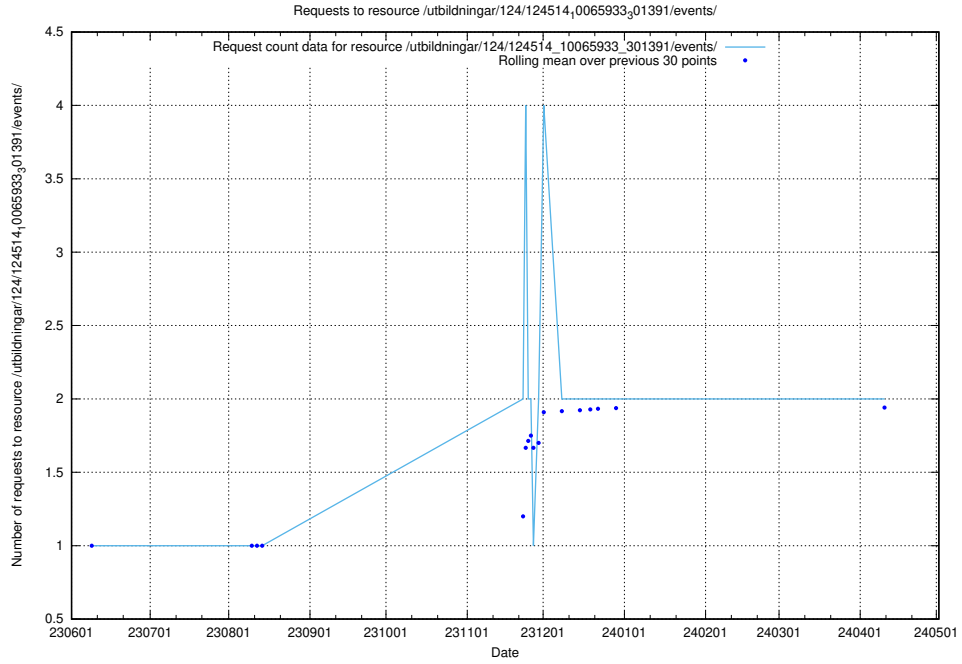

Here, we count the number of requests to resource /utbildningar/124/124515_10066311_308507/.

5.900 Usage of /utbildningar/124/124514_10065933_301391/events/

Here, we count the number of requests to resource /utbildningar/124/124514_10065933_301391/events/