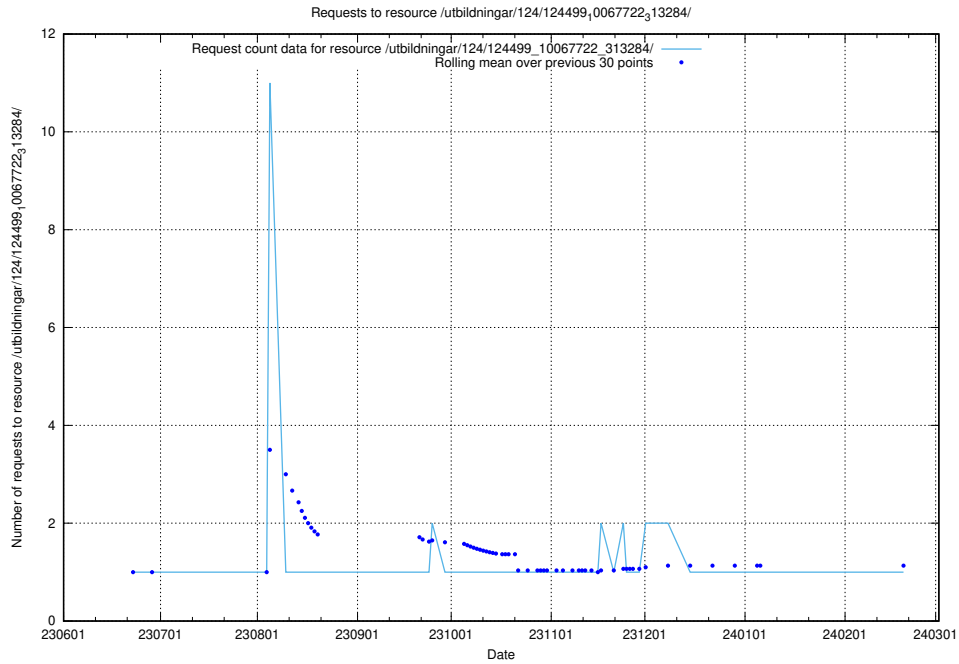

5.5797 Usage of /utbildningar/124/124499_10067722_313284/

Here, we count the number of requests to resource /utbildningar/124/124499_10067722_313284/.