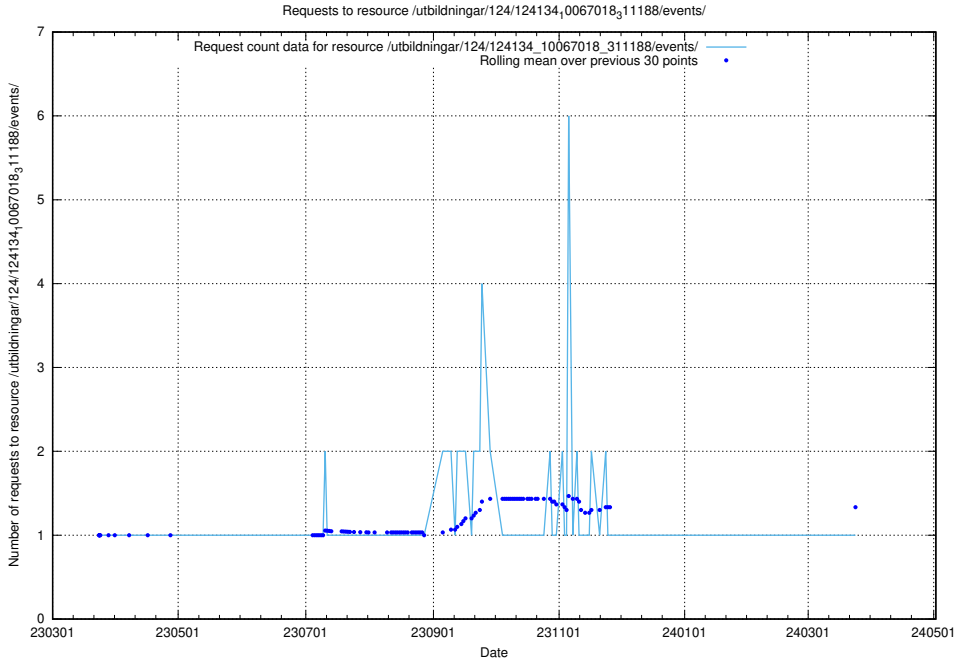

Here, we count the number of requests to resource /utbildningar/127/127055_10074137_337243/events/

5.4102 Usage of /utbildningar/124/124134_10067018_311188/events/

Here, we count the number of requests to resource /utbildningar/124/124134_10067018_311188/events/