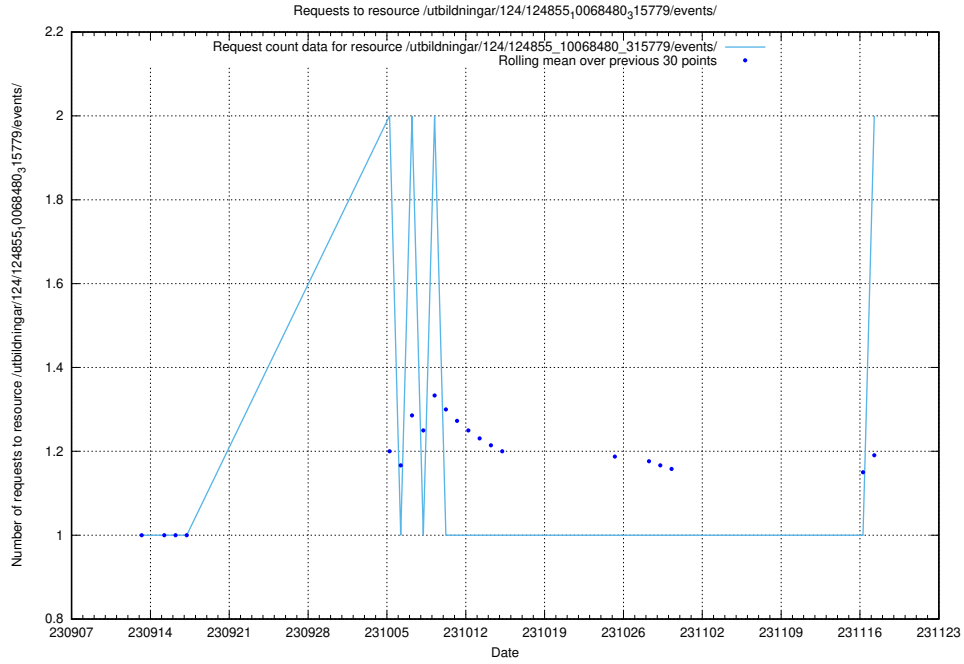

5.760 Usage of /utbildningar/124/124855_10068480_315779/events/

Here, we count the number of requests to resource /utbildningar/124/124855_10068480_315779/events/