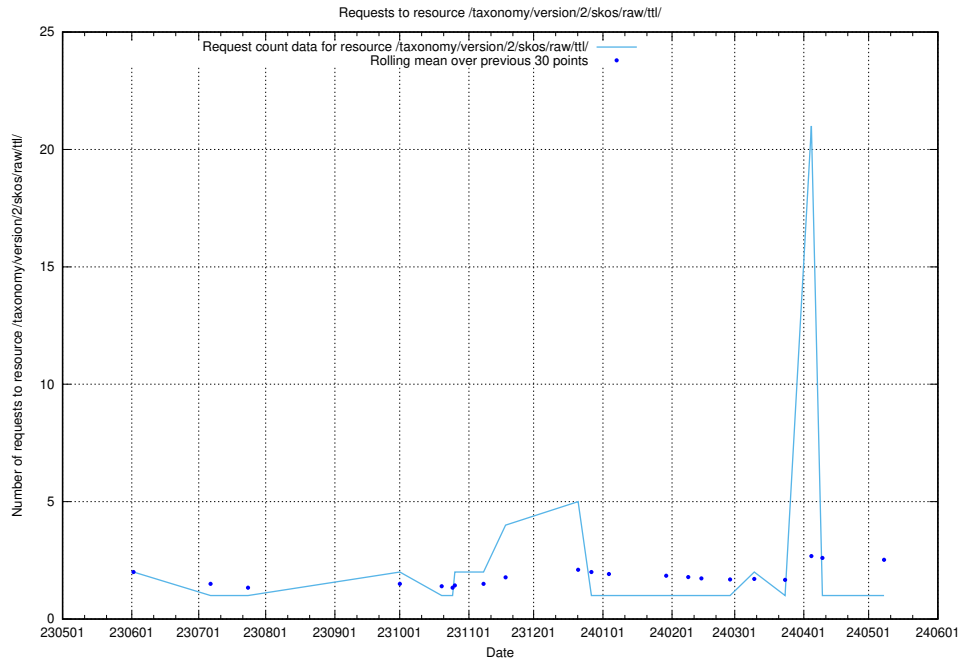

5.5929 Usage of /taxonomy/version/2/skos/raw/ttl/

Here, we count the number of requests to resource /taxonomy/version/2/skos/raw/ttl/.