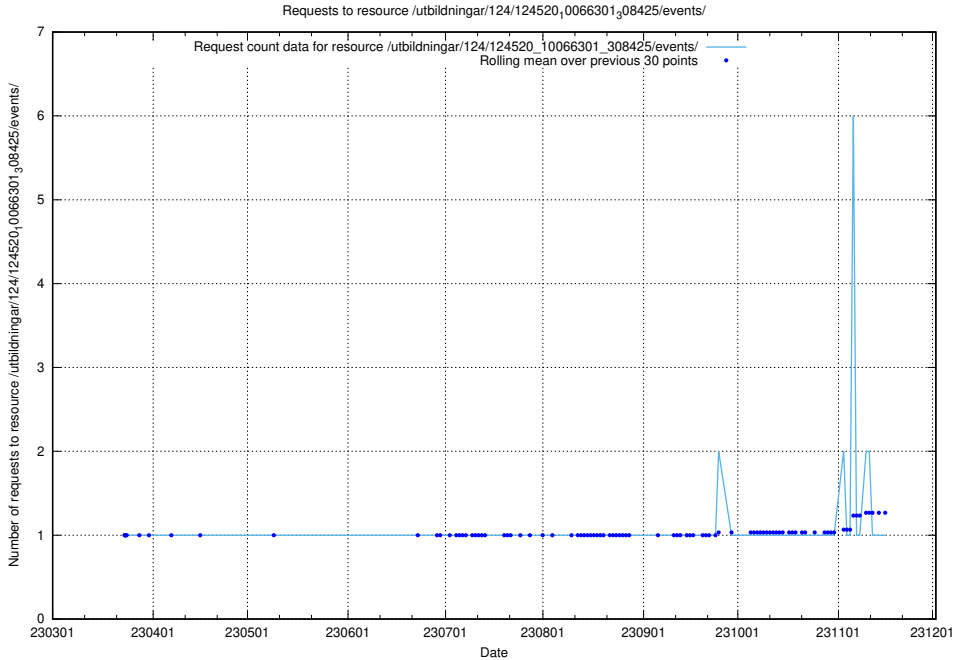

Here, we count the number of requests to resource /utbildningar/124/124521_10065850_297117/.

5.1266 Usage of /utbildningar/124/124520_10066301_308425/events/

Here, we count the number of requests to resource /utbildningar/124/124520_10066301_308425/events/