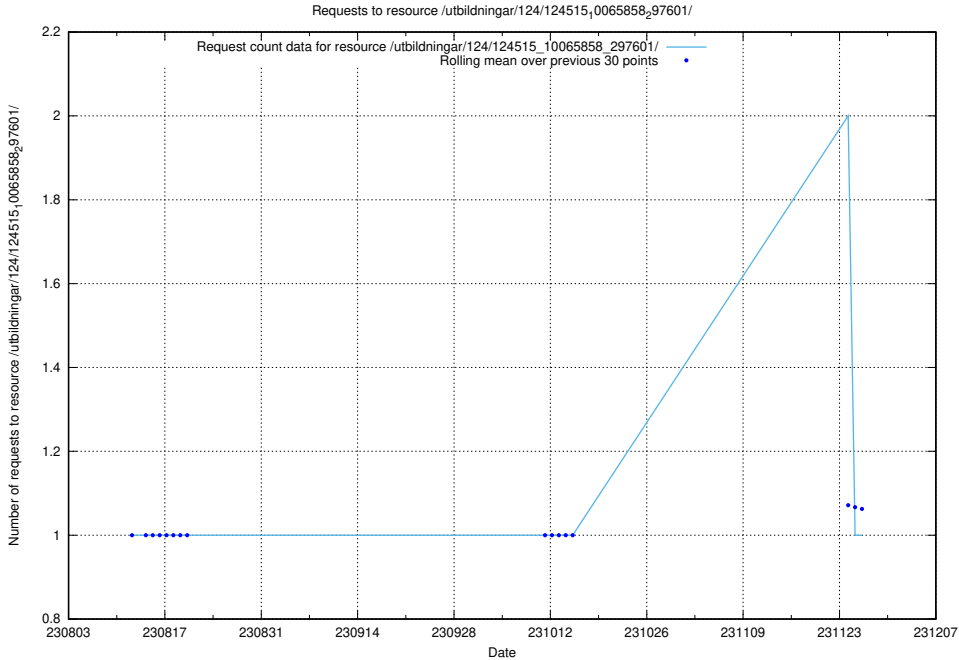

5.4825 Usage of /utbildningar/124/124515_10065858_297601/

Here, we count the number of requests to resource /utbildningar/124/124515_10065858_297601/.