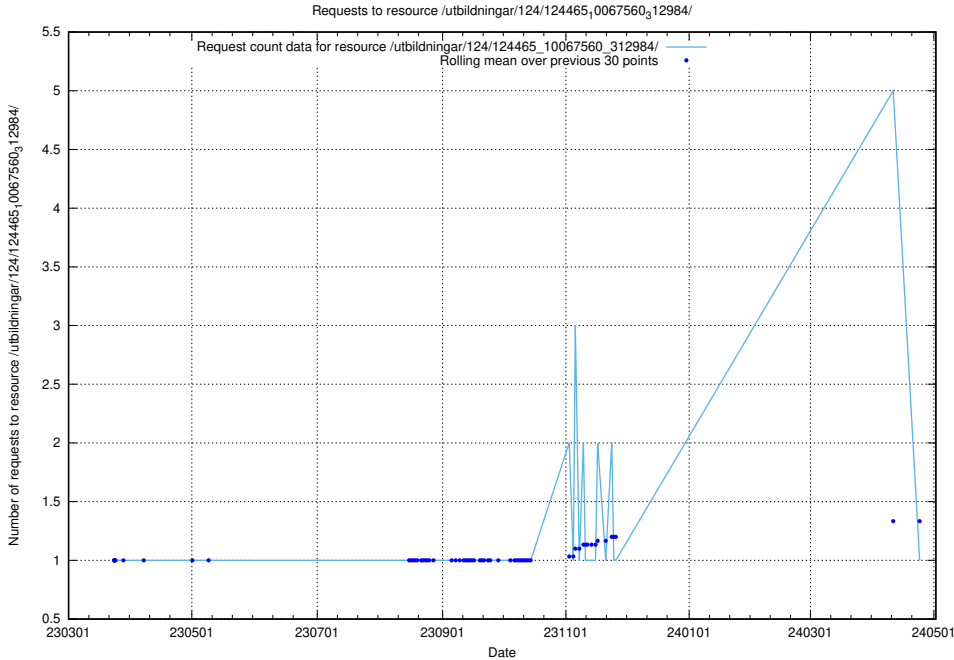

Here, we count the number of requests to resource /utbildningar/utb_emil/125/125577_10070075_320440/events/

5.3439 Usage of /utbildningar/124/124465_10067560_312984/

Here, we count the number of requests to resource /utbildningar/124/124465_10067560_312984/.