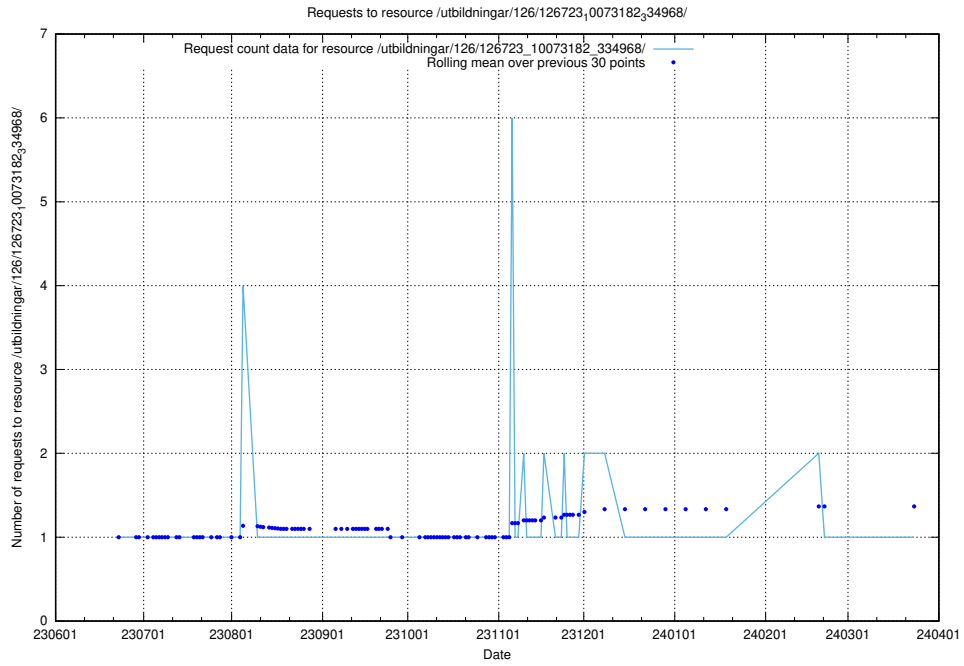

5.5615 Usage of /utbildningar/126/126723_10073182_334968/

Here, we count the number of requests to resource /utbildningar/126/126723_10073182_334968/.