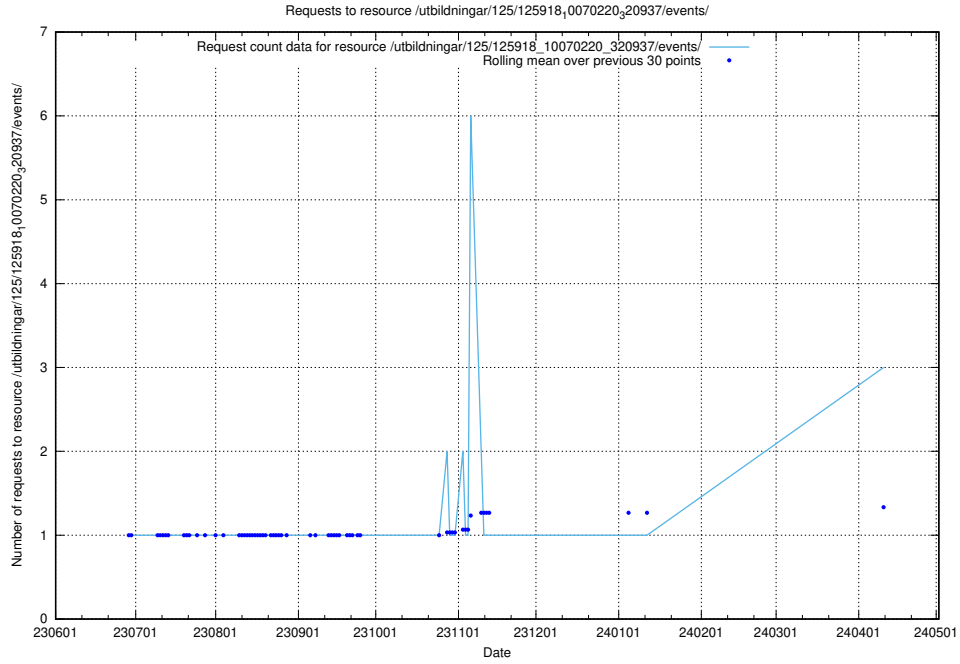

5.371 Usage of /utbildningar/125/125918_10070220_320937/events/

Here, we count the number of requests to resource /utbildningar/125/125918_10070220_320937/events/