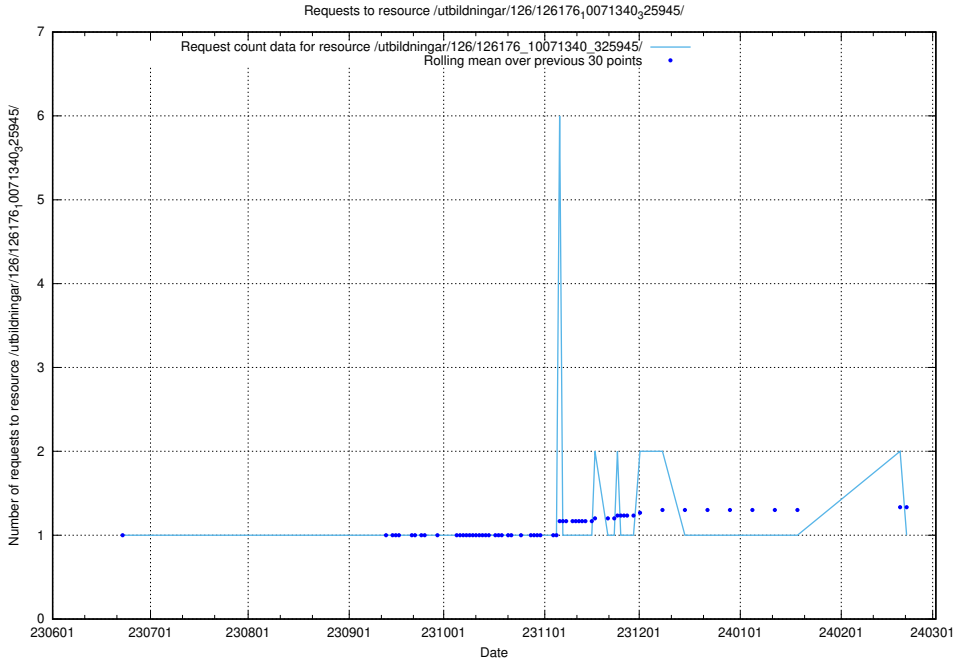

5.5690 Usage of /utbildningar/126/126176_10071340_325945/

Here, we count the number of requests to resource /utbildningar/126/126176_10071340_325945/.