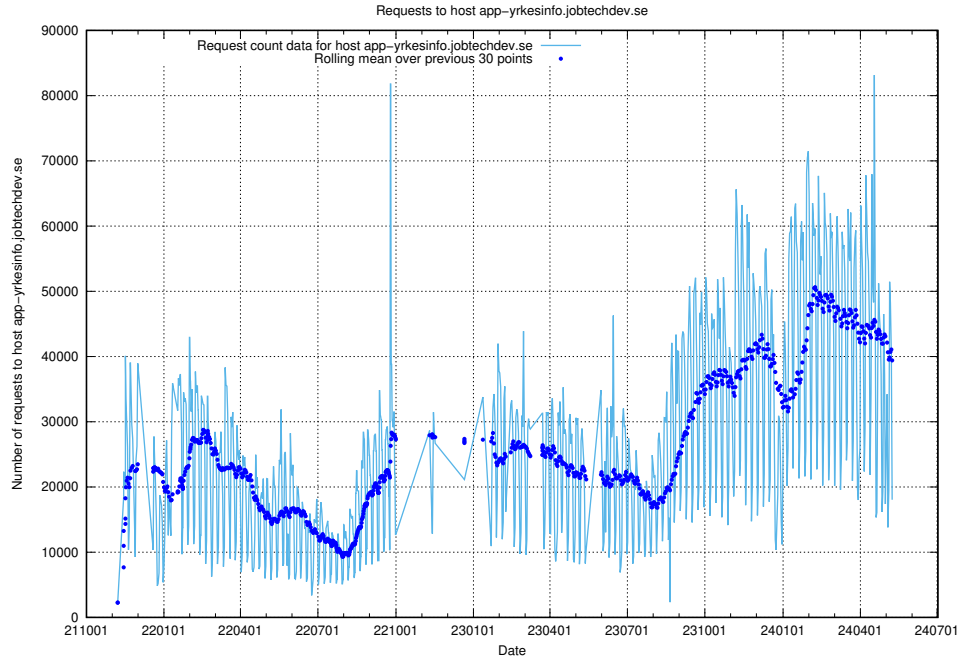

7.8 Usage of app-yrkesinfo.jobtechdev.se

Here, we count the number of requests to host app-yrkesinfo.jobtechdev.se.