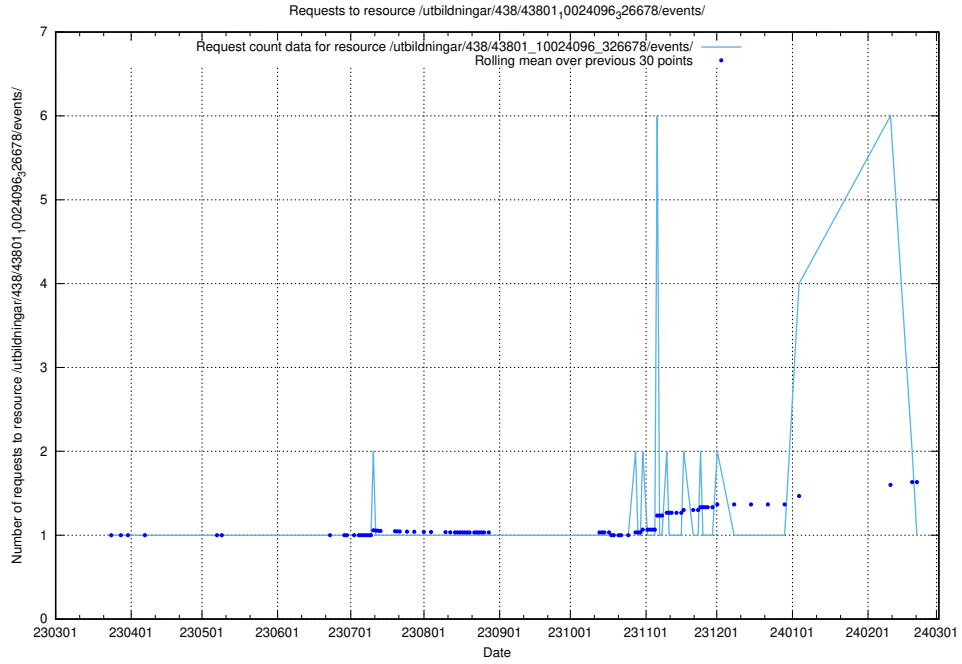

5.6170 Usage of /utbildningar/438/43801_10024096_326678/events/

Here, we count the number of requests to resource /utbildningar/438/43801_10024096_326678/events/.