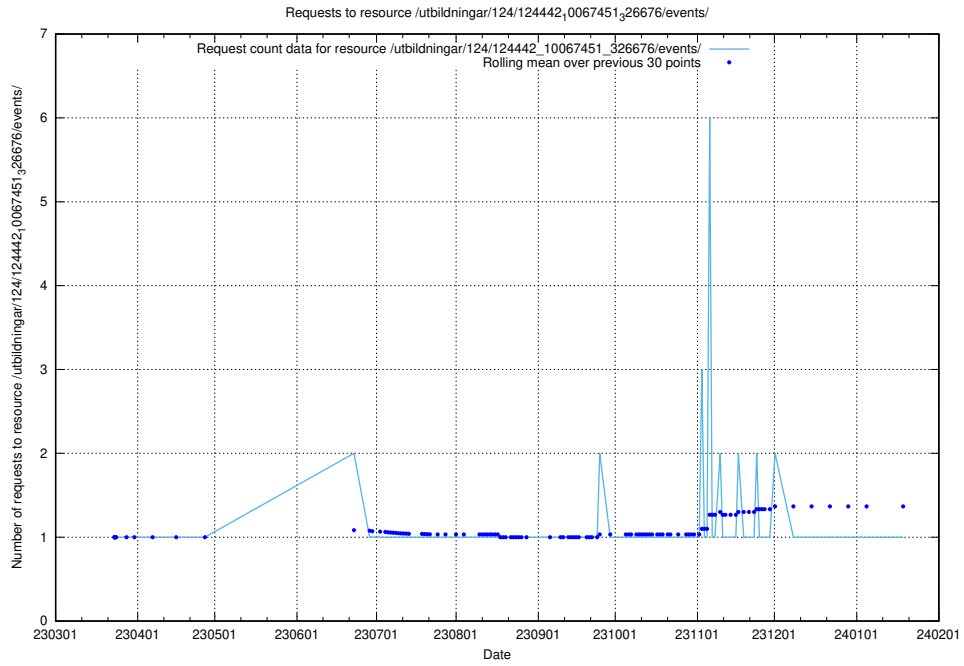

5.3525 Usage of /utbildningar/124/124442_10067451_326676/events/

Here, we count the number of requests to resource /utbildningar/124/124442_10067451_326676/events/