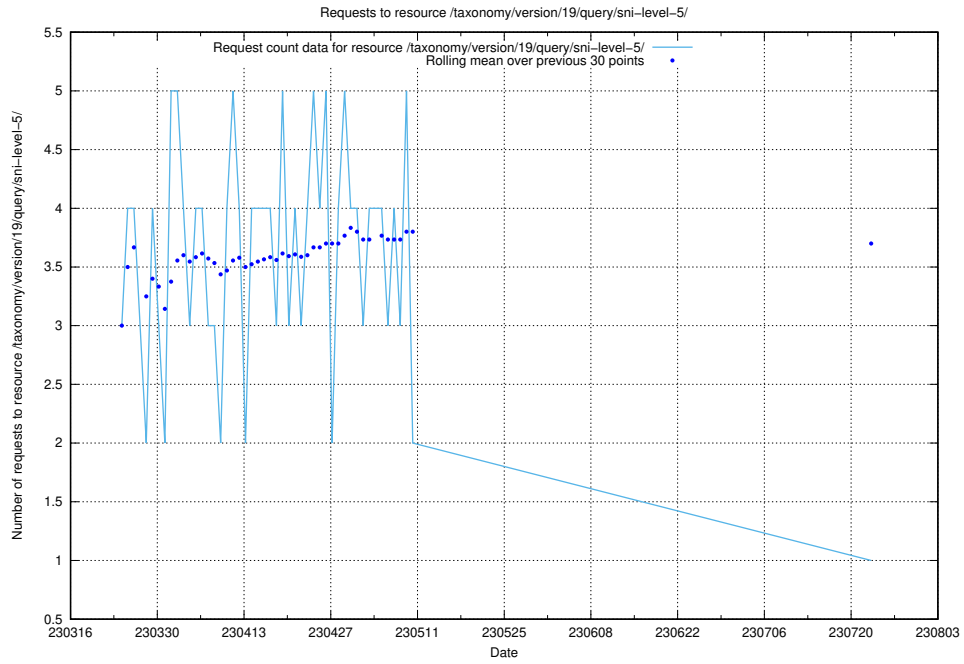

5.6125 Usage of /taxonomy/version/19/query/sni-level-5/

Here, we count the number of requests to resource /taxonomy/version/19/query/sni-level-5/.