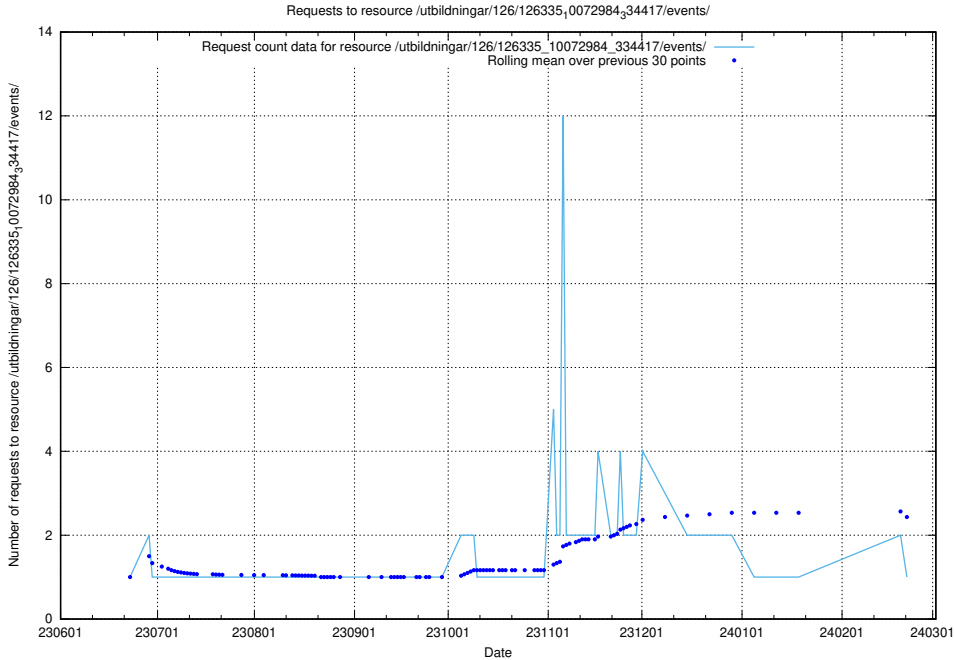

5.5682 Usage of /utbildningar/126/126335_10072984_334417/events/

Here, we count the number of requests to resource /utbildningar/126/126335_10072984_334417/events/