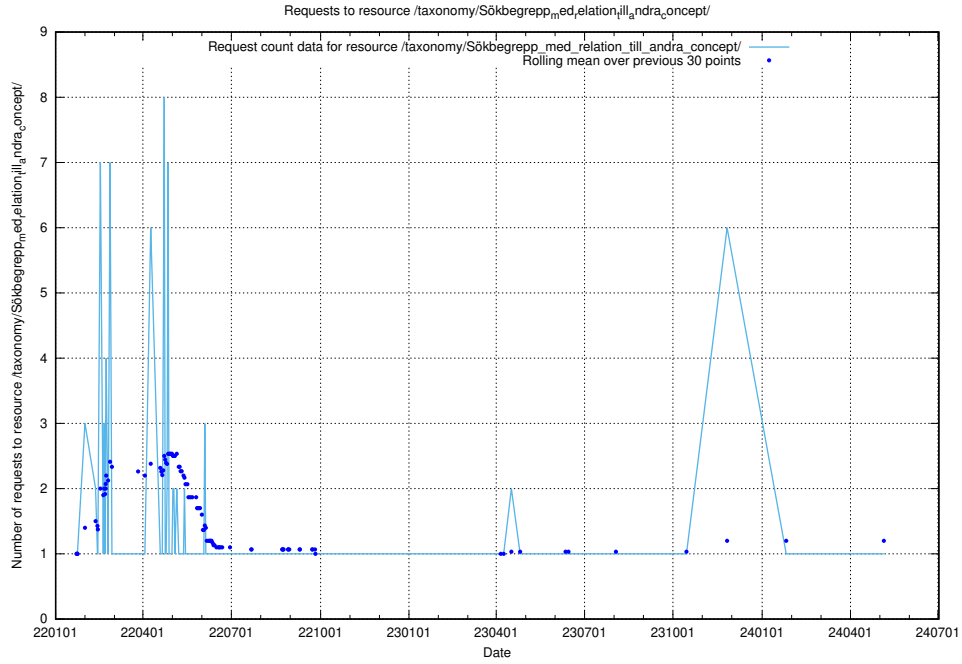

5.4694 Usage of /taxonomy/Sökbegrepp_med_relation_till_andra_concept/

Here, we count the number of requests to resource /taxonomy/Sökbegrepp_med_relation_till_andra_concept/