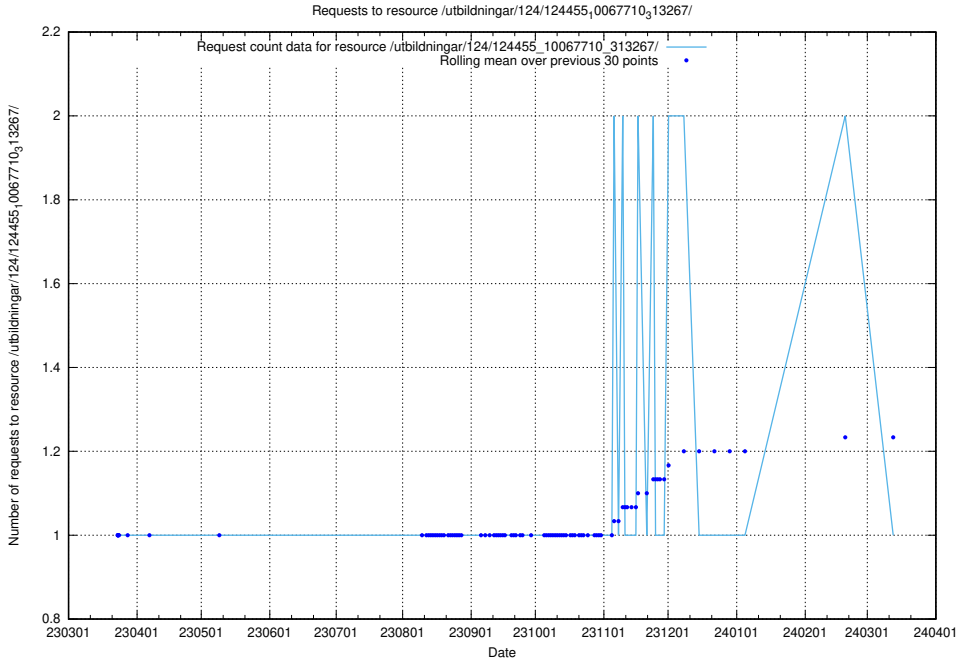

5.3472 Usage of /utbildningar/124/124455_10067710_313267/

Here, we count the number of requests to resource /utbildningar/124/124455_10067710_313267/.