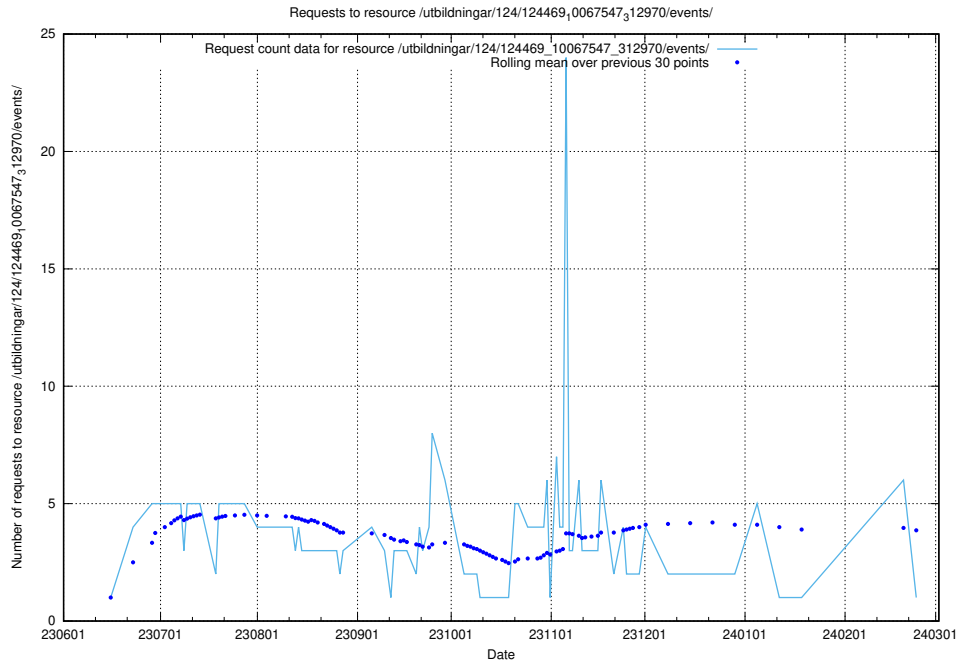

Here, we count the number of requests to resource /utbildningar/123/123839_10066432_308907/.

5.5893 Usage of /utbildningar/124/124469_10067547_312970/events/

Here, we count the number of requests to resource /utbildningar/124/124469_10067547_312970/events/