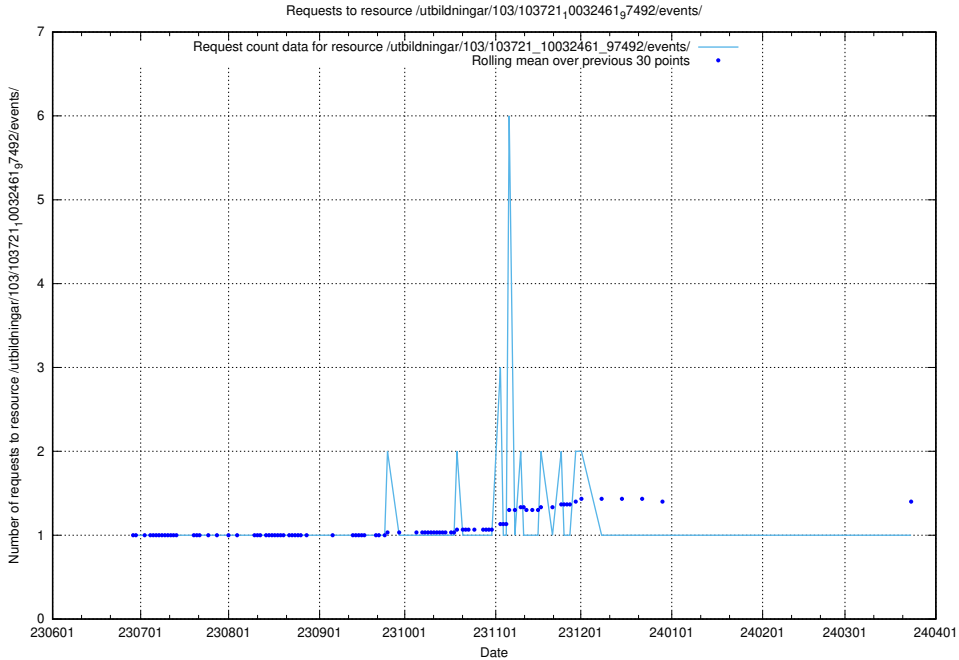

5.5544 Usage of /utbildningar/103/103721_10032461_97492/events/

Here, we count the number of requests to resource /utbildningar/103/103721_10032461_97492/events/.