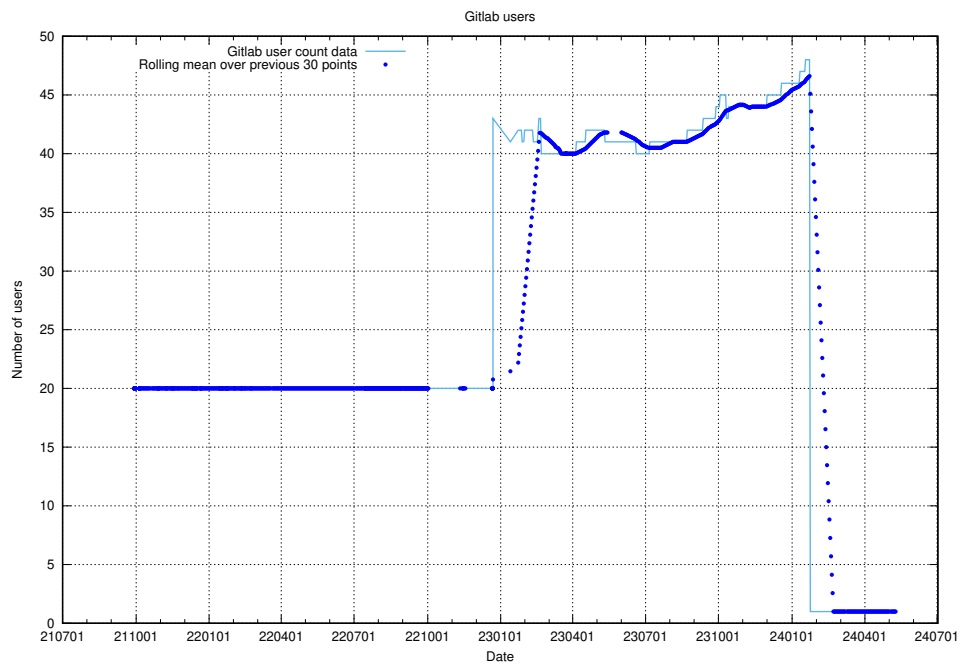

6 Gitlab

This section summarises the state of [JobTech's code repositories](https://gitlab.com/arbetsformedlingen)⁷.

6.1 User count

A graph of users in JobTech's official code repository.

⁷<https://gitlab.com/arbetsformedlingen>