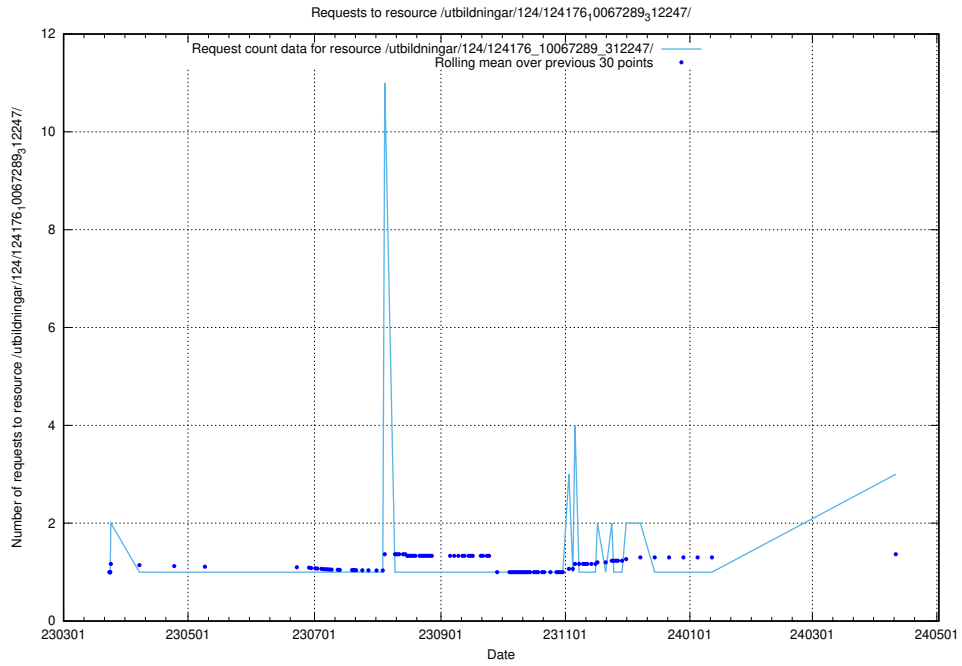

5.322 Usage of /utbildningar/124/124176_10067289_312247/

Here, we count the number of requests to resource /utbildningar/124/124176_10067289_312247/.