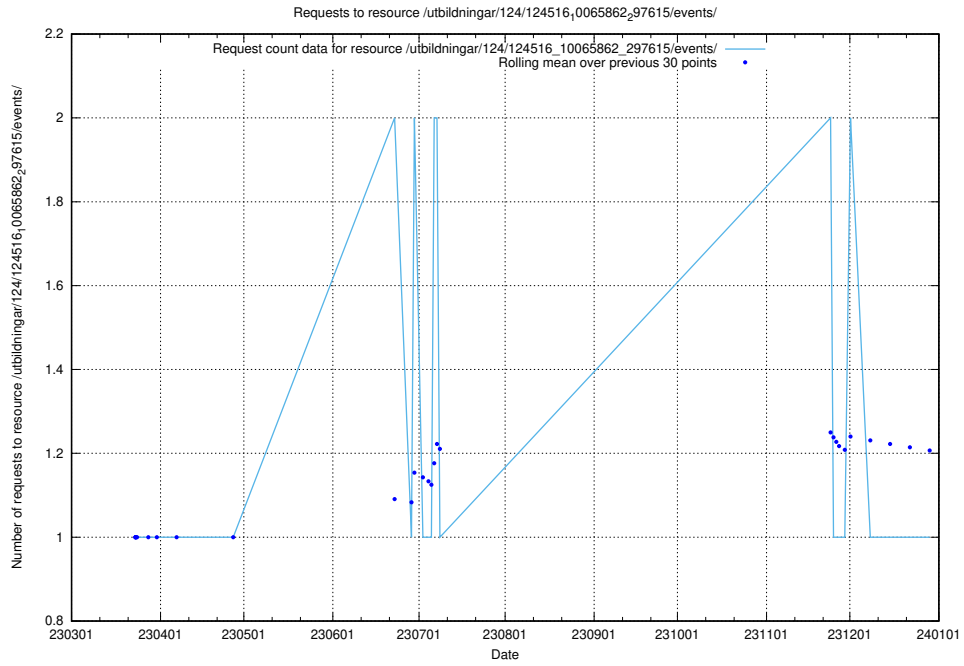

5.1512 Usage of /utbildningar/124/124516_10065862_297615/events/

Here, we count the number of requests to resource /utbildningar/124/124516_10065862_297615/events/