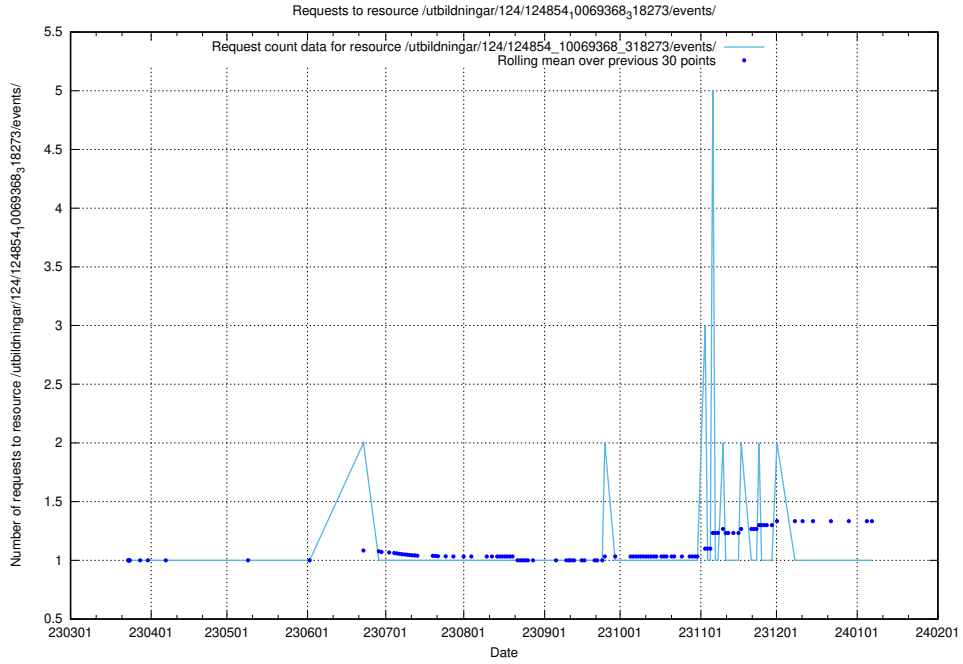

Here, we count the number of requests to resource /utbildningar/124/124854_10069845_319853/.

5.1219 Usage of /utbildningar/124/124854_10069368_318273/events/

Here, we count the number of requests to resource /utbildningar/124/124854_10069368_318273/events/