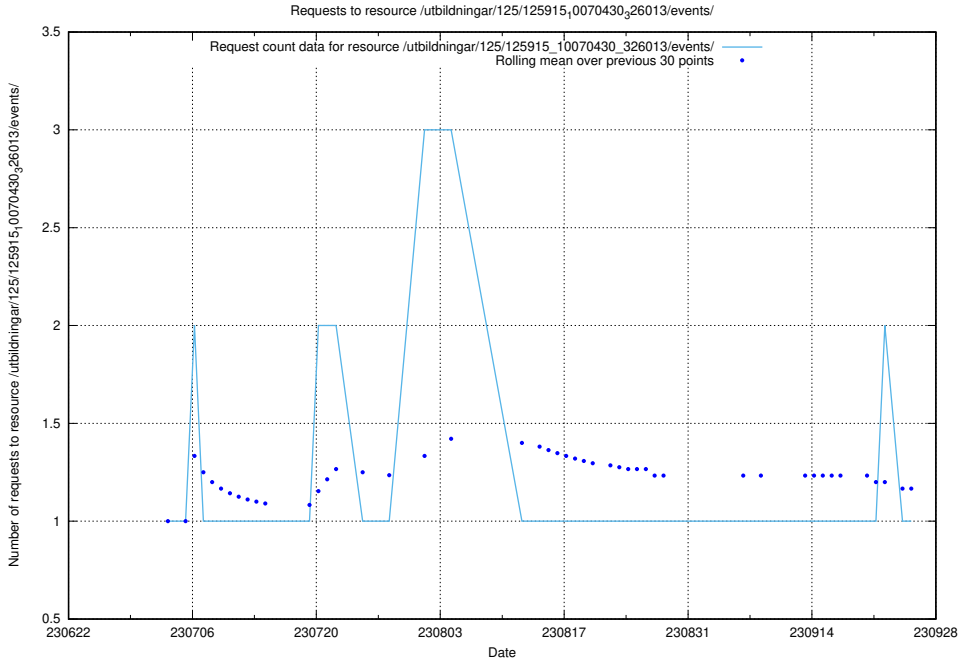

5.5376 Usage of /utbildningar/125/125915_10070430_326013/events/

Here, we count the number of requests to resource /utbildningar/125/125915_10070430_326013/events/