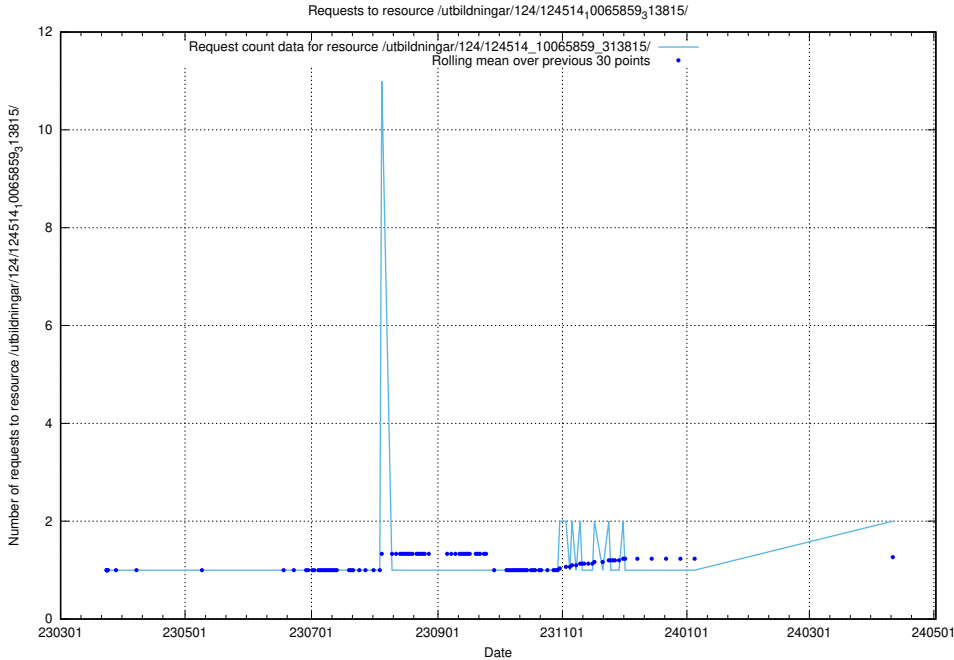

5.550 Usage of /utbildningar/124/124514_10065859_313815/

Here, we count the number of requests to resource /utbildningar/124/124514_10065859_313815/.