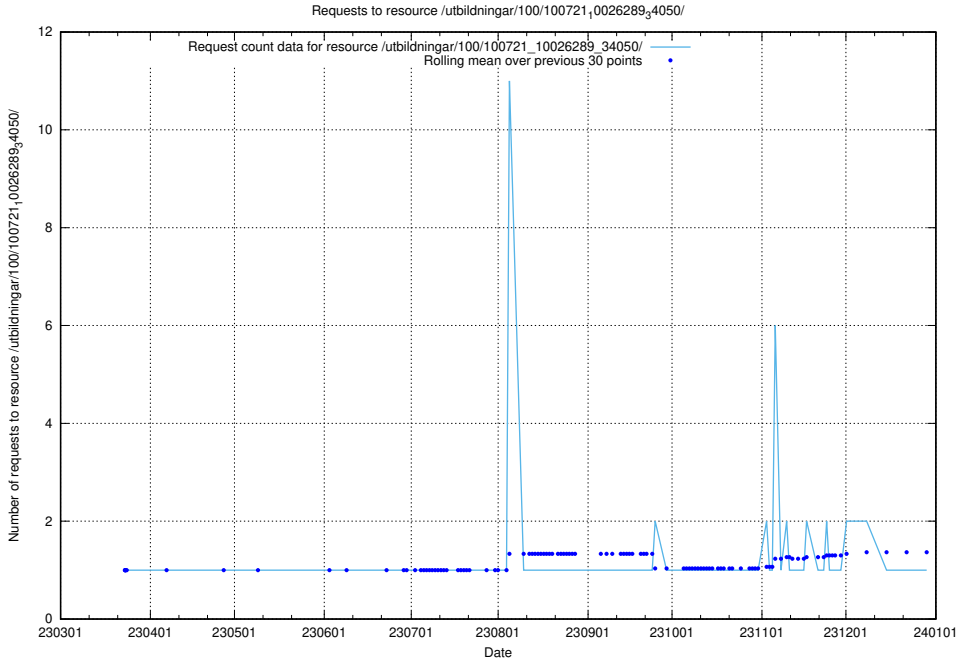

5.5716 Usage of /utbildningar/100/100721_10026289_34050/

Here, we count the number of requests to resource /utbildningar/100/100721_10026289_34050/.