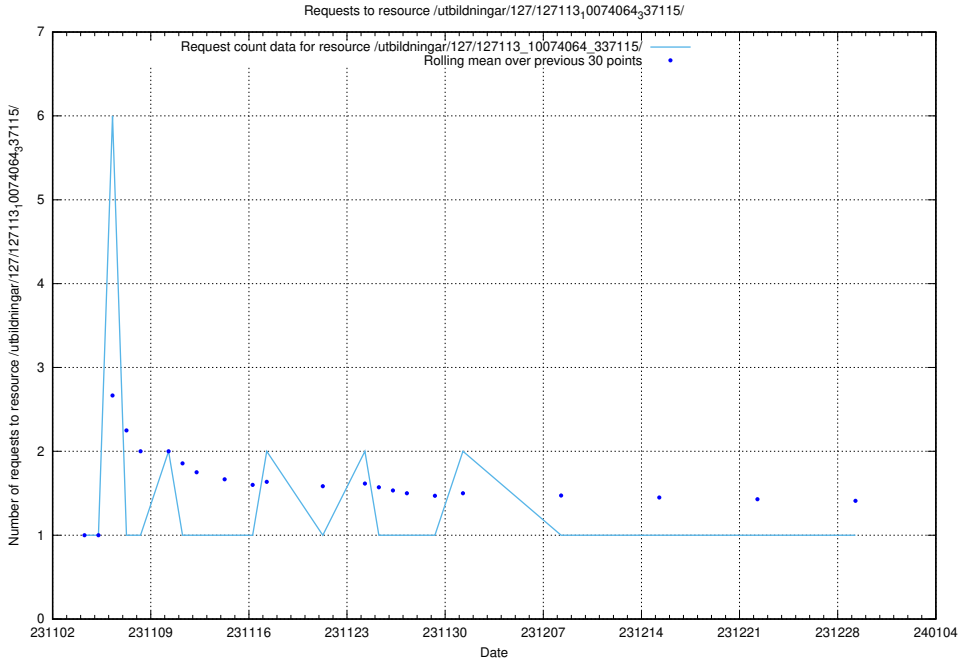

5.4145 Usage of /utbildningar/127/127113_10074064_337115/

Here, we count the number of requests to resource /utbildningar/127/127113_10074064_337115/.