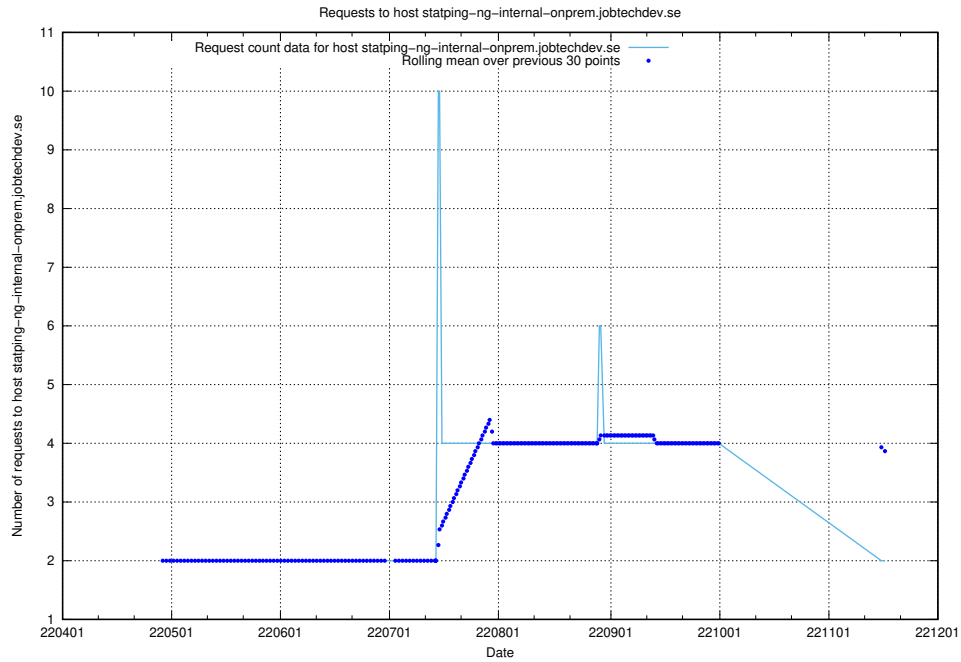

7.439 Usage of statping-ng-internal-onprem.jobtechdev.se

Here, we count the number of requests to host statping-ng-internal-onprem.jobtechdev.se.