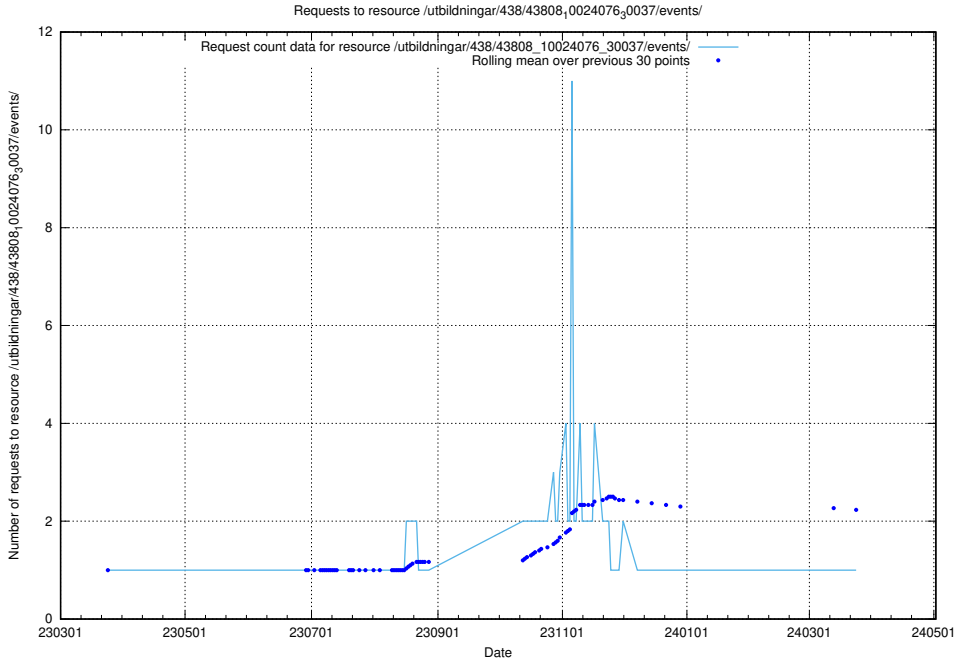

5.6169 Usage of /utbildningar/438/43808_10024076_30037/events/

Here, we count the number of requests to resource /utbildningar/438/43808_10024076_30037/events/.