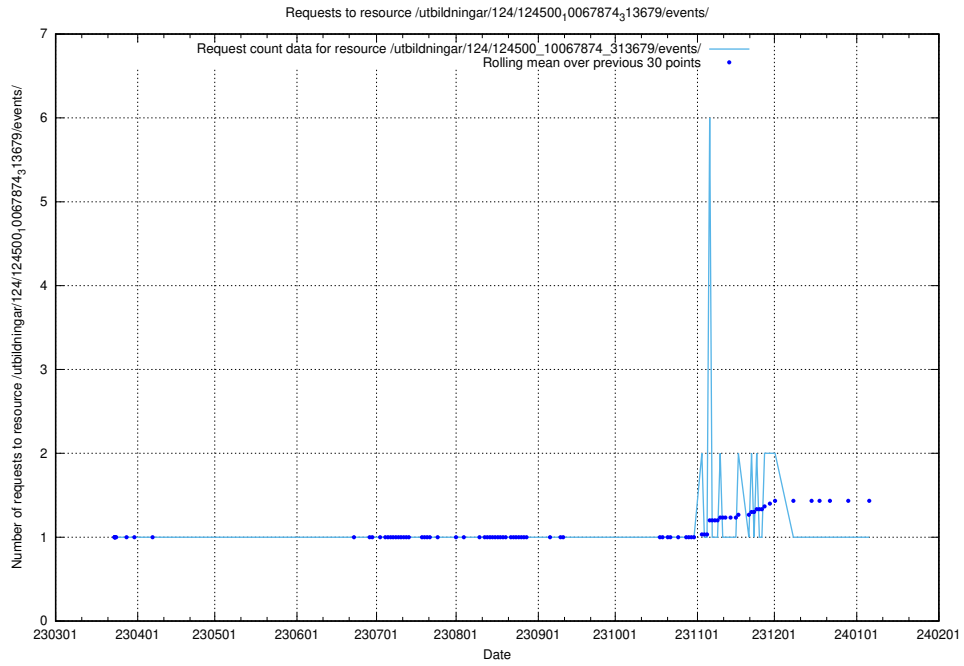

5.2305 Usage of /utbildningar/124/124500_10067874_313679/events/

Here, we count the number of requests to resource /utbildningar/124/124500_10067874_313679/events/

5.2306 Usage of /taxonomy/version/10/query/employment-length-concepts/