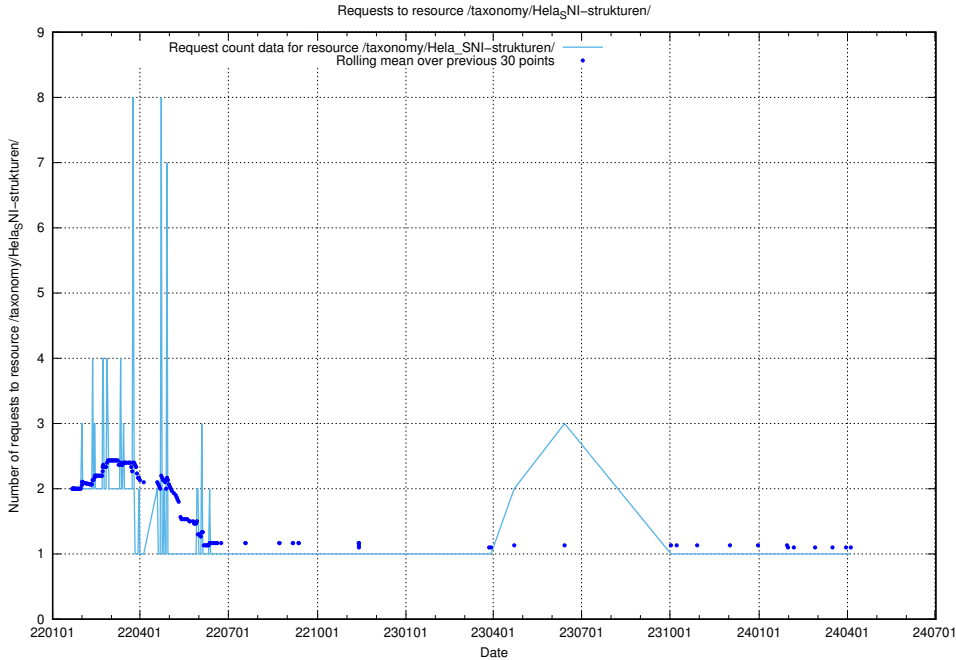

5.1068 Usage of /taxonomy/Hela_SNI-strukturen/

Here, we count the number of requests to resource /taxonomy/Hela_SNI-strukturen/.