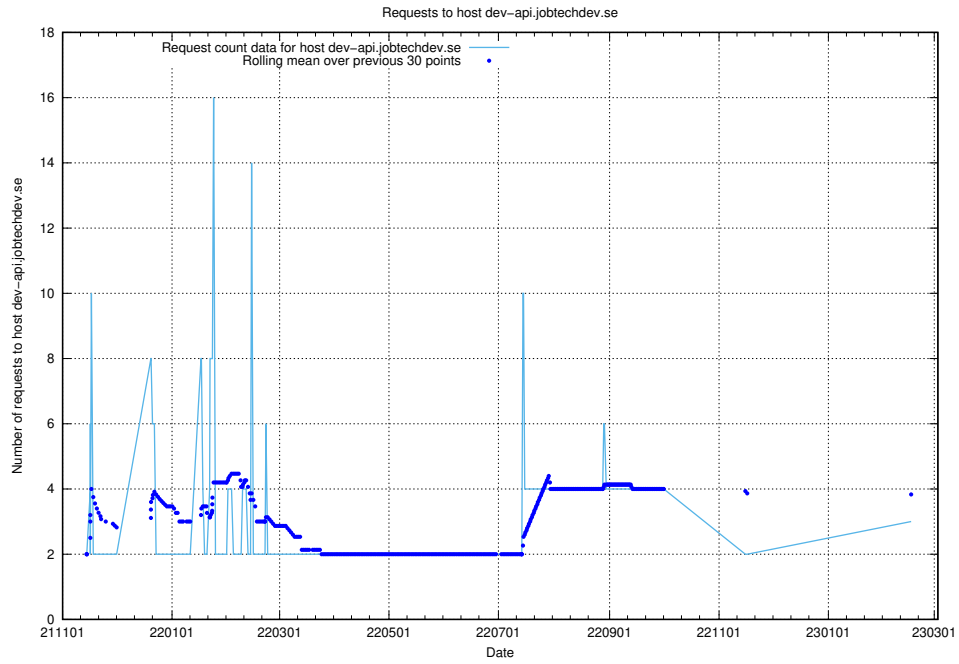

7.168 Usage of dev-api.jobtechdev.se

Here, we count the number of requests to host dev-api.jobtechdev.se.