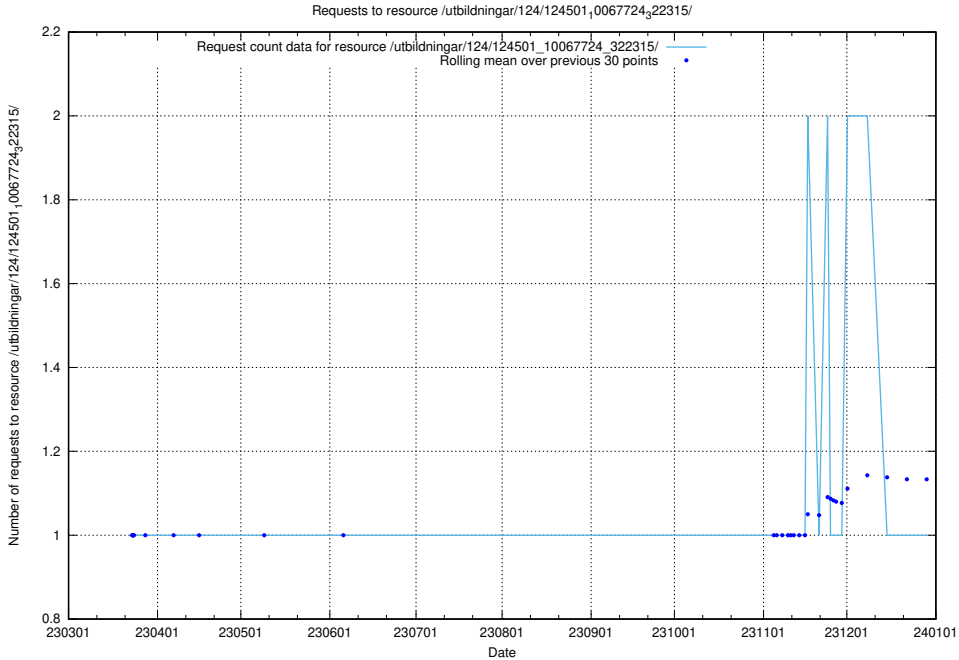

5.2285 Usage of /utbildningar/124/124501_10067724_322315/

Here, we count the number of requests to resource /utbildningar/124/124501_10067724_322315/.