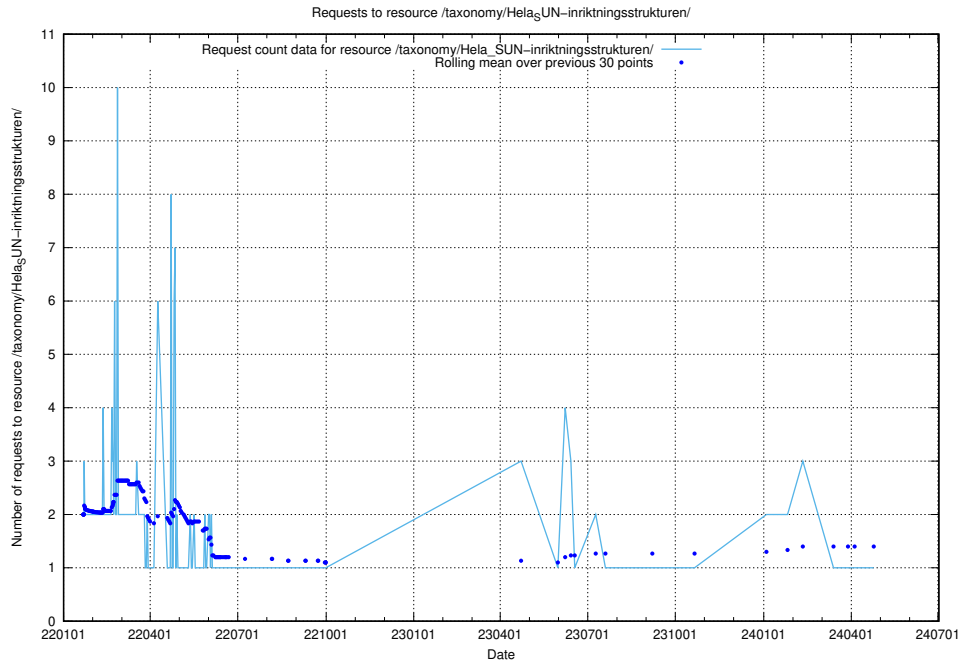

5.6492 Usage of /taxonomy/Hela_SUN-inriktningsstrukturen/

Here, we count the number of requests to resource /taxonomy/Hela_SUN-inriktningsstrukturen/.