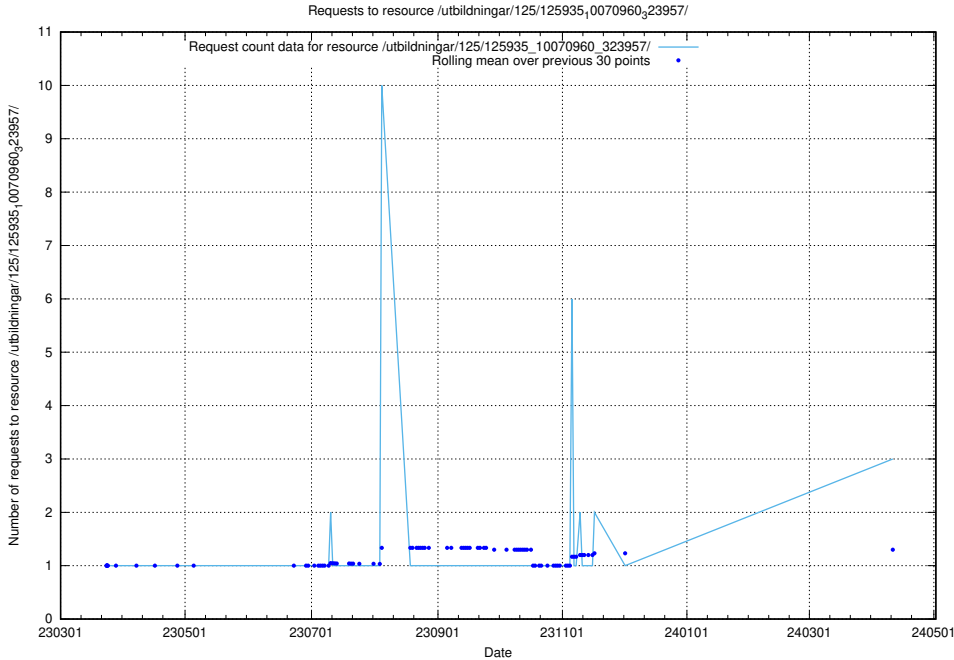

5.455 Usage of /utbildningar/125/125935_10070960_323957/

Here, we count the number of requests to resource /utbildningar/125/125935_10070960_323957/.