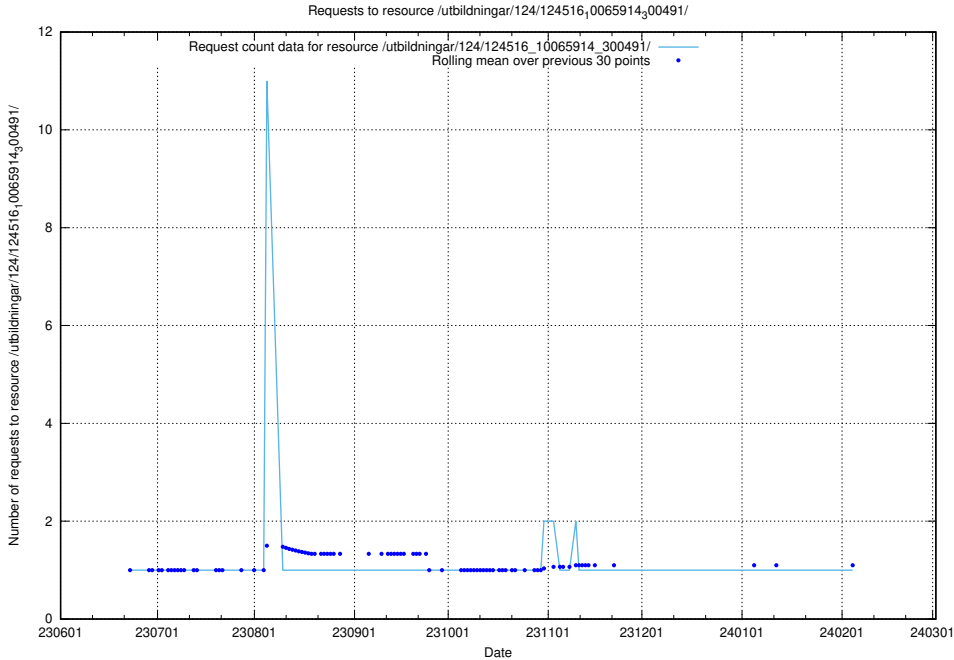

5.5780 Usage of /utbildningar/124/124516_10065914_300491/

Here, we count the number of requests to resource /utbildningar/124/124516_10065914_300491/.