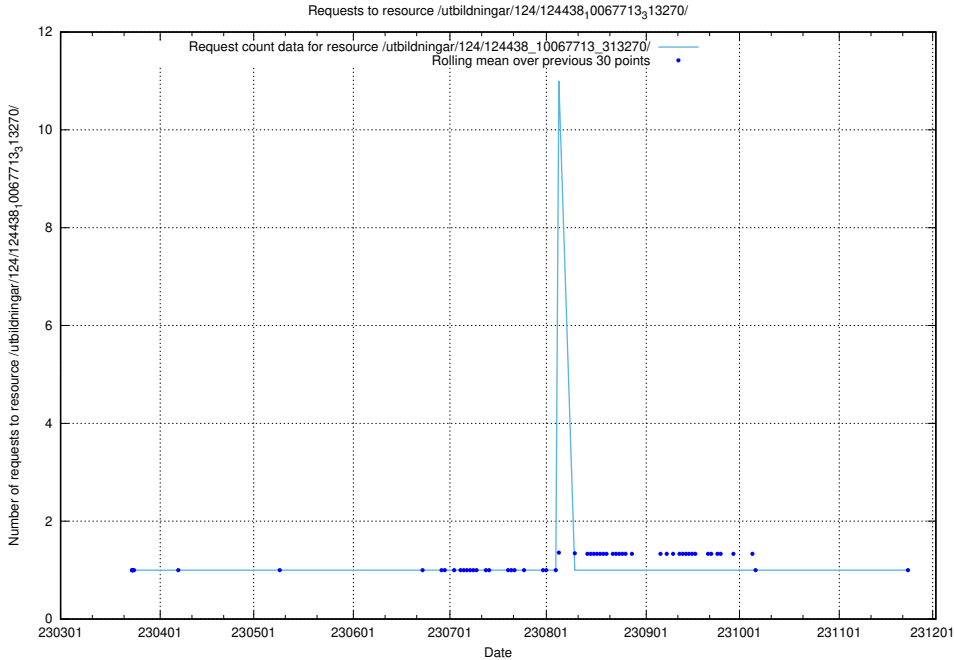

5.3713 Usage of /utbildningar/124/124438_10067713_313270/

Here, we count the number of requests to resource /utbildningar/124/124438_10067713_313270/.