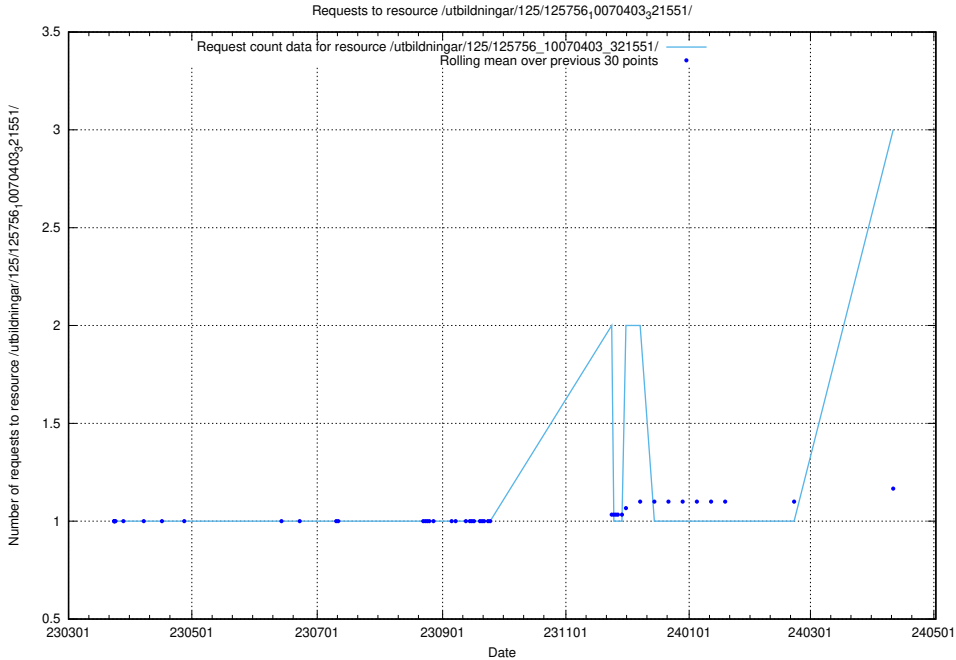

5.458 Usage of /utbildningar/125/125756_10070403_321551/

Here, we count the number of requests to resource /utbildningar/125/125756_10070403_321551/.