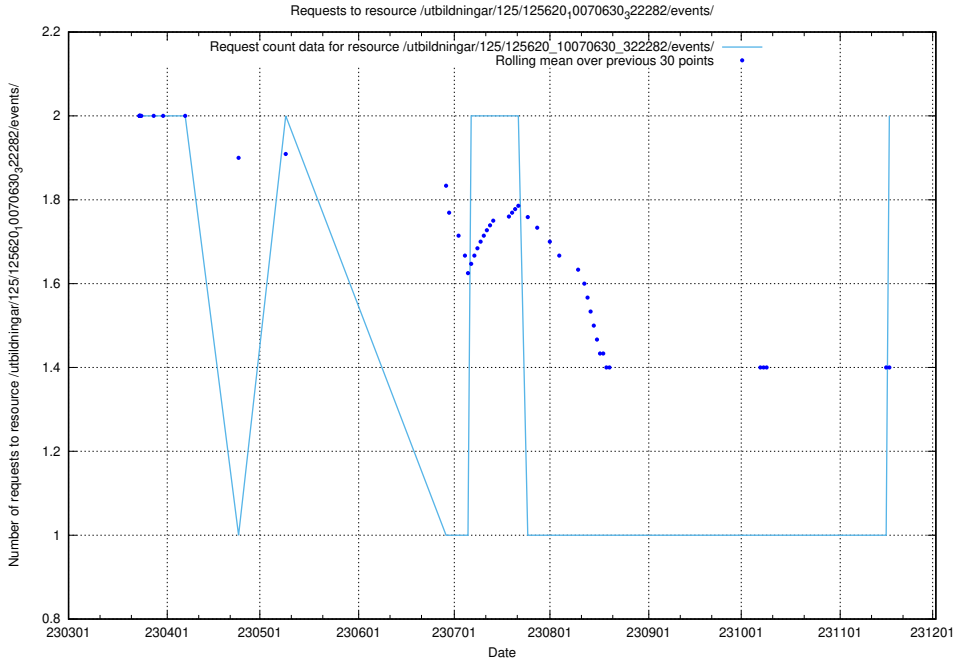

5.955 Usage of /utbildningar/125/125620_10070630_322282/events/

Here, we count the number of requests to resource /utbildningar/125/125620_10070630_322282/events/