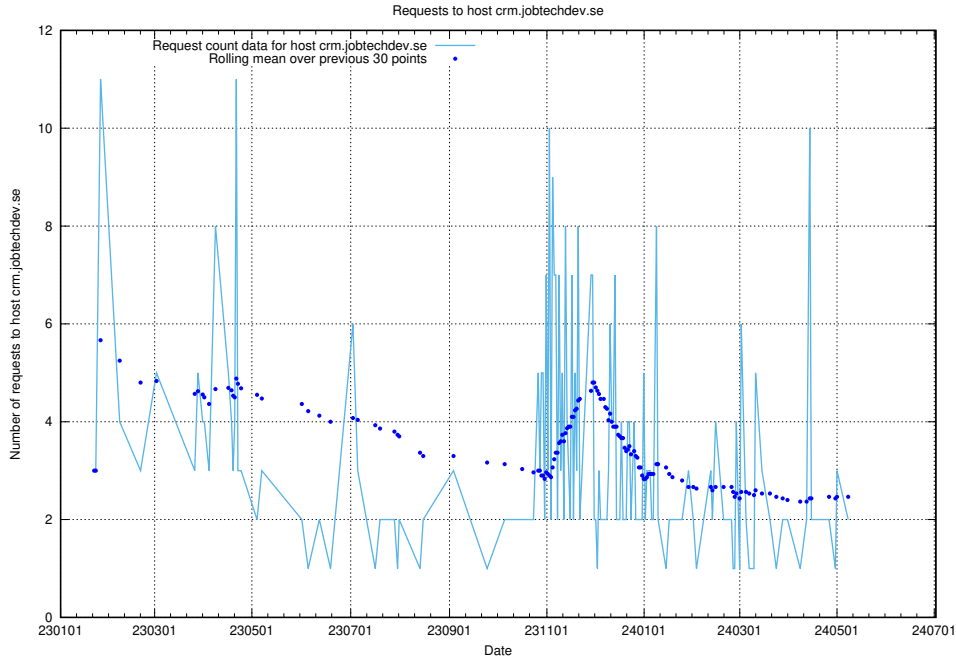

7.297 Usage of crm.jobtechdev.se

Here, we count the number of requests to host crm.jobtechdev.se.