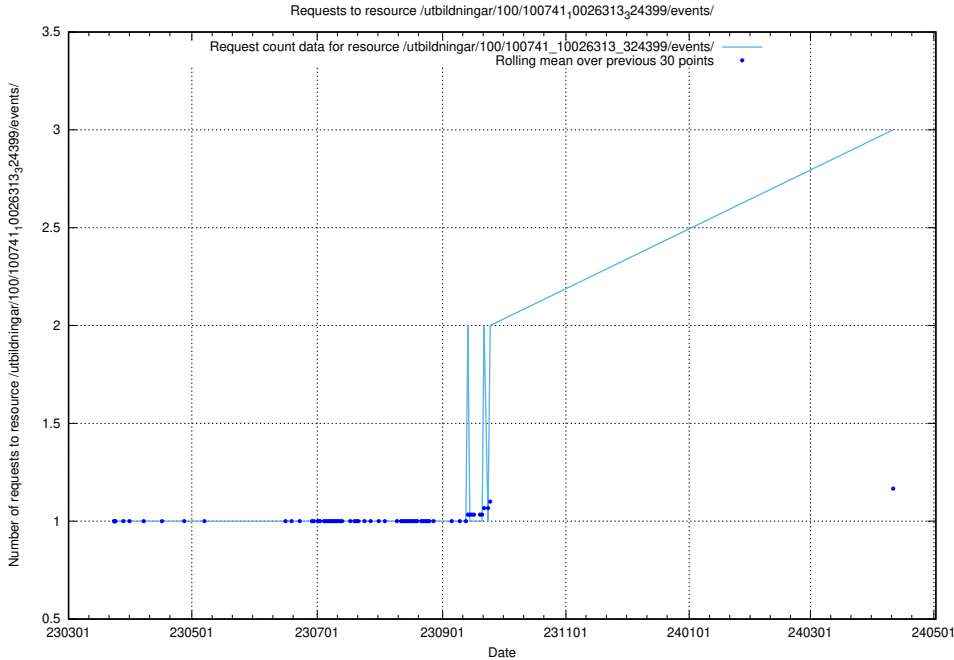

Here, we count the number of requests to resource /utbildningar/437/43735_10024046_30007/.

5.377 Usage of /utbildningar/100/100741_10026313_324399/events/

Here, we count the number of requests to resource /utbildningar/100/100741_10026313_324399/events/