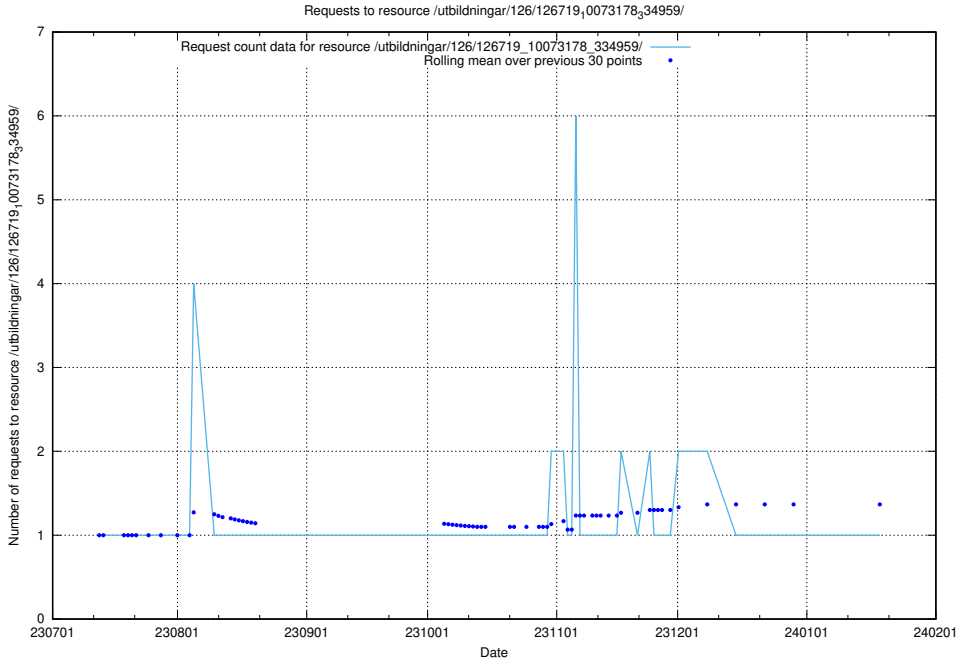

5.5116 Usage of /utbildningar/126/126719_10073178_334959/

Here, we count the number of requests to resource /utbildningar/126/126719_10073178_334959/.