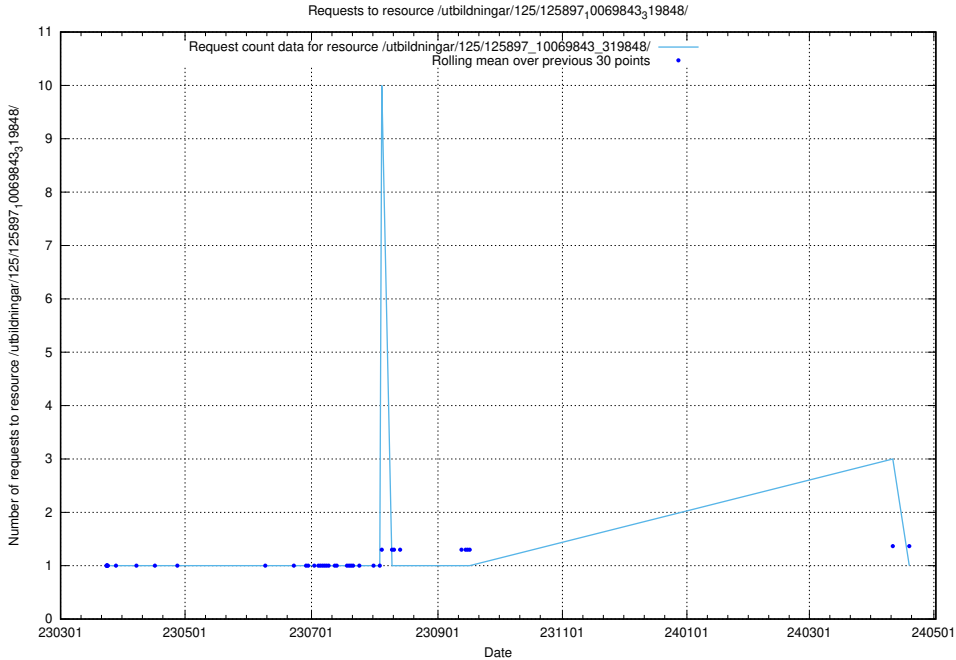

5.6445 Usage of /utbildningar/125/125897_10069843_319848/

Here, we count the number of requests to resource /utbildningar/125/125897_10069843_319848/.