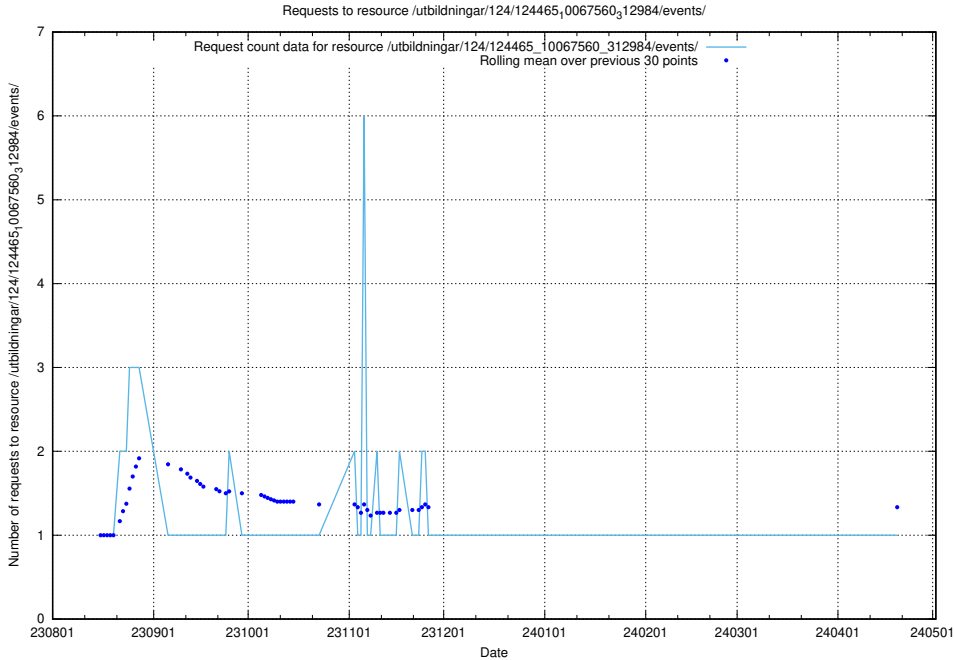

Here, we count the number of requests to resource /utbildningar/124/124473_10067560_312984/events/

5.4806 Usage of /utbildningar/124/124465_10067560_312984/events/

Here, we count the number of requests to resource /utbildningar/124/124465_10067560_312984/events/