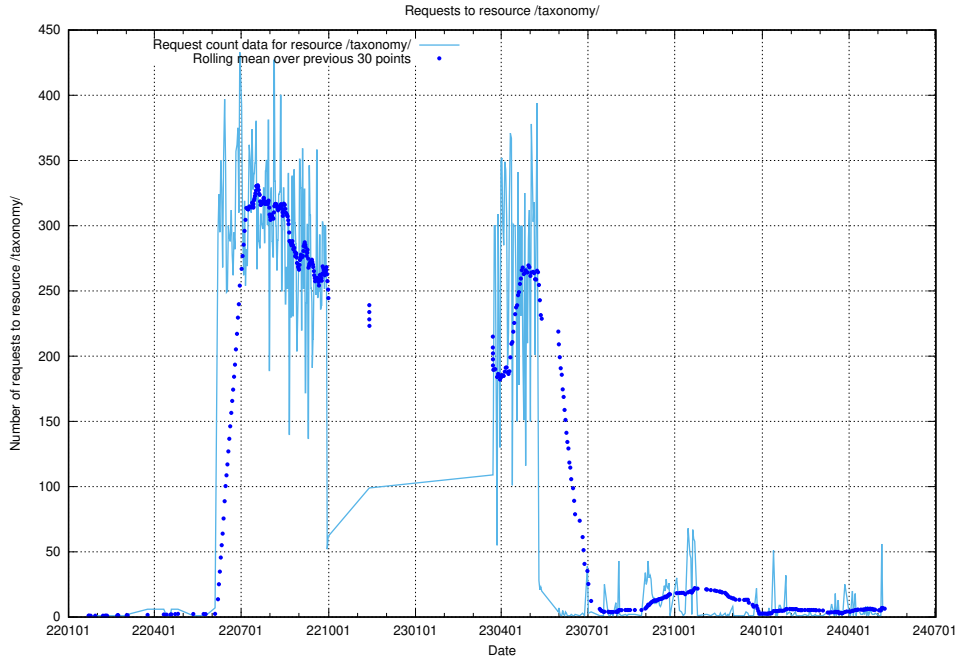

5.44 Usage of /taxonomy/

Here, we count the number of requests to resource /taxonomy/.