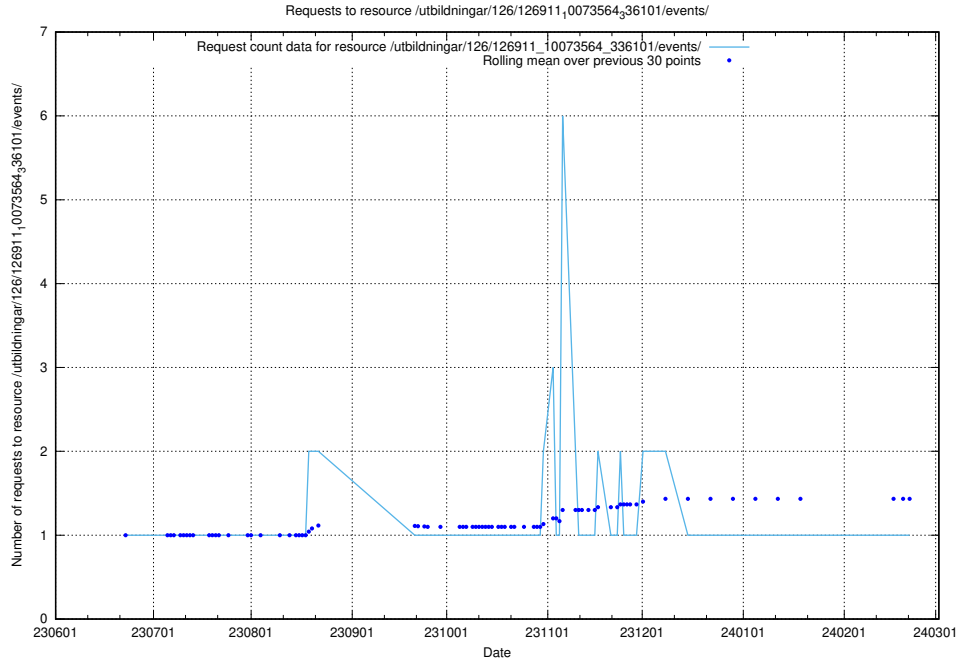

Here, we count the number of requests to resource /utbildningar/126/126911_10073568_336111/.

5.5592 Usage of /utbildningar/126/126911_10073564_336101/events/

Here, we count the number of requests to resource /utbildningar/126/126911_10073564_336101/events/