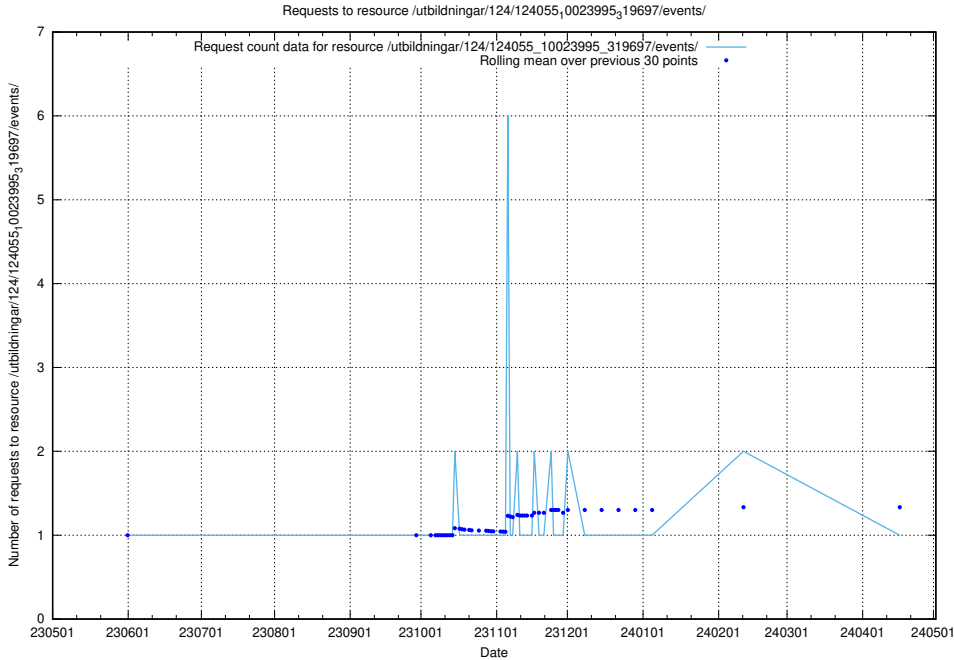

5.5942 Usage of /utbildningar/124/124055_10023995_319697/events/

Here, we count the number of requests to resource /utbildningar/124/124055_10023995_319697/events/

5.5943 Usage of /utbildningar/123/123665_10066431_308906/