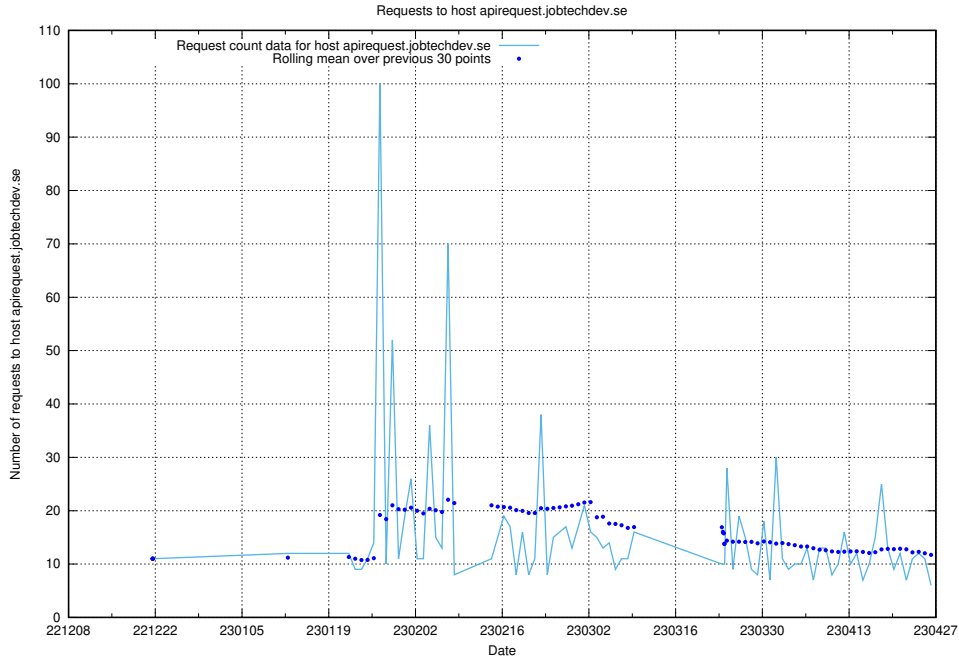

Here, we count the number of requests to host apirequest.jobtechdev.se.

7.81 Usage of opensearch-test.jobtechdev.se

Here, we count the number of requests to host opensearch-test.jobtechdev.se.

7.82 Usage of demo-education-test.jobtechdev.se