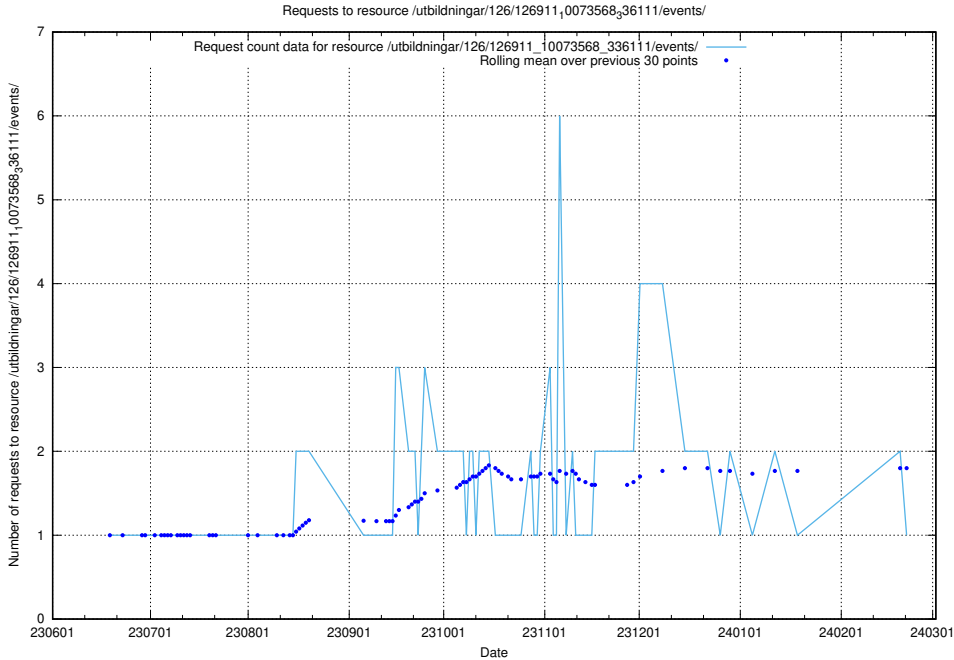

5.5859 Usage of /utbildningar/126/126911_10073568_336111/events/

Here, we count the number of requests to resource /utbildningar/126/126911_10073568_336111/events/