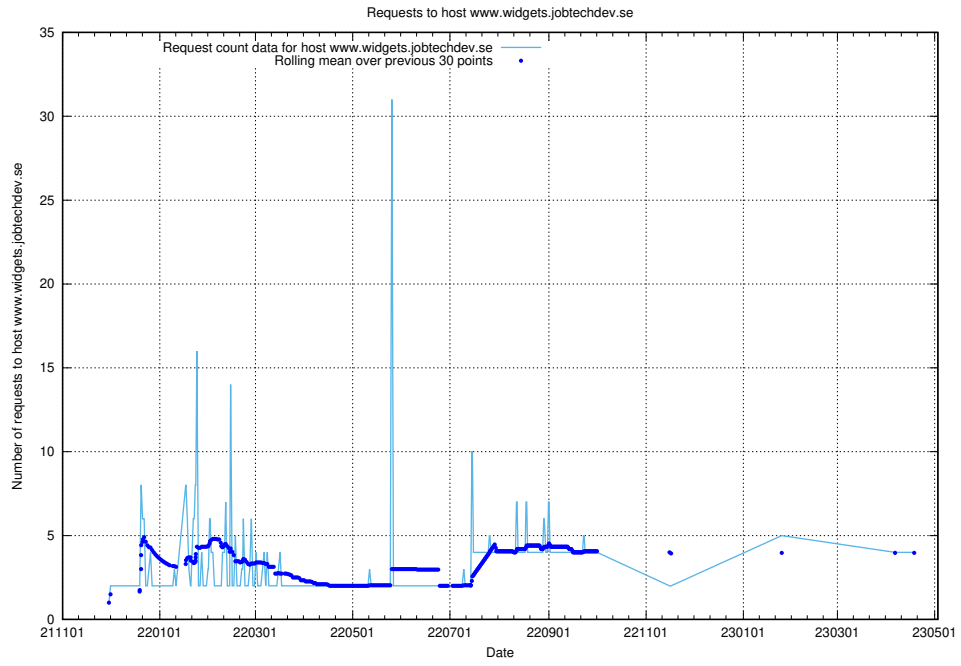

7.134 Usage of owa.api.jobtechdev.se

Here, we count the number of requests to host owa.api.jobtechdev.se.

7.135 Usage of www.widgets.jobtechdev.se

Here, we count the number of requests to host www.widgets.jobtechdev.se.