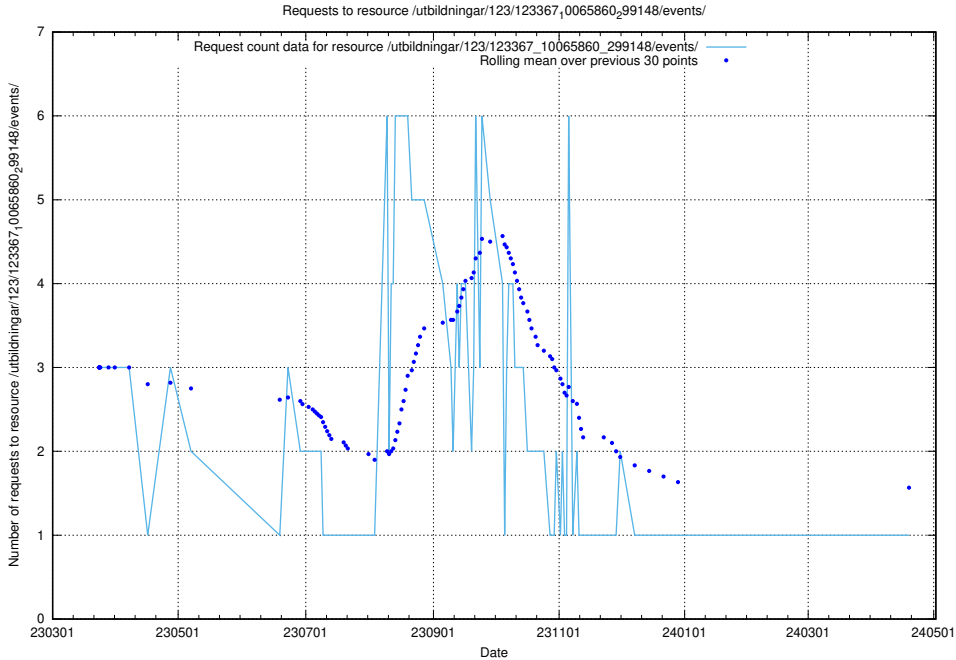

Here, we count the number of requests to resource /utbildningar/124/124036_10066963_311070/events/

5.6263 Usage of /utbildningar/123/123367_10065860_299148/events/

Here, we count the number of requests to resource /utbildningar/123/123367_10065860_299148/events/