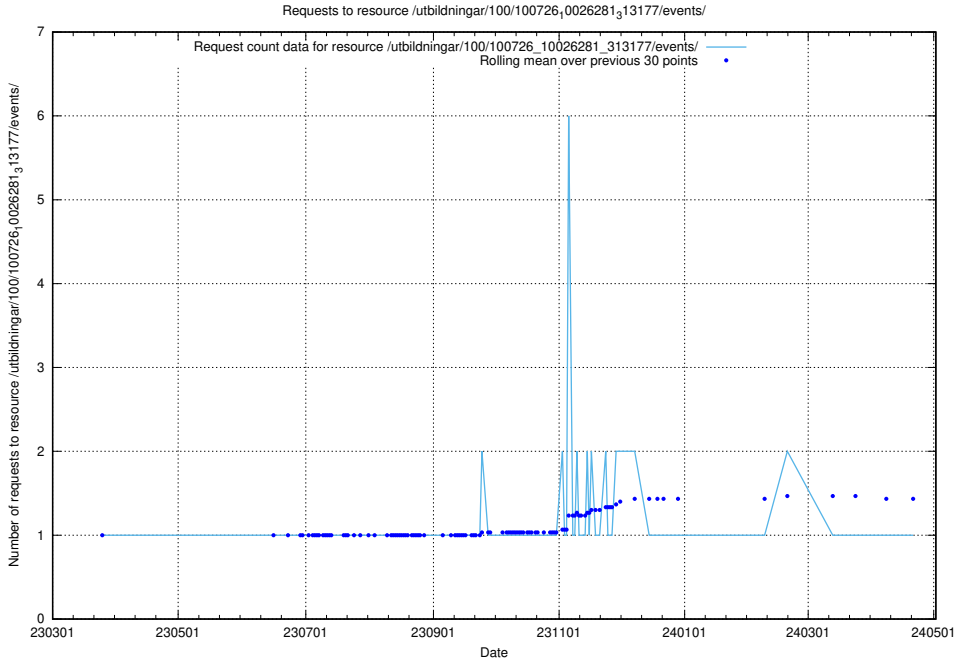

5.6095 Usage of /utbildningar/100/100726_10026281_313177/events/

Here, we count the number of requests to resource /utbildningar/100/100726_10026281_313177/events/