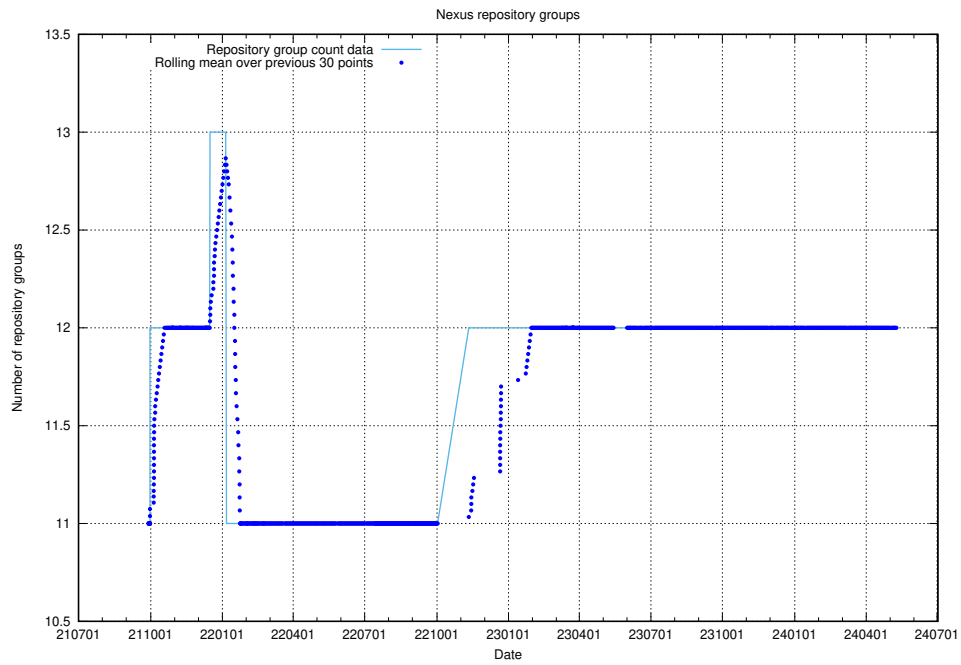

9 Nexus

This section contains statistics from the [image and package repositories](https://nexus.jobtechdev.se)⁹ of JobTech.

9.1 Number of repository groups in Nexus

A graph showing the number of repository groups.

⁹<https://nexus.jobtechdev.se>