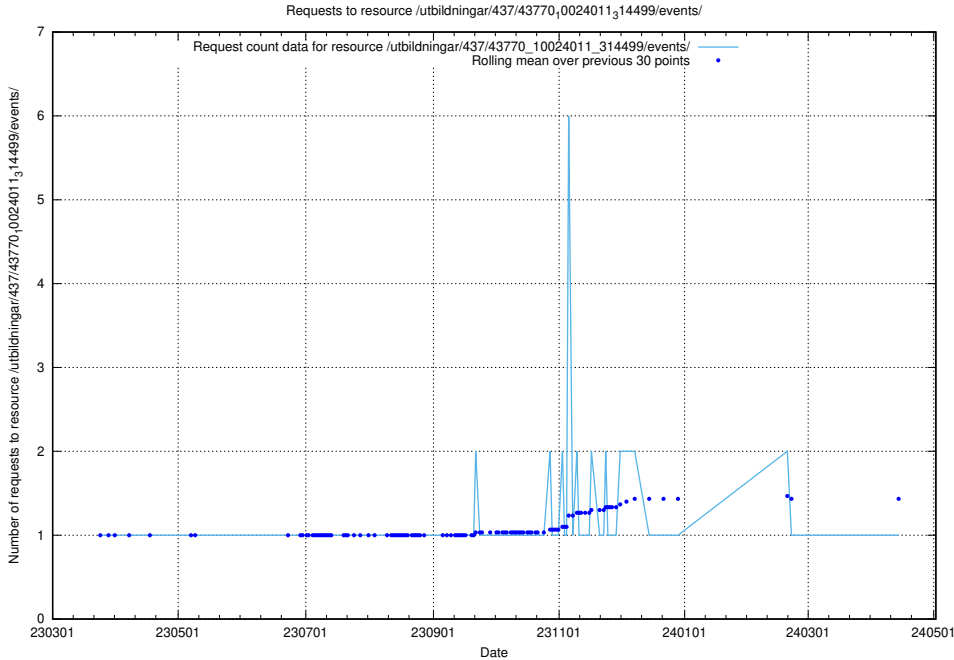

5.6182 Usage of /utbildningar/437/43770_10024011_314499/events/

Here, we count the number of requests to resource /utbildningar/437/43770_10024011_314499/events/.