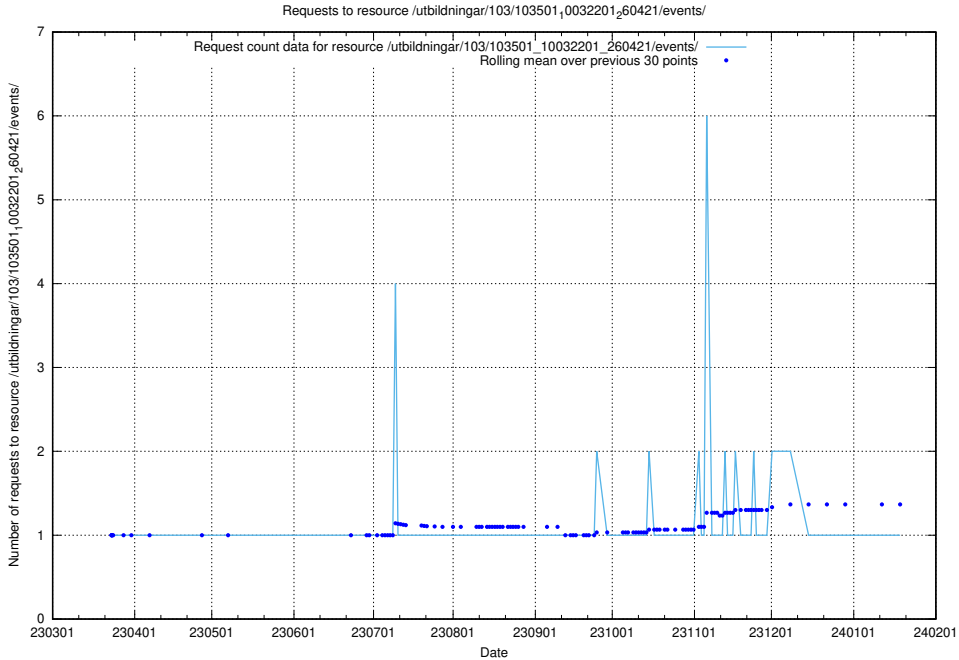

5.5477 Usage of /utbildningar/103/103501_10032201_260421/events/

Here, we count the number of requests to resource /utbildningar/103/103501_10032201_260421/events/