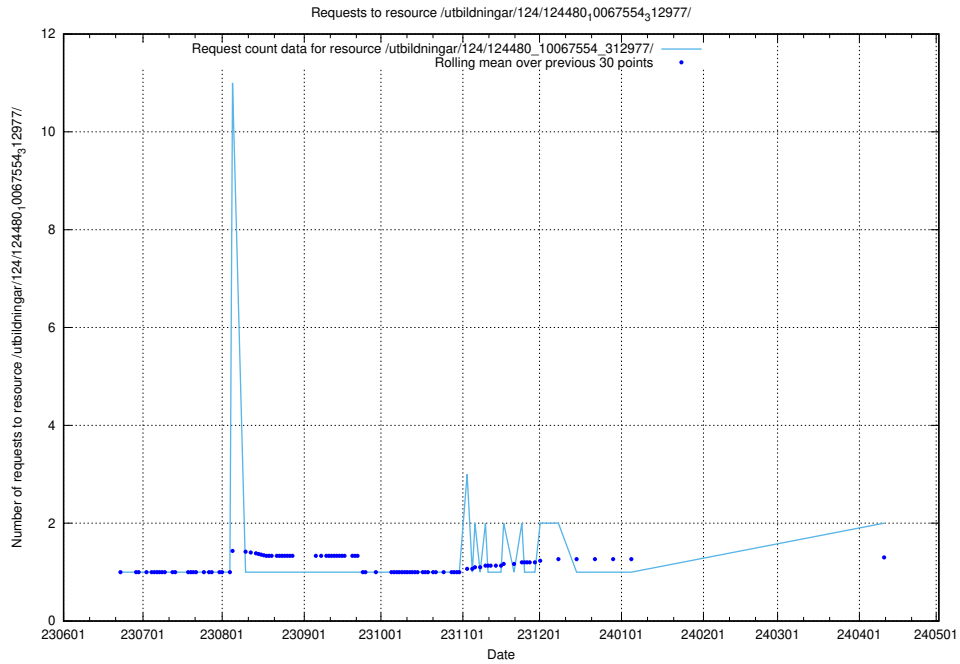

5.874 Usage of /utbildningar/124/124480_10067554_312977/

Here, we count the number of requests to resource /utbildningar/124/124480_10067554_312977/.