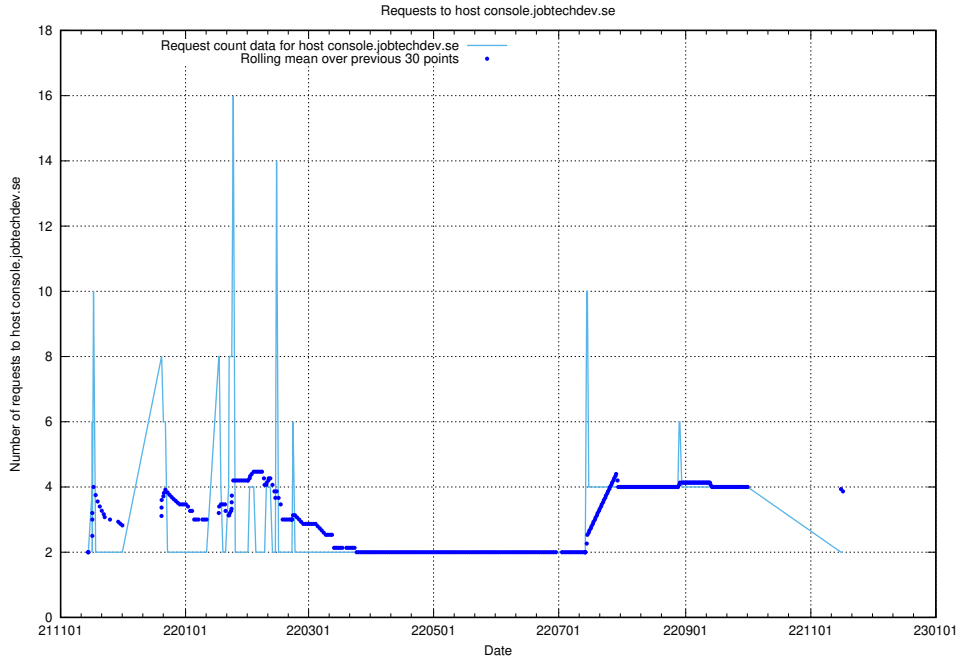

7.269 Usage of console.jobtechdev.se

Here, we count the number of requests to host console.jobtechdev.se.