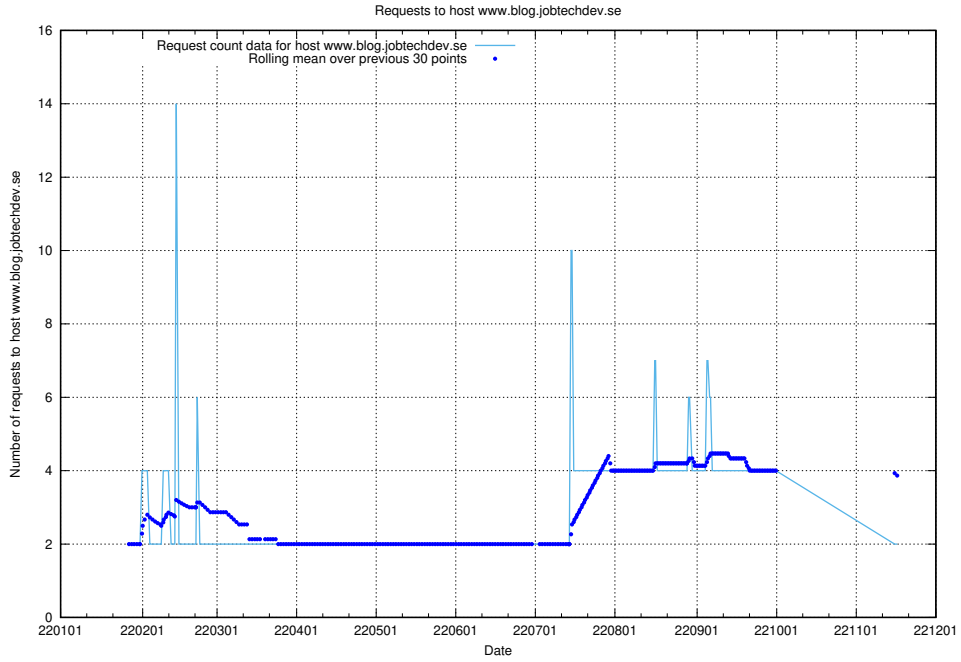

7.569 Usage of www.blog.jobtechdev.se

Here, we count the number of requests to host www.blog.jobtechdev.se.