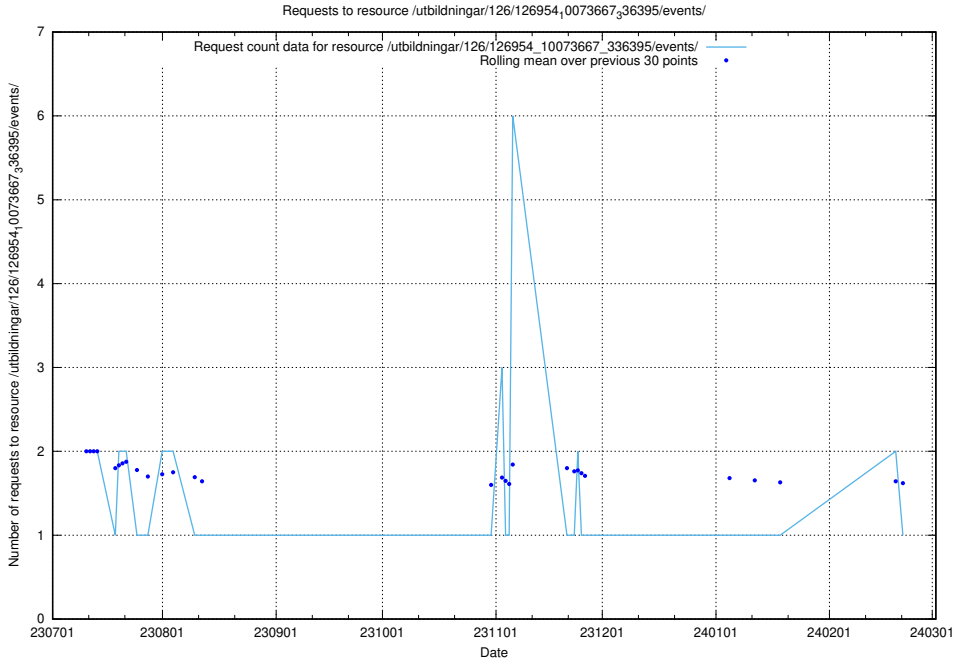

5.5123 Usage of /utbildningar/126/126954_10073667_336395/events/

Here, we count the number of requests to resource /utbildningar/126/126954_10073667_336395/events/

5.5124 Usage of /utbildningar/126/126954_10073667_336395/