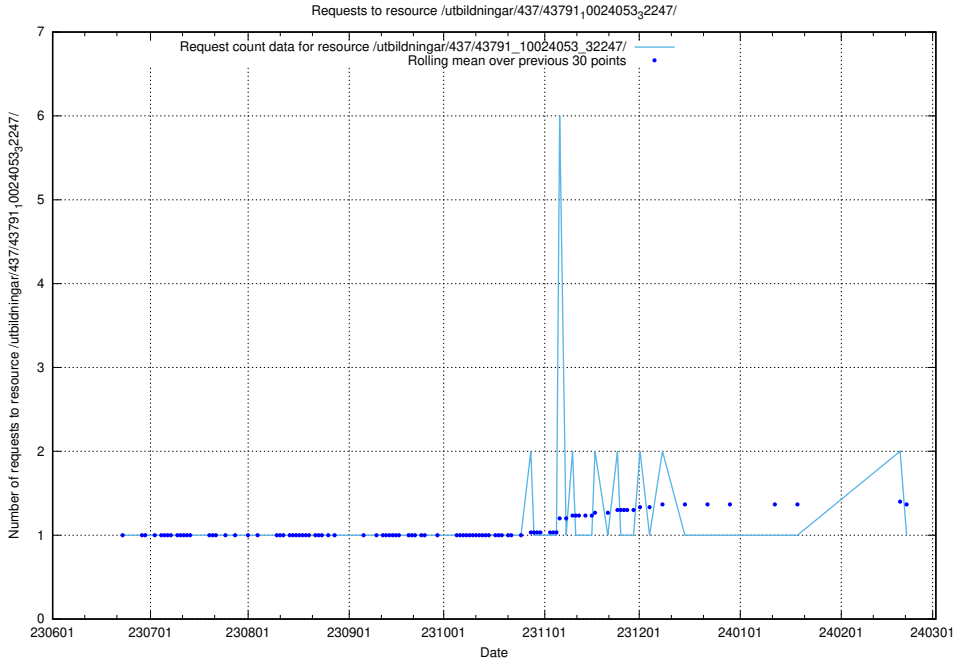

5.5585 Usage of /utbildningar/437/43791_10024053_32247/

Here, we count the number of requests to resource /utbildningar/437/43791_10024053_32247/.