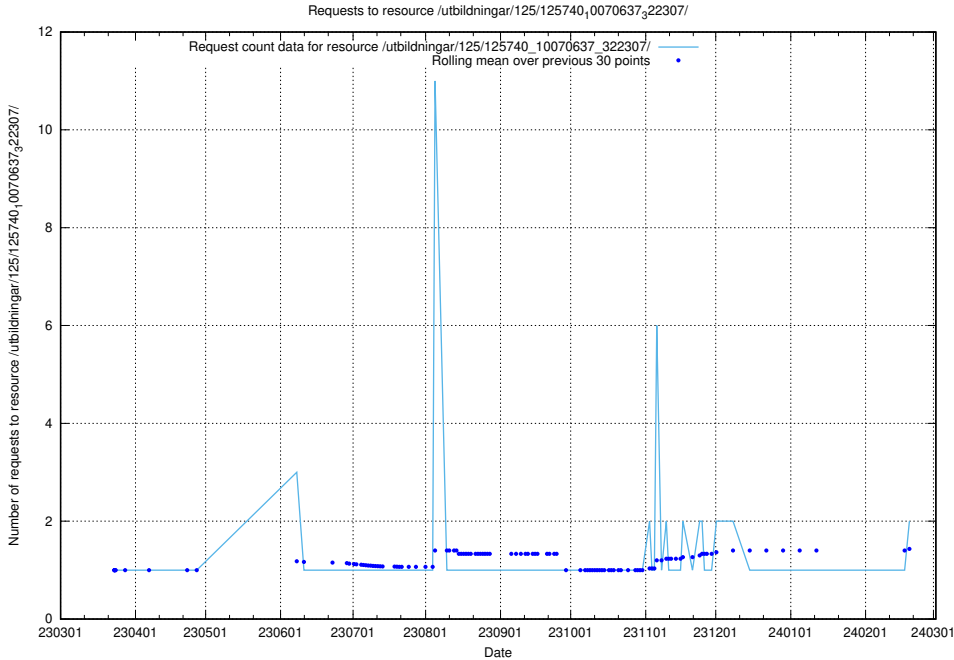

5.468 Usage of /utbildningar/125/125740_10070637_322307/

Here, we count the number of requests to resource /utbildningar/125/125740_10070637_322307/.