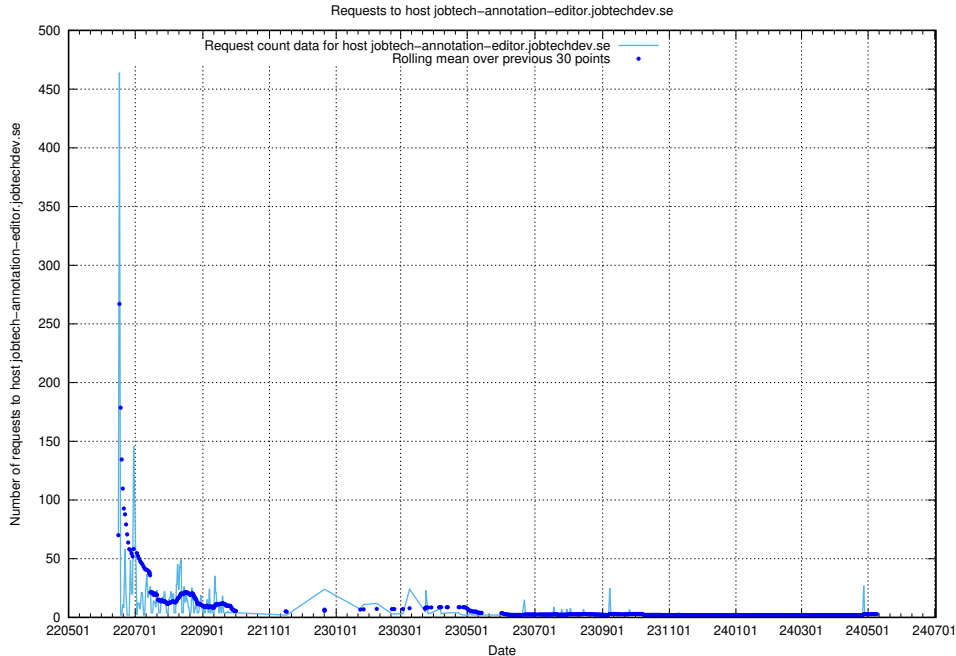

7.404 Usage of jobtech-annotation-editor.jobtechdev.se

Here, we count the number of requests to host jobtech-annotation-editor.jobtechdev.se.