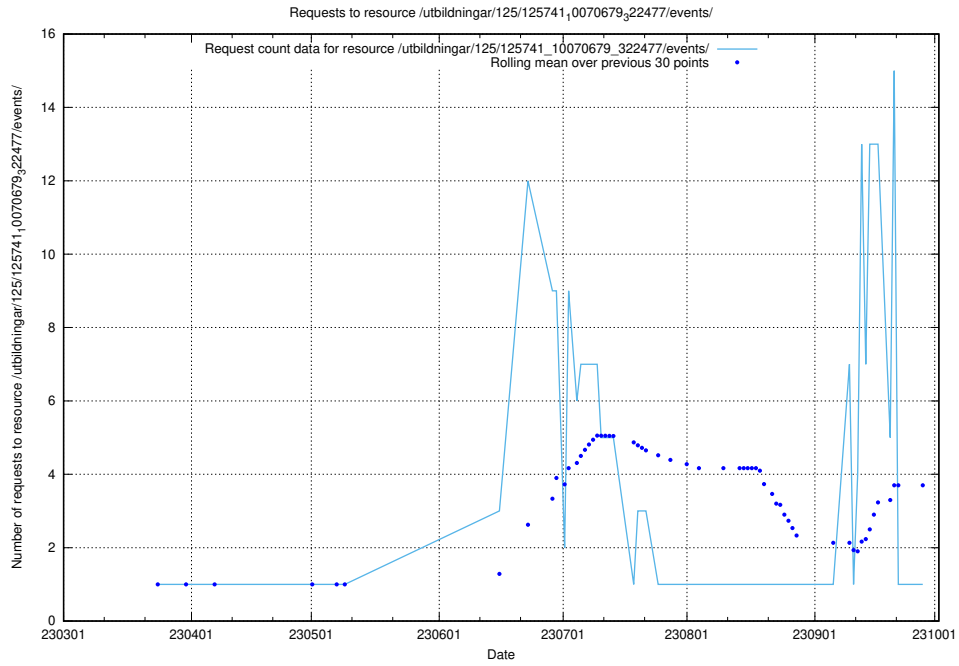

5.6227 Usage of /utbildningar/125/125741_10070679_322477/events/

Here, we count the number of requests to resource /utbildningar/125/125741_10070679_322477/events/