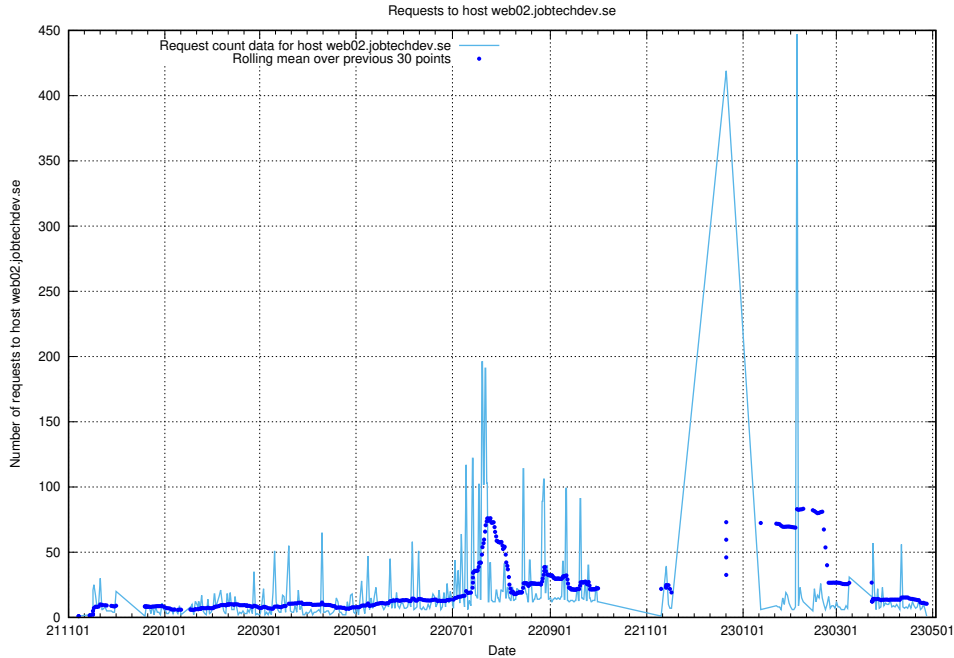

7.623 Usage of demo-jobad-enrichments.jobtechdev.se

Here, we count the number of requests to host demo-jobad-enrichments.jobtechdev.se.

7.624 Usage of q.jobtechdev.se

Here, we count the number of requests to host q.jobtechdev.se.