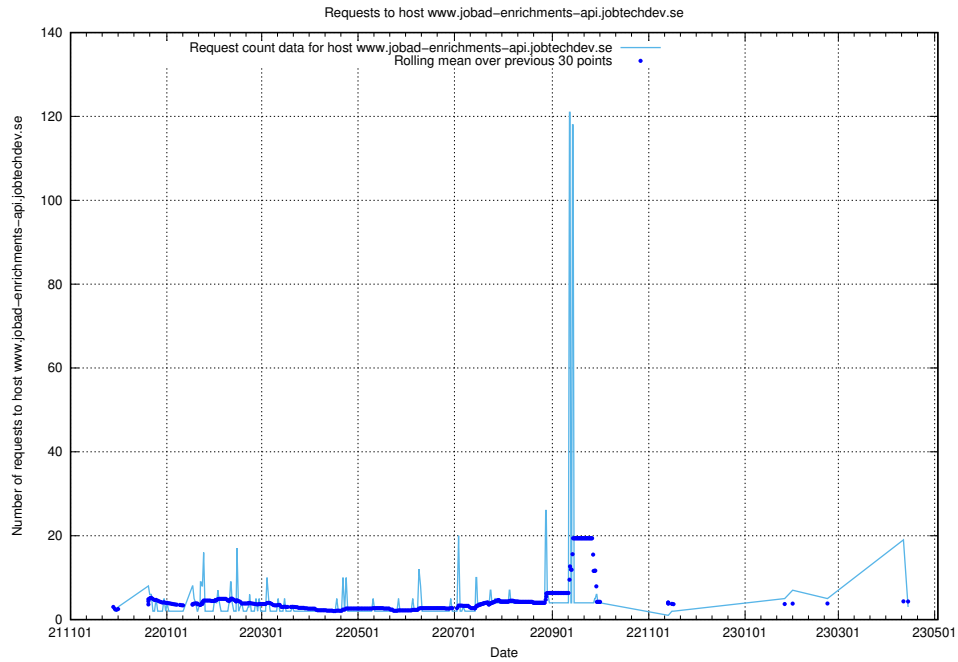

7.207 Usage of www.jobad-enrichments-api.jobtechdev.se

Here, we count the number of requests to host www.jobad-enrichments-api.jobtechdev.se.