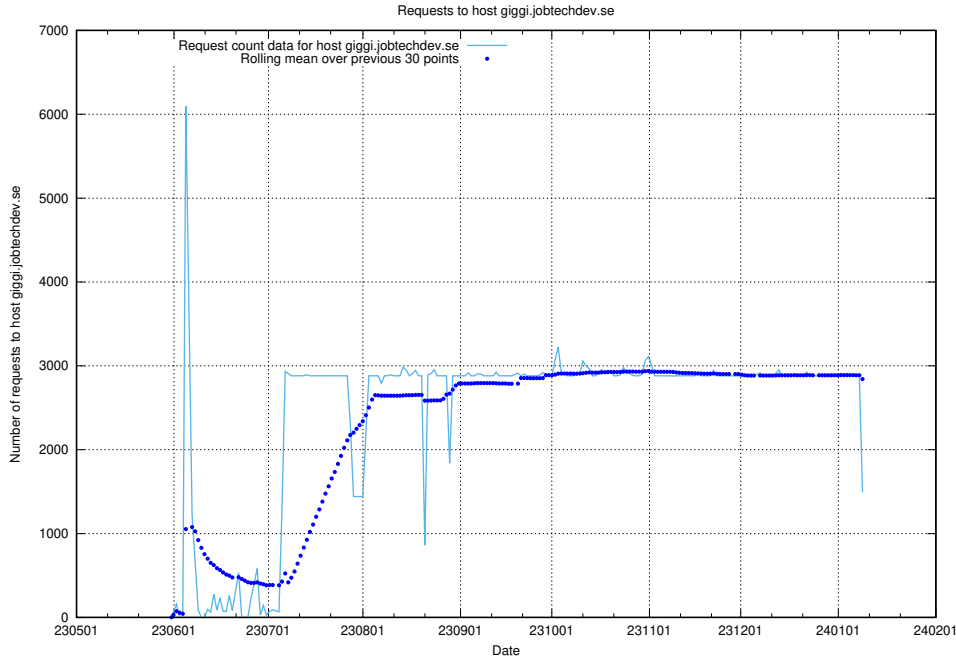

7.20 Usage of giggi.jobtechdev.se

Here, we count the number of requests to host giggi.jobtechdev.se.