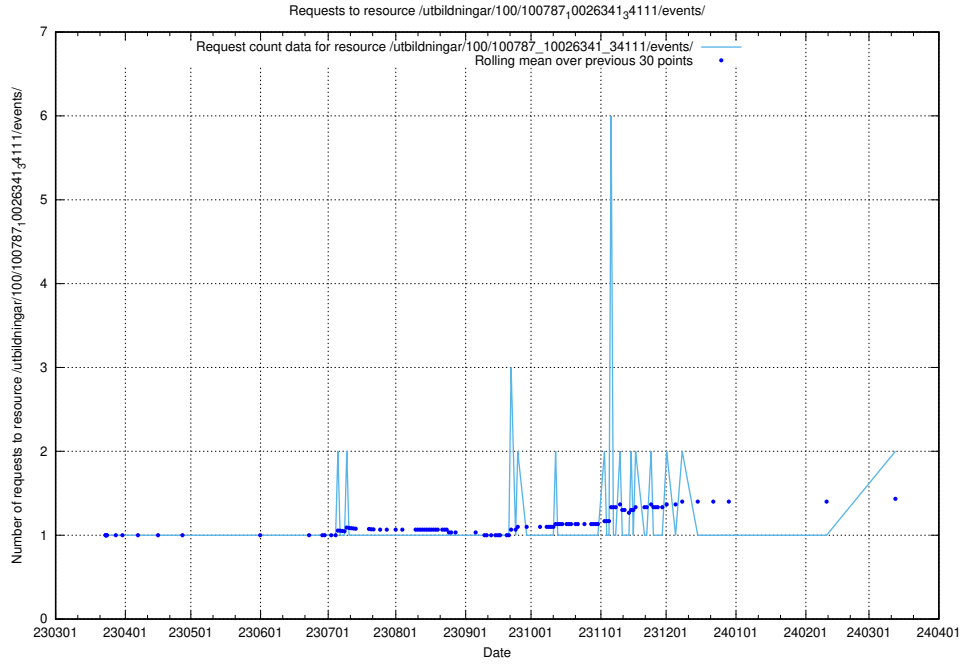

5.847 Usage of /utbildningar/100/100787_10026341_34111/events/

Here, we count the number of requests to resource /utbildningar/100/100787_10026341_34111/events/.