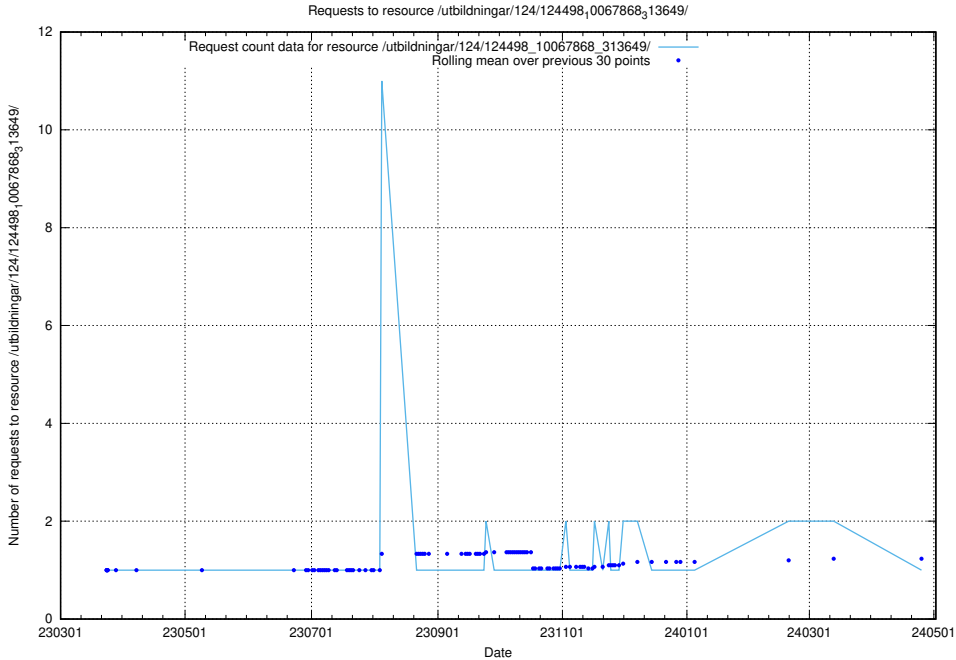

5.2687 Usage of /utbildningar/124/124498_10067868_313649/

Here, we count the number of requests to resource /utbildningar/124/124498_10067868_313649/.