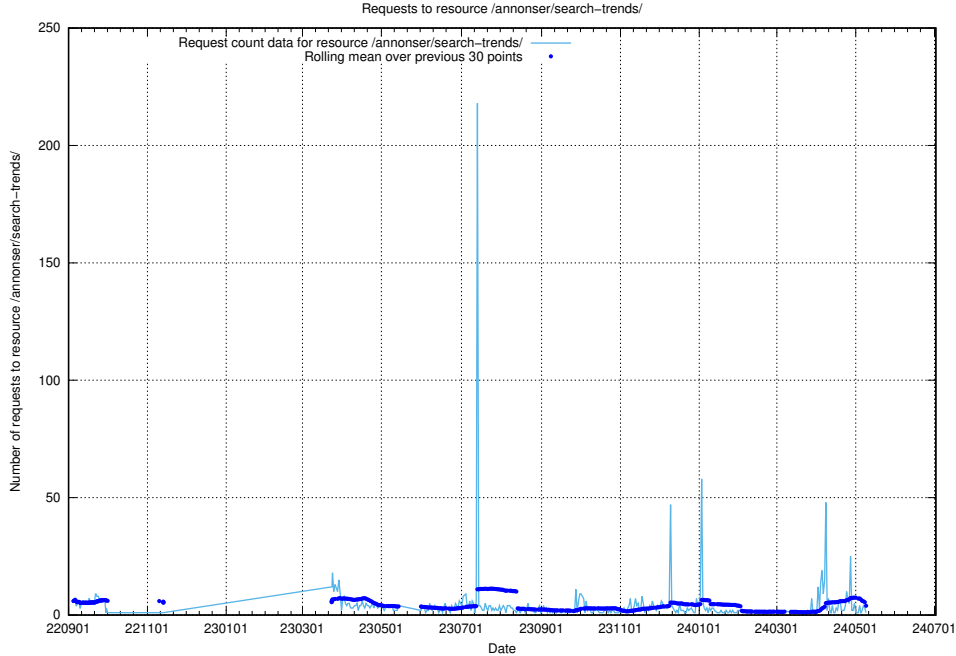

5.6436 Usage of /annonser/search-trends/

Here, we count the number of requests to resource /annonser/search-trends/.