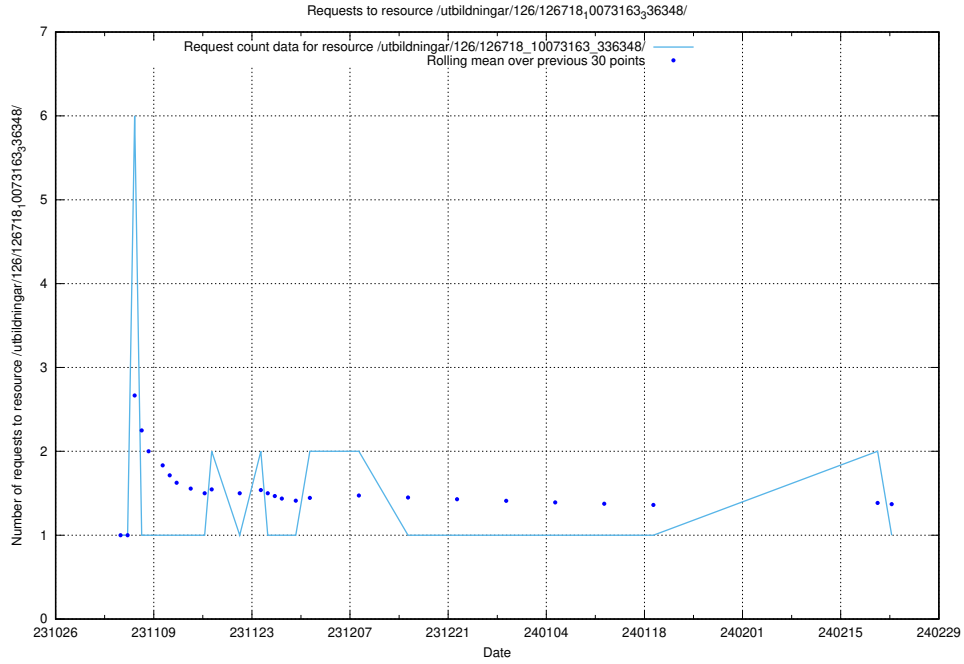

5.4153 Usage of /utbildningar/126/126718_10073163_336348/

Here, we count the number of requests to resource /utbildningar/126/126718_10073163_336348/.