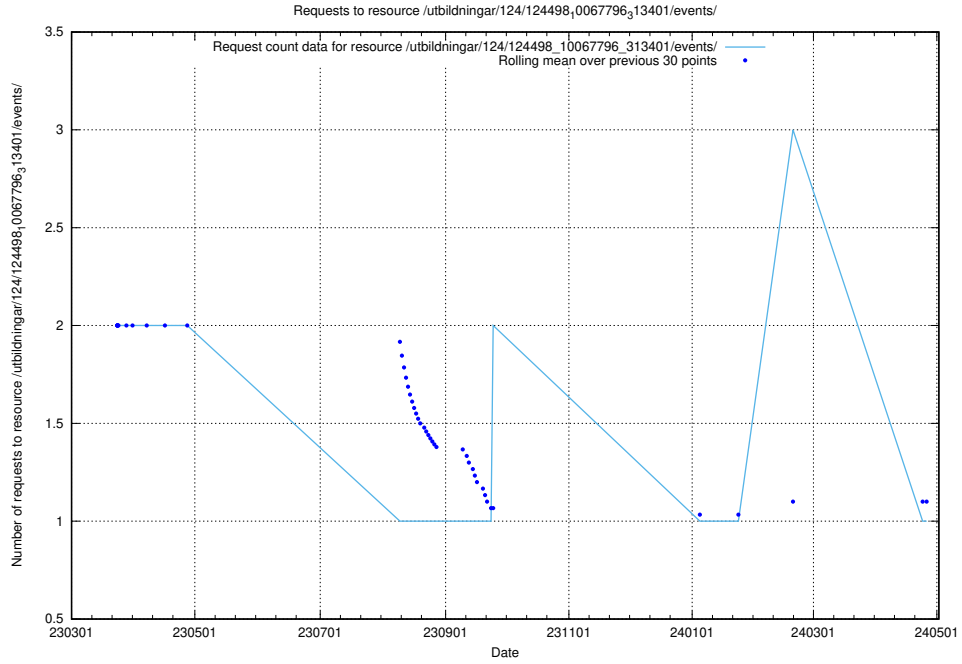

5.6295 Usage of /utbildningar/124/124498_10067796_313401/events/

Here, we count the number of requests to resource /utbildningar/124/124498_10067796_313401/events/