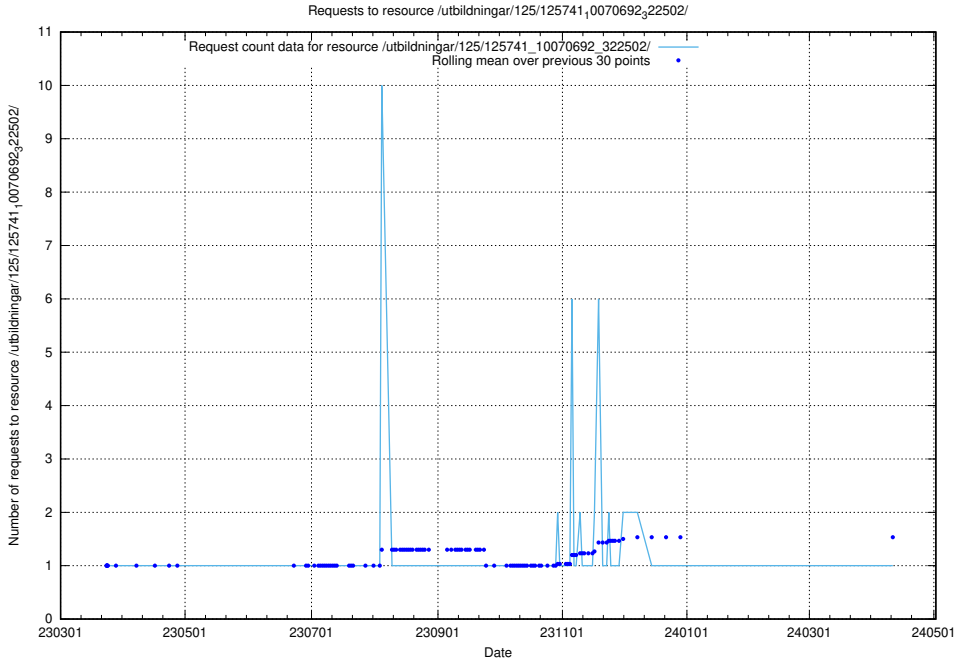

5.6466 Usage of /utbildningar/125/125741_10070692_322502/

Here, we count the number of requests to resource /utbildningar/125/125741_10070692_322502/.