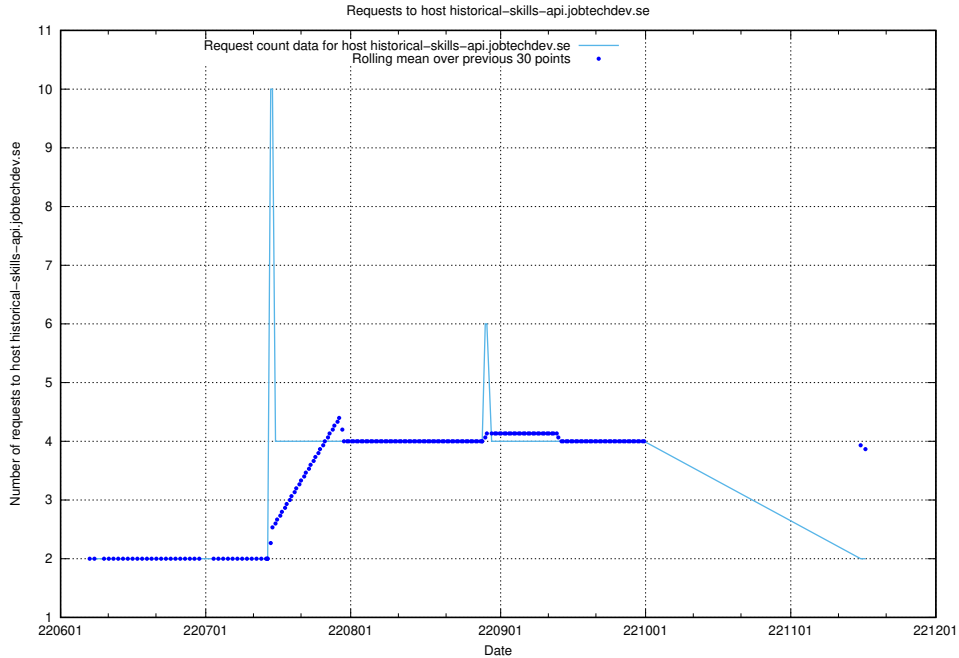

7.412 Usage of historical-skills-api.jobtechdev.se

Here, we count the number of requests to host historical-skills-api.jobtechdev.se.