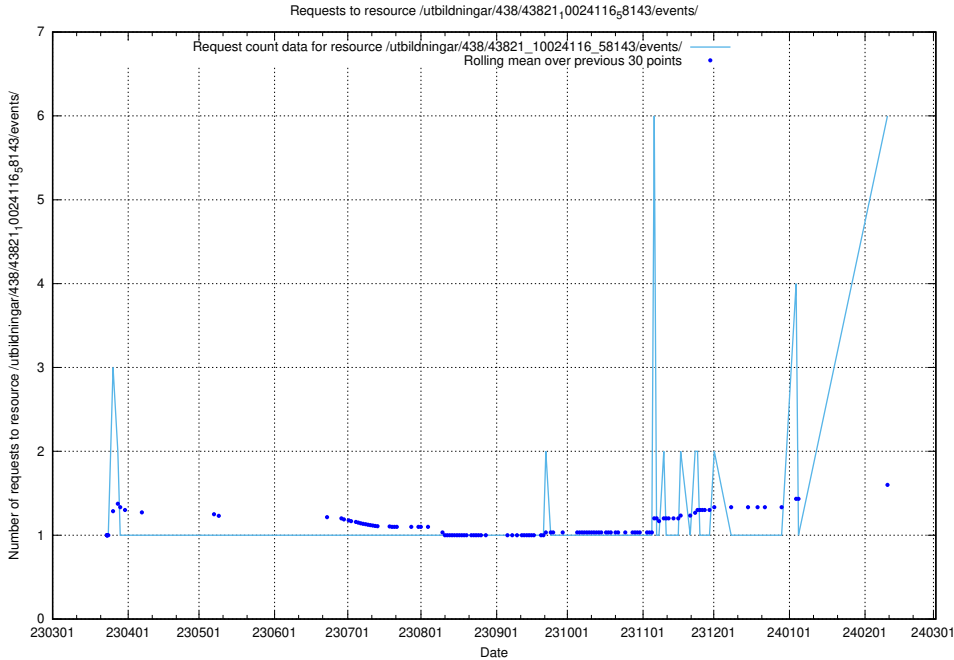

5.99 Usage of /utbildningar/438/43821_10024116_58143/events/

Here, we count the number of requests to resource /utbildningar/438/43821_10024116_58143/events/.