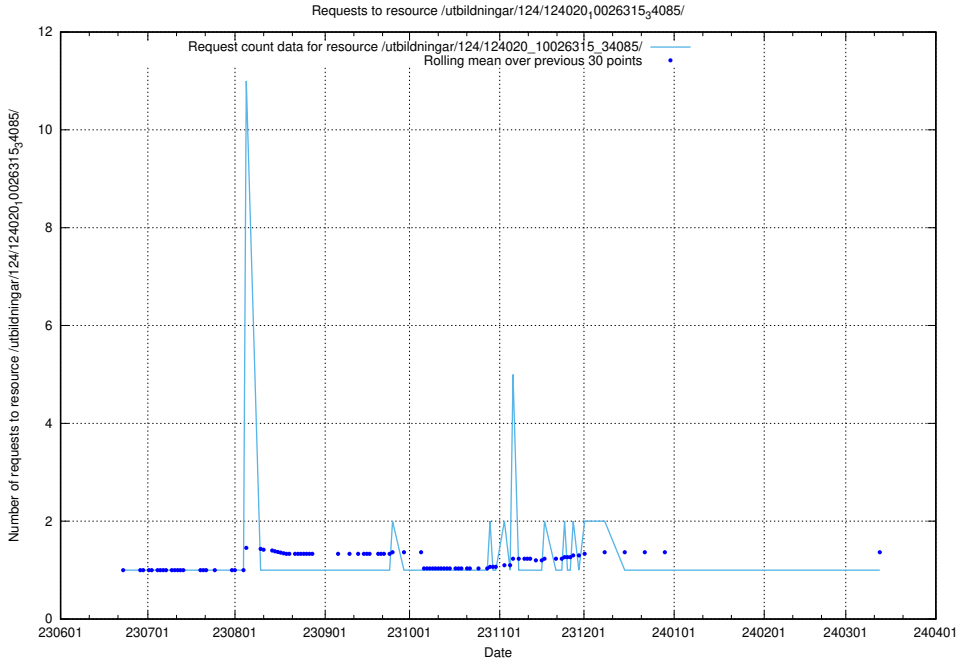

5.5839 Usage of /utbildningar/124/124020_10026315_34085/

Here, we count the number of requests to resource /utbildningar/124/124020_10026315_34085/.