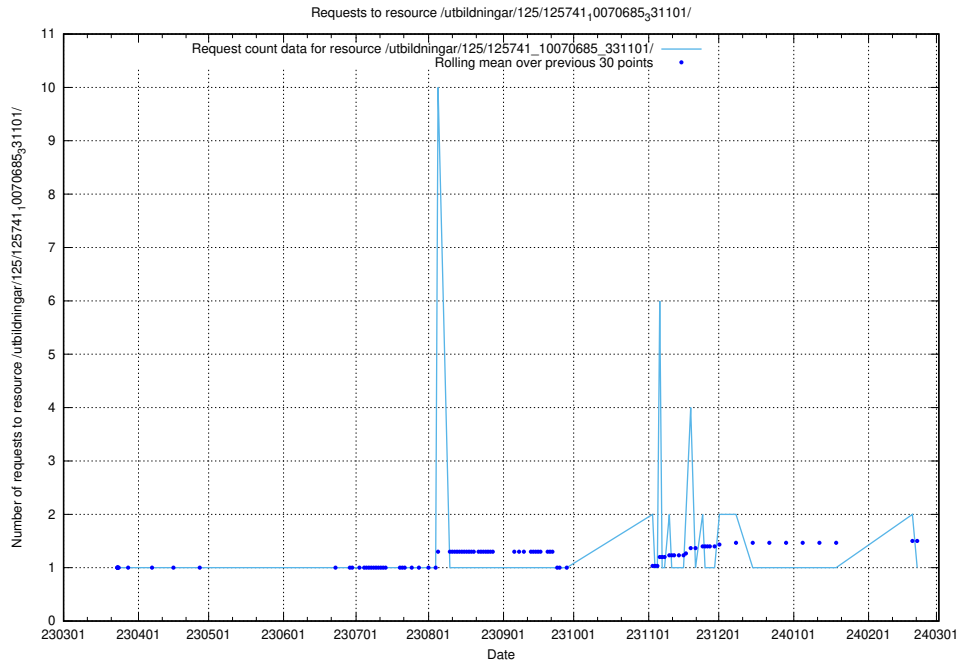

5.6471 Usage of /utbildningar/125/125741_10070685_331101/

Here, we count the number of requests to resource /utbildningar/125/125741_10070685_331101/.