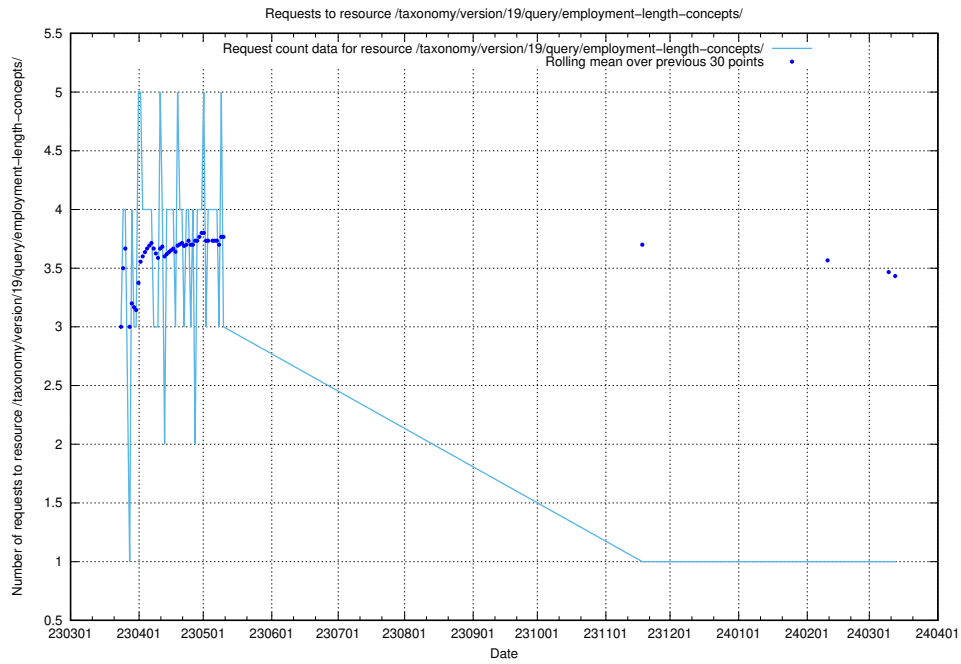

5.6142 Usage of /taxonomy/version/19/query/employment-length-concepts/

Here, we count the number of requests to resource /taxonomy/version/19/query/employment-length-concepts/.