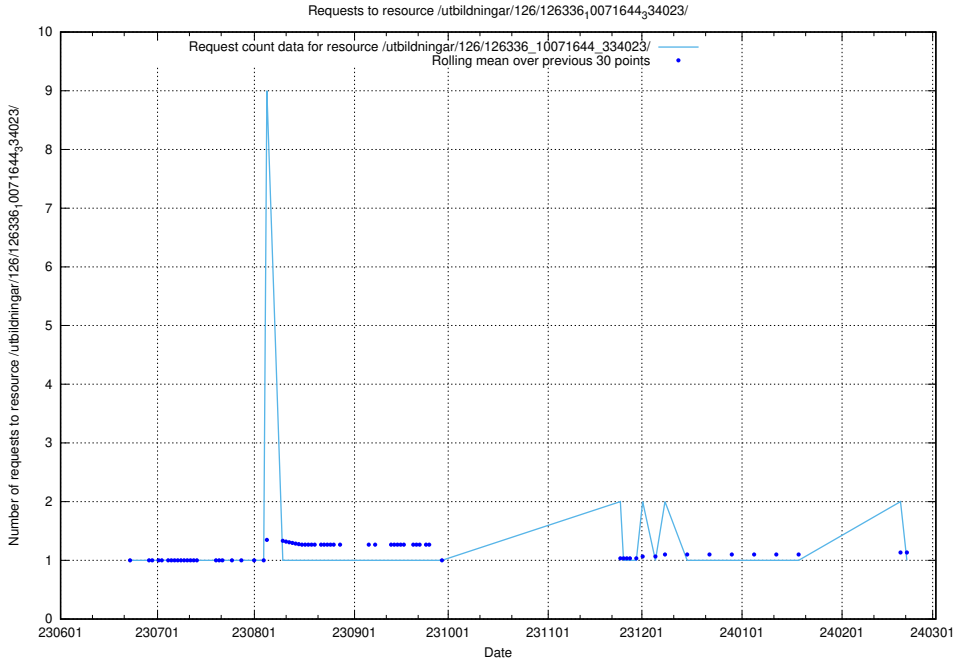

5.5679 Usage of /utbildningar/126/126336_10071644_334023/

Here, we count the number of requests to resource /utbildningar/126/126336_10071644_334023/.