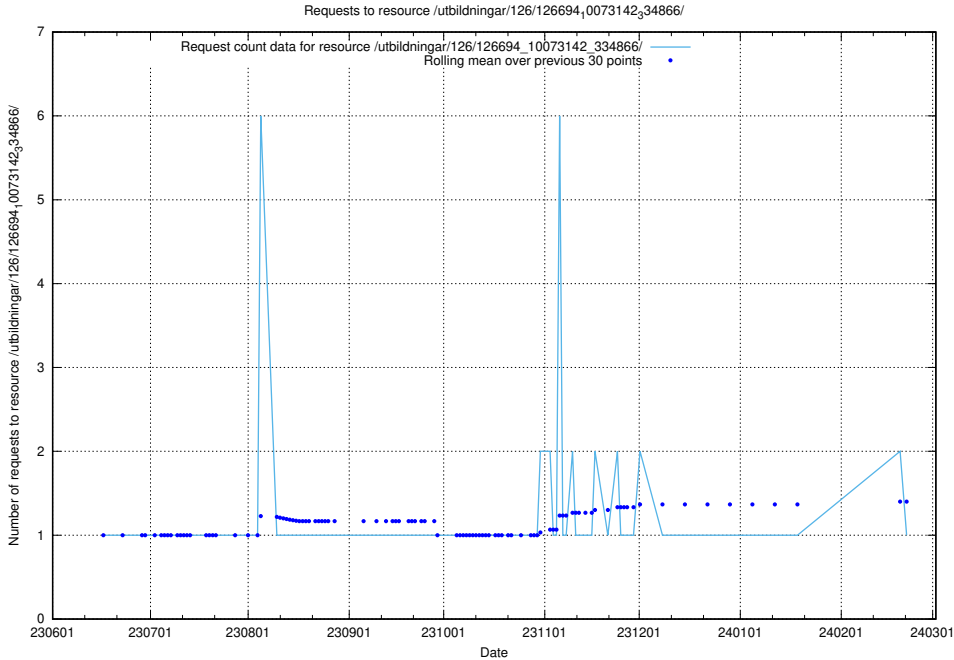

5.5876 Usage of /utbildningar/126/126694_10073142_334866/

Here, we count the number of requests to resource /utbildningar/126/126694_10073142_334866/.