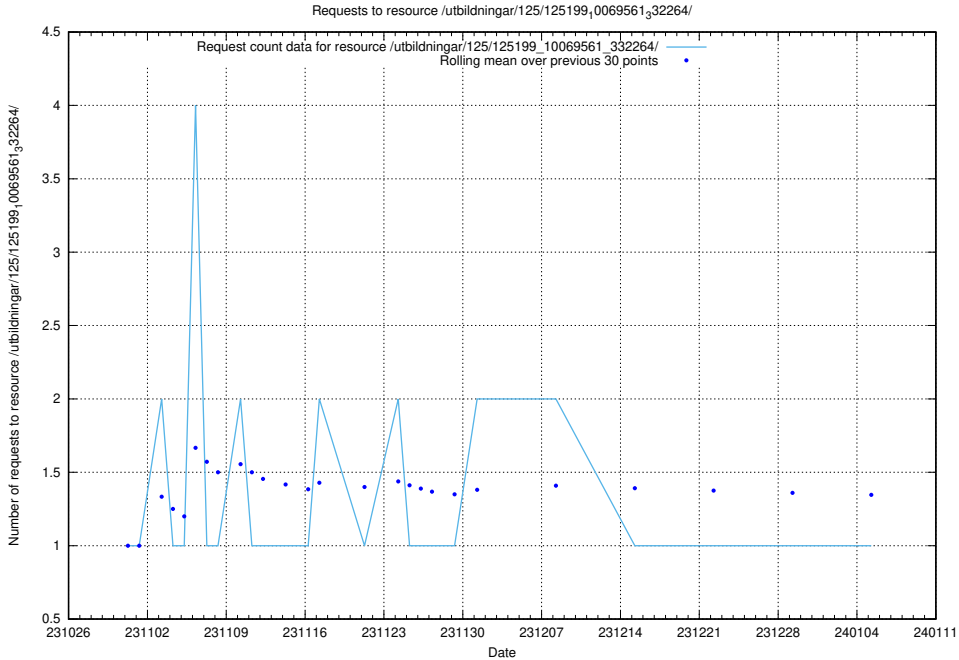

5.4186 Usage of /utbildningar/125/125199_10069561_332264/

Here, we count the number of requests to resource /utbildningar/125/125199_10069561_332264/.