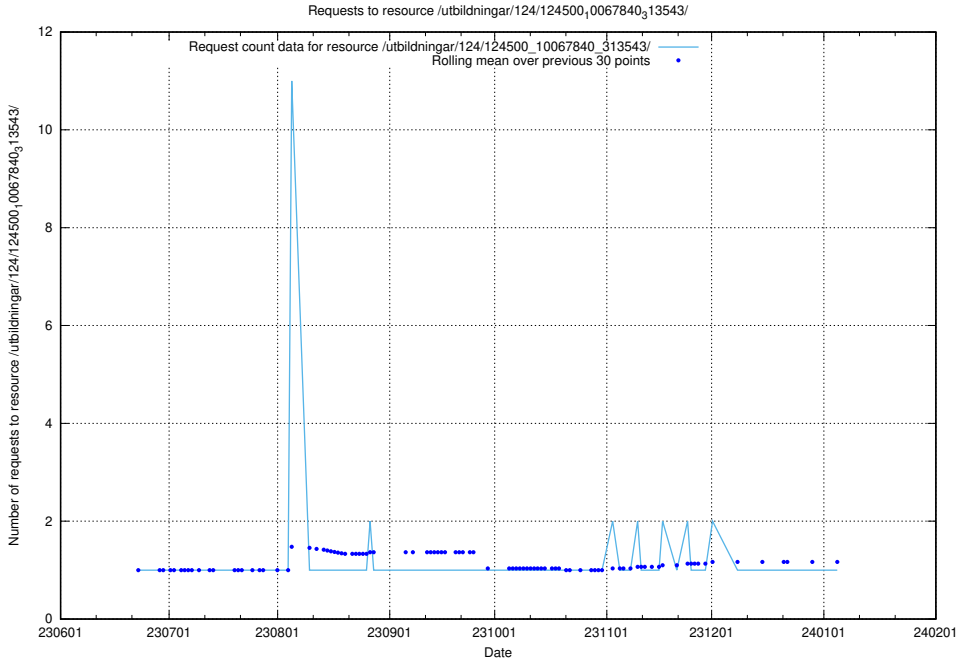

5.5789 Usage of /utbildningar/124/124500_10067840_313543/

Here, we count the number of requests to resource /utbildningar/124/124500_10067840_313543/.