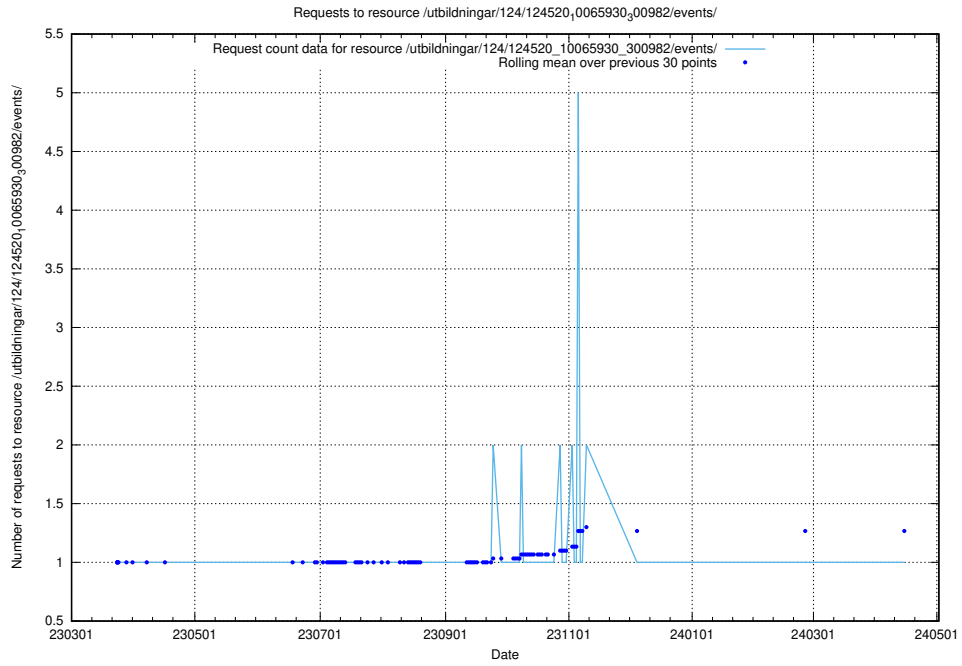

5.1269 Usage of /utbildningar/124/124520_10065930_300982/events/

Here, we count the number of requests to resource /utbildningar/124/124520_10065930_300982/events/