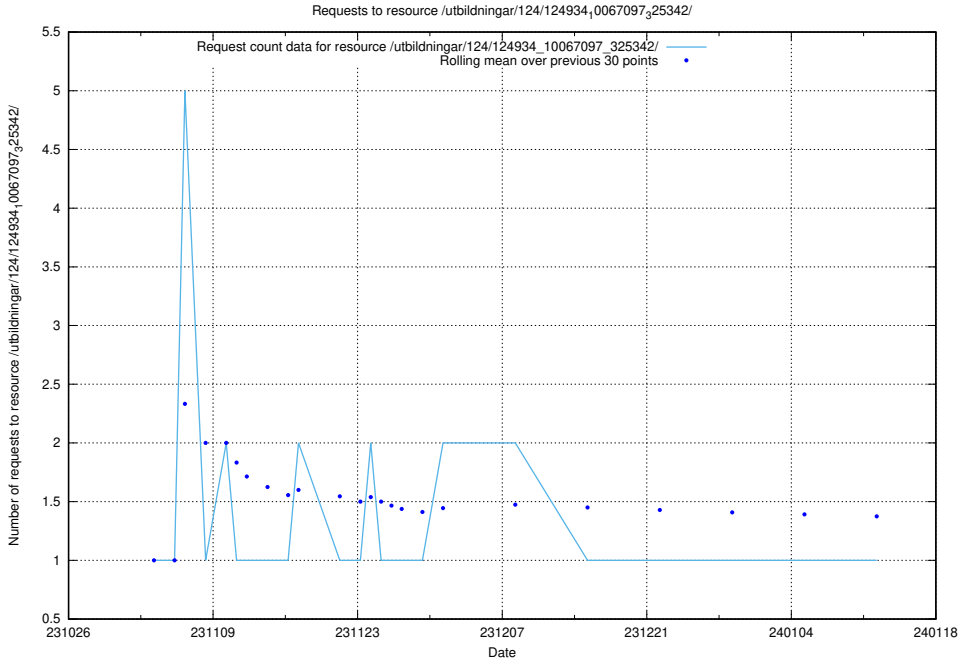

Here, we count the number of requests to resource /utbildningar/125/125598_10070059_322168/.

5.4177 Usage of /utbildningar/124/124934_10067097_325342/

Here, we count the number of requests to resource /utbildningar/124/124934_10067097_325342/.