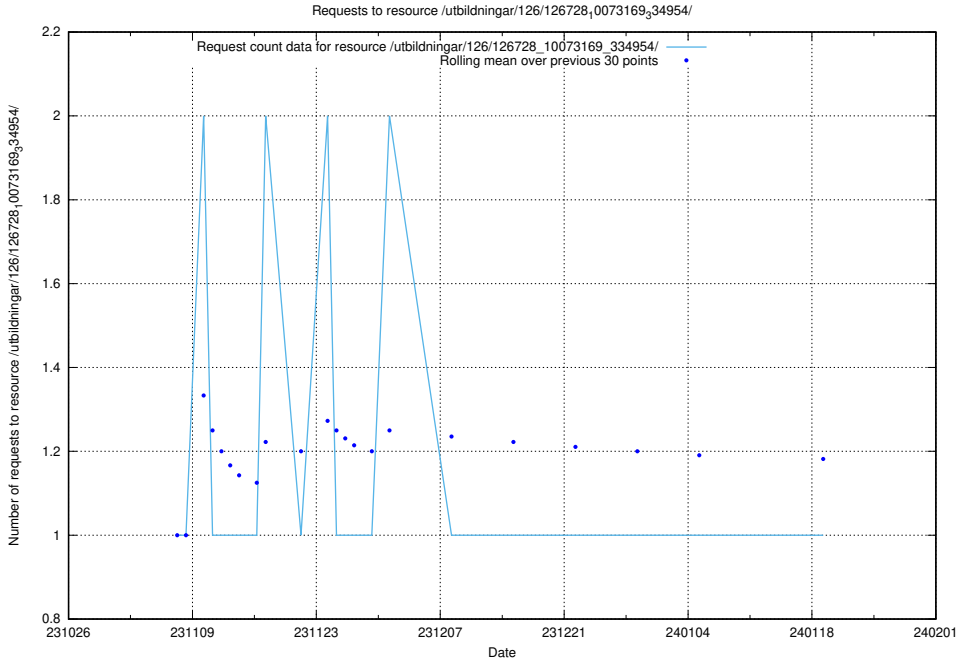

5.4139 Usage of /utbildningar/126/126728_10073169_334954/

Here, we count the number of requests to resource /utbildningar/126/126728_10073169_334954/.