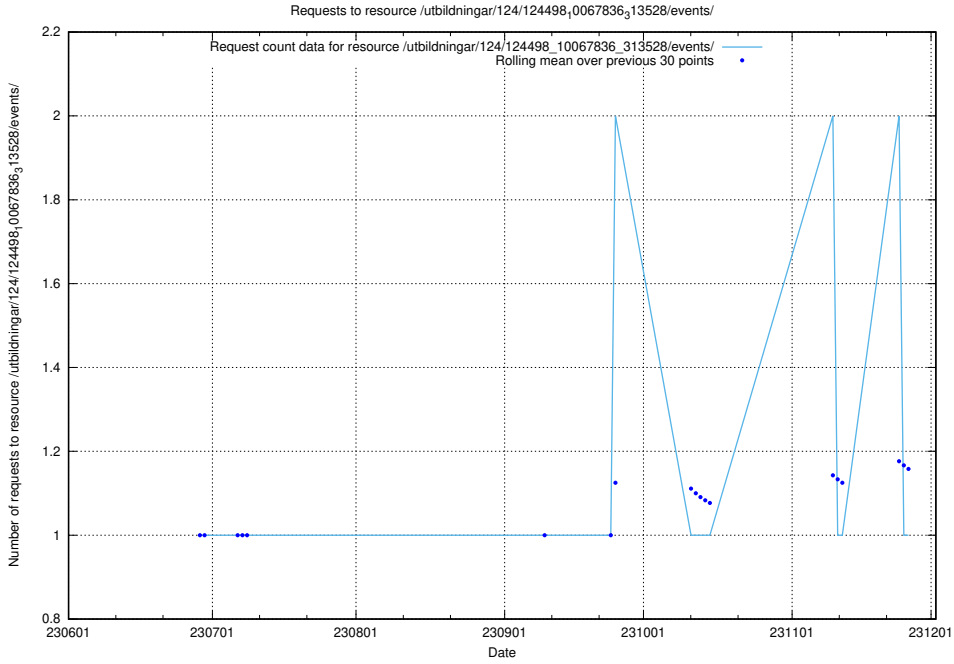

5.5522 Usage of /utbildningar/124/124498_10067836_313528/events/

Here, we count the number of requests to resource /utbildningar/124/124498_10067836_313528/events/