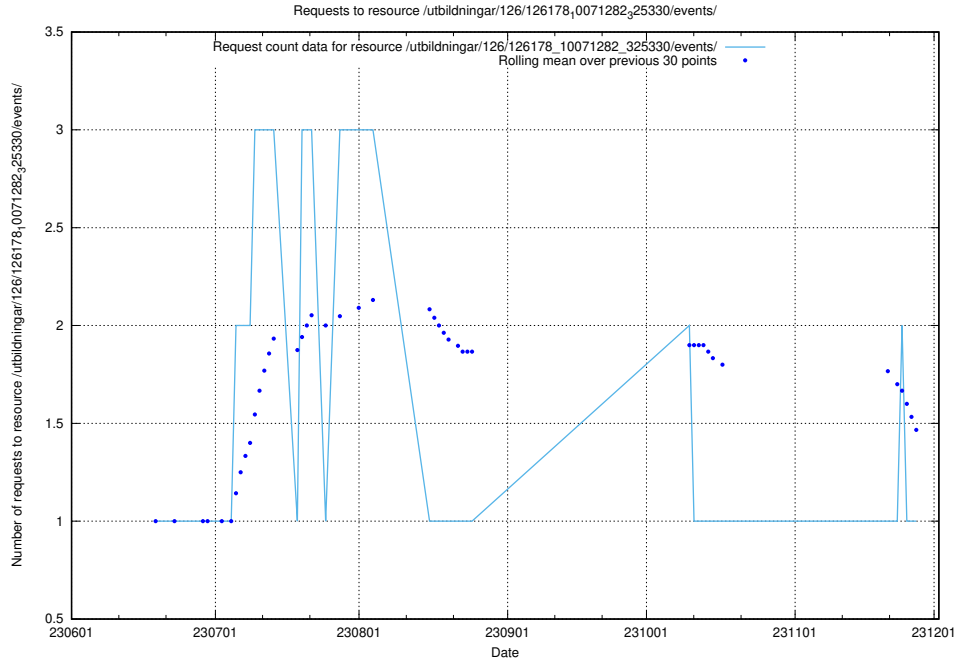

5.5861 Usage of /utbildningar/126/126178_10071282_325330/events/

Here, we count the number of requests to resource /utbildningar/126/126178_10071282_325330/events/