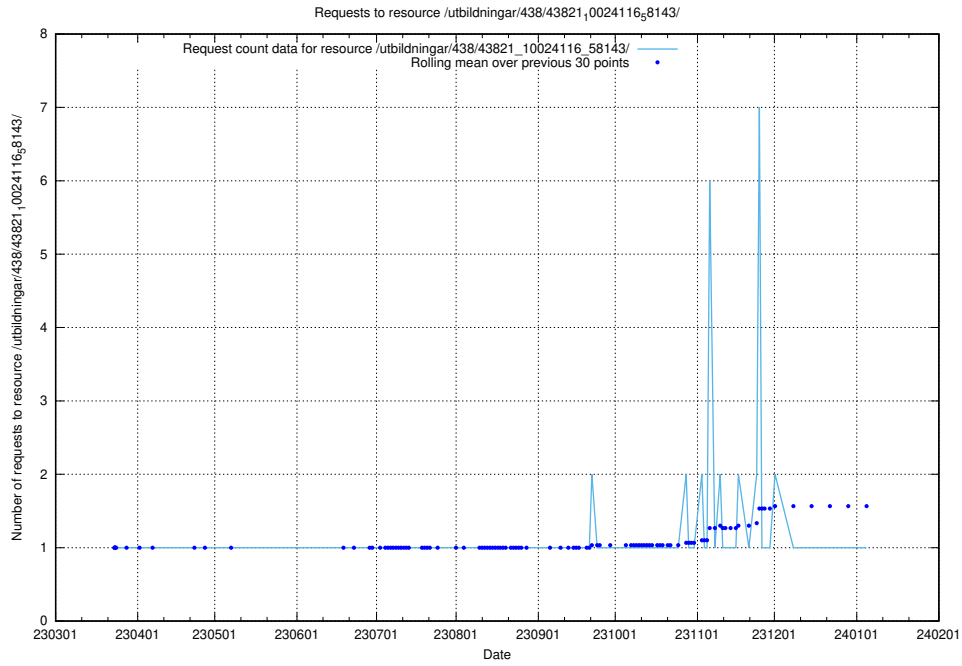

5.6334 Usage of /utbildningar/438/43821_10024116_58143/

Here, we count the number of requests to resource /utbildningar/438/43821_10024116_58143/.