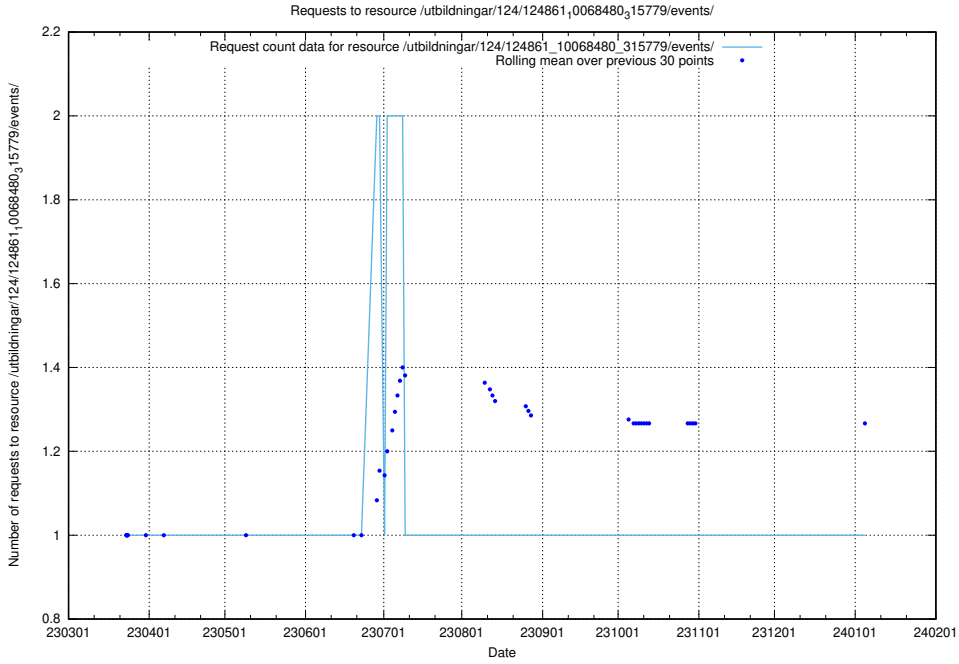

5.1180 Usage of /utbildningar/124/124861_10068480_315779/events/

Here, we count the number of requests to resource /utbildningar/124/124861_10068480_315779/events/