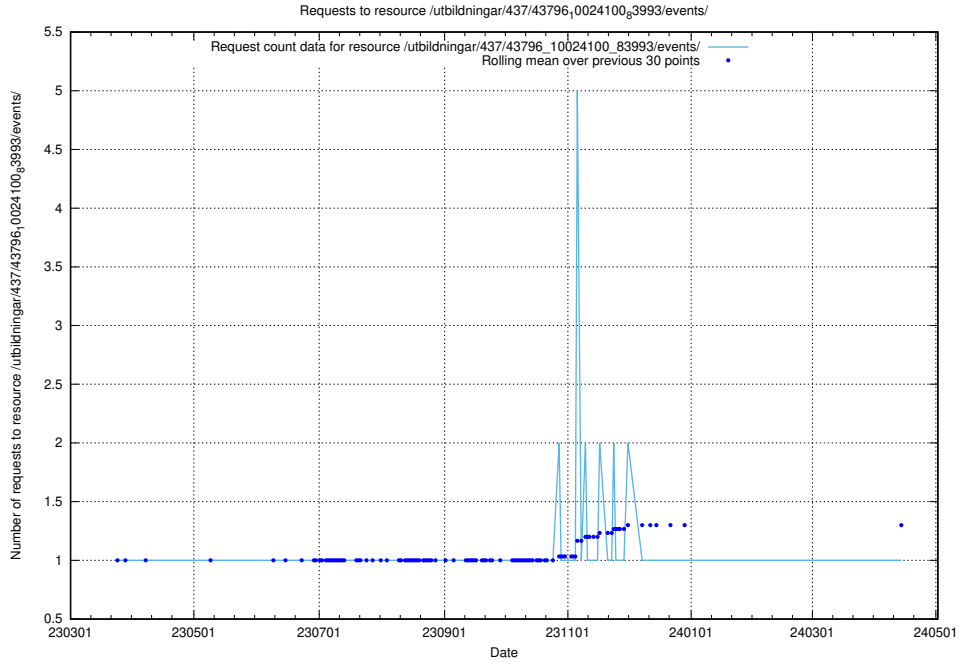

5.6174 Usage of /utbildningar/437/43796_10024100_83993/events/

Here, we count the number of requests to resource /utbildningar/437/43796_10024100_83993/events/.