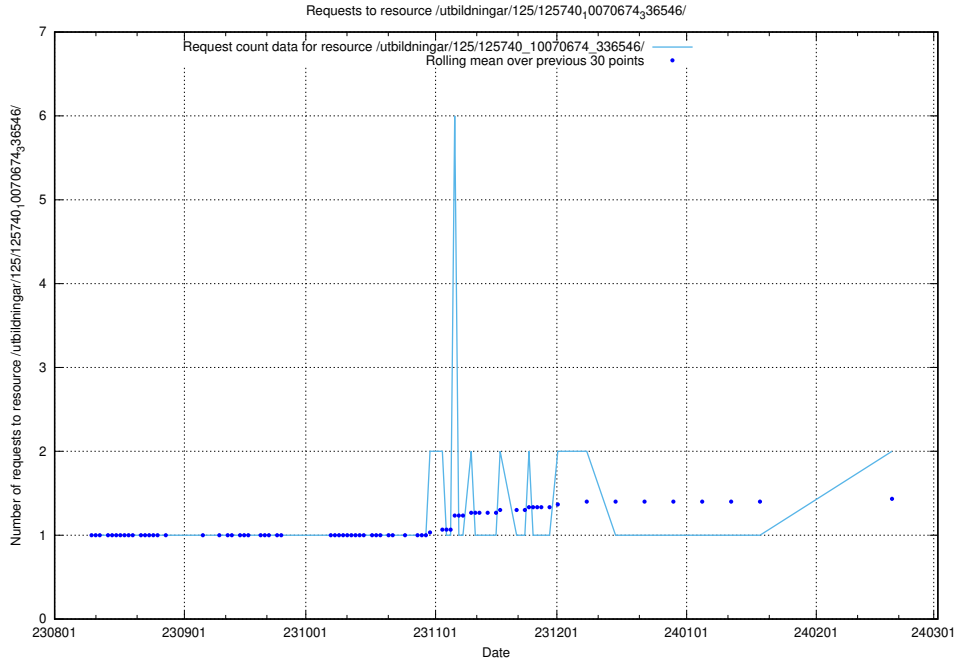

5.785 Usage of /utbildningar/125/125740_10070674_336546/

Here, we count the number of requests to resource /utbildningar/125/125740_10070674_336546/.