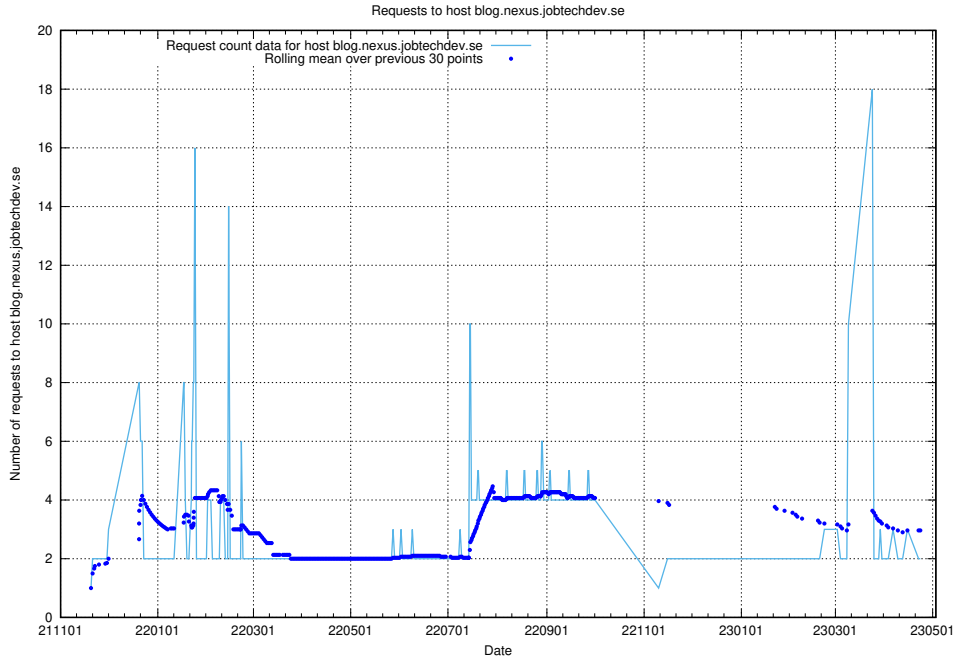

7.454 Usage of `blog.nexus.jobtechdev.se`

Here, we count the number of requests to host `blog.nexus.jobtechdev.se`.