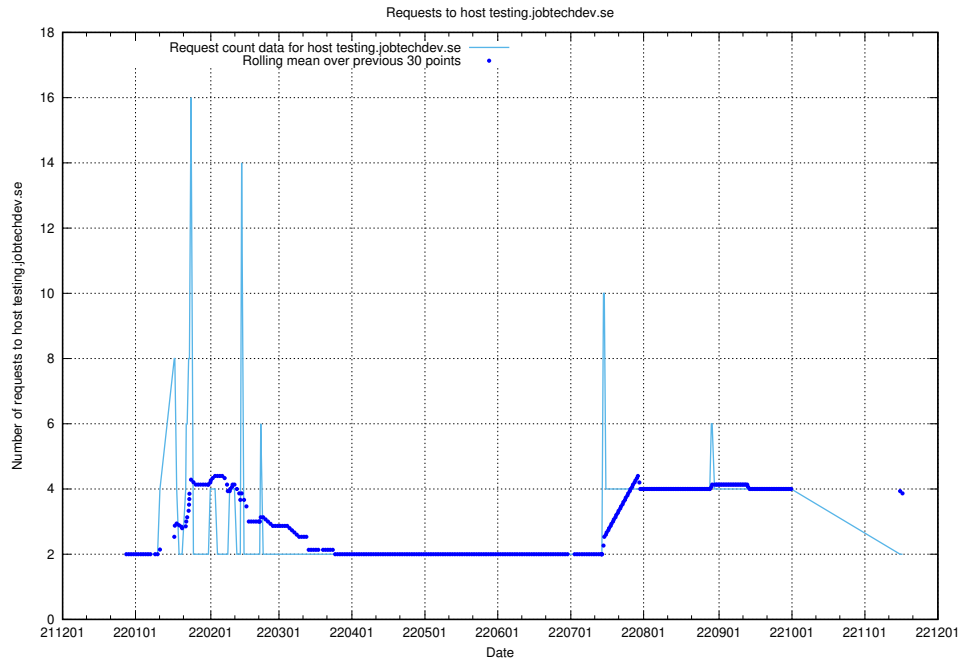

7.356 Usage of testing.jobtechdev.se

Here, we count the number of requests to host testing.jobtechdev.se.

7.357 Usage of support.jobtechdev.se

Here, we count the number of requests to host support.jobtechdev.se.