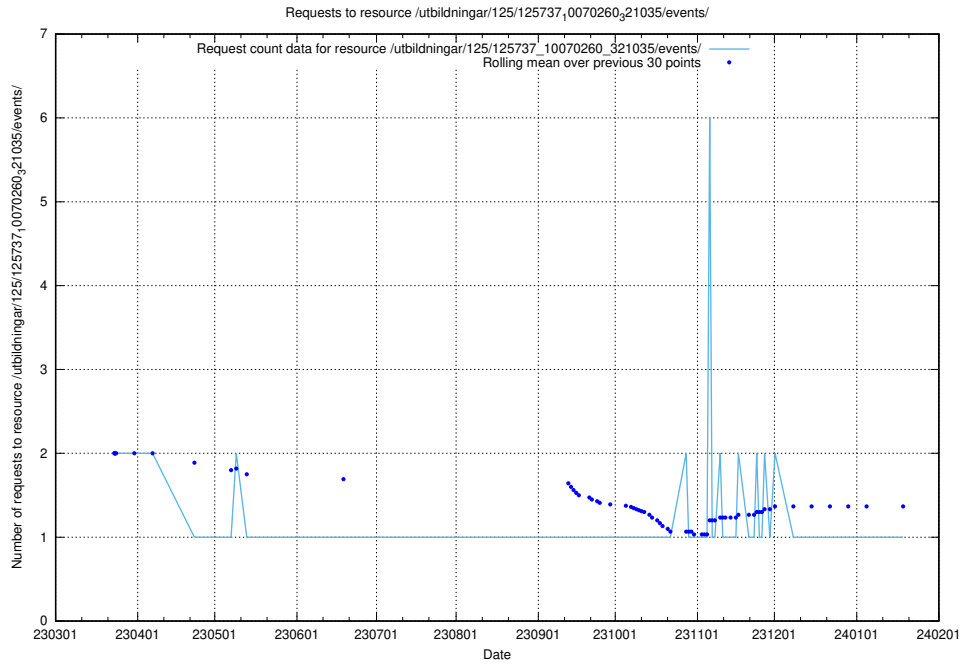

5.6278 Usage of /utbildningar/125/125737_10070260_321035/events/

Here, we count the number of requests to resource /utbildningar/125/125737_10070260_321035/events/