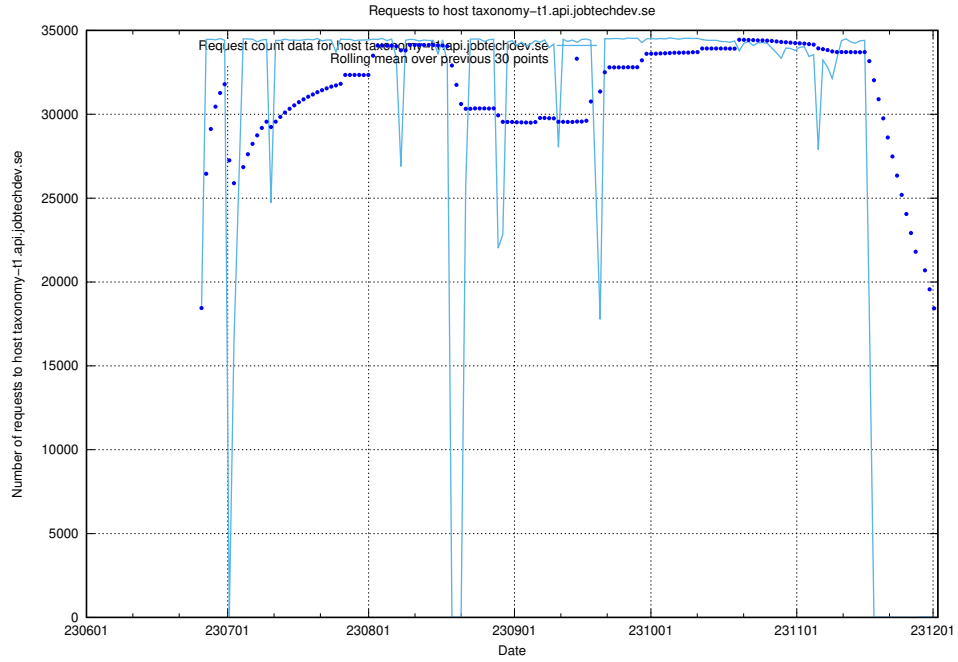

7.169 Usage of taxonomy-t1.api.jobtechdev.se

Here, we count the number of requests to host taxonomy-t1.api.jobtechdev.se.