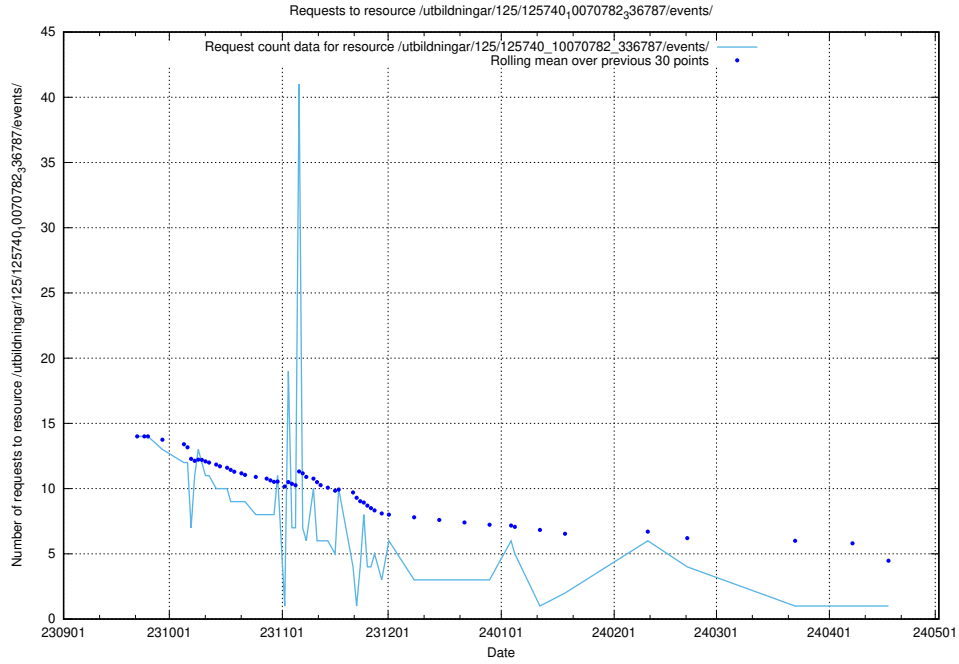

5.4512 Usage of /utbildningar/125/125740_10070782_336787/events/

Here, we count the number of requests to resource /utbildningar/125/125740_10070782_336787/events/