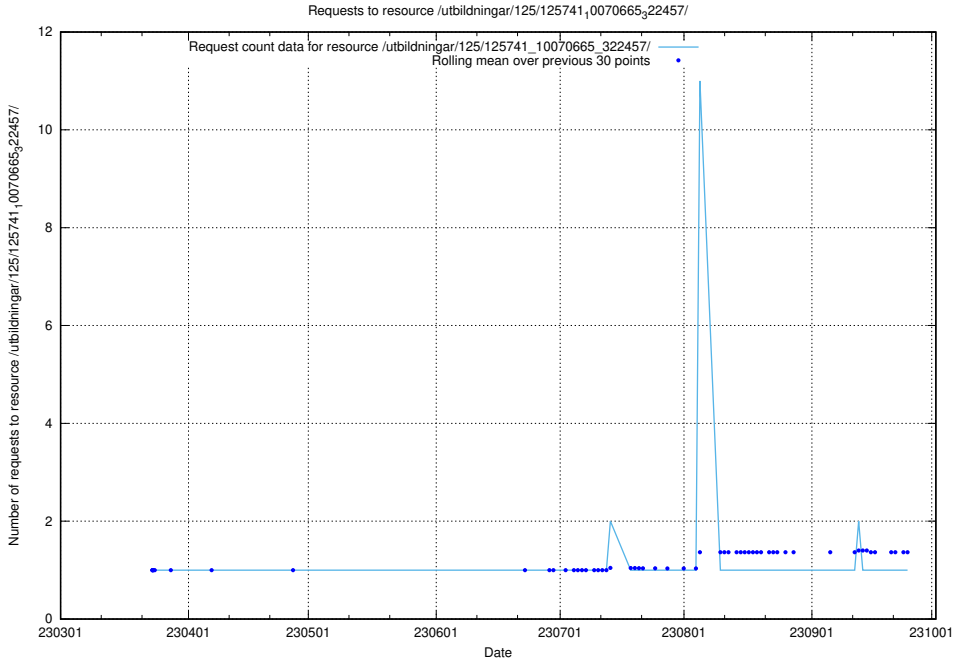

5.6488 Usage of /utbildningar/125/125741_10070665_322457/

Here, we count the number of requests to resource /utbildningar/125/125741_10070665_322457/.