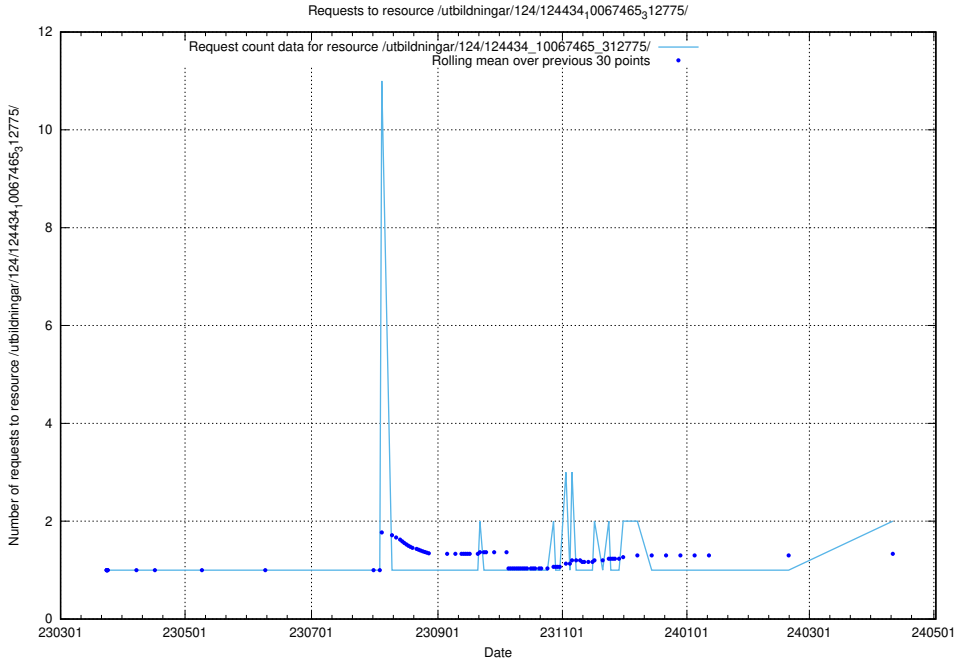

5.673 Usage of /utbildningar/124/124434_10067465_312775/

Here, we count the number of requests to resource /utbildningar/124/124434_10067465_312775/.