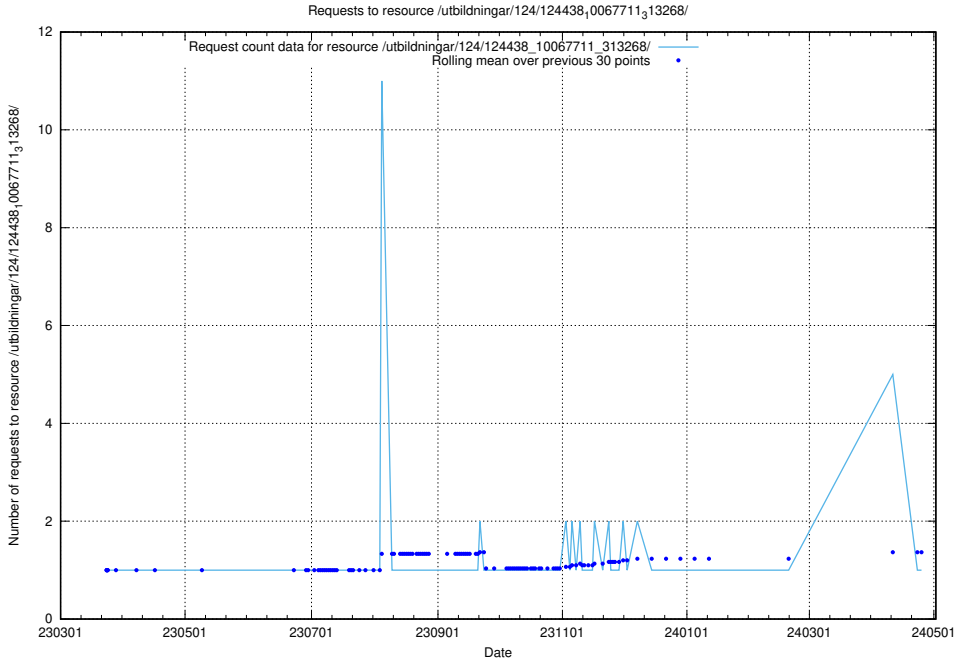

5.3734 Usage of /utbildningar/124/124438_10067711_313268/

Here, we count the number of requests to resource /utbildningar/124/124438_10067711_313268/.