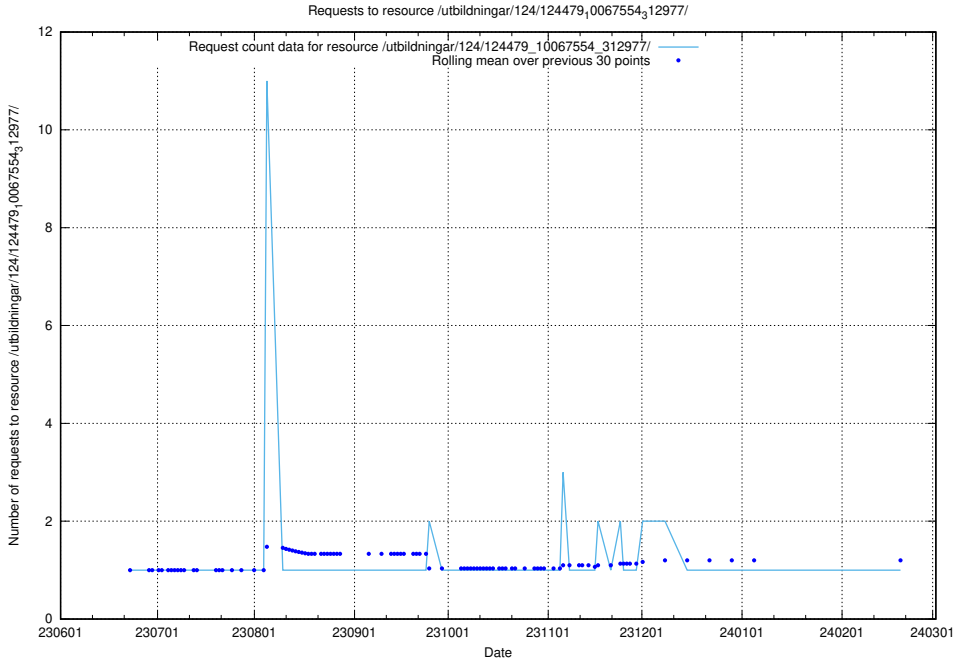

5.5805 Usage of /utbildningar/124/124479_10067554_312977/

Here, we count the number of requests to resource /utbildningar/124/124479_10067554_312977/.