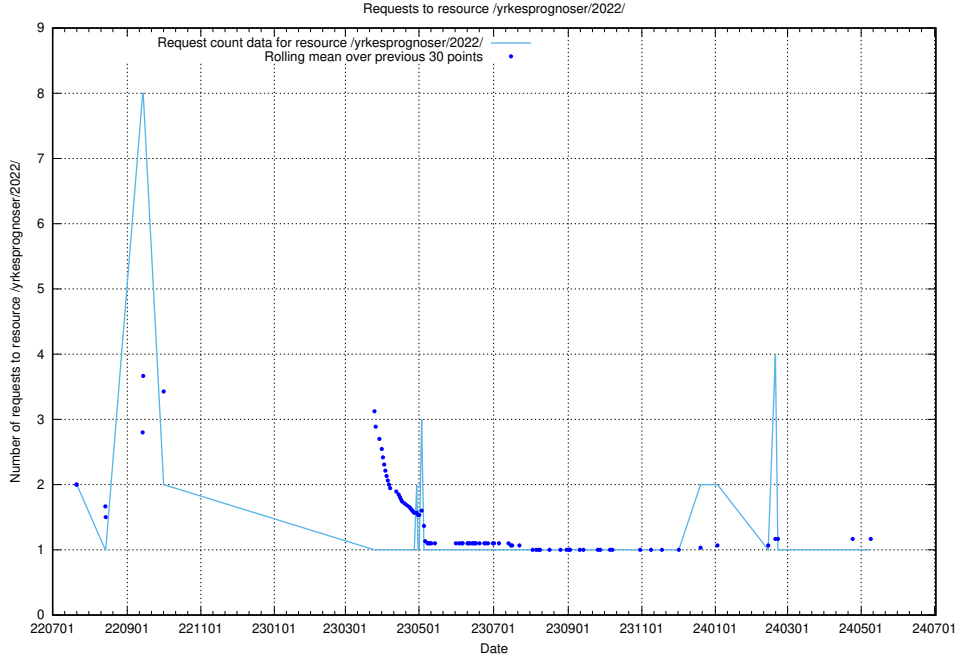

5.1006 Usage of /yrkesprognoser/2022/

Here, we count the number of requests to resource /yrkesprognoser/2022/.