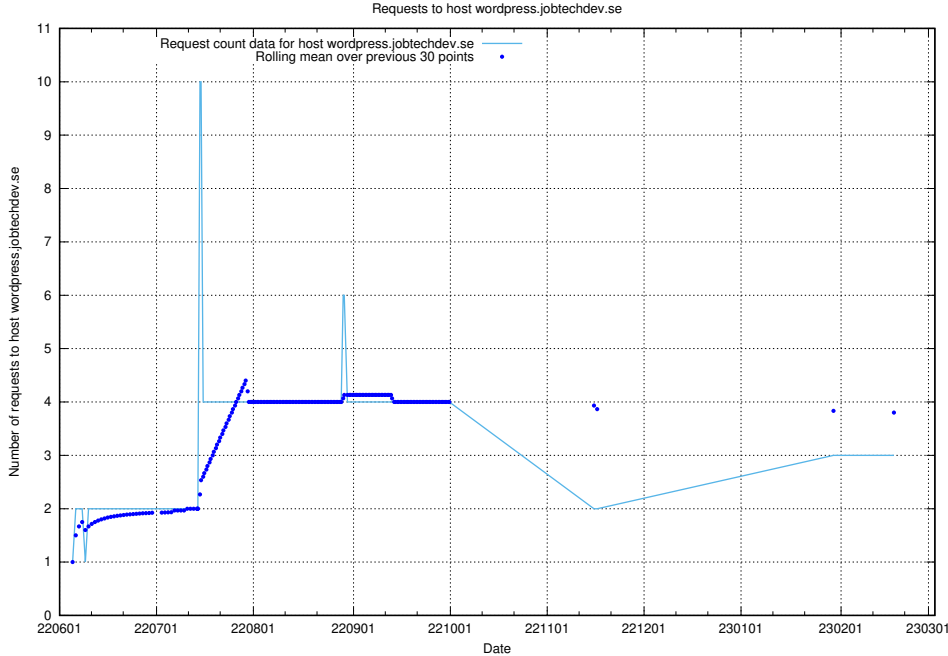

7.213 Usage of wordpress.jobtechdev.se

Here, we count the number of requests to host wordpress.jobtechdev.se.