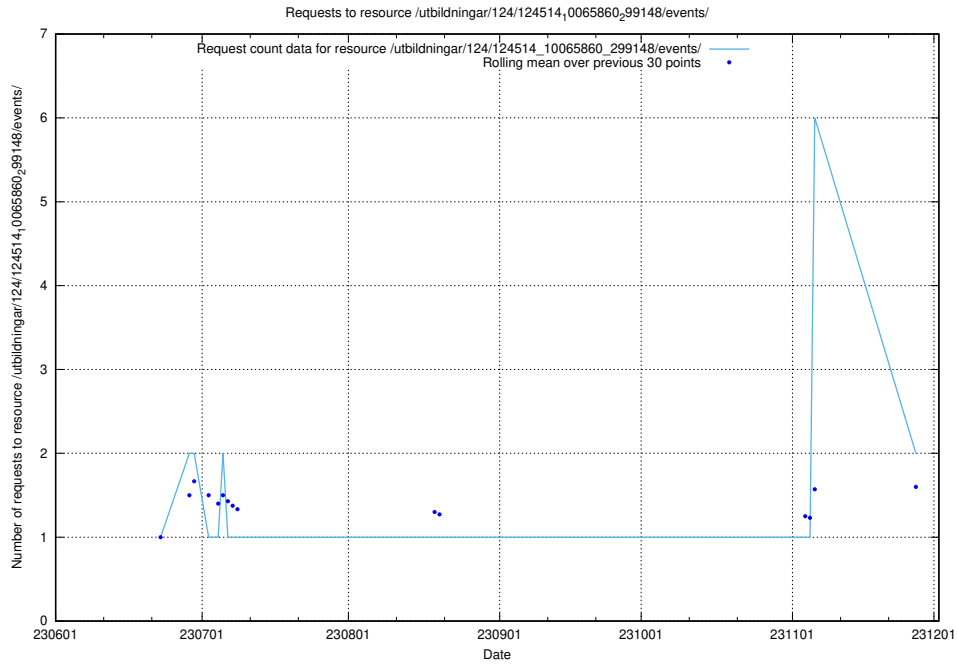

5.868 Usage of /utbildningar/124/124514_10065860_299148/events/

Here, we count the number of requests to resource /utbildningar/124/124514_10065860_299148/events/