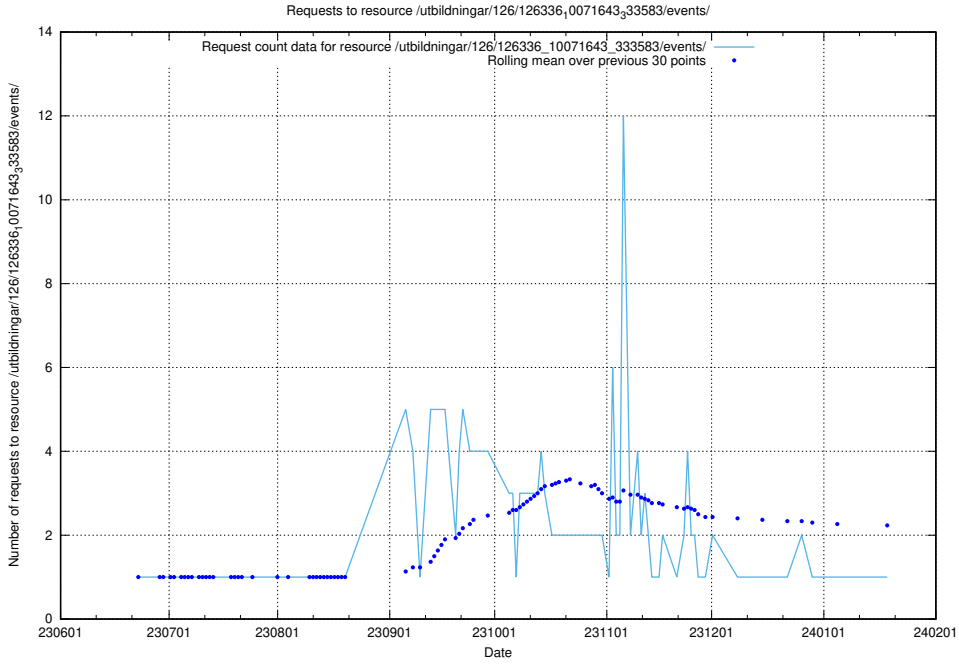

5.5680 Usage of /utbildningar/126/126336_10071643_333583/events/

Here, we count the number of requests to resource /utbildningar/126/126336_10071643_333583/events/