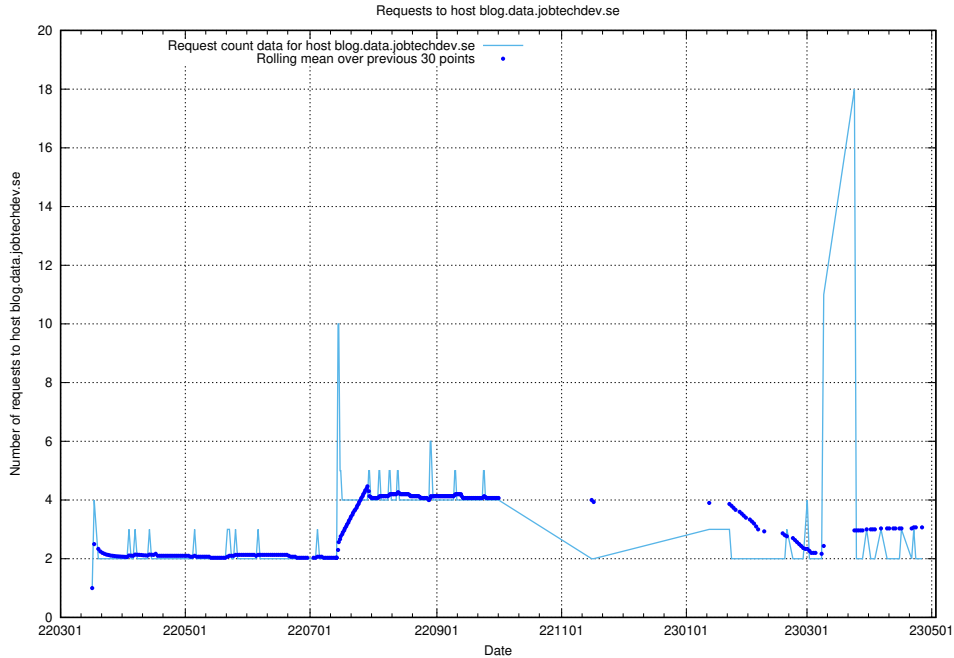

7.497 Usage of minioconsole.jobtechdev.se

Here, we count the number of requests to host minioconsole.jobtechdev.se.

7.498 Usage of minio-console.jobtechdev.se

Here, we count the number of requests to host minio-console.jobtechdev.se.