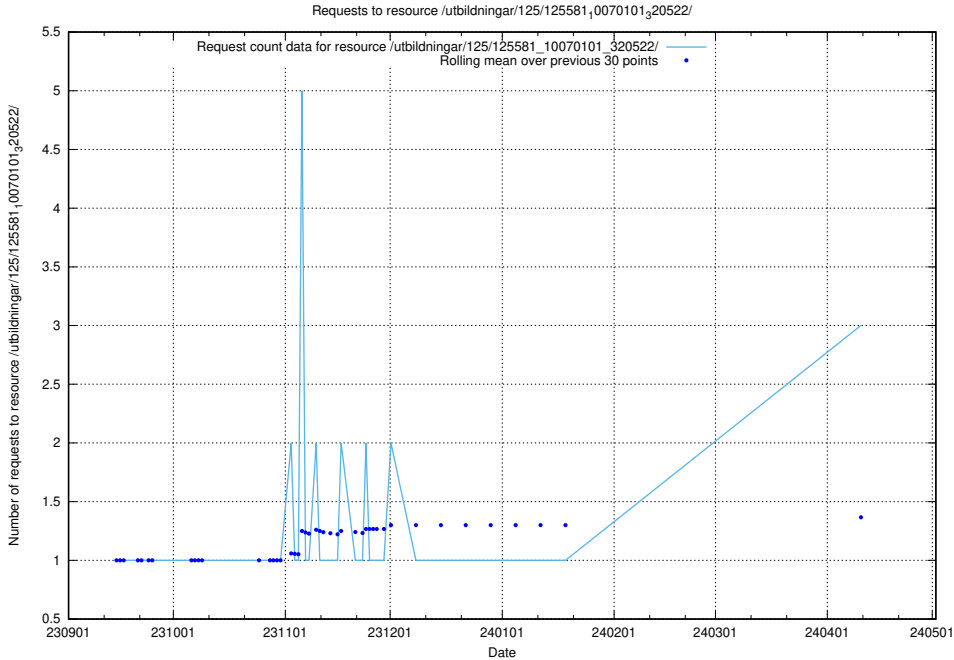

5.348 Usage of /utbildningar/125/125581_10070101_320522/

Here, we count the number of requests to resource /utbildningar/125/125581_10070101_320522/.