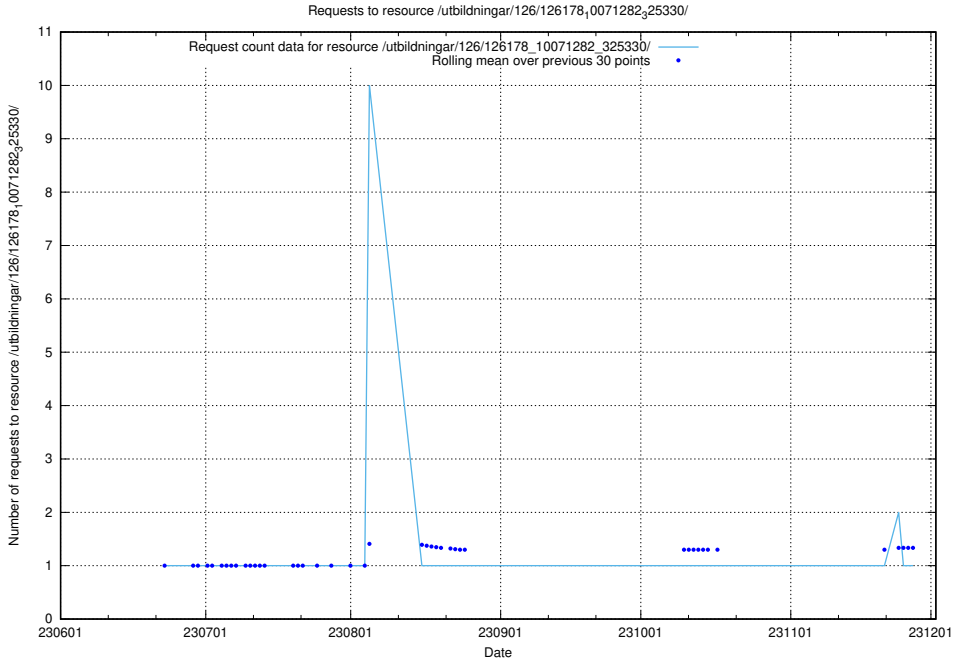

5.5689 Usage of /utbildningar/126/126178_10071282_325330/

Here, we count the number of requests to resource /utbildningar/126/126178_10071282_325330/.