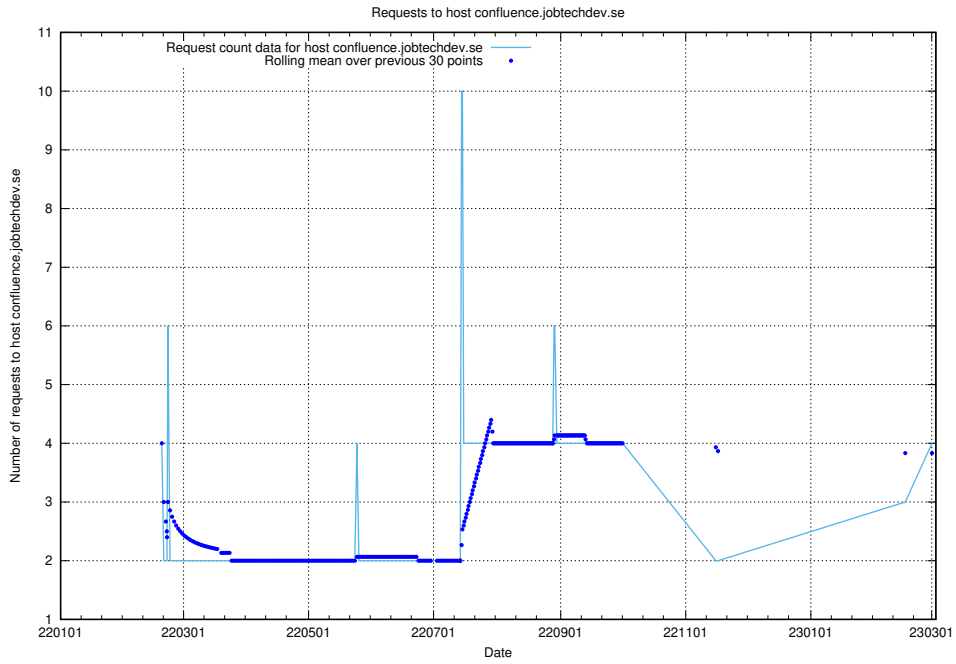

7.158 Usage of confluence.jobtechdev.se

Here, we count the number of requests to host confluence.jobtechdev.se.