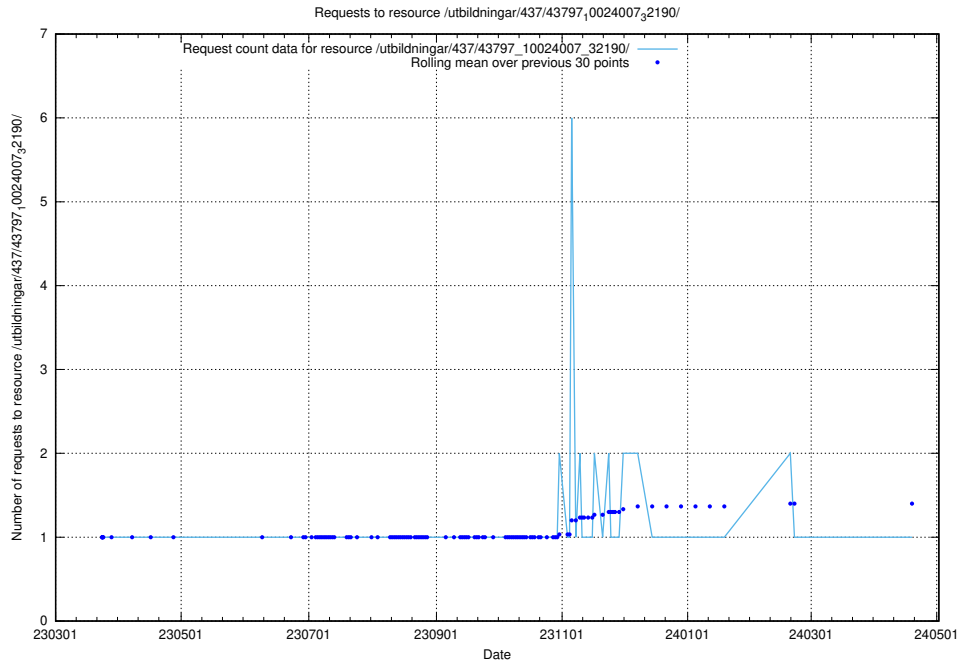

5.6349 Usage of /utbildningar/437/43797_10024007_32190/

Here, we count the number of requests to resource /utbildningar/437/43797_10024007_32190/.