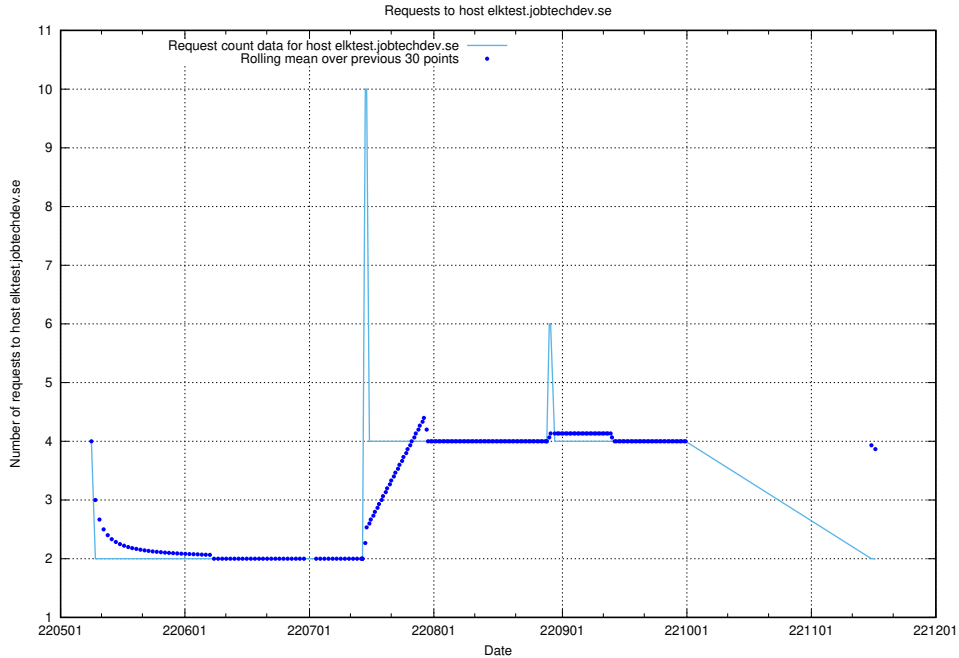

7.429 Usage of elktest.jobtechdev.se

Here, we count the number of requests to host elktest.jobtechdev.se.