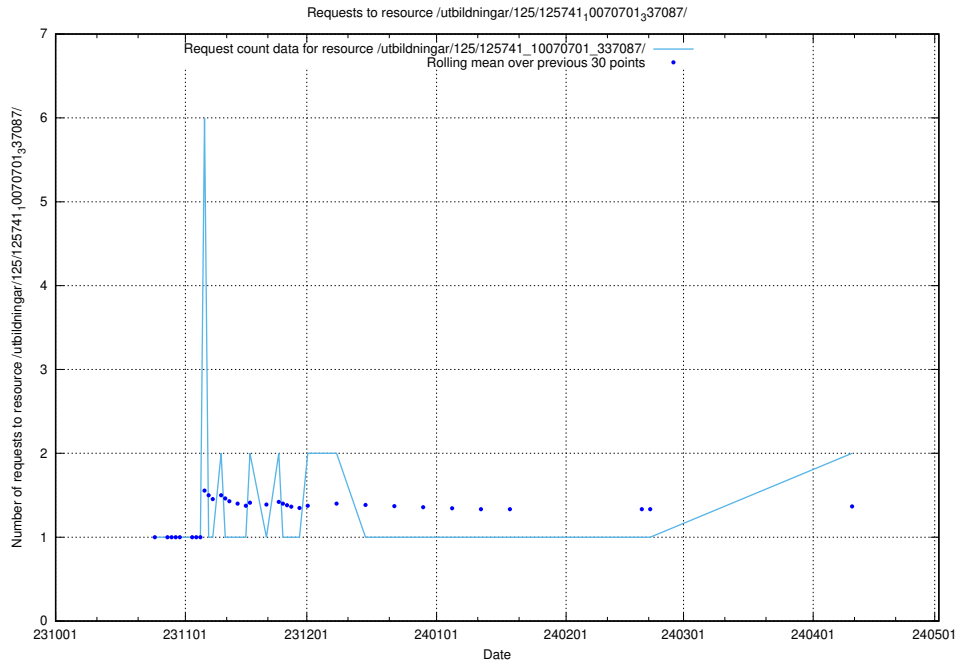

5.721 Usage of /utbildningar/125/125741_10070701_337087/

Here, we count the number of requests to resource /utbildningar/125/125741_10070701_337087/.