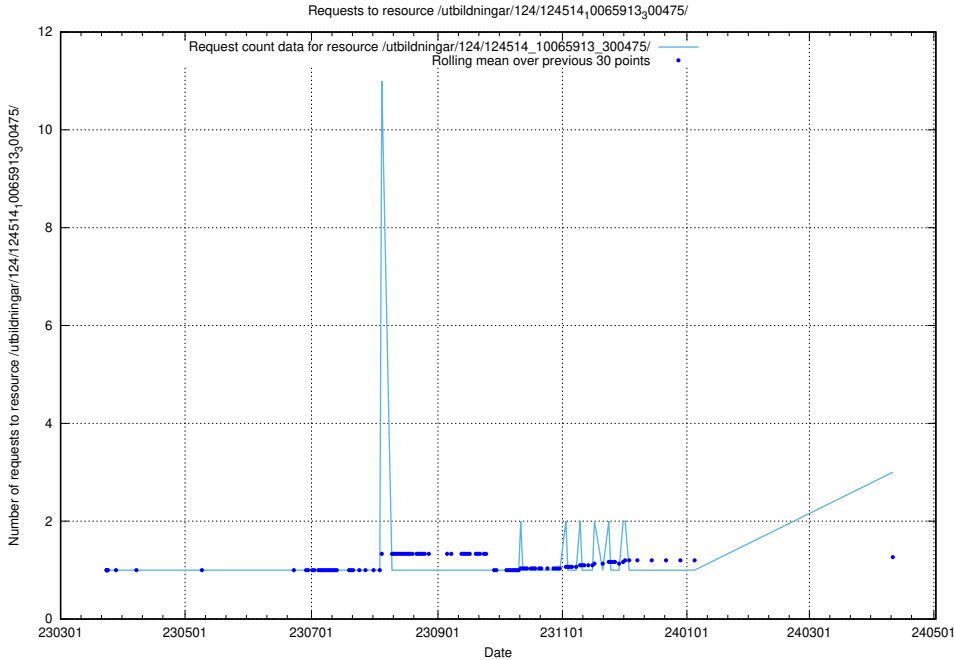

Here, we count the number of requests to resource /utbildningar/utb_emil/124/124499_10067796_313401/events/

5.288 Usage of /utbildningar/124/124514_10065913_300475/

Here, we count the number of requests to resource /utbildningar/124/124514_10065913_300475/.