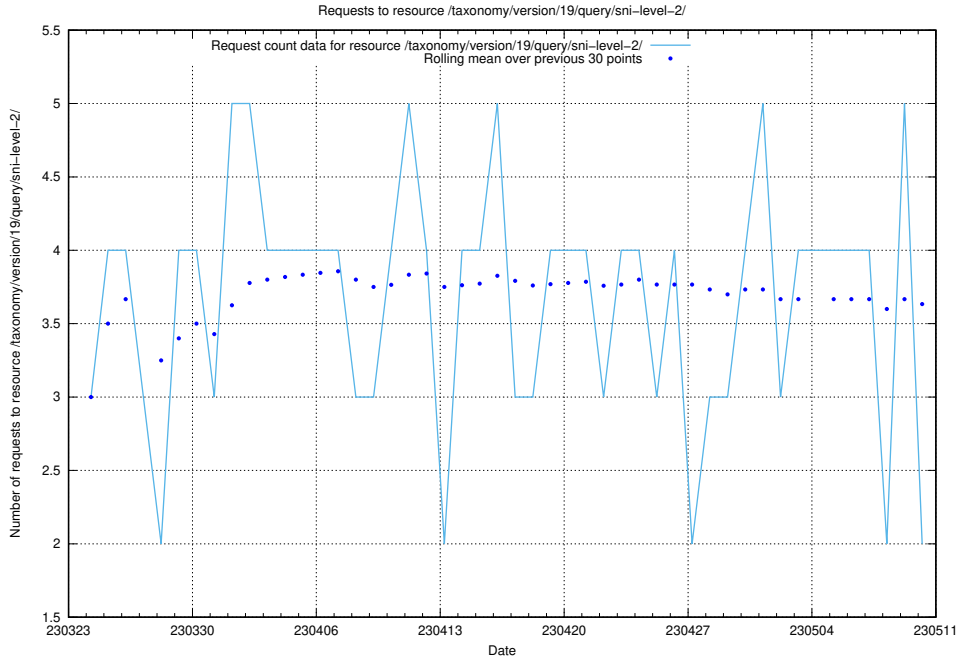

5.941 Usage of /taxonomy/version/19/query/sni-level-2/

Here, we count the number of requests to resource /taxonomy/version/19/query/sni-level-2/.