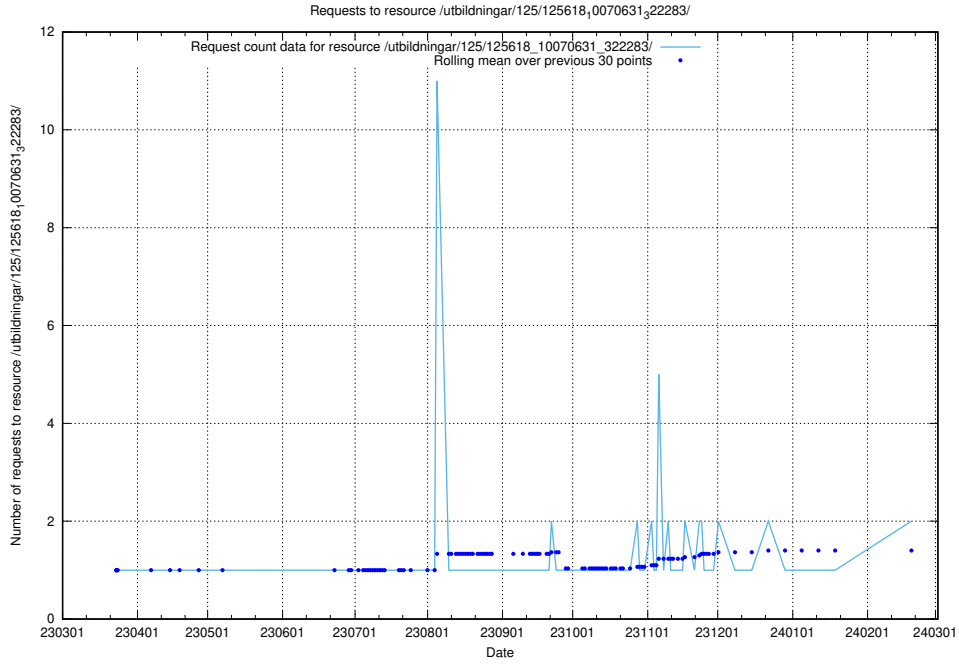

5.476 Usage of /utbildningar/125/125618_10070631_322283/

Here, we count the number of requests to resource /utbildningar/125/125618_10070631_322283/.