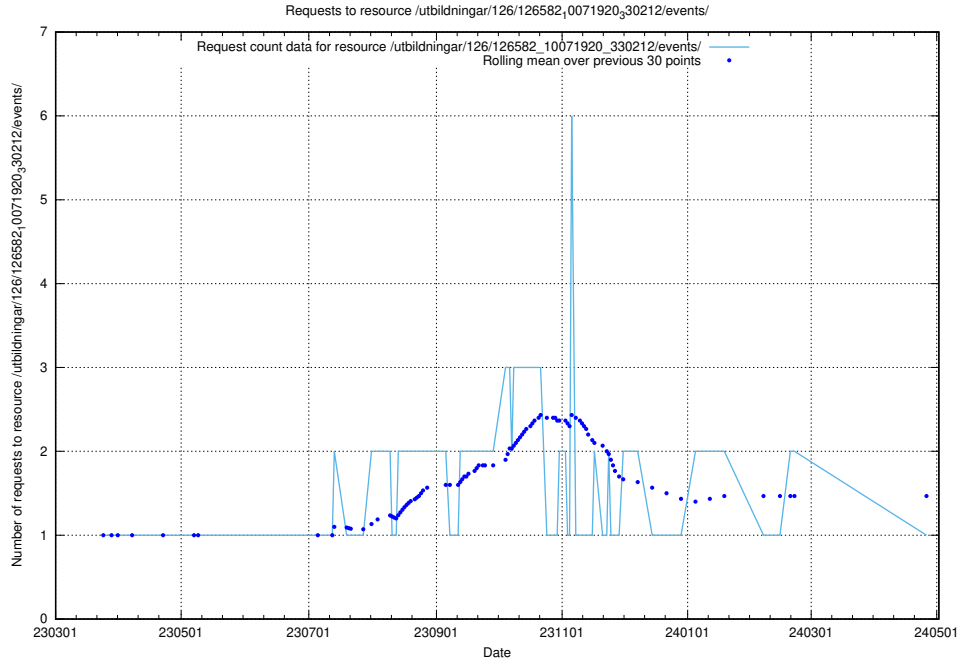

5.6198 Usage of /utbildningar/126/126582_10071920_330212/events/

Here, we count the number of requests to resource /utbildningar/126/126582_10071920_330212/events/