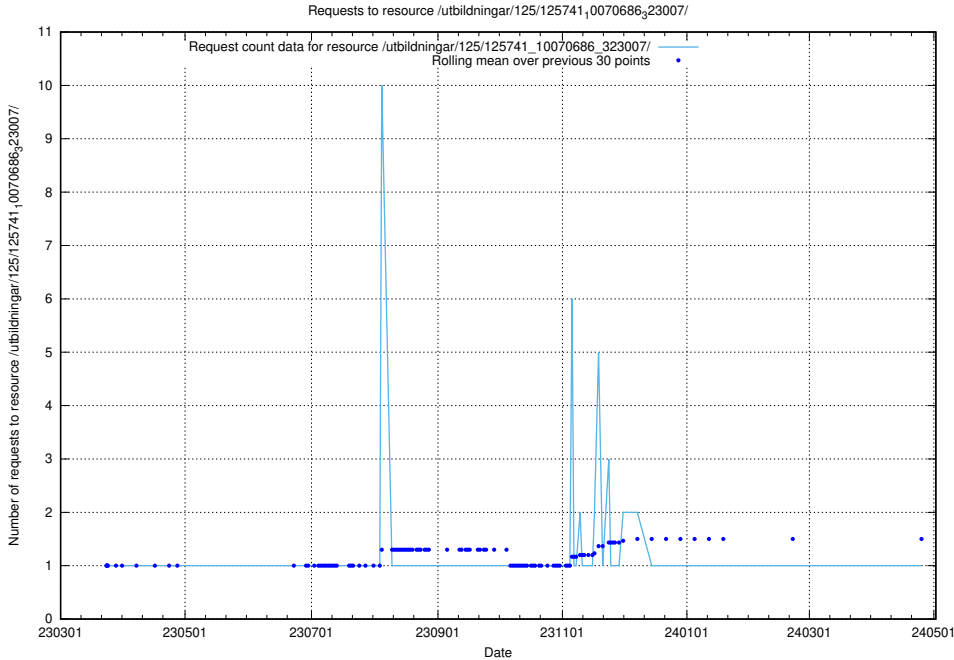

5.6469 Usage of /utbildningar/125/125741_10070686_323007/

Here, we count the number of requests to resource /utbildningar/125/125741_10070686_323007/.