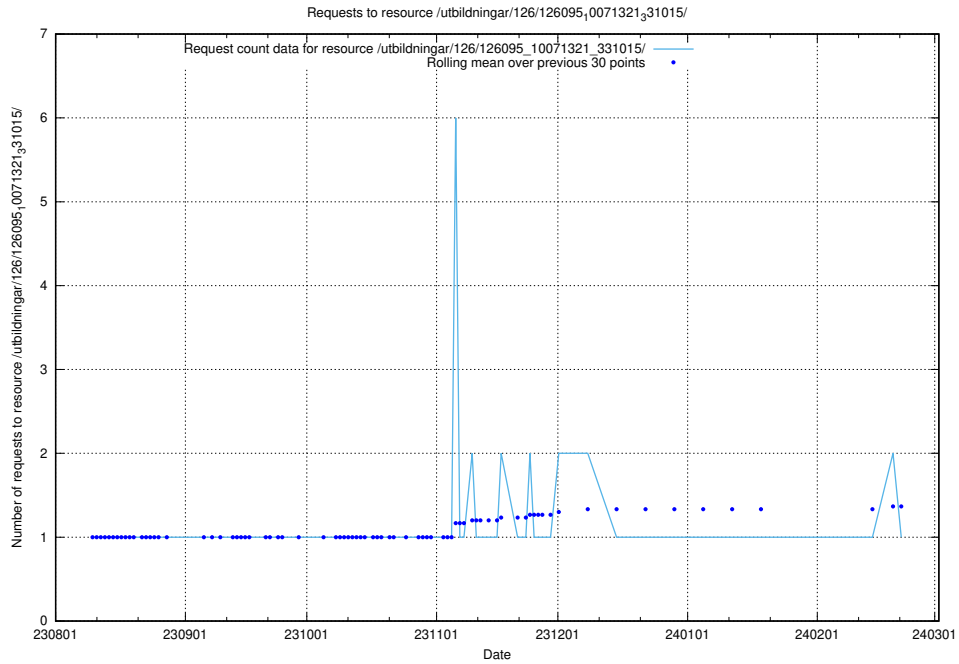

5.4840 Usage of /utbildningar/126/126095_10071321_331015/

Here, we count the number of requests to resource /utbildningar/126/126095_10071321_331015/.