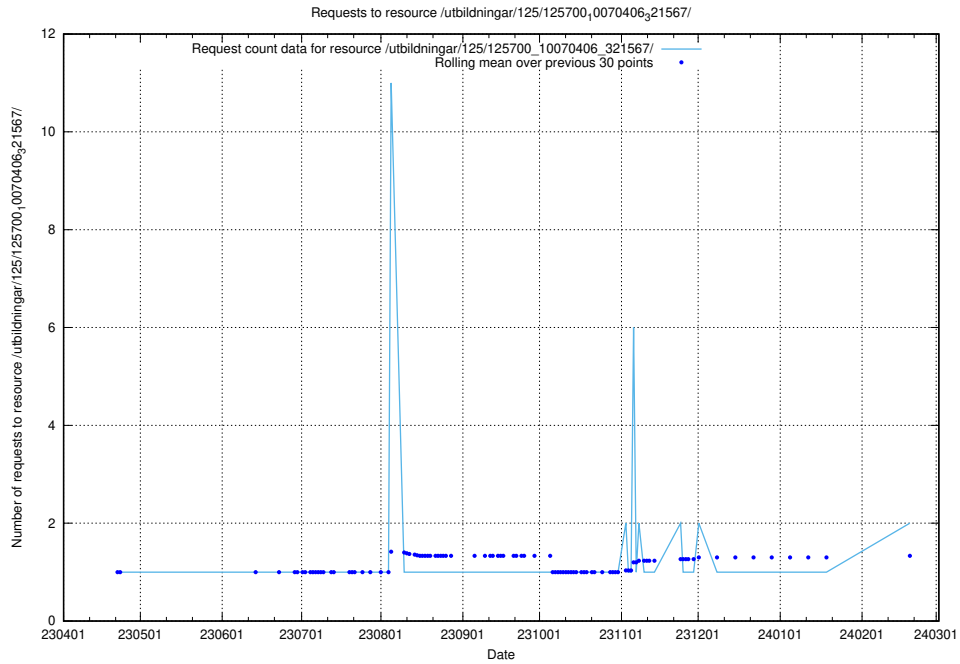

5.913 Usage of /utbildningar/126/

Here, we count the number of requests to resource /utbildningar/126/.

5.914 Usage of /utbildningar/438/

Here, we count the number of requests to resource /utbildningar/438/.