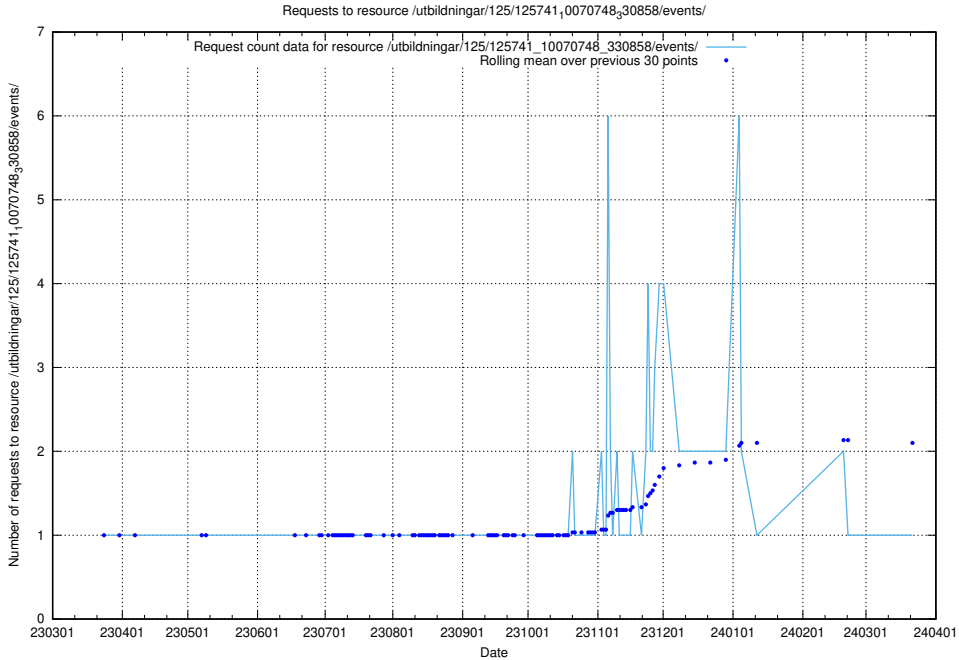

5.6222 Usage of /utbildningar/125/125741_10070748_330858/events/

Here, we count the number of requests to resource /utbildningar/125/125741_10070748_330858/events/