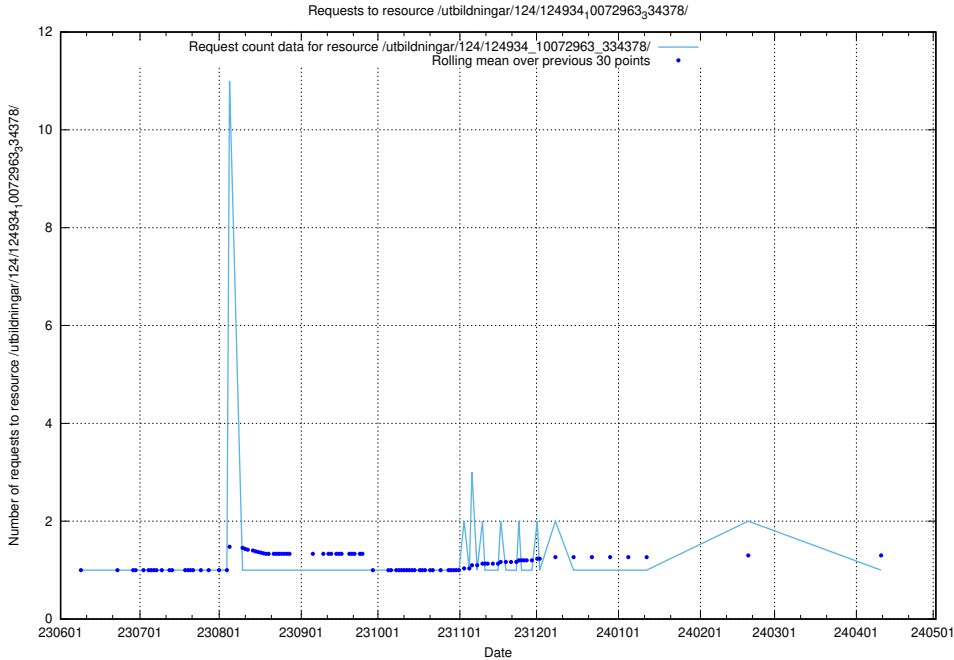

5.5902 Usage of /utbildningar/124/124934_10072963_334378/

Here, we count the number of requests to resource /utbildningar/124/124934_10072963_334378/.