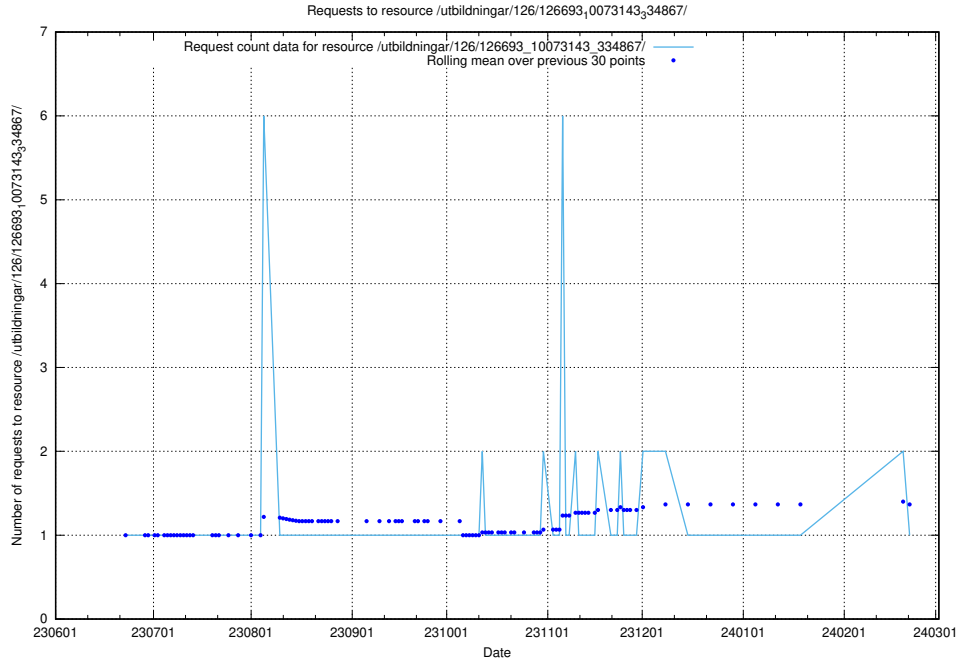

5.5656 Usage of /utbildningar/126/126693_10073143_334867/

Here, we count the number of requests to resource /utbildningar/126/126693_10073143_334867/.