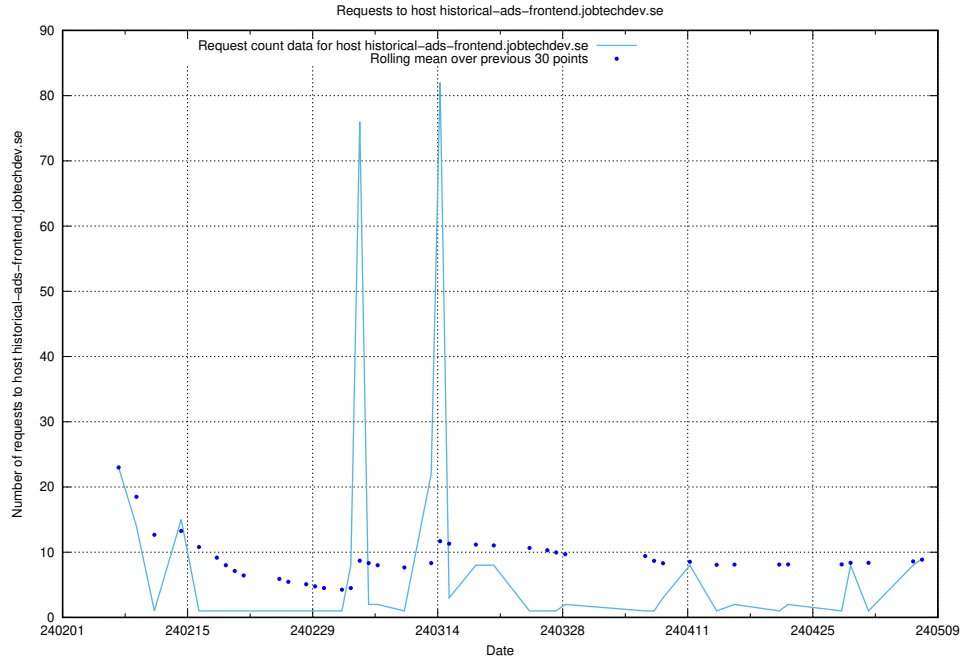

7.65 Usage of historical-ads-frontend.jobtechdev.se

Here, we count the number of requests to host historical-ads-frontend.jobtechdev.se.