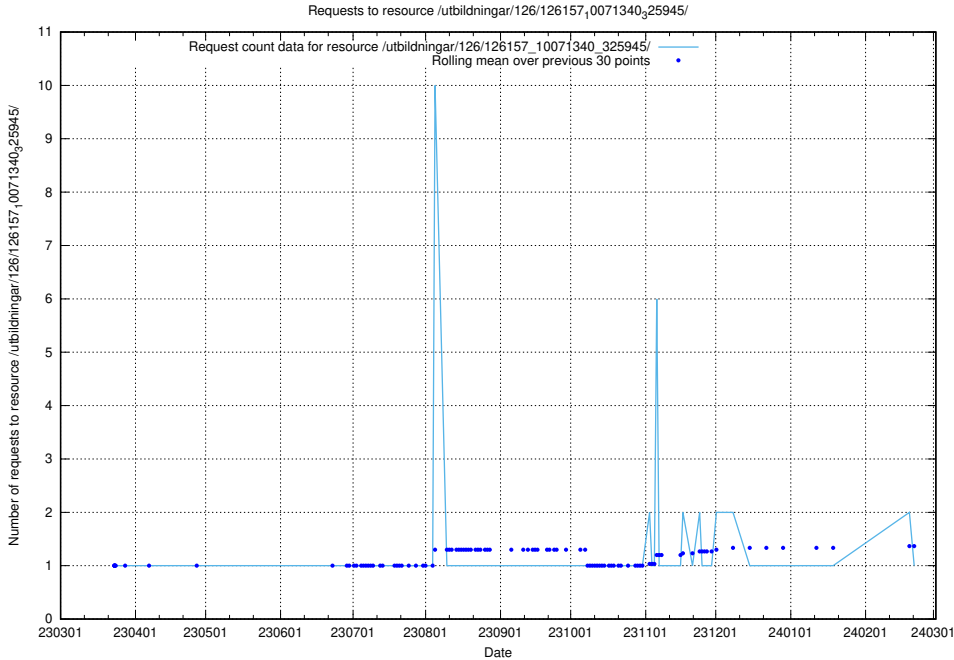

5.6425 Usage of /utbildningar/126/126157_10071340_325945/

Here, we count the number of requests to resource /utbildningar/126/126157_10071340_325945/.