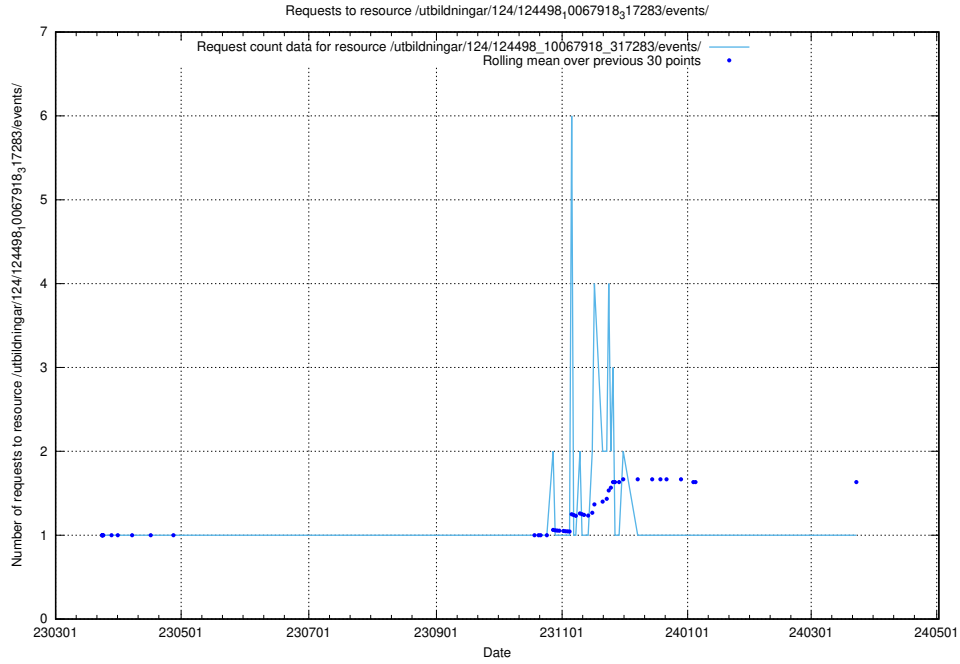

5.2623 Usage of /utbildningar/124/124498_10067918_317283/events/

Here, we count the number of requests to resource /utbildningar/124/124498_10067918_317283/events/