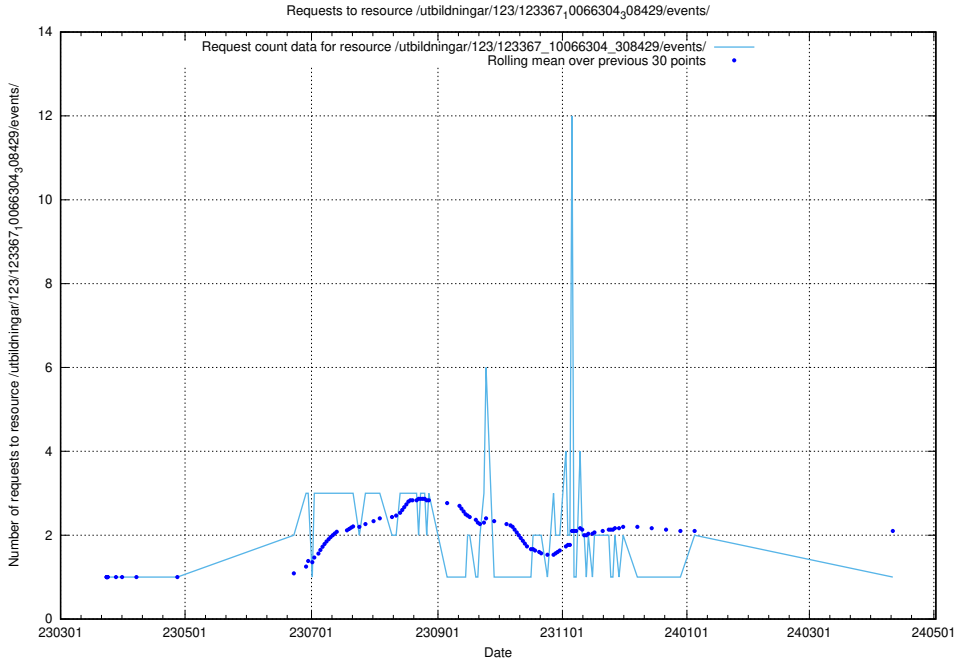

5.4542 Usage of /utbildningar/123/123367_10066304_308429/events/

Here, we count the number of requests to resource /utbildningar/123/123367_10066304_308429/events/