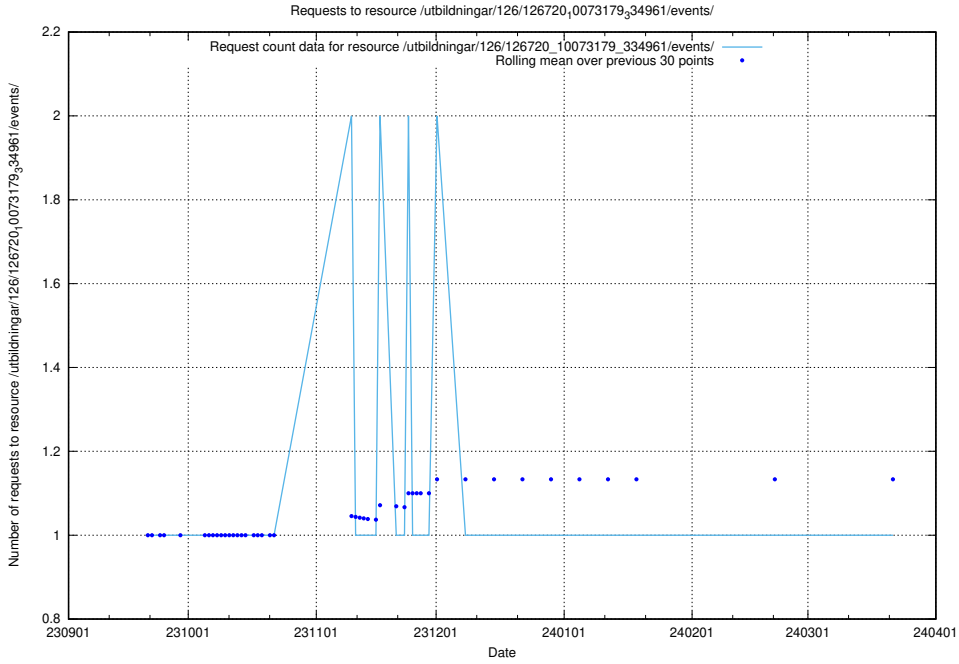

5.4535 Usage of /utbildningar/126/126720_10073179_334961/events/

Here, we count the number of requests to resource /utbildningar/126/126720_10073179_334961/events/