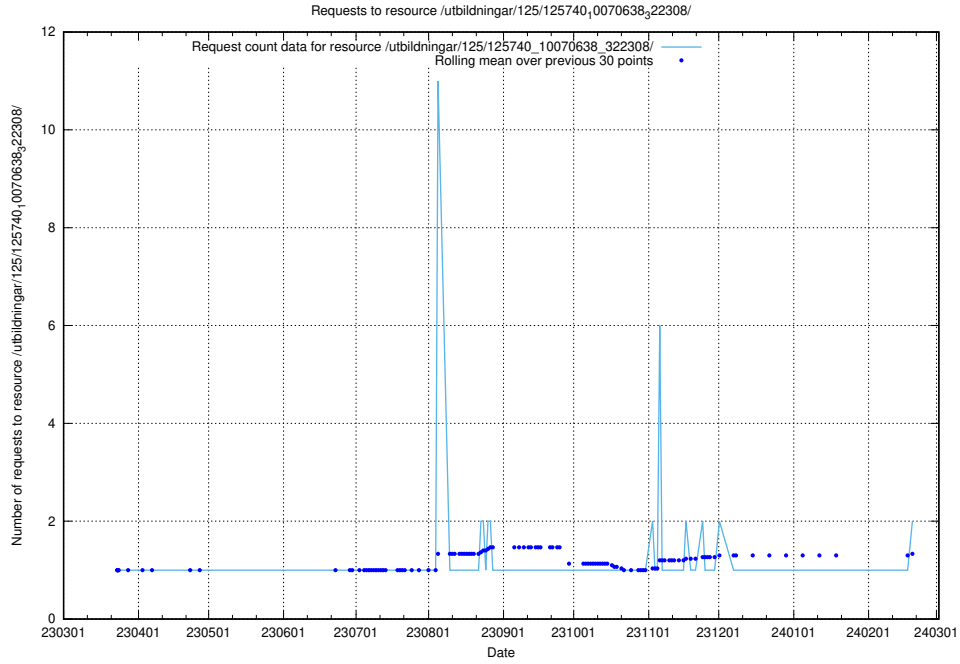

5.467 Usage of /utbildningar/125/125740_10070638_322308/

Here, we count the number of requests to resource /utbildningar/125/125740_10070638_322308/.