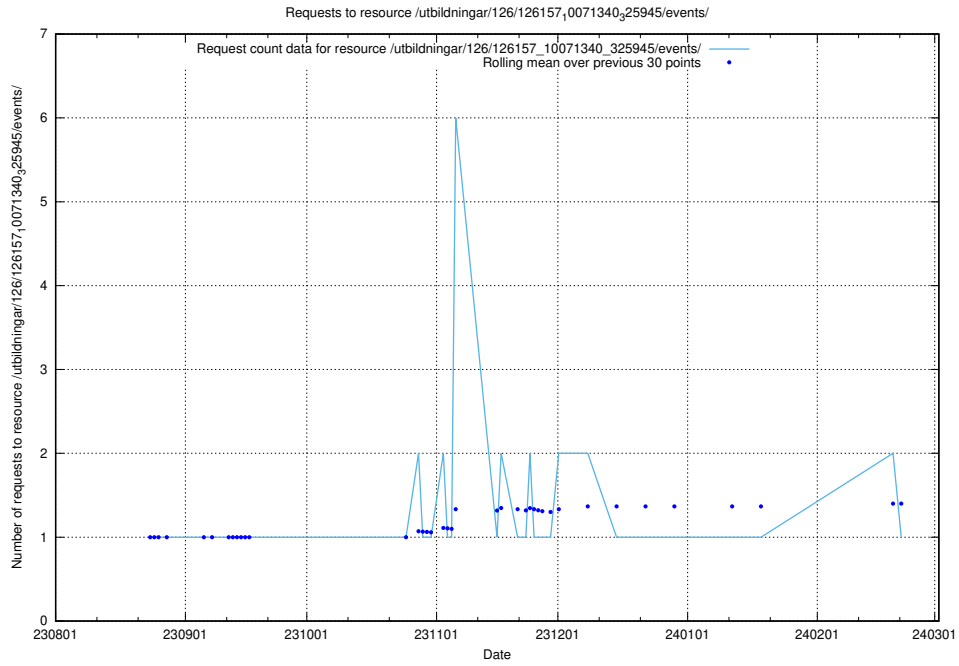

5.4738 Usage of /utbildningar/126/126157_10071340_325945/events/

Here, we count the number of requests to resource /utbildningar/126/126157_10071340_325945/events/