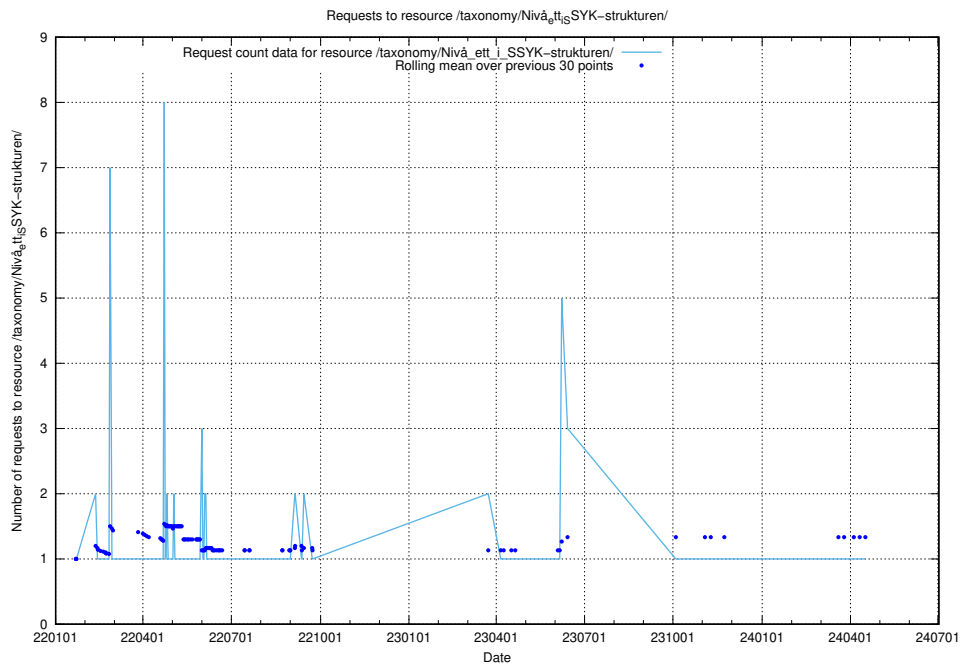

5.5650 Usage of /taxonomy/Nivå_ett_i_SSYK-strukturen/

Here, we count the number of requests to resource /taxonomy/Nivå_ett_i_SSYK-strukturen/.