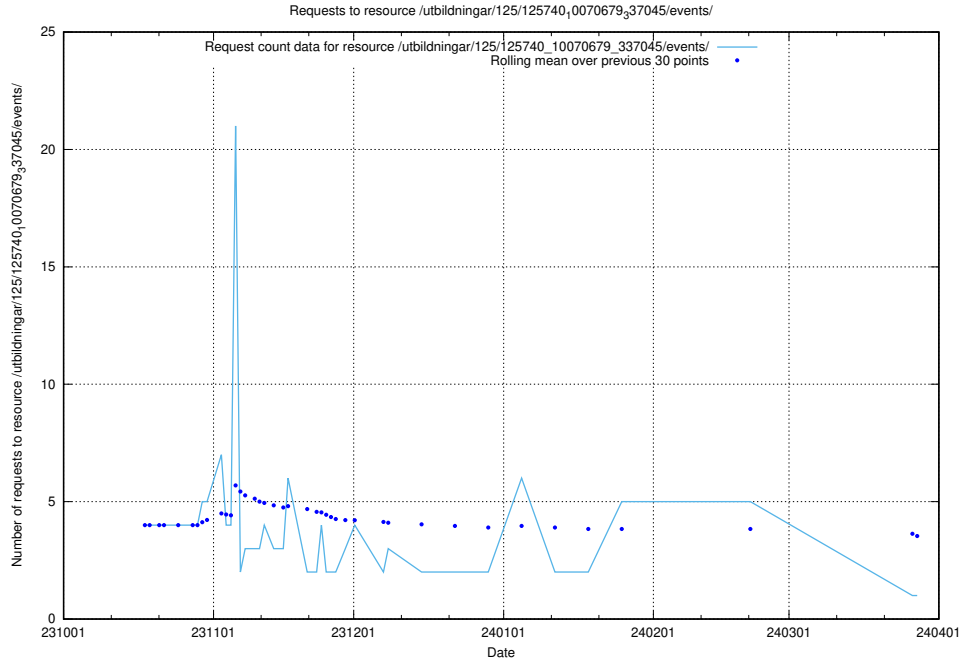

Here, we count the number of requests to resource /taxonomy/version/12/query/ssyk-level-4-groups-with-related-skills/.

5.4299 Usage of /utbildningar/125/125740_10070679_337045/events/

Here, we count the number of requests to resource /utbildningar/125/125740_10070679_337045/events/