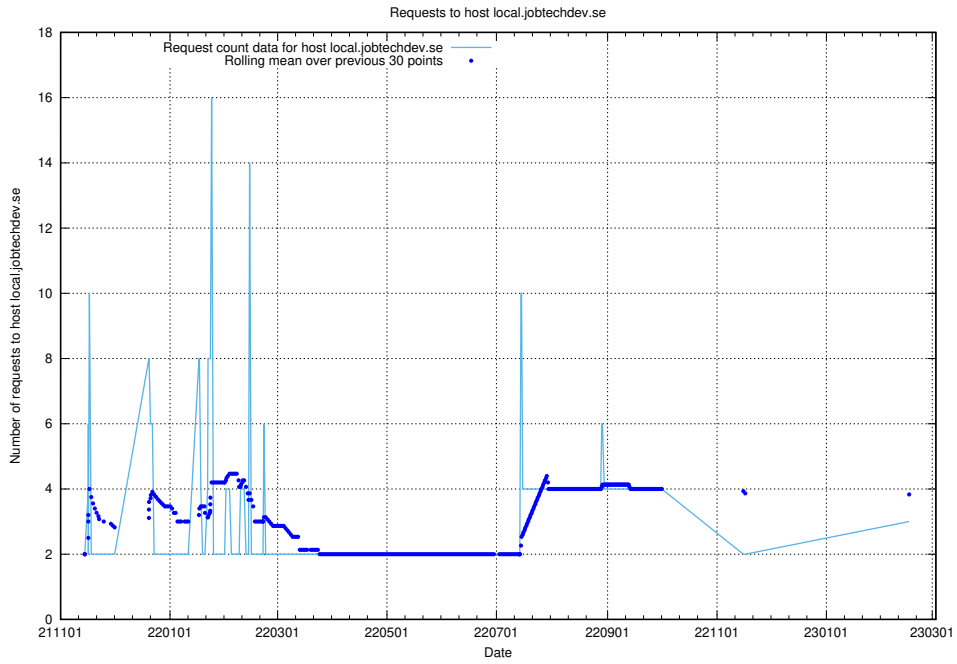

7.246 Usage of local.jobtechdev.se

Here, we count the number of requests to host local.jobtechdev.se.