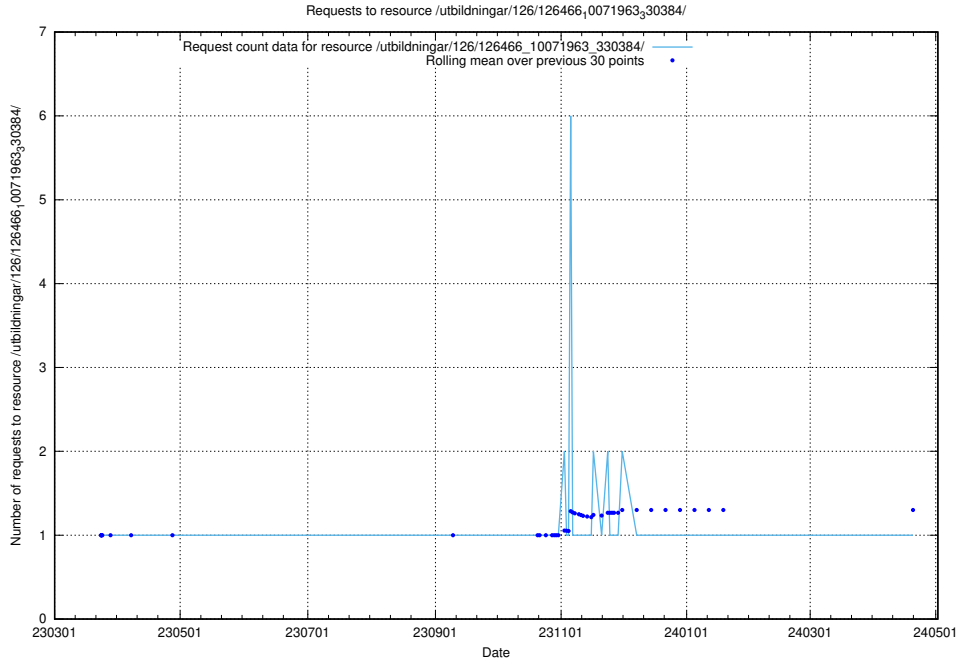

5.6408 Usage of /utbildningar/126/126466_10071963_330384/

Here, we count the number of requests to resource /utbildningar/126/126466_10071963_330384/.