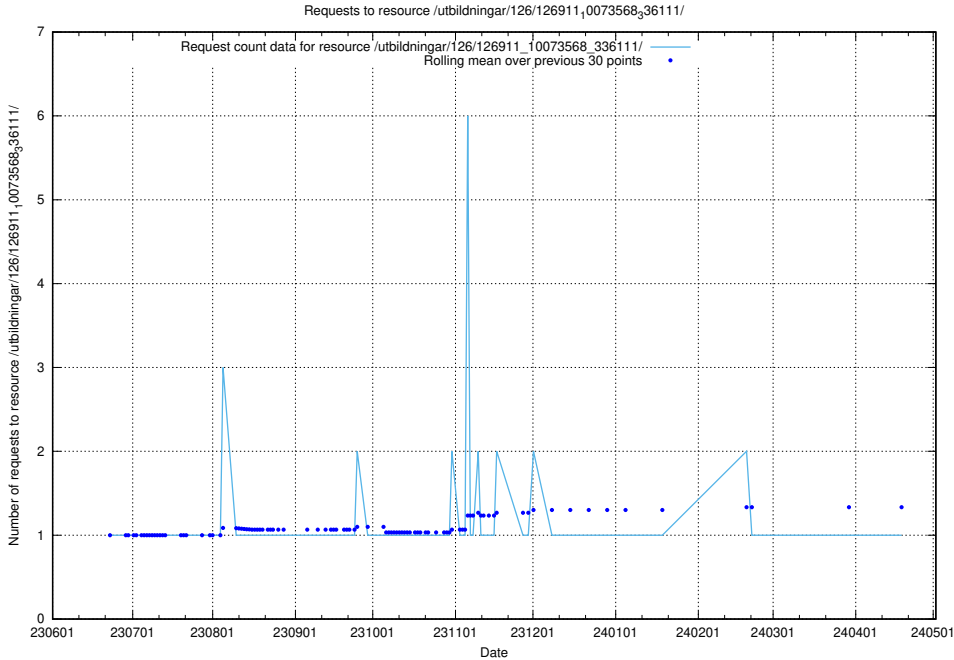

5.5591 Usage of /utbildningar/126/126911_10073568_336111/

Here, we count the number of requests to resource /utbildningar/126/126911_10073568_336111/.