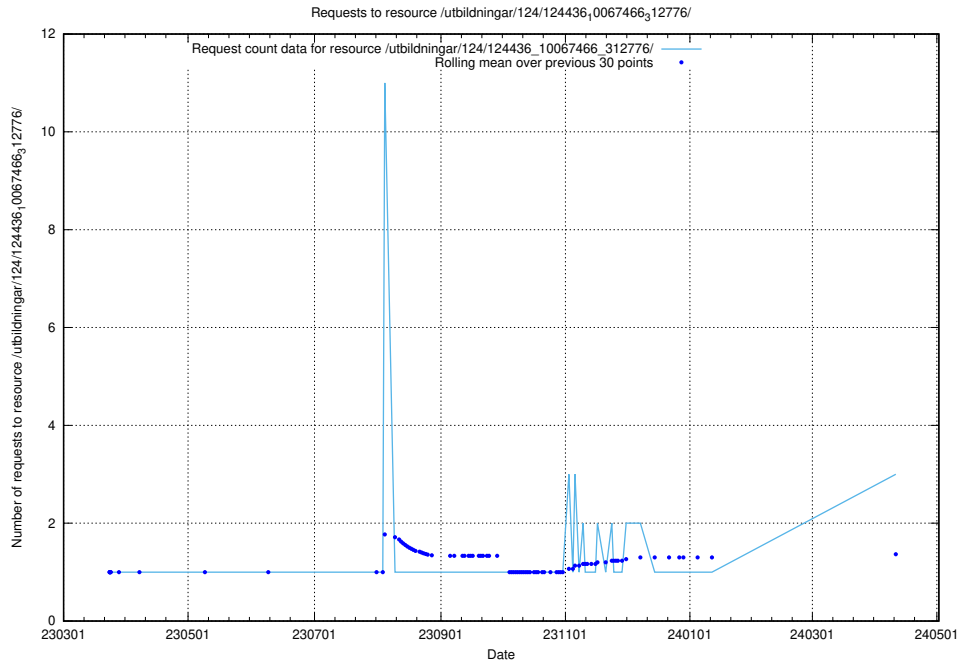

5.312 Usage of /utbildningar/124/124436_10067466_312776/

Here, we count the number of requests to resource /utbildningar/124/124436_10067466_312776/.