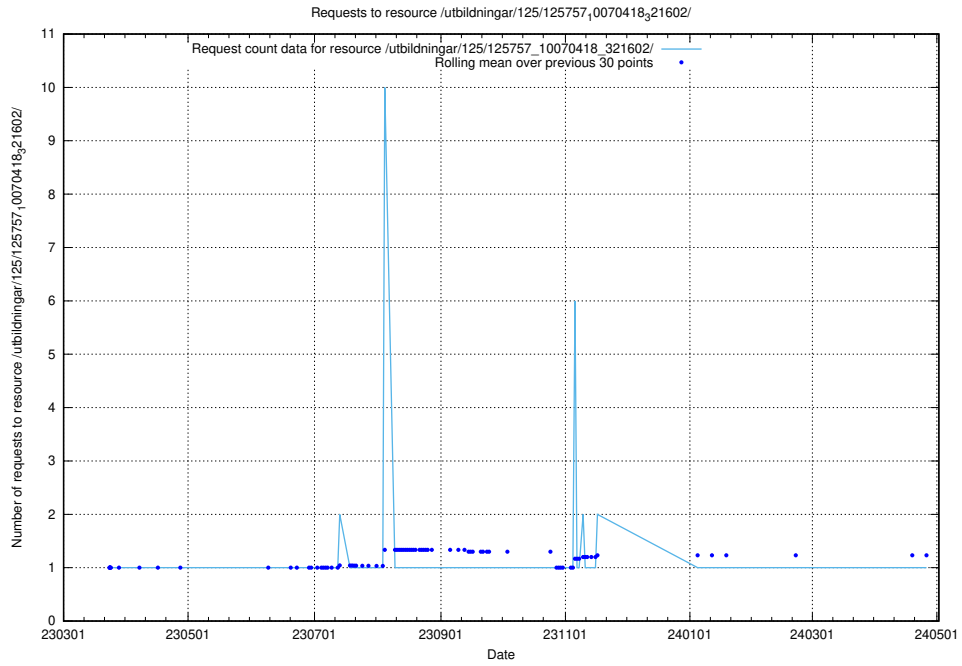

5.6447 Usage of /utbildningar/125/125757_10070418_321602/

Here, we count the number of requests to resource /utbildningar/125/125757_10070418_321602/.