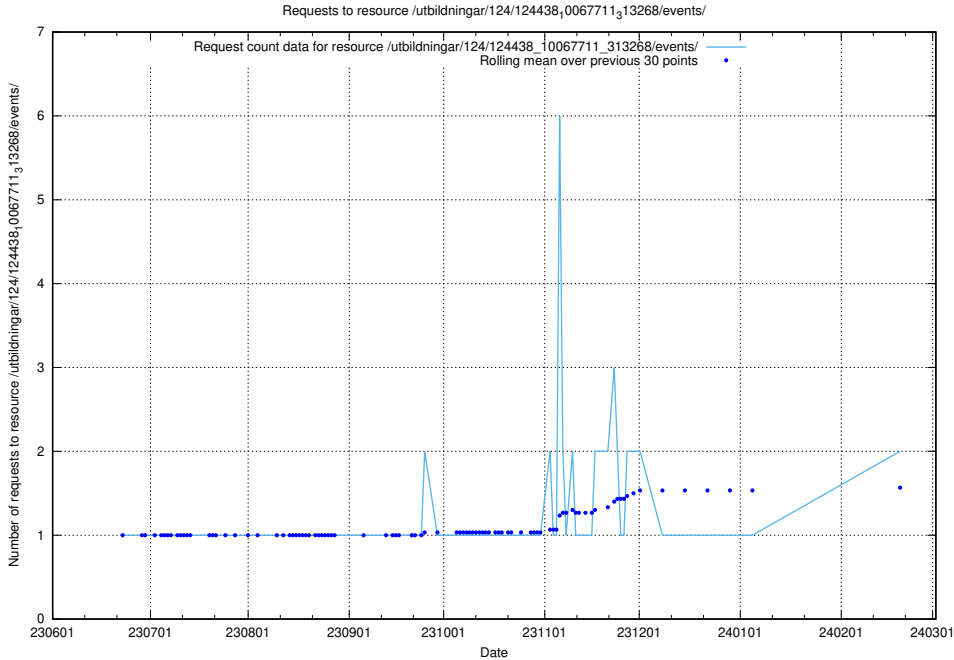

5.884 Usage of /utbildningar/124/124438_10067711_313268/events/

Here, we count the number of requests to resource /utbildningar/124/124438_10067711_313268/events/