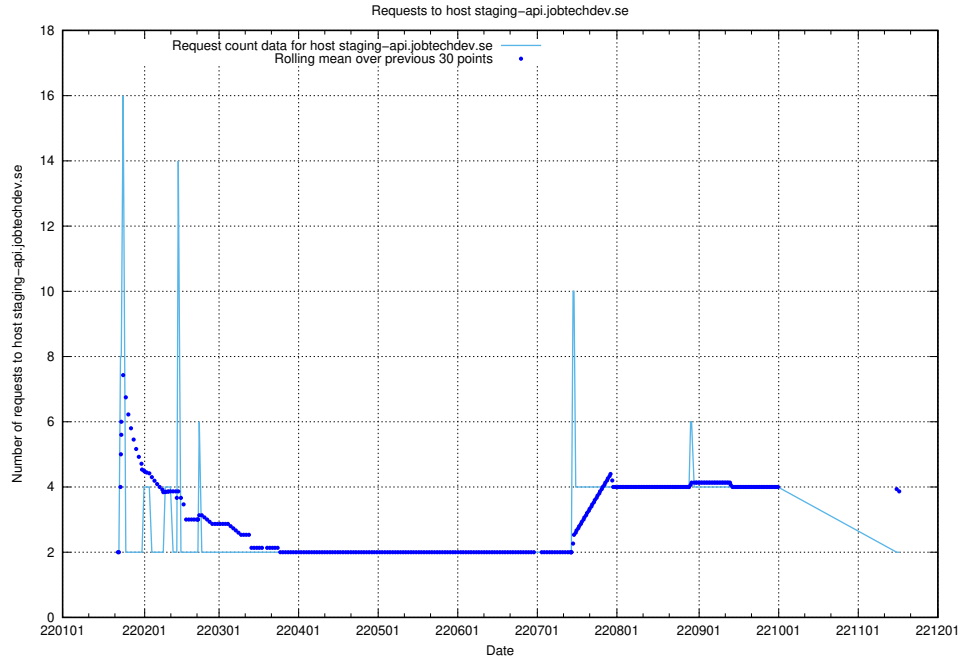

7.583 Usage of staging-api.jobtechdev.se

Here, we count the number of requests to host staging-api.jobtechdev.se.