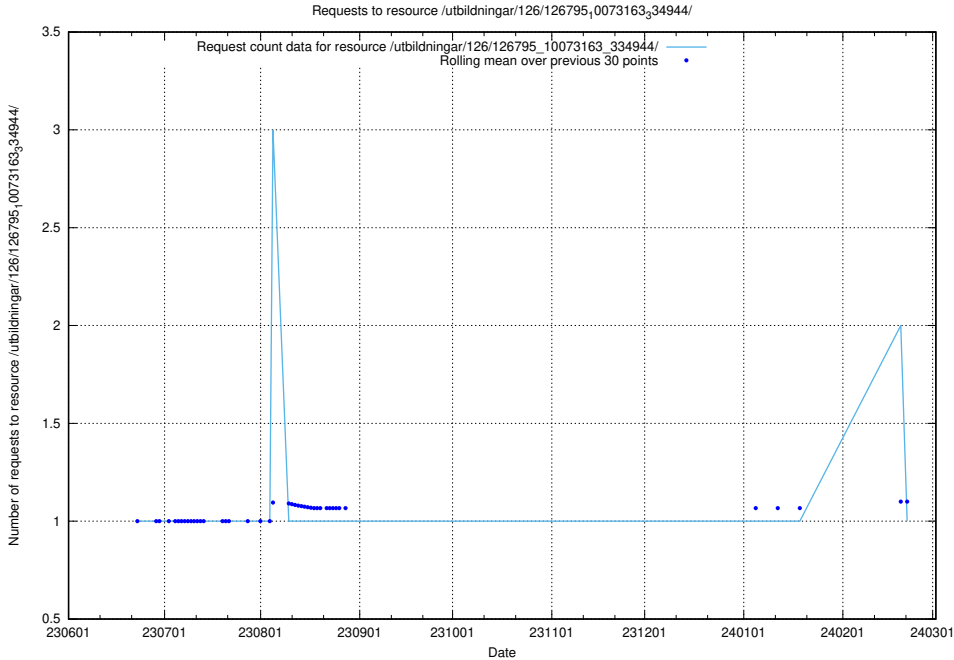

5.5599 Usage of /utbildningar/126/126795_10073163_334944/

Here, we count the number of requests to resource /utbildningar/126/126795_10073163_334944/.