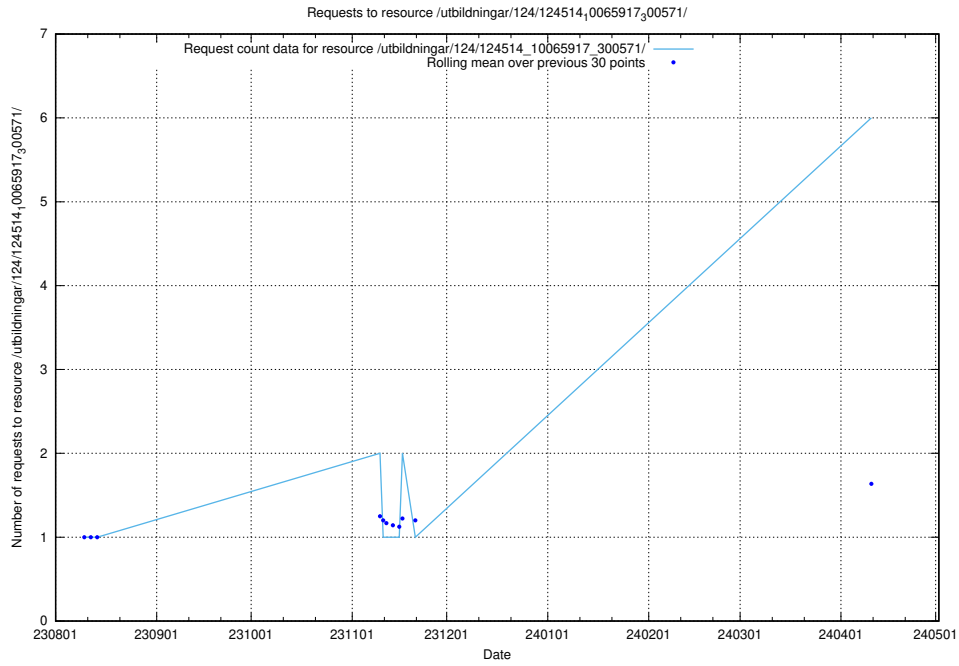

5.79 Usage of /utbildningar/124/124514_10065917_300571/

Here, we count the number of requests to resource /utbildningar/124/124514_10065917_300571/.