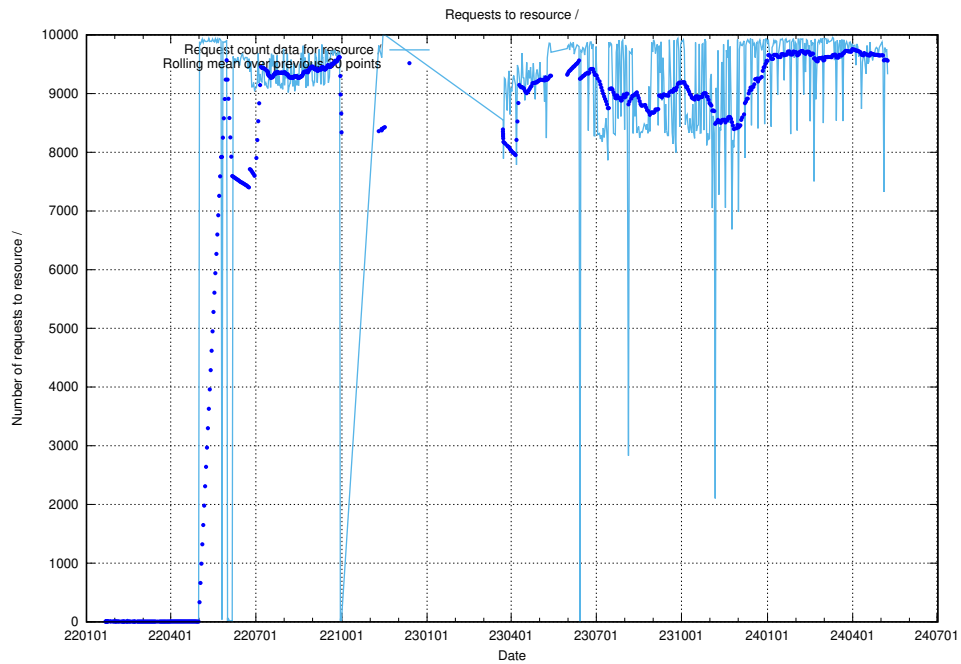

5 JobTechDev Data

This section contains data statistics from the [JobTechDev Data Web](#)⁶.

5.1 Usage of /

Here, we count the number of requests to resource /.

⁶<https://data.jobtechdev.se>