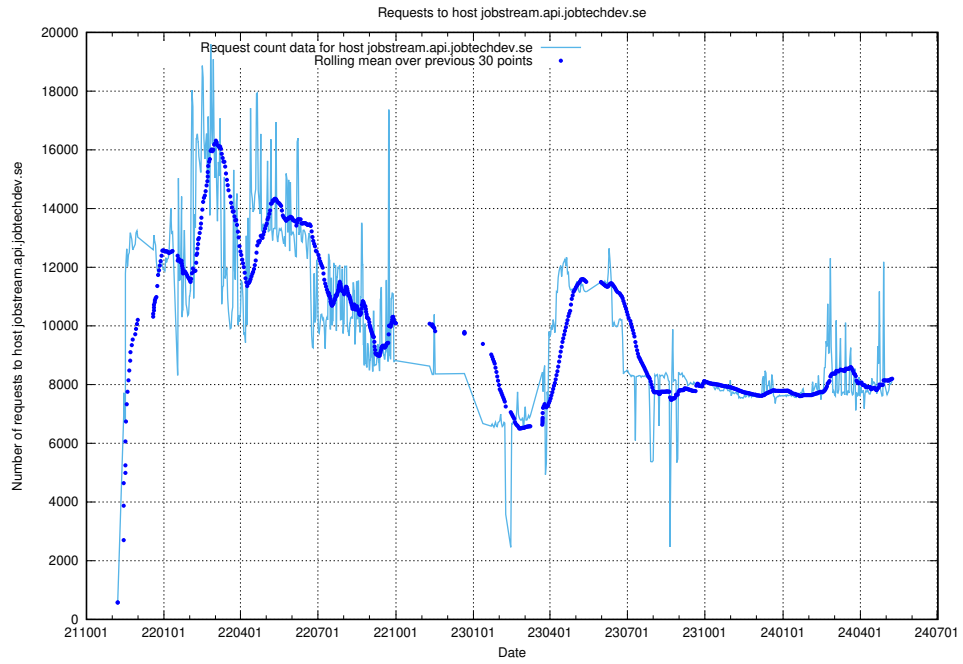

Here, we count the number of requests to host jobstream.api.jobtechdev.se.

7.12 Usage of console-openshift-console.apps.standby.services.jtech.se

Here, we count the number of requests to host console-openshift-console.apps.standby.services.jtech.se.