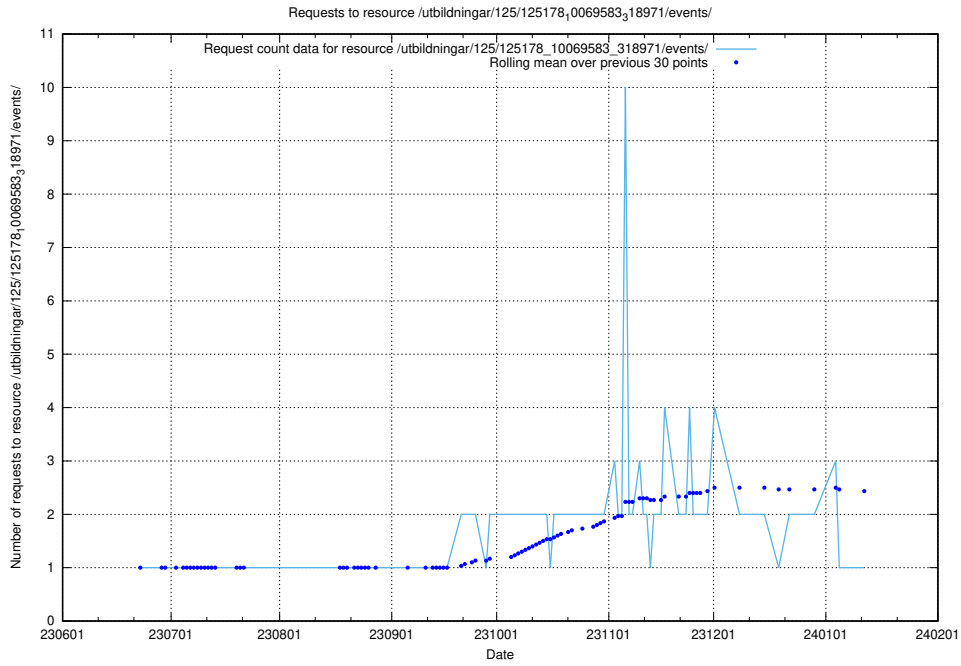

5.5743 Usage of /utbildningar/125/125178_10069583_318971/events/

Here, we count the number of requests to resource /utbildningar/125/125178_10069583_318971/events/