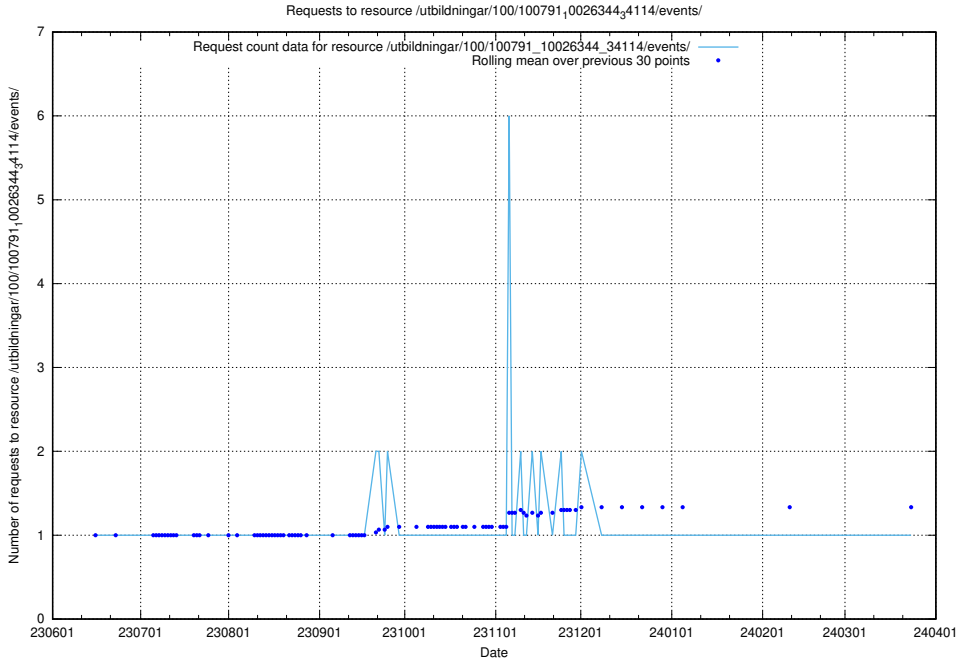

5.5896 Usage of /utbildningar/100/100791_10026344_34114/events/

Here, we count the number of requests to resource /utbildningar/100/100791_10026344_34114/events/.