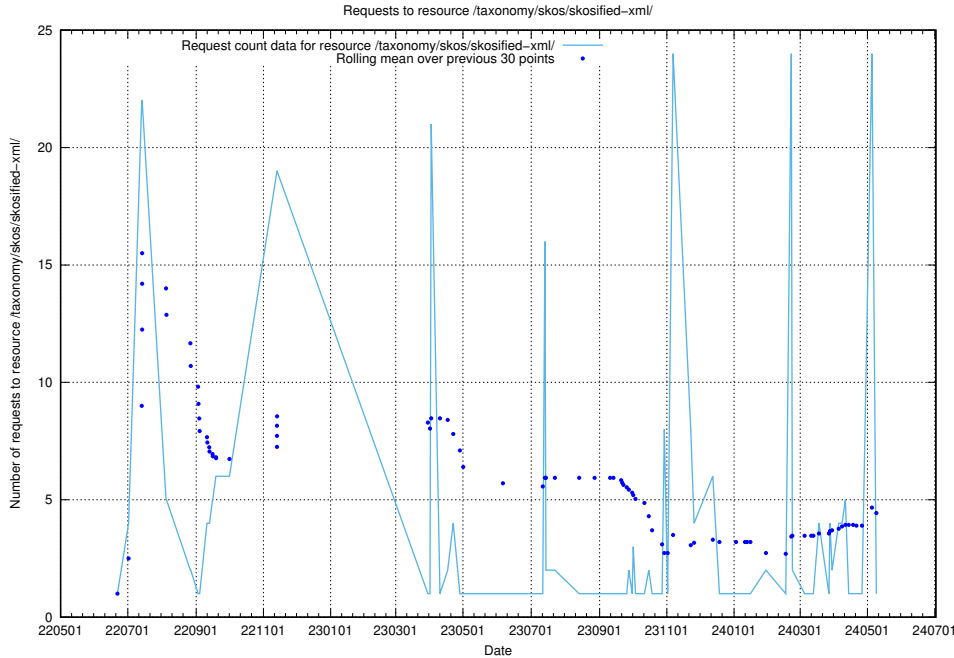

Here, we count the number of requests to resource /utbildningar/125/125696_10070500_321926/events/

5.1048 Usage of /taxonomy/skos/skosified-xml/

Here, we count the number of requests to resource /taxonomy/skos/skosified-xml/.