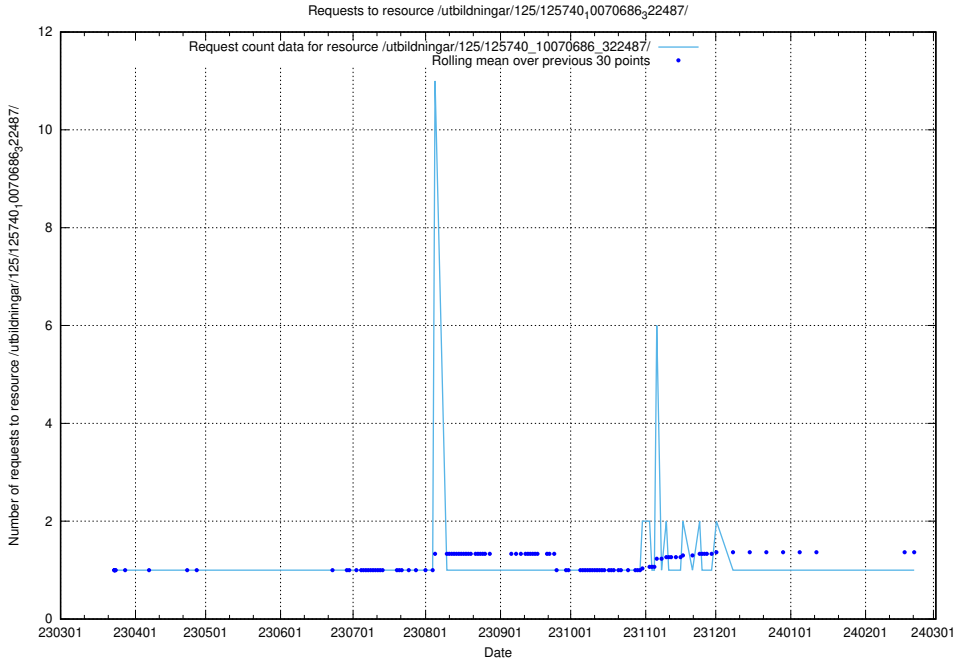

5.1001 Usage of /utbildningar/125/125740_10070686_322487/

Here, we count the number of requests to resource /utbildningar/125/125740_10070686_322487/.