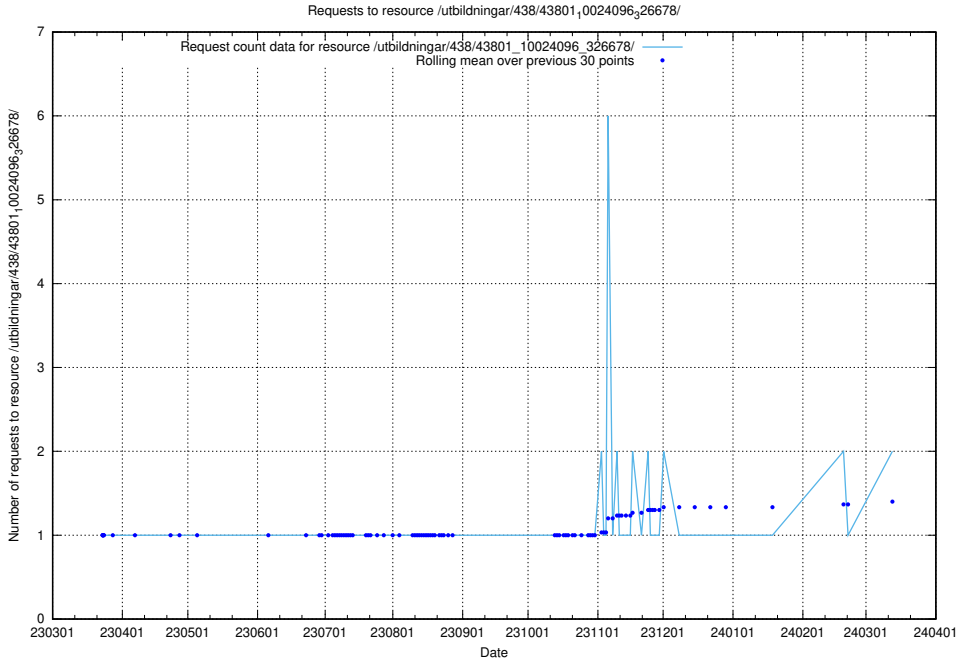

5.966 Usage of /utbildningar/438/43801_10024096_326678/

Here, we count the number of requests to resource /utbildningar/438/43801_10024096_326678/.