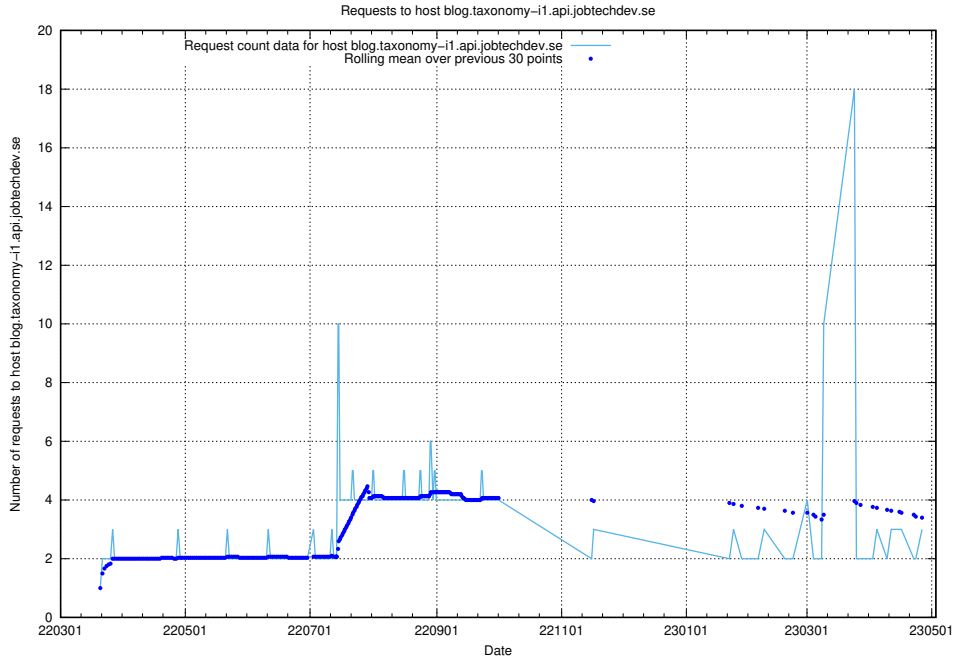

7.221 Usage of blog.taxonomy-i1.api.jobtechdev.se

Here, we count the number of requests to host blog.taxonomy-i1.api.jobtechdev.se.