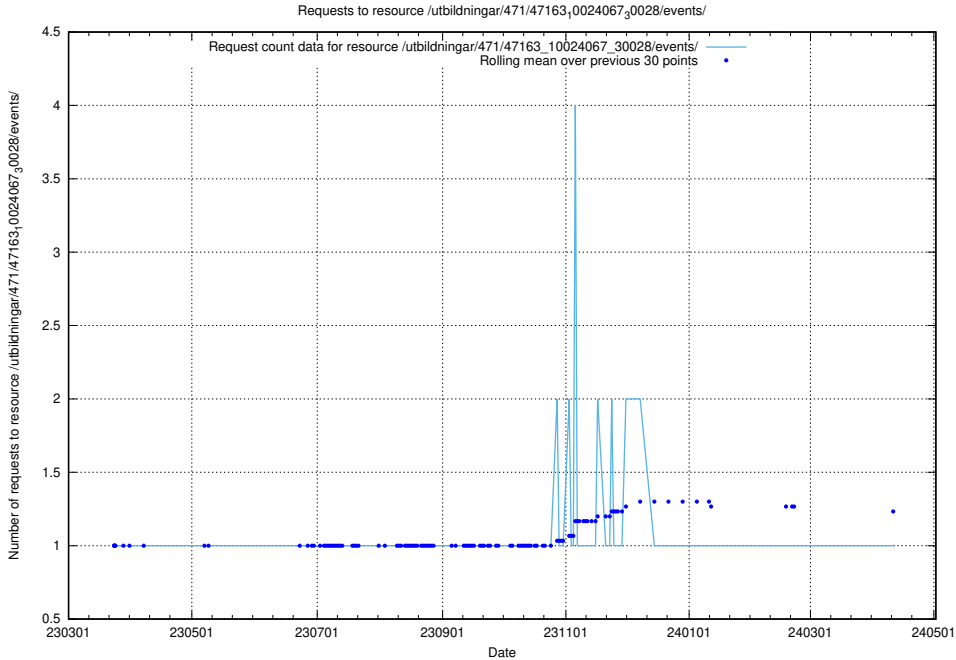

5.6310 Usage of /utbildningar/471/47163_10024067_30028/events/

Here, we count the number of requests to resource /utbildningar/471/47163_10024067_30028/events/.