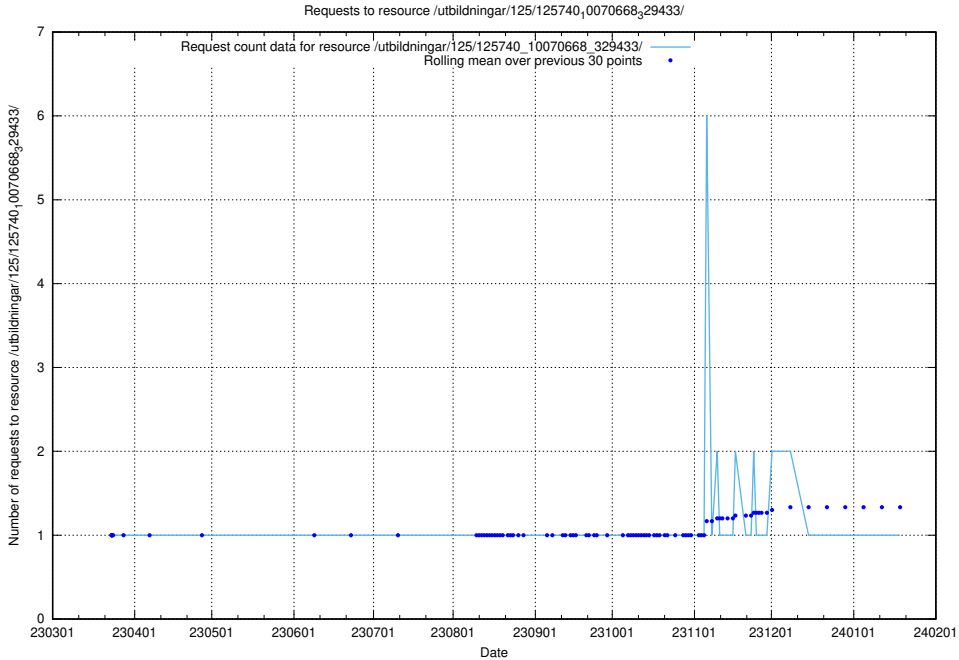

Here, we count the number of requests to resource /utbildningar/125/125740_10070668_329433/events/

5.1022 Usage of /utbildningar/125/125740_10070668_329433/

Here, we count the number of requests to resource /utbildningar/125/125740_10070668_329433/.