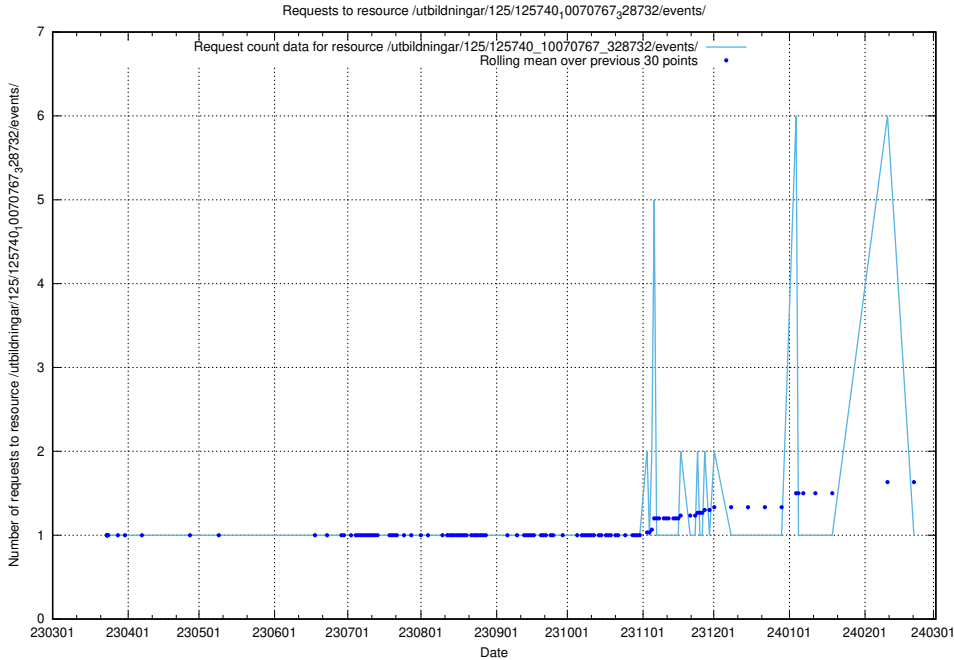

5.987 Usage of /utbildningar/125/125740_10070767_328732/events/

Here, we count the number of requests to resource /utbildningar/125/125740_10070767_328732/events/