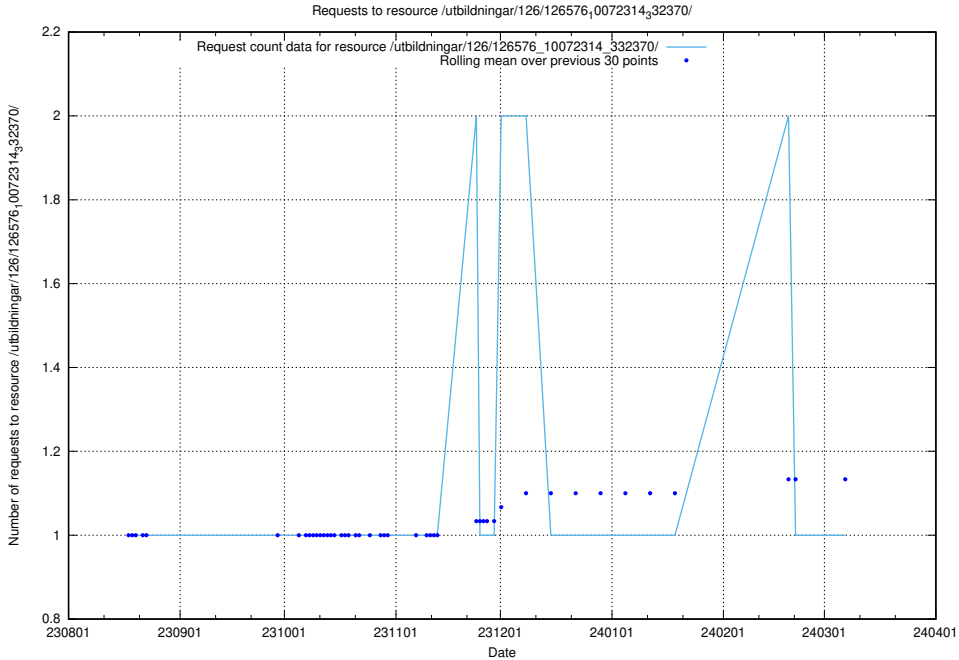

5.4781 Usage of /utbildningar/126/126576_10072314_332370/

Here, we count the number of requests to resource /utbildningar/126/126576_10072314_332370/.