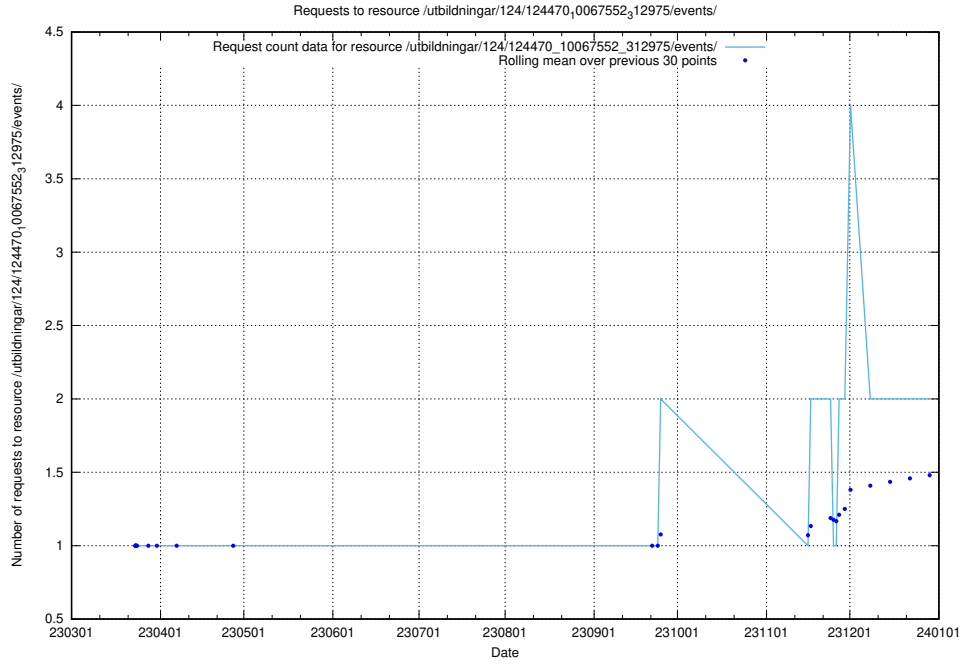

5.644 Usage of /utbildningar/124/124470_10067552_312975/events/

Here, we count the number of requests to resource /utbildningar/124/124470_10067552_312975/events/