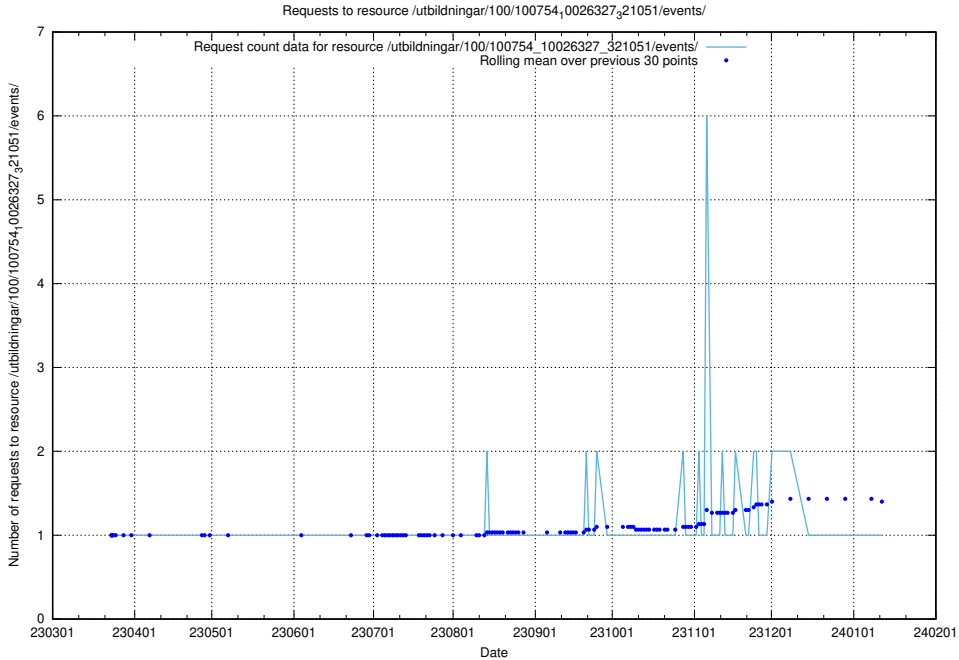

5.5607 Usage of /utbildningar/100/100754_10026327_321051/events/

Here, we count the number of requests to resource /utbildningar/100/100754_10026327_321051/events/