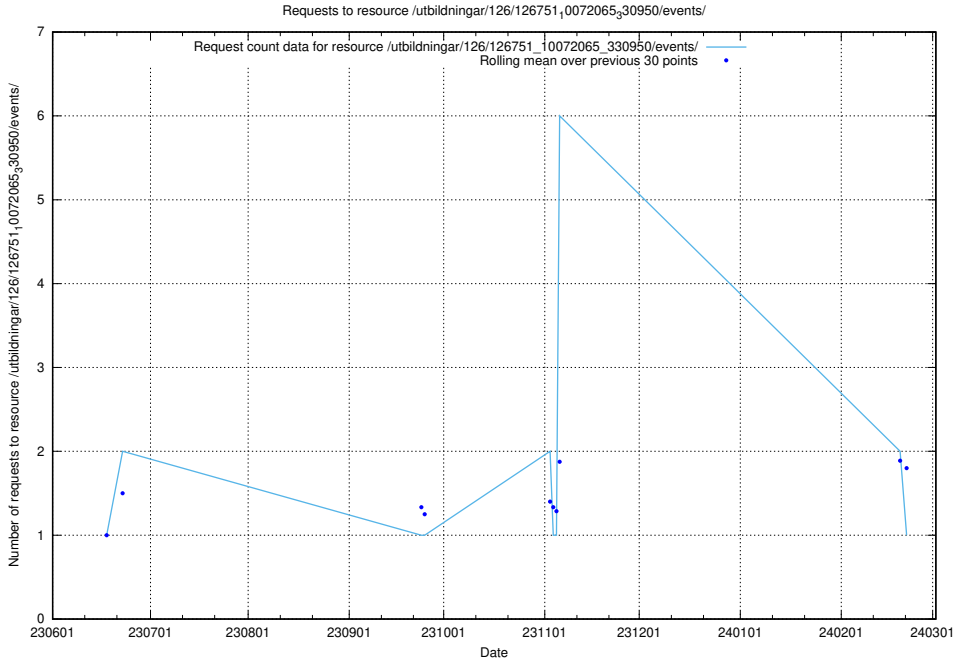

5.5865 Usage of /utbildningar/126/126751_10072065_330950/events/

Here, we count the number of requests to resource /utbildningar/126/126751_10072065_330950/events/