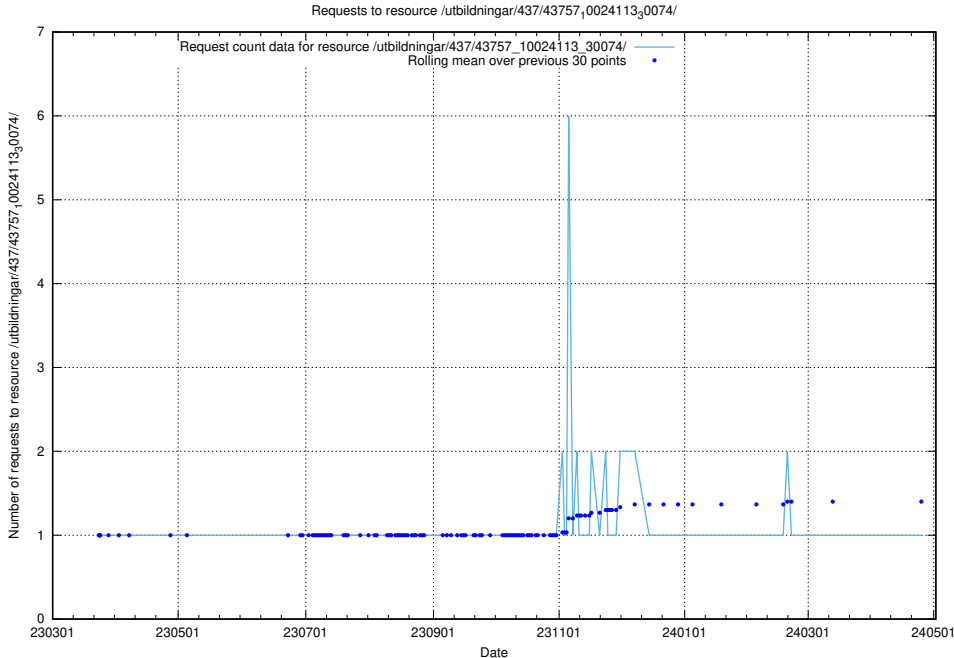

Here, we count the number of requests to resource /utbildningar/437/43757_10024113_309027/.

5.6371 Usage of /utbildningar/437/43757_10024113_30074/

Here, we count the number of requests to resource /utbildningar/437/43757_10024113_30074/.