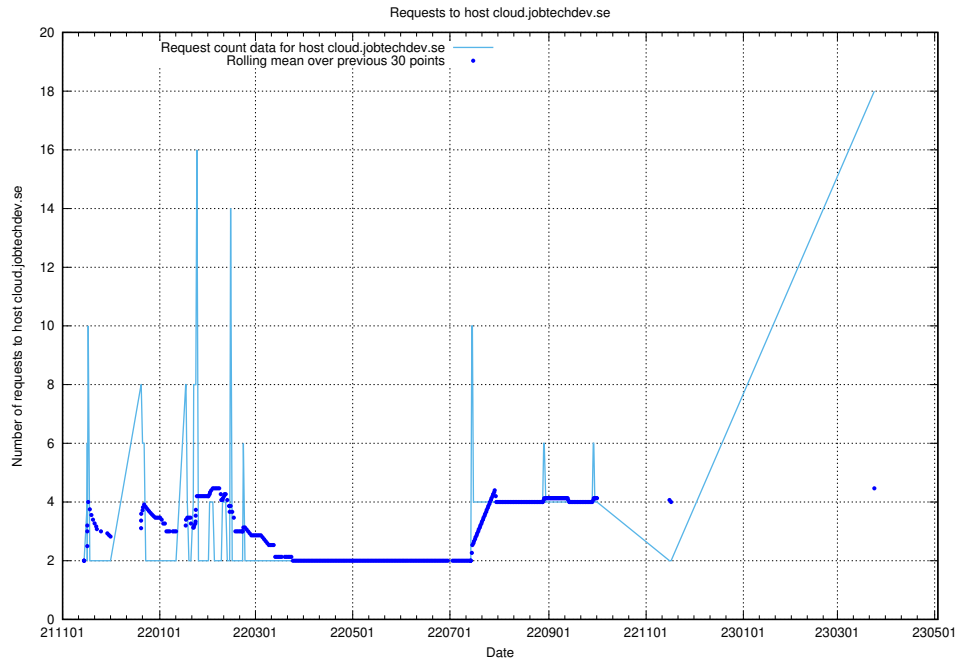

7.37 Usage of cloud.jobtechdev.se

Here, we count the number of requests to host cloud.jobtechdev.se.