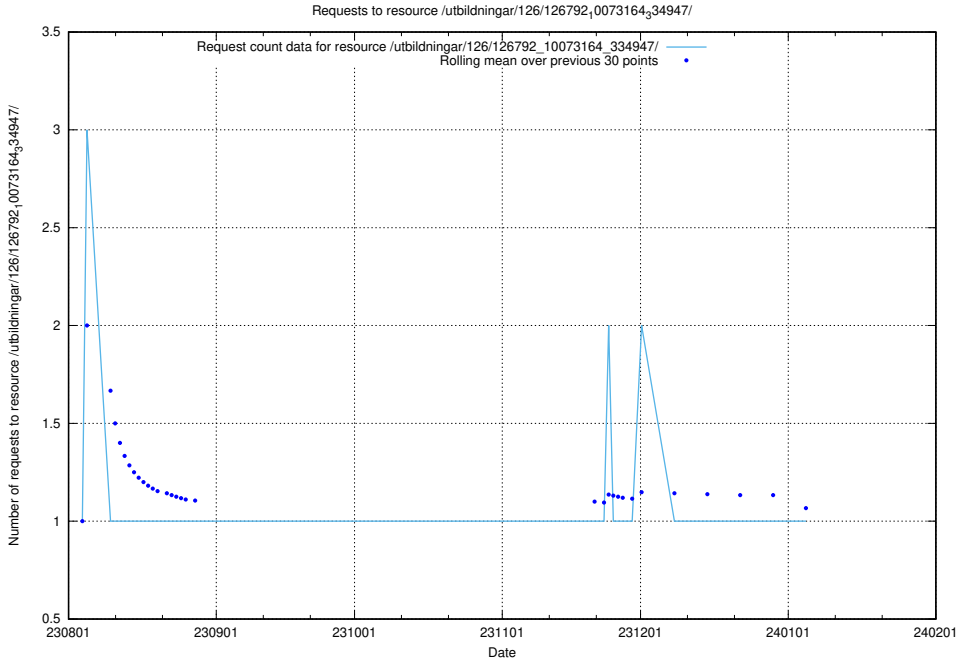

5.4877 Usage of /utbildningar/126/126792_10073164_334947/

Here, we count the number of requests to resource /utbildningar/126/126792_10073164_334947/.