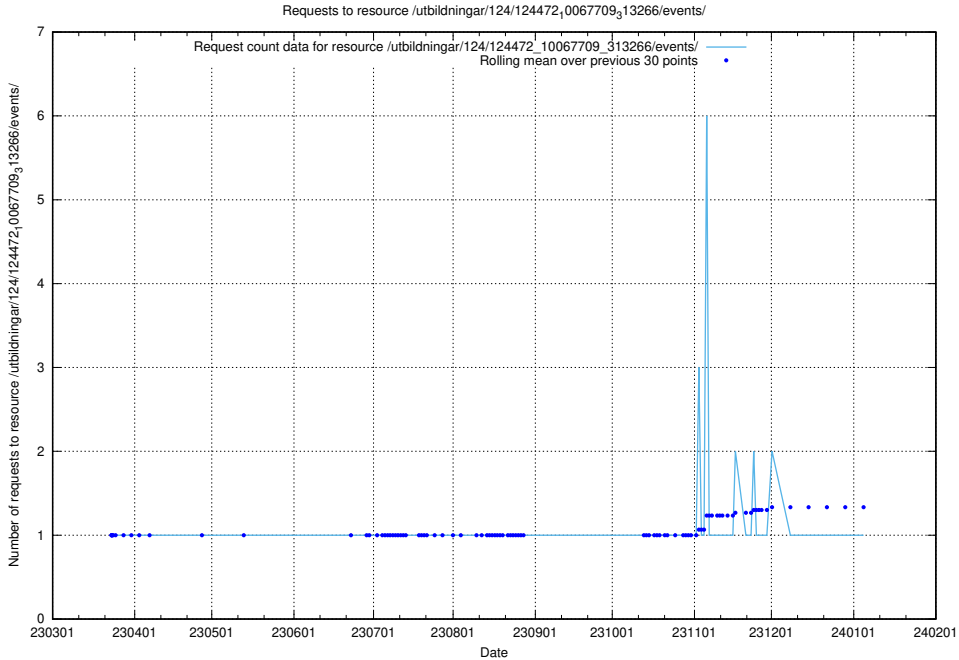

5.3064 Usage of /utbildningar/124/124472_10067709_313266/events/

Here, we count the number of requests to resource /utbildningar/124/124472_10067709_313266/events/