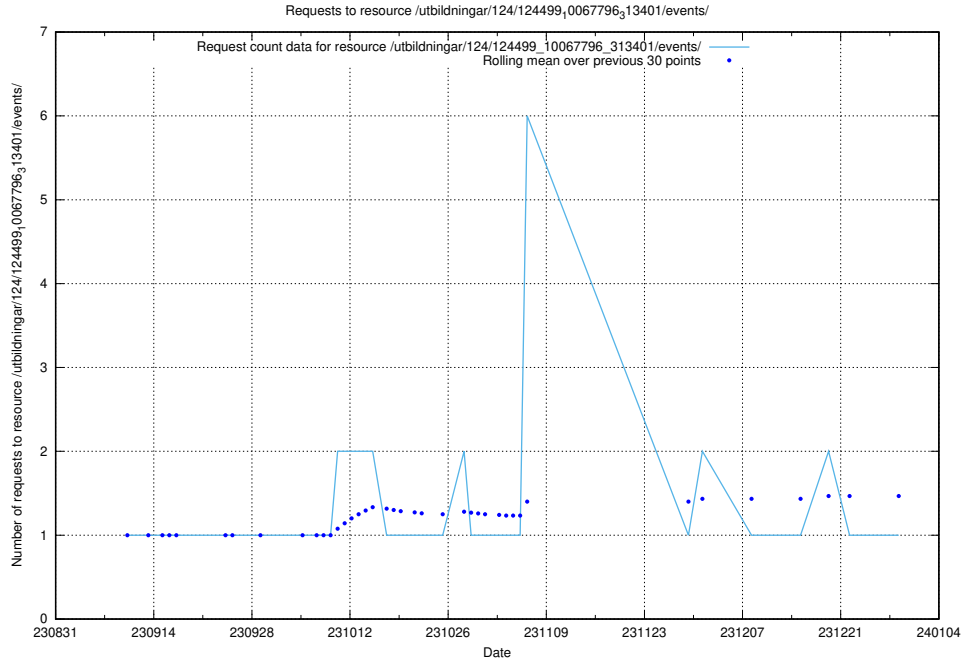

5.4627 Usage of /utbildningar/124/124499_10067796_313401/events/

Here, we count the number of requests to resource /utbildningar/124/124499_10067796_313401/events/