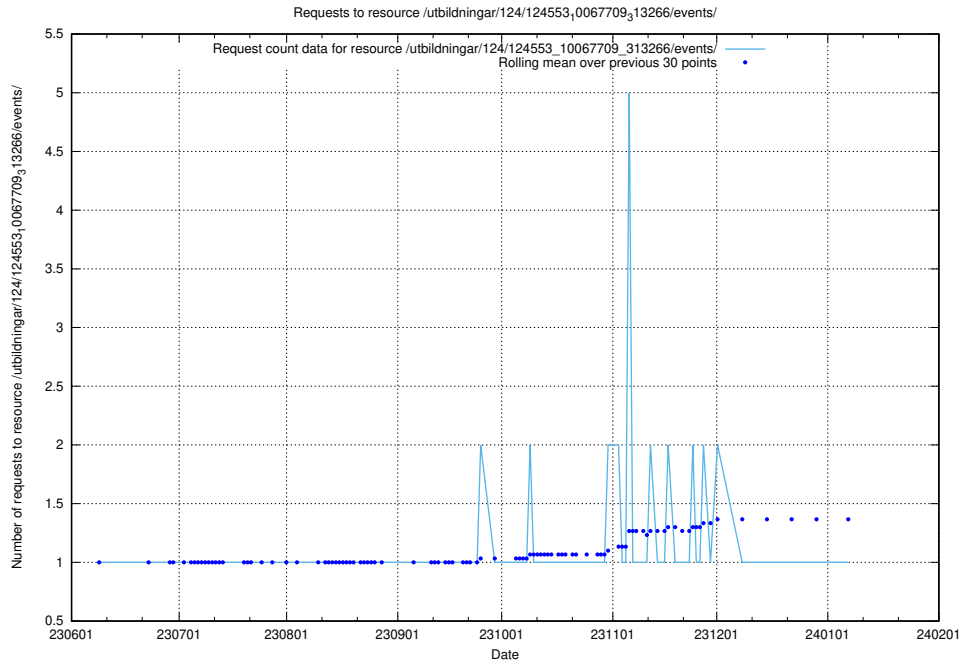

5.5903 Usage of /utbildningar/124/124553_10067709_313266/events/

Here, we count the number of requests to resource /utbildningar/124/124553_10067709_313266/events/