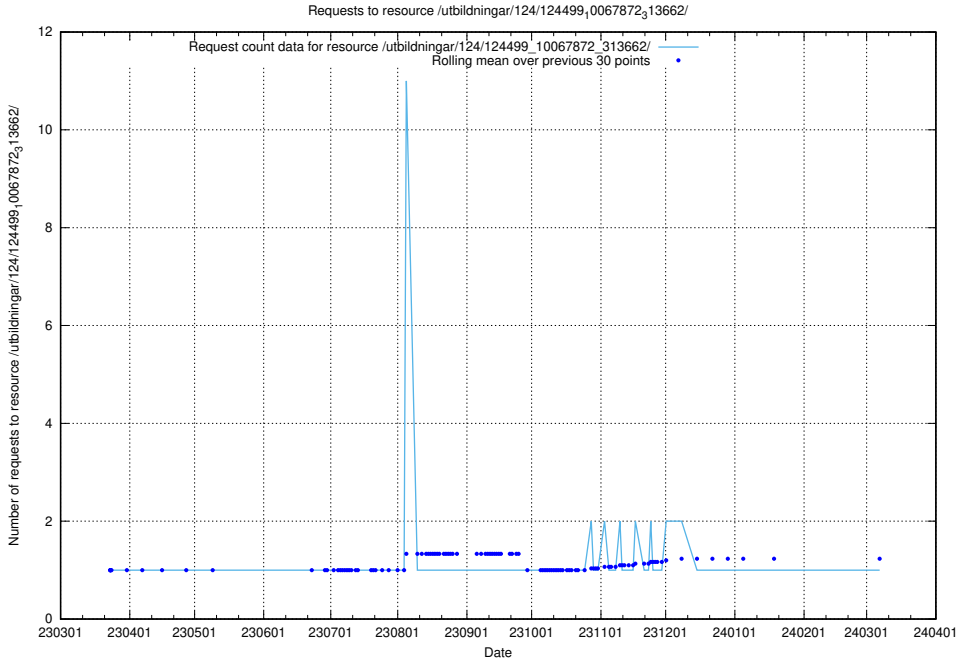

5.2389 Usage of /utbildningar/124/124499_10067872_313662/

Here, we count the number of requests to resource /utbildningar/124/124499_10067872_313662/.