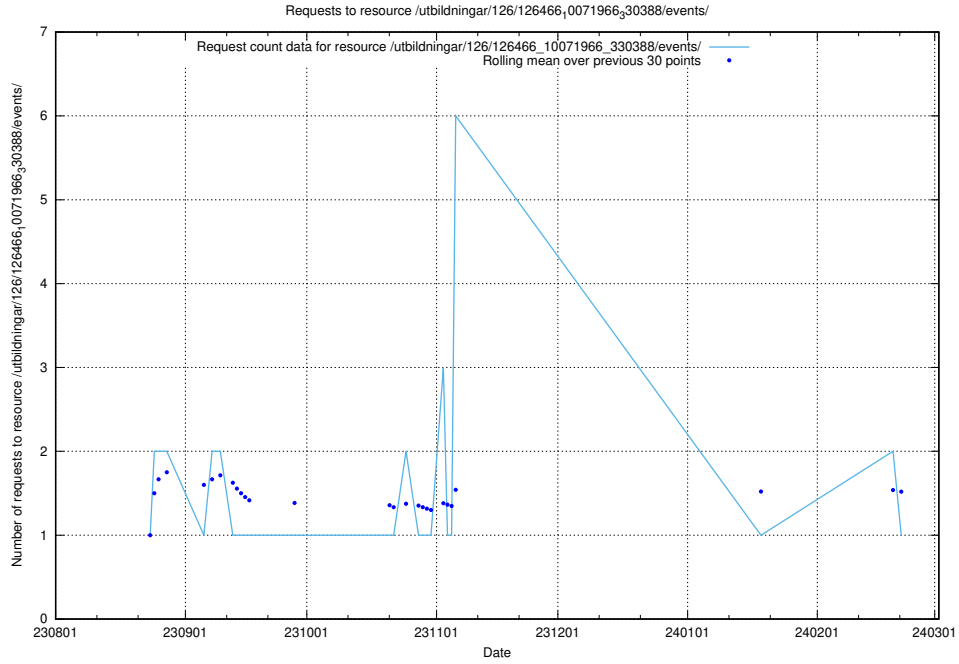

5.4736 Usage of /utbildningar/126/126466_10071966_330388/events/

Here, we count the number of requests to resource /utbildningar/126/126466_10071966_330388/events/