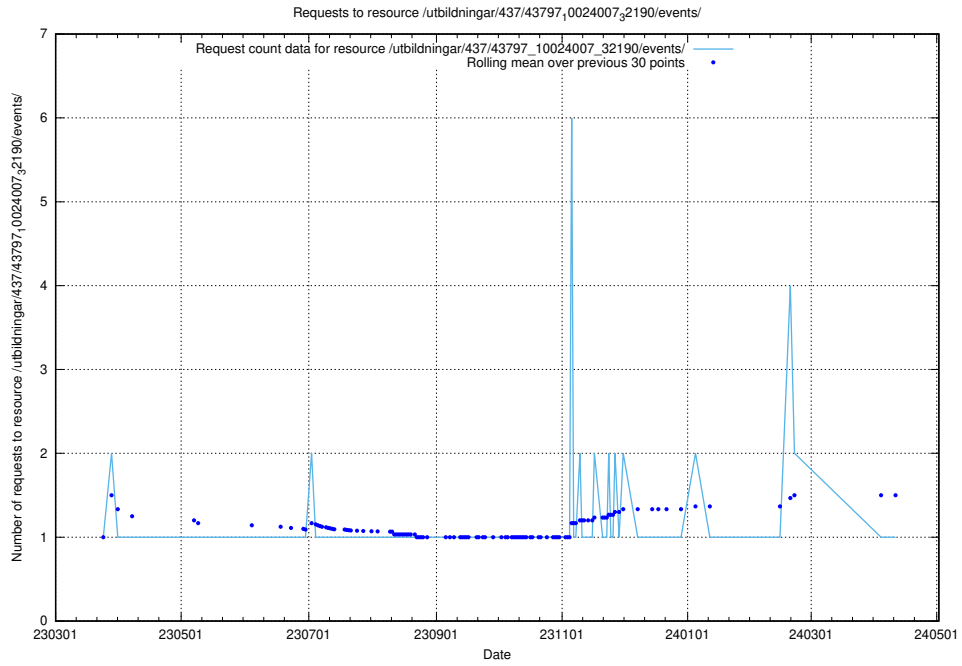

5.6173 Usage of /utbildningar/437/43797_10024007_32190/events/

Here, we count the number of requests to resource /utbildningar/437/43797_10024007_32190/events/.