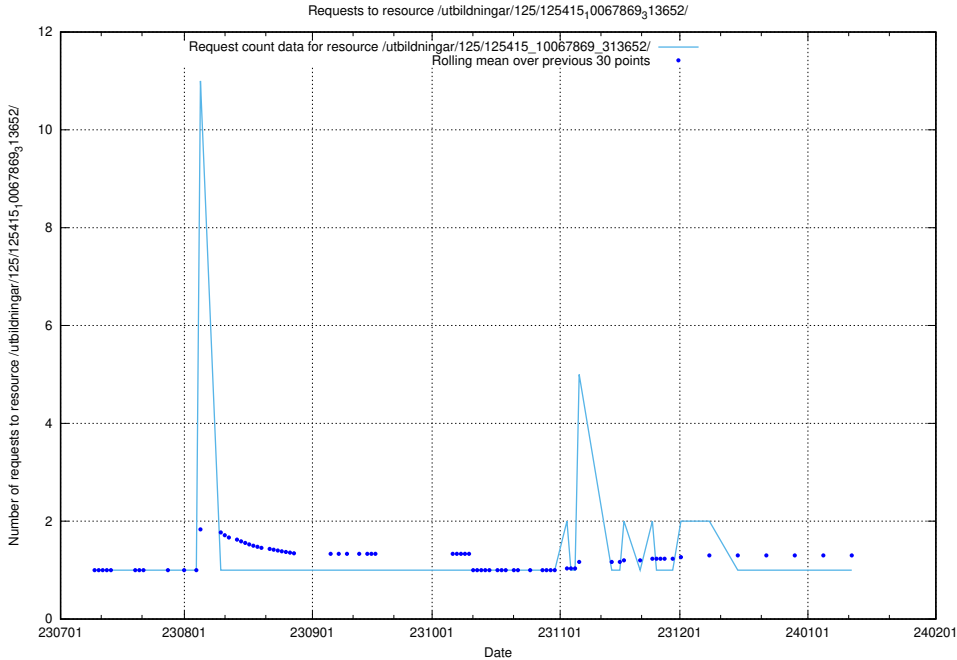

5.5131 Usage of /utbildningar/125/125415_10067869_313652/

Here, we count the number of requests to resource /utbildningar/125/125415_10067869_313652/.