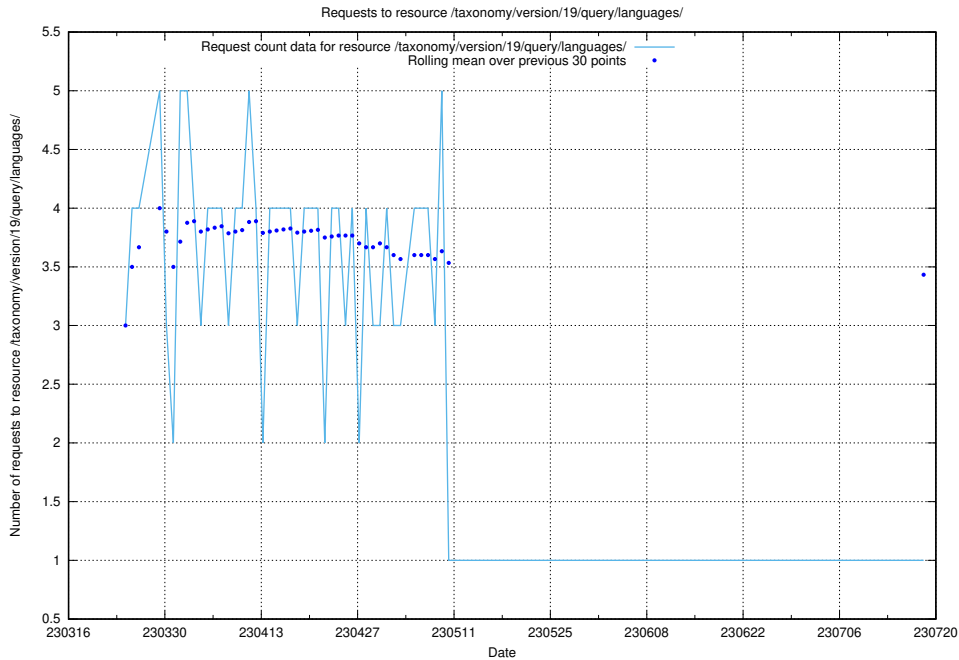

5.6136 Usage of /taxonomy/version/19/query/languages/

Here, we count the number of requests to resource /taxonomy/version/19/query/languages/.