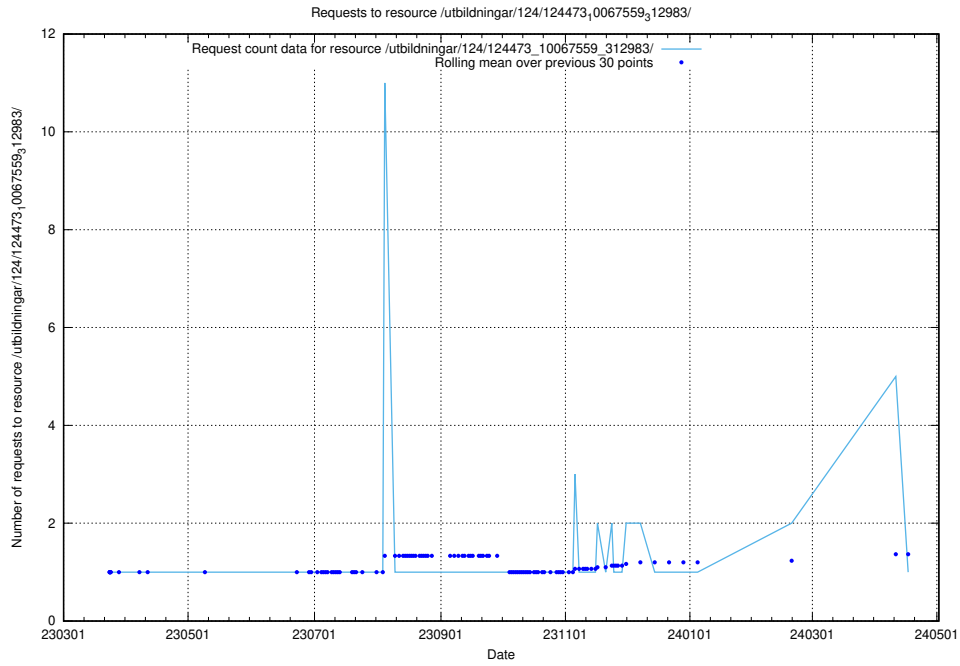

5.2964 Usage of /utbildningar/124/124473_10067559_312983/

Here, we count the number of requests to resource /utbildningar/124/124473_10067559_312983/.