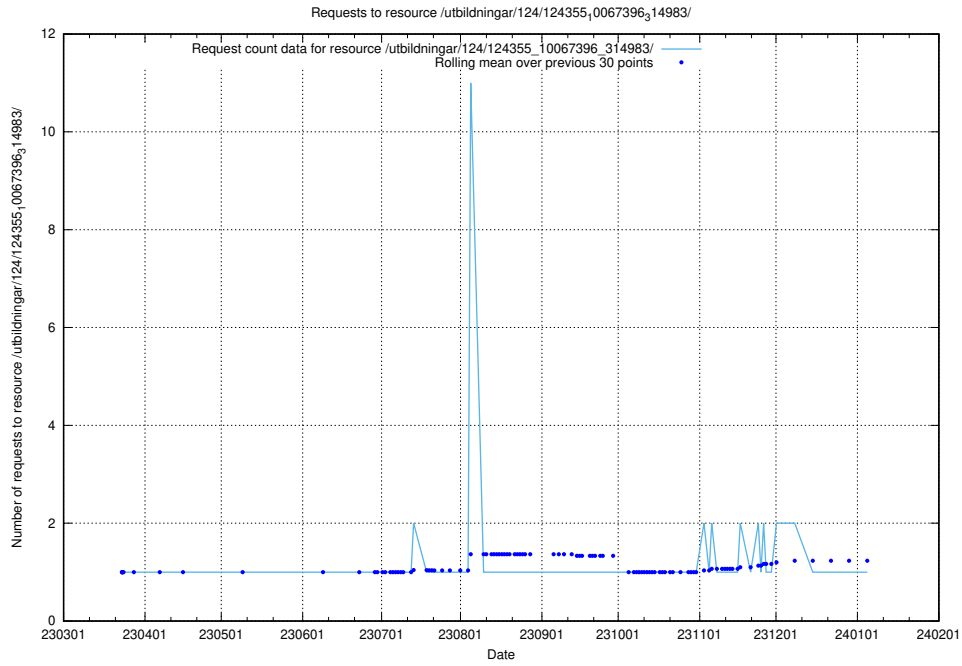

5.3912 Usage of /utbildningar/124/124355_10067396_314983/

Here, we count the number of requests to resource /utbildningar/124/124355_10067396_314983/.