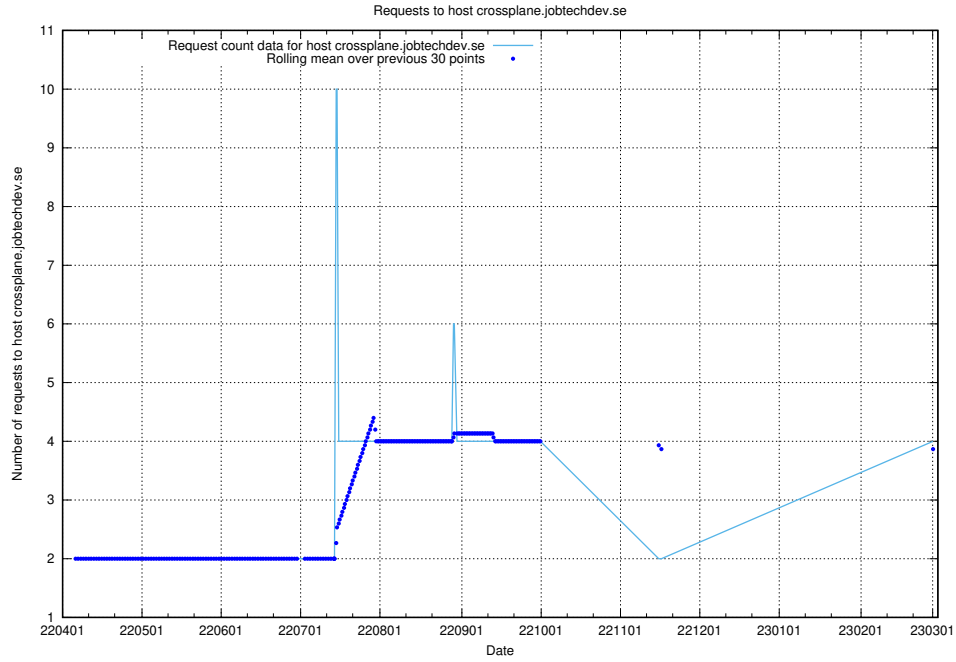

Here, we count the number of requests to host dev-jobad-enrichments-api.jobtechdev.se.

7.151 Usage of crossplane.jobtechdev.se

Here, we count the number of requests to host crossplane.jobtechdev.se.

7.152 Usage of taxonomi.api.jobtechdev.se