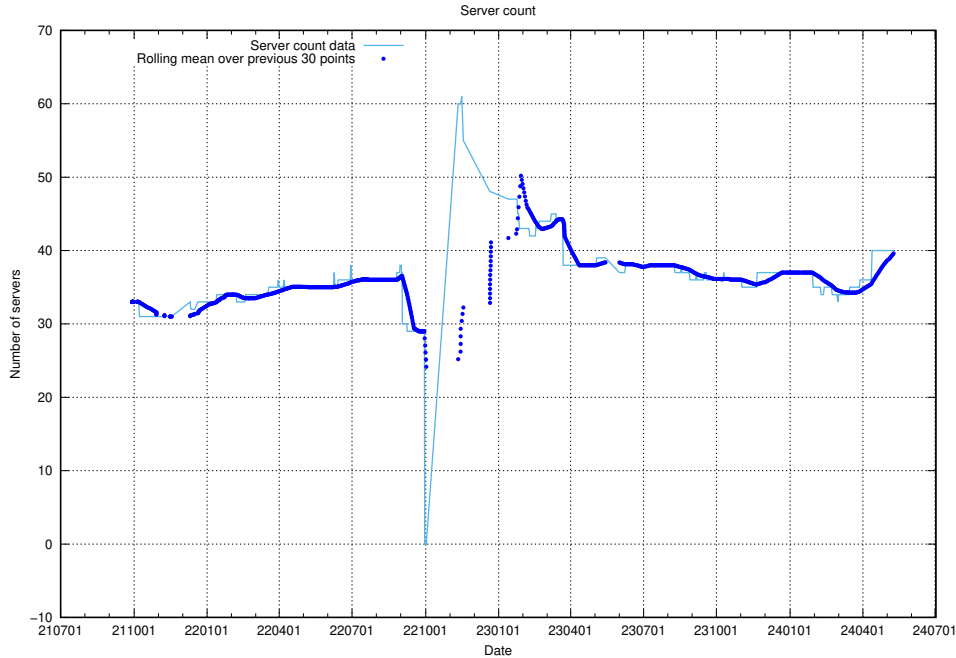

2.2 Number of servers in the JobTech production region

A graph of the servers in AWS region eu-north-1.