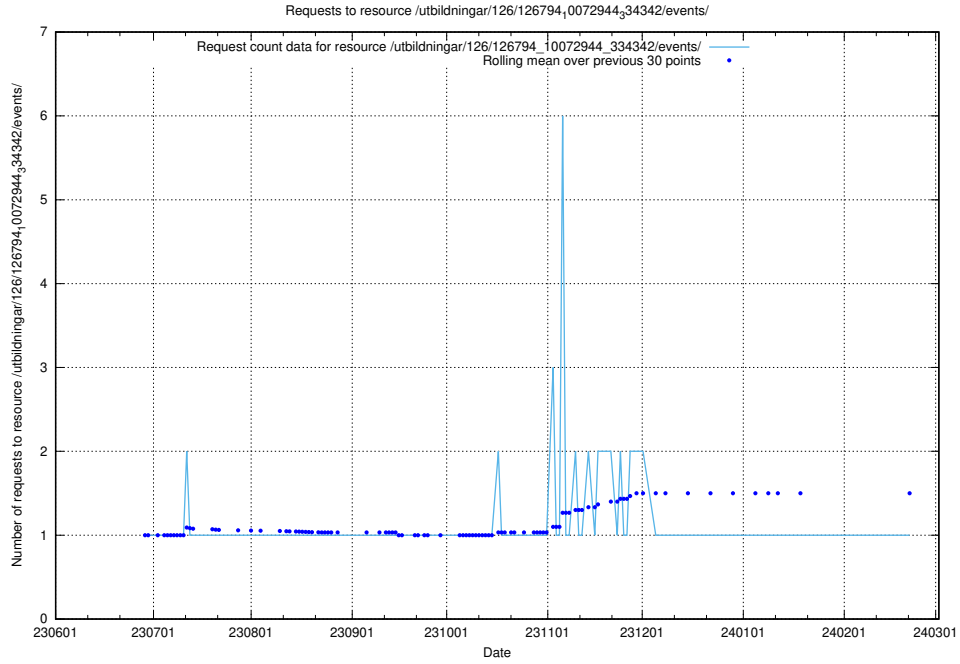

5.5453 Usage of /utbildningar/126/126794_10072944_334342/events/

Here, we count the number of requests to resource /utbildningar/126/126794_10072944_334342/events/