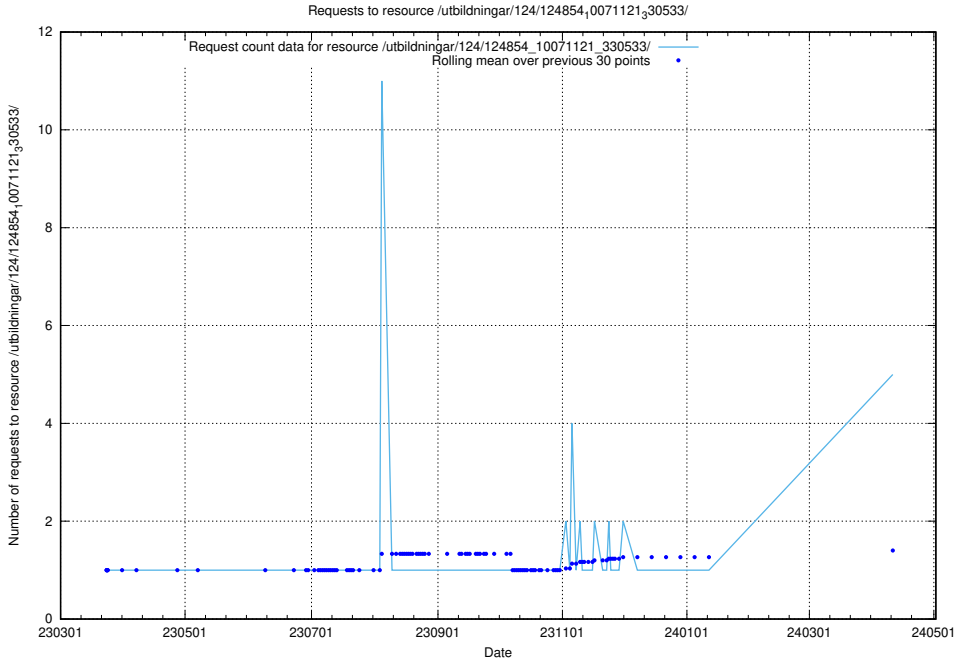

5.110 Usage of /utbildningar/124/124854_10071121_330533/

Here, we count the number of requests to resource /utbildningar/124/124854_10071121_330533/.