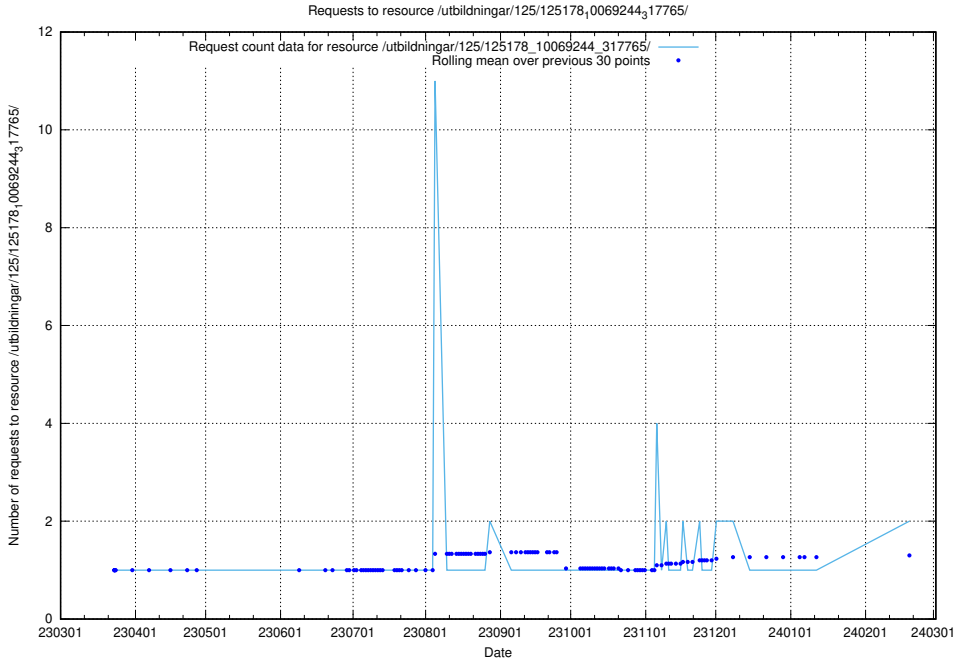

5.488 Usage of /utbildningar/125/125178_10069244_317765/

Here, we count the number of requests to resource /utbildningar/125/125178_10069244_317765/.