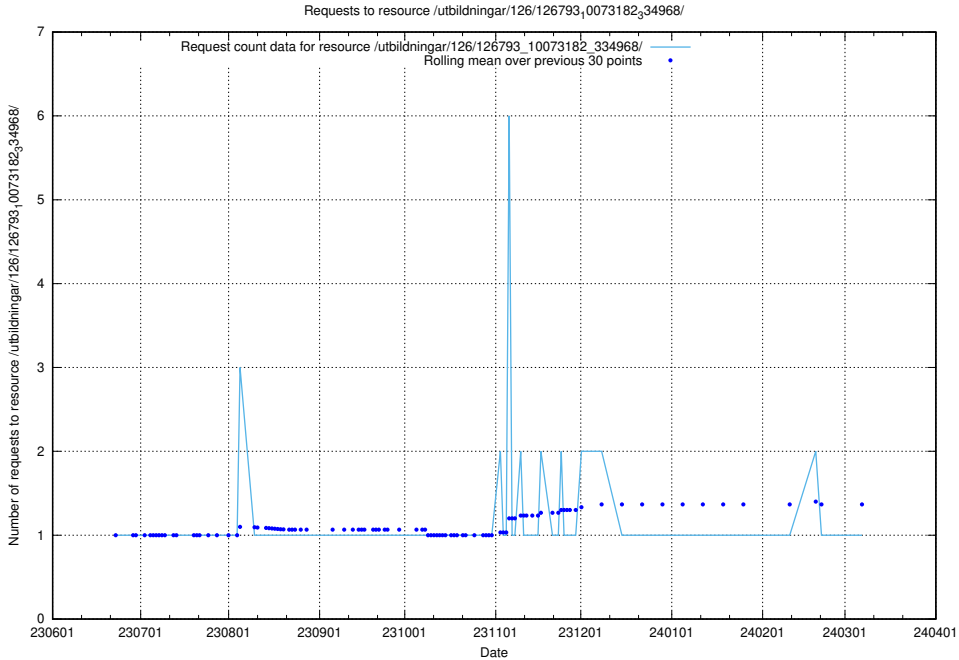

5.5602 Usage of /utbildningar/126/126793_10073182_334968/

Here, we count the number of requests to resource /utbildningar/126/126793_10073182_334968/.