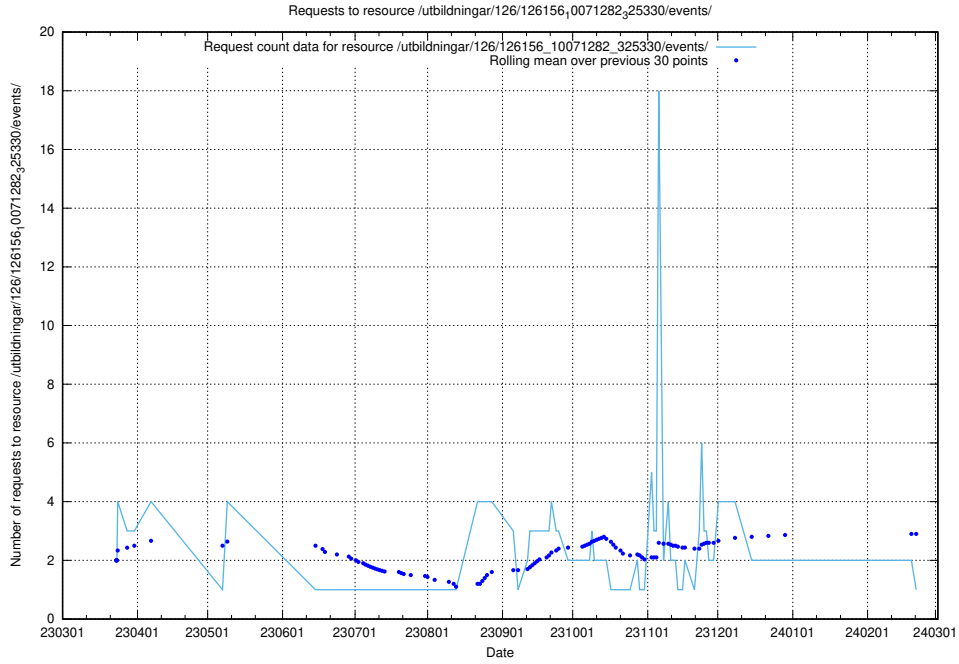

5.6269 Usage of /utbildningar/126/126156_10071282_325330/events/

Here, we count the number of requests to resource /utbildningar/126/126156_10071282_325330/events/