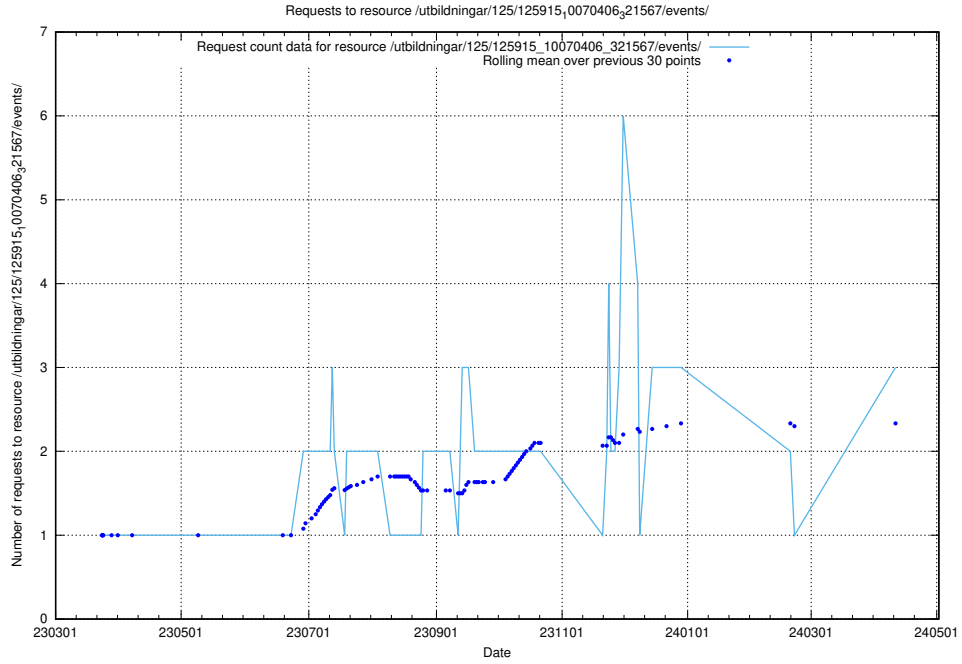

5.456 Usage of /utbildningar/125/125915_10070406_321567/events/

Here, we count the number of requests to resource /utbildningar/125/125915_10070406_321567/events/