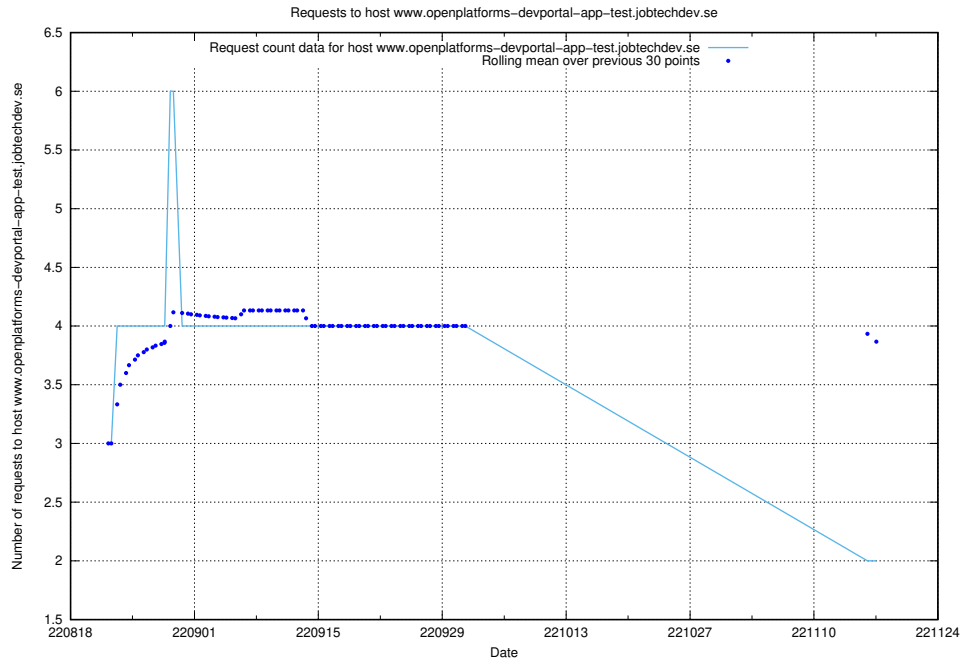

7.341 Usage of `www.openplatforms-devportal-app-test.jobtechdev.se`

Here, we count the number of requests to host `www.openplatforms-devportal-app-test.jobtechdev.se`.

7.342 Usage of taxonomy-soap-prod.jobtechdev.se:443