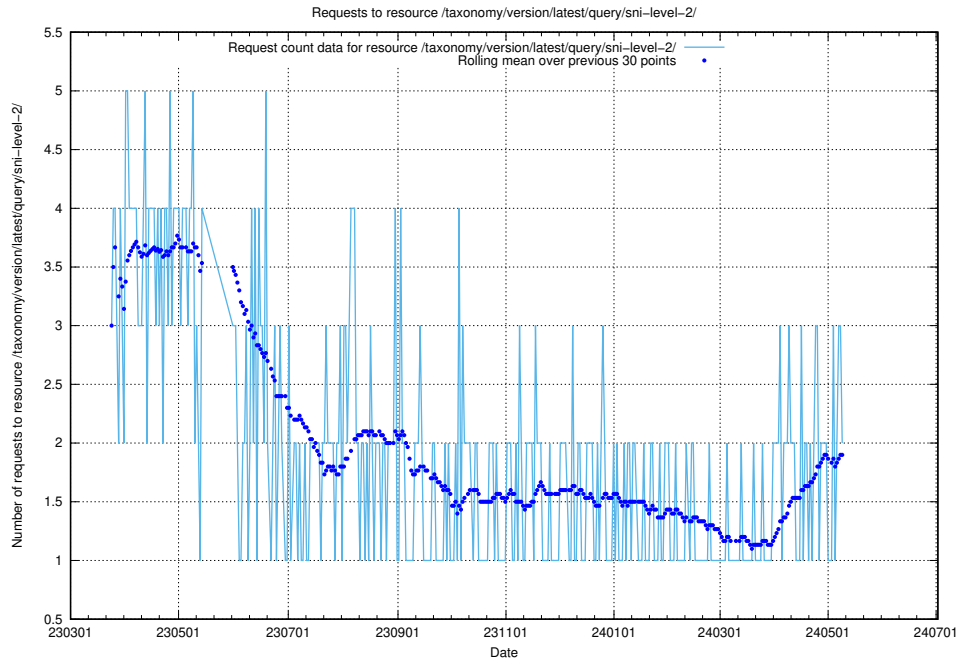

5.929 Usage of /taxonomy/version/latest/query/sni-level-2/

Here, we count the number of requests to resource /taxonomy/version/latest/query/sni-level-2/.