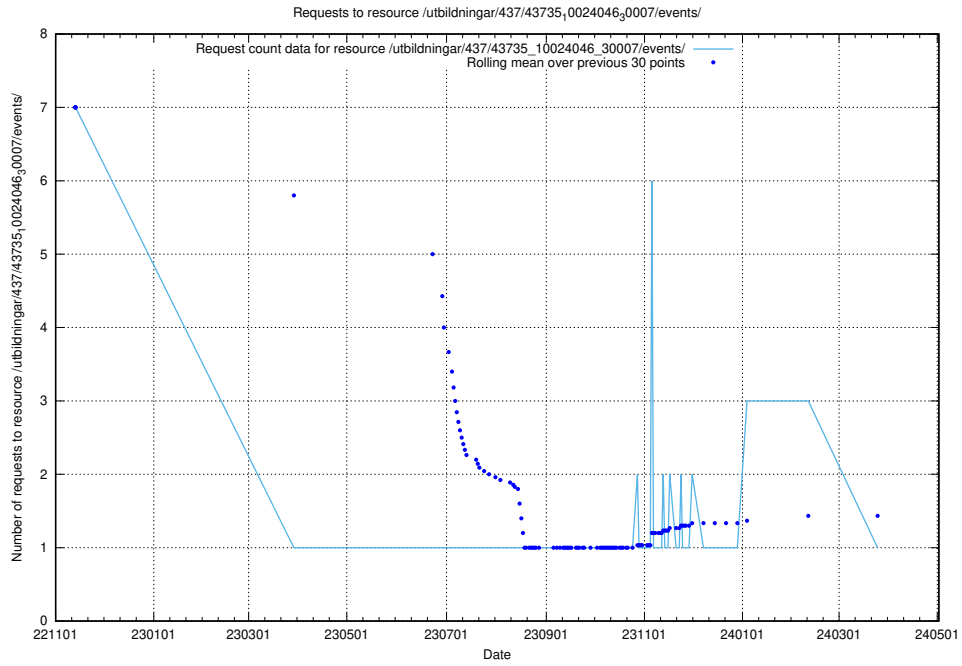

5.5807 Usage of /utbildningar/437/43735_10024046_30007/events/

Here, we count the number of requests to resource /utbildningar/437/43735_10024046_30007/events/.