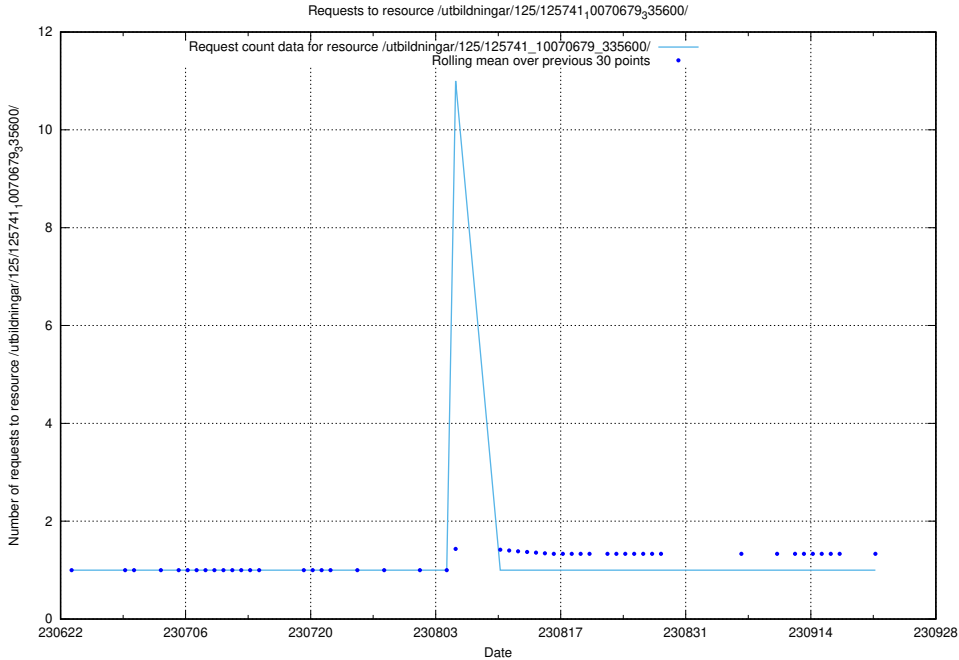

5.5708 Usage of /utbildningar/125/125741_10070679_335600/

Here, we count the number of requests to resource /utbildningar/125/125741_10070679_335600/.