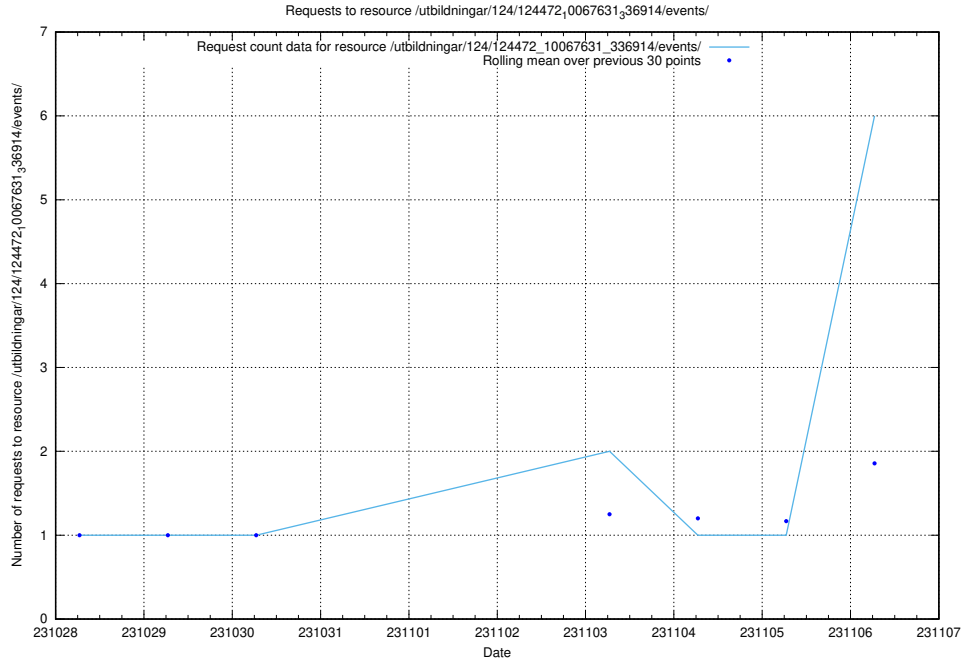

Here, we count the number of requests to resource /utbildningar/127/127057_10073954_336883/events/

5.63 Usage of /utbildningar/124/124472_10067631_336914/events/

Here, we count the number of requests to resource /utbildningar/124/124472_10067631_336914/events/