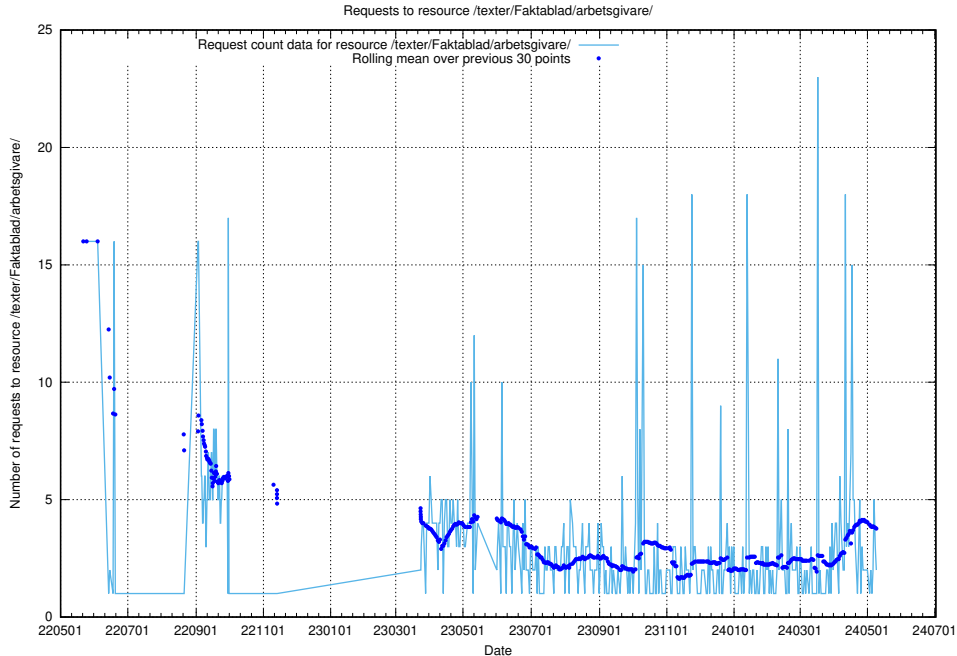

5.475 Usage of /texter/Faktablad/arbetsgivare/

Here, we count the number of requests to resource /texter/Faktablad/arbetsgivare/.