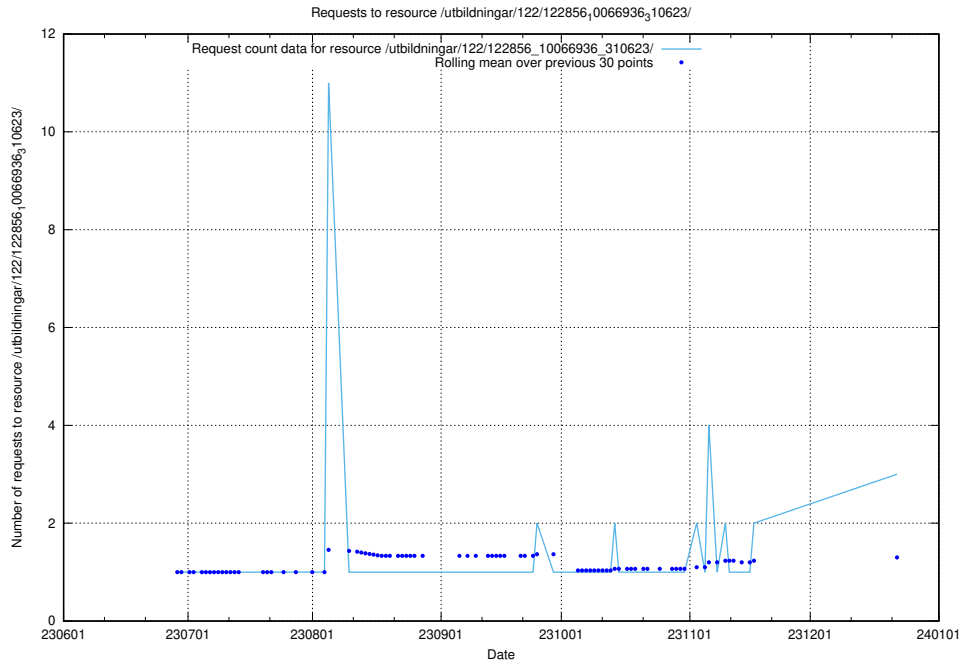

5.374 Usage of /utbildningar/122/122856_10066936_310623/

Here, we count the number of requests to resource /utbildningar/122/122856_10066936_310623/.