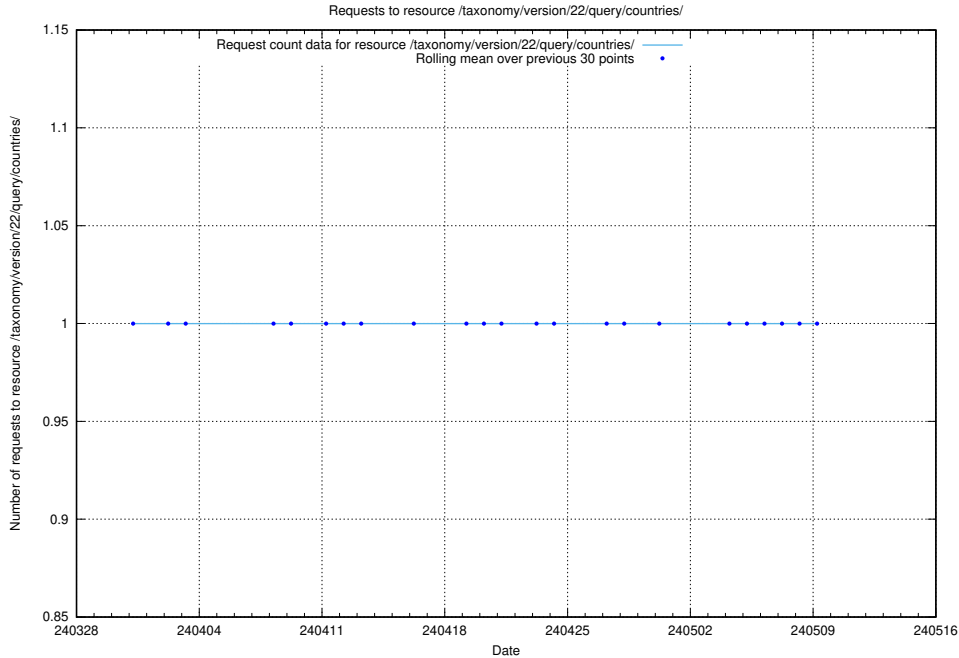

5.1642 Usage of /taxonomy/version/22/query/countries/

Here, we count the number of requests to resource /taxonomy/version/22/query/countries/.