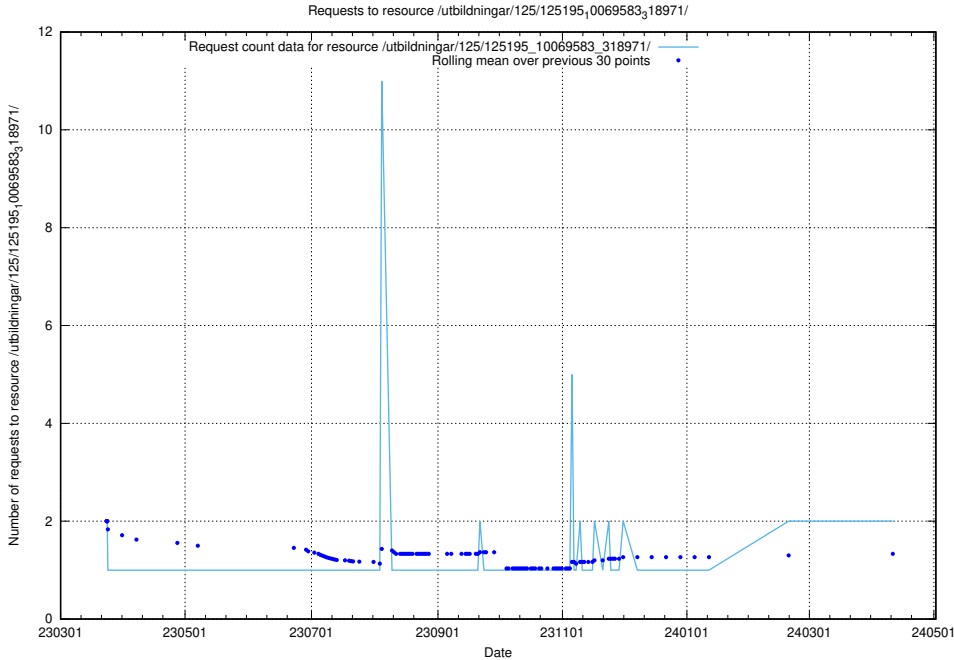

5.959 Usage of /utbildningar/125/125195_10069583_318971/

Here, we count the number of requests to resource /utbildningar/125/125195_10069583_318971/.