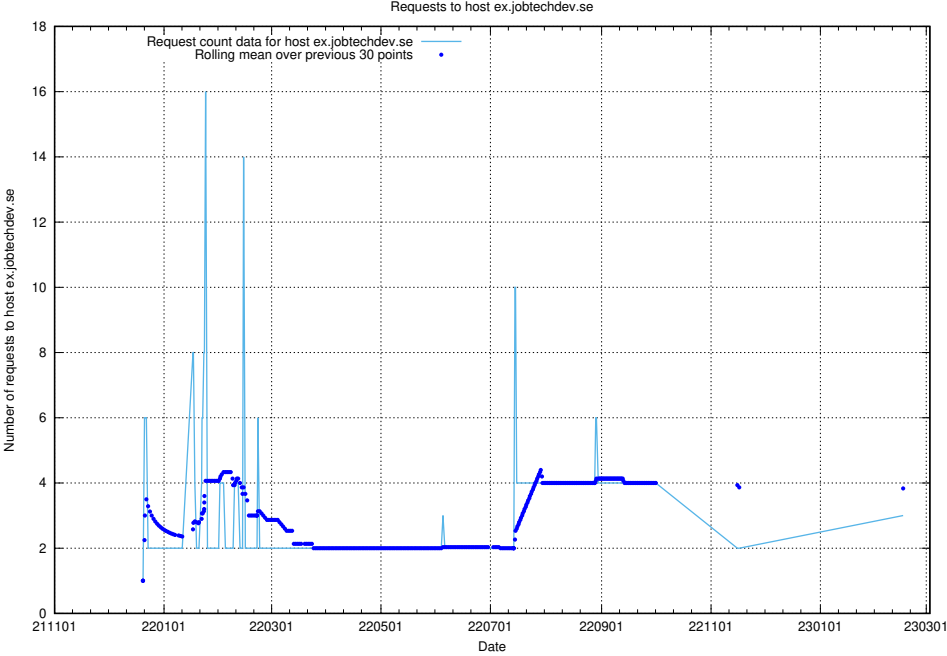

7.201 Usage of ex.jobtechdev.se

Here, we count the number of requests to host ex.jobtechdev.se.