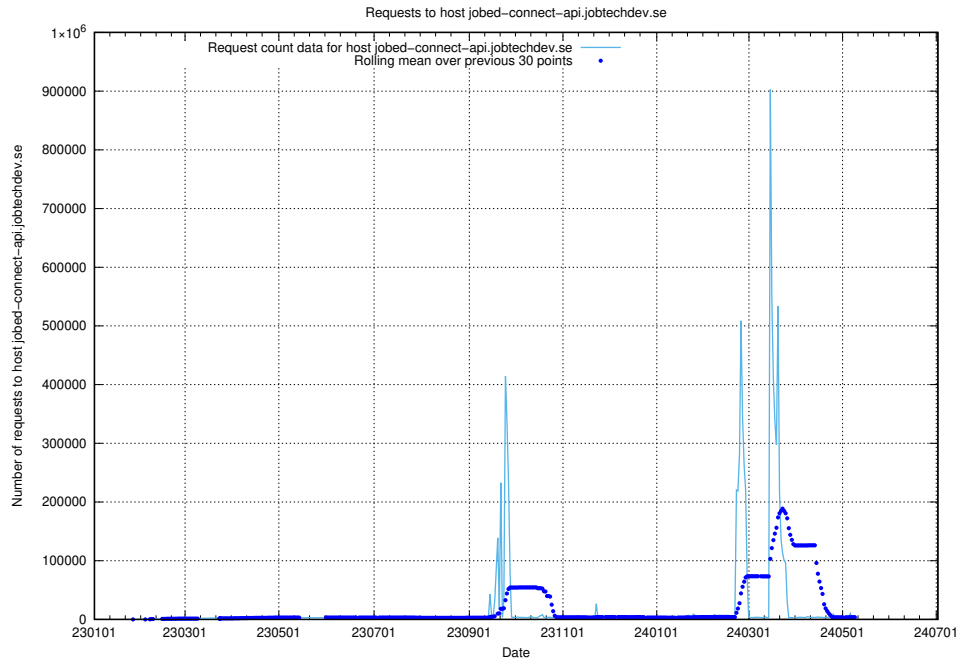

7.16 Usage of `jobed-connect-api.jobtechdev.se`

Here, we count the number of requests to host `jobed-connect-api.jobtechdev.se`.