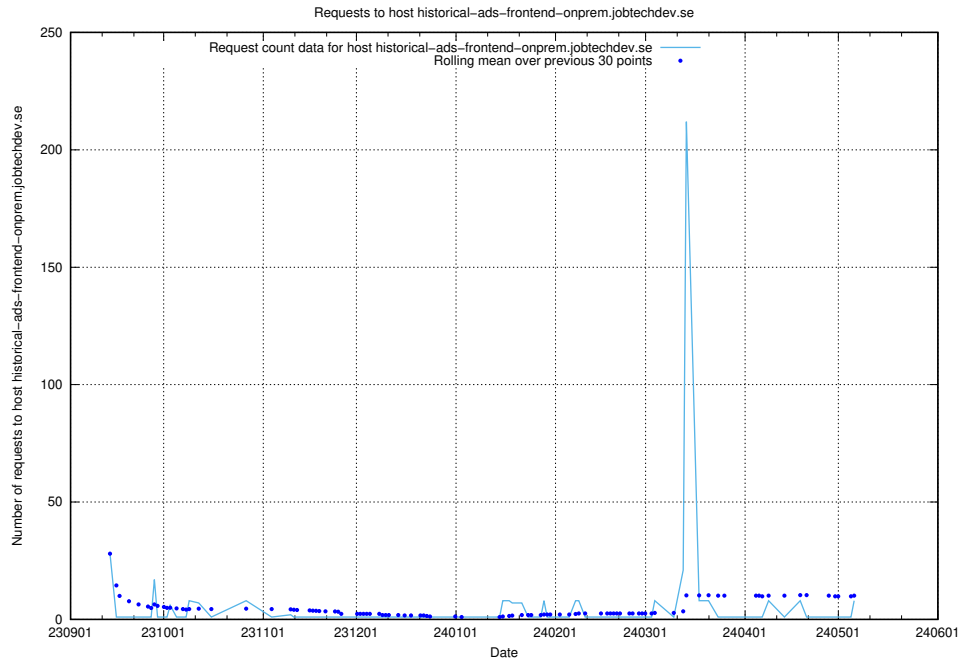

7.66 Usage of historical-ads-frontend-onprem.jobtechdev.se

Here, we count the number of requests to host historical-ads-frontend-onprem.jobtechdev.se.