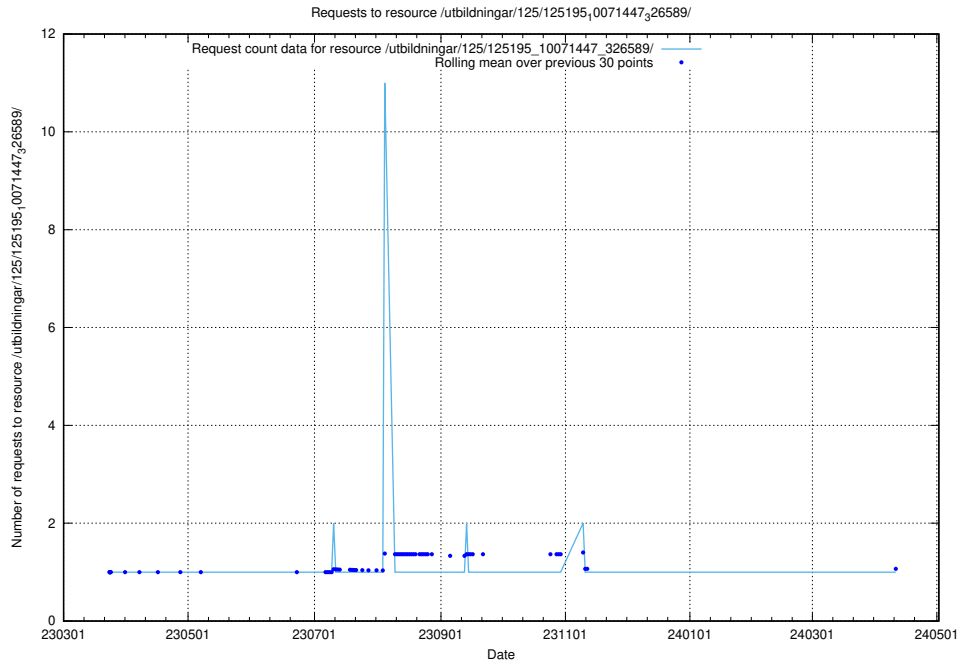

5.1140 Usage of /utbildningar/125/125195_10071447_326589/

Here, we count the number of requests to resource /utbildningar/125/125195_10071447_326589/.