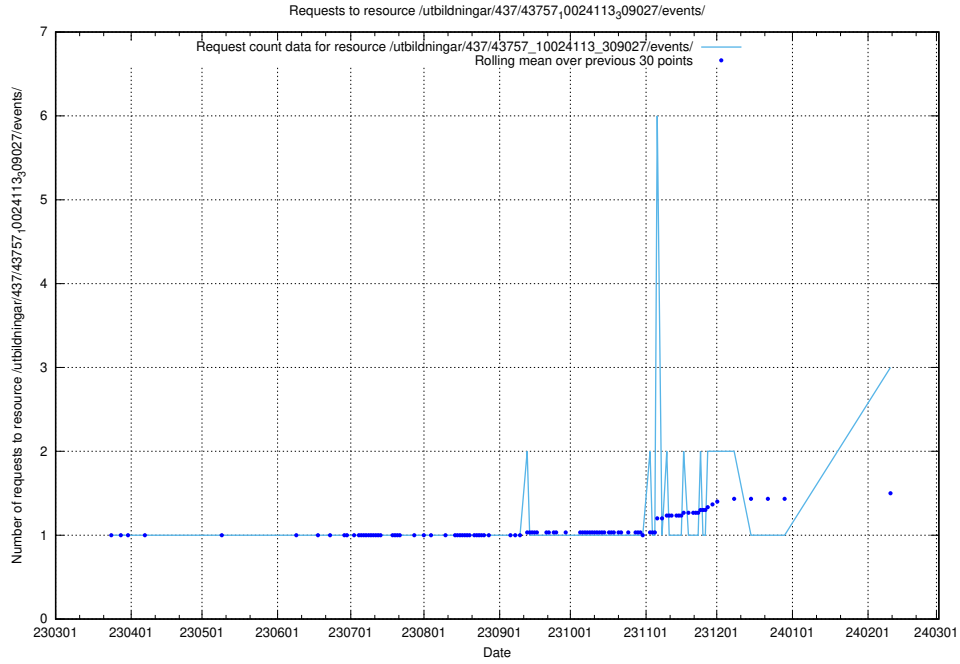

Here, we count the number of requests to resource /utbildningar/438/43817_10024102_242987/events/.

5.446 Usage of /utbildningar/437/43757_10024113_309027/events/

Here, we count the number of requests to resource /utbildningar/437/43757_10024113_309027/events/.