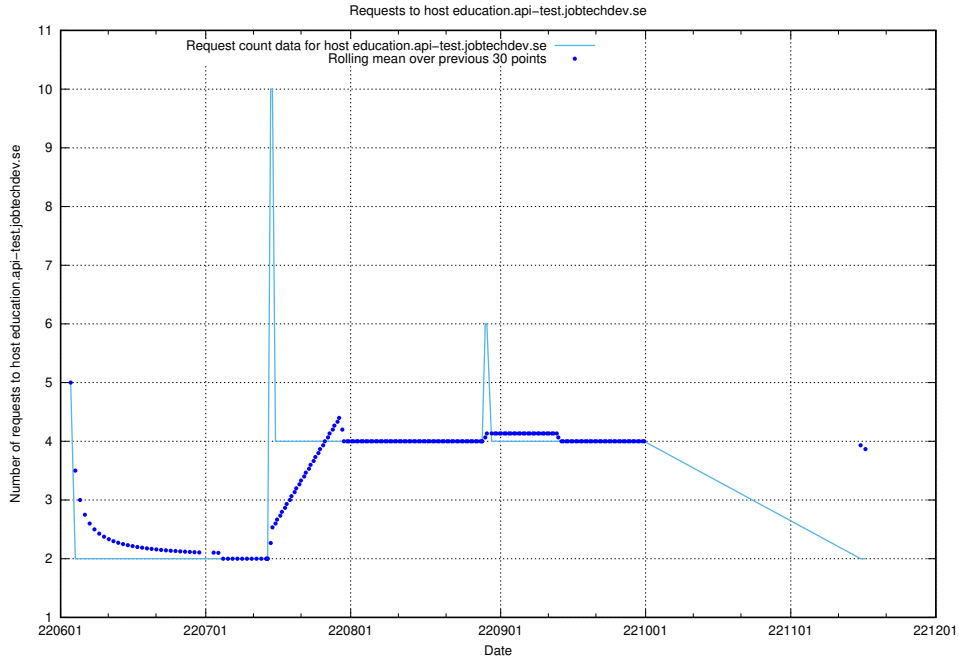

7.416 Usage of education.api-test.jobtechdev.se

Here, we count the number of requests to host education.api-test.jobtechdev.se.