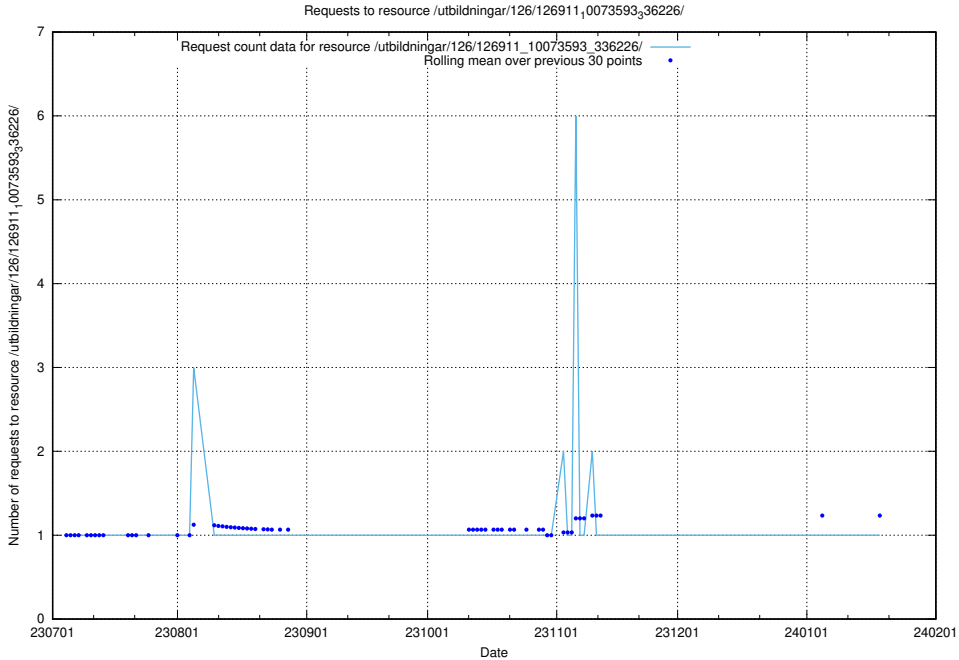

5.5355 Usage of /utbildningar/126/126911_10073593_336226/

Here, we count the number of requests to resource /utbildningar/126/126911_10073593_336226/.