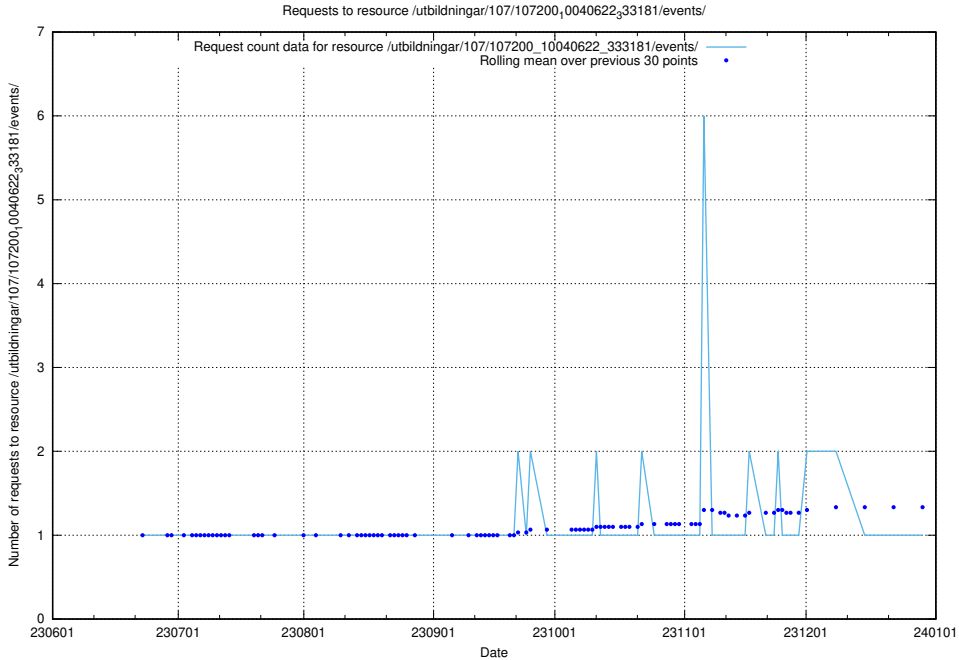

5.5850 Usage of /utbildningar/107/107200_10040622_333181/events/

Here, we count the number of requests to resource /utbildningar/107/107200_10040622_333181/events/