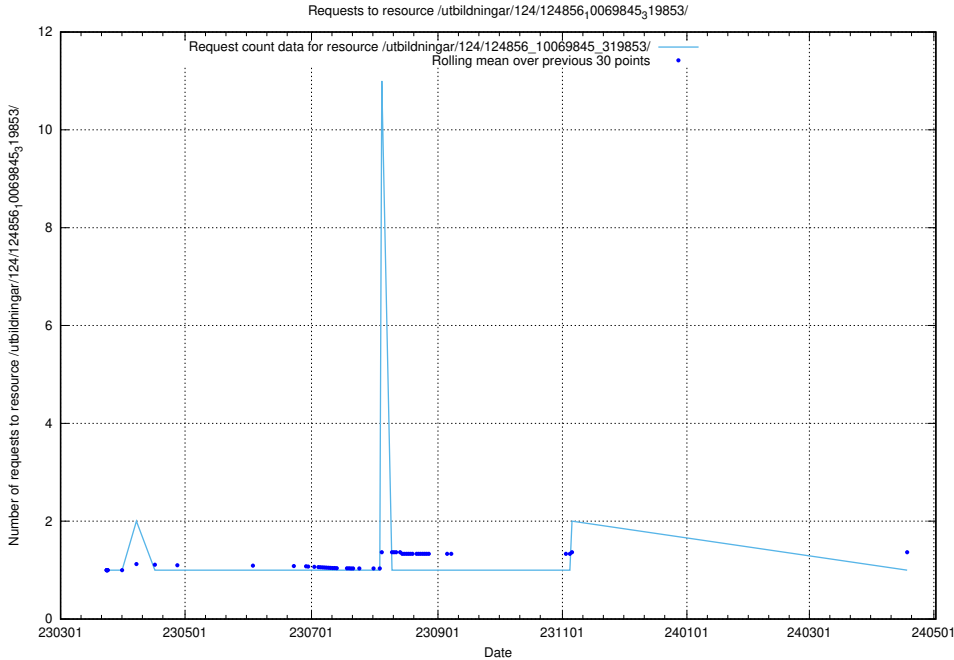

5.1198 Usage of /utbildningar/124/124856_10069845_319853/

Here, we count the number of requests to resource /utbildningar/124/124856_10069845_319853/.