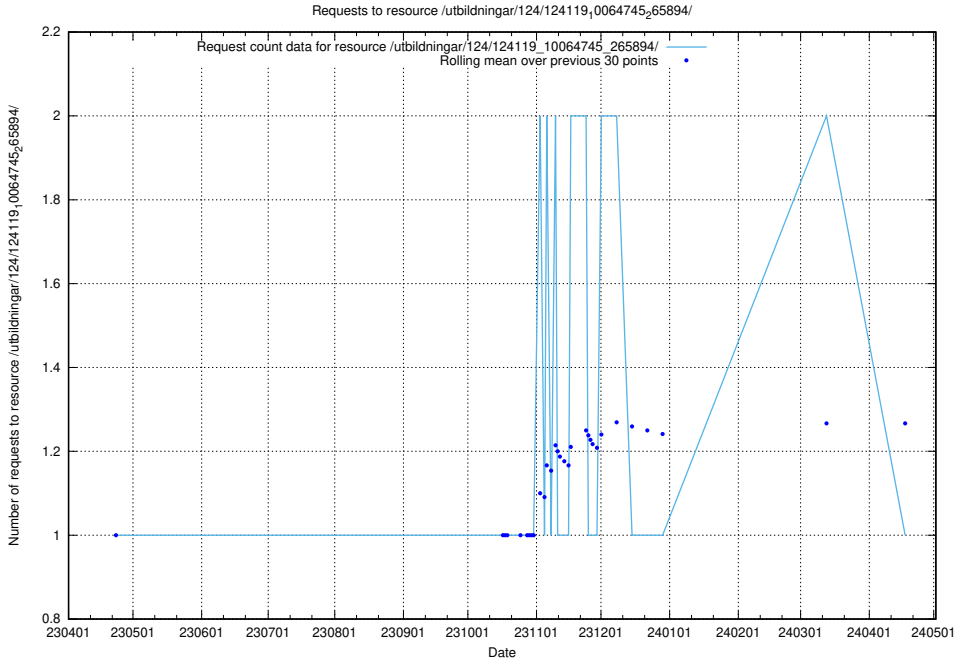

5.6055 Usage of /utbildningar/124/124119_10064745_265894/

Here, we count the number of requests to resource /utbildningar/124/124119_10064745_265894/.