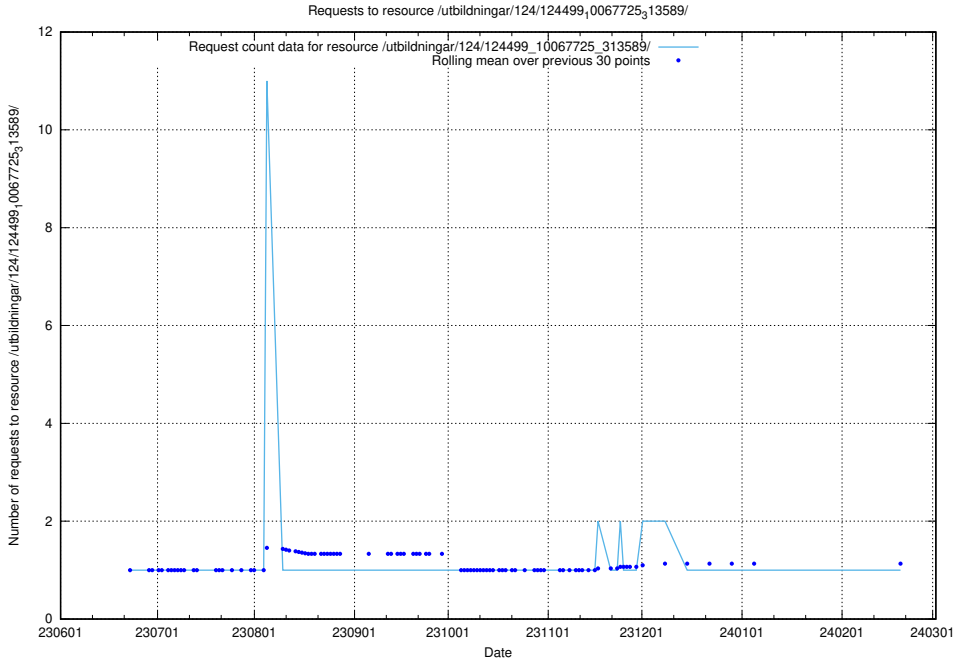

5.5795 Usage of /utbildningar/124/124499_10067725_313589/

Here, we count the number of requests to resource /utbildningar/124/124499_10067725_313589/.