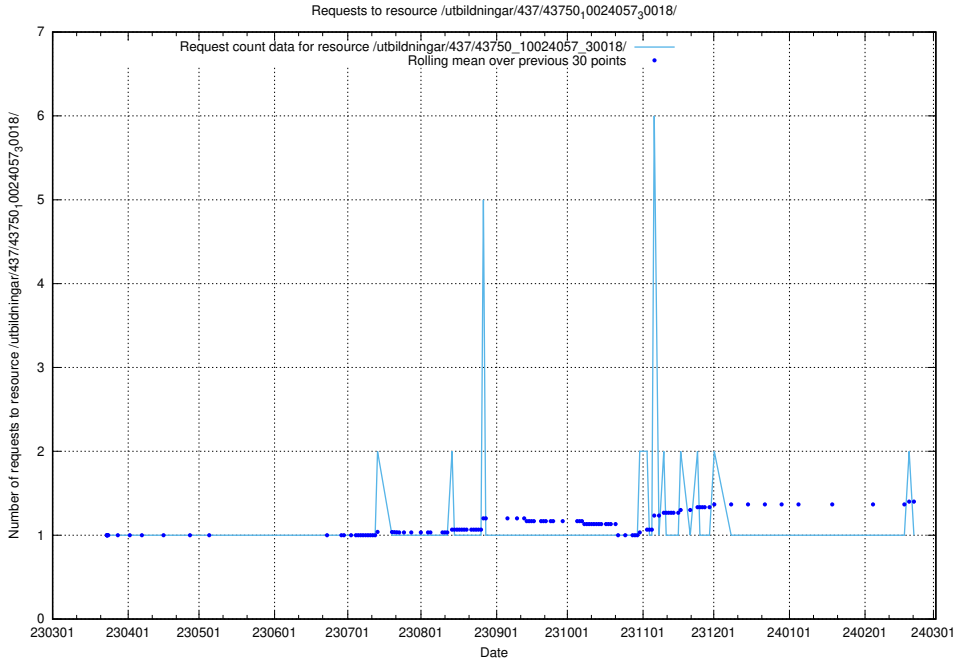

5.6377 Usage of /utbildningar/437/43750_10024057_30018/

Here, we count the number of requests to resource /utbildningar/437/43750_10024057_30018/.