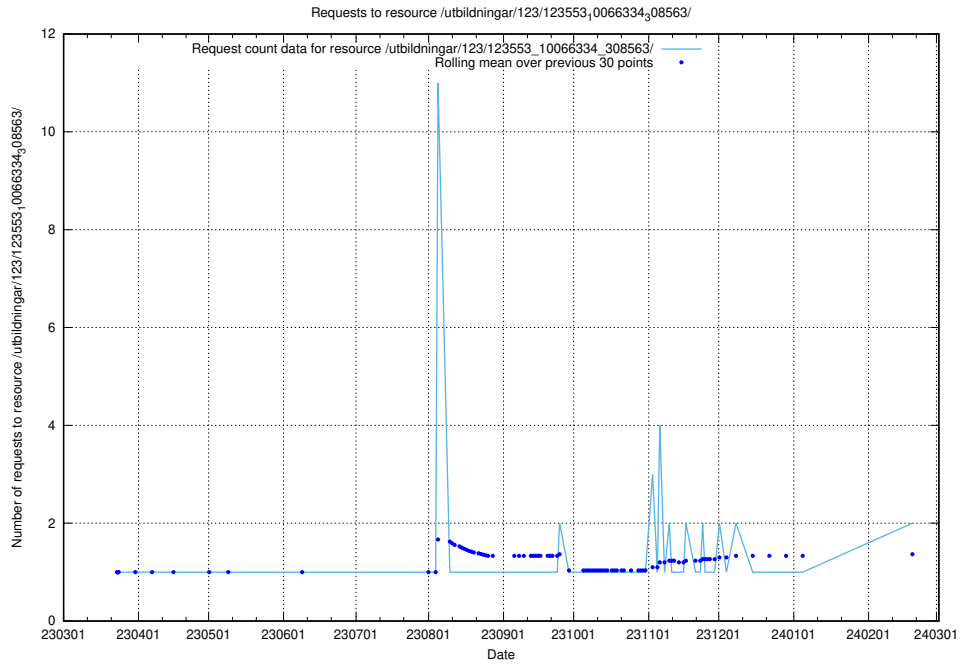

5.746 Usage of /utbildningar/123/123553_10066334_308563/

Here, we count the number of requests to resource /utbildningar/123/123553_10066334_308563/.