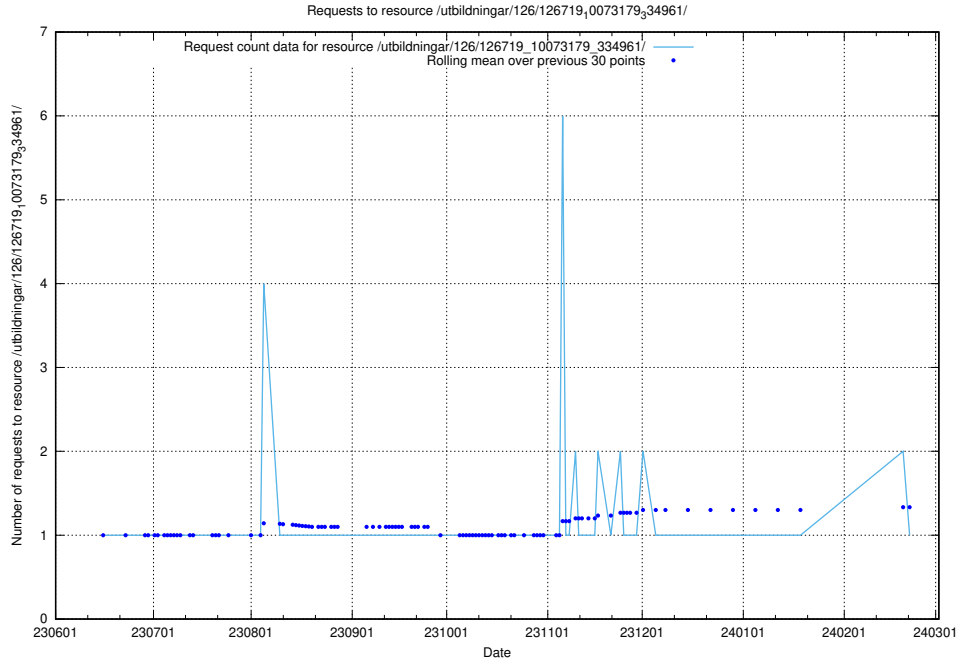

5.5882 Usage of /utbildningar/126/126719_10073179_334961/

Here, we count the number of requests to resource /utbildningar/126/126719_10073179_334961/.