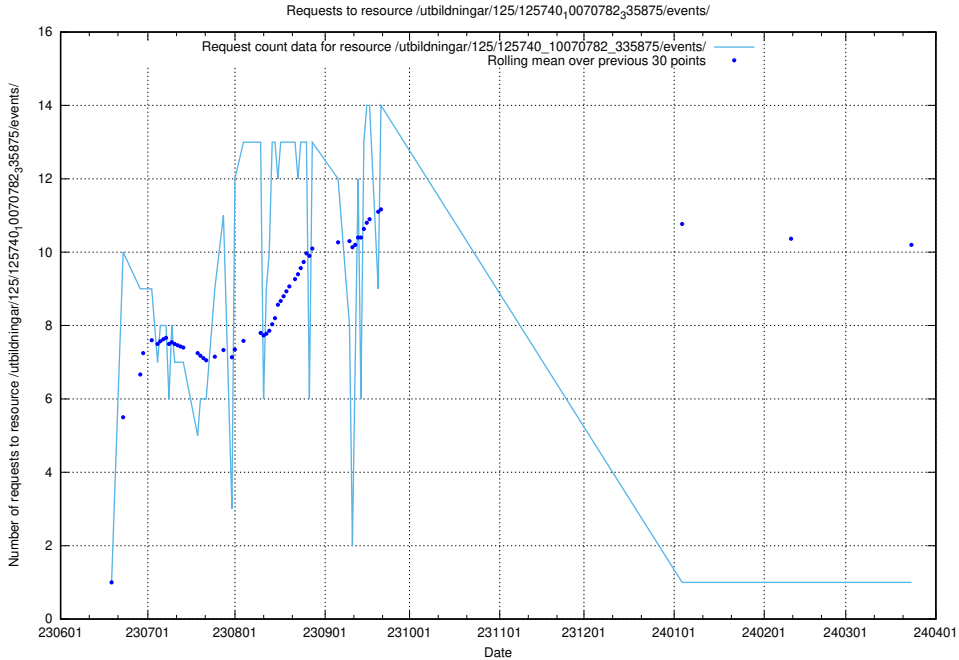

5.5862 Usage of /utbildningar/125/125740_10070782_335875/events/

Here, we count the number of requests to resource /utbildningar/125/125740_10070782_335875/events/