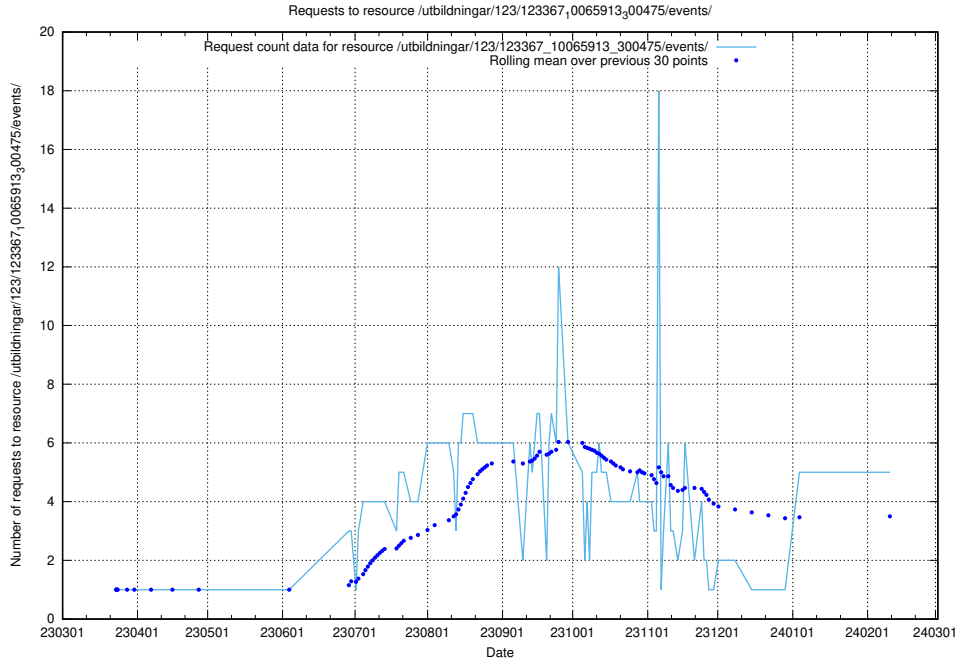

5.138 Usage of /utbildningar/123/123367_10065913_300475/events/

Here, we count the number of requests to resource /utbildningar/123/123367_10065913_300475/events/