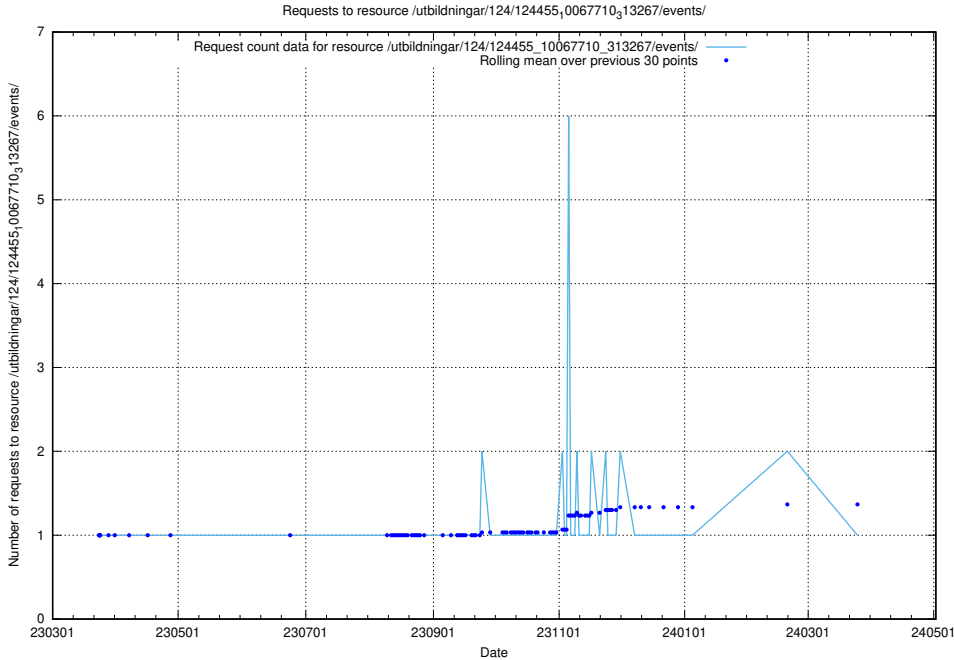

5.3460 Usage of /utbildningar/124/124455_10067710_313267/events/

Here, we count the number of requests to resource /utbildningar/124/124455_10067710_313267/events/