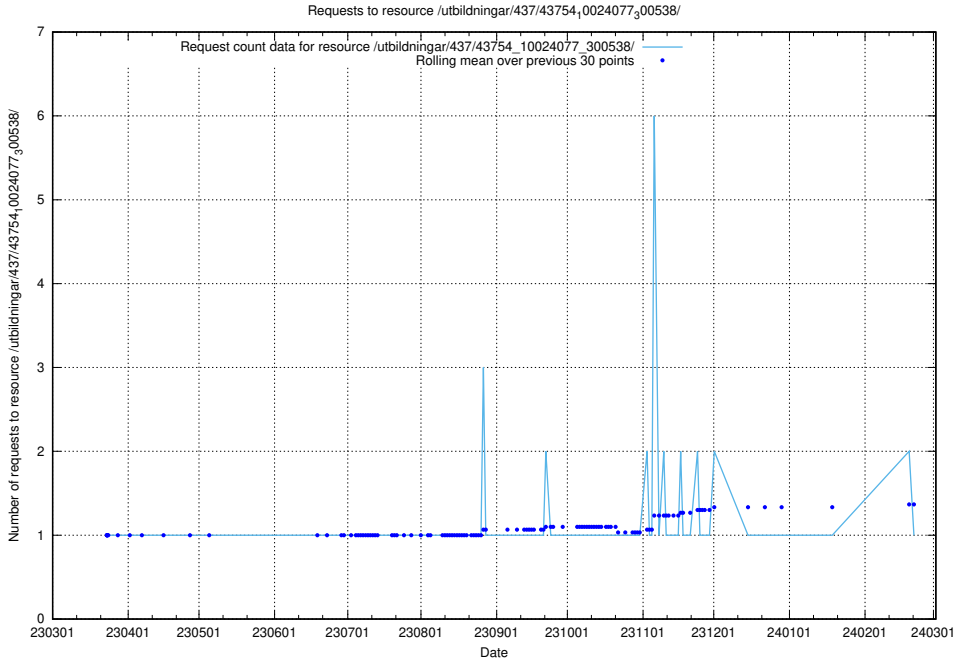

5.6373 Usage of /utbildningar/437/43754_10024077_300538/

Here, we count the number of requests to resource /utbildningar/437/43754_10024077_300538/.