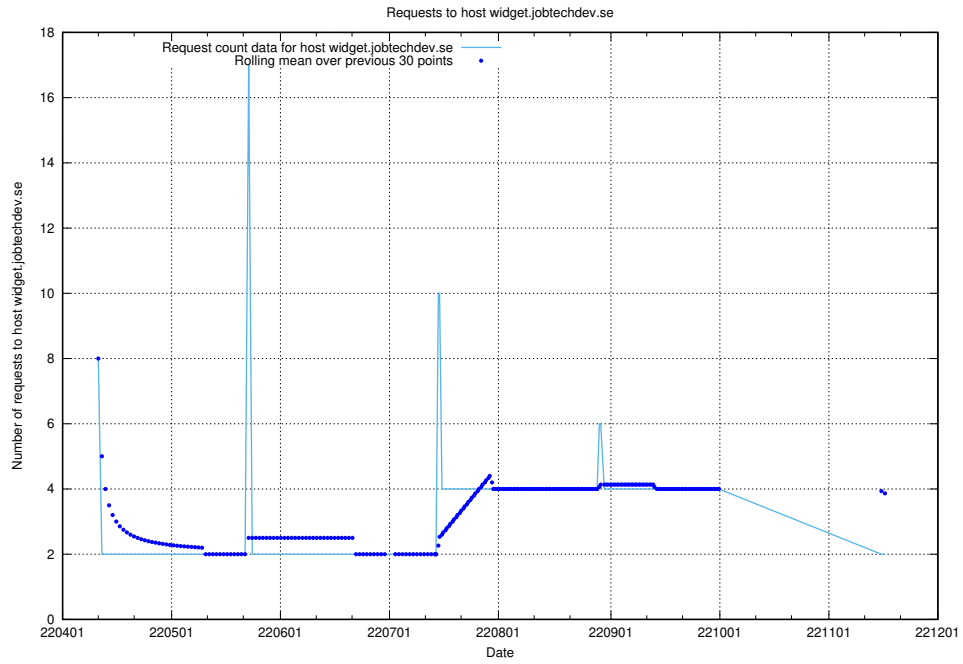

7.464 Usage of taxonomyt2.api.jobtechdev.se

Here, we count the number of requests to host taxonomyt2.api.jobtechdev.se.

7.465 Usage of widget.jobtechdev.se

Here, we count the number of requests to host widget.jobtechdev.se.