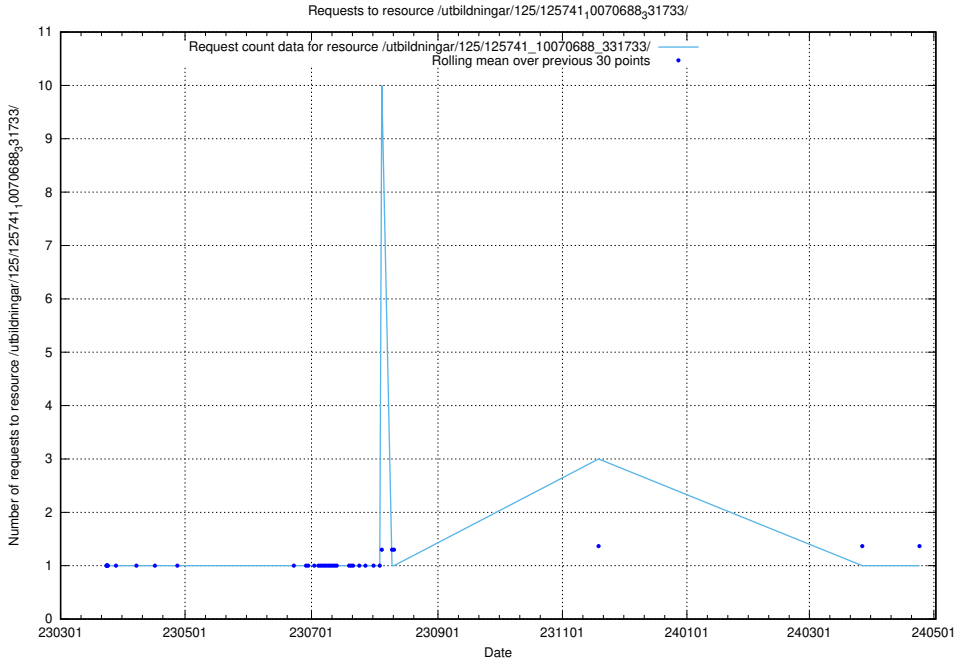

5.6468 Usage of /utbildningar/125/125741_10070688_331733/

Here, we count the number of requests to resource /utbildningar/125/125741_10070688_331733/.