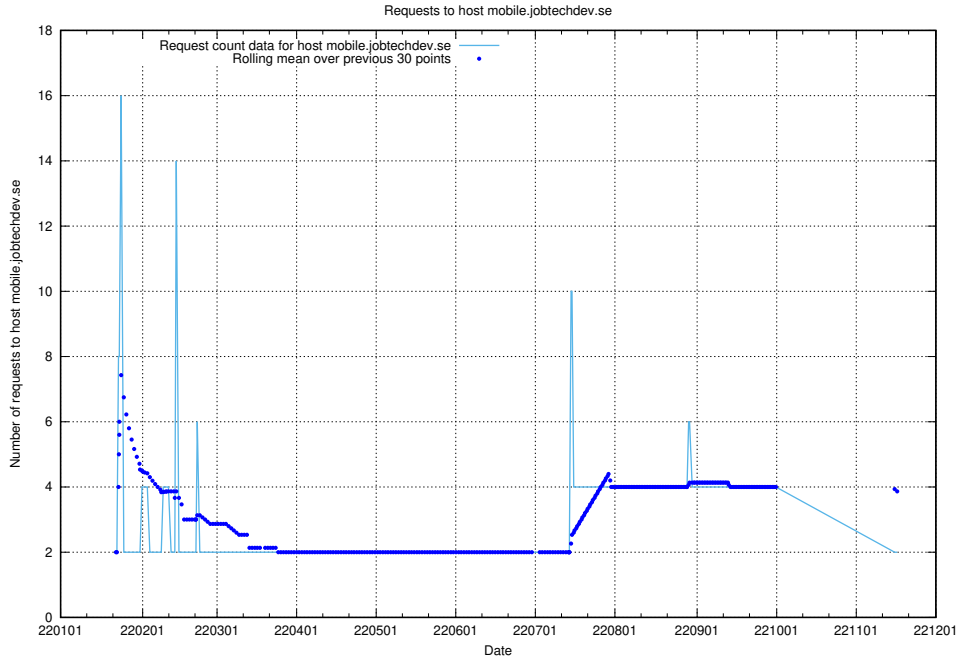

7.593 Usage of mobile.jobtechdev.se

Here, we count the number of requests to host mobile.jobtechdev.se.