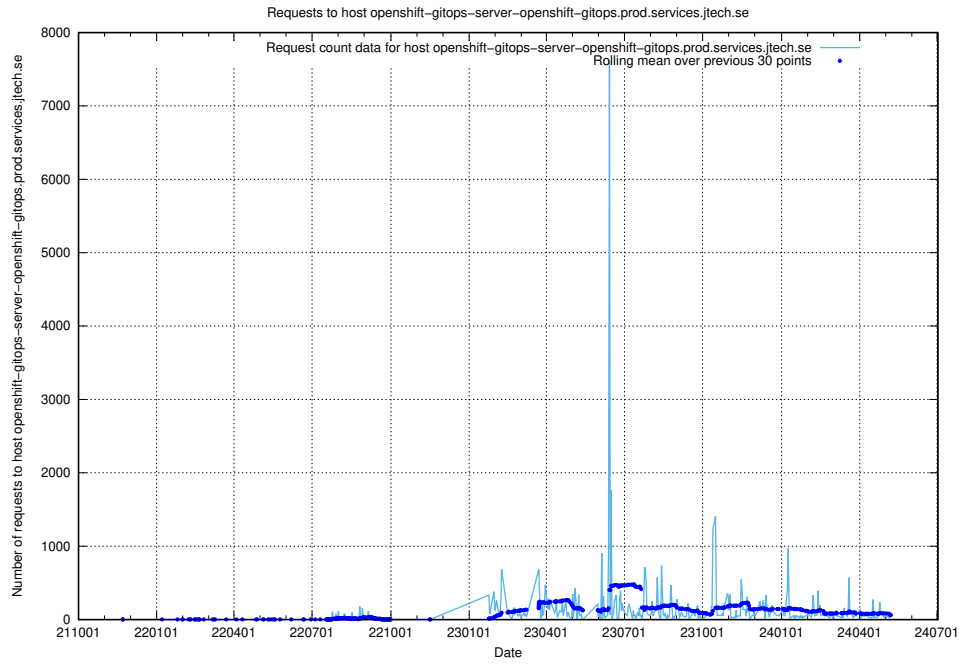

7.27 Usage of openshift-gitops-server-openshift-gitops.prod.services.jtech.se

Here, we count the number of requests to host openshift-gitops-server-openshift-gitops.prod.services.jtech.se.

7.28 Usage of `jobed-connect-api-onprem.jobtechdev.se`