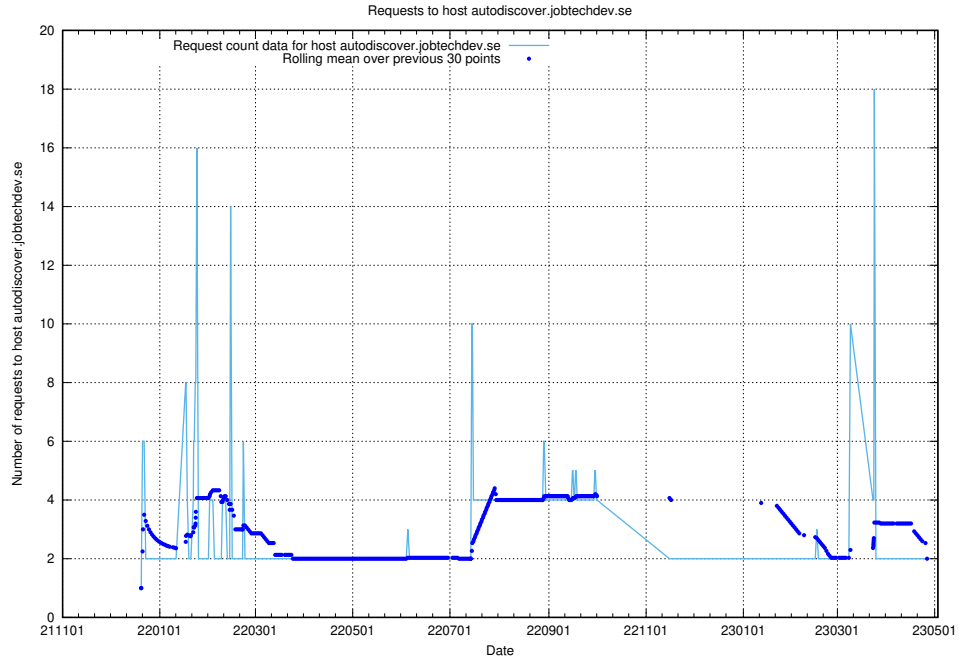

7.379 Usage of autodiscover.jobtechdev.se

Here, we count the number of requests to host autodiscover.jobtechdev.se.