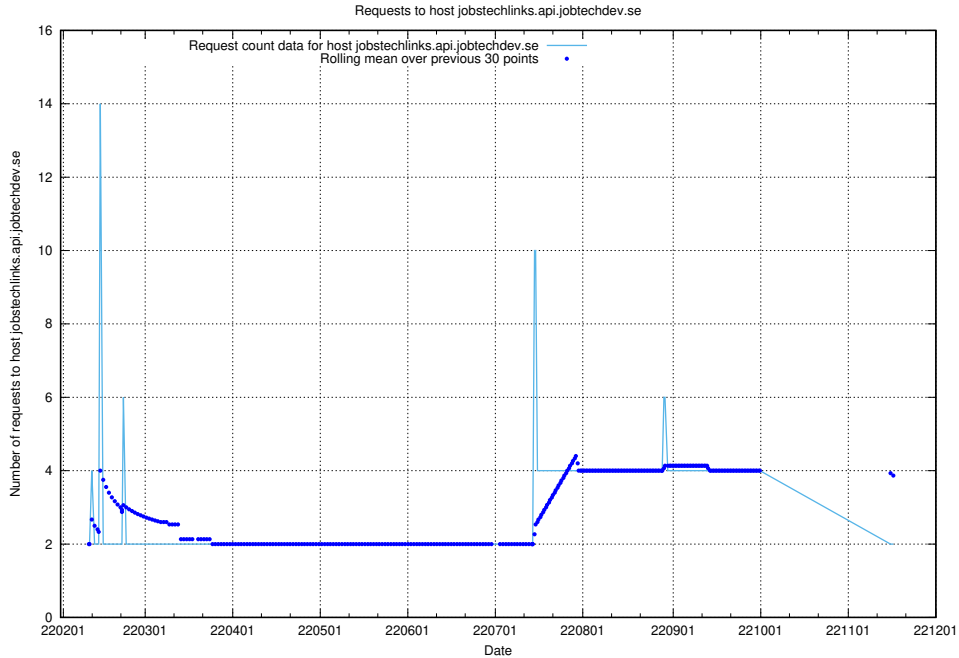

Here, we count the number of requests to host store.jobtechdev.se.

7.556 Usage of jobstechlinks.api.jobtechdev.se

Here, we count the number of requests to host jobstechlinks.api.jobtechdev.se.

7.557 Usage of jobstechlink.api.jobtechdev.se