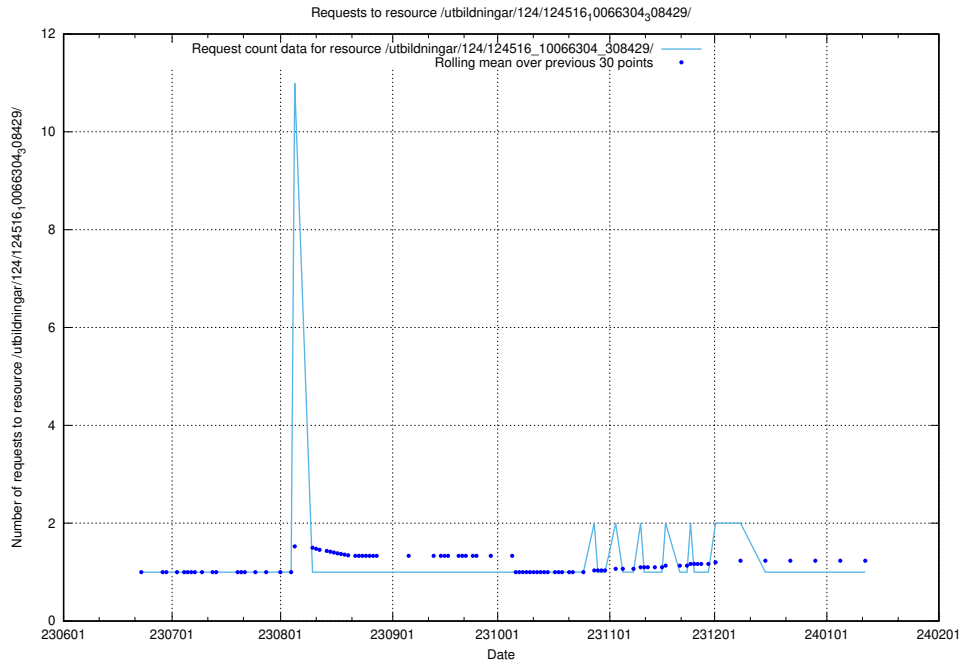

5.5778 Usage of /utbildningar/124/124516_10066304_308429/

Here, we count the number of requests to resource /utbildningar/124/124516_10066304_308429/.