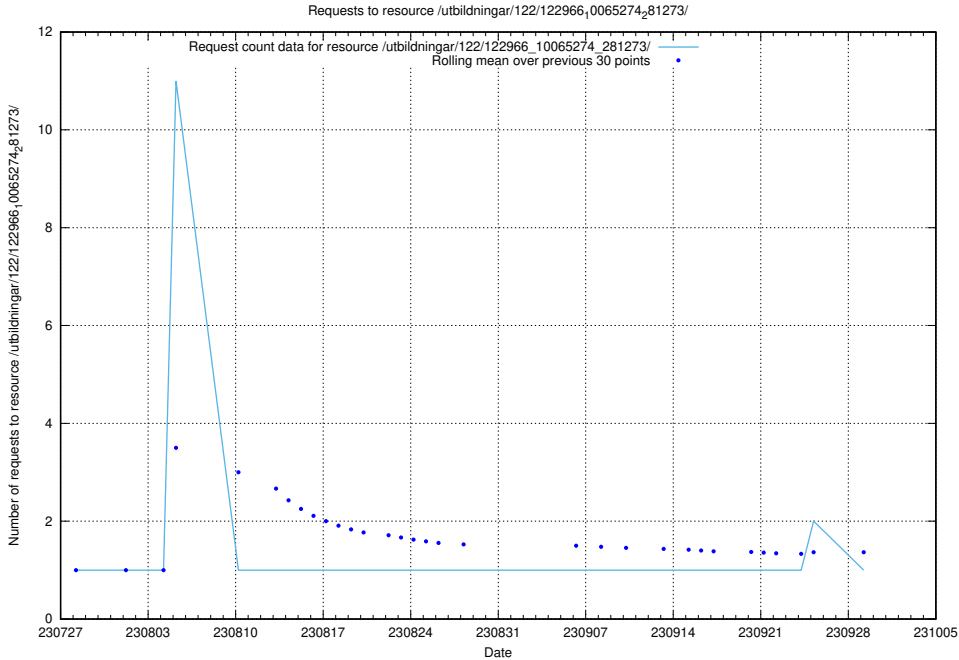

5.4920 Usage of /utbildningar/122/122966_10065274_281273/

Here, we count the number of requests to resource /utbildningar/122/122966_10065274_281273/.