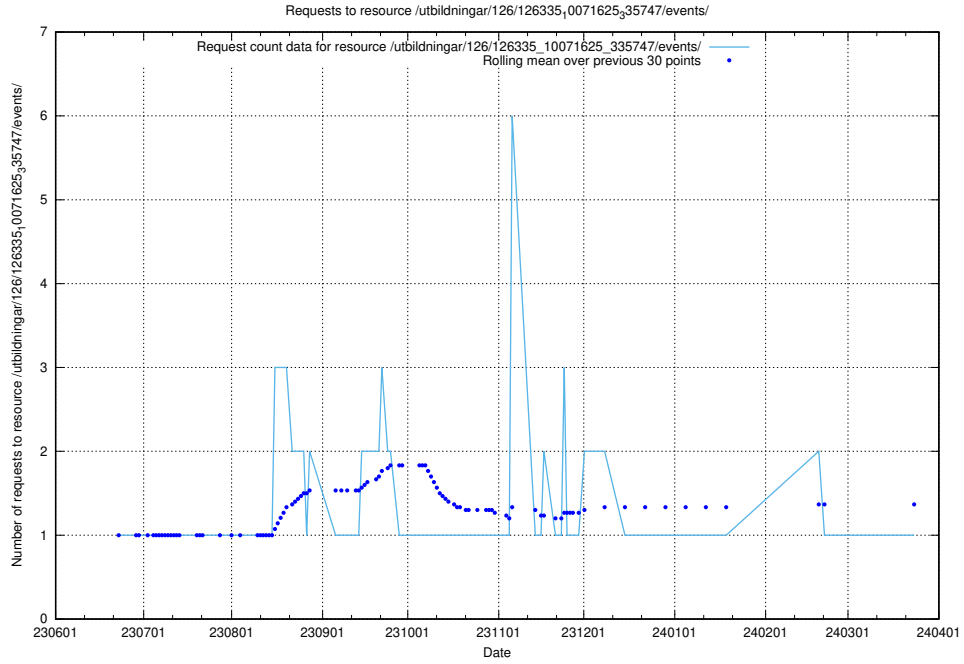

5.5685 Usage of /utbildningar/126/126335_10071625_335747/events/

Here, we count the number of requests to resource /utbildningar/126/126335_10071625_335747/events/