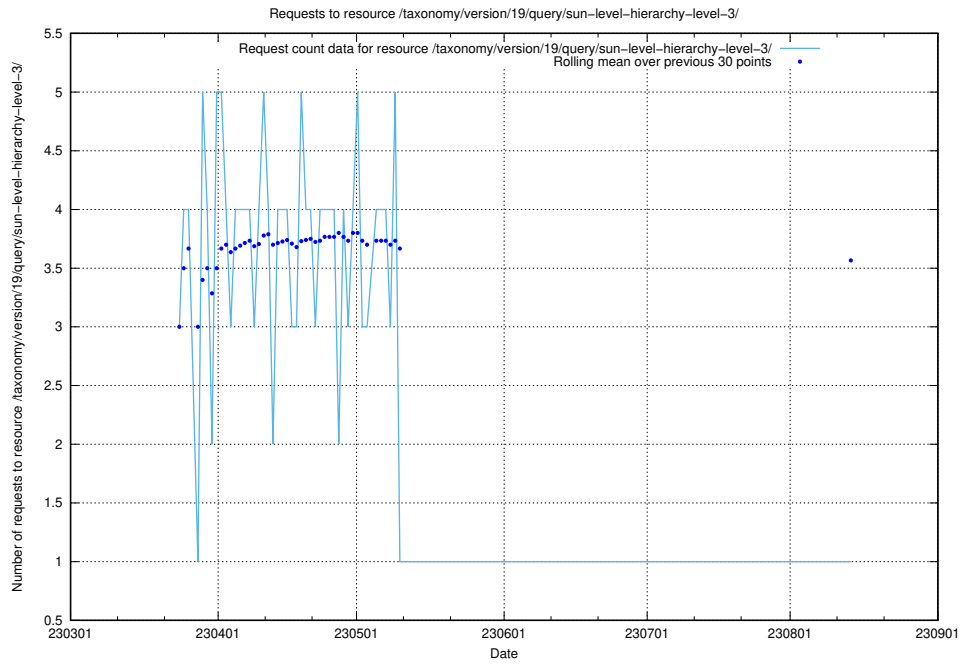

5.6110 Usage of /taxonomy/version/19/query/sun-level-hierarchy-level-3/

Here, we count the number of requests to resource /taxonomy/version/19/query/sun-level-hierarchy-level-3/.