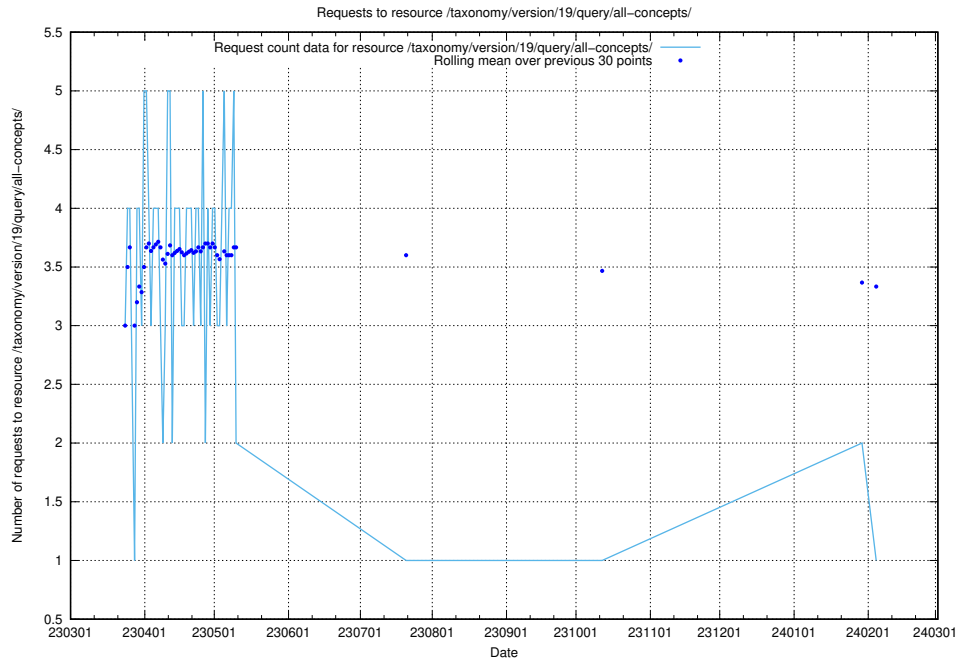

5.6148 Usage of /taxonomy/version/19/query/all-concepts/

Here, we count the number of requests to resource /taxonomy/version/19/query/all-concepts/.

5.6149 Usage of /utbildningar/437/43755_10024005_290720/events/