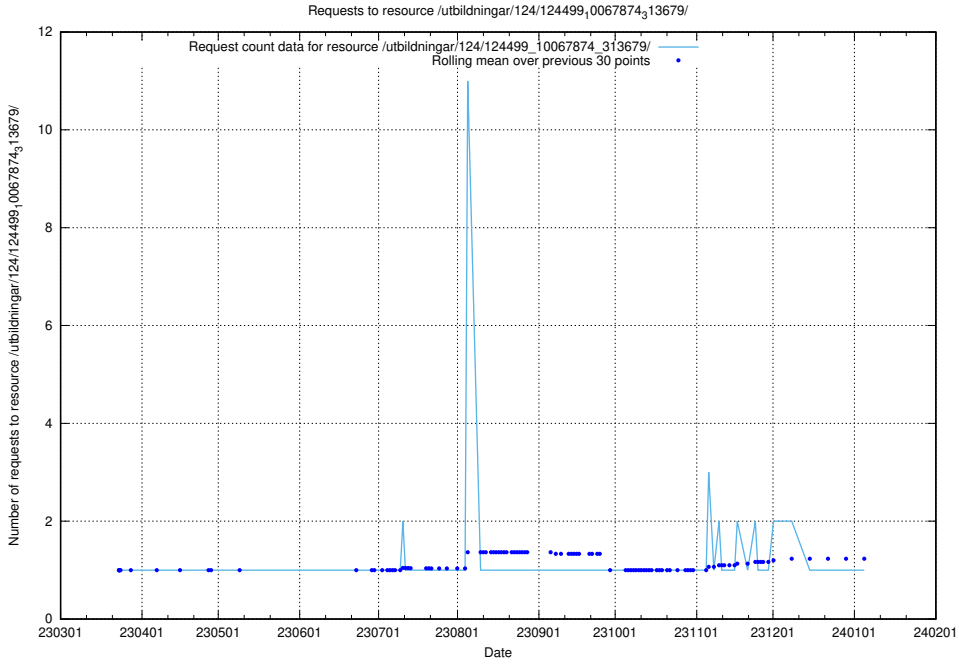

5.2378 Usage of /utbildningar/124/124499_10067874_313679/

Here, we count the number of requests to resource /utbildningar/124/124499_10067874_313679/.