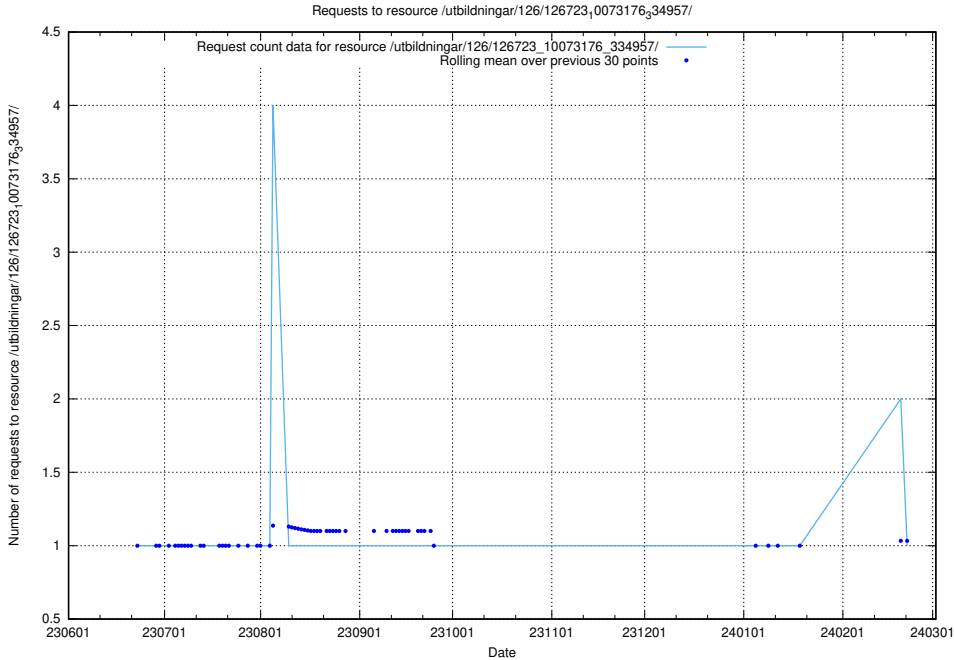

Here, we count the number of requests to resource /utbildningar/126/126723_10073182_334968/.

5.5616 Usage of /utbildningar/126/126723_10073176_334957/

Here, we count the number of requests to resource /utbildningar/126/126723_10073176_334957/.