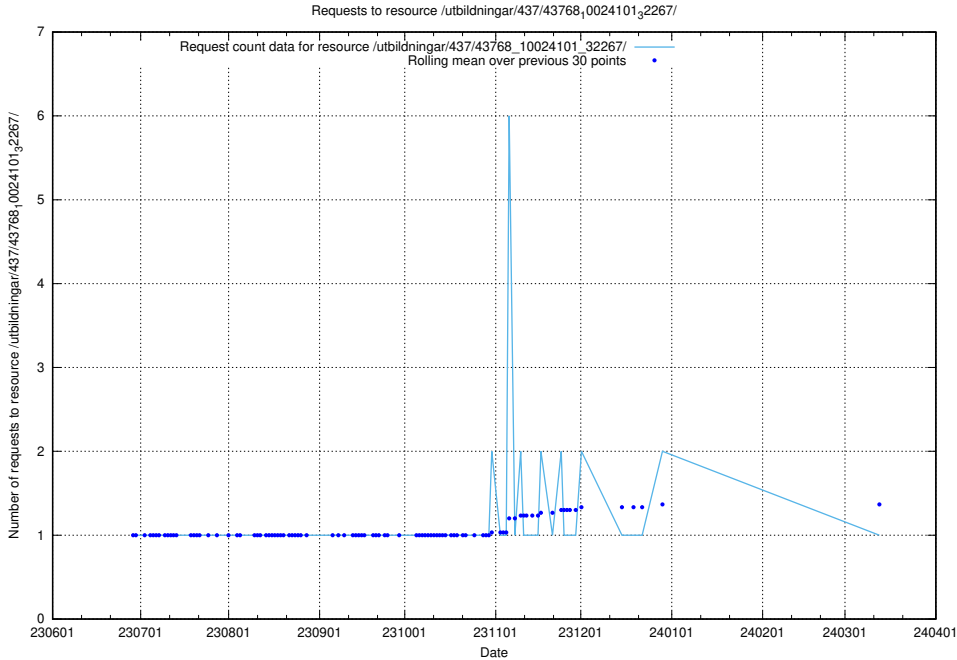

Here, we count the number of requests to resource /utbildningar/437/43768_10024101_32267/events/.

5.5441 Usage of /utbildningar/437/43768_10024101_32267/

Here, we count the number of requests to resource /utbildningar/437/43768_10024101_32267/.