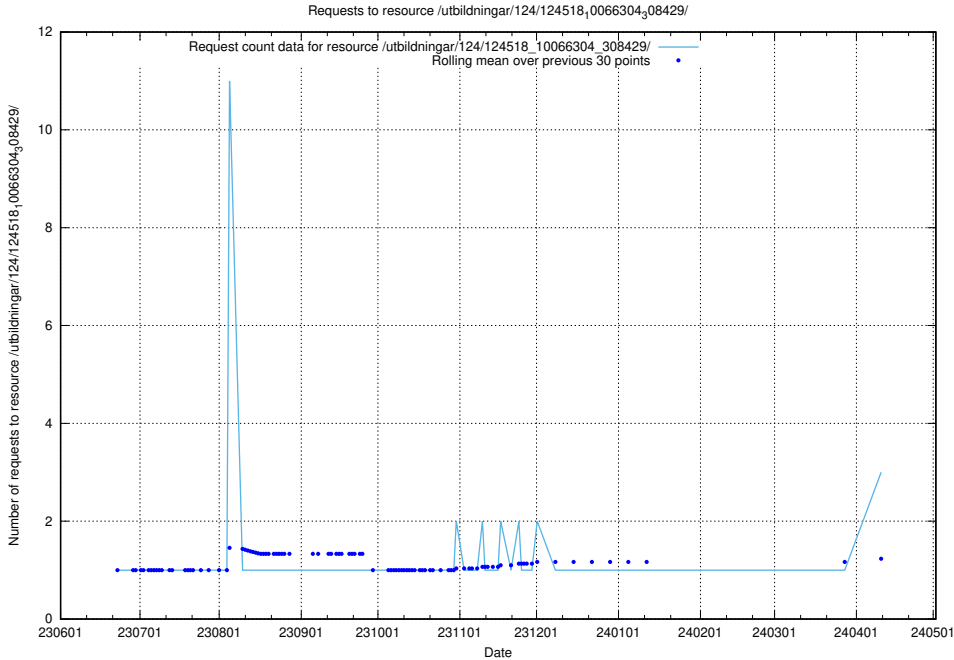

5.385 Usage of /utbildningar/124/124518_10066304_308429/

Here, we count the number of requests to resource /utbildningar/124/124518_10066304_308429/.