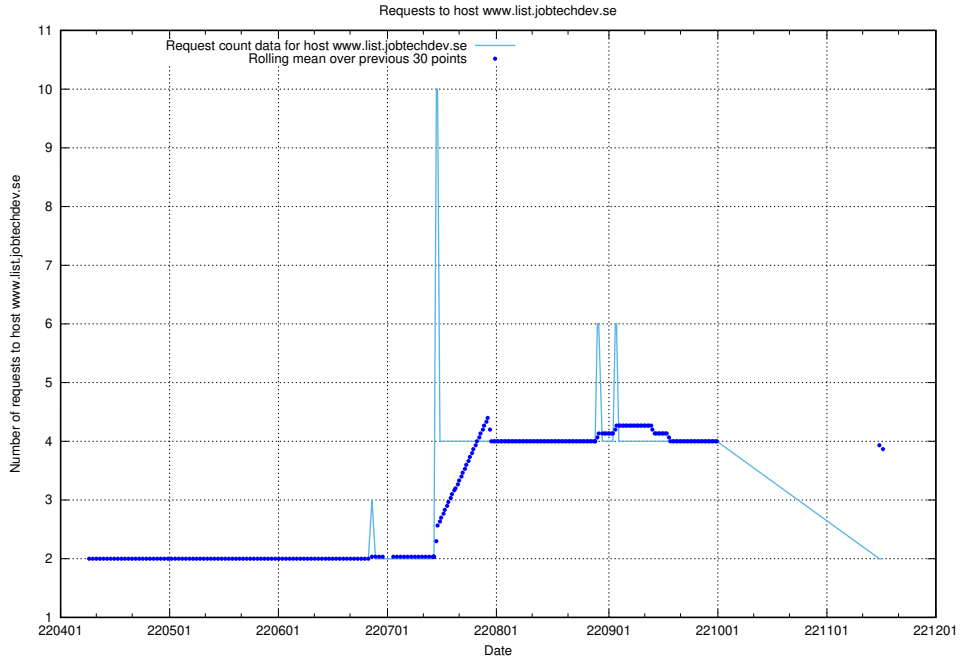

7.470 Usage of `www.list.jobtechdev.se`

Here, we count the number of requests to host `www.list.jobtechdev.se`.