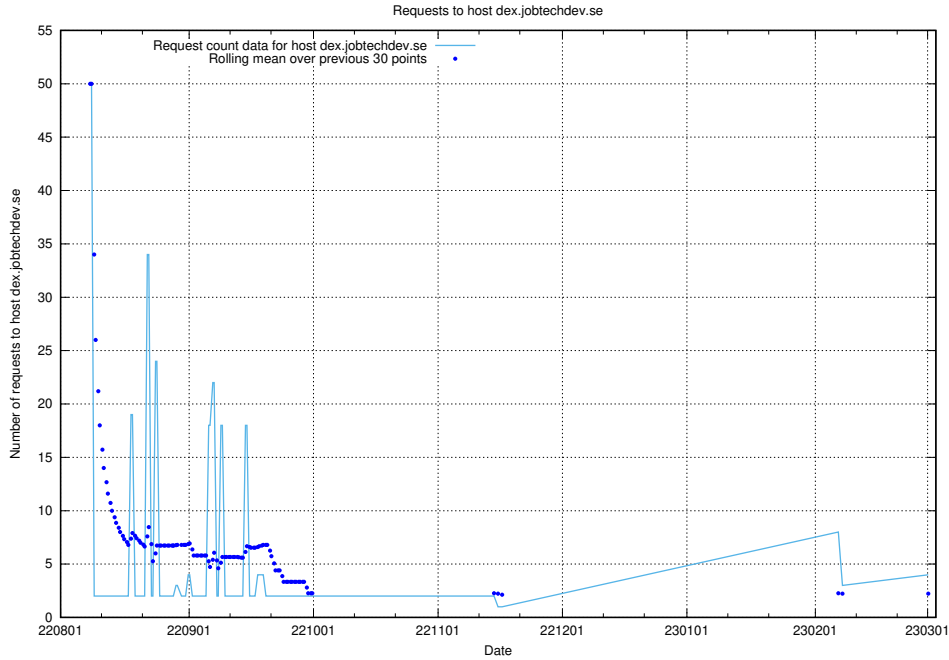

7.129 Usage of dex.jobtechdev.se

Here, we count the number of requests to host dex.jobtechdev.se.