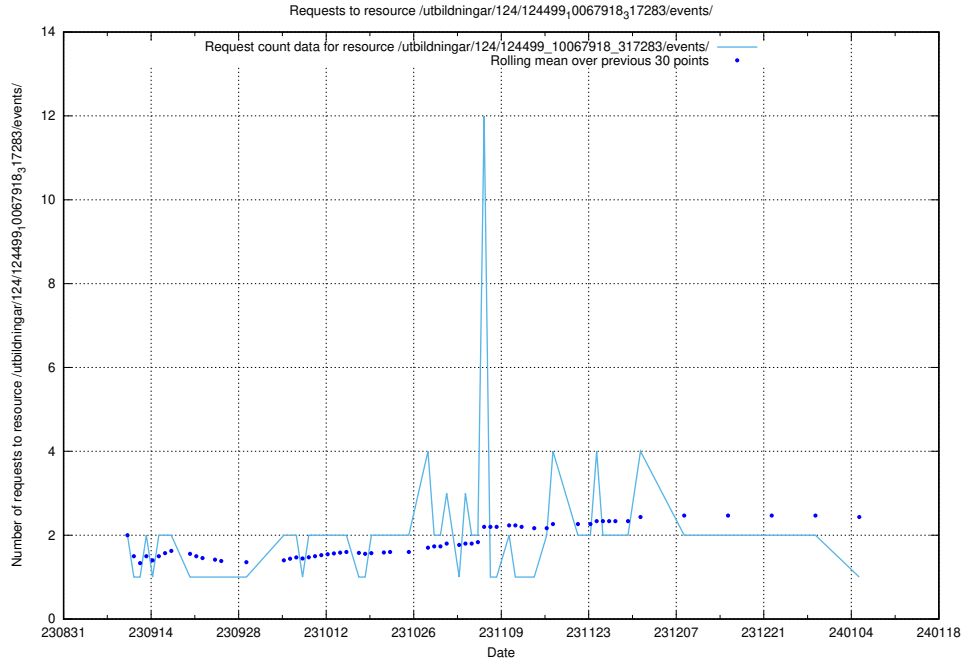

5.4614 Usage of /utbildningar/124/124499_10067918_317283/events/

Here, we count the number of requests to resource /utbildningar/124/124499_10067918_317283/events/