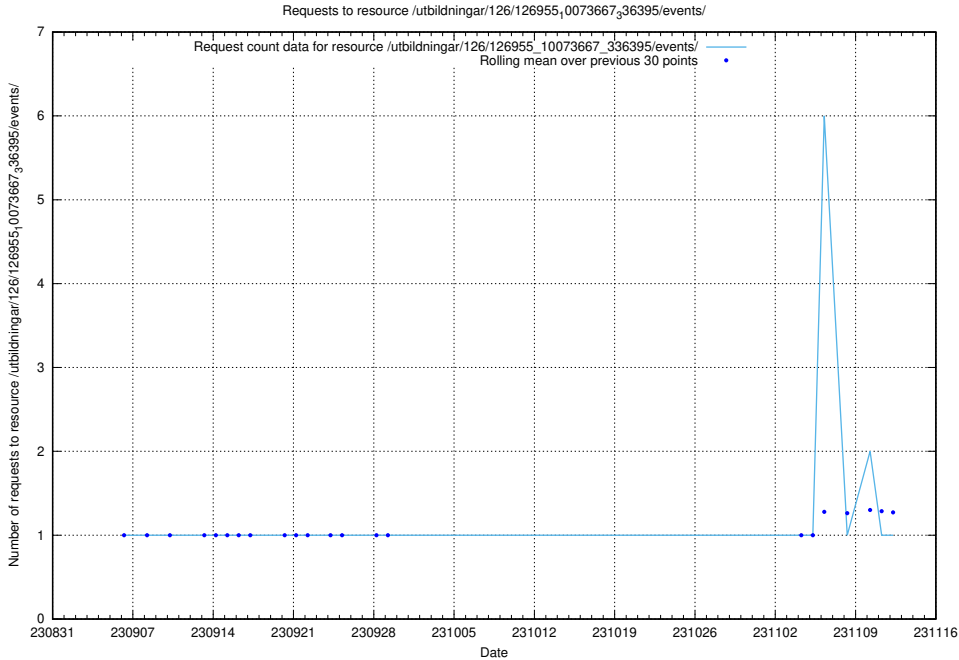

5.4665 Usage of /utbildningar/126/126955_10073667_336395/events/

Here, we count the number of requests to resource /utbildningar/126/126955_10073667_336395/events/

5.4667 Usage of /utbildningar/126/126937_10073593_336226/events/