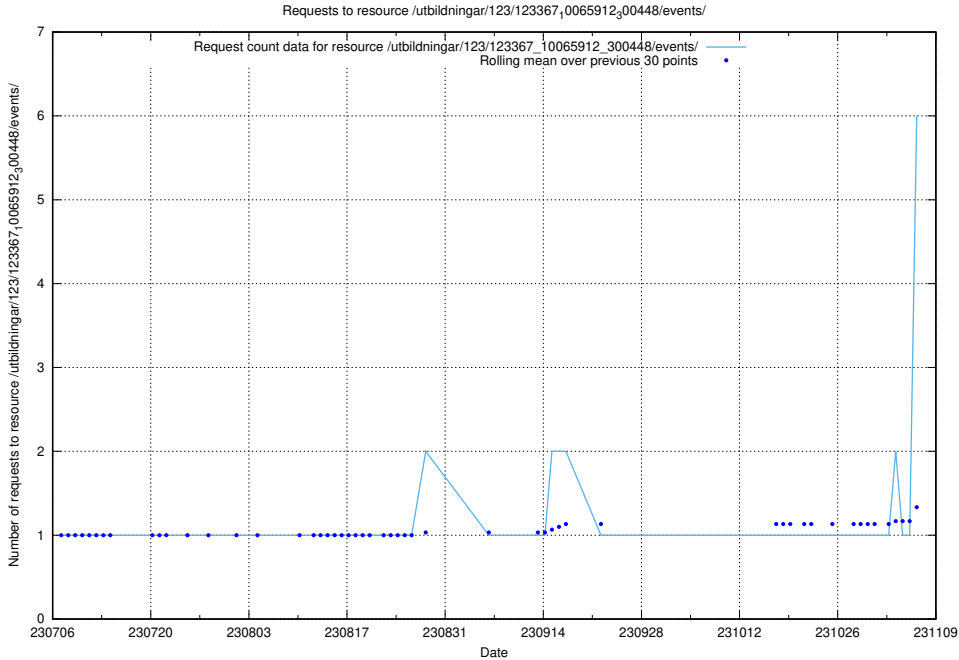

5.84 Usage of /utbildningar/123/123367_10065912_300448/events/

Here, we count the number of requests to resource /utbildningar/123/123367_10065912_300448/events/