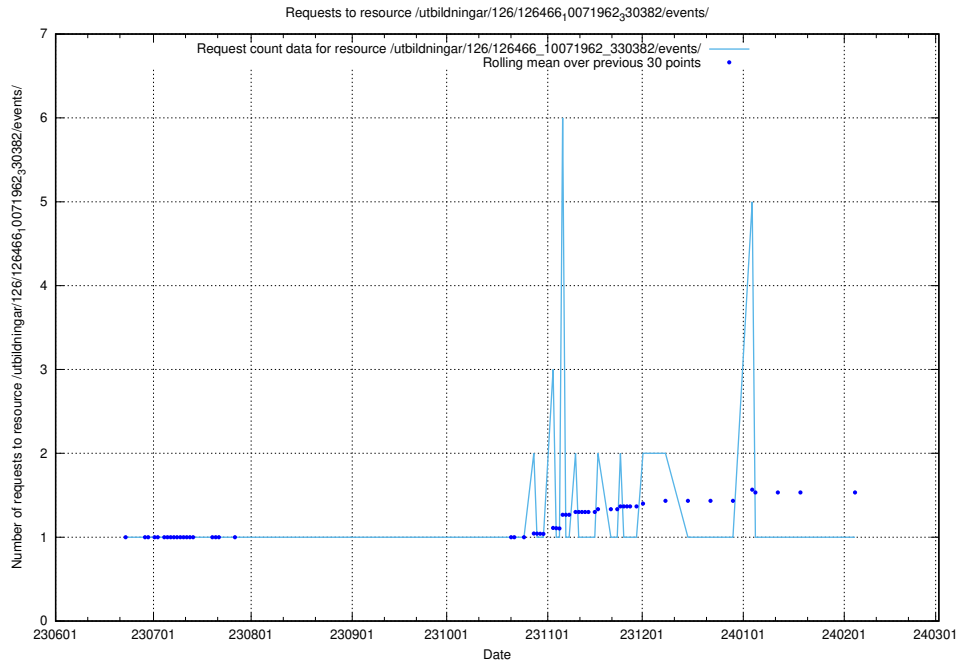

5.5665 Usage of /utbildningar/126/126466_10071962_330382/events/

Here, we count the number of requests to resource /utbildningar/126/126466_10071962_330382/events/