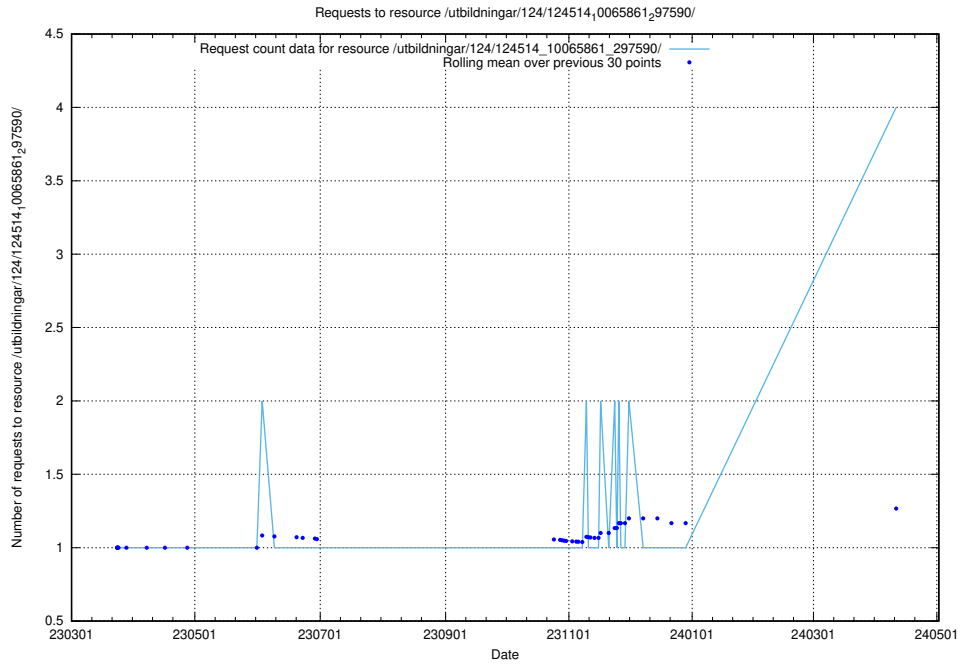

Here, we count the number of requests to resource /utbildningar/125/125740_10070664_337689/events/

5.177 Usage of /utbildningar/124/124514_10065861_297590/

Here, we count the number of requests to resource /utbildningar/124/124514_10065861_297590/.