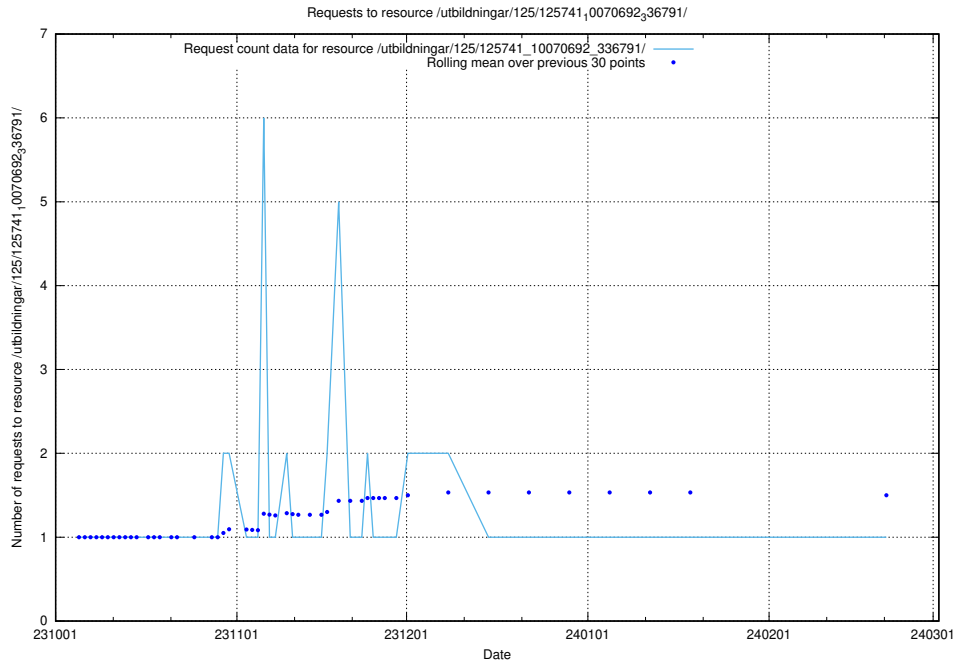

5.4423 Usage of /utbildningar/125/125741_10070692_336791/

Here, we count the number of requests to resource /utbildningar/125/125741_10070692_336791/.

5.4424 Usage of /utbildningar/125/125740_10070692_336929/events/