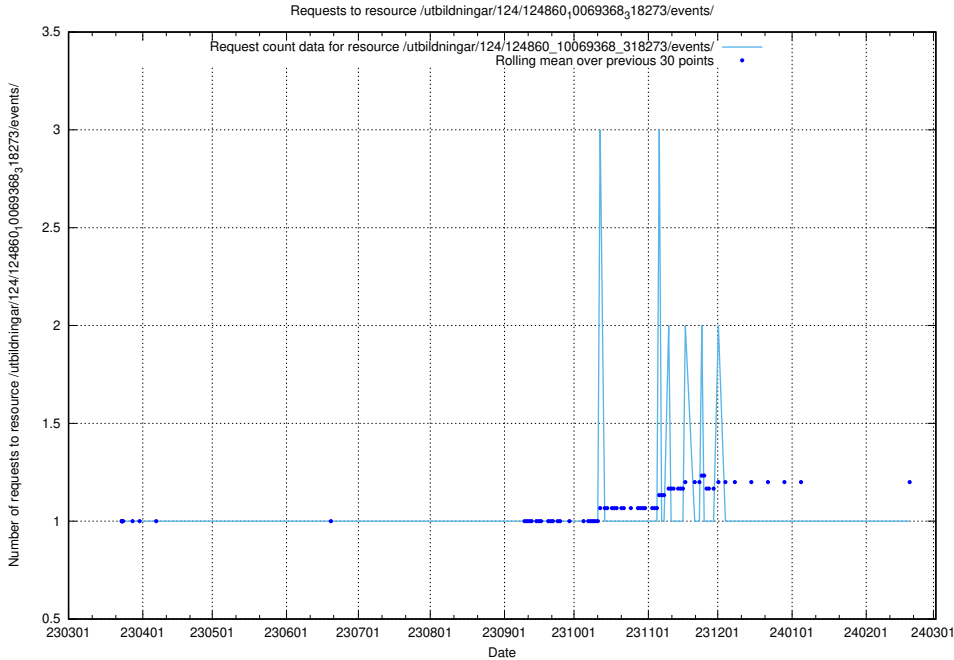

Here, we count the number of requests to resource /utbildningar/124/124860_10069845_319853/.

5.1186 Usage of /utbildningar/124/124860_10069368_318273/events/

Here, we count the number of requests to resource /utbildningar/124/124860_10069368_318273/events/