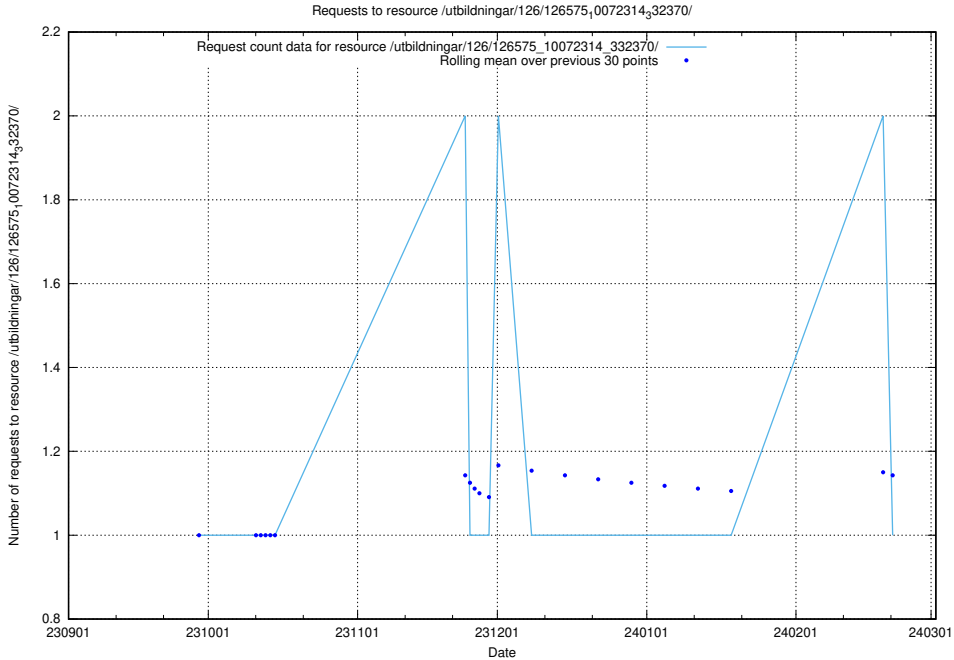

5.4466 Usage of /utbildningar/126/126575_10072314_332370/

Here, we count the number of requests to resource /utbildningar/126/126575_10072314_332370/.