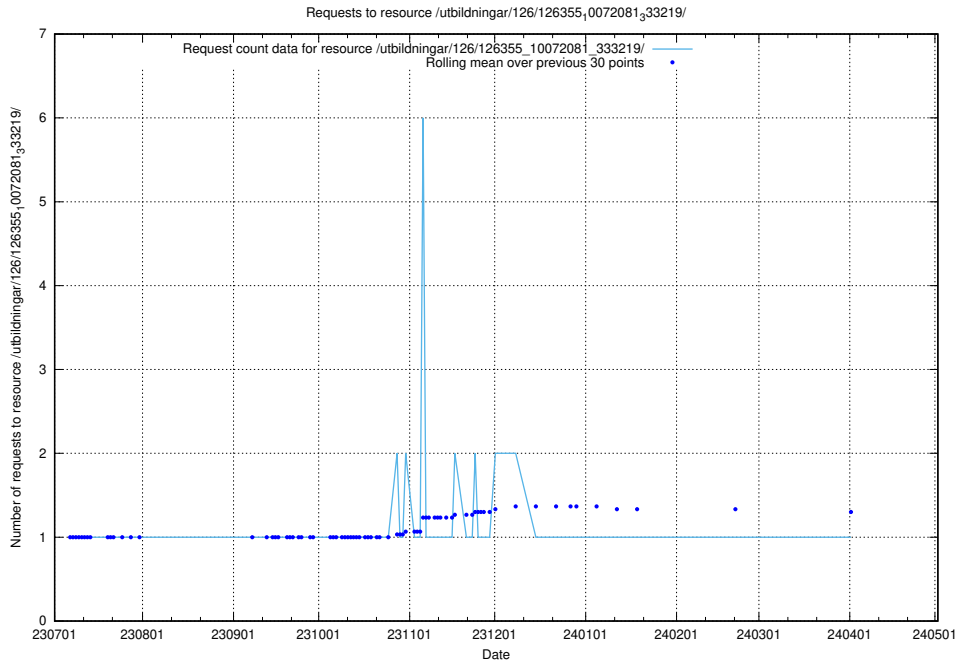

5.5313 Usage of /utbildningar/126/126355_10072081_333219/

Here, we count the number of requests to resource /utbildningar/126/126355_10072081_333219/.