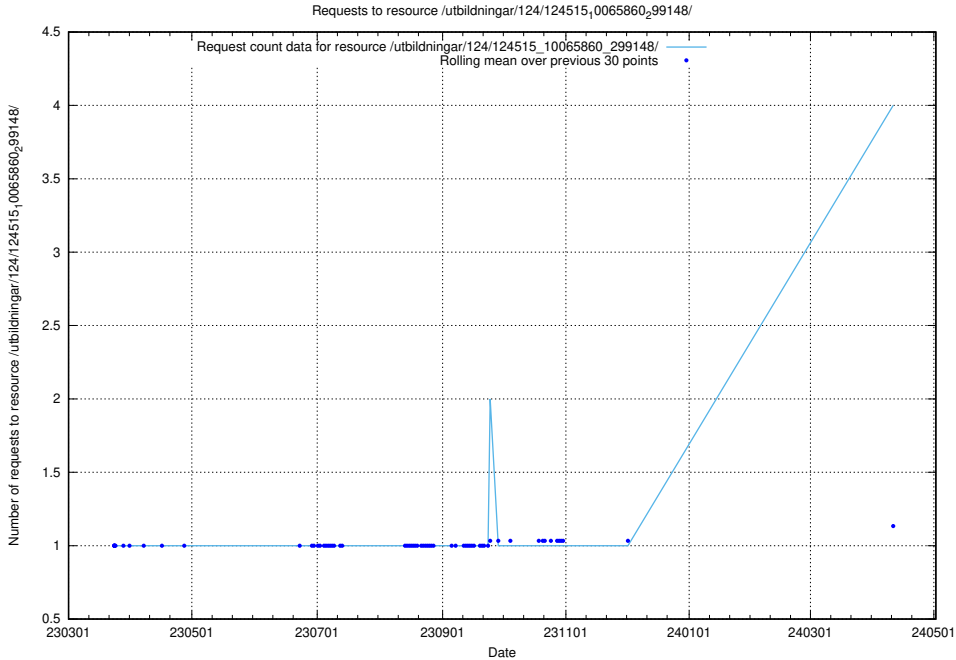

5.173 Usage of /availability/20240226/

Here, we count the number of requests to resource /availability/20240226/.

5.174 Usage of /utbildningar/124/124514_10065930_300982/

Here, we count the number of requests to resource /utbildningar/124/124514_10065930_300982/.