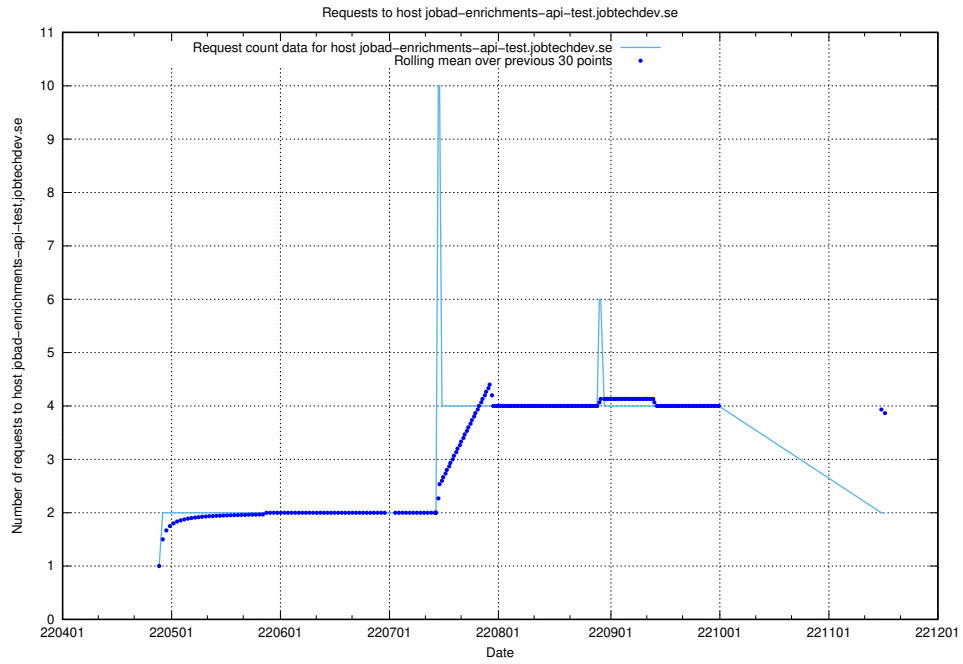

7.445 Usage of jobad-enrichments-api-test.jobtechdev.se

Here, we count the number of requests to host jobad-enrichments-api-test.jobtechdev.se.