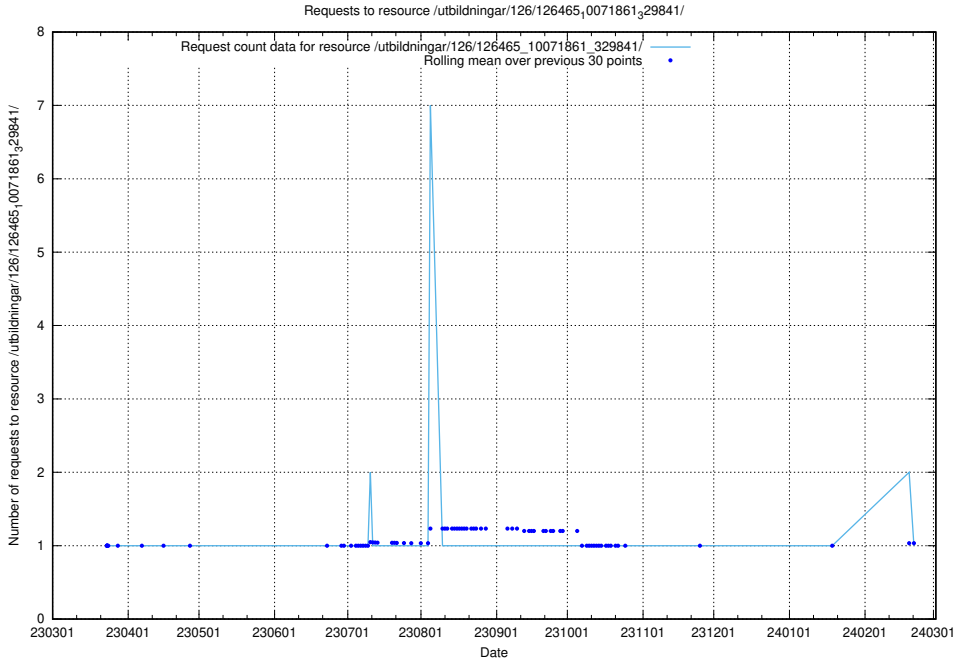

5.6416 Usage of /utbildningar/126/126465_10071861_329841/

Here, we count the number of requests to resource /utbildningar/126/126465_10071861_329841/.