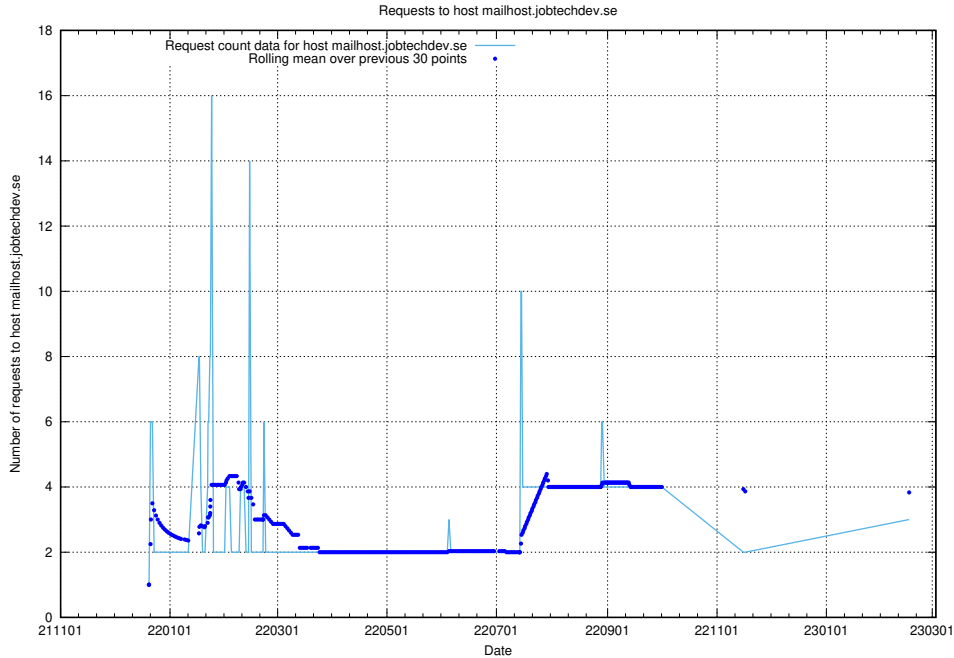

7.199 Usage of mailhost.jobtechdev.se

Here, we count the number of requests to host mailhost.jobtechdev.se.