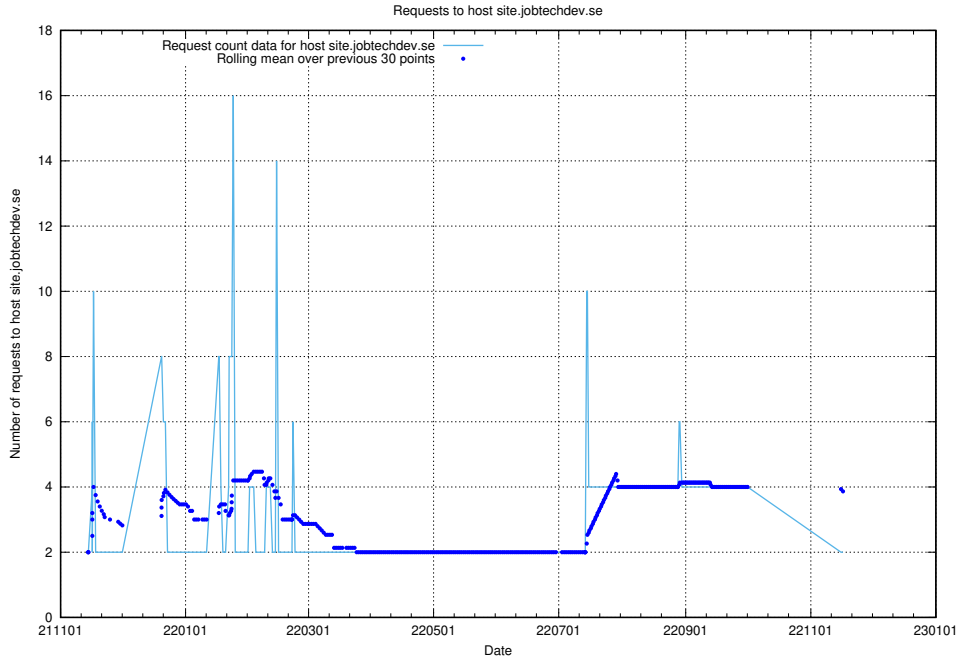

7.560 Usage of site.jobtechdev.se

Here, we count the number of requests to host site.jobtechdev.se.