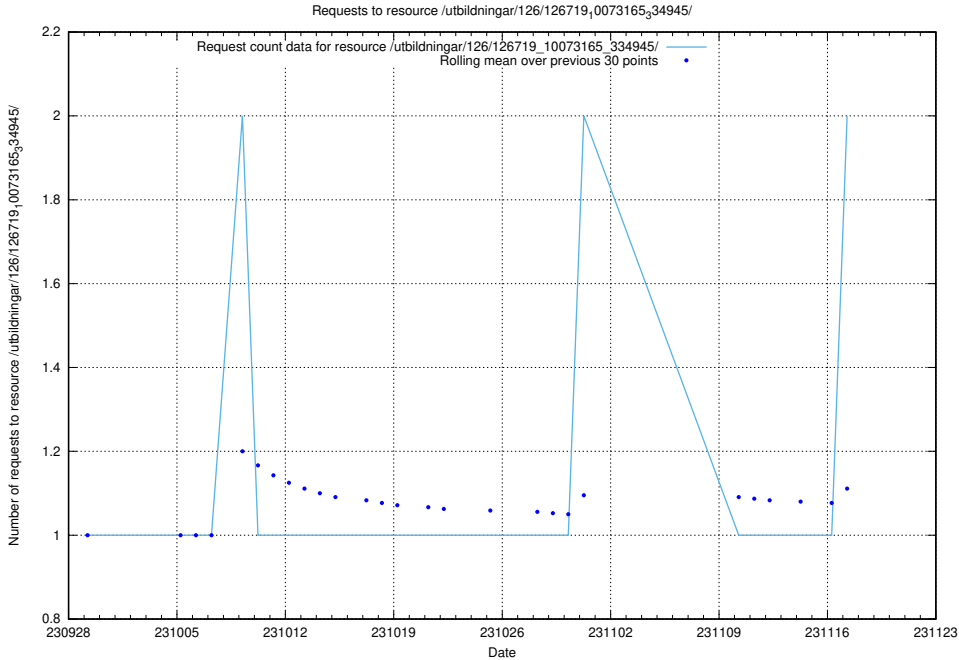

5.742 Usage of /utbildningar/126/126719_10073165_334945/

Here, we count the number of requests to resource /utbildningar/126/126719_10073165_334945/.