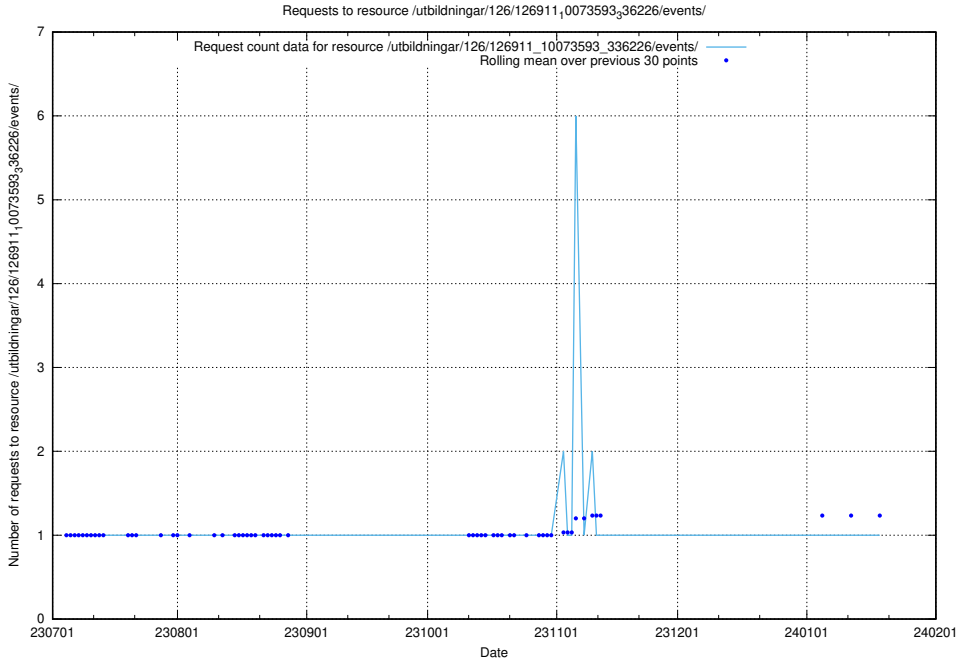

5.5354 Usage of /utbildningar/126/126911_10073593_336226/events/

Here, we count the number of requests to resource /utbildningar/126/126911_10073593_336226/events/

5.5355 Usage of /utbildningar/126/126911_10073593_336226/