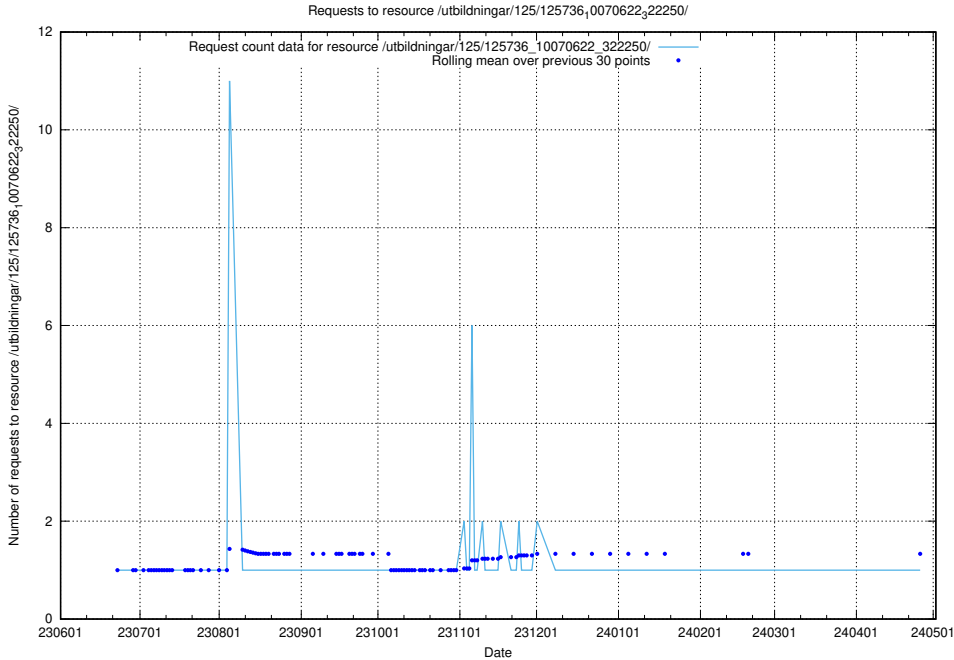

5.5713 Usage of /utbildningar/125/125736_10070622_322250/

Here, we count the number of requests to resource /utbildningar/125/125736_10070622_322250/.