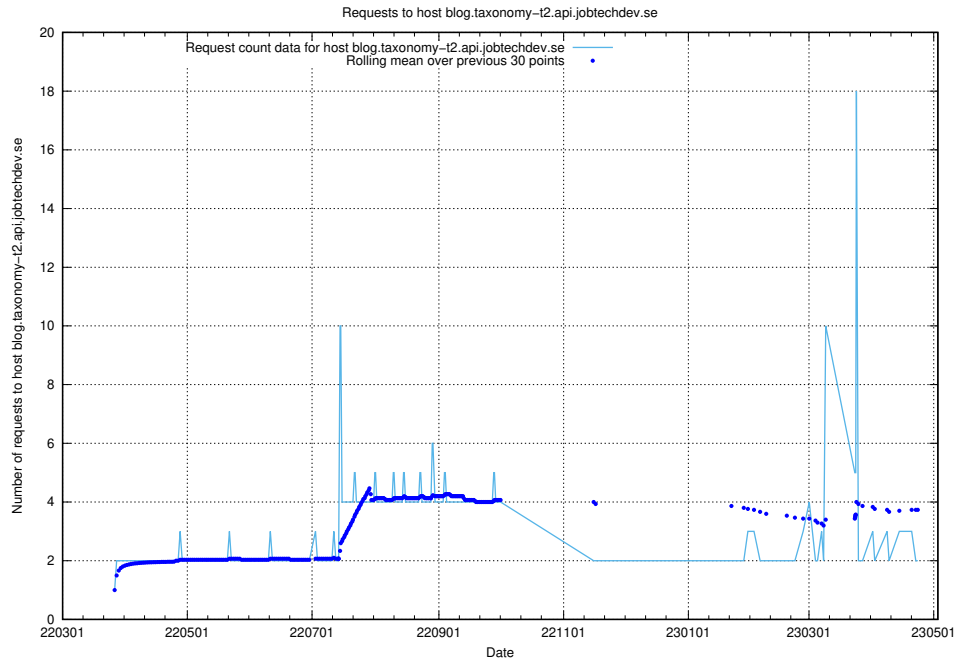

7.491 Usage of `blog.taxonomy-t2.api.jobtechdev.se`

Here, we count the number of requests to host `blog.taxonomy-t2.api.jobtechdev.se`.