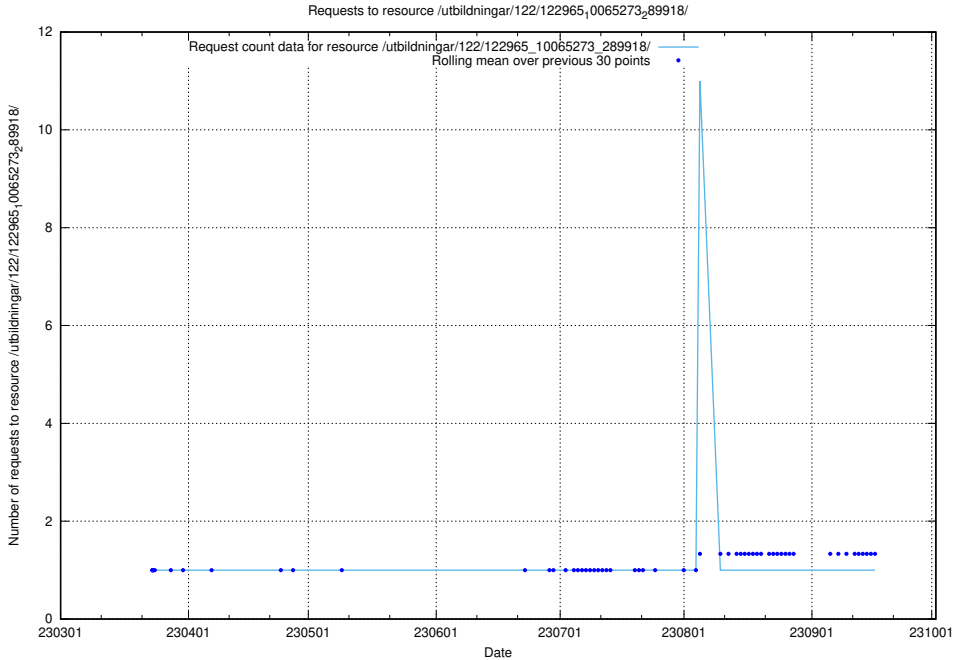

5.5148 Usage of /utbildningar/122/122965_10065273_289918/

Here, we count the number of requests to resource /utbildningar/122/122965_10065273_289918/.