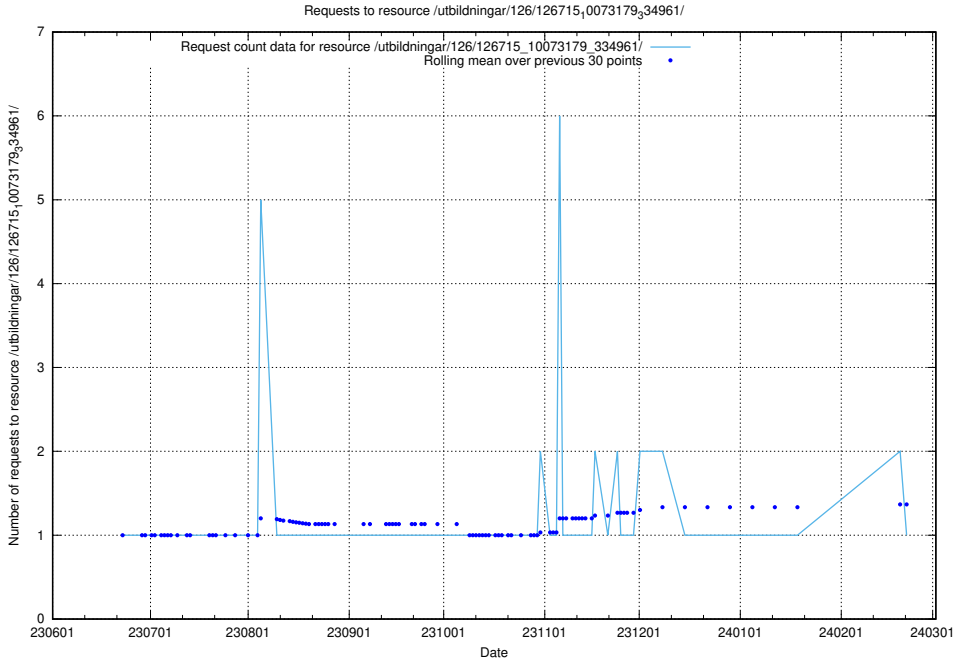

5.5631 Usage of /utbildningar/126/126715_10073179_334961/

Here, we count the number of requests to resource /utbildningar/126/126715_10073179_334961/.