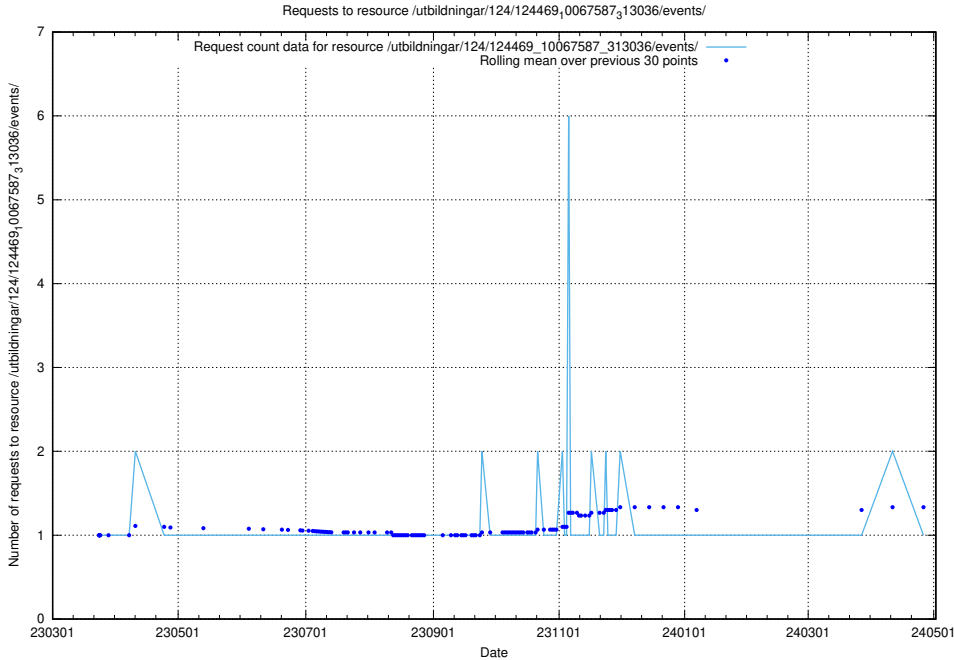

5.3283 Usage of /utbildningar/124/124469_10067587_313036/events/

Here, we count the number of requests to resource /utbildningar/124/124469_10067587_313036/events/