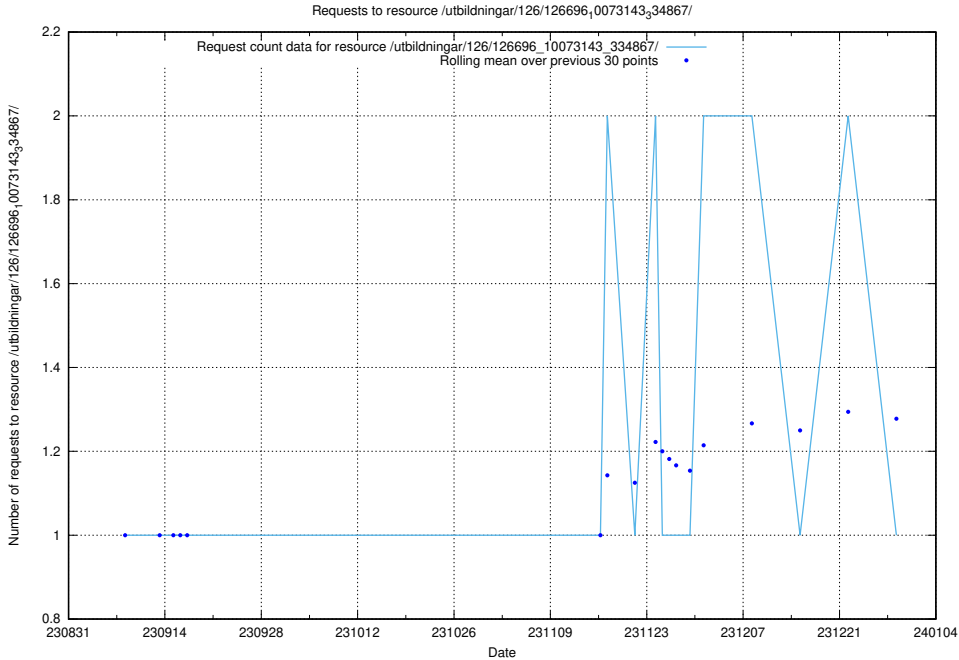

5.4645 Usage of /utbildningar/126/126696_10073143_334867/

Here, we count the number of requests to resource /utbildningar/126/126696_10073143_334867/.