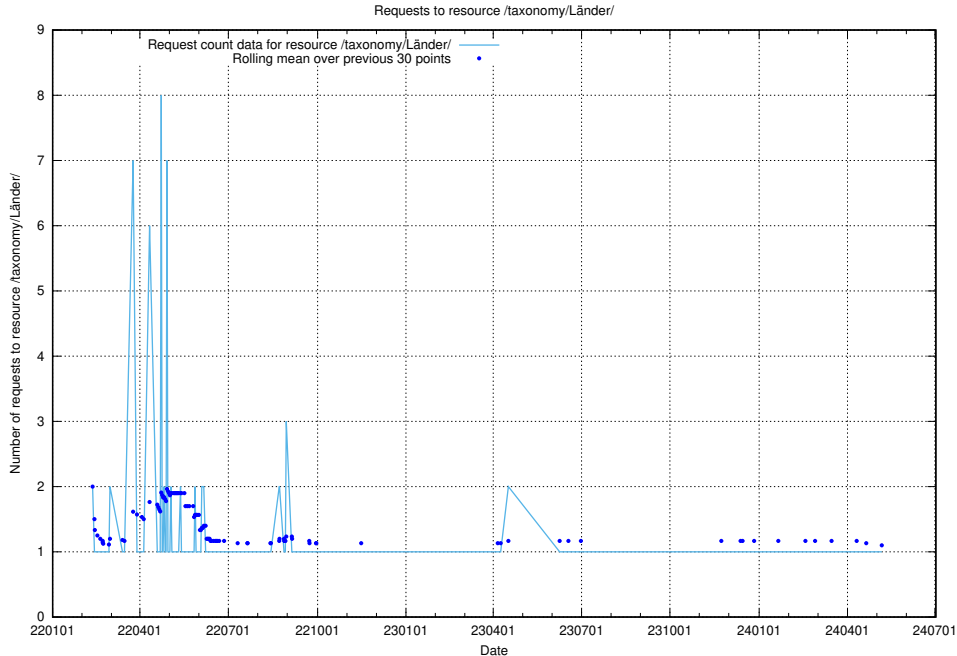

5.1649 Usage of /taxonomy/Länder/

Here, we count the number of requests to resource /taxonomy/Länder/.