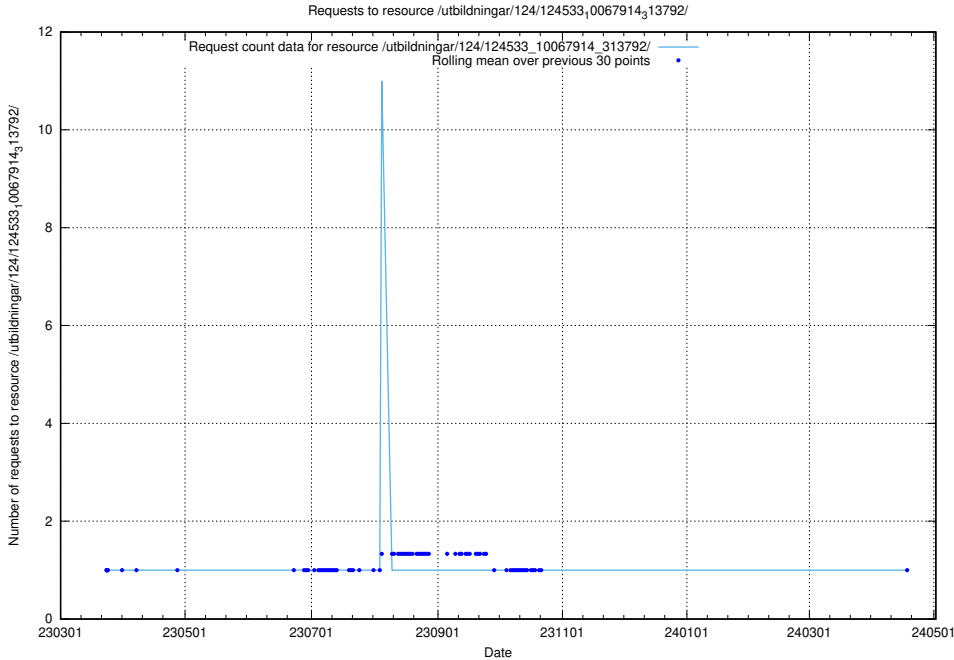

5.1238 Usage of /utbildningar/124/124533_10067914_313792/

Here, we count the number of requests to resource /utbildningar/124/124533_10067914_313792/.