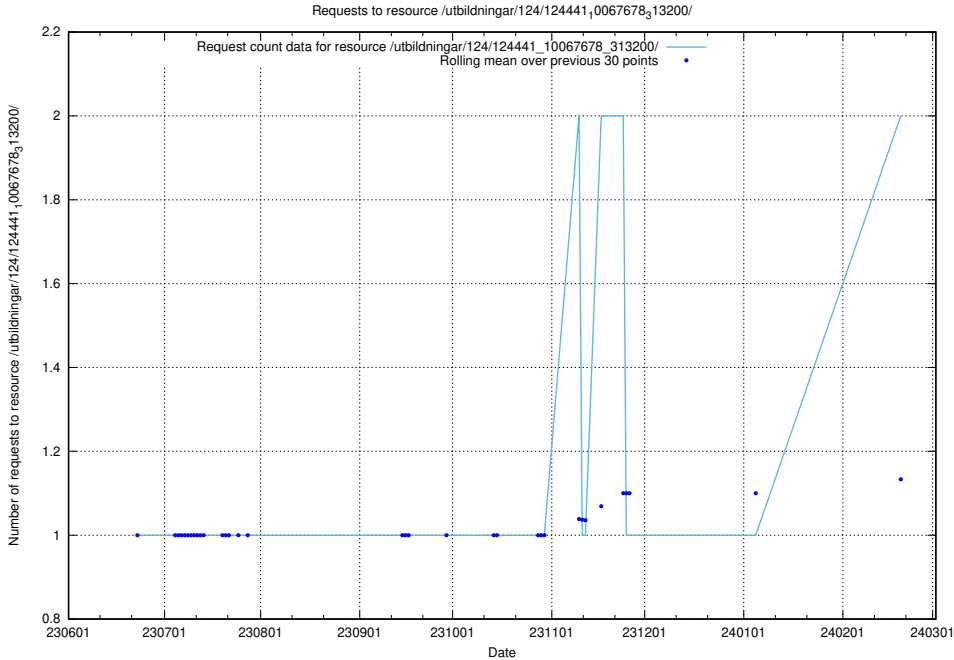

5.883 Usage of /utbildningar/124/124441_10067678_313200/

Here, we count the number of requests to resource /utbildningar/124/124441_10067678_313200/.