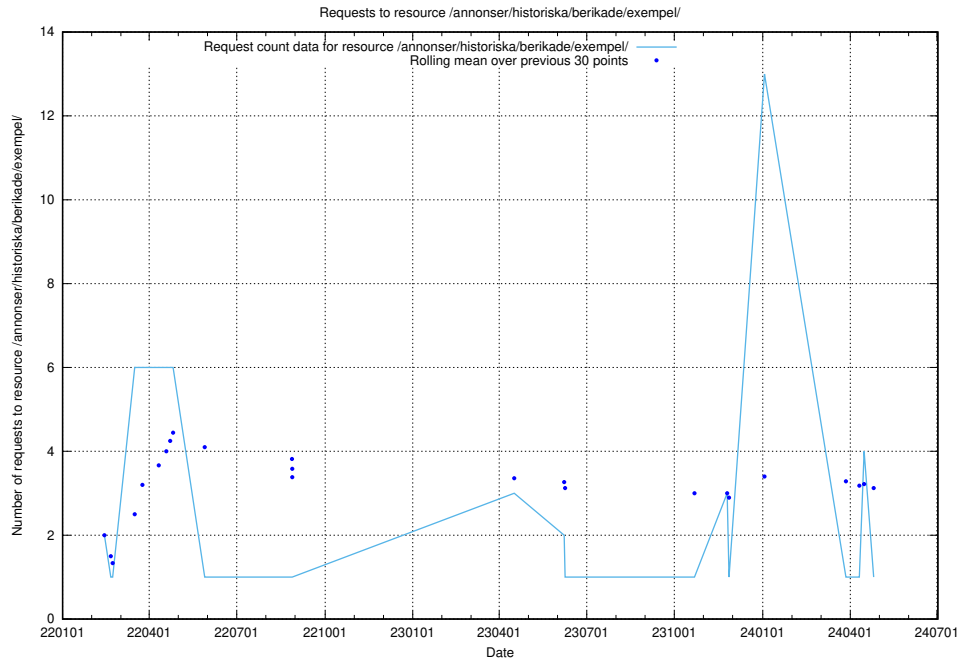

Here, we count the number of requests to resource /utbildningar/124/124519_10066301_308425/events/

5.1292 Usage of /annonser/historiska/berikade/exempel/

Here, we count the number of requests to resource /annonser/historiska/berikade/exempel/.