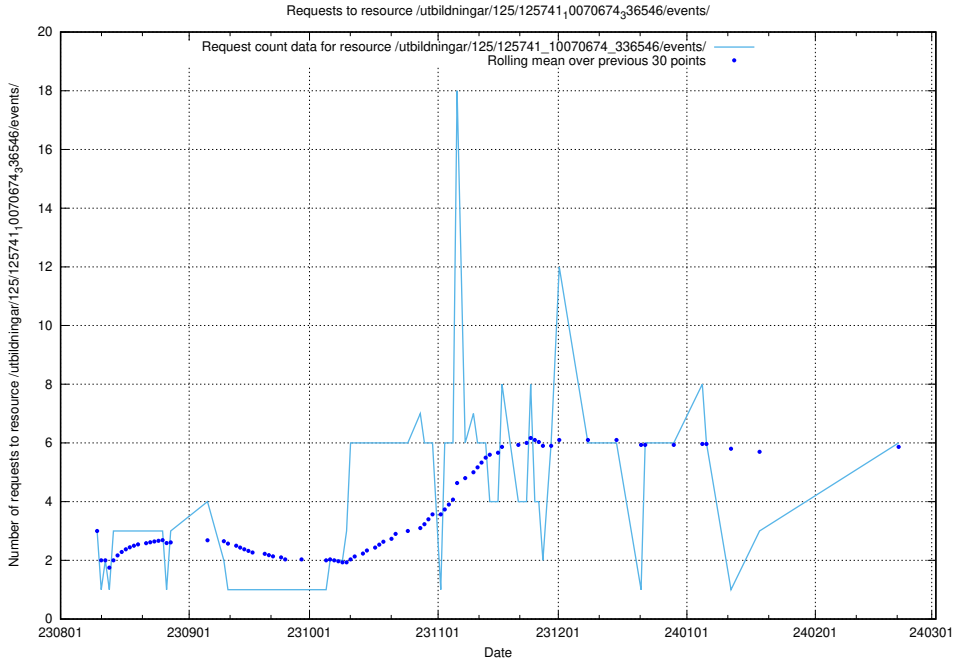

5.78 Usage of /utbildningar/125/125741_10070674_336546/events/

Here, we count the number of requests to resource /utbildningar/125/125741_10070674_336546/events/