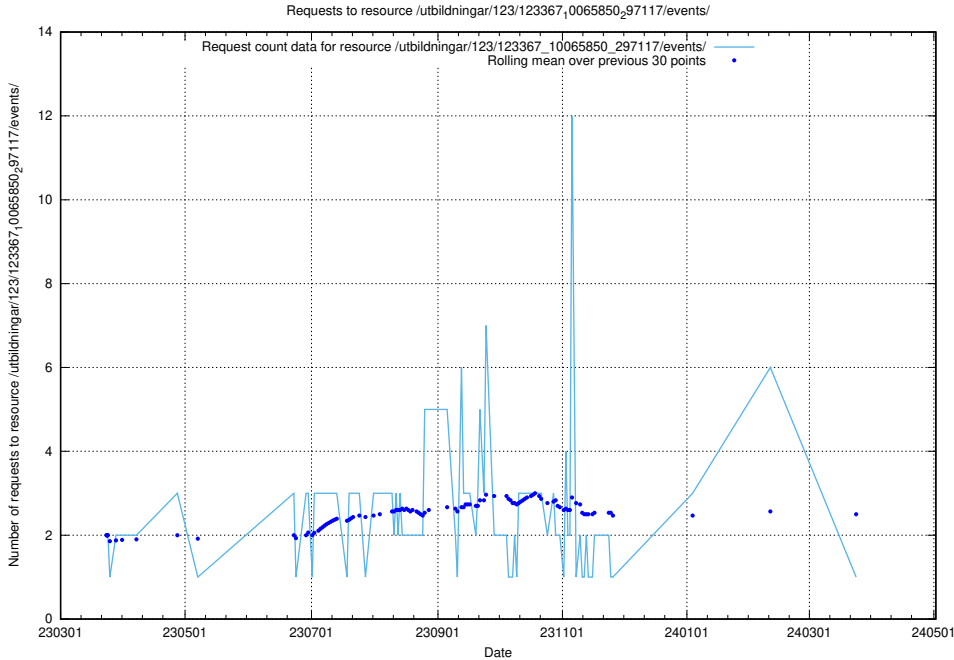

5.6307 Usage of /taxonomy/Tid_i_yrke/

Here, we count the number of requests to resource /taxonomy/Tid_i_yrke/.

5.6308 Usage of /utbildningar/123/123367_10065850_297117/events/

Here, we count the number of requests to resource /utbildningar/123/123367_10065850_297117/events/