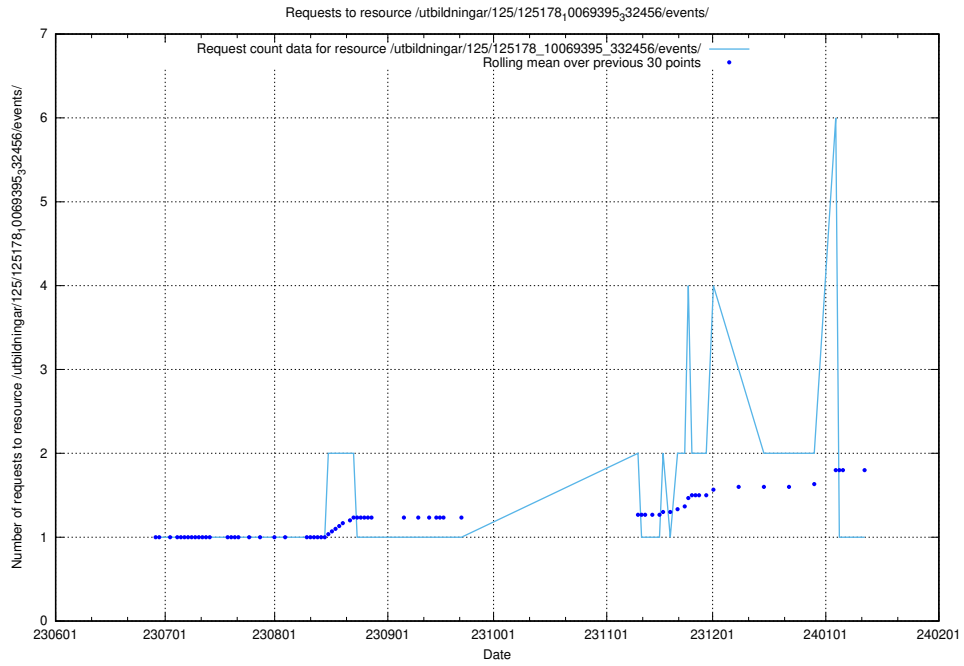

5.5489 Usage of /utbildningar/125/125178_10069395_332456/events/

Here, we count the number of requests to resource /utbildningar/125/125178_10069395_332456/events/