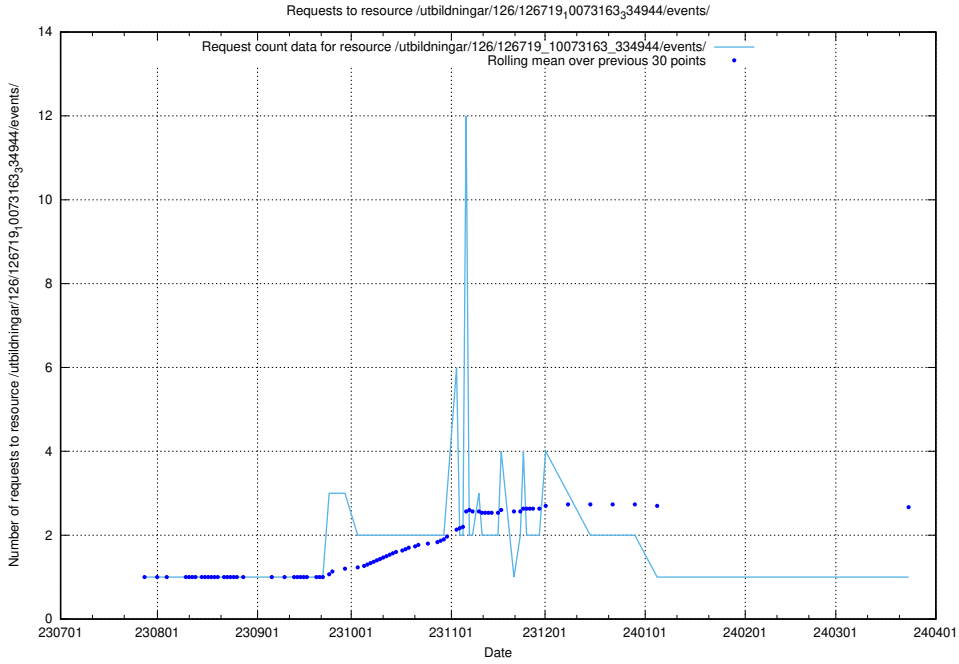

5.4910 Usage of /utbildningar/126/126719_10073163_334944/events/

Here, we count the number of requests to resource /utbildningar/126/126719_10073163_334944/events/