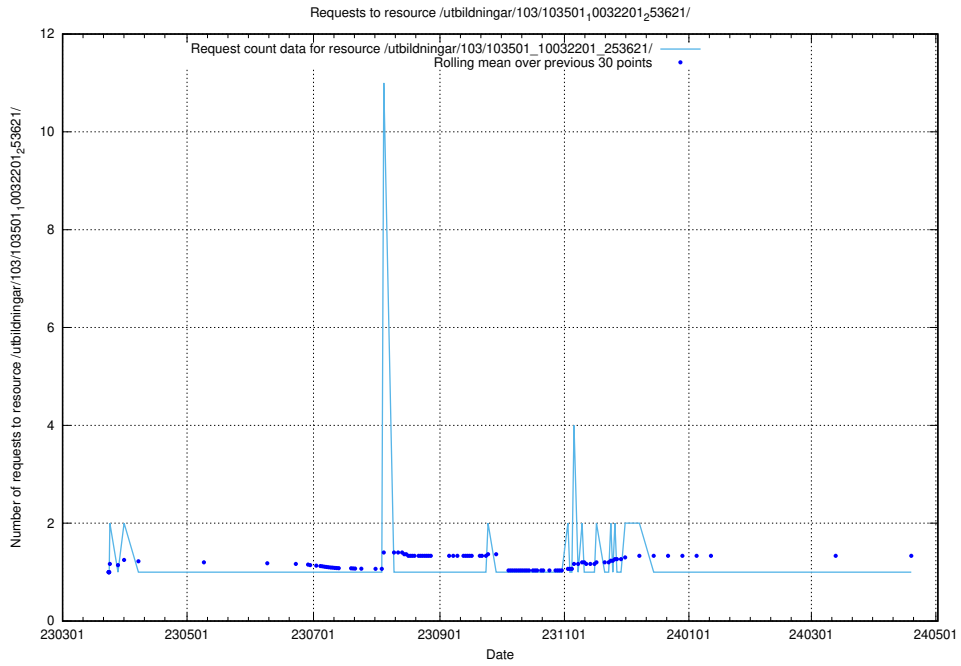

5.5504 Usage of /utbildningar/103/103501_10032201_253621/

Here, we count the number of requests to resource /utbildningar/103/103501_10032201_253621/.