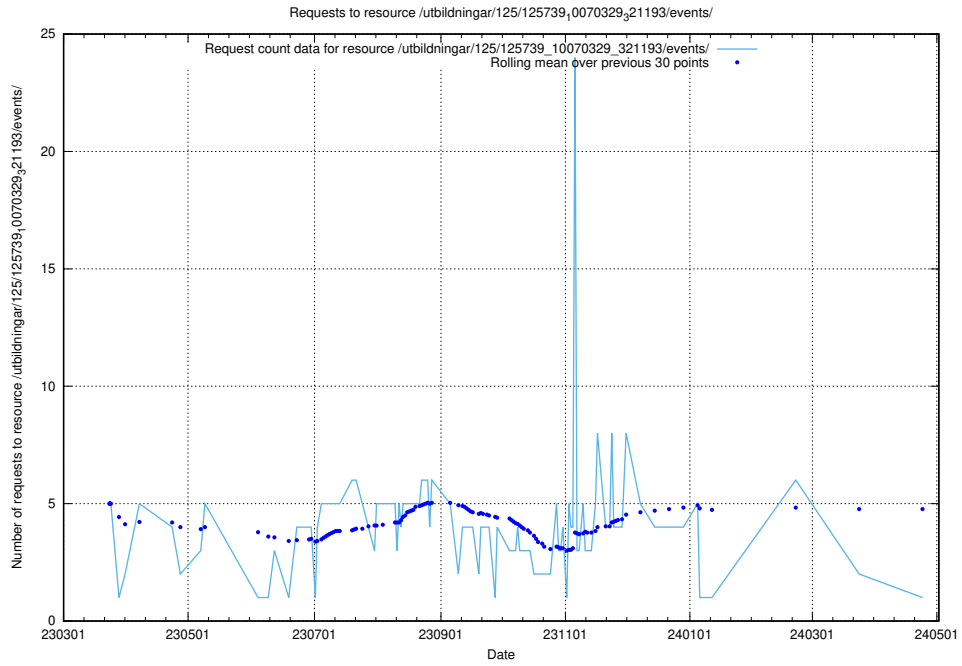

5.6248 Usage of /utbildningar/125/125739_10070329_321193/events/

Here, we count the number of requests to resource /utbildningar/125/125739_10070329_321193/events/