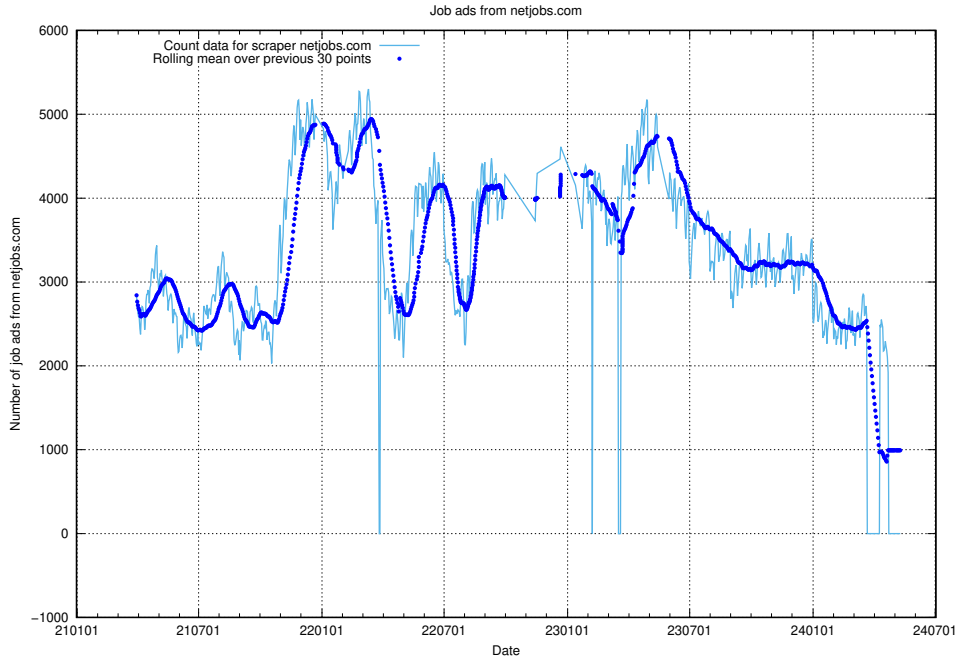

13.4 Number of ads by scraper netjobs.com

Here, we count the number of job ads scraped from netjobs.com.