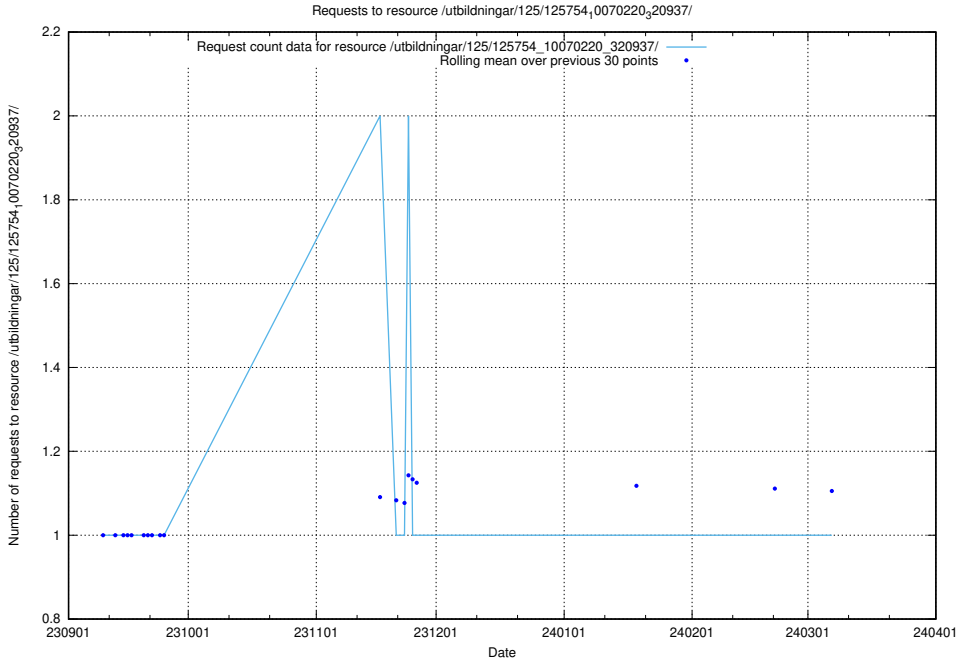

5.4619 Usage of /utbildningar/125/125754_10070220_320937/

Here, we count the number of requests to resource /utbildningar/125/125754_10070220_320937/.