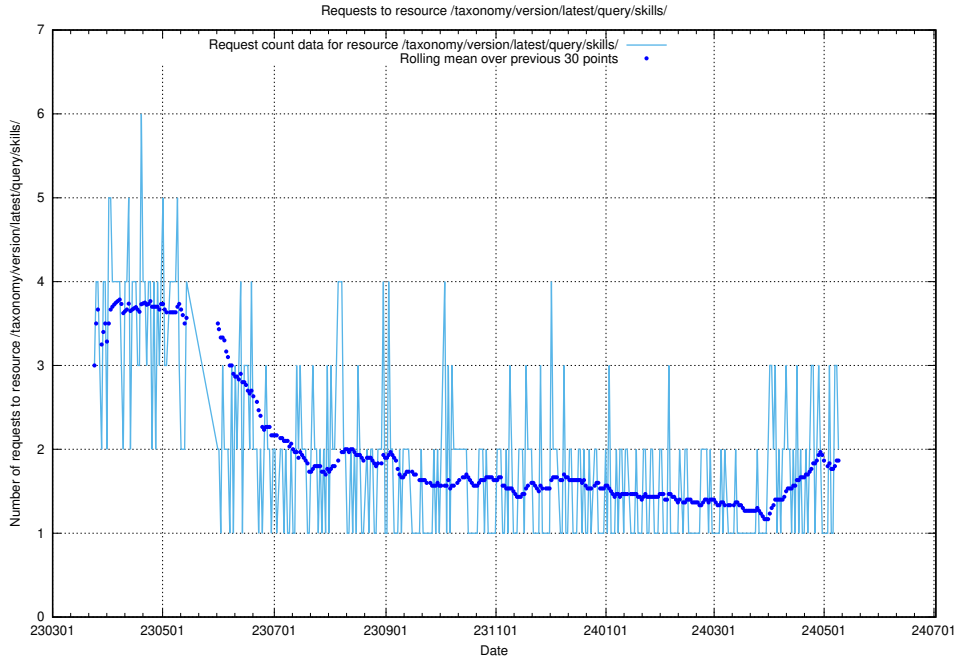

Here, we count the number of requests to resource /taxonomy/version/latest/query/skills/.

5.932 Usage of /taxonomy/version/latest/query/occupations/

Here, we count the number of requests to resource /taxonomy/version/latest/query/occupations/.