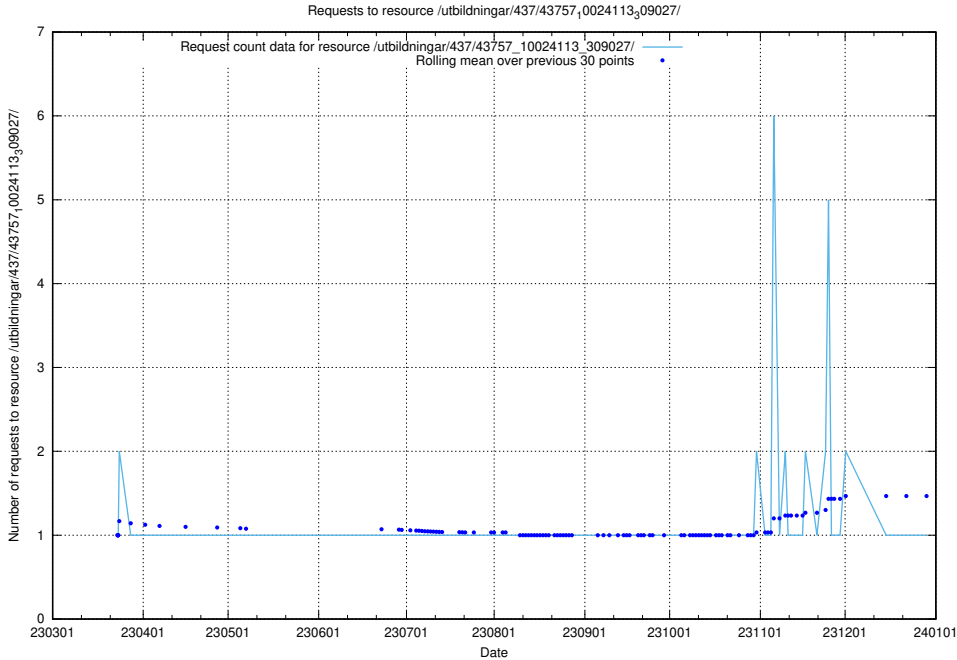

5.6370 Usage of /utbildningar/437/43757_10024113_309027/

Here, we count the number of requests to resource /utbildningar/437/43757_10024113_309027/.