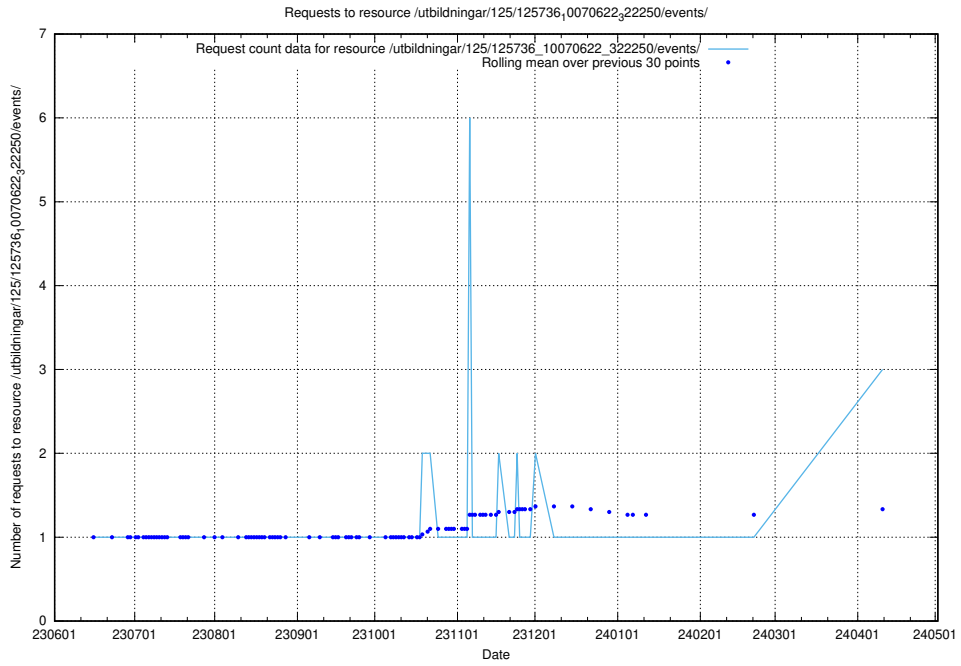

5.400 Usage of /utbildningar/125/125736_10070622_322250/events/

Here, we count the number of requests to resource /utbildningar/125/125736_10070622_322250/events/