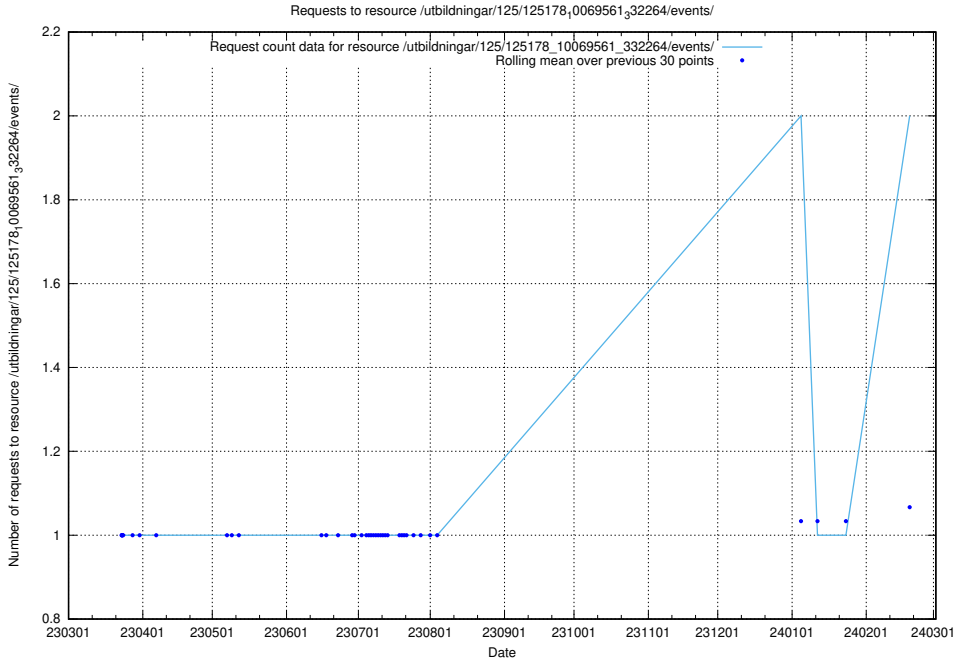

5.487 Usage of /utbildningar/125/125178_10069561_332264/events/

Here, we count the number of requests to resource /utbildningar/125/125178_10069561_332264/events/