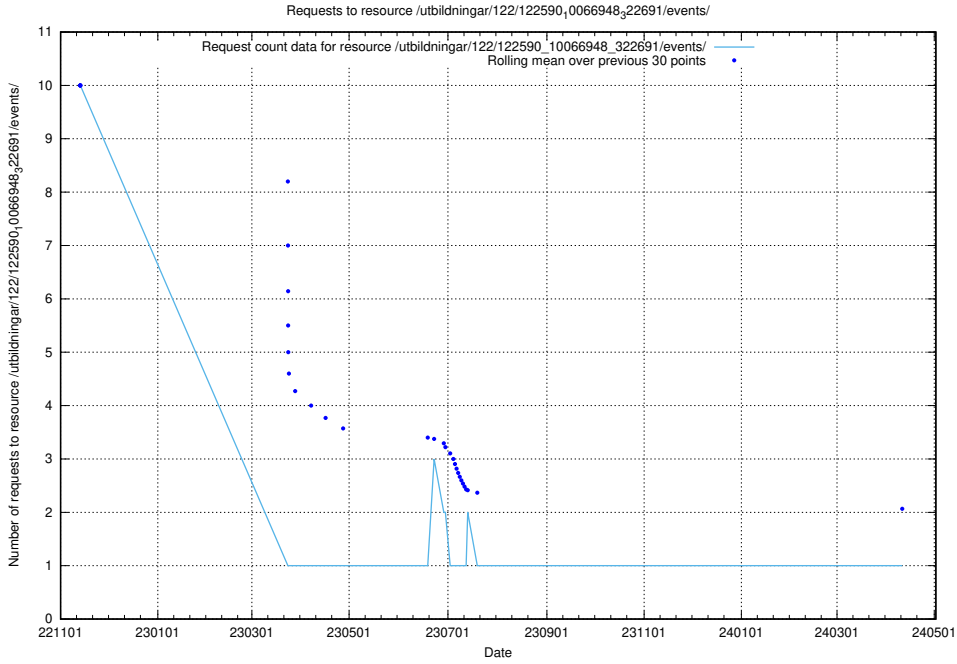

5.5762 Usage of /utbildningar/122/122590_10066948_322691/events/

Here, we count the number of requests to resource /utbildningar/122/122590_10066948_322691/events/