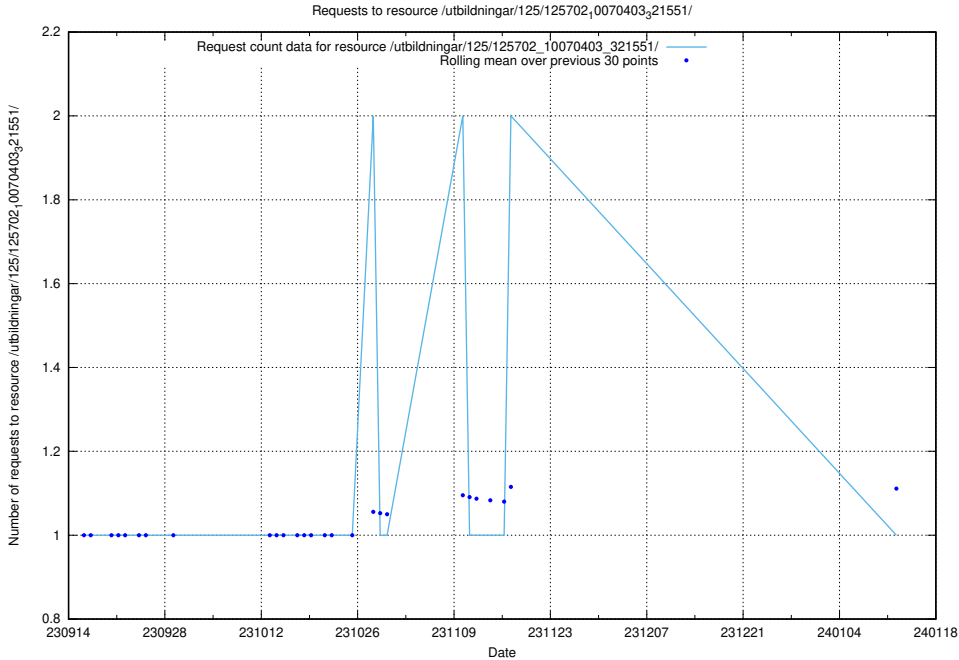

5.4568 Usage of /utbildningar/125/125702_10070403_321551/

Here, we count the number of requests to resource /utbildningar/125/125702_10070403_321551/.