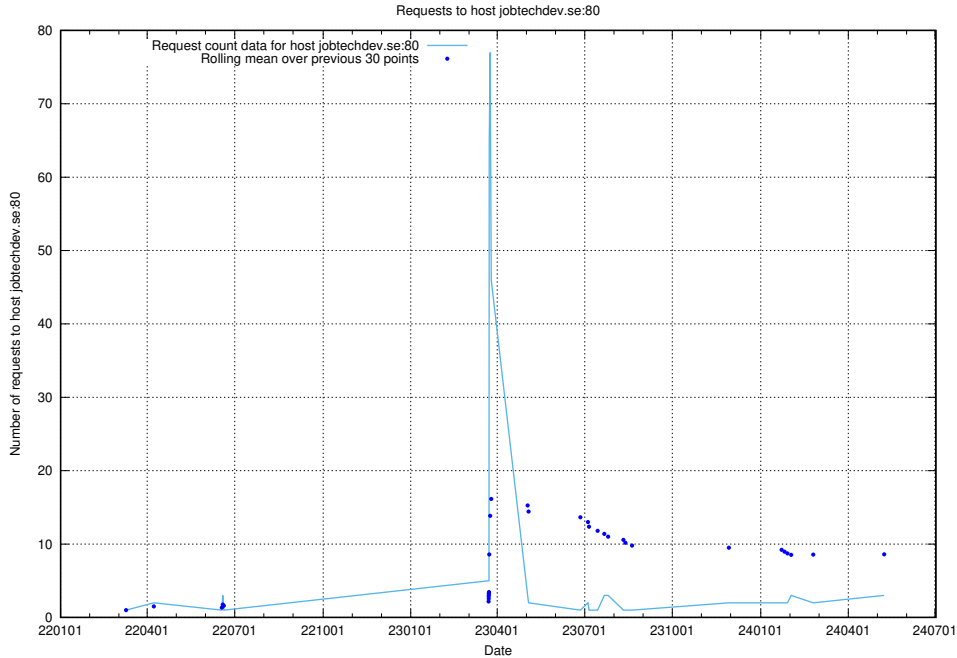

7.222 Usage of jobtechdev.se:80

Here, we count the number of requests to host jobtechdev.se:80.