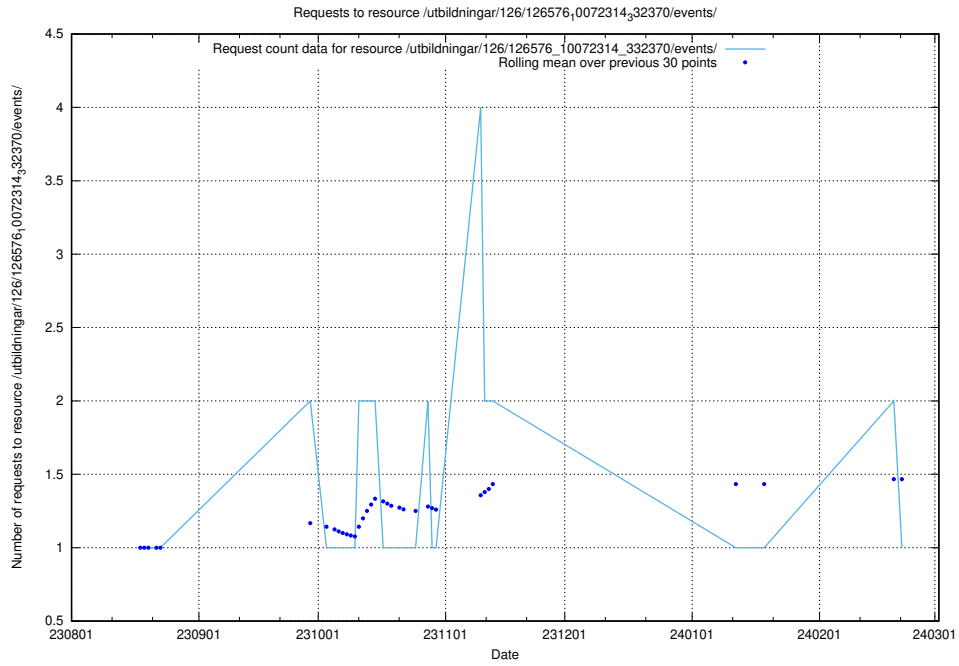

5.4780 Usage of /utbildningar/126/126576_10072314_332370/events/

Here, we count the number of requests to resource /utbildningar/126/126576_10072314_332370/events/