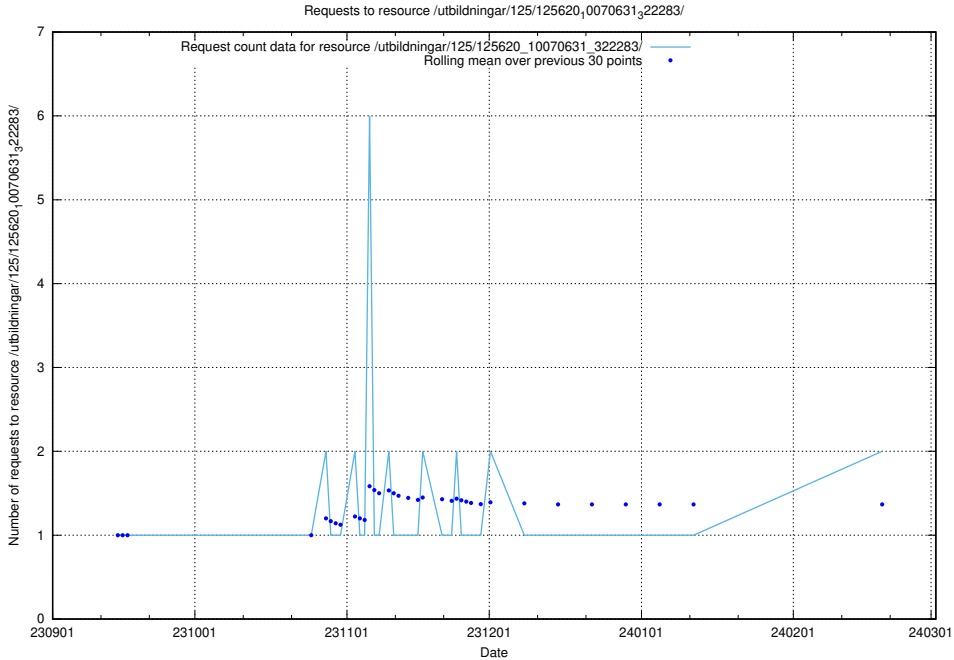

5.758 Usage of /utbildningar/125/125620_10070631_322283/

Here, we count the number of requests to resource /utbildningar/125/125620_10070631_322283/.