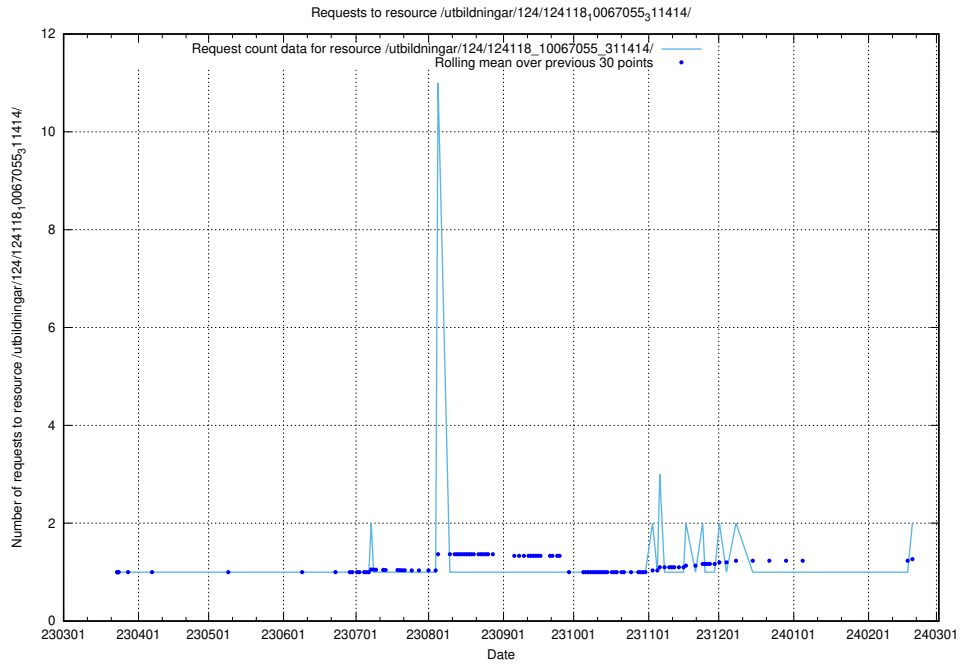

5.711 Usage of /utbildningar/124/124118_10067055_311414/

Here, we count the number of requests to resource /utbildningar/124/124118_10067055_311414/.