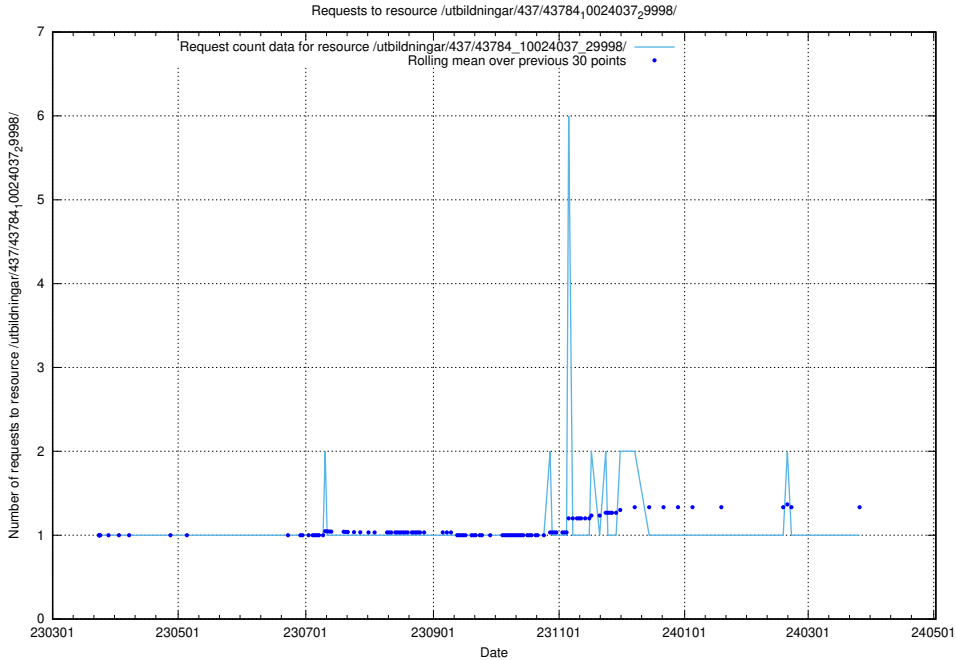

5.6362 Usage of /utbildningar/437/43784_10024037_29998/

Here, we count the number of requests to resource /utbildningar/437/43784_10024037_29998/.