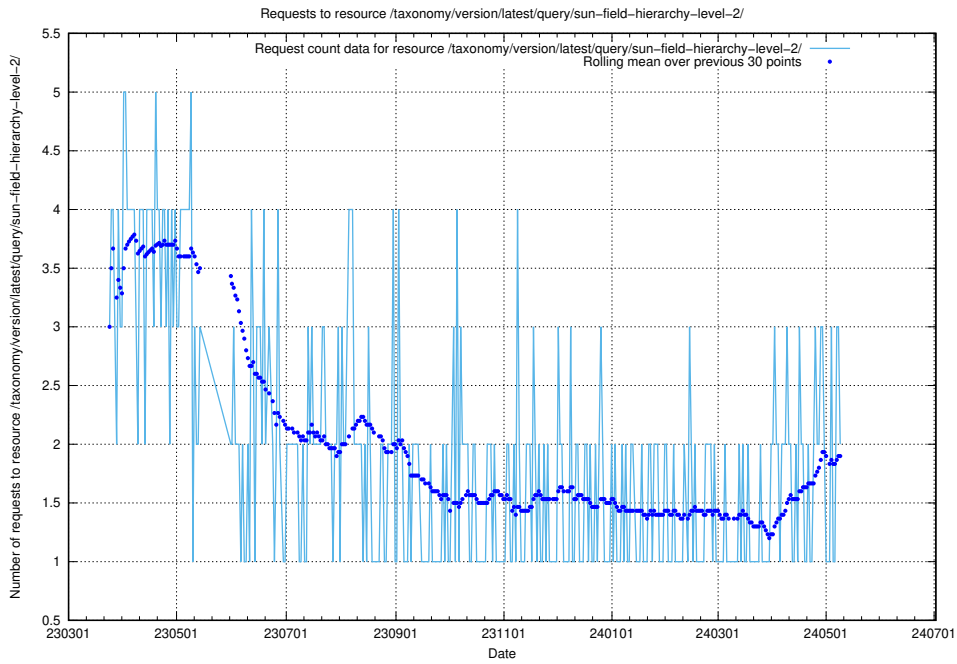

5.921 Usage of /taxonomy/version/latest/query/sun-field-hierarchy-level-2/

Here, we count the number of requests to resource /taxonomy/version/latest/query/sun-field-hierarchy-level-2/.