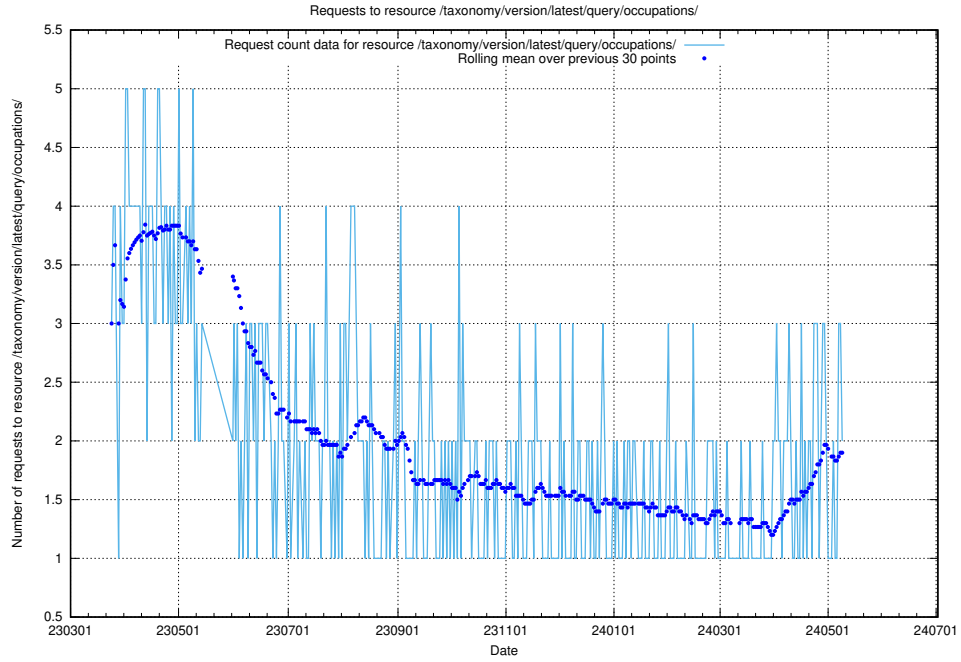

Here, we count the number of requests to resource /taxonomy/version/latest/query/skills/.

5.932 Usage of /taxonomy/version/latest/query/occupations/

Here, we count the number of requests to resource /taxonomy/version/latest/query/occupations/.