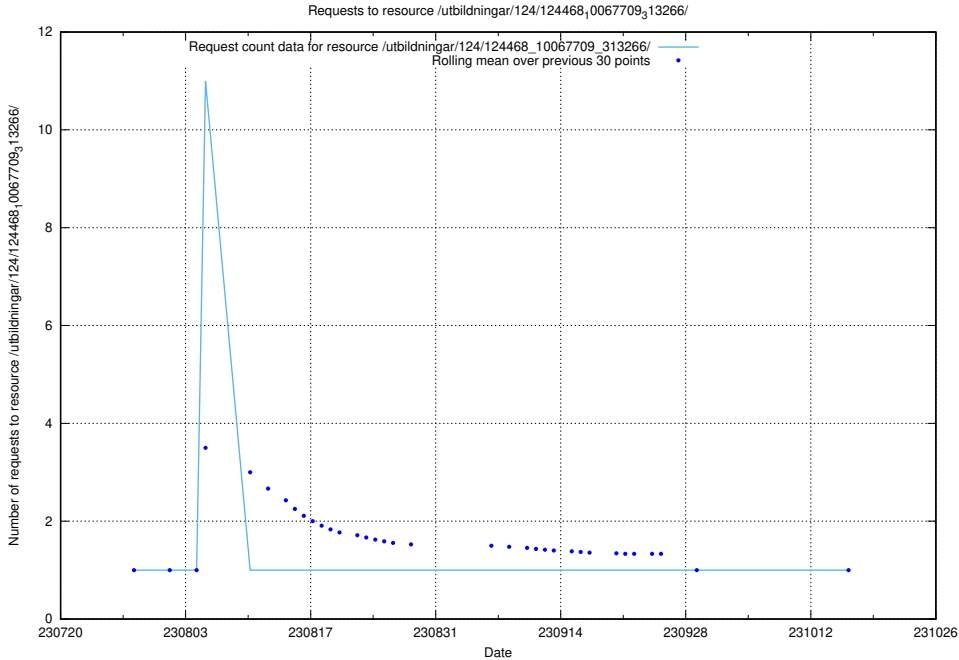

5.4918 Usage of /utbildningar/124/124468_10067709_313266/

Here, we count the number of requests to resource /utbildningar/124/124468_10067709_313266/.