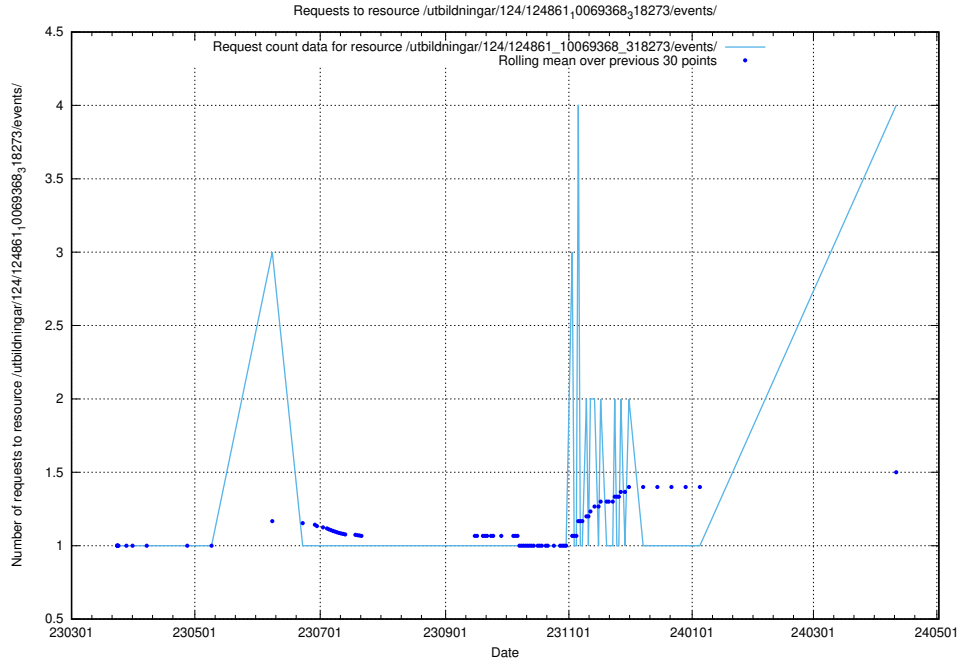

Here, we count the number of requests to resource /utbildningar/124/124998_10068763_316346/.

5.161 Usage of /utbildningar/124/124861_10069368_318273/events/

Here, we count the number of requests to resource /utbildningar/124/124861_10069368_318273/events/