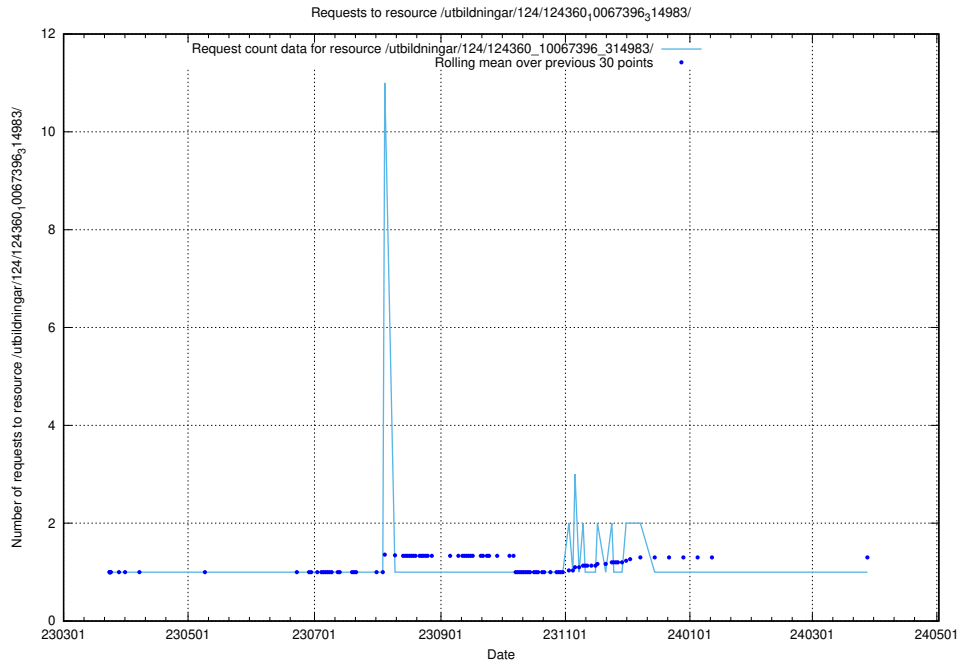

5.3811 Usage of /utbildningar/124/124360_10067396_314983/

Here, we count the number of requests to resource /utbildningar/124/124360_10067396_314983/.