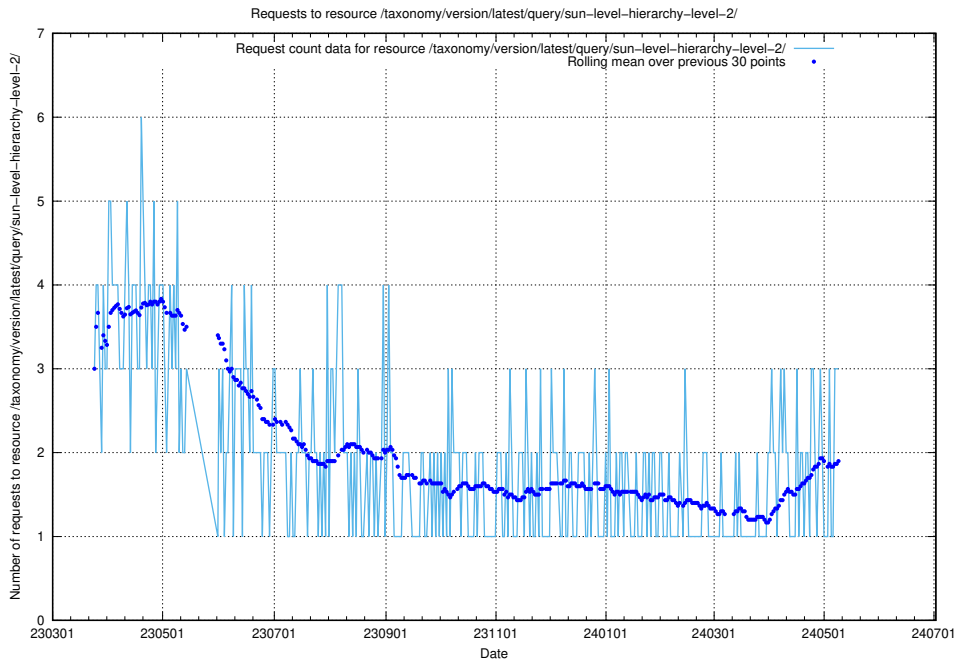

5.414 Usage of /taxonomy/version/latest/query/sun-level-hierarchy-level-2/

Here, we count the number of requests to resource /taxonomy/version/latest/query/sun-level-hierarchy-level-2/.