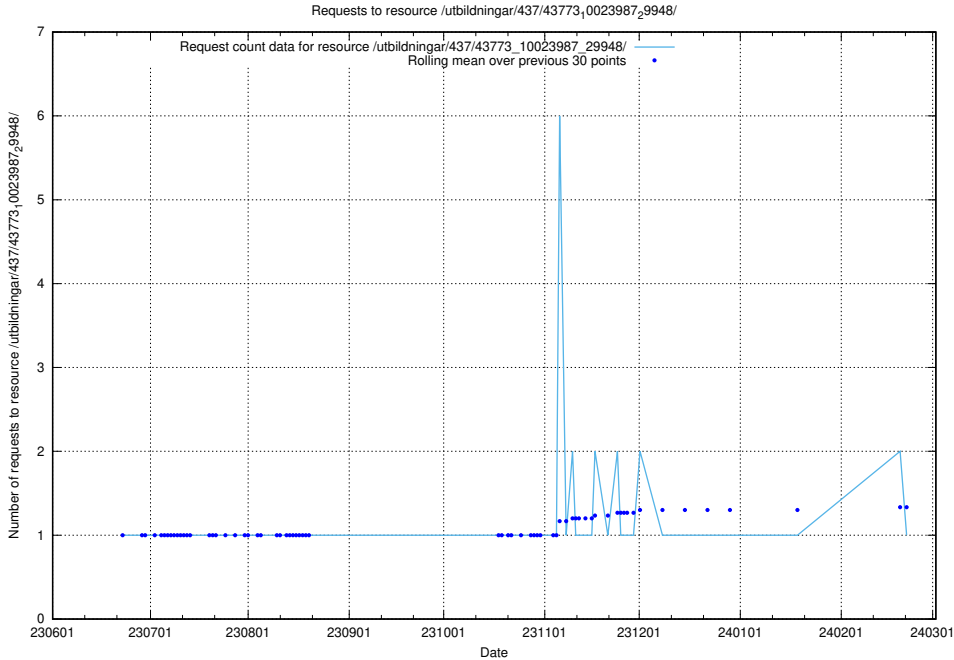

5.5587 Usage of /utbildningar/437/43773_10023987_29948/

Here, we count the number of requests to resource /utbildningar/437/43773_10023987_29948/.