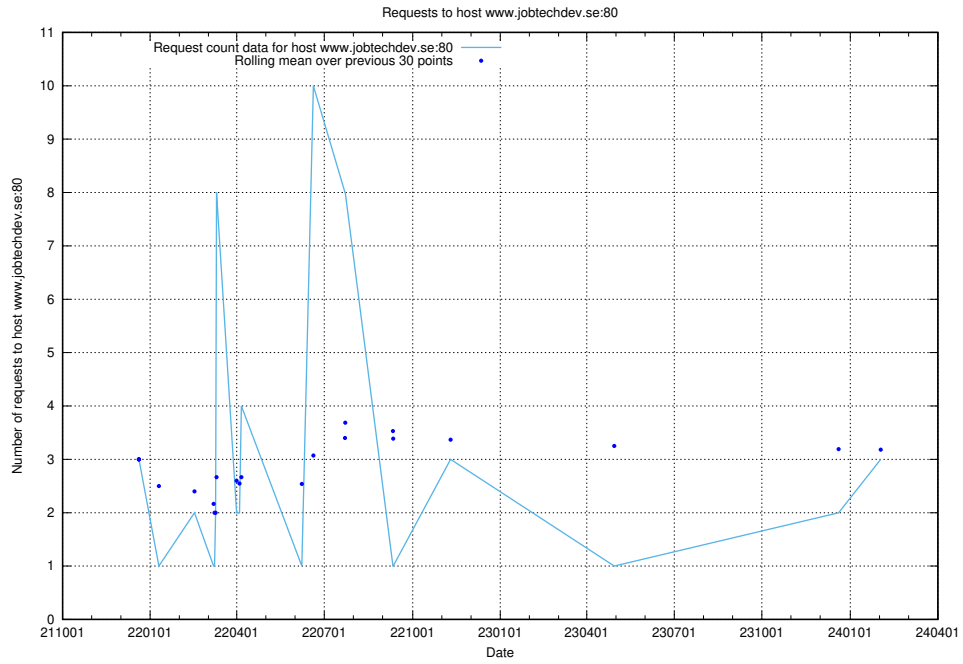

7.194 Usage of www.jobtechdev.se:80

Here, we count the number of requests to host www.jobtechdev.se:80.