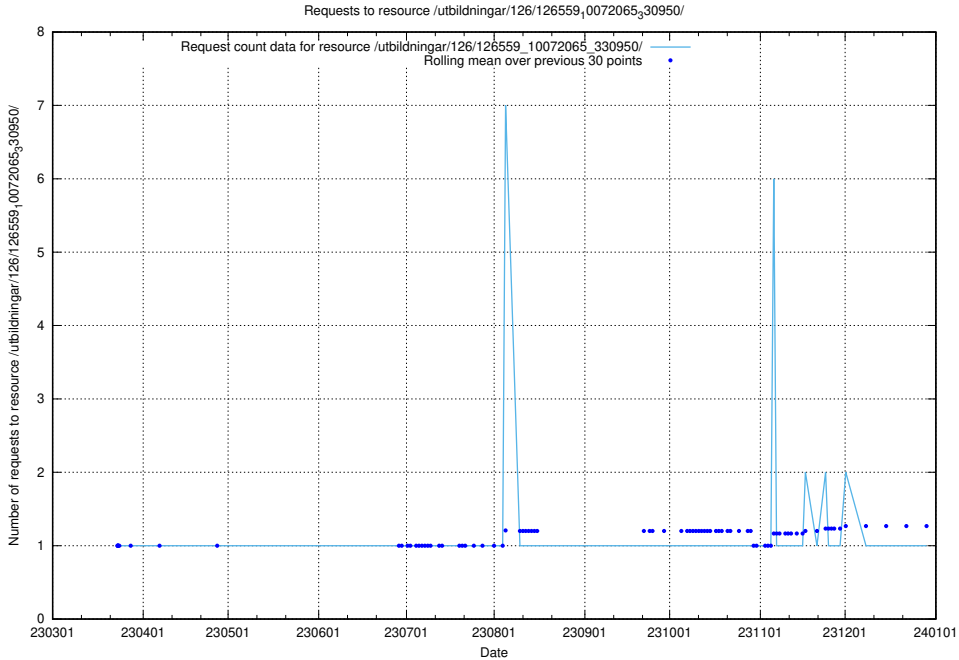

5.6399 Usage of /utbildningar/126/126559_10072065_330950/

Here, we count the number of requests to resource /utbildningar/126/126559_10072065_330950/.