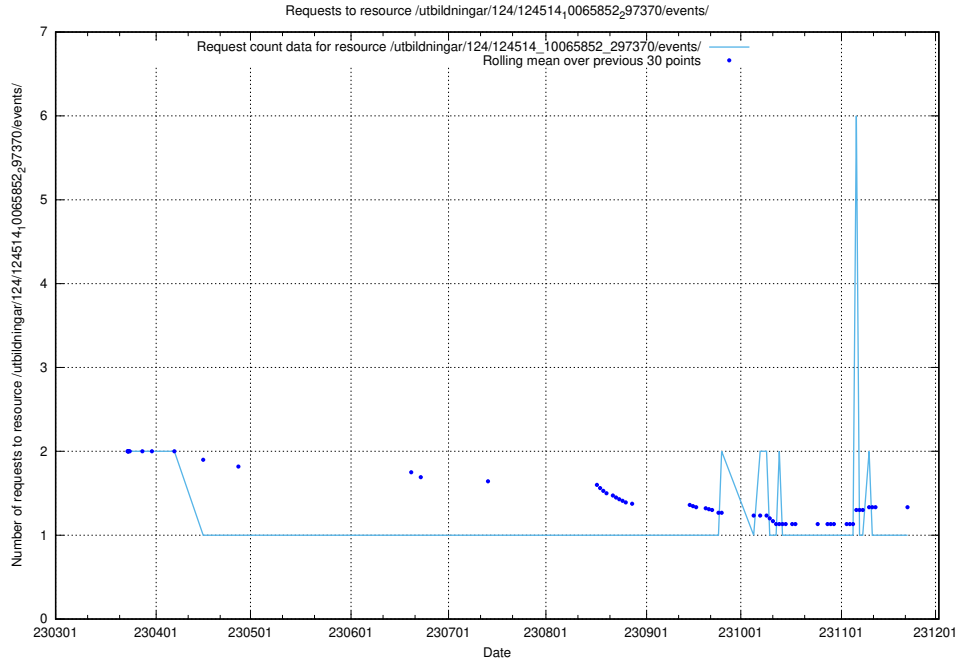

5.6292 Usage of /utbildningar/124/124514_10065852_297370/events/

Here, we count the number of requests to resource /utbildningar/124/124514_10065852_297370/events/