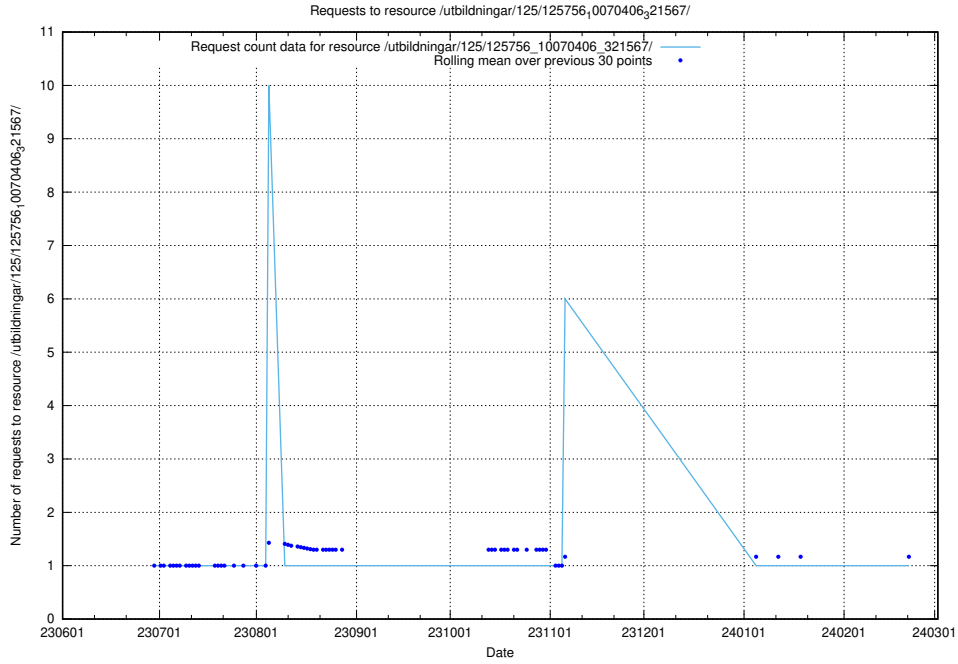

5.5394 Usage of /utbildningar/125/125756_10070406_321567/

Here, we count the number of requests to resource /utbildningar/125/125756_10070406_321567/.