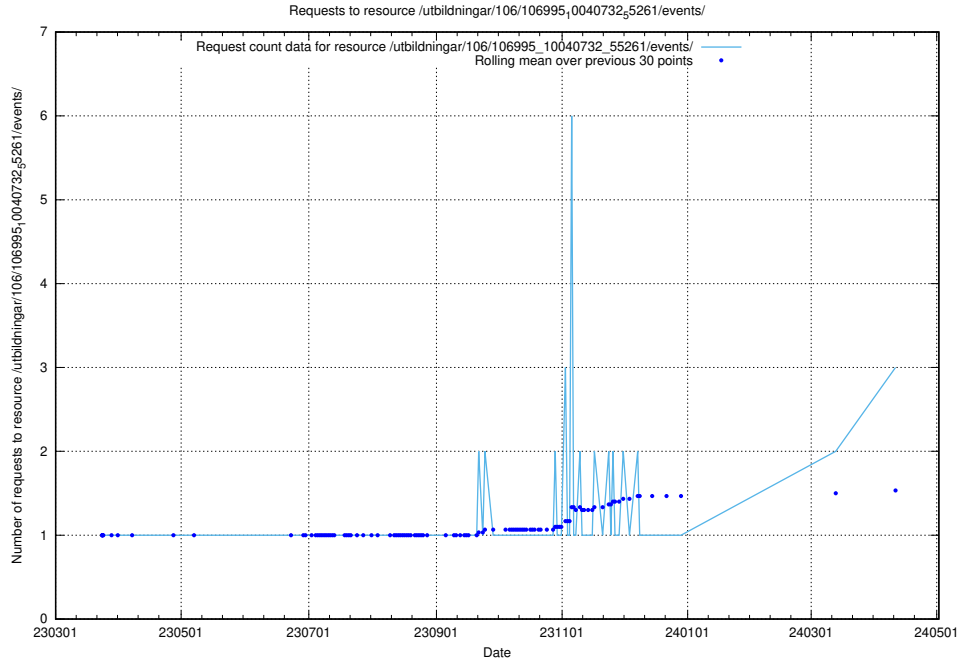

5.370 Usage of /utbildningar/106/106995_10040732_55261/events/

Here, we count the number of requests to resource /utbildningar/106/106995_10040732_55261/events/.