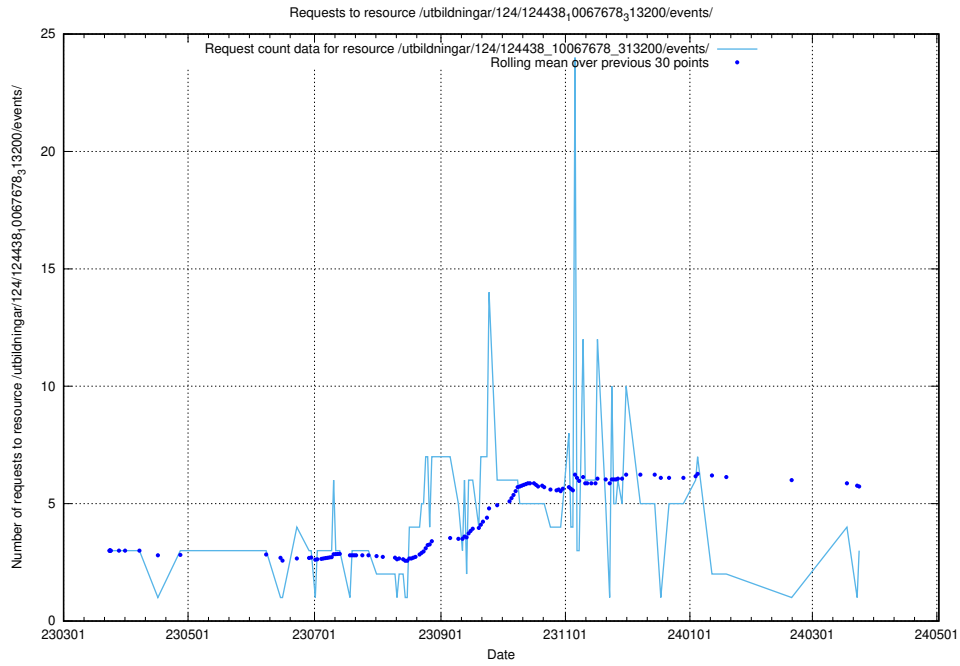

5.450 Usage of /utbildningar/124/124438_10067678_313200/events/

Here, we count the number of requests to resource /utbildningar/124/124438_10067678_313200/events/