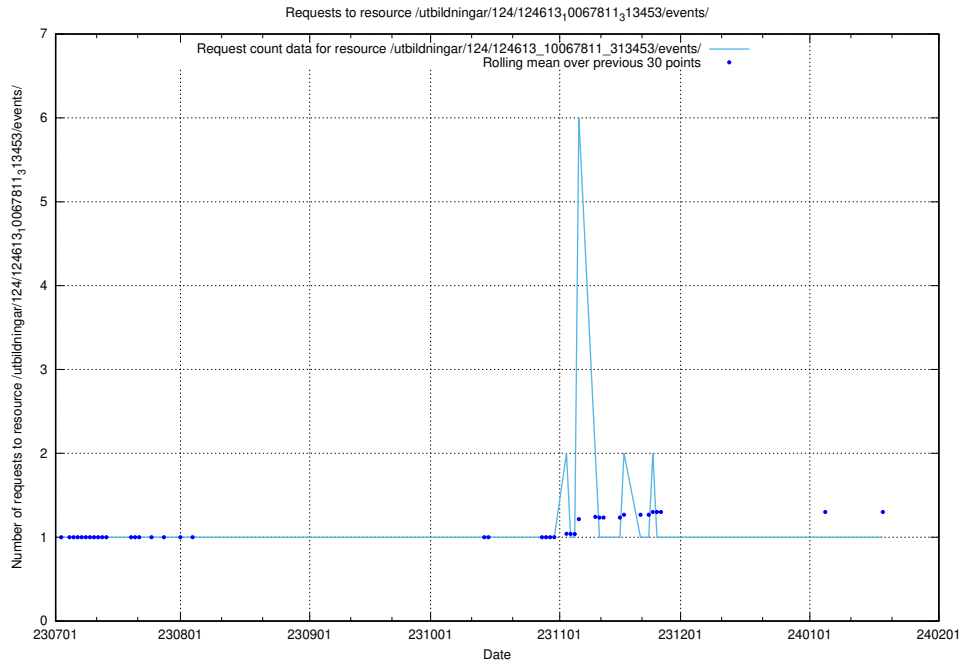

5.5381 Usage of /utbildningar/124/124613_10067811_313453/events/

Here, we count the number of requests to resource /utbildningar/124/124613_10067811_313453/events/