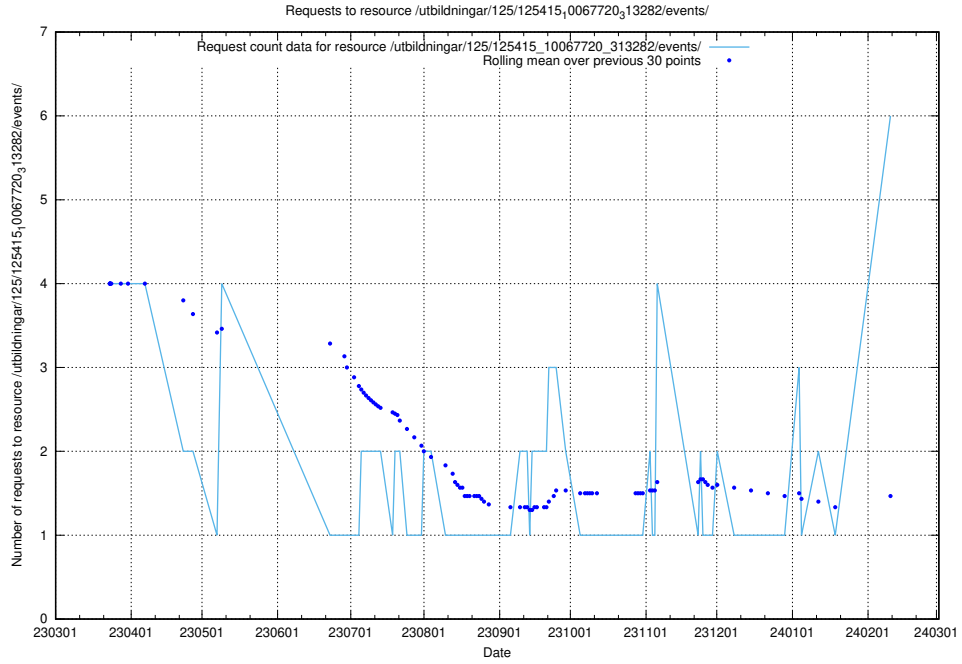

5.97 Usage of /utbildningar/125/125415_10067720_313282/events/

Here, we count the number of requests to resource /utbildningar/125/125415_10067720_313282/events/