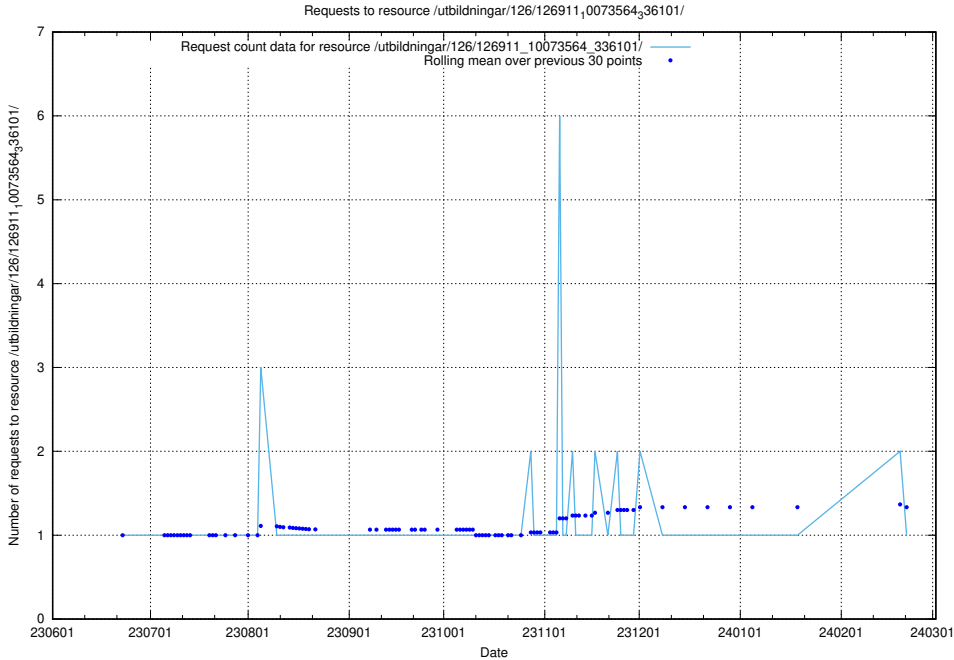

5.5593 Usage of /utbildningar/126/126911_10073564_336101/

Here, we count the number of requests to resource /utbildningar/126/126911_10073564_336101/.