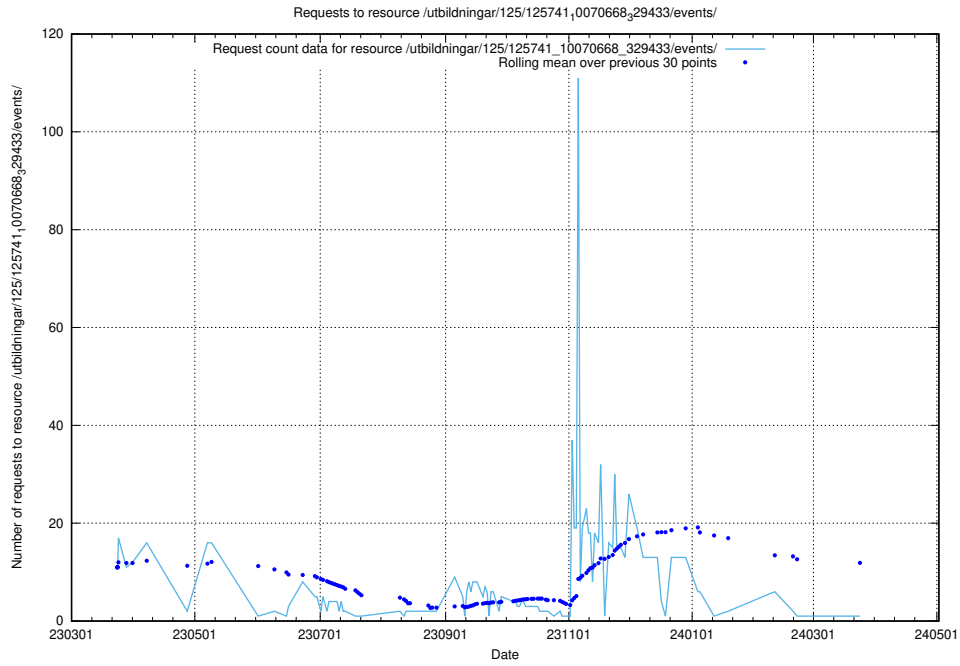

5.6246 Usage of /utbildningar/125/125741_10070668_329433/events/

Here, we count the number of requests to resource /utbildningar/125/125741_10070668_329433/events/