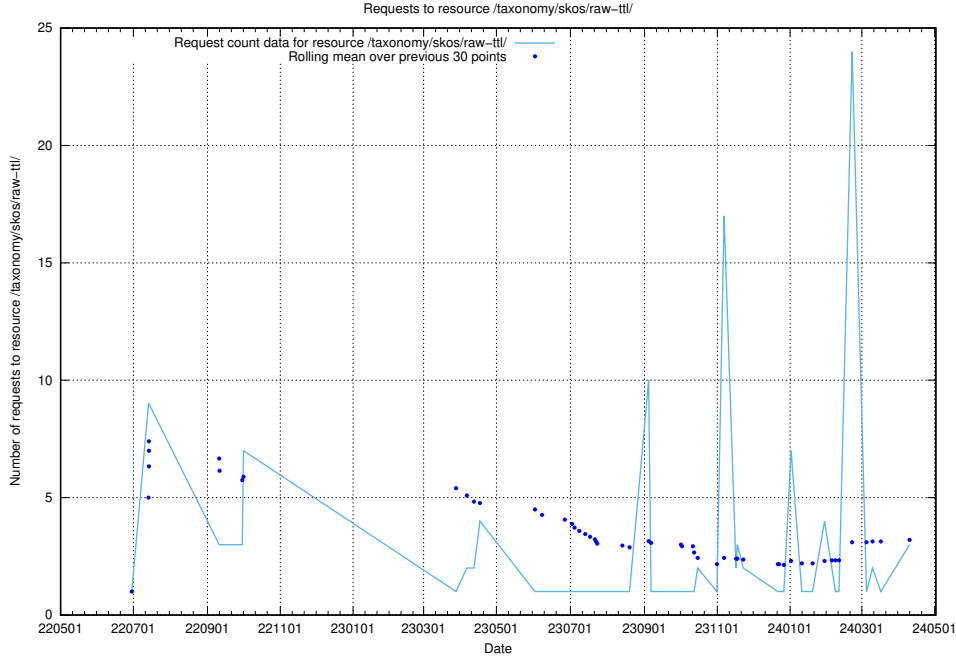

5.247 Usage of /taxonomy/skos/raw-ttl/

Here, we count the number of requests to resource /taxonomy/skos/raw-ttl/.