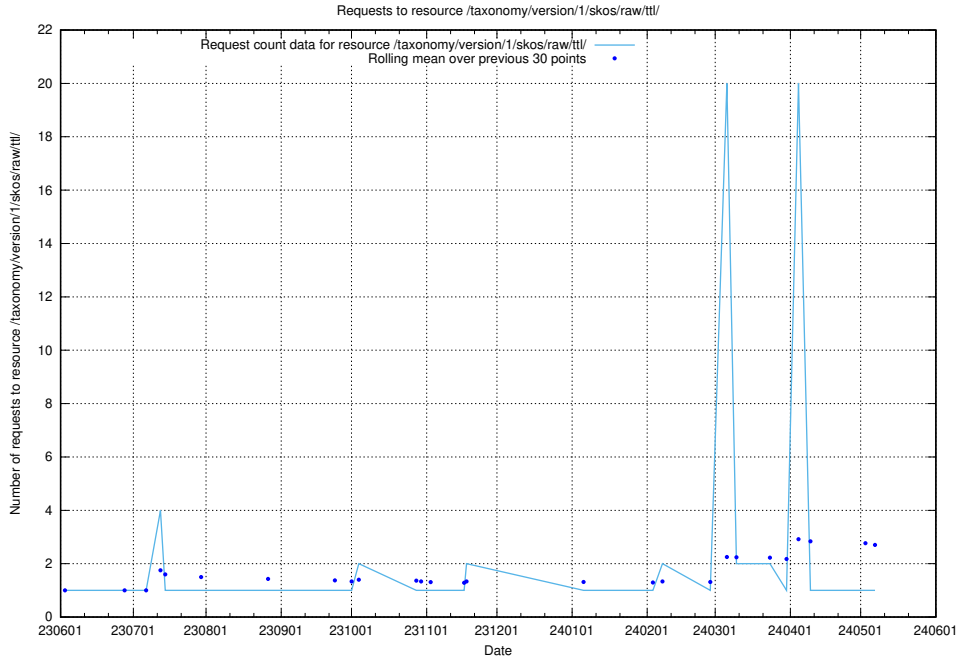

5.5928 Usage of /taxonomy/version/1/skos/raw/ttl/

Here, we count the number of requests to resource /taxonomy/version/1/skos/raw/ttl/.