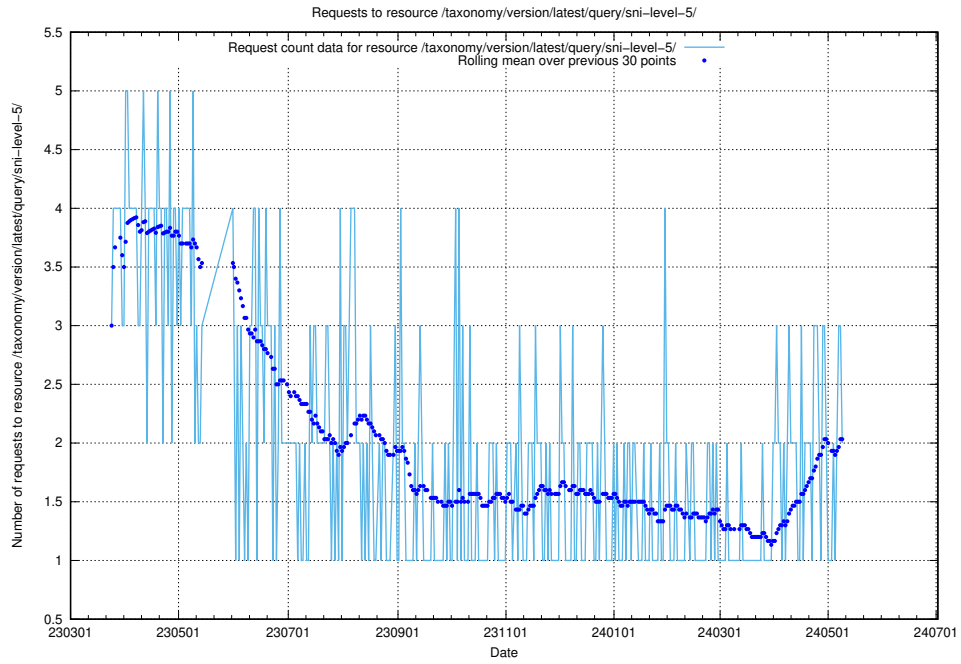

5.927 Usage of /taxonomy/version/latest/query/sni-level-5/

Here, we count the number of requests to resource /taxonomy/version/latest/query/sni-level-5/.