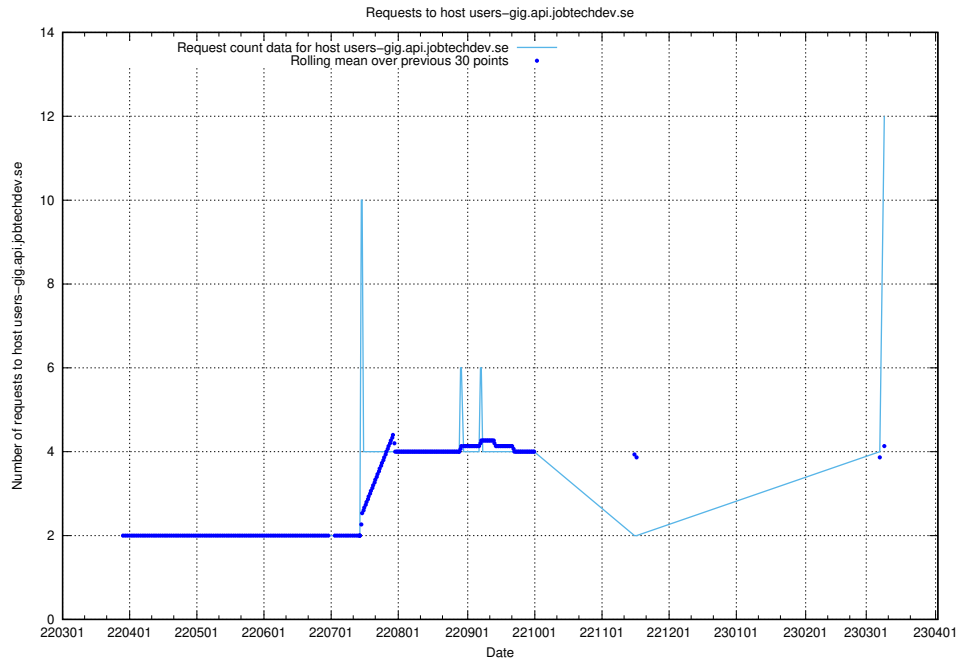

7.57 Usage of users-gig.api.jobtechdev.se

Here, we count the number of requests to host users-gig.api.jobtechdev.se.