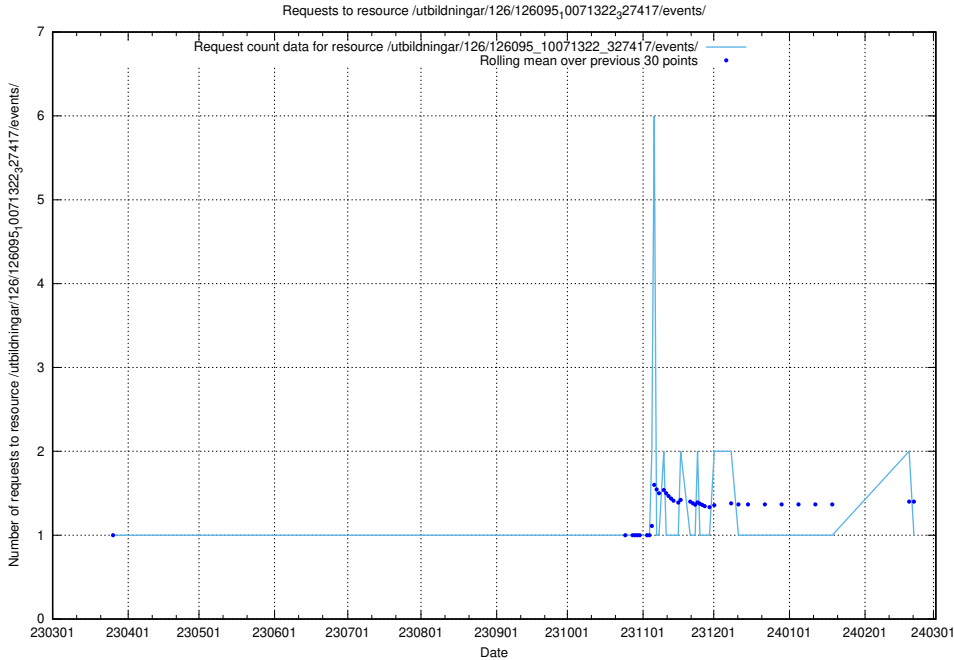

5.6094 Usage of /utbildningar/126/126095_10071322_327417/events/

Here, we count the number of requests to resource /utbildningar/126/126095_10071322_327417/events/