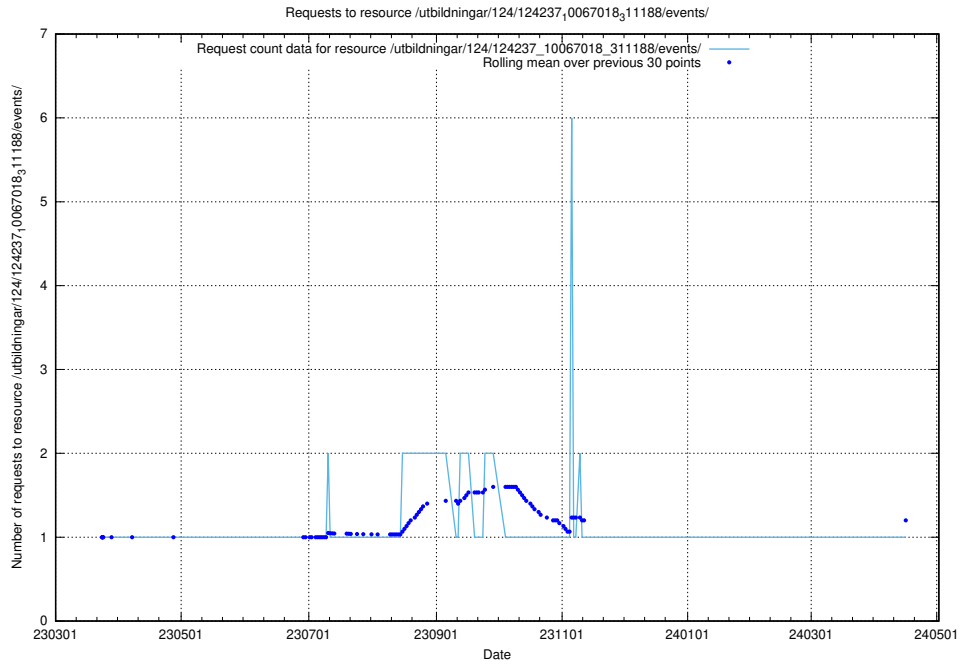

5.4031 Usage of /utbildningar/124/124237_10067018_311188/events/

Here, we count the number of requests to resource /utbildningar/124/124237_10067018_311188/events/