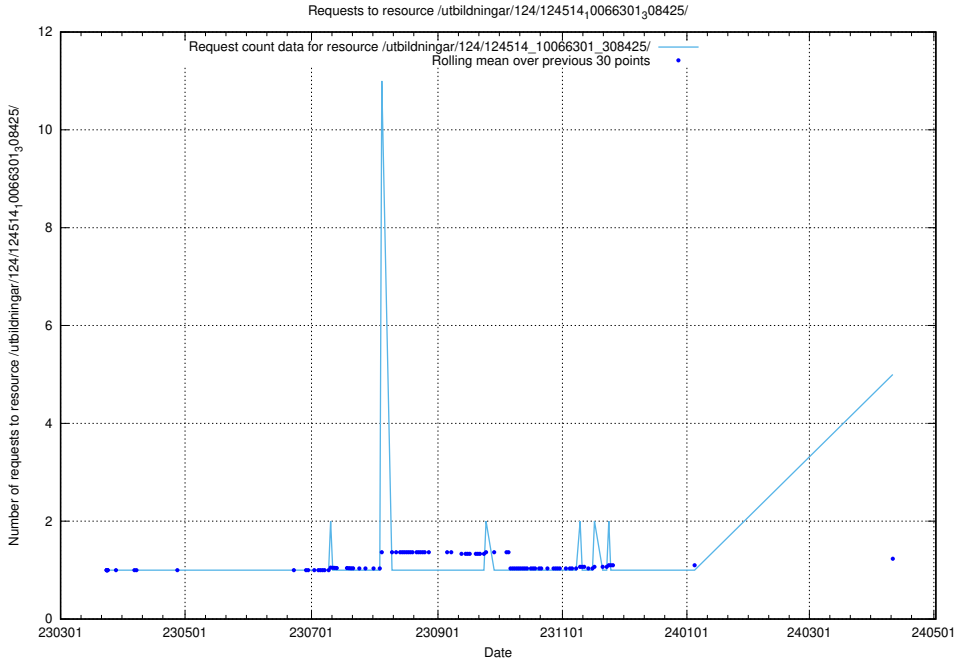

5.120 Usage of /utbildningar/124/124514_10066301_308425/

Here, we count the number of requests to resource /utbildningar/124/124514_10066301_308425/.