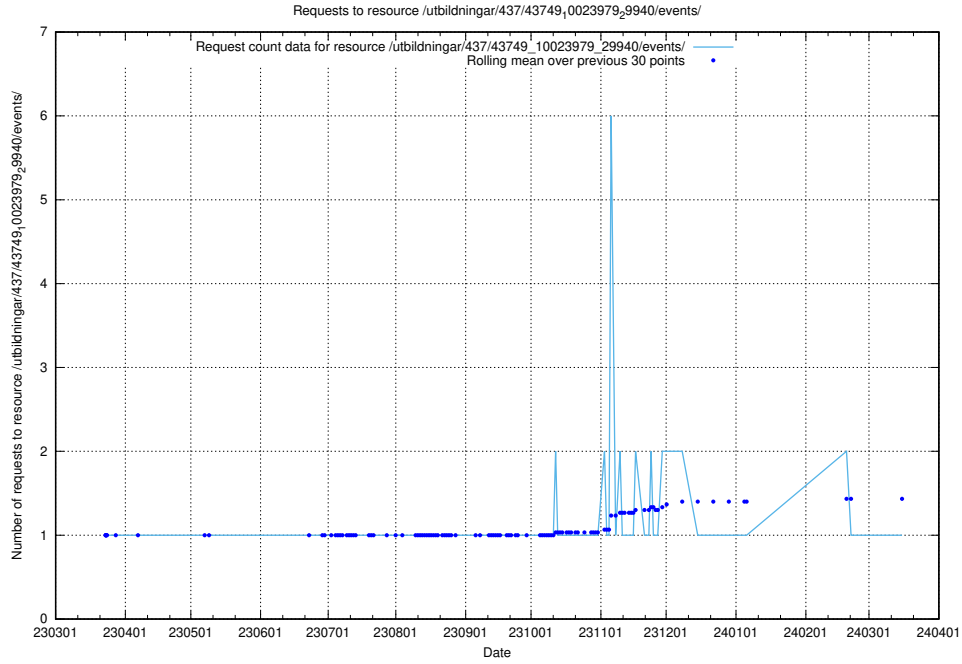

5.6378 Usage of /utbildningar/437/43749_10023979_29940/events/

Here, we count the number of requests to resource /utbildningar/437/43749_10023979_29940/events/.