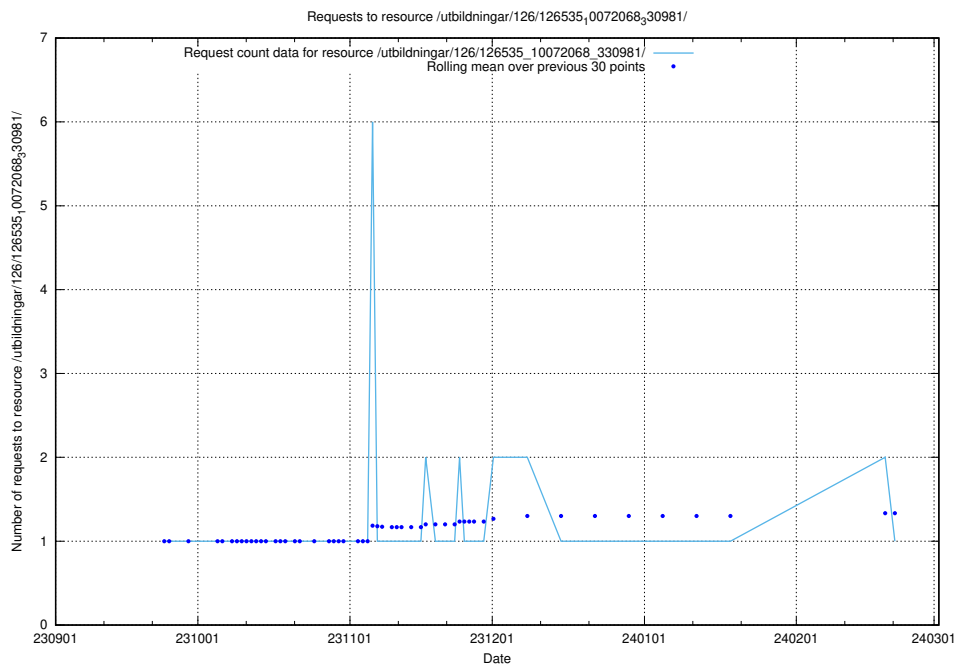

5.4495 Usage of /utbildningar/126/126535_10072068_330981/

Here, we count the number of requests to resource /utbildningar/126/126535_10072068_330981/.