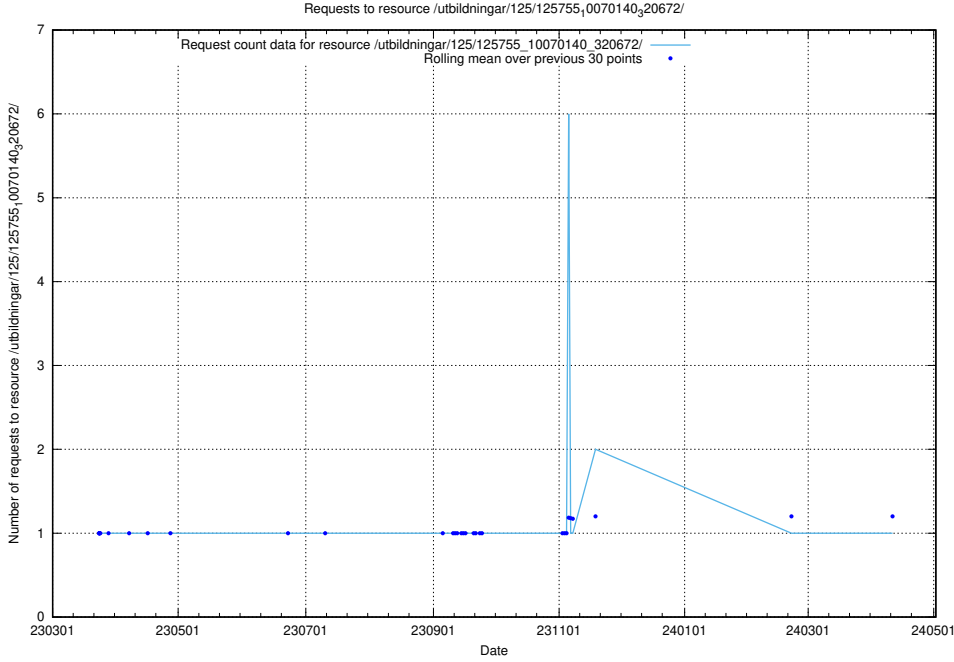

5.6455 Usage of /utbildningar/125/125755_10070140_320672/

Here, we count the number of requests to resource /utbildningar/125/125755_10070140_320672/.