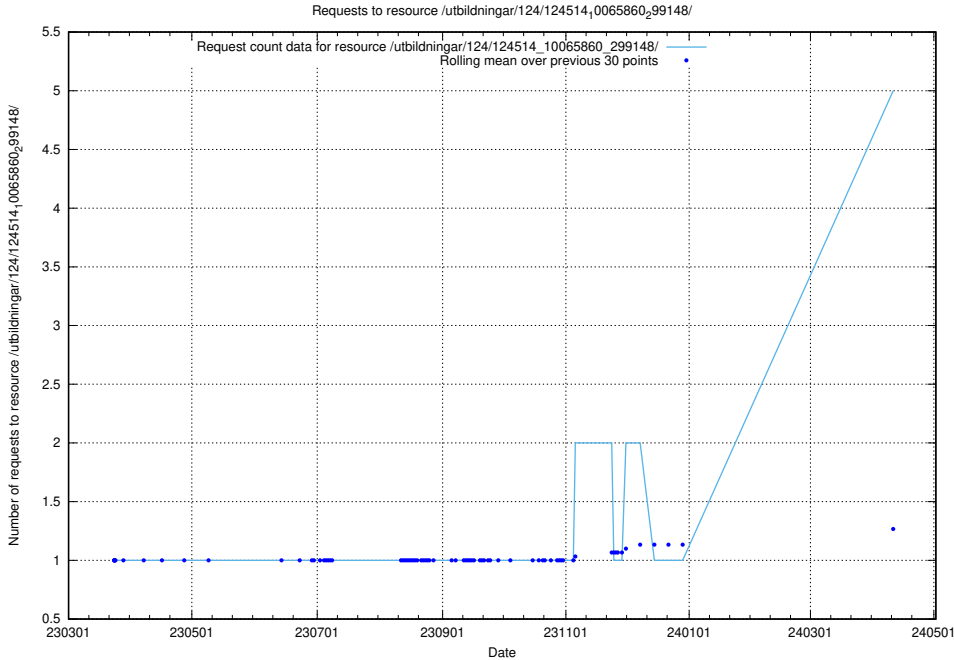

5.122 Usage of /utbildningar/124/124514_10065860_299148/

Here, we count the number of requests to resource /utbildningar/124/124514_10065860_299148/.