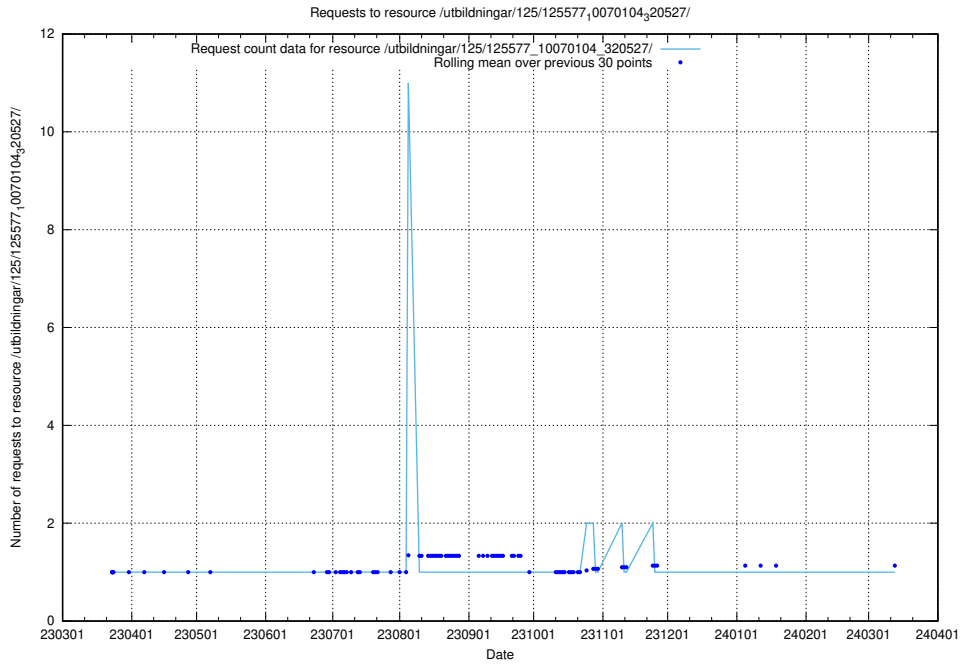

5.1116 Usage of /utbildningar/125/125577_10070104_320527/

Here, we count the number of requests to resource /utbildningar/125/125577_10070104_320527/.