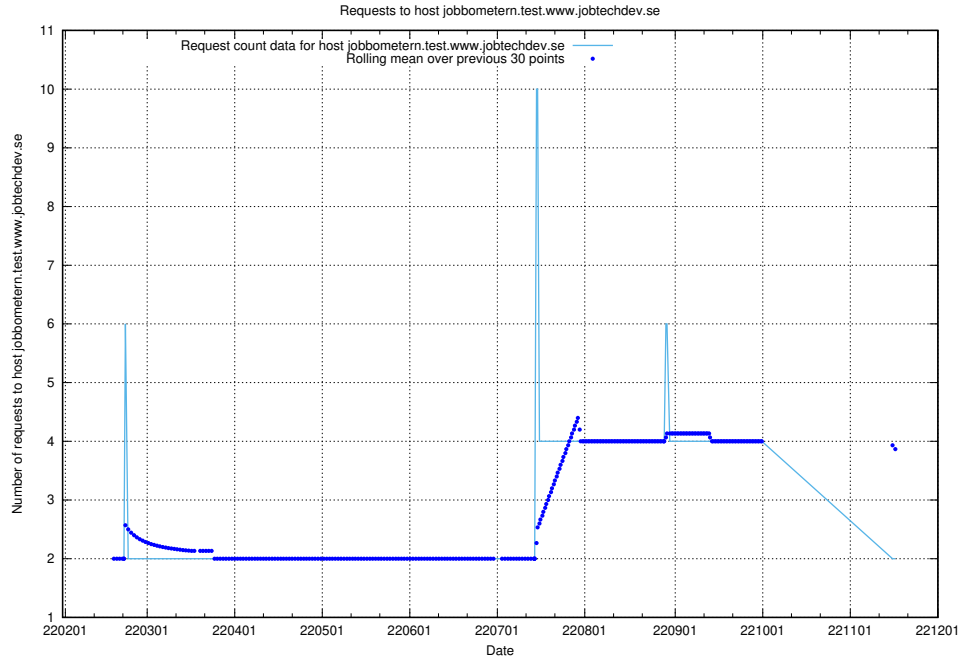

7.532 Usage of www.jocp4.jobtechdev.se

Here, we count the number of requests to host www.jocp4.jobtechdev.se.

7.533 Usage of `jobbometern.test.www.jobtechdev.se`

Here, we count the number of requests to host `jobbometern.test.www.jobtechdev.se`.