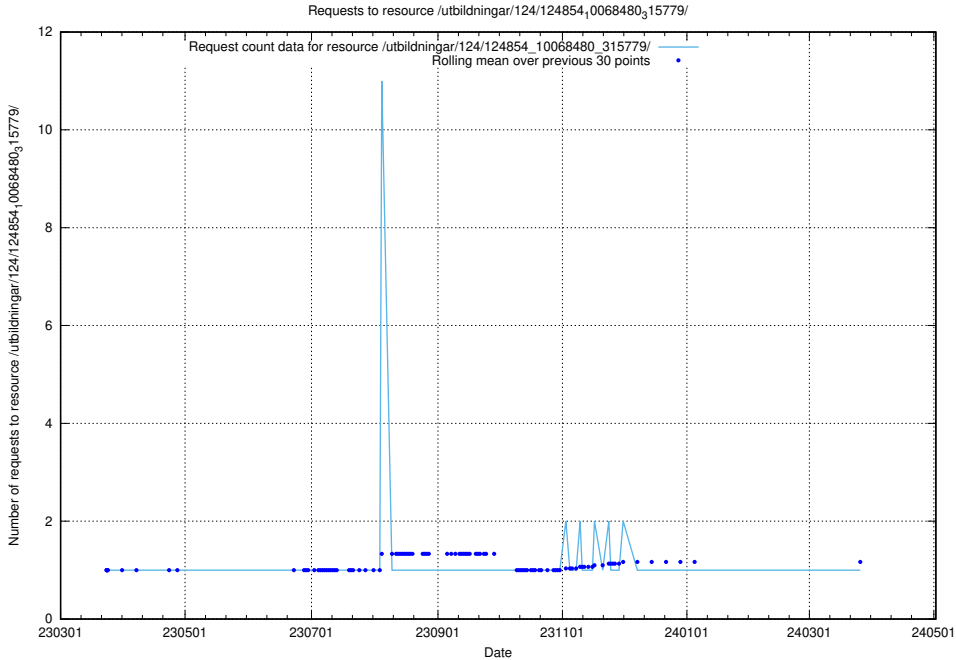

5.1227 Usage of /utbildningar/124/124854_10068480_315779/

Here, we count the number of requests to resource /utbildningar/124/124854_10068480_315779/.