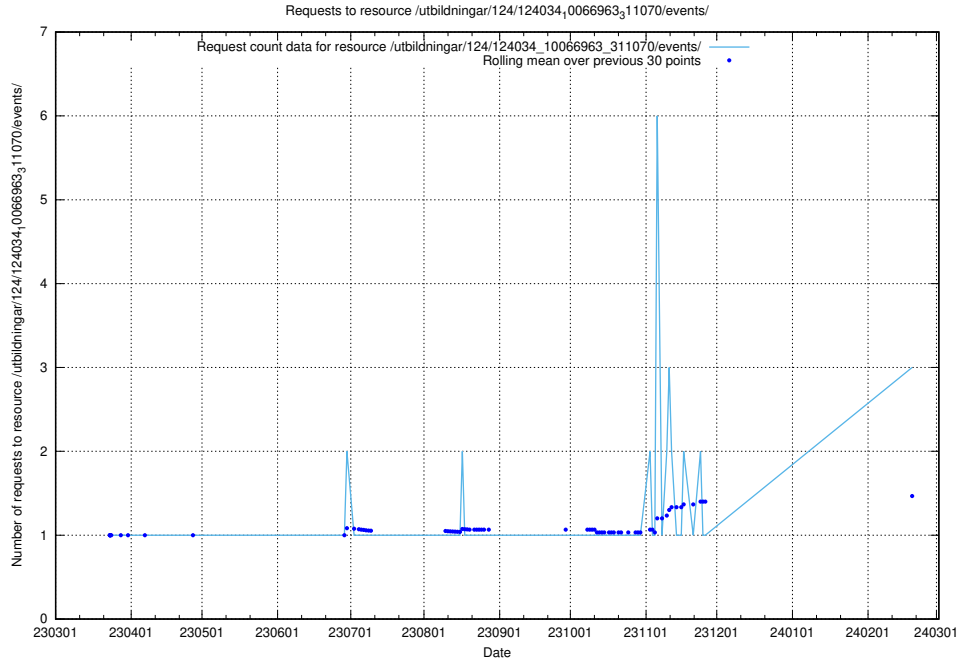

5.343 Usage of /utbildningar/124/124034_10066963_311070/events/

Here, we count the number of requests to resource /utbildningar/124/124034_10066963_311070/events/