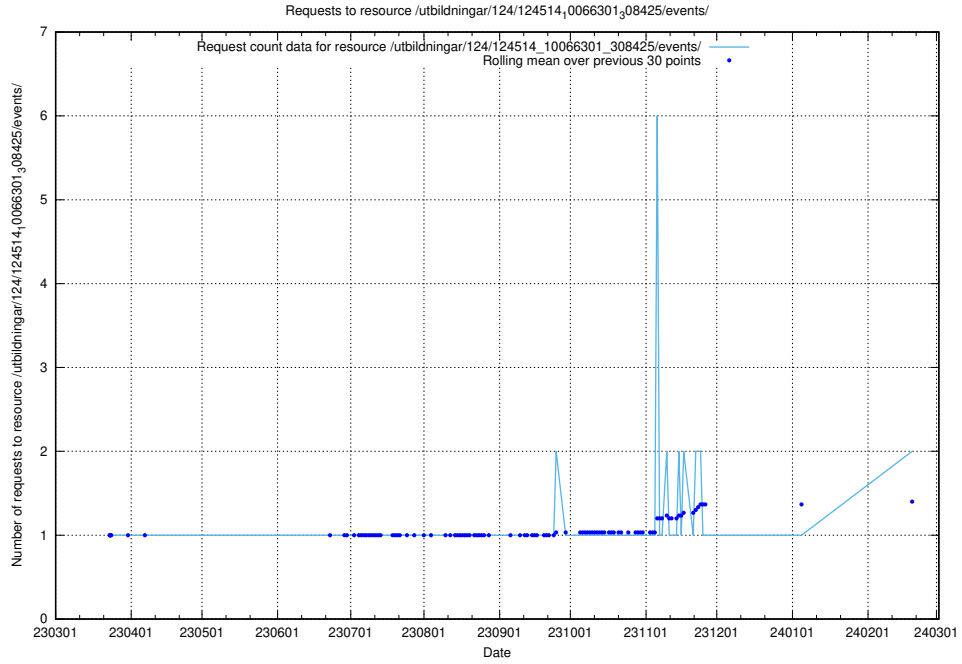

5.540 Usage of /utbildningar/124/124514_10066301_308425/events/

Here, we count the number of requests to resource /utbildningar/124/124514_10066301_308425/events/