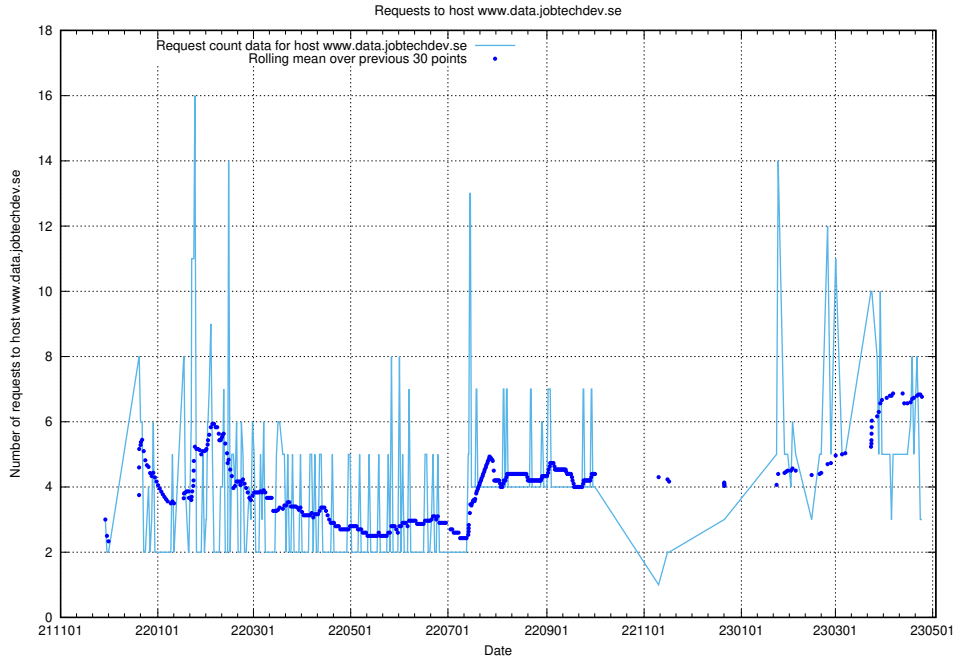

7.206 Usage of `www.data.jobtechdev.se`

Here, we count the number of requests to host `www.data.jobtechdev.se`.