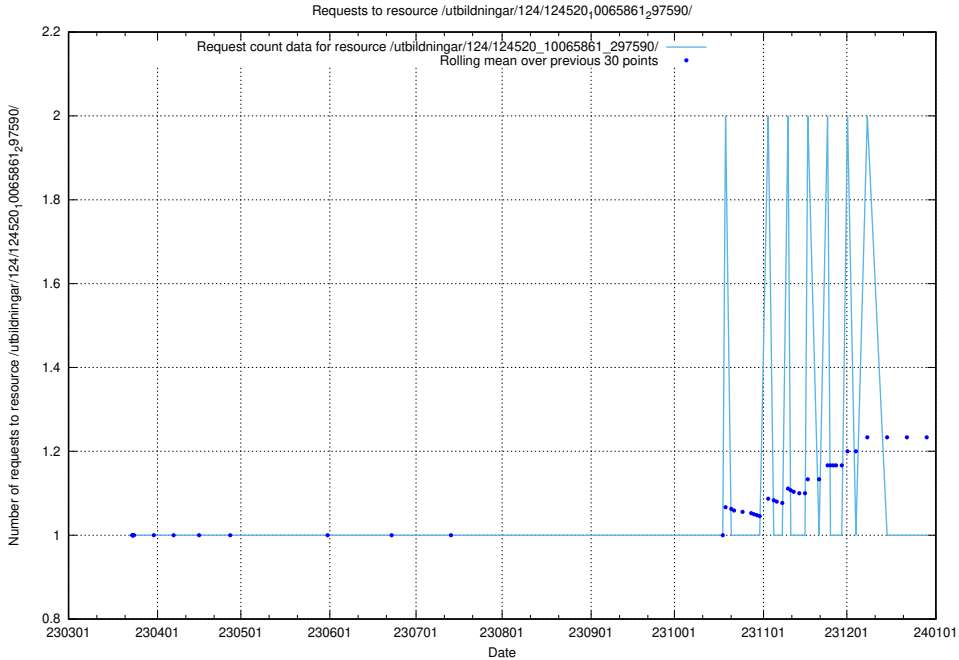

5.1284 Usage of /utbildningar/124/124520_10065861_297590/

Here, we count the number of requests to resource /utbildningar/124/124520_10065861_297590/.