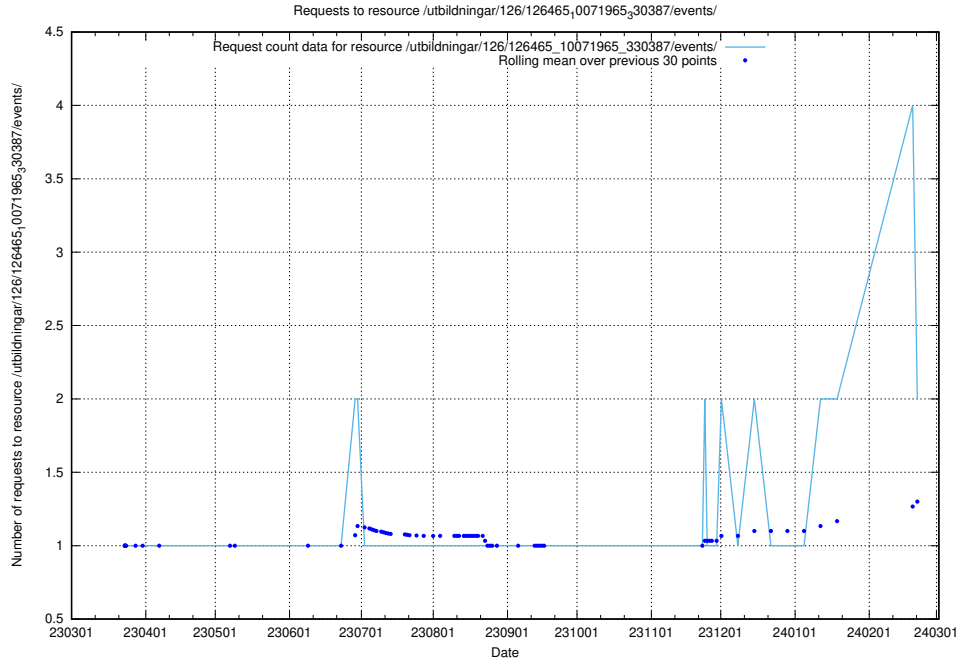

5.969 Usage of /utbildningar/126/126465_10071965_330387/events/

Here, we count the number of requests to resource /utbildningar/126/126465_10071965_330387/events/