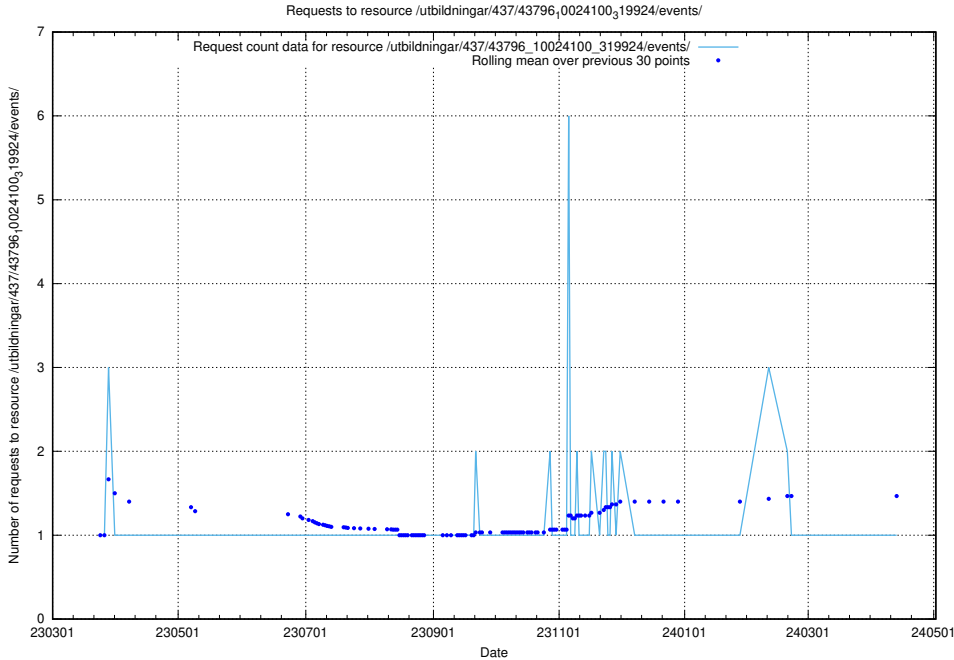

5.6175 Usage of /utbildningar/437/43796_10024100_319924/events/

Here, we count the number of requests to resource /utbildningar/437/43796_10024100_319924/events/.