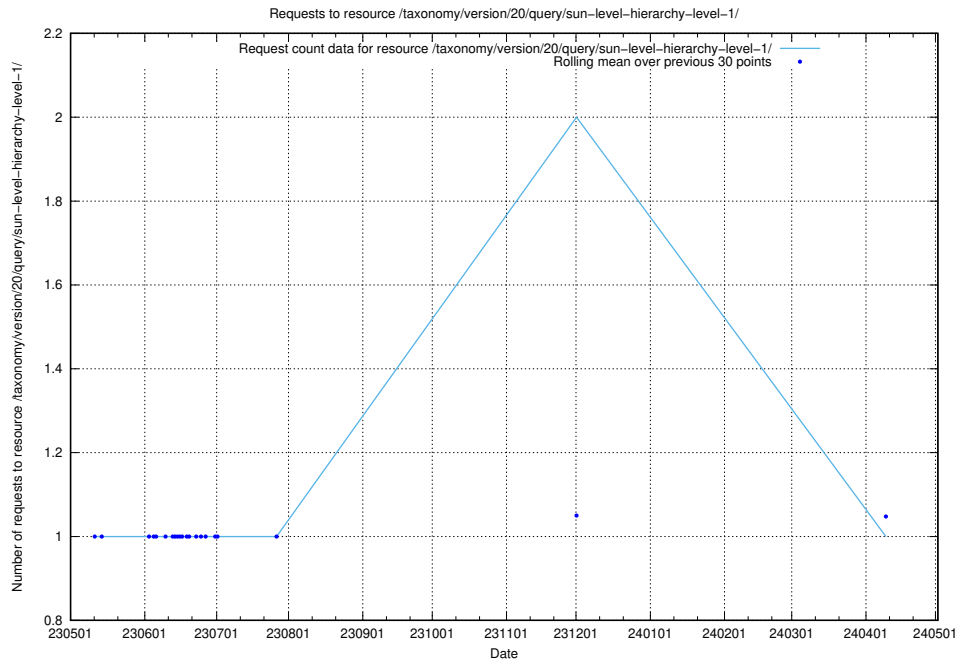

5.5968 Usage of /taxonomy/version/20/query/sun-level-hierarchy-level-1/

Here, we count the number of requests to resource /taxonomy/version/20/query/sun-level-hierarchy-level-1/.