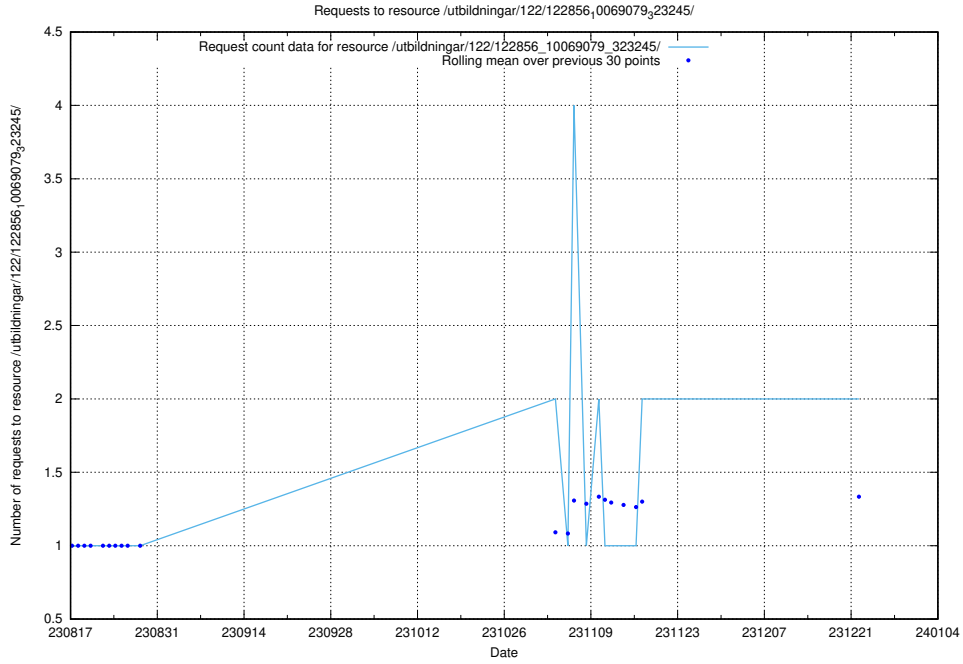

5.775 Usage of /utbildningar/122/122856_10069079_323245/

Here, we count the number of requests to resource /utbildningar/122/122856_10069079_323245/.