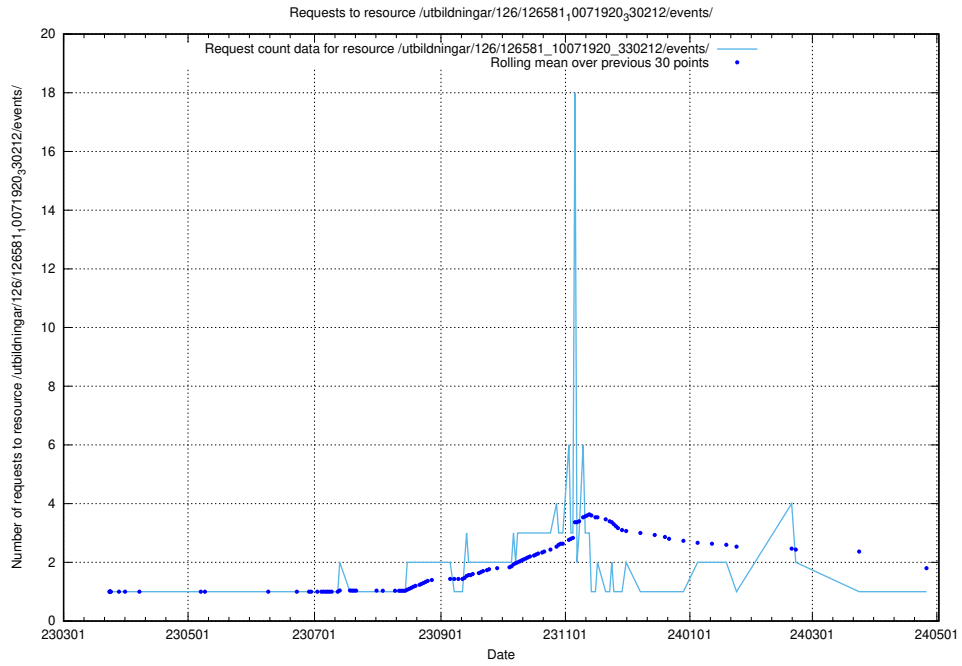

5.6396 Usage of /utbildningar/126/126581_10071920_330212/events/

Here, we count the number of requests to resource /utbildningar/126/126581_10071920_330212/events/