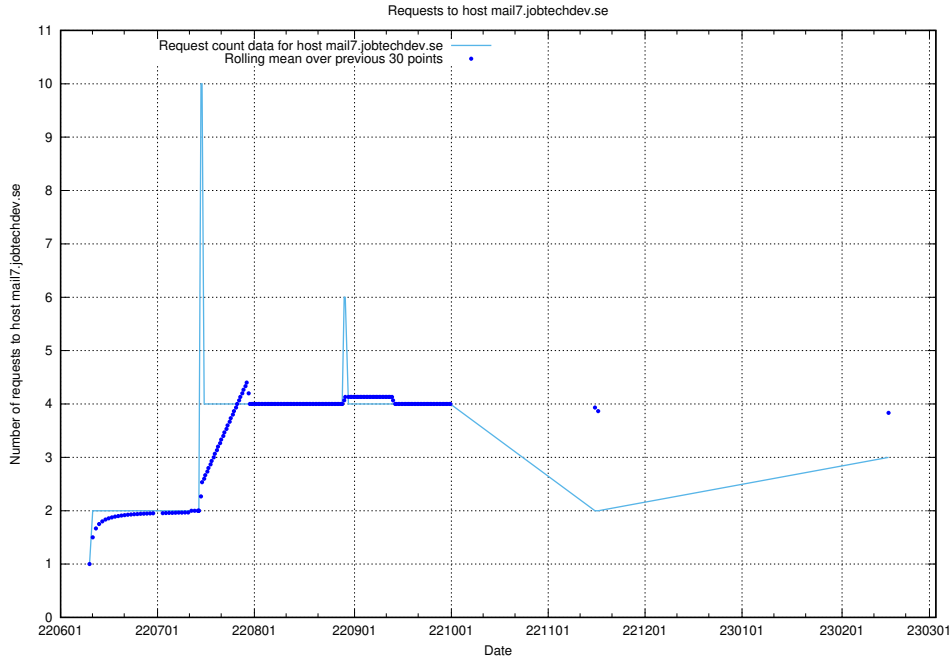

7.211 Usage of mail7.jobtechdev.se

Here, we count the number of requests to host mail7.jobtechdev.se.