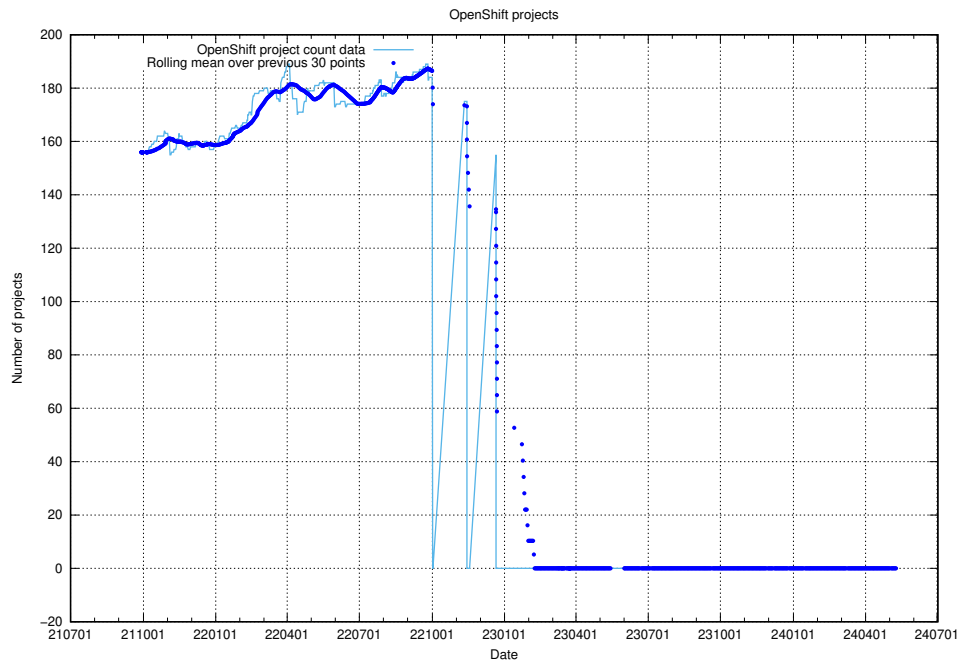

10.1 Number of projects in OpenShift

A graph of the number of projects in JobTech's production cluster of OpenShift.

¹⁰<https://console-openshift-console.prod.services.jtech.se>

11 Customer Relation Management