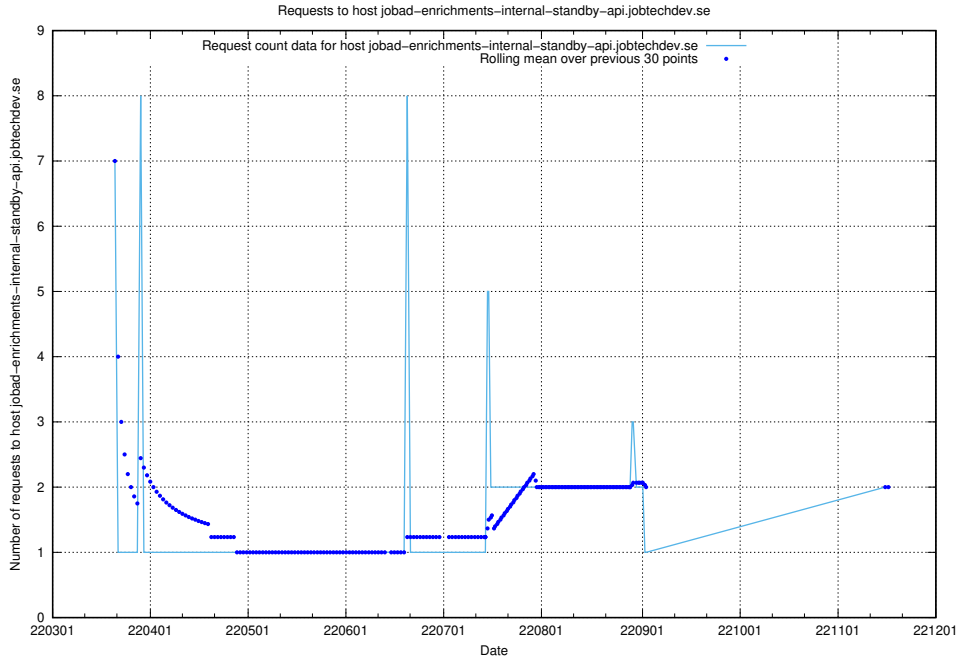

7.494 Usage of jobad-enrichments-internal-standby-api.jobtechdev.se

Here, we count the number of requests to host jobad-enrichments-internal-standby-api.jobtechdev.se.