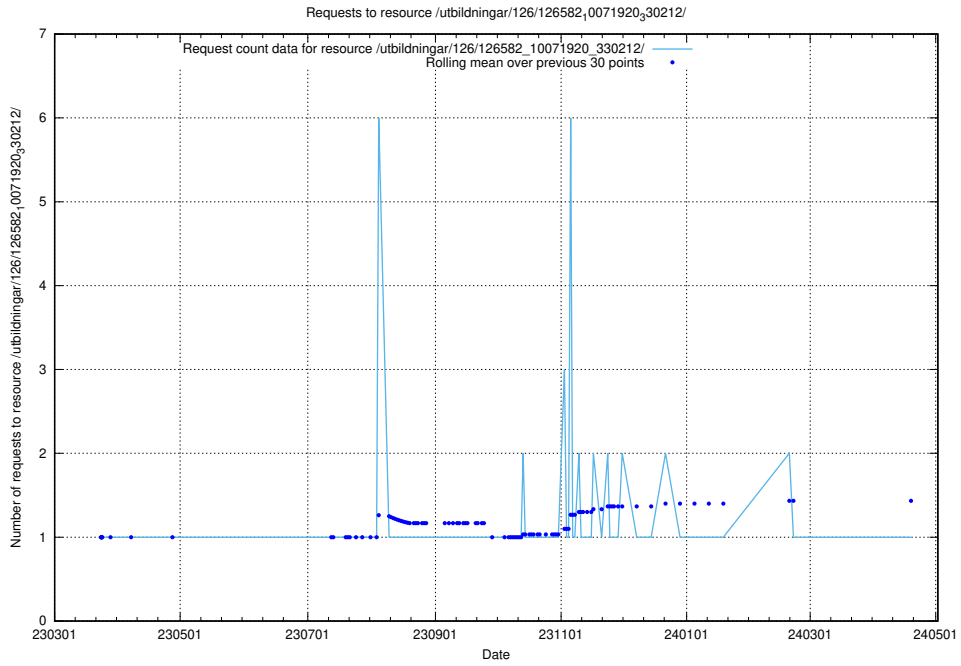

5.6395 Usage of /utbildningar/126/126582_10071920_330212/

Here, we count the number of requests to resource /utbildningar/126/126582_10071920_330212/.