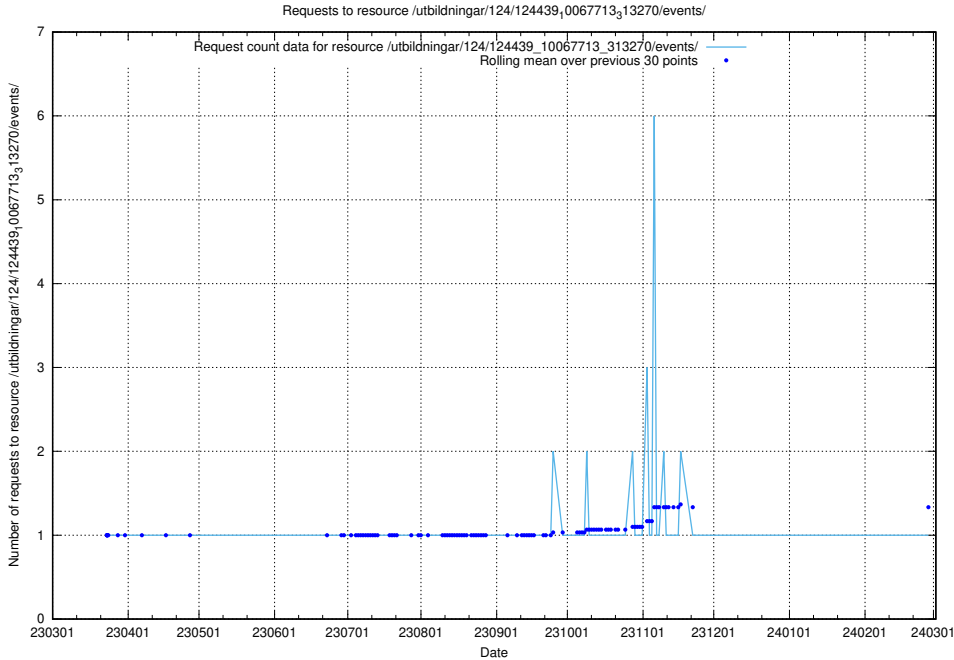

5.3598 Usage of /utbildningar/124/124439_10067713_313270/events/

Here, we count the number of requests to resource /utbildningar/124/124439_10067713_313270/events/