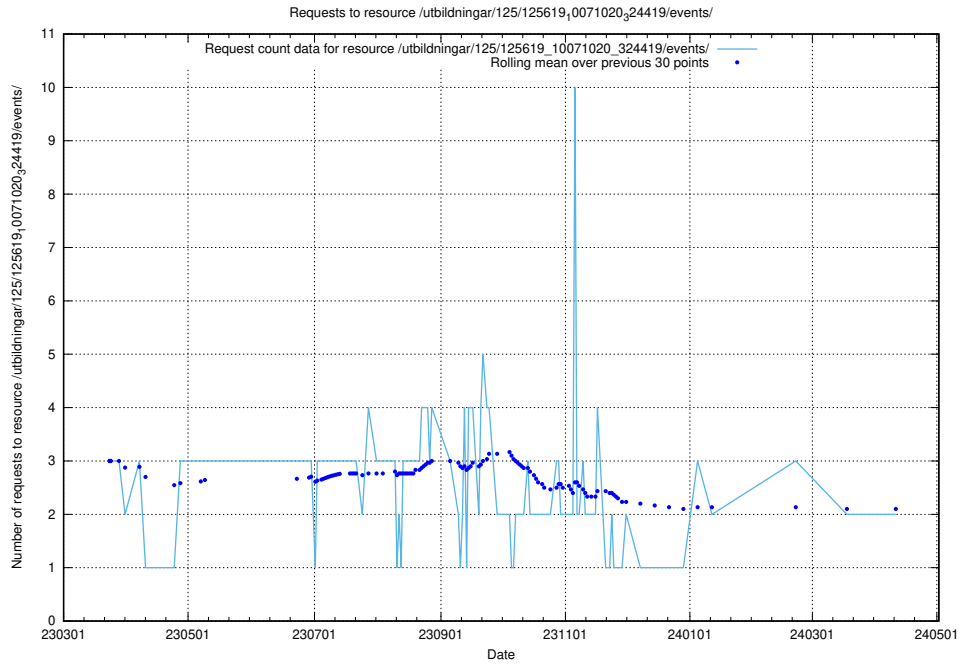

5.951 Usage of /utbildningar/125/125619_10071020_324419/events/

Here, we count the number of requests to resource /utbildningar/125/125619_10071020_324419/events/