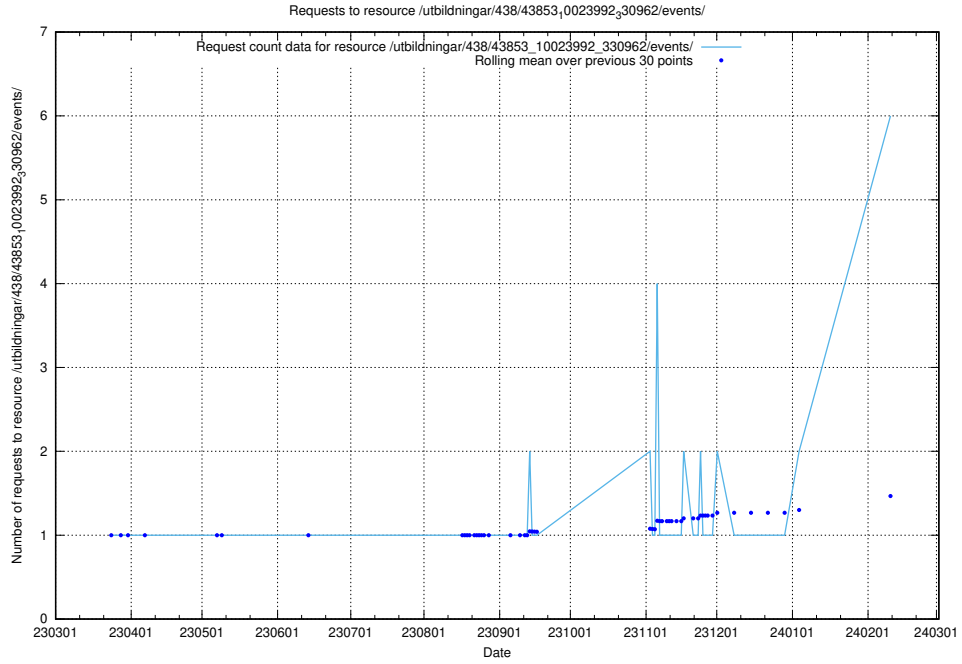

5.95 Usage of /utbildningar/438/43853_10023992_330962/events/

Here, we count the number of requests to resource /utbildningar/438/43853_10023992_330962/events/.