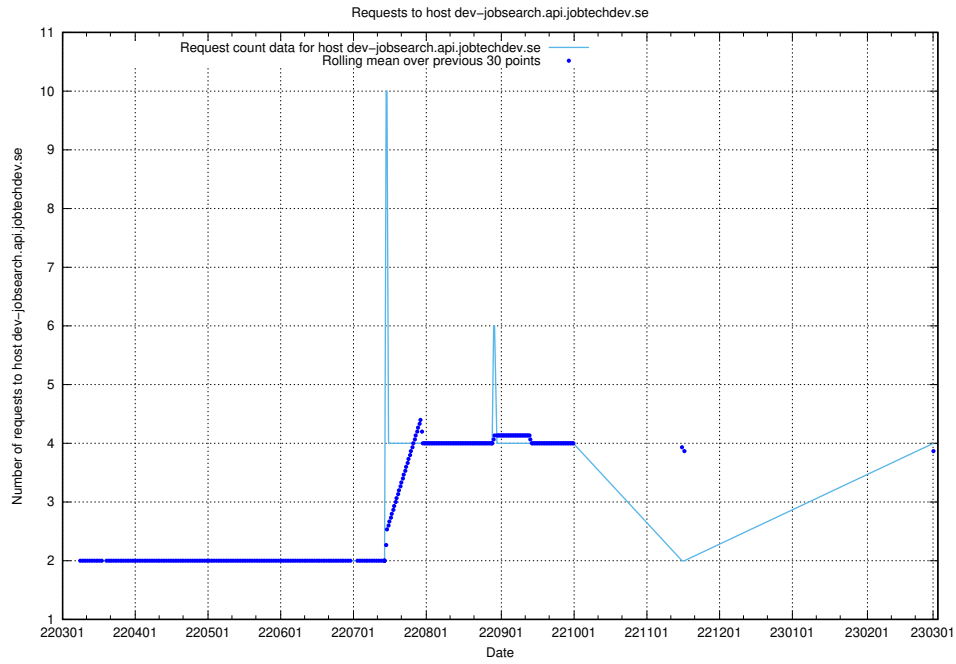

7.153 Usage of dev-jobsearch.api.jobtechdev.se

Here, we count the number of requests to host dev-jobsearch.api.jobtechdev.se.