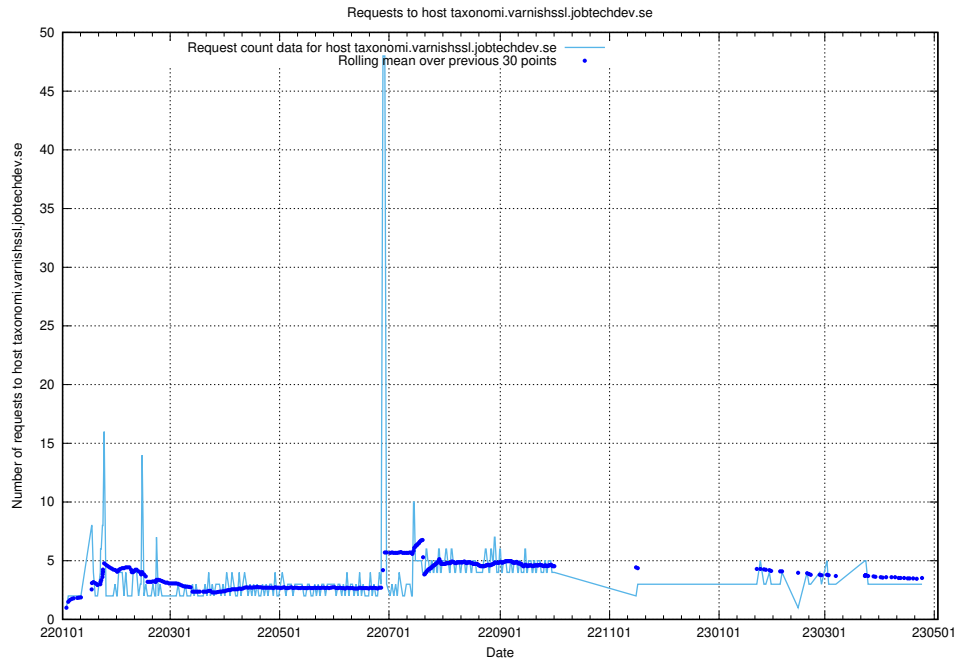

7.177 Usage of `taxonomi.varnishssl.jobtechdev.se`

Here, we count the number of requests to host `taxonomi.varnishssl.jobtechdev.se`.