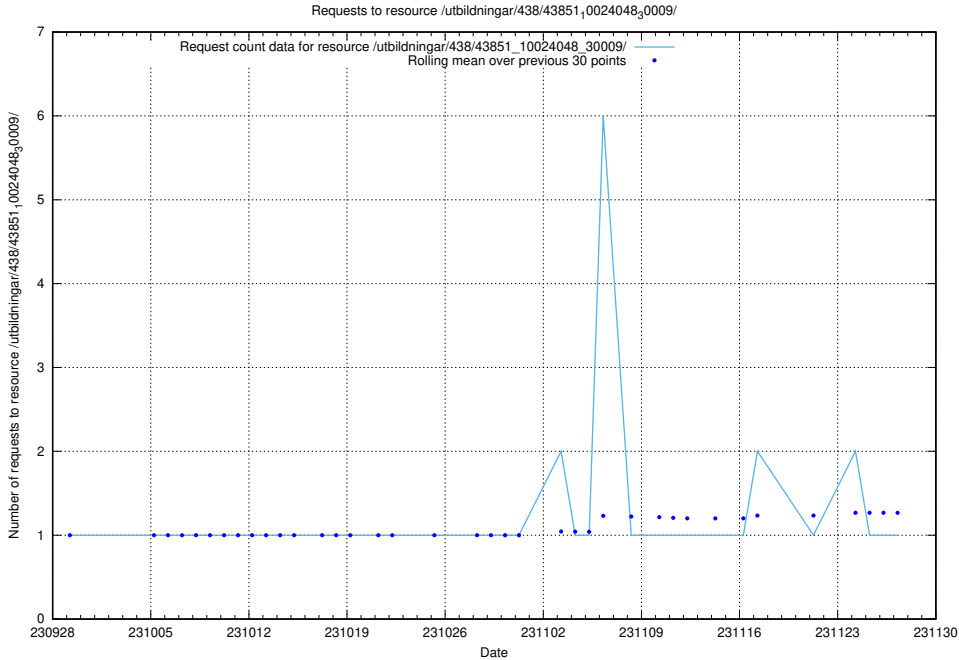

5.4457 Usage of /utbildningar/438/43851_10024048_30009/

Here, we count the number of requests to resource /utbildningar/438/43851_10024048_30009/.