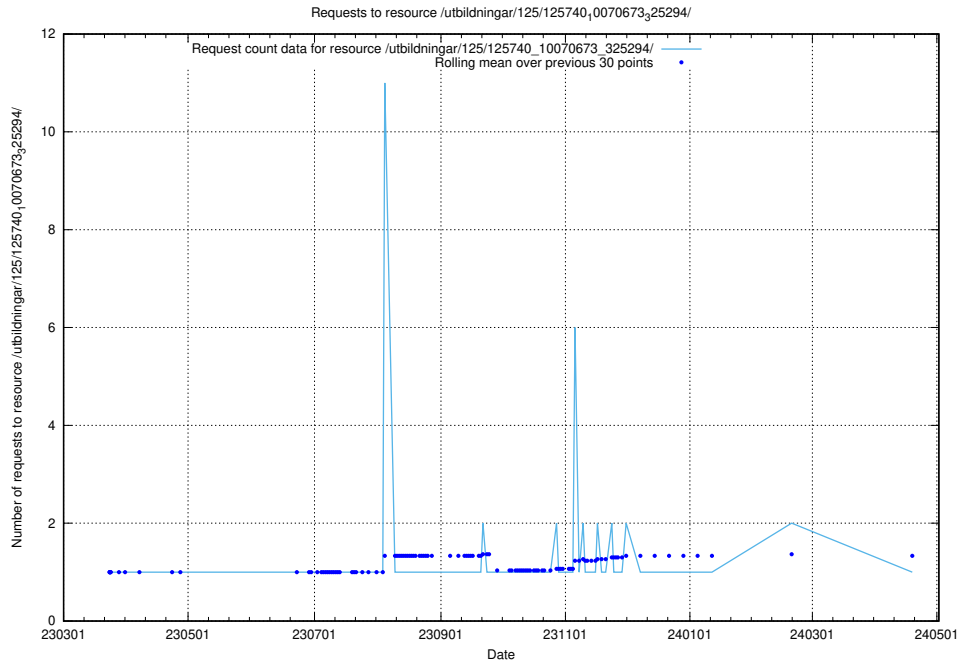

5.1018 Usage of /utbildningar/125/125740_10070673_325294/

Here, we count the number of requests to resource /utbildningar/125/125740_10070673_325294/.