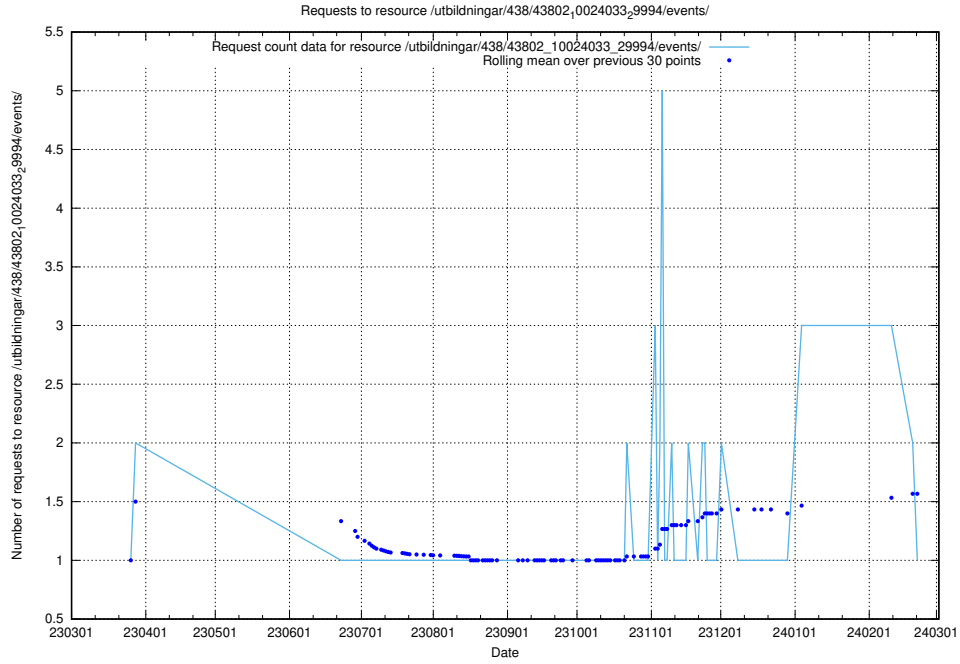

5.6091 Usage of /utbildningar/437/43796_10024100_30061/events/

Here, we count the number of requests to resource /utbildningar/437/43796_10024100_30061/events/.

5.6093 Usage of /utbildningar/437/43793_10024074_30035/events/