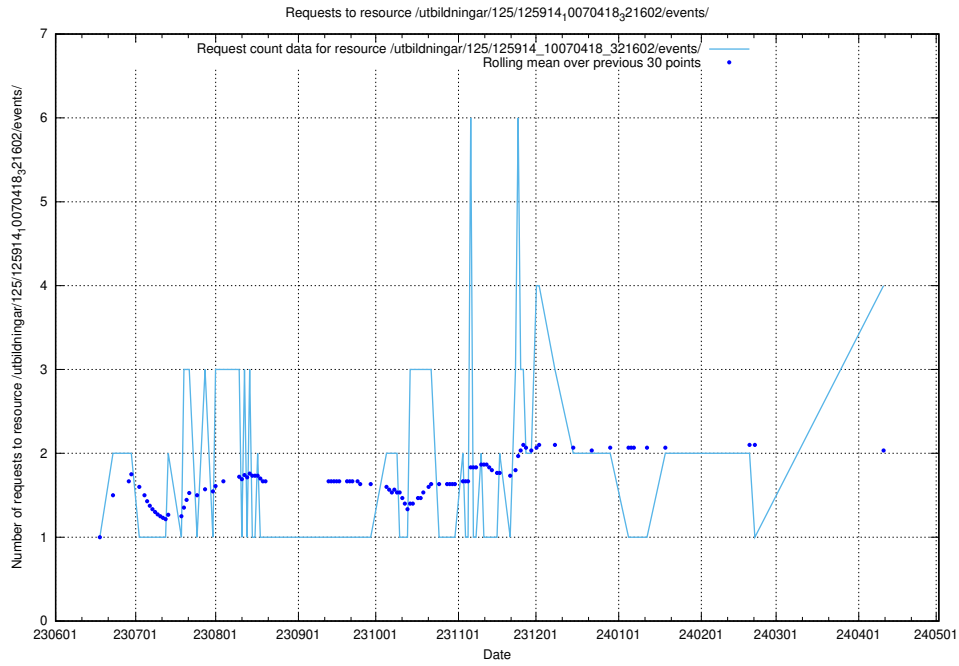

5.228 Usage of /utbildningar/125/125914_10070418_321602/events/

Here, we count the number of requests to resource /utbildningar/125/125914_10070418_321602/events/