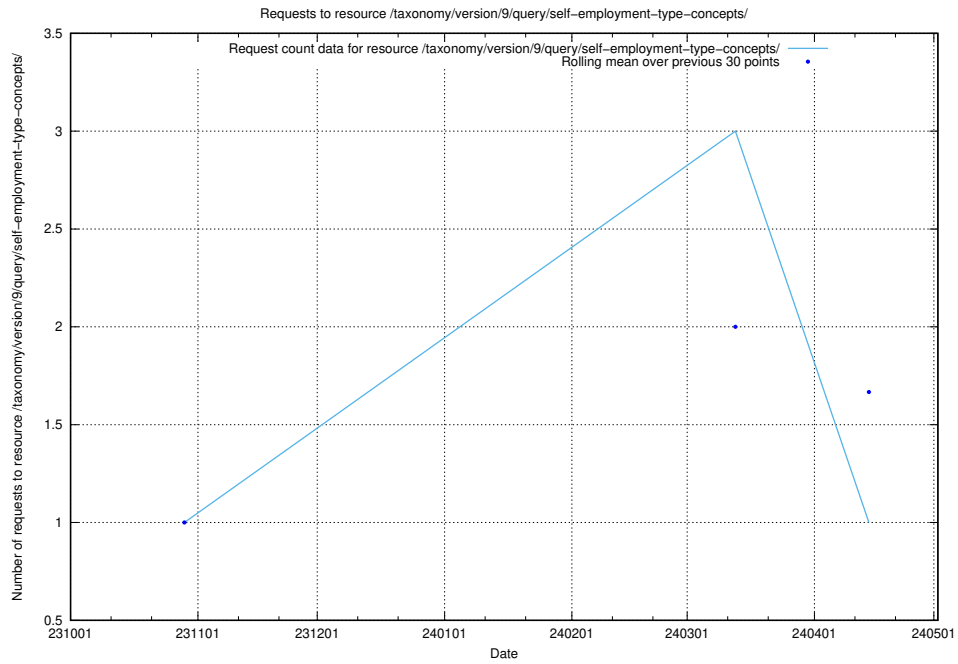

5.4190 Usage of /taxonomy/version/9/query/self-employment-type-concepts/

Here, we count the number of requests to resource /taxonomy/version/9/query/self-employment-type-concepts/.