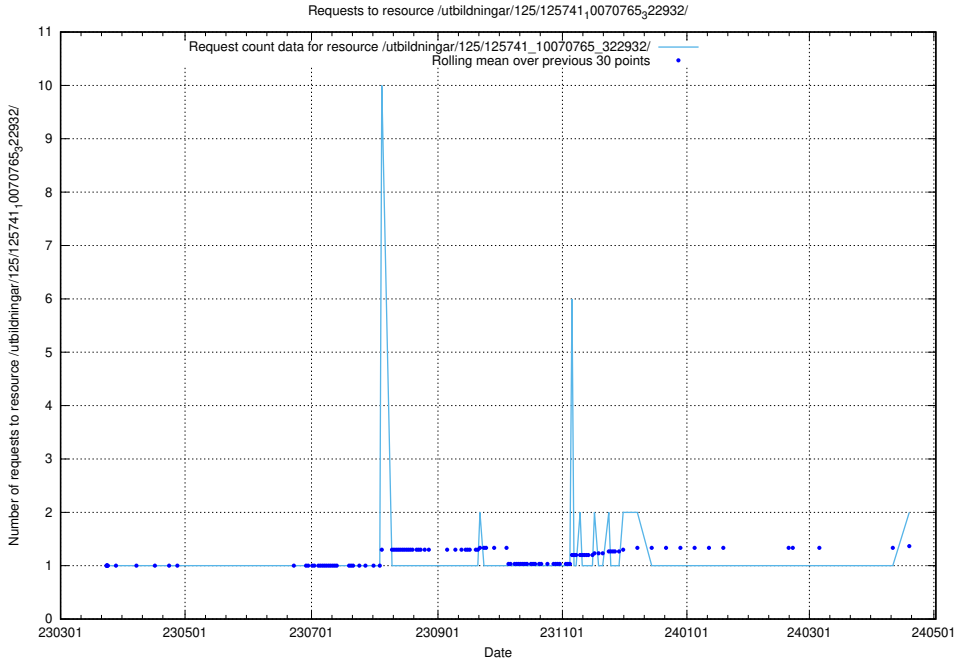

Here, we count the number of requests to resource /utbildningar/125/125741_10070765_322932/.

5.978 Usage of /utbildningar/125/125741_10070686_322486/

Here, we count the number of requests to resource /utbildningar/125/125741_10070686_322486/.