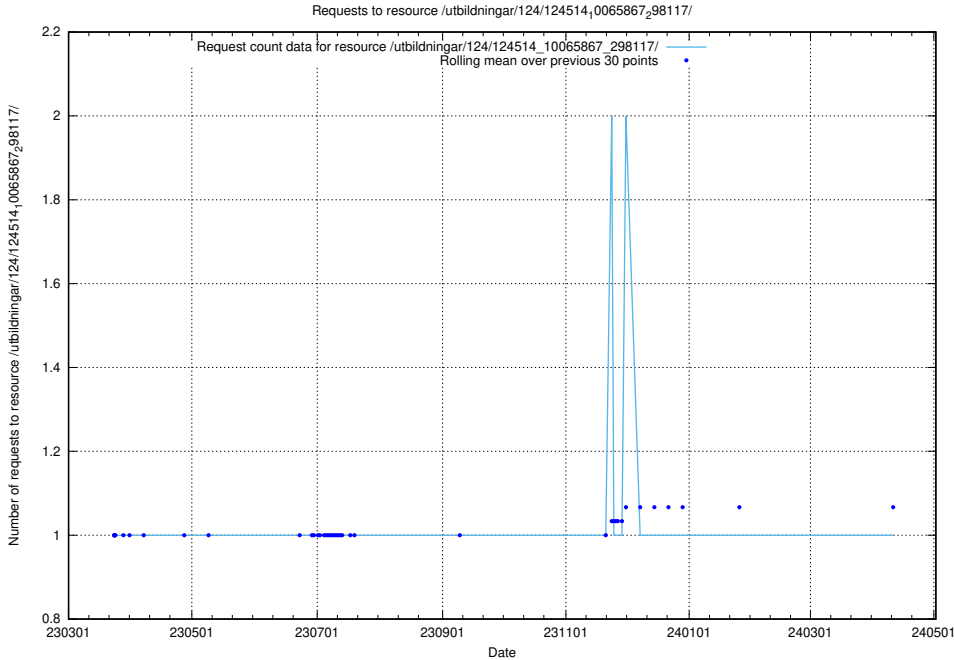

5.2015 Usage of /utbildningar/124/124514_10065867_298117/

Here, we count the number of requests to resource /utbildningar/124/124514_10065867_298117/.