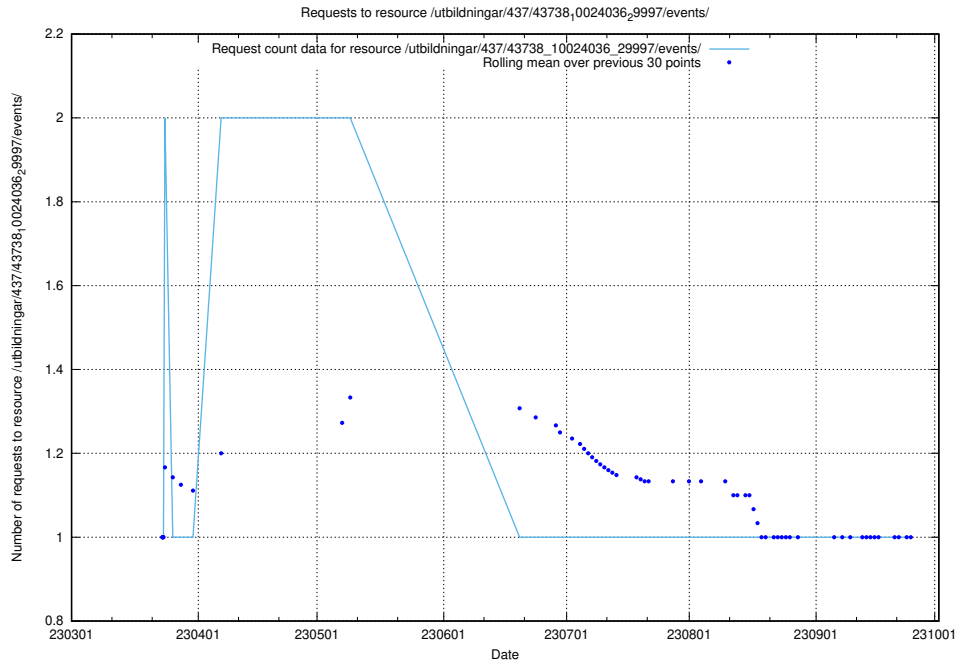

Here, we count the number of requests to resource /utbildningar/437/43738_10024036_29997/events/.

5.6391 Usage of /utbildningar/437/43738_10024036_29997/

Here, we count the number of requests to resource /utbildningar/437/43738_10024036_29997/.