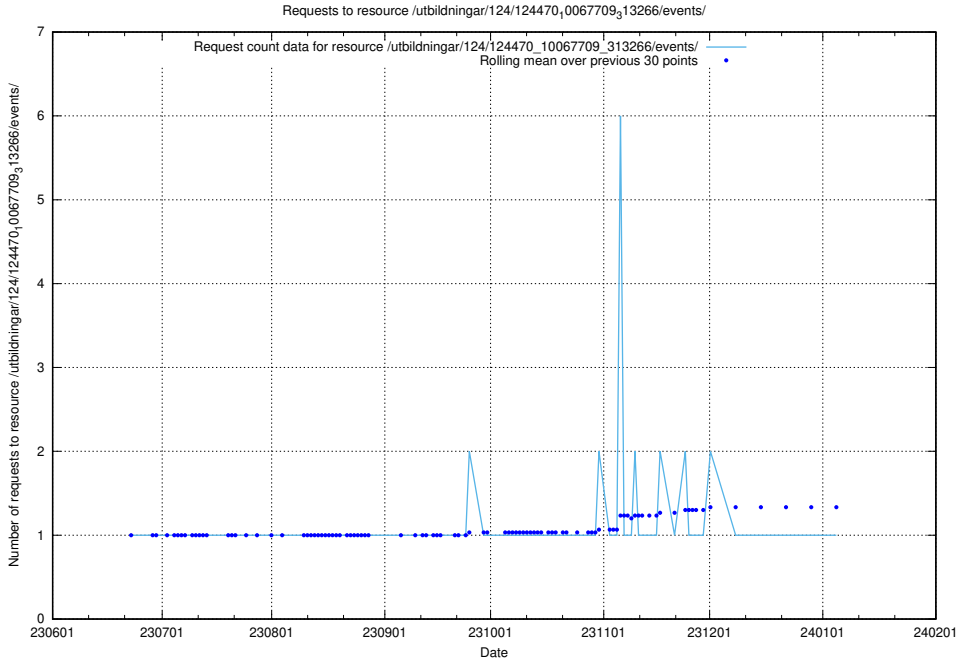

5.5815 Usage of /utbildningar/124/124470_10067709_313266/events/

Here, we count the number of requests to resource /utbildningar/124/124470_10067709_313266/events/