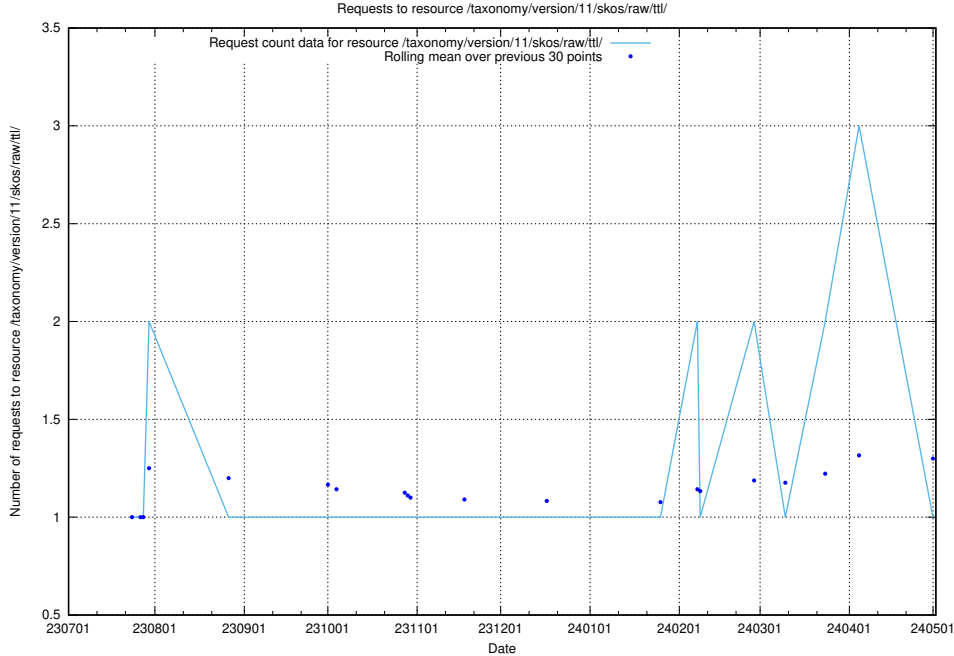

5.4969 Usage of /taxonomy/version/11/skos/raw/ttl/

Here, we count the number of requests to resource /taxonomy/version/11/skos/raw/ttl/.