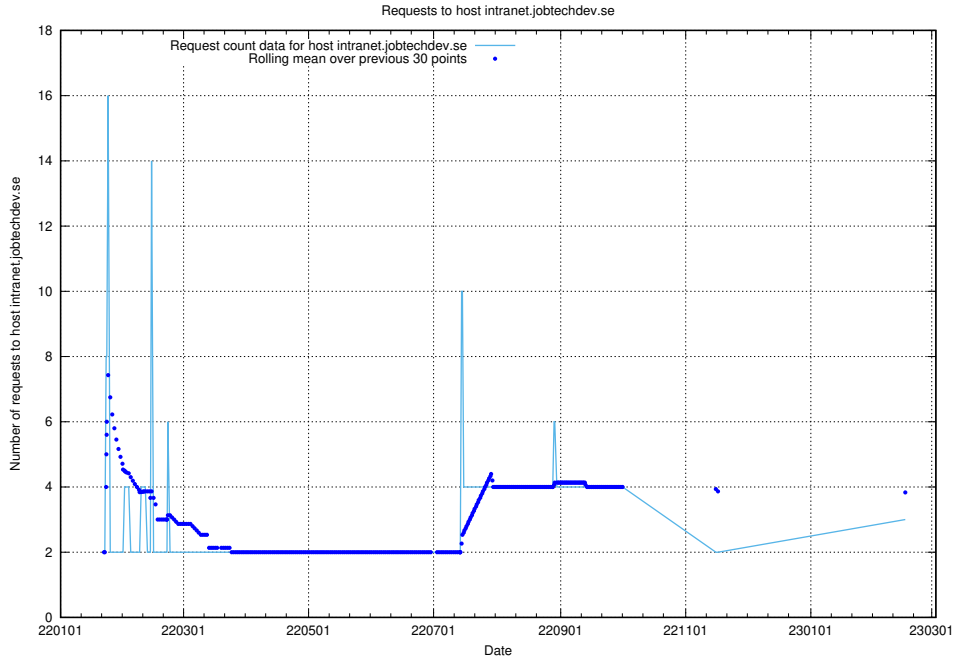

Here, we count the number of requests to host learning.jobtechdev.se.

7.254 Usage of intranet.jobtechdev.se

Here, we count the number of requests to host intranet.jobtechdev.se.

7.255 Usage of ecommerce.jobtechdev.se