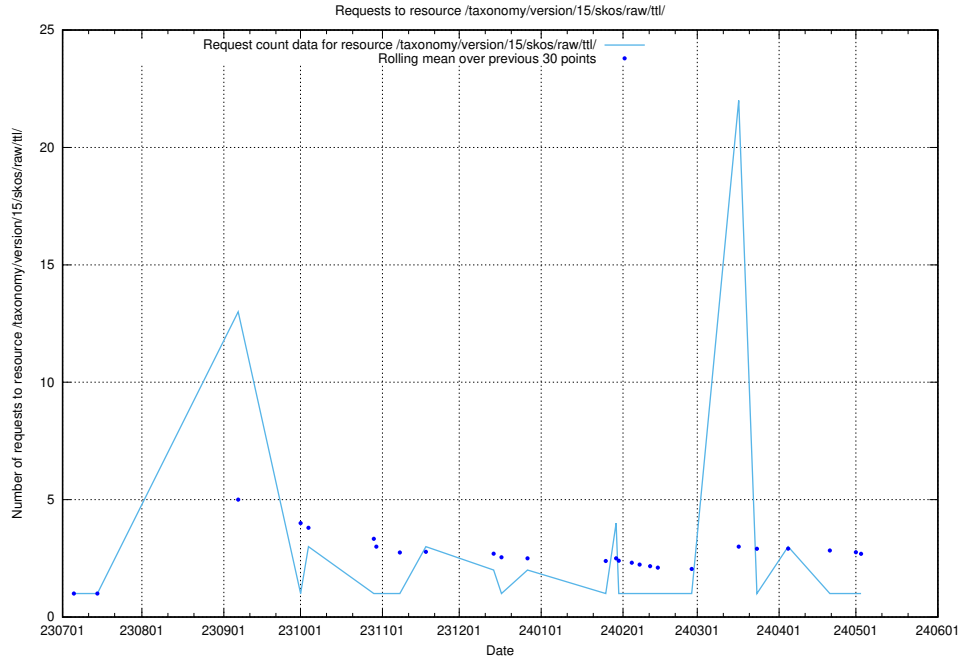

5.5352 Usage of /taxonomy/version/15/skos/raw/ttl/

Here, we count the number of requests to resource /taxonomy/version/15/skos/raw/ttl/.