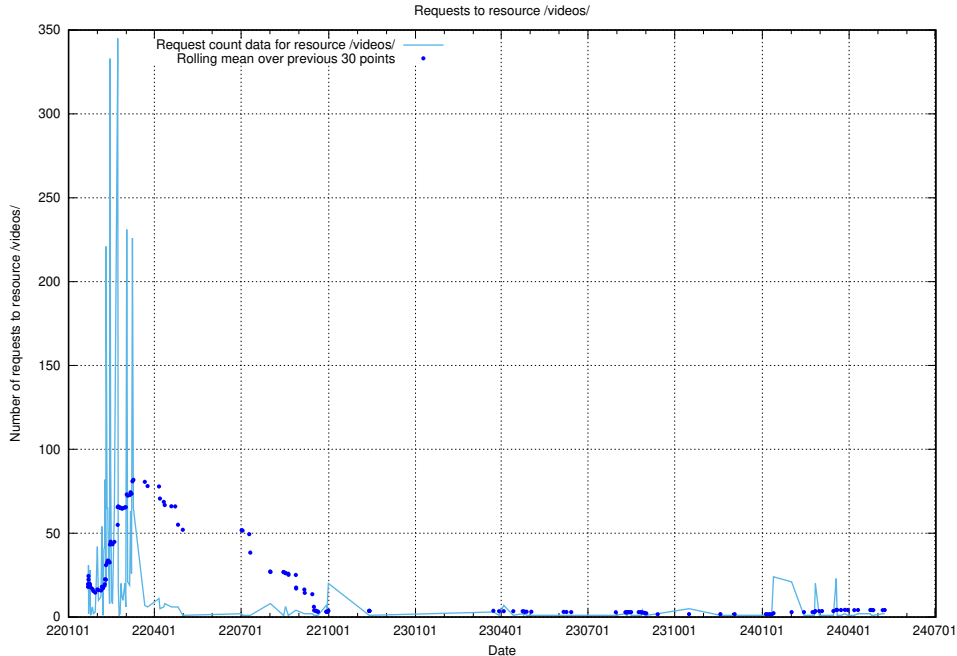

5.909 Usage of /videos/

Here, we count the number of requests to resource /videos/.