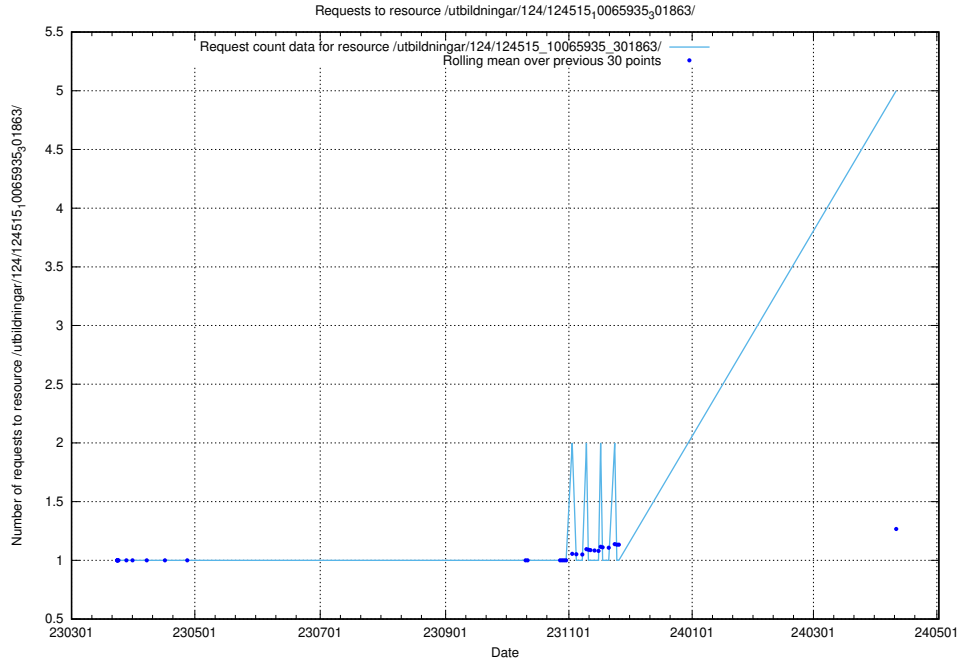

5.119 Usage of /utbildningar/124/124515_10065935_301863/

Here, we count the number of requests to resource /utbildningar/124/124515_10065935_301863/.