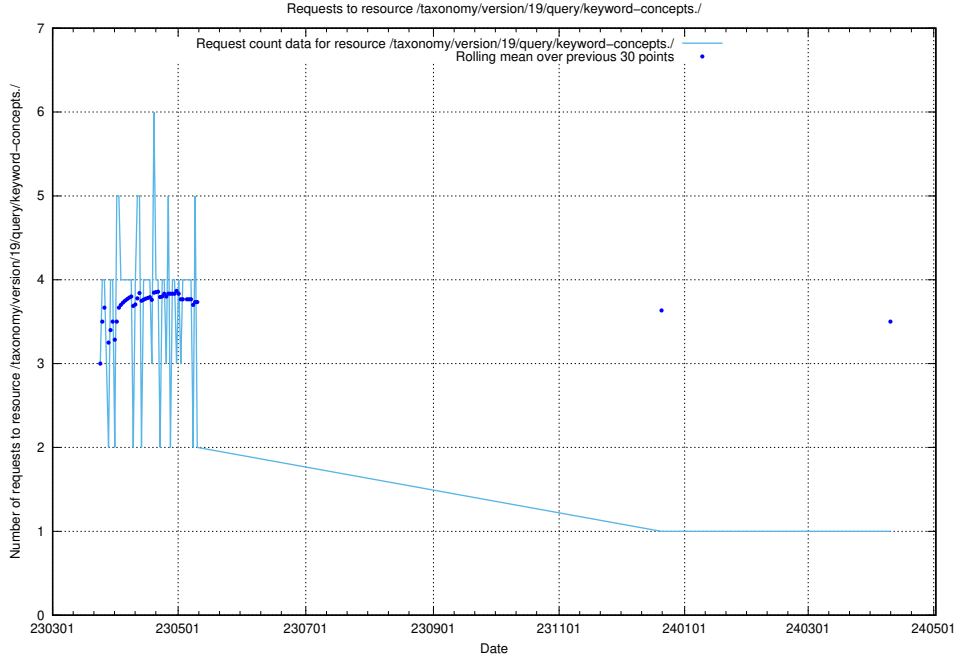

5.6138 Usage of /taxonomy/version/19/query/keyword-concepts-with-relations/

Here, we count the number of requests to resource /taxonomy/version/19/query/keyword-concepts-with-relations/.

5.6139 Usage of /taxonomy/version/19/query/eu-regions/