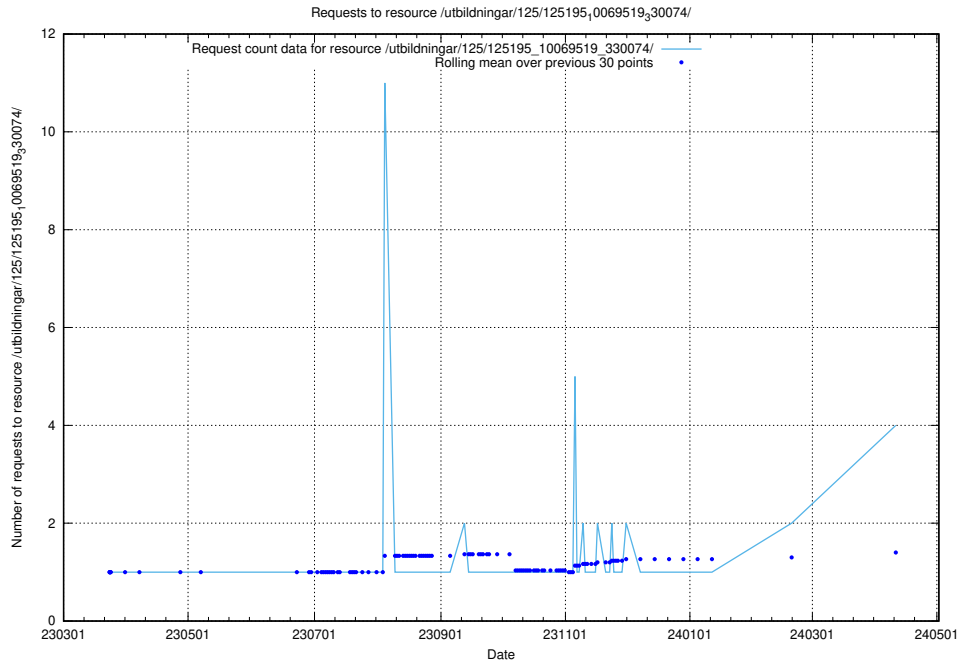

5.157 Usage of /utbildningar/125/125195_10069519_330074/

Here, we count the number of requests to resource /utbildningar/125/125195_10069519_330074/.