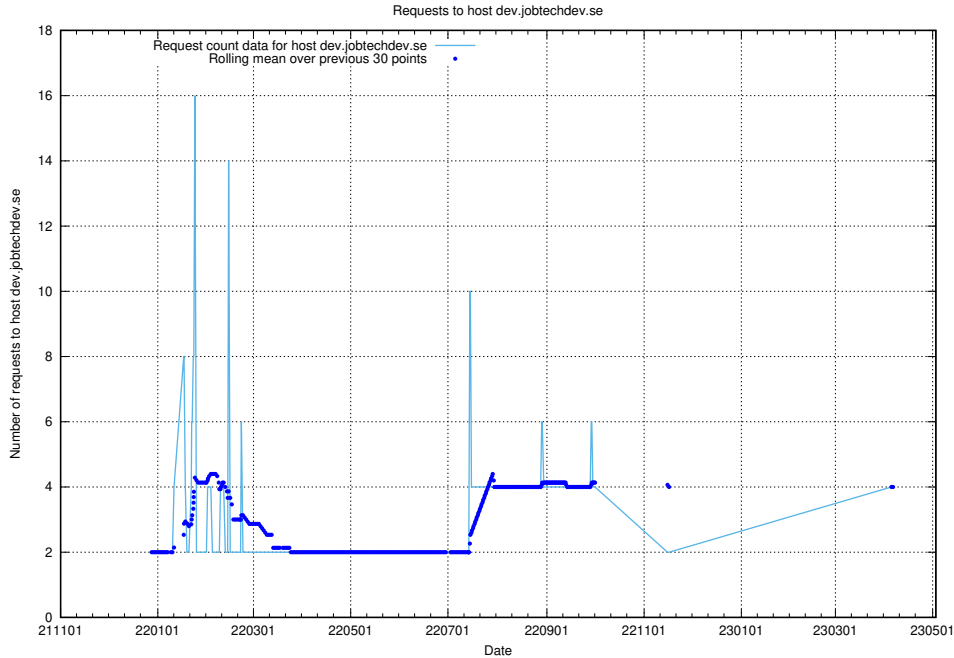

7.131 Usage of dev.jobtechdev.se

Here, we count the number of requests to host dev.jobtechdev.se.