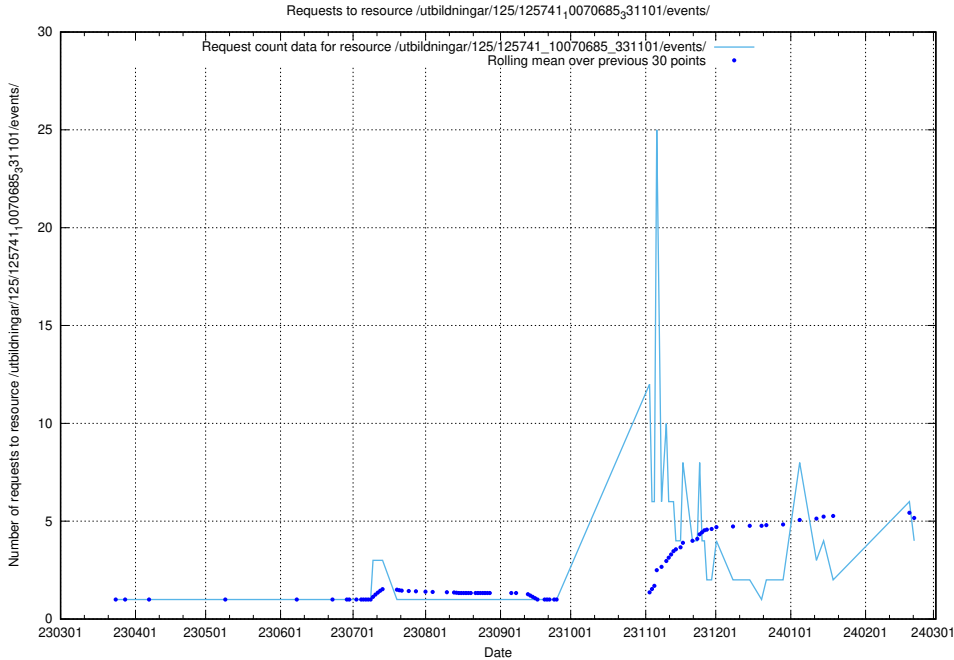

5.237 Usage of /utbildningar/125/125741_10070685_331101/events/

Here, we count the number of requests to resource /utbildningar/125/125741_10070685_331101/events/