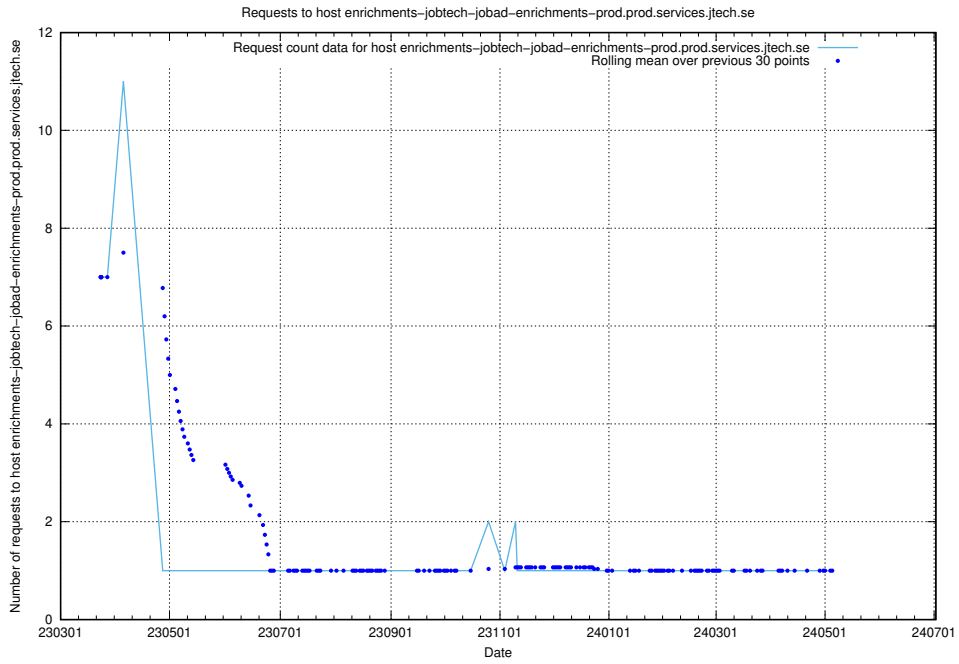

Here, we count the number of requests to host api-jobtech-taxonomy-api-prod-write.prod.services.jtech.se.

7.609 Usage of enrichments-jobtech-jobad-enrichments-prod.prod.services.jtech.se

Here, we count the number of requests to host enrichments-jobtech-jobad-enrichments-prod.prod.services.jtech.se.