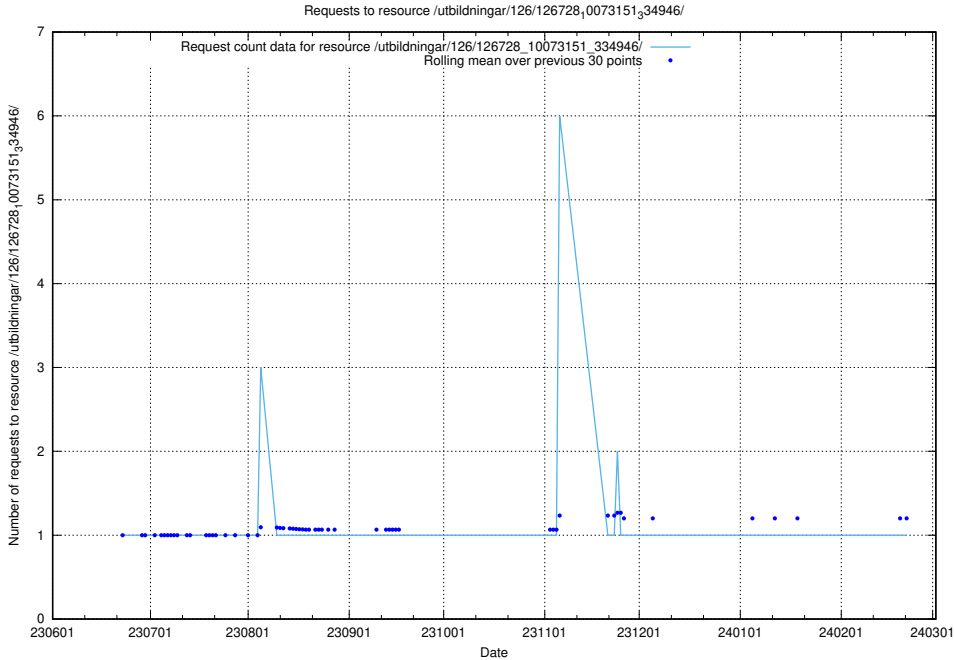

5.5612 Usage of /utbildningar/126/126728_10073151_334946/

Here, we count the number of requests to resource /utbildningar/126/126728_10073151_334946/.