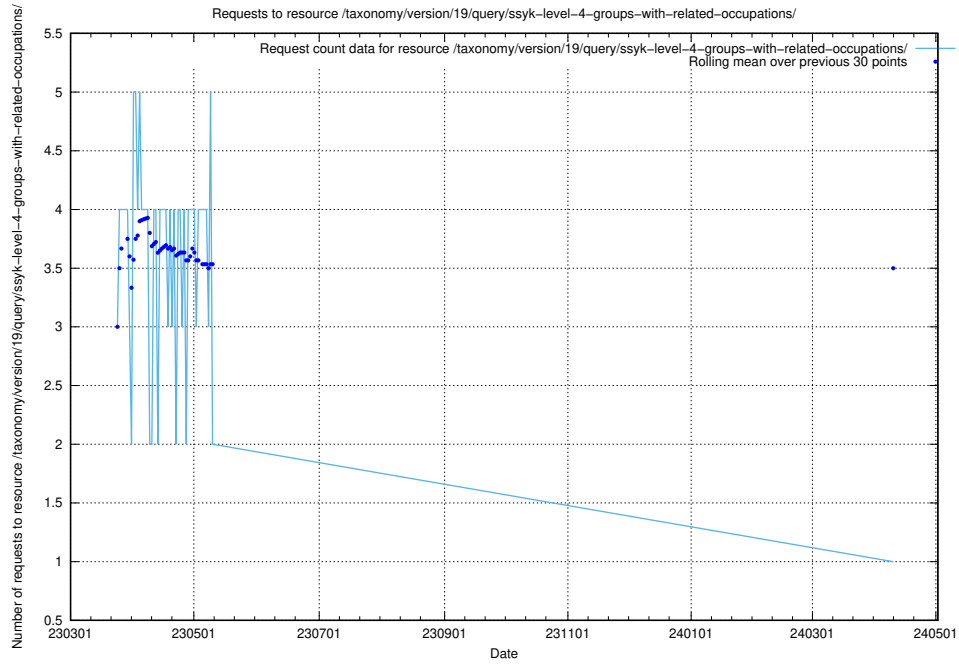

5.6120 Usage of /taxonomy/version/19/query/ssyk-level-4-groups-with-related-occupations/

Here, we count the number of requests to resource /taxonomy/version/19/query/ssyk-level-4-groups-with-related-occupations/.