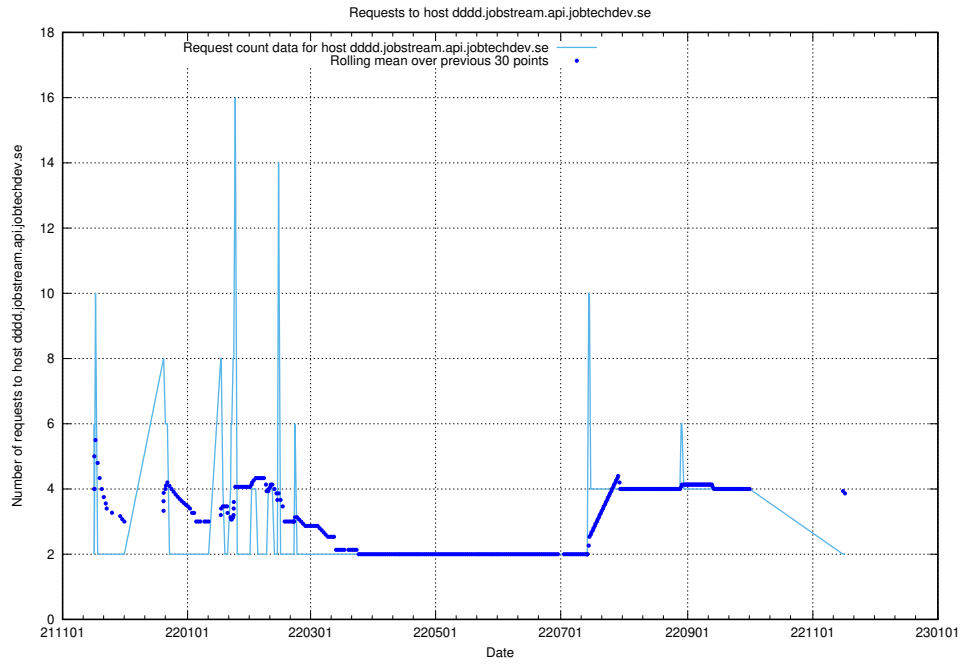

7.526 Usage of www.mattermost.jobtechdev.se

Here, we count the number of requests to host www.mattermost.jobtechdev.se.

7.527 Usage of dddd.jobstream.api.jobtechdev.se

Here, we count the number of requests to host dddd.jobstream.api.jobtechdev.se.