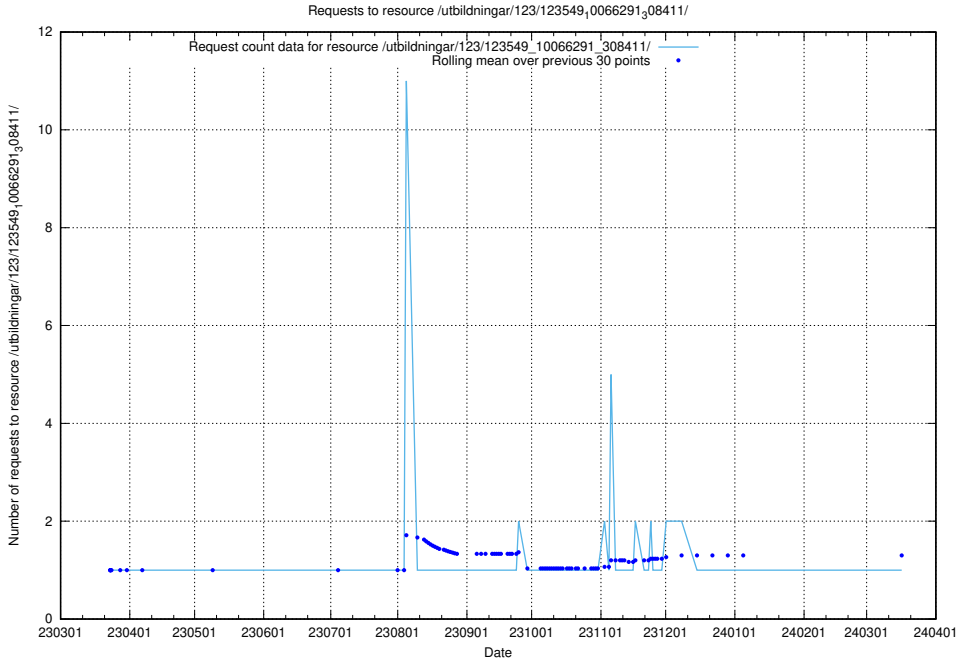

5.4526 Usage of /utbildningar/123/123549_10066291_308411/

Here, we count the number of requests to resource /utbildningar/123/123549_10066291_308411/.