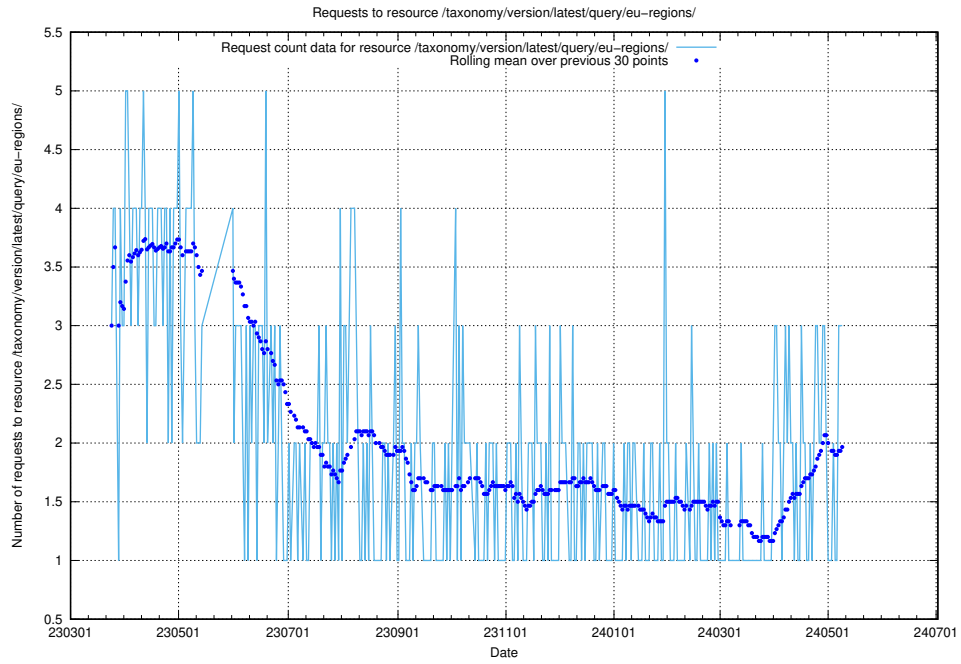

5.433 Usage of /taxonomy/version/latest/query/eu-regions/

Here, we count the number of requests to resource /taxonomy/version/latest/query/eu-regions/.