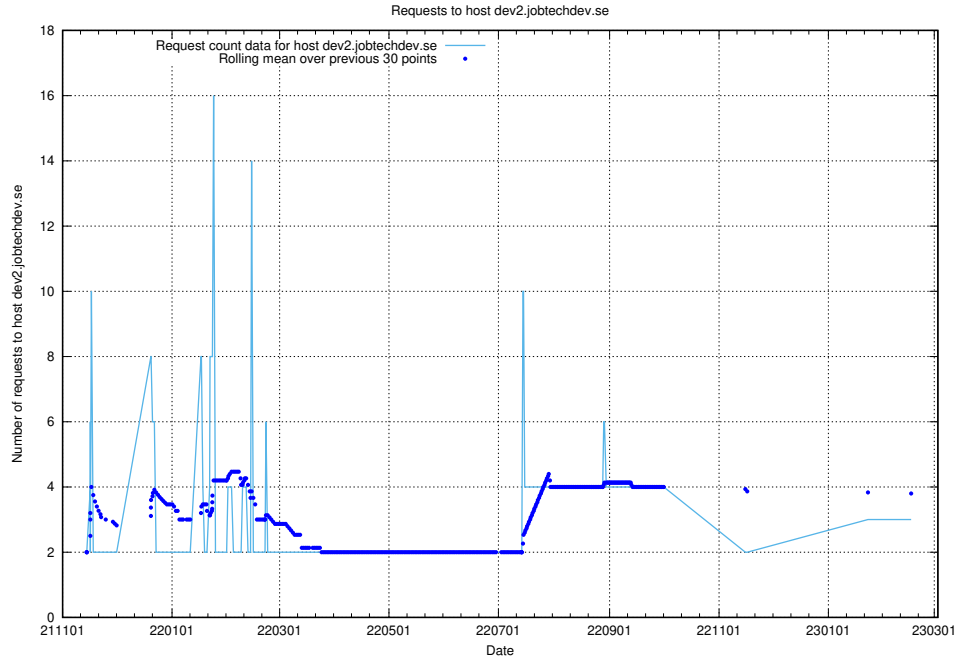

7.167 Usage of dev2.jobtechdev.se

Here, we count the number of requests to host dev2.jobtechdev.se.