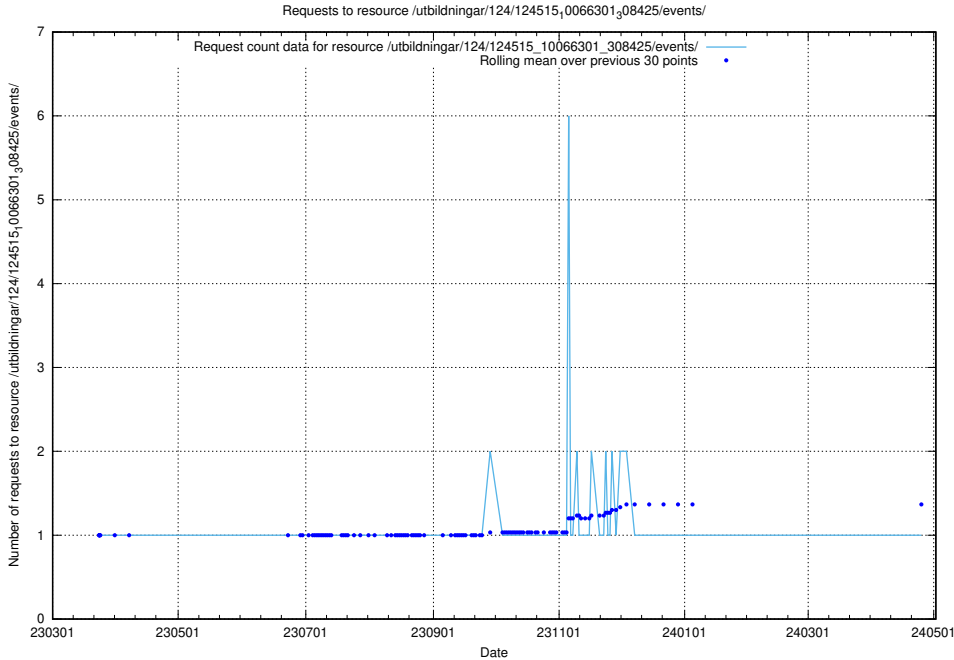

5.1530 Usage of /utbildningar/124/124515_10066301_308425/events/

Here, we count the number of requests to resource /utbildningar/124/124515_10066301_308425/events/