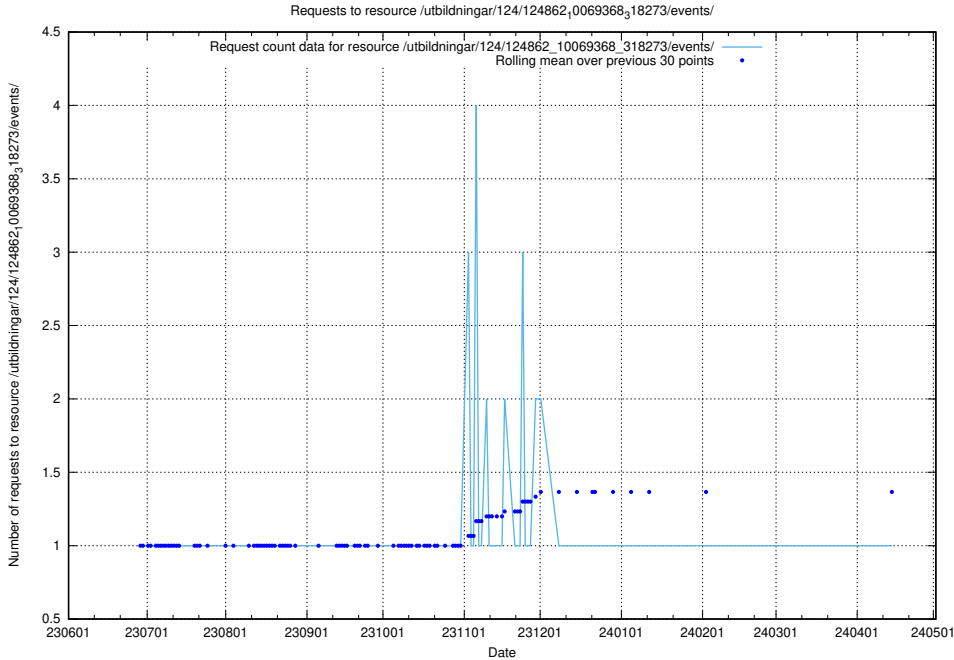

5.5490 Usage of /utbildningar/124/124862_10069368_318273/events/

Here, we count the number of requests to resource /utbildningar/124/124862_10069368_318273/events/