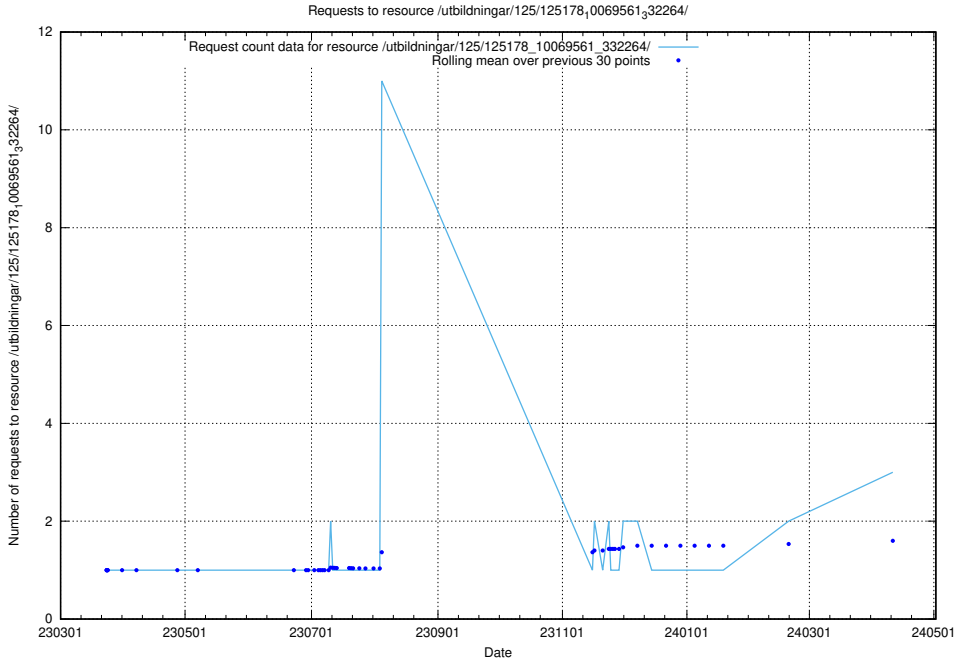

5.254 Usage of /utbildningar/125/125178_10069561_332264/

Here, we count the number of requests to resource /utbildningar/125/125178_10069561_332264/.