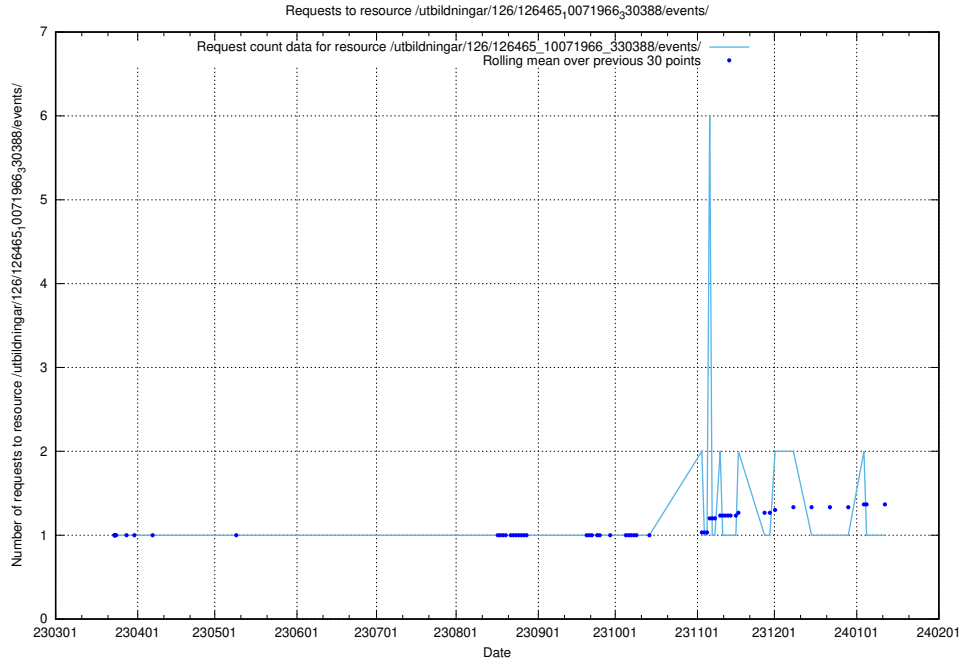

5.6411 Usage of /utbildningar/126/126465_10071966_330388/events/

Here, we count the number of requests to resource /utbildningar/126/126465_10071966_330388/events/