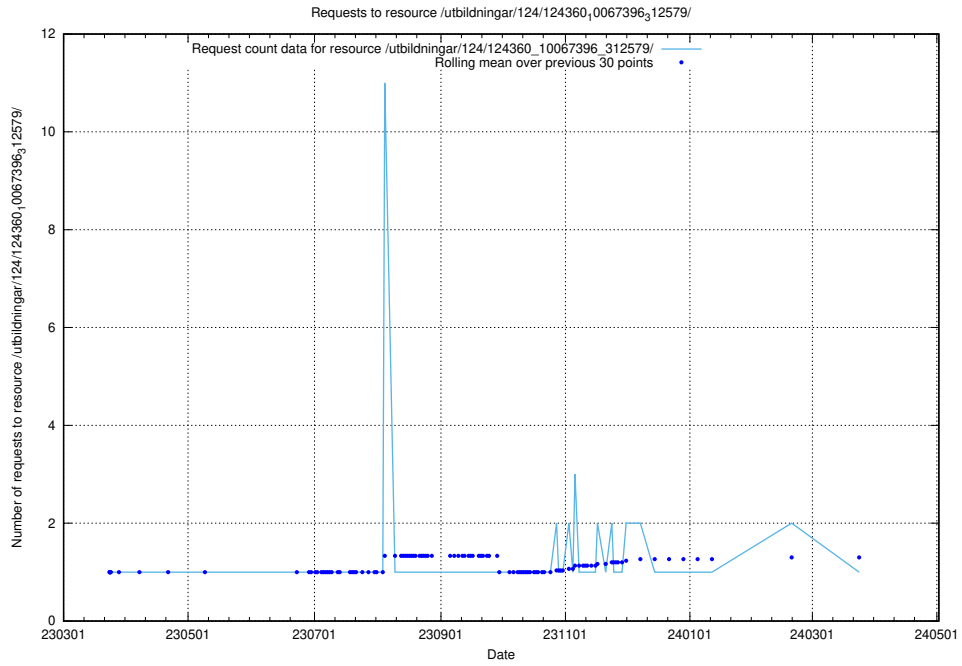

5.3822 Usage of /utbildningar/124/124360_10067396_312579/

Here, we count the number of requests to resource /utbildningar/124/124360_10067396_312579/.