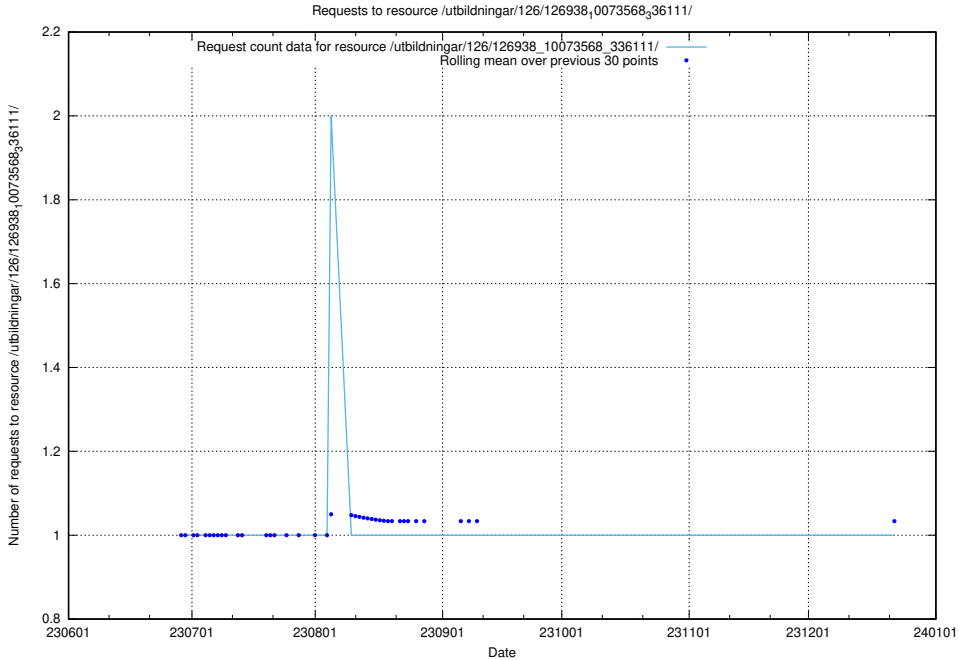

5.5445 Usage of /utbildningar/126/126938_10073568_336111/

Here, we count the number of requests to resource /utbildningar/126/126938_10073568_336111/.