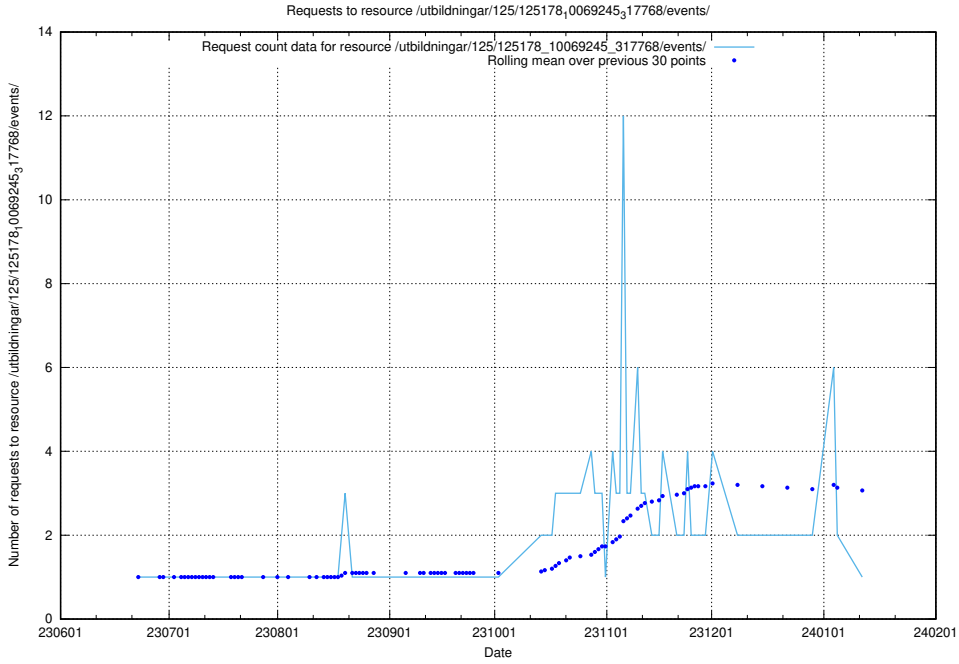

5.5746 Usage of /utbildningar/125/125178_10069245_317768/events/

Here, we count the number of requests to resource /utbildningar/125/125178_10069245_317768/events/