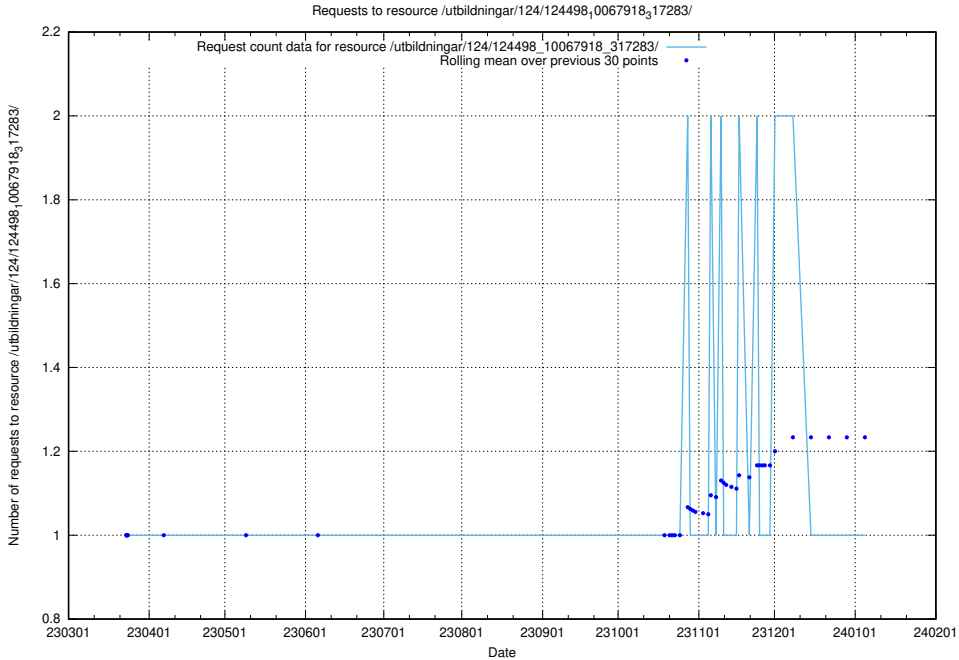

5.2634 Usage of /utbildningar/124/124498_10067918_317283/

Here, we count the number of requests to resource /utbildningar/124/124498_10067918_317283/.