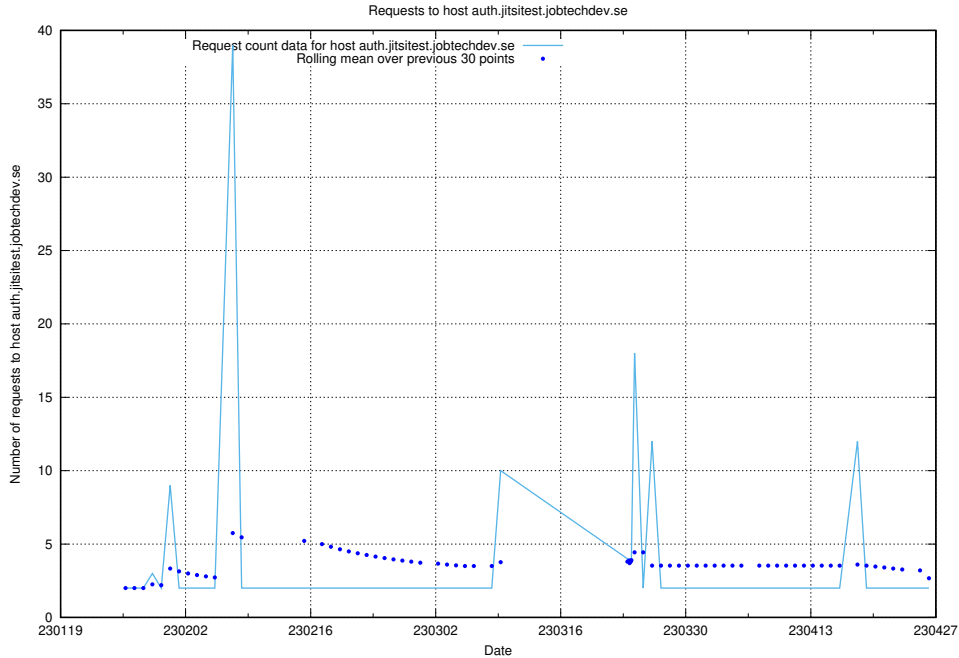

7.294 Usage of auth.jitsitest.jobtechdev.se

Here, we count the number of requests to host auth.jitsitest.jobtechdev.se.

7.295 Usage of auth.jitsi.jobtechdev.se

Here, we count the number of requests to host auth.jitsi.jobtechdev.se.