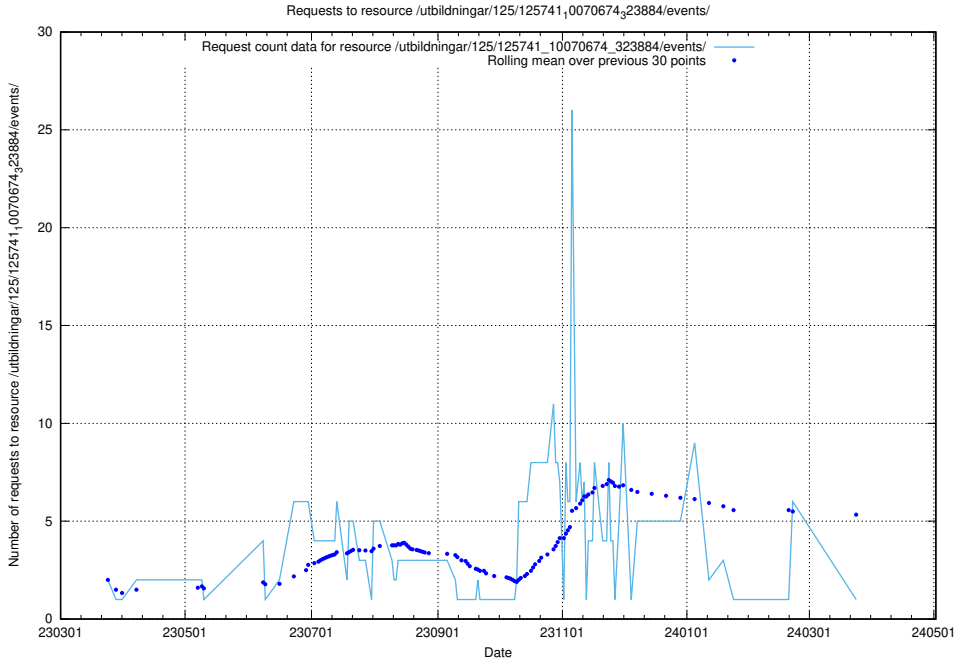

5.6154 Usage of /utbildningar/125/125741_10070674_323884/events/

Here, we count the number of requests to resource /utbildningar/125/125741_10070674_323884/events/