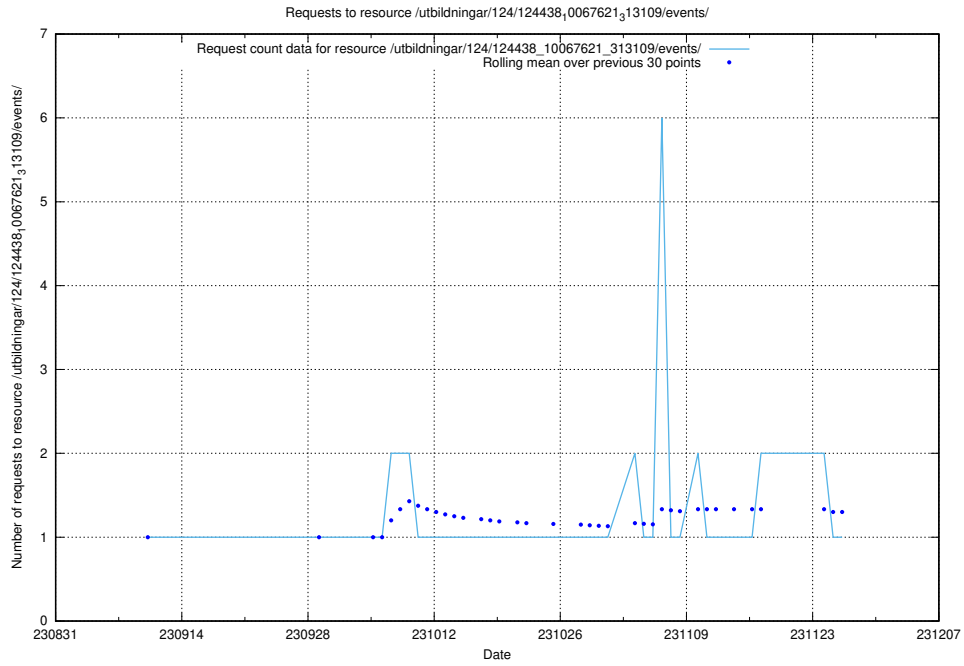

5.4635 Usage of /utbildningar/124/124438_10067621_313109/events/

Here, we count the number of requests to resource /utbildningar/124/124438_10067621_313109/events/