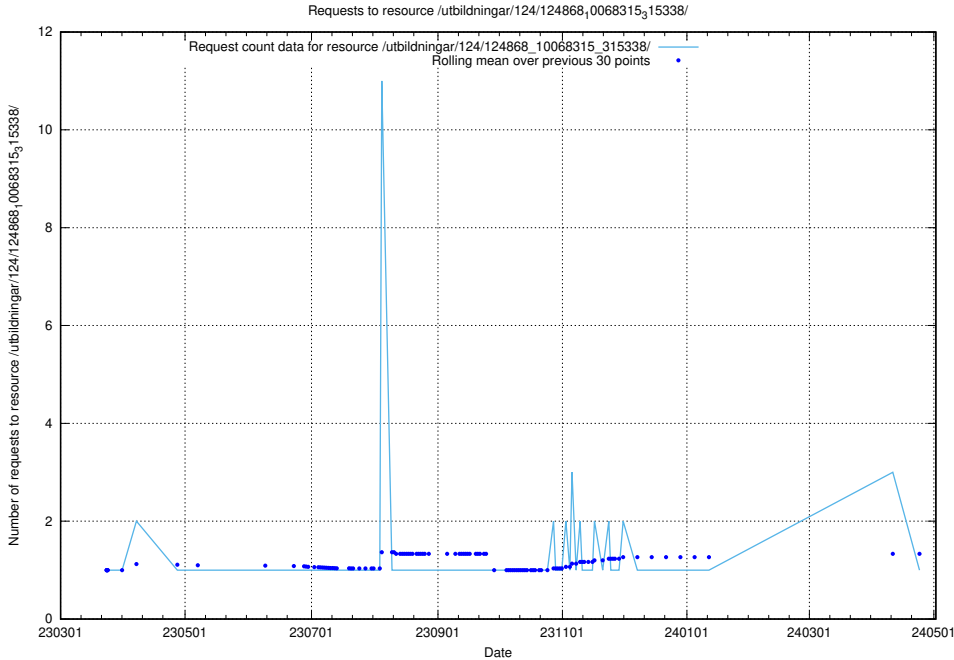

5.1173 Usage of /utbildningar/124/124868_10068315_315338/

Here, we count the number of requests to resource /utbildningar/124/124868_10068315_315338/.