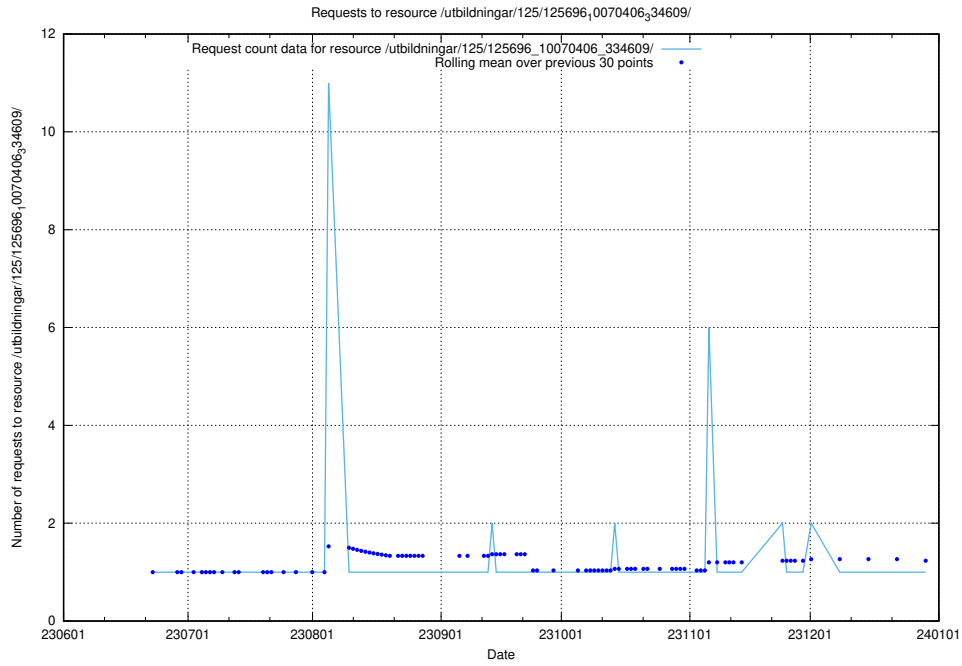

5.5728 Usage of /utbildningar/125/125696_10070406_334609/

Here, we count the number of requests to resource /utbildningar/125/125696_10070406_334609/.

5.5729 Usage of /utbildningar/125/125696_10070406_321567/