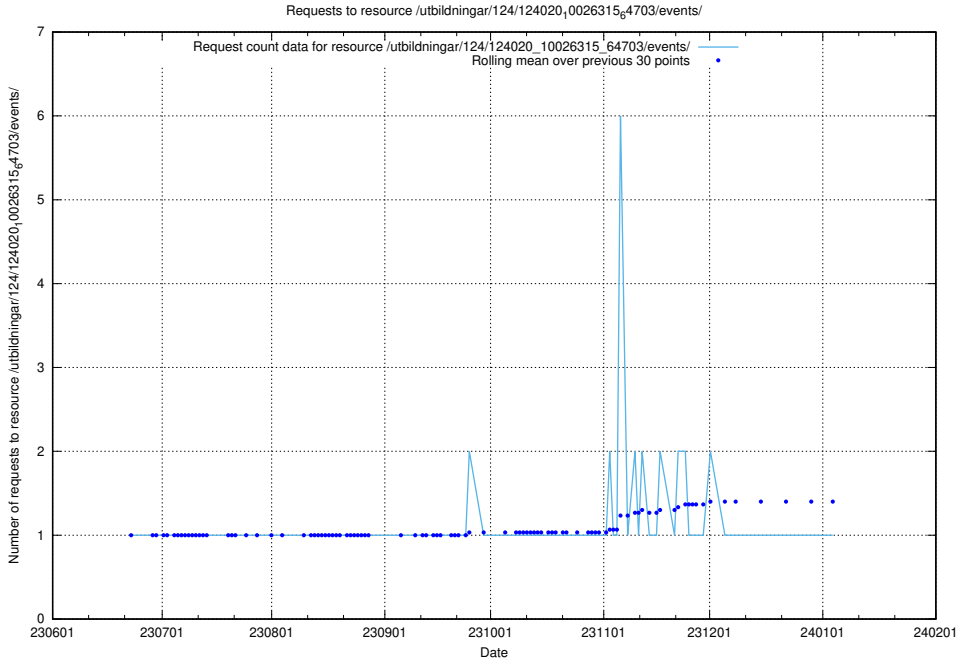

Here, we count the number of requests to resource /utbildningar/124/124020_10026315_64703/events/.

5.5837 Usage of /utbildningar/124/124020_10026315_64703/

Here, we count the number of requests to resource /utbildningar/124/124020_10026315_64703/.