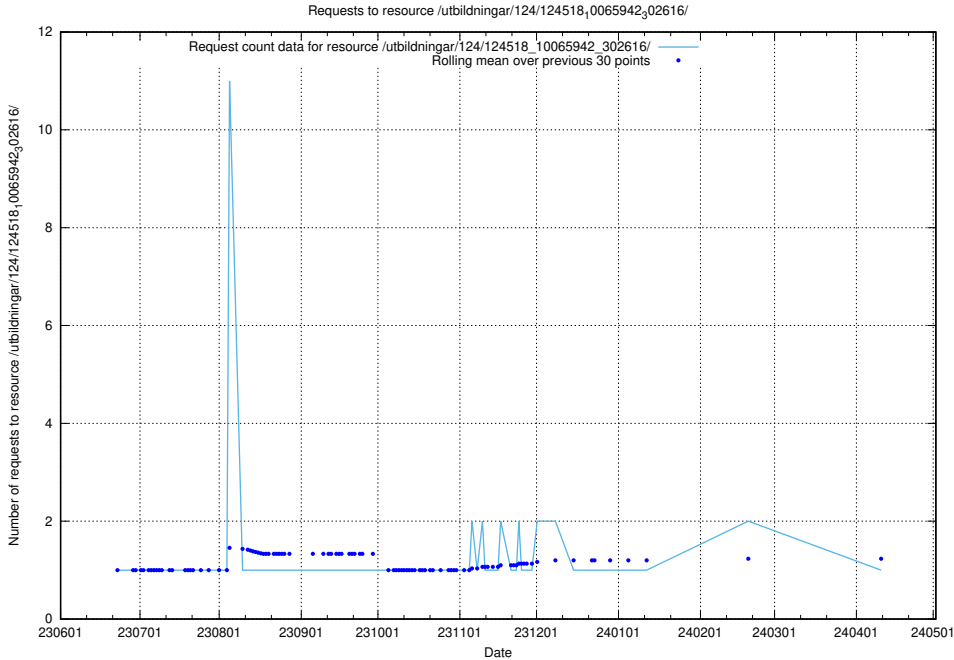

5.5777 Usage of /utbildningar/124/124518_10065942_302616/

Here, we count the number of requests to resource /utbildningar/124/124518_10065942_302616/.