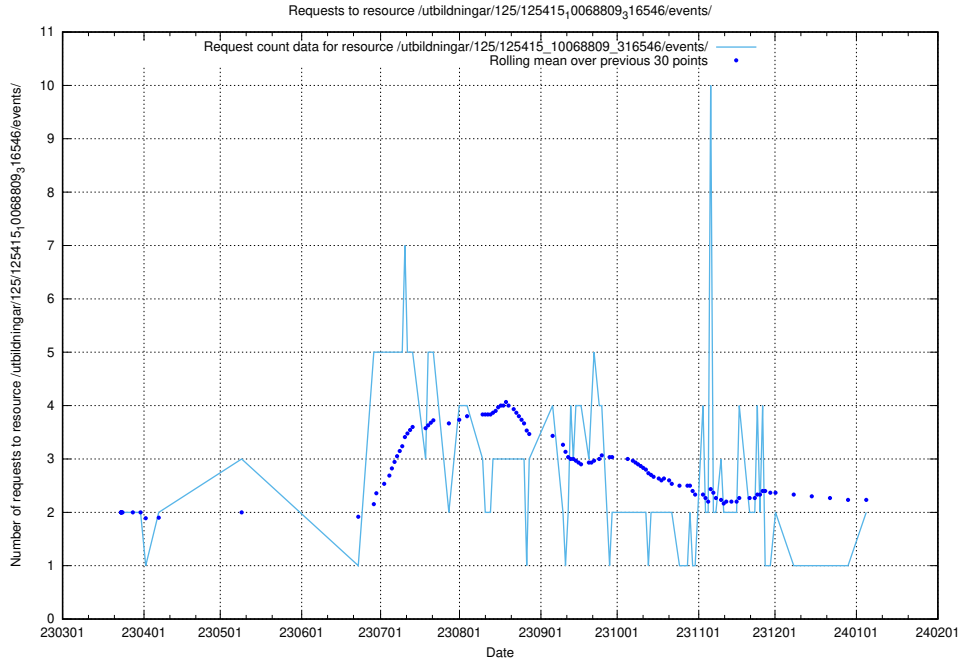

5.956 Usage of /utbildningar/125/125415_10068809_316546/events/

Here, we count the number of requests to resource /utbildningar/125/125415_10068809_316546/events/