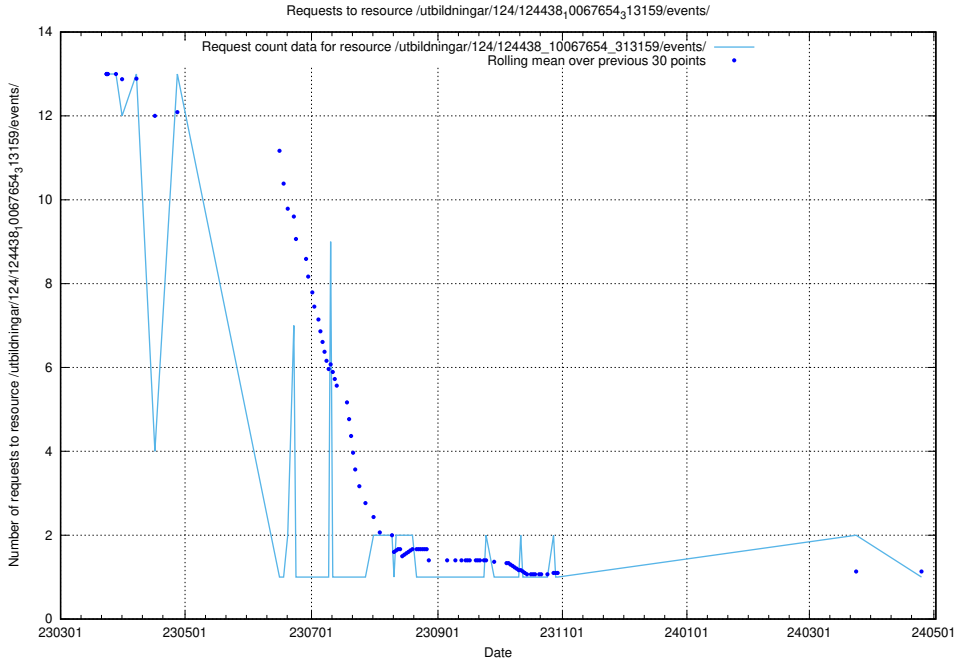

5.6243 Usage of /utbildningar/124/124438_10067654_313159/events/

Here, we count the number of requests to resource /utbildningar/124/124438_10067654_313159/events/