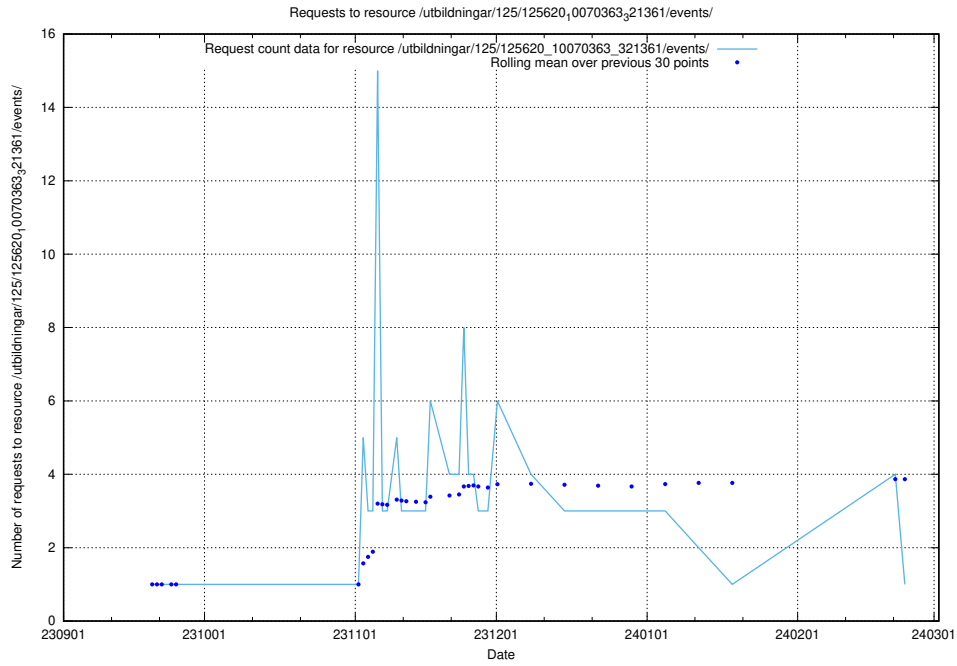

5.4547 Usage of /utbildningar/125/125620_10070363_321361/events/

Here, we count the number of requests to resource /utbildningar/125/125620_10070363_321361/events/