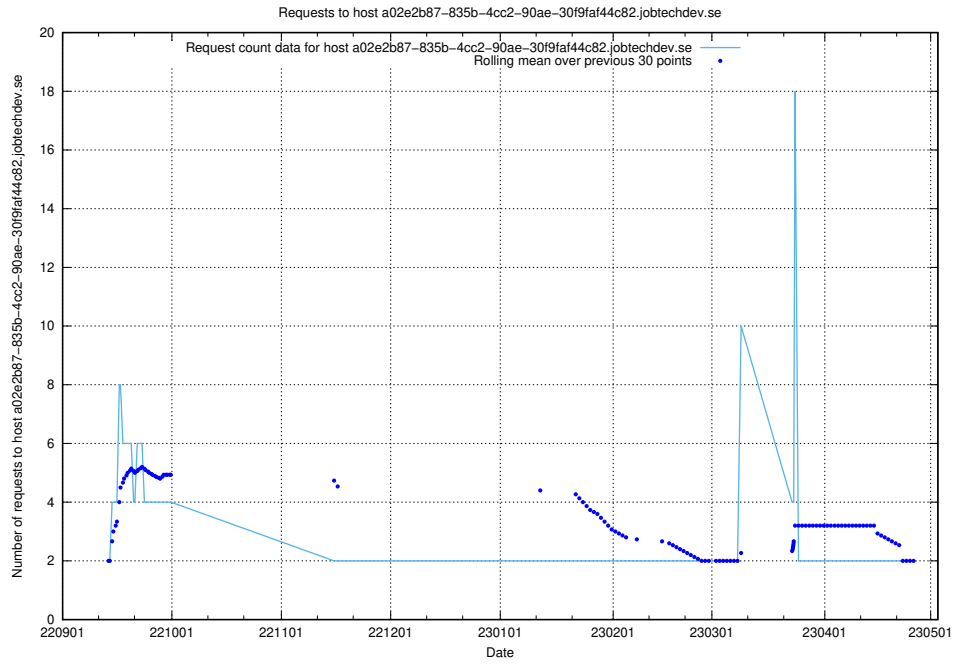

Here, we count the number of requests to host a02e2b87-835b-4cc2-90ae-30f9faf44c82.jobtechdev.se.

7.325 Usage of demo-jobad-enrichments-api.jobtechdev.se

Here, we count the number of requests to host demo-jobad-enrichments-api.jobtechdev.se.