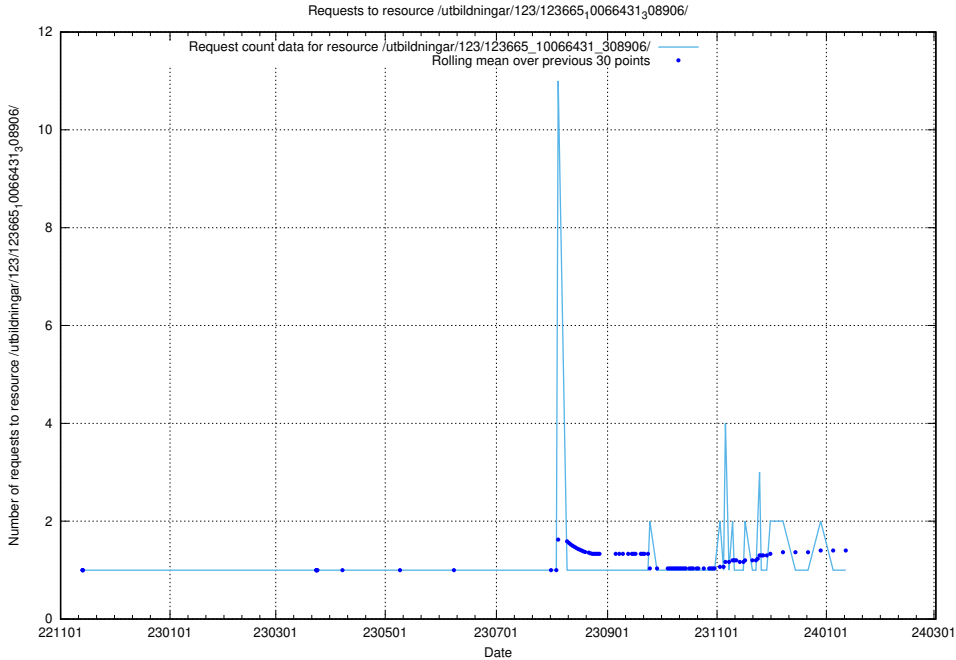

5.5943 Usage of /utbildningar/123/123665_10066431_308906/

Here, we count the number of requests to resource /utbildningar/123/123665_10066431_308906/.