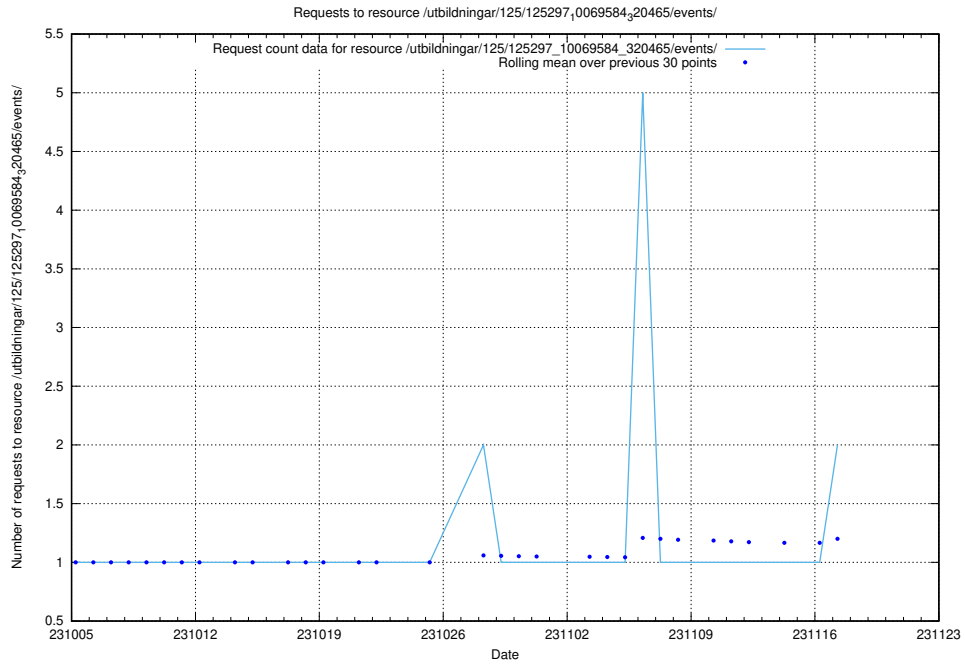

5.738 Usage of /utbildningar/125/125297_10069584_320465/events/

Here, we count the number of requests to resource /utbildningar/125/125297_10069584_320465/events/