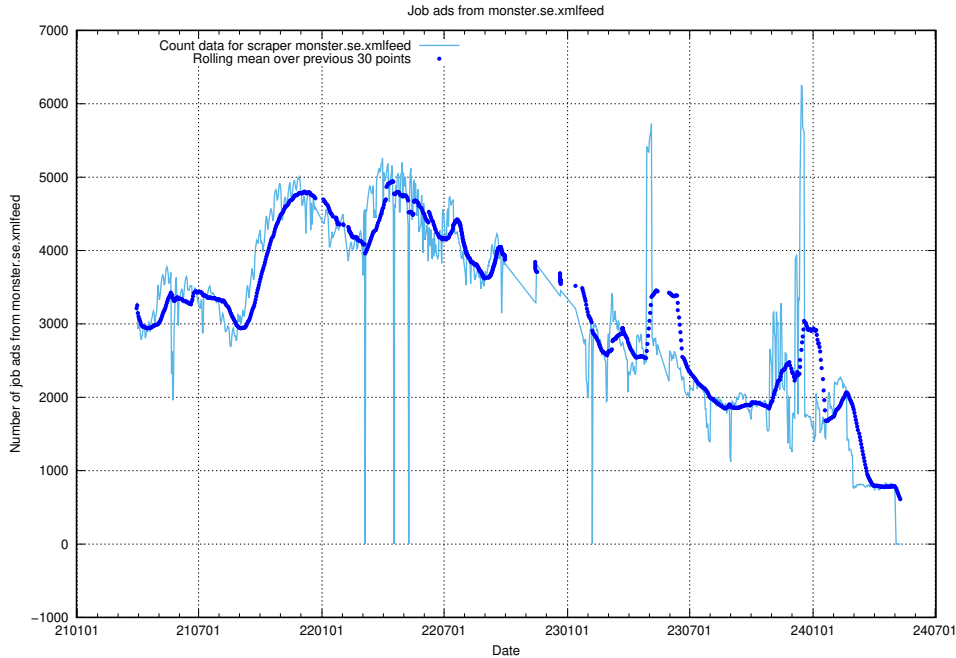

13.3 Number of ads by scraper monster.se.xmlfeed

Here, we count the number of job ads scraped from monster.se.xmlfeed.