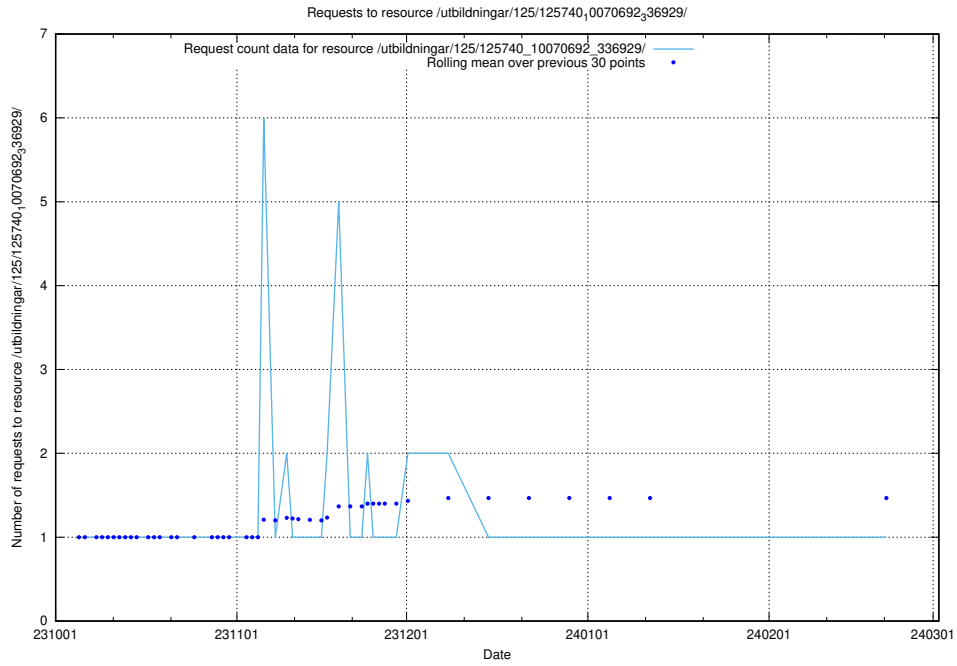

5.4425 Usage of /utbildningar/125/125740_10070692_336929/

Here, we count the number of requests to resource /utbildningar/125/125740_10070692_336929/.