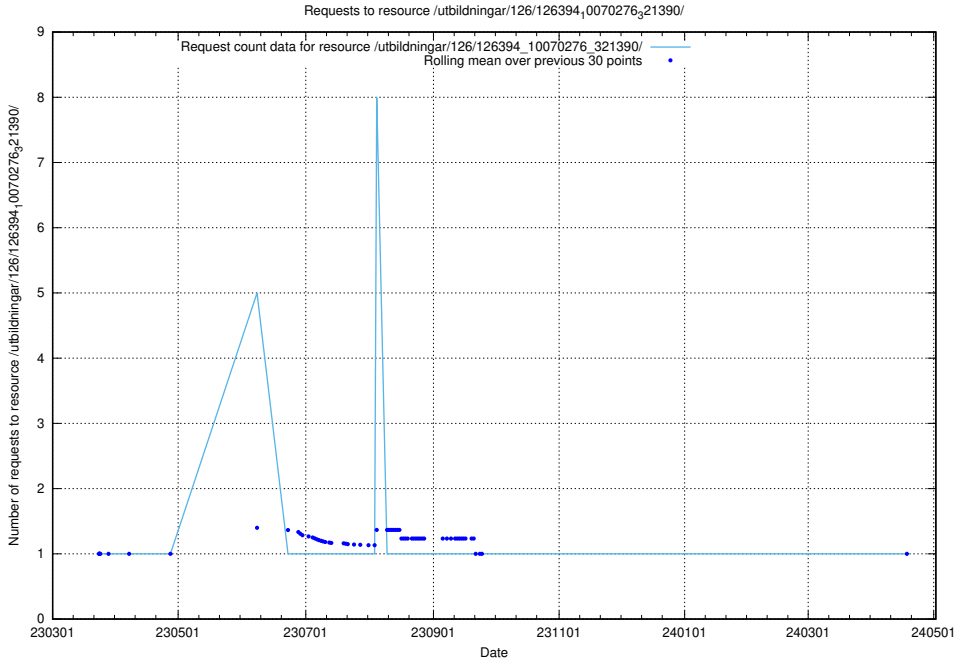

5.6419 Usage of /utbildningar/126/126394_10070276_321390/

Here, we count the number of requests to resource /utbildningar/126/126394_10070276_321390/.