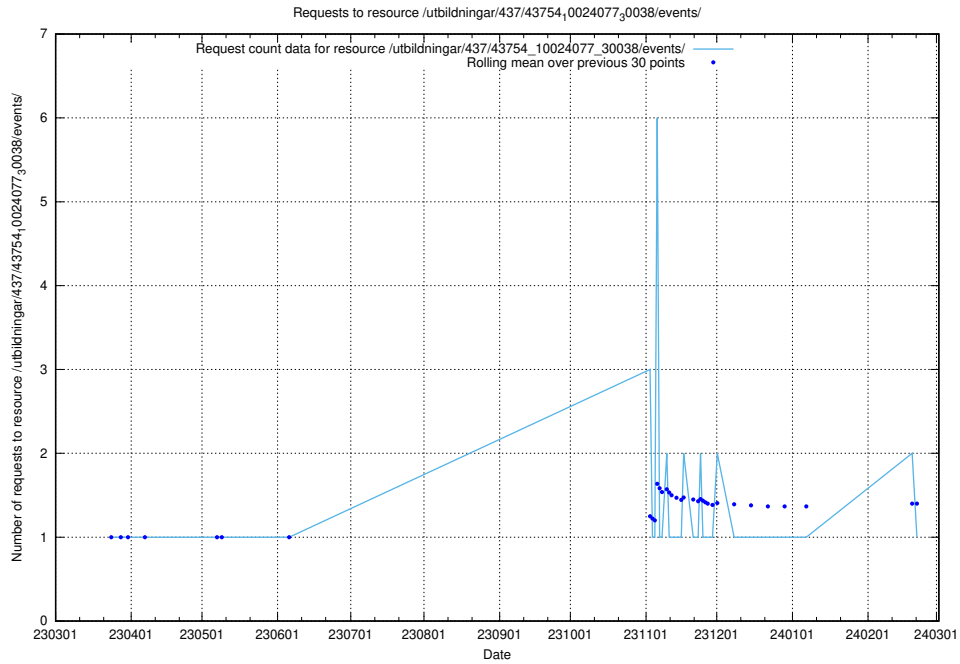

5.6189 Usage of /utbildningar/437/43754_10024077_30038/events/

Here, we count the number of requests to resource /utbildningar/437/43754_10024077_30038/events/.