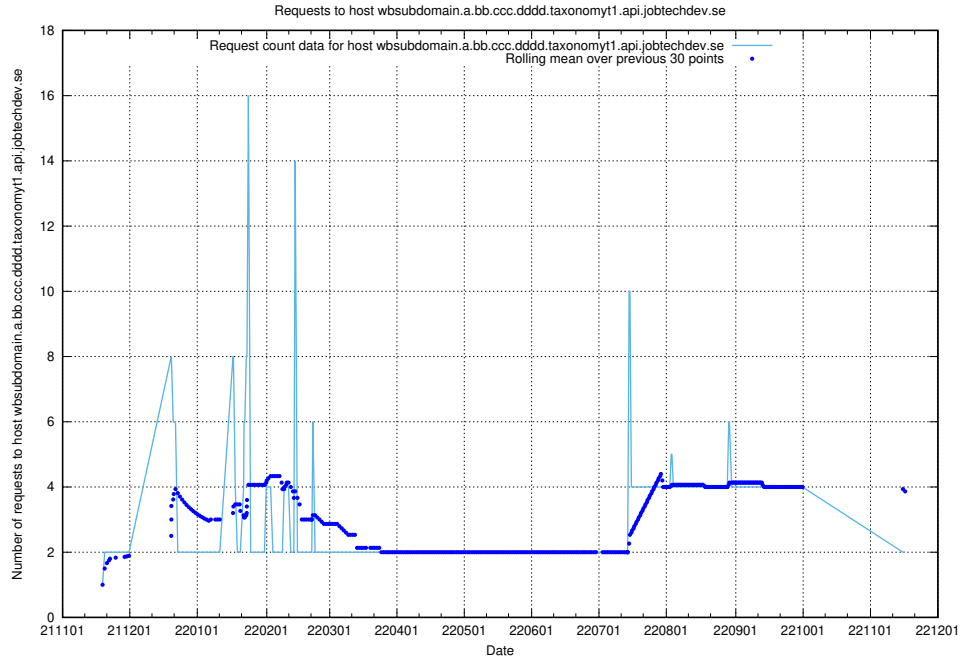

7.460 Usage of wbsubdomain.a.bb.ccc.dddd.taxonomyt1.api.jobtechdev.se

Here, we count the number of requests to host wbsubdomain.a.bb.ccc.dddd.taxonomyt1.api.jobtechdev.se