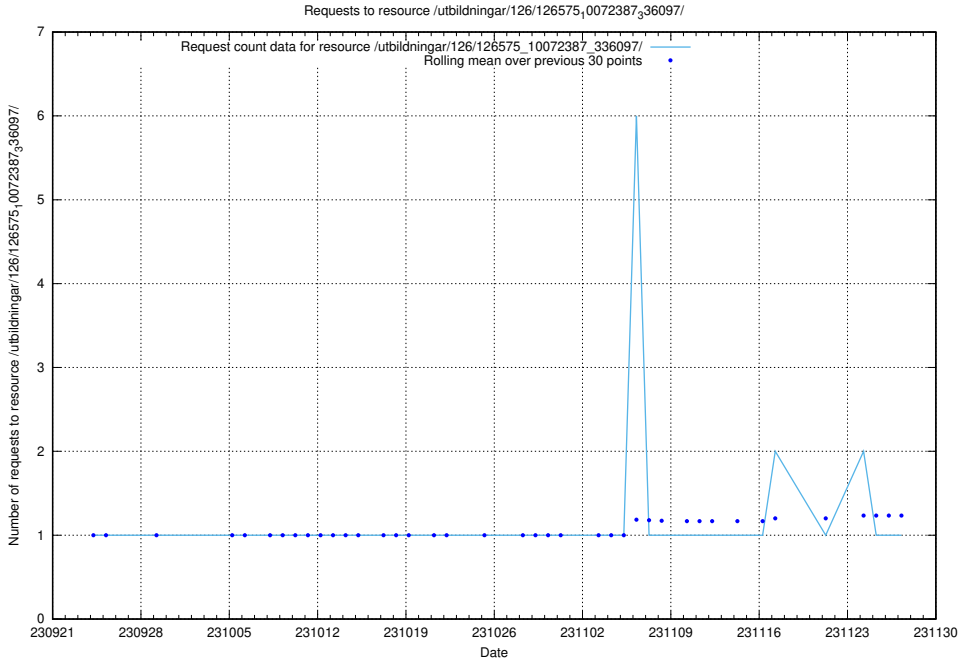

5.4493 Usage of /utbildningar/126/126575_10072387_336097/

Here, we count the number of requests to resource /utbildningar/126/126575_10072387_336097/.