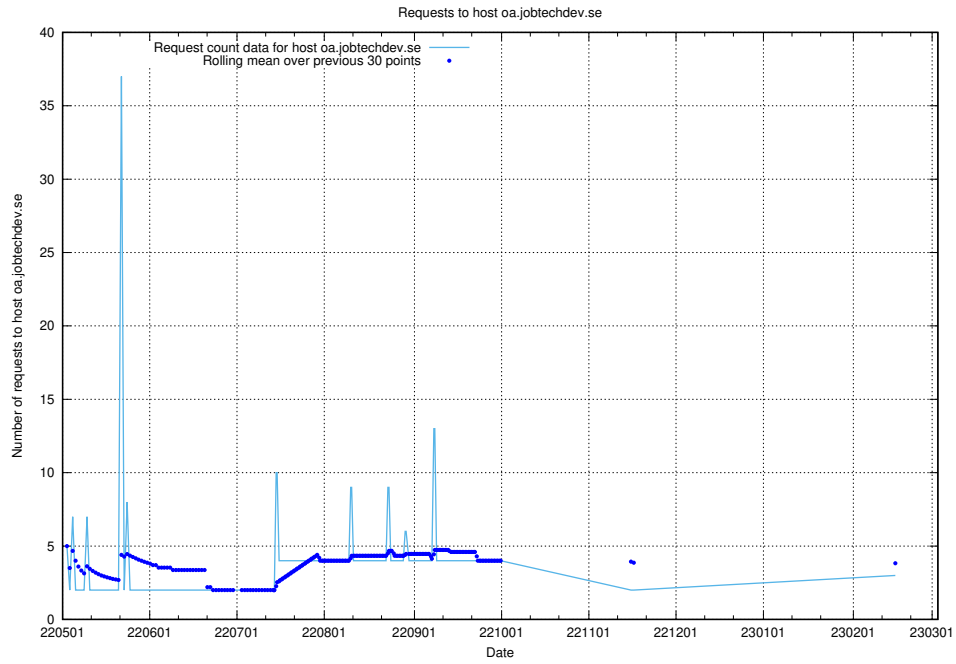

7.215 Usage of socp4.jobtechdev.se

Here, we count the number of requests to host socp4.jobtechdev.se.

7.216 Usage of oa.jobtechdev.se

Here, we count the number of requests to host oa.jobtechdev.se.

7.217 Usage of data.jobtechdev.se:80