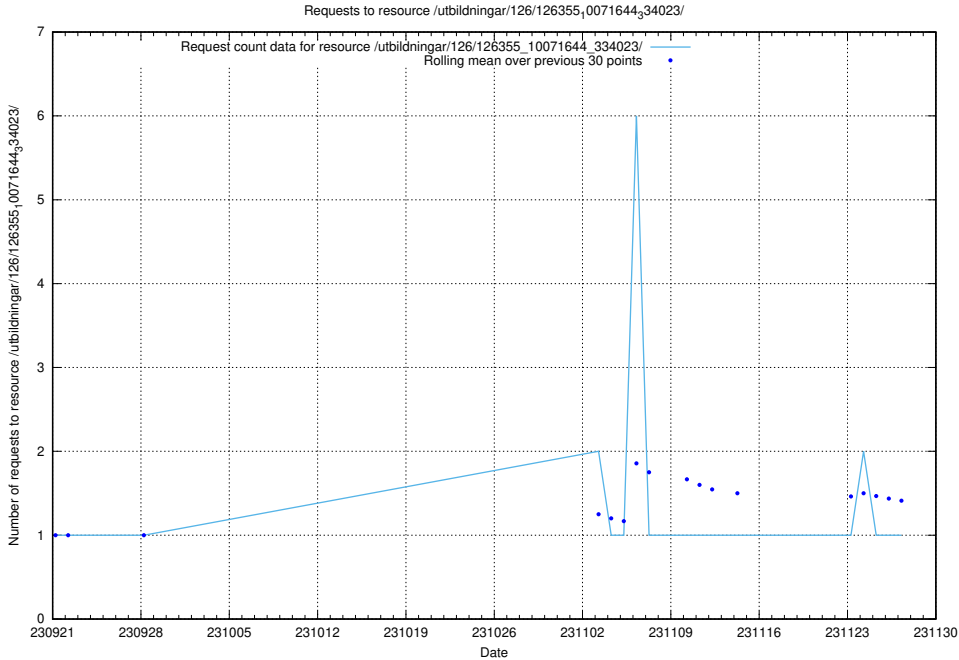

5.4537 Usage of /utbildningar/126/126355_10071644_334023/

Here, we count the number of requests to resource /utbildningar/126/126355_10071644_334023/.