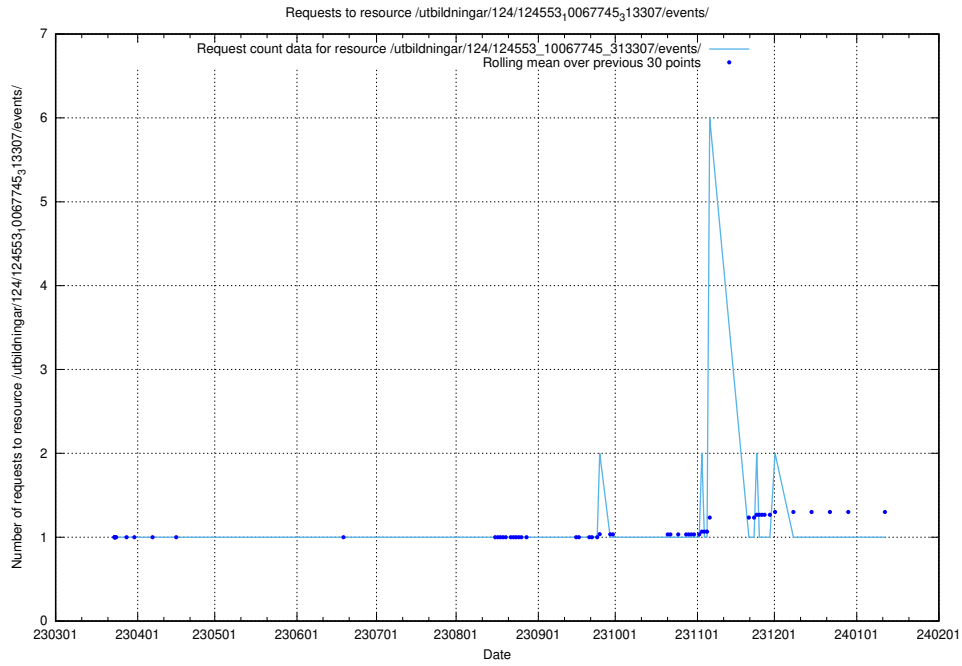

5.1229 Usage of /utbildningar/124/124553_10067745_313307/events/

Here, we count the number of requests to resource /utbildningar/124/124553_10067745_313307/events/

5.1230 Usage of /utbildningar/124/124553_10067745_313307/