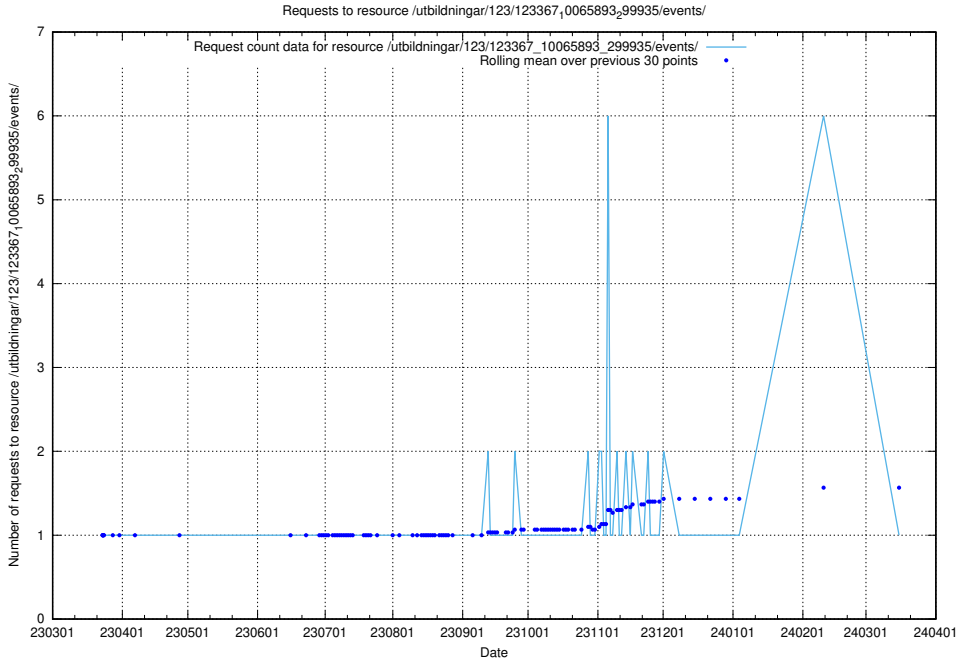

5.4748 Usage of /utbildningar/123/123367_10065893_299935/events/

Here, we count the number of requests to resource /utbildningar/123/123367_10065893_299935/events/