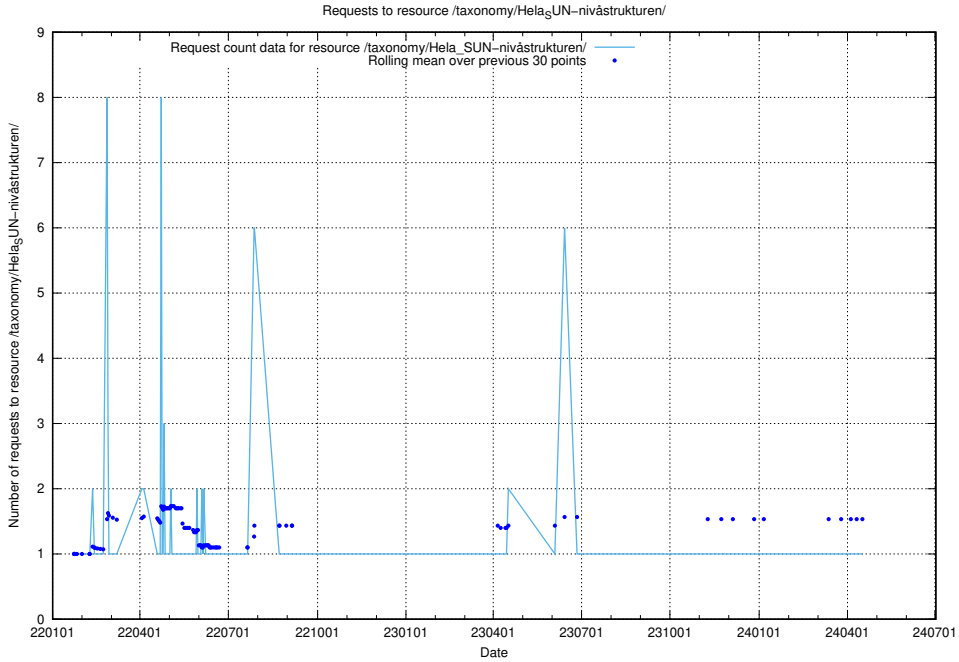

5.4321 Usage of /taxonomy/Hela_SUN-nivåstrukturen/

Here, we count the number of requests to resource /taxonomy/Hela_SUN-nivåstrukturen/.