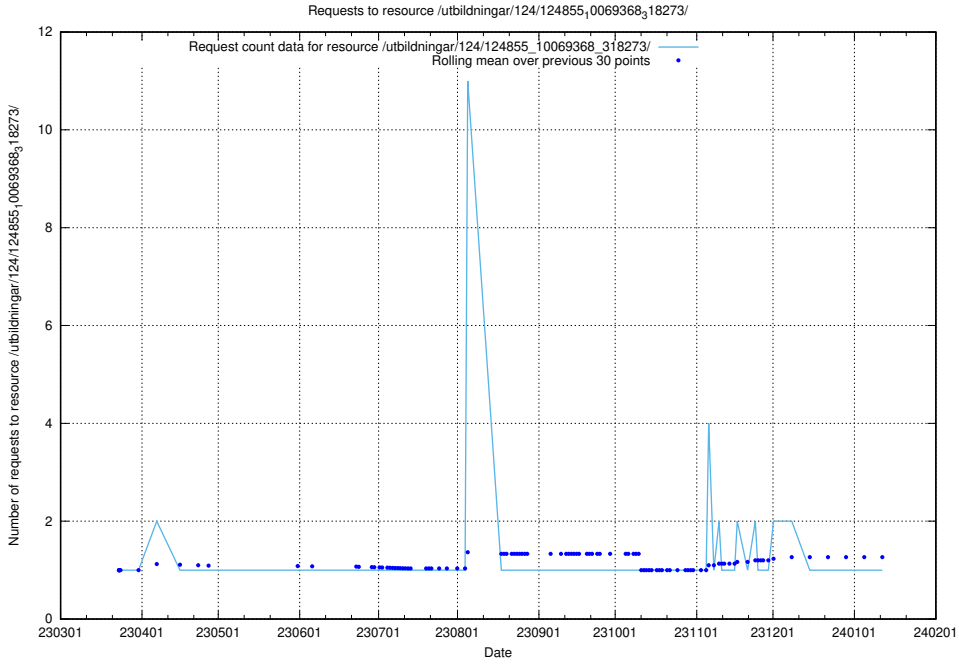

5.1210 Usage of /utbildningar/124/124855_10069368_318273/

Here, we count the number of requests to resource /utbildningar/124/124855_10069368_318273/.