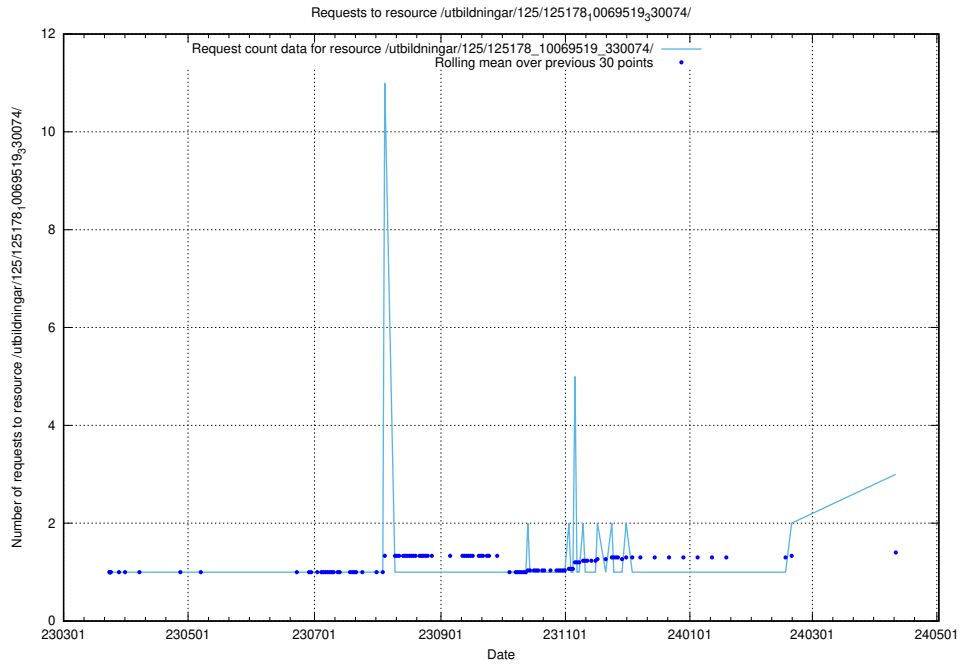

5.255 Usage of /utbildningar/125/125178_10069519_330074/

Here, we count the number of requests to resource /utbildningar/125/125178_10069519_330074/.