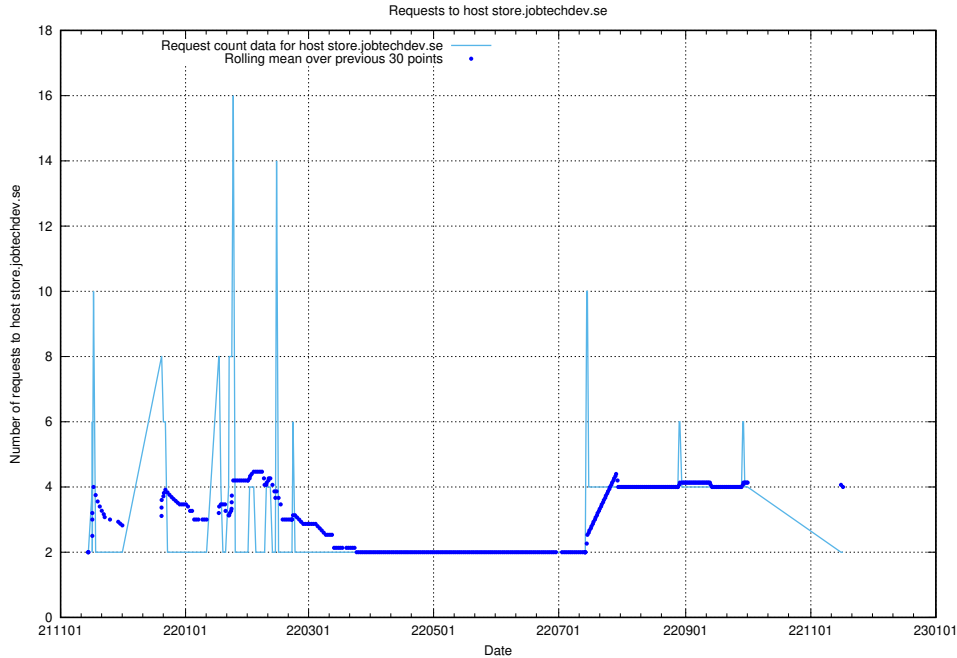

Here, we count the number of requests to host store.jobtechdev.se.

7.556 Usage of jobstechlinks.api.jobtechdev.se

Here, we count the number of requests to host jobstechlinks.api.jobtechdev.se.

7.557 Usage of jobstechlink.api.jobtechdev.se