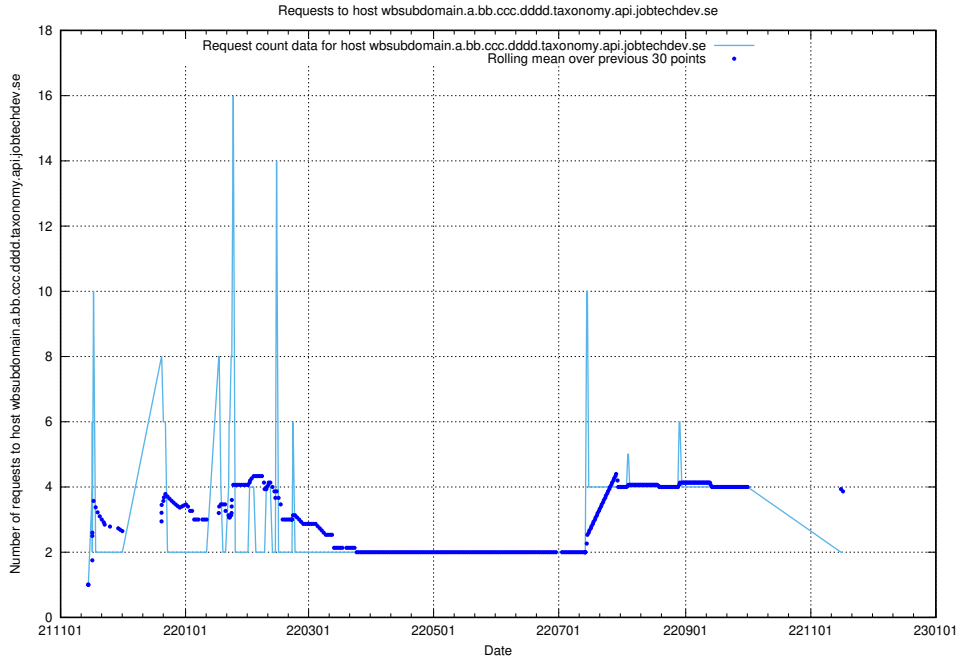

7.546 Usage of wbsubdomain.a.bb.ccc.dddd.taxonomy.api.jobtechdev.se

Here, we count the number of requests to host wbsubdomain.a.bb.ccc.dddd.taxonomy.api.jobtechdev.se.