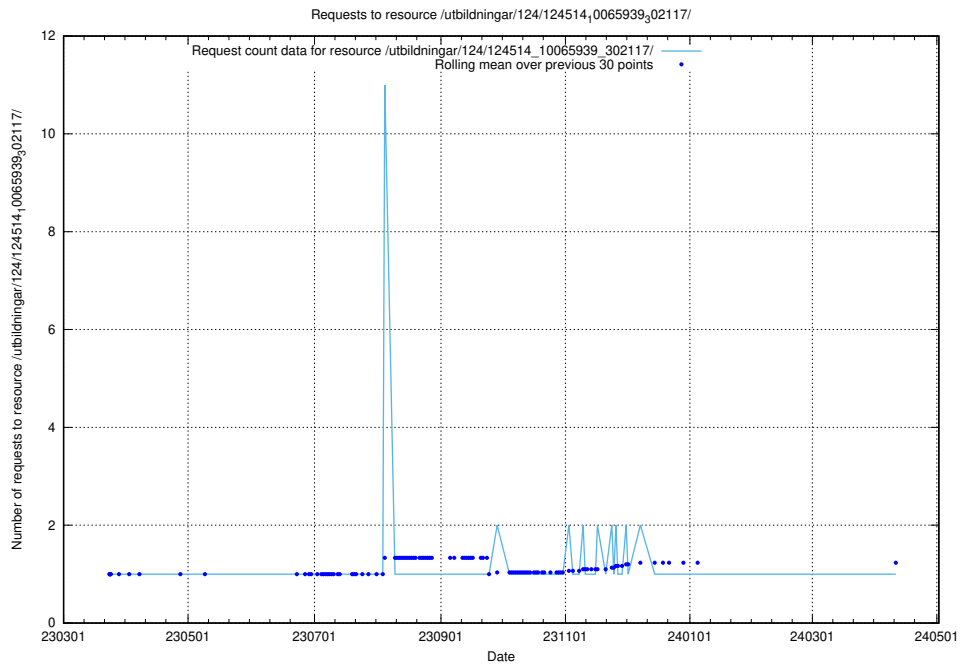

5.1903 Usage of /utbildningar/124/124514_10065939_302117/

Here, we count the number of requests to resource /utbildningar/124/124514_10065939_302117/.