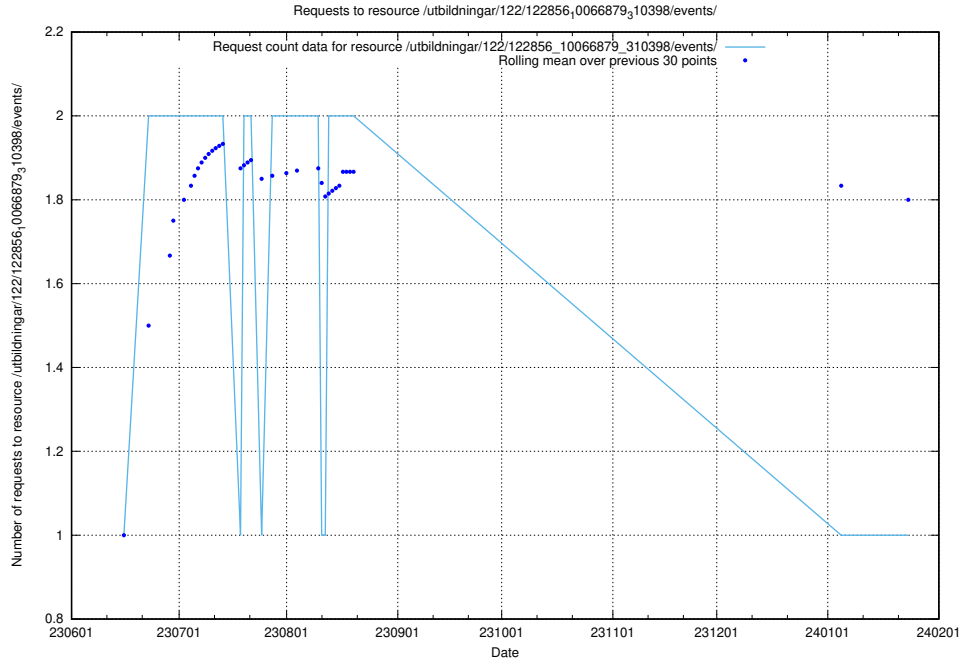

5.5895 Usage of /utbildningar/122/122856_10066879_310398/events/

Here, we count the number of requests to resource /utbildningar/122/122856_10066879_310398/events/