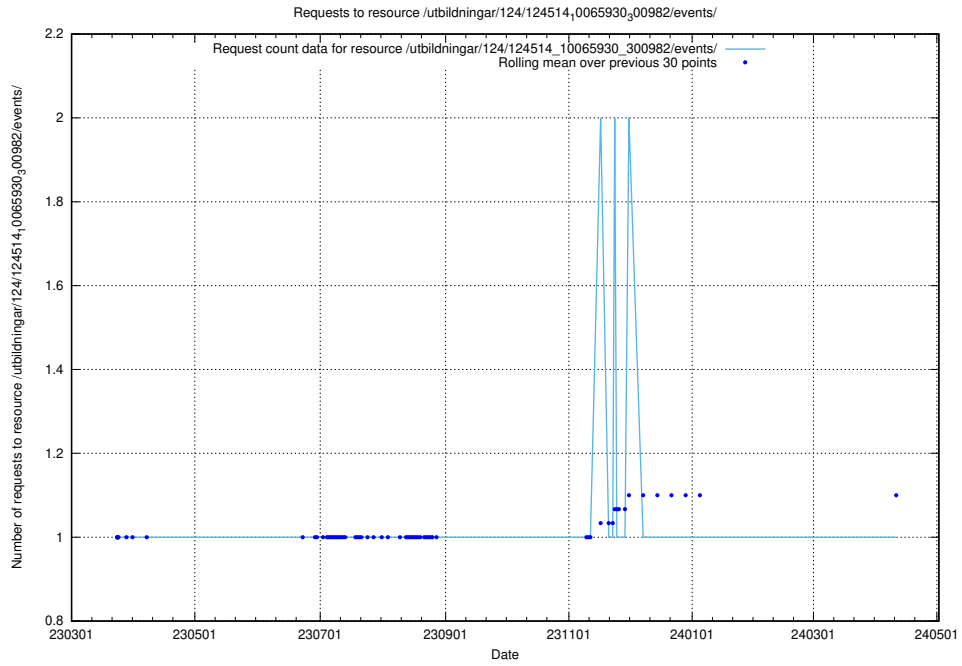

5.1920 Usage of /utbildningar/124/124514_10065930_300982/events/

Here, we count the number of requests to resource /utbildningar/124/124514_10065930_300982/events/