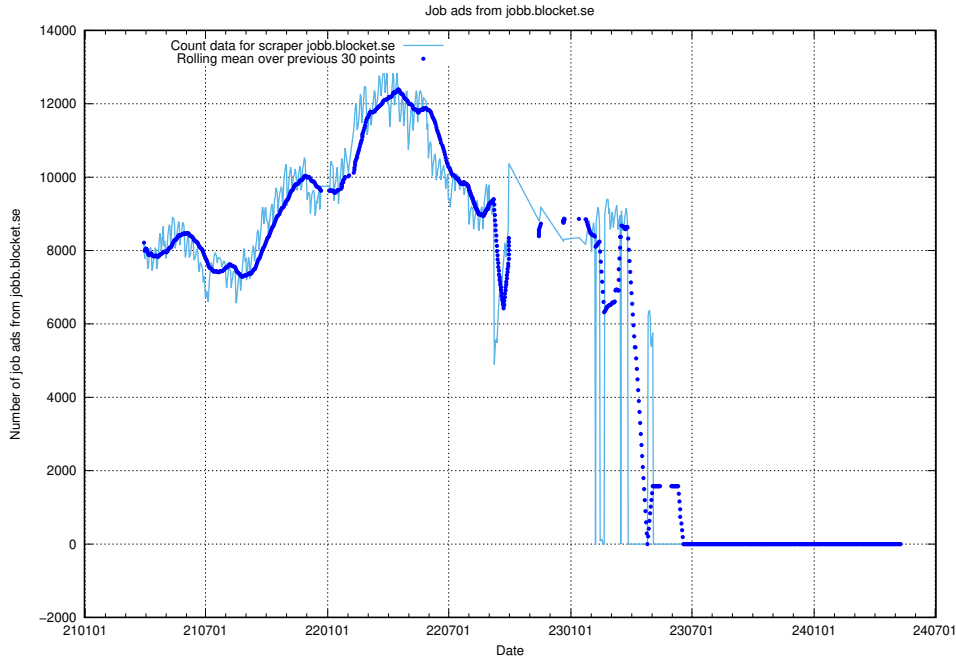

13.20 Number of ads by scraper jobb.blocket.se

Here, we count the number of job ads scraped from jobb.blocket.se.