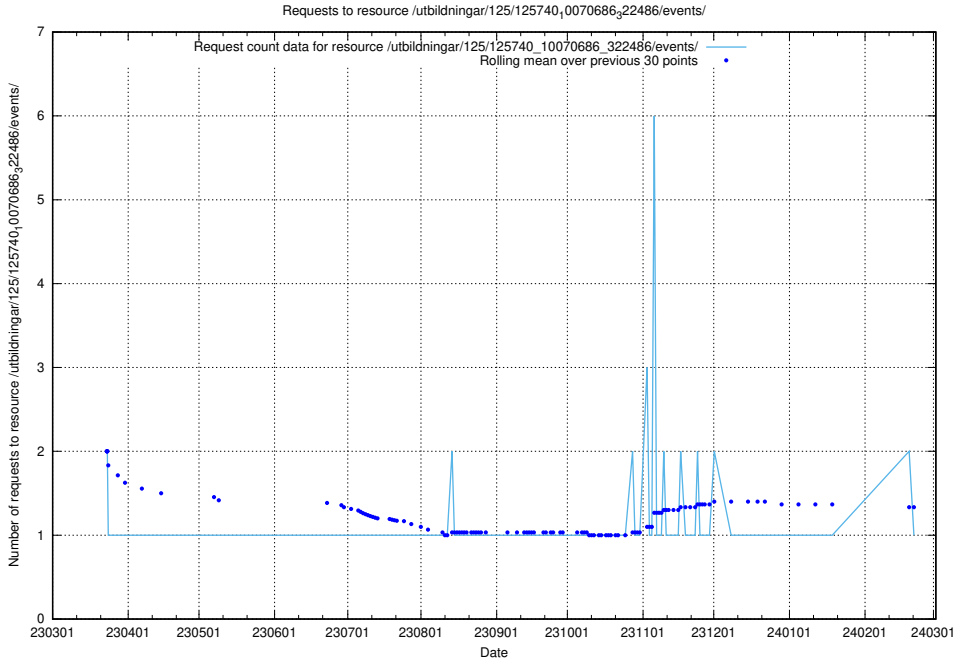

5.6276 Usage of /utbildningar/125/125740_10070686_322486/events/

Here, we count the number of requests to resource /utbildningar/125/125740_10070686_322486/events/