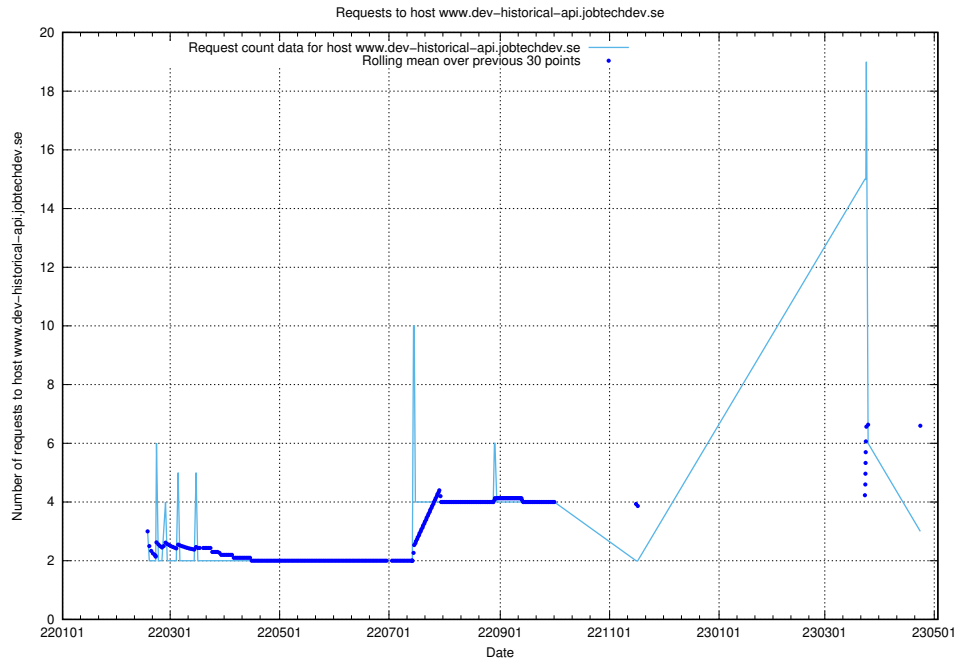

7.231 Usage of rabbitmq.jobtechdev.se

Here, we count the number of requests to host rabbitmq.jobtechdev.se.

7.232 Usage of kam-openshift-gitops.prod.services.jtech.se

Here, we count the number of requests to host kam-openshift-gitops.prod.services.jtech.se.