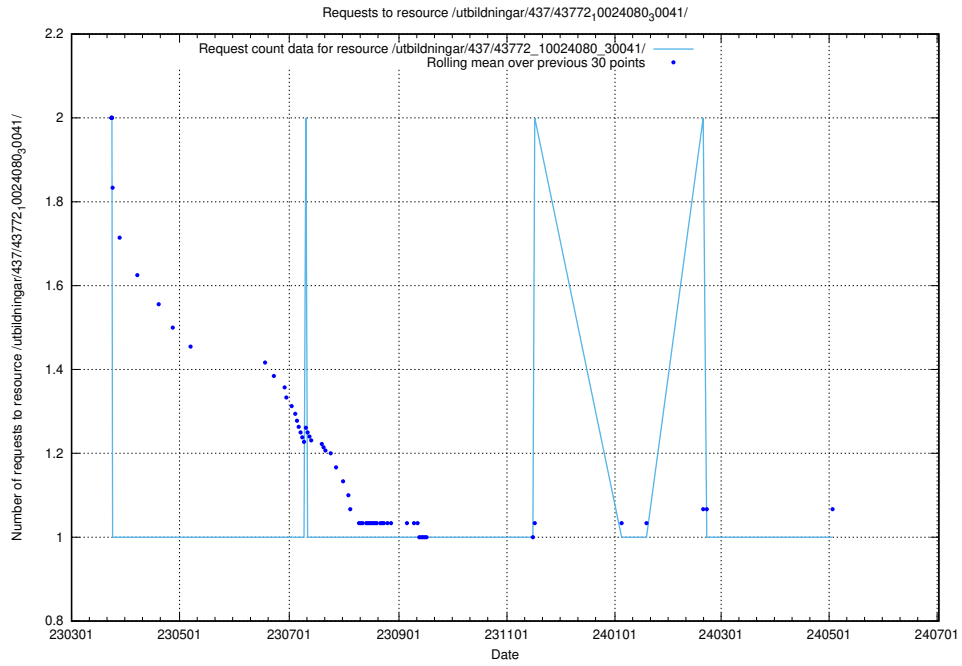

5.6265 Usage of /utbildningar/437/43772_10024080_30041/

Here, we count the number of requests to resource /utbildningar/437/43772_10024080_30041/.