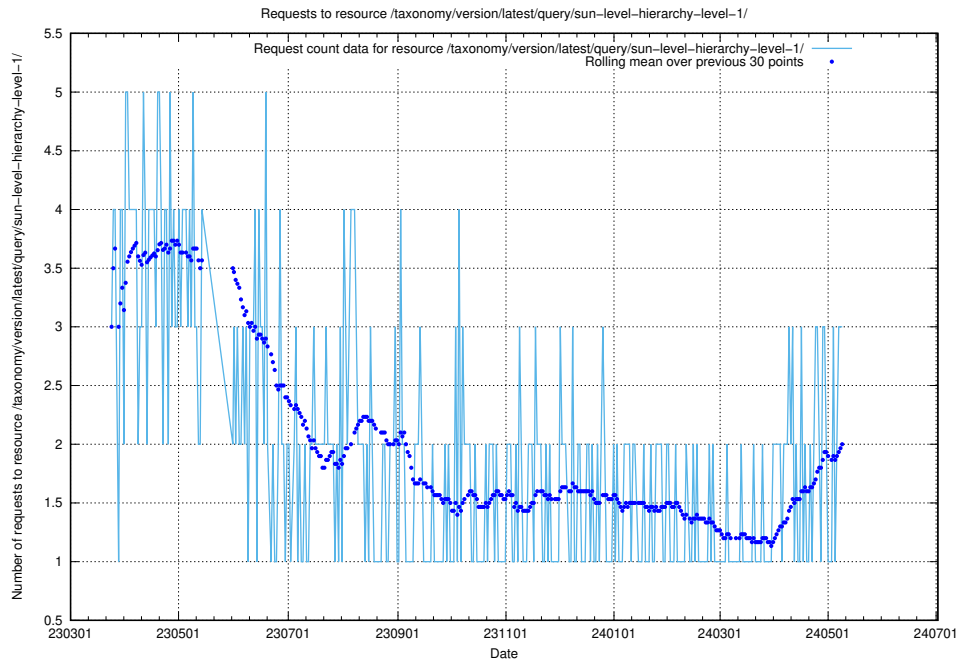

5.415 Usage of /taxonomy/version/latest/query/sun-level-hierarchy-level-1/

Here, we count the number of requests to resource /taxonomy/version/latest/query/sun-level-hierarchy-level-1/.