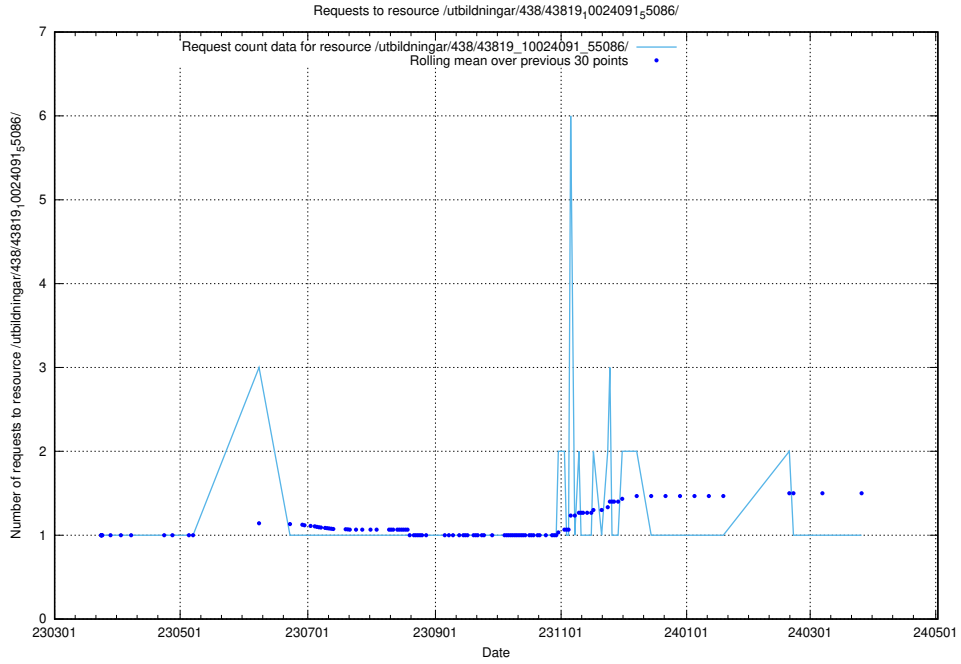

5.6339 Usage of /utbildningar/438/43819_10024091_55086/

Here, we count the number of requests to resource /utbildningar/438/43819_10024091_55086/.