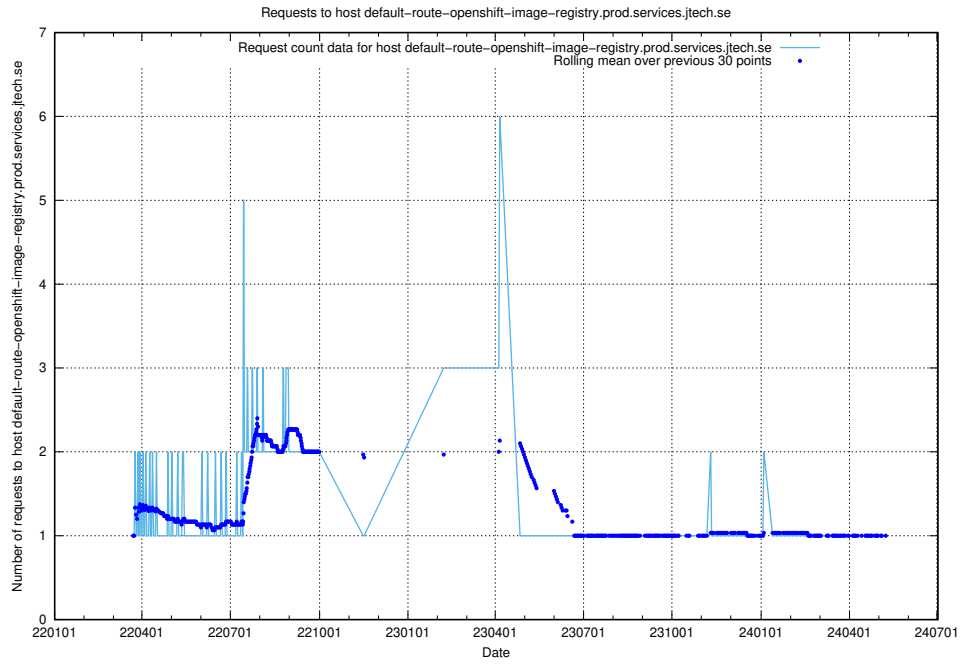

7.645 Usage of mentor-api-mentor-api-prod.prod.services.jtech.se

Here, we count the number of requests to host mentor-api-mentor-api-prod.prod.services.jtech.se.

7.646 Usage of fw1.jobtechdev.se:443

Here, we count the number of requests to host fw1.jobtechdev.se:443.