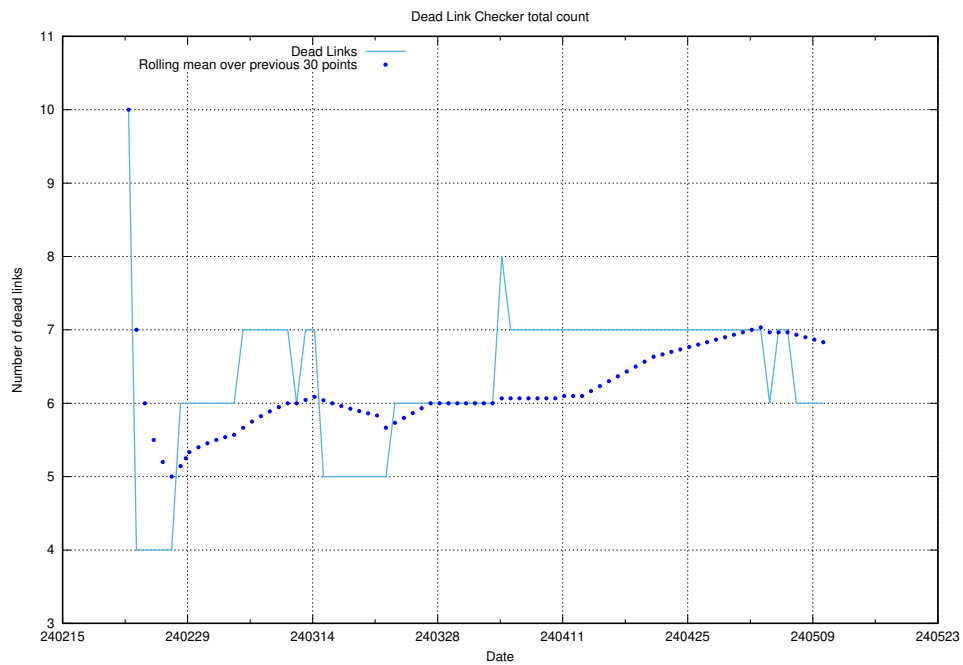

A graph of the servers in AWS region eu-north-1.

3 Dead Link Checker

The [Dead Link Checker](#)⁴ scans JobTech’s web pages for dead html links, and reports the count here.

3.1 Total count of dead links

Here is presented the total number of found dead links across all pages.