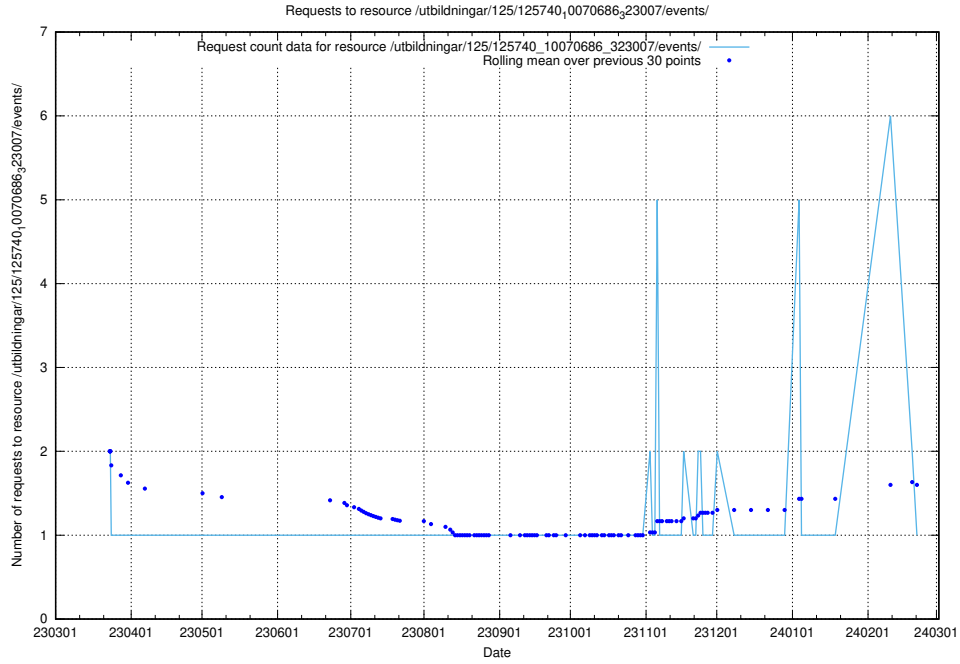

5.6275 Usage of /utbildningar/125/125740_10070686_323007/events/

Here, we count the number of requests to resource /utbildningar/125/125740_10070686_323007/events/