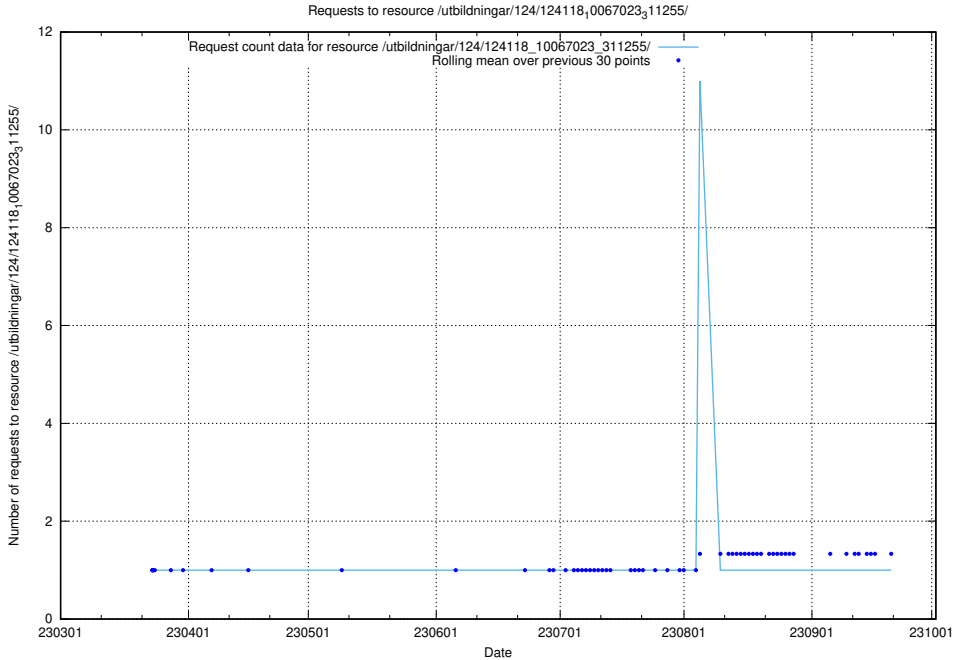

5.4218 Usage of /utbildningar/124/124118_10067023_311255/

Here, we count the number of requests to resource /utbildningar/124/124118_10067023_311255/.