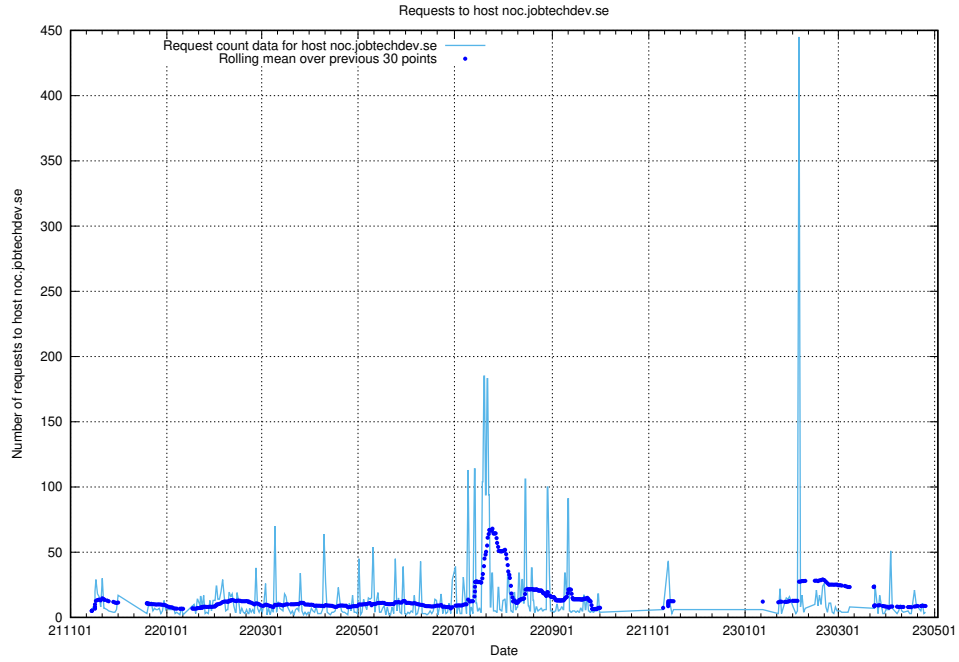

7.162 Usage of noc.jobtechdev.se

Here, we count the number of requests to host noc.jobtechdev.se.