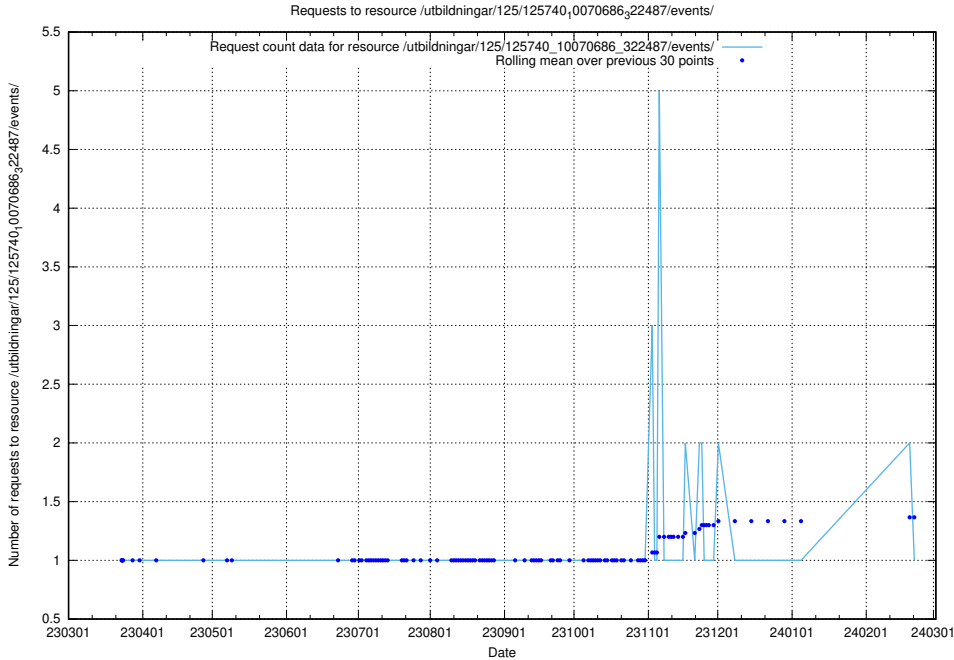

5.1000 Usage of /utbildningar/125/125740_10070686_322487/events/

Here, we count the number of requests to resource /utbildningar/125/125740_10070686_322487/events/