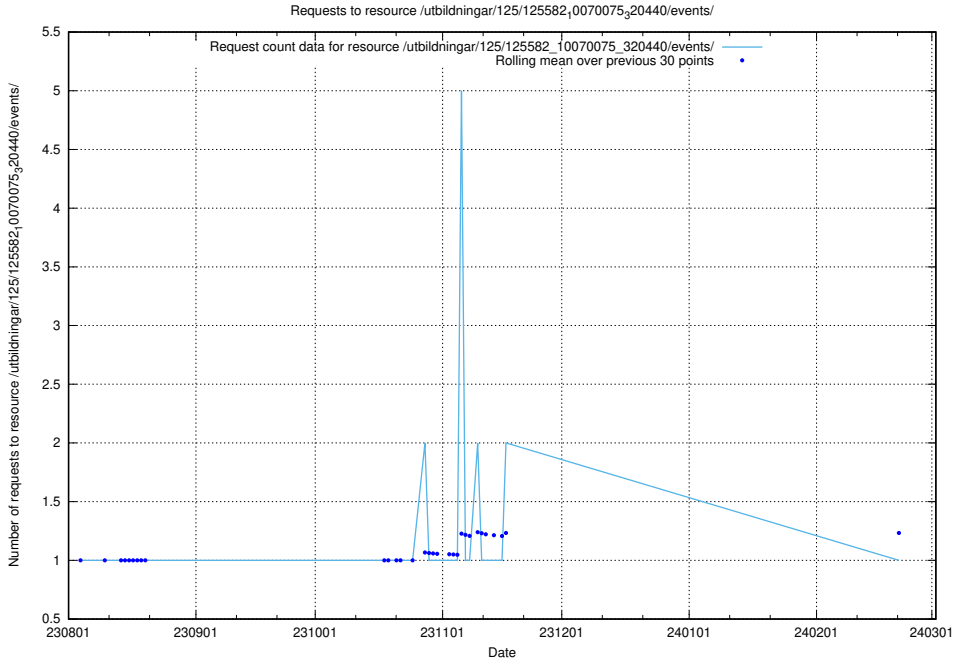

5.4885 Usage of /utbildningar/125/125582_10070075_320440/events/

Here, we count the number of requests to resource /utbildningar/125/125582_10070075_320440/events/