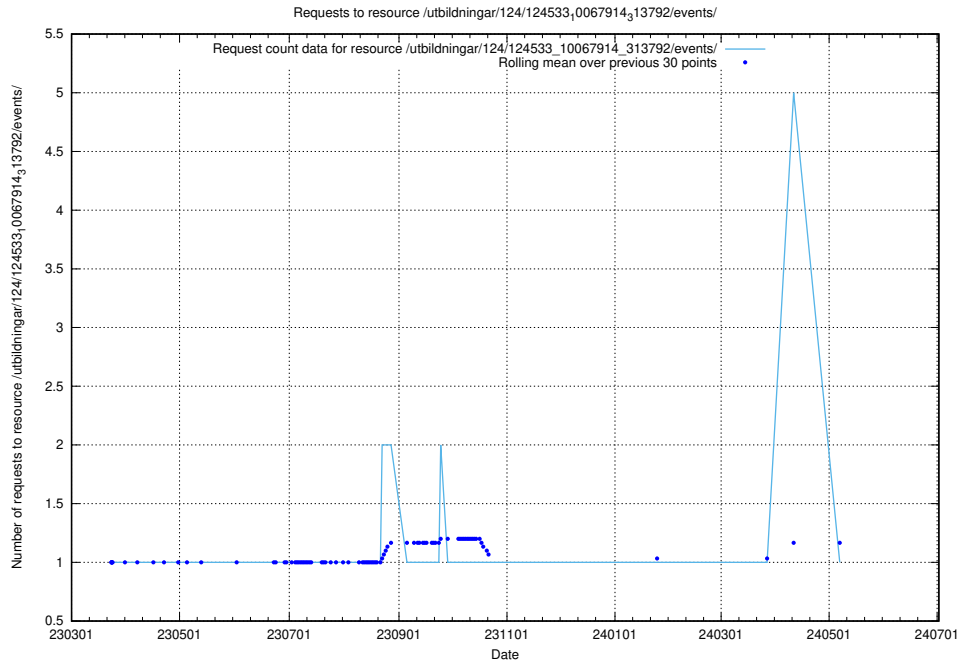

5.1237 Usage of /utbildningar/124/124533_10067914_313792/events/

Here, we count the number of requests to resource /utbildningar/124/124533_10067914_313792/events/