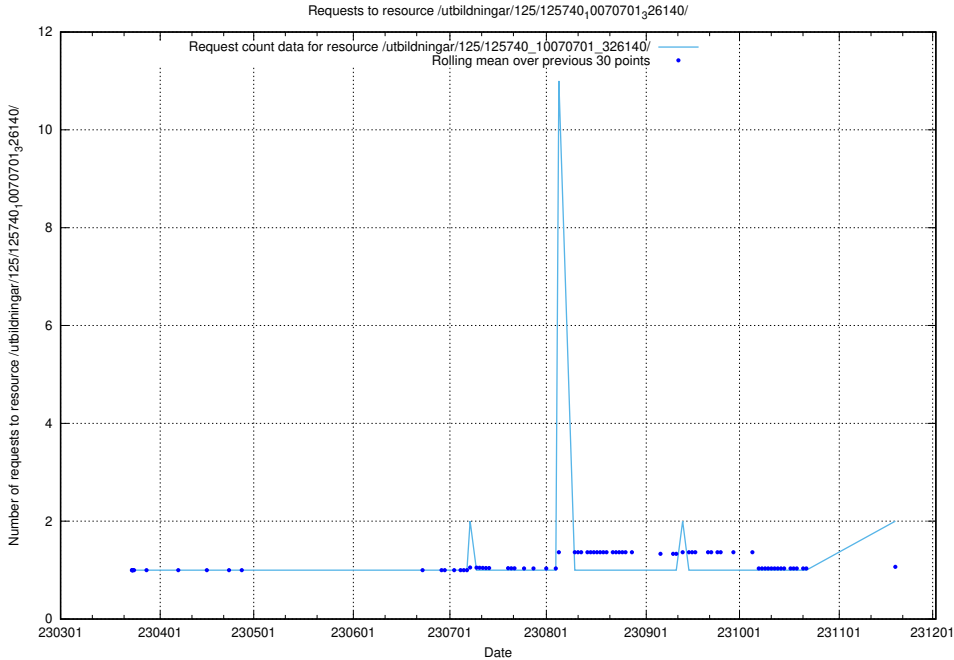

5.464 Usage of /utbildningar/125/125740_10070701_326140/

Here, we count the number of requests to resource /utbildningar/125/125740_10070701_326140/.