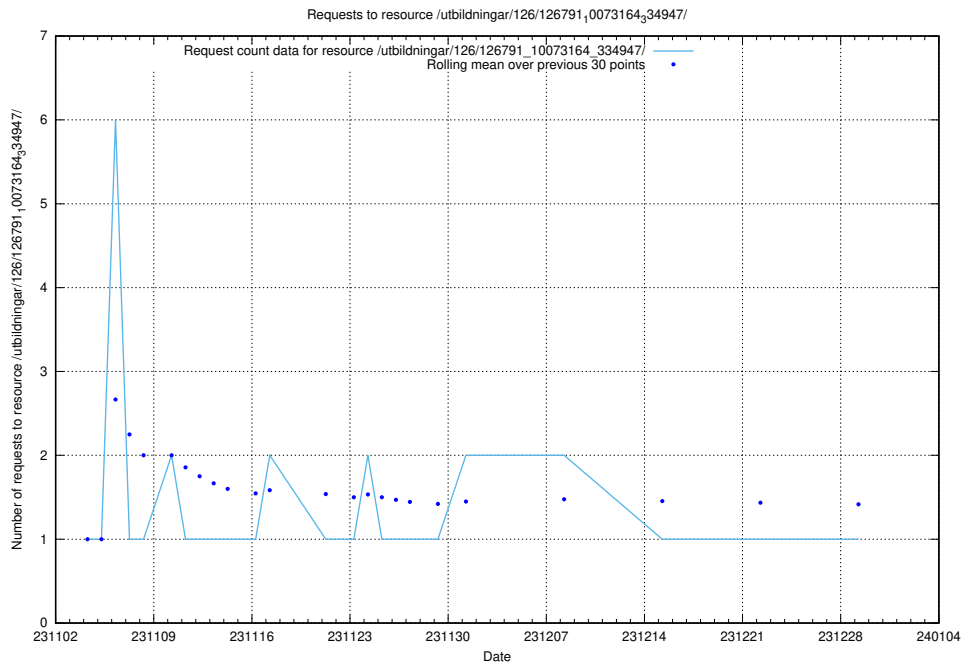

5.4152 Usage of /utbildningar/126/126791_10073164_334947/

Here, we count the number of requests to resource /utbildningar/126/126791_10073164_334947/.