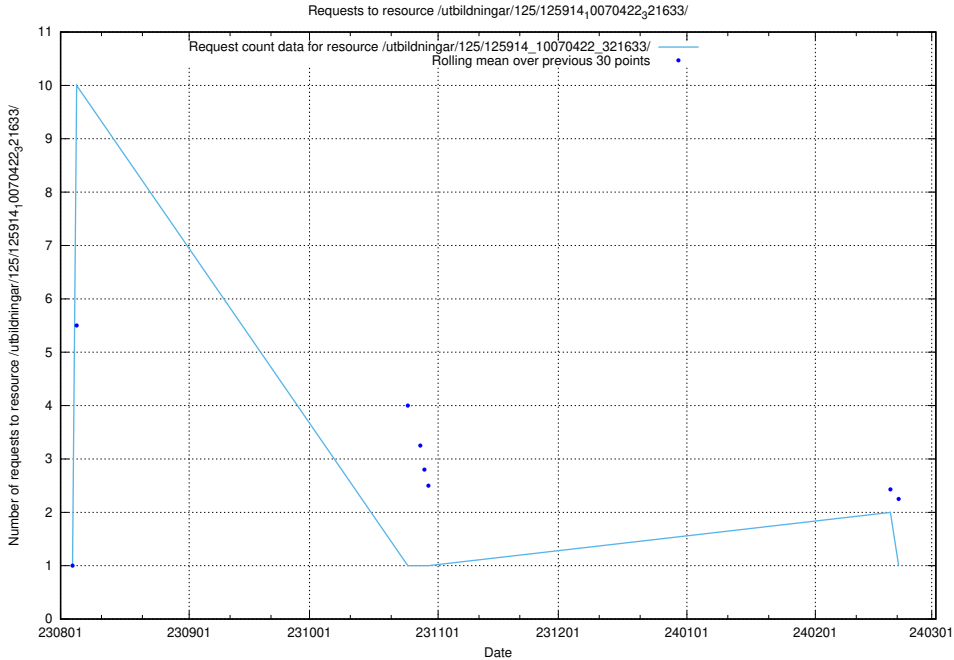

5.4884 Usage of /utbildningar/125/125914_10070422_321633/

Here, we count the number of requests to resource /utbildningar/125/125914_10070422_321633/.