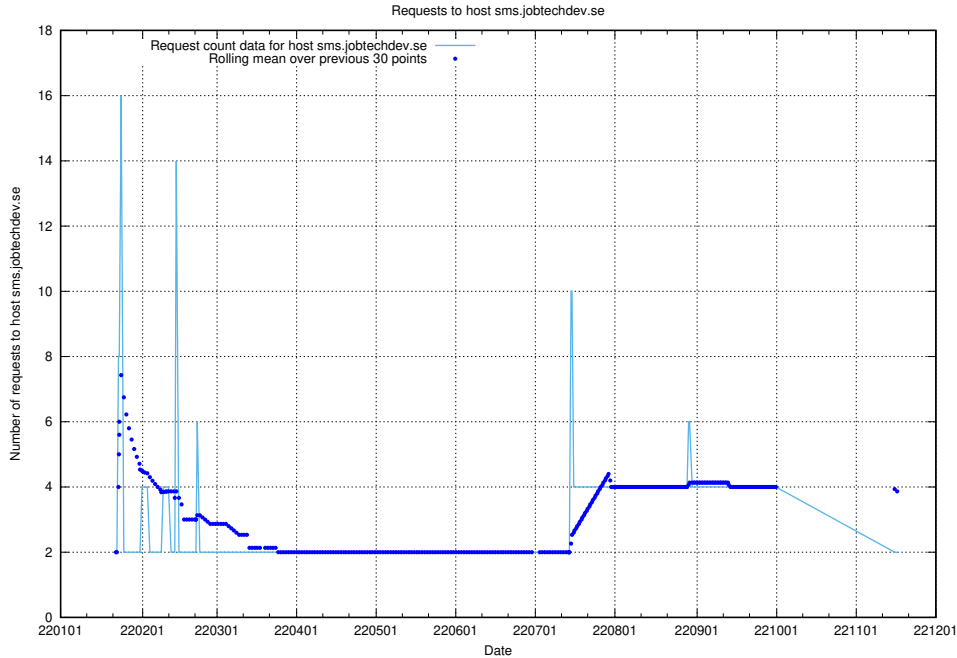

7.584 Usage of sms.jobtechdev.se

Here, we count the number of requests to host sms.jobtechdev.se.

7.585 Usage of sistema.jobtechdev.se

Here, we count the number of requests to host sistema.jobtechdev.se.