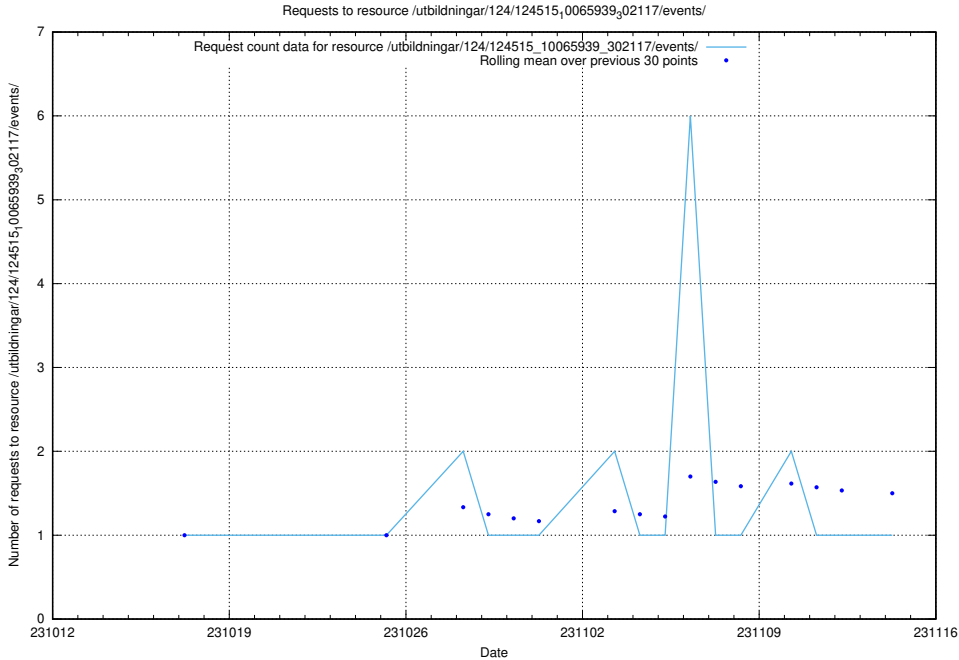

Here, we count the number of requests to resource /utbildningar/124/124894_10068682_316220/.

5.4325 Usage of /utbildningar/124/124515_10065939_302117/events/

Here, we count the number of requests to resource /utbildningar/124/124515_10065939_302117/events/