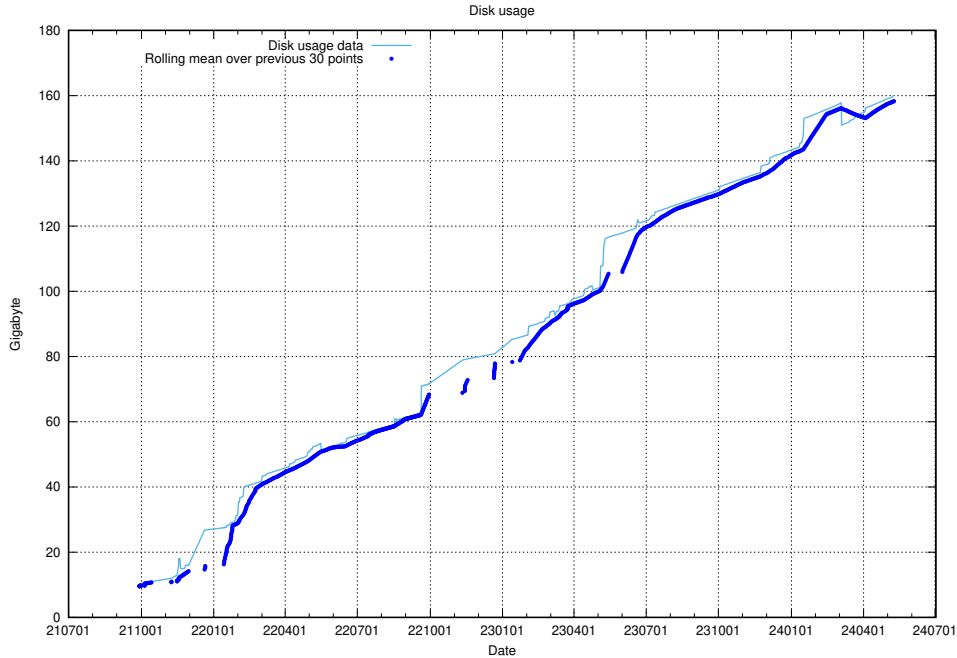

5.3 Disk space usage

A table showing the disk space usage on the data server.