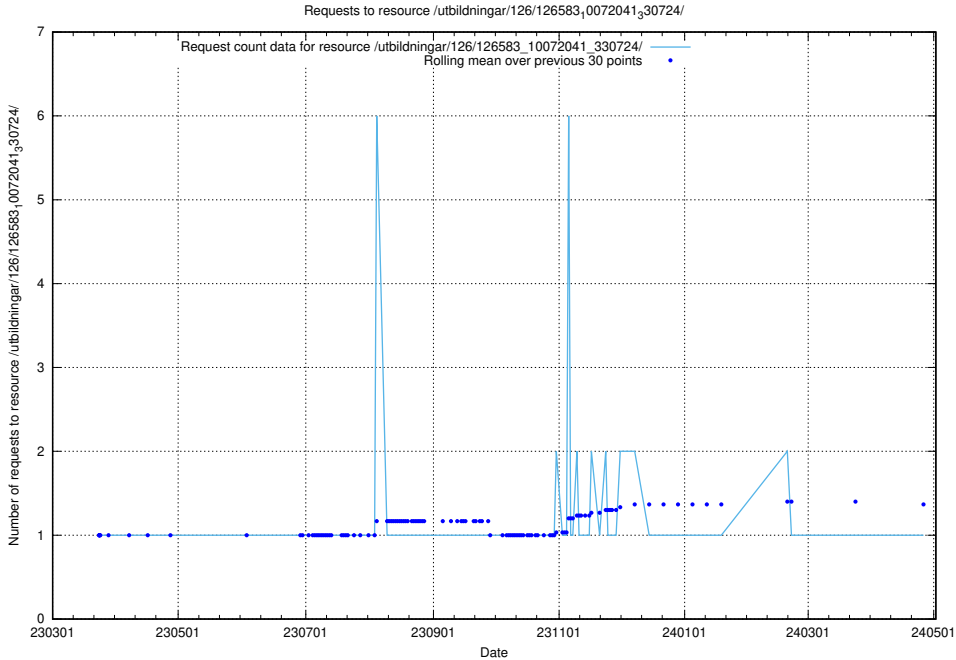

5.6394 Usage of /utbildningar/126/126583_10072041_330724/

Here, we count the number of requests to resource /utbildningar/126/126583_10072041_330724/.