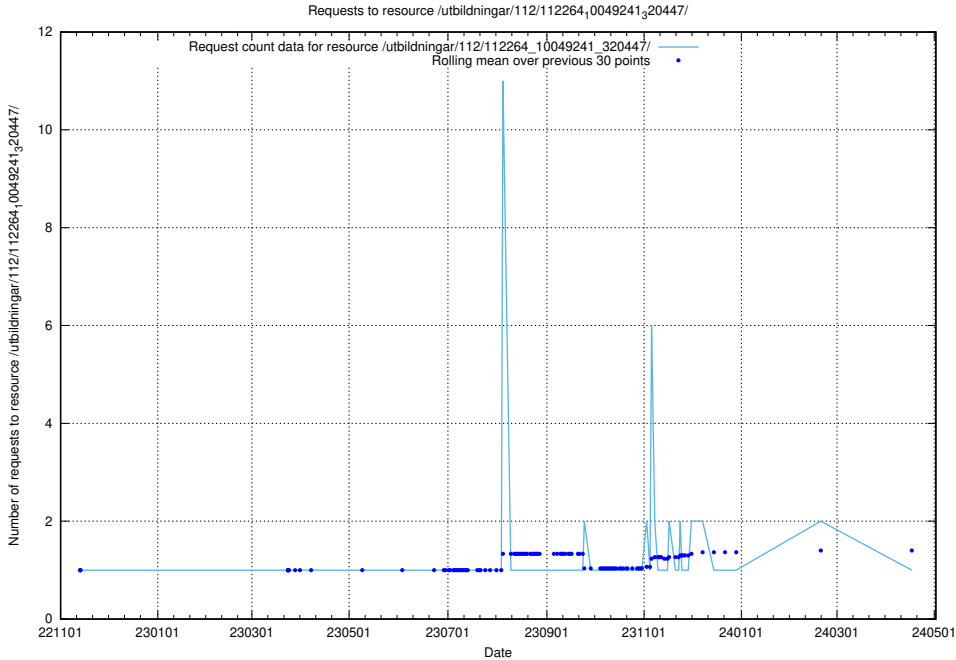

5.6178 Usage of /utbildningar/112/112264_10049241_320447/

Here, we count the number of requests to resource /utbildningar/112/112264_10049241_320447/.