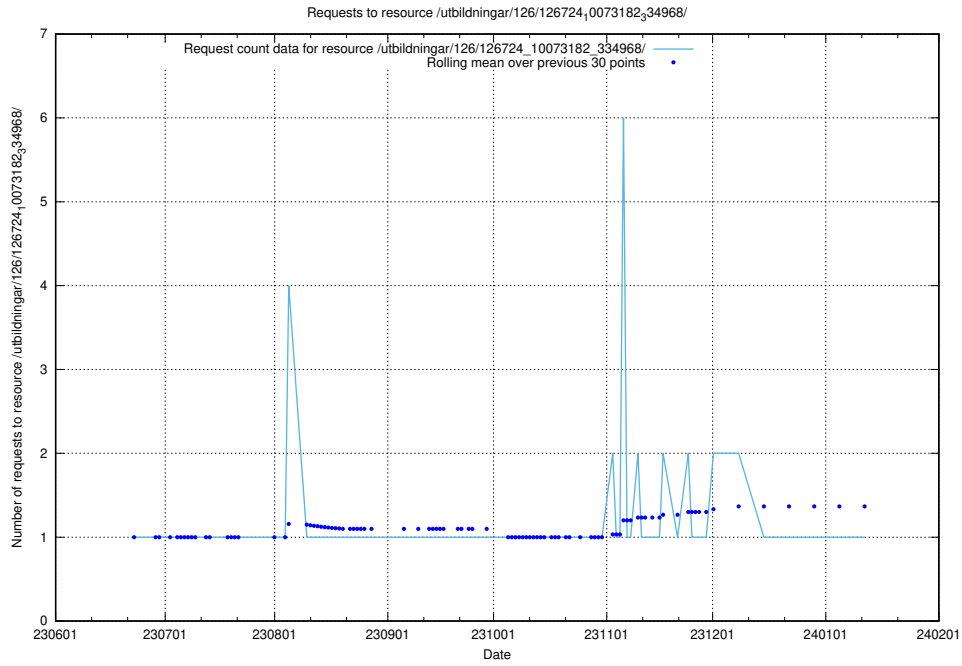

5.5614 Usage of /utbildningar/126/126724_10073182_334968/

Here, we count the number of requests to resource /utbildningar/126/126724_10073182_334968/.