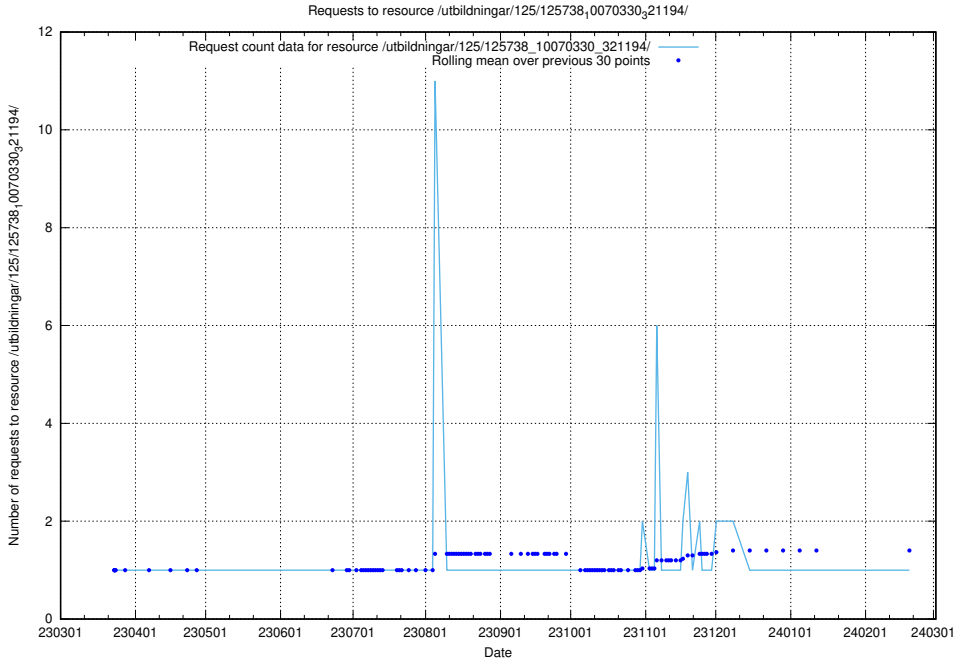

5.1029 Usage of /utbildningar/125/125738_10070330_321194/

Here, we count the number of requests to resource /utbildningar/125/125738_10070330_321194/.