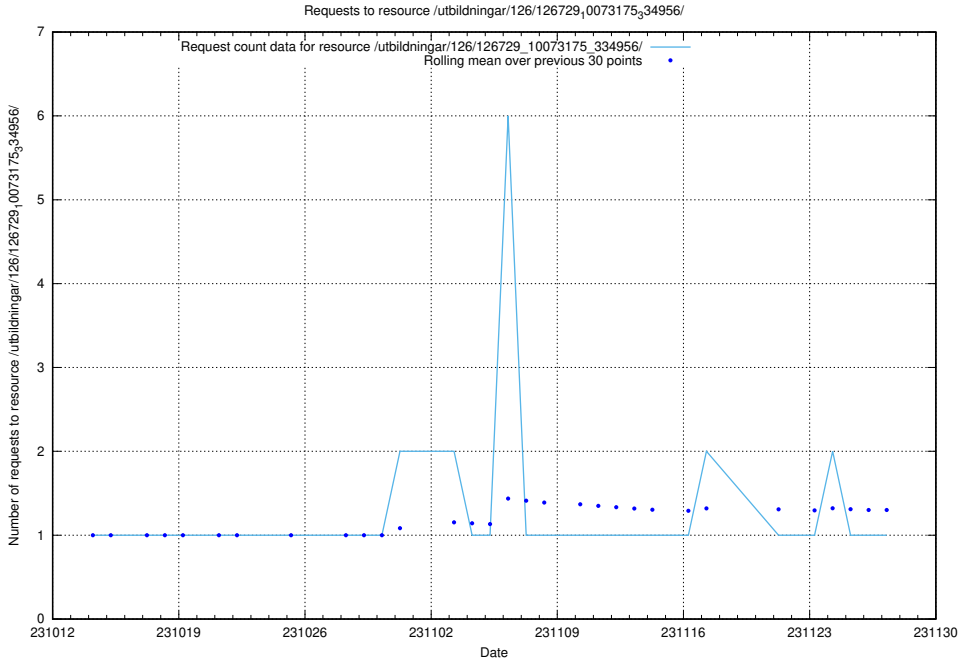

5.4346 Usage of /utbildningar/126/126729_10073175_334956/

Here, we count the number of requests to resource /utbildningar/126/126729_10073175_334956/.