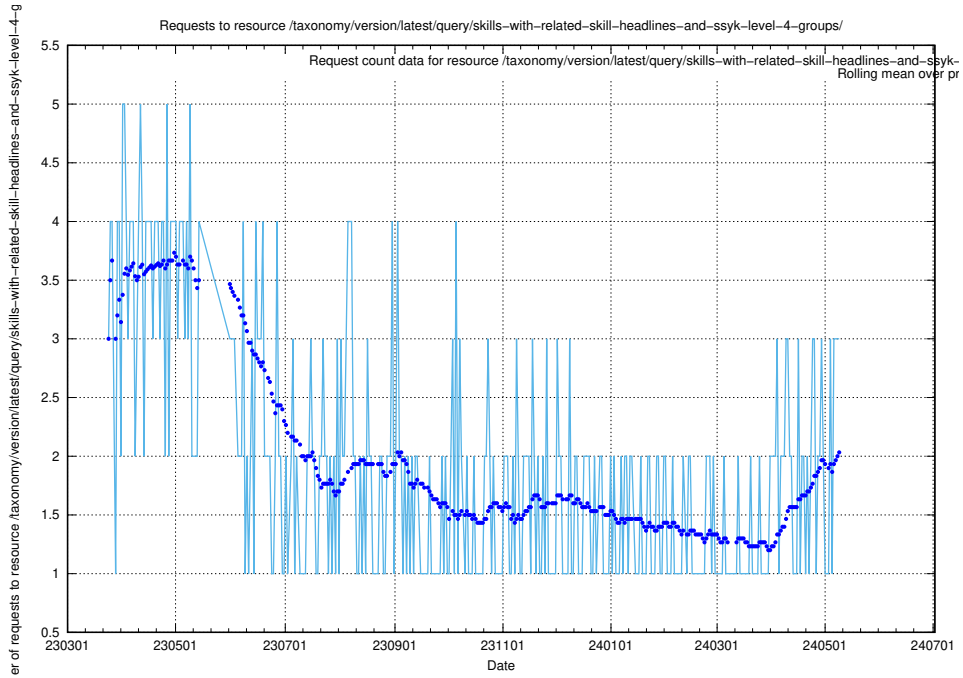

5.425 Usage of /taxonomy/version/latest/query/skills-with-related-skill-headlines-and-ssyk-level-4-groups/

Here, we count the number of requests to resource /taxonomy/version/latest/query/skills-with-related-skill-headlines-and-ssyk-level-4-groups/.