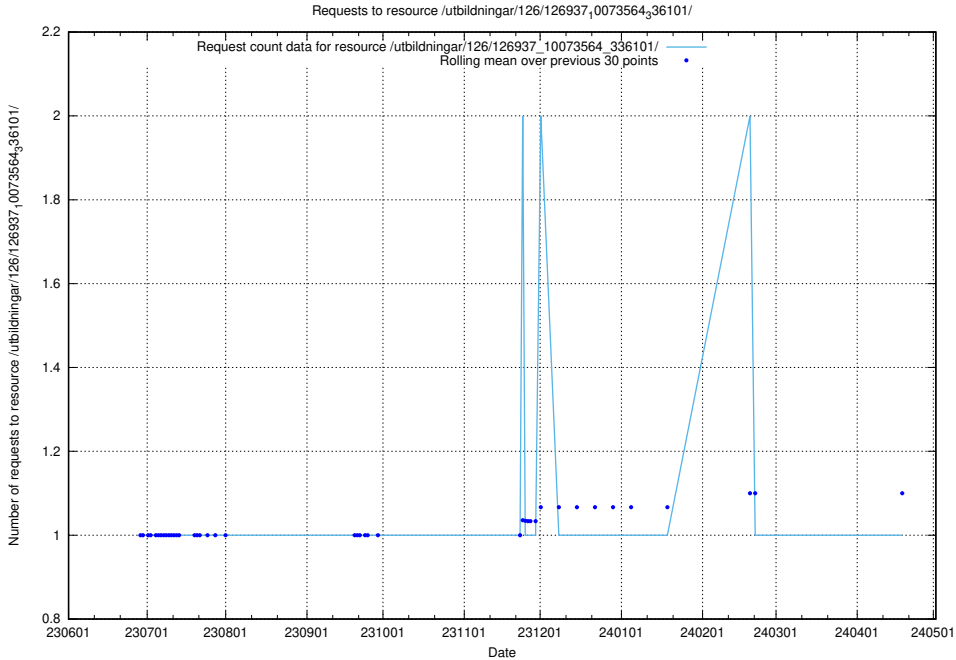

5.5452 Usage of /utbildningar/126/126937_10073564_336101/

Here, we count the number of requests to resource /utbildningar/126/126937_10073564_336101/.