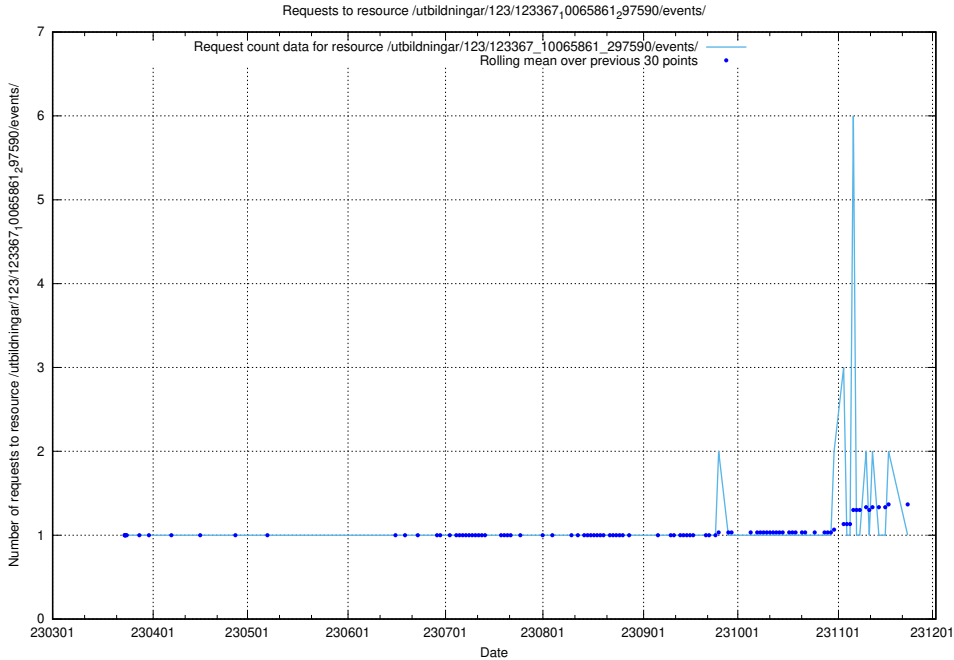

5.4814 Usage of /utbildningar/123/123367_10065861_297590/events/

Here, we count the number of requests to resource /utbildningar/123/123367_10065861_297590/events/