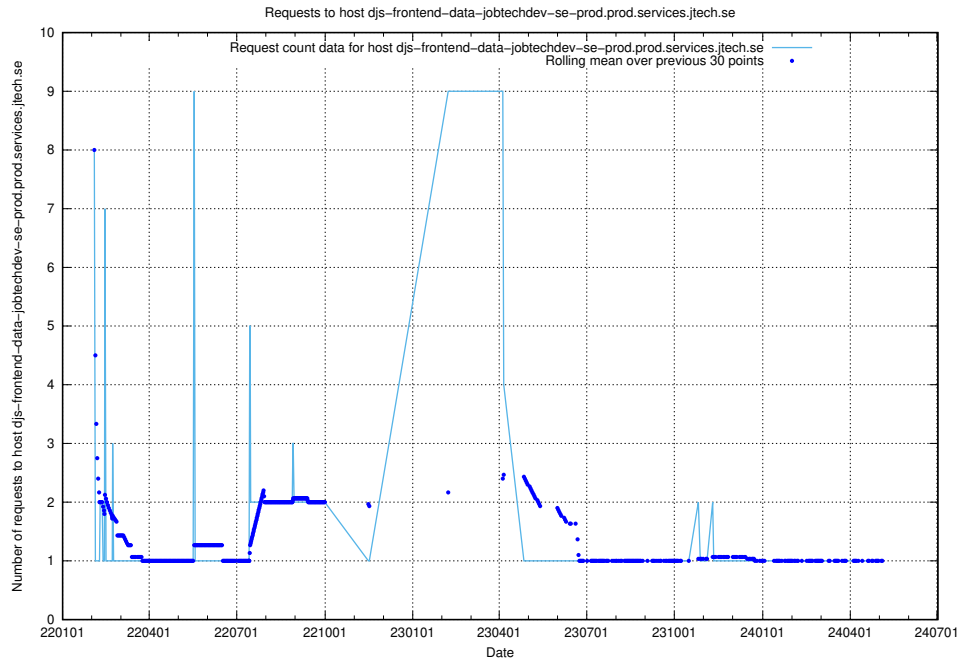

Here, we count the number of requests to host app-yrkesinfo2.jobtechdev.se.

7.657 Usage of djs-frontend-data-jobtechdev-se-prod.prod.services.jtech.se

Here, we count the number of requests to host djs-frontend-data-jobtechdev-se-prod.prod.services.jtech.se.