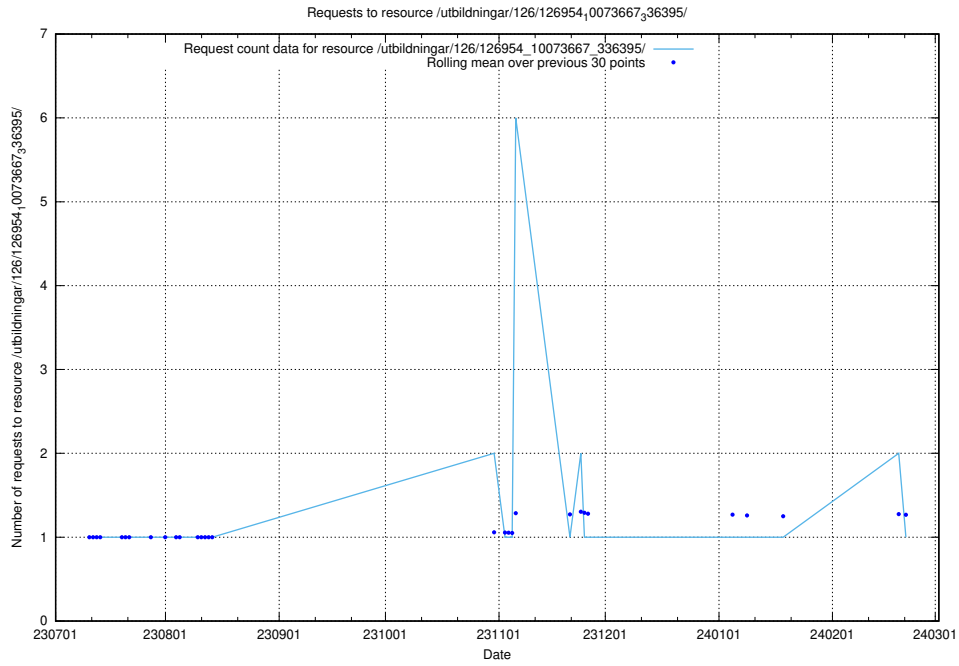

5.5124 Usage of /utbildningar/126/126954_10073667_336395/

Here, we count the number of requests to resource /utbildningar/126/126954_10073667_336395/.