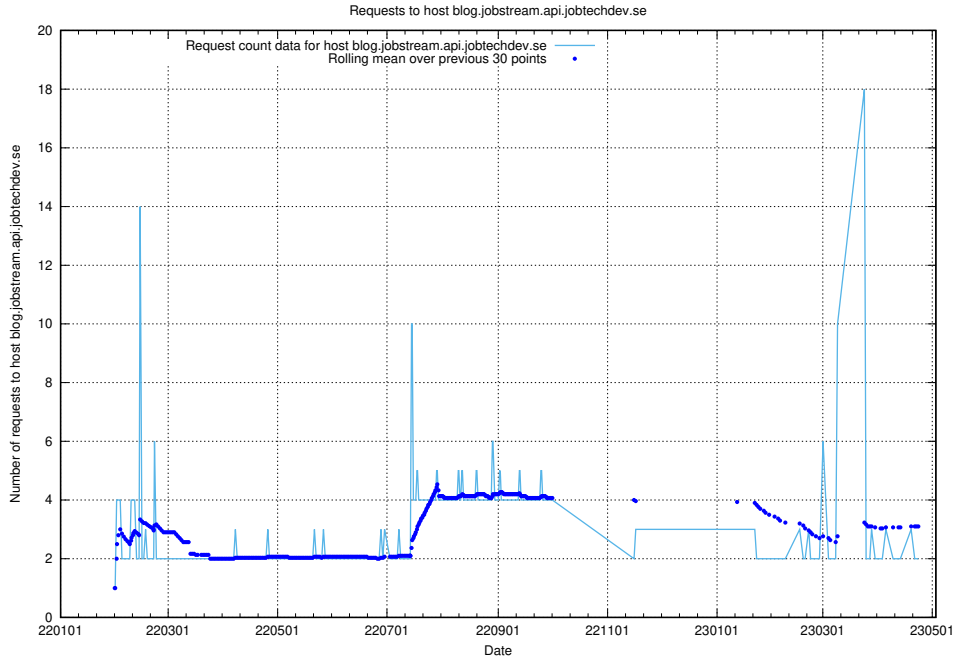

7.565 Usage of blog.jobstream.api.jobtechdev.se

Here, we count the number of requests to host blog.jobstream.api.jobtechdev.se.