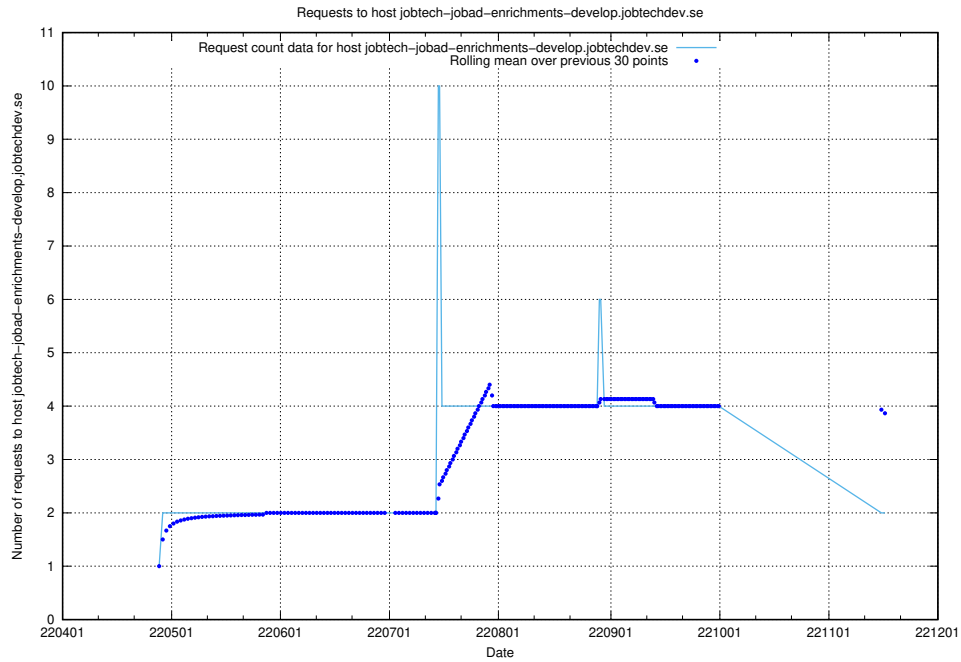

7.441 Usage of `jobtech-jobad-enrichments-develop.jobtechdev.se`

Here, we count the number of requests to host `jobtech-jobad-enrichments-develop.jobtechdev.se`.