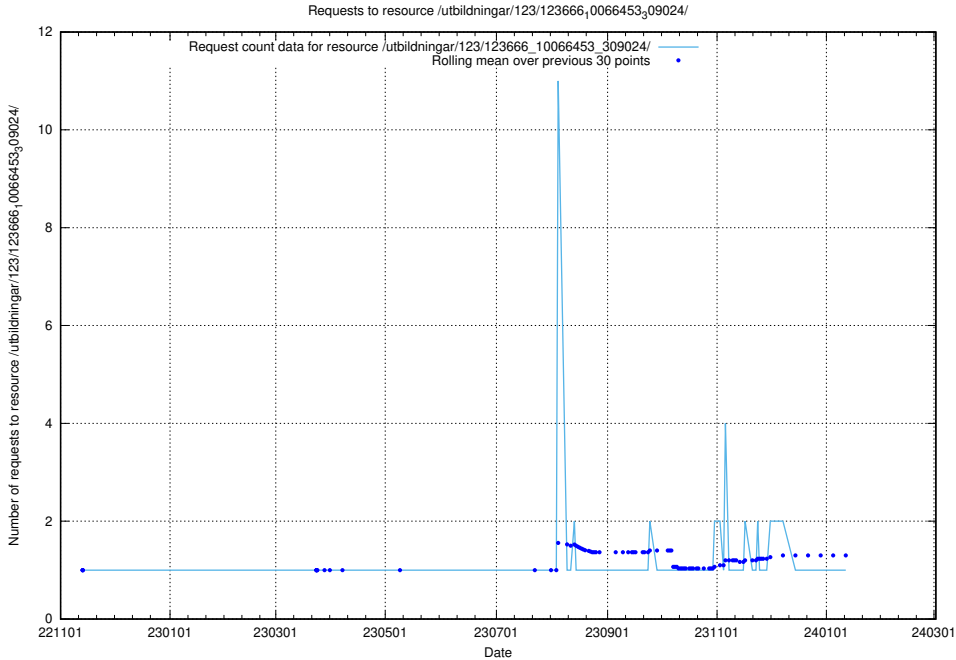

5.5933 Usage of /utbildningar/123/123666_10066453_309024/

Here, we count the number of requests to resource /utbildningar/123/123666_10066453_309024/.