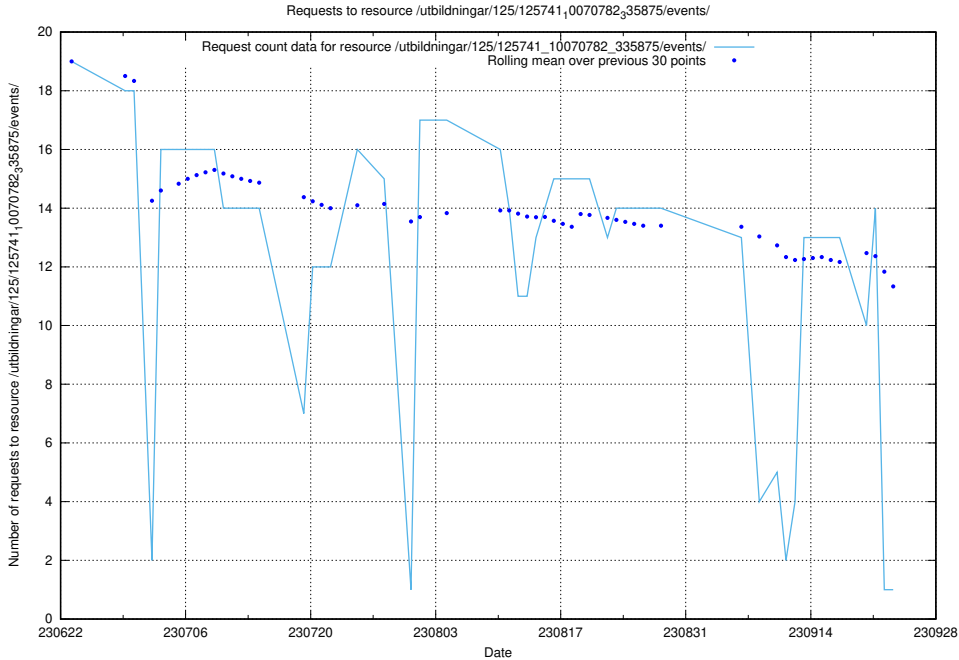

5.5570 Usage of /utbildningar/125/125741_10070782_335875/events/

Here, we count the number of requests to resource /utbildningar/125/125741_10070782_335875/events/