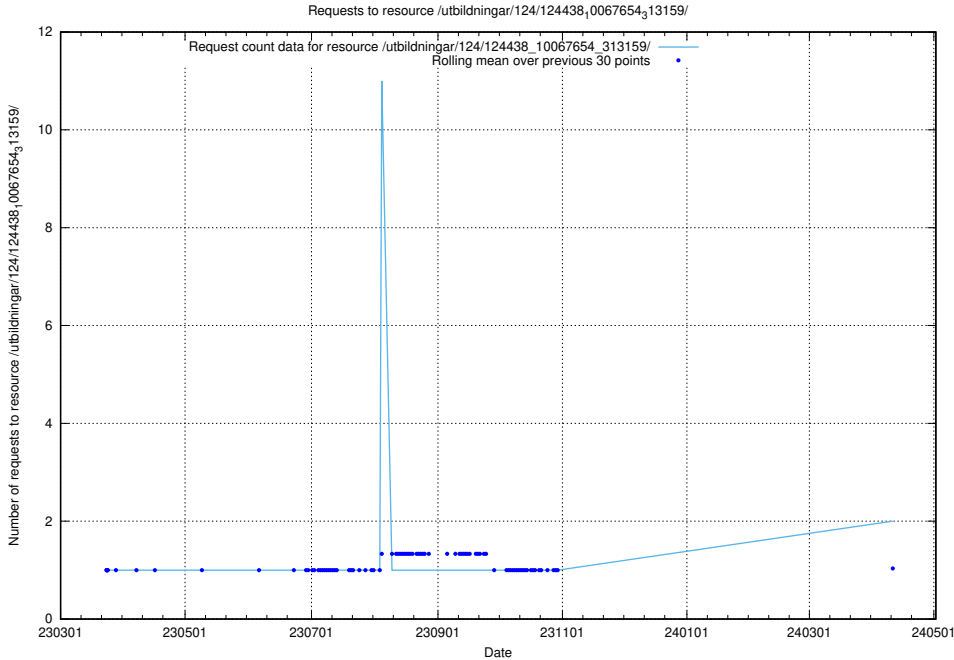

5.671 Usage of /utbildningar/124/124438_10067654_313159/

Here, we count the number of requests to resource /utbildningar/124/124438_10067654_313159/.