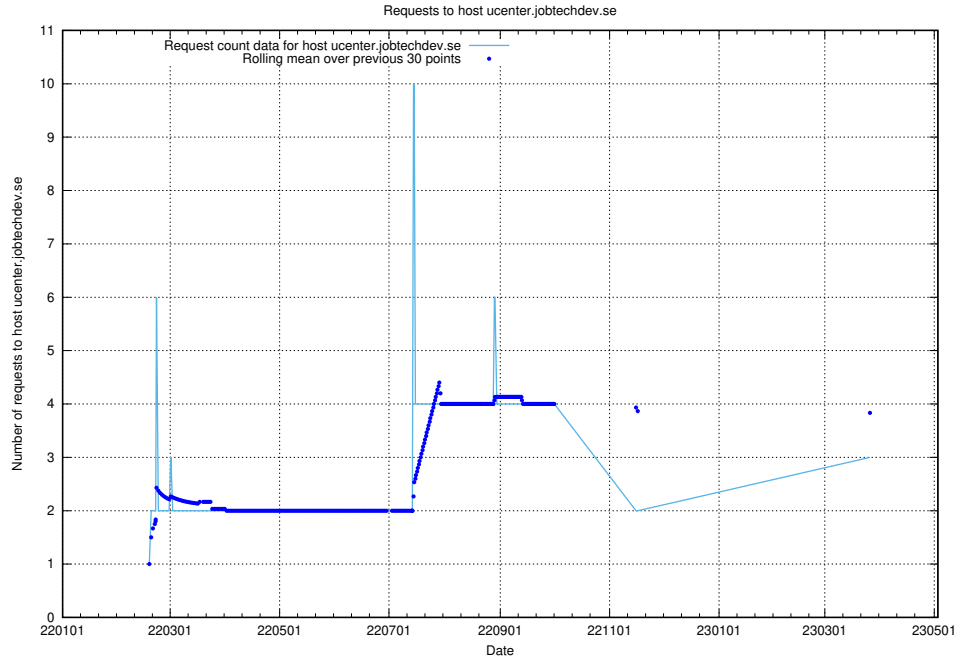

7.227 Usage of ucenter.jobtechdev.se

Here, we count the number of requests to host ucenter.jobtechdev.se.