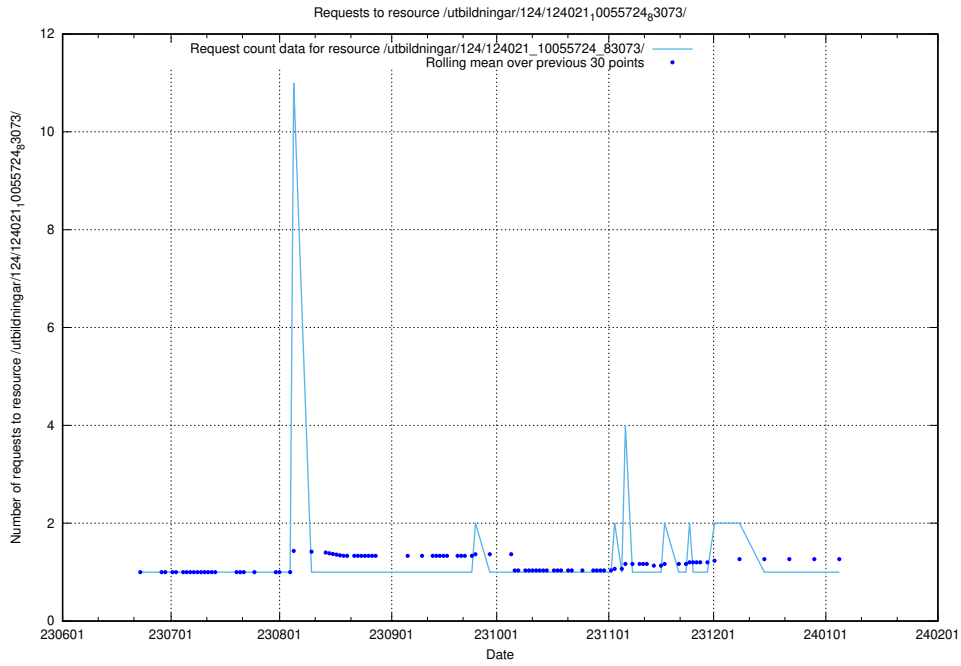

5.5830 Usage of /utbildningar/124/124021_10055724_83073/

Here, we count the number of requests to resource /utbildningar/124/124021_10055724_83073/.