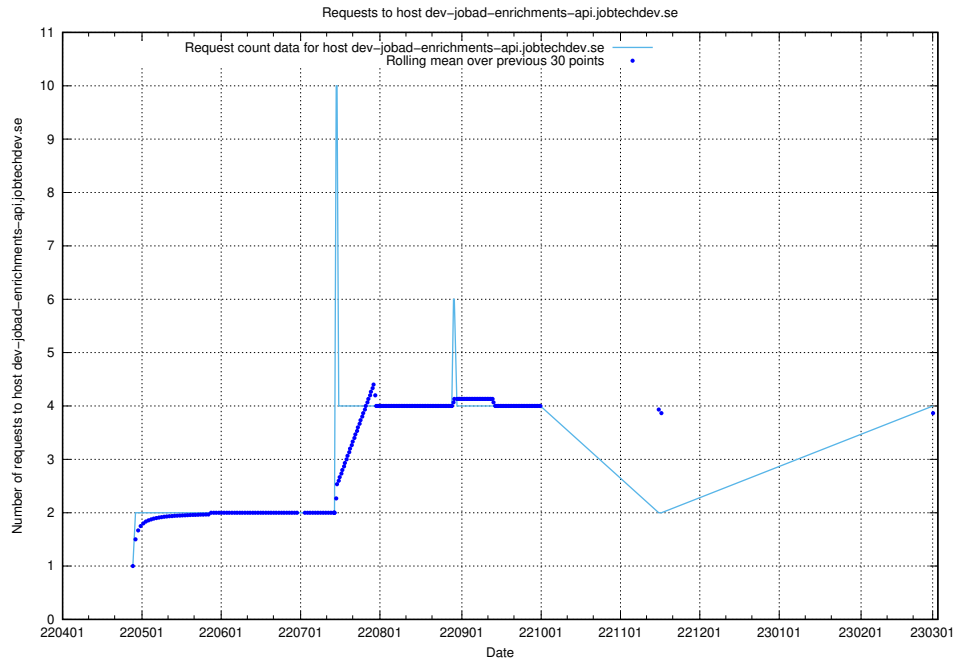

Here, we count the number of requests to host dev-jobad-enrichments-api.jobtechdev.se.

7.151 Usage of crossplane.jobtechdev.se

Here, we count the number of requests to host crossplane.jobtechdev.se.

7.152 Usage of taxonomi.api.jobtechdev.se