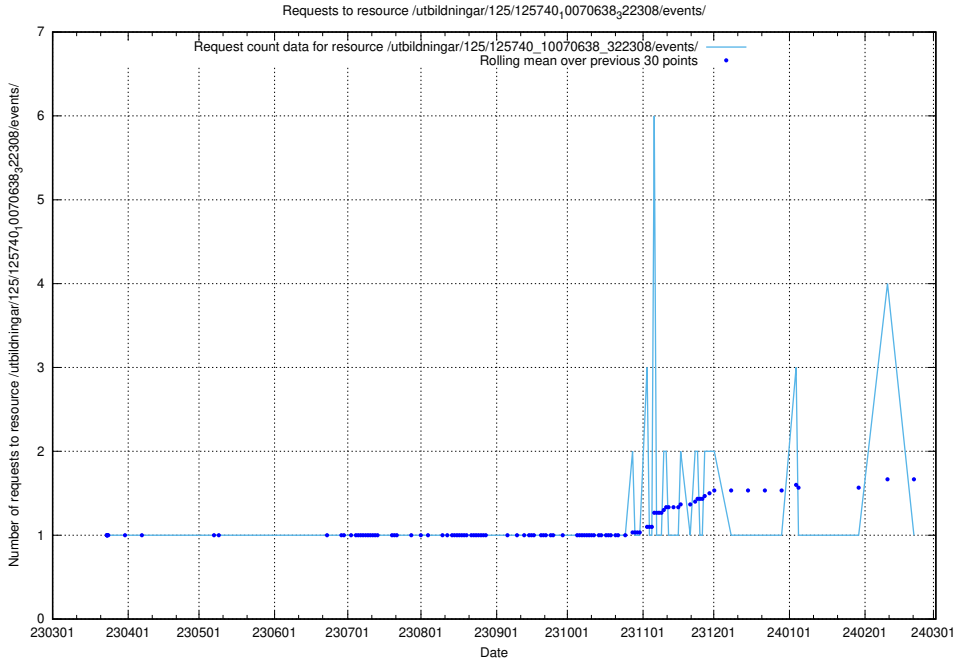

5.1026 Usage of /utbildningar/125/125740_10070638_322308/events/

Here, we count the number of requests to resource /utbildningar/125/125740_10070638_322308/events/