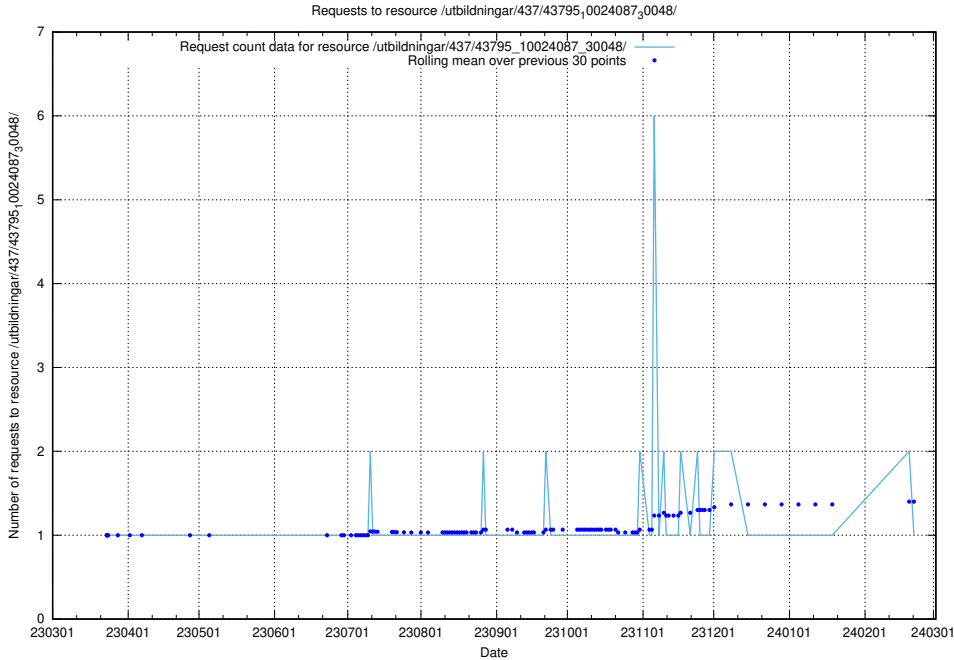

5.6357 Usage of /utbildningar/437/43795_10024087_30048/

Here, we count the number of requests to resource /utbildningar/437/43795_10024087_30048/.