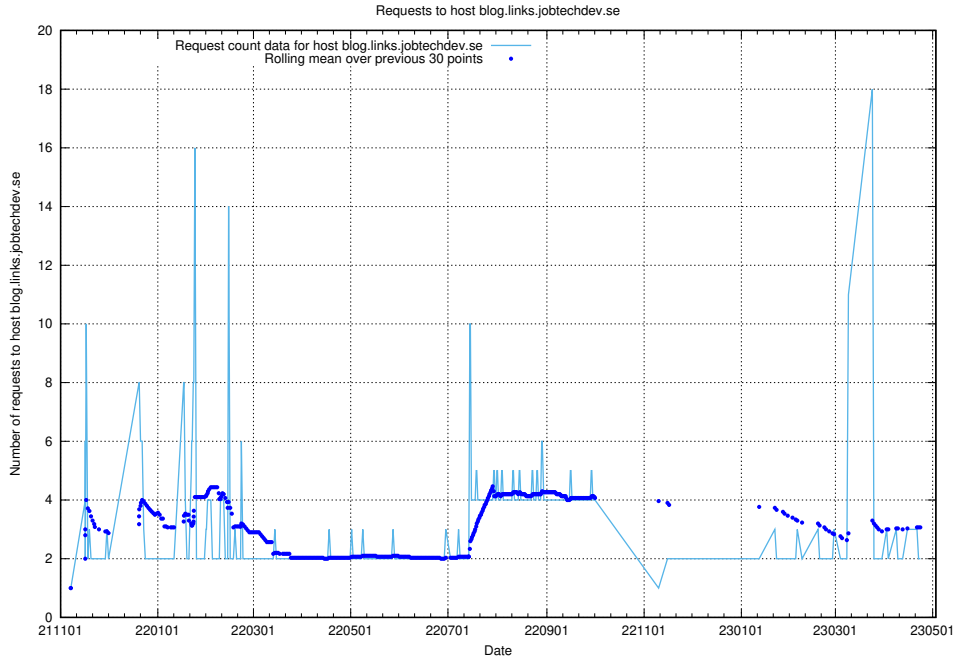

7.431 Usage of `blog.links.jobtechdev.se`

Here, we count the number of requests to host `blog.links.jobtechdev.se`.