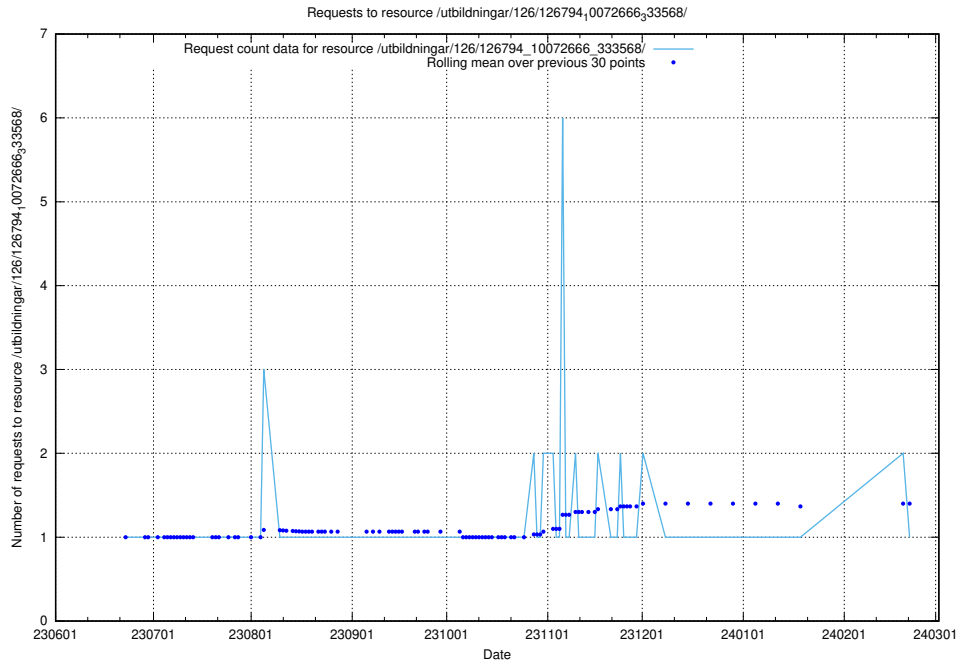

5.5601 Usage of /utbildningar/126/126794_10072666_333568/

Here, we count the number of requests to resource /utbildningar/126/126794_10072666_333568/.