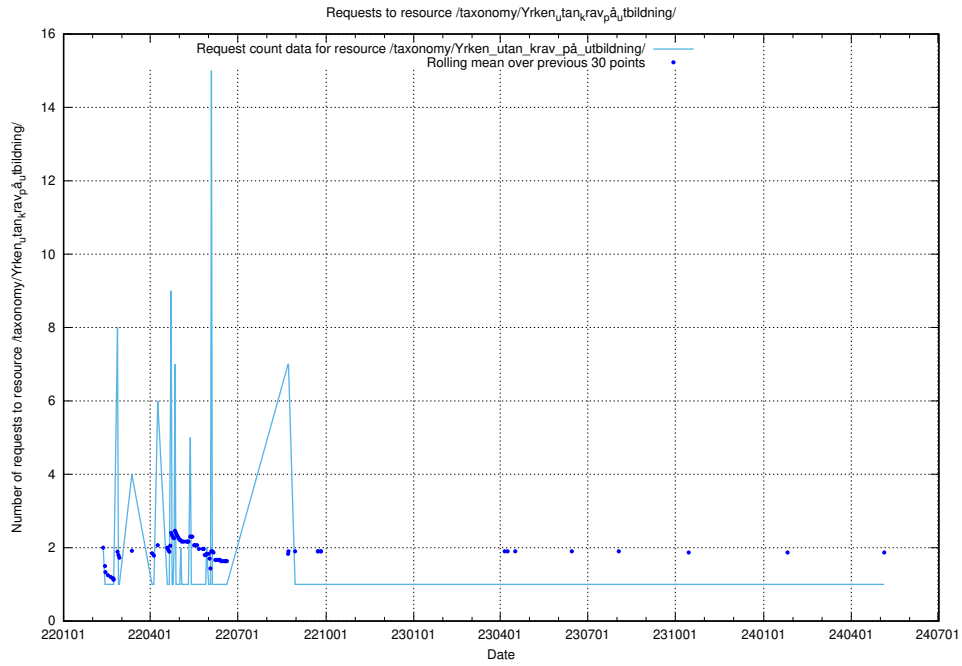

5.1479 Usage of /taxonomy/Yrken_utan_krav_på_utbildning/

Here, we count the number of requests to resource /taxonomy/Yrken_utan_krav_på_utbildning/.