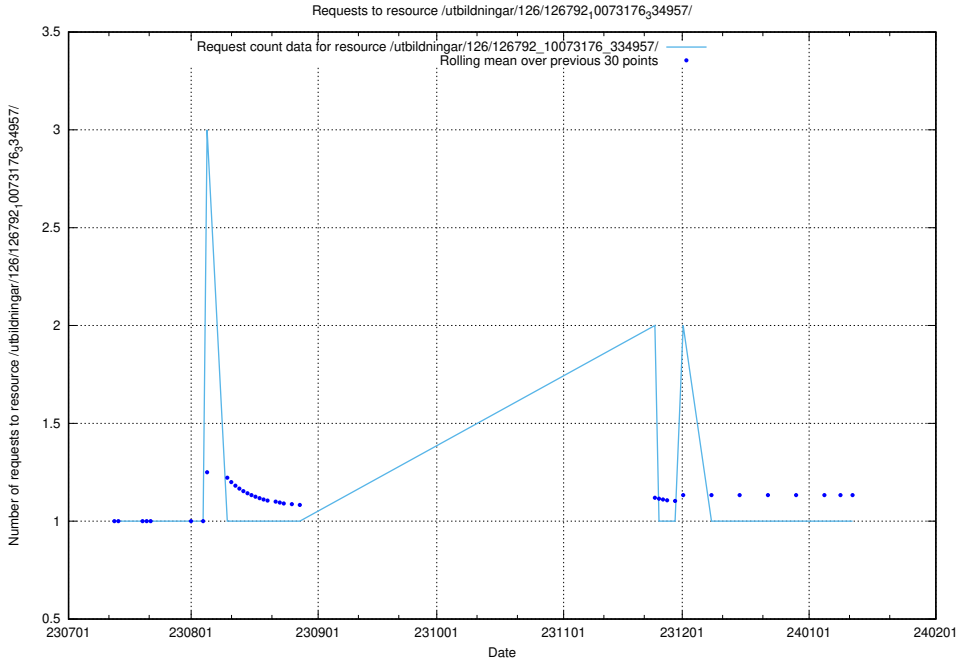

5.5114 Usage of /utbildningar/126/126792_10073176_334957/

Here, we count the number of requests to resource /utbildningar/126/126792_10073176_334957/.