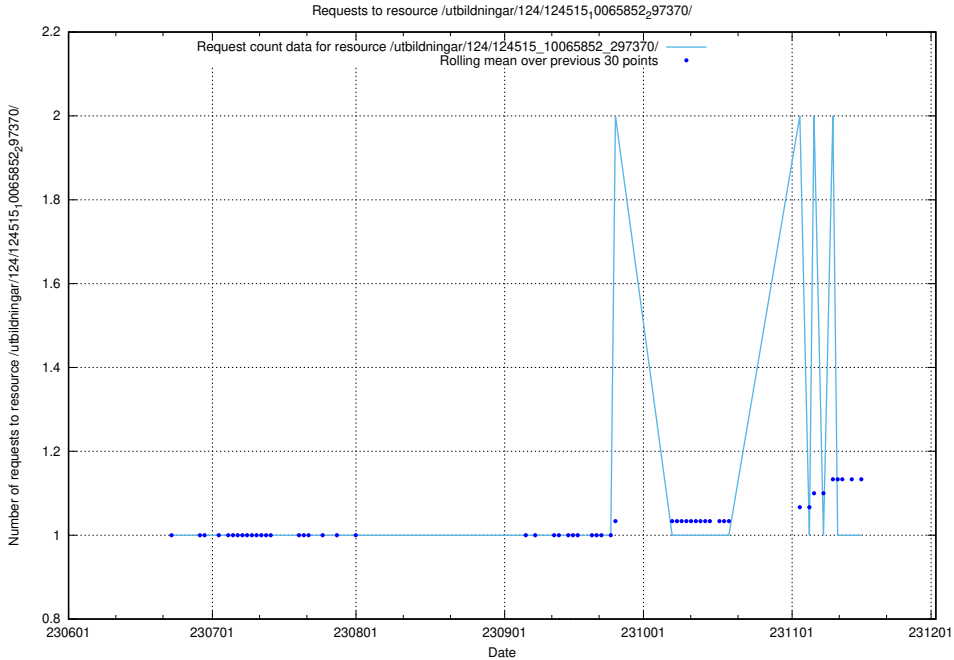

5.5783 Usage of /utbildningar/124/124515_10065834_296972/events/

Here, we count the number of requests to resource /utbildningar/124/124515_10065834_296972/events/

5.5784 Usage of /utbildningar/124/124515_10065834_296972/