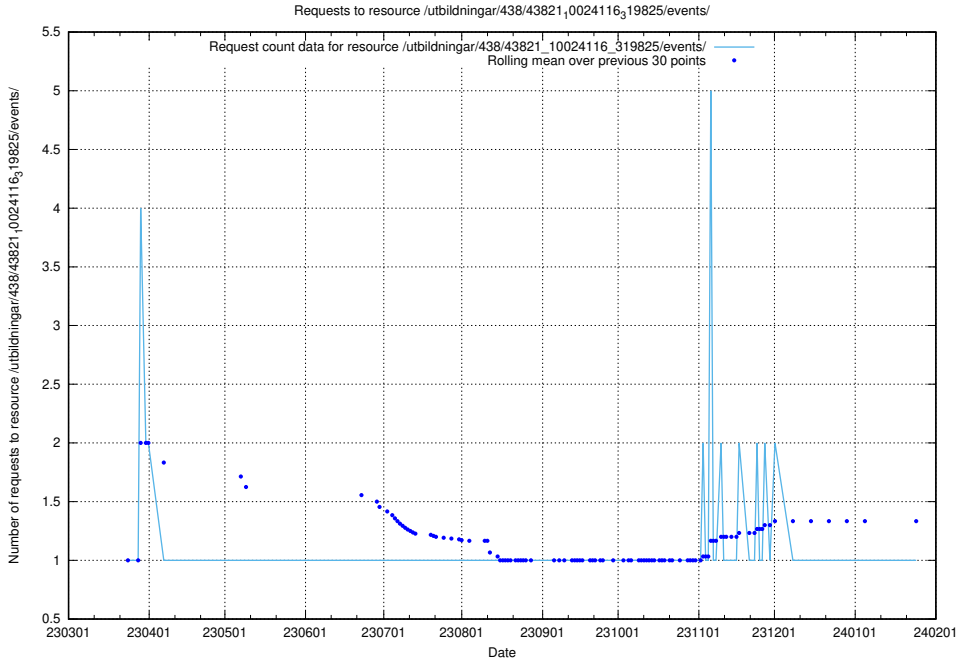

5.6164 Usage of /utbildningar/438/43821_10024116_319825/events/

Here, we count the number of requests to resource /utbildningar/438/43821_10024116_319825/events/.