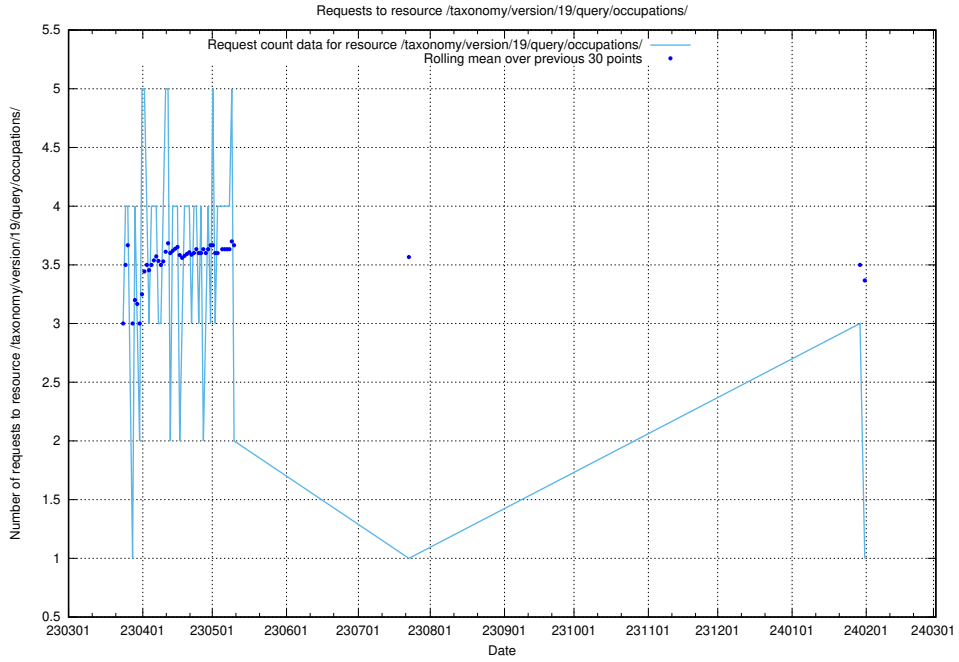

5.6130 Usage of /taxonomy/version/19/query/occupations/

Here, we count the number of requests to resource /taxonomy/version/19/query/occupations/.