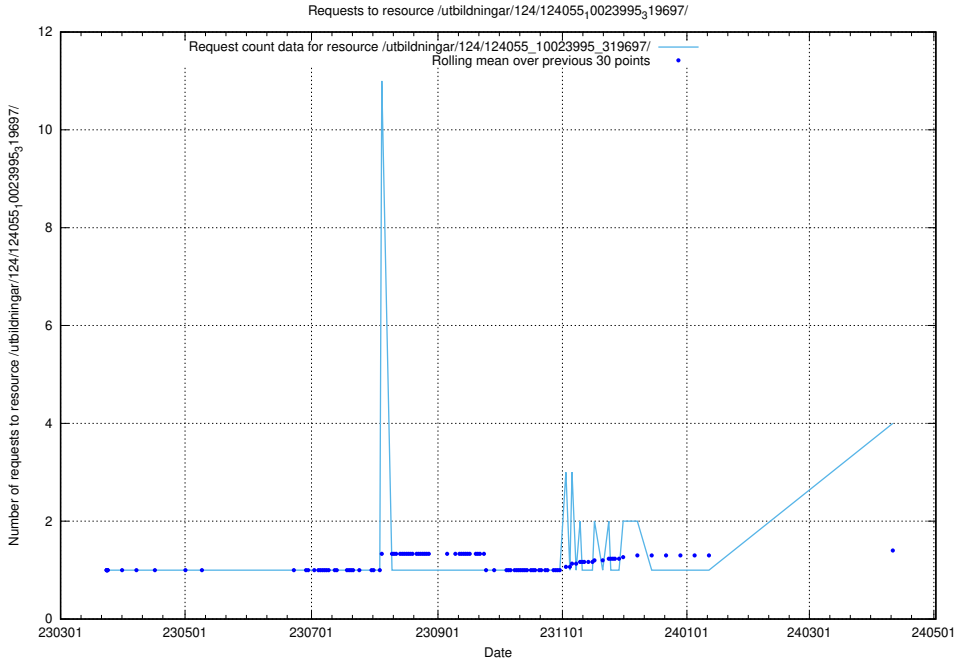

5.203 Usage of /utbildningar/124/124055_10023995_319697/

Here, we count the number of requests to resource /utbildningar/124/124055_10023995_319697/.