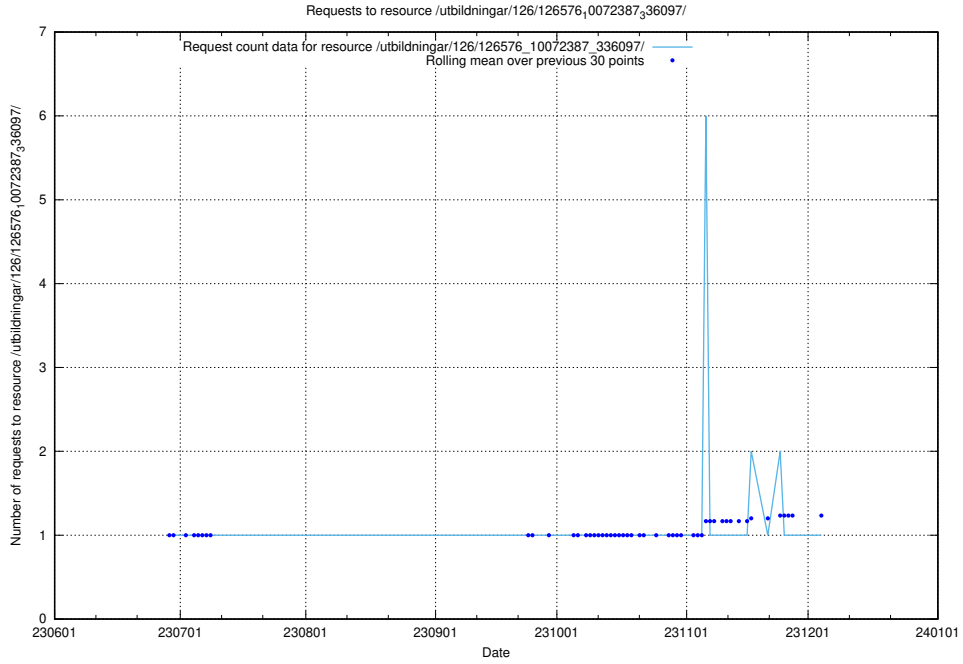

5.5464 Usage of /utbildningar/126/126576_10072387_336097/

Here, we count the number of requests to resource /utbildningar/126/126576_10072387_336097/.