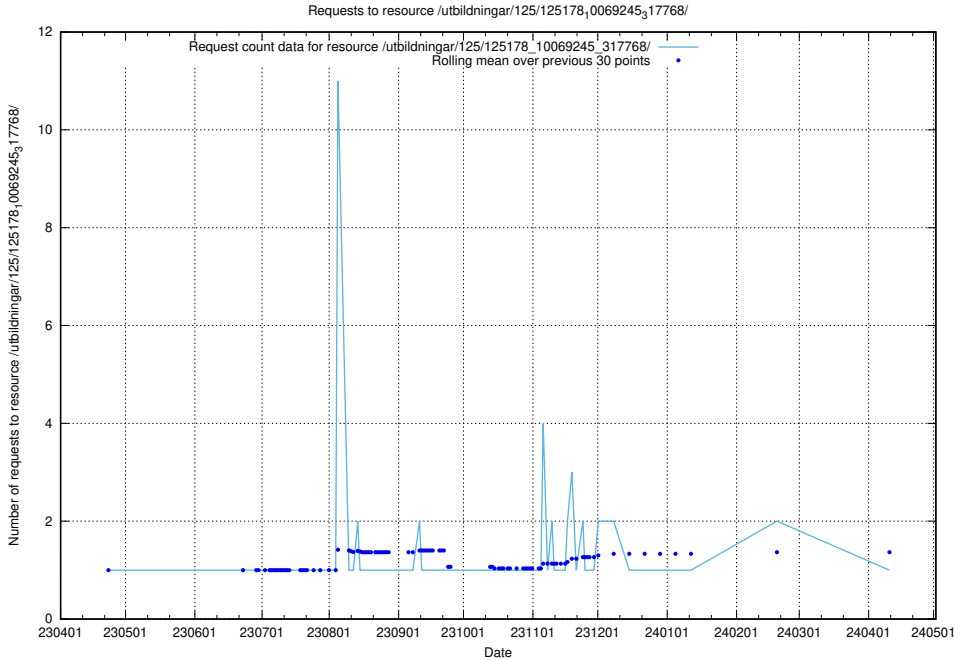

5.6053 Usage of /utbildningar/125/125178_10069245_317768/

Here, we count the number of requests to resource /utbildningar/125/125178_10069245_317768/.