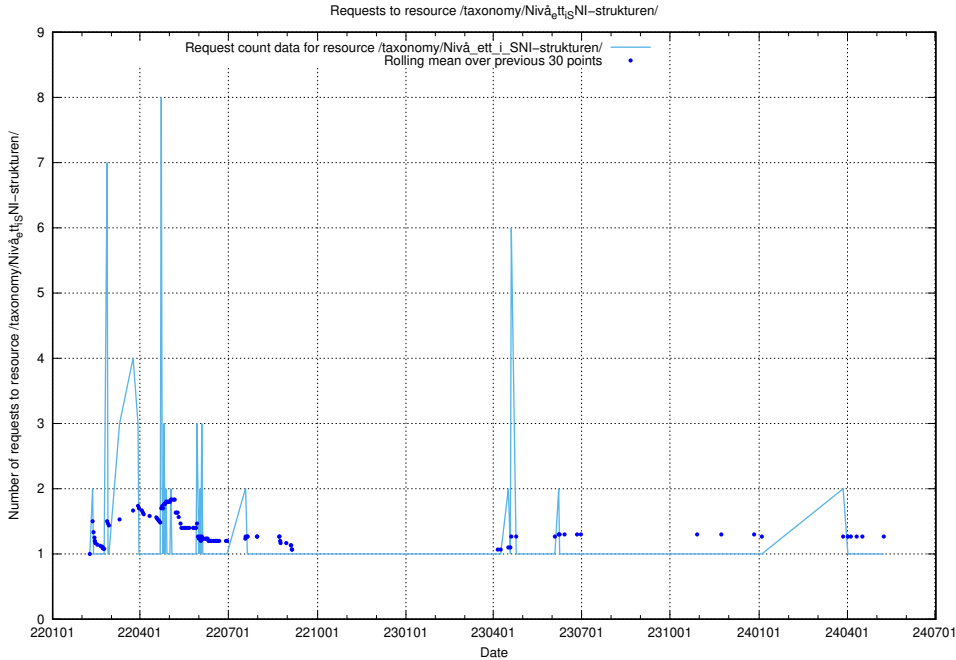

5.2254 Usage of /taxonomy/Nivå_ett_i_SNI-strukturen/

Here, we count the number of requests to resource /taxonomy/Nivå_ett_i_SNI-strukturen/.