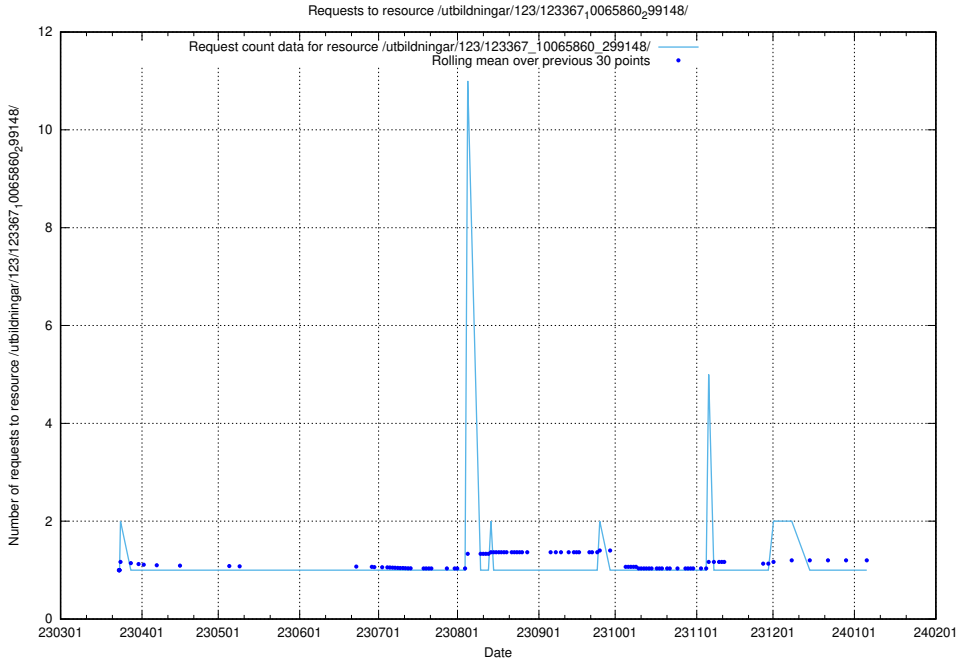

5.4838 Usage of /utbildningar/123/123367_10065860_299148/

Here, we count the number of requests to resource /utbildningar/123/123367_10065860_299148/.

5.4839 Usage of /utbildningar/126/126095_10071321_331015/events/