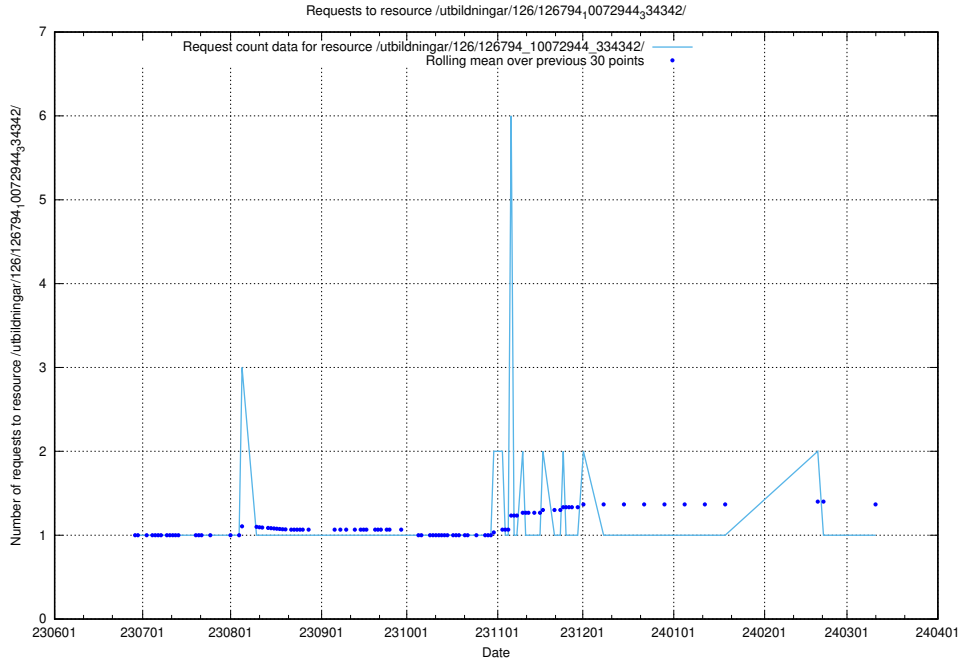

5.5454 Usage of /utbildningar/126/126794_10072944_334342/

Here, we count the number of requests to resource /utbildningar/126/126794_10072944_334342/.