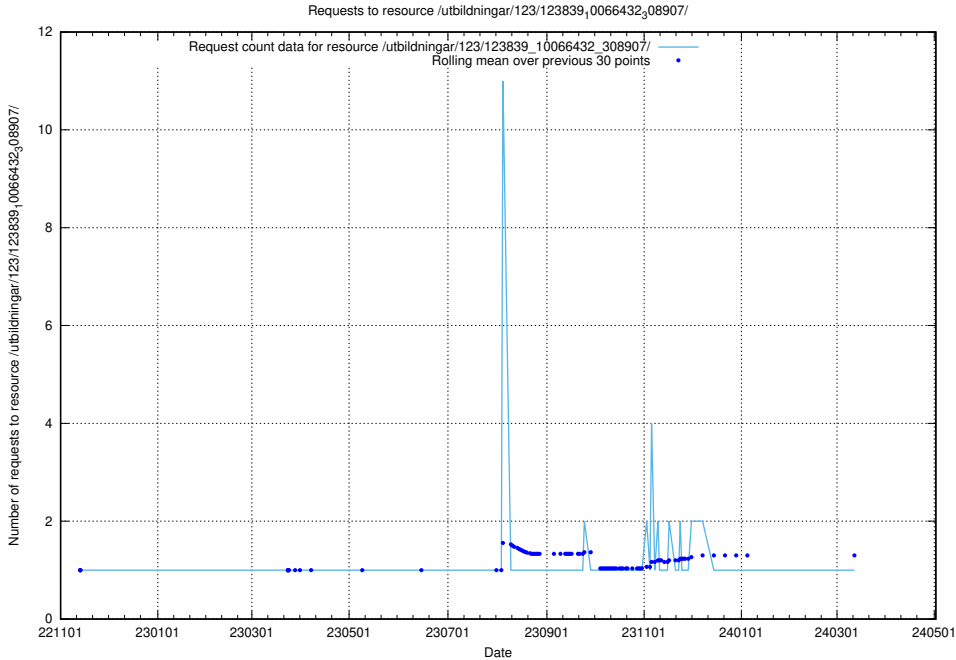

5.5892 Usage of /utbildningar/123/123839_10066432_308907/

Here, we count the number of requests to resource /utbildningar/123/123839_10066432_308907/.