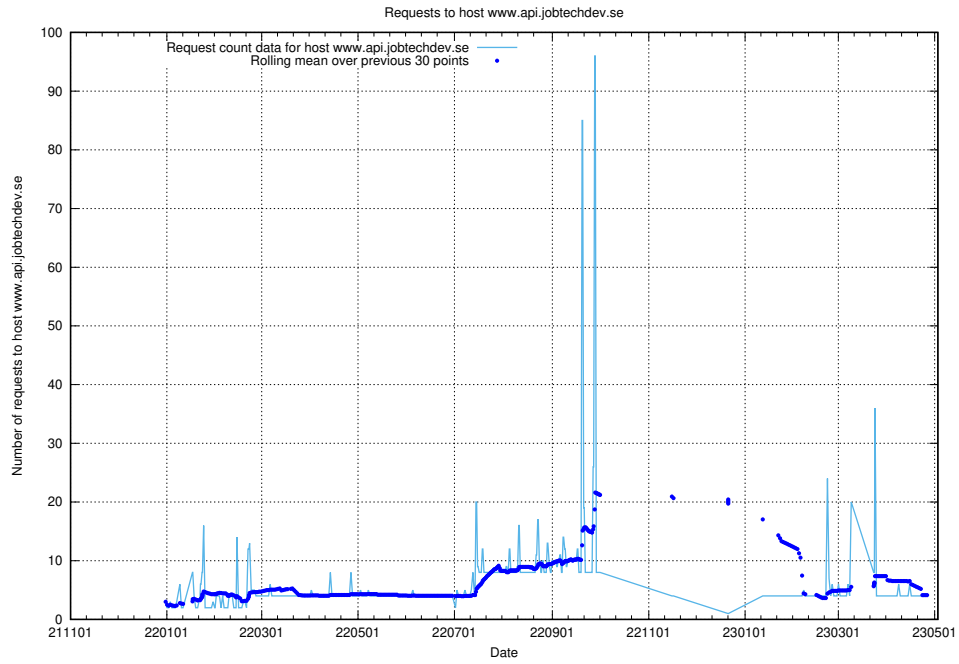

7.130 Usage of www.api.jobtechdev.se

Here, we count the number of requests to host www.api.jobtechdev.se.