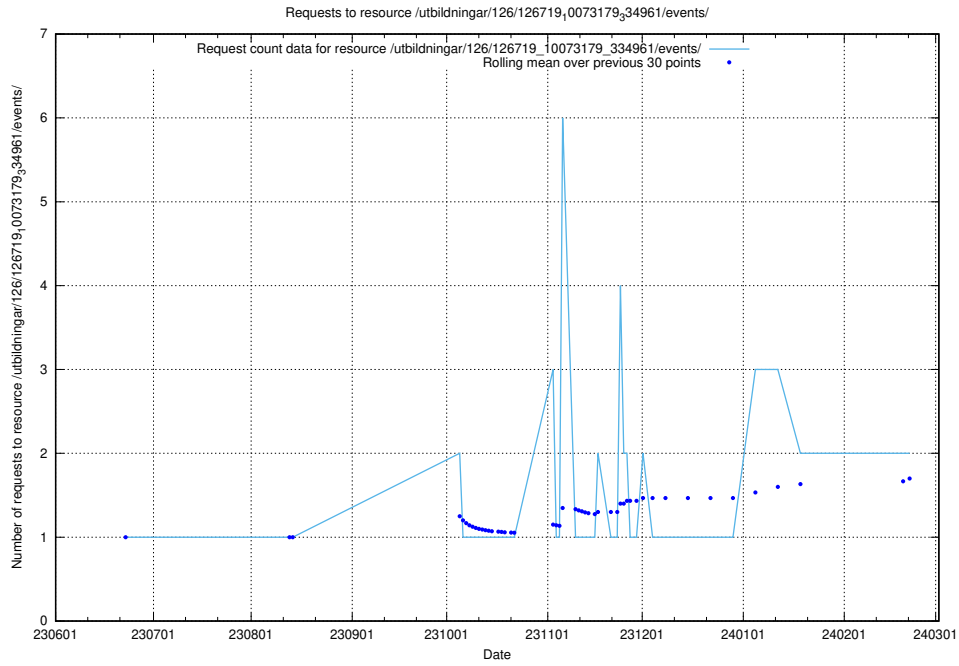

5.854 Usage of /utbildningar/126/126719_10073179_334961/events/

Here, we count the number of requests to resource /utbildningar/126/126719_10073179_334961/events/