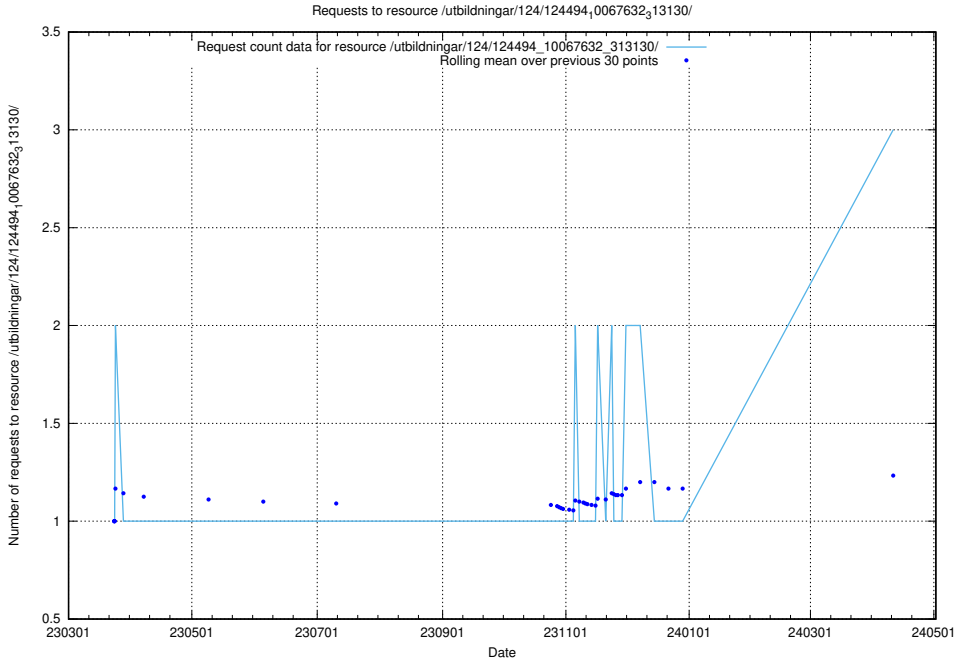

5.302 Usage of /utbildningar/124/124494_10067632_313130/

Here, we count the number of requests to resource /utbildningar/124/124494_10067632_313130/.