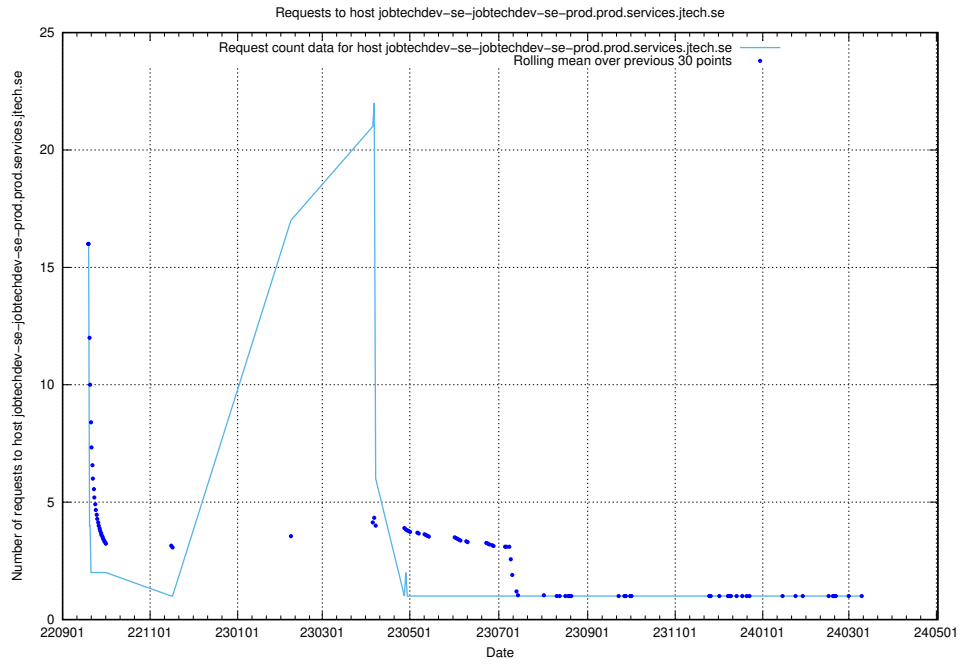

7.614 Usage of jobtechdev-se-jobtechdev-se-prod.prod.services.jtech.se

Here, we count the number of requests to host jobtechdev-se-jobtechdev-se-prod.prod.services.jtech.se.