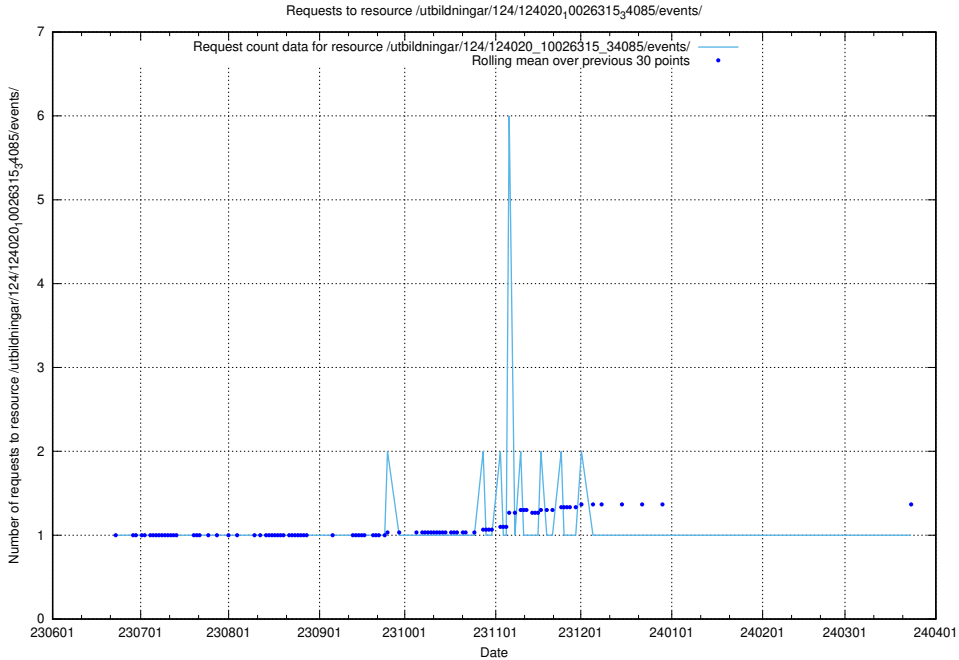

5.5838 Usage of /utbildningar/124/124020_10026315_34085/events/

Here, we count the number of requests to resource /utbildningar/124/124020_10026315_34085/events/.