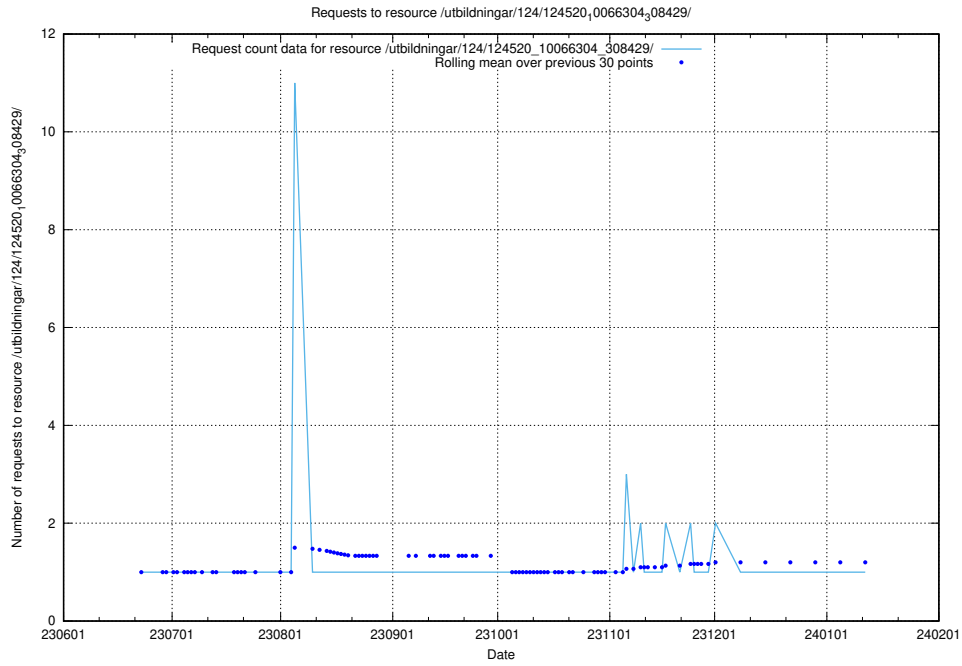

5.5769 Usage of /utbildningar/124/124520_10066304_308429/

Here, we count the number of requests to resource /utbildningar/124/124520_10066304_308429/.