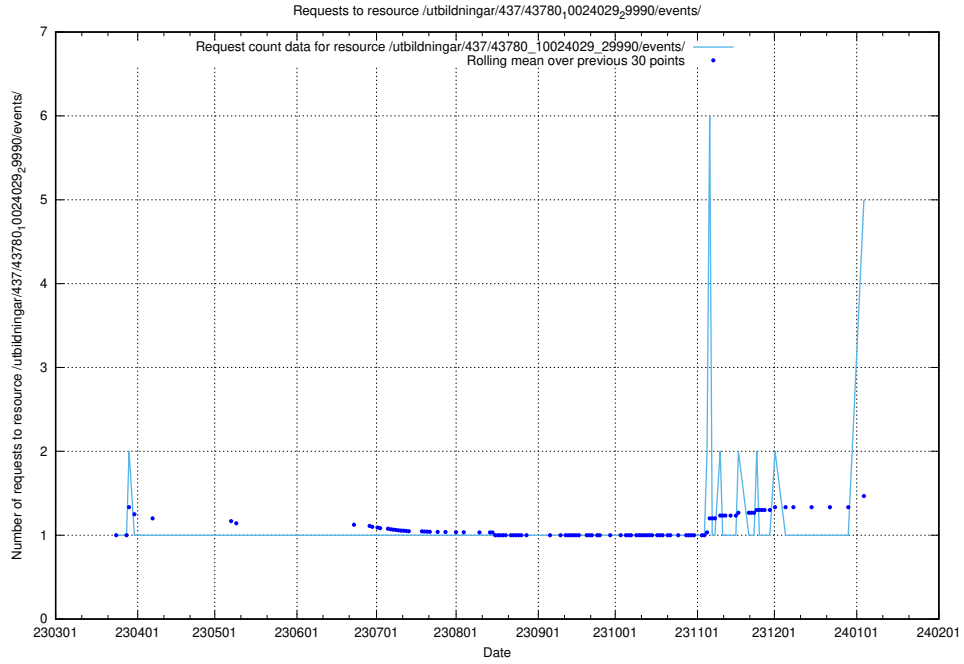

5.147 Usage of /utbildningar/437/43780_10024029_29990/events/

Here, we count the number of requests to resource /utbildningar/437/43780_10024029_29990/events/.