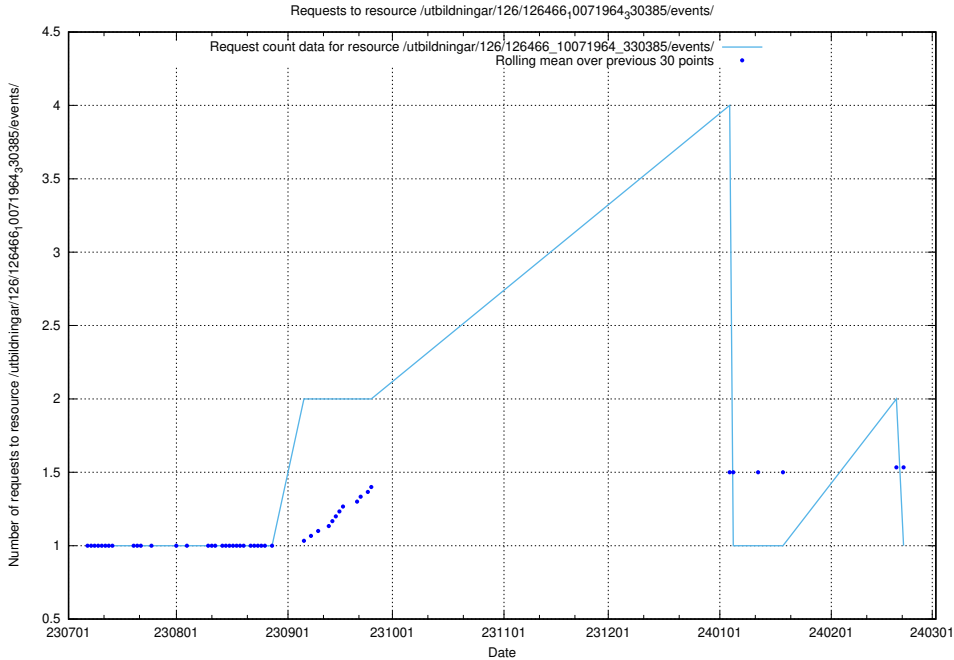

5.5308 Usage of /utbildningar/126/126466_10071964_330385/events/

Here, we count the number of requests to resource /utbildningar/126/126466_10071964_330385/events/