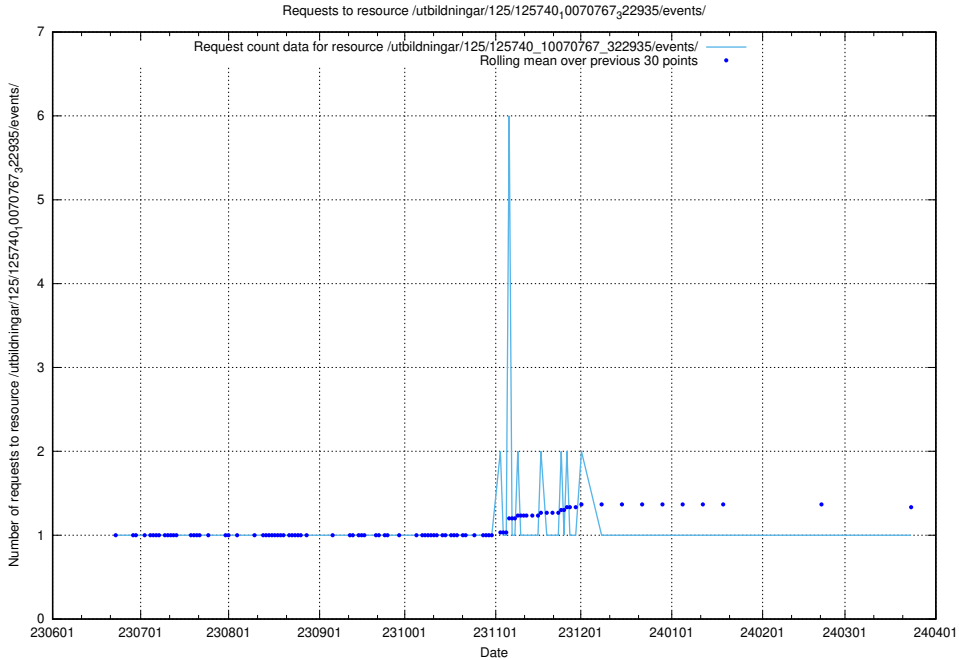

5.5710 Usage of /utbildningar/125/125740_10070767_322935/events/

Here, we count the number of requests to resource /utbildningar/125/125740_10070767_322935/events/