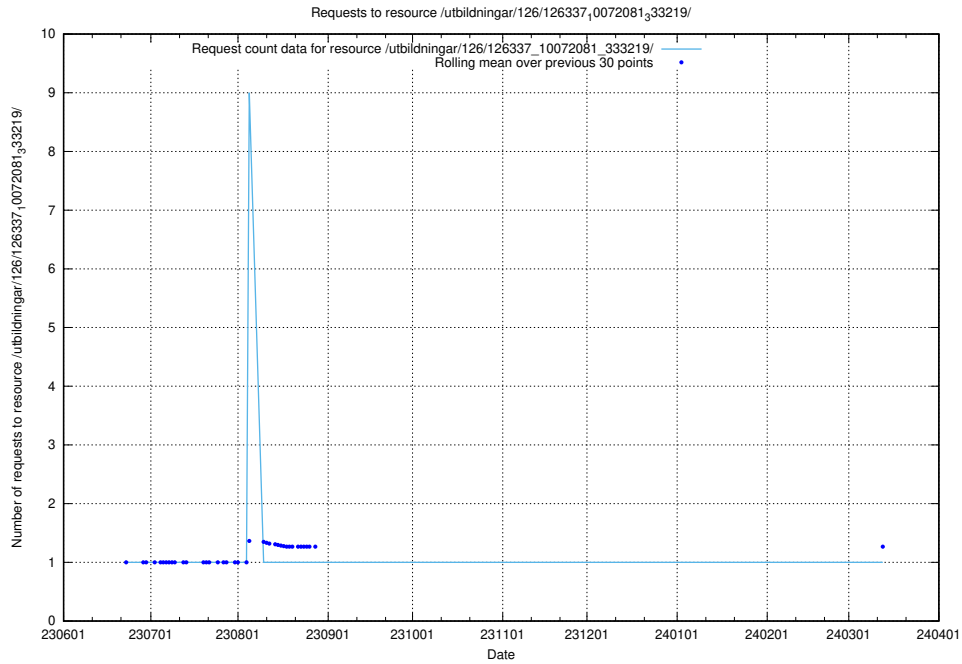

5.5677 Usage of /utbildningar/126/126337_10072081_333219/

Here, we count the number of requests to resource /utbildningar/126/126337_10072081_333219/.