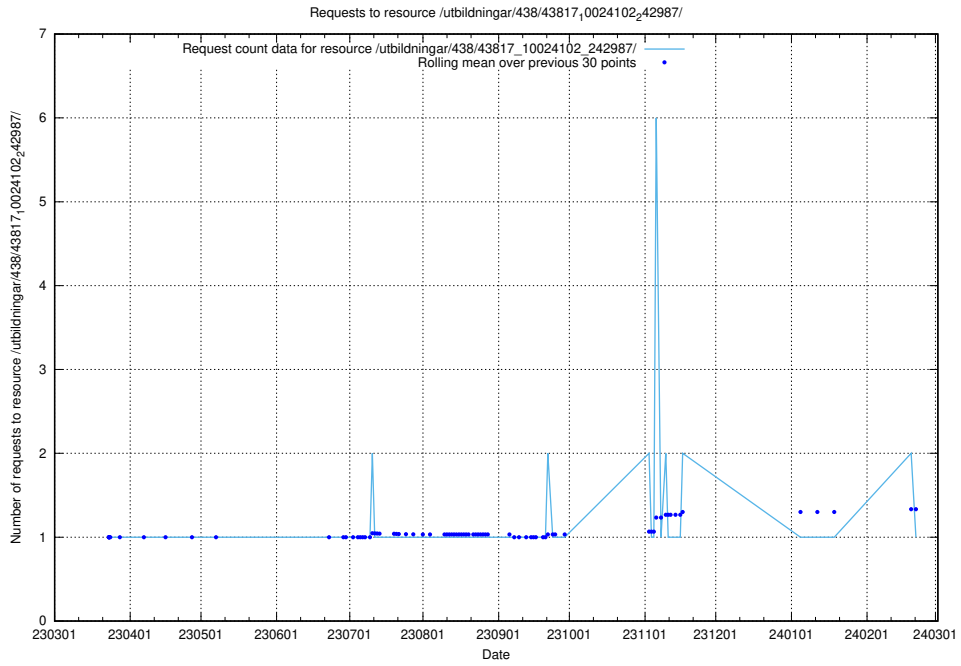

5.6342 Usage of /utbildningar/438/43817_10024102_242987/

Here, we count the number of requests to resource /utbildningar/438/43817_10024102_242987/.