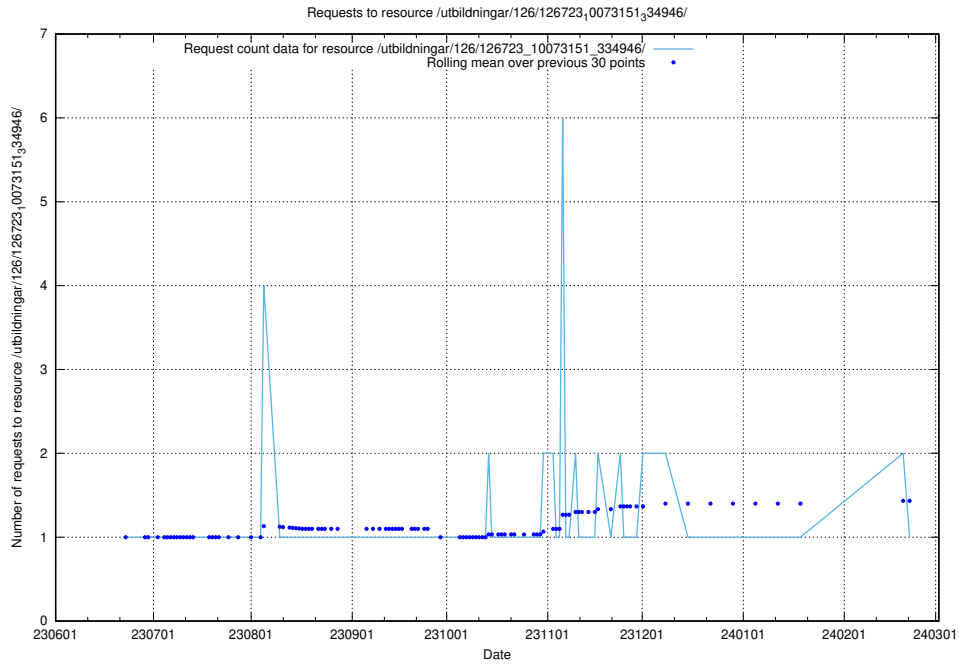

5.5617 Usage of /utbildningar/126/126723_10073151_334946/

Here, we count the number of requests to resource /utbildningar/126/126723_10073151_334946/.