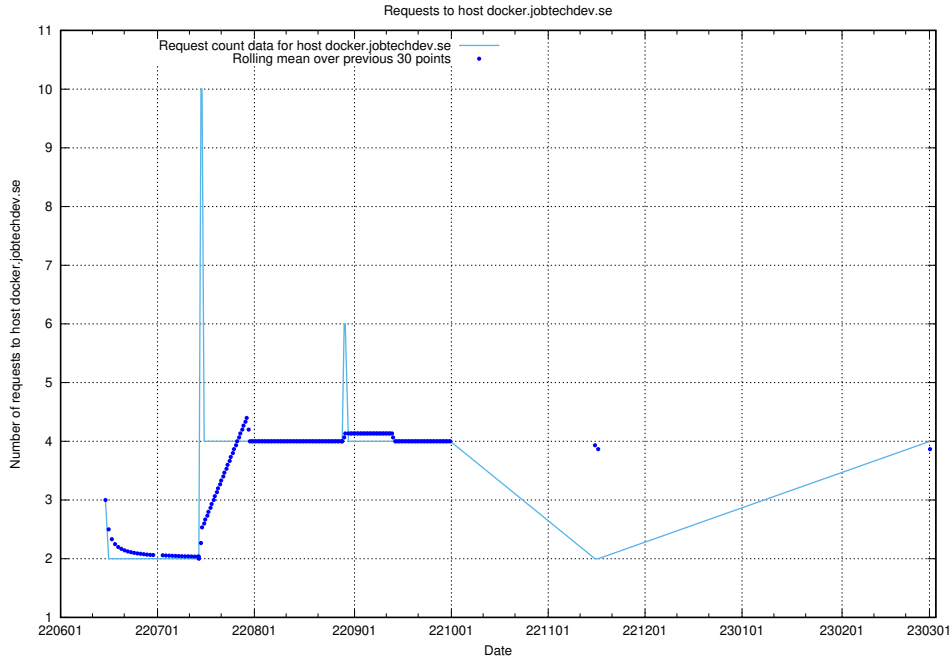

7.143 Usage of docker.jobtechdev.se

Here, we count the number of requests to host docker.jobtechdev.se.

7.144 Usage of console-openshift-console.apps.jocp4.jobtechdev.se

Here, we count the number of requests to host console-openshift-console.apps.jocp4.jobtechdev.se.