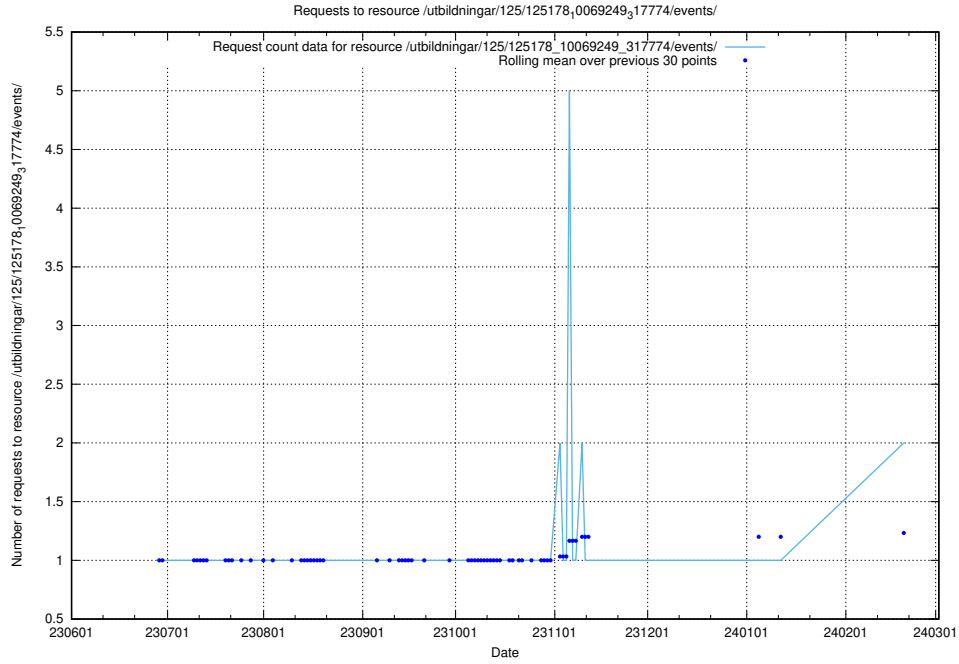

5.839 Usage of /utbildningar/125/125178_10069249_317774/events/

Here, we count the number of requests to resource /utbildningar/125/125178_10069249_317774/events/