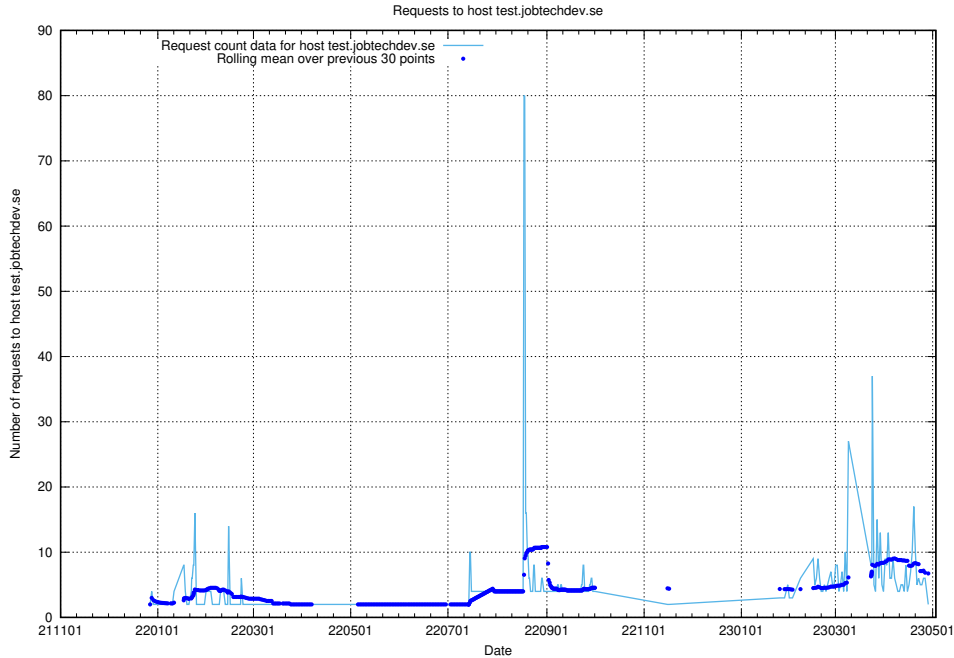

Here, we count the number of requests to host test.jobtechdev.se.

7.365 Usage of doh.forum1.jobtechdev.se

Here, we count the number of requests to host doh.forum1.jobtechdev.se.

7.366 Usage of dns.forum1.jobtechdev.se