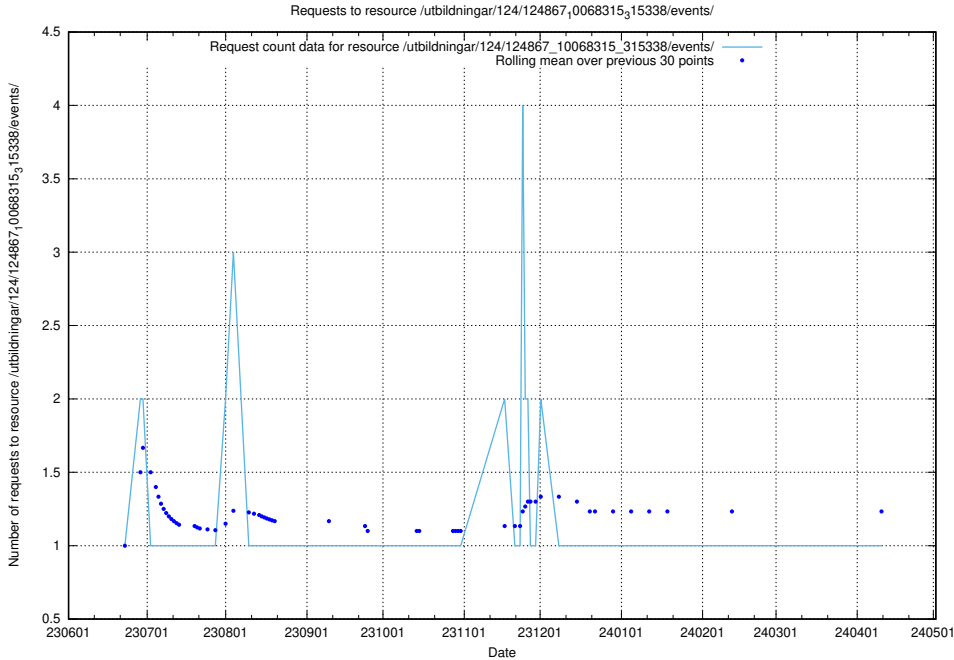

5.5750 Usage of /utbildningar/124/124867_10068315_315338/events/

Here, we count the number of requests to resource /utbildningar/124/124867_10068315_315338/events/