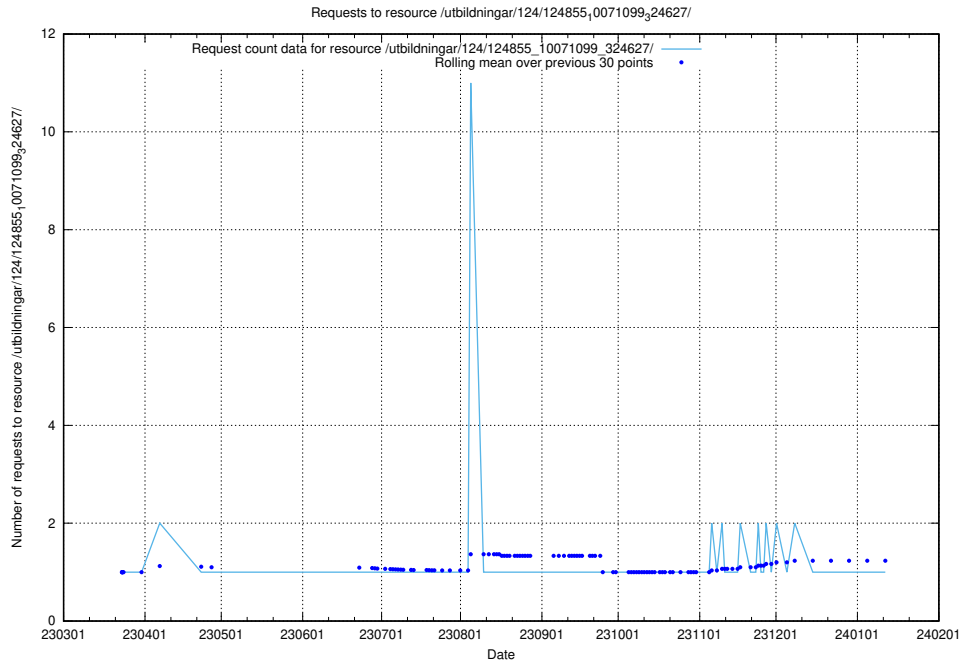

5.1206 Usage of /utbildningar/124/124855_10071099_324627/

Here, we count the number of requests to resource /utbildningar/124/124855_10071099_324627/.