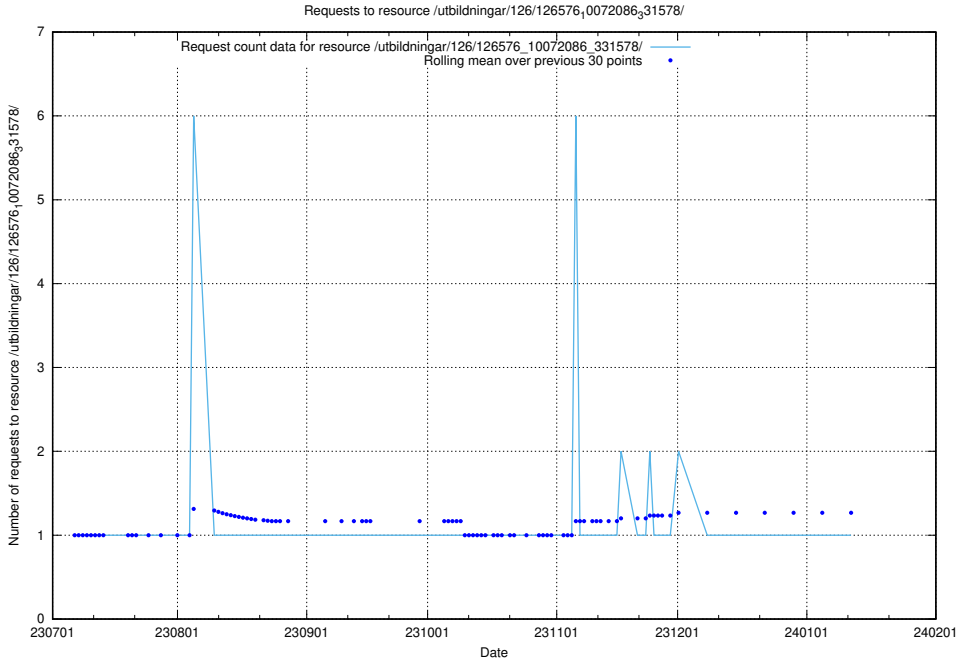

Here, we count the number of requests to resource /utbildningar/125/125600_10070136_324706/events/

5.5306 Usage of /utbildningar/126/126576_10072086_331578/

Here, we count the number of requests to resource /utbildningar/126/126576_10072086_331578/.