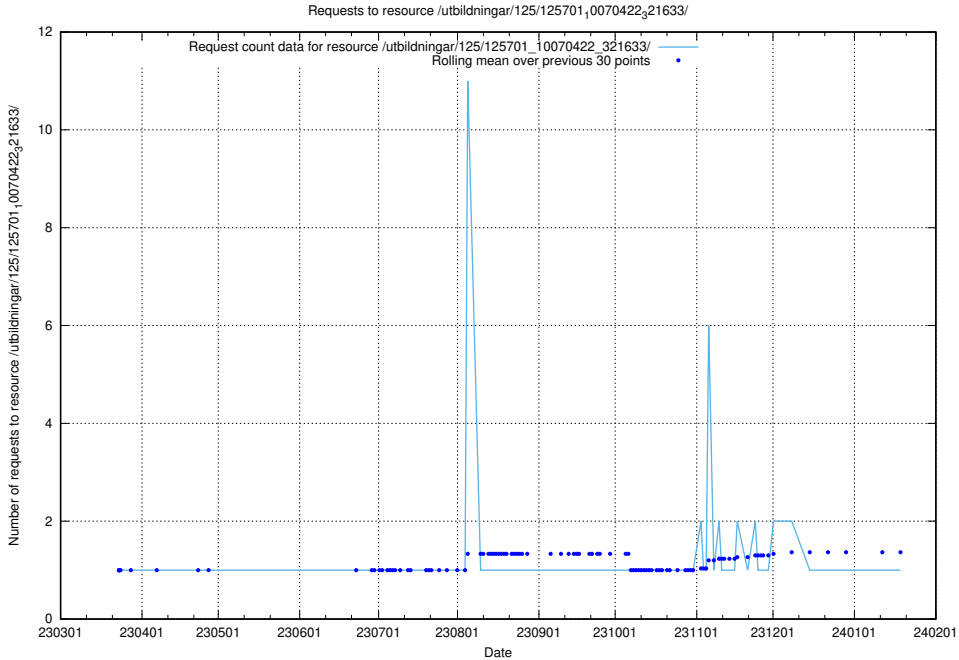

5.1042 Usage of /utbildningar/125/125701_10070422_321633/

Here, we count the number of requests to resource /utbildningar/125/125701_10070422_321633/.