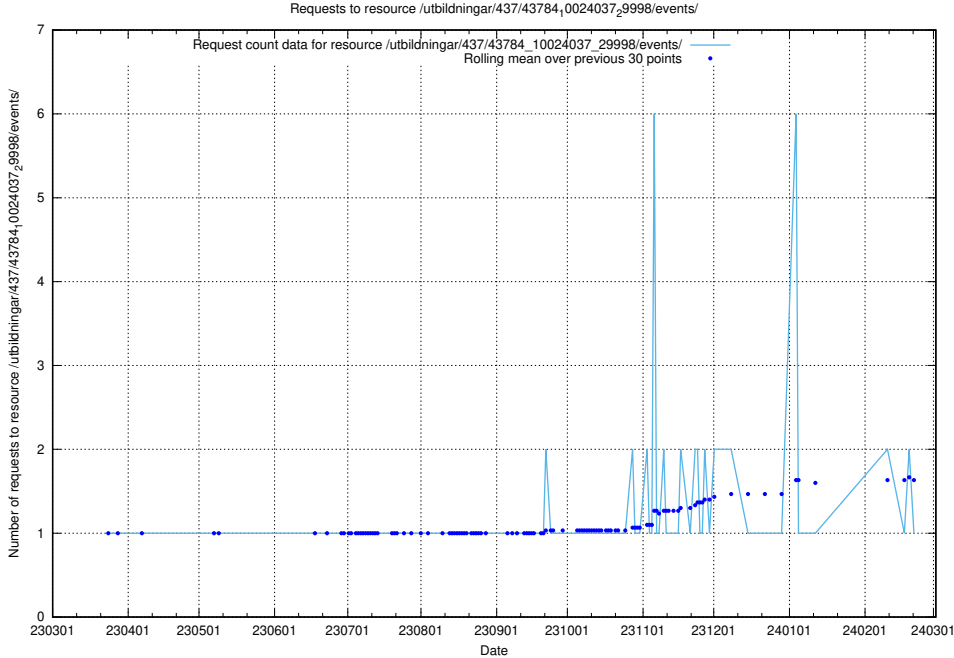

5.6180 Usage of /utbildningar/437/43784_10024037_29998/events/

Here, we count the number of requests to resource /utbildningar/437/43784_10024037_29998/events/.