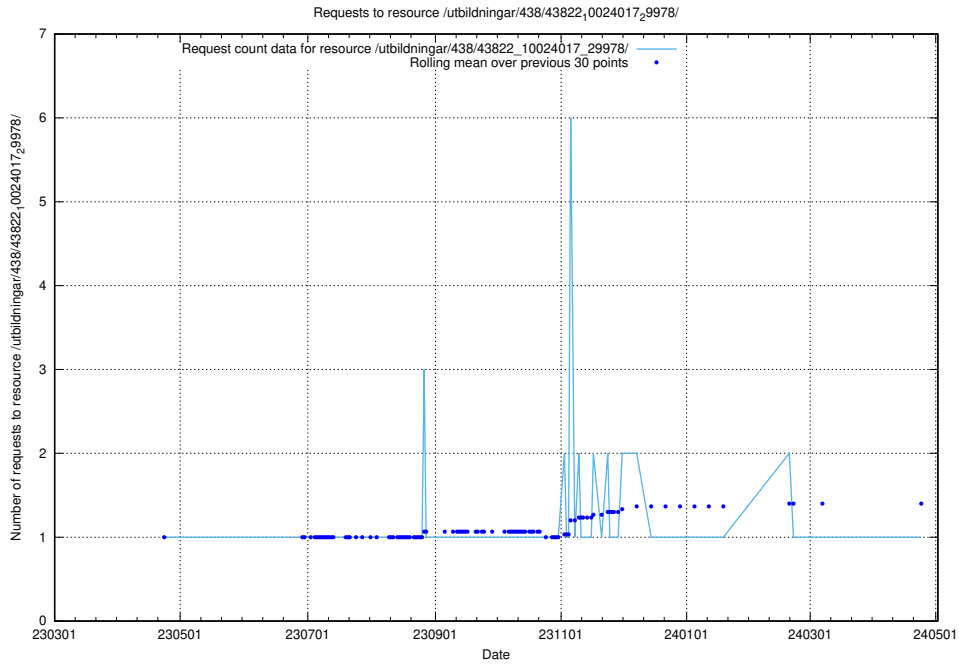

5.6042 Usage of /utbildningar/438/43822_10024017_29978/

Here, we count the number of requests to resource /utbildningar/438/43822_10024017_29978/.