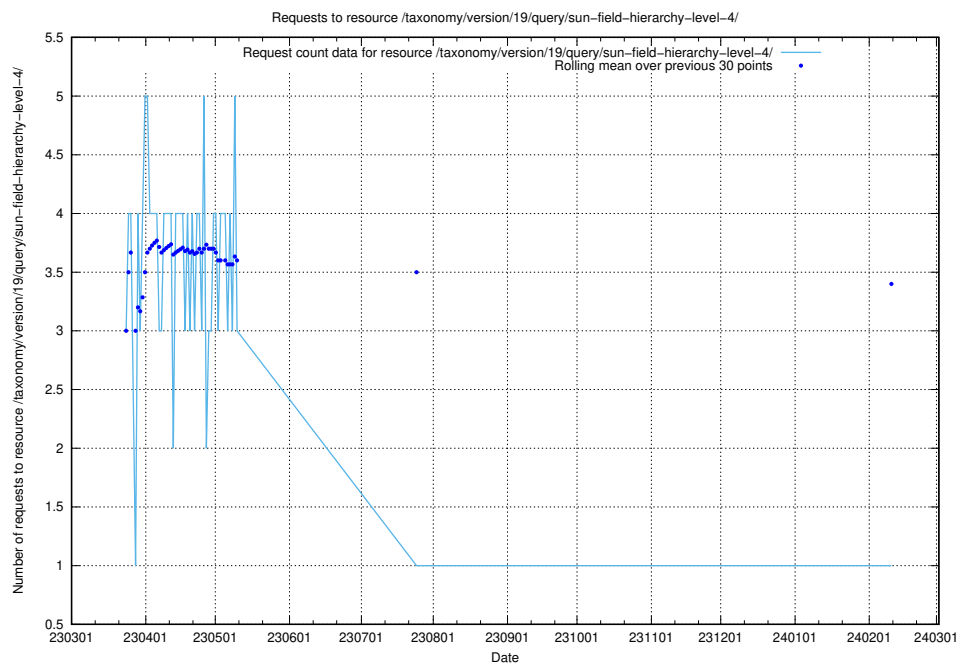

5.6112 Usage of /taxonomy/version/19/query/sun-field-hierarchy-level-4/

Here, we count the number of requests to resource /taxonomy/version/19/query/sun-field-hierarchy-level-4/.