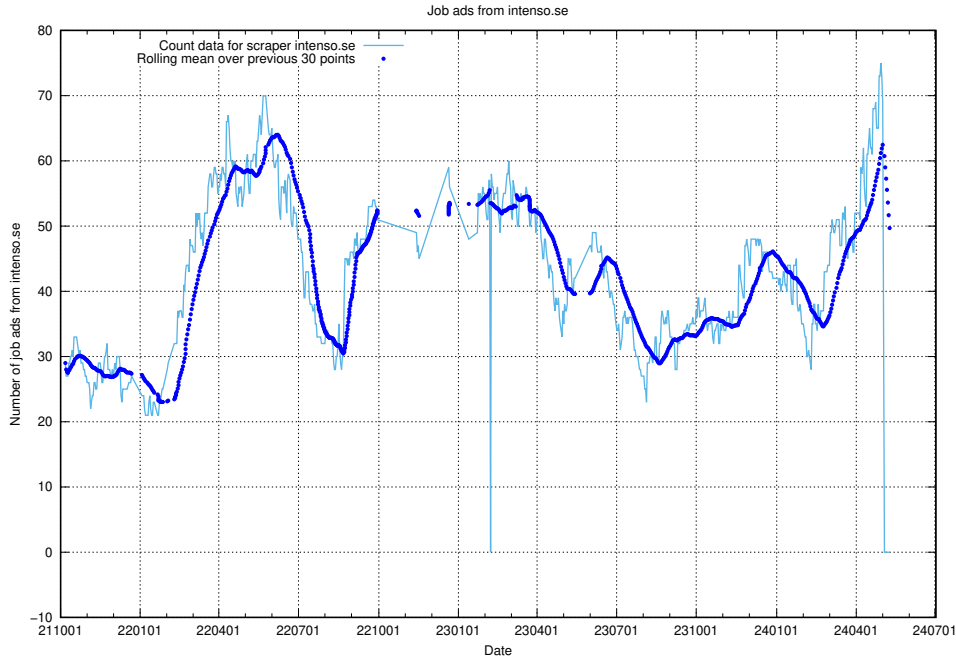

13.16 Number of ads by scraper intenso.se

Here, we count the number of job ads scraped from intenso.se.

13.17 Number of ads by scraper thehub.io

Here, we count the number of job ads scraped from thehub.io.