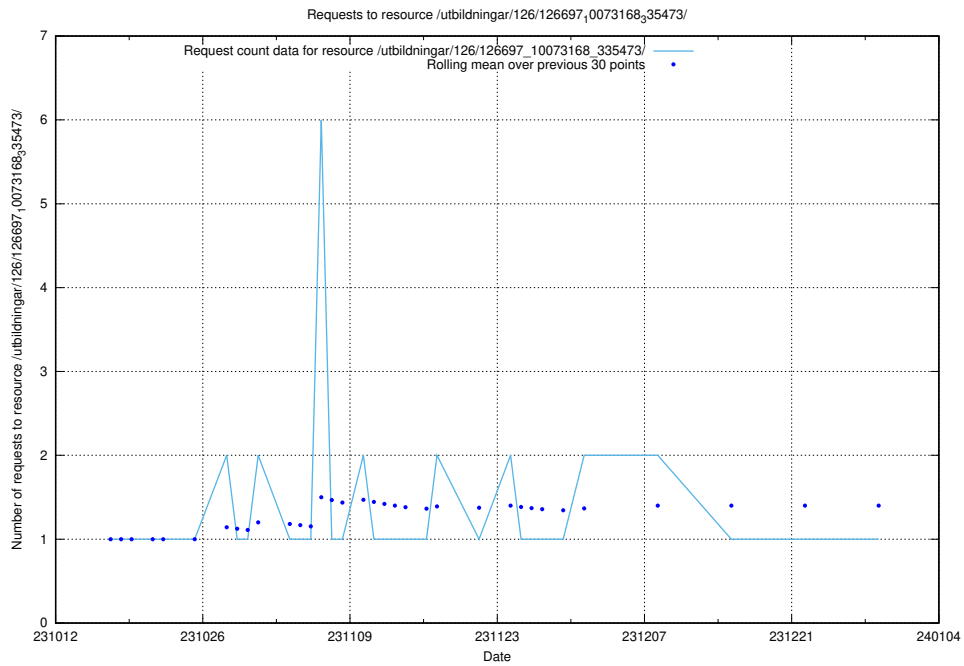

5.4314 Usage of /utbildningar/126/126697_10073168_335473/

Here, we count the number of requests to resource /utbildningar/126/126697_10073168_335473/.