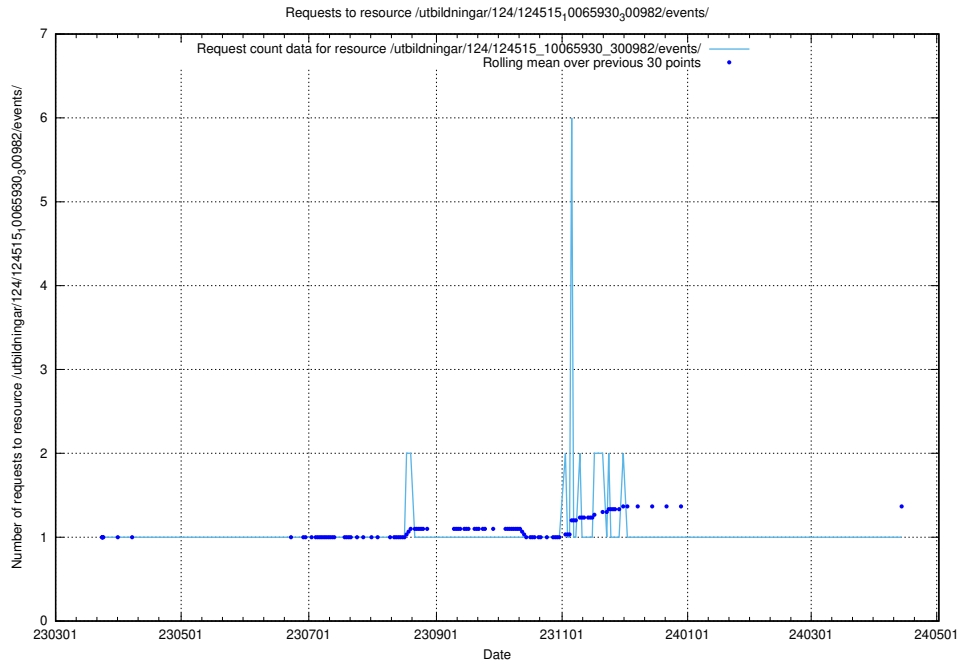

5.1608 Usage of /utbildningar/124/124515_10065930_300982/events/

Here, we count the number of requests to resource /utbildningar/124/124515_10065930_300982/events/