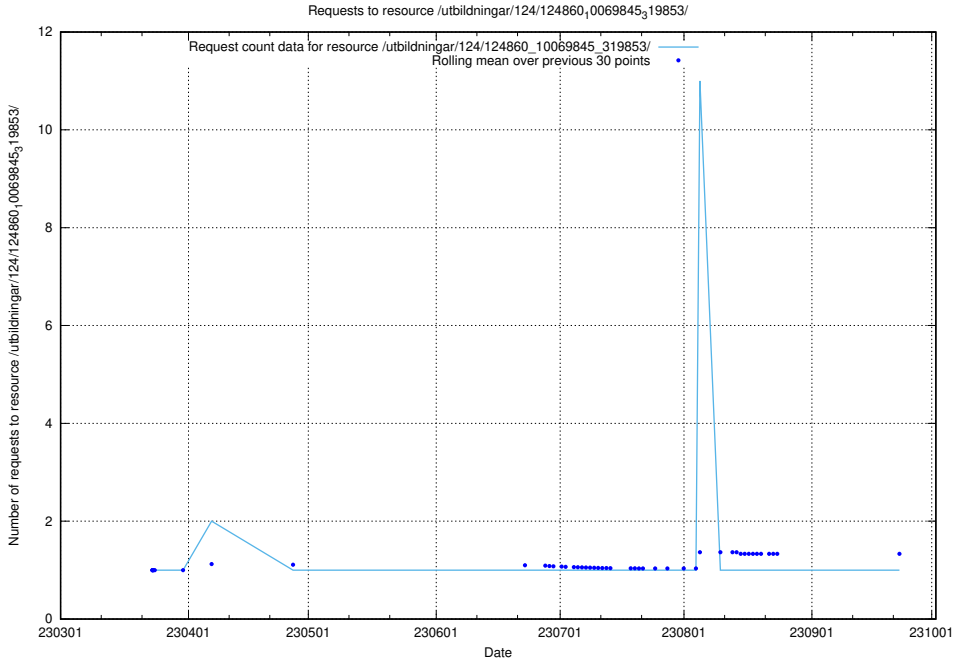

5.1185 Usage of /utbildningar/124/124860_10069845_319853/

Here, we count the number of requests to resource /utbildningar/124/124860_10069845_319853/.