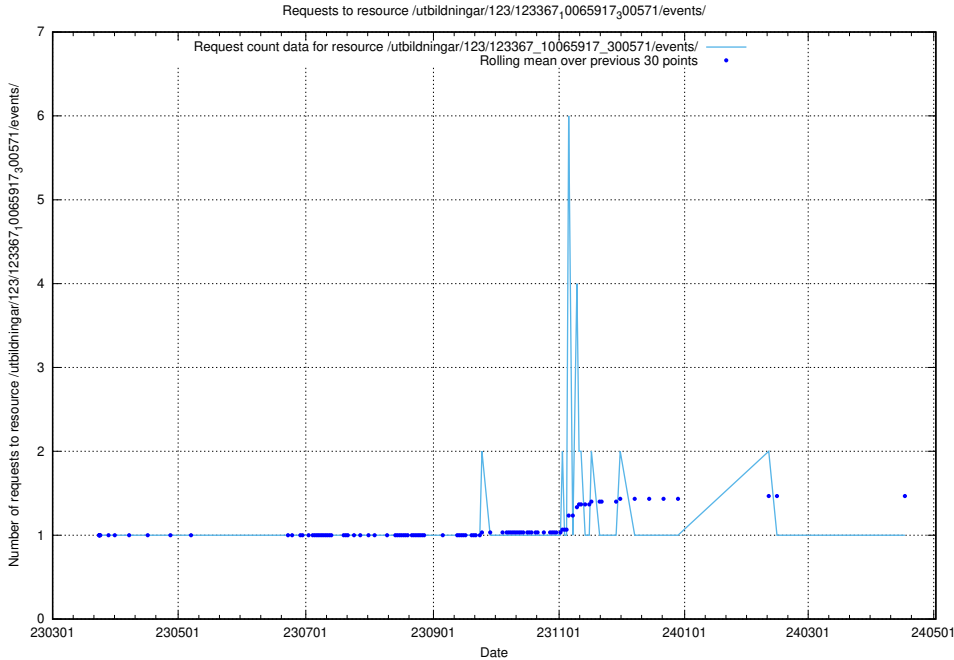

Here, we count the number of requests to resource /taxonomy/version/3/query/employment-type-concepts/.

5.4655 Usage of /utbildningar/123/123367_10065917_300571/events/

Here, we count the number of requests to resource /utbildningar/123/123367_10065917_300571/events/