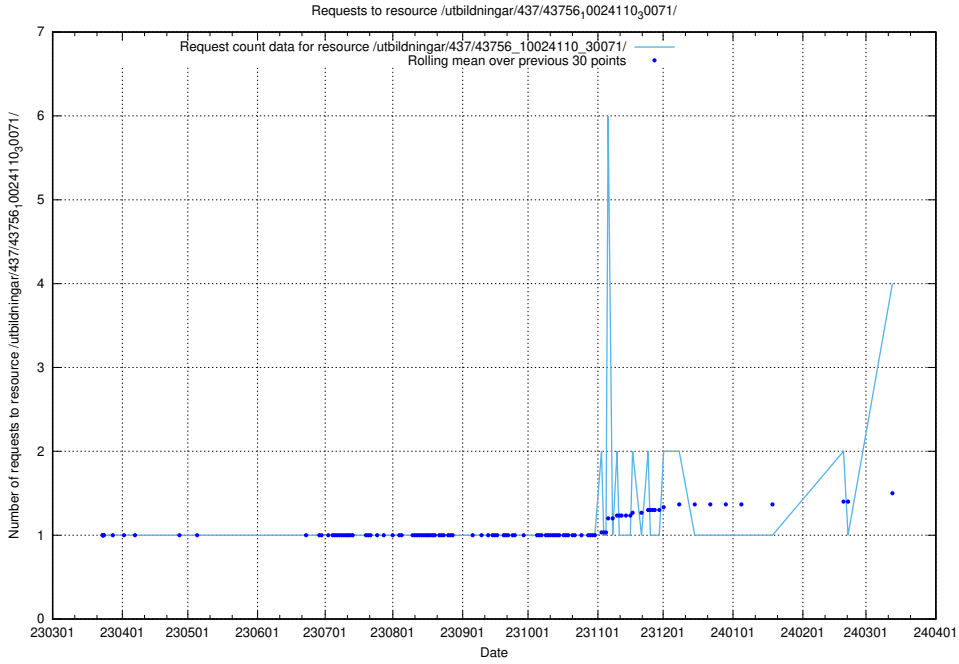

5.241 Usage of /utbildningar/437/43756_10024110_30071/

Here, we count the number of requests to resource /utbildningar/437/43756_10024110_30071/.