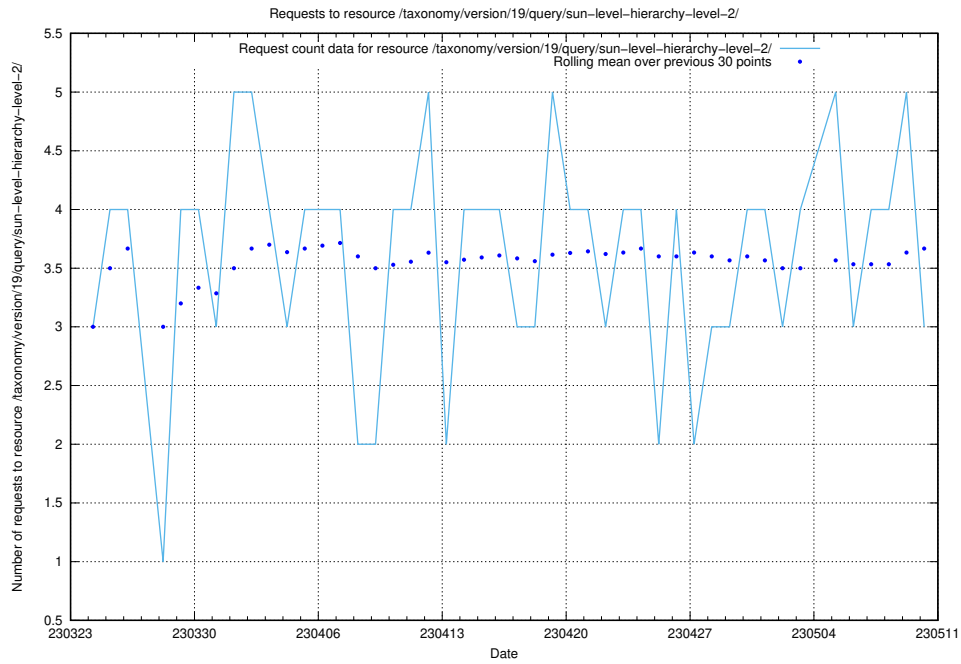

5.439 Usage of /taxonomy/version/19/query/sun-level-hierarchy-level-2/

Here, we count the number of requests to resource /taxonomy/version/19/query/sun-level-hierarchy-level-2/.