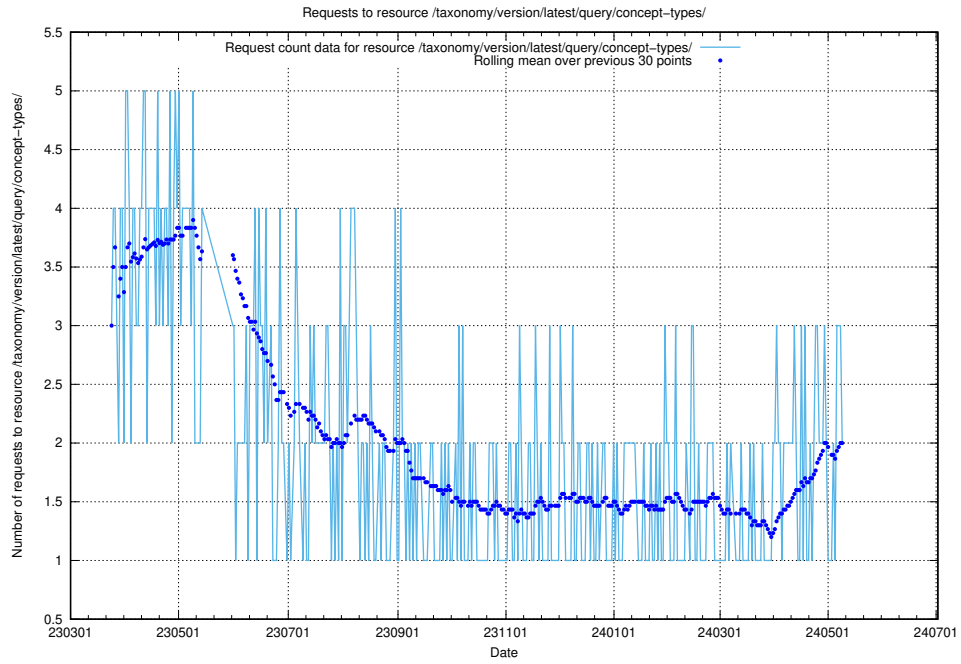

5.937 Usage of /taxonomy/version/latest/query/concept-types/

Here, we count the number of requests to resource /taxonomy/version/latest/query/concept-types/.