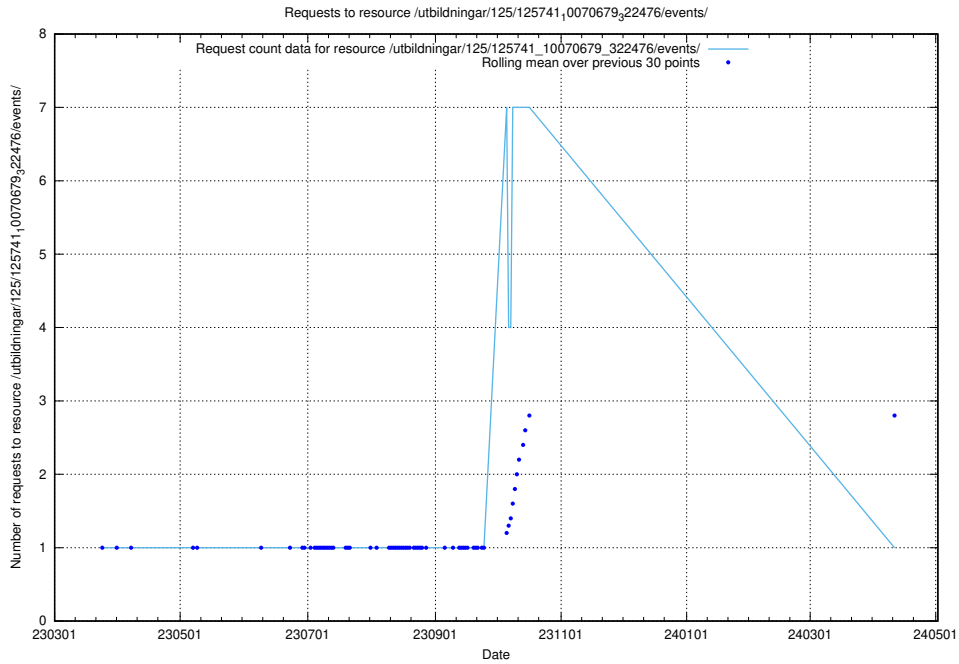

5.6228 Usage of /utbildningar/125/125741_10070679_322476/events/

Here, we count the number of requests to resource /utbildningar/125/125741_10070679_322476/events/