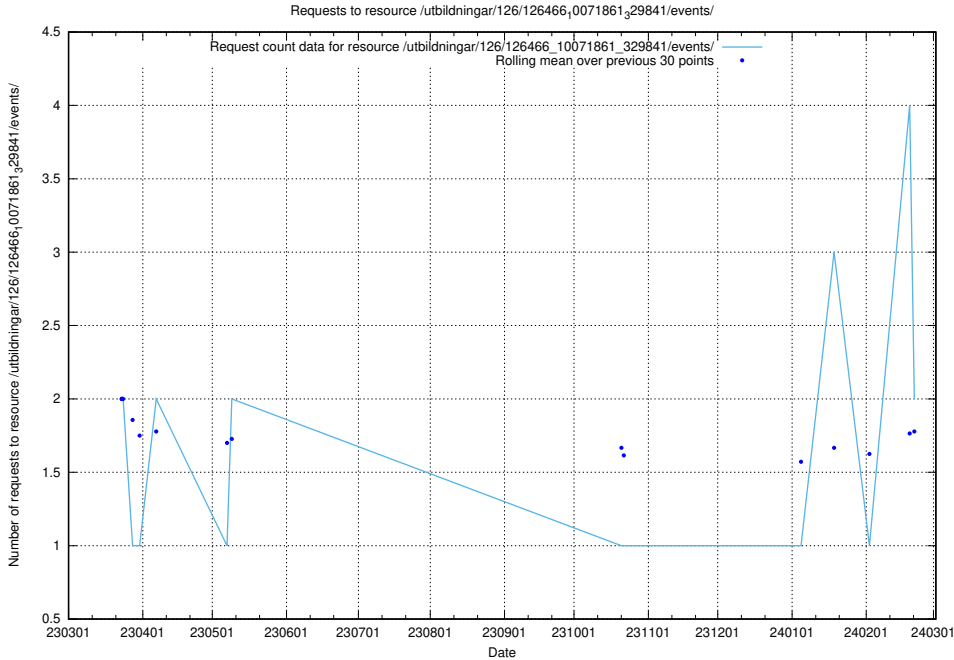

5.953 Usage of /utbildningar/126/126466_10071861_329841/events/

Here, we count the number of requests to resource /utbildningar/126/126466_10071861_329841/events/