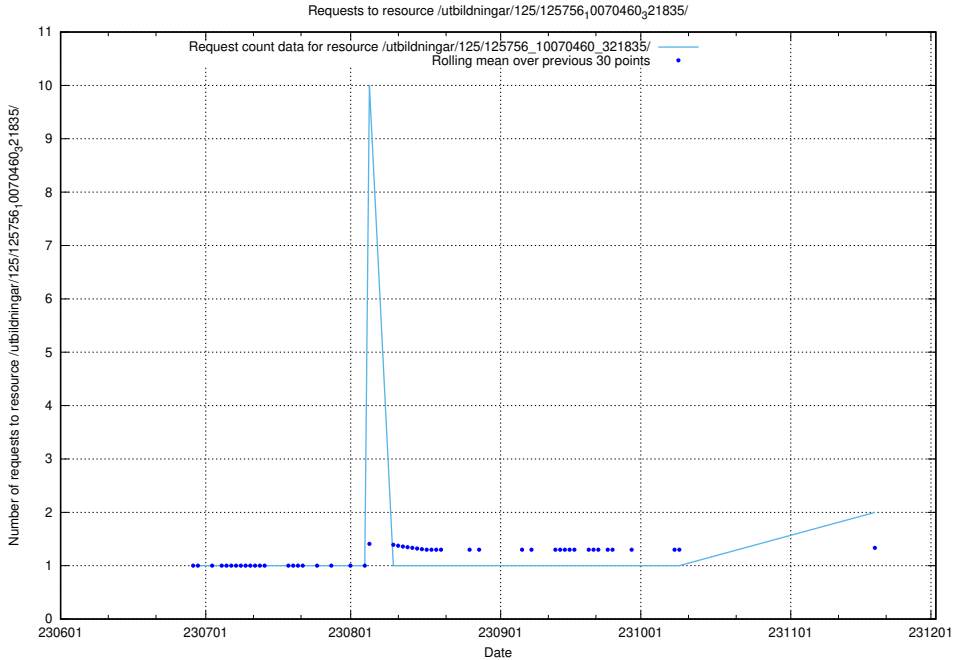

5.838 Usage of /utbildningar/125/125756_10070460_321835/

Here, we count the number of requests to resource /utbildningar/125/125756_10070460_321835/.