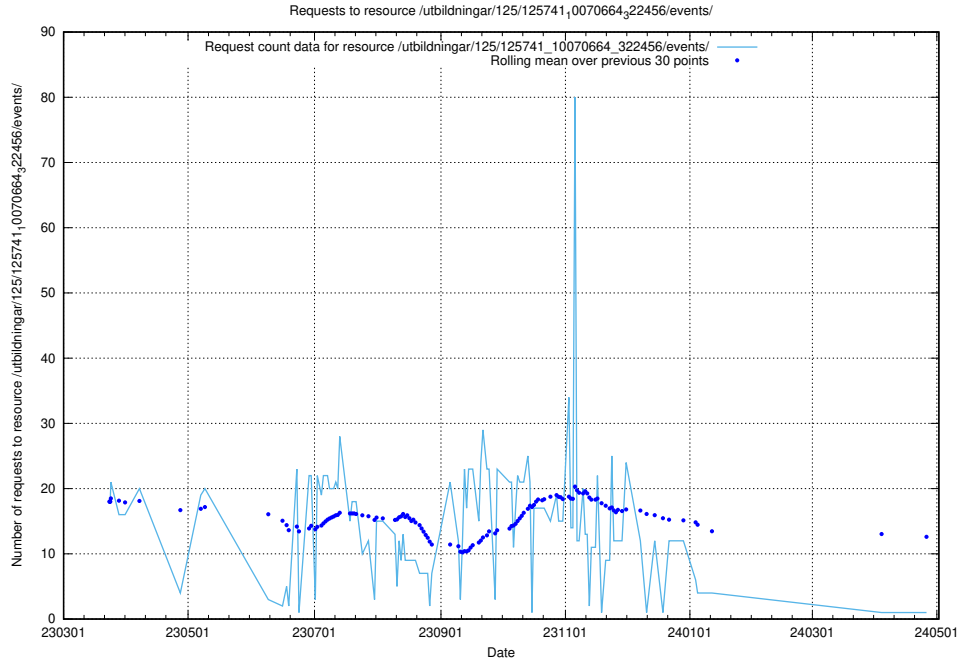

5.6240 Usage of /utbildningar/125/125741_10070664_322456/events/

Here, we count the number of requests to resource /utbildningar/125/125741_10070664_322456/events/