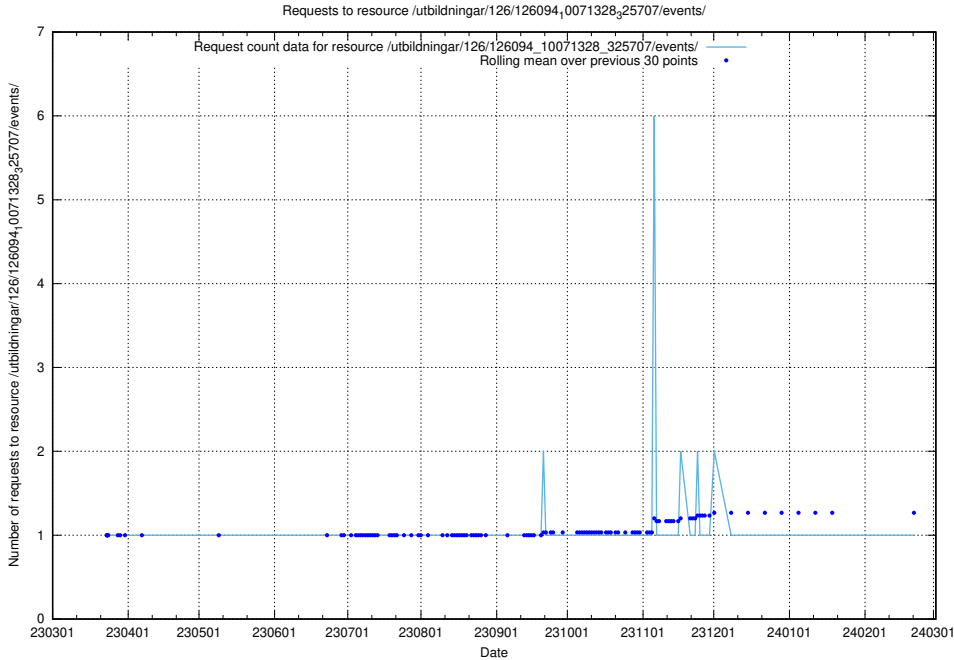

5.6429 Usage of /utbildningar/126/126094_10071328_325707/events/

Here, we count the number of requests to resource /utbildningar/126/126094_10071328_325707/events/