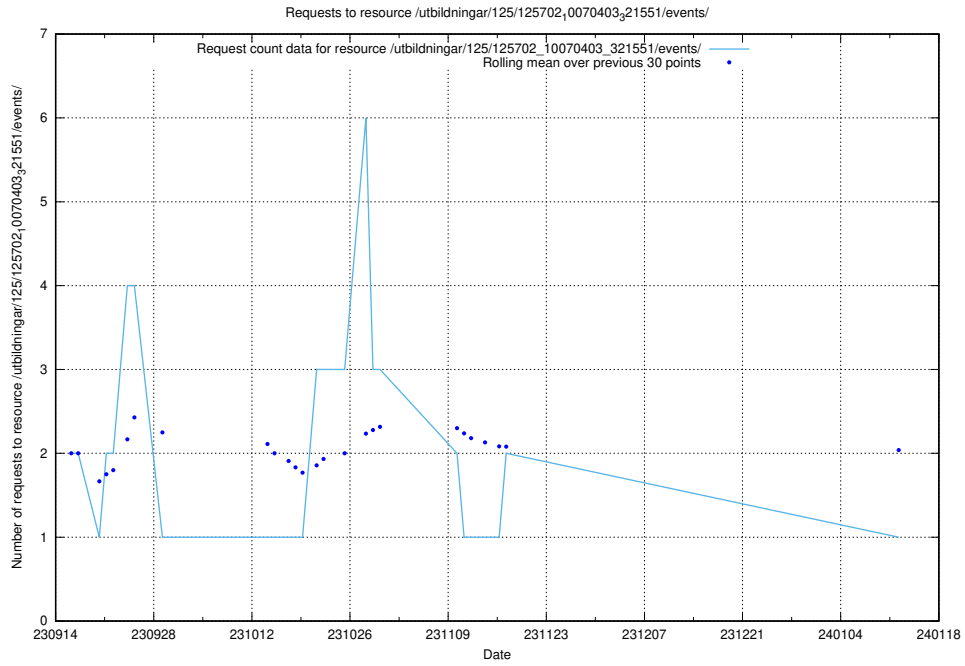

5.4553 Usage of /utbildningar/125/125702_10070403_321551/events/

Here, we count the number of requests to resource /utbildningar/125/125702_10070403_321551/events/