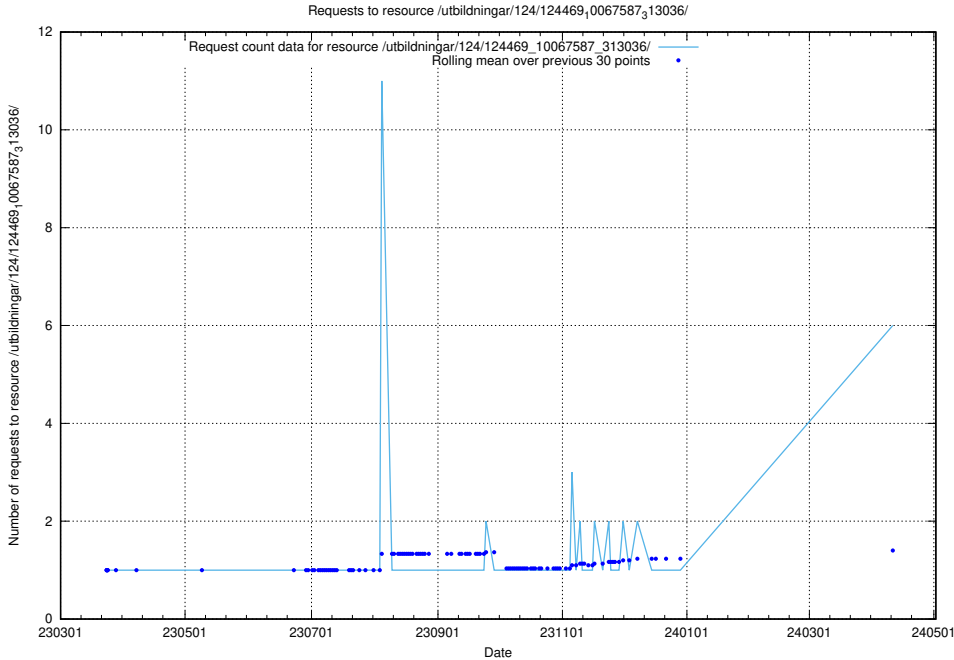

5.55 Usage of /utbildningar/124/124469_10067587_313036/

Here, we count the number of requests to resource /utbildningar/124/124469_10067587_313036/.