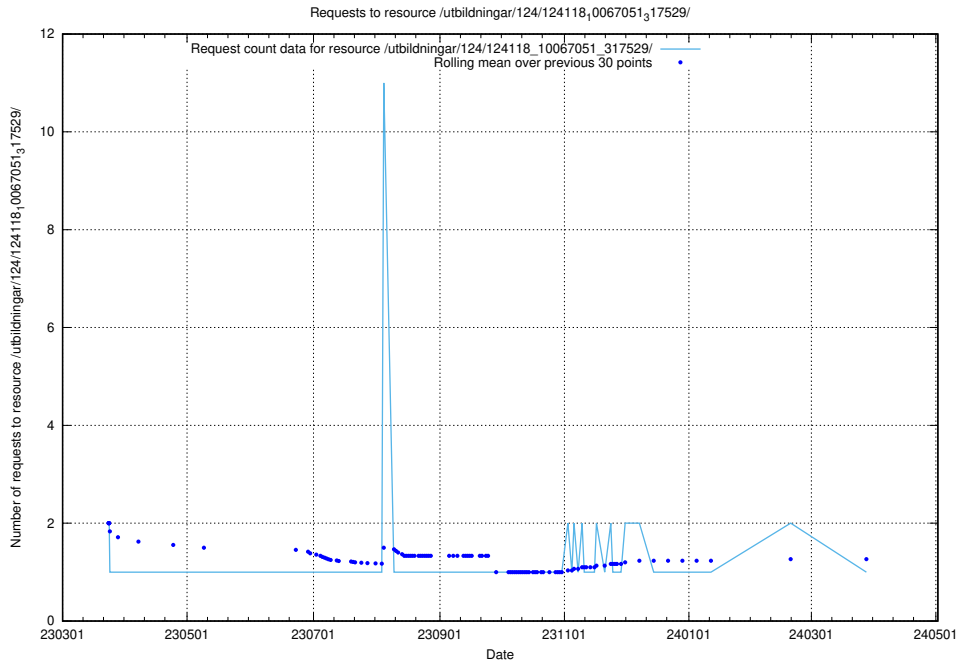

5.6303 Usage of /utbildningar/124/124118_10067051_317529/

Here, we count the number of requests to resource /utbildningar/124/124118_10067051_317529/.