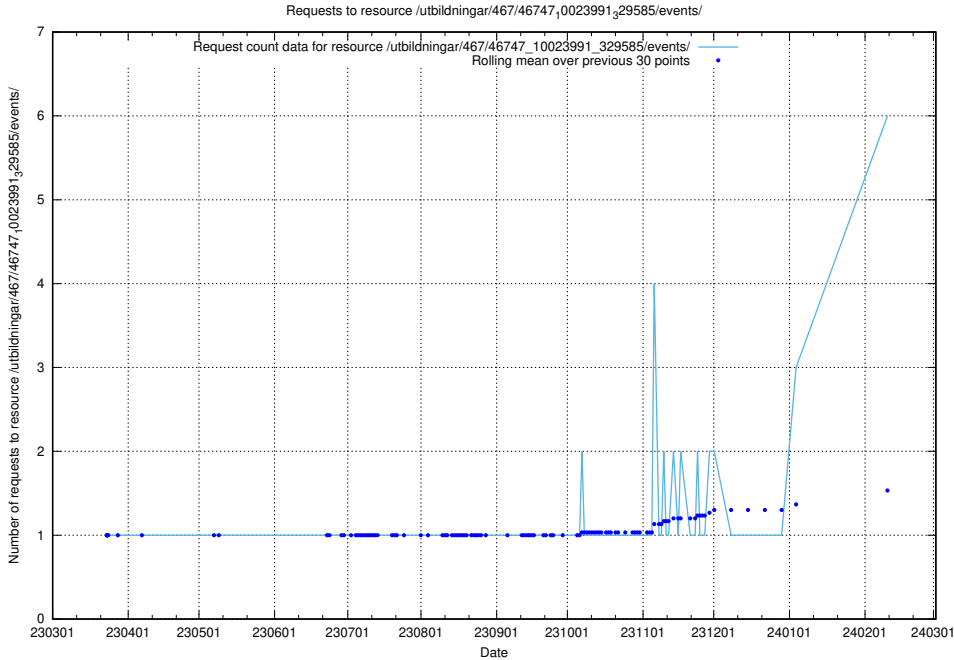

5.98 Usage of /utbildningar/467/46747_10023991_329585/events/

Here, we count the number of requests to resource /utbildningar/467/46747_10023991_329585/events/.