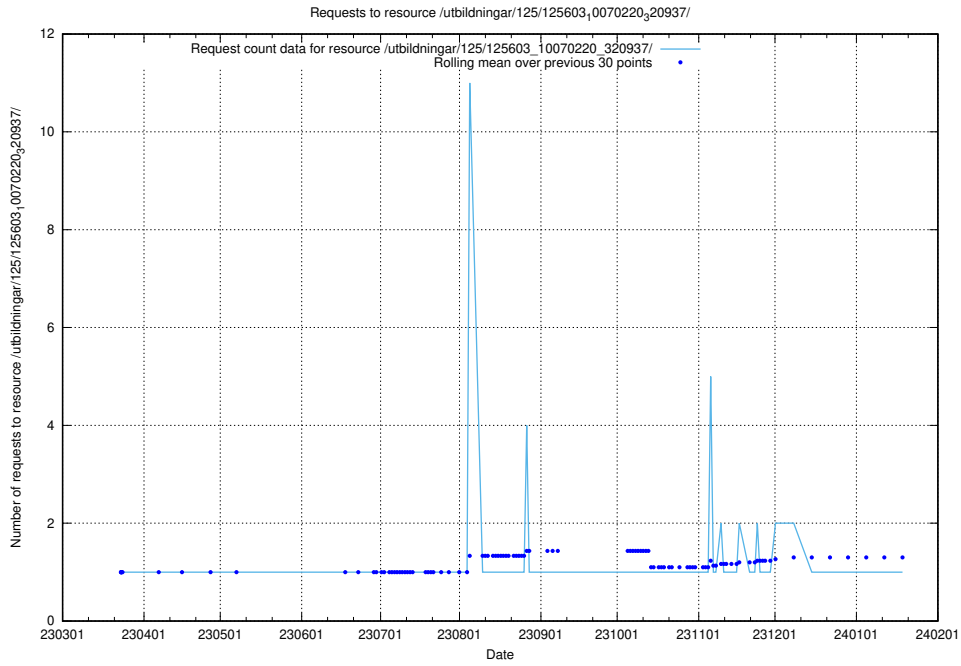

5.1098 Usage of /utbildningar/125/125603_10070220_320937/

Here, we count the number of requests to resource /utbildningar/125/125603_10070220_320937/.