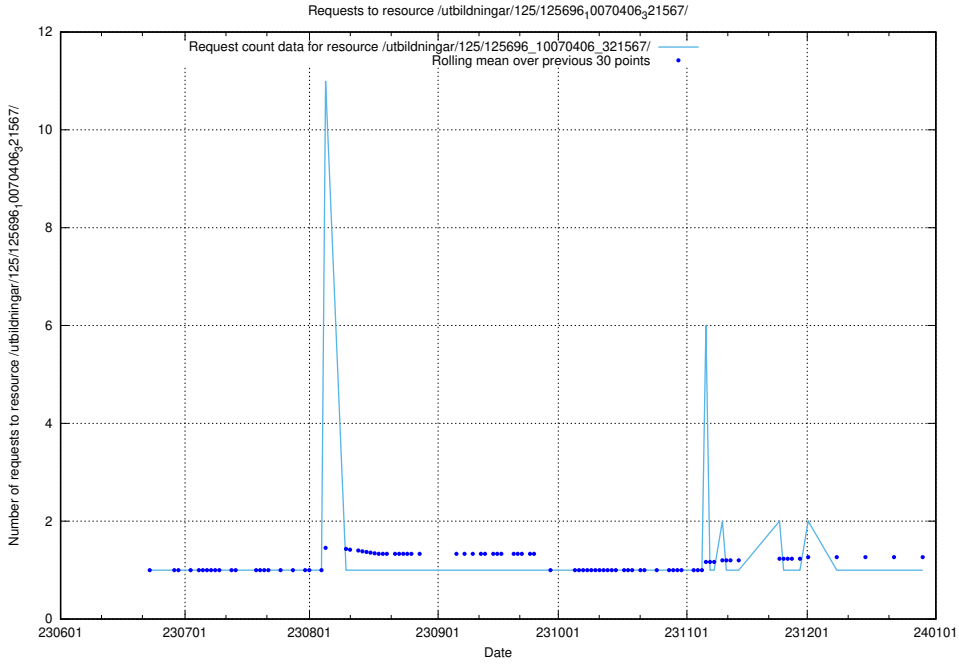

5.5729 Usage of /utbildningar/125/125696_10070406_321567/

Here, we count the number of requests to resource /utbildningar/125/125696_10070406_321567/.