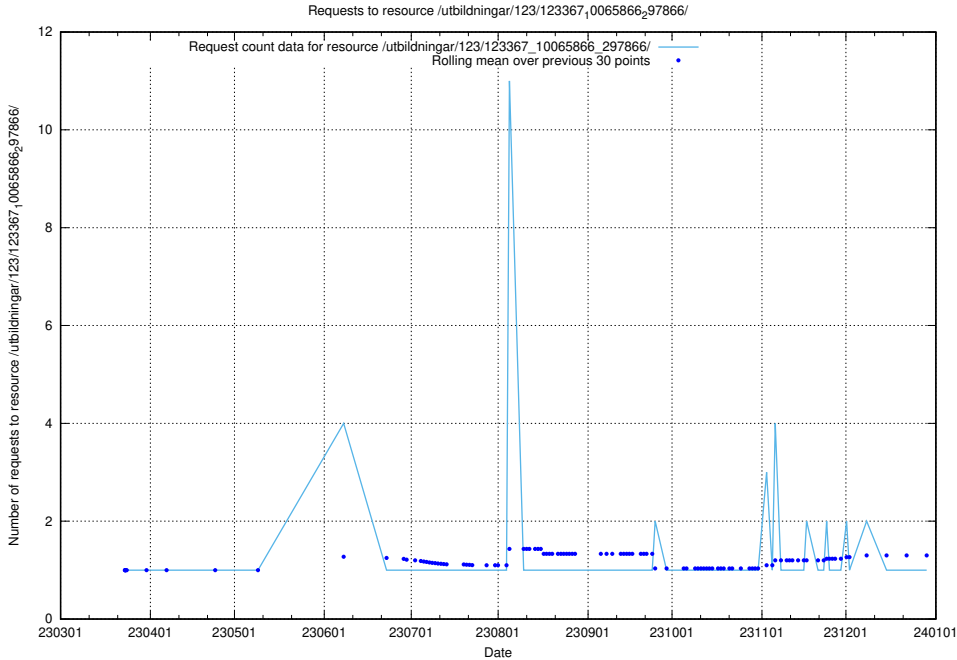

5.4788 Usage of /utbildningar/123/123367_10065866_297866/

Here, we count the number of requests to resource /utbildningar/123/123367_10065866_297866/.