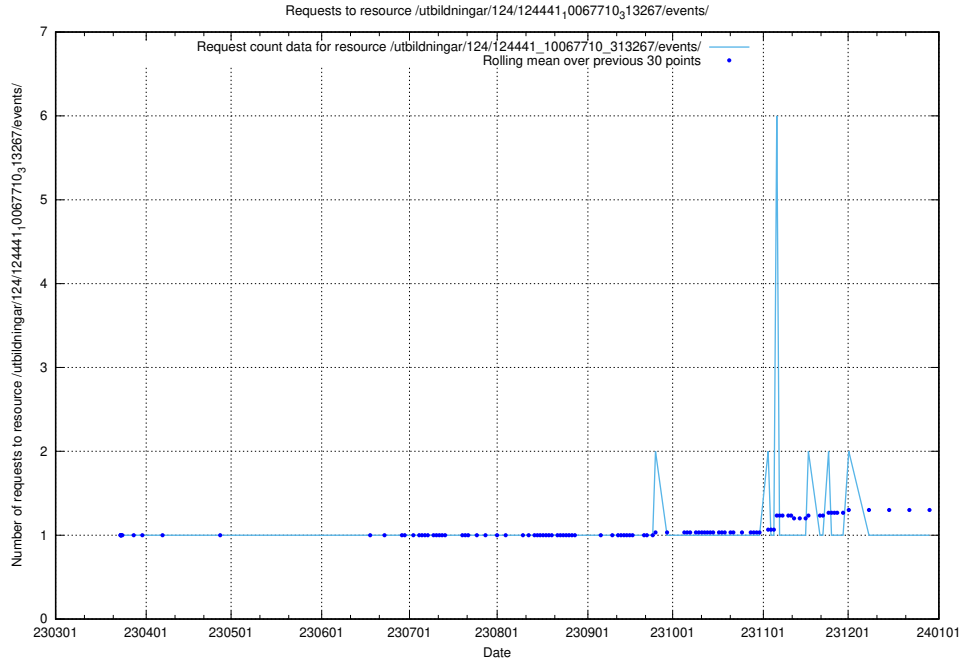

Here, we count the number of requests to resource /utbildningar/utb_emil/124/124854_10073707_336464/

5.3546 Usage of /utbildningar/124/124441_10067710_313267/events/

Here, we count the number of requests to resource /utbildningar/124/124441_10067710_313267/events/