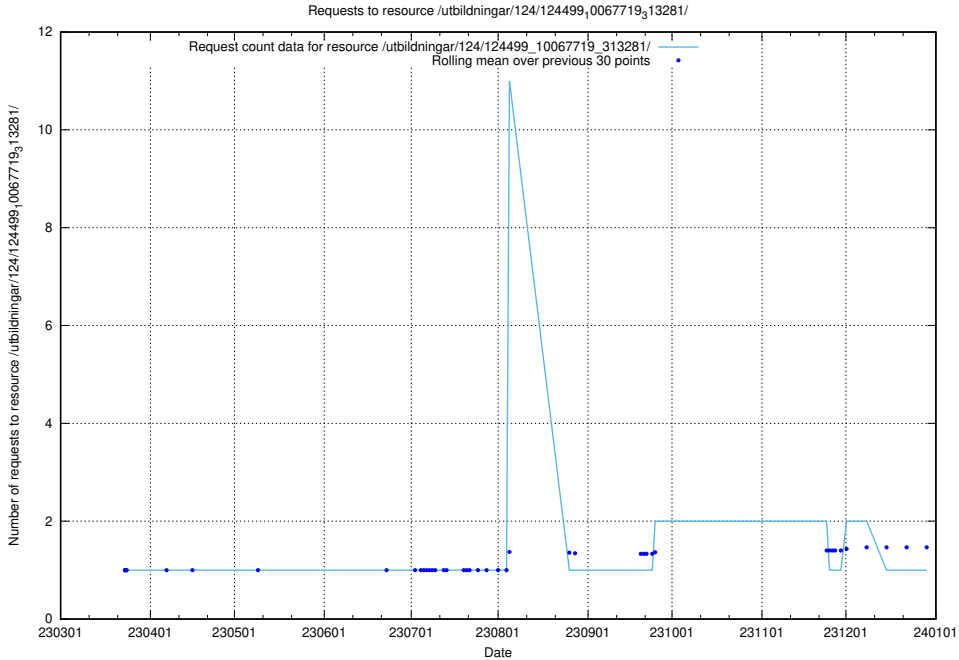

5.2569 Usage of /utbildningar/124/124499_10067719_313281/

Here, we count the number of requests to resource /utbildningar/124/124499_10067719_313281/.