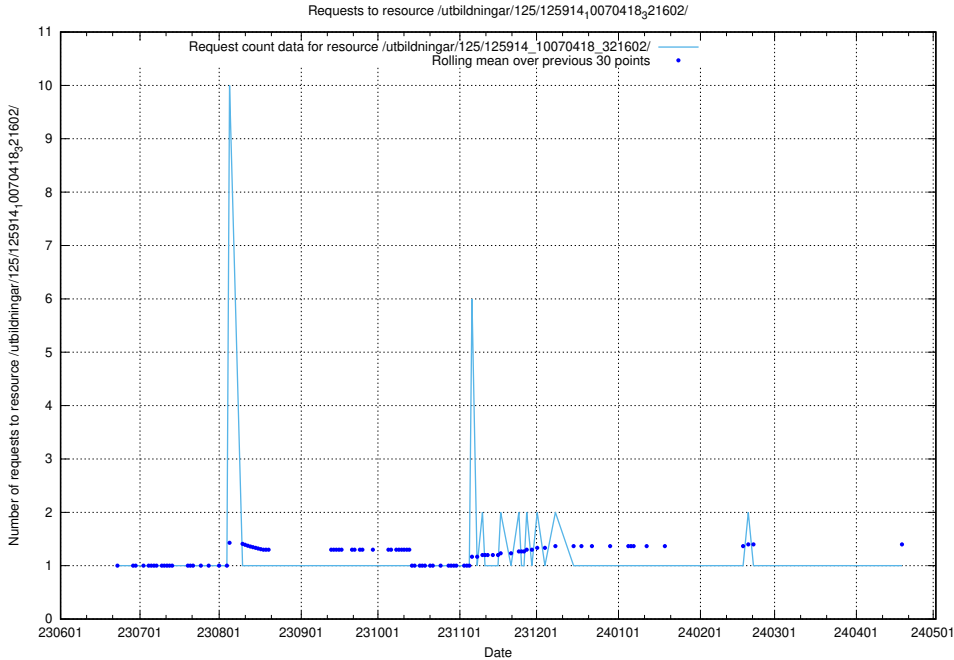

5.5701 Usage of /utbildningar/125/125914_10070418_321602/

Here, we count the number of requests to resource /utbildningar/125/125914_10070418_321602/.