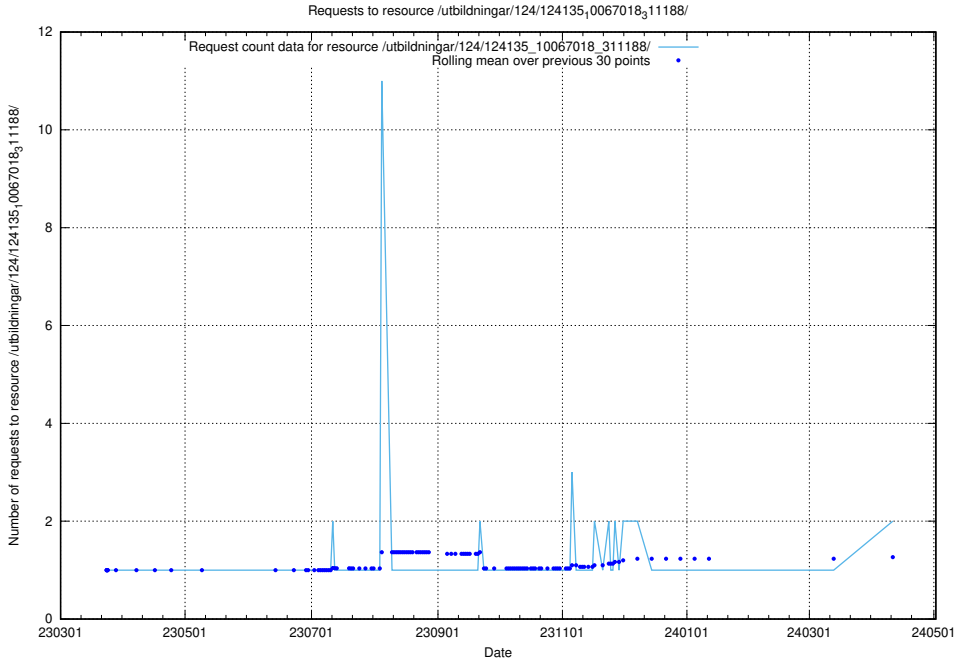

5.701 Usage of /utbildningar/124/124135_10067018_311188/

Here, we count the number of requests to resource /utbildningar/124/124135_10067018_311188/.