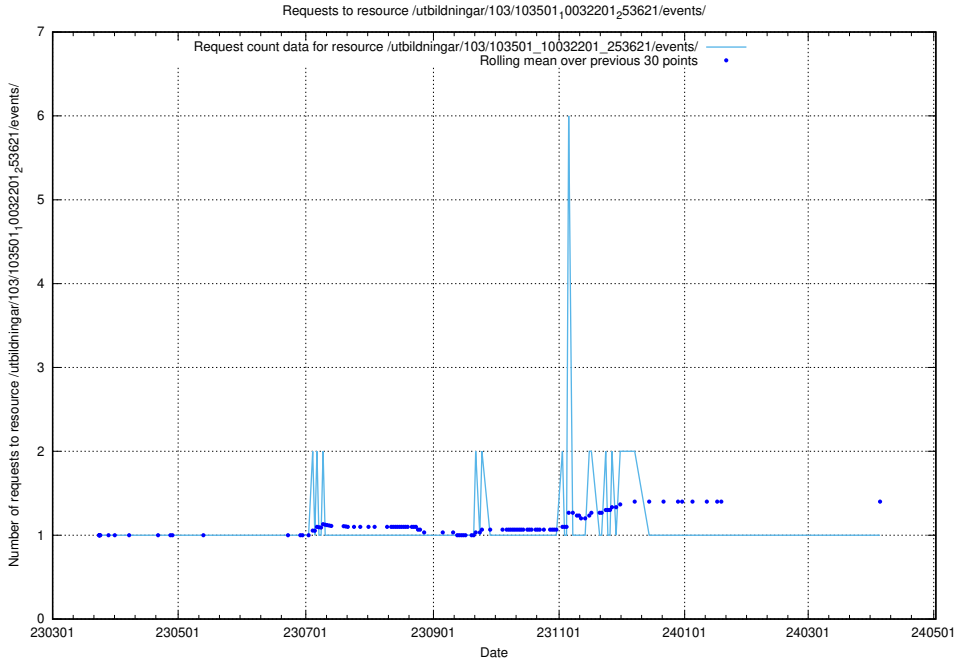

5.5494 Usage of /utbildningar/103/103501_10032201_253621/events/

Here, we count the number of requests to resource /utbildningar/103/103501_10032201_253621/events/