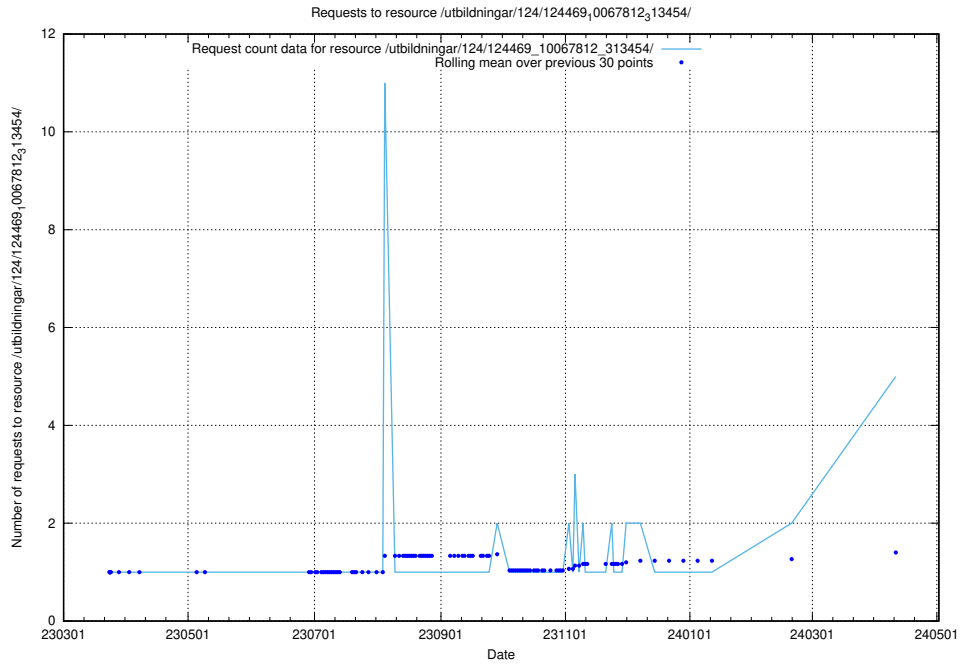

5.125 Usage of /utbildningar/124/124469_10067812_313454/

Here, we count the number of requests to resource /utbildningar/124/124469_10067812_313454/.