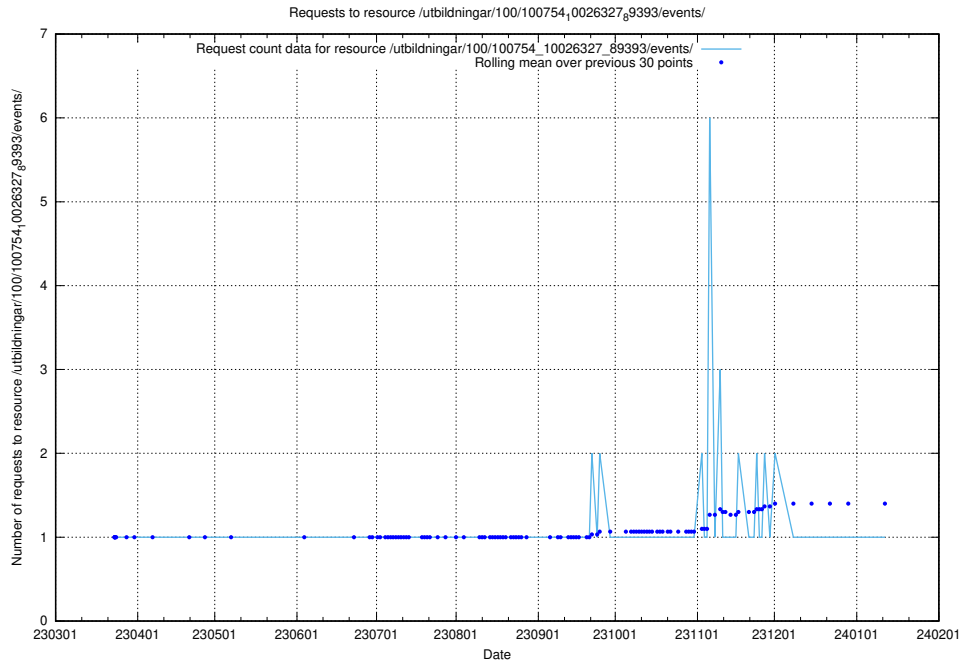

5.5568 Usage of /utbildningar/100/100754_10026327_89393/events/

Here, we count the number of requests to resource /utbildningar/100/100754_10026327_89393/events/.