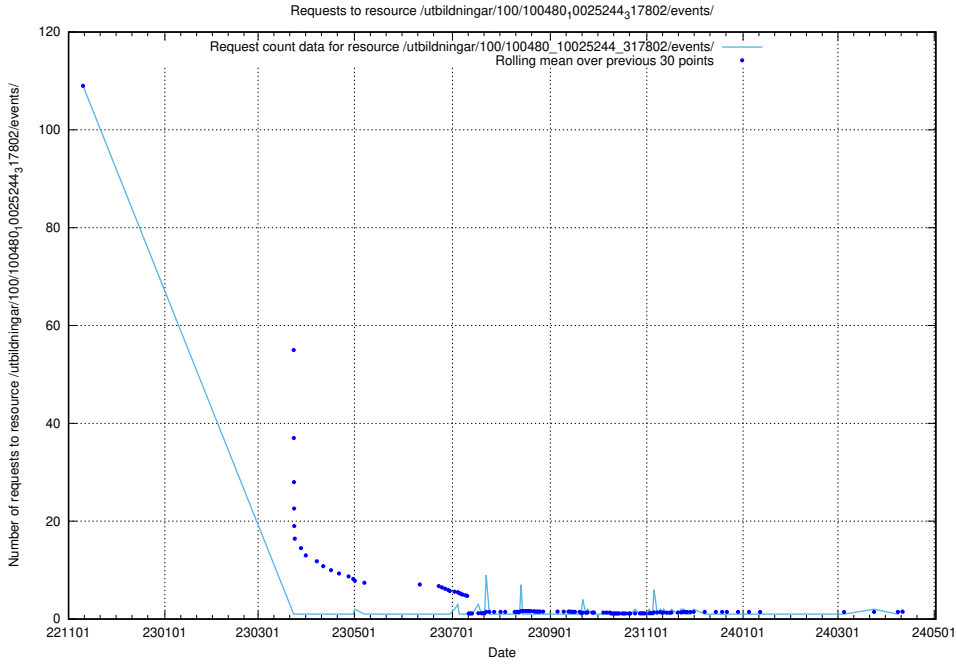

5.948 Usage of /utbildningar/100/100480_10025244_317802/events/

Here, we count the number of requests to resource /utbildningar/100/100480_10025244_317802/events/