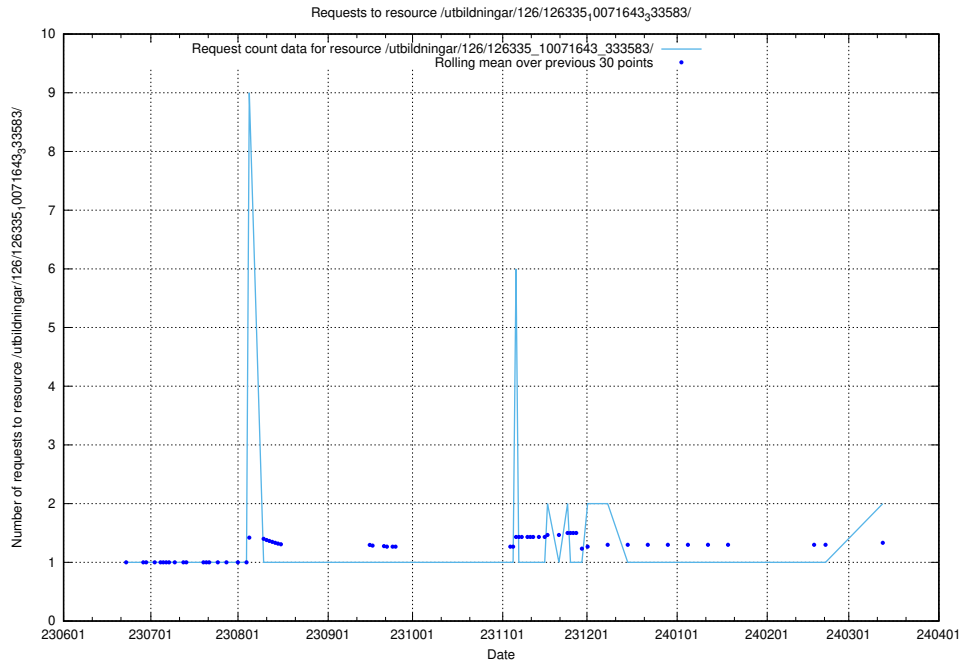

5.858 Usage of /utbildningar/126/126335_10071643_333583/

Here, we count the number of requests to resource /utbildningar/126/126335_10071643_333583/.