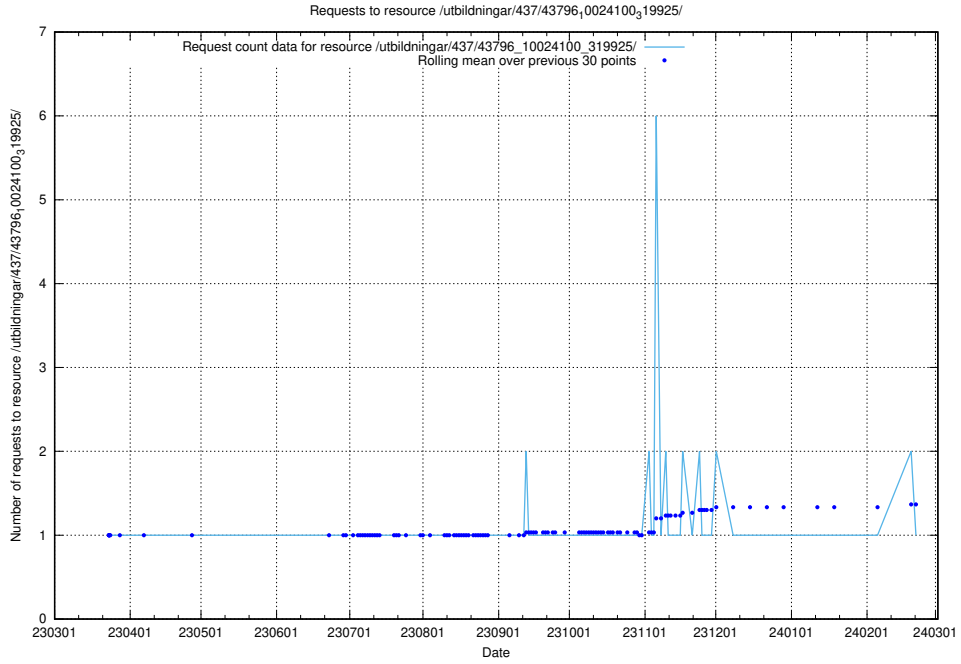

5.6353 Usage of /utbildningar/437/43796_10024100_319925/

Here, we count the number of requests to resource /utbildningar/437/43796_10024100_319925/.