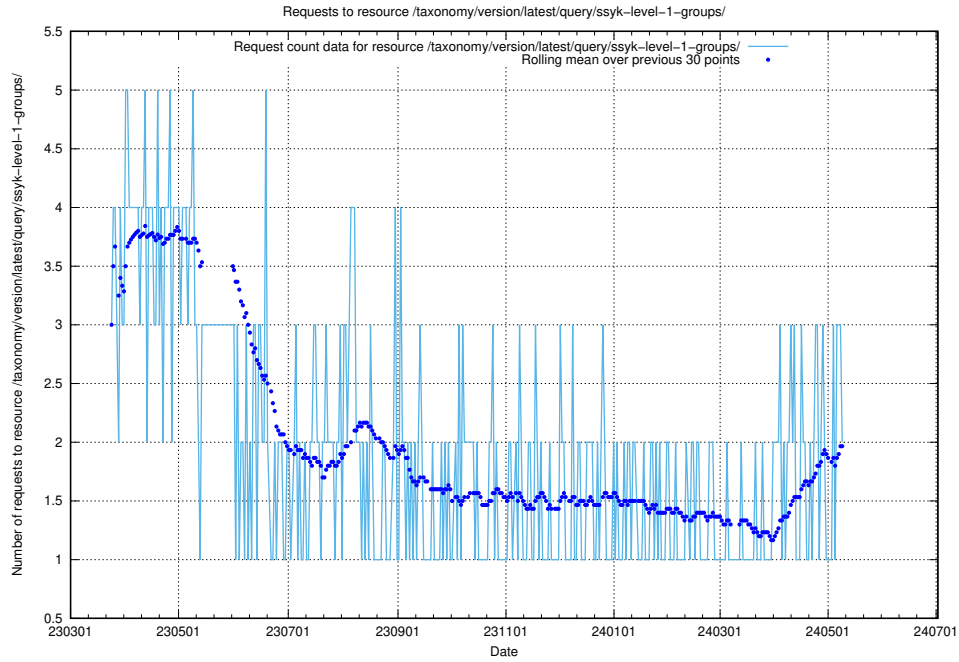

5.926 Usage of /taxonomy/version/latest/query/ssyk-level-1-groups/

Here, we count the number of requests to resource /taxonomy/version/latest/query/ssyk-level-1-groups/.