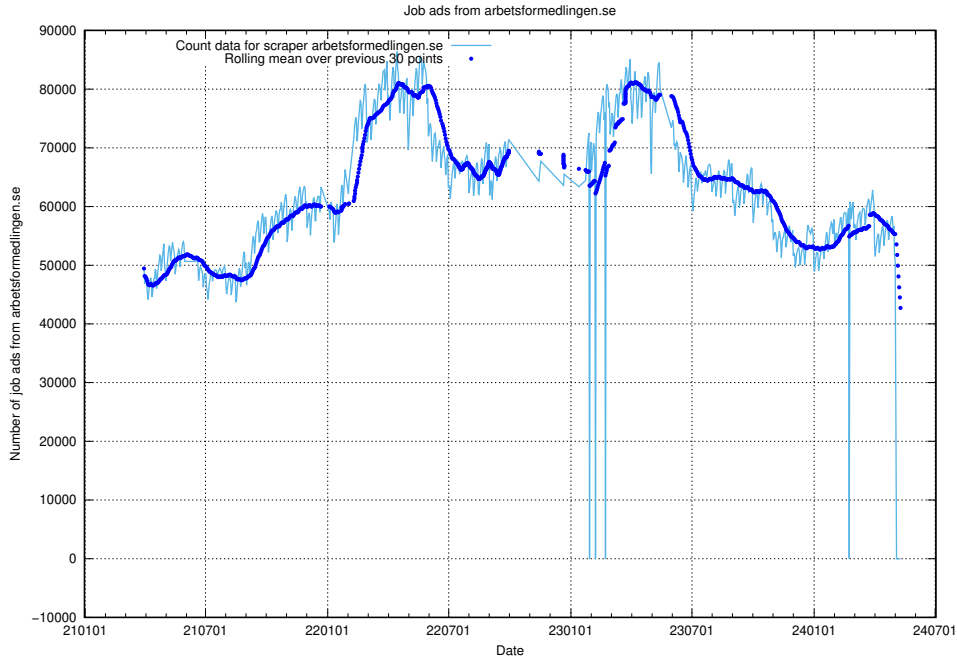

13.19 Number of ads by scraper arbetsformedlingen.se

Here, we count the number of job ads scraped from arbetsformedlingen.se.