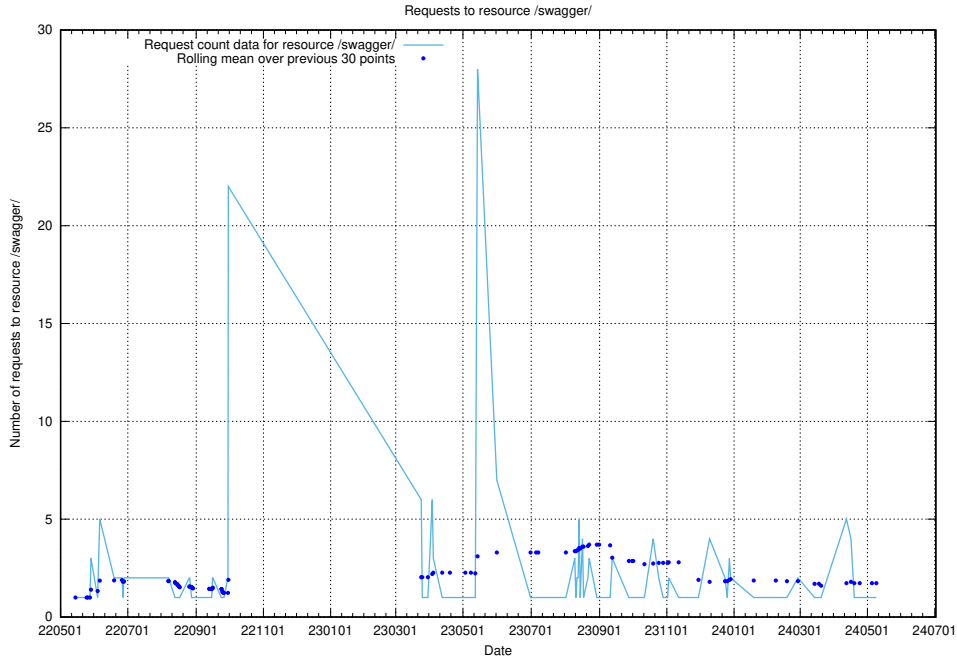

5.1087 Usage of /swagger/

Here, we count the number of requests to resource /swagger/.