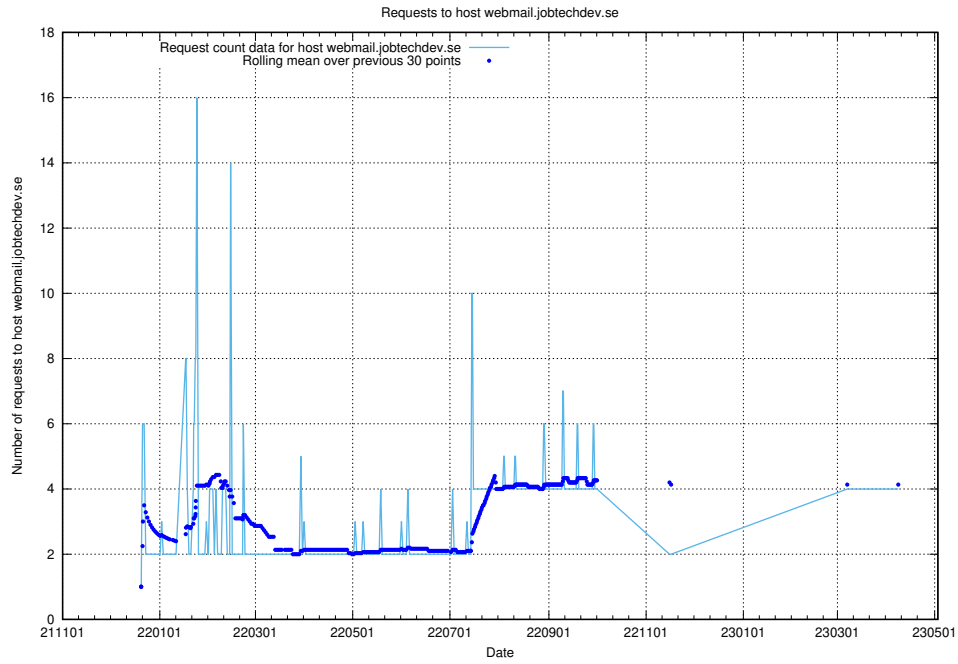

7.132 Usage of webmail.jobtechdev.se

Here, we count the number of requests to host webmail.jobtechdev.se.