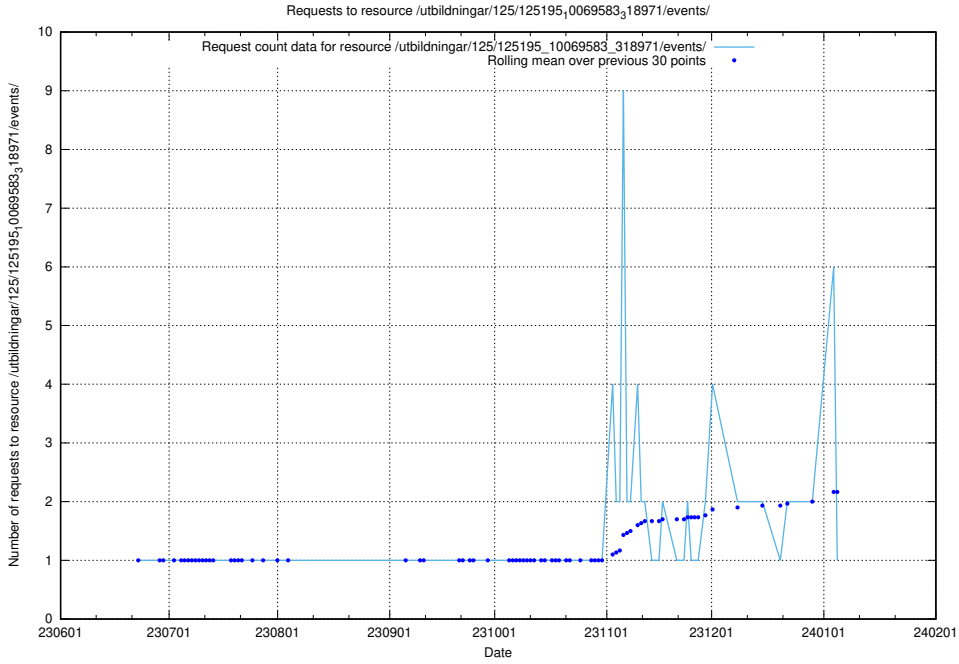

Here, we count the number of requests to resource /utbildningar/125/125197_10069634_319145/.

5.5742 Usage of /utbildningar/125/125195_10069583_318971/events/

Here, we count the number of requests to resource /utbildningar/125/125195_10069583_318971/events/