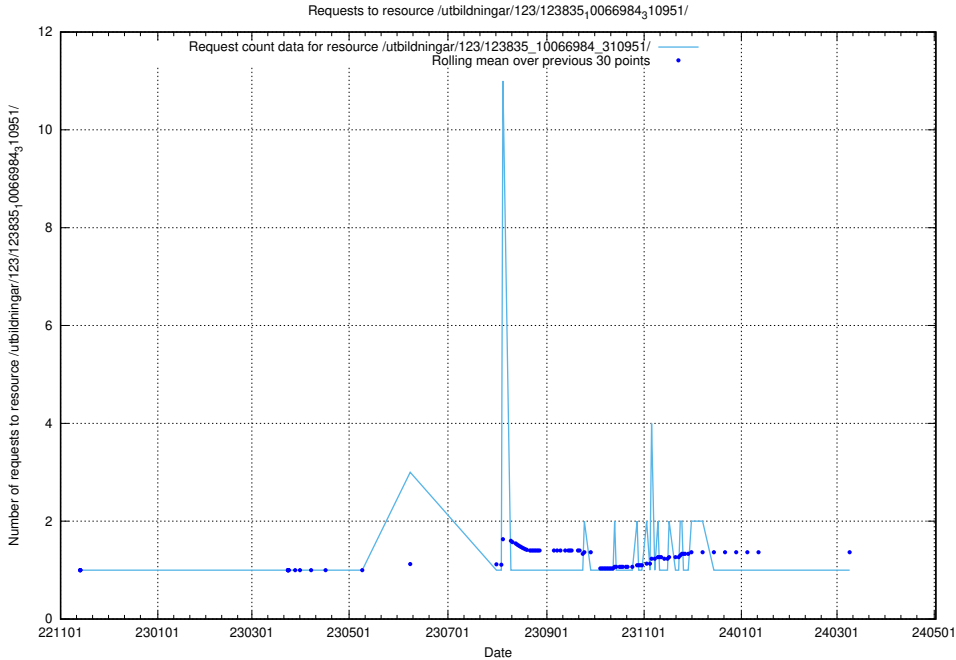

5.5913 Usage of /utbildningar/123/123835_10066984_310951/

Here, we count the number of requests to resource /utbildningar/123/123835_10066984_310951/.