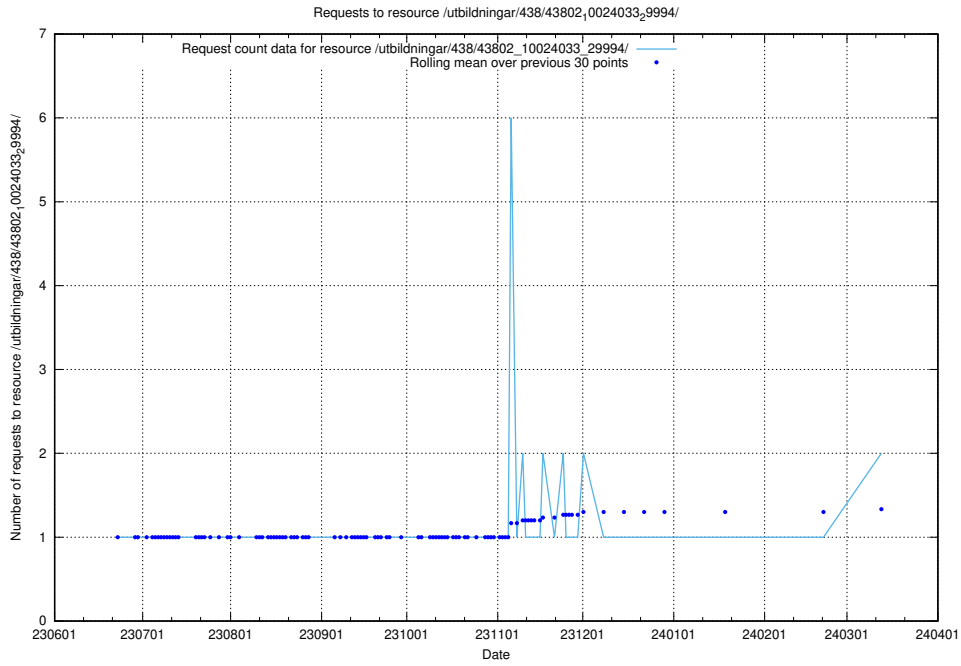

5.852 Usage of /utbildningar/438/43802_10024033_29994/

Here, we count the number of requests to resource /utbildningar/438/43802_10024033_29994/.