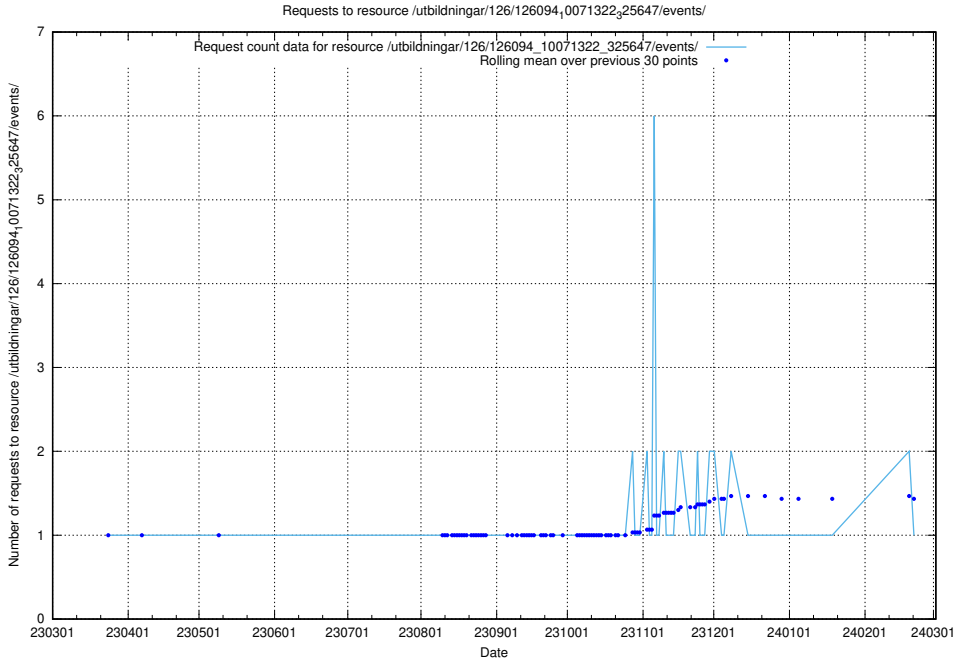

5.6203 Usage of /utbildningar/126/126094_10071322_325647/events/

Here, we count the number of requests to resource /utbildningar/126/126094_10071322_325647/events/