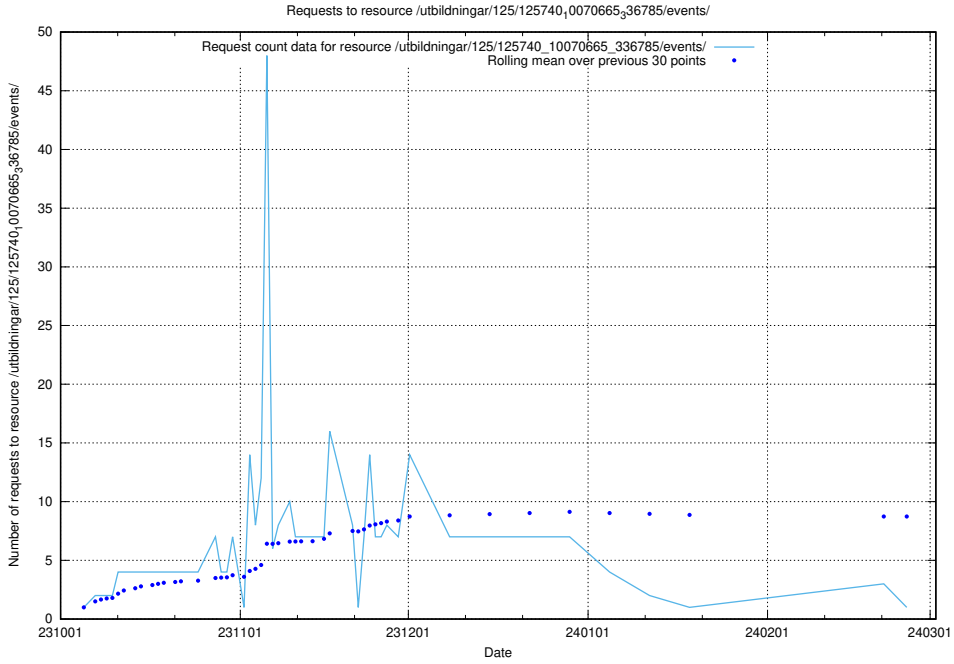

5.4427 Usage of /utbildningar/125/125740_10070665_336785/events/

Here, we count the number of requests to resource /utbildningar/125/125740_10070665_336785/events/