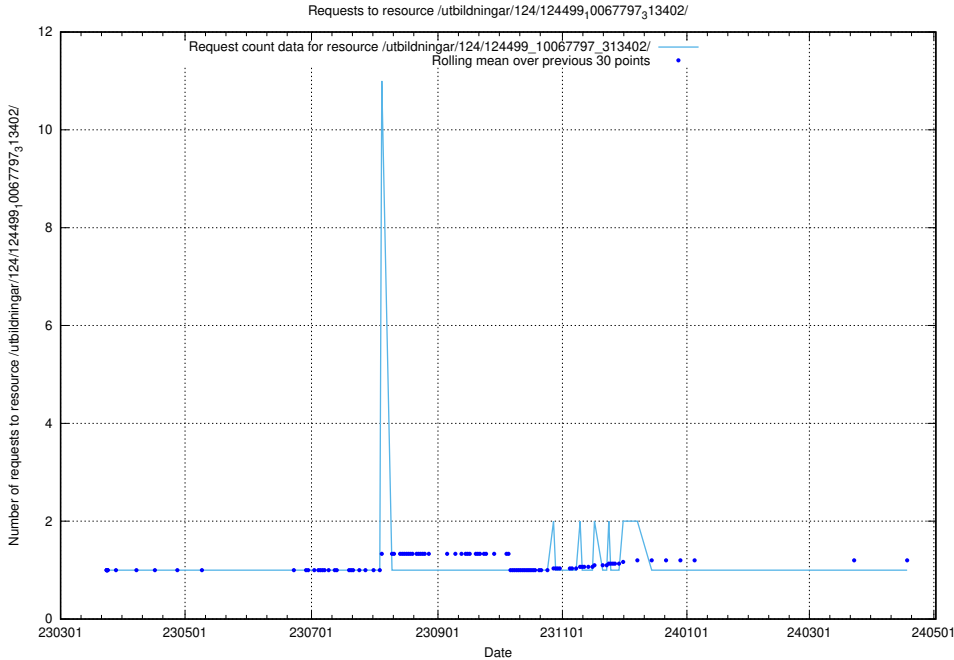

5.2506 Usage of /utbildningar/124/124499_10067797_313402/

Here, we count the number of requests to resource /utbildningar/124/124499_10067797_313402/.