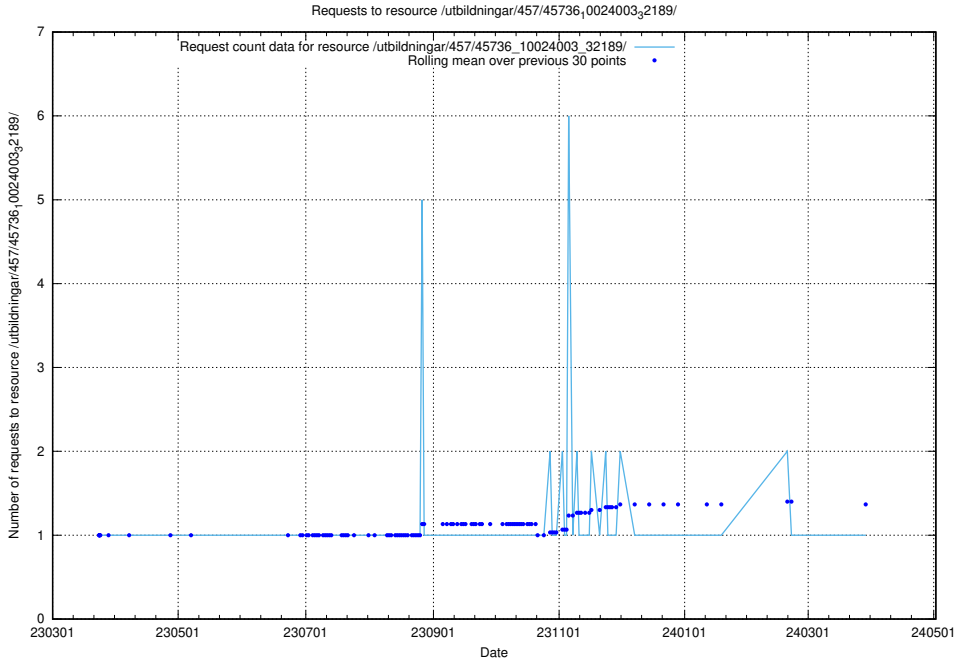

5.6318 Usage of /utbildningar/457/45736_10024003_32189/

Here, we count the number of requests to resource /utbildningar/457/45736_10024003_32189/.