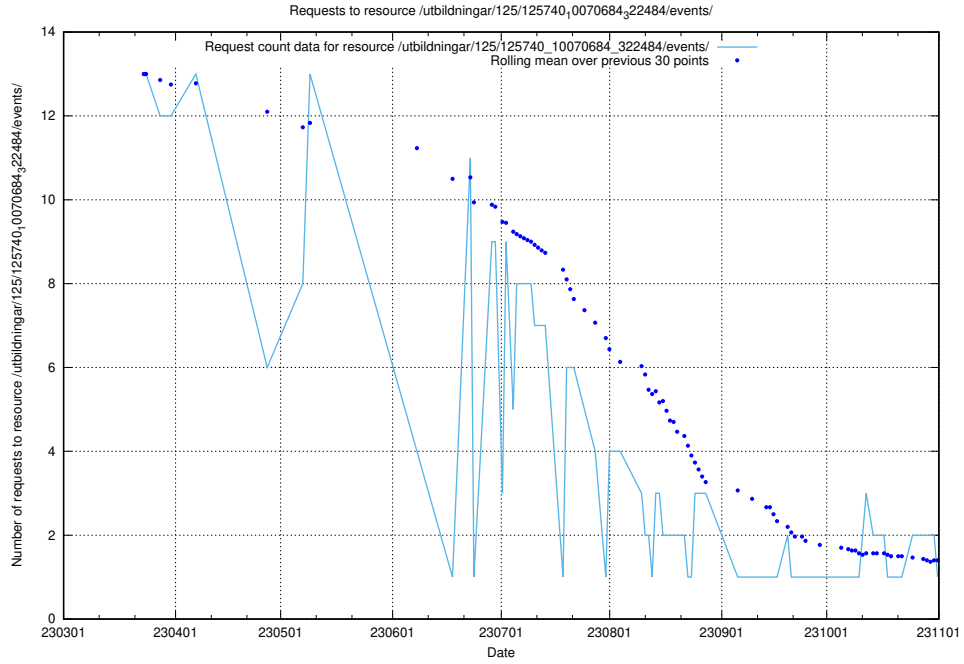

5.6242 Usage of /utbildningar/125/125740_10070684_322484/events/

Here, we count the number of requests to resource /utbildningar/125/125740_10070684_322484/events/