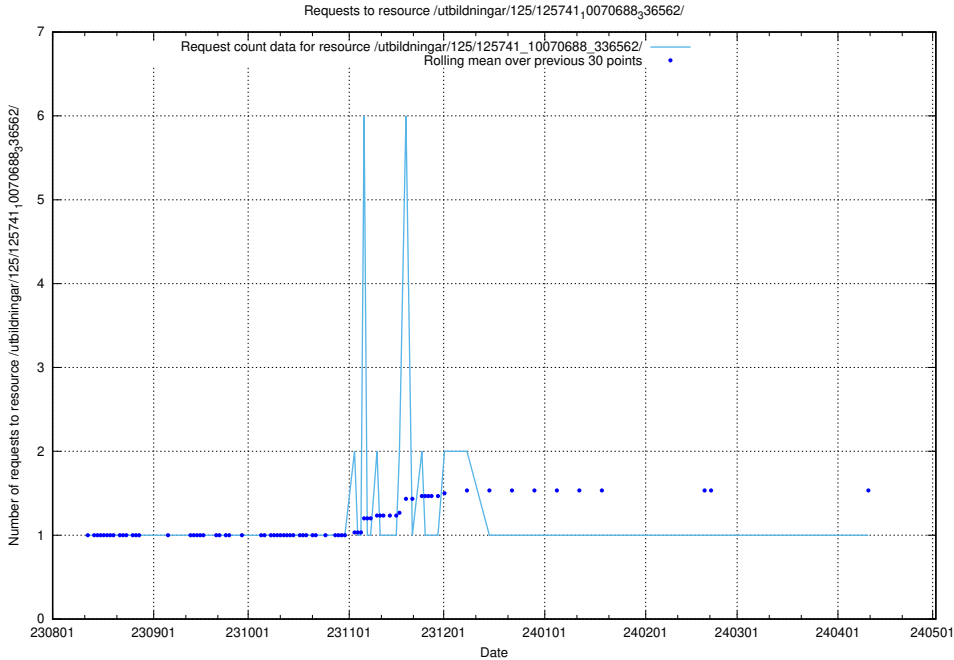

5.4818 Usage of /utbildningar/125/125741_10070688_336562/

Here, we count the number of requests to resource /utbildningar/125/125741_10070688_336562/.