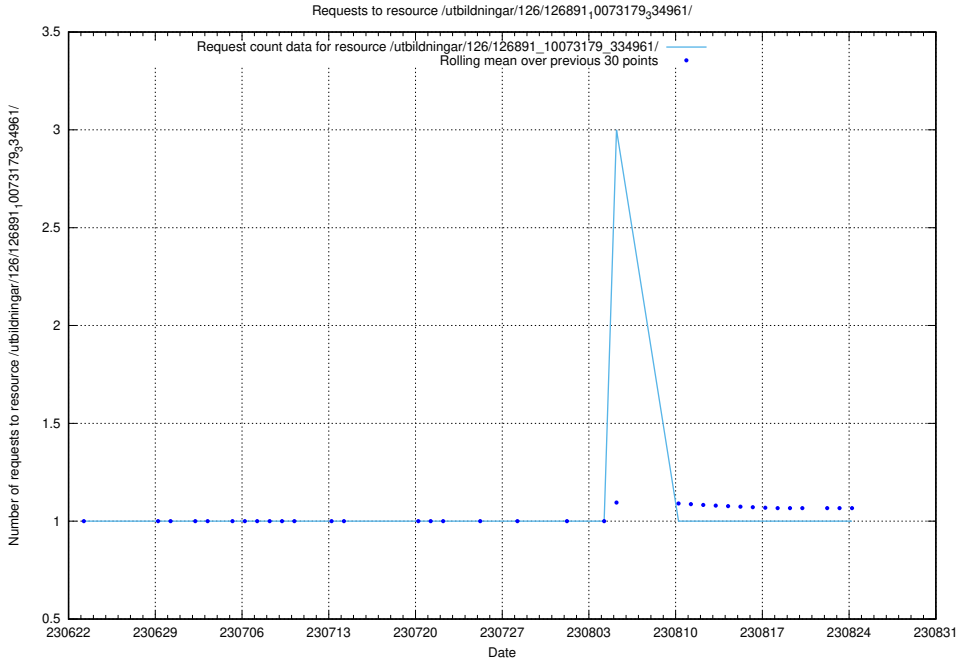

5.5594 Usage of /utbildningar/126/126891_10073179_334961/

Here, we count the number of requests to resource /utbildningar/126/126891_10073179_334961/.