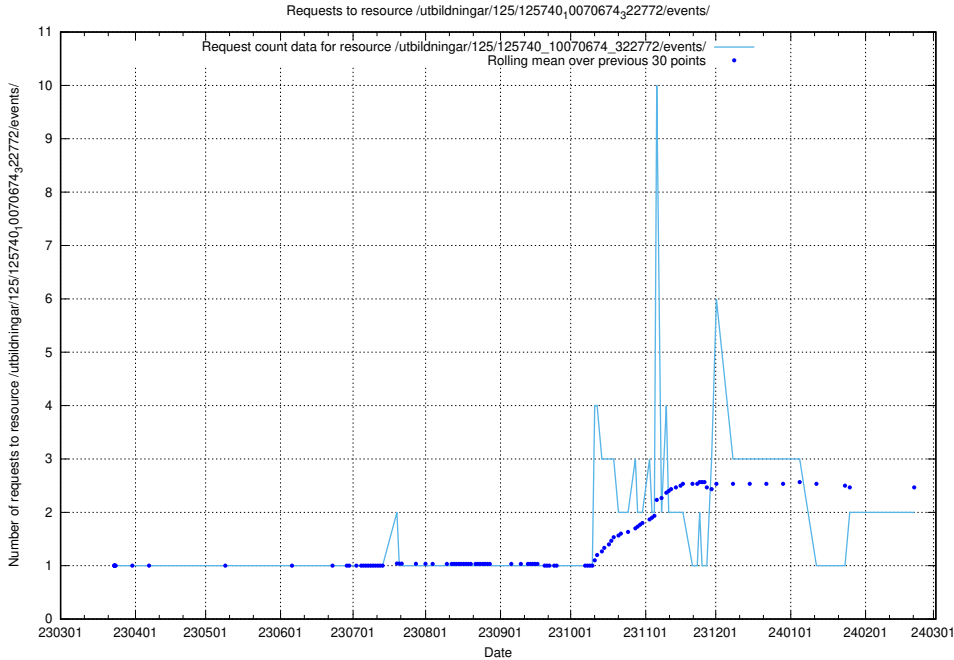

Here, we count the number of requests to resource /utbildningar/125/125740_10070688_331733/.

5.466 Usage of /utbildningar/125/125740_10070674_322772/events/

Here, we count the number of requests to resource /utbildningar/125/125740_10070674_322772/events/