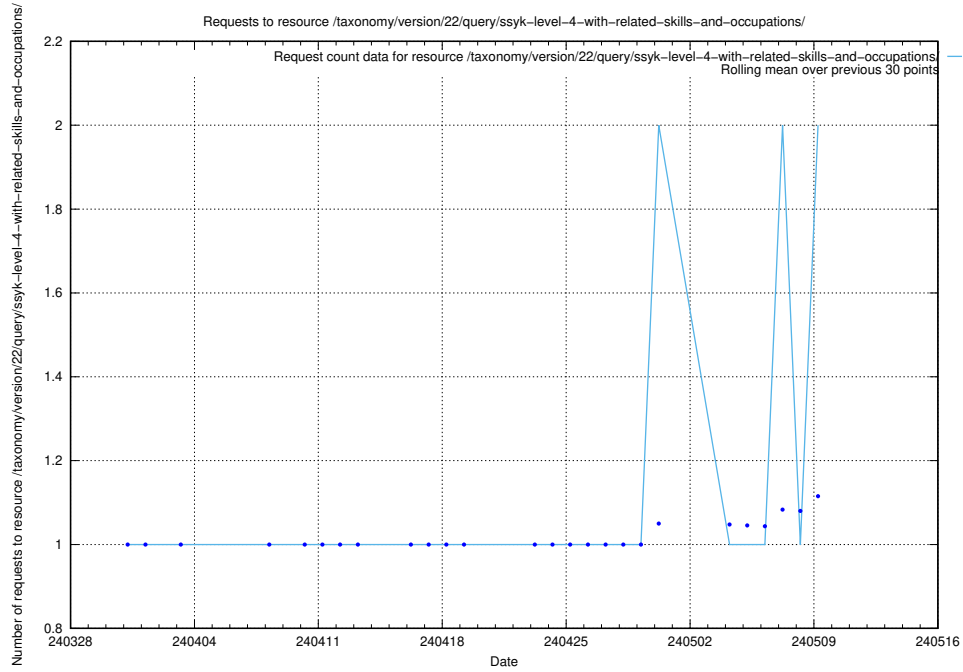

5.526 Usage of /taxonomy/version/22/query/ssyk-level-4-with-related-skills-and-occupations/

Here, we count the number of requests to resource /taxonomy/version/22/query/ssyk-level-4-with-related-skills-and-occupations/.