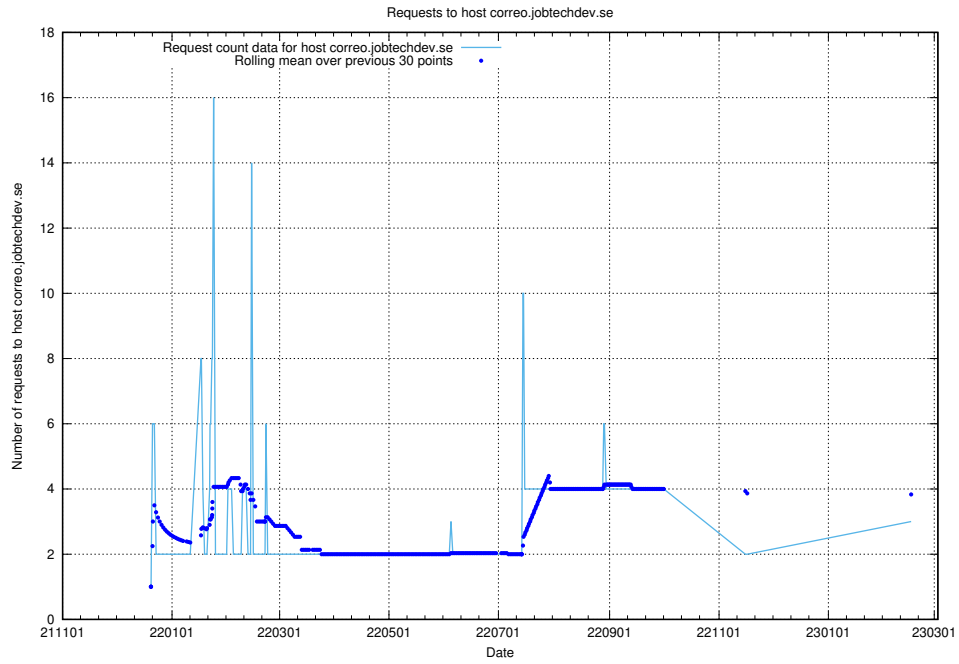

Here, we count the number of requests to host correo.jobtechdev.se.

7.204 Usage of www.atlas.jobtechdev.se

Here, we count the number of requests to host www.atlas.jobtechdev.se.

7.205 Usage of jobsearch.jobtechdev.se