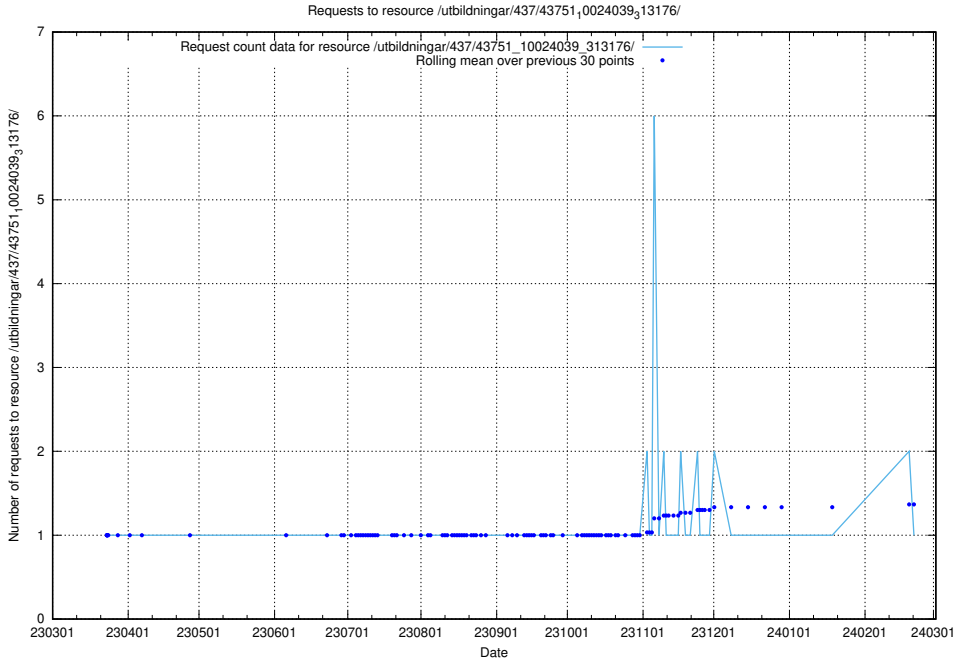

5.6376 Usage of /utbildningar/437/43751_10024039_313176/

Here, we count the number of requests to resource /utbildningar/437/43751_10024039_313176/.