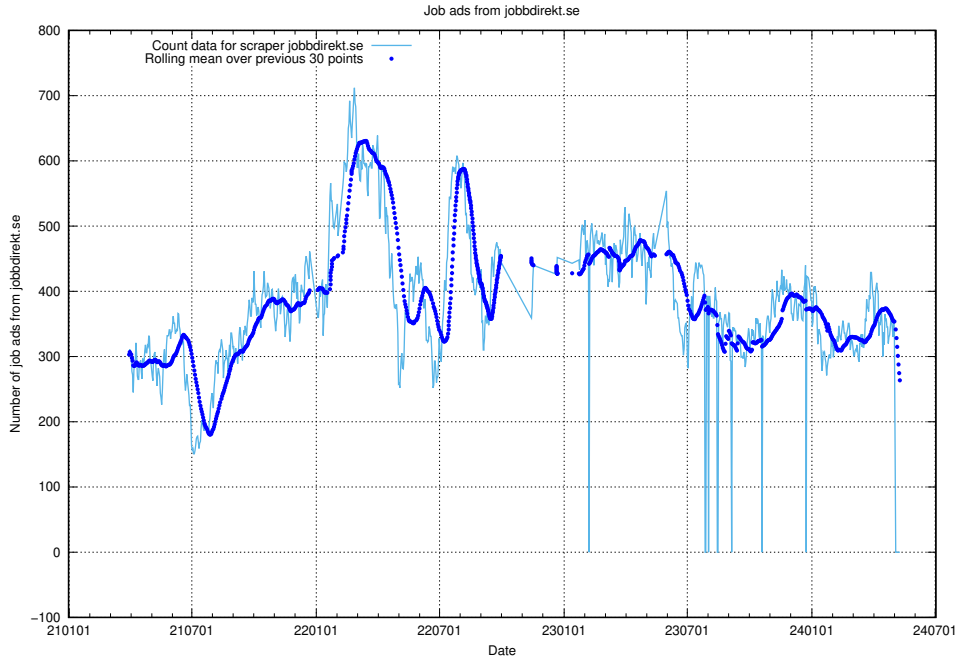

13.9 Number of ads by scraper jobbdirekt.se

Here, we count the number of job ads scraped from jobbdirekt.se.