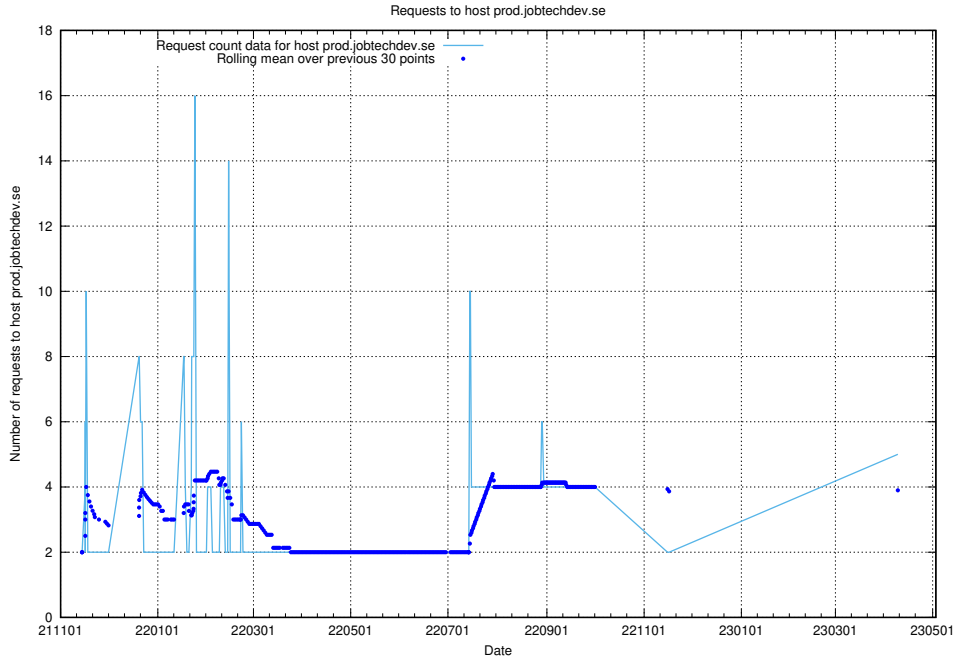

7.94 Usage of transformer.dev.services.jtech.se

Here, we count the number of requests to host transformer.dev.services.jtech.se.

7.95 Usage of prod.jobtechdev.se

Here, we count the number of requests to host prod.jobtechdev.se.