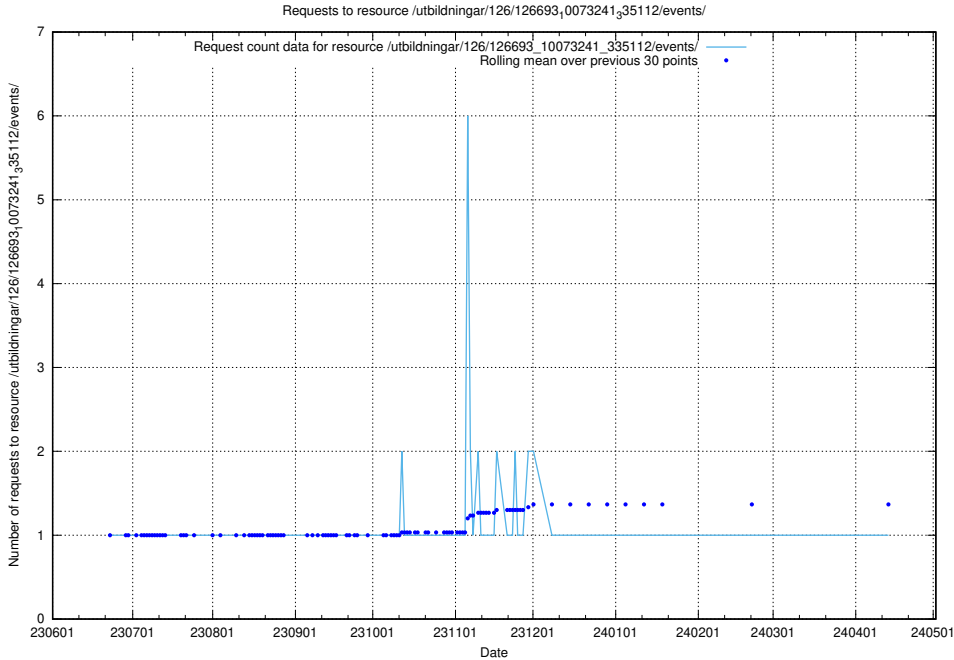

5.5654 Usage of /utbildningar/126/126693_10073241_335112/events/

Here, we count the number of requests to resource /utbildningar/126/126693_10073241_335112/events/