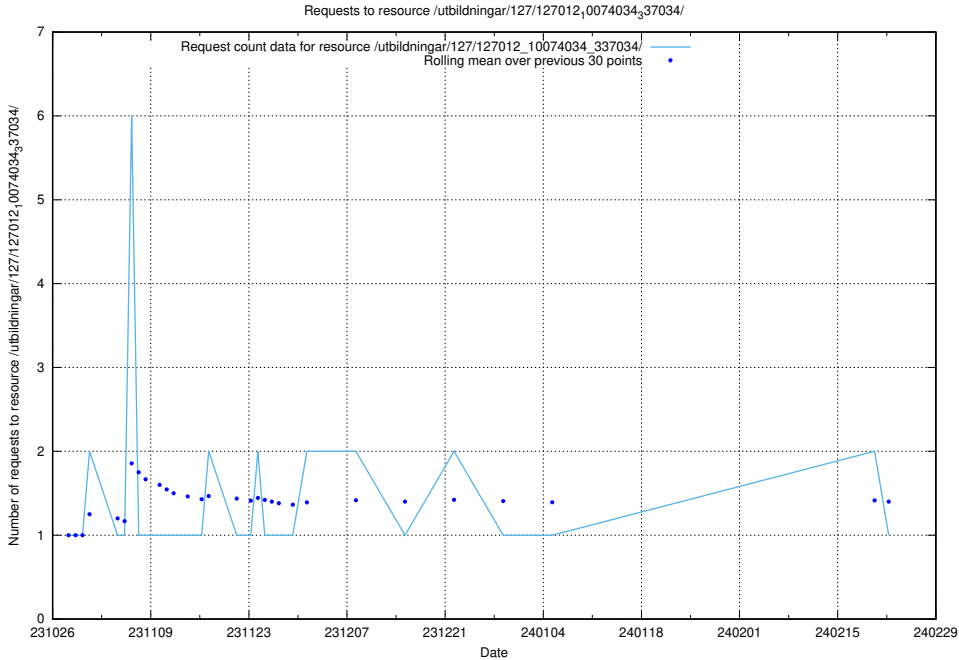

5.4207 Usage of /utbildningar/127/127012_10074034_337034/

Here, we count the number of requests to resource /utbildningar/127/127012_10074034_337034/.