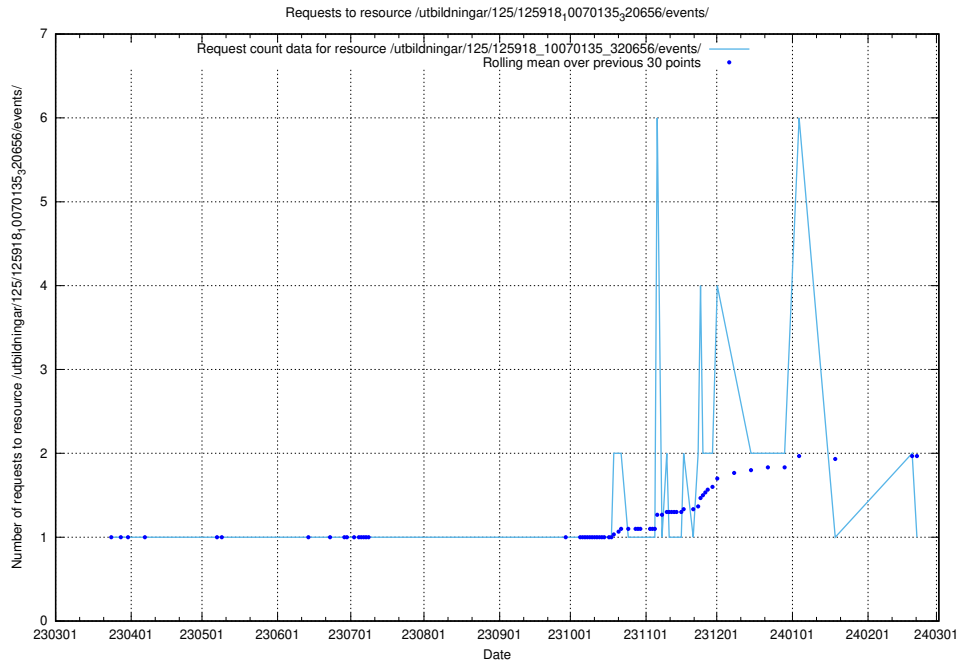

5.6206 Usage of /utbildningar/125/125918_10070135_320656/events/

Here, we count the number of requests to resource /utbildningar/125/125918_10070135_320656/events/