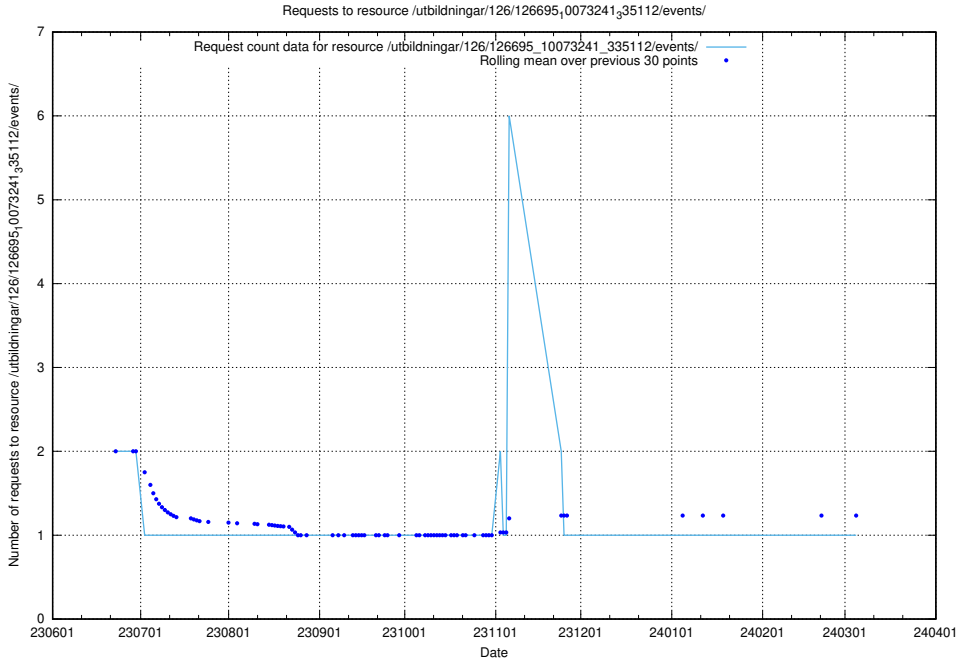

5.5575 Usage of /utbildningar/126/126695_10073241_335112/events/

Here, we count the number of requests to resource /utbildningar/126/126695_10073241_335112/events/