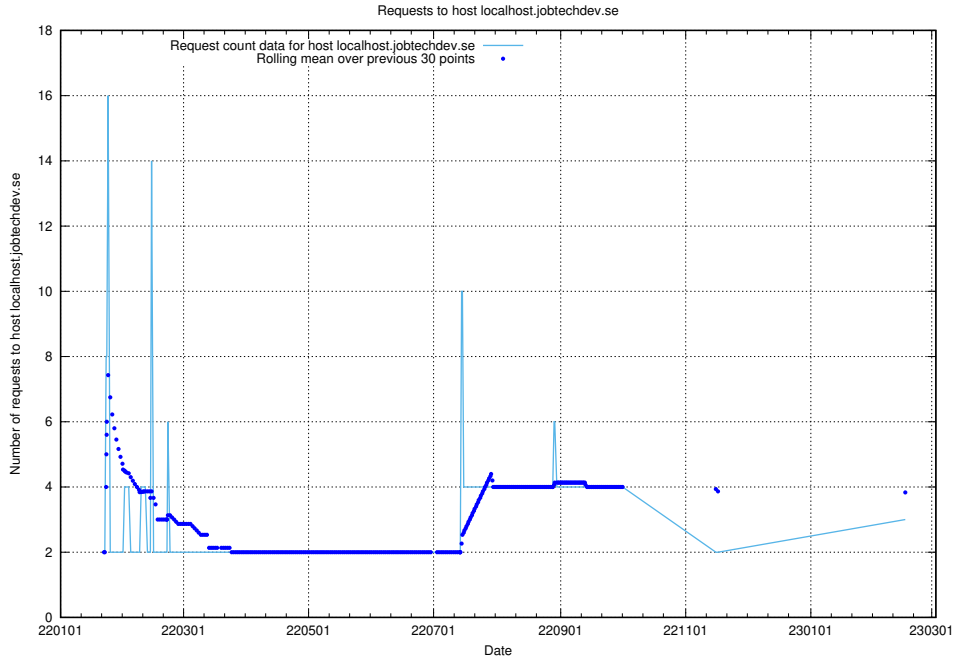

7.252 Usage of localhost.jobtechdev.se

Here, we count the number of requests to host localhost.jobtechdev.se.