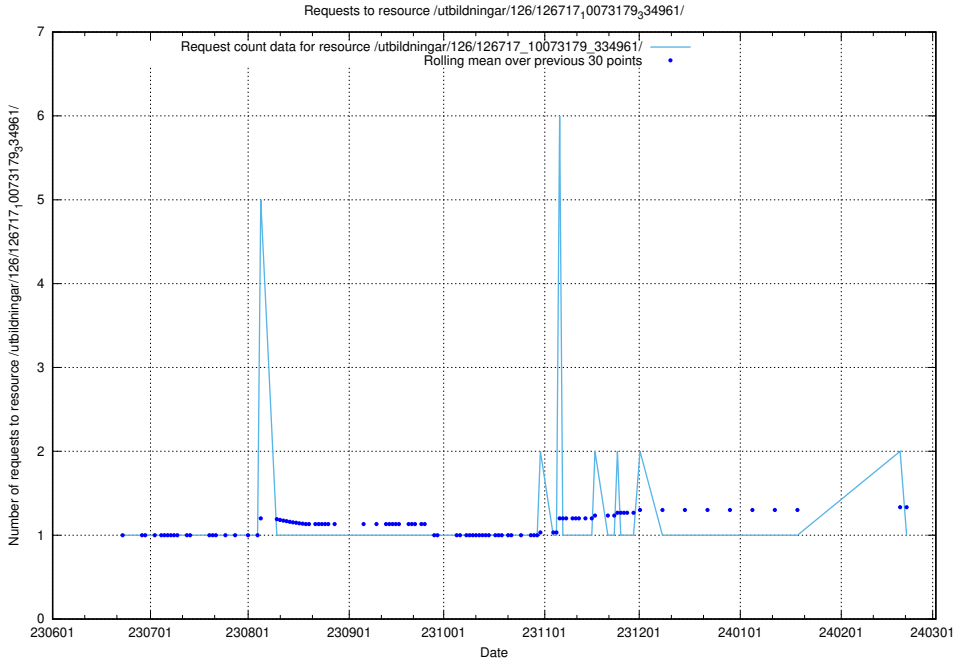

5.5629 Usage of /utbildningar/126/126717_10073179_334961/

Here, we count the number of requests to resource /utbildningar/126/126717_10073179_334961/.