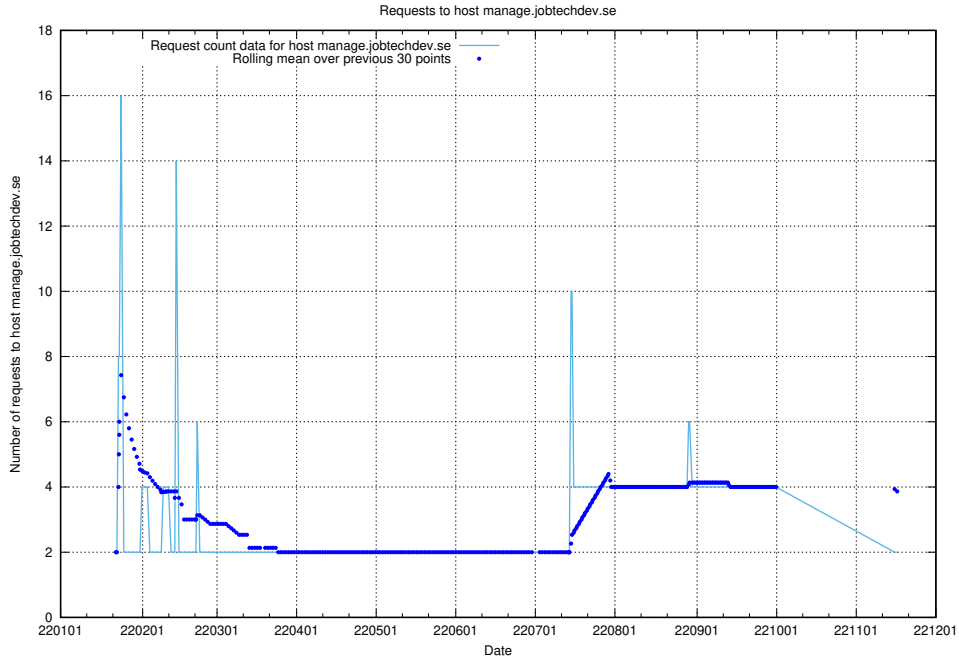

7.595 Usage of manage.jobtechdev.se

Here, we count the number of requests to host manage.jobtechdev.se.