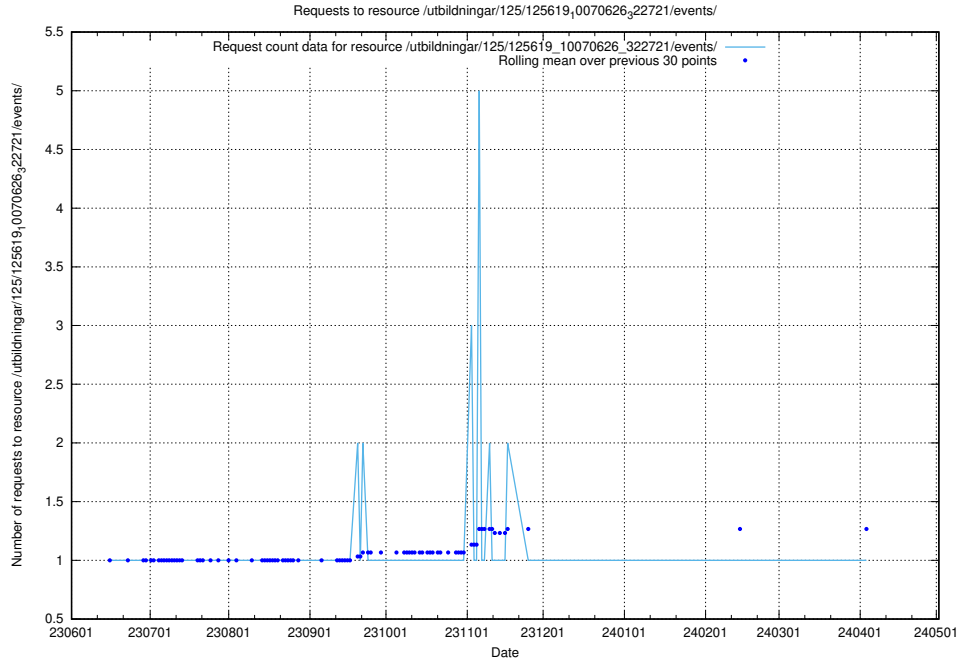

5.5886 Usage of /utbildningar/125/125619_10070626_322721/events/

Here, we count the number of requests to resource /utbildningar/125/125619_10070626_322721/events/