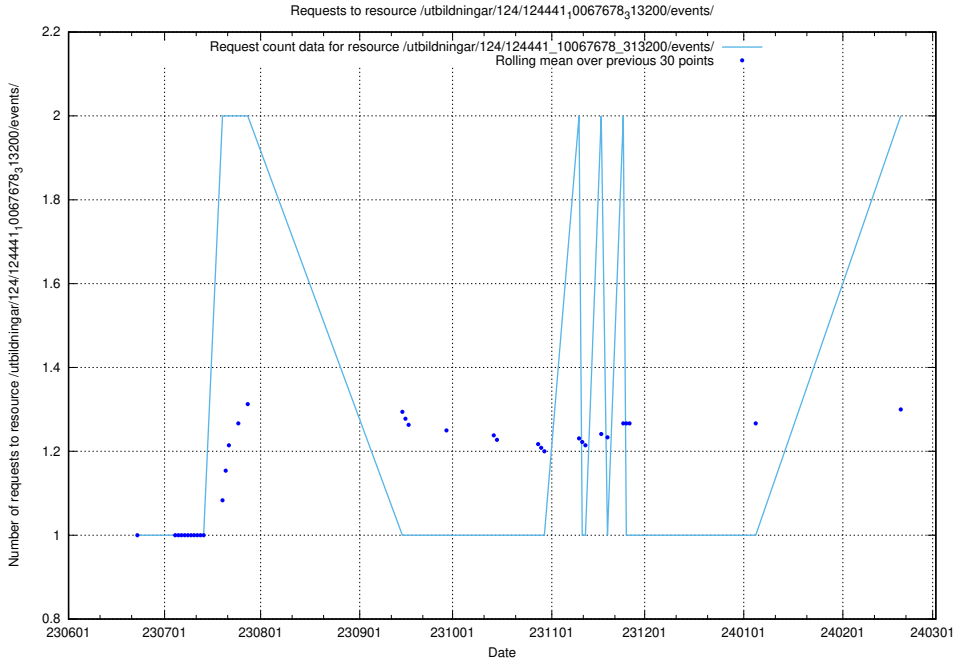

5.882 Usage of /utbildningar/124/124441_10067678_313200/events/

Here, we count the number of requests to resource /utbildningar/124/124441_10067678_313200/events/