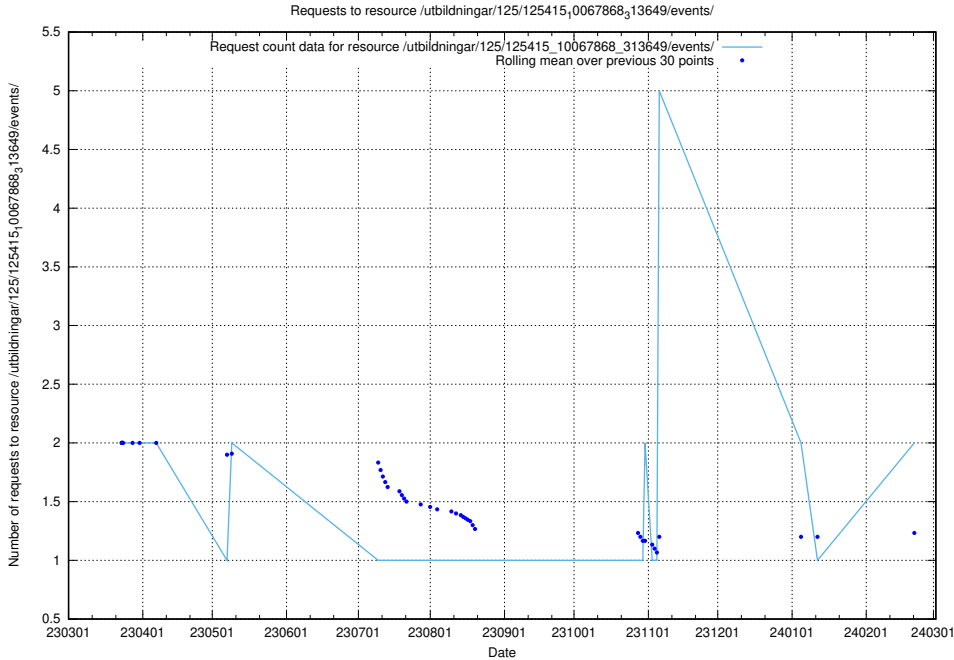

5.958 Usage of /utbildningar/125/125415_10067868_313649/events/

Here, we count the number of requests to resource /utbildningar/125/125415_10067868_313649/events/