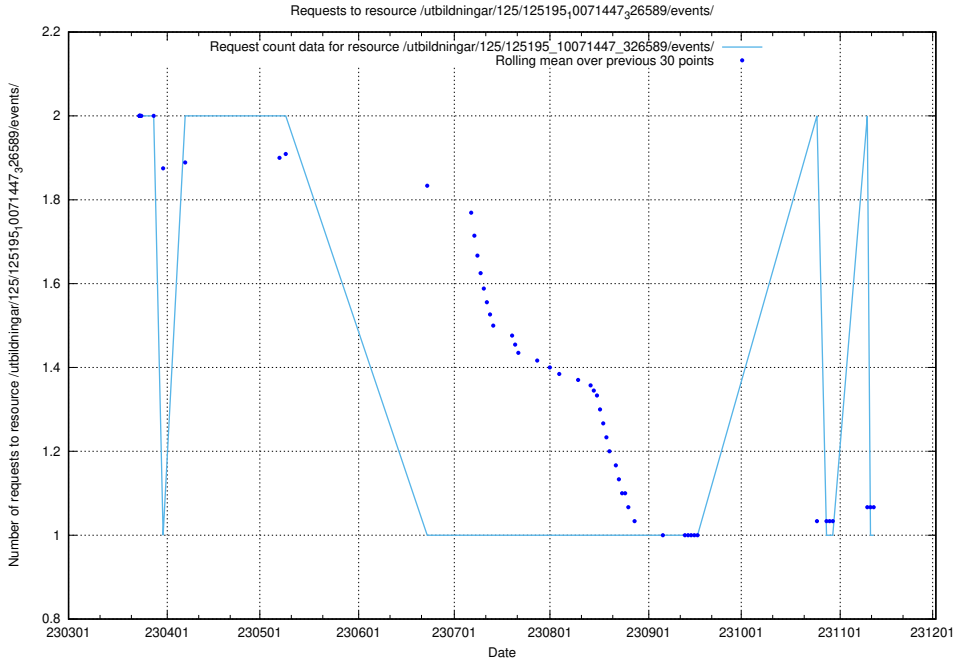

5.6283 Usage of /utbildningar/125/125195_10071447_326589/events/

Here, we count the number of requests to resource /utbildningar/125/125195_10071447_326589/events/