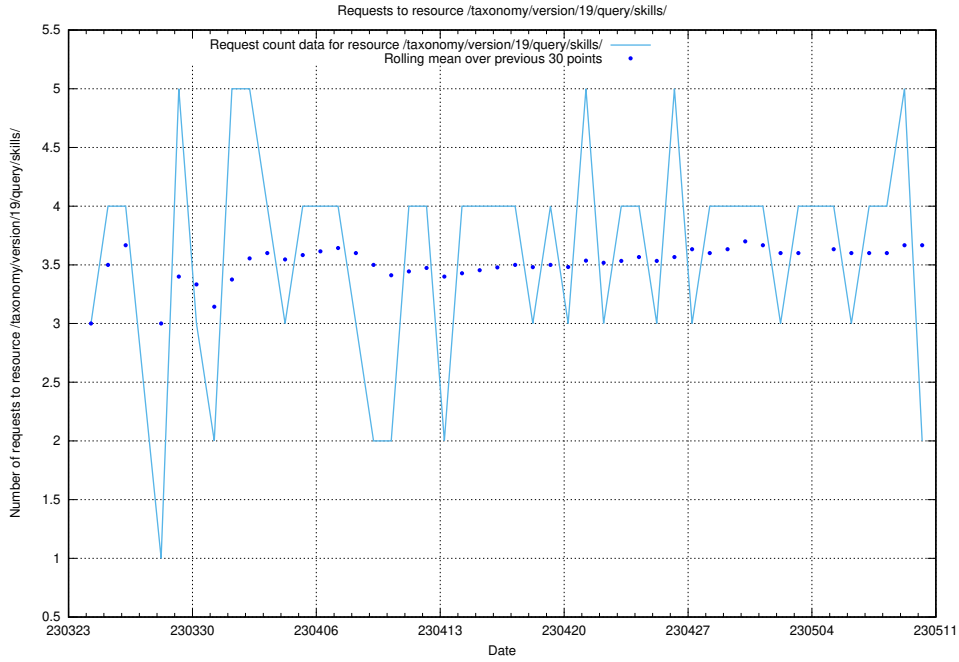

5.942 Usage of /taxonomy/version/19/query/skills/

Here, we count the number of requests to resource /taxonomy/version/19/query/skills/.