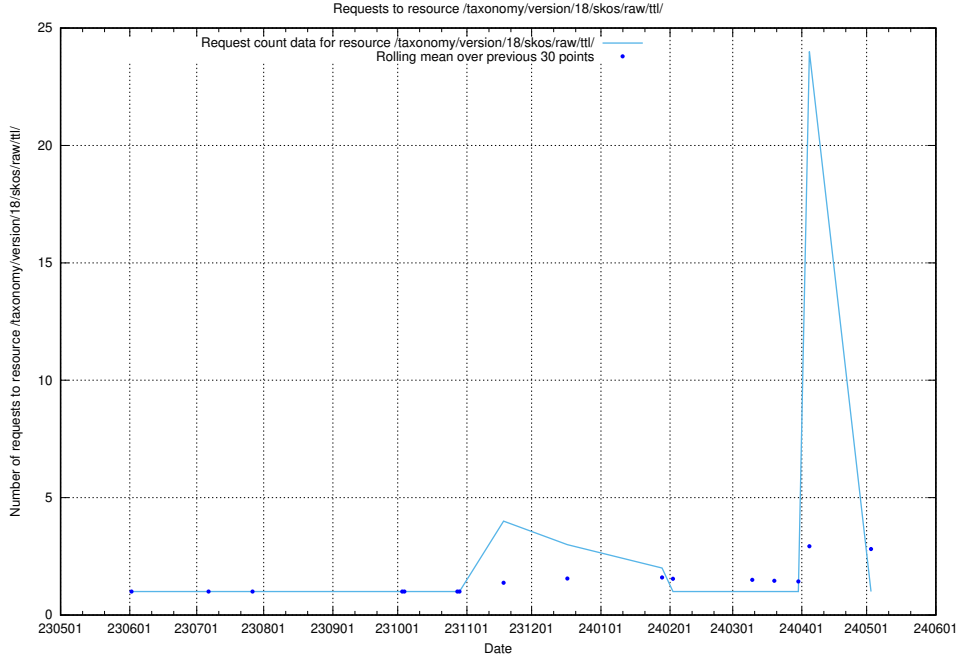

5.5937 Usage of /taxonomy/version/18/skos/raw/ttl/

Here, we count the number of requests to resource /taxonomy/version/18/skos/raw/ttl/.