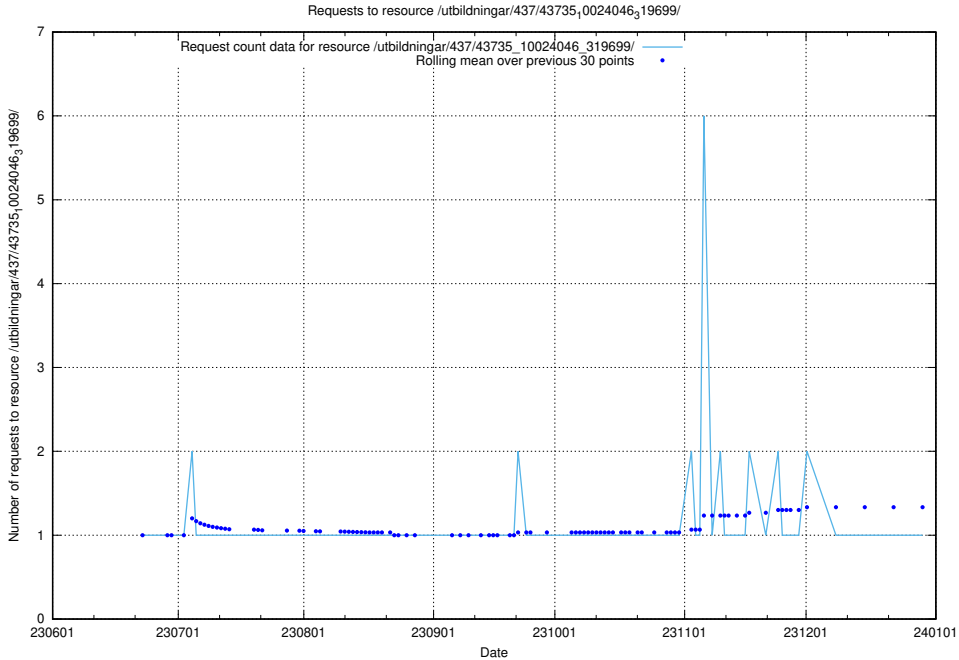

5.5588 Usage of /utbildningar/437/43735_10024046_319699/

Here, we count the number of requests to resource /utbildningar/437/43735_10024046_319699/.