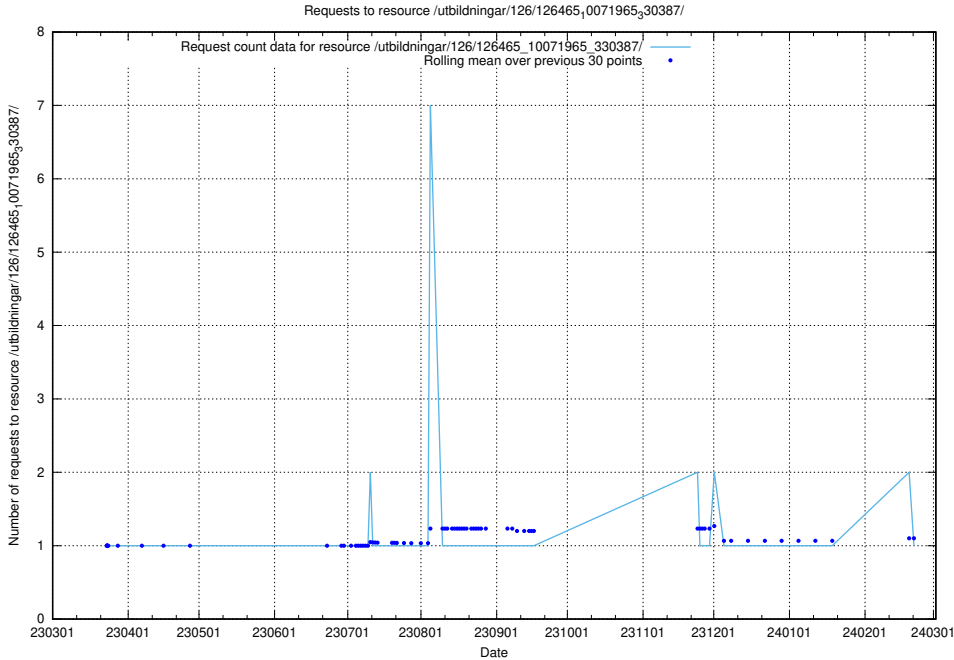

5.6413 Usage of /utbildningar/126/126465_10071965_330387/

Here, we count the number of requests to resource /utbildningar/126/126465_10071965_330387/.