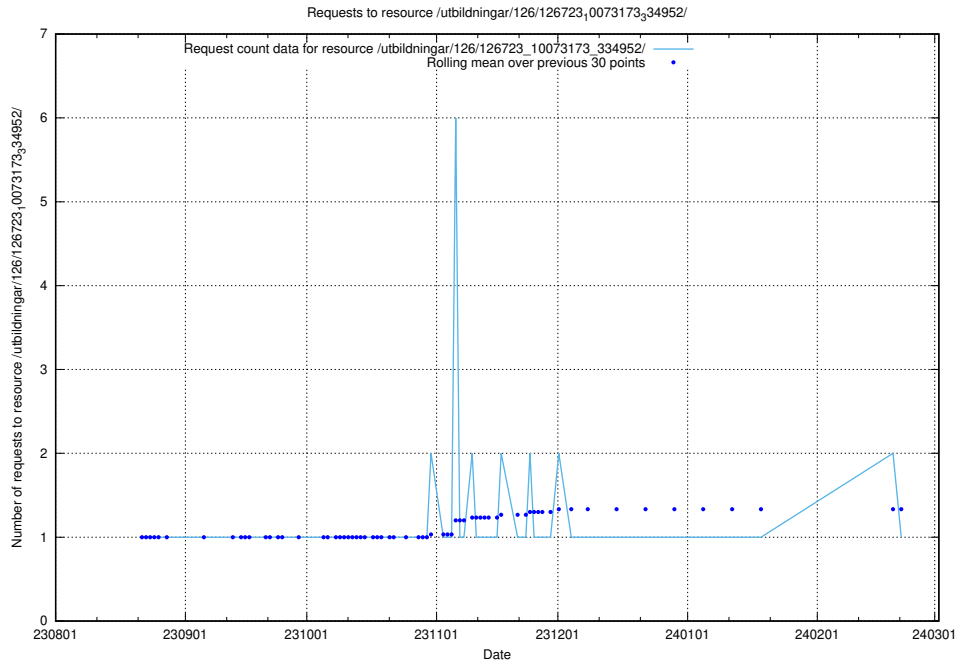

5.4753 Usage of /utbildningar/126/126723_10073173_334952/

Here, we count the number of requests to resource /utbildningar/126/126723_10073173_334952/.