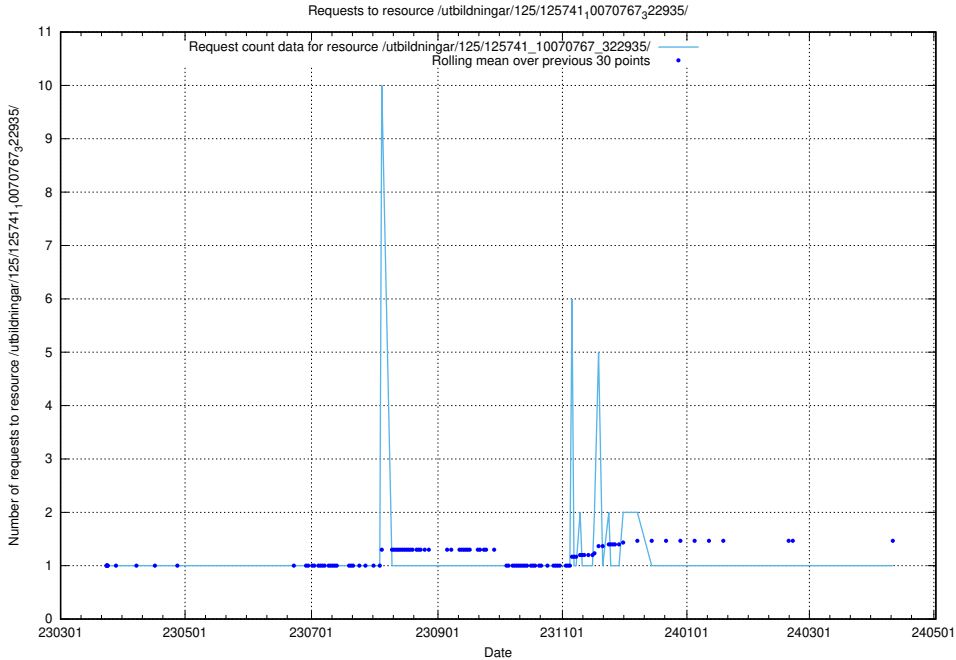

5.6462 Usage of /utbildningar/125/125741_10070767_322935/

Here, we count the number of requests to resource /utbildningar/125/125741_10070767_322935/.