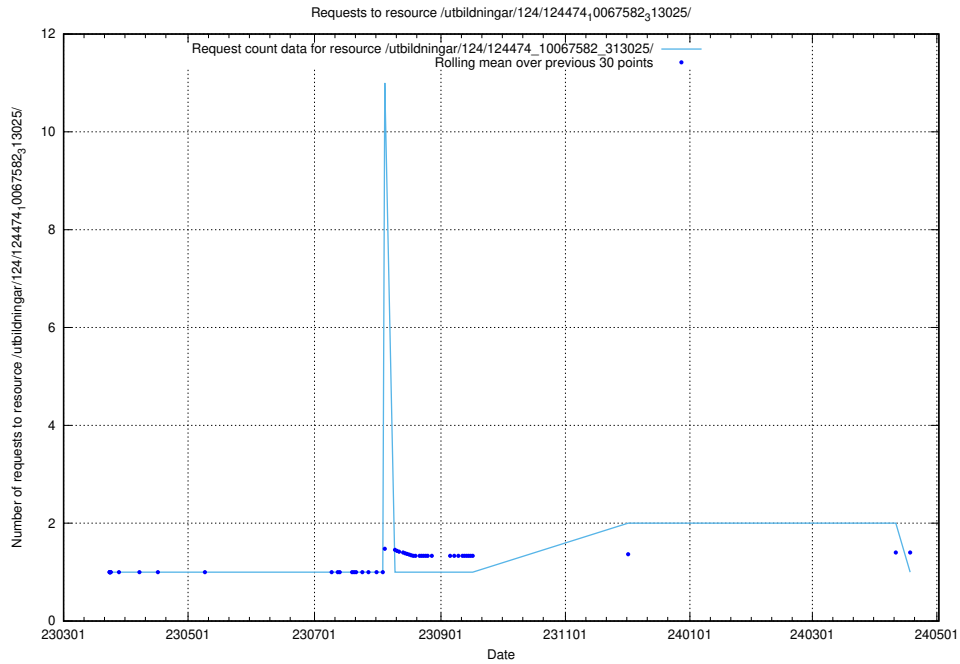

5.2911 Usage of /utbildningar/124/124474_10067582_313025/

Here, we count the number of requests to resource /utbildningar/124/124474_10067582_313025/.