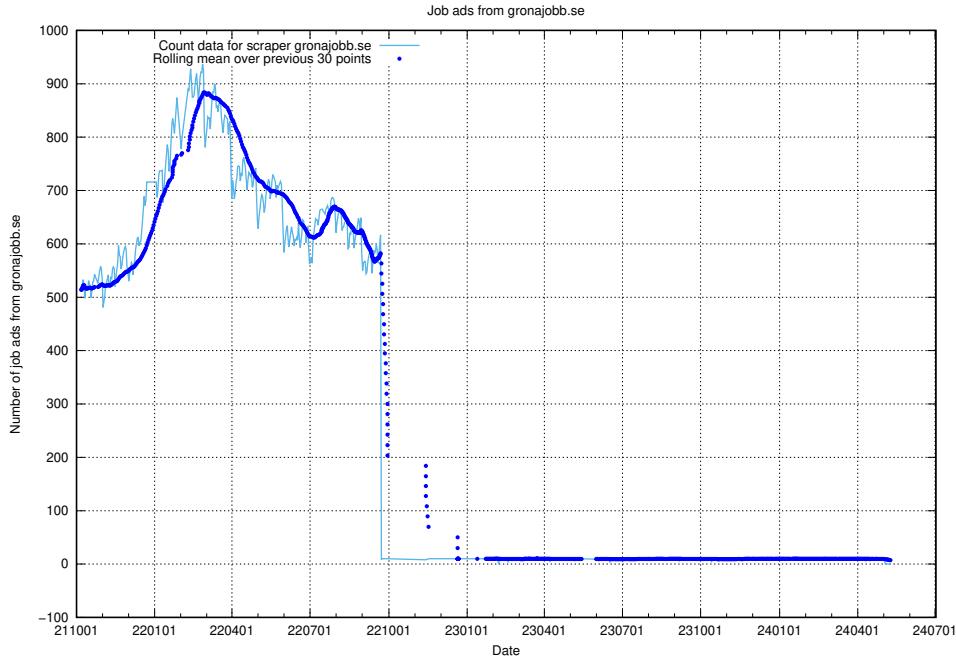

13.14 Number of ads by scraper gronajobb.se

Here, we count the number of job ads scraped from gronajobb.se.