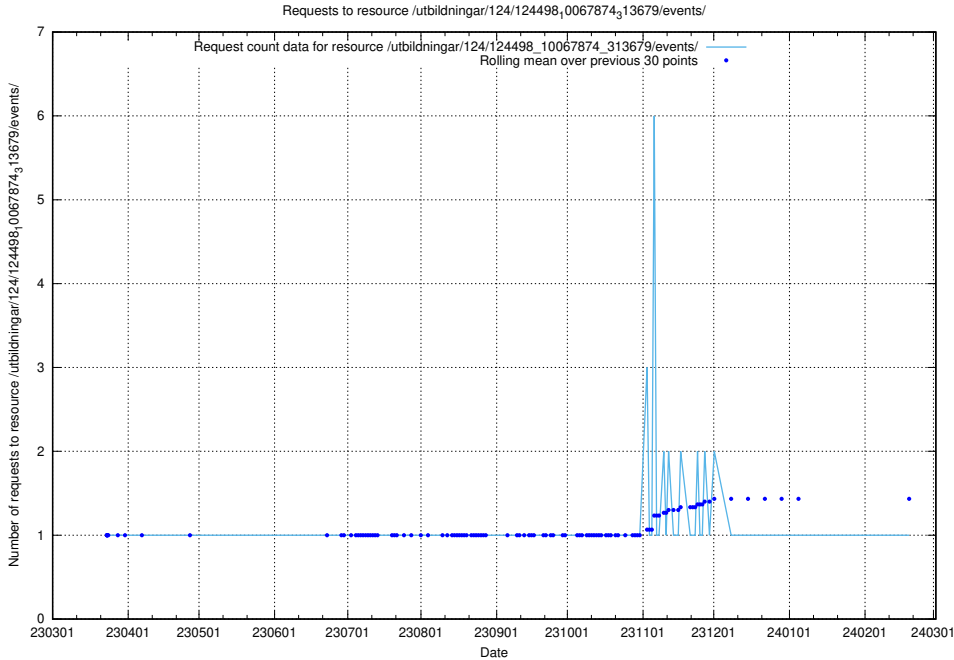

Here, we count the number of requests to resource /taxonomy/version/10/query/occupations/.

5.2652 Usage of /utbildningar/124/124498_10067874_313679/events/

Here, we count the number of requests to resource /utbildningar/124/124498_10067874_313679/events/