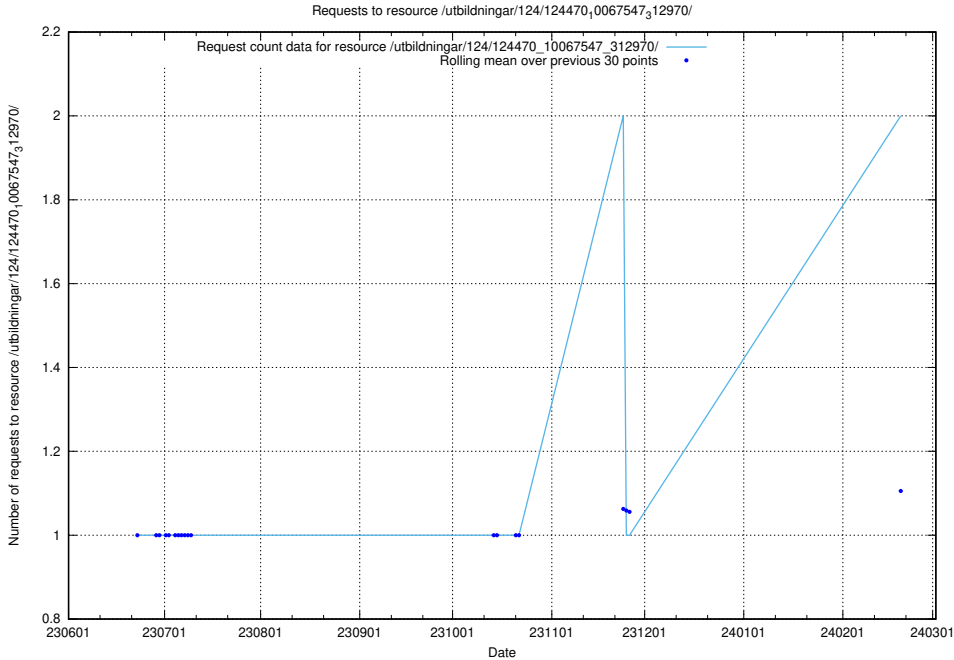

5.880 Usage of /utbildningar/124/124470_10067547_312970/

Here, we count the number of requests to resource /utbildningar/124/124470_10067547_312970/.