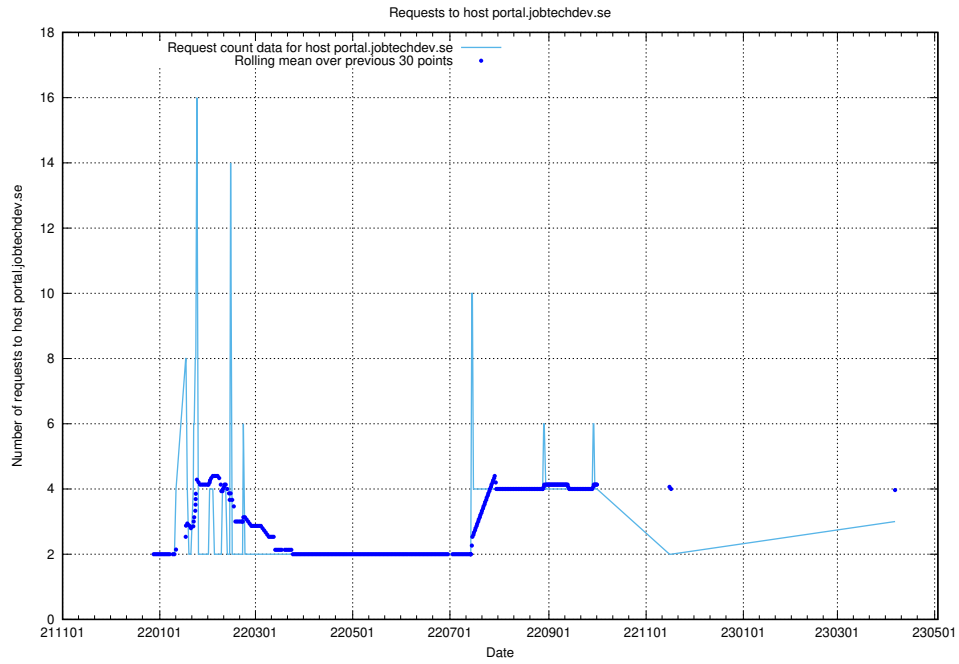

7.190 Usage of portal.jobtechdev.se

Here, we count the number of requests to host portal.jobtechdev.se.

7.191 Usage of panel.jobtechdev.se

Here, we count the number of requests to host panel.jobtechdev.se.