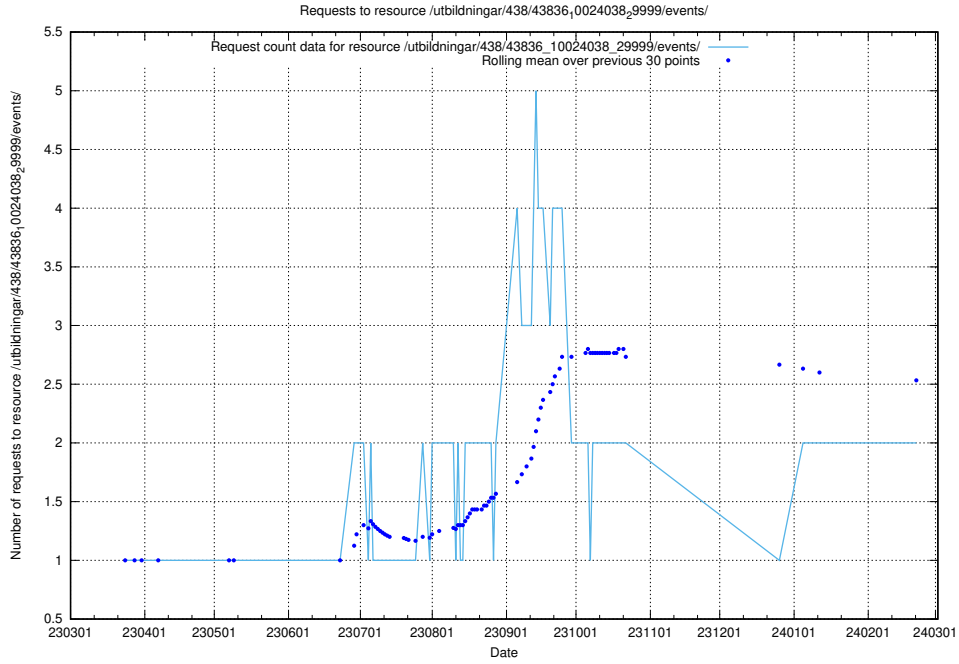

Here, we count the number of requests to resource /taxonomy/version/19/query/concepts-describing-working-hours/.

5.946 Usage of /utbildningar/438/43836_10024038_29999/events/

Here, we count the number of requests to resource /utbildningar/438/43836_10024038_29999/events/.