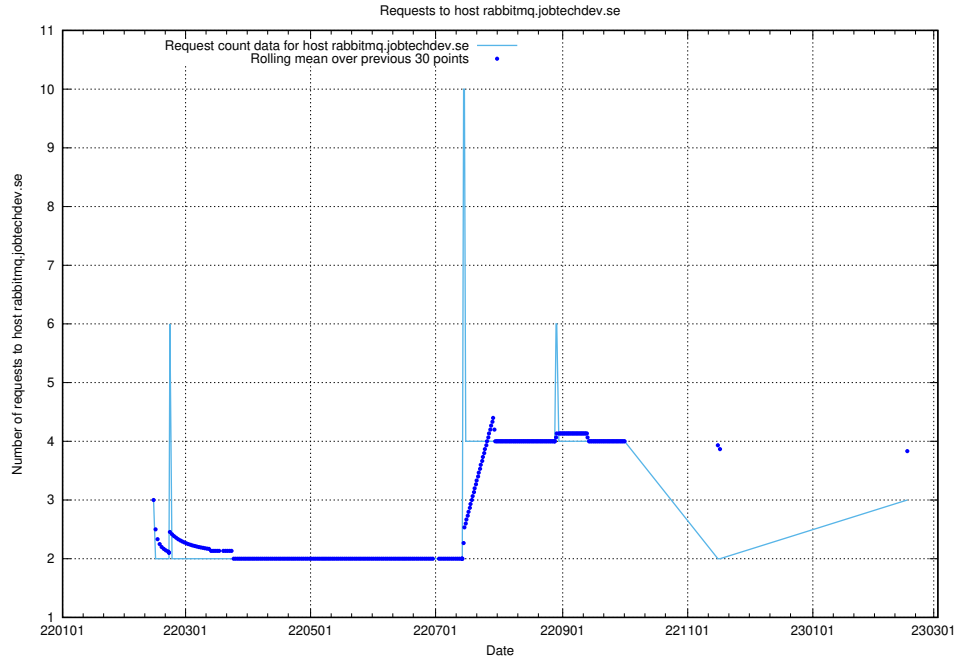

7.231 Usage of rabbitmq.jobtechdev.se

Here, we count the number of requests to host rabbitmq.jobtechdev.se.

7.232 Usage of kam-openshift-gitops.prod.services.jtech.se

Here, we count the number of requests to host kam-openshift-gitops.prod.services.jtech.se.