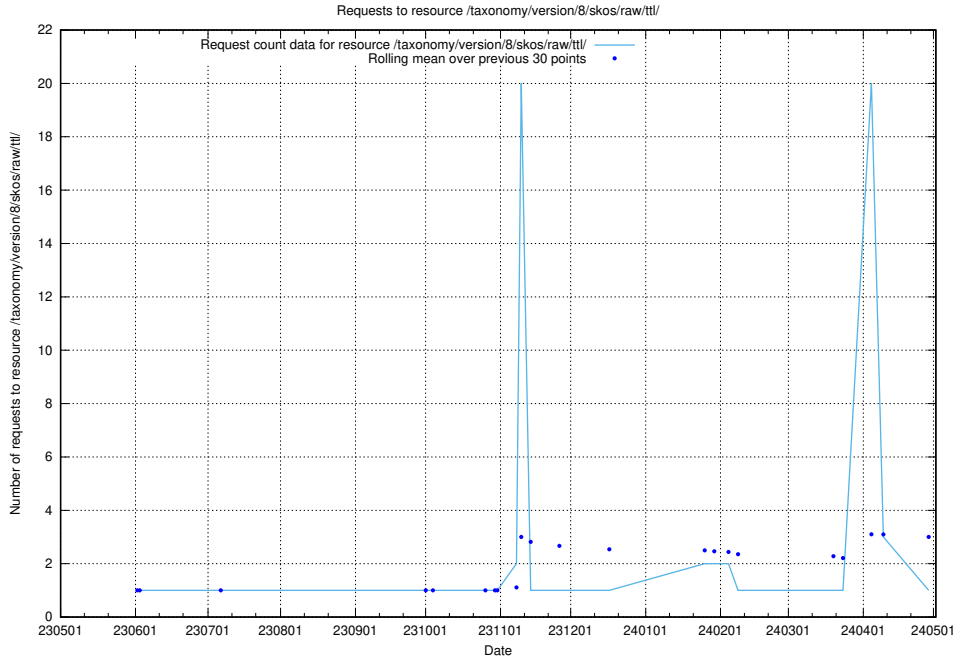

5.5932 Usage of /taxonomy/version/8/skos/raw/ttl/

Here, we count the number of requests to resource /taxonomy/version/8/skos/raw/ttl/.