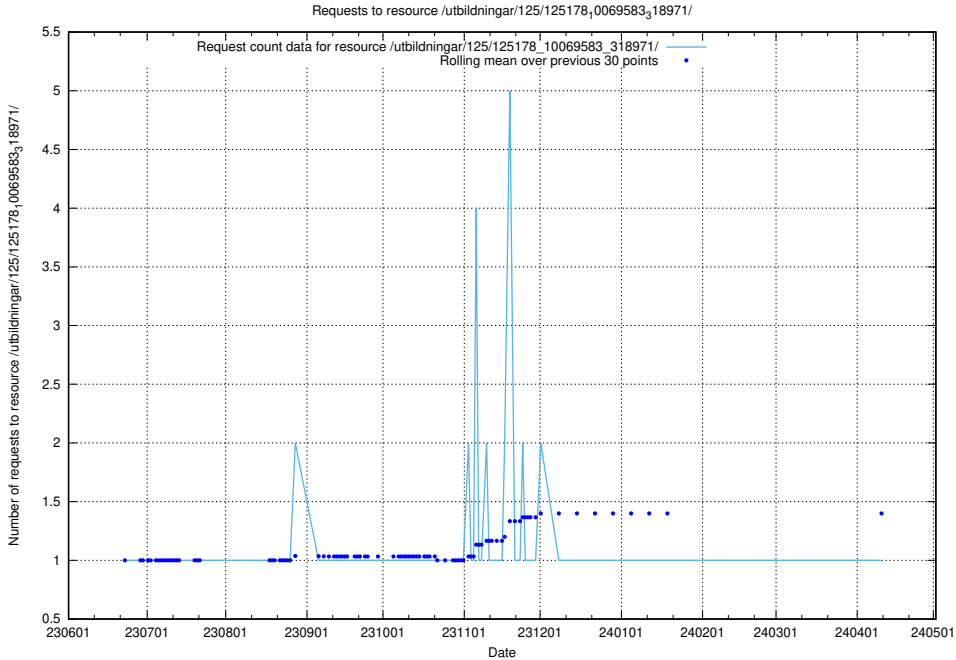

5.5744 Usage of /utbildningar/125/125178_10069583_318971/

Here, we count the number of requests to resource /utbildningar/125/125178_10069583_318971/.