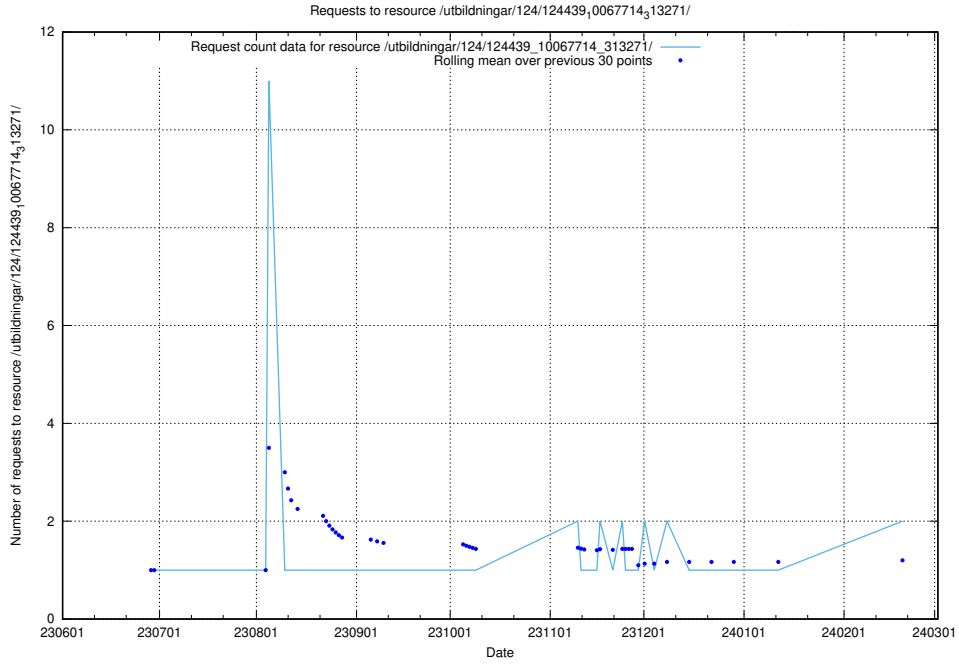

5.848 Usage of /utbildningar/124/124439_10067714_313271/

Here, we count the number of requests to resource /utbildningar/124/124439_10067714_313271/.