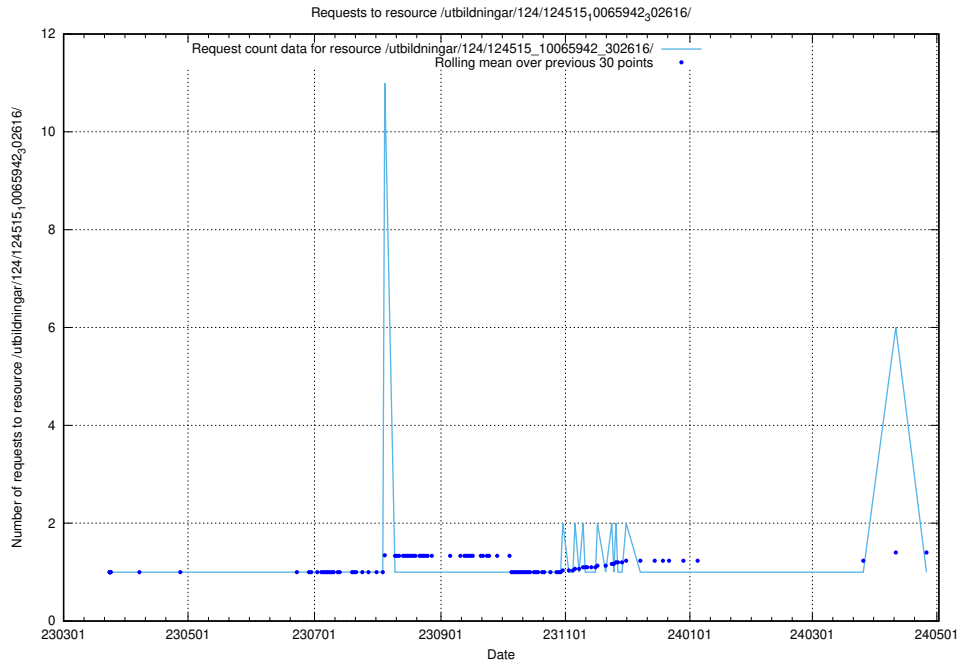

5.1591 Usage of /utbildningar/124/124515_10065942_302616/

Here, we count the number of requests to resource /utbildningar/124/124515_10065942_302616/.

5.1592 Usage of /availability/uptime/prod/20231009/