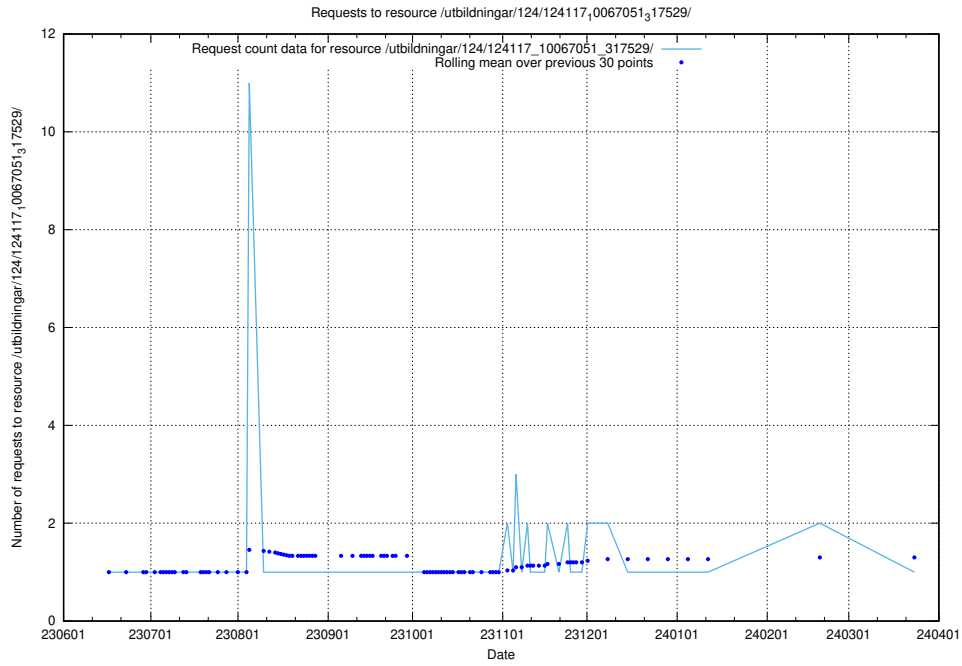

5.5880 Usage of /utbildningar/124/124117_10067051_317529/

Here, we count the number of requests to resource /utbildningar/124/124117_10067051_317529/.