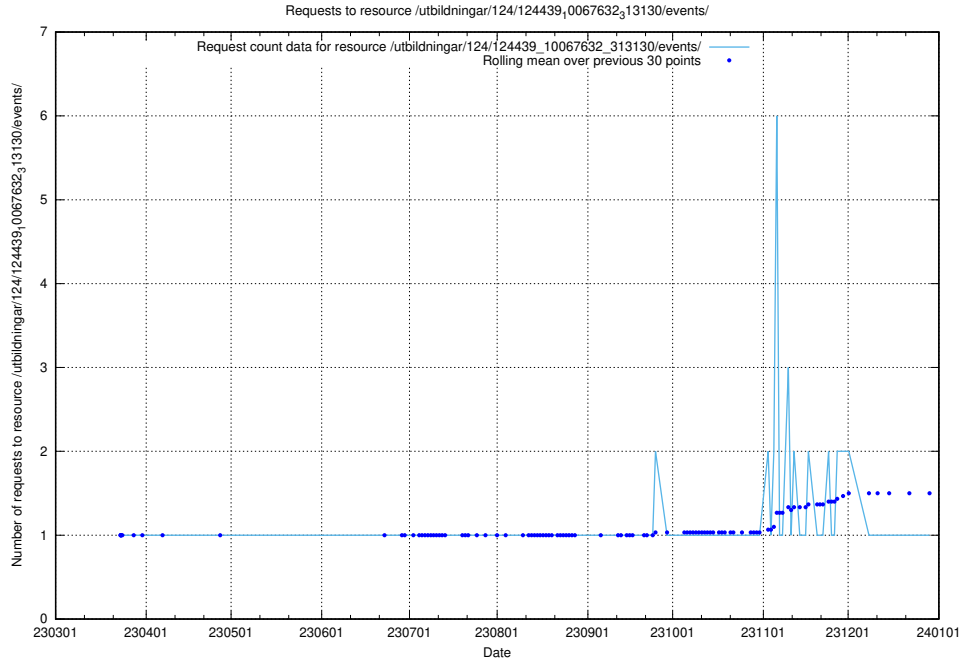

5.3682 Usage of /utbildningar/124/124439_10067632_313130/events/

Here, we count the number of requests to resource /utbildningar/124/124439_10067632_313130/events/