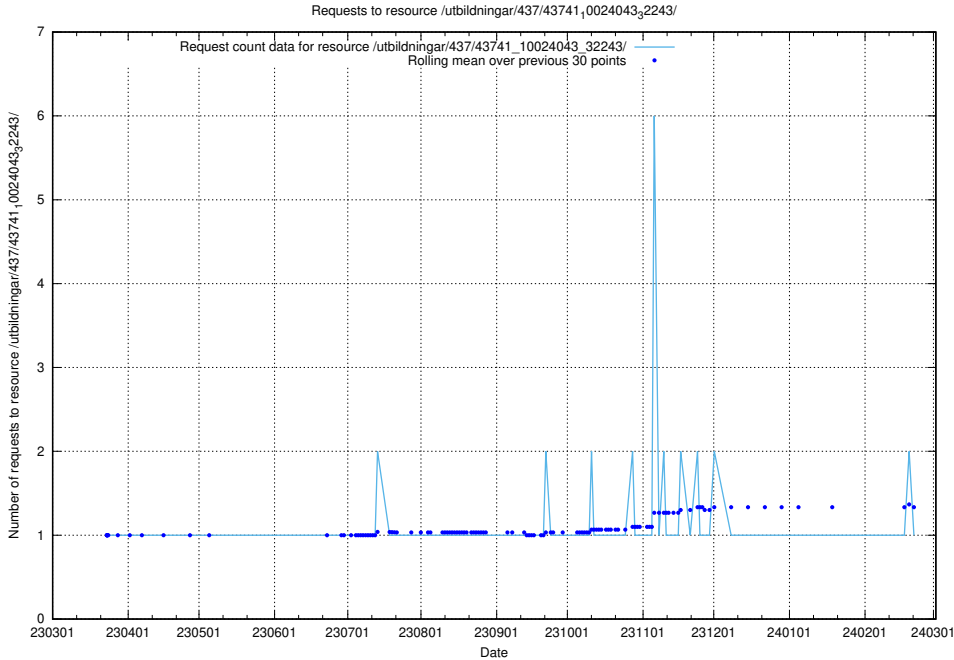

5.6388 Usage of /utbildningar/437/43741_10024043_32243/

Here, we count the number of requests to resource /utbildningar/437/43741_10024043_32243/.