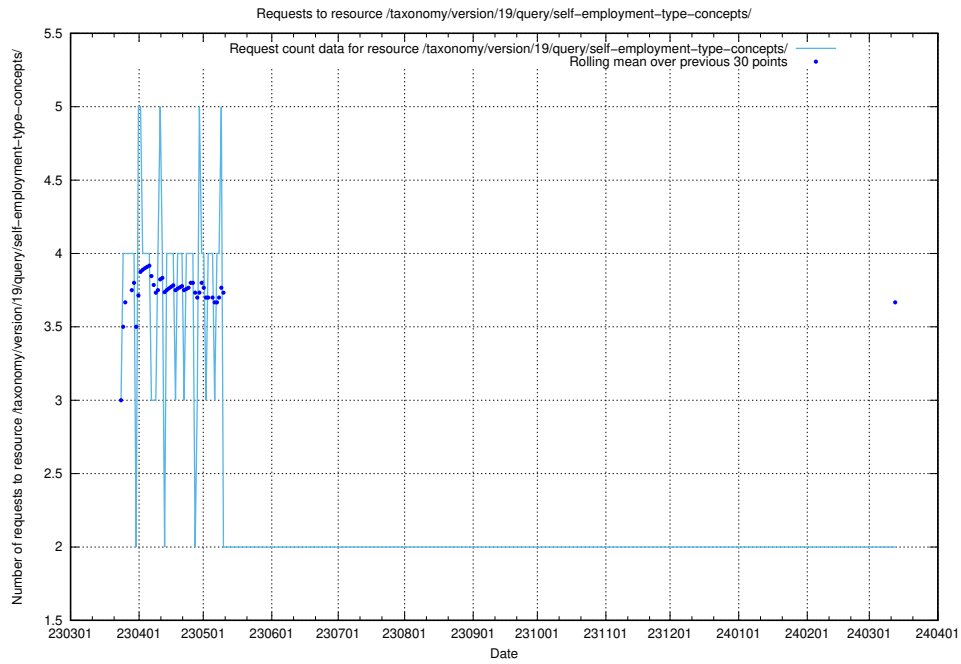

5.944 Usage of /taxonomy/version/19/query/self-employment-type-concepts/

Here, we count the number of requests to resource /taxonomy/version/19/query/self-employment-type-concepts/.