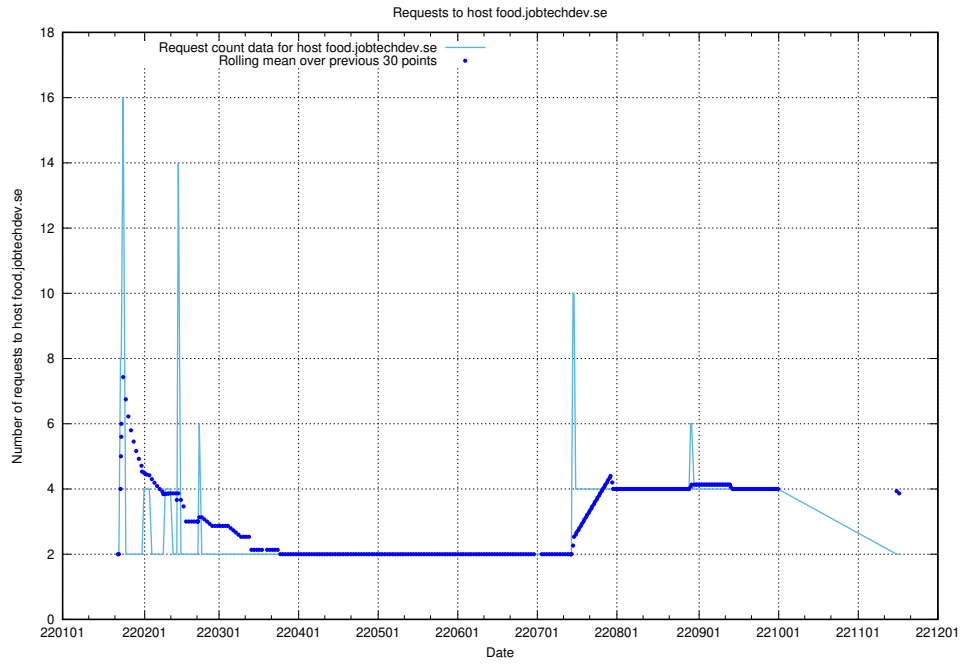

7.599 Usage of events.jobtechdev.se

Here, we count the number of requests to host events.jobtechdev.se.

7.600 Usage of hr.jobtechdev.se

Here, we count the number of requests to host hr.jobtechdev.se.

7.601 Usage of demo-jobed-connect-onprem.jobtechdev.se