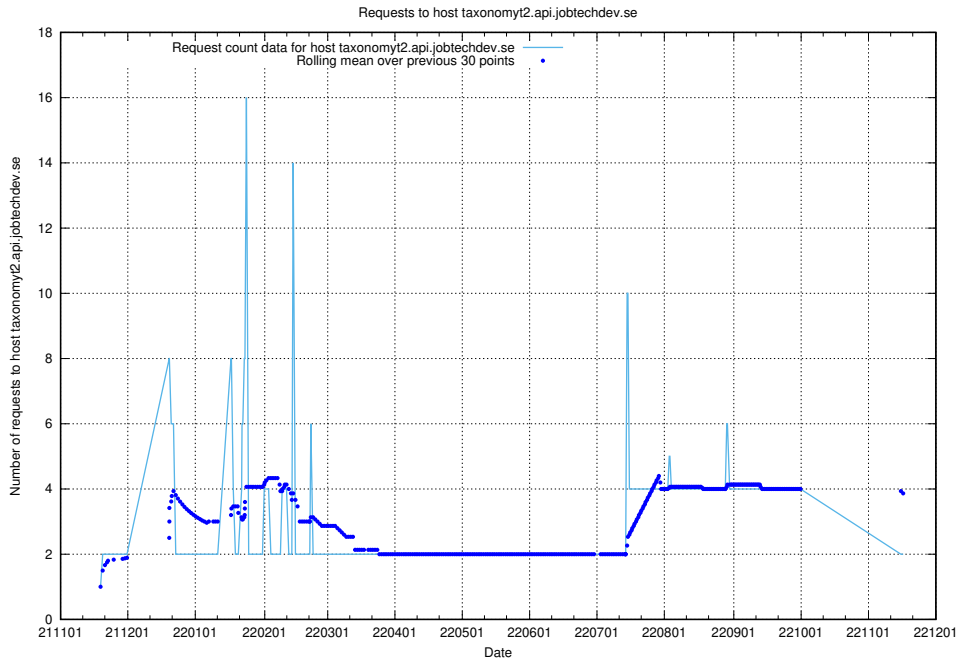

7.464 Usage of taxonomyt2.api.jobtechdev.se

Here, we count the number of requests to host taxonomyt2.api.jobtechdev.se.

7.465 Usage of widget.jobtechdev.se

Here, we count the number of requests to host widget.jobtechdev.se.