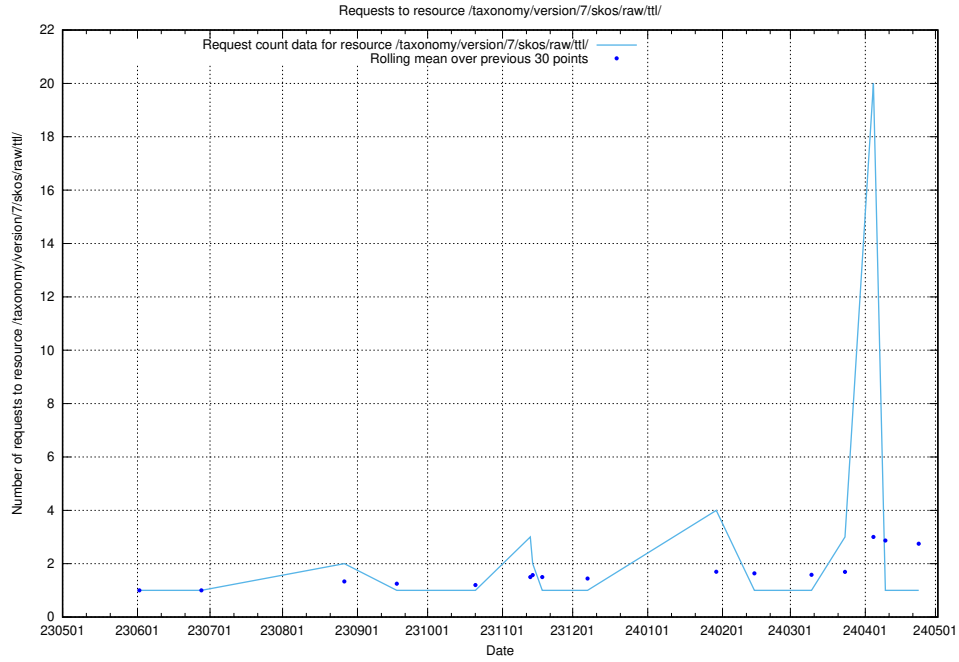

5.5934 Usage of /taxonomy/version/7/skos/raw/ttl/

Here, we count the number of requests to resource /taxonomy/version/7/skos/raw/ttl/.