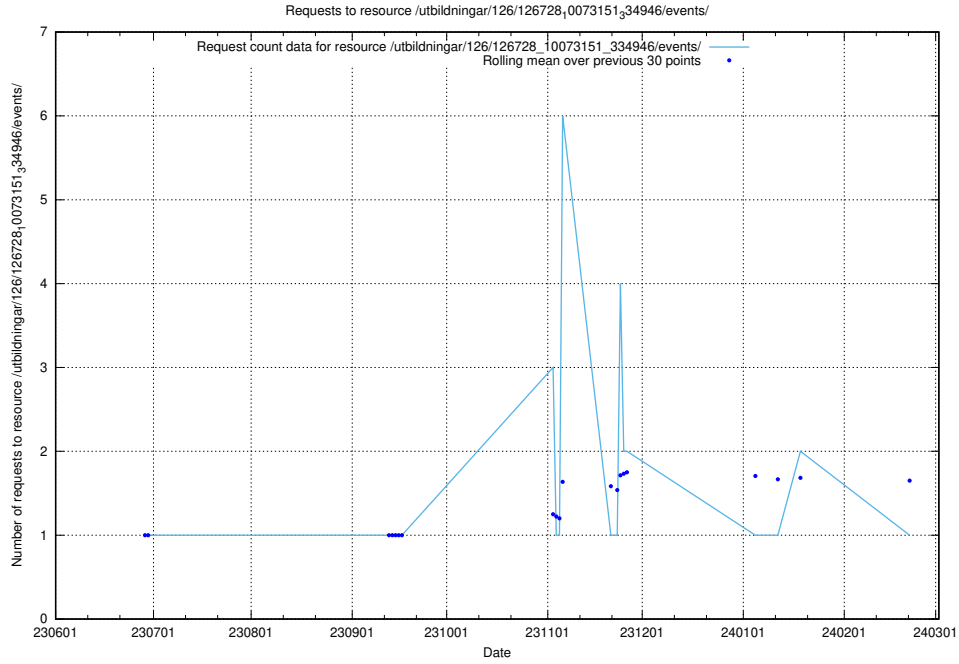

5.5461 Usage of /utbildningar/126/126728_10073151_334946/events/

Here, we count the number of requests to resource /utbildningar/126/126728_10073151_334946/events/