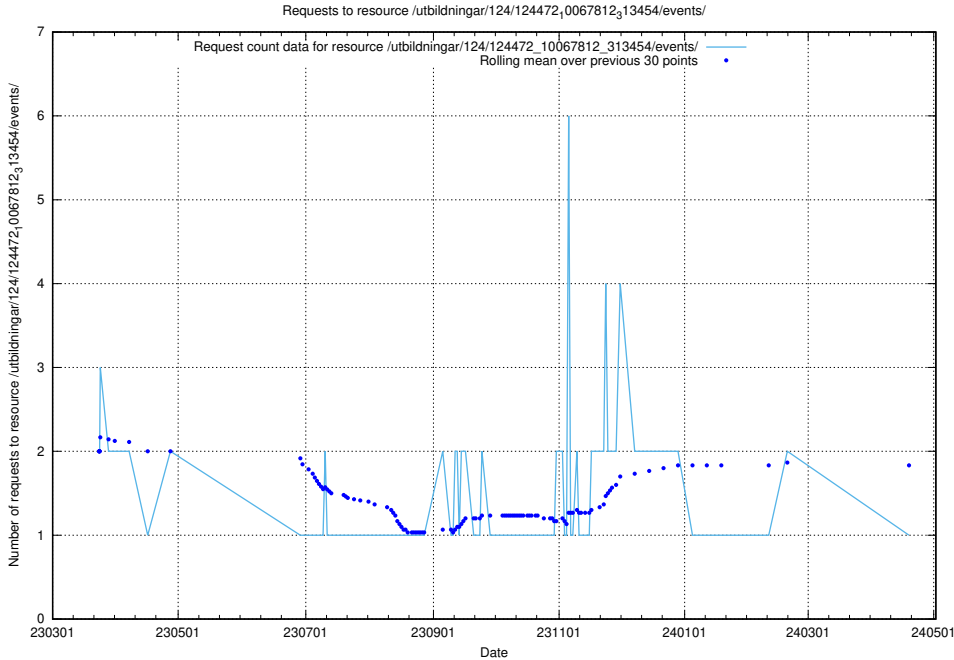

5.6298 Usage of /utbildningar/124/124472_10067812_313454/events/

Here, we count the number of requests to resource /utbildningar/124/124472_10067812_313454/events/