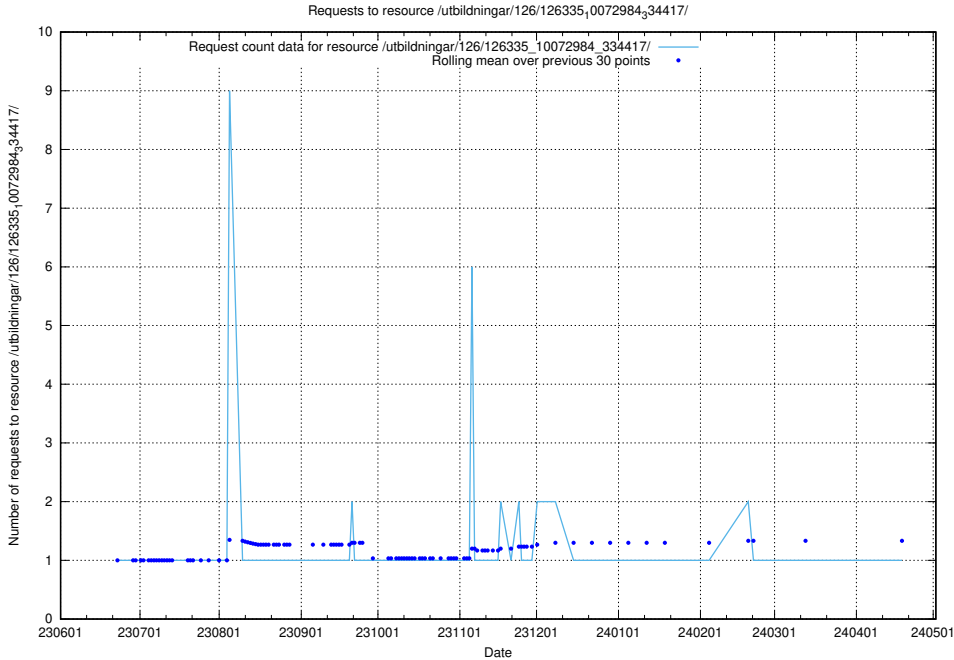

5.5683 Usage of /utbildningar/126/126335_10072984_334417/

Here, we count the number of requests to resource /utbildningar/126/126335_10072984_334417/.