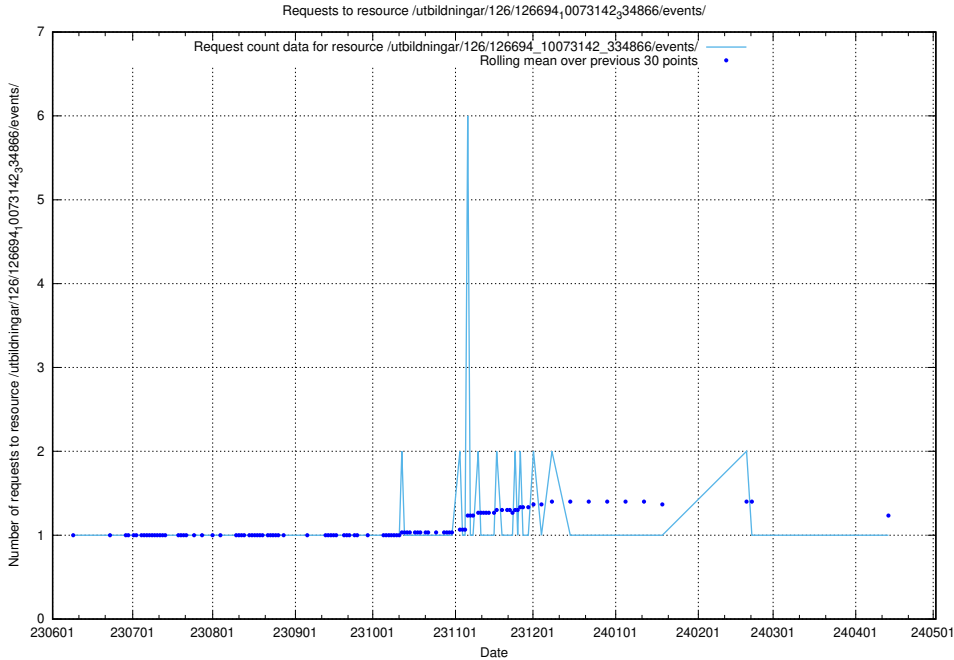

5.5899 Usage of /utbildningar/126/126694_10073142_334866/events/

Here, we count the number of requests to resource /utbildningar/126/126694_10073142_334866/events/