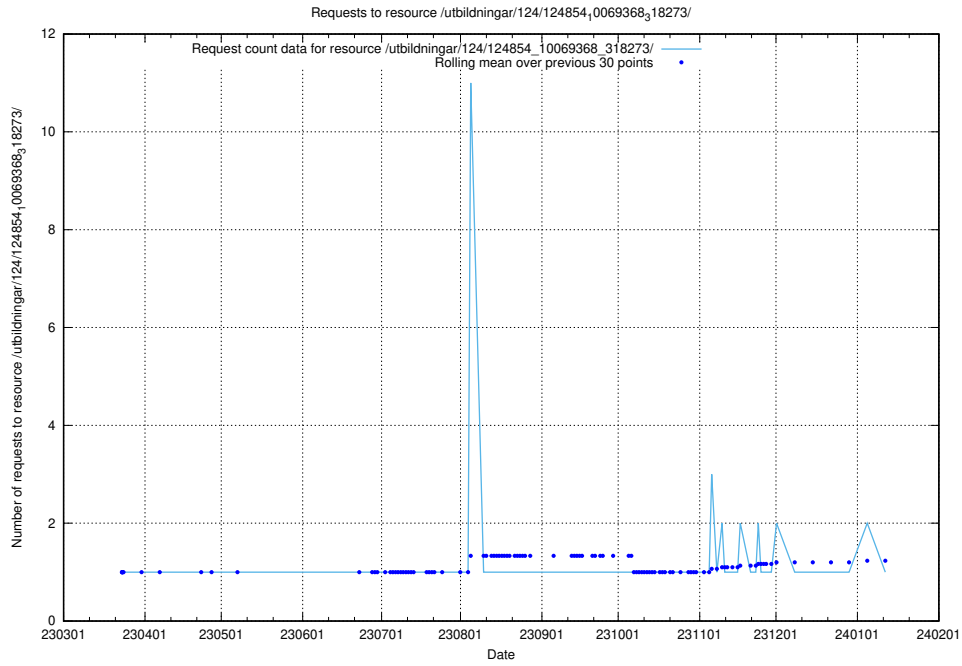

5.1220 Usage of /utbildningar/124/124854_10069368_318273/

Here, we count the number of requests to resource /utbildningar/124/124854_10069368_318273/.