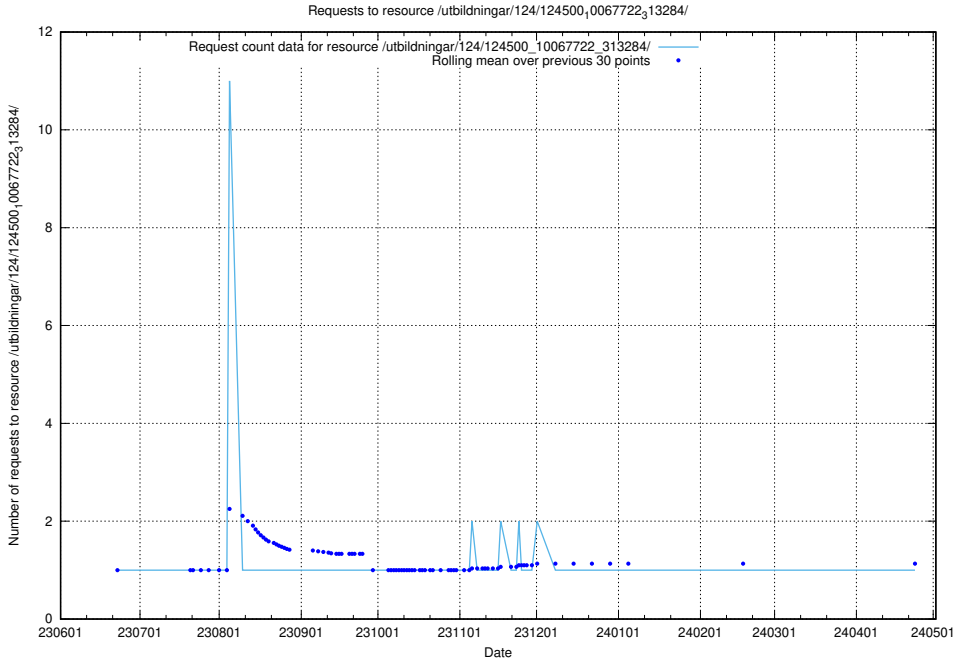

5.5791 Usage of /utbildningar/124/124500_10067722_313284/

Here, we count the number of requests to resource /utbildningar/124/124500_10067722_313284/.