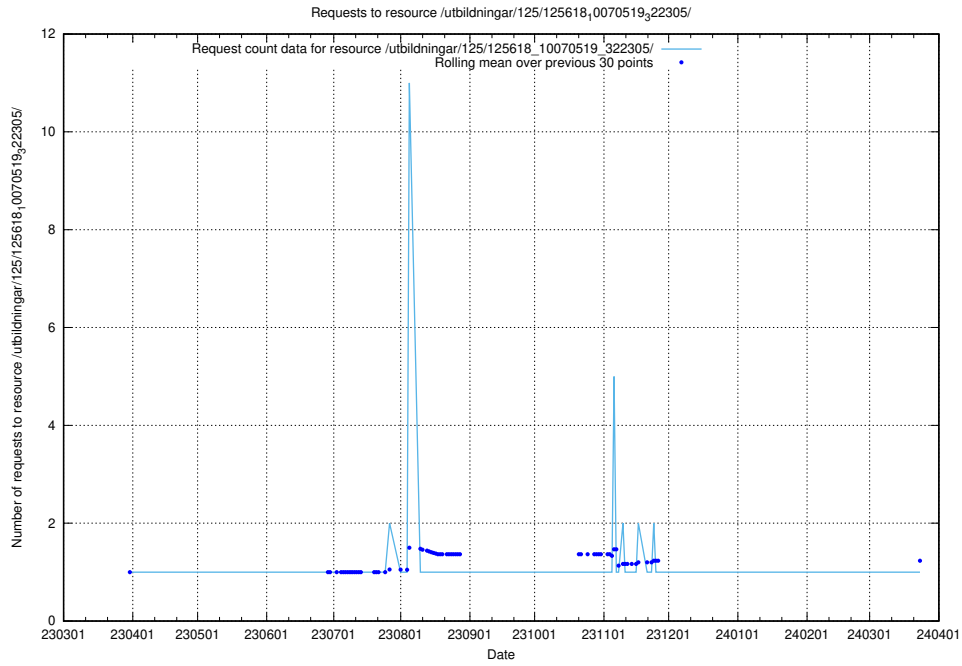

5.6078 Usage of /utbildningar/125/125618_10070519_322305/

Here, we count the number of requests to resource /utbildningar/125/125618_10070519_322305/.