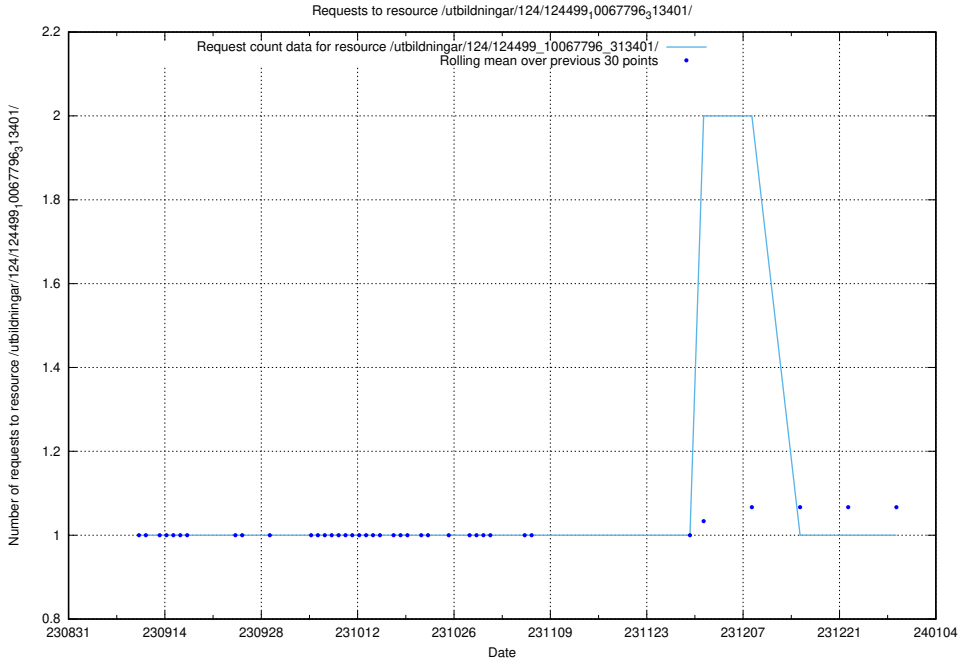

5.4628 Usage of /utbildningar/124/124499_10067796_313401/

Here, we count the number of requests to resource /utbildningar/124/124499_10067796_313401/.