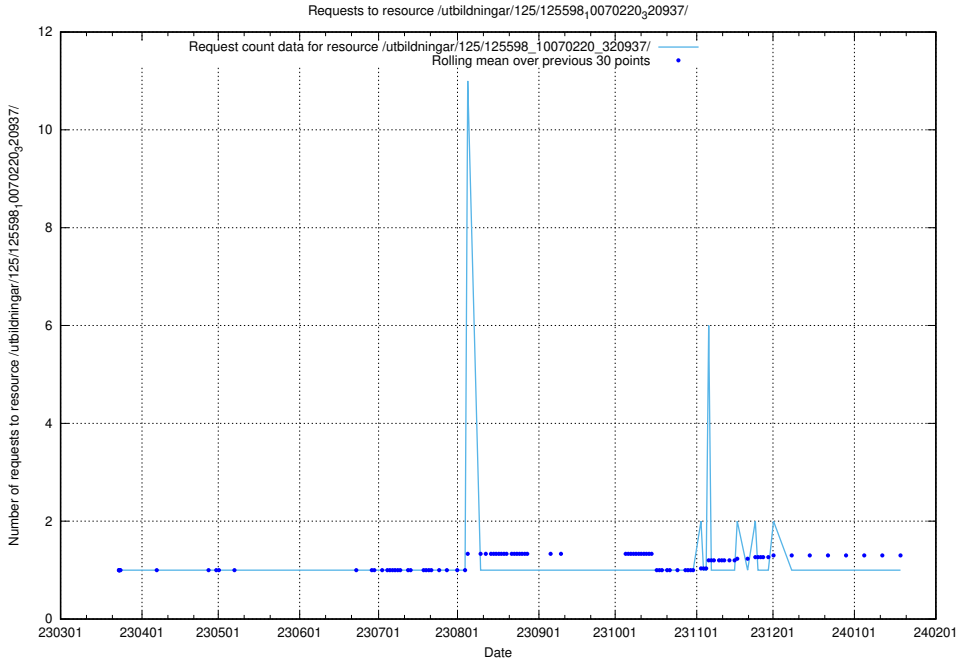

5.1107 Usage of /utbildningar/125/125598_10070220_320937/

Here, we count the number of requests to resource /utbildningar/125/125598_10070220_320937/.