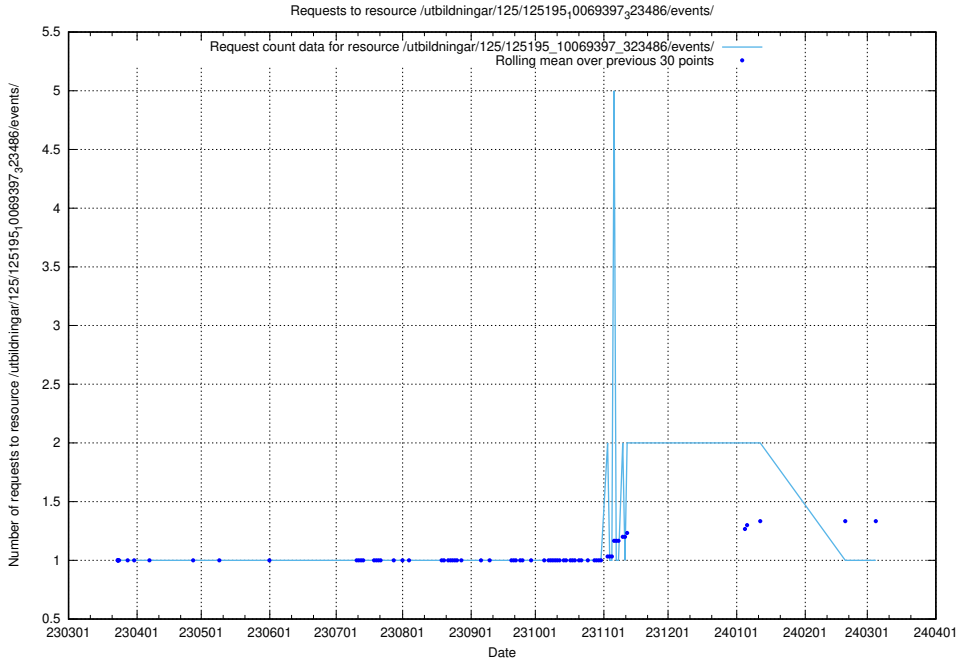

5.1144 Usage of /utbildningar/125/125195_10069397_323486/events/

Here, we count the number of requests to resource /utbildningar/125/125195_10069397_323486/events/