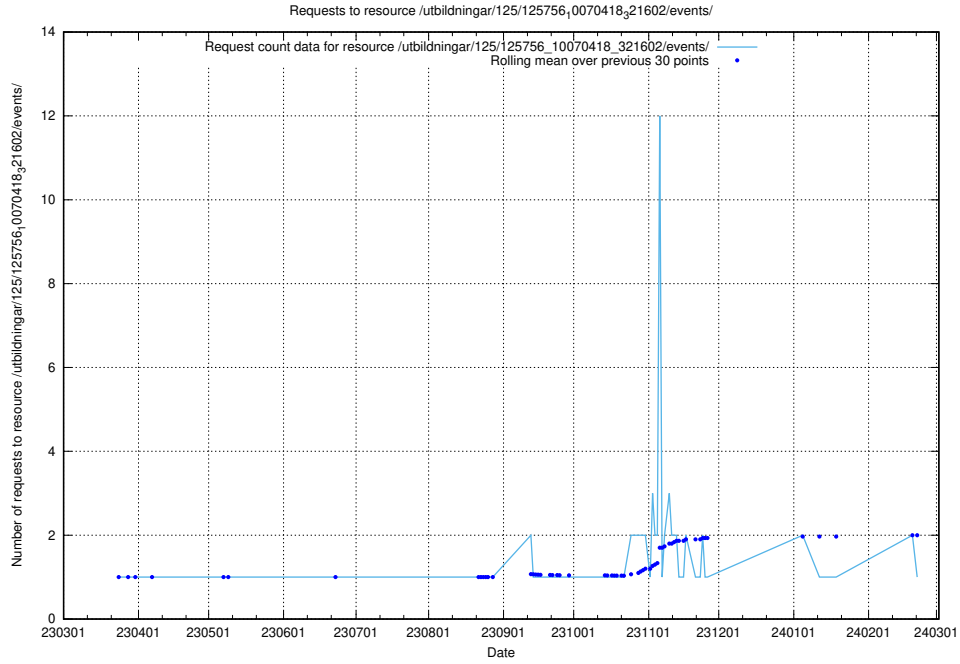

5.6215 Usage of /utbildningar/125/125756_10070418_321602/events/

Here, we count the number of requests to resource /utbildningar/125/125756_10070418_321602/events/