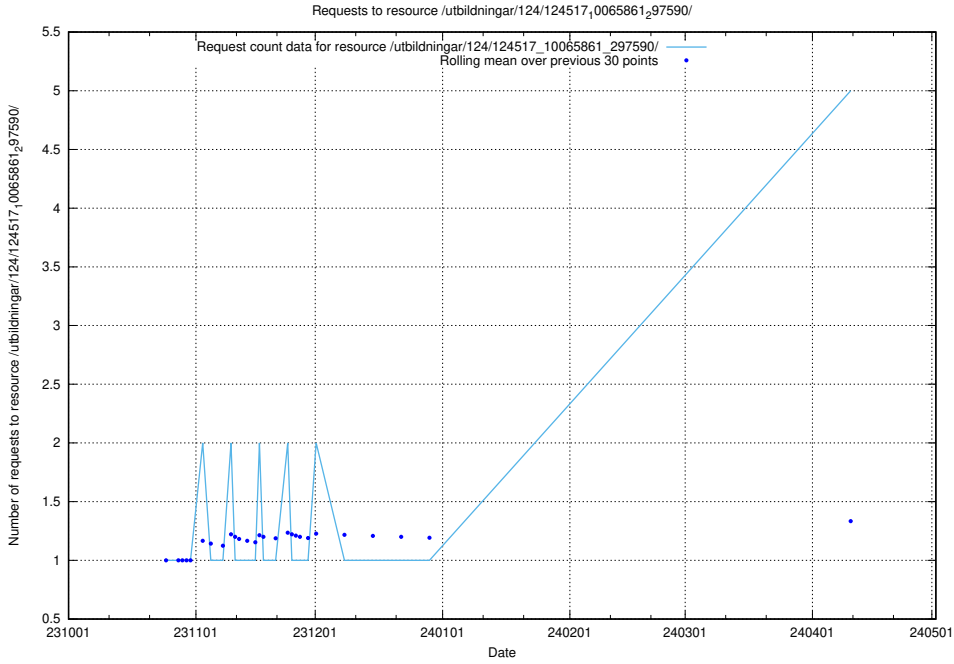

5.135 Usage of /utbildningar/124/124517_10065861_297590/

Here, we count the number of requests to resource /utbildningar/124/124517_10065861_297590/.