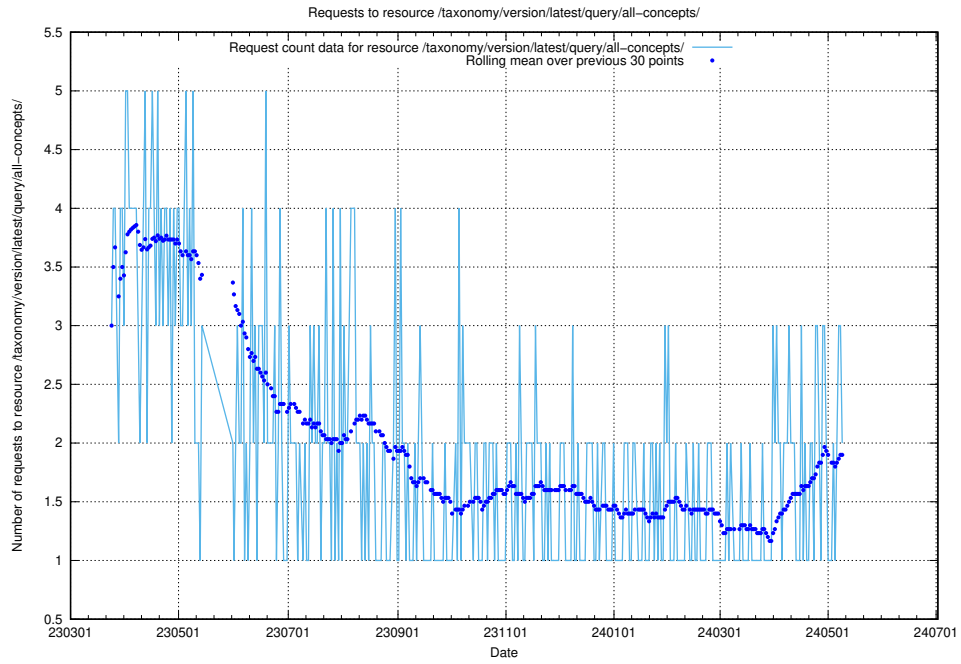

5.938 Usage of /taxonomy/version/latest/query/all-concepts/

Here, we count the number of requests to resource /taxonomy/version/latest/query/all-concepts/.