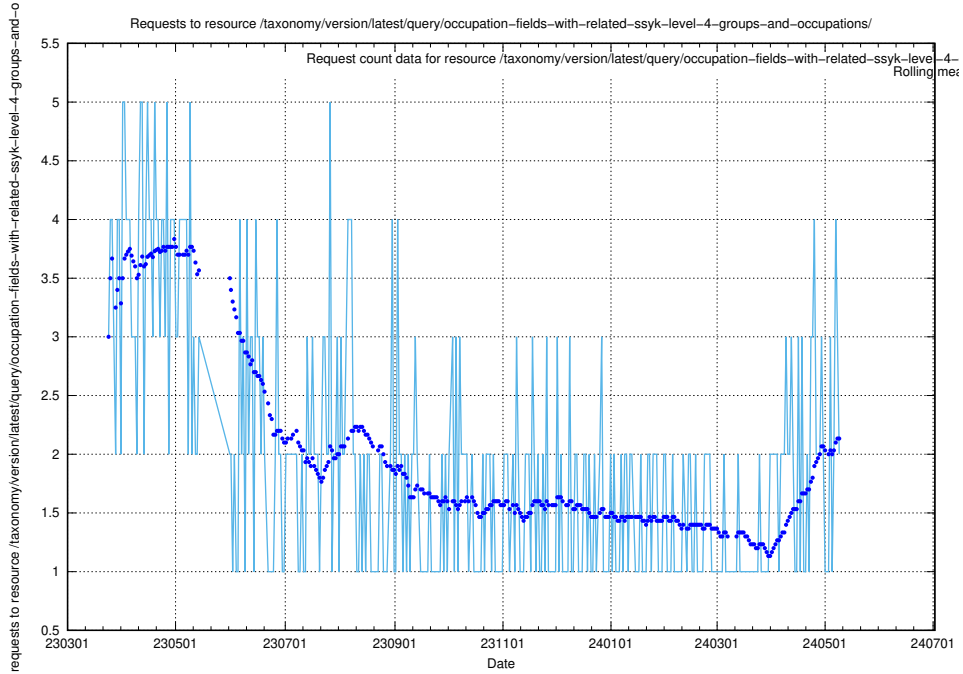

5.934 Usage of /taxonomy/version/latest/query/occupation-fields-with-related-ssyk-level-4-groups-and-occupations/

Here, we count the number of requests to resource /taxonomy/version/latest/query/occupation-fields-with-related-ssyk-level-4-groups-and-occupations/.