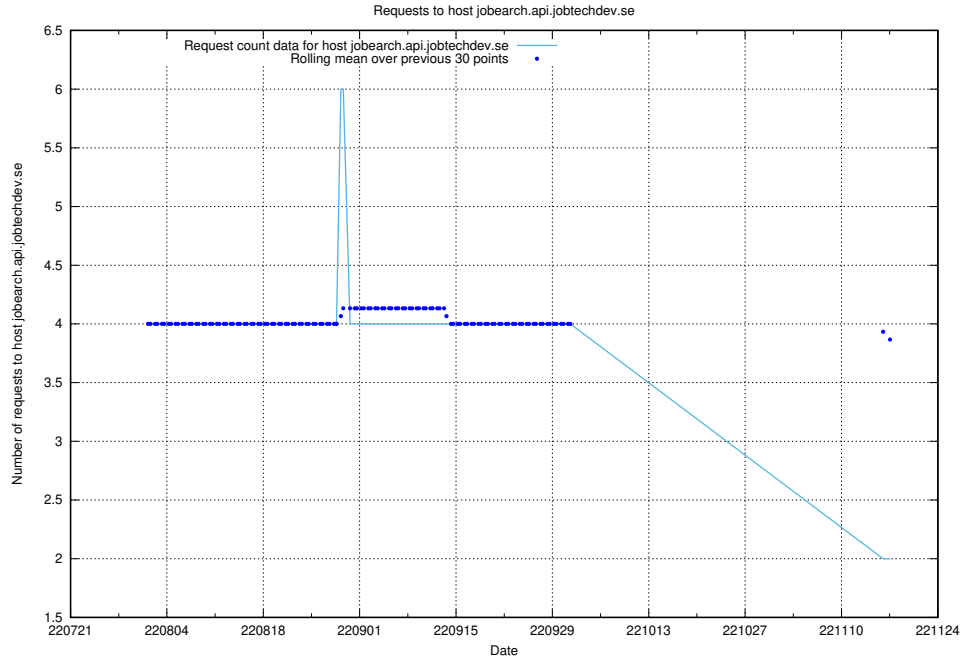

7.382 Usage of `jobearch.api.jobtechdev.se`

Here, we count the number of requests to host `jobearch.api.jobtechdev.se`.