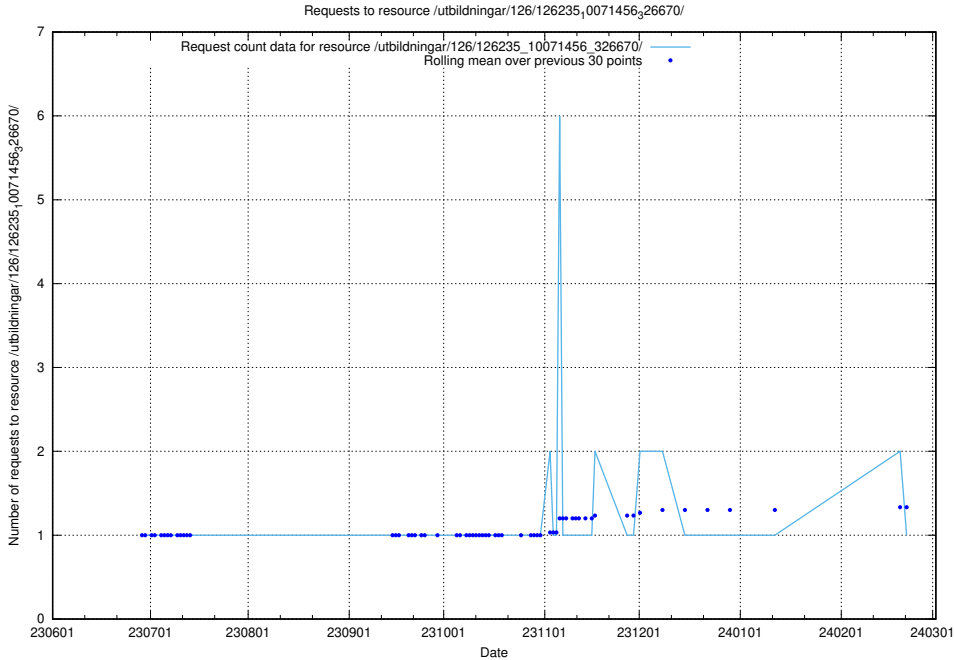

5.5472 Usage of /utbildningar/126/126235_10071456_326670/

Here, we count the number of requests to resource /utbildningar/126/126235_10071456_326670/.