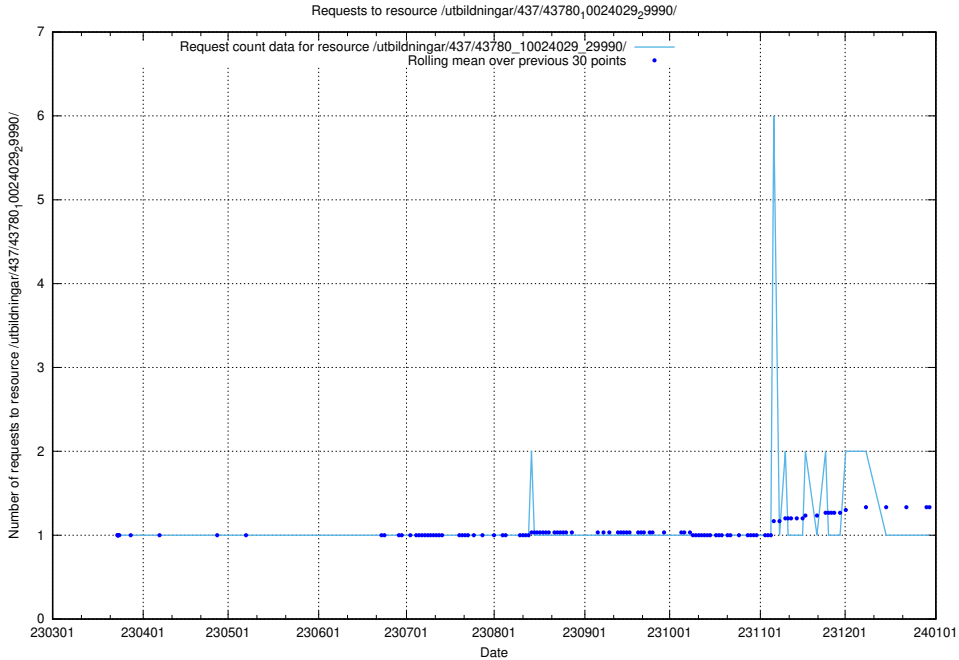

5.6365 Usage of /utbildningar/437/43780_10024029_29990/

Here, we count the number of requests to resource /utbildningar/437/43780_10024029_29990/.