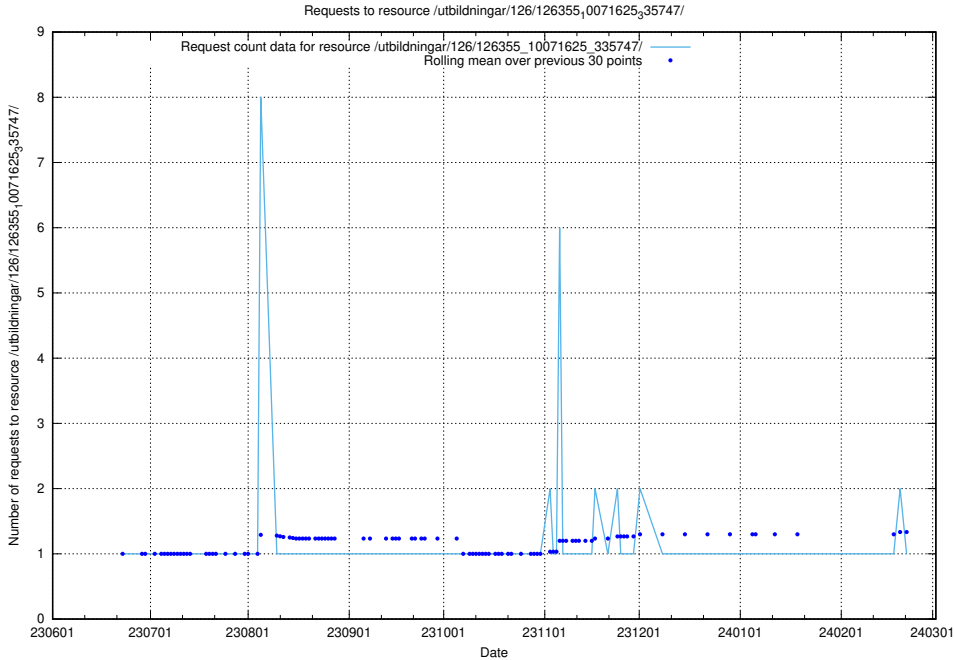

5.5671 Usage of /utbildningar/126/126355_10071625_335747/

Here, we count the number of requests to resource /utbildningar/126/126355_10071625_335747/.