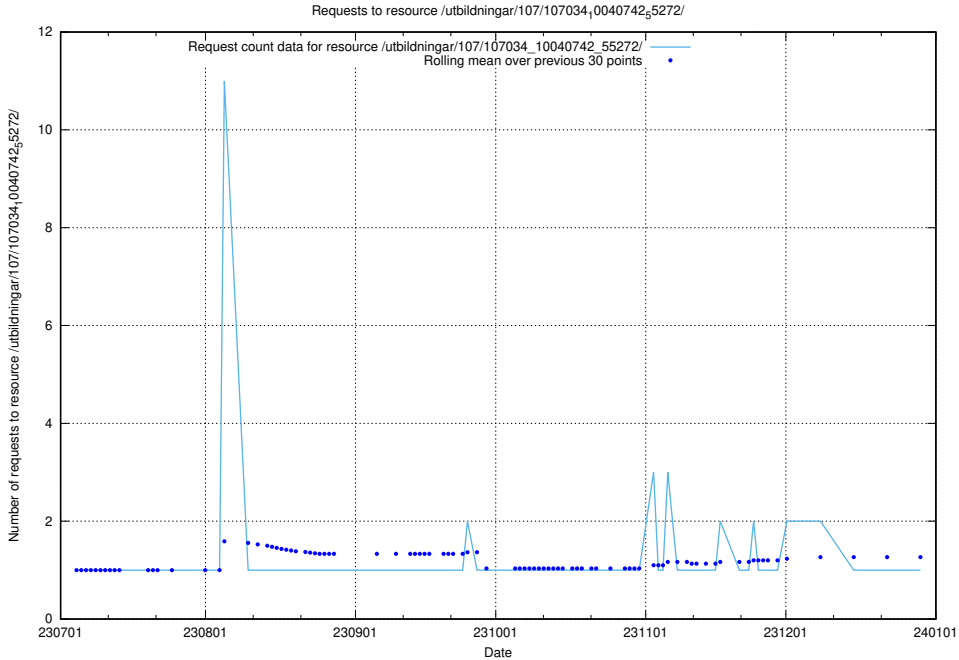

5.5371 Usage of /utbildningar/107/107034_10040742_55272/

Here, we count the number of requests to resource /utbildningar/107/107034_10040742_55272/.