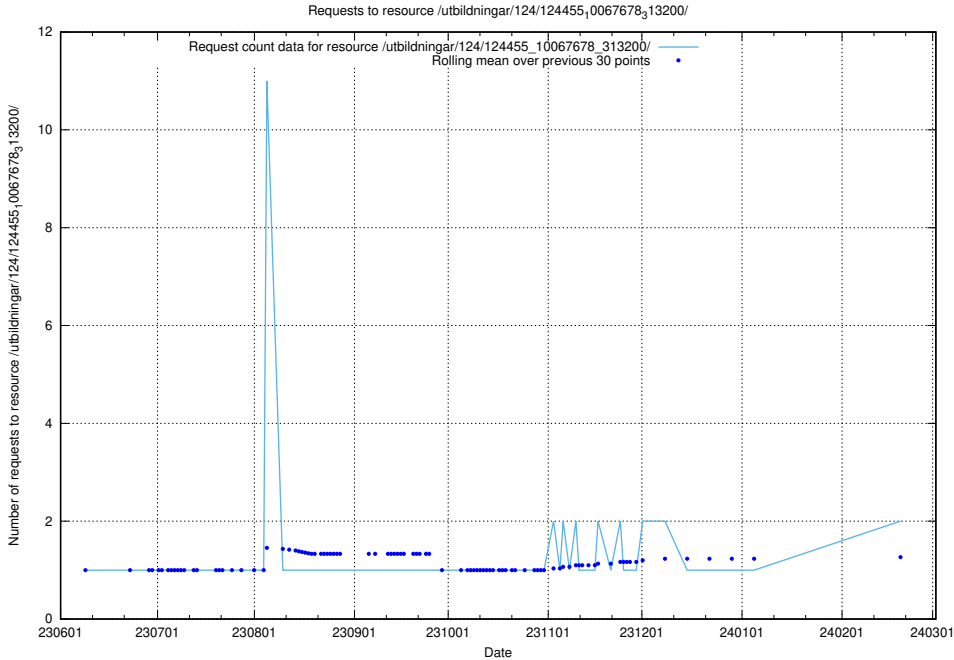

5.901 Usage of /utbildningar/124/124455_10067678_313200/

Here, we count the number of requests to resource /utbildningar/124/124455_10067678_313200/.