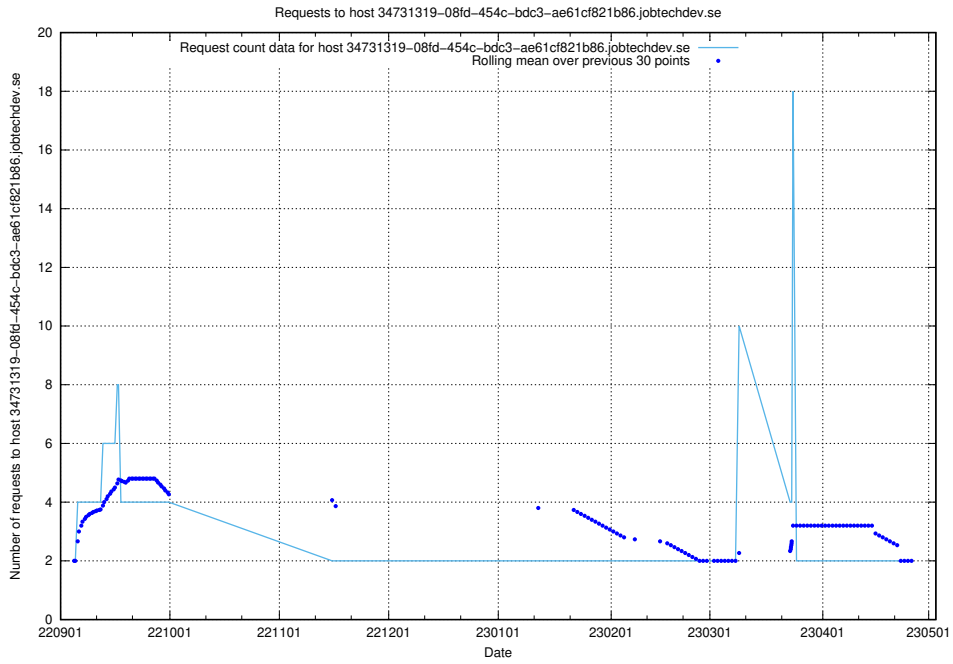

7.330 Usage of 34731319-08fd-454c-bdc3-ae61cf821b86.jobtechdev.se

Here, we count the number of requests to host 34731319-08fd-454c-bdc3-ae61cf821b86.jobtechdev.se.