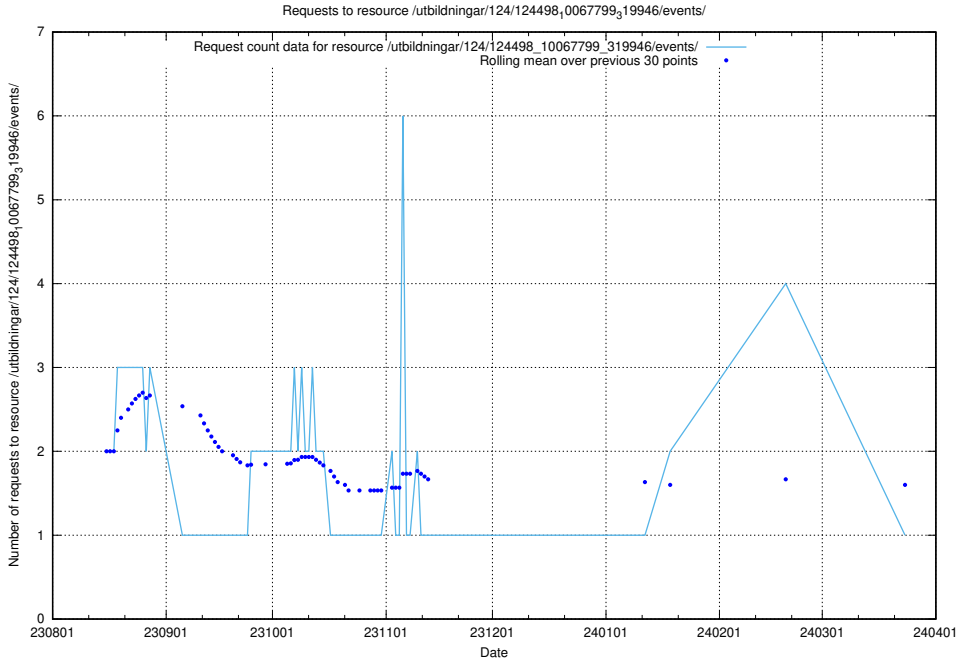

5.4803 Usage of /utbildningar/124/124498_10067799_319946/events/

Here, we count the number of requests to resource /utbildningar/124/124498_10067799_319946/events/