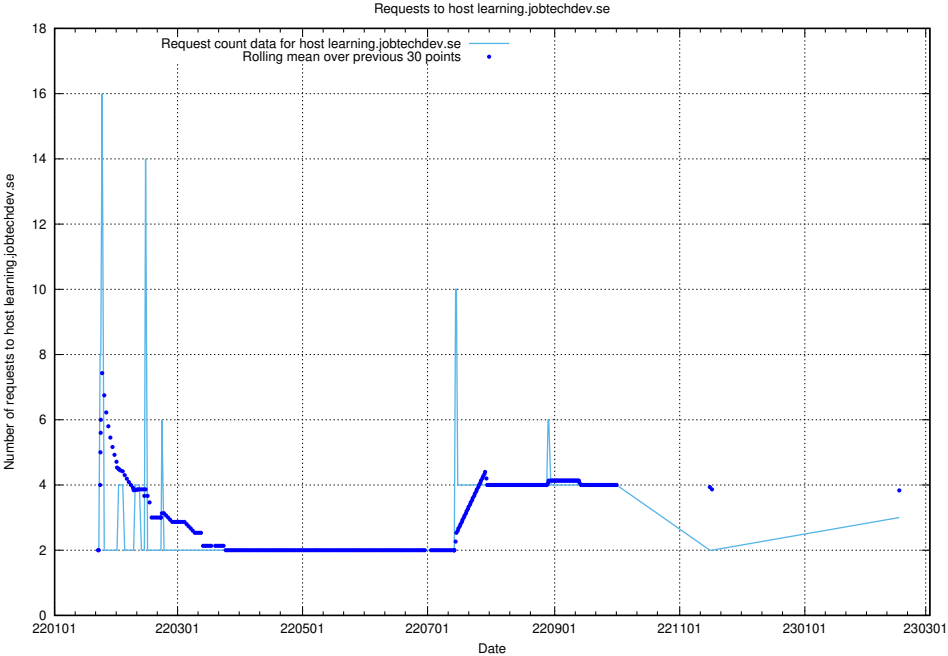

Here, we count the number of requests to host learning.jobtechdev.se.

7.254 Usage of intranet.jobtechdev.se

Here, we count the number of requests to host intranet.jobtechdev.se.

7.255 Usage of ecommerce.jobtechdev.se