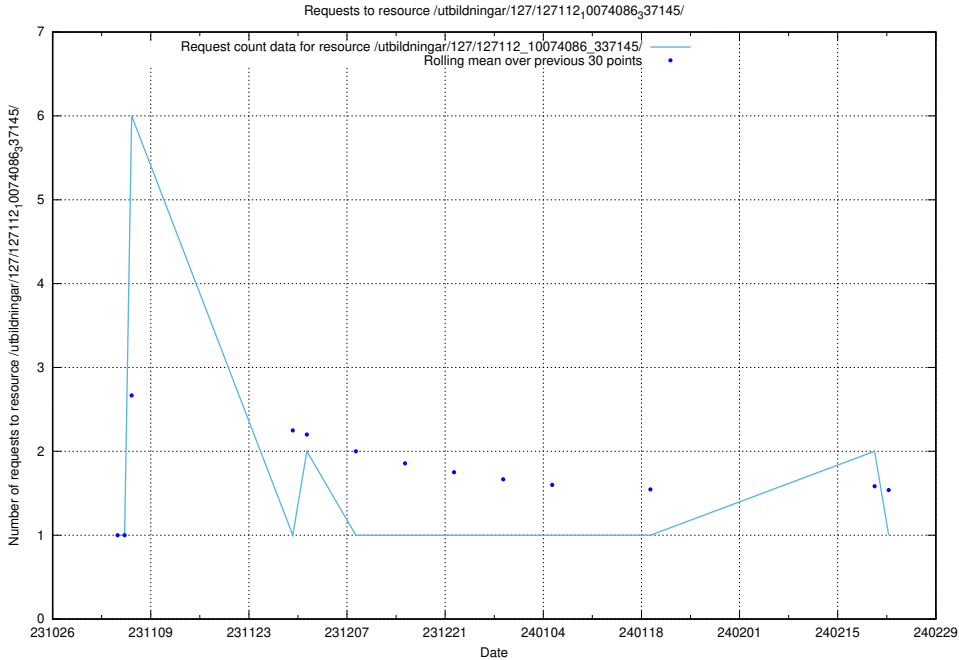

5.4148 Usage of /utbildningar/127/127112_10074086_337145/

Here, we count the number of requests to resource /utbildningar/127/127112_10074086_337145/.