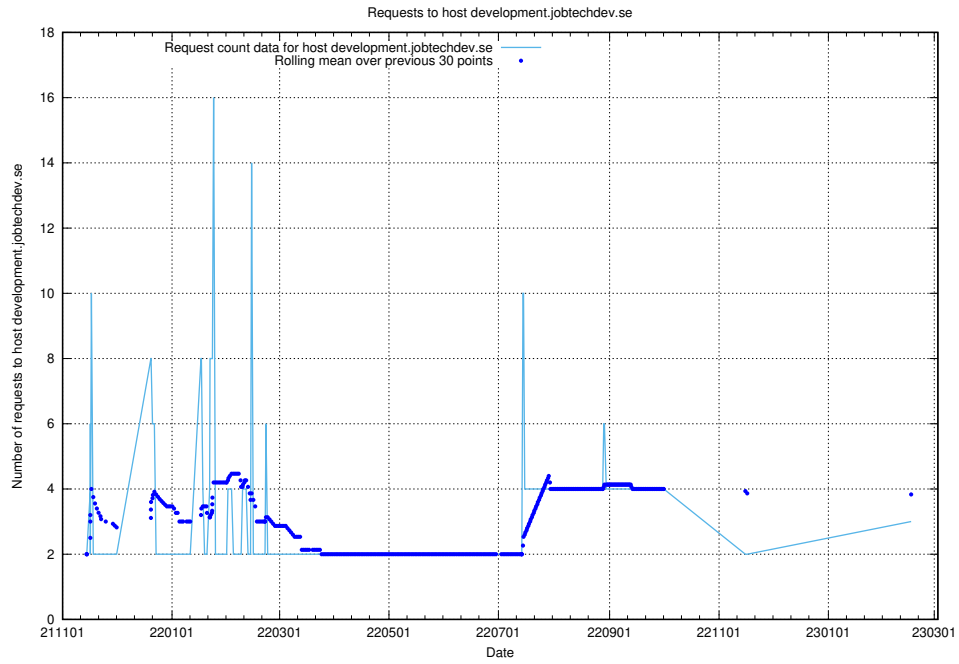

7.166 Usage of development.jobtechdev.se

Here, we count the number of requests to host development.jobtechdev.se.