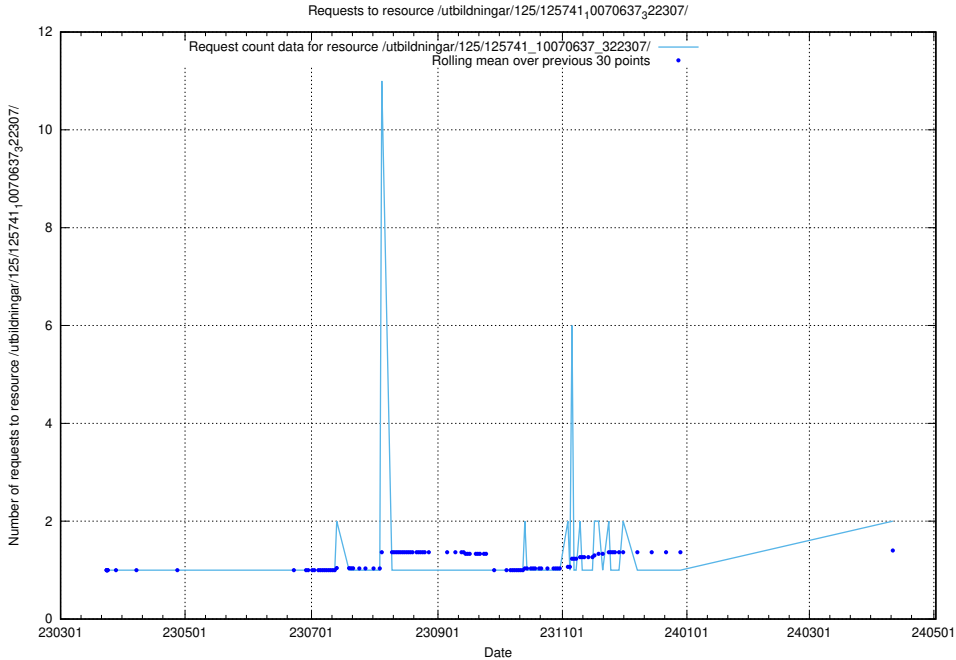

5.462 Usage of /utbildningar/125/125741_10070637_322307/

Here, we count the number of requests to resource /utbildningar/125/125741_10070637_322307/.