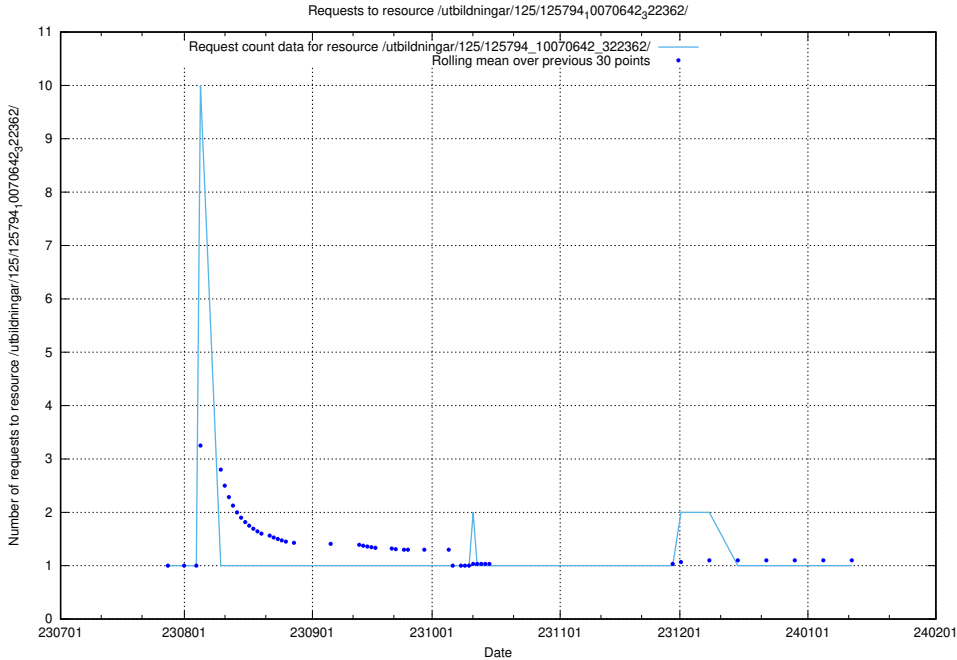

5.4911 Usage of /utbildningar/125/125794_10070642_322362/

Here, we count the number of requests to resource /utbildningar/125/125794_10070642_322362/.