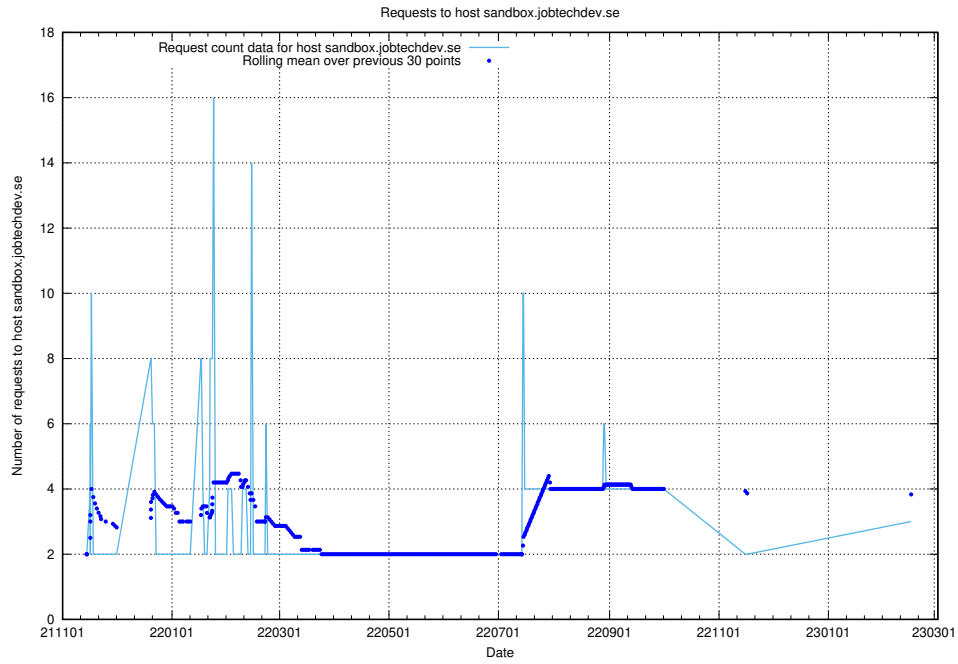

7.235 Usage of sandbox.jobtechdev.se

Here, we count the number of requests to host sandbox.jobtechdev.se.