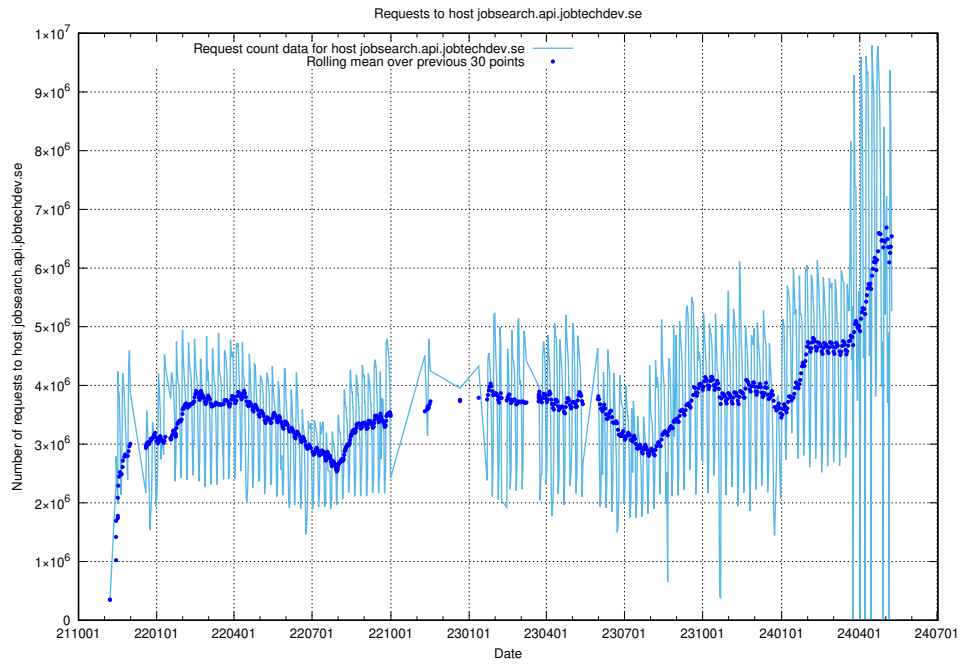

7 Log Stack

This section contains request statistics from [JobTech's log stack](#)⁸.

7.1 Usage of jobsearch.api.jobtechdev.se

Here, we count the number of requests to host jobsearch.api.jobtechdev.se.

---

⁸<https://elk.jobtechdev.se>