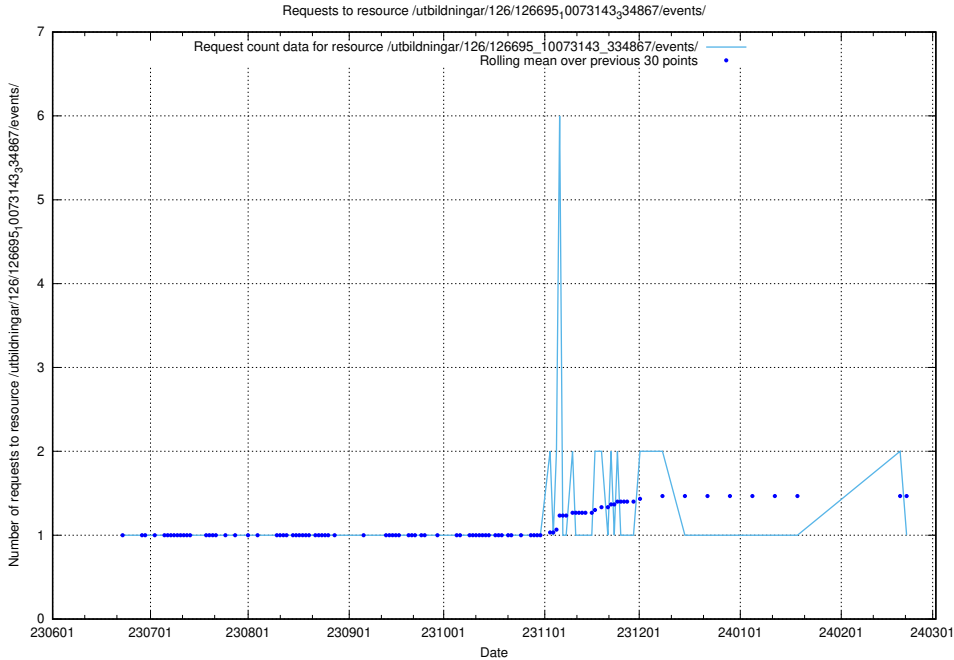

5.5641 Usage of /utbildningar/126/126695_10073143_334867/events/

Here, we count the number of requests to resource /utbildningar/126/126695_10073143_334867/events/