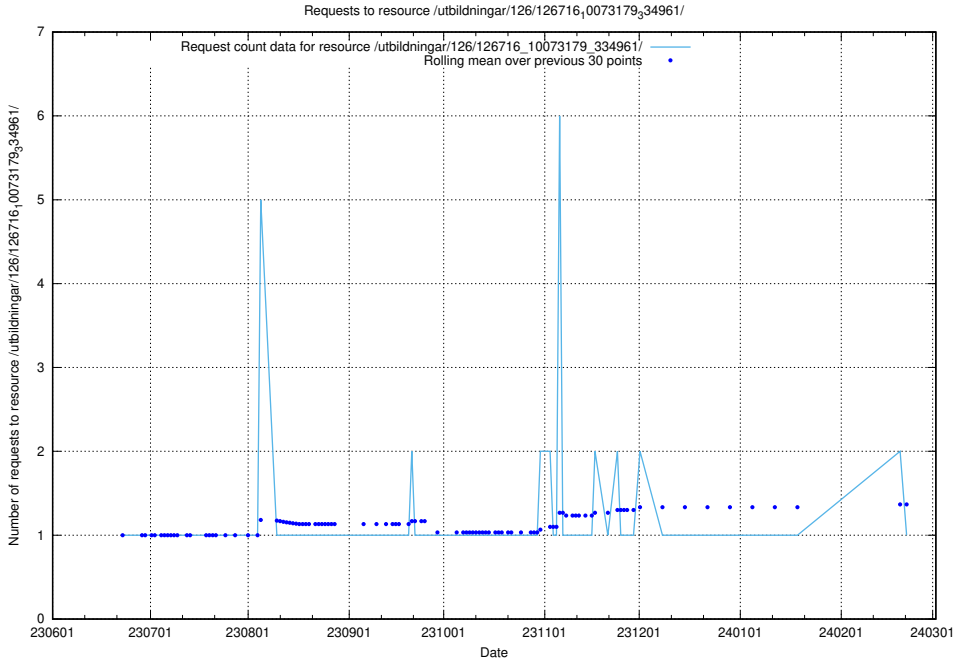

5.5630 Usage of /utbildningar/126/126716_10073179_334961/

Here, we count the number of requests to resource /utbildningar/126/126716_10073179_334961/.