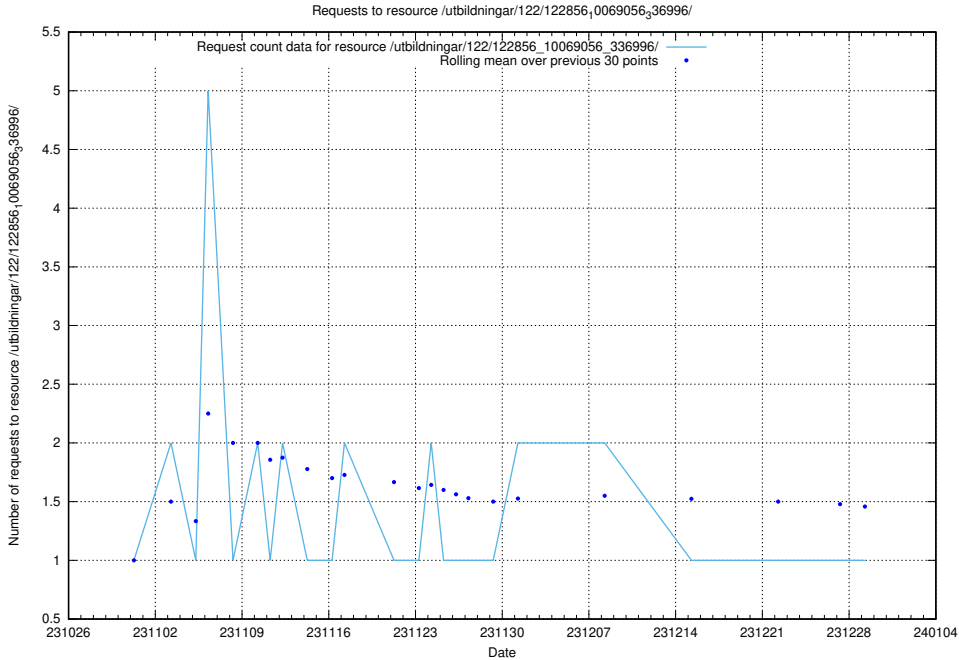

5.4187 Usage of /utbildningar/122/122856_10069056_336996/

Here, we count the number of requests to resource /utbildningar/122/122856_10069056_336996/.