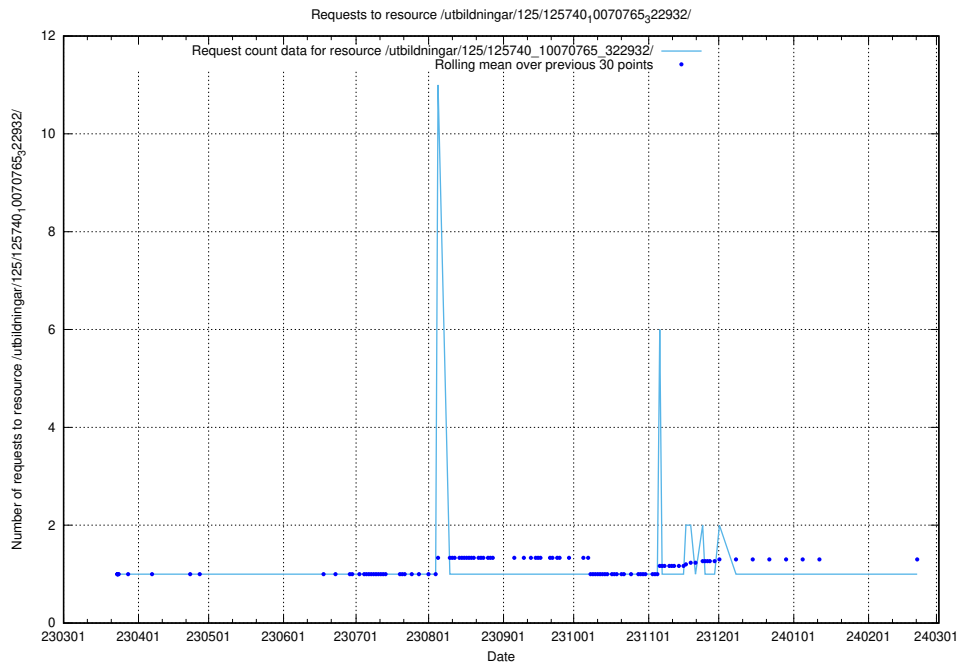

5.989 Usage of /utbildningar/125/125740_10070765_322932/

Here, we count the number of requests to resource /utbildningar/125/125740_10070765_322932/.