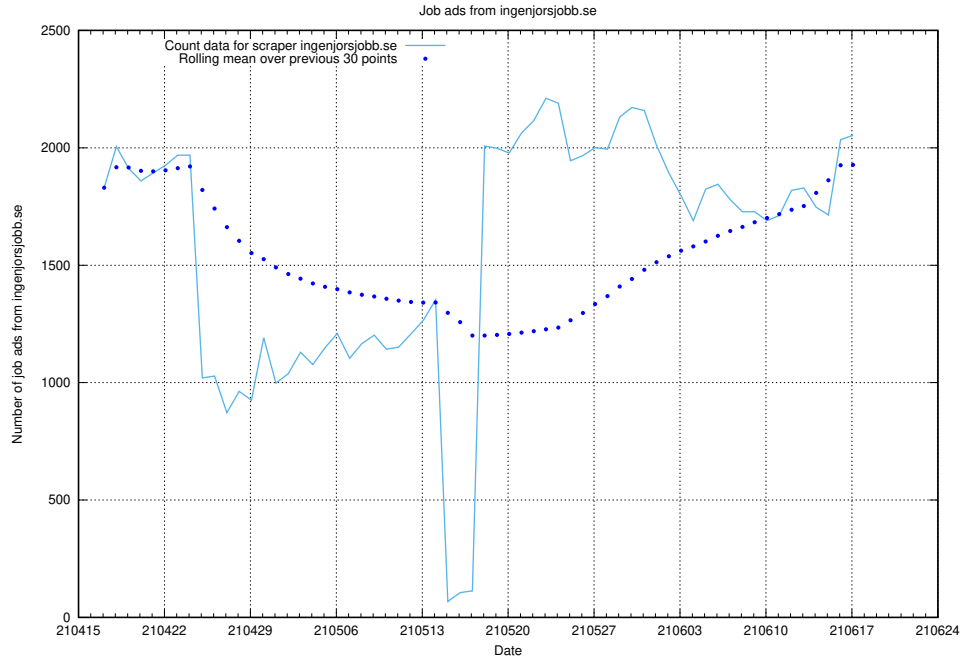

13.2 Number of ads by scraper ingenjorsjobb.se

Here, we count the number of job ads scraped from ingenjorsjobb.se.