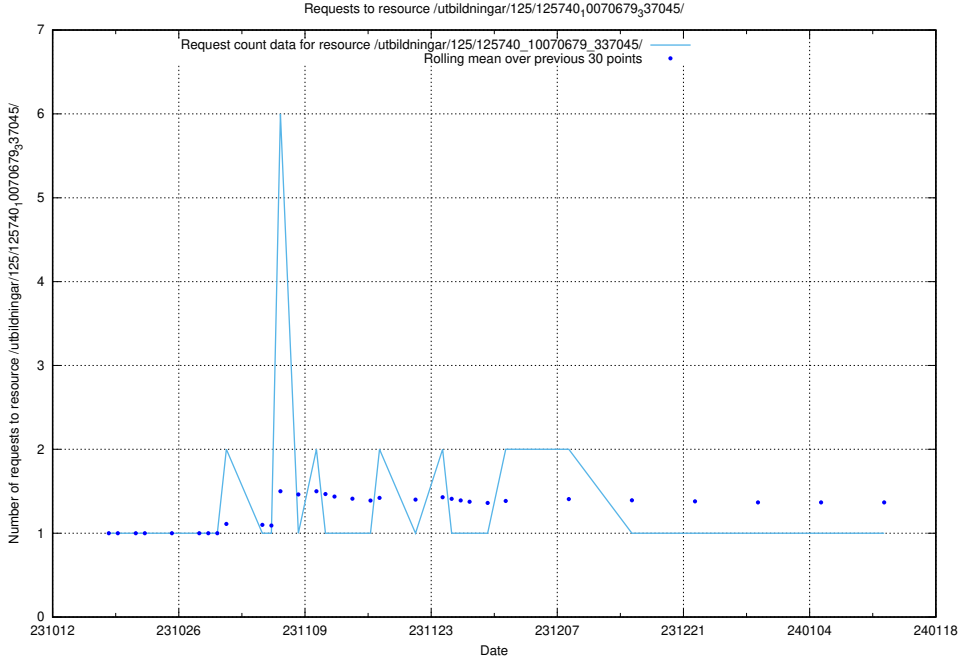

5.4303 Usage of /utbildningar/125/125740_10070679_337045/

Here, we count the number of requests to resource /utbildningar/125/125740_10070679_337045/.