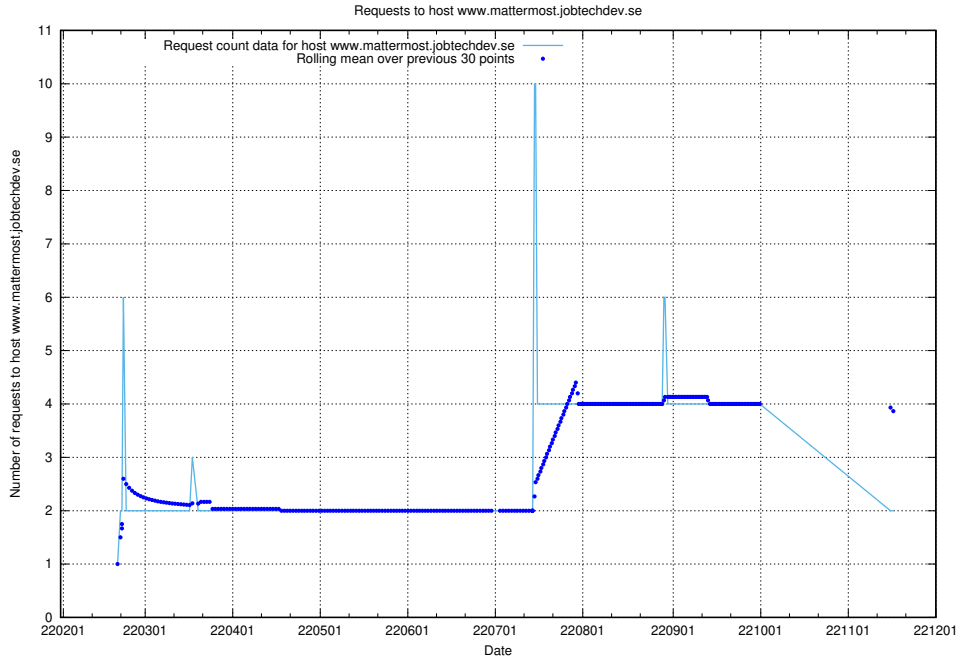

7.526 Usage of www.mattermost.jobtechdev.se

Here, we count the number of requests to host www.mattermost.jobtechdev.se.

7.527 Usage of dddd.jobstream.api.jobtechdev.se

Here, we count the number of requests to host dddd.jobstream.api.jobtechdev.se.