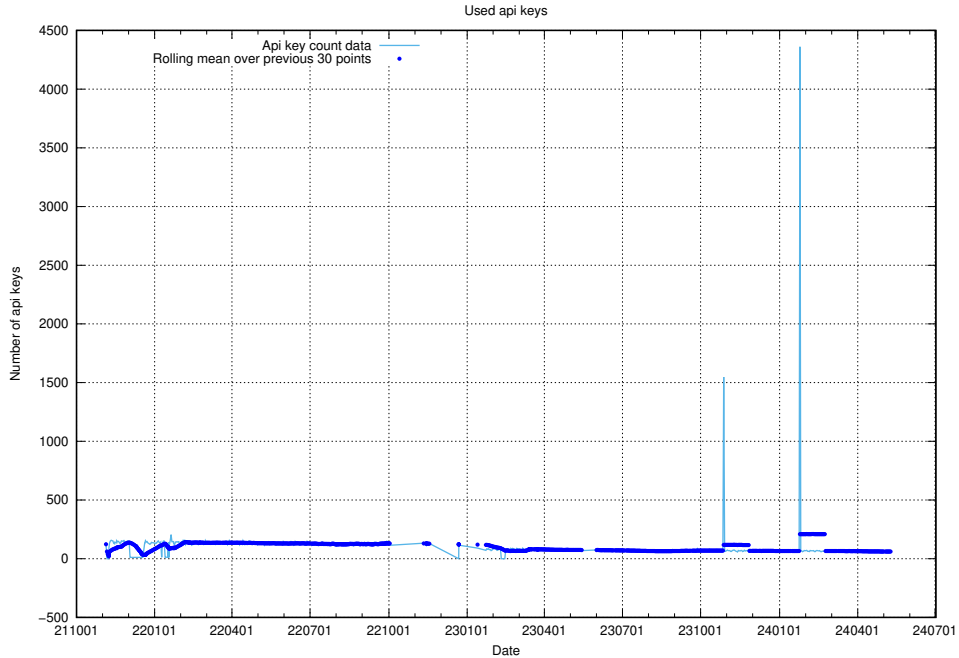

8.3 Number of used api keys

Here we extract the number of keys that were used for at least one request.