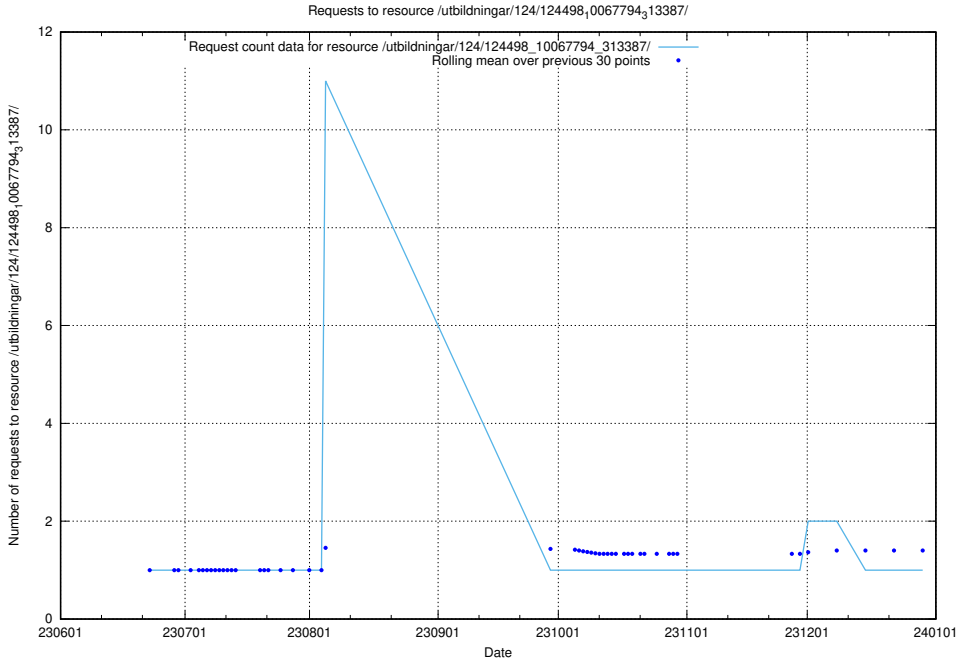

Here, we count the number of requests to resource /utbildningar/124/124498_10067794_313387/events/

5.5803 Usage of /utbildningar/124/124498_10067794_313387/

Here, we count the number of requests to resource /utbildningar/124/124498_10067794_313387/.