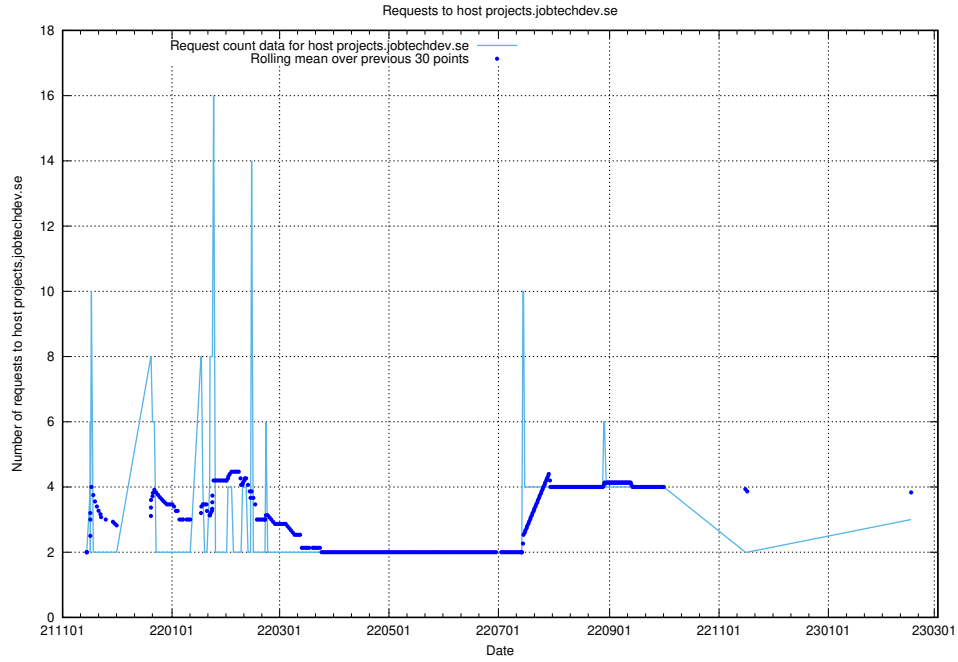

7.236 Usage of projects.jobtechdev.se

Here, we count the number of requests to host projects.jobtechdev.se.