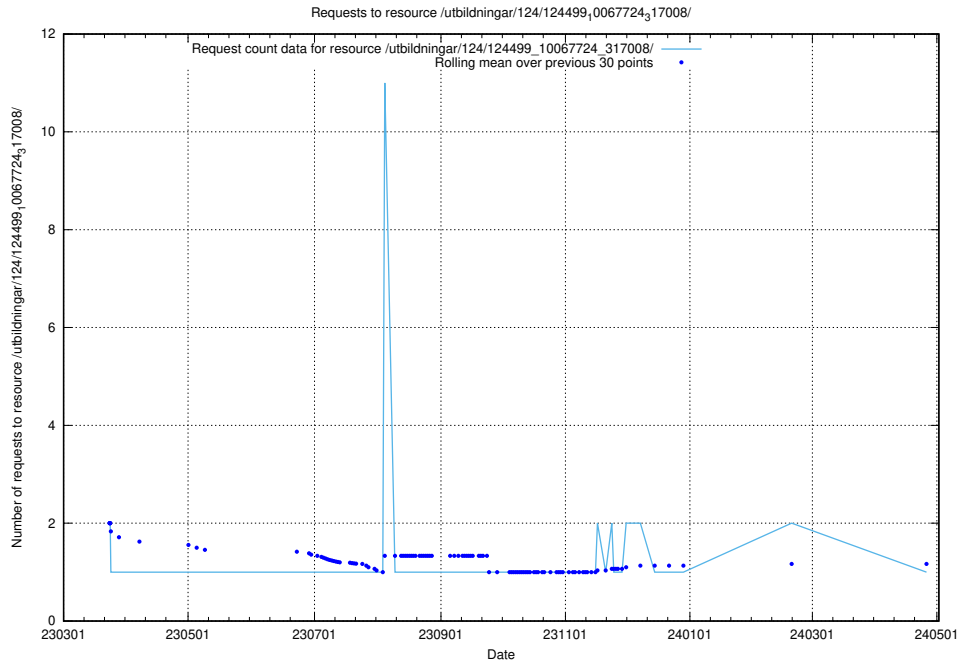

5.6294 Usage of /utbildningar/124/124499_10067724_317008/

Here, we count the number of requests to resource /utbildningar/124/124499_10067724_317008/.