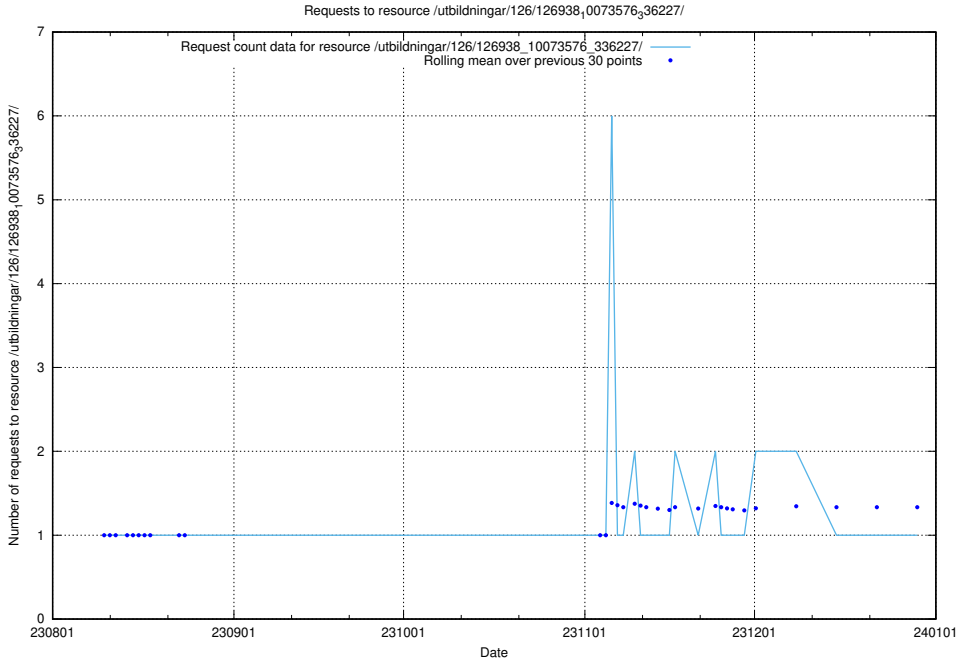

5.4829 Usage of /utbildningar/126/126938_10073576_336227/

Here, we count the number of requests to resource /utbildningar/126/126938_10073576_336227/.