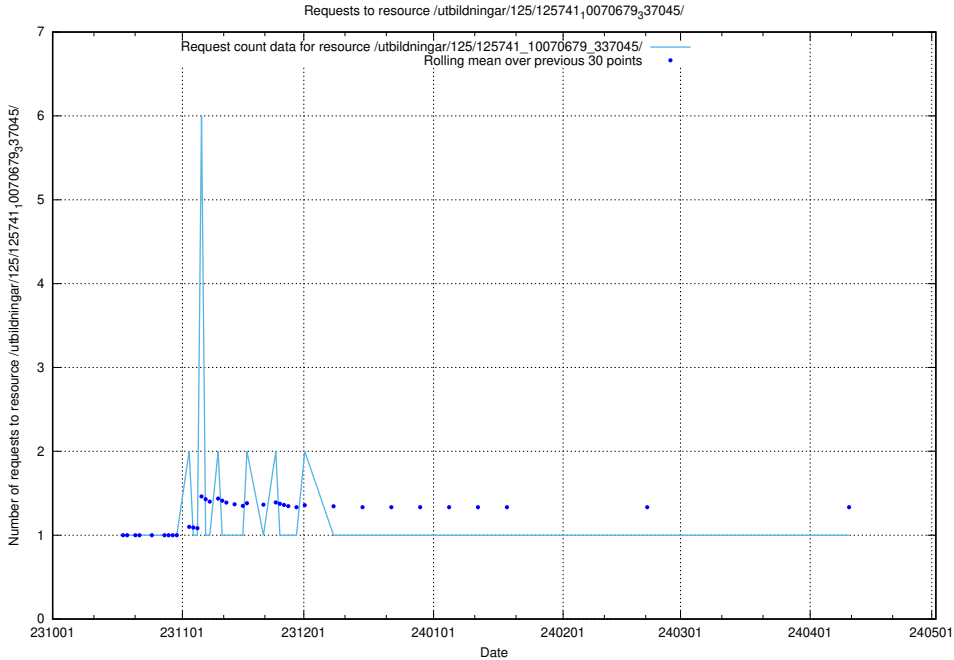

5.4302 Usage of /utbildningar/125/125741_10070679_337045/

Here, we count the number of requests to resource /utbildningar/125/125741_10070679_337045/.