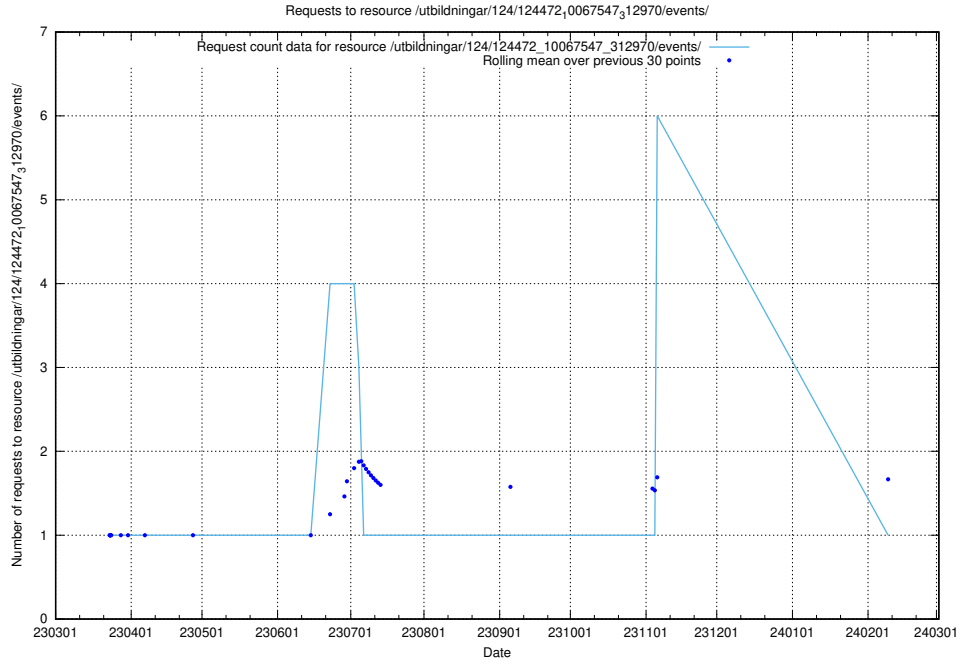

Here, we count the number of requests to resource /utbildningar/utb_emil/126/126694_10073241_335112/

5.3150 Usage of /utbildningar/124/124472_10067547_312970/events/

Here, we count the number of requests to resource /utbildningar/124/124472_10067547_312970/events/