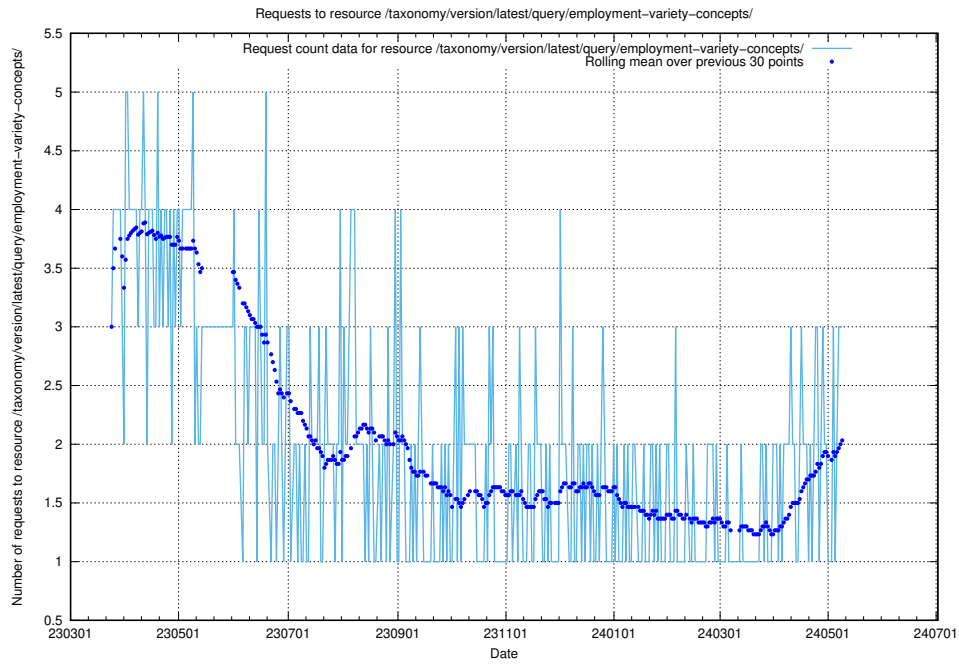

Here, we count the number of requests to resource /taxonomy/version/latest/query/eu-regions/.

5.434 Usage of /taxonomy/version/latest/query/employment-variety-concepts/

Here, we count the number of requests to resource /taxonomy/version/latest/query/employment-variety-concepts/.