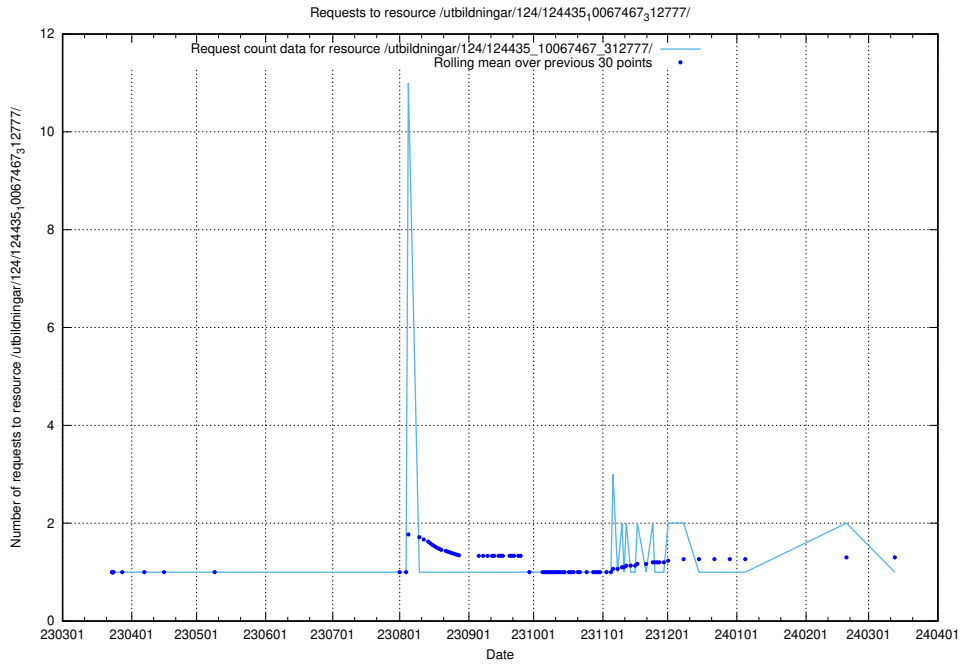

5.3783 Usage of /utbildningar/124/124435_10067467_312777/

Here, we count the number of requests to resource /utbildningar/124/124435_10067467_312777/.