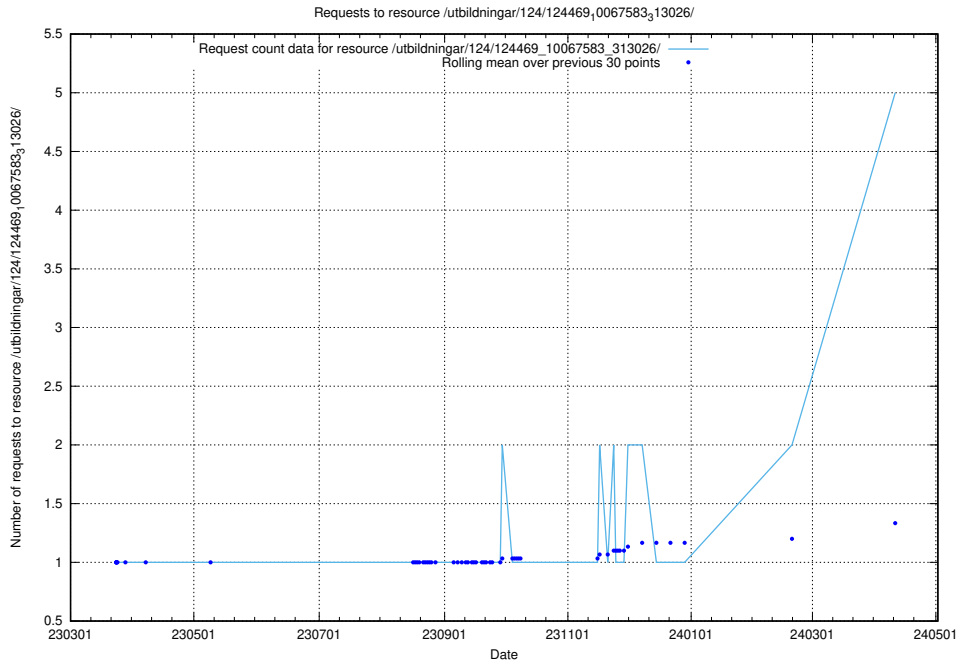

5.126 Usage of /utbildningar/124/124469_10067583_313026/

Here, we count the number of requests to resource /utbildningar/124/124469_10067583_313026/.