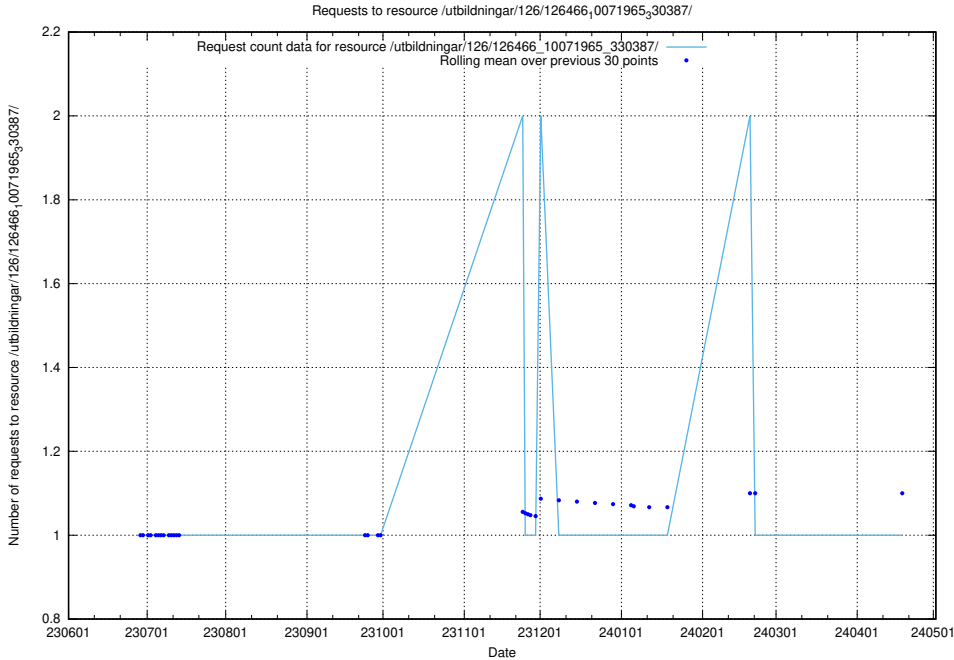

5.5466 Usage of /utbildningar/126/126466_10071965_330387/

Here, we count the number of requests to resource /utbildningar/126/126466_10071965_330387/.