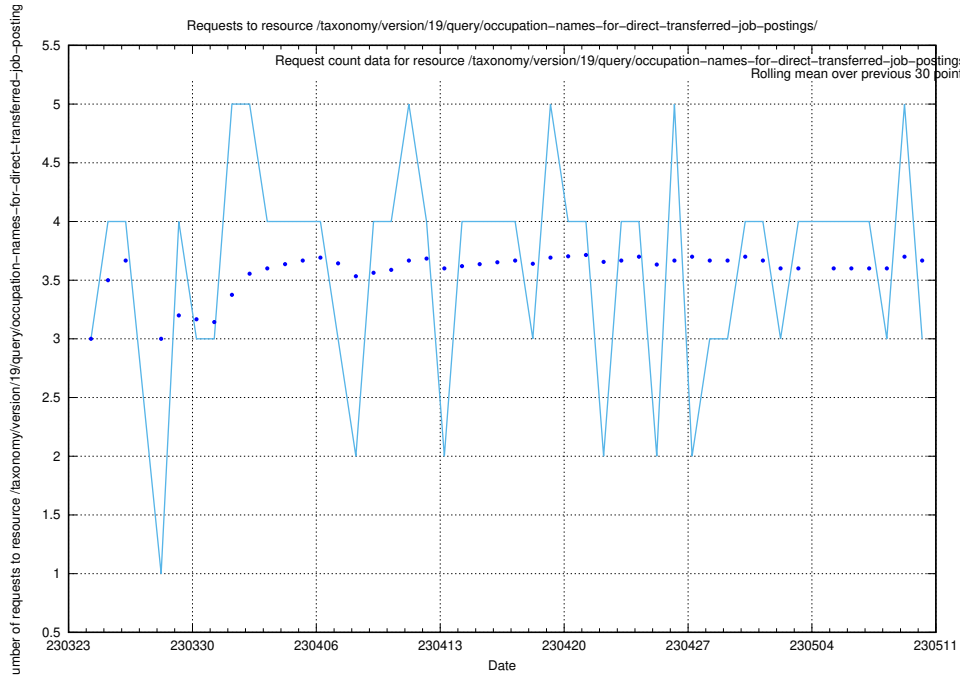

5.442 Usage of /taxonomy/version/19/query/occupation-names-for-direct-transferred-job-postings/

Here, we count the number of requests to resource /taxonomy/version/19/query/occupation-names-for-direct-transferred-job-postings/.