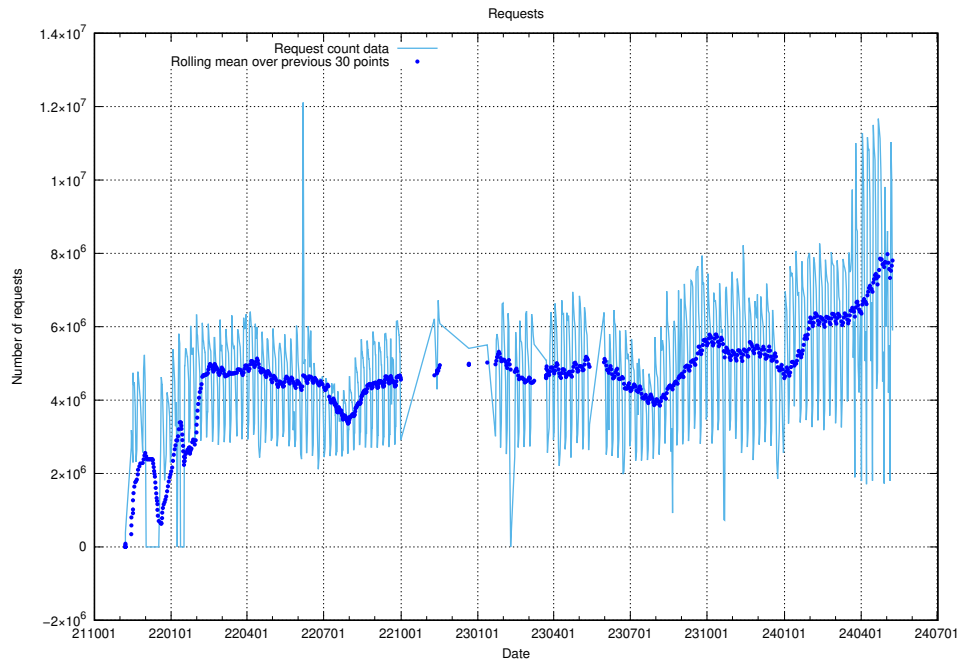

8 Log Stack - General Statistics

This section contains general statistics from [JobTech's log stack](#)⁸.

8.1 Total number of requests

Here, we count the total number of requests.