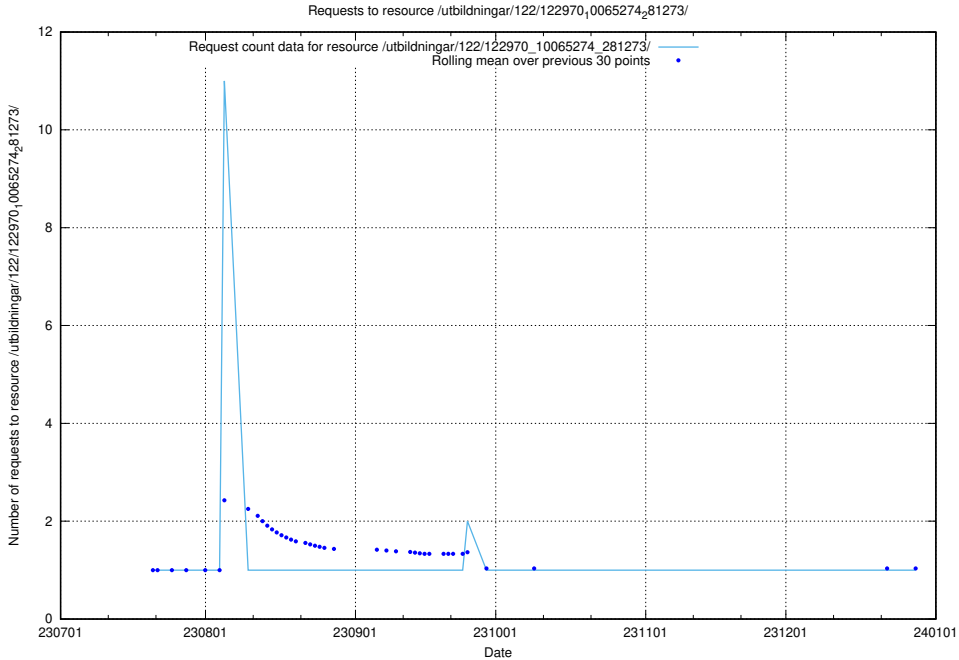

5.4991 Usage of /utbildningar/122/122970_10065274_281273/

Here, we count the number of requests to resource /utbildningar/122/122970_10065274_281273/.