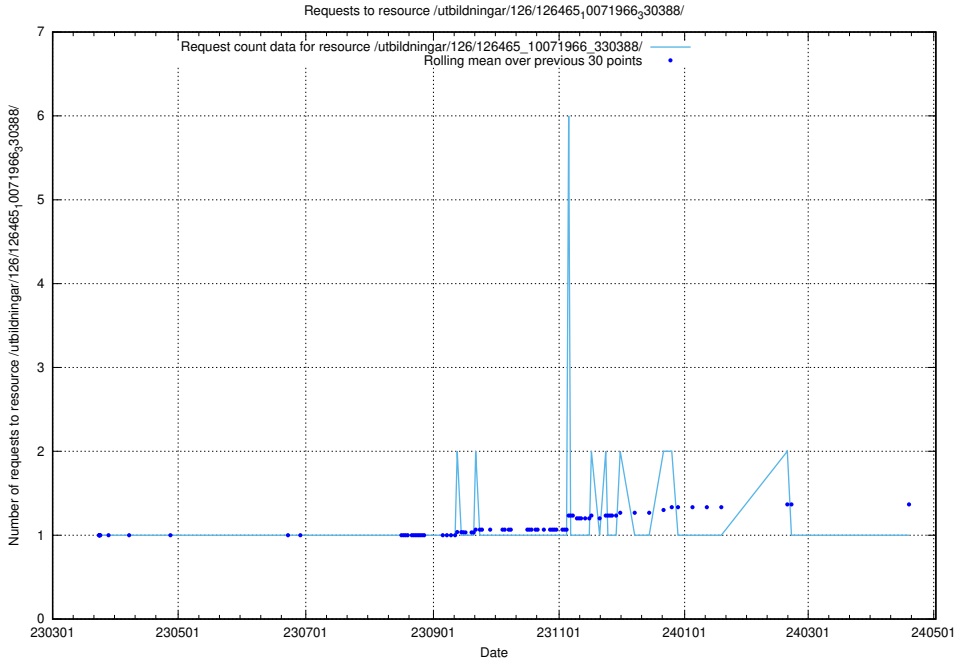

5.6412 Usage of /utbildningar/126/126465_10071966_330388/

Here, we count the number of requests to resource /utbildningar/126/126465_10071966_330388/.