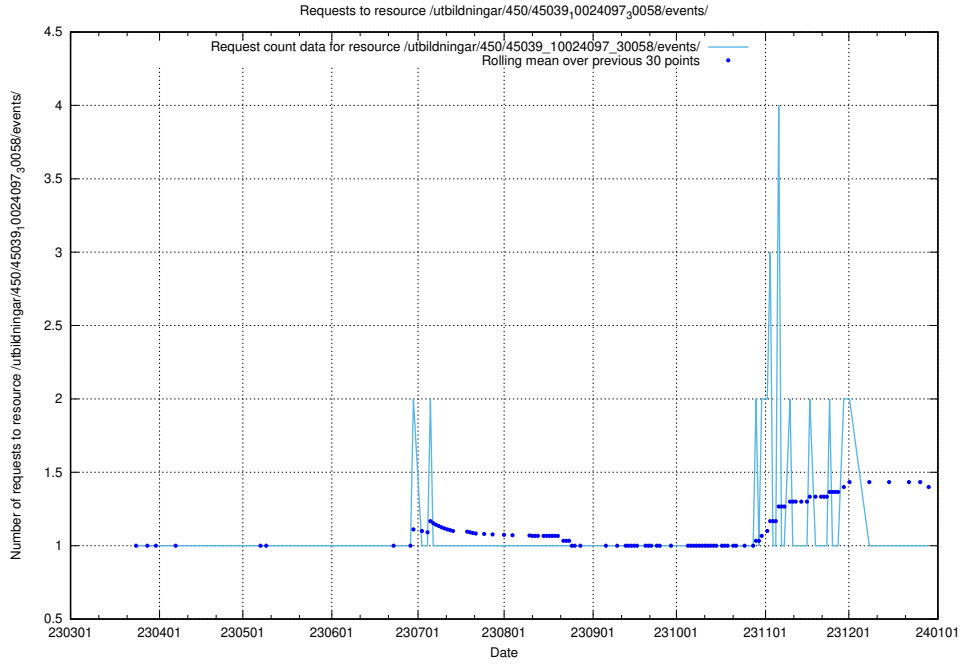

5.6158 Usage of /utbildningar/450/45039_10024097_30058/events/

Here, we count the number of requests to resource /utbildningar/450/45039_10024097_30058/events/.