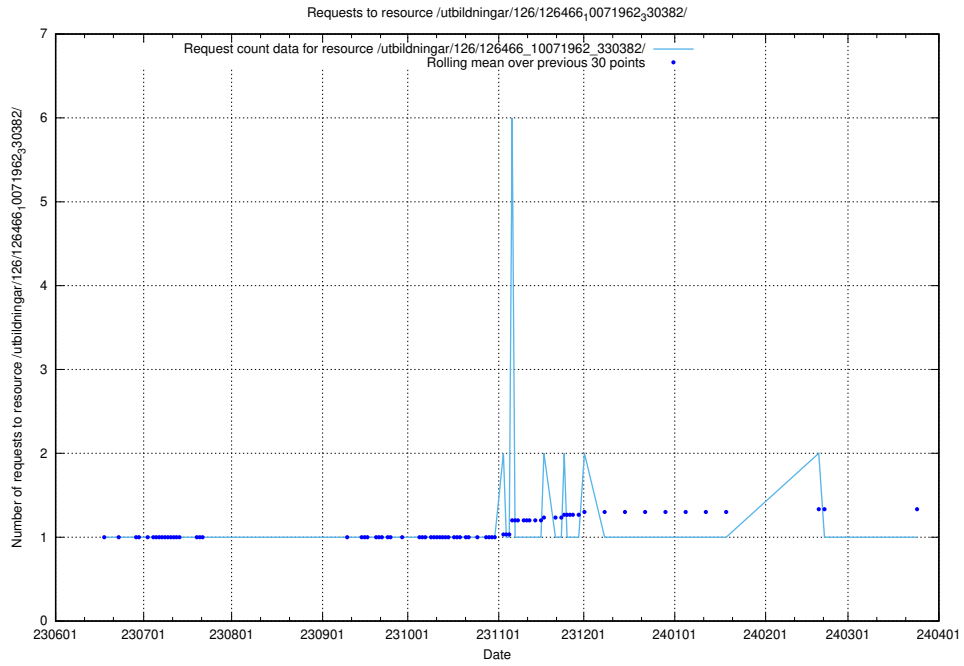

5.5869 Usage of /utbildningar/126/126466_10071962_330382/

Here, we count the number of requests to resource /utbildningar/126/126466_10071962_330382/.