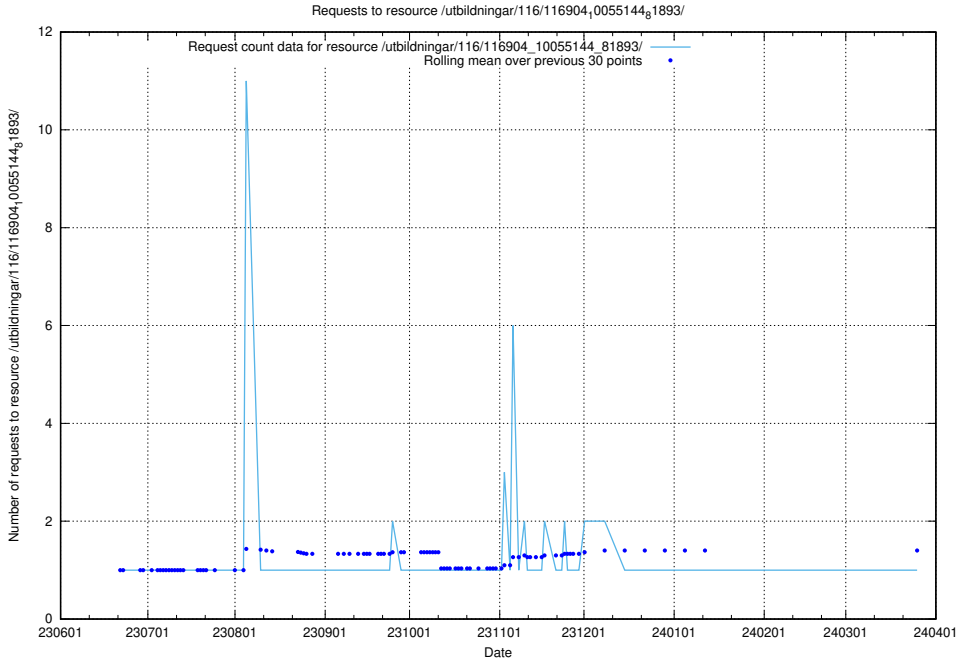

5.5855 Usage of /utbildningar/116/116904_10055144_81893/

Here, we count the number of requests to resource /utbildningar/116/116904_10055144_81893/.