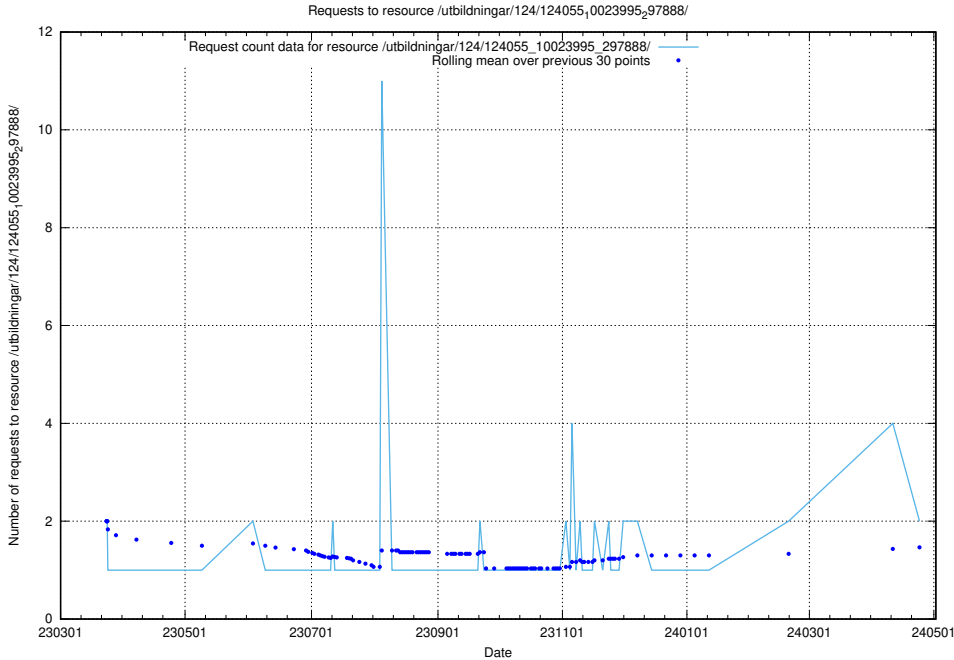

5.965 Usage of /utbildningar/124/124055_10023995_297888/

Here, we count the number of requests to resource /utbildningar/124/124055_10023995_297888/.