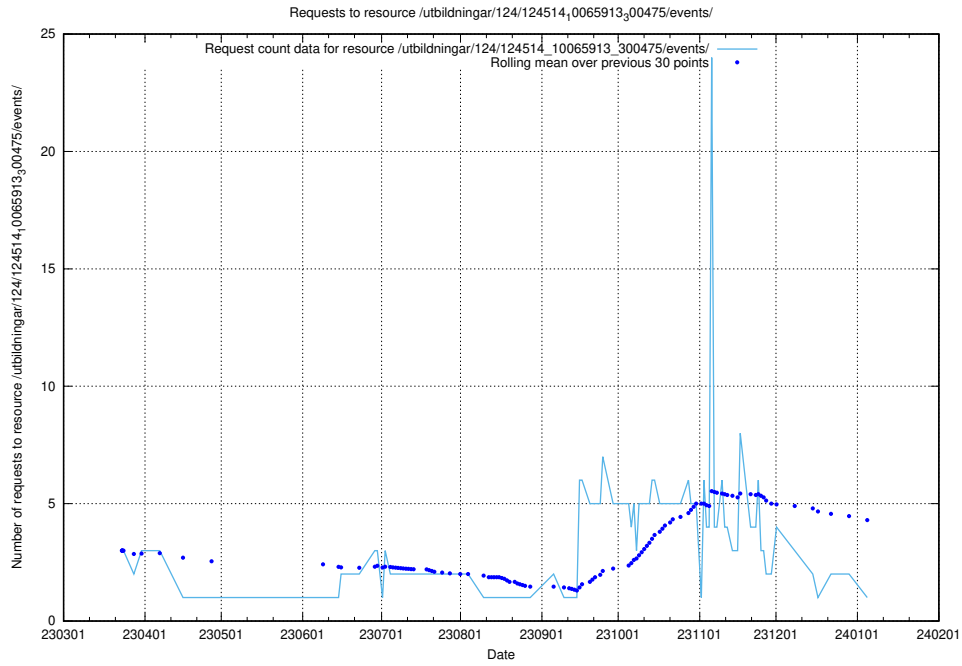

5.6259 Usage of /utbildningar/124/124514_10065913_300475/events/

Here, we count the number of requests to resource /utbildningar/124/124514_10065913_300475/events/