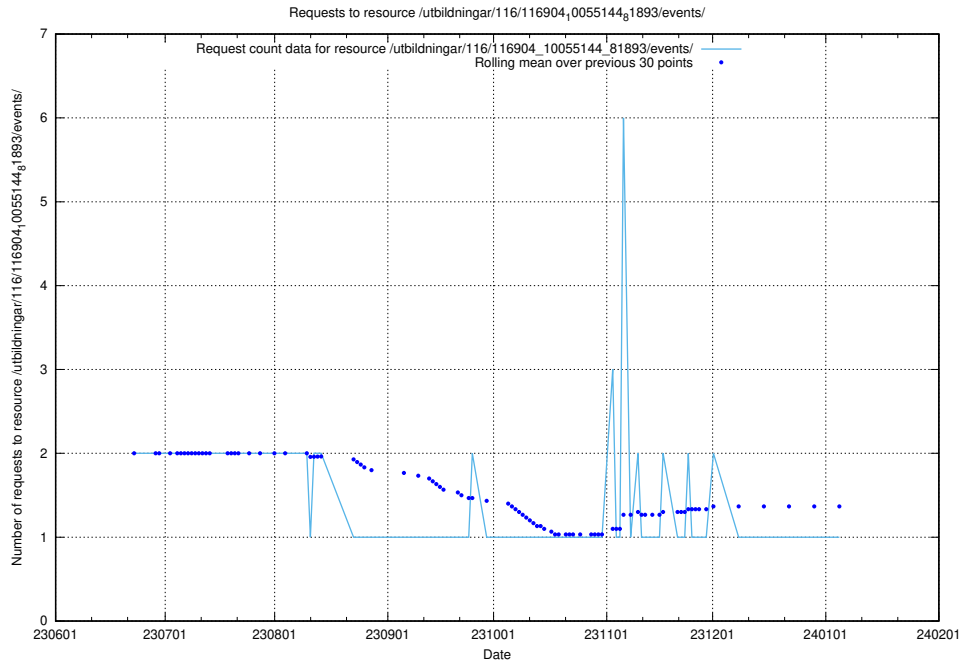

5.5582 Usage of /utbildningar/116/116904_10055144_81893/events/

Here, we count the number of requests to resource /utbildningar/116/116904_10055144_81893/events/.