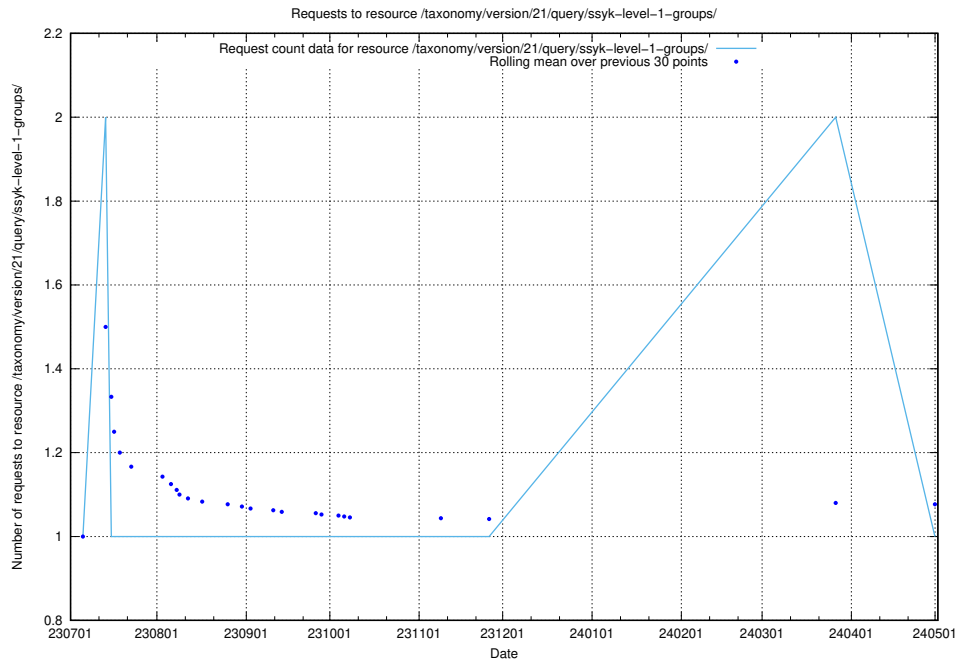

5.5345 Usage of /taxonomy/version/21/query/ssyk-level-1-groups/

Here, we count the number of requests to resource /taxonomy/version/21/query/ssyk-level-1-groups/.