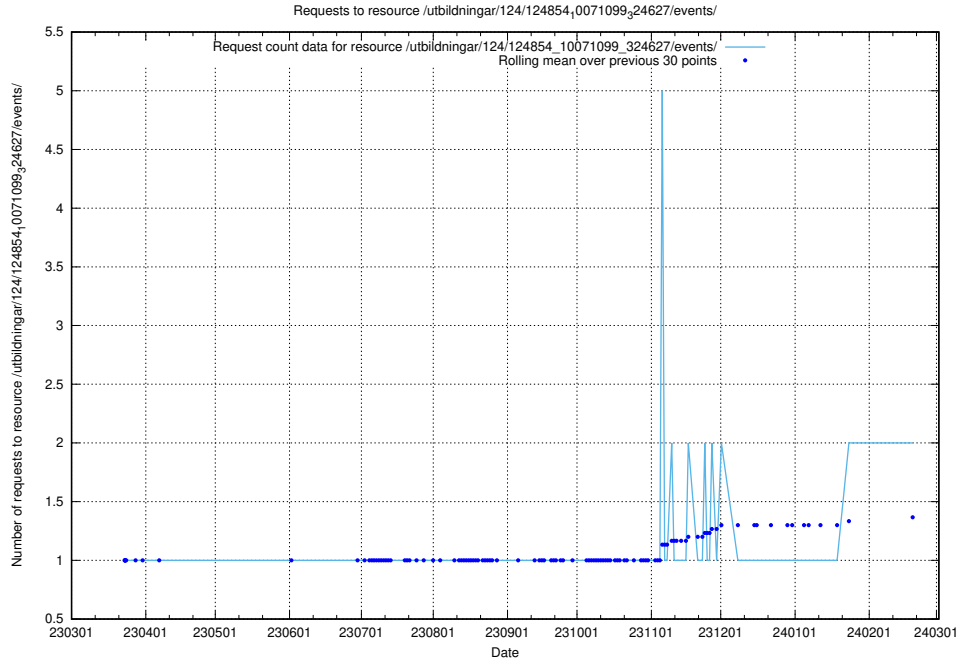

5.491 Usage of /utbildningar/124/124854_10071099_324627/events/

Here, we count the number of requests to resource /utbildningar/124/124854_10071099_324627/events/