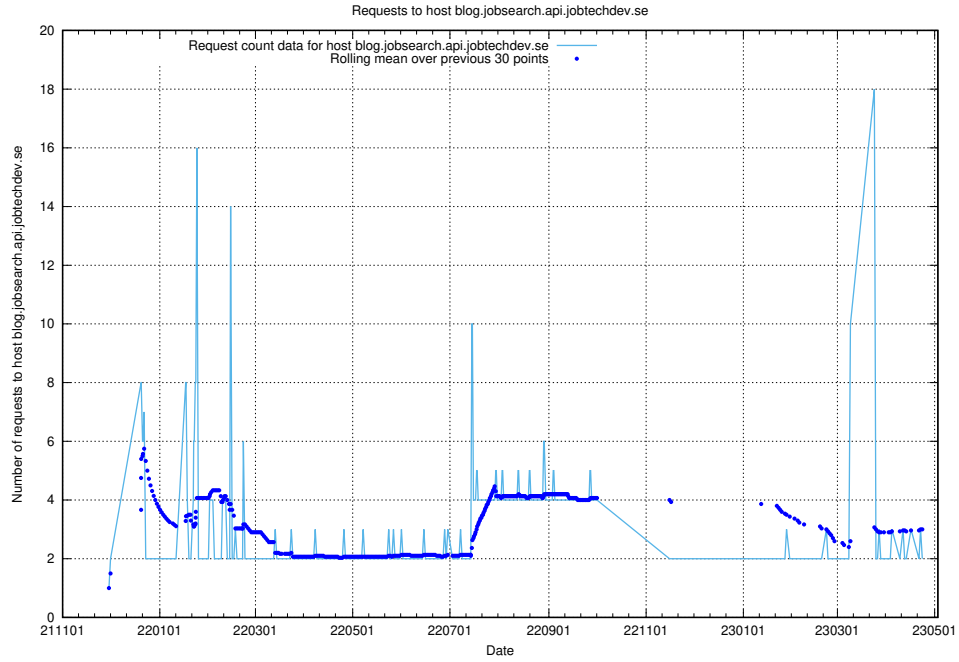

7.383 Usage of `www.taxonomy.api.jobtechdev.se`

Here, we count the number of requests to host `www.taxonomy.api.jobtechdev.se`.

7.384 Usage of `blog.jobsearch.api.jobtechdev.se`

Here, we count the number of requests to host `blog.jobsearch.api.jobtechdev.se`.