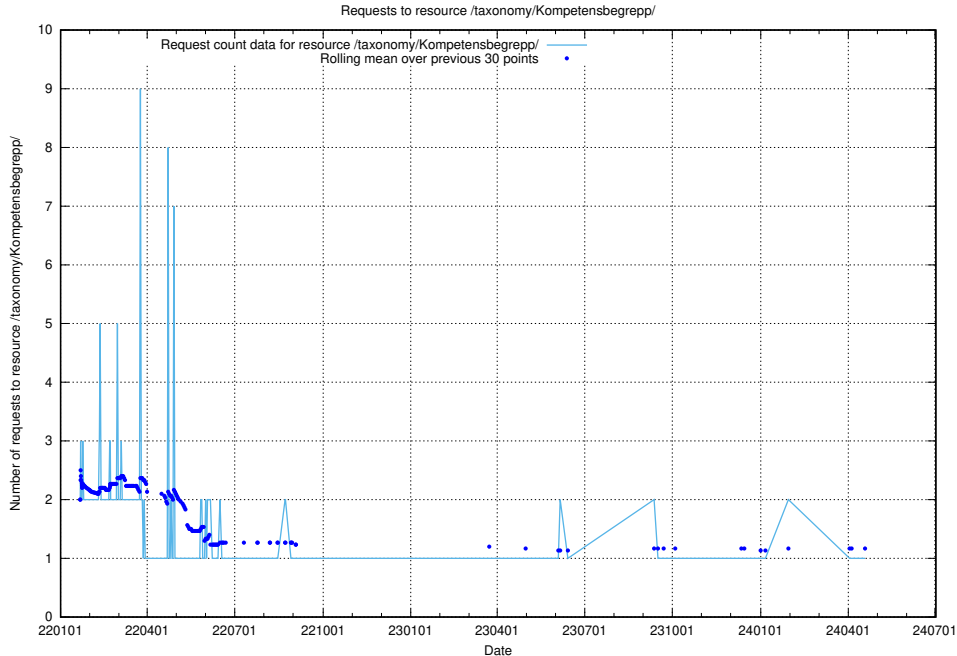

5.6407 Usage of /taxonomy/Kompetensbegrupp/

Here, we count the number of requests to resource /taxonomy/Kompetensbegrupp/.