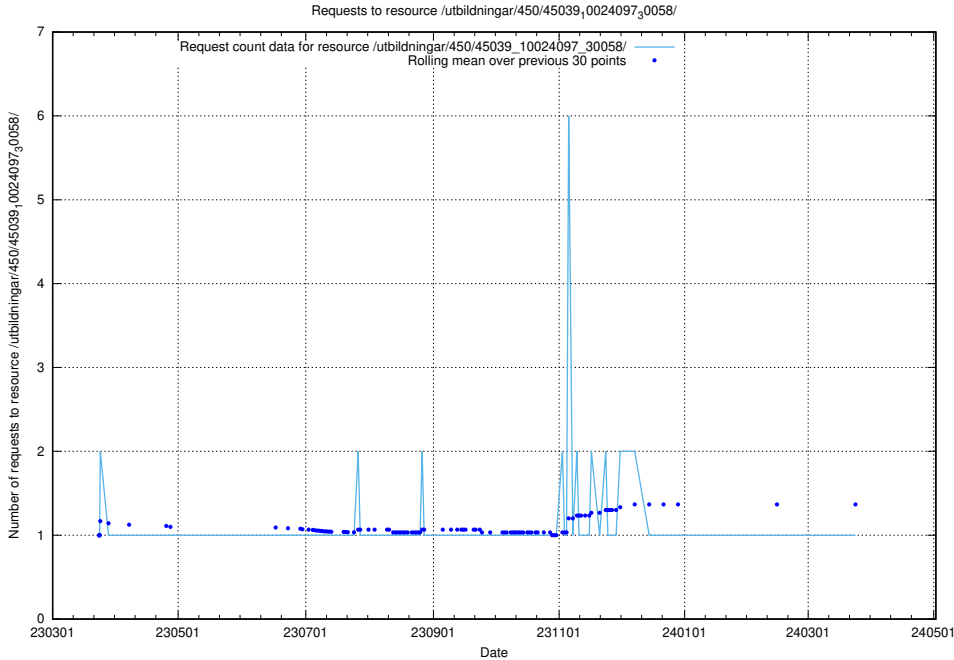

5.6319 Usage of /utbildningar/450/45039_10024097_30058/

Here, we count the number of requests to resource /utbildningar/450/45039_10024097_30058/.