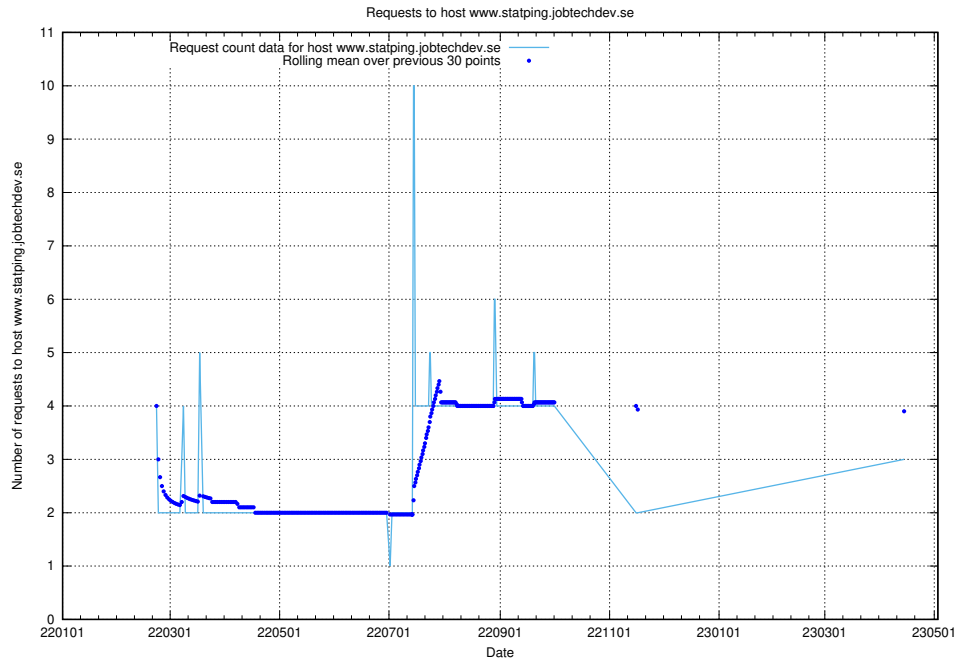

7.225 Usage of `www.statping.jobtechdev.se`

Here, we count the number of requests to host `www.statping.jobtechdev.se`.