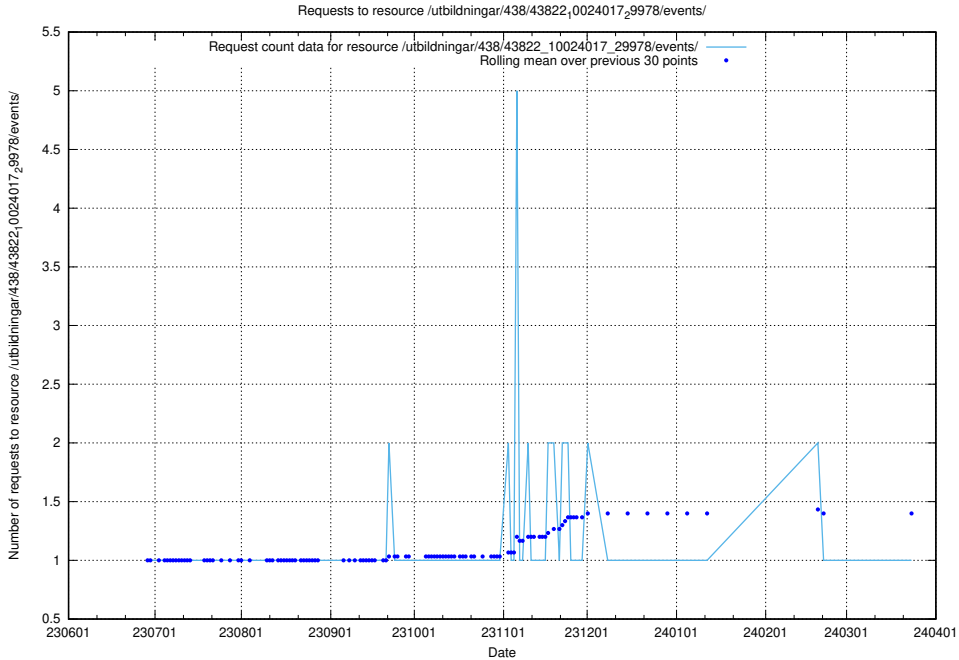

5.5438 Usage of /utbildningar/438/43822_10024017_29978/events/

Here, we count the number of requests to resource /utbildningar/438/43822_10024017_29978/events/.