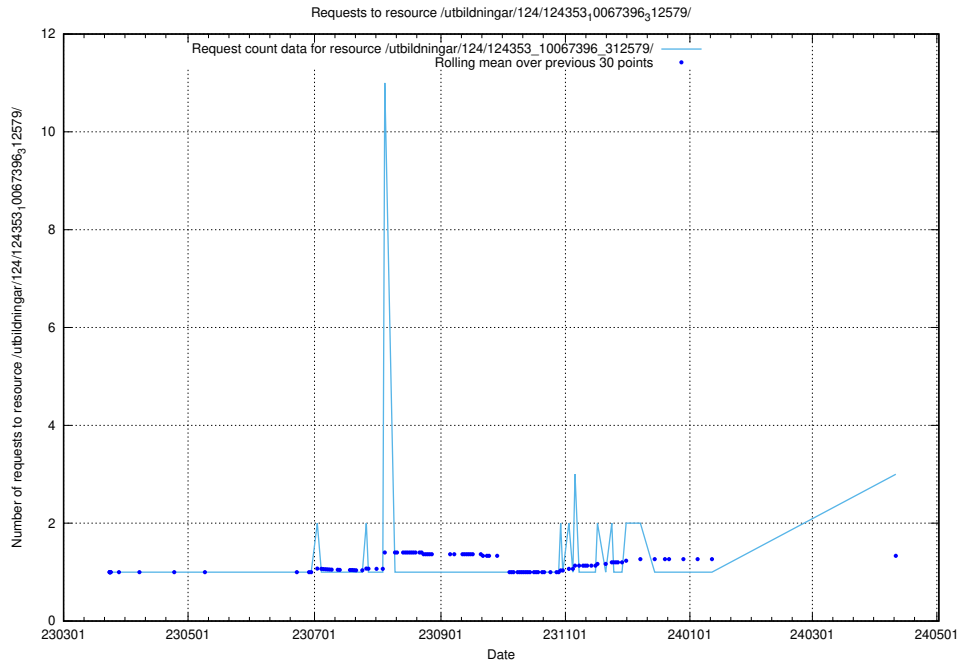

5.316 Usage of /utbildningar/124/124353_10067396_312579/

Here, we count the number of requests to resource /utbildningar/124/124353_10067396_312579/.