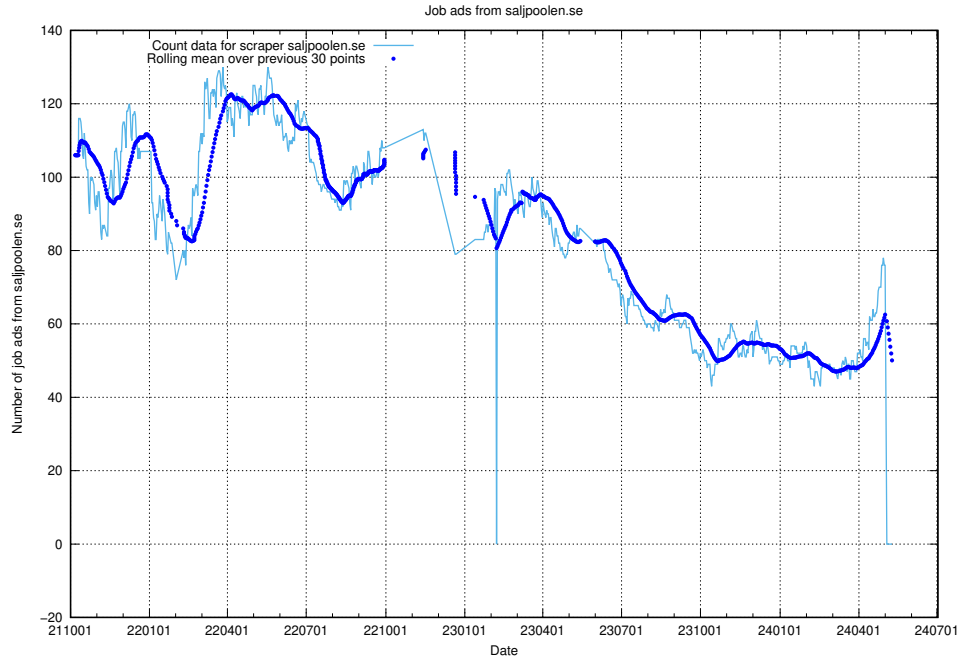

13.15 Number of ads by scraper saljpoolen.se

Here, we count the number of job ads scraped from saljpoolen.se.