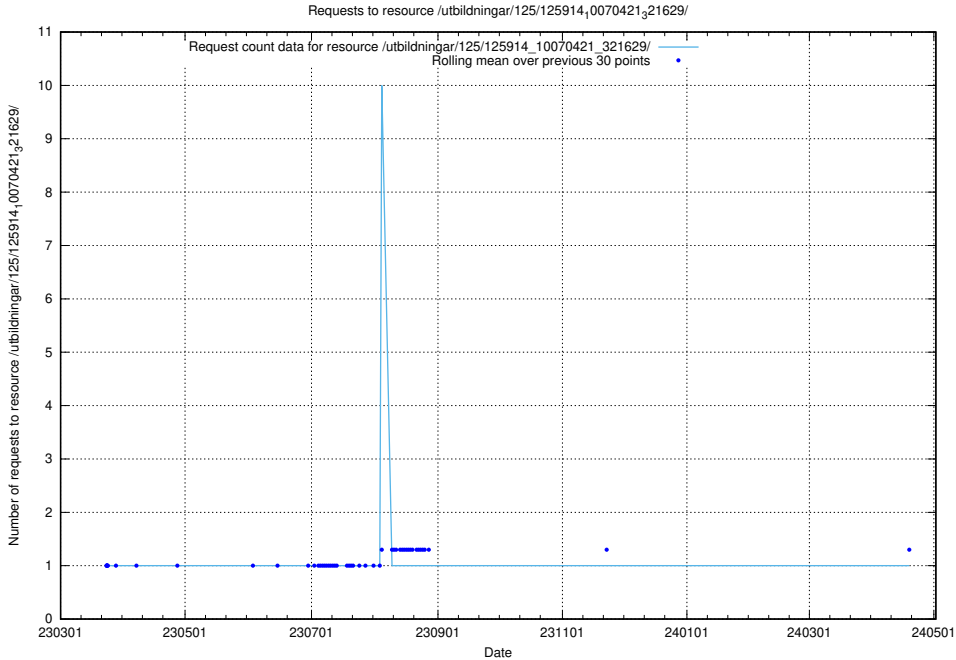

5.6443 Usage of /utbildningar/125/125914_10070421_321629/

Here, we count the number of requests to resource /utbildningar/125/125914_10070421_321629/.