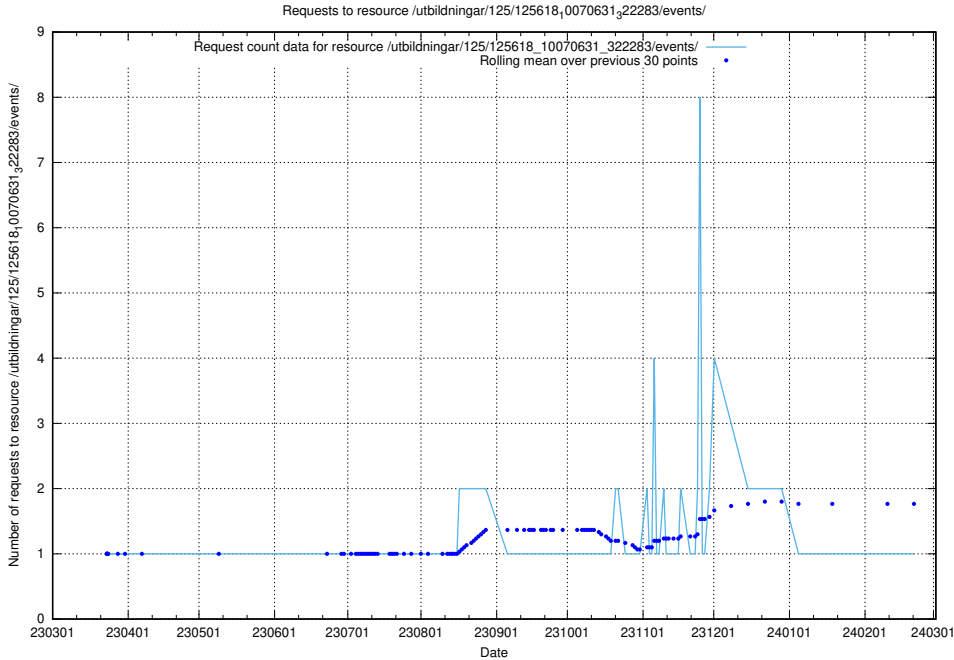

5.1086 Usage of /utbildningar/125/125618_10070631_322283/events/

Here, we count the number of requests to resource /utbildningar/125/125618_10070631_322283/events/