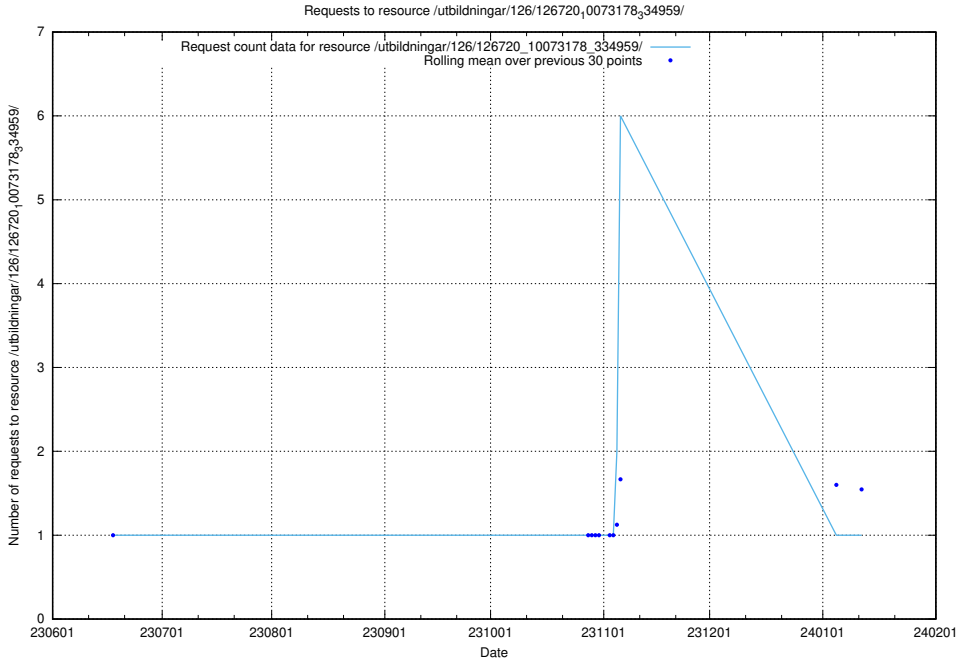

5.5866 Usage of /utbildningar/126/126720_10073178_334959/

Here, we count the number of requests to resource /utbildningar/126/126720_10073178_334959/.