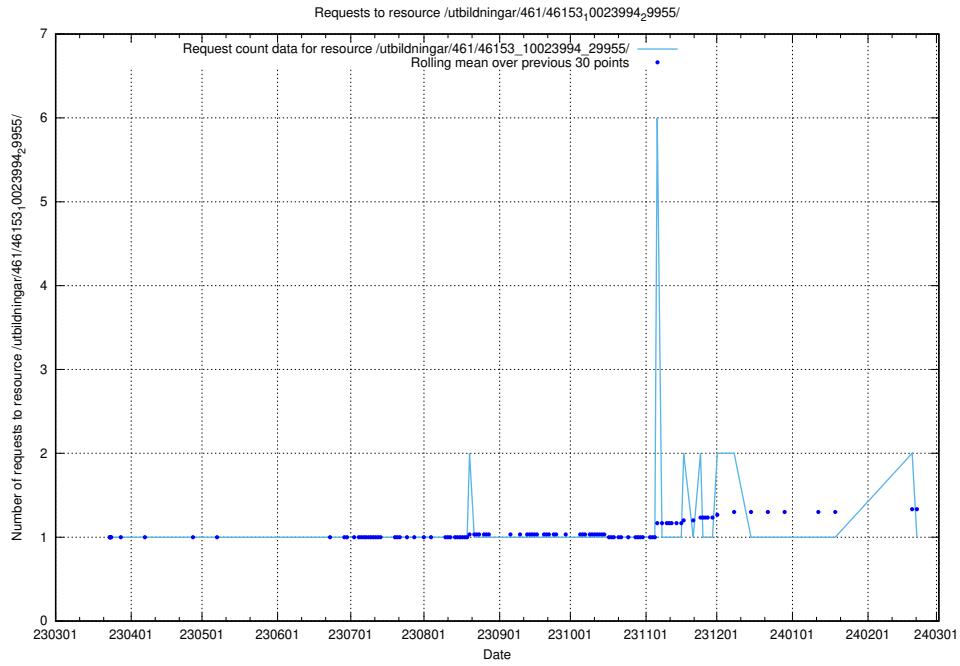

5.6313 Usage of /utbildningar/461/46153_10023994_29955/

Here, we count the number of requests to resource /utbildningar/461/46153_10023994_29955/.