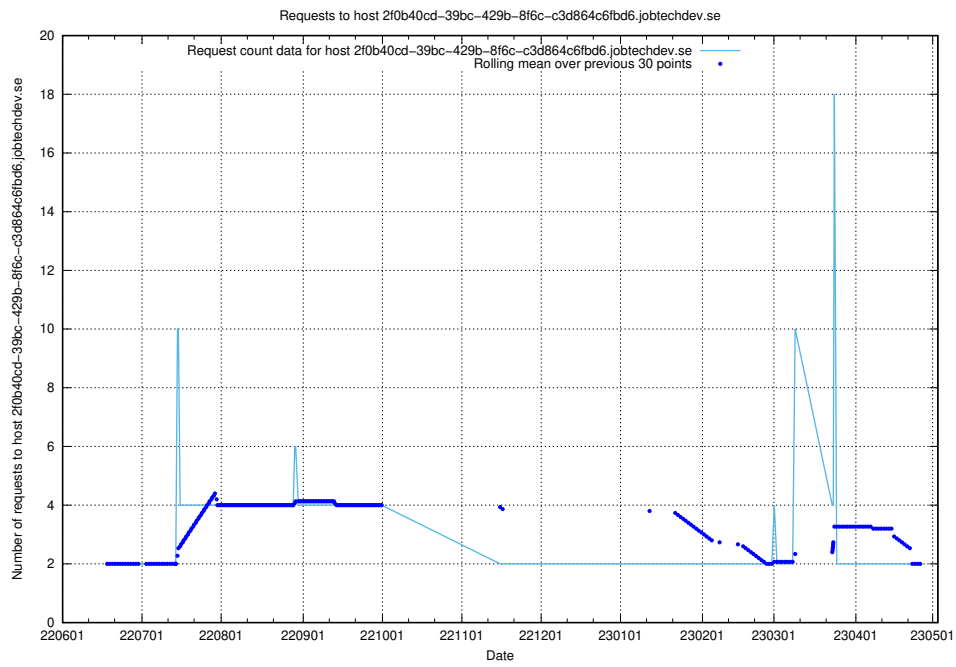

7.401 Usage of 2f0b40cd-39bc-429b-8f6c-c3d864c6fbd6.jobtechdev.se

Here, we count the number of requests to host 2f0b40cd-39bc-429b-8f6c-c3d864c6fbd6.jobtechdev.se.