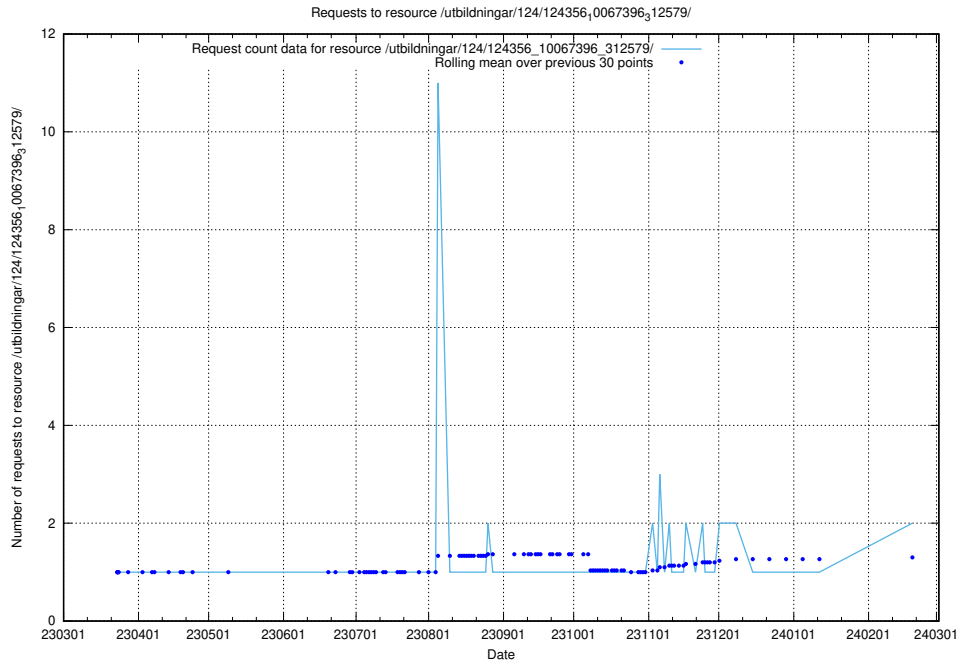

5.681 Usage of /utbildningar/124/124356_10067396_312579/

Here, we count the number of requests to resource /utbildningar/124/124356_10067396_312579/.