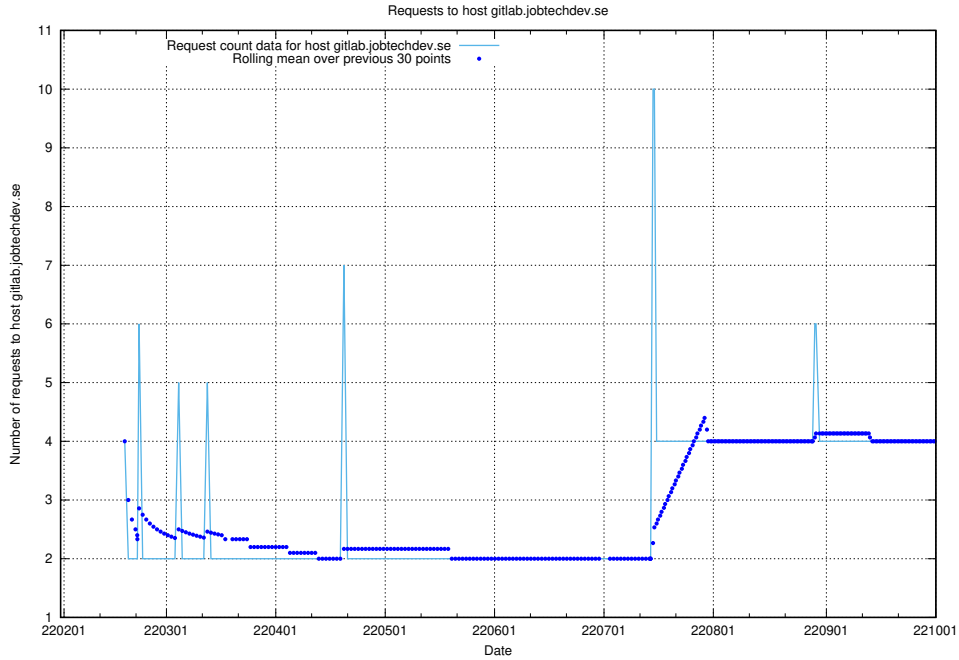

7.159 Usage of gitlab.jobtechdev.se

Here, we count the number of requests to host gitlab.jobtechdev.se.