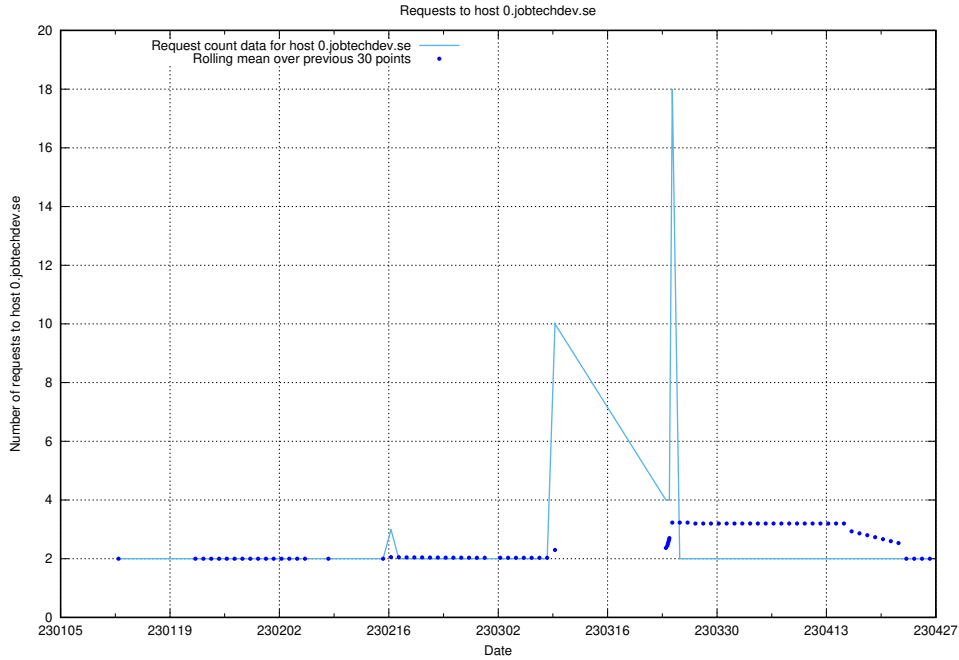

7.302 Usage of 0.jobtechdev.se

Here, we count the number of requests to host 0.jobtechdev.se.