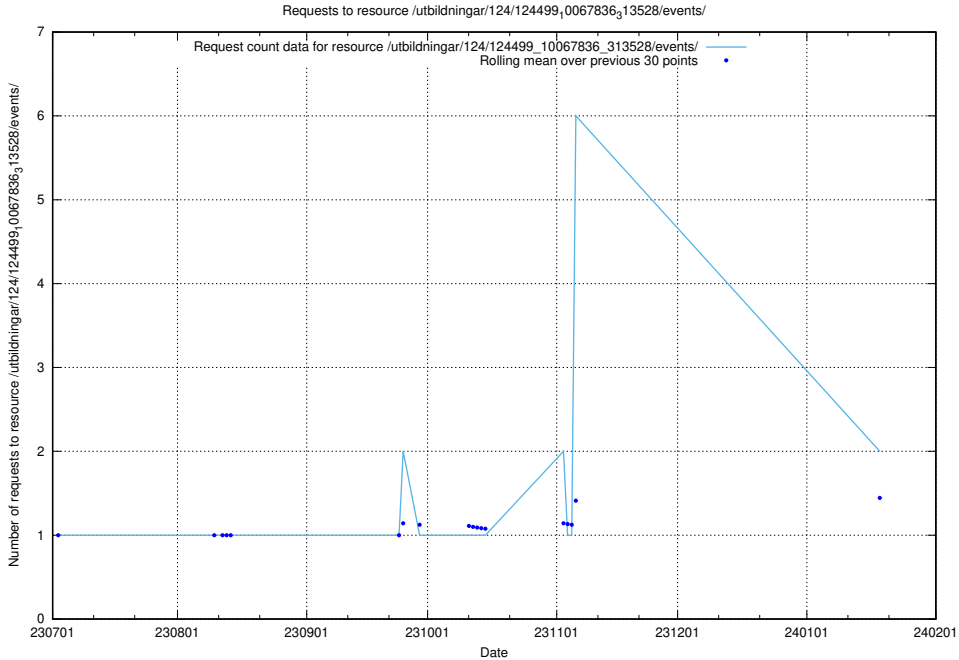

5.828 Usage of /utbildningar/124/124499_10067836_313528/events/

Here, we count the number of requests to resource /utbildningar/124/124499_10067836_313528/events/