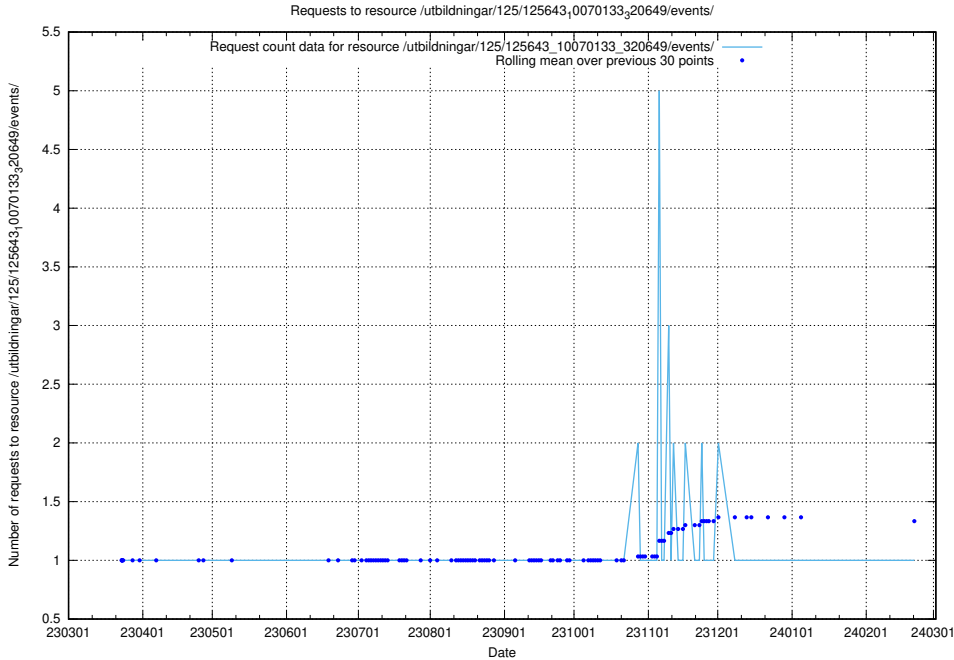

5.1064 Usage of /utbildningar/125/125643_10070133_320649/events/

Here, we count the number of requests to resource /utbildningar/125/125643_10070133_320649/events/