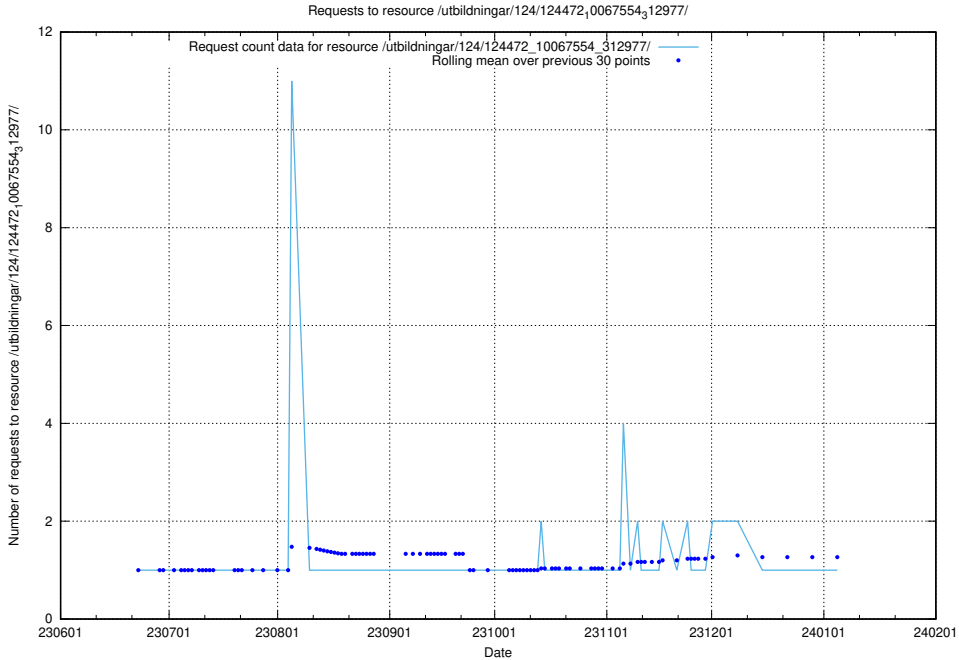

5.5814 Usage of /utbildningar/124/124472_10067554_312977/

Here, we count the number of requests to resource /utbildningar/124/124472_10067554_312977/.