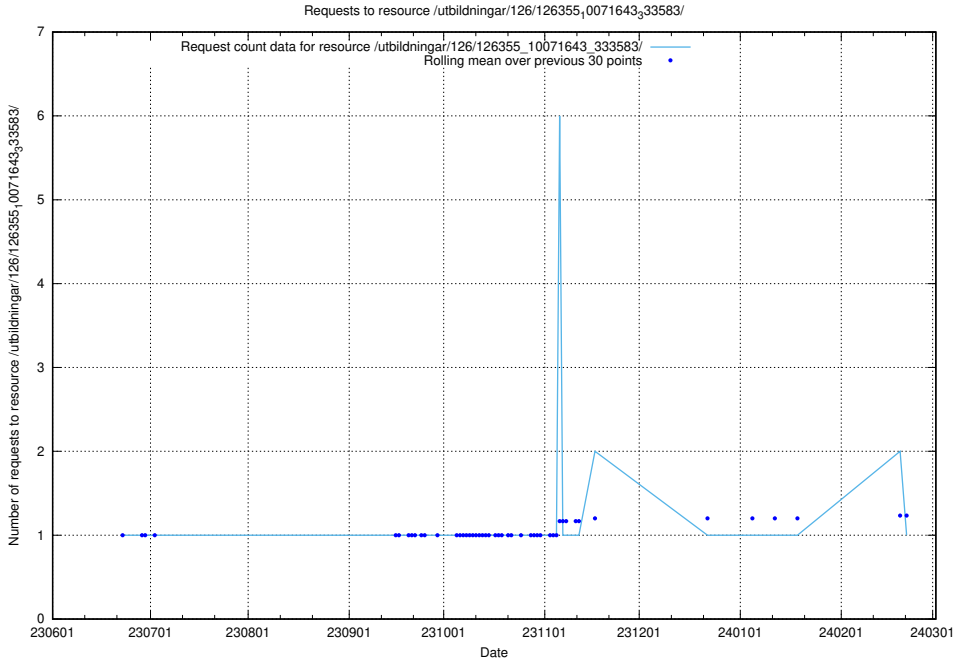

5.5669 Usage of /utbildningar/126/126355_10071643_333583/

Here, we count the number of requests to resource /utbildningar/126/126355_10071643_333583/.