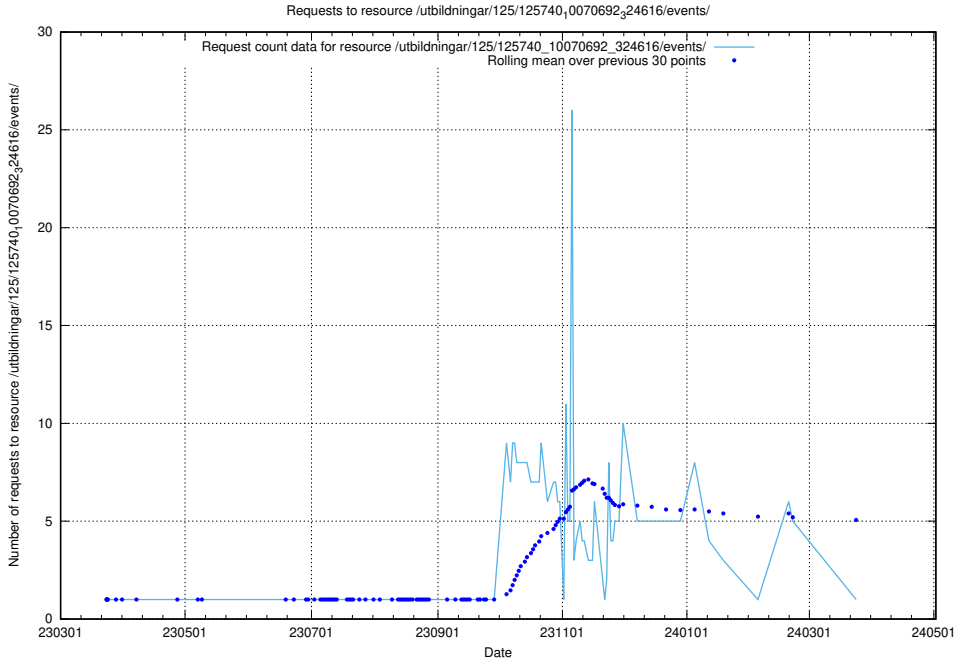

5.992 Usage of /utbildningar/125/125740_10070692_324616/events/

Here, we count the number of requests to resource /utbildningar/125/125740_10070692_324616/events/