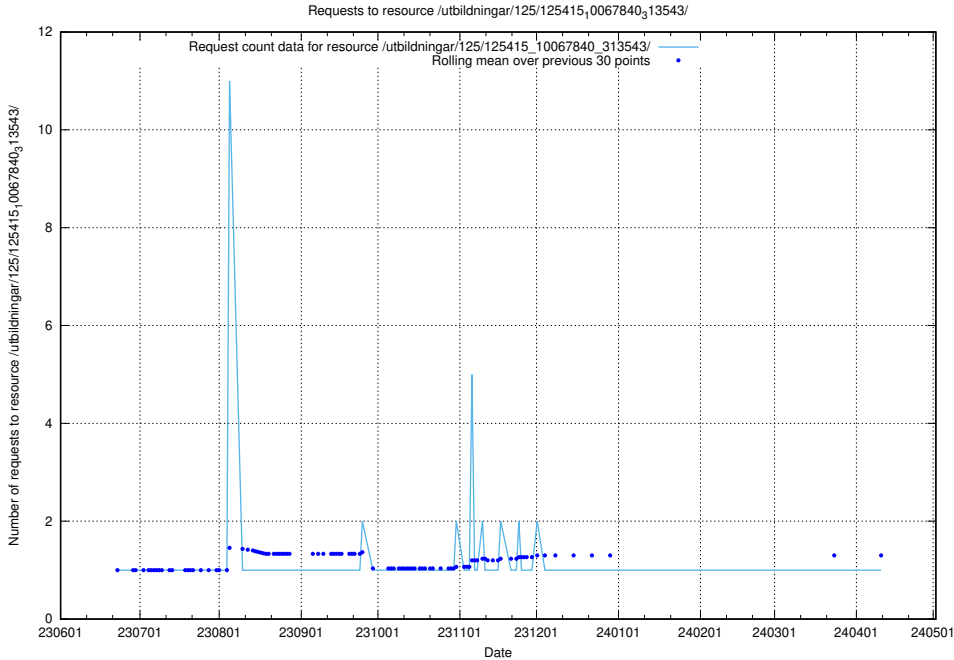

5.5737 Usage of /utbildningar/125/125415_10067840_313543/

Here, we count the number of requests to resource /utbildningar/125/125415_10067840_313543/.