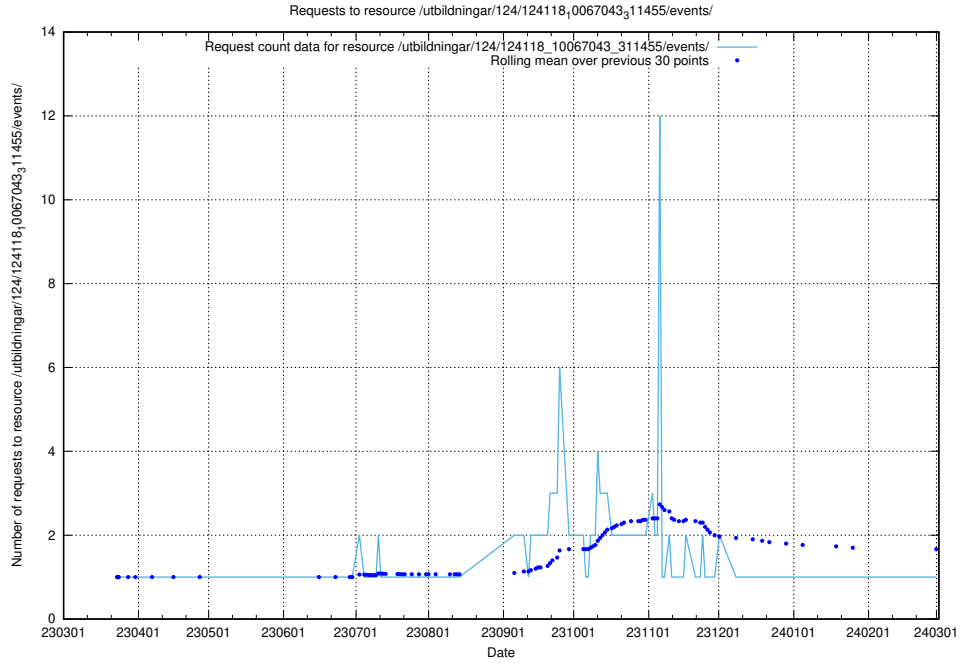

5.4191 Usage of /utbildningar/124/124118_10067043_311455/events/

Here, we count the number of requests to resource /utbildningar/124/124118_10067043_311455/events/