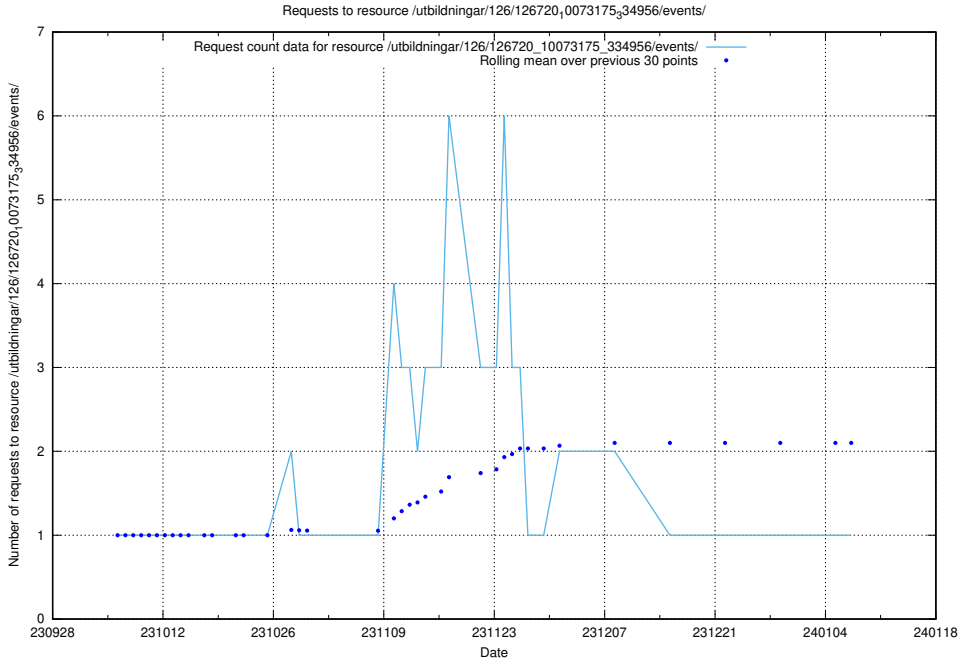

5.4411 Usage of /utbildningar/126/126720_10073175_334956/events/

Here, we count the number of requests to resource /utbildningar/126/126720_10073175_334956/events/