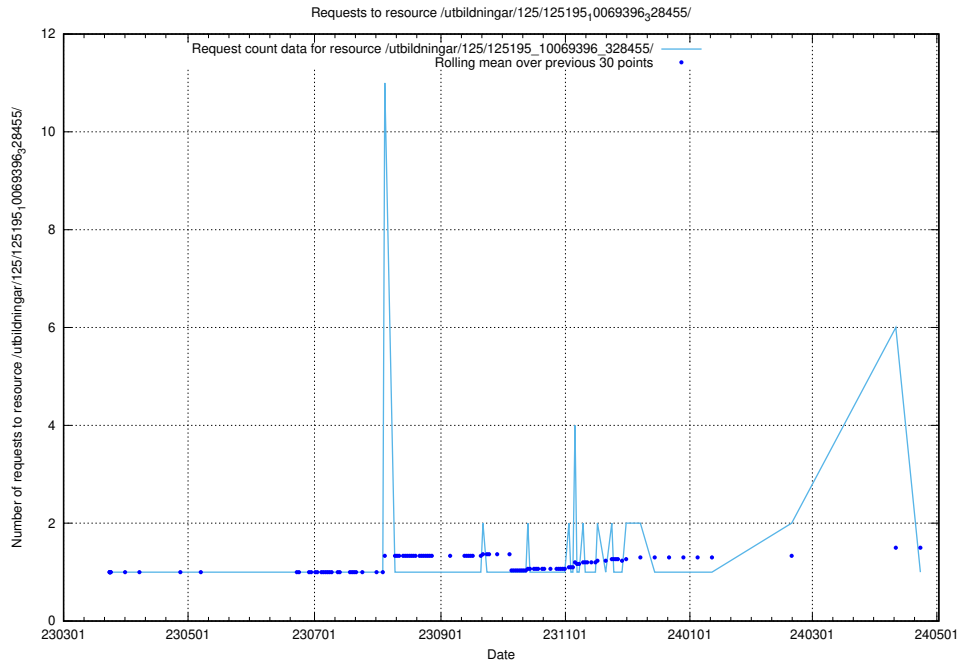

5.1145 Usage of /utbildningar/125/125195_10069396_328455/

Here, we count the number of requests to resource /utbildningar/125/125195_10069396_328455/.