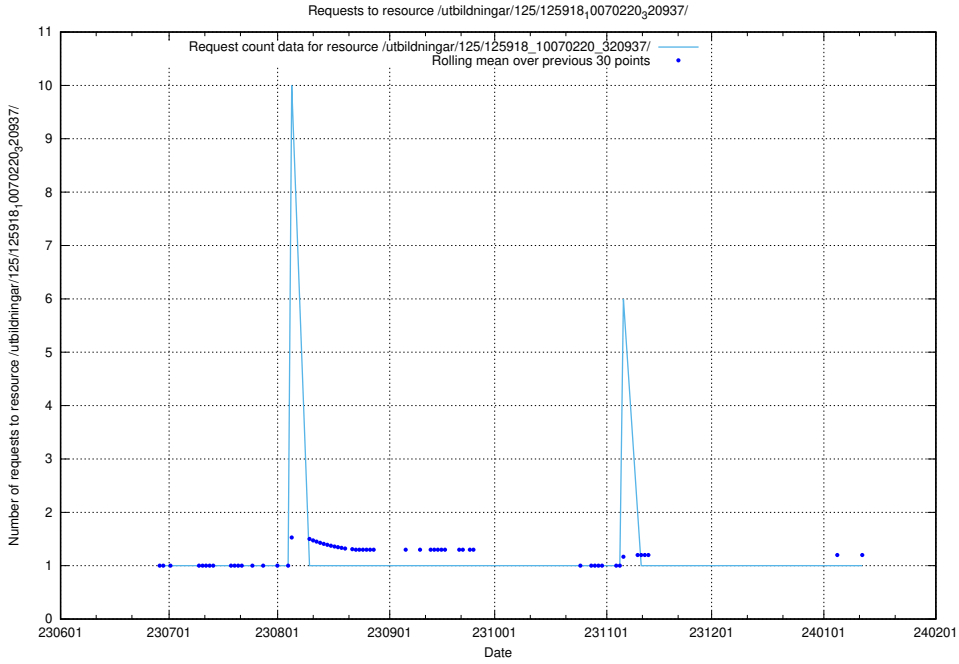

5.5475 Usage of /utbildningar/125/125918_10070220_320937/

Here, we count the number of requests to resource /utbildningar/125/125918_10070220_320937/.