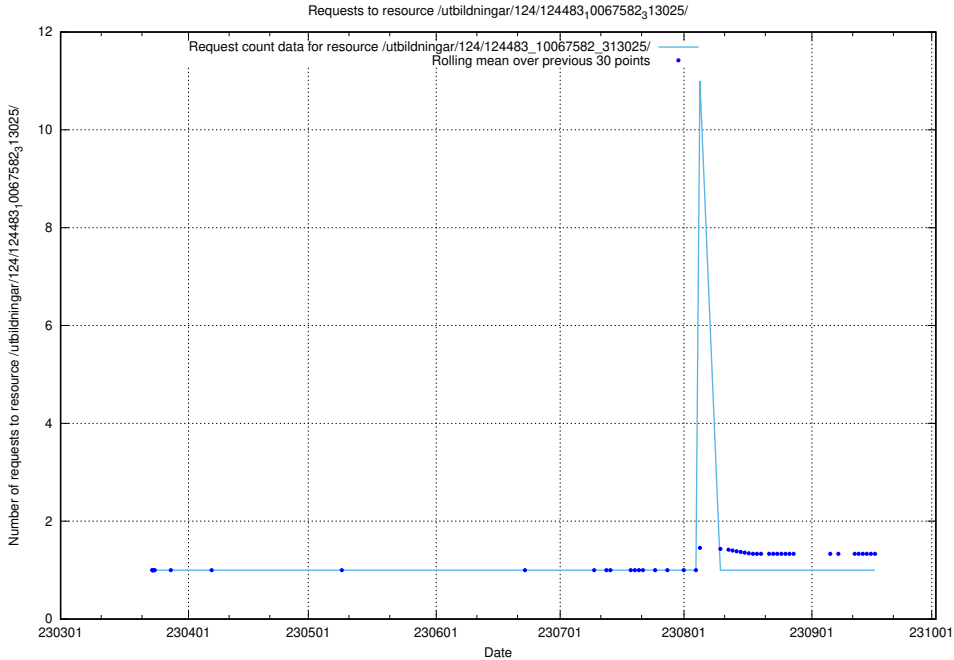

5.2806 Usage of /utbildningar/124/124483_10067582_313025/

Here, we count the number of requests to resource /utbildningar/124/124483_10067582_313025/.