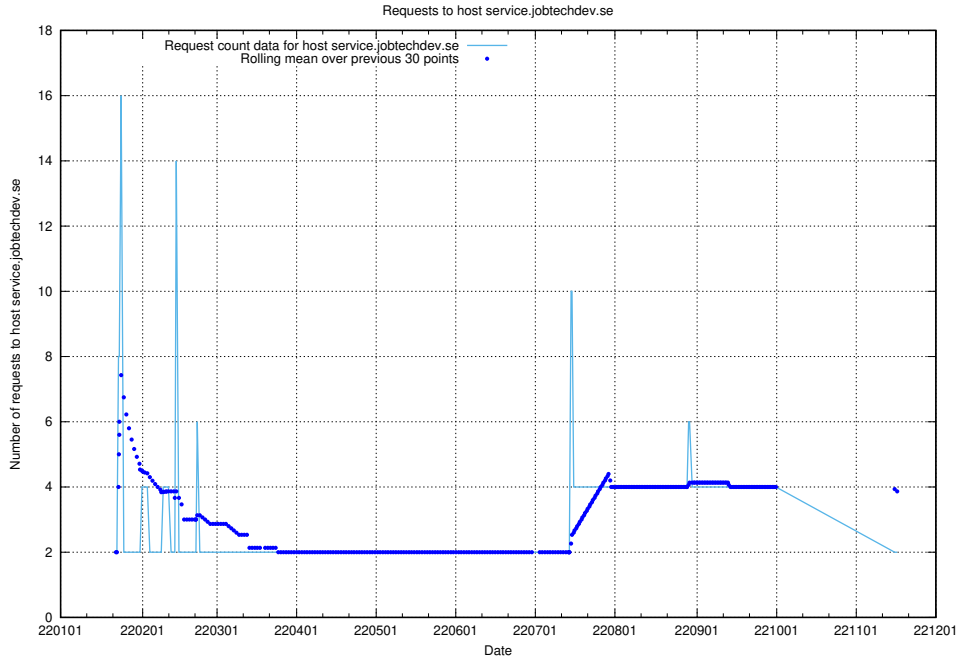

7.588 Usage of service.jobtechdev.se

Here, we count the number of requests to host service.jobtechdev.se.