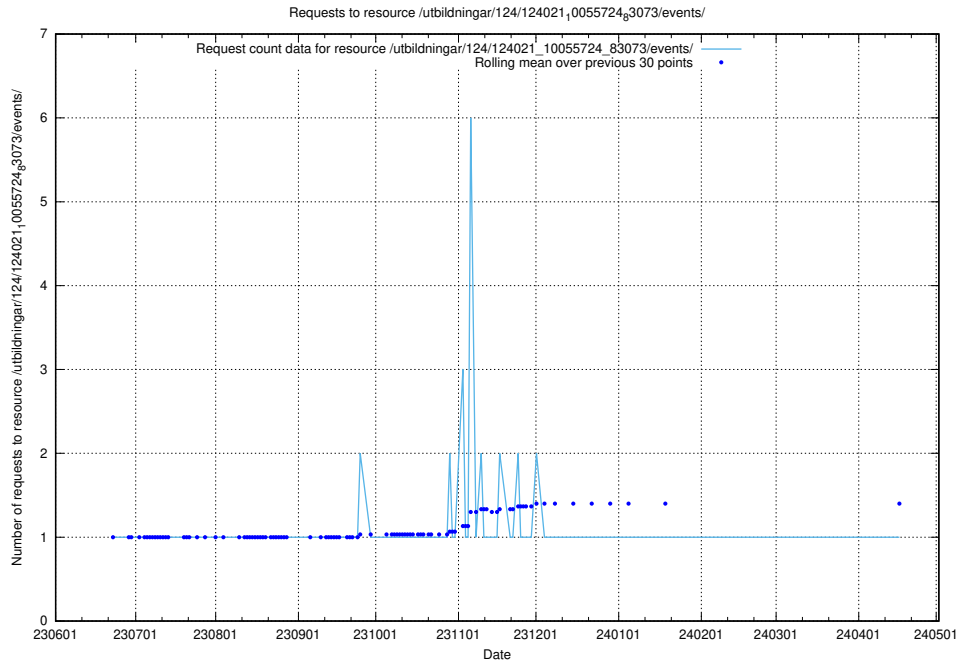

5.5829 Usage of /utbildningar/124/124021_10055724_83073/events/

Here, we count the number of requests to resource /utbildningar/124/124021_10055724_83073/events/.