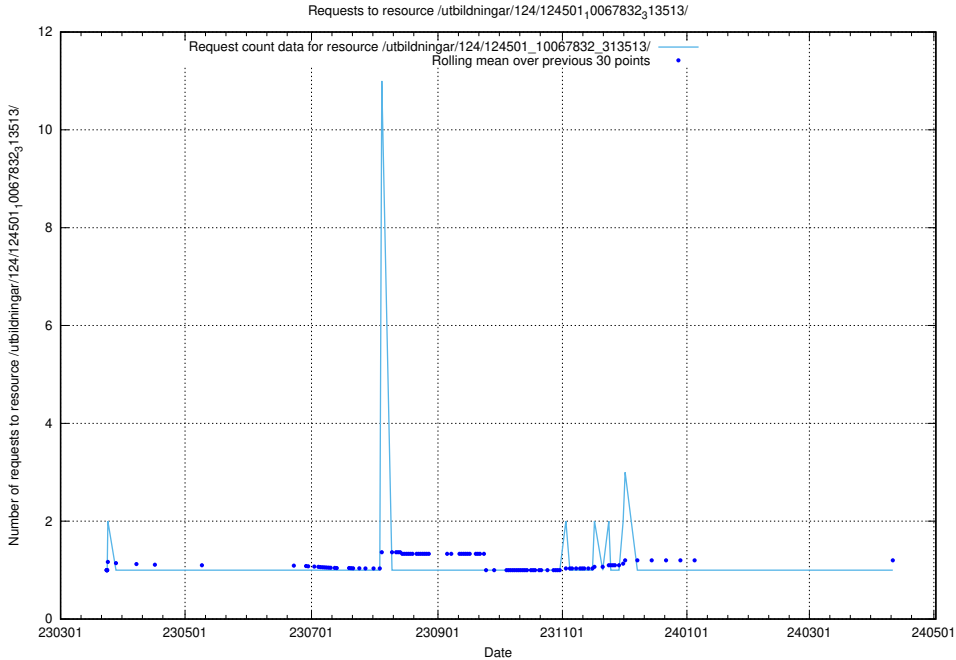

Here, we count the number of requests to resource /utbildningar/utb_emil/125/125796_10070642_322362/events/

5.2253 Usage of /utbildningar/124/124501_10067832_313513/

Here, we count the number of requests to resource /utbildningar/124/124501_10067832_313513/.