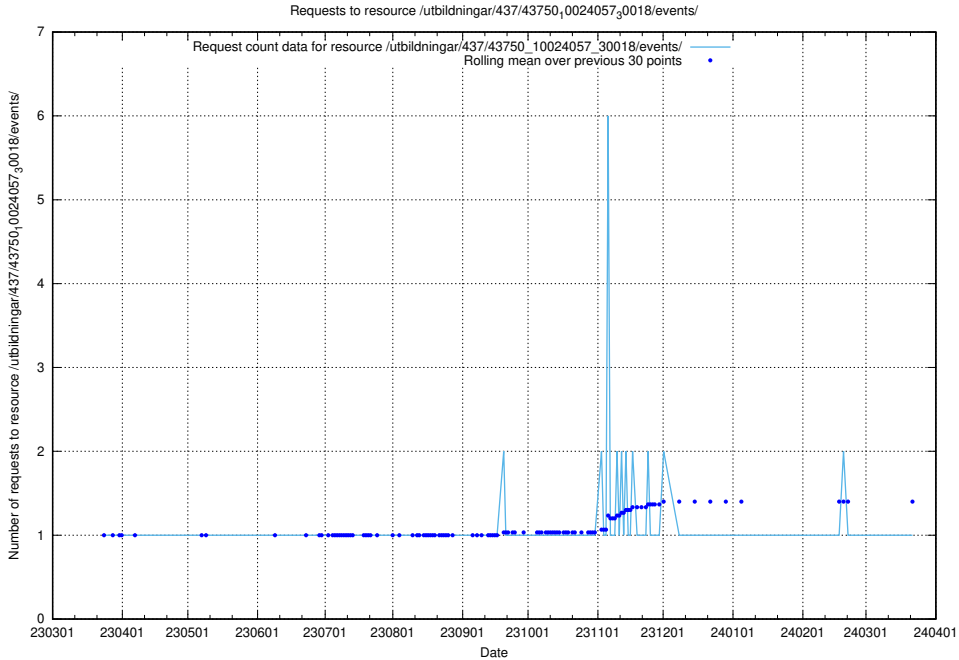

5.6192 Usage of /utbildningar/437/43750_10024057_30018/events/

Here, we count the number of requests to resource /utbildningar/437/43750_10024057_30018/events/.