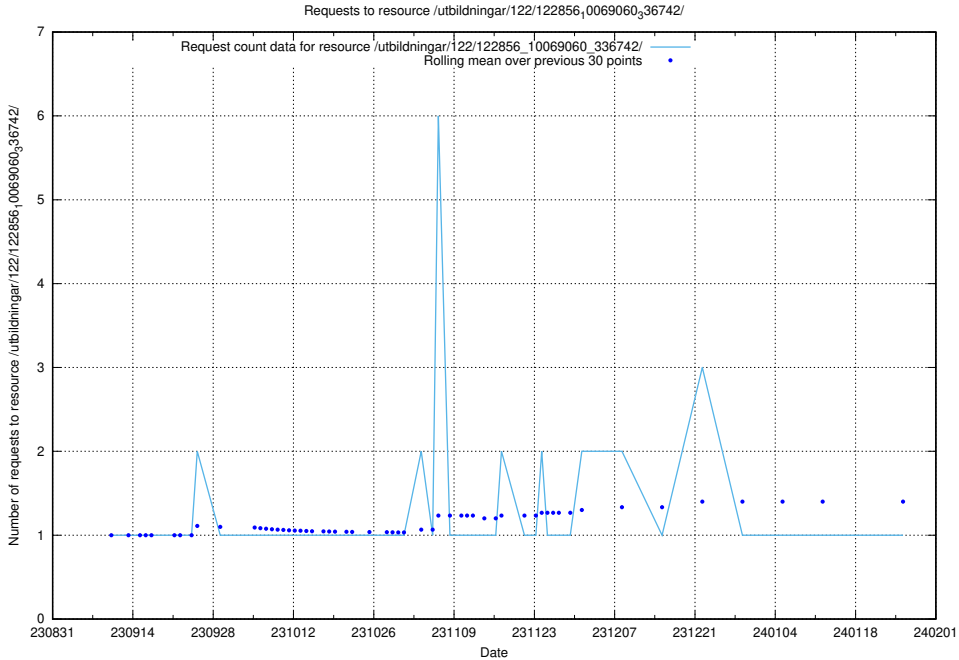

5.4640 Usage of /utbildningar/122/122856_10069060_336742/

Here, we count the number of requests to resource /utbildningar/122/122856_10069060_336742/.