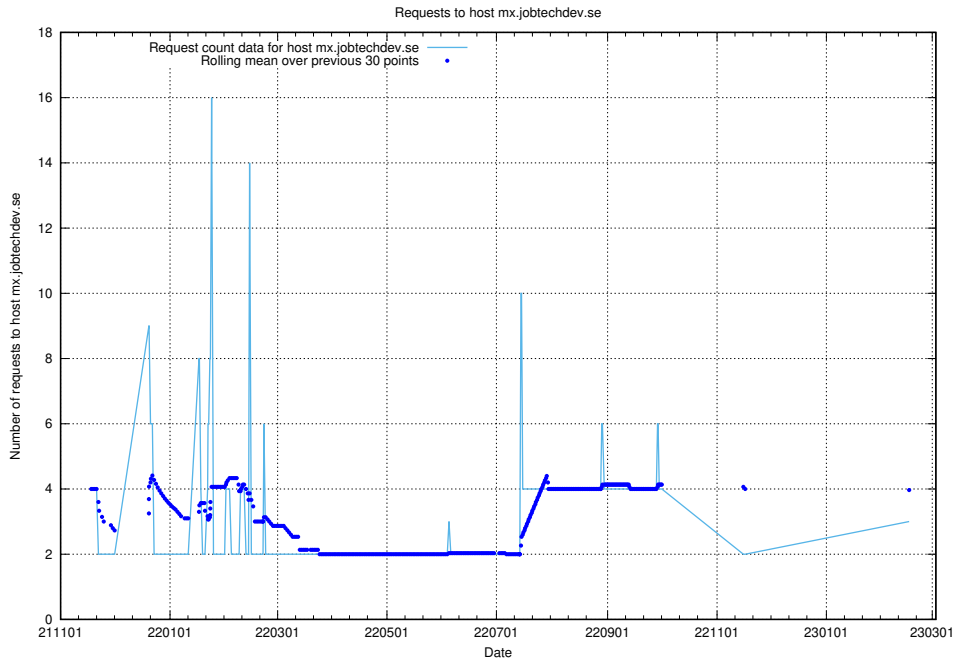

7.219 Usage of mx.jobtechdev.se

Here, we count the number of requests to host mx.jobtechdev.se.