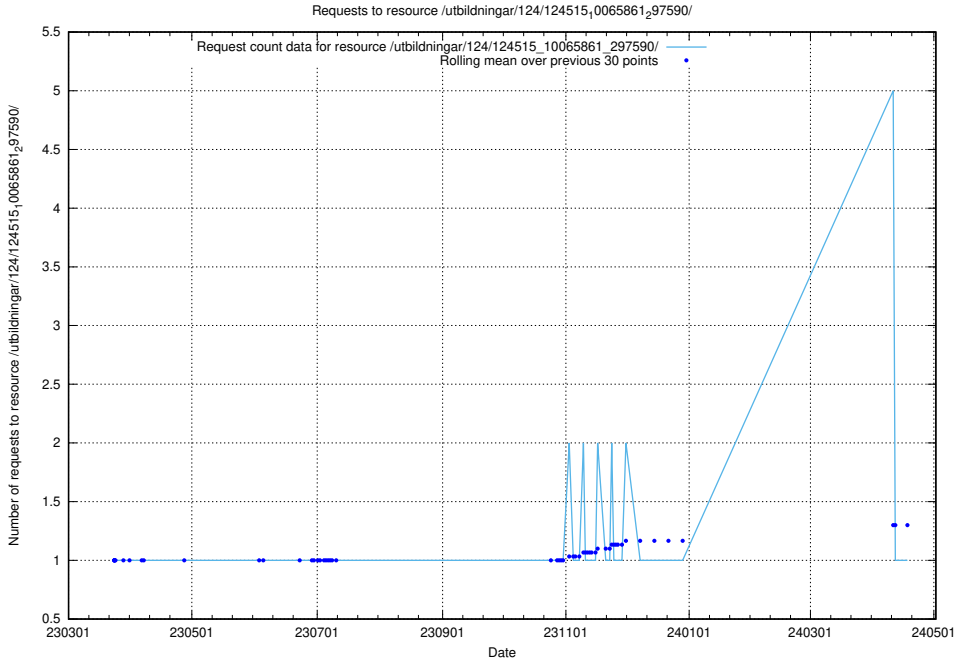

5.1763 Usage of /utbildningar/124/124515_10065861_297590/

Here, we count the number of requests to resource /utbildningar/124/124515_10065861_297590/.