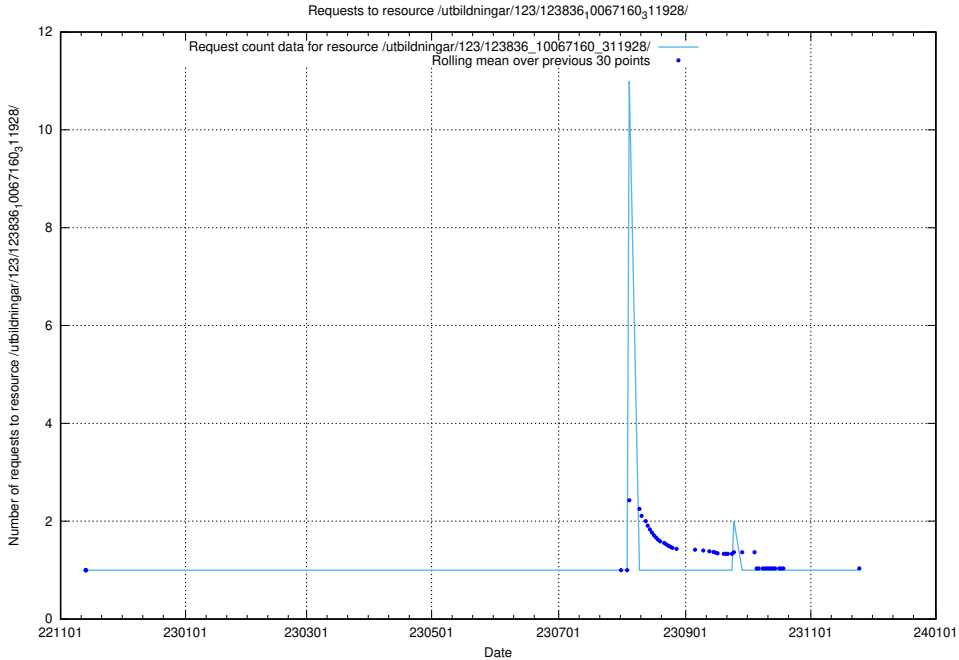

5.5907 Usage of /utbildningar/123/123836_10067160_311928/

Here, we count the number of requests to resource /utbildningar/123/123836_10067160_311928/.