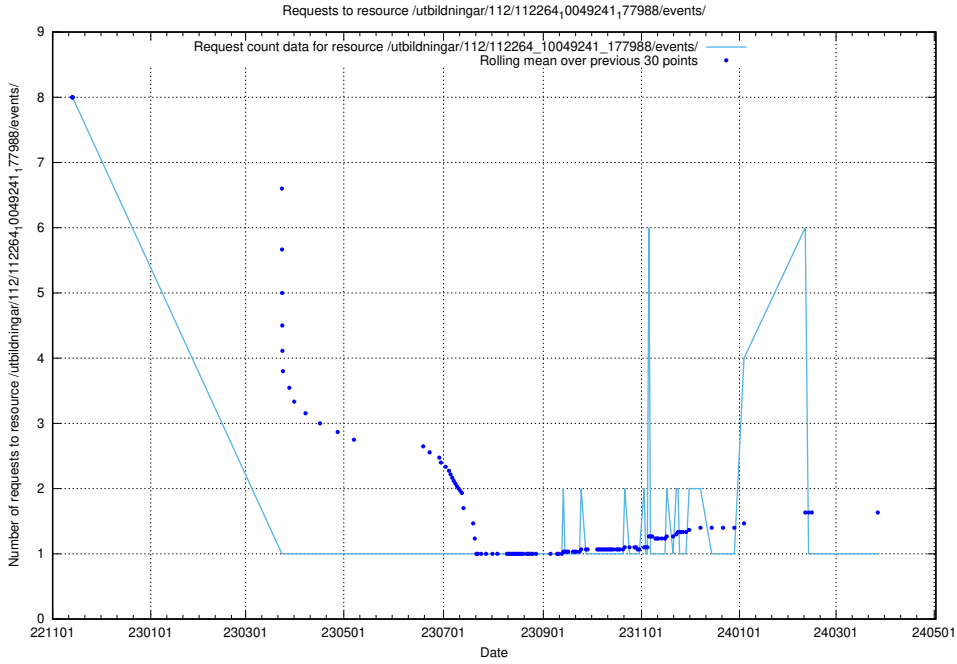

5.5801 Usage of /utbildningar/112/112264_10049241_177988/events/

Here, we count the number of requests to resource /utbildningar/112/112264_10049241_177988/events/