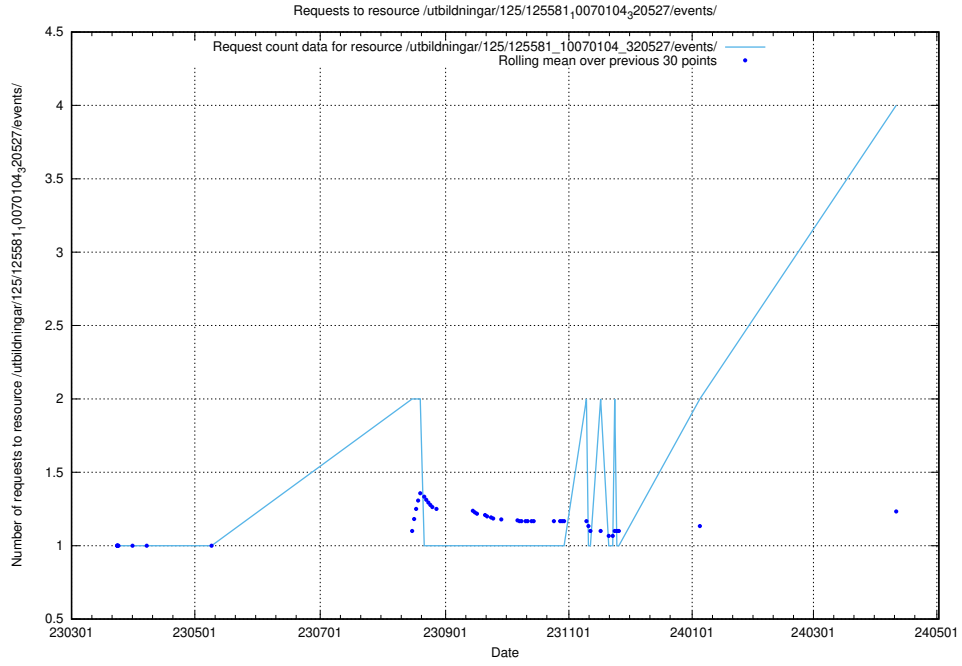

5.154 Usage of /utbildningar/125/125581_10070104_320527/events/

Here, we count the number of requests to resource /utbildningar/125/125581_10070104_320527/events/