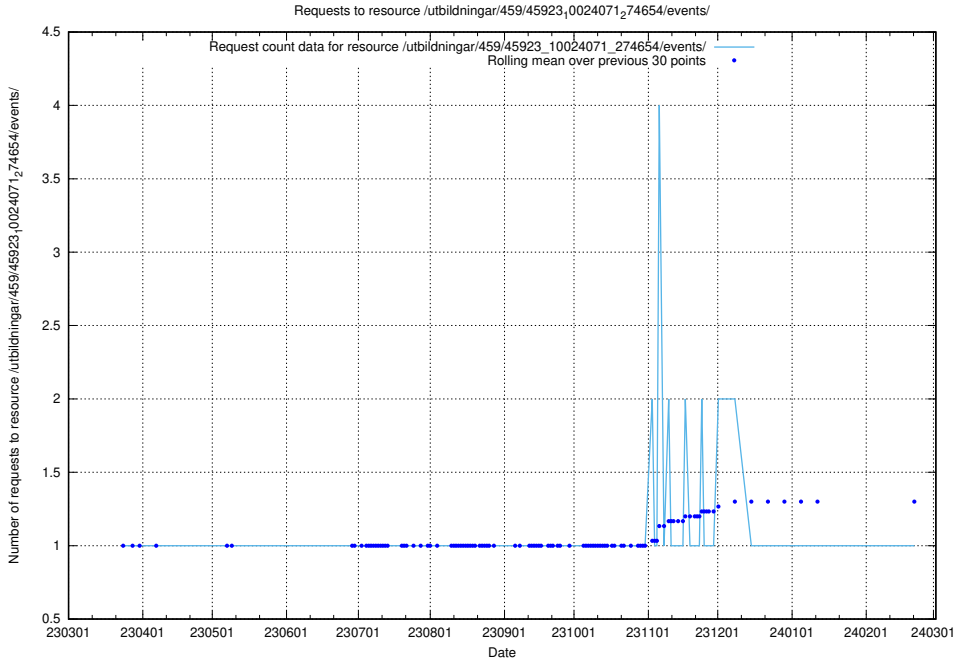

5.6157 Usage of /utbildningar/459/45923_10024071_274654/events/

Here, we count the number of requests to resource /utbildningar/459/45923_10024071_274654/events/.