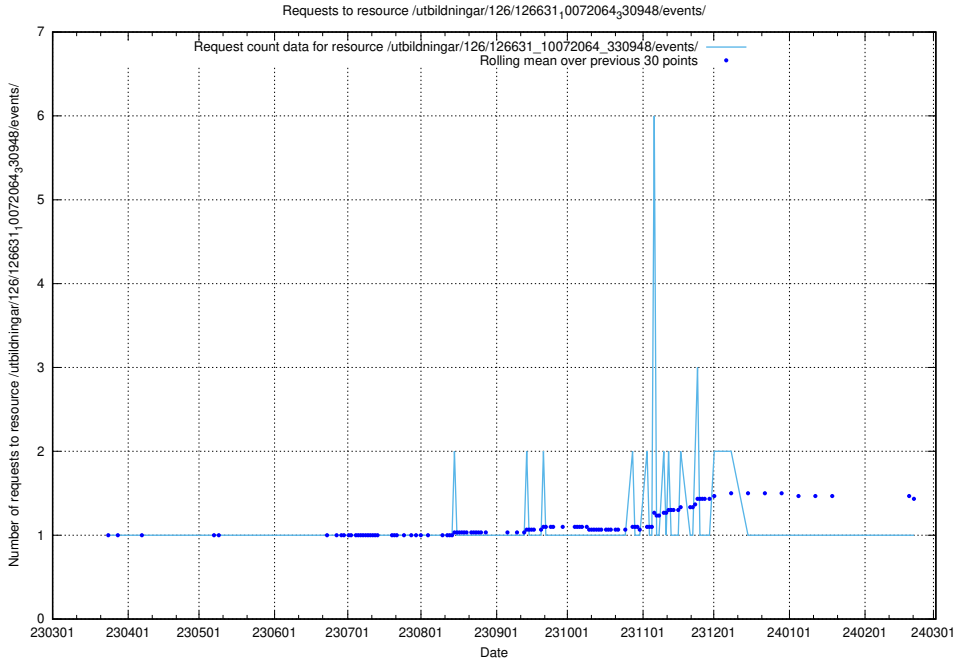

5.6197 Usage of /utbildningar/126/126631_10072064_330948/events/

Here, we count the number of requests to resource /utbildningar/126/126631_10072064_330948/events/