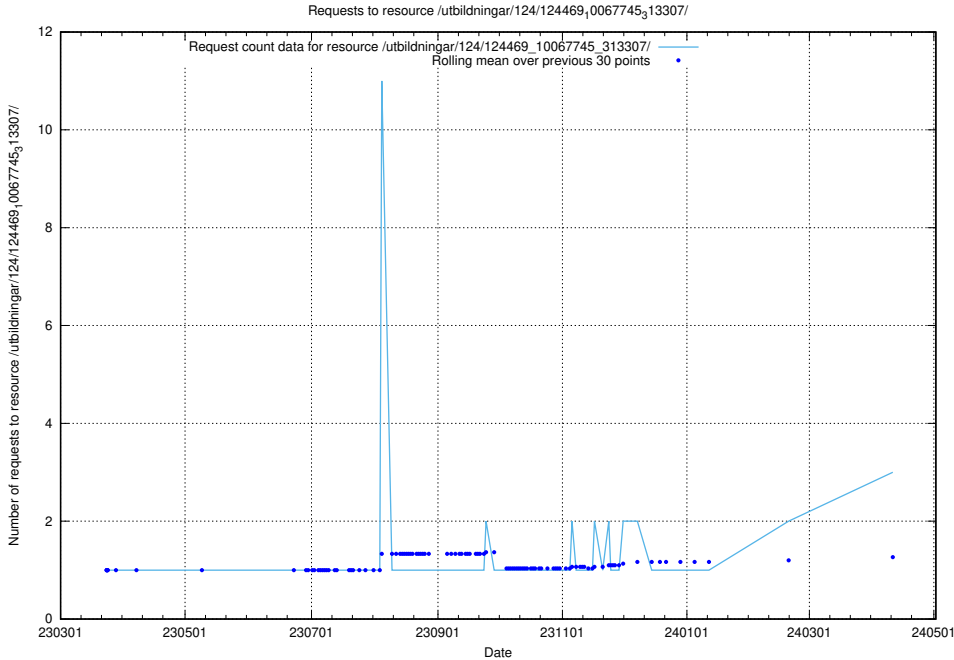

5.307 Usage of /utbildningar/124/124469_10067745_313307/

Here, we count the number of requests to resource /utbildningar/124/124469_10067745_313307/.