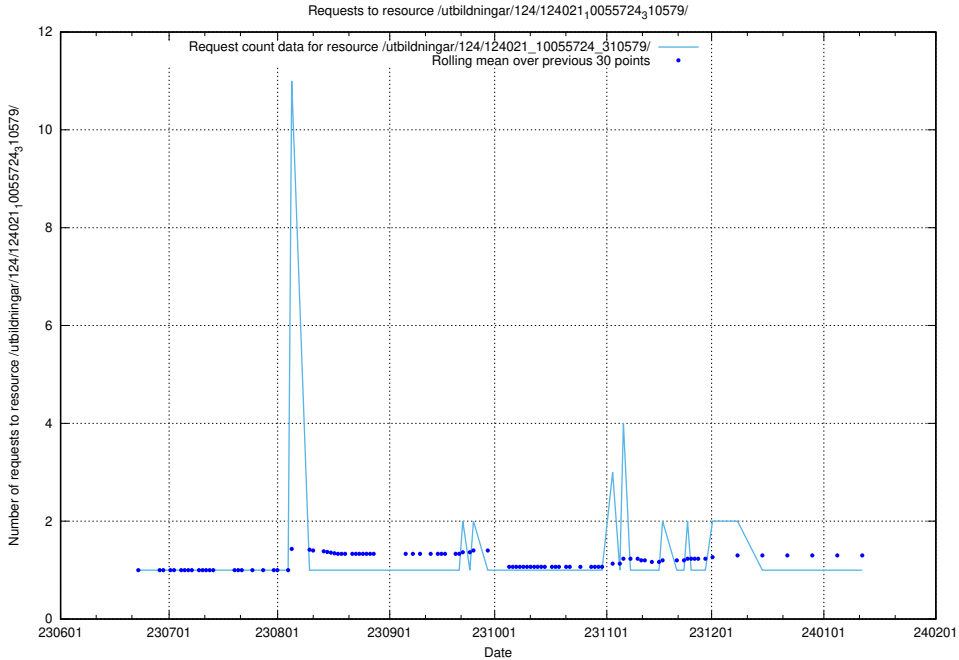

5.5833 Usage of /utbildningar/124/124021_10055724_310579/

Here, we count the number of requests to resource /utbildningar/124/124021_10055724_310579/.