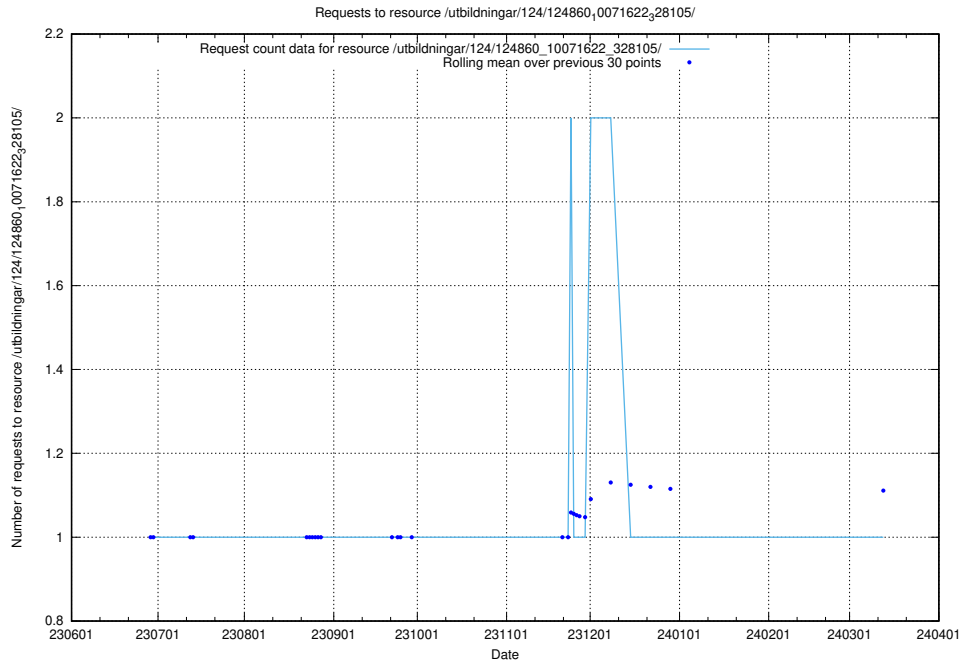

5.5497 Usage of /utbildningar/124/124860_10071622_328105/

Here, we count the number of requests to resource /utbildningar/124/124860_10071622_328105/.