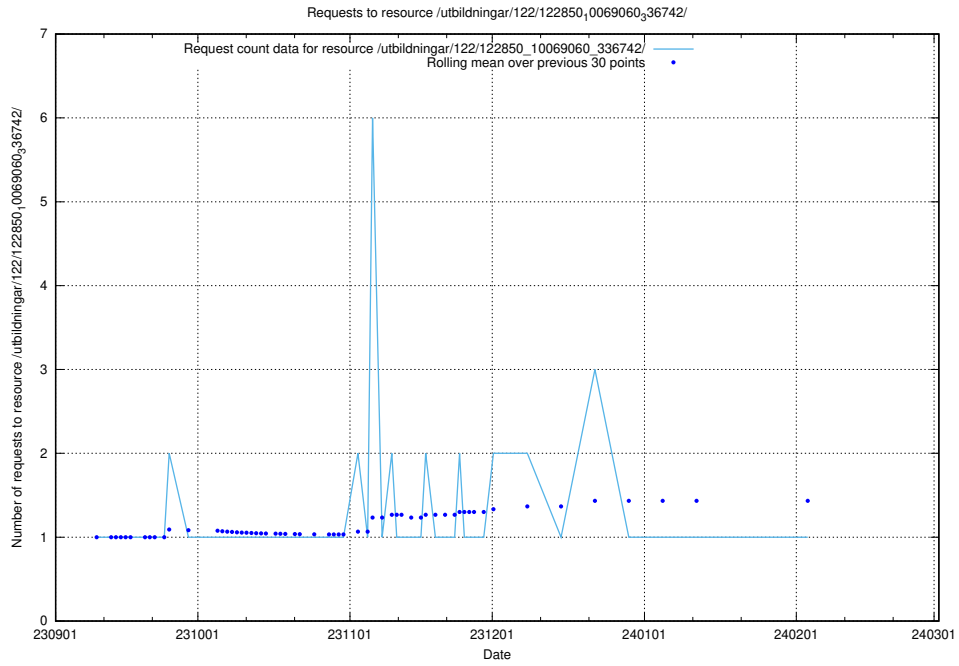

5.4642 Usage of /utbildningar/122/122850_10069060_336742/

Here, we count the number of requests to resource /utbildningar/122/122850_10069060_336742/.