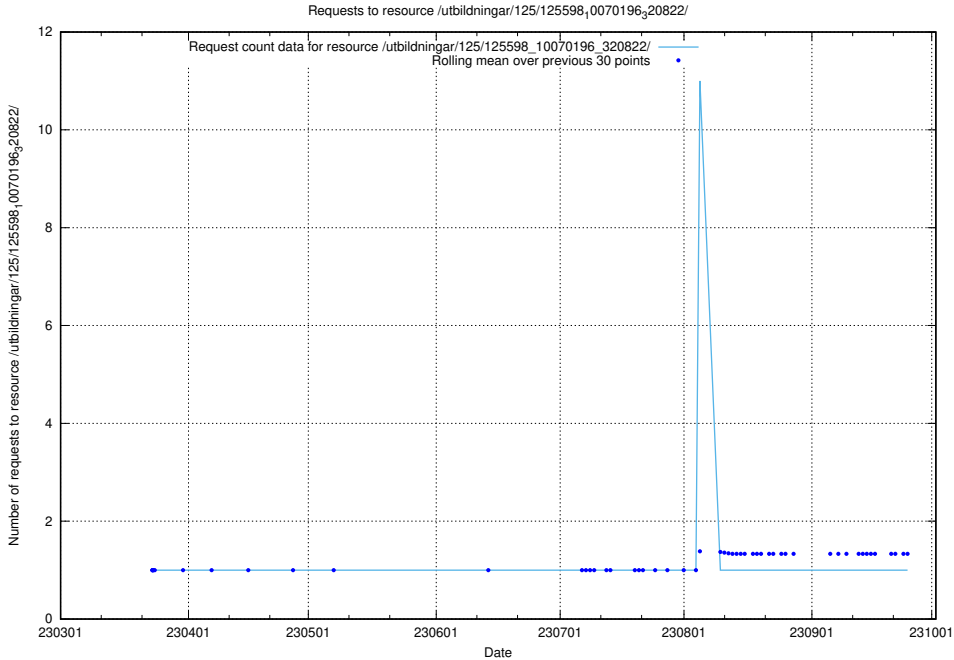

5.1108 Usage of /utbildningar/125/125598_10070196_320822/

Here, we count the number of requests to resource /utbildningar/125/125598_10070196_320822/.