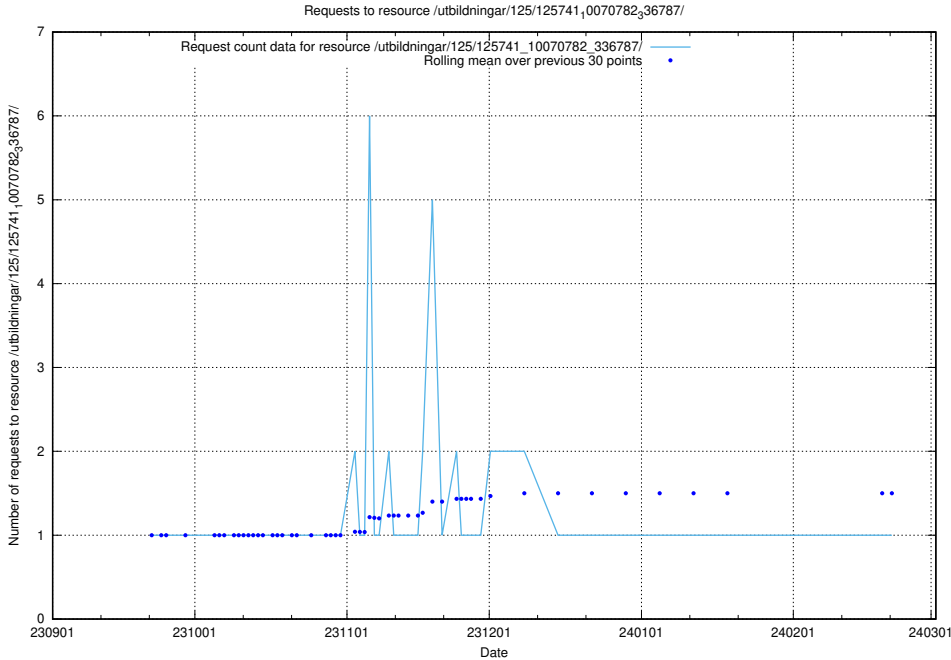

5.4521 Usage of /utbildningar/125/125741_10070782_336787/

Here, we count the number of requests to resource /utbildningar/125/125741_10070782_336787/.