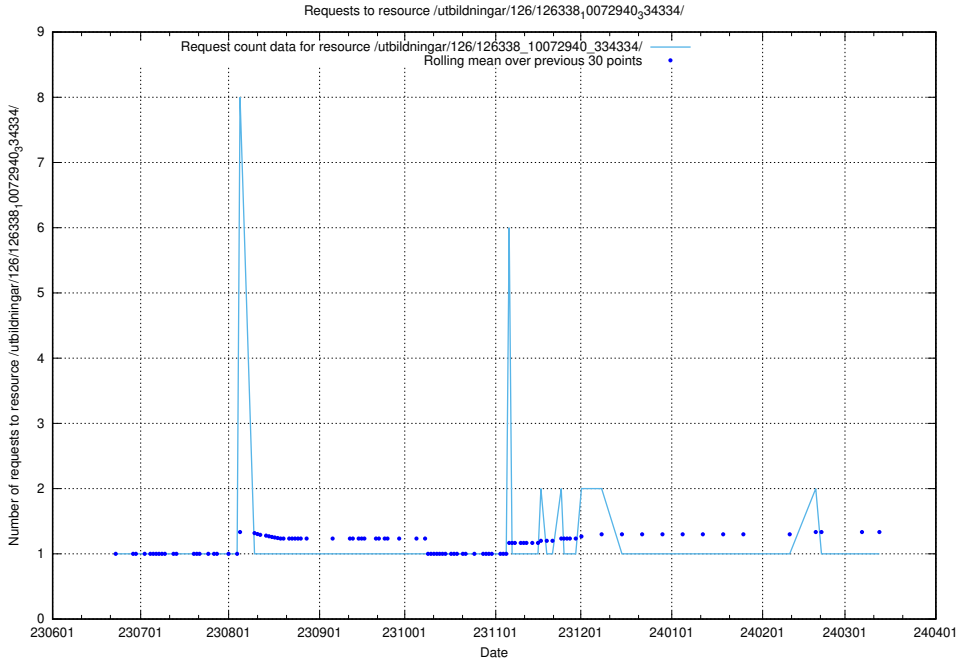

5.5674 Usage of /utbildningar/126/126338_10072940_334334/

Here, we count the number of requests to resource /utbildningar/126/126338_10072940_334334/.