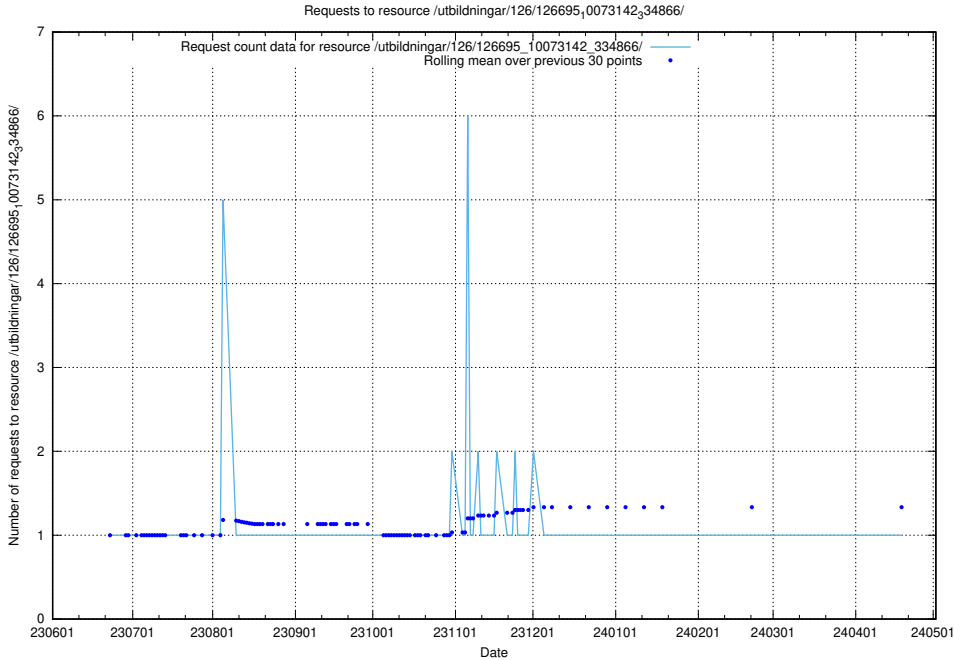

5.5644 Usage of /utbildningar/126/126695_10073142_334866/

Here, we count the number of requests to resource /utbildningar/126/126695_10073142_334866/.