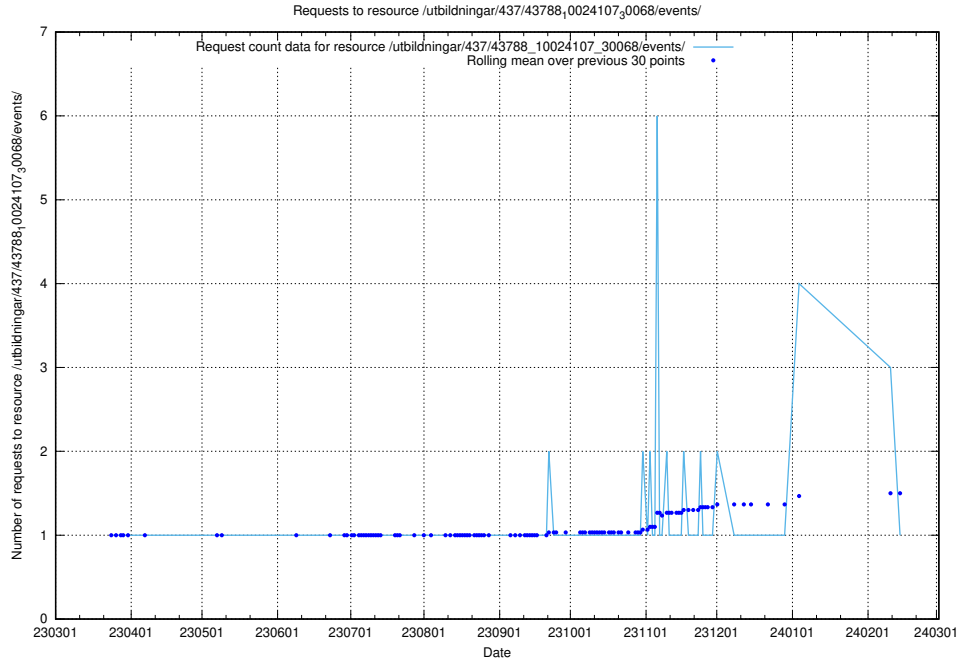

5.6176 Usage of /utbildningar/437/43788_10024107_30068/events/

Here, we count the number of requests to resource /utbildningar/437/43788_10024107_30068/events/.