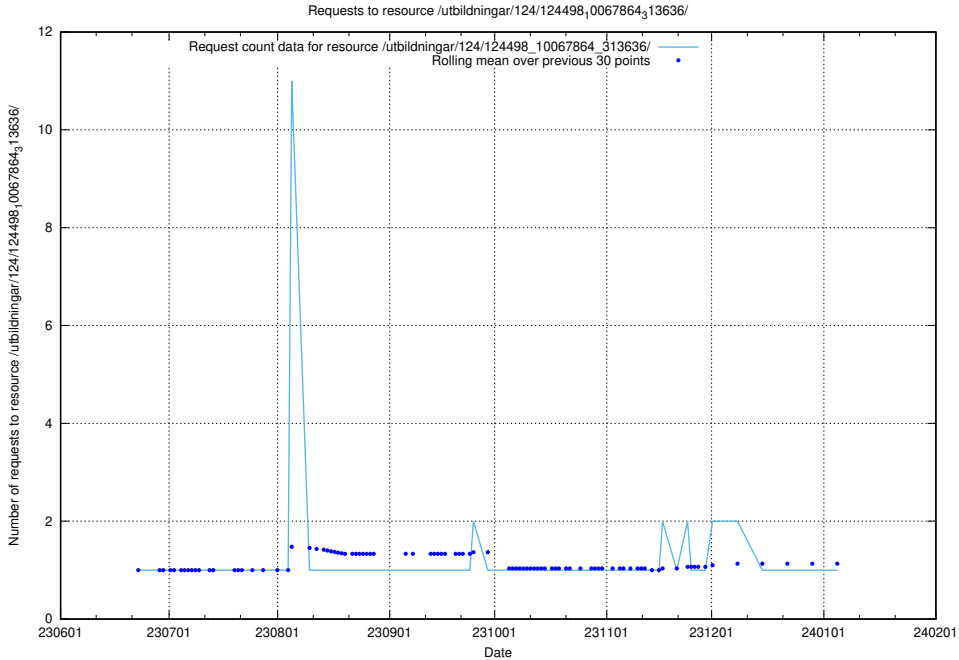

5.5799 Usage of /utbildningar/124/124498_10067864_313636/

Here, we count the number of requests to resource /utbildningar/124/124498_10067864_313636/.