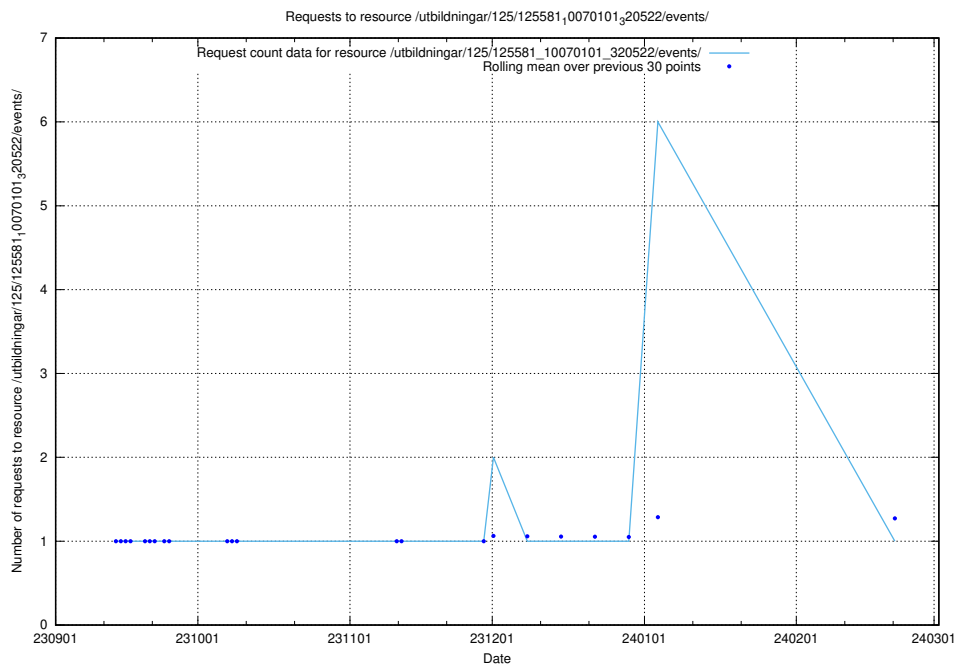

5.4599 Usage of /utbildningar/125/125581_10070101_320522/events/

Here, we count the number of requests to resource /utbildningar/125/125581_10070101_320522/events/