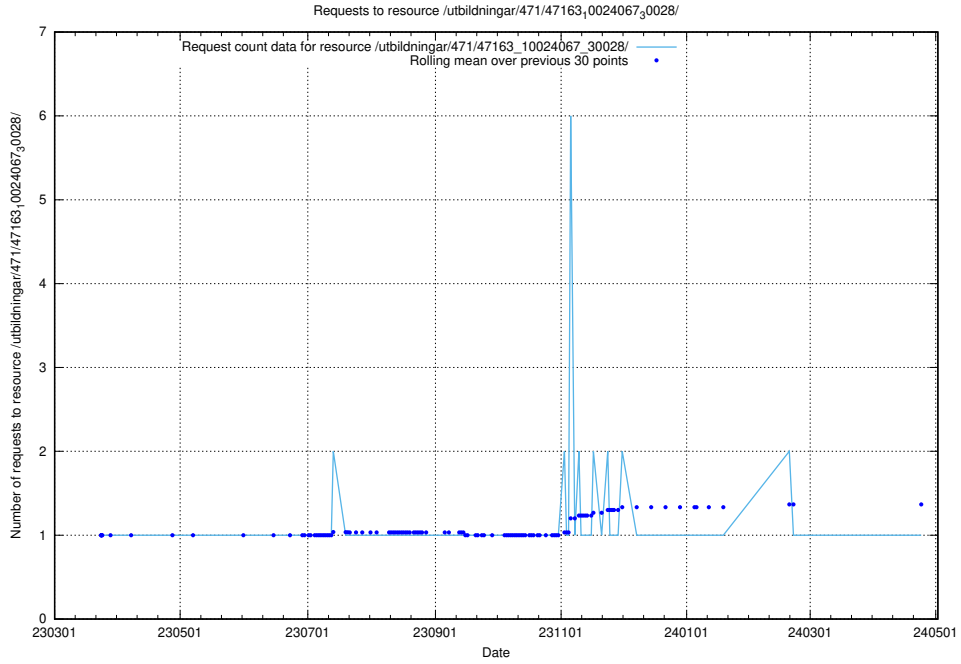

5.6311 Usage of /utbildningar/471/47163_10024067_30028/

Here, we count the number of requests to resource /utbildningar/471/47163_10024067_30028/.