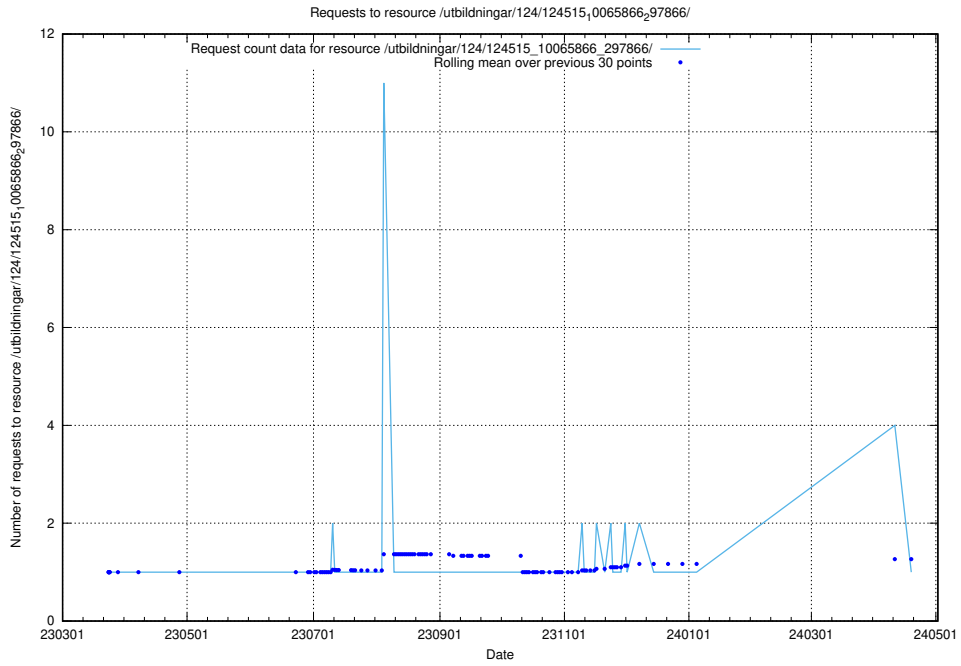

5.1731 Usage of /utbildningar/124/124515_10065866_297866/

Here, we count the number of requests to resource /utbildningar/124/124515_10065866_297866/.