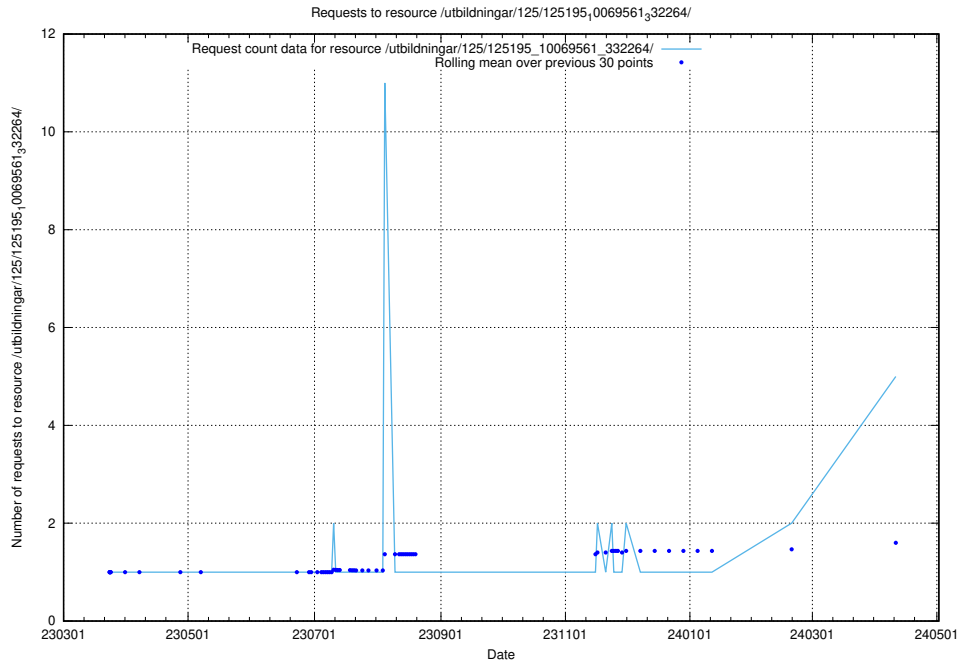

5.107 Usage of /utbildningar/125/125195_10069561_332264/

Here, we count the number of requests to resource /utbildningar/125/125195_10069561_332264/.