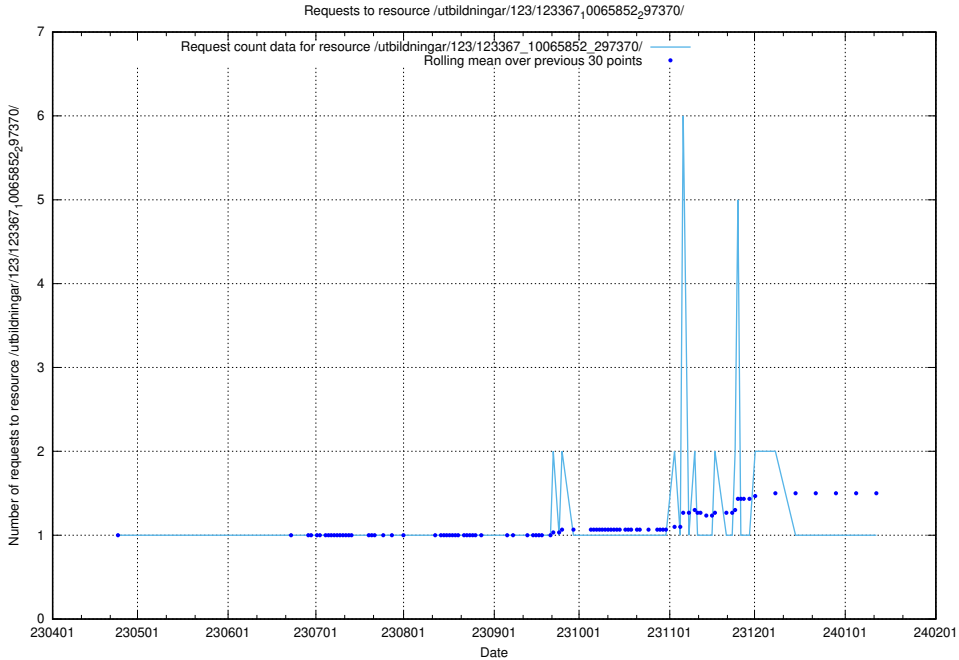

5.6026 Usage of /utbildningar/123/123367_10065852_297370/

Here, we count the number of requests to resource /utbildningar/123/123367_10065852_297370/.