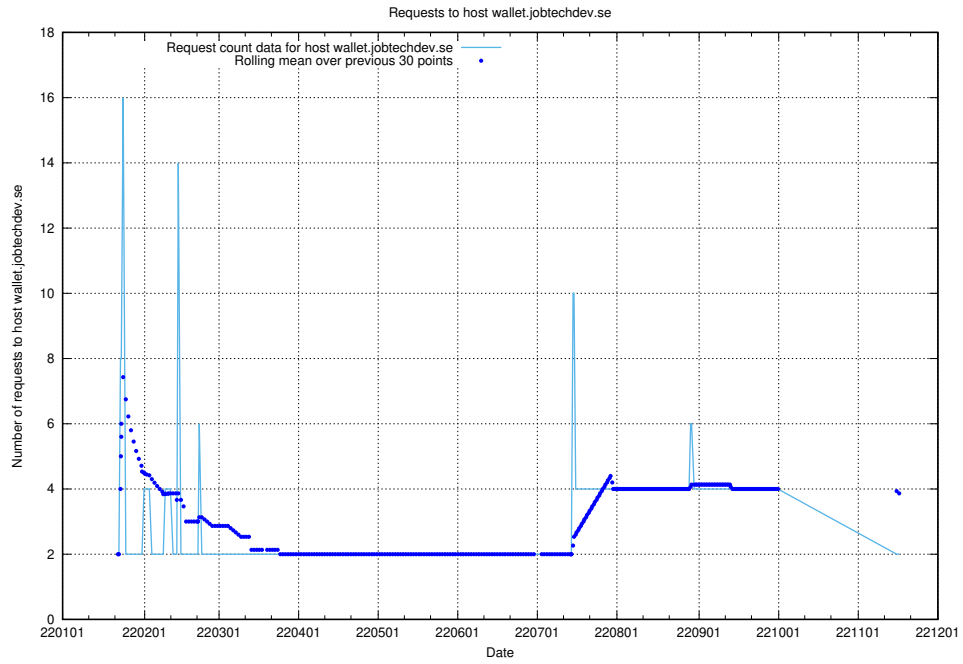

7.579 Usage of wallet.jobtechdev.se

Here, we count the number of requests to host wallet.jobtechdev.se.