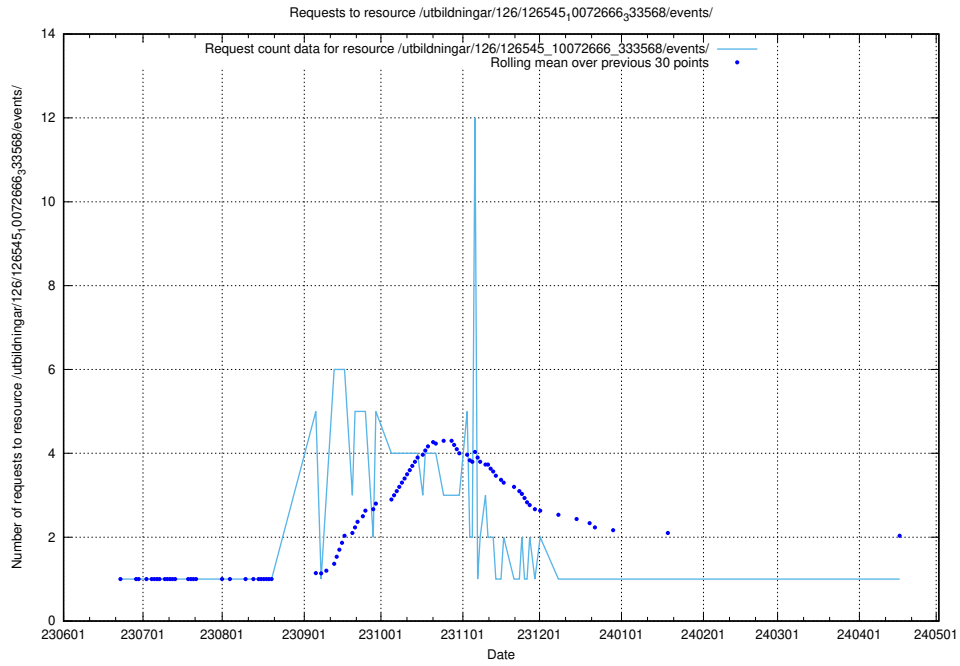

5.5661 Usage of /utbildningar/126/126545_10072666_333568/events/

Here, we count the number of requests to resource /utbildningar/126/126545_10072666_333568/events/