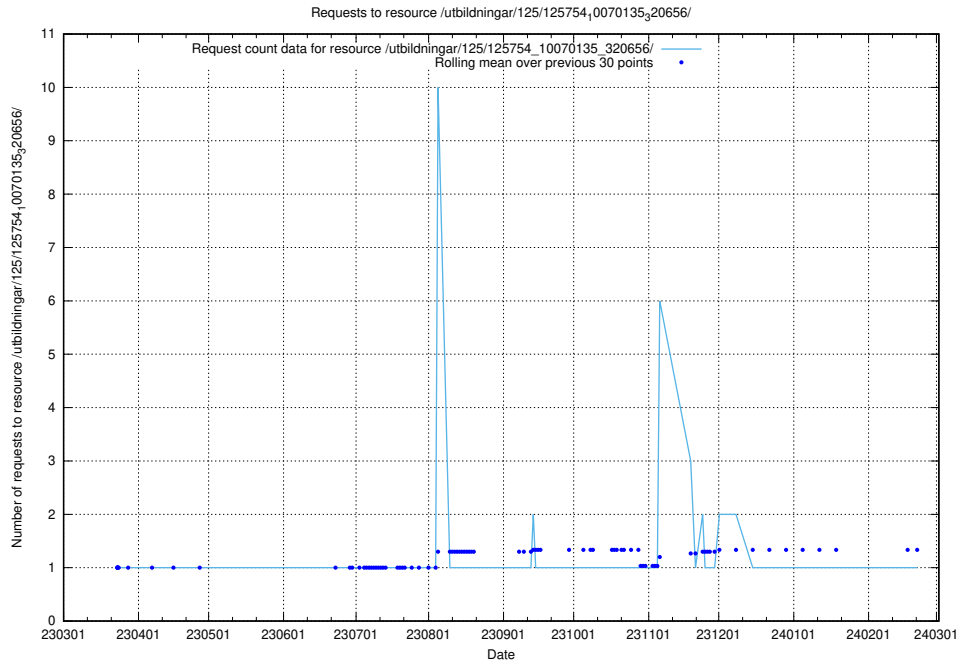

5.6458 Usage of /utbildningar/125/125754_10070135_320656/

Here, we count the number of requests to resource /utbildningar/125/125754_10070135_320656/.