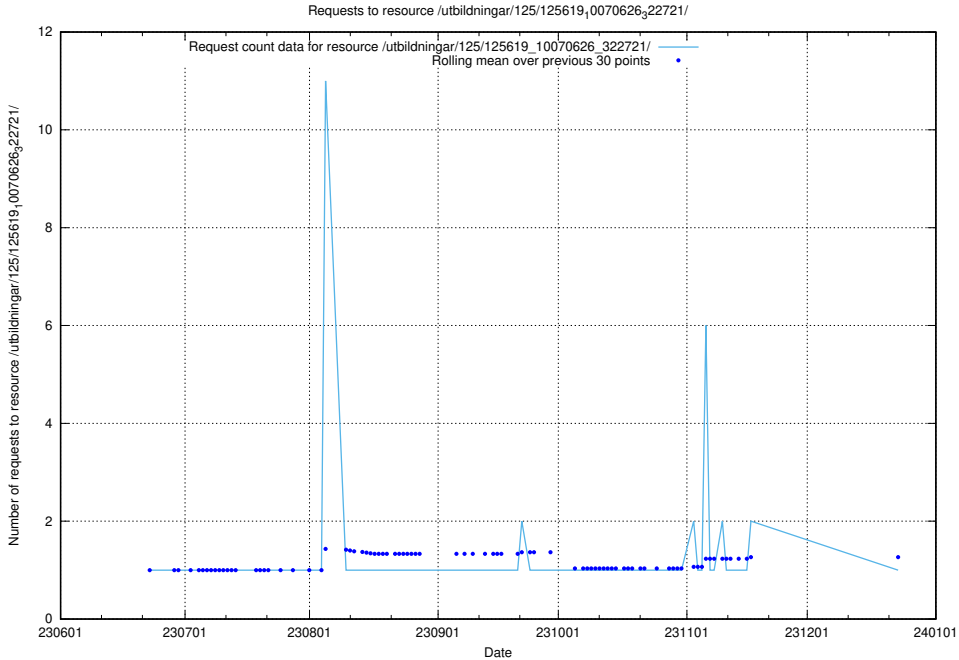

5.5732 Usage of /utbildningar/125/125619_10070626_322721/

Here, we count the number of requests to resource /utbildningar/125/125619_10070626_322721/.