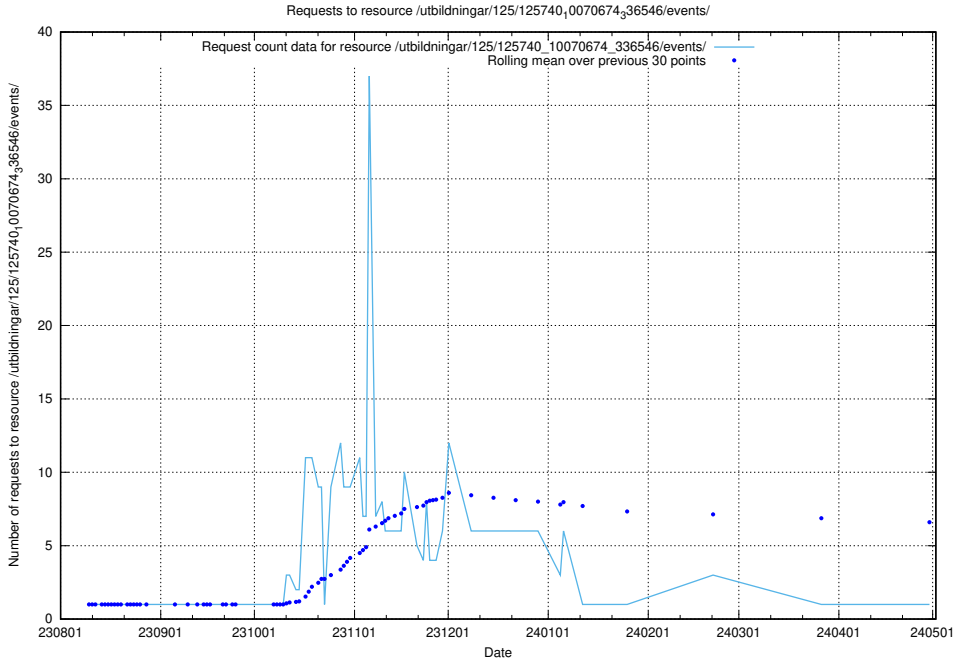

5.4842 Usage of /utbildningar/125/125740_10070674_336546/events/

Here, we count the number of requests to resource /utbildningar/125/125740_10070674_336546/events/