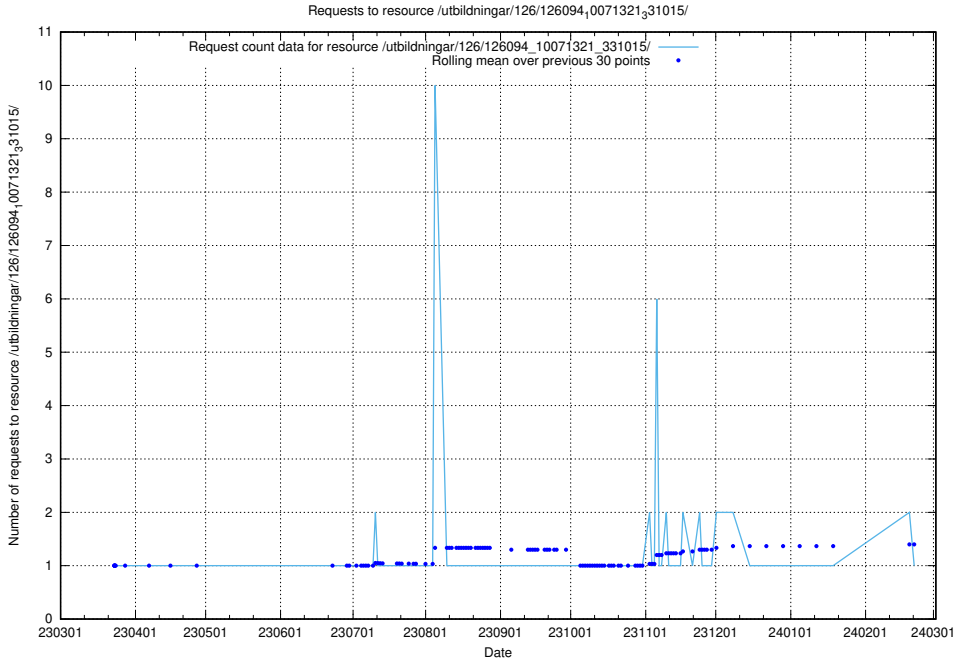

5.6432 Usage of /utbildningar/126/126094_10071321_331015/

Here, we count the number of requests to resource /utbildningar/126/126094_10071321_331015/.