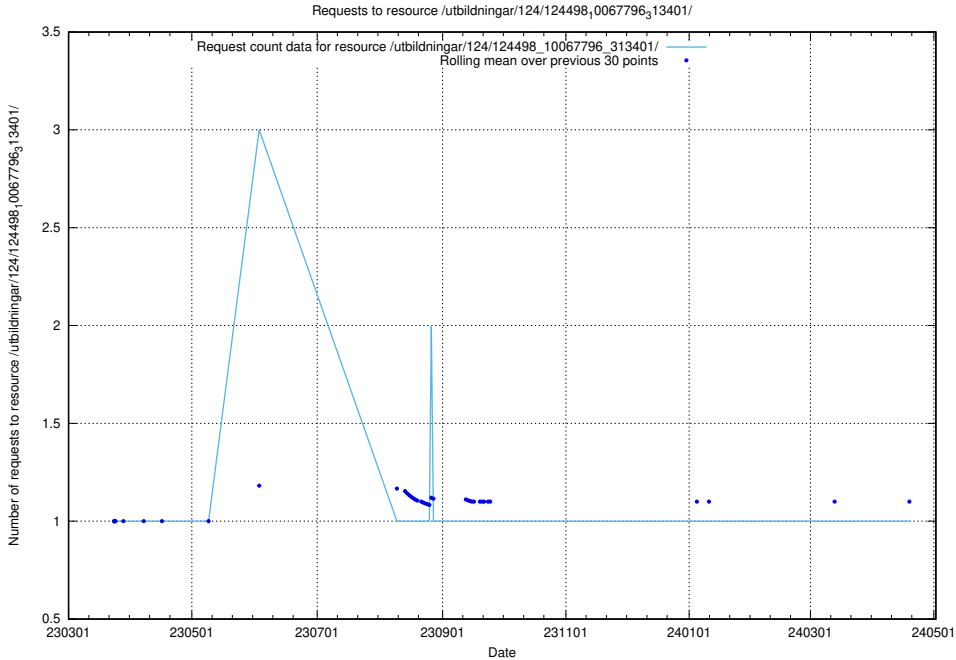

5.2713 Usage of /utbildningar/124/124498_10067796_313401/

Here, we count the number of requests to resource /utbildningar/124/124498_10067796_313401/.