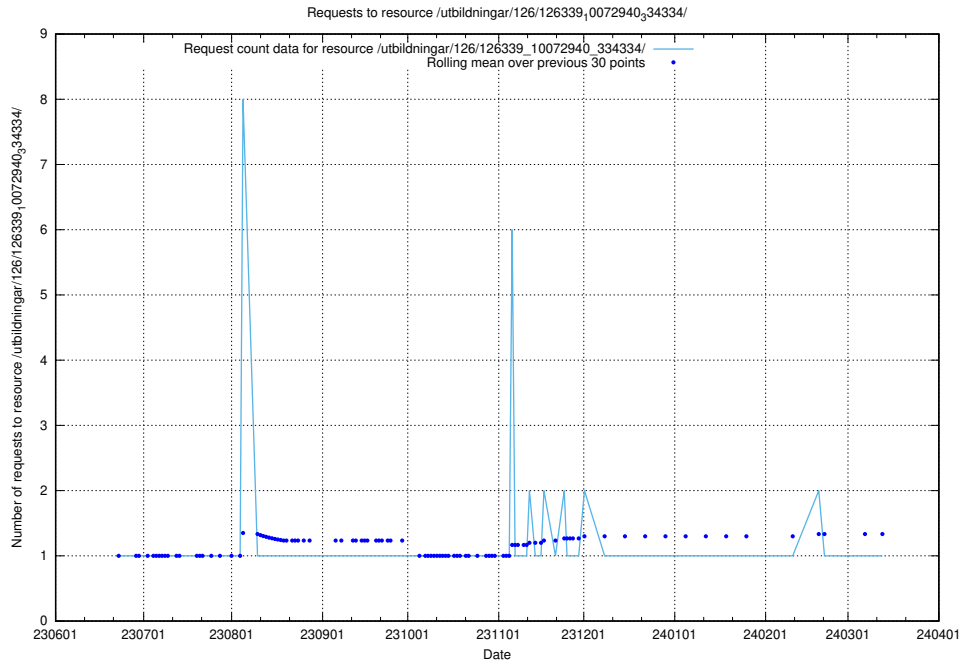

5.5672 Usage of /utbildningar/126/126339_10072940_334334/

Here, we count the number of requests to resource /utbildningar/126/126339_10072940_334334/.