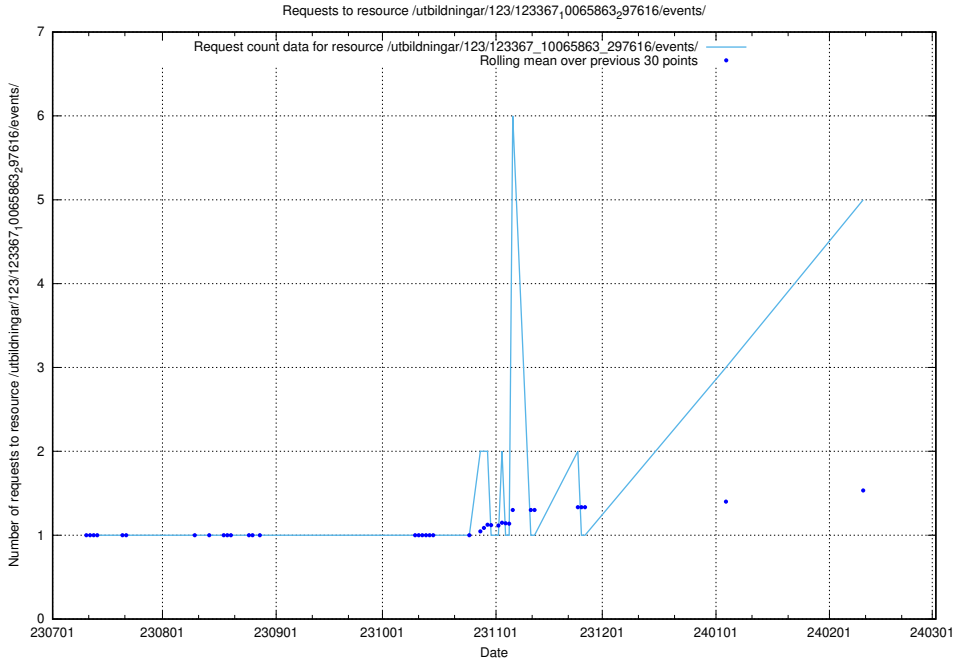

5.140 Usage of /utbildningar/123/123367_10065863_297616/events/

Here, we count the number of requests to resource /utbildningar/123/123367_10065863_297616/events/