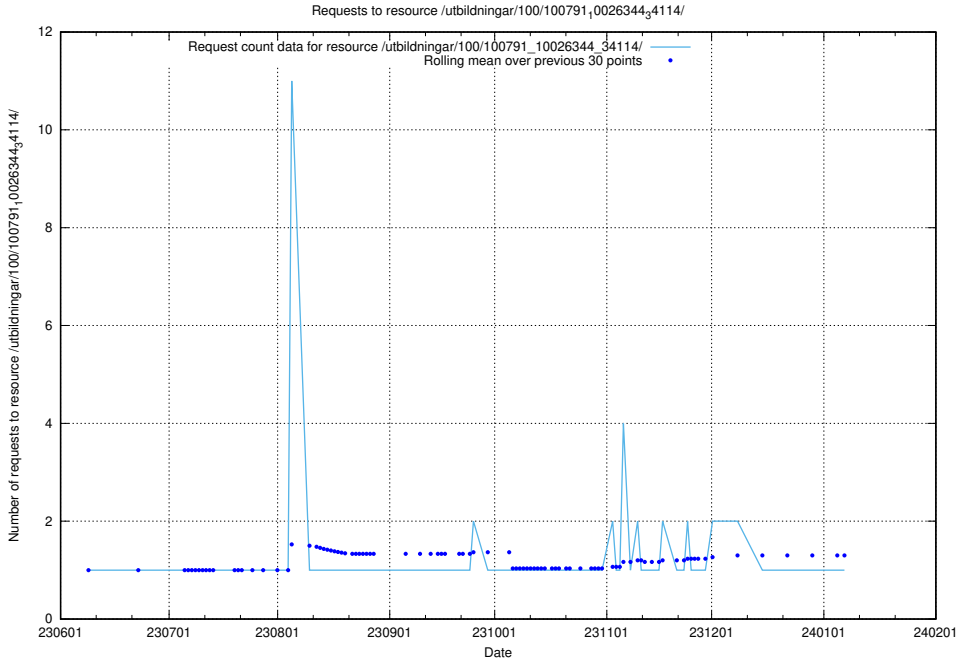

5.5914 Usage of /utbildningar/100/100791_10026344_34114/

Here, we count the number of requests to resource /utbildningar/100/100791_10026344_34114/.