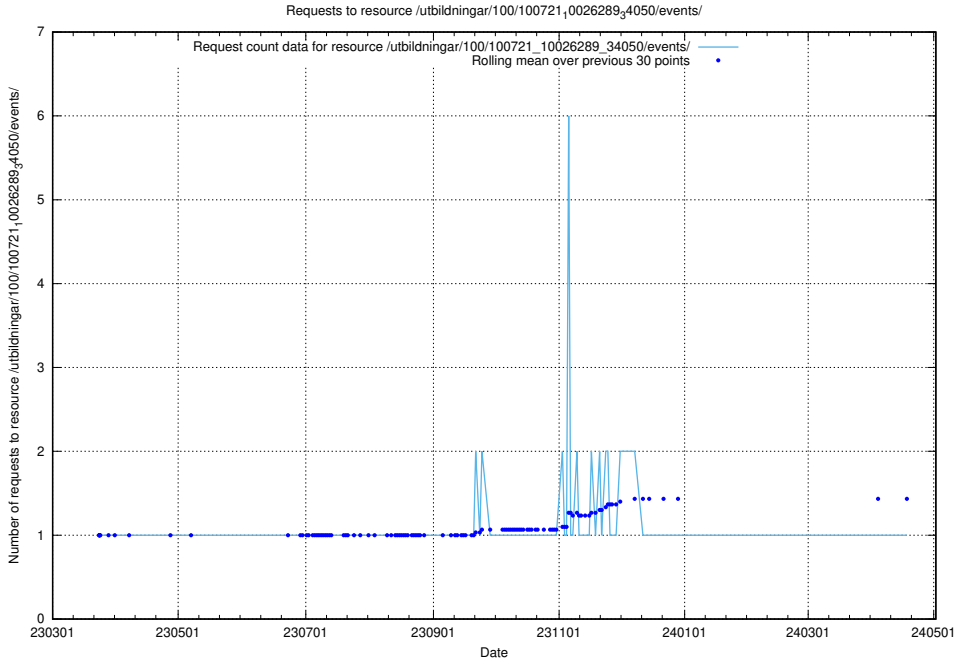

5.5706 Usage of /utbildningar/100/100721_10026289_34050/events/

Here, we count the number of requests to resource /utbildningar/100/100721_10026289_34050/events/.