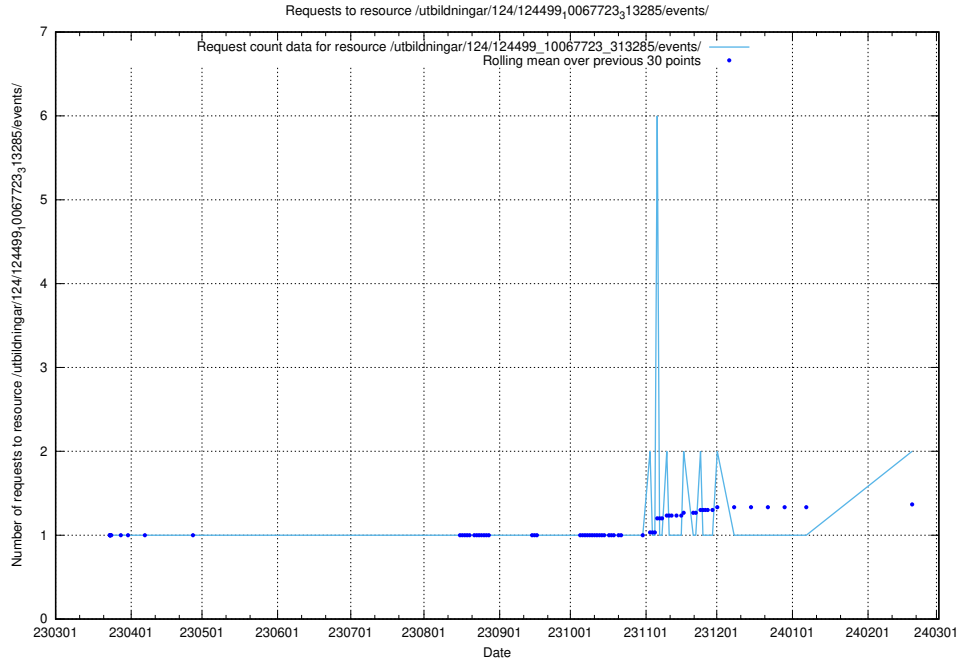

5.578 Usage of /utbildningar/124/124499_10067723_313285/events/

Here, we count the number of requests to resource /utbildningar/124/124499_10067723_313285/events/