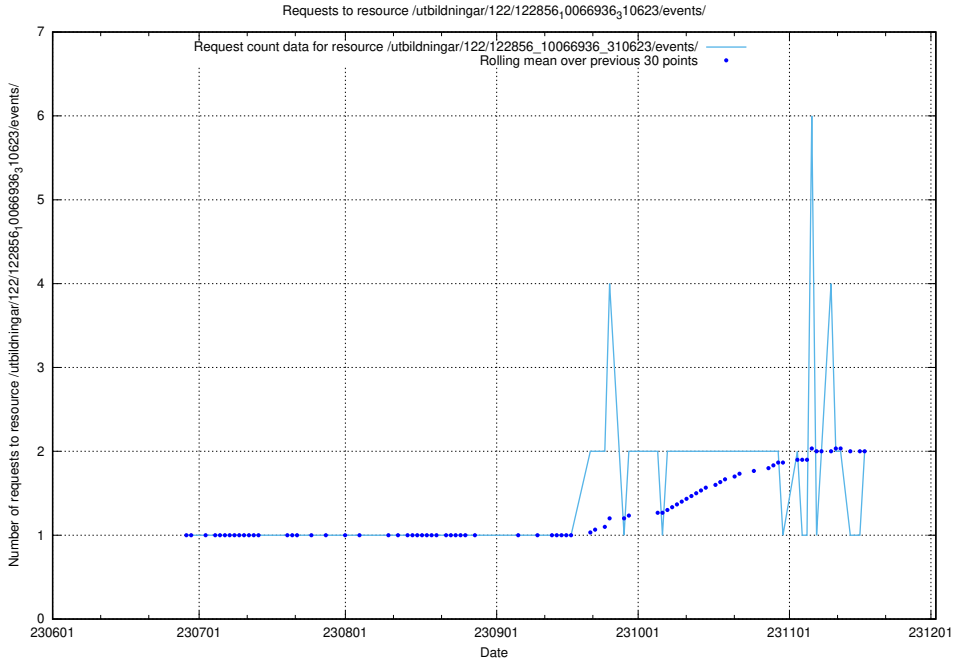

5.850 Usage of /utbildningar/122/122856_10066936_310623/events/

Here, we count the number of requests to resource /utbildningar/122/122856_10066936_310623/events/