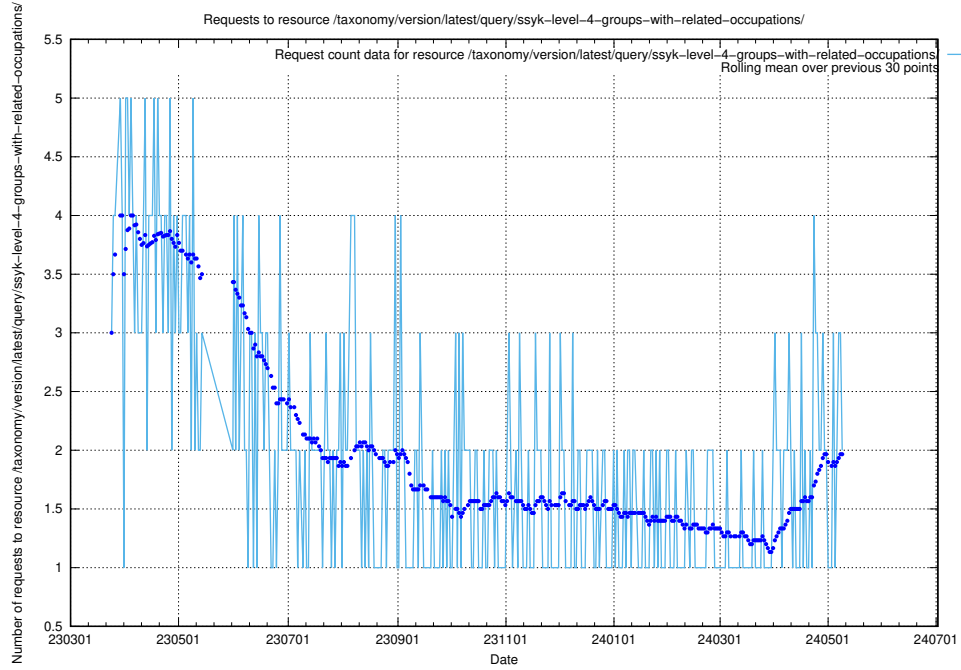

5.925 Usage of /taxonomy/version/latest/query/ssyk-level-4-groups-with-related-occupations/

Here, we count the number of requests to resource /taxonomy/version/latest/query/ssyk-level-4-groups-with-related-occupations/.