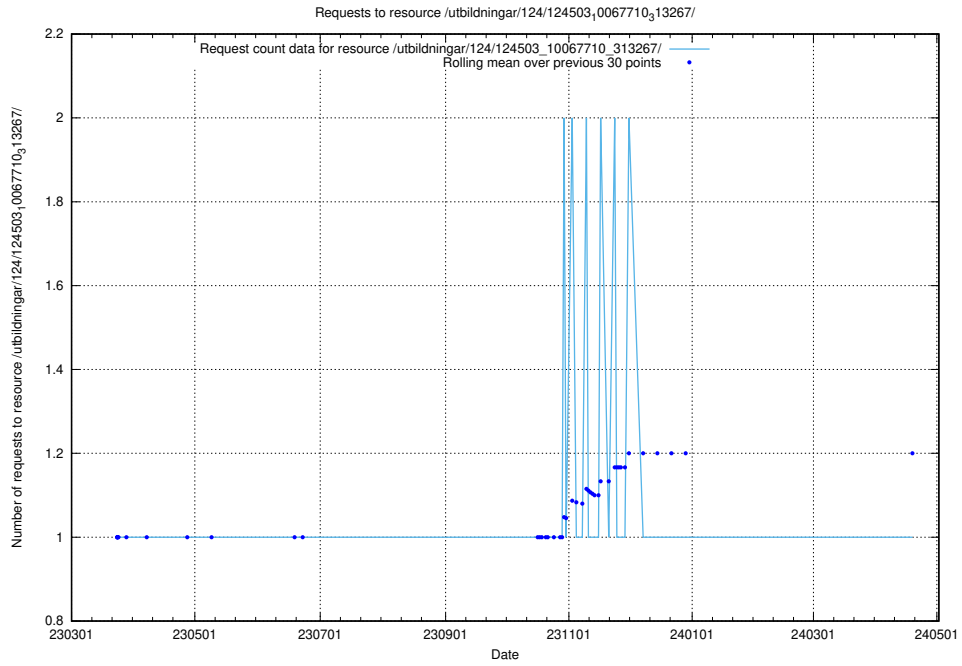

5.2162 Usage of /utbildningar/124/124503_10067710_313267/

Here, we count the number of requests to resource /utbildningar/124/124503_10067710_313267/.