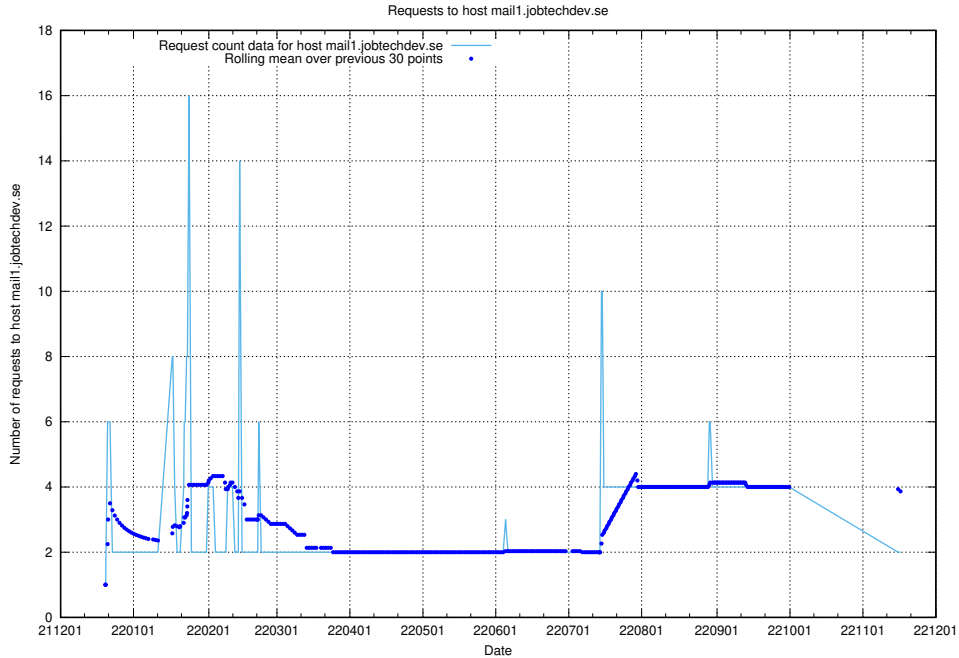

7.376 Usage of mail1.jobtechdev.se

Here, we count the number of requests to host mail1.jobtechdev.se.