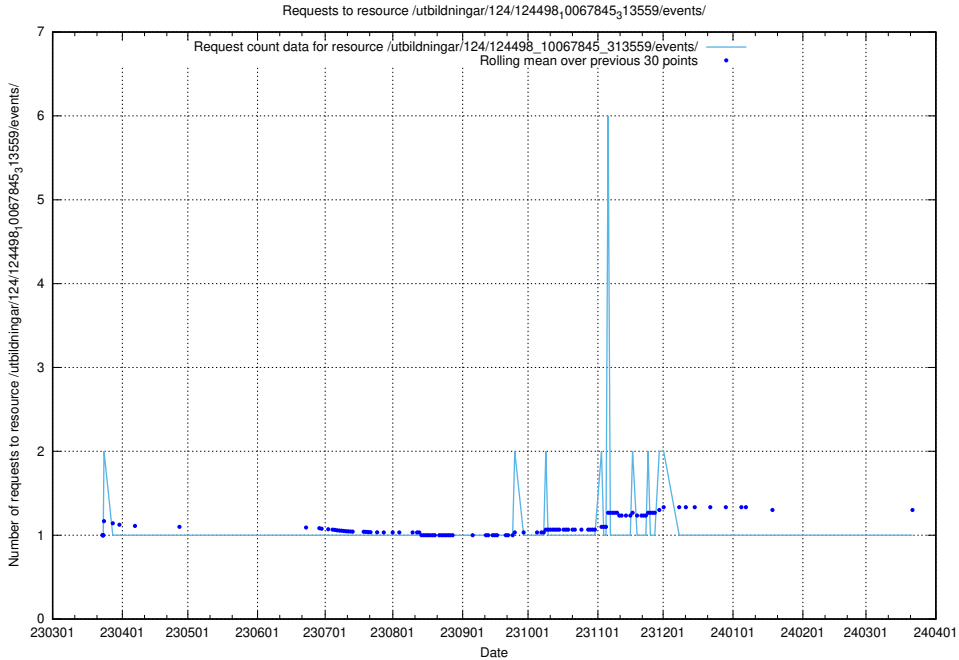

5.2692 Usage of /utbildningar/124/124498_10067845_313559/events/

Here, we count the number of requests to resource /utbildningar/124/124498_10067845_313559/events/