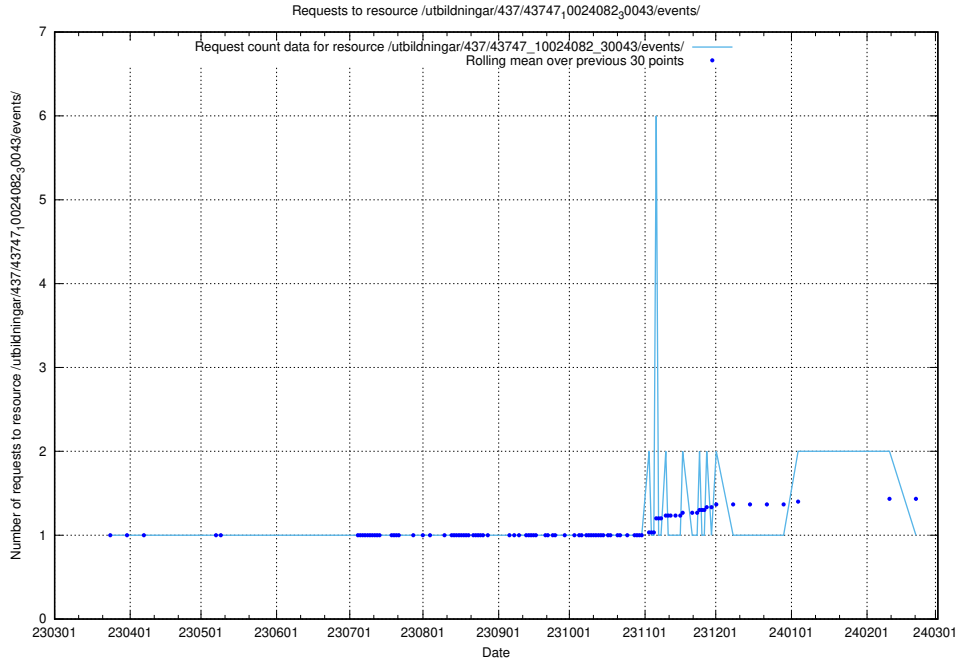

5.6193 Usage of /utbildningar/437/43747_10024082_30043/events/

Here, we count the number of requests to resource /utbildningar/437/43747_10024082_30043/events/.