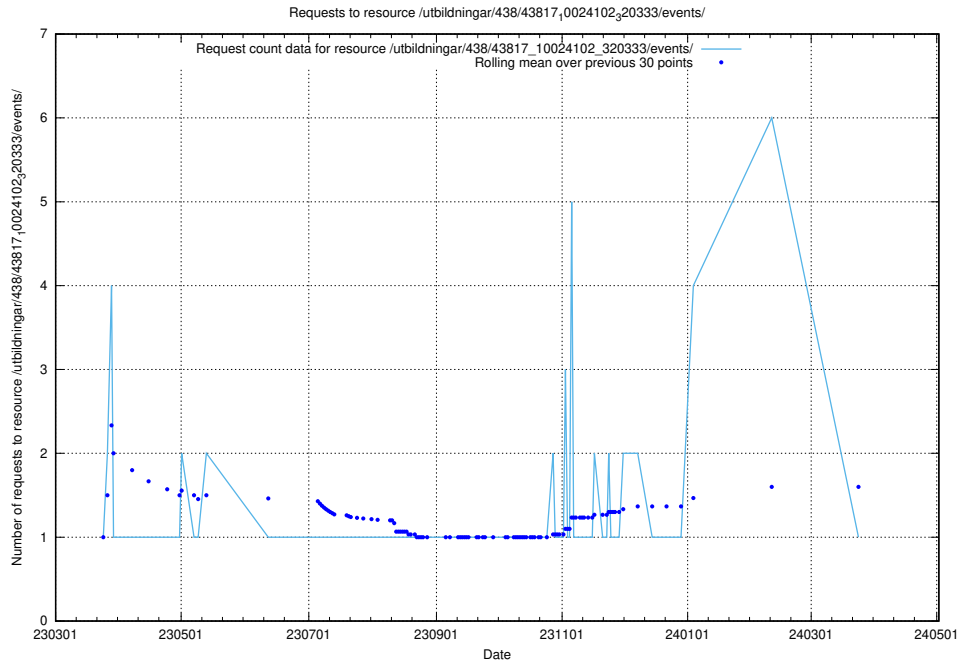

5.6165 Usage of /utbildningar/438/43817_10024102_320333/events/

Here, we count the number of requests to resource /utbildningar/438/43817_10024102_320333/events/.