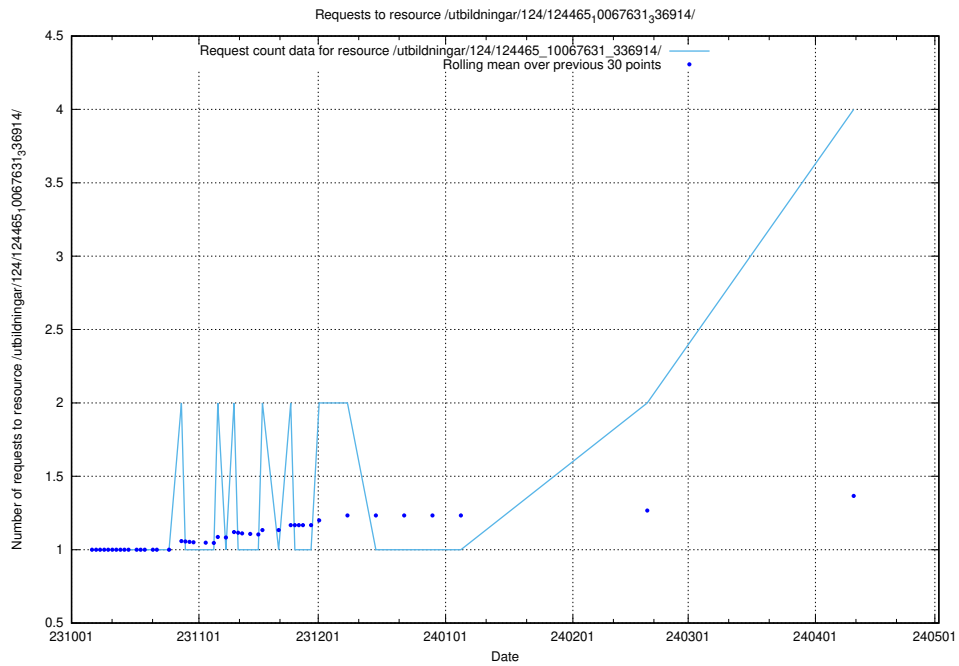

5.206 Usage of /utbildningar/124/124465_10067631_336914/

Here, we count the number of requests to resource /utbildningar/124/124465_10067631_336914/.