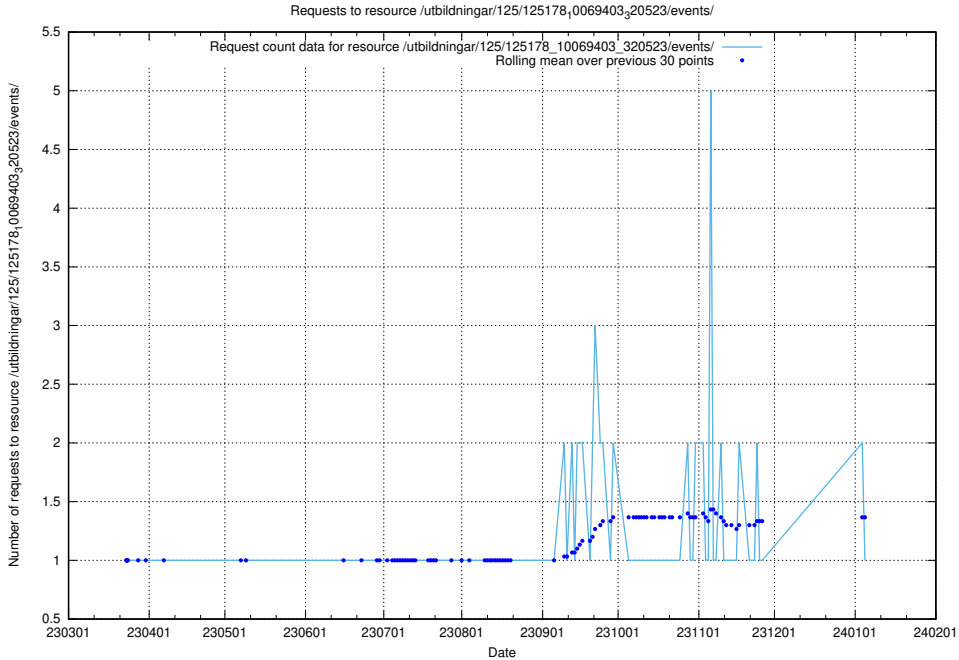

Here, we count the number of requests to resource /utbildningar/125/125178_10069403_320523/events/

5.1152 Usage of /utbildningar/125/125178_10069397_323486/

Here, we count the number of requests to resource /utbildningar/125/125178_10069397_323486/.