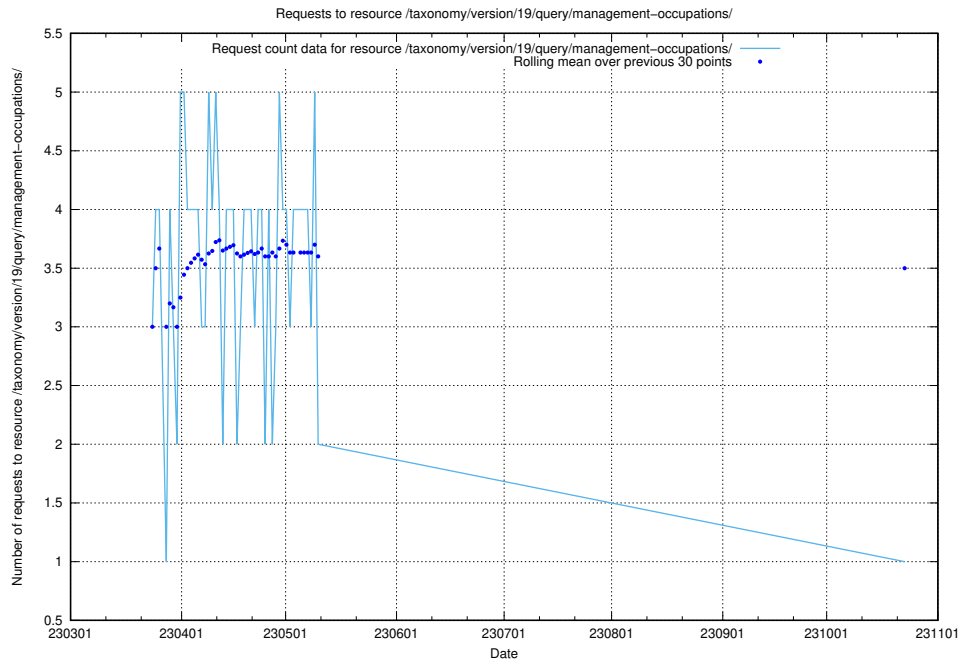

5.6135 Usage of /taxonomy/version/19/query/management-occupations/

Here, we count the number of requests to resource /taxonomy/version/19/query/management-occupations/.