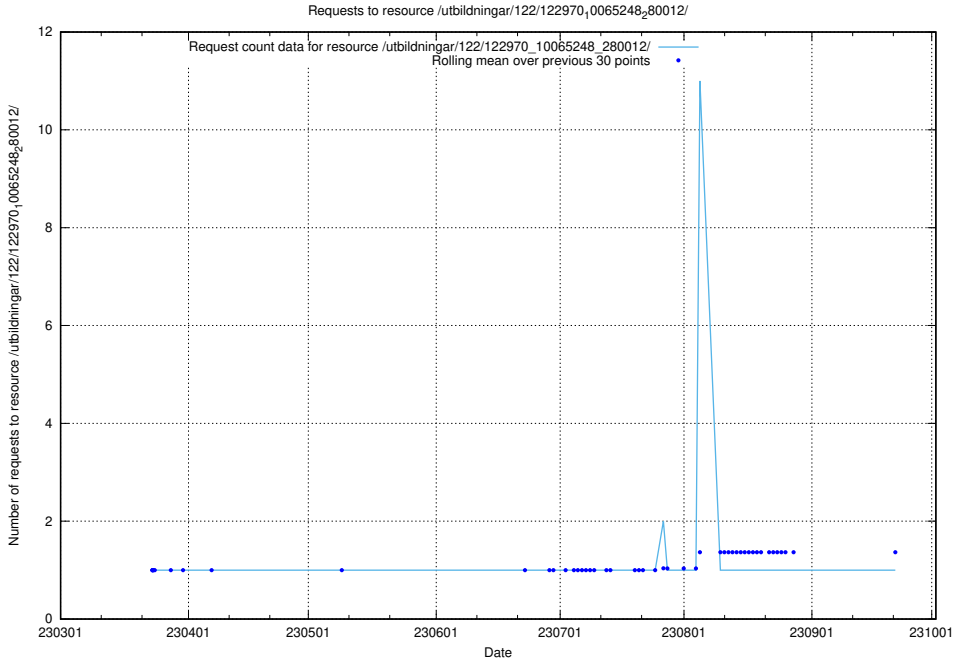

5.4985 Usage of /utbildningar/122/122970_10065248_280012/

Here, we count the number of requests to resource /utbildningar/122/122970_10065248_280012/.