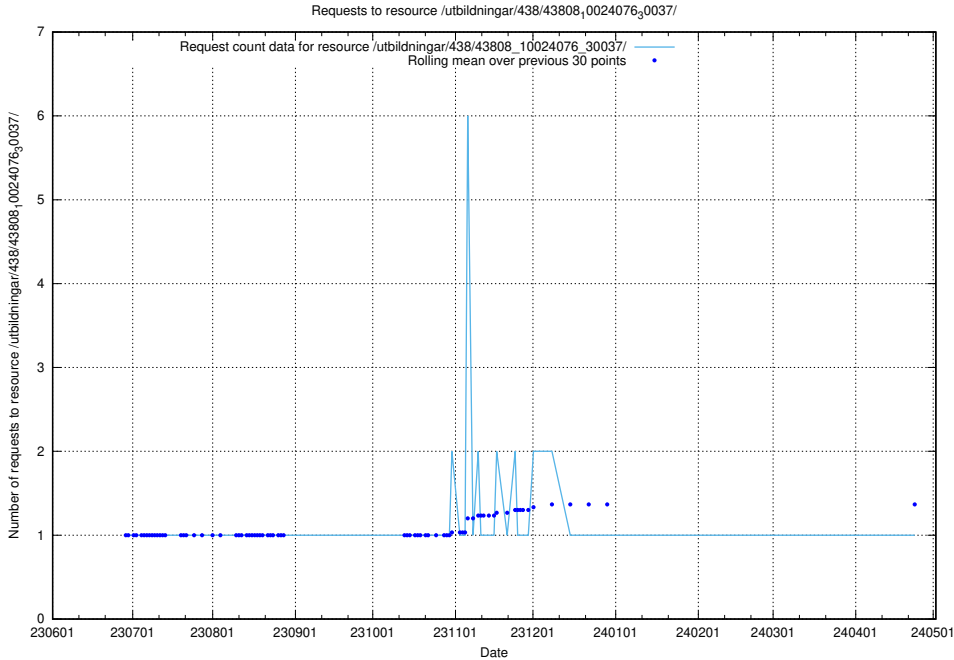

5.5439 Usage of /utbildningar/438/43808_10024076_30037/

Here, we count the number of requests to resource /utbildningar/438/43808_10024076_30037/.