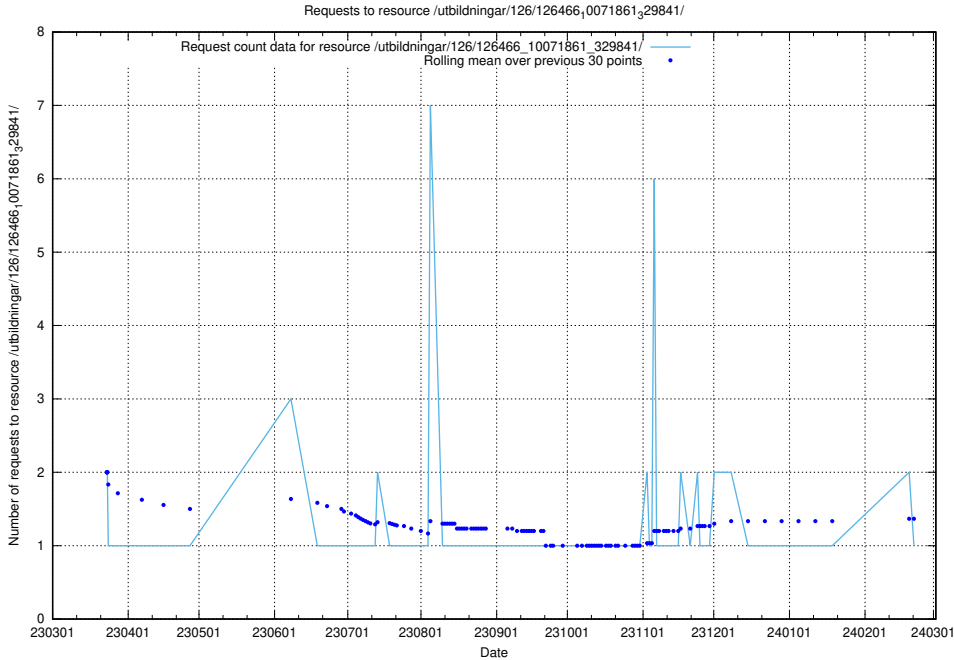

5.6267 Usage of /utbildningar/126/126466_10071861_329841/

Here, we count the number of requests to resource /utbildningar/126/126466_10071861_329841/.