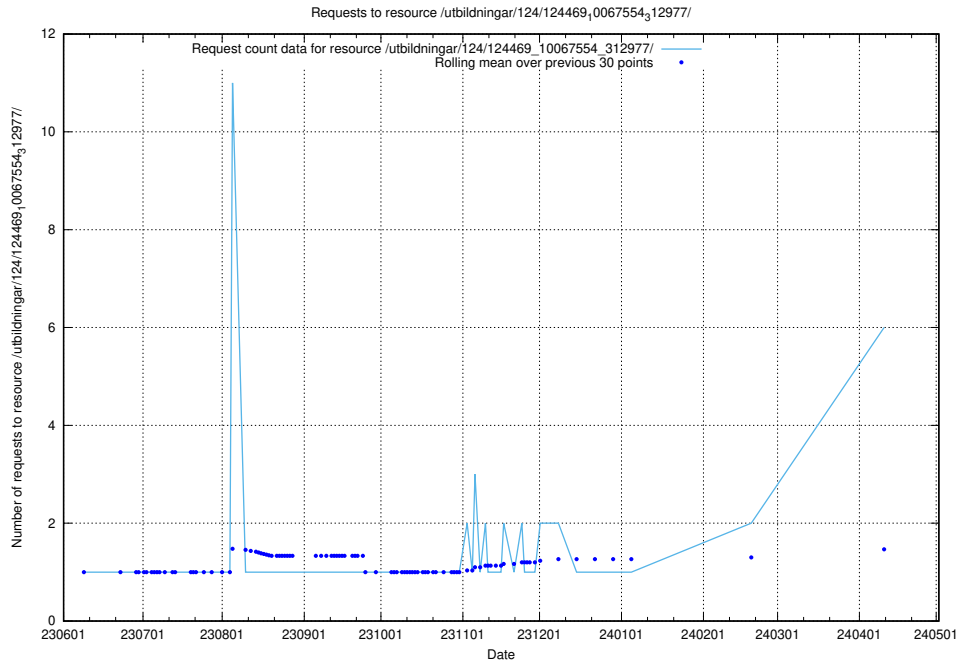

5.91 Usage of /utbildningar/124/124469_10067554_312977/

Here, we count the number of requests to resource /utbildningar/124/124469_10067554_312977/.