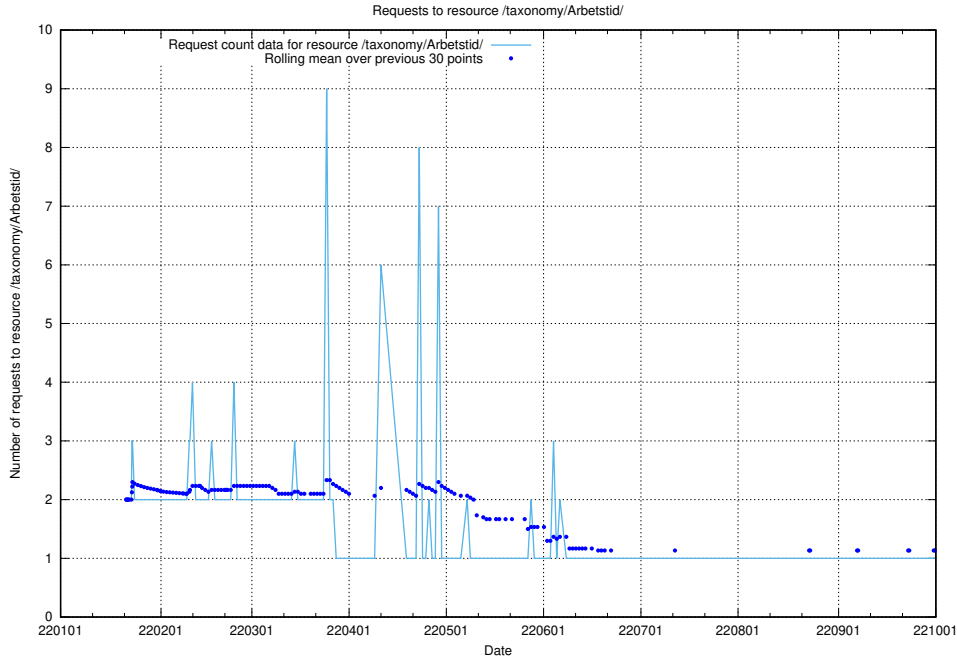

5.1755 Usage of /taxonomy/Arbetstid/

Here, we count the number of requests to resource /taxonomy/Arbetstid/.