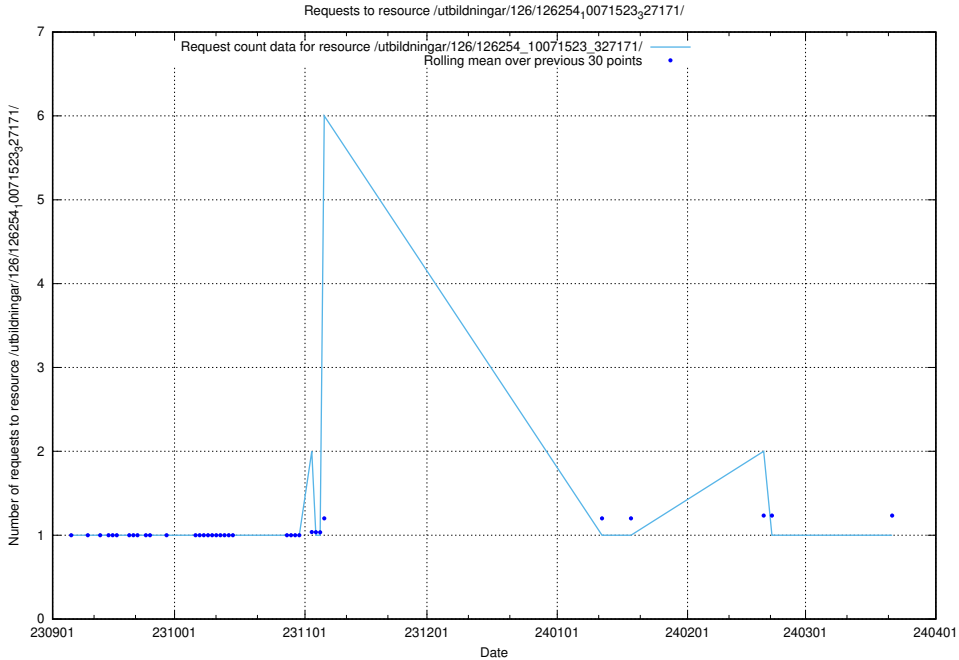

5.4678 Usage of /utbildningar/126/126254_10071523_327171/

Here, we count the number of requests to resource /utbildningar/126/126254_10071523_327171/.