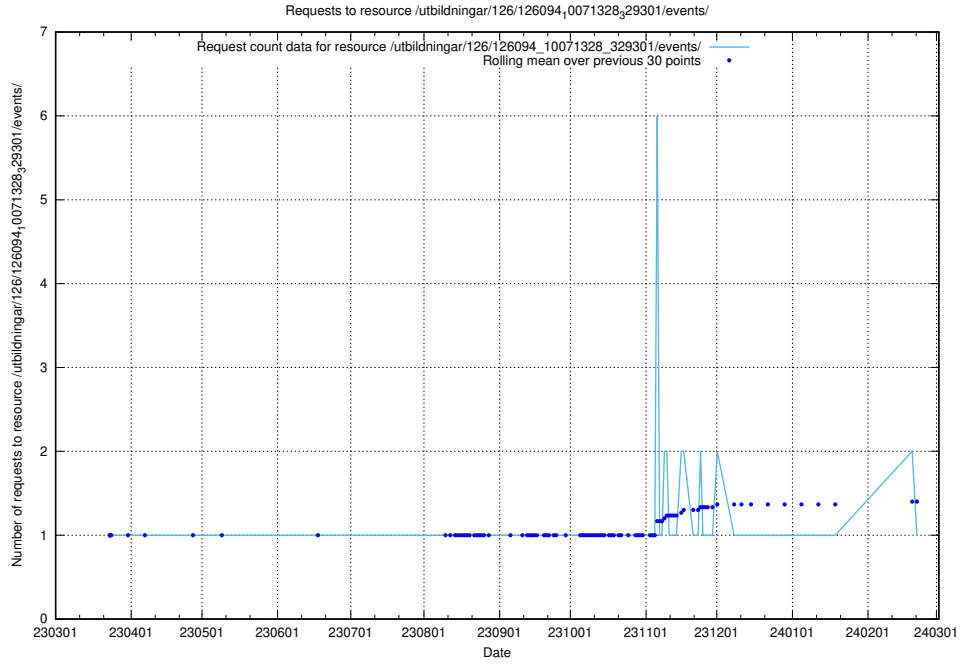

5.6427 Usage of /utbildningar/126/126094_10071328_329301/events/

Here, we count the number of requests to resource /utbildningar/126/126094_10071328_329301/events/