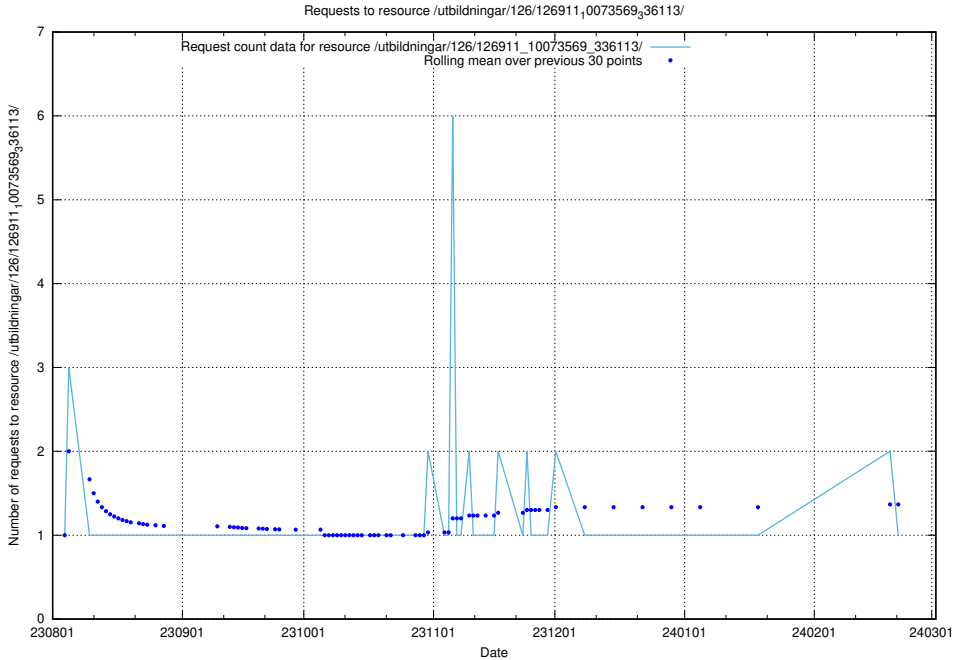

5.4875 Usage of /utbildningar/126/126911_10073569_336113/

Here, we count the number of requests to resource /utbildningar/126/126911_10073569_336113/.