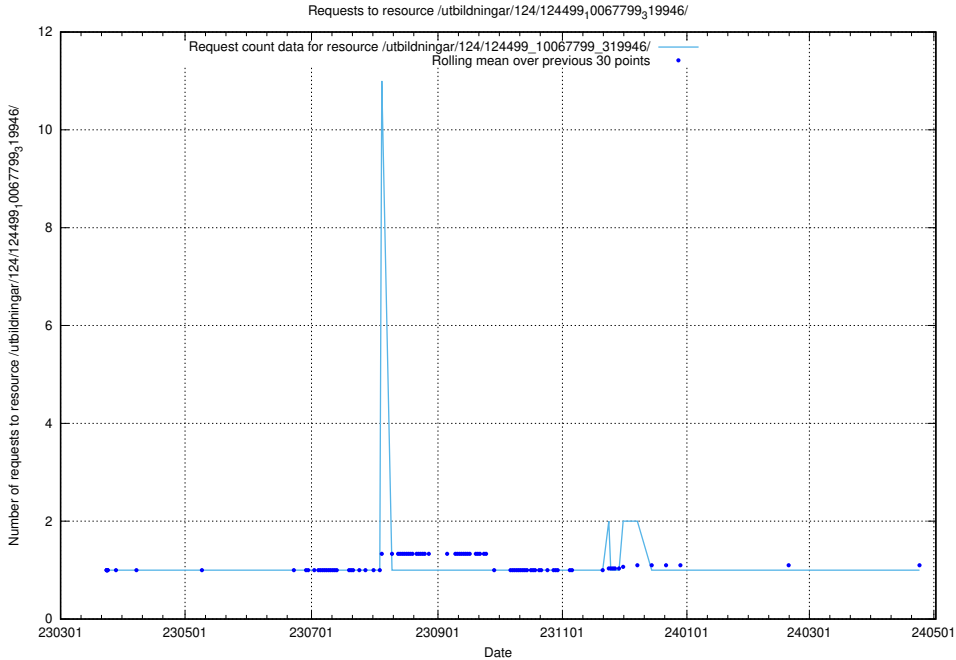

5.2495 Usage of /utbildningar/124/124499_10067799_319946/

Here, we count the number of requests to resource /utbildningar/124/124499_10067799_319946/.