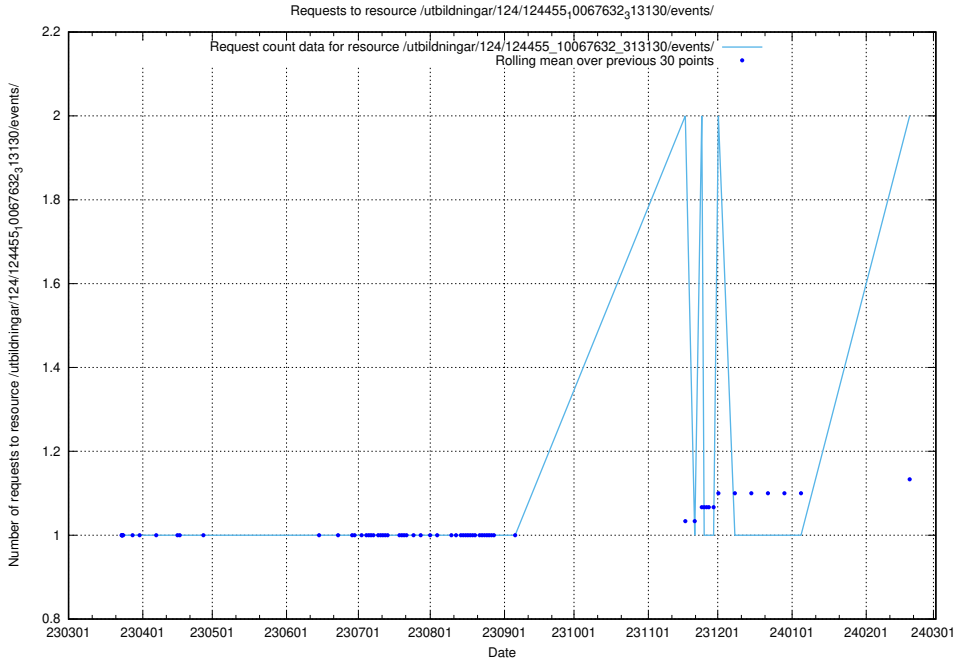

5.656 Usage of /utbildningar/124/124455_10067632_313130/events/

Here, we count the number of requests to resource /utbildningar/124/124455_10067632_313130/events/