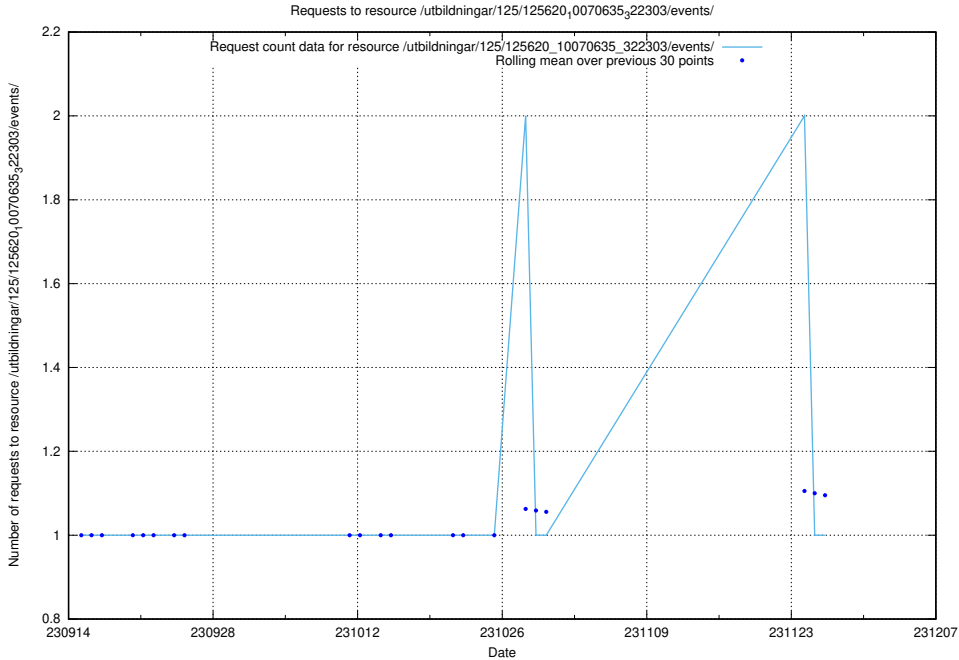

5.4585 Usage of /utbildningar/125/125620_10070635_322303/events/

Here, we count the number of requests to resource /utbildningar/125/125620_10070635_322303/events/