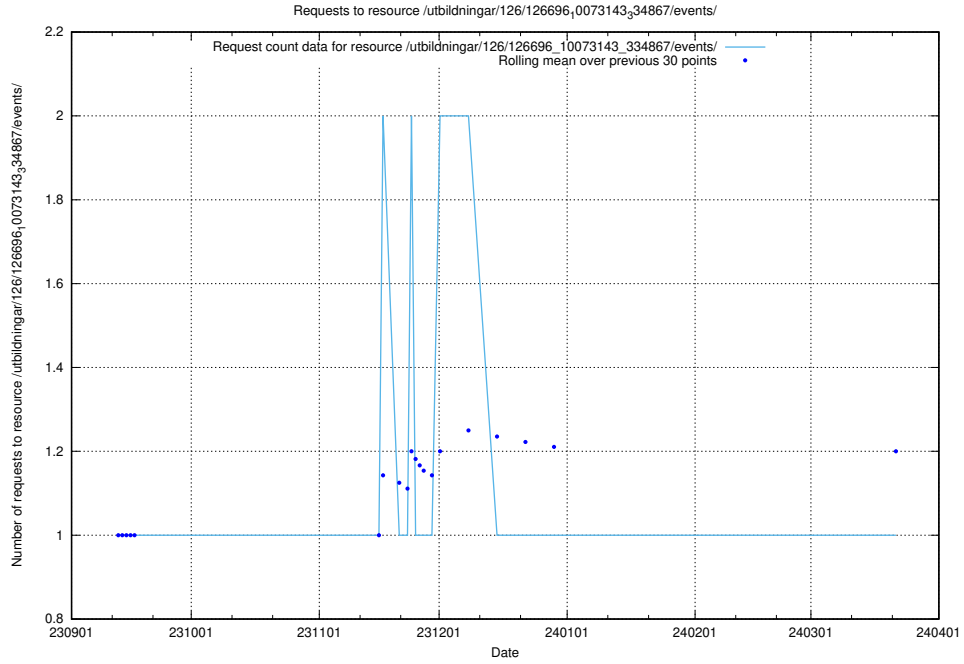

5.4601 Usage of /utbildningar/126/126696_10073143_334867/events/

Here, we count the number of requests to resource /utbildningar/126/126696_10073143_334867/events/