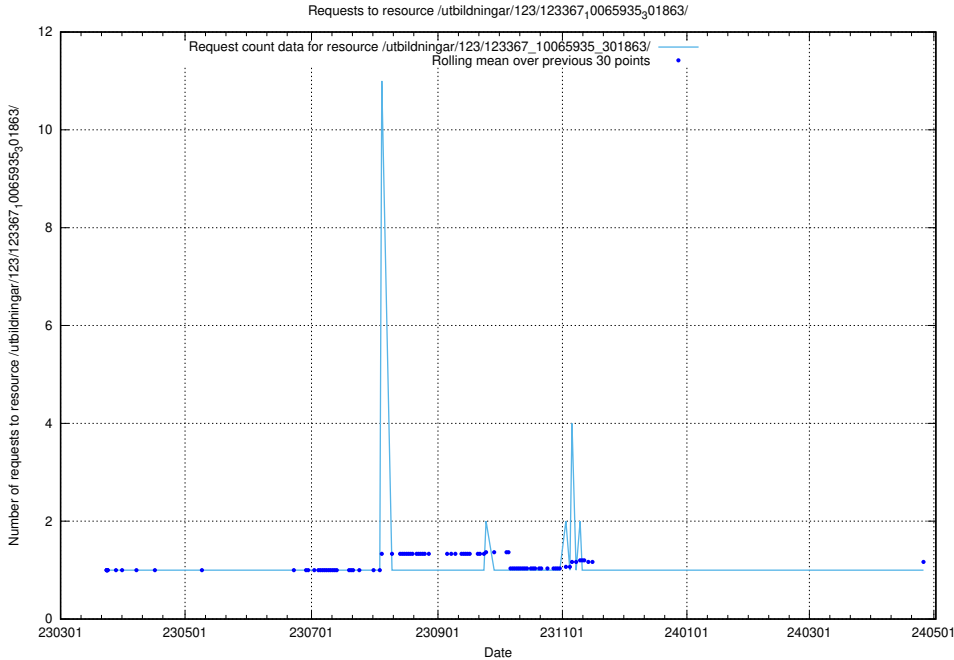

5.4623 Usage of /utbildningar/123/123367_10065935_301863/

Here, we count the number of requests to resource /utbildningar/123/123367_10065935_301863/.