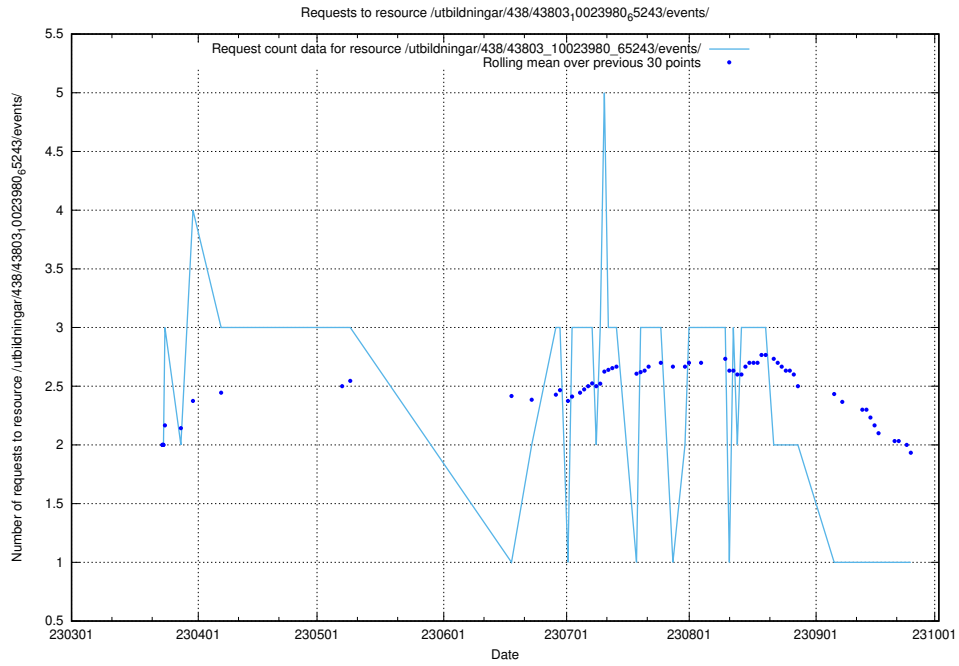

5.6264 Usage of /utbildningar/438/43803_10023980_65243/events/

Here, we count the number of requests to resource /utbildningar/438/43803_10023980_65243/events/.