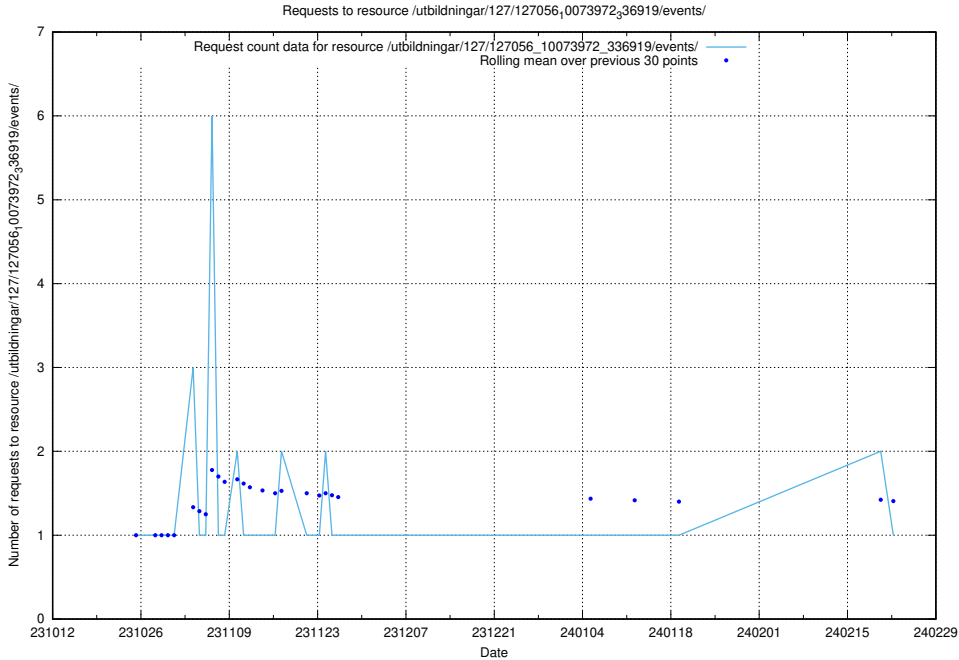

Here, we count the number of requests to resource /utbildningar/127/127056_10074024_337004/.

5.4232 Usage of /utbildningar/127/127056_10073972_336919/events/

Here, we count the number of requests to resource /utbildningar/127/127056_10073972_336919/events/