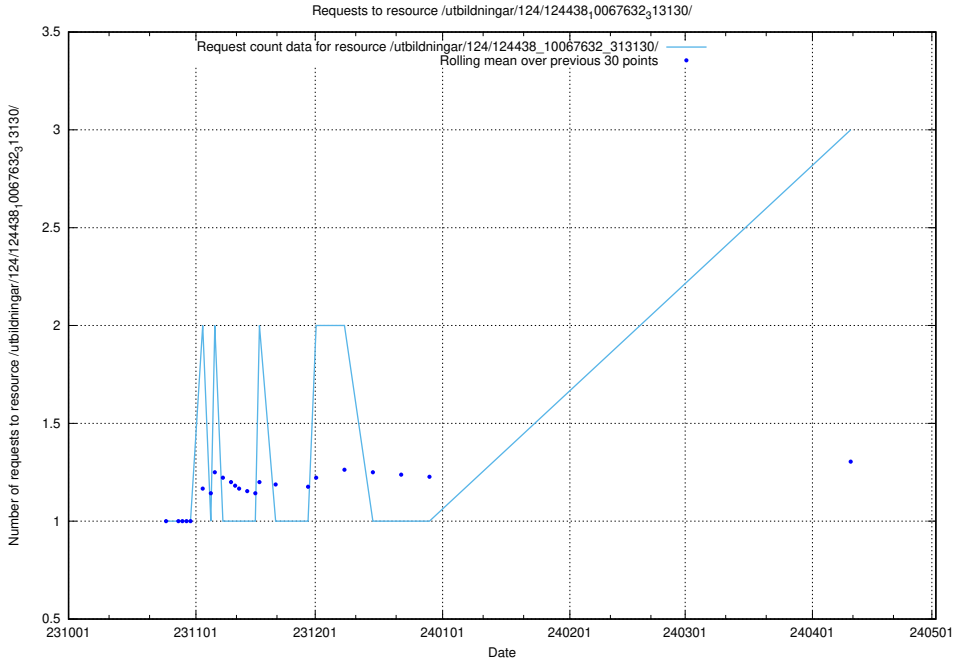

5.333 Usage of /utbildningar/124/124438_10067632_313130/

Here, we count the number of requests to resource /utbildningar/124/124438_10067632_313130/.