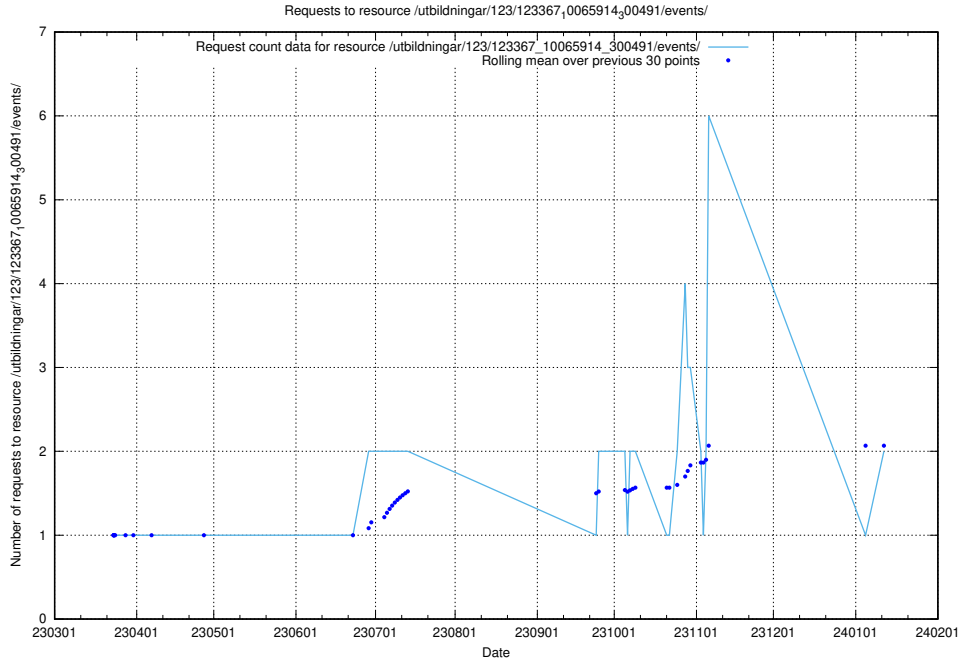

5.767 Usage of /utbildningar/123/123367_10065914_300491/events/

Here, we count the number of requests to resource /utbildningar/123/123367_10065914_300491/events/