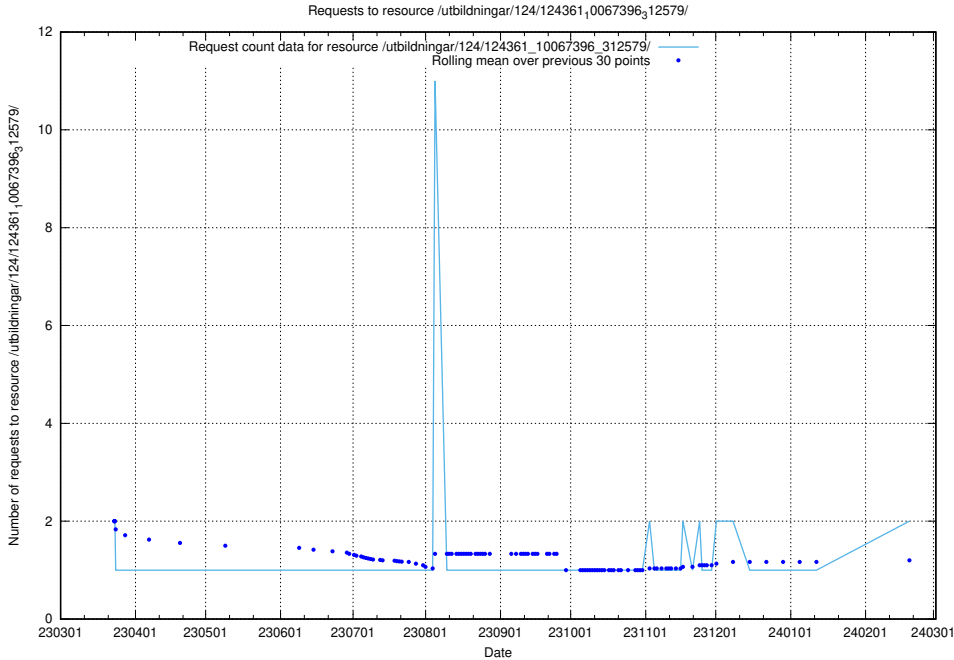

5.964 Usage of /utbildningar/124/124361_10067396_312579/

Here, we count the number of requests to resource /utbildningar/124/124361_10067396_312579/.