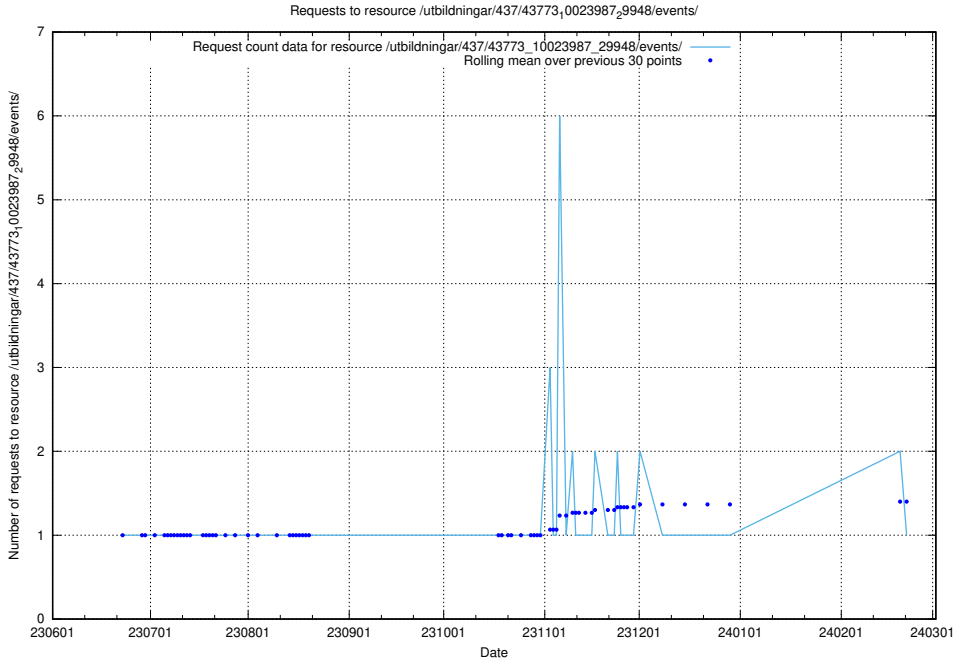

Here, we count the number of requests to resource /utbildningar/437/43791_10024053_32247/.

5.5586 Usage of /utbildningar/437/43773_10023987_29948/events/

Here, we count the number of requests to resource /utbildningar/437/43773_10023987_29948/events/.