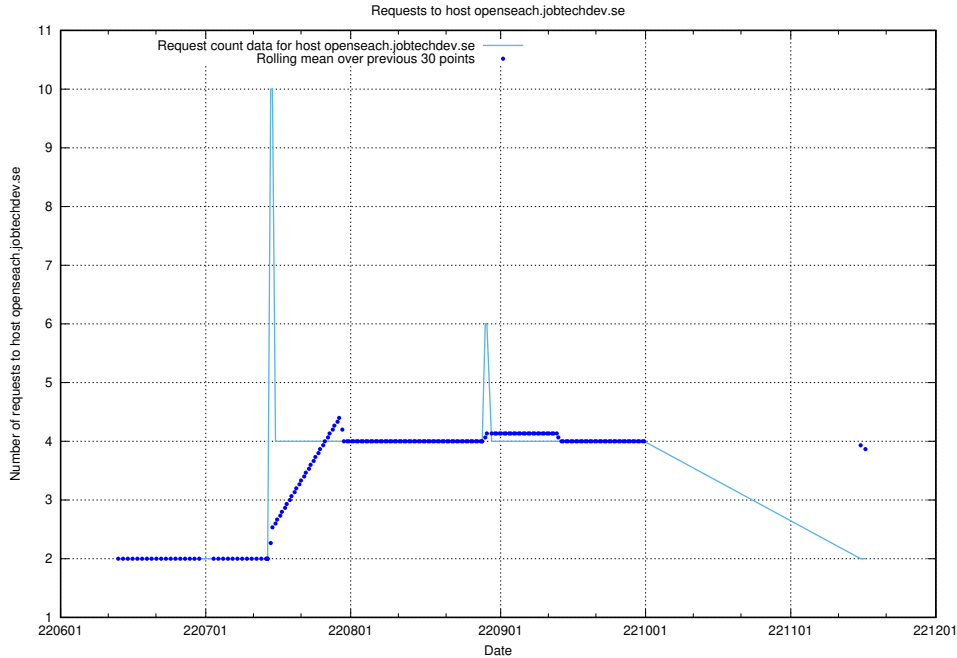

7.406 Usage of openseach.jobtechdev.se

Here, we count the number of requests to host openseach.jobtechdev.se.