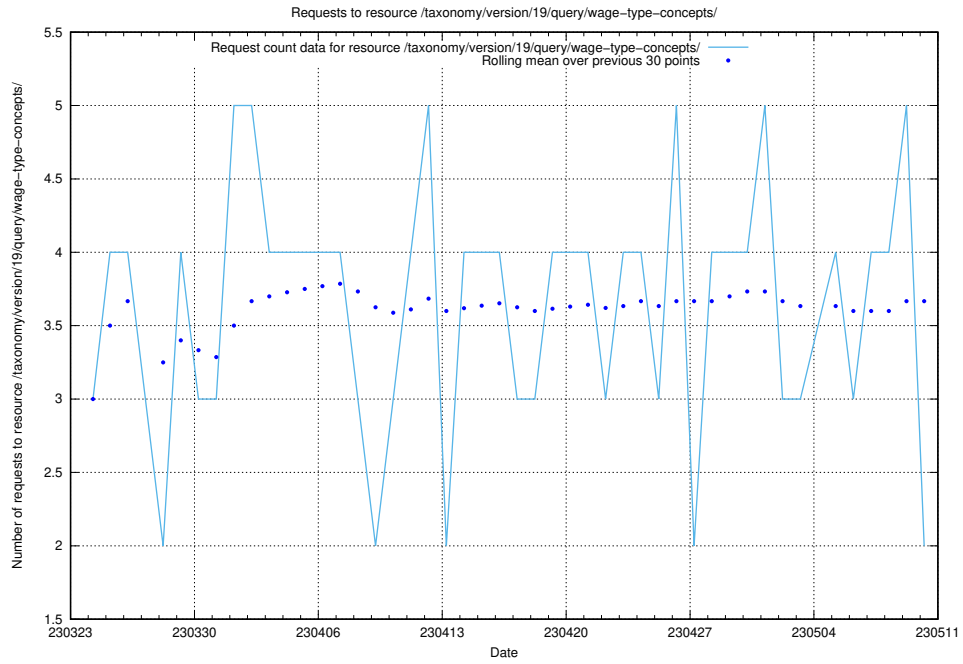

5.939 Usage of /taxonomy/version/19/query/wage-type-concepts/

Here, we count the number of requests to resource /taxonomy/version/19/query/wage-type-concepts/.