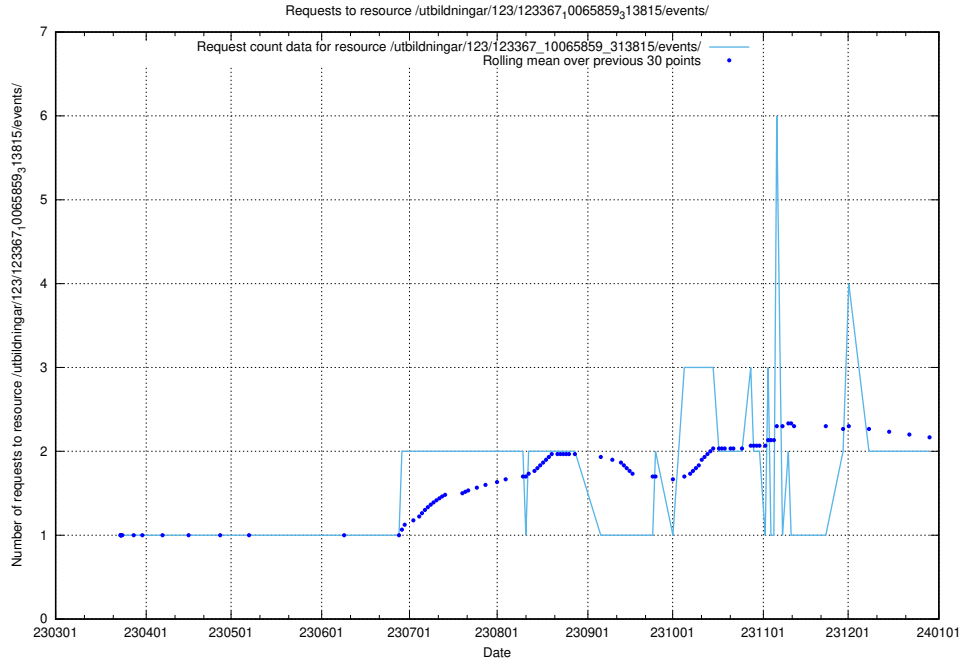

5.787 Usage of /utbildningar/123/123367_10065859_313815/events/

Here, we count the number of requests to resource /utbildningar/123/123367_10065859_313815/events/