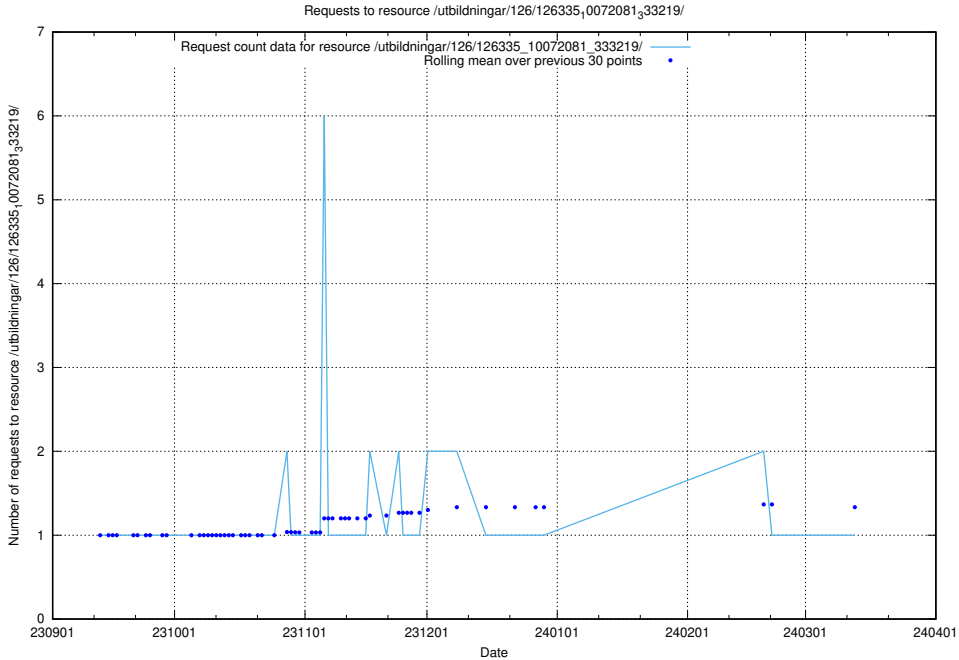

5.4602 Usage of /utbildningar/126/126335_10072081_333219/

Here, we count the number of requests to resource /utbildningar/126/126335_10072081_333219/.