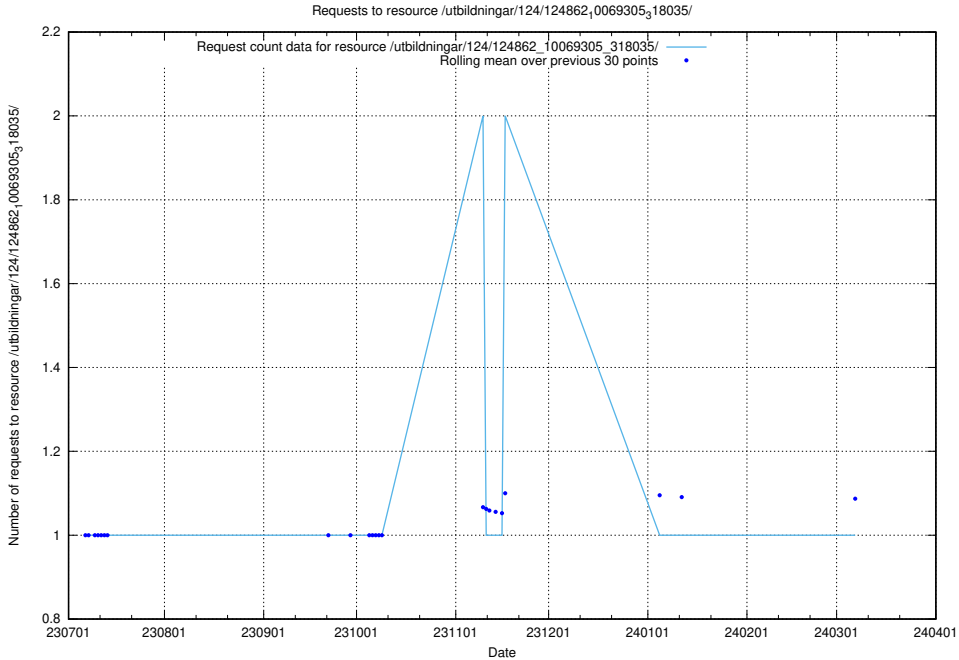

5.5319 Usage of /utbildningar/124/124862_10069305_318035/

Here, we count the number of requests to resource /utbildningar/124/124862_10069305_318035/.