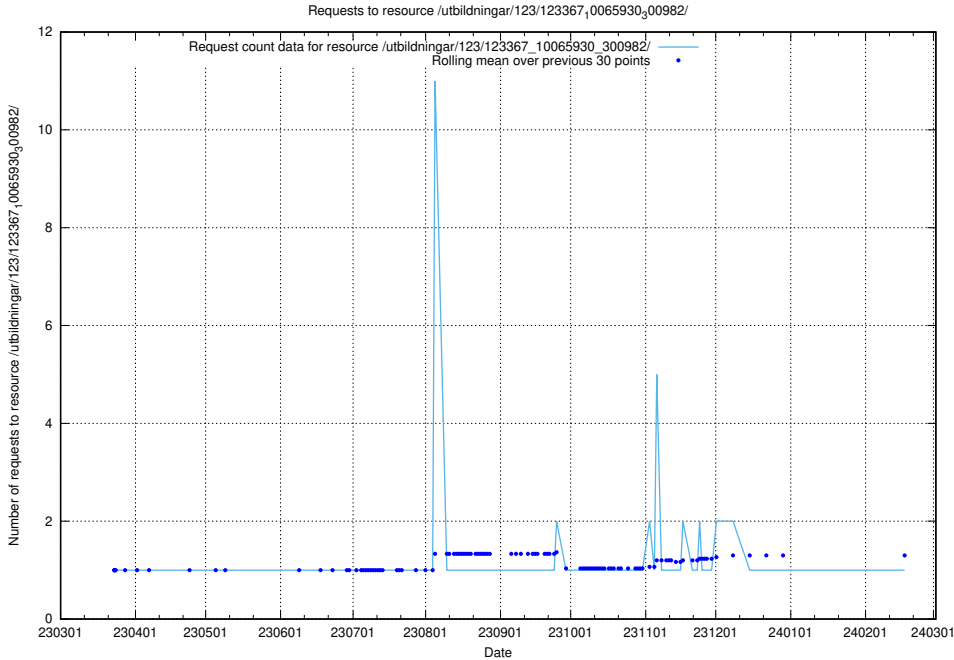

5.4644 Usage of /utbildningar/123/123367_10065930_300982/

Here, we count the number of requests to resource /utbildningar/123/123367_10065930_300982/.