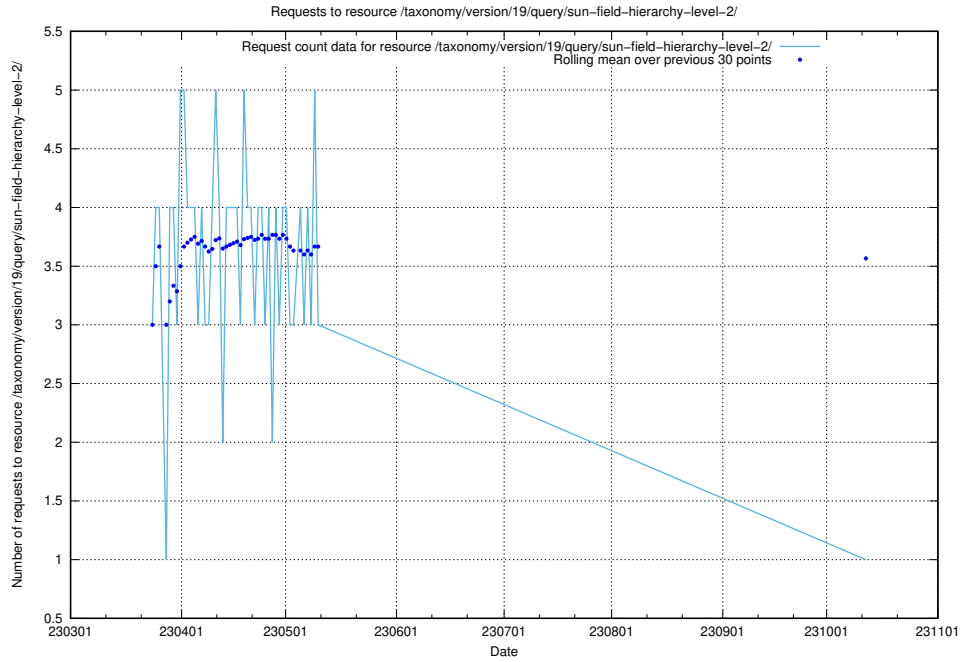

5.6114 Usage of /taxonomy/version/19/query/sun-field-hierarchy-level-2/

Here, we count the number of requests to resource /taxonomy/version/19/query/sun-field-hierarchy-level-2/.