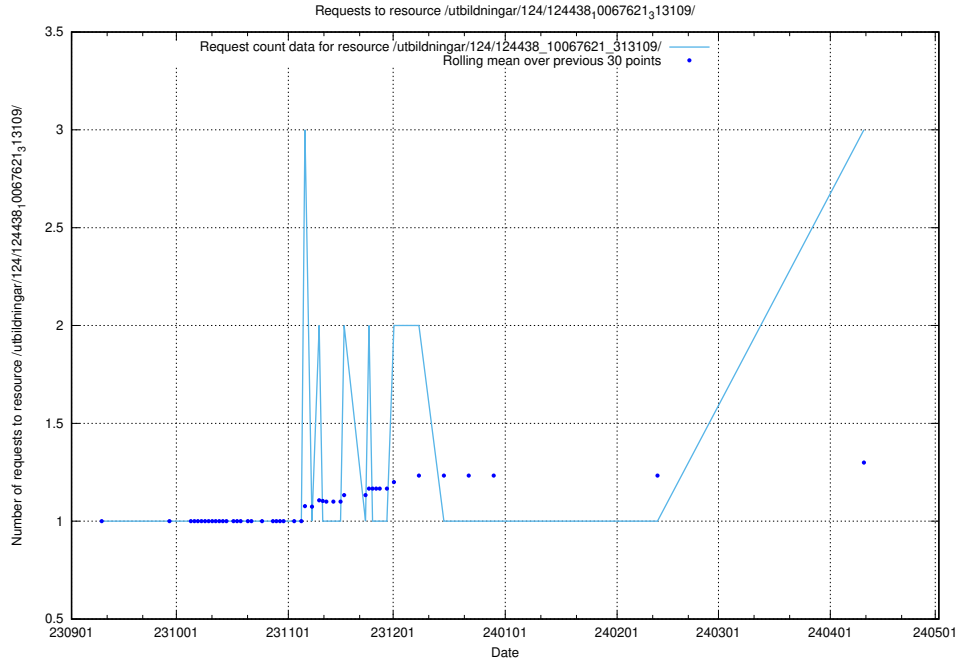

5.350 Usage of /utbildningar/124/124438_10067621_313109/

Here, we count the number of requests to resource /utbildningar/124/124438_10067621_313109/.