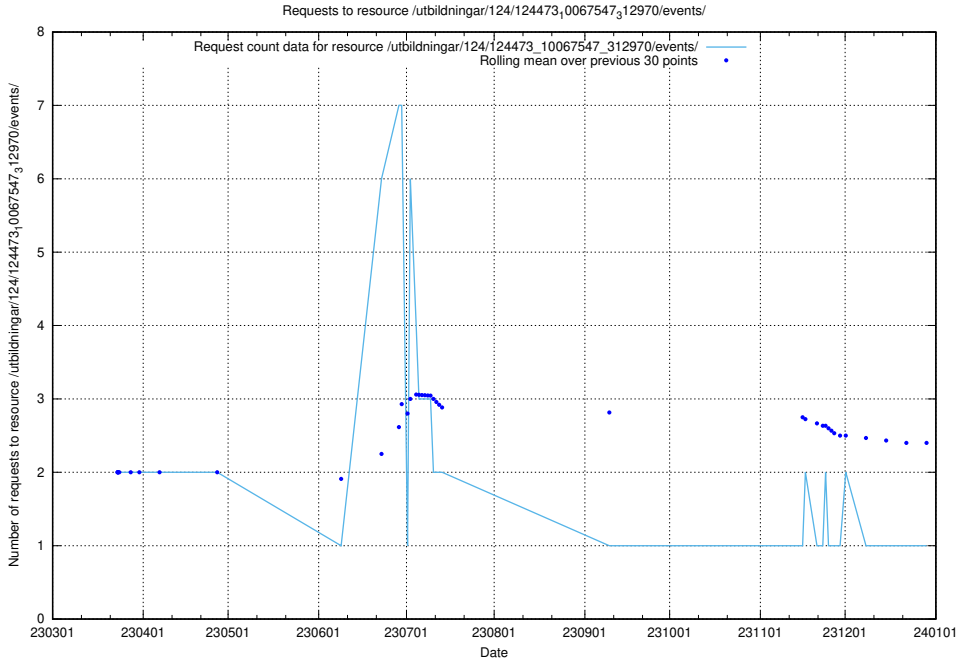

5.6296 Usage of /utbildningar/124/124473_10067547_312970/events/

Here, we count the number of requests to resource /utbildningar/124/124473_10067547_312970/events/