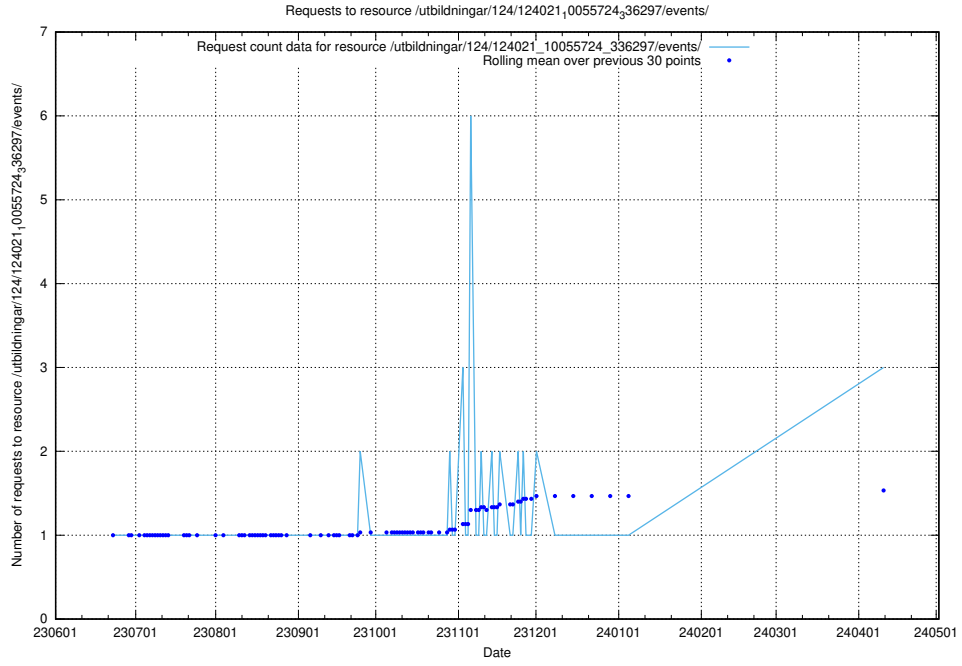

5.398 Usage of /utbildningar/124/124021_10055724_336297/events/

Here, we count the number of requests to resource /utbildningar/124/124021_10055724_336297/events/