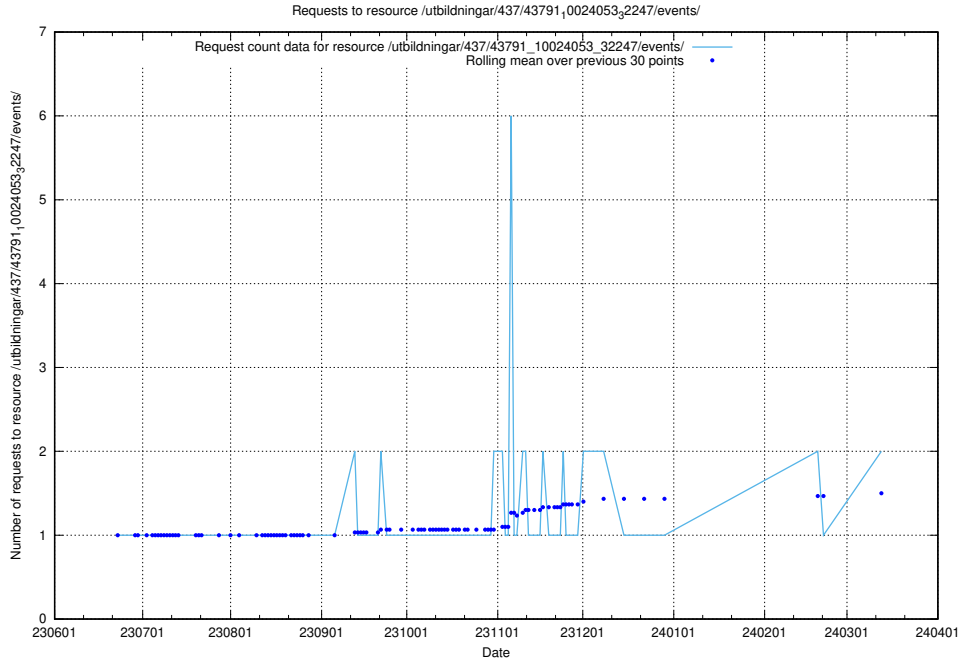

5.853 Usage of /utbildningar/437/43791_10024053_32247/events/

Here, we count the number of requests to resource /utbildningar/437/43791_10024053_32247/events/.