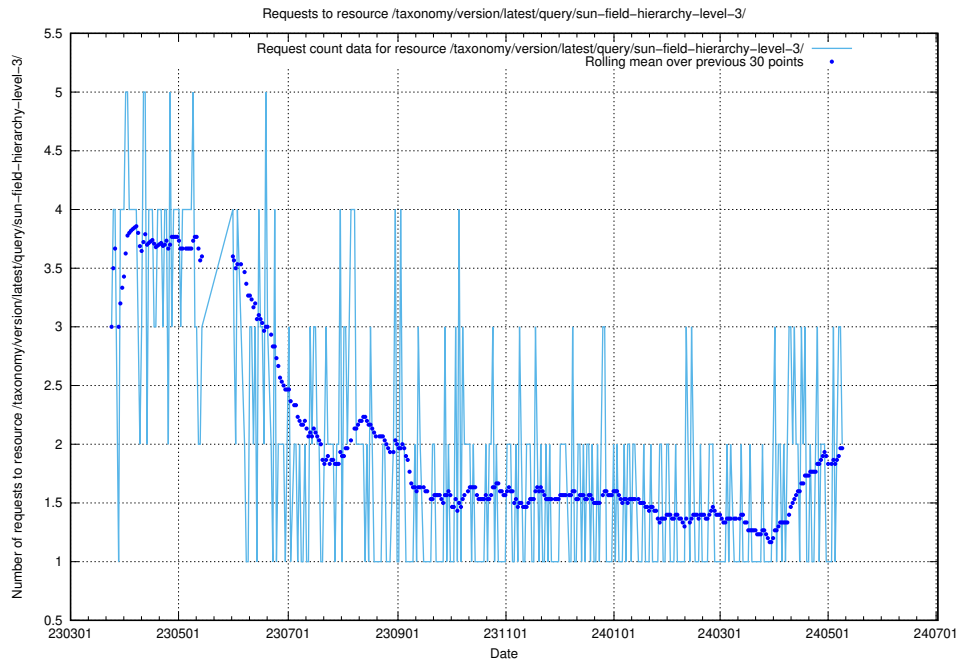

5.920 Usage of /taxonomy/version/latest/query/sun-field-hierarchy-level-3/

Here, we count the number of requests to resource /taxonomy/version/latest/query/sun-field-hierarchy-level-3/.