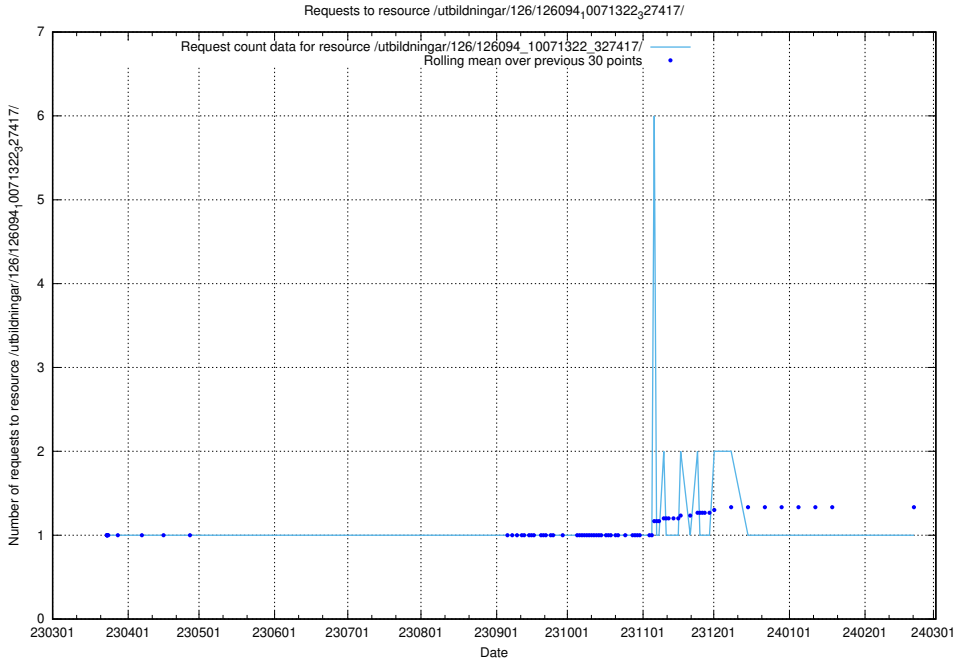

Here, we count the number of requests to resource /utbildningar/126/126094_10071328_325707/events/

5.6430 Usage of /utbildningar/126/126094_10071322_327417/

Here, we count the number of requests to resource /utbildningar/126/126094_10071322_327417/.