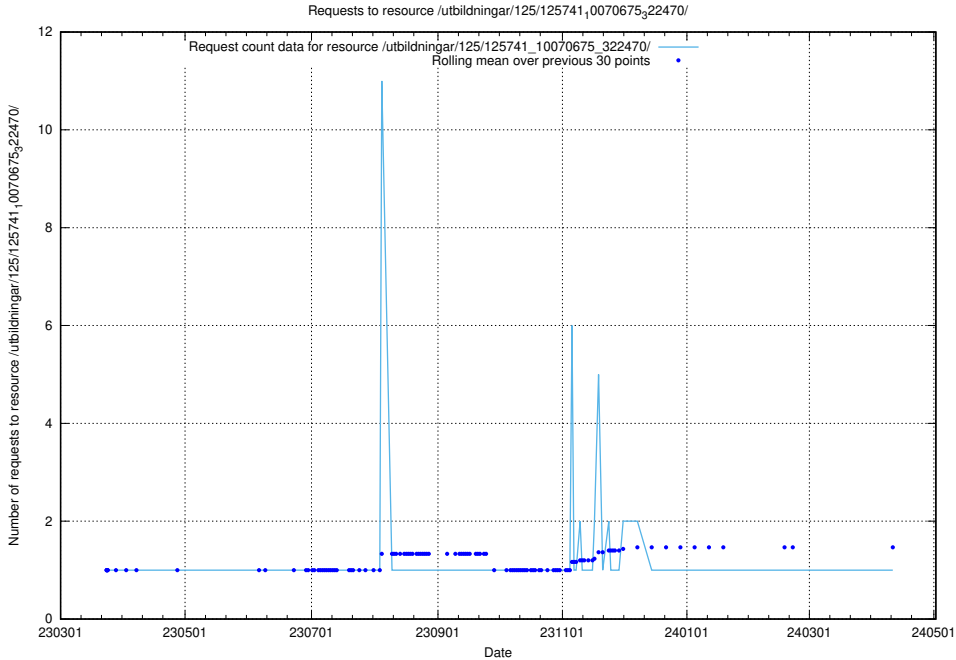

5.6478 Usage of /utbildningar/125/125741_10070675_322470/

Here, we count the number of requests to resource /utbildningar/125/125741_10070675_322470/.