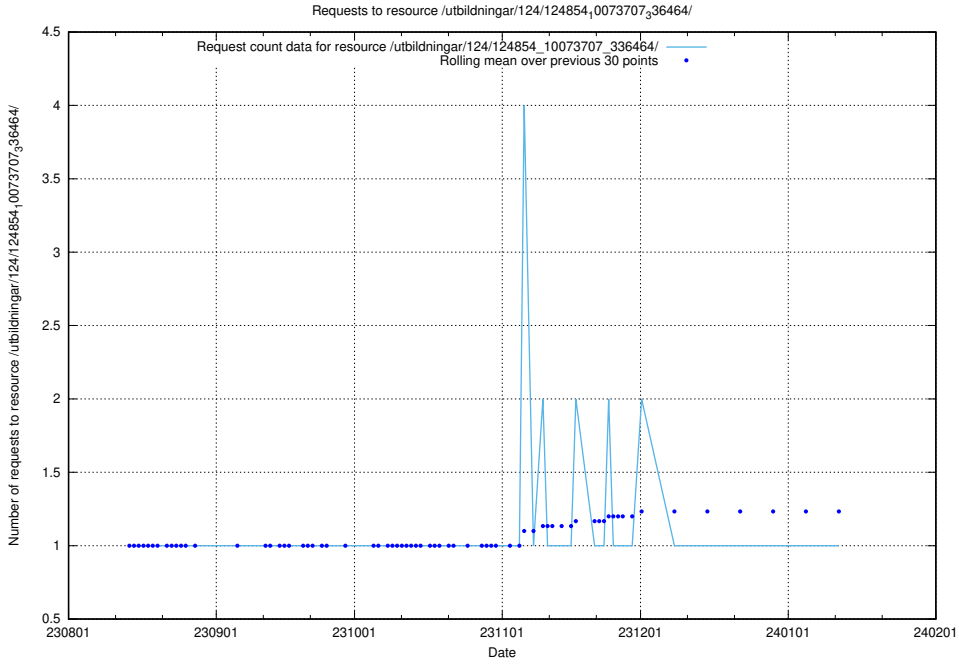

5.4810 Usage of /utbildningar/124/124854_10073707_336464/

Here, we count the number of requests to resource /utbildningar/124/124854_10073707_336464/.