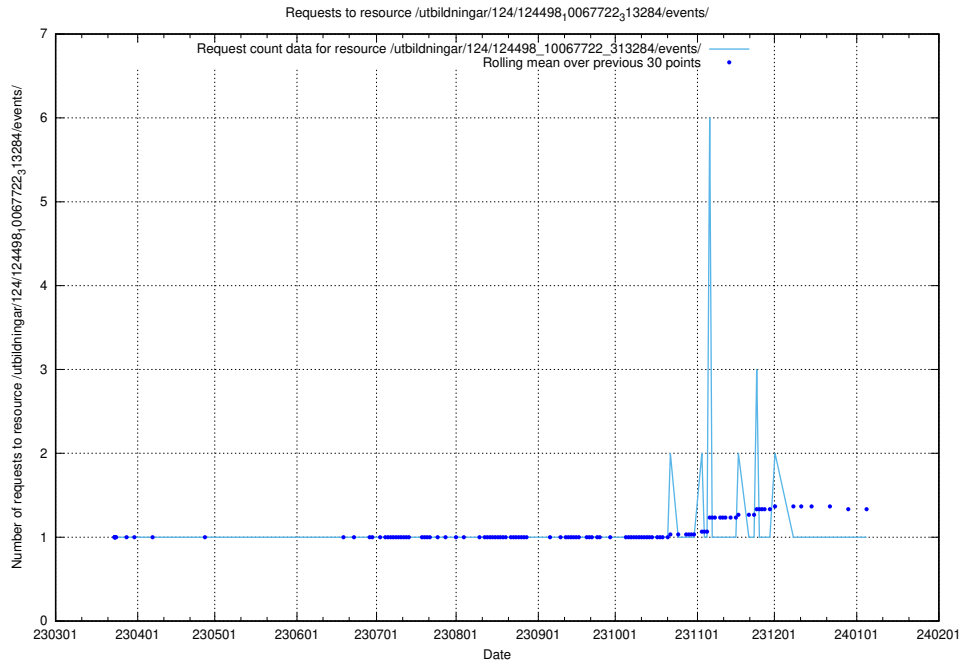

5.2721 Usage of /utbildningar/124/124498_10067722_313284/events/

Here, we count the number of requests to resource /utbildningar/124/124498_10067722_313284/events/