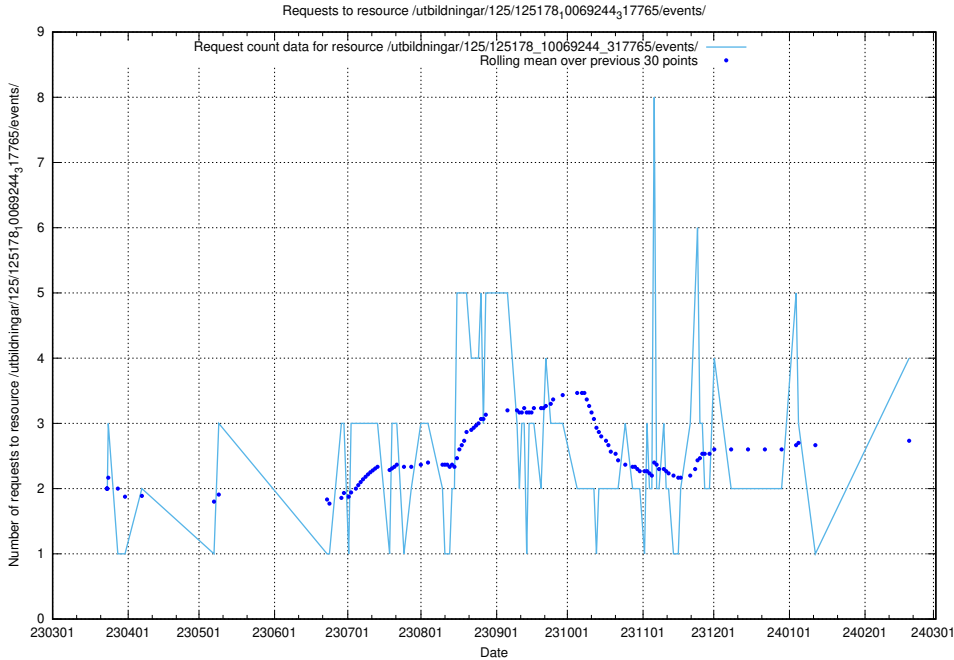

5.240 Usage of /utbildningar/125/125178_10069244_317765/events/

Here, we count the number of requests to resource /utbildningar/125/125178_10069244_317765/events/