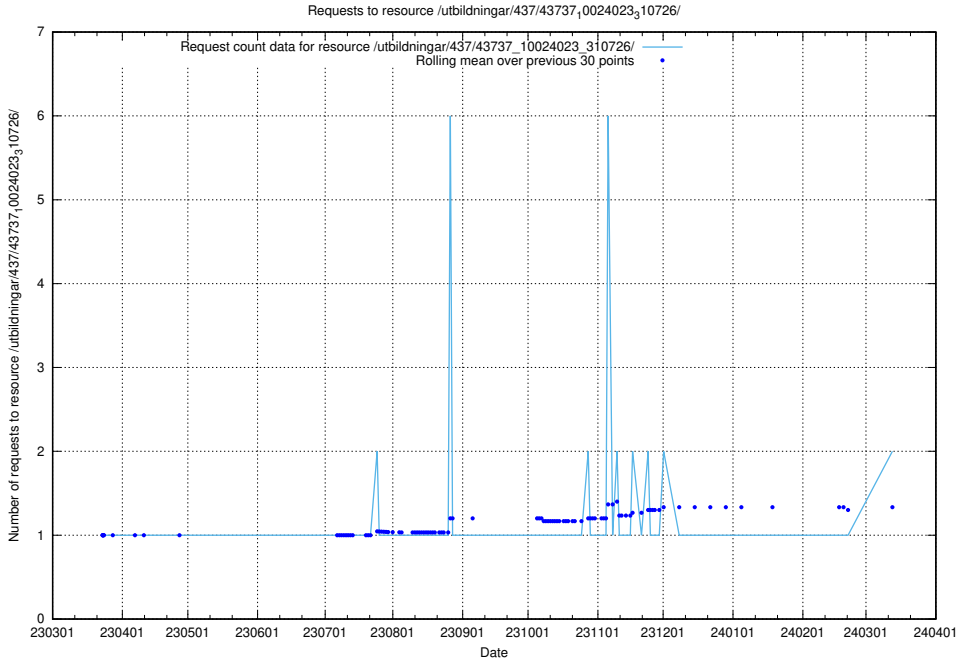

5.967 Usage of /utbildningar/437/43737_10024023_310726/

Here, we count the number of requests to resource /utbildningar/437/43737_10024023_310726/.