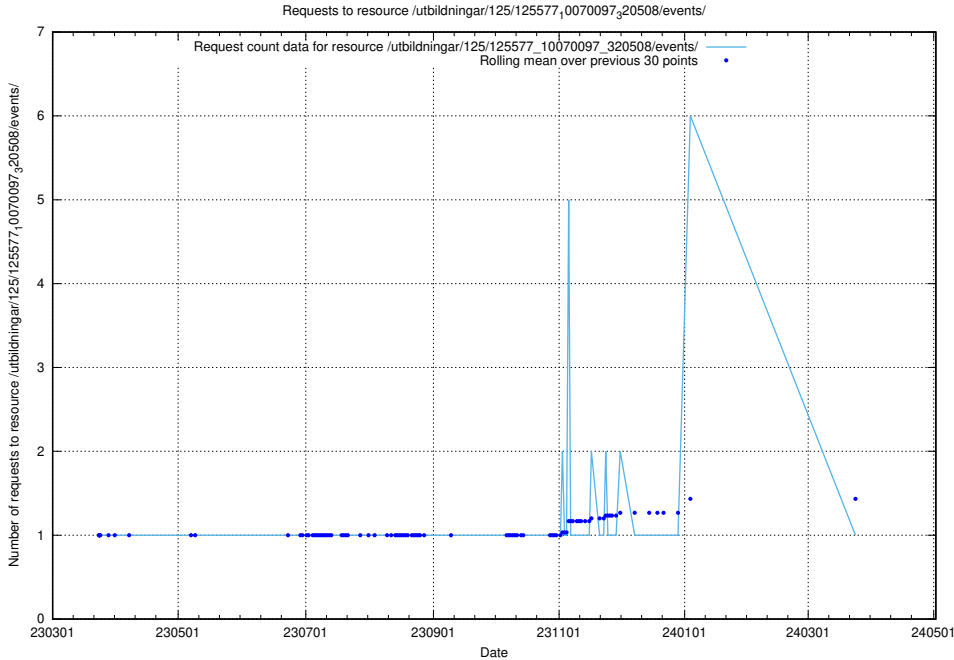

5.1118 Usage of /utbildningar/125/125577_10070097_320508/events/

Here, we count the number of requests to resource /utbildningar/125/125577_10070097_320508/events/