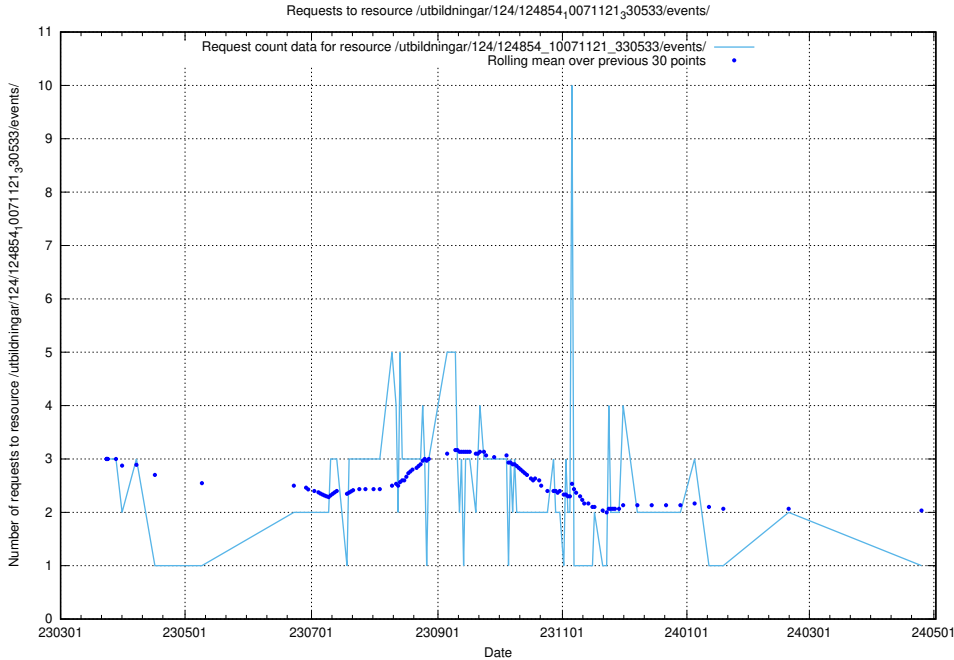

5.6258 Usage of /utbildningar/124/124854_10071121_330533/events/

Here, we count the number of requests to resource /utbildningar/124/124854_10071121_330533/events/