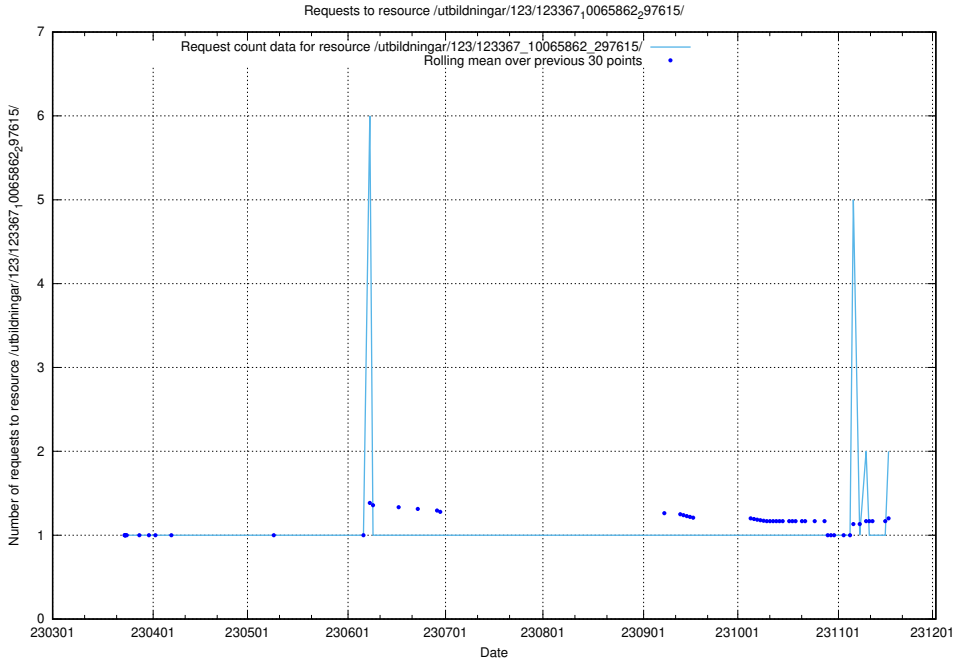

5.777 Usage of /utbildningar/123/123367_10065862_297615/

Here, we count the number of requests to resource /utbildningar/123/123367_10065862_297615/.