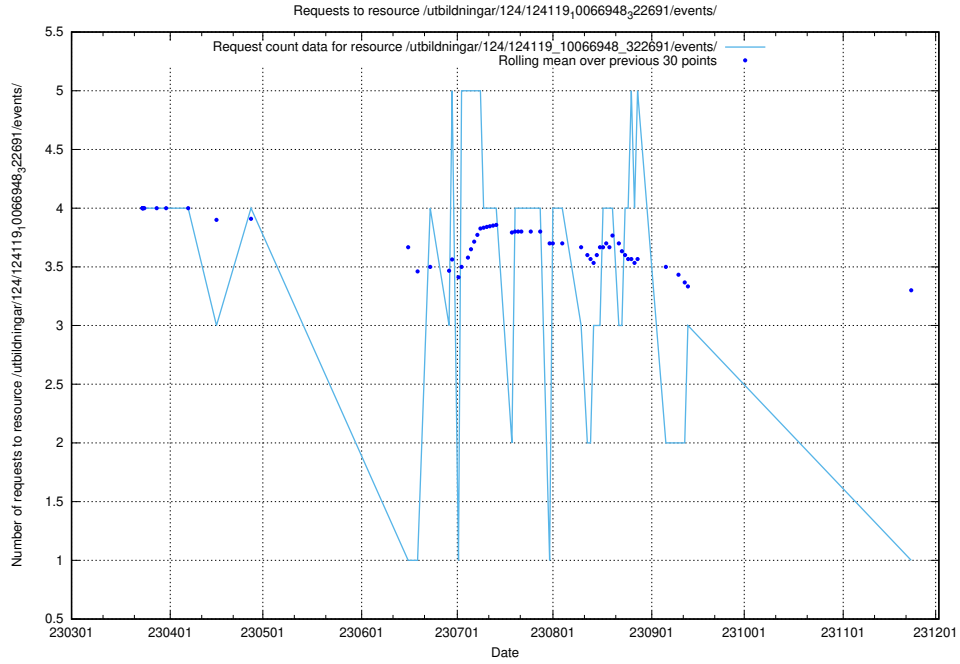

5.6255 Usage of /utbildningar/124/124119_10066948_322691/events/

Here, we count the number of requests to resource /utbildningar/124/124119_10066948_322691/events/