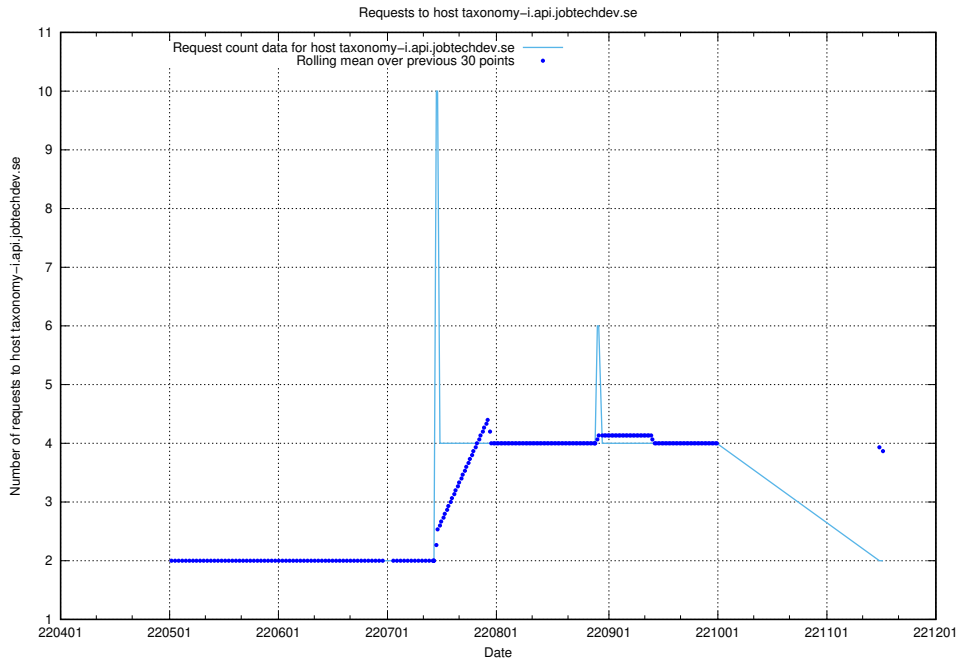

7.434 Usage of `oauth-openshift.prod.services.jtech.se`

Here, we count the number of requests to host `oauth-openshift.prod.services.jtech.se`.

7.435 Usage of taxonomy-i.api.jobtechdev.se

Here, we count the number of requests to host taxonomy-i.api.jobtechdev.se.