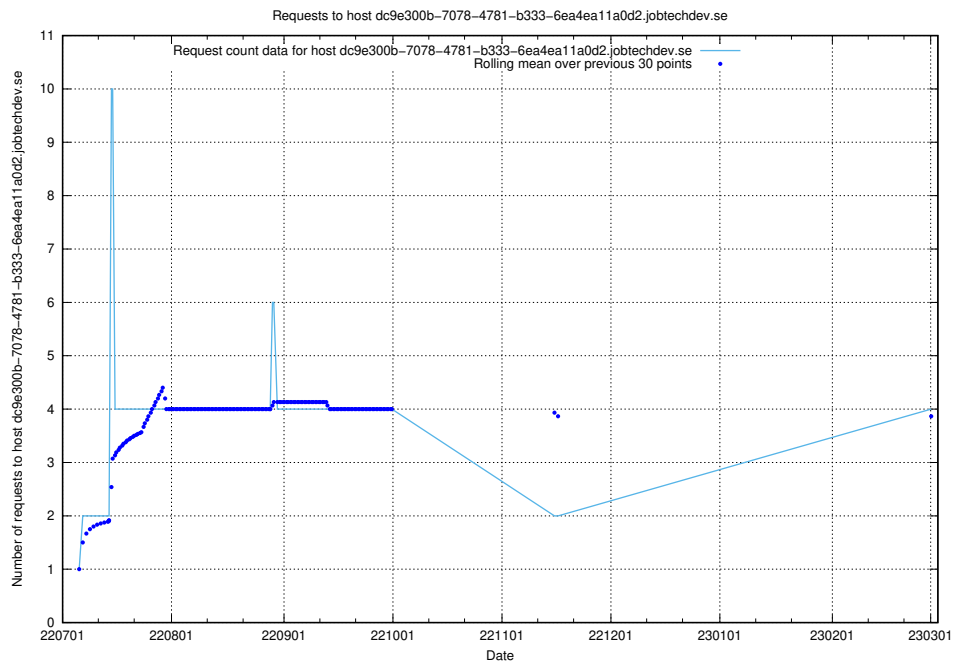

7.138 Usage of dc9e300b-7078-4781-b333-6ea4ea11a0d2.jobtechdev.se

Here, we count the number of requests to host dc9e300b-7078-4781-b333-6ea4ea11a0d2.jobtechdev.se.

7.139 Usage of dbe517d0-1a0b-4541-afc3-729929ef0020.jobtechdev.se