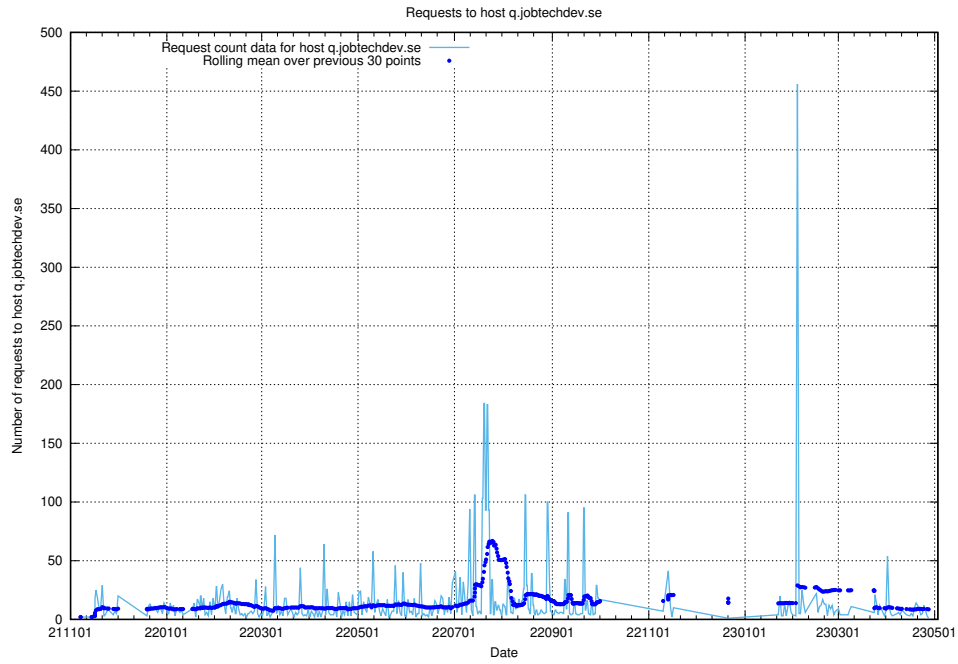

7.623 Usage of demo-jobad-enrichments.jobtechdev.se

Here, we count the number of requests to host demo-jobad-enrichments.jobtechdev.se.

7.624 Usage of q.jobtechdev.se

Here, we count the number of requests to host q.jobtechdev.se.