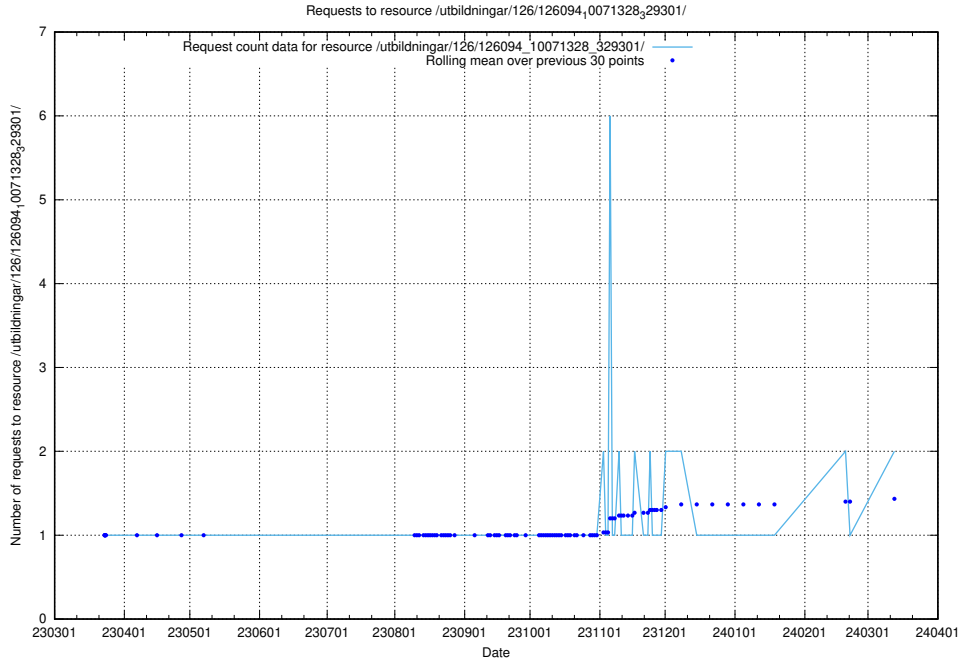

Here, we count the number of requests to resource /utbildningar/126/126465_10071965_330387/events/

5.970 Usage of /utbildningar/126/126094_10071328_329301/

Here, we count the number of requests to resource /utbildningar/126/126094_10071328_329301/.