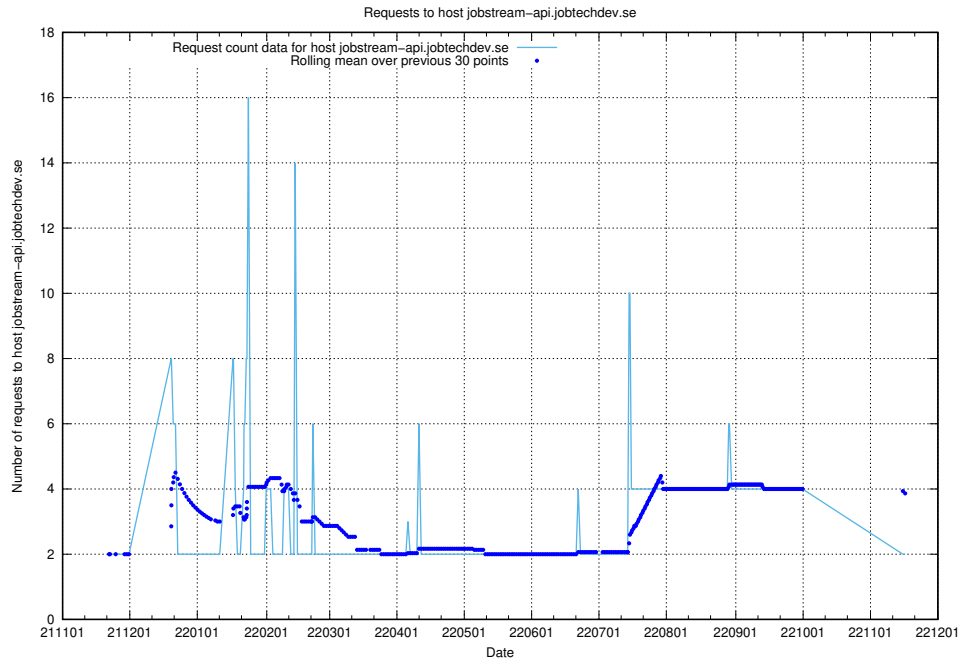

7.437 Usage of jobstream-api.jobtechdev.se

Here, we count the number of requests to host jobstream-api.jobtechdev.se.