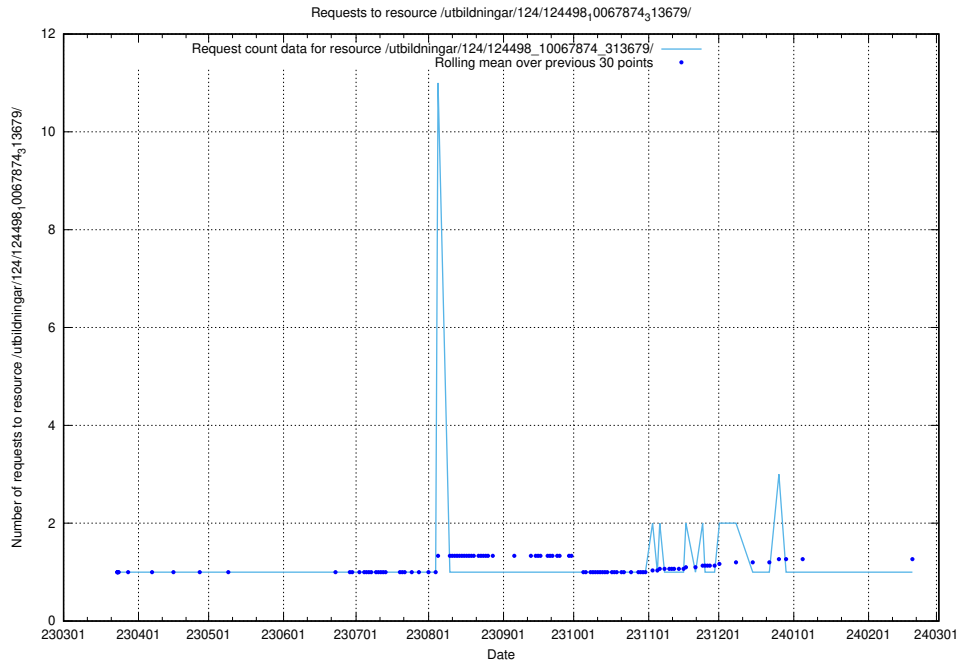

Here, we count the number of requests to resource /taxonomy/version/18/query/all-concepts/.

5.2663 Usage of /utbildningar/124/124498_10067874_313679/

Here, we count the number of requests to resource /utbildningar/124/124498_10067874_313679/.