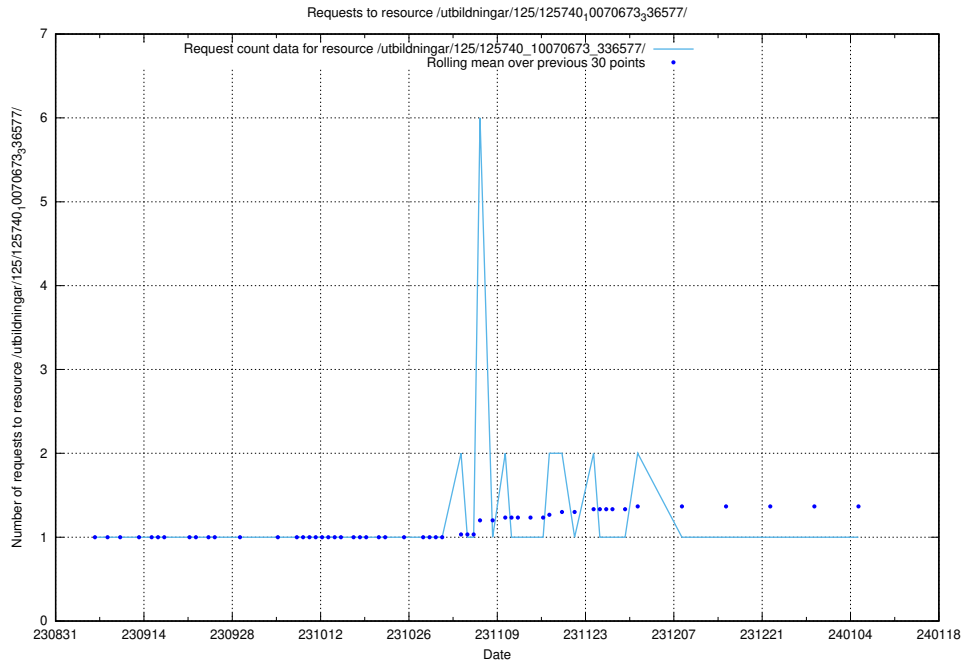

5.4685 Usage of /utbildningar/125/125740_10070673_336577/

Here, we count the number of requests to resource /utbildningar/125/125740_10070673_336577/.