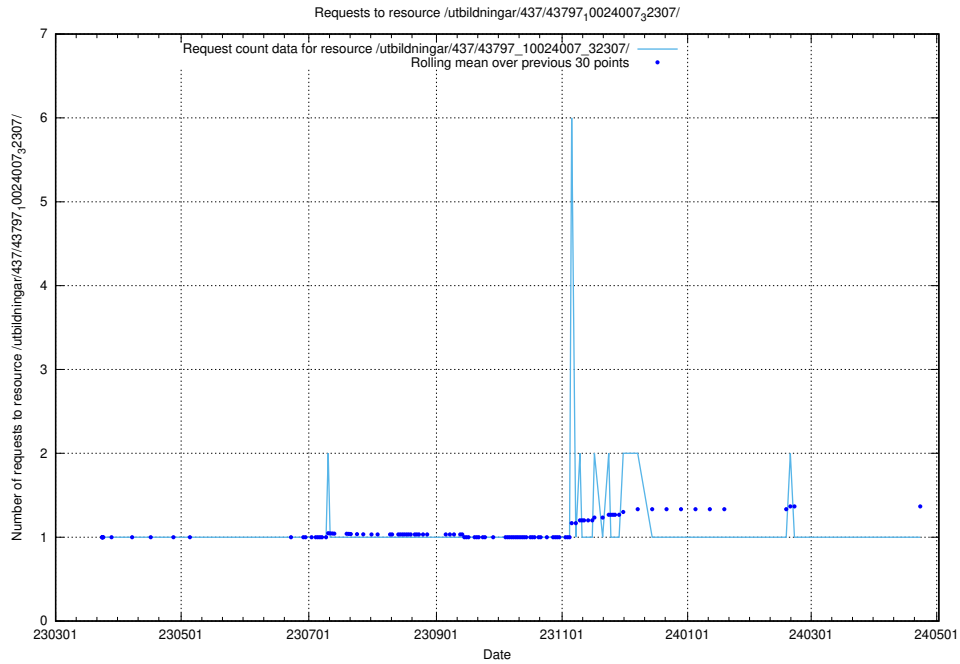

5.6348 Usage of /utbildningar/437/43797_10024007_32307/

Here, we count the number of requests to resource /utbildningar/437/43797_10024007_32307/.

5.6349 Usage of /utbildningar/437/43797_10024007_32190/