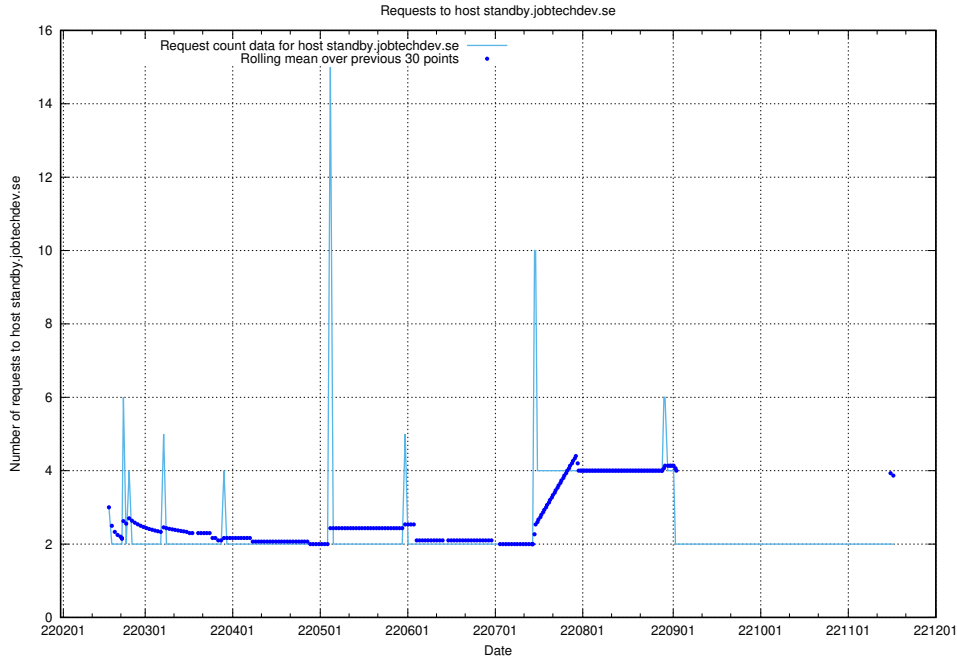

7.538 Usage of standby.jobtechdev.se

Here, we count the number of requests to host standby.jobtechdev.se.