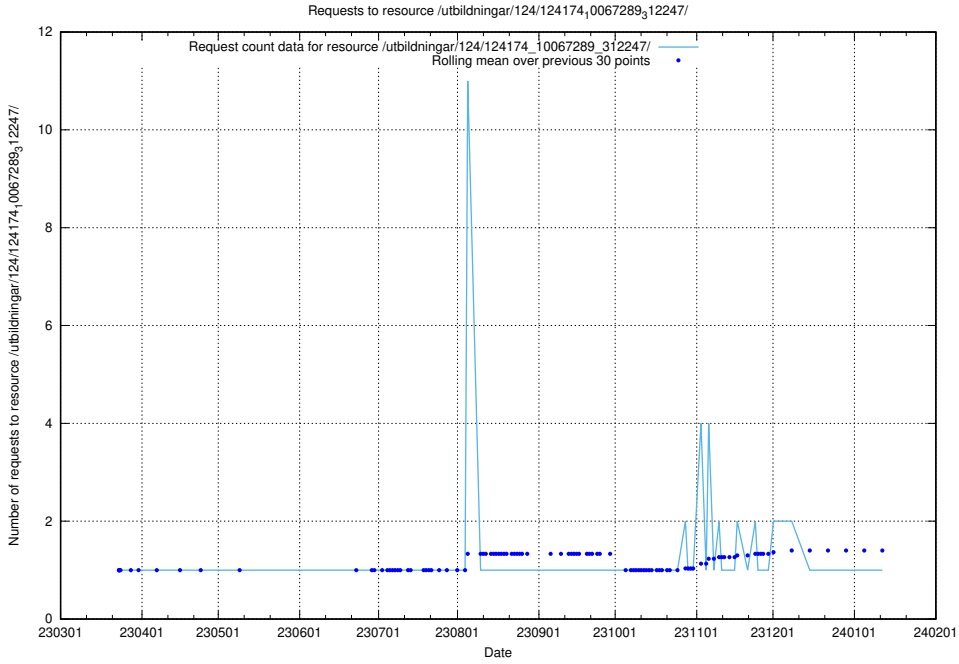

5.4075 Usage of /utbildningar/124/124174_10067289_312247/

Here, we count the number of requests to resource /utbildningar/124/124174_10067289_312247/.