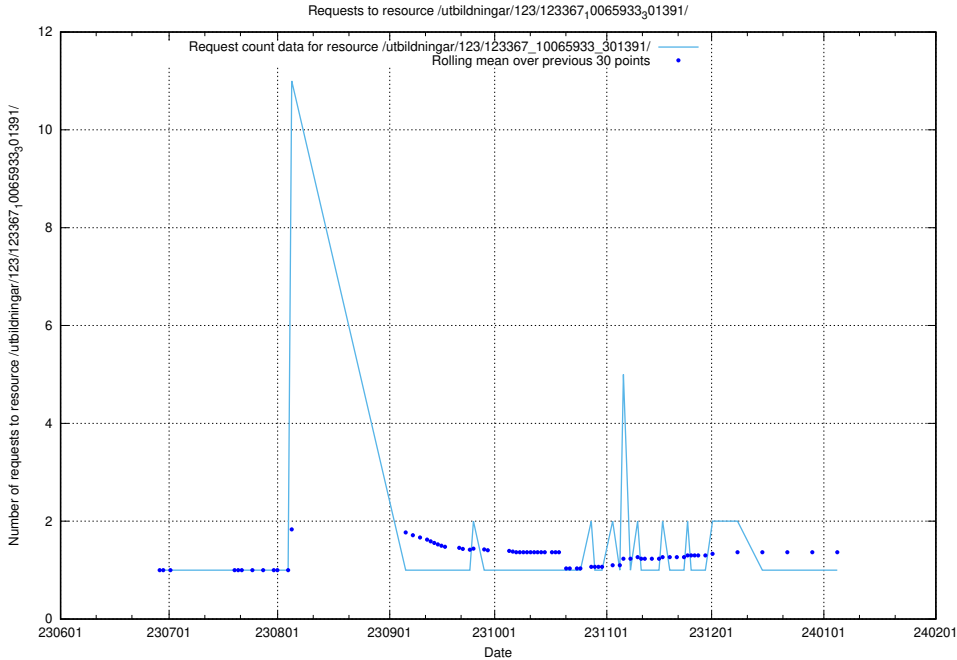

5.5542 Usage of /utbildningar/123/123367_10065933_301391/

Here, we count the number of requests to resource /utbildningar/123/123367_10065933_301391/.