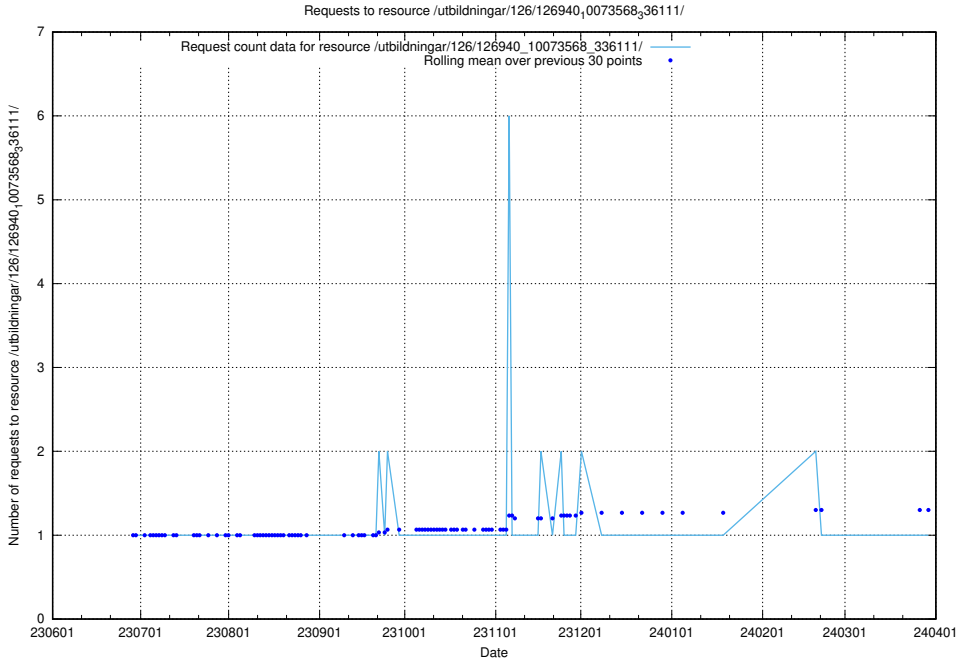

5.5442 Usage of /utbildningar/126/126940_10073568_336111/

Here, we count the number of requests to resource /utbildningar/126/126940_10073568_336111/.