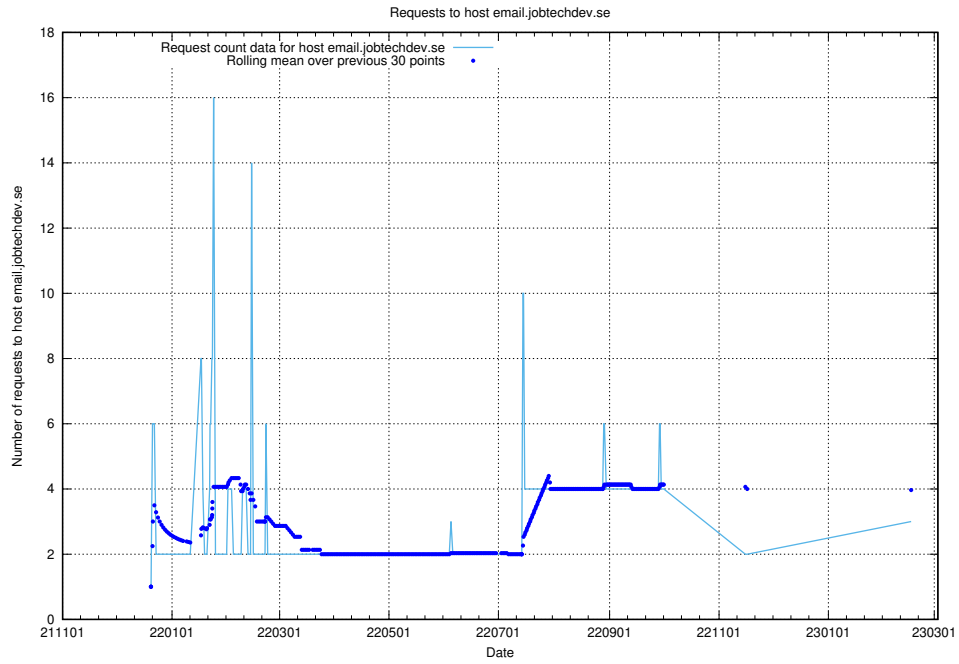

7.202 Usage of email.jobtechdev.se

Here, we count the number of requests to host email.jobtechdev.se.