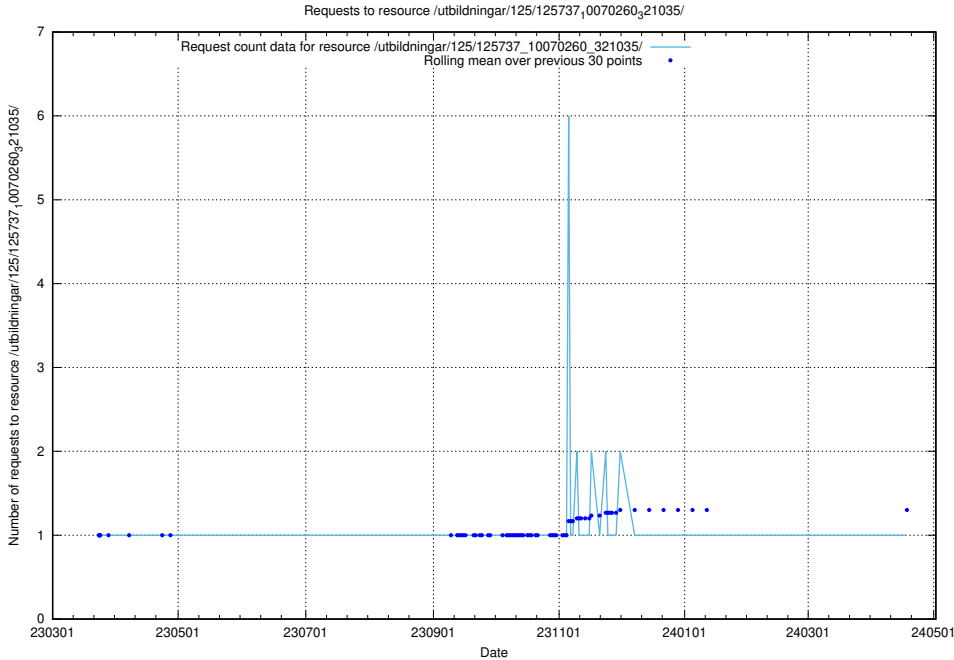

5.1030 Usage of /utbildningar/125/125737_10070260_321035/

Here, we count the number of requests to resource /utbildningar/125/125737_10070260_321035/.