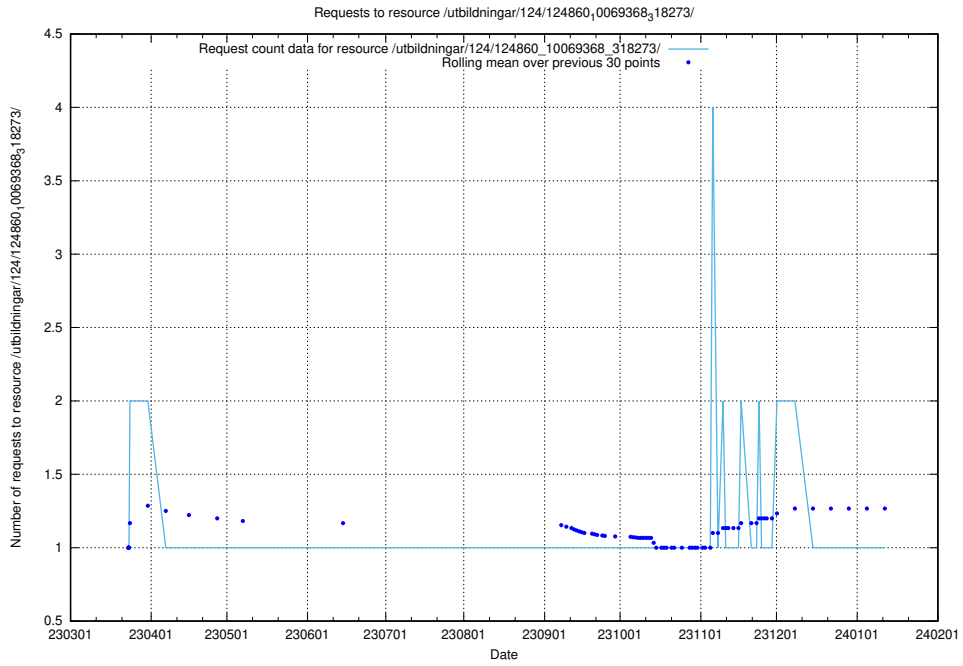

5.1187 Usage of /utbildningar/124/124860_10069368_318273/

Here, we count the number of requests to resource /utbildningar/124/124860_10069368_318273/.