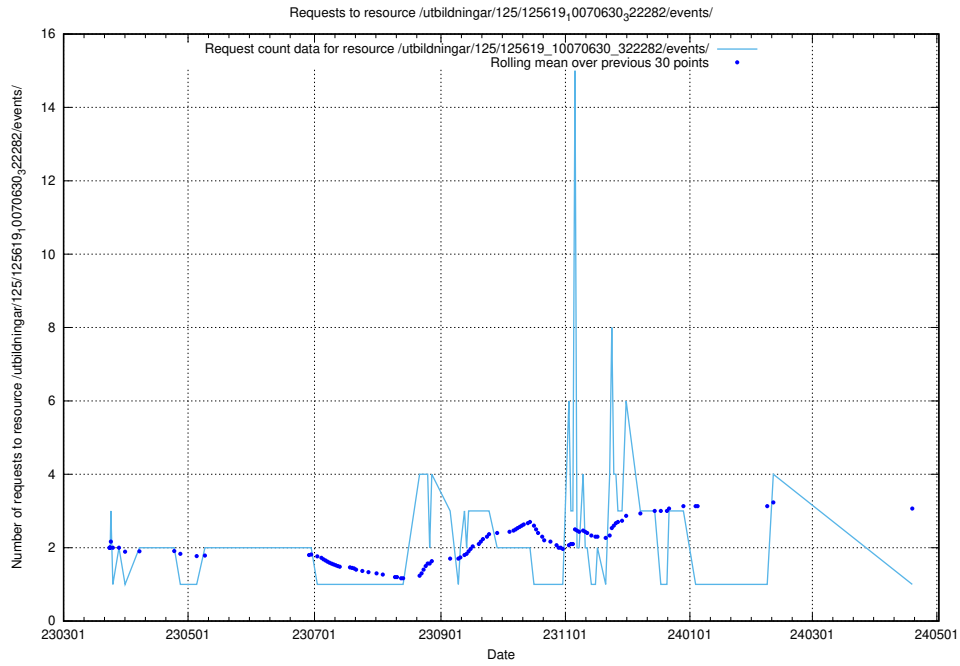

5.6281 Usage of /utbildningar/125/125619_10070630_322282/events/

Here, we count the number of requests to resource /utbildningar/125/125619_10070630_322282/events/