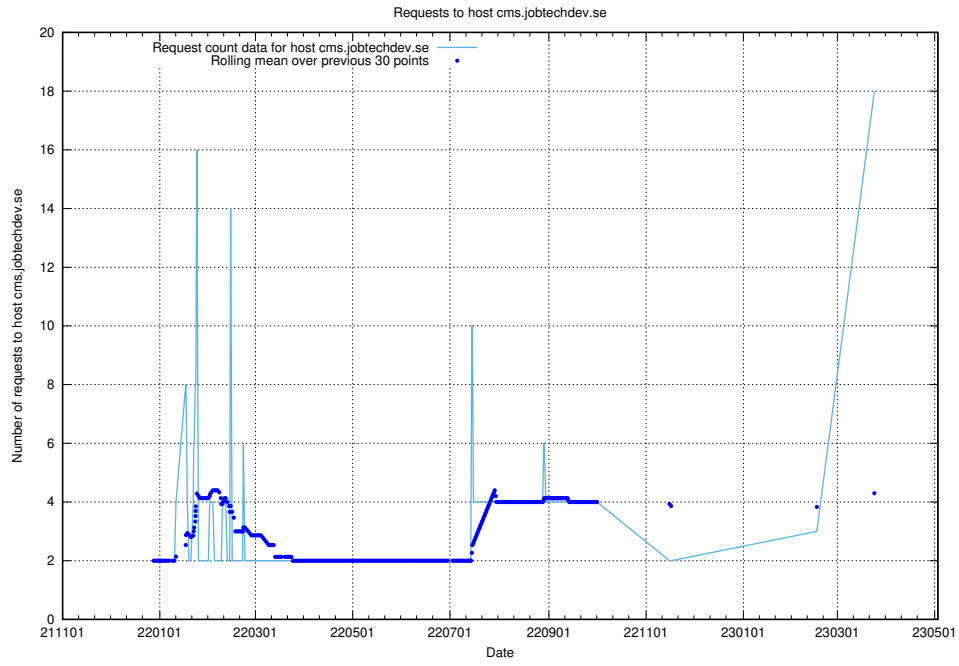

7.39 Usage of cms.jobtechdev.se

Here, we count the number of requests to host cms.jobtechdev.se.