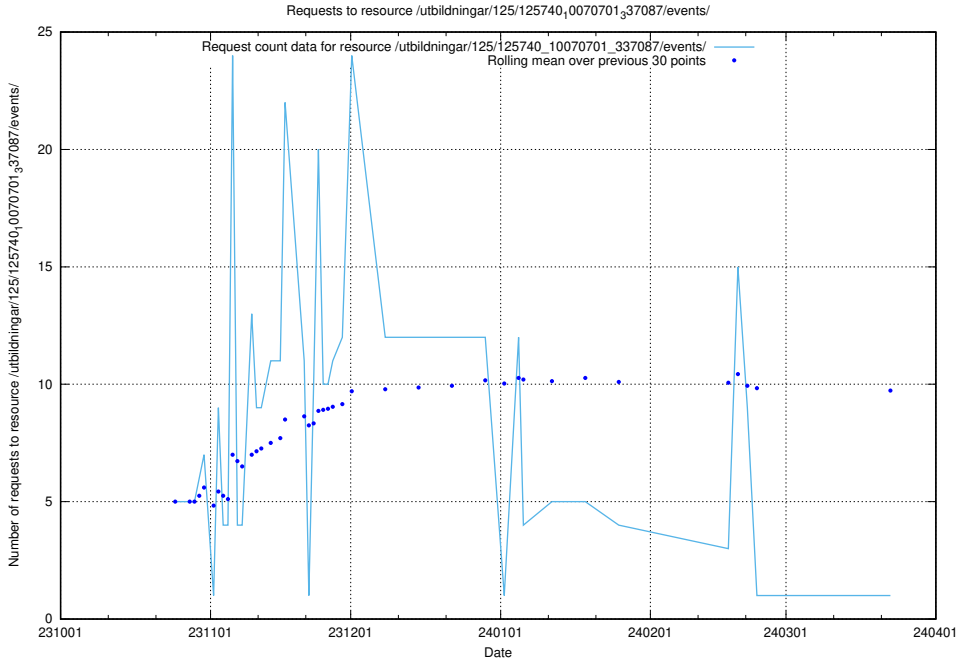

5.4222 Usage of /utbildningar/125/125740_10070701_337087/events/

Here, we count the number of requests to resource /utbildningar/125/125740_10070701_337087/events/