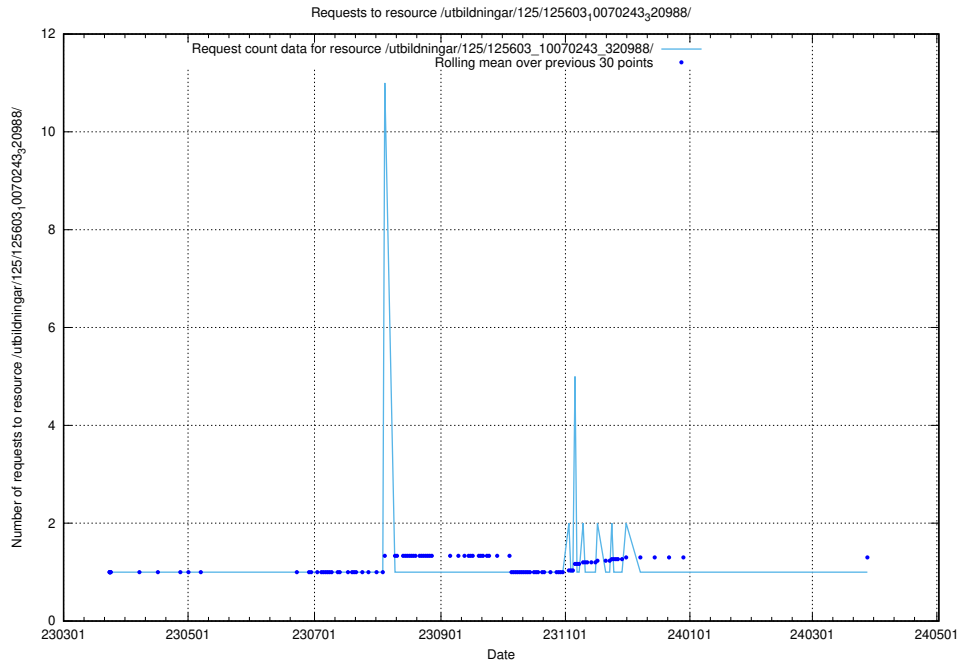

5.1097 Usage of /utbildningar/125/125603_10070243_320988/

Here, we count the number of requests to resource /utbildningar/125/125603_10070243_320988/.