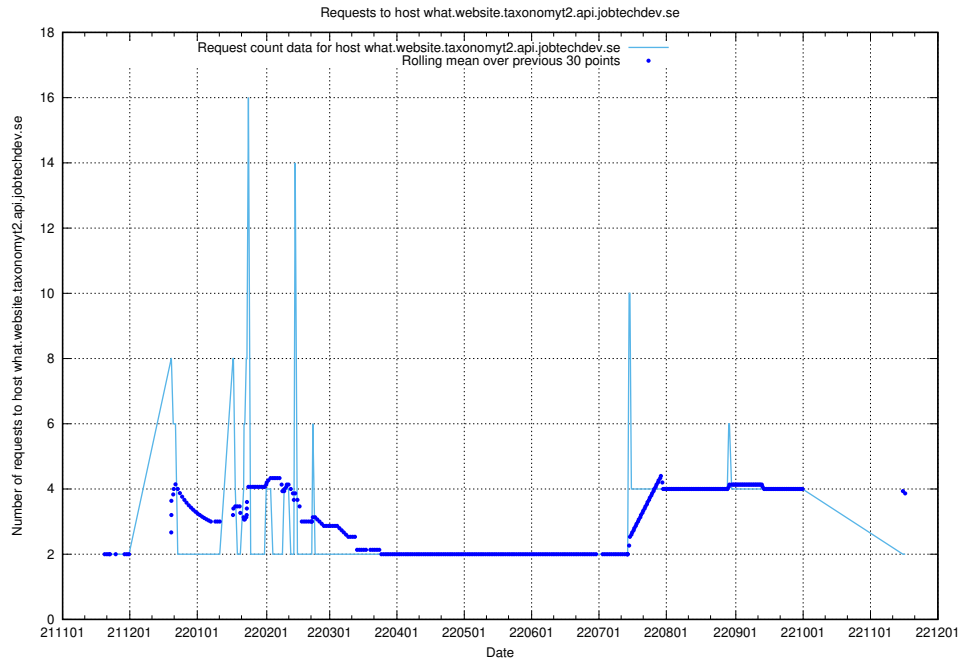

7.452 Usage of what.website.taxonomy2.api.jobtechdev.se

Here, we count the number of requests to host what.website.taxonomy2.api.jobtechdev.se.