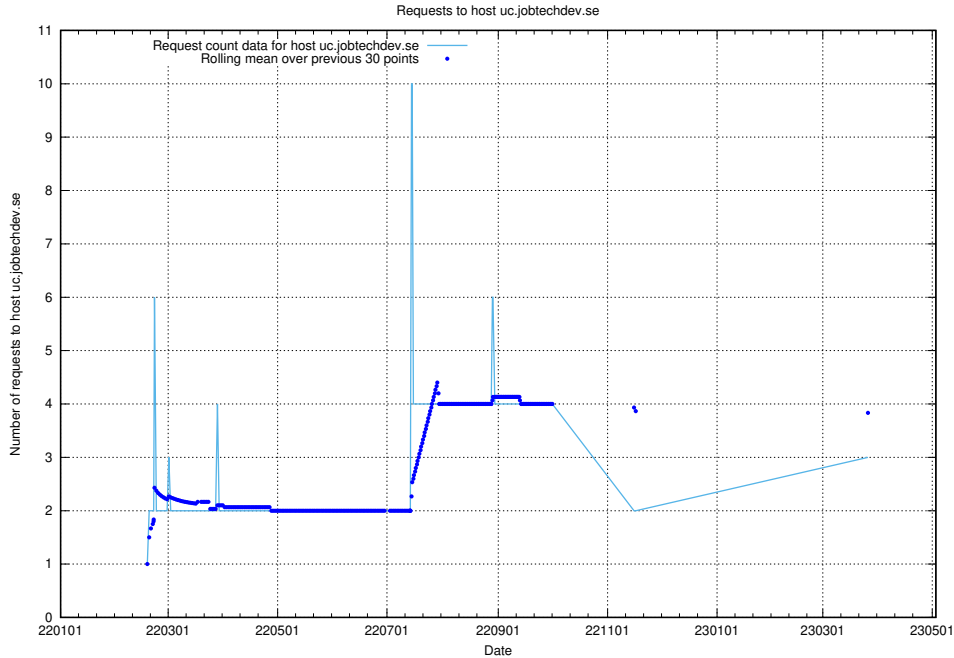

7.228 Usage of uc.jobtechdev.se

Here, we count the number of requests to host uc.jobtechdev.se.