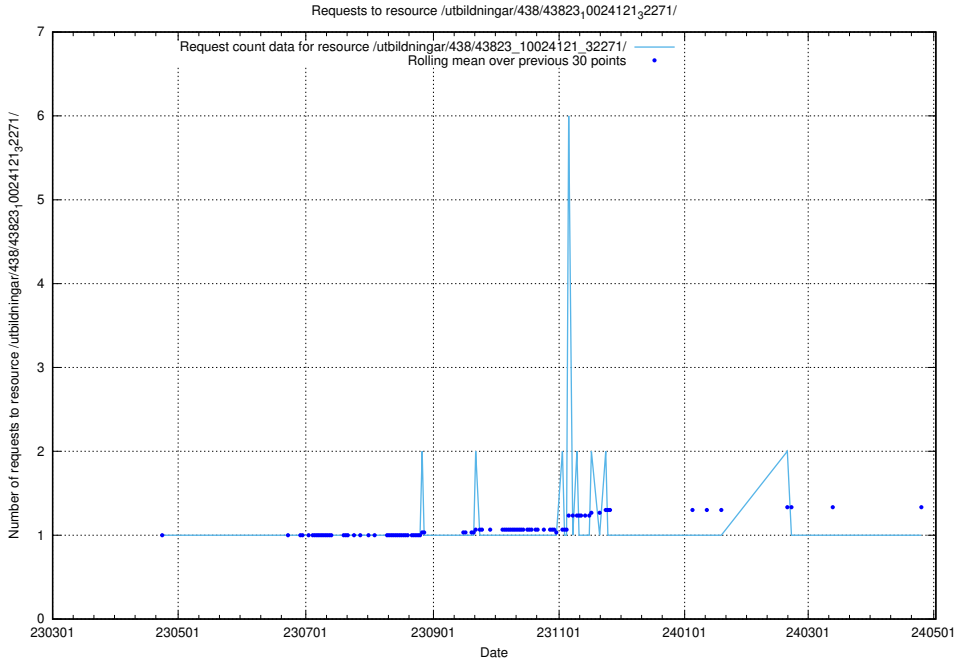

5.6041 Usage of /utbildningar/438/43823_10024121_32271/

Here, we count the number of requests to resource /utbildningar/438/43823_10024121_32271/.