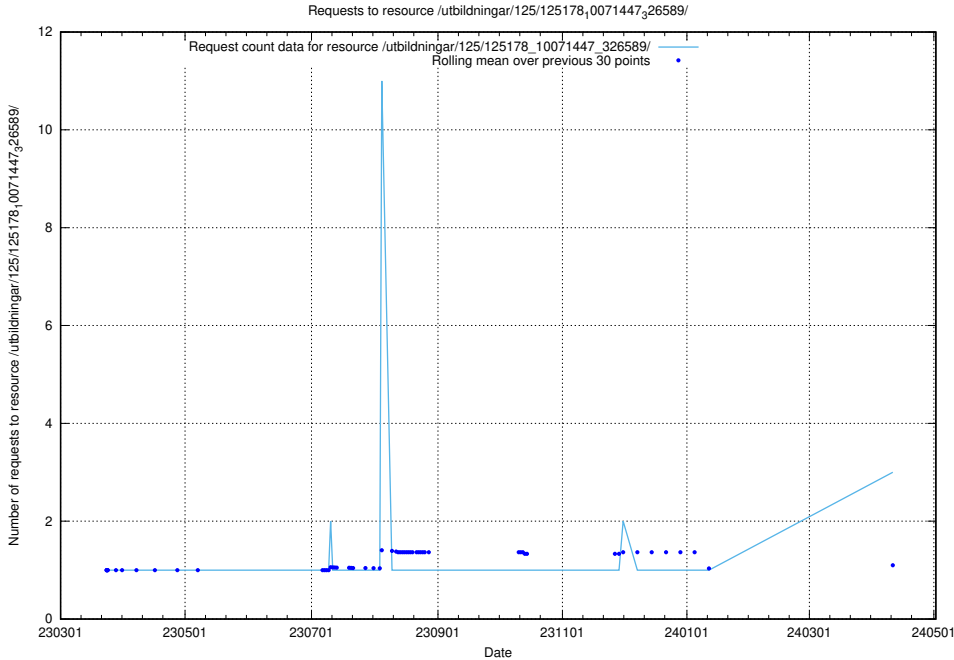

5.252 Usage of /utbildningar/125/125178_10071447_326589/

Here, we count the number of requests to resource /utbildningar/125/125178_10071447_326589/.