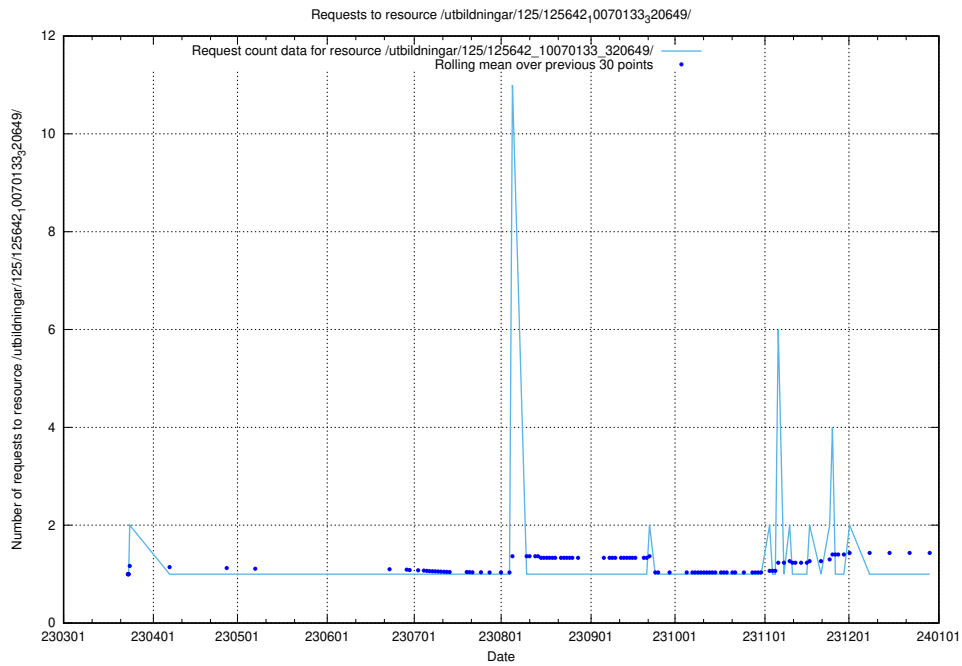

5.1067 Usage of /utbildningar/125/125642_10070133_320649/

Here, we count the number of requests to resource /utbildningar/125/125642_10070133_320649/.