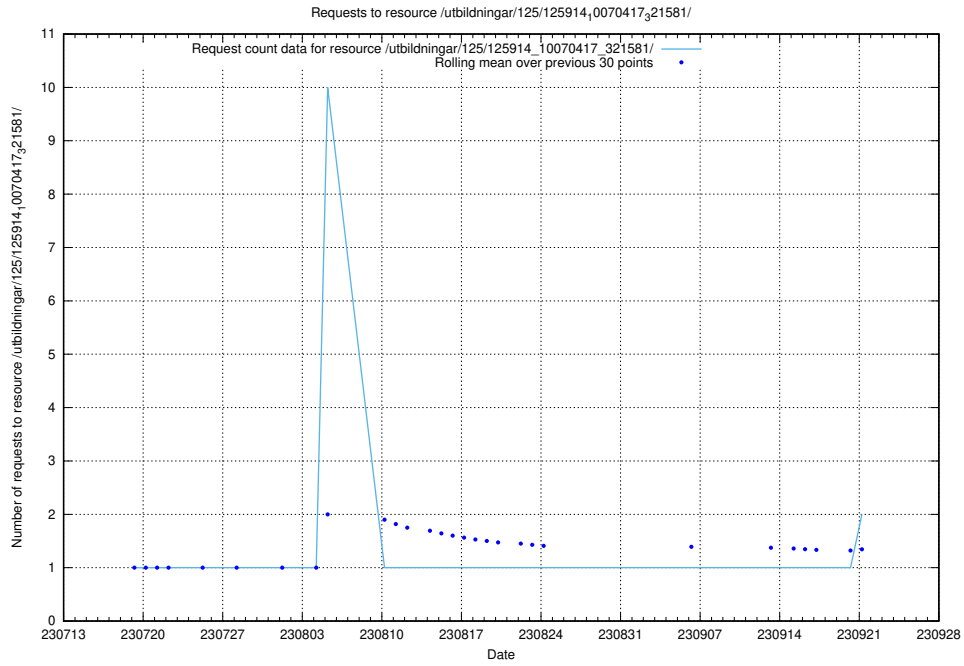

5.807 Usage of /utbildningar/125/125914_10070417_321581/

Here, we count the number of requests to resource /utbildningar/125/125914_10070417_321581/.