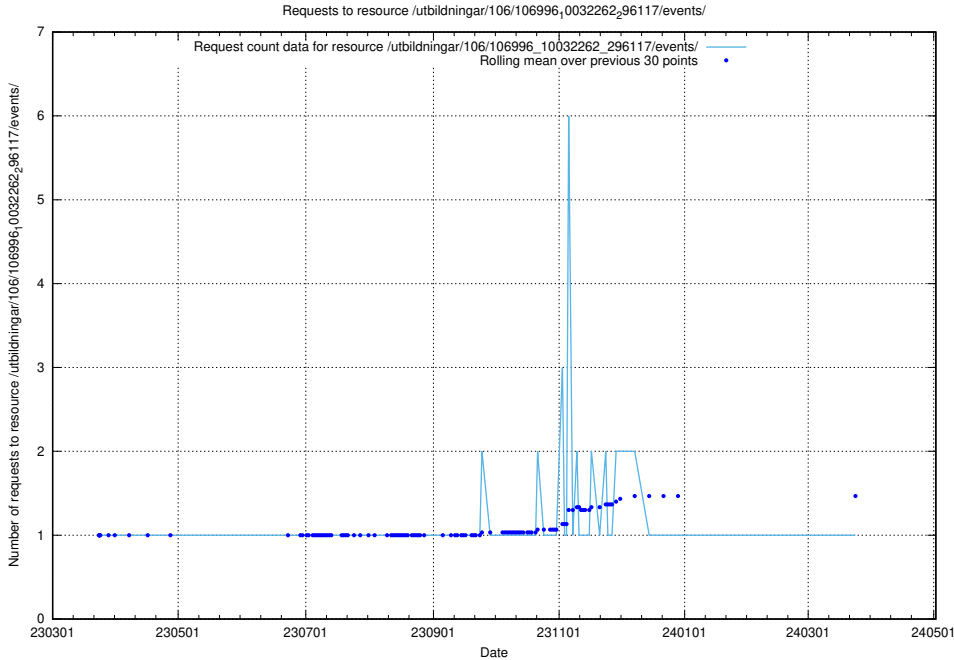

5.5419 Usage of /utbildningar/106/106996_10032262_296117/events/

Here, we count the number of requests to resource /utbildningar/106/106996_10032262_296117/events/

5.5420 Usage of /taxonomy/version/3/query/concepts-and-common-relations/