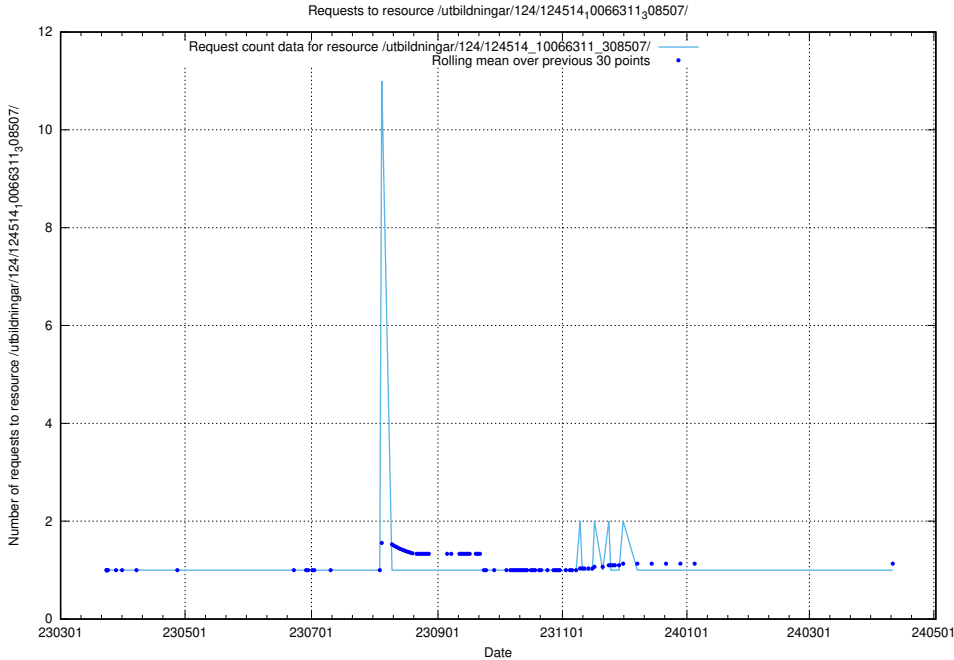

5.1824 Usage of /utbildningar/124/124514_10066311_308507/

Here, we count the number of requests to resource /utbildningar/124/124514_10066311_308507/.