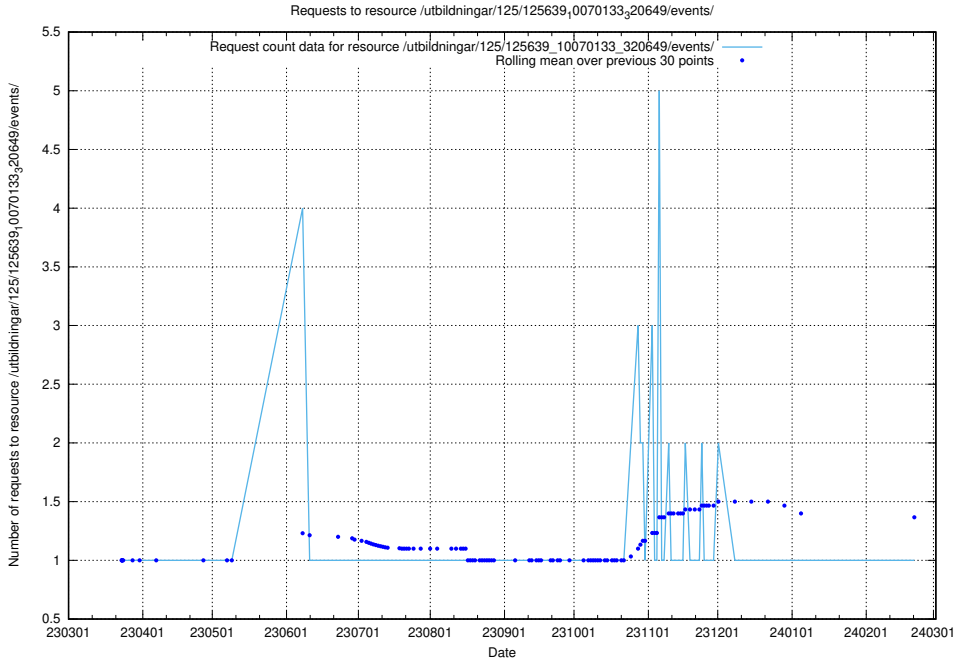

5.1073 Usage of /utbildningar/125/125639_10070133_320649/events/

Here, we count the number of requests to resource /utbildningar/125/125639_10070133_320649/events/