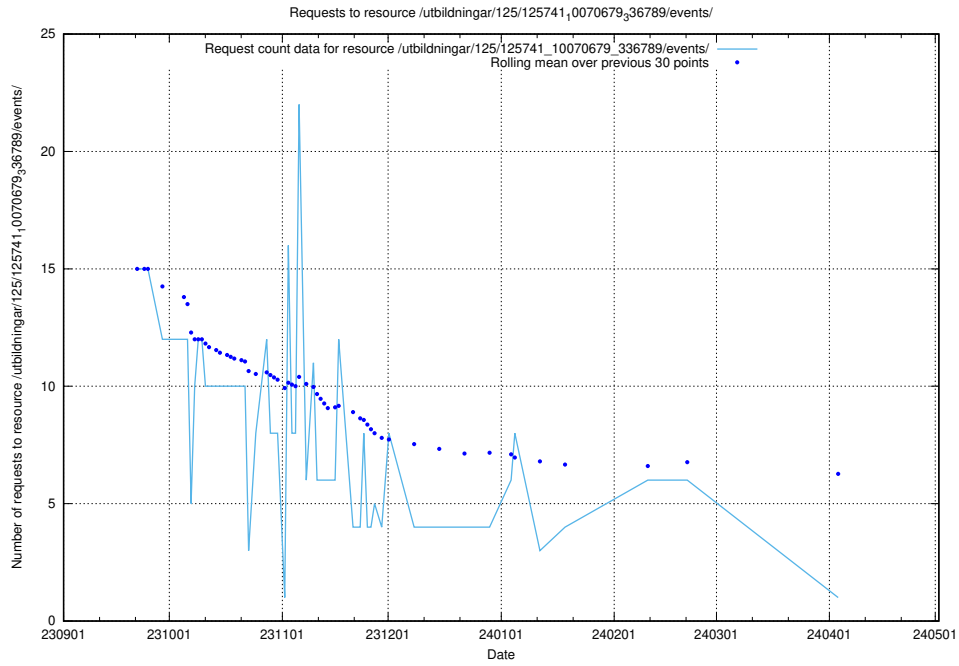

5.4510 Usage of /utbildningar/125/125741_10070679_336789/events/

Here, we count the number of requests to resource /utbildningar/125/125741_10070679_336789/events/