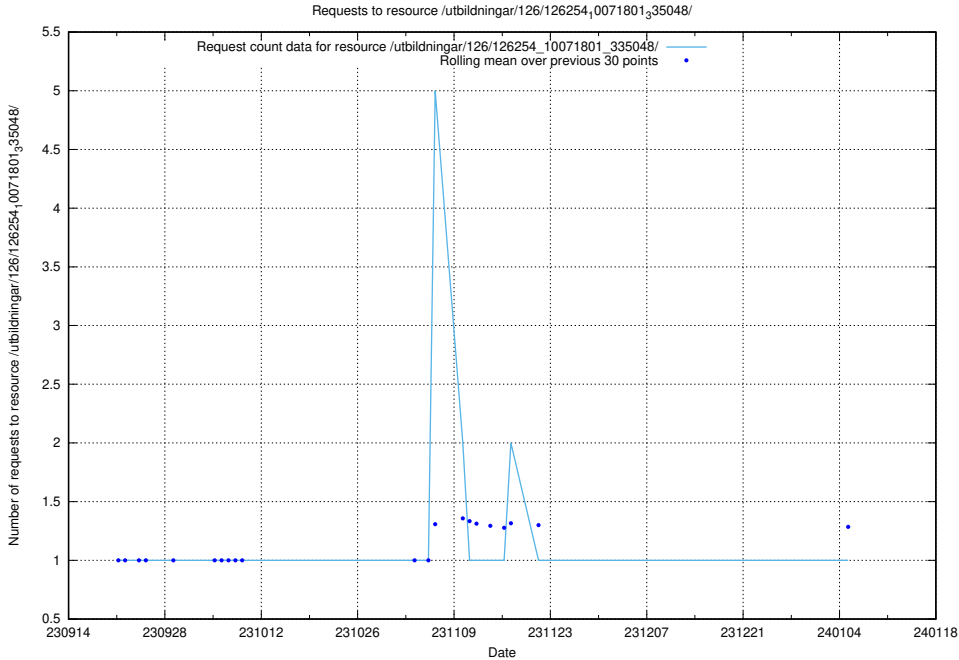

5.4538 Usage of /utbildningar/126/126254_10071801_335048/

Here, we count the number of requests to resource /utbildningar/126/126254_10071801_335048/.