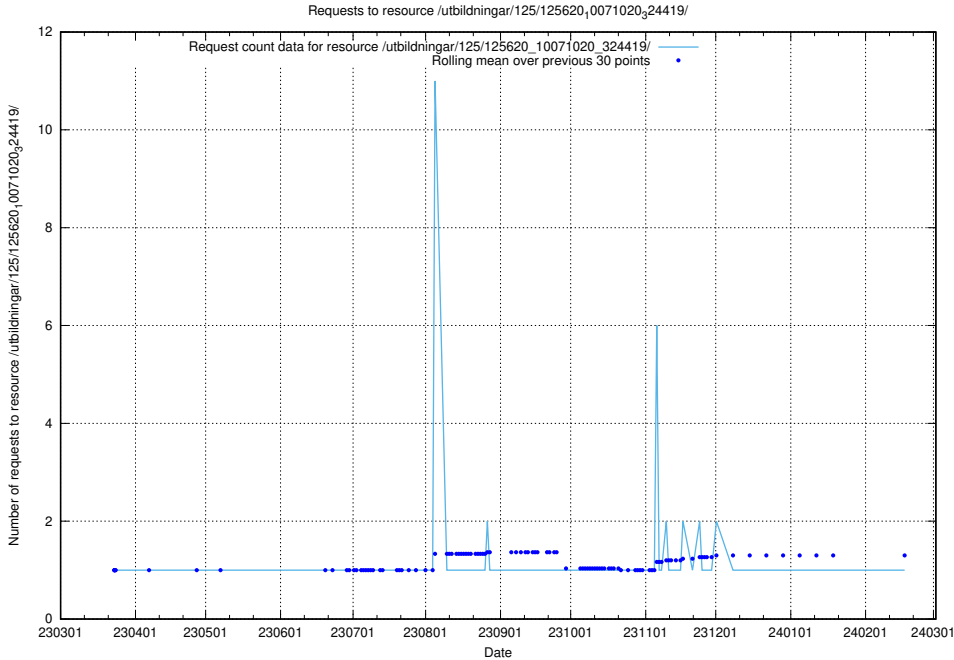

5.1074 Usage of /utbildningar/125/125620_10071020_324419/

Here, we count the number of requests to resource /utbildningar/125/125620_10071020_324419/.