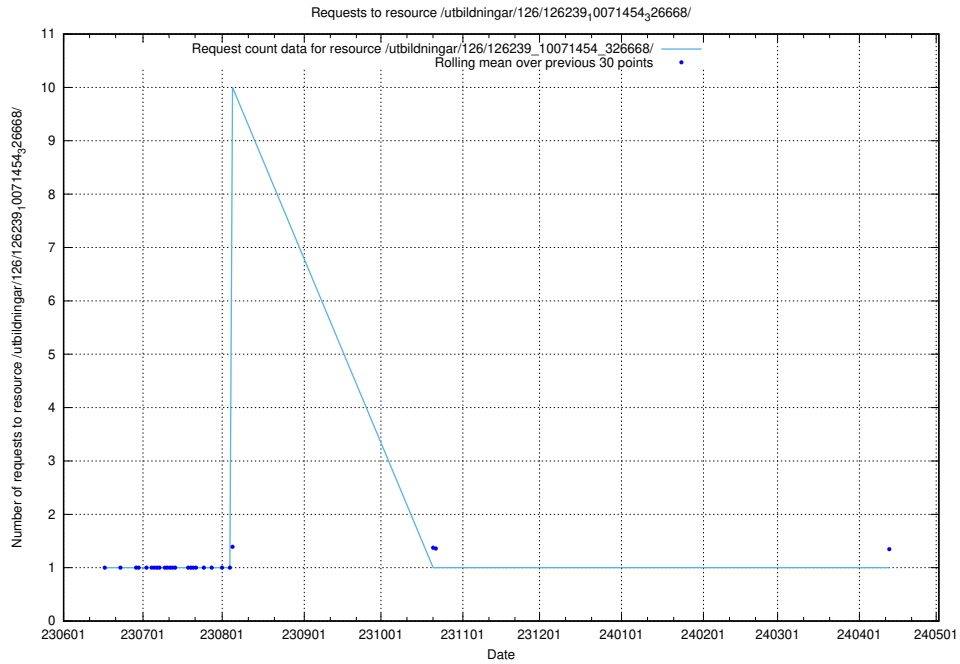

5.5878 Usage of /utbildningar/126/126239_10071454_326668/

Here, we count the number of requests to resource /utbildningar/126/126239_10071454_326668/.