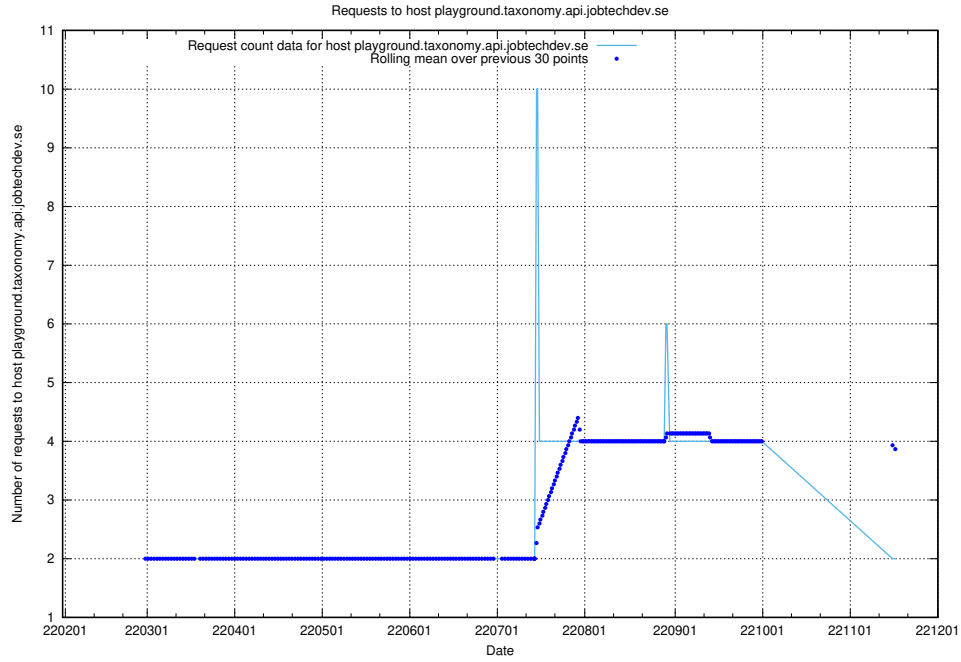

7.508 Usage of playground.taxonomy.api.jobtechdev.se

Here, we count the number of requests to host playground.taxonomy.api.jobtechdev.se.