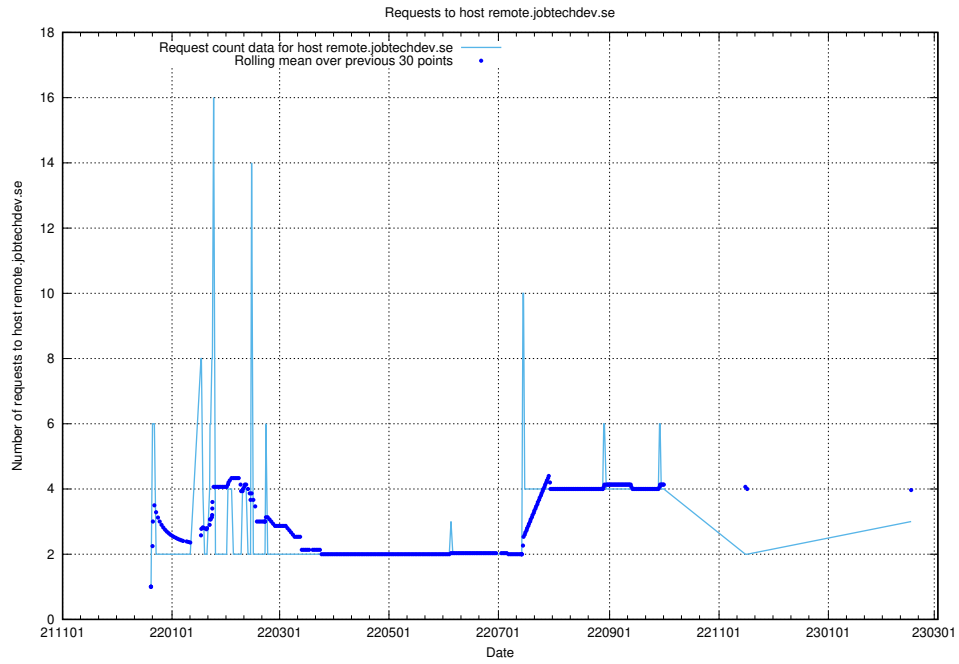

7.195 Usage of remote.jobtechdev.se

Here, we count the number of requests to host remote.jobtechdev.se.