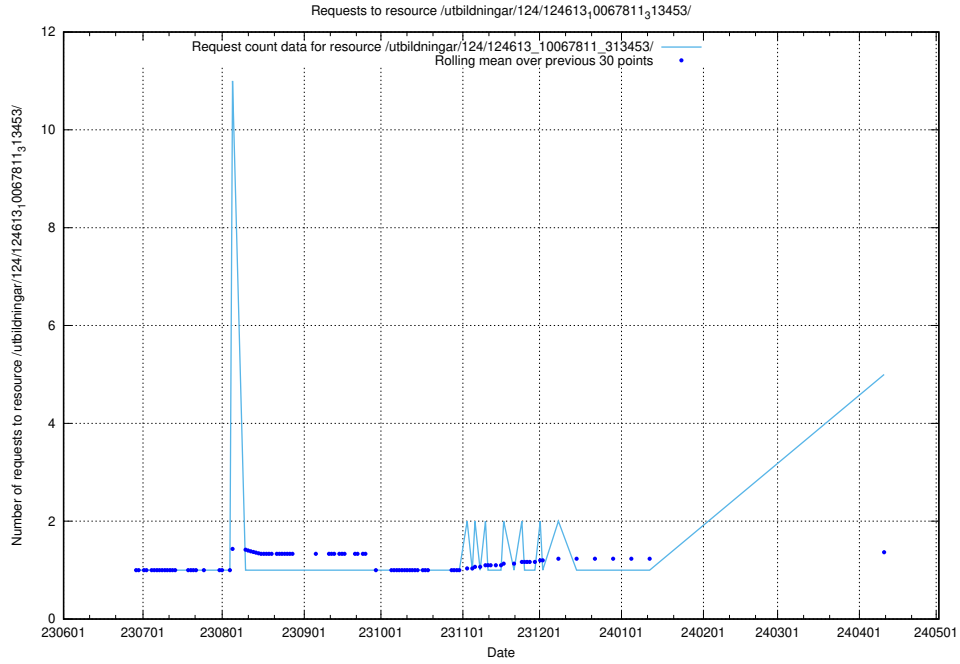

5.143 Usage of /utbildningar/124/124613_10067811_313453/

Here, we count the number of requests to resource /utbildningar/124/124613_10067811_313453/.