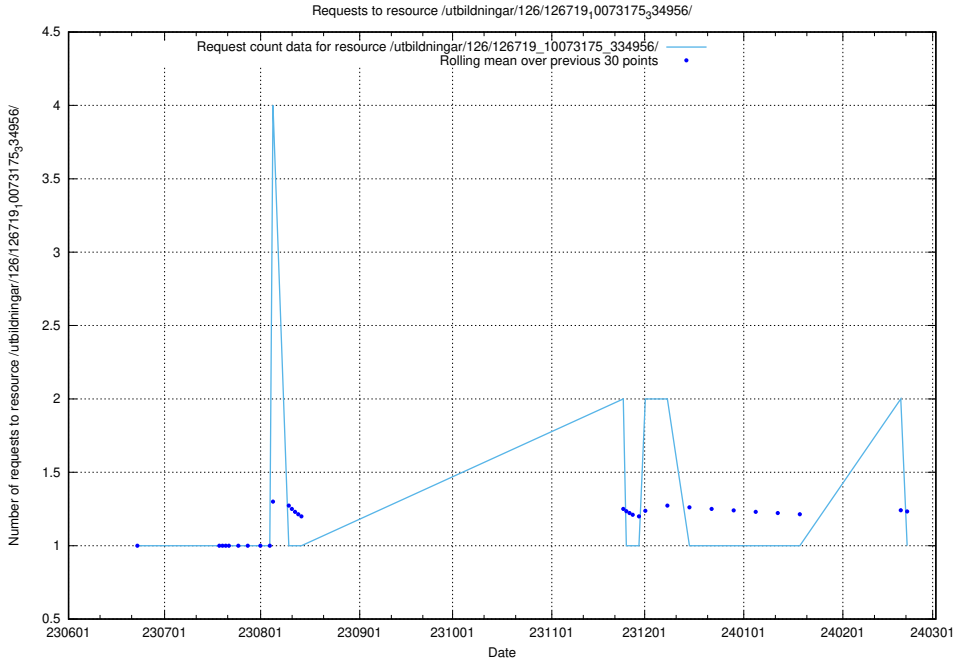

5.5624 Usage of /utbildningar/126/126719_10073175_334956/

Here, we count the number of requests to resource /utbildningar/126/126719_10073175_334956/.