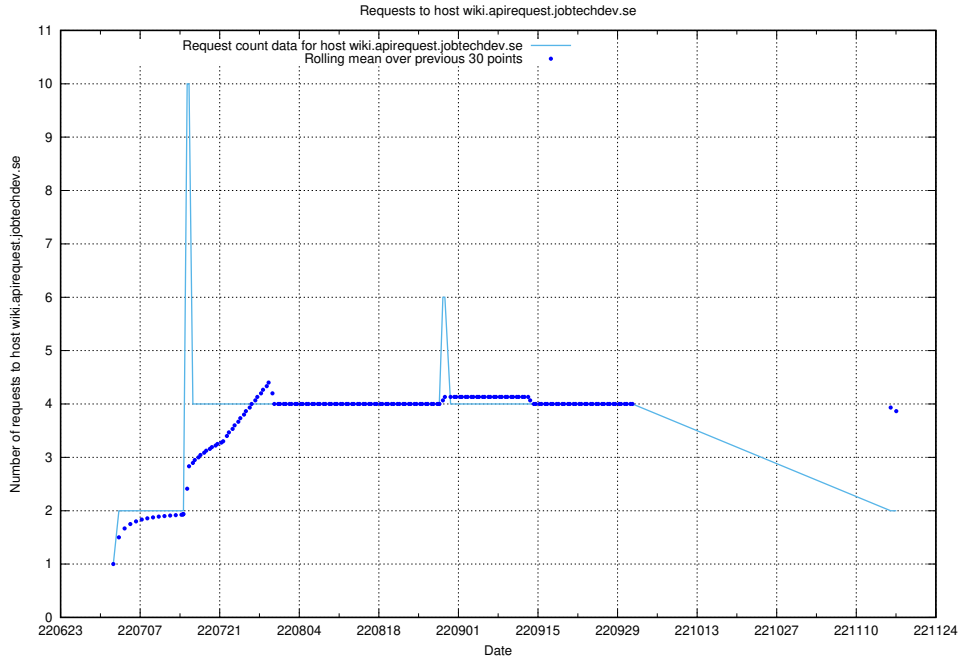

7.392 Usage of wiki.apirequest.jobtechdev.se

Here, we count the number of requests to host wiki.apirequest.jobtechdev.se.

7.393 Usage of wiki.api.jobtechdev.se

Here, we count the number of requests to host wiki.api.jobtechdev.se.