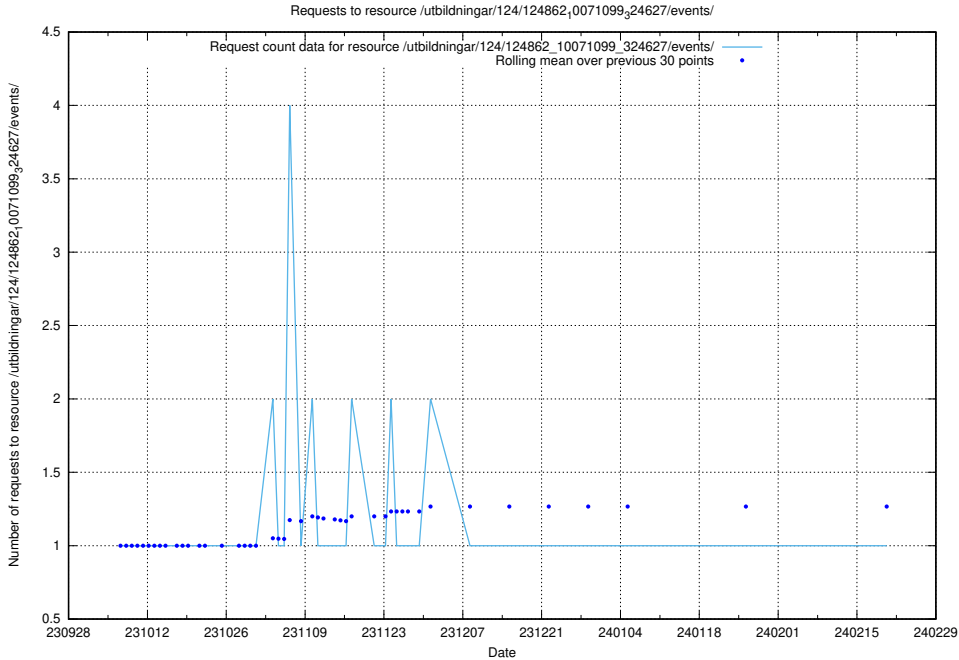

Here, we count the number of requests to resource /utbildningar/125/125415_10067799_319946/.

5.4408 Usage of /utbildningar/124/124862_10071099_324627/events/

Here, we count the number of requests to resource /utbildningar/124/124862_10071099_324627/events/