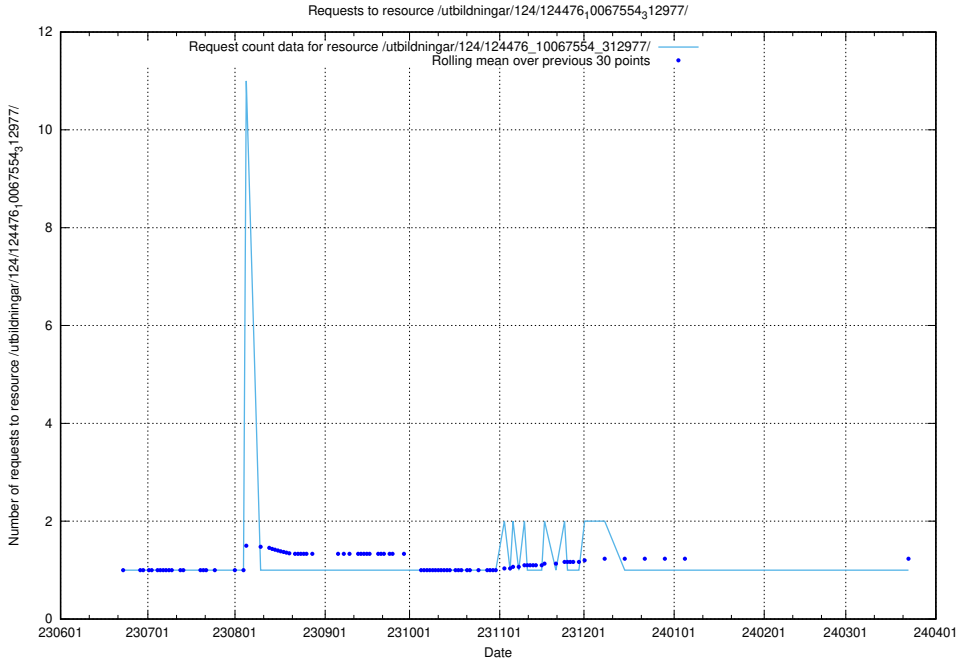

5.5810 Usage of /utbildningar/124/124476_10067554_312977/

Here, we count the number of requests to resource /utbildningar/124/124476_10067554_312977/.