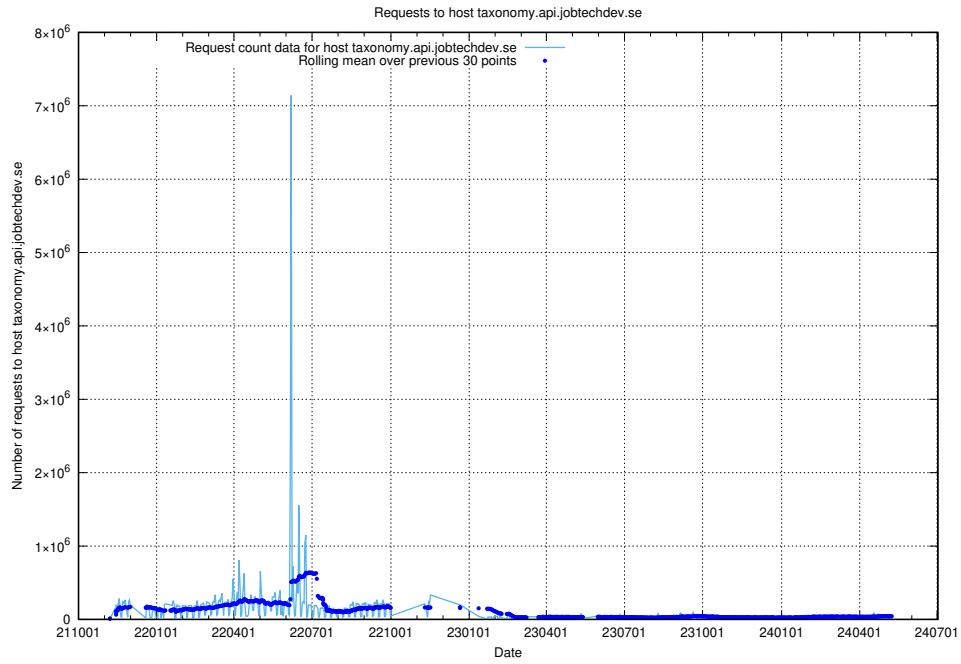

7.9 Usage of taxonomy.api.jobtechdev.se

Here, we count the number of requests to host taxonomy.api.jobtechdev.se.