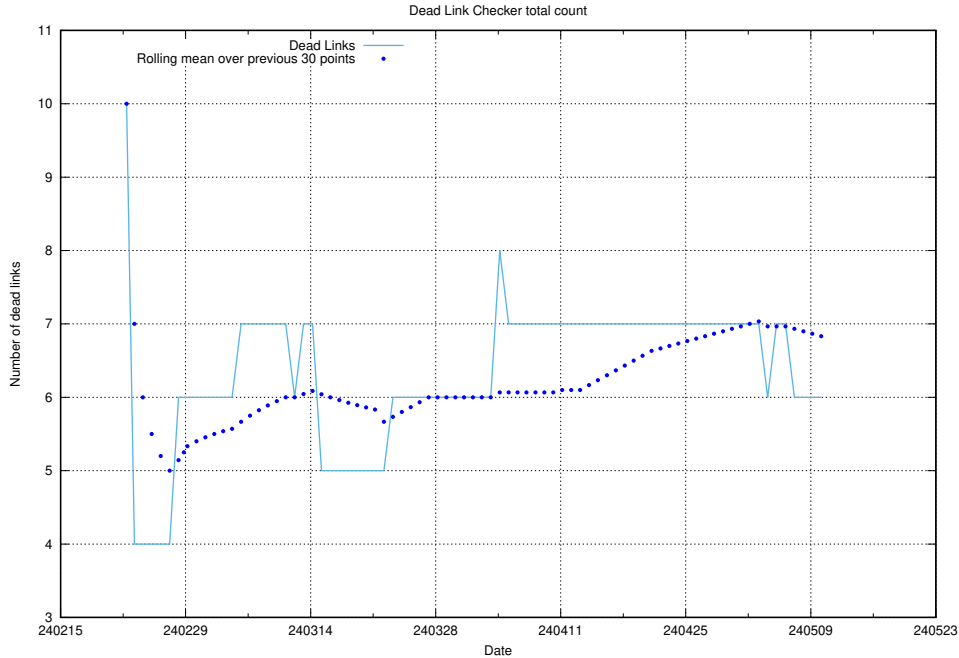

3.2 Total count of dead links

Here is presented the total number of found dead links across all pages.