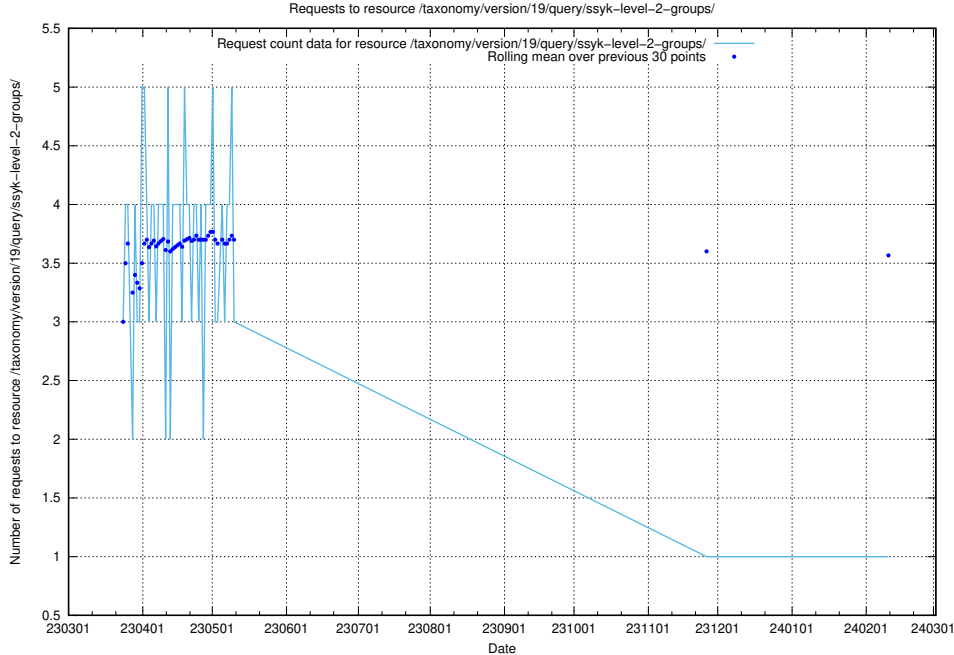

5.6122 Usage of /taxonomy/version/19/query/ssyk-level-2-groups/

Here, we count the number of requests to resource /taxonomy/version/19/query/ssyk-level-2-groups/.