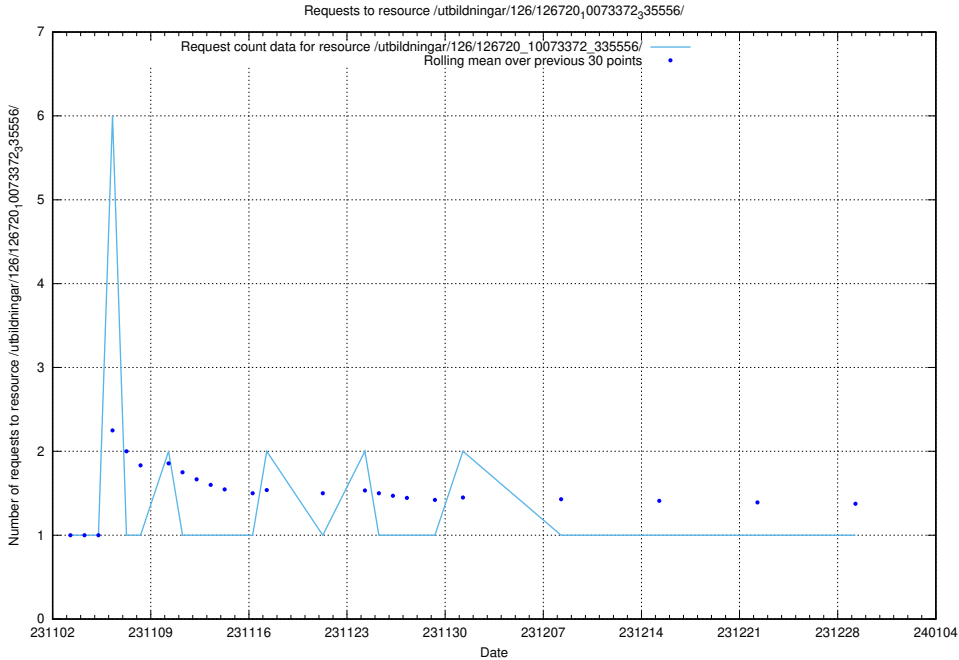

5.4172 Usage of /utbildningar/126/126720_10073372_335556/

Here, we count the number of requests to resource /utbildningar/126/126720_10073372_335556/.