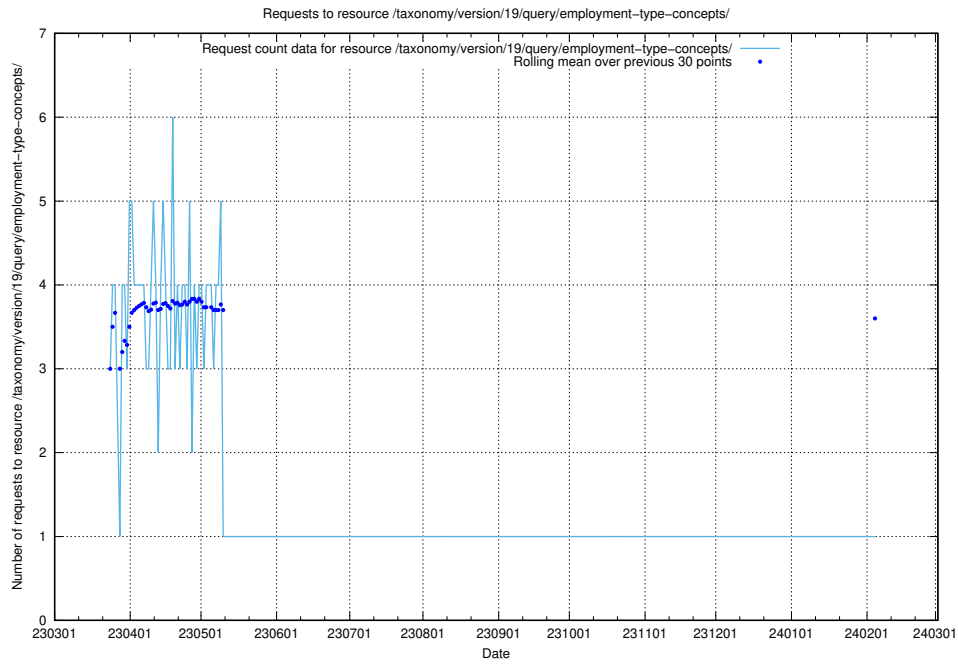

5.6141 Usage of /taxonomy/version/19/query/employment-type-concepts/

Here, we count the number of requests to resource /taxonomy/version/19/query/employment-type-concepts/.