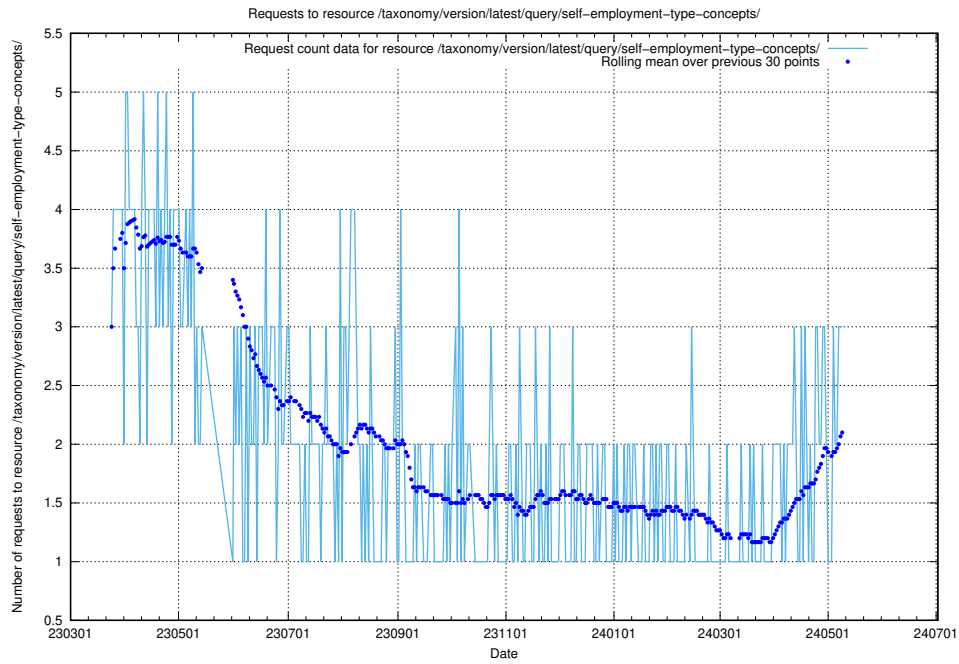

5.426 Usage of /taxonomy/version/latest/query/self-employment-type-concepts/

Here, we count the number of requests to resource /taxonomy/version/latest/query/self-employment-type-concepts/.