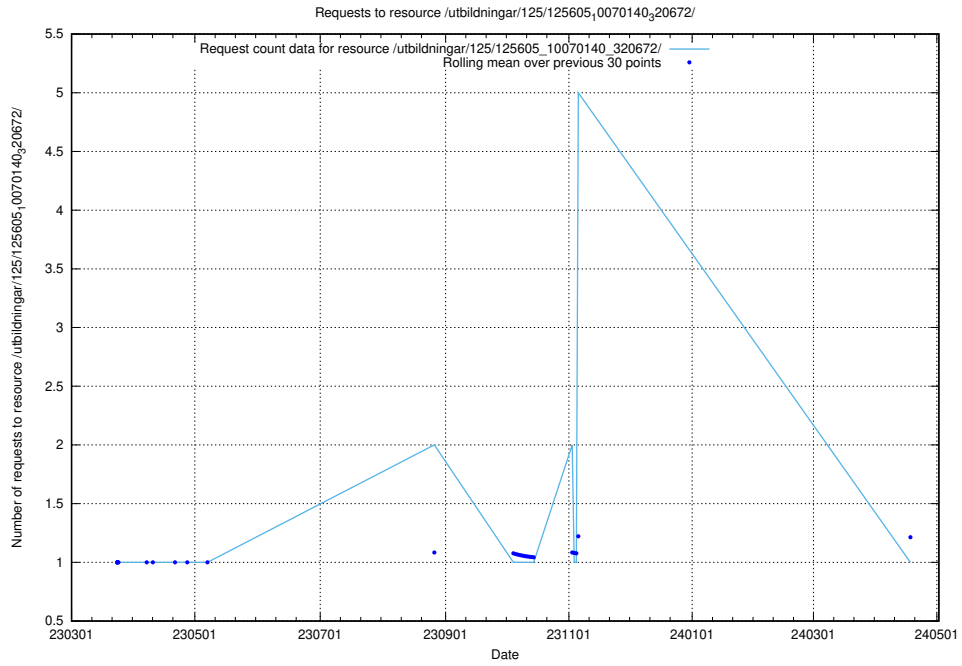

5.1093 Usage of /utbildningar/125/125605_10070140_320672/

Here, we count the number of requests to resource /utbildningar/125/125605_10070140_320672/.