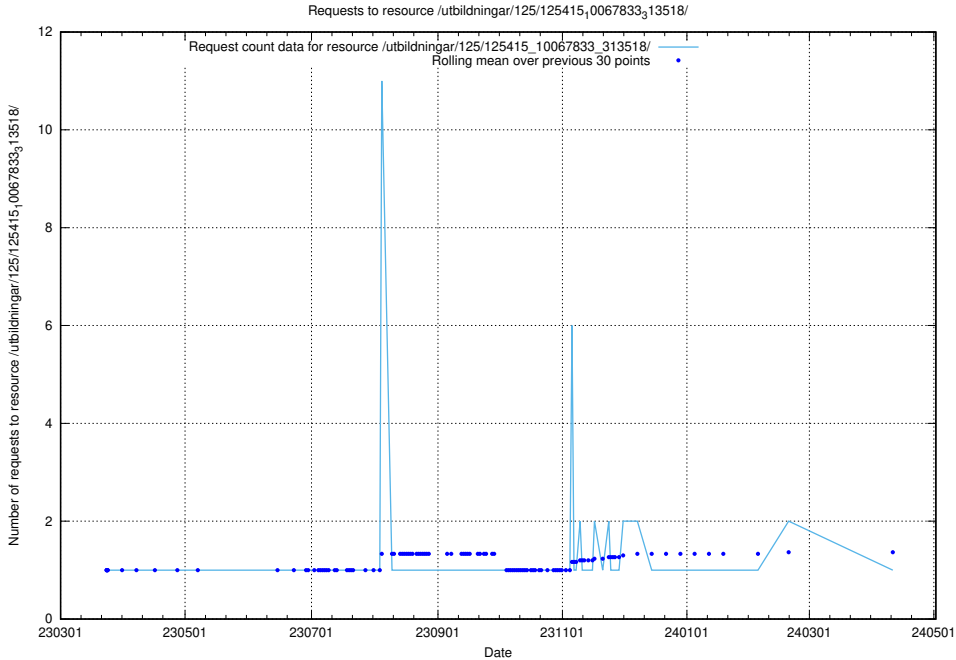

Here, we count the number of requests to resource /utbildningar/125/125415_10067864_313636/.

5.1124 Usage of /utbildningar/125/125415_10067833_313518/

Here, we count the number of requests to resource /utbildningar/125/125415_10067833_313518/.