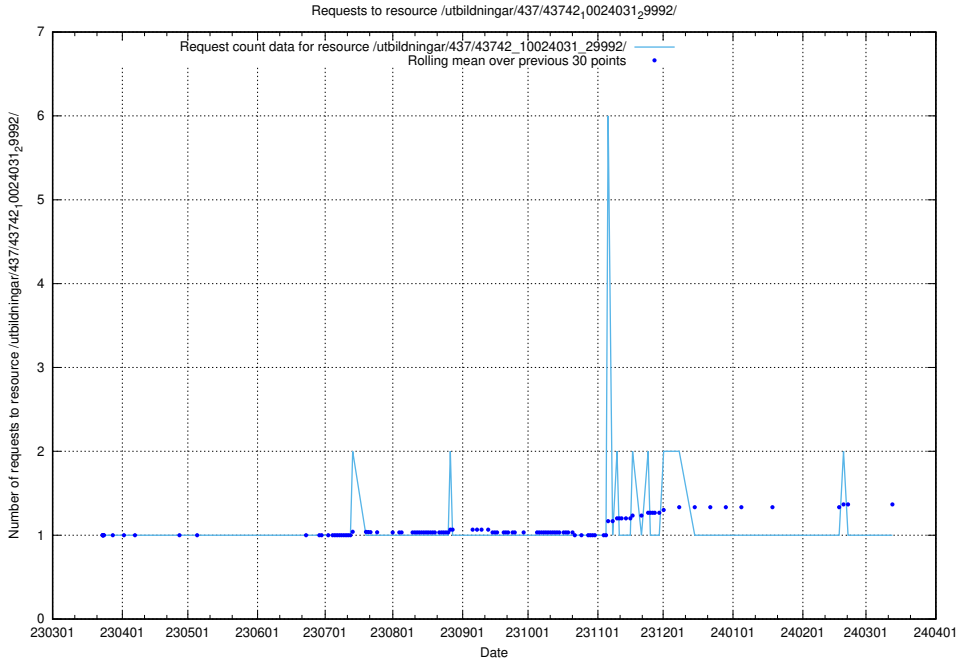

5.6387 Usage of /utbildningar/437/43742_10024031_29992/

Here, we count the number of requests to resource /utbildningar/437/43742_10024031_29992/.