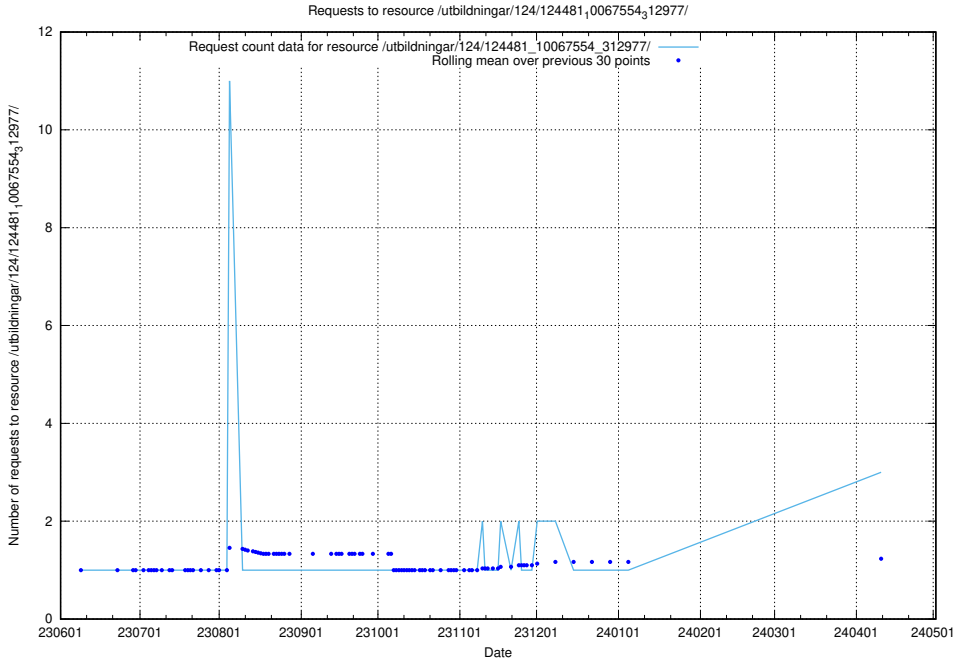

5.404 Usage of /utbildningar/124/124481_10067554_312977/

Here, we count the number of requests to resource /utbildningar/124/124481_10067554_312977/.