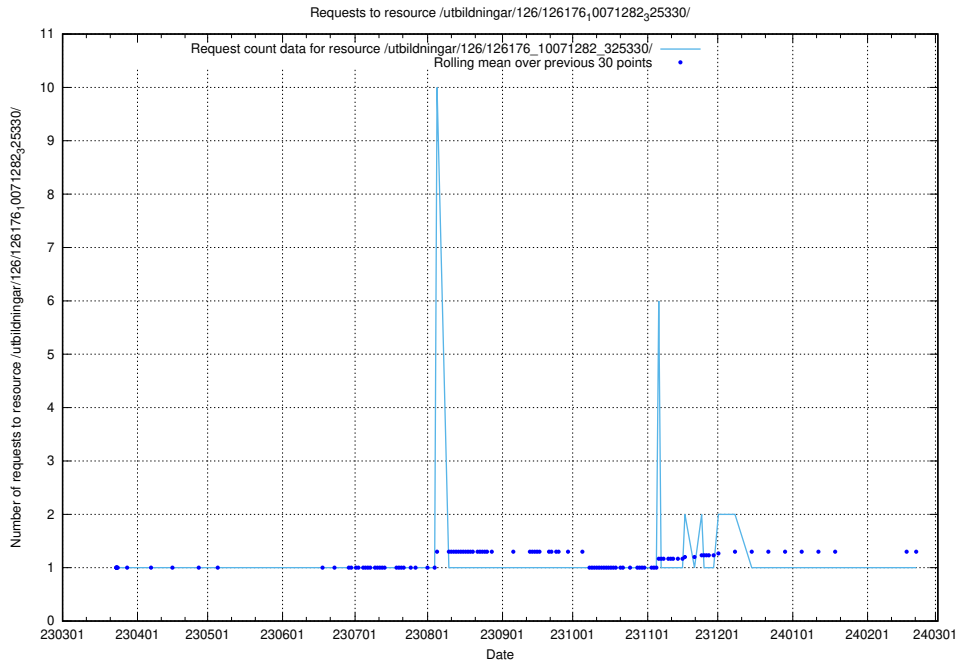

5.6424 Usage of /utbildningar/126/126176_10071282_325330/

Here, we count the number of requests to resource /utbildningar/126/126176_10071282_325330/.