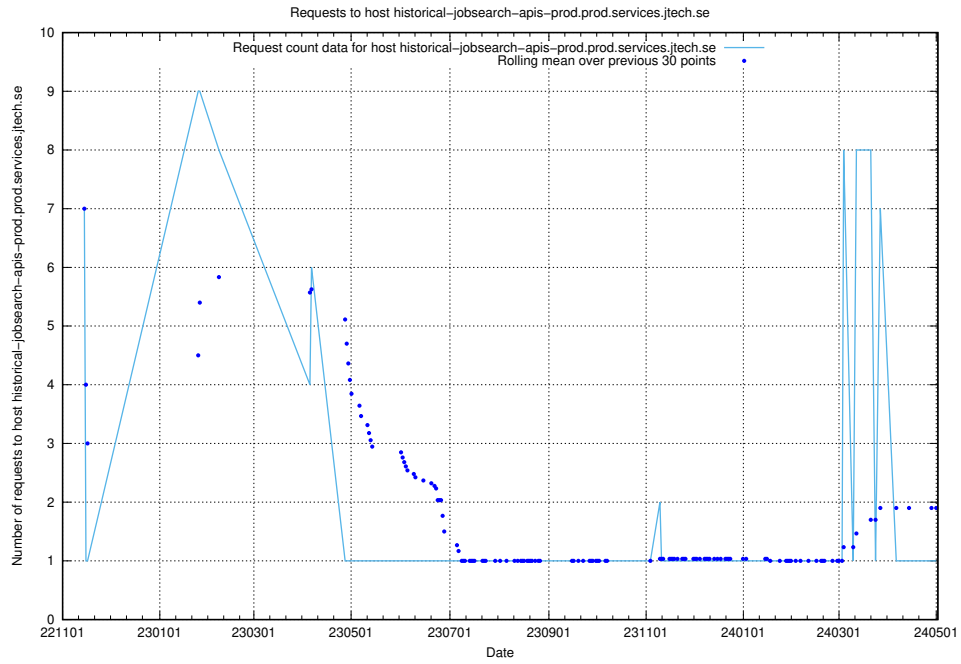

7.613 Usage of historical-jobsearch-apis-prod.prod.services.jtech.se

Here, we count the number of requests to host historical-jobsearch-apis-prod.prod.services.jtech.se.