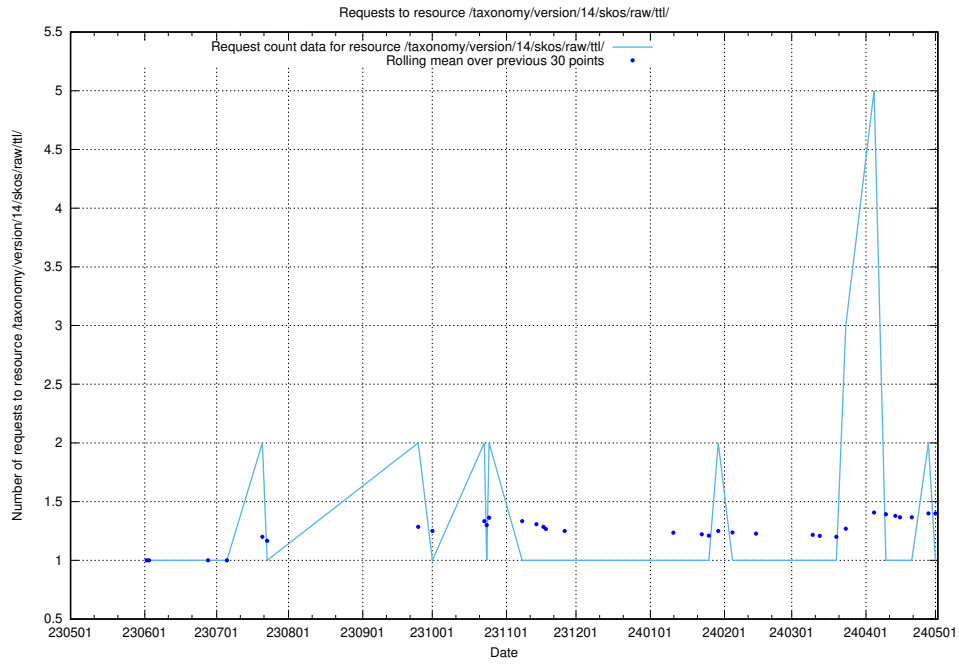

5.5939 Usage of /taxonomy/version/14/skos/raw/ttl/

Here, we count the number of requests to resource /taxonomy/version/14/skos/raw/ttl/.