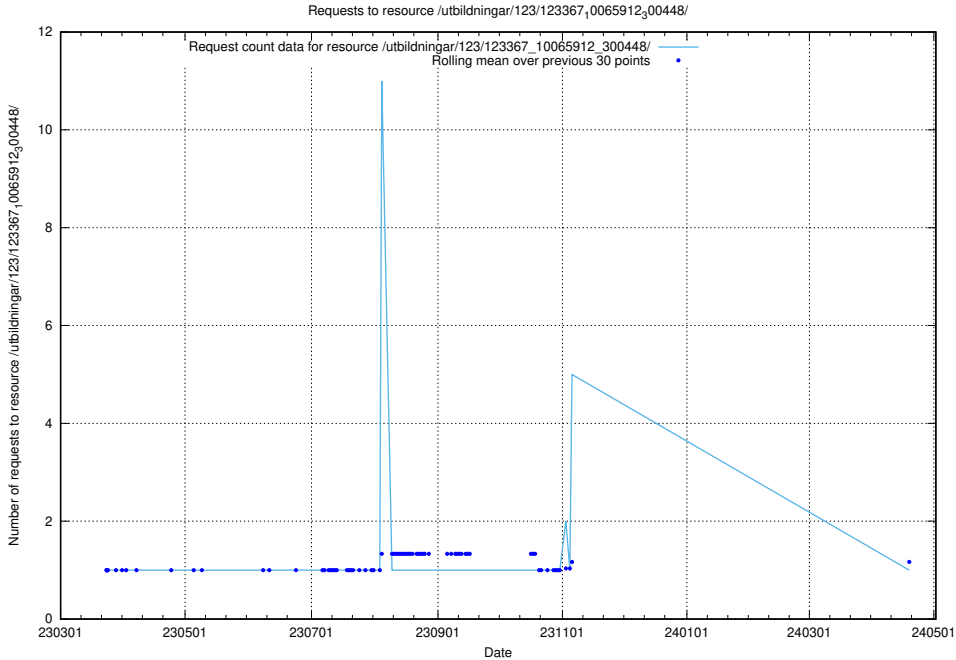

Here, we count the number of requests to resource /utbildningar/123/123367_10065912_300448/.

5.4716 Usage of /utbildningar/125/125915_10070460_321835/events/

Here, we count the number of requests to resource /utbildningar/125/125915_10070460_321835/events/