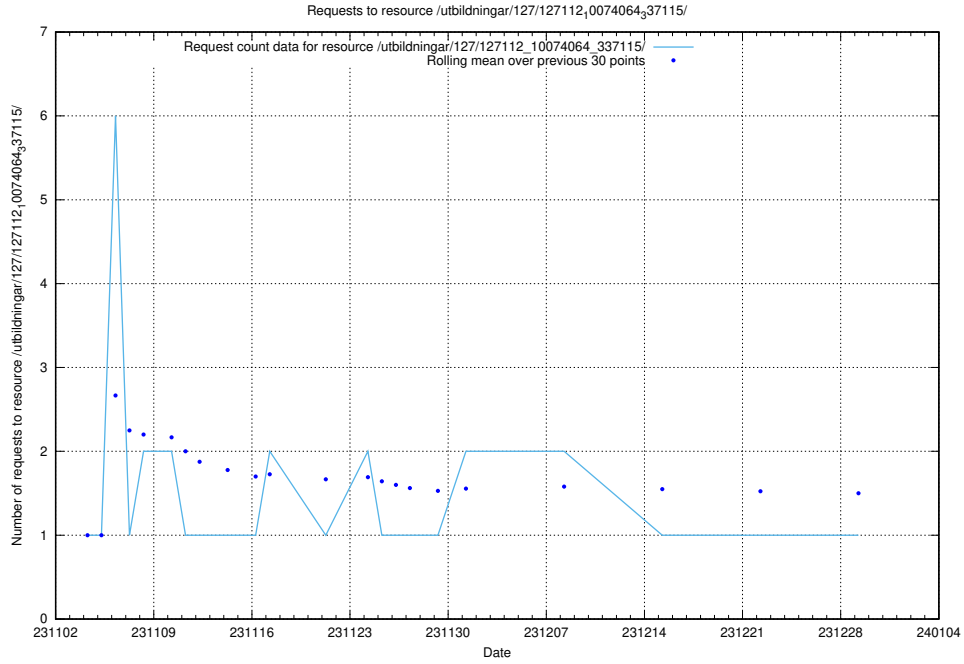

5.4150 Usage of /utbildningar/127/127112_10074064_337115/

Here, we count the number of requests to resource /utbildningar/127/127112_10074064_337115/.