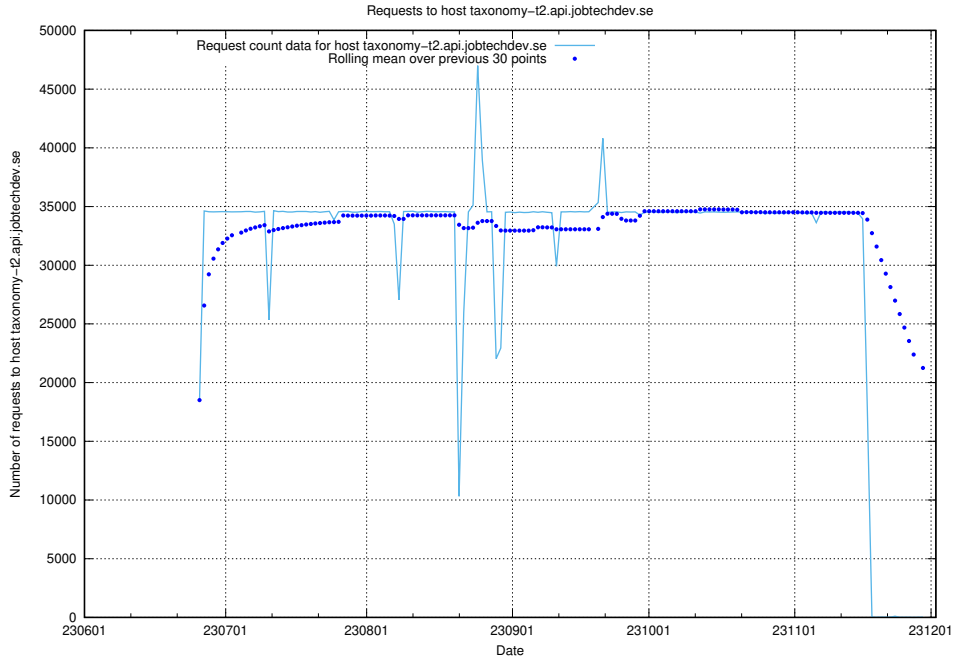

Here, we count the number of requests to host taxonomy-t2.api.jobtechdev.se.

7.41 Usage of taxonomy-i1.api.jobtechdev.se:443

Here, we count the number of requests to host taxonomy-i1.api.jobtechdev.se:443.