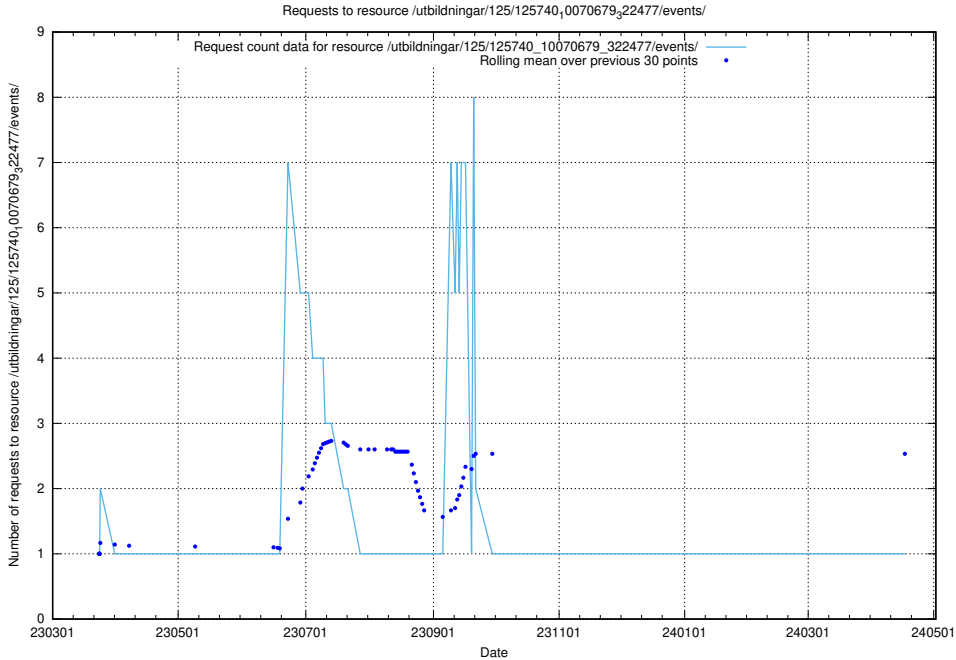

5.1009 Usage of /utbildningar/125/125740_10070679_322477/events/

Here, we count the number of requests to resource /utbildningar/125/125740_10070679_322477/events/