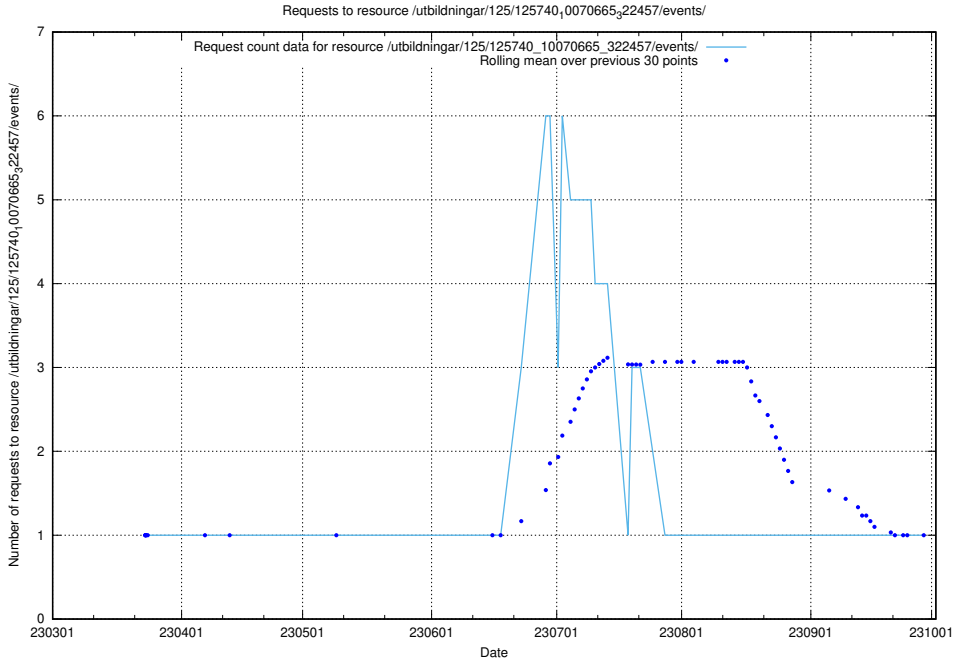

5.1023 Usage of /utbildningar/125/125740_10070665_322457/events/

Here, we count the number of requests to resource /utbildningar/125/125740_10070665_322457/events/