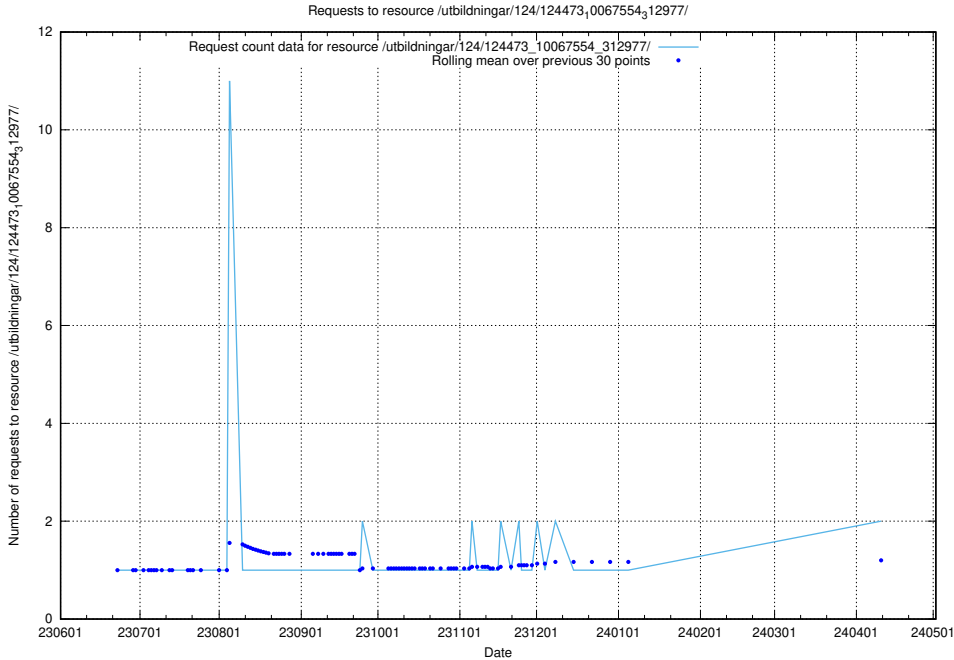

5.877 Usage of /utbildningar/124/124473_10067554_312977/

Here, we count the number of requests to resource /utbildningar/124/124473_10067554_312977/.