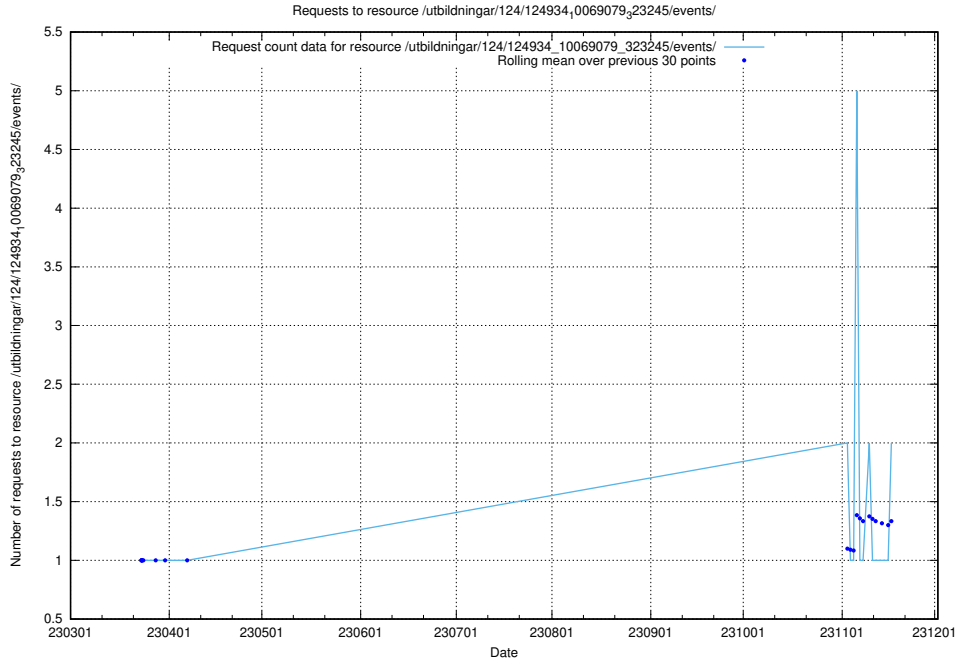

5.489 Usage of /utbildningar/124/124934_10069079_323245/events/

Here, we count the number of requests to resource /utbildningar/124/124934_10069079_323245/events/