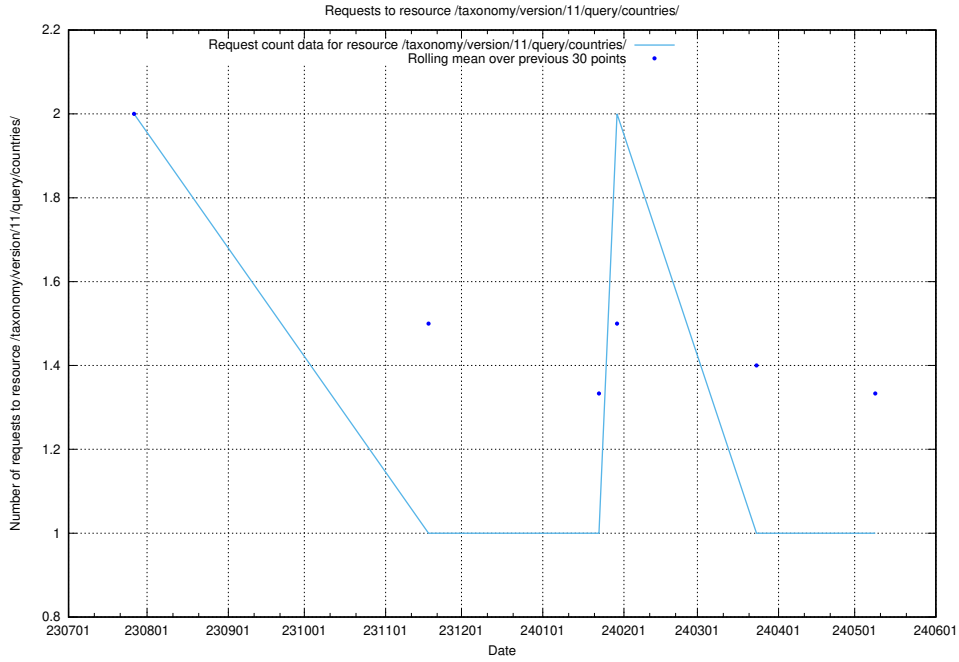

5.4935 Usage of /taxonomy/version/11/query/countries/

Here, we count the number of requests to resource /taxonomy/version/11/query/countries/.