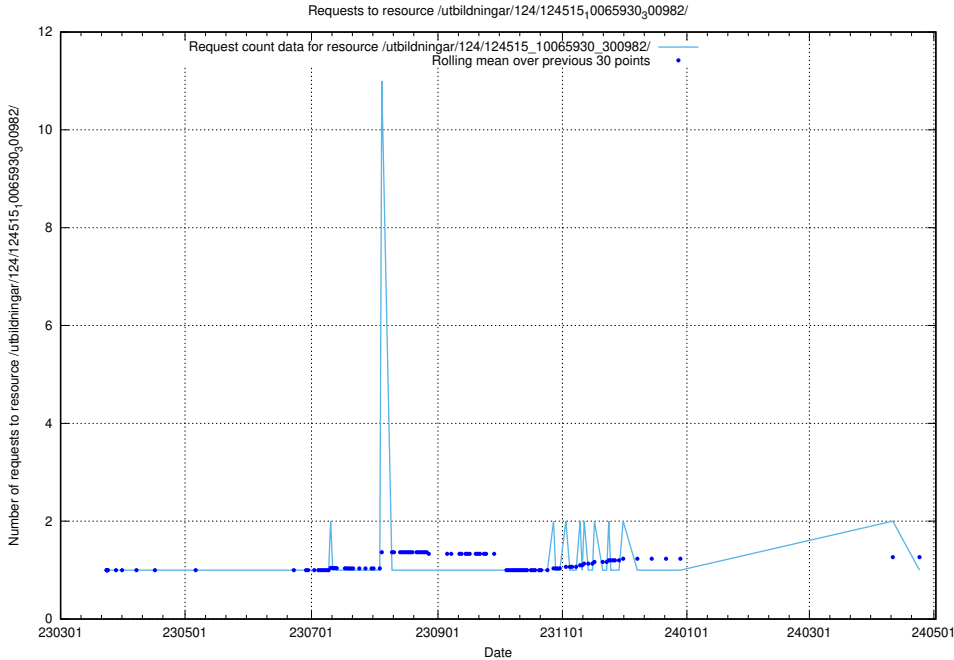

5.1617 Usage of /utbildningar/124/124515_10065930_300982/

Here, we count the number of requests to resource /utbildningar/124/124515_10065930_300982/.