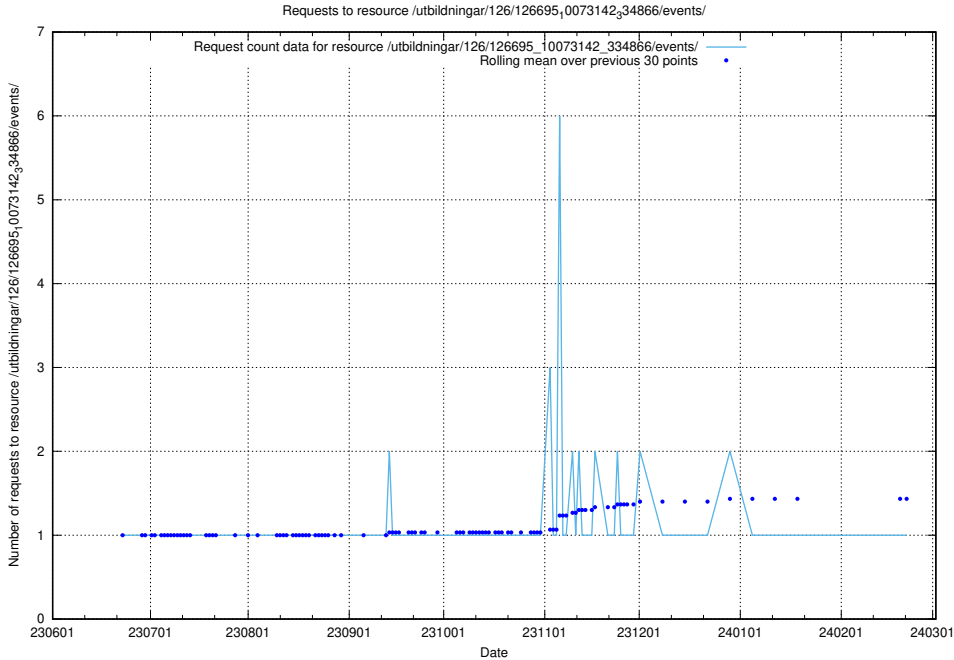

5.5643 Usage of /utbildningar/126/126695_10073142_334866/events/

Here, we count the number of requests to resource /utbildningar/126/126695_10073142_334866/events/