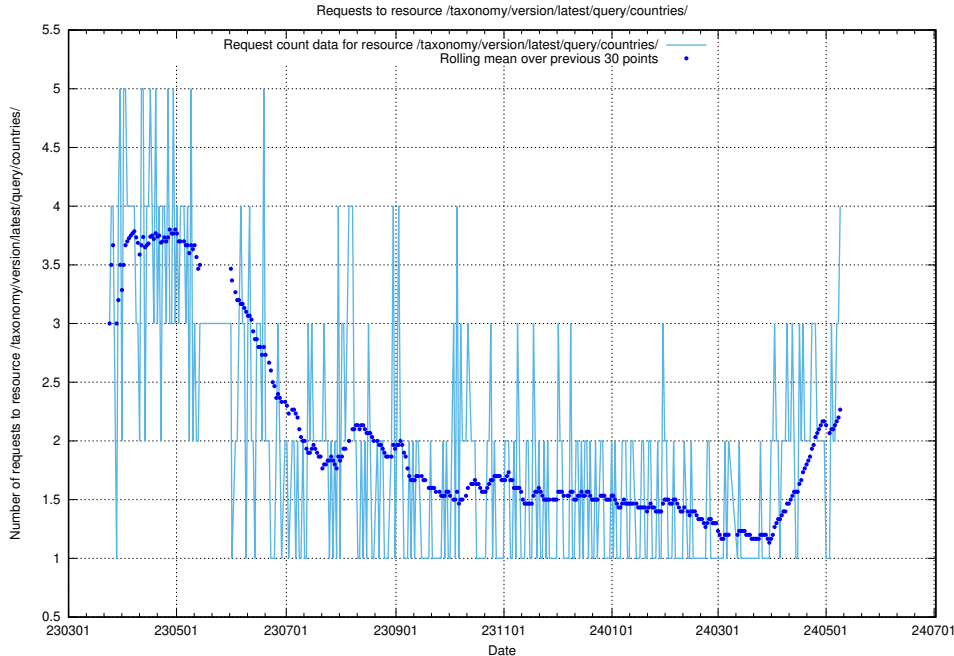

5.236 Usage of /taxonomy/version/latest/query/countries/

Here, we count the number of requests to resource /taxonomy/version/latest/query/countries/.