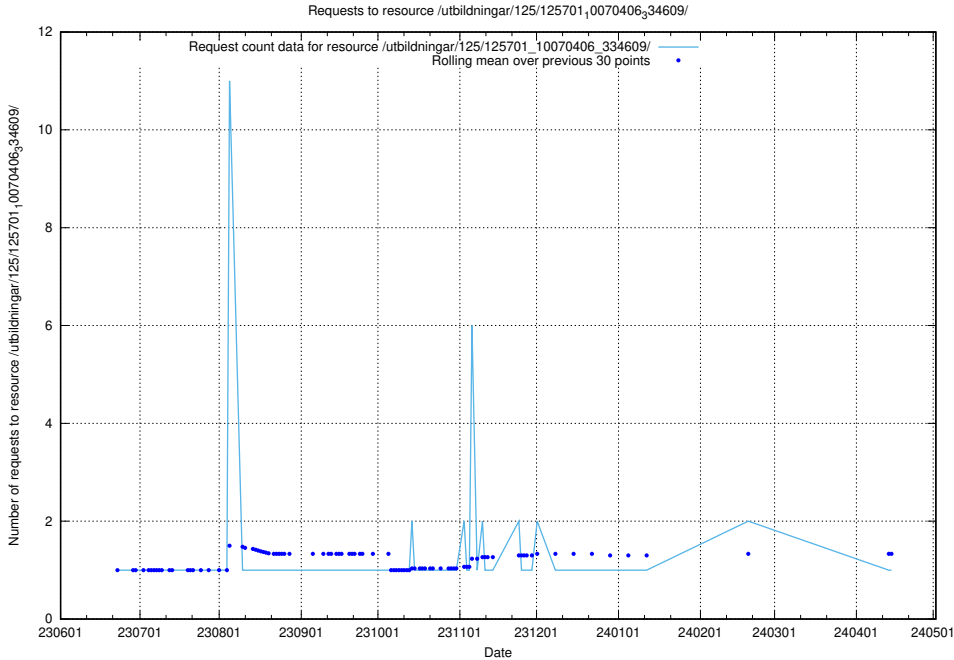

5.5718 Usage of /utbildningar/125/125701_10070406_334609/

Here, we count the number of requests to resource /utbildningar/125/125701_10070406_334609/.