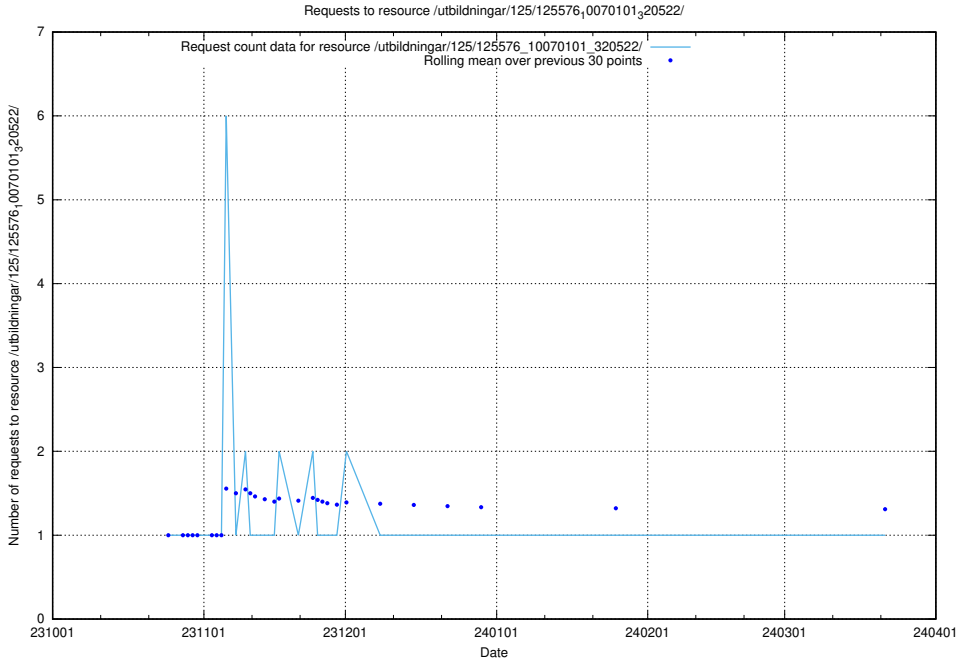

Here, we count the number of requests to resource /utbildningar/125/125576_10070101_320522/.

5.4241 Usage of /utbildningar/124/124516_10065935_301863/

Here, we count the number of requests to resource /utbildningar/124/124516_10065935_301863/.