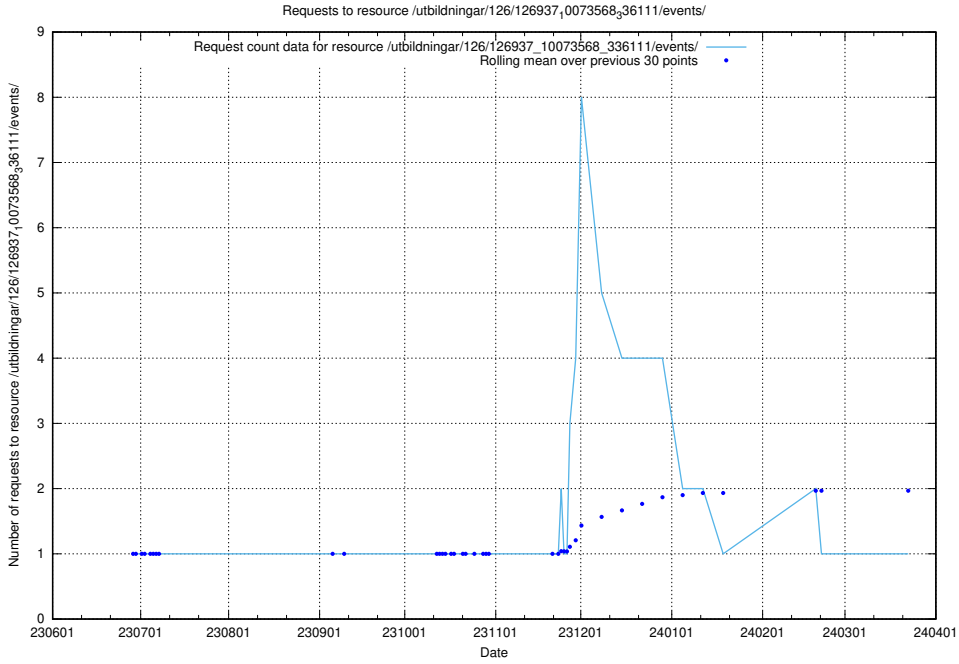

5.5448 Usage of /utbildningar/126/126937_10073568_336111/events/

Here, we count the number of requests to resource /utbildningar/126/126937_10073568_336111/events/