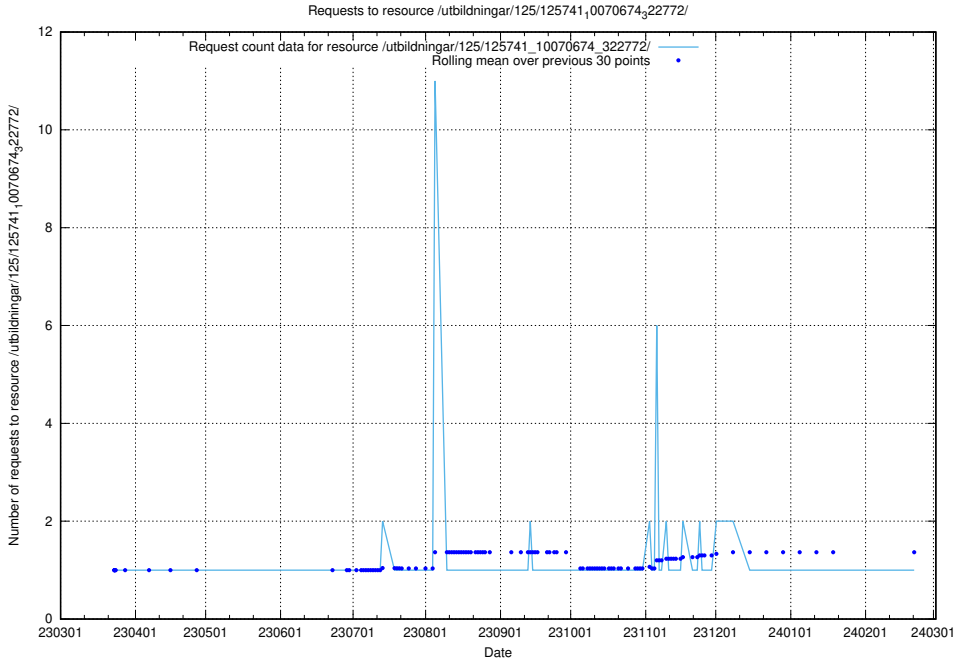

5.6480 Usage of /utbildningar/125/125741_10070674_322772/

Here, we count the number of requests to resource /utbildningar/125/125741_10070674_322772/.

5.6481 Usage of /utbildningar/125/125741_10070674_322469/events/