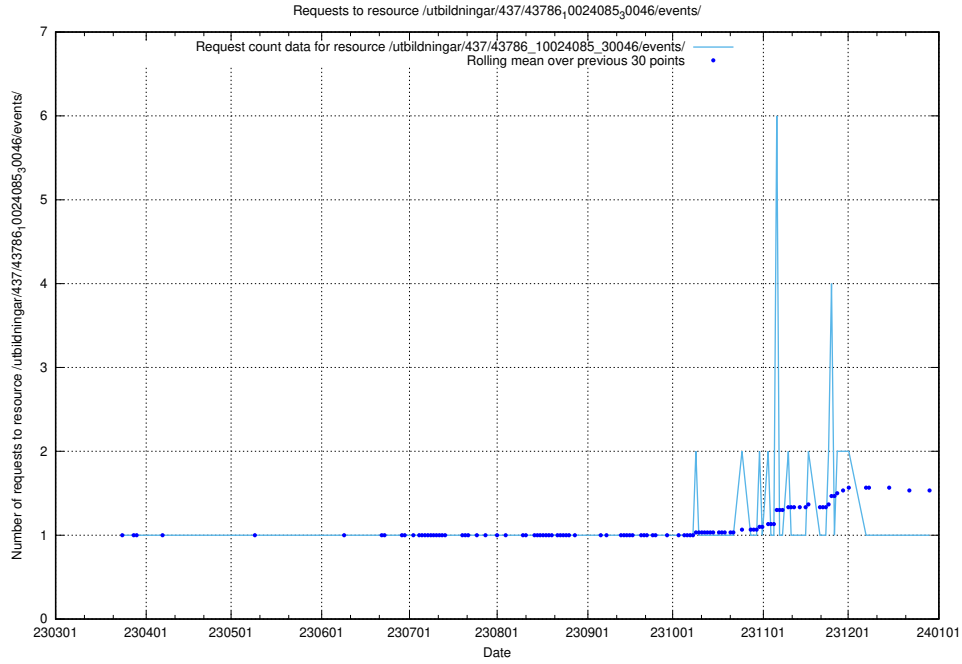

5.6179 Usage of /utbildningar/437/43786_10024085_30046/events/

Here, we count the number of requests to resource /utbildningar/437/43786_10024085_30046/events/.