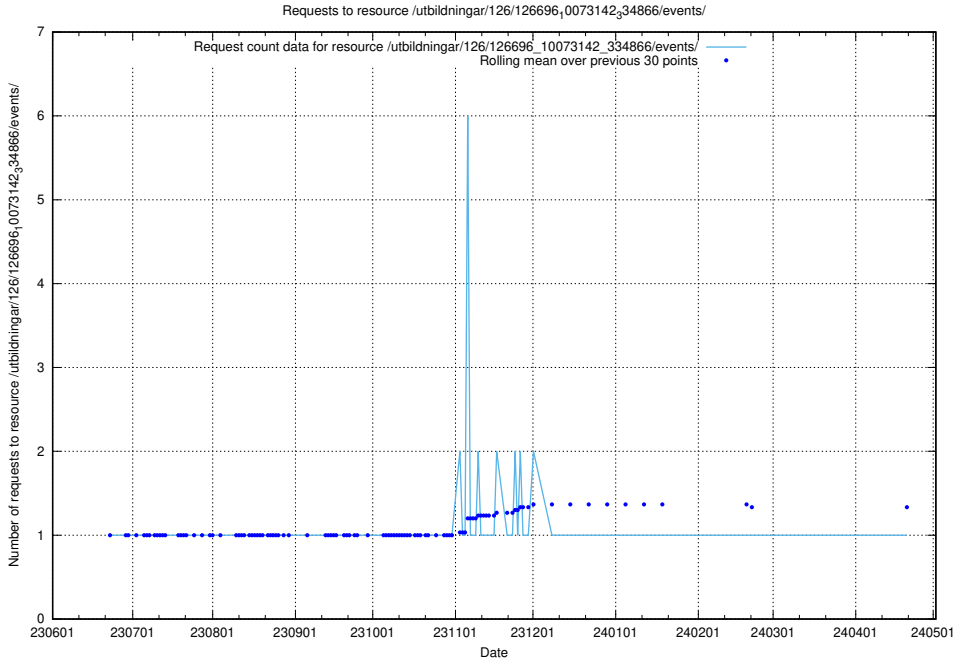

5.5636 Usage of /utbildningar/126/126696_10073142_334866/events/

Here, we count the number of requests to resource /utbildningar/126/126696_10073142_334866/events/