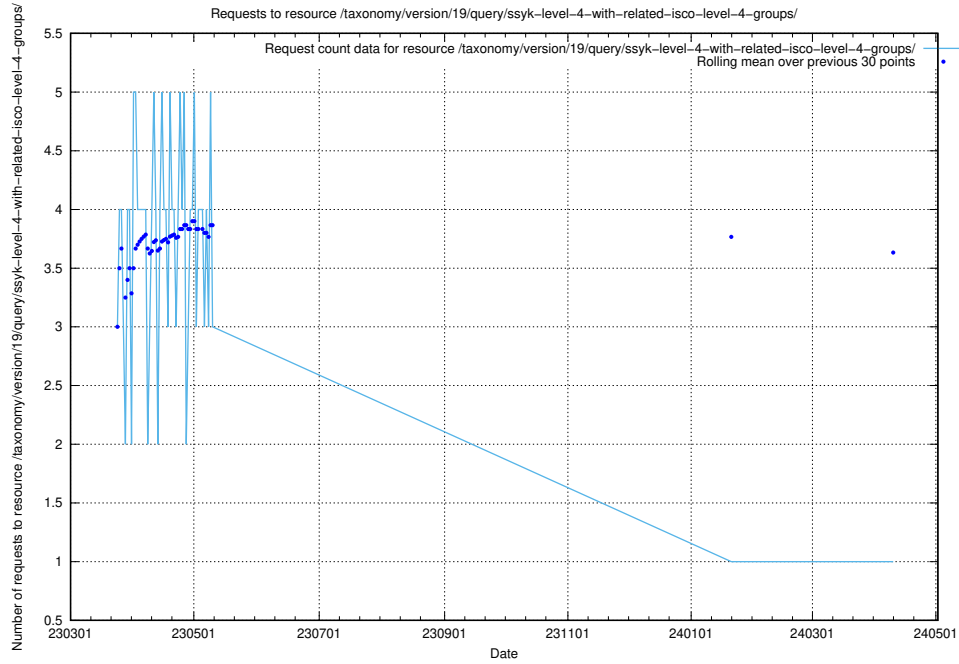

5.6118 Usage of /taxonomy/version/19/query/ssyk-level-4-with-related-isco-level-4-groups/

Here, we count the number of requests to resource /taxonomy/version/19/query/ssyk-level-4-with-related-isco-level-4-groups/.