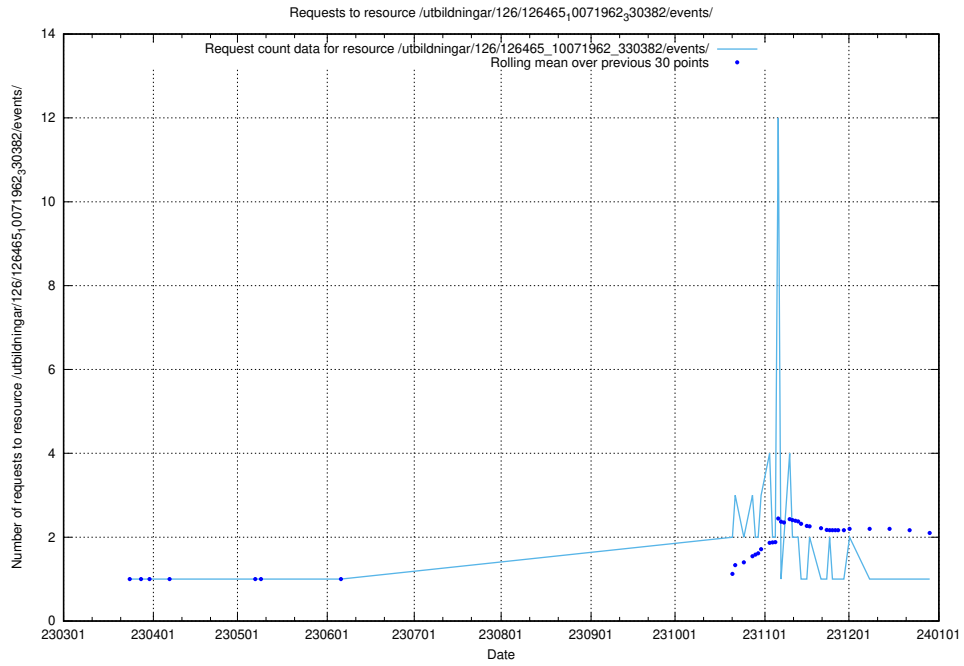

5.6199 Usage of /utbildningar/126/126465_10071962_330382/events/

Here, we count the number of requests to resource /utbildningar/126/126465_10071962_330382/events/