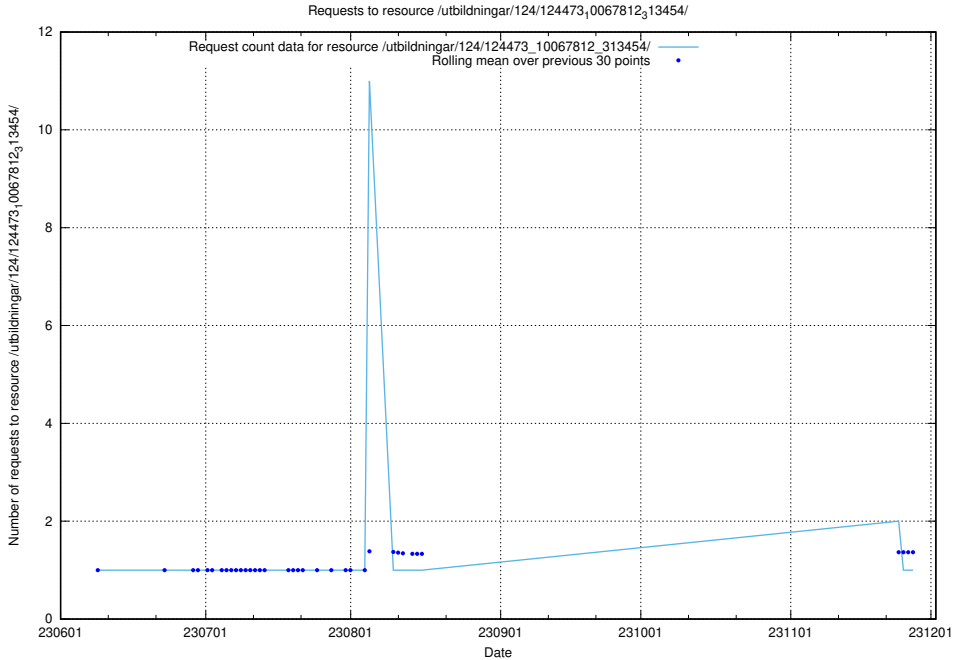

5.5908 Usage of /utbildningar/124/124473_10067812_313454/

Here, we count the number of requests to resource /utbildningar/124/124473_10067812_313454/.