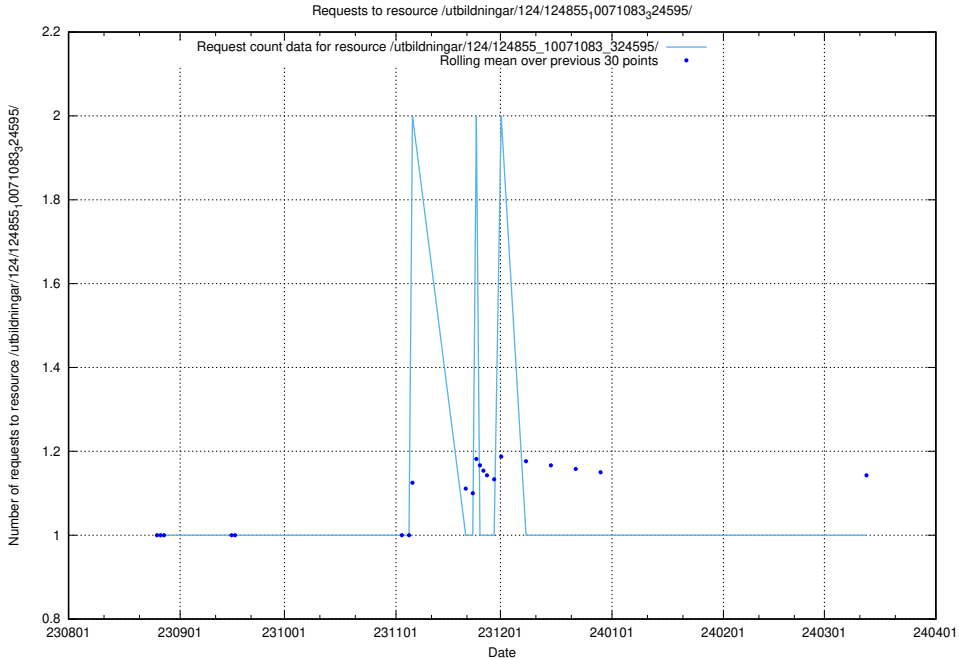

5.4723 Usage of /utbildningar/124/124855_10071083_324595/

Here, we count the number of requests to resource /utbildningar/124/124855_10071083_324595/.