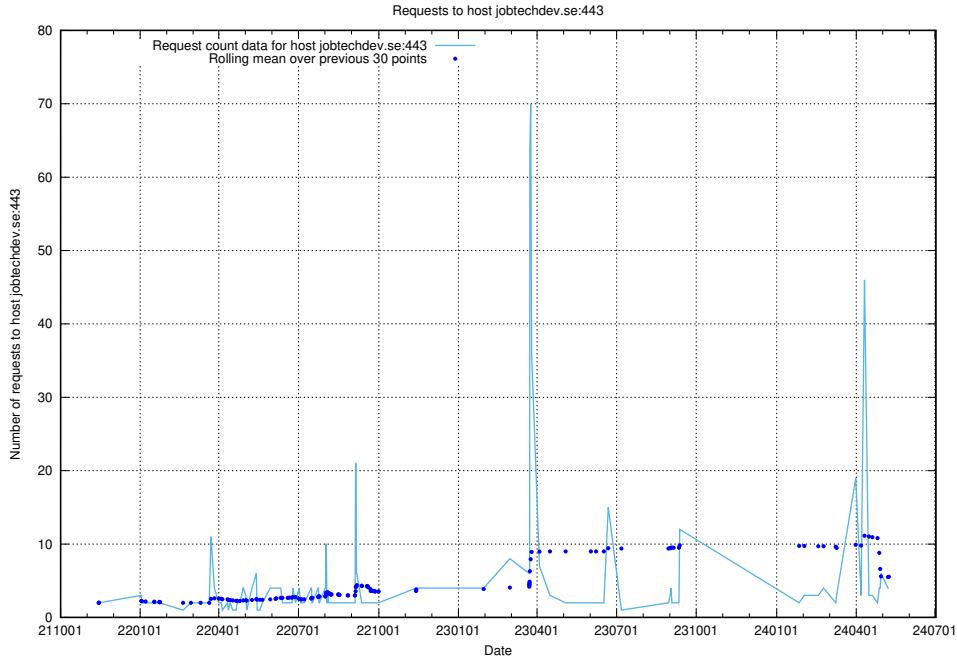

7.163 Usage of jobtechdev.se:443

Here, we count the number of requests to host jobtechdev.se:443.