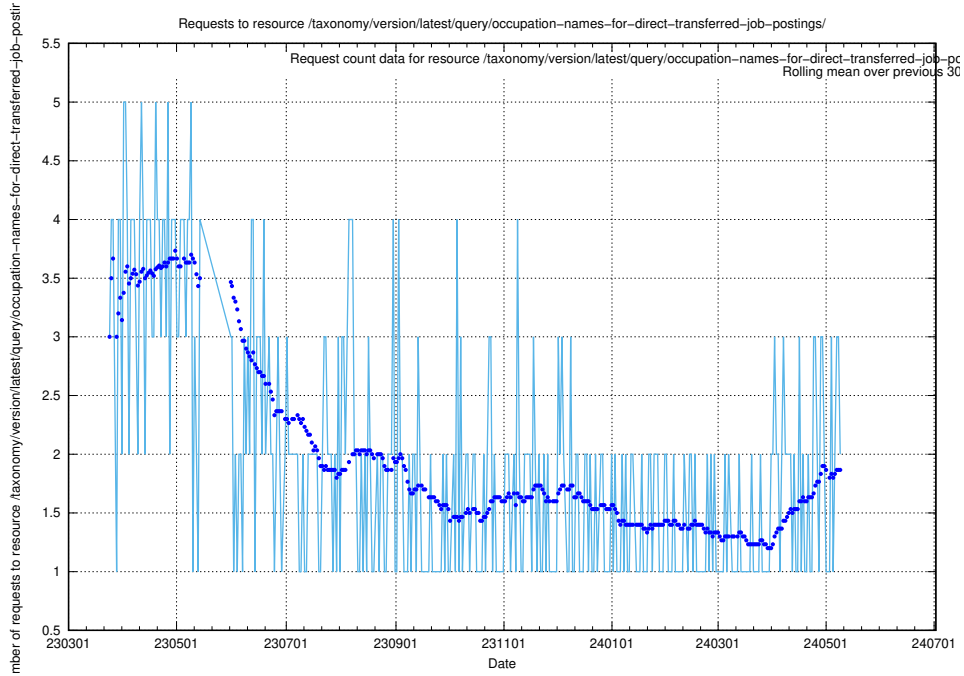

5.933 Usage of /taxonomy/version/latest/query/occupation-names-for-direct-transferred-job-postings/

Here, we count the number of requests to resource /taxonomy/version/latest/query/occupation-names-for-direct-transferred-job-postings/.