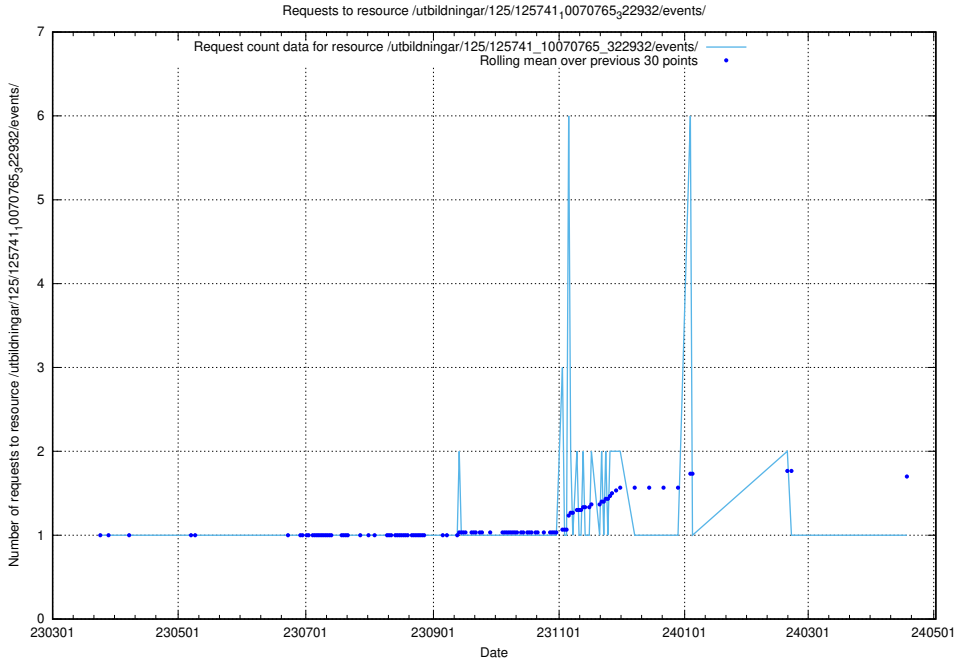

5.6221 Usage of /utbildningar/125/125741_10070765_322932/events/

Here, we count the number of requests to resource /utbildningar/125/125741_10070765_322932/events/