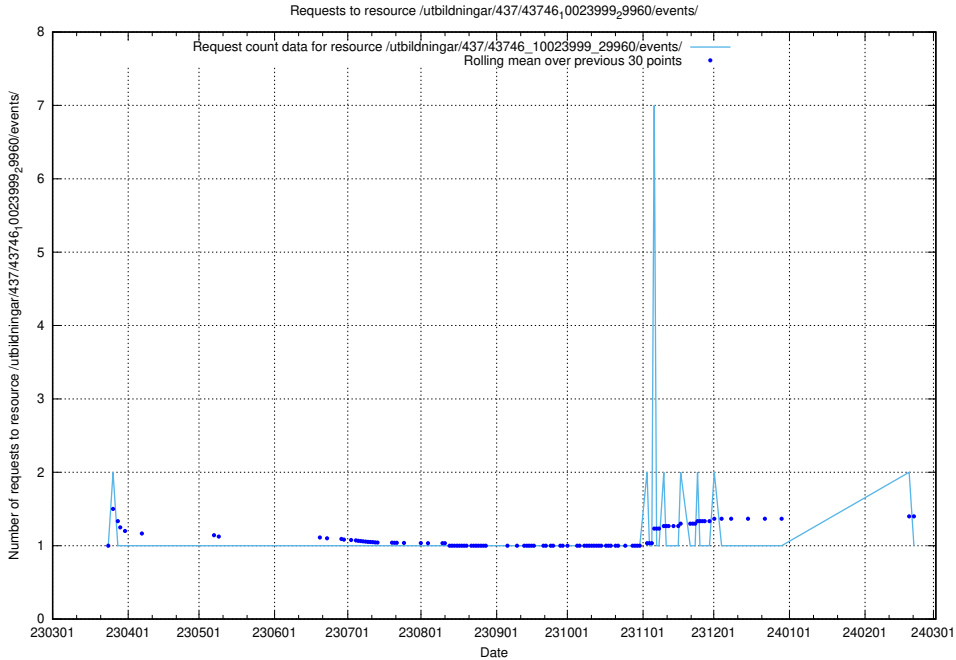

5.6194 Usage of /utbildningar/437/43746_10023999_29960/events/

Here, we count the number of requests to resource /utbildningar/437/43746_10023999_29960/events/.