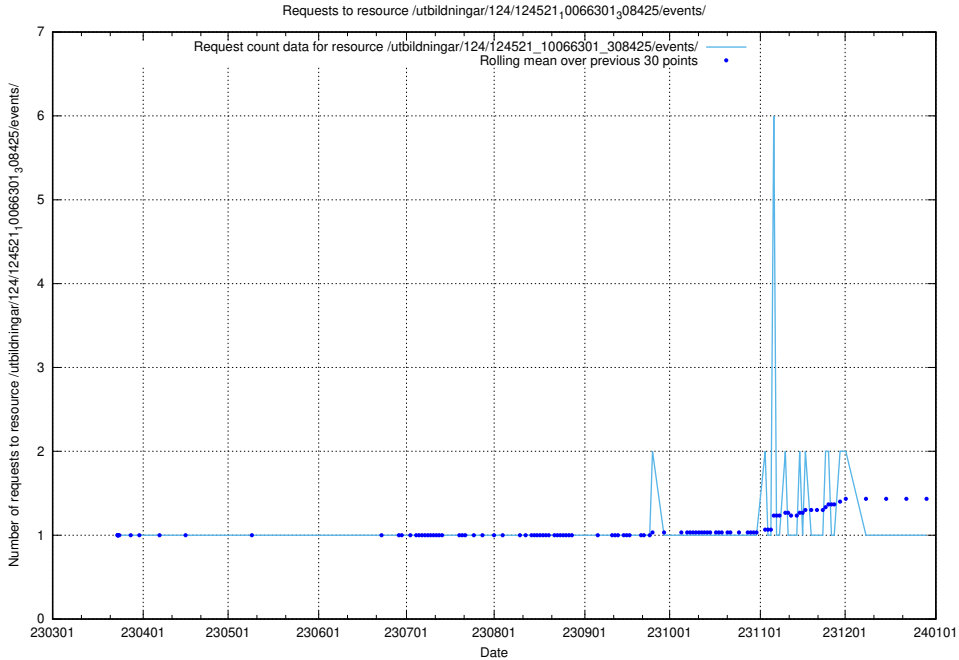

5.1243 Usage of /utbildningar/124/124521_10066301_308425/events/

Here, we count the number of requests to resource /utbildningar/124/124521_10066301_308425/events/