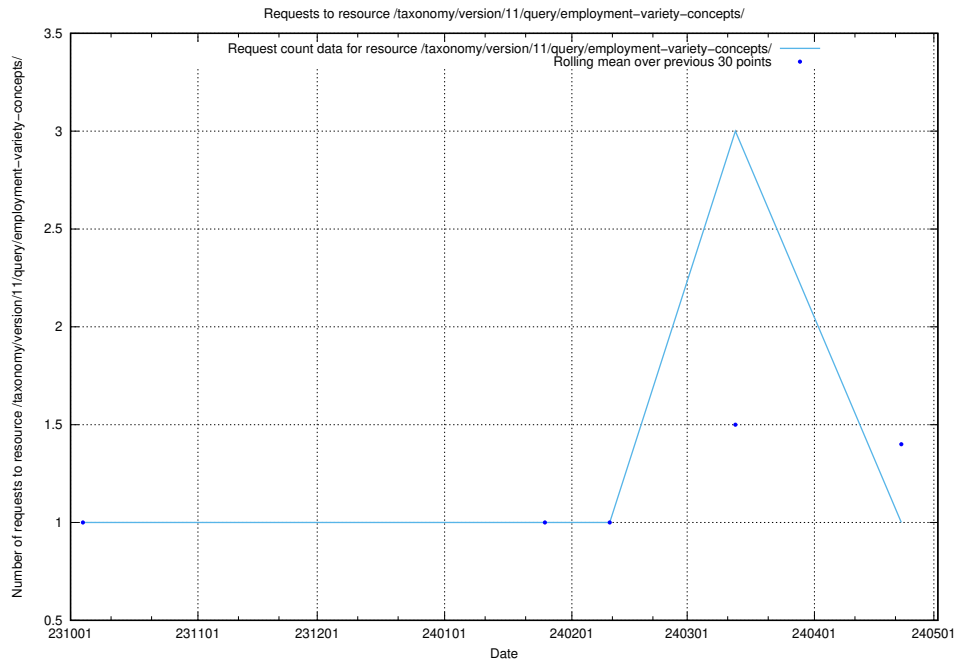

5.4452 Usage of /taxonomy/version/11/query/employment-variety-concepts/

Here, we count the number of requests to resource /taxonomy/version/11/query/employment-variety-concepts/.