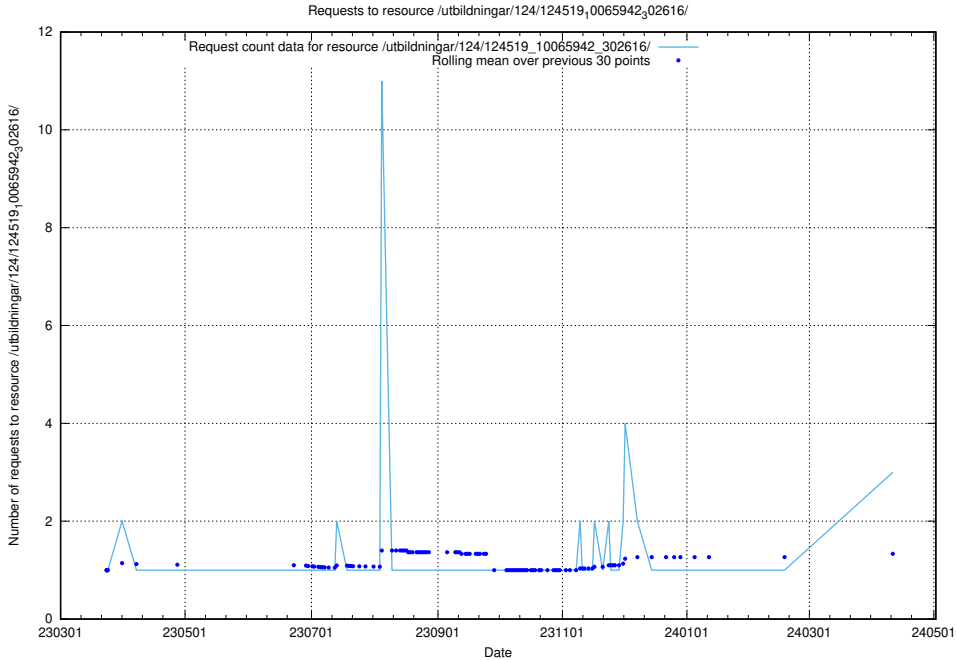

5.264 Usage of /utbildningar/124/124519_10065942_302616/

Here, we count the number of requests to resource /utbildningar/124/124519_10065942_302616/.