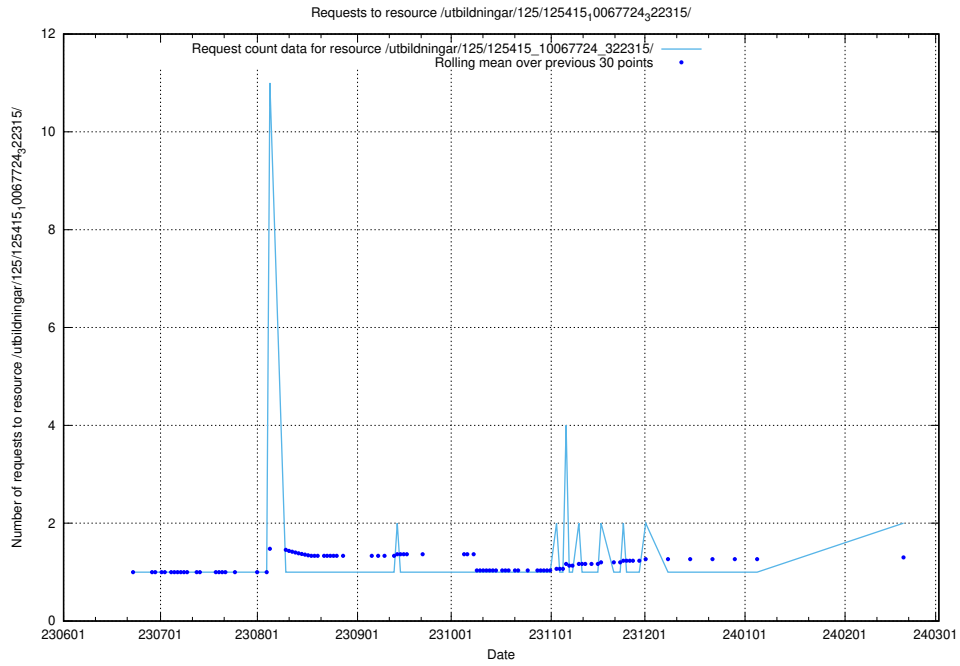

5.861 Usage of /utbildningar/125/125415_10067724_322315/

Here, we count the number of requests to resource /utbildningar/125/125415_10067724_322315/.