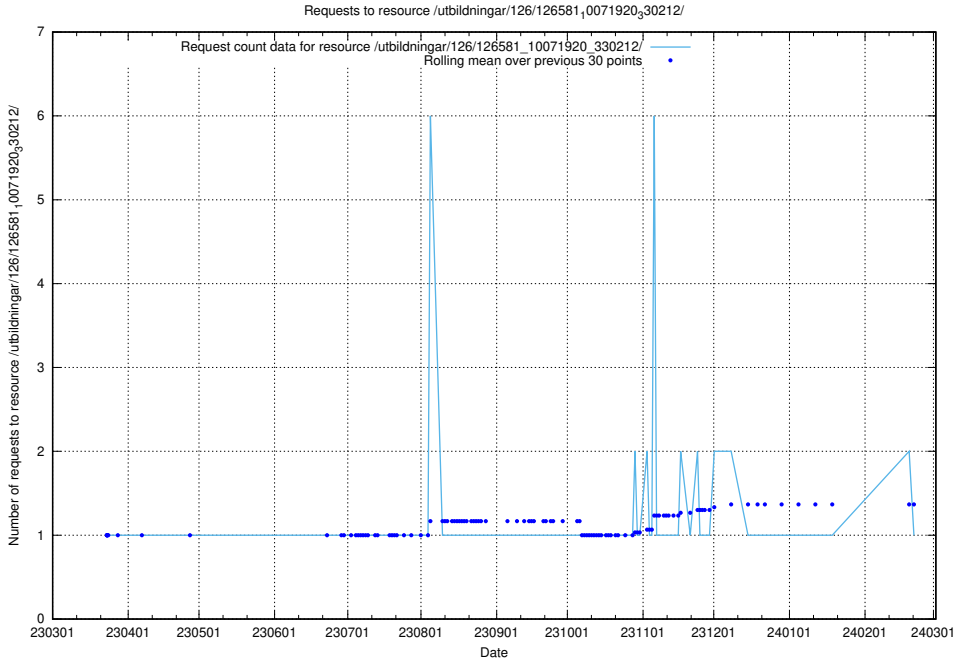

Here, we count the number of requests to resource /utbildningar/126/126581_10071920_330212/events/

5.6397 Usage of /utbildningar/126/126581_10071920_330212/

Here, we count the number of requests to resource /utbildningar/126/126581_10071920_330212/.