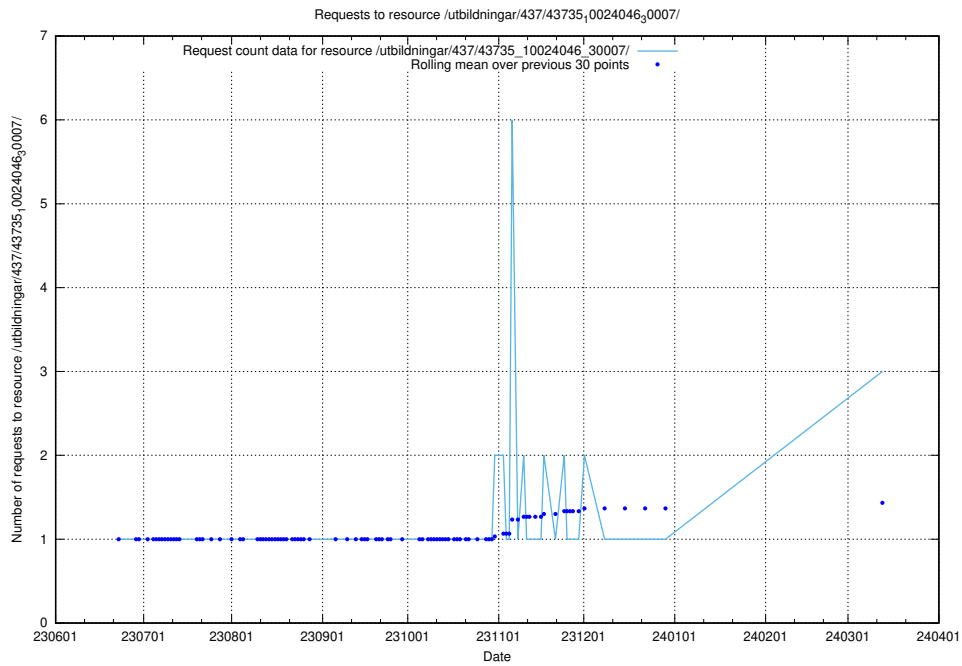

5.376 Usage of /utbildningar/437/43735_10024046_30007/

Here, we count the number of requests to resource /utbildningar/437/43735_10024046_30007/.