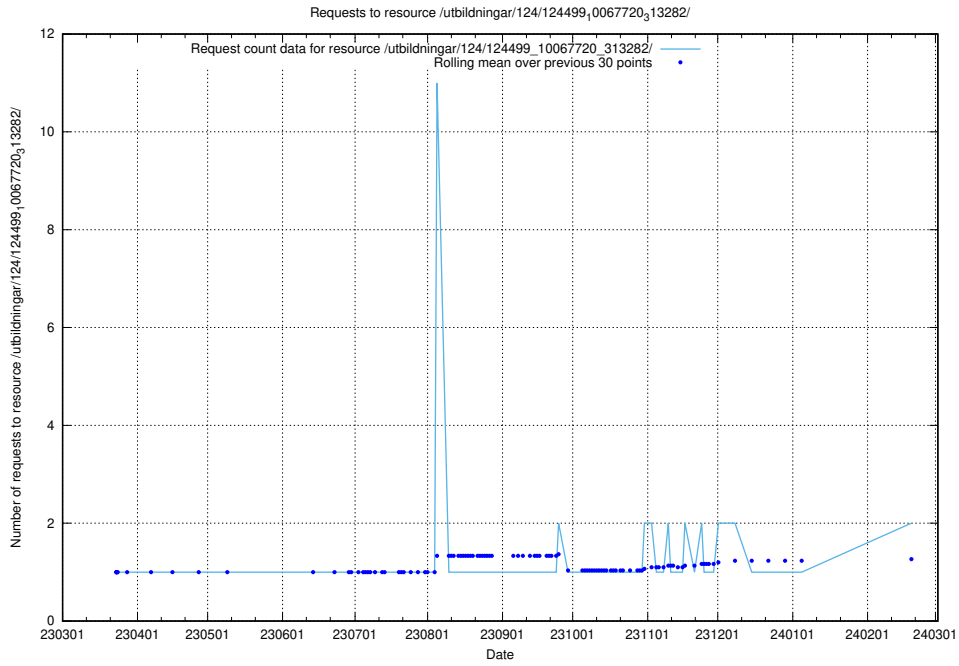

5.579 Usage of /utbildningar/124/124499_10067720_313282/

Here, we count the number of requests to resource /utbildningar/124/124499_10067720_313282/.