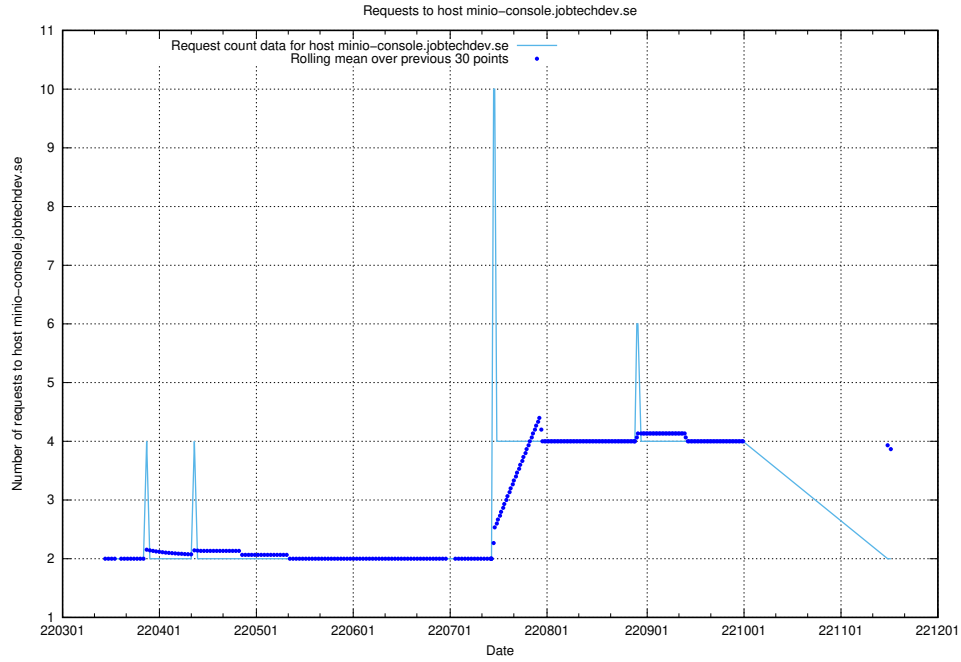

7.497 Usage of minioconsole.jobtechdev.se

Here, we count the number of requests to host minioconsole.jobtechdev.se.

7.498 Usage of minio-console.jobtechdev.se

Here, we count the number of requests to host minio-console.jobtechdev.se.