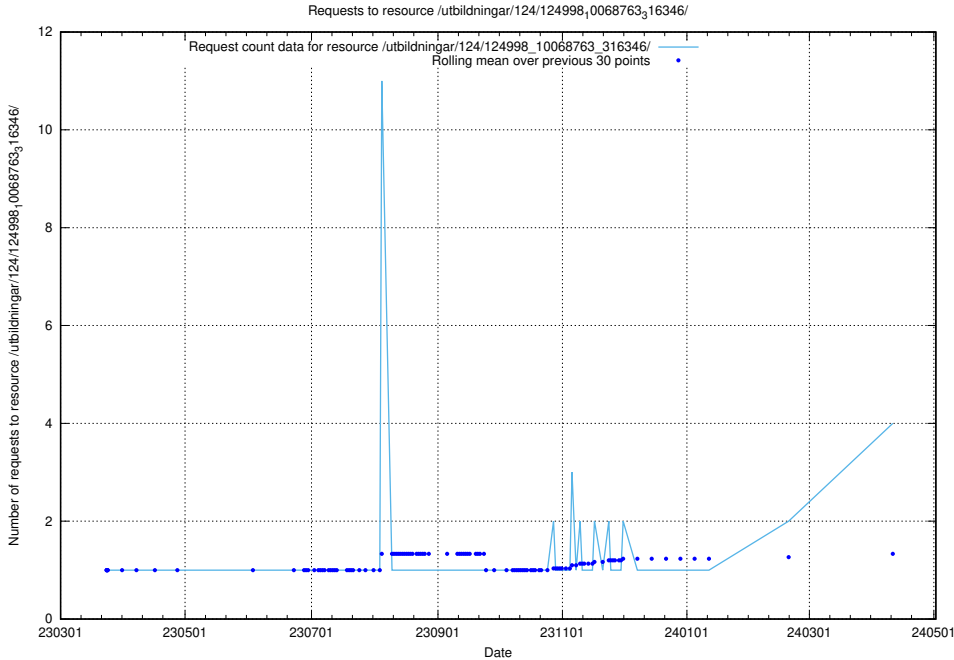

Here, we count the number of requests to resource /utbildningar/124/124998_10068763_316346/.

5.161 Usage of /utbildningar/124/124861_10069368_318273/events/

Here, we count the number of requests to resource /utbildningar/124/124861_10069368_318273/events/