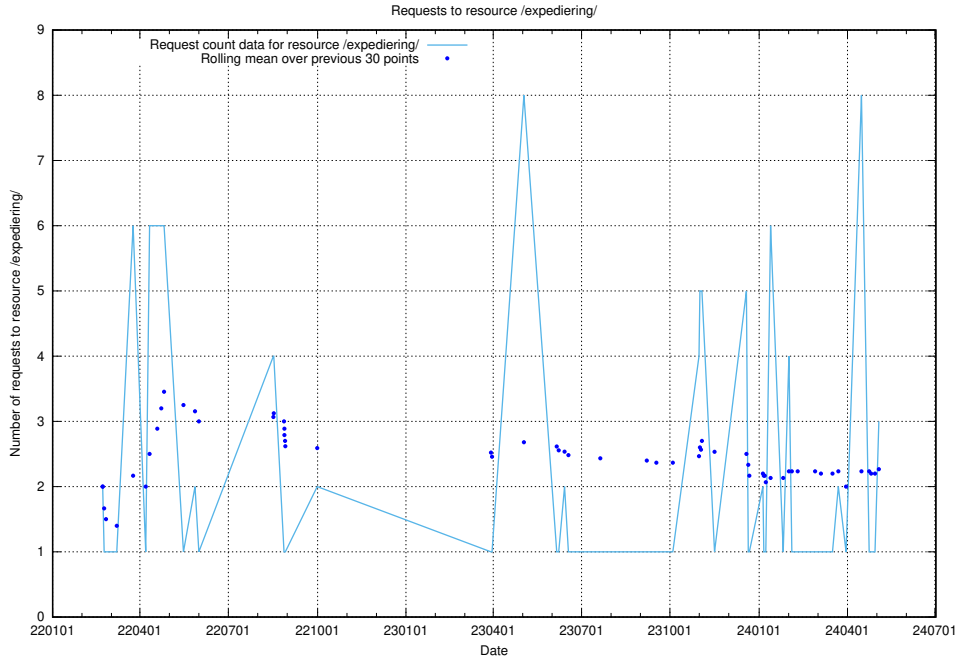

5.258 Usage of /expediering/

Here, we count the number of requests to resource /expediering/.