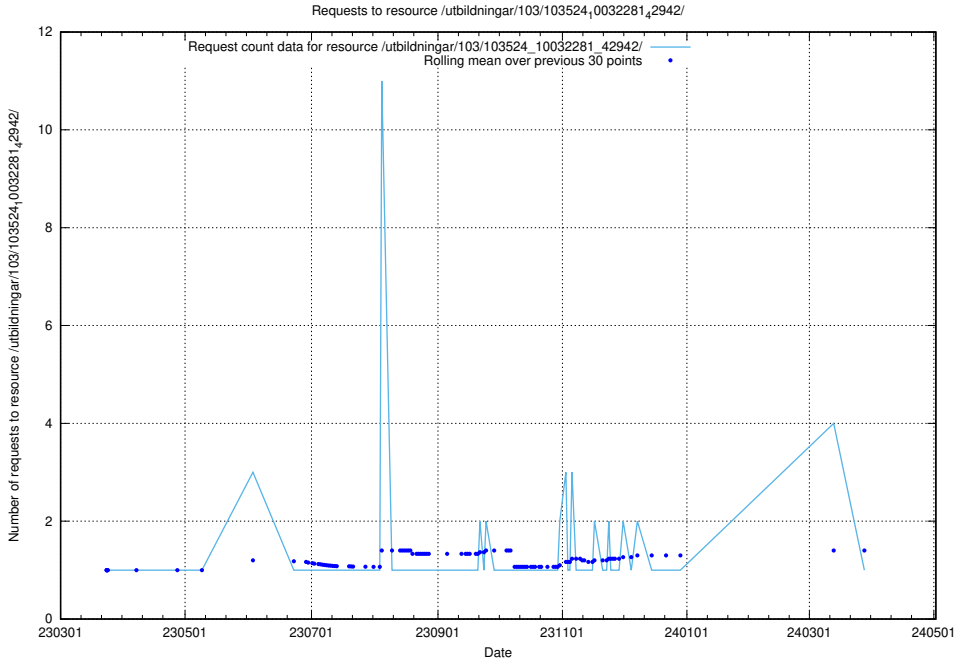

5.5469 Usage of /utbildningar/103/103524_10032281_42942/

Here, we count the number of requests to resource /utbildningar/103/103524_10032281_42942/.