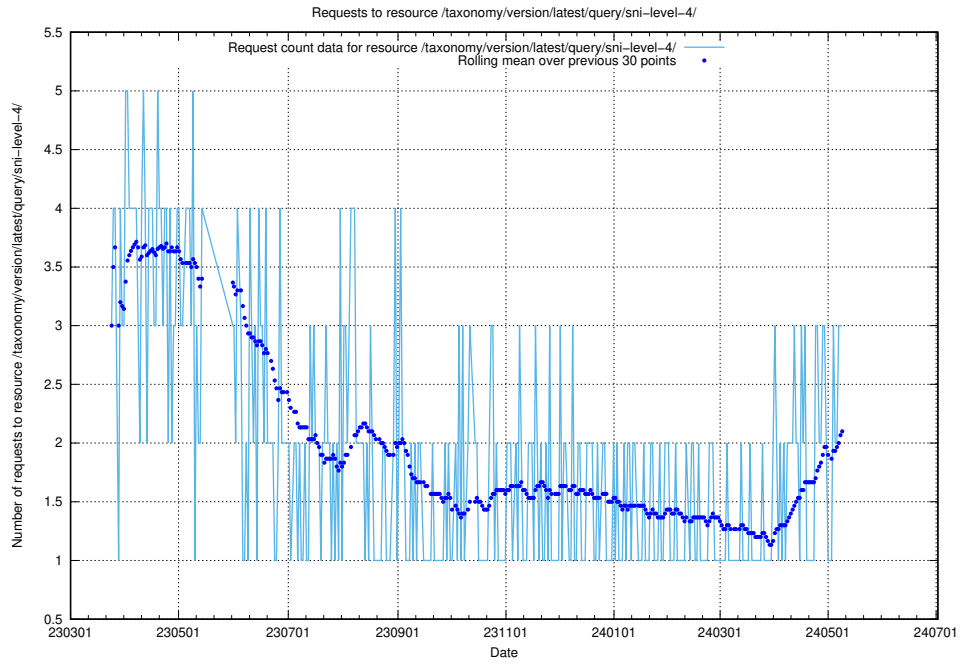

5.423 Usage of /taxonomy/version/latest/query/sni-level-4/

Here, we count the number of requests to resource /taxonomy/version/latest/query/sni-level-4/.