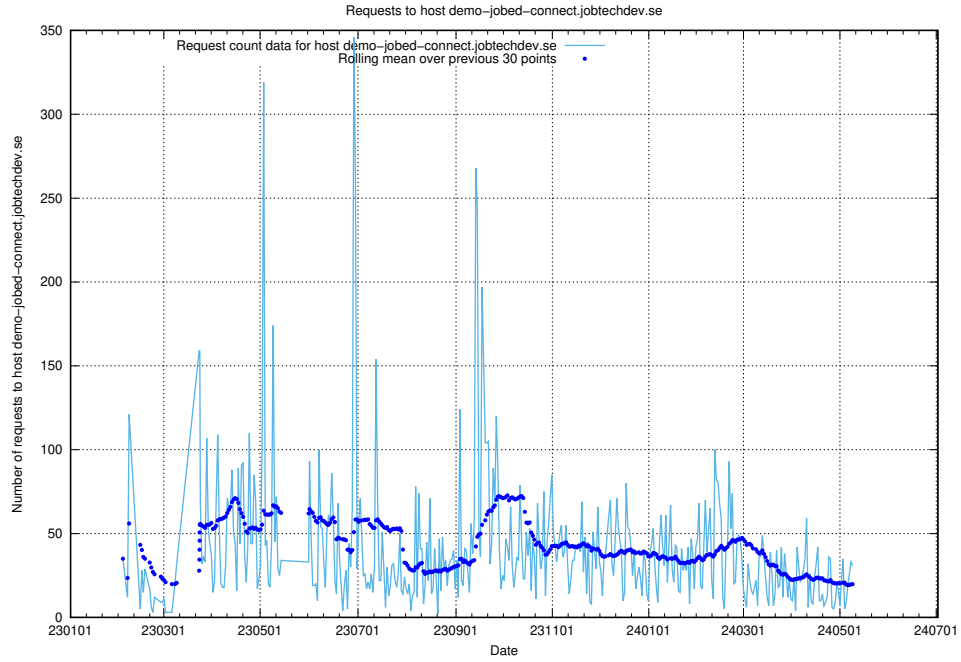

7.31 Usage of demo-jobed-connect.jobtechdev.se

Here, we count the number of requests to host demo-jobed-connect.jobtechdev.se.