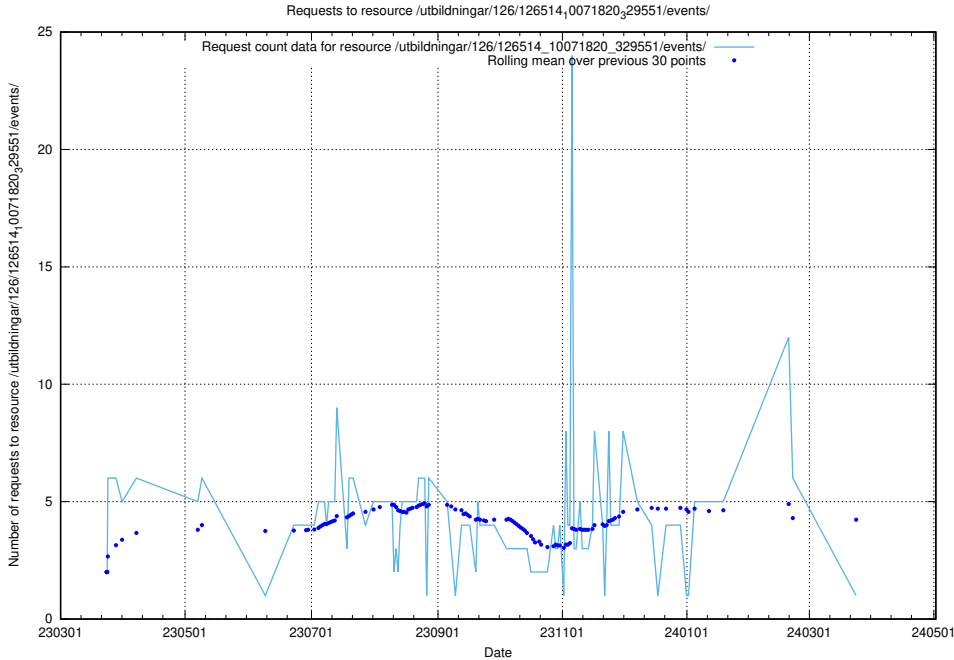

5.6266 Usage of /utbildningar/126/126514_10071820_329551/events/

Here, we count the number of requests to resource /utbildningar/126/126514_10071820_329551/events/