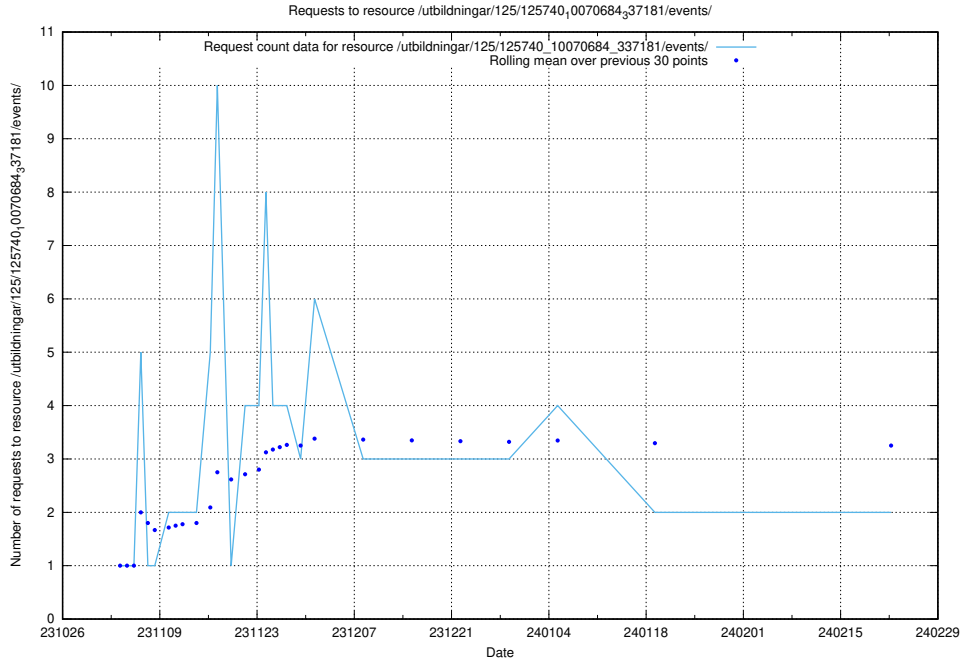

5.714 Usage of /utbildningar/125/125740_10070684_337181/events/

Here, we count the number of requests to resource /utbildningar/125/125740_10070684_337181/events/