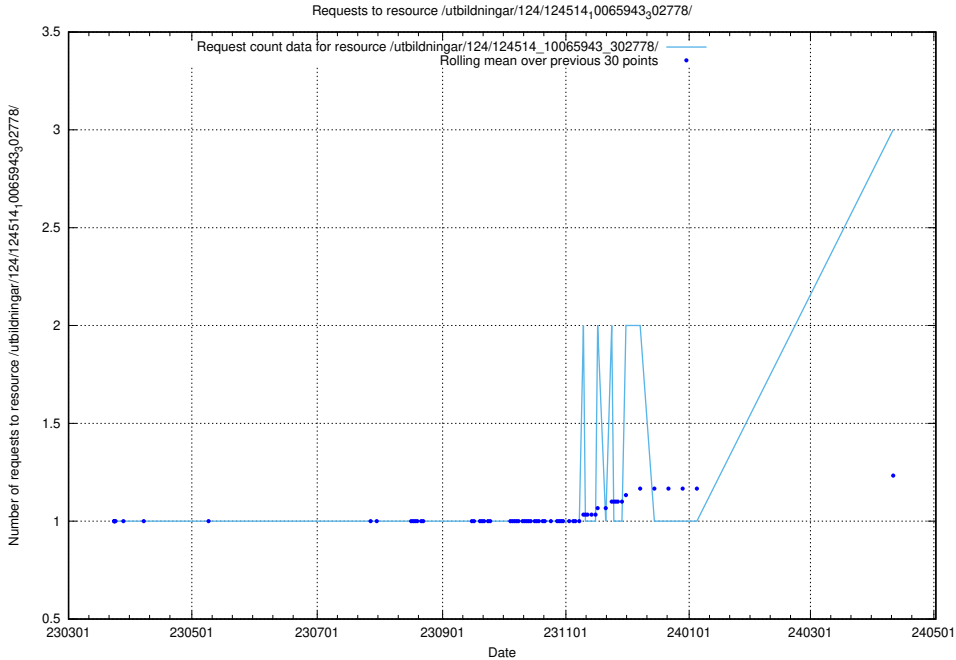

Here, we count the number of requests to resource /utbildningar/124/124514_10066304_308429/.

5.282 Usage of /utbildningar/124/124514_10065943_302778/

Here, we count the number of requests to resource /utbildningar/124/124514_10065943_302778/.