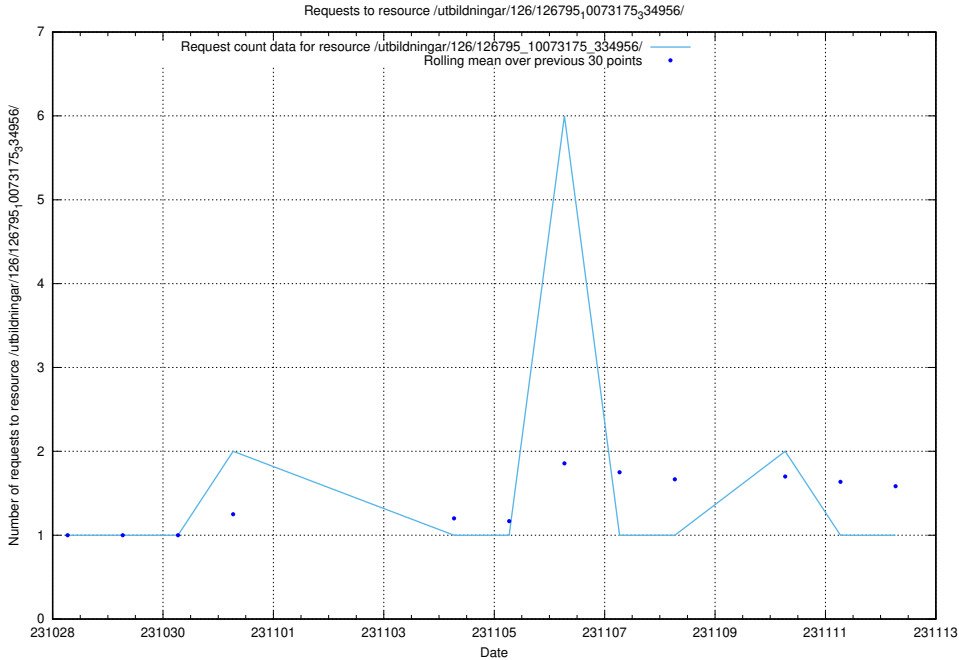

5.4208 Usage of /utbildningar/126/126795_10073175_334956/

Here, we count the number of requests to resource /utbildningar/126/126795_10073175_334956/.