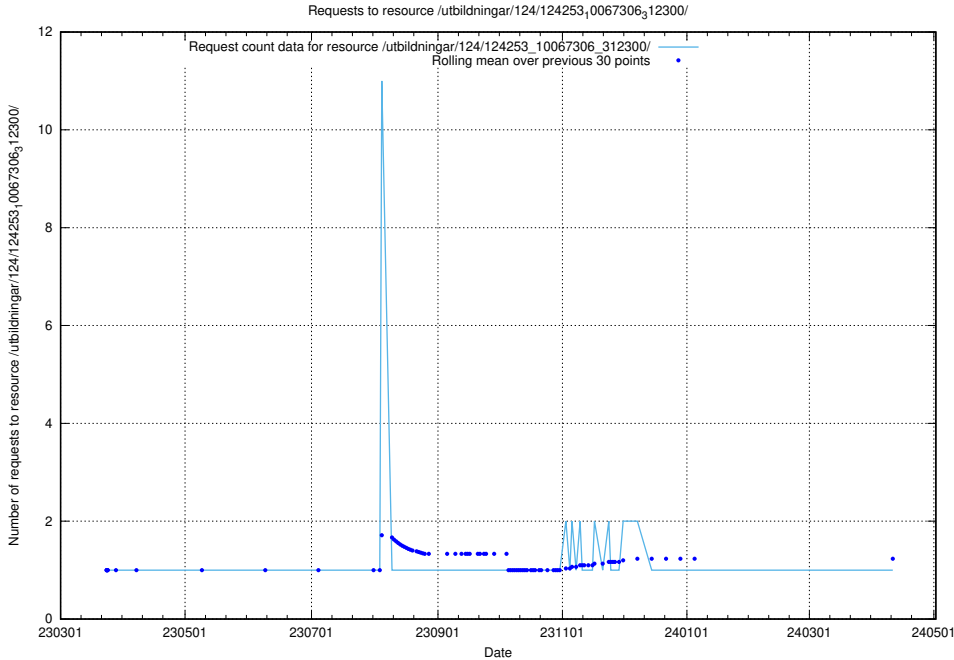

Here, we count the number of requests to resource /taxonomy/version/13/query/keyword-concepts-with-relations/.

5.4024 Usage of /utbildningar/124/124253_10067306_312300/

Here, we count the number of requests to resource /utbildningar/124/124253_10067306_312300/.