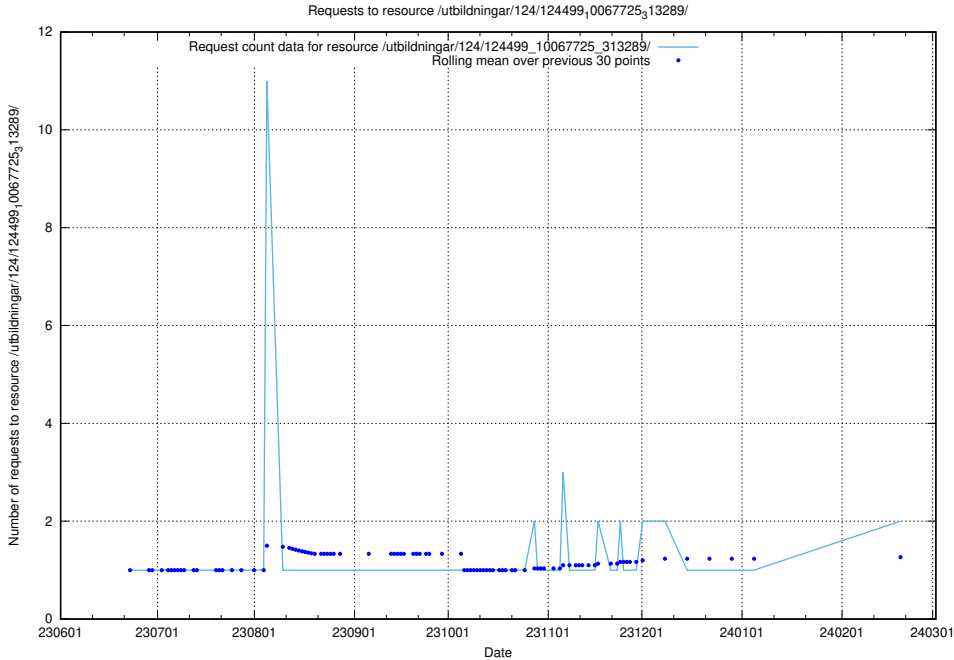

5.871 Usage of /utbildningar/124/124499_10067725_313289/

Here, we count the number of requests to resource /utbildningar/124/124499_10067725_313289/.