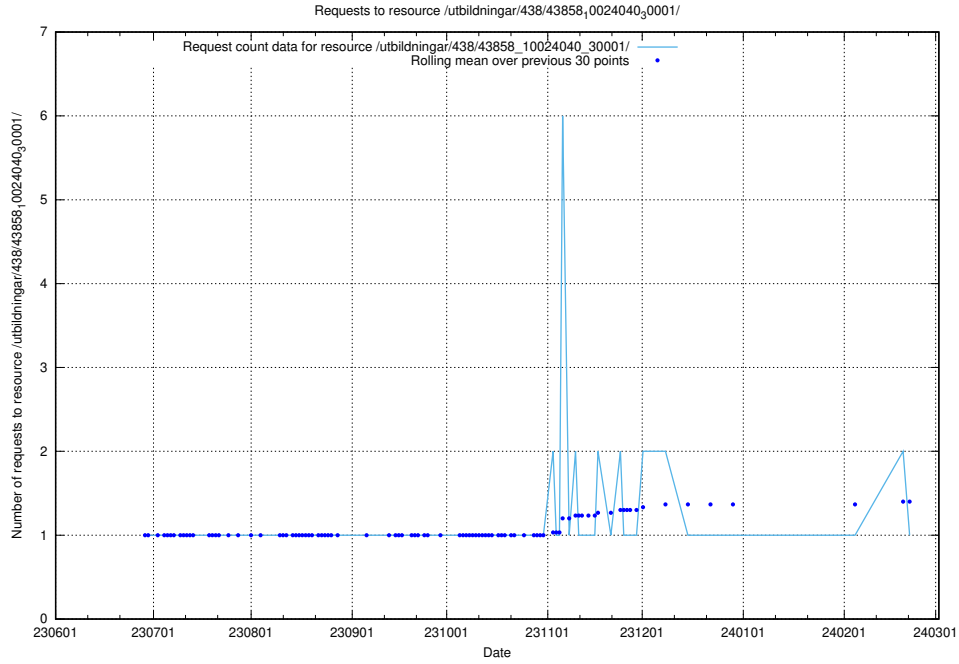

5.5433 Usage of /utbildningar/438/43858_10024040_30001/

Here, we count the number of requests to resource /utbildningar/438/43858_10024040_30001/.