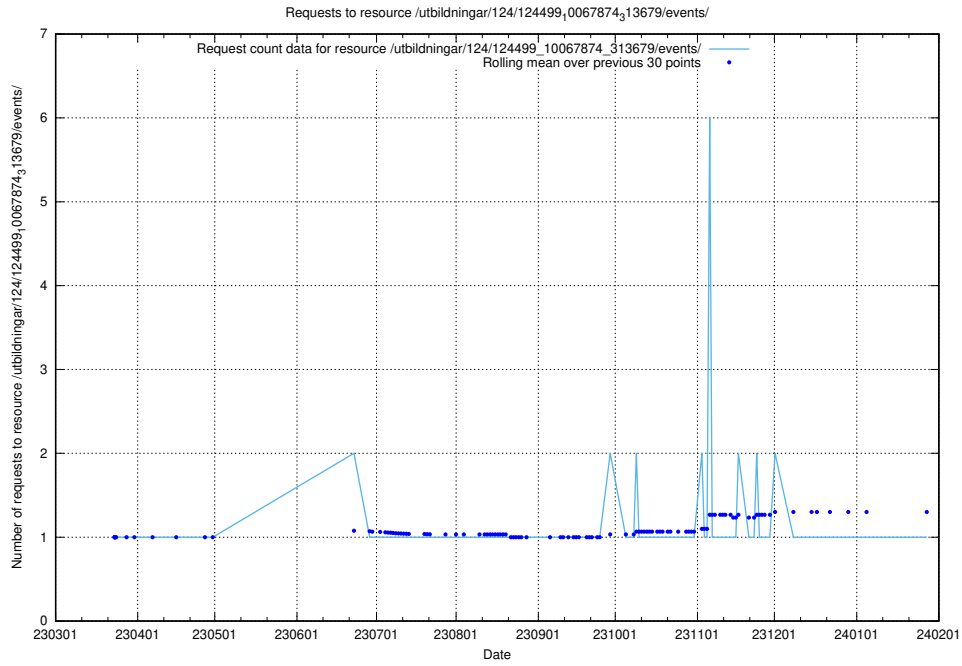

5.2368 Usage of /utbildningar/124/124499_10067874_313679/events/

Here, we count the number of requests to resource /utbildningar/124/124499_10067874_313679/events/