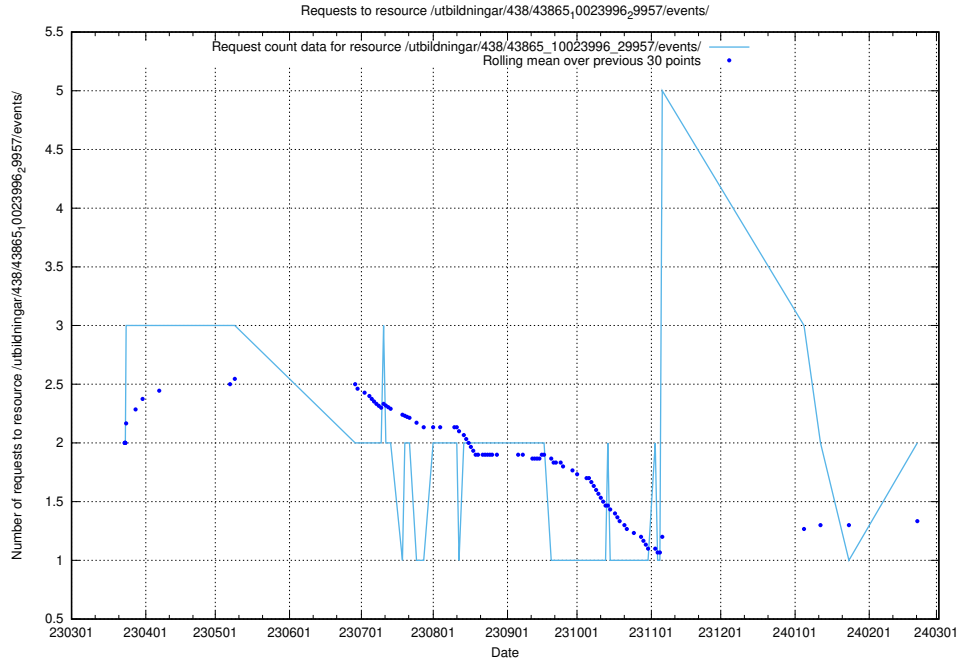

5.952 Usage of /utbildningar/438/43865_10023996_29957/events/

Here, we count the number of requests to resource /utbildningar/438/43865_10023996_29957/events/.