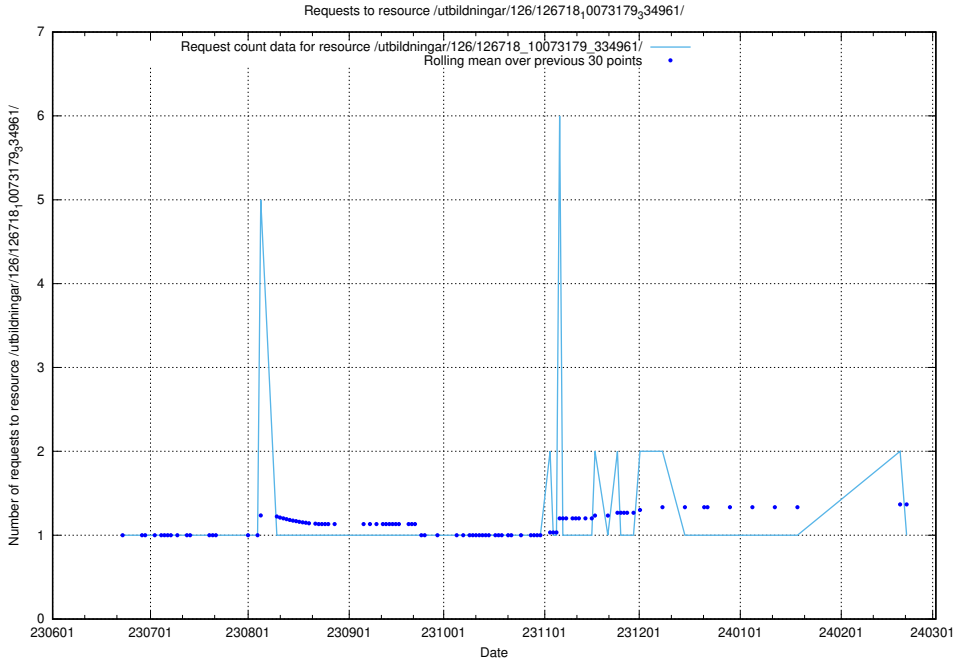

5.5626 Usage of /utbildningar/126/126718_10073179_334961/

Here, we count the number of requests to resource /utbildningar/126/126718_10073179_334961/.