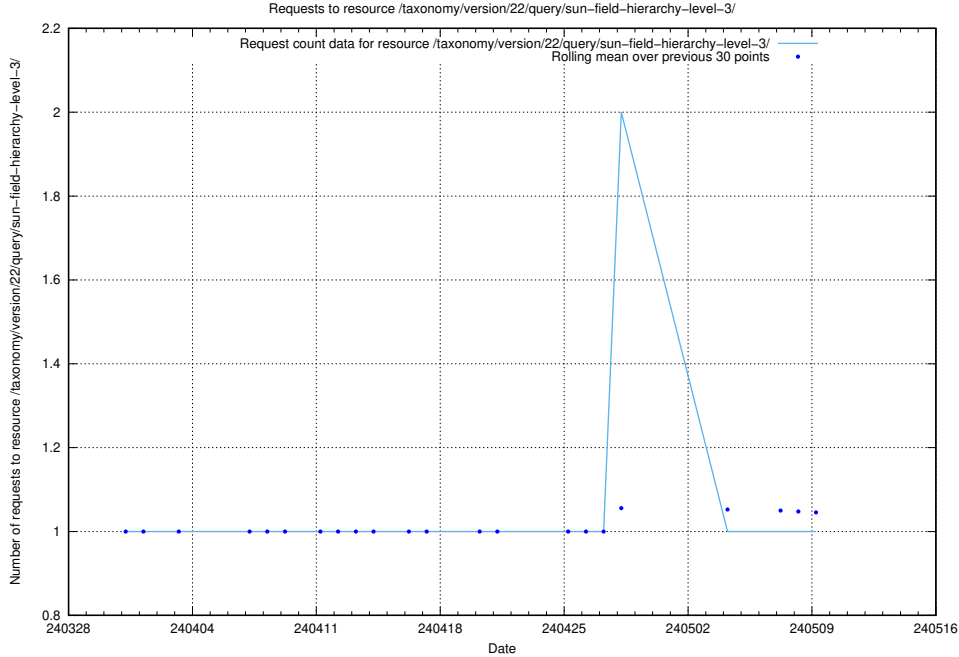

5.1609 Usage of /taxonomy/version/22/query/sun-field-hierarchy-level-3/

Here, we count the number of requests to resource /taxonomy/version/22/query/sun-field-hierarchy-level-3/.