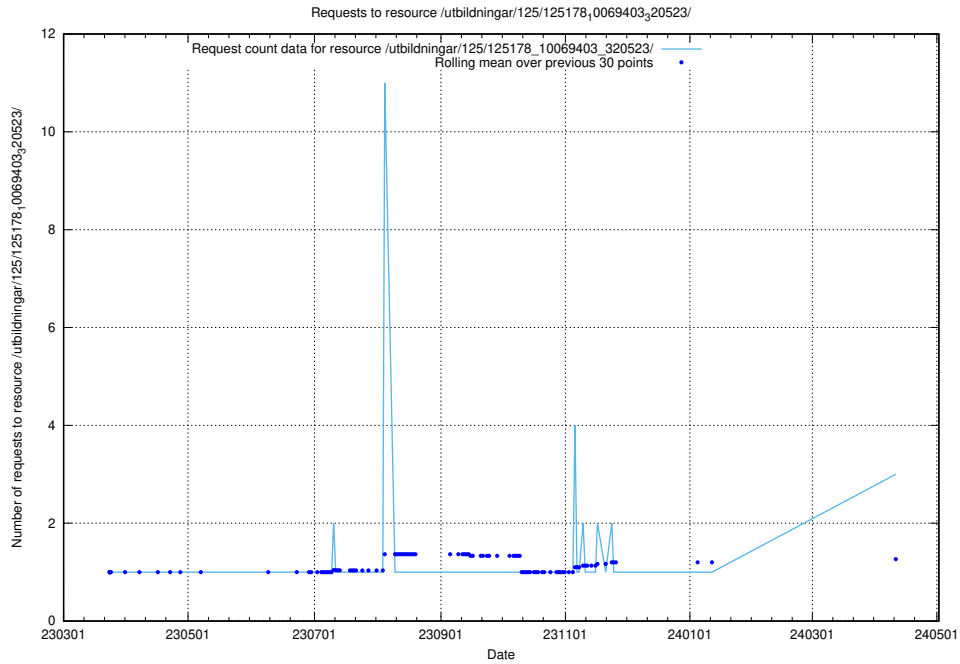

5.256 Usage of /utbildningar/125/125178_10069403_320523/

Here, we count the number of requests to resource /utbildningar/125/125178_10069403_320523/.