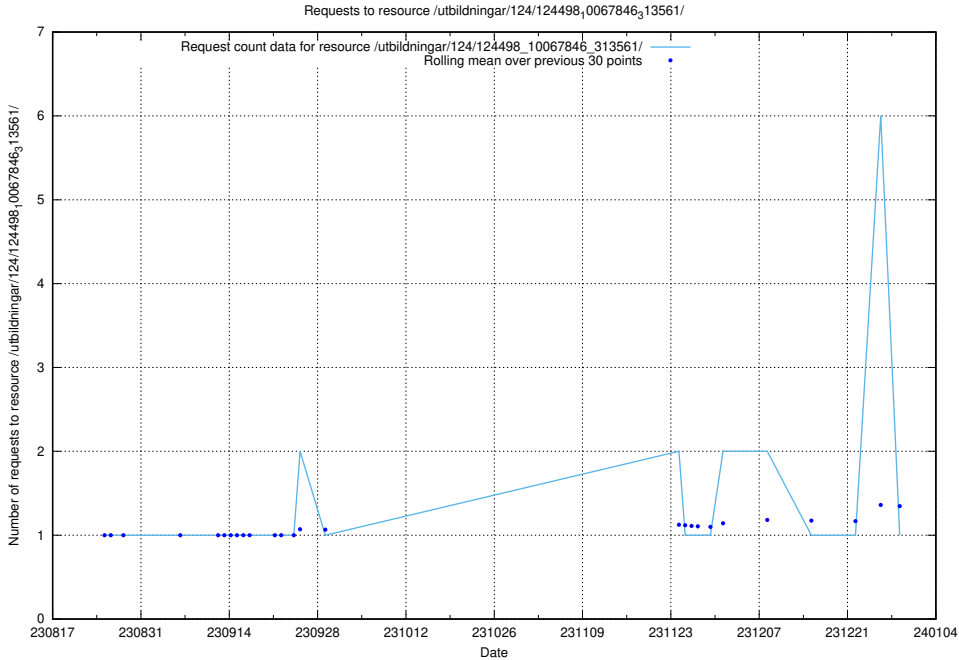

5.4733 Usage of /utbildningar/124/124498_10067846_313561/

Here, we count the number of requests to resource /utbildningar/124/124498_10067846_313561/.