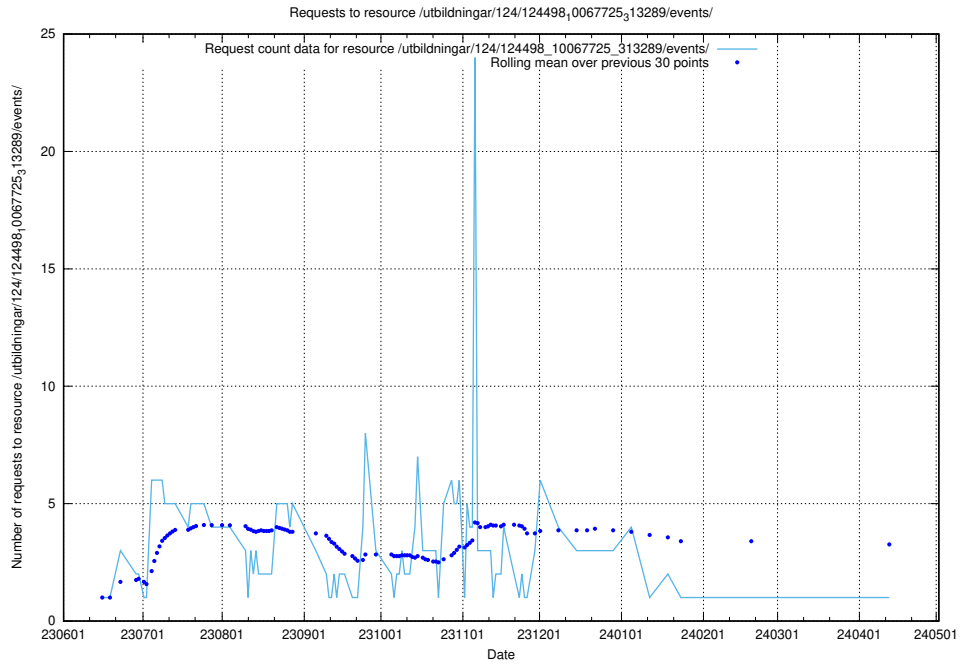

5.5891 Usage of /utbildningar/124/124498_10067725_313289/events/

Here, we count the number of requests to resource /utbildningar/124/124498_10067725_313289/events/