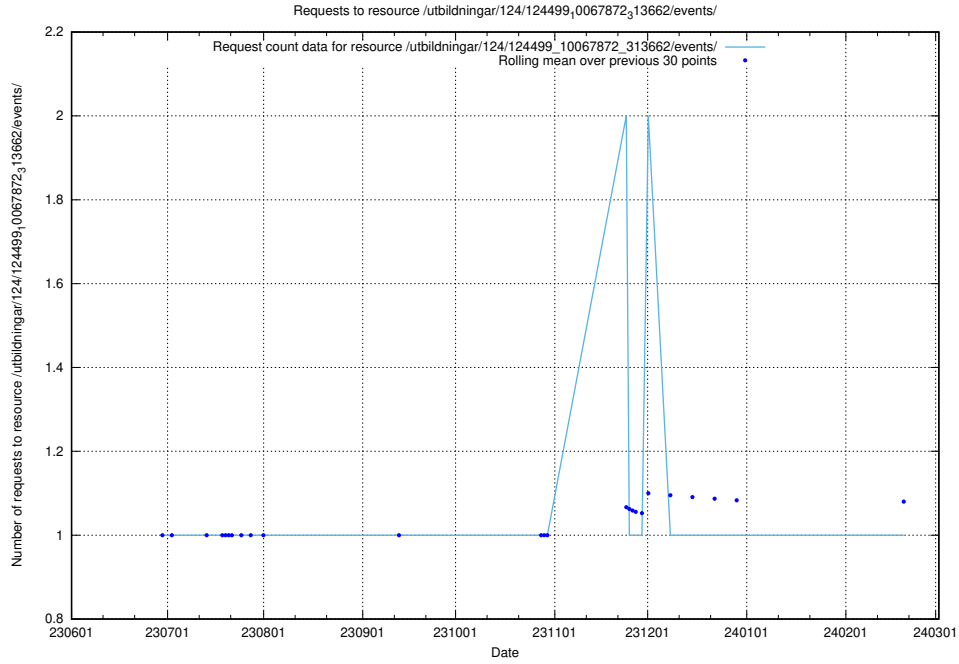

5.5407 Usage of /utbildningar/124/124499_10067872_313662/events/

Here, we count the number of requests to resource /utbildningar/124/124499_10067872_313662/events/