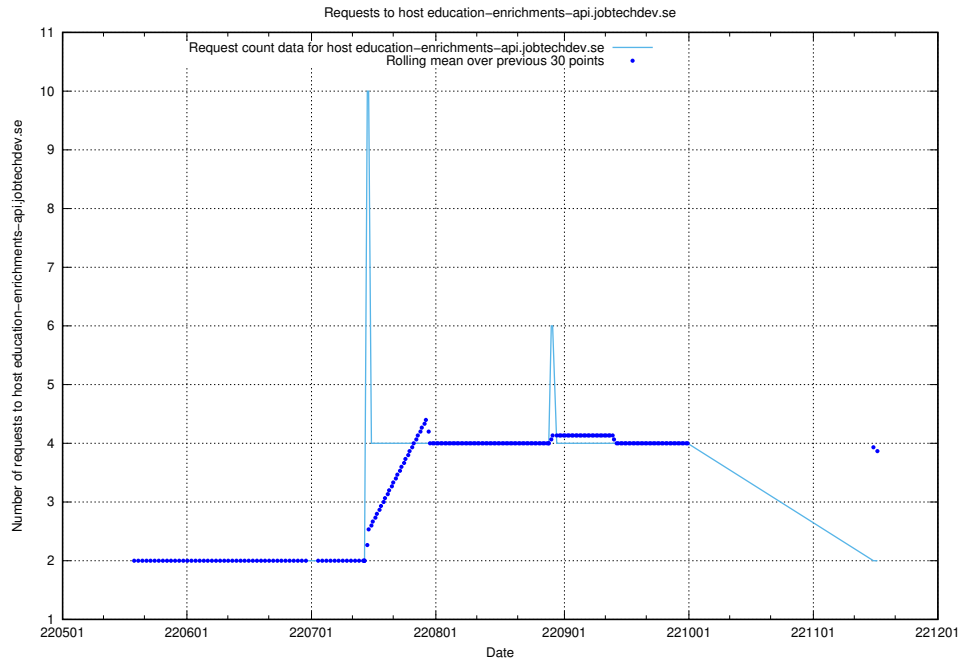

7.424 Usage of education-api-dev.jobtechdev.se

Here, we count the number of requests to host education-api-dev.jobtechdev.se.

7.425 Usage of education-enrichments-api.jobtechdev.se

Here, we count the number of requests to host education-enrichments-api.jobtechdev.se.