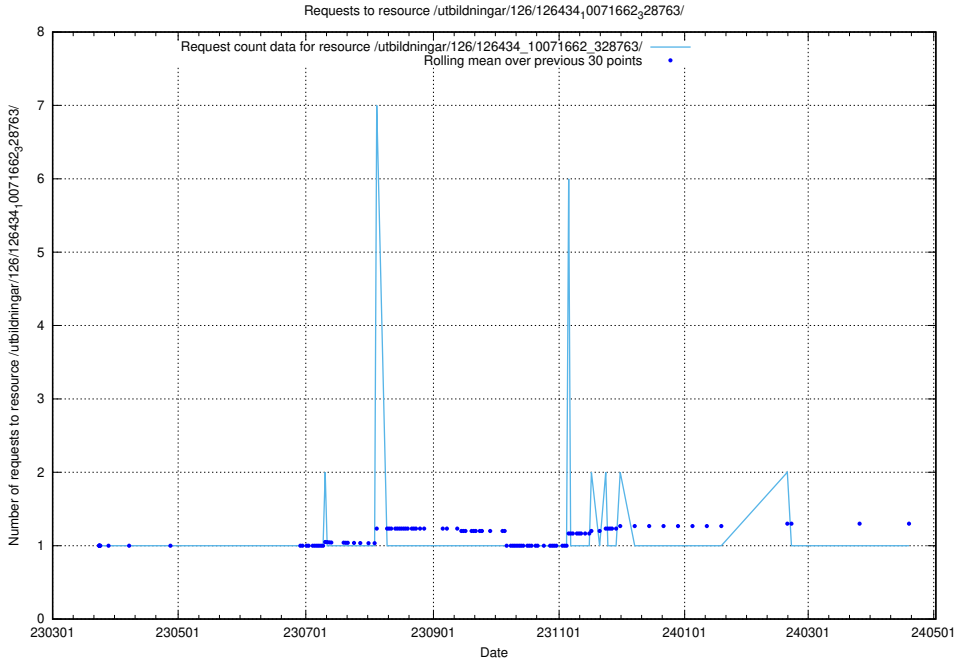

5.6418 Usage of /utbildningar/126/126434_10071662_328763/

Here, we count the number of requests to resource /utbildningar/126/126434_10071662_328763/.