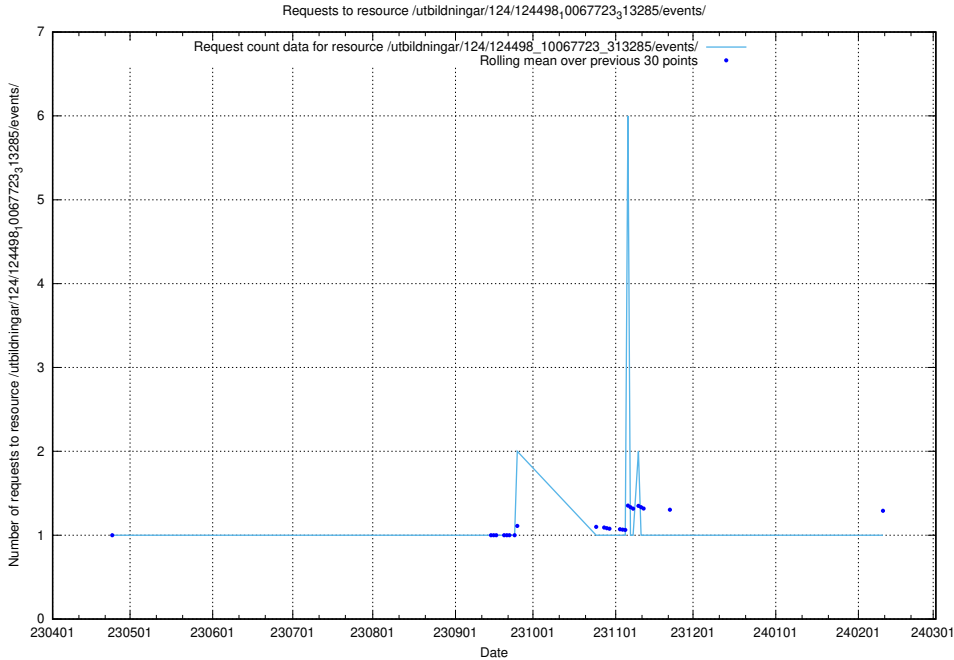

5.6024 Usage of /utbildningar/124/124498_10067723_313285/events/

Here, we count the number of requests to resource /utbildningar/124/124498_10067723_313285/events/