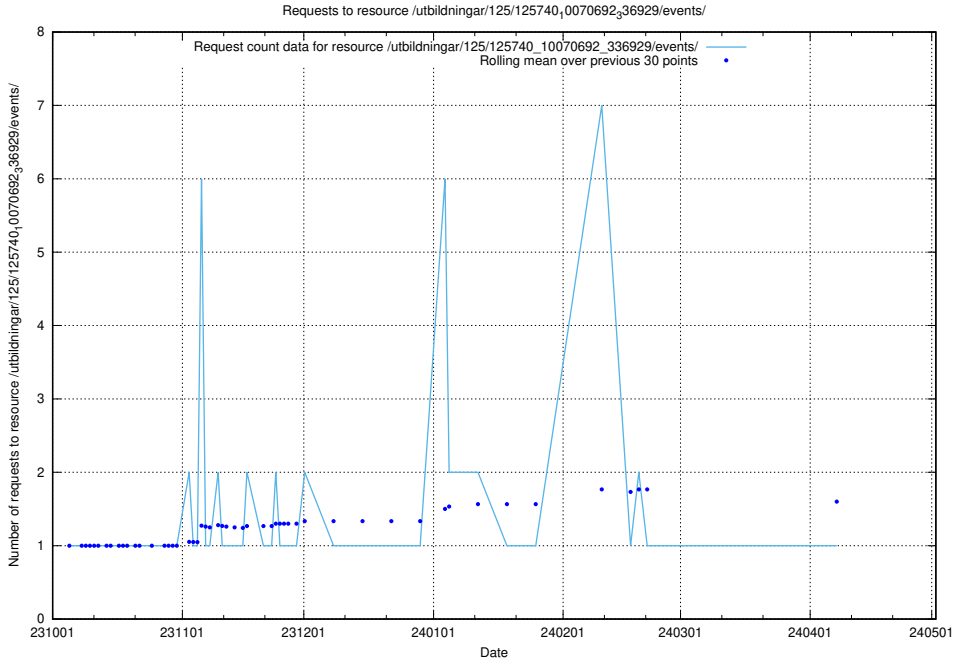

5.4424 Usage of /utbildningar/125/125740_10070692_336929/events/

Here, we count the number of requests to resource /utbildningar/125/125740_10070692_336929/events/