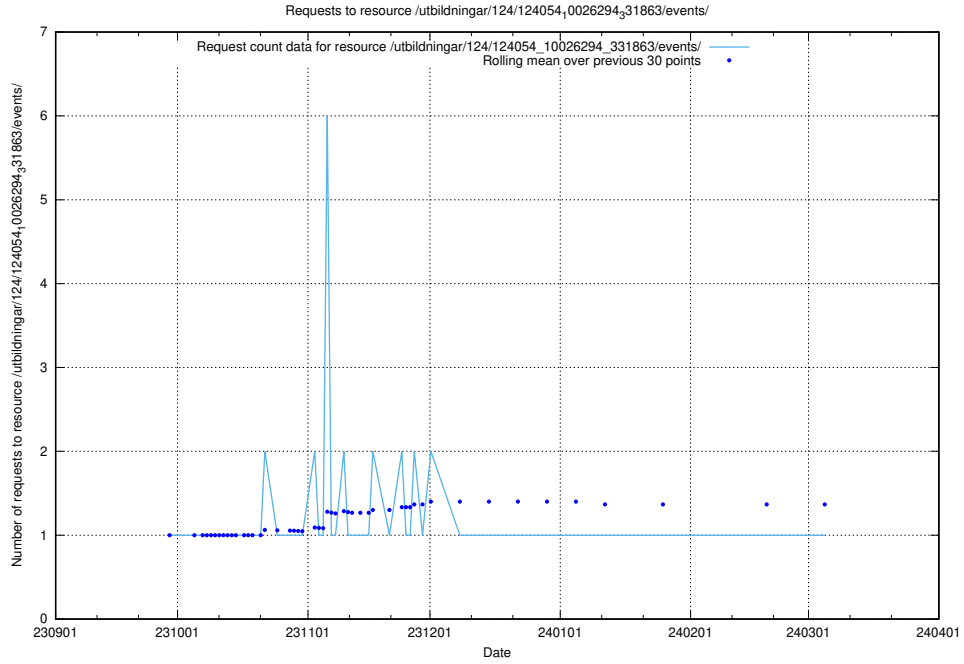

5.4485 Usage of /utbildningar/124/124054_10026294_331863/events/

Here, we count the number of requests to resource /utbildningar/124/124054_10026294_331863/events/