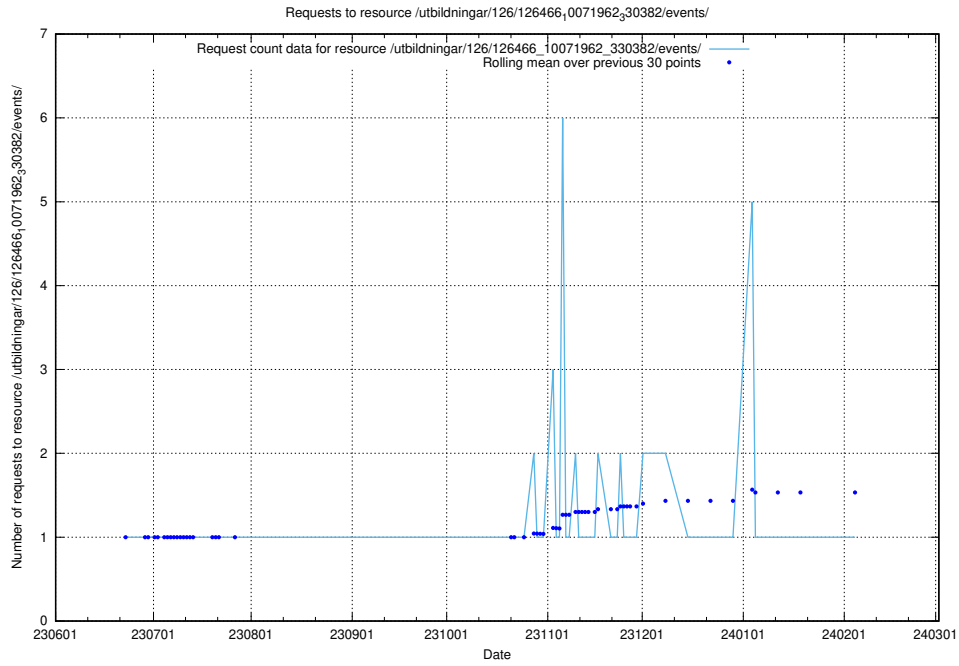

5.5603 Usage of /utbildningar/126/126466_10071962_330382/events/

Here, we count the number of requests to resource /utbildningar/126/126466_10071962_330382/events/