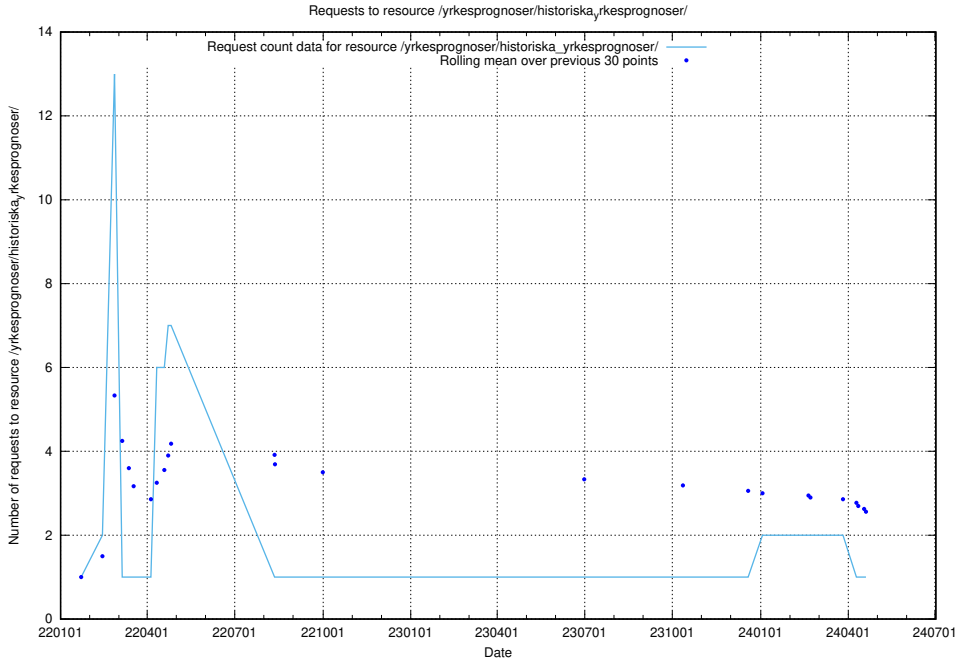

5.4532 Usage of /yrkesprognoser/historiska_yrkesprognoser/

Here, we count the number of requests to resource /yrkesprognoser/historiska_yrkesprognoser/.