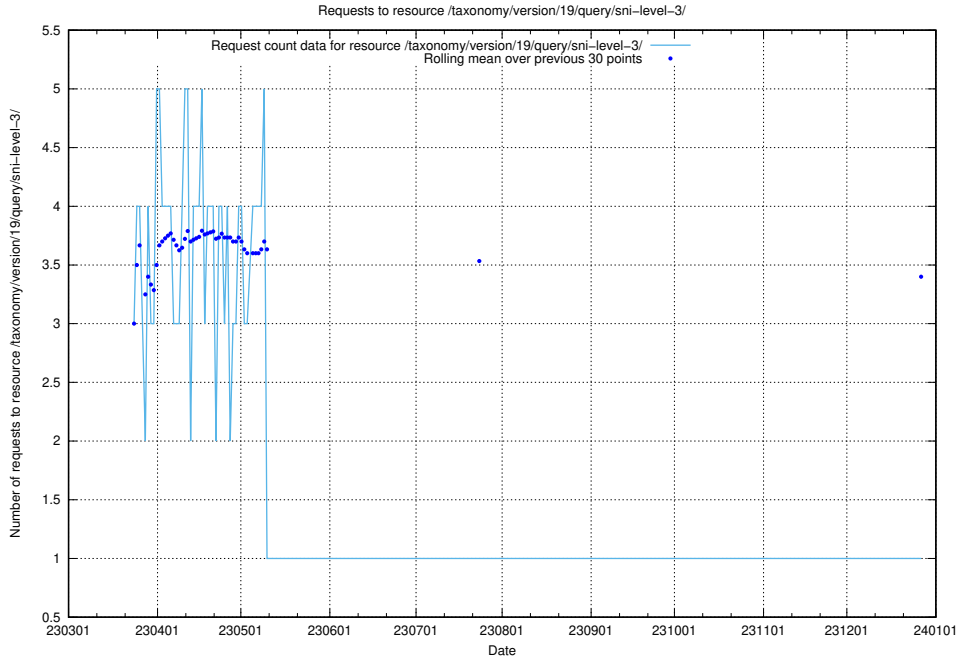

5.6106 Usage of /taxonomy/version/19/query/sni-level-3/

Here, we count the number of requests to resource /taxonomy/version/19/query/sni-level-3/.