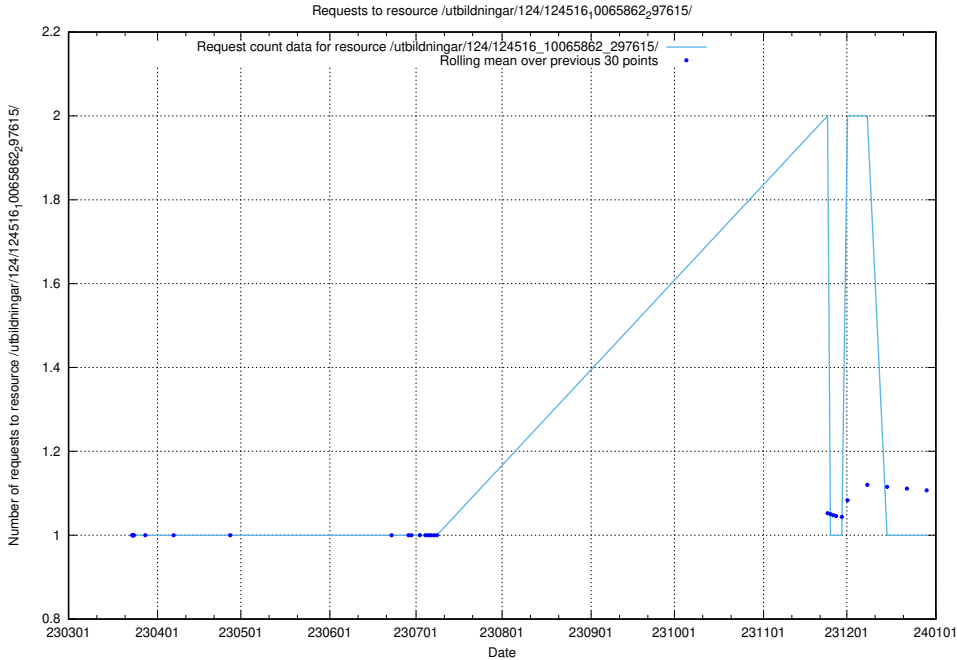

### 5.1439 Usage of /utbildningar/124/124516\_10065862\_297615/

Here, we count the number of requests to resource /utbildningar/124/124516\_10065862\_297615/.