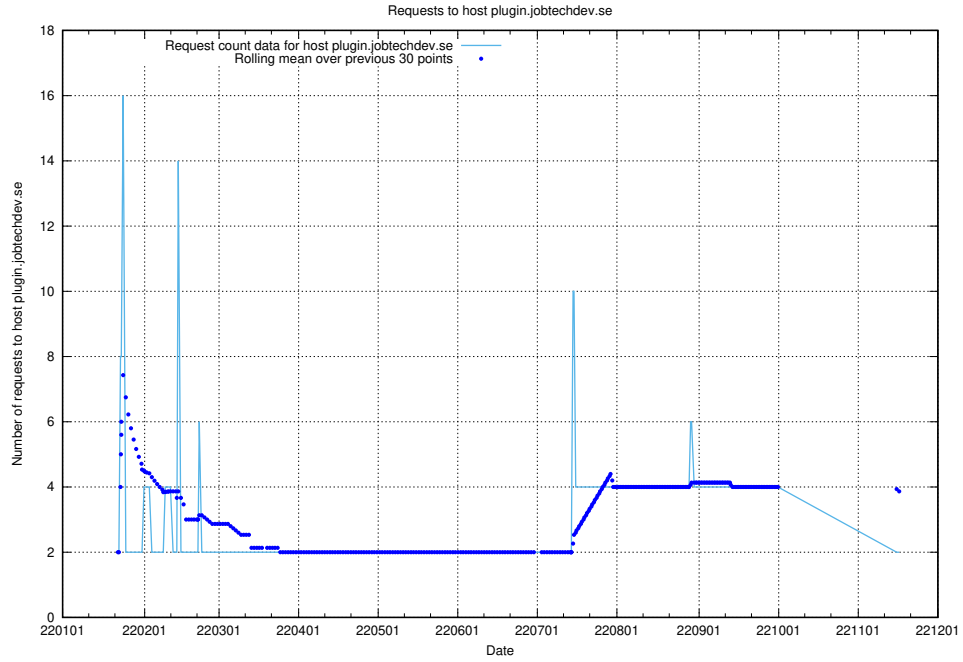

7.586 Usage of plugin.jobtechdev.se

Here, we count the number of requests to host plugin.jobtechdev.se.