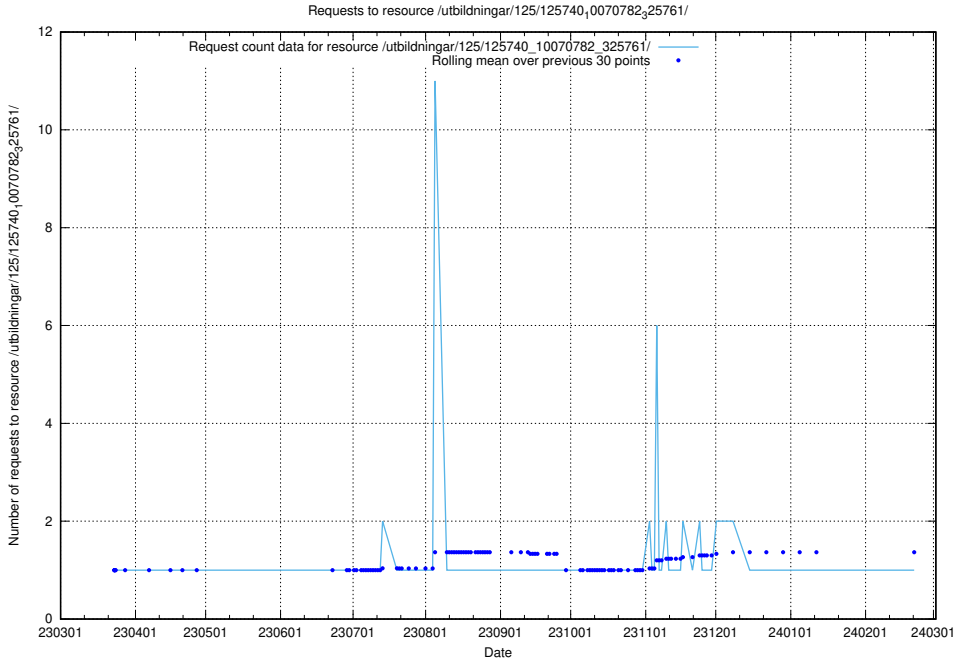

5.913 Usage of /utbildningar/125/125740_10070782_325761/

Here, we count the number of requests to resource /utbildningar/125/125740_10070782_325761/.