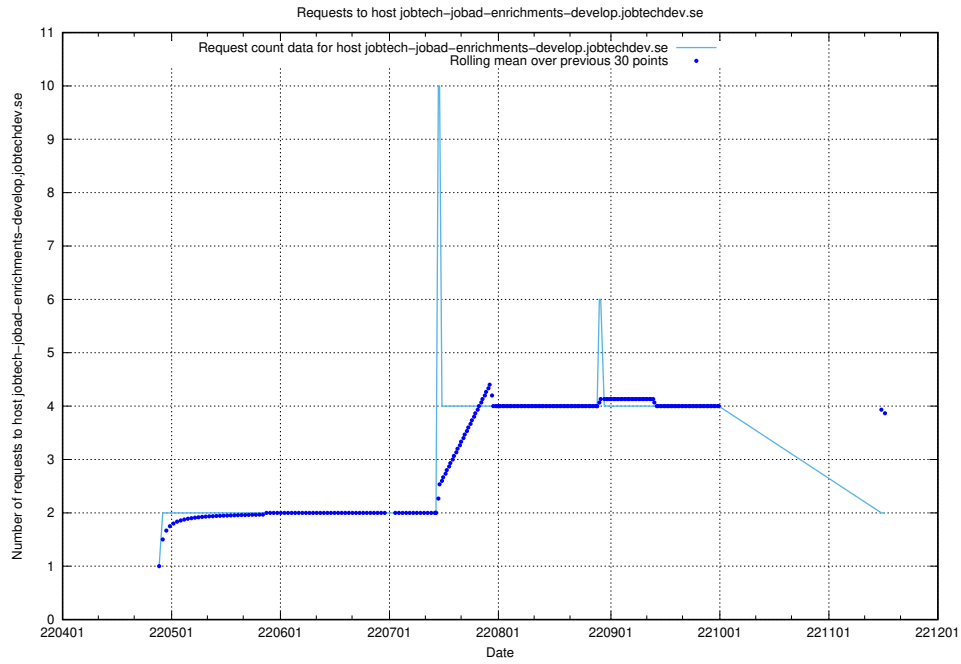

## 7.436 Usage of `jobtech-jobad-enrichments-develop.jobtechdev.se`

Here, we count the number of requests to host `jobtech-jobad-enrichments-develop.jobtechdev.se`.