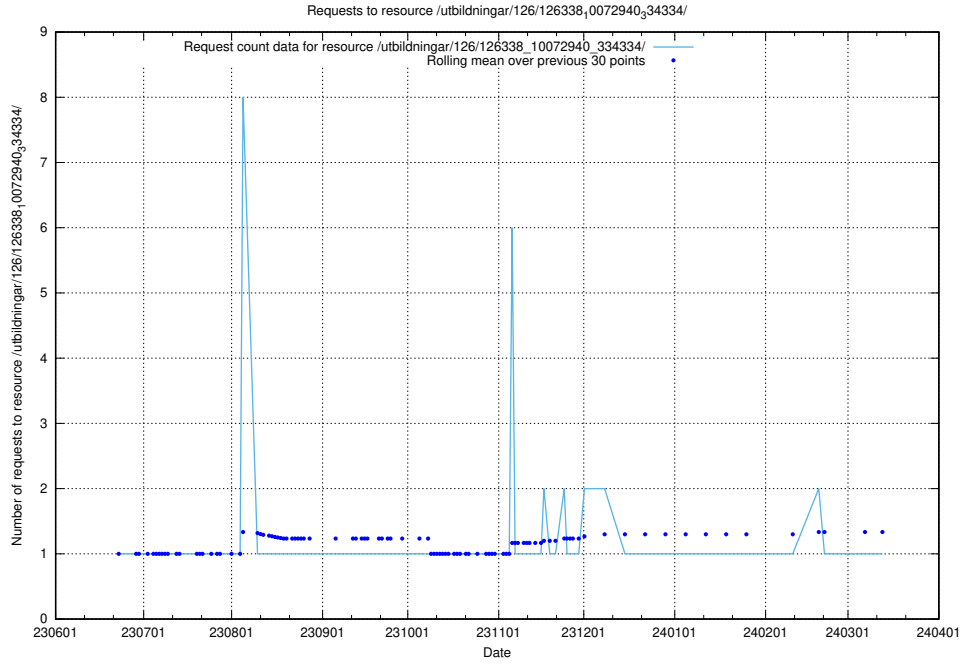

5.5612 Usage of /utbildningar/126/126338_10072940_334334/

Here, we count the number of requests to resource /utbildningar/126/126338_10072940_334334/.