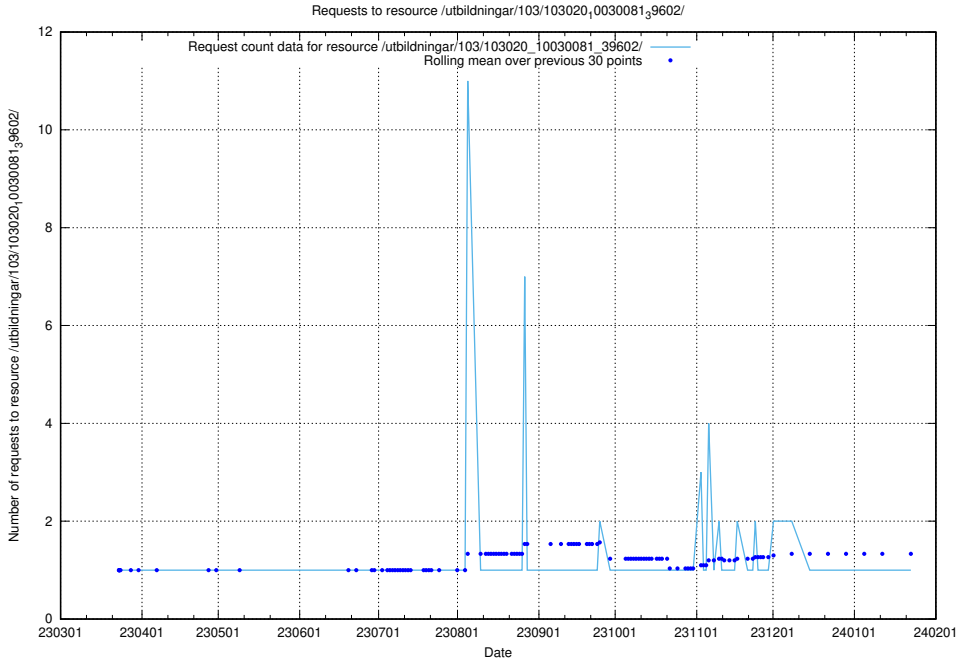

5.5461 Usage of /utbildningar/103/103020_10030081_39602/

Here, we count the number of requests to resource /utbildningar/103/103020_10030081_39602/.