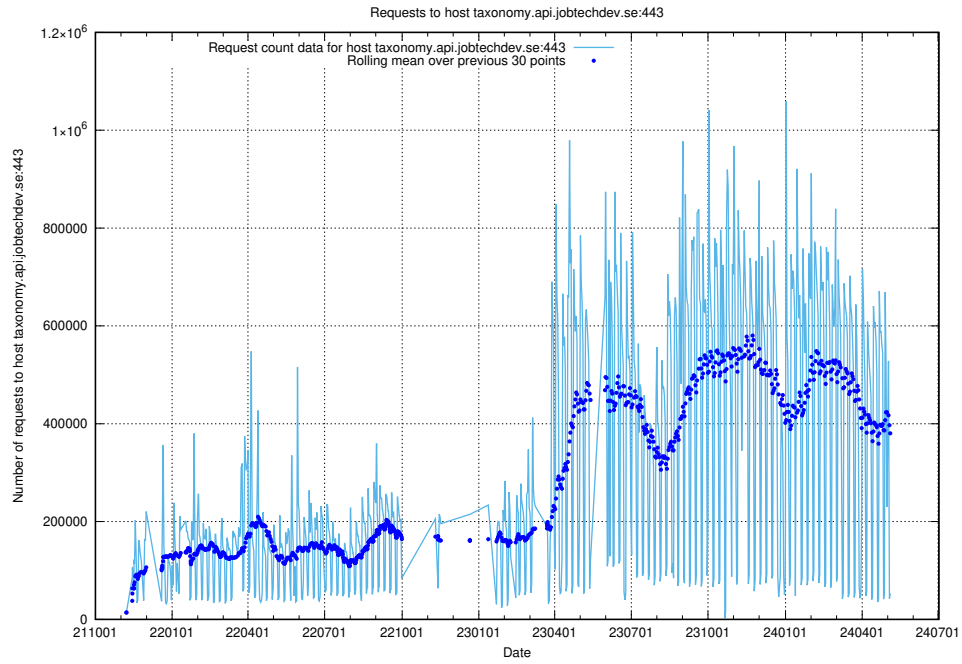

7.5 Usage of taxonomy.api.jobtechdev.se:443

Here, we count the number of requests to host taxonomy.api.jobtechdev.se:443.