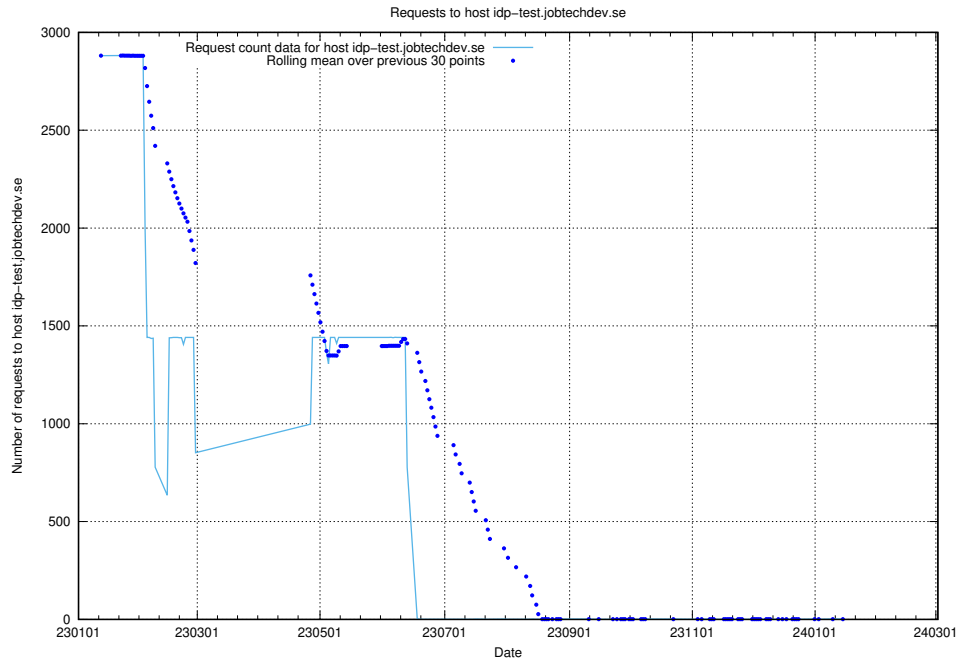

7.299 Usage of idp-test.jobtechdev.se

Here, we count the number of requests to host idp-test.jobtechdev.se.