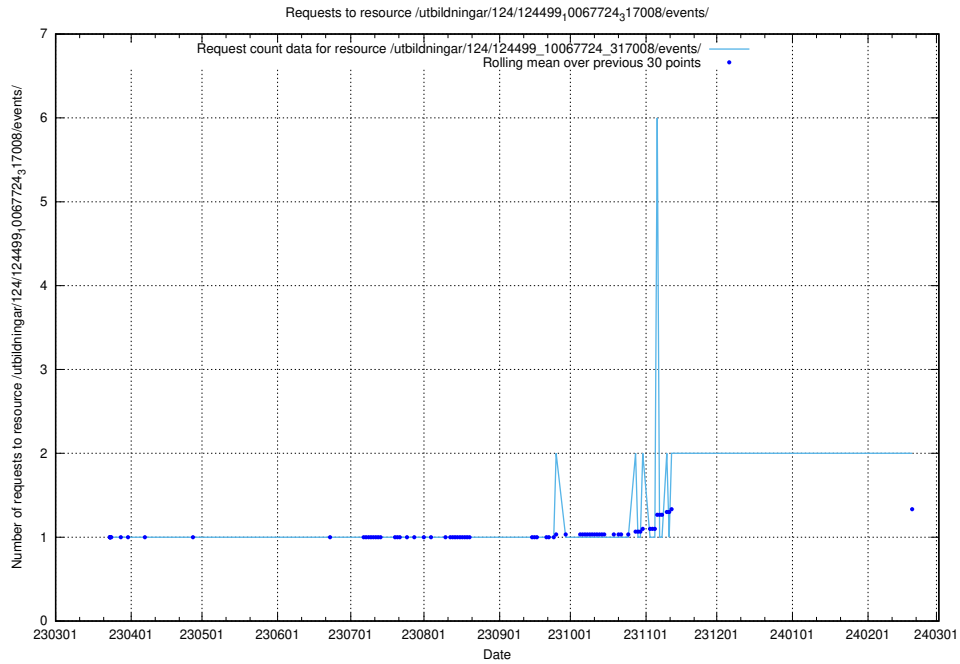

5.533 Usage of /utbildningar/124/124499_10067724_317008/events/

Here, we count the number of requests to resource /utbildningar/124/124499_10067724_317008/events/