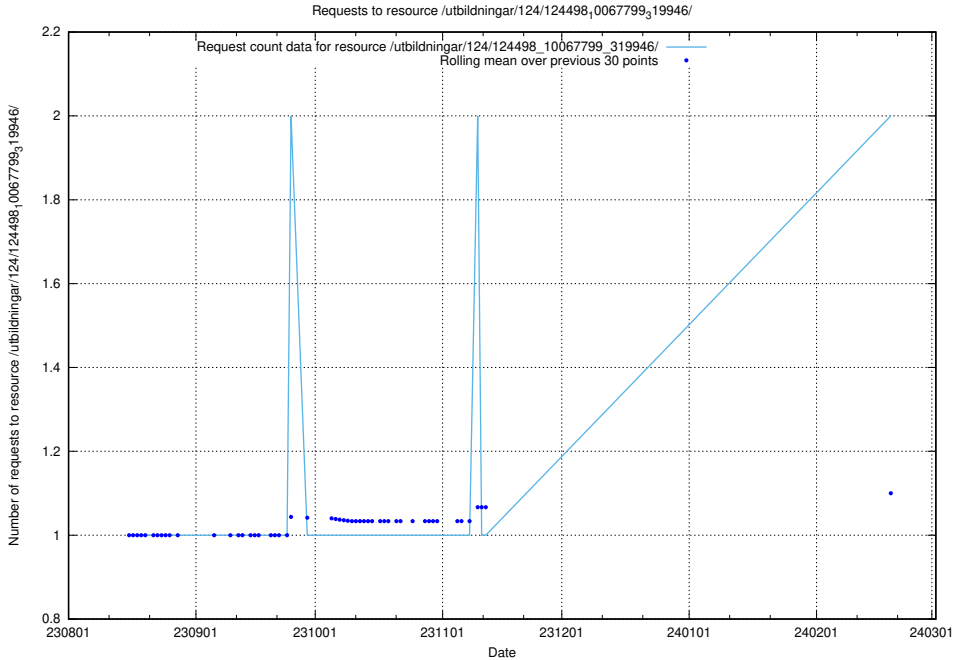

5.720 Usage of /utbildningar/124/124498_10067799_319946/

Here, we count the number of requests to resource /utbildningar/124/124498_10067799_319946/.