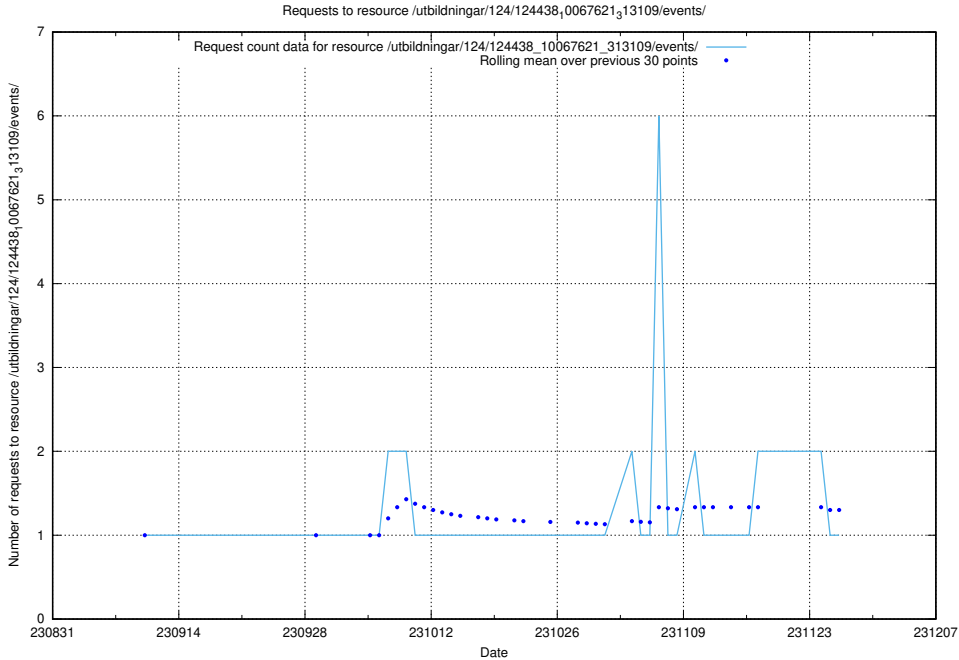

5.4569 Usage of /utbildningar/124/124438_10067621_313109/events/

Here, we count the number of requests to resource /utbildningar/124/124438_10067621_313109/events/