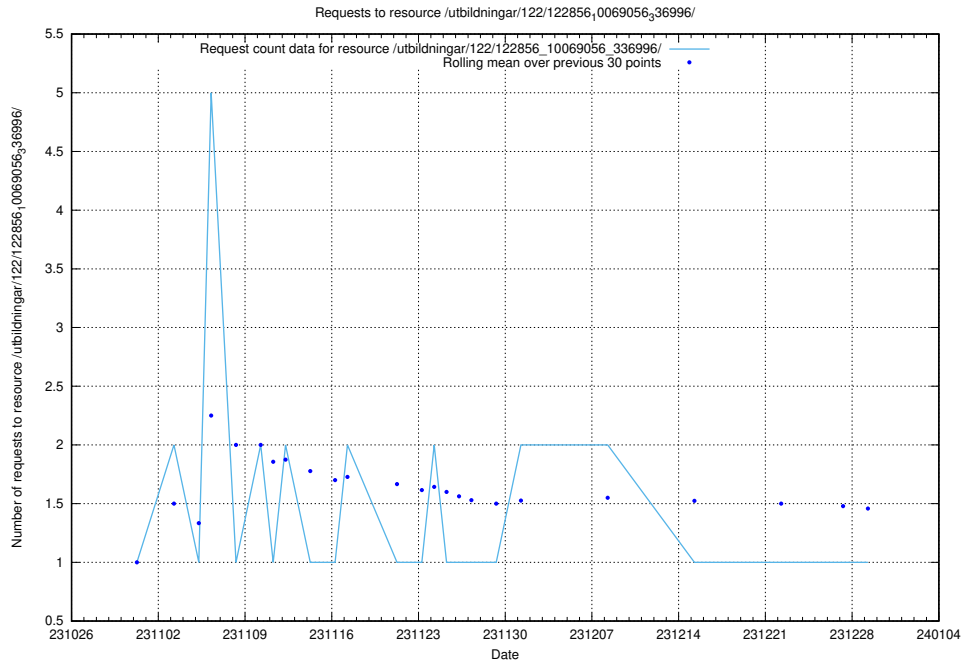

5.4117 Usage of /utbildningar/122/122856_10069056_336996/

Here, we count the number of requests to resource /utbildningar/122/122856_10069056_336996/.