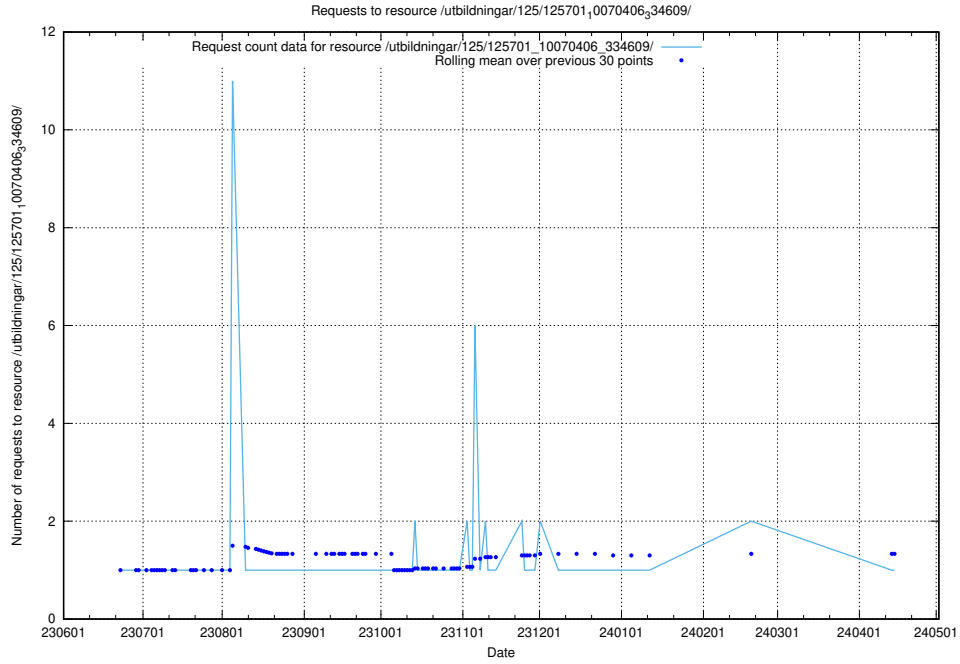

5.5656 Usage of /utbildningar/125/125701_10070406_334609/

Here, we count the number of requests to resource /utbildningar/125/125701_10070406_334609/.