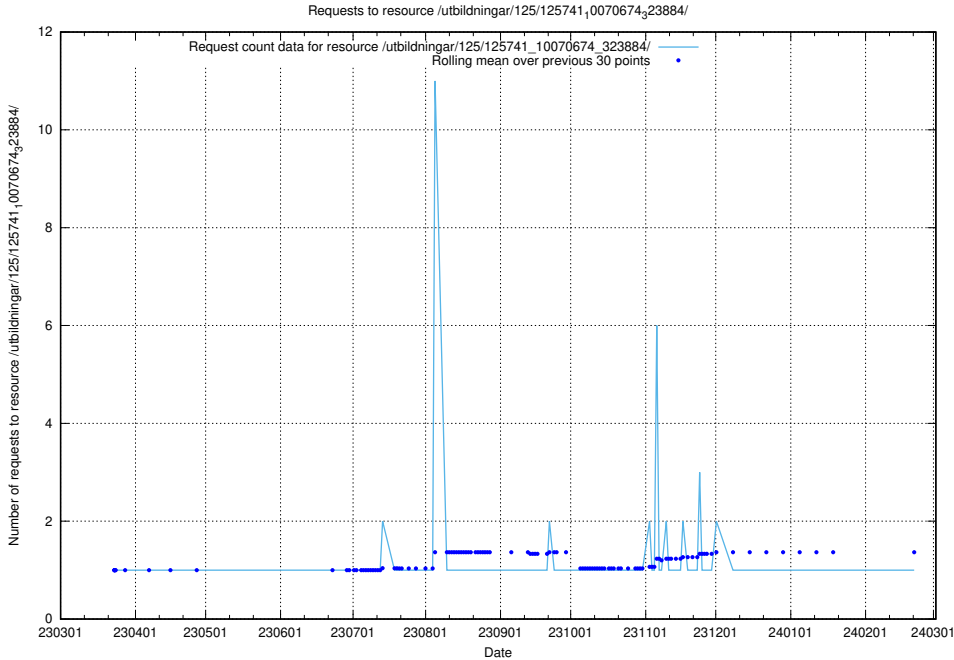

5.6457 Usage of /utbildningar/125/125741_10070674_323884/

Here, we count the number of requests to resource /utbildningar/125/125741_10070674_323884/.