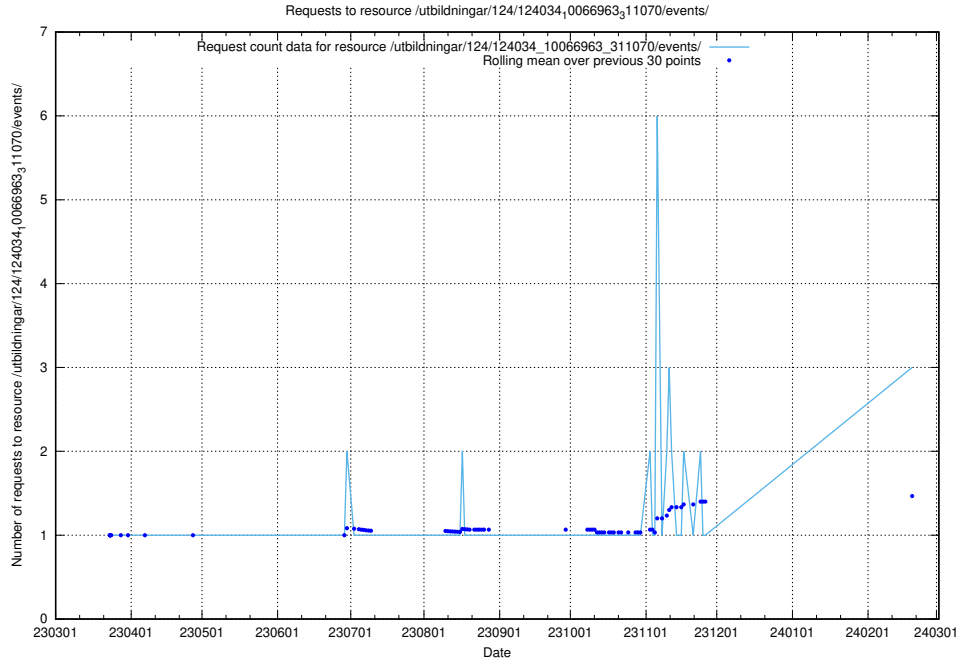

5.336 Usage of /utbildningar/124/124034_10066963_311070/events/

Here, we count the number of requests to resource /utbildningar/124/124034_10066963_311070/events/