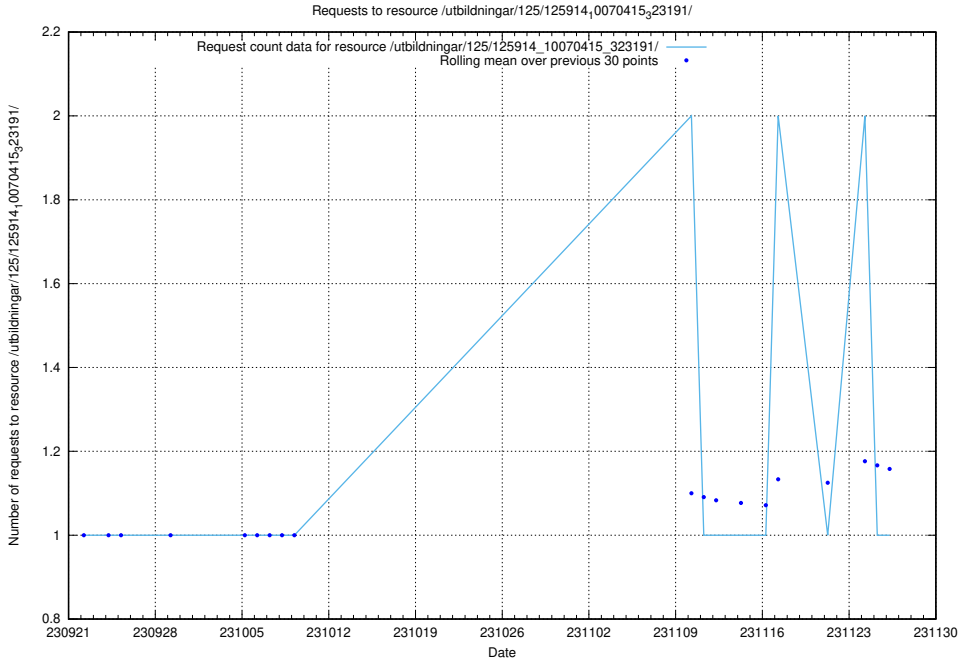

5.4450 Usage of /utbildningar/125/125914_10070415_323191/

Here, we count the number of requests to resource /utbildningar/125/125914_10070415_323191/.