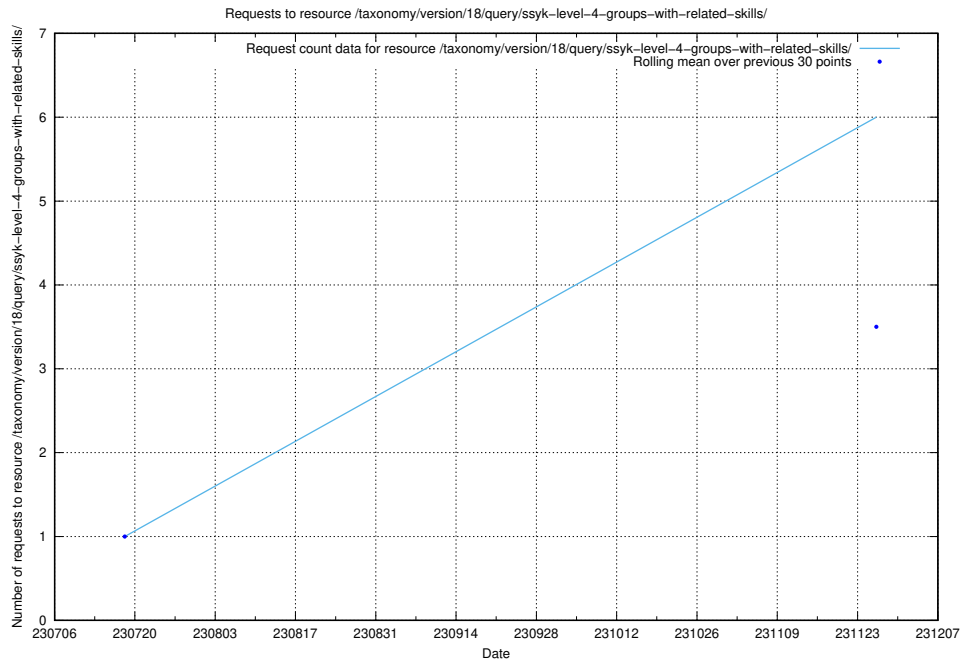

5.84 Usage of /taxonomy/version/18/query/ssyk-level-4-groups-with-related-skills/

Here, we count the number of requests to resource /taxonomy/version/18/query/ssyk-level-4-groups-with-related-skills/.