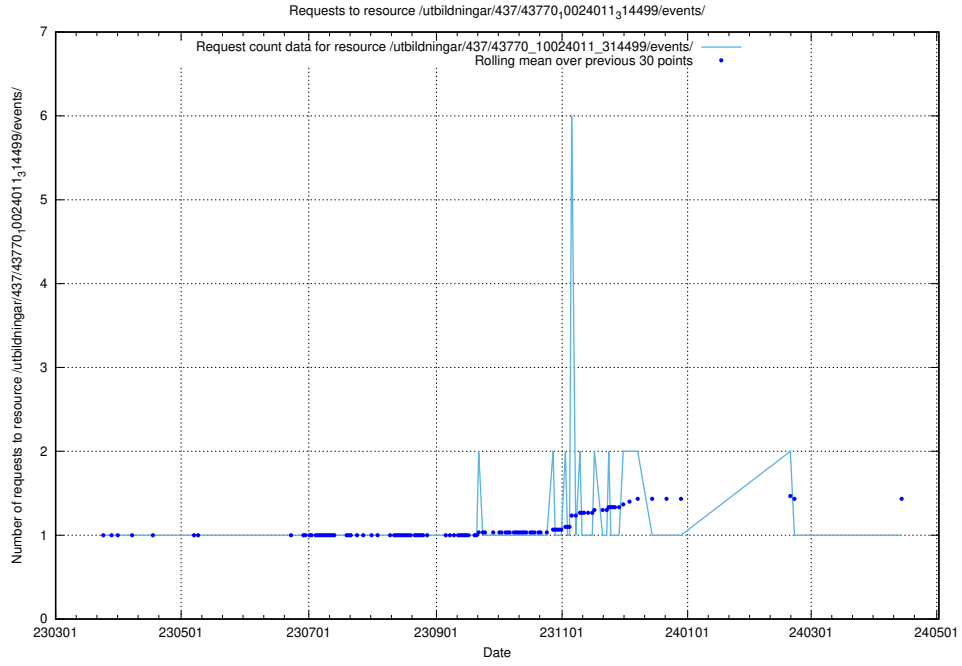

5.6161 Usage of /utbildningar/437/43770_10024011_314499/events/

Here, we count the number of requests to resource /utbildningar/437/43770_10024011_314499/events/.