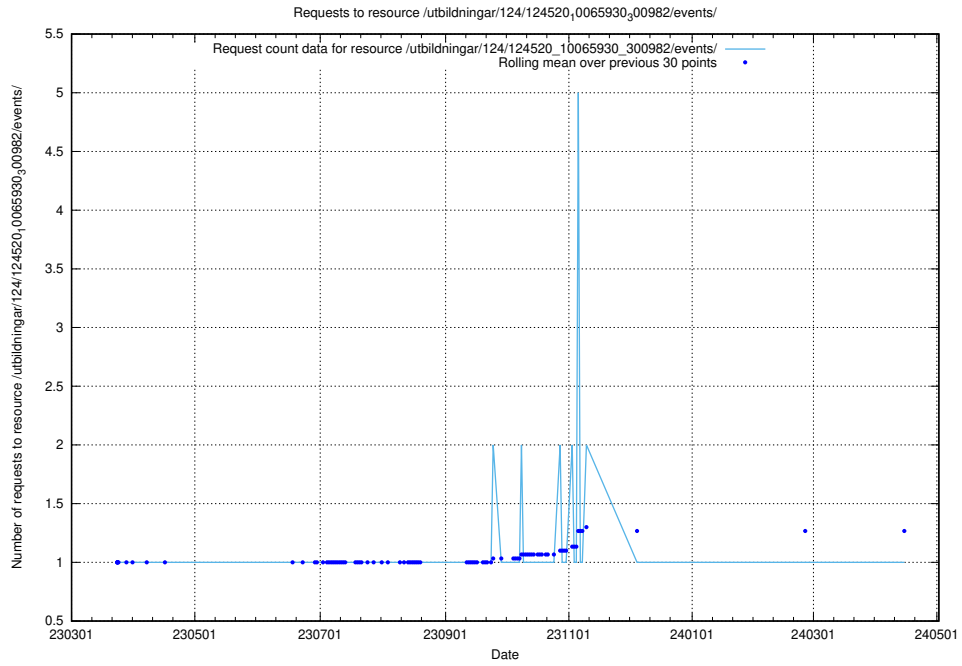

5.1200 Usage of /utbildningar/124/124520_10065930_300982/events/

Here, we count the number of requests to resource /utbildningar/124/124520_10065930_300982/events/