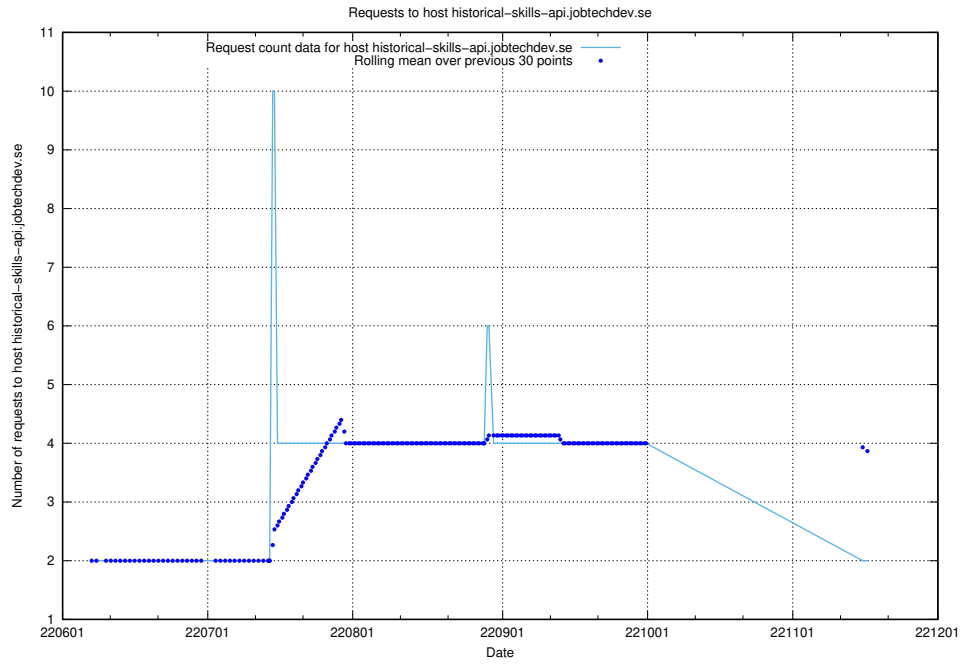

7.407 Usage of historical-skills-api.jobtechdev.se

Here, we count the number of requests to host historical-skills-api.jobtechdev.se.