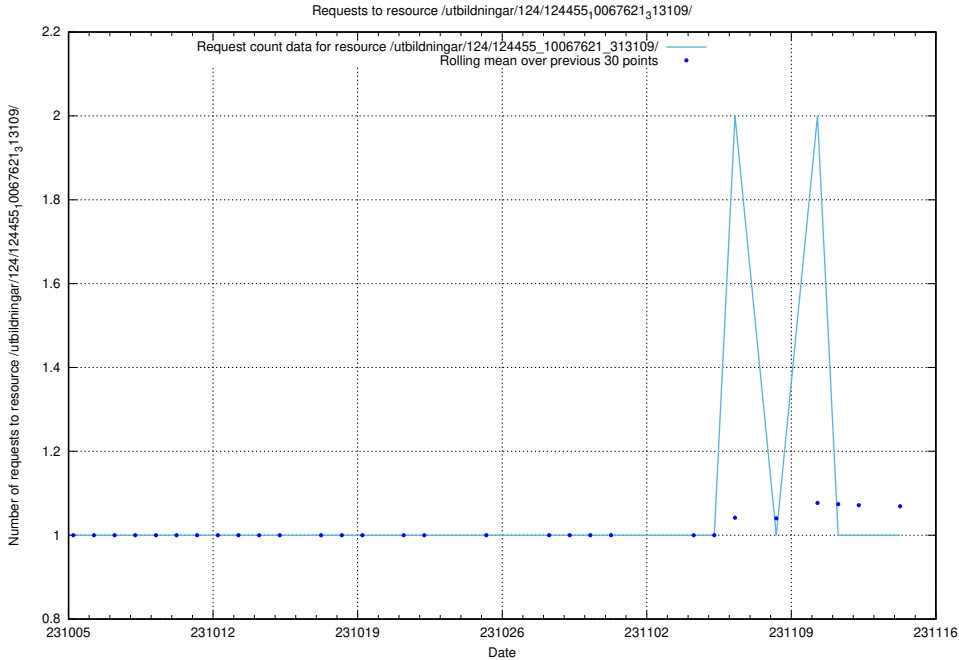

5.4365 Usage of /utbildningar/124/124455_10067621_313109/

Here, we count the number of requests to resource /utbildningar/124/124455_10067621_313109/.