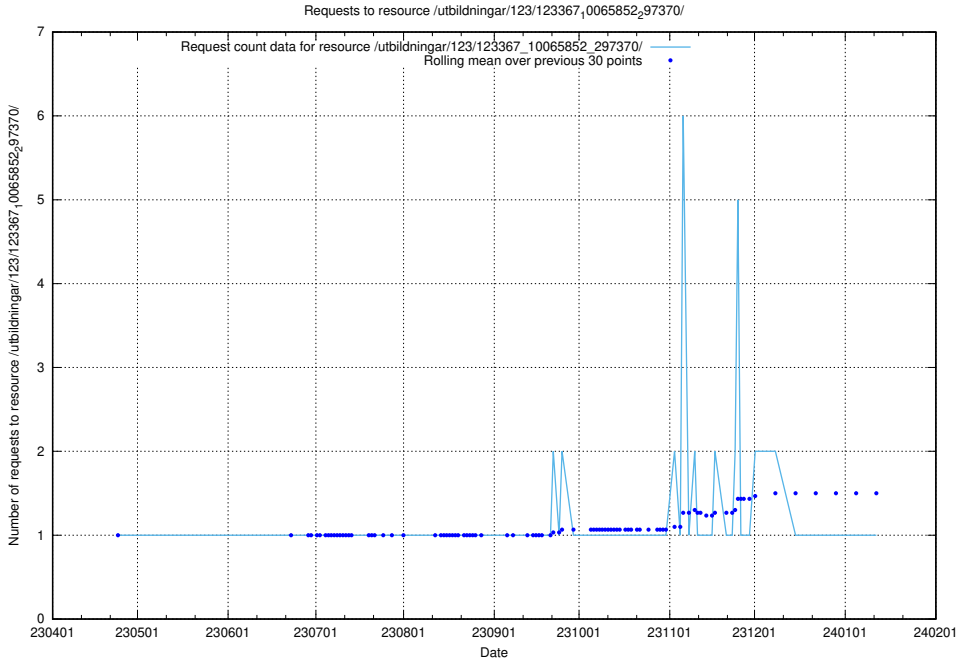

5.5966 Usage of /utbildningar/123/123367_10065852_297370/

Here, we count the number of requests to resource /utbildningar/123/123367_10065852_297370/.