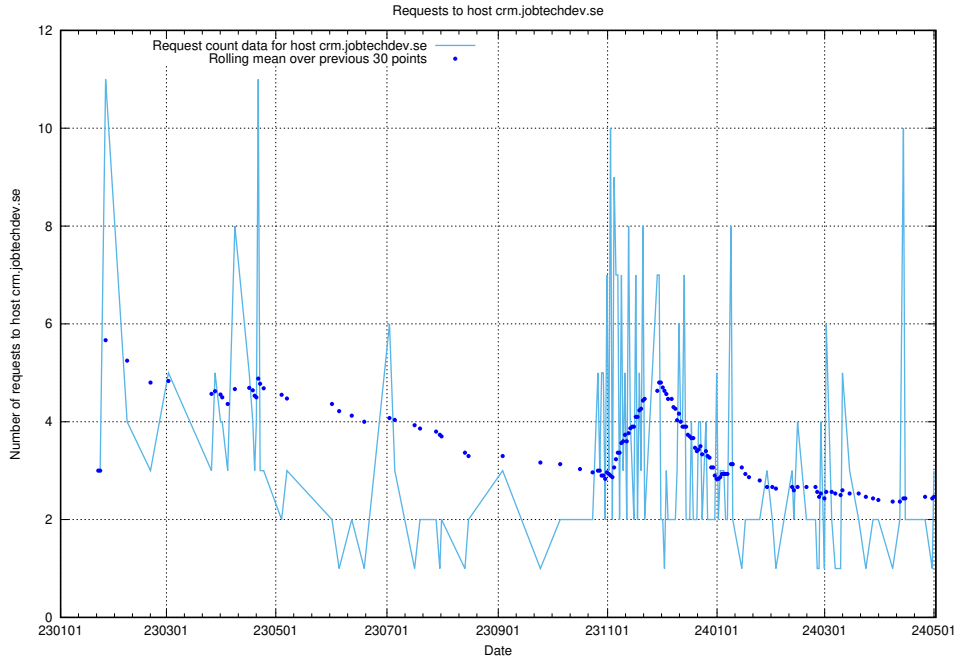

7.175 Usage of crm.jobtechdev.se

Here, we count the number of requests to host crm.jobtechdev.se.