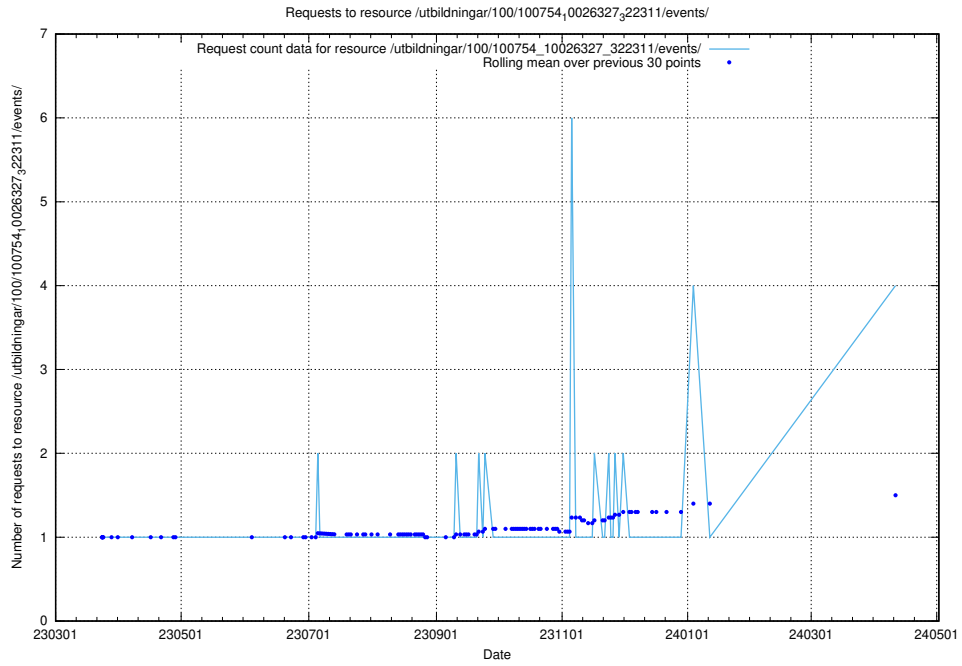

5.229 Usage of /utbildningar/100/100754_10026327_322311/events/

Here, we count the number of requests to resource /utbildningar/100/100754_10026327_322311/events/