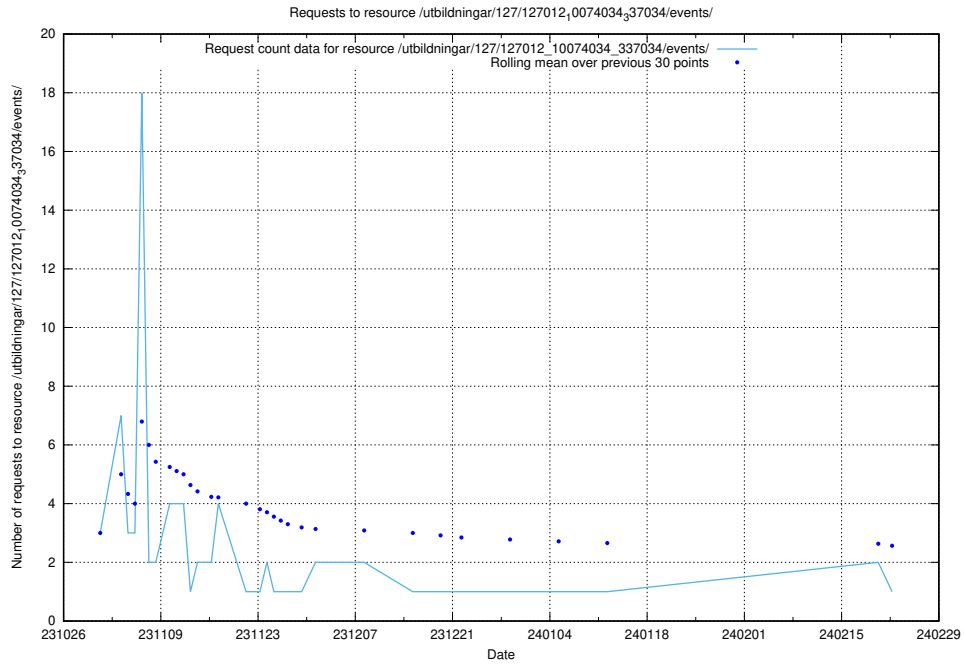

5.4112 Usage of /utbildningar/127/127012_10074034_337034/events/

Here, we count the number of requests to resource /utbildningar/127/127012_10074034_337034/events/