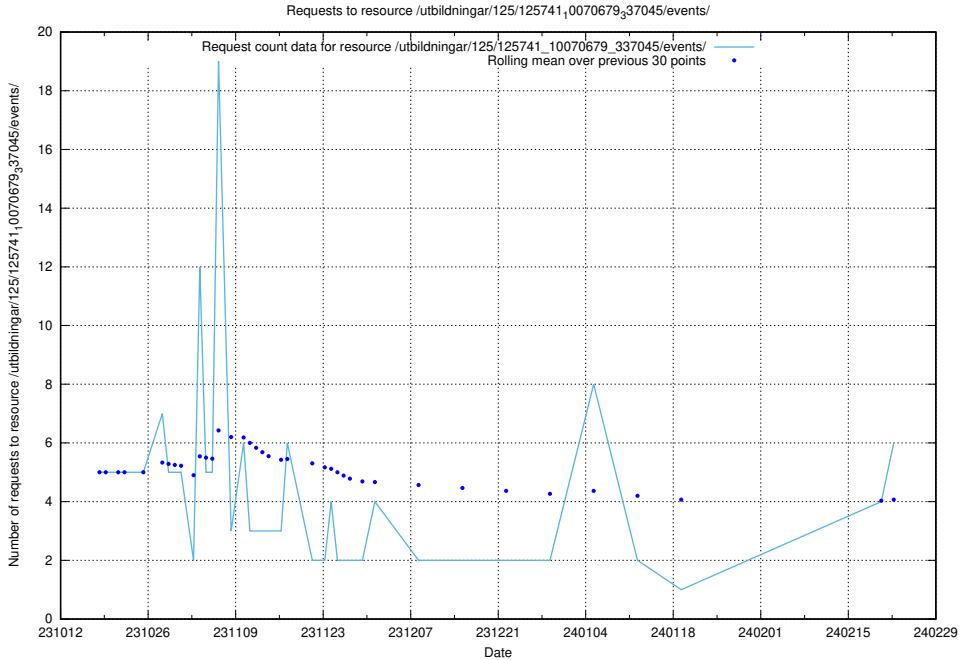

5.66 Usage of /utbildningar/125/125741_10070679_337045/events/

Here, we count the number of requests to resource /utbildningar/125/125741_10070679_337045/events/