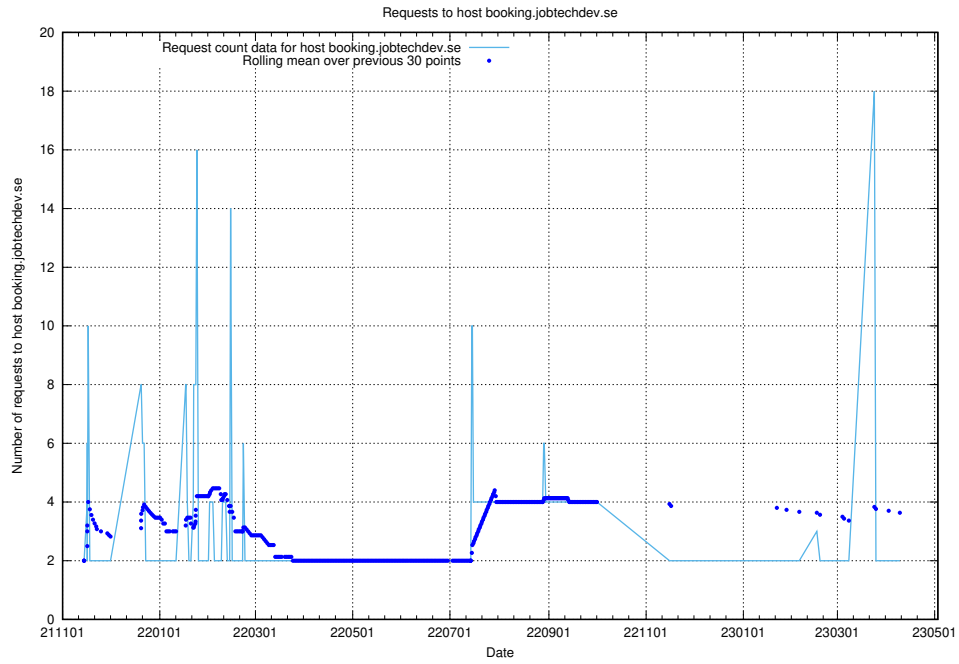

7.276 Usage of booking.jobtechdev.se

Here, we count the number of requests to host booking.jobtechdev.se.