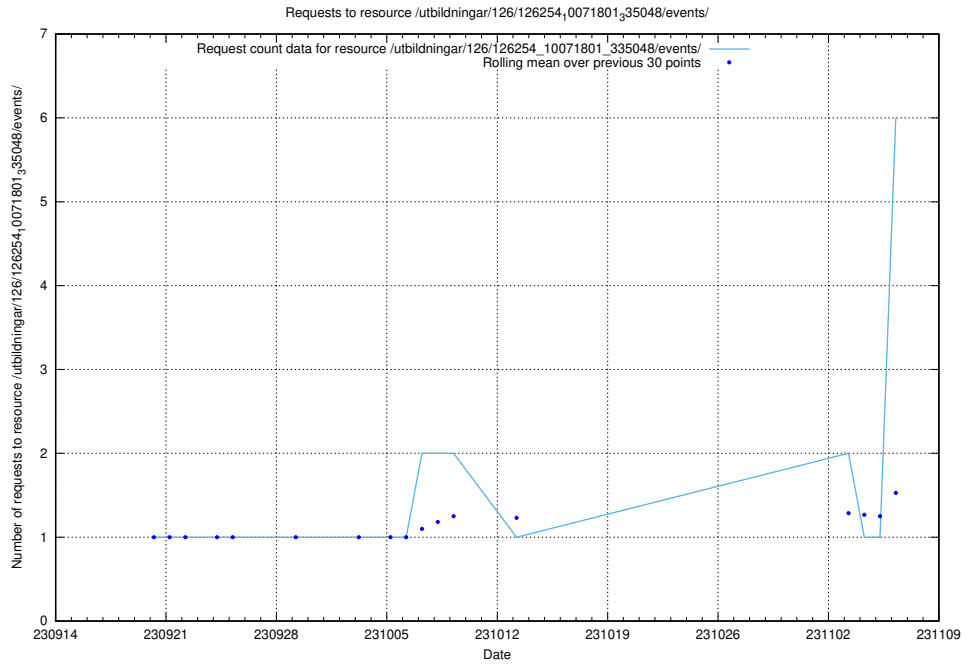

5.77 Usage of /utbildningar/126/126254_10071801_335048/events/

Here, we count the number of requests to resource /utbildningar/126/126254_10071801_335048/events/