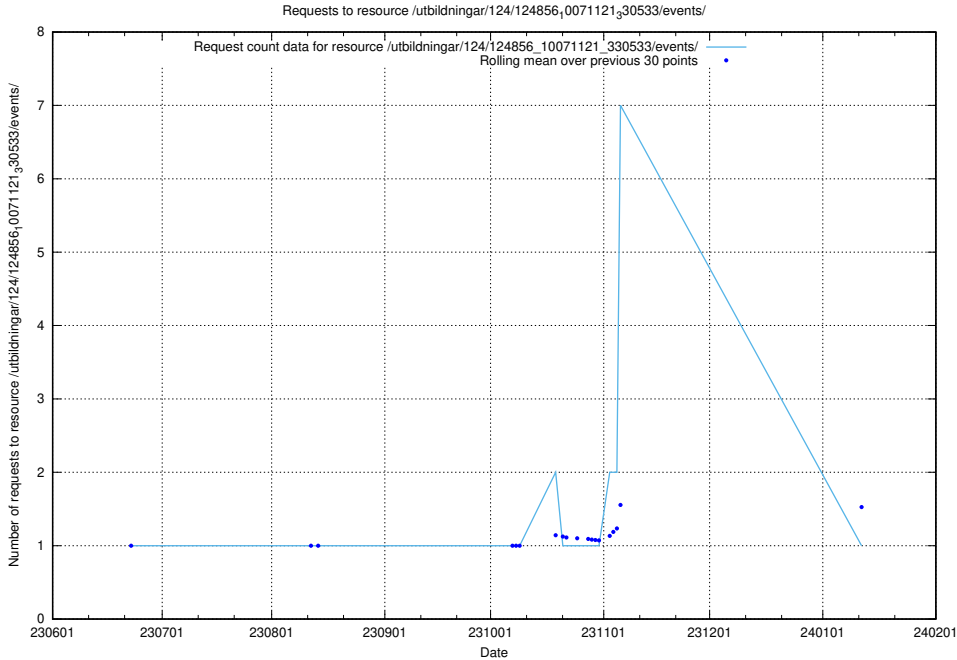

5.5692 Usage of /utbildningar/124/124856_10071121_330533/events/

Here, we count the number of requests to resource /utbildningar/124/124856_10071121_330533/events/