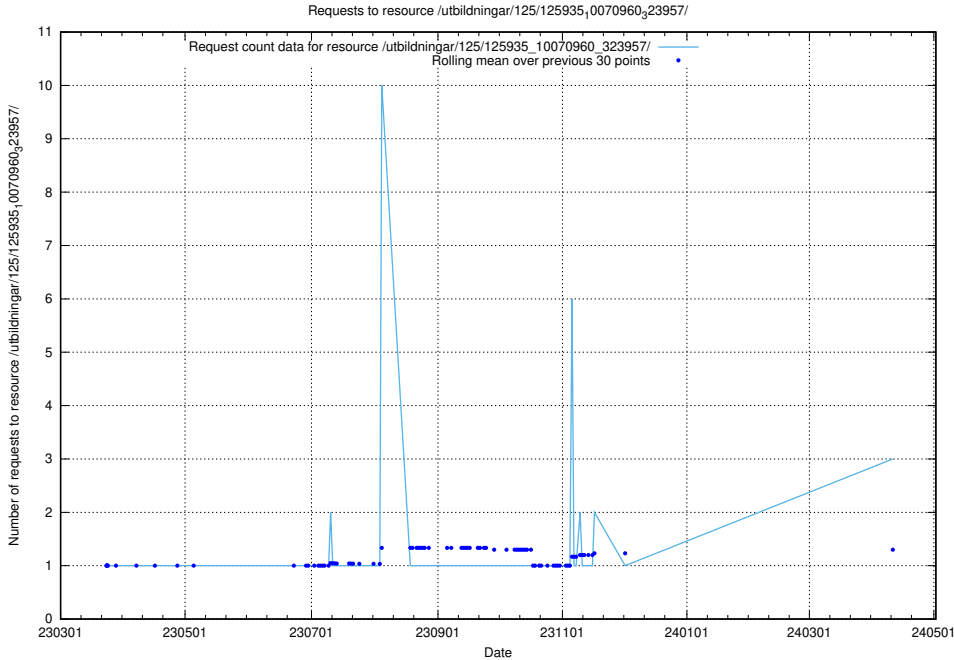

5.421 Usage of /utbildningar/125/125935_10070960_323957/

Here, we count the number of requests to resource /utbildningar/125/125935_10070960_323957/.