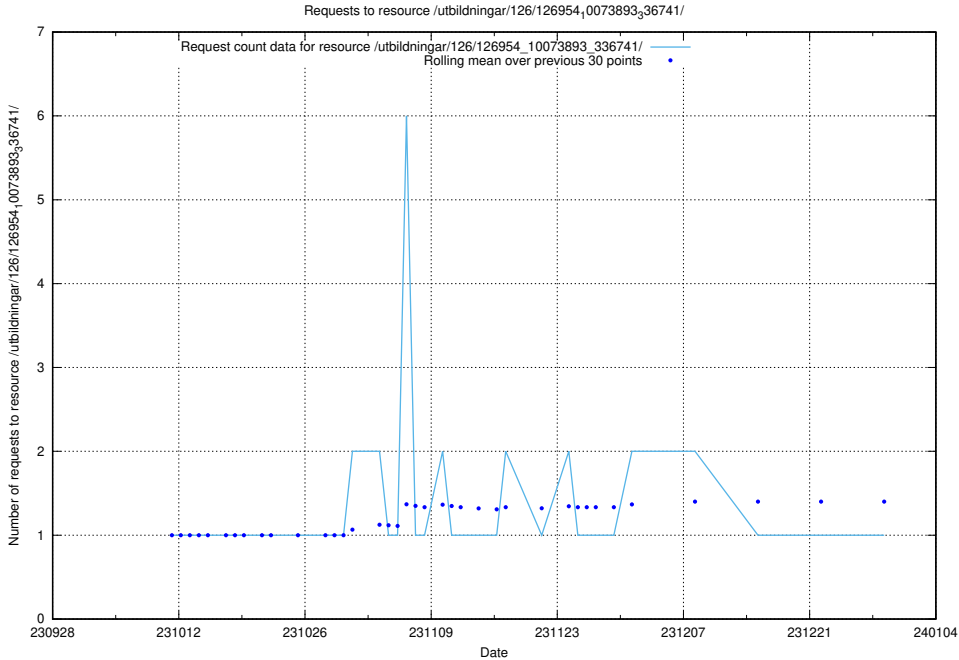

5.4312 Usage of /utbildningar/126/126954_10073893_336741/

Here, we count the number of requests to resource /utbildningar/126/126954_10073893_336741/.