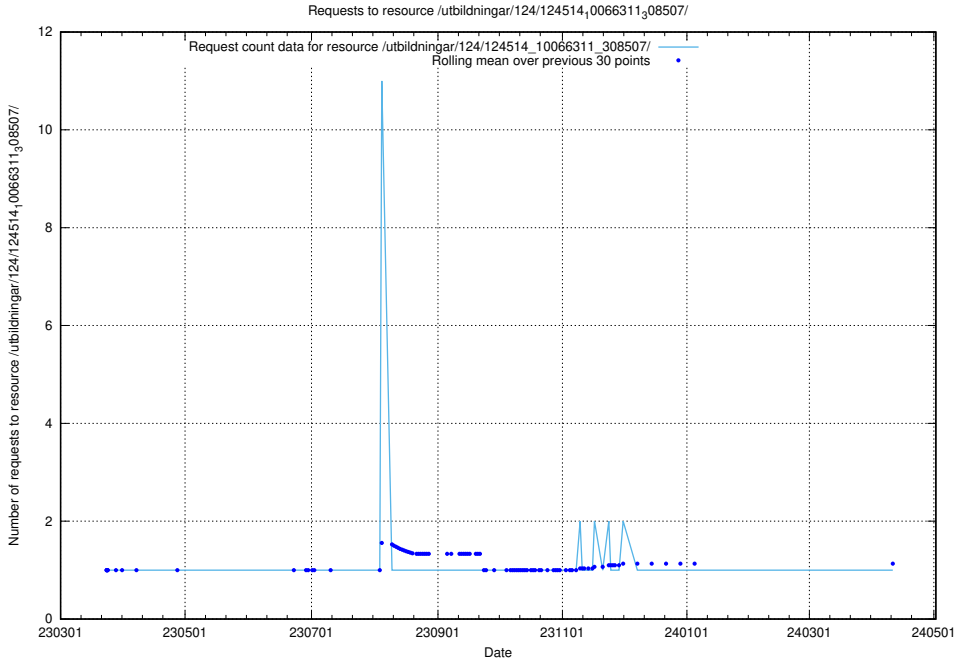

5.1750 Usage of /utbildningar/124/124514_10066311_308507/

Here, we count the number of requests to resource /utbildningar/124/124514_10066311_308507/.