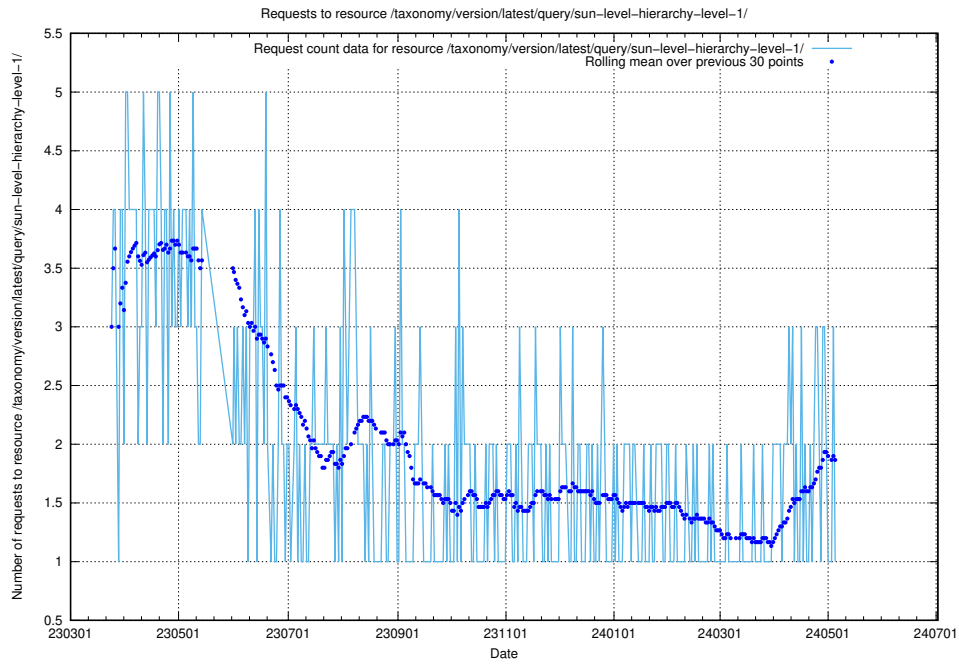

5.6049 Usage of /taxonomy/version/latest/query/sun-level-hierarchy-level-1/

Here, we count the number of requests to resource /taxonomy/version/latest/query/sun-level-hierarchy-level-1/.