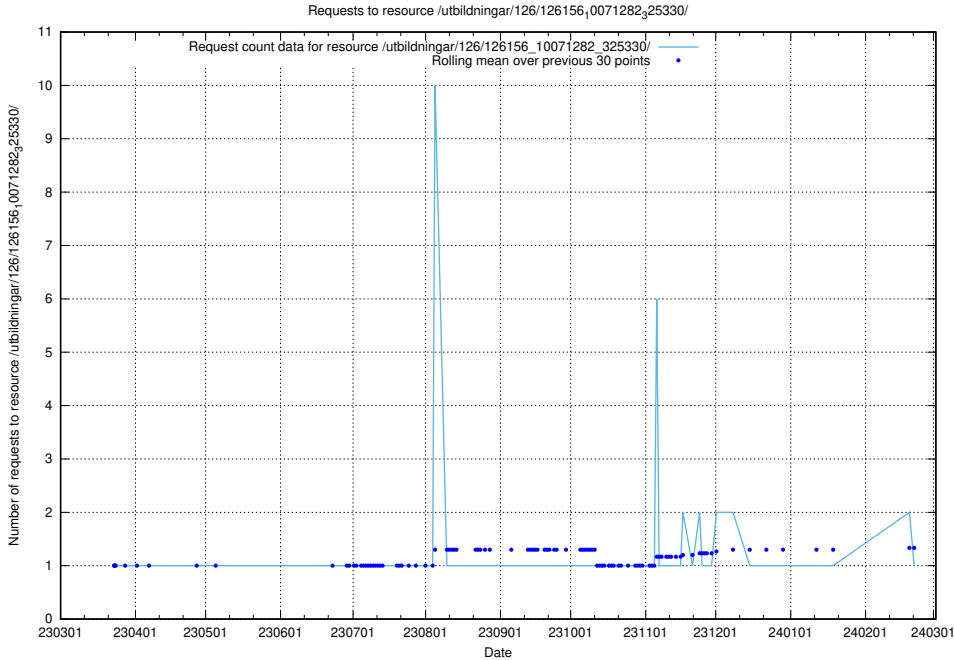

5.6404 Usage of /utbildningar/126/126156_10071282_325330/

Here, we count the number of requests to resource /utbildningar/126/126156_10071282_325330/.