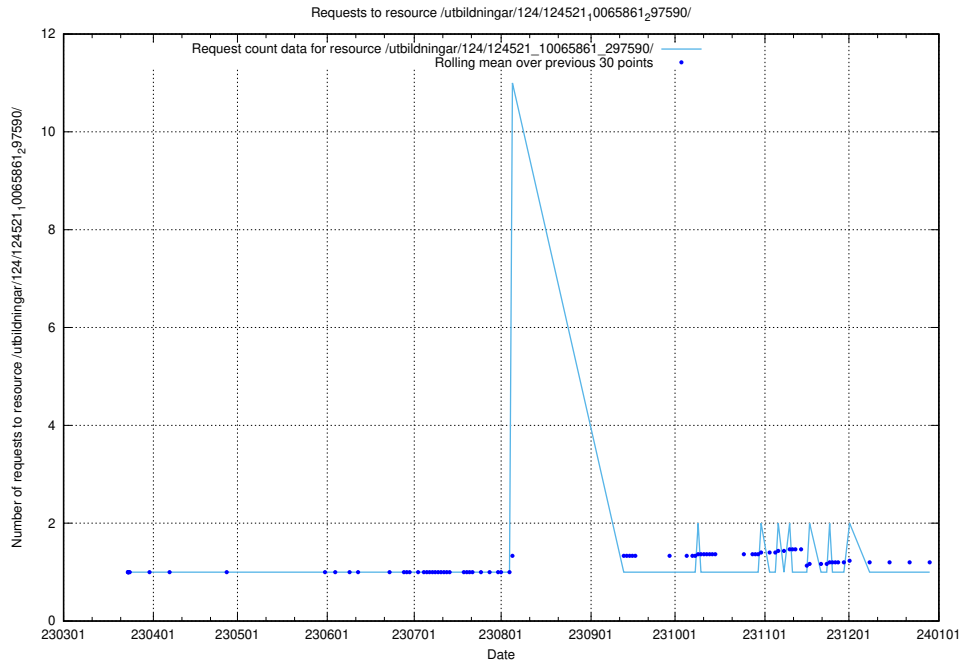

5.1189 Usage of /utbildningar/124/124521_10065861_297590/

Here, we count the number of requests to resource /utbildningar/124/124521_10065861_297590/.