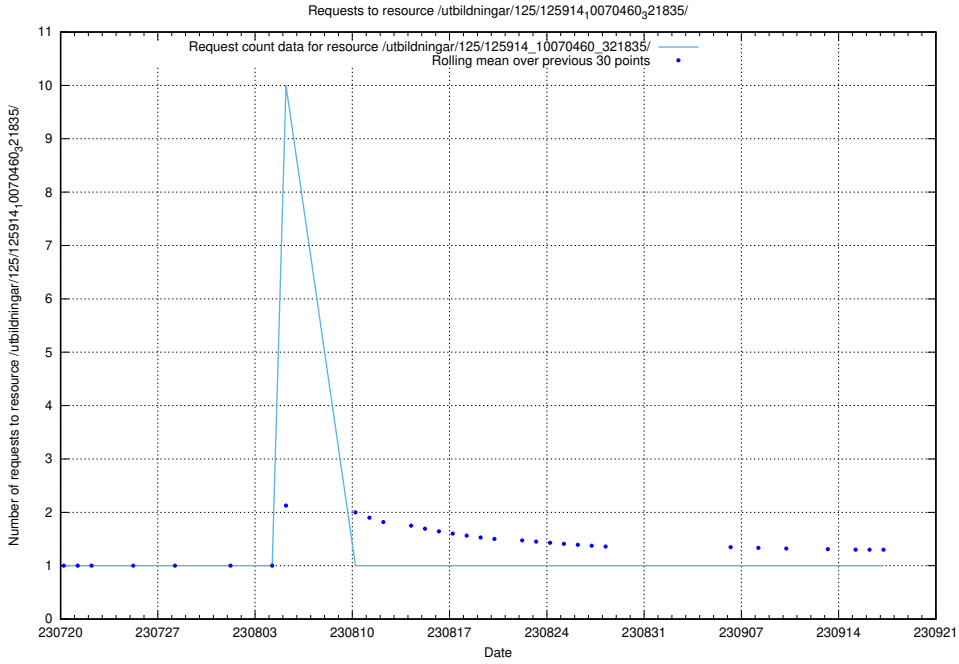

5.4937 Usage of /utbildningar/125/125914_10070460_321835/

Here, we count the number of requests to resource /utbildningar/125/125914_10070460_321835/.