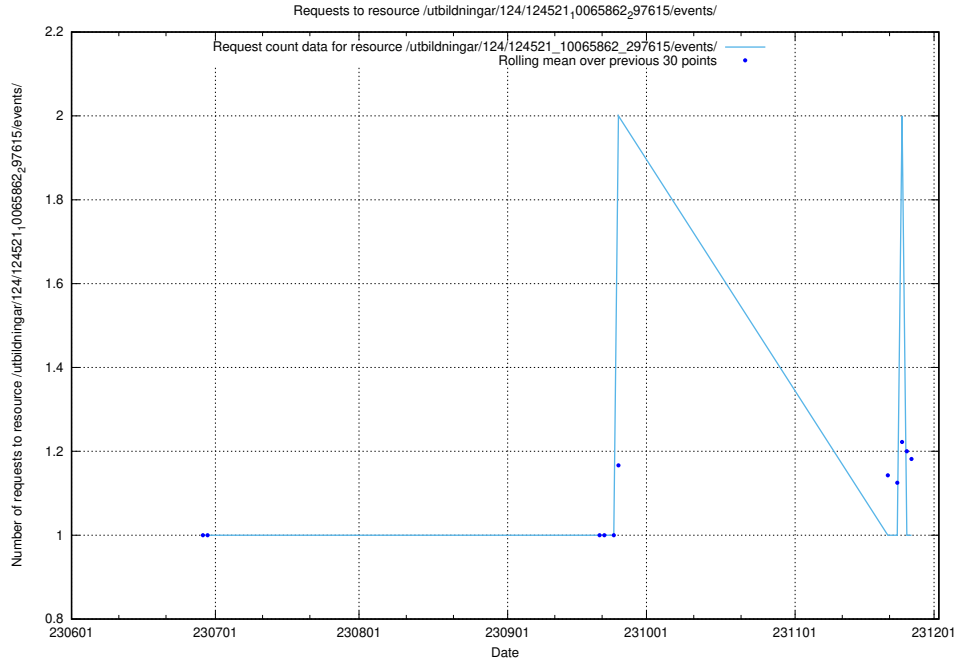

5.5446 Usage of /utbildningar/124/124521_10065862_297615/events/

Here, we count the number of requests to resource /utbildningar/124/124521_10065862_297615/events/