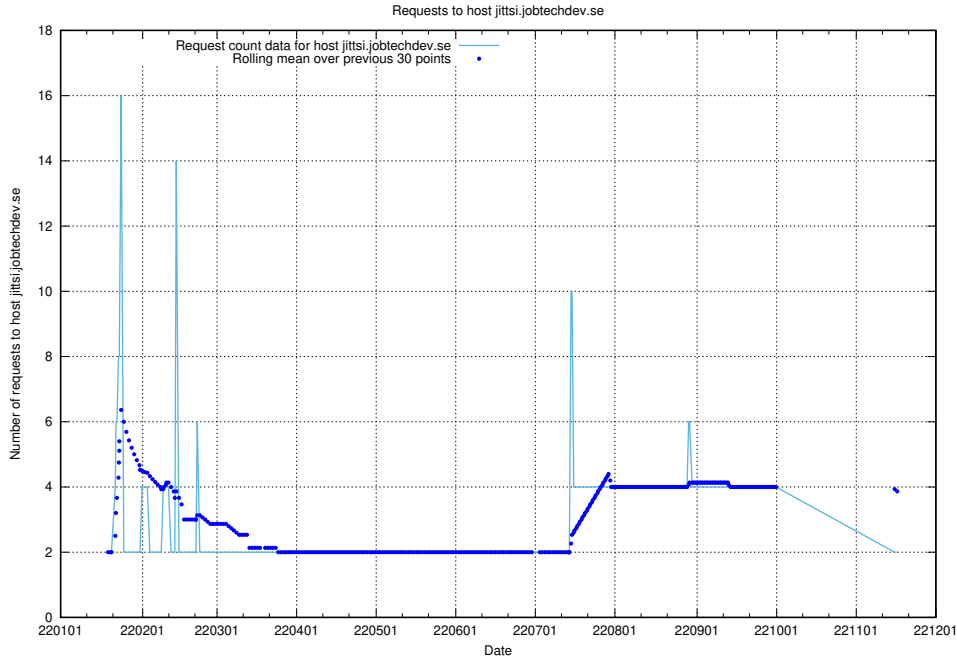

### 7.263 Usage of jittsi.jobtechdev.se

Here, we count the number of requests to host jittsi.jobtechdev.se.