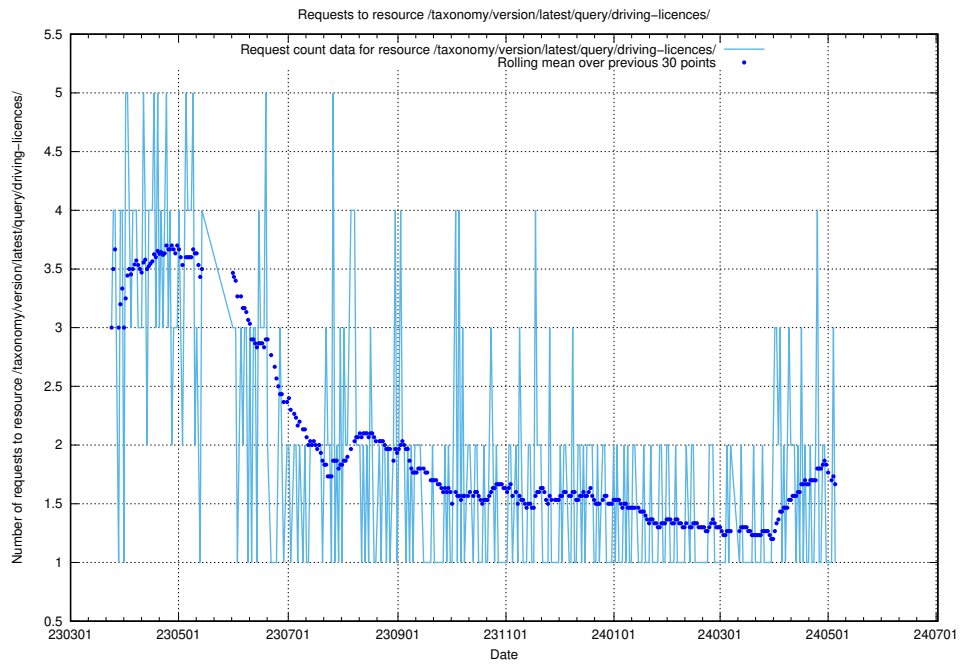

5.6081 Usage of /taxonomy/version/latest/query/driving-licences/

Here, we count the number of requests to resource /taxonomy/version/latest/query/driving-licences/.