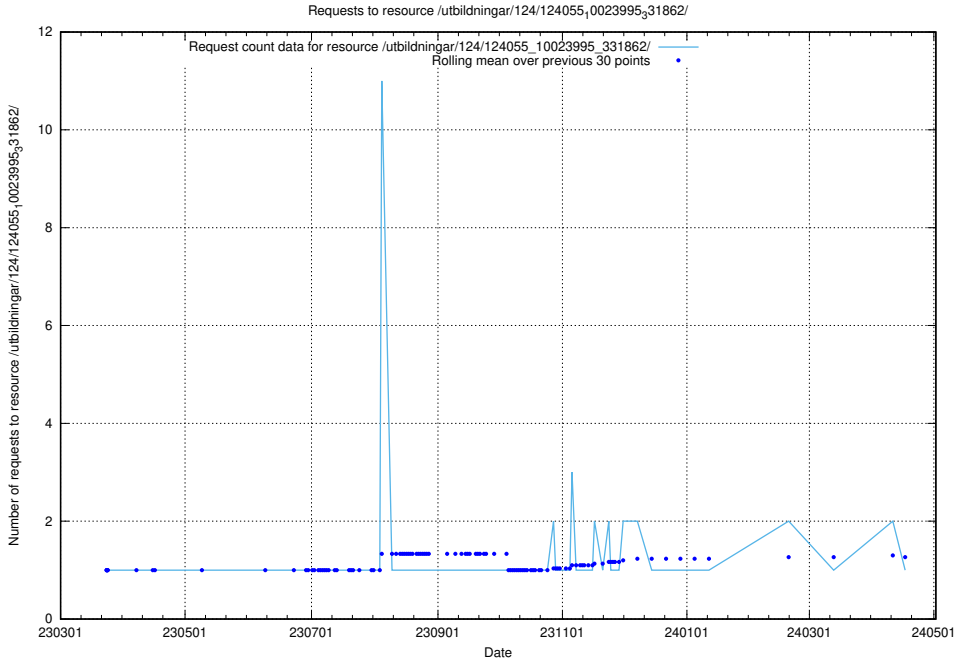

5.4239 Usage of /utbildningar/124/124055_10023995_331862/

Here, we count the number of requests to resource /utbildningar/124/124055_10023995_331862/.