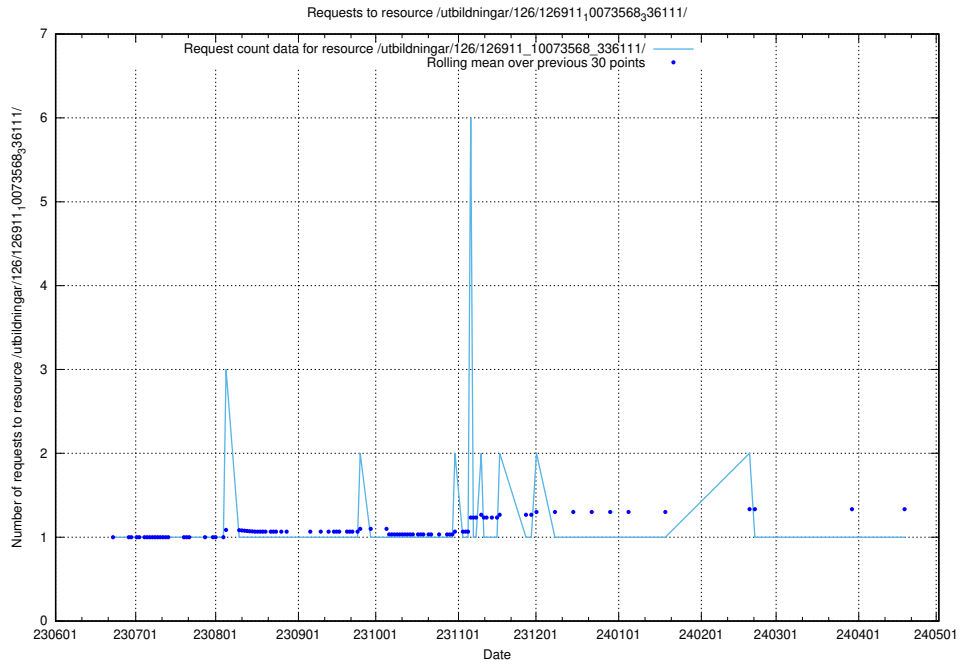

5.5529 Usage of /utbildningar/126/126911_10073568_336111/

Here, we count the number of requests to resource /utbildningar/126/126911_10073568_336111/.