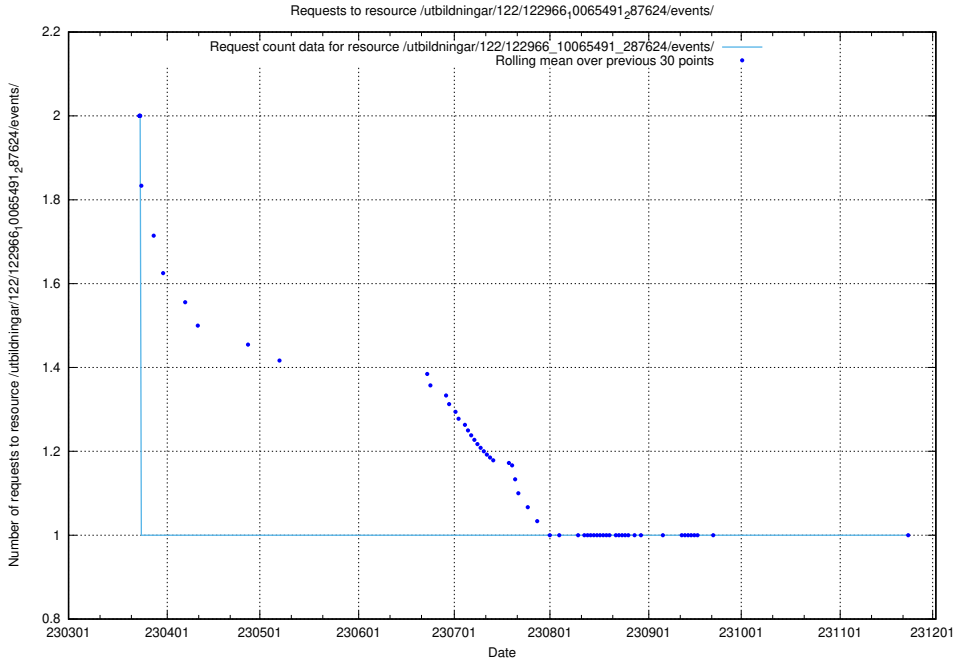

5.6287 Usage of /utbildningar/122/122966_10065491_287624/events/

Here, we count the number of requests to resource /utbildningar/122/122966_10065491_287624/events/