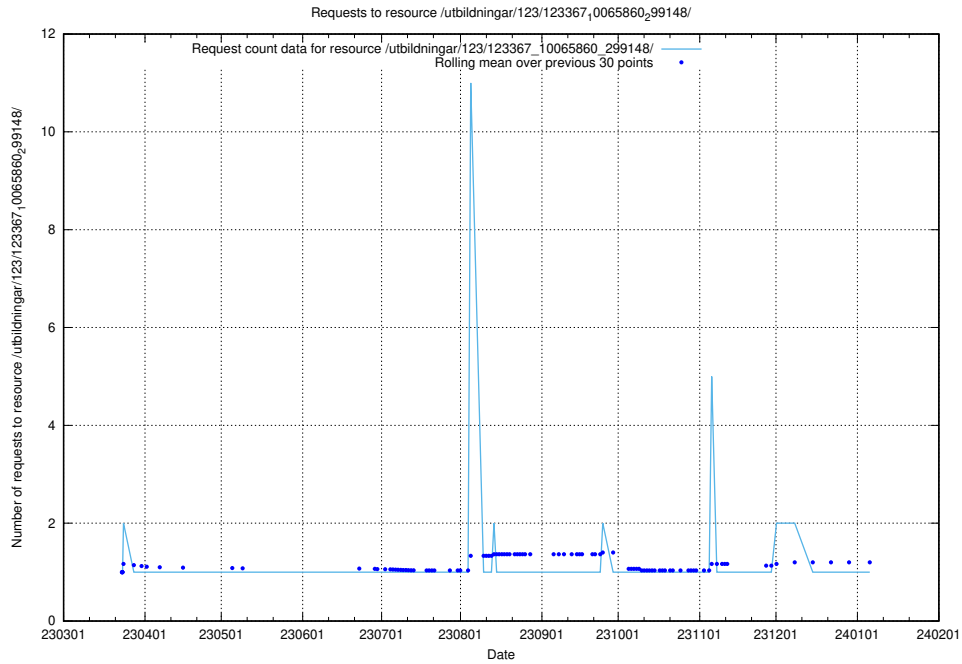

5.4773 Usage of /utbildningar/123/123367_10065860_299148/

Here, we count the number of requests to resource /utbildningar/123/123367_10065860_299148/.