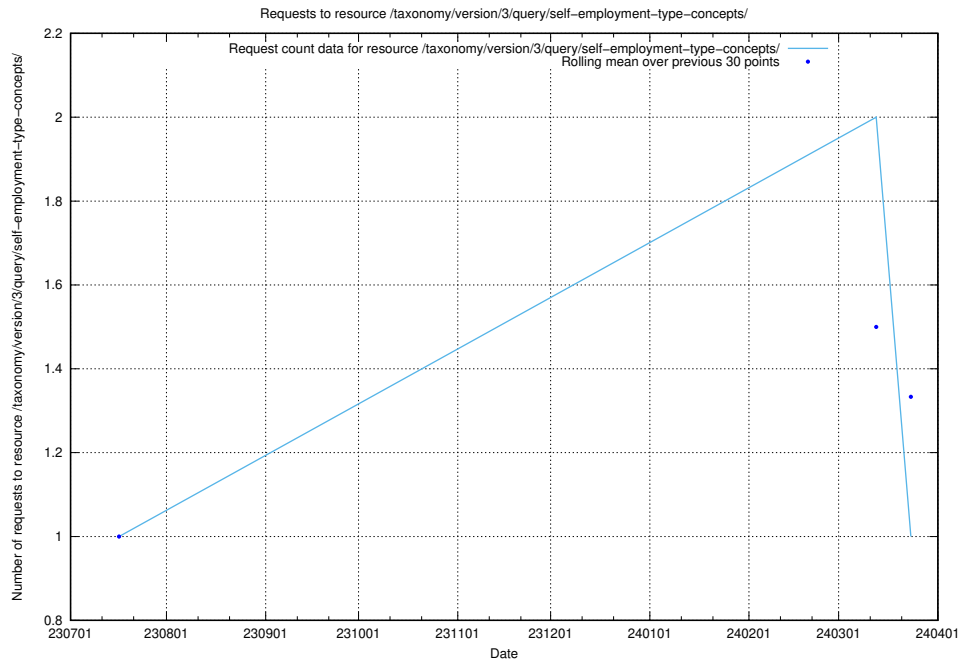

5.4998 Usage of /taxonomy/version/3/query/self-employment-type-concepts/

Here, we count the number of requests to resource /taxonomy/version/3/query/self-employment-type-concepts/.