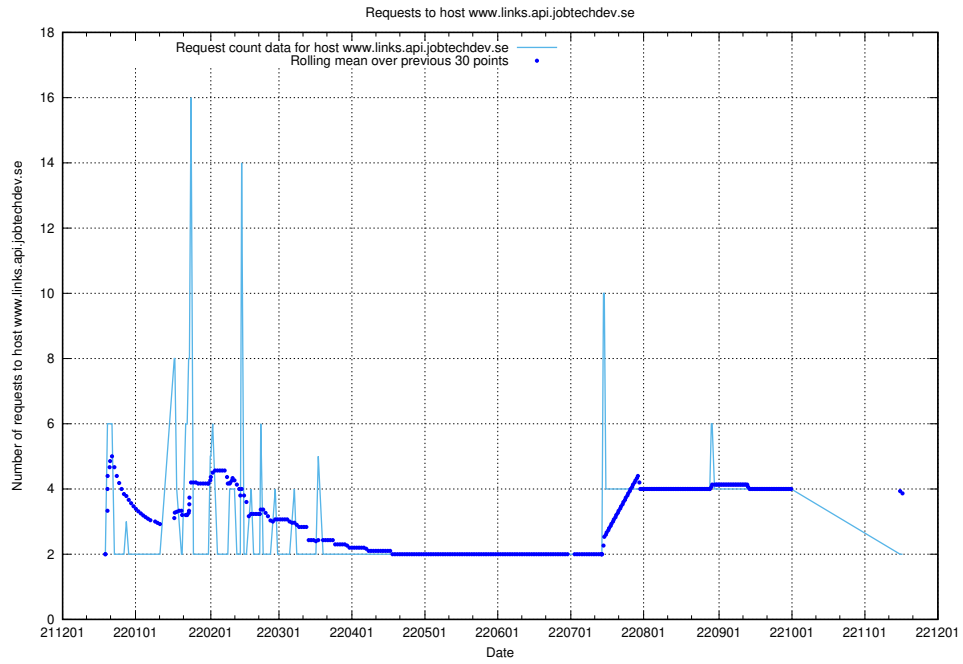

7.375 Usage of `www.links.api.jobtechdev.se`

Here, we count the number of requests to host `www.links.api.jobtechdev.se`.