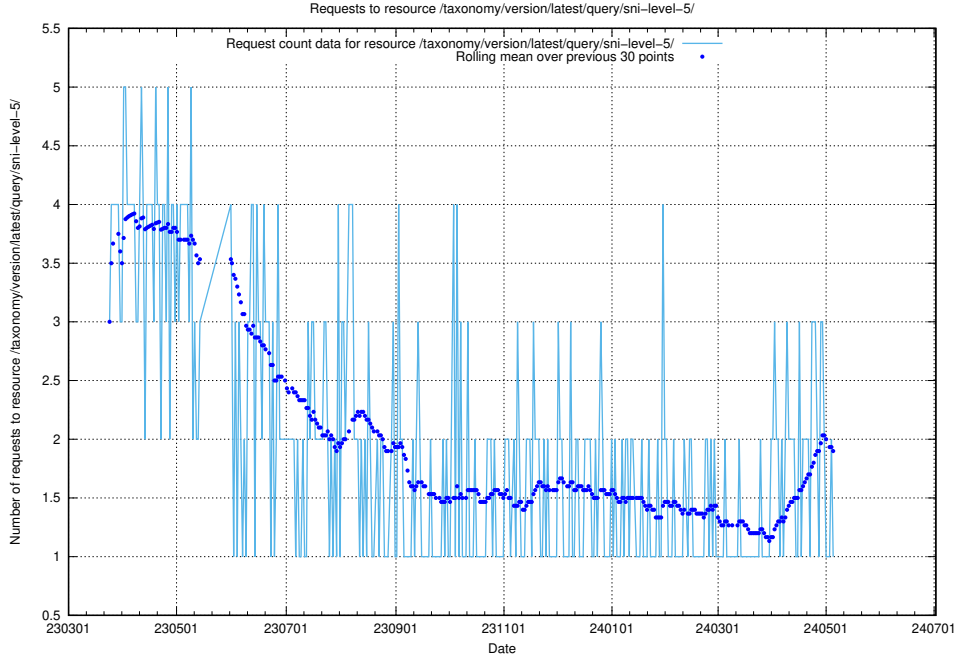

5.6062 Usage of /taxonomy/version/latest/query/sni-level-5/

Here, we count the number of requests to resource /taxonomy/version/latest/query/sni-level-5/.