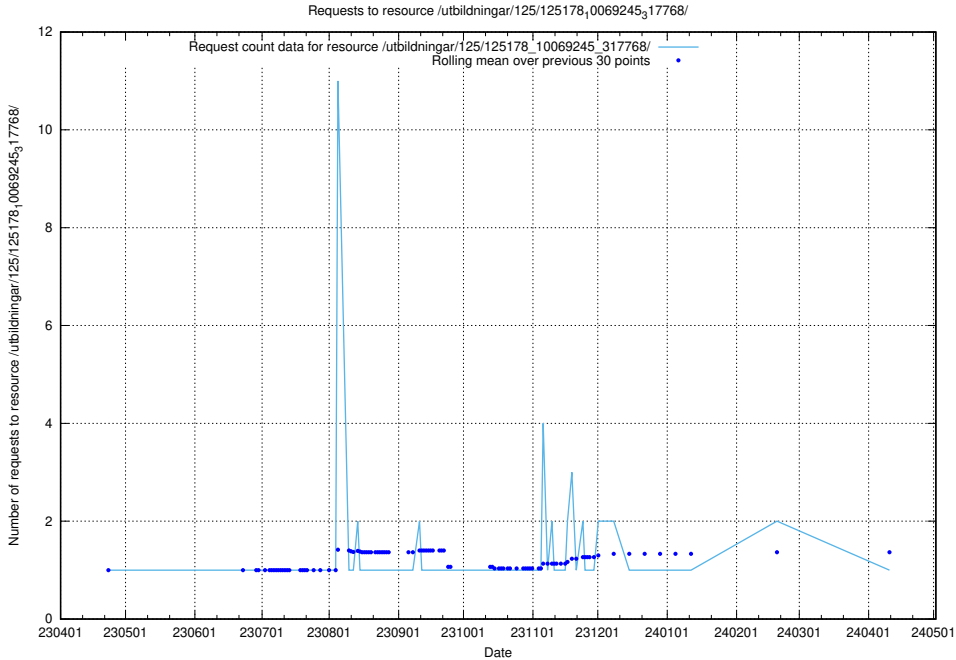

5.5993 Usage of /utbildningar/125/125178_10069245_317768/

Here, we count the number of requests to resource /utbildningar/125/125178_10069245_317768/.