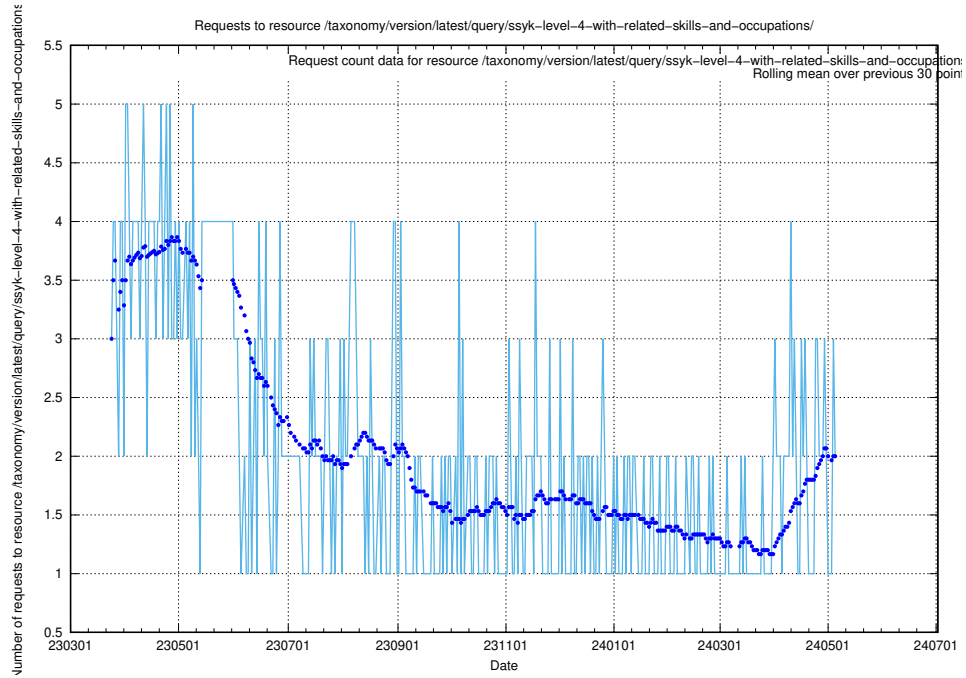

5.857 Usage of /taxonomy/version/latest/query/ssyk-level-4-with-related-skills-and-occupations/

Here, we count the number of requests to resource /taxonomy/version/latest/query/ssyk-level-4-with-related-skills-and-occupations/.