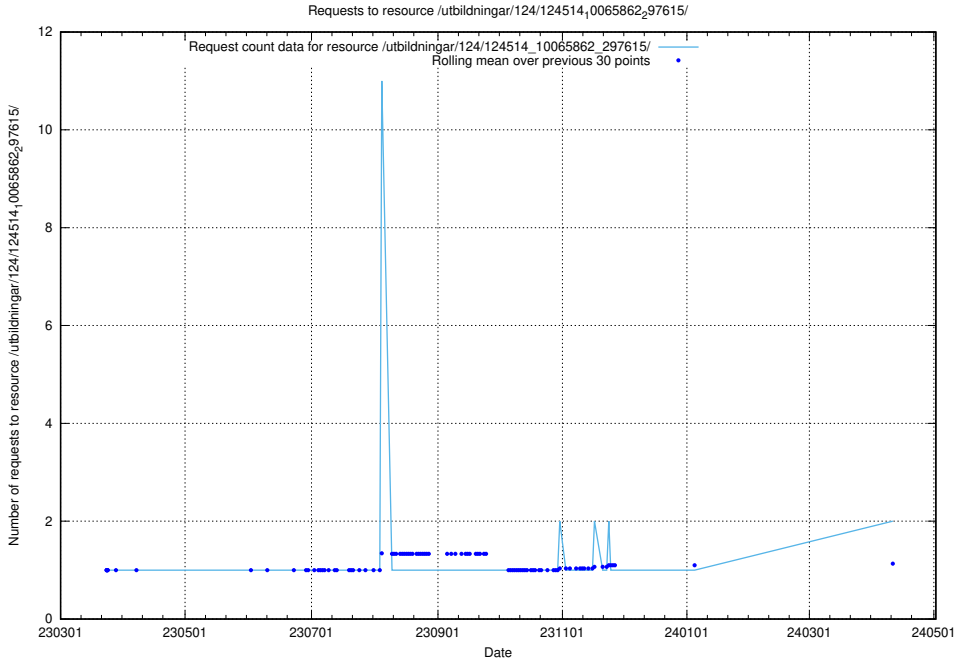

5.500 Usage of /utbildningar/124/124514_10065862_297615/

Here, we count the number of requests to resource /utbildningar/124/124514_10065862_297615/.