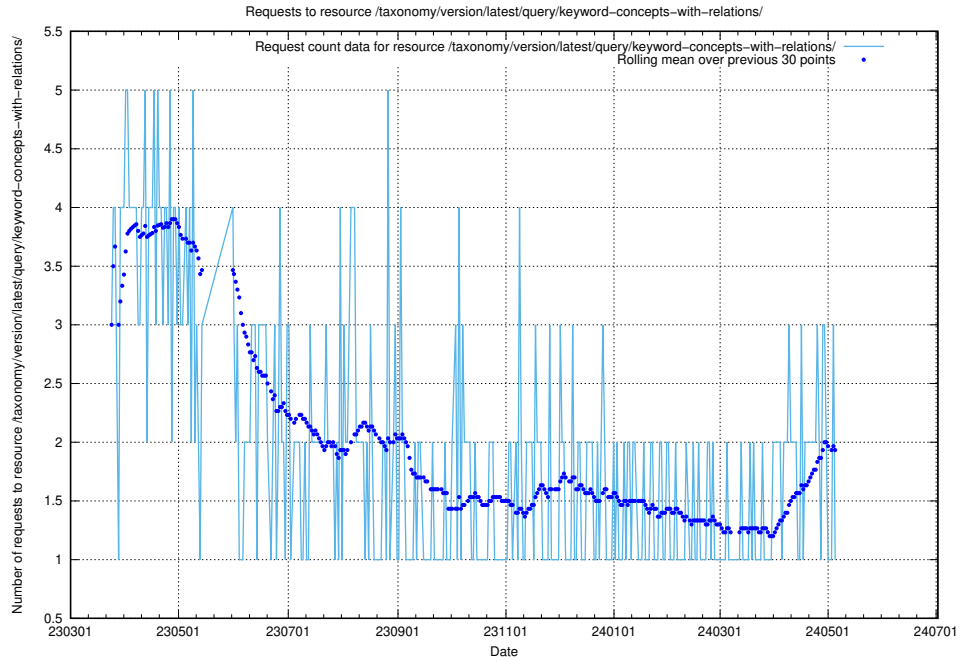

5.6075 Usage of /taxonomy/version/latest/query/keyword-concepts-with-relations/

Here, we count the number of requests to resource /taxonomy/version/latest/query/keyword-concepts-with-relations/.