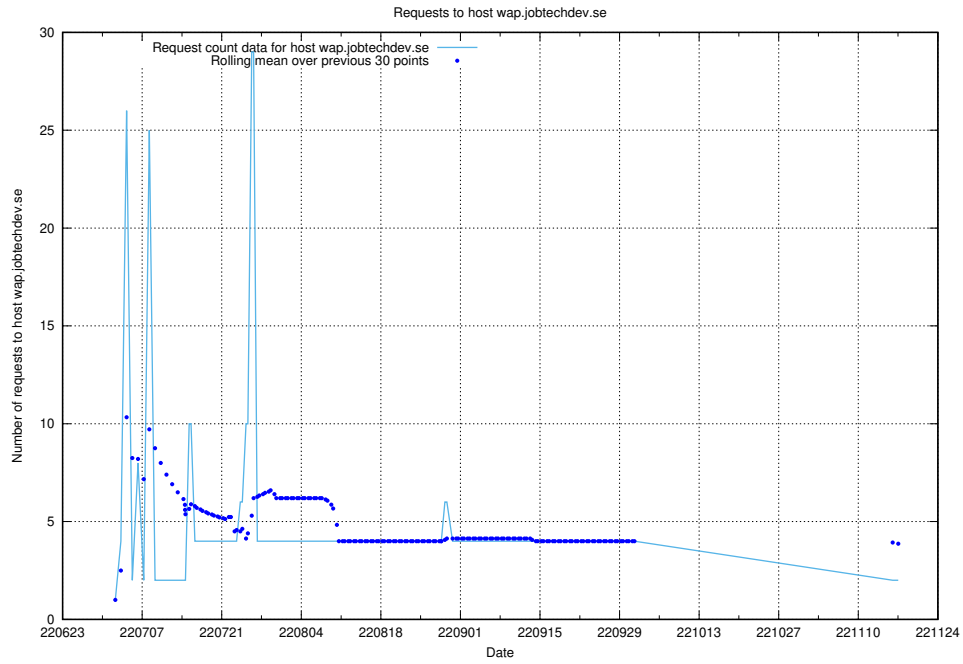

7.389 Usage of wap.jobtechdev.se

Here, we count the number of requests to host wap.jobtechdev.se.