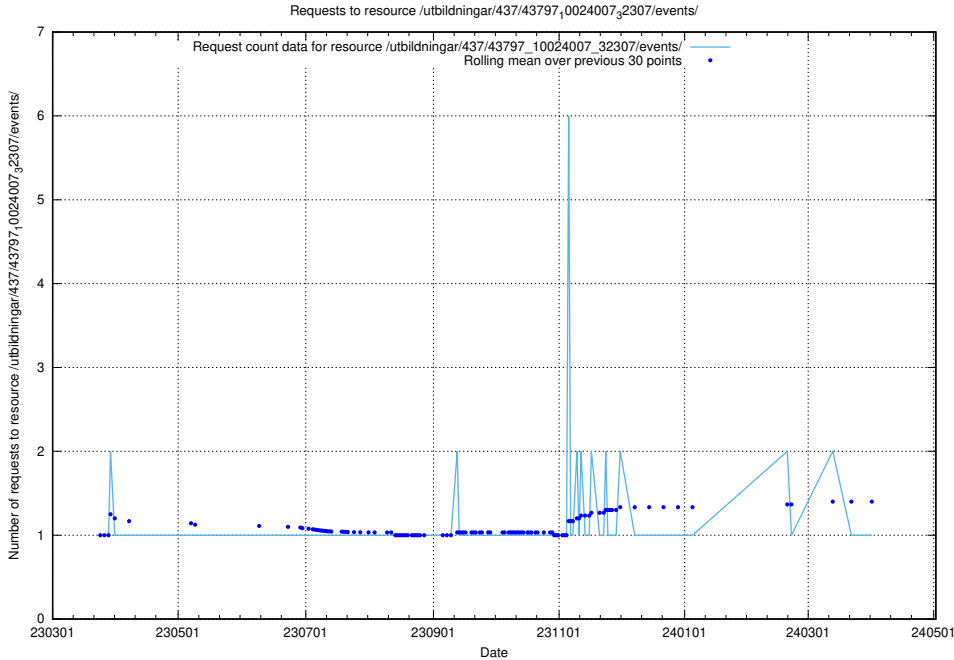

5.6151 Usage of /utbildningar/437/43797_10024007_32307/events/

Here, we count the number of requests to resource /utbildningar/437/43797_10024007_32307/events/.