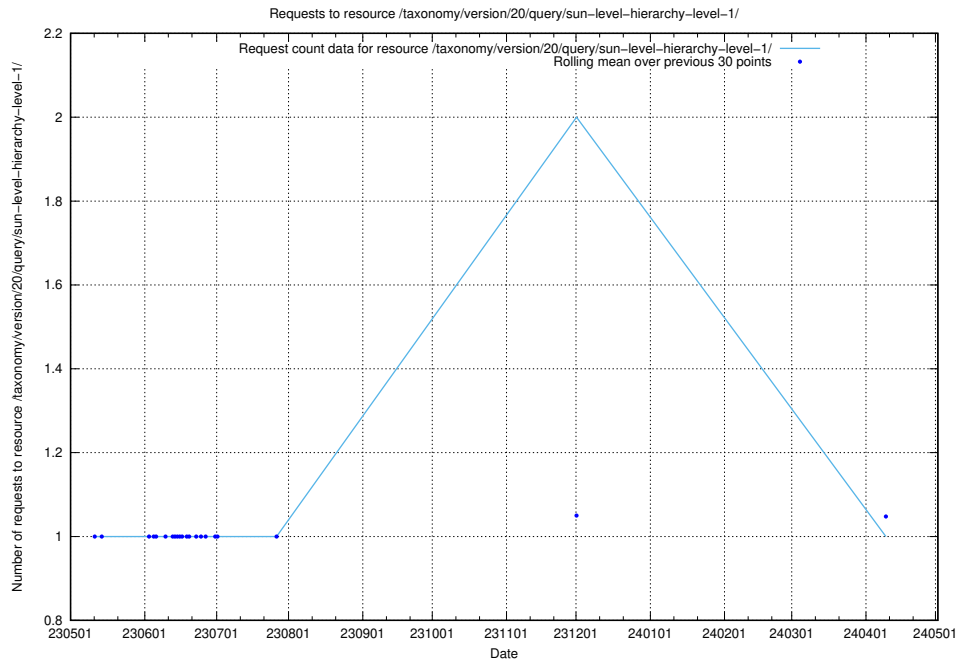

5.5907 Usage of /taxonomy/version/20/query/sun-level-hierarchy-level-1/

Here, we count the number of requests to resource /taxonomy/version/20/query/sun-level-hierarchy-level-1/.