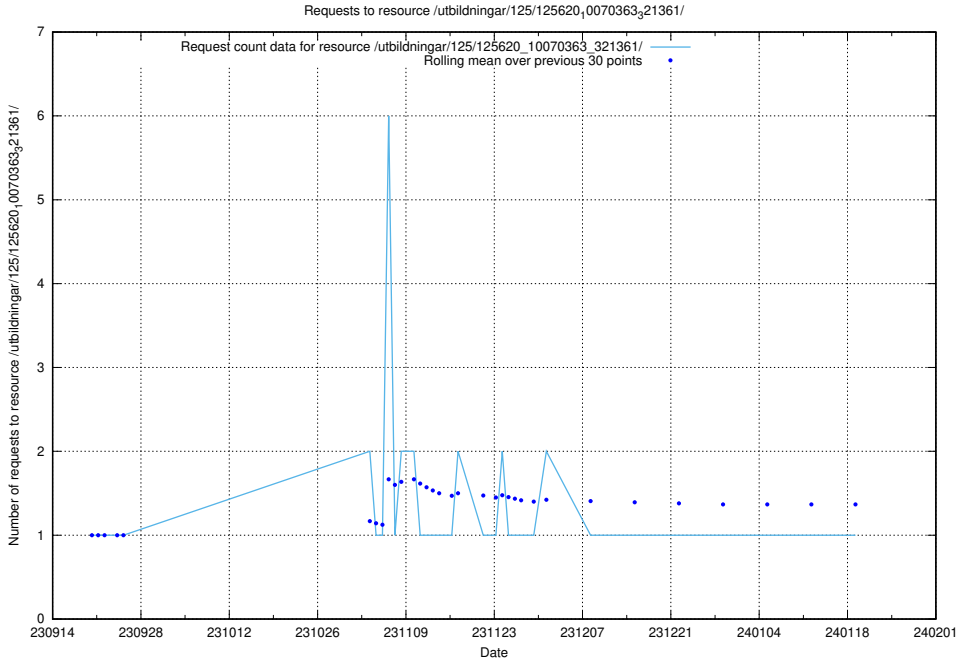

5.4479 Usage of /utbildningar/125/125620_10070363_321361/

Here, we count the number of requests to resource /utbildningar/125/125620_10070363_321361/.