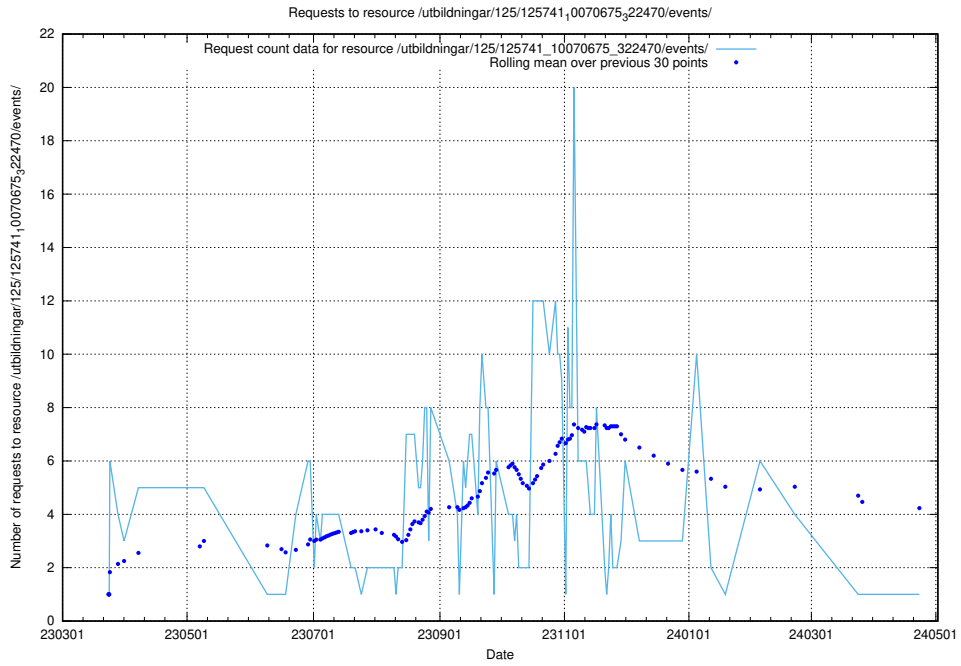

### 5.6455 Usage of /utbildningar/125/125741\_10070675\_322470/events/

Here, we count the number of requests to resource /utbildningar/125/125741\_10070675\_322470/events/