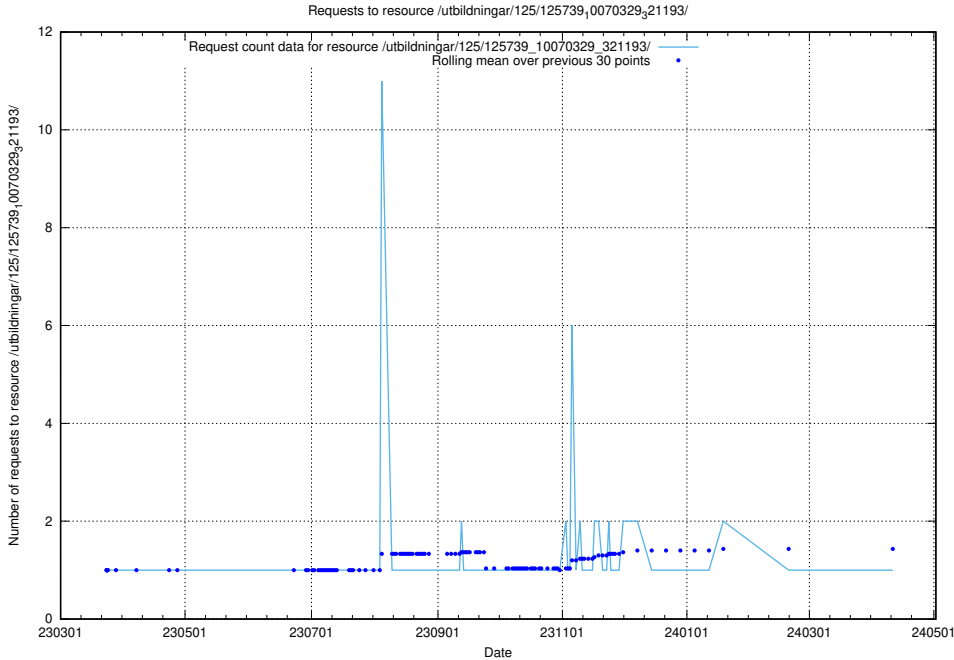

5.957 Usage of /utbildningar/125/125739_10070329_321193/

Here, we count the number of requests to resource /utbildningar/125/125739_10070329_321193/.