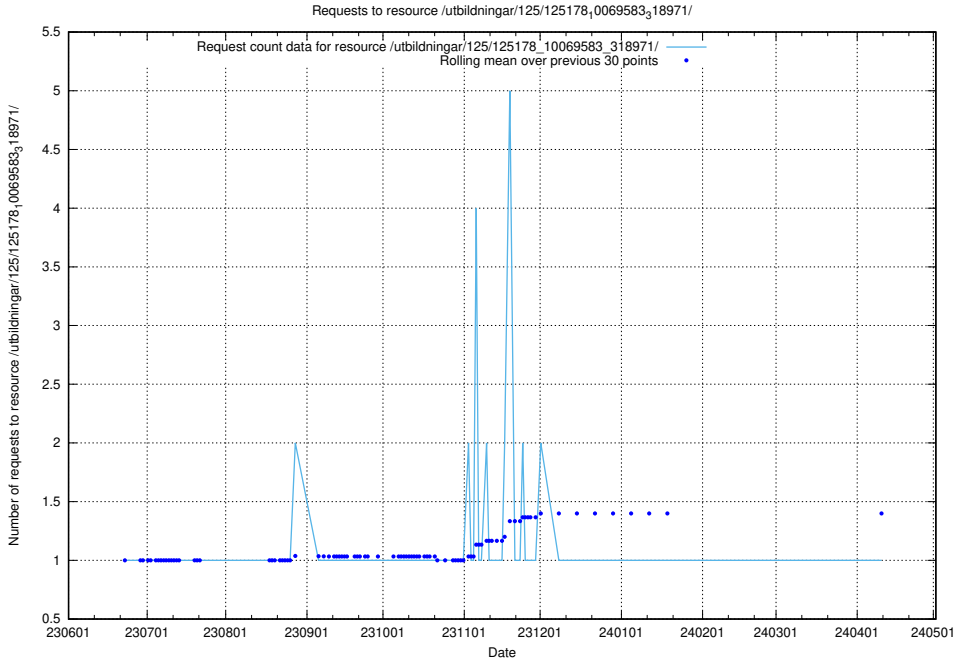

5.5682 Usage of /utbildningar/125/125178_10069583_318971/

Here, we count the number of requests to resource /utbildningar/125/125178_10069583_318971/.