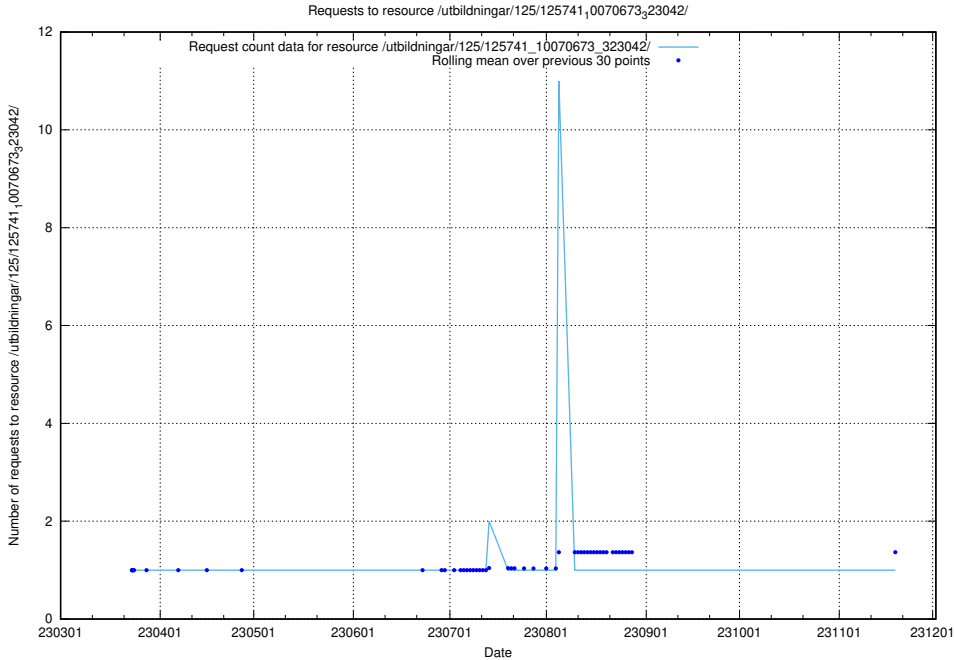

5.6463 Usage of /utbildningar/125/125741_10070673_323042/

Here, we count the number of requests to resource /utbildningar/125/125741_10070673_323042/.