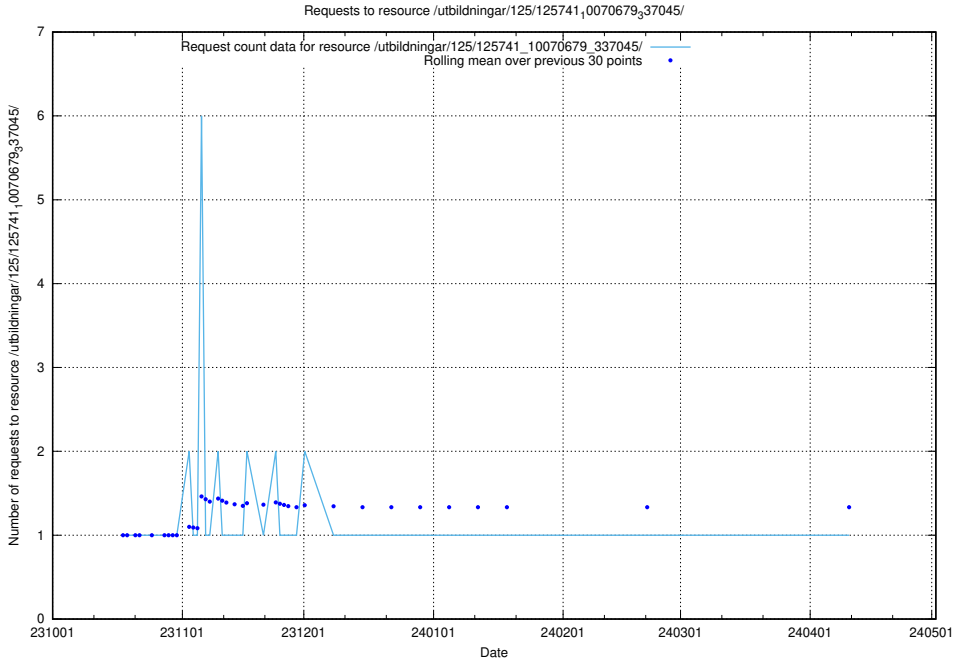

5.4232 Usage of /utbildningar/125/125741_10070679_337045/

Here, we count the number of requests to resource /utbildningar/125/125741_10070679_337045/.