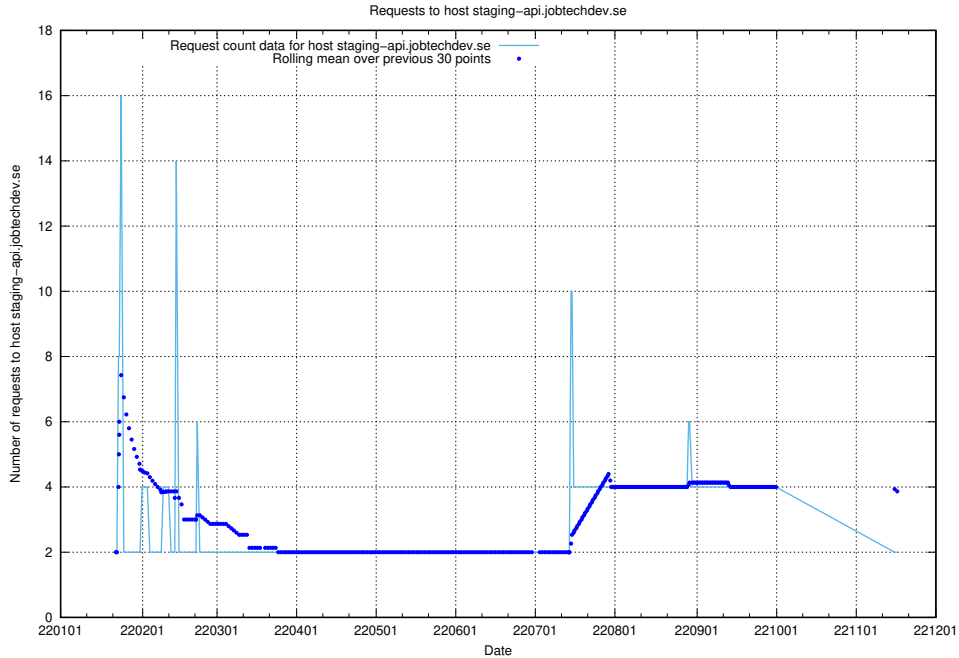

7.579 Usage of staging-api.jobtechdev.se

Here, we count the number of requests to host staging-api.jobtechdev.se.