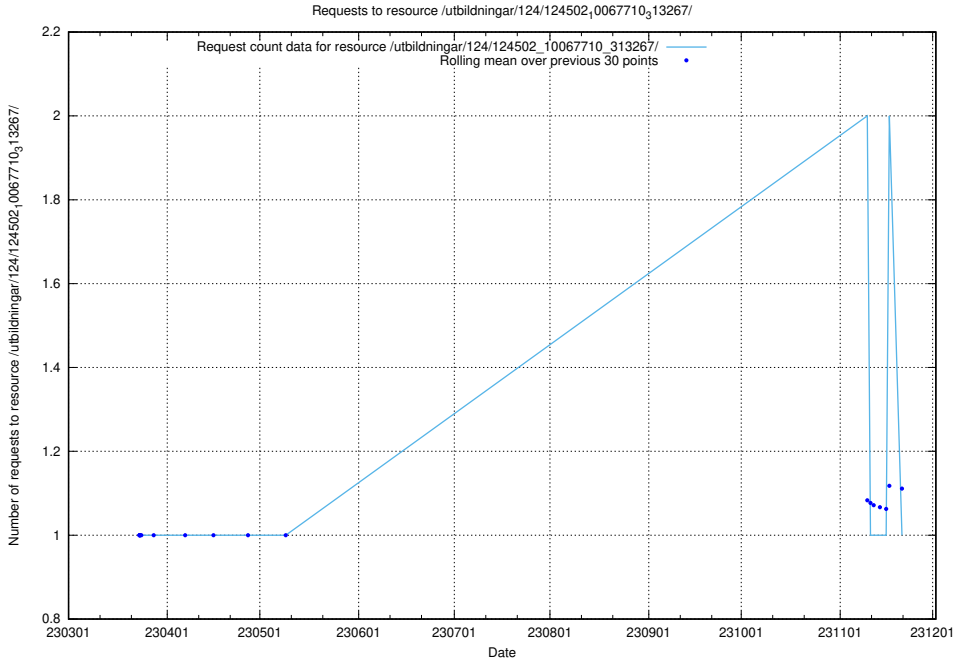

5.2121 Usage of /utbildningar/124/124502_10067710_313267/

Here, we count the number of requests to resource /utbildningar/124/124502_10067710_313267/.