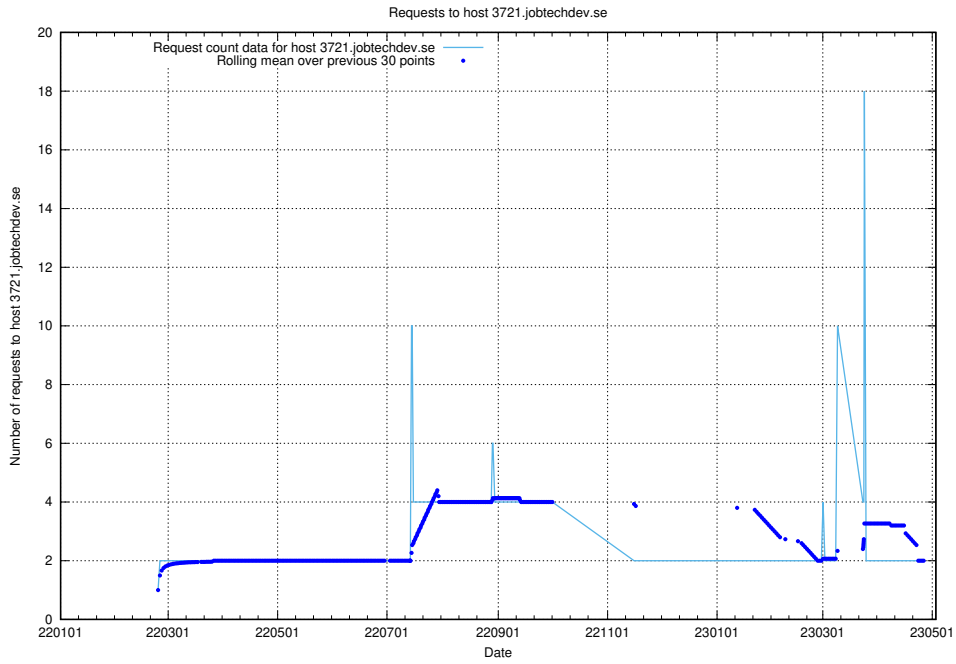

7.509 Usage of 3721.jobtechdev.se

Here, we count the number of requests to host 3721.jobtechdev.se.