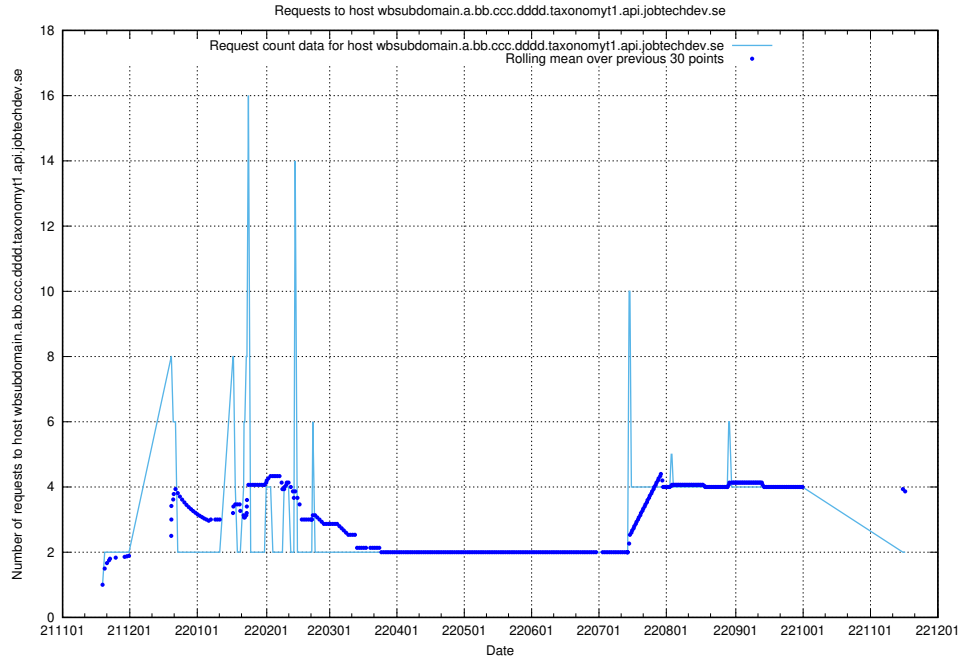

7.455 Usage of wbsubdomain.a.bb.ccc.dddd.taxonomyt1.api.jobtechdev.se

Here, we count the number of requests to host wbsubdomain.a.bb.ccc.dddd.taxonomyt1.api.jobtechdev.se