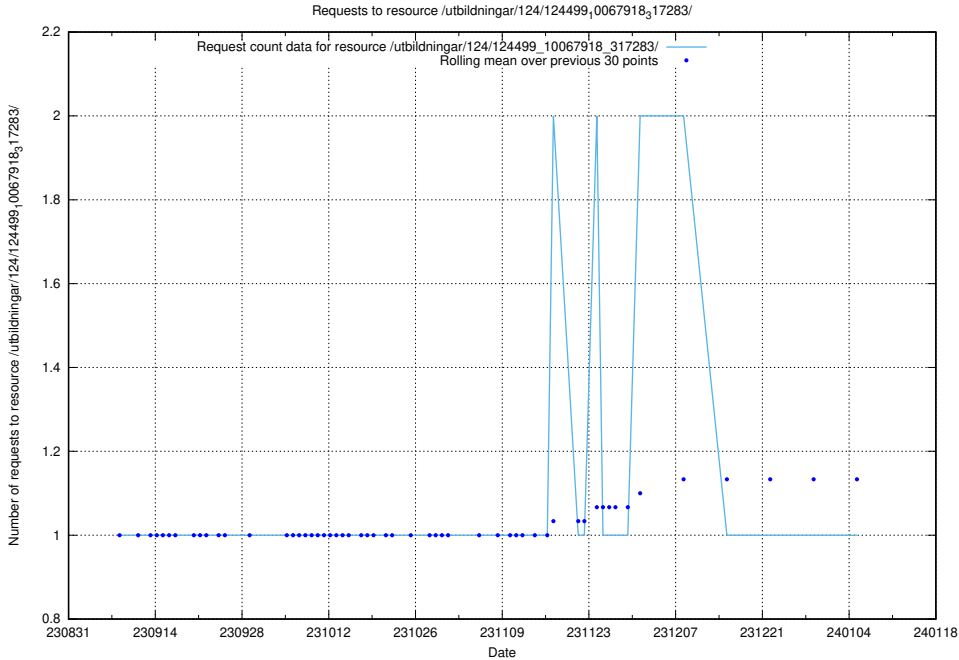

5.4585 Usage of /utbildningar/124/124499_10067918_317283/

Here, we count the number of requests to resource /utbildningar/124/124499_10067918_317283/.