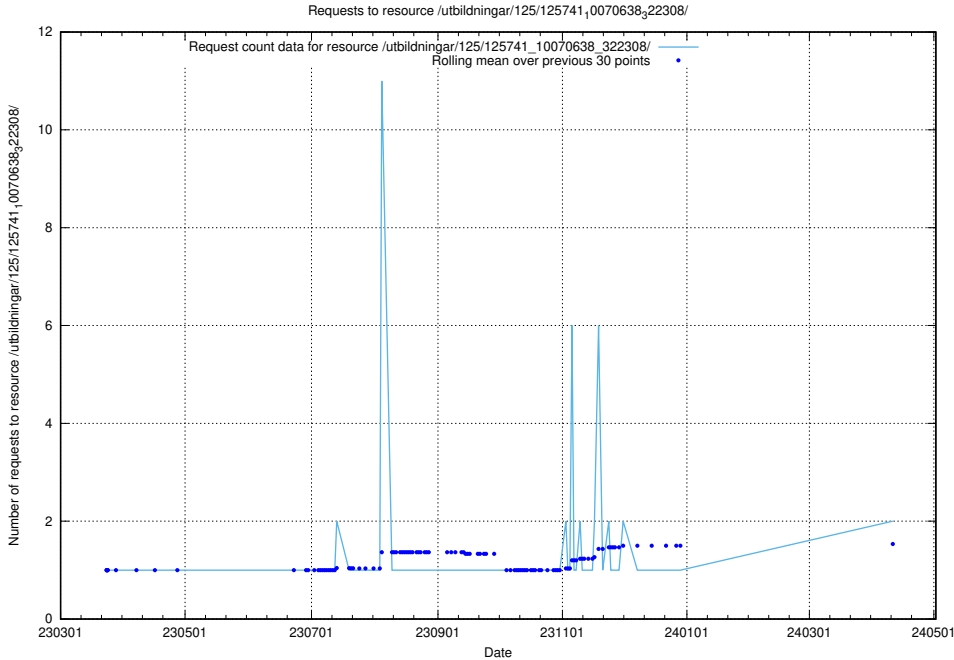

5.427 Usage of /utbildningar/125/125741_10070638_322308/

Here, we count the number of requests to resource /utbildningar/125/125741_10070638_322308/.