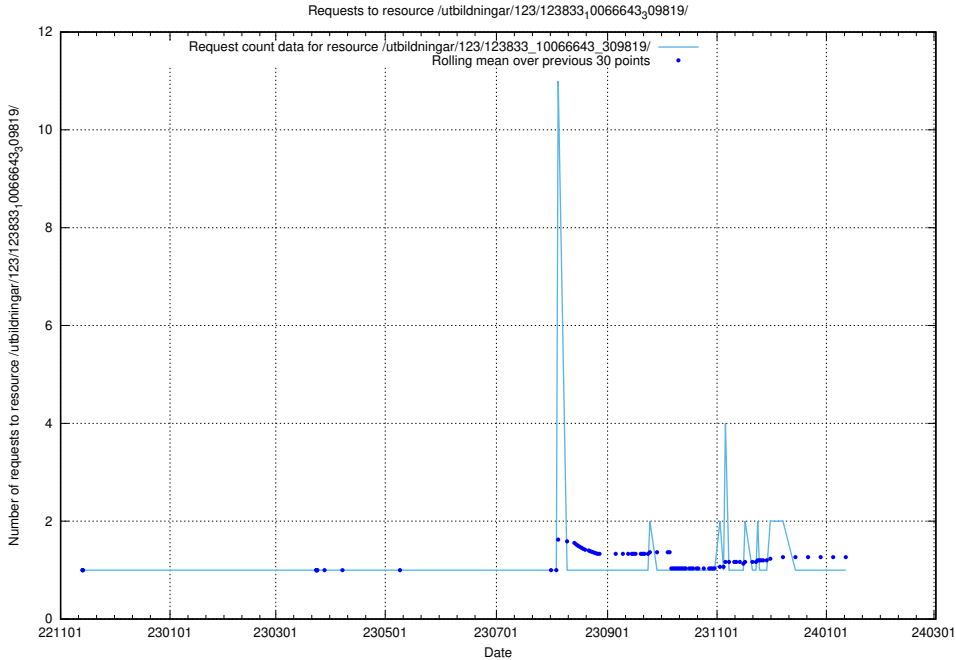

5.5863 Usage of /utbildningar/123/123833_10066643_309819/

Here, we count the number of requests to resource /utbildningar/123/123833_10066643_309819/.