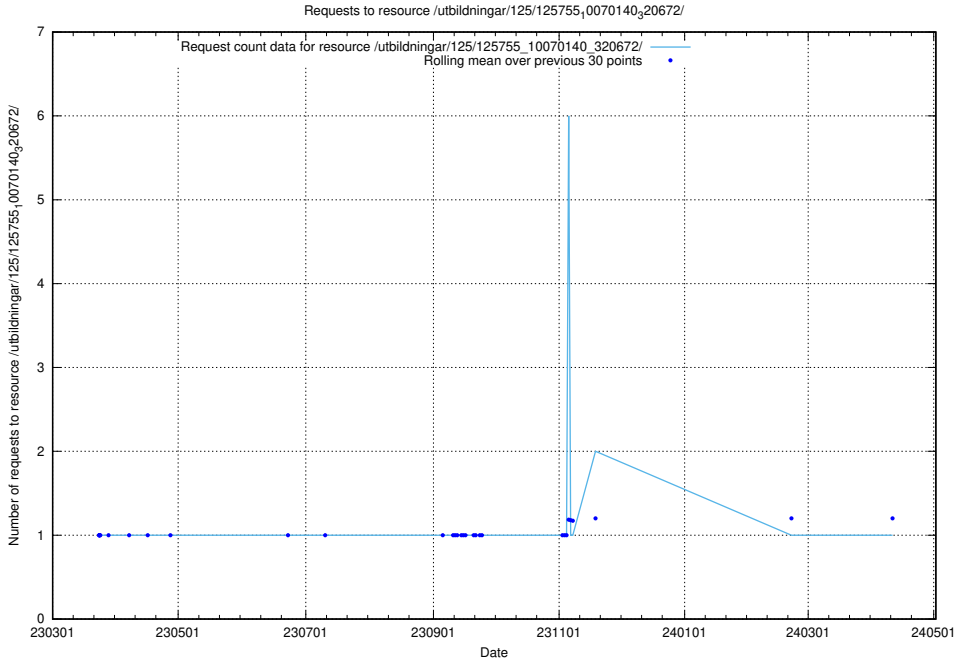

5.6433 Usage of /utbildningar/125/125755_10070140_320672/

Here, we count the number of requests to resource /utbildningar/125/125755_10070140_320672/.