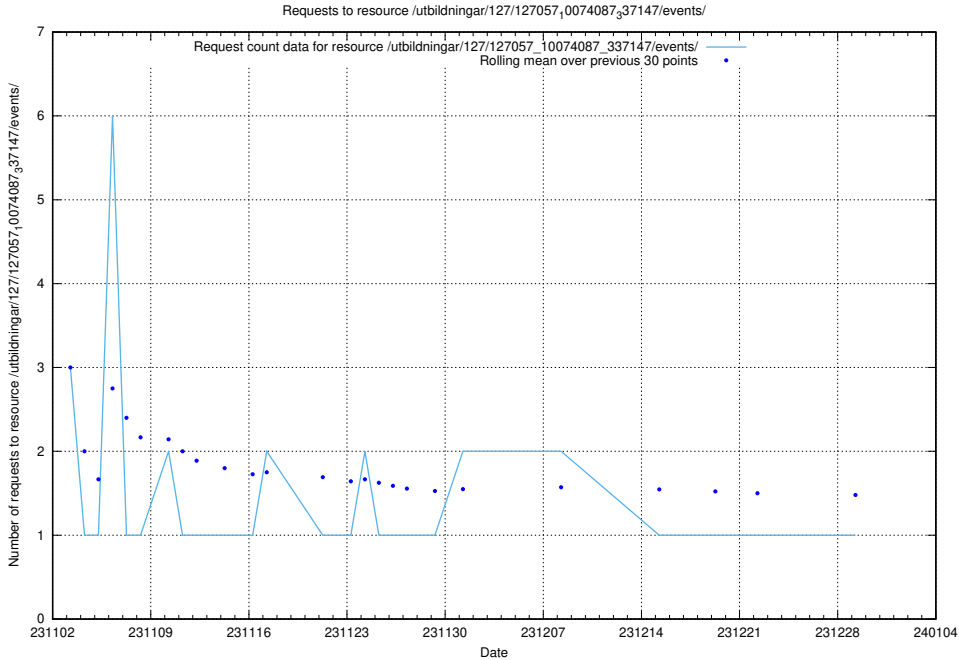

5.4088 Usage of /utbildningar/127/127057_10074087_337147/events/

Here, we count the number of requests to resource /utbildningar/127/127057_10074087_337147/events/