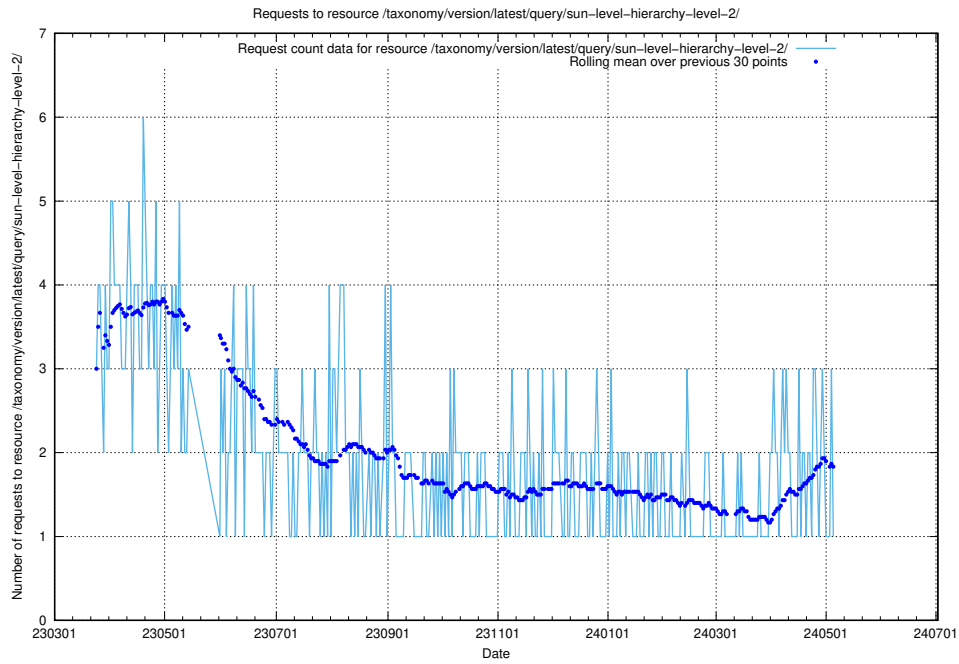

5.6048 Usage of /taxonomy/version/latest/query/sun-level-hierarchy-level-2/

Here, we count the number of requests to resource /taxonomy/version/latest/query/sun-level-hierarchy-level-2/.