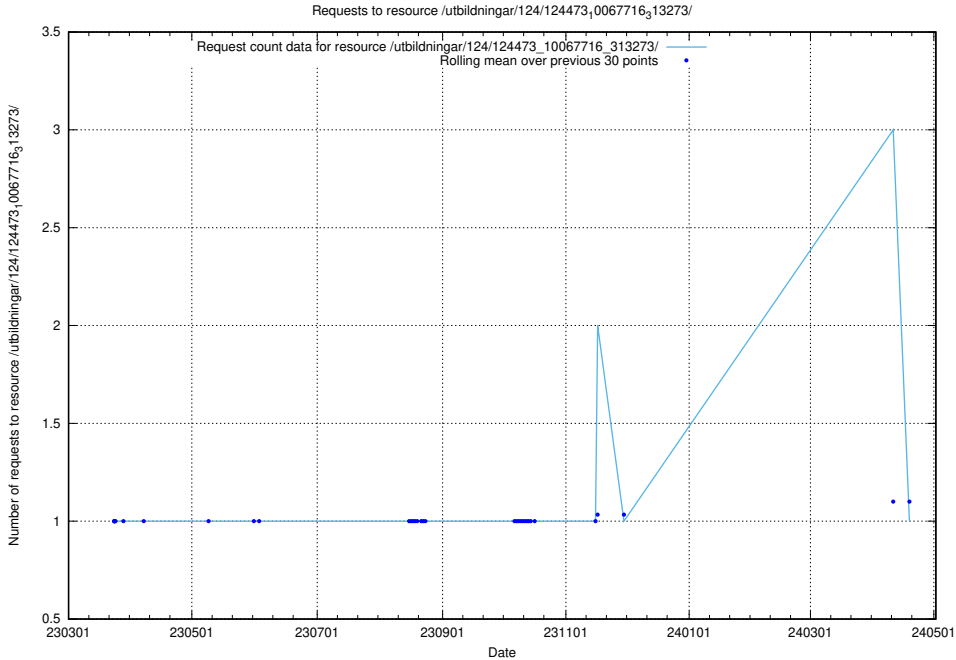

5.2867 Usage of /utbildningar/124/124473_10067716_313273/

Here, we count the number of requests to resource /utbildningar/124/124473_10067716_313273/.