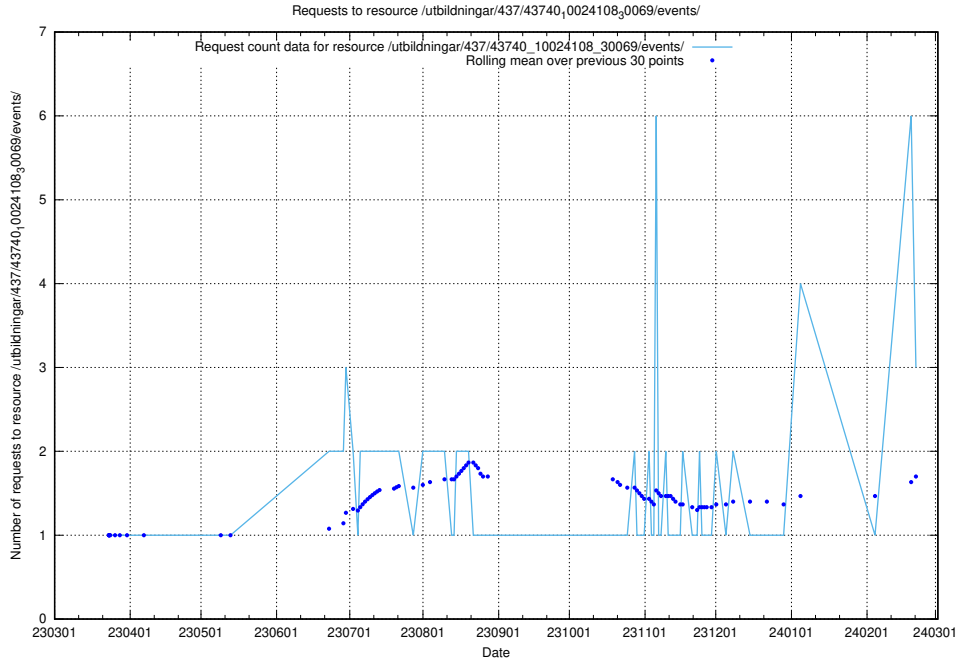

5.419 Usage of /utbildningar/437/43740_10024108_30069/events/

Here, we count the number of requests to resource /utbildningar/437/43740_10024108_30069/events/.