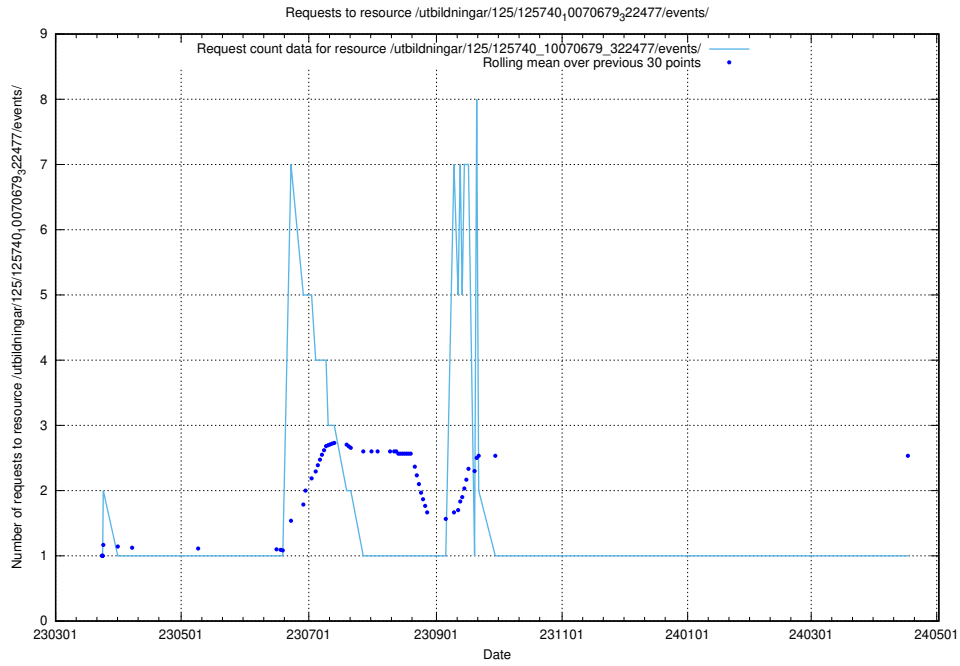

5.938 Usage of /utbildningar/125/125740_10070679_322477/events/

Here, we count the number of requests to resource /utbildningar/125/125740_10070679_322477/events/