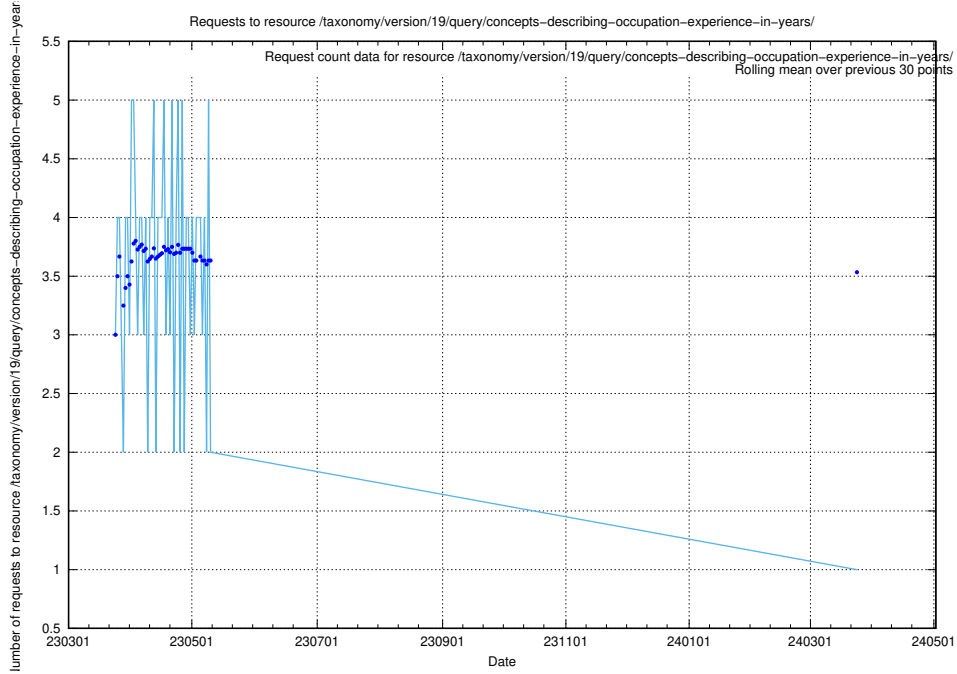

5.6124 Usage of /taxonomy/version/19/query/concepts-describing-occupation-experience-in-years/

Here, we count the number of requests to resource /taxonomy/version/19/query/concepts-describing-occupation-experience-in-years/.