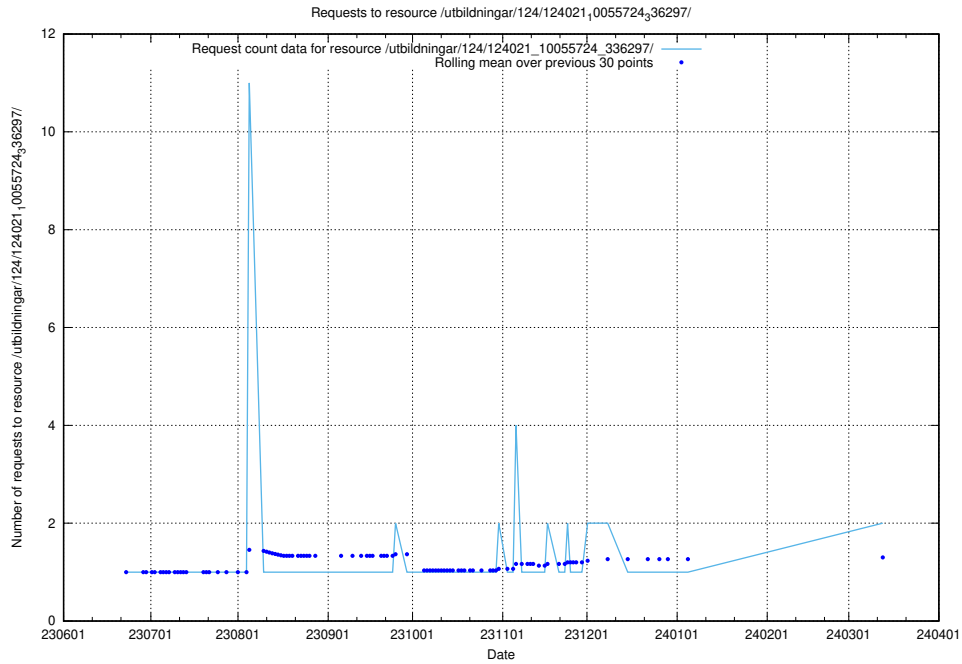

5.826 Usage of /utbildningar/124/124021_10055724_336297/

Here, we count the number of requests to resource /utbildningar/124/124021_10055724_336297/.