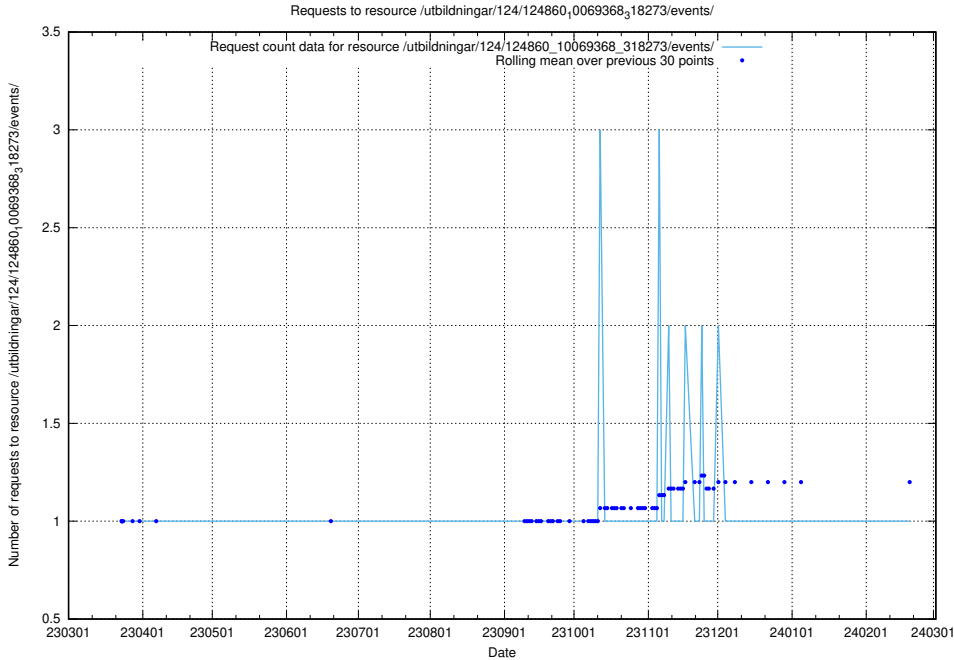

5.1117 Usage of /utbildningar/124/124860_10069368_318273/events/

Here, we count the number of requests to resource /utbildningar/124/124860_10069368_318273/events/