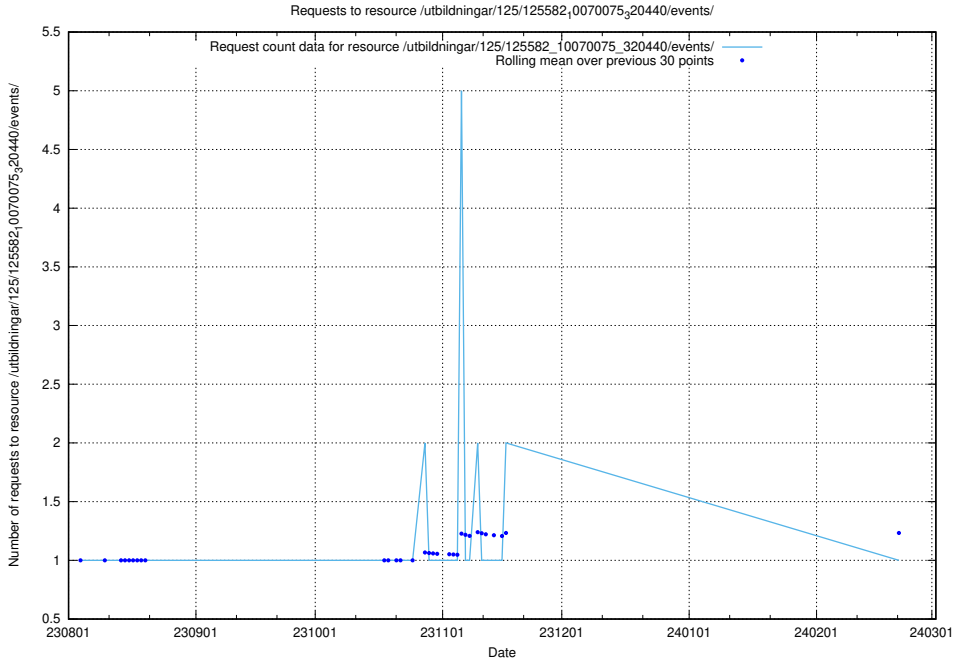

5.4819 Usage of /utbildningar/125/125582_10070075_320440/events/

Here, we count the number of requests to resource /utbildningar/125/125582_10070075_320440/events/