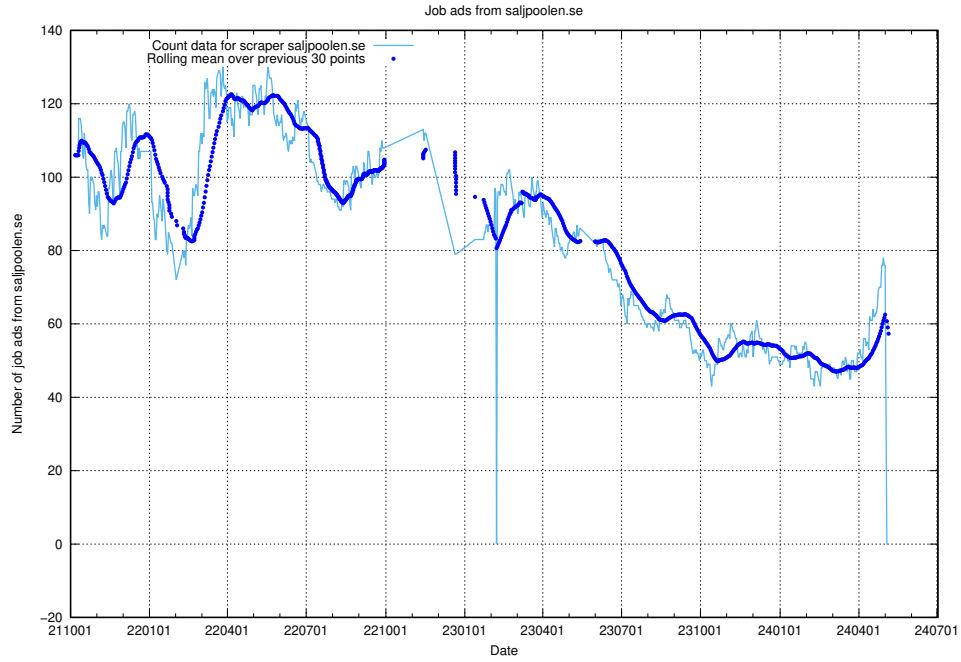

13.15 Number of ads by scraper saljpoolen.se

Here, we count the number of job ads scraped from saljpoolen.se.