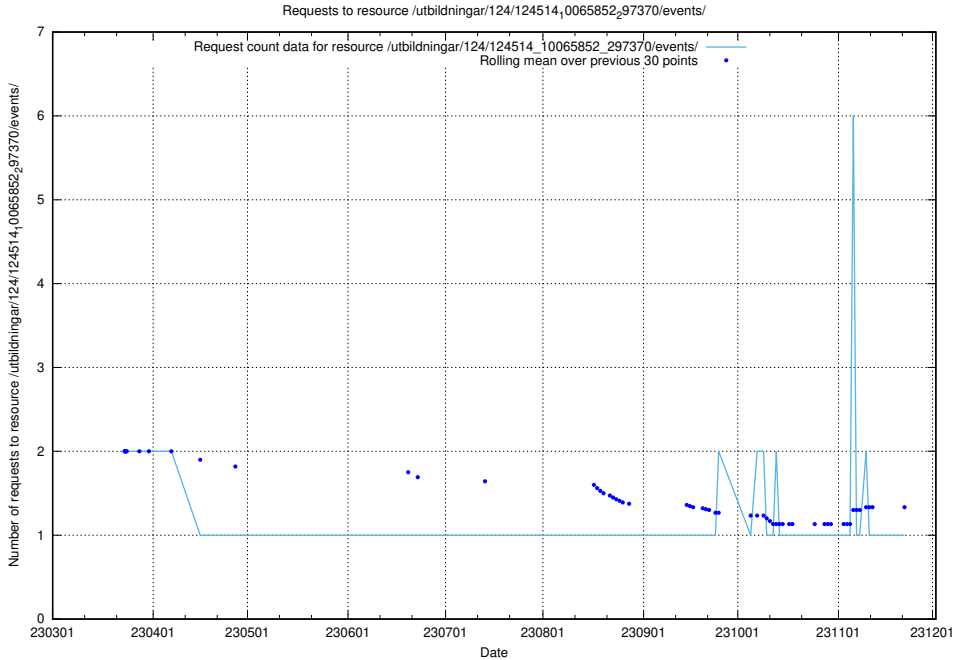

5.6270 Usage of /utbildningar/124/124514_10065852_297370/events/

Here, we count the number of requests to resource /utbildningar/124/124514_10065852_297370/events/