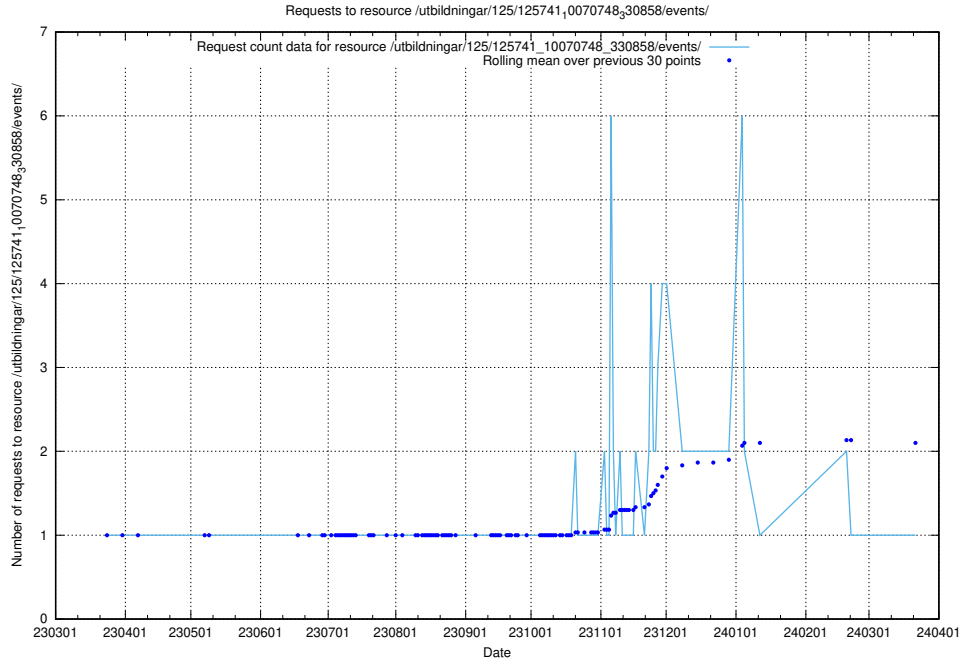

5.6201 Usage of /utbildningar/125/125741_10070748_330858/events/

Here, we count the number of requests to resource /utbildningar/125/125741_10070748_330858/events/