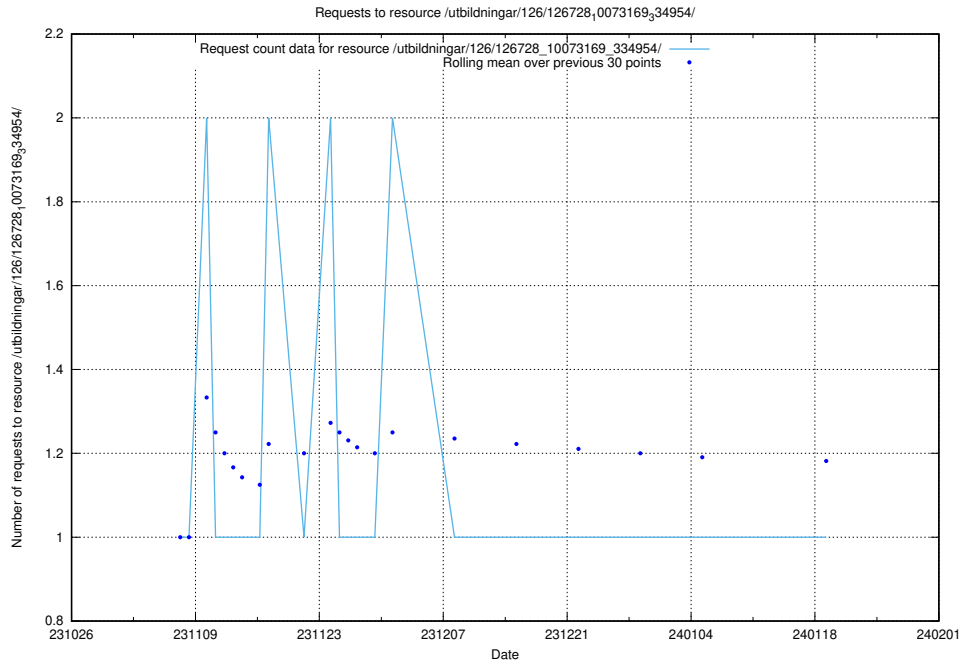

5.4068 Usage of /utbildningar/126/126728_10073169_334954/

Here, we count the number of requests to resource /utbildningar/126/126728_10073169_334954/.