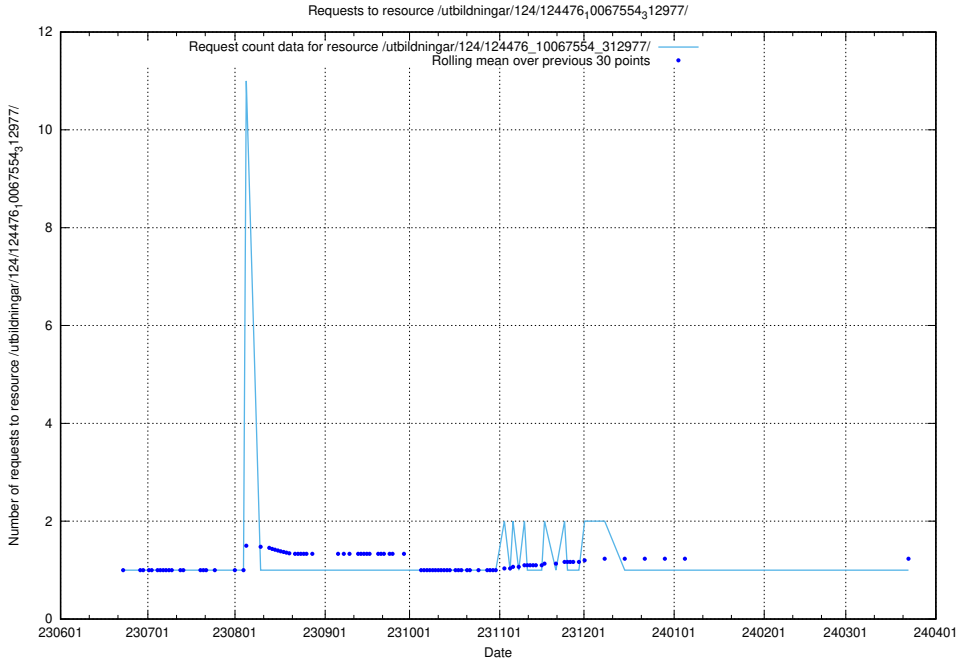

5.5748 Usage of /utbildningar/124/124476_10067554_312977/

Here, we count the number of requests to resource /utbildningar/124/124476_10067554_312977/.