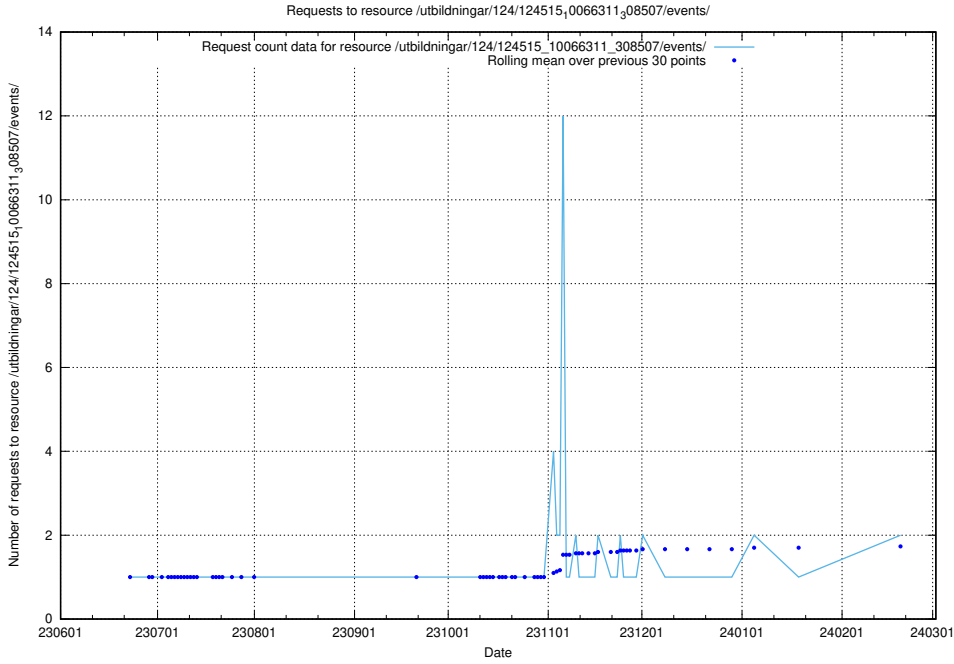

5.807 Usage of /utbildningar/124/124515_10066311_308507/events/

Here, we count the number of requests to resource /utbildningar/124/124515_10066311_308507/events/