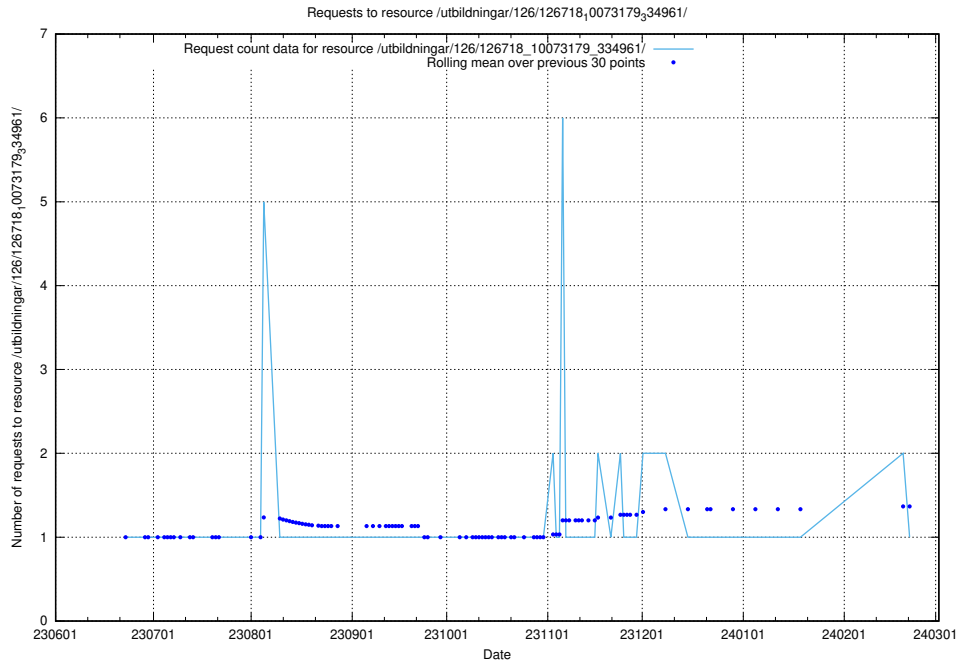

5.5564 Usage of /utbildningar/126/126718_10073179_334961/

Here, we count the number of requests to resource /utbildningar/126/126718_10073179_334961/.