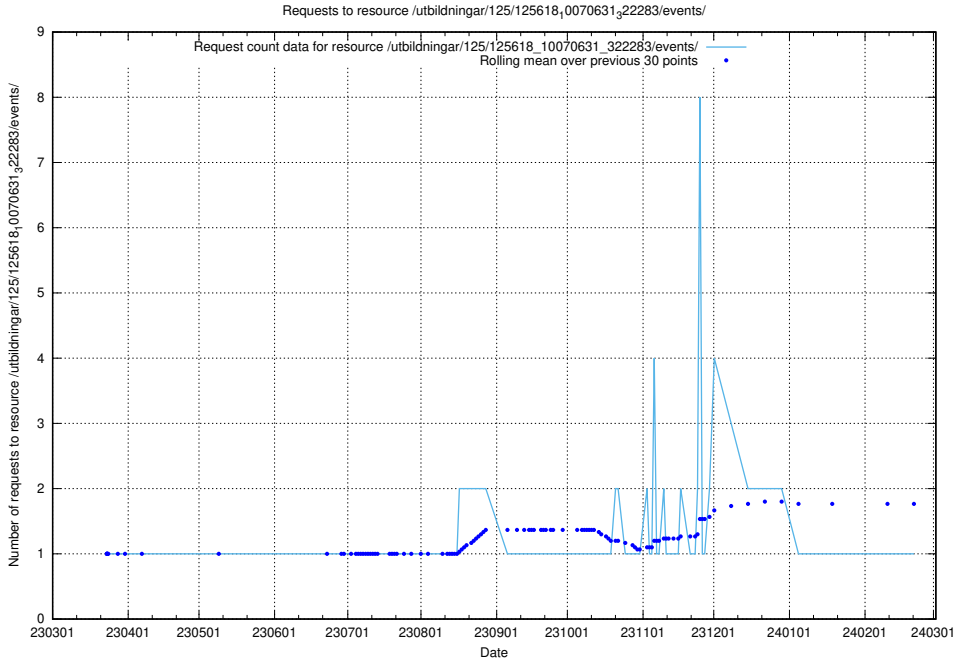

5.1016 Usage of /utbildningar/125/125618_10070631_322283/events/

Here, we count the number of requests to resource /utbildningar/125/125618_10070631_322283/events/