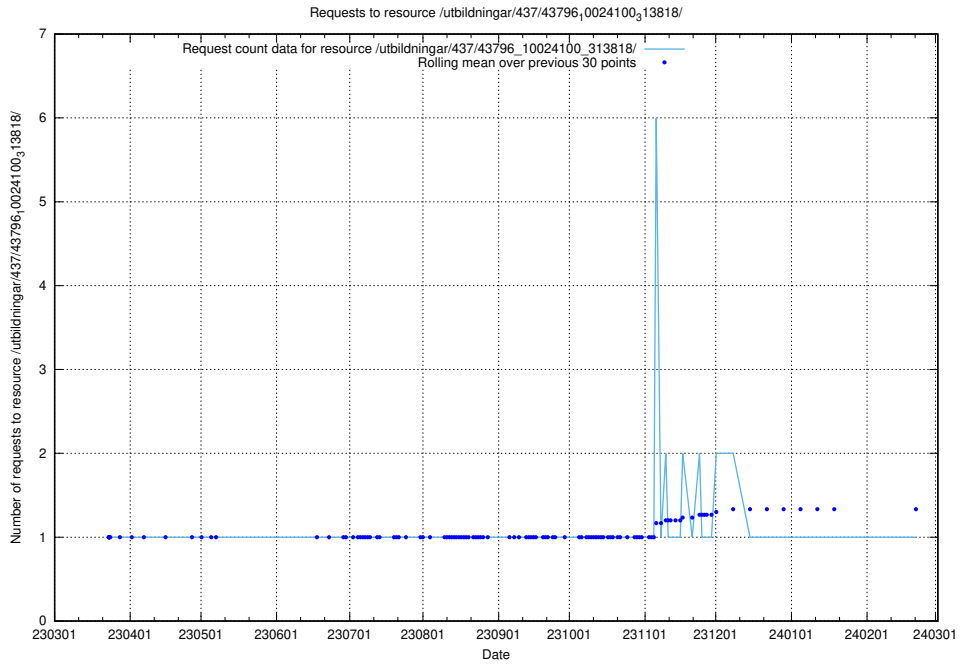

5.6333 Usage of /utbildningar/437/43796_10024100_313818/

Here, we count the number of requests to resource /utbildningar/437/43796_10024100_313818/.