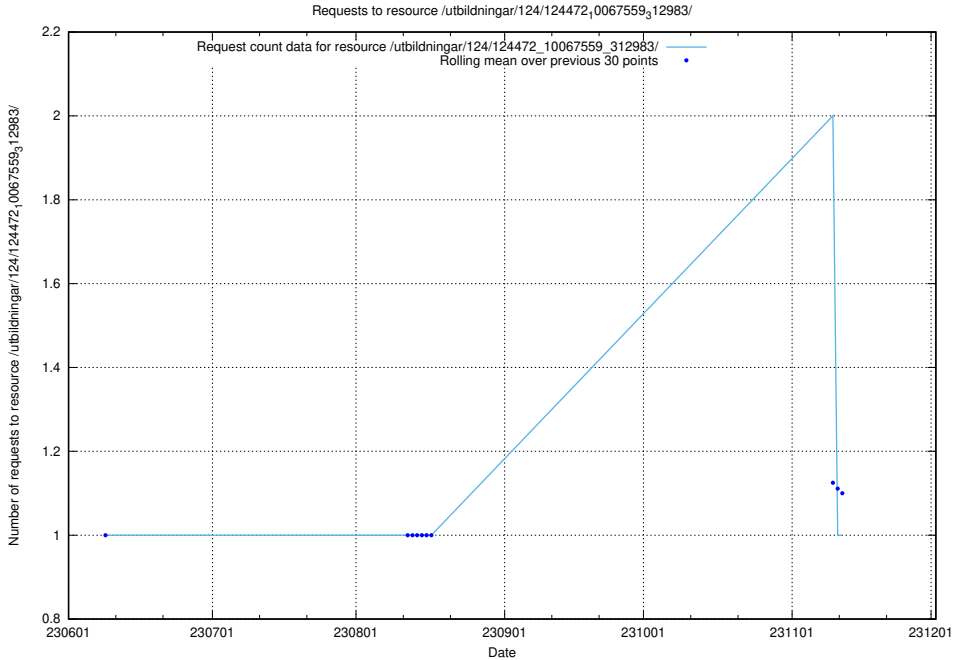

5.5849 Usage of /utbildningar/124/124472_10067559_312983/

Here, we count the number of requests to resource /utbildningar/124/124472_10067559_312983/.