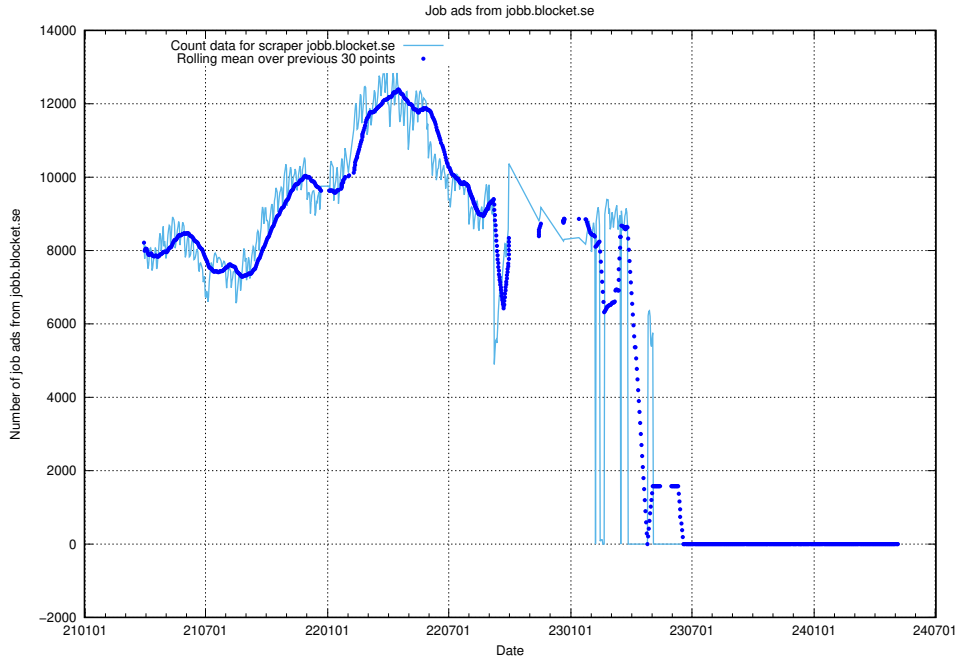

13.20 Number of ads by scraper jobb.blocket.se

Here, we count the number of job ads scraped from jobb.blocket.se.