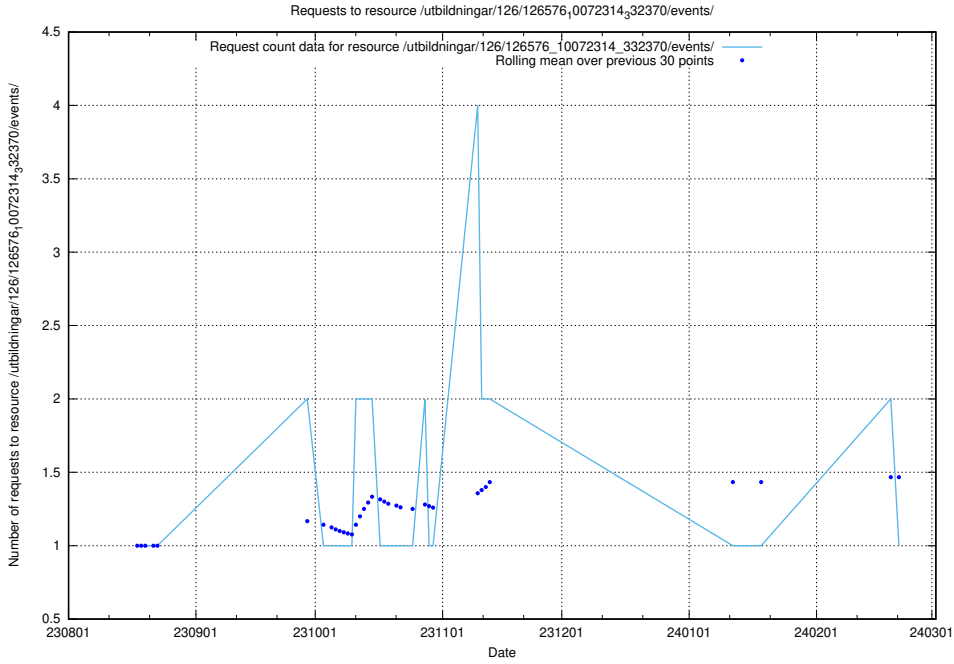

5.4715 Usage of /utbildningar/126/126576_10072314_332370/events/

Here, we count the number of requests to resource /utbildningar/126/126576_10072314_332370/events/