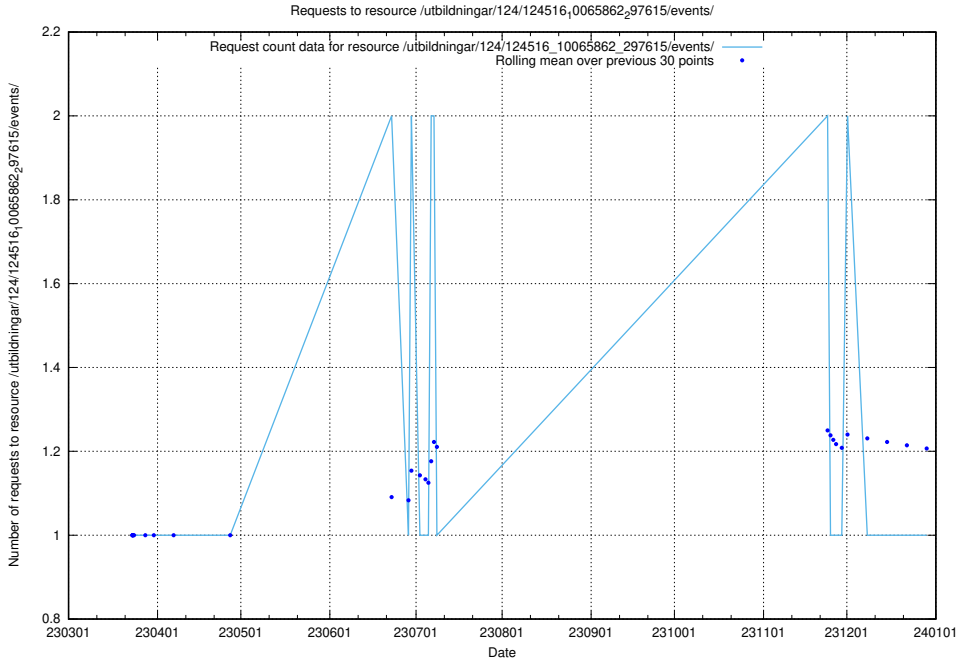

5.1434 Usage of /utbildningar/124/124516_10065862_297615/events/

Here, we count the number of requests to resource /utbildningar/124/124516_10065862_297615/events/