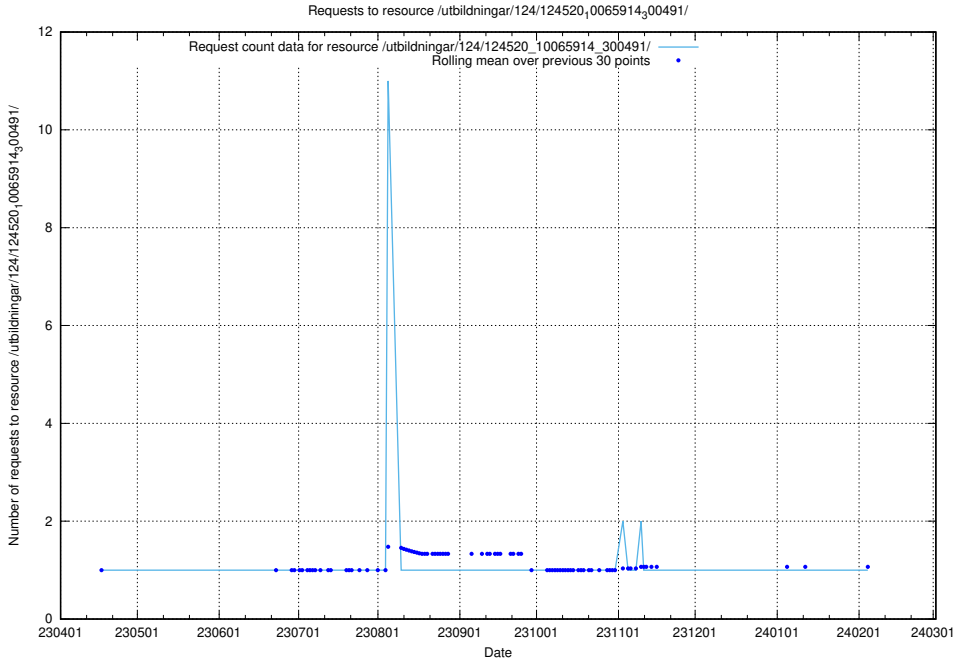

5.6006 Usage of /utbildningar/124/124520_10065914_300491/

Here, we count the number of requests to resource /utbildningar/124/124520_10065914_300491/.