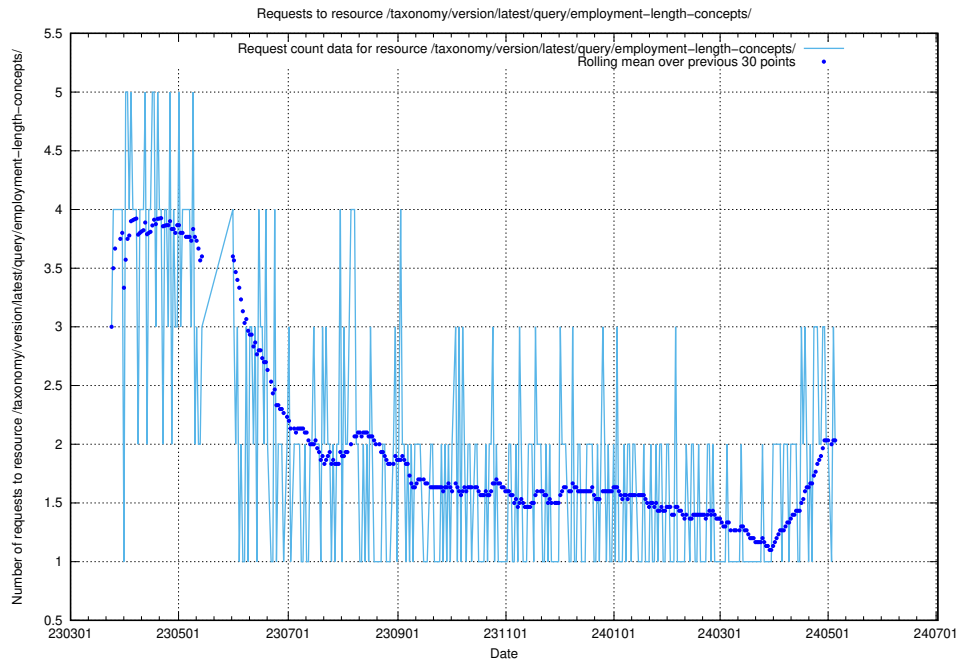

### 5.863 Usage of /taxonomy/version/latest/query/employment-length-concepts/

Here, we count the number of requests to resource /taxonomy/version/latest/query/employment-length-concepts/.