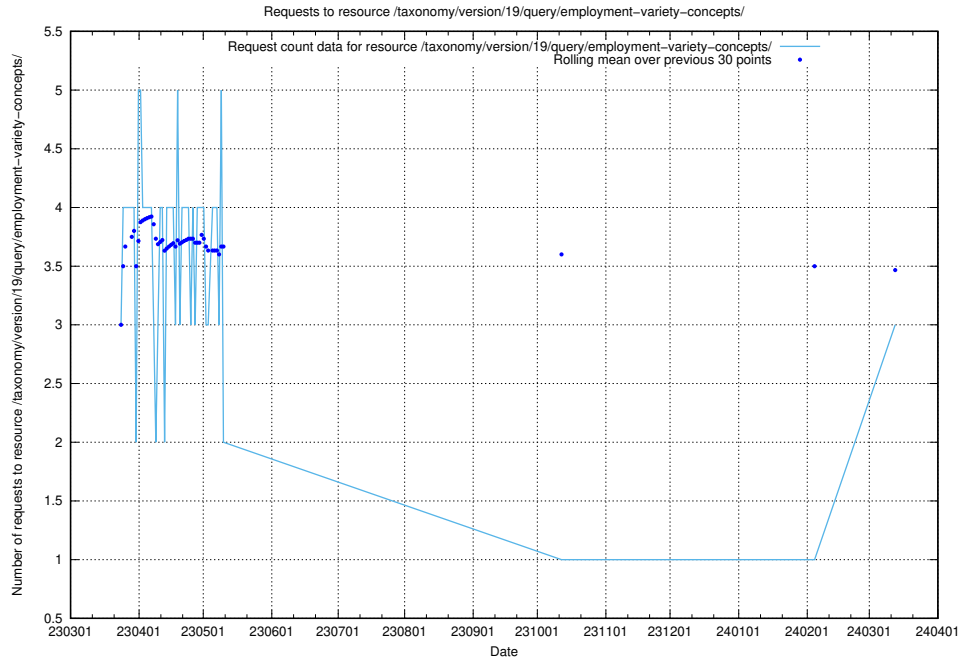

5.410 Usage of /taxonomy/version/19/query/employment-variety-concepts/

Here, we count the number of requests to resource /taxonomy/version/19/query/employment-variety-concepts/.