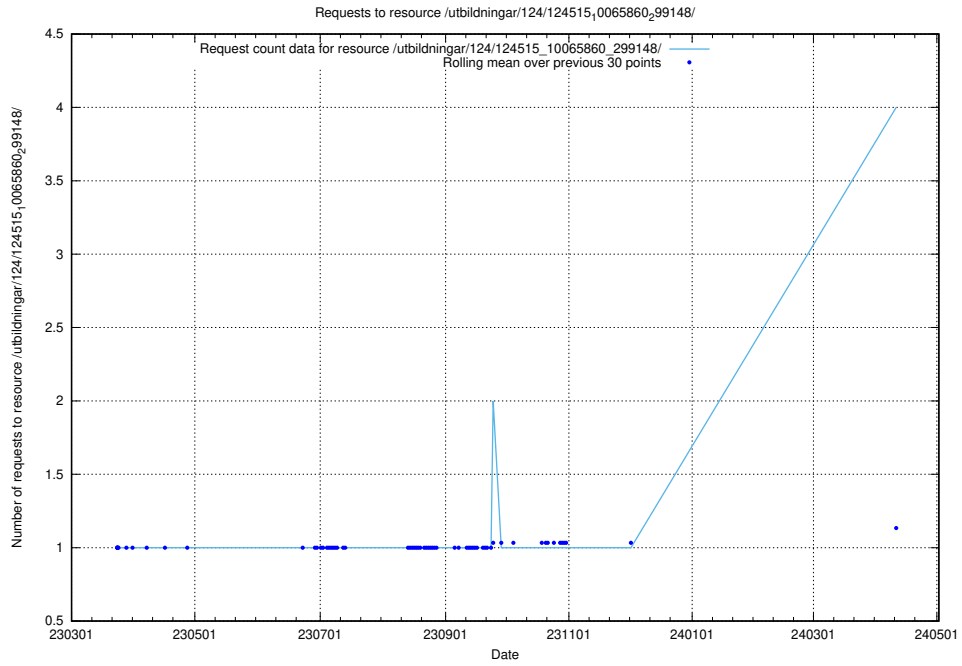

### 5.175 Usage of /utbildningar/124/124515\_10065860\_299148/

Here, we count the number of requests to resource /utbildningar/124/124515\_10065860\_299148/.