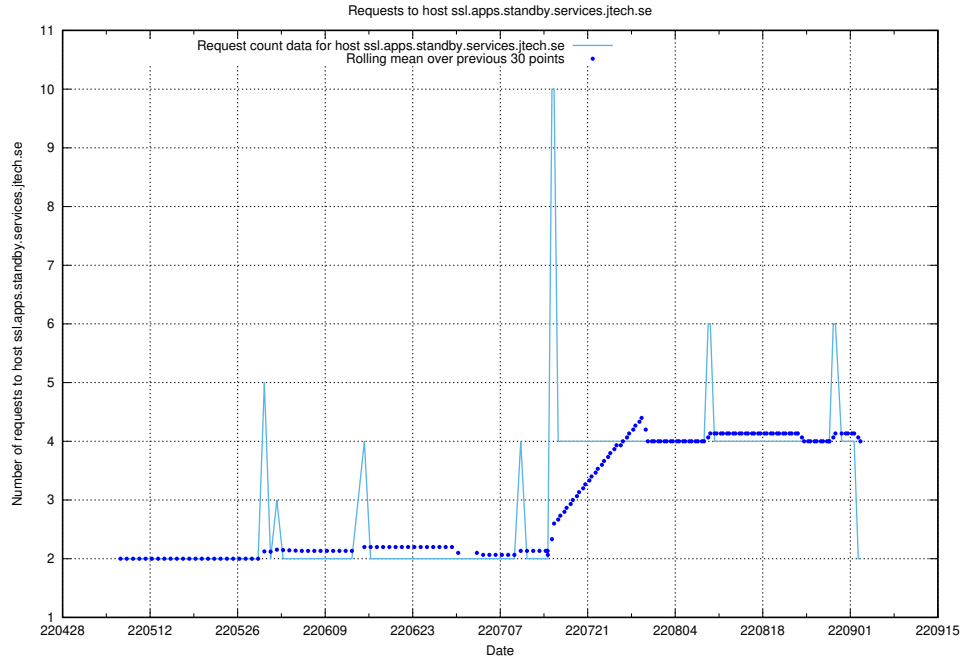

7.425 Usage of ssl.apps.standby.services.jtech.se

Here, we count the number of requests to host ssl.apps.standby.services.jtech.se.