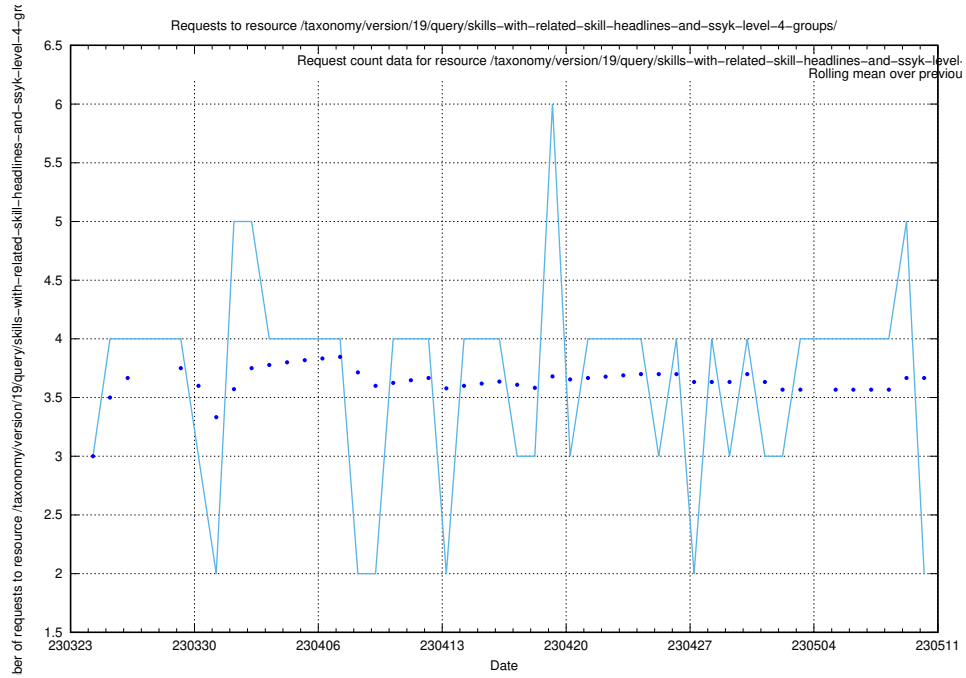

5.871 Usage of /taxonomy/version/19/query/skills-with-related-skill-headlines-and-ssyk-level-4-groups/

Here, we count the number of requests to resource /taxonomy/version/19/query/skills-with-related-skill-headlines-and-ssyk-level-4-groups/.