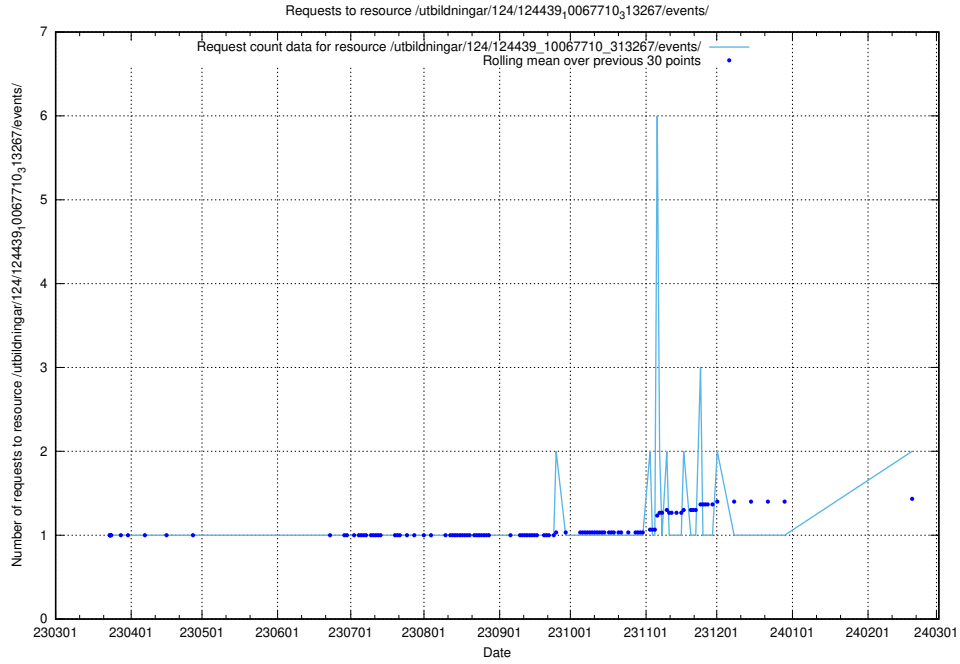

5.619 Usage of /utbildningar/124/124439_10067710_313267/events/

Here, we count the number of requests to resource /utbildningar/124/124439_10067710_313267/events/