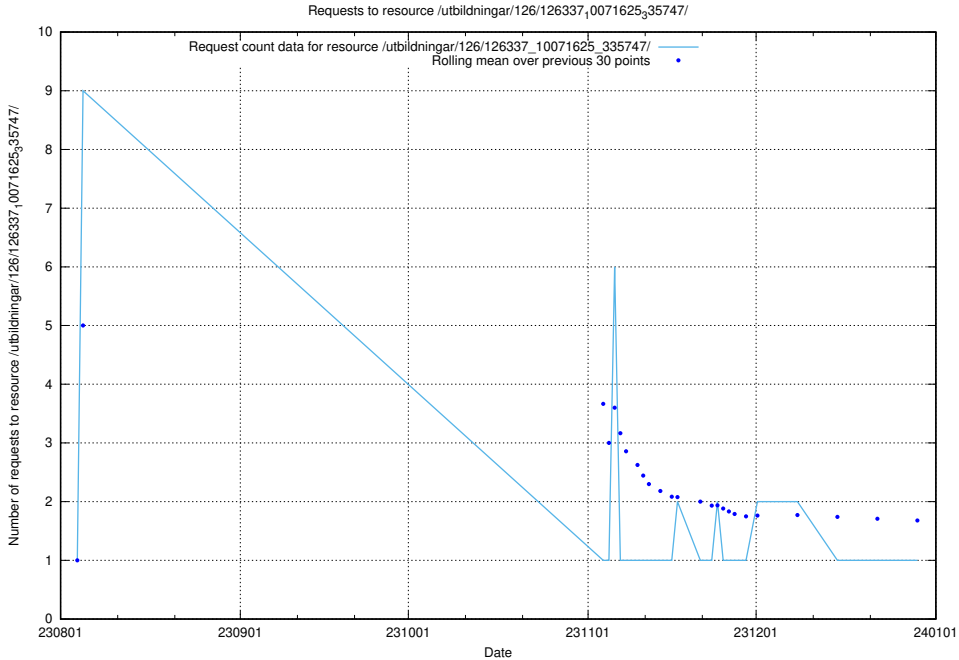

5.4816 Usage of /utbildningar/126/126337_10071625_335747/

Here, we count the number of requests to resource /utbildningar/126/126337_10071625_335747/.