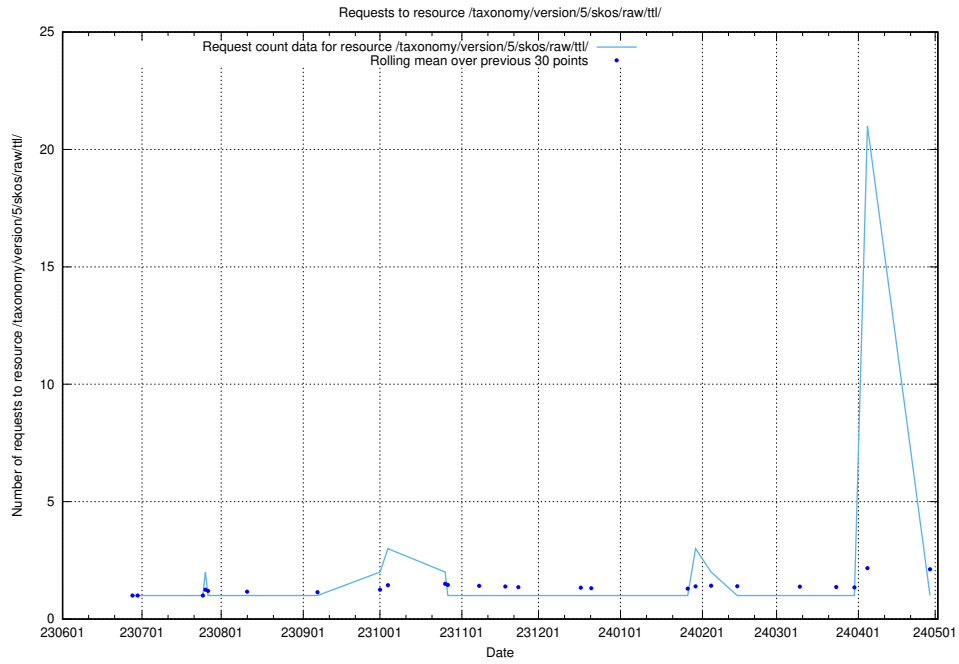

5.5493 Usage of /taxonomy/version/5/skos/raw/ttl/

Here, we count the number of requests to resource /taxonomy/version/5/skos/raw/ttl/.