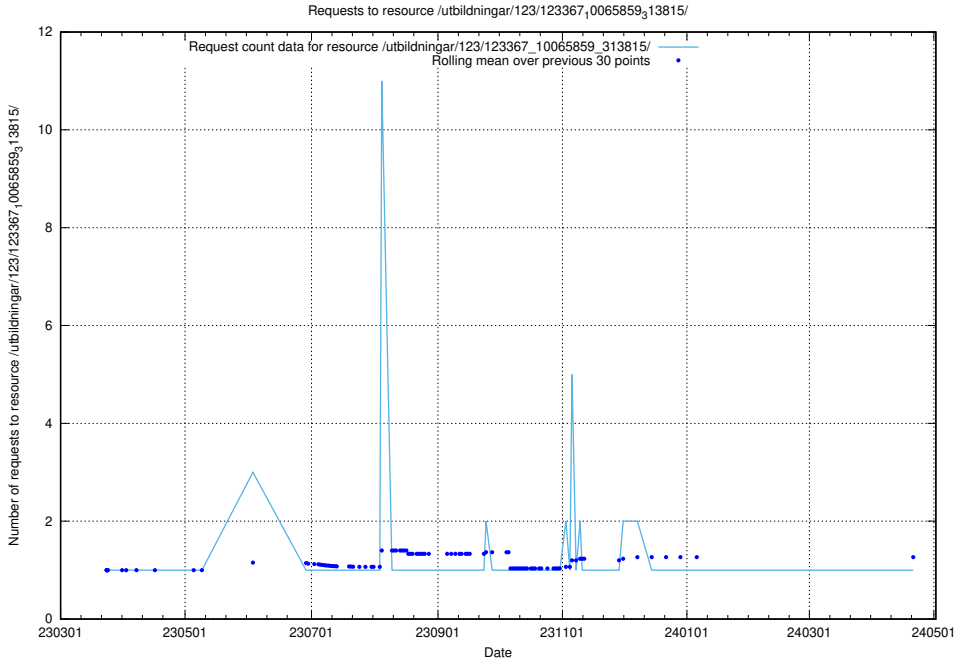

5.4787 Usage of /utbildningar/123/123367_10065859_313815/

Here, we count the number of requests to resource /utbildningar/123/123367_10065859_313815/.