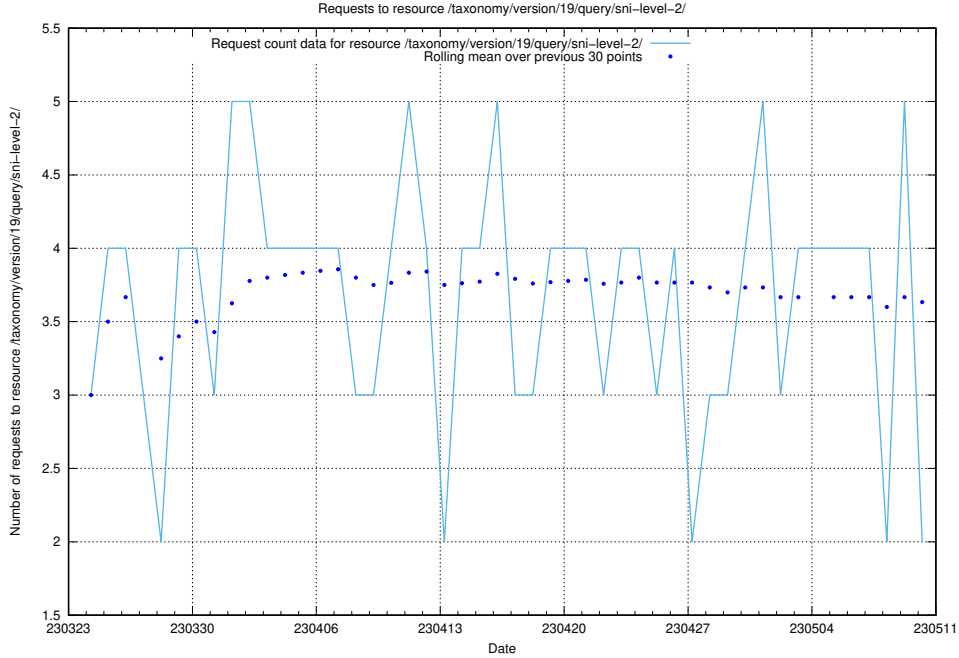

### 5.870 Usage of /taxonomy/version/19/query/skills/

Here, we count the number of requests to resource /taxonomy/version/19/query/skills/.