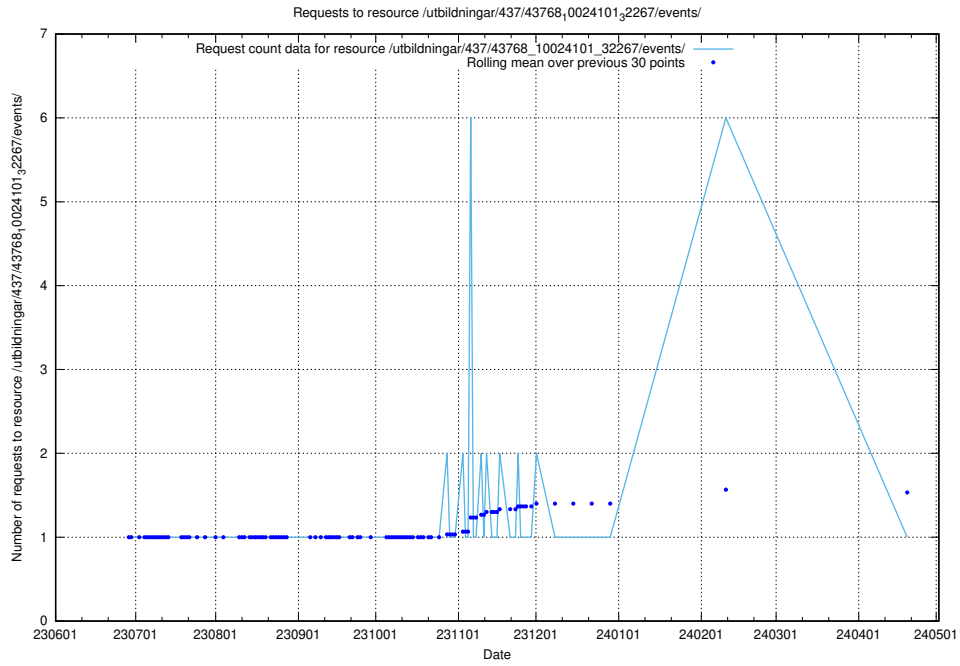

5.5378 Usage of /utbildningar/437/43768_10024101_32267/events/

Here, we count the number of requests to resource /utbildningar/437/43768_10024101_32267/events/.