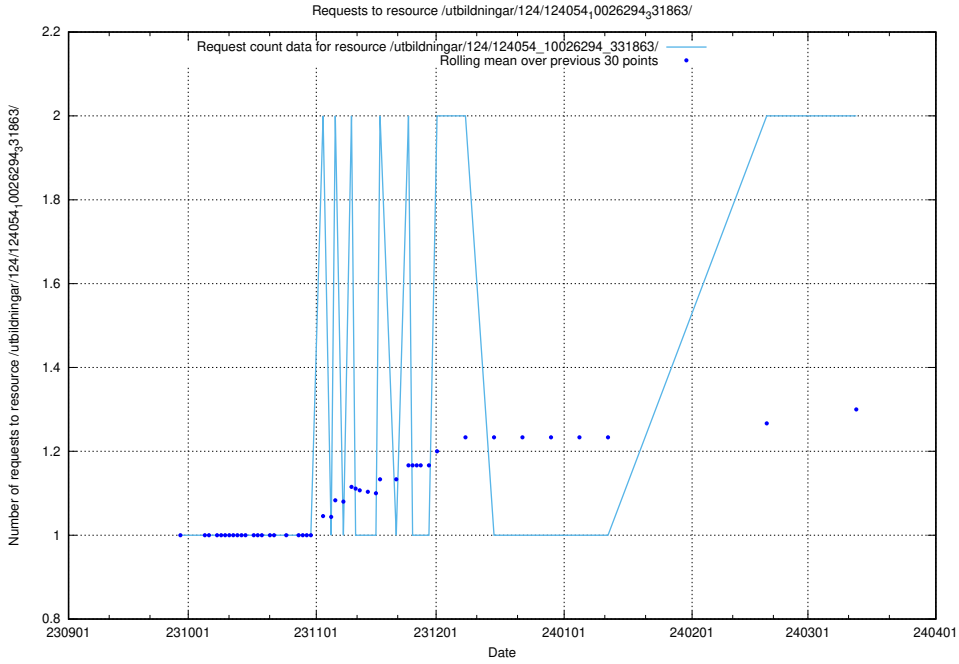

5.693 Usage of /utbildningar/124/124054_10026294_331863/

Here, we count the number of requests to resource /utbildningar/124/124054_10026294_331863/.