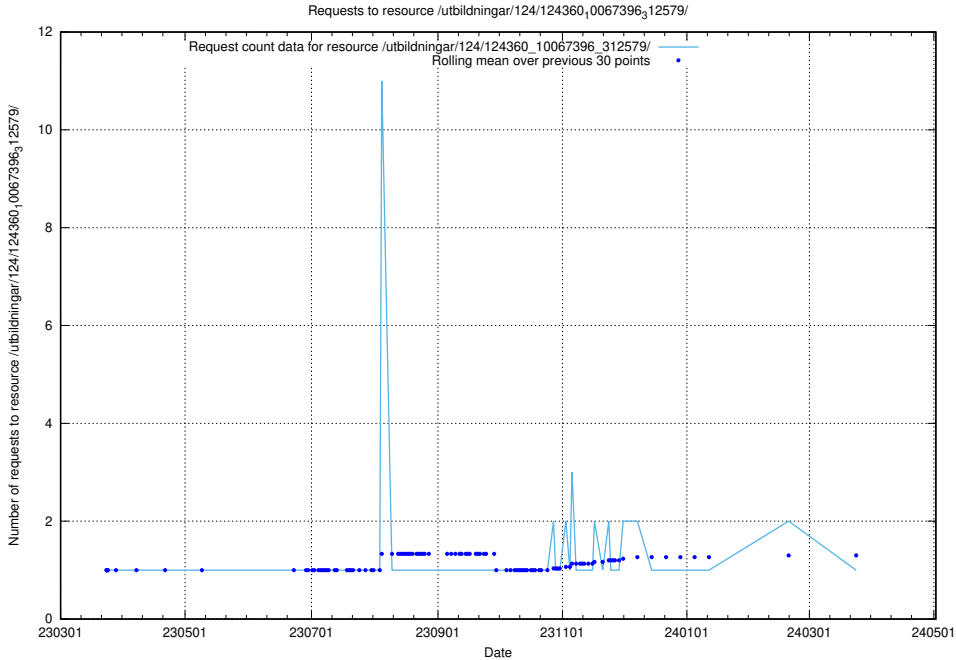

5.3746 Usage of /utbildningar/124/124360_10067396_312579/

Here, we count the number of requests to resource /utbildningar/124/124360_10067396_312579/.