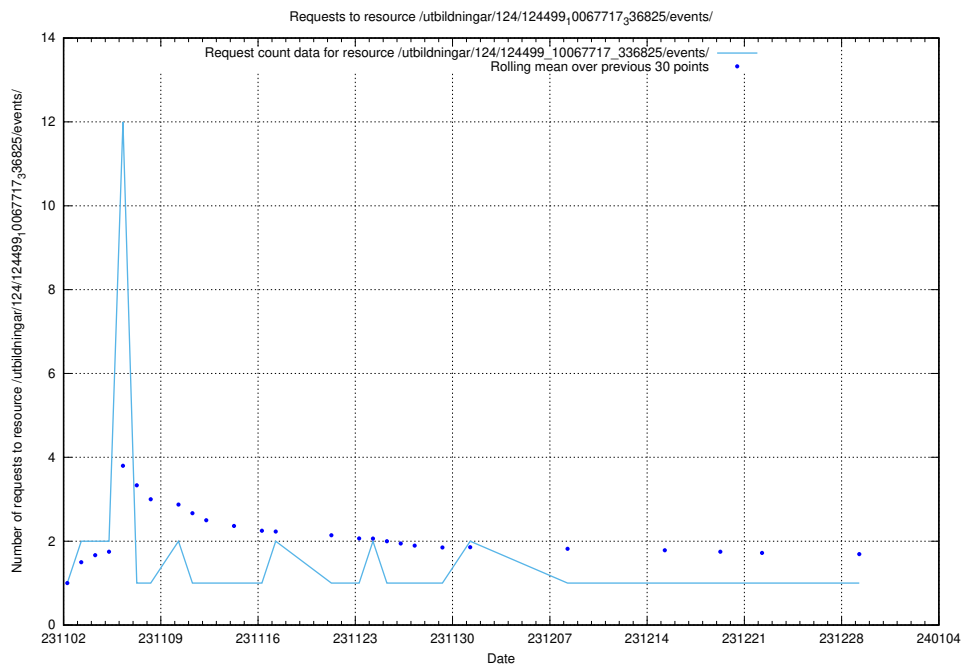

5.4108 Usage of /utbildningar/124/124499_10067717_336825/events/

Here, we count the number of requests to resource /utbildningar/124/124499_10067717_336825/events/