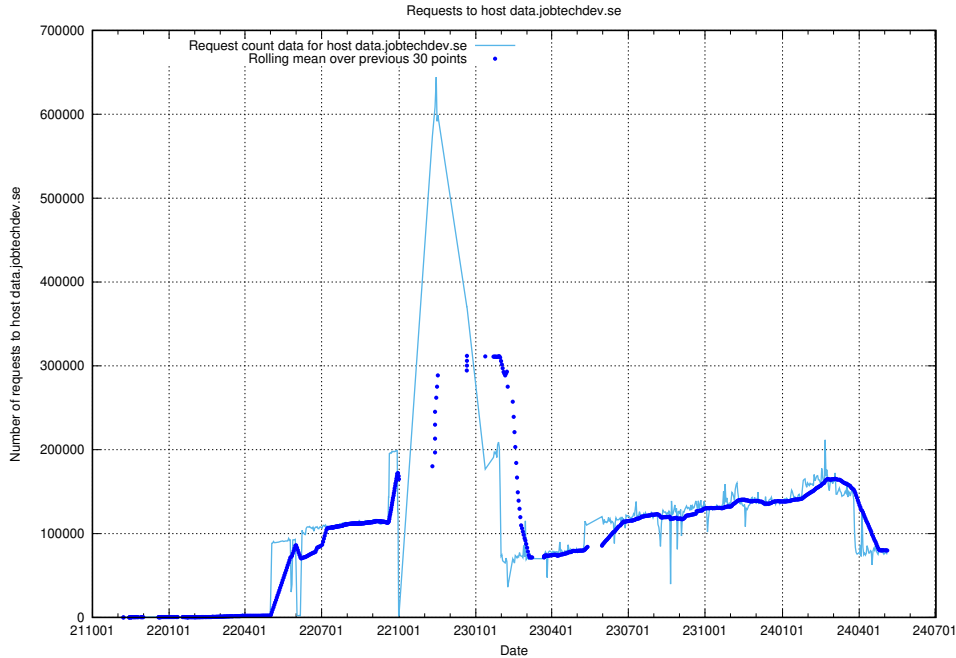

### 7.4 Usage of data.jobtechdev.se

Here, we count the number of requests to host data.jobtechdev.se.