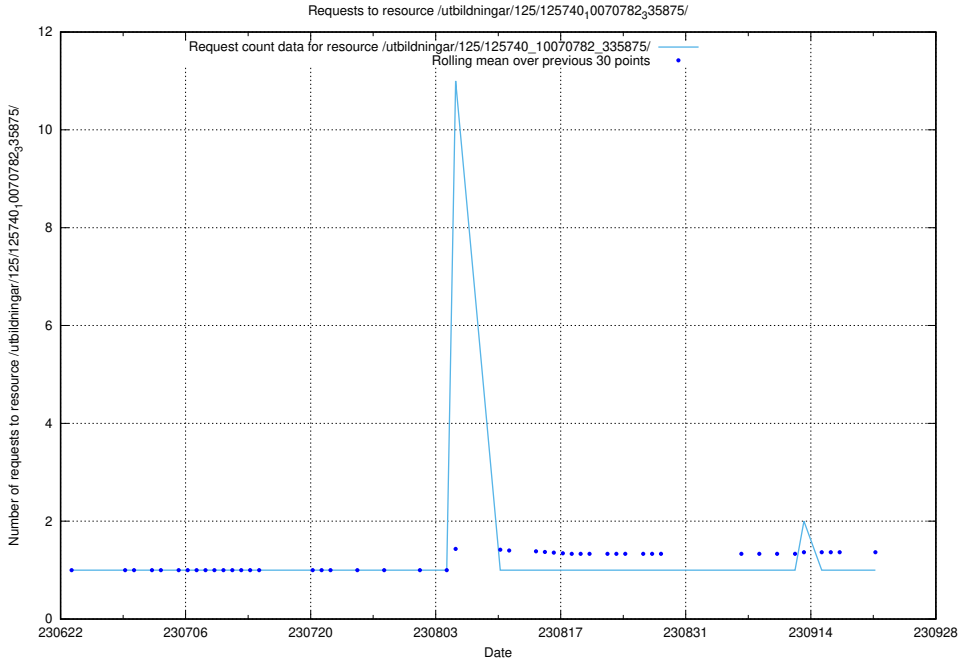

### 5.5648 Usage of /utbildningar/125/125740\_10070767\_322935/events/

Here, we count the number of requests to resource /utbildningar/125/125740\_10070767\_322935/events/