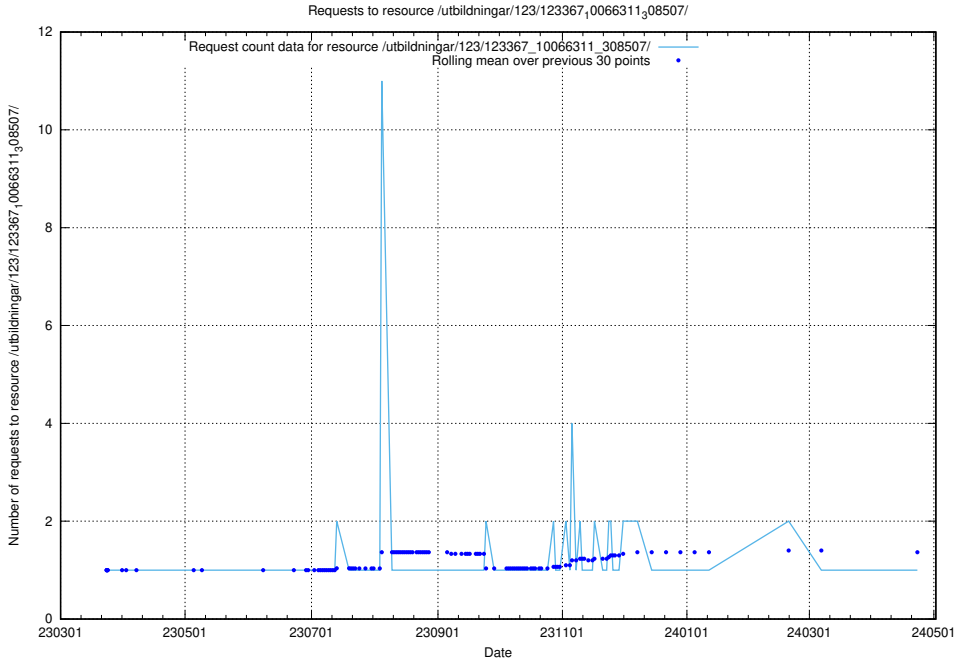

5.4464 Usage of /utbildningar/123/123367_10066311_308507/

Here, we count the number of requests to resource /utbildningar/123/123367_10066311_308507/.