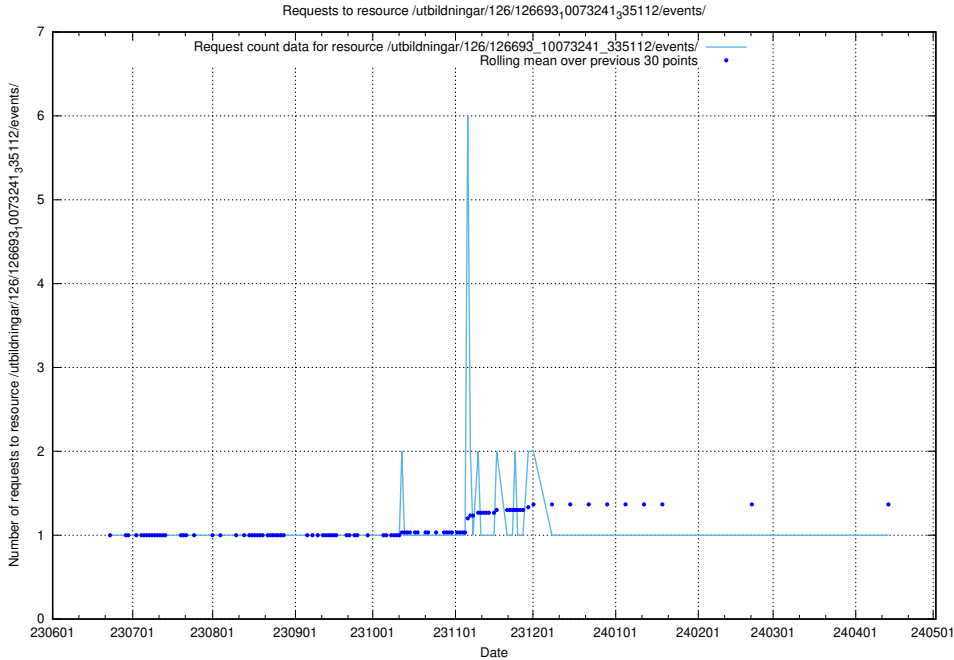

5.5592 Usage of /utbildningar/126/126693_10073241_335112/events/

Here, we count the number of requests to resource /utbildningar/126/126693_10073241_335112/events/