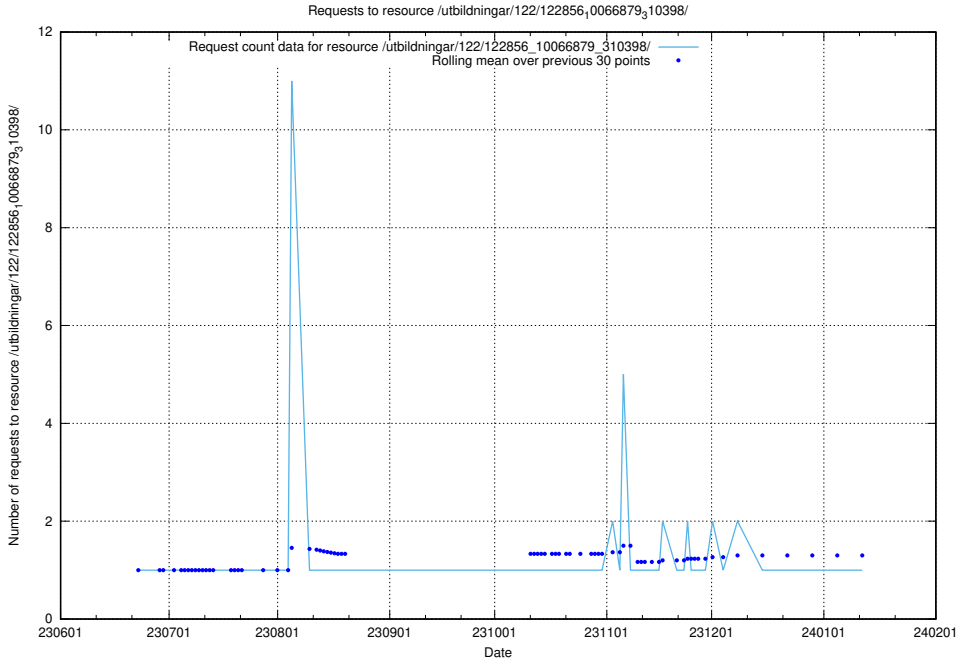

5.5781 Usage of /utbildningar/122/122856_10066879_310398/

Here, we count the number of requests to resource /utbildningar/122/122856_10066879_310398/.