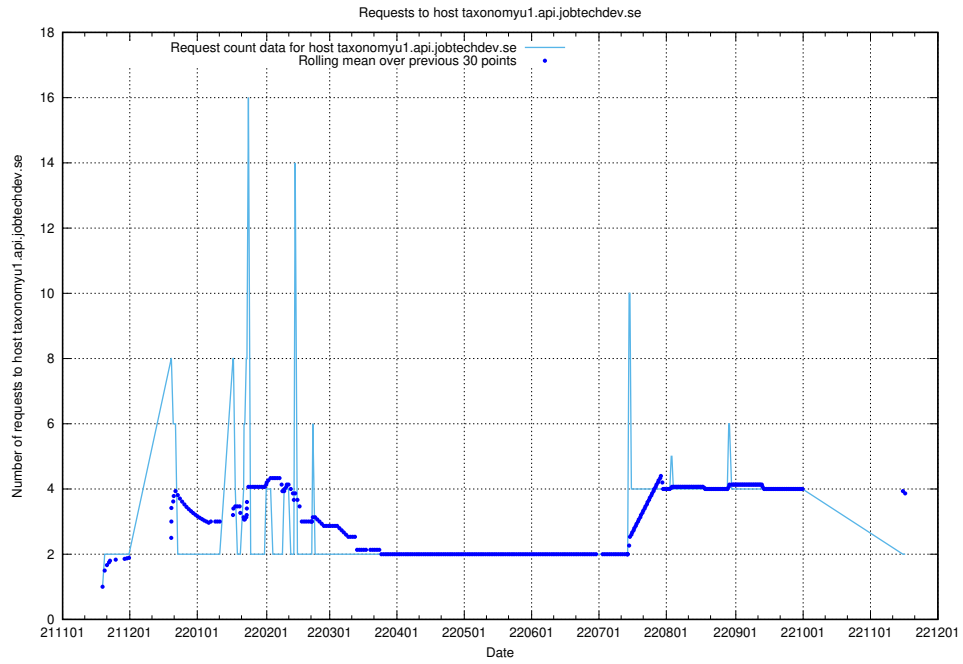

7.458 Usage of taxonomy1.api.jobtechdev.se

Here, we count the number of requests to host taxonomy1.api.jobtechdev.se.