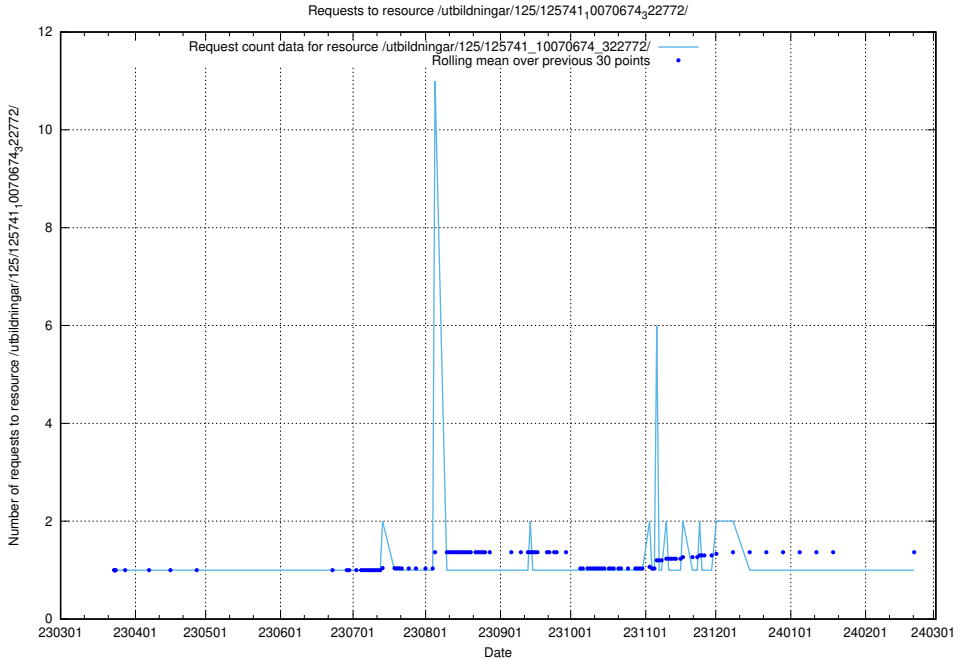

5.6458 Usage of /utbildningar/125/125741_10070674_322772/

Here, we count the number of requests to resource /utbildningar/125/125741_10070674_322772/.