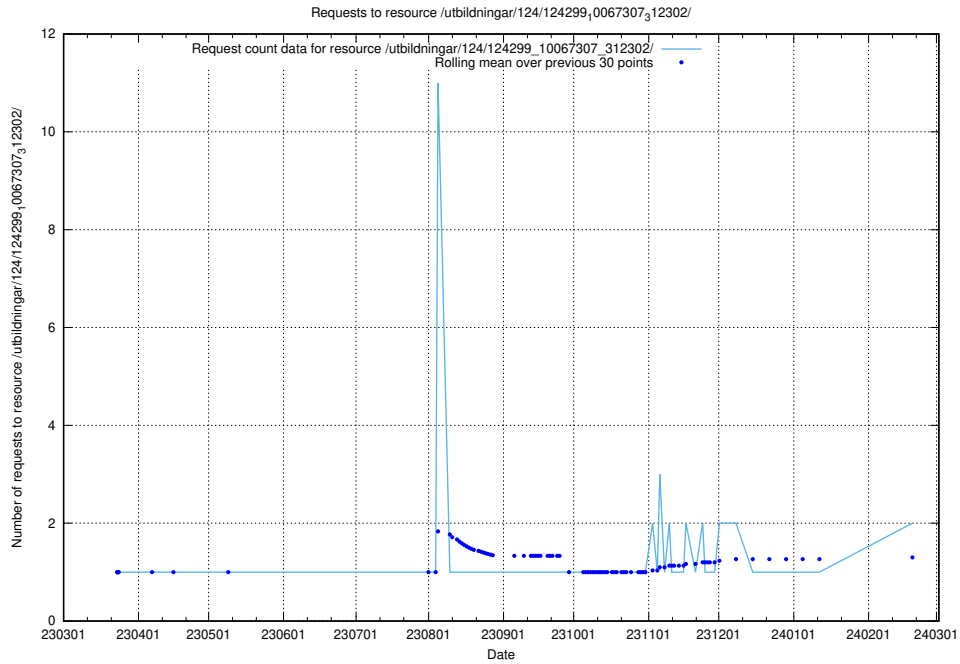

5.642 Usage of /utbildningar/124/124299_10067307_312302/

Here, we count the number of requests to resource /utbildningar/124/124299_10067307_312302/.