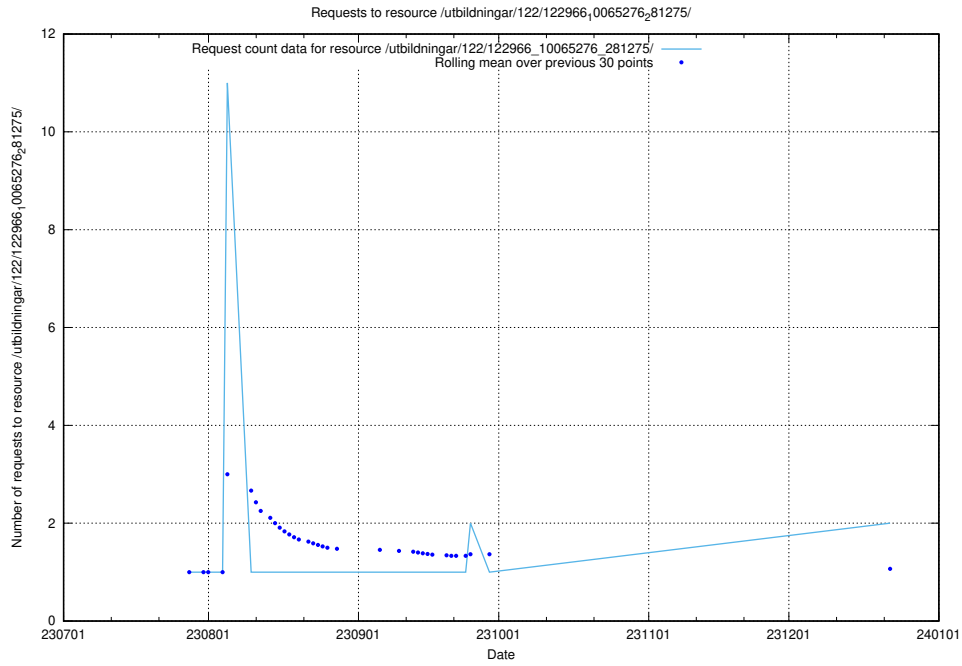

5.739 Usage of /utbildningar/122/122966_10065276_281275/

Here, we count the number of requests to resource /utbildningar/122/122966_10065276_281275/.