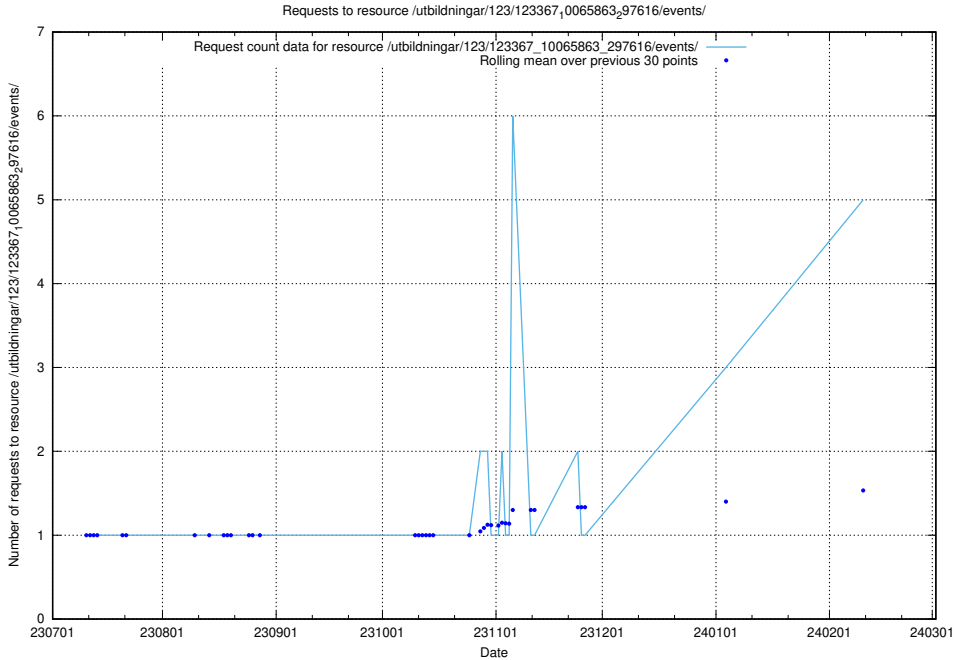

5.143 Usage of /utbildningar/123/123367_10065863_297616/events/

Here, we count the number of requests to resource /utbildningar/123/123367_10065863_297616/events/