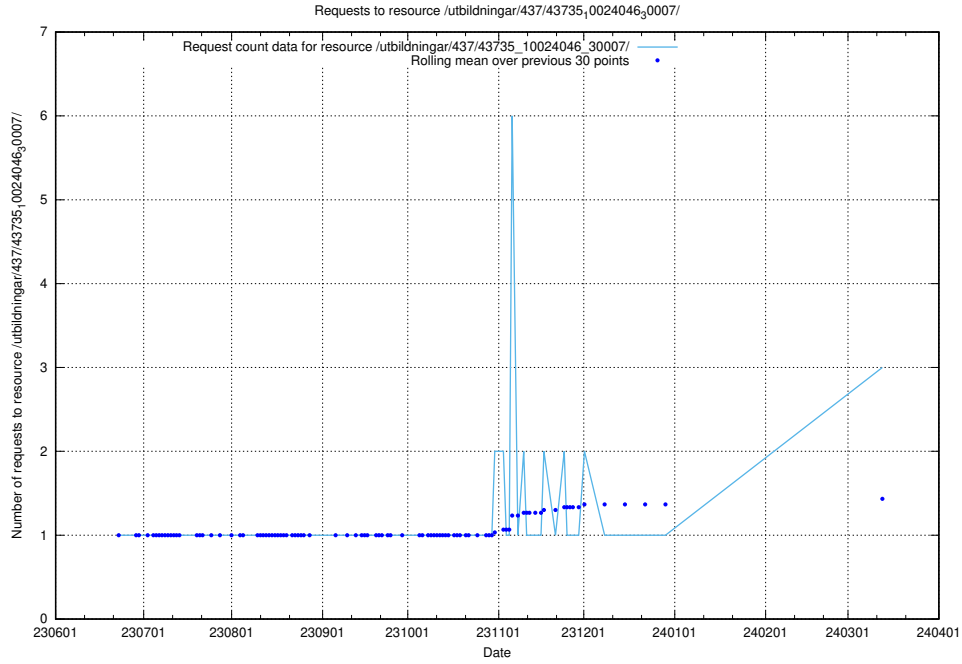

5.367 Usage of /utbildningar/437/43735_10024046_30007/

Here, we count the number of requests to resource /utbildningar/437/43735_10024046_30007/.