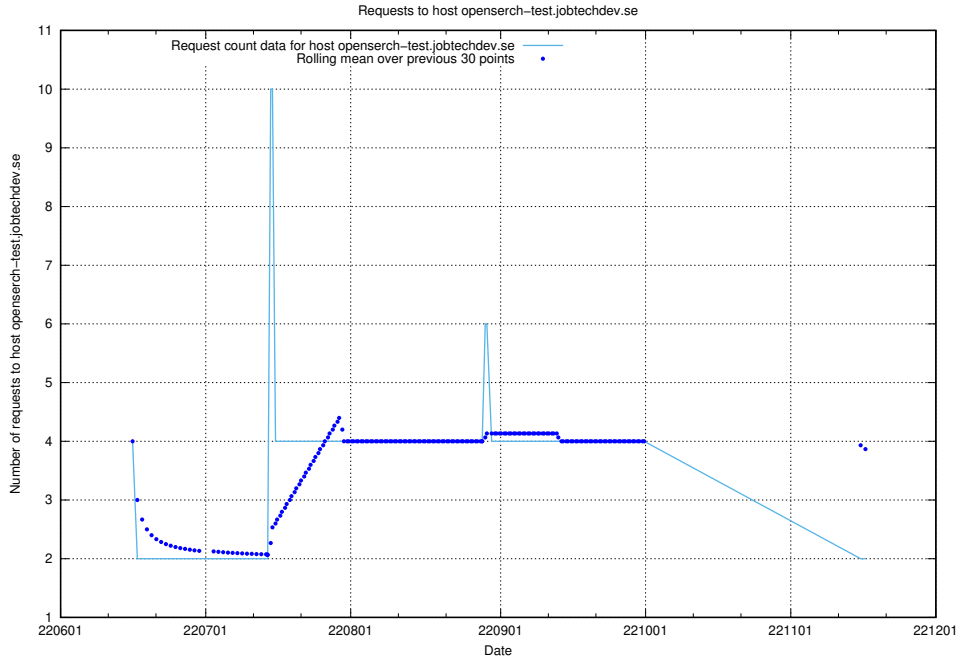

7.397 Usage of openserch-test.jobtechdev.se

Here, we count the number of requests to host openserch-test.jobtechdev.se.