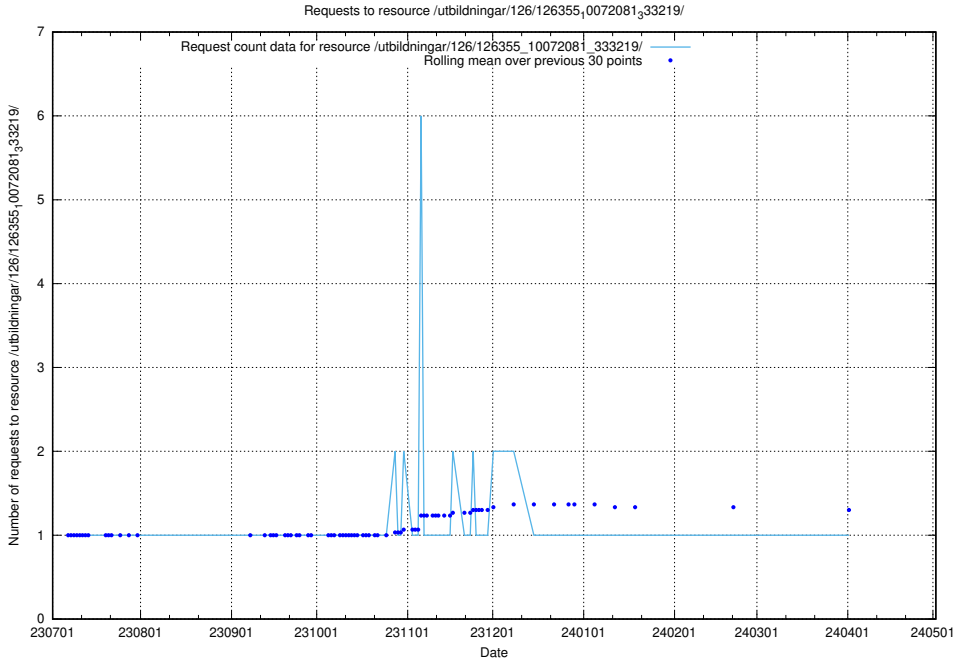

5.5250 Usage of /utbildningar/126/126355_10072081_333219/

Here, we count the number of requests to resource /utbildningar/126/126355_10072081_333219/.