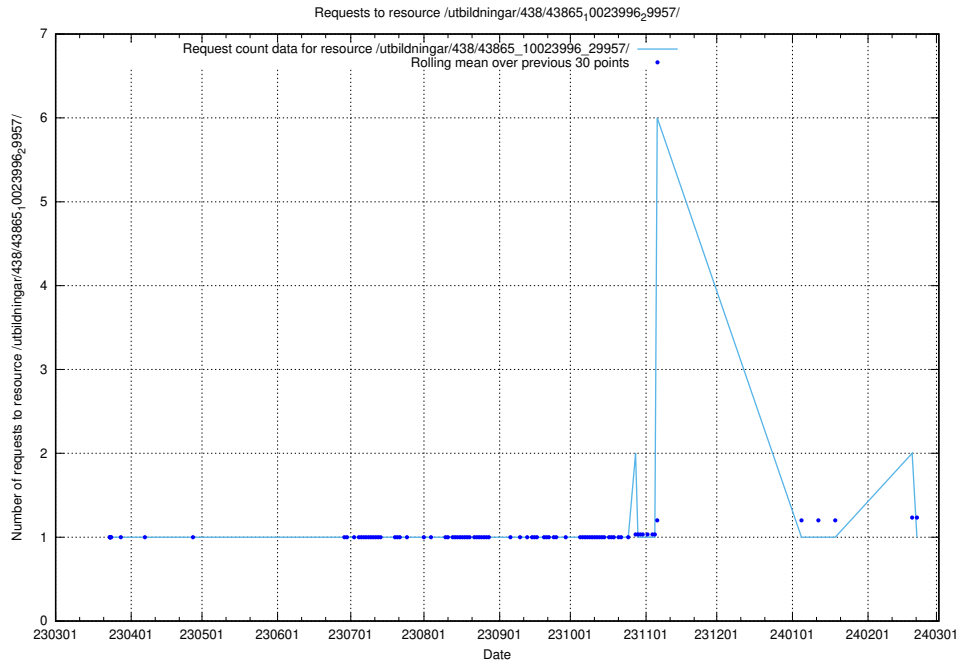

5.6298 Usage of /utbildningar/438/43865_10023996_29957/

Here, we count the number of requests to resource /utbildningar/438/43865_10023996_29957/.