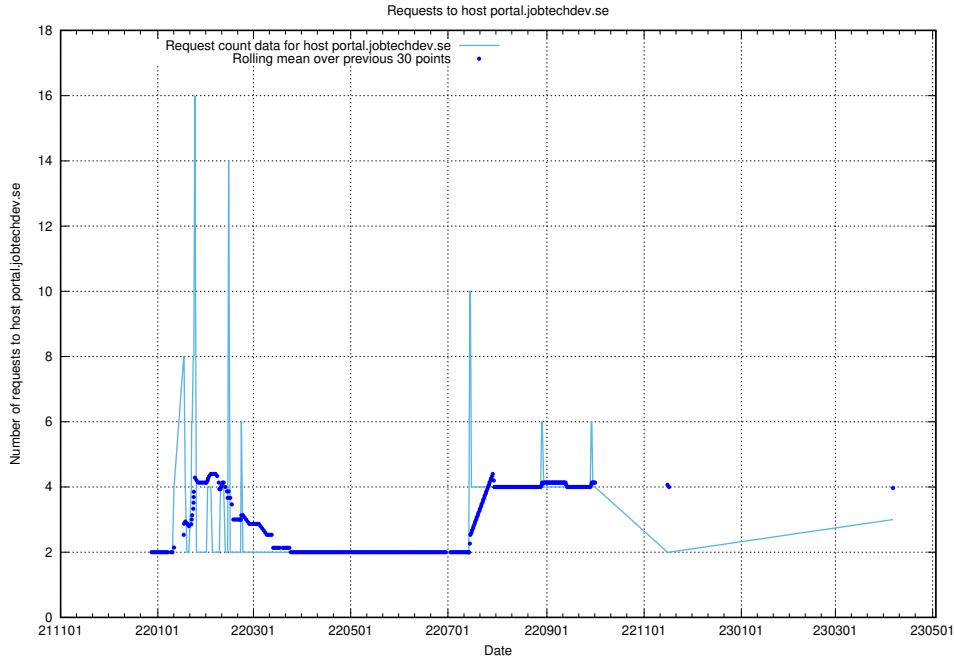

### 7.187 Usage of portal.jobtechdev.se

Here, we count the number of requests to host portal.jobtechdev.se.