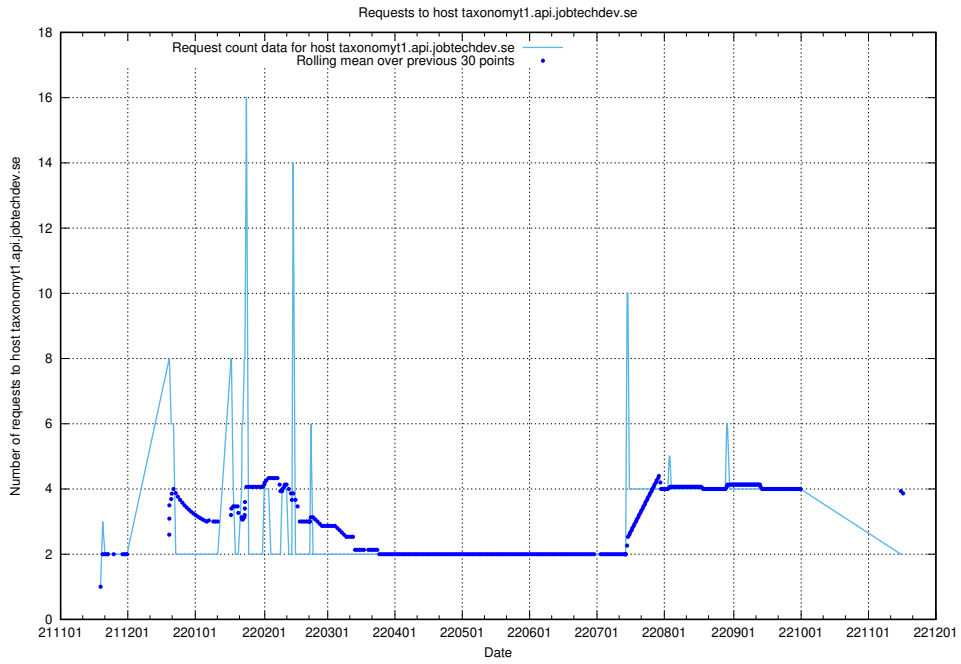

7.461 Usage of taxonomyt1.api.jobtechdev.se

Here, we count the number of requests to host taxonomyt1.api.jobtechdev.se.