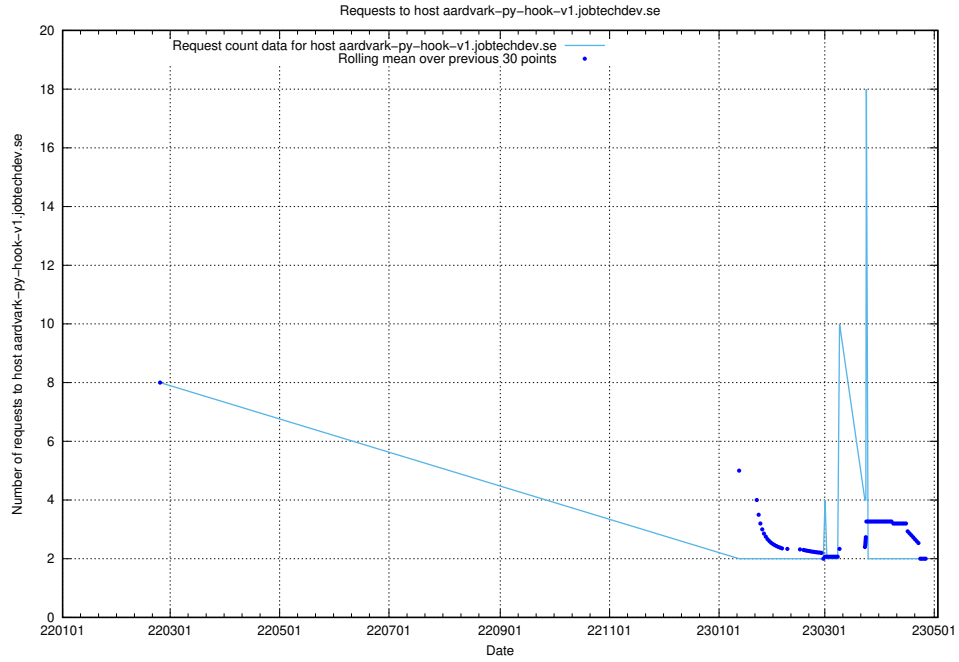

7.508 Usage of aardvark-py-hook-v1.jobtechdev.se

Here, we count the number of requests to host `aardvark-py-hook-v1.jobtechdev.se`.