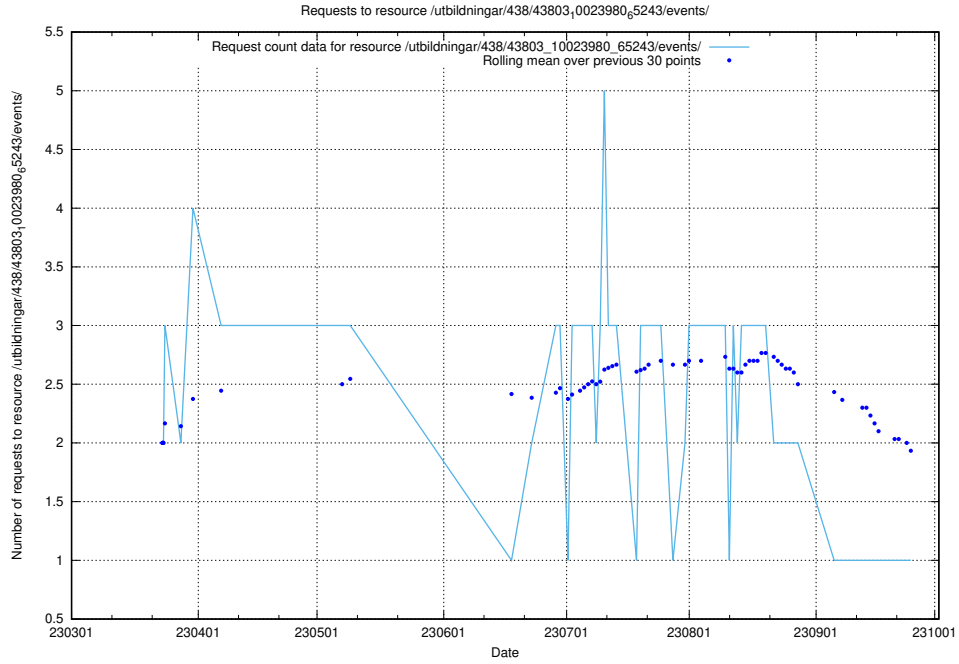

5.6242 Usage of /utbildningar/438/43803_10023980_65243/events/

Here, we count the number of requests to resource /utbildningar/438/43803_10023980_65243/events/.