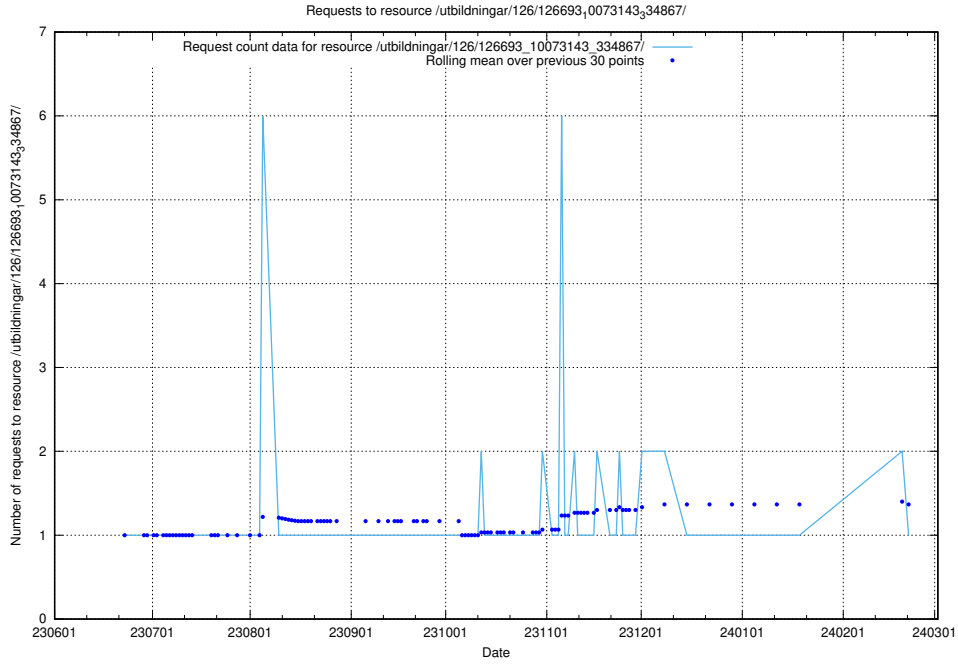

5.5594 Usage of /utbildningar/126/126693_10073143_334867/

Here, we count the number of requests to resource /utbildningar/126/126693_10073143_334867/.