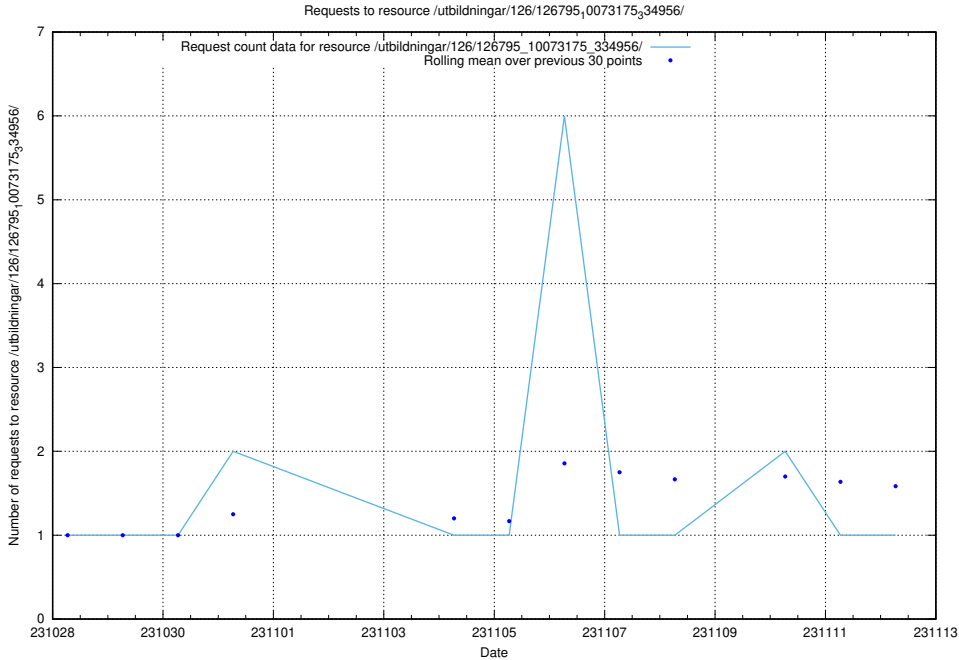

5.4138 Usage of /utbildningar/126/126795_10073175_334956/

Here, we count the number of requests to resource /utbildningar/126/126795_10073175_334956/.