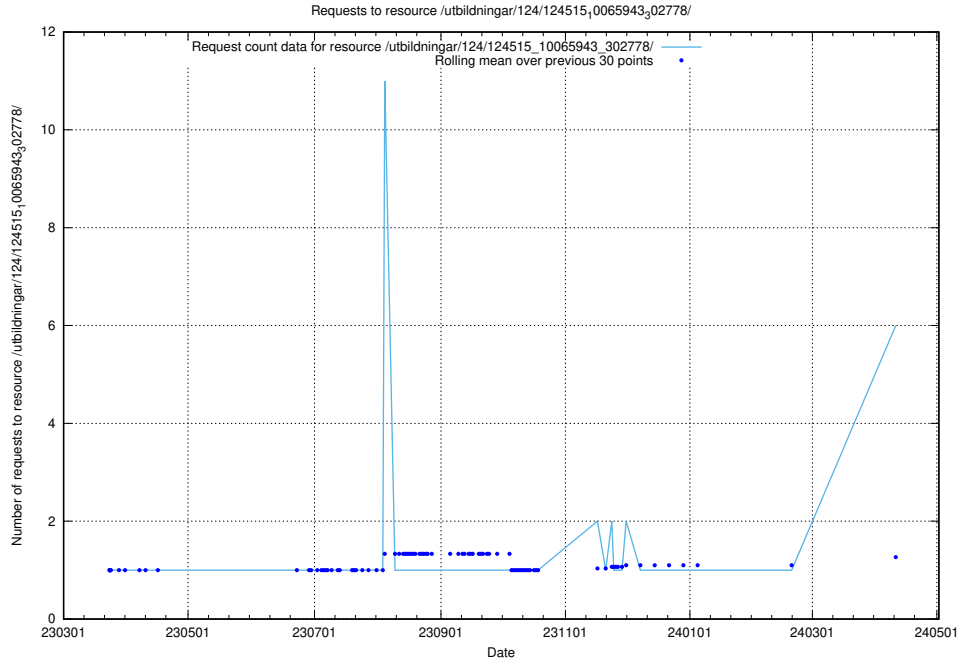

5.53 Usage of /utbildningar/124/124515_10065943_302778/

Here, we count the number of requests to resource /utbildningar/124/124515_10065943_302778/.