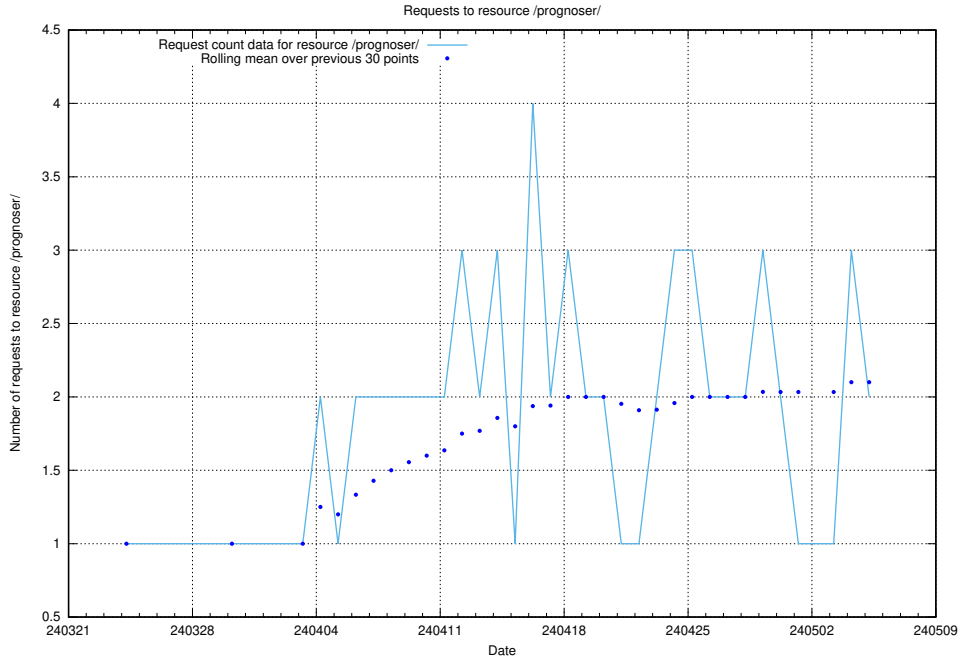

5.483 Usage of /prognoser/

Here, we count the number of requests to resource /prognoser/.