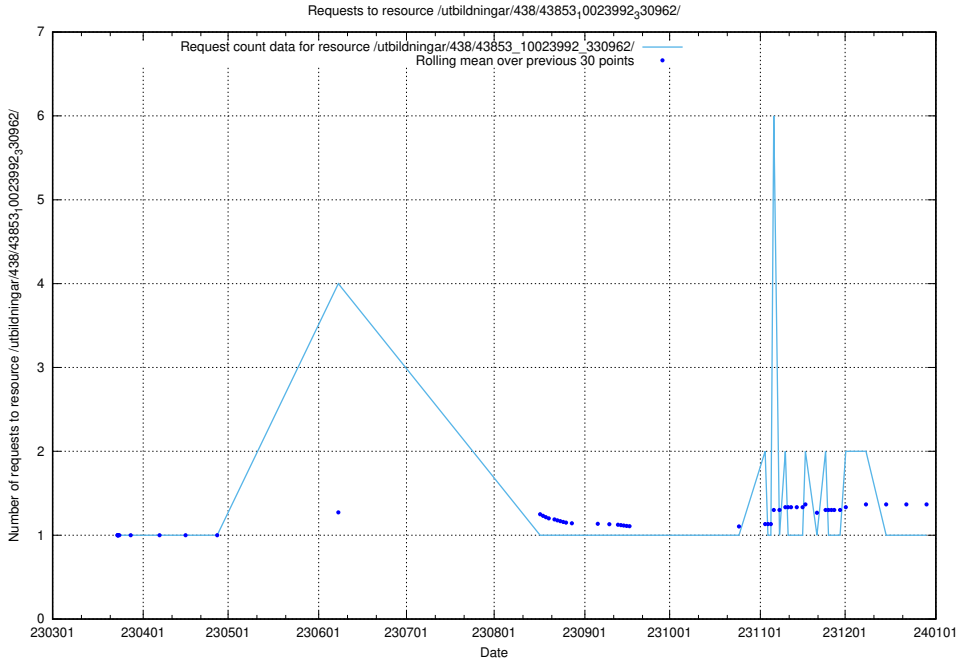

5.6303 Usage of /utbildningar/438/43853_10023992_330962/

Here, we count the number of requests to resource /utbildningar/438/43853_10023992_330962/.