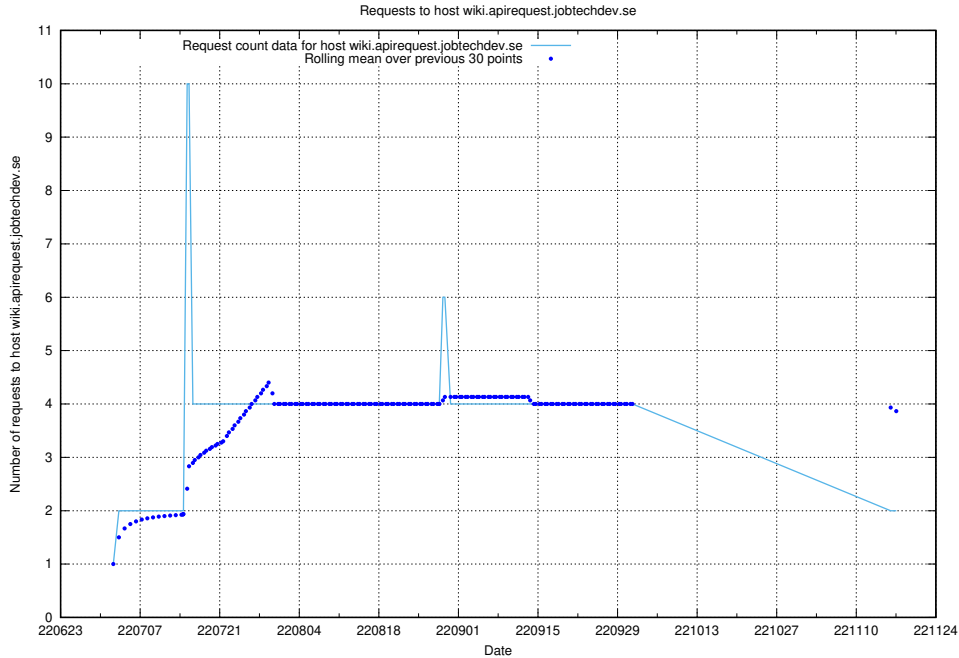

### 7.387 Usage of wiki.apirequest.jobtechdev.se

Here, we count the number of requests to host wiki.apirequest.jobtechdev.se.