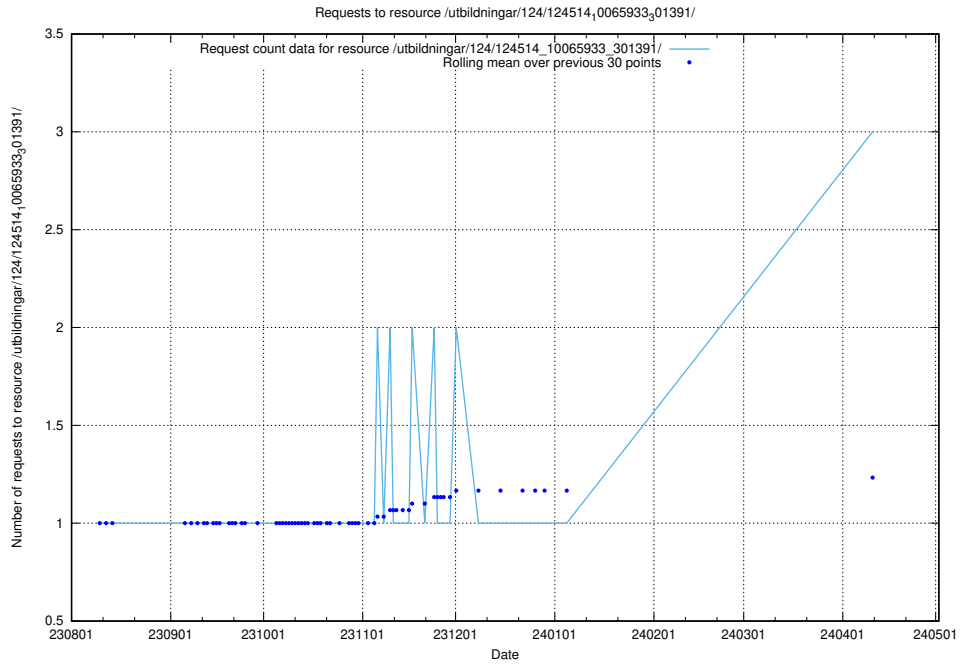

5.347 Usage of /utbildningar/124/124514_10065933_301391/

Here, we count the number of requests to resource /utbildningar/124/124514_10065933_301391/.