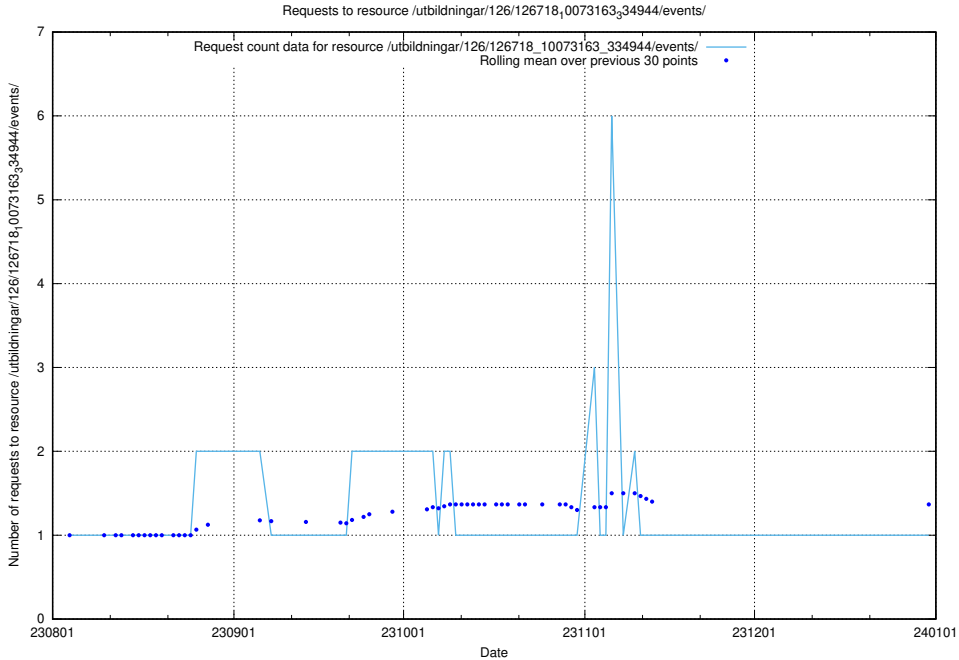

5.4812 Usage of /utbildningar/126/126718_10073163_334944/events/

Here, we count the number of requests to resource /utbildningar/126/126718_10073163_334944/events/