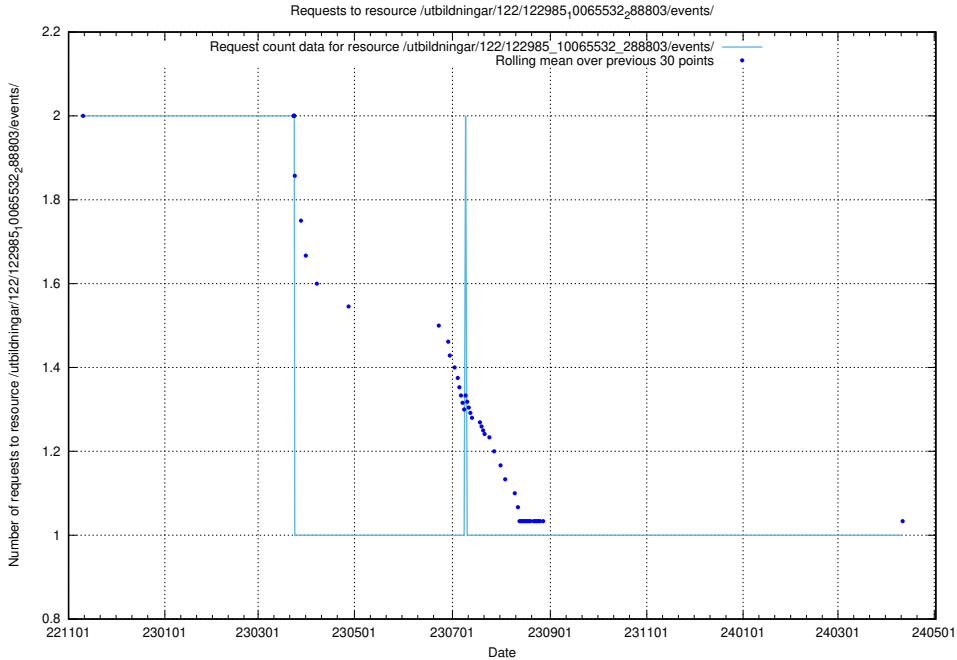

5.6238 Usage of /utbildningar/122/122985_10065532_288803/events/

Here, we count the number of requests to resource /utbildningar/122/122985_10065532_288803/events/