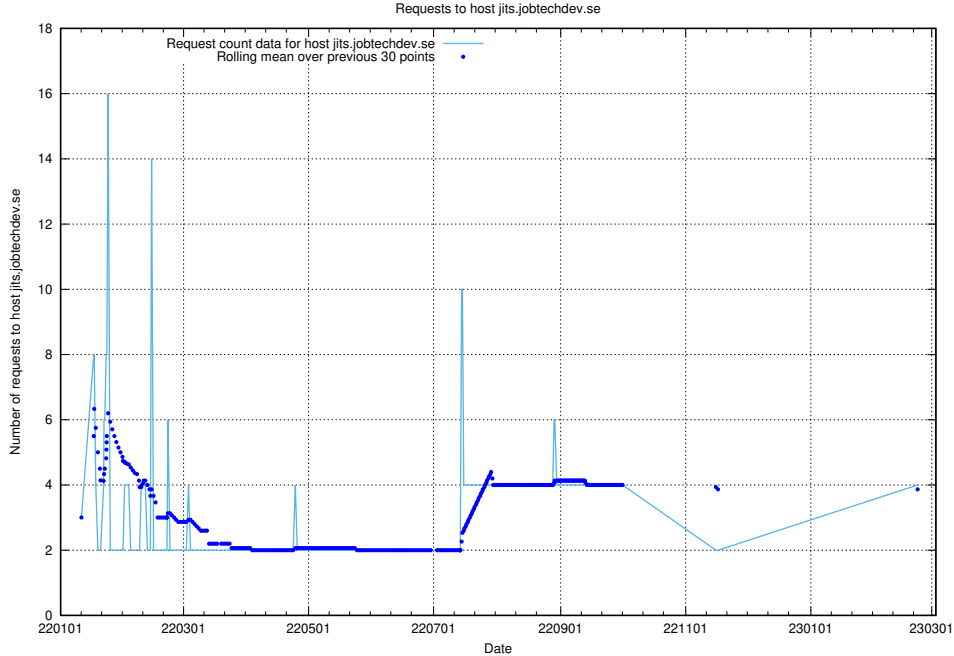

### 7.103 Usage of jobstream.api.jobtechdev.se:80

Here, we count the number of requests to host jobstream.api.jobtechdev.se:80.