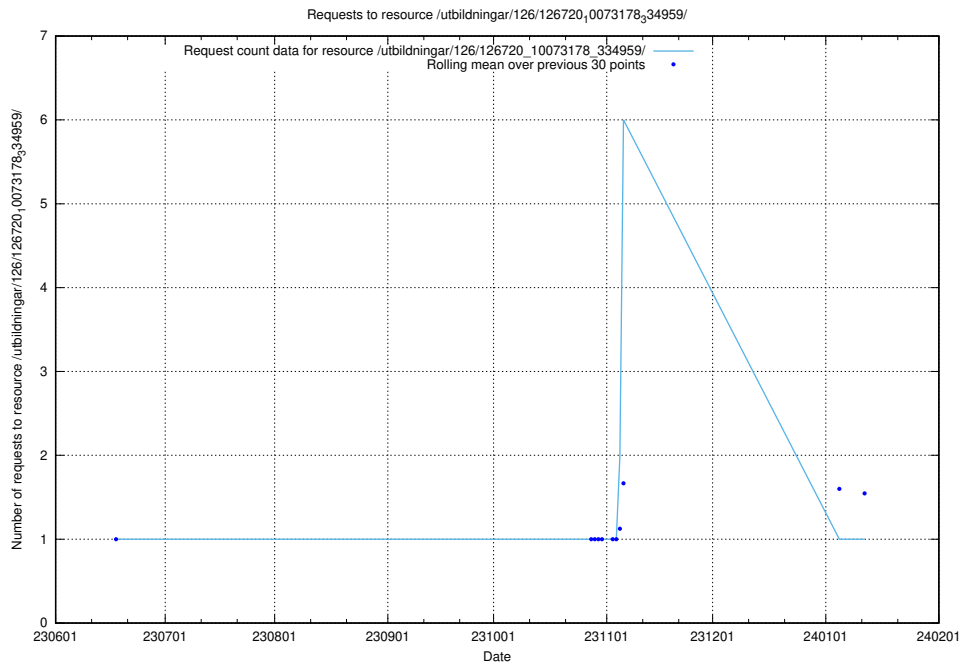

5.5805 Usage of /utbildningar/126/126720_10073178_334959/

Here, we count the number of requests to resource /utbildningar/126/126720_10073178_334959/.