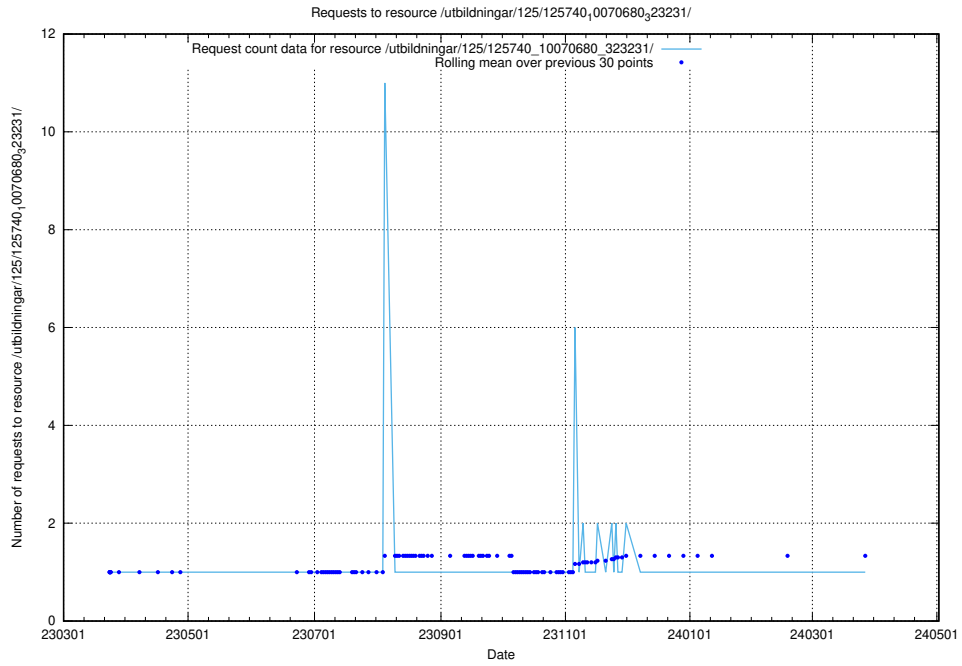

5.937 Usage of /utbildningar/125/125740_10070680_323231/

Here, we count the number of requests to resource /utbildningar/125/125740_10070680_323231/.