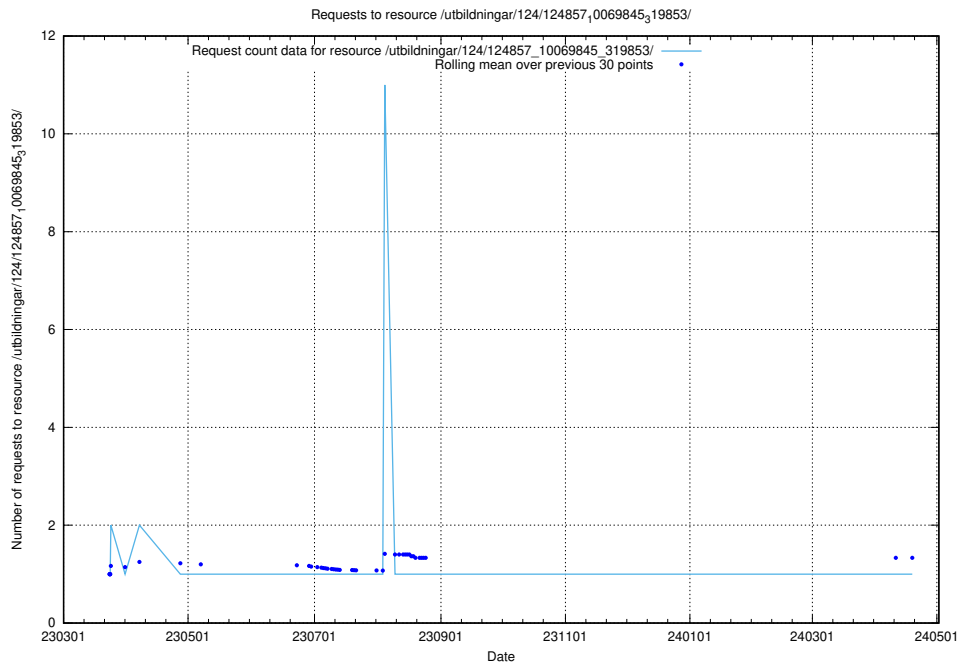

5.1127 Usage of /utbildningar/124/124857_10069845_319853/

Here, we count the number of requests to resource /utbildningar/124/124857_10069845_319853/.