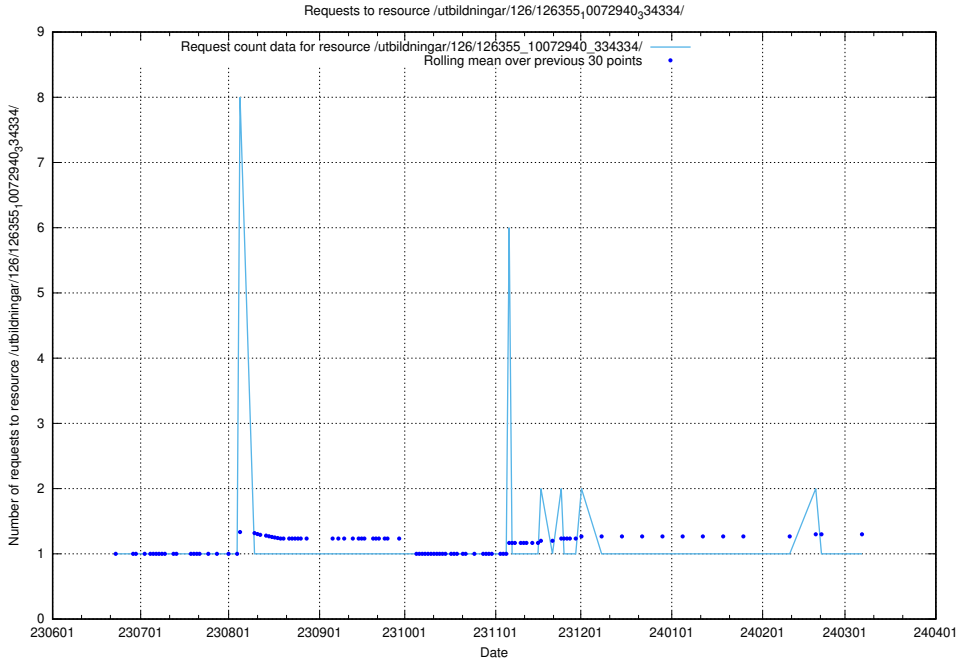

5.5606 Usage of /utbildningar/126/126355_10072940_334334/

Here, we count the number of requests to resource /utbildningar/126/126355_10072940_334334/.