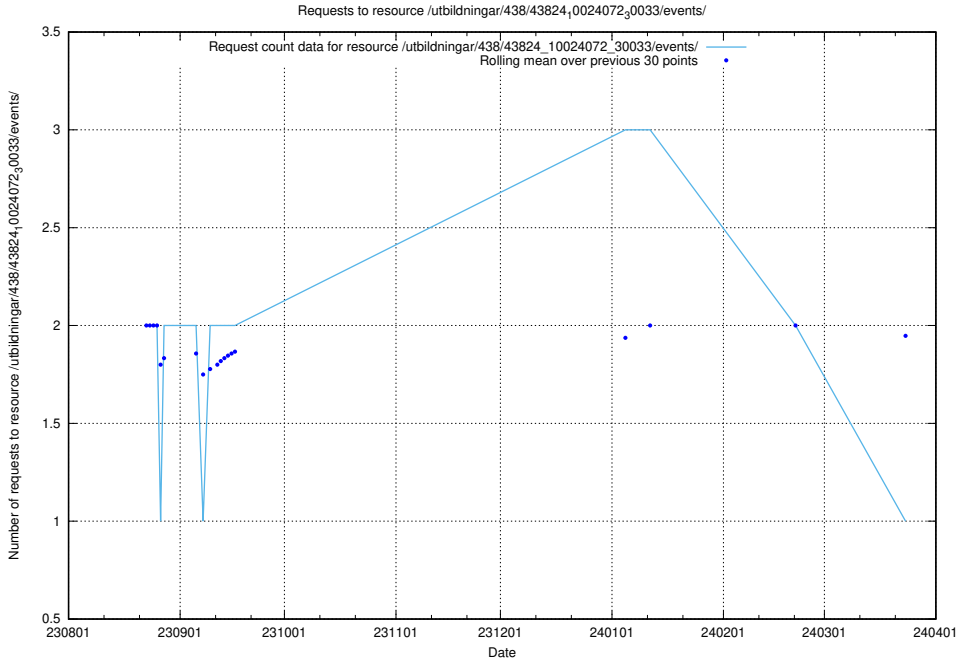

5.4684 Usage of /utbildningar/438/43824_10024072_30033/events/

Here, we count the number of requests to resource /utbildningar/438/43824_10024072_30033/events/.