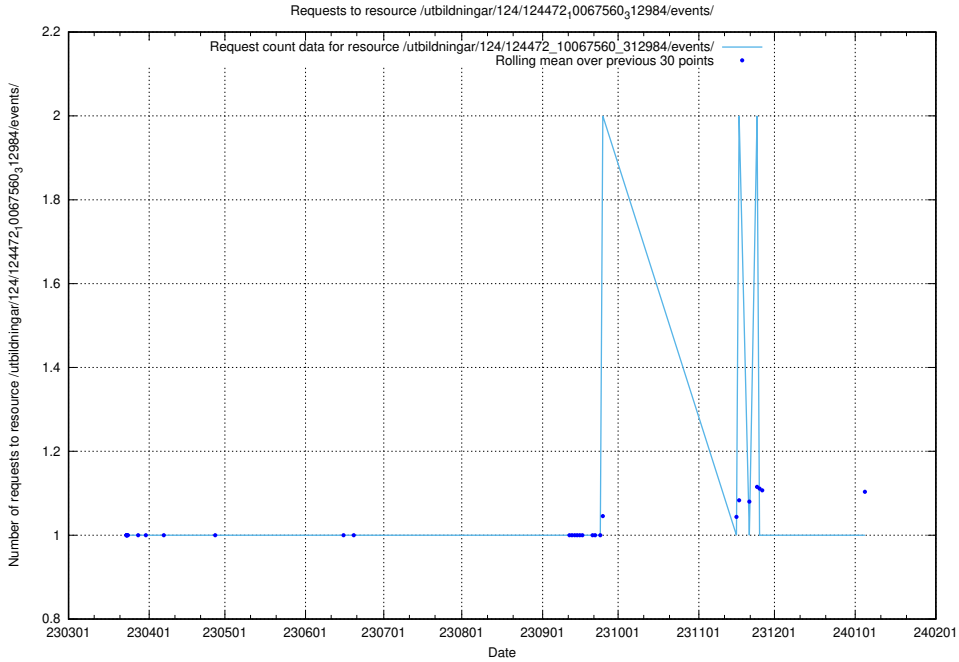

### 5.3031 Usage of /utbildningar/124/124472\_10067560\_312984/events/

Here, we count the number of requests to resource /utbildningar/124/124472\_10067560\_312984/events/