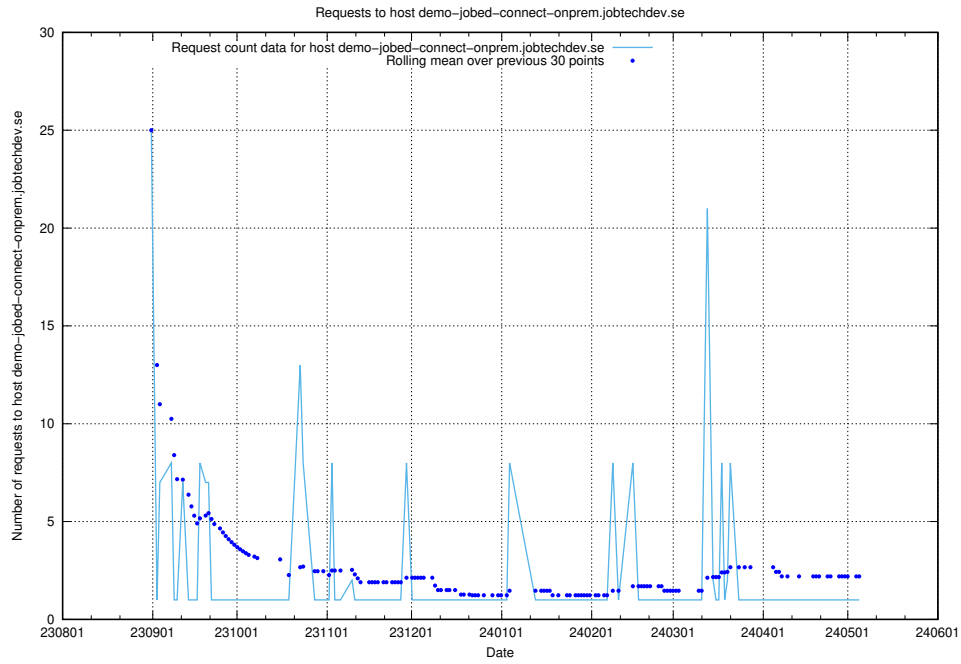

## 7.598 Usage of demo-jobed-connect-onprem.jobtechdev.se

Here, we count the number of requests to host demo-jobed-connect-onprem.jobtechdev.se.