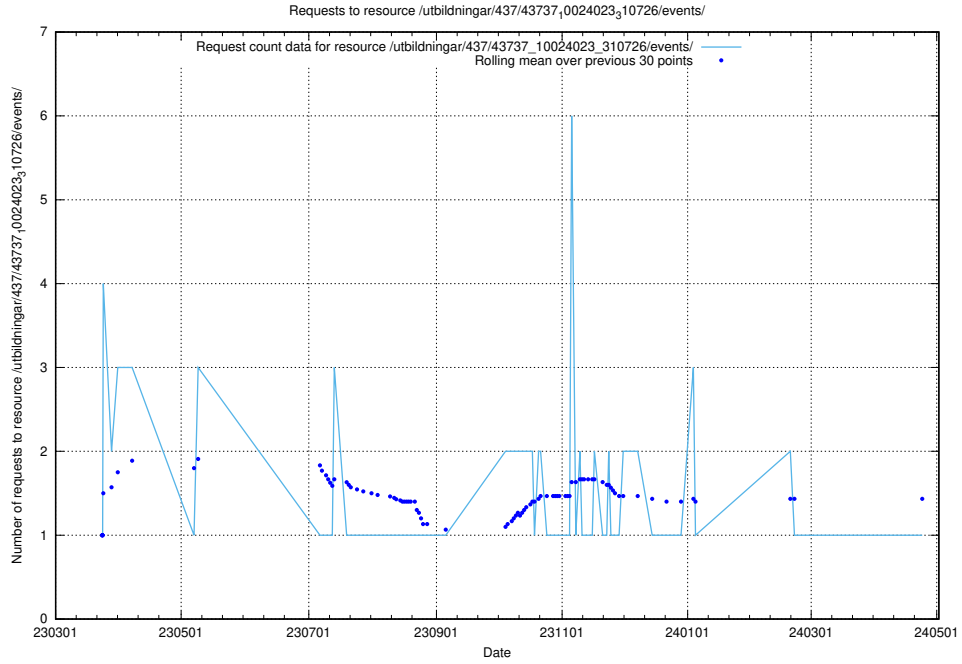

5.6370 Usage of /utbildningar/437/43737_10024023_310726/events/

Here, we count the number of requests to resource /utbildningar/437/43737_10024023_310726/events/.