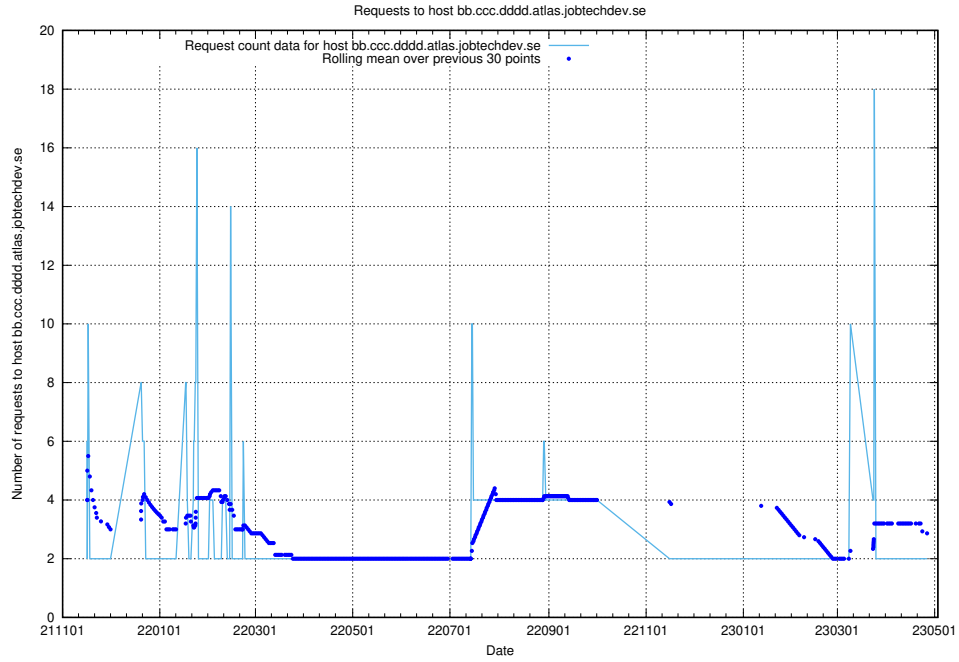

7.525 Usage of bb.ccc.dddd.atlas.jobtechdev.se

Here, we count the number of requests to host bb.ccc.dddd.atlas.jobtechdev.se.