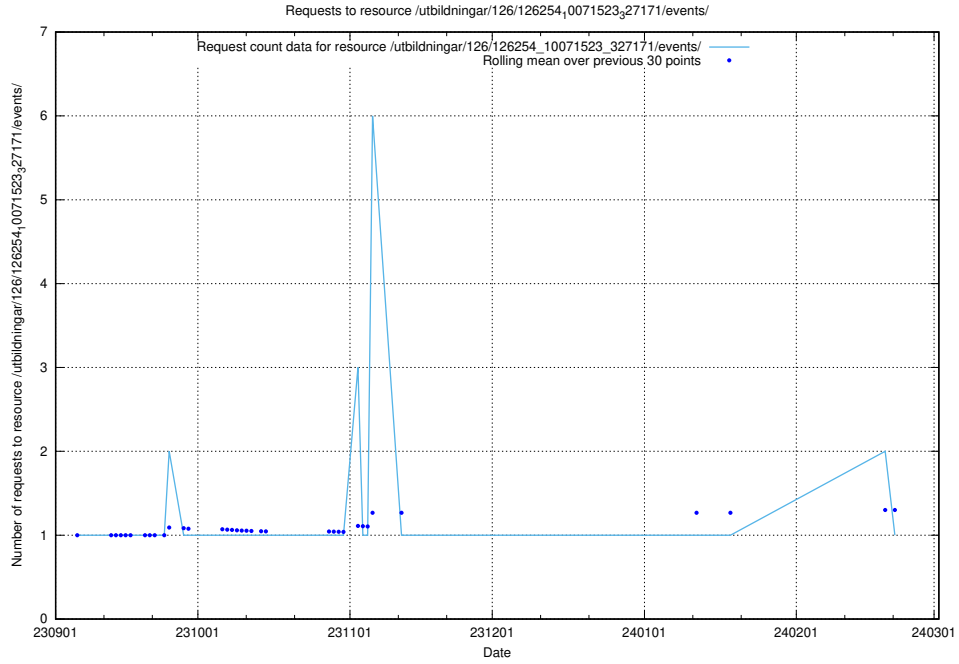

5.4612 Usage of /utbildningar/126/126254_10071523_327171/events/

Here, we count the number of requests to resource /utbildningar/126/126254_10071523_327171/events/