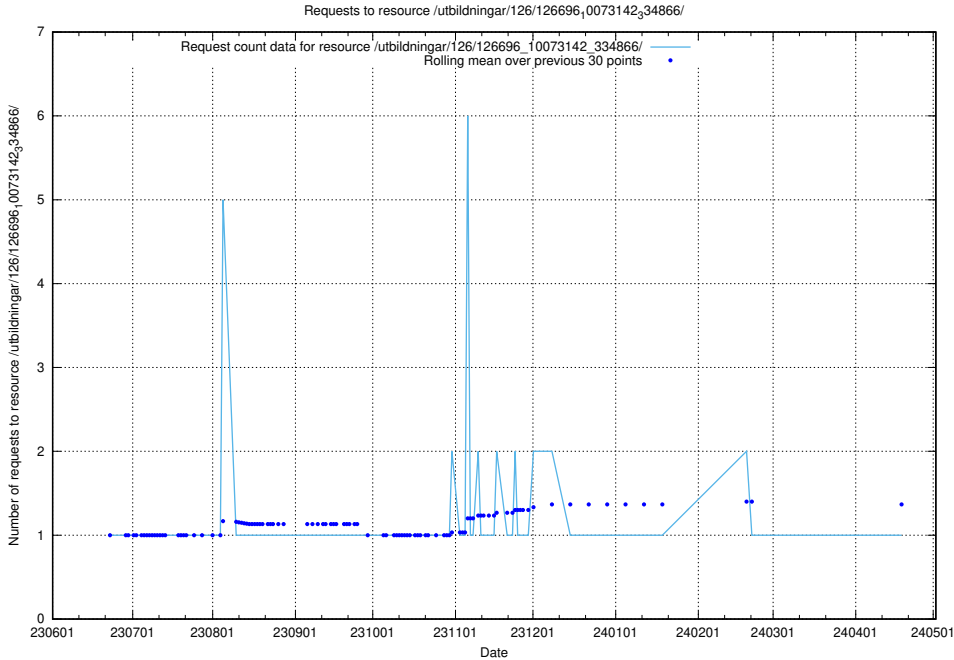

5.5575 Usage of /utbildningar/126/126696_10073142_334866/

Here, we count the number of requests to resource /utbildningar/126/126696_10073142_334866/.