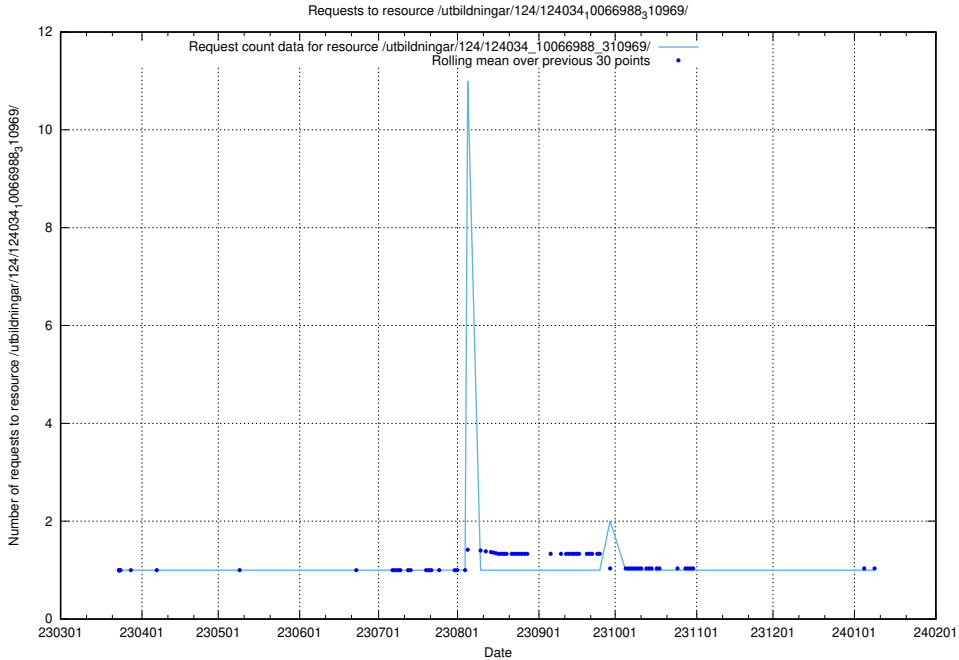

5.4344 Usage of /utbildningar/124/124034_10066988_310969/

Here, we count the number of requests to resource /utbildningar/124/124034_10066988_310969/.