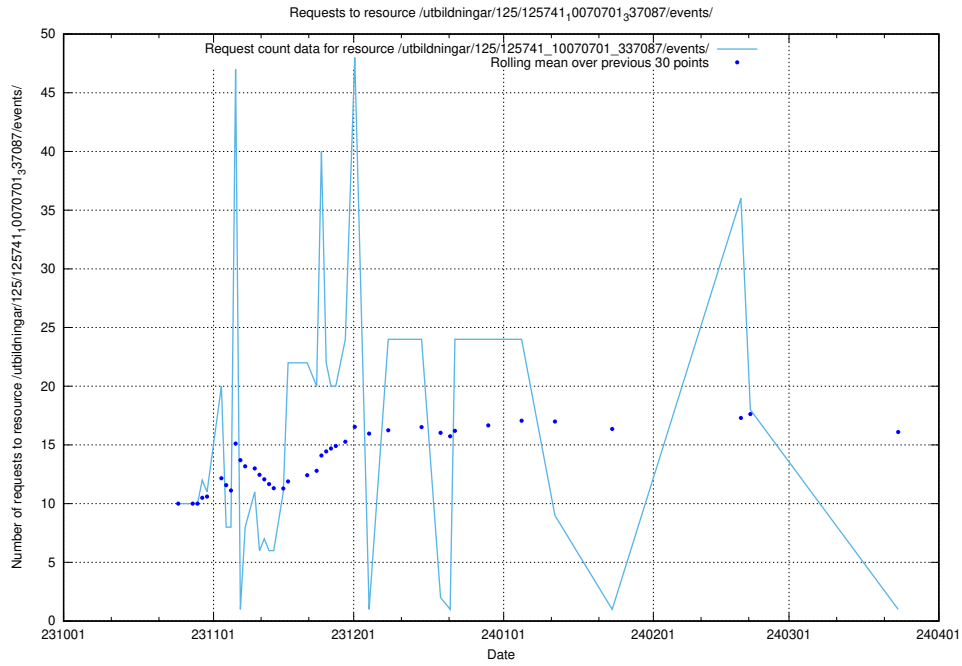

5.4151 Usage of /utbildningar/125/125741_10070701_337087/events/

Here, we count the number of requests to resource /utbildningar/125/125741_10070701_337087/events/