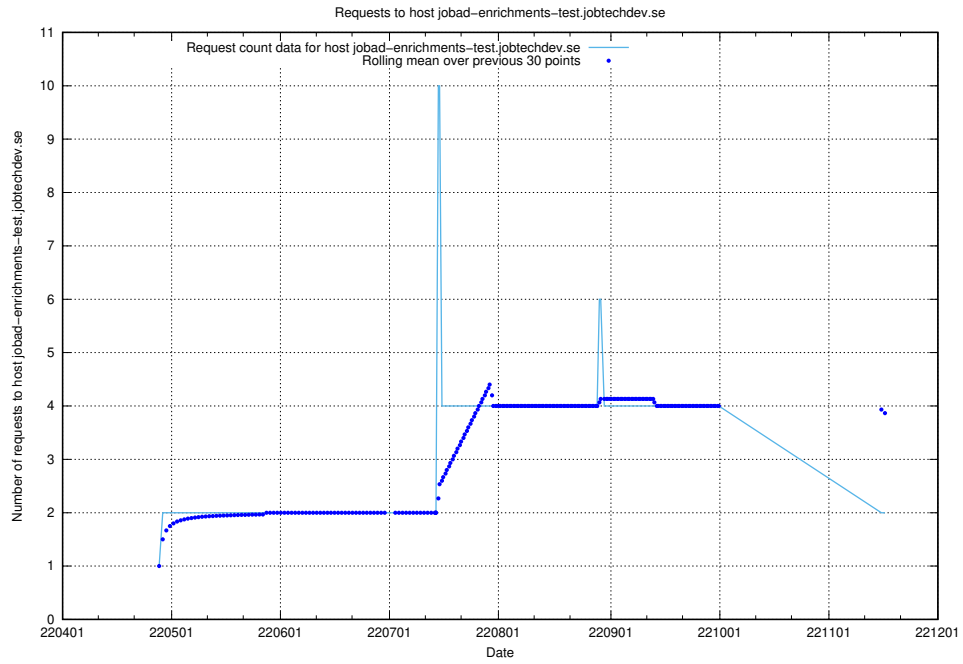

7.437 Usage of `jobad-enrichments-test.jobtechdev.se`

Here, we count the number of requests to host `jobad-enrichments-test.jobtechdev.se`.