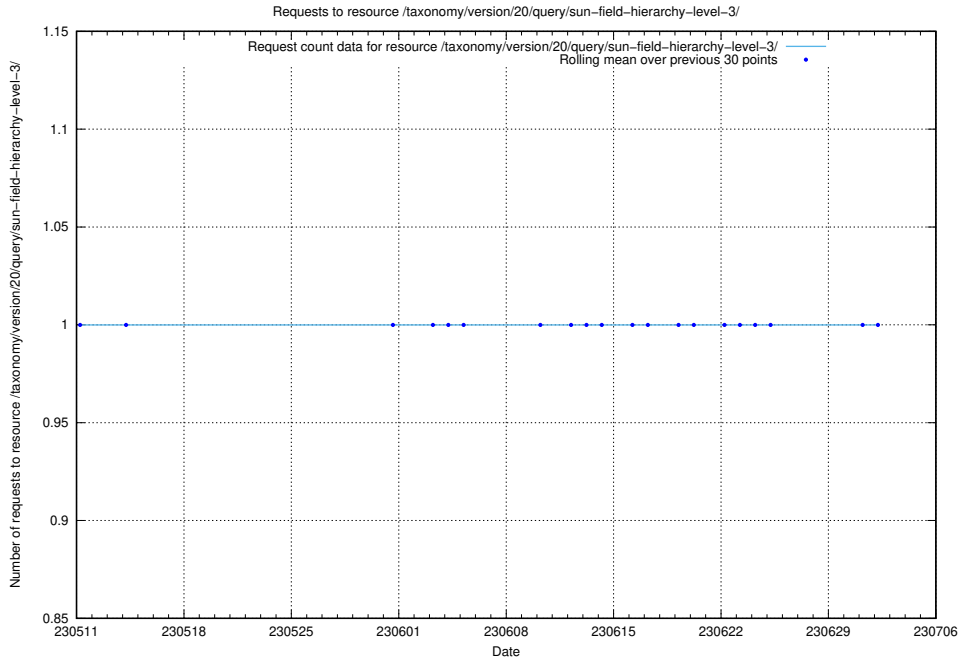

5.5910 Usage of /taxonomy/version/20/query/sun-field-hierarchy-level-3/

Here, we count the number of requests to resource /taxonomy/version/20/query/sun-field-hierarchy-level-3/.