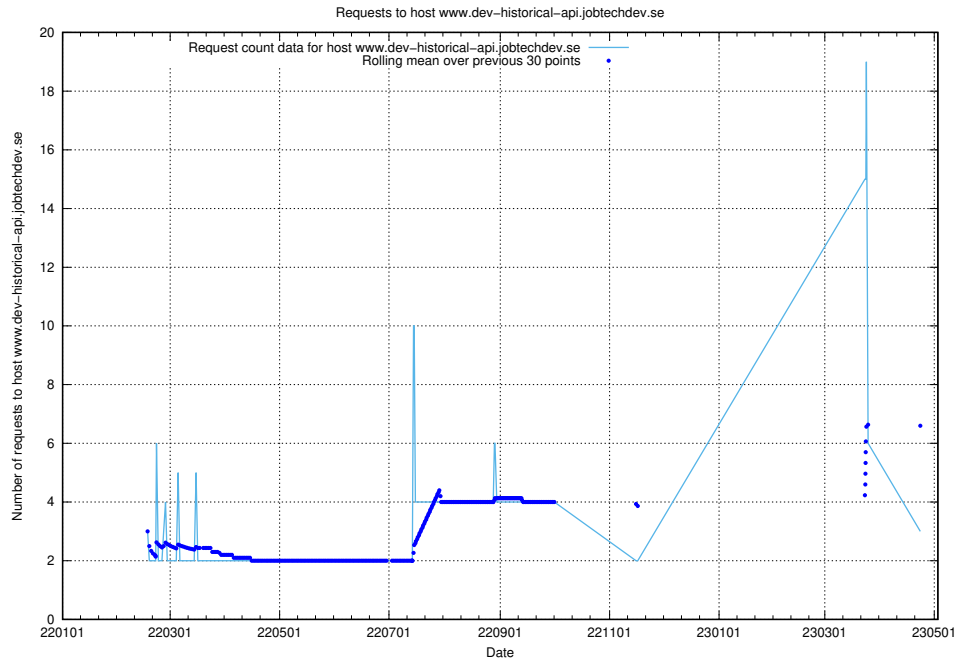

7.226 Usage of `www.dev-historical-api.jobtechdev.se`

Here, we count the number of requests to host `www.dev-historical-api.jobtechdev.se`.