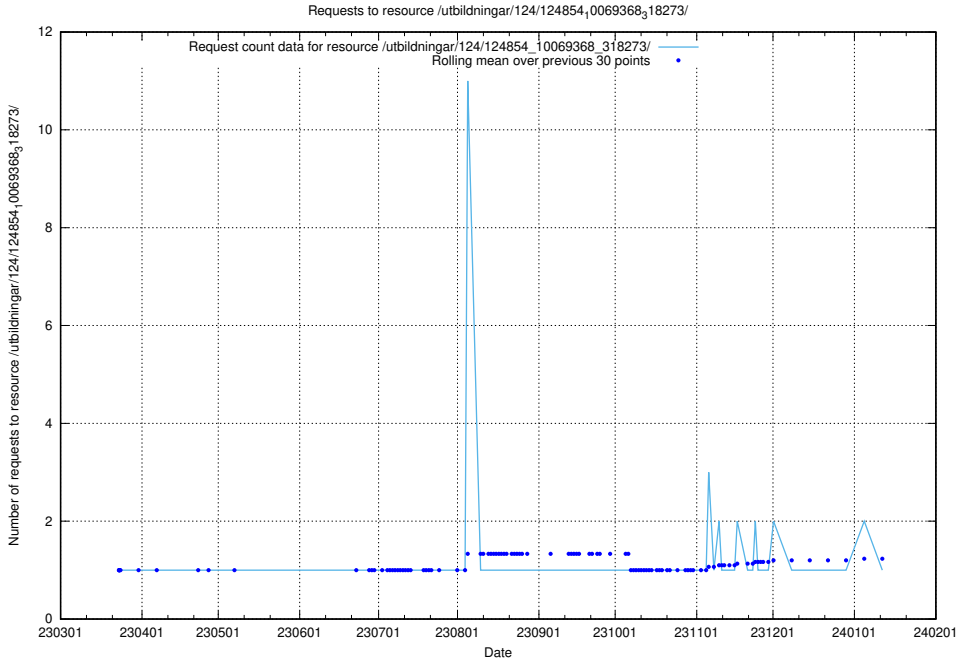

5.1151 Usage of /utbildningar/124/124854_10069368_318273/

Here, we count the number of requests to resource /utbildningar/124/124854_10069368_318273/.