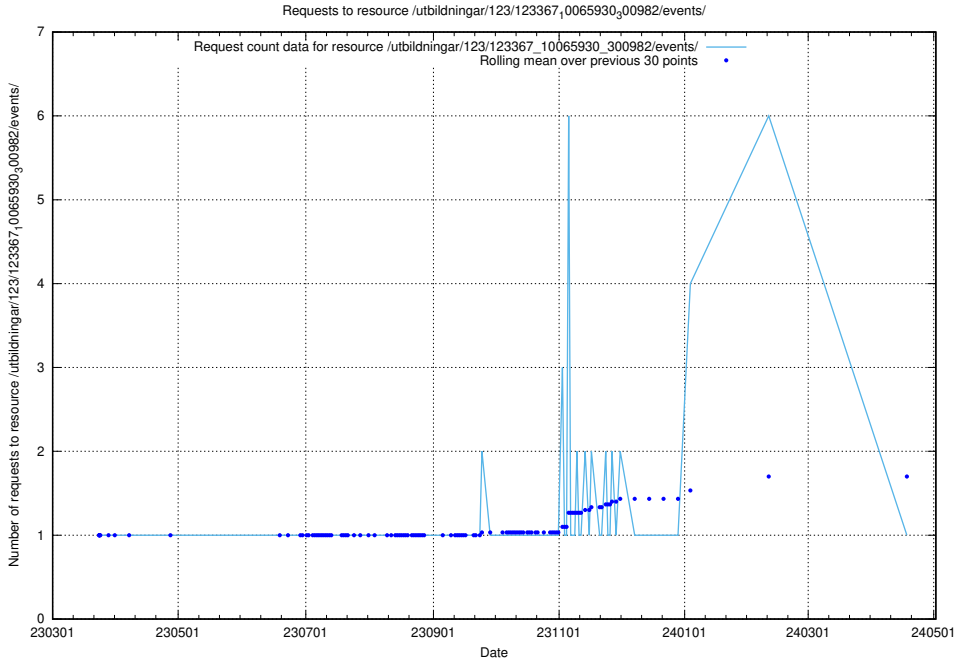

5.4568 Usage of /utbildningar/123/123367_10065930_300982/events/

Here, we count the number of requests to resource /utbildningar/123/123367_10065930_300982/events/