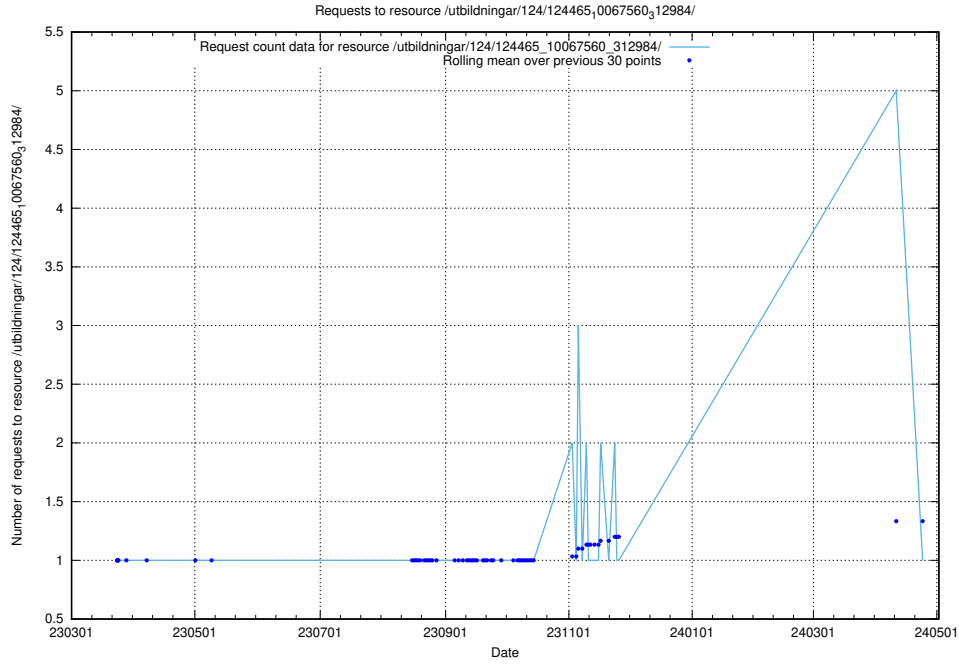

5.3363 Usage of /utbildningar/124/124465_10067560_312984/

Here, we count the number of requests to resource /utbildningar/124/124465_10067560_312984/.