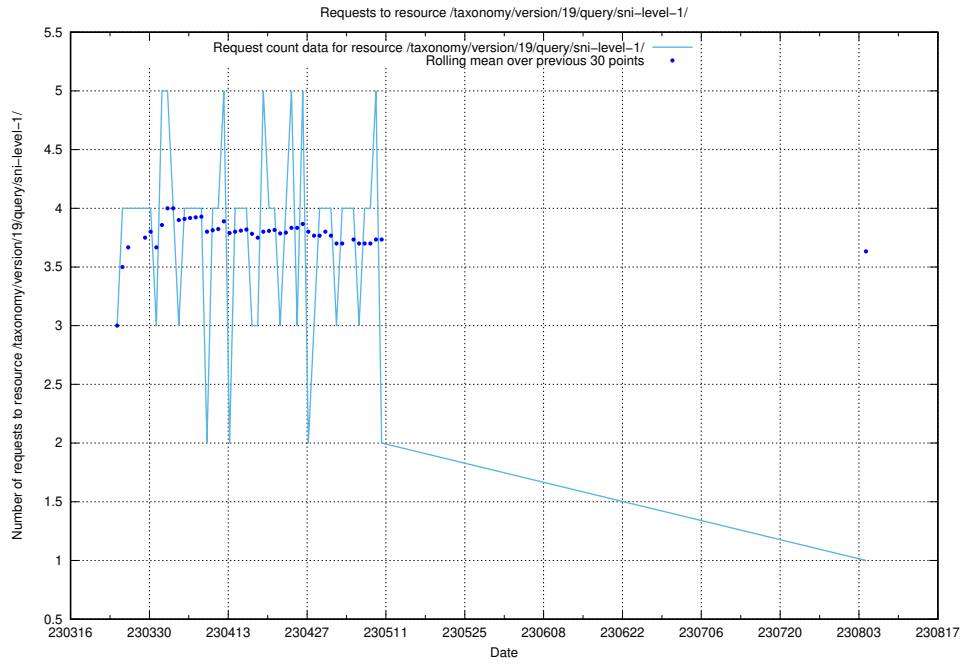

5.6107 Usage of /taxonomy/version/19/query/sni-level-1/

Here, we count the number of requests to resource /taxonomy/version/19/query/sni-level-1/.