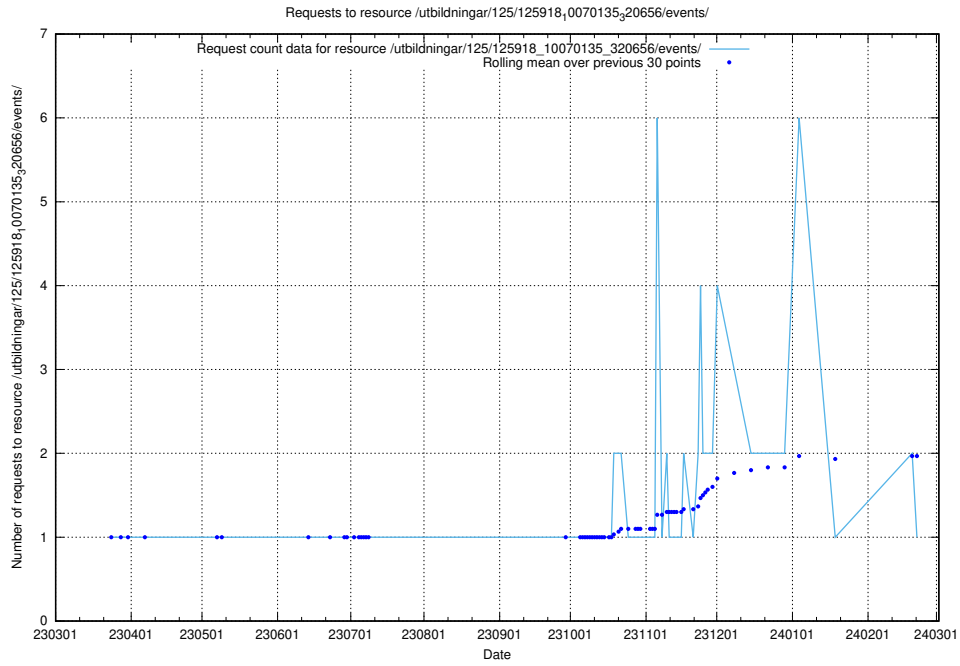

5.6185 Usage of /utbildningar/125/125918_10070135_320656/events/

Here, we count the number of requests to resource /utbildningar/125/125918_10070135_320656/events/