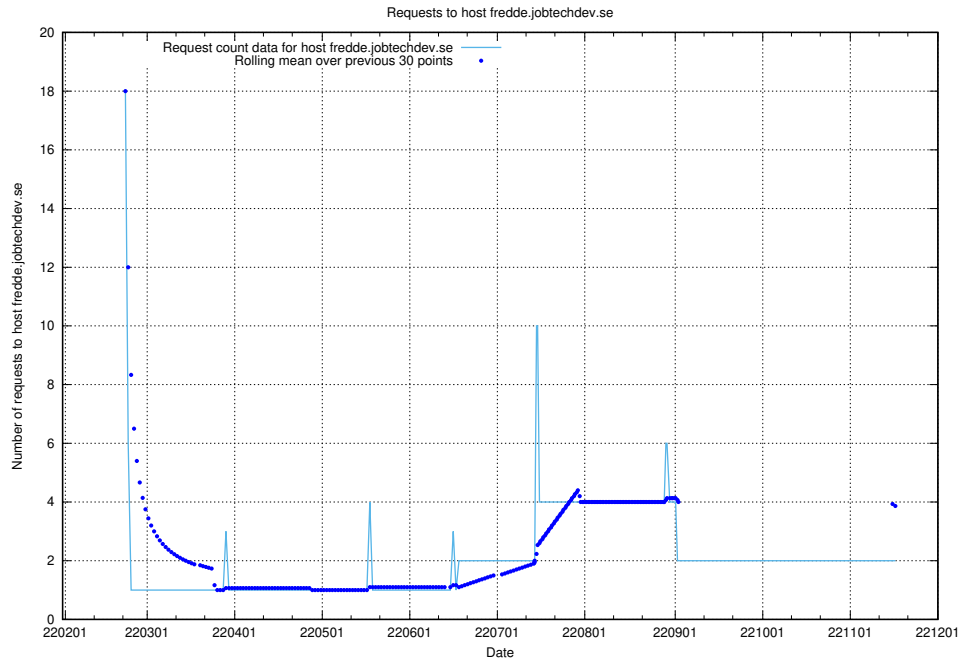

7.514 Usage of fredde.jobtechdev.se

Here, we count the number of requests to host fredde.jobtechdev.se.