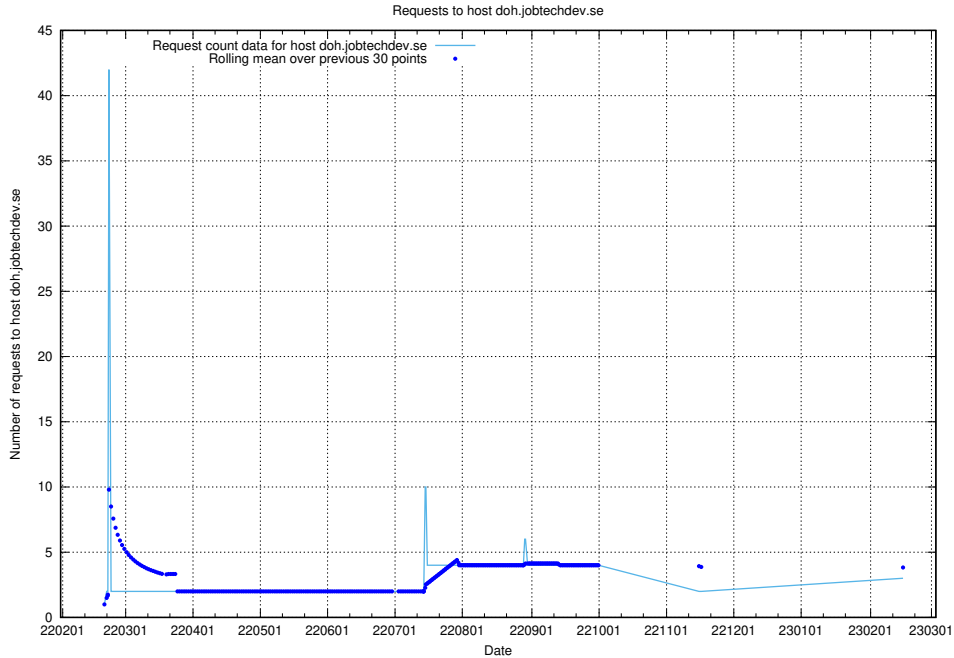

### 7.222 Usage of doh.jobtechdev.se

Here, we count the number of requests to host doh.jobtechdev.se.