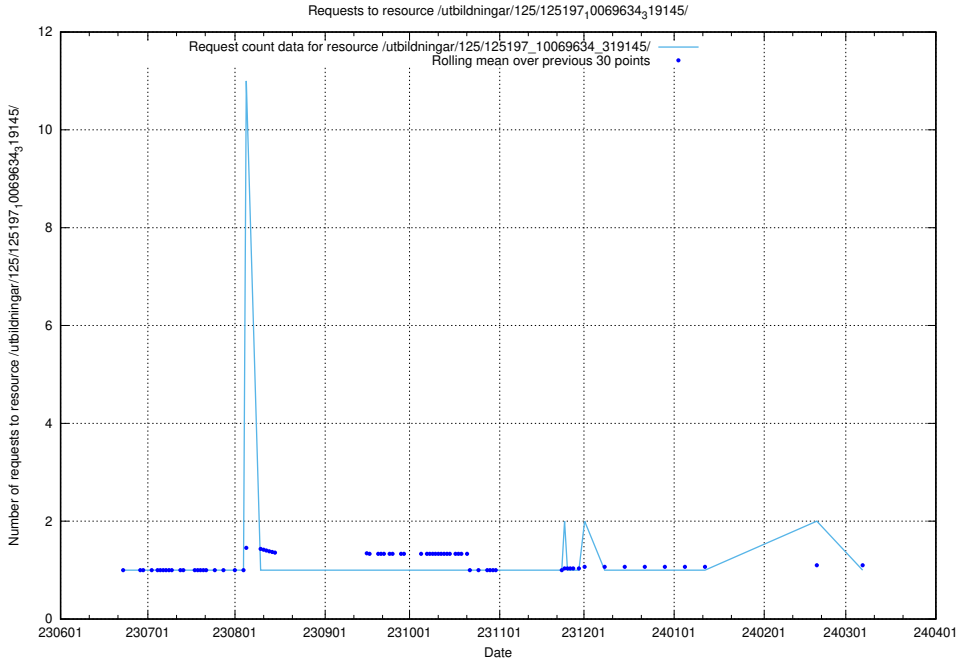

5.5679 Usage of /utbildningar/125/125197_10069634_319145/

Here, we count the number of requests to resource /utbildningar/125/125197_10069634_319145/.