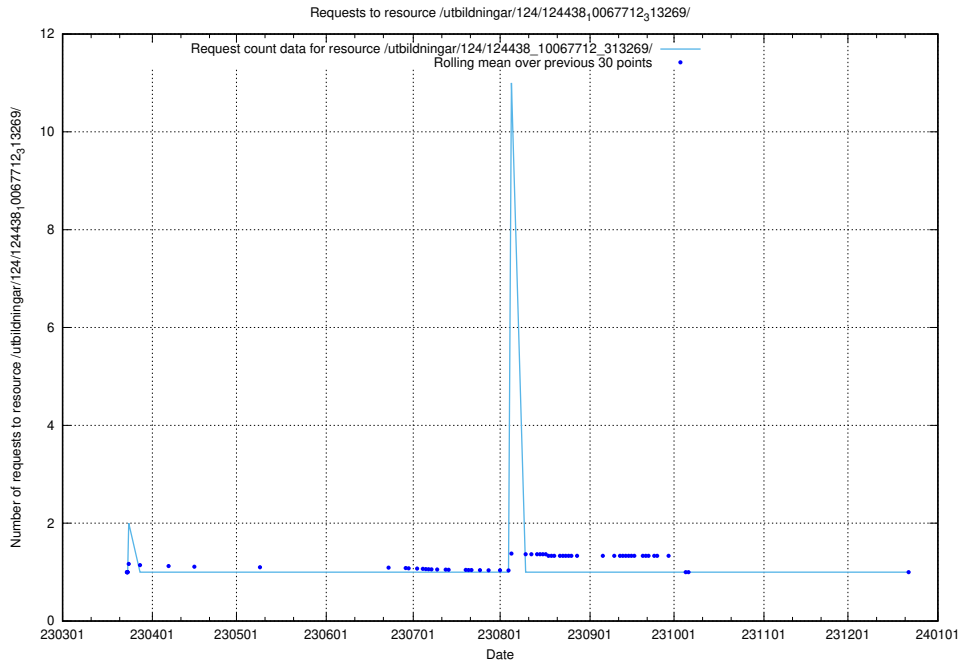

5.3647 Usage of /utbildningar/124/124438_10067712_313269/

Here, we count the number of requests to resource /utbildningar/124/124438_10067712_313269/.