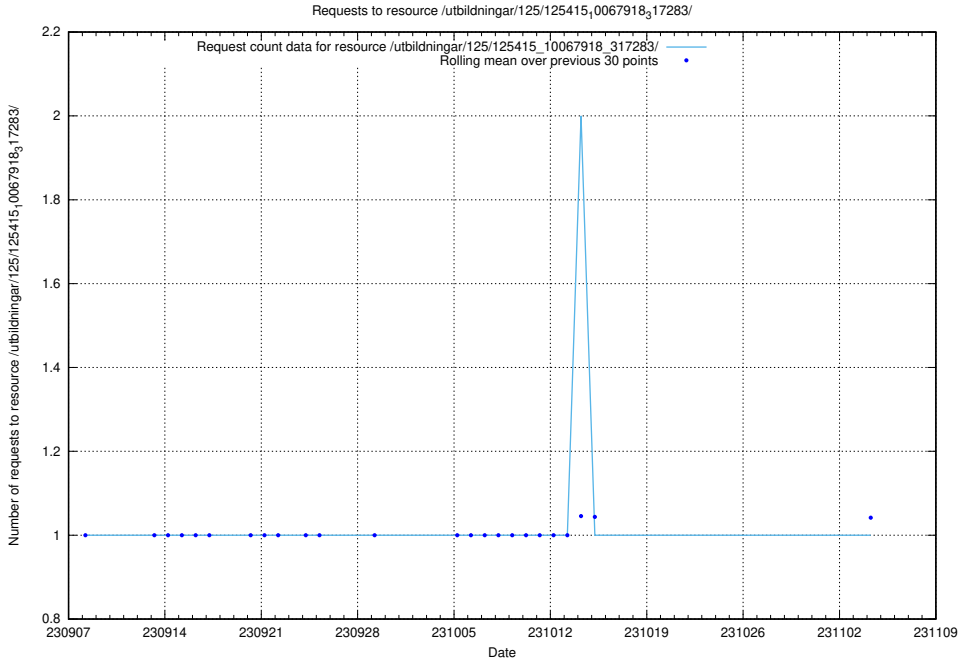

5.4582 Usage of /utbildningar/125/125415_10067918_317283/

Here, we count the number of requests to resource /utbildningar/125/125415_10067918_317283/.