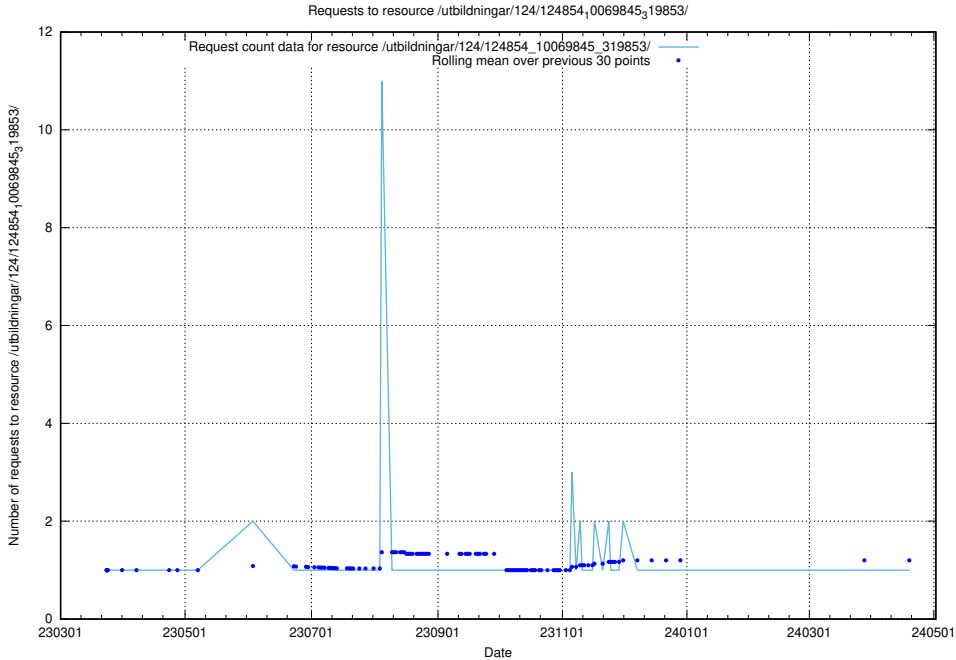

5.1149 Usage of /utbildningar/124/124854_10069845_319853/

Here, we count the number of requests to resource /utbildningar/124/124854_10069845_319853/.