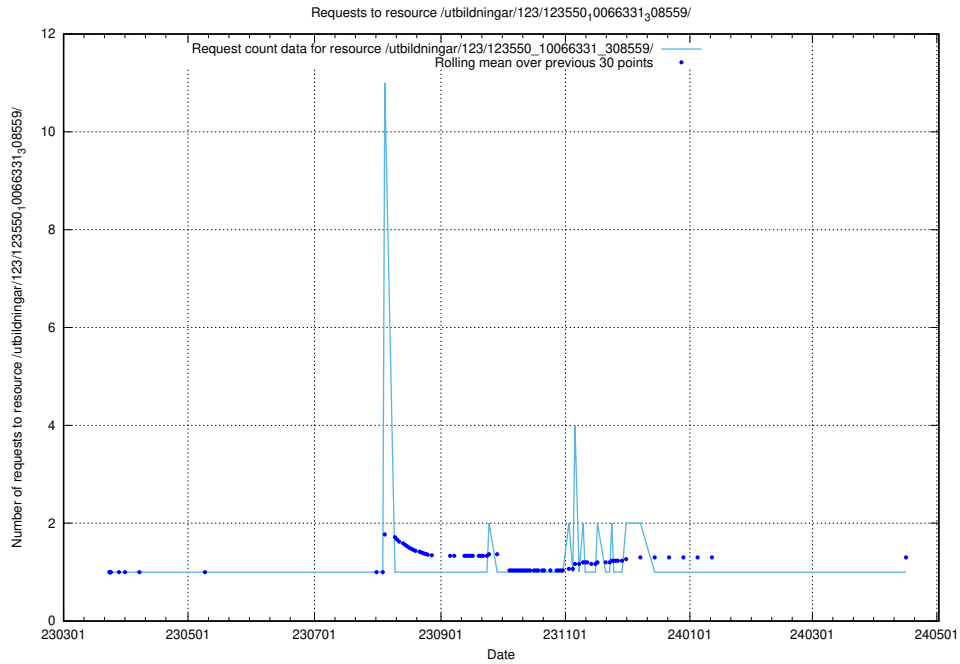

5.4446 Usage of /utbildningar/123/123550_10066331_308559/

Here, we count the number of requests to resource /utbildningar/123/123550_10066331_308559/.