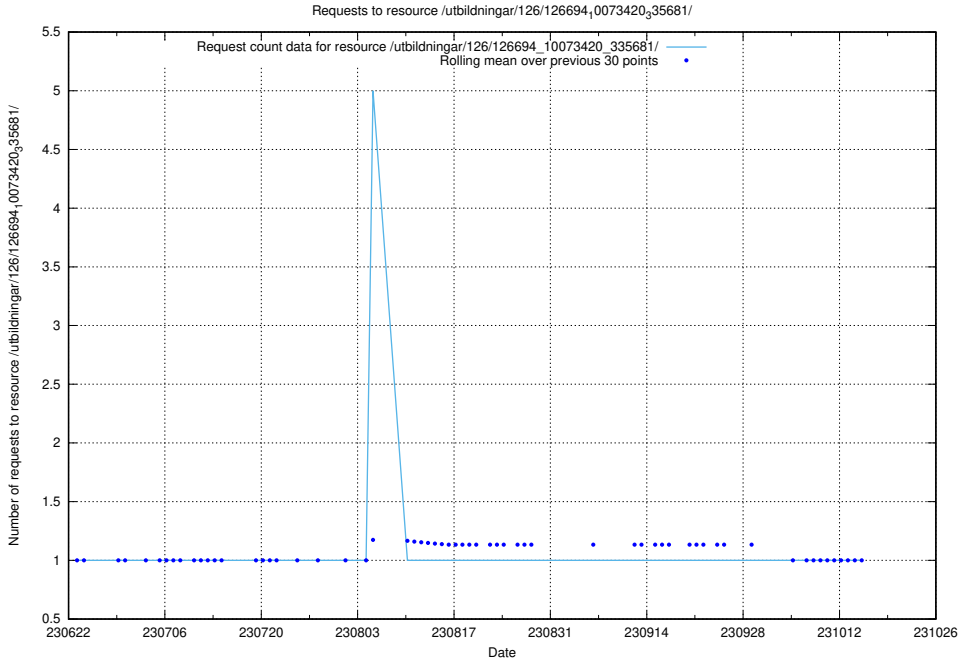

5.5583 Usage of /utbildningar/126/126694_10073420_335681/

Here, we count the number of requests to resource /utbildningar/126/126694_10073420_335681/.