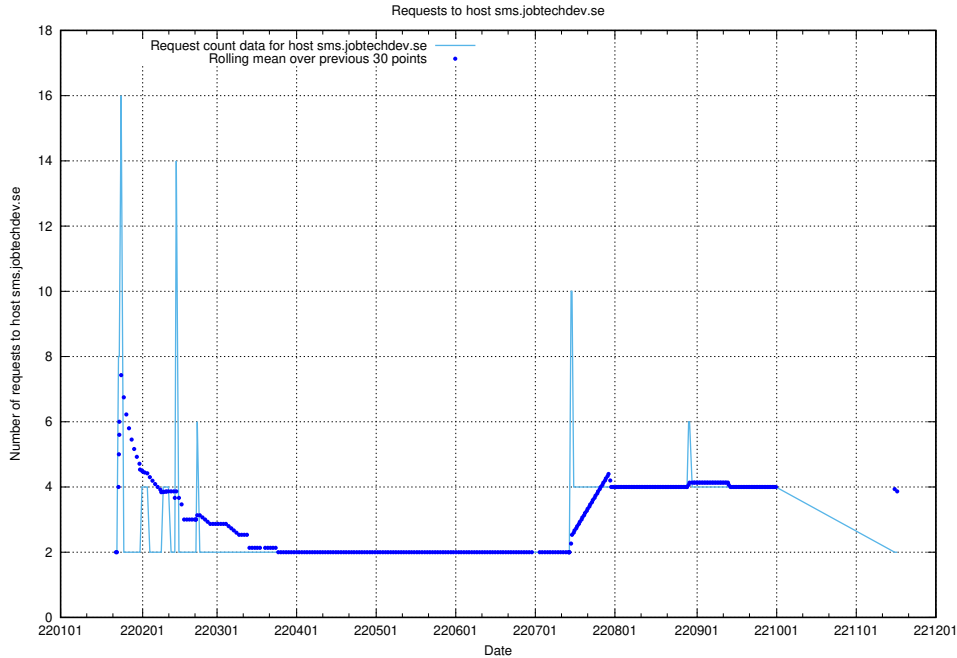

7.580 Usage of sms.jobtechdev.se

Here, we count the number of requests to host sms.jobtechdev.se.