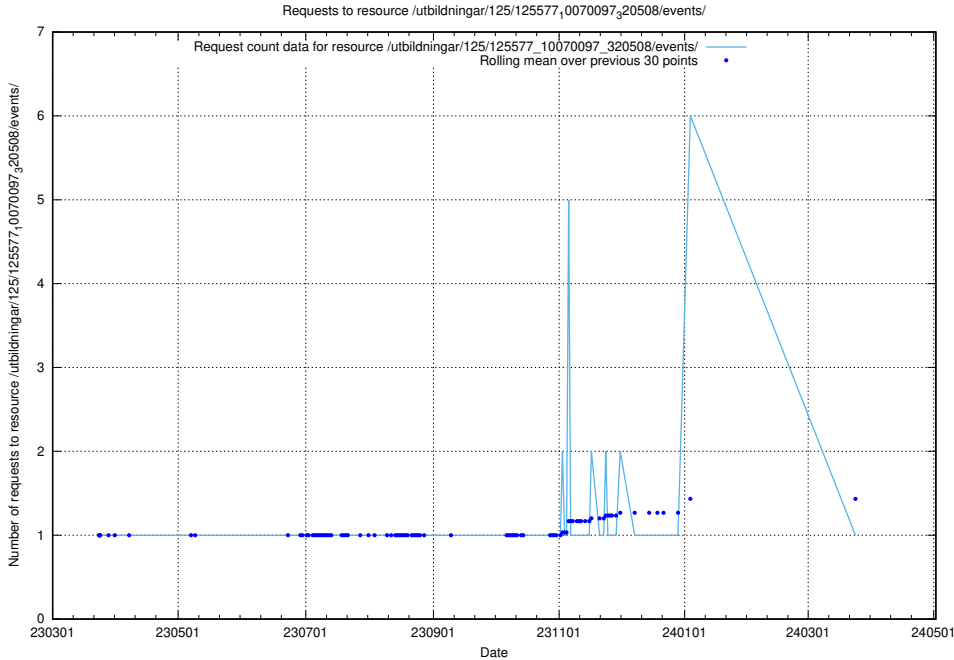

5.1048 Usage of /utbildningar/125/125577_10070097_320508/events/

Here, we count the number of requests to resource /utbildningar/125/125577_10070097_320508/events/