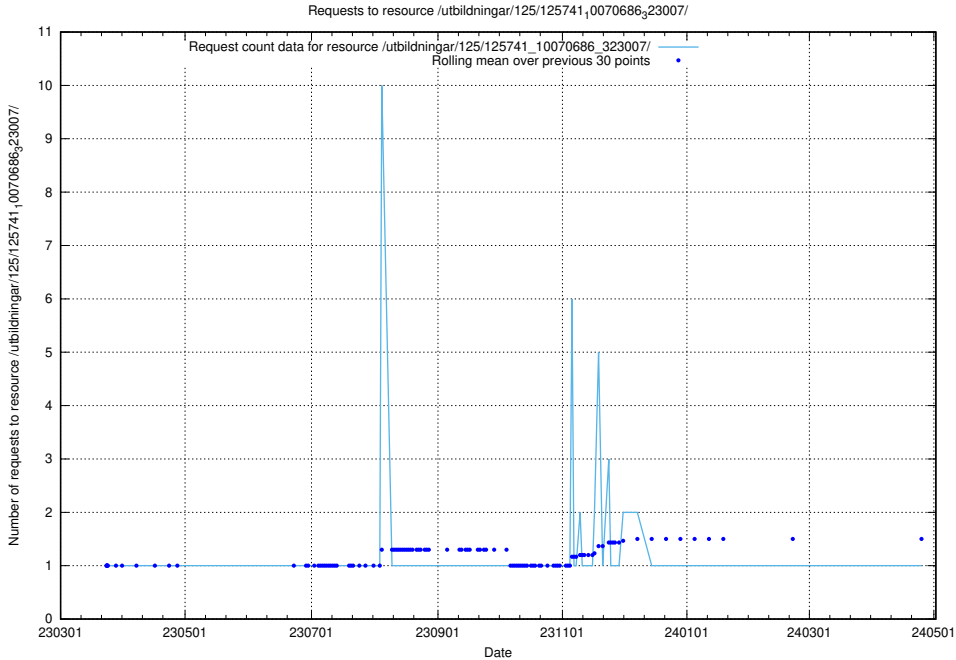

5.6447 Usage of /utbildningar/125/125741_10070686_323007/

Here, we count the number of requests to resource /utbildningar/125/125741_10070686_323007/.