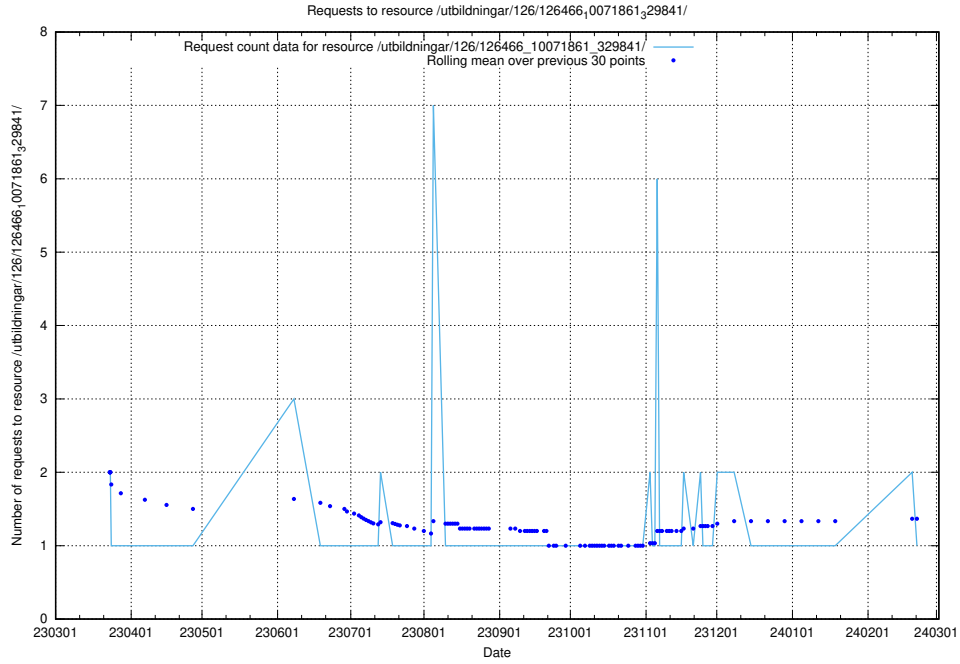

5.6245 Usage of /utbildningar/126/126466_10071861_329841/

Here, we count the number of requests to resource /utbildningar/126/126466_10071861_329841/.