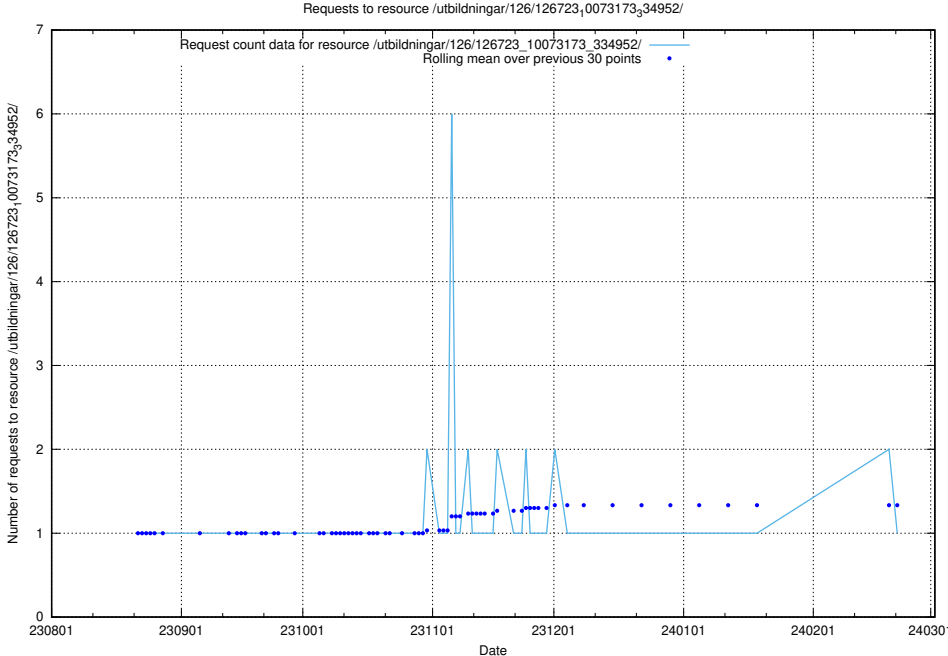

5.4688 Usage of /utbildningar/126/126723_10073173_334952/

Here, we count the number of requests to resource /utbildningar/126/126723_10073173_334952/.