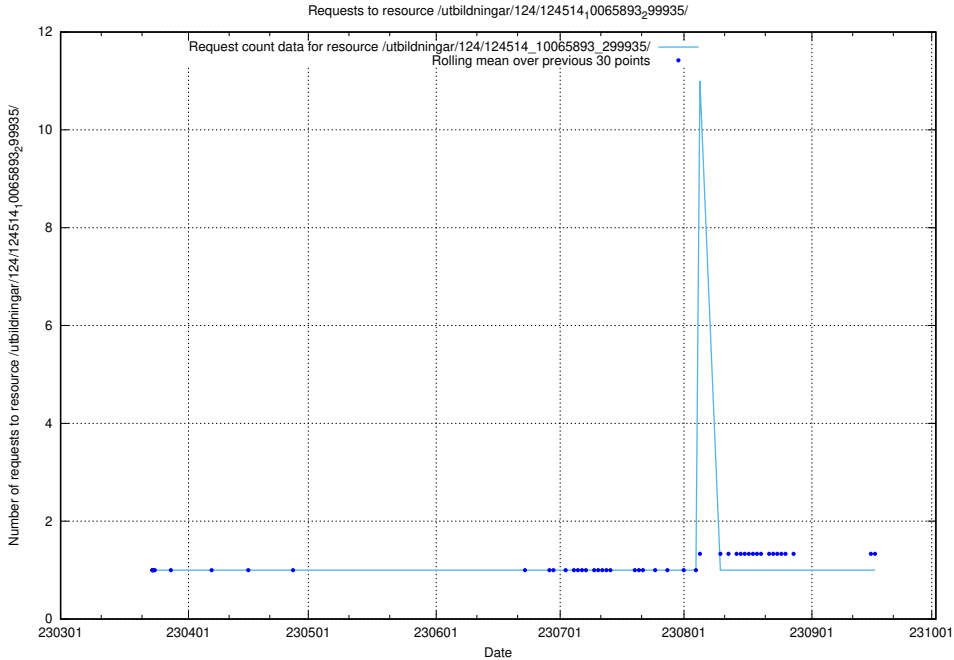

5.1911 Usage of /utbildningar/124/124514_10065893_299935/

Here, we count the number of requests to resource /utbildningar/124/124514_10065893_299935/.