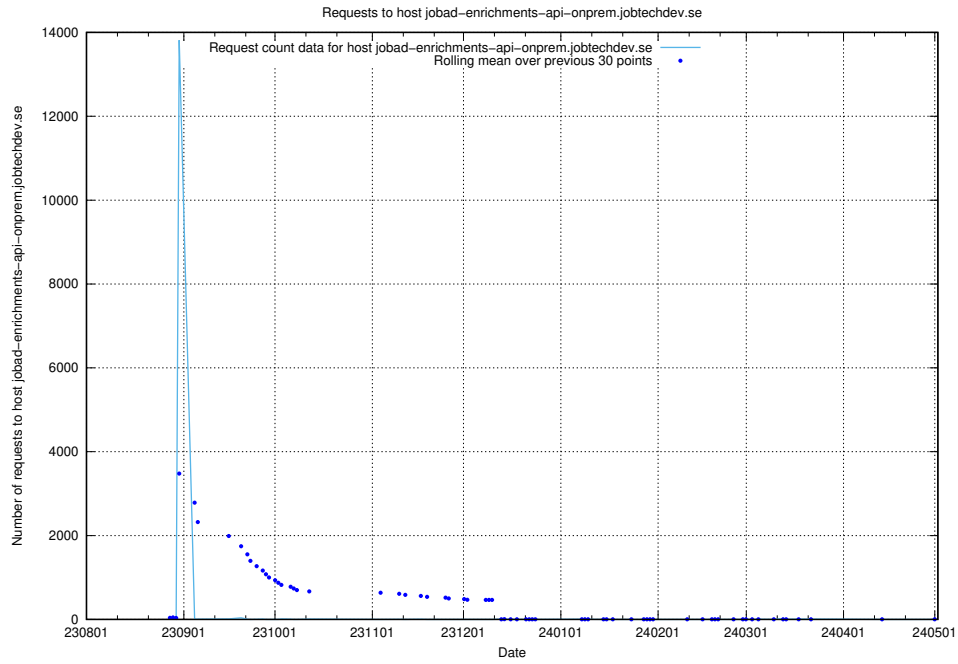

7.599 Usage of jobad-enrichments-api-onprem.jobtechdev.se

Here, we count the number of requests to host jobad-enrichments-api-onprem.jobtechdev.se.