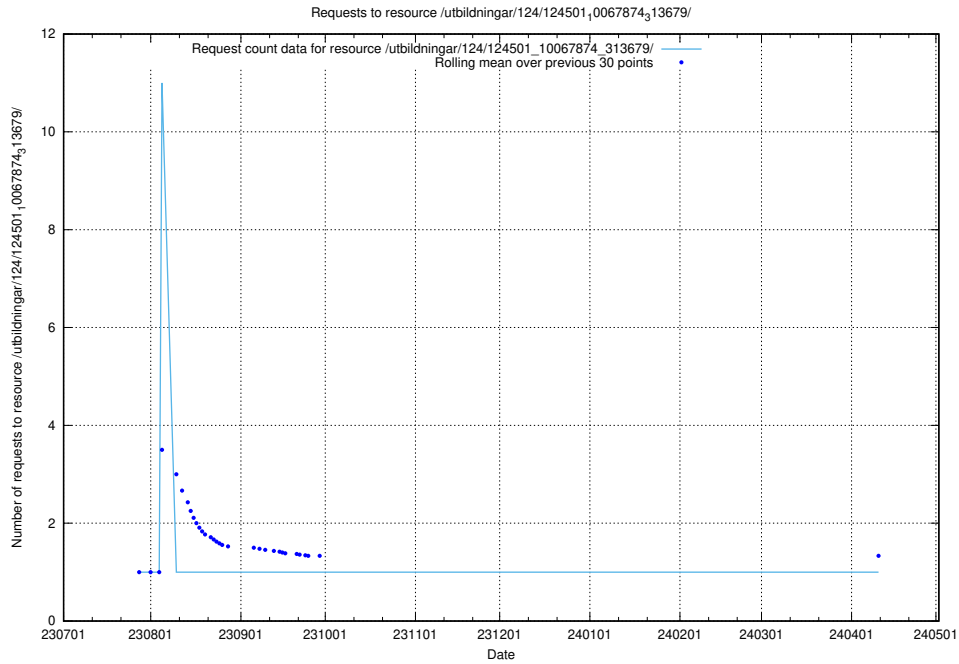

5.4850 Usage of /utbildningar/124/124501_10067874_313679/

Here, we count the number of requests to resource /utbildningar/124/124501_10067874_313679/.