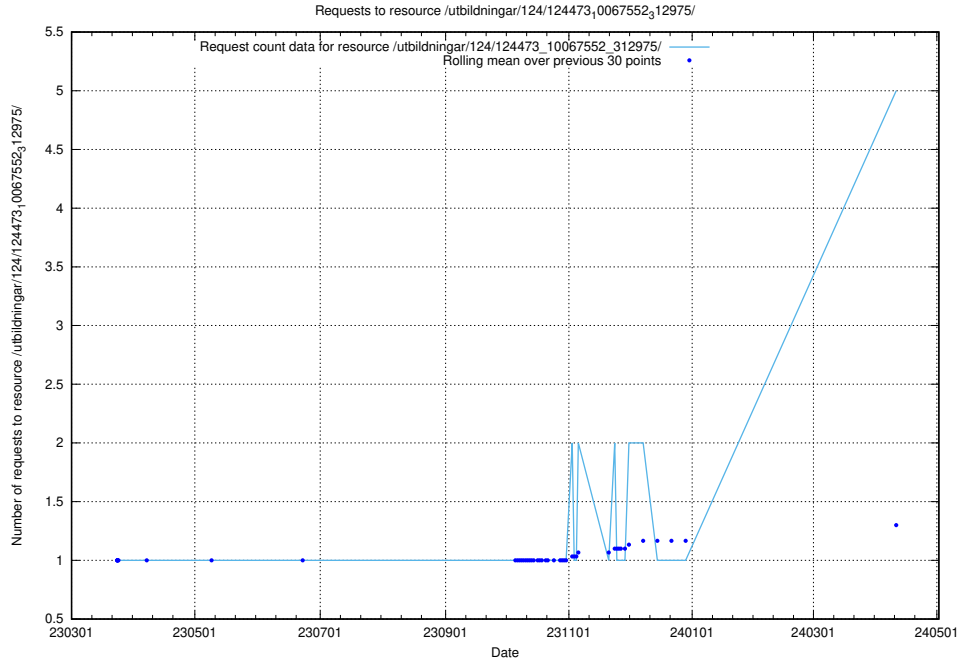

5.127 Usage of /utbildningar/124/124473_10067552_312975/

Here, we count the number of requests to resource /utbildningar/124/124473_10067552_312975/.