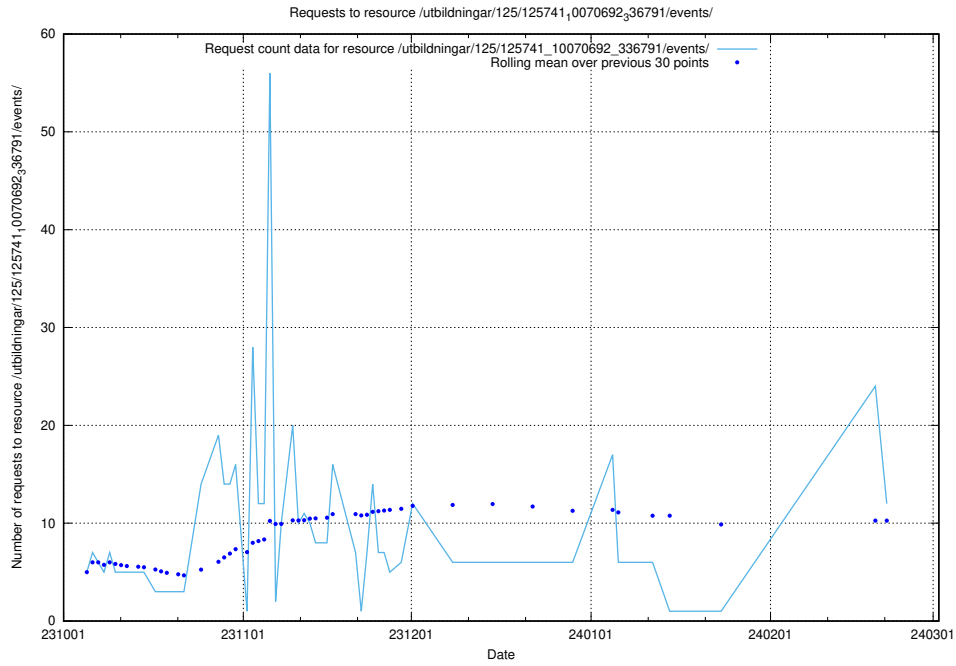

5.20 Usage of /utbildningar/125/125741_10070692_336791/events/

Here, we count the number of requests to resource /utbildningar/125/125741_10070692_336791/events/