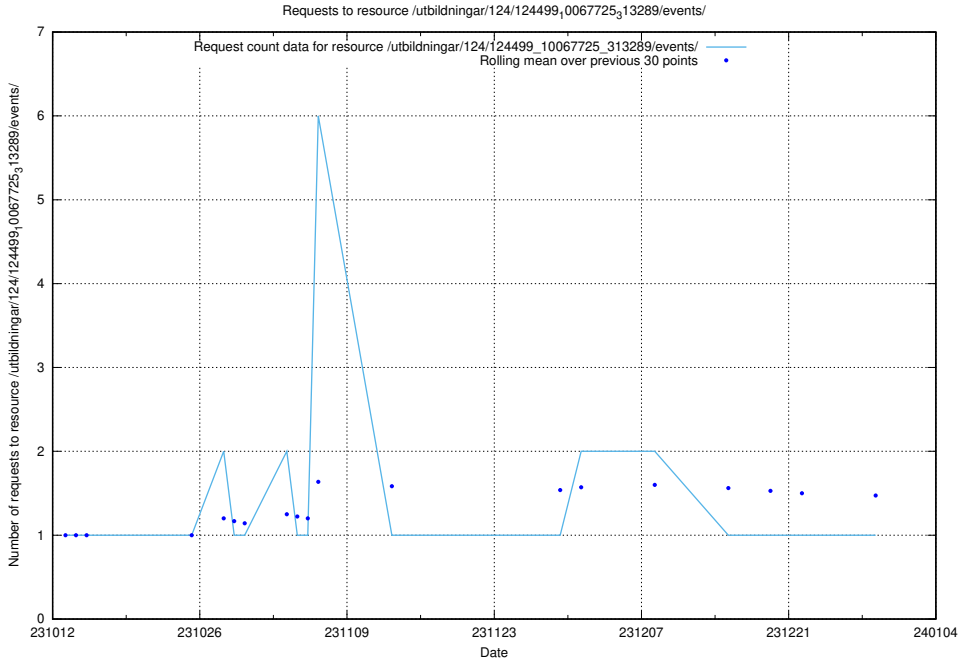

5.4301 Usage of /utbildningar/124/124499_10067725_313289/events/

Here, we count the number of requests to resource /utbildningar/124/124499_10067725_313289/events/