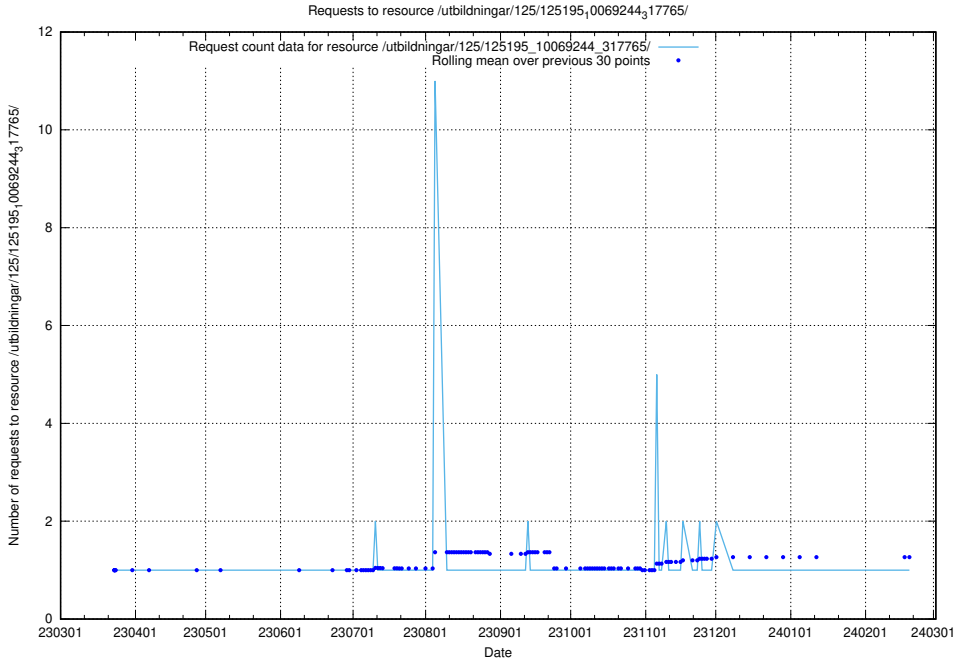

5.1077 Usage of /utbildningar/125/125195_10069244_317765/

Here, we count the number of requests to resource /utbildningar/125/125195_10069244_317765/.