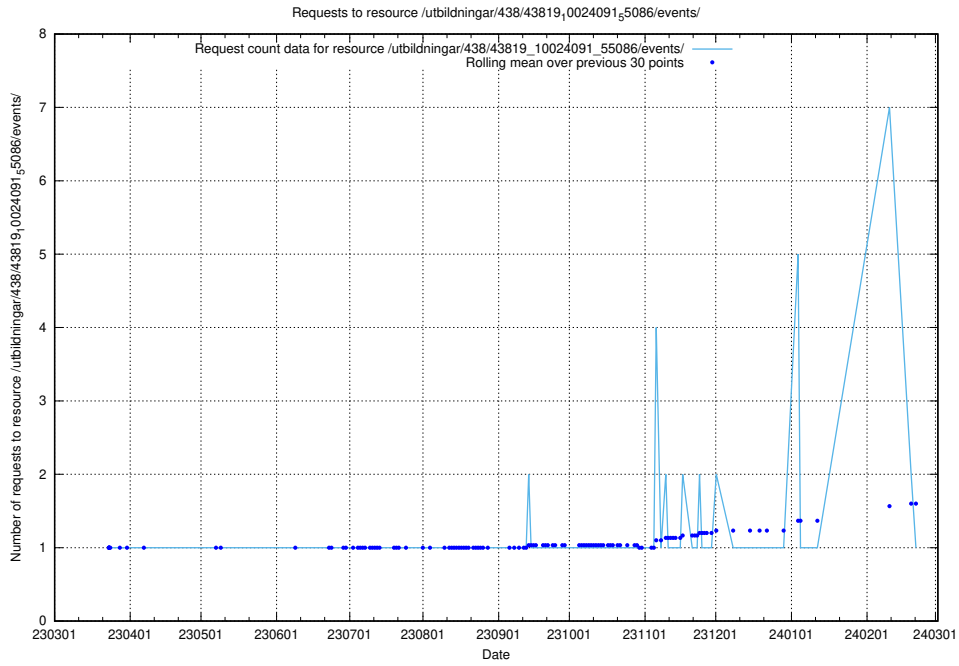

5.6316 Usage of /utbildningar/438/43819_10024091_55086/events/

Here, we count the number of requests to resource /utbildningar/438/43819_10024091_55086/events/.