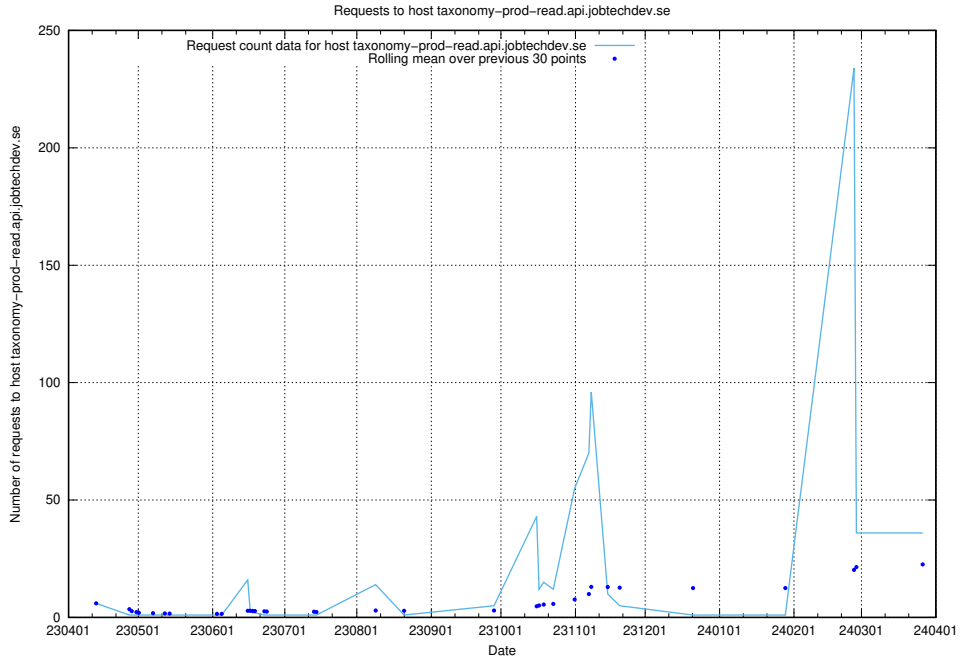

7.28 Usage of taxonomy-prod-read.api.jobtechdev.se

Here, we count the number of requests to host taxonomy-prod-read.api.jobtechdev.se.