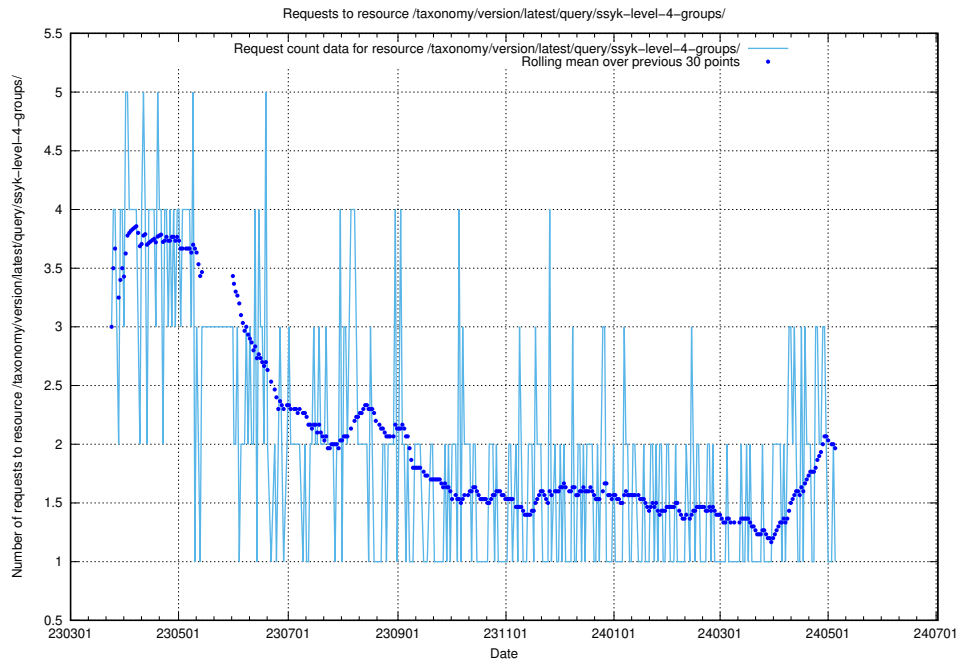

5.6056 Usage of /taxonomy/version/latest/query/ssyk-level-4-groups/

Here, we count the number of requests to resource /taxonomy/version/latest/query/ssyk-level-4-groups/.