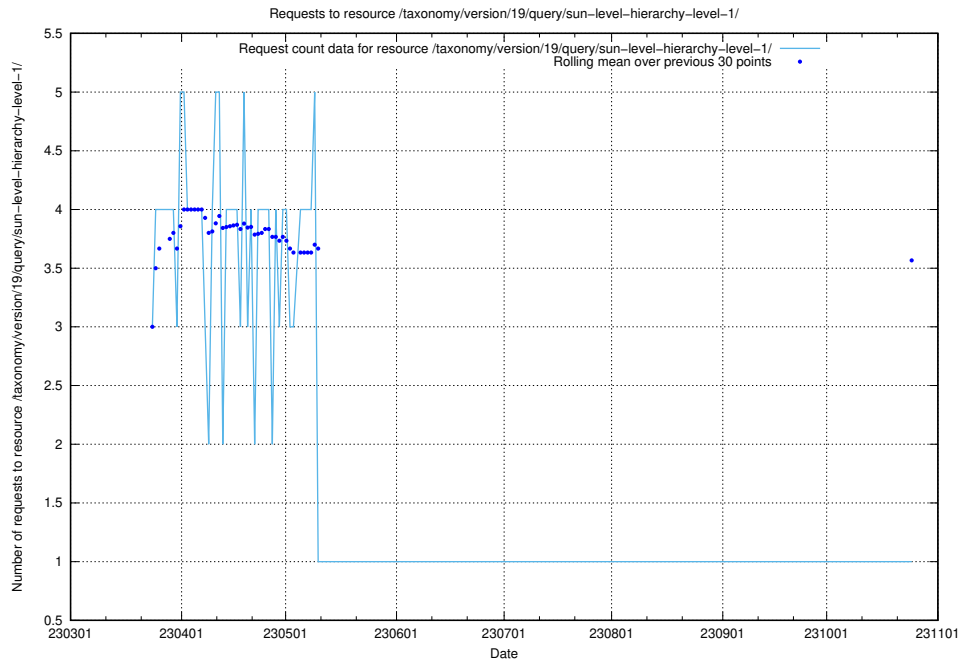

5.6090 Usage of /taxonomy/version/19/query/sun-level-hierarchy-level-1/

Here, we count the number of requests to resource /taxonomy/version/19/query/sun-level-hierarchy-level-1/.