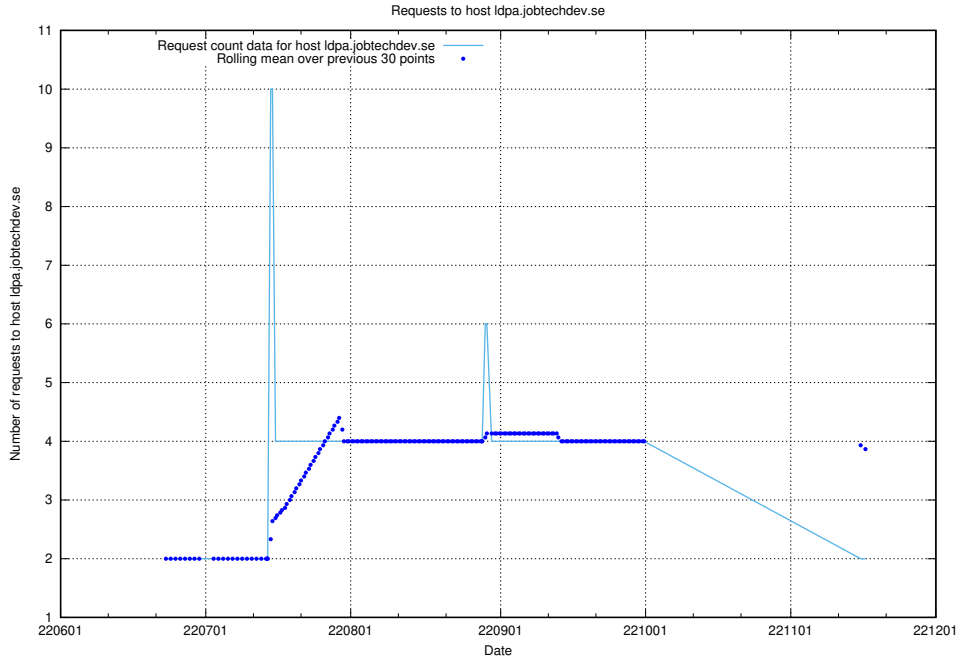

### 7.395 Usage of e9247d8d-3e59-4039-9174-370decc78ec5.api.jobtechdev.se

Here, we count the number of requests to host e9247d8d-3e59-4039-9174-370decc78ec5.api.jobtechdev.se.