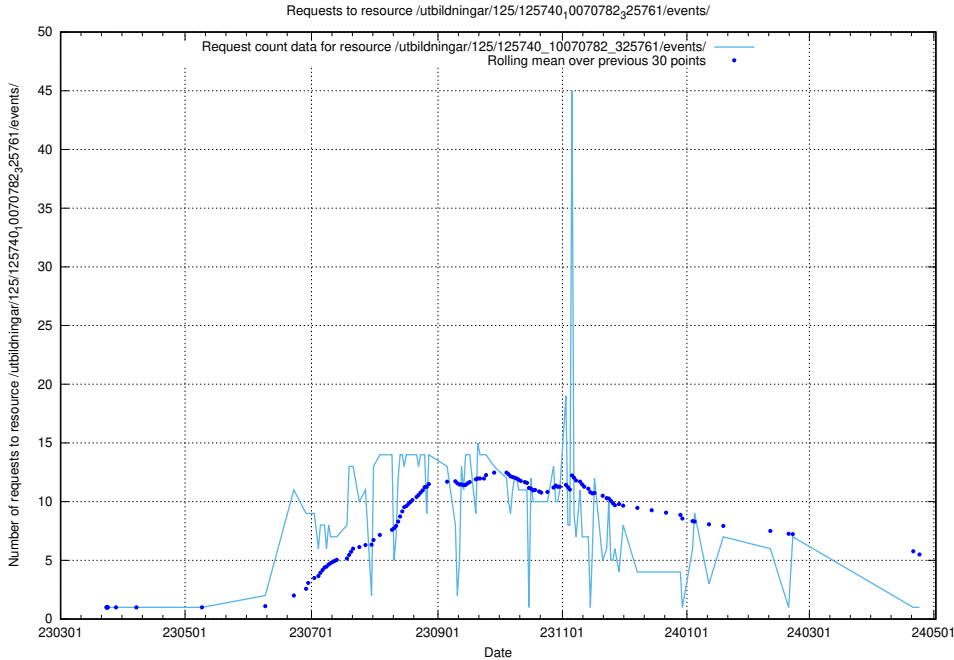

5.912 Usage of /utbildningar/125/125740_10070782_325761/events/

Here, we count the number of requests to resource /utbildningar/125/125740_10070782_325761/events/