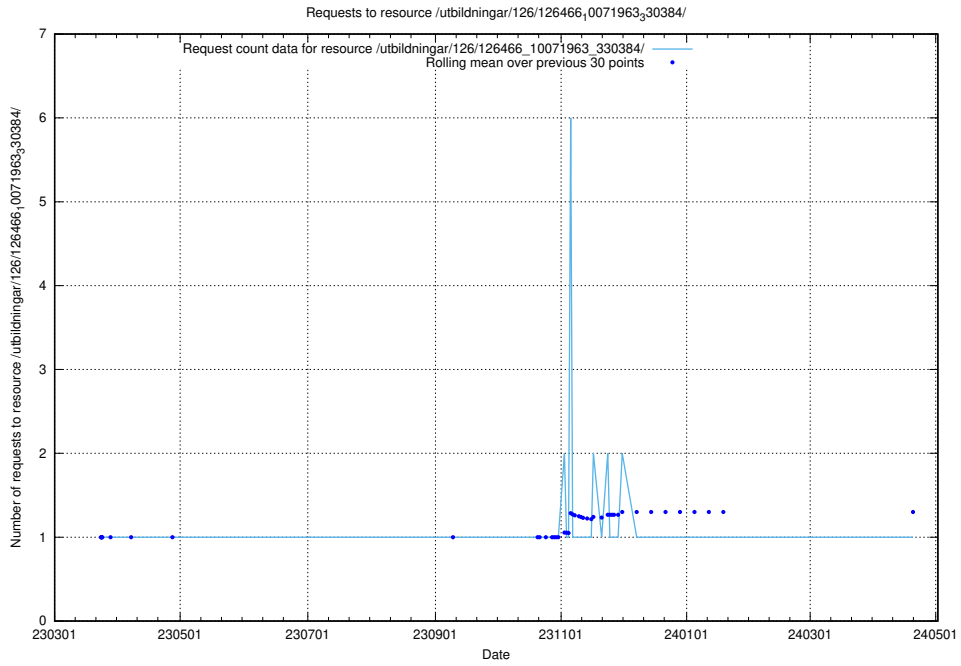

5.6386 Usage of /utbildningar/126/126466_10071963_330384/

Here, we count the number of requests to resource /utbildningar/126/126466_10071963_330384/.