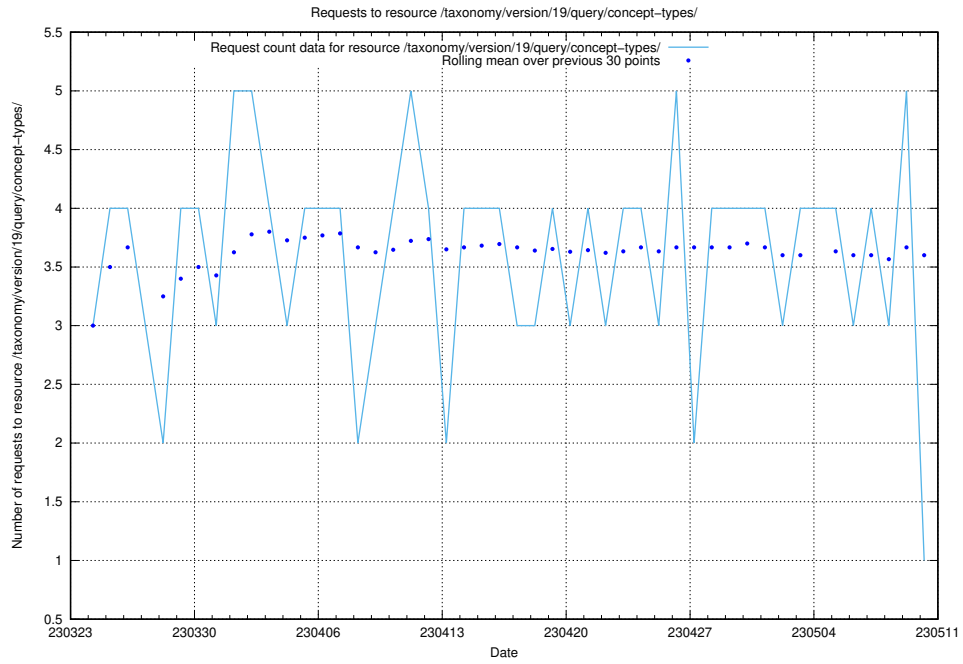

## 5.6126 Usage of /taxonomy/version/19/query/concept-types/

Here, we count the number of requests to resource /taxonomy/version/19/query/concept-types/.