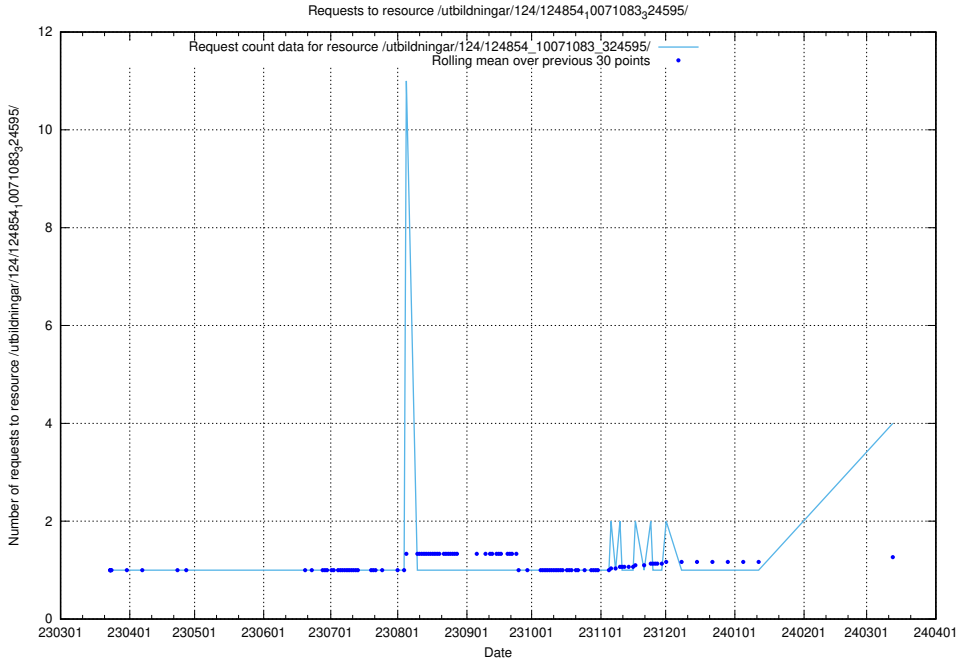

5.165 Usage of /utbildningar/124/124854_10071083_324595/

Here, we count the number of requests to resource /utbildningar/124/124854_10071083_324595/.