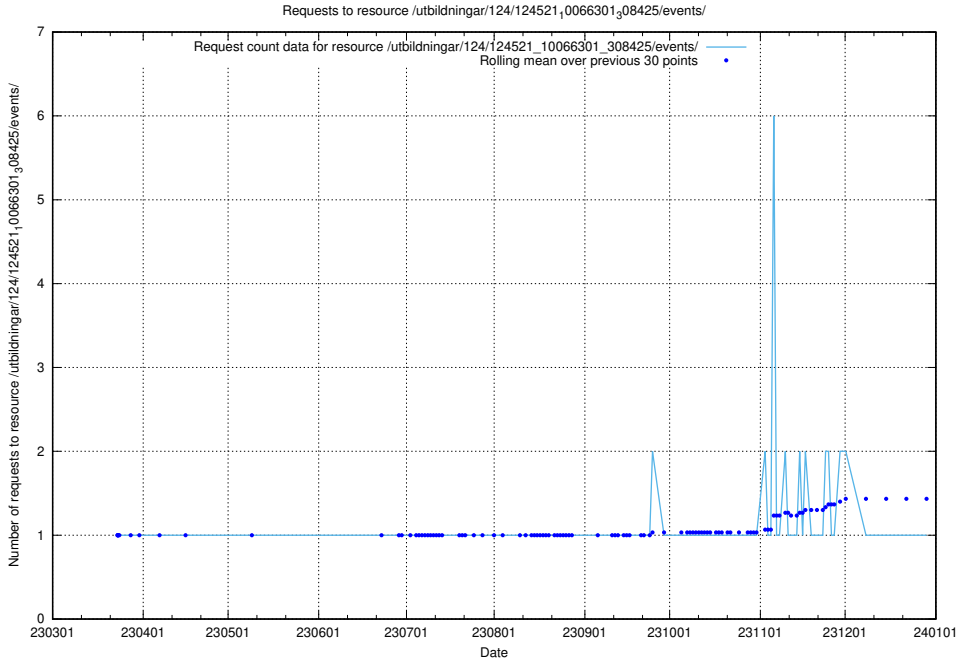

5.1174 Usage of /utbildningar/124/124521_10066301_308425/events/

Here, we count the number of requests to resource /utbildningar/124/124521_10066301_308425/events/