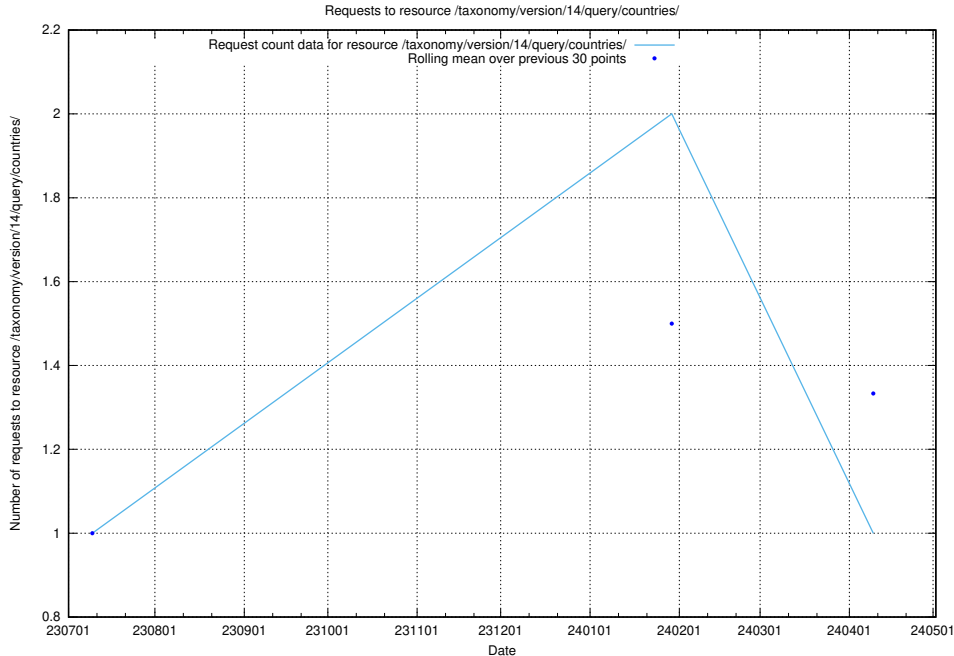

5.5089 Usage of /taxonomy/version/14/query/countries/

Here, we count the number of requests to resource /taxonomy/version/14/query/countries/.