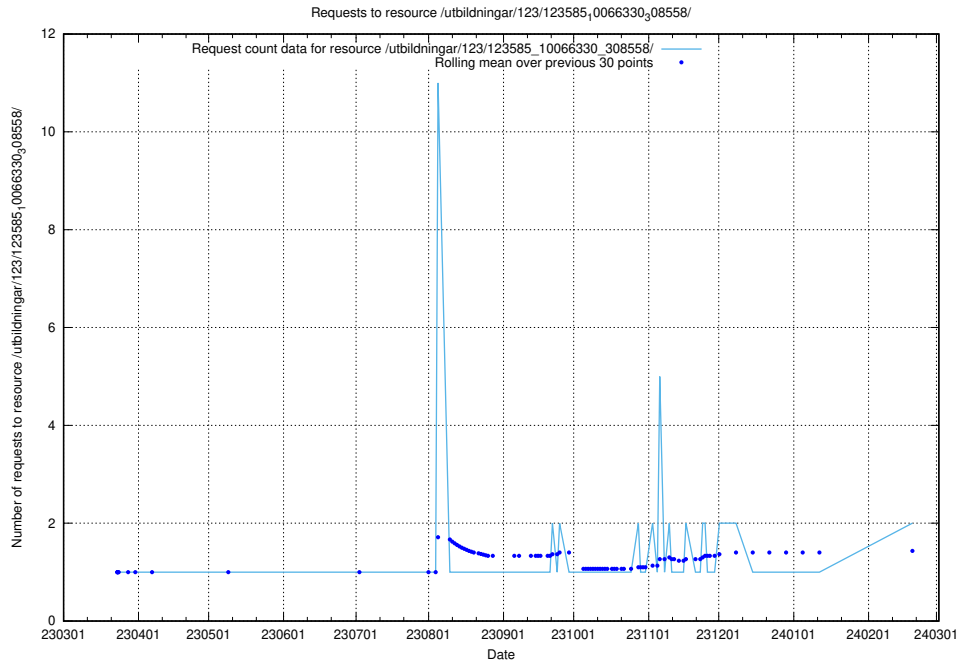

5.694 Usage of /utbildningar/123/123585_10066330_308558/

Here, we count the number of requests to resource /utbildningar/123/123585_10066330_308558/.