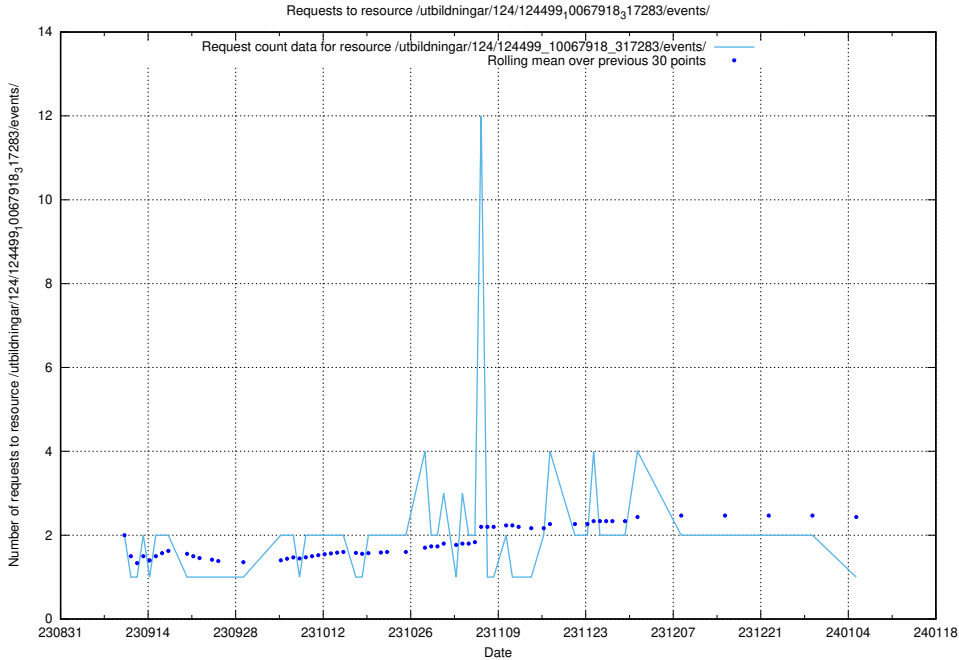

5.4548 Usage of /utbildningar/124/124499_10067918_317283/events/

Here, we count the number of requests to resource /utbildningar/124/124499_10067918_317283/events/