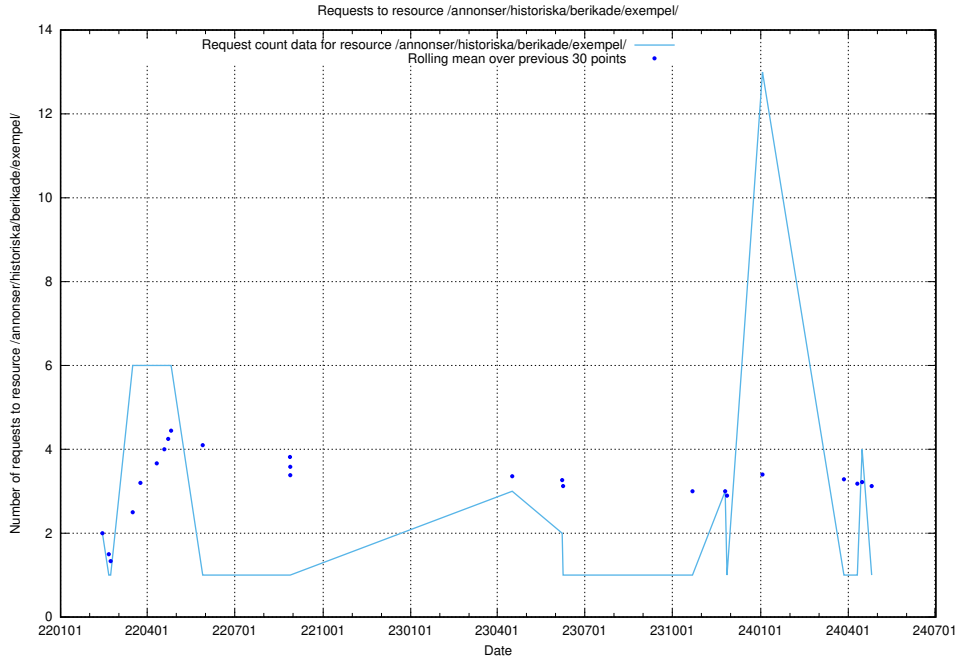

5.1224 Usage of /annonser/historiska/berikade/exempel/

Here, we count the number of requests to resource /annonser/historiska/berikade/exempel/.