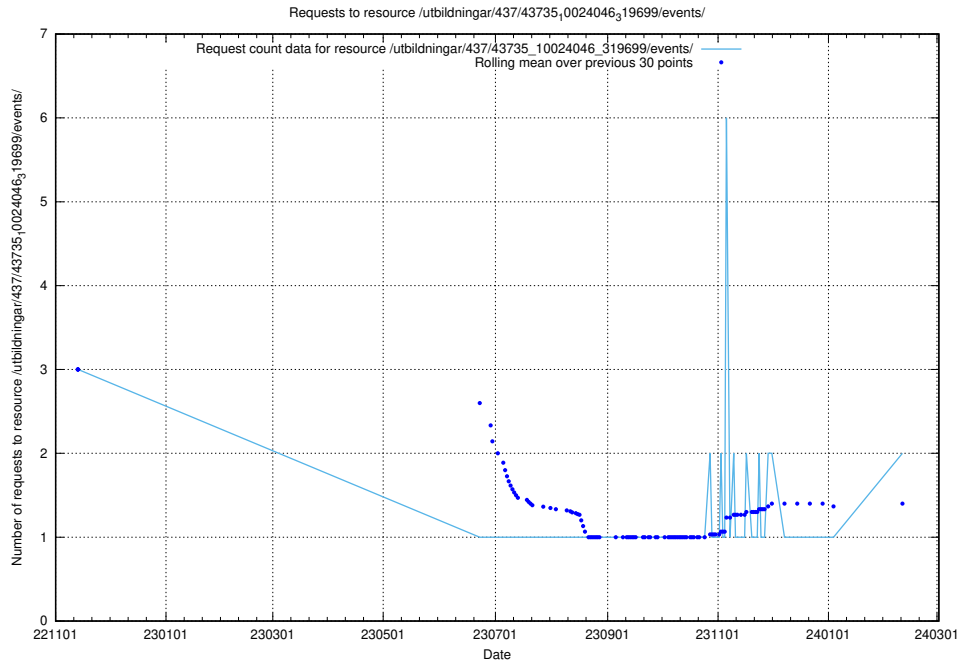

5.822 Usage of /utbildningar/437/43735_10024046_319699/events/

Here, we count the number of requests to resource /utbildningar/437/43735_10024046_319699/events/.