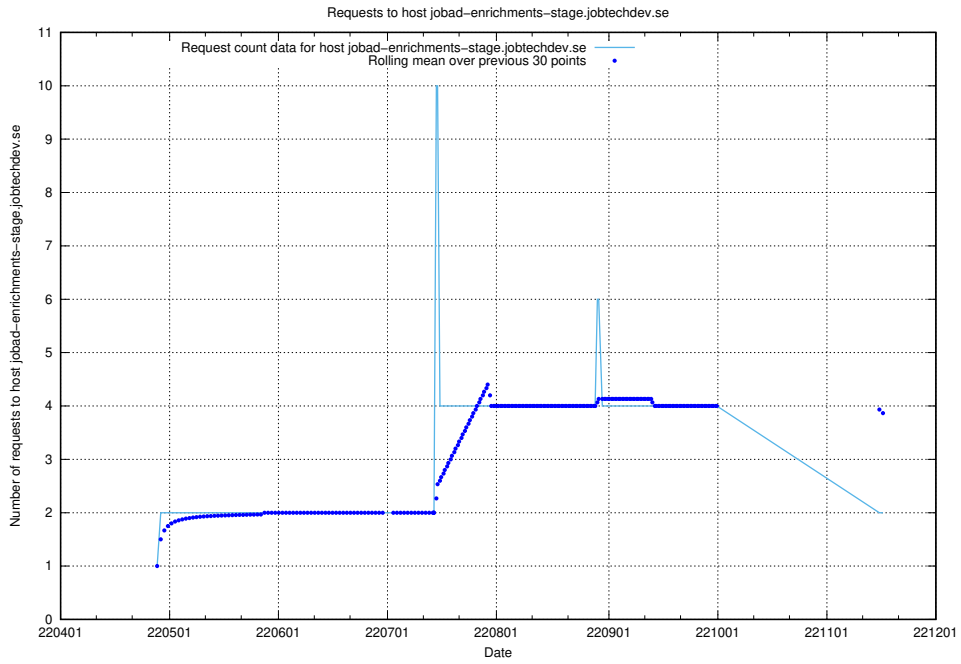

7.438 Usage of jobad-enrichments-stage.jobtechdev.se

Here, we count the number of requests to host jobad-enrichments-stage.jobtechdev.se.