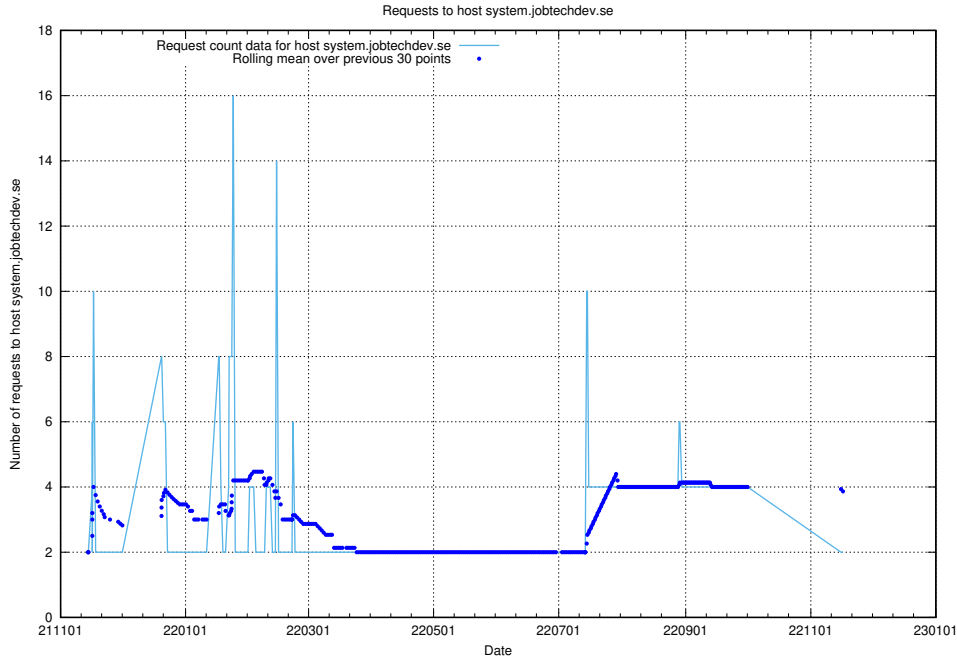

### 7.550 Usage of store.jobtechdev.se

Here, we count the number of requests to host store.jobtechdev.se.