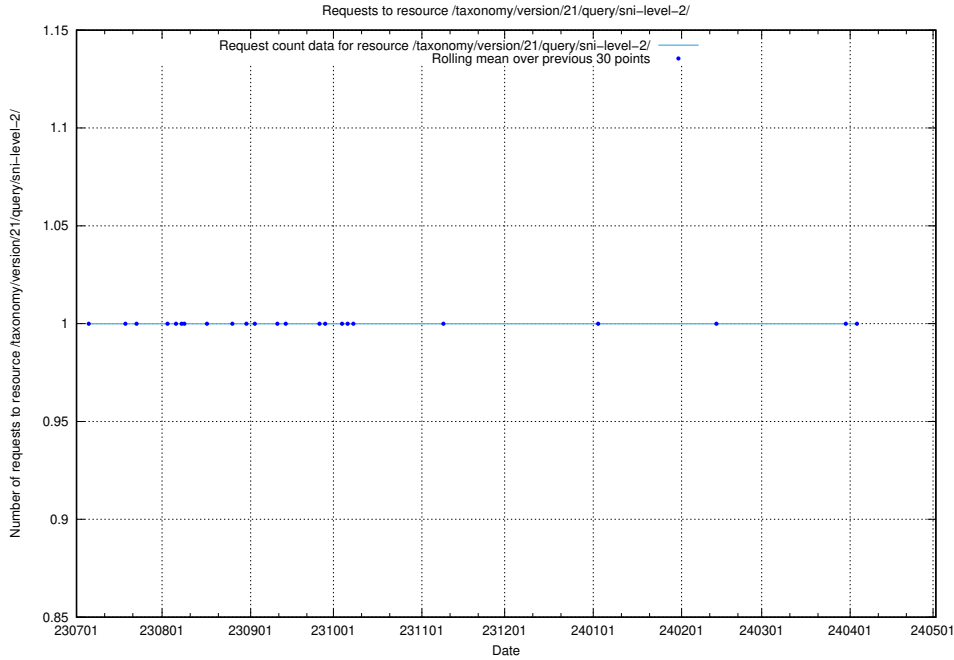

### 5.5284 Usage of /taxonomy/version/21/query/keyword-concepts./

Here, we count the number of requests to resource /taxonomy/version/21/query/keyword-concepts./.