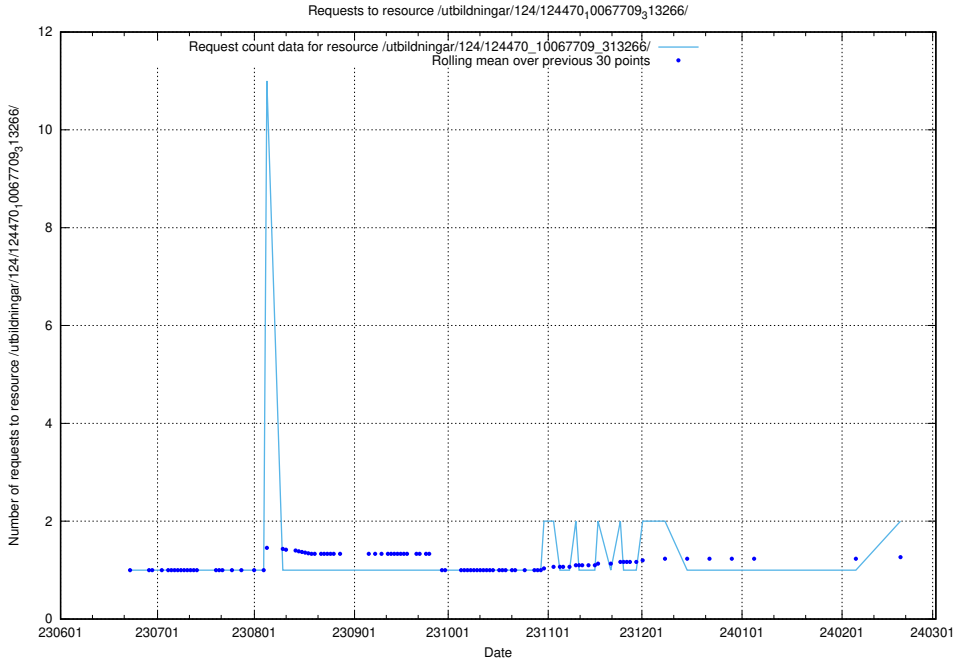

5.819 Usage of /utbildningar/124/124470_10067709_313266/

Here, we count the number of requests to resource /utbildningar/124/124470_10067709_313266/.