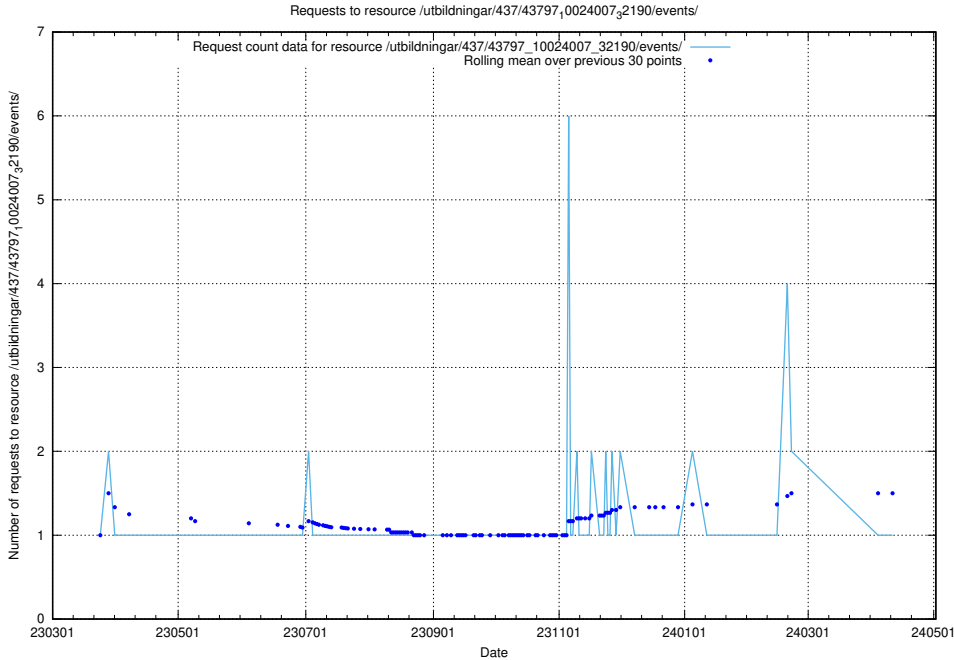

5.6152 Usage of /utbildningar/437/43797_10024007_32190/events/

Here, we count the number of requests to resource /utbildningar/437/43797_10024007_32190/events/.