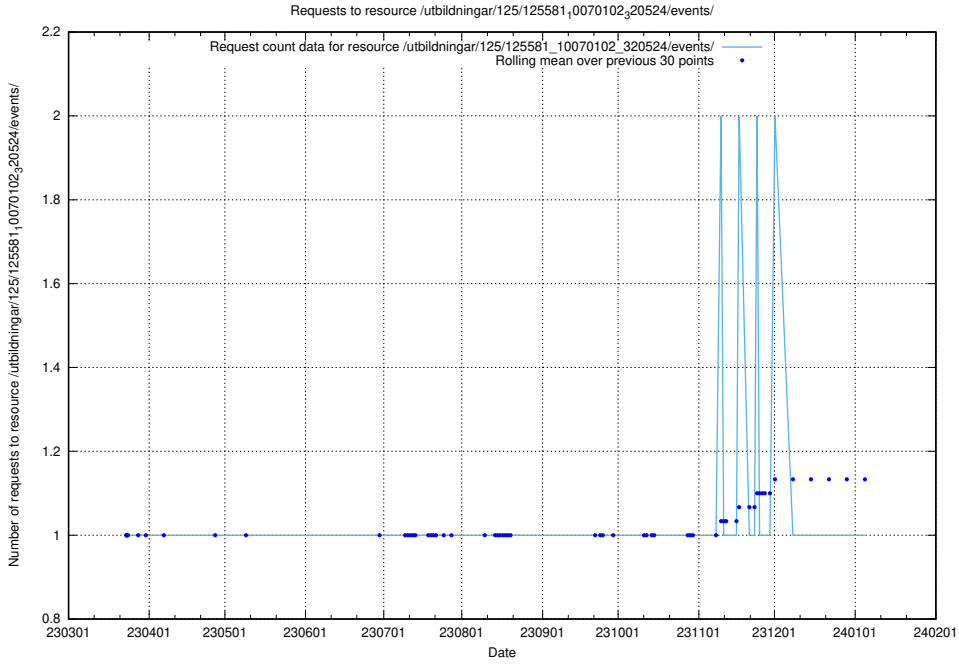

5.1043 Usage of /utbildningar/125/125581_10070102_320524/events/

Here, we count the number of requests to resource /utbildningar/125/125581_10070102_320524/events/