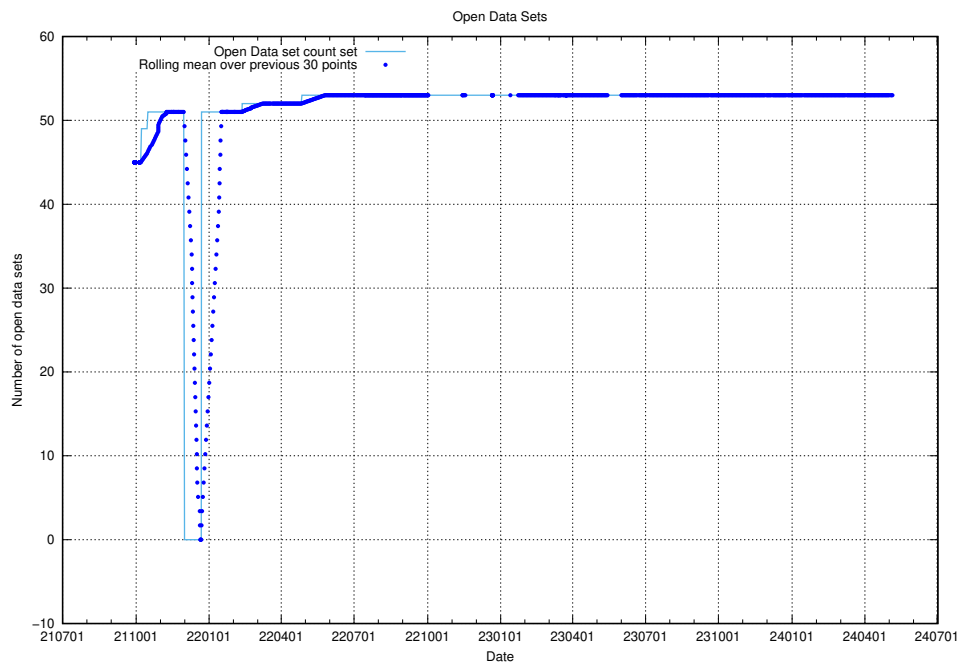

12 Open Data

This section contains statistics about JobTech's published open data in DIGG's [Sweden's data portal](https://www.dataportal.se)¹².

12.1 Number of open data sets

The tables shows the number of open data sets published by JobTech on DIGG's data portal.

¹²<https://www.dataportal.se>