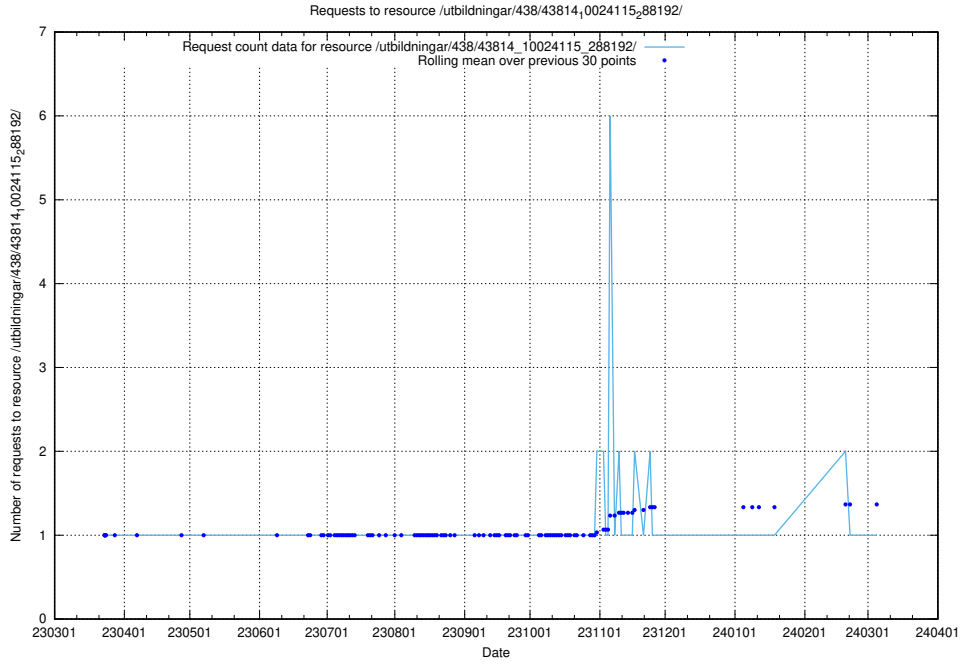

5.6321 Usage of /utbildningar/438/43814_10024115_288192/

Here, we count the number of requests to resource /utbildningar/438/43814_10024115_288192/.