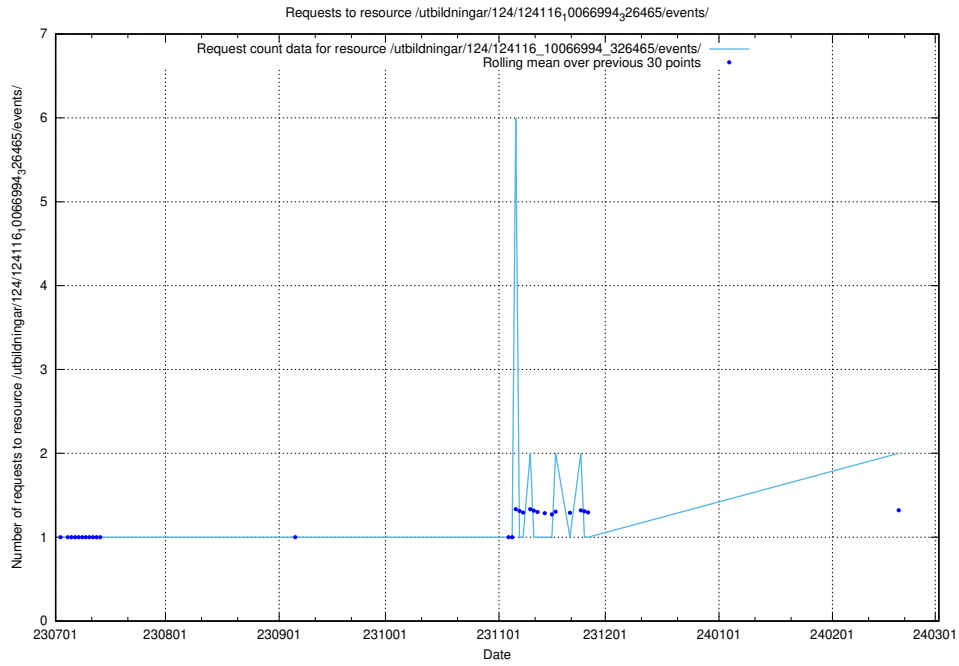

5.772 Usage of /utbildningar/124/124116_10066994_326465/events/

Here, we count the number of requests to resource /utbildningar/124/124116_10066994_326465/events/