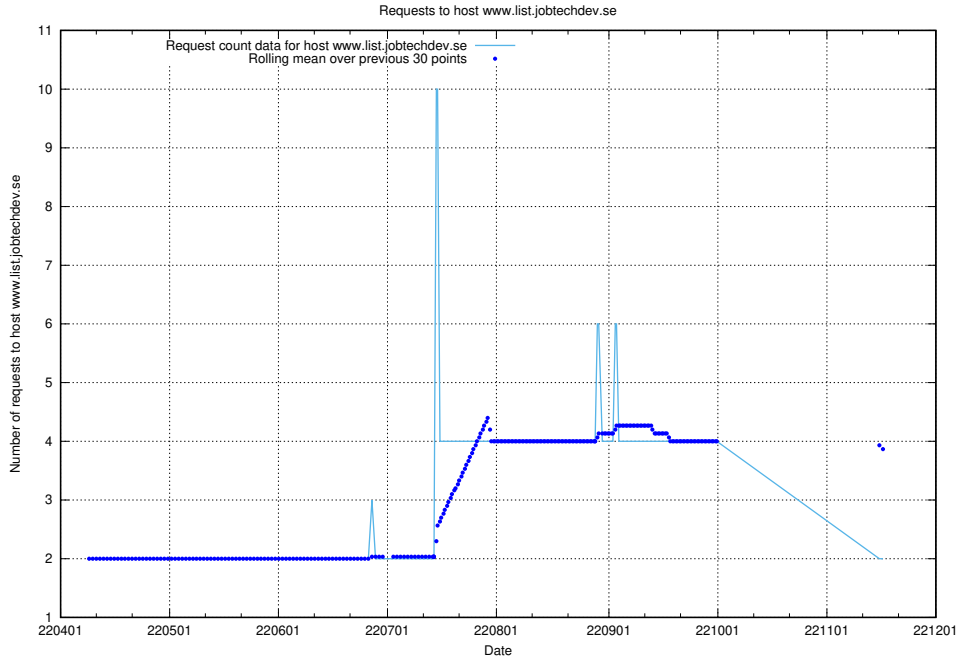

7.465 Usage of www.list.jobtechdev.se

Here, we count the number of requests to host www.list.jobtechdev.se.