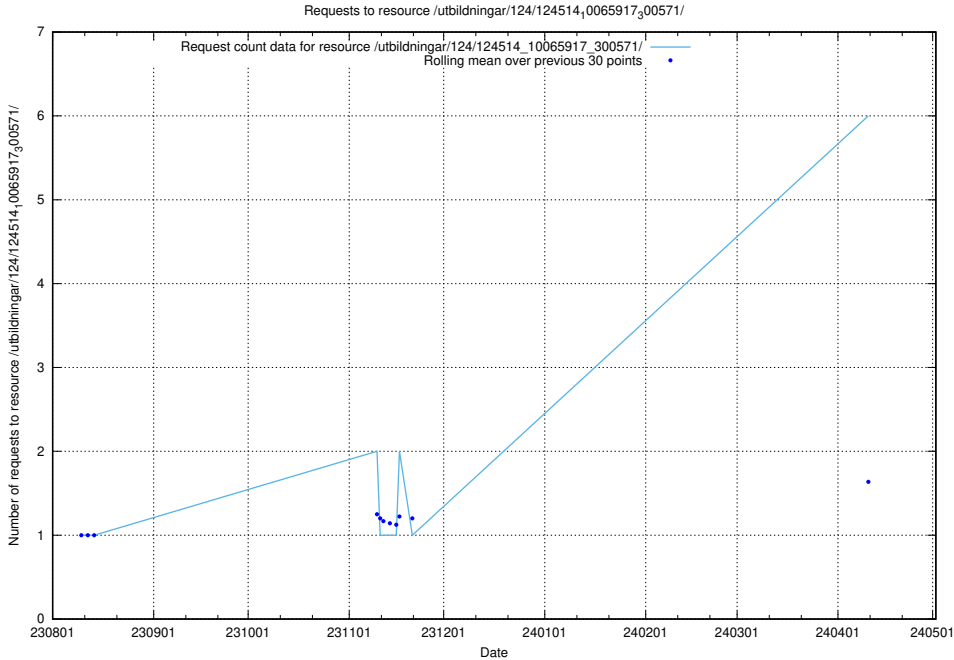

5.81 Usage of /utbildningar/124/124514_10065917_300571/

Here, we count the number of requests to resource /utbildningar/124/124514_10065917_300571/.