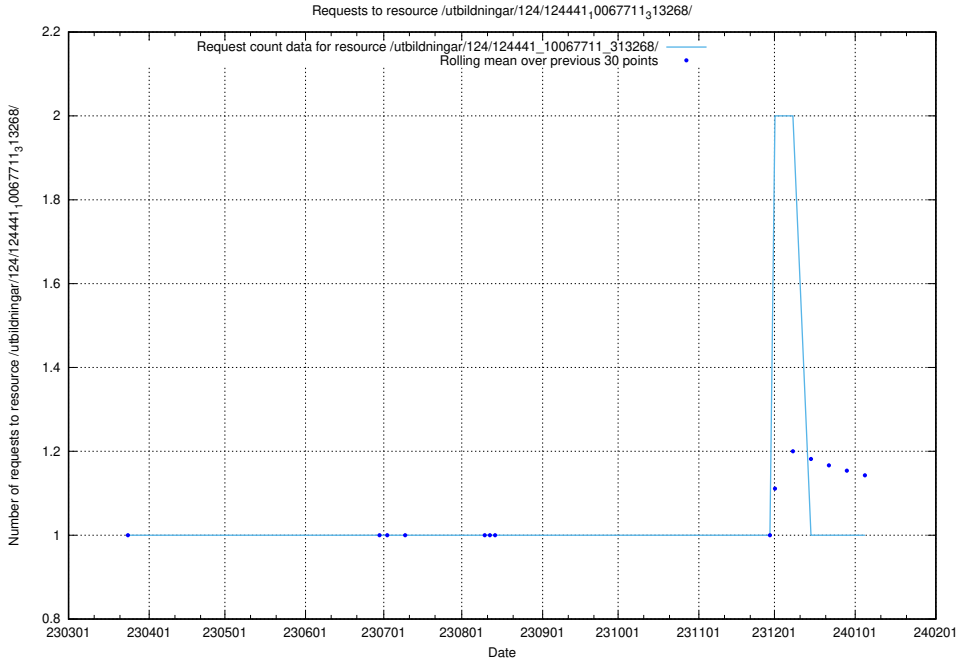

5.6214 Usage of /utbildningar/124/124441_10067711_313268/

Here, we count the number of requests to resource /utbildningar/124/124441_10067711_313268/.