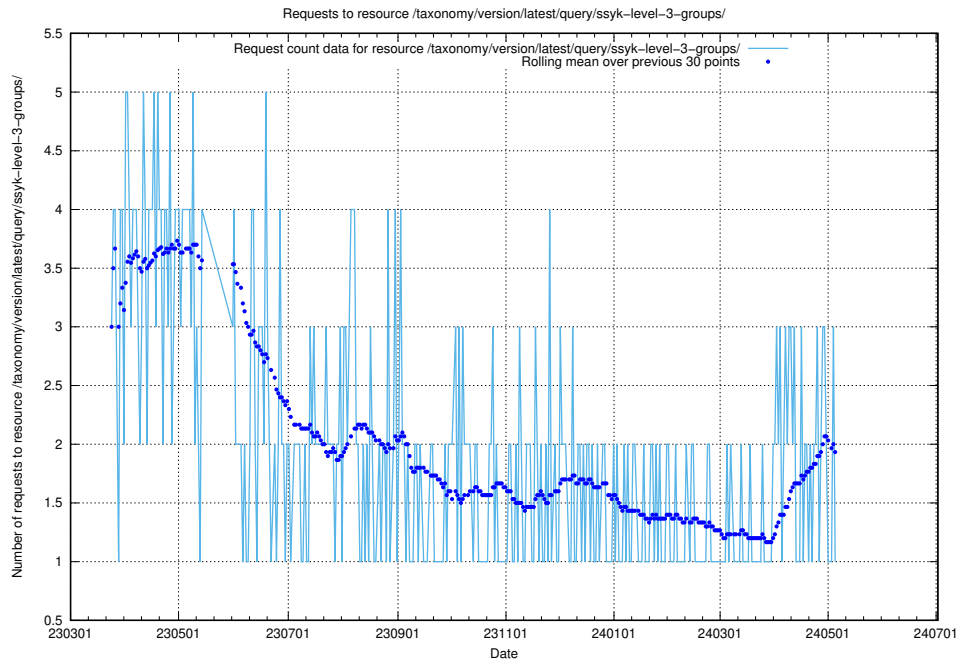

5.6059 Usage of /taxonomy/version/latest/query/ssyk-level-3-groups/

Here, we count the number of requests to resource /taxonomy/version/latest/query/ssyk-level-3-groups/.