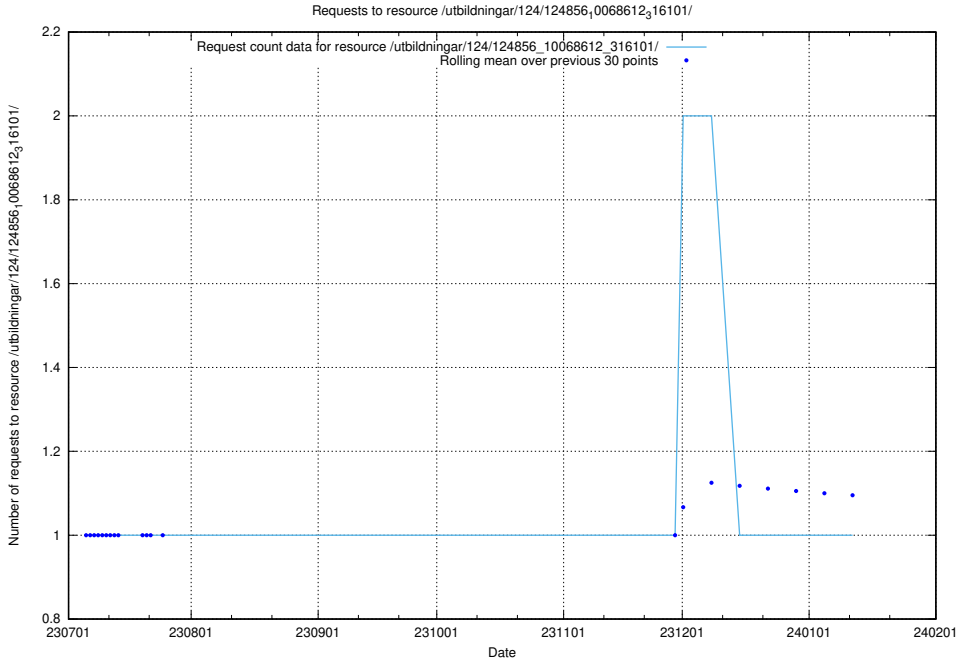

5.5275 Usage of /utbildningar/124/124856_10068612_316101/

Here, we count the number of requests to resource /utbildningar/124/124856_10068612_316101/.