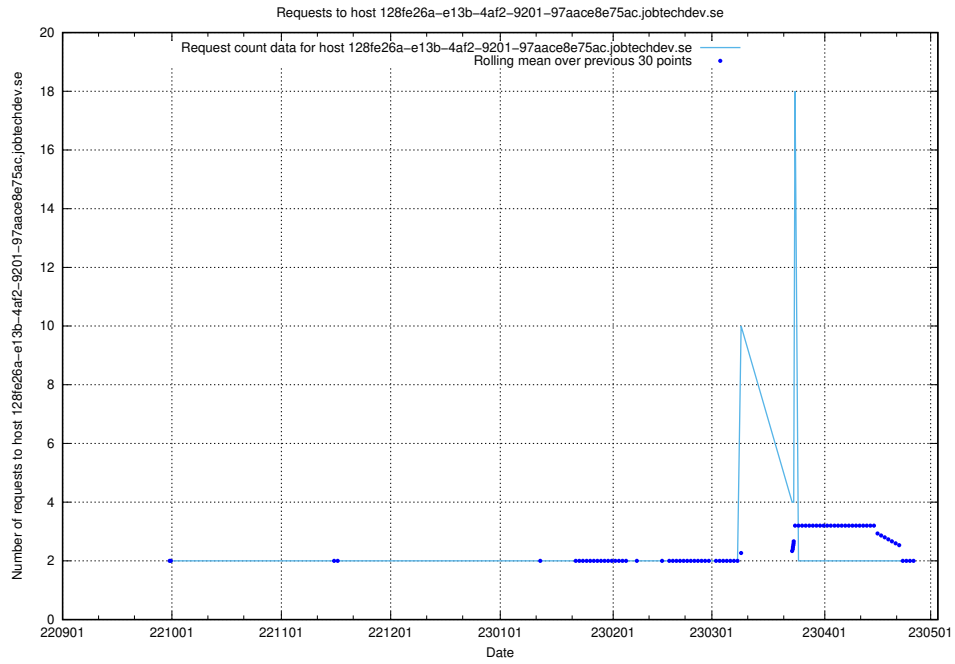

7.304 Usage of 128fe26a-e13b-4af2-9201-97aace8e75ac.jobtechdev.se

Here, we count the number of requests to host 128fe26a-e13b-4af2-9201-97aace8e75ac.jobtechdev.se.