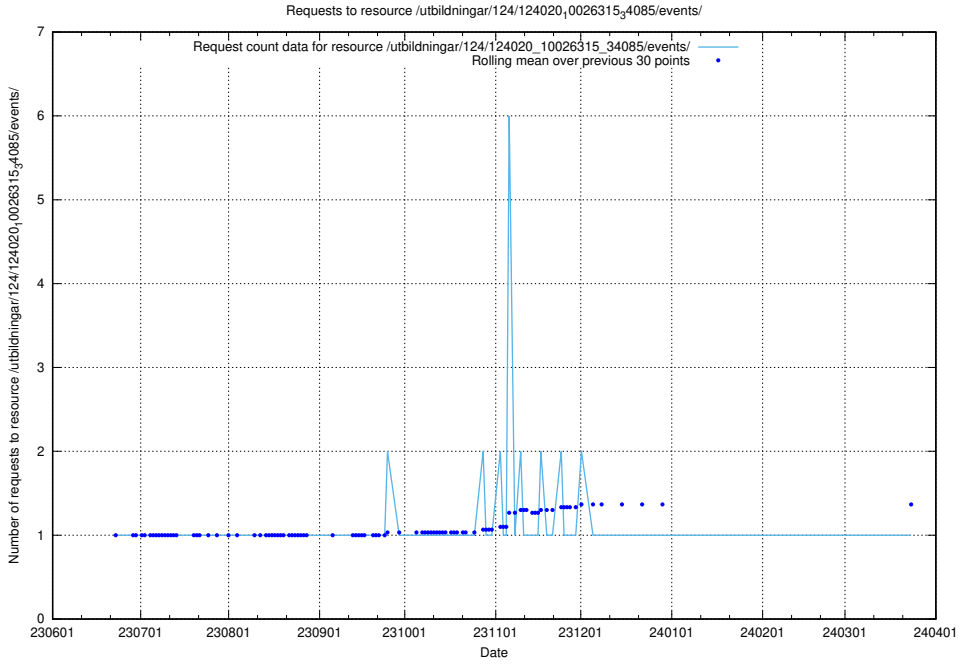

5.5776 Usage of /utbildningar/124/124020_10026315_34085/events/

Here, we count the number of requests to resource /utbildningar/124/124020_10026315_34085/events/.