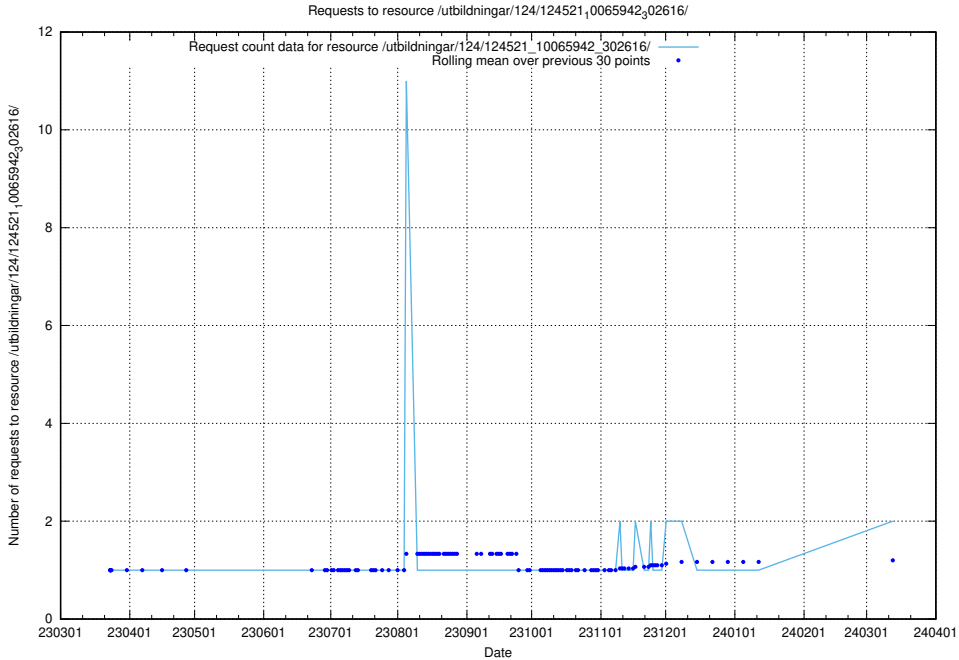

5.457 Usage of /utbildningar/124/124521_10065942_302616/

Here, we count the number of requests to resource /utbildningar/124/124521_10065942_302616/.