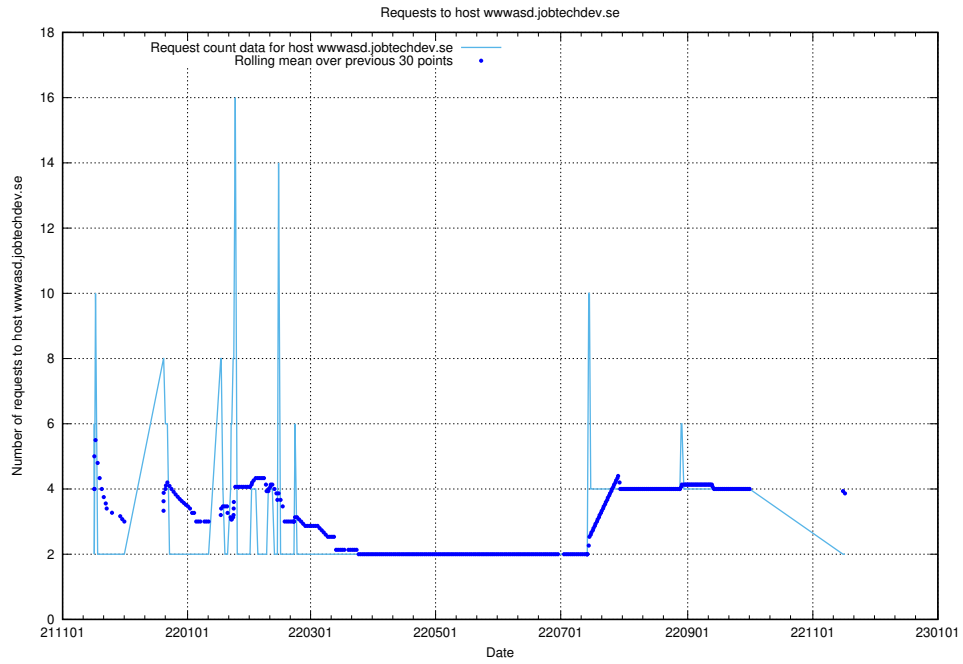

7.532 Usage of wwwasd.jobtechdev.se

Here, we count the number of requests to host wwwasd.jobtechdev.se.