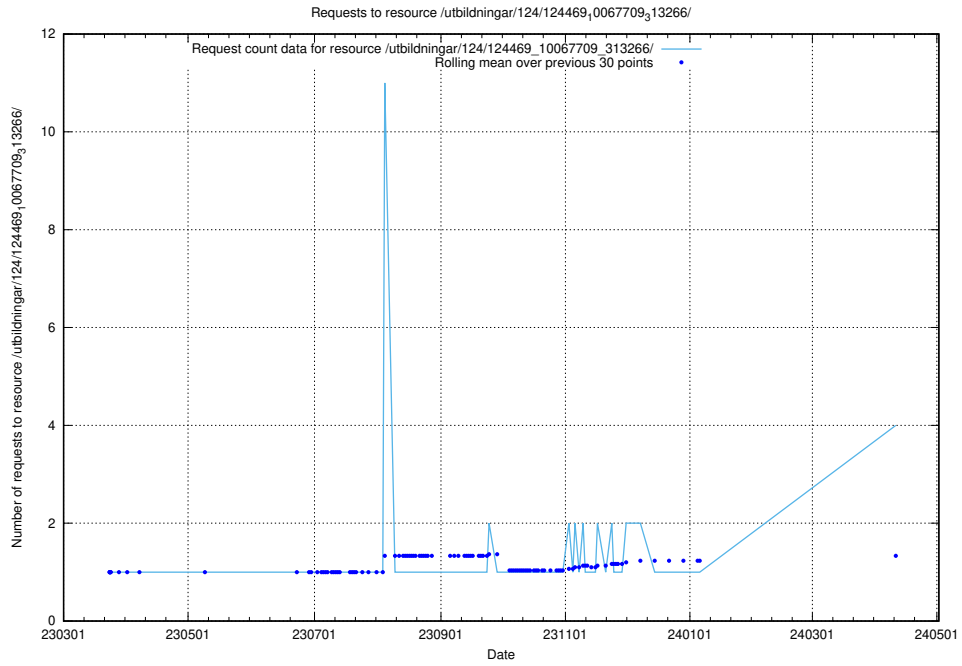

5.191 Usage of /utbildningar/124/124469_10067709_313266/

Here, we count the number of requests to resource /utbildningar/124/124469_10067709_313266/.