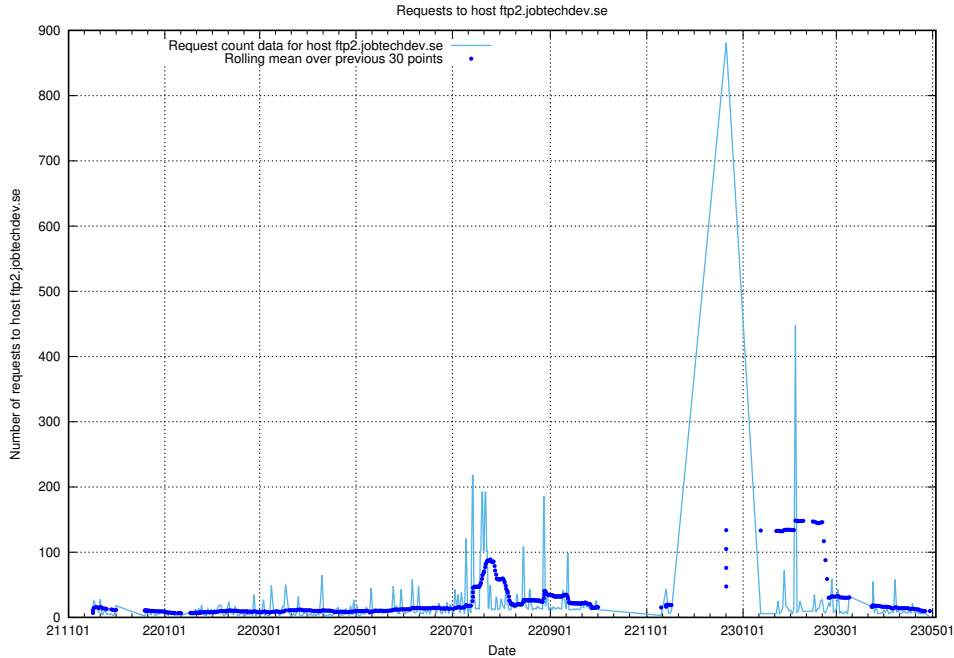

7.653 Usage of ftp2.jobtechdev.se

Here, we count the number of requests to host ftp2.jobtechdev.se.