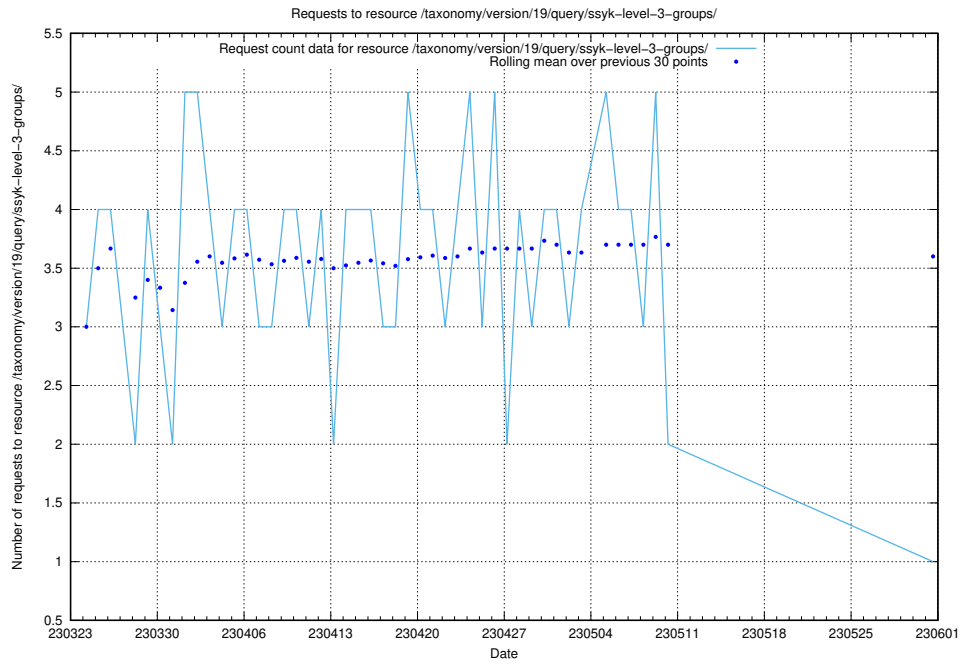

5.6100 Usage of /taxonomy/version/19/query/ssyk-level-3-groups/

Here, we count the number of requests to resource /taxonomy/version/19/query/ssyk-level-3-groups/.