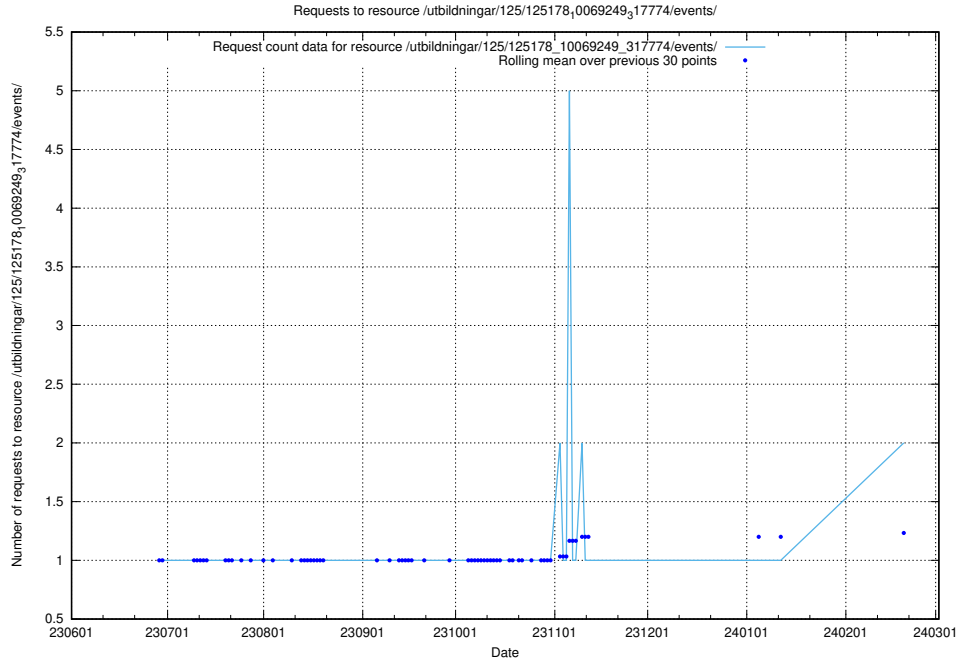

5.780 Usage of /utbildningar/125/125178_10069249_317774/events/

Here, we count the number of requests to resource /utbildningar/125/125178_10069249_317774/events/