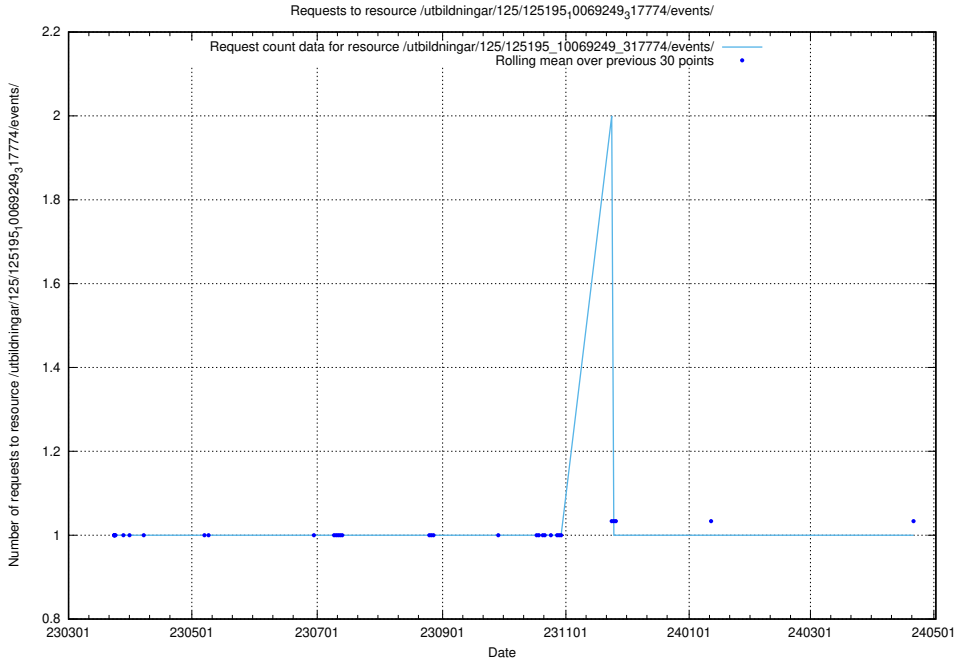

5.1076 Usage of /utbildningar/125/125195_10069249_317774/events/

Here, we count the number of requests to resource /utbildningar/125/125195_10069249_317774/events/