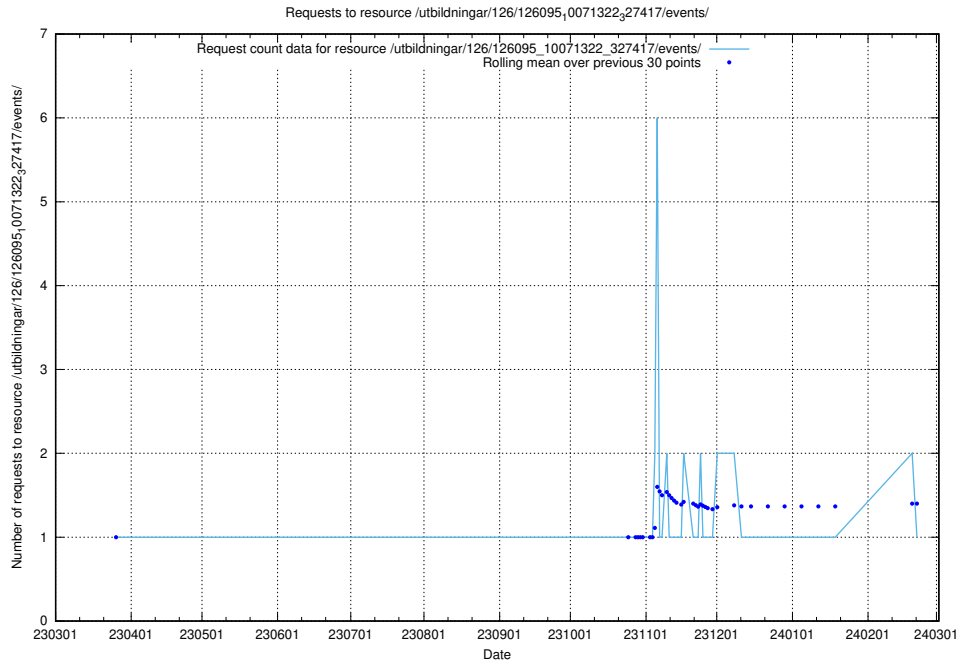

5.6035 Usage of /utbildningar/126/126095_10071322_327417/events/

Here, we count the number of requests to resource /utbildningar/126/126095_10071322_327417/events/