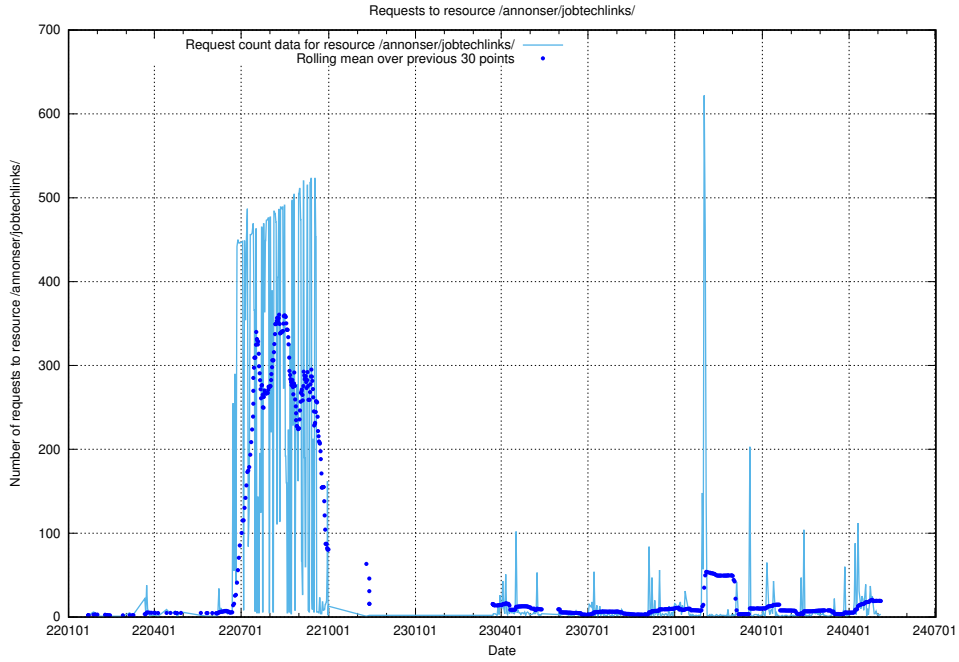

5.298 Usage of /annonser/jobtechlinks/

Here, we count the number of requests to resource /annonser/jobtechlinks/.