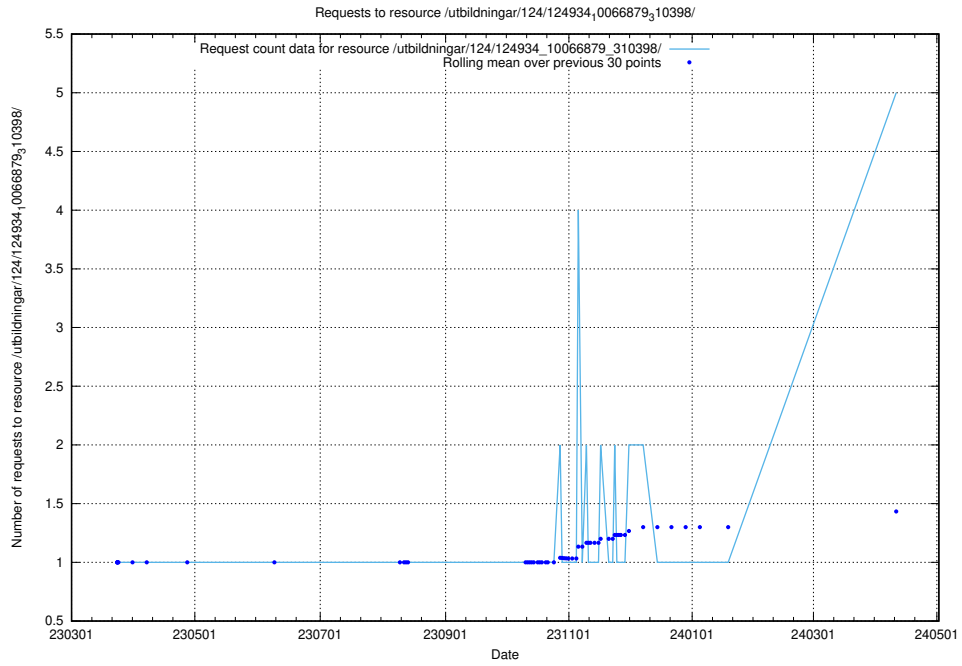

5.112 Usage of /utbildningar/124/124934_10066879_310398/

Here, we count the number of requests to resource /utbildningar/124/124934_10066879_310398/.