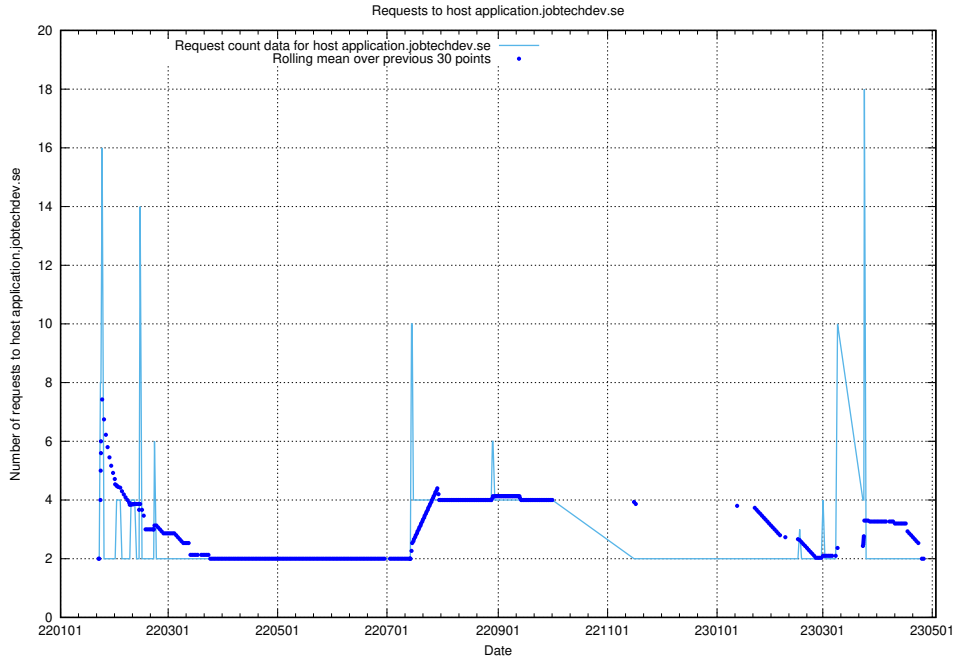

7.255 Usage of application.jobtechdev.se

Here, we count the number of requests to host application.jobtechdev.se.