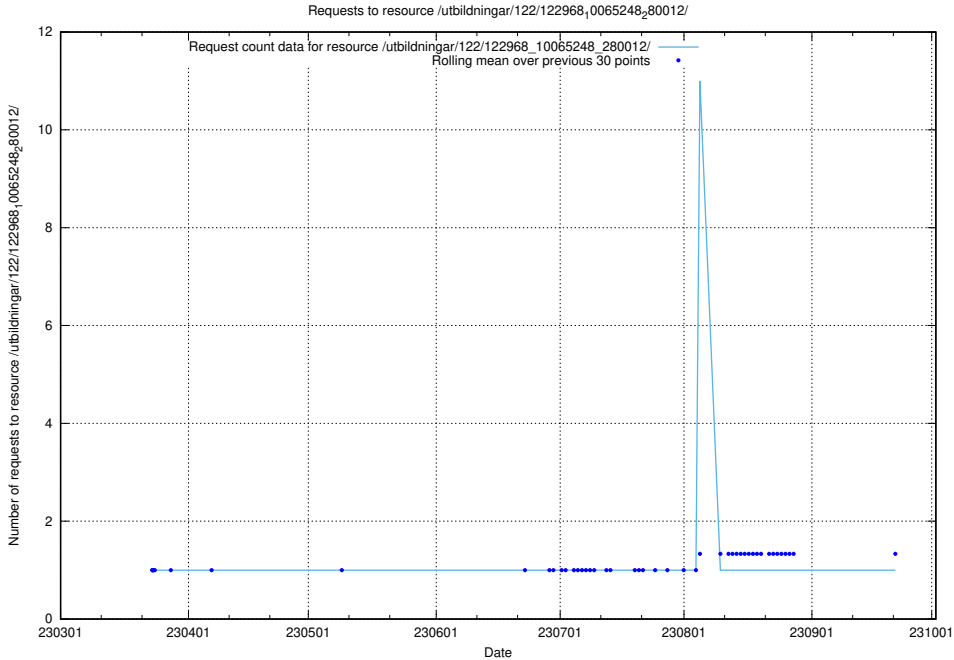

5.4962 Usage of /utbildningar/122/122968_10065248_280012/

Here, we count the number of requests to resource /utbildningar/122/122968_10065248_280012/.