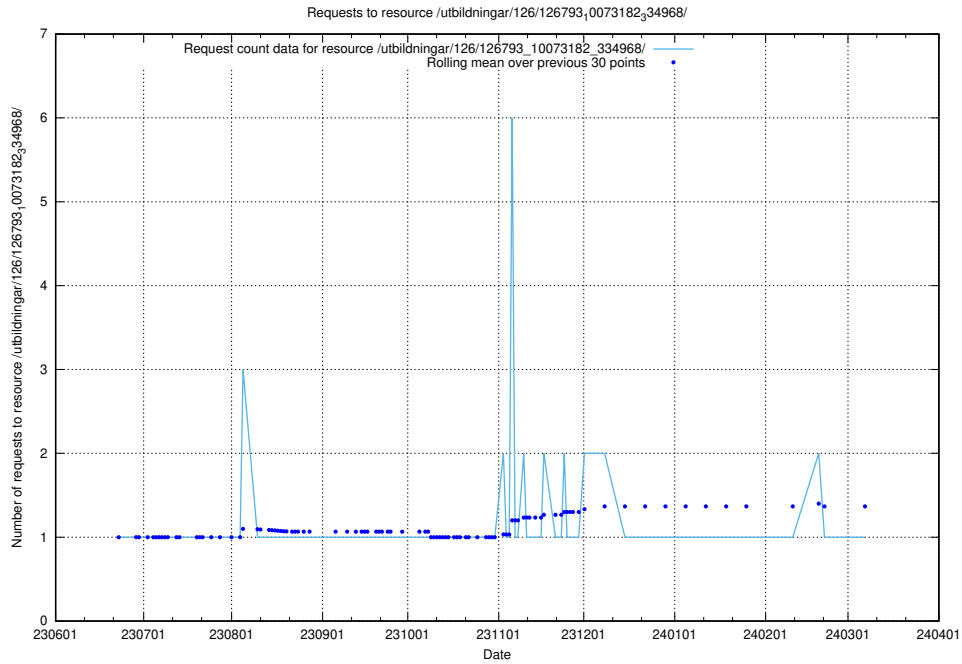

5.5540 Usage of /utbildningar/126/126793_10073182_334968/

Here, we count the number of requests to resource /utbildningar/126/126793_10073182_334968/.