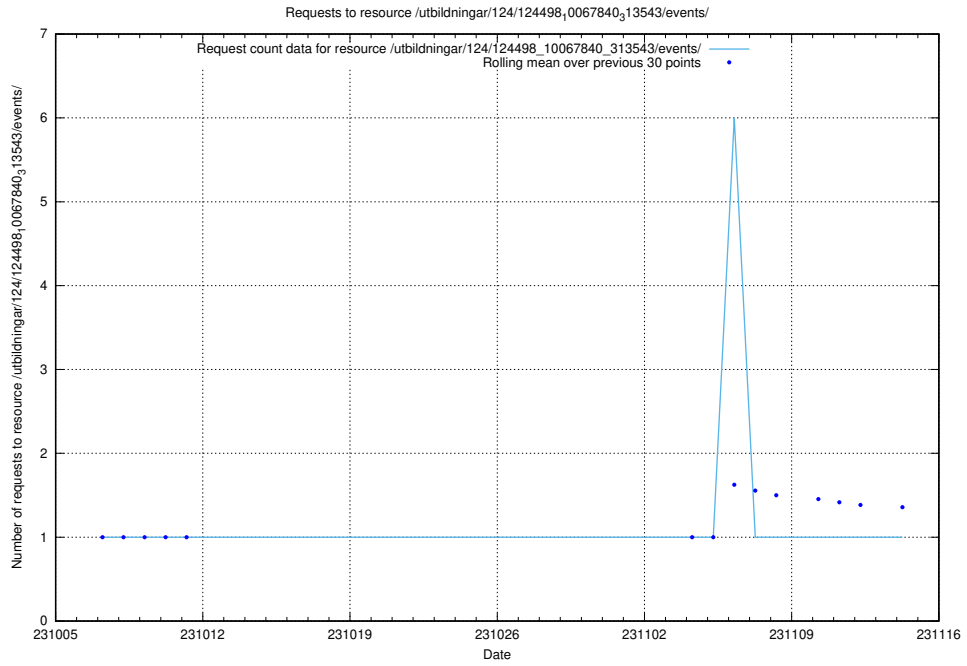

5.4339 Usage of /utbildningar/124/124498_10067840_313543/events/

Here, we count the number of requests to resource /utbildningar/124/124498_10067840_313543/events/