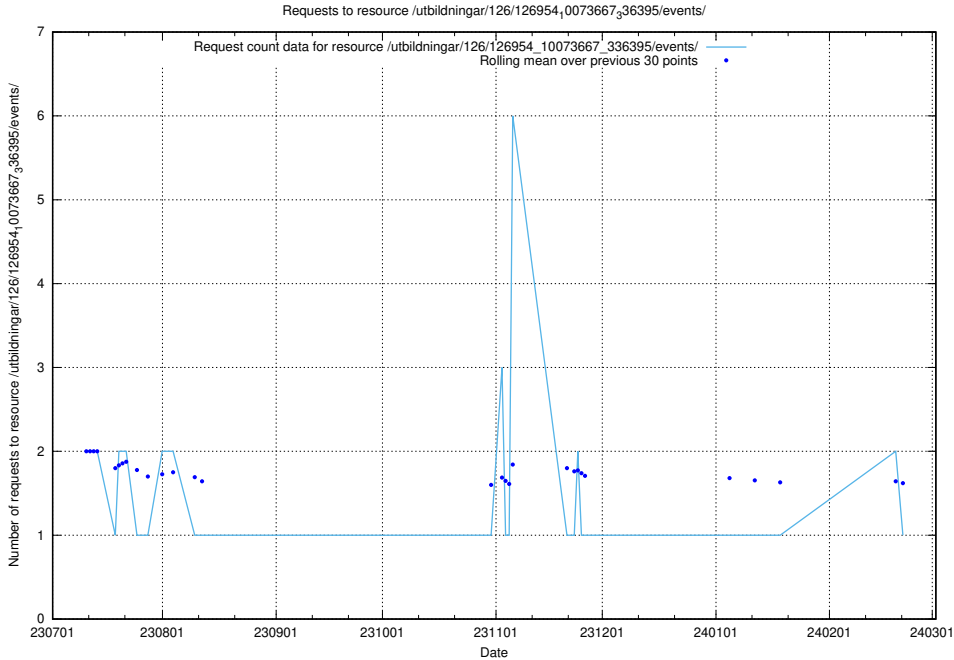

5.5059 Usage of /utbildningar/126/126954_10073667_336395/events/

Here, we count the number of requests to resource /utbildningar/126/126954_10073667_336395/events/