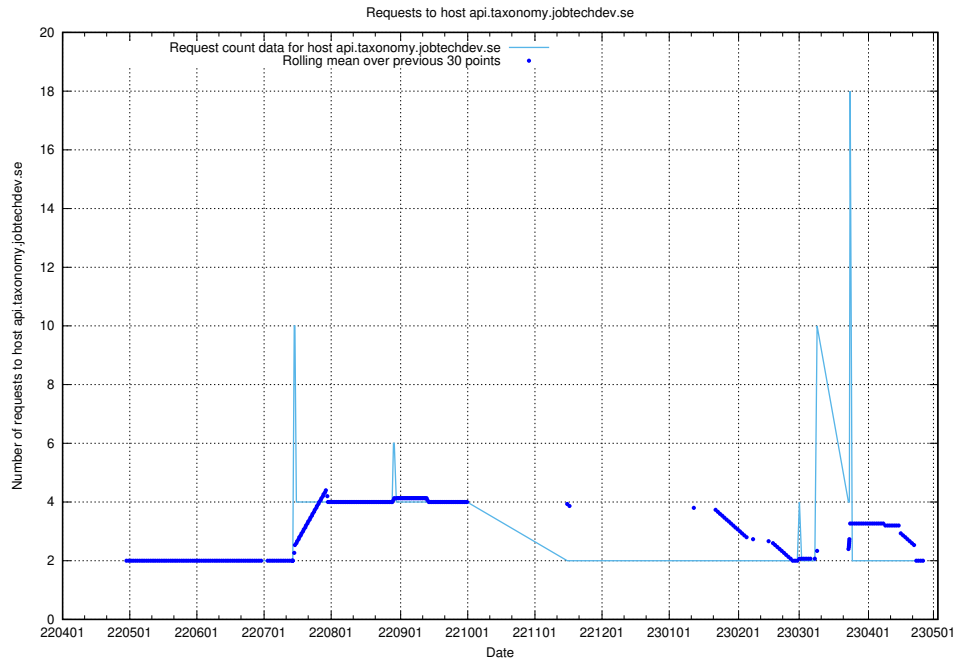

7.433 Usage of api.taxonomy.jobtechdev.se

Here, we count the number of requests to host api.taxonomy.jobtechdev.se.