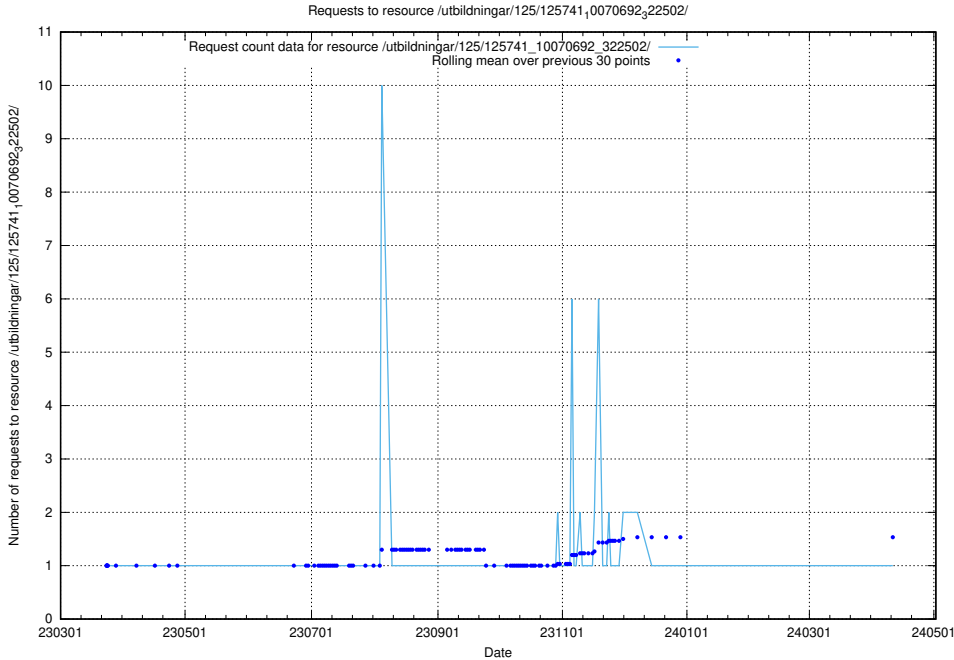

5.6444 Usage of /utbildningar/125/125741_10070692_322502/

Here, we count the number of requests to resource /utbildningar/125/125741_10070692_322502/.