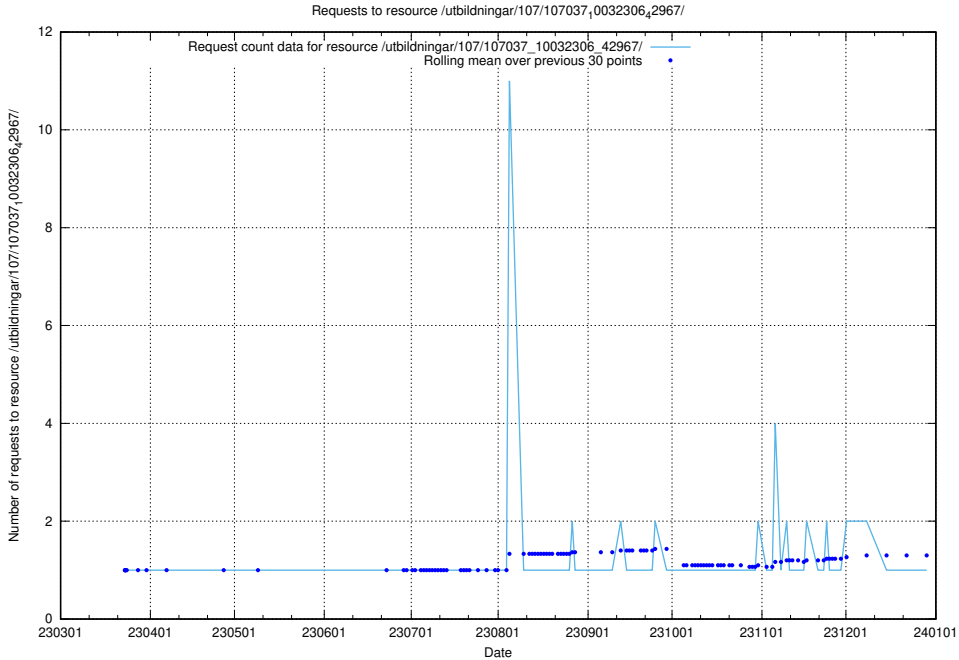

5.5324 Usage of /utbildningar/107/107037_10032306_42967/

Here, we count the number of requests to resource /utbildningar/107/107037_10032306_42967/.