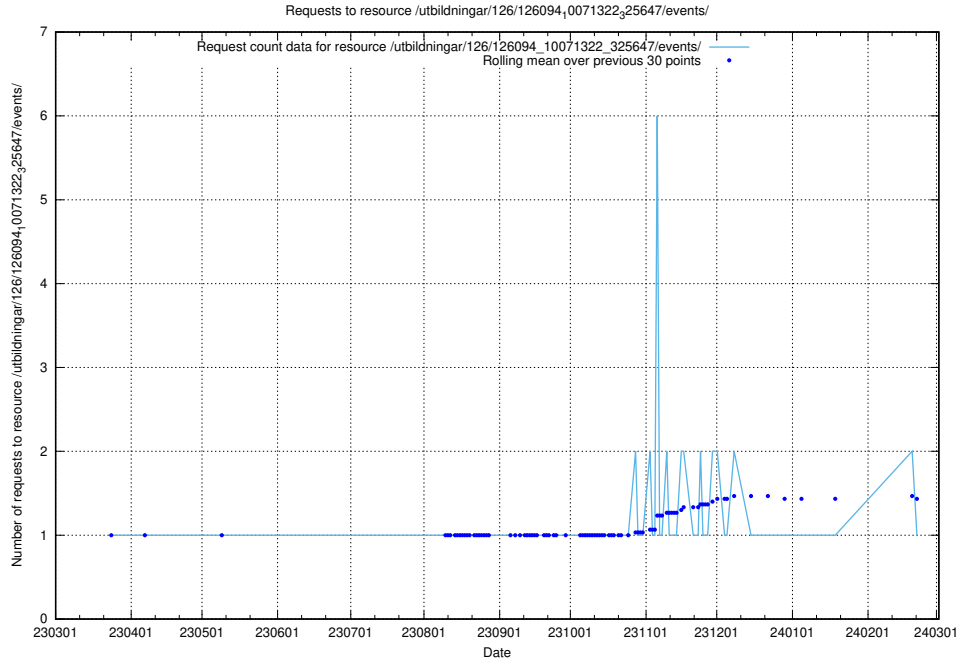

5.6182 Usage of /utbildningar/126/126094_10071322_325647/events/

Here, we count the number of requests to resource /utbildningar/126/126094_10071322_325647/events/