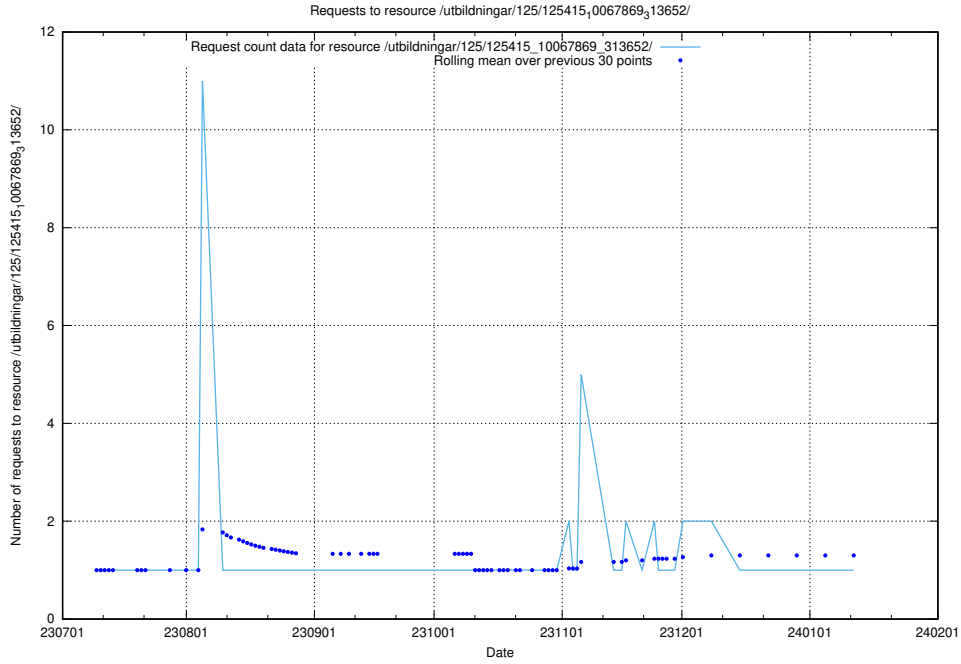

5.5067 Usage of /utbildningar/125/125415_10067869_313652/

Here, we count the number of requests to resource /utbildningar/125/125415_10067869_313652/.