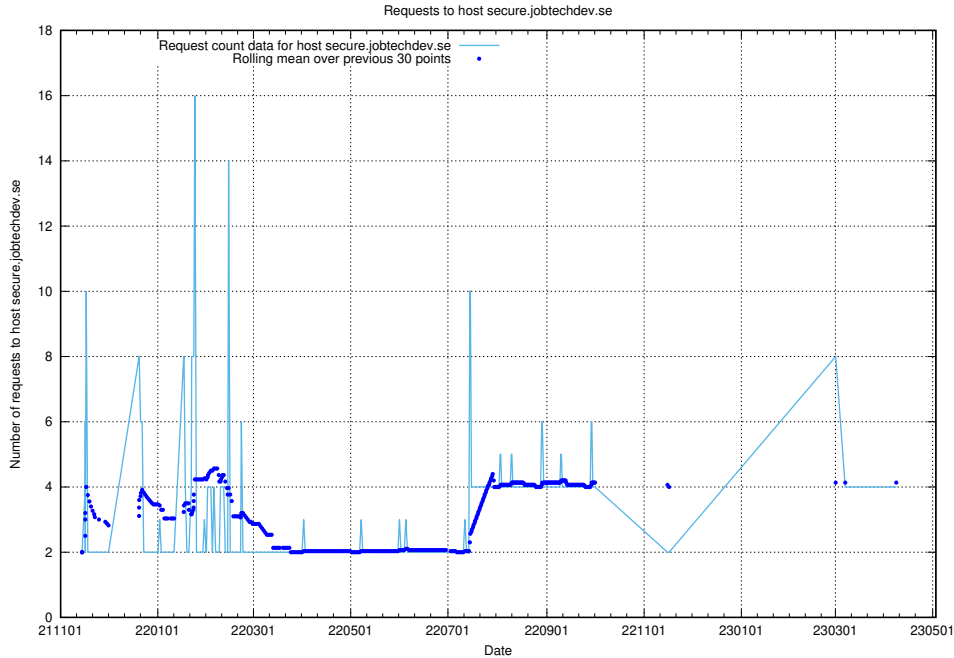

7.157 Usage of secure.jobtechdev.se

Here, we count the number of requests to host secure.jobtechdev.se.