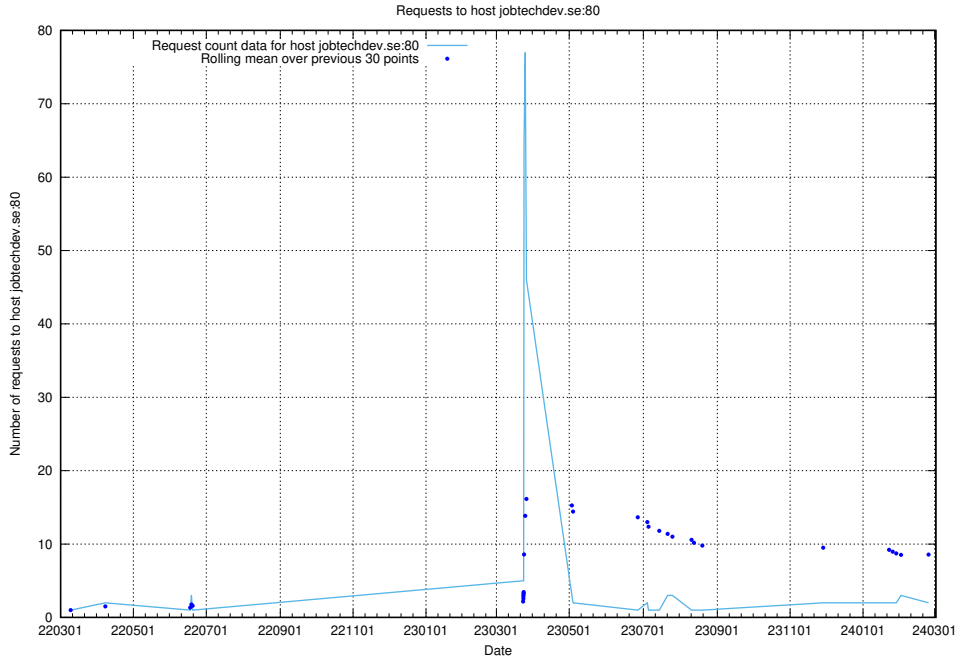

### 7.500 Usage of jobtechdev.se:80

Here, we count the number of requests to host jobtechdev.se:80.