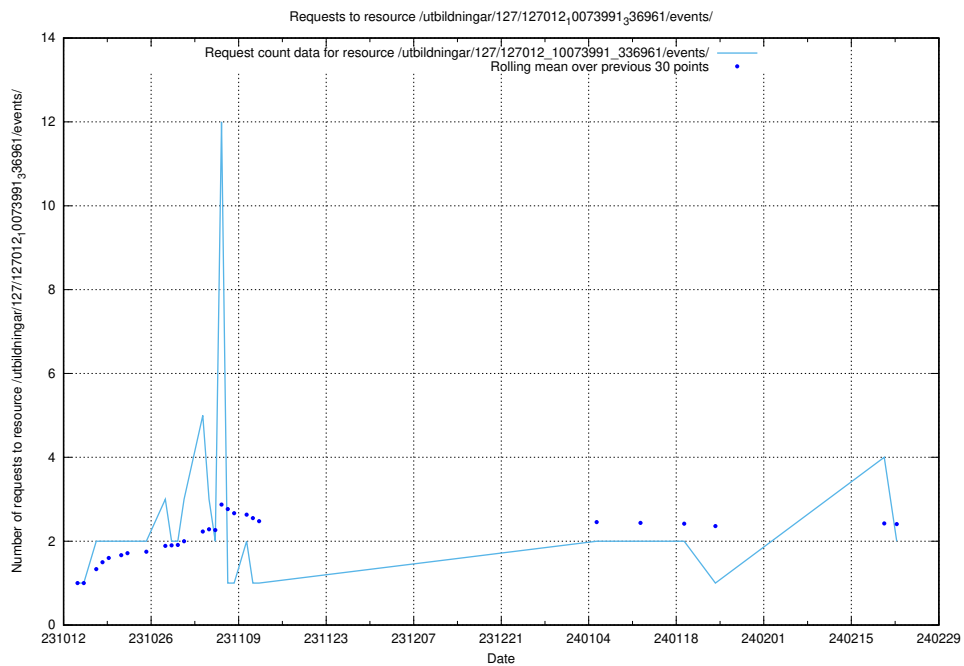

5.682 Usage of /utbildningar/127/127012_10073991_336961/events/

Here, we count the number of requests to resource /utbildningar/127/127012_10073991_336961/events/