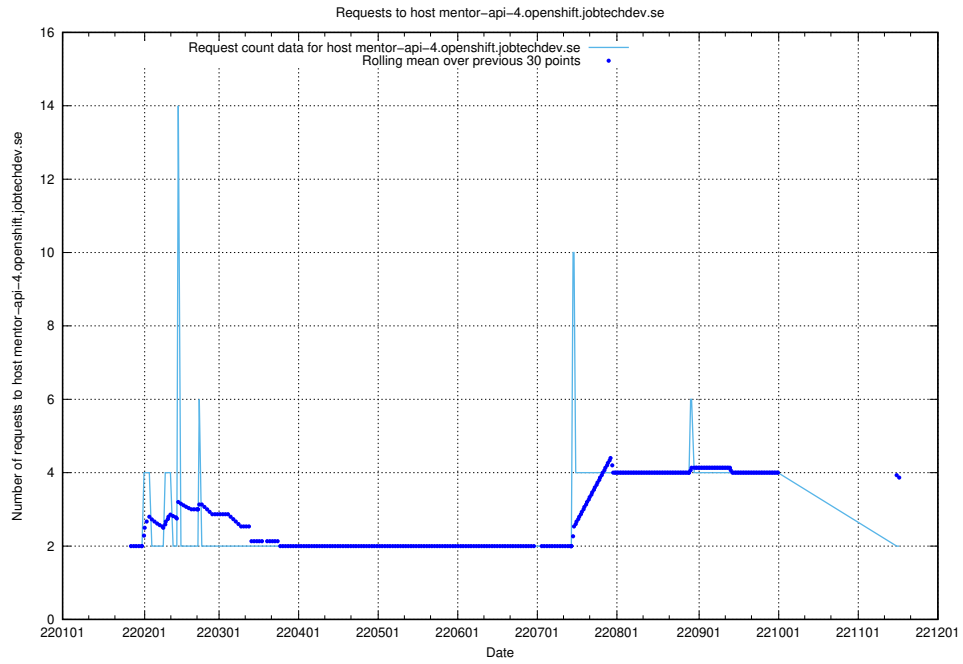

7.568 Usage of mentor-api-4.openshift.jobtechdev.se

Here, we count the number of requests to host mentor-api-4.openshift.jobtechdev.se.