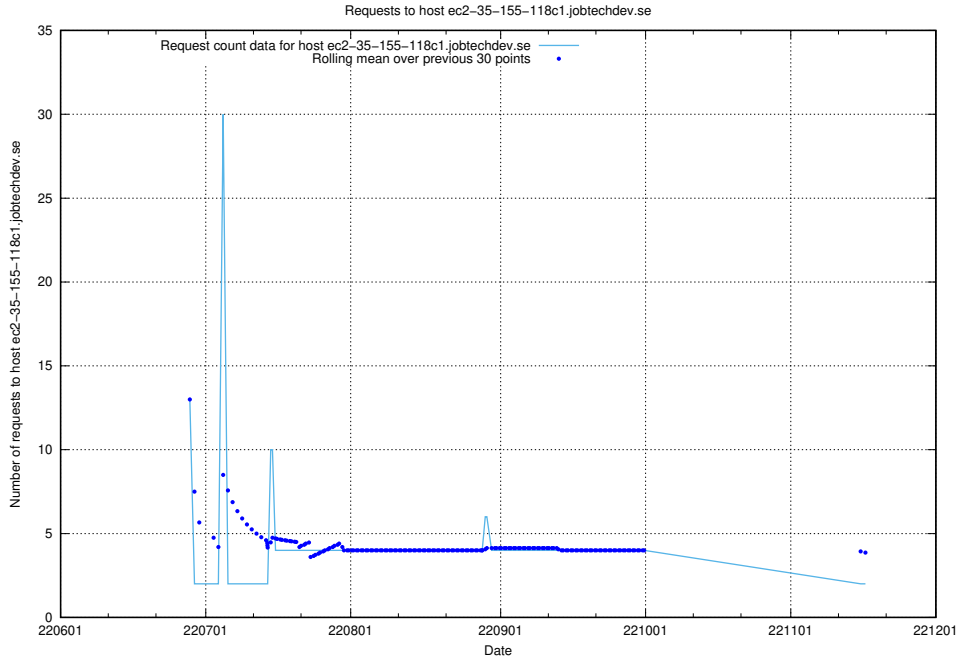

7.391 Usage of ec2-35-155-118c1.jobtechdev.se

Here, we count the number of requests to host ec2-35-155-118c1.jobtechdev.se.