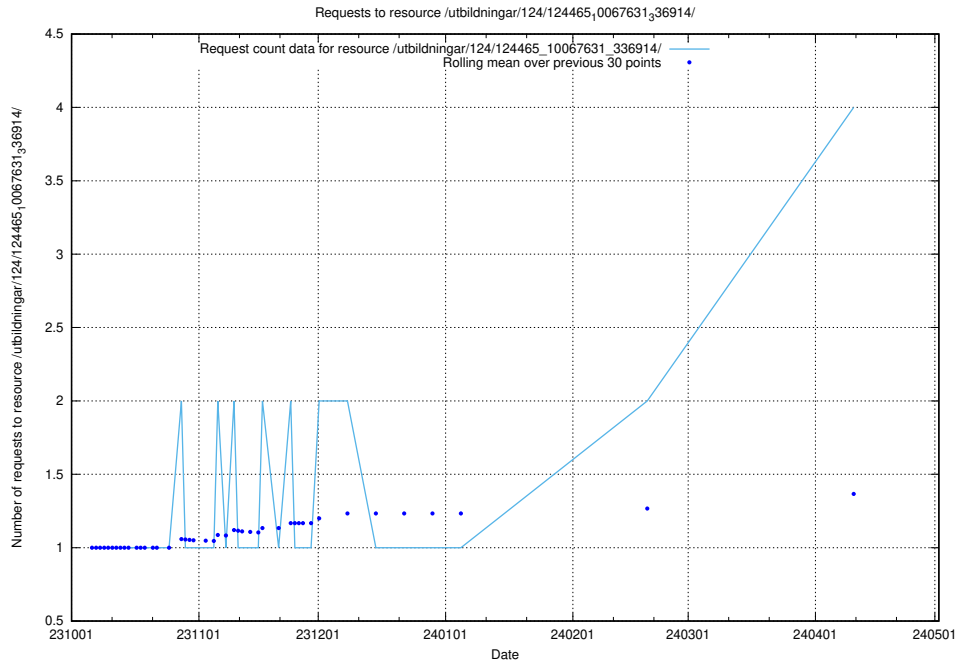

5.211 Usage of /utbildningar/124/124465_10067631_336914/

Here, we count the number of requests to resource /utbildningar/124/124465_10067631_336914/.