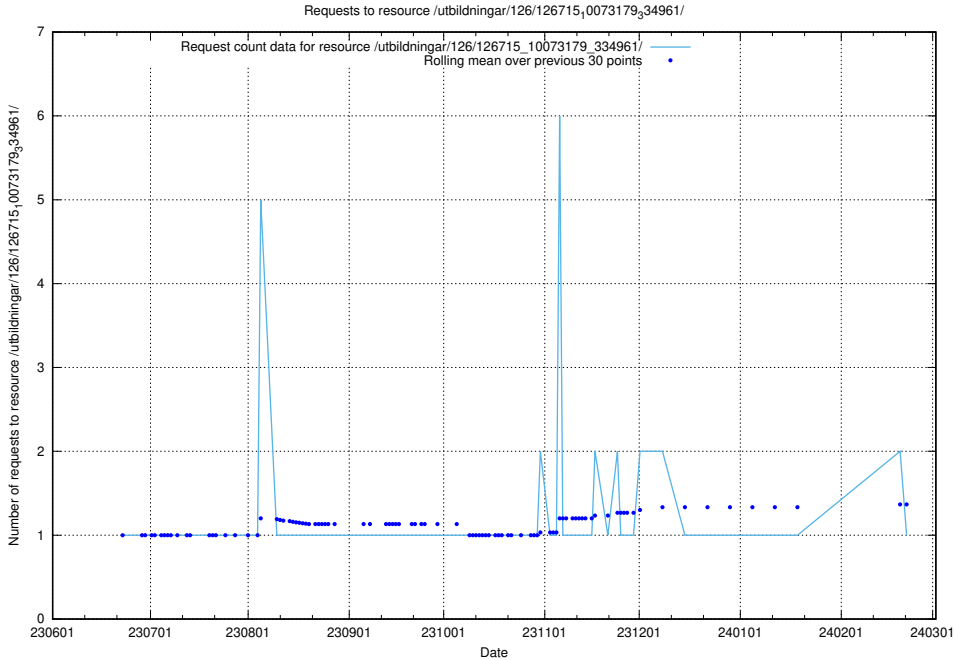

5.5569 Usage of /utbildningar/126/126715_10073179_334961/

Here, we count the number of requests to resource /utbildningar/126/126715_10073179_334961/.