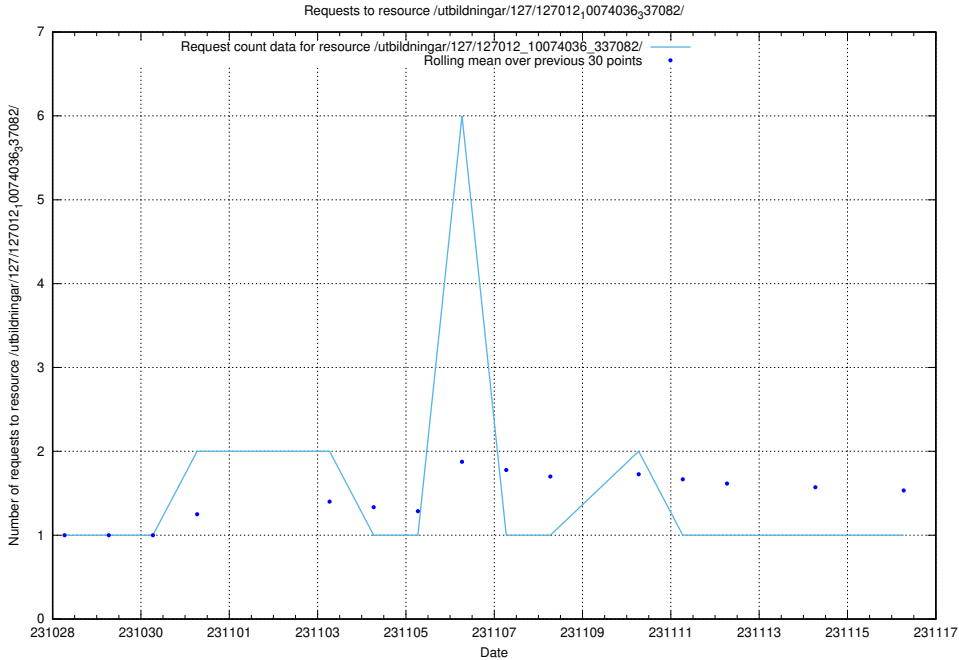

5.4136 Usage of /utbildningar/127/127012_10074036_337082/

Here, we count the number of requests to resource /utbildningar/127/127012_10074036_337082/.