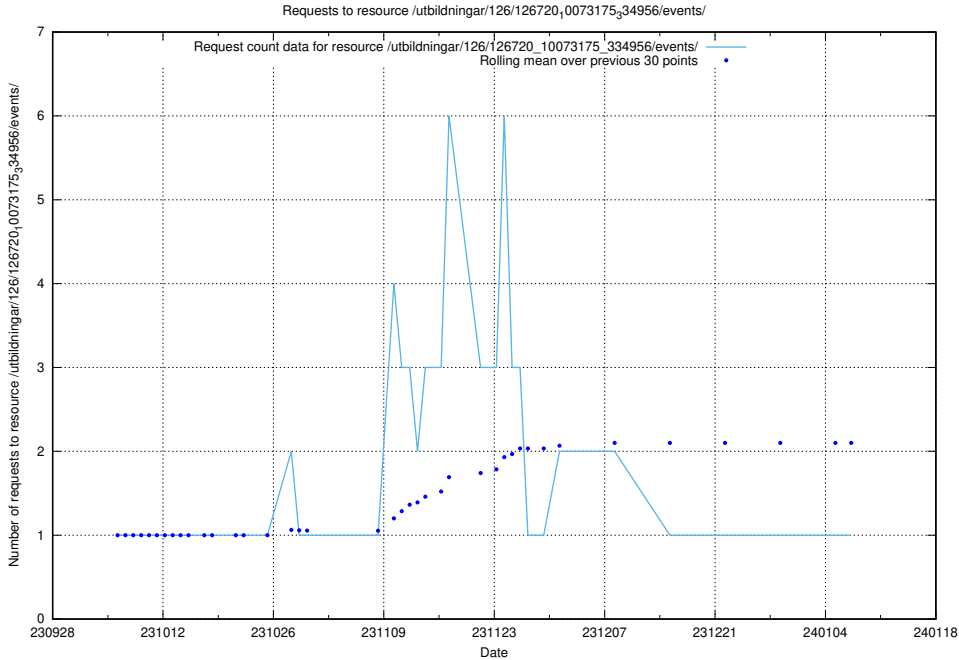

5.4341 Usage of /utbildningar/126/126720_10073175_334956/events/

Here, we count the number of requests to resource /utbildningar/126/126720_10073175_334956/events/