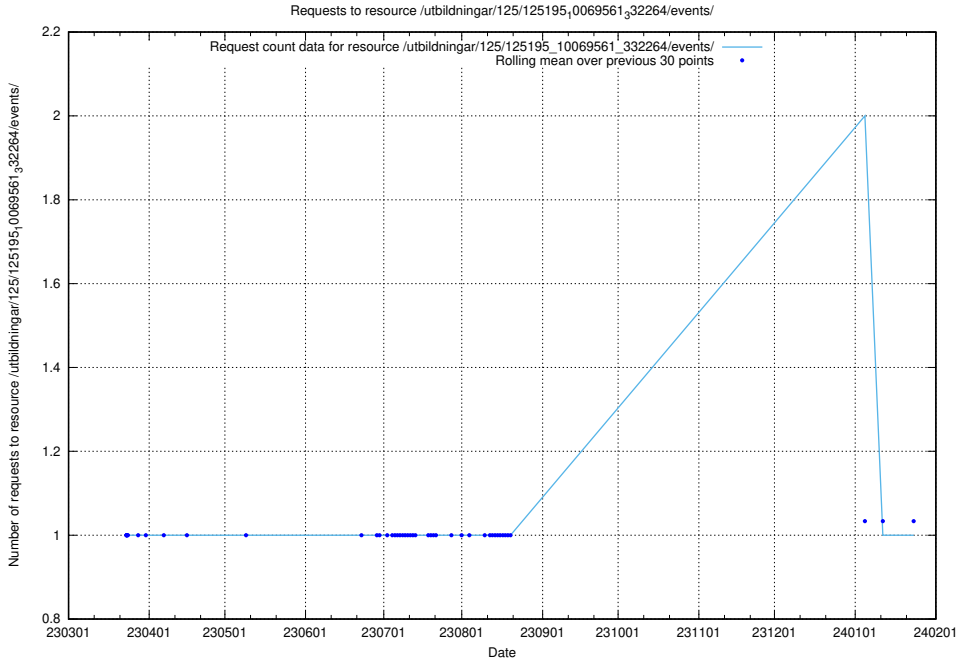

### 5.1071 Usage of /utbildningar/125/125195\_10069561\_332264/events/

Here, we count the number of requests to resource /utbildningar/125/125195\_10069561\_332264/events/