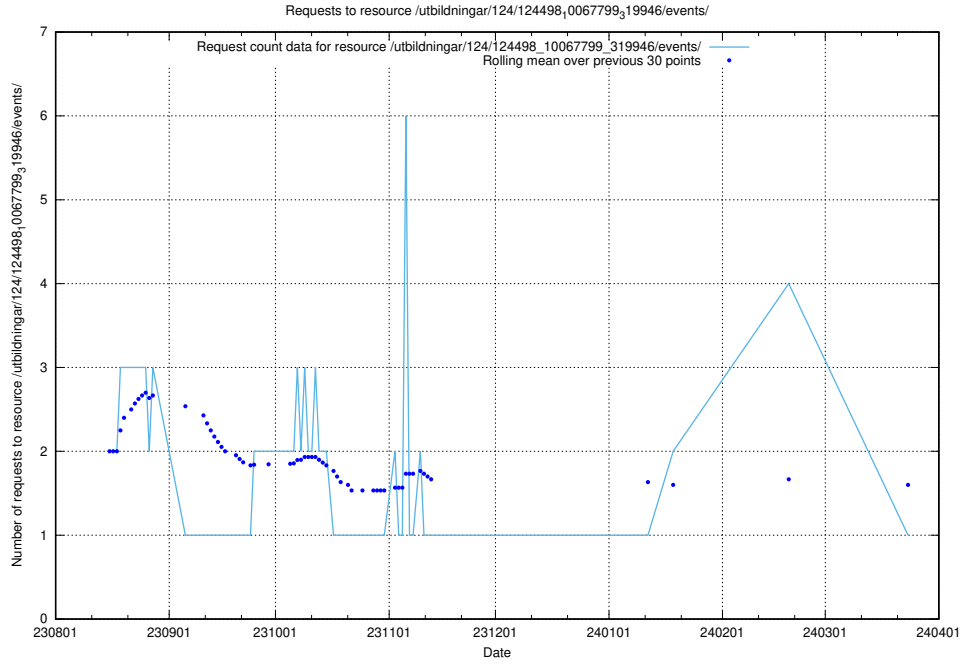

### 5.4738 Usage of /utbildningar/124/124498\_10067799\_319946/events/

Here, we count the number of requests to resource /utbildningar/124/124498\_10067799\_319946/events/