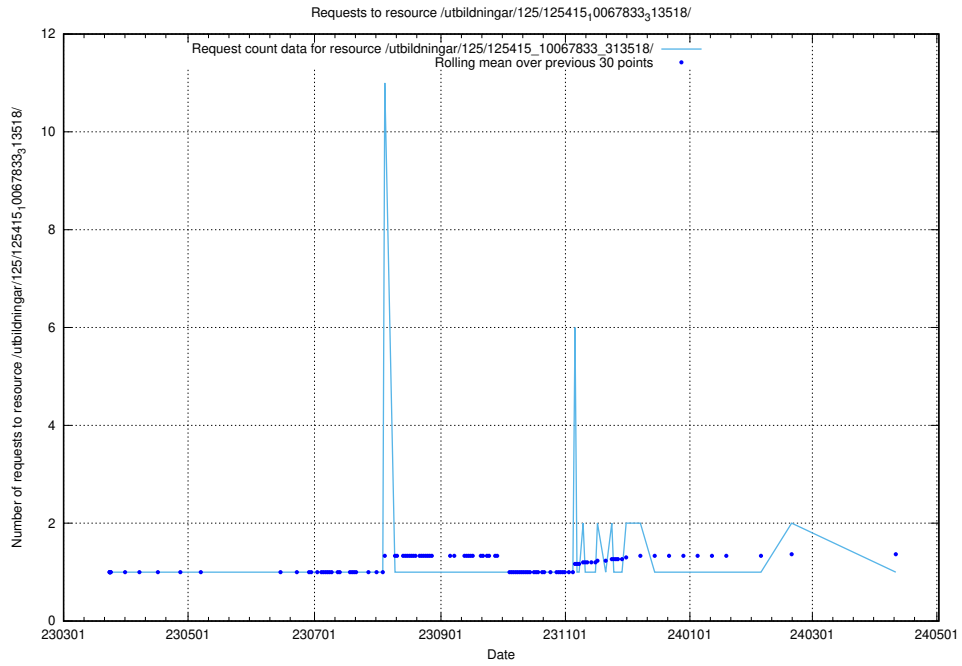

5.1054 Usage of /utbildningar/125/125415_10067833_313518/

Here, we count the number of requests to resource /utbildningar/125/125415_10067833_313518/.