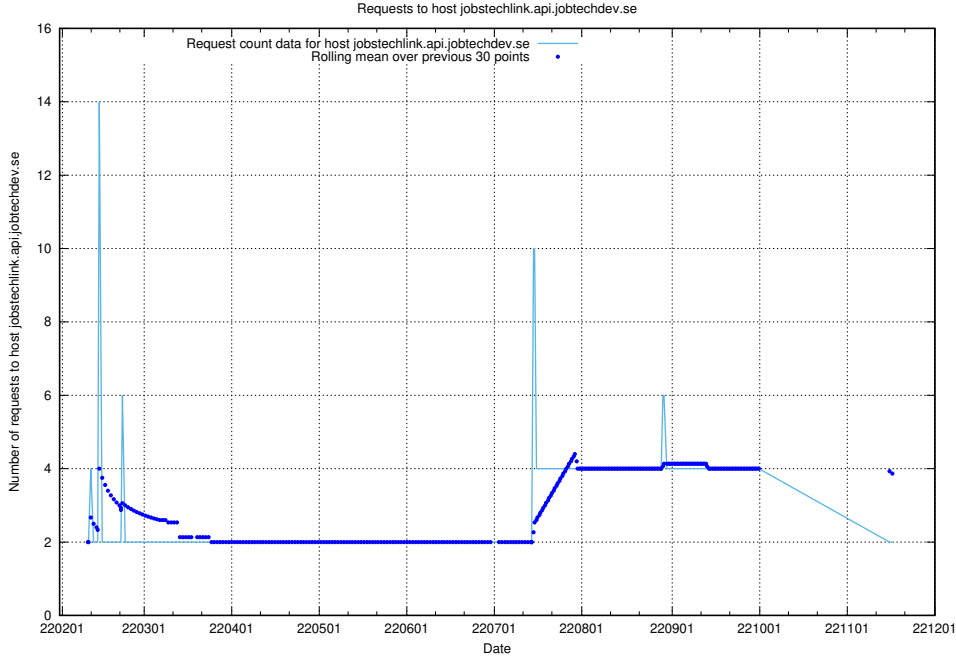

7.553 Usage of jobstechlink.api.jobtechdev.se

Here, we count the number of requests to host jobstechlink.api.jobtechdev.se.