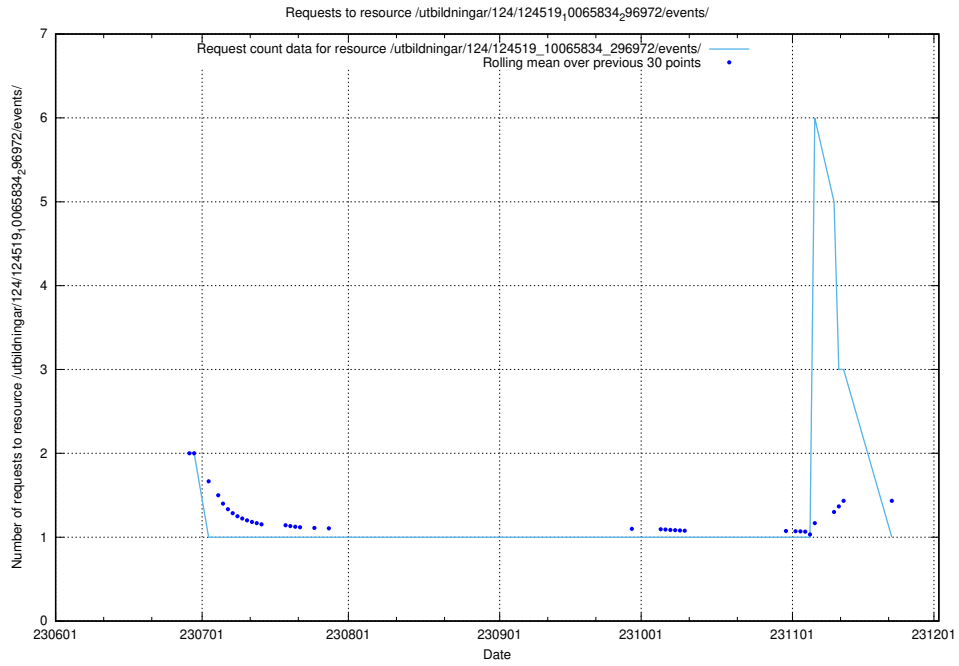

5.5368 Usage of /utbildningar/124/124519_10065834_296972/events/

Here, we count the number of requests to resource /utbildningar/124/124519_10065834_296972/events/