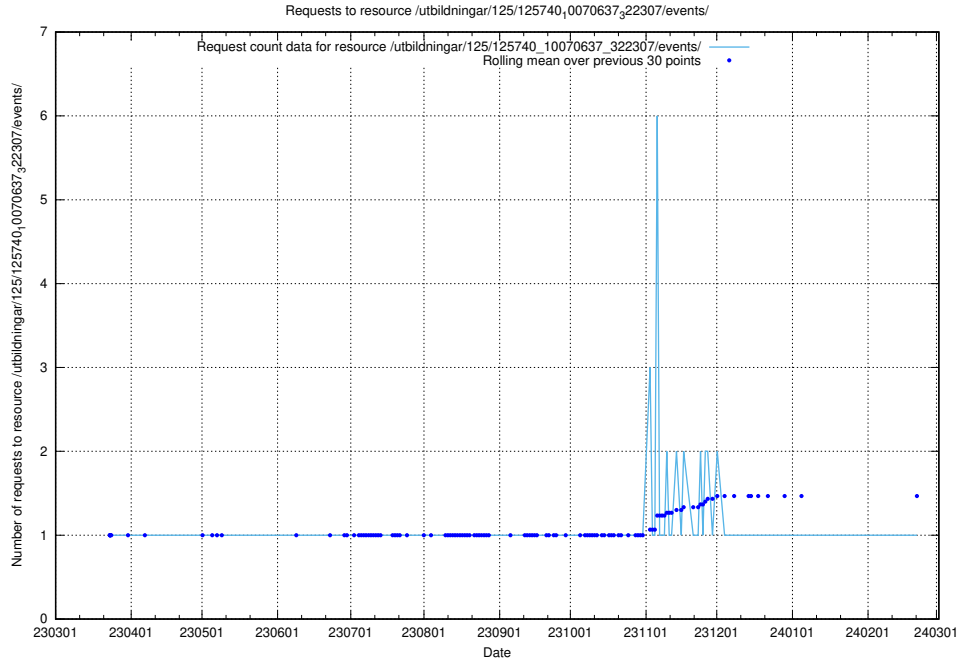

5.956 Usage of /utbildningar/125/125740_10070637_322307/events/

Here, we count the number of requests to resource /utbildningar/125/125740_10070637_322307/events/