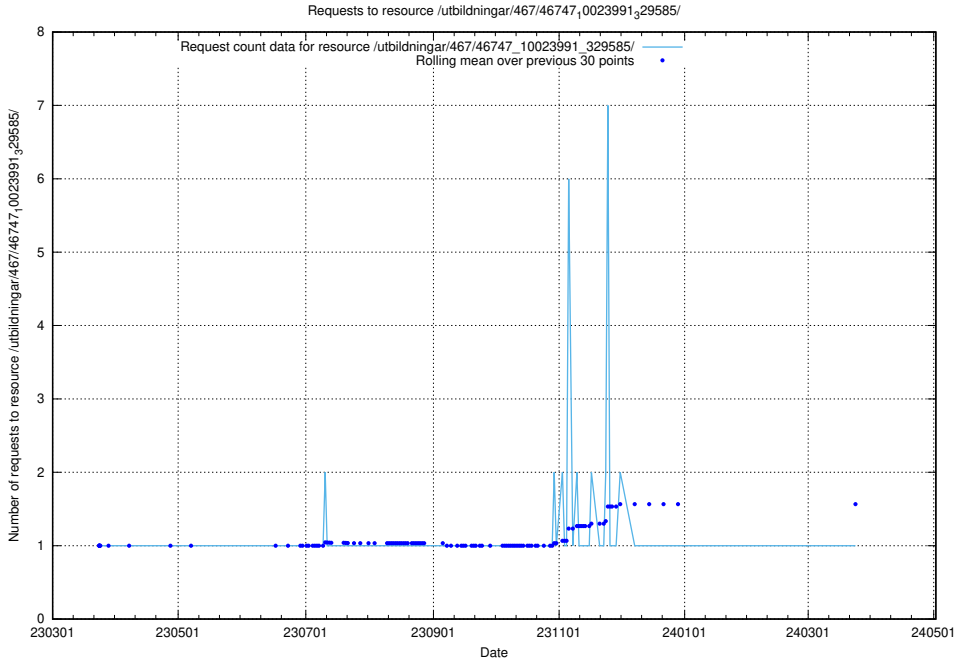

5.6290 Usage of /utbildningar/467/46747_10023991_329585/

Here, we count the number of requests to resource /utbildningar/467/46747_10023991_329585/.