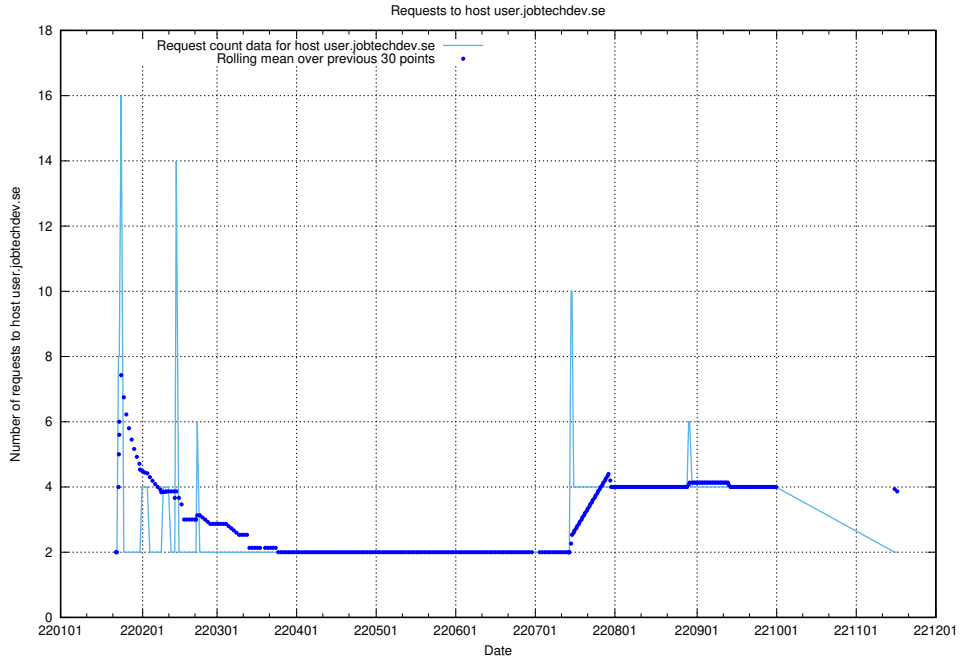

7.577 Usage of user.jobtechdev.se

Here, we count the number of requests to host user.jobtechdev.se.