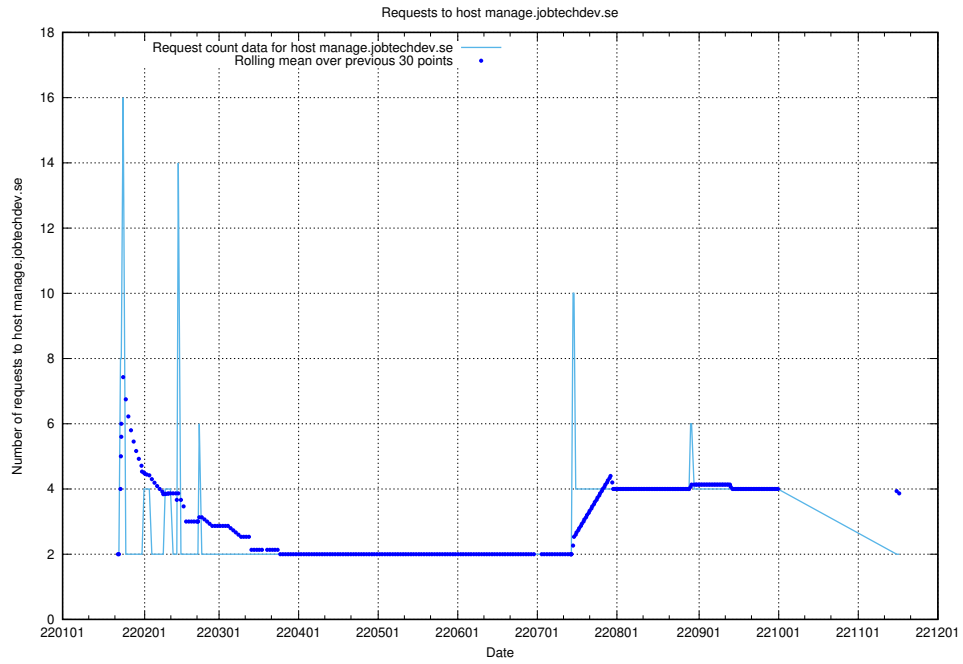

7.591 Usage of manage.jobtechdev.se

Here, we count the number of requests to host manage.jobtechdev.se.