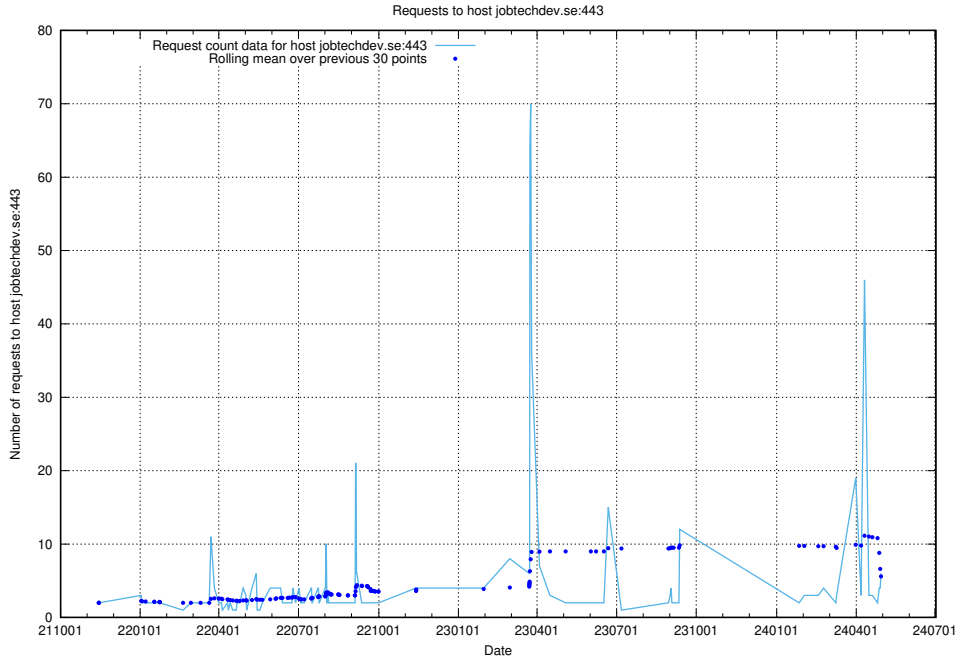

7.82 Usage of jobtechdev.se:443

Here, we count the number of requests to host jobtechdev.se:443.