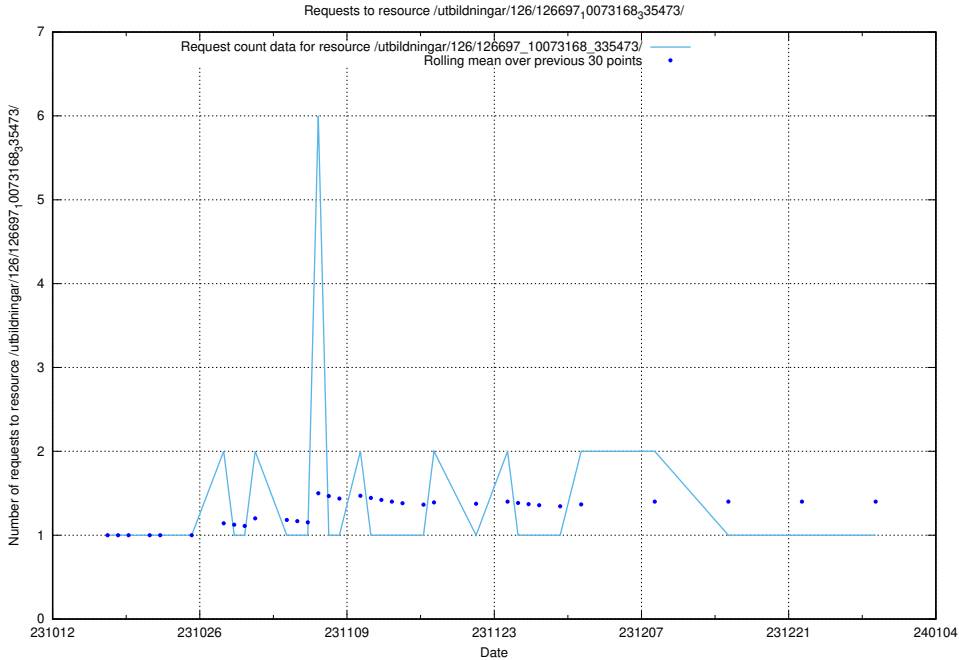

5.4243 Usage of /utbildningar/126/126697_10073168_335473/

Here, we count the number of requests to resource /utbildningar/126/126697_10073168_335473/.