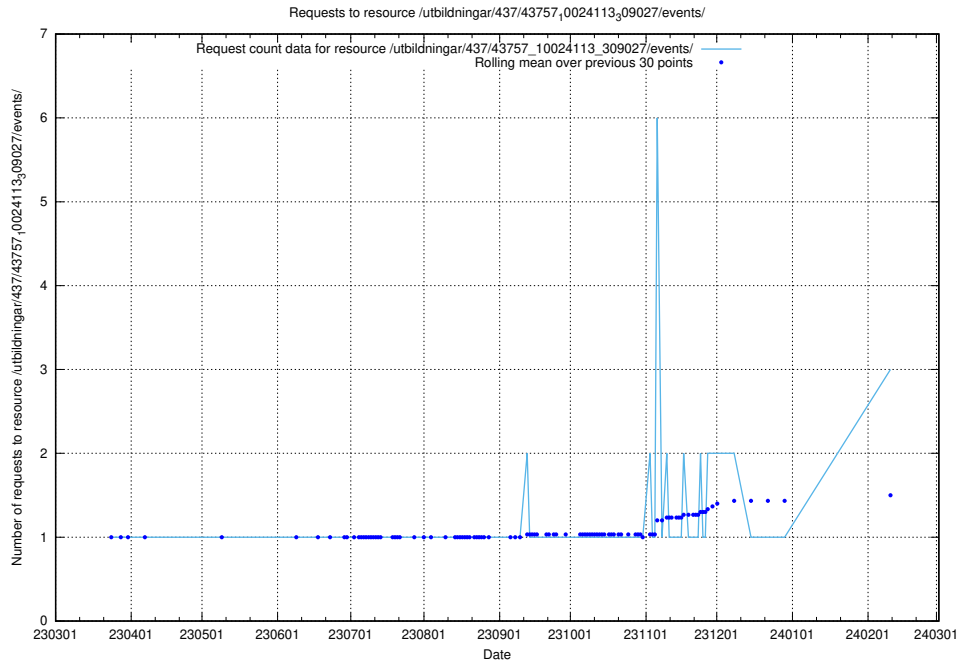

5.412 Usage of /utbildningar/437/43757_10024113_309027/events/

Here, we count the number of requests to resource /utbildningar/437/43757_10024113_309027/events/.