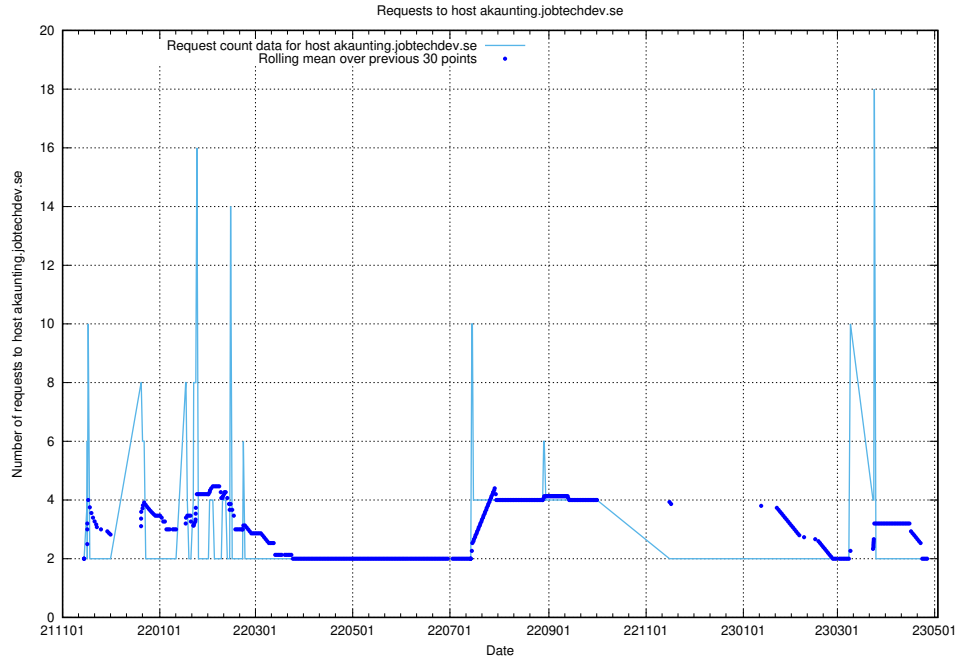

7.287 Usage of akaunting.jobtechdev.se

Here, we count the number of requests to host akaunting.jobtechdev.se.