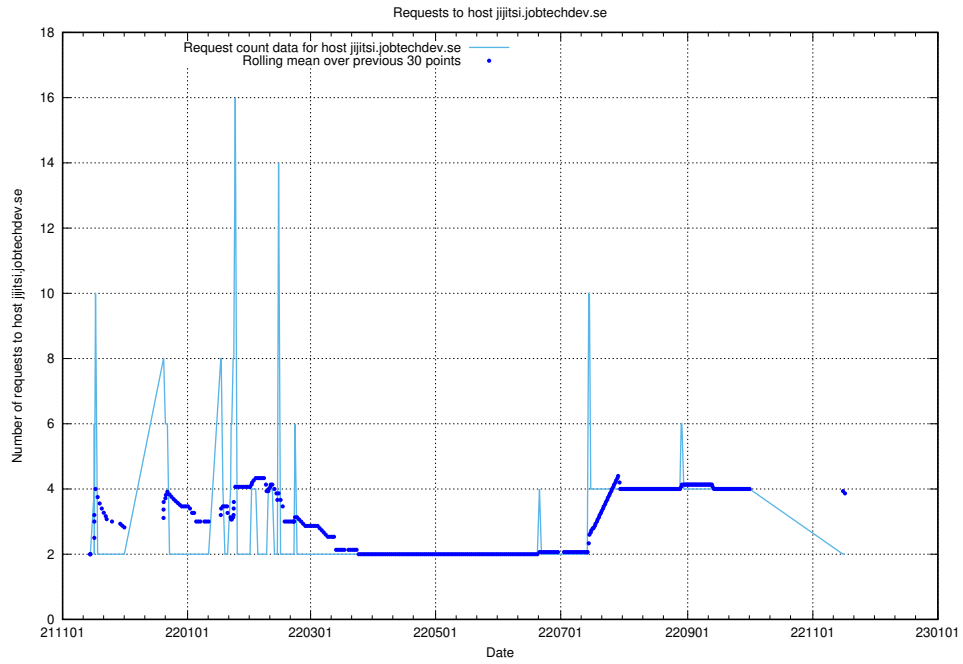

7.583 Usage of `jijitsi.jobtechdev.se`

Here, we count the number of requests to host `jijitsi.jobtechdev.se`.