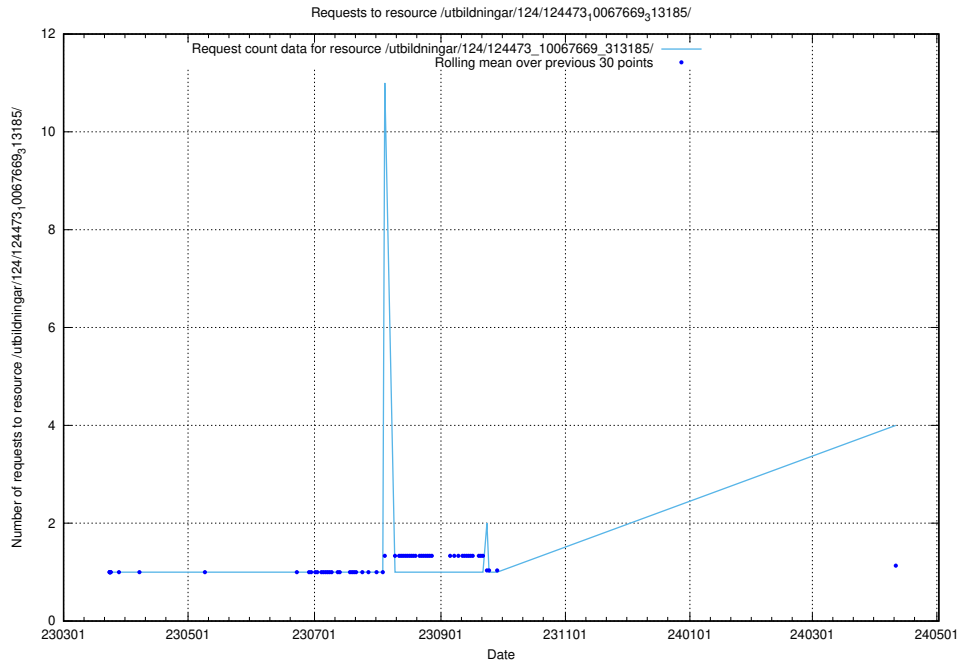

5.187 Usage of /utbildningar/124/124473_10067669_313185/

Here, we count the number of requests to resource /utbildningar/124/124473_10067669_313185/.