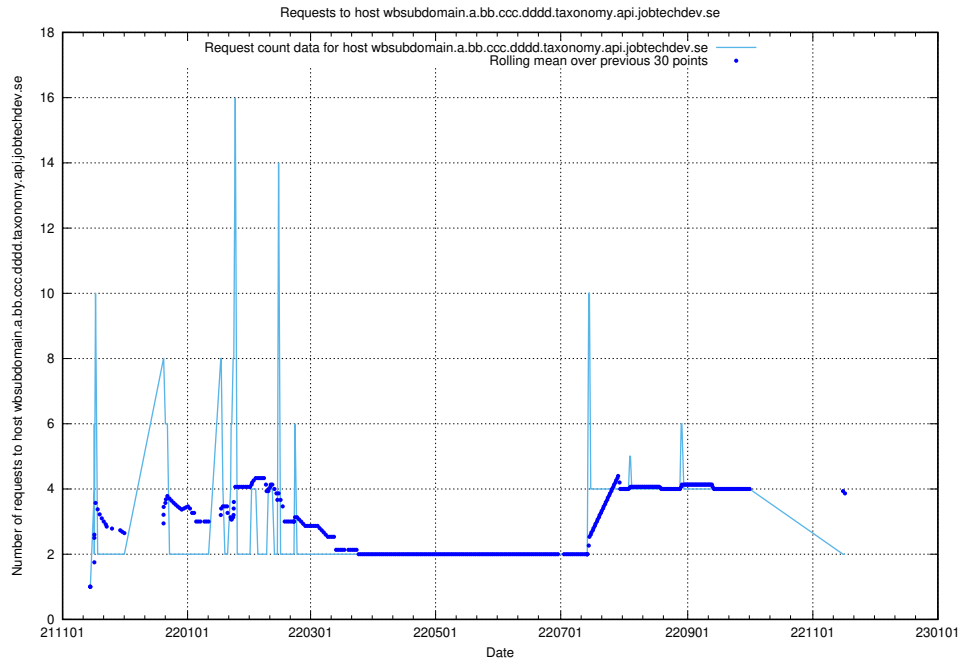

7.542 Usage of wbsubdomain.a.bb.ccc.dddd.taxonomy.api.jobtechdev.se

Here, we count the number of requests to host wbsubdomain.a.bb.ccc.dddd.taxonomy.api.jobtechdev.se.