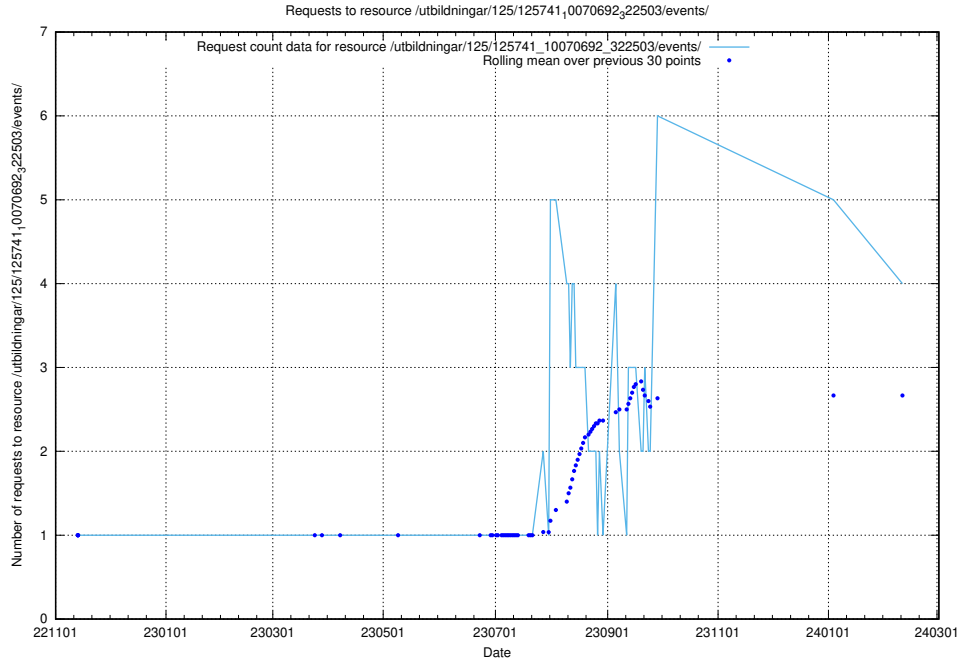

5.234 Usage of /utbildningar/125/125741_10070692_322503/events/

Here, we count the number of requests to resource /utbildningar/125/125741_10070692_322503/events/