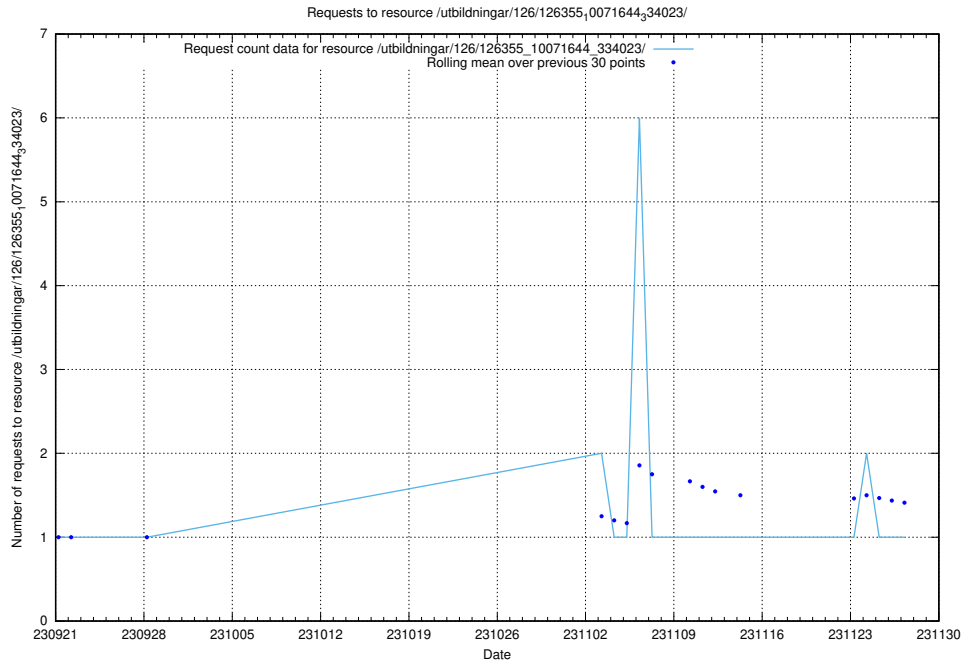

5.4468 Usage of /utbildningar/126/126355_10071644_334023/

Here, we count the number of requests to resource /utbildningar/126/126355_10071644_334023/.