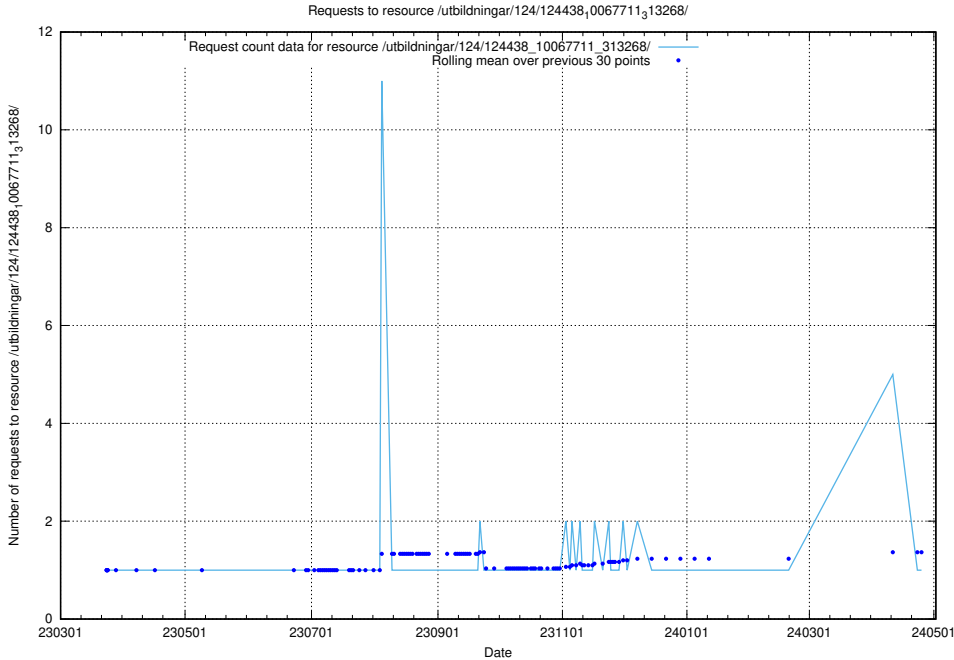

5.3658 Usage of /utbildningar/124/124438_10067711_313268/

Here, we count the number of requests to resource /utbildningar/124/124438_10067711_313268/.