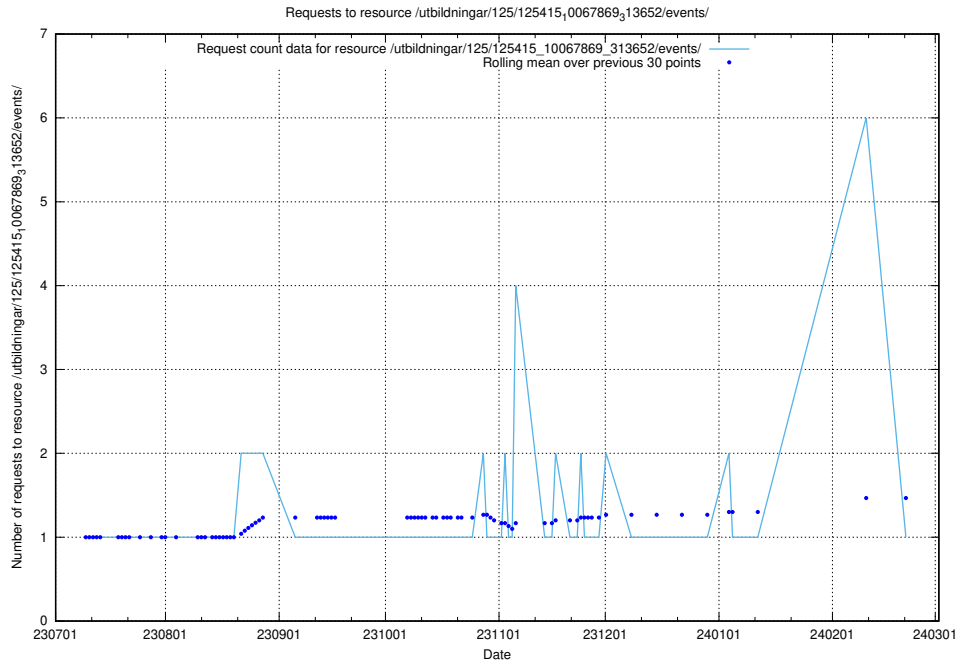

5.5065 Usage of /utbildningar/125/125415_10067869_313652/events/

Here, we count the number of requests to resource /utbildningar/125/125415_10067869_313652/events/