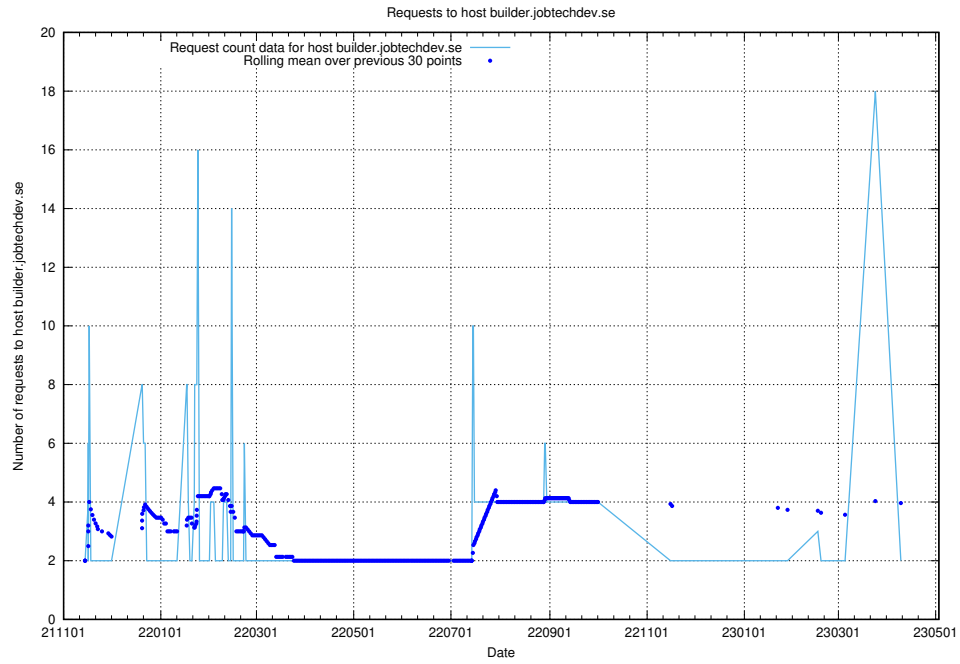

7.274 Usage of builder.jobtechdev.se

Here, we count the number of requests to host builder.jobtechdev.se.