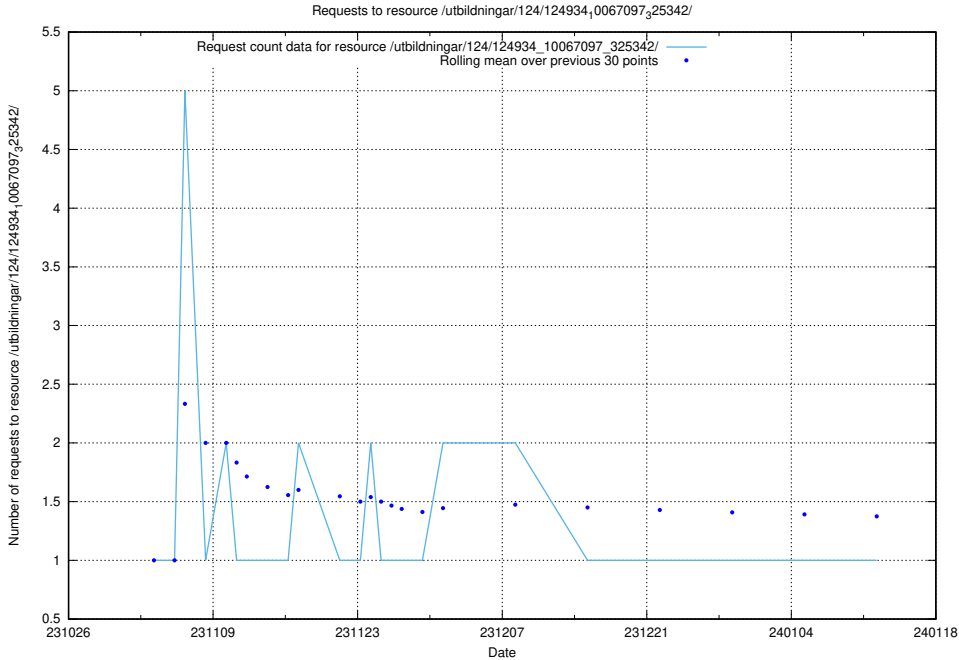

5.4106 Usage of /utbildningar/124/124934_10067097_325342/

Here, we count the number of requests to resource /utbildningar/124/124934_10067097_325342/.