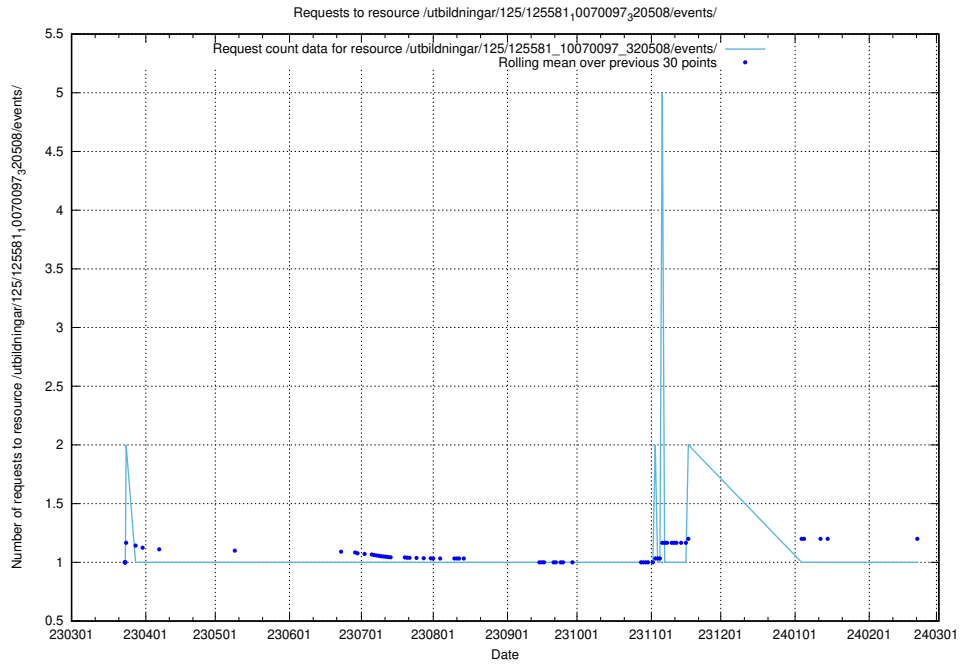

5.1044 Usage of /utbildningar/125/125581_10070097_320508/events/

Here, we count the number of requests to resource /utbildningar/125/125581_10070097_320508/events/