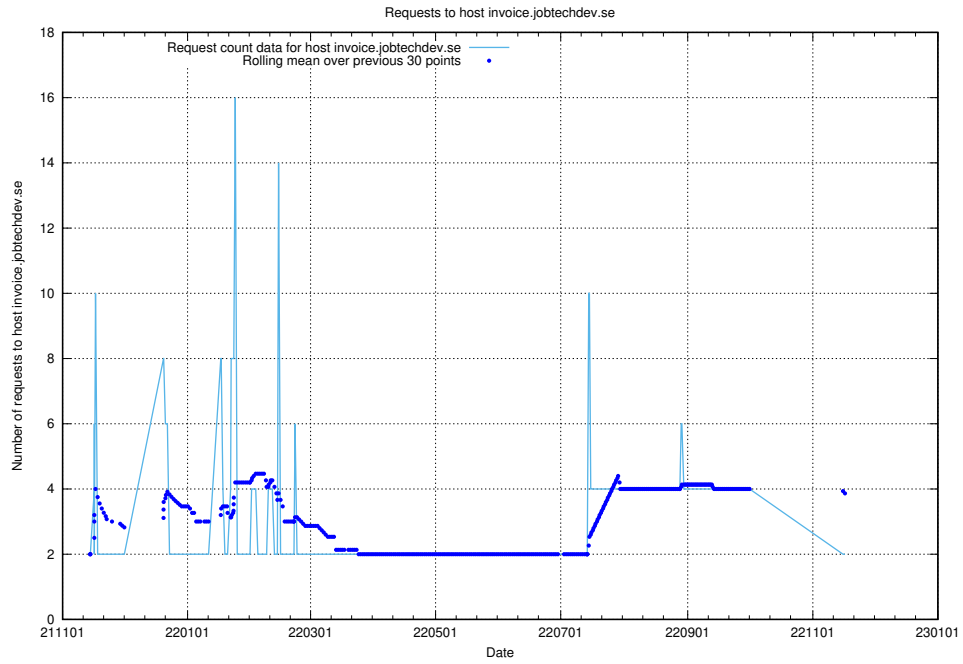

7.590 Usage of invoice.jobtechdev.se

Here, we count the number of requests to host invoice.jobtechdev.se.