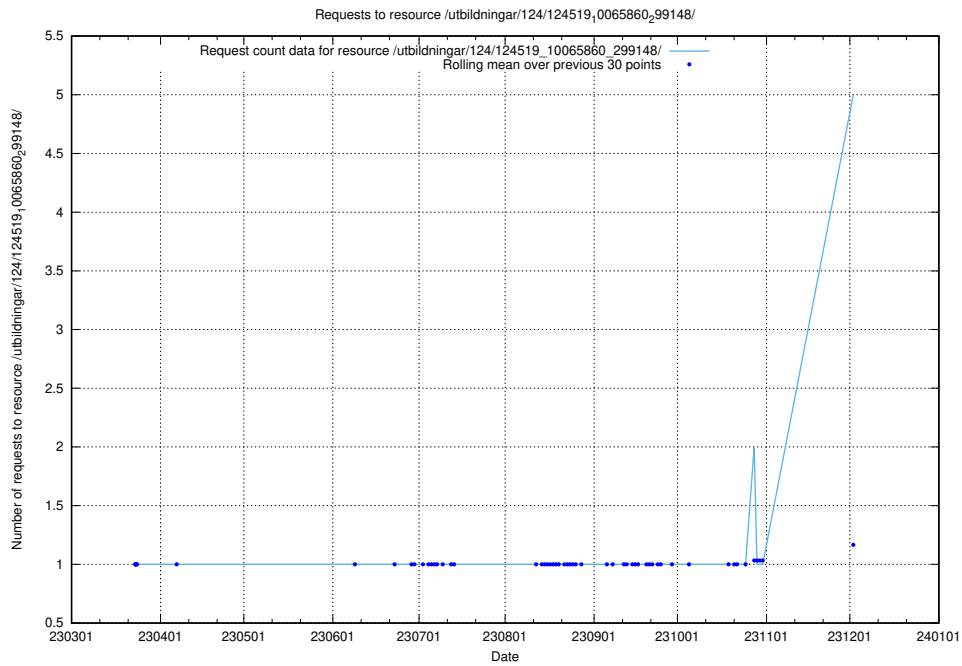

5.119 Usage of /utbildningar/124/124519_10065860_299148/

Here, we count the number of requests to resource /utbildningar/124/124519_10065860_299148/.