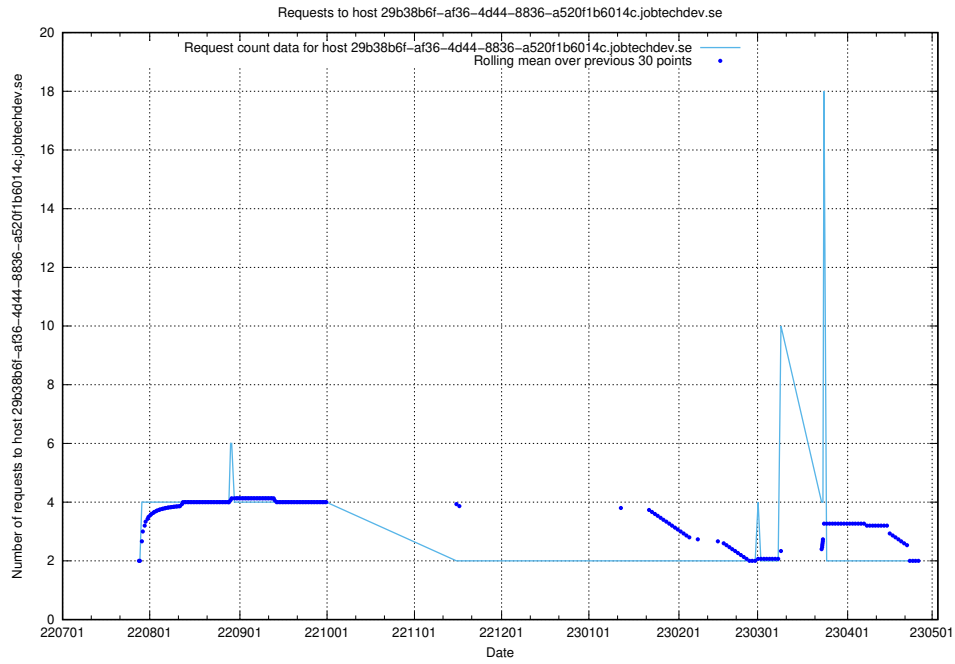

7.380 Usage of 29b38b6f-af36-4d44-8836-a520f1b6014c.jobtechdev.se

Here, we count the number of requests to host 29b38b6f-af36-4d44-8836-a520f1b6014c.jobtechdev.se.