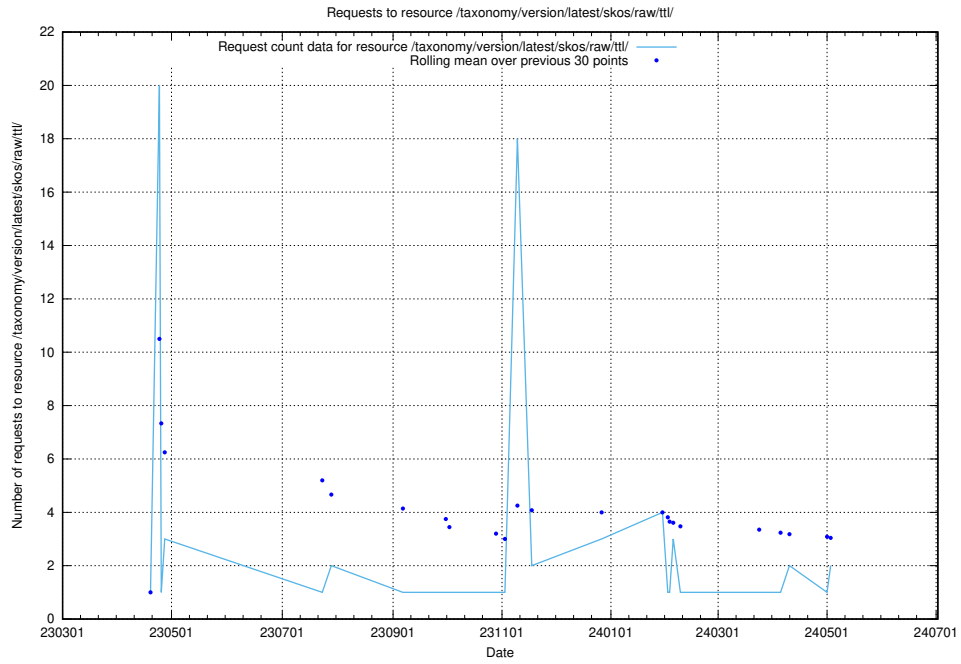

5.851 Usage of `/taxonomy/version/latest/skos/raw/ttl/`

Here, we count the number of requests to resource `/taxonomy/version/latest/skos/raw/ttl/`.