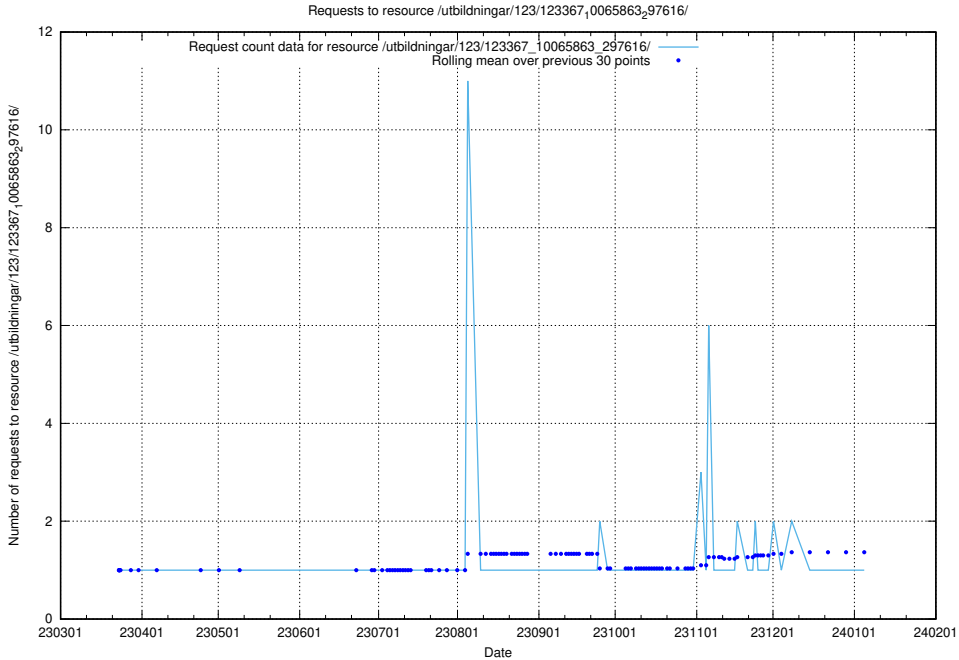

5.4733 Usage of /utbildningar/123/123367_10065863_297616/

Here, we count the number of requests to resource /utbildningar/123/123367_10065863_297616/.