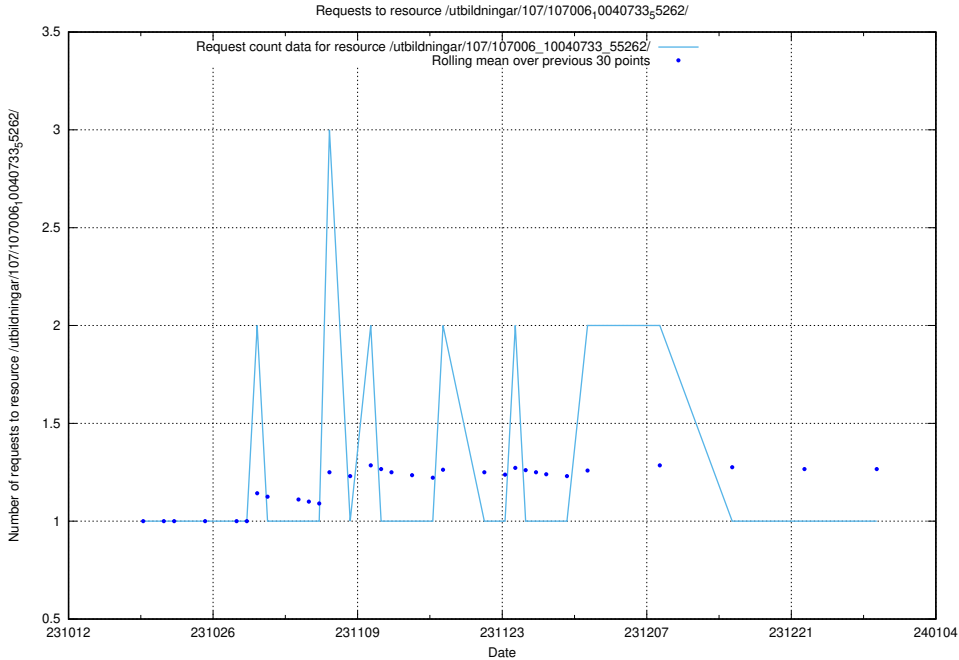

### 5.4222 Usage of /utbildningar/107/

Here, we count the number of requests to resource /utbildningar/107/.