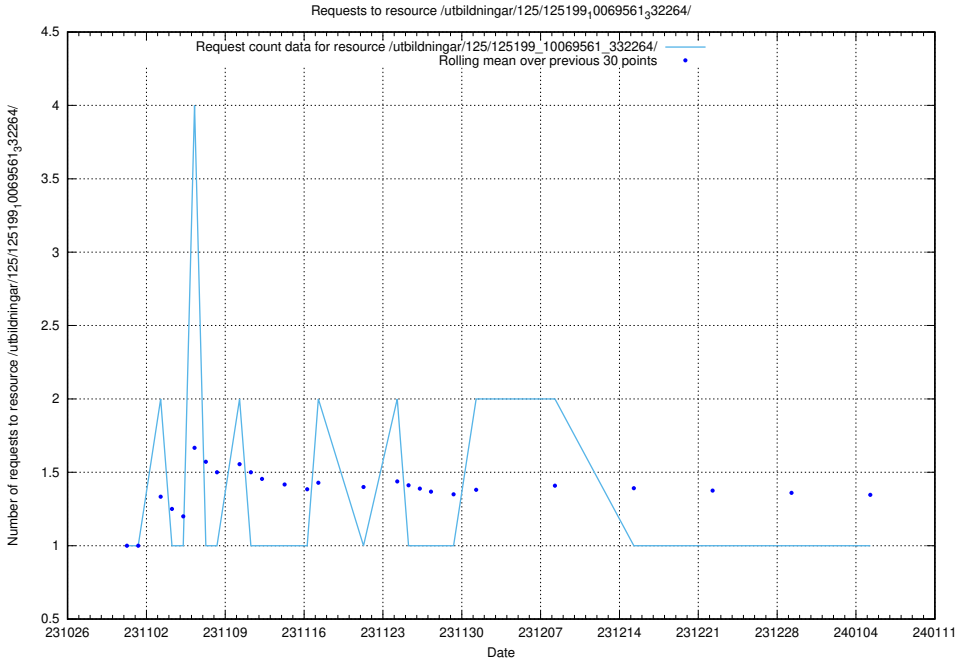

5.4116 Usage of /utbildningar/125/125199_10069561_332264/

Here, we count the number of requests to resource /utbildningar/125/125199_10069561_332264/.