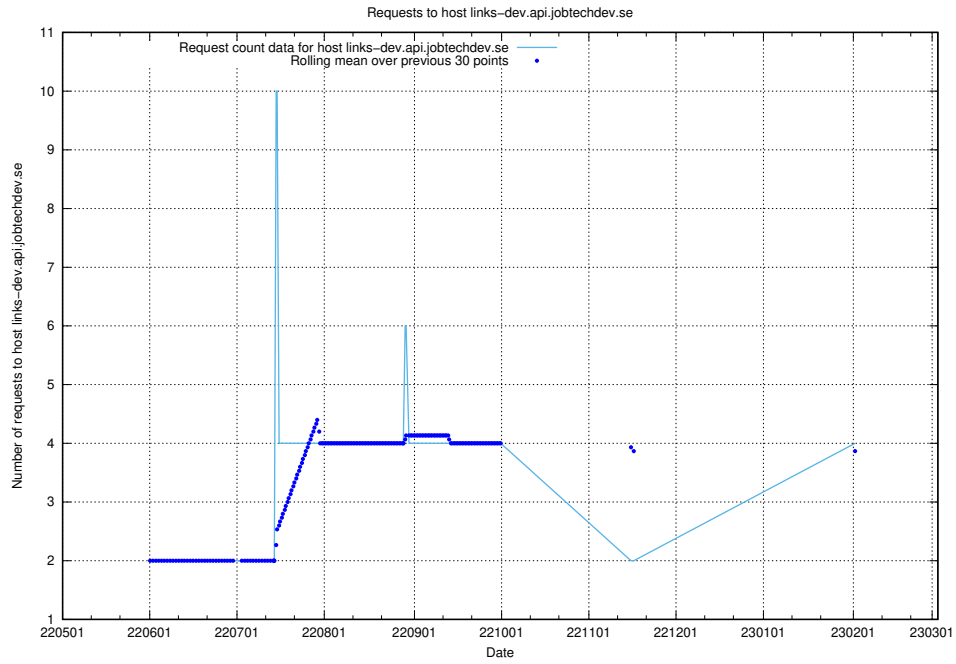

7.144 Usage of links-dev.api.jobtechdev.se

Here, we count the number of requests to host links-dev.api.jobtechdev.se.