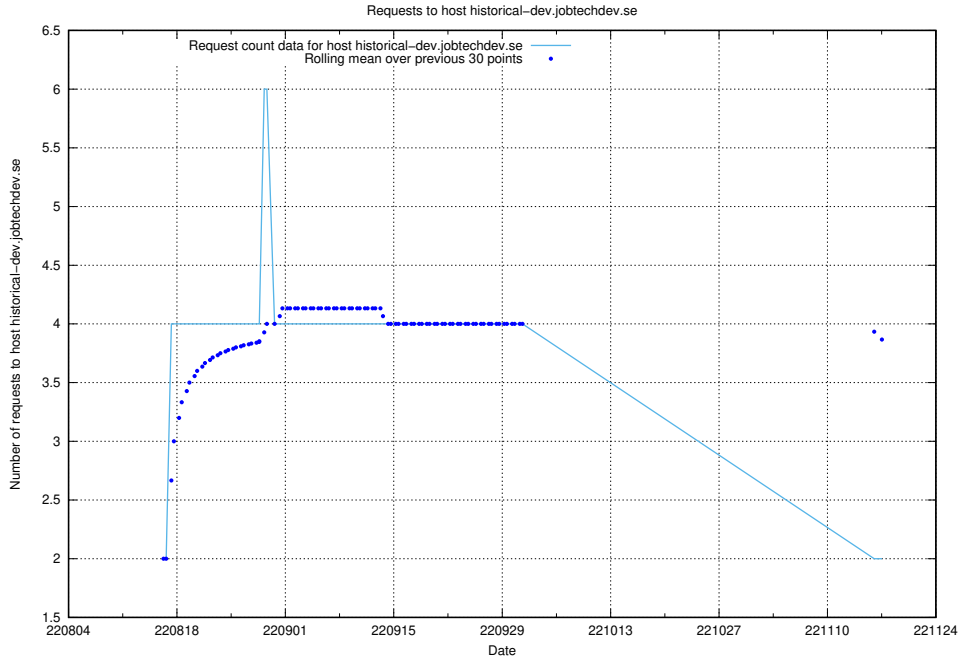

7.340 Usage of historical-dev.jobtechdev.se

Here, we count the number of requests to host historical-dev.jobtechdev.se.