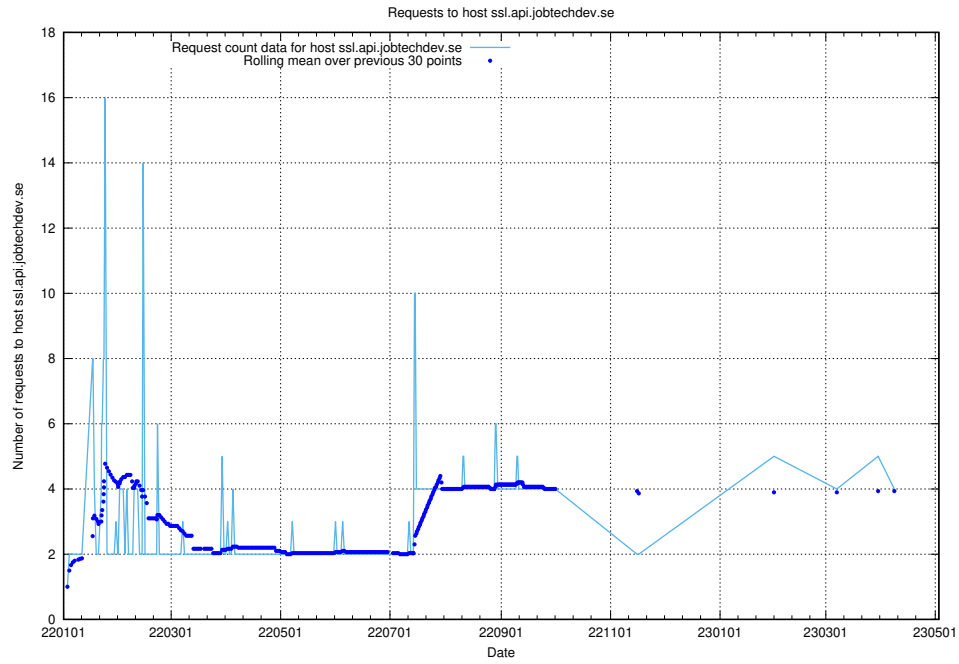

7.106 Usage of ssl.api.jobtechdev.se

Here, we count the number of requests to host ssl.api.jobtechdev.se.