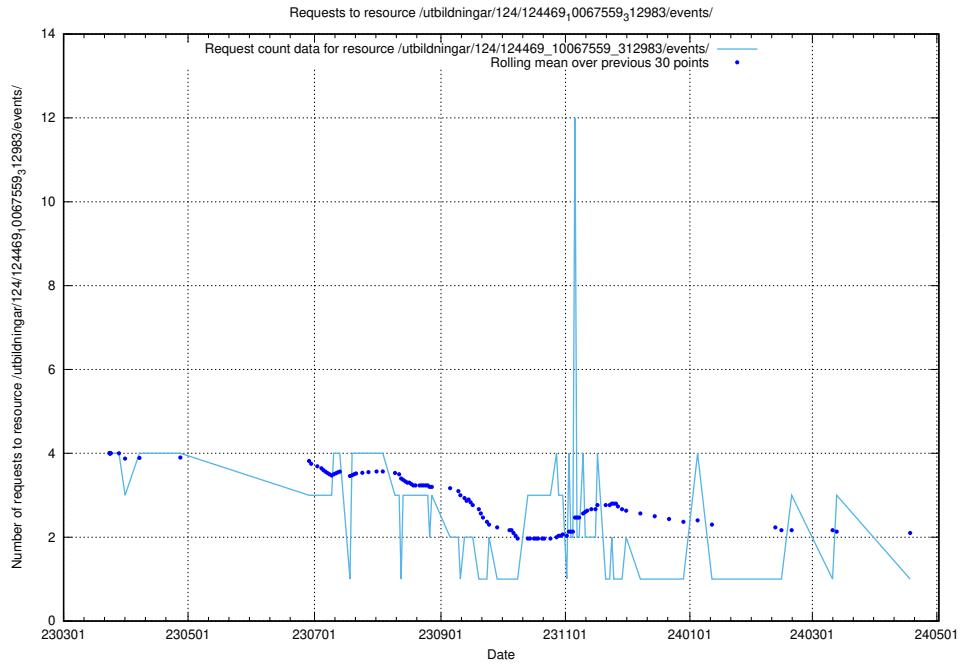

5.6231 Usage of /utbildningar/124/124469_10067559_312983/events/

Here, we count the number of requests to resource /utbildningar/124/124469_10067559_312983/events/