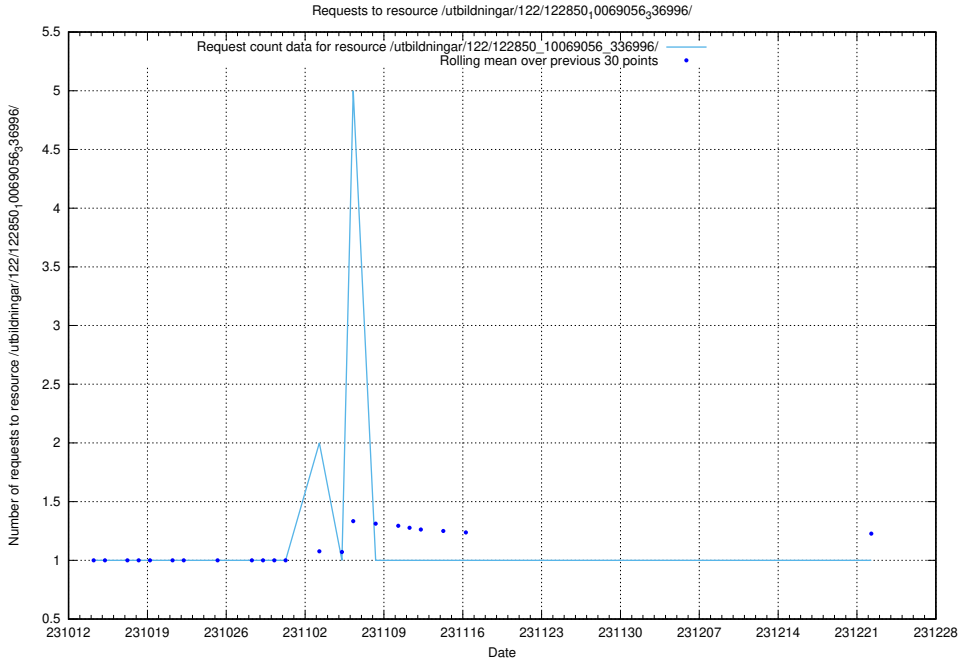

5.4288 Usage of /utbildningar/122/122850_10069056_336996/

Here, we count the number of requests to resource /utbildningar/122/122850_10069056_336996/.