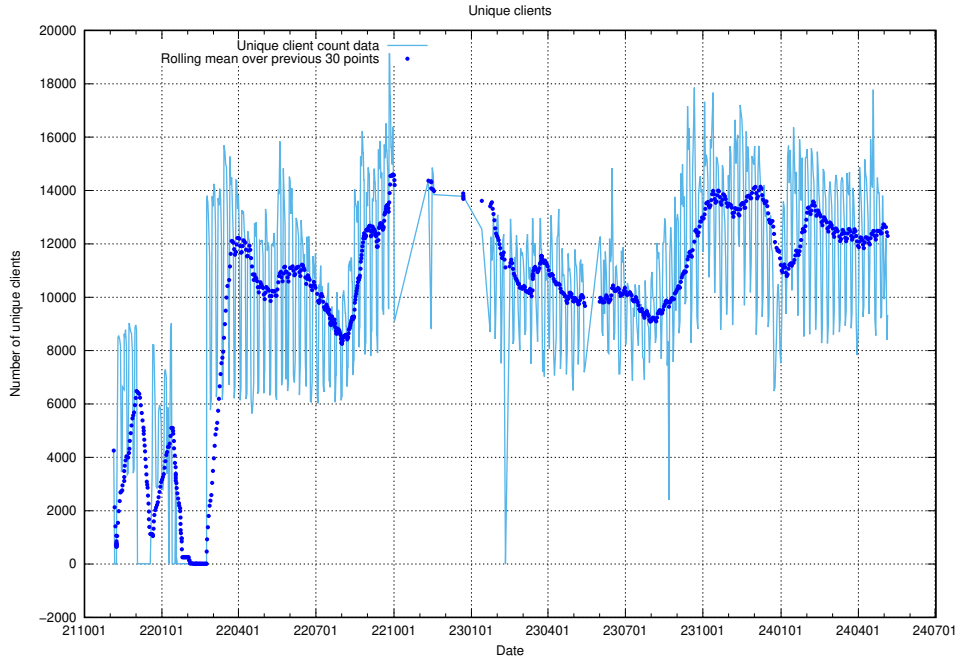

8.2 Number of unique clients

Here we extract the number of unique clients that have used our APIs.