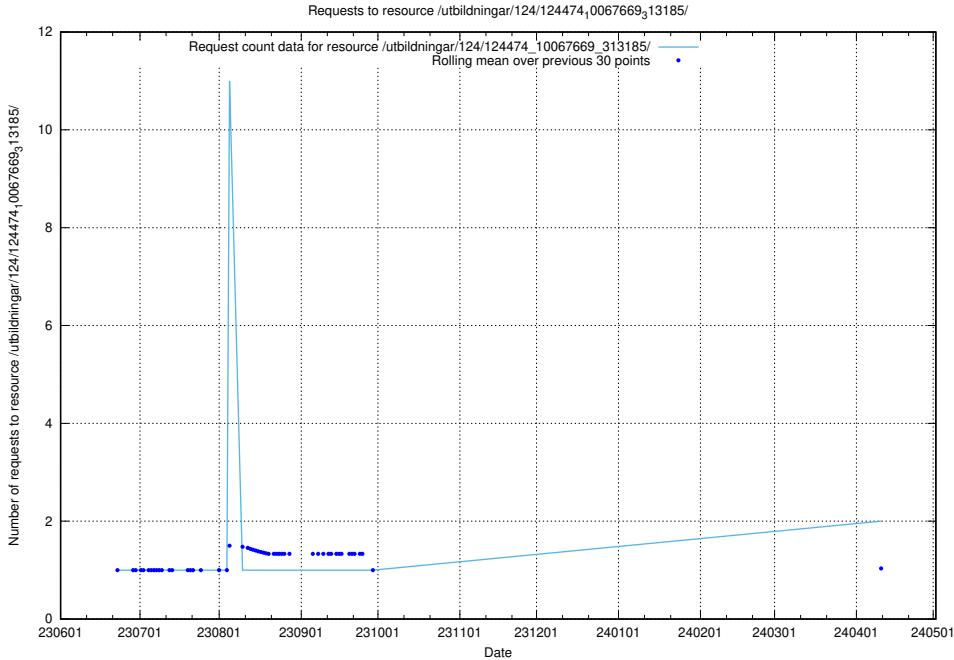

5.816 Usage of /utbildningar/124/124474_10067669_313185/

Here, we count the number of requests to resource /utbildningar/124/124474_10067669_313185/.