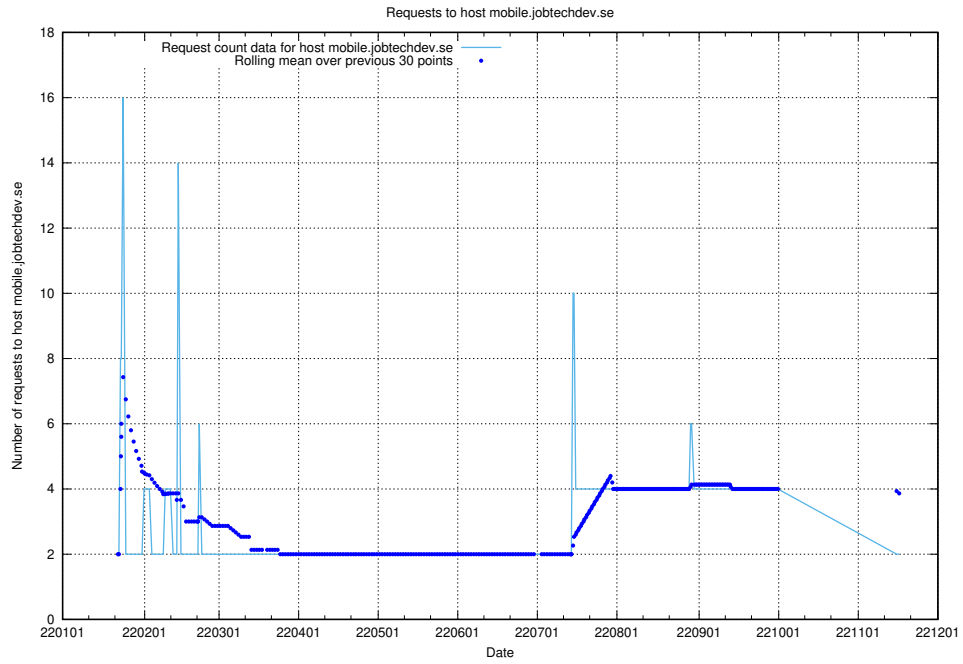

7.589 Usage of mobile.jobtechdev.se

Here, we count the number of requests to host mobile.jobtechdev.se.