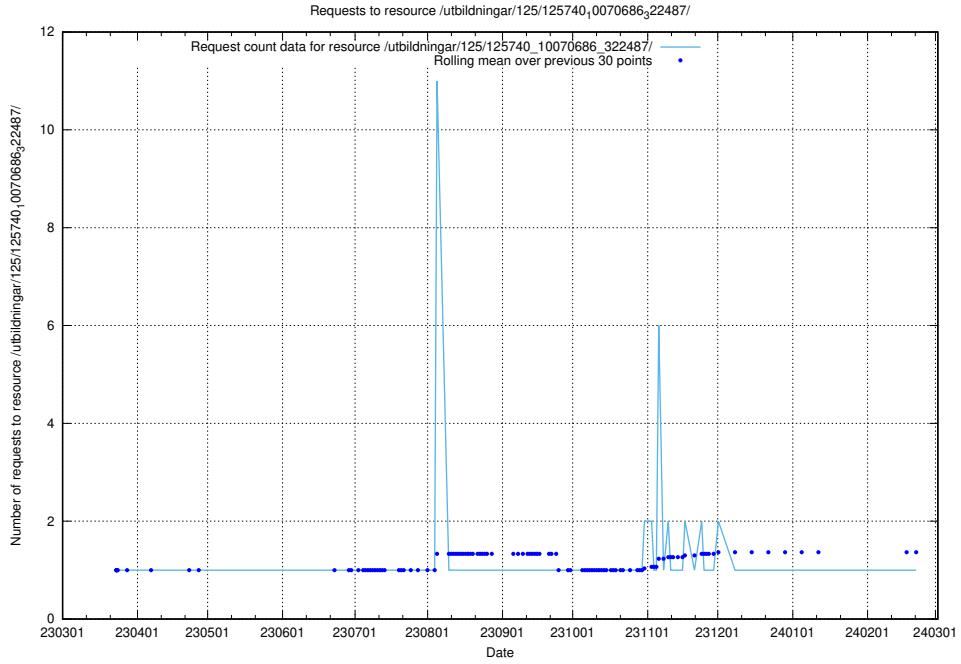

5.930 Usage of /utbildningar/125/125740_10070686_322487/

Here, we count the number of requests to resource /utbildningar/125/125740_10070686_322487/.