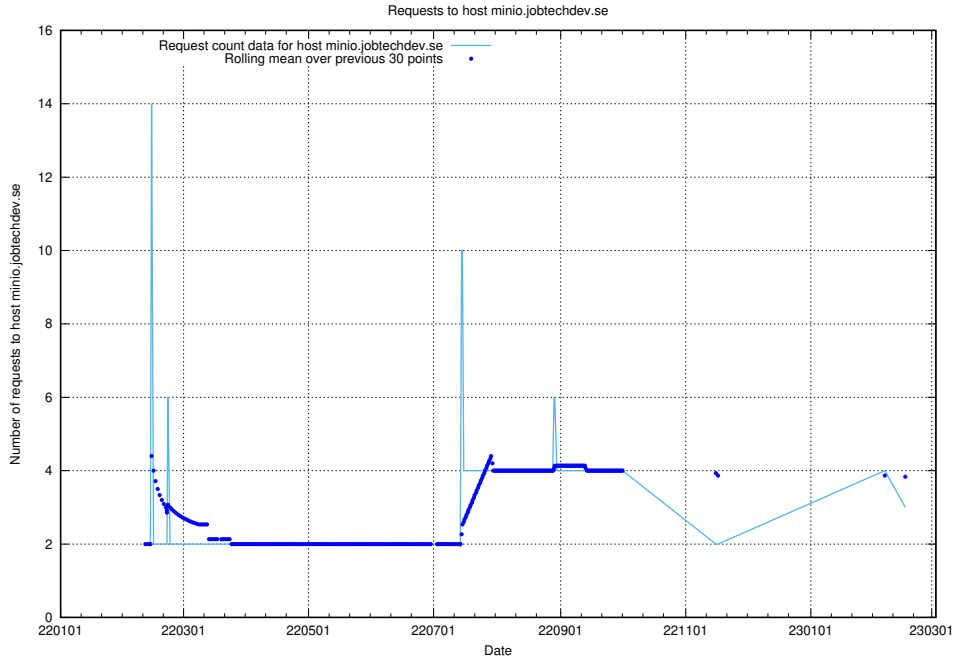

7.229 Usage of minio.jobtechdev.se

Here, we count the number of requests to host minio.jobtechdev.se.