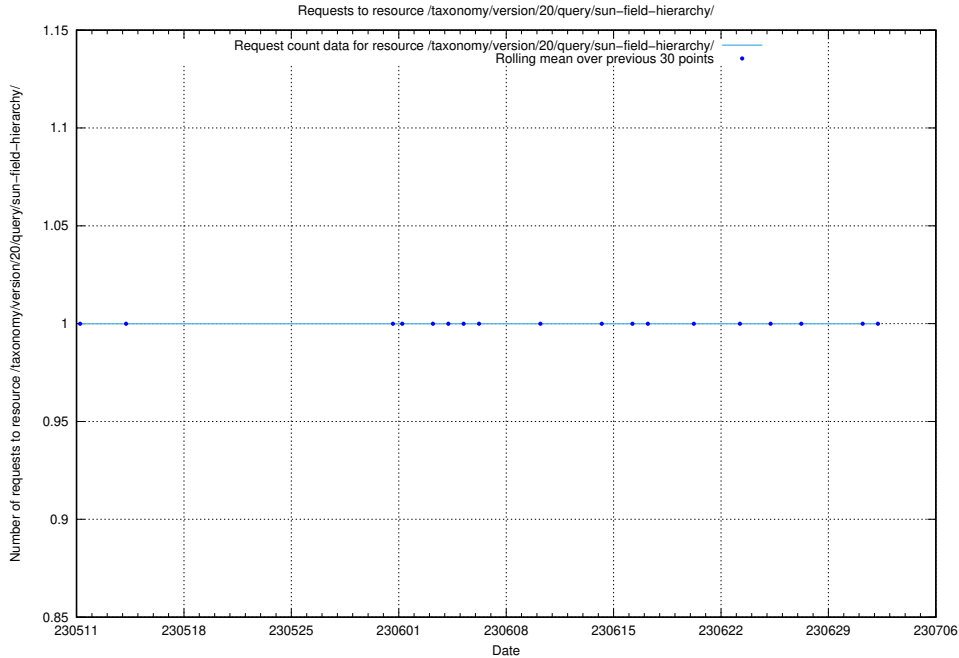

5.5908 Usage of /taxonomy/version/20/query/sun-field-hierarchy/

Here, we count the number of requests to resource /taxonomy/version/20/query/sun-field-hierarchy/.