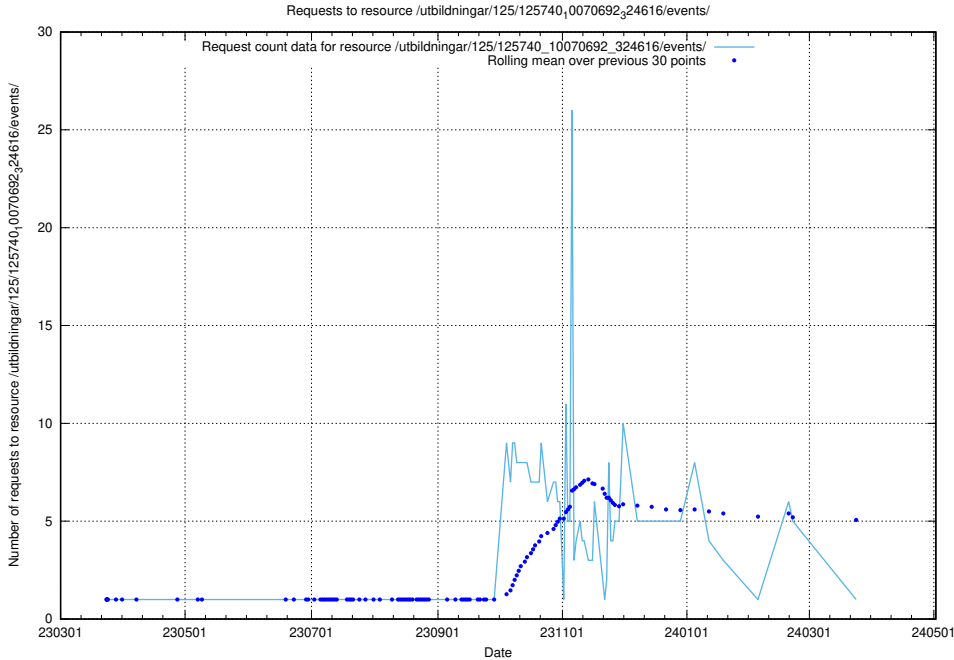

5.921 Usage of /utbildningar/125/125740_10070692_324616/events/

Here, we count the number of requests to resource /utbildningar/125/125740_10070692_324616/events/