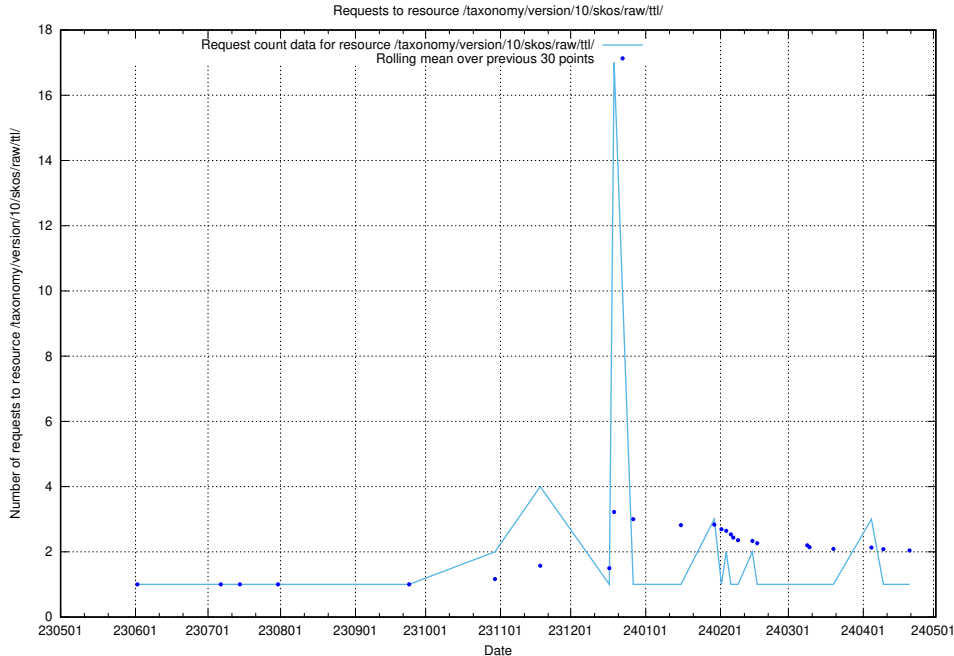

## 5.5881 Usage of /utbildningar/124/124055\_10023995\_319697/events/

Here, we count the number of requests to resource /utbildningar/124/124055\_10023995\_319697/events/