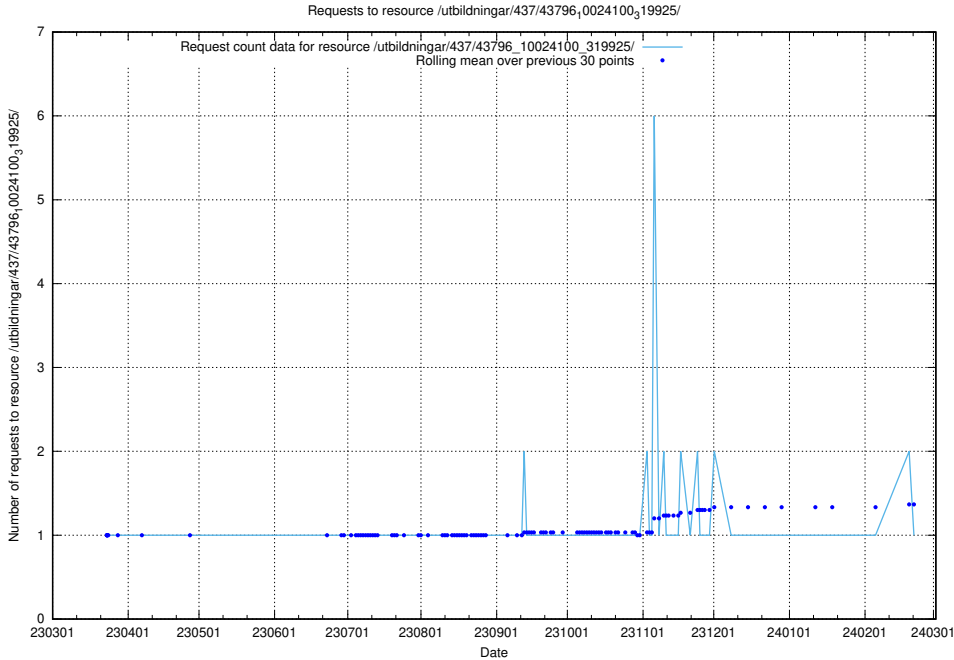

5.6331 Usage of /utbildningar/437/43796_10024100_319925/

Here, we count the number of requests to resource /utbildningar/437/43796_10024100_319925/.