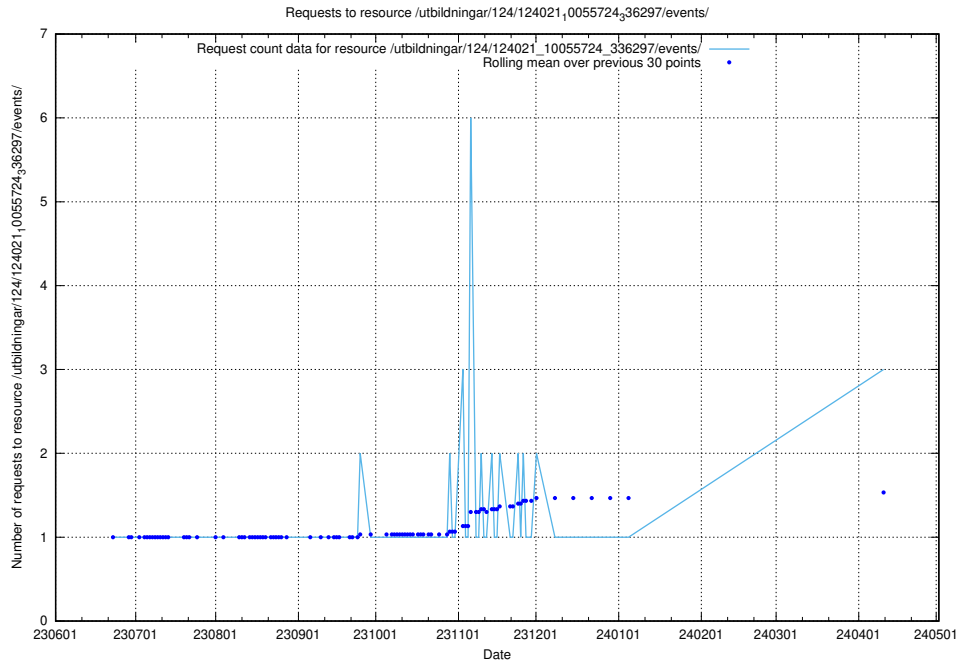

5.389 Usage of /utbildningar/124/124021_10055724_336297/events/

Here, we count the number of requests to resource /utbildningar/124/124021_10055724_336297/events/