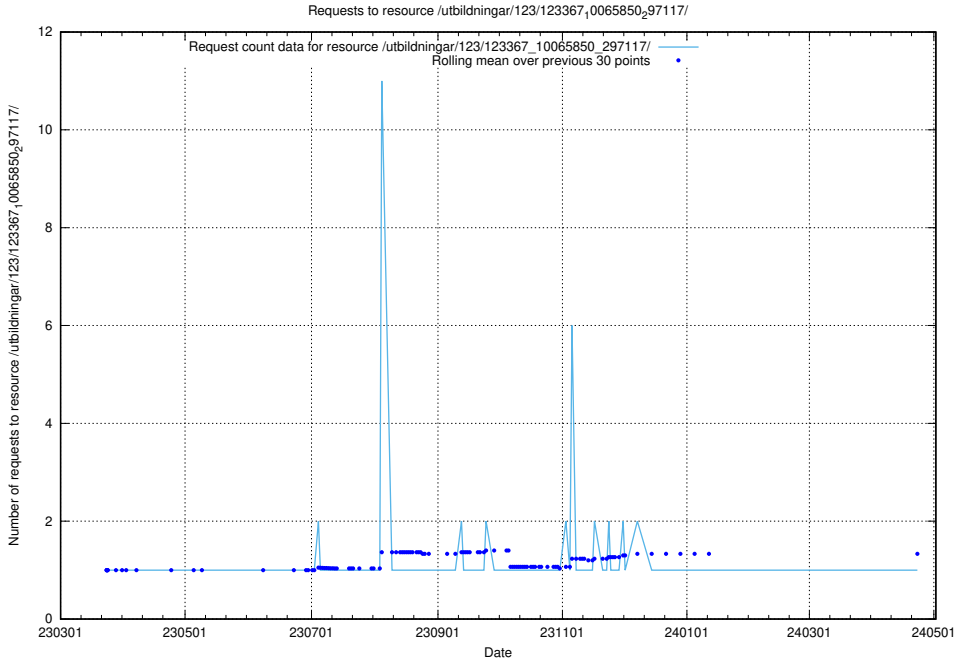

5.4795 Usage of /utbildningar/123/123367_10065850_297117/

Here, we count the number of requests to resource /utbildningar/123/123367_10065850_297117/.