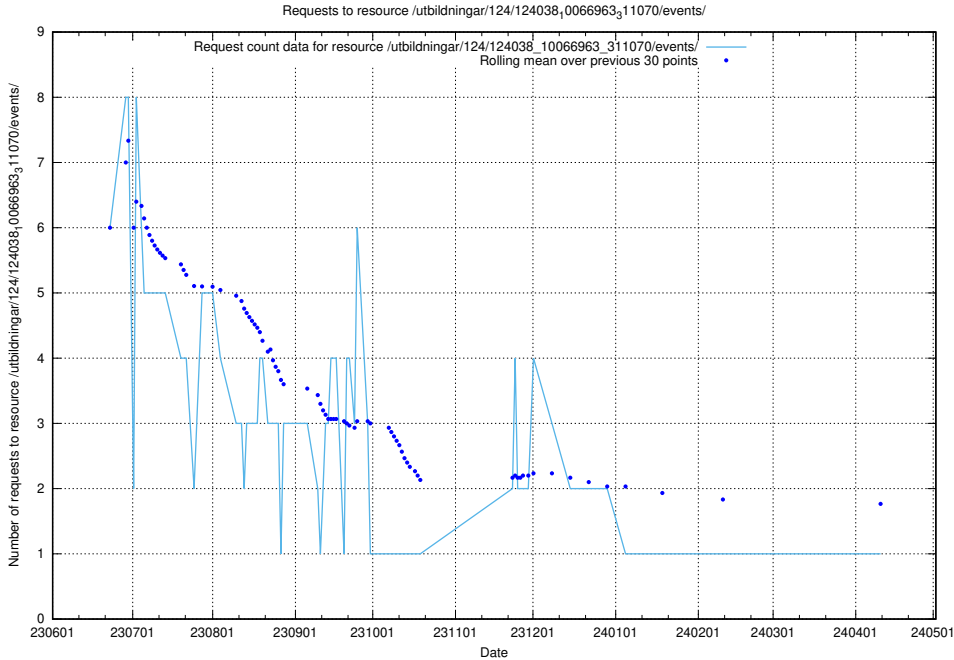

5.5509 Usage of /utbildningar/124/124038_10066963_311070/events/

Here, we count the number of requests to resource /utbildningar/124/124038_10066963_311070/events/