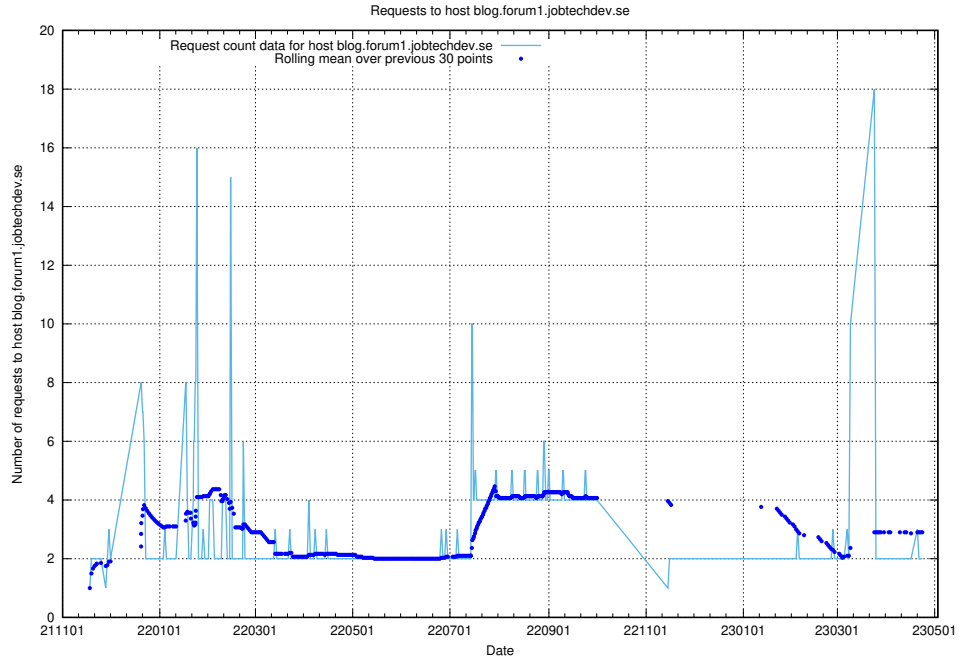

7.479 Usage of `blog.forum1.jobtechdev.se`

Here, we count the number of requests to host `blog.forum1.jobtechdev.se`.