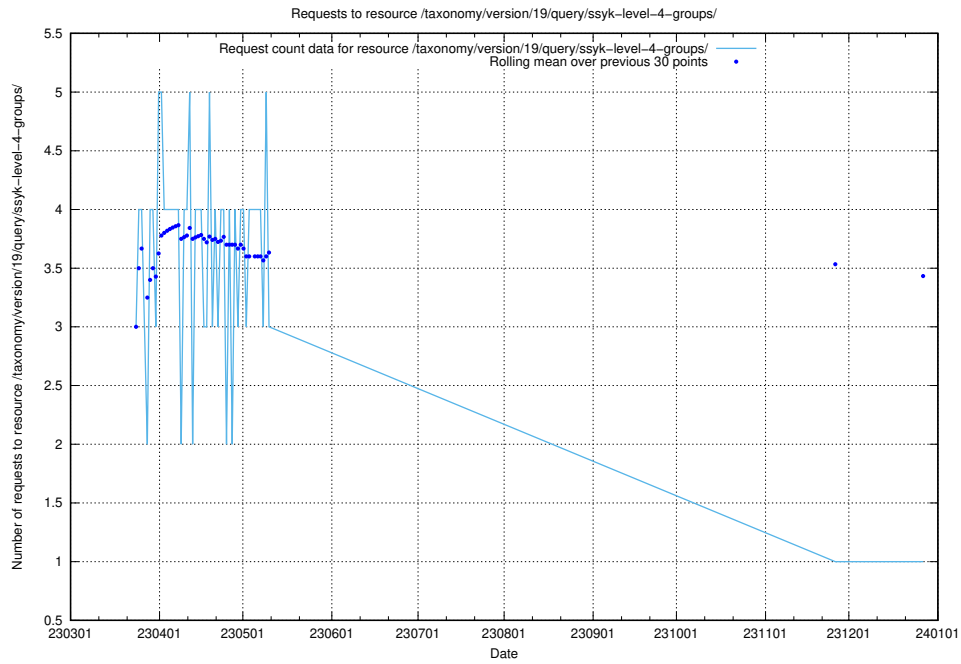

5.6098 Usage of /taxonomy/version/19/query/ssyk-level-4-groups/

Here, we count the number of requests to resource /taxonomy/version/19/query/ssyk-level-4-groups/.