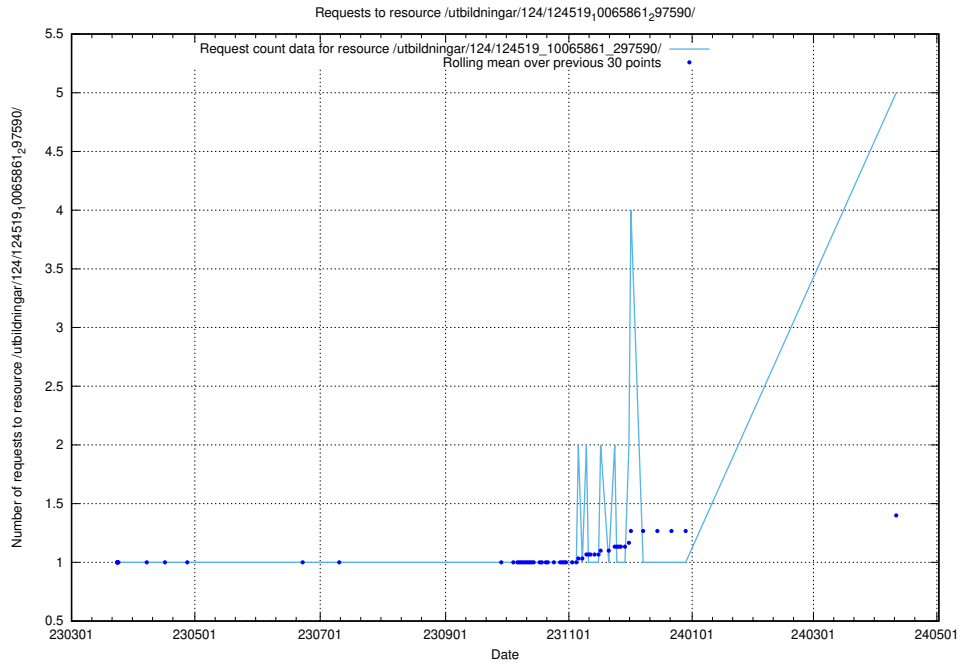

5.118 Usage of /utbildningar/124/124519_10065861_297590/

Here, we count the number of requests to resource /utbildningar/124/124519_10065861_297590/.