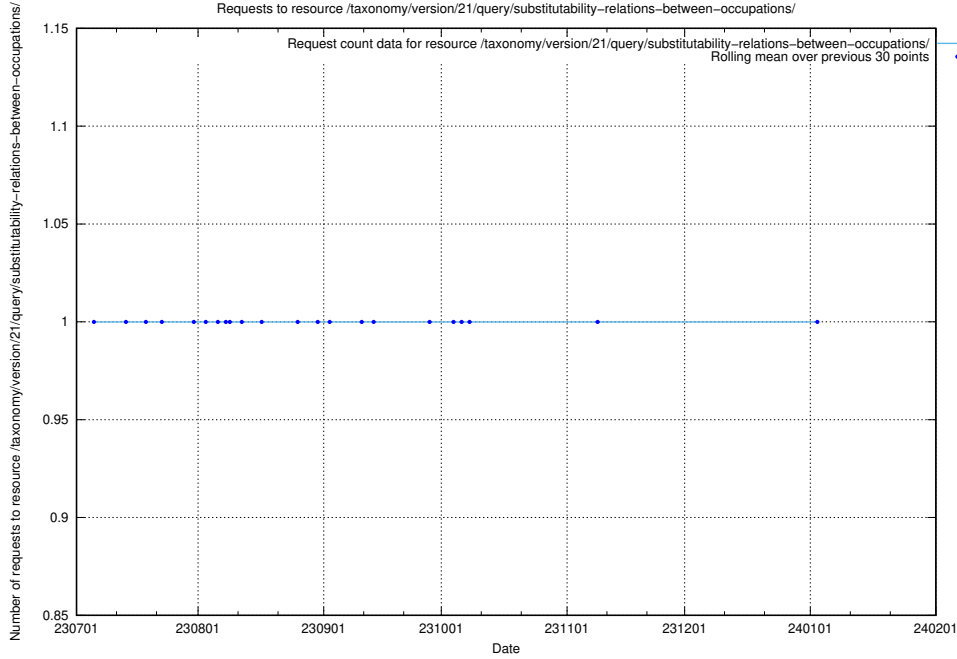

5.5280 Usage of /taxonomy/version/21/query/substitutability-relations-between-occupations/

Here, we count the number of requests to resource /taxonomy/version/21/query/substitutability-relations-between-occupations/.