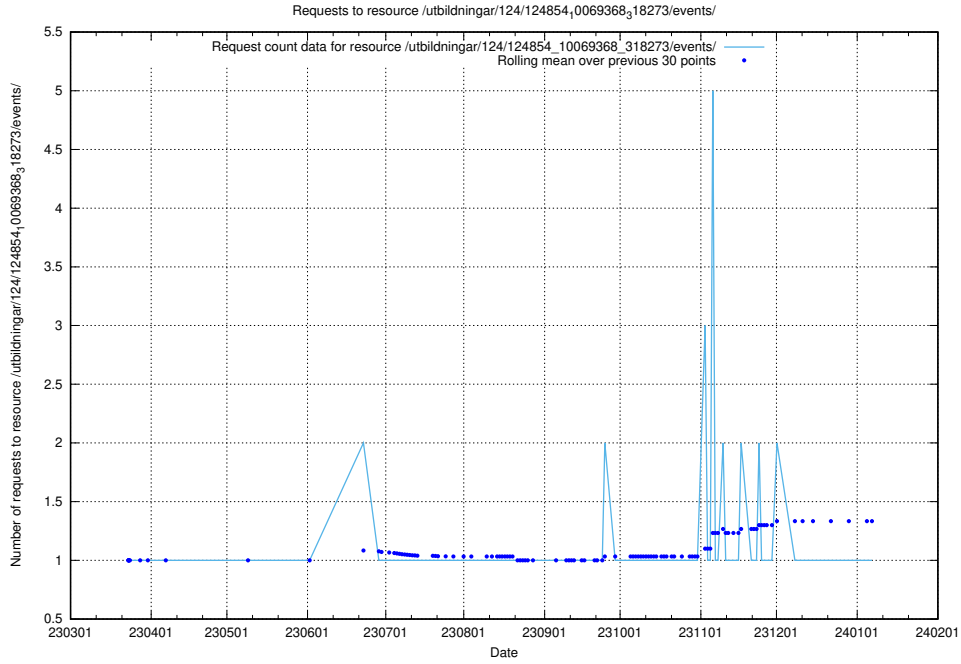

5.1150 Usage of /utbildningar/124/124854_10069368_318273/events/

Here, we count the number of requests to resource /utbildningar/124/124854_10069368_318273/events/