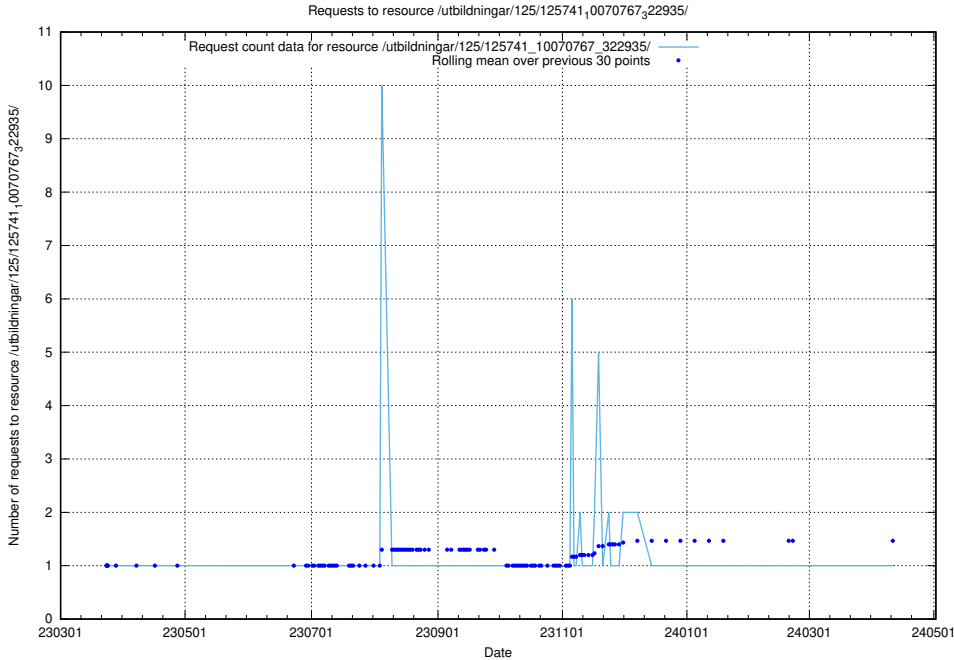

5.6440 Usage of /utbildningar/125/125741_10070767_322935/

Here, we count the number of requests to resource /utbildningar/125/125741_10070767_322935/.