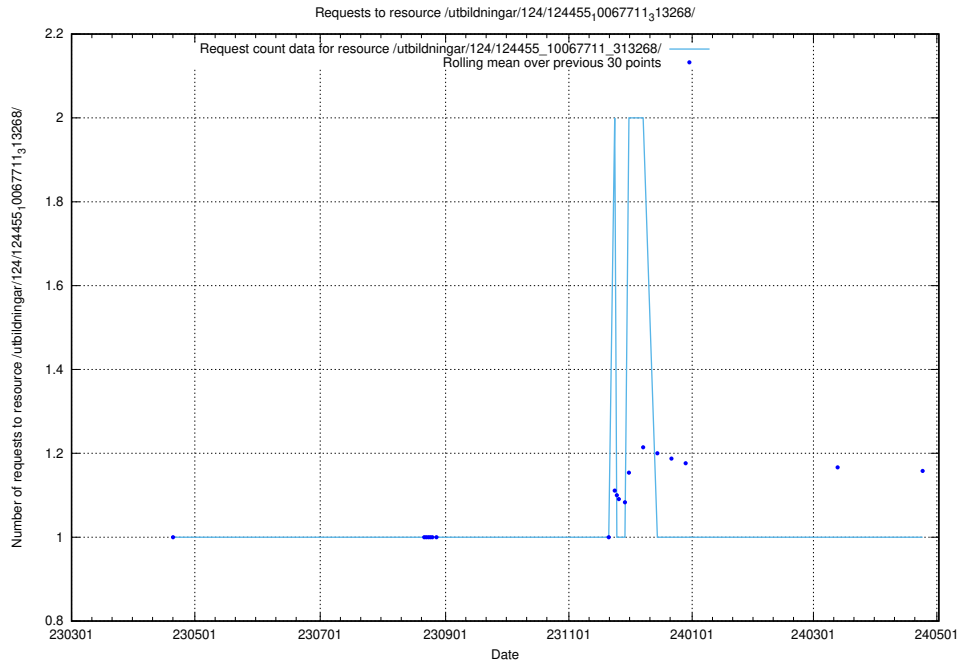

5.6005 Usage of /utbildningar/124/124455_10067711_313268/

Here, we count the number of requests to resource /utbildningar/124/124455_10067711_313268/.