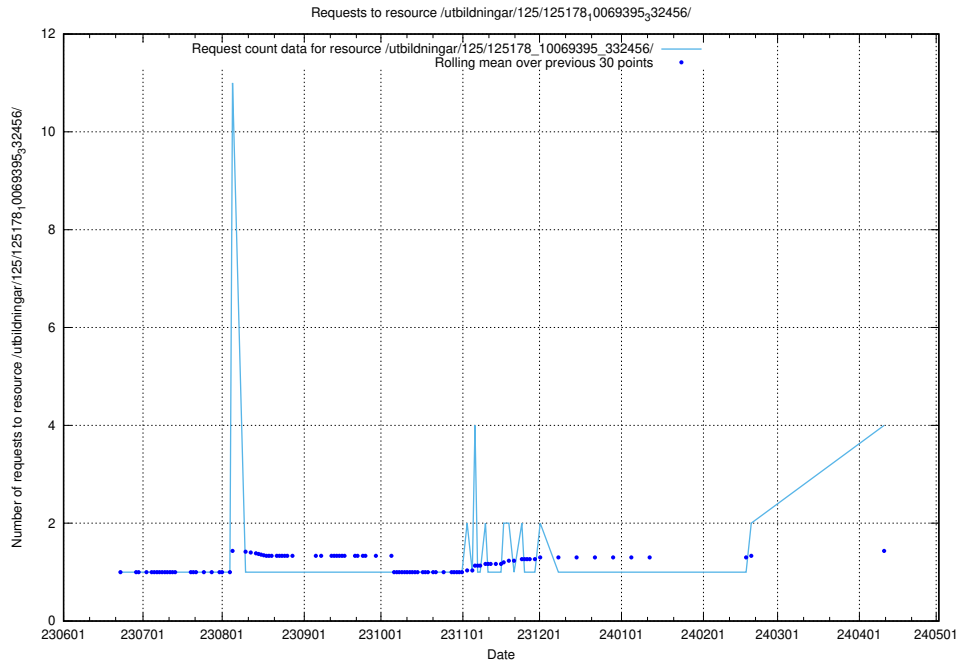

5.230 Usage of /utbildningar/125/125178_10069395_332456/

Here, we count the number of requests to resource /utbildningar/125/125178_10069395_332456/.