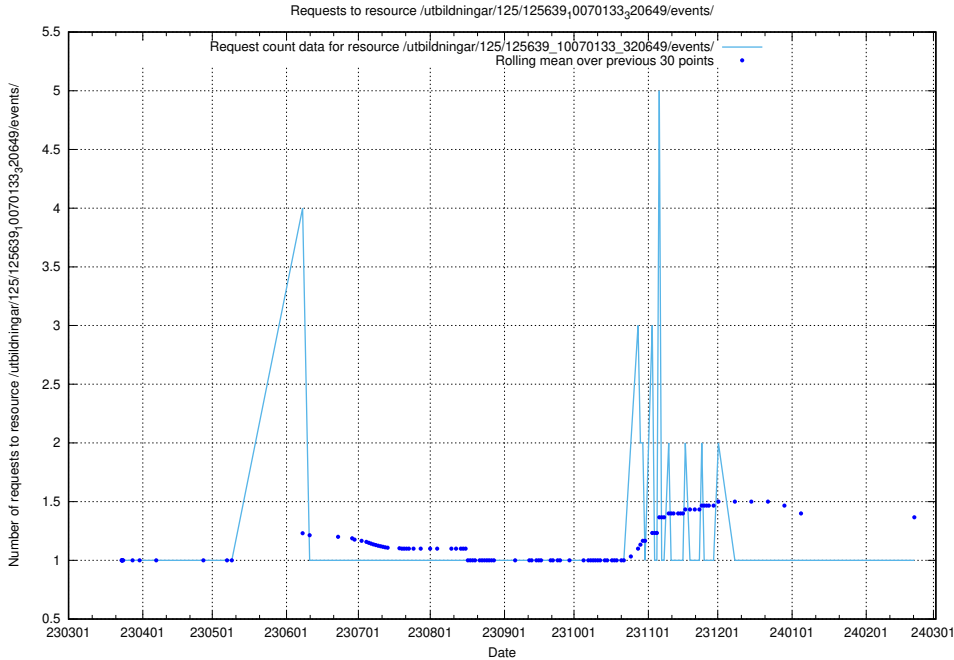

5.1002 Usage of /utbildningar/125/125639_10070133_320649/events/

Here, we count the number of requests to resource /utbildningar/125/125639_10070133_320649/events/