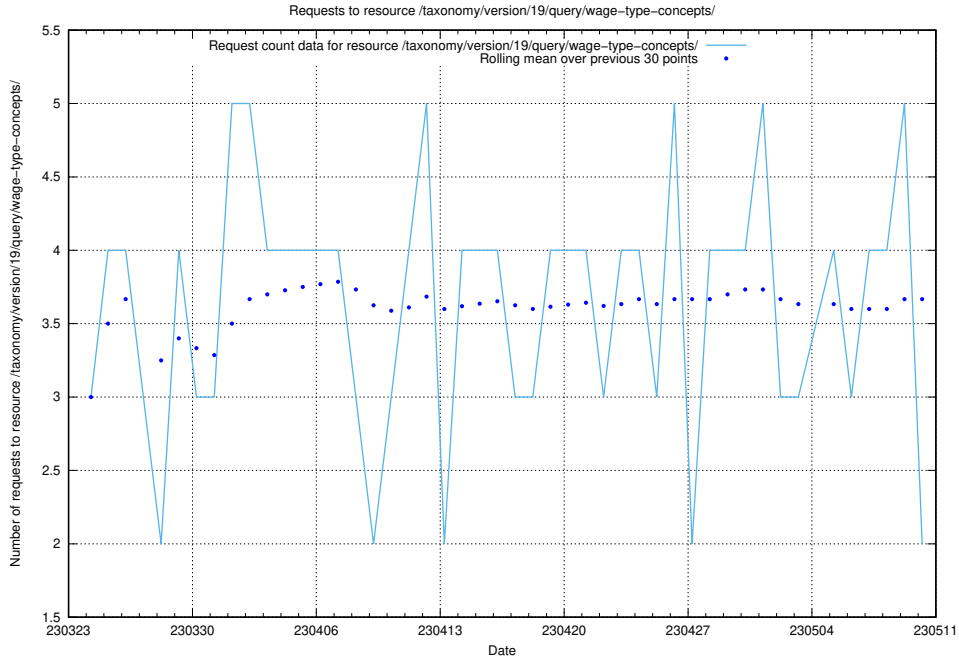

5.867 Usage of /taxonomy/version/19/query/wage-type-concepts/

Here, we count the number of requests to resource /taxonomy/version/19/query/wage-type-concepts/.