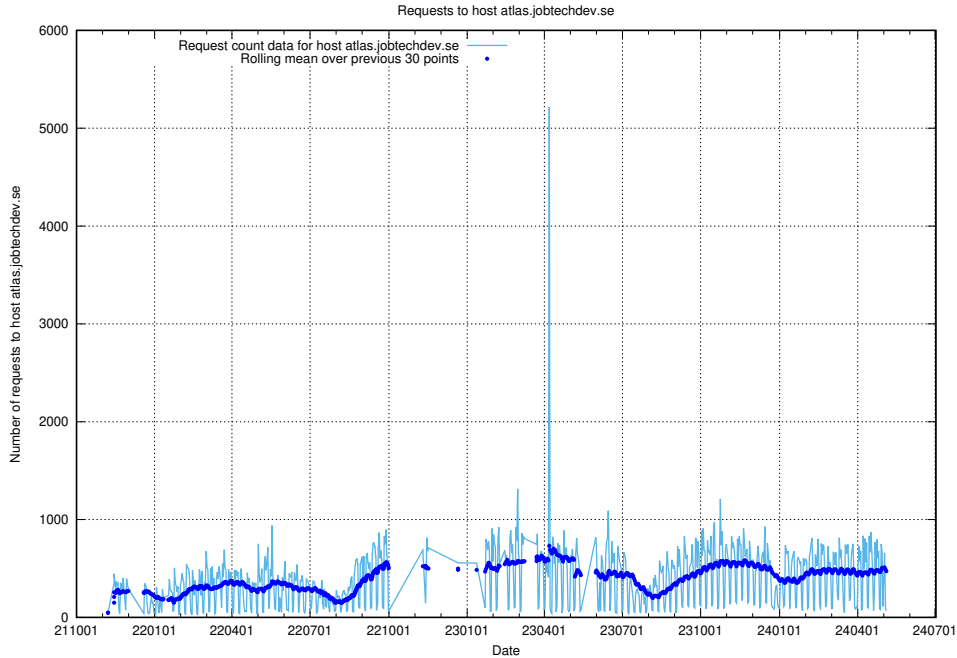

7.24 Usage of atlas.jobtechdev.se

Here, we count the number of requests to host atlas.jobtechdev.se.