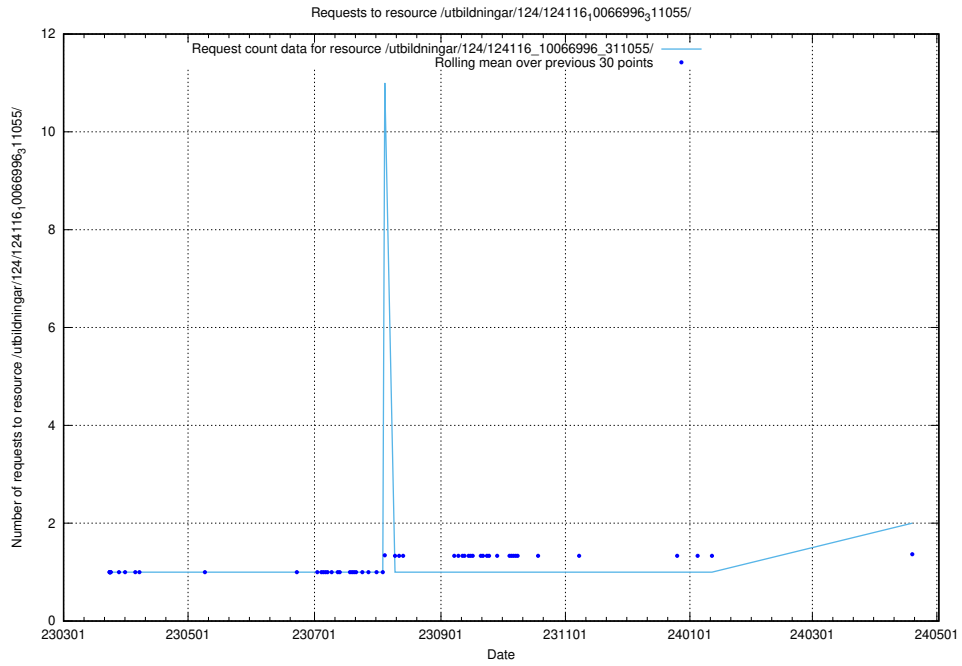

5.676 Usage of /utbildningar/124/124116_10066996_311055/

Here, we count the number of requests to resource /utbildningar/124/124116_10066996_311055/.