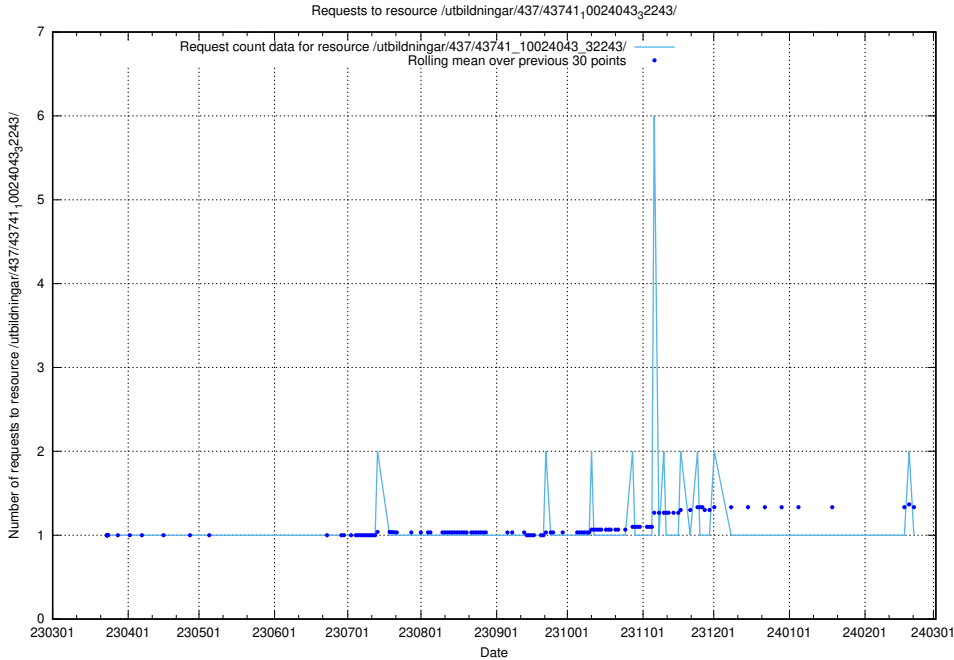

5.6366 Usage of /utbildningar/437/43741_10024043_32243/

Here, we count the number of requests to resource /utbildningar/437/43741_10024043_32243/.