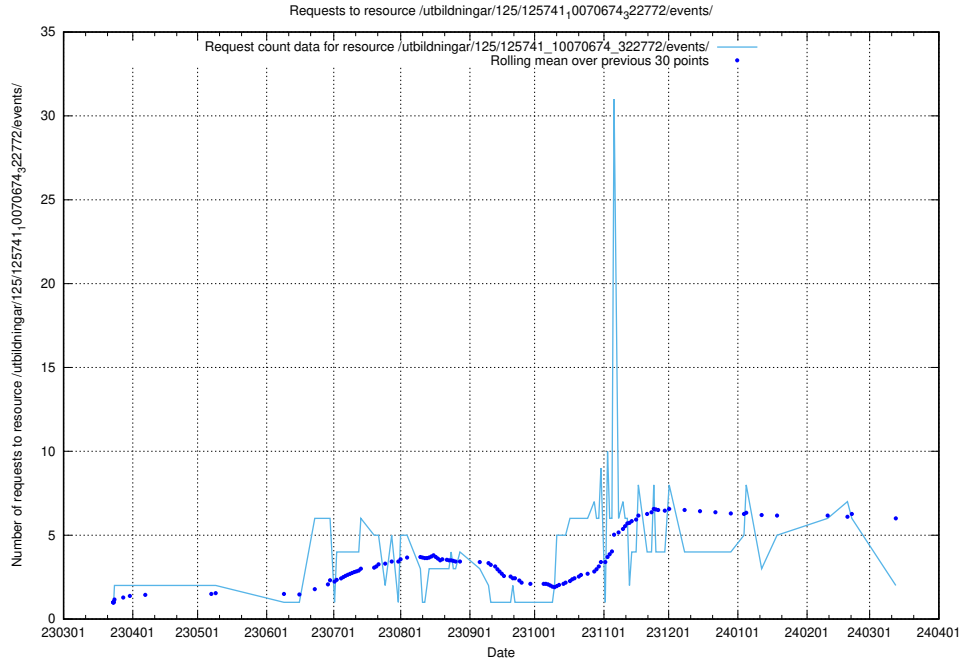

5.909 Usage of /utbildningar/125/125741_10070674_322772/events/

Here, we count the number of requests to resource /utbildningar/125/125741_10070674_322772/events/