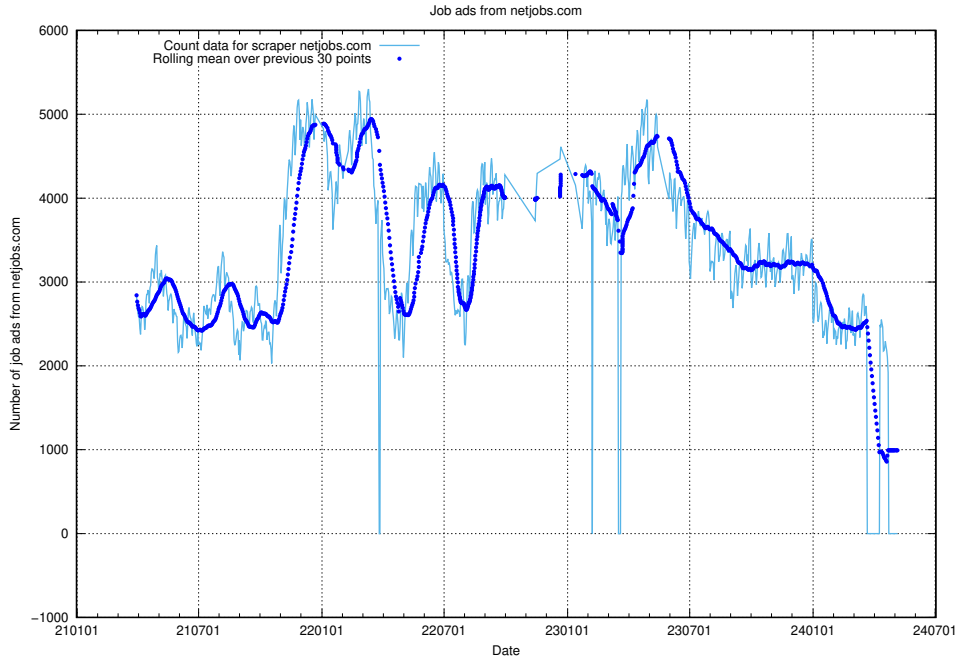

13.4 Number of ads by scraper netjobs.com

Here, we count the number of job ads scraped from netjobs.com.