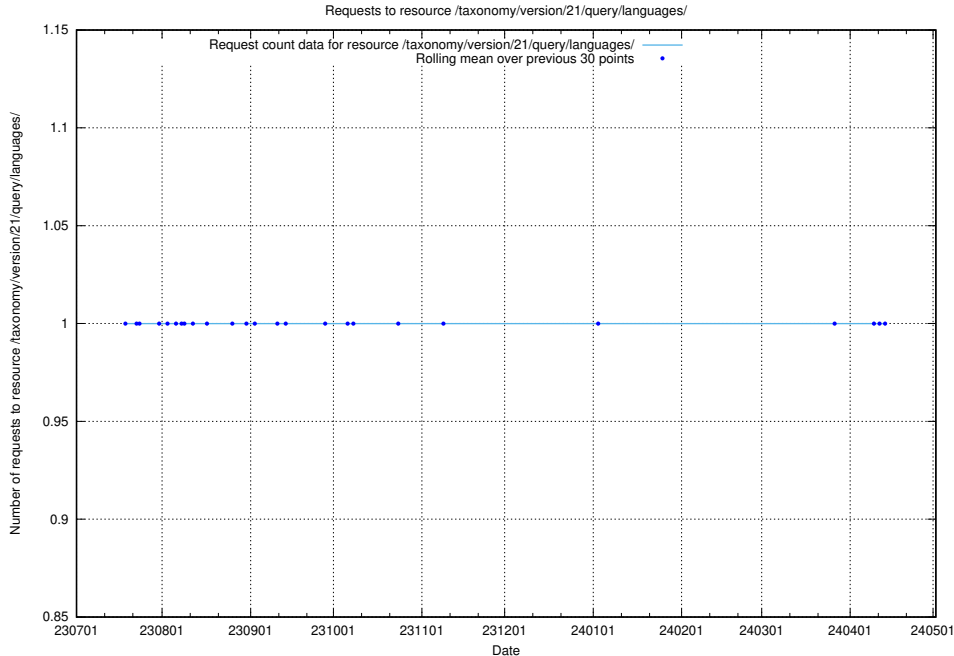

5.4978 Usage of /taxonomy/version/21/query/languages/

Here, we count the number of requests to resource /taxonomy/version/21/query/languages/.