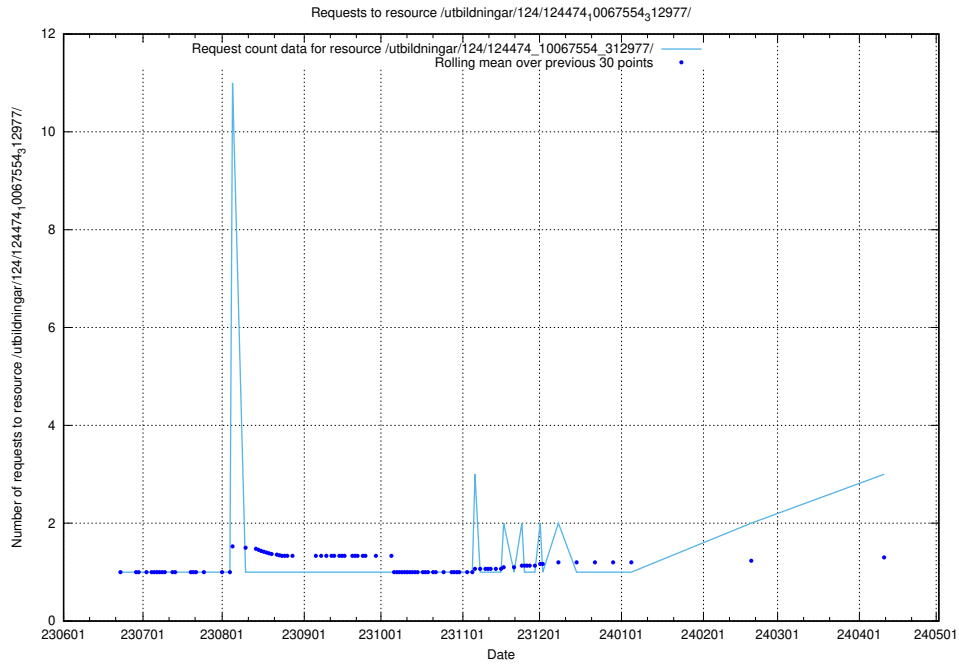

5.384 Usage of /utbildningar/124/124474_10067554_312977/

Here, we count the number of requests to resource /utbildningar/124/124474_10067554_312977/.