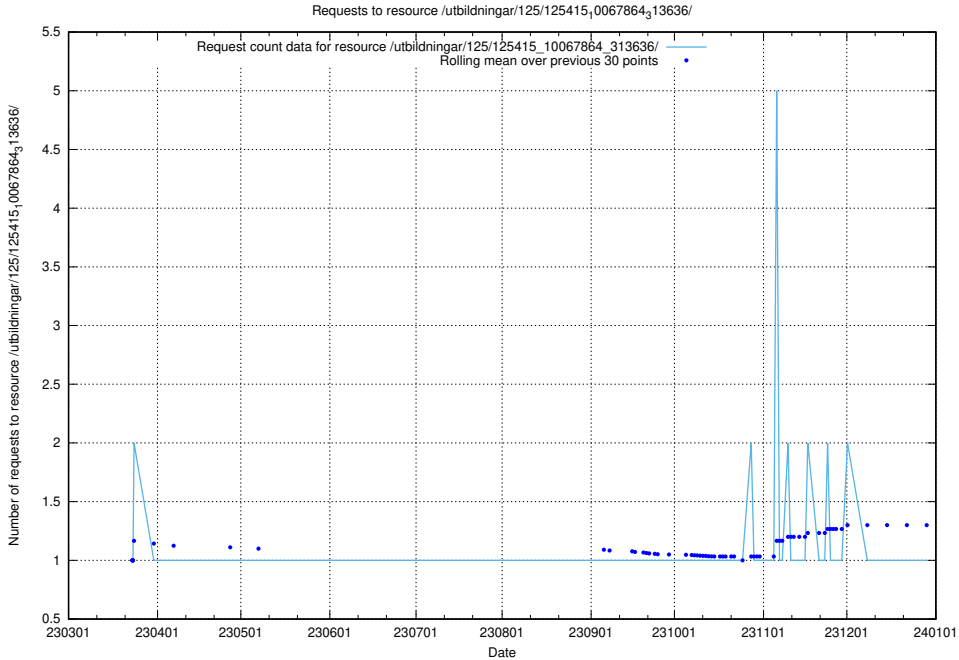

5.1053 Usage of /utbildningar/125/125415_10067864_313636/

Here, we count the number of requests to resource /utbildningar/125/125415_10067864_313636/.