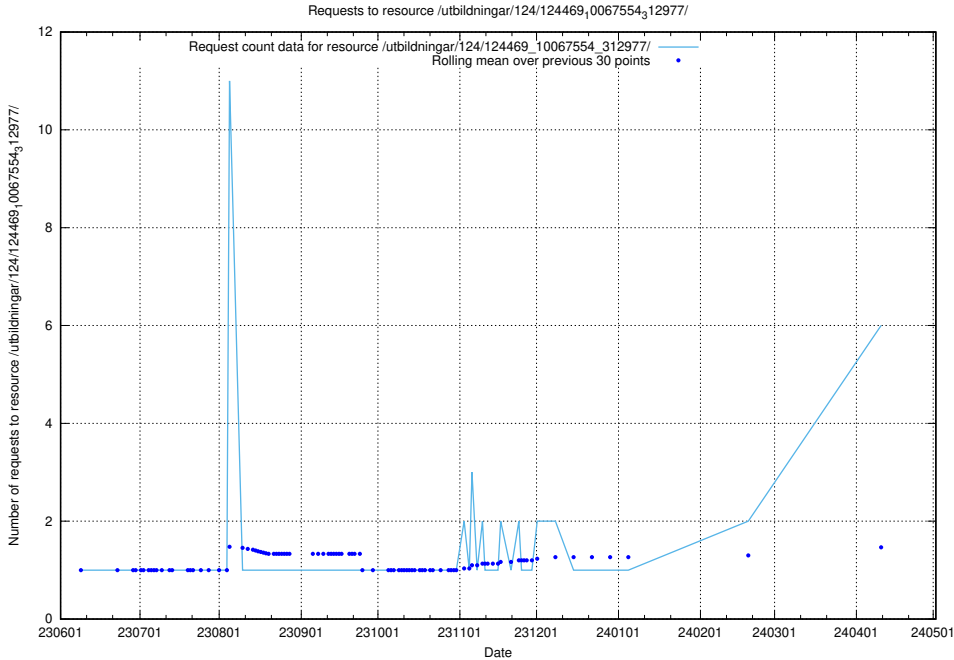

5.94 Usage of /utbildningar/124/124469_10067554_312977/

Here, we count the number of requests to resource /utbildningar/124/124469_10067554_312977/.