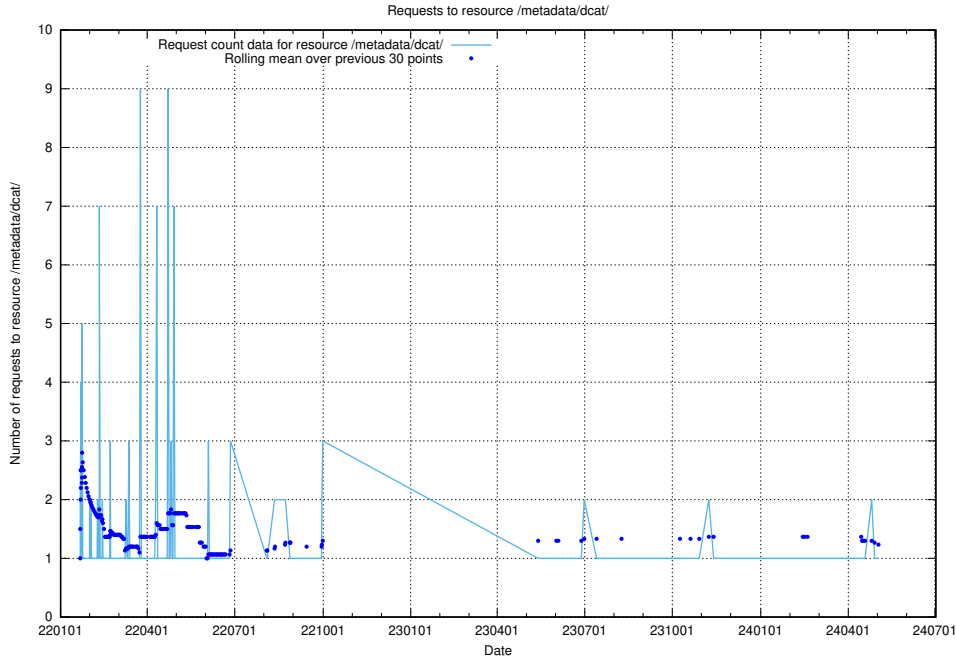

5.6471 Usage of /metadata/dcat/

Here, we count the number of requests to resource /metadata/dcat/.