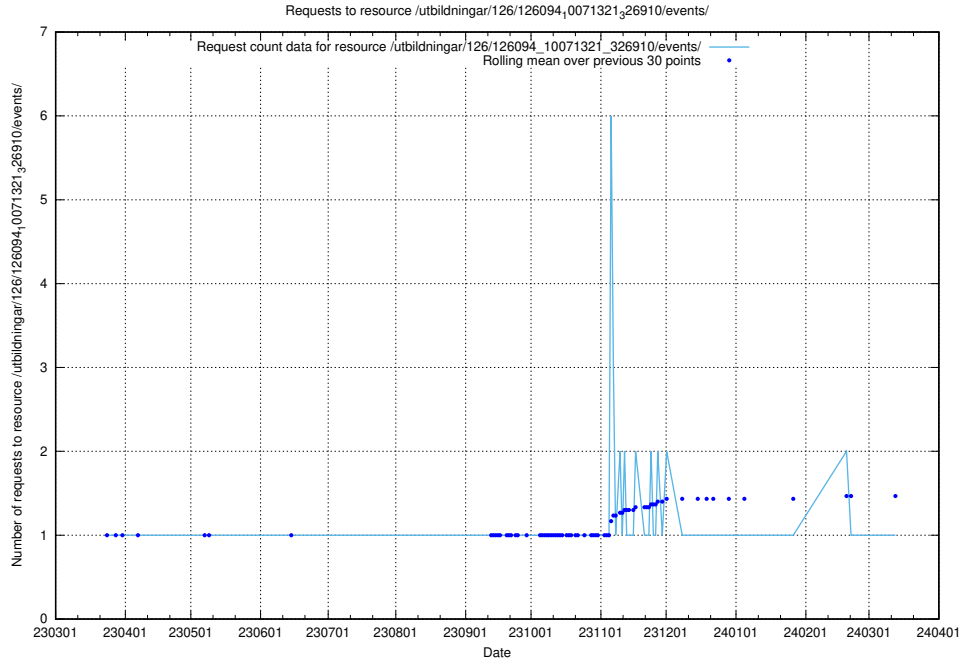

5.6184 Usage of /utbildningar/126/126094_10071321_326910/events/

Here, we count the number of requests to resource /utbildningar/126/126094_10071321_326910/events/