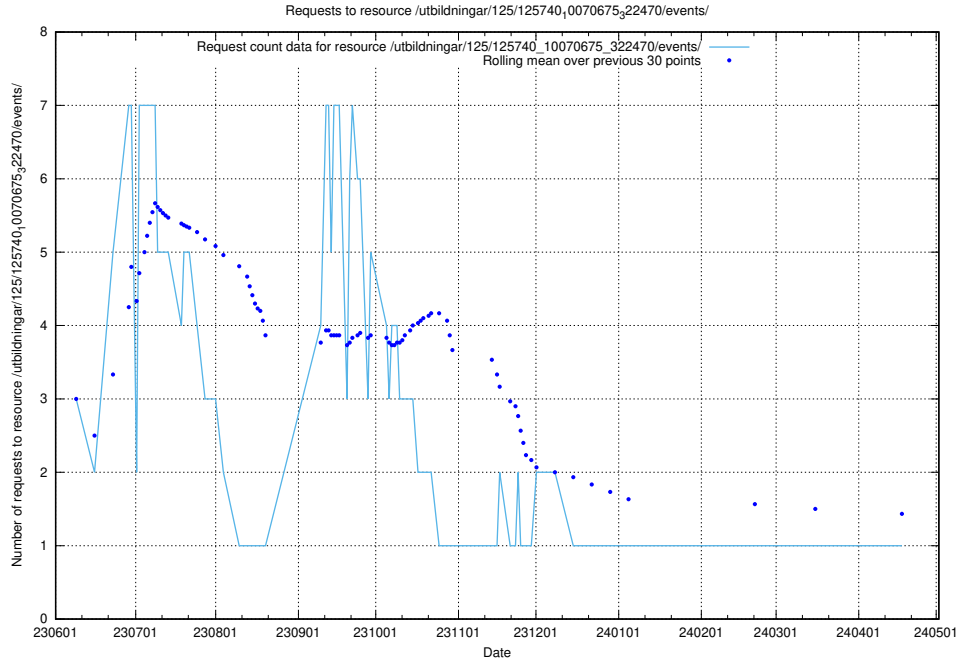

5.5837 Usage of /utbildningar/125/125740_10070675_322470/events/

Here, we count the number of requests to resource /utbildningar/125/125740_10070675_322470/events/