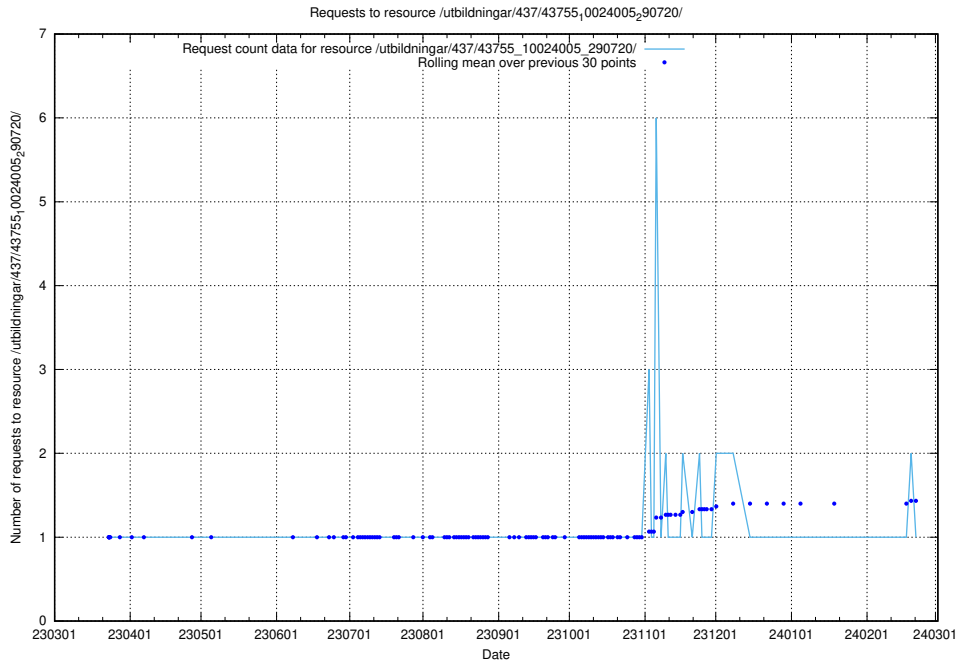

5.6350 Usage of /utbildningar/437/43755_10024005_290720/

Here, we count the number of requests to resource /utbildningar/437/43755_10024005_290720/.