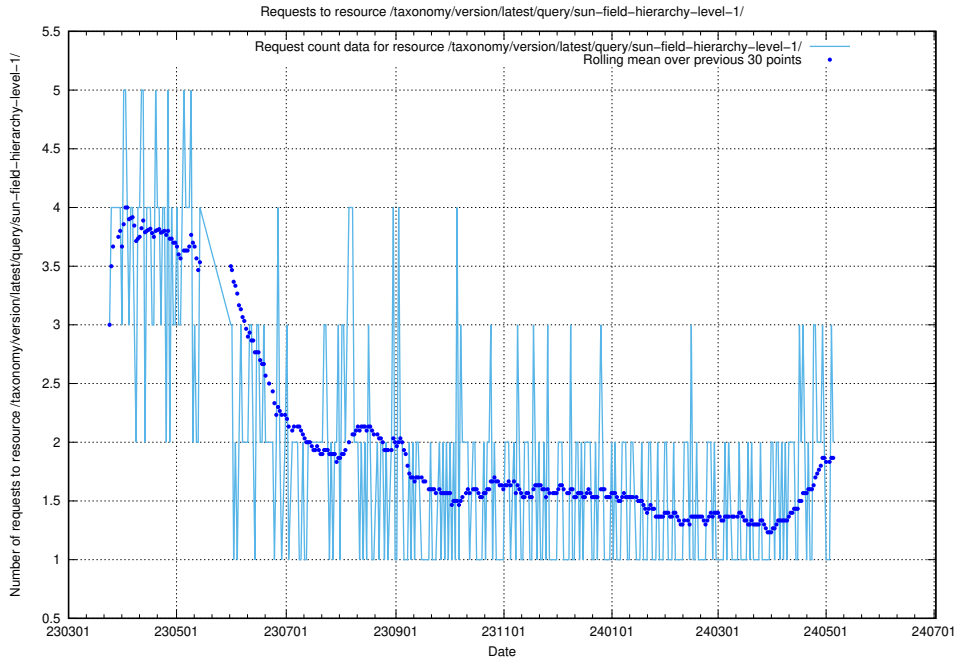

5.856 Usage of /taxonomy/version/latest/query/sun-field-hierarchy-level-1/

Here, we count the number of requests to resource /taxonomy/version/latest/query/sun-field-hierarchy-level-1/.