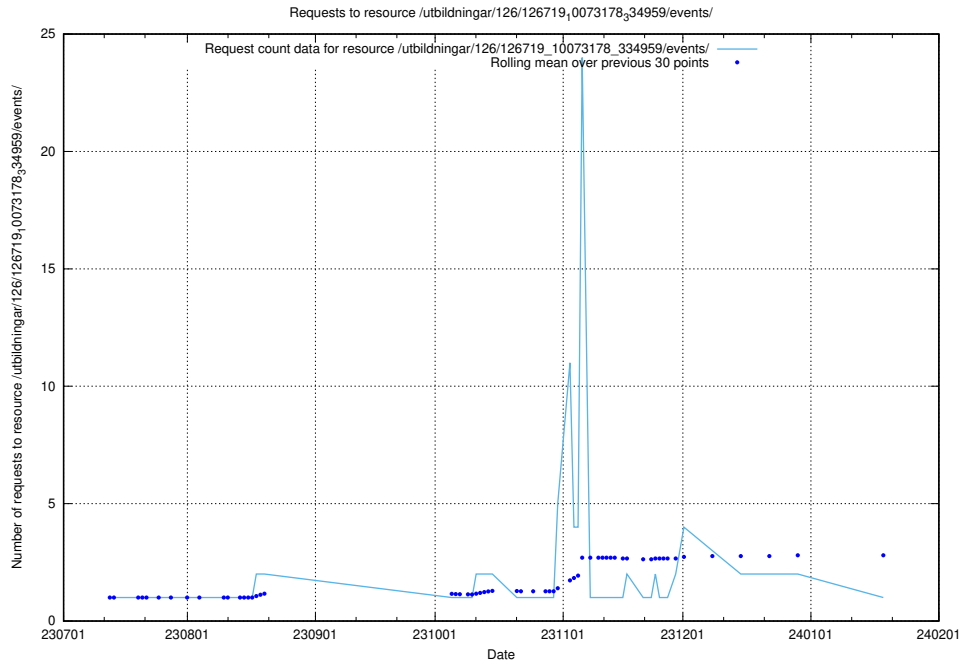

5.5051 Usage of /utbildningar/126/126719_10073178_334959/events/

Here, we count the number of requests to resource /utbildningar/126/126719_10073178_334959/events/