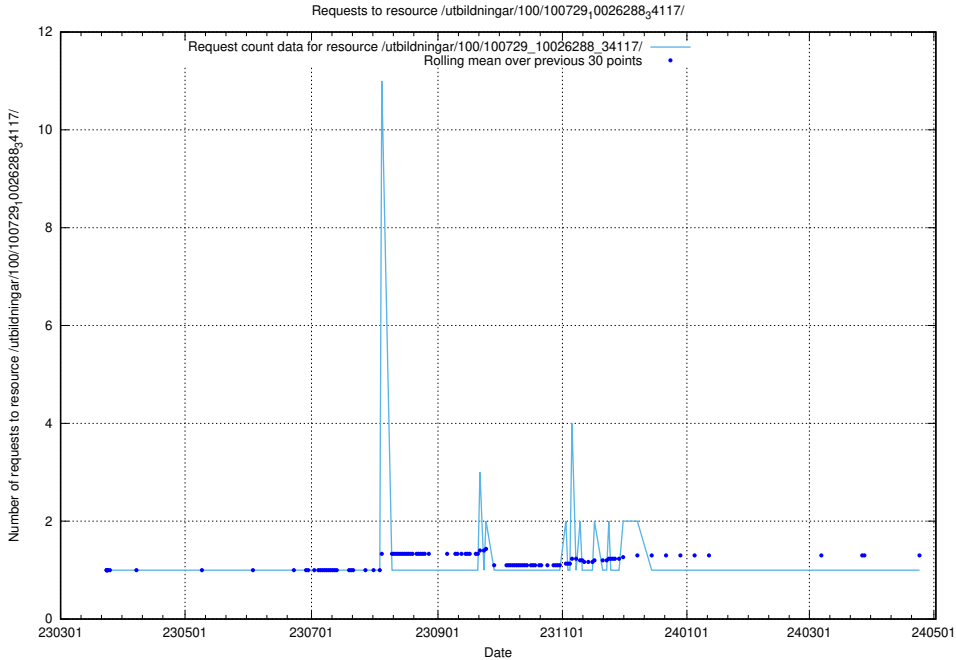

5.5635 Usage of /utbildningar/100/100729_10026288_34117/

Here, we count the number of requests to resource /utbildningar/100/100729_10026288_34117/.