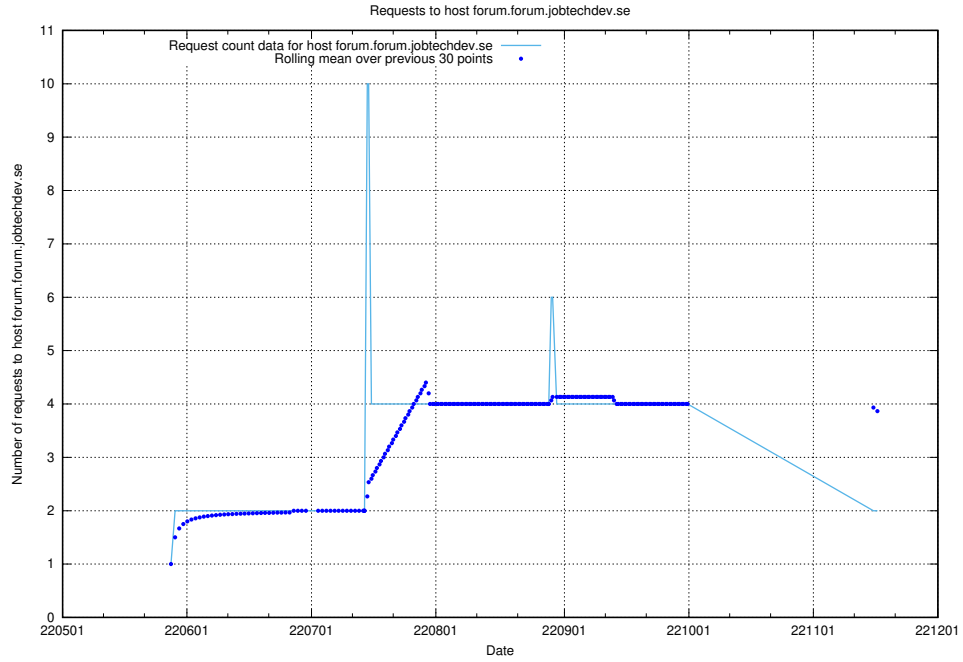

7.415 Usage of forum.forum.jobtechdev.se

Here, we count the number of requests to host forum.forum.jobtechdev.se.