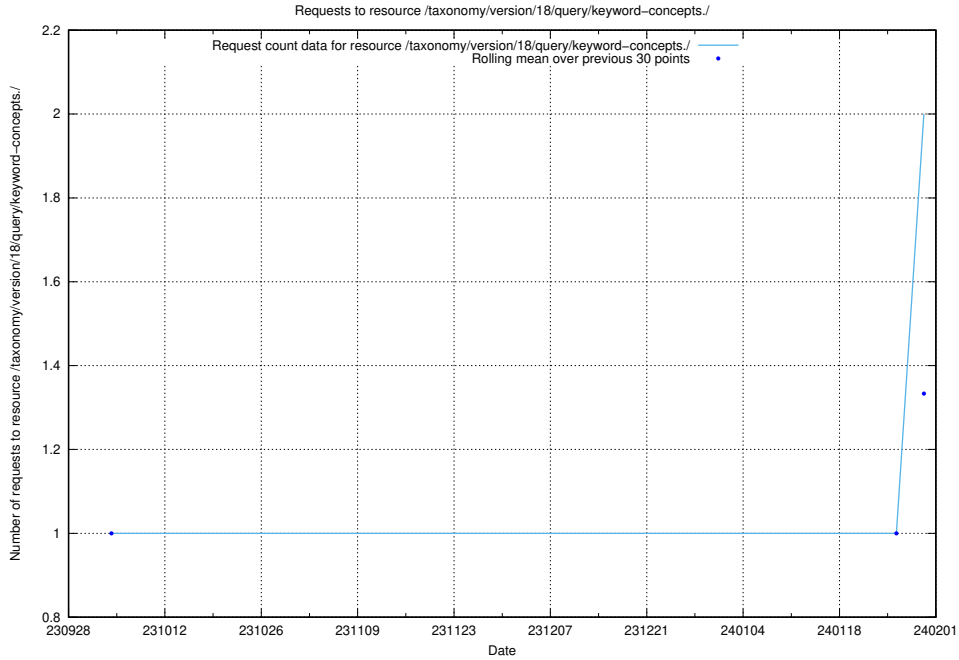

5.689 Usage of /taxonomy/version/18/query/keyword-concepts./

Here, we count the number of requests to resource /taxonomy/version/18/query/keyword-concepts./.