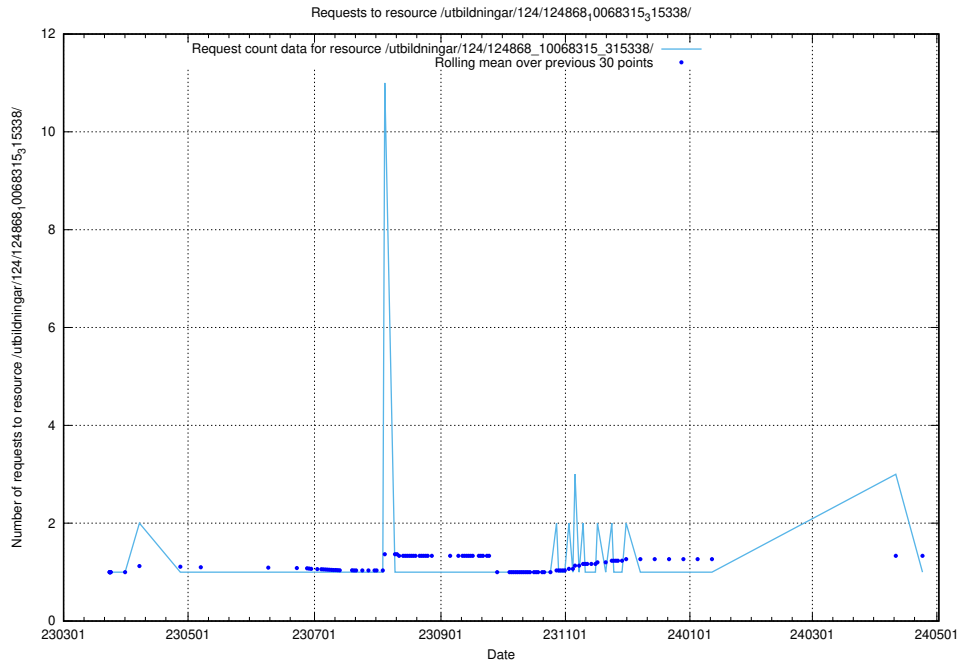

5.1104 Usage of /utbildningar/124/124868_10068315_315338/

Here, we count the number of requests to resource /utbildningar/124/124868_10068315_315338/.