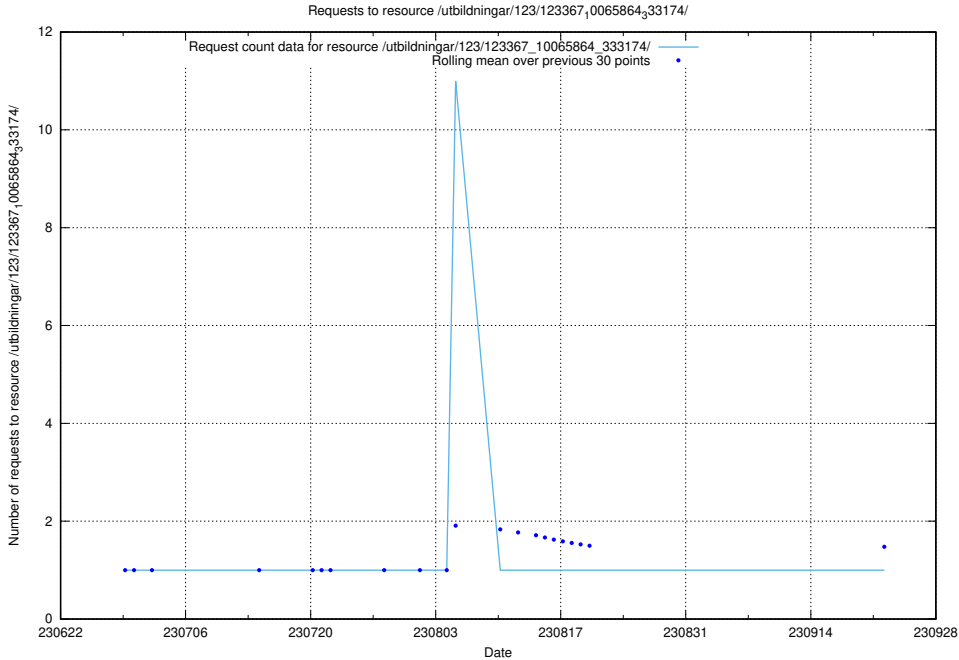

5.5481 Usage of /utbildningar/123/123367_10065864_333174/

Here, we count the number of requests to resource /utbildningar/123/123367_10065864_333174/.