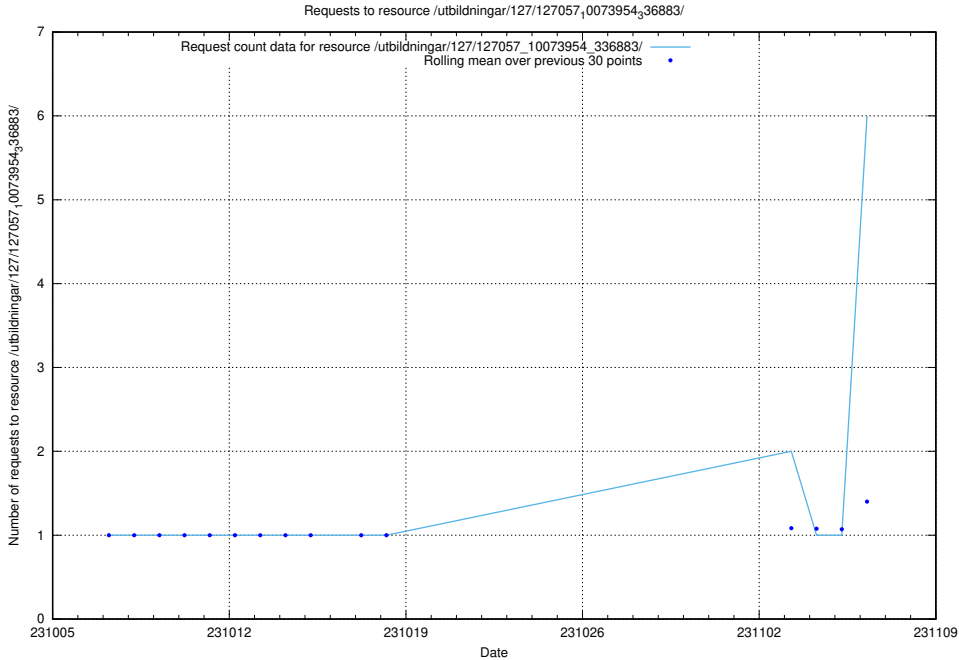

5.72 Usage of /utbildningar/127/127057_10073954_336883/

Here, we count the number of requests to resource /utbildningar/127/127057_10073954_336883/.