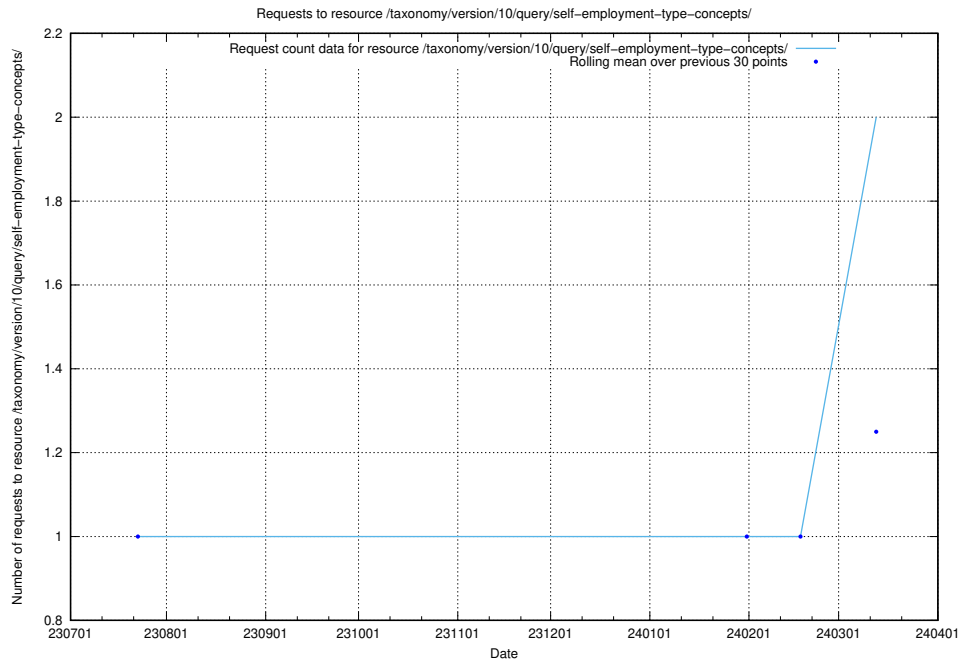

5.747 Usage of /taxonomy/version/10/query/self-employment-type-concepts/

Here, we count the number of requests to resource /taxonomy/version/10/query/self-employment-type-concepts/.