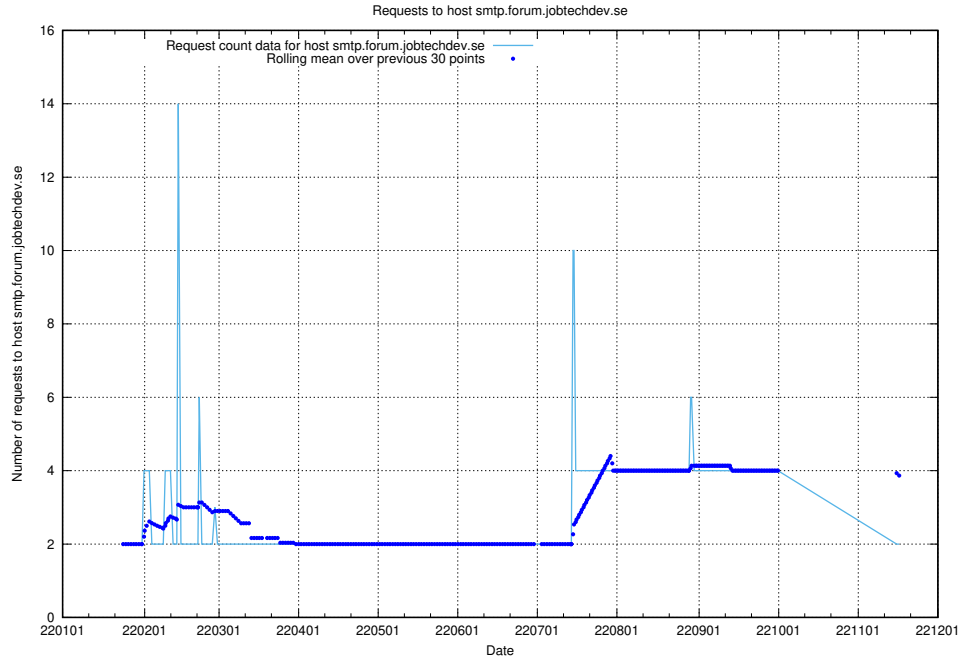

7.571 Usage of smtp.forum.jobtechdev.se

Here, we count the number of requests to host smtp.forum.jobtechdev.se.