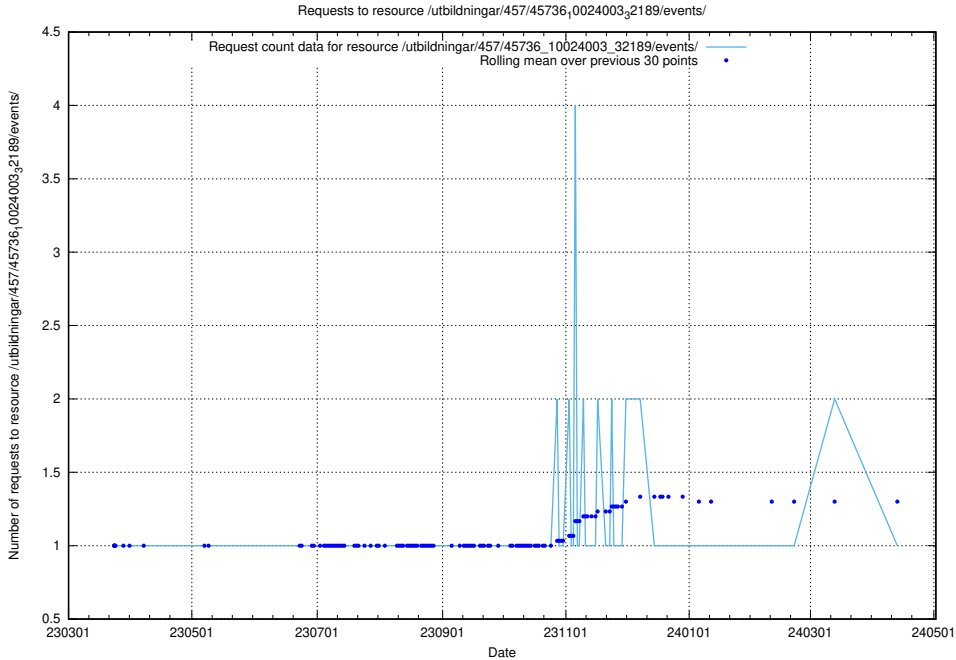

### 5.6294 Usage of /utbildningar/457/45736\_10024003\_32189/events/

Here, we count the number of requests to resource /utbildningar/457/45736\_10024003\_32189/events/.