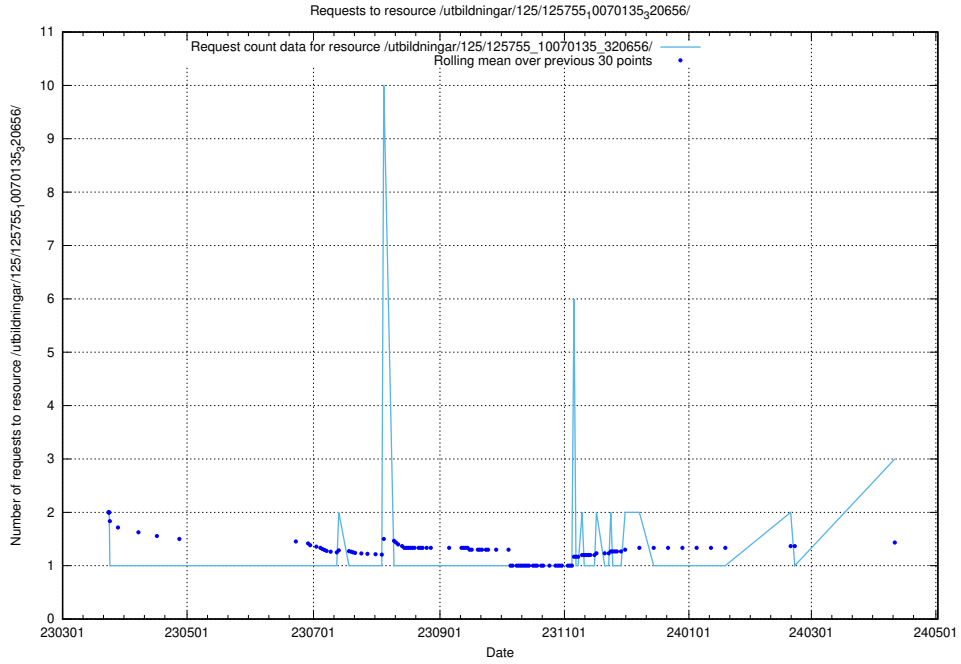

5.417 Usage of /utbildningar/125/125755_10070135_320656/

Here, we count the number of requests to resource /utbildningar/125/125755_10070135_320656/.