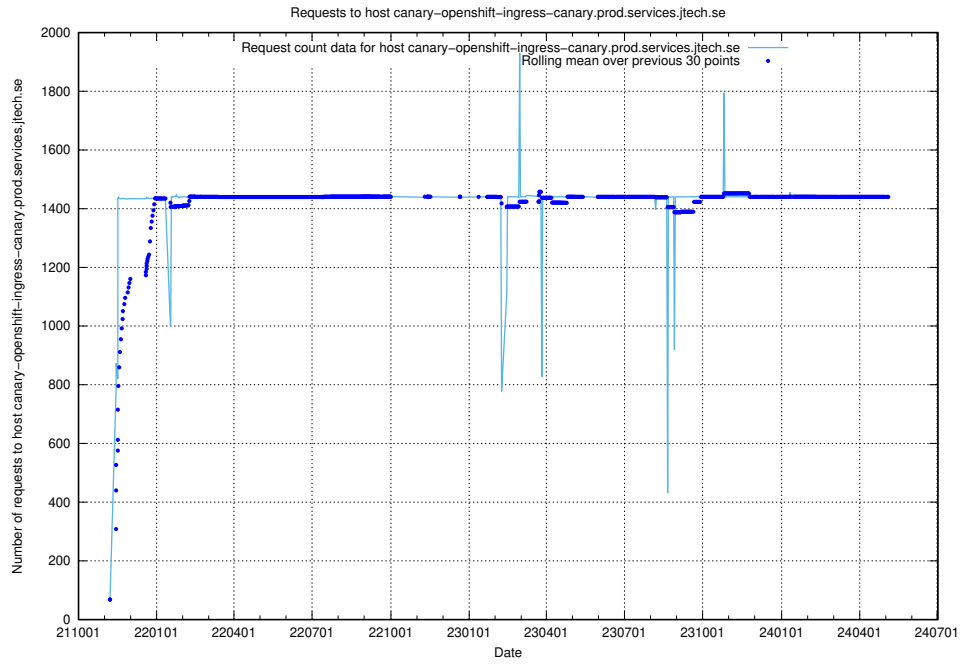

## 7.22 Usage of canary-openshift-ingress-canary.prod.services.jtech.se

Here, we count the number of requests to host canary-openshift-ingress-canary.prod.services.jtech.se.