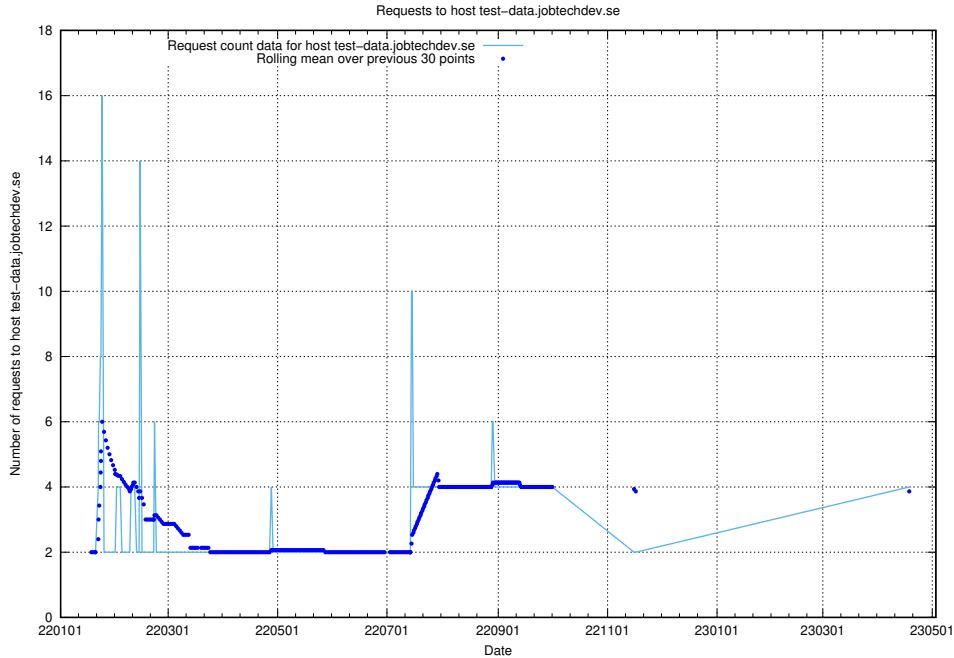

7.97 Usage of test-data.jobtechdev.se

Here, we count the number of requests to host test-data.jobtechdev.se.