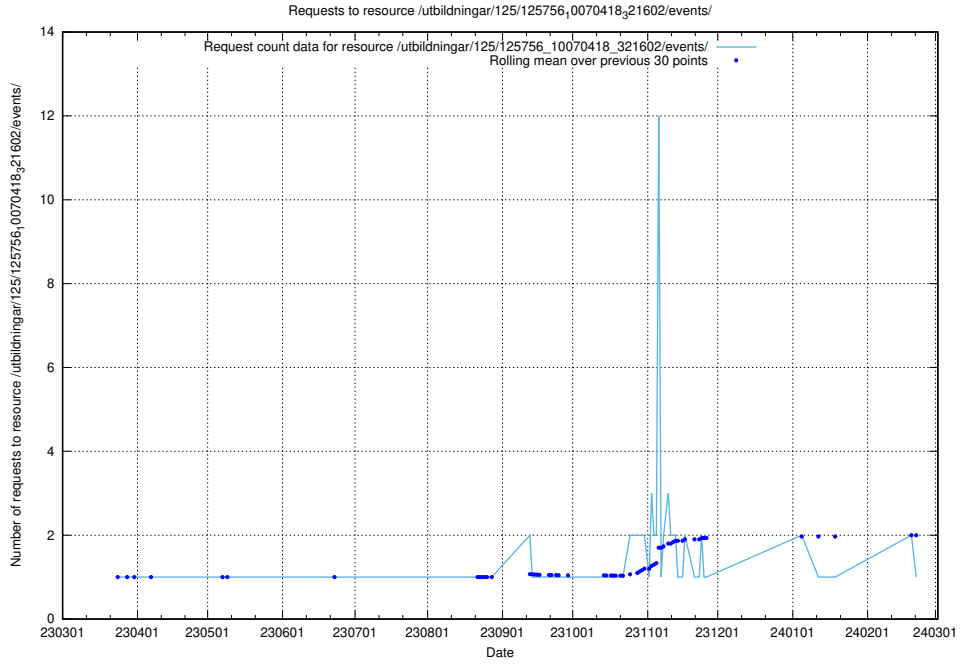

5.6194 Usage of /utbildningar/125/125756_10070418_321602/events/

Here, we count the number of requests to resource /utbildningar/125/125756_10070418_321602/events/