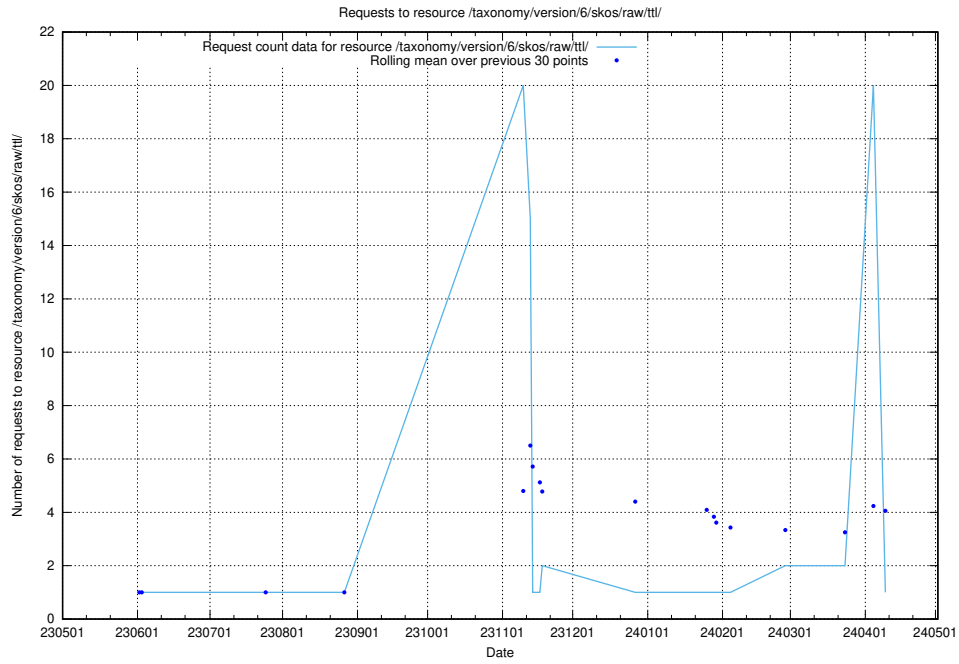

5.5874 Usage of /taxonomy/version/6/skos/raw/ttl/

Here, we count the number of requests to resource /taxonomy/version/6/skos/raw/ttl/.