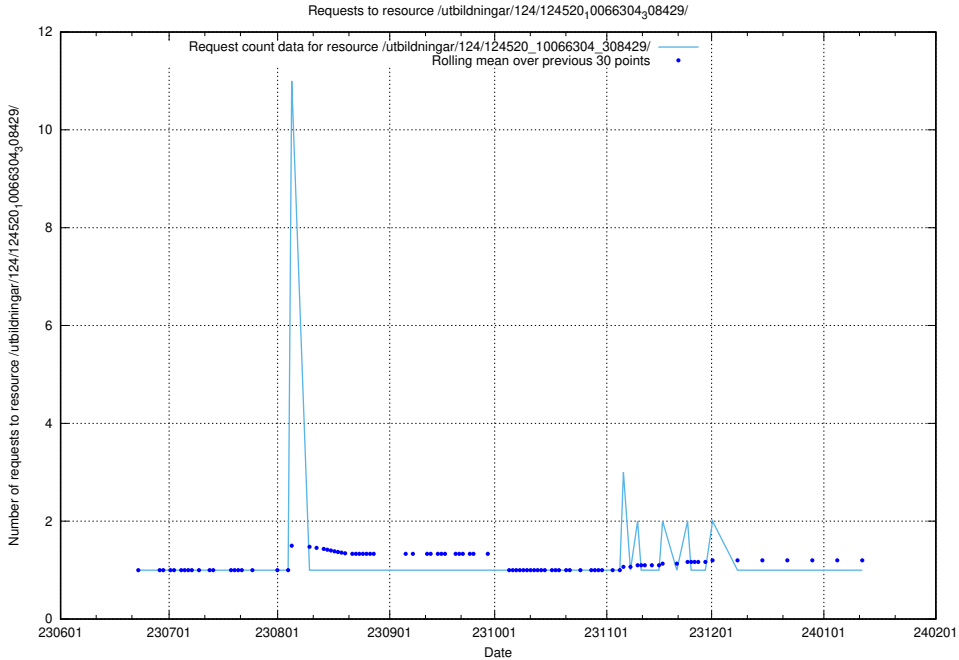

5.5707 Usage of /utbildningar/124/124520_10066304_308429/

Here, we count the number of requests to resource /utbildningar/124/124520_10066304_308429/.