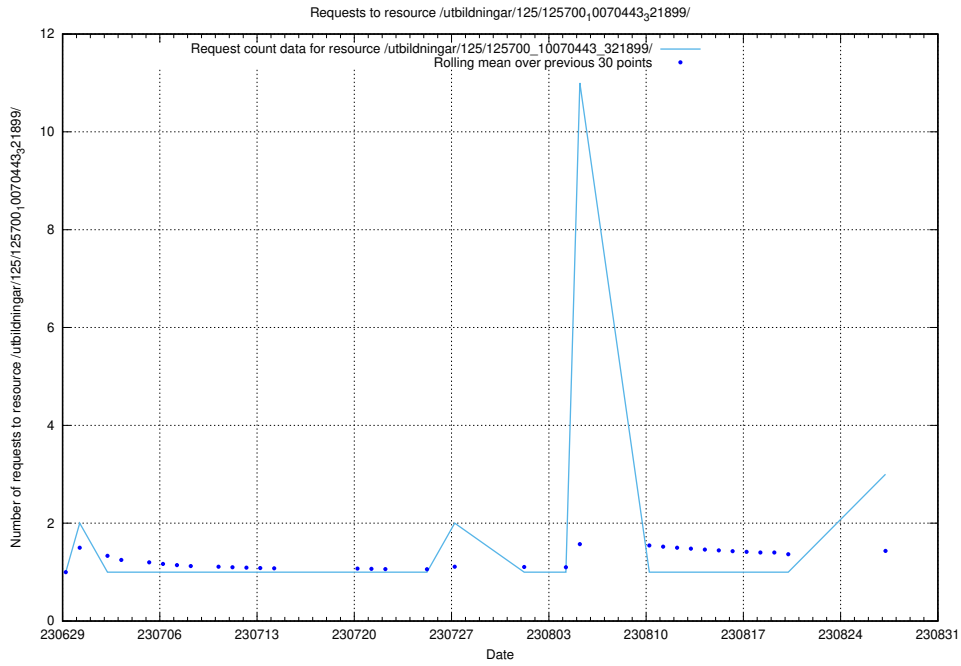

5.364 Usage of /utbildningar/125/125700_10070443_321899/

Here, we count the number of requests to resource /utbildningar/125/125700_10070443_321899/.