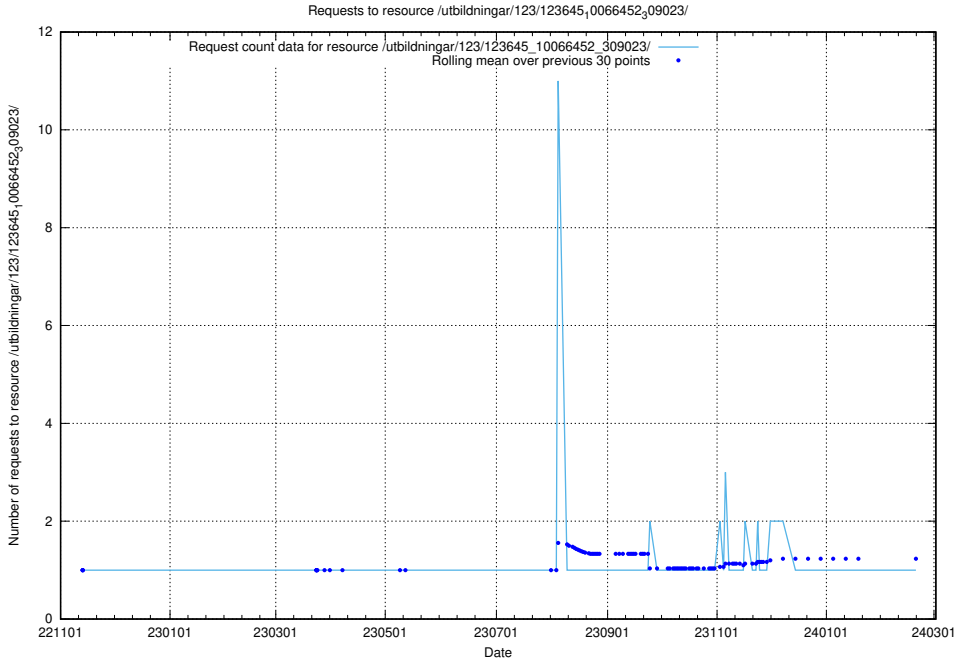

5.5893 Usage of /utbildningar/123/123645_10066452_309023/

Here, we count the number of requests to resource /utbildningar/123/123645_10066452_309023/.