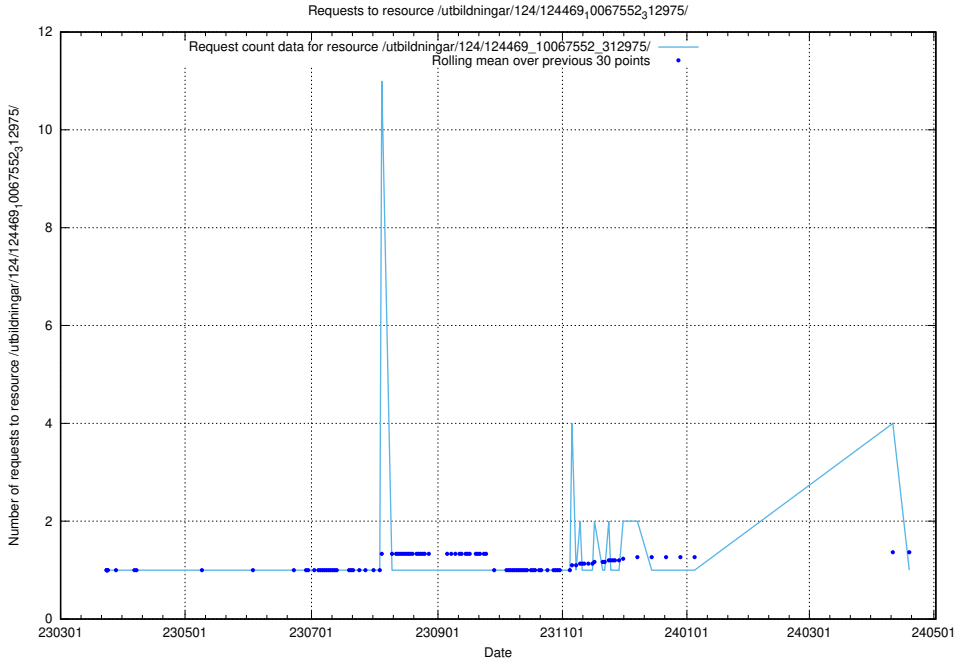

5.3279 Usage of /utbildningar/124/124469_10067552_312975/

Here, we count the number of requests to resource /utbildningar/124/124469_10067552_312975/.