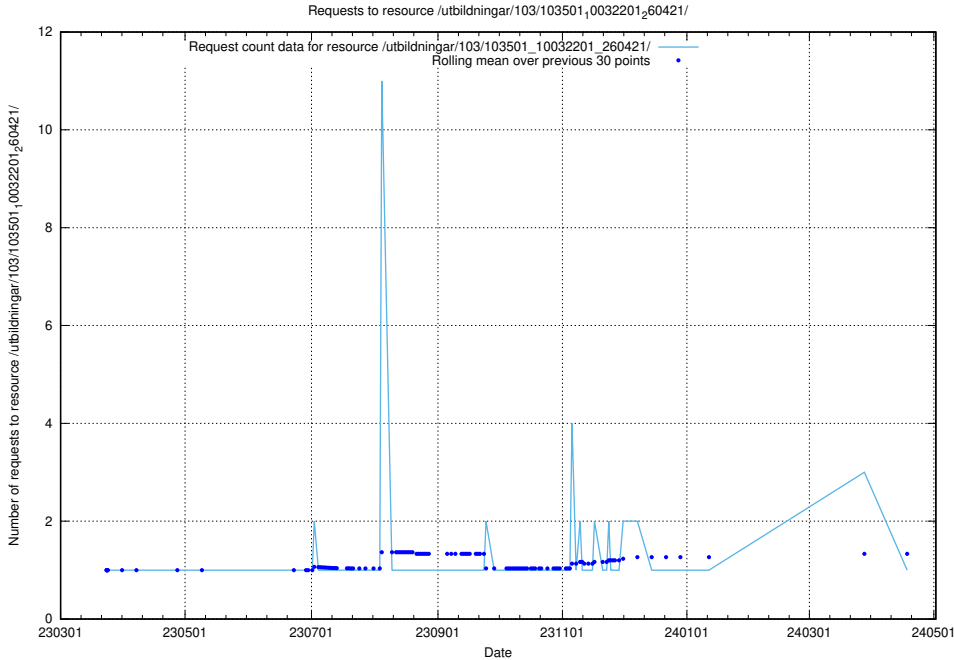

5.5423 Usage of /utbildningar/103/103501_10032201_260421/

Here, we count the number of requests to resource /utbildningar/103/103501_10032201_260421/.