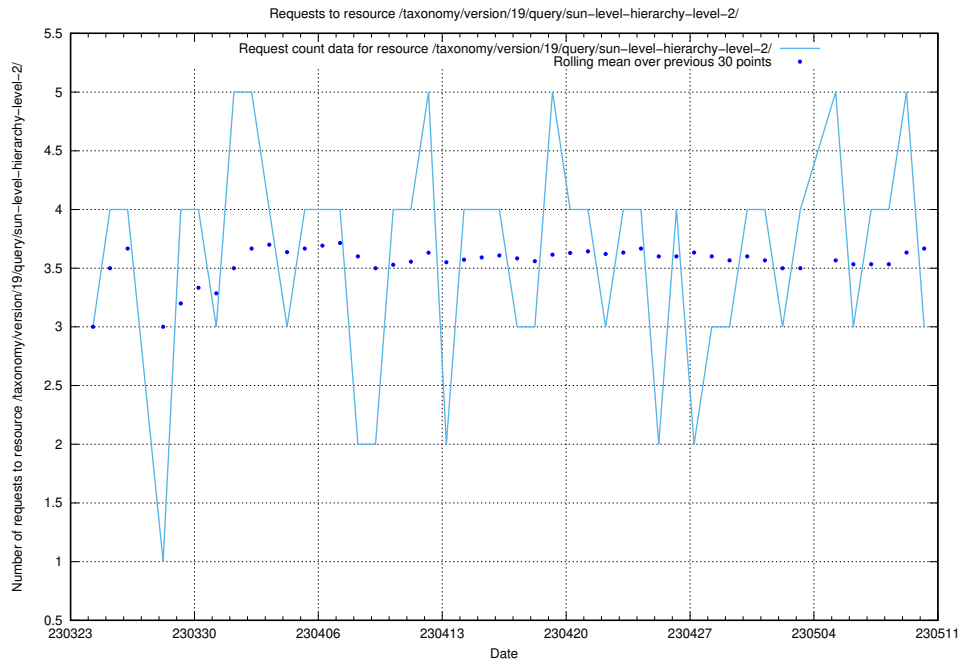

5.405 Usage of /taxonomy/version/19/query/sun-level-hierarchy-level-2/

Here, we count the number of requests to resource /taxonomy/version/19/query/sun-level-hierarchy-level-2/.