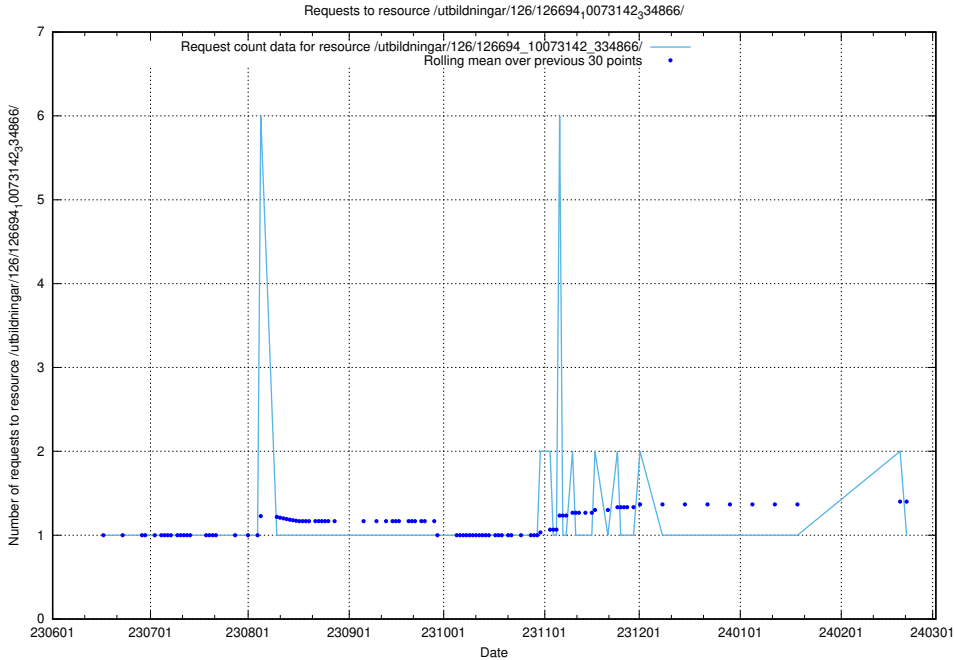

5.5815 Usage of /utbildningar/126/126694_10073142_334866/

Here, we count the number of requests to resource /utbildningar/126/126694_10073142_334866/.