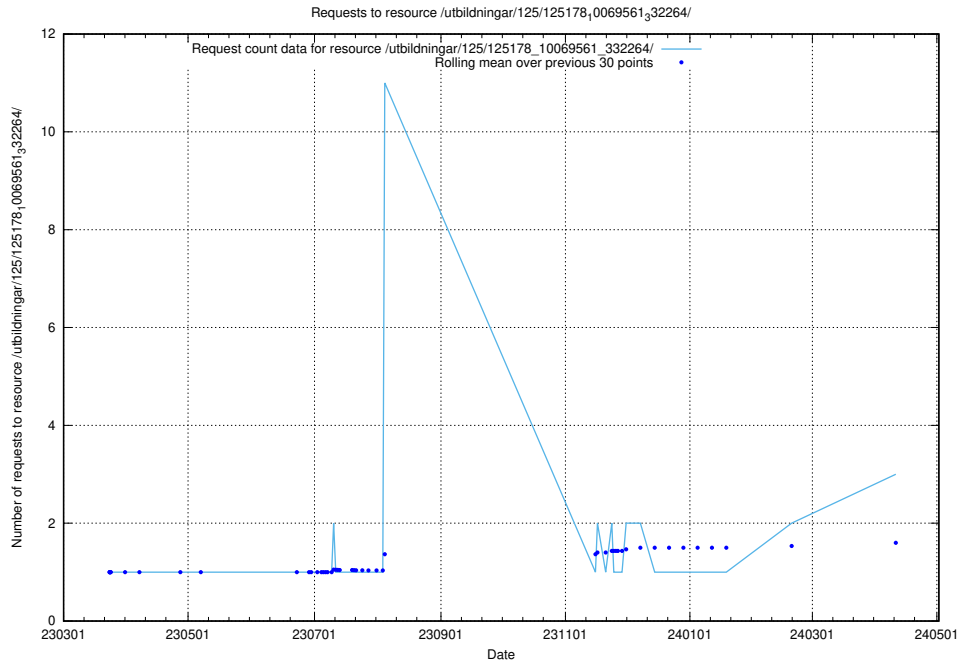

5.255 Usage of /utbildningar/125/125178_10069561_332264/

Here, we count the number of requests to resource /utbildningar/125/125178_10069561_332264/.