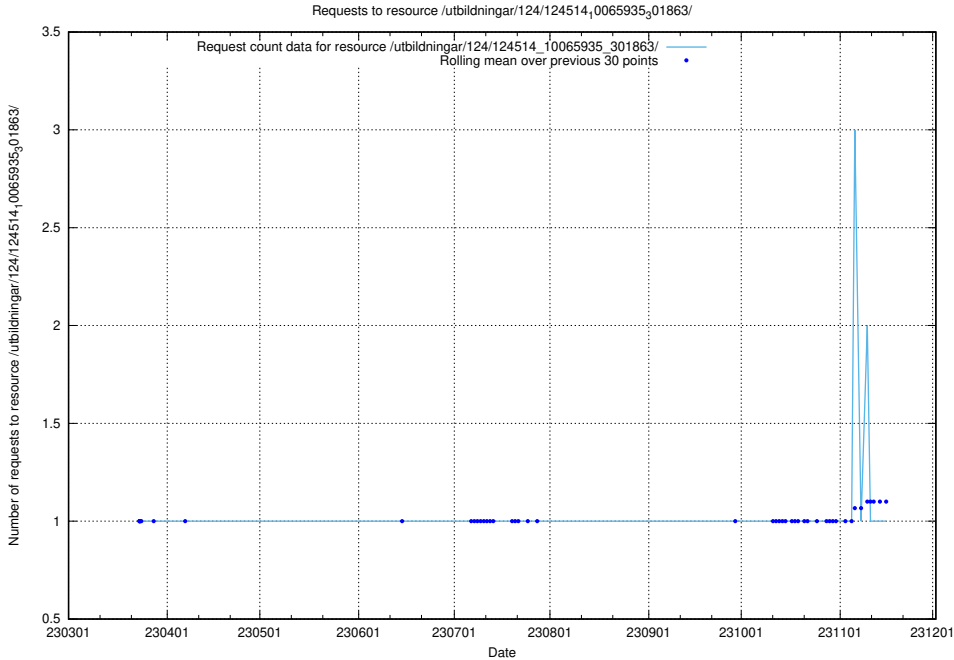

5.1839 Usage of /utbildningar/124/124514_10065935_301863/

Here, we count the number of requests to resource /utbildningar/124/124514_10065935_301863/.