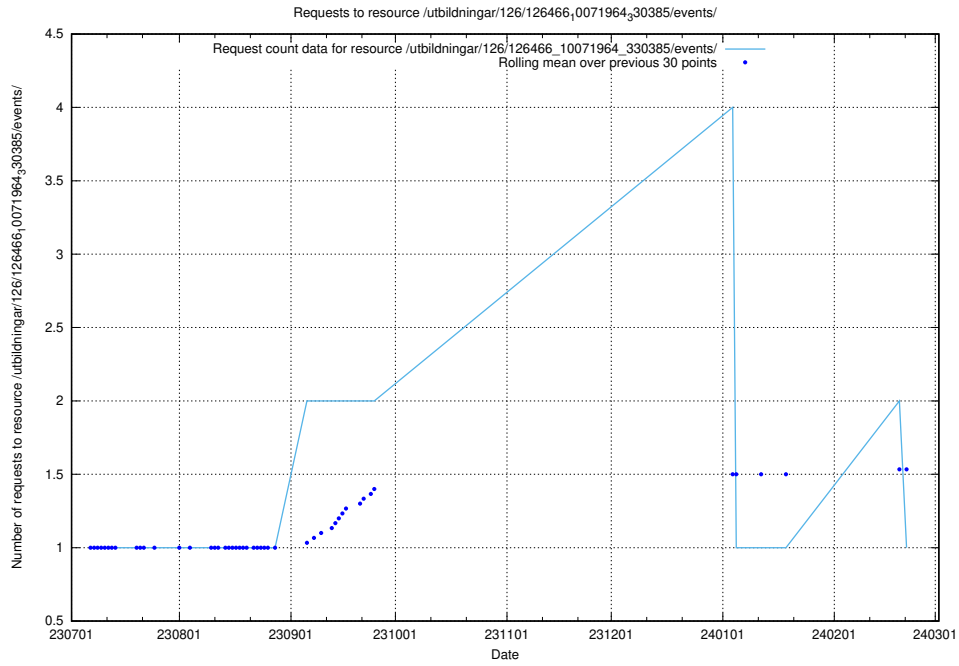

5.5245 Usage of /utbildningar/126/126466_10071964_330385/events/

Here, we count the number of requests to resource /utbildningar/126/126466_10071964_330385/events/