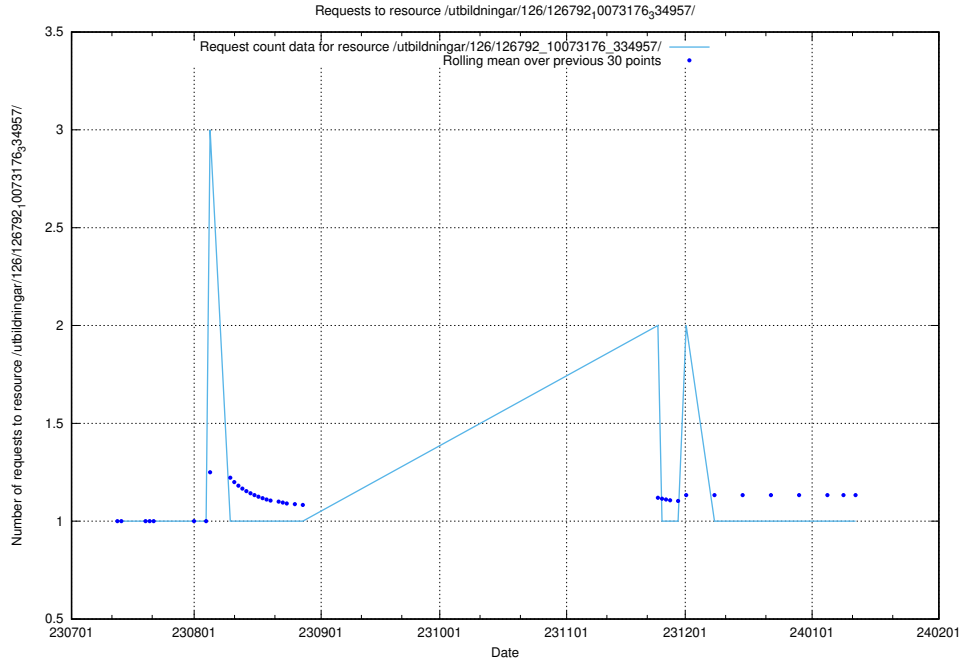

5.5050 Usage of /utbildningar/126/126792_10073176_334957/

Here, we count the number of requests to resource /utbildningar/126/126792_10073176_334957/.