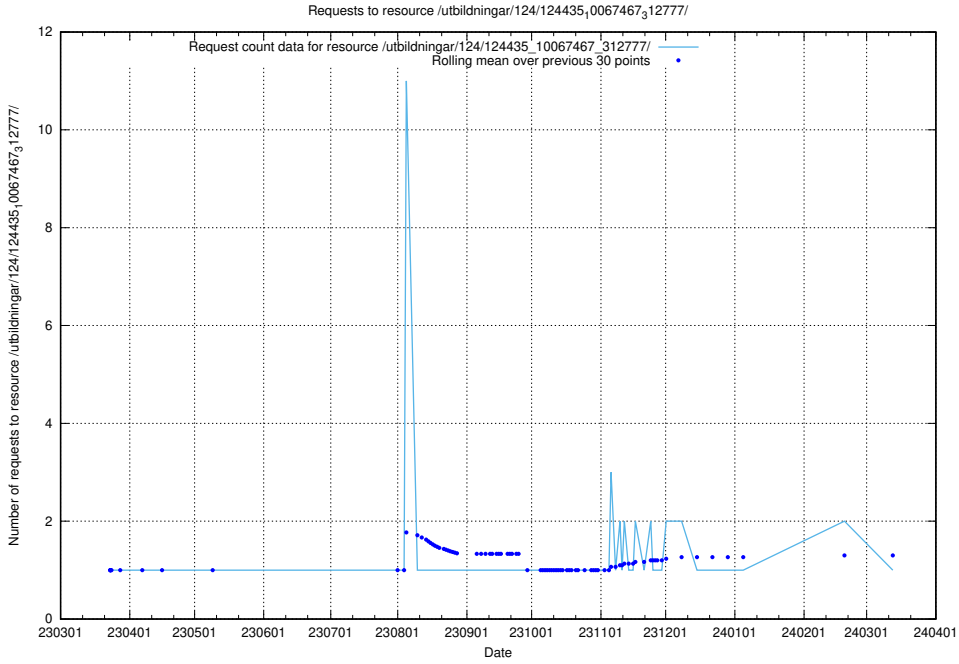

5.3707 Usage of /utbildningar/124/124435_10067467_312777/

Here, we count the number of requests to resource /utbildningar/124/124435_10067467_312777/.