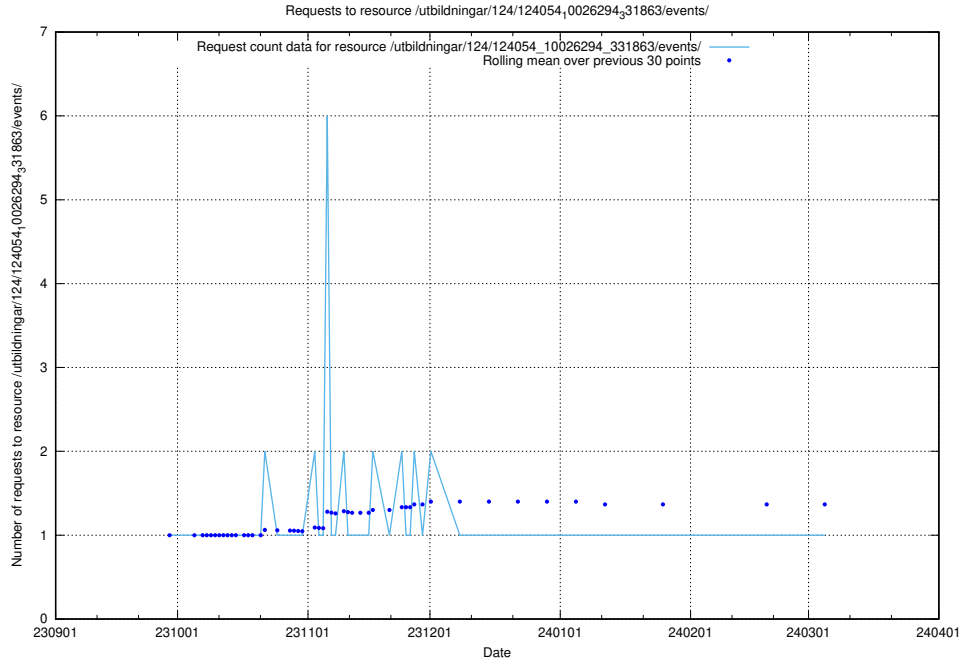

5.4416 Usage of /utbildningar/124/124054_10026294_331863/events/

Here, we count the number of requests to resource /utbildningar/124/124054_10026294_331863/events/