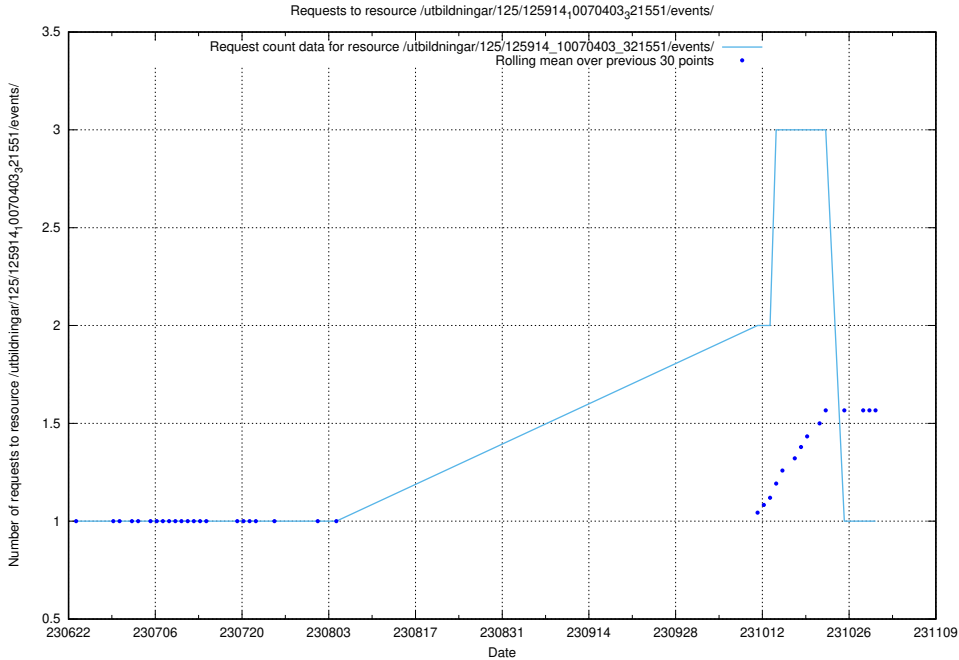

5.5640 Usage of /utbildningar/125/125914_10070403_321551/events/

Here, we count the number of requests to resource /utbildningar/125/125914_10070403_321551/events/