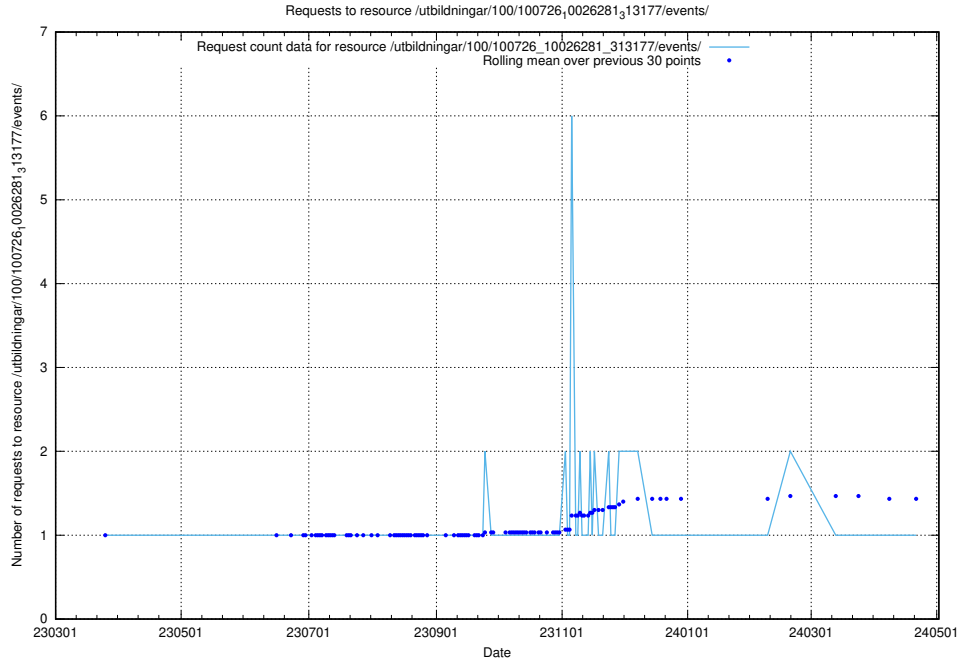

5.6036 Usage of /utbildningar/100/100726_10026281_313177/events/

Here, we count the number of requests to resource /utbildningar/100/100726_10026281_313177/events/