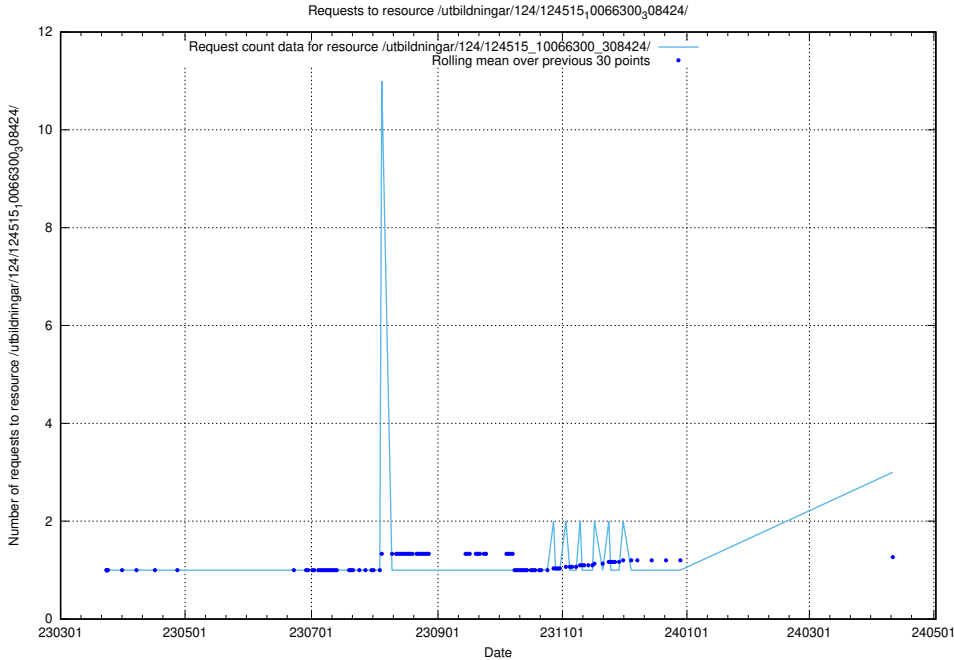

5.272 Usage of /utbildningar/124/124515_10066300_308424/

Here, we count the number of requests to resource /utbildningar/124/124515_10066300_308424/.