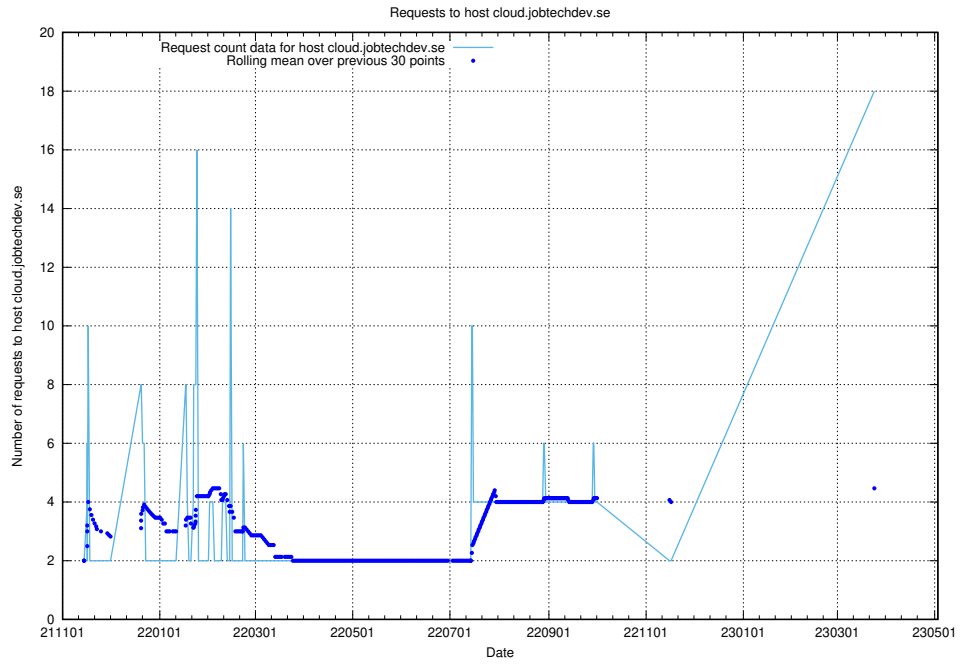

### 7.36 Usage of hakjo.jobtechdev.se

Here, we count the number of requests to host hakjo.jobtechdev.se.