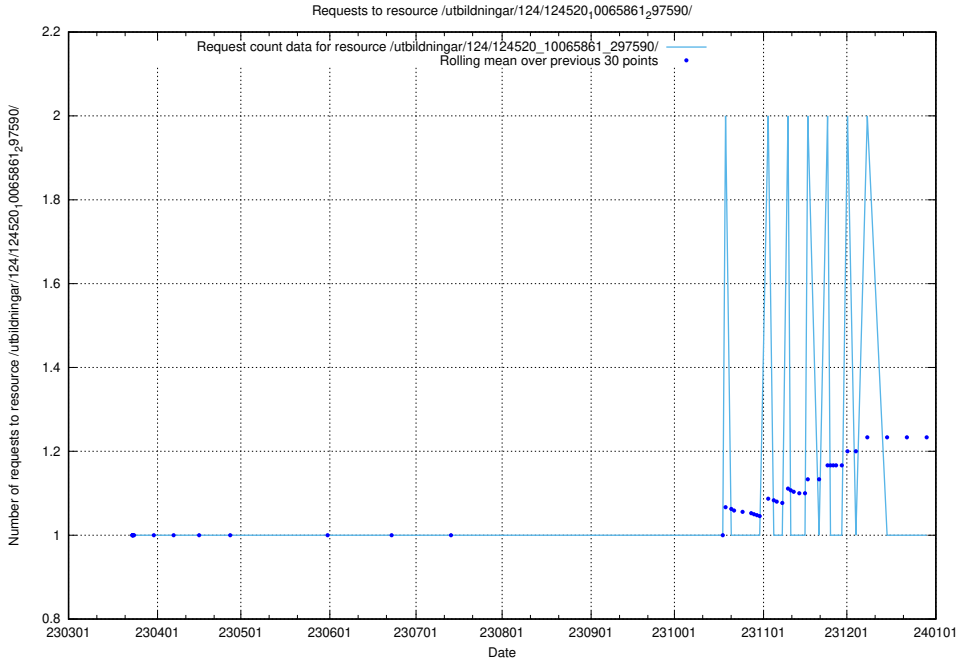

5.1216 Usage of /utbildningar/124/124520_10065861_297590/

Here, we count the number of requests to resource /utbildningar/124/124520_10065861_297590/.