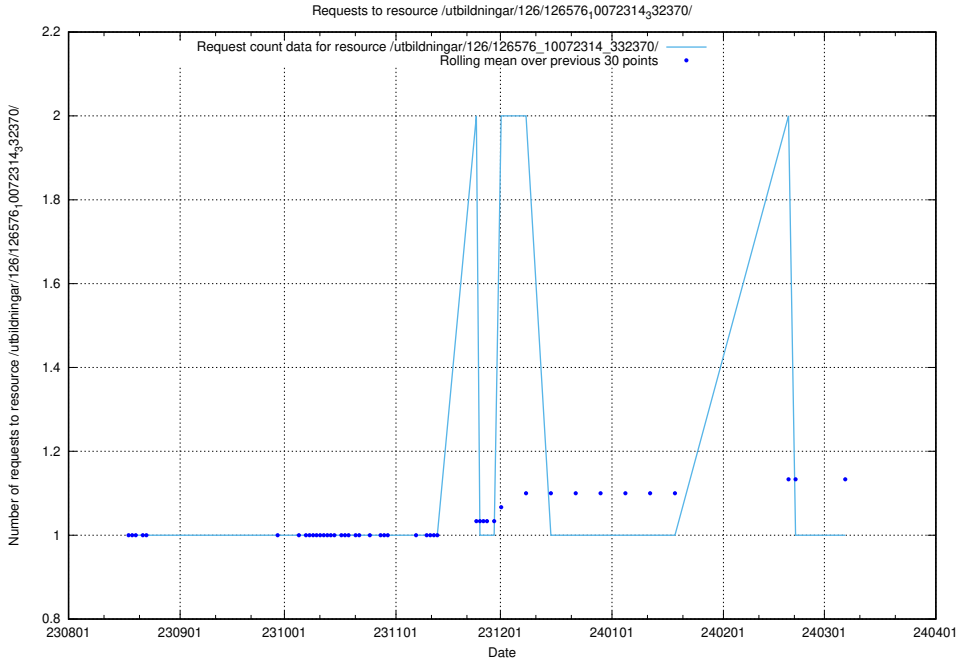

5.4716 Usage of /utbildningar/126/126576_10072314_332370/

Here, we count the number of requests to resource /utbildningar/126/126576_10072314_332370/.