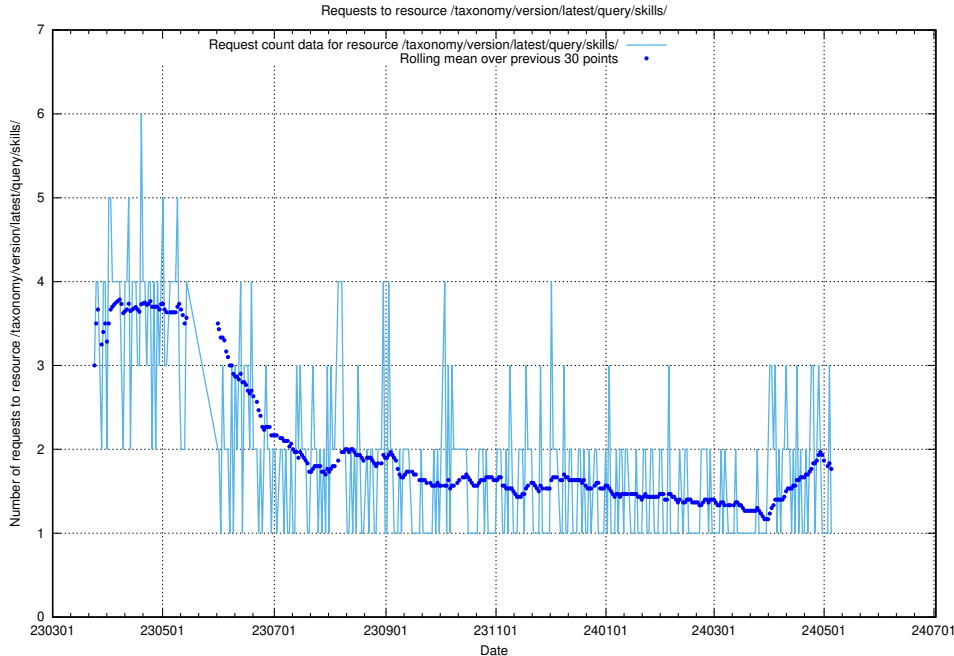

### 5.6067 Usage of /taxonomy/version/latest/query/skills/

Here, we count the number of requests to resource /taxonomy/version/latest/query/skills/.