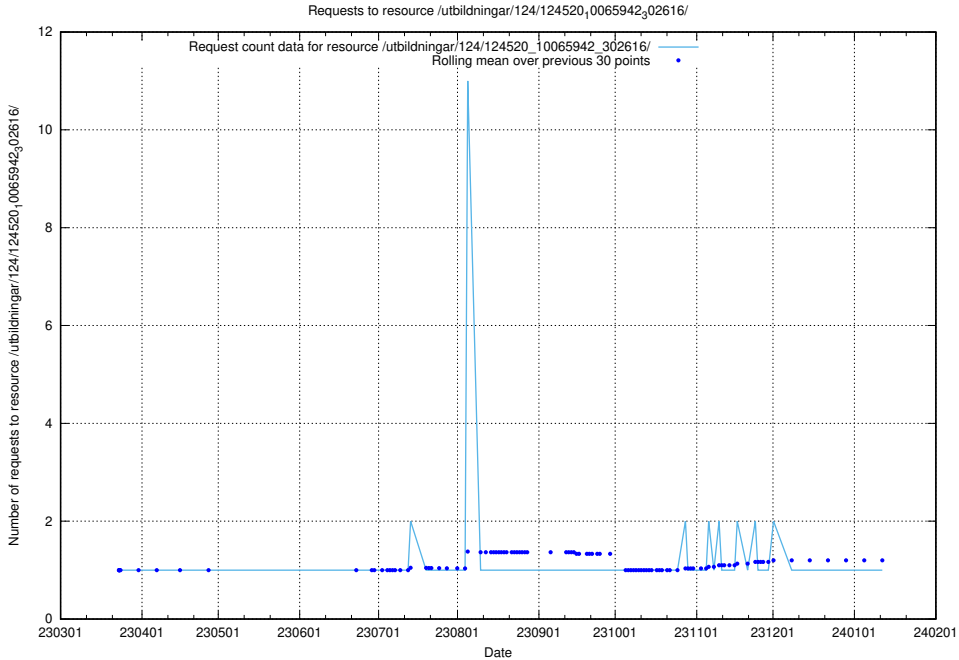

5.1199 Usage of /utbildningar/124/124520_10065942_302616/

Here, we count the number of requests to resource /utbildningar/124/124520_10065942_302616/.