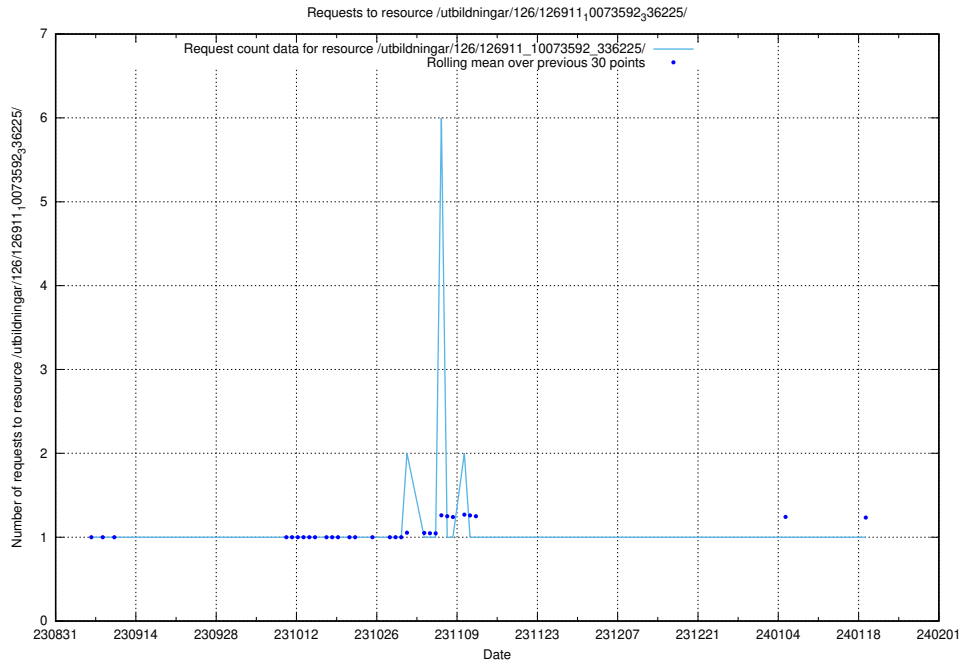

5.4606 Usage of /utbildningar/126/126911_10073592_336225/

Here, we count the number of requests to resource /utbildningar/126/126911_10073592_336225/.