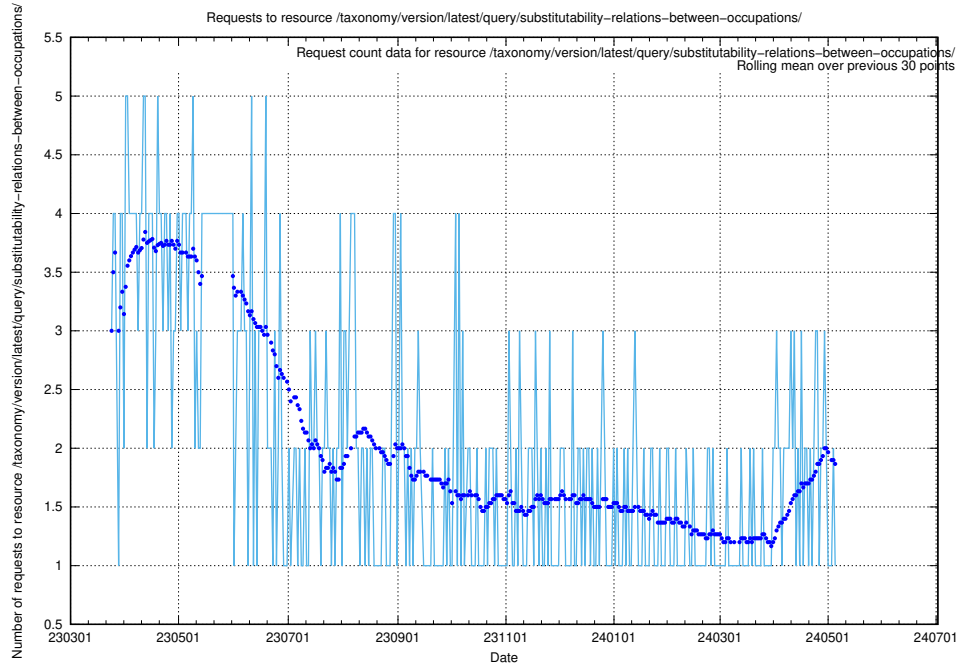

5.6054 Usage of /taxonomy/version/latest/query/substitutability-relations-between-occupations/

Here, we count the number of requests to resource /taxonomy/version/latest/query/substitutability-relations-between-occupations/.