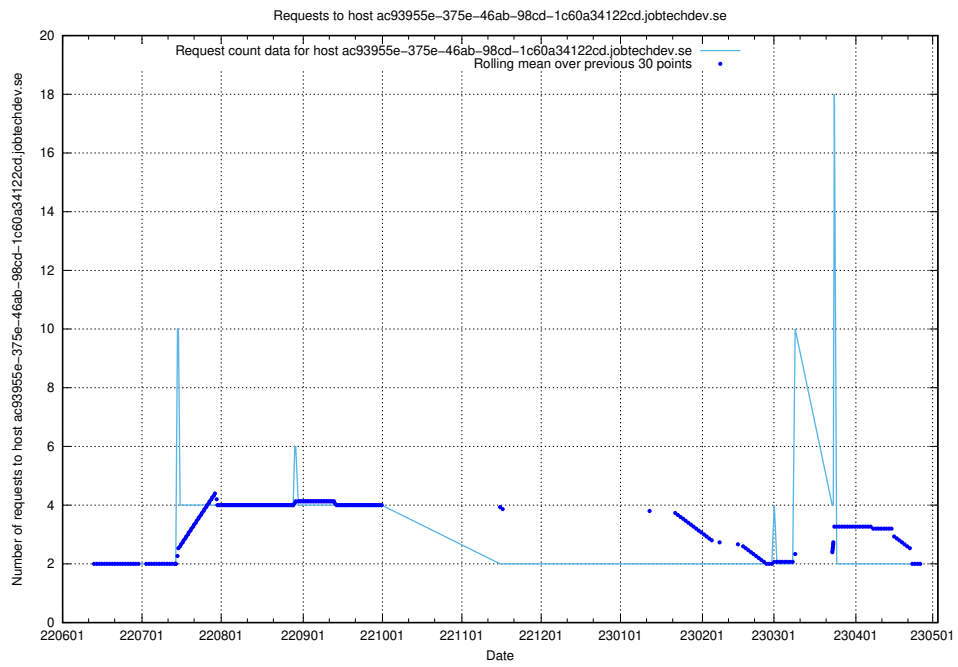

7.403 Usage of ac93955e-375e-46ab-98cd-1c60a34122cd.jobtechdev.se

Here, we count the number of requests to host ac93955e-375e-46ab-98cd-1c60a34122cd.jobtechdev.se.