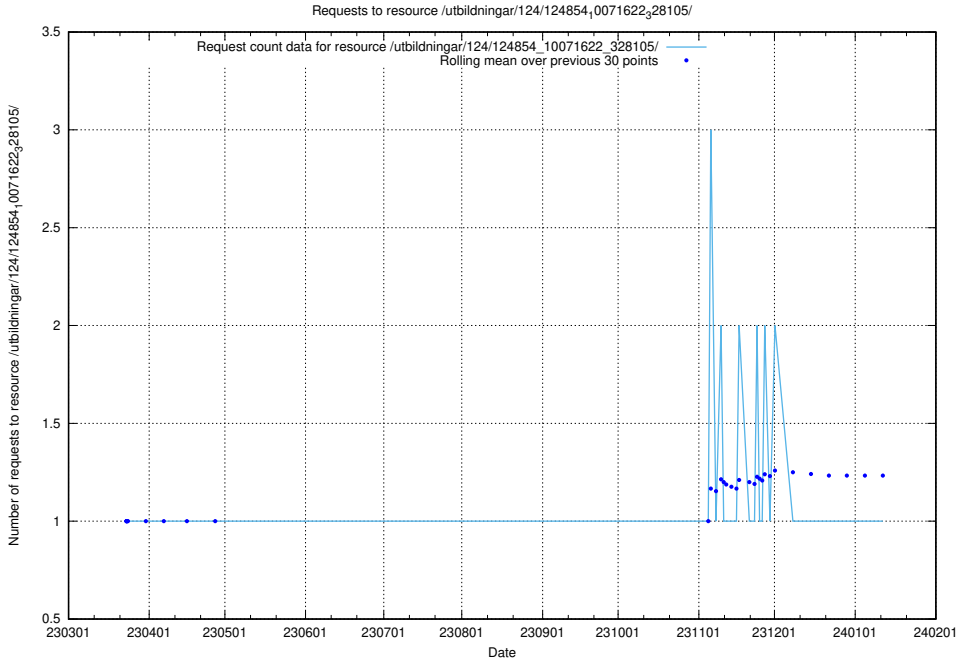

5.1145 Usage of /utbildningar/124/124854_10071622_328105/

Here, we count the number of requests to resource /utbildningar/124/124854_10071622_328105/.