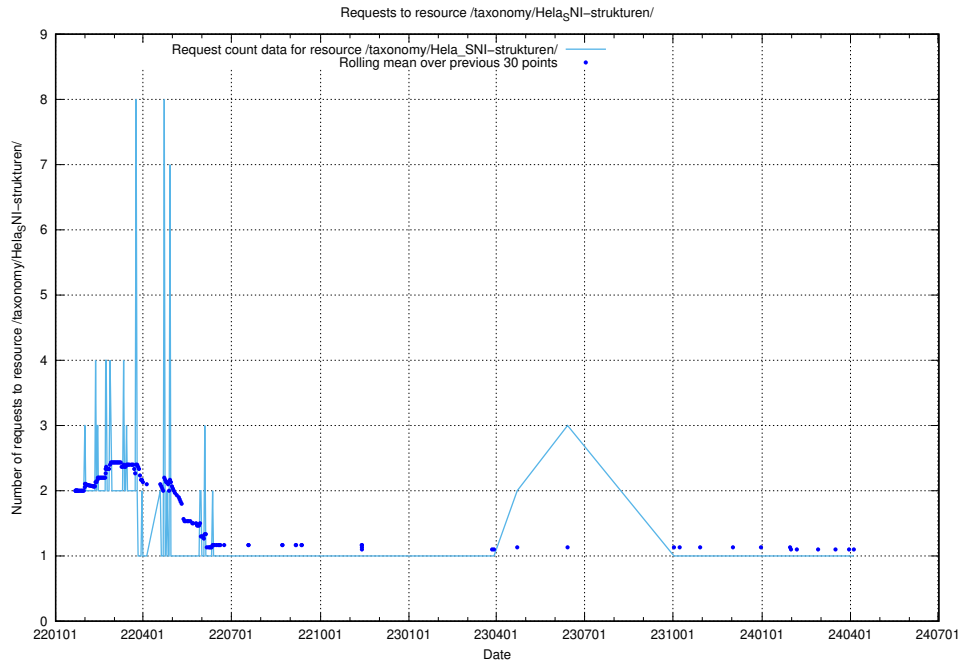

5.997 Usage of /taxonomy/Hela_SNI-strukturen/

Here, we count the number of requests to resource /taxonomy/Hela_SNI-strukturen/.