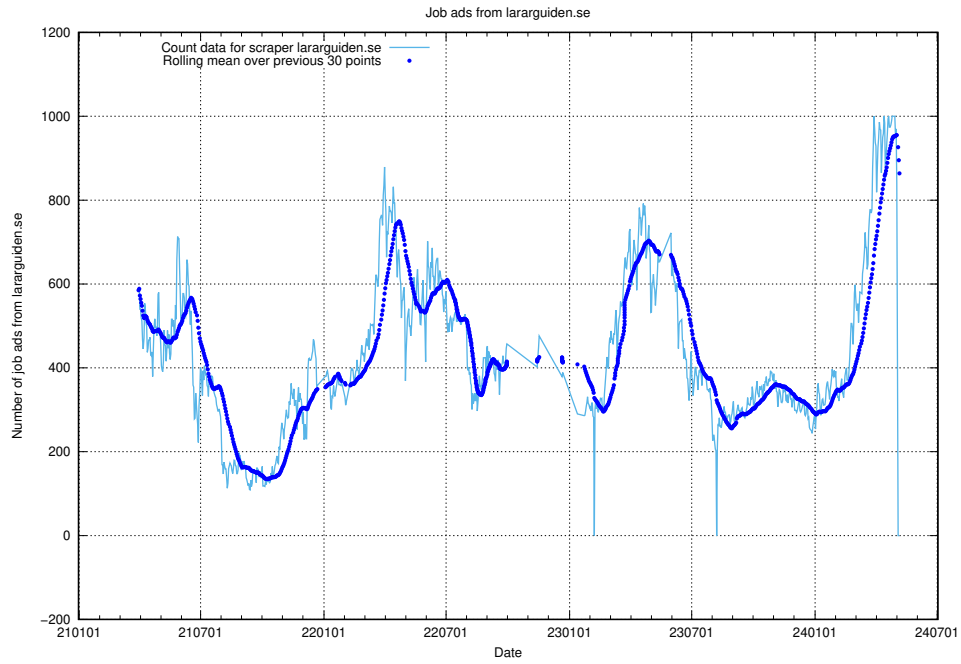

13.8 Number of ads by scraper lararguiden.se

Here, we count the number of job ads scraped from lararguiden.se.