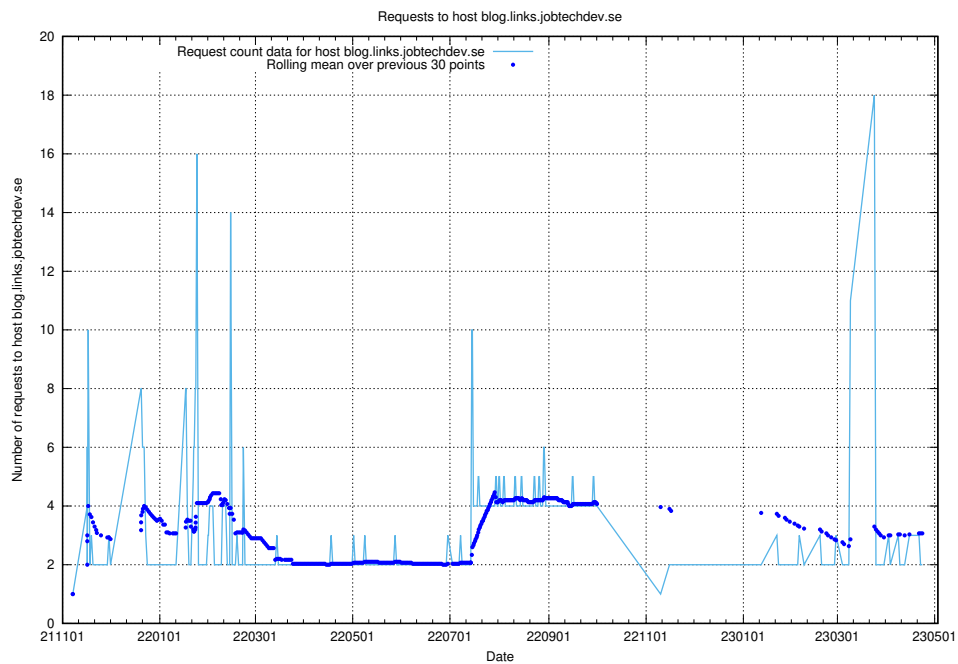

7.426 Usage of `blog.links.jobtechdev.se`

Here, we count the number of requests to host `blog.links.jobtechdev.se`.