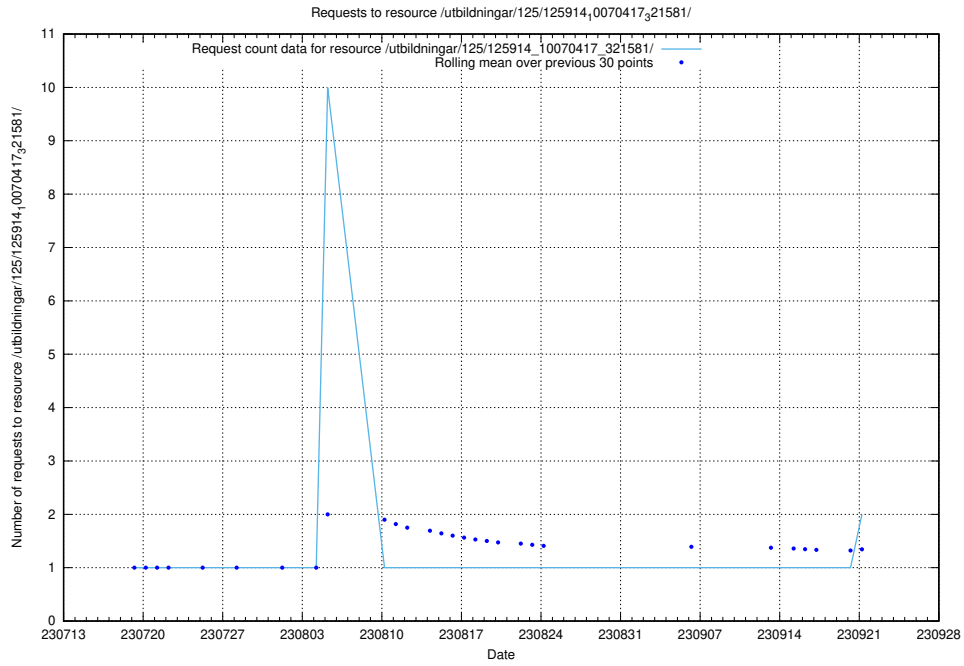

5.750 Usage of /utbildningar/125/125914_10070417_321581/

Here, we count the number of requests to resource /utbildningar/125/125914_10070417_321581/.