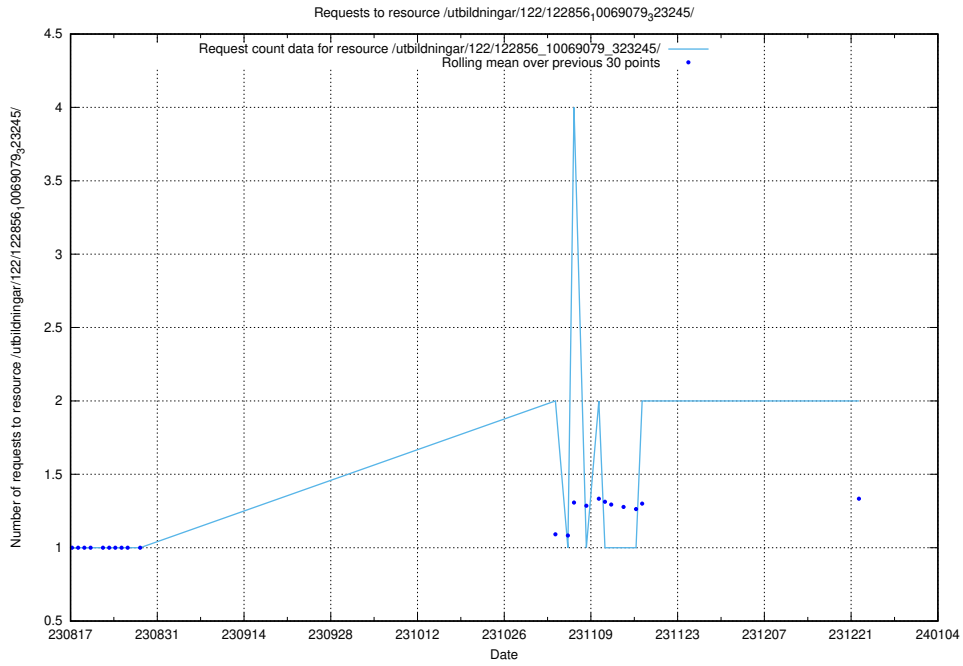

5.719 Usage of /utbildningar/122/122856_10069079_323245/

Here, we count the number of requests to resource /utbildningar/122/122856_10069079_323245/.