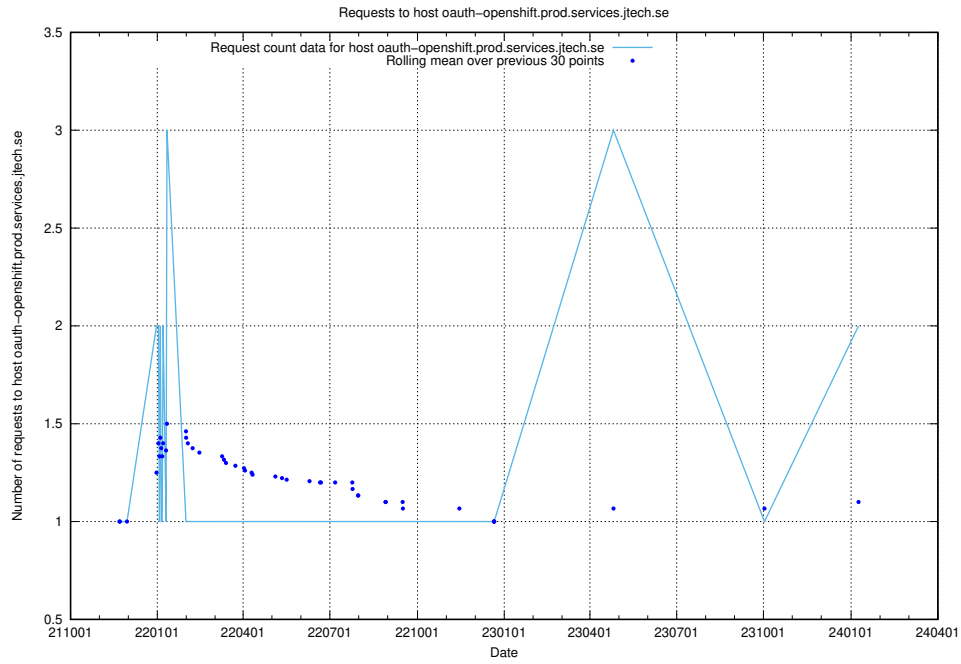

7.429 Usage of `oauth-openshift.prod.services.jtech.se`

Here, we count the number of requests to host `oauth-openshift.prod.services.jtech.se`.