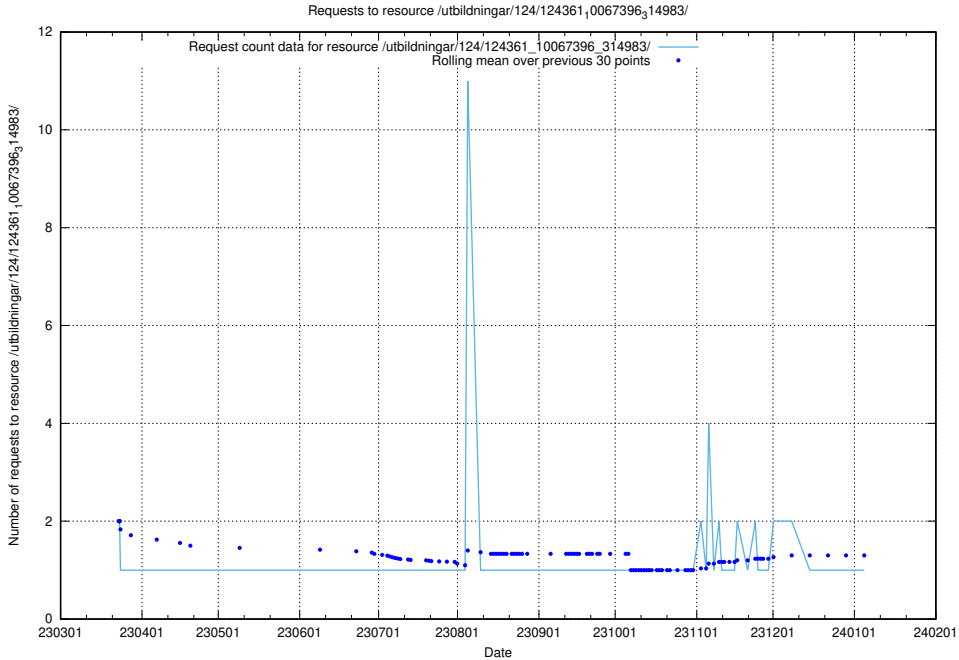

5.6278 Usage of /utbildningar/124/124361_10067396_314983/

Here, we count the number of requests to resource /utbildningar/124/124361_10067396_314983/.