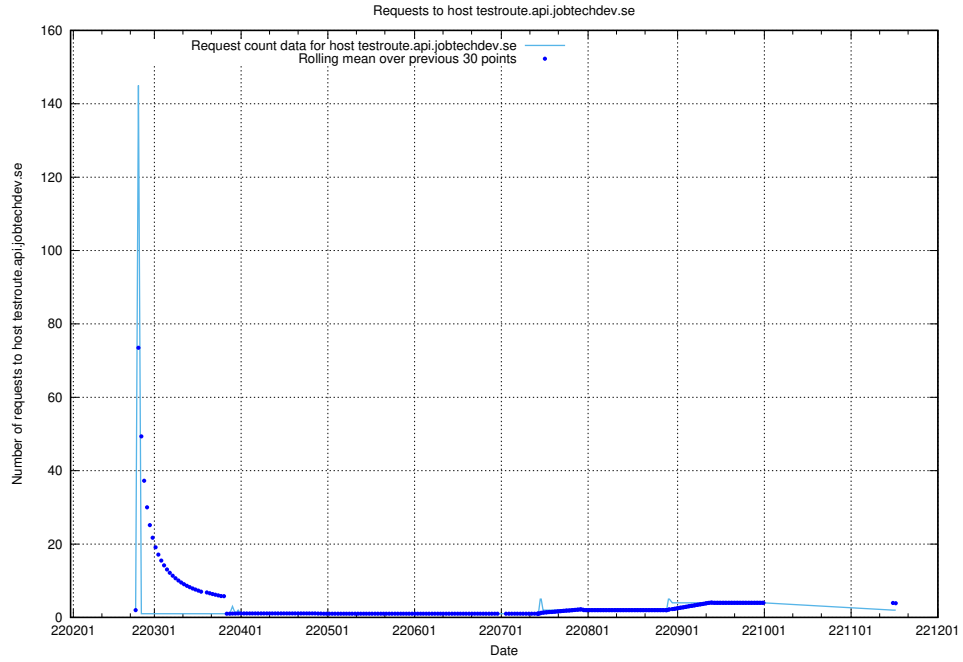

7.510 Usage of testroute.api.jobtechdev.se

Here, we count the number of requests to host testroute.api.jobtechdev.se.