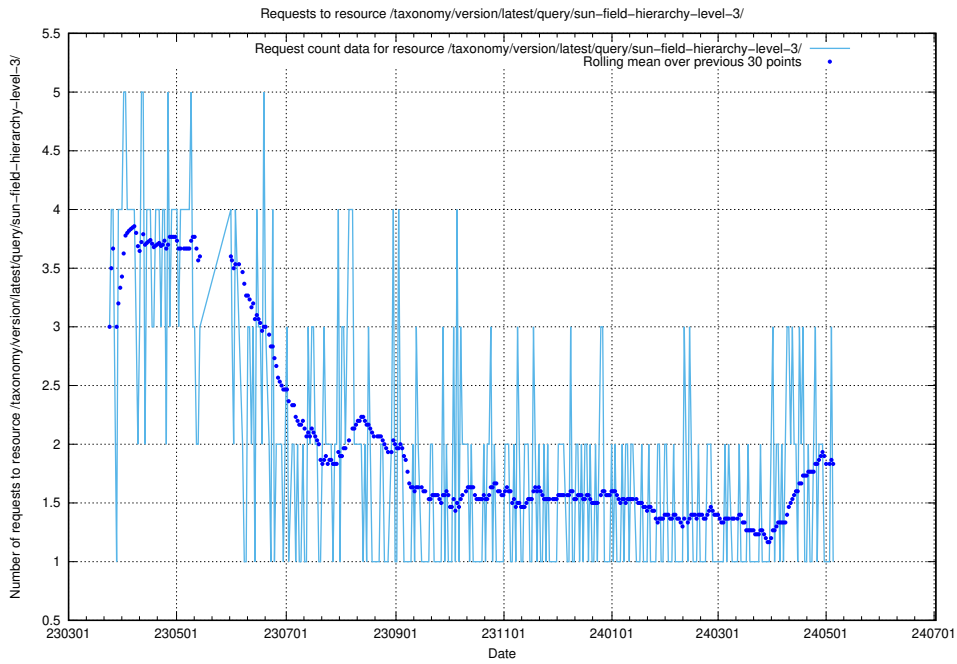

5.6051 Usage of /taxonomy/version/latest/query/sun-field-hierarchy-level-3/

Here, we count the number of requests to resource /taxonomy/version/latest/query/sun-field-hierarchy-level-3/.