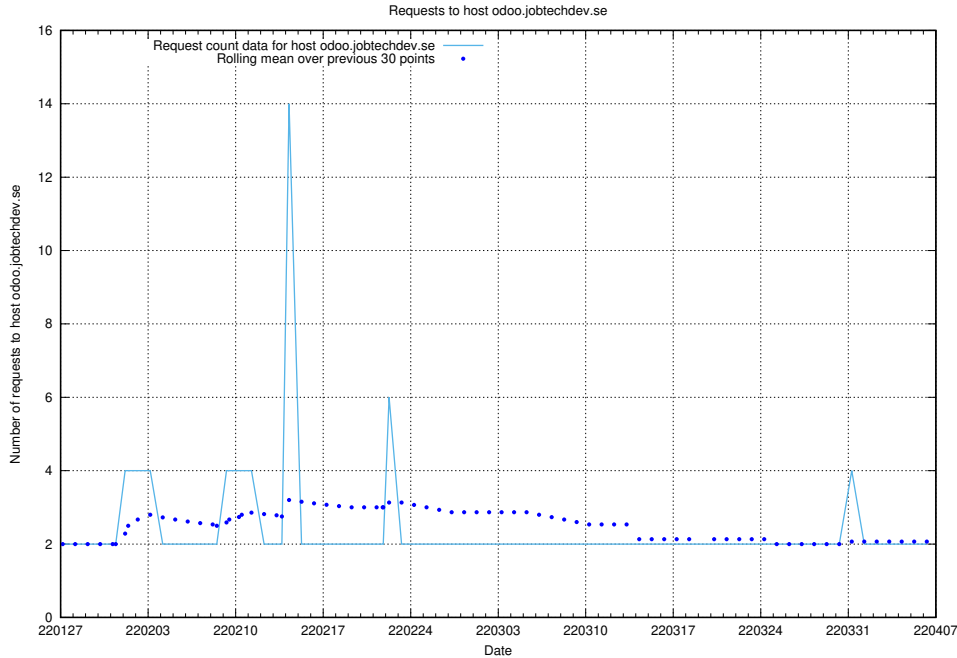

### 7.567 Usage of mentor-api.openshift.jobtechdev.se

Here, we count the number of requests to host mentor-api.openshift.jobtechdev.se.