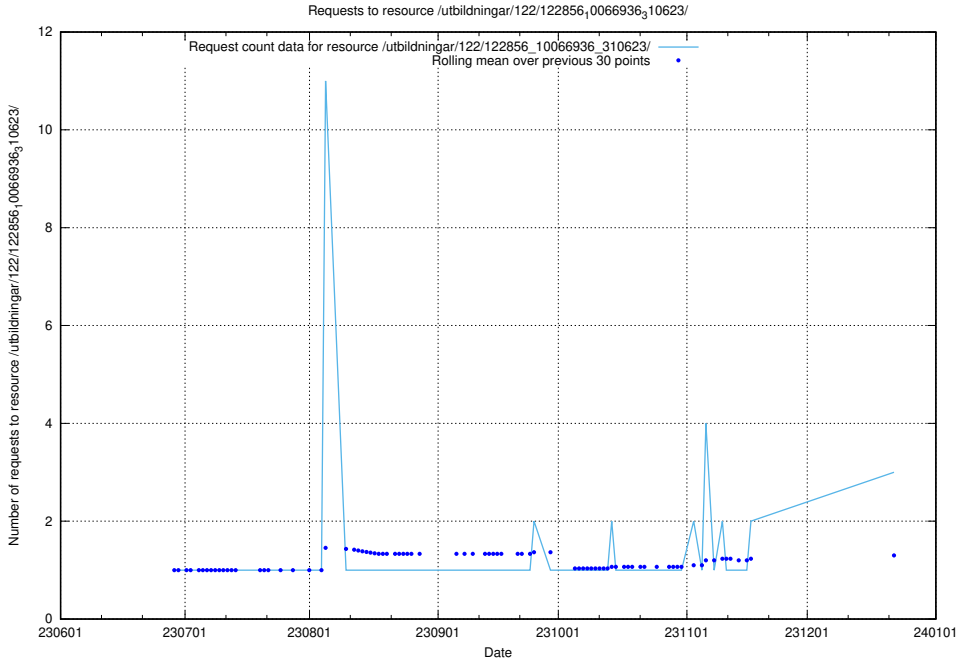

5.365 Usage of /utbildningar/122/122856_10066936_310623/

Here, we count the number of requests to resource /utbildningar/122/122856_10066936_310623/.