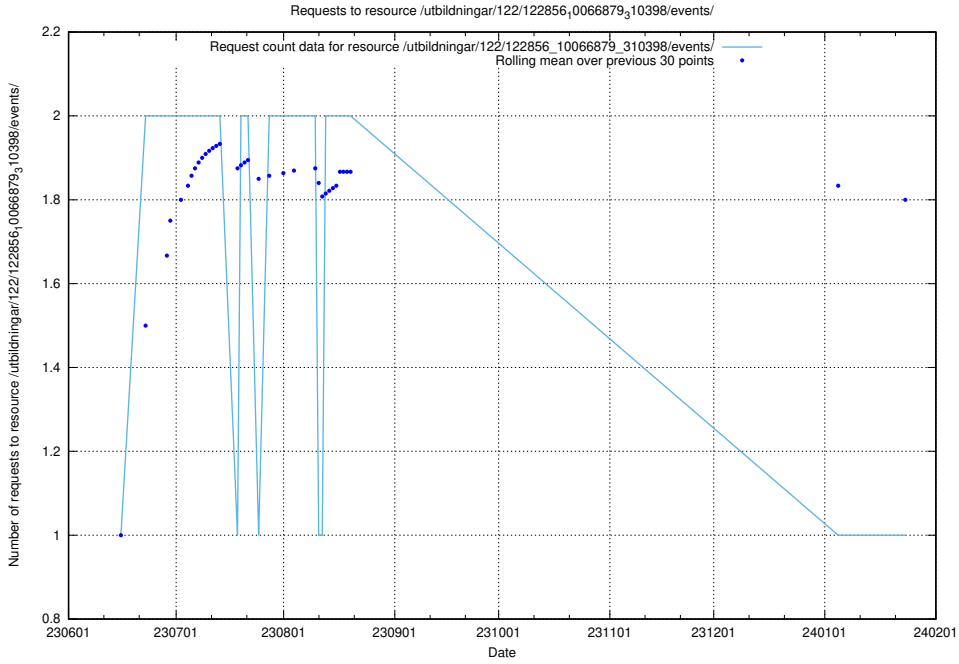

5.5834 Usage of /utbildningar/122/122856_10066879_310398/events/

Here, we count the number of requests to resource /utbildningar/122/122856_10066879_310398/events/