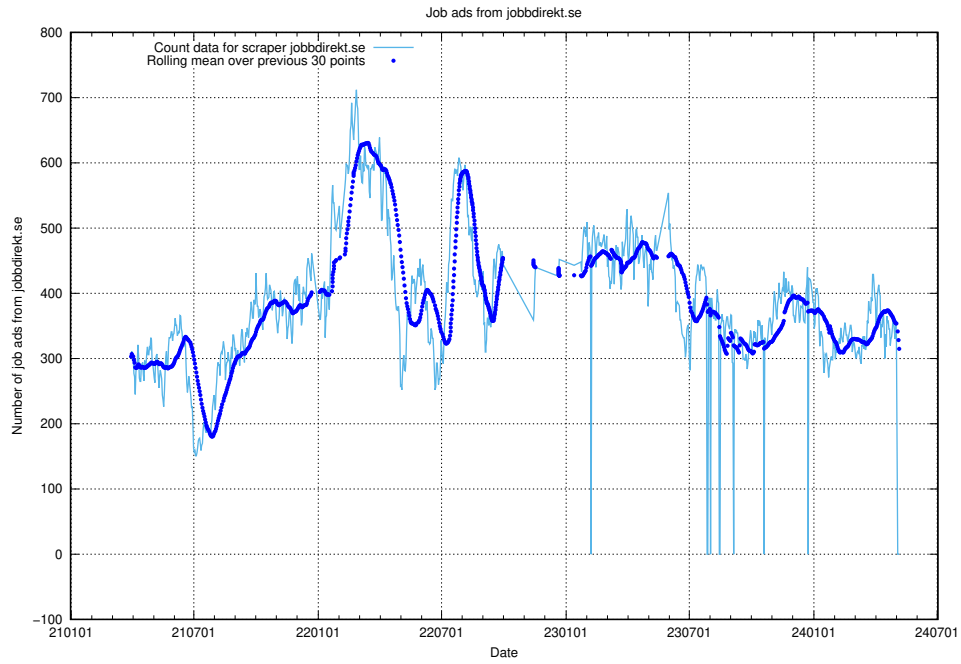

13.9 Number of ads by scraper jobbdirekt.se

Here, we count the number of job ads scraped from jobbdirekt.se.