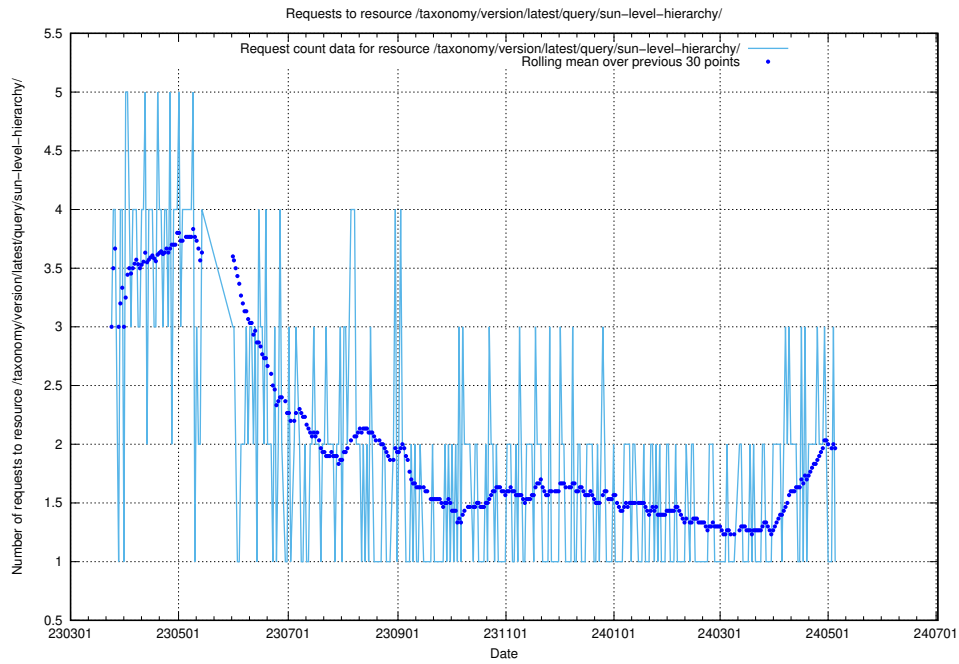

5.6046 Usage of /taxonomy/version/latest/query/sun-level-hierarchy/

Here, we count the number of requests to resource /taxonomy/version/latest/query/sun-level-hierarchy/.