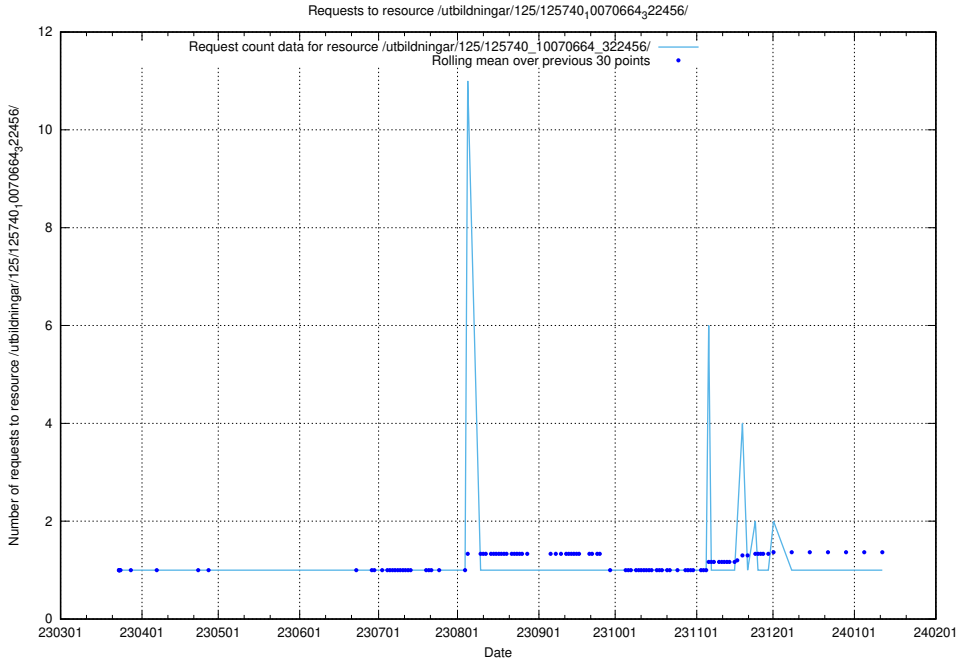

5.954 Usage of /utbildningar/125/125740_10070664_322456/

Here, we count the number of requests to resource /utbildningar/125/125740_10070664_322456/.