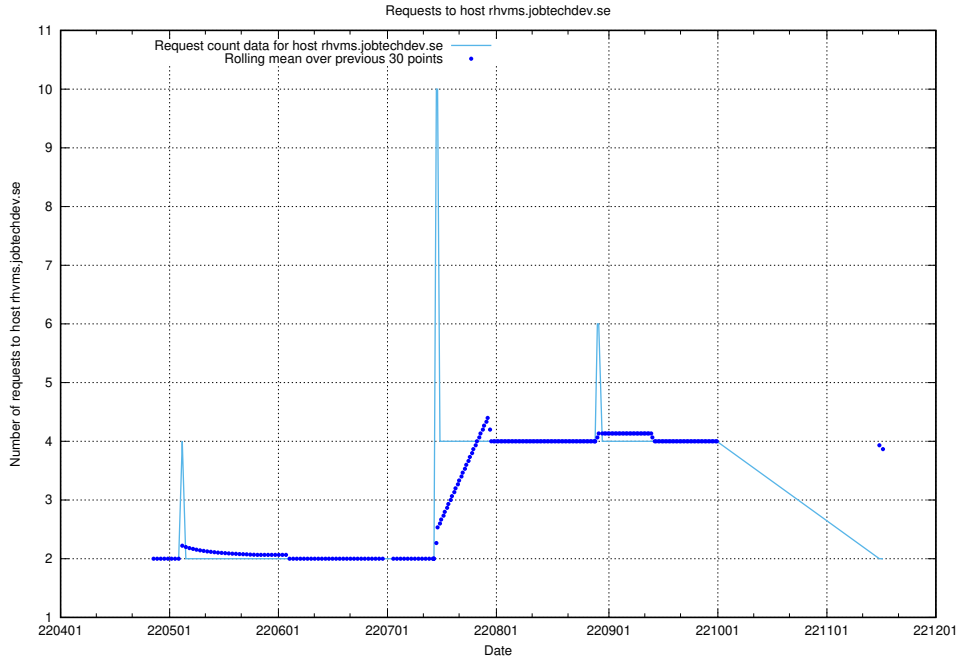

7.443 Usage of rhvms.jobtechdev.se

Here, we count the number of requests to host rhvms.jobtechdev.se.