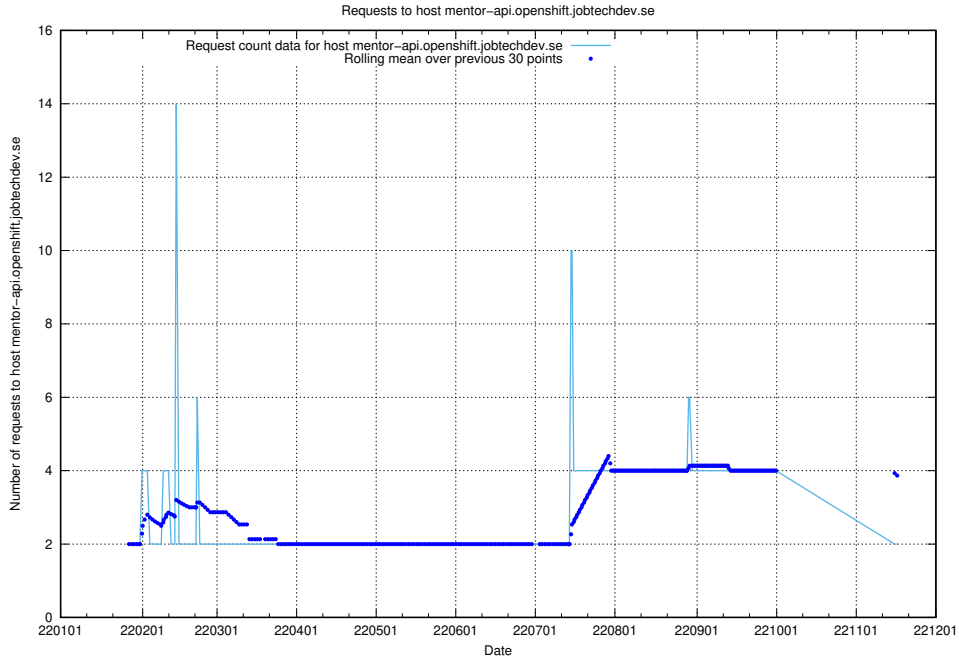

### 7.567 Usage of mentor-api.openshift.jobtechdev.se

Here, we count the number of requests to host mentor-api.openshift.jobtechdev.se.