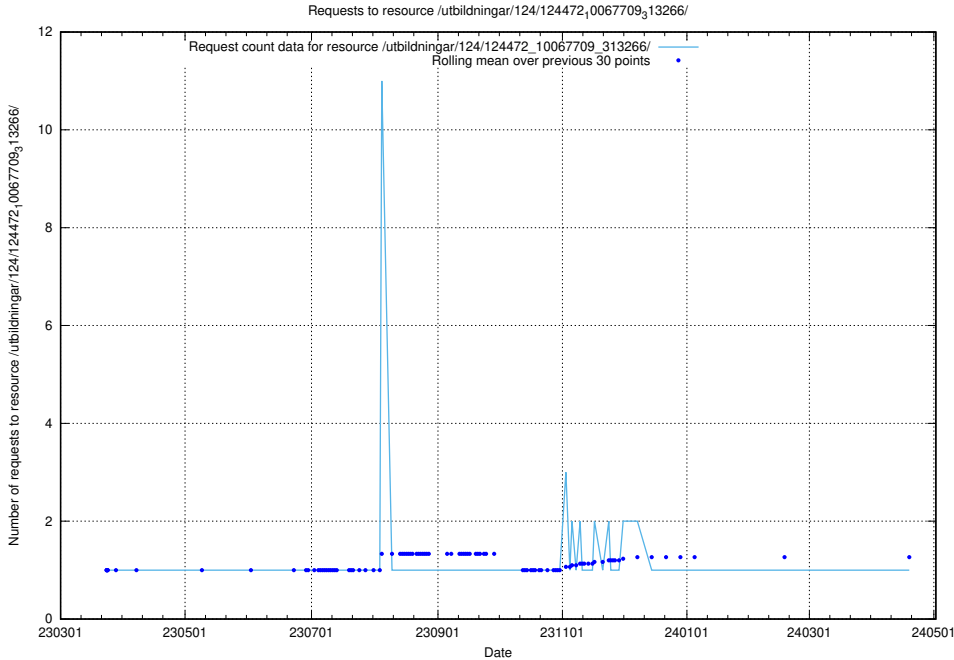

5.2998 Usage of /utbildningar/124/124472_10067709_313266/

Here, we count the number of requests to resource /utbildningar/124/124472_10067709_313266/.