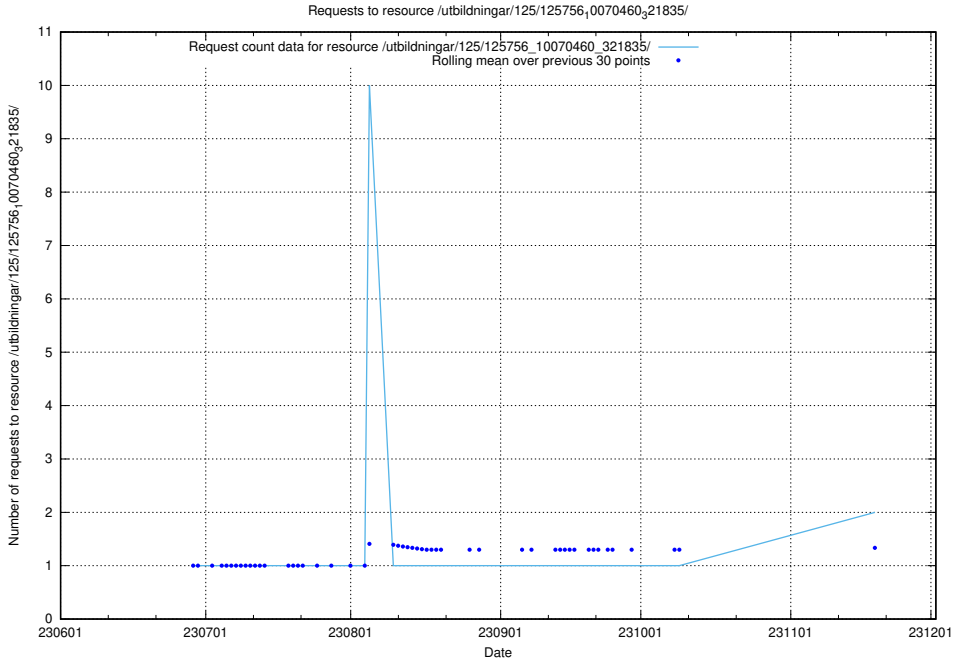

5.779 Usage of /utbildningar/125/125756_10070460_321835/

Here, we count the number of requests to resource /utbildningar/125/125756_10070460_321835/.