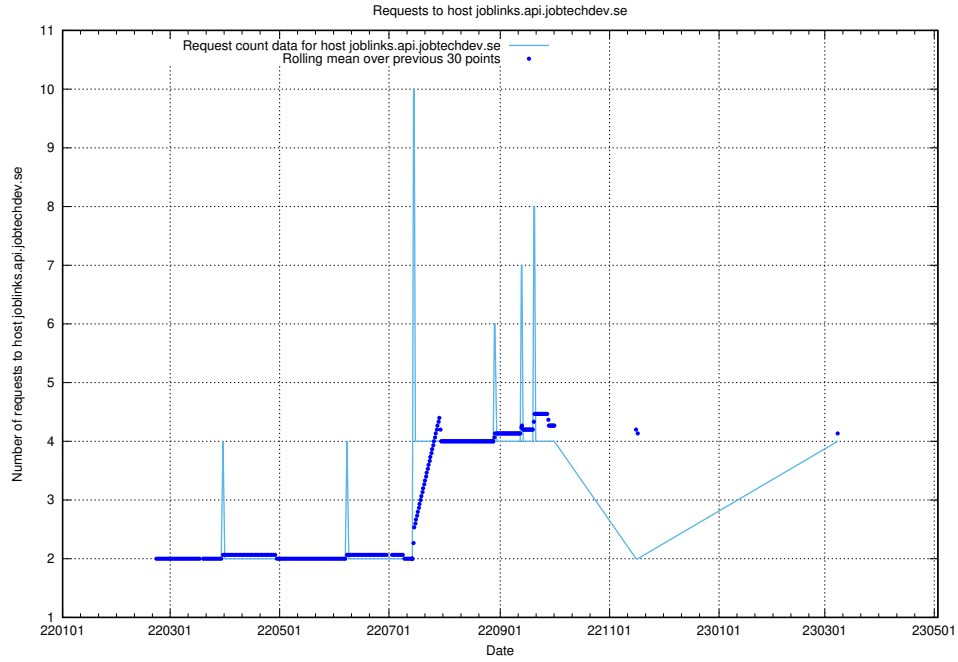

7.152 Usage of `joblinks.api.jobtechdev.se`

Here, we count the number of requests to host `joblinks.api.jobtechdev.se`.