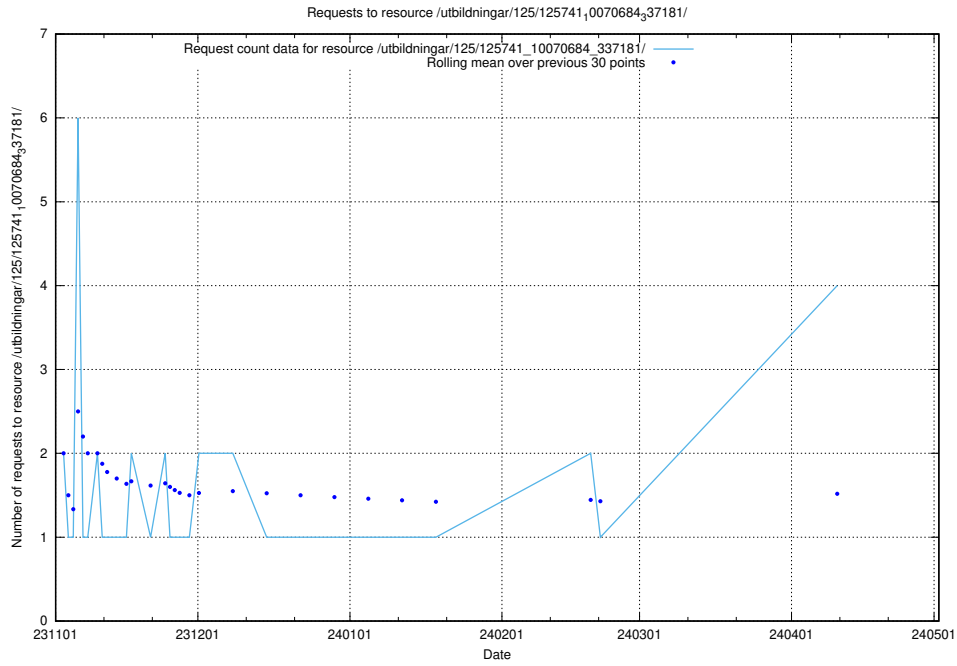

5.201 Usage of /utbildningar/125/125741_10070684_337181/

Here, we count the number of requests to resource /utbildningar/125/125741_10070684_337181/.