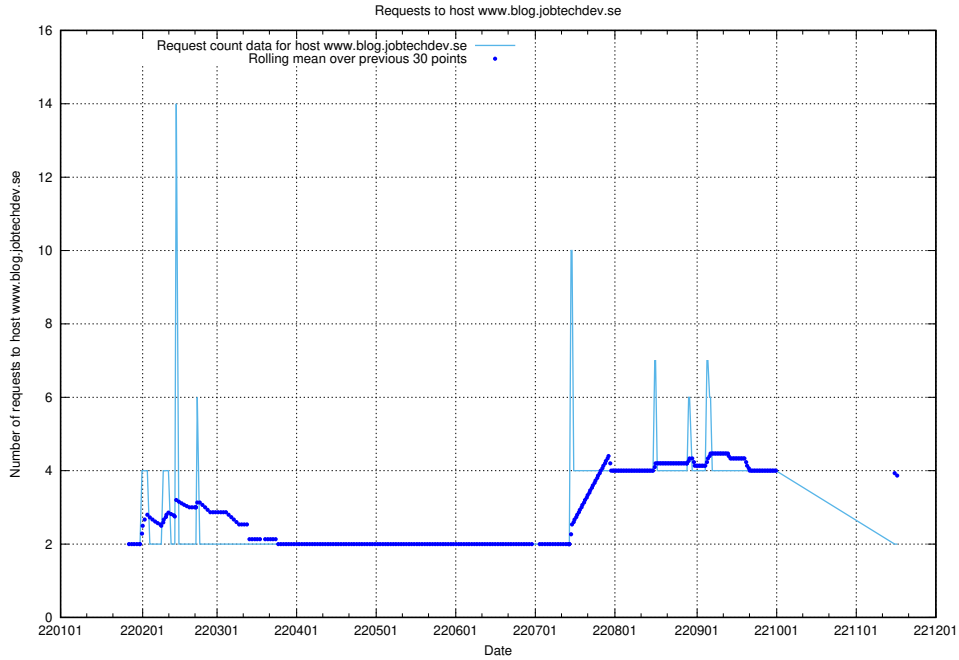

7.565 Usage of www.blog.jobtechdev.se

Here, we count the number of requests to host www.blog.jobtechdev.se.