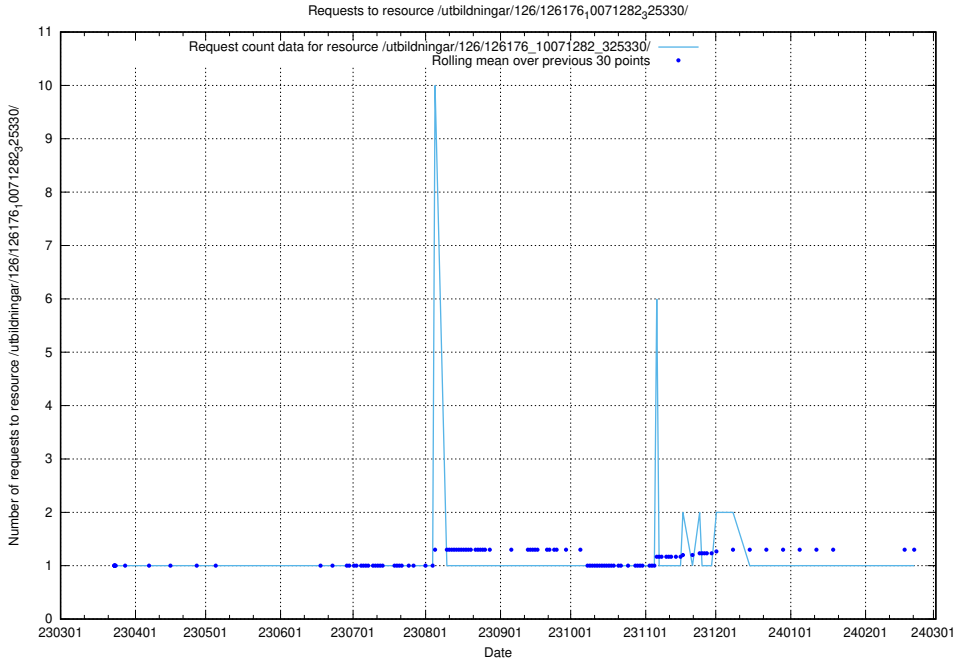

5.6402 Usage of /utbildningar/126/126176_10071282_325330/

Here, we count the number of requests to resource /utbildningar/126/126176_10071282_325330/.