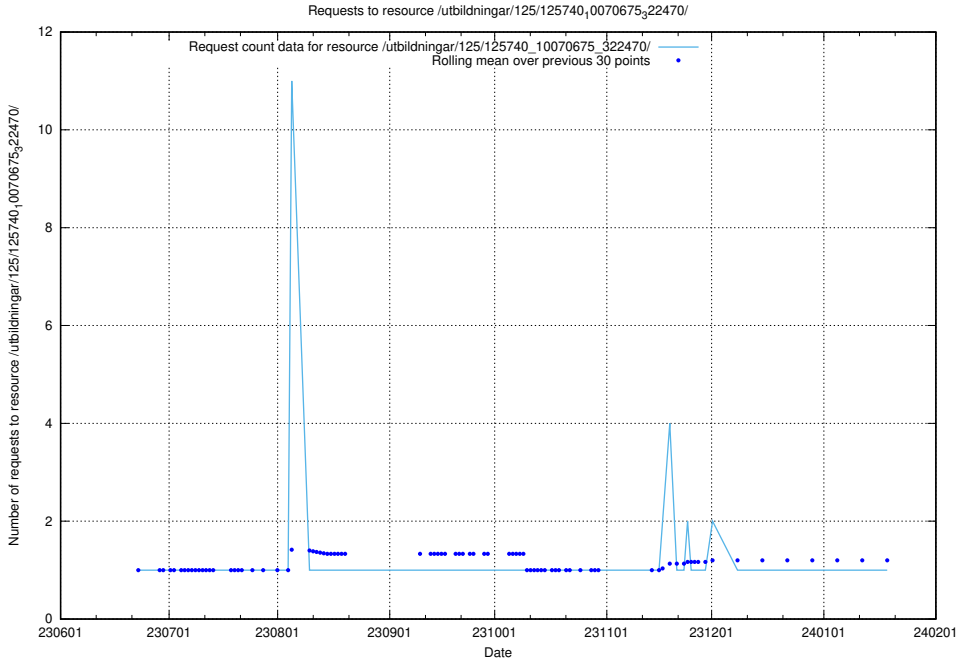

5.5650 Usage of /utbildningar/125/125740_10070675_322470/

Here, we count the number of requests to resource /utbildningar/125/125740_10070675_322470/.