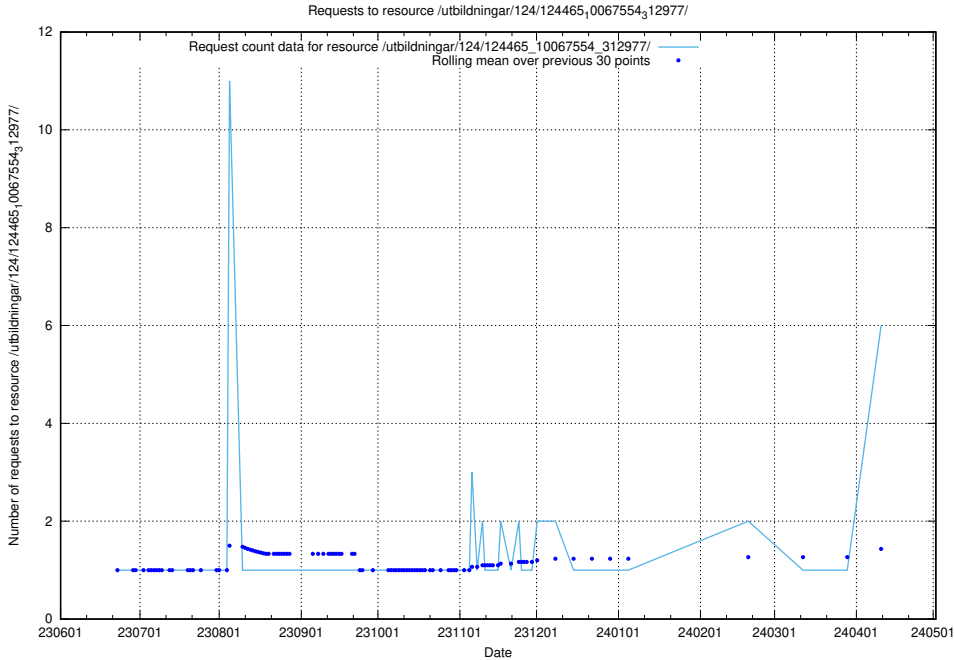

5.93 Usage of /utbildningar/124/124465_10067554_312977/

Here, we count the number of requests to resource /utbildningar/124/124465_10067554_312977/.