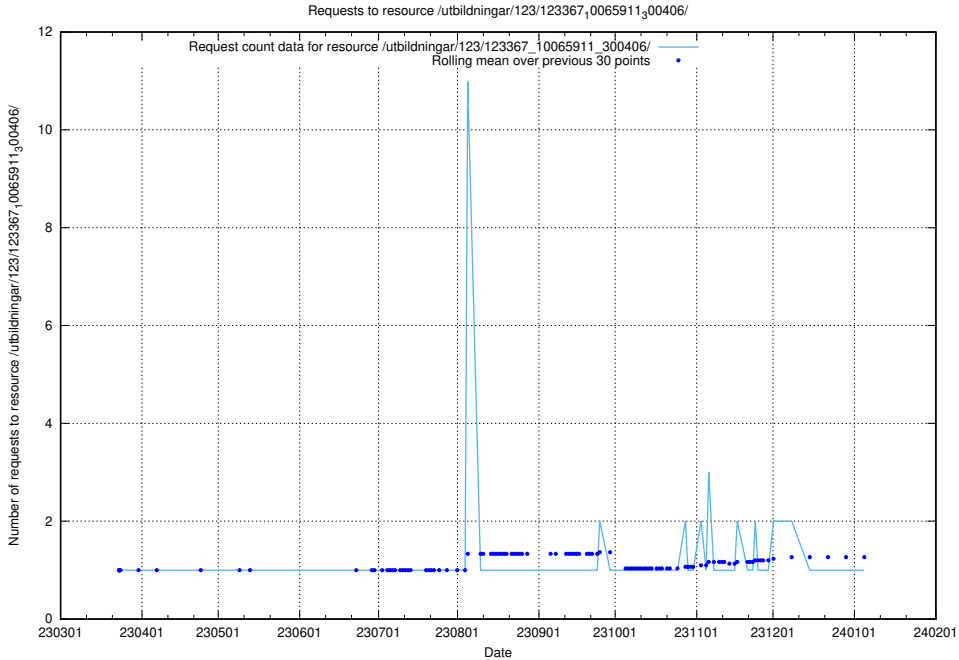

5.4672 Usage of /utbildningar/123/123367_10065911_300406/

Here, we count the number of requests to resource /utbildningar/123/123367_10065911_300406/.