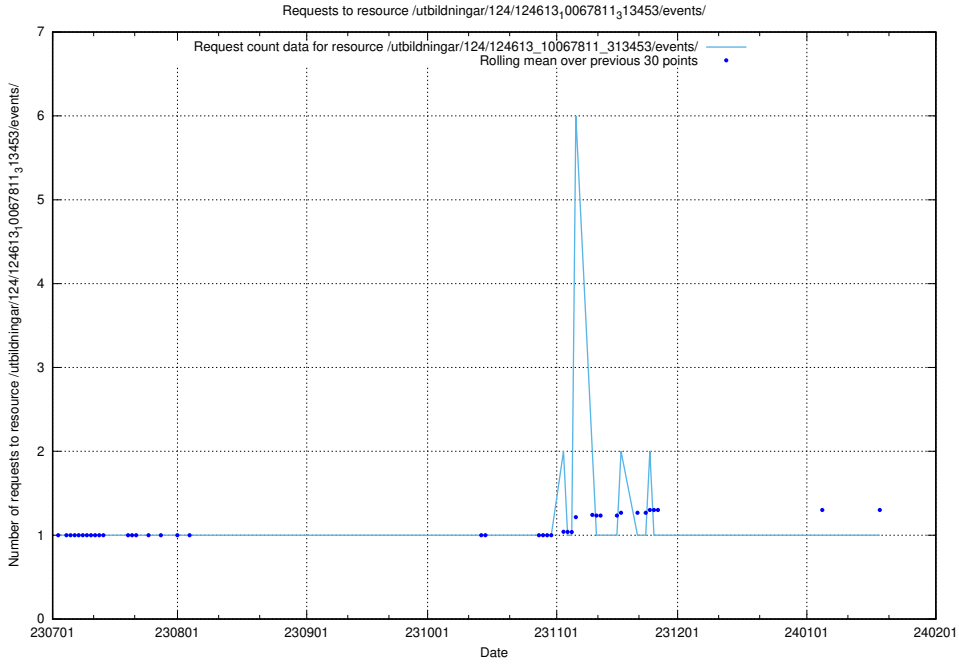

5.5318 Usage of /utbildningar/124/124613_10067811_313453/events/

Here, we count the number of requests to resource /utbildningar/124/124613_10067811_313453/events/