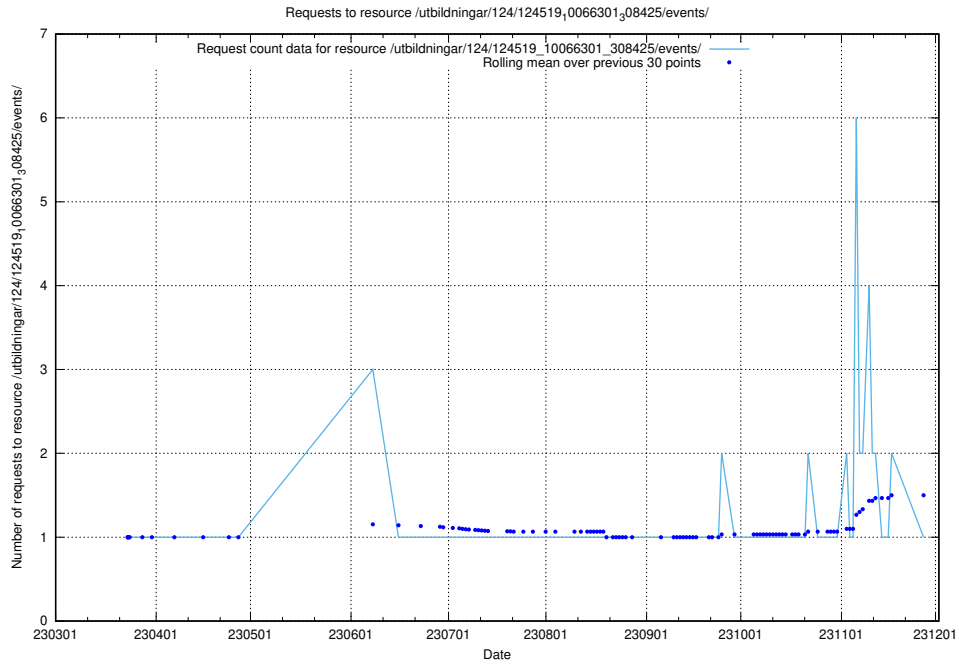

5.1223 Usage of /utbildningar/124/124519_10066301_308425/events/

Here, we count the number of requests to resource /utbildningar/124/124519_10066301_308425/events/