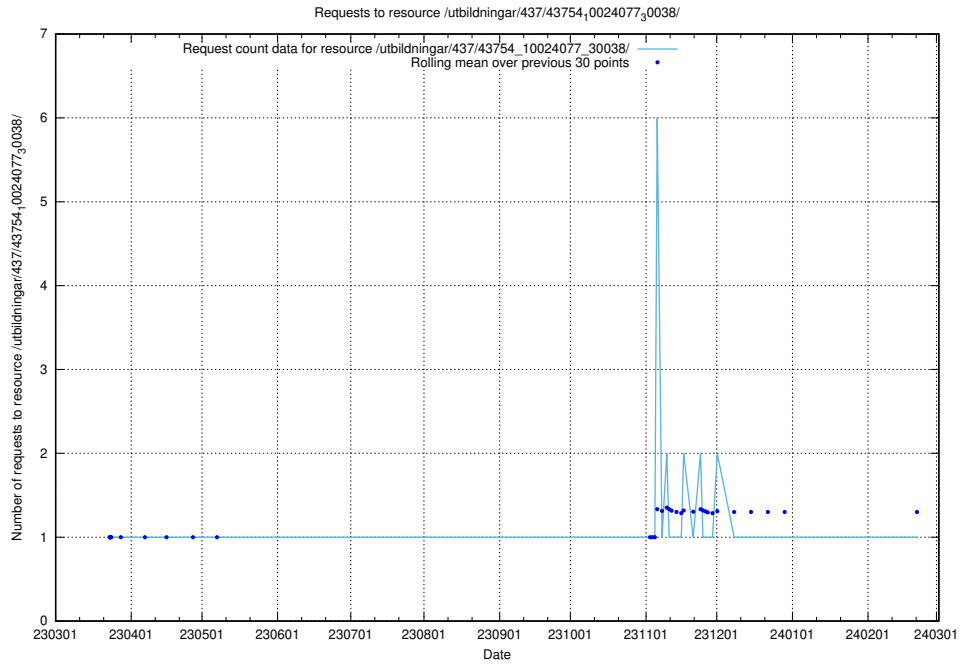

5.6352 Usage of /utbildningar/437/43754_10024077_30038/

Here, we count the number of requests to resource /utbildningar/437/43754_10024077_30038/.