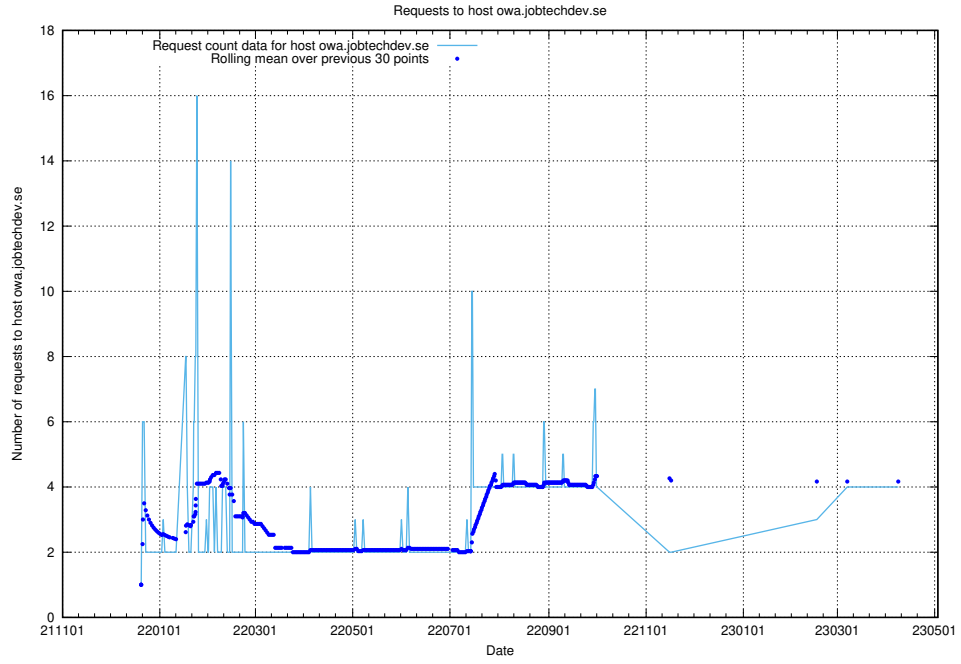

7.130 Usage of owa.jobtechdev.se

Here, we count the number of requests to host owa.jobtechdev.se.