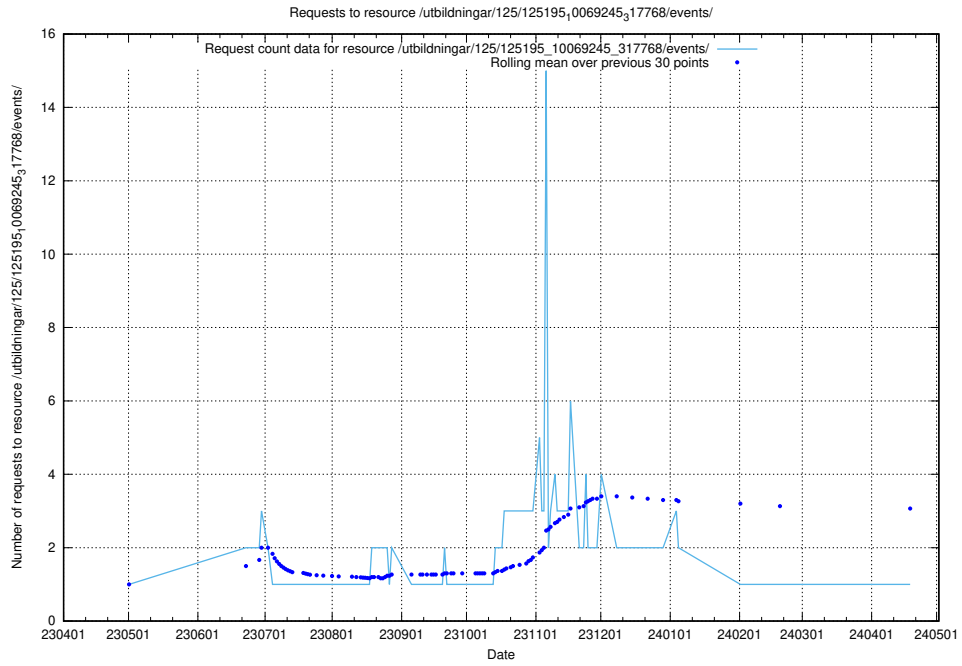

5.5953 Usage of /utbildningar/125/125195_10069245_317768/events/

Here, we count the number of requests to resource /utbildningar/125/125195_10069245_317768/events/