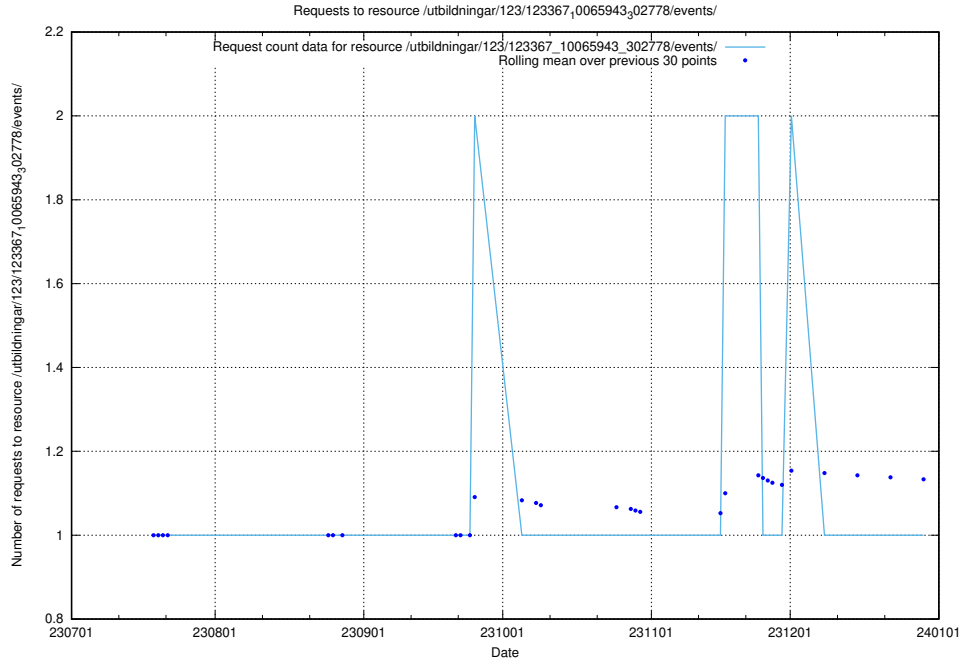

5.4969 Usage of /utbildningar/123/123367_10065943_302778/events/

Here, we count the number of requests to resource /utbildningar/123/123367_10065943_302778/events/