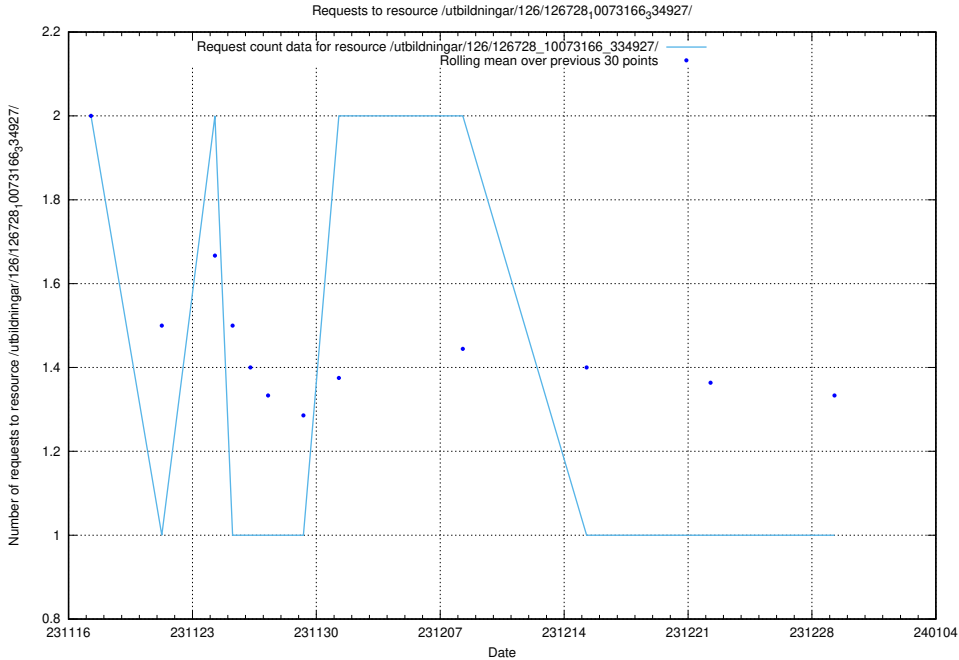

5.4022 Usage of /utbildningar/126/126728_10073166_334927/

Here, we count the number of requests to resource /utbildningar/126/126728_10073166_334927/.