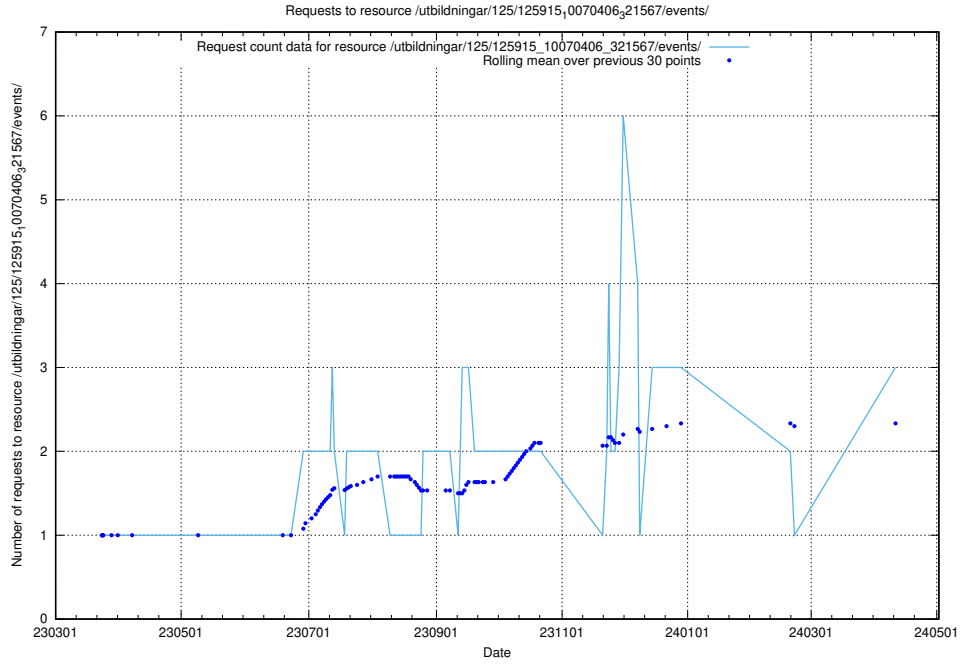

5.422 Usage of /utbildningar/125/125915_10070406_321567/events/

Here, we count the number of requests to resource /utbildningar/125/125915_10070406_321567/events/