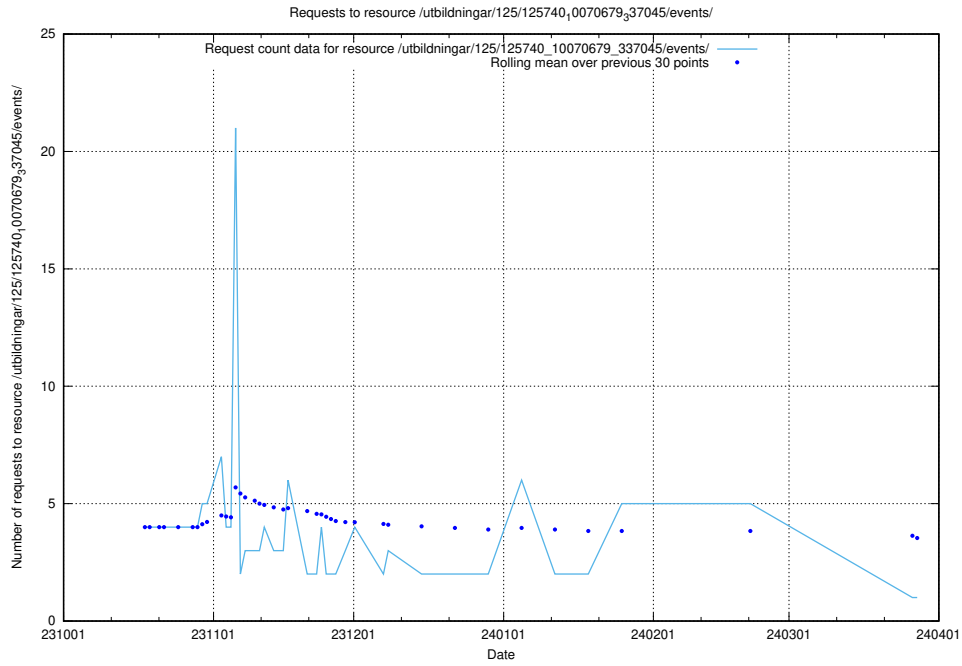

5.4229 Usage of /utbildningar/125/125740_10070679_337045/events/

Here, we count the number of requests to resource /utbildningar/125/125740_10070679_337045/events/