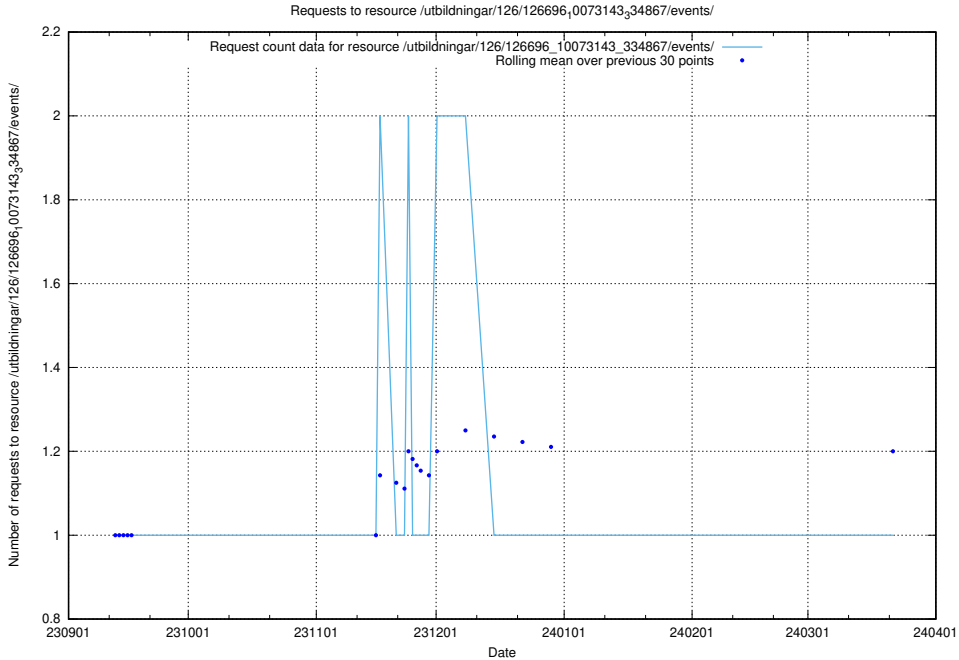

5.4535 Usage of /utbildningar/126/126696_10073143_334867/events/

Here, we count the number of requests to resource /utbildningar/126/126696_10073143_334867/events/