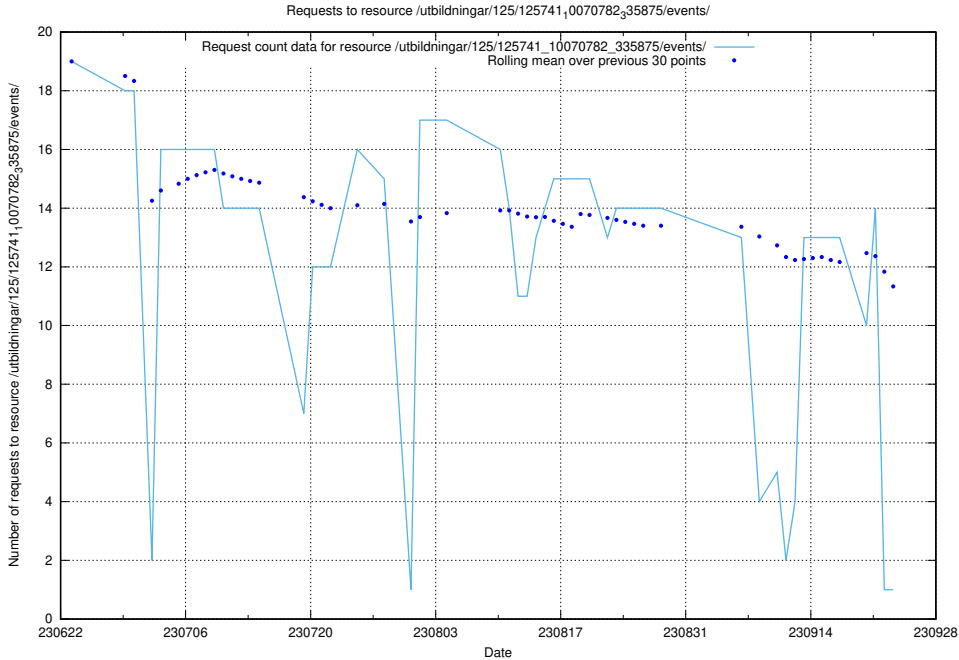

5.5508 Usage of /utbildningar/125/125741_10070782_335875/events/

Here, we count the number of requests to resource /utbildningar/125/125741_10070782_335875/events/