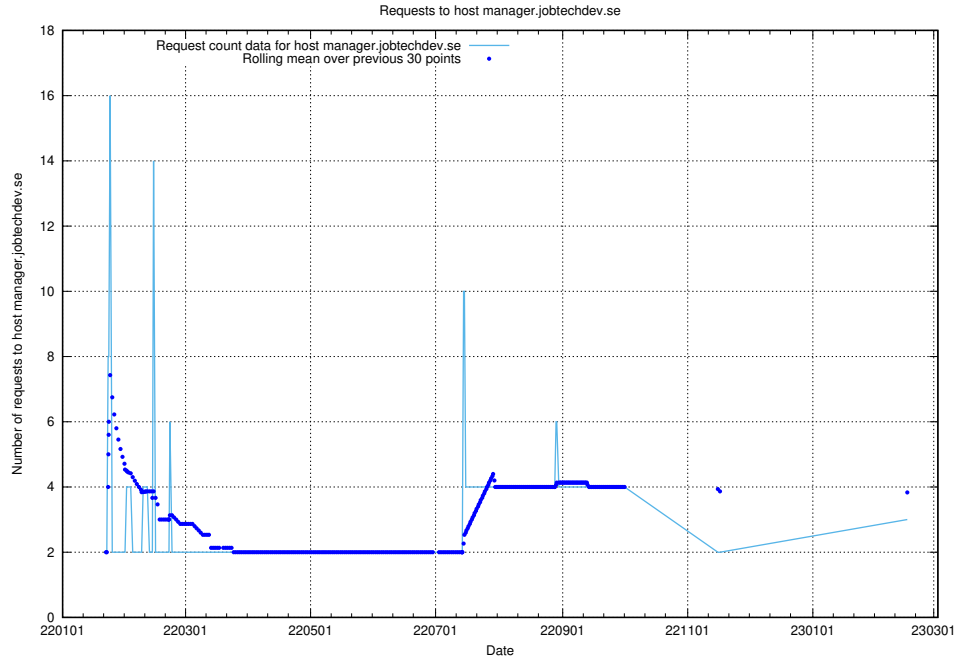

7.246 Usage of manager.jobtechdev.se

Here, we count the number of requests to host manager.jobtechdev.se.