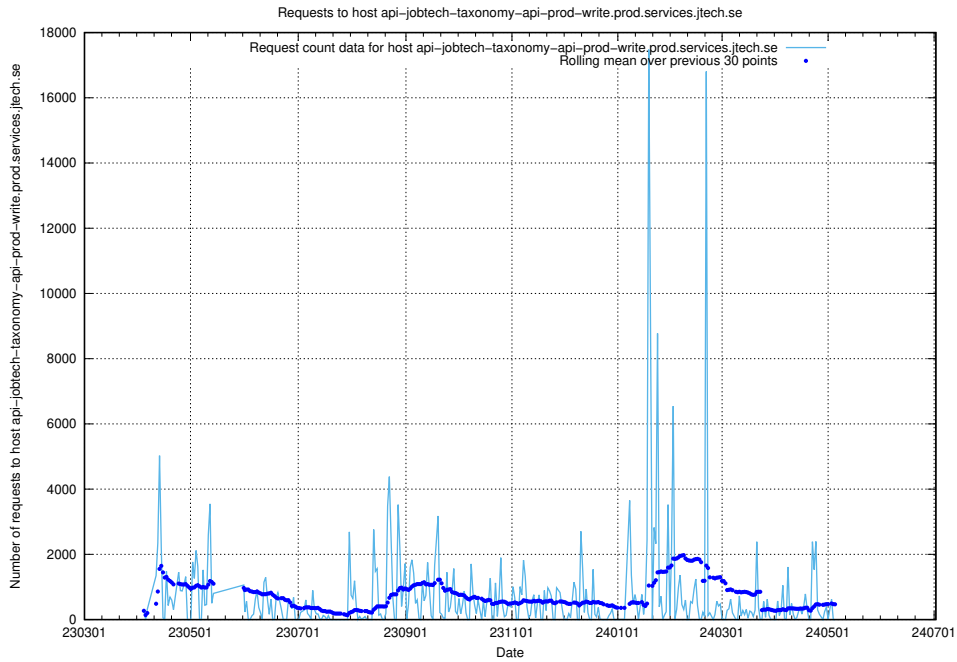

7.605 Usage of api-jobtech-taxonomy-api-prod-write.prod.services.jtech.se

Here, we count the number of requests to host api-jobtech-taxonomy-api-prod-write.prod.services.jtech.se.