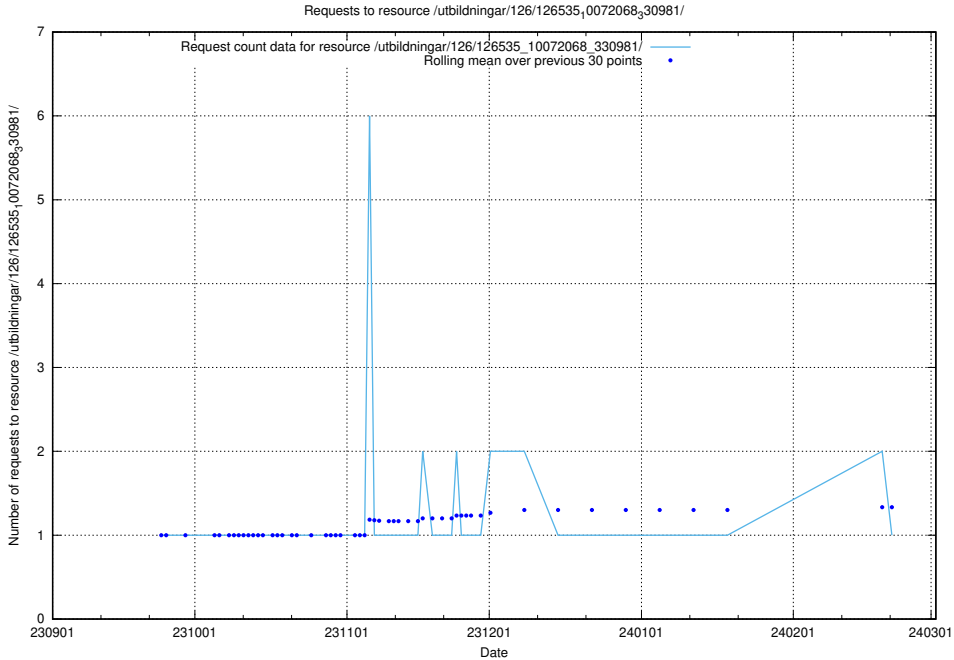

5.4426 Usage of /utbildningar/126/126535_10072068_330981/

Here, we count the number of requests to resource /utbildningar/126/126535_10072068_330981/.