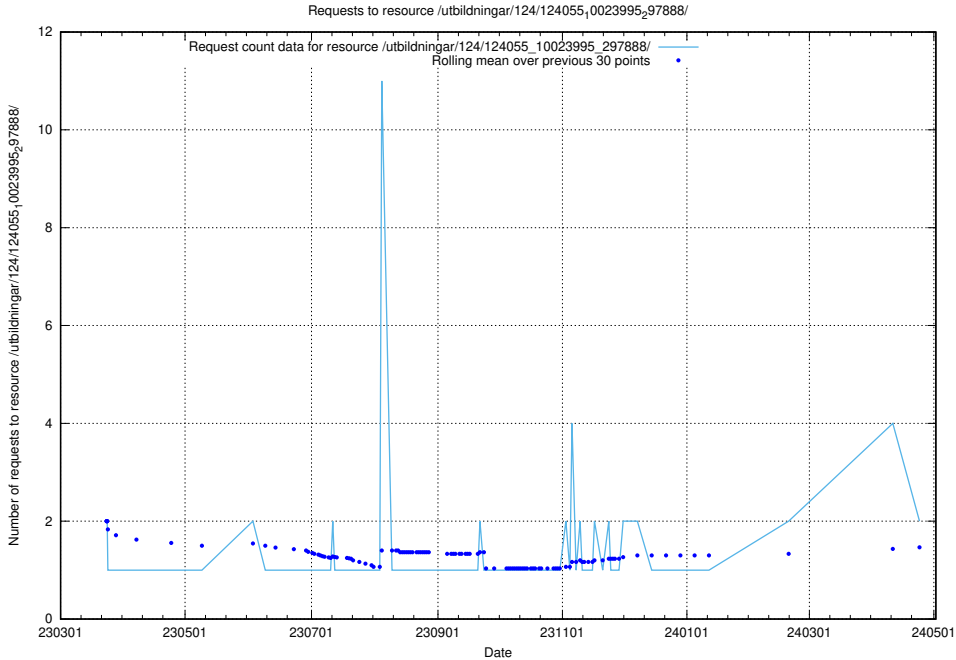

5.894 Usage of /utbildningar/124/124055_10023995_297888/

Here, we count the number of requests to resource /utbildningar/124/124055_10023995_297888/.