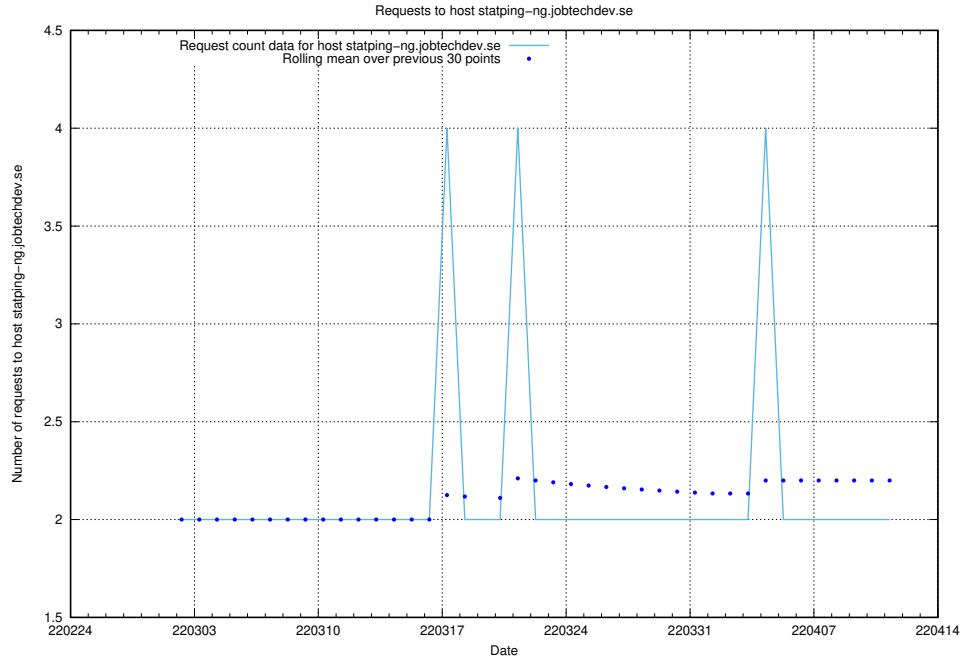

7.503 Usage of statping-ng.jobtechdev.se

Here, we count the number of requests to host statping-ng.jobtechdev.se.