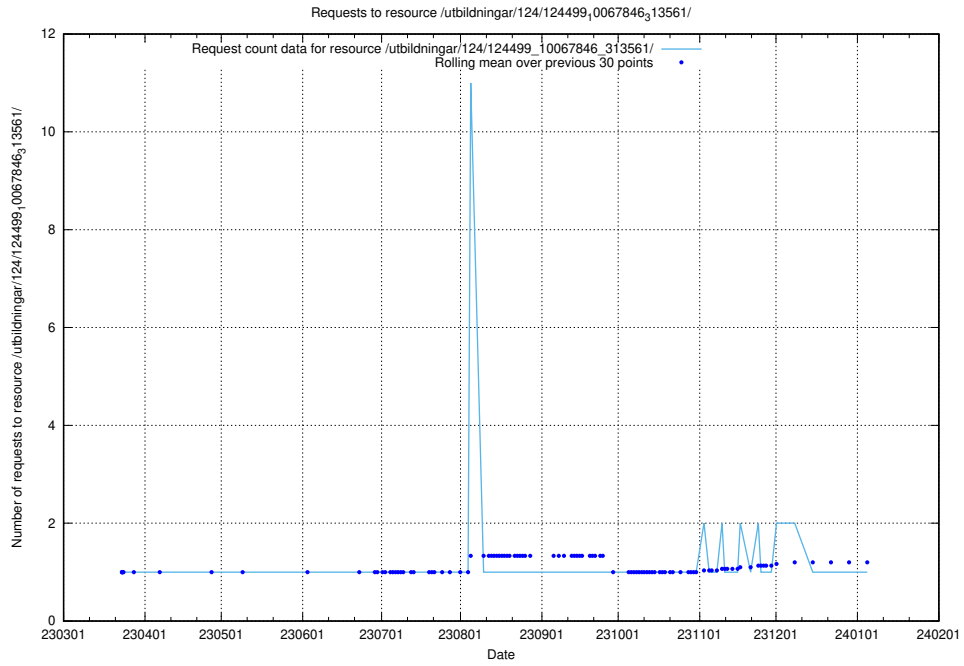

5.2354 Usage of /utbildningar/124/124499_10067846_313561/

Here, we count the number of requests to resource /utbildningar/124/124499_10067846_313561/.