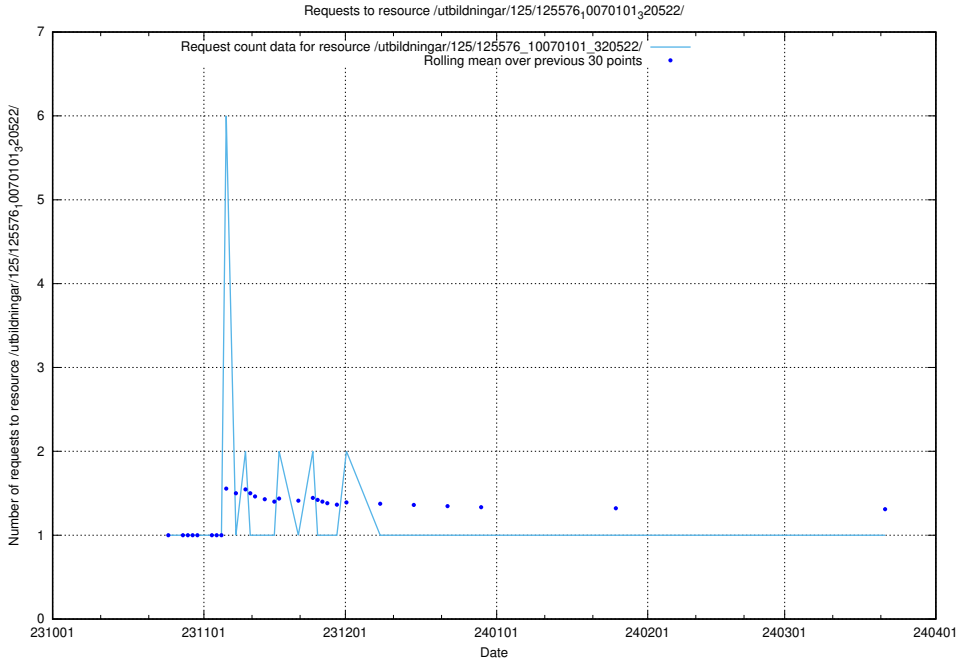

5.4170 Usage of /utbildningar/125/125576_10070101_320522/

Here, we count the number of requests to resource /utbildningar/125/125576_10070101_320522/.