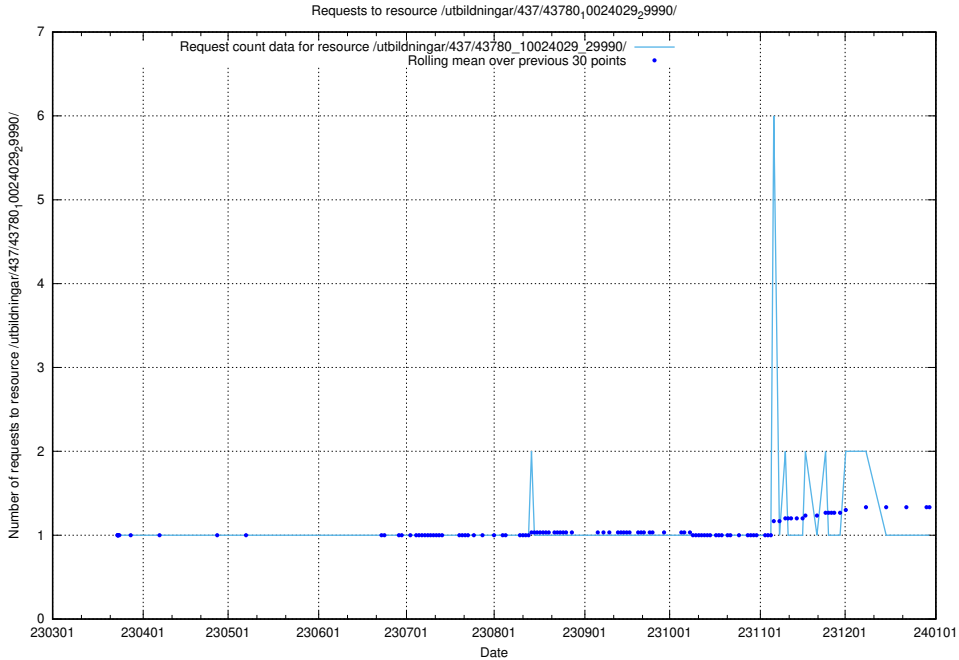

5.6343 Usage of /utbildningar/437/43780_10024029_29990/

Here, we count the number of requests to resource /utbildningar/437/43780_10024029_29990/.