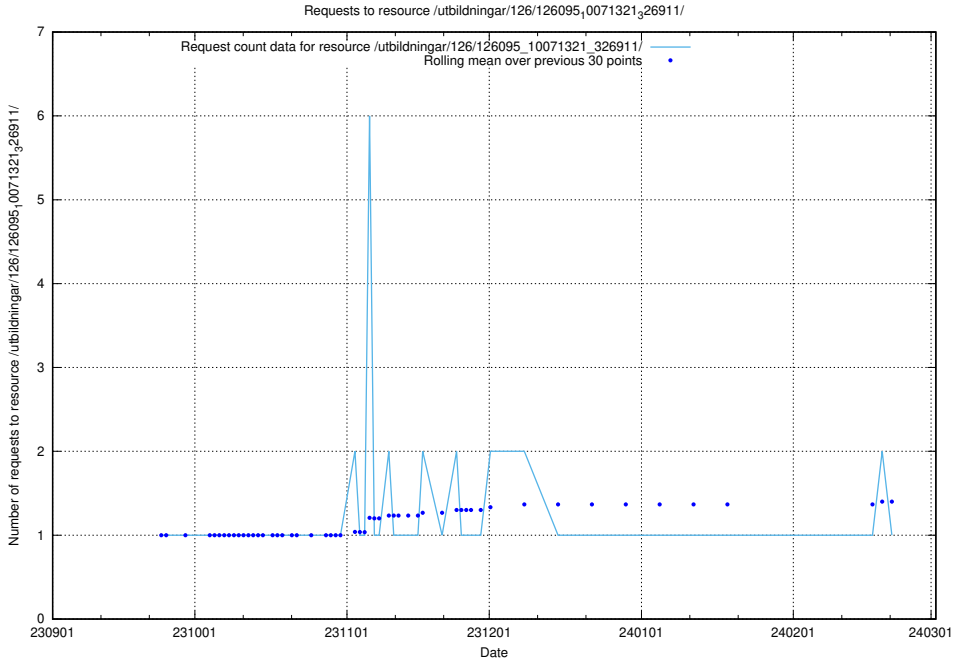

5.4428 Usage of /utbildningar/126/126095_10071321_326911/

Here, we count the number of requests to resource /utbildningar/126/126095_10071321_326911/.