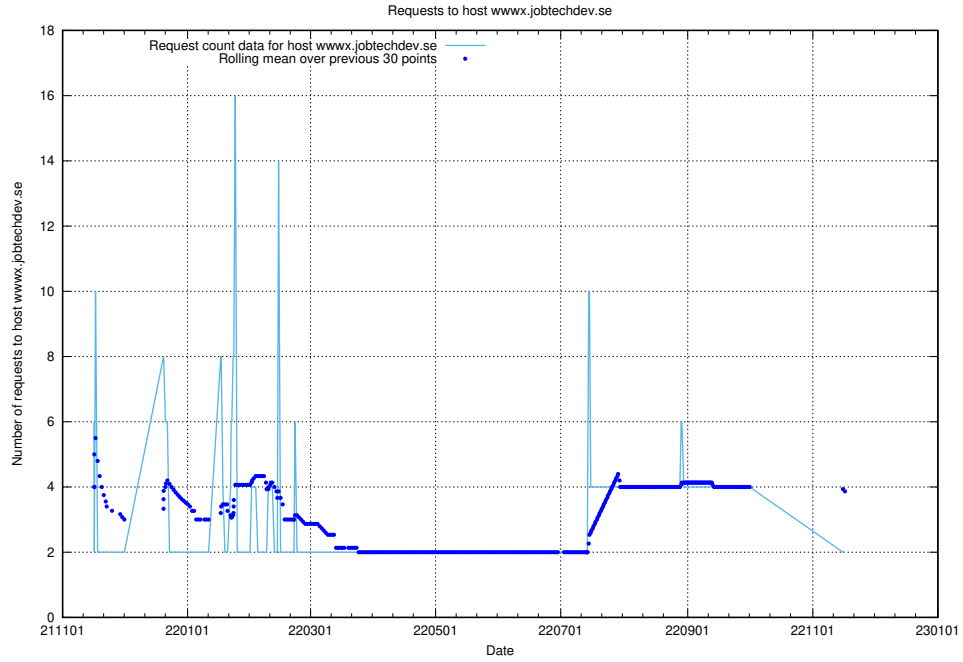

7.531 Usage of wwwx.jobtechdev.se

Here, we count the number of requests to host wwwx.jobtechdev.se.