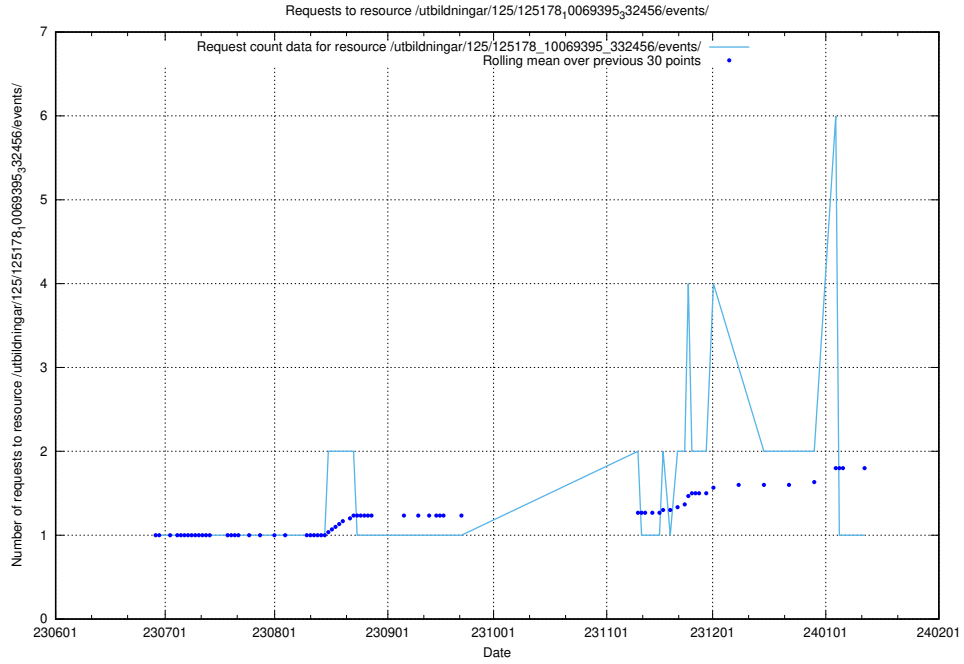

5.5427 Usage of /utbildningar/125/125178_10069395_332456/events/

Here, we count the number of requests to resource /utbildningar/125/125178_10069395_332456/events/