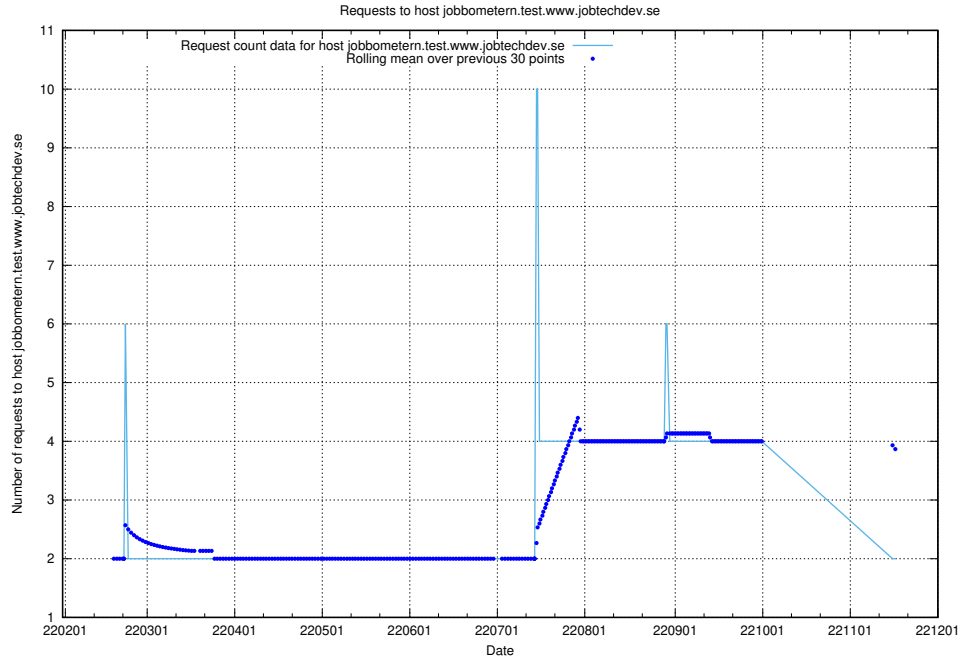

7.529 Usage of `jobbometern.test.www.jobtechdev.se`

Here, we count the number of requests to host `jobbometern.test.www.jobtechdev.se`.