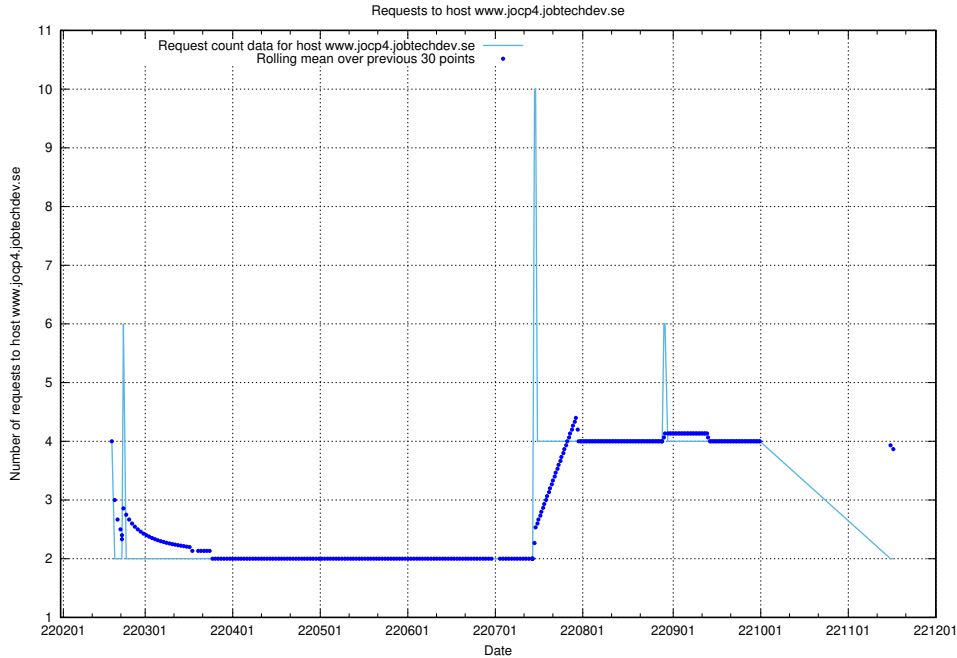

7.528 Usage of www.jocp4.jobtechdev.se

Here, we count the number of requests to host www.jocp4.jobtechdev.se.