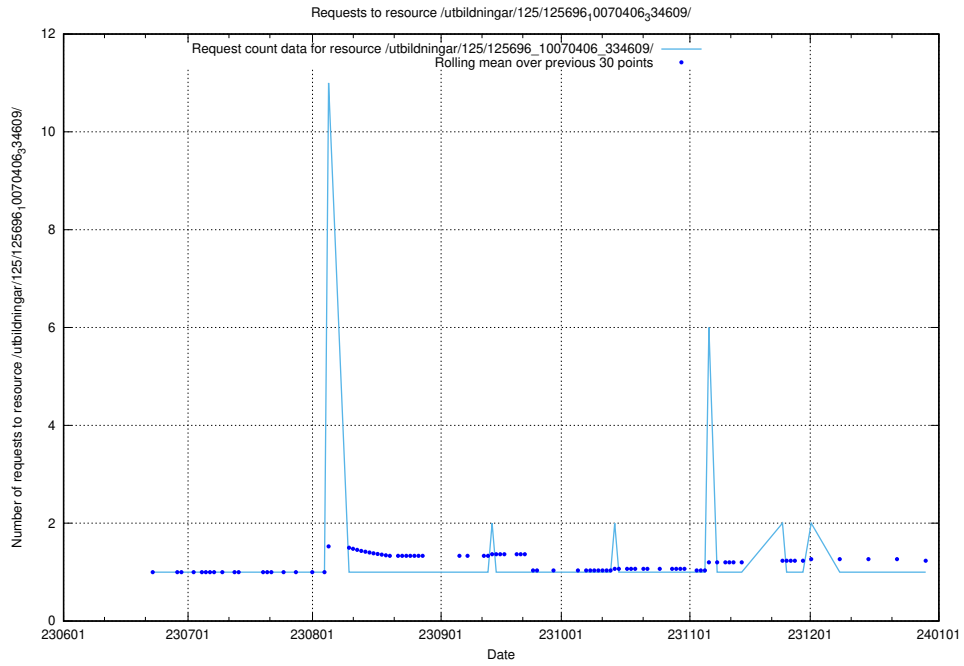

5.5666 Usage of /utbildningar/125/125696_10070406_334609/

Here, we count the number of requests to resource /utbildningar/125/125696_10070406_334609/.