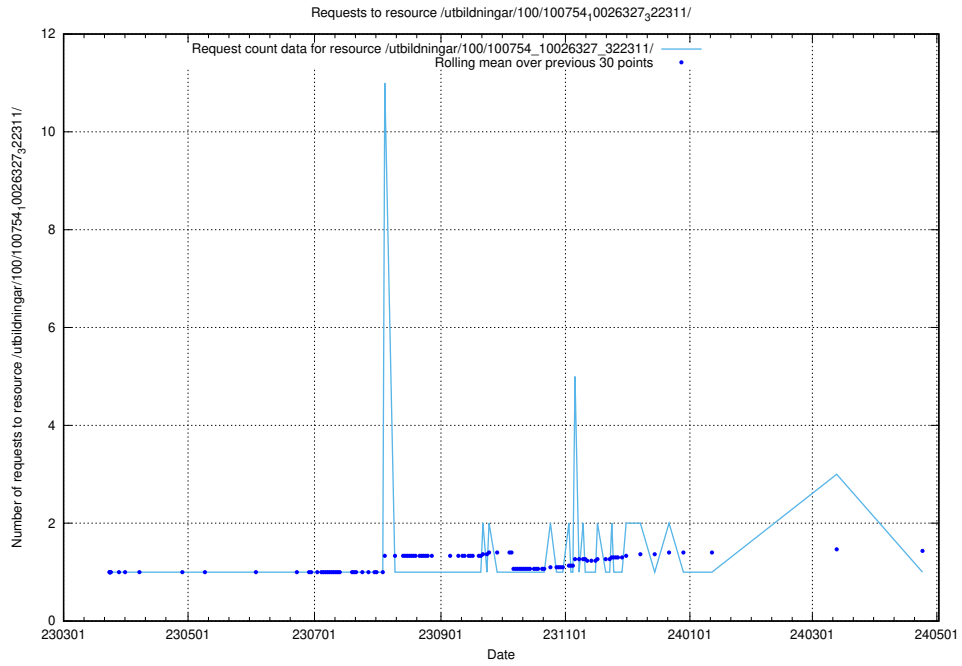

5.5534 Usage of /utbildningar/100/100754_10026327_322311/

Here, we count the number of requests to resource /utbildningar/100/100754_10026327_322311/.