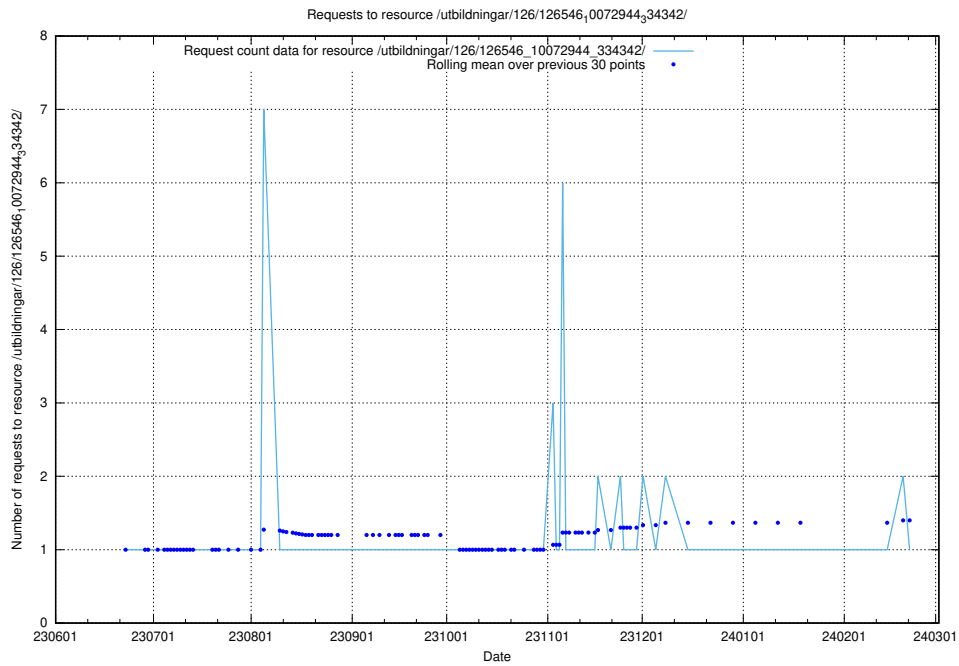

5.5598 Usage of /utbildningar/126/126546_10072944_334342/

Here, we count the number of requests to resource /utbildningar/126/126546_10072944_334342/.