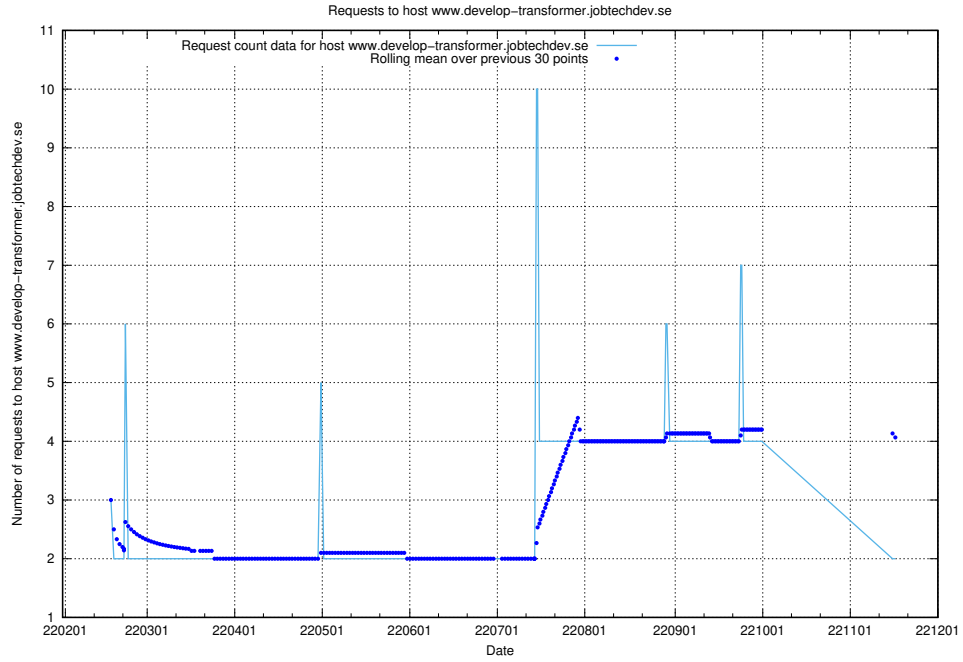

## 7.534 Usage of standby.jobtechdev.se

Here, we count the number of requests to host standby.jobtechdev.se.