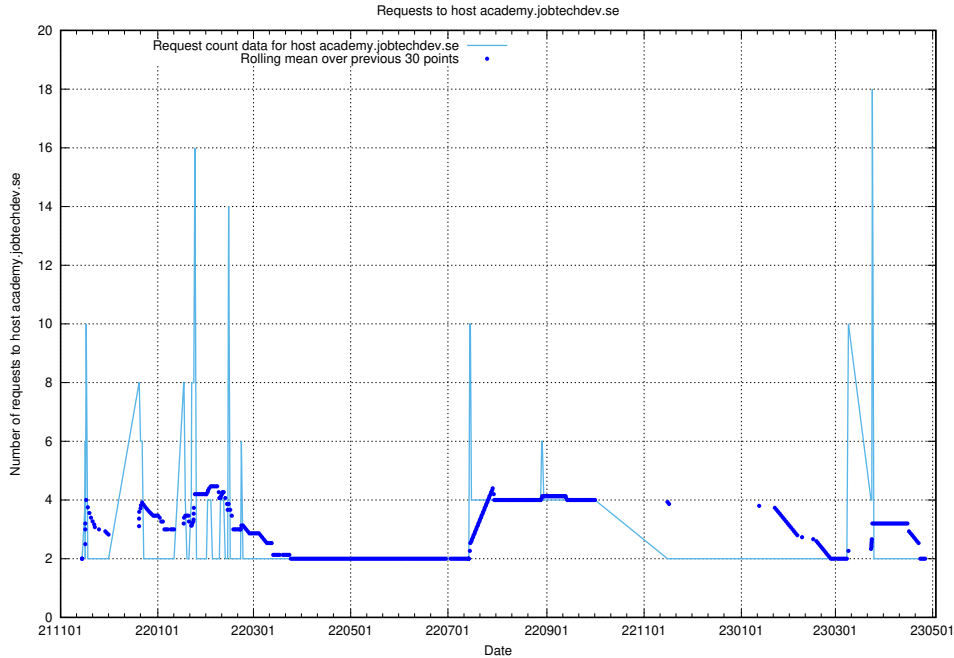

7.301 Usage of academy.jobtechdev.se

Here, we count the number of requests to host academy.jobtechdev.se.