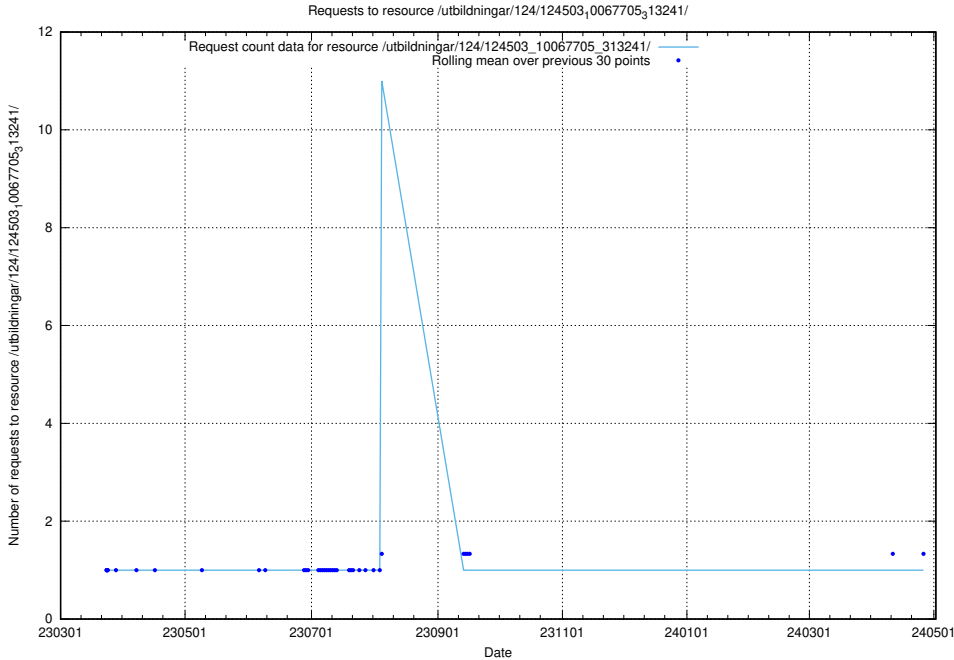

5.2099 Usage of /utbildningar/124/124503_10067705_313241/

Here, we count the number of requests to resource /utbildningar/124/124503_10067705_313241/.