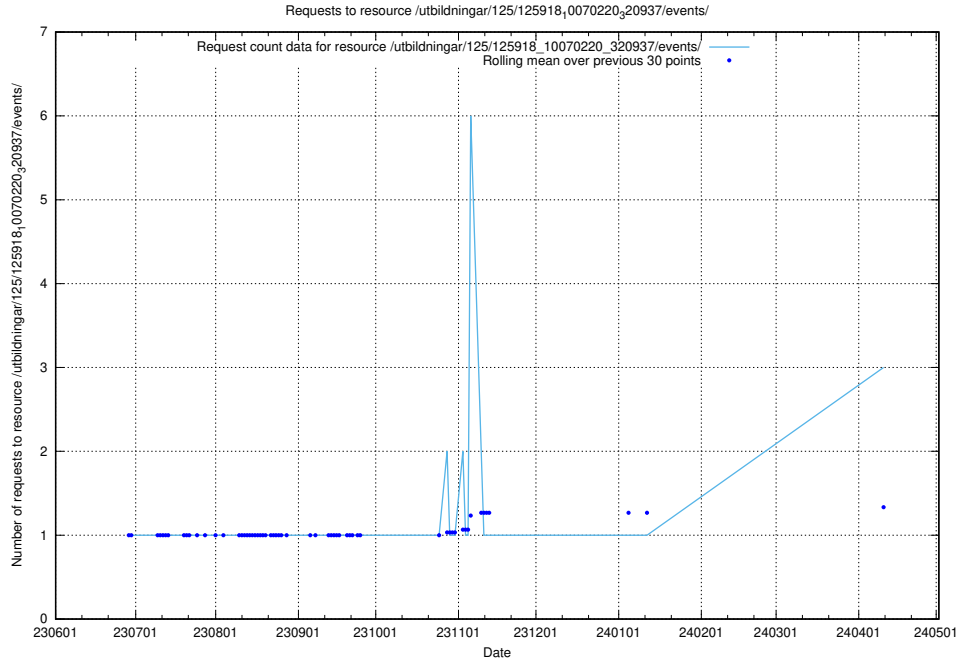

5.362 Usage of /utbildningar/125/125918_10070220_320937/events/

Here, we count the number of requests to resource /utbildningar/125/125918_10070220_320937/events/