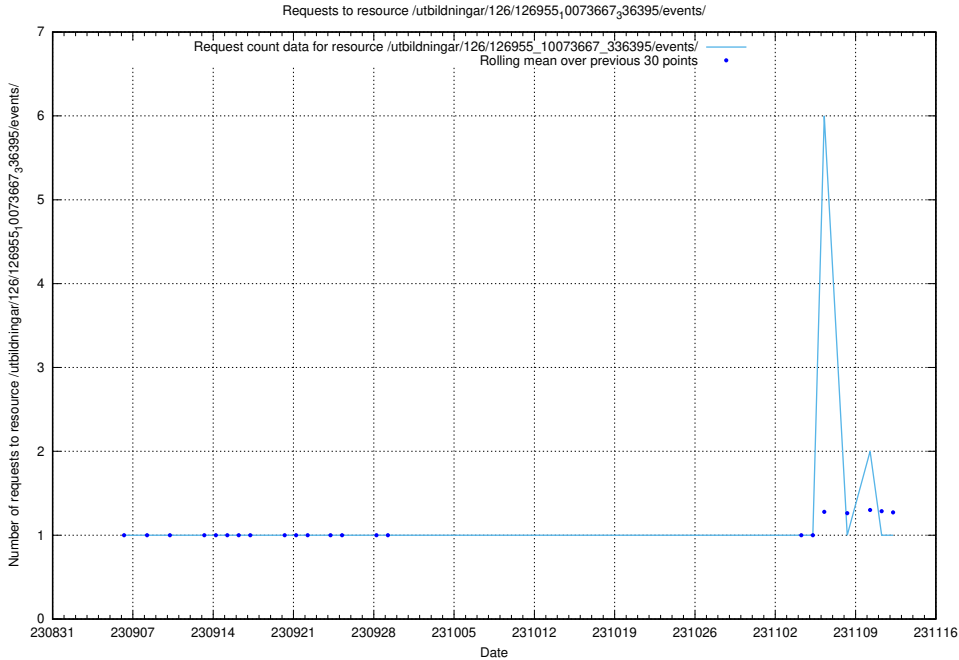

5.4600 Usage of /utbildningar/126/126955_10073667_336395/events/

Here, we count the number of requests to resource /utbildningar/126/126955_10073667_336395/events/