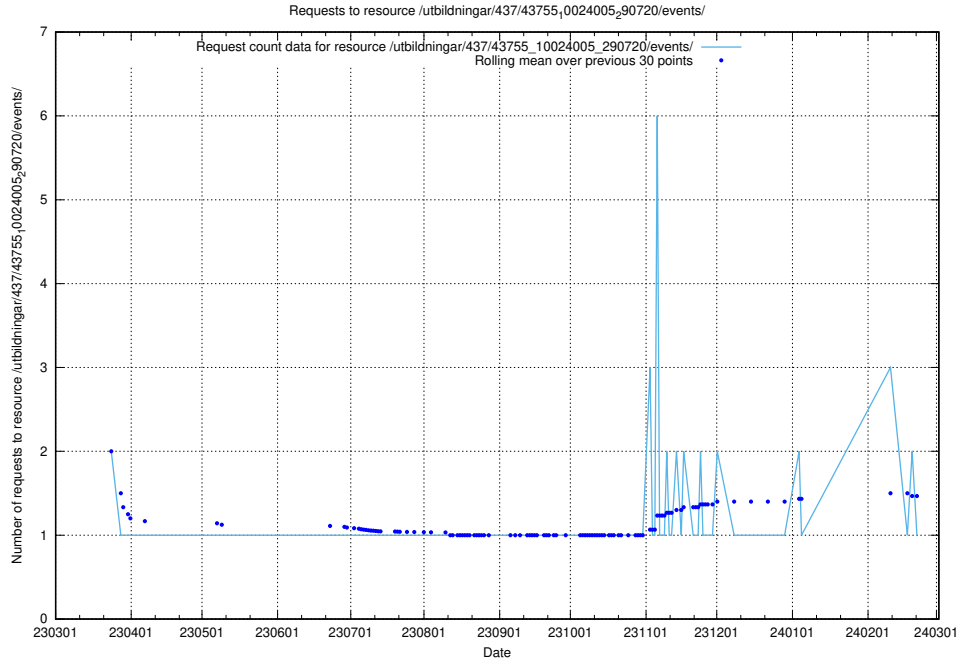

5.6128 Usage of /utbildningar/437/43755_10024005_290720/events/

Here, we count the number of requests to resource /utbildningar/437/43755_10024005_290720/events/.