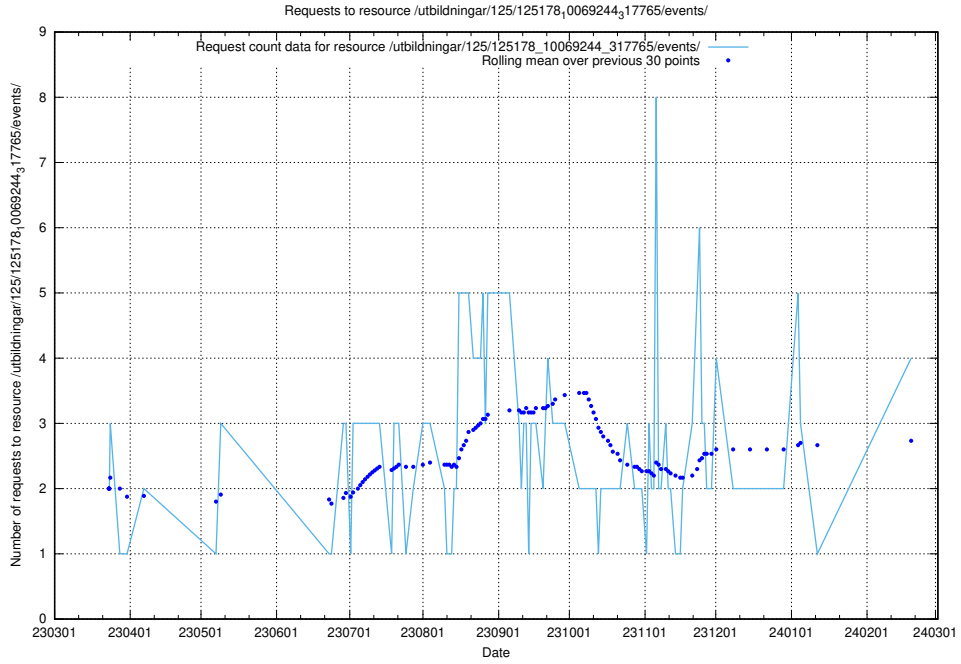

5.243 Usage of /utbildningar/125/125178_10069244_317765/events/

Here, we count the number of requests to resource /utbildningar/125/125178_10069244_317765/events/