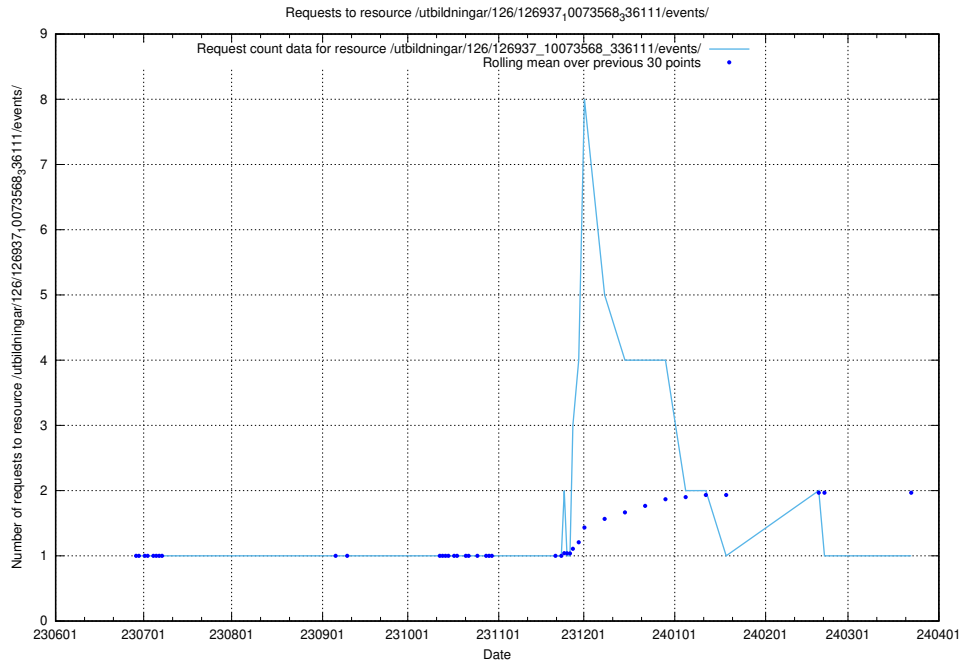

5.5386 Usage of /utbildningar/126/126937_10073568_336111/events/

Here, we count the number of requests to resource /utbildningar/126/126937_10073568_336111/events/