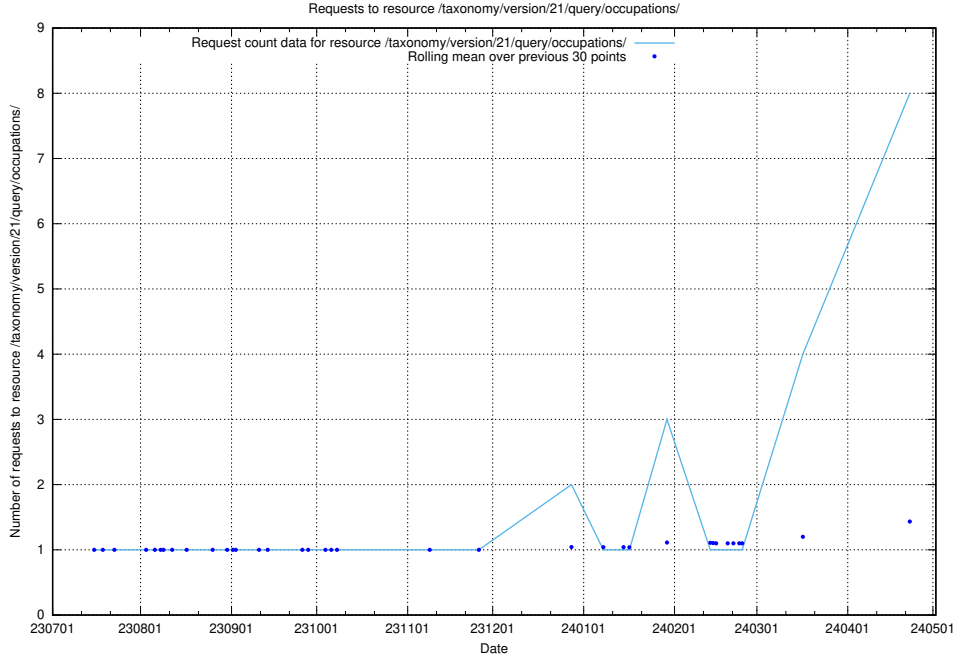

5.42 Usage of /taxonomy/version/21/query/occupations/

Here, we count the number of requests to resource /taxonomy/version/21/query/occupations/.