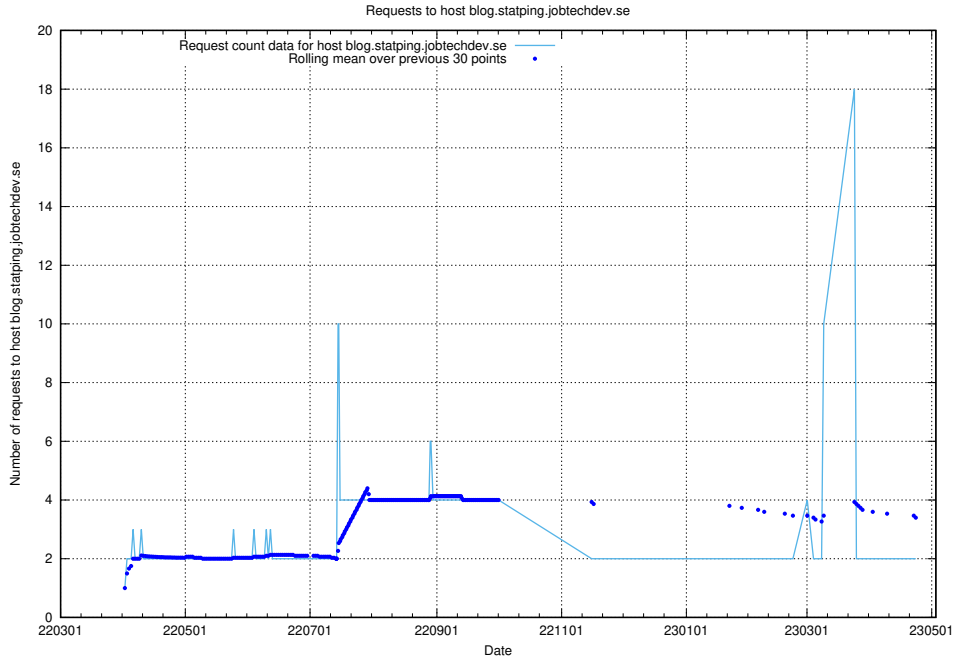

7.472 Usage of blog.statping.jobtechdev.se

Here, we count the number of requests to host blog.statping.jobtechdev.se.