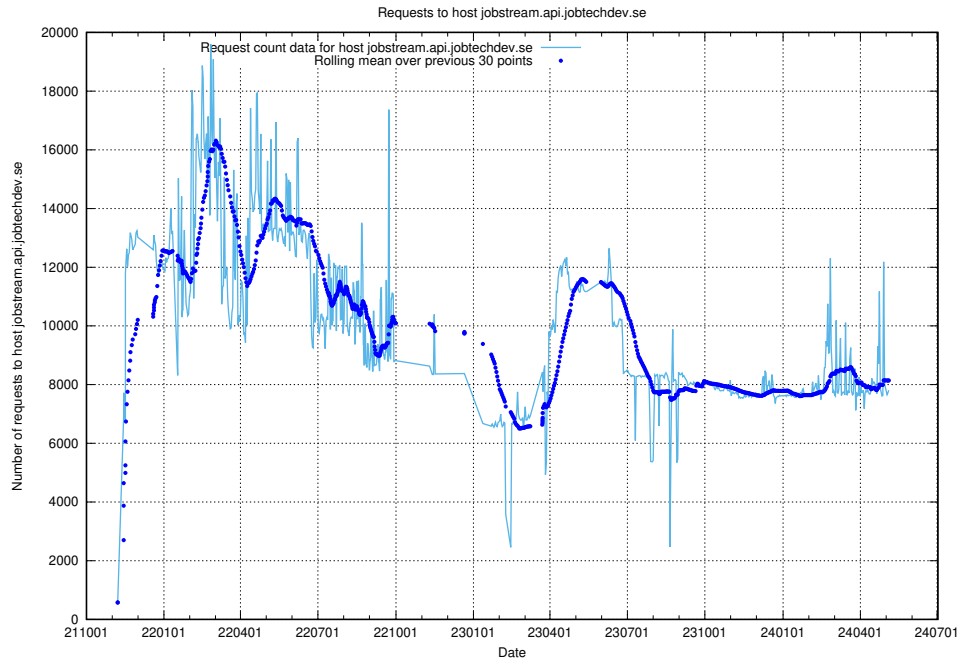

7.12 Usage of jobstream.api.jobtechdev.se

Here, we count the number of requests to host jobstream.api.jobtechdev.se.