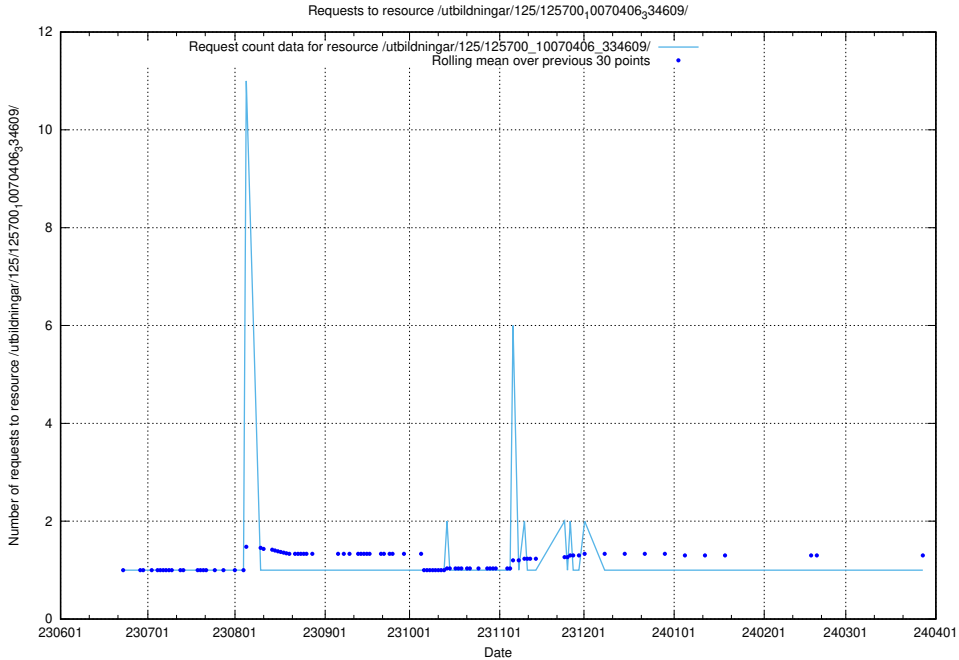

5.5661 Usage of /utbildningar/125/125700_10070406_334609/

Here, we count the number of requests to resource /utbildningar/125/125700_10070406_334609/.