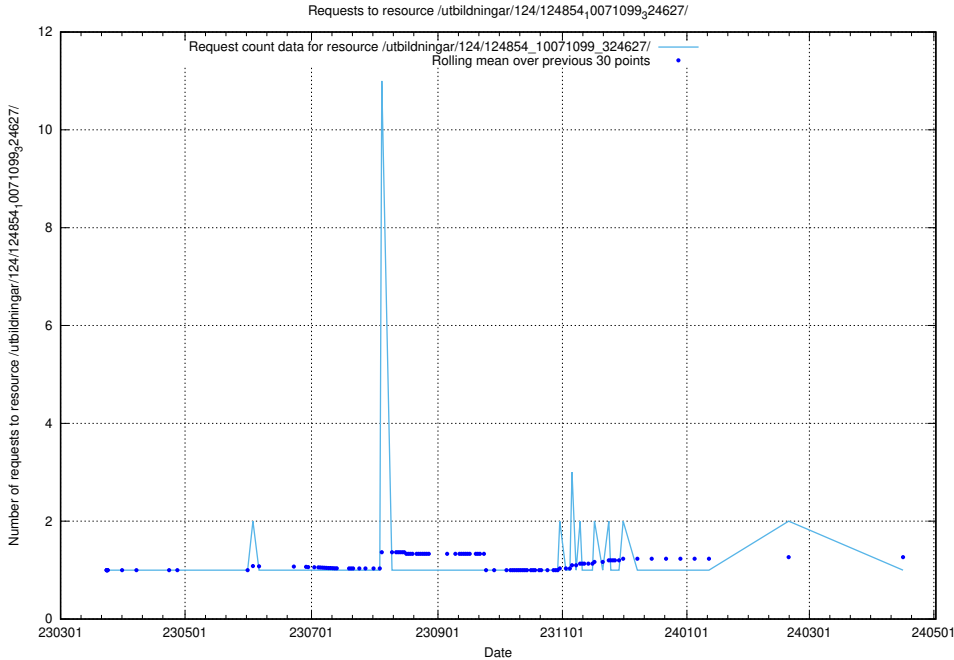

5.1147 Usage of /utbildningar/124/124854_10071099_324627/

Here, we count the number of requests to resource /utbildningar/124/124854_10071099_324627/.