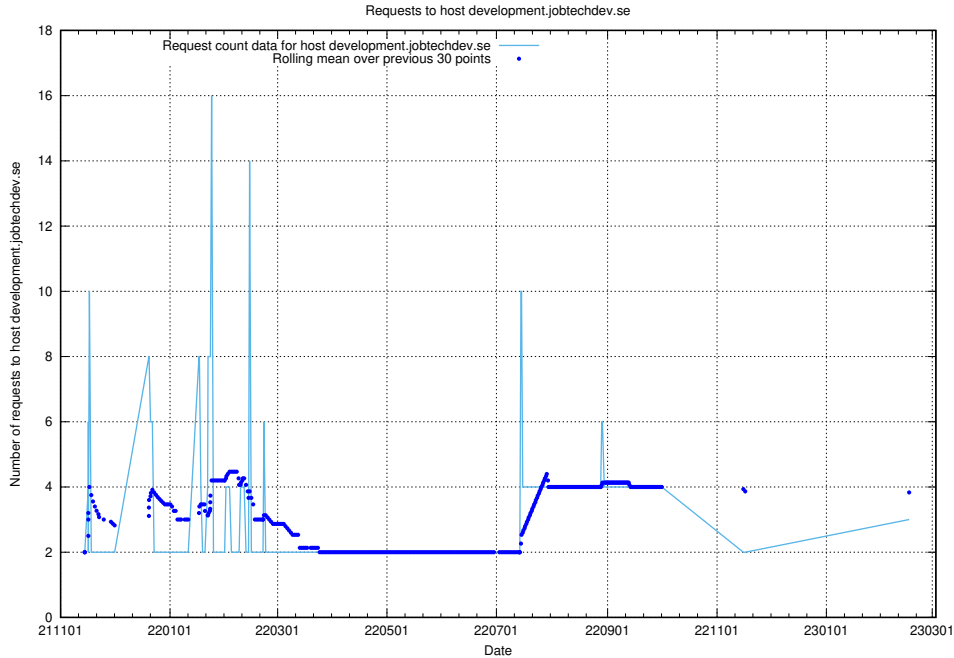

7.162 Usage of development.jobtechdev.se

Here, we count the number of requests to host development.jobtechdev.se.