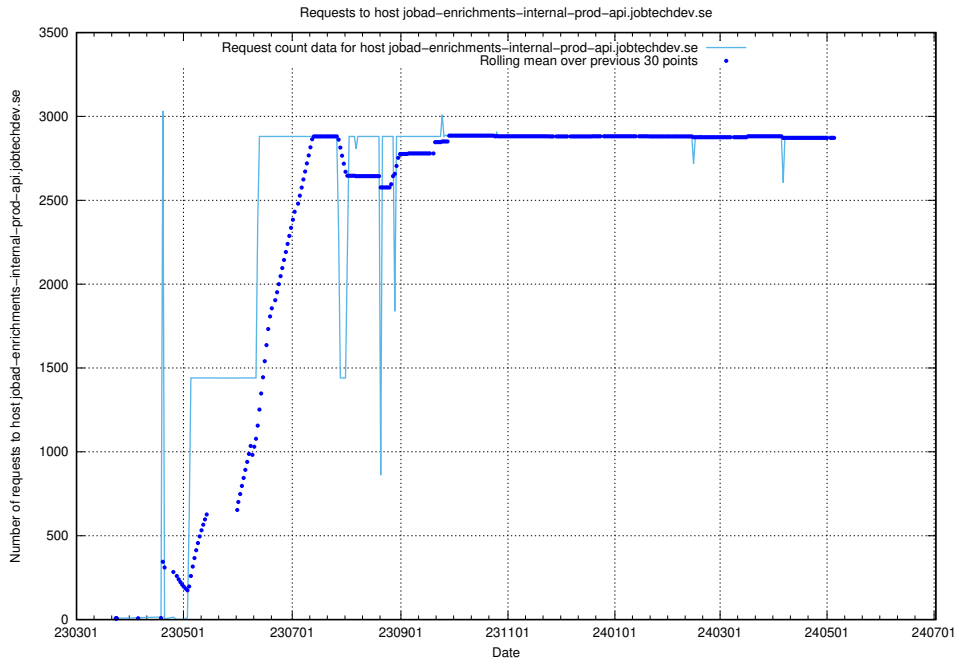

7.18 Usage of jobad-enrichments-internal-prod-api.jobtechdev.se

Here, we count the number of requests to host jobad-enrichments-internal-prod-api.jobtechdev.se.