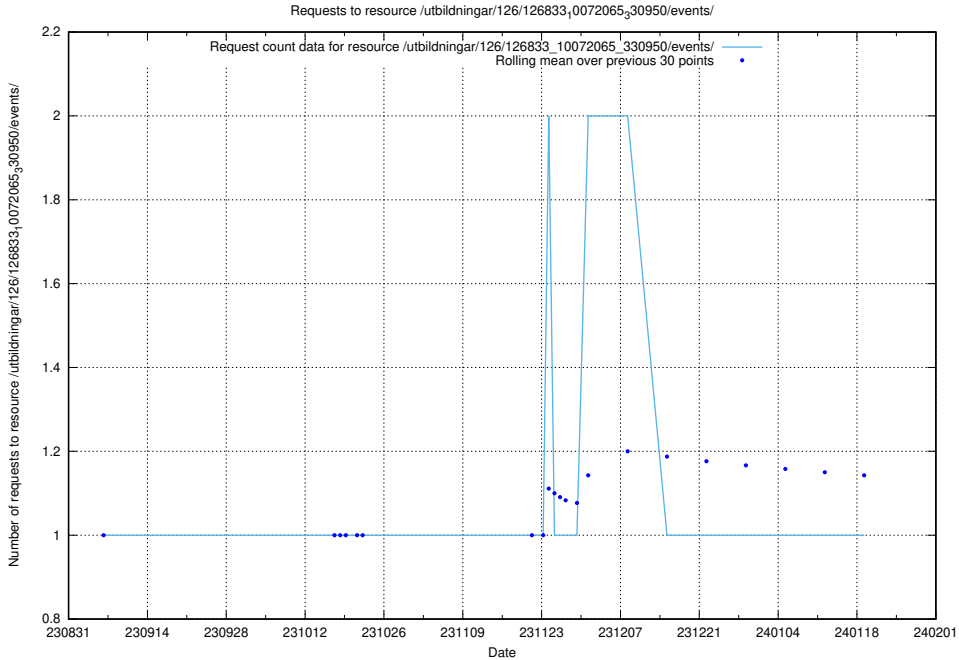

5.4608 Usage of /utbildningar/126/126833_10072065_330950/events/

Here, we count the number of requests to resource /utbildningar/126/126833_10072065_330950/events/