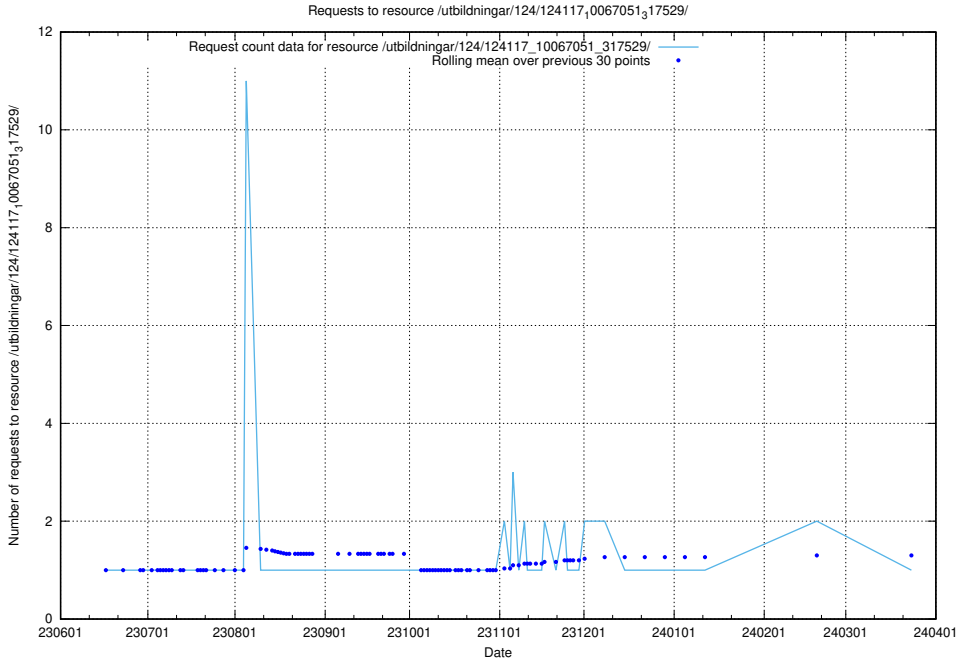

5.5819 Usage of /utbildningar/124/124117_10067051_317529/

Here, we count the number of requests to resource /utbildningar/124/124117_10067051_317529/.