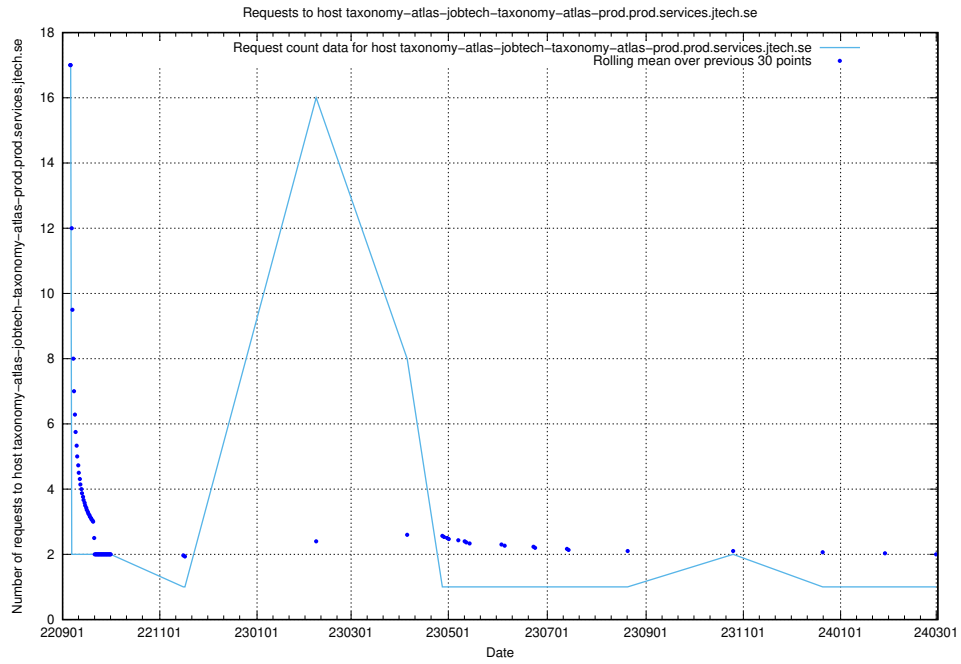

## 7.615 Usage of taxonomy-atlas-jobtech-taxonomy-atlas-prod.prod.services.jtech.se

Here, we count the number of requests to host taxonomy-atlas-jobtech-taxonomy-atlas-prod.prod.services.jtech.se.