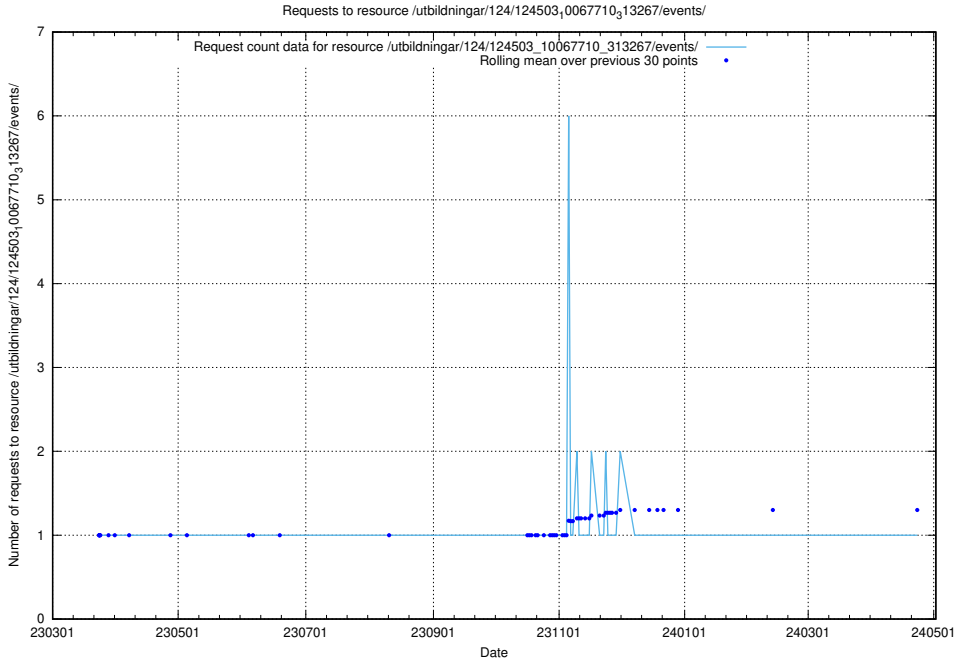

### 5.2077 Usage of /utbildningar/124/124503\_10067710\_313267/events/

Here, we count the number of requests to resource /utbildningar/124/124503\_10067710\_313267/events/