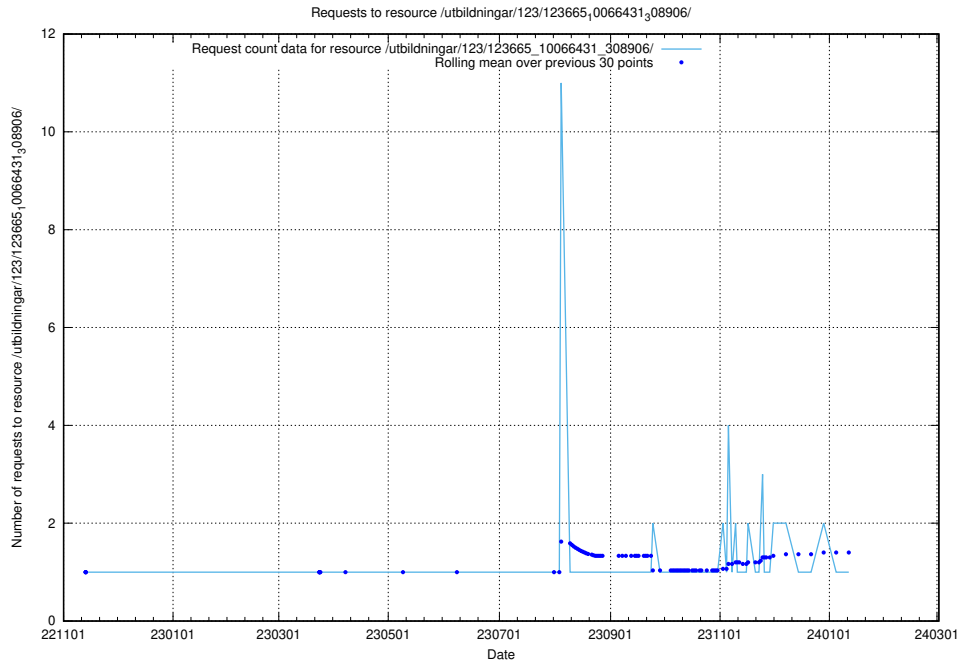

5.5882 Usage of /utbildningar/123/123665_10066431_308906/

Here, we count the number of requests to resource /utbildningar/123/123665_10066431_308906/.