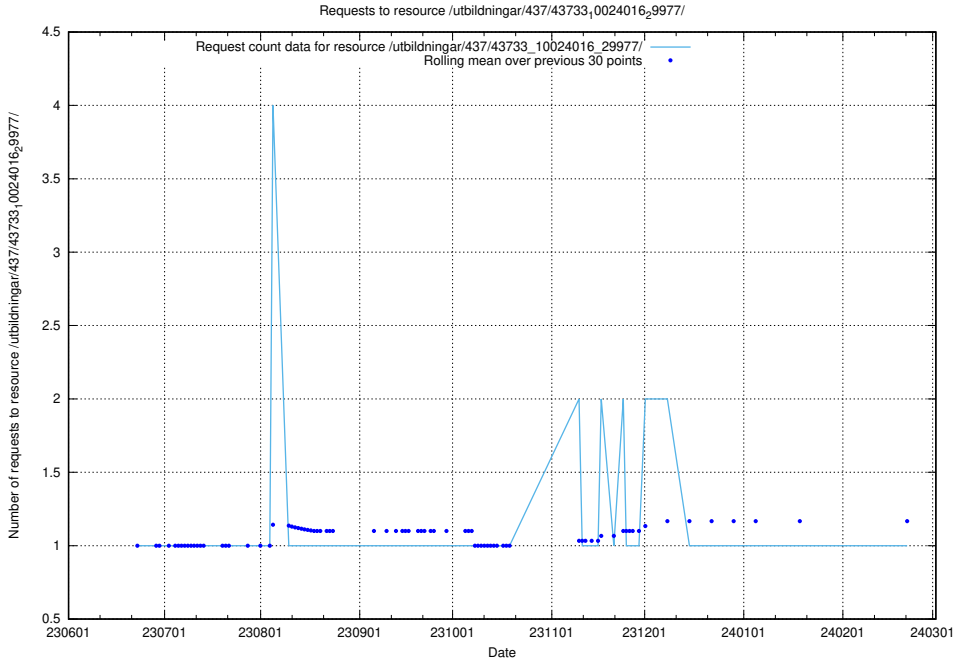

5.5528 Usage of /utbildningar/437/43733_10024016_29977/

Here, we count the number of requests to resource /utbildningar/437/43733_10024016_29977/.