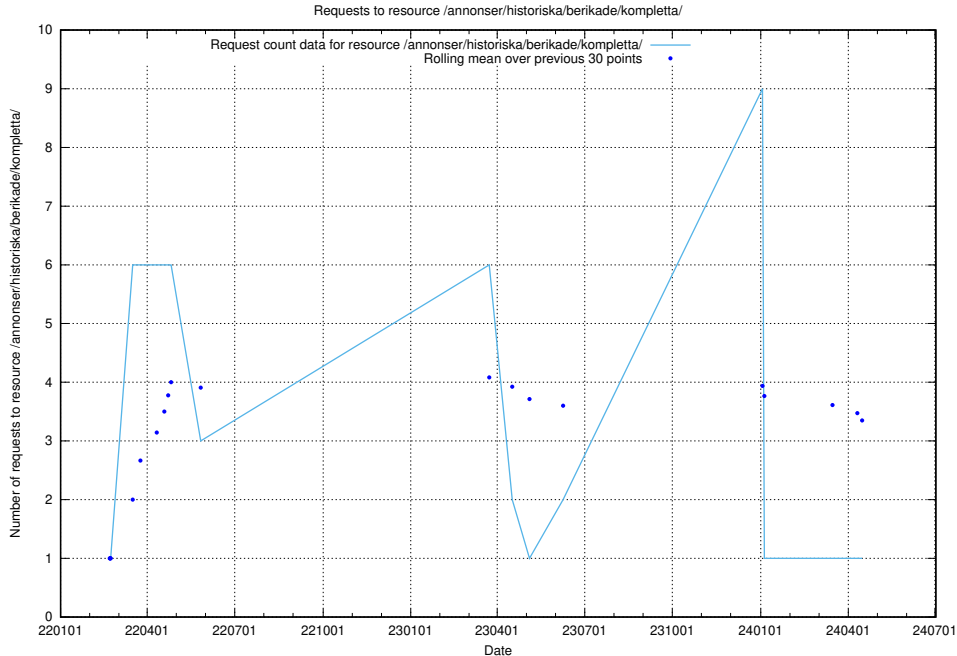

5.1204 Usage of /annonser/historiska/berikade/kompletta/

Here, we count the number of requests to resource /annonser/historiska/berikade/kompletta/.