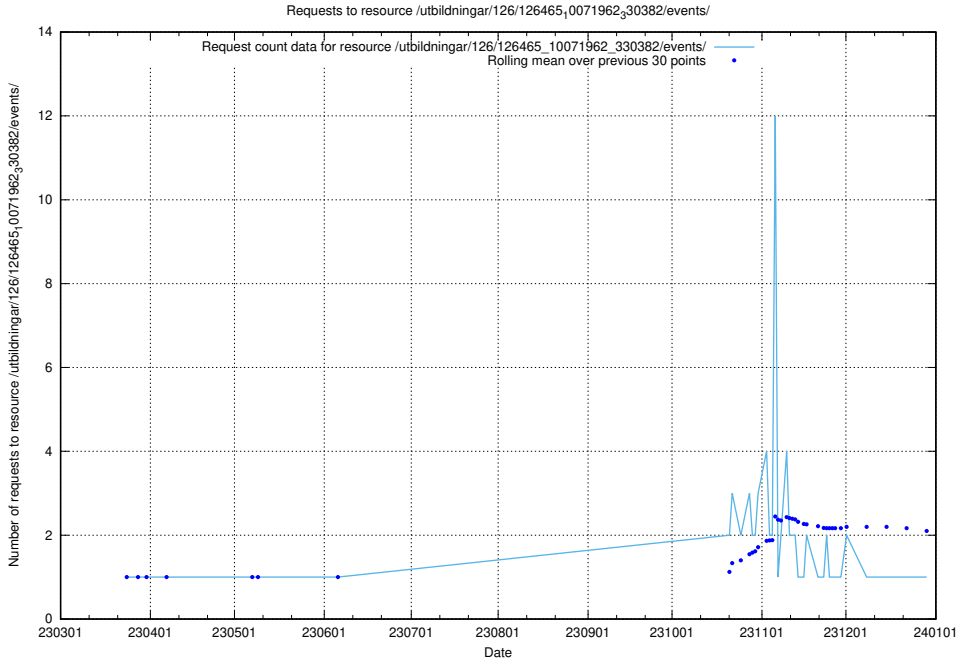

5.6178 Usage of /utbildningar/126/126465_10071962_330382/events/

Here, we count the number of requests to resource /utbildningar/126/126465_10071962_330382/events/