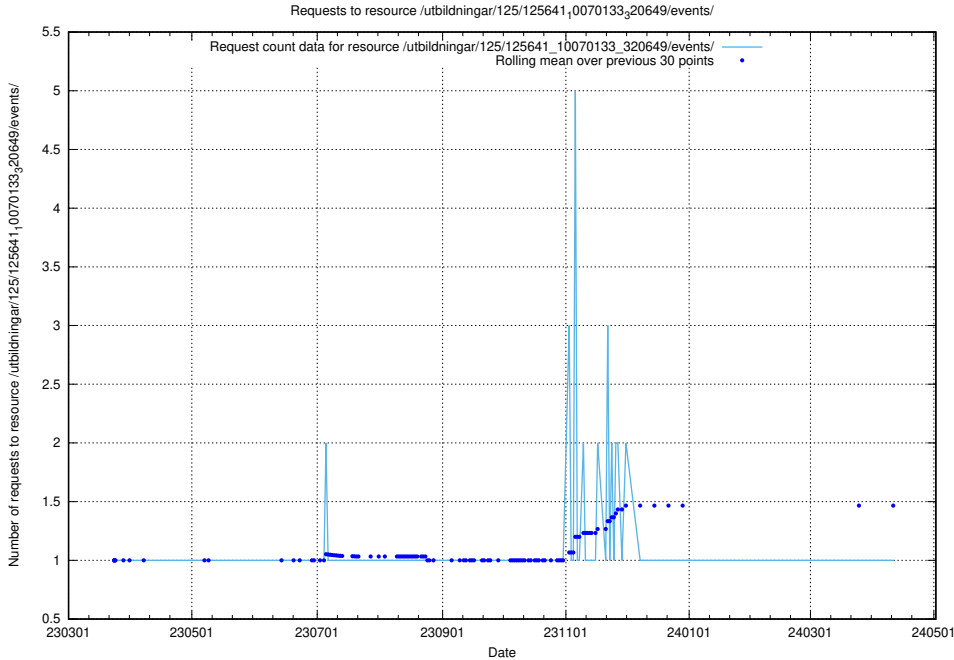

5.998 Usage of /utbildningar/125/125641_10070133_320649/events/

Here, we count the number of requests to resource /utbildningar/125/125641_10070133_320649/events/