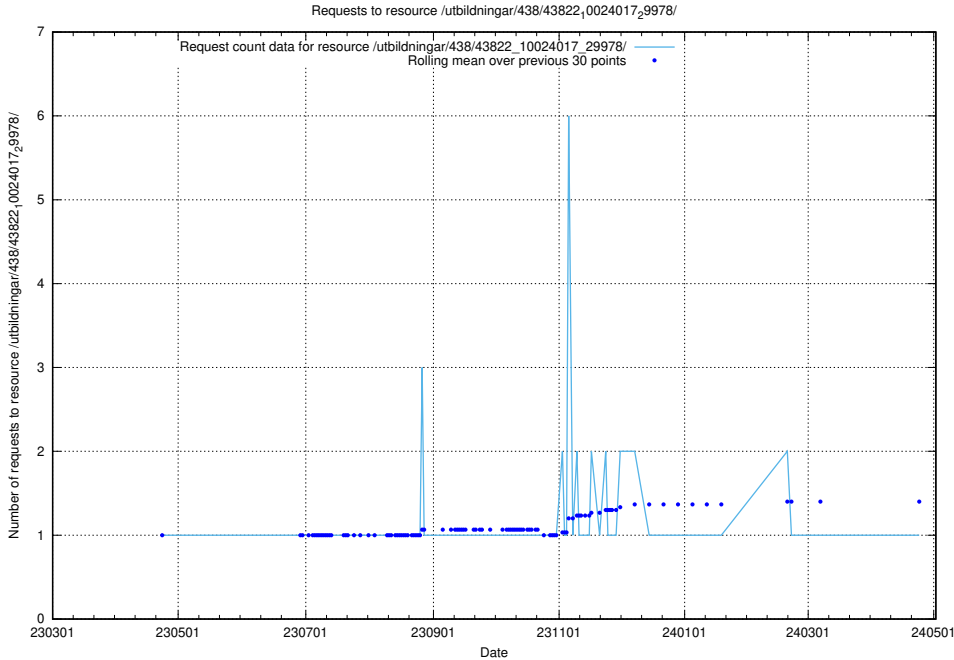

5.5982 Usage of /utbildningar/438/43822_10024017_29978/

Here, we count the number of requests to resource /utbildningar/438/43822_10024017_29978/.