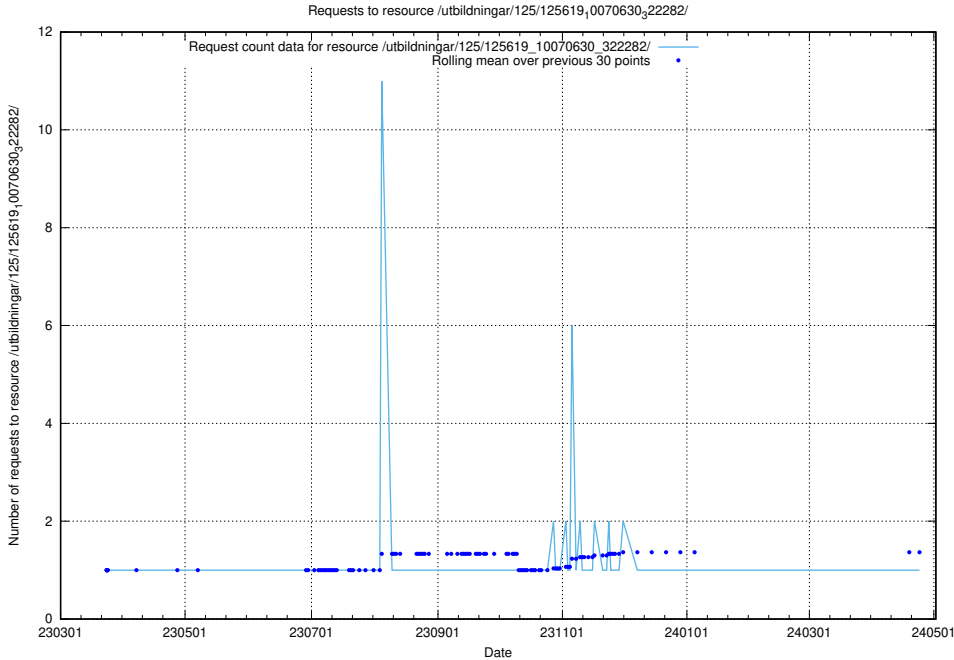

5.1011 Usage of /utbildningar/125/125619_10070630_322282/

Here, we count the number of requests to resource /utbildningar/125/125619_10070630_322282/.