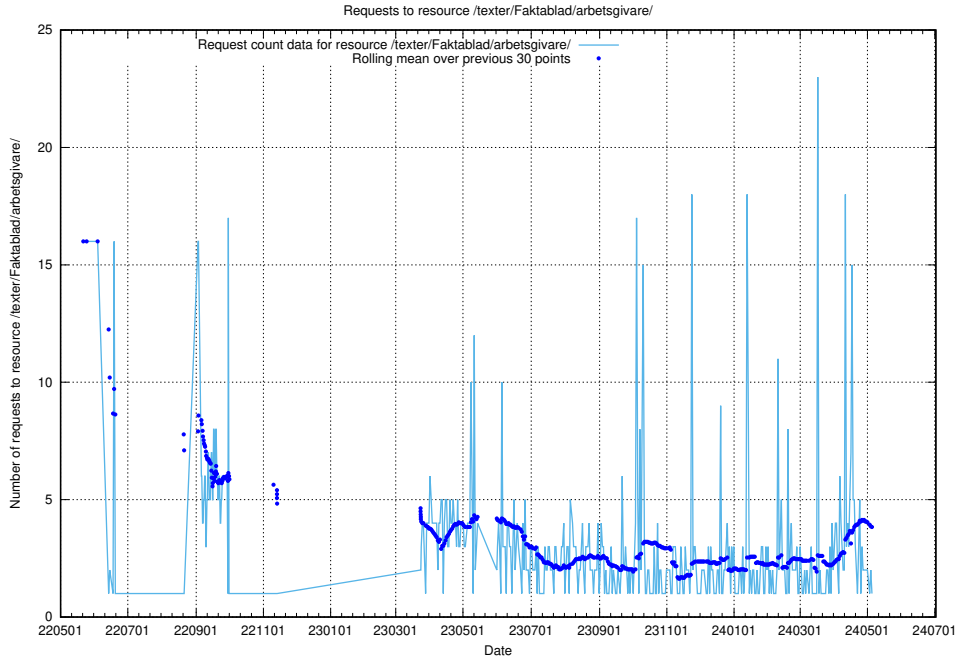

5.1007 Usage of /texter/Faktablad/arbetsgivare/

Here, we count the number of requests to resource /texter/Faktablad/arbetsgivare/.