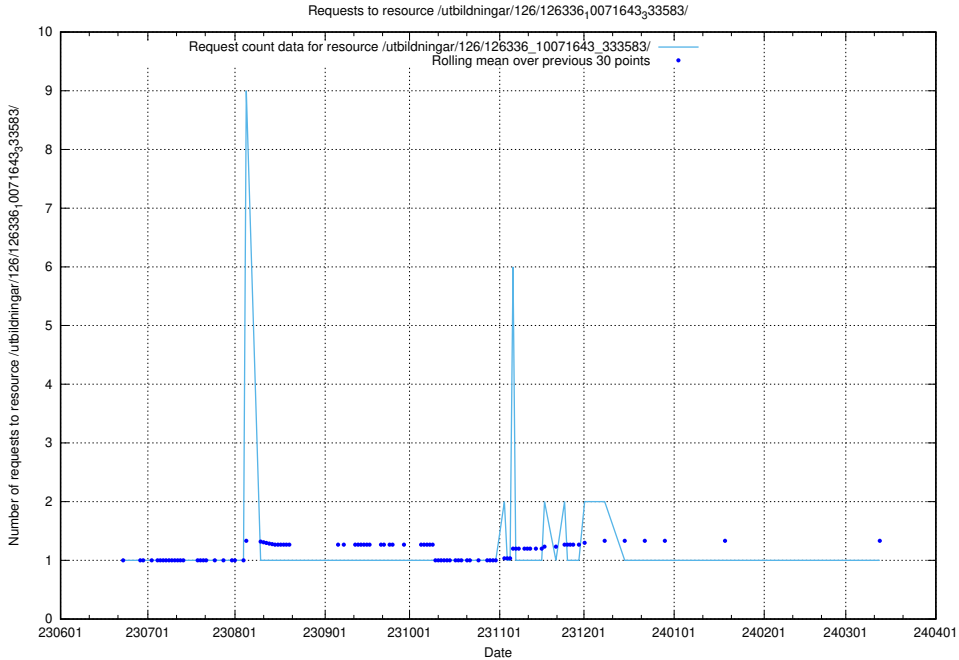

5.5619 Usage of /utbildningar/126/126336_10071643_333583/

Here, we count the number of requests to resource /utbildningar/126/126336_10071643_333583/.