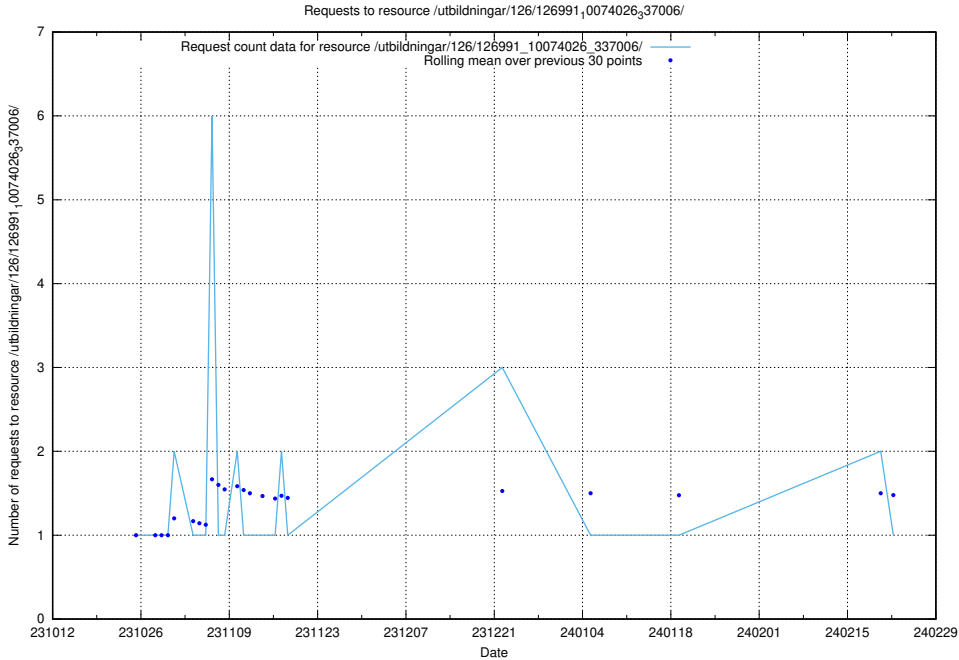

### 5.4166 Usage of /utbildningar/126/126991\_10074026\_337006/

Here, we count the number of requests to resource /utbildningar/126/126991\_10074026\_337006/.