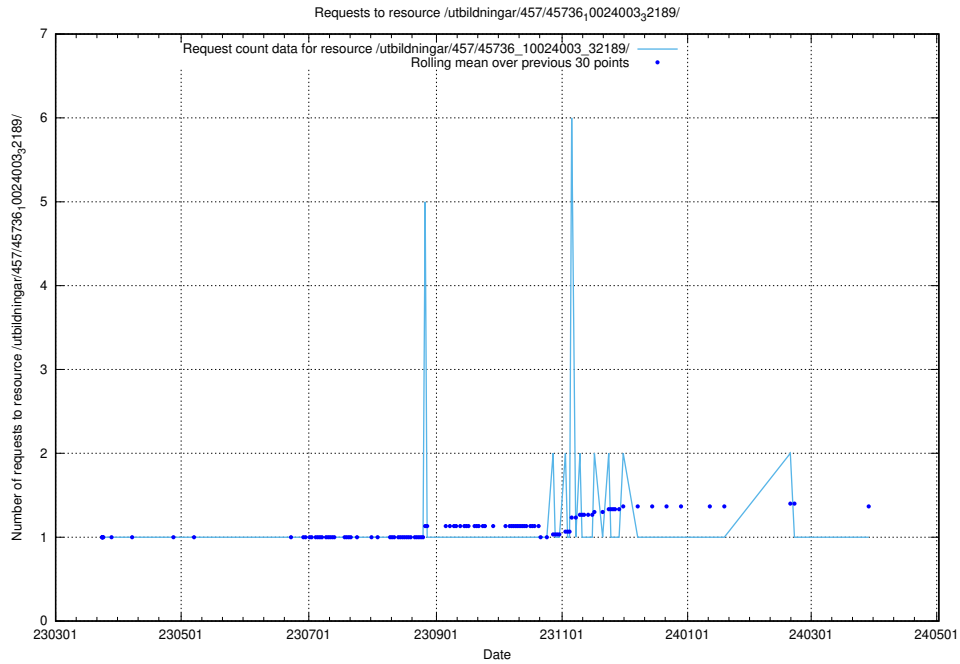

5.6296 Usage of /utbildningar/457/45736_10024003_32189/

Here, we count the number of requests to resource /utbildningar/457/45736_10024003_32189/.