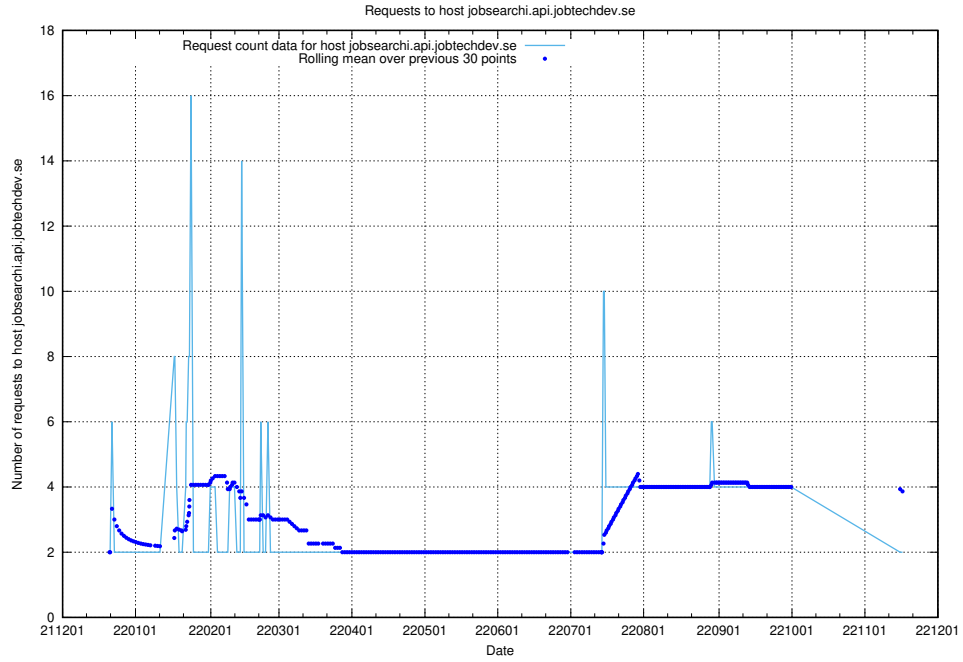

7.362 Usage of jobsearchi.api.jobtechdev.se

Here, we count the number of requests to host jobsearchi.api.jobtechdev.se.