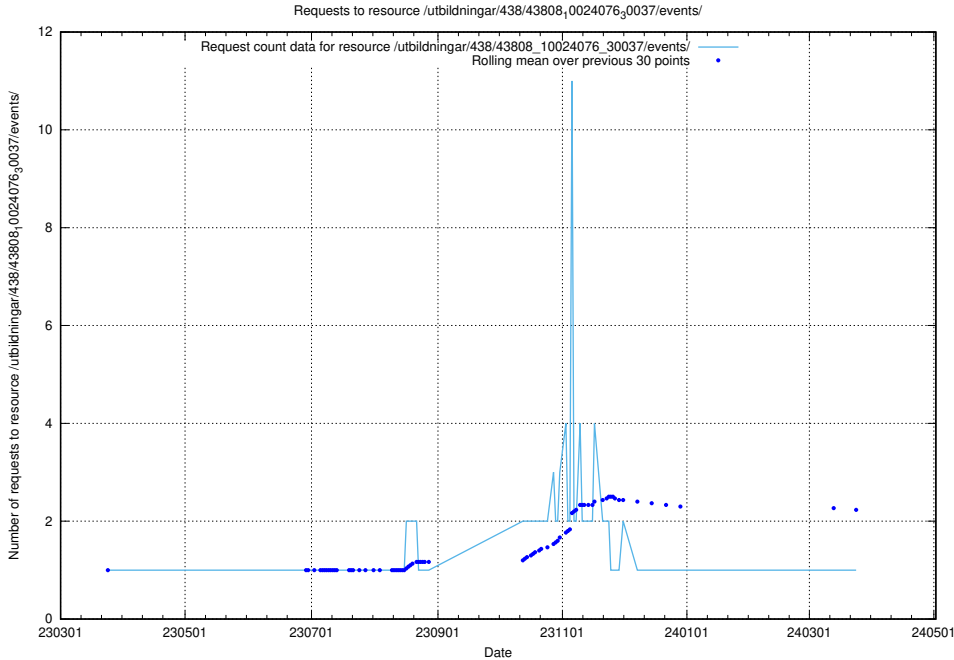

5.6148 Usage of /utbildningar/438/43808_10024076_30037/events/

Here, we count the number of requests to resource /utbildningar/438/43808_10024076_30037/events/.