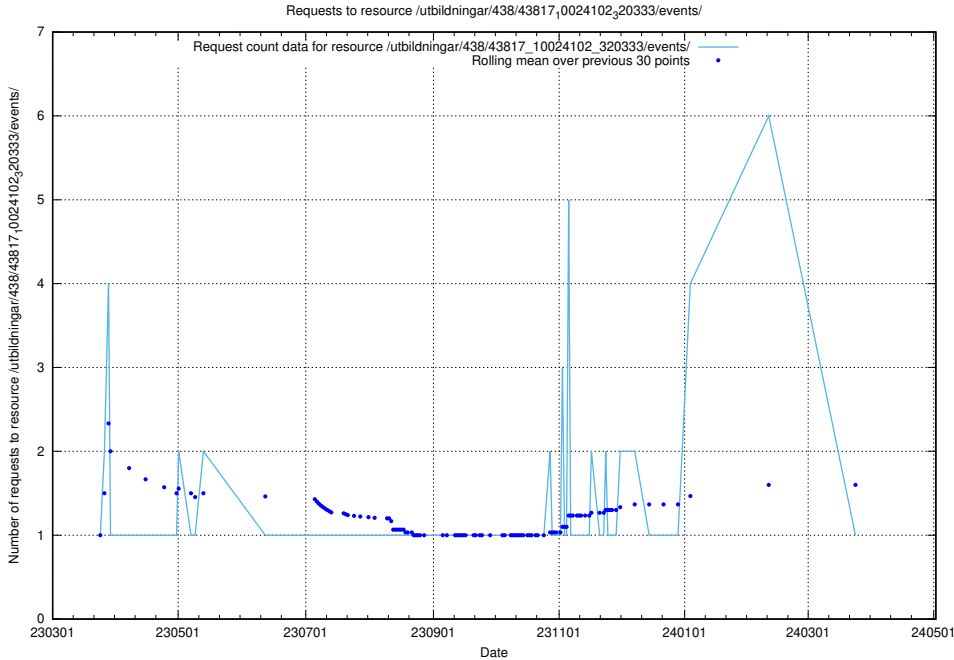

5.6144 Usage of /utbildningar/438/43817_10024102_320333/events/

Here, we count the number of requests to resource /utbildningar/438/43817_10024102_320333/events/.