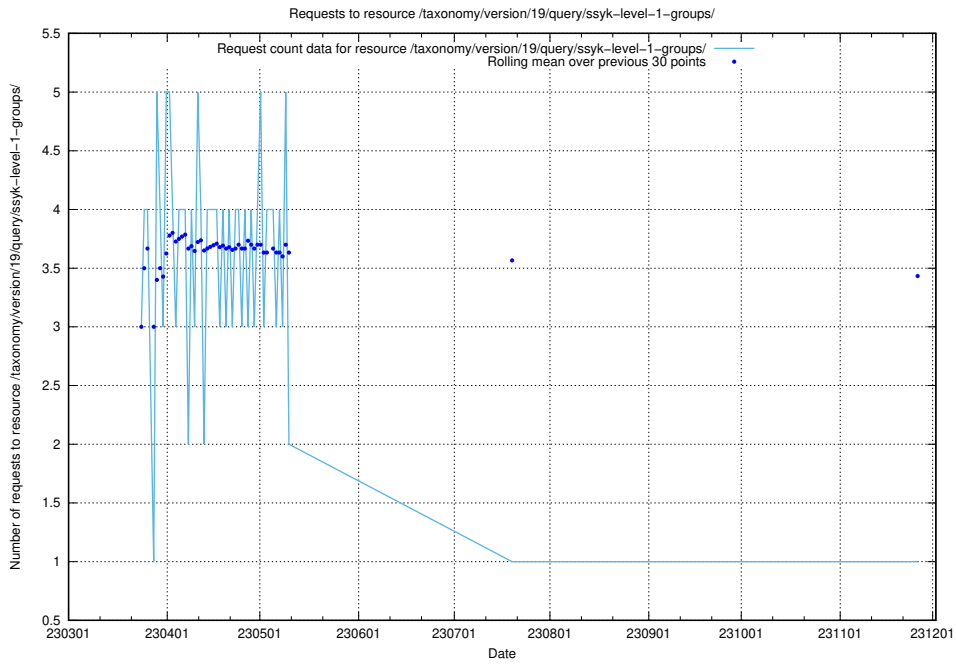

5.6102 Usage of /taxonomy/version/19/query/ssyk-level-1-groups/

Here, we count the number of requests to resource /taxonomy/version/19/query/ssyk-level-1-groups/.