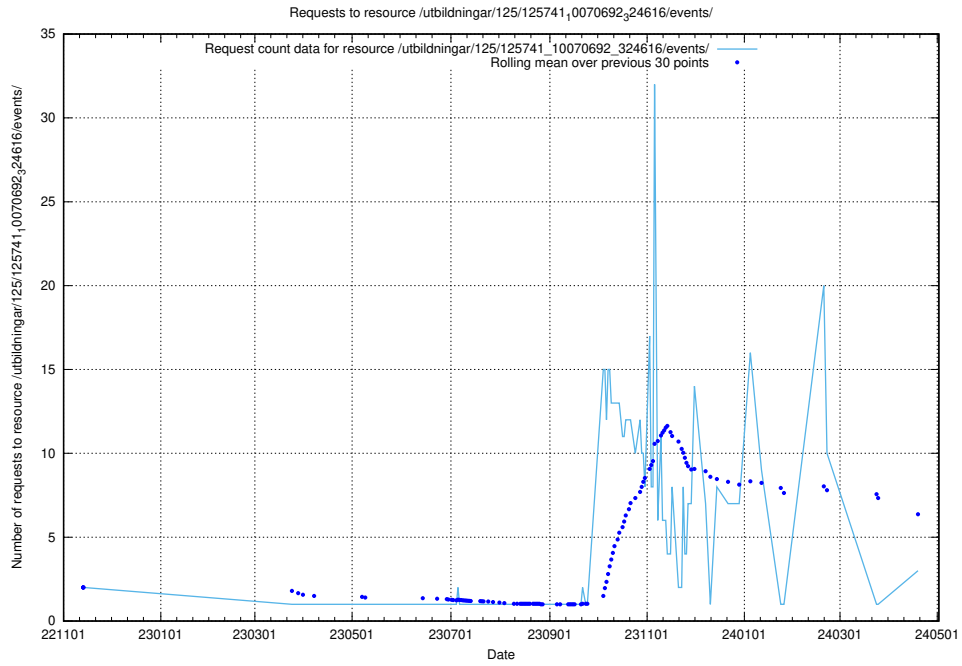

5.387 Usage of /utbildningar/125/125741_10070692_324616/events/

Here, we count the number of requests to resource /utbildningar/125/125741_10070692_324616/events/