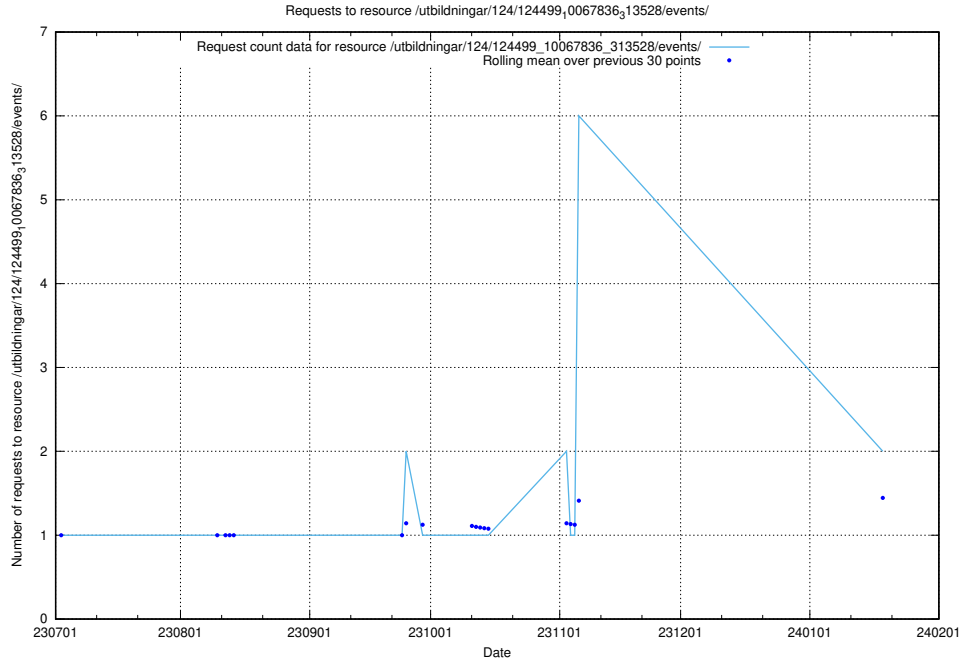

5.770 Usage of /utbildningar/124/124499_10067836_313528/events/

Here, we count the number of requests to resource /utbildningar/124/124499_10067836_313528/events/