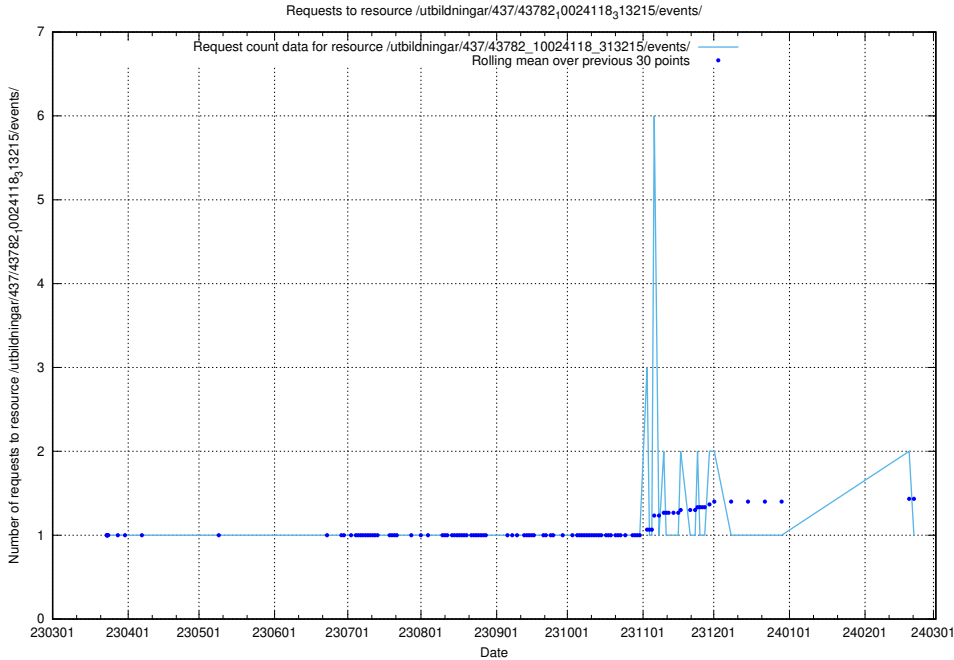

5.6341 Usage of /utbildningar/437/43782_10024118_313215/events/

Here, we count the number of requests to resource /utbildningar/437/43782_10024118_313215/events/.