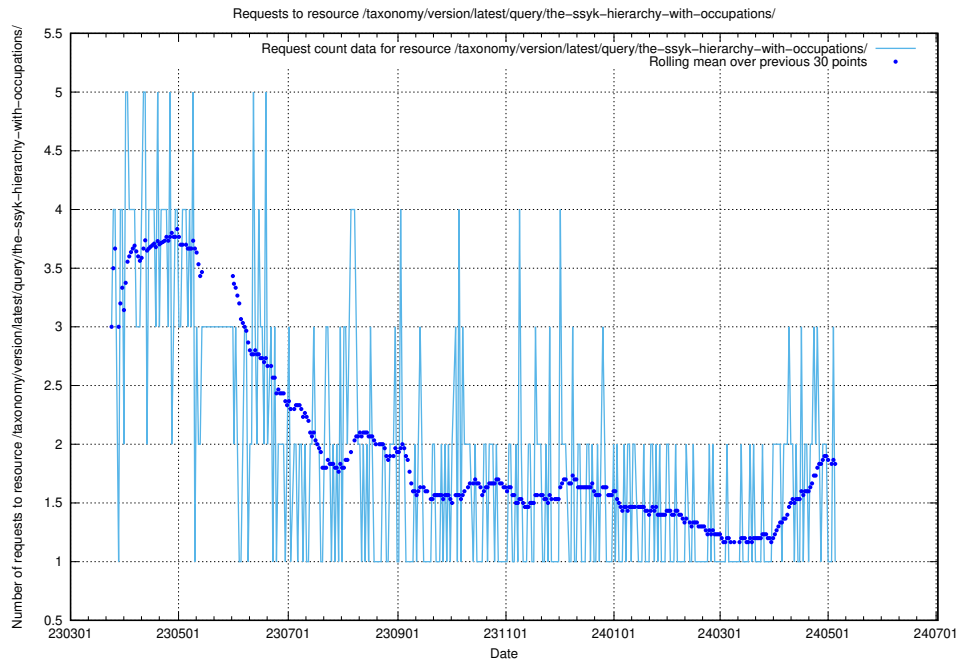

5.6044 Usage of /taxonomy/version/latest/query/the-ssyk-hierarchy-with-occupations/

Here, we count the number of requests to resource /taxonomy/version/latest/query/the-ssyk-hierarchy-with-occupations/.