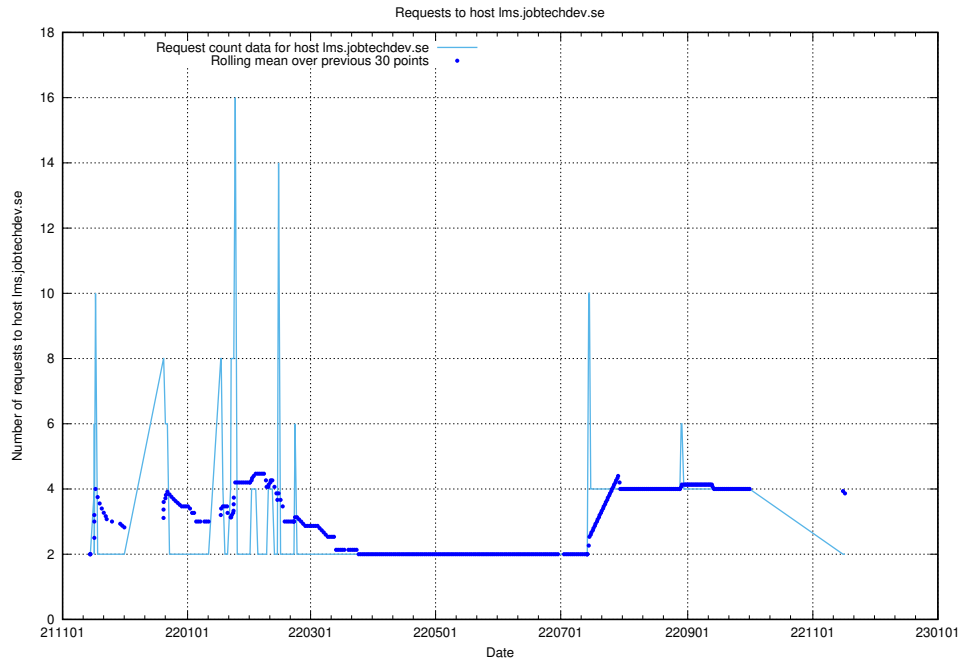

7.570 Usage of lms.jobtechdev.se

Here, we count the number of requests to host lms.jobtechdev.se.