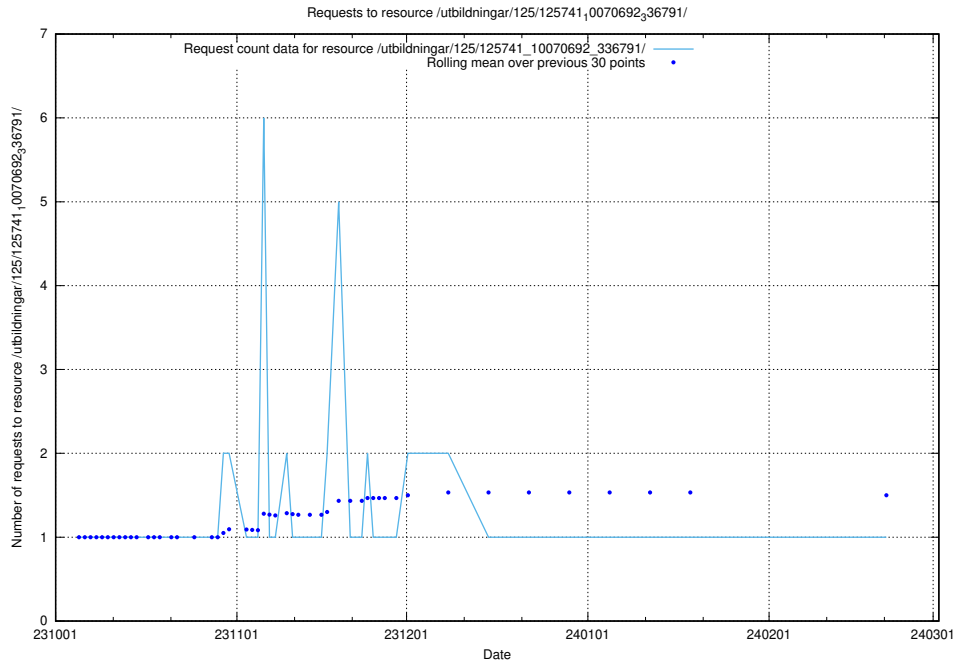

5.4353 Usage of /utbildningar/125/125741_10070692_336791/

Here, we count the number of requests to resource /utbildningar/125/125741_10070692_336791/.