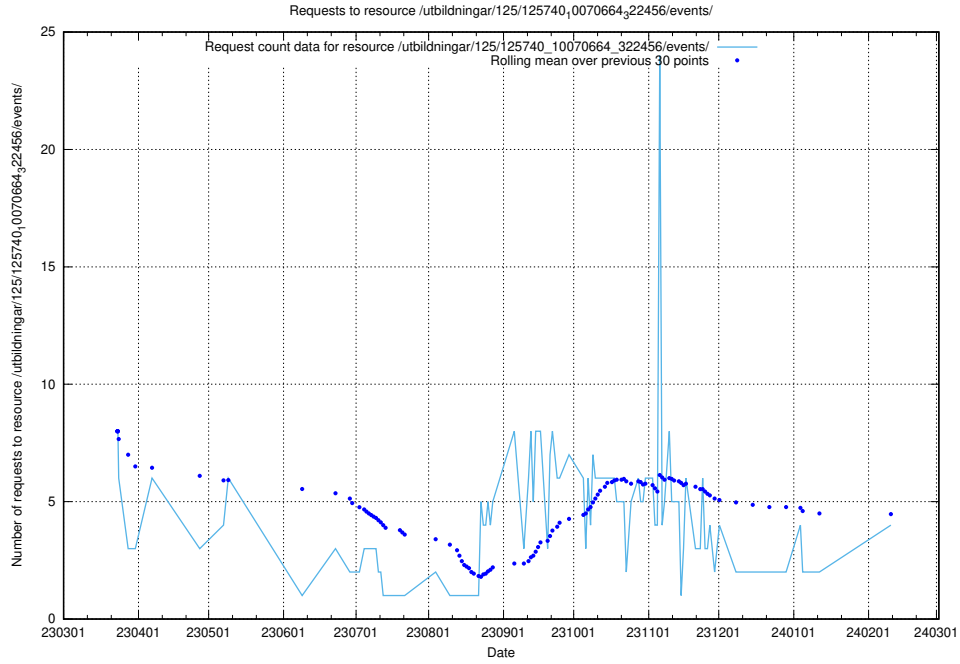

5.241 Usage of /utbildningar/125/125740_10070664_322456/events/

Here, we count the number of requests to resource /utbildningar/125/125740_10070664_322456/events/