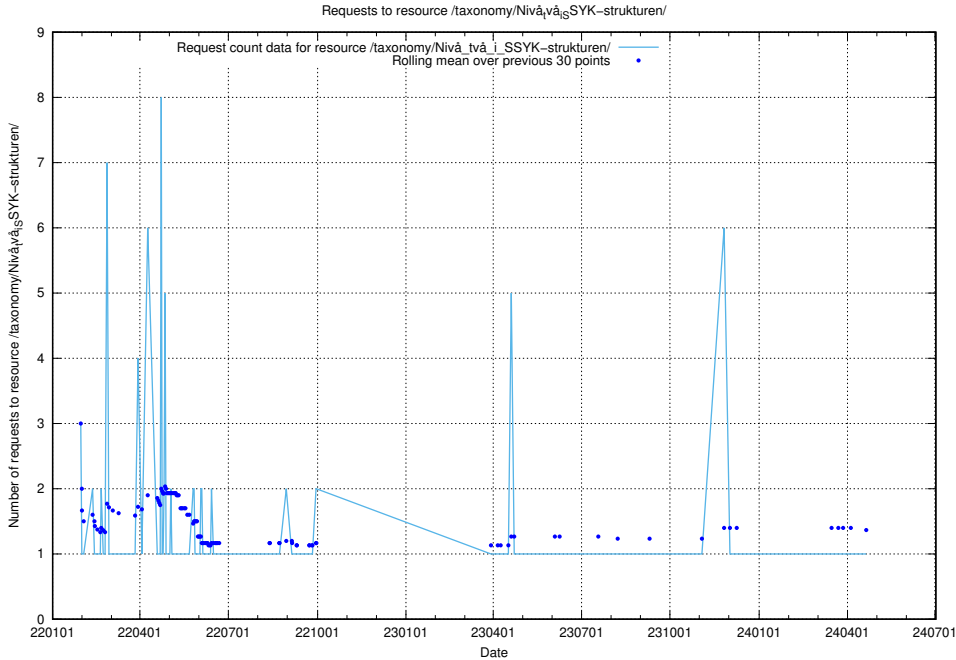

5.3491 Usage of /taxonomy/Nivå_två_i_SSYK-strukturen/

Here, we count the number of requests to resource /taxonomy/Nivå_två_i_SSYK-strukturen/.