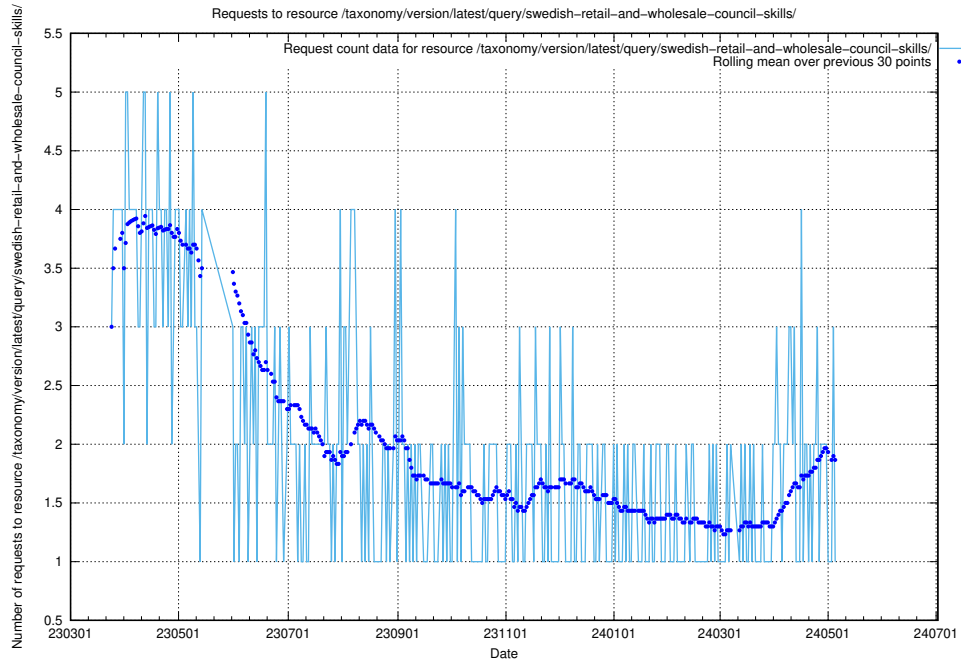

5.6045 Usage of /taxonomy/version/latest/query/swedish-retail-and-wholesale-council-skills/

Here, we count the number of requests to resource /taxonomy/version/latest/query/swedish-retail-and-wholesale-council-skills/.