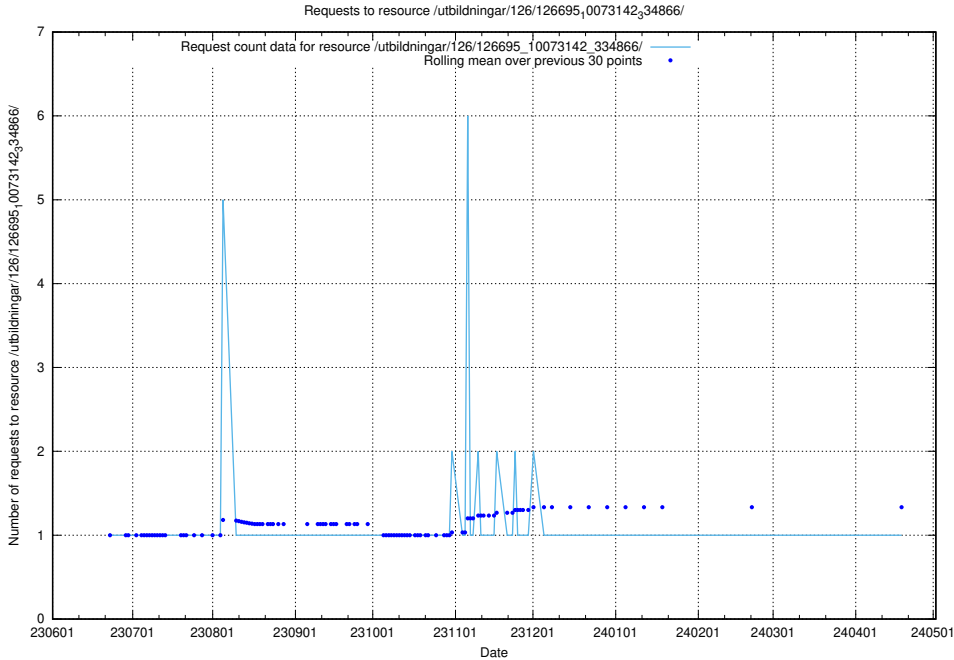

5.5582 Usage of /utbildningar/126/126695_10073142_334866/

Here, we count the number of requests to resource /utbildningar/126/126695_10073142_334866/.