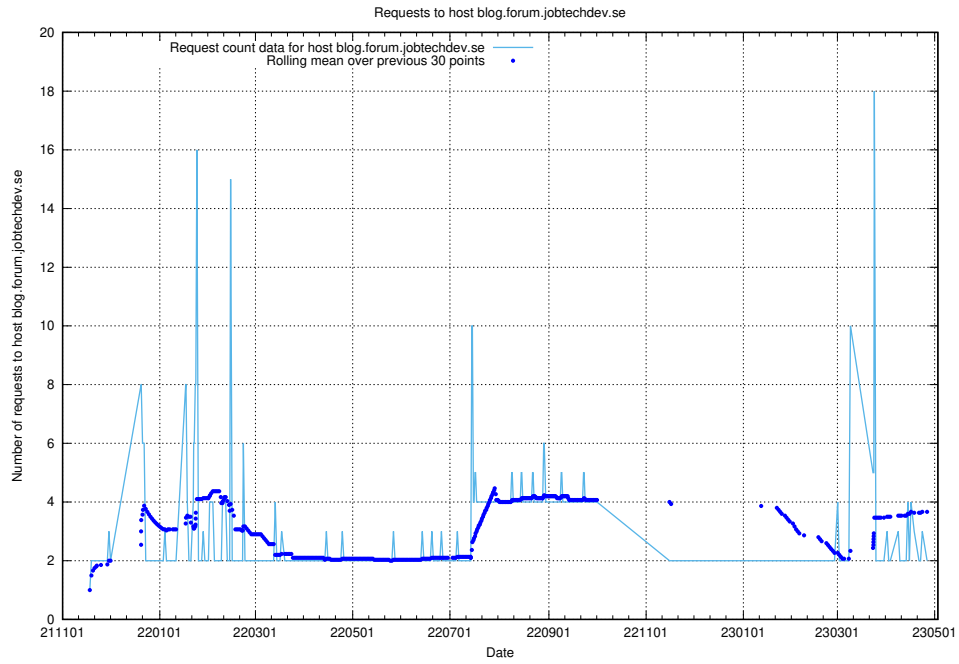

7.481 Usage of `blog.forum.jobtechdev.se`

Here, we count the number of requests to host `blog.forum.jobtechdev.se`.