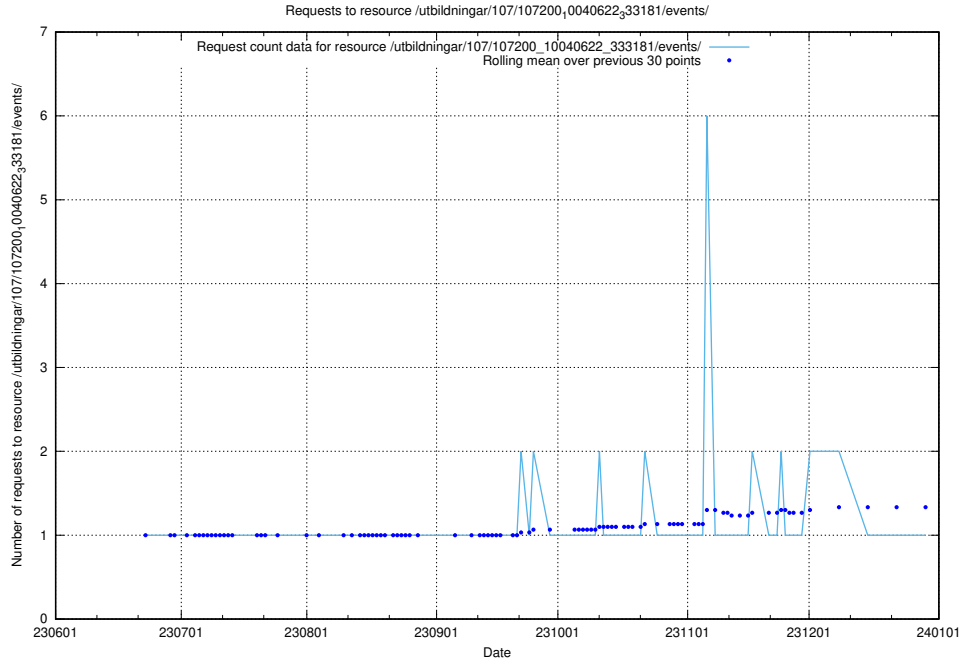

5.5788 Usage of /utbildningar/107/107200_10040622_333181/events/

Here, we count the number of requests to resource /utbildningar/107/107200_10040622_333181/events/