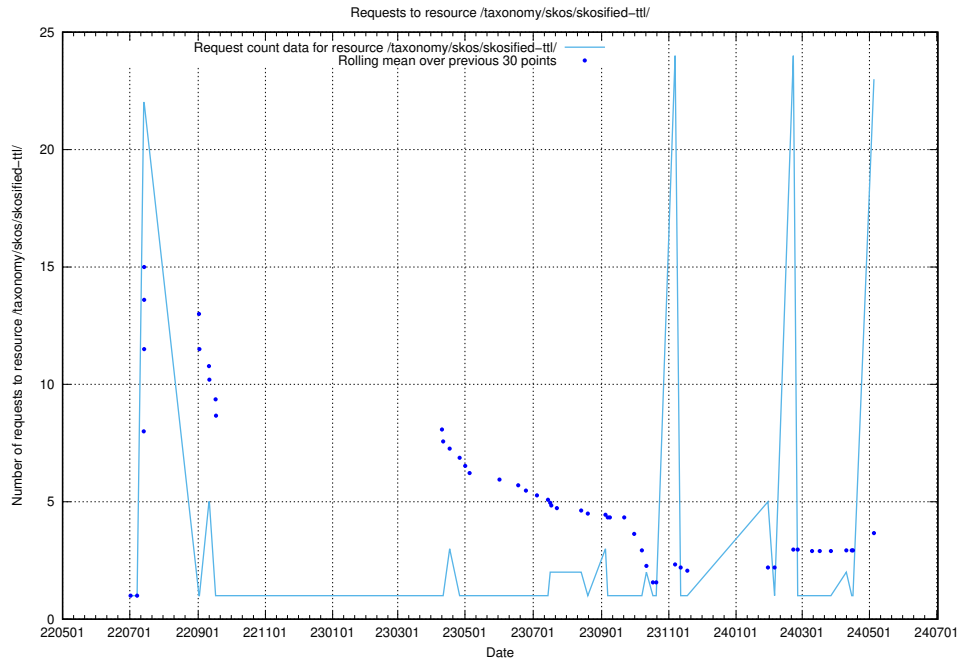

5.11 Usage of /taxonomy/skos/skosified-ttl/

Here, we count the number of requests to resource /taxonomy/skos/skosified-ttl/.