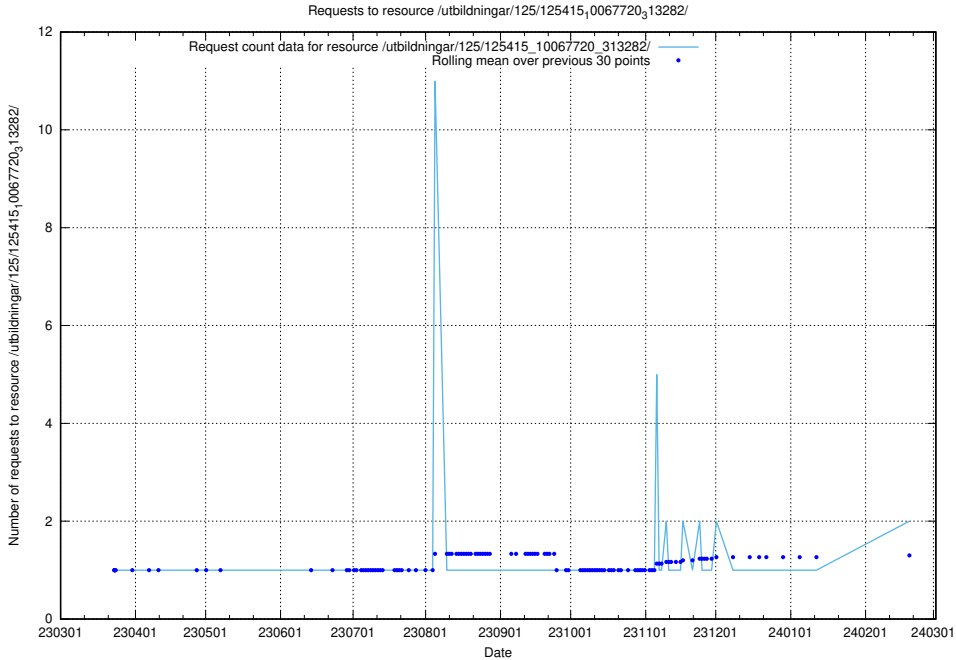

5.449 Usage of /utbildningar/125/125415_10067720_313282/

Here, we count the number of requests to resource /utbildningar/125/125415_10067720_313282/.