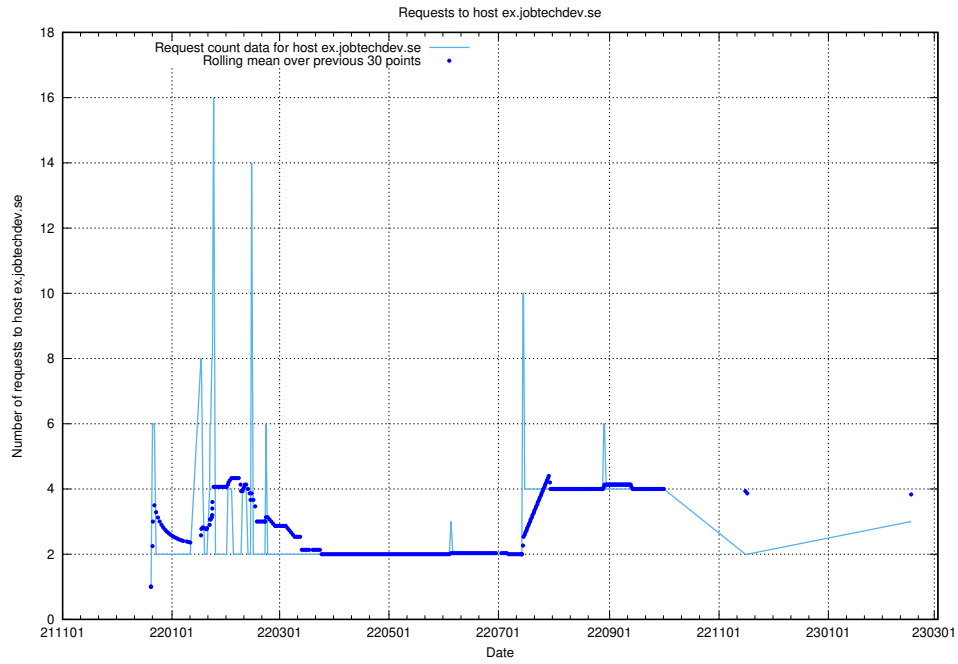

7.198 Usage of ex.jobtechdev.se

Here, we count the number of requests to host ex.jobtechdev.se.