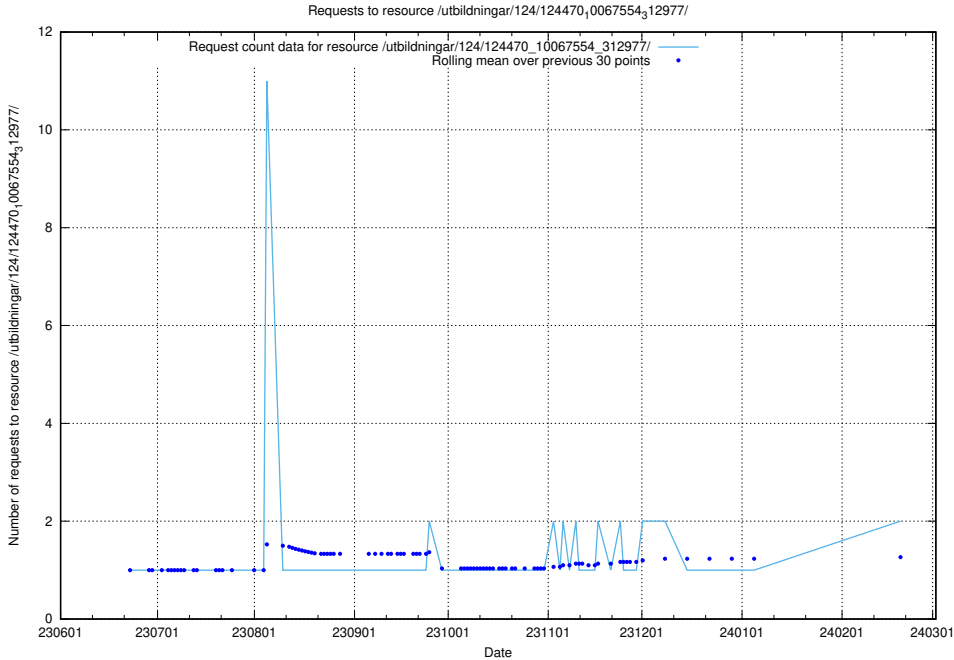

5.820 Usage of /utbildningar/124/124470_10067554_312977/

Here, we count the number of requests to resource /utbildningar/124/124470_10067554_312977/.