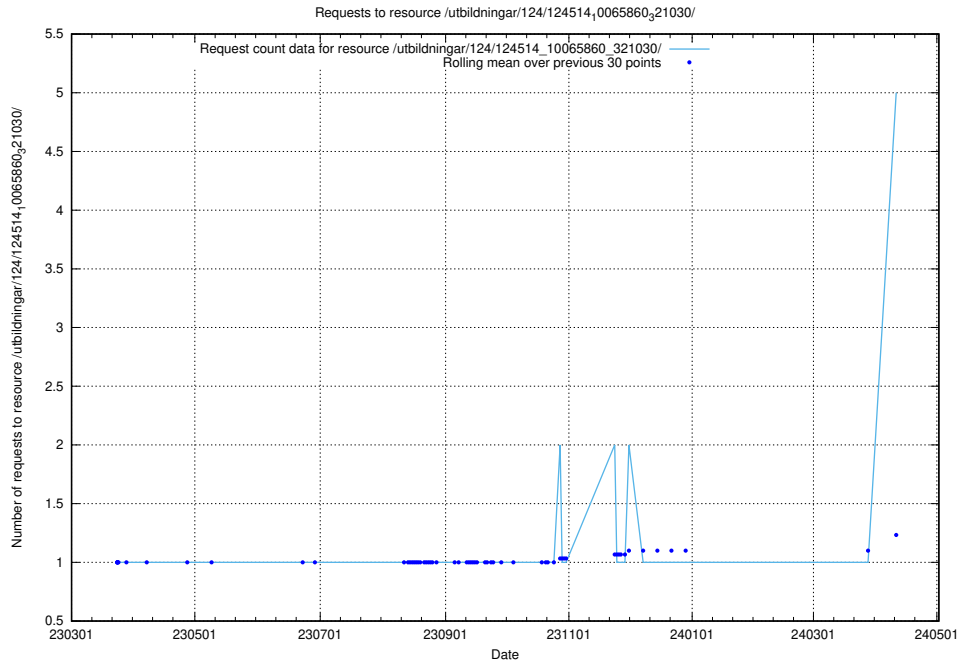

5.124 Usage of /utbildningar/124/124514_10065860_321030/

Here, we count the number of requests to resource /utbildningar/124/124514_10065860_321030/.