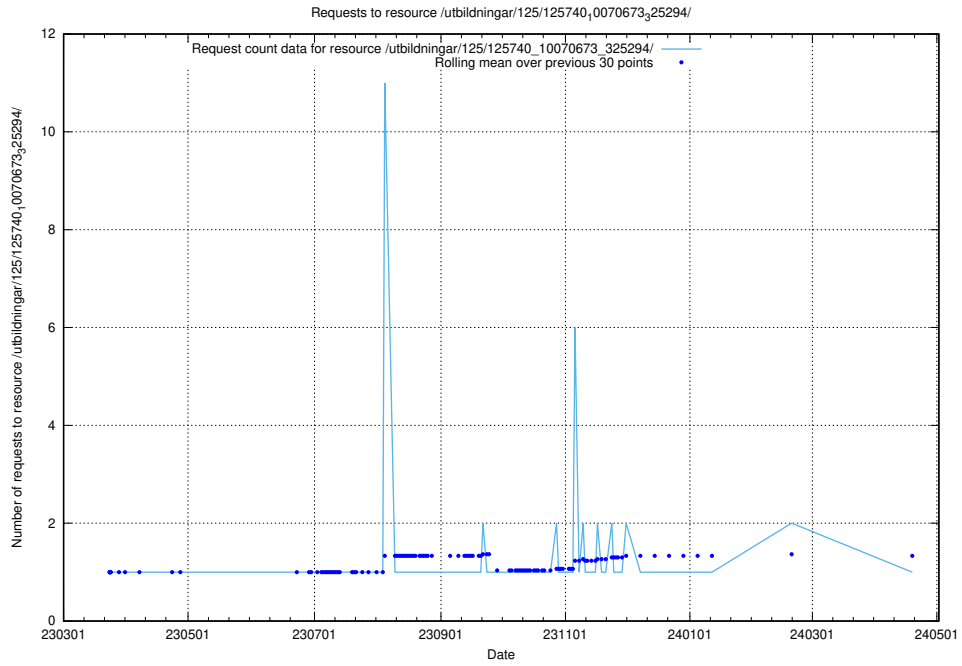

5.947 Usage of /utbildningar/125/125740_10070673_325294/

Here, we count the number of requests to resource /utbildningar/125/125740_10070673_325294/.