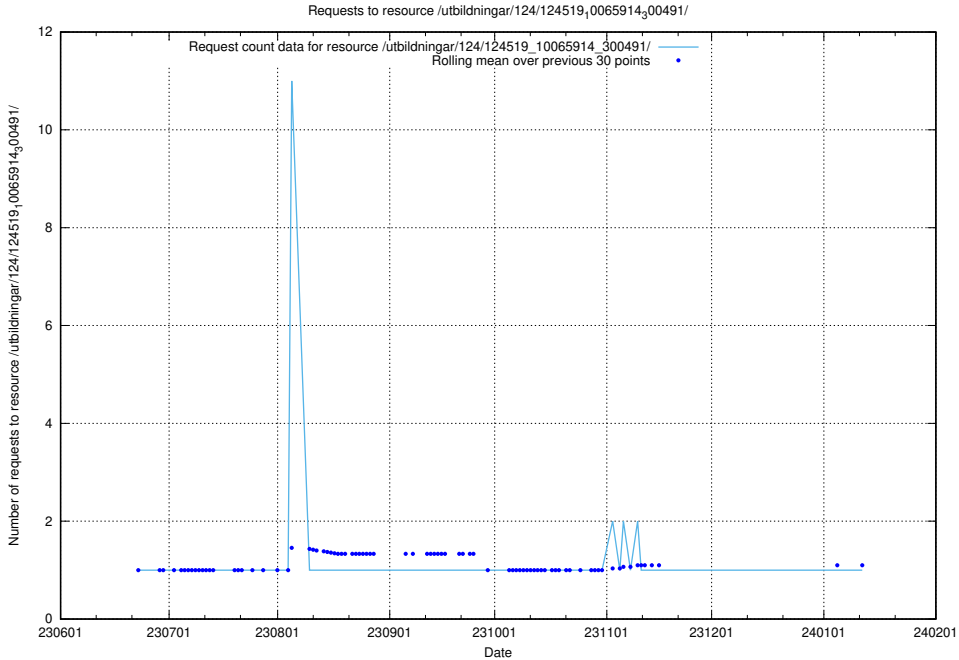

5.5713 Usage of /utbildningar/124/124519_10065914_300491/

Here, we count the number of requests to resource /utbildningar/124/124519_10065914_300491/.