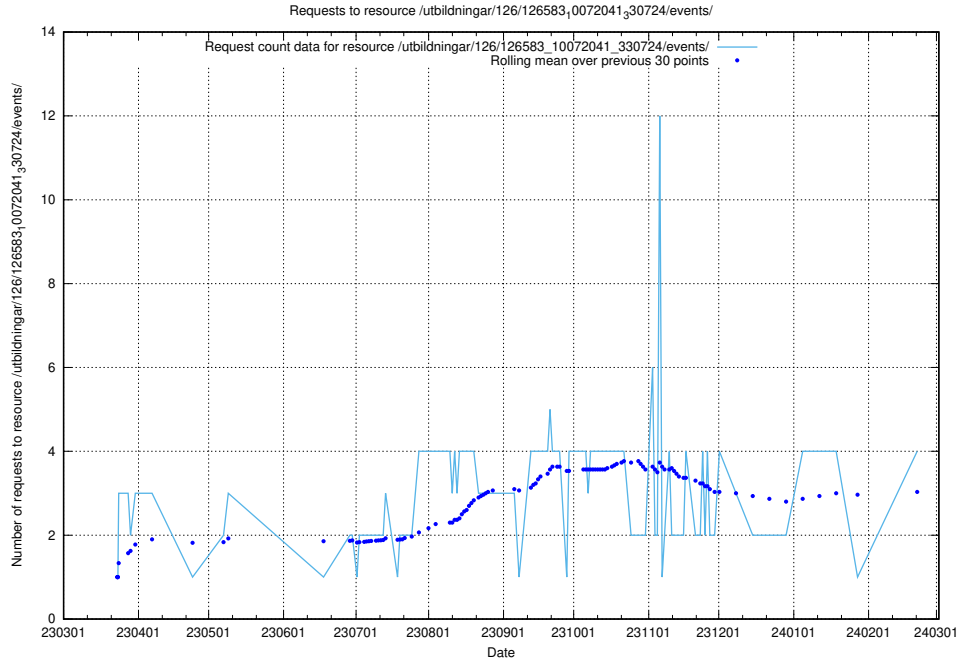

5.245 Usage of /utbildningar/126/126583_10072041_330724/events/

Here, we count the number of requests to resource /utbildningar/126/126583_10072041_330724/events/