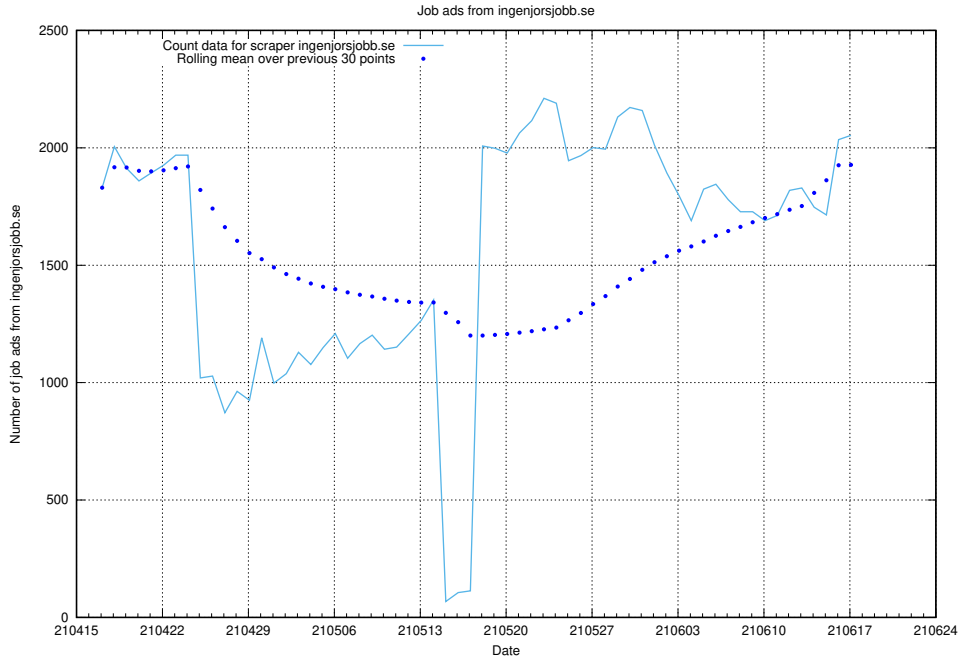

13.2 Number of ads by scraper ingenjorsjobb.se

Here, we count the number of job ads scraped from ingenjorsjobb.se.