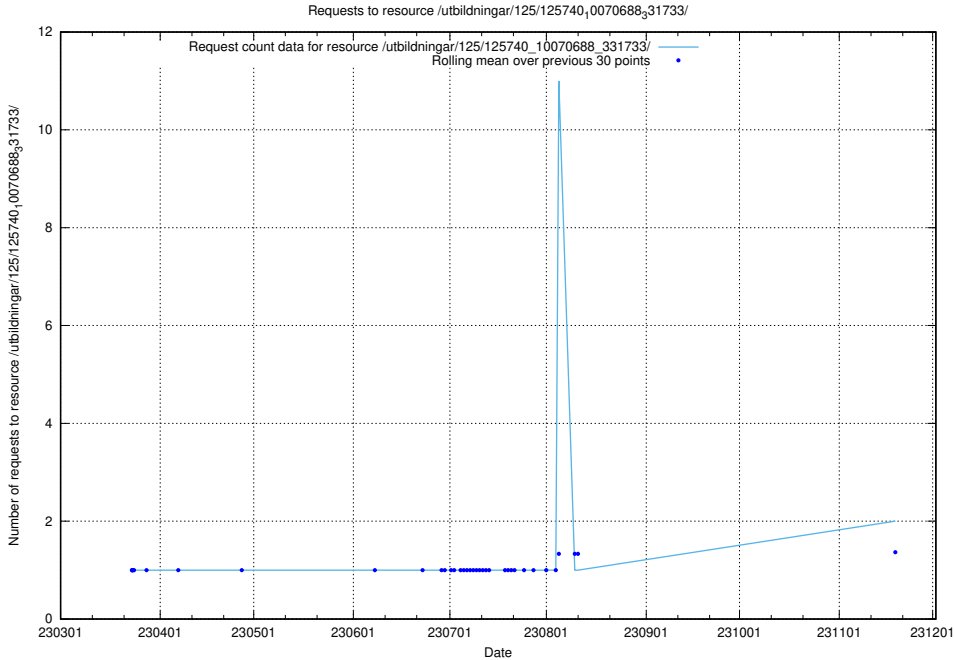

5.431 Usage of /utbildningar/125/125740_10070688_331733/

Here, we count the number of requests to resource /utbildningar/125/125740_10070688_331733/.