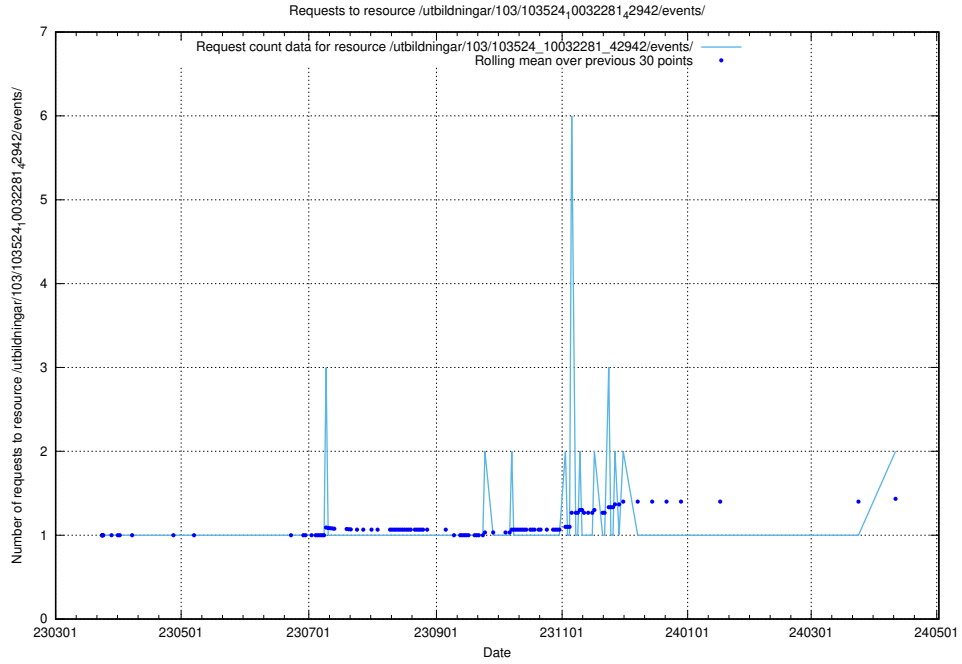

5.776 Usage of /utbildningar/103/103524_10032281_42942/events/

Here, we count the number of requests to resource /utbildningar/103/103524_10032281_42942/events/.