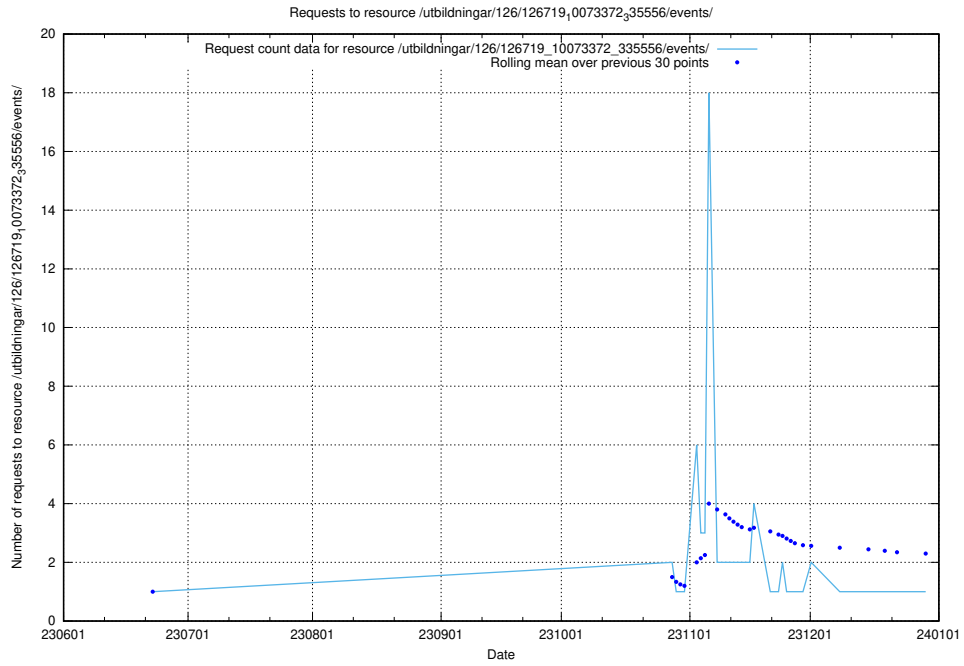

5.5559 Usage of /utbildningar/126/126719_10073372_335556/events/

Here, we count the number of requests to resource /utbildningar/126/126719_10073372_335556/events/