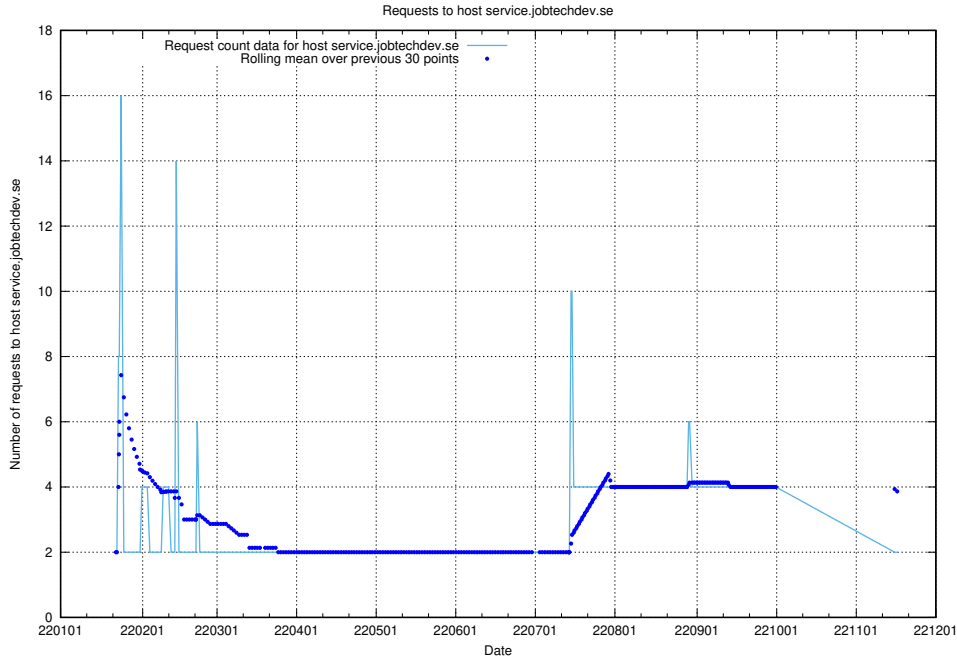

7.584 Usage of service.jobtechdev.se

Here, we count the number of requests to host service.jobtechdev.se.