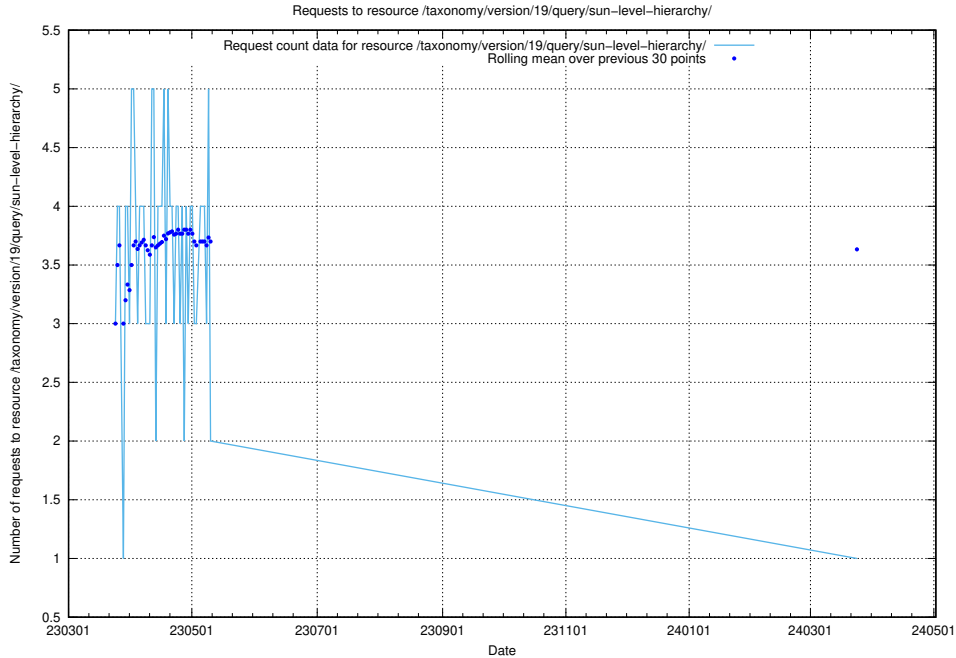

5.6088 Usage of /taxonomy/version/19/query/sun-level-hierarchy/

Here, we count the number of requests to resource /taxonomy/version/19/query/sun-level-hierarchy/.