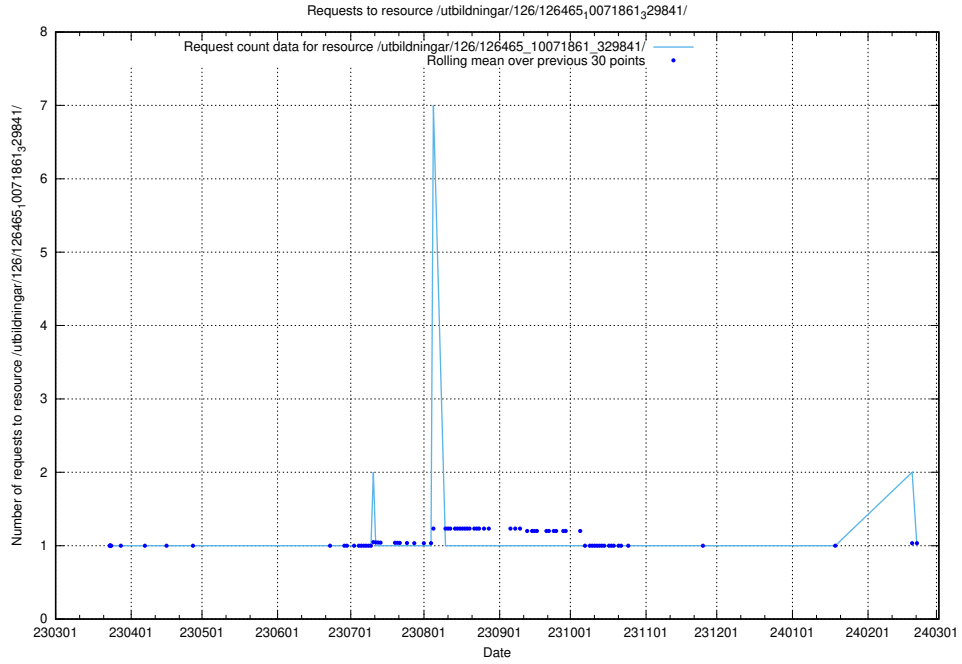

5.6394 Usage of /utbildningar/126/126465_10071861_329841/

Here, we count the number of requests to resource /utbildningar/126/126465_10071861_329841/.