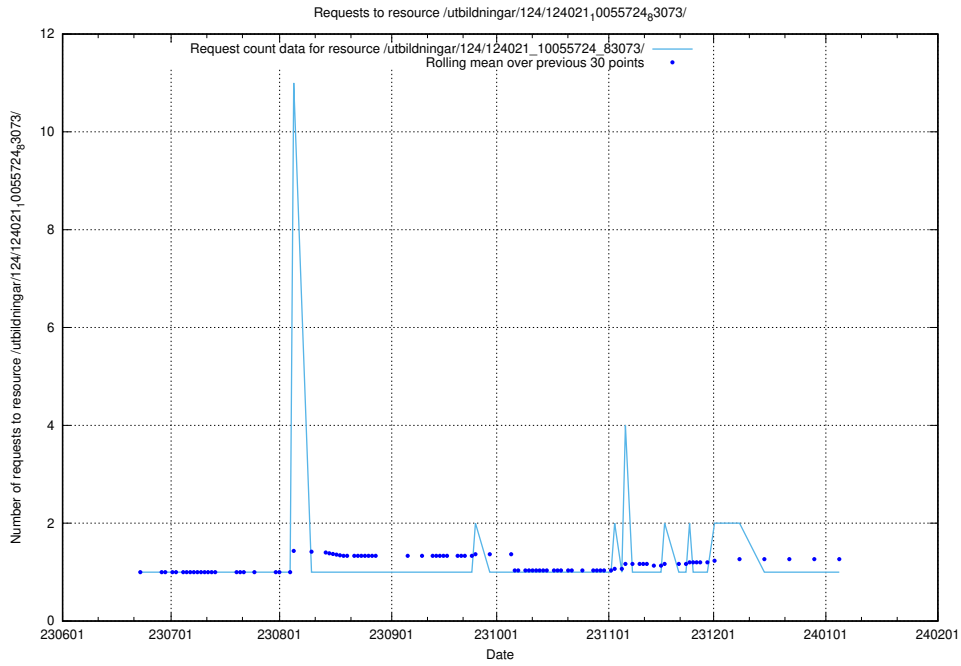

5.5768 Usage of /utbildningar/124/124021_10055724_83073/

Here, we count the number of requests to resource /utbildningar/124/124021_10055724_83073/.