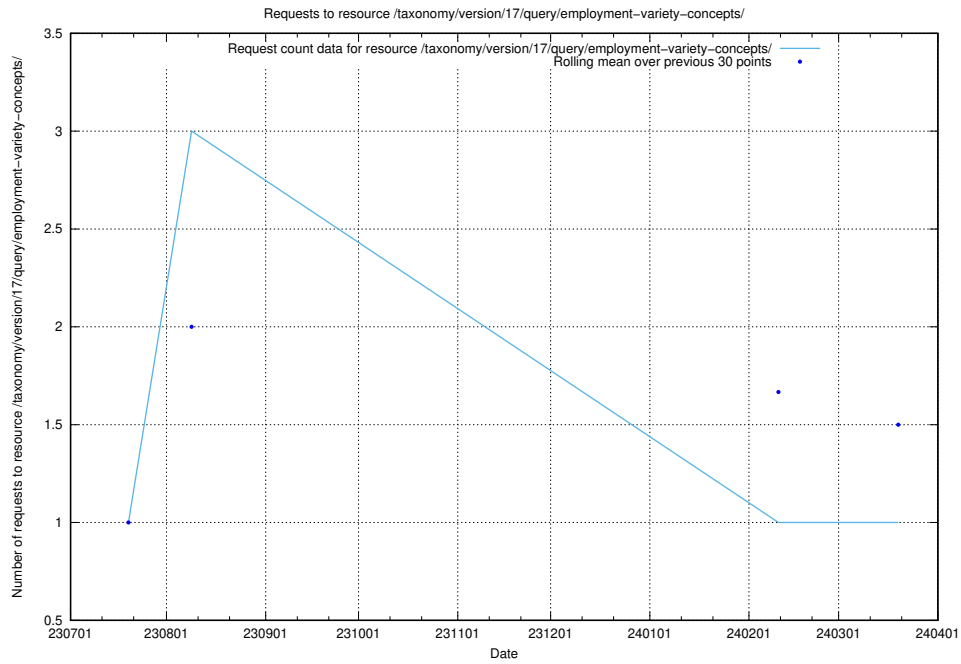

5.4955 Usage of /taxonomy/version/17/query/employment-variety-concepts/

Here, we count the number of requests to resource /taxonomy/version/17/query/employment-variety-concepts/.