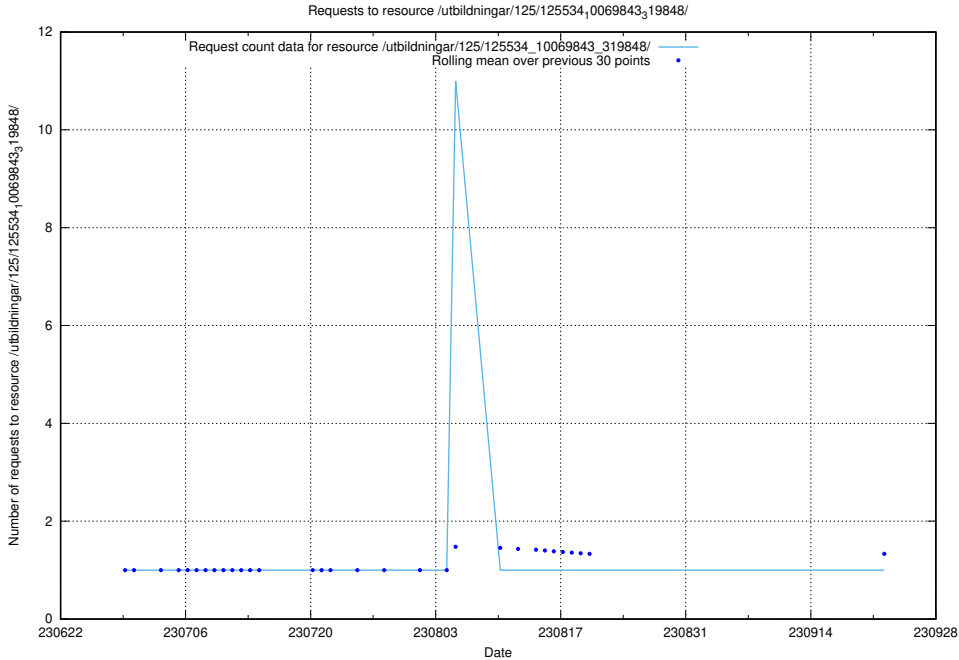

5.5426 Usage of /utbildningar/125/125534_10069843_319848/

Here, we count the number of requests to resource /utbildningar/125/125534_10069843_319848/.