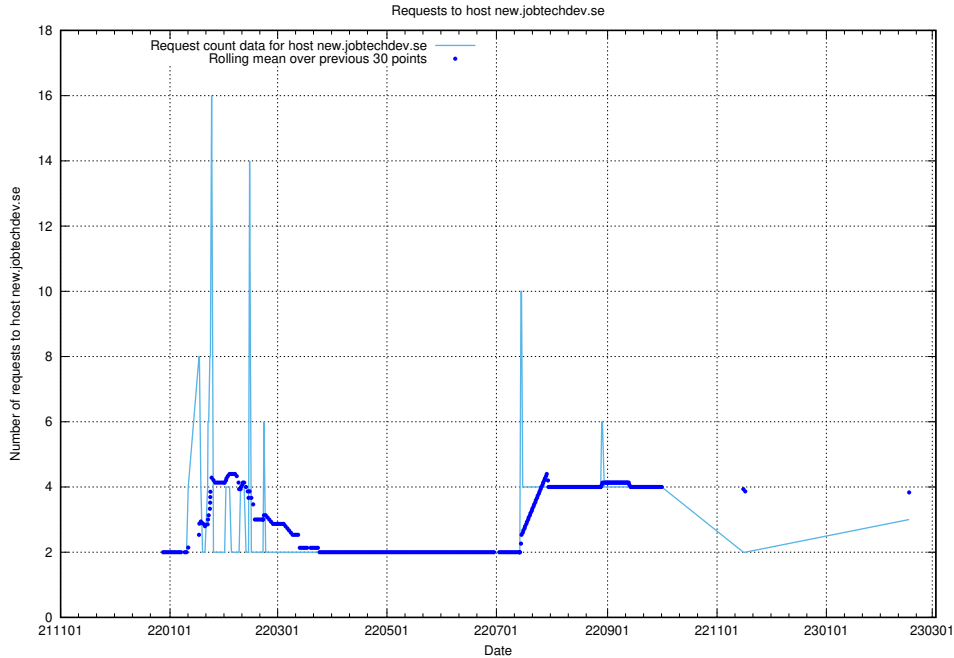

7.189 Usage of new.jobtechdev.se

Here, we count the number of requests to host new.jobtechdev.se.