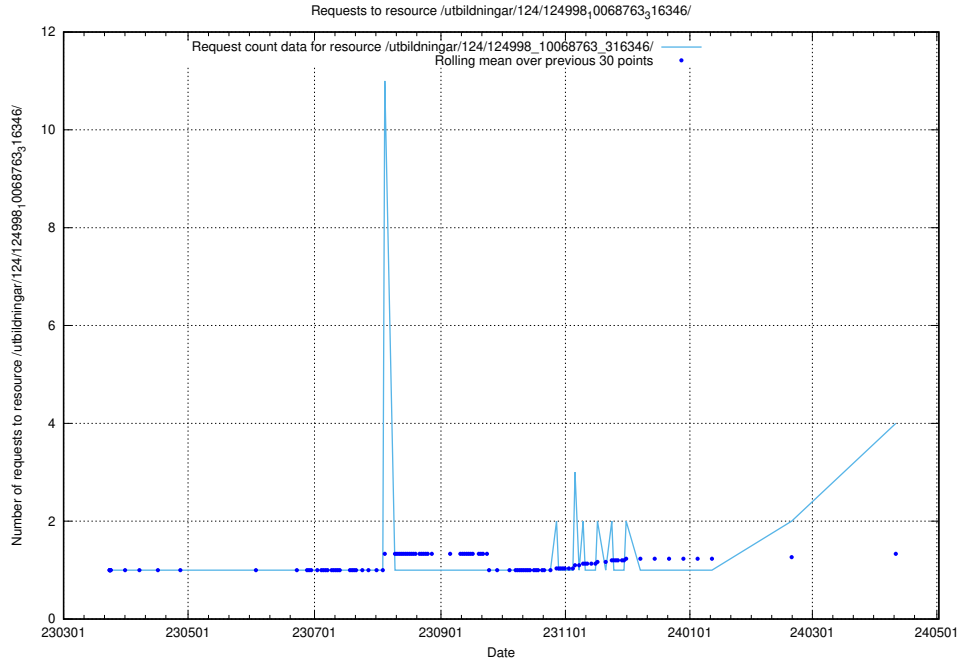

### 5.164 Usage of /utbildningar/124/124861\_10069368\_318273/events/

Here, we count the number of requests to resource /utbildningar/124/124861\_10069368\_318273/events/