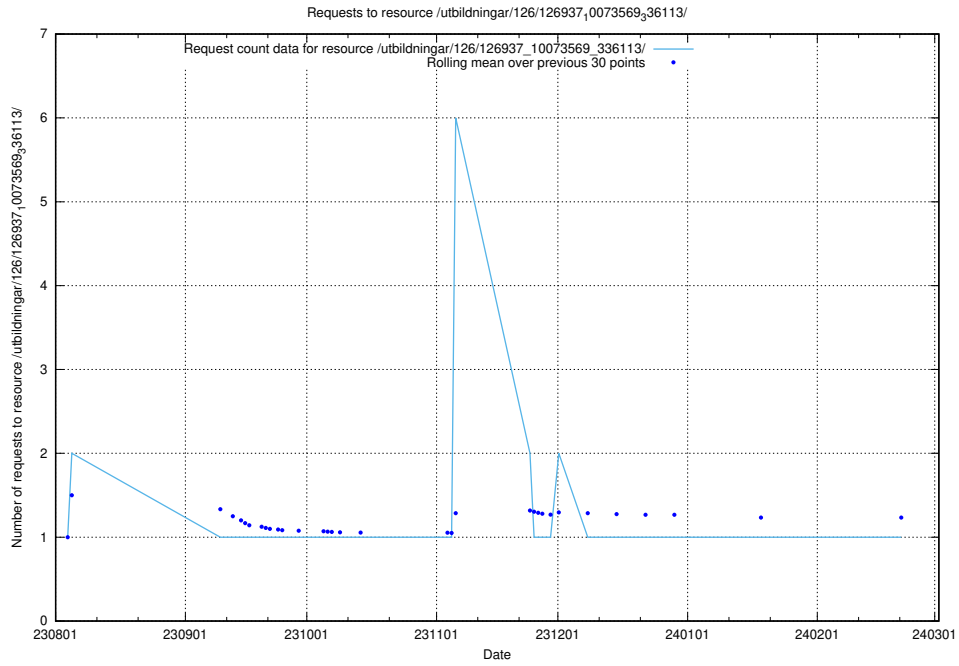

5.4807 Usage of /utbildningar/126/126937_10073569_336113/

Here, we count the number of requests to resource /utbildningar/126/126937_10073569_336113/.