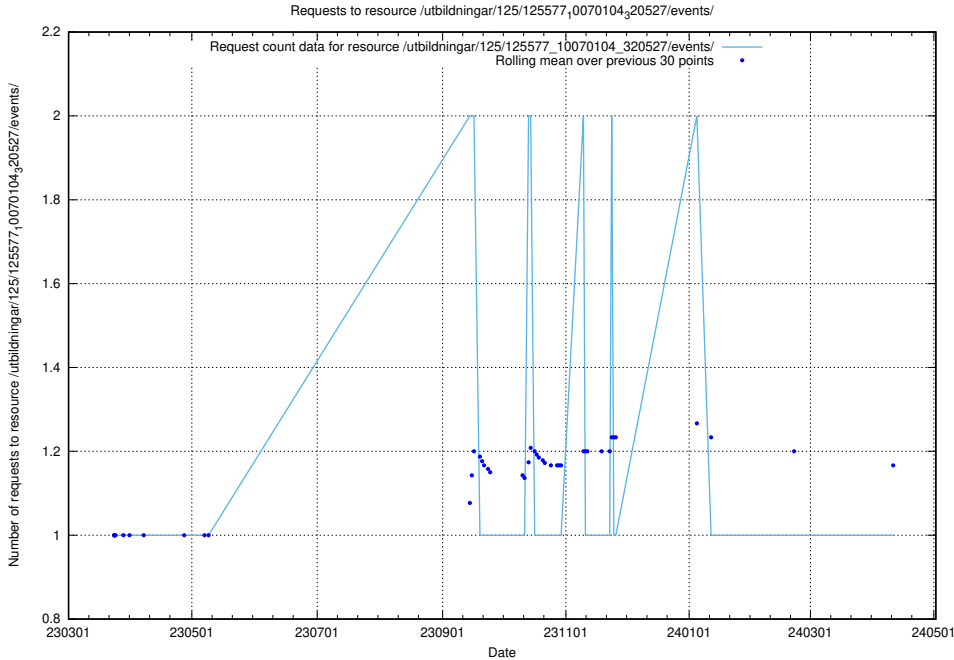

5.1045 Usage of /utbildningar/125/125577_10070104_320527/events/

Here, we count the number of requests to resource /utbildningar/125/125577_10070104_320527/events/