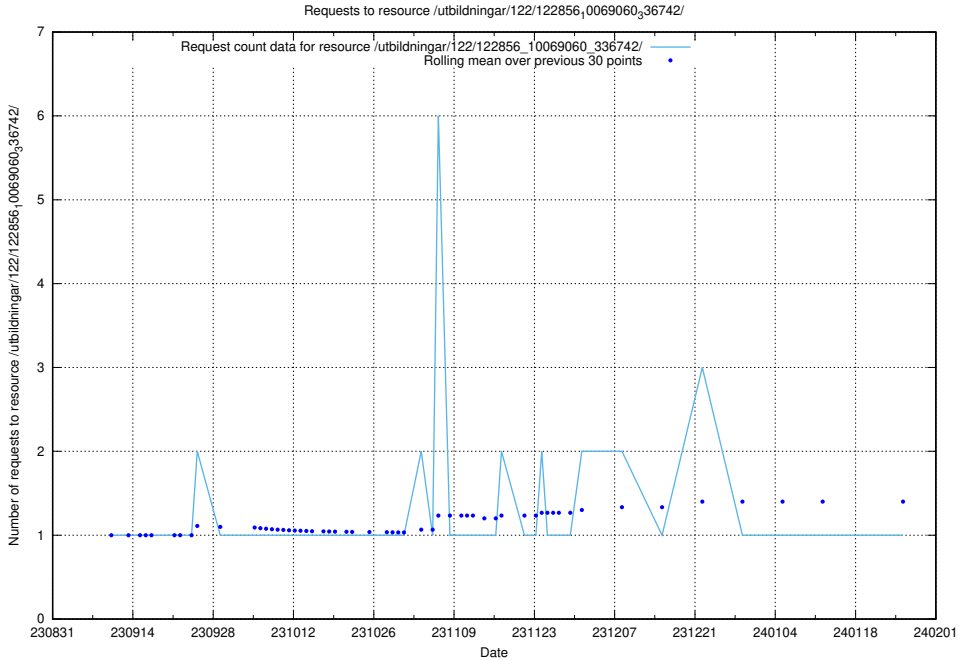

5.4574 Usage of /utbildningar/122/122856_10069060_336742/

Here, we count the number of requests to resource /utbildningar/122/122856_10069060_336742/.