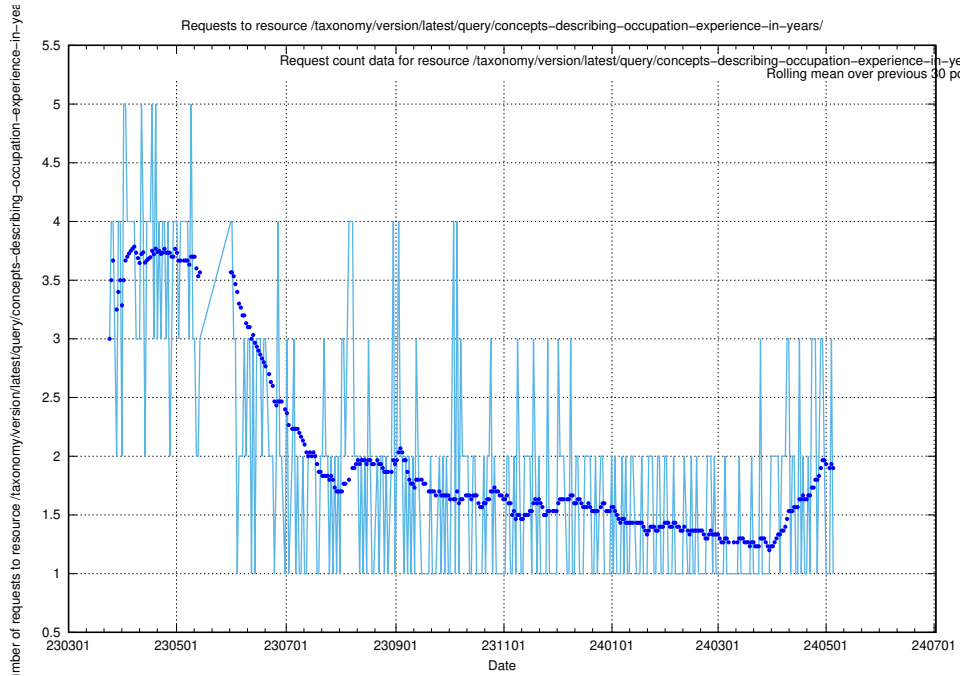

## 5.6083 Usage of /taxonomy/version/latest/query/concept-types/

Here, we count the number of requests to resource /taxonomy/version/latest/query/concept-types/.