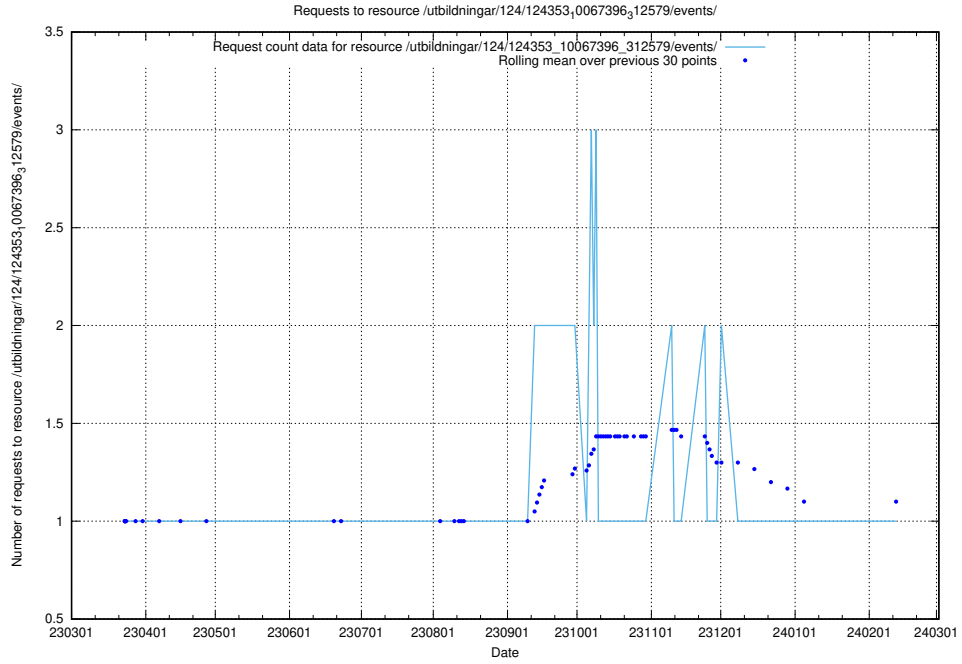

5.3884 Usage of /utbildningar/124/124353_10067396_312579/events/

Here, we count the number of requests to resource /utbildningar/124/124353_10067396_312579/events/