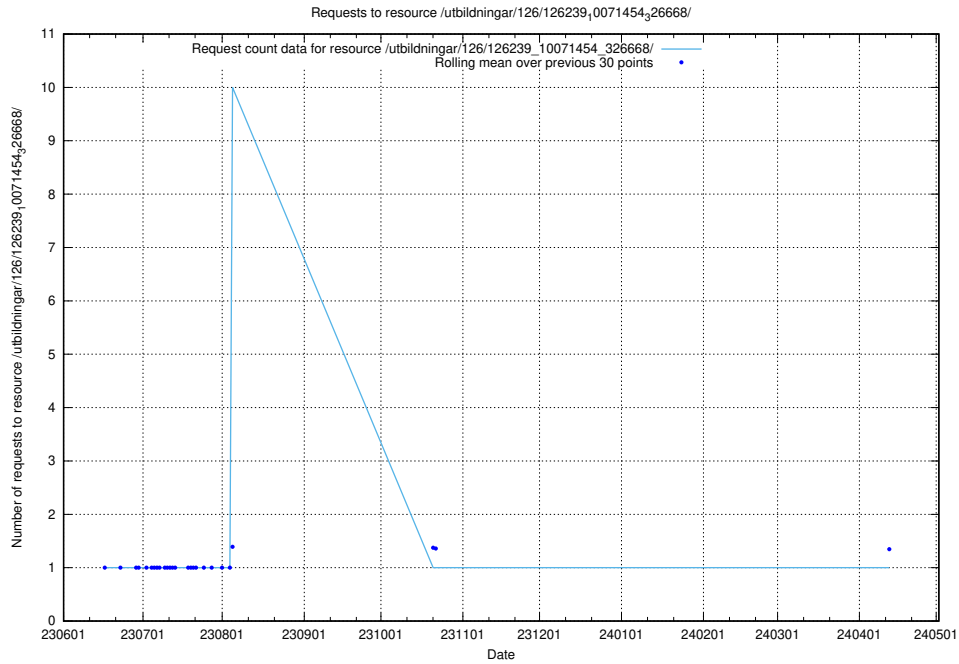

5.5817 Usage of /utbildningar/126/126239_10071454_326668/

Here, we count the number of requests to resource /utbildningar/126/126239_10071454_326668/.