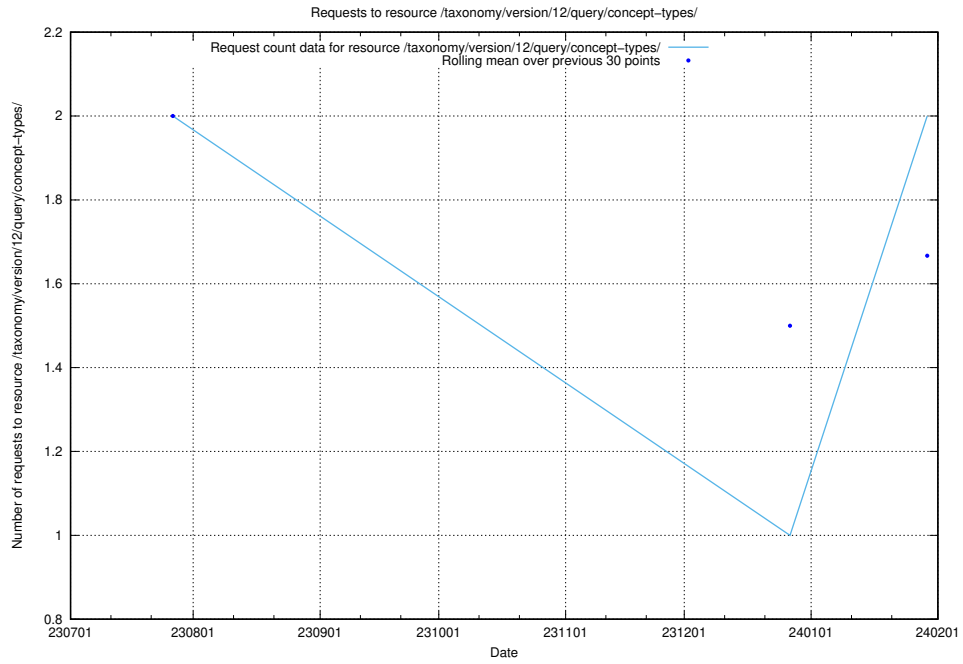

5.742 Usage of /taxonomy/version/12/query/concept-types/

Here, we count the number of requests to resource /taxonomy/version/12/query/concept-types/.