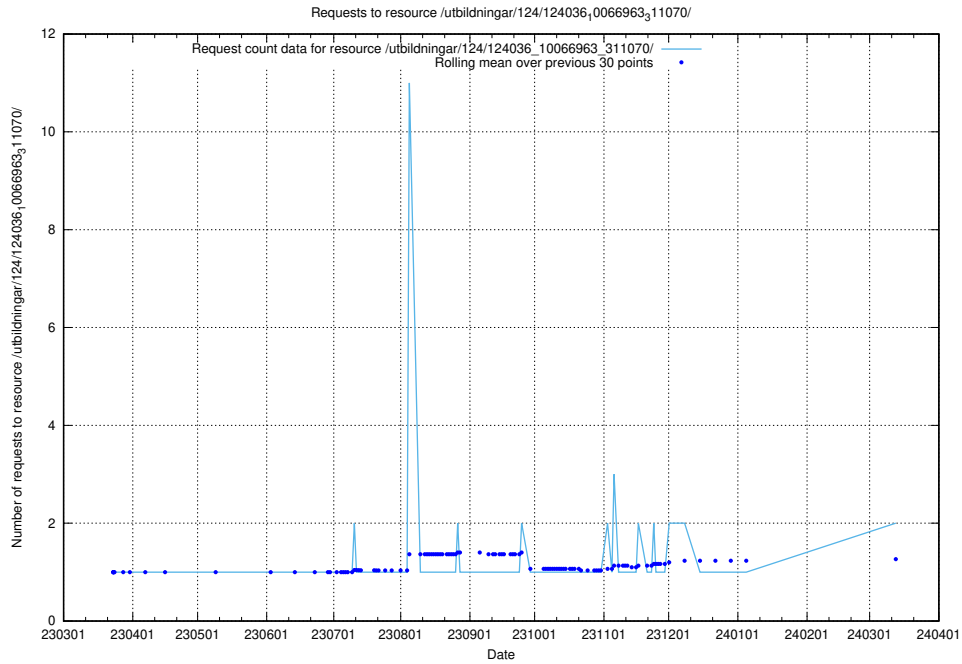

5.685 Usage of /utbildningar/124/124036_10066963_311070/

Here, we count the number of requests to resource /utbildningar/124/124036_10066963_311070/.