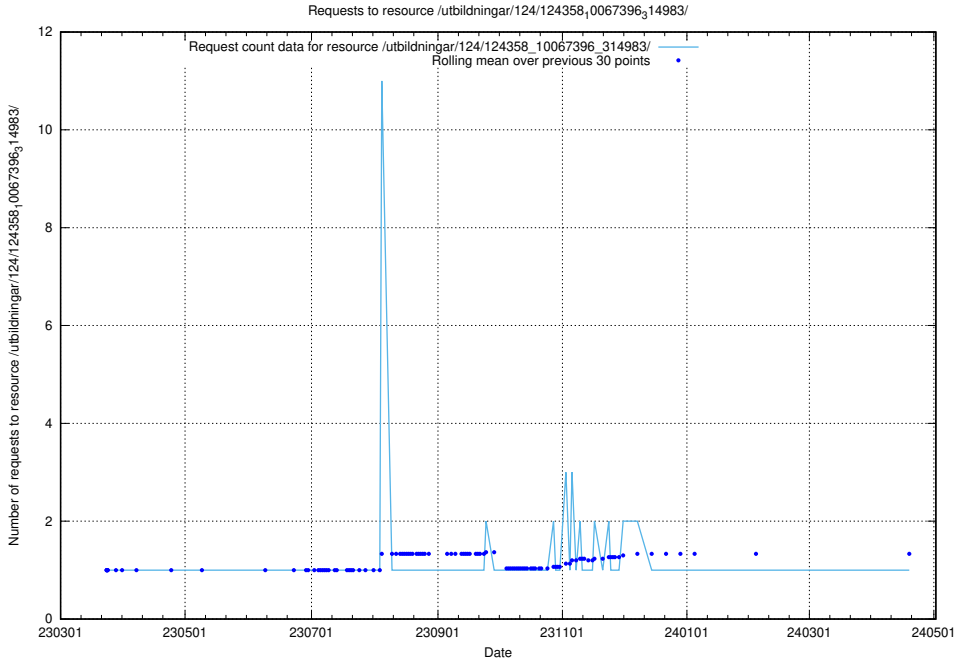

5.3777 Usage of /utbildningar/124/124358_10067396_314983/

Here, we count the number of requests to resource /utbildningar/124/124358_10067396_314983/.