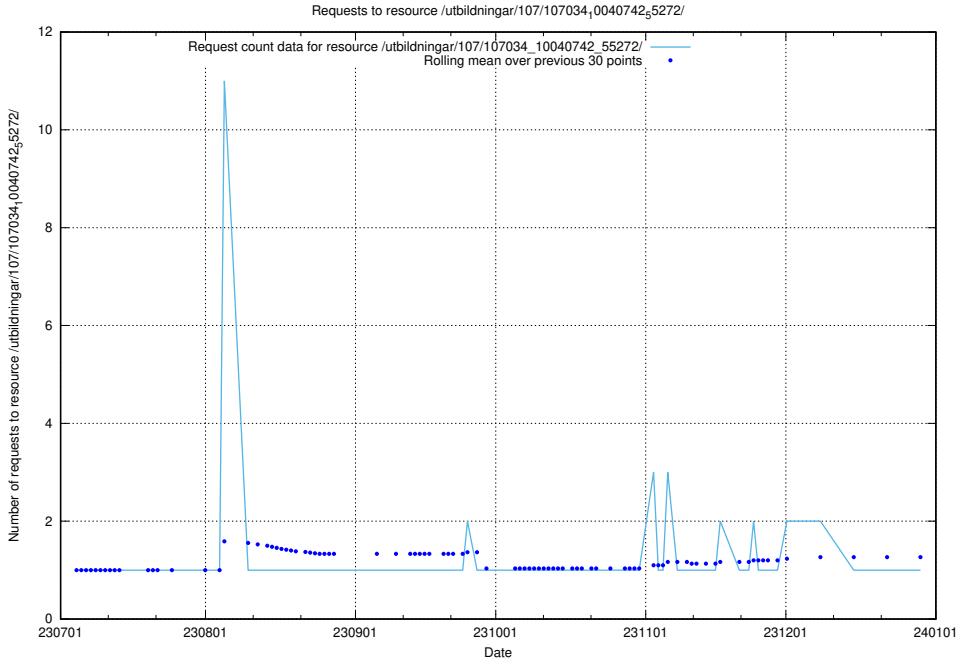

5.5308 Usage of /utbildningar/107/107034_10040742_55272/

Here, we count the number of requests to resource /utbildningar/107/107034_10040742_55272/.