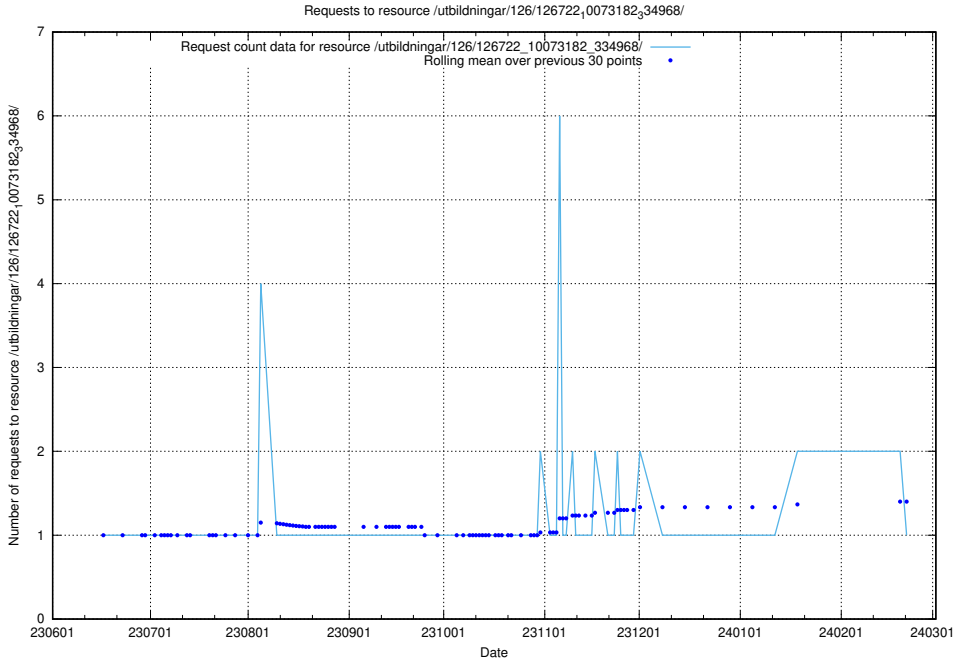

5.5814 Usage of /utbildningar/126/126722_10073182_334968/

Here, we count the number of requests to resource /utbildningar/126/126722_10073182_334968/.