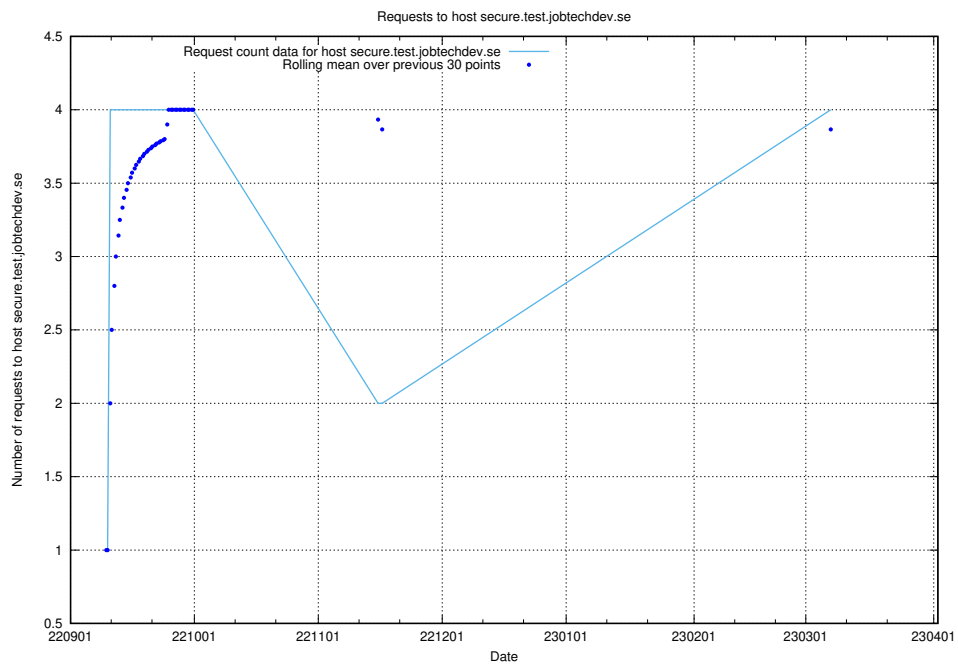

7.116 Usage of `secure.test.jobtechdev.se`

Here, we count the number of requests to host `secure.test.jobtechdev.se`.