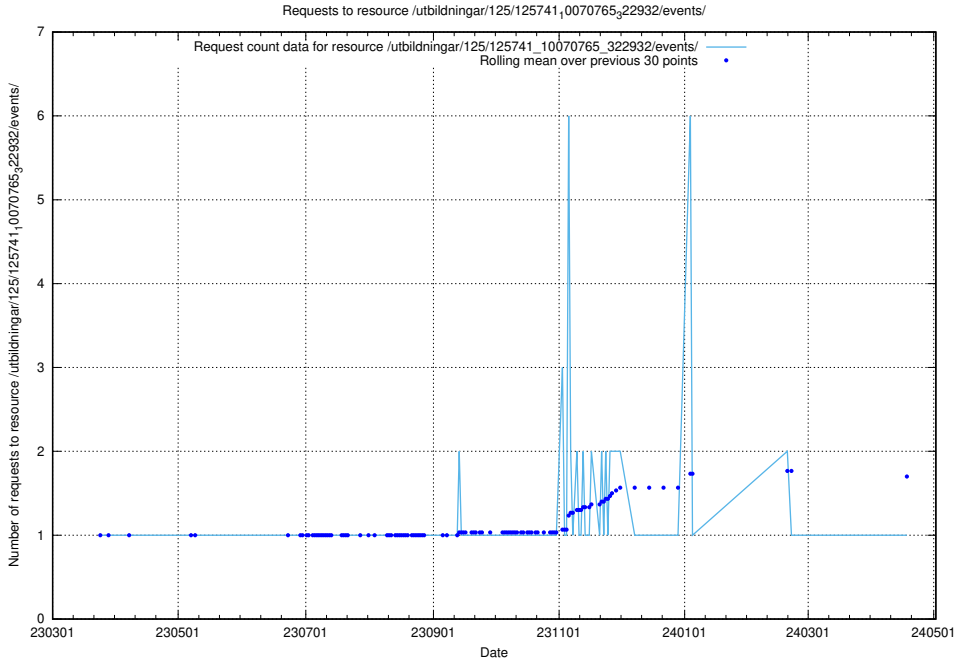

5.6200 Usage of /utbildningar/125/125741_10070765_322932/events/

Here, we count the number of requests to resource /utbildningar/125/125741_10070765_322932/events/