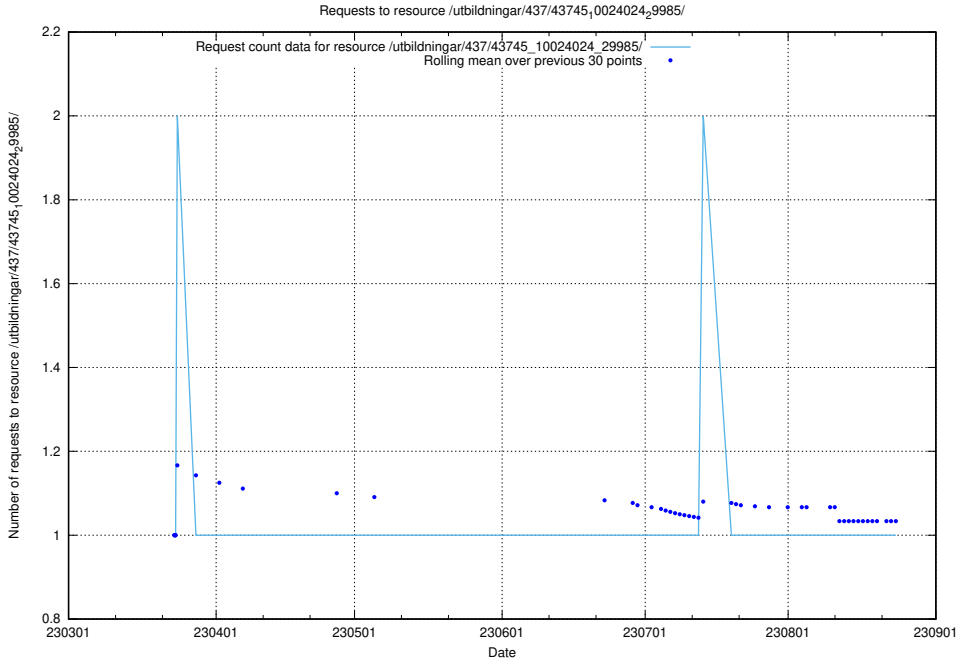

5.6363 Usage of /utbildningar/437/43745_10024024_29985/

Here, we count the number of requests to resource /utbildningar/437/43745_10024024_29985/.