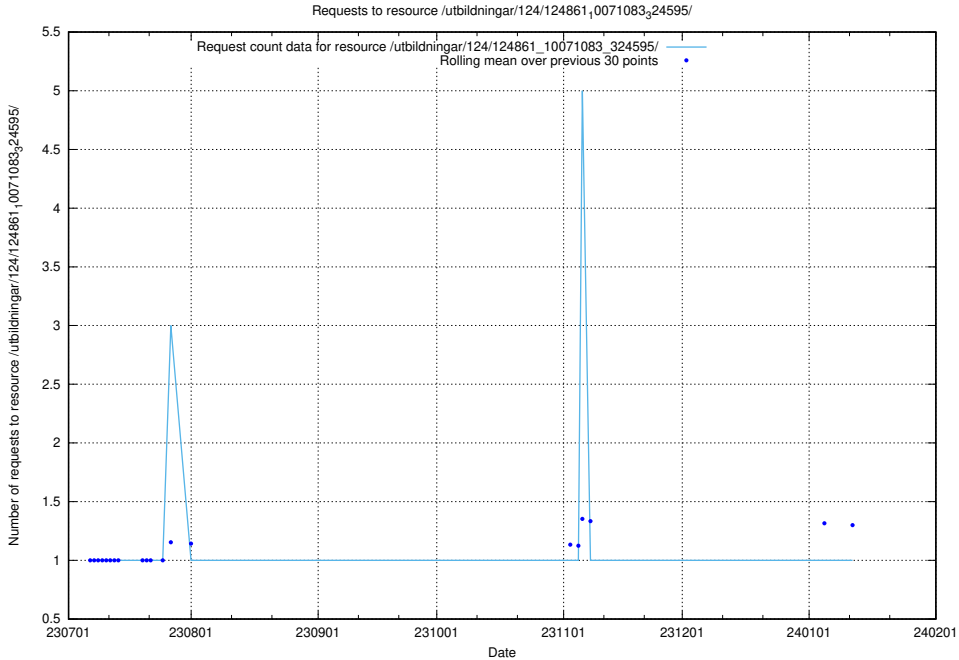

5.5258 Usage of /utbildningar/124/124861_10071083_324595/

Here, we count the number of requests to resource /utbildningar/124/124861_10071083_324595/.