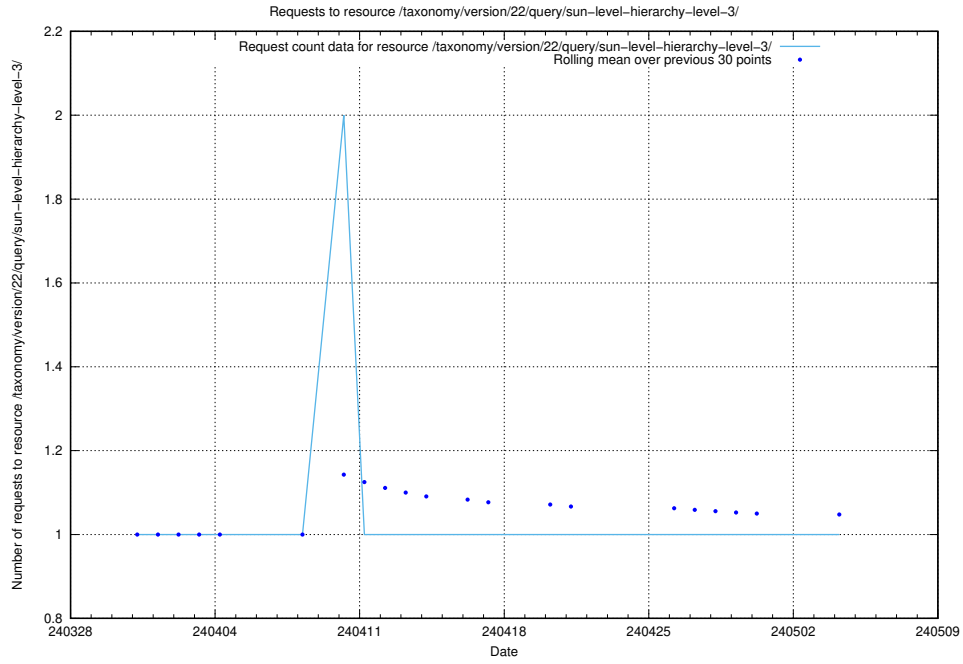

5.1528 Usage of /taxonomy/version/22/query/sun-level-hierarchy-level-3/

Here, we count the number of requests to resource /taxonomy/version/22/query/sun-level-hierarchy-level-3/.