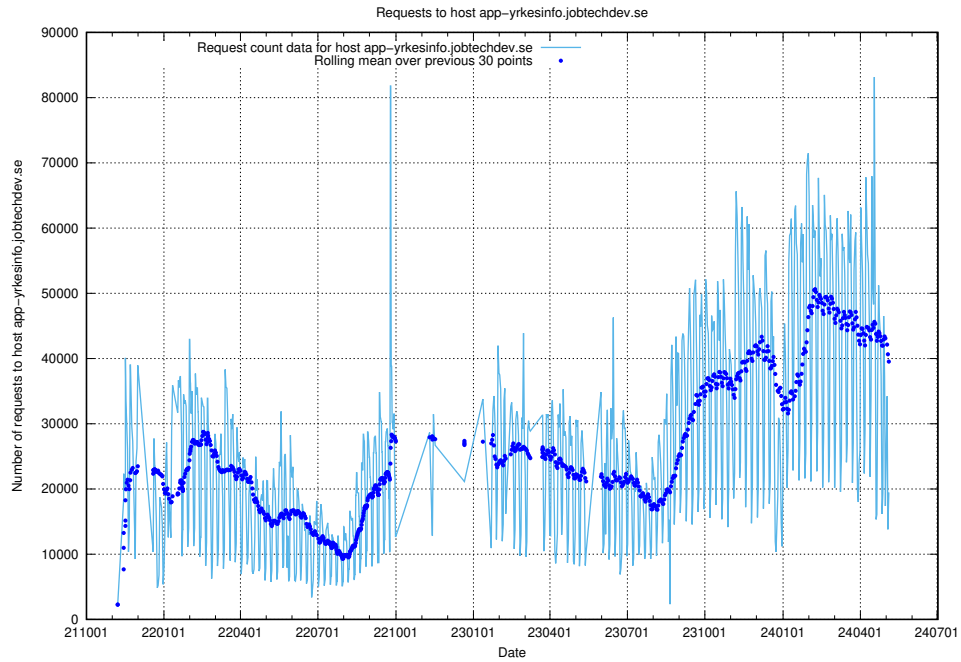

7.9 Usage of app-yrkesinfo.jobtechdev.se

Here, we count the number of requests to host app-yrkesinfo.jobtechdev.se.