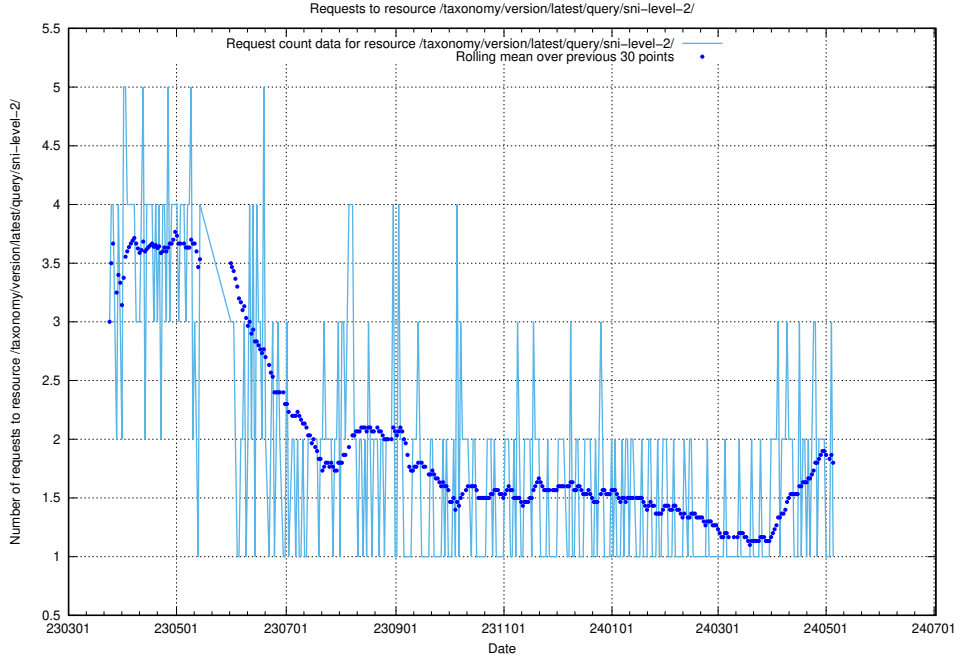

5.6064 Usage of /taxonomy/version/latest/query/sni-level-2/

Here, we count the number of requests to resource /taxonomy/version/latest/query/sni-level-2/.