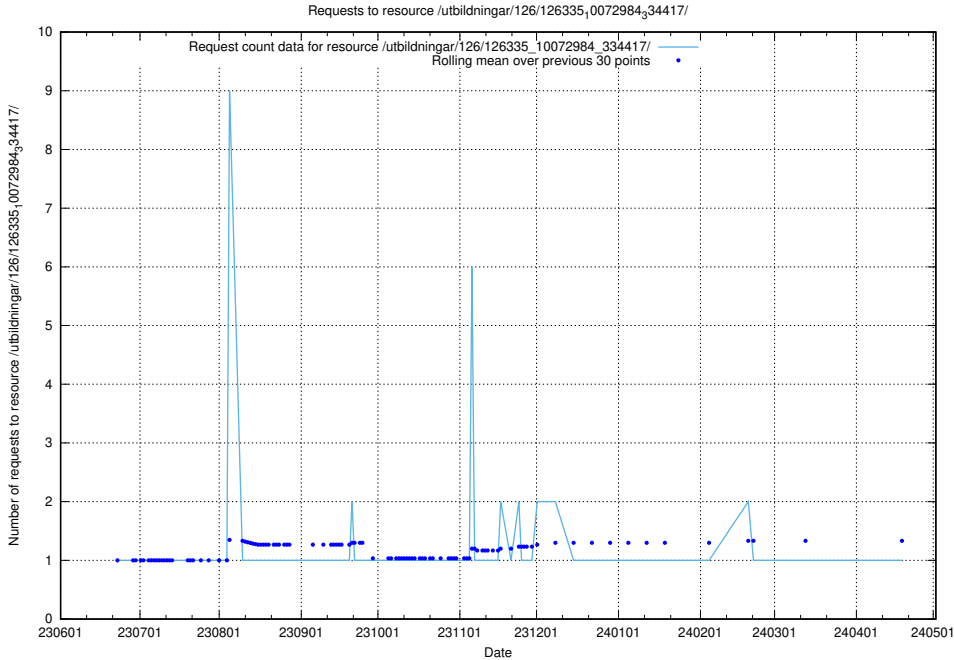

5.5621 Usage of /utbildningar/126/126335_10072984_334417/

Here, we count the number of requests to resource /utbildningar/126/126335_10072984_334417/.