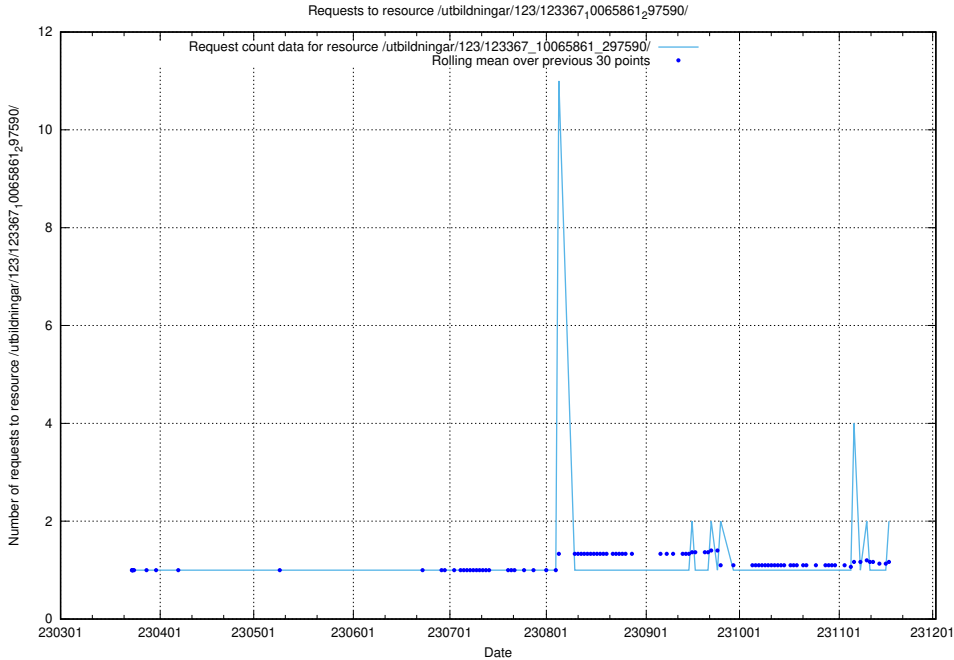

5.724 Usage of /utbildningar/123/123367_10065861_297590/

Here, we count the number of requests to resource /utbildningar/123/123367_10065861_297590/.