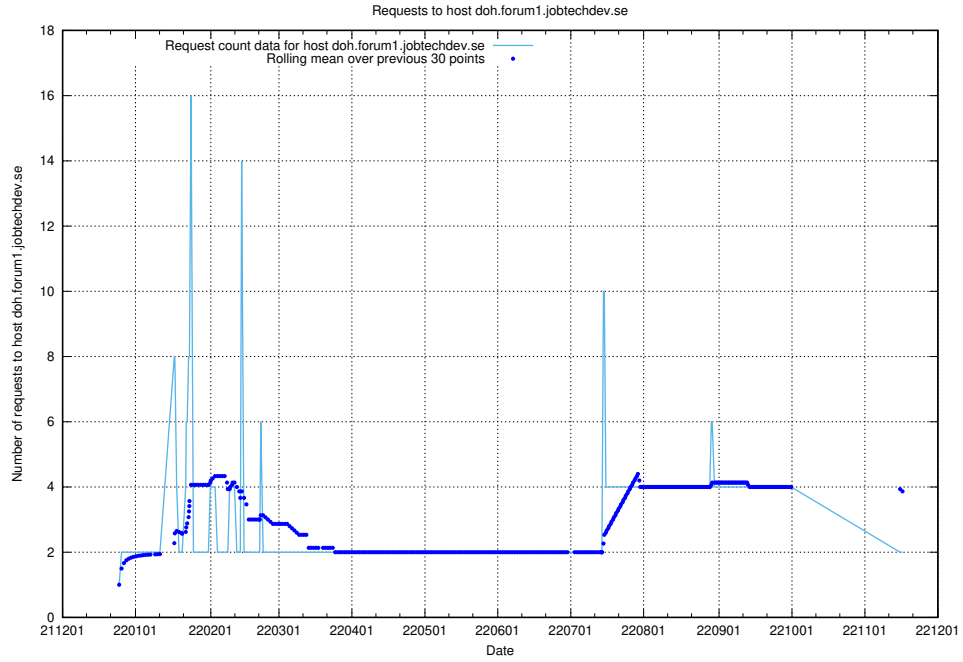

### 7.360 Usage of doh.forum1.jobtechdev.se

Here, we count the number of requests to host doh.forum1.jobtechdev.se.