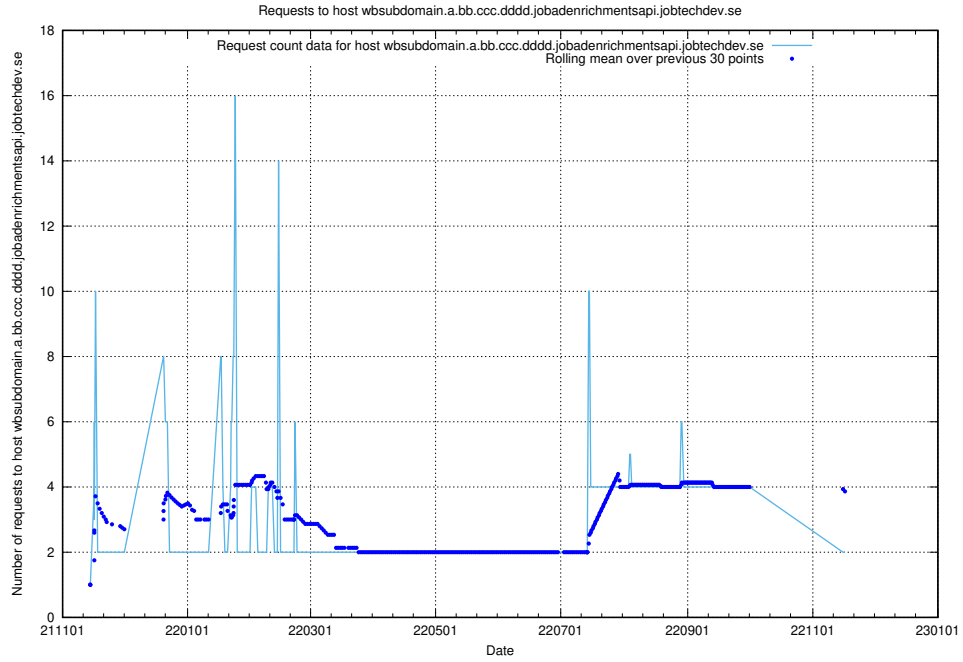

7.543 Usage of wbsubdomain.a.bb.ccc.dddd.jobadenrichmentsapi.jobtechdev.se

Here, we count the number of requests to host wbsubdomain.a.bb.ccc.dddd.jobadenrichmentsapi.jobtechdev.se