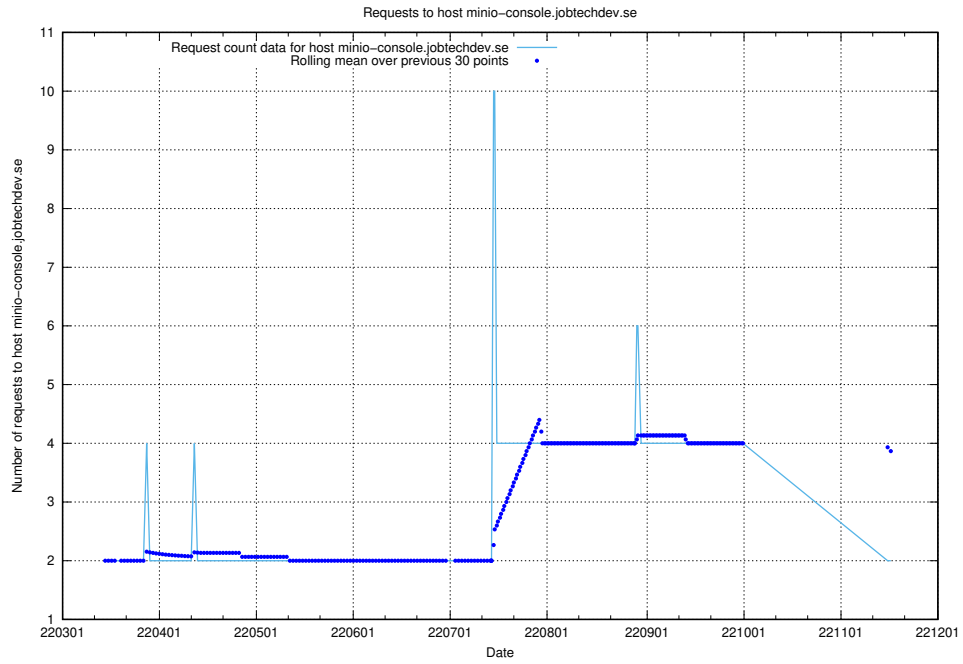

7.493 Usage of minio-console.jobtechdev.se

Here, we count the number of requests to host minio-console.jobtechdev.se.