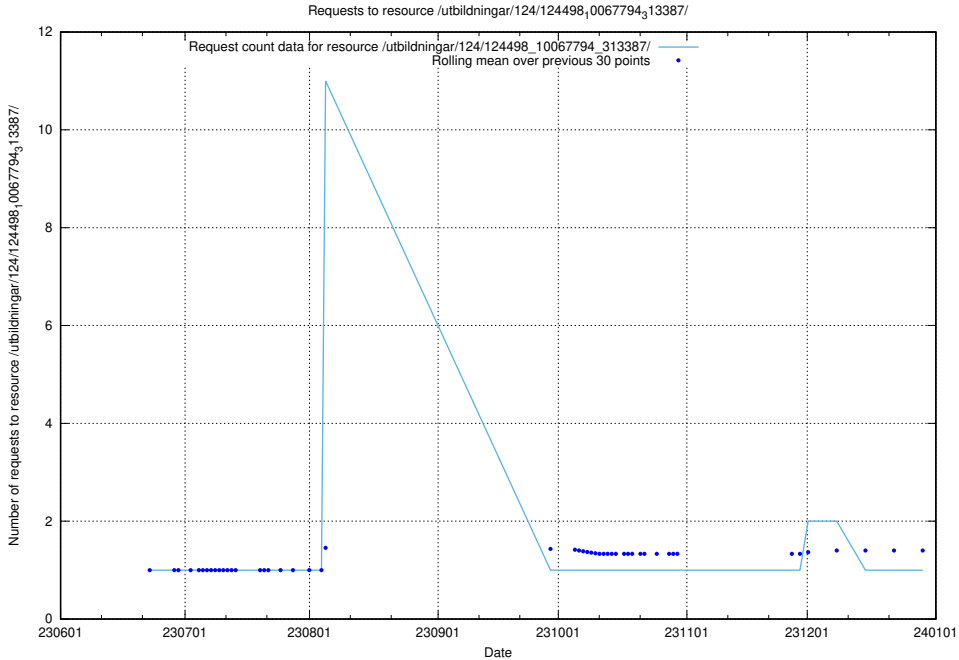

5.5741 Usage of /utbildningar/124/124498_10067794_313387/

Here, we count the number of requests to resource /utbildningar/124/124498_10067794_313387/.