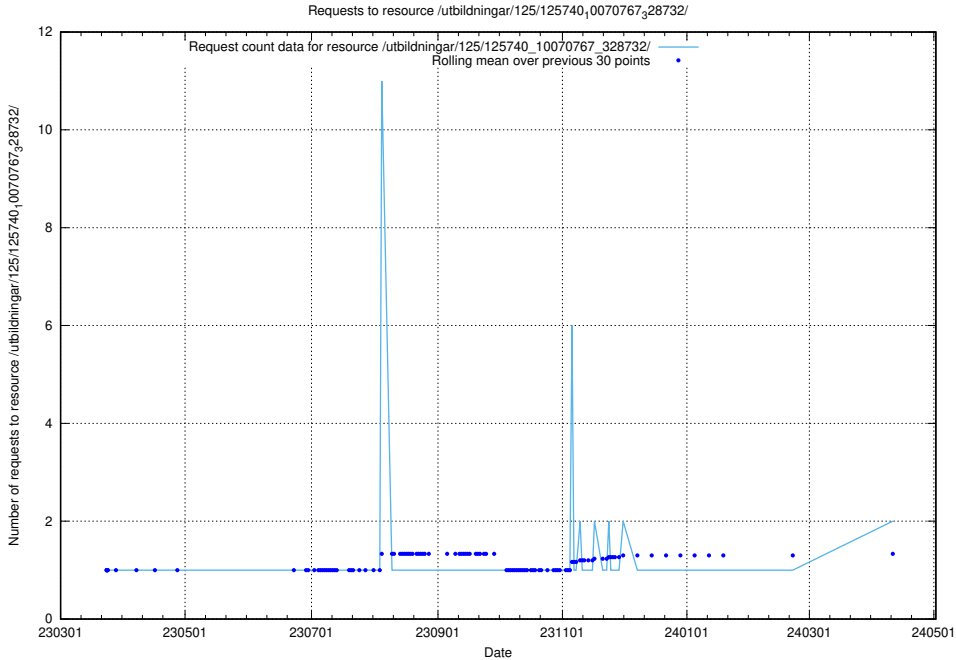

5.429 Usage of /utbildningar/125/125740_10070767_328732/

Here, we count the number of requests to resource /utbildningar/125/125740_10070767_328732/.