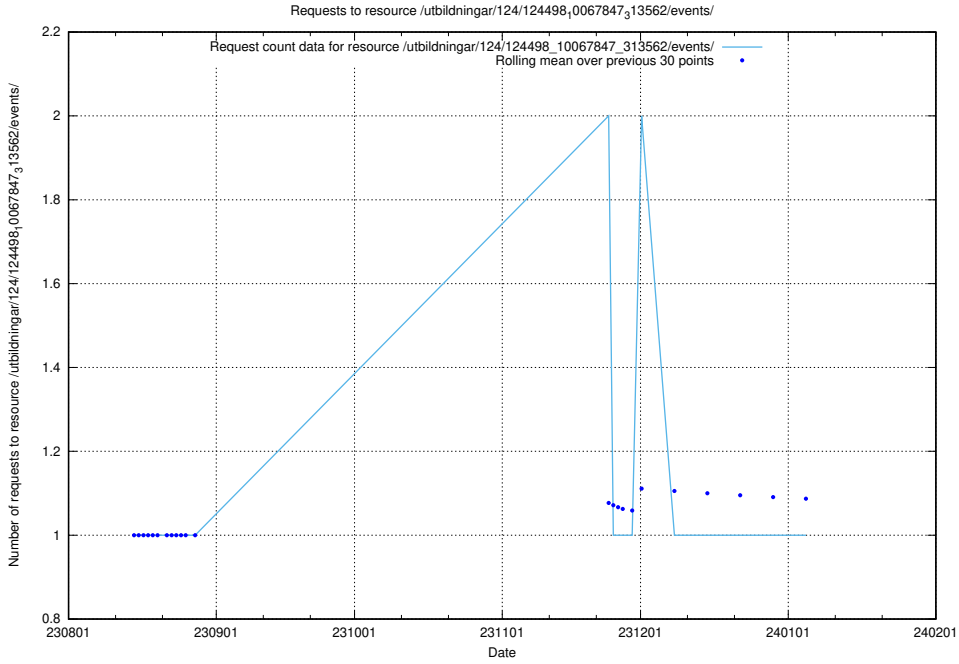

5.4743 Usage of /utbildningar/124/124498_10067847_313562/events/

Here, we count the number of requests to resource /utbildningar/124/124498_10067847_313562/events/