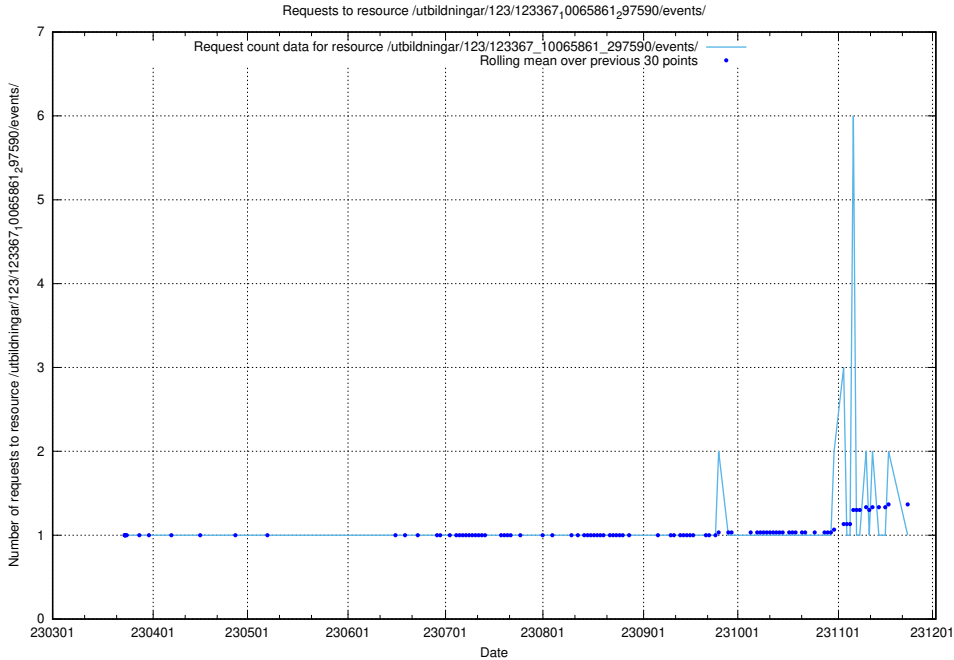

### 5.4749 Usage of /utbildningar/123/123367\_10065861\_297590/events/

Here, we count the number of requests to resource /utbildningar/123/123367\_10065861\_297590/events/