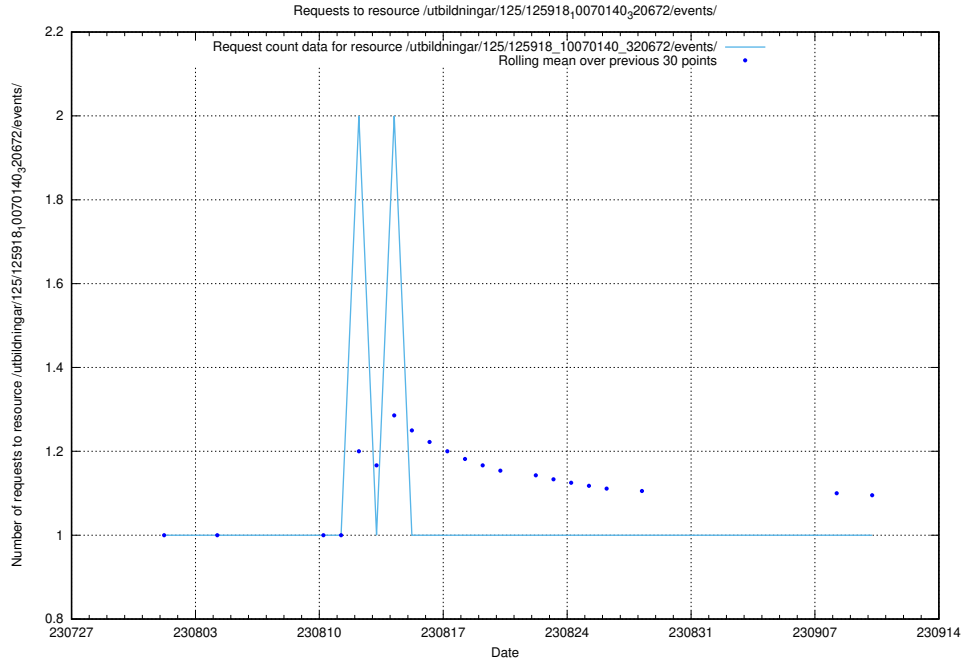

5.4835 Usage of /utbildningar/125/125918_10070140_320672/events/

Here, we count the number of requests to resource /utbildningar/125/125918_10070140_320672/events/