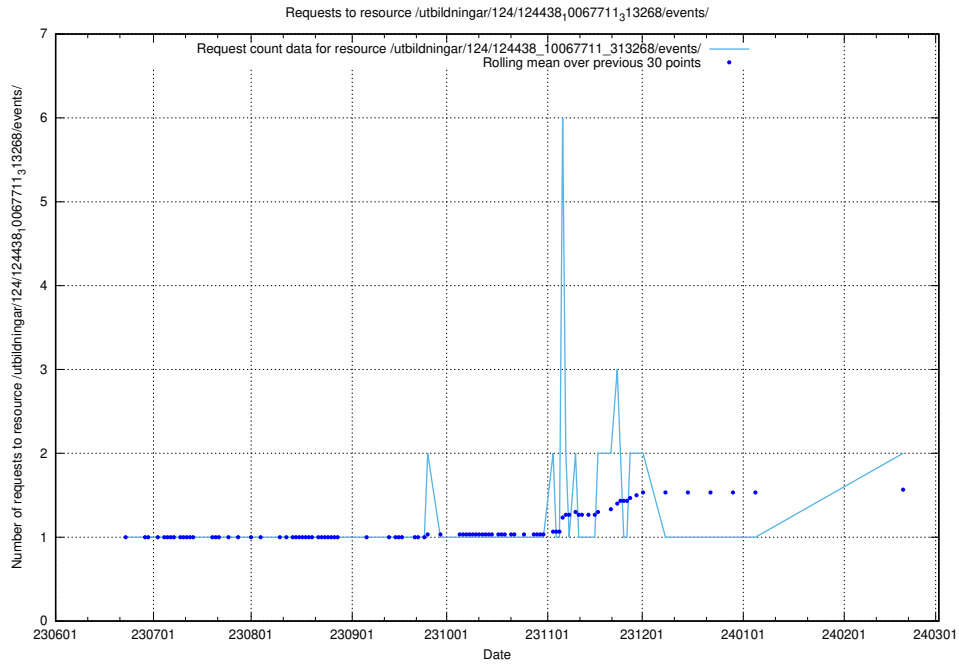

5.825 Usage of /utbildningar/124/124438_10067711_313268/events/

Here, we count the number of requests to resource /utbildningar/124/124438_10067711_313268/events/