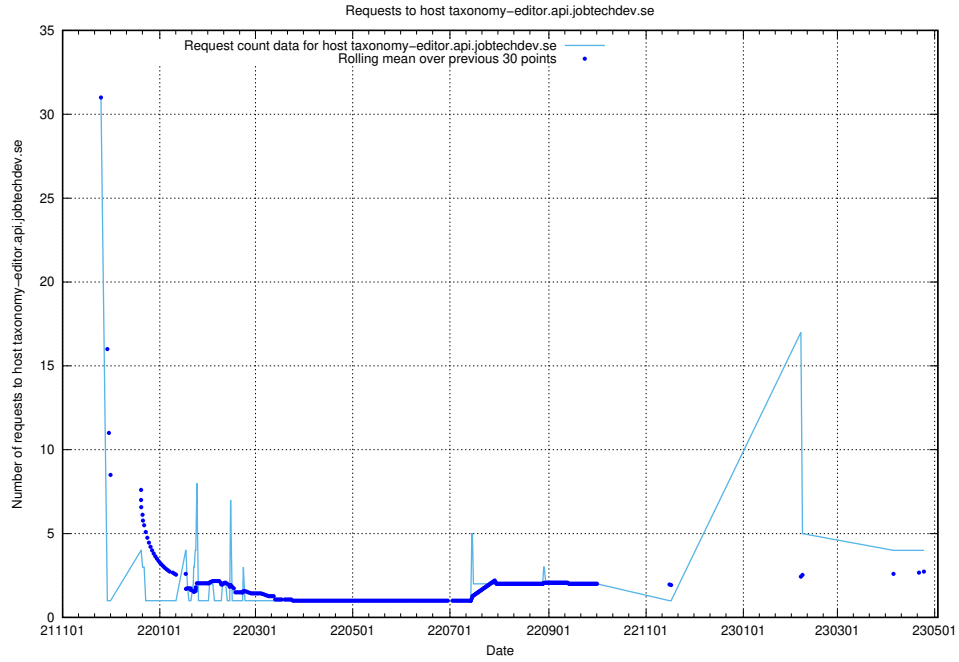

### 7.134 Usage of taxonomy-editor.api.jobtechdev.se

Here, we count the number of requests to host taxonomy-editor.api.jobtechdev.se.