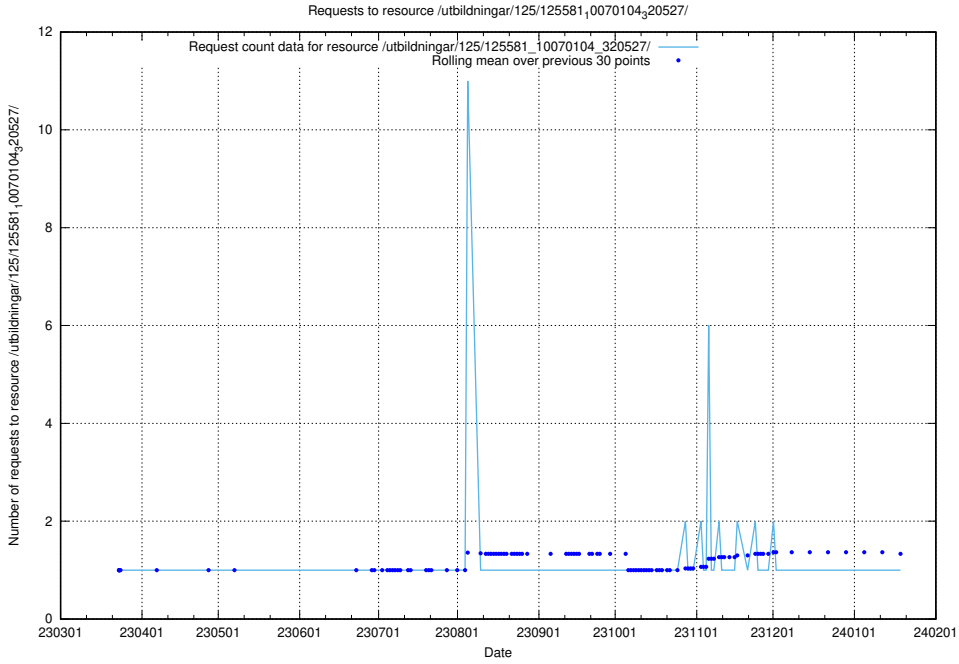

5.1041 Usage of /utbildningar/125/125581_10070104_320527/

Here, we count the number of requests to resource /utbildningar/125/125581_10070104_320527/.