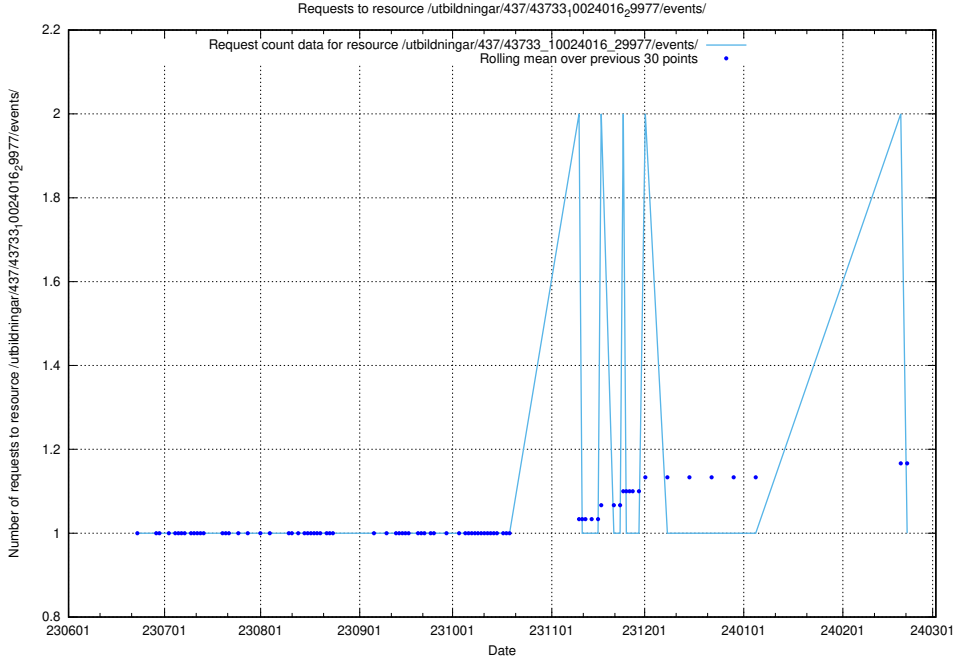

### 5.5527 Usage of /utbildningar/437/43733\_10024016\_29977/events/

Here, we count the number of requests to resource /utbildningar/437/43733\_10024016\_29977/events/.