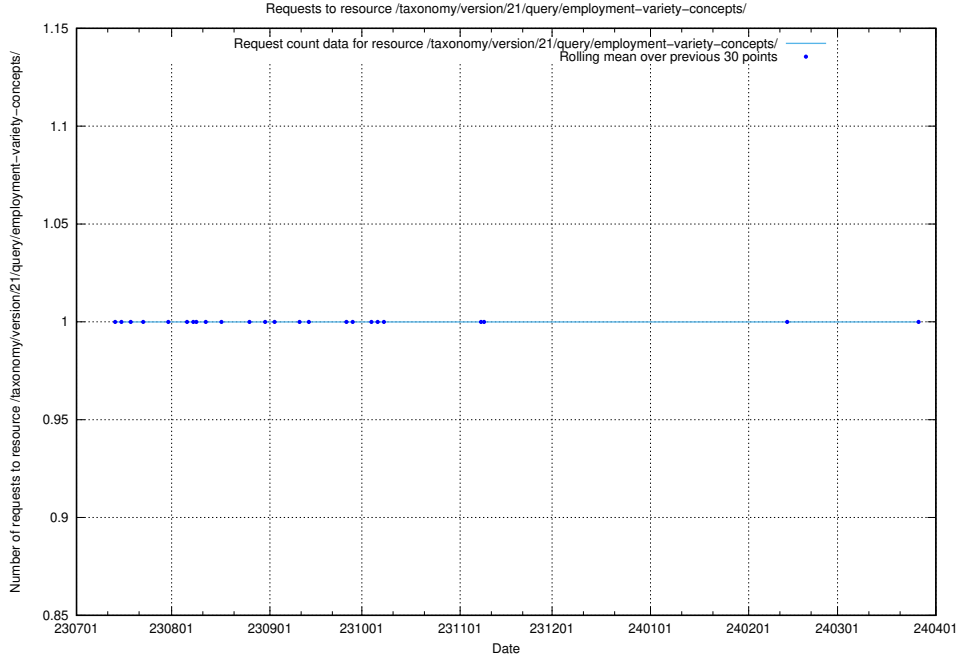

5.5043 Usage of /taxonomy/version/21/query/employment-variety-concepts/

Here, we count the number of requests to resource /taxonomy/version/21/query/employment-variety-concepts/.