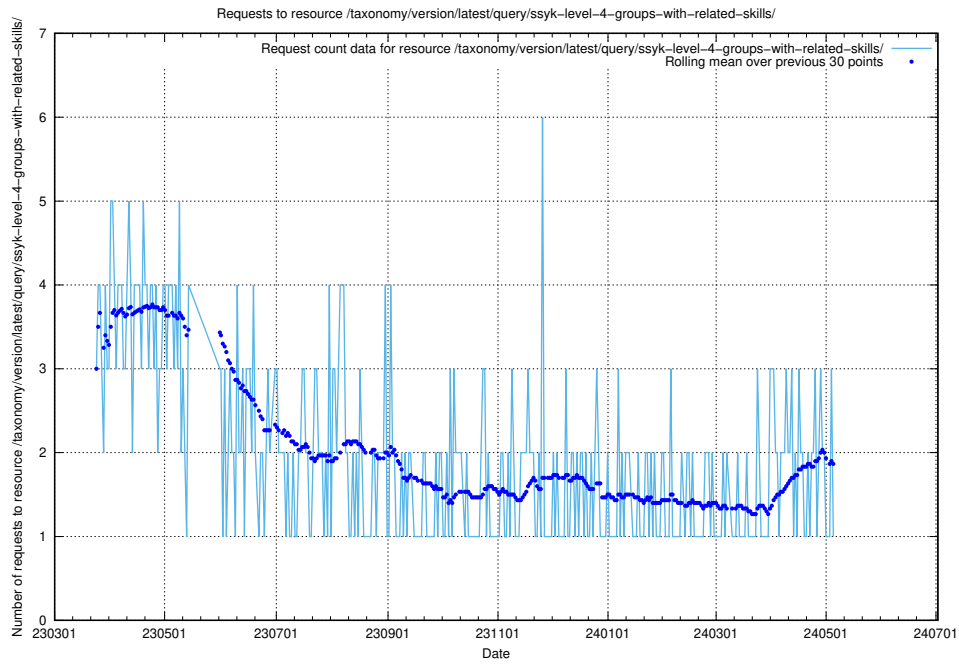

5.6057 Usage of /taxonomy/version/latest/query/ssyk-level-4-groups-with-related-skills/

Here, we count the number of requests to resource /taxonomy/version/latest/query/ssyk-level-4-groups-with-related-skills/.