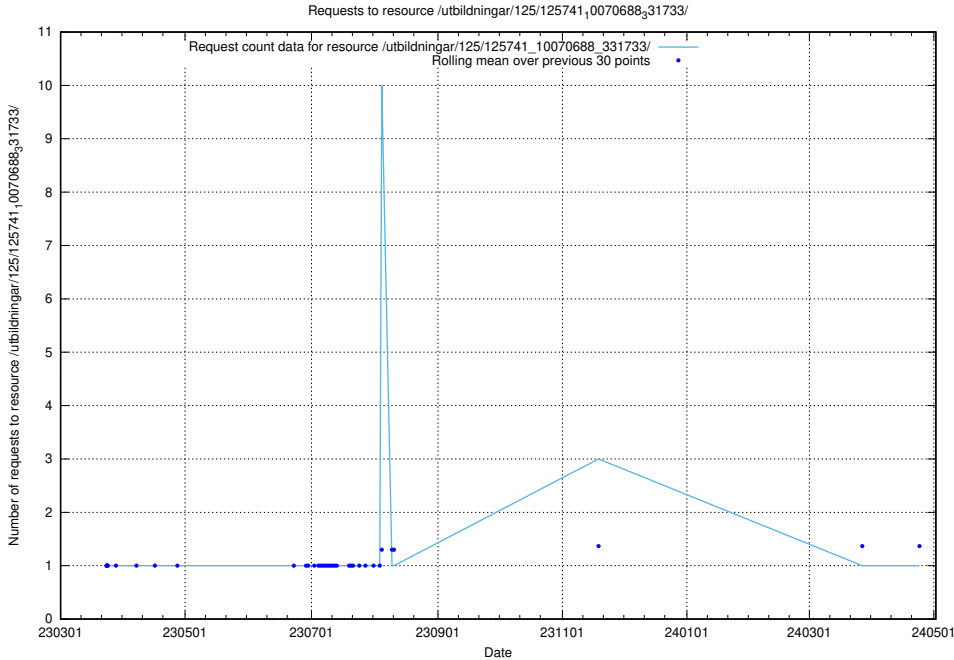

5.6446 Usage of /utbildningar/125/125741_10070688_331733/

Here, we count the number of requests to resource /utbildningar/125/125741_10070688_331733/.