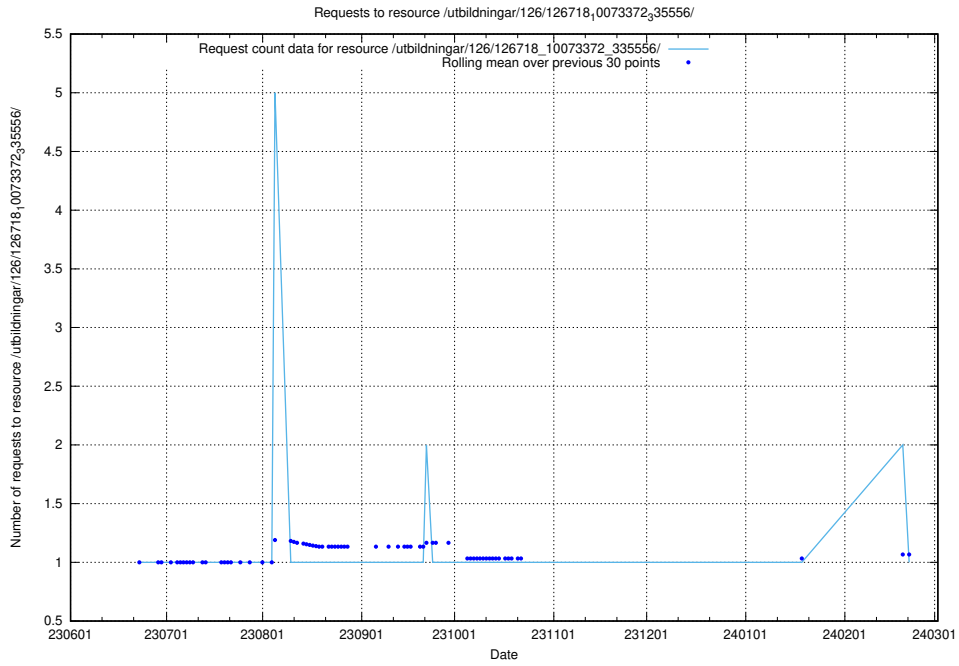

5.5563 Usage of /utbildningar/126/126718_10073372_335556/

Here, we count the number of requests to resource /utbildningar/126/126718_10073372_335556/.