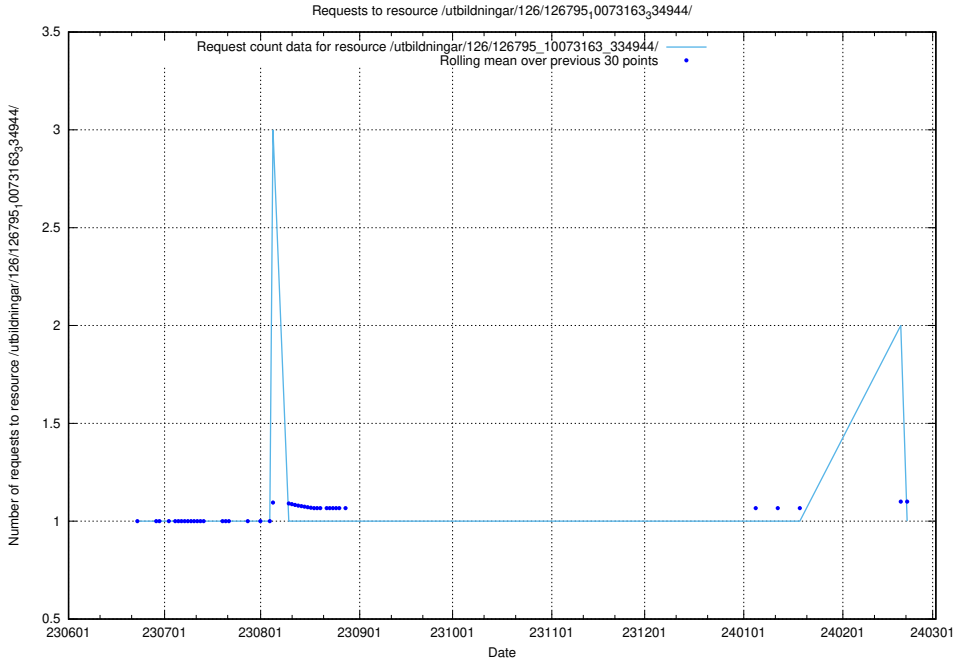

5.5537 Usage of /utbildningar/126/126795_10073163_334944/

Here, we count the number of requests to resource /utbildningar/126/126795_10073163_334944/.