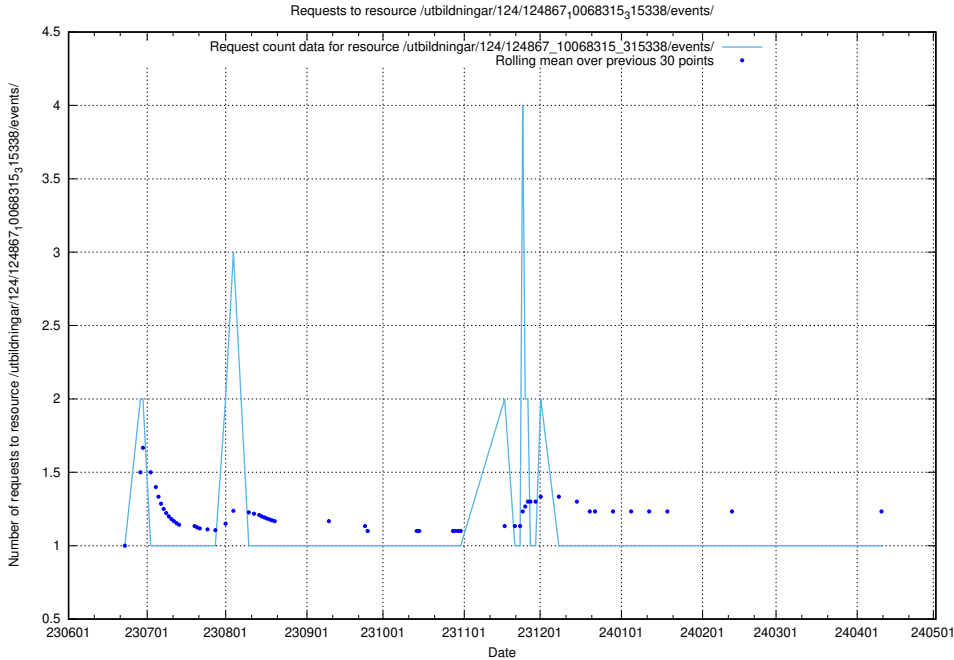

5.5688 Usage of /utbildningar/124/124867_10068315_315338/events/

Here, we count the number of requests to resource /utbildningar/124/124867_10068315_315338/events/