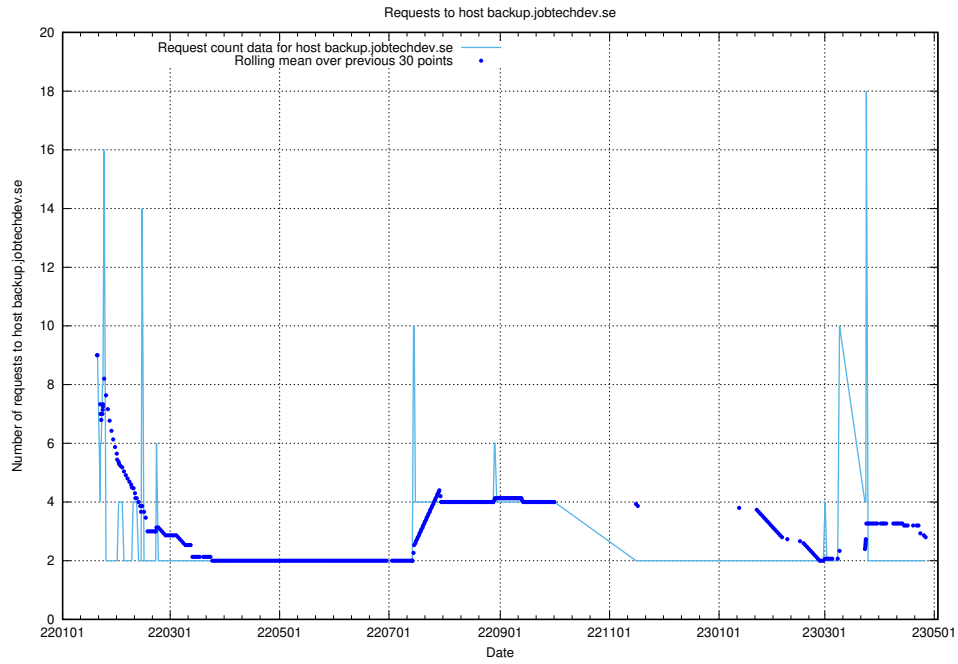

7.261 Usage of backup.jobtechdev.se

Here, we count the number of requests to host backup.jobtechdev.se.