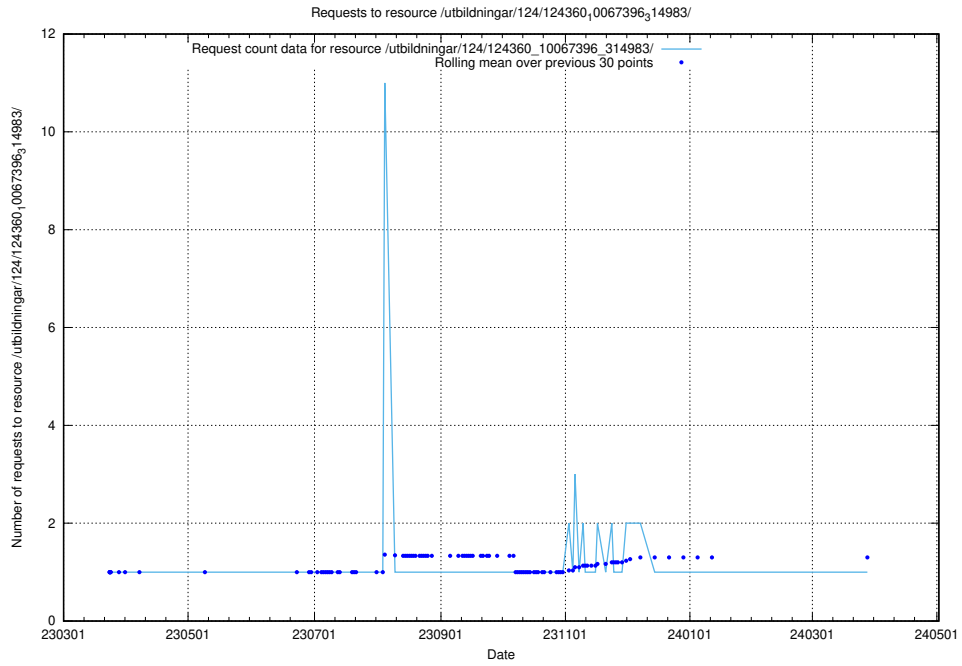

5.3735 Usage of /utbildningar/124/124360_10067396_314983/

Here, we count the number of requests to resource /utbildningar/124/124360_10067396_314983/.