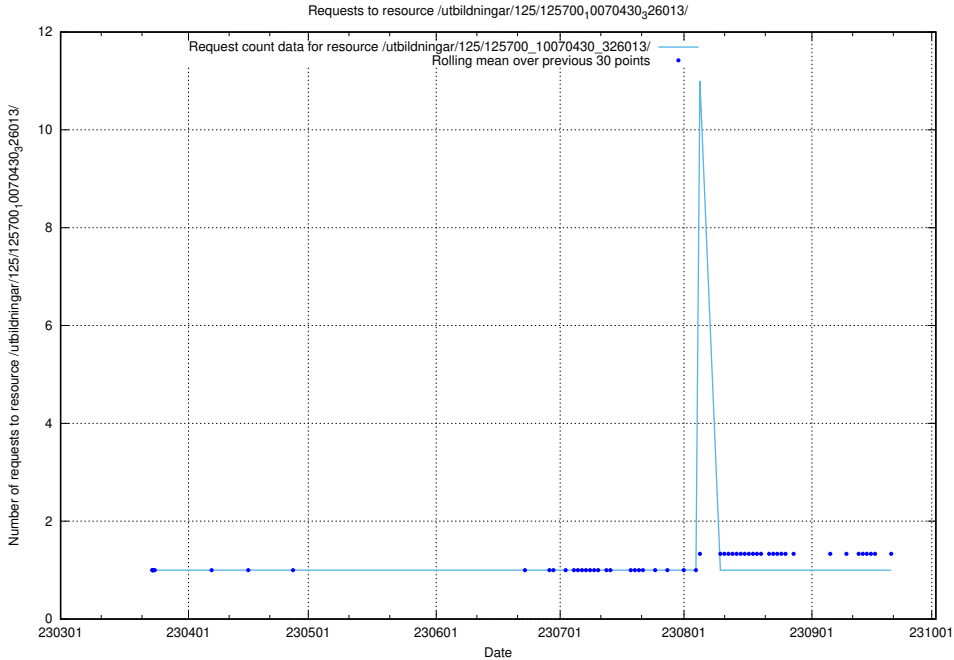

5.973 Usage of /utbildningar/125/125700_10070430_326013/

Here, we count the number of requests to resource /utbildningar/125/125700_10070430_326013/.