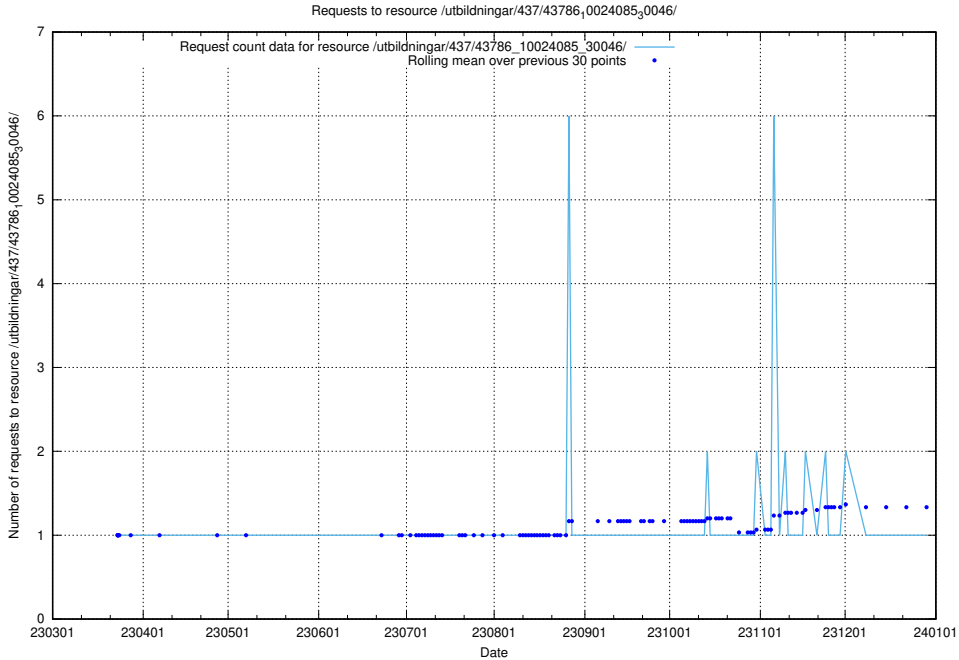

5.6339 Usage of /utbildningar/437/43786_10024085_30046/

Here, we count the number of requests to resource /utbildningar/437/43786_10024085_30046/.