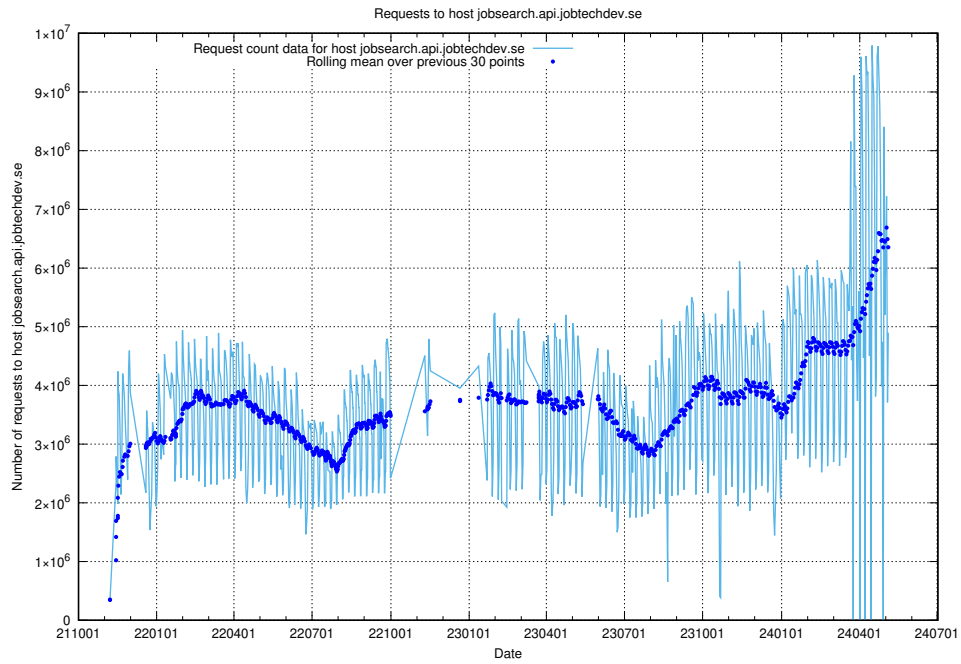

7 Log Stack

This section contains request statistics from [JobTech's log stack](#)⁸.

7.1 Usage of jobsearch.api.jobtechdev.se

Here, we count the number of requests to host jobsearch.api.jobtechdev.se.

⁸<https://elk.jobtechdev.se>