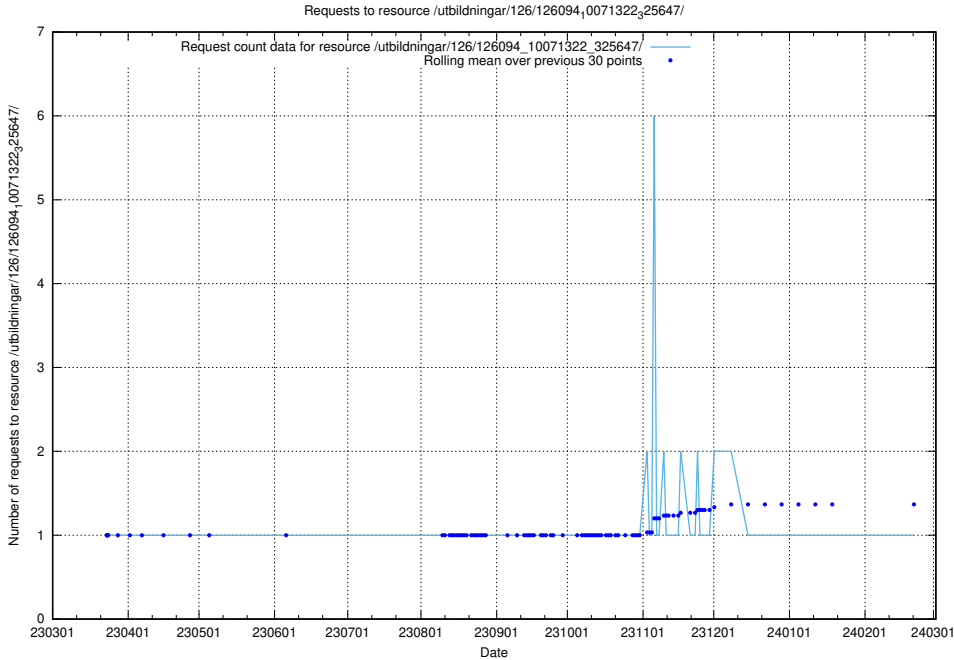

5.6409 Usage of /utbildningar/126/126094_10071322_325647/

Here, we count the number of requests to resource /utbildningar/126/126094_10071322_325647/.