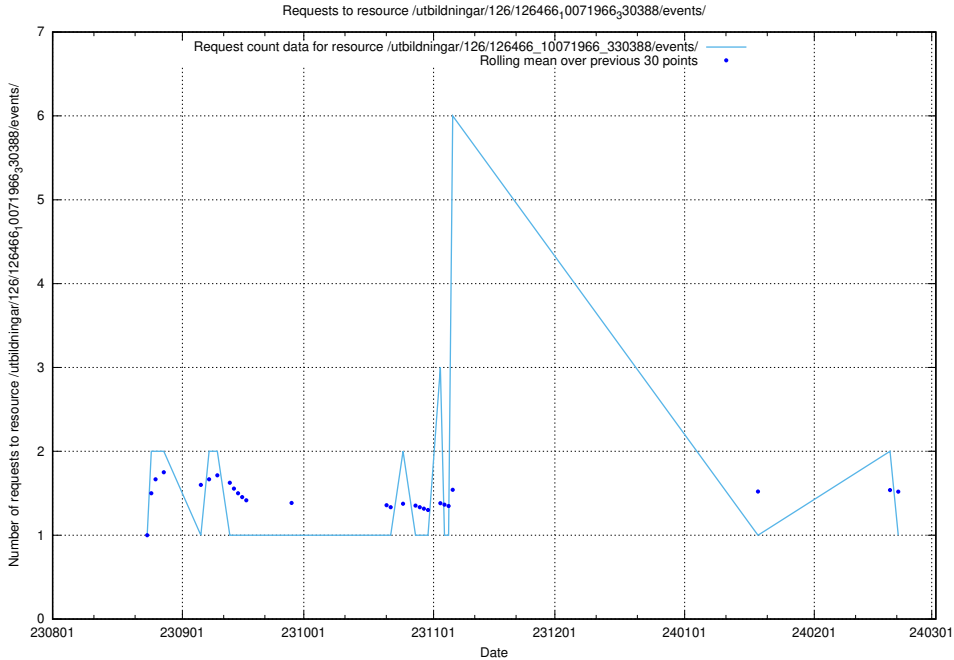

5.4671 Usage of /utbildningar/126/126466_10071966_330388/events/

Here, we count the number of requests to resource /utbildningar/126/126466_10071966_330388/events/