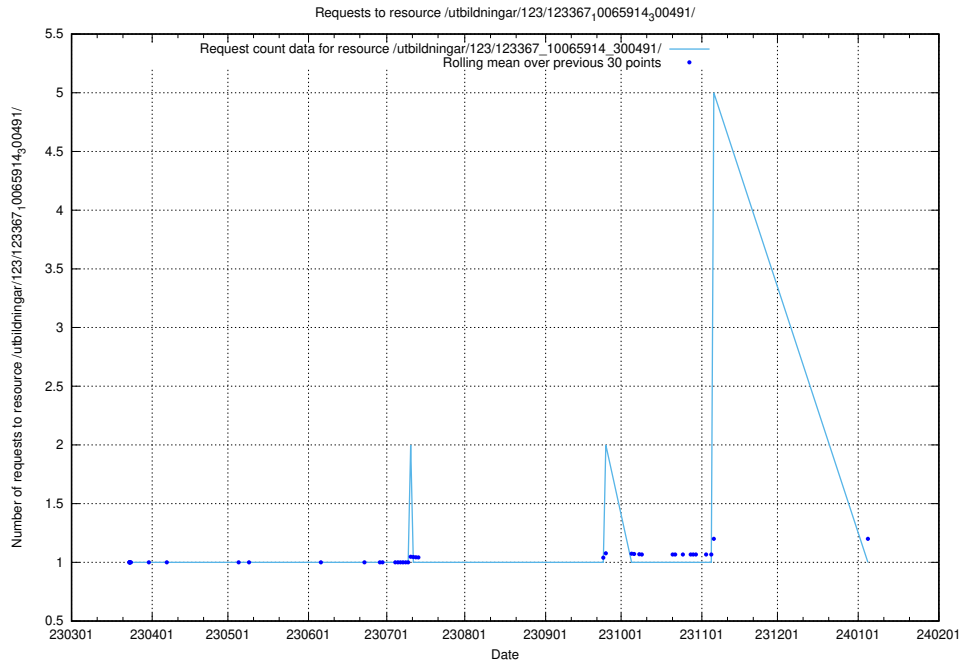

5.4619 Usage of /utbildningar/123/123367_10065914_300491/

Here, we count the number of requests to resource /utbildningar/123/123367_10065914_300491/.