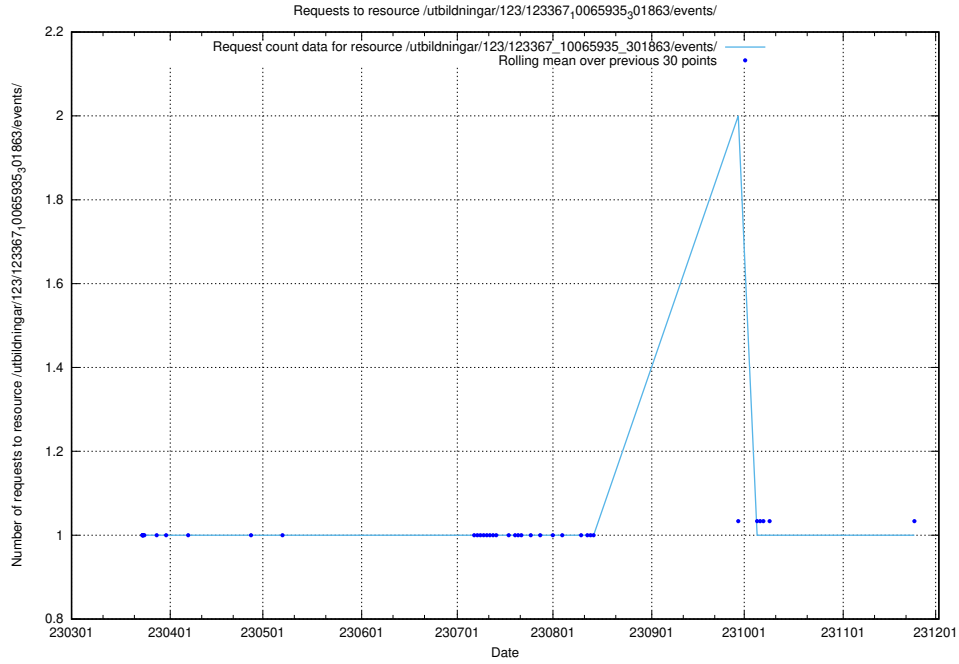

5.4549 Usage of /utbildningar/123/123367_10065935_301863/events/

Here, we count the number of requests to resource /utbildningar/123/123367_10065935_301863/events/