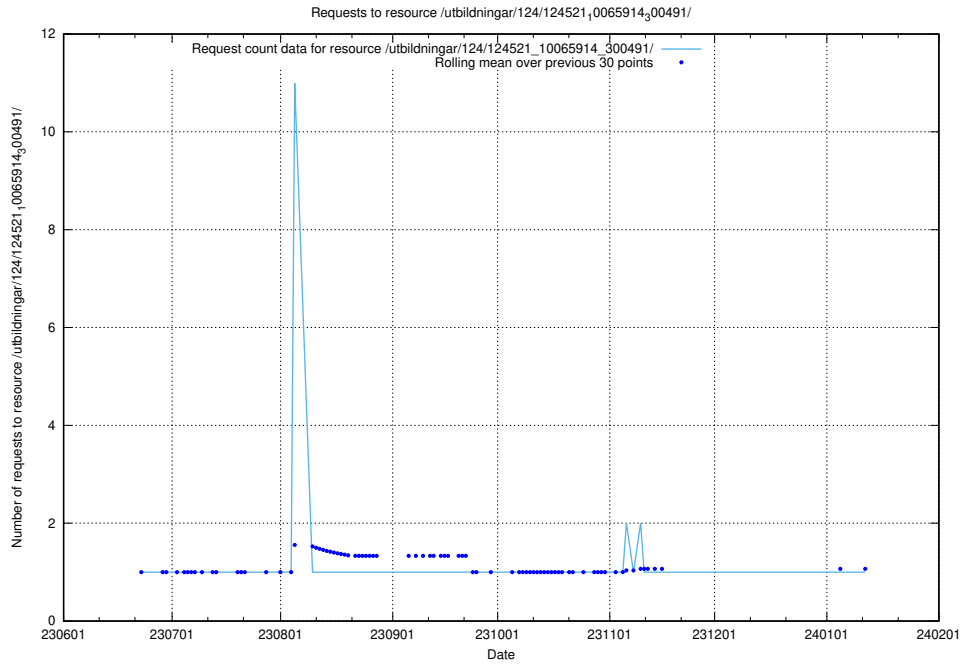

5.5702 Usage of /utbildningar/124/124521_10065914_300491/

Here, we count the number of requests to resource /utbildningar/124/124521_10065914_300491/.