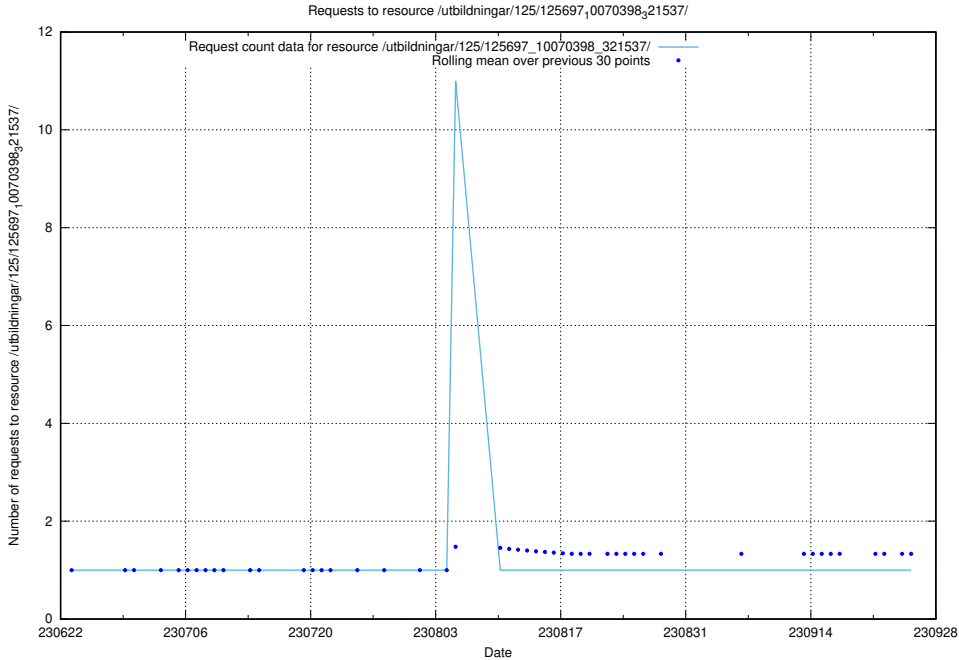

5.5662 Usage of /utbildningar/125/125697_10070398_321537/

Here, we count the number of requests to resource /utbildningar/125/125697_10070398_321537/.