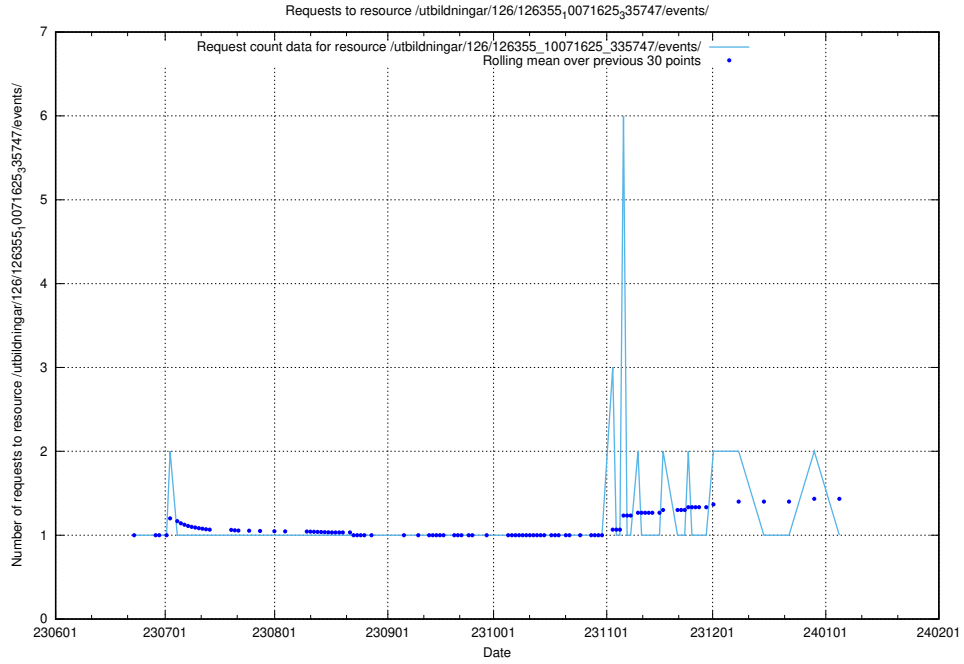

5.5608 Usage of /utbildningar/126/126355_10071625_335747/events/

Here, we count the number of requests to resource /utbildningar/126/126355_10071625_335747/events/