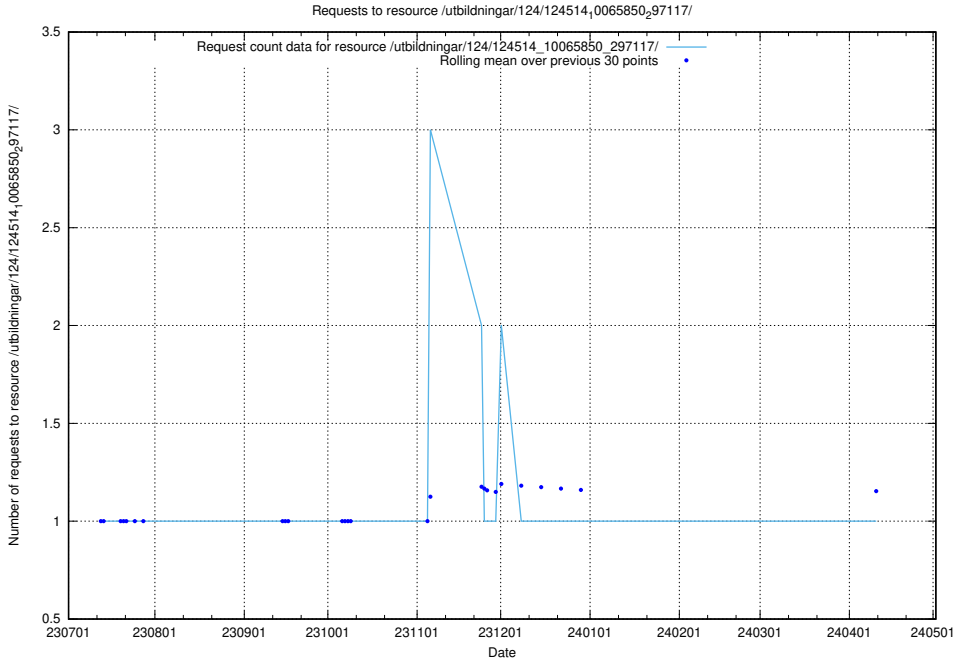

5.5056 Usage of /utbildningar/124/124514_10065850_297117/

Here, we count the number of requests to resource /utbildningar/124/124514_10065850_297117/.