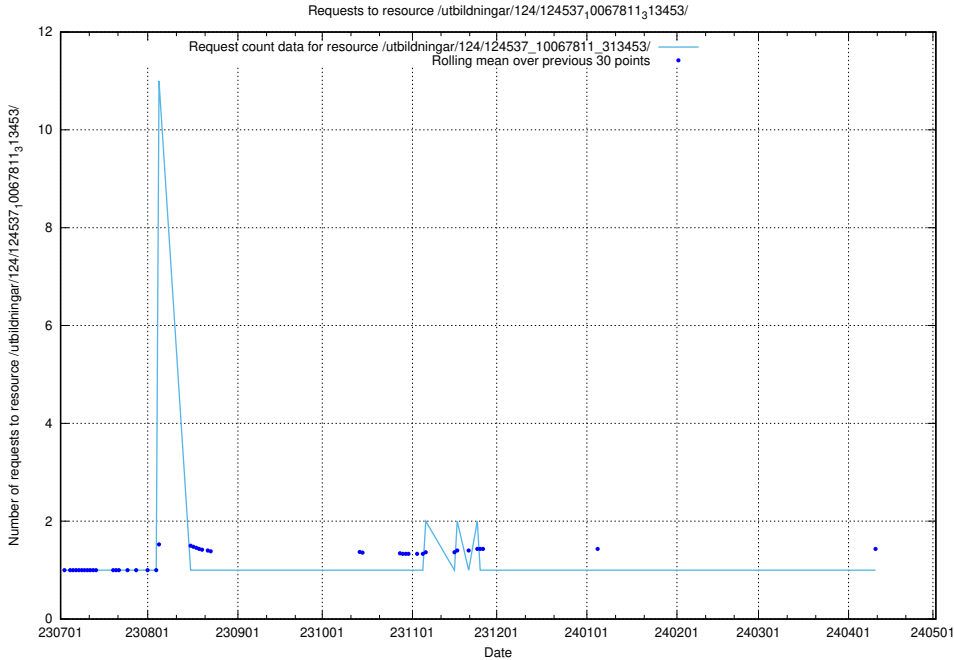

5.5319 Usage of /utbildningar/124/124537_10067811_313453/

Here, we count the number of requests to resource /utbildningar/124/124537_10067811_313453/.