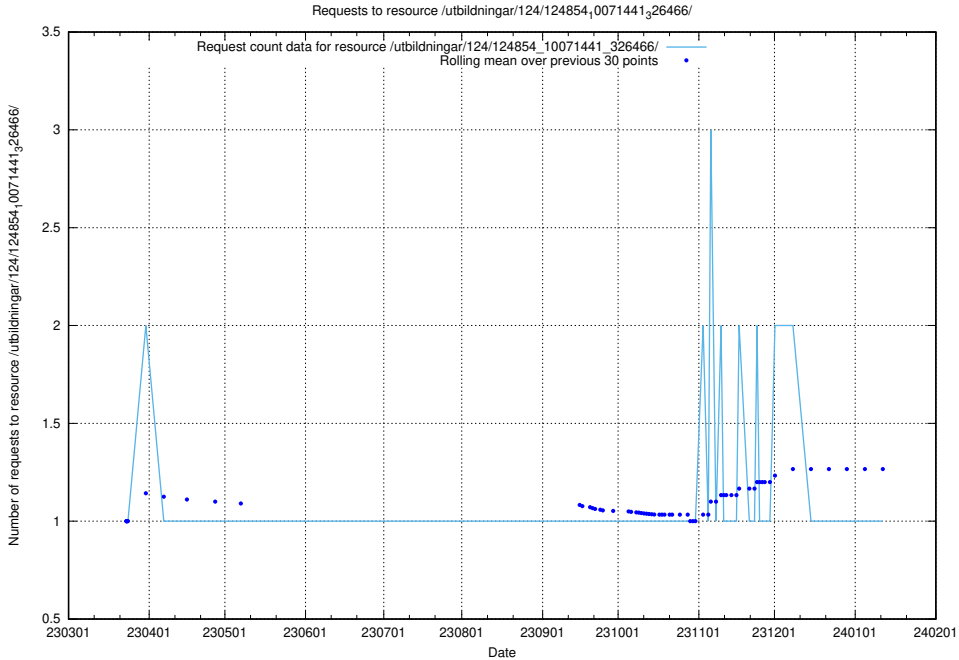

5.1146 Usage of /utbildningar/124/124854_10071441_326466/

Here, we count the number of requests to resource /utbildningar/124/124854_10071441_326466/.