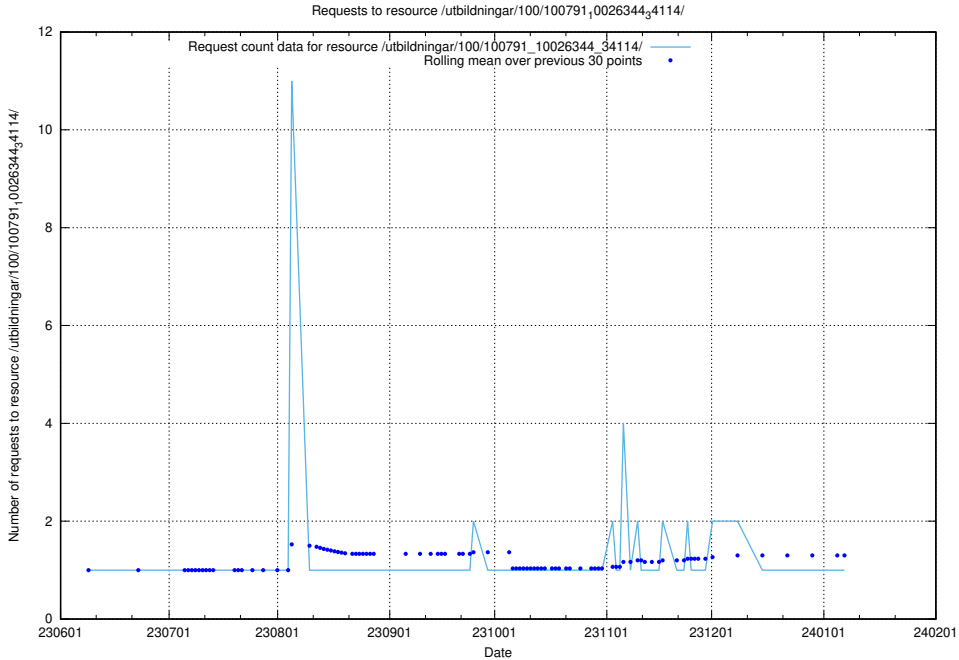

### 5.5854 Usage of /taxonomy/version/17/query/skills/

Here, we count the number of requests to resource /taxonomy/version/17/query/skills/.