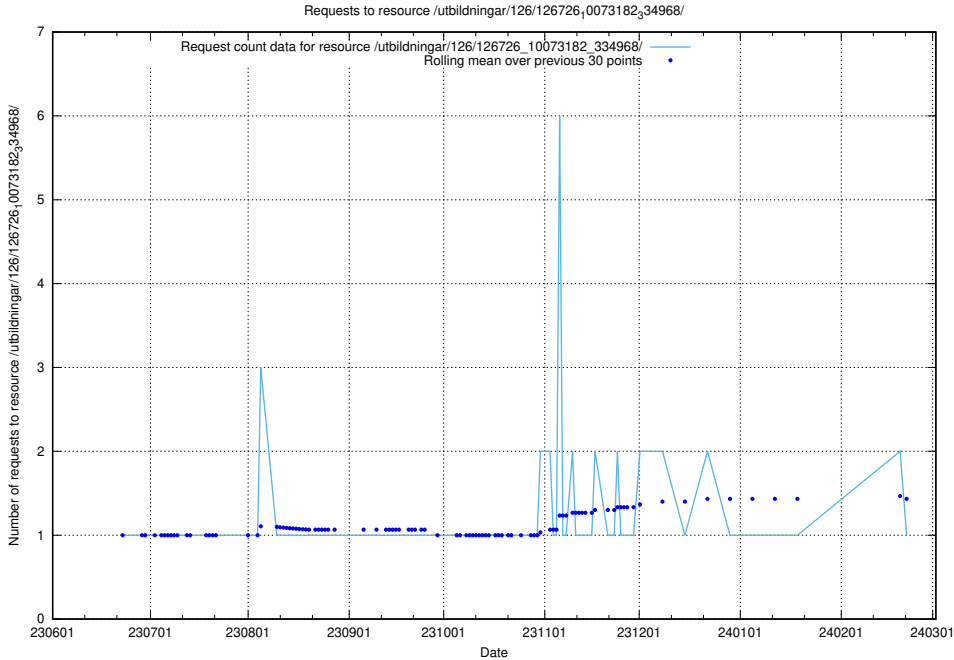

5.5551 Usage of /utbildningar/126/126726_10073182_334968/

Here, we count the number of requests to resource /utbildningar/126/126726_10073182_334968/.