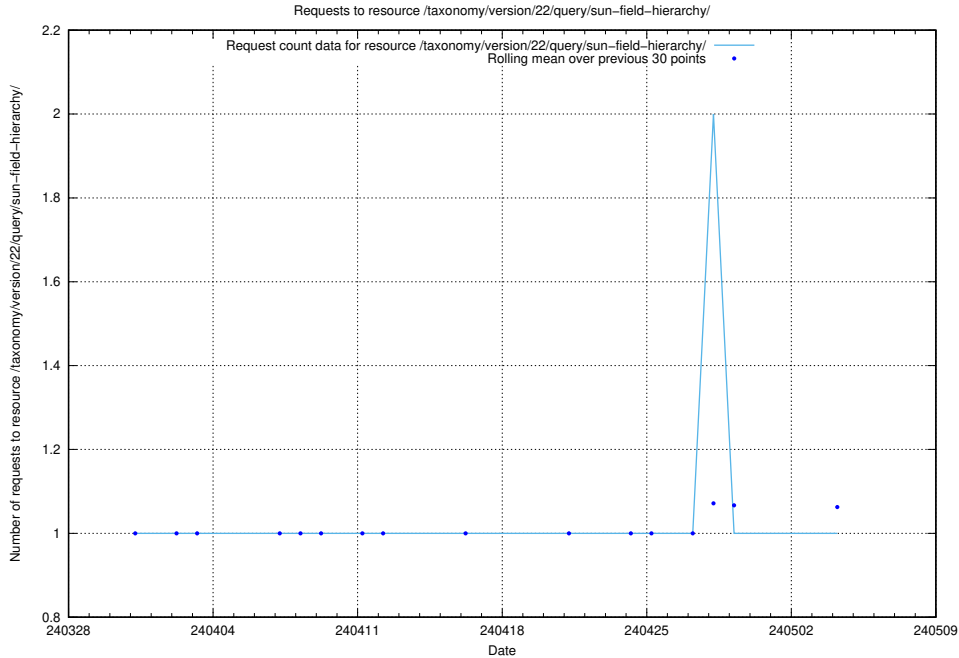

5.1532 Usage of /taxonomy/version/22/query/sun-field-hierarchy/

Here, we count the number of requests to resource /taxonomy/version/22/query/sun-field-hierarchy/.