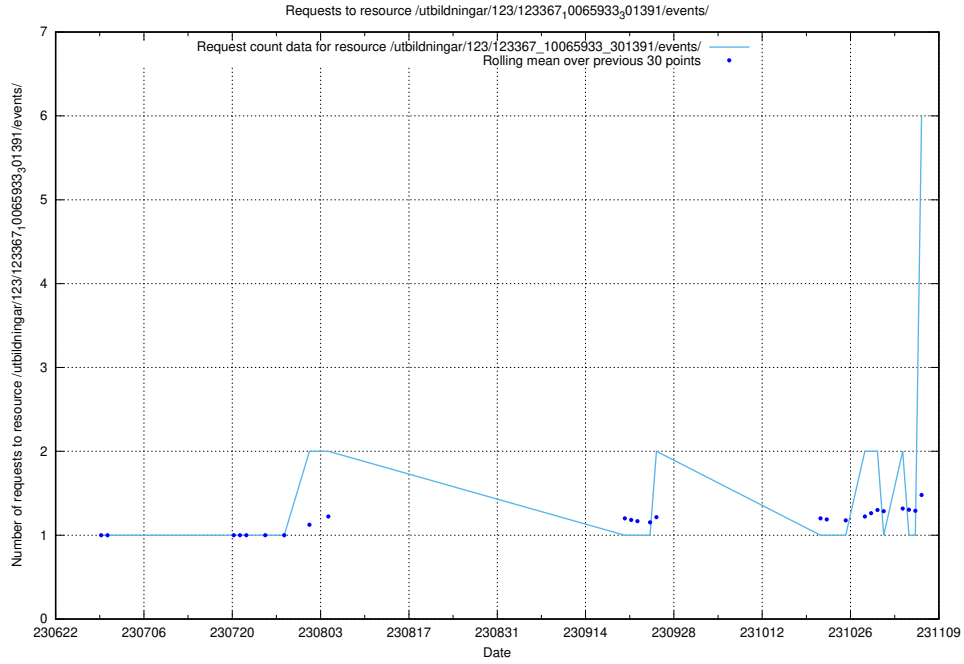

5.89 Usage of /utbildningar/123/123367_10065933_301391/events/

Here, we count the number of requests to resource /utbildningar/123/123367_10065933_301391/events/