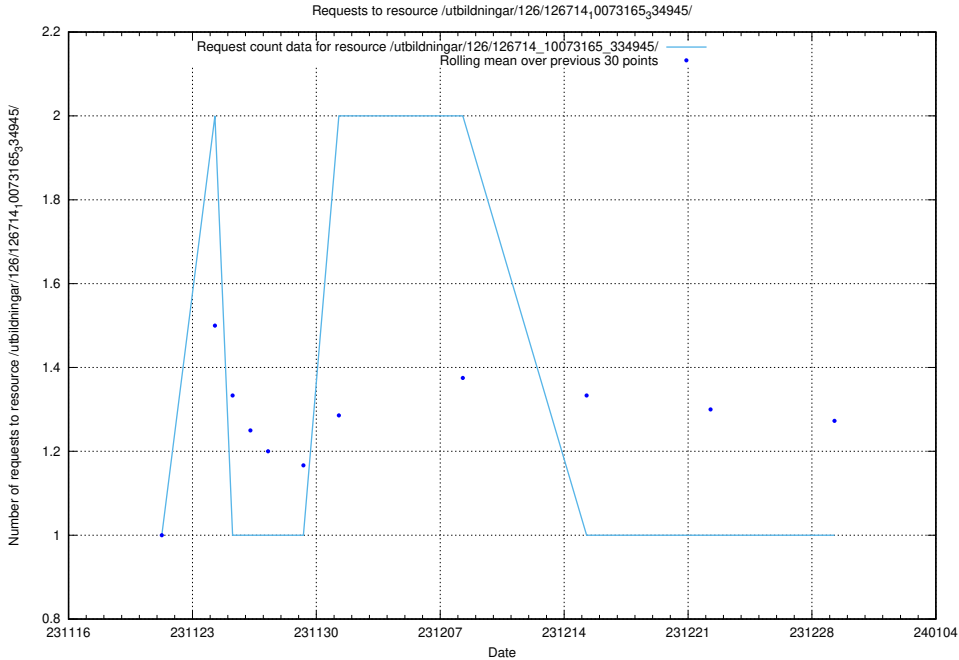

5.4001 Usage of /utbildningar/126/126714_10073165_334945/

Here, we count the number of requests to resource /utbildningar/126/126714_10073165_334945/.