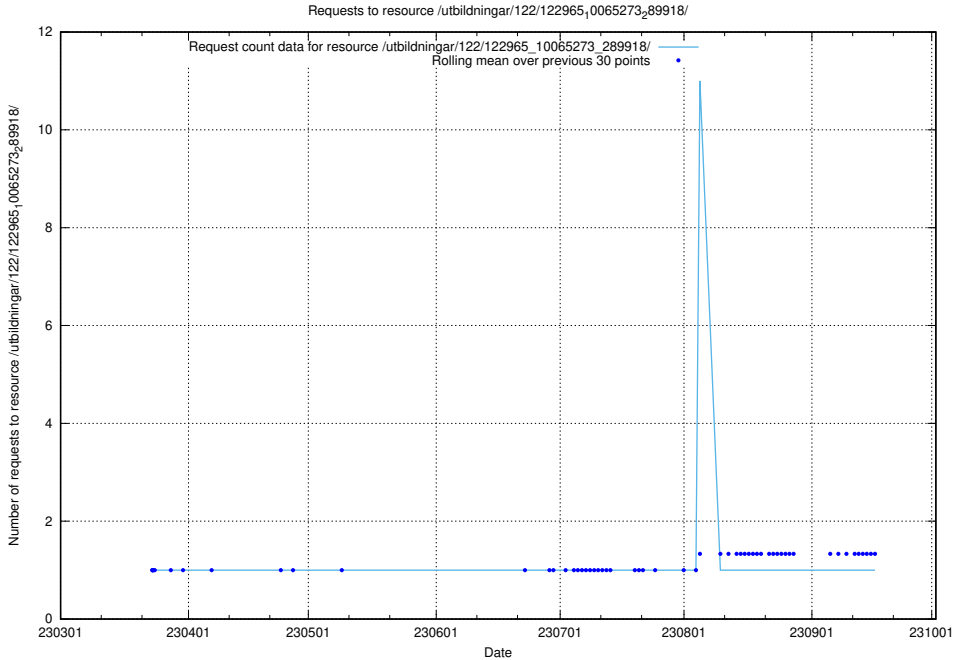

5.5084 Usage of /utbildningar/122/122965_10065273_289918/

Here, we count the number of requests to resource /utbildningar/122/122965_10065273_289918/.