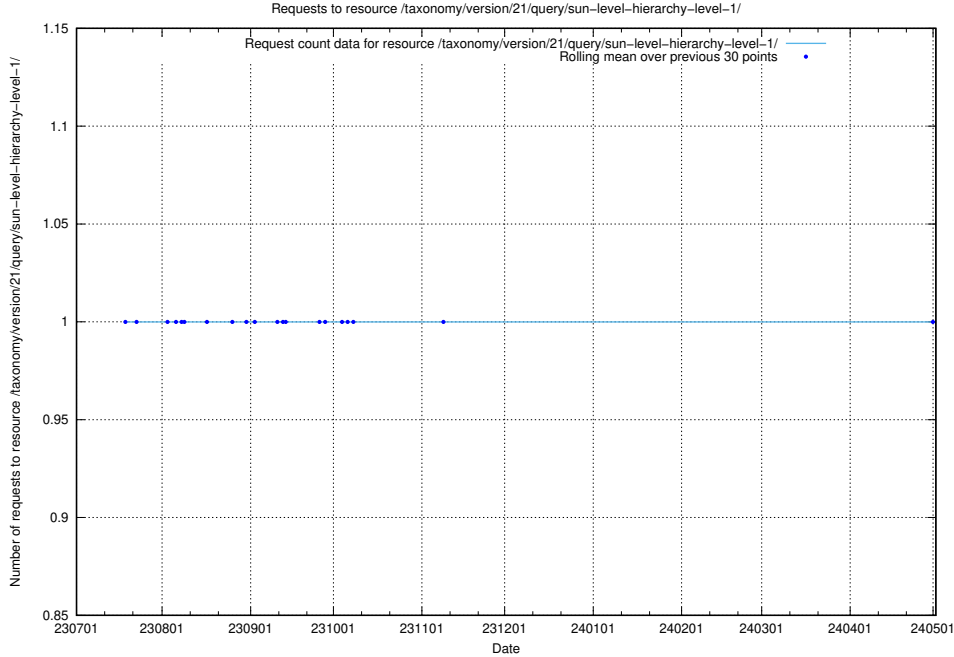

5.4974 Usage of /taxonomy/version/21/query/sun-level-hierarchy-level-1/

Here, we count the number of requests to resource /taxonomy/version/21/query/sun-level-hierarchy-level-1/.