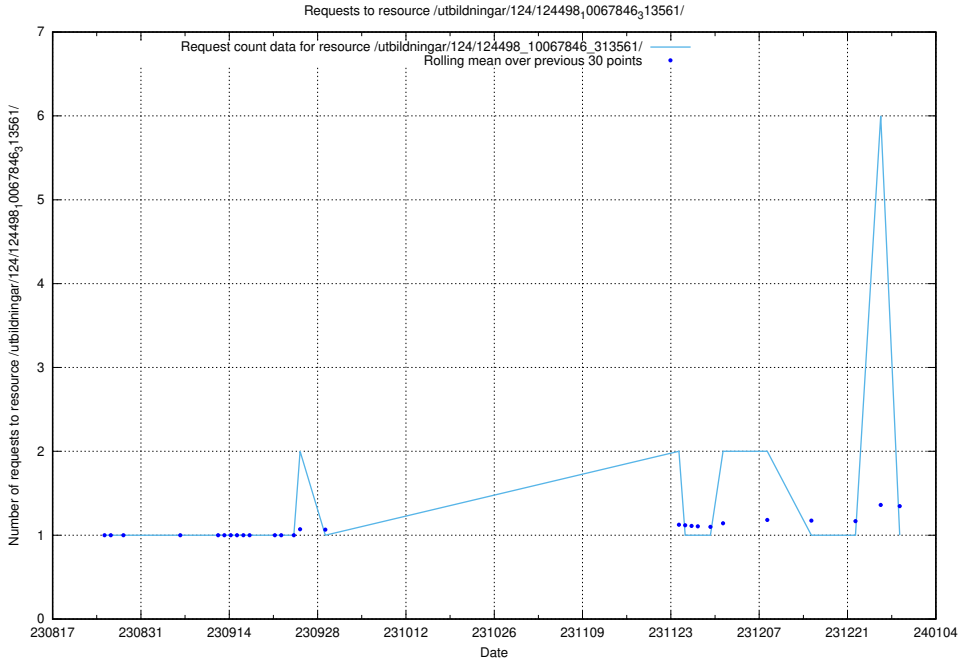

5.4668 Usage of /utbildningar/124/124498_10067846_313561/

Here, we count the number of requests to resource /utbildningar/124/124498_10067846_313561/.