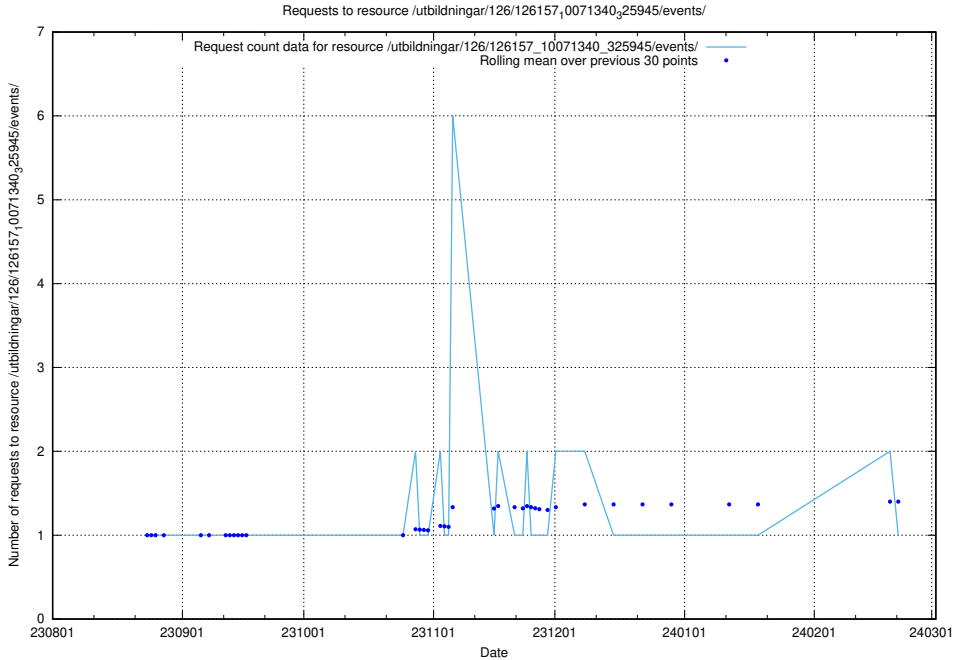

5.4673 Usage of /utbildningar/126/126157_10071340_325945/events/

Here, we count the number of requests to resource /utbildningar/126/126157_10071340_325945/events/