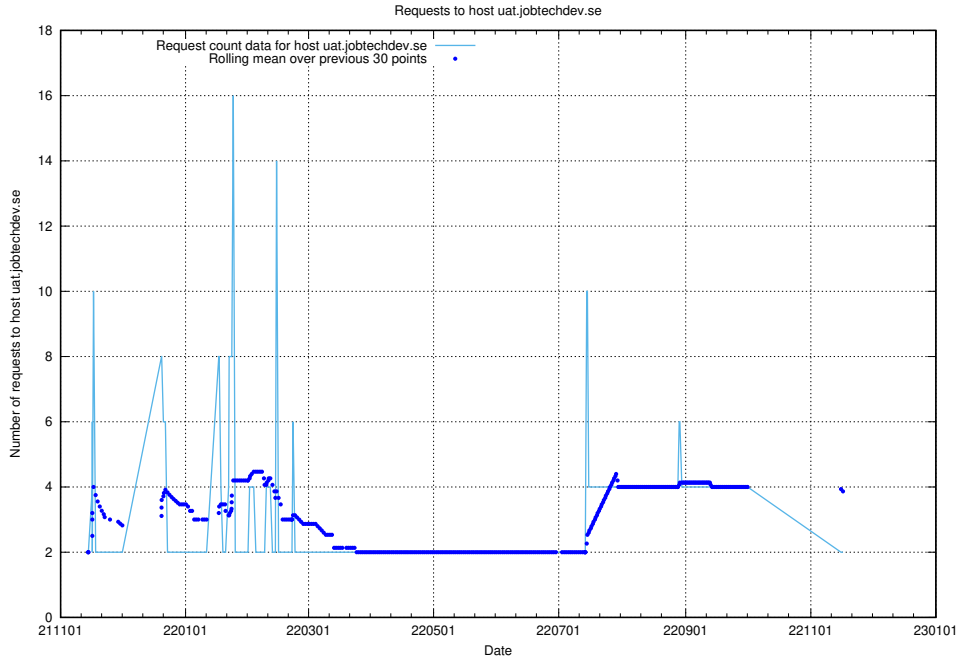

7.548 Usage of uat.jobtechdev.se

Here, we count the number of requests to host uat.jobtechdev.se.