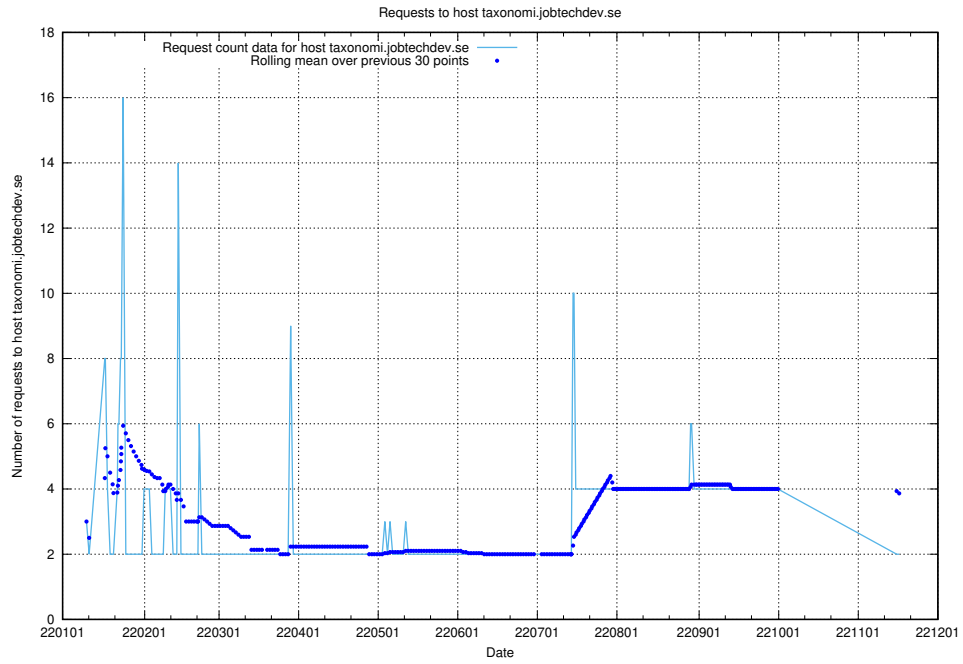

7.279 Usage of taxonomi.jobtechdev.se

Here, we count the number of requests to host taxonomi.jobtechdev.se.