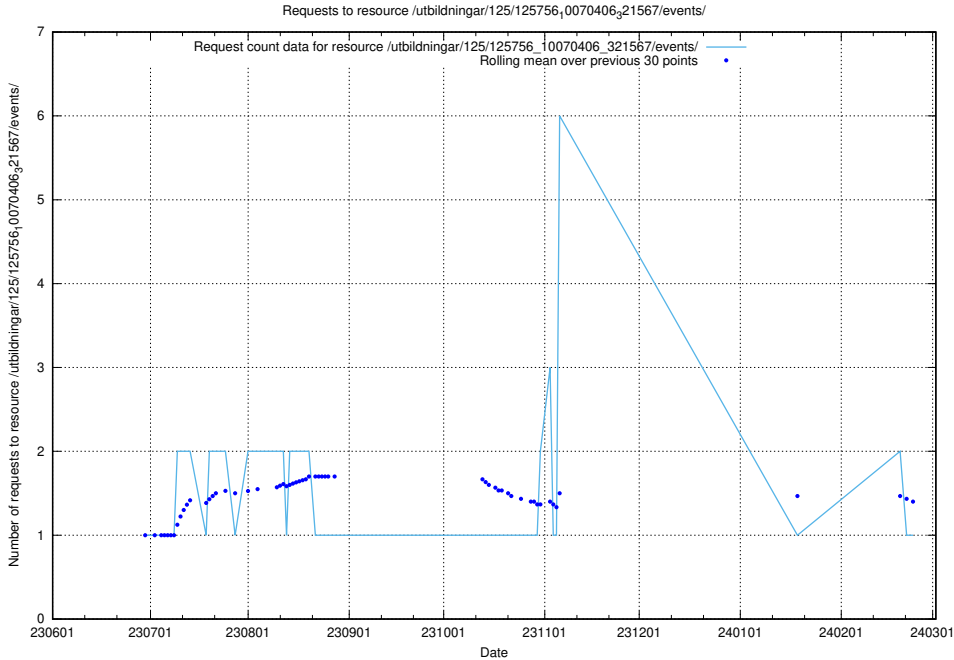

5.5331 Usage of /utbildningar/125/125756_10070406_321567/events/

Here, we count the number of requests to resource /utbildningar/125/125756_10070406_321567/events/