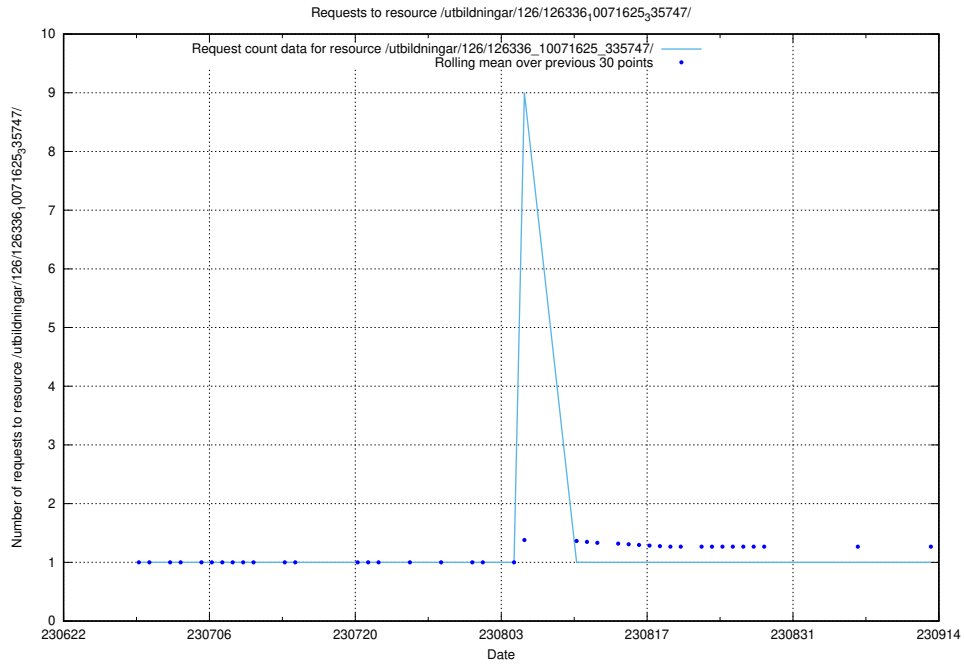

5.5405 Usage of /utbildningar/126/126336_10071625_335747/

Here, we count the number of requests to resource /utbildningar/126/126336_10071625_335747/.