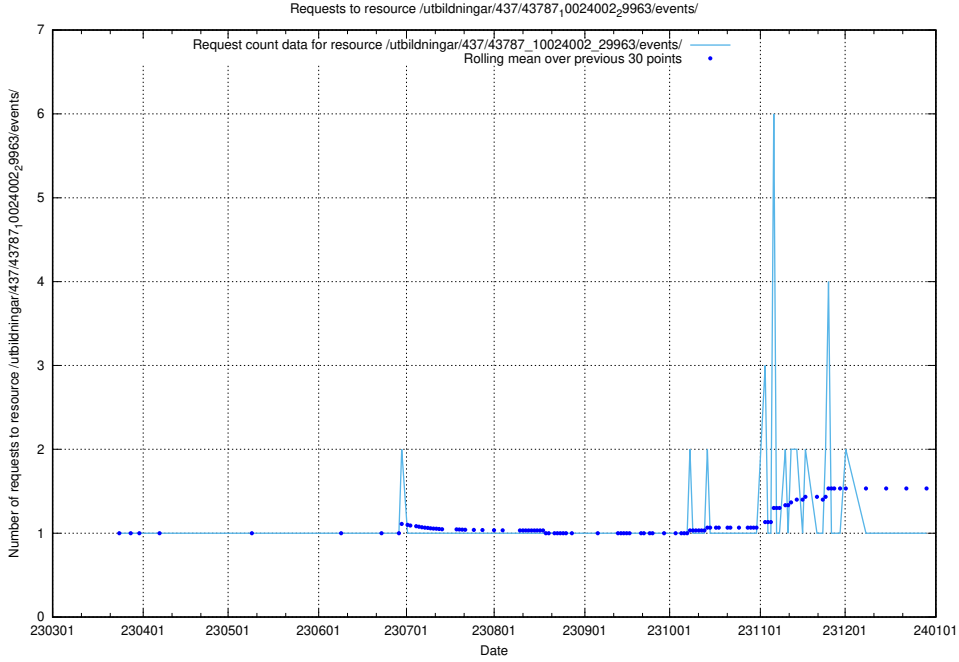

5.6156 Usage of /utbildningar/437/43787_10024002_29963/events/

Here, we count the number of requests to resource /utbildningar/437/43787_10024002_29963/events/.