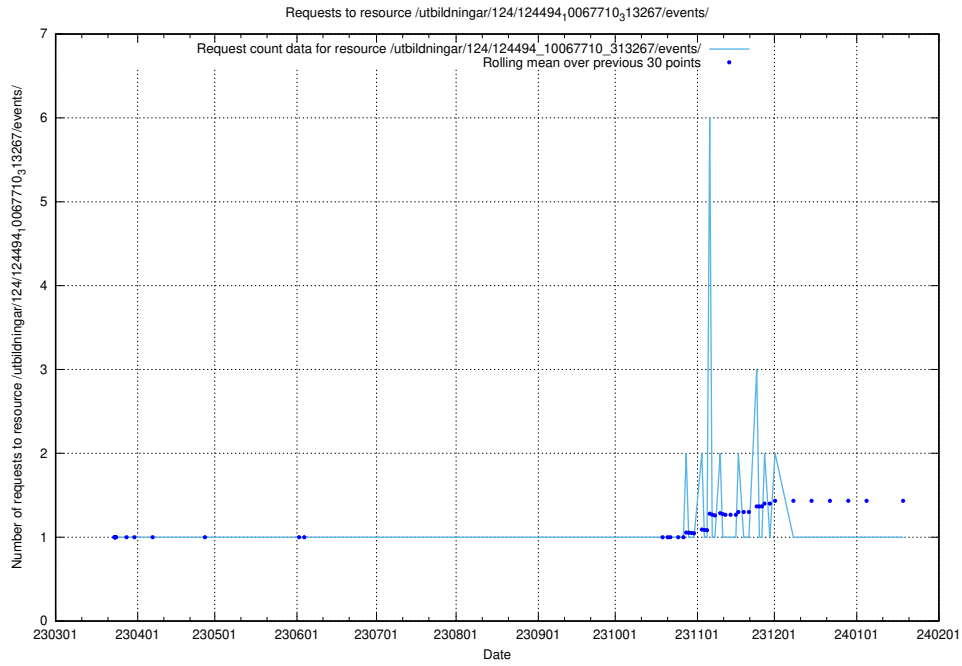

5.2684 Usage of /utbildningar/124/124494_10067710_313267/events/

Here, we count the number of requests to resource /utbildningar/124/124494_10067710_313267/events/