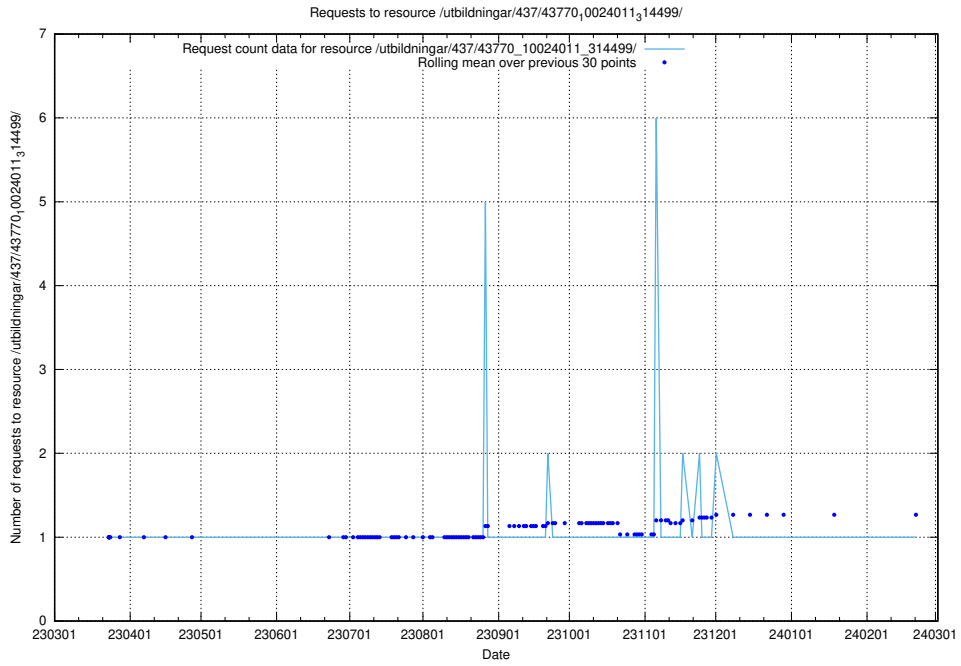

5.6344 Usage of /utbildningar/437/43770_10024011_314499/

Here, we count the number of requests to resource /utbildningar/437/43770_10024011_314499/.