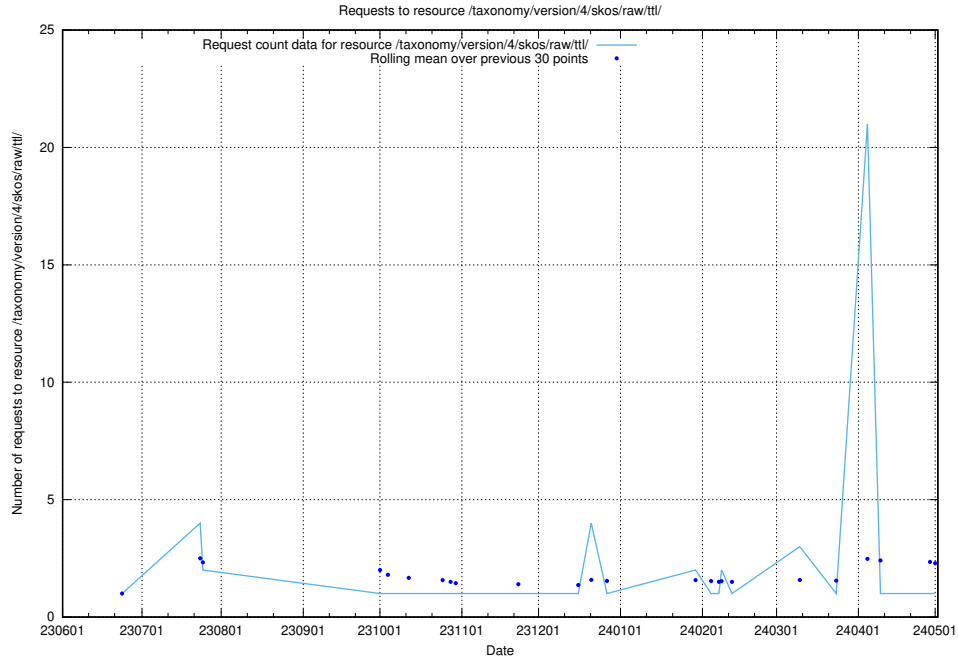

5.5507 Usage of /taxonomy/version/4/skos/raw/ttl/

Here, we count the number of requests to resource /taxonomy/version/4/skos/raw/ttl/.