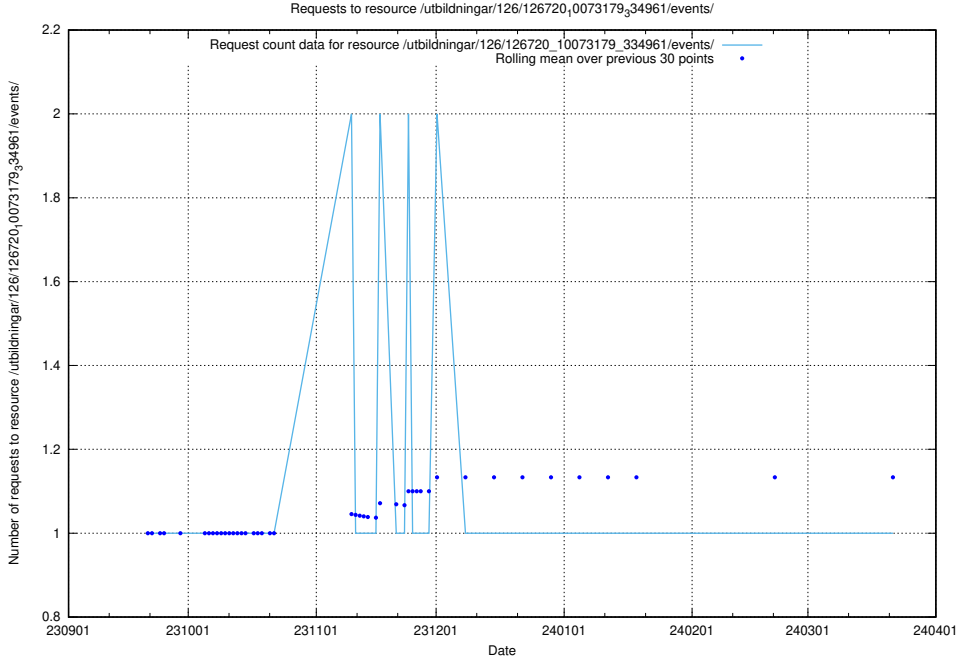

5.4466 Usage of /utbildningar/126/126720_10073179_334961/events/

Here, we count the number of requests to resource /utbildningar/126/126720_10073179_334961/events/