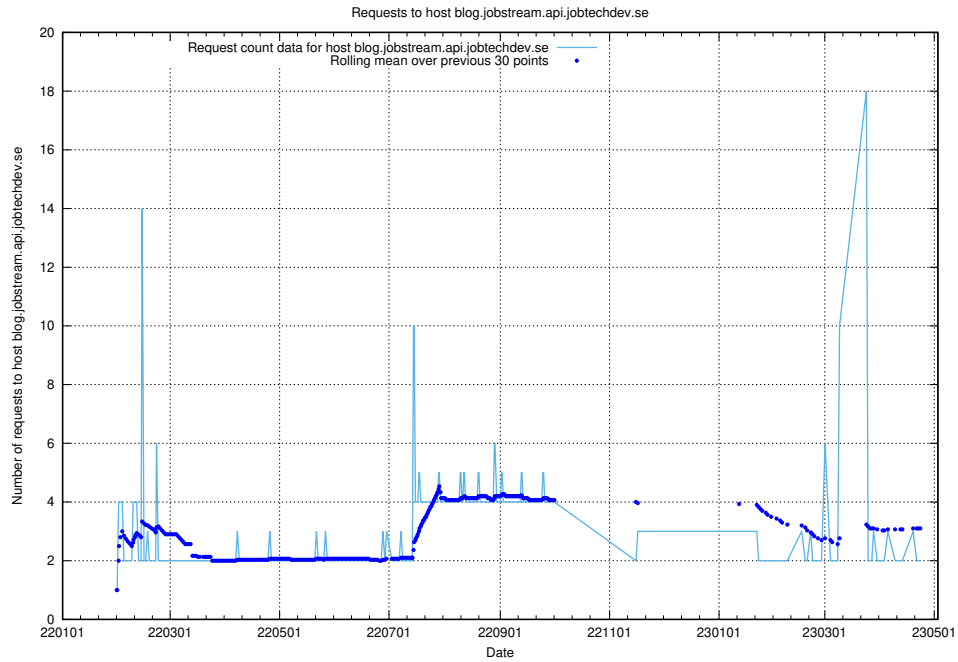

7.561 Usage of `blog.jobstream.api.jobtechdev.se`

Here, we count the number of requests to host `blog.jobstream.api.jobtechdev.se`.