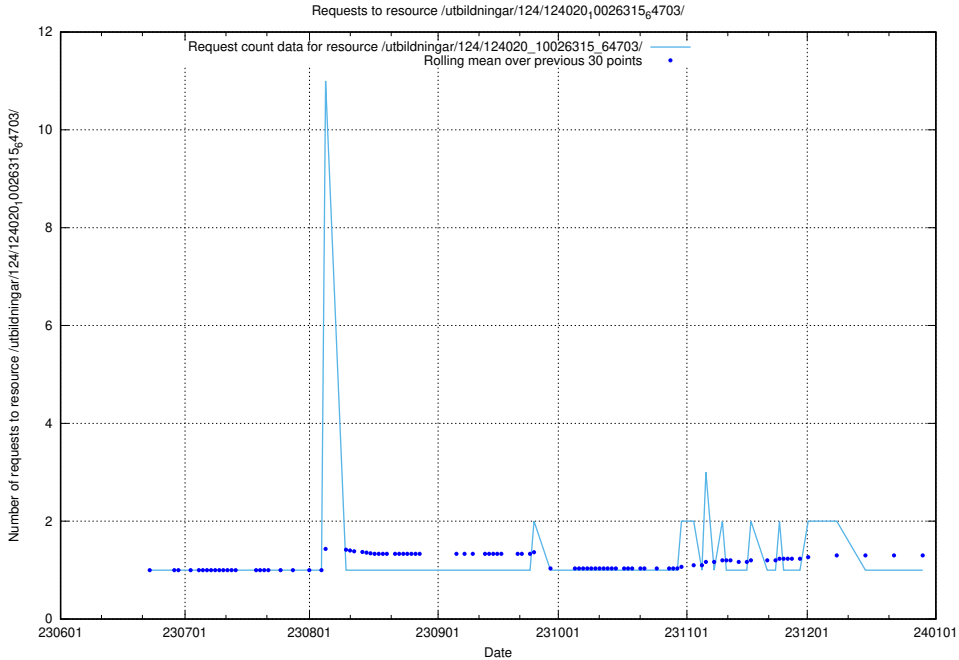

5.5775 Usage of /utbildningar/124/124020_10026315_64703/

Here, we count the number of requests to resource /utbildningar/124/124020_10026315_64703/.