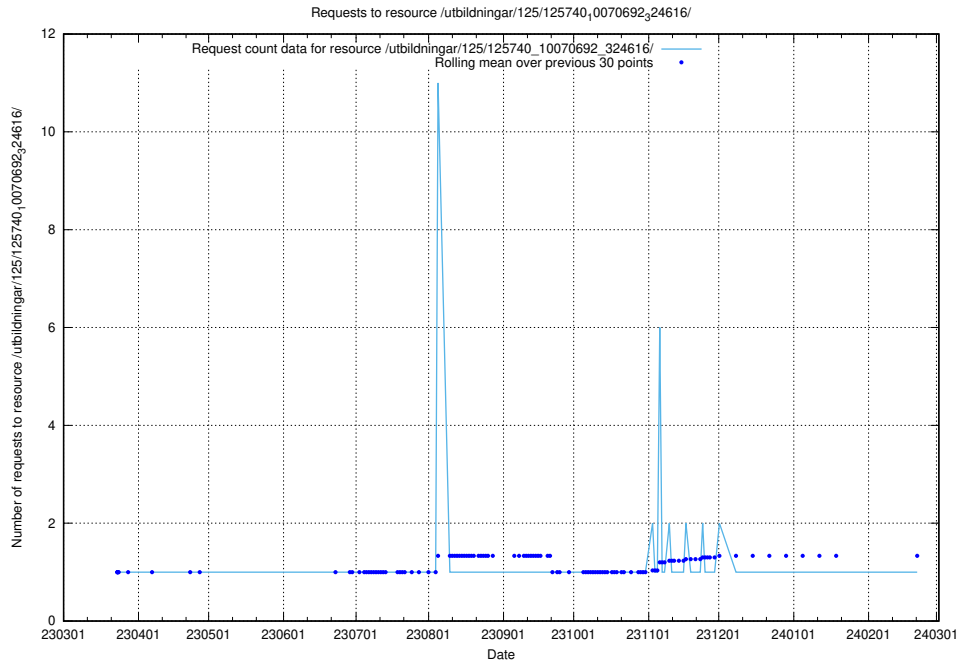

5.922 Usage of /utbildningar/125/125740_10070692_324616/

Here, we count the number of requests to resource /utbildningar/125/125740_10070692_324616/.