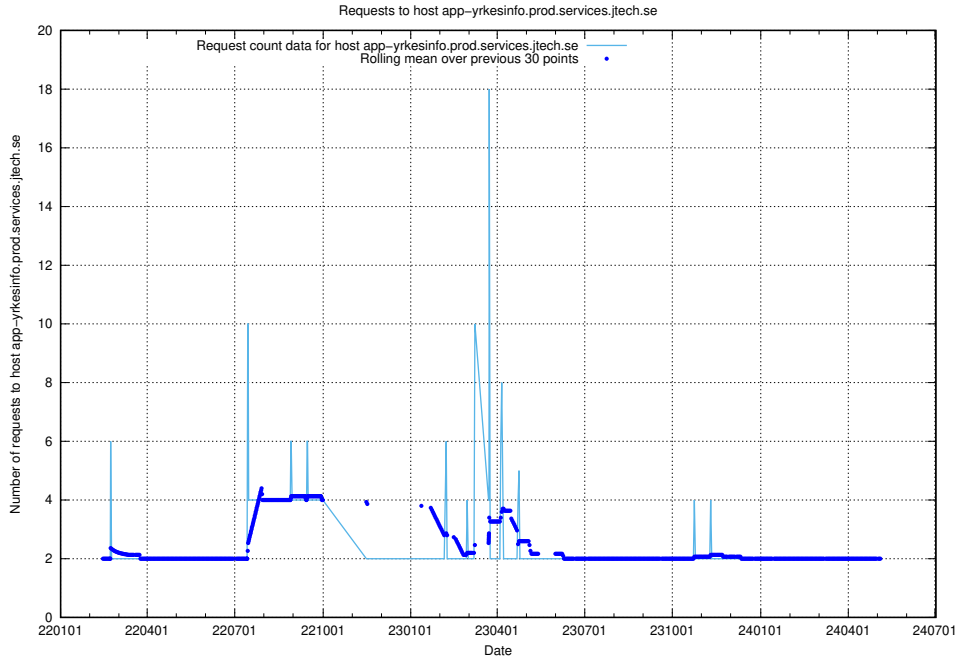

7.537 Usage of app-yrkesinfo.prod.services.jtech.se

Here, we count the number of requests to host app-yrkesinfo.prod.services.jtech.se.