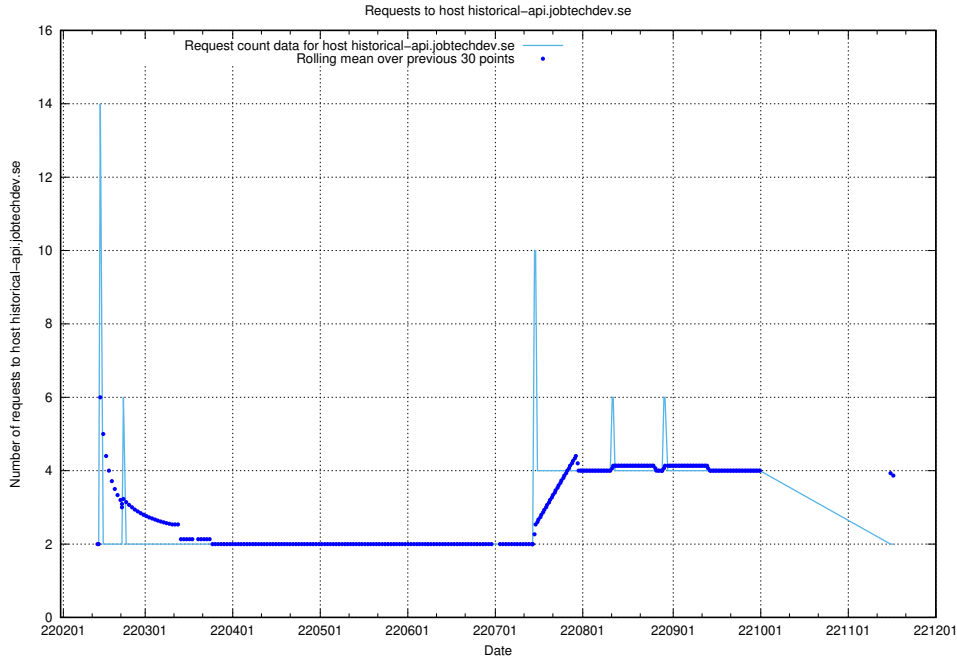

7.539 Usage of historical-api.jobtechdev.se

Here, we count the number of requests to host historical-api.jobtechdev.se.