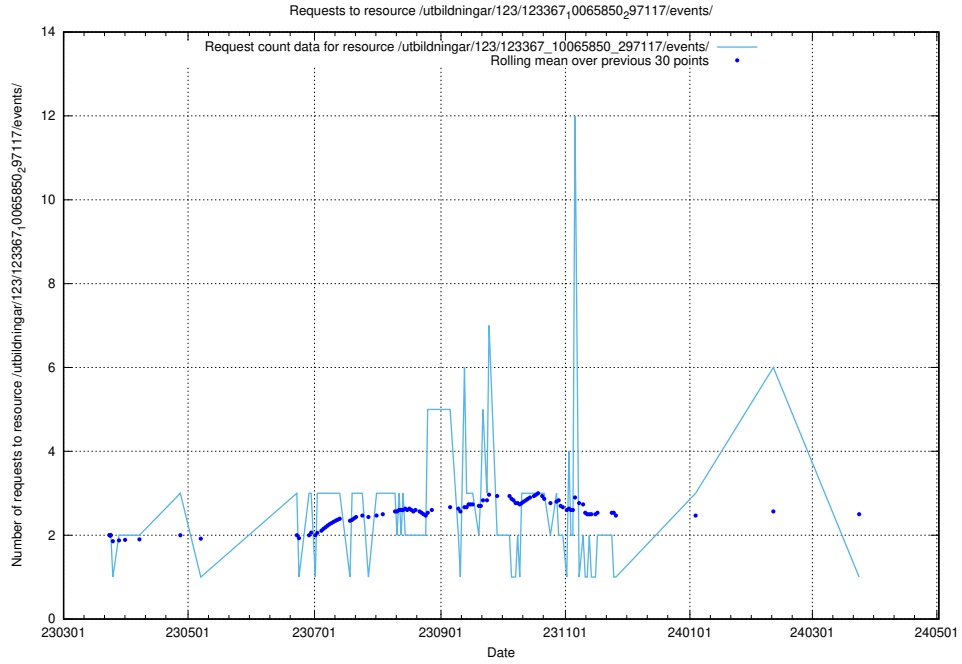

5.6286 Usage of /utbildningar/123/123367_10065850_297117/events/

Here, we count the number of requests to resource /utbildningar/123/123367_10065850_297117/events/