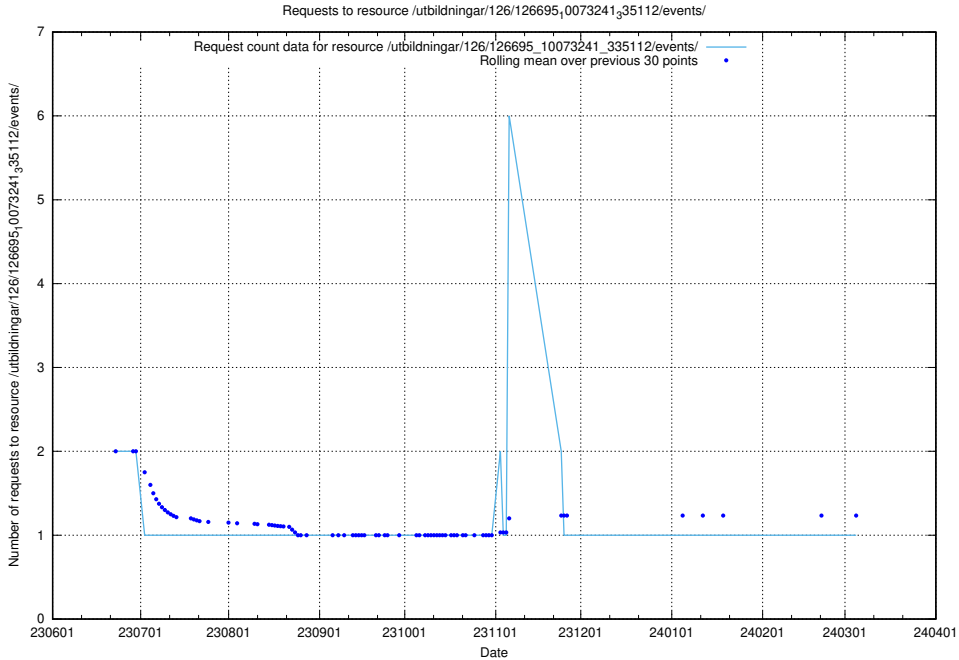

5.5513 Usage of /utbildningar/126/126695_10073241_335112/events/

Here, we count the number of requests to resource /utbildningar/126/126695_10073241_335112/events/