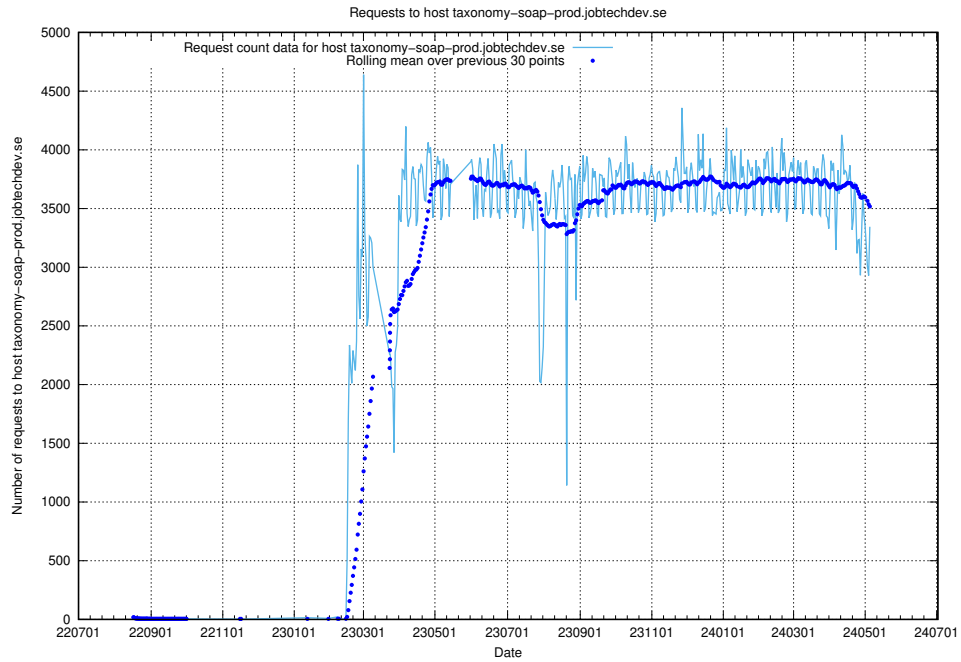

7.15 Usage of taxonomy-soap-prod.jobtechdev.se

Here, we count the number of requests to host taxonomy-soap-prod.jobtechdev.se.