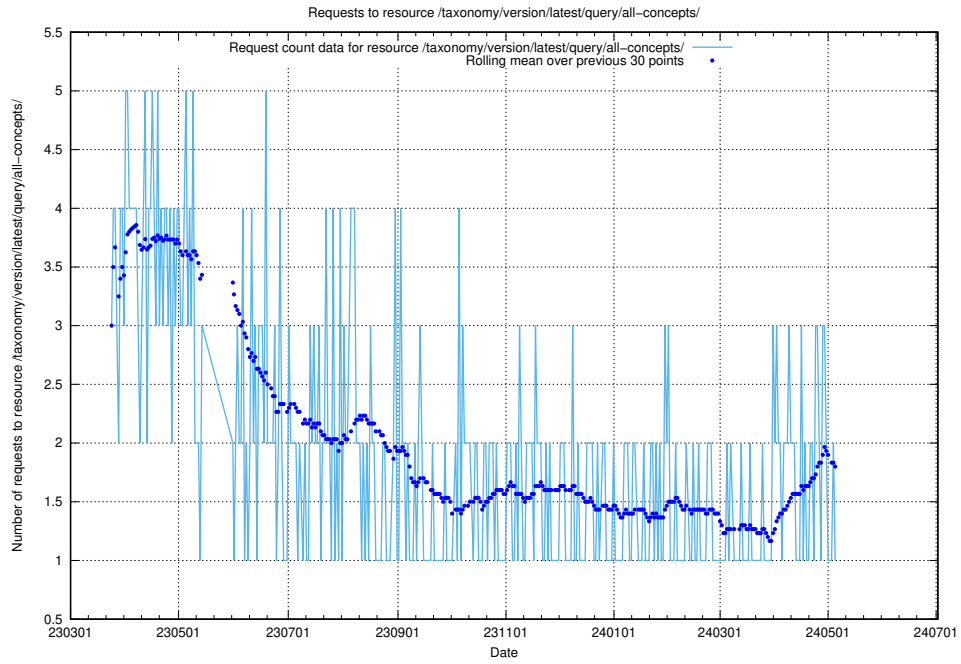

5.6084 Usage of /taxonomy/version/latest/query/all-concepts/

Here, we count the number of requests to resource /taxonomy/version/latest/query/all-concepts/.