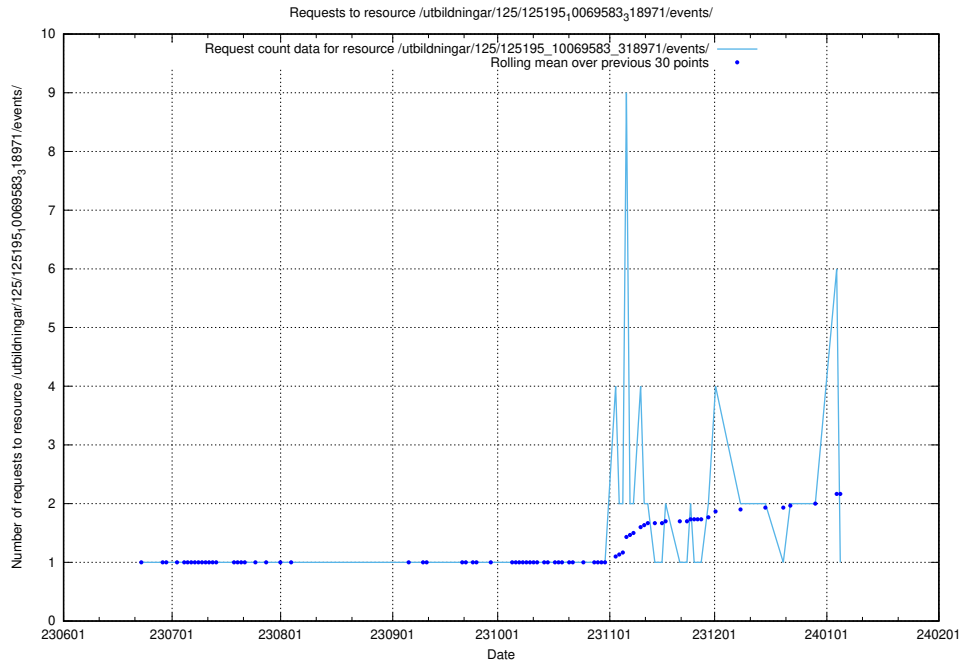

5.5680 Usage of /utbildningar/125/125195_10069583_318971/events/

Here, we count the number of requests to resource /utbildningar/125/125195_10069583_318971/events/