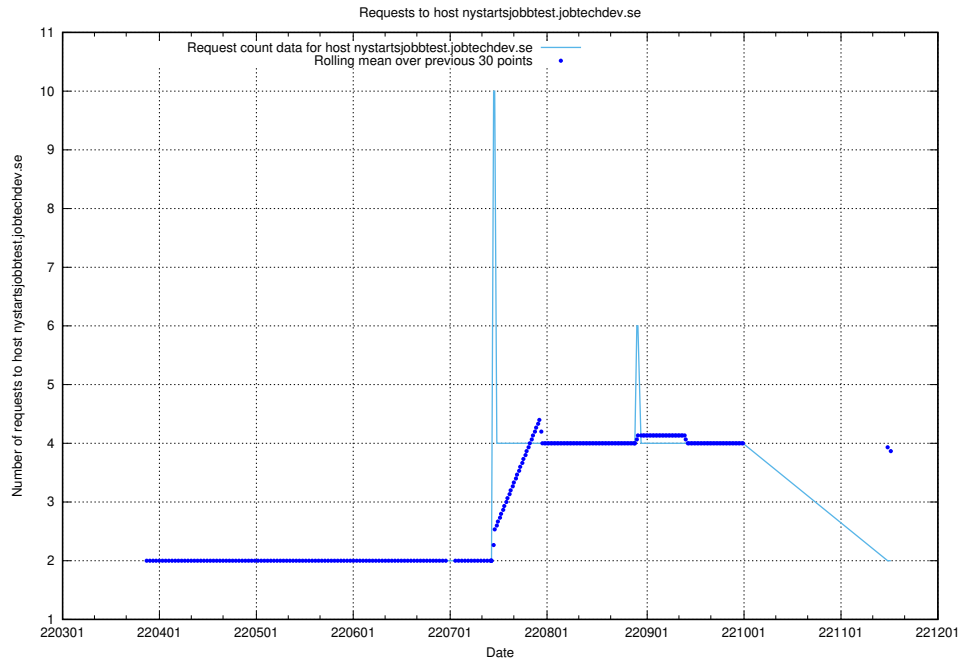

7.483 Usage of nystartsjobbtest.jobtechdev.se

Here, we count the number of requests to host nystartsjobbtest.jobtechdev.se.