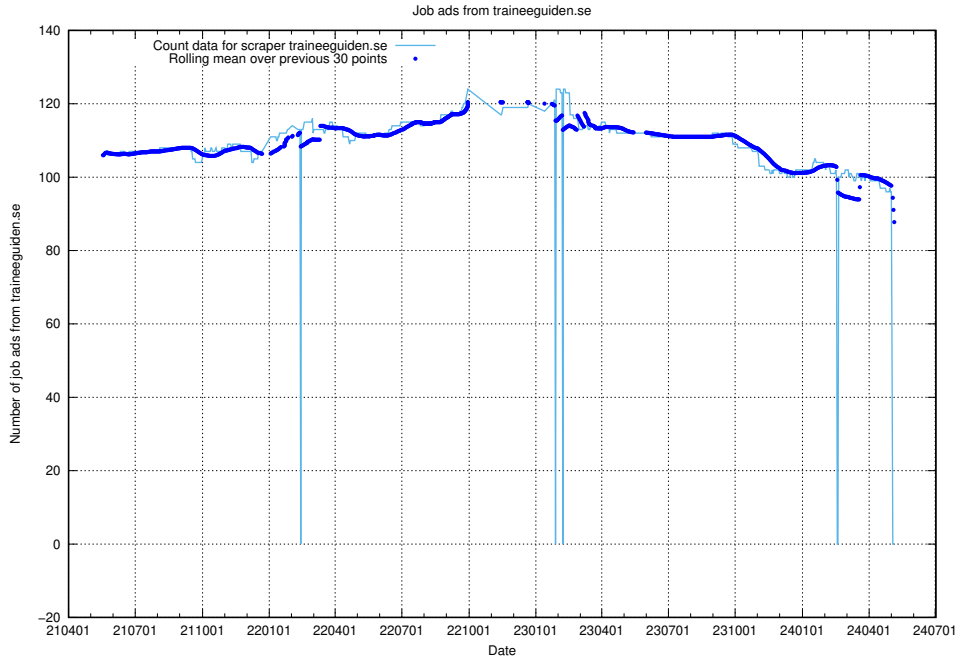

13.18 Number of ads by scraper traineeguiden.se

Here, we count the number of job ads scraped from traineeguiden.se.