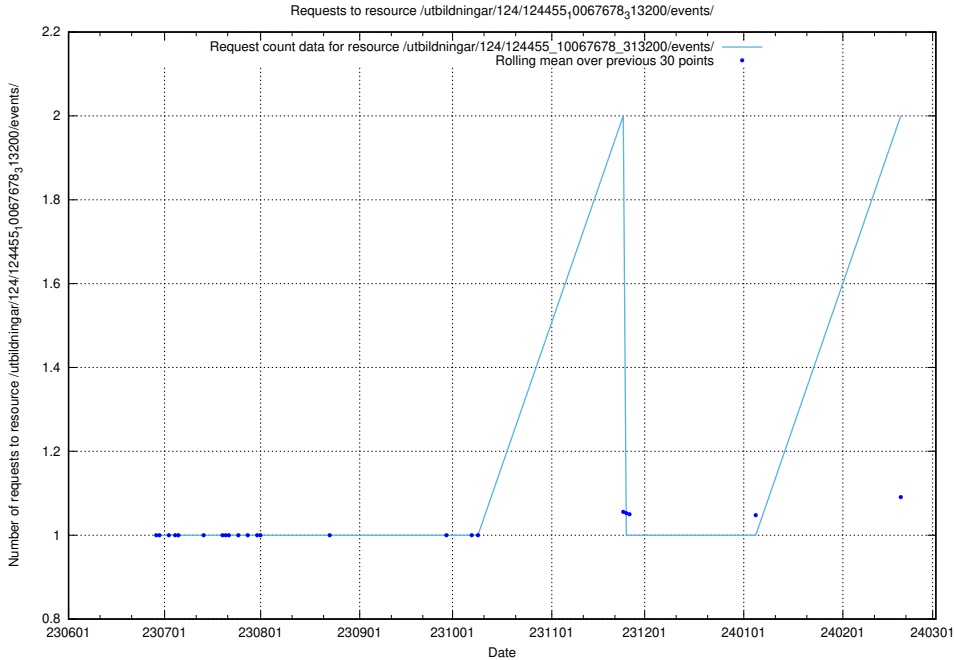

5.787 Usage of /utbildningar/124/124455_10067678_313200/events/

Here, we count the number of requests to resource /utbildningar/124/124455_10067678_313200/events/