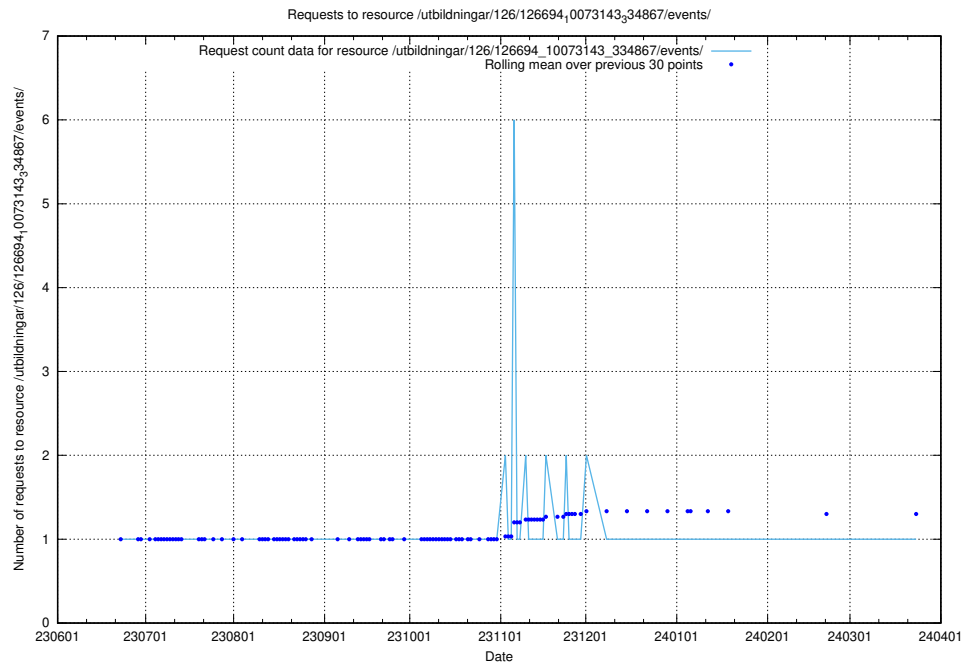

5.5585 Usage of /utbildningar/126/126694_10073143_334867/events/

Here, we count the number of requests to resource /utbildningar/126/126694_10073143_334867/events/