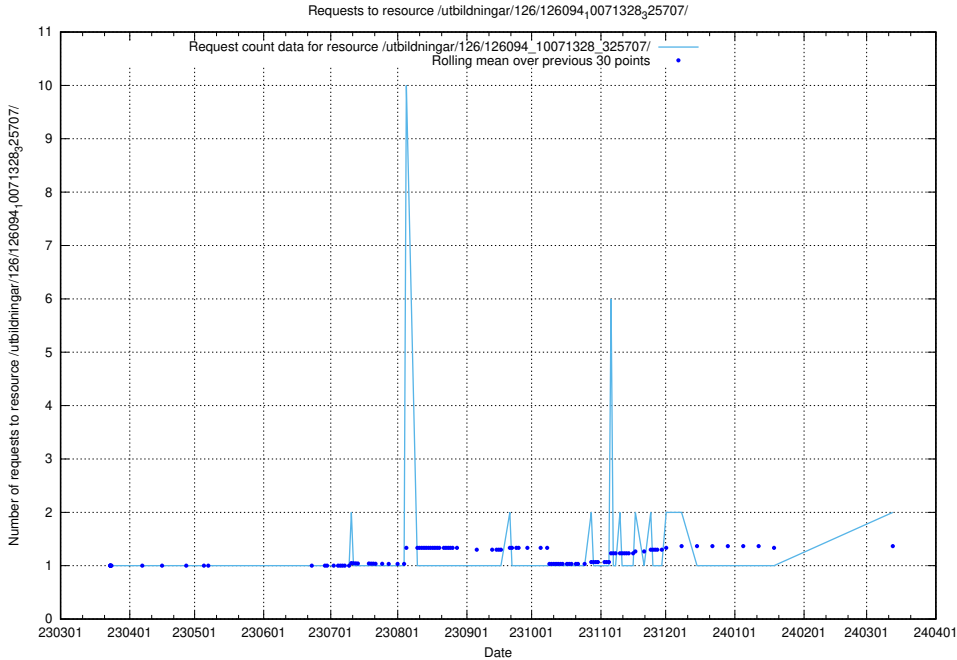

5.900 Usage of /utbildningar/126/126094_10071328_325707/

Here, we count the number of requests to resource /utbildningar/126/126094_10071328_325707/.