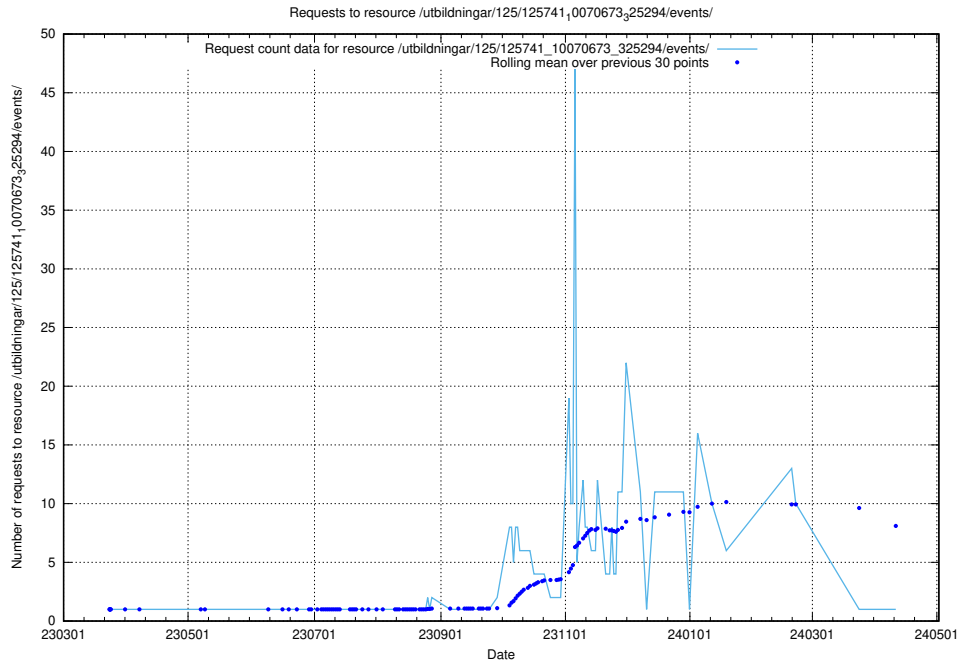

5.6461 Usage of /utbildningar/125/125741_10070673_325294/events/

Here, we count the number of requests to resource /utbildningar/125/125741_10070673_325294/events/