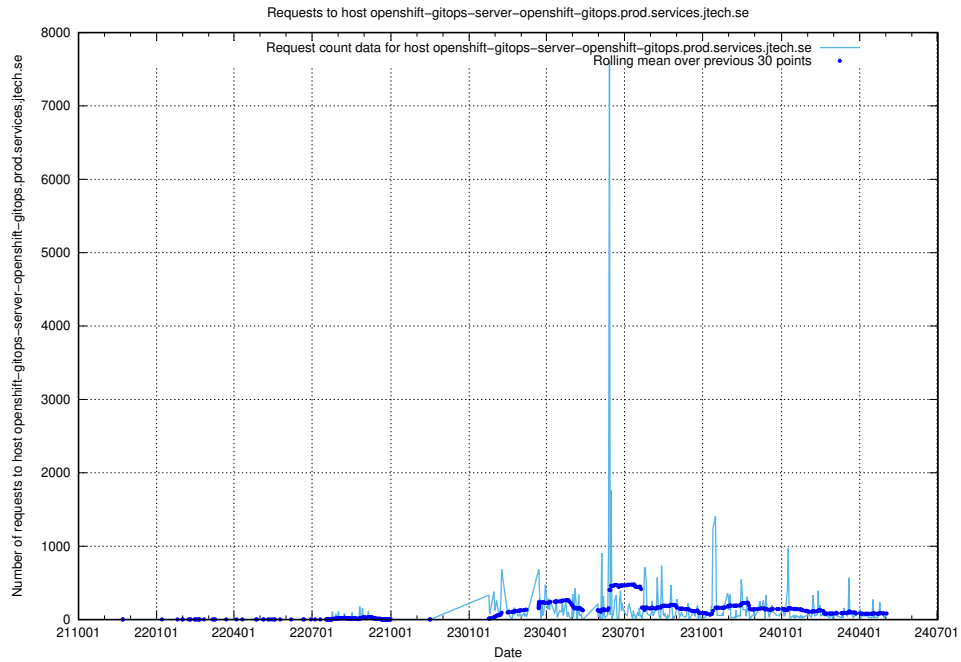

## 7.26 Usage of openshift-gitops-server-openshift-gitops.prod.services.jtech.se

Here, we count the number of requests to host openshift-gitops-server-openshift-gitops.prod.services.jtech.se.