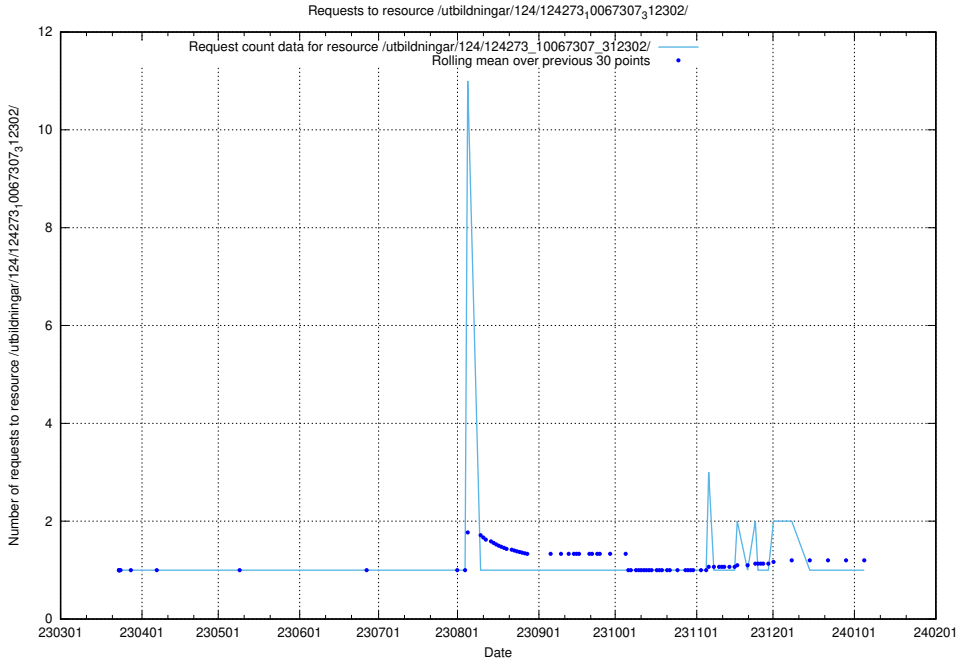

5.3939 Usage of /utbildningar/124/124273_10067307_312302/

Here, we count the number of requests to resource /utbildningar/124/124273_10067307_312302/.