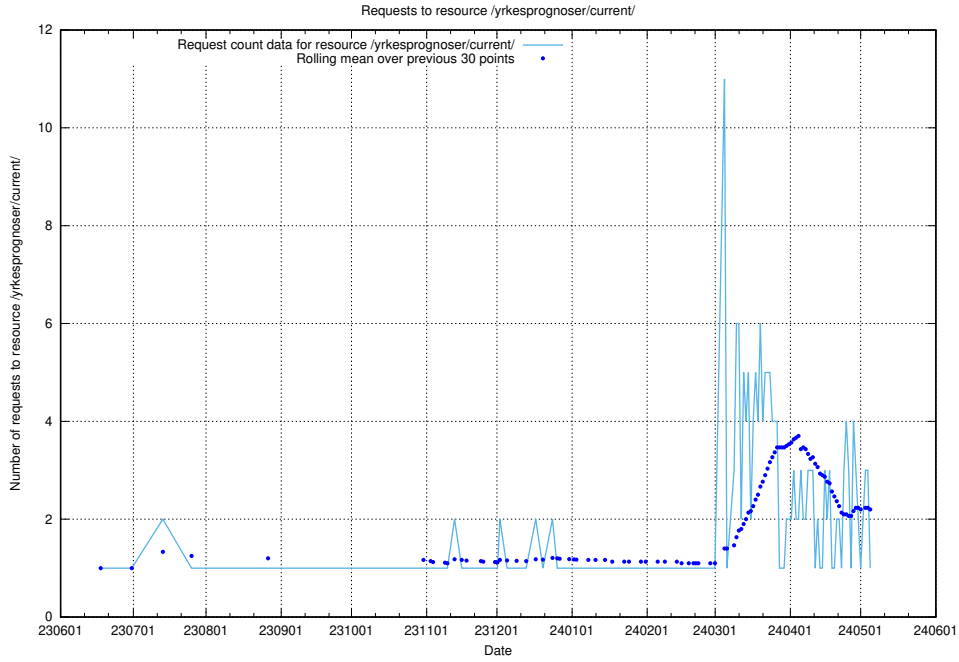

5.5803 Usage of /yrkesprognoser/current/

Here, we count the number of requests to resource /yrkesprognoser/current/.