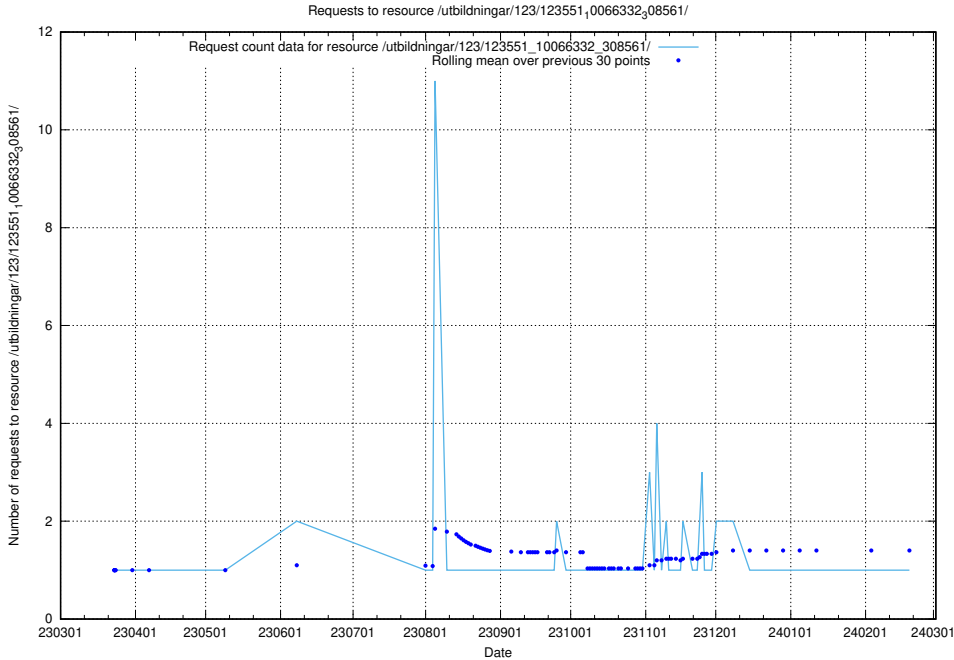

5.4437 Usage of /utbildningar/123/123551_10066332_308561/

Here, we count the number of requests to resource /utbildningar/123/123551_10066332_308561/.