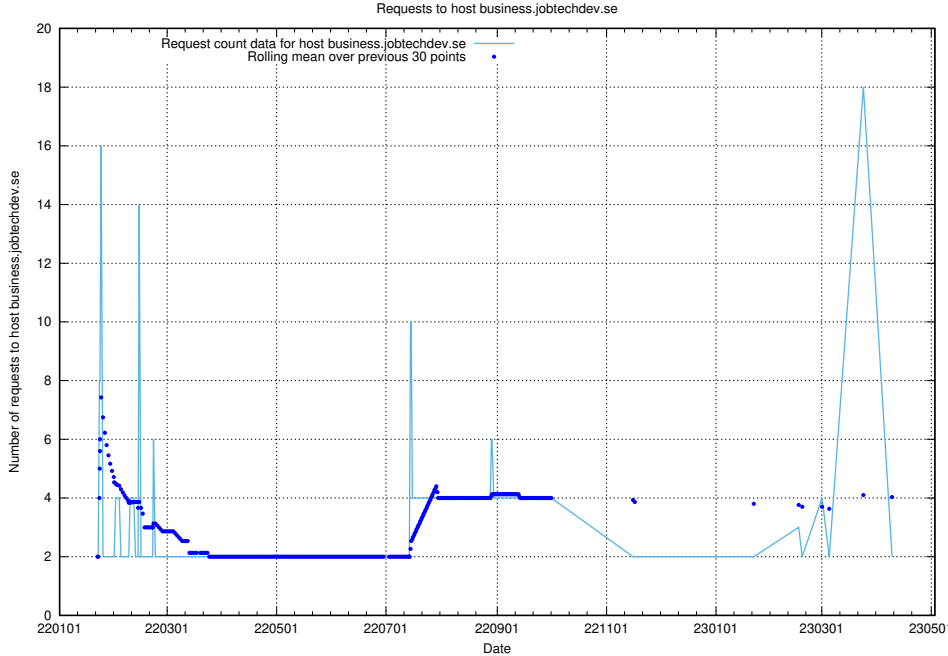

7.252 Usage of business.jobtechdev.se

Here, we count the number of requests to host business.jobtechdev.se.