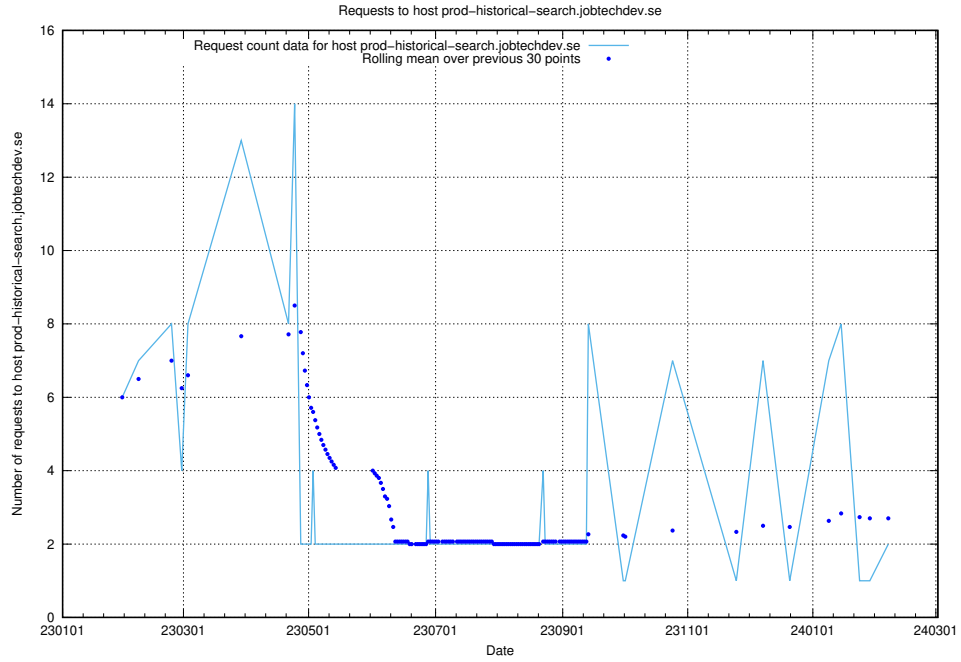

7.288 Usage of prod-historical-search.jobtechdev.se

Here, we count the number of requests to host prod-historical-search.jobtechdev.se.