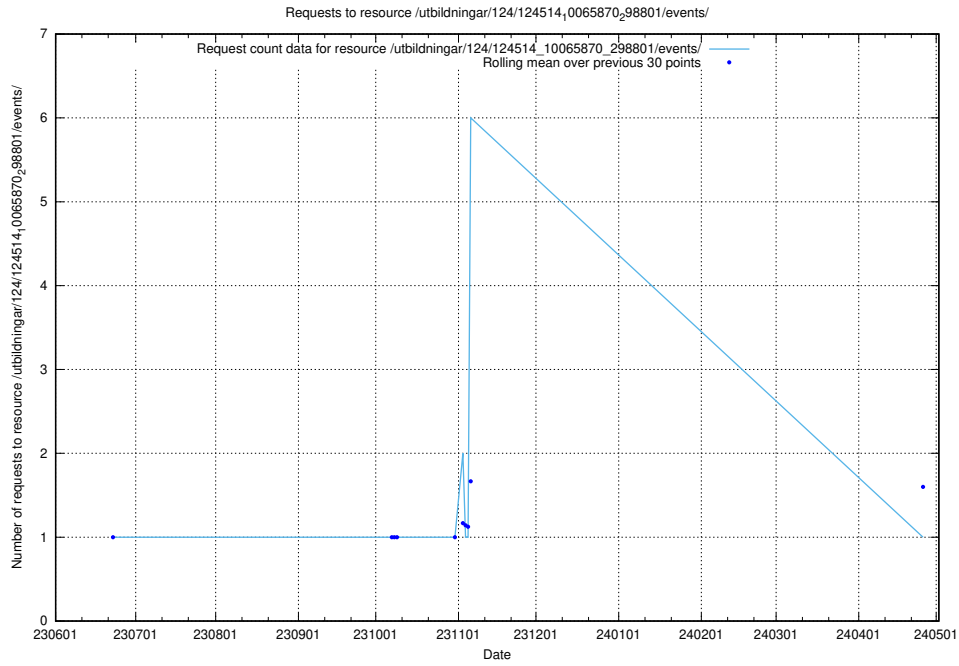

5.5725 Usage of /utbildningar/124/124514_10065870_298801/events/

Here, we count the number of requests to resource /utbildningar/124/124514_10065870_298801/events/