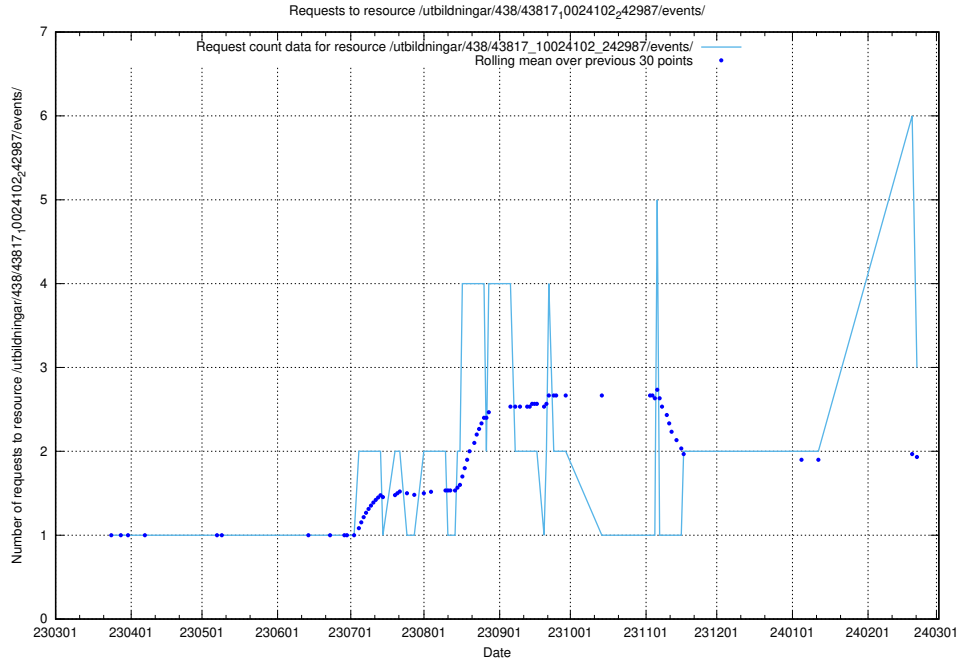

5.411 Usage of /utbildningar/438/43817_10024102_242987/events/

Here, we count the number of requests to resource /utbildningar/438/43817_10024102_242987/events/.