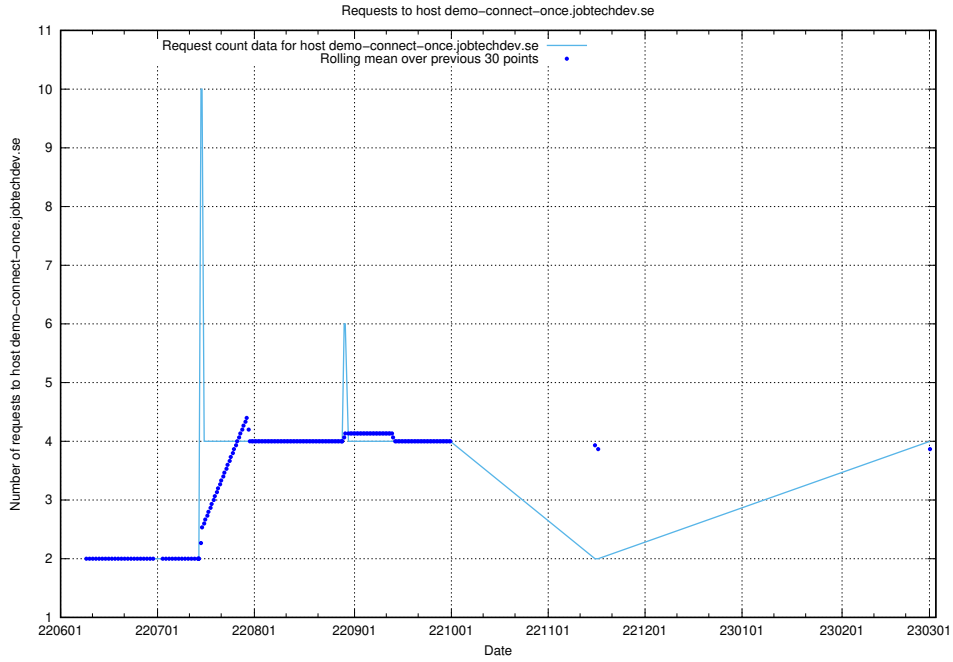

## 7.142 Usage of demo-connect-once.jobtechdev.se

Here, we count the number of requests to host demo-connect-once.jobtechdev.se.