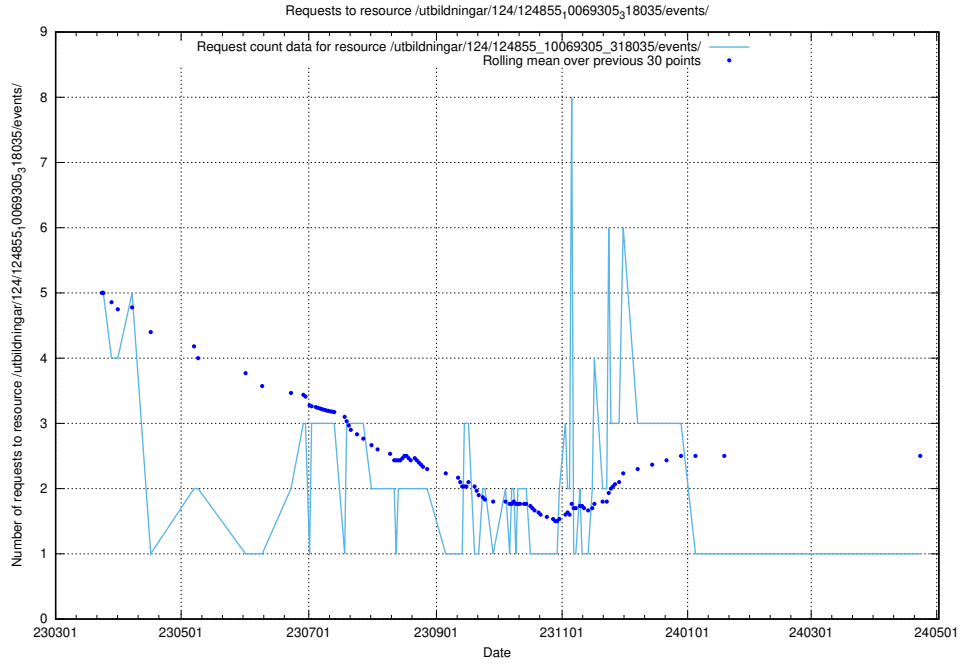

5.6227 Usage of /utbildningar/124/124855_10069305_318035/events/

Here, we count the number of requests to resource /utbildningar/124/124855_10069305_318035/events/