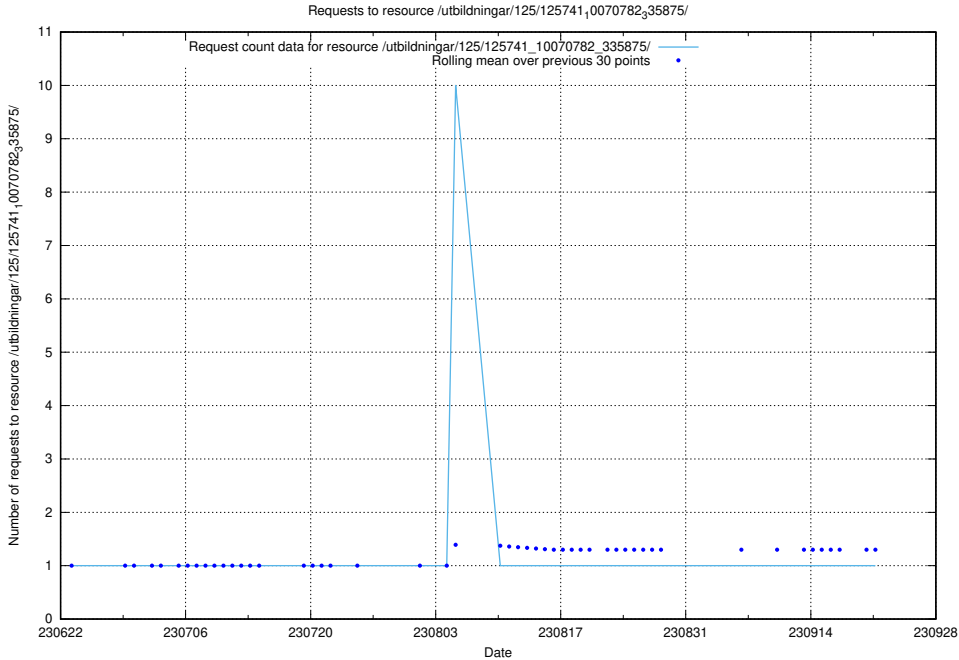

5.5643 Usage of /utbildningar/125/125741_10070782_335875/

Here, we count the number of requests to resource /utbildningar/125/125741_10070782_335875/.