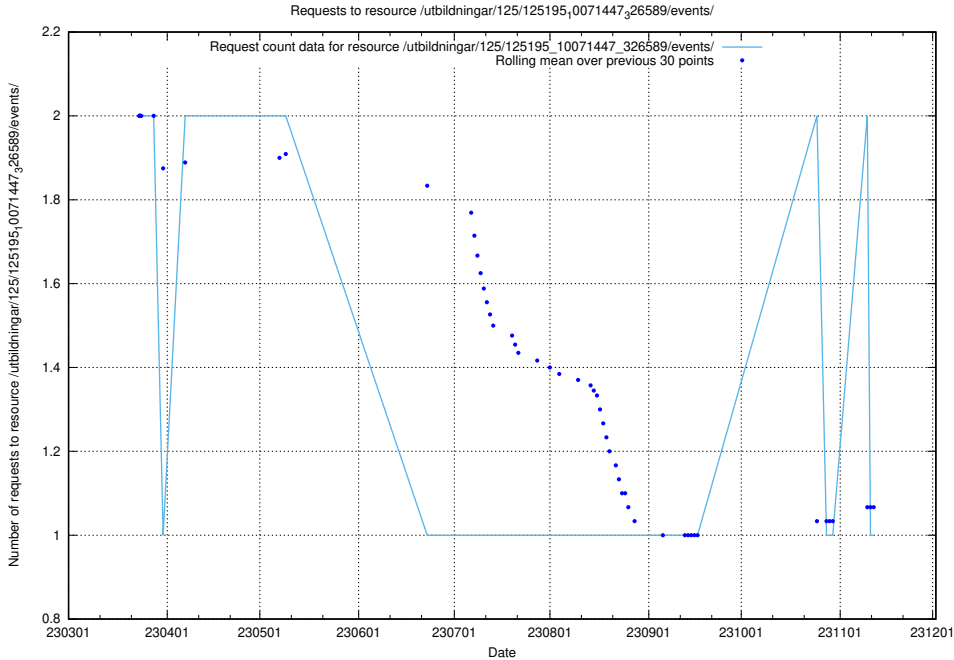

5.6261 Usage of /utbildningar/125/125195_10071447_326589/events/

Here, we count the number of requests to resource /utbildningar/125/125195_10071447_326589/events/