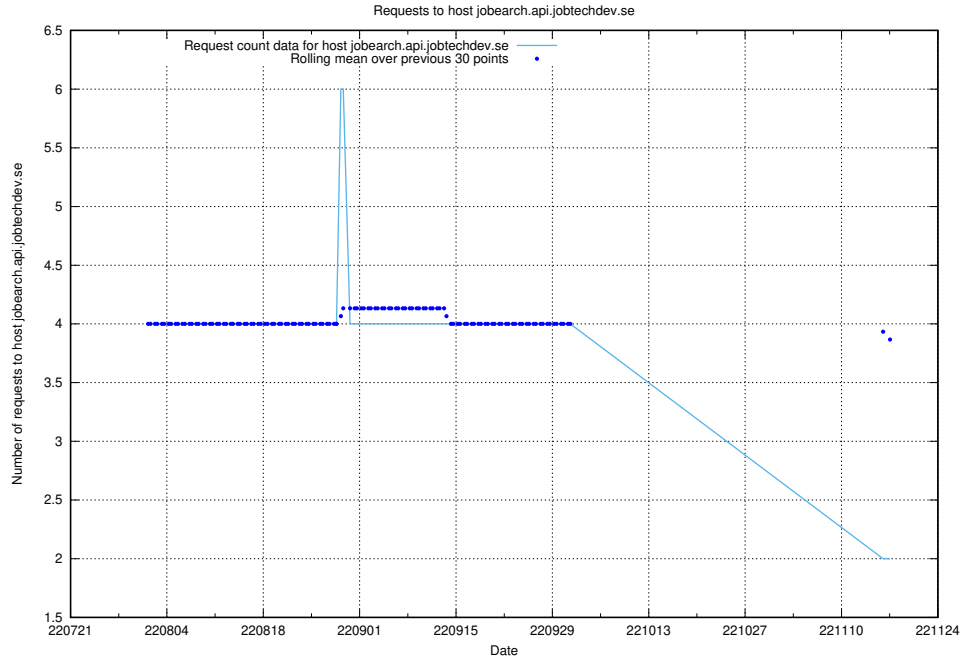

7.377 Usage of jobearch.api.jobtechdev.se

Here, we count the number of requests to host jobearch.api.jobtechdev.se.