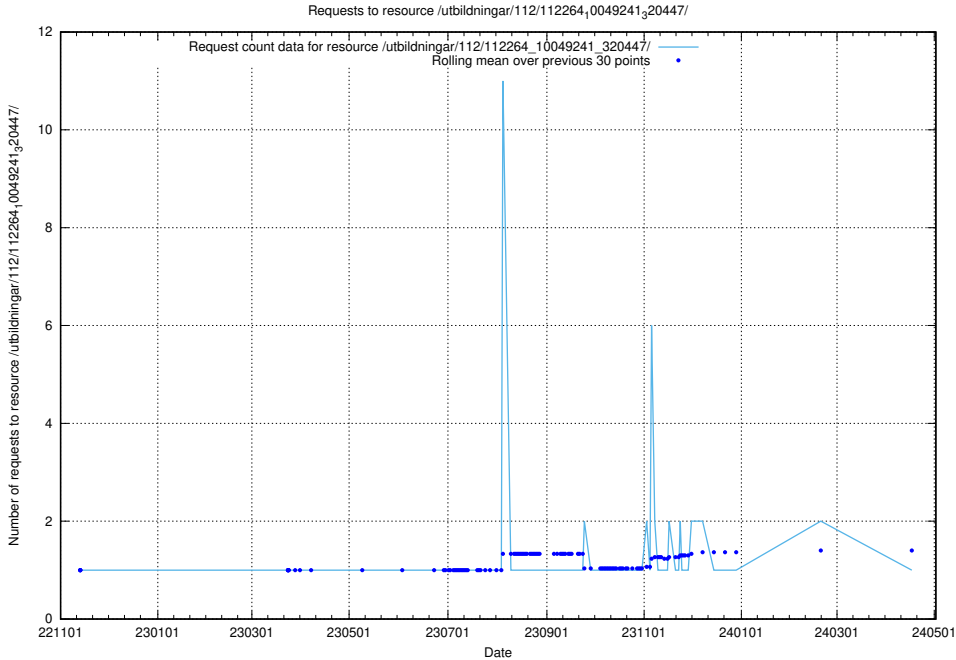

5.6157 Usage of /utbildningar/112/112264_10049241_320447/

Here, we count the number of requests to resource /utbildningar/112/112264_10049241_320447/.