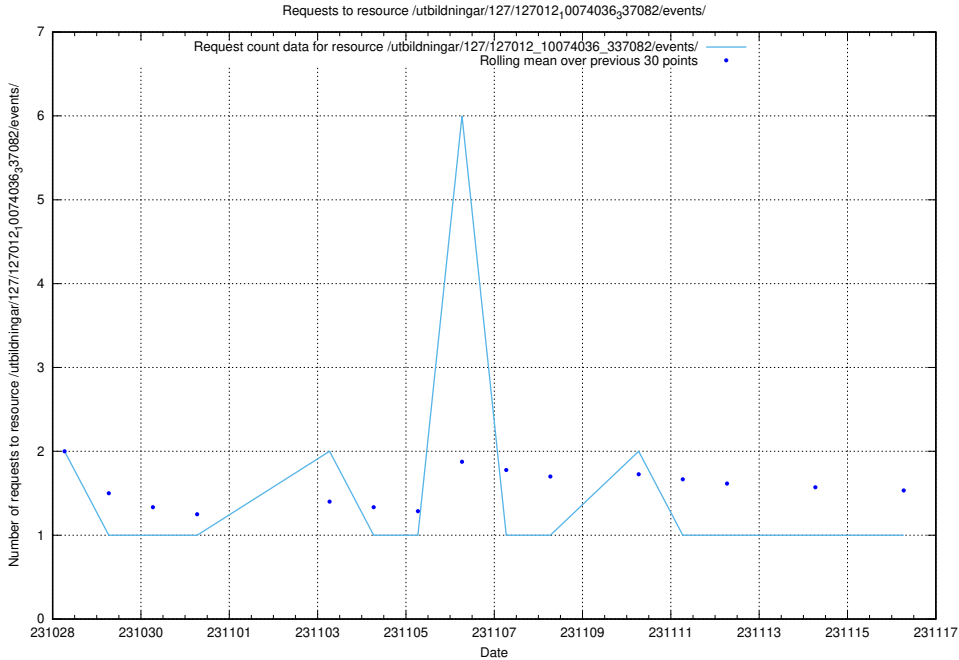

### 5.4132 Usage of /utbildningar/127/127012\_10074036\_337082/events/

Here, we count the number of requests to resource /utbildningar/127/127012\_10074036\_337082/events/