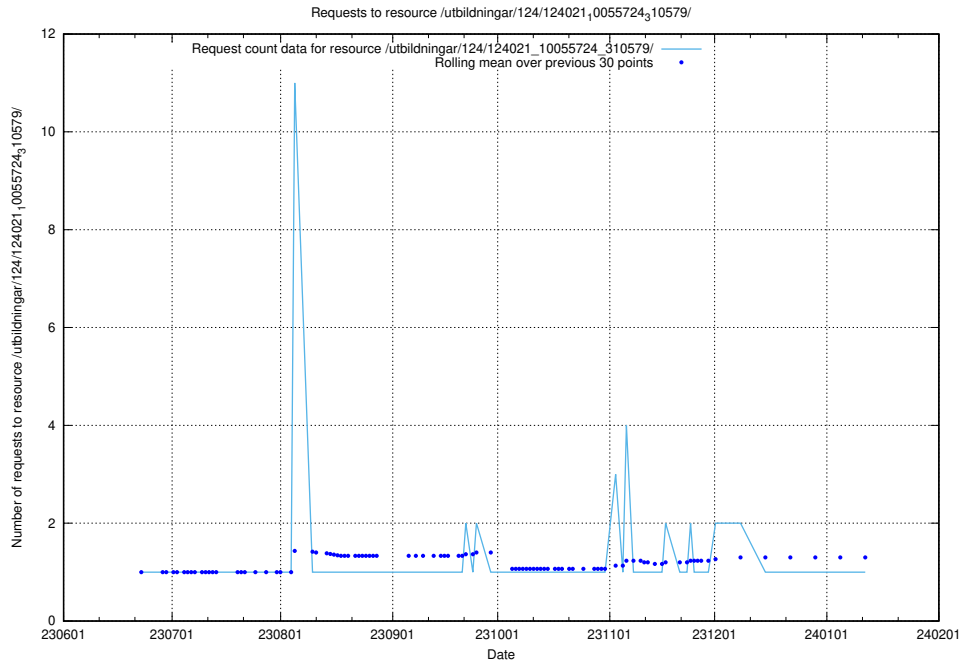

5.5771 Usage of /utbildningar/124/124021_10055724_310579/

Here, we count the number of requests to resource /utbildningar/124/124021_10055724_310579/.