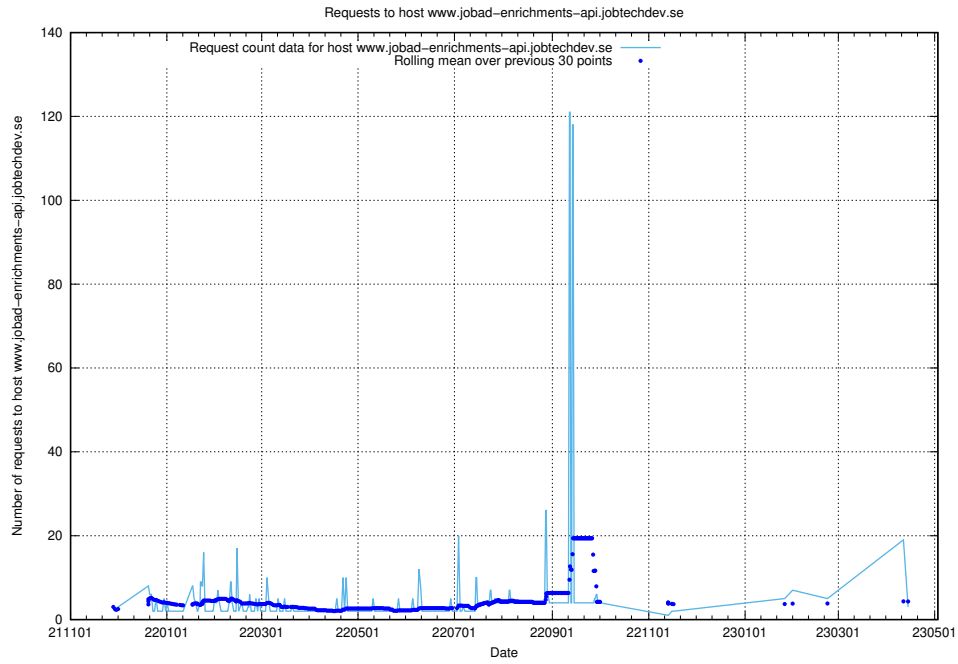

### 7.205 Usage of magazine.jobtechdev.se

Here, we count the number of requests to host magazine.jobtechdev.se.