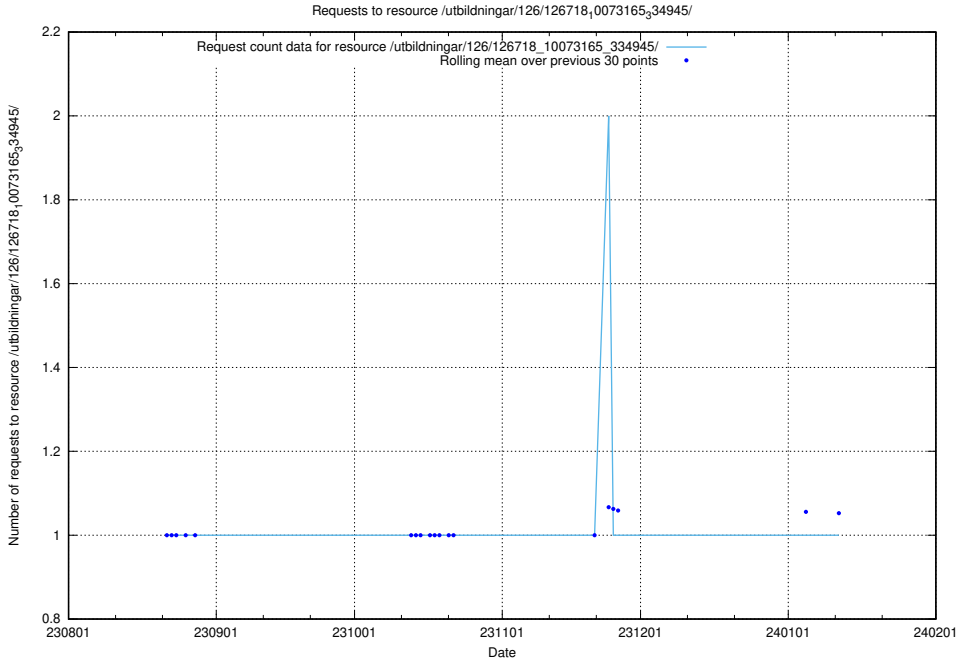

5.4690 Usage of /utbildningar/126/126718_10073165_334945/

Here, we count the number of requests to resource /utbildningar/126/126718_10073165_334945/.