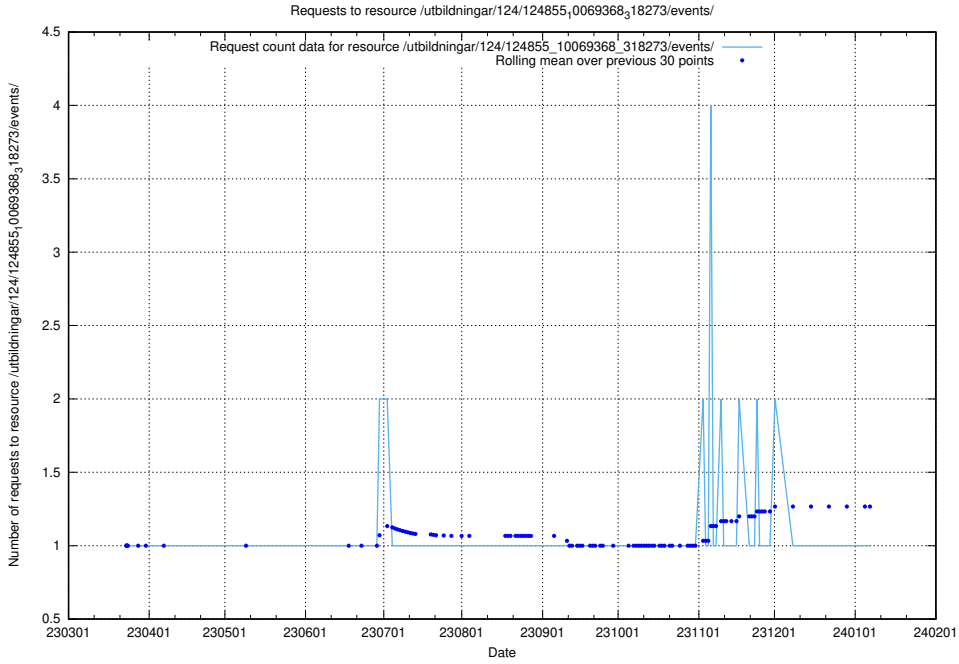

5.1140 Usage of /utbildningar/124/124855_10069368_318273/events/

Here, we count the number of requests to resource /utbildningar/124/124855_10069368_318273/events/