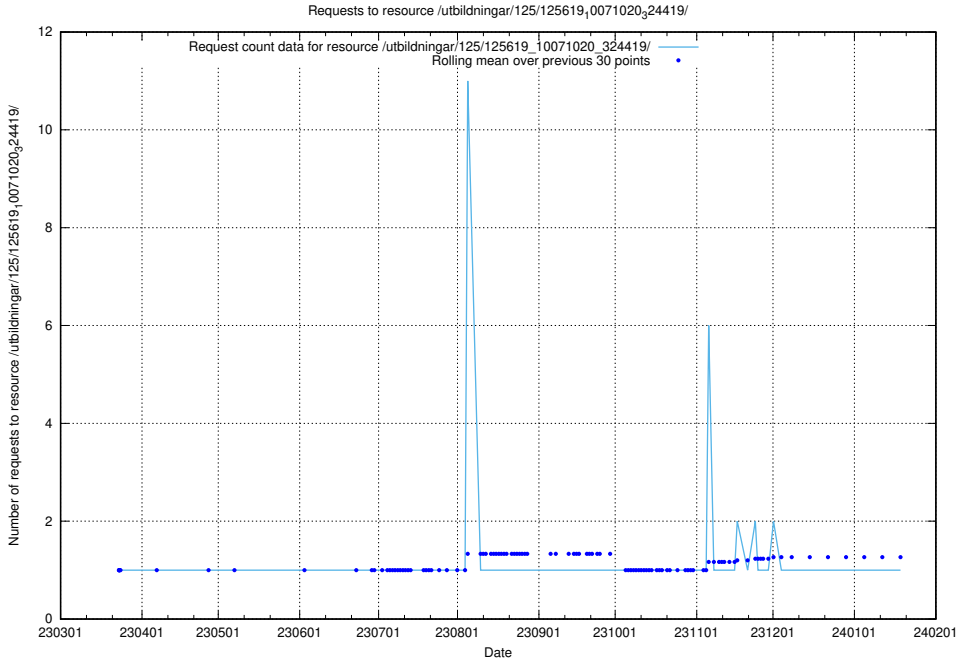

5.1009 Usage of /utbildningar/125/125619_10071020_324419/

Here, we count the number of requests to resource /utbildningar/125/125619_10071020_324419/.