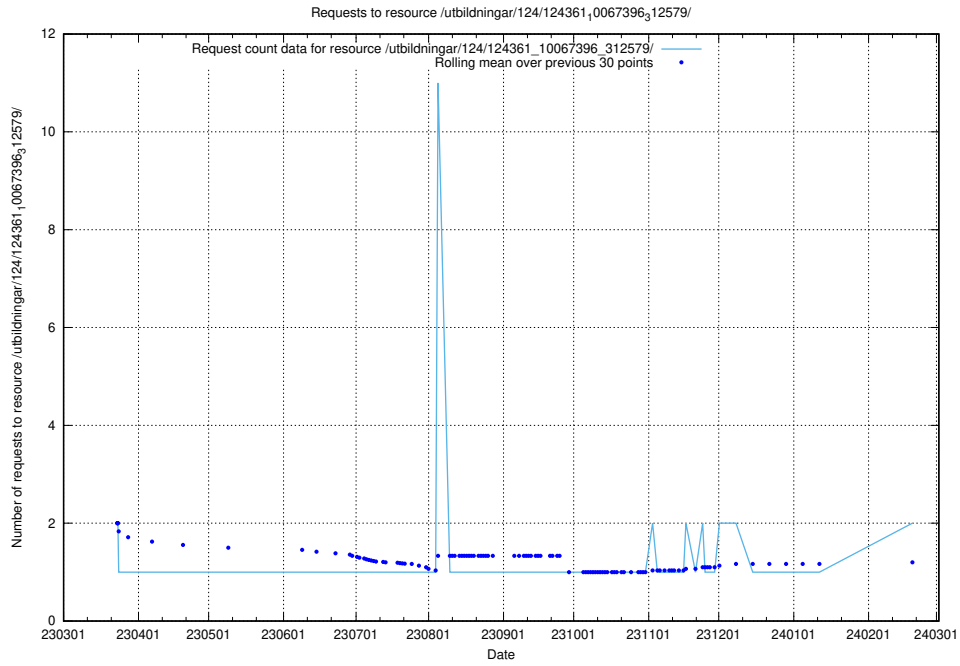

5.893 Usage of /utbildningar/124/124361_10067396_312579/

Here, we count the number of requests to resource /utbildningar/124/124361_10067396_312579/.