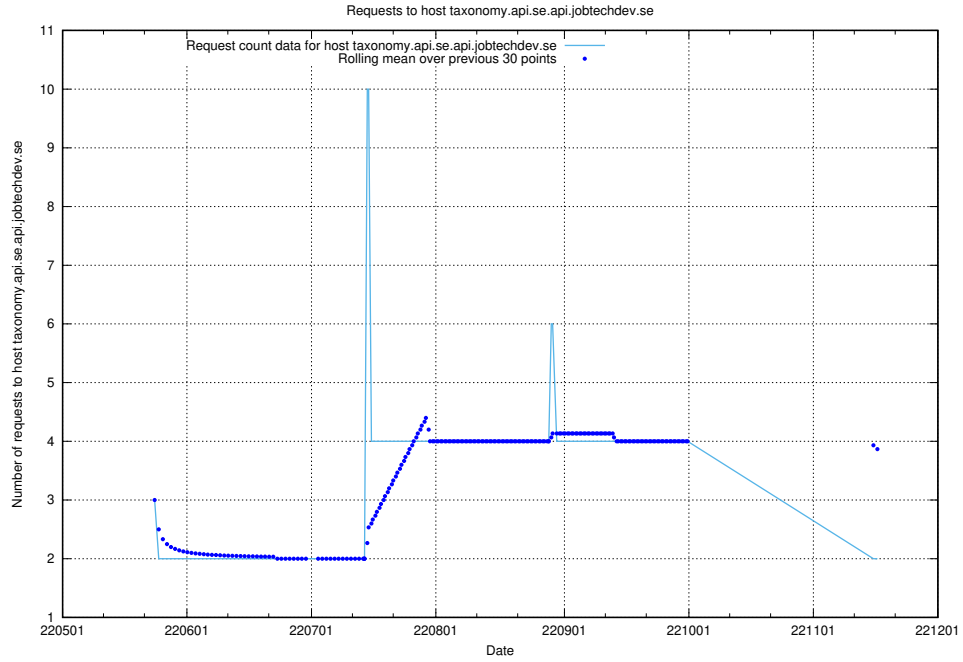

7.417 Usage of taxonomy.api.se.api.jobtechdev.se

Here, we count the number of requests to host taxonomy.api.se.api.jobtechdev.se.