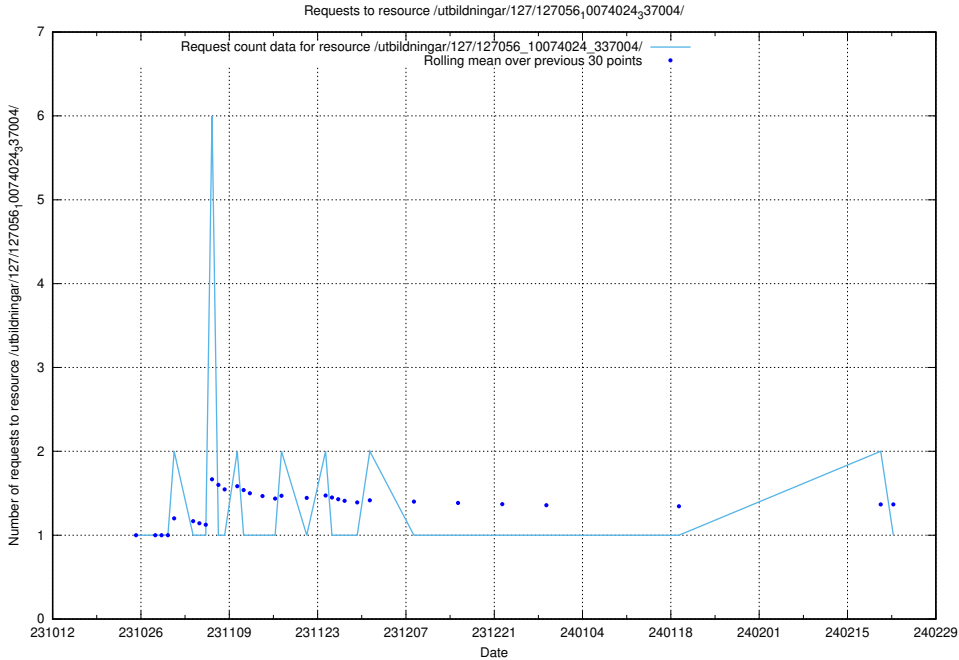

5.4161 Usage of /utbildningar/127/127056_10074024_337004/

Here, we count the number of requests to resource /utbildningar/127/127056_10074024_337004/.