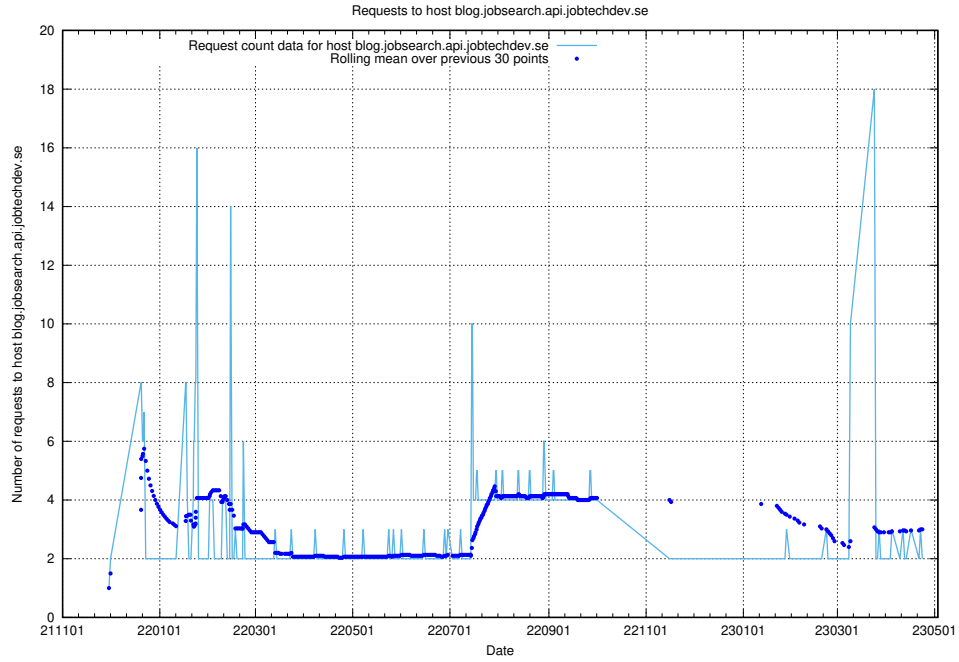

7.379 Usage of `blog.jobsearch.api.jobtechdev.se`

Here, we count the number of requests to host `blog.jobsearch.api.jobtechdev.se`.