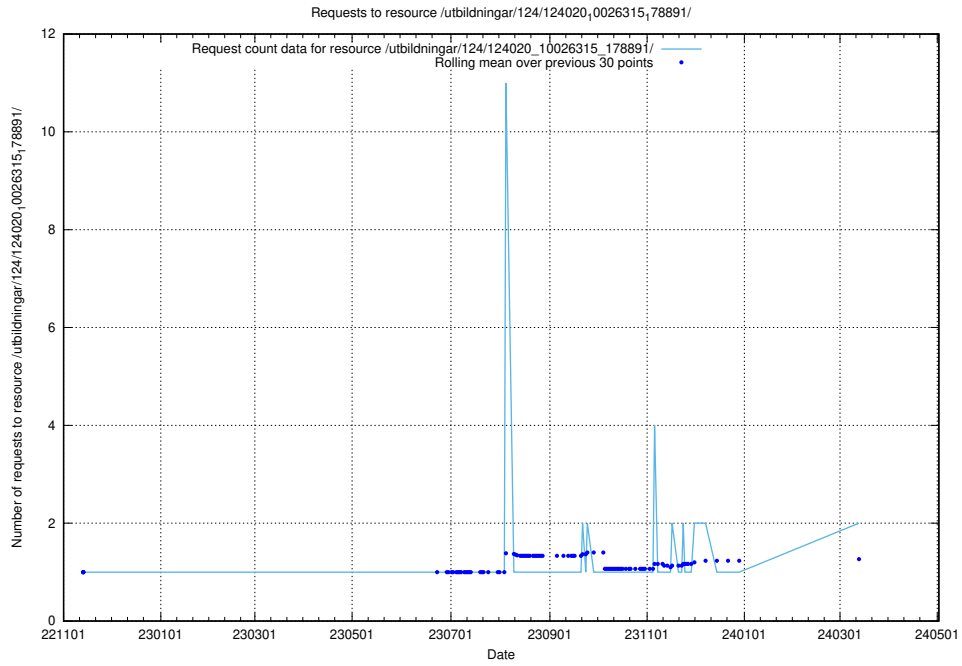

5.834 Usage of /utbildningar/124/124020_10026315_178891/

Here, we count the number of requests to resource /utbildningar/124/124020_10026315_178891/.