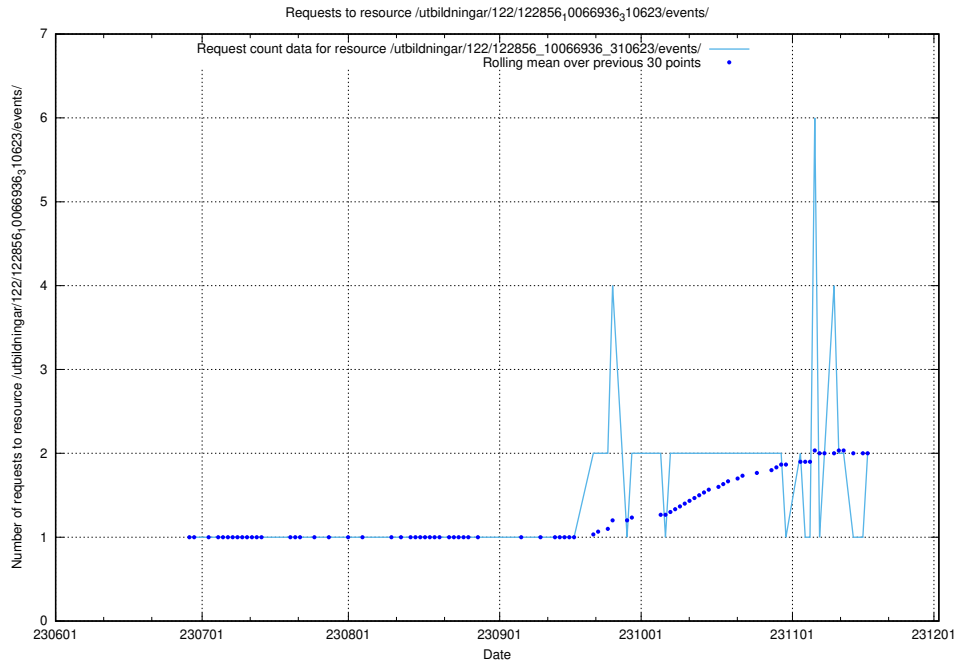

5.791 Usage of /utbildningar/122/122856_10066936_310623/events/

Here, we count the number of requests to resource /utbildningar/122/122856_10066936_310623/events/