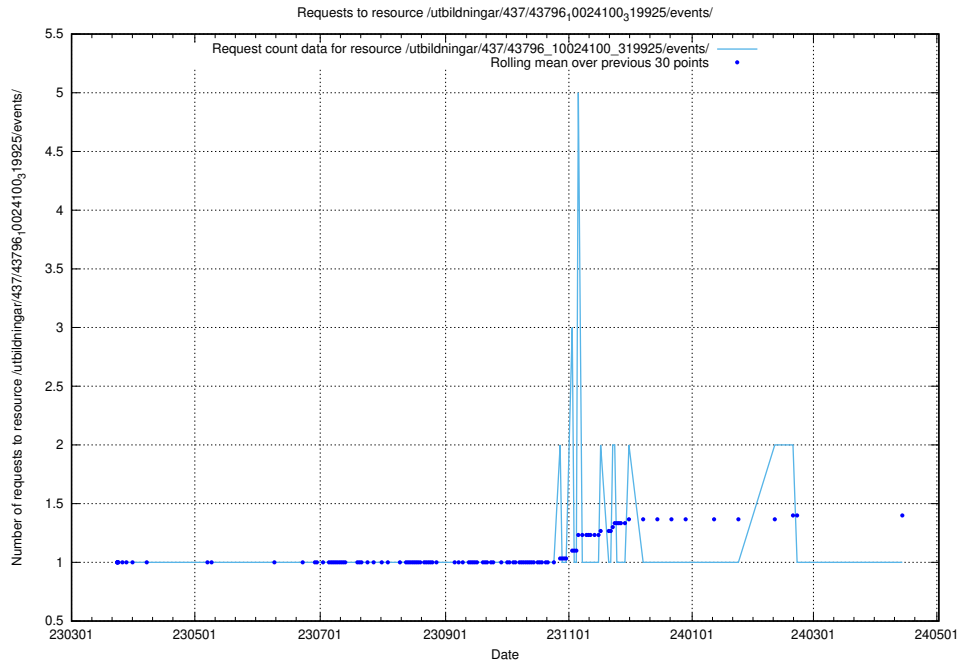

5.6330 Usage of /utbildningar/437/43796_10024100_319925/events/

Here, we count the number of requests to resource /utbildningar/437/43796_10024100_319925/events/.