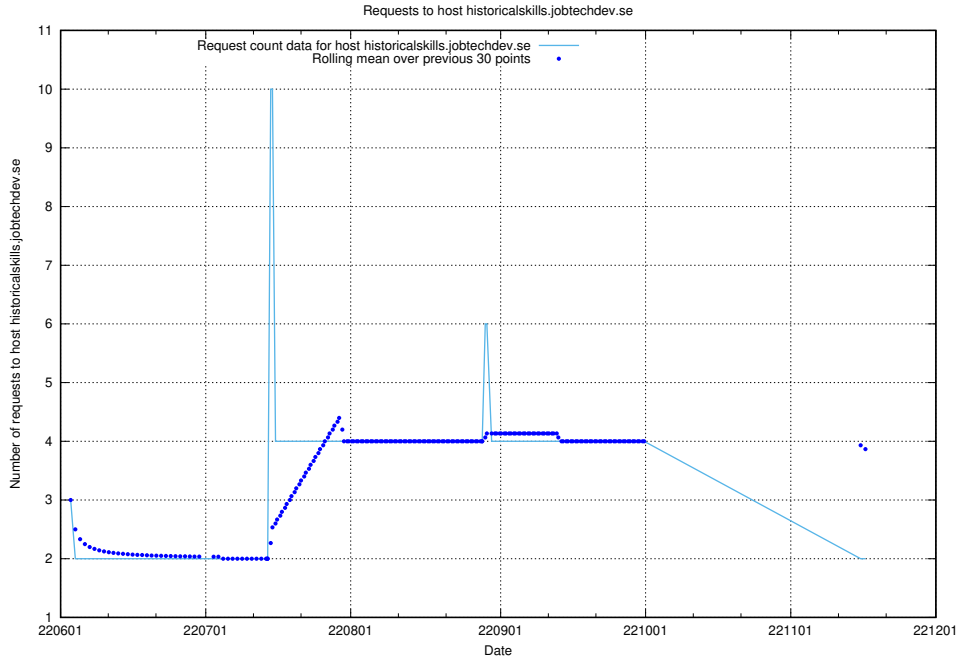

7.410 Usage of `historicalskills.jobtechdev.se`

Here, we count the number of requests to host `historicalskills.jobtechdev.se`.