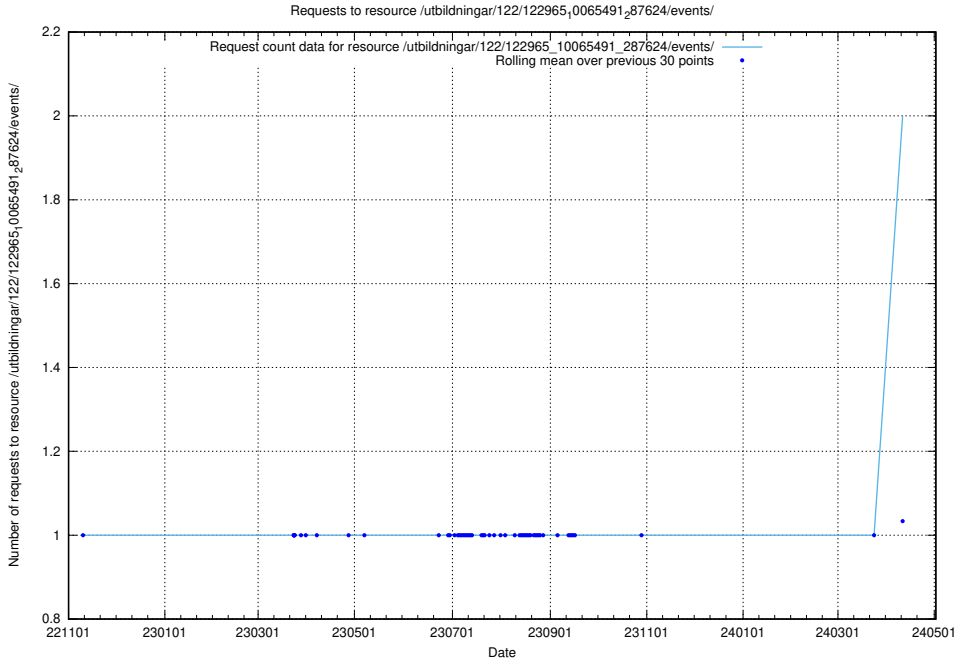

5.886 Usage of /utbildningar/122/122965_10065491_287624/events/

Here, we count the number of requests to resource /utbildningar/122/122965_10065491_287624/events/