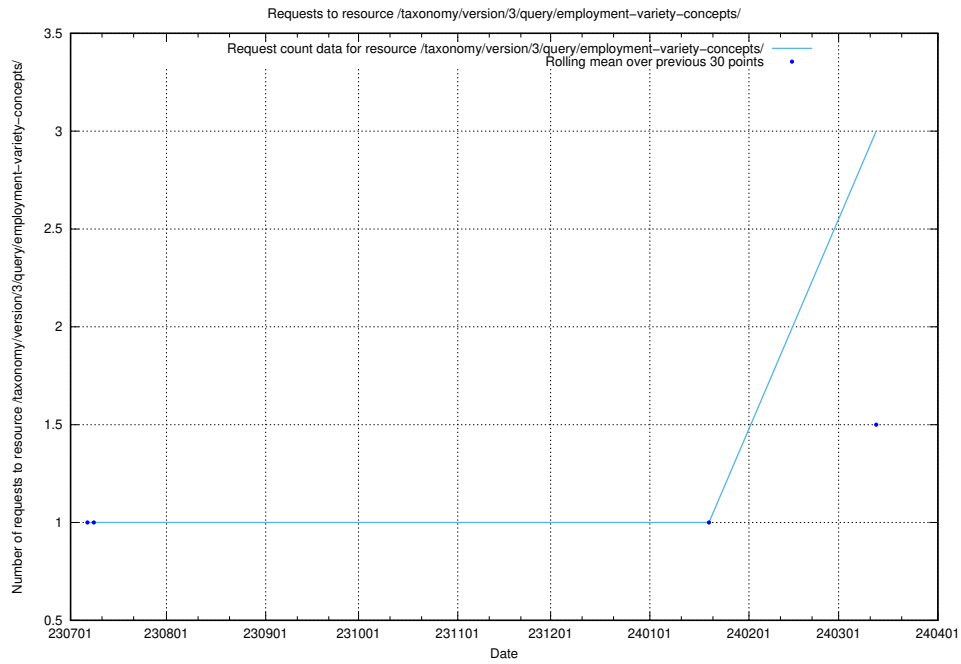

5.360 Usage of /taxonomy/version/3/query/employment-variety-concepts/

Here, we count the number of requests to resource /taxonomy/version/3/query/employment-variety-concepts/.