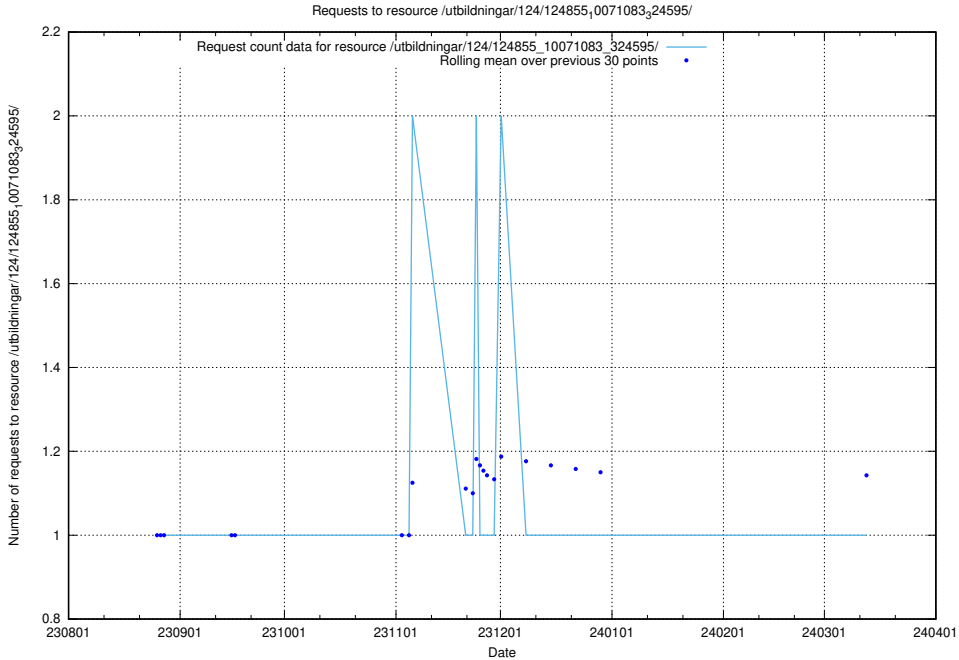

5.4658 Usage of /utbildningar/124/124855_10071083_324595/

Here, we count the number of requests to resource /utbildningar/124/124855_10071083_324595/.