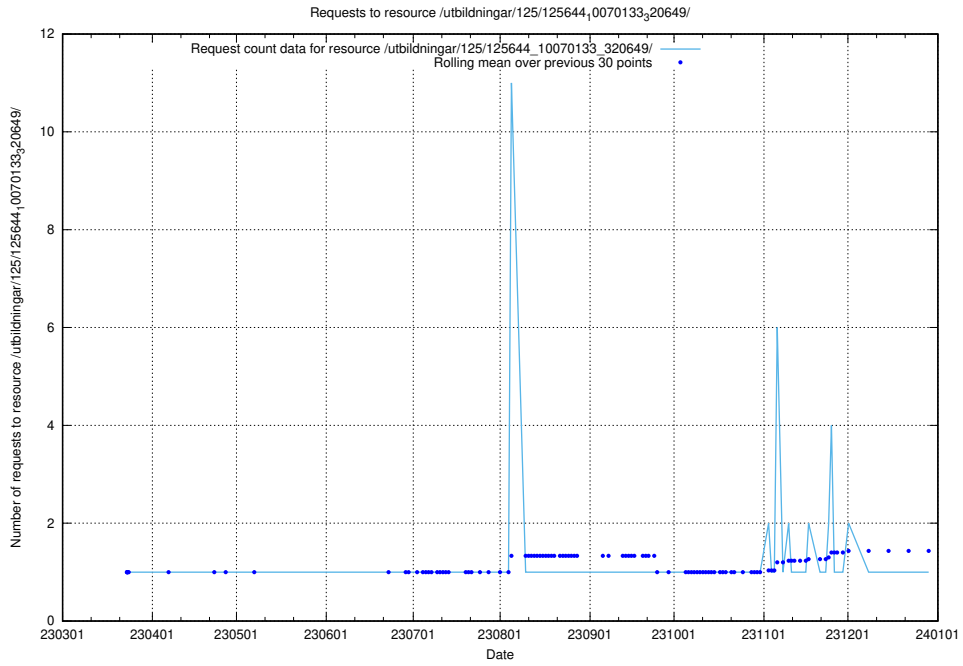

5.991 Usage of /utbildningar/125/125644_10070133_320649/

Here, we count the number of requests to resource /utbildningar/125/125644_10070133_320649/.