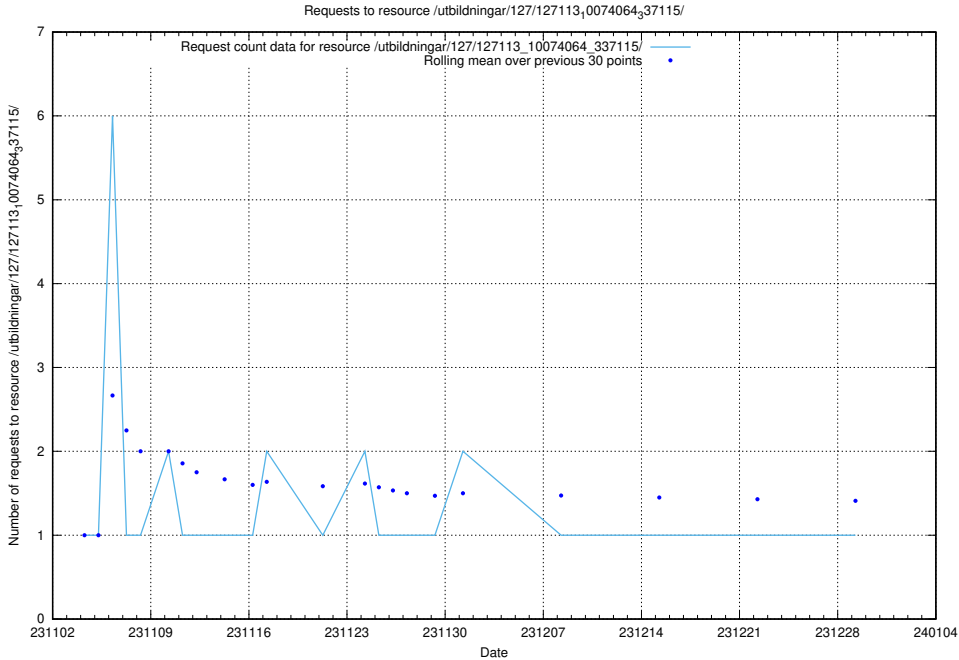

5.4074 Usage of /utbildningar/127/127113_10074064_337115/

Here, we count the number of requests to resource /utbildningar/127/127113_10074064_337115/.