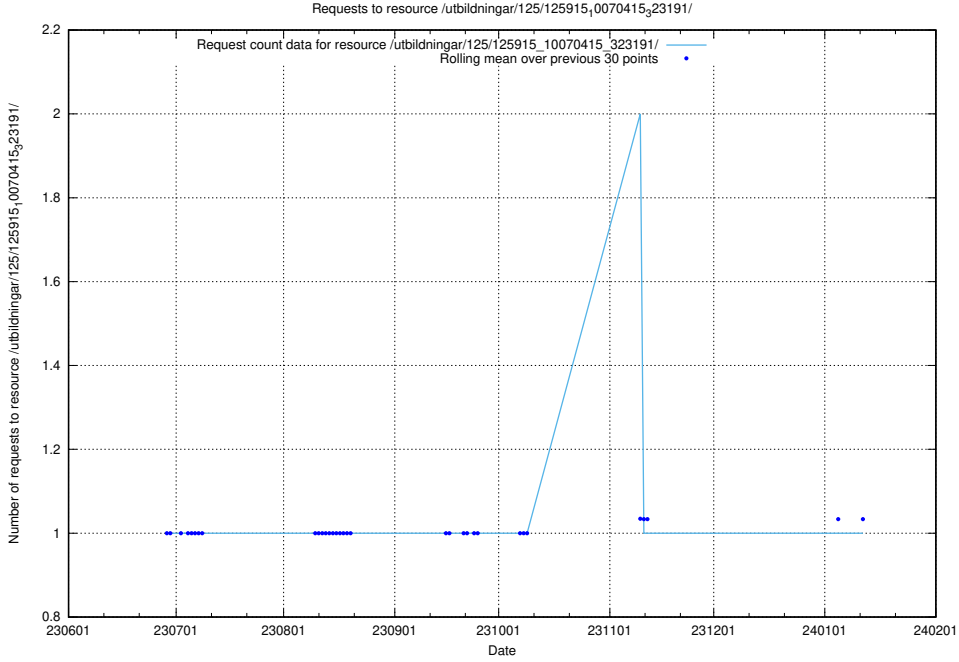

5.5414 Usage of /utbildningar/125/125915_10070415_323191/

Here, we count the number of requests to resource /utbildningar/125/125915_10070415_323191/.