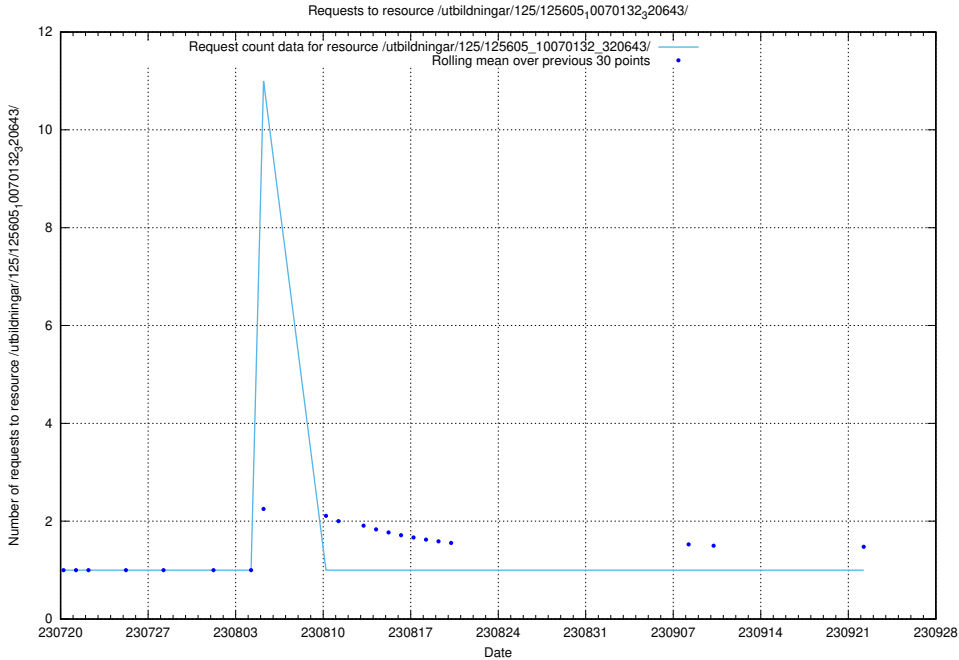

5.4943 Usage of /utbildningar/125/125605_10070132_320643/

Here, we count the number of requests to resource /utbildningar/125/125605_10070132_320643/.