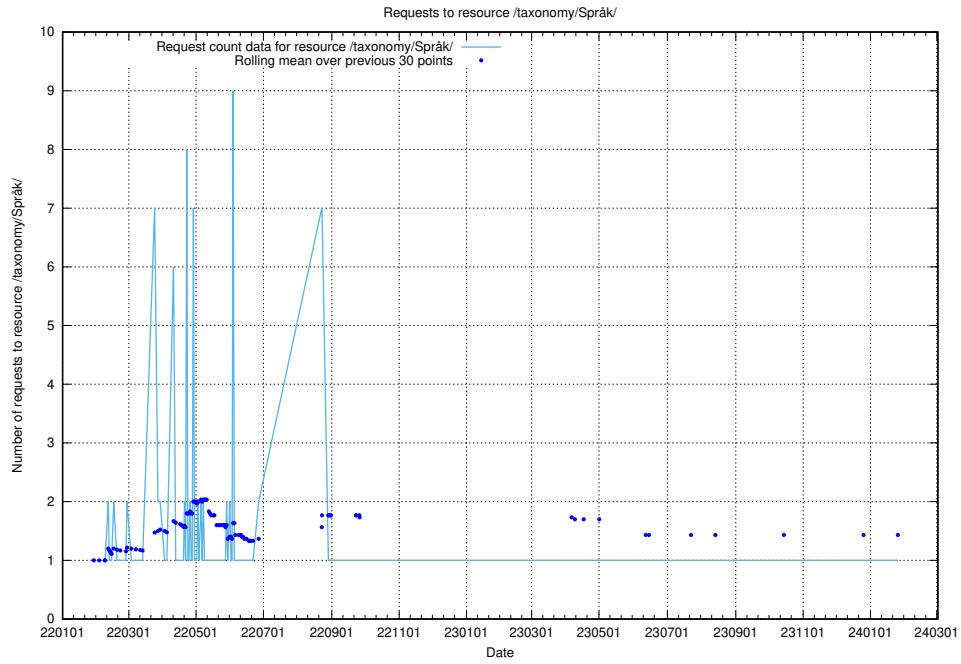

5.3796 Usage of /taxonomy/Språk/

Here, we count the number of requests to resource /taxonomy/Språk/.