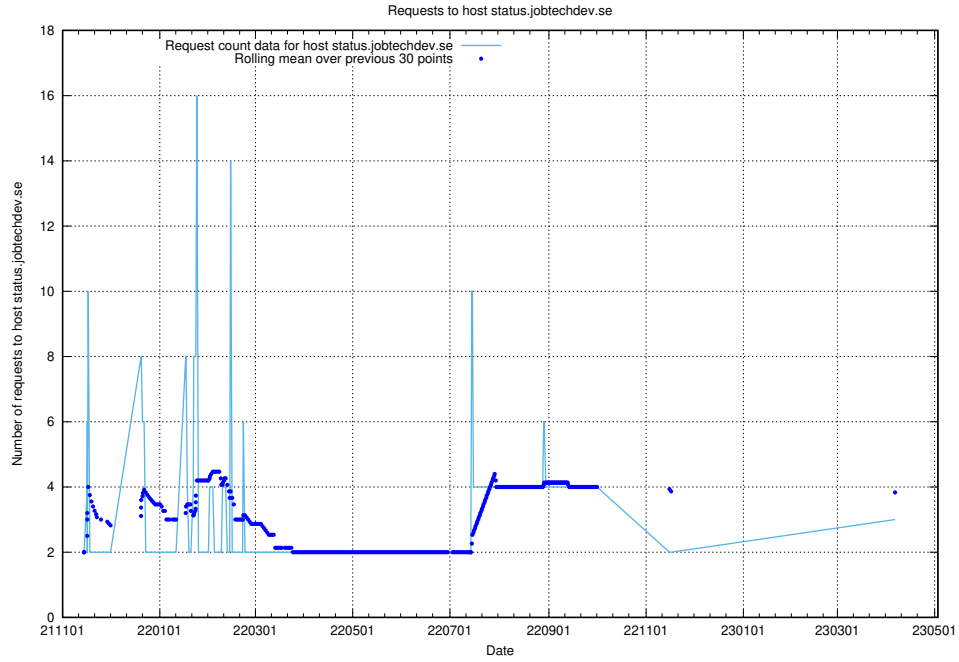

7.230 Usage of status.jobtechdev.se

Here, we count the number of requests to host status.jobtechdev.se.