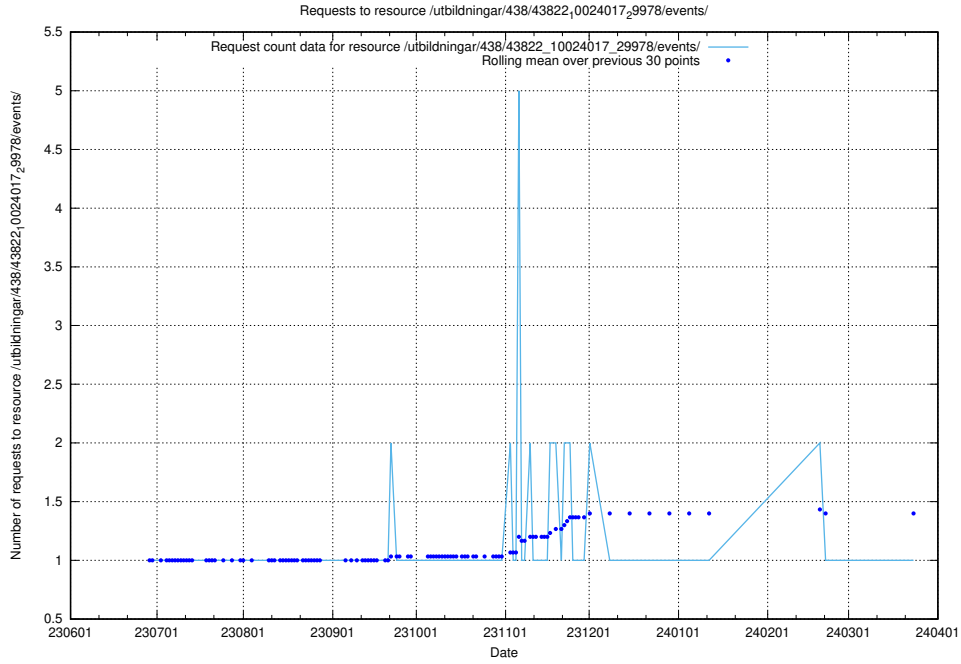

5.5376 Usage of /utbildningar/438/43822_10024017_29978/events/

Here, we count the number of requests to resource /utbildningar/438/43822_10024017_29978/events/.