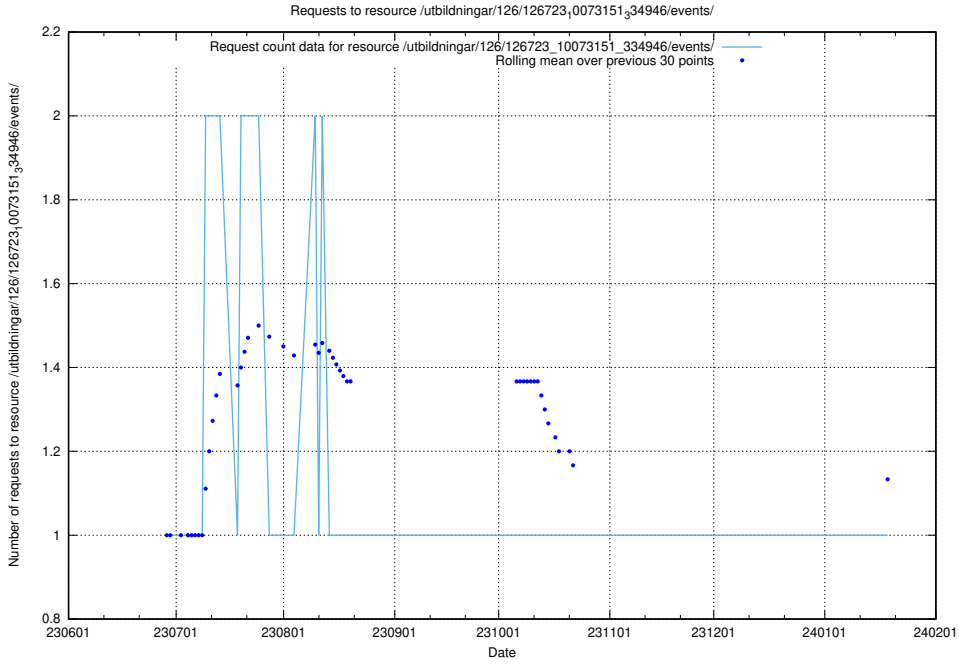

5.5400 Usage of /utbildningar/126/126723_10073151_334946/events/

Here, we count the number of requests to resource /utbildningar/126/126723_10073151_334946/events/