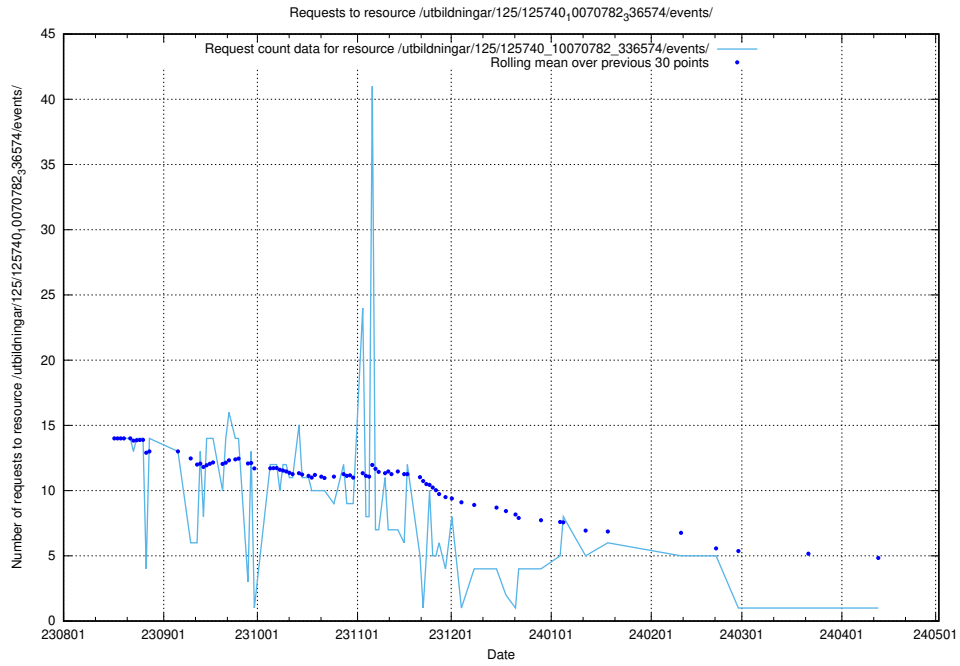

5.4724 Usage of /utbildningar/125/125740_10070782_336574/events/

Here, we count the number of requests to resource /utbildningar/125/125740_10070782_336574/events/