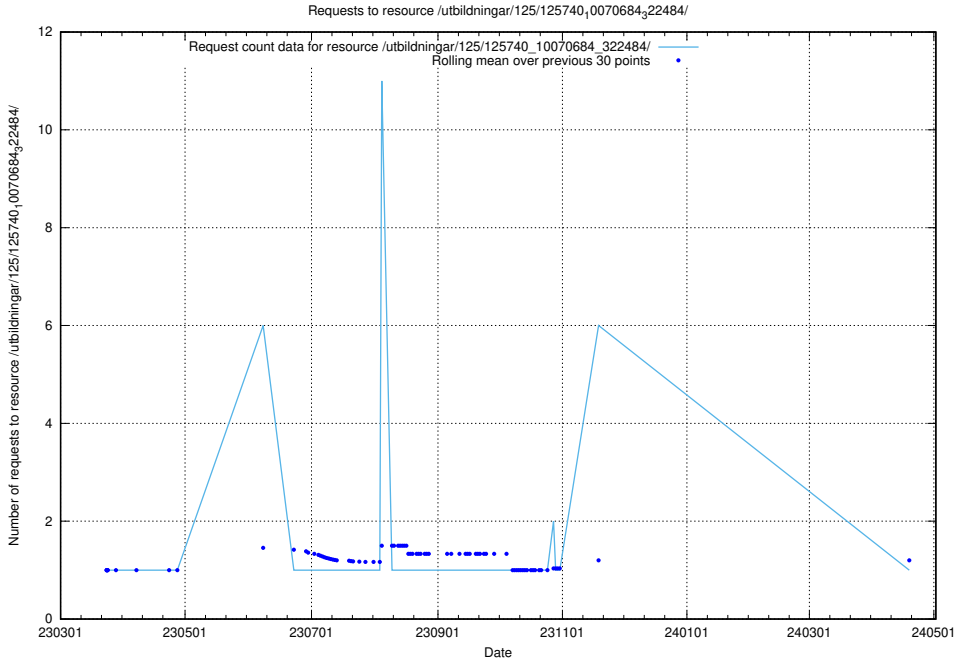

5.934 Usage of /utbildningar/125/125740_10070684_322484/

Here, we count the number of requests to resource /utbildningar/125/125740_10070684_322484/.