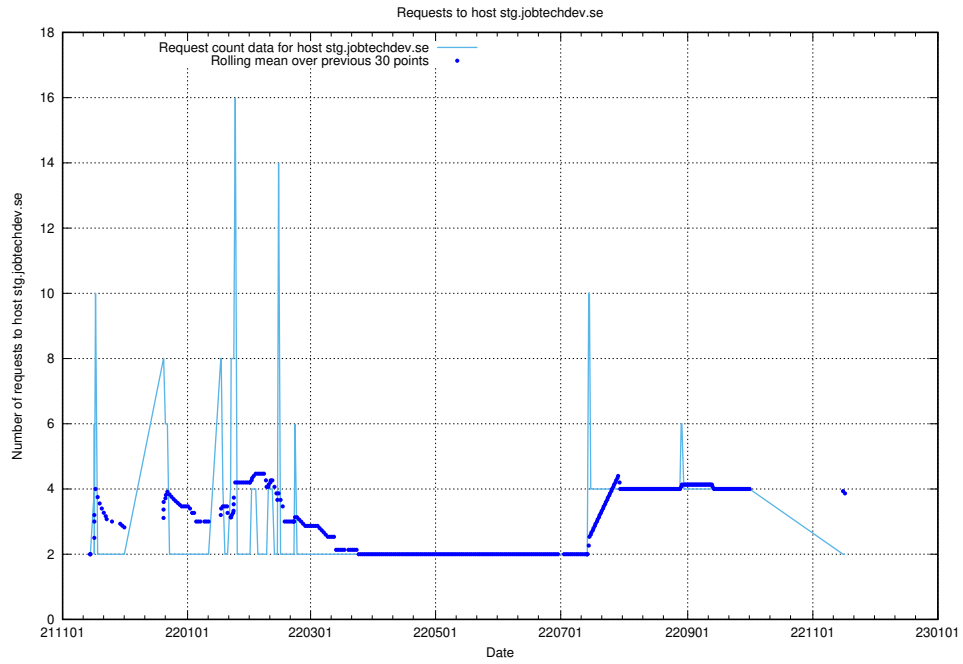

7.554 Usage of stg.jobtechdev.se

Here, we count the number of requests to host stg.jobtechdev.se.