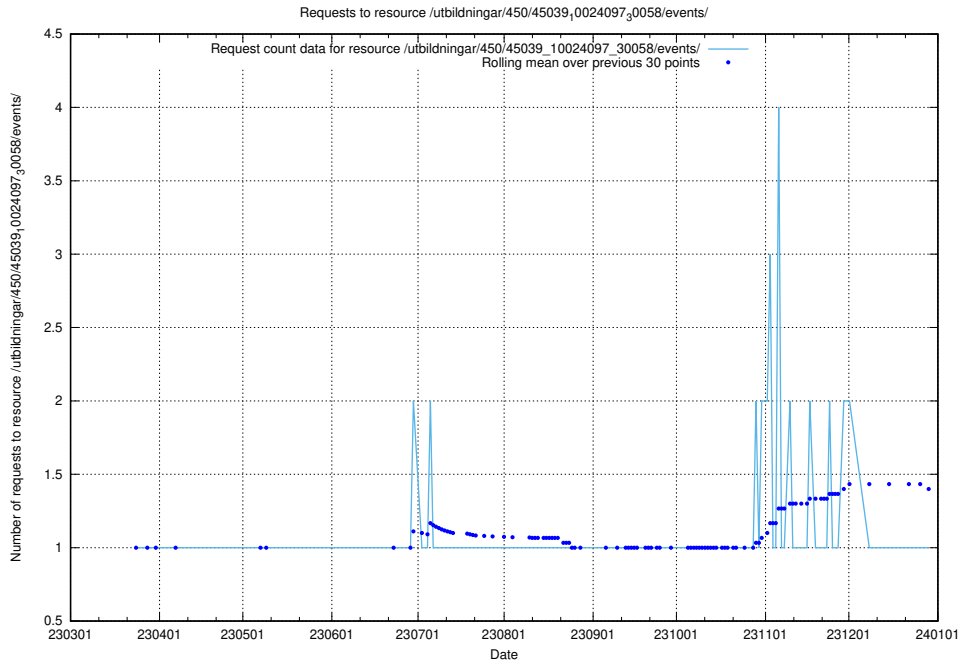

5.6137 Usage of /utbildningar/450/45039_10024097_30058/events/

Here, we count the number of requests to resource /utbildningar/450/45039_10024097_30058/events/.