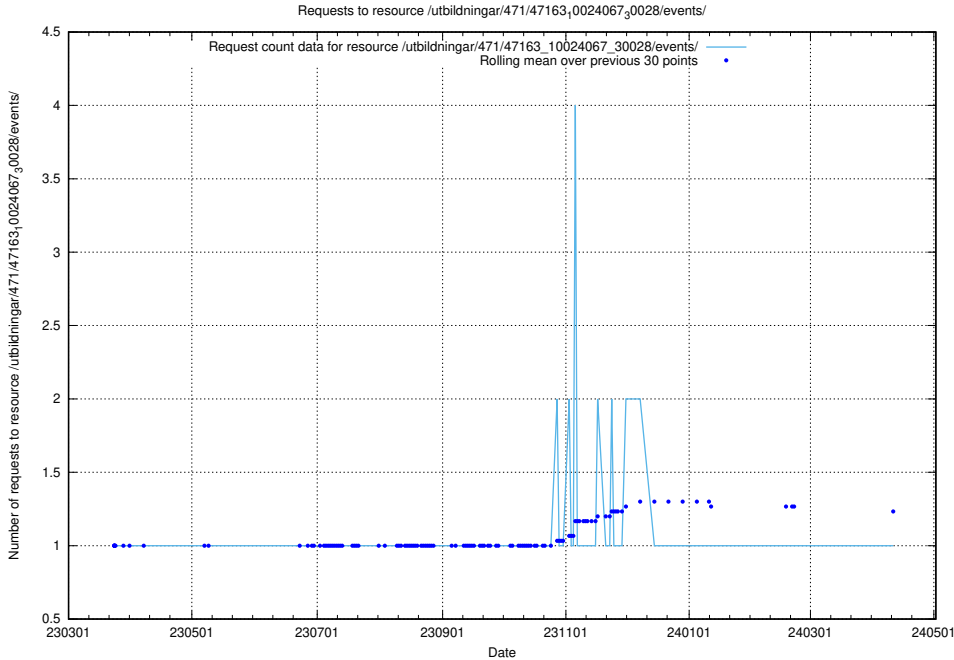

5.6288 Usage of /utbildningar/471/47163_10024067_30028/events/

Here, we count the number of requests to resource /utbildningar/471/47163_10024067_30028/events/.