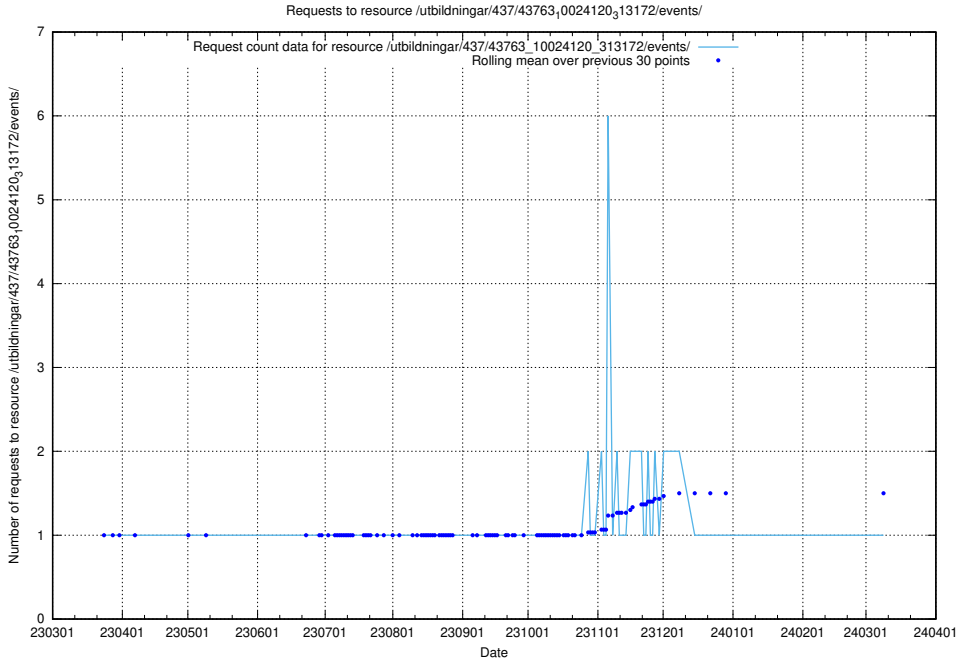

5.6162 Usage of /utbildningar/437/43763_10024120_313172/events/

Here, we count the number of requests to resource /utbildningar/437/43763_10024120_313172/events/.