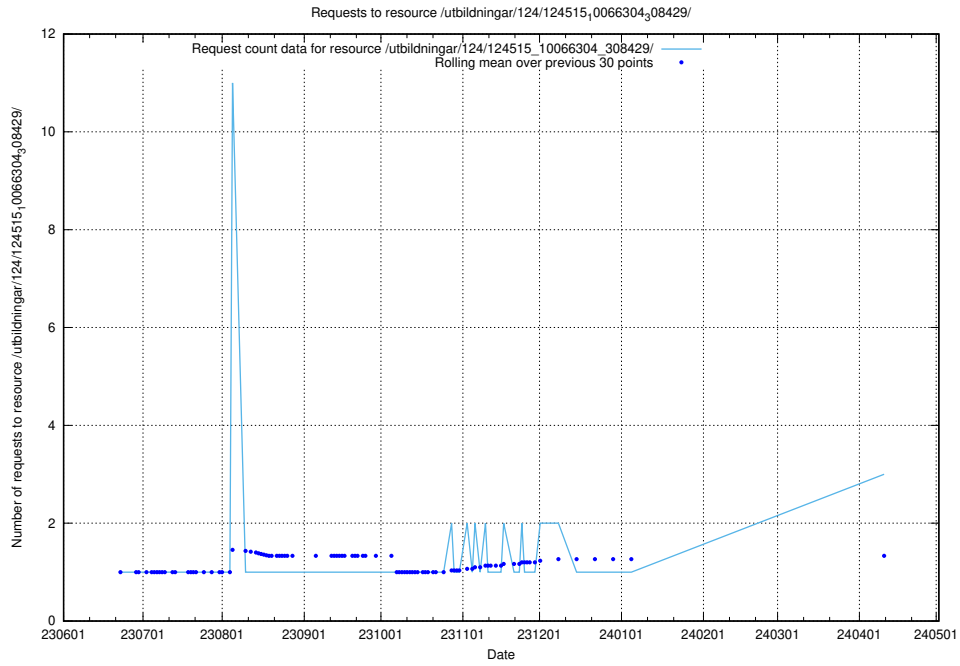

5.377 Usage of /utbildningar/124/124515_10066304_308429/

Here, we count the number of requests to resource /utbildningar/124/124515_10066304_308429/.