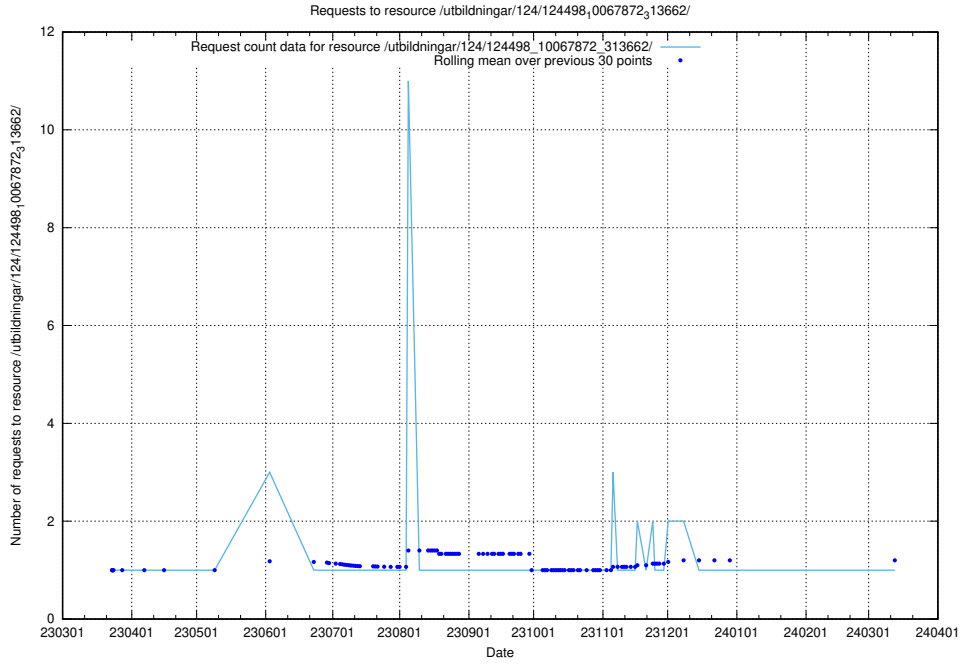

5.2599 Usage of /utbildningar/124/124498_10067872_313662/

Here, we count the number of requests to resource /utbildningar/124/124498_10067872_313662/.