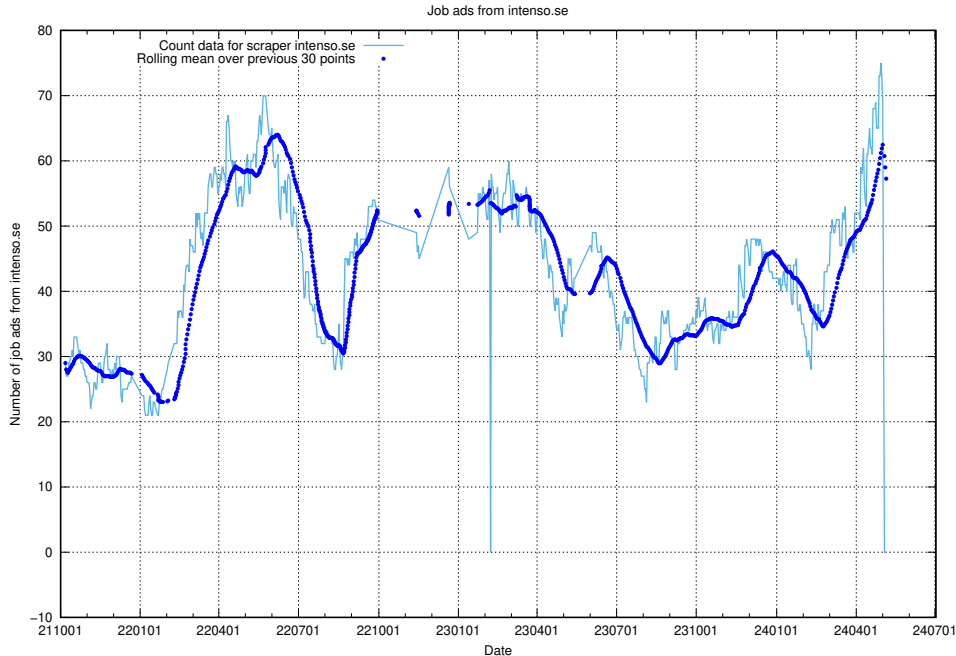

13.16 Number of ads by scraper intenso.se

Here, we count the number of job ads scraped from intenso.se.