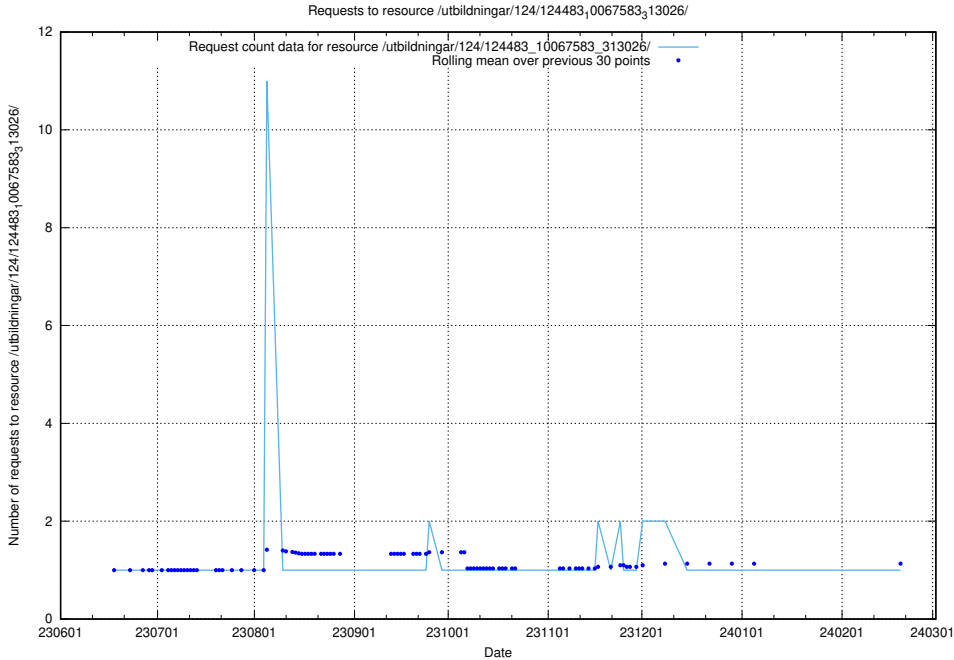

5.5811 Usage of /utbildningar/124/124483_10067583_313026/

Here, we count the number of requests to resource /utbildningar/124/124483_10067583_313026/.