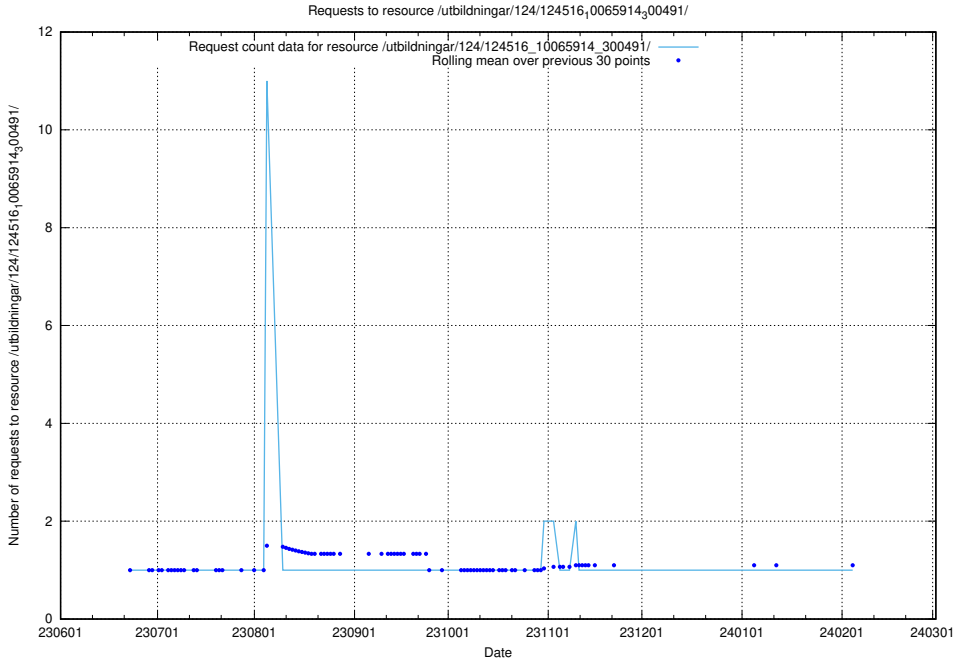

5.5718 Usage of /utbildningar/124/124516_10065914_300491/

Here, we count the number of requests to resource /utbildningar/124/124516_10065914_300491/.