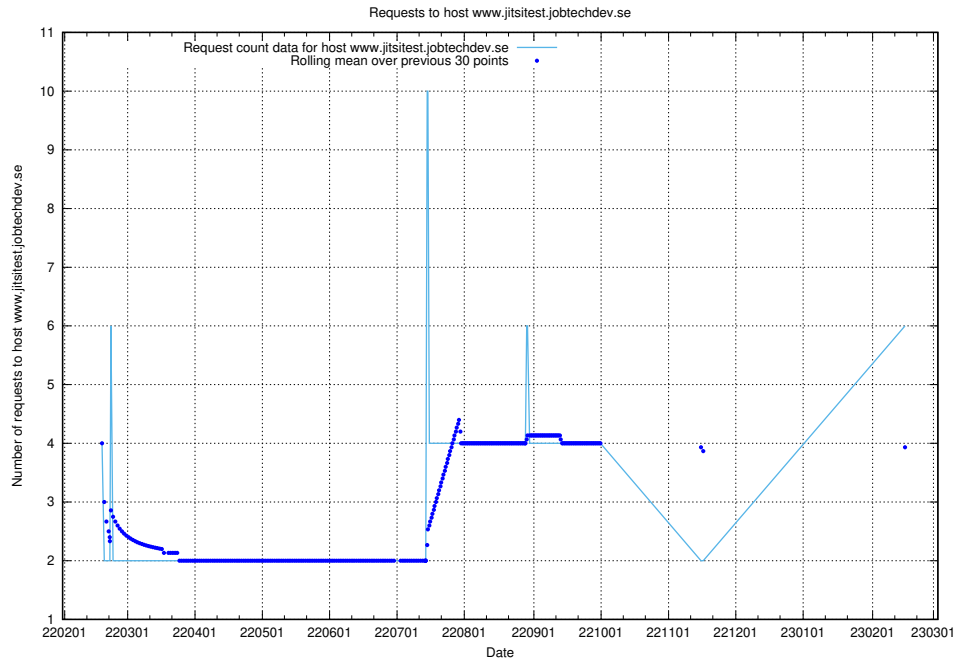

7.81 Usage of www.jitsitest.jobtechdev.se

Here, we count the number of requests to host www.jitsitest.jobtechdev.se.