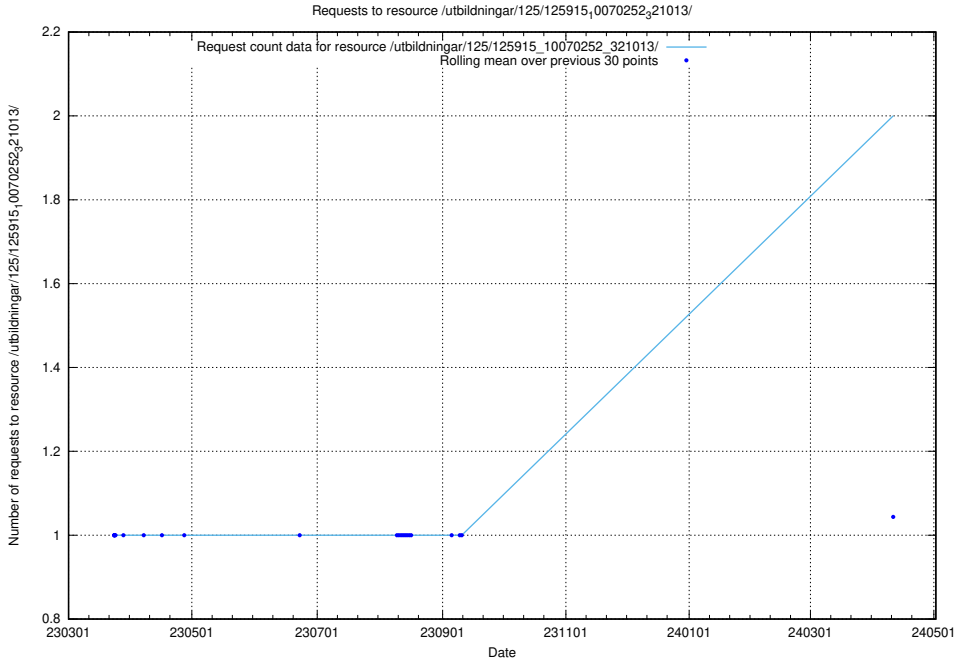

5.902 Usage of /utbildningar/125/125915_10070252_321013/

Here, we count the number of requests to resource /utbildningar/125/125915_10070252_321013/.