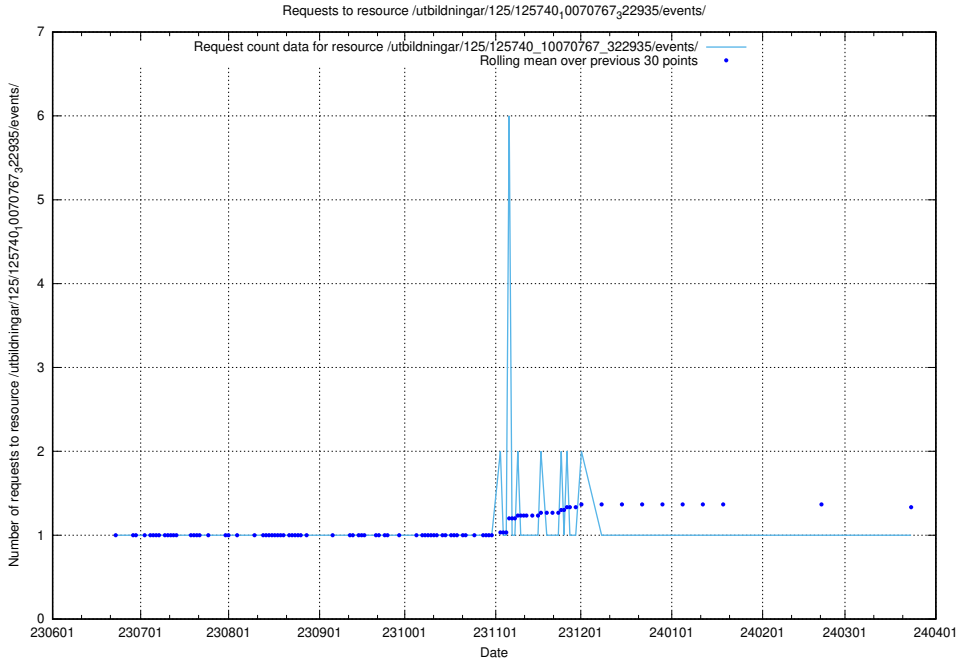

### 5.5648 Usage of /utbildningar/125/125740\_10070767\_322935/events/

Here, we count the number of requests to resource /utbildningar/125/125740\_10070767\_322935/events/