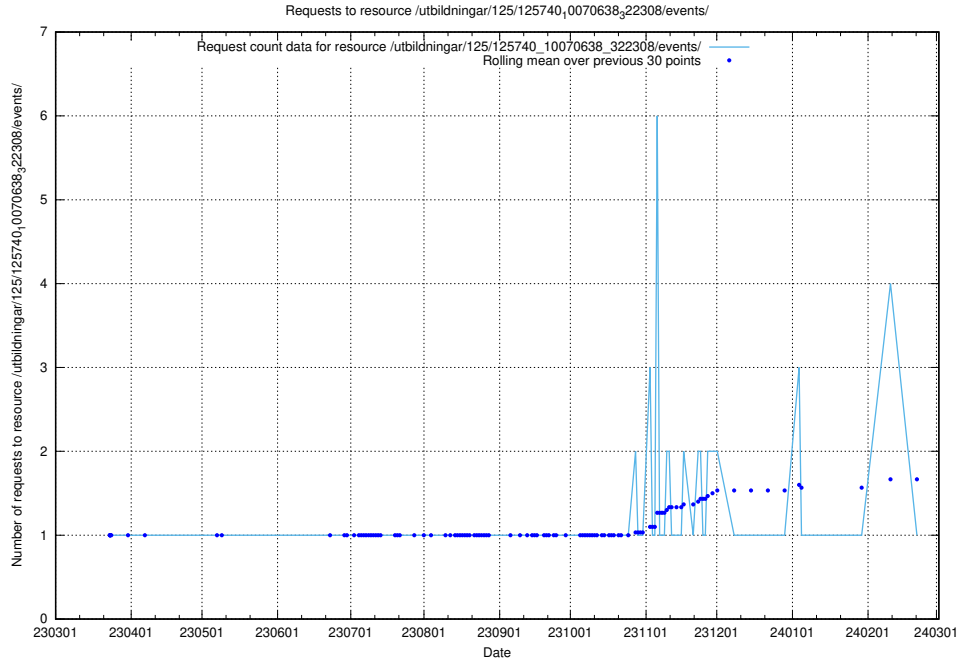

5.955 Usage of /utbildningar/125/125740_10070638_322308/events/

Here, we count the number of requests to resource /utbildningar/125/125740_10070638_322308/events/