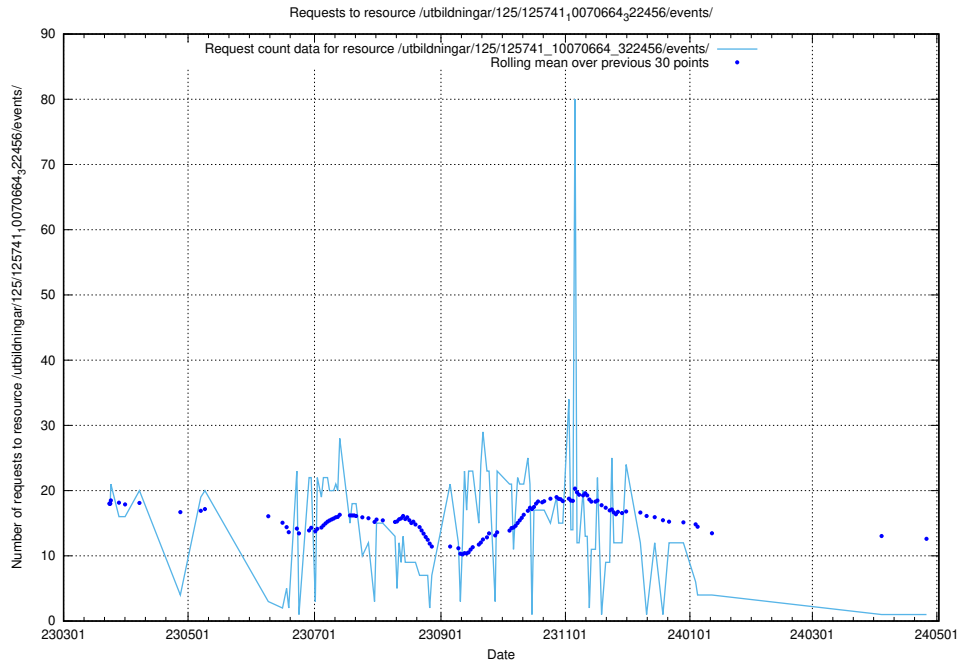

5.6218 Usage of /utbildningar/125/125741_10070664_322456/events/

Here, we count the number of requests to resource /utbildningar/125/125741_10070664_322456/events/