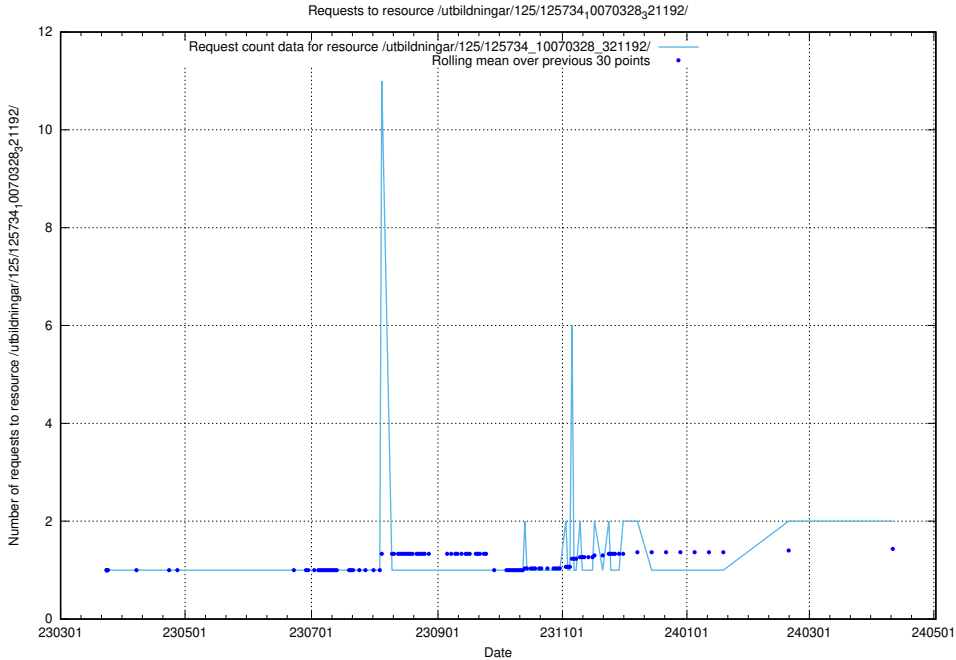

5.435 Usage of /utbildningar/125/125734_10070328_321192/

Here, we count the number of requests to resource /utbildningar/125/125734_10070328_321192/.