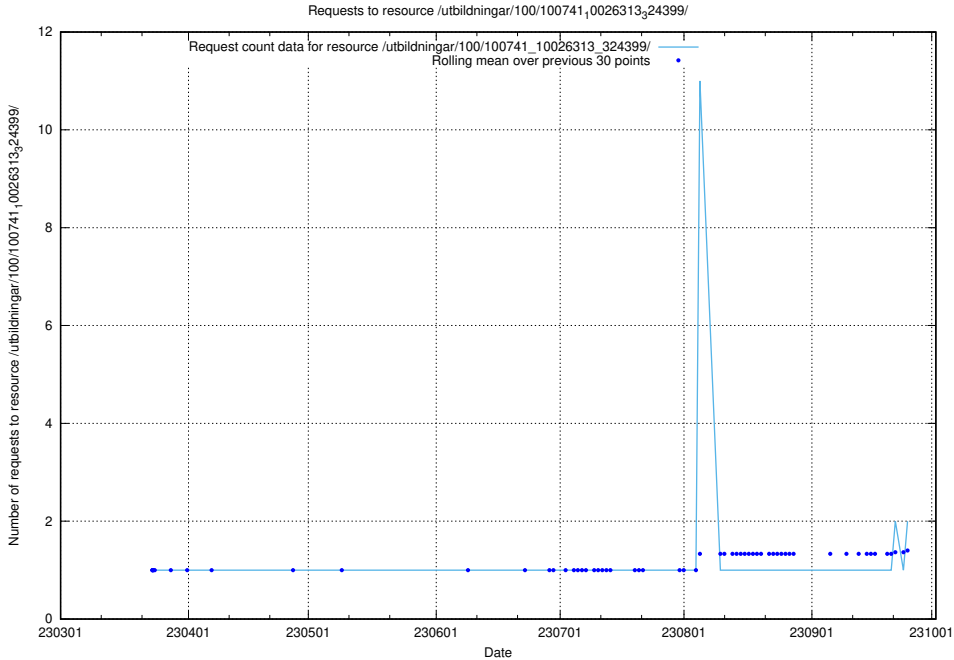

5.798 Usage of /utbildningar/100/100741_10026313_324399/

Here, we count the number of requests to resource /utbildningar/100/100741_10026313_324399/.