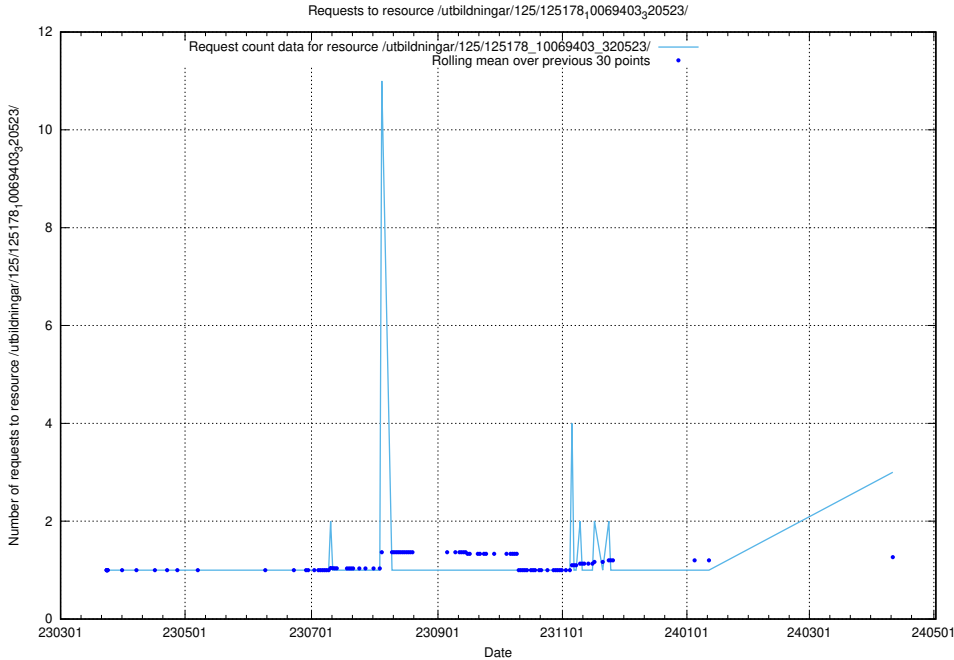

5.257 Usage of /utbildningar/125/125178_10069403_320523/

Here, we count the number of requests to resource /utbildningar/125/125178_10069403_320523/.