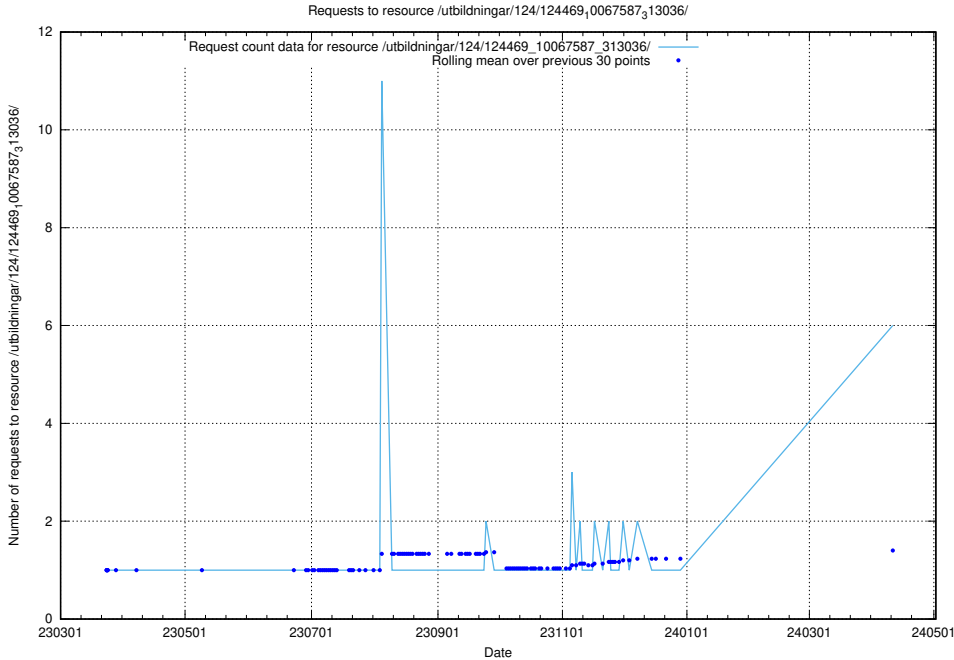

5.57 Usage of /utbildningar/124/124469_10067587_313036/

Here, we count the number of requests to resource /utbildningar/124/124469_10067587_313036/.