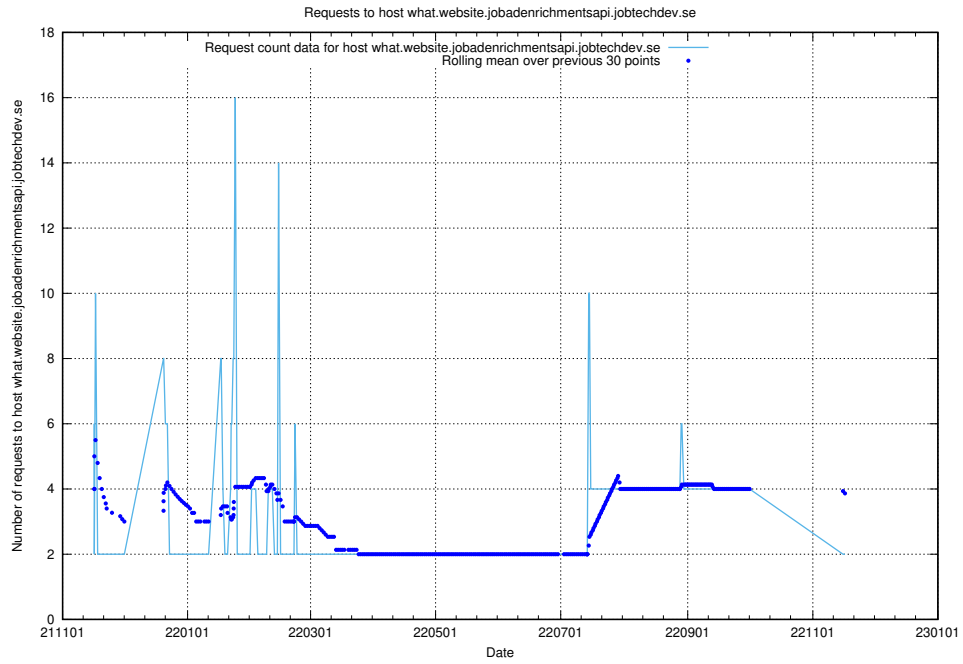

7.499 Usage of what.website.jobadenrichmentsapi.jobtechdev.se

Here, we count the number of requests to host what.website.jobadenrichmentsapi.jobtechdev.se.