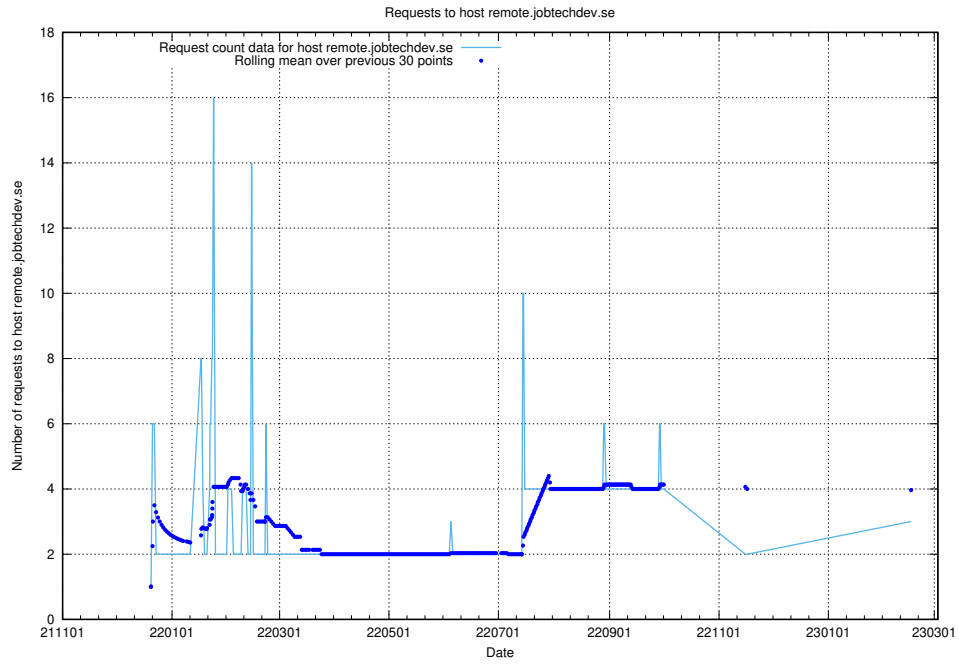

7.192 Usage of remote.jobtechdev.se

Here, we count the number of requests to host remote.jobtechdev.se.