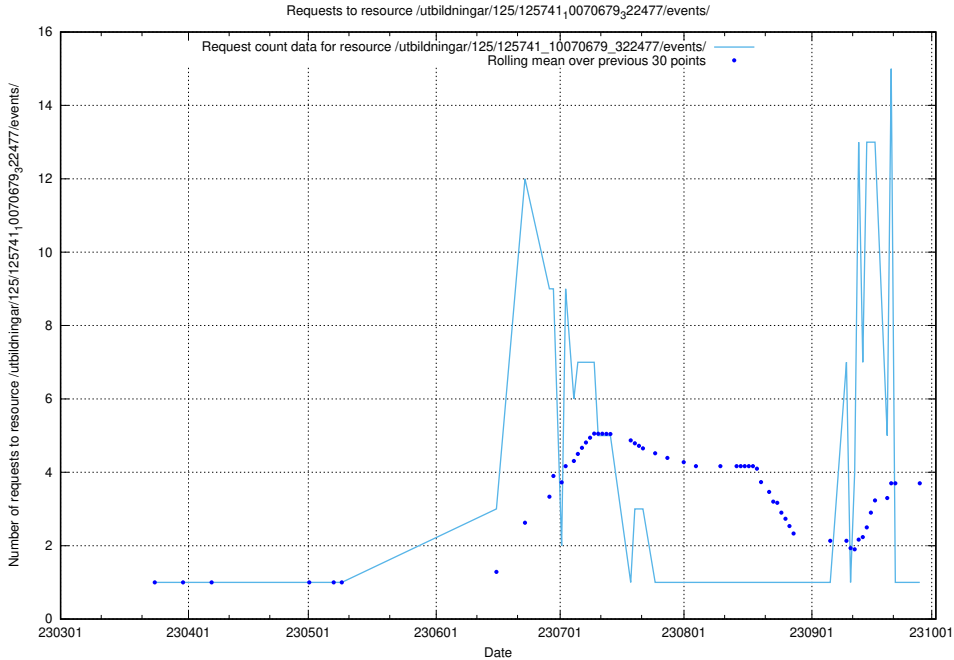

5.6205 Usage of /utbildningar/125/125741_10070679_322477/events/

Here, we count the number of requests to resource /utbildningar/125/125741_10070679_322477/events/