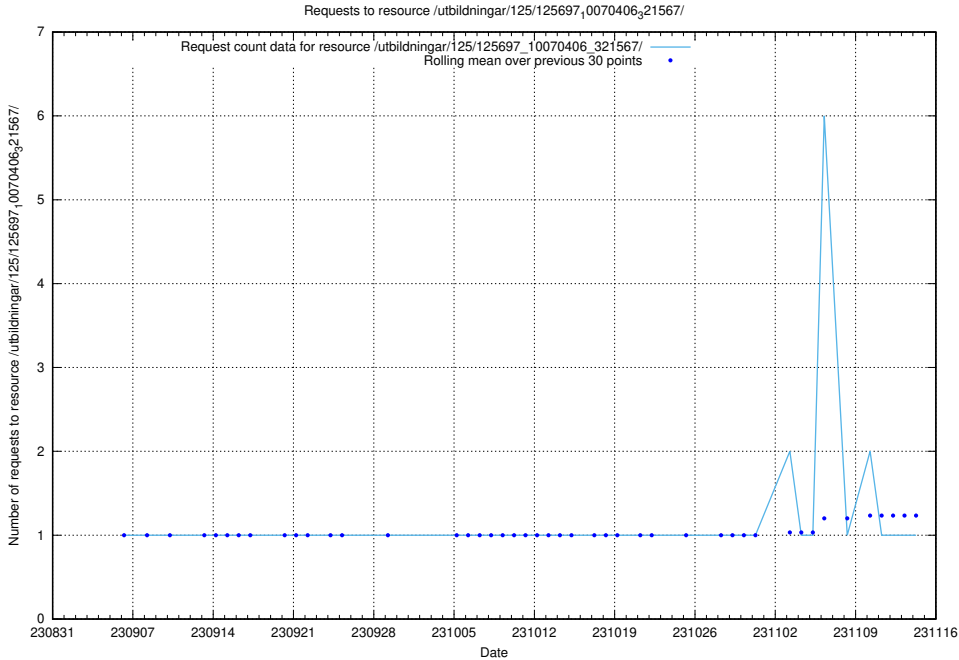

5.4624 Usage of /utbildningar/125/125697_10070406_321567/

Here, we count the number of requests to resource /utbildningar/125/125697_10070406_321567/.