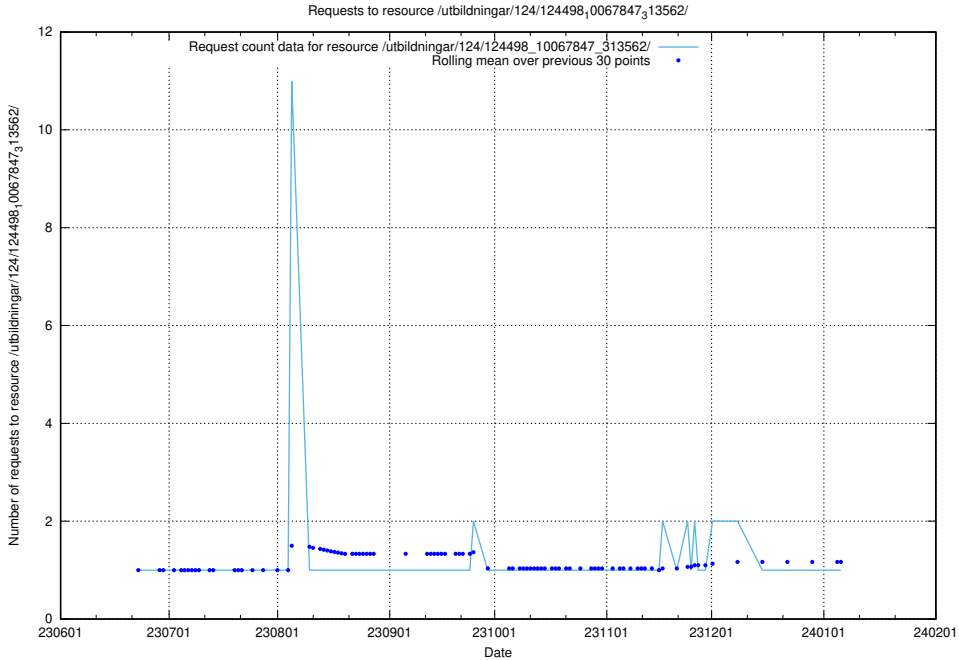

5.5738 Usage of /utbildningar/124/124498_10067847_313562/

Here, we count the number of requests to resource /utbildningar/124/124498_10067847_313562/.