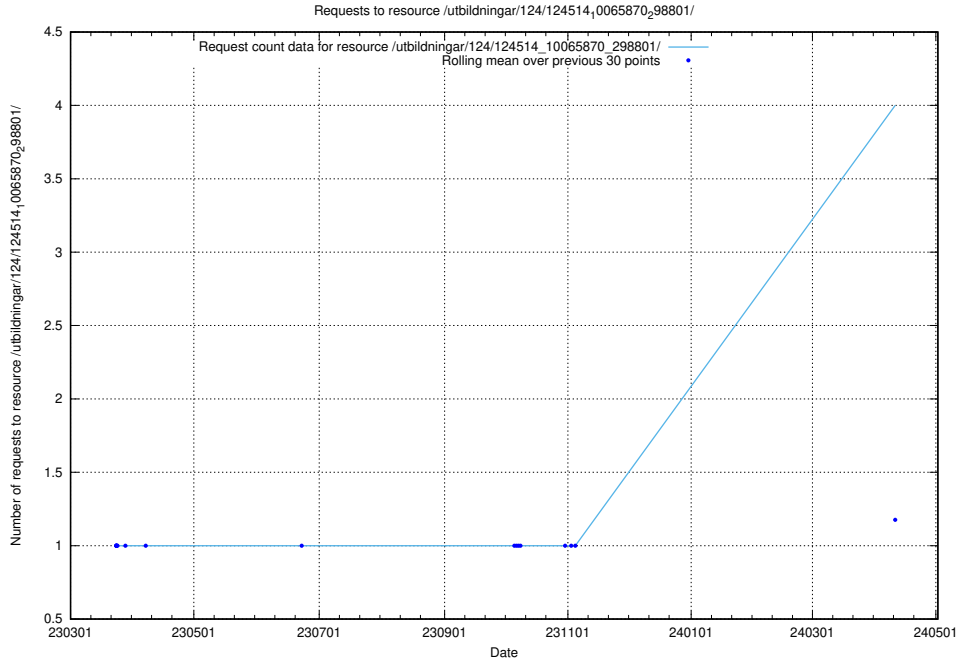

5.177 Usage of /utbildningar/124/124514_10065870_298801/

Here, we count the number of requests to resource /utbildningar/124/124514_10065870_298801/.