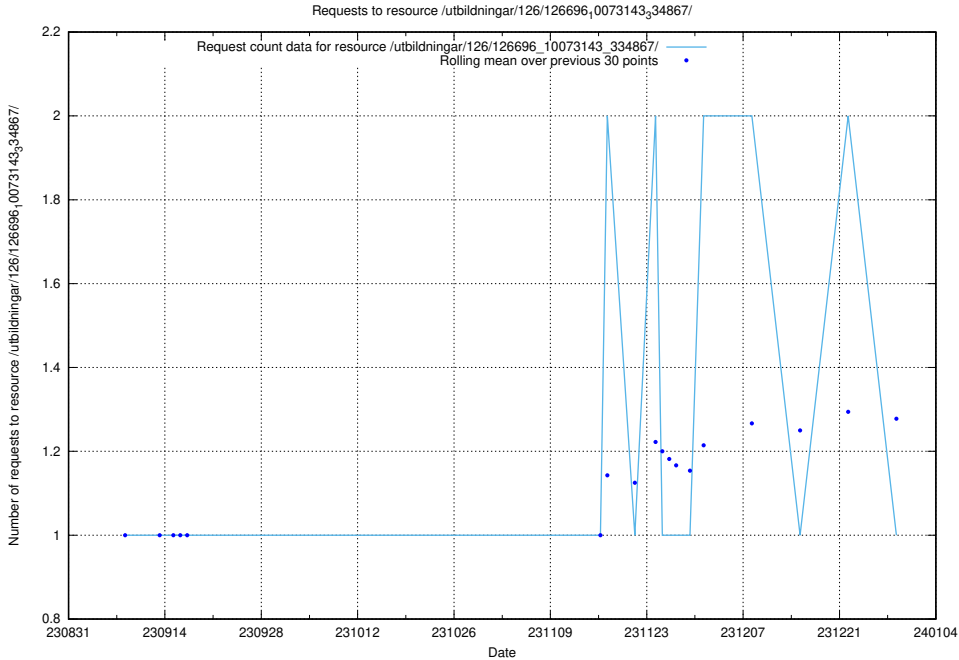

5.4579 Usage of /utbildningar/126/126696_10073143_334867/

Here, we count the number of requests to resource /utbildningar/126/126696_10073143_334867/.