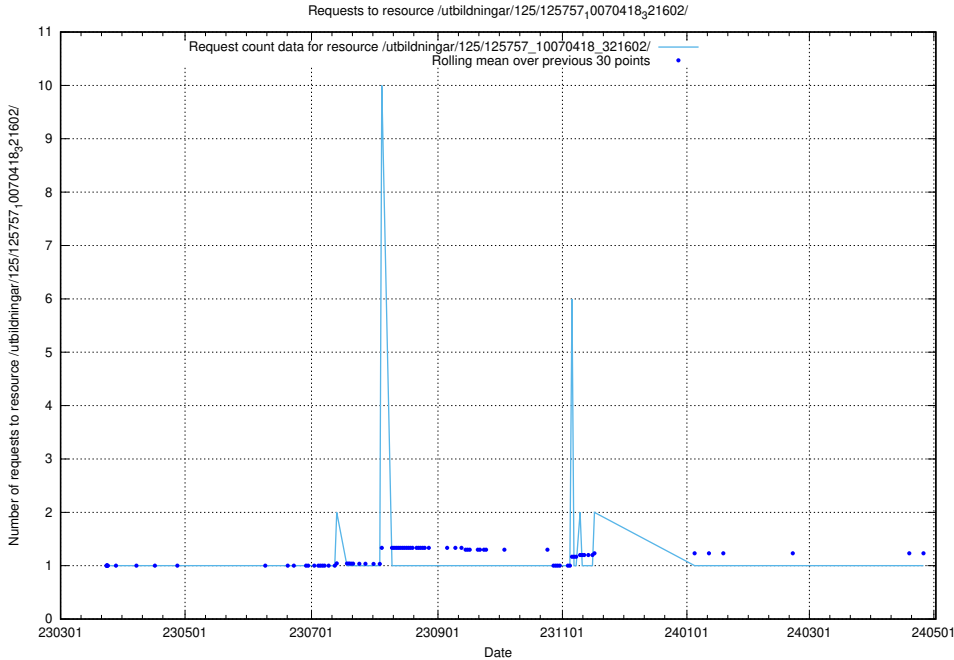

5.6425 Usage of /utbildningar/125/125757_10070418_321602/

Here, we count the number of requests to resource /utbildningar/125/125757_10070418_321602/.