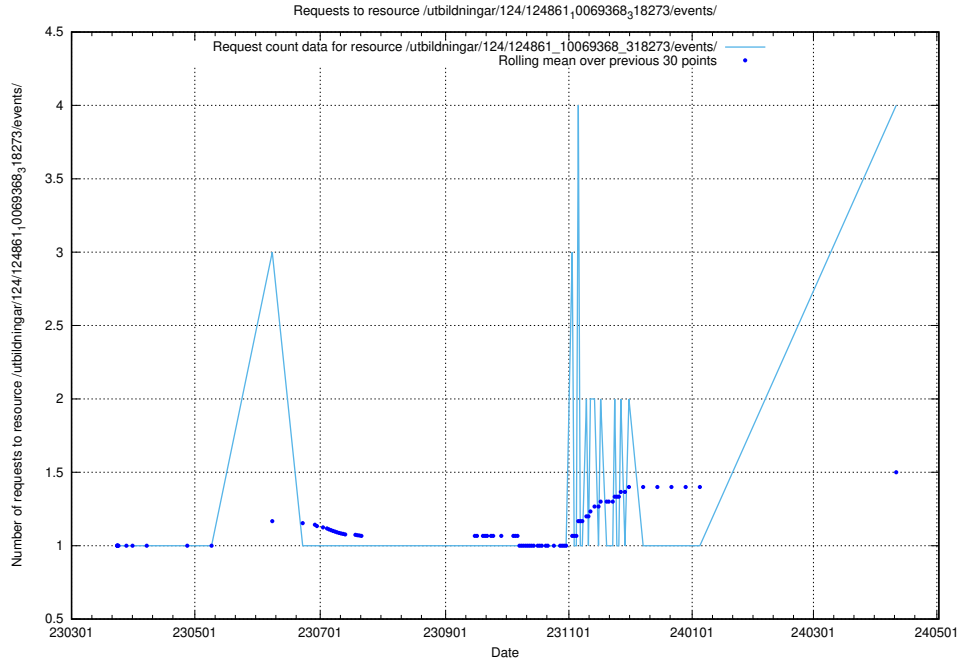

### 5.164 Usage of /utbildningar/124/124861\_10069368\_318273/events/

Here, we count the number of requests to resource /utbildningar/124/124861\_10069368\_318273/events/