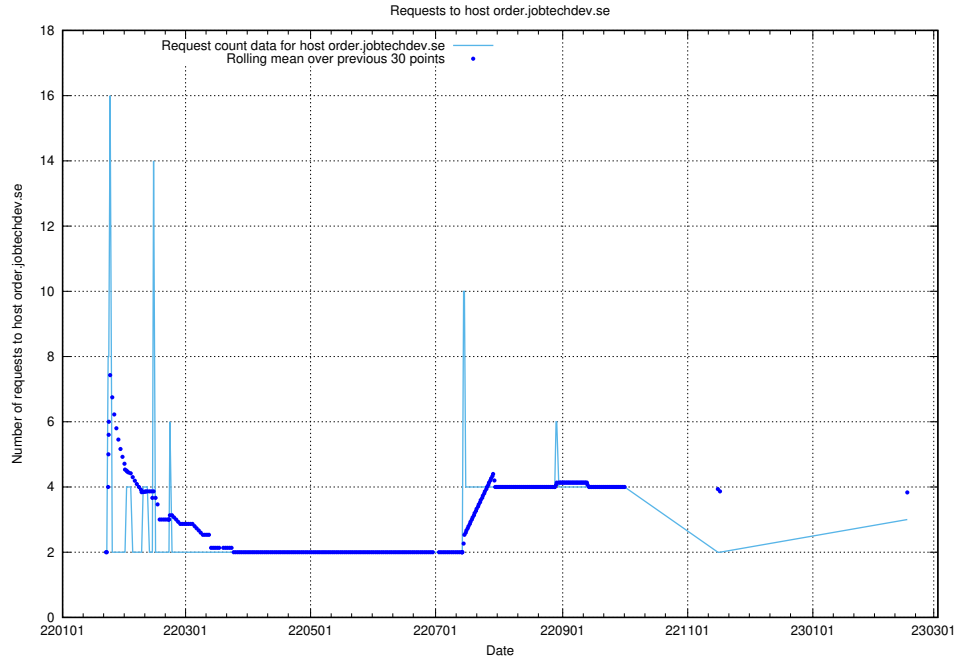

## 7.245 Usage of order.jobtechdev.se

Here, we count the number of requests to host order.jobtechdev.se.