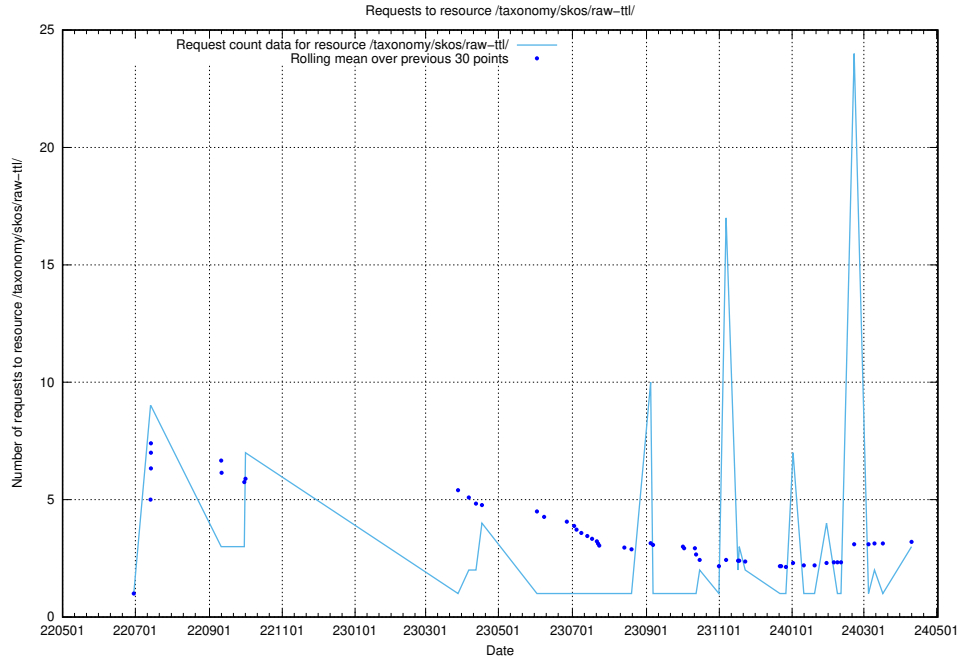

5.250 Usage of /taxonomy/skos/raw-ttl/

Here, we count the number of requests to resource /taxonomy/skos/raw-ttl/.