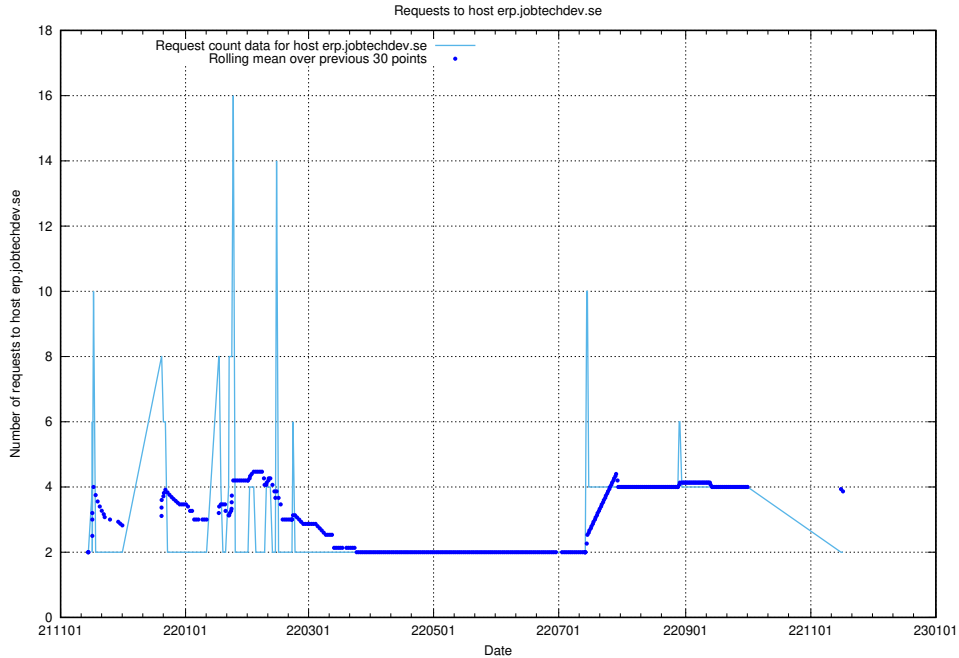

7.260 Usage of erp.jobtechdev.se

Here, we count the number of requests to host erp.jobtechdev.se.