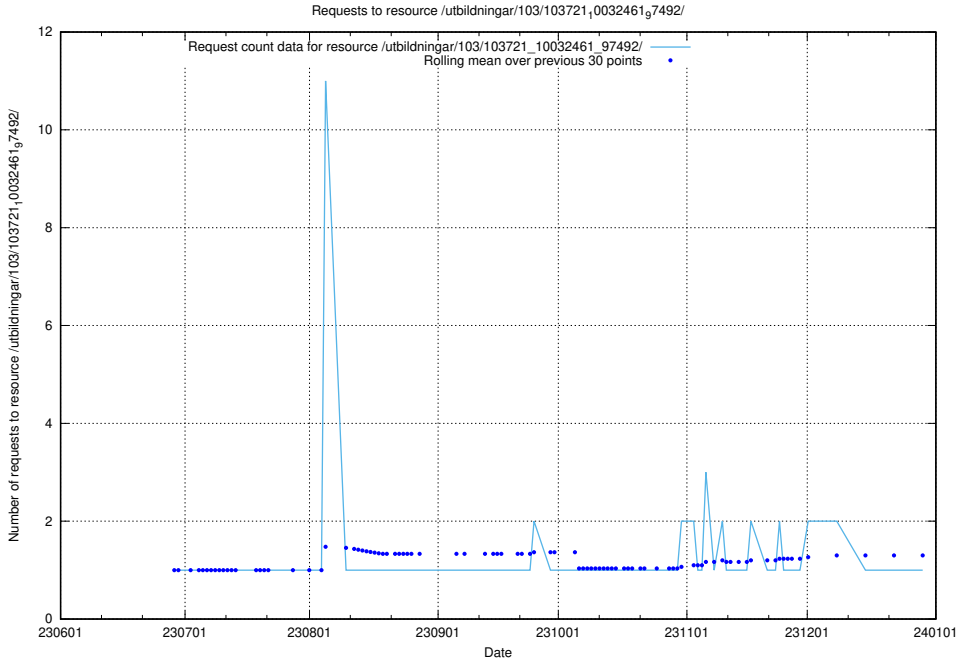

5.5483 Usage of /utbildningar/103/103721_10032461_97492/

Here, we count the number of requests to resource /utbildningar/103/103721_10032461_97492/.