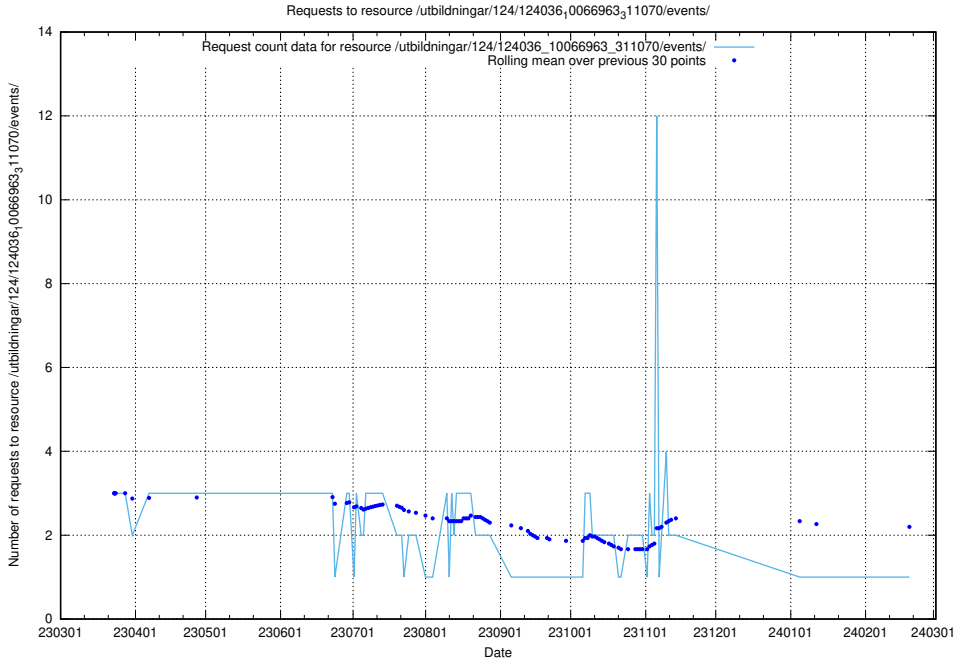

5.6240 Usage of /utbildningar/124/124036_10066963_311070/events/

Here, we count the number of requests to resource /utbildningar/124/124036_10066963_311070/events/