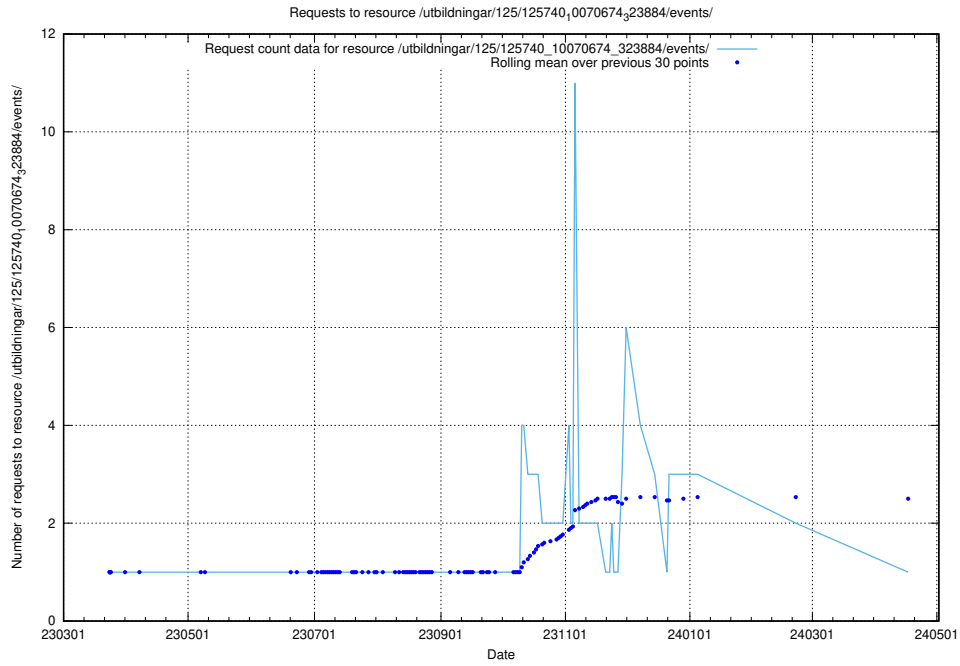

5.942 Usage of /utbildningar/125/125740_10070674_323884/events/

Here, we count the number of requests to resource /utbildningar/125/125740_10070674_323884/events/