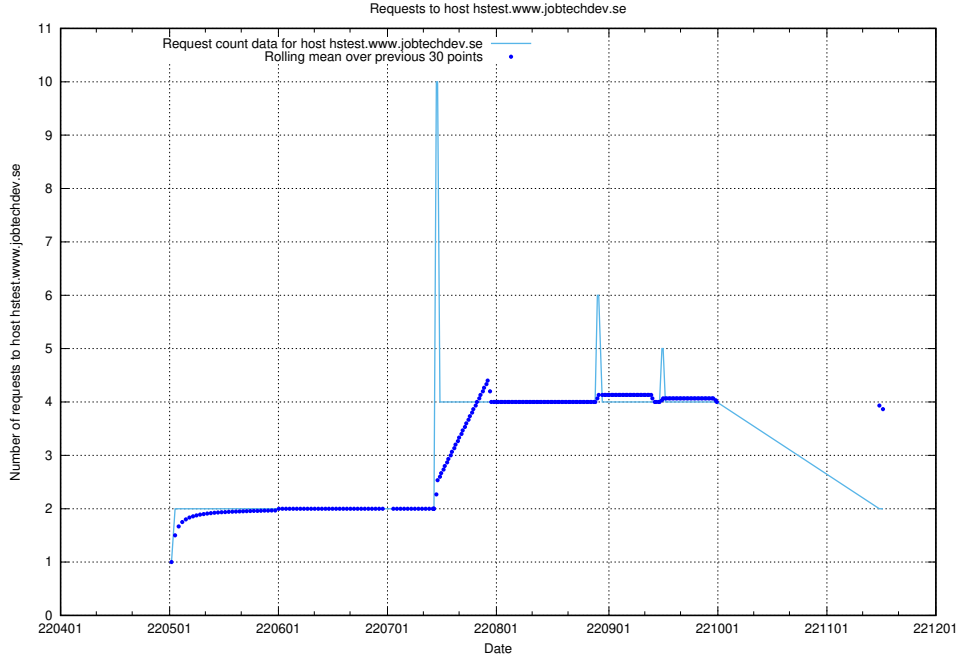

7.431 Usage of hstest.www.jobtechdev.se

Here, we count the number of requests to host hstest.www.jobtechdev.se.