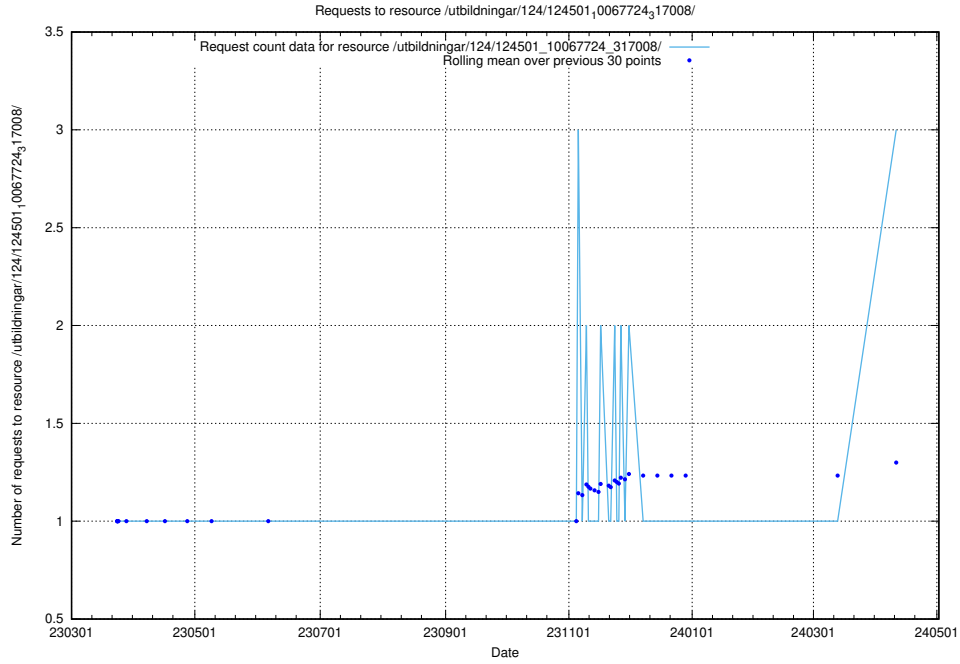

5.288 Usage of /utbildningar/124/124501_10067724_317008/

Here, we count the number of requests to resource /utbildningar/124/124501_10067724_317008/.