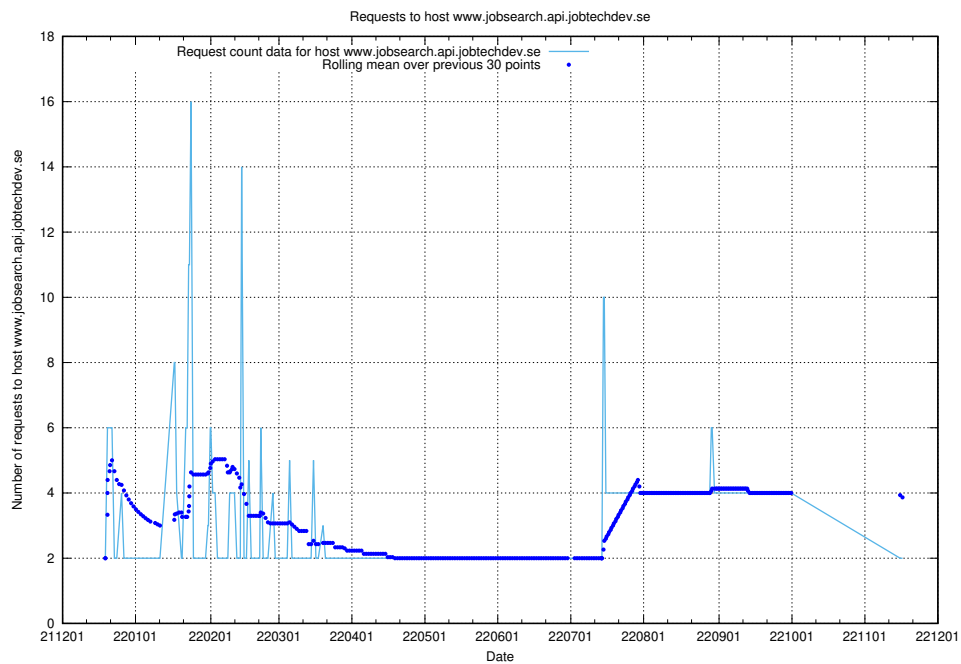

7.376 Usage of www.jobsearch.api.jobtechdev.se

Here, we count the number of requests to host www.jobsearch.api.jobtechdev.se.