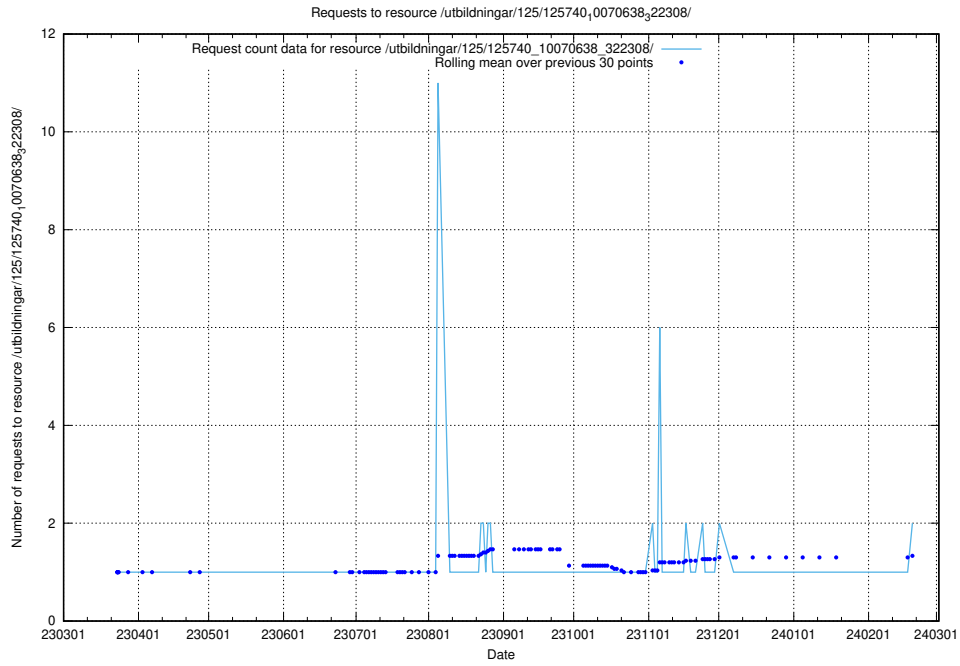

5.433 Usage of /utbildningar/125/125740_10070638_322308/

Here, we count the number of requests to resource /utbildningar/125/125740_10070638_322308/.