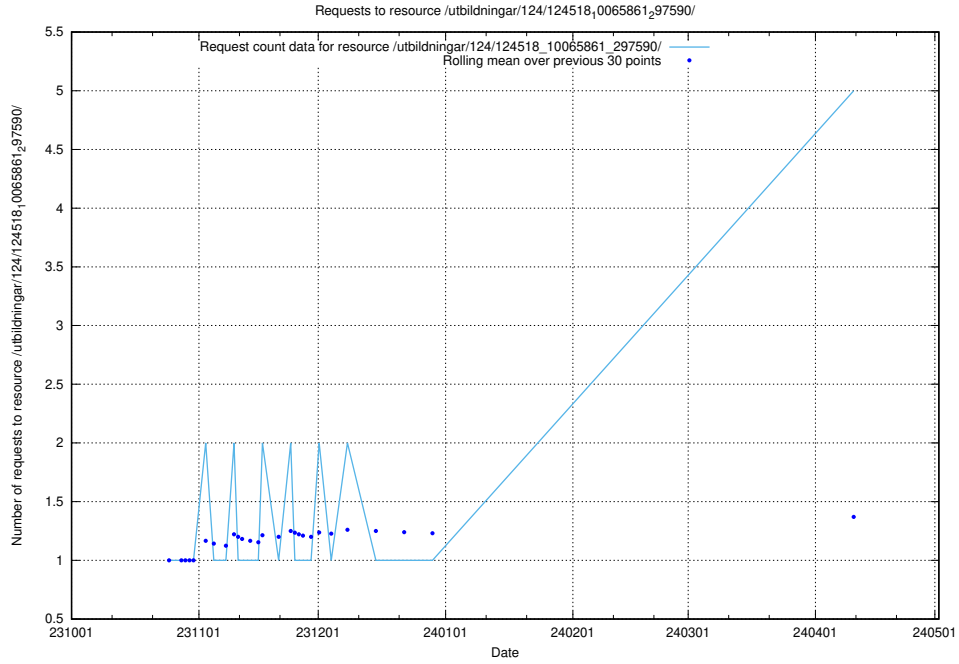

5.137 Usage of /utbildningar/124/124518_10065861_297590/

Here, we count the number of requests to resource /utbildningar/124/124518_10065861_297590/.