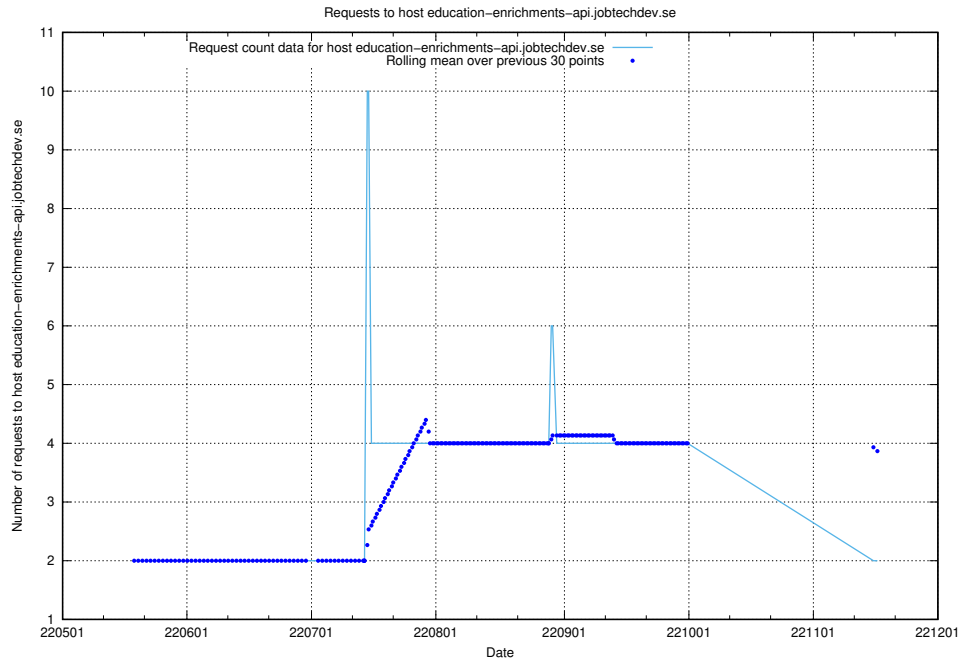

## 7.420 Usage of education-enrichments-api.jobtechdev.se

Here, we count the number of requests to host education-enrichments-api.jobtechdev.se.