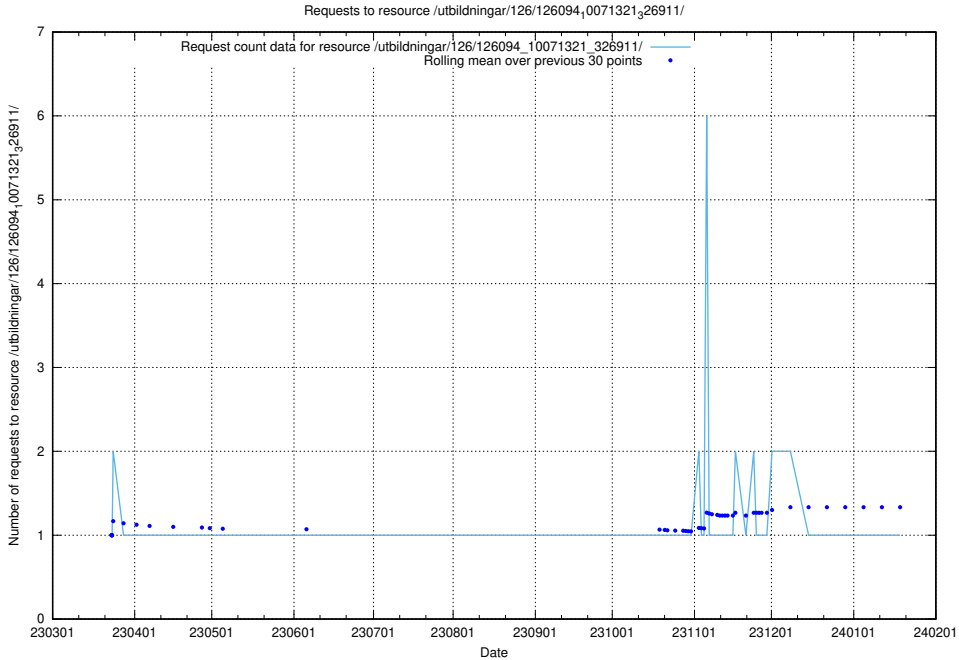

5.6411 Usage of /utbildningar/126/126094_10071321_326911/

Here, we count the number of requests to resource /utbildningar/126/126094_10071321_326911/.