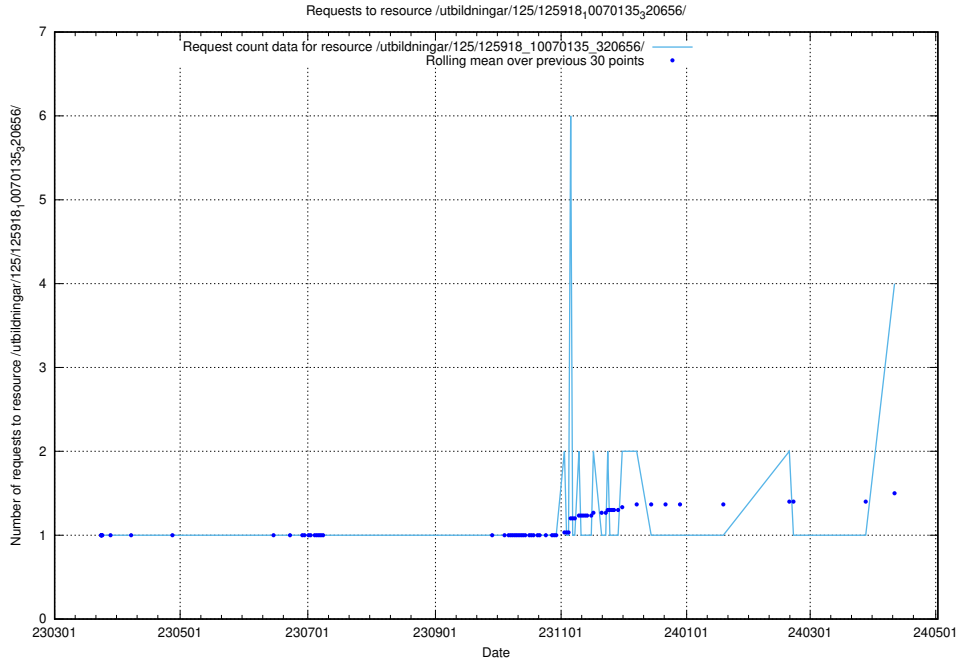

5.246 Usage of /utbildningar/125/125918_10070135_320656/

Here, we count the number of requests to resource /utbildningar/125/125918_10070135_320656/.