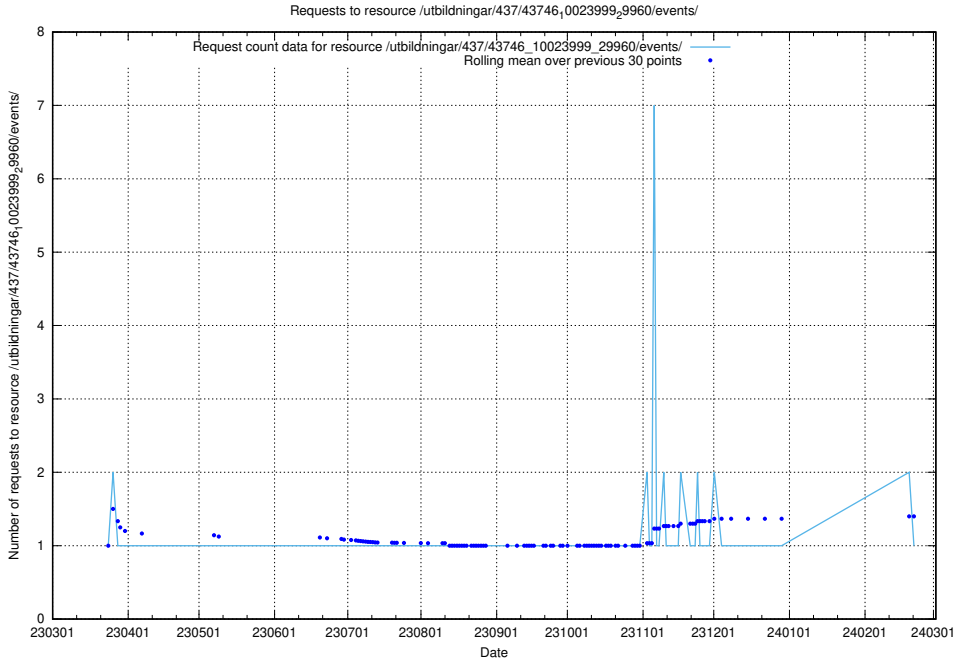

5.6173 Usage of /utbildningar/437/43746_10023999_29960/events/

Here, we count the number of requests to resource /utbildningar/437/43746_10023999_29960/events/.