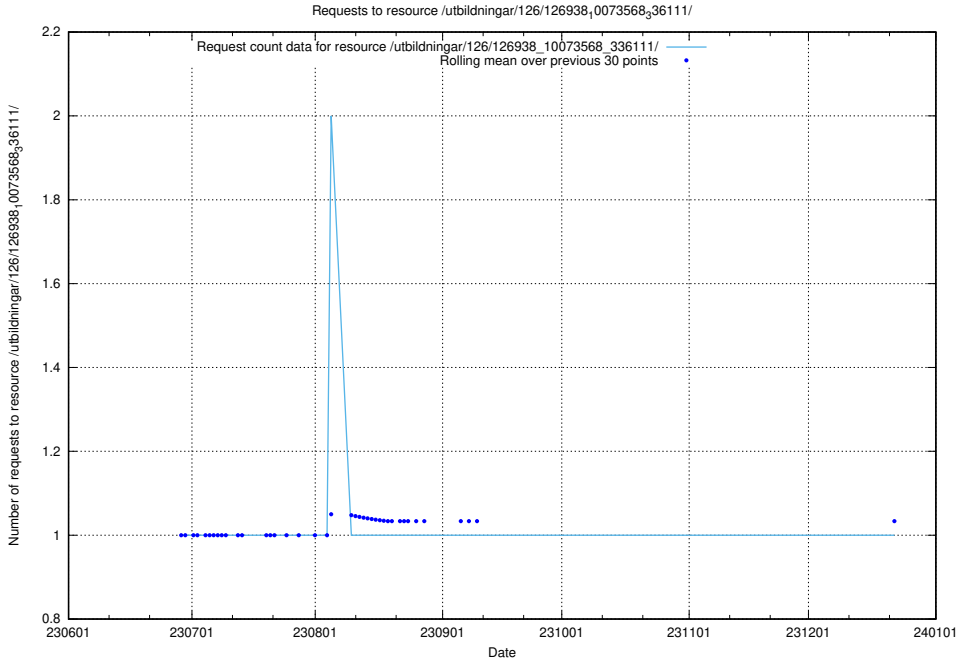

5.5383 Usage of /utbildningar/126/126938_10073568_336111/

Here, we count the number of requests to resource /utbildningar/126/126938_10073568_336111/.