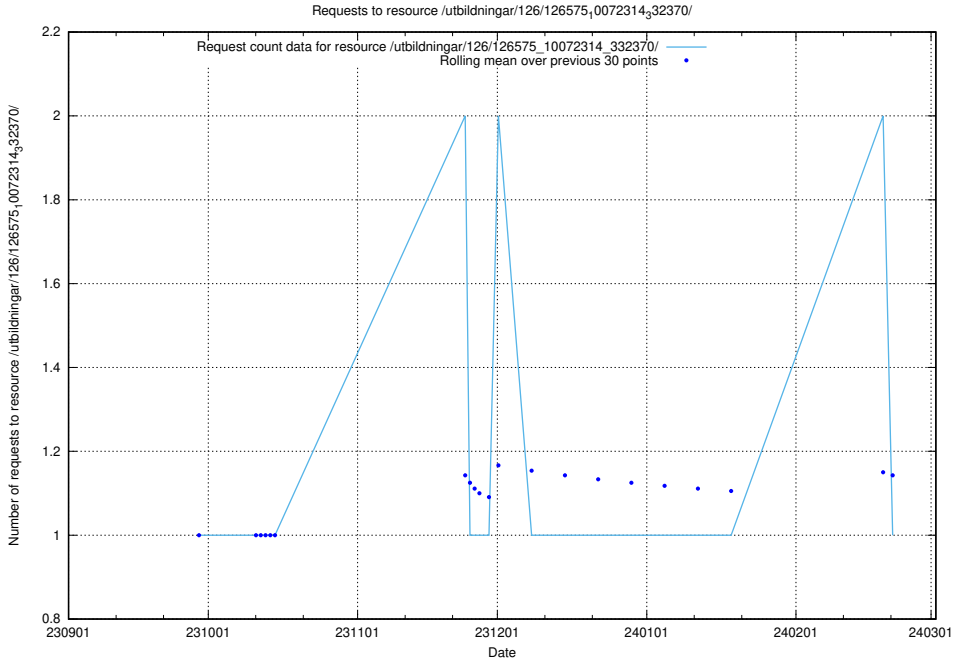

5.4397 Usage of /utbildningar/126/126575_10072314_332370/

Here, we count the number of requests to resource /utbildningar/126/126575_10072314_332370/.