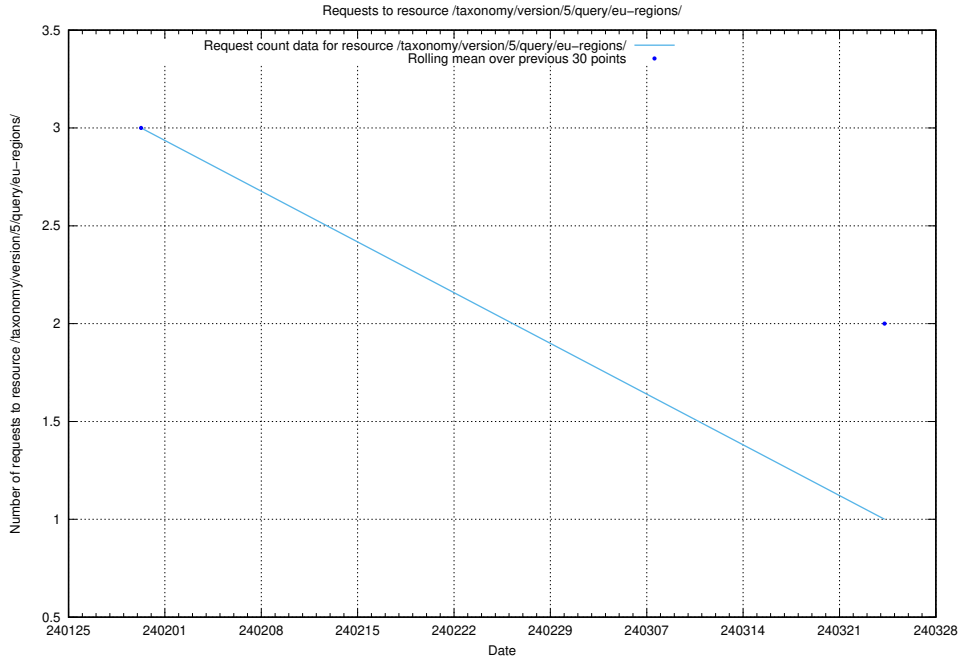

5.2567 Usage of /taxonomy/version/5/query/eu-regions/

Here, we count the number of requests to resource /taxonomy/version/5/query/eu-regions/.