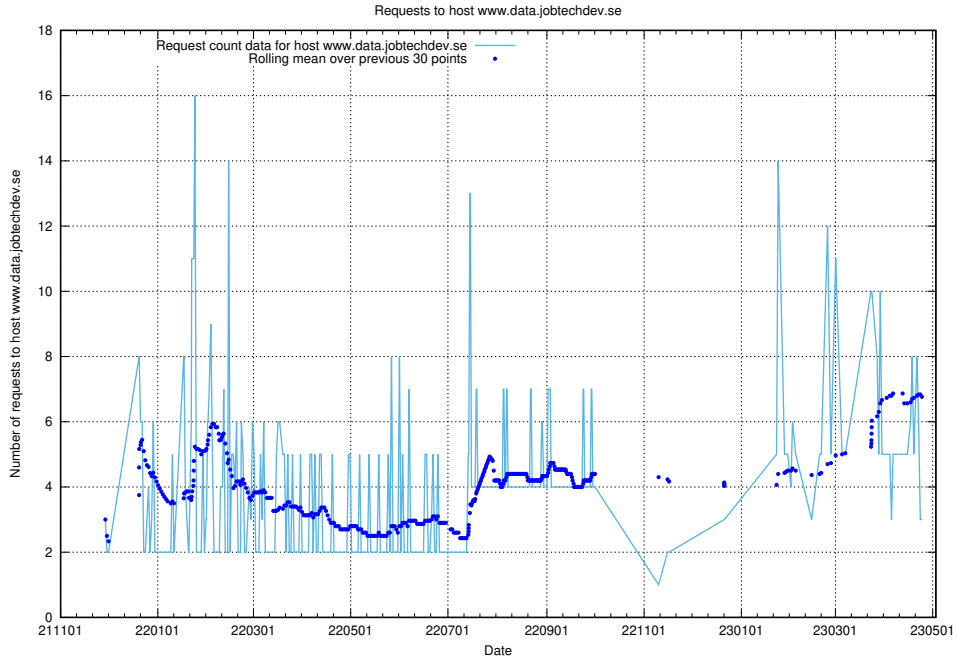

7.203 Usage of `www.data.jobtechdev.se`

Here, we count the number of requests to host `www.data.jobtechdev.se`.