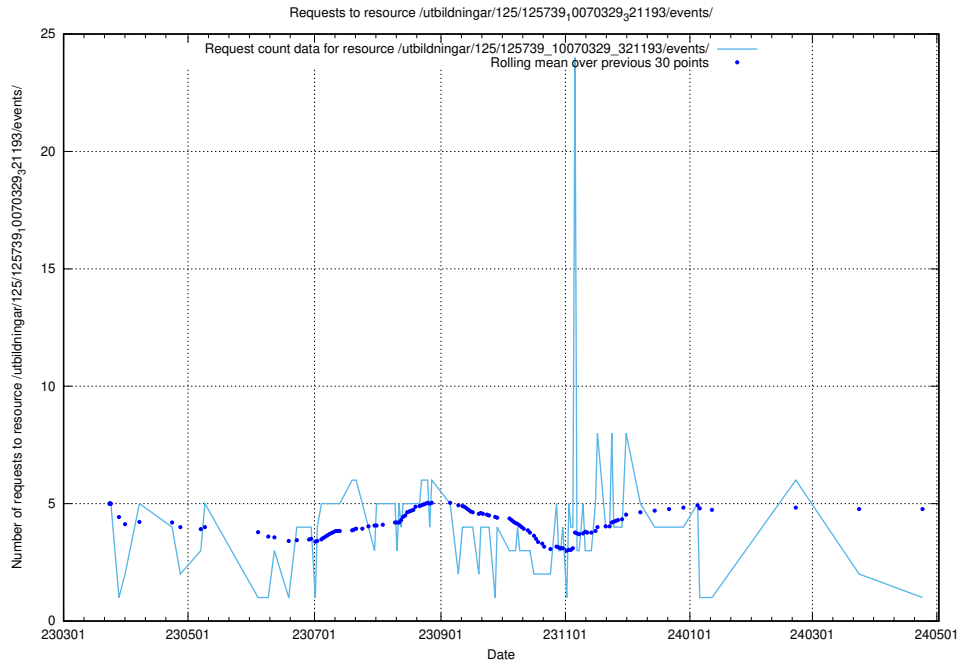

5.6226 Usage of /utbildningar/125/125739_10070329_321193/events/

Here, we count the number of requests to resource /utbildningar/125/125739_10070329_321193/events/