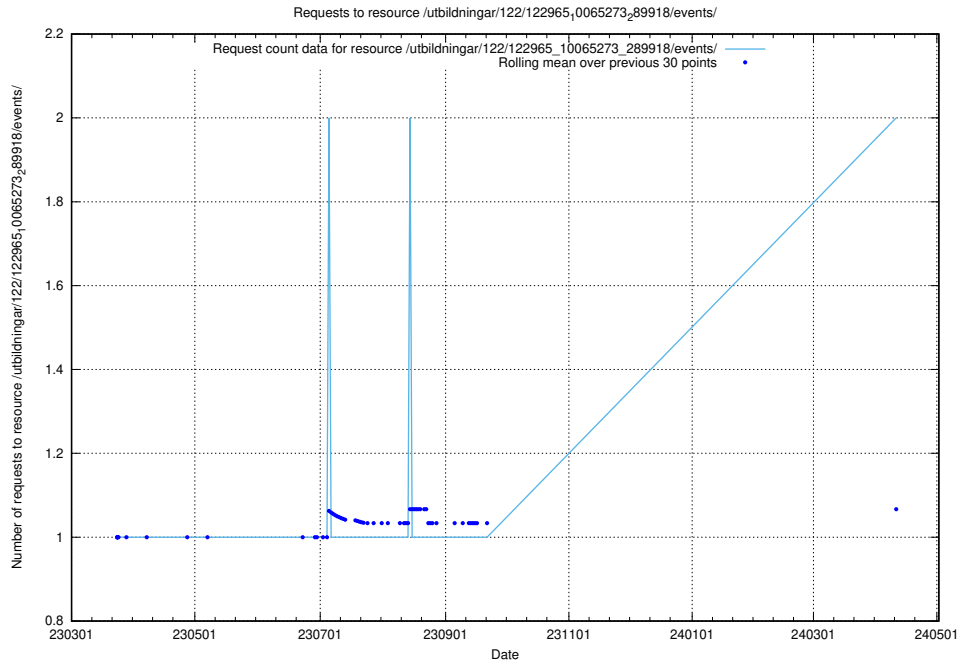

5.760 Usage of /utbildningar/122/122965_10065273_289918/events/

Here, we count the number of requests to resource /utbildningar/122/122965_10065273_289918/events/