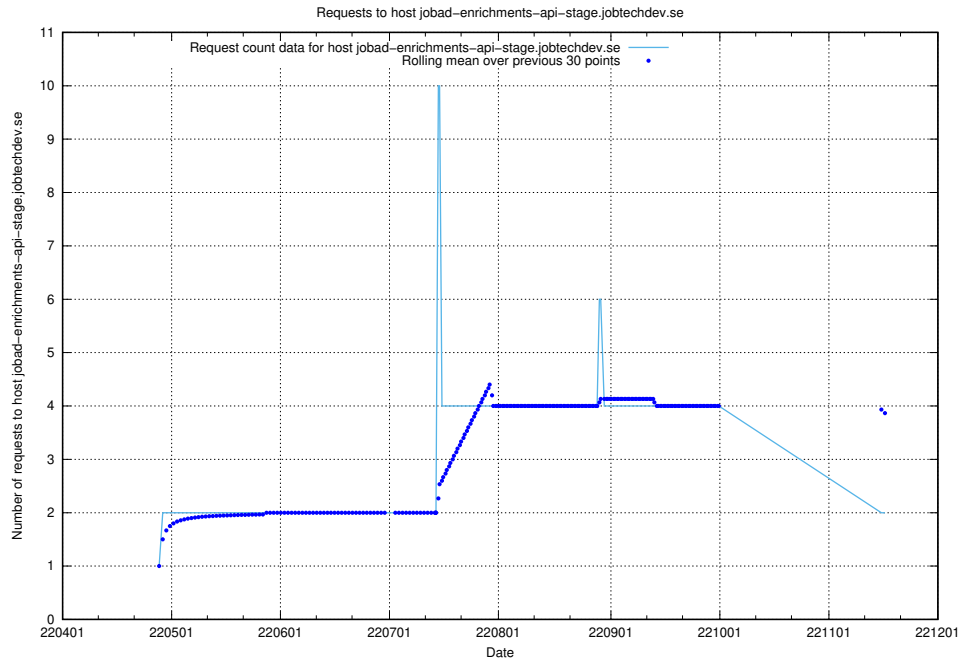

7.441 Usage of `jobad-enrichments-api-stage.jobtechdev.se`

Here, we count the number of requests to host `jobad-enrichments-api-stage.jobtechdev.se`.