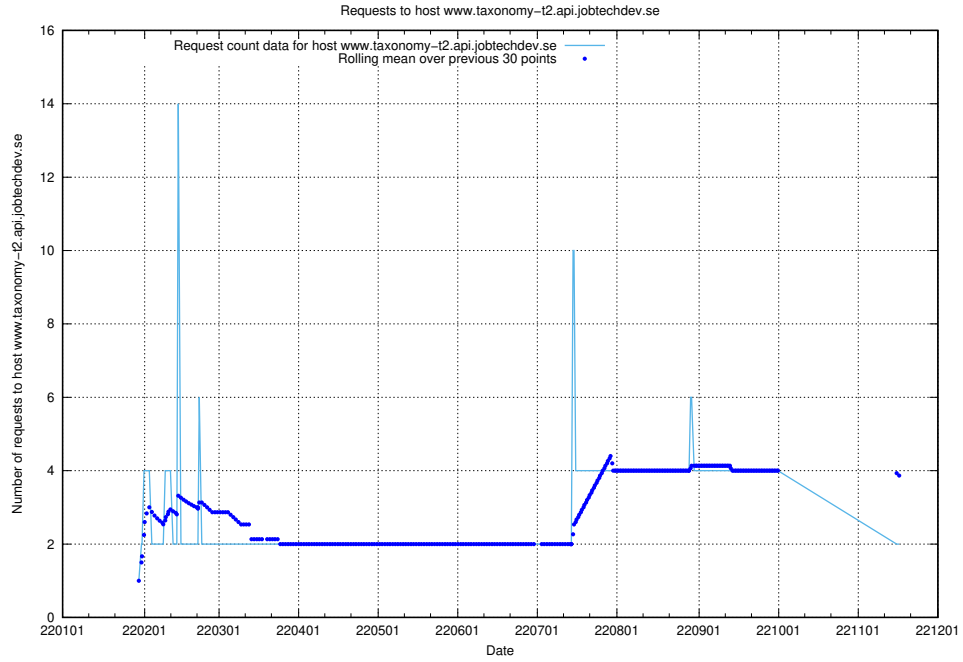

7.562 Usage of `www.taxonomy-t2.api.jobtechdev.se`

Here, we count the number of requests to host `www.taxonomy-t2.api.jobtechdev.se`.