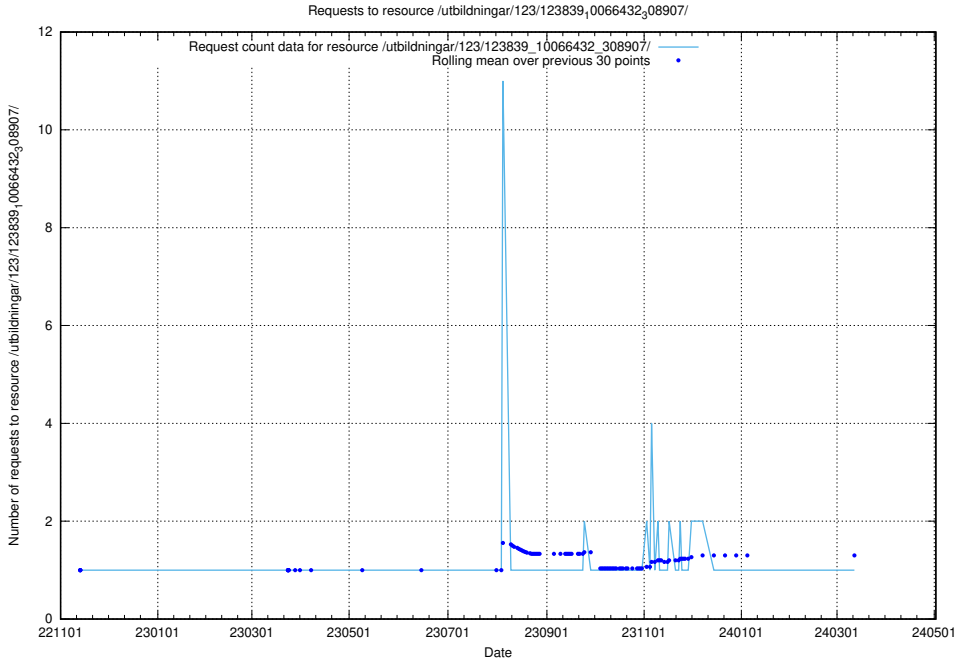

5.5831 Usage of /utbildningar/123/123839_10066432_308907/

Here, we count the number of requests to resource /utbildningar/123/123839_10066432_308907/.