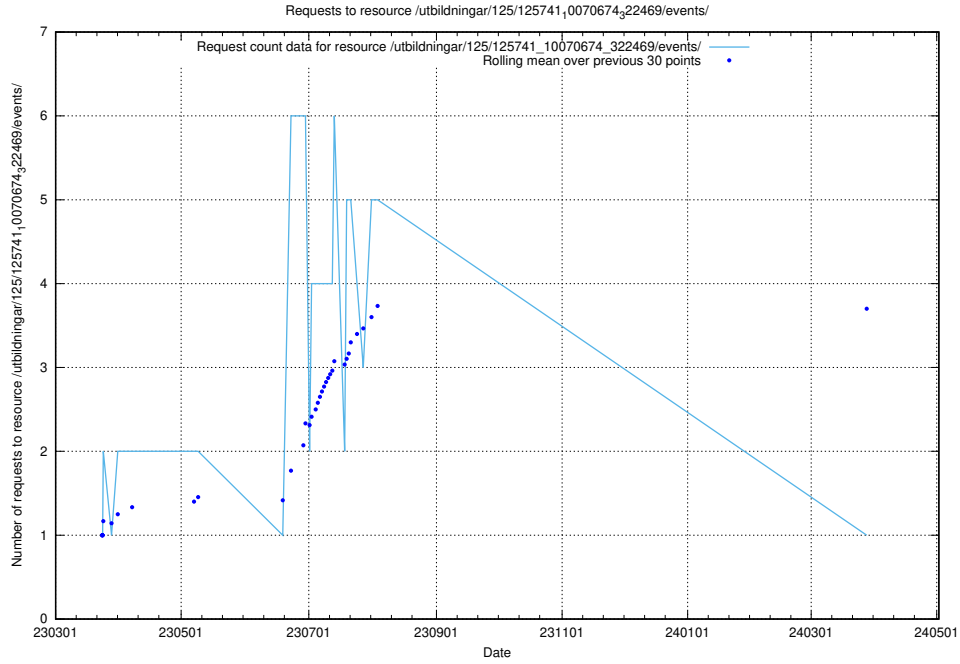

5.6459 Usage of /utbildningar/125/125741_10070674_322469/events/

Here, we count the number of requests to resource /utbildningar/125/125741_10070674_322469/events/