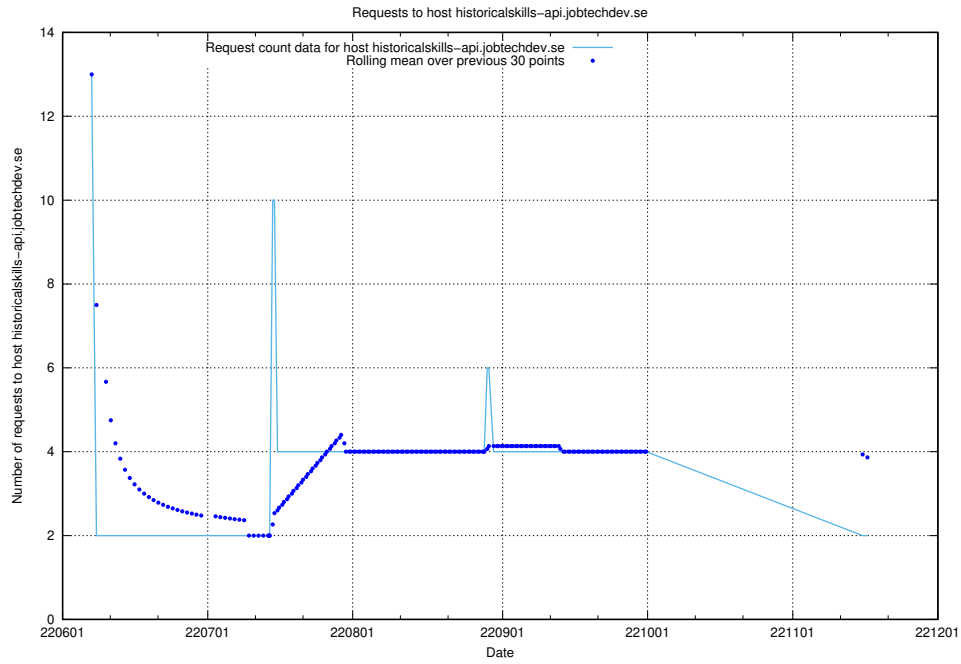

7.406 Usage of `historicalskills-api.jobtechdev.se`

Here, we count the number of requests to host `historicalskills-api.jobtechdev.se`.