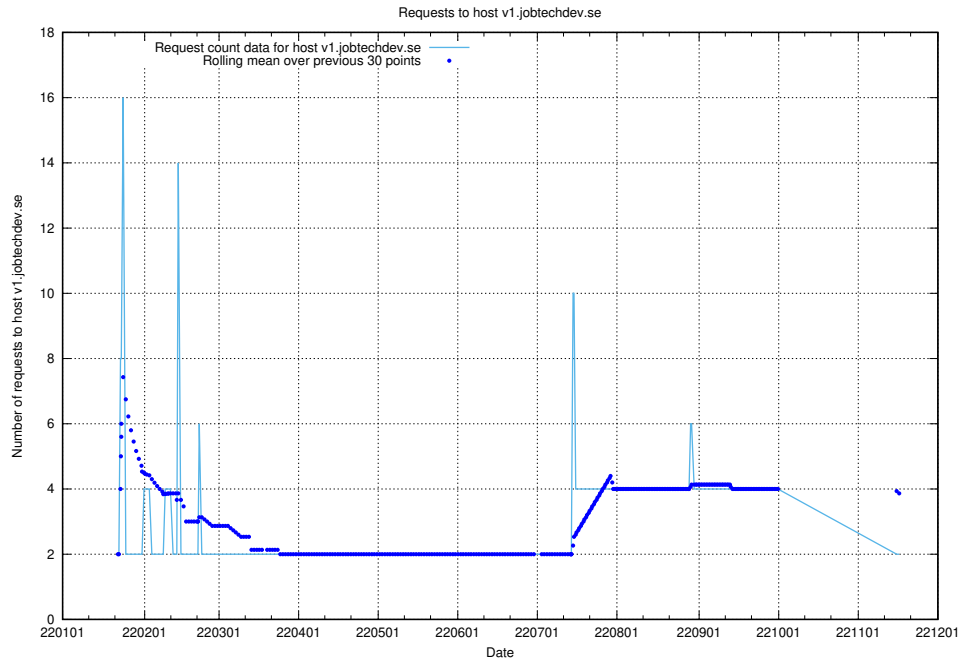

7.576 Usage of v1.jobtechdev.se

Here, we count the number of requests to host v1.jobtechdev.se.