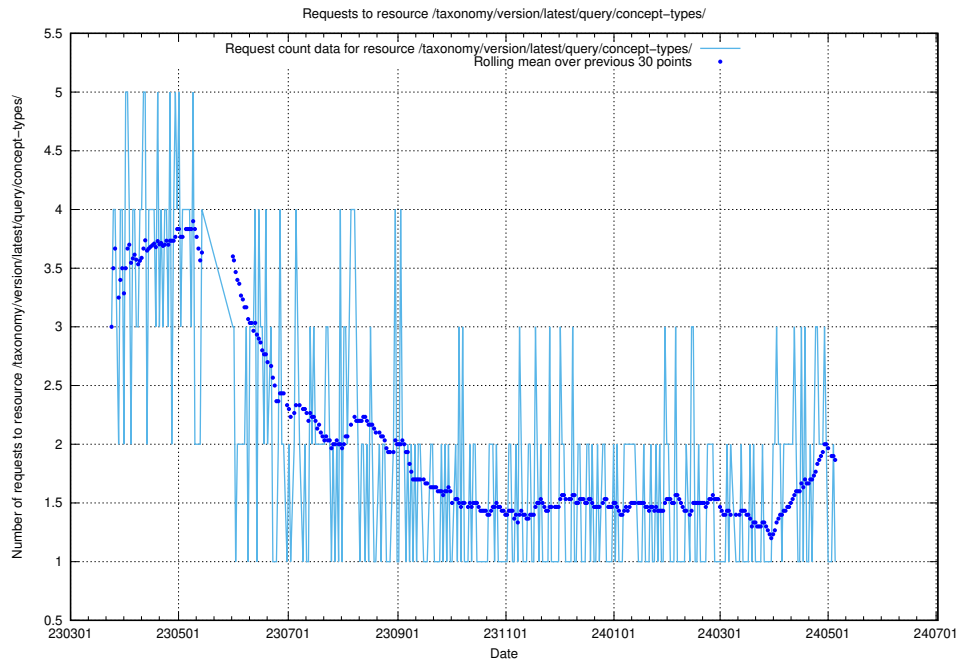

## 5.6083 Usage of /taxonomy/version/latest/query/concept-types/

Here, we count the number of requests to resource /taxonomy/version/latest/query/concept-types/.