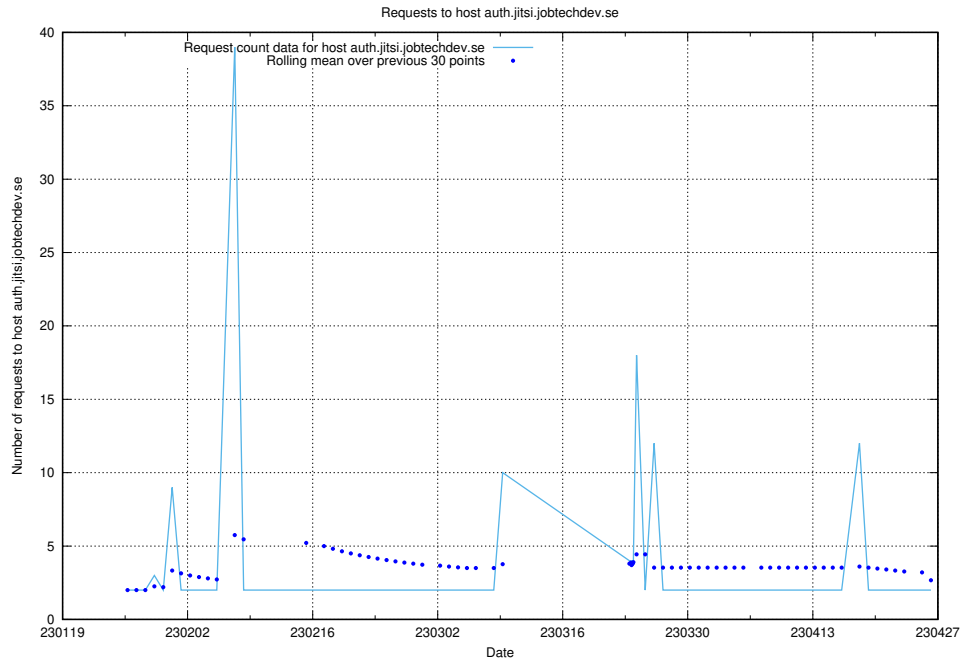

7.291 Usage of auth.jitsi.jobtechdev.se

Here, we count the number of requests to host auth.jitsi.jobtechdev.se.