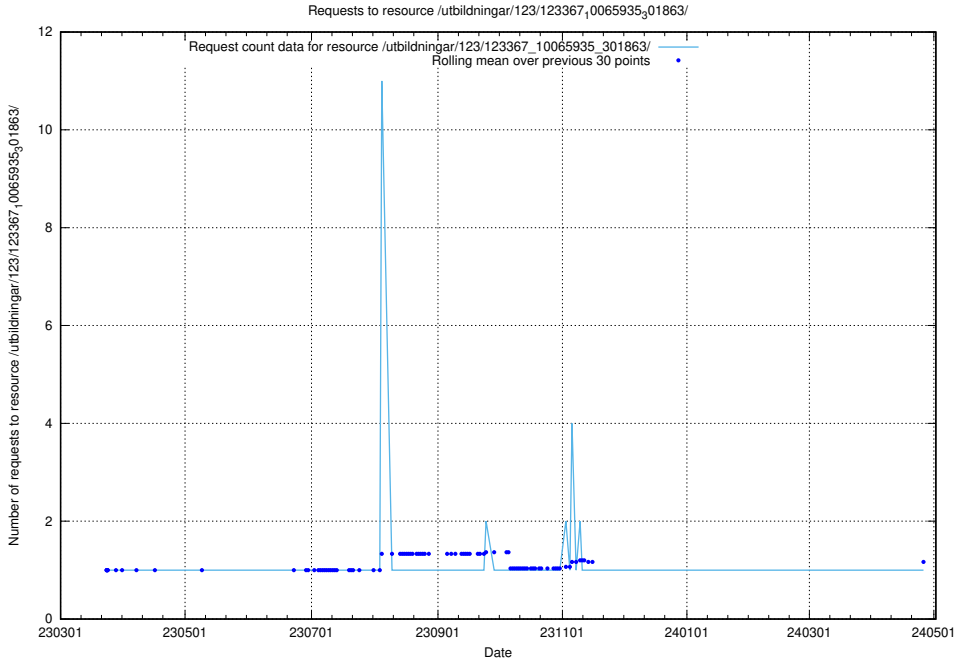

5.4557 Usage of /utbildningar/123/123367_10065935_301863/

Here, we count the number of requests to resource /utbildningar/123/123367_10065935_301863/.