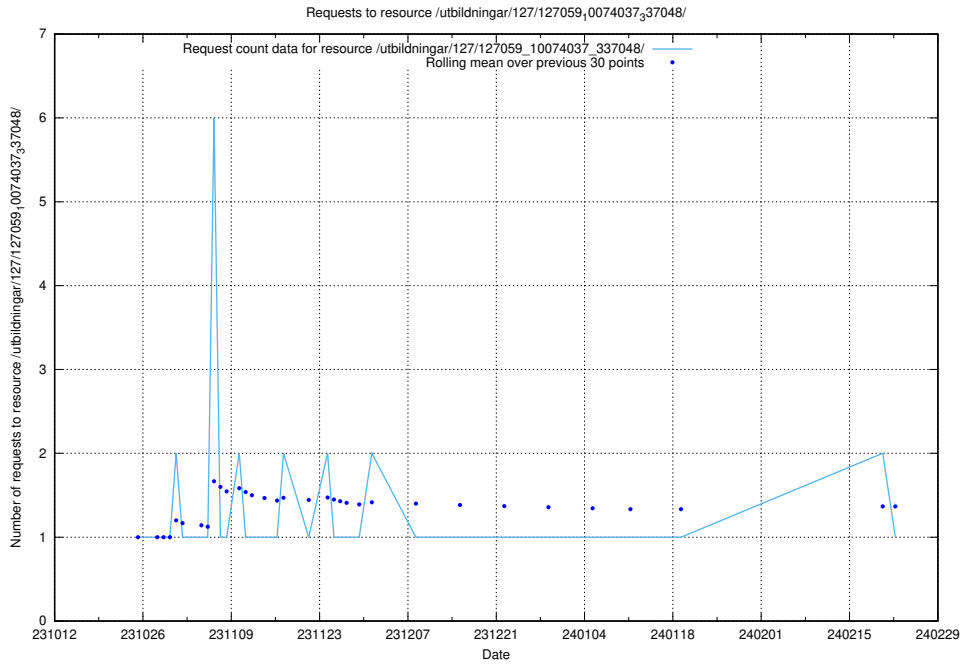

5.4155 Usage of /utbildningar/127/127059_10074037_337048/

Here, we count the number of requests to resource /utbildningar/127/127059_10074037_337048/.