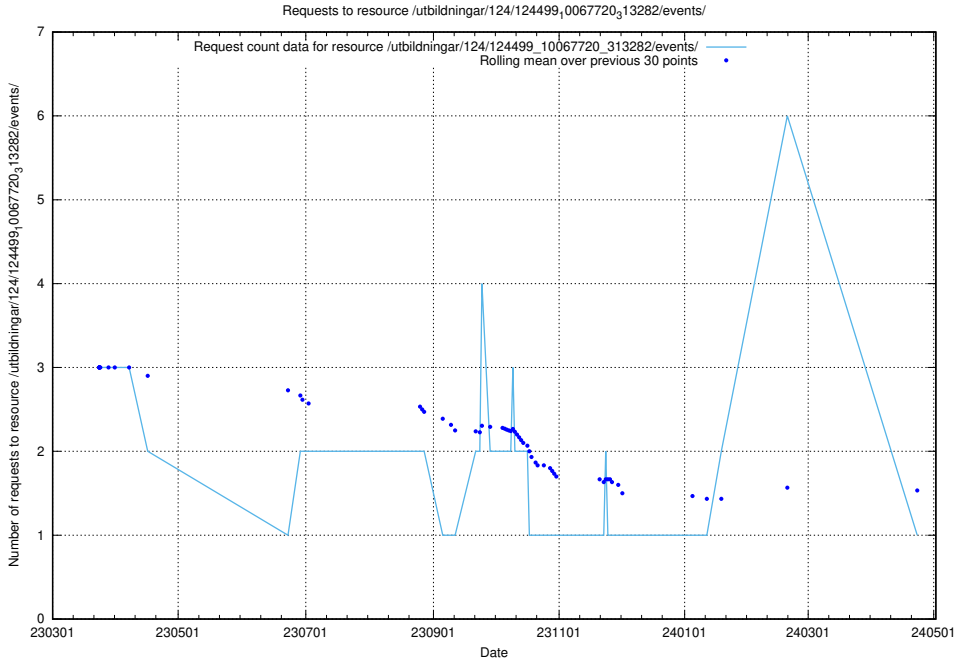

5.6239 Usage of /utbildningar/124/124499_10067720_313282/events/

Here, we count the number of requests to resource /utbildningar/124/124499_10067720_313282/events/