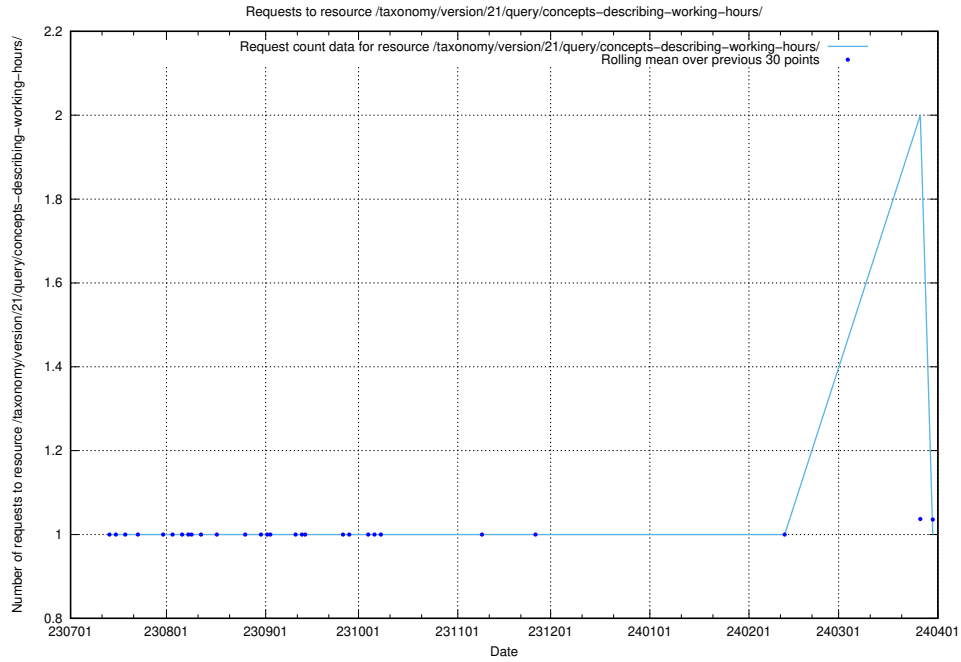

5.5045 Usage of /taxonomy/version/21/query/concepts-describing-working-hours/

Here, we count the number of requests to resource /taxonomy/version/21/query/concepts-describing-working-hours/.