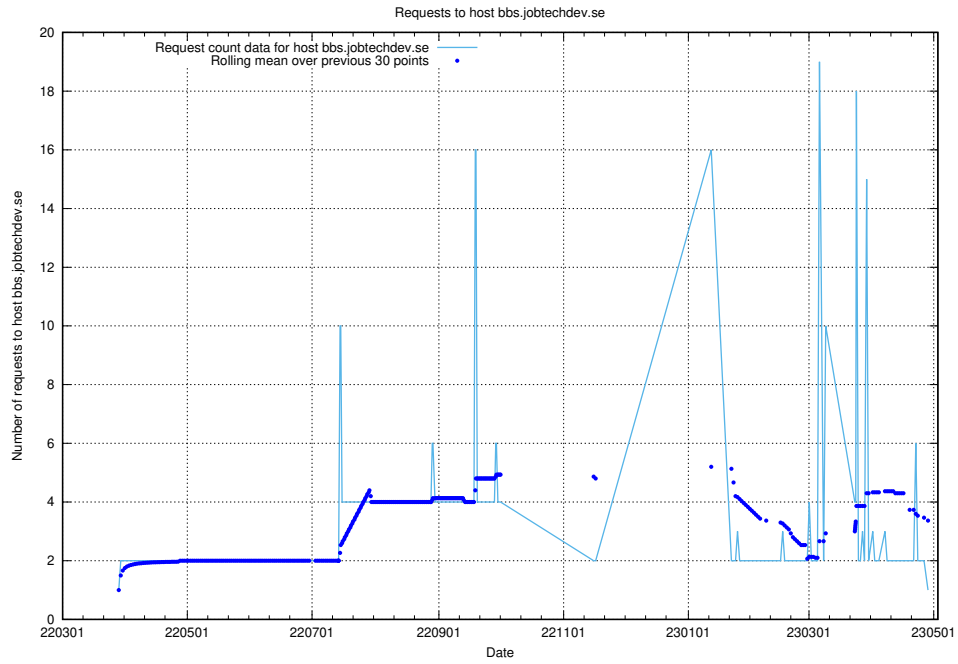

7.641 Usage of bbs.jobtechdev.se

Here, we count the number of requests to host bbs.jobtechdev.se.