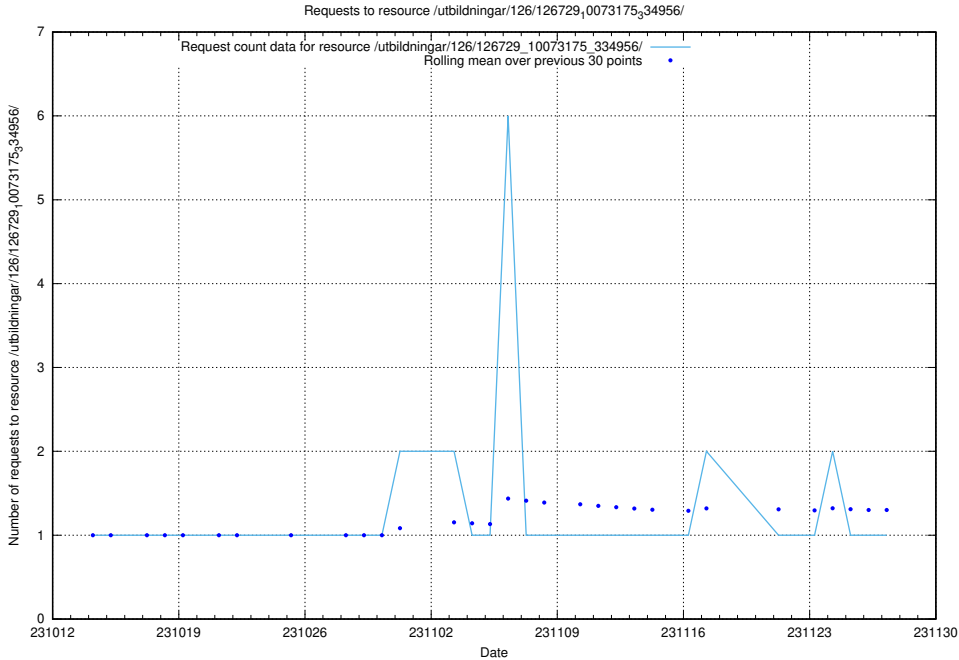

5.4276 Usage of /utbildningar/126/126729_10073175_334956/

Here, we count the number of requests to resource /utbildningar/126/126729_10073175_334956/.