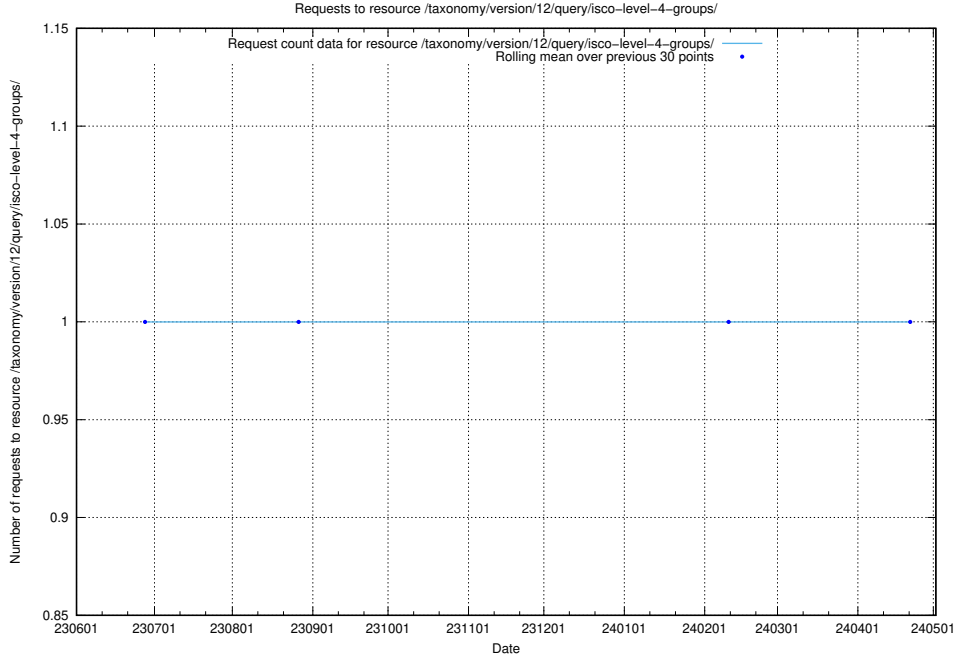

### 5.5500 Usage of /taxonomy/version/12/query/isco-level-4-groups/

Here, we count the number of requests to resource /taxonomy/version/12/query/isco-level-4-groups/.