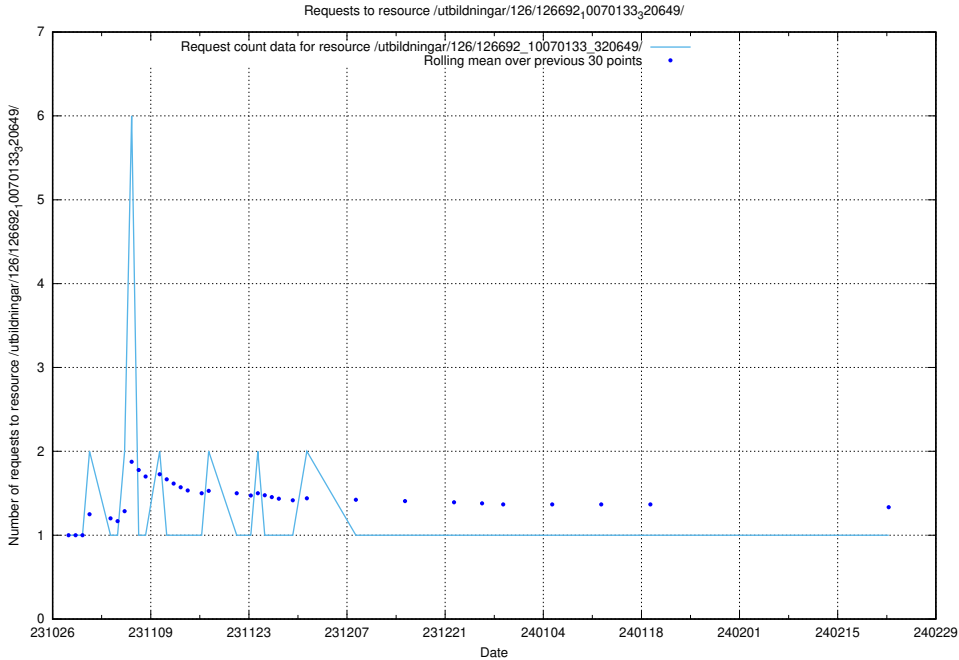

5.4142 Usage of /utbildningar/126/126692_10070133_320649/

Here, we count the number of requests to resource /utbildningar/126/126692_10070133_320649/.