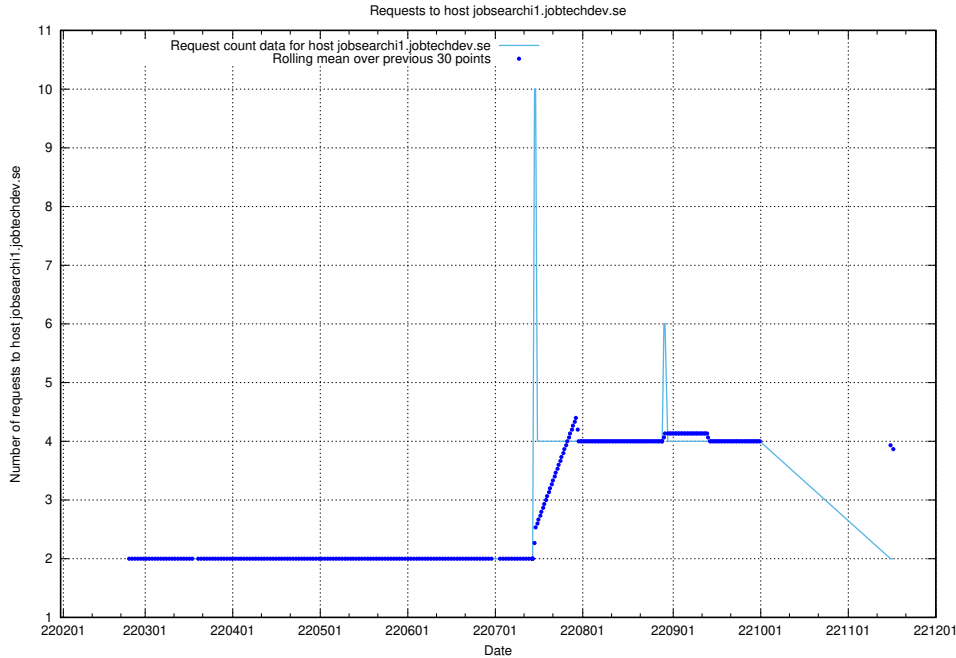

7.507 Usage of jobsearch1.jobtechdev.se

Here, we count the number of requests to host jobsearch1.jobtechdev.se.