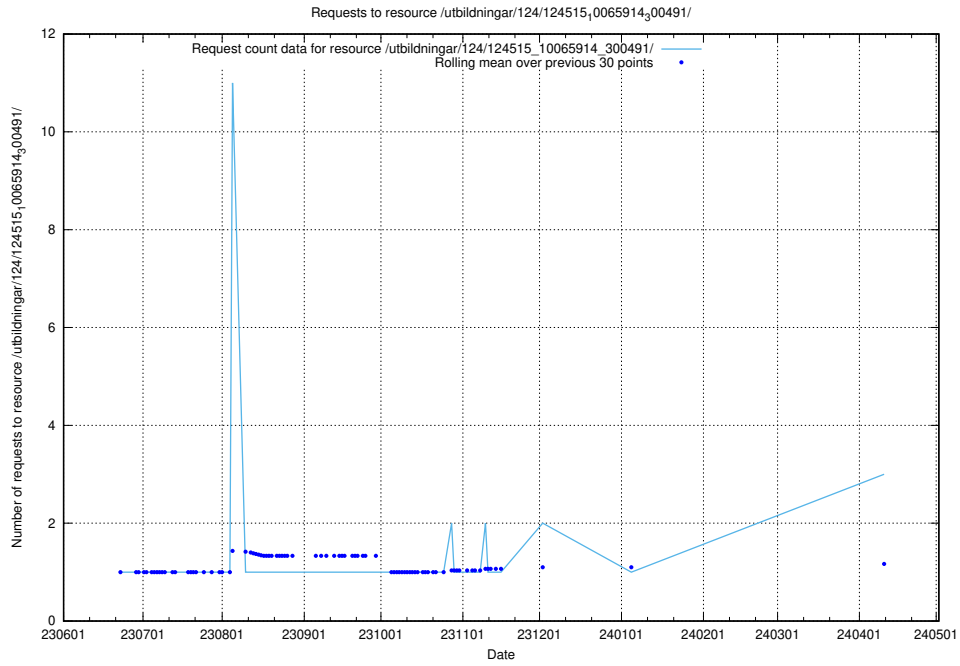

5.378 Usage of /utbildningar/124/124515_10065914_300491/

Here, we count the number of requests to resource /utbildningar/124/124515_10065914_300491/.