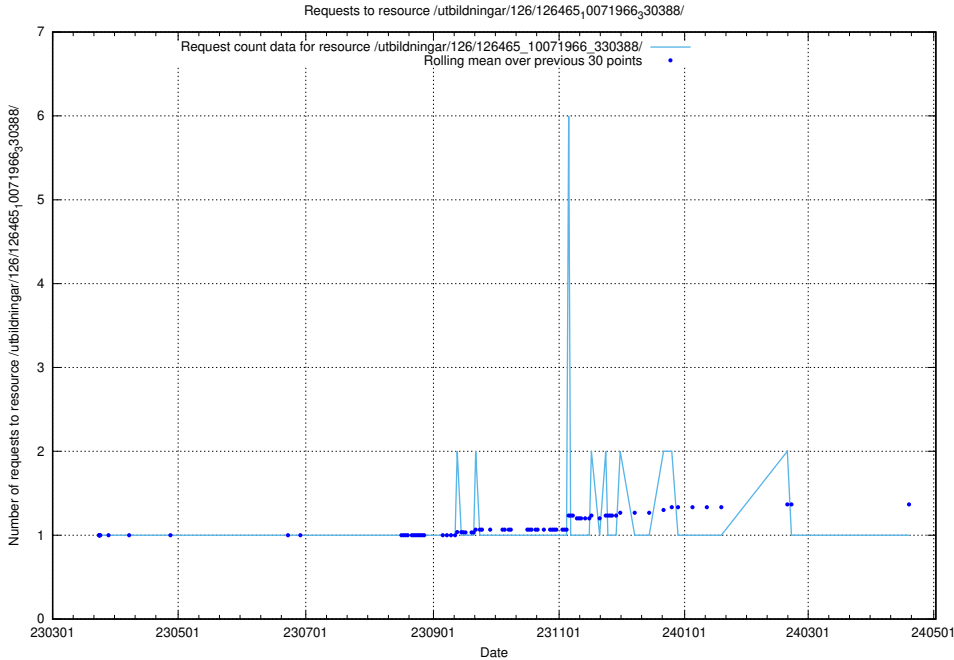

5.6390 Usage of /utbildningar/126/126465_10071966_330388/

Here, we count the number of requests to resource /utbildningar/126/126465_10071966_330388/.