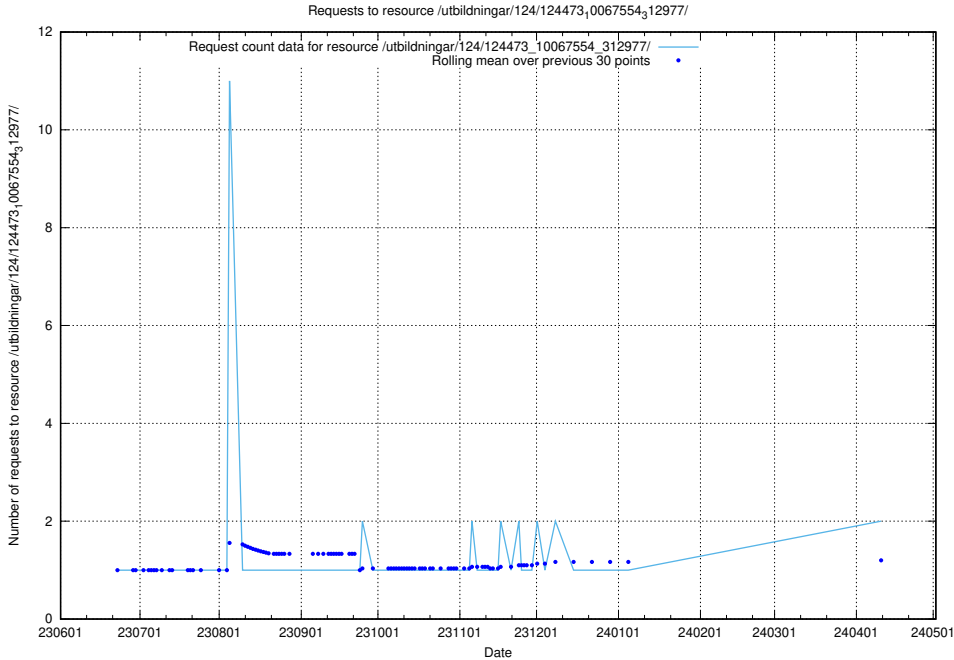

5.818 Usage of /utbildningar/124/124473_10067554_312977/

Here, we count the number of requests to resource /utbildningar/124/124473_10067554_312977/.