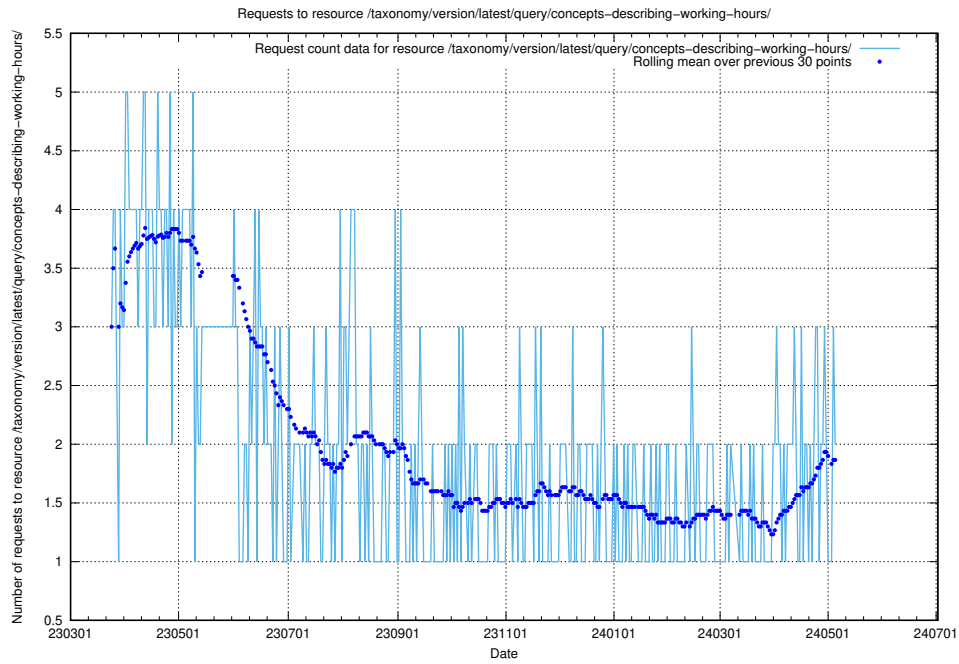

5.865 Usage of /taxonomy/version/latest/query/concepts-describing-working-hours/

Here, we count the number of requests to resource /taxonomy/version/latest/query/concepts-describing-working-hours/.