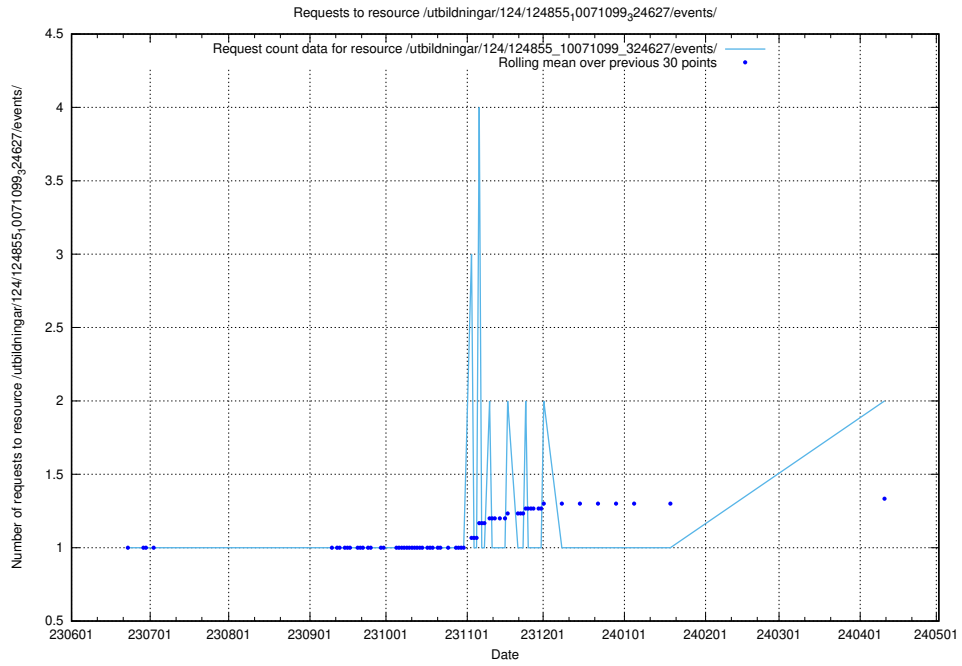

5.806 Usage of /utbildningar/124/124855_10071099_324627/events/

Here, we count the number of requests to resource /utbildningar/124/124855_10071099_324627/events/