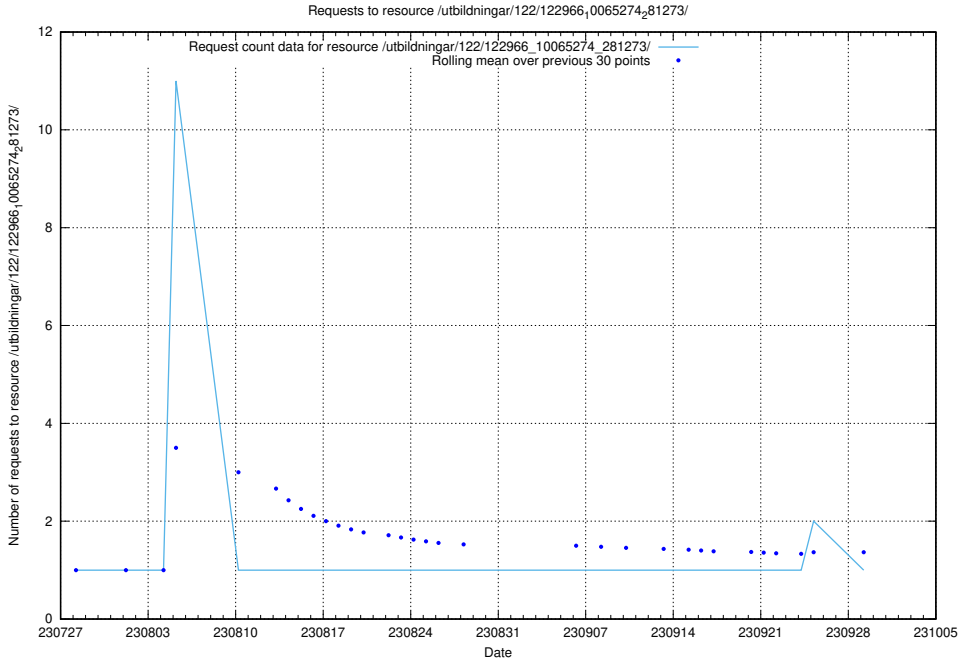

5.4855 Usage of /utbildningar/122/122966_10065274_281273/

Here, we count the number of requests to resource /utbildningar/122/122966_10065274_281273/.