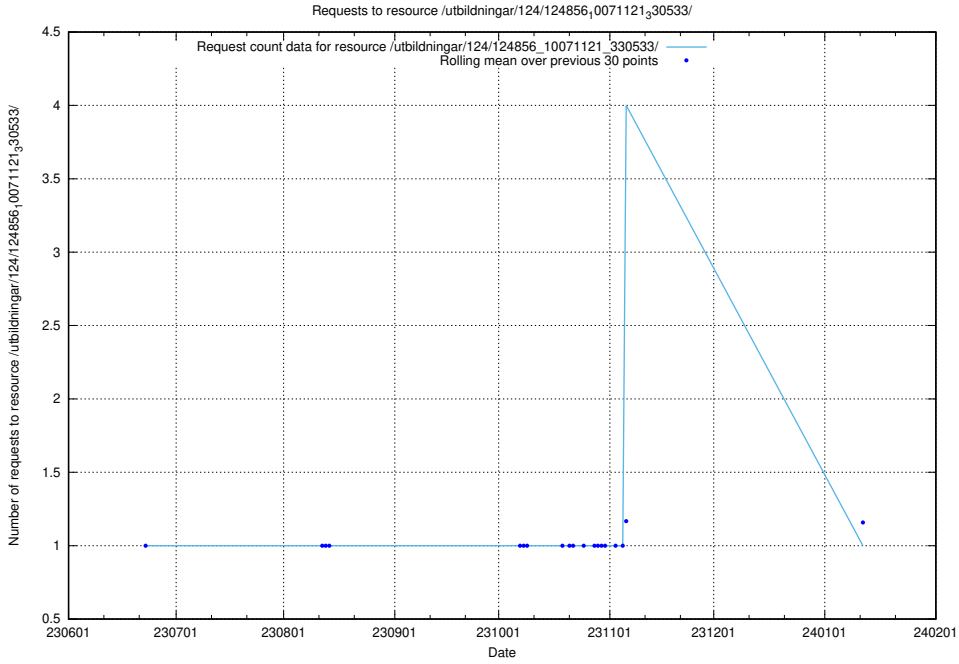

5.5693 Usage of /utbildningar/124/124856_10071121_330533/

Here, we count the number of requests to resource /utbildningar/124/124856_10071121_330533/.