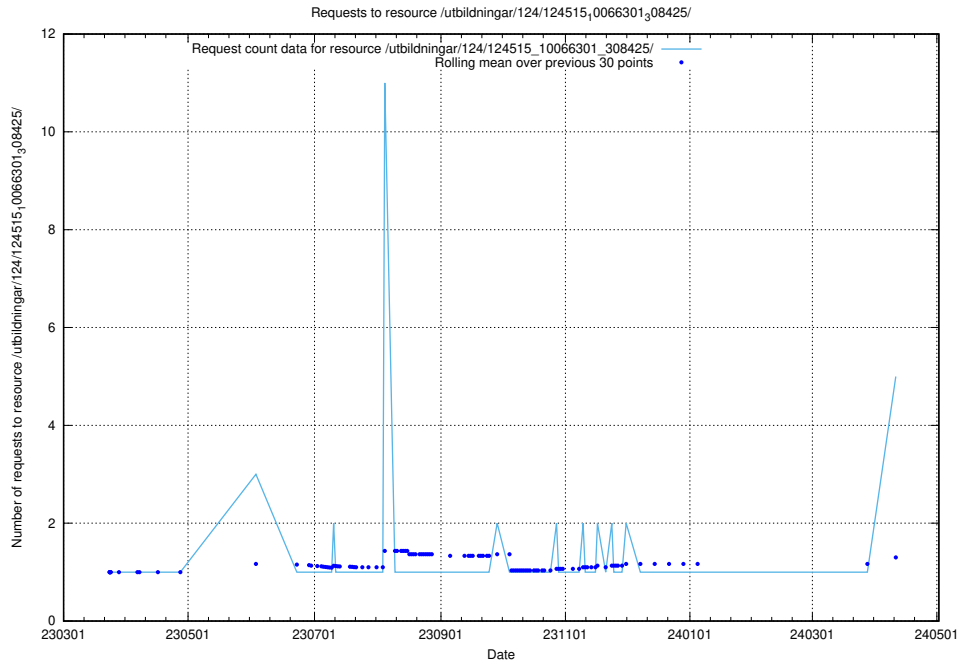

5.121 Usage of /utbildningar/124/124515_10066301_308425/

Here, we count the number of requests to resource /utbildningar/124/124515_10066301_308425/.