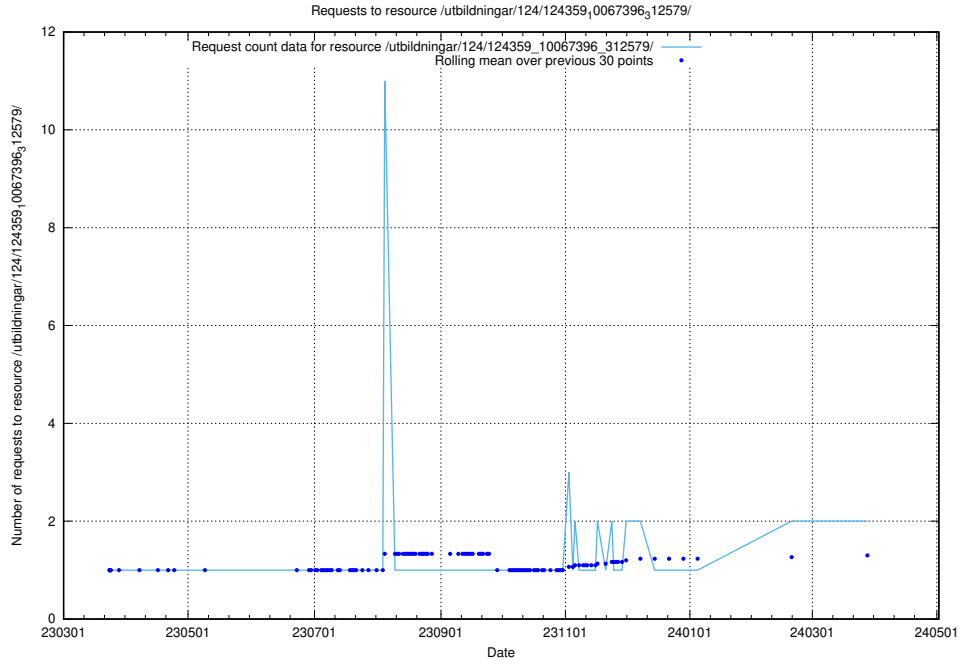

5.630 Usage of /utbildningar/124/124359_10067396_312579/

Here, we count the number of requests to resource /utbildningar/124/124359_10067396_312579/.