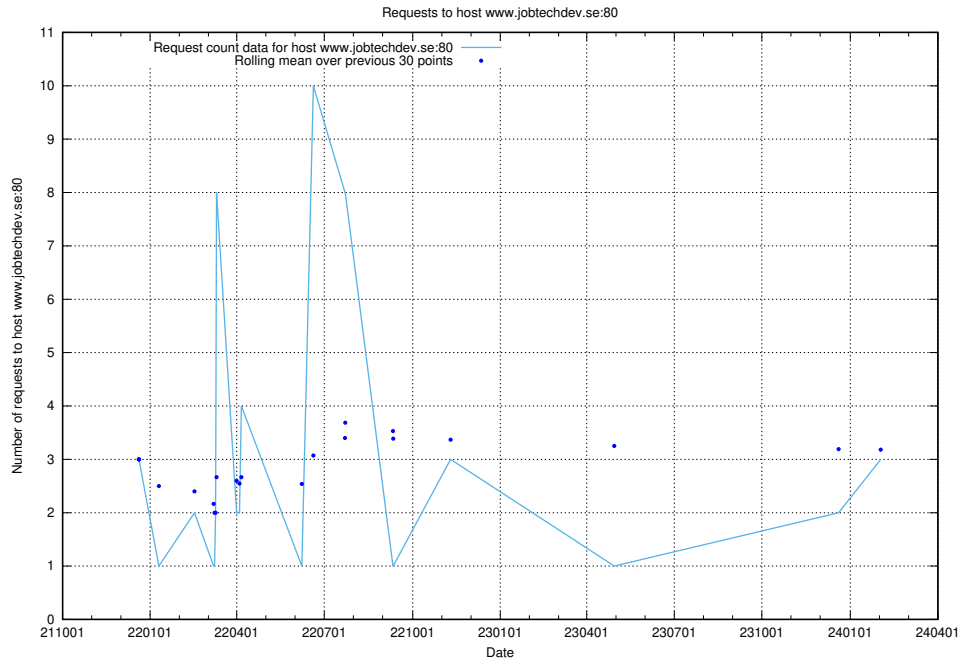

7.191 Usage of www.jobtechdev.se:80

Here, we count the number of requests to host www.jobtechdev.se:80.