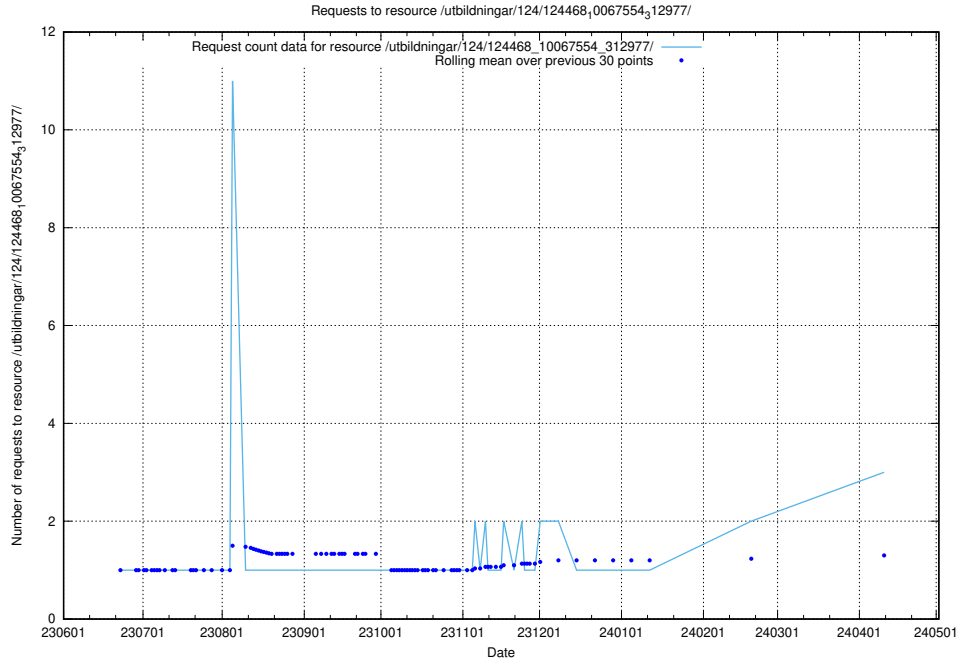

5.385 Usage of /utbildningar/124/124468_10067554_312977/

Here, we count the number of requests to resource /utbildningar/124/124468_10067554_312977/.