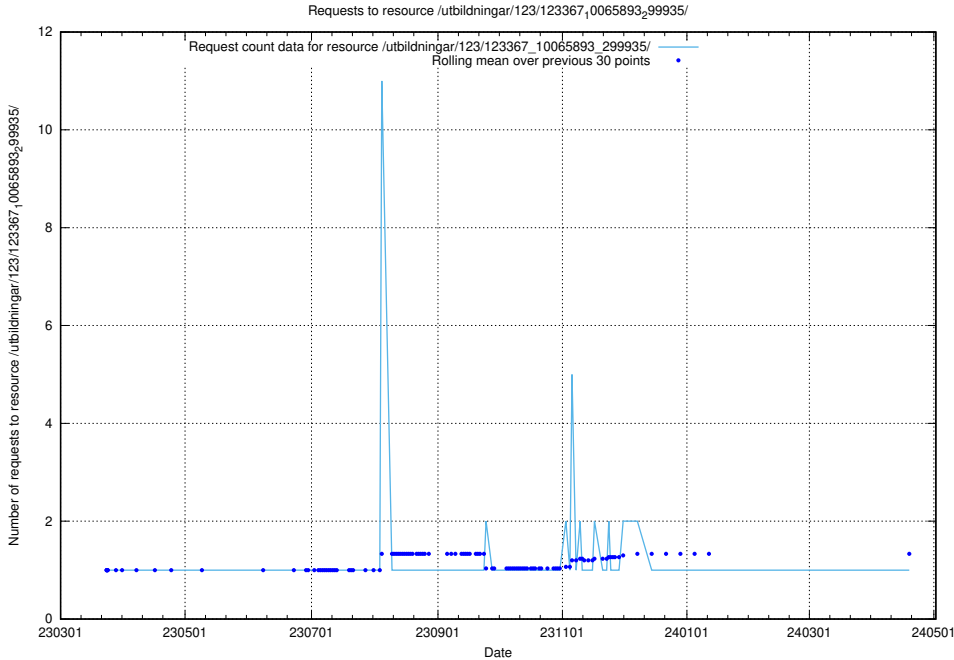

5.4693 Usage of /utbildningar/123/123367_10065893_299935/

Here, we count the number of requests to resource /utbildningar/123/123367_10065893_299935/.