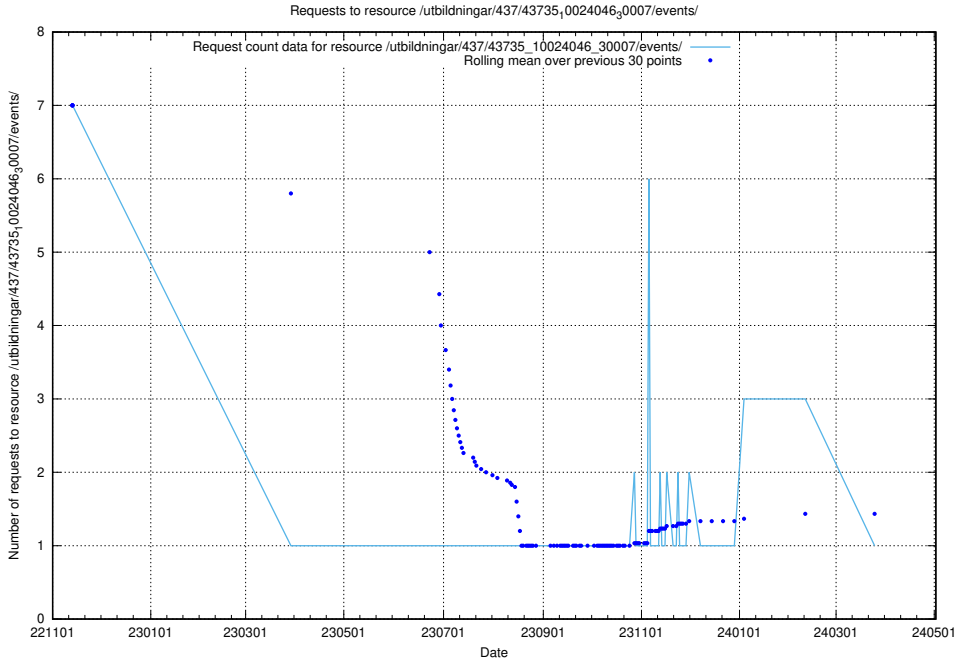

5.5745 Usage of /utbildningar/437/43735_10024046_30007/events/

Here, we count the number of requests to resource /utbildningar/437/43735_10024046_30007/events/.