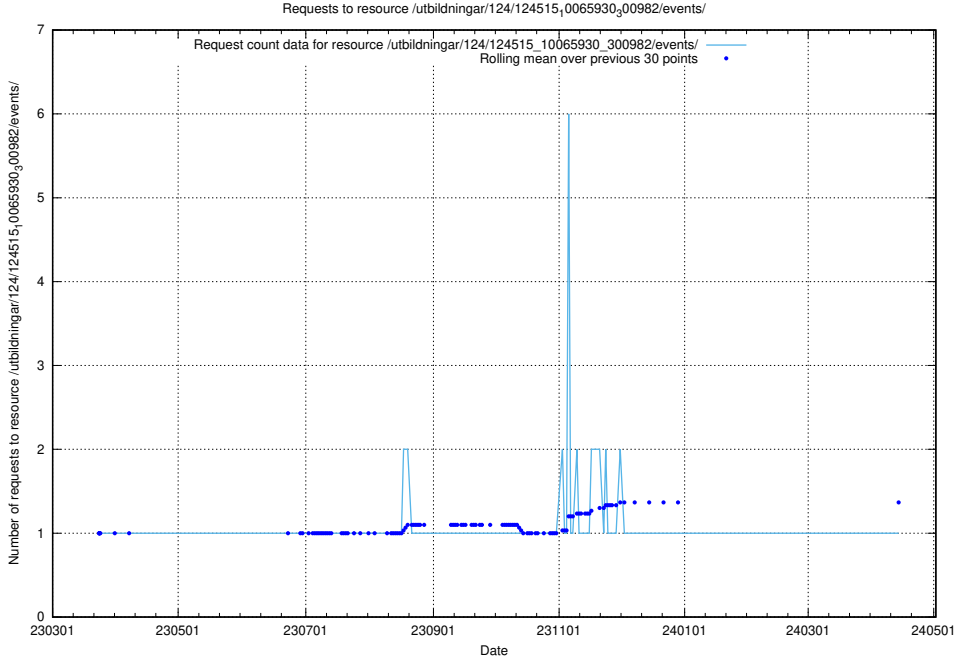

### 5.1531 Usage of /utbildningar/124/124515\_10065930\_300982/events/

Here, we count the number of requests to resource /utbildningar/124/124515\_10065930\_300982/events/