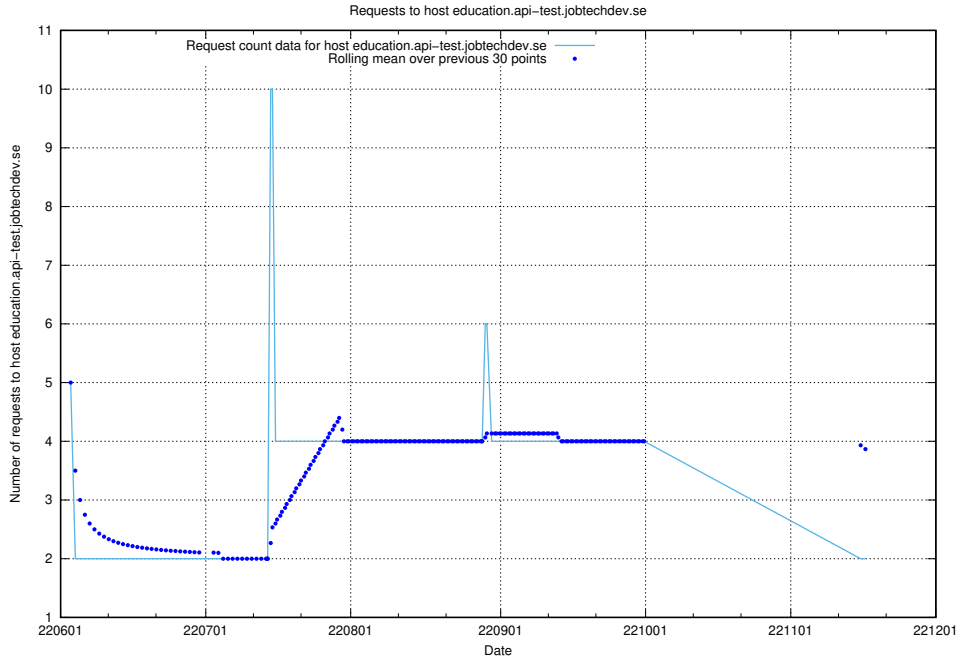

7.411 Usage of education.api-test.jobtechdev.se

Here, we count the number of requests to host education.api-test.jobtechdev.se.