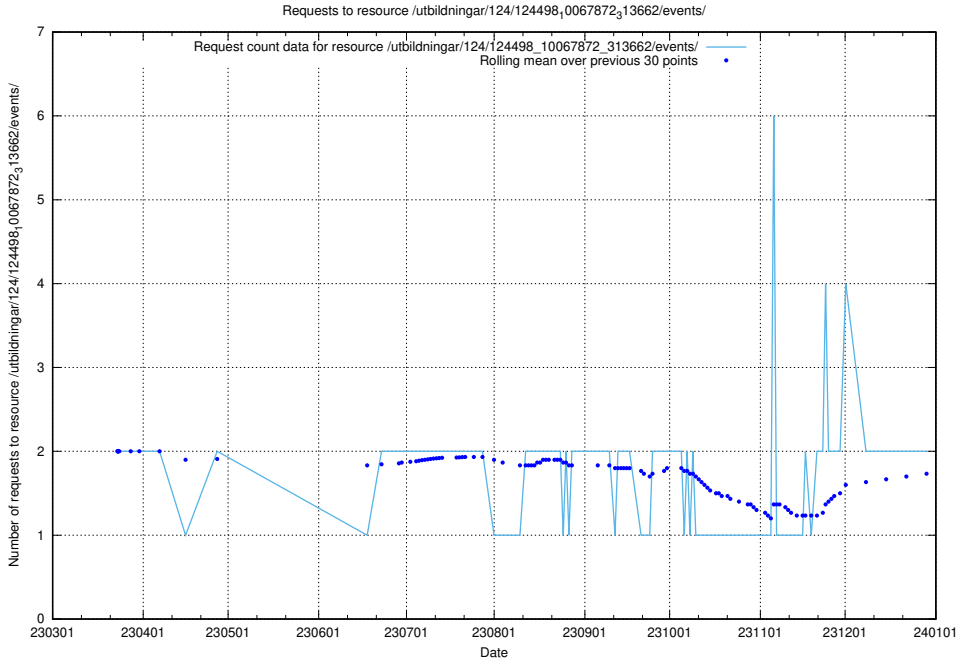

5.892 Usage of /utbildningar/124/124498_10067872_313662/events/

Here, we count the number of requests to resource /utbildningar/124/124498_10067872_313662/events/