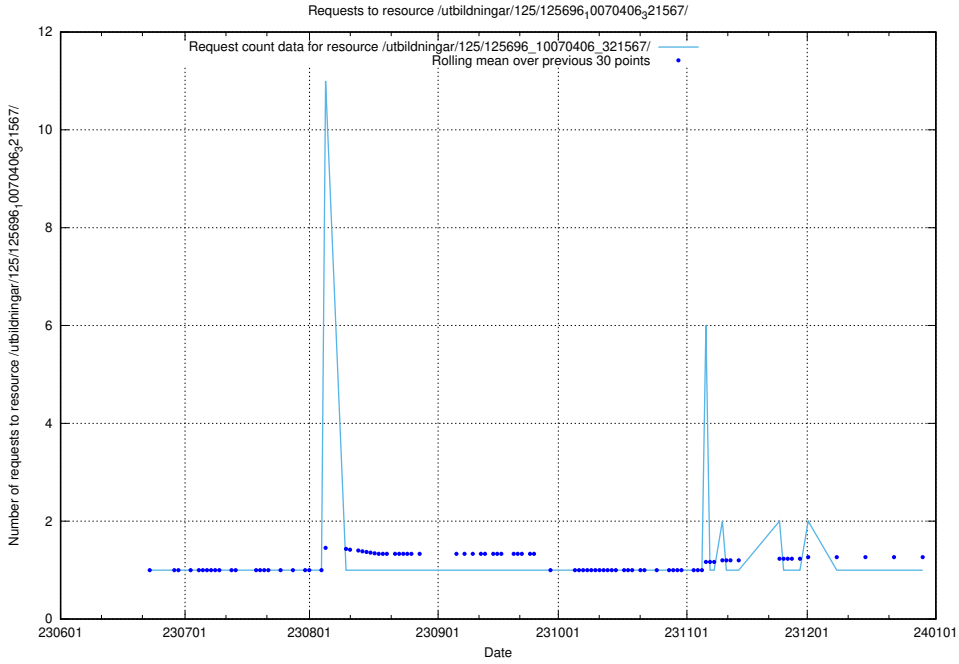

5.5667 Usage of /utbildningar/125/125696_10070406_321567/

Here, we count the number of requests to resource /utbildningar/125/125696_10070406_321567/.