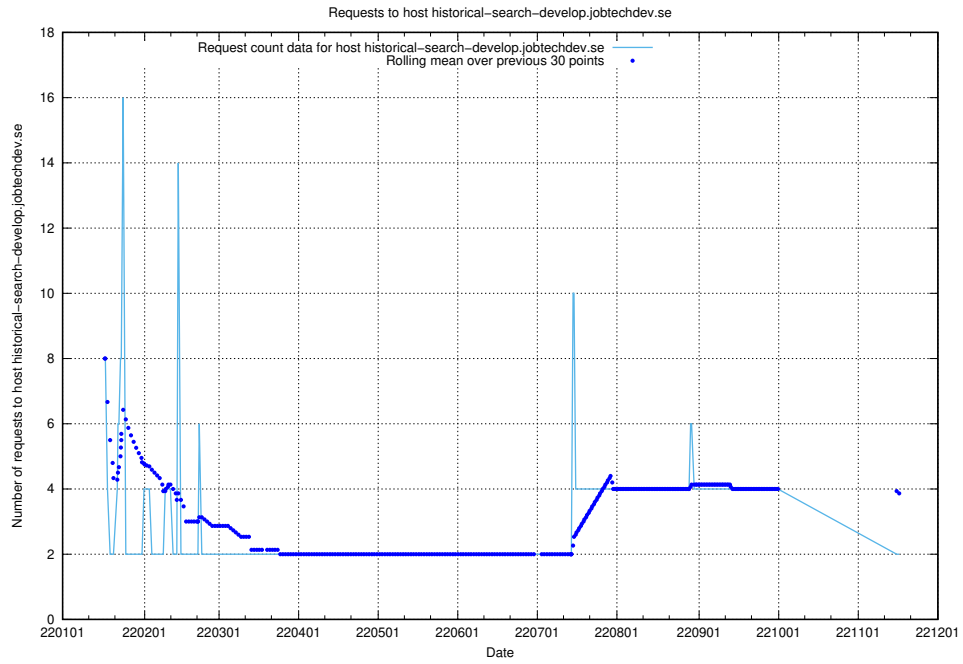

7.268 Usage of historical-search-develop.jobtechdev.se

Here, we count the number of requests to host historical-search-develop.jobtechdev.se.