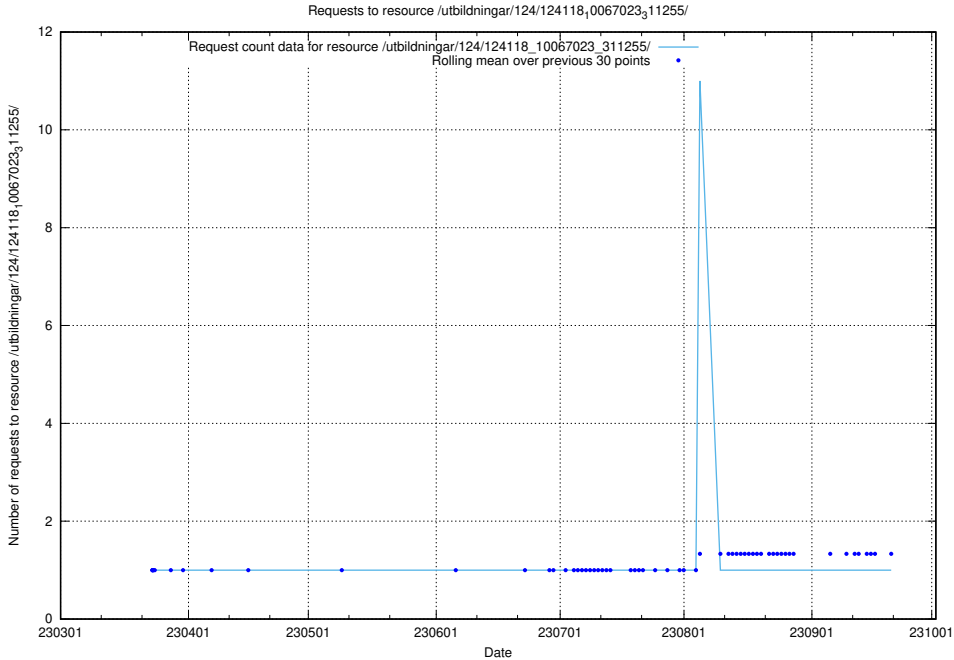

5.4148 Usage of /utbildningar/124/124118_10067023_311255/

Here, we count the number of requests to resource /utbildningar/124/124118_10067023_311255/.