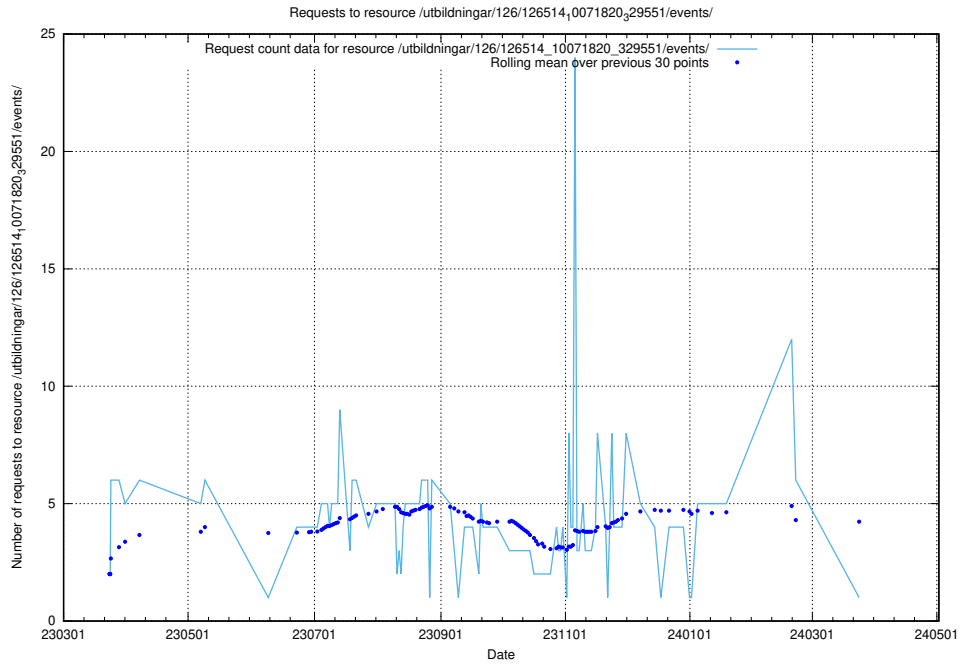

5.6244 Usage of /utbildningar/126/126514_10071820_329551/events/

Here, we count the number of requests to resource /utbildningar/126/126514_10071820_329551/events/