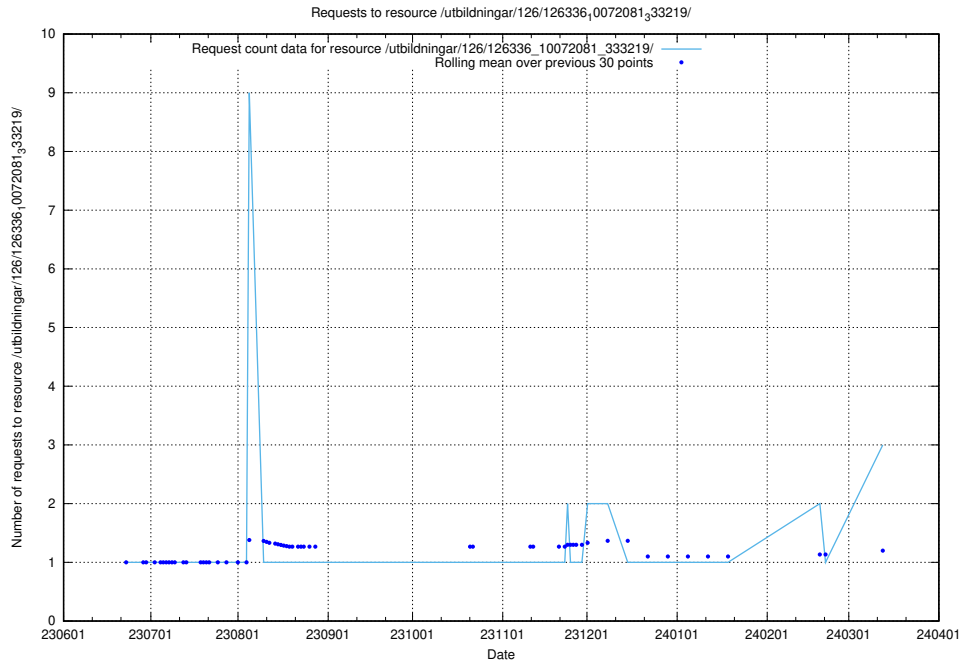

5.371 Usage of /utbildningar/126/126336_10072081_333219/

Here, we count the number of requests to resource /utbildningar/126/126336_10072081_333219/.