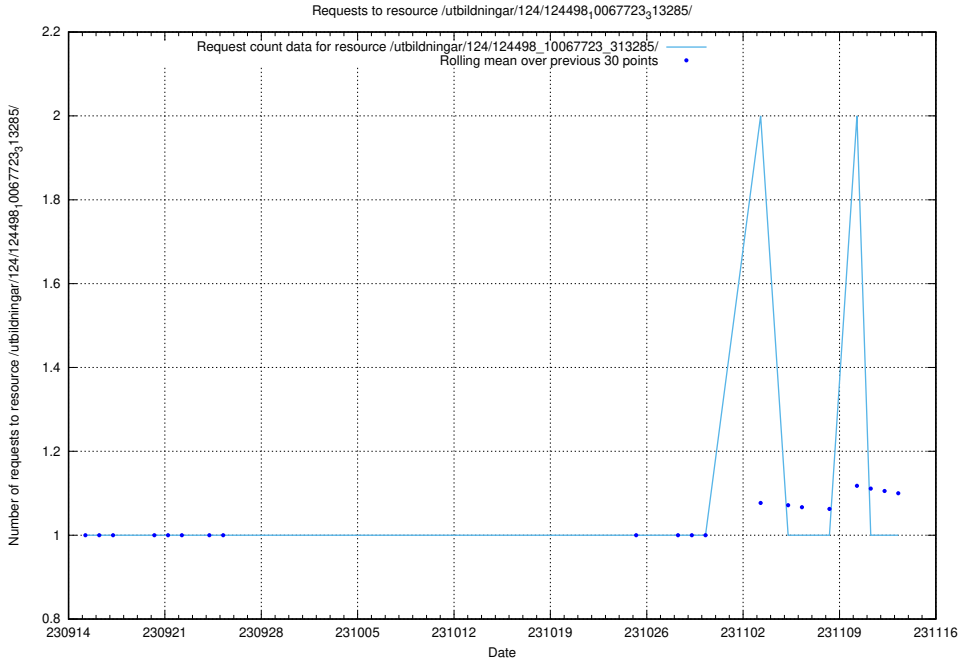

5.4527 Usage of /utbildningar/124/124498_10067723_313285/

Here, we count the number of requests to resource /utbildningar/124/124498_10067723_313285/.