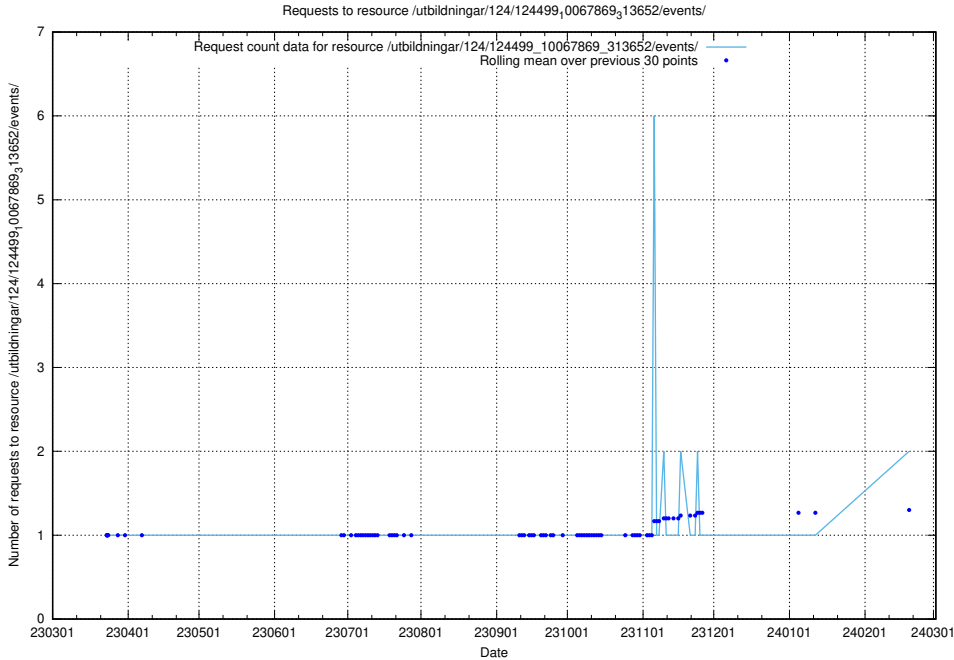

5.529 Usage of /utbildningar/124/124499_10067869_313652/events/

Here, we count the number of requests to resource /utbildningar/124/124499_10067869_313652/events/