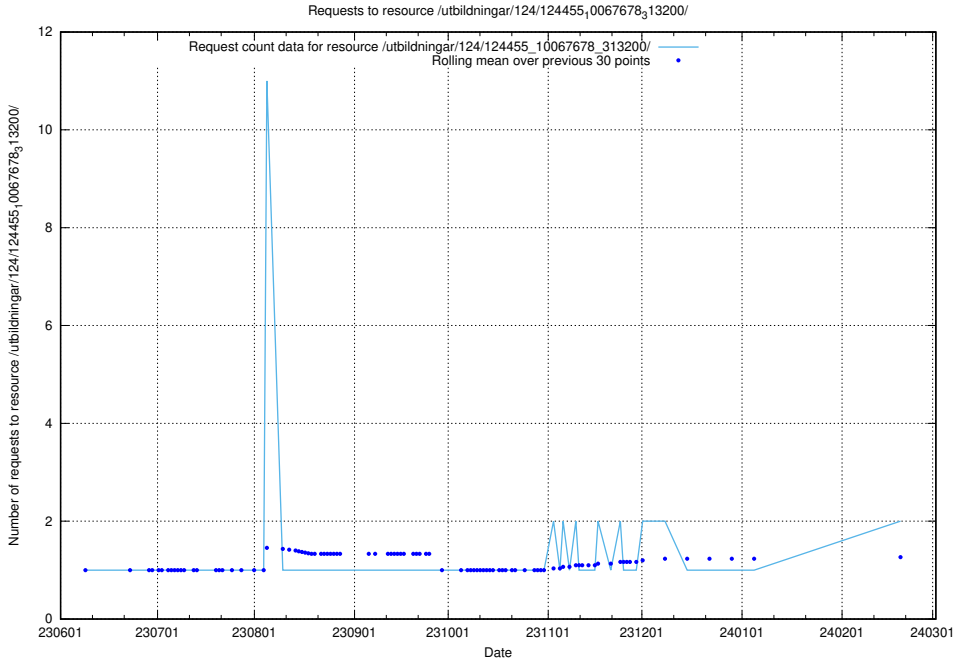

5.841 Usage of /utbildningar/124/124455_10067678_313200/

Here, we count the number of requests to resource /utbildningar/124/124455_10067678_313200/.