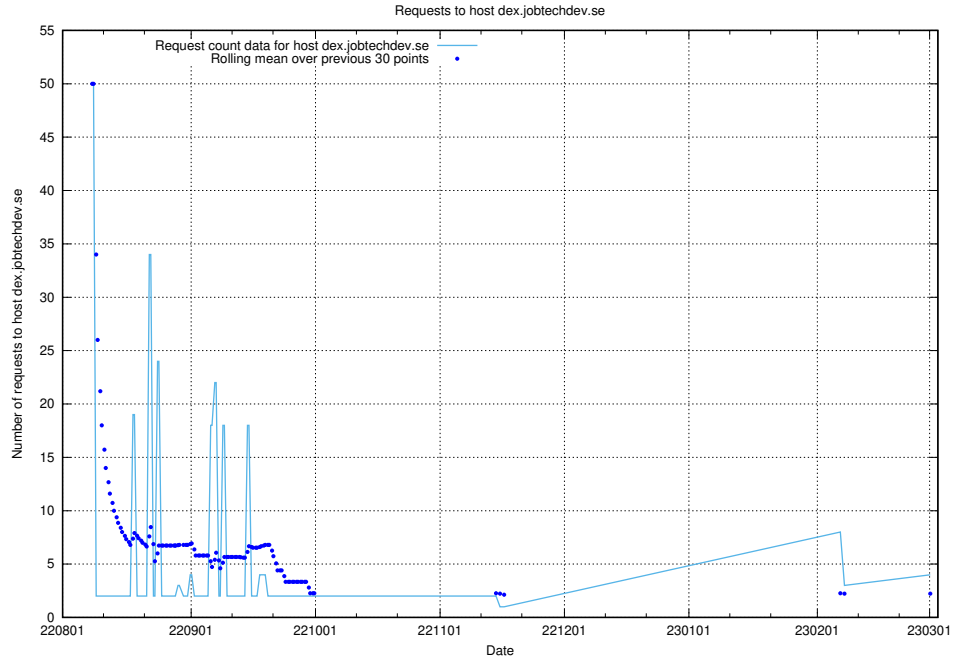

7.126 Usage of dex.jobtechdev.se

Here, we count the number of requests to host dex.jobtechdev.se.