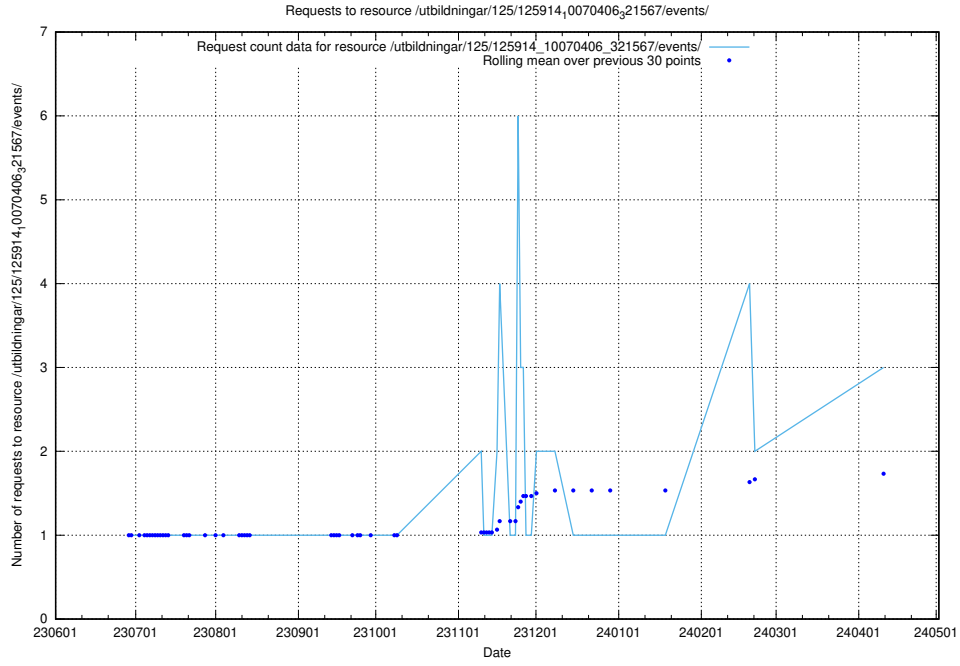

5.363 Usage of /utbildningar/125/125914_10070406_321567/events/

Here, we count the number of requests to resource /utbildningar/125/125914_10070406_321567/events/