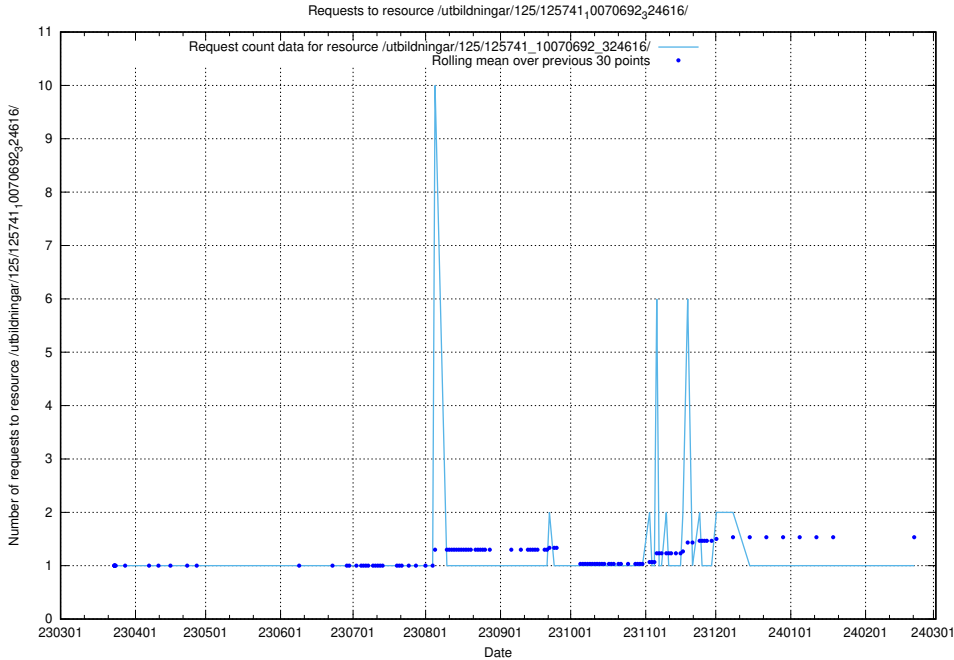

5.6442 Usage of /utbildningar/125/125741_10070692_324616/

Here, we count the number of requests to resource /utbildningar/125/125741_10070692_324616/.