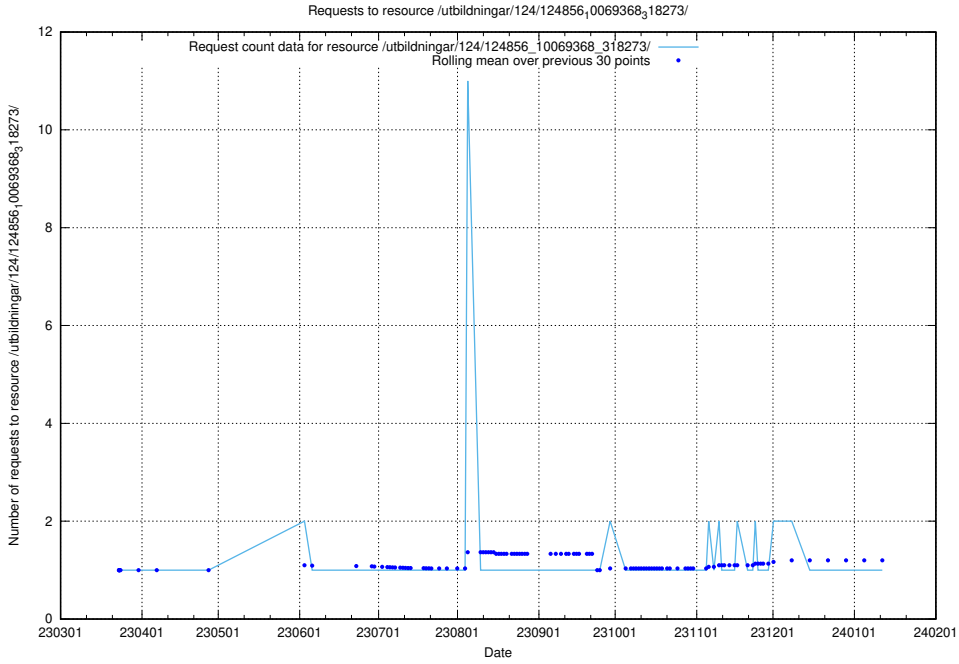

5.1131 Usage of /utbildningar/124/124856_10069368_318273/

Here, we count the number of requests to resource /utbildningar/124/124856_10069368_318273/.