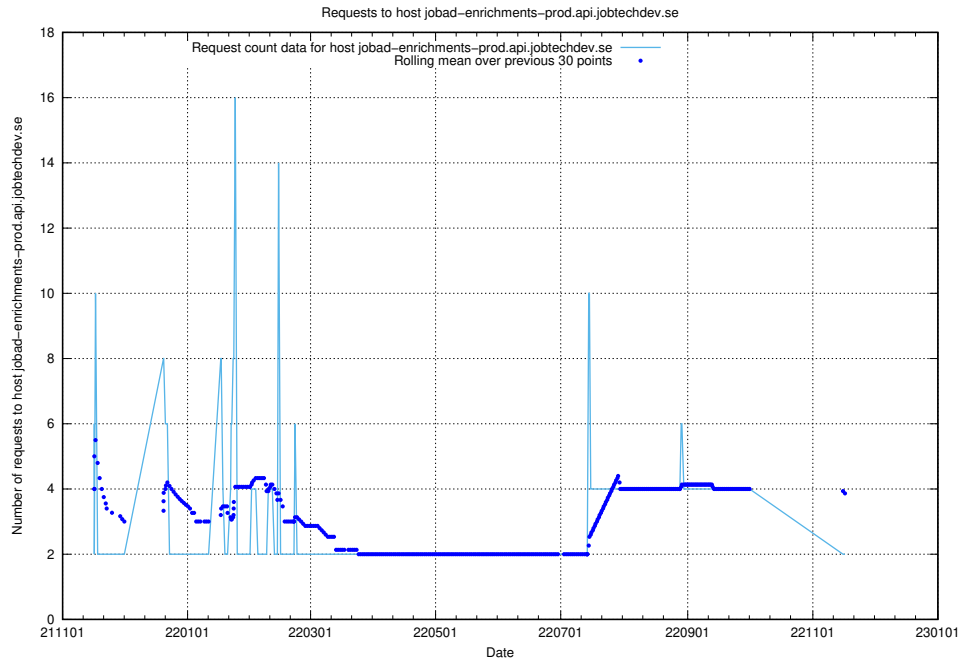

7.540 Usage of jobad-enrichments-prod.api.jobtechdev.se

Here, we count the number of requests to host jobad-enrichments-prod.api.jobtechdev.se.