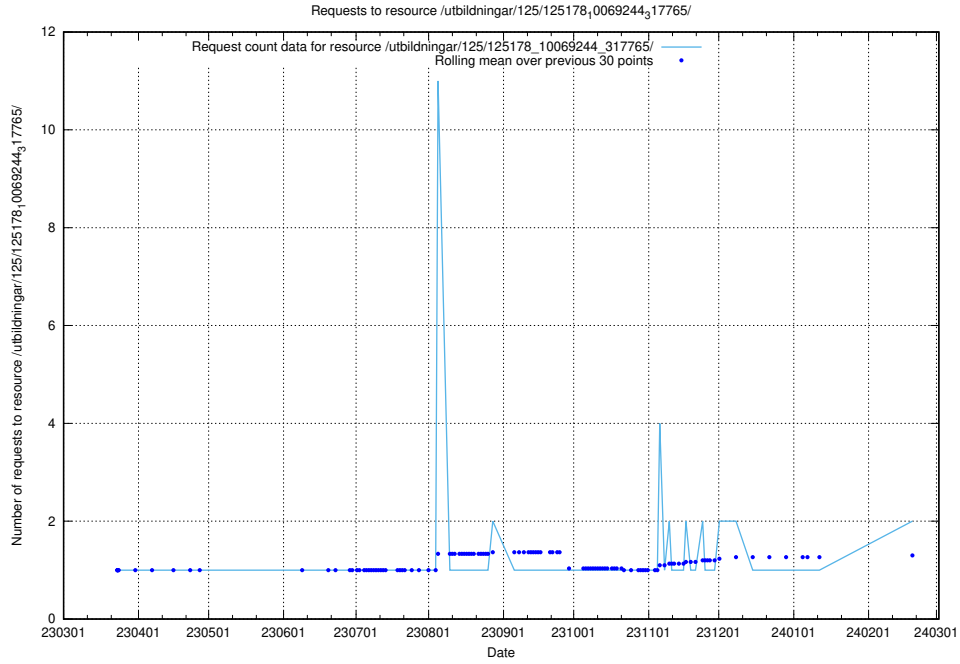

5.453 Usage of /utbildningar/125/125178_10069244_317765/

Here, we count the number of requests to resource /utbildningar/125/125178_10069244_317765/.