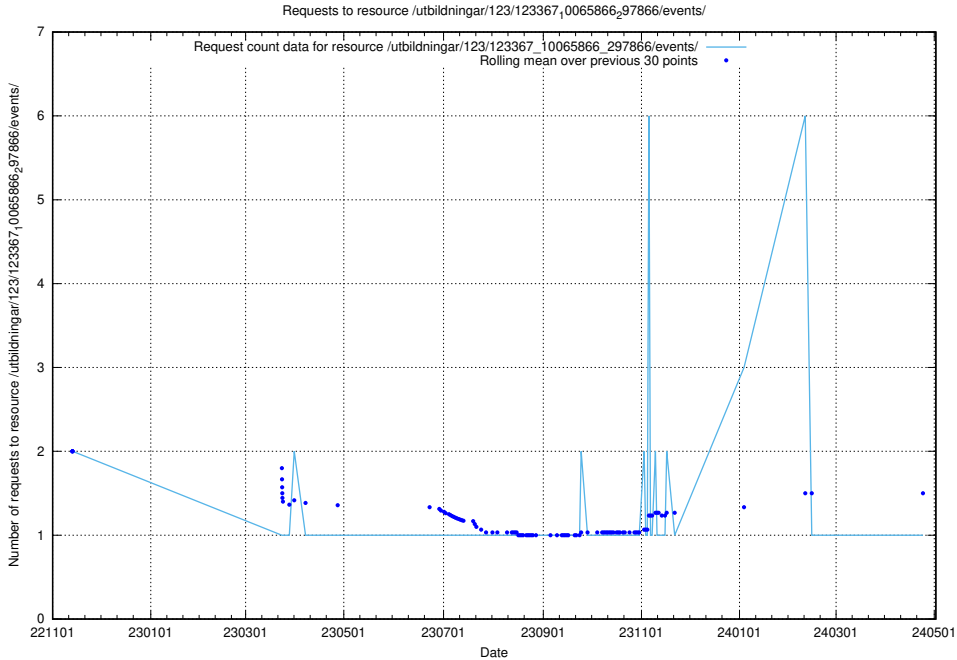

5.5779 Usage of /utbildningar/123/123367_10065866_297866/events/

Here, we count the number of requests to resource /utbildningar/123/123367_10065866_297866/events/