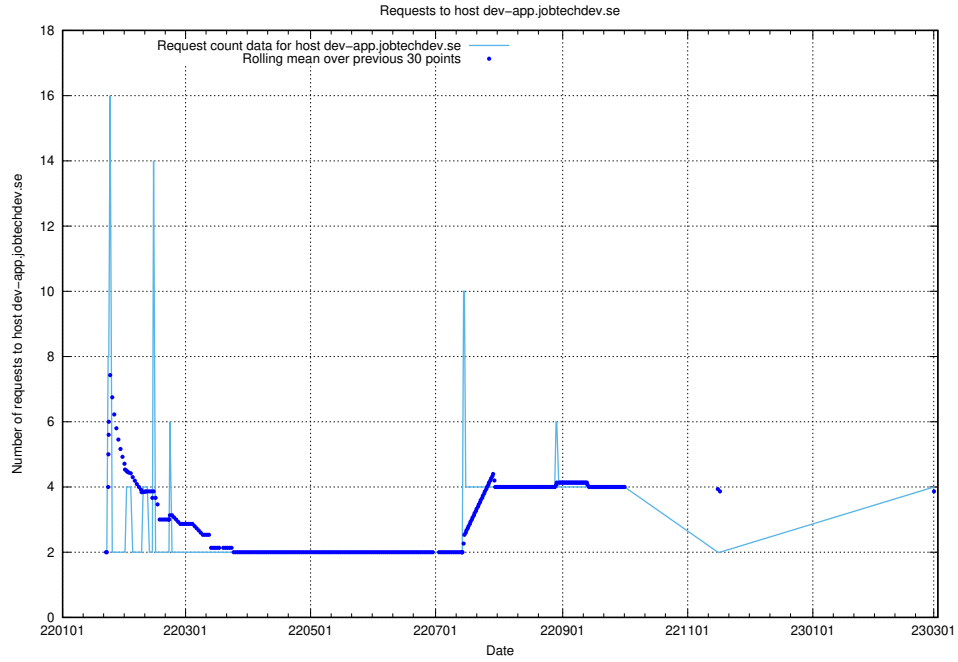

7.94 Usage of dev-app.jobtechdev.se

Here, we count the number of requests to host dev-app.jobtechdev.se.