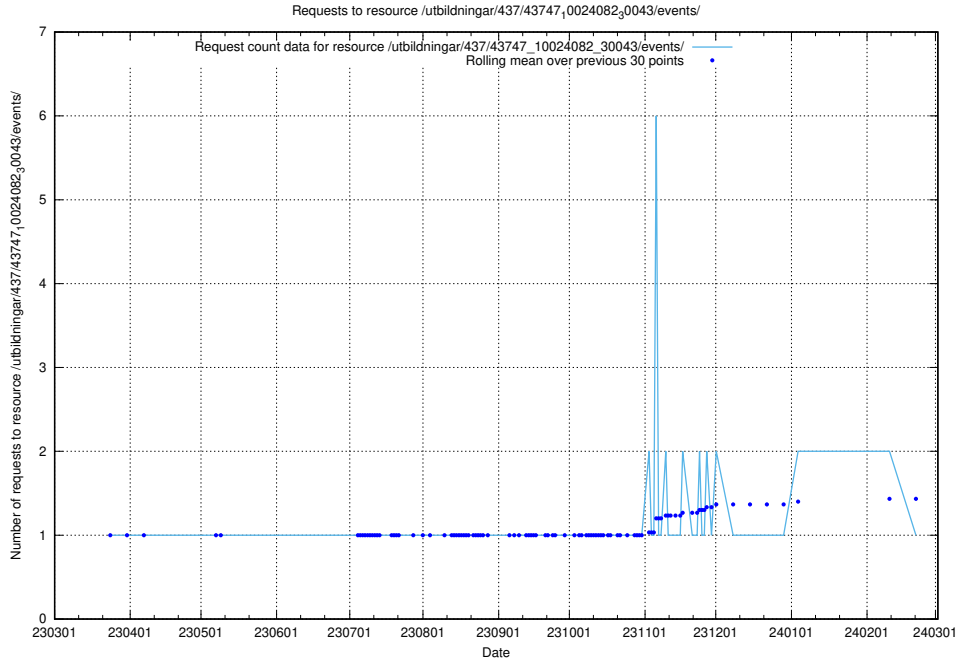

5.6172 Usage of /utbildningar/437/43747_10024082_30043/events/

Here, we count the number of requests to resource /utbildningar/437/43747_10024082_30043/events/.