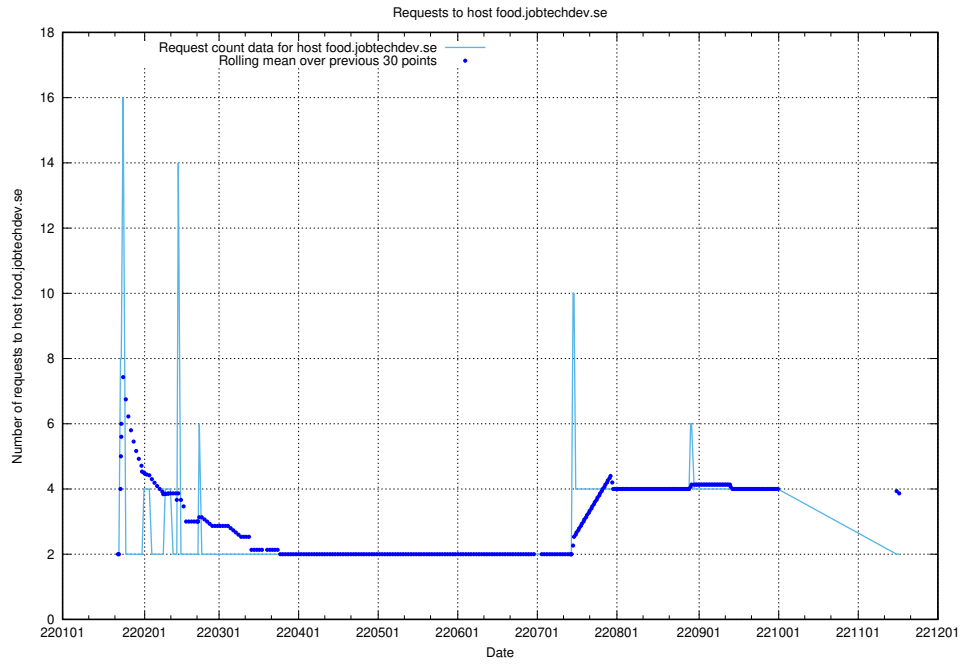

7.594 Usage of food.jobtechdev.se

Here, we count the number of requests to host food.jobtechdev.se.