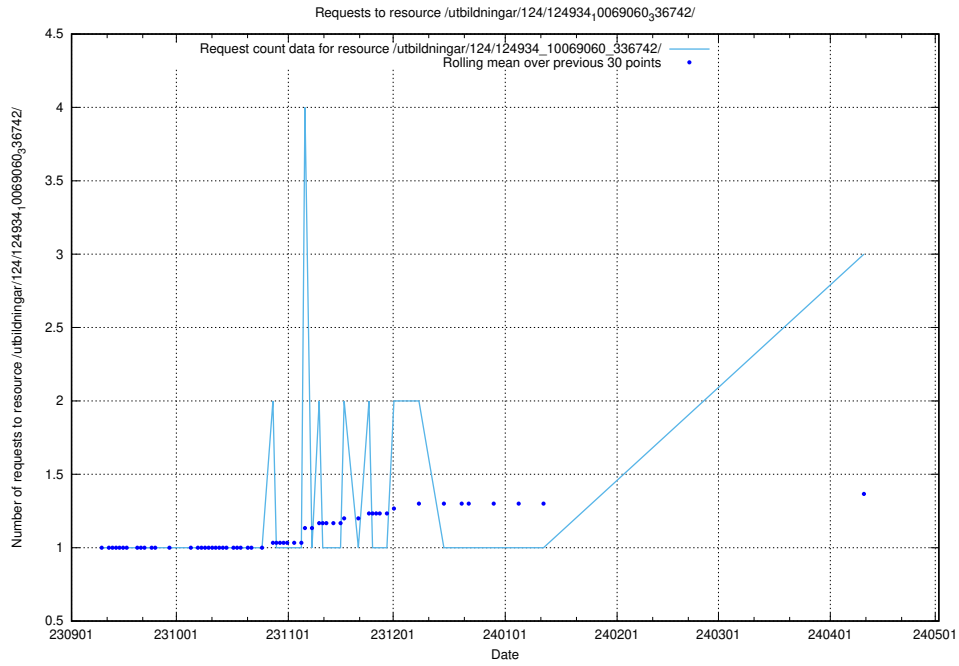

5.342 Usage of /utbildningar/124/124934_10069060_336742/

Here, we count the number of requests to resource /utbildningar/124/124934_10069060_336742/.