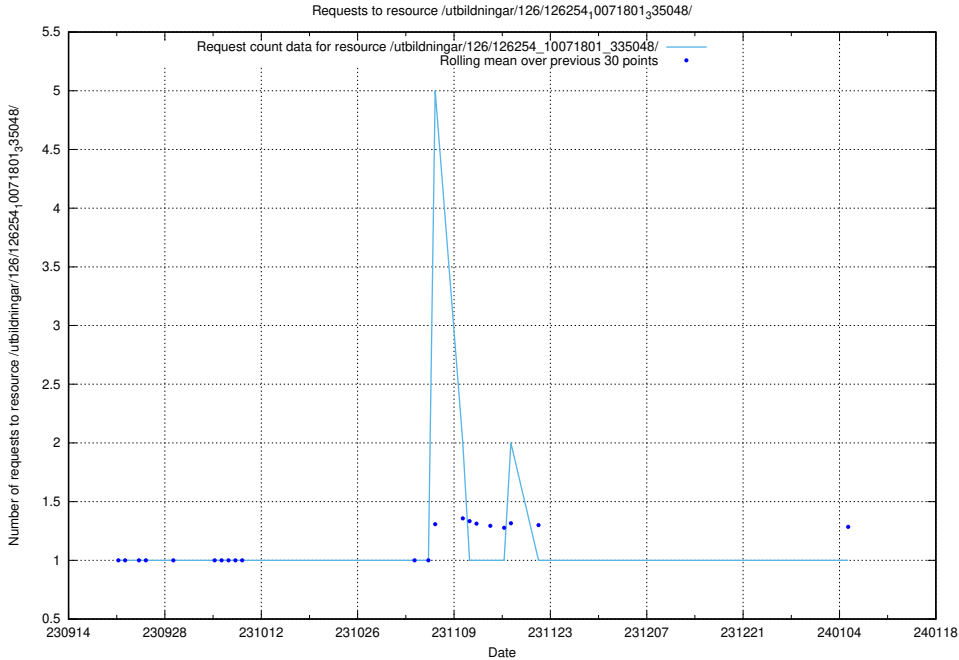

5.4469 Usage of /utbildningar/126/126254_10071801_335048/

Here, we count the number of requests to resource /utbildningar/126/126254_10071801_335048/.