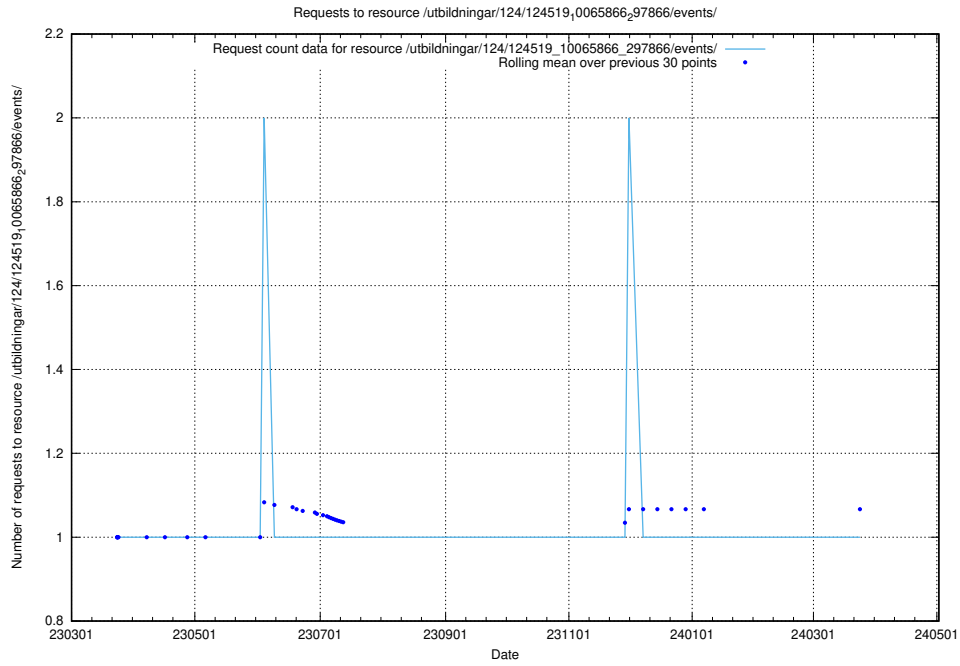

## 5.1282 Usage of /utbildningar/124/124519\_10065866\_297866/events/

Here, we count the number of requests to resource /utbildningar/124/124519\_10065866\_297866/events/