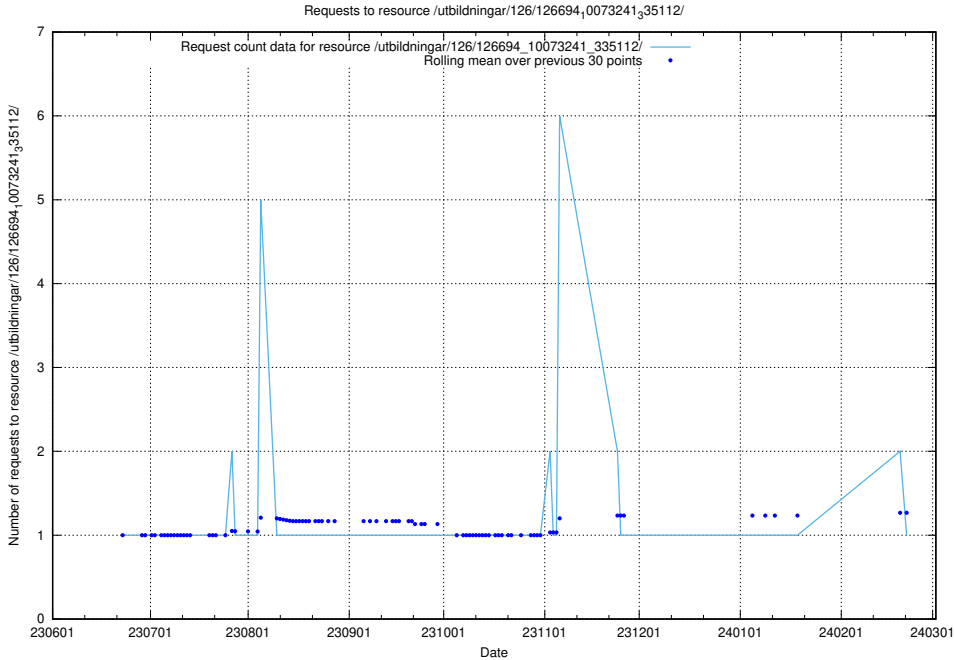

5.5584 Usage of /utbildningar/126/126694_10073241_335112/

Here, we count the number of requests to resource /utbildningar/126/126694_10073241_335112/.