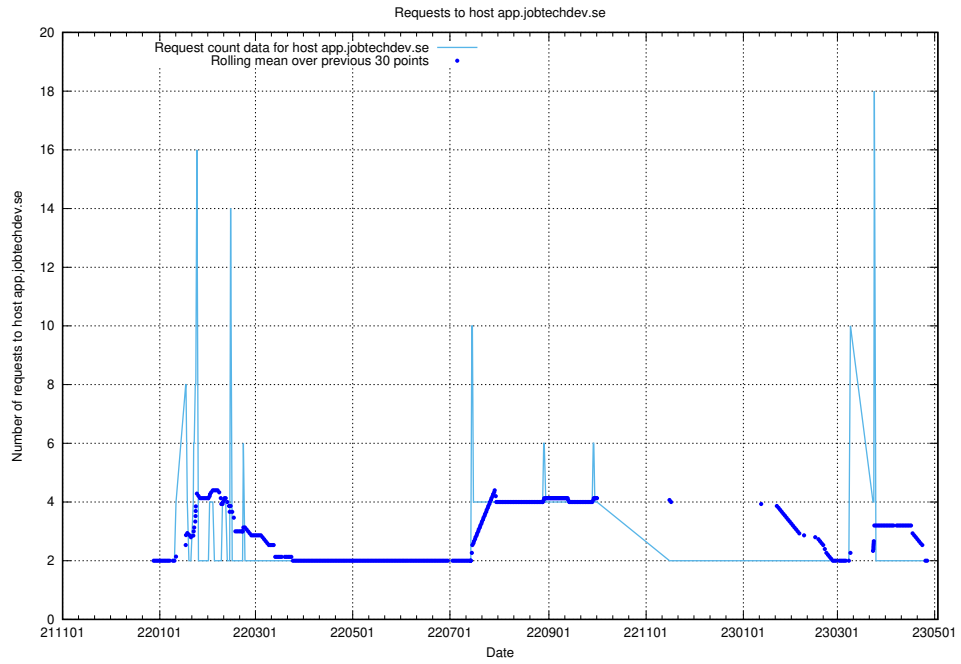

7.357 Usage of app.jobtechdev.se

Here, we count the number of requests to host app.jobtechdev.se.