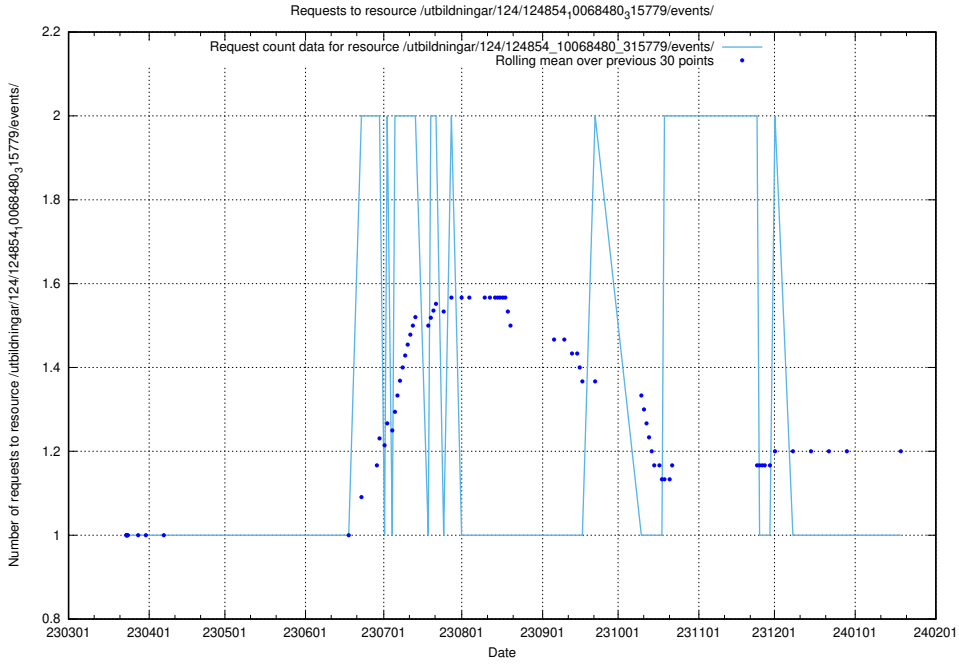

5.1157 Usage of /utbildningar/124/124854_10068480_315779/events/

Here, we count the number of requests to resource /utbildningar/124/124854_10068480_315779/events/