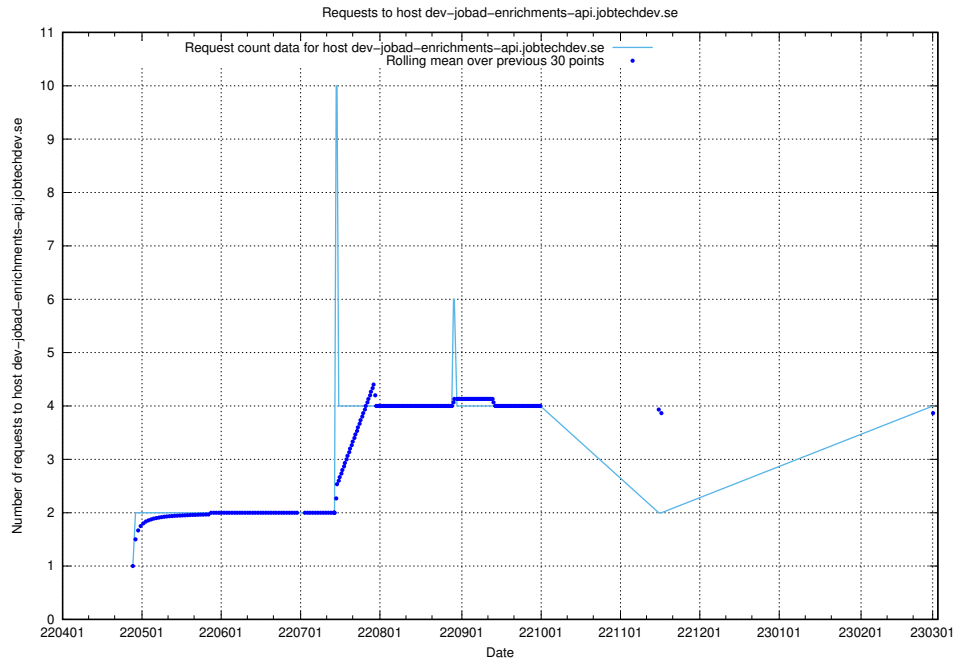

7.147 Usage of dev-jobad-enrichments-api.jobtechdev.se

Here, we count the number of requests to host dev-jobad-enrichments-api.jobtechdev.se.