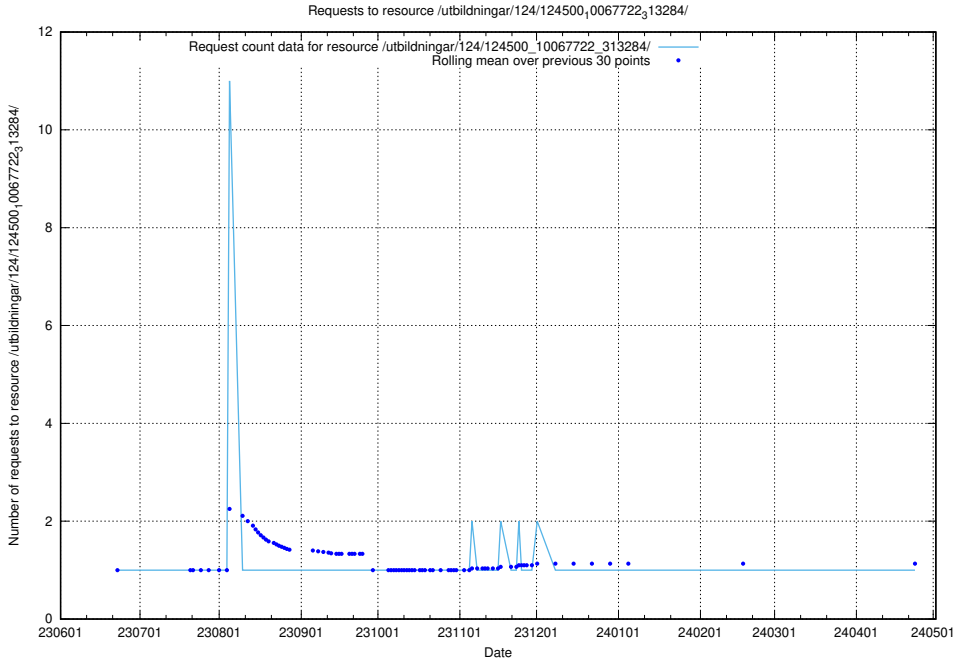

5.5729 Usage of /utbildningar/124/124500_10067722_313284/

Here, we count the number of requests to resource /utbildningar/124/124500_10067722_313284/.