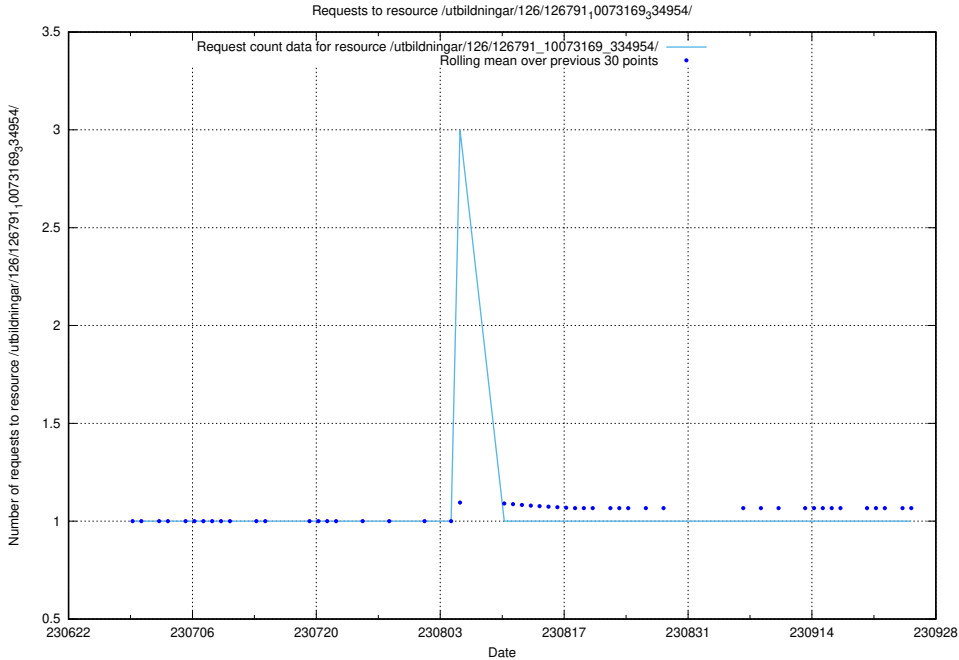

5.5395 Usage of /utbildningar/126/126791_10073169_334954/

Here, we count the number of requests to resource /utbildningar/126/126791_10073169_334954/.