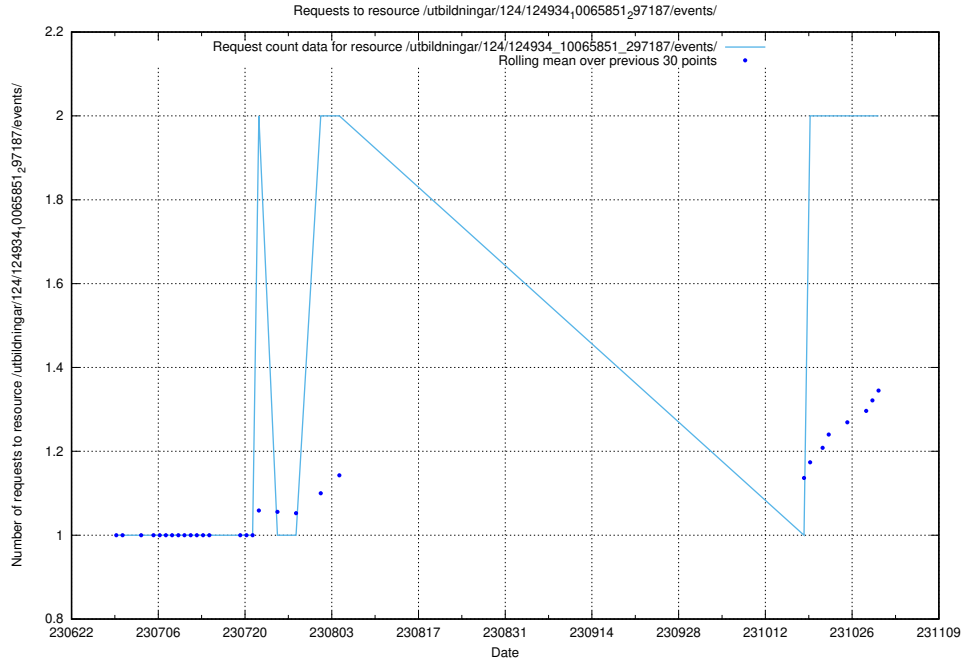

### 5.781 Usage of /utbildningar/124/124934\_10065851\_297187/events/

Here, we count the number of requests to resource /utbildningar/124/124934\_10065851\_297187/events/