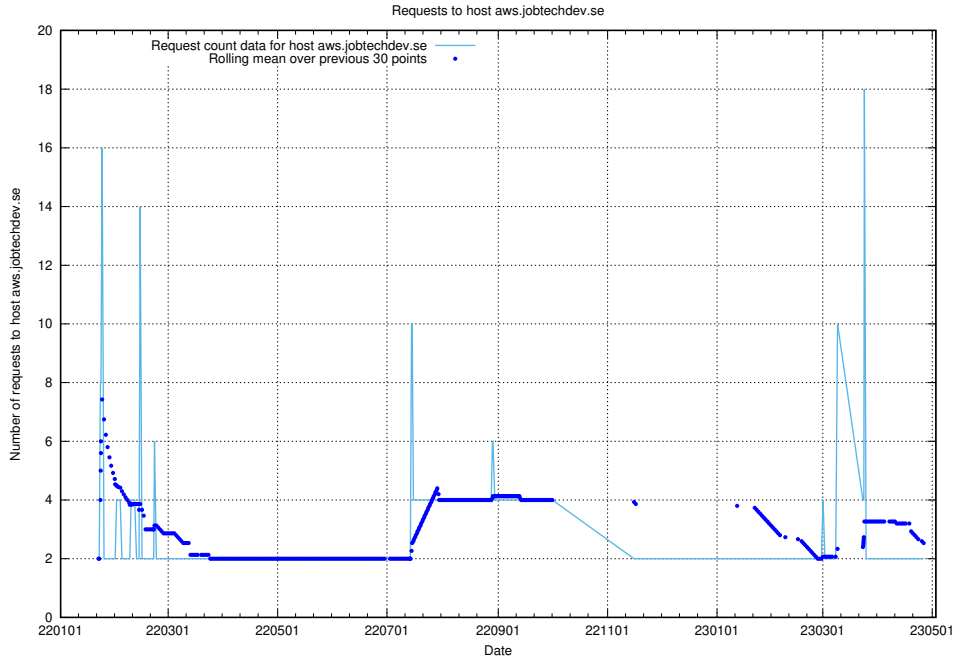

7.254 Usage of aws.jobtechdev.se

Here, we count the number of requests to host aws.jobtechdev.se.