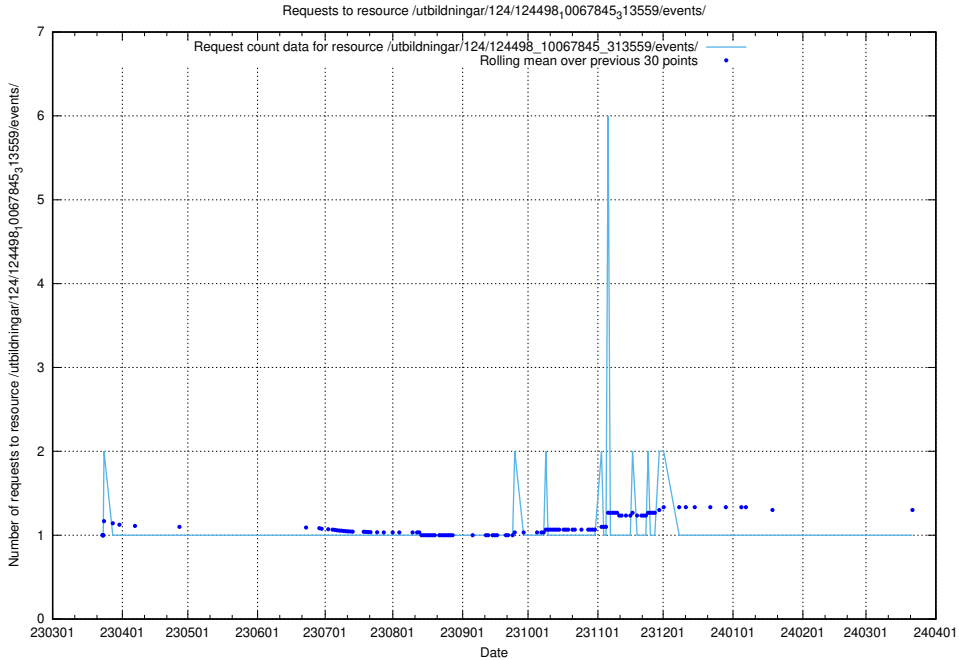

5.2617 Usage of /utbildningar/124/124498_10067845_313559/events/

Here, we count the number of requests to resource /utbildningar/124/124498_10067845_313559/events/