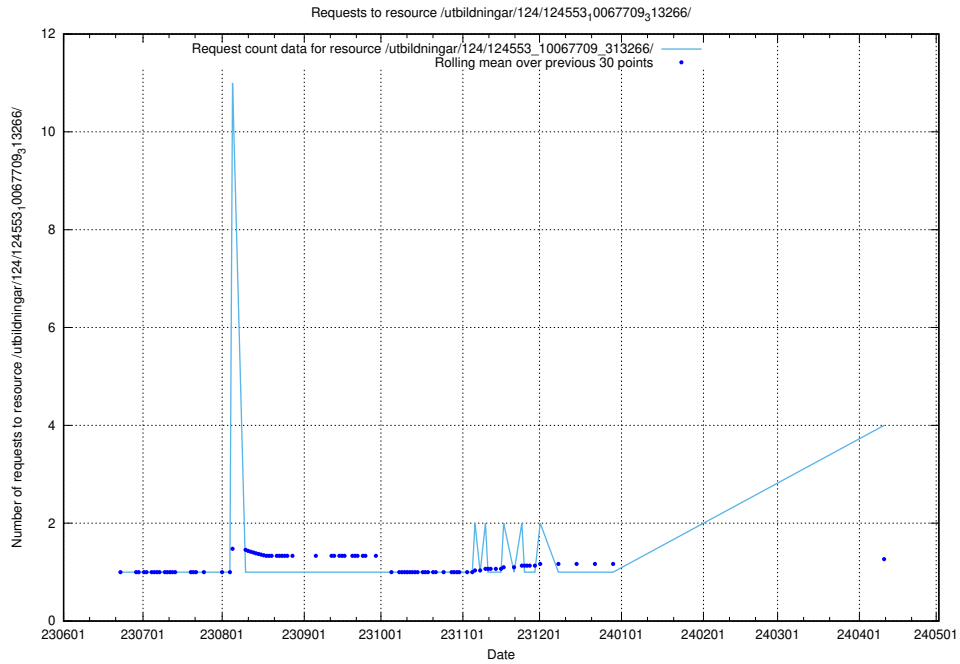

### 5.232 Usage of /utbildningar/124/124500\_10067799\_319946/events/

Here, we count the number of requests to resource /utbildningar/124/124500\_10067799\_319946/events/