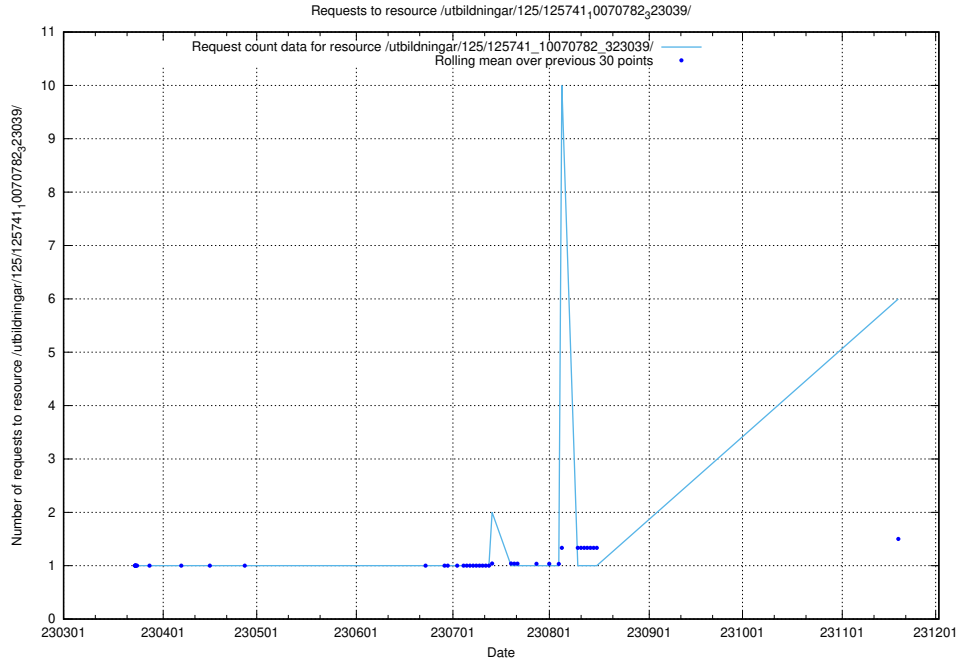

5.103 Usage of /utbildningar/125/125741_10070782_323039/

Here, we count the number of requests to resource /utbildningar/125/125741_10070782_323039/.