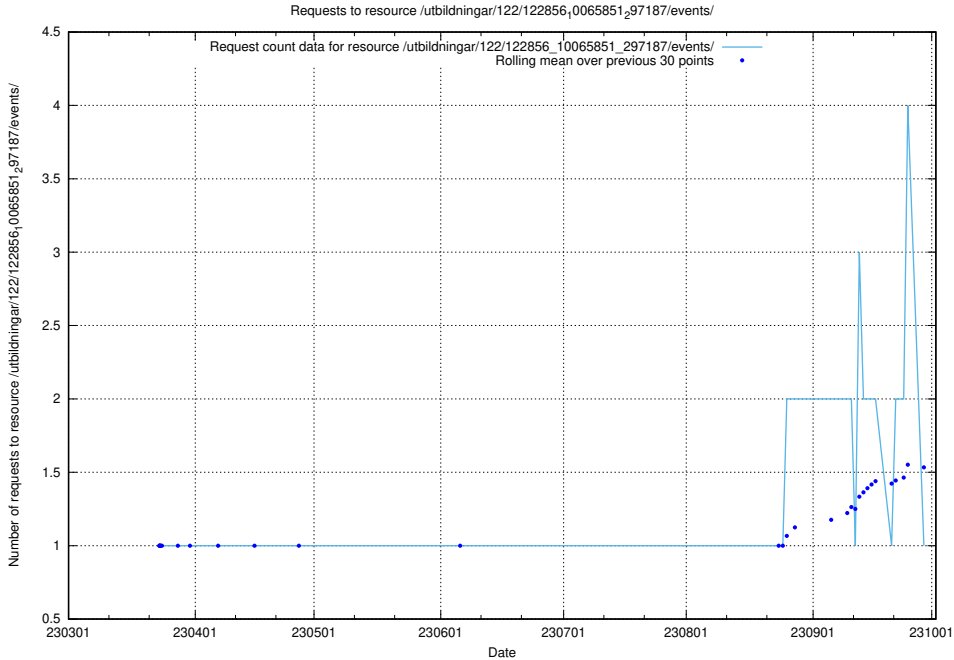

### 5.5105 Usage of /utbildningar/122/122856\_10065851\_297187/events/

Here, we count the number of requests to resource /utbildningar/122/122856\_10065851\_297187/events/