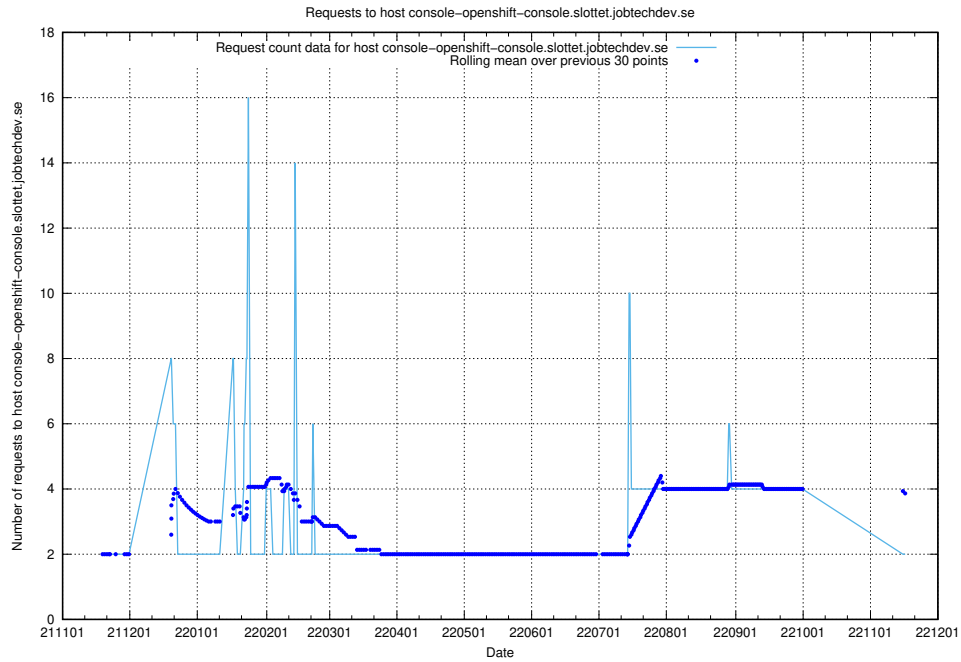

## 7.467 Usage of console-openshift-console.slottet.jobtechdev.se

Here, we count the number of requests to host console-openshift-console.slottet.jobtechdev.se.