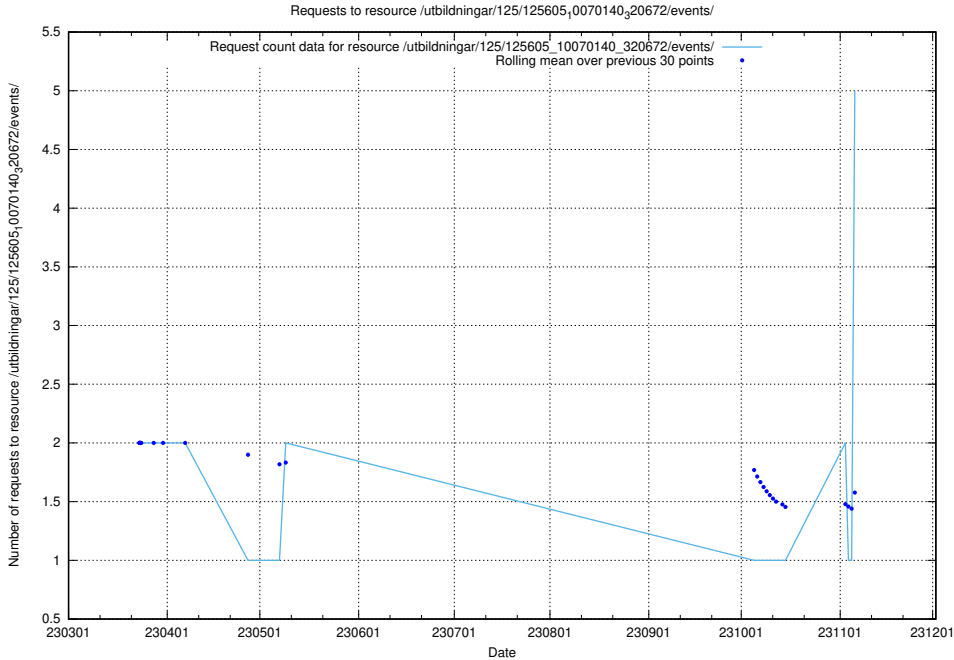

5.151 Usage of /utbildningar/125/125605_10070140_320672/events/

Here, we count the number of requests to resource /utbildningar/125/125605_10070140_320672/events/