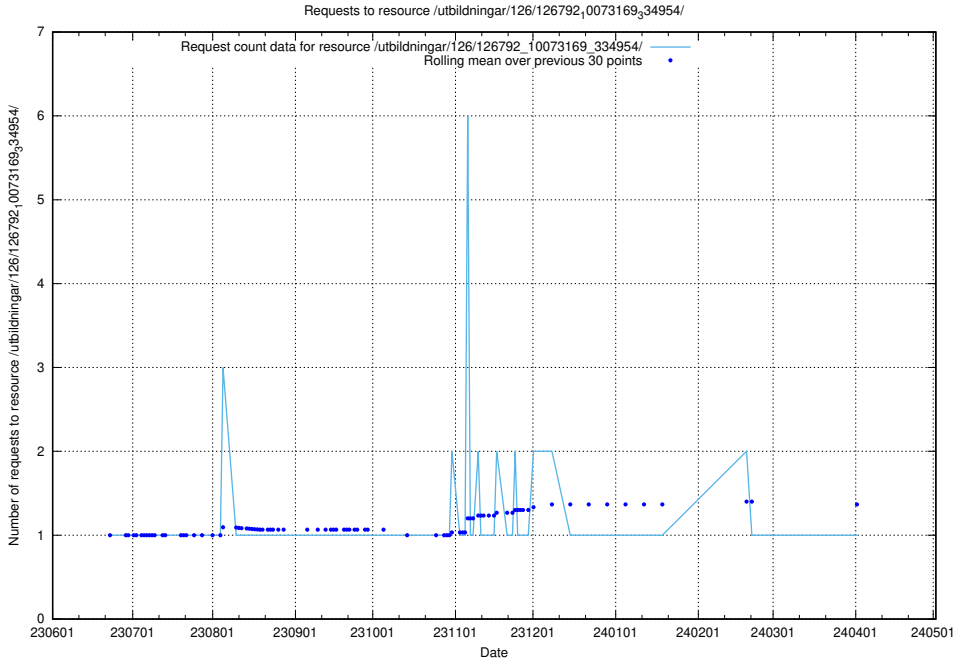

### 5.5543 Usage of /utbildningar/126/126792\_10073169\_334954/

Here, we count the number of requests to resource /utbildningar/126/126792\_10073169\_334954/.