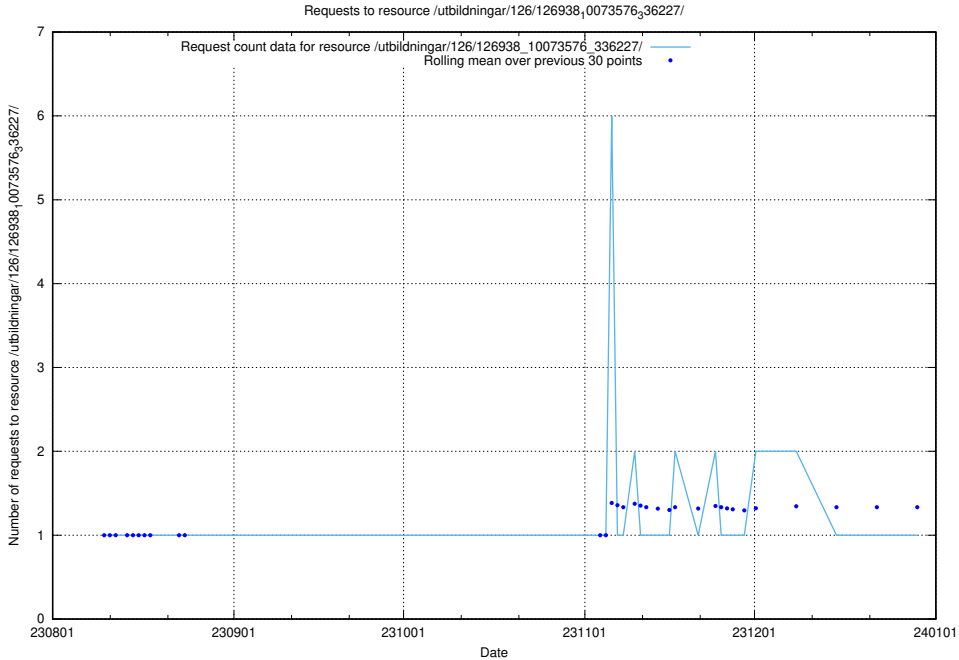

5.4764 Usage of /utbildningar/126/126938_10073576_336227/

Here, we count the number of requests to resource /utbildningar/126/126938_10073576_336227/.