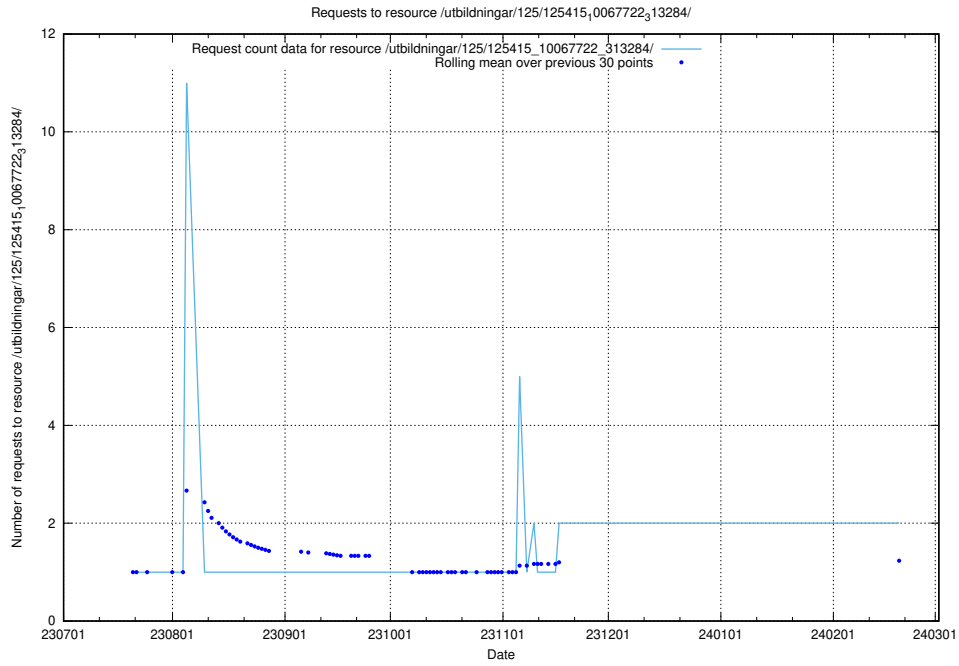

5.748 Usage of /utbildningar/125/125415_10067722_313284/

Here, we count the number of requests to resource /utbildningar/125/125415_10067722_313284/.