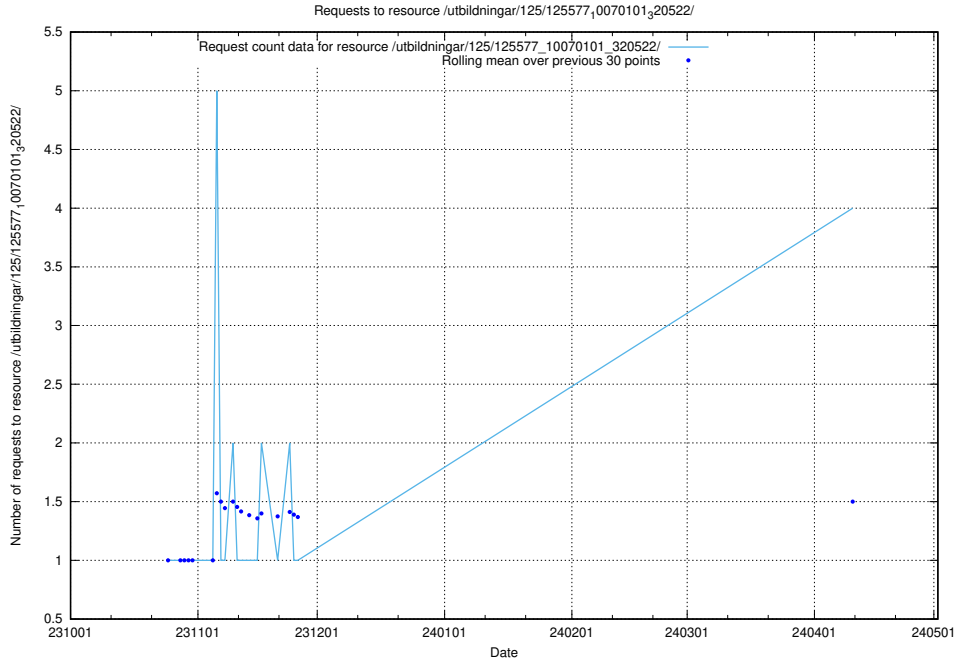

5.202 Usage of /utbildningar/125/125577_10070101_320522/

Here, we count the number of requests to resource /utbildningar/125/125577_10070101_320522/.