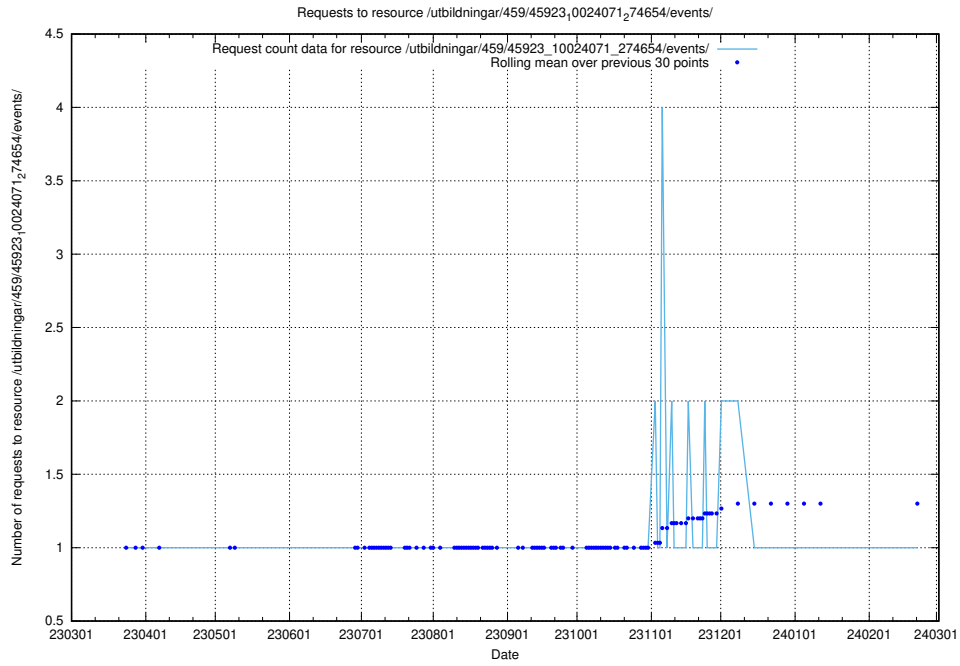

5.6136 Usage of /utbildningar/459/45923_10024071_274654/events/

Here, we count the number of requests to resource /utbildningar/459/45923_10024071_274654/events/.