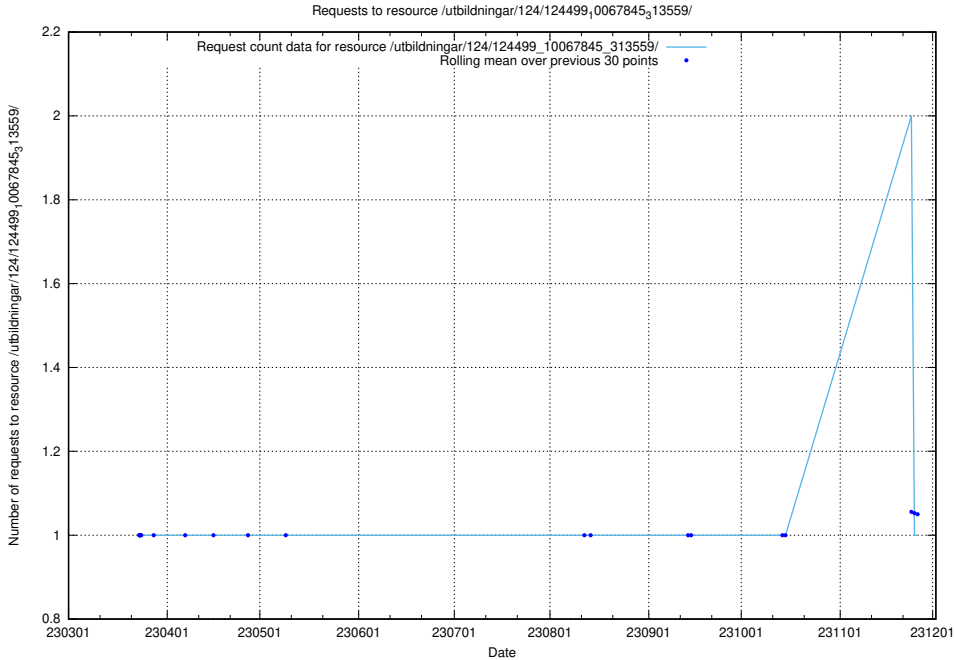

5.2365 Usage of /utbildningar/124/124499_10067845_313559/

Here, we count the number of requests to resource /utbildningar/124/124499_10067845_313559/.