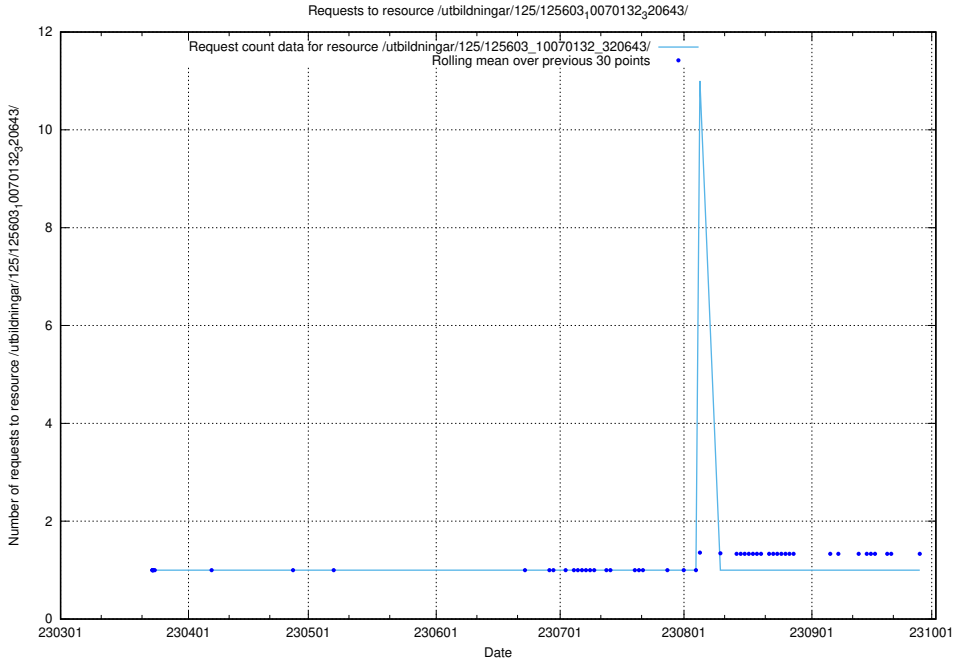

5.1029 Usage of /utbildningar/125/125603_10070132_320643/

Here, we count the number of requests to resource /utbildningar/125/125603_10070132_320643/.