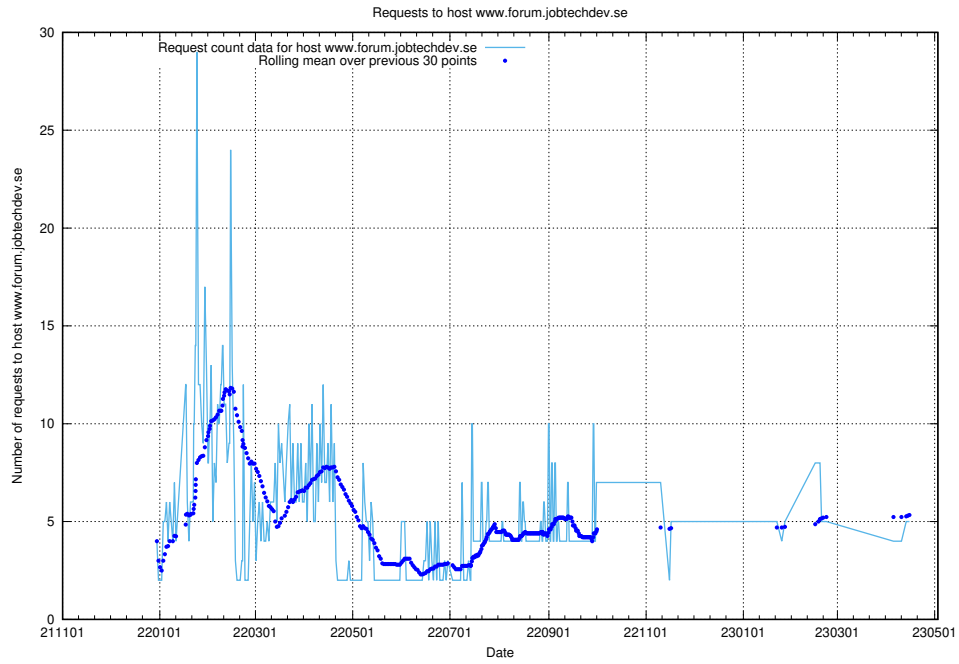

7.88 Usage of `www.forum.jobtechdev.se`

Here, we count the number of requests to host `www.forum.jobtechdev.se`.