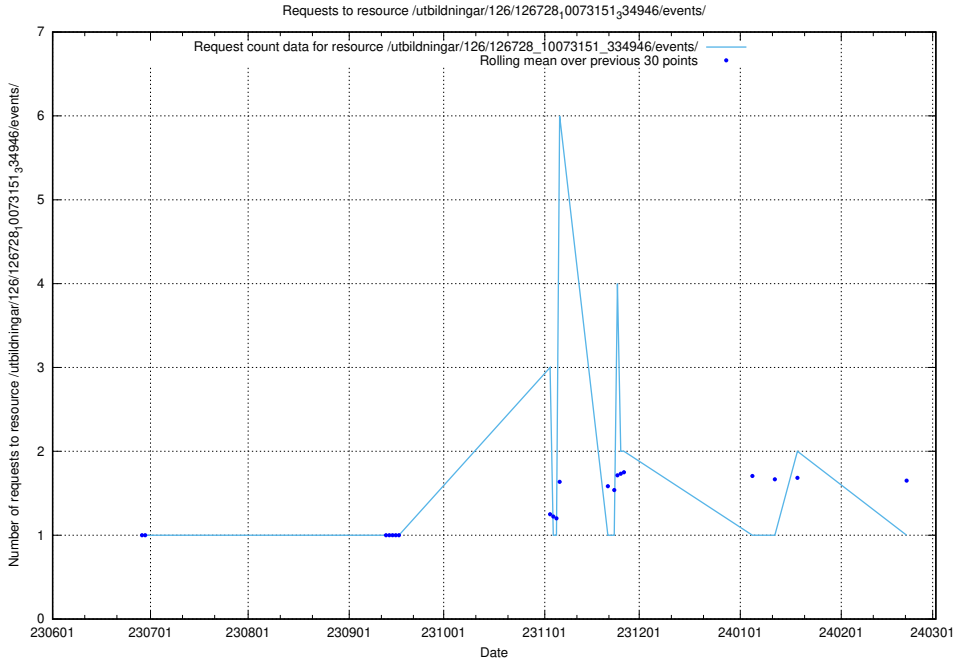

### 5.5399 Usage of /utbildningar/126/126728\_10073151\_334946/events/

Here, we count the number of requests to resource /utbildningar/126/126728\_10073151\_334946/events/