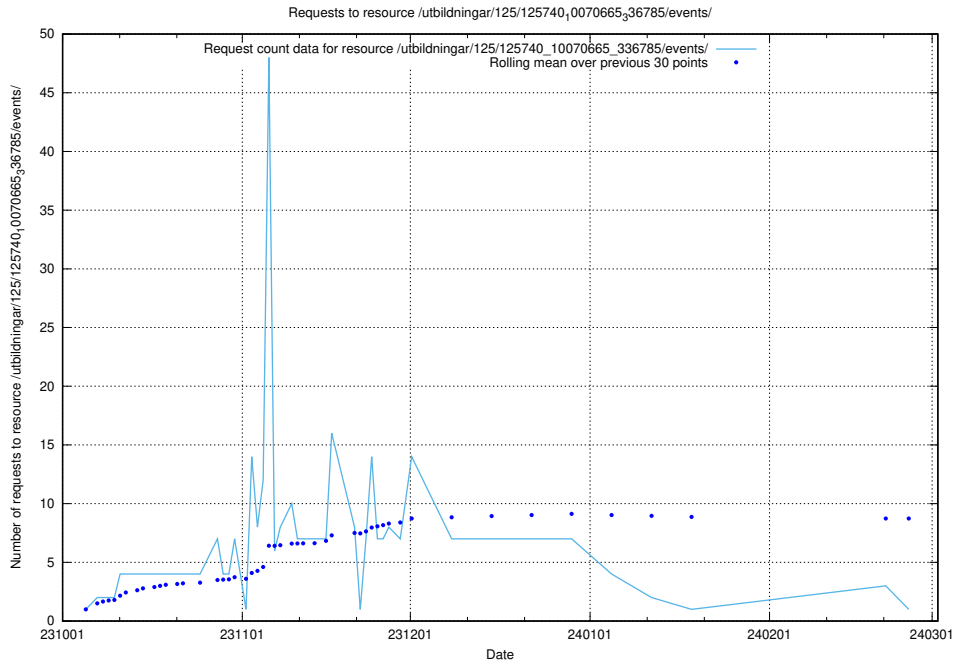

5.4357 Usage of /utbildningar/125/125740_10070665_336785/events/

Here, we count the number of requests to resource /utbildningar/125/125740_10070665_336785/events/