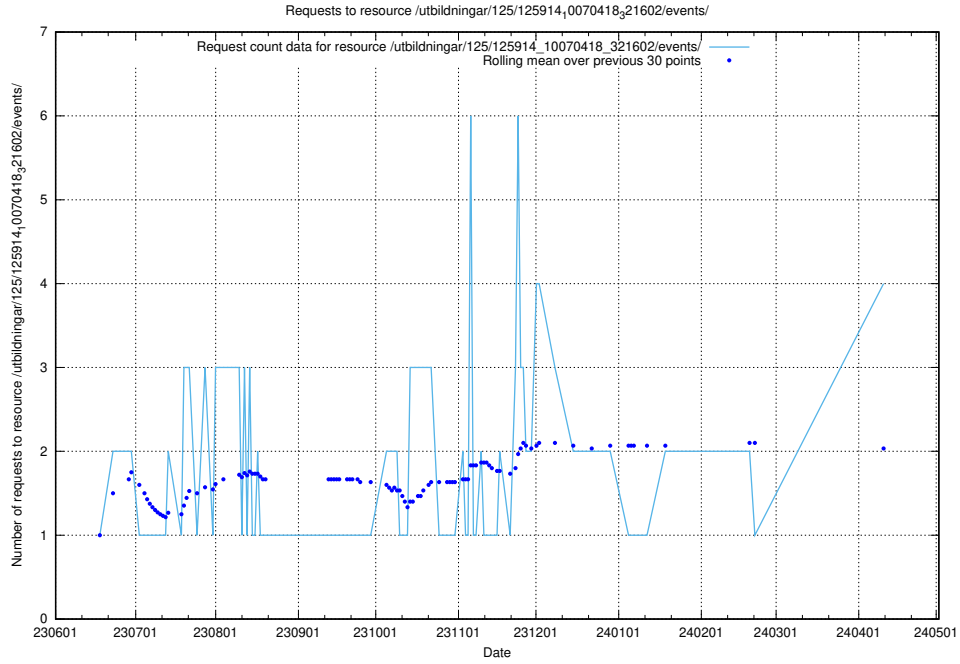

5.233 Usage of /utbildningar/125/125914_10070418_321602/events/

Here, we count the number of requests to resource /utbildningar/125/125914_10070418_321602/events/