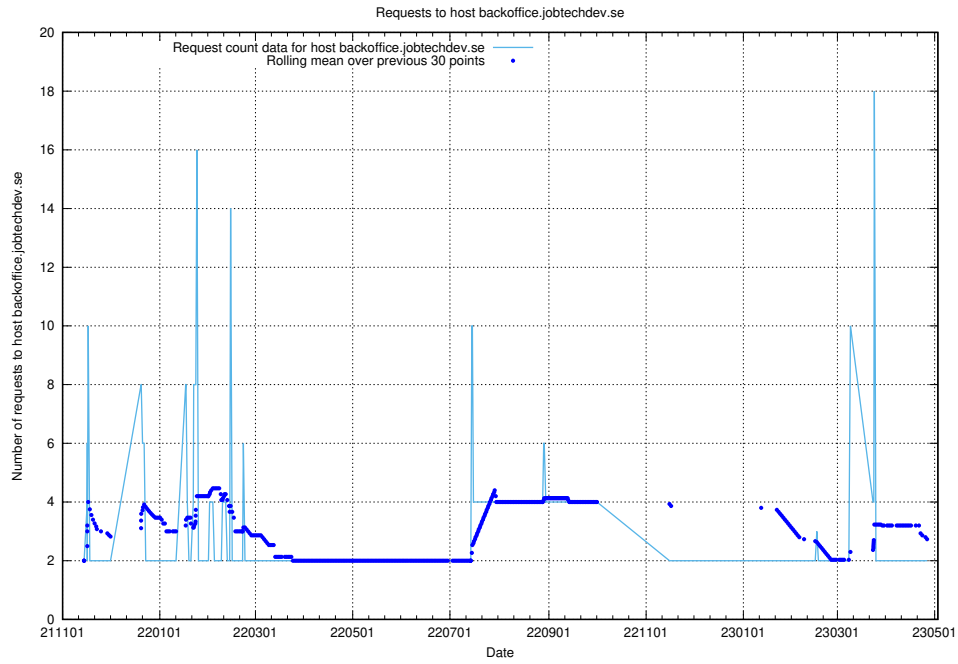

7.282 Usage of backoffice.jobtechdev.se

Here, we count the number of requests to host backoffice.jobtechdev.se.