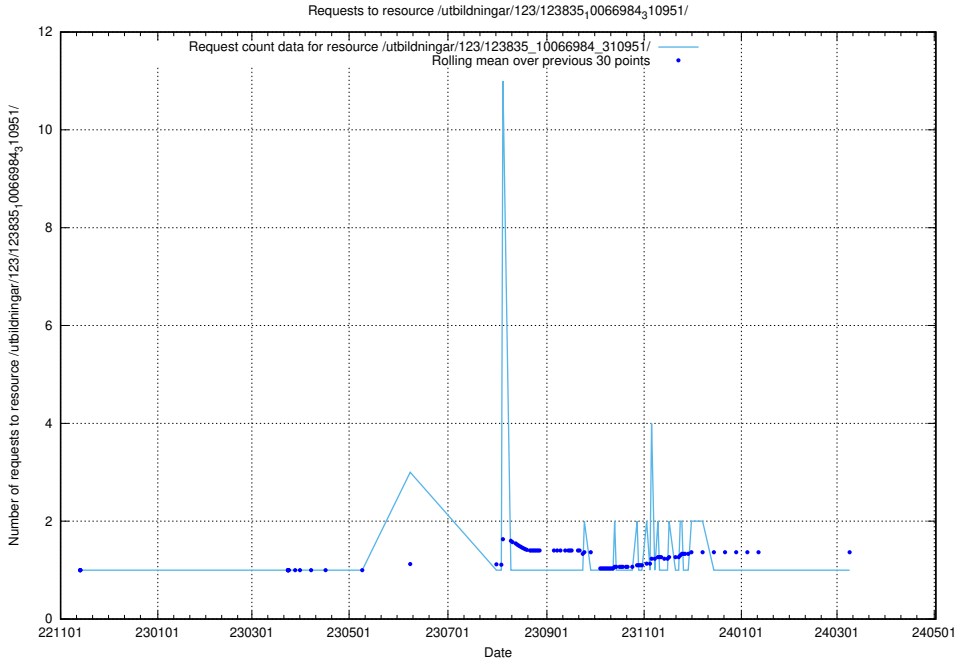

5.5852 Usage of /utbildningar/123/123835_10066984_310951/

Here, we count the number of requests to resource /utbildningar/123/123835_10066984_310951/.