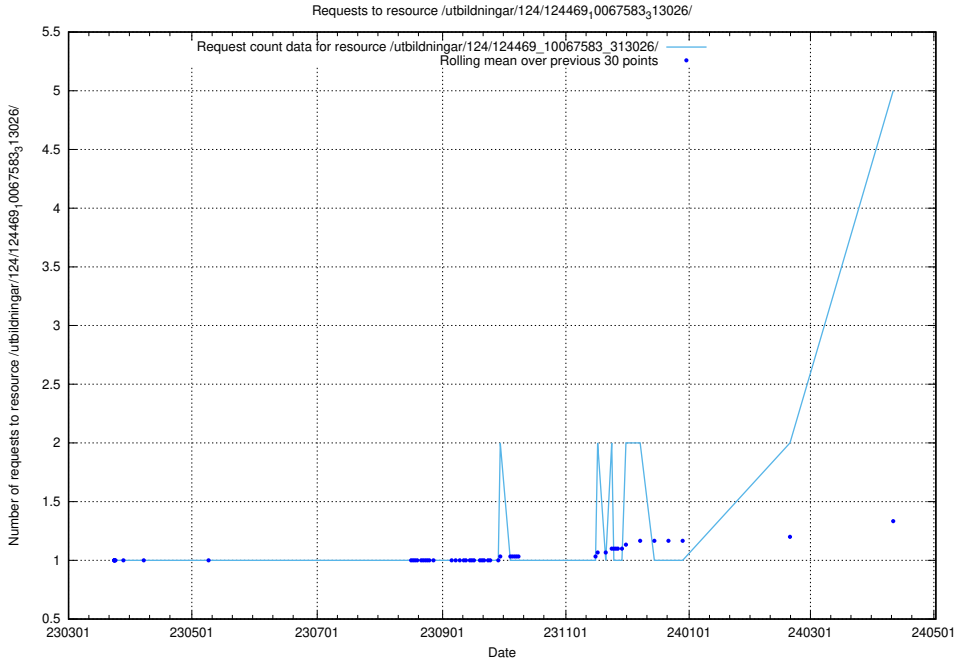

5.129 Usage of /utbildningar/124/124469_10067583_313026/

Here, we count the number of requests to resource /utbildningar/124/124469_10067583_313026/.