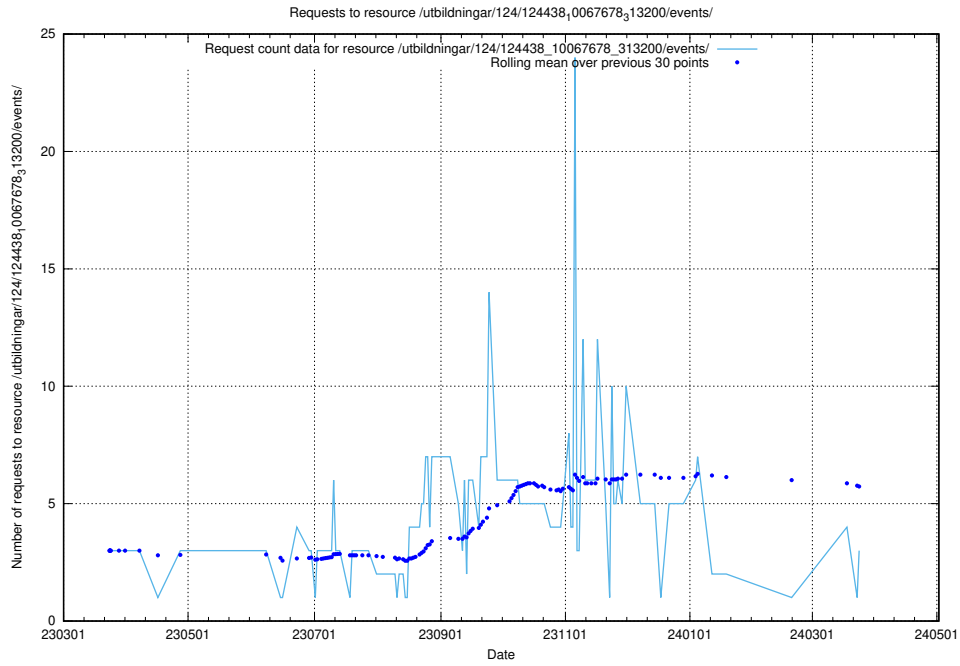

5.416 Usage of /utbildningar/124/124438_10067678_313200/events/

Here, we count the number of requests to resource /utbildningar/124/124438_10067678_313200/events/