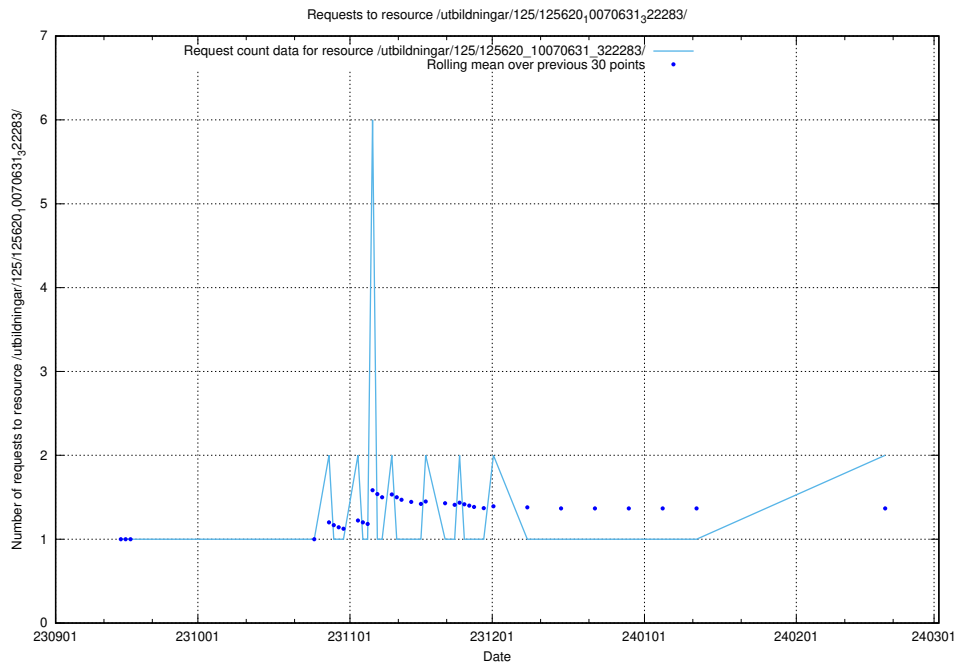

### 5.704 Usage of /utbildningar/124/124498\_10067869\_313652/events/

Here, we count the number of requests to resource /utbildningar/124/124498\_10067869\_313652/events/