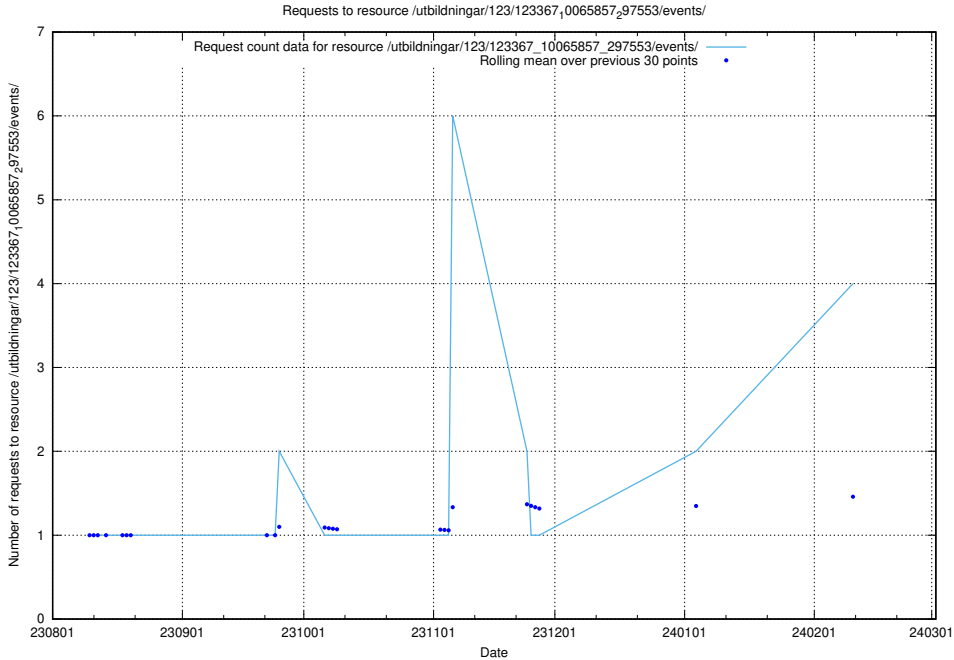

5.217 Usage of /utbildningar/123/123367_10065857_297553/events/

Here, we count the number of requests to resource /utbildningar/123/123367_10065857_297553/events/