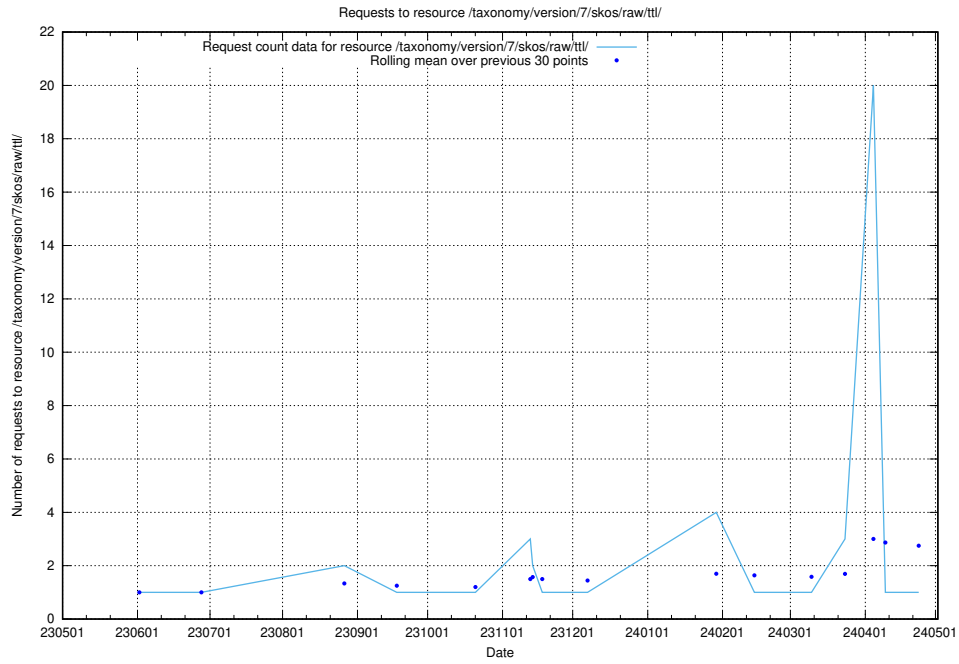

5.5873 Usage of /taxonomy/version/7/skos/raw/ttl/

Here, we count the number of requests to resource /taxonomy/version/7/skos/raw/ttl/.