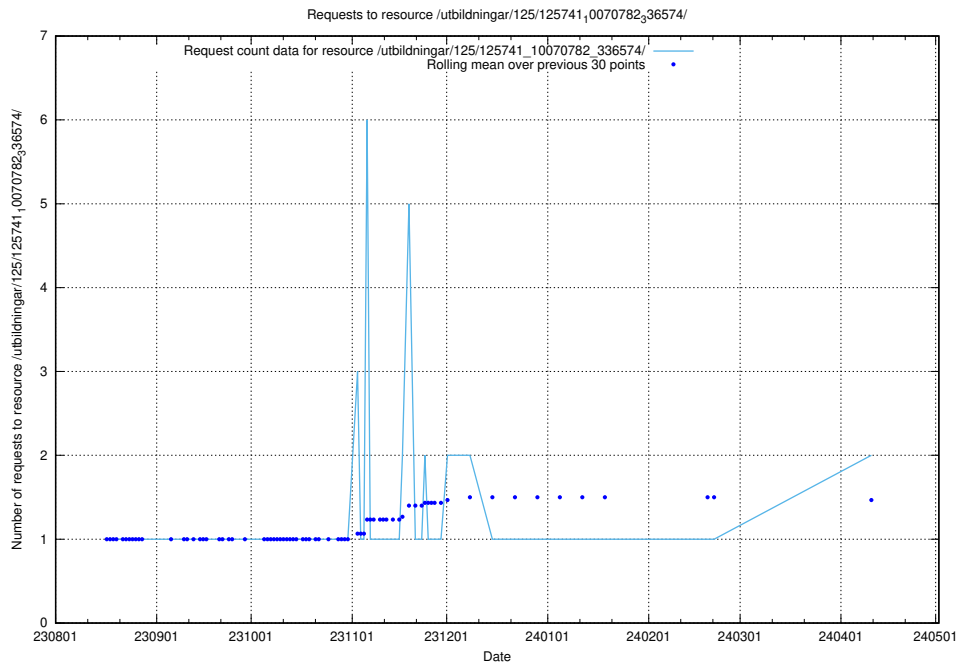

5.717 Usage of /utbildningar/125/125741_10070782_336574/

Here, we count the number of requests to resource /utbildningar/125/125741_10070782_336574/.