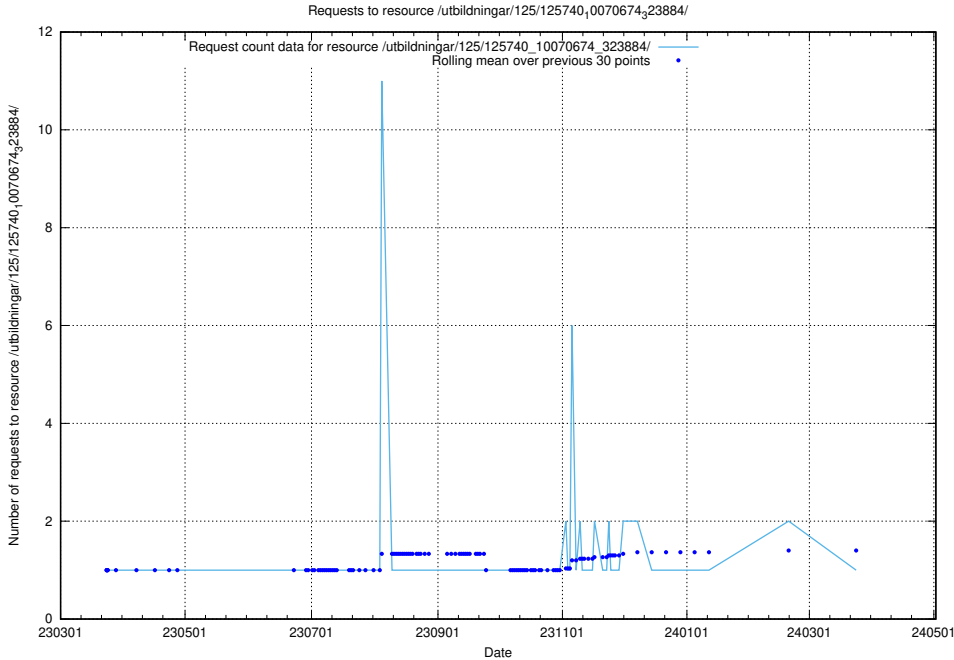

5.943 Usage of /utbildningar/125/125740_10070674_323884/

Here, we count the number of requests to resource /utbildningar/125/125740_10070674_323884/.