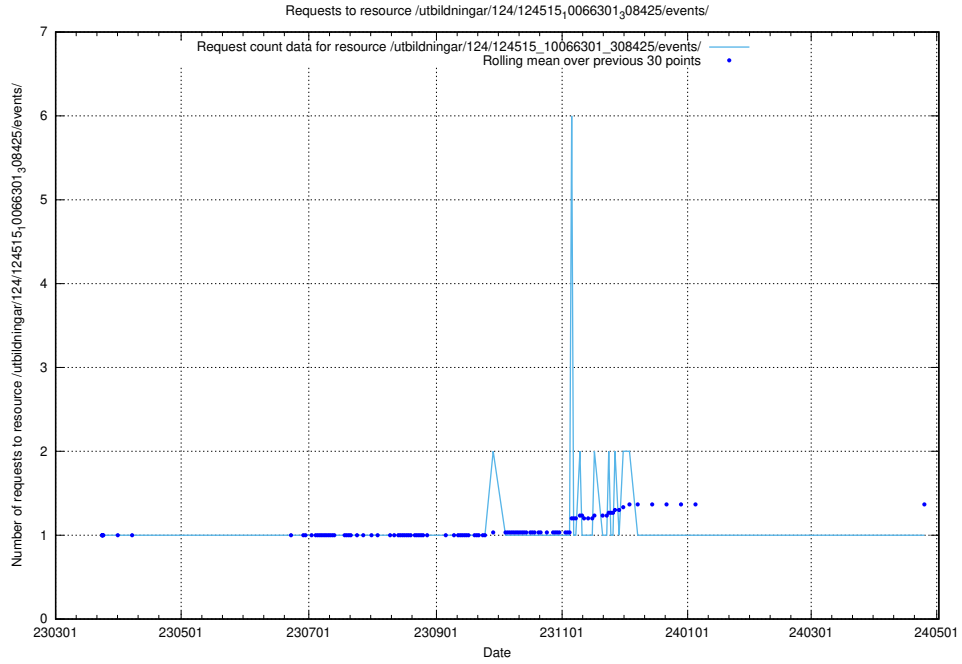

## 5.1452 Usage of /utbildningar/124/124515\_10066301\_308425/events/

Here, we count the number of requests to resource /utbildningar/124/124515\_10066301\_308425/events/