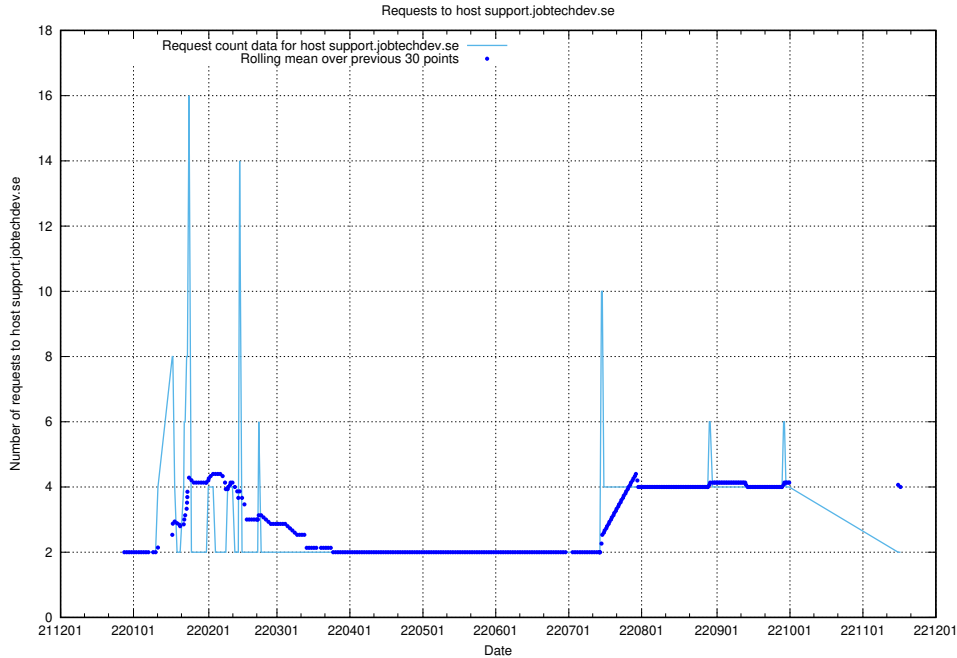

7.352 Usage of support.jobtechdev.se

Here, we count the number of requests to host support.jobtechdev.se.