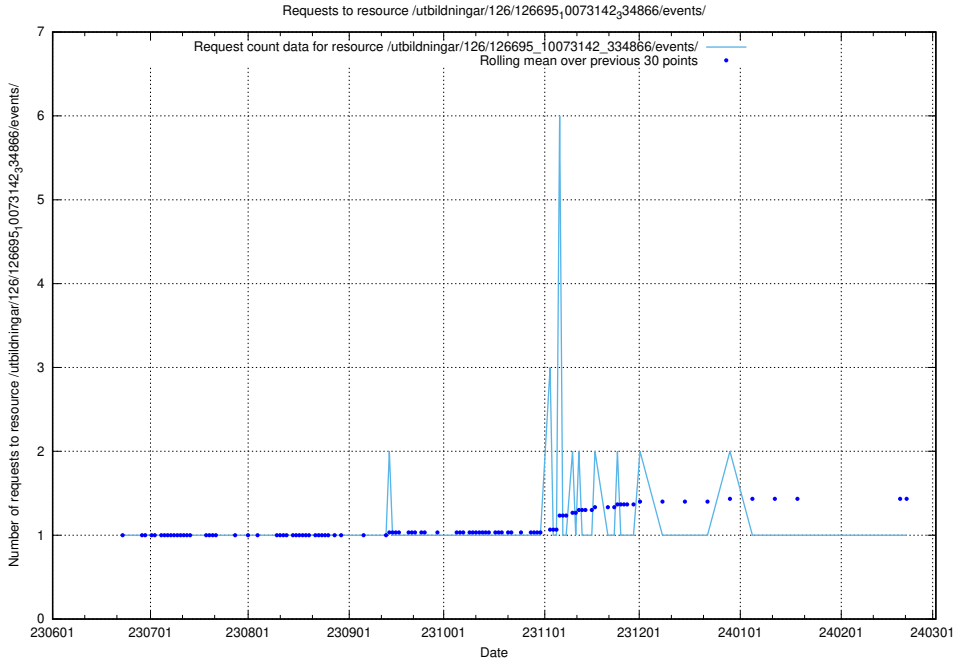

5.5581 Usage of /utbildningar/126/126695_10073142_334866/events/

Here, we count the number of requests to resource /utbildningar/126/126695_10073142_334866/events/