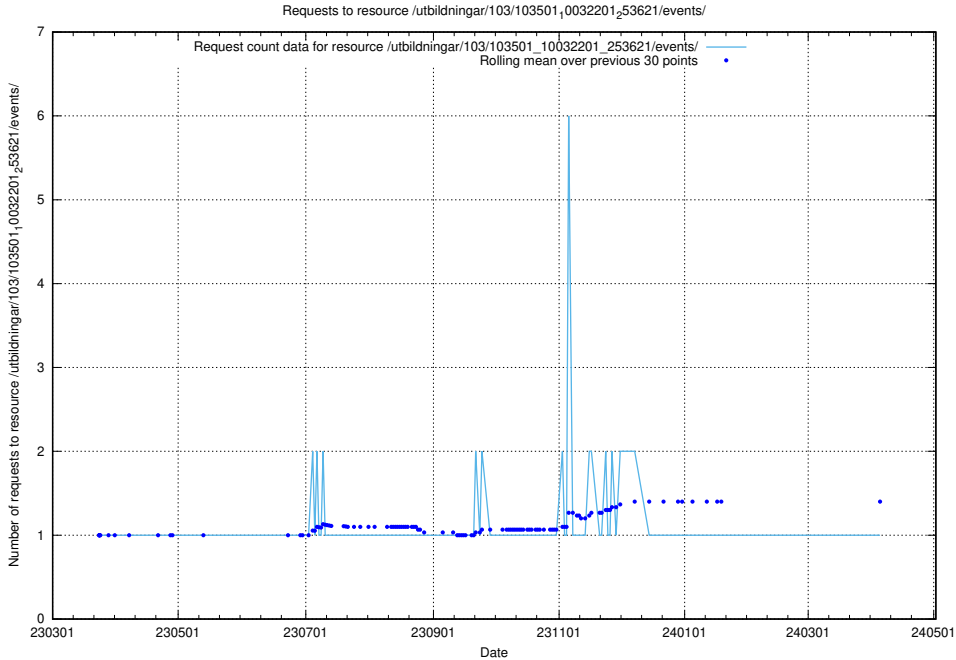

5.5432 Usage of /utbildningar/103/103501_10032201_253621/events/

Here, we count the number of requests to resource /utbildningar/103/103501_10032201_253621/events/