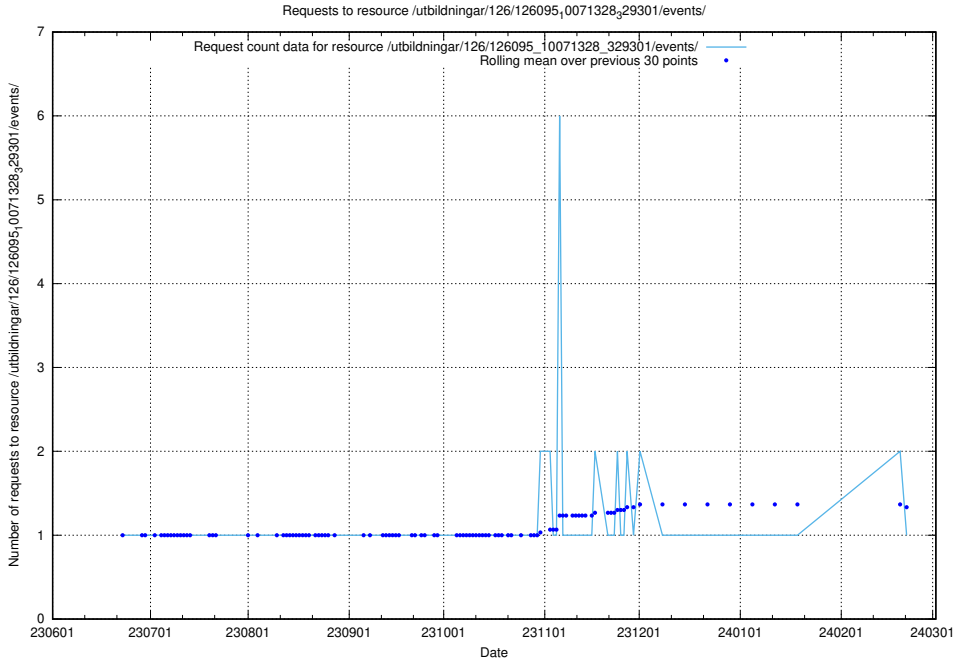

5.5629 Usage of /utbildningar/126/126095_10071328_329301/events/

Here, we count the number of requests to resource /utbildningar/126/126095_10071328_329301/events/