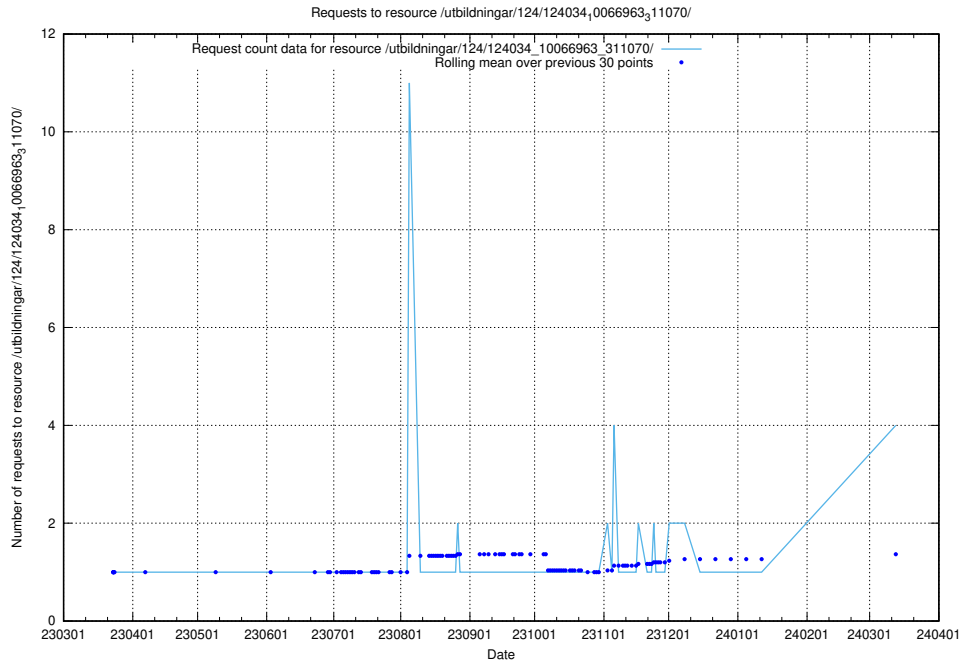

5.212 Usage of /utbildningar/124/124034_10066963_311070/

Here, we count the number of requests to resource /utbildningar/124/124034_10066963_311070/.