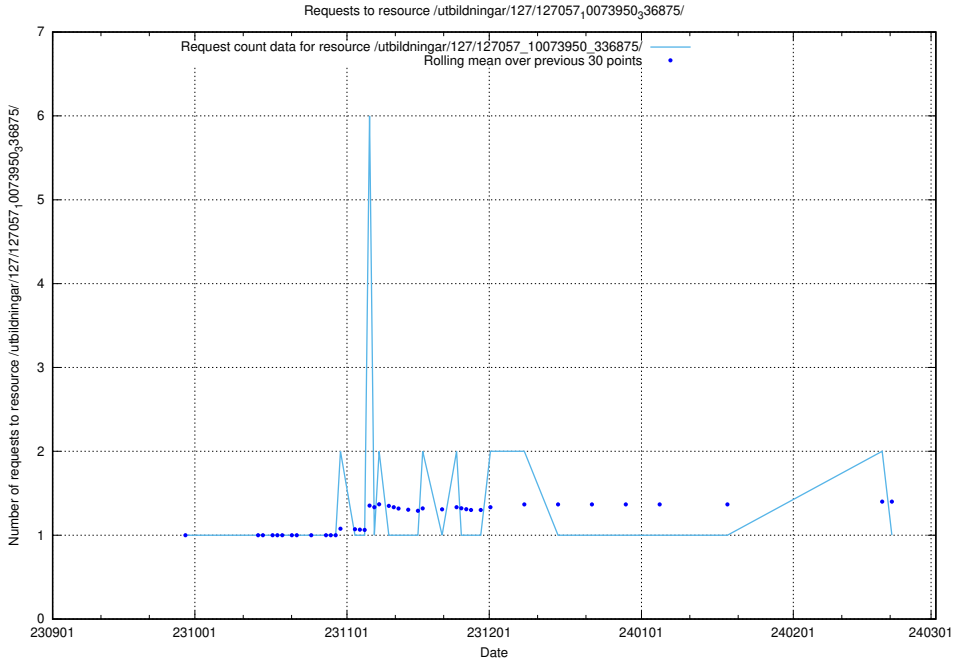

5.4392 Usage of /utbildningar/127/127057_10073950_336875/

Here, we count the number of requests to resource /utbildningar/127/127057_10073950_336875/.