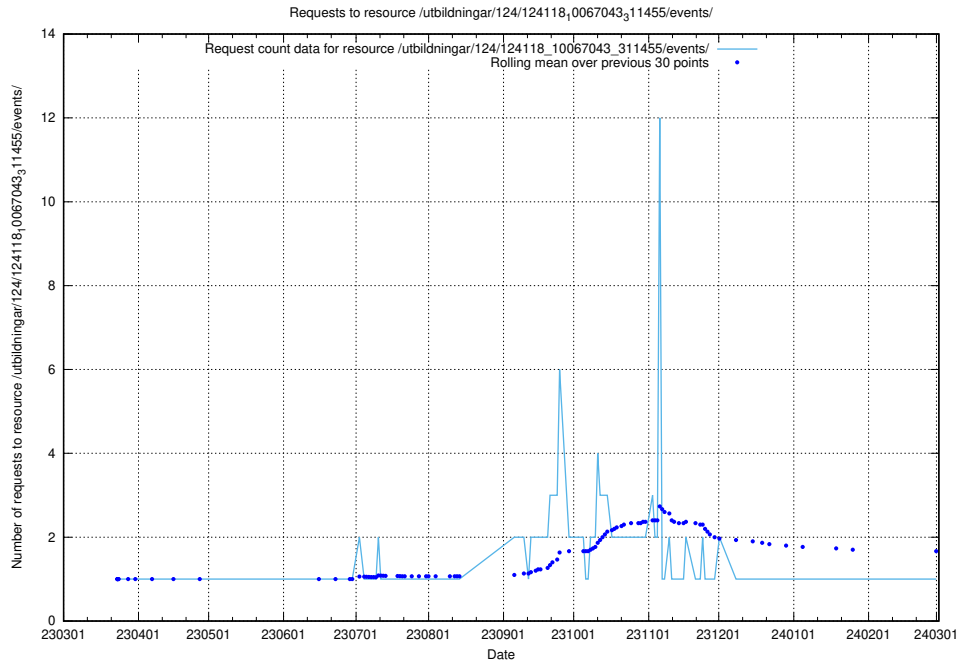

5.4121 Usage of /utbildningar/124/124118_10067043_311455/events/

Here, we count the number of requests to resource /utbildningar/124/124118_10067043_311455/events/