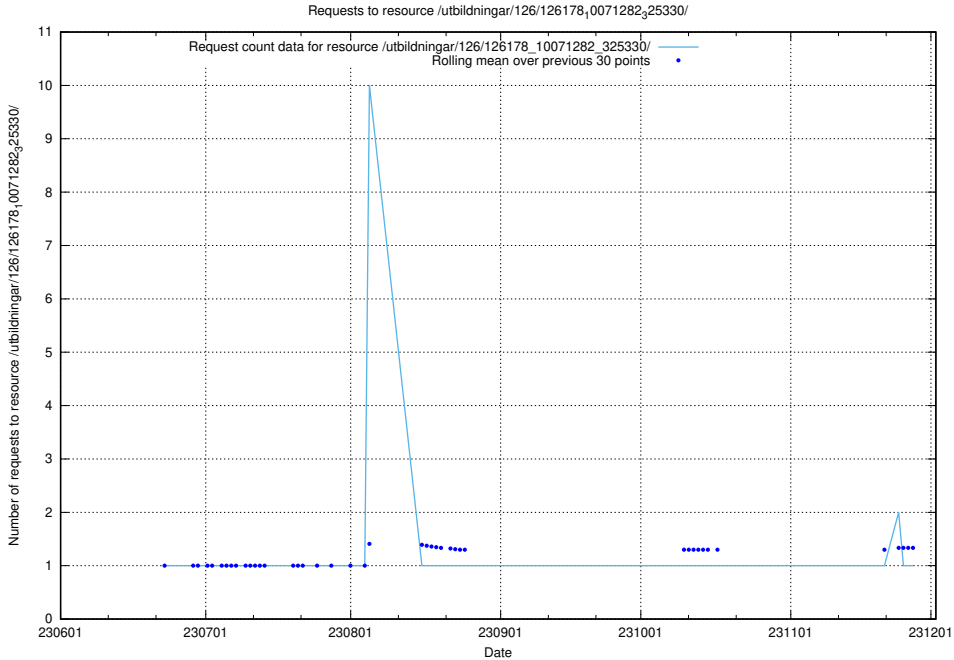

5.5627 Usage of /utbildningar/126/126178_10071282_325330/

Here, we count the number of requests to resource /utbildningar/126/126178_10071282_325330/.