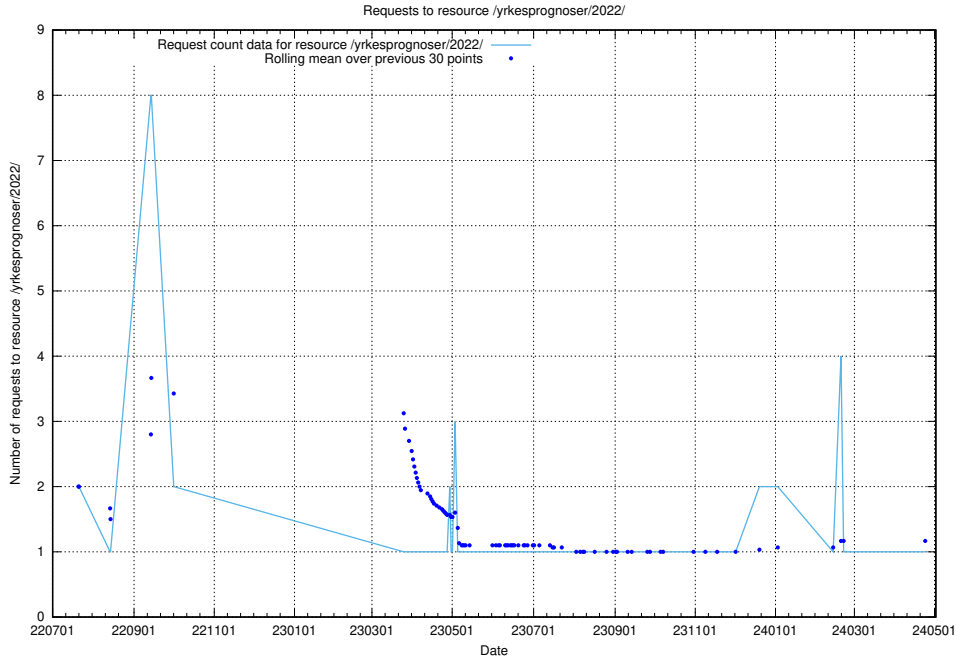

5.935 Usage of /yrkesprognoser/2022/

Here, we count the number of requests to resource /yrkesprognoser/2022/.