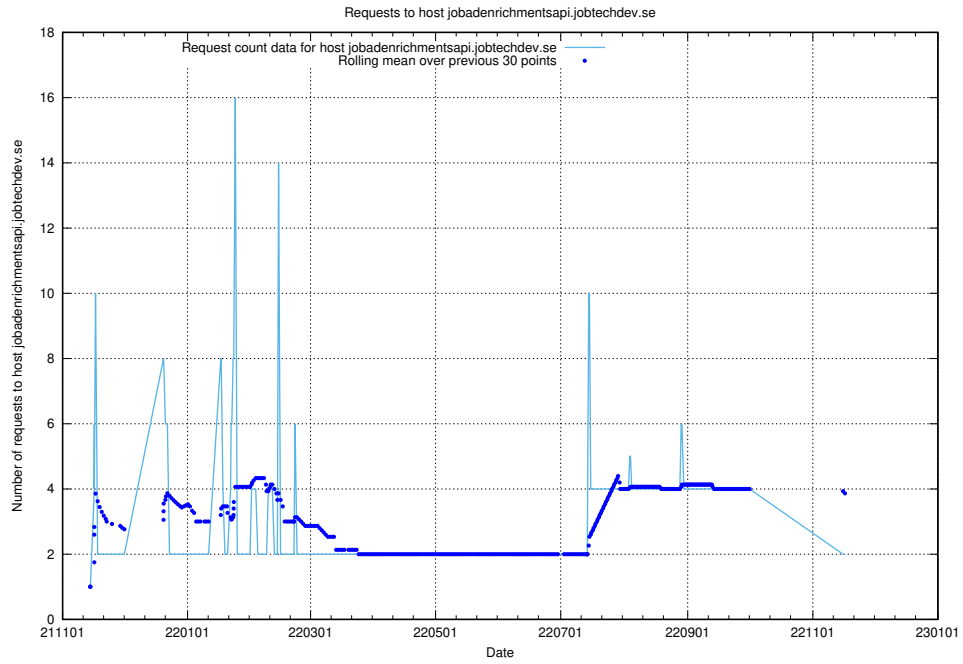

7.572 Usage of jobadenrichmentsapi.jobtechdev.se

Here, we count the number of requests to host jobadenrichmentsapi.jobtechdev.se.