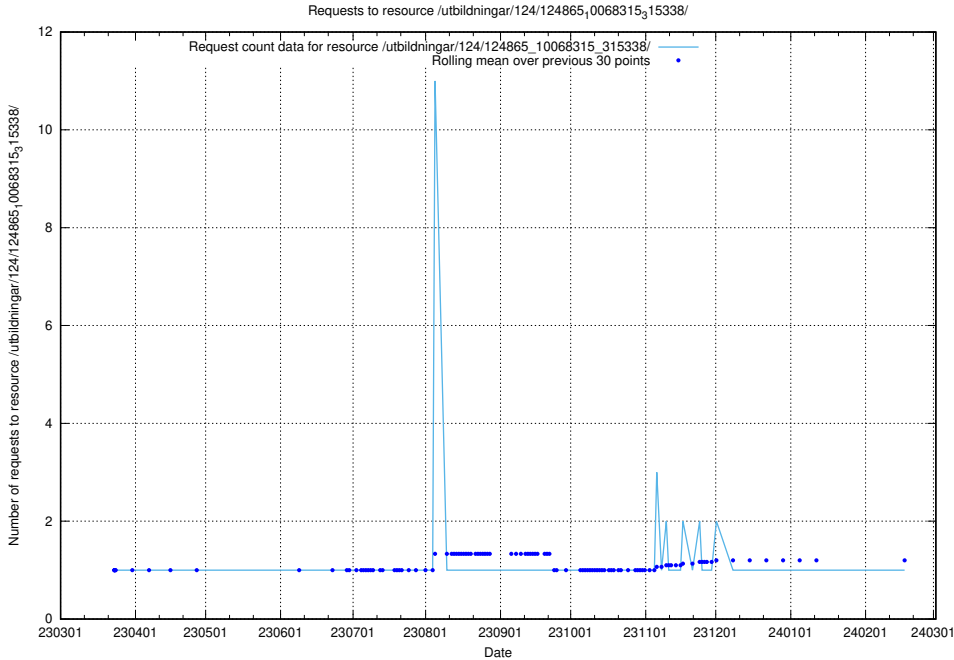

5.1105 Usage of /utbildningar/124/124865_10068315_315338/

Here, we count the number of requests to resource /utbildningar/124/124865_10068315_315338/.