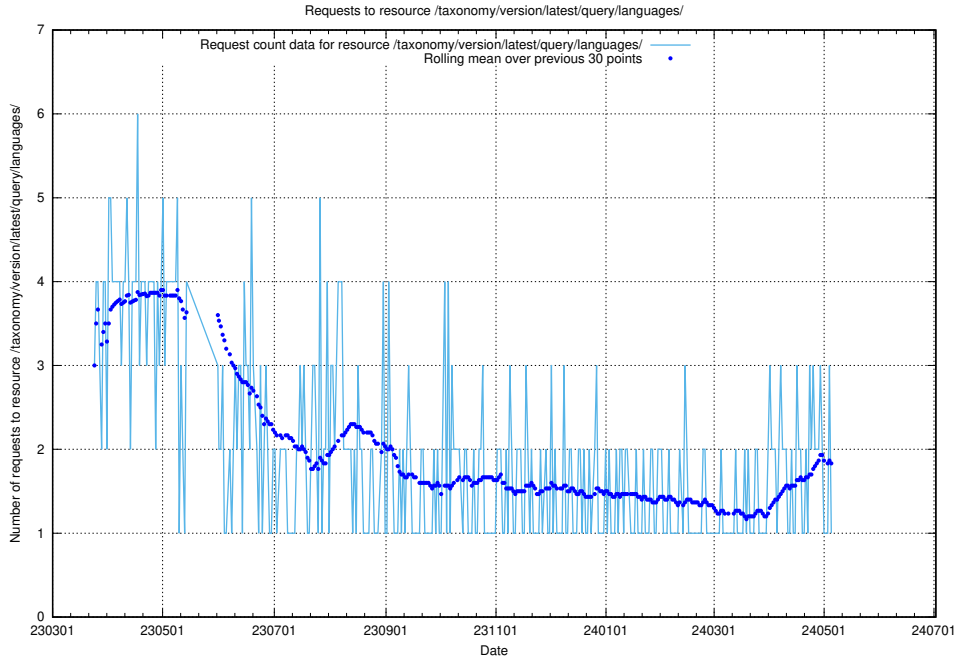

5.6073 Usage of /taxonomy/version/latest/query/languages/

Here, we count the number of requests to resource /taxonomy/version/latest/query/languages/.