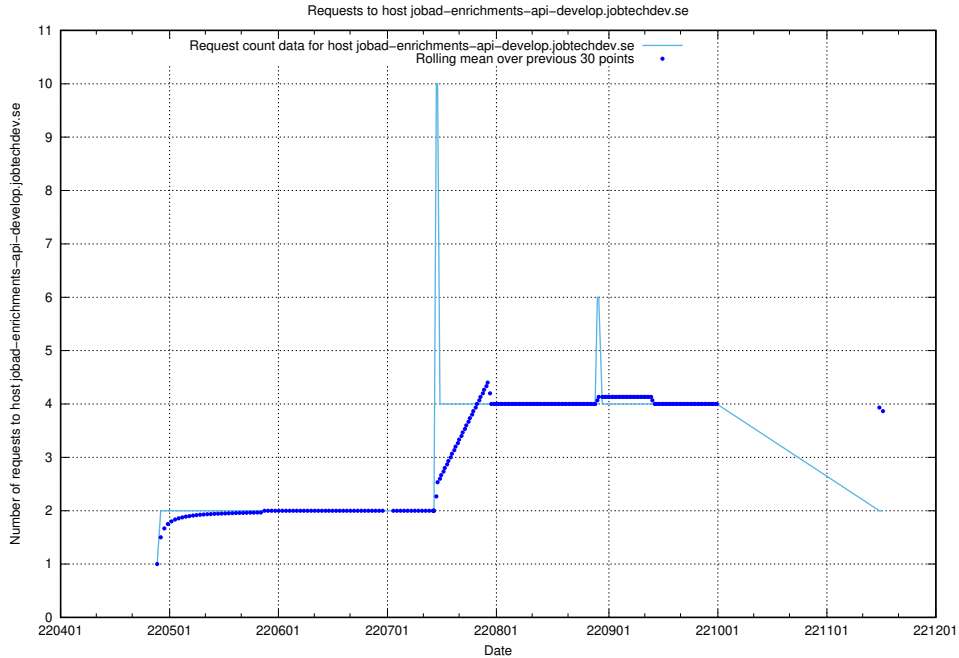

7.442 Usage of jobad-enrichments-api-develop.jobtechdev.se

Here, we count the number of requests to host jobad-enrichments-api-develop.jobtechdev.se.