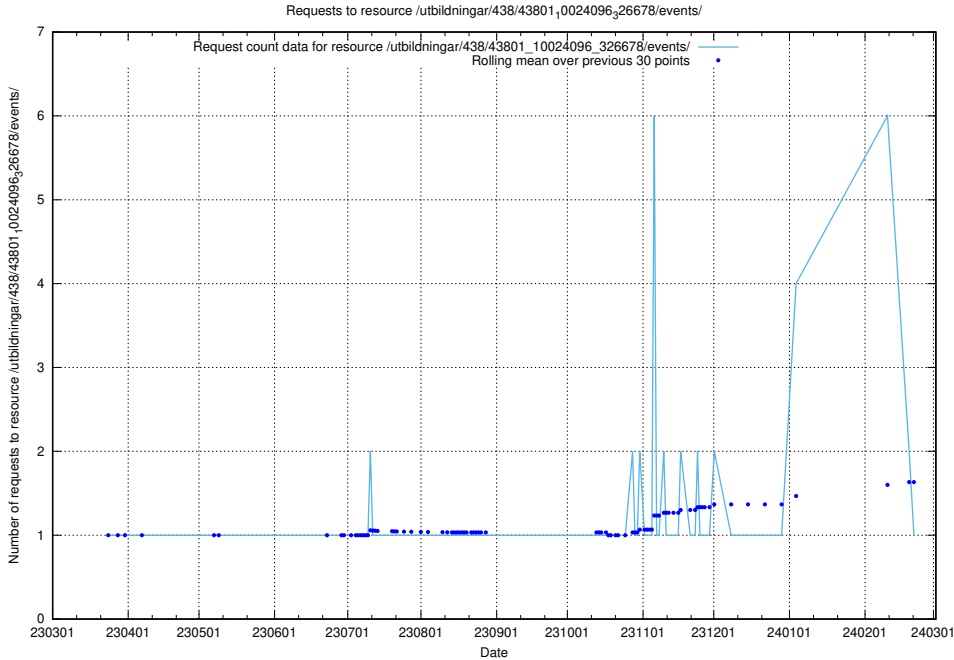

5.6149 Usage of /utbildningar/438/43801_10024096_326678/events/

Here, we count the number of requests to resource /utbildningar/438/43801_10024096_326678/events/.