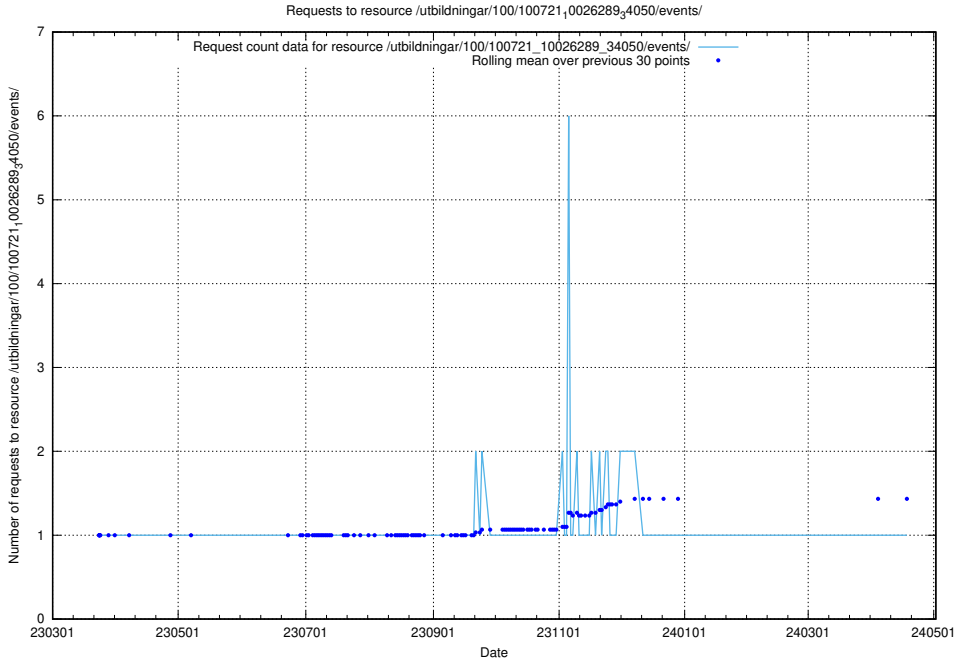

5.5644 Usage of /utbildningar/100/100721_10026289_34050/events/

Here, we count the number of requests to resource /utbildningar/100/100721_10026289_34050/events/.