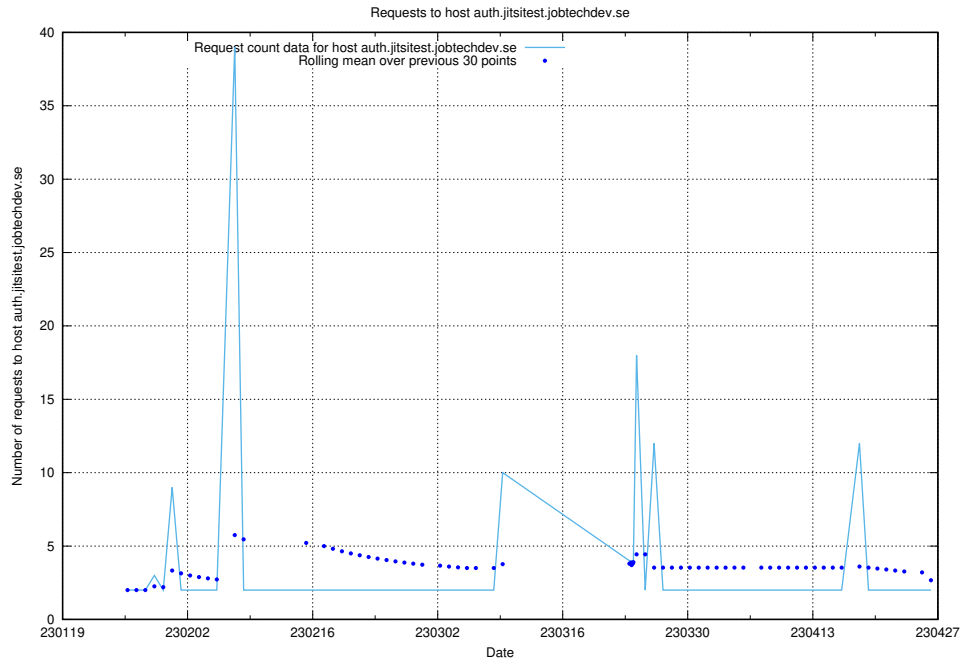

7.290 Usage of auth.jitsitest.jobtechdev.se

Here, we count the number of requests to host auth.jitsitest.jobtechdev.se.