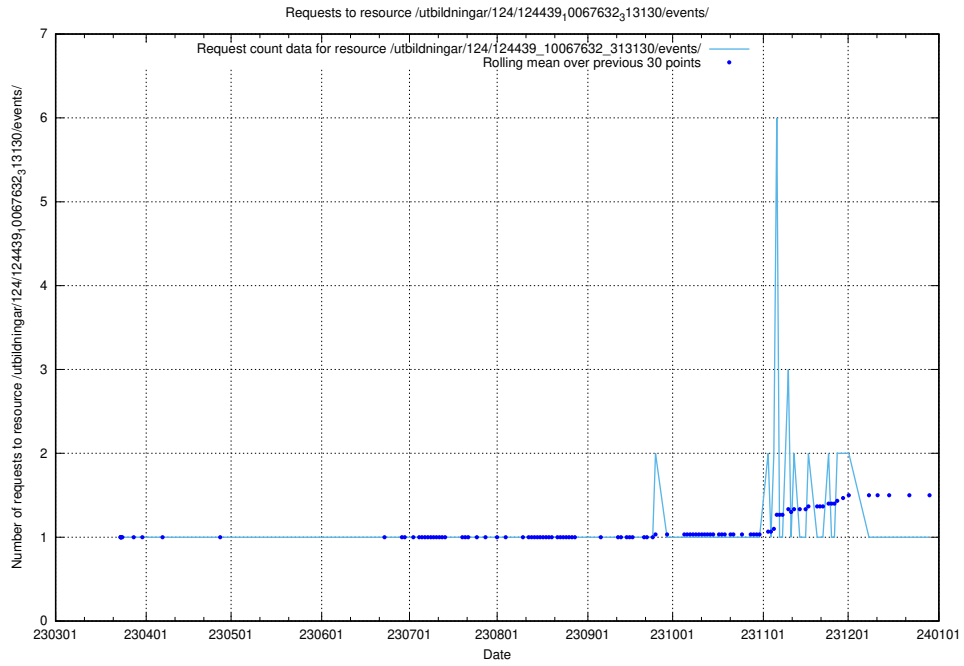

5.3606 Usage of /utbildningar/124/124439_10067632_313130/events/

Here, we count the number of requests to resource /utbildningar/124/124439_10067632_313130/events/