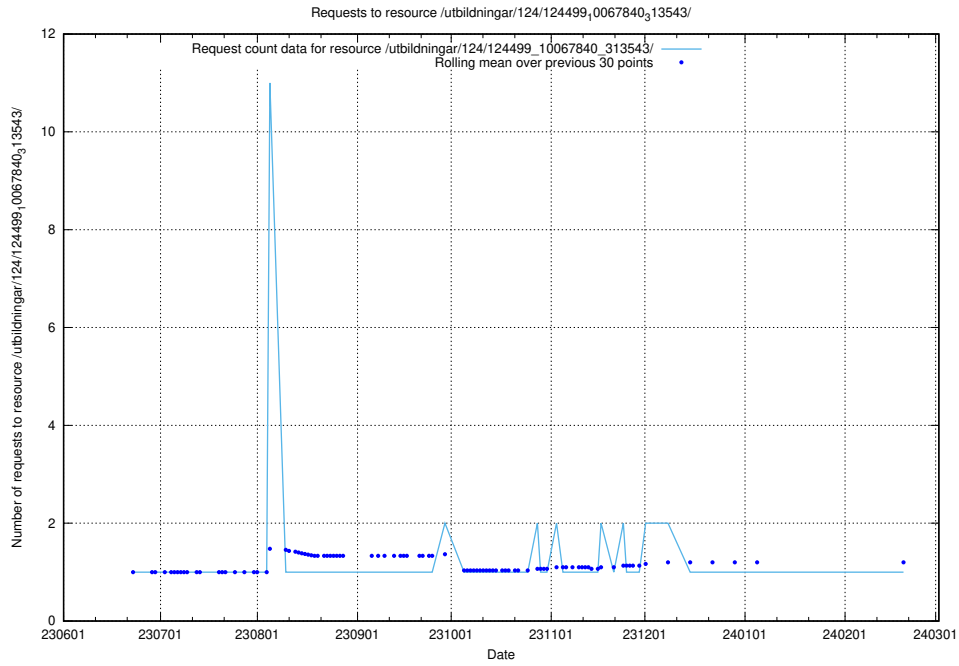

5.5731 Usage of /utbildningar/124/124499_10067840_313543/

Here, we count the number of requests to resource /utbildningar/124/124499_10067840_313543/.