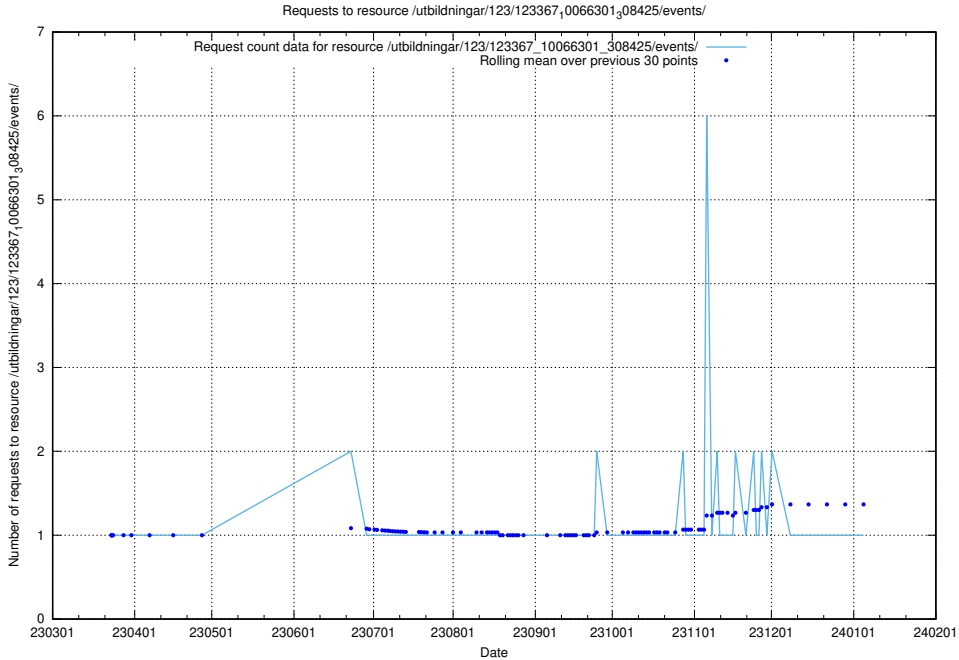

### 5.4491 Usage of /utbildningar/123/123367\_10066301\_308425/events/

Here, we count the number of requests to resource /utbildningar/123/123367\_10066301\_308425/events/