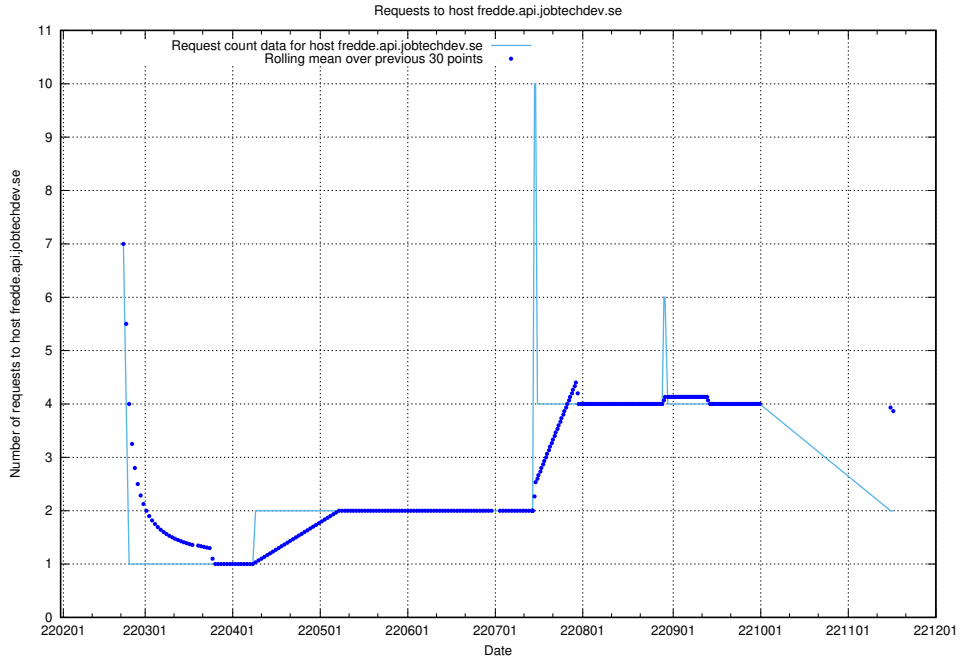

7.515 Usage of fredde.api.jobtechdev.se

Here, we count the number of requests to host fredde.api.jobtechdev.se.