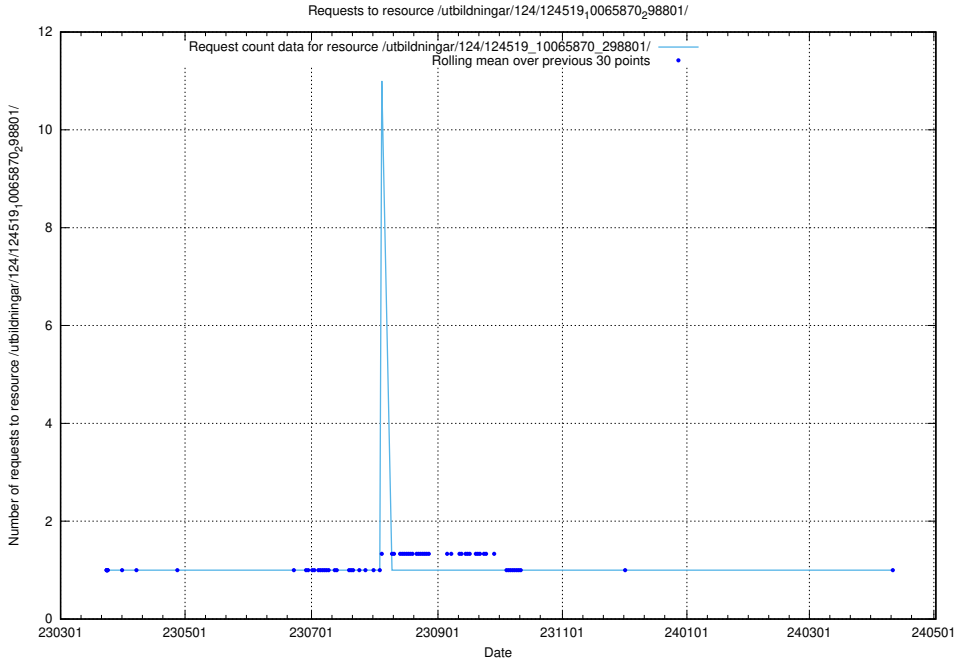

5.1253 Usage of /utbildningar/124/124519_10065870_298801/

Here, we count the number of requests to resource /utbildningar/124/124519_10065870_298801/.