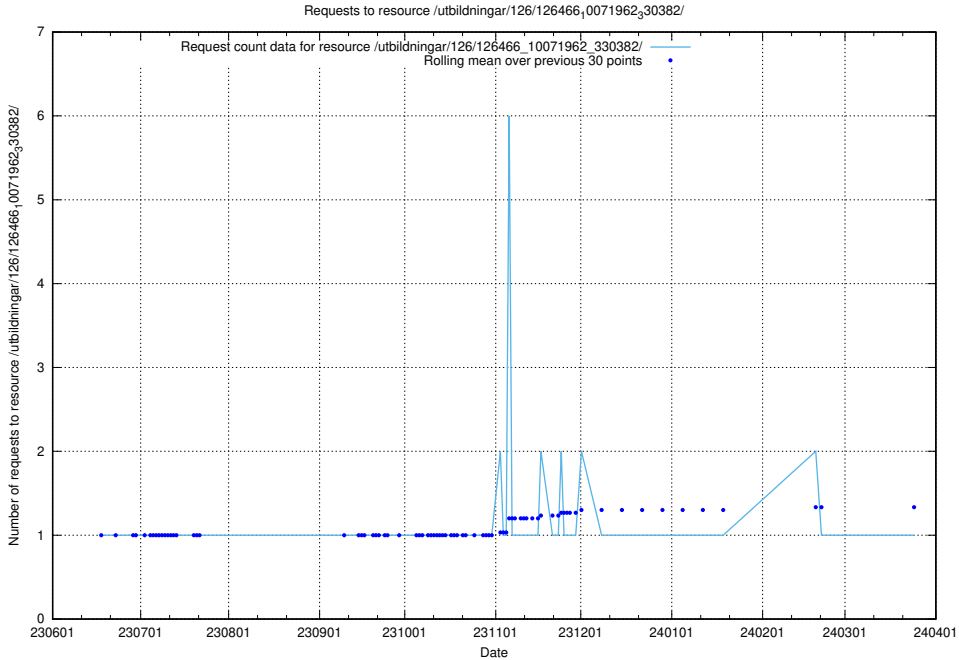

5.5808 Usage of /utbildningar/126/126466_10071962_330382/

Here, we count the number of requests to resource /utbildningar/126/126466_10071962_330382/.