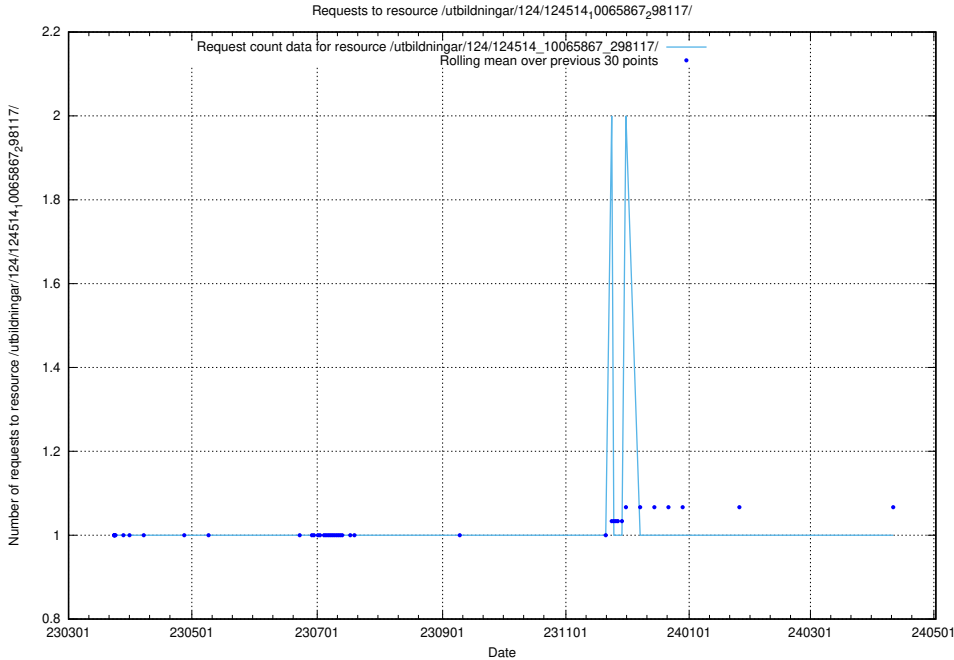

### 5.1944 Usage of /utbildningar/utb\_emil/107/107006\_10040733\_55262/events/

Here, we count the number of requests to resource /utbildningar/utb\_emil/107/107006\_10040733\_55262