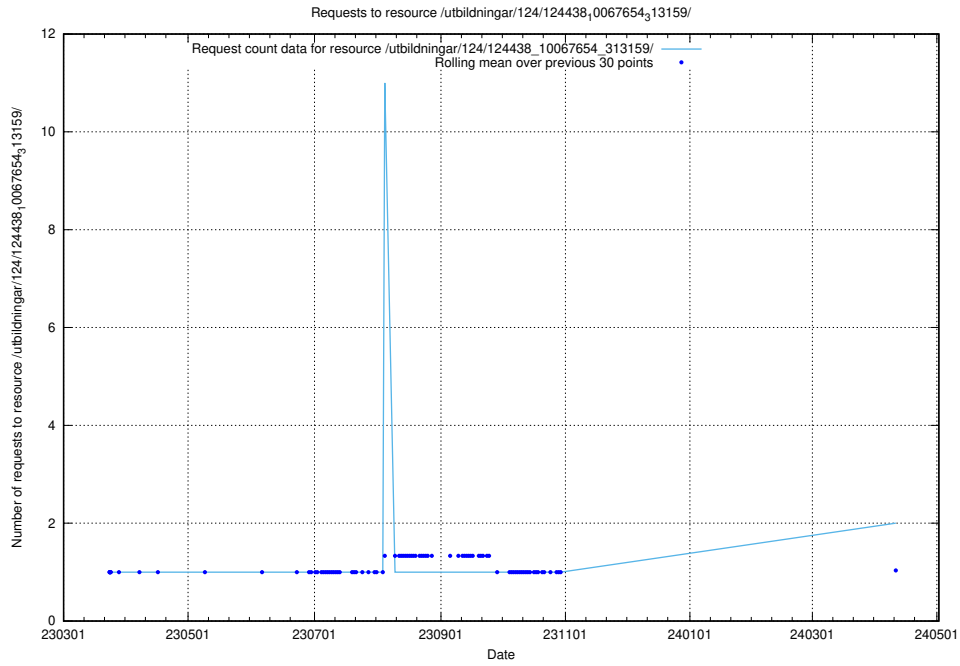

5.625 Usage of /utbildningar/124/124438_10067654_313159/

Here, we count the number of requests to resource /utbildningar/124/124438_10067654_313159/.