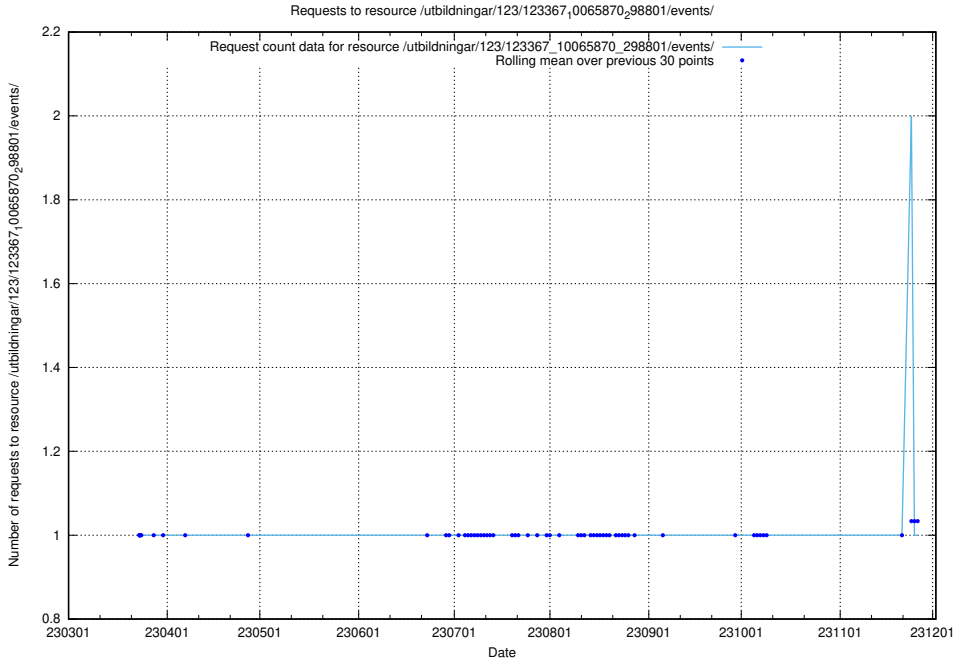

5.4702 Usage of /utbildningar/123/123367_10065870_298801/events/

Here, we count the number of requests to resource /utbildningar/123/123367_10065870_298801/events/