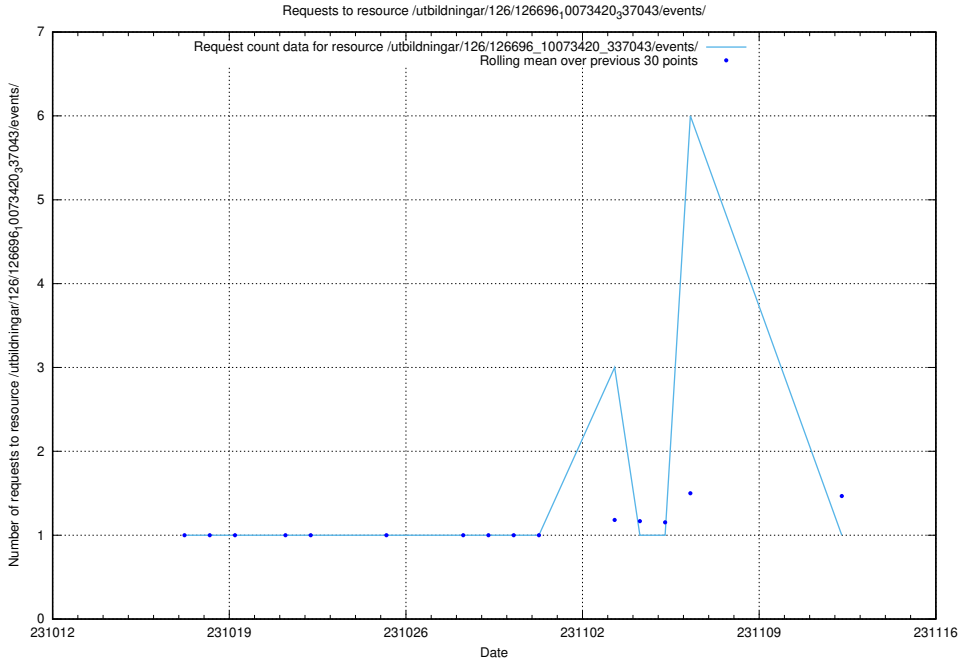

### 5.4244 Usage of /utbildningar/126/126696\_10073420\_337043/events/

Here, we count the number of requests to resource /utbildningar/126/126696\_10073420\_337043/events/