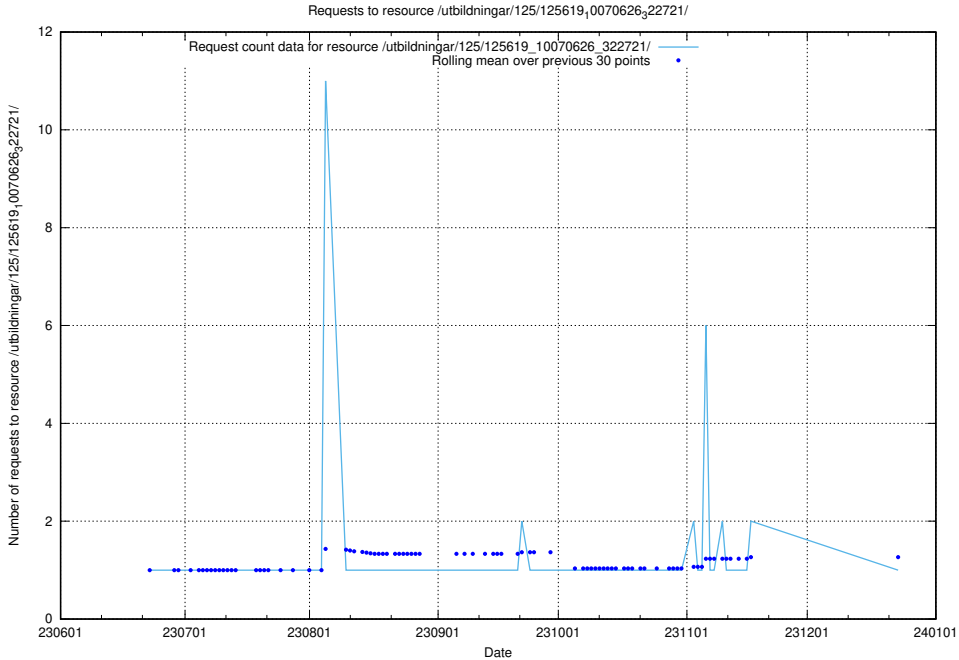

5.5670 Usage of /utbildningar/125/125619_10070626_322721/

Here, we count the number of requests to resource /utbildningar/125/125619_10070626_322721/.