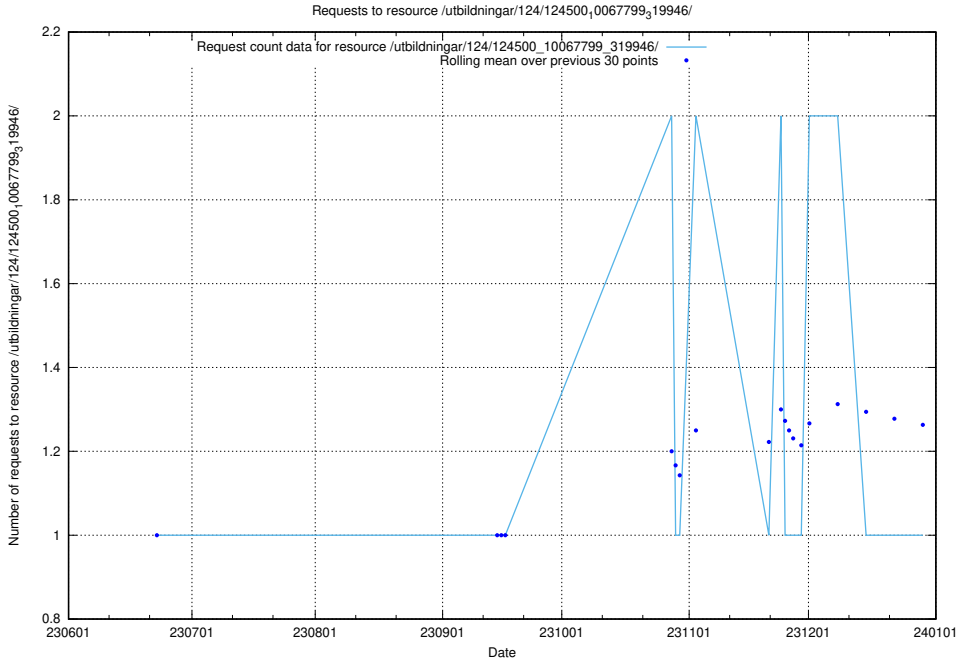

5.5728 Usage of /utbildningar/124/124500_10067799_319946/

Here, we count the number of requests to resource /utbildningar/124/124500_10067799_319946/.