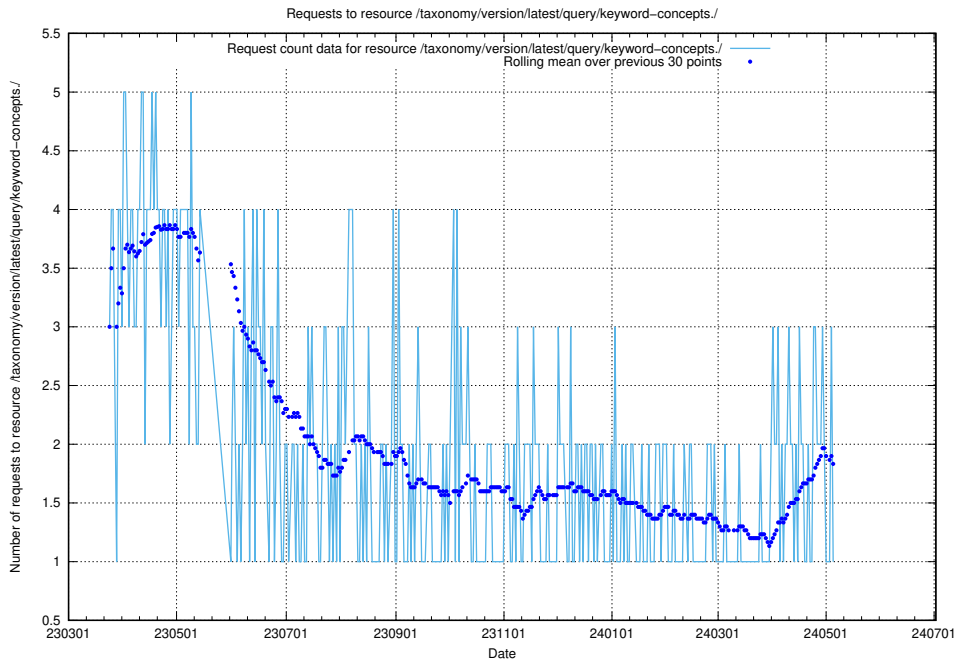

## 5.6074 Usage of /taxonomy/version/latest/query/keyword-concepts./

Here, we count the number of requests to resource /taxonomy/version/latest/query/keyword-concepts./.