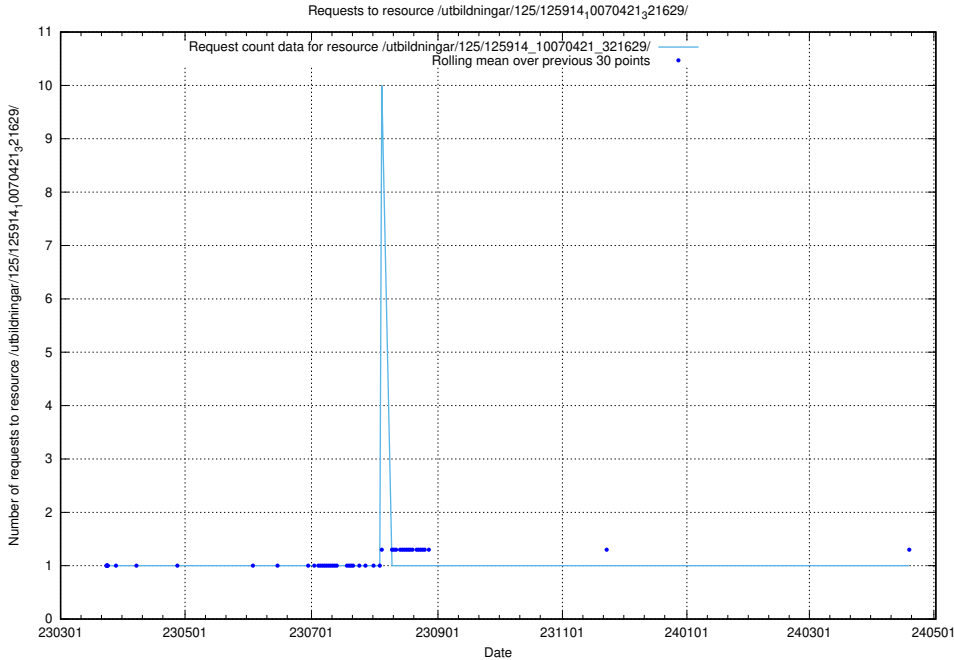

5.6421 Usage of /utbildningar/125/125914_10070421_321629/

Here, we count the number of requests to resource /utbildningar/125/125914_10070421_321629/.