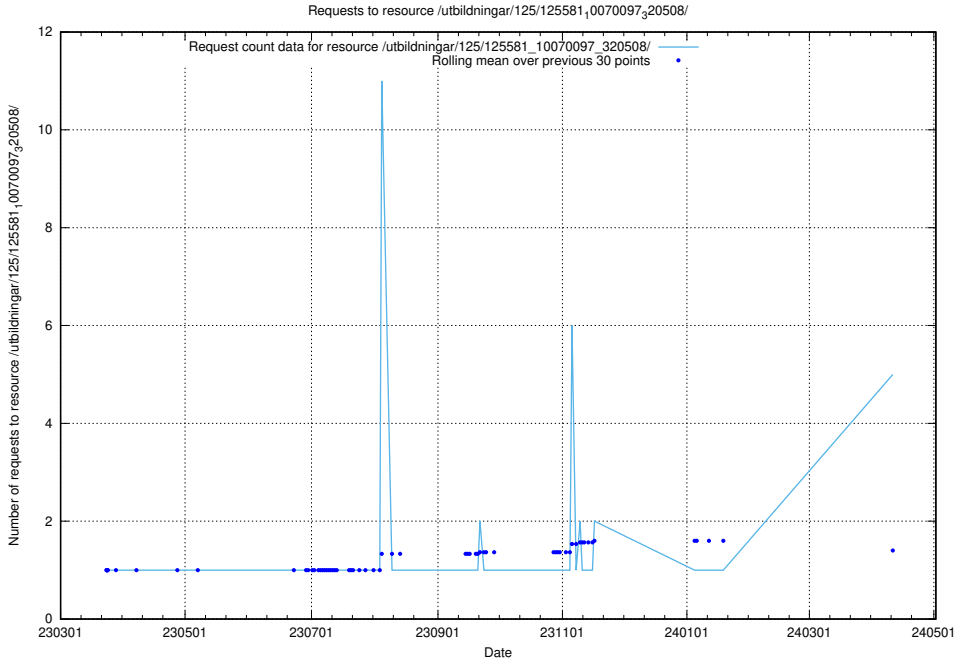

5.108 Usage of /utbildningar/125/125581_10070097_320508/

Here, we count the number of requests to resource /utbildningar/125/125581_10070097_320508/.