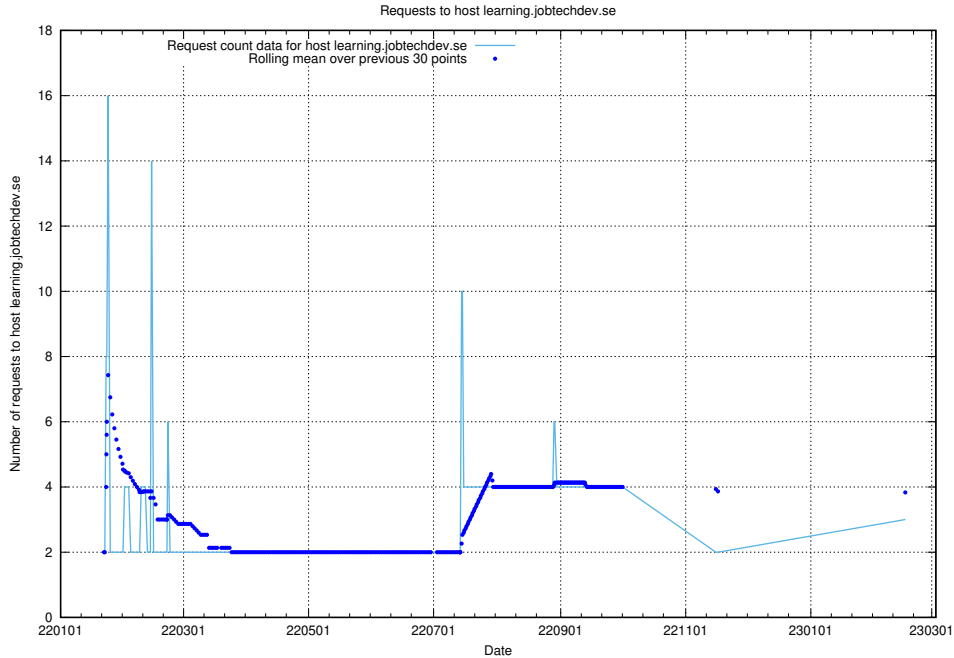

7.249 Usage of learning.jobtechdev.se

Here, we count the number of requests to host learning.jobtechdev.se.