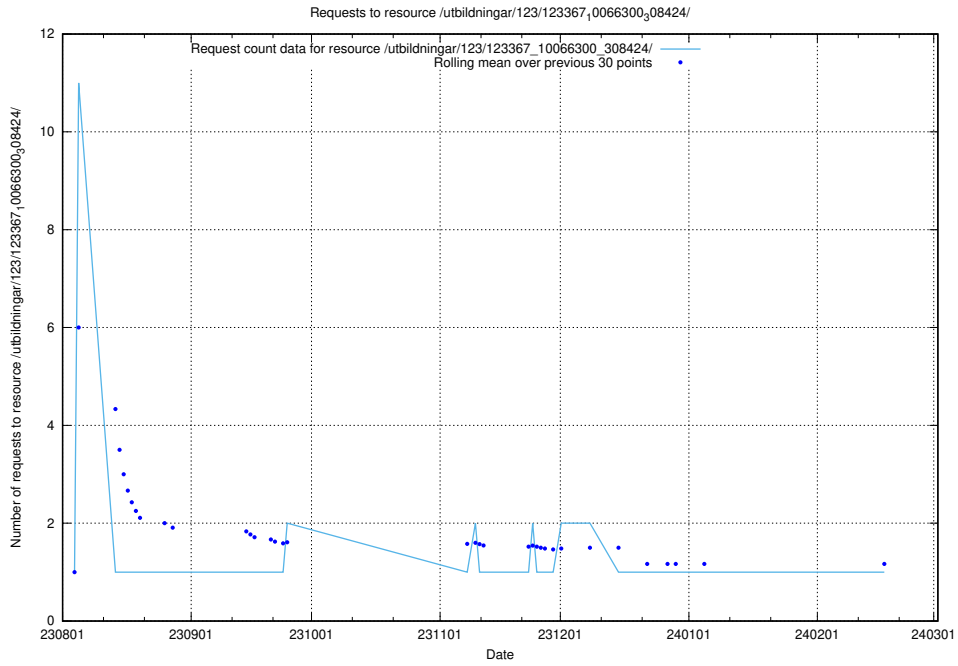

5.4829 Usage of /utbildningar/123/123367_10066300_308424/

Here, we count the number of requests to resource /utbildningar/123/123367_10066300_308424/.