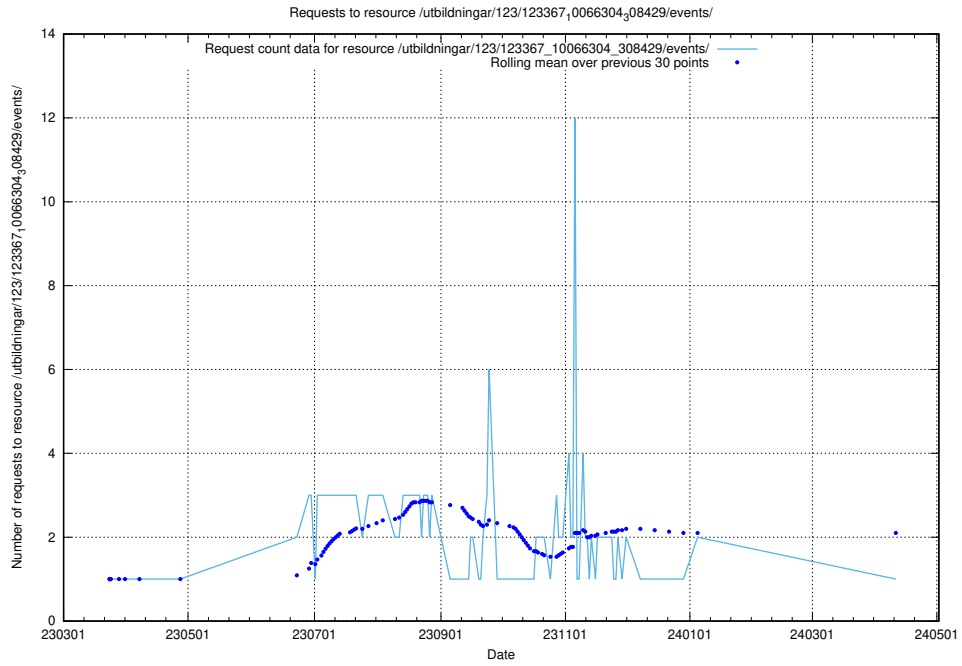

5.4473 Usage of /utbildningar/123/123367_10066304_308429/events/

Here, we count the number of requests to resource /utbildningar/123/123367_10066304_308429/events/