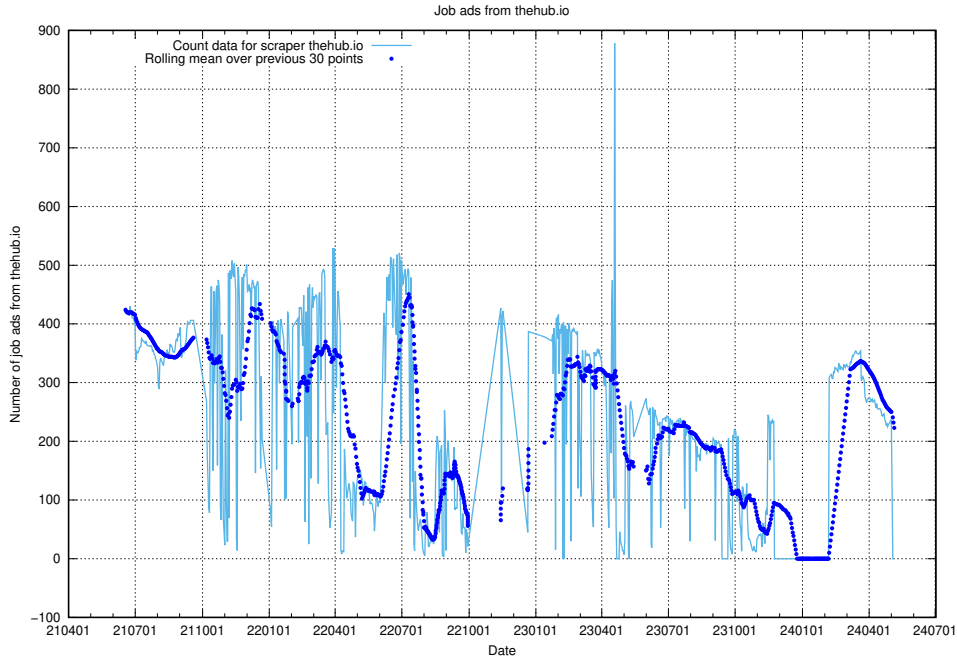

13.17 Number of ads by scraper thehub.io

Here, we count the number of job ads scraped from thehub.io.