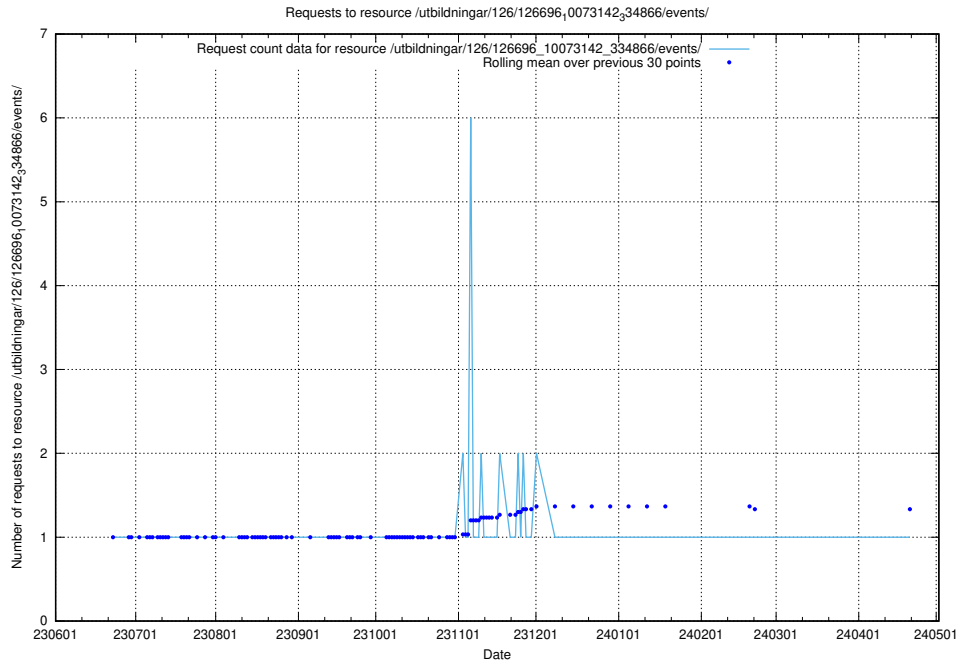

5.5574 Usage of /utbildningar/126/126696_10073142_334866/events/

Here, we count the number of requests to resource /utbildningar/126/126696_10073142_334866/events/