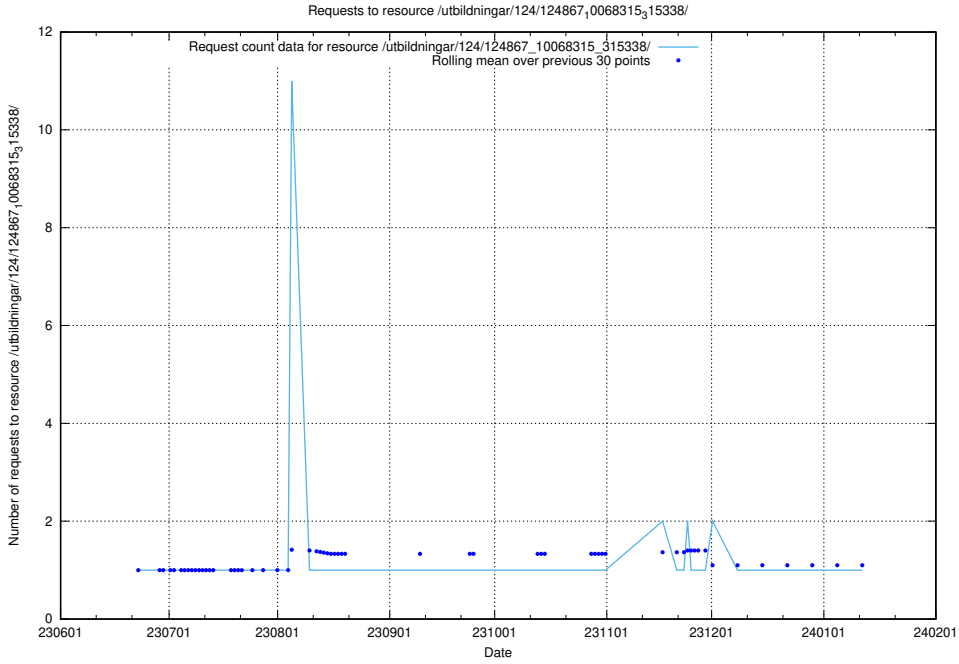

5.5689 Usage of /utbildningar/124/124867_10068315_315338/

Here, we count the number of requests to resource /utbildningar/124/124867_10068315_315338/.