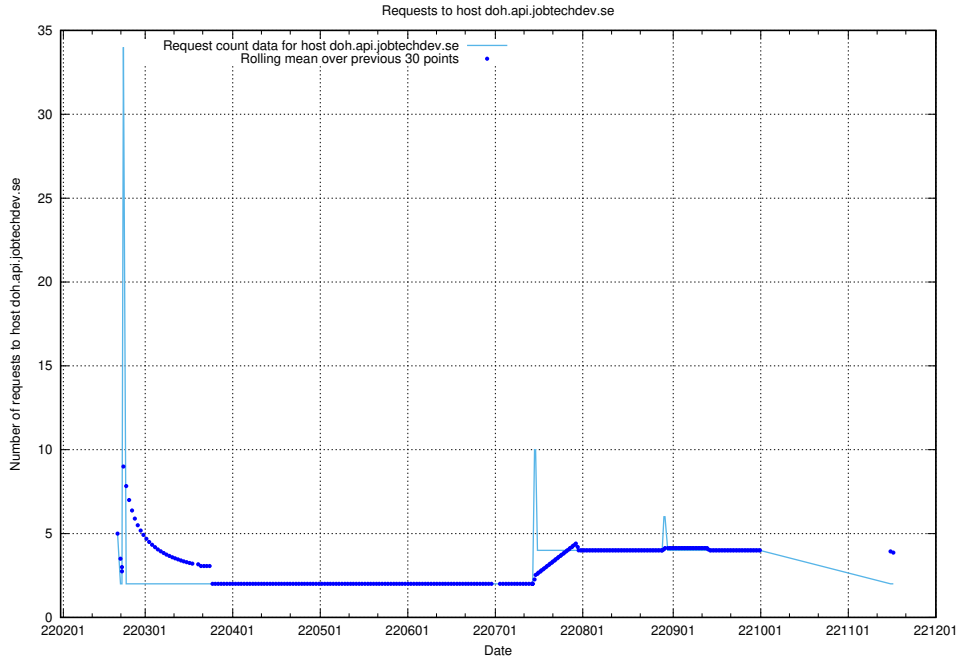

7.524 Usage of doh.api.jobtechdev.se

Here, we count the number of requests to host doh.api.jobtechdev.se.