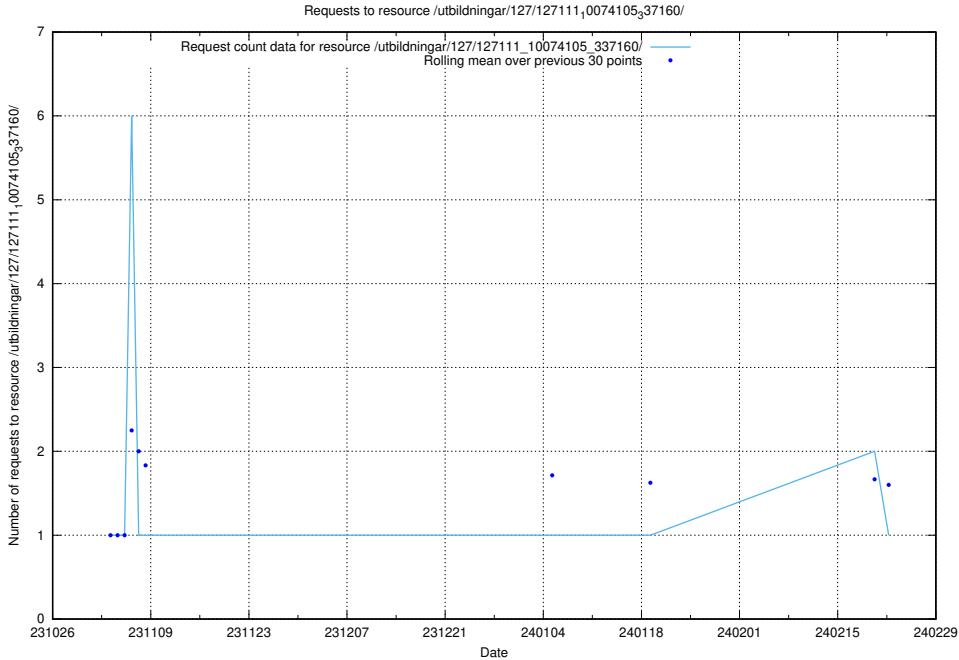

5.4099 Usage of /utbildningar/127/127111_10074105_337160/

Here, we count the number of requests to resource /utbildningar/127/127111_10074105_337160/.