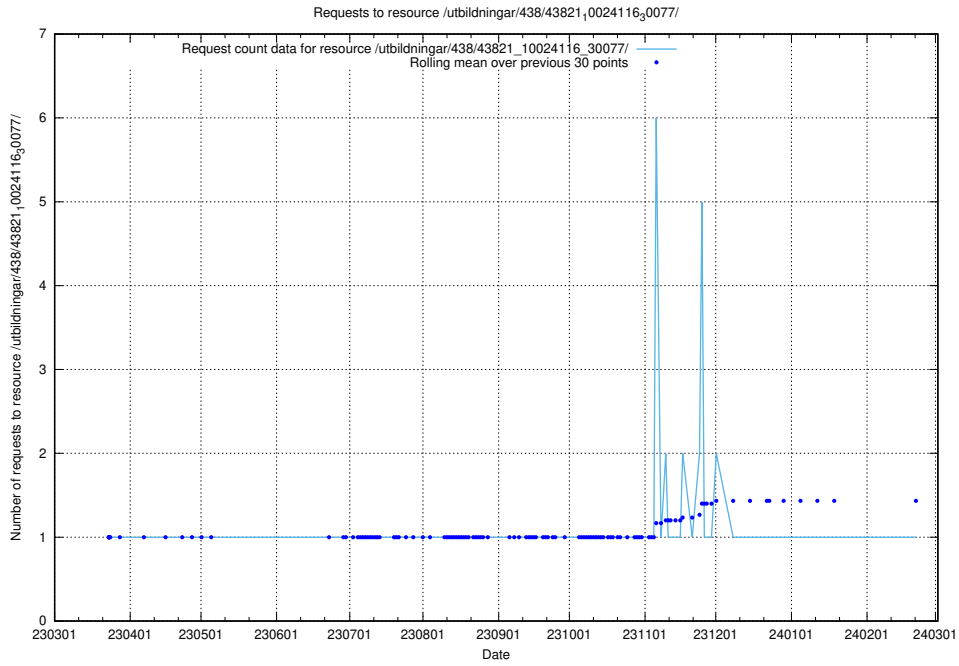

5.6315 Usage of /utbildningar/438/43821_10024116_30077/

Here, we count the number of requests to resource /utbildningar/438/43821_10024116_30077/.