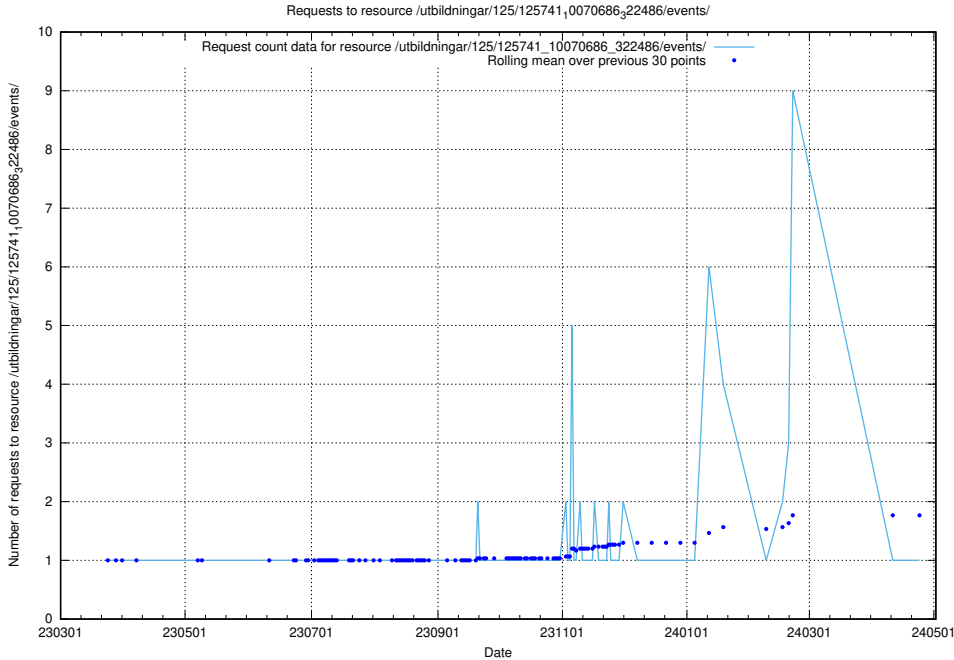

5.6203 Usage of /utbildningar/125/125741_10070686_322486/events/

Here, we count the number of requests to resource /utbildningar/125/125741_10070686_322486/events/