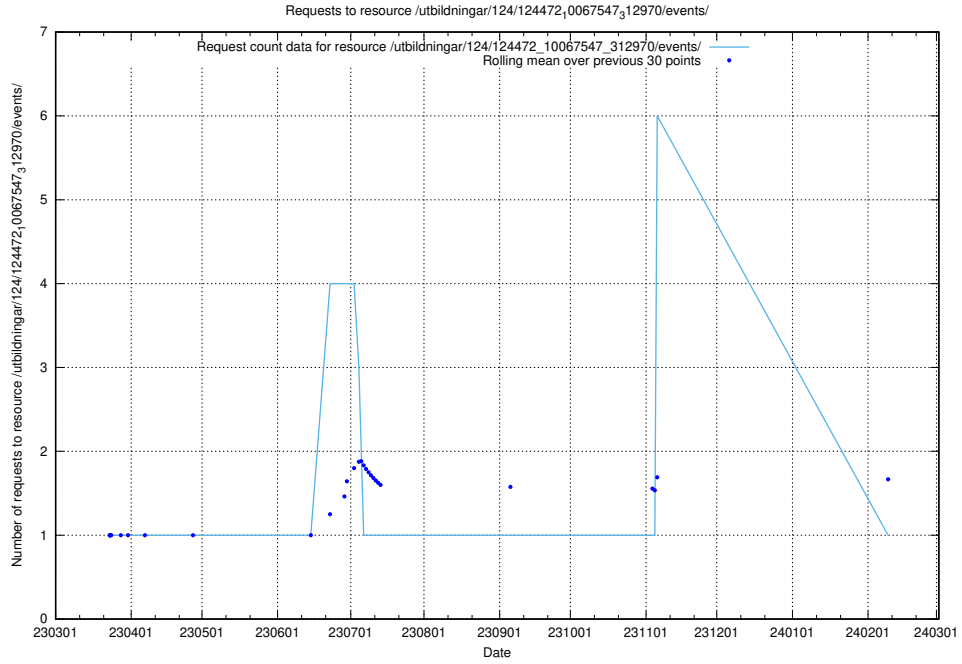

5.3074 Usage of /utbildningar/124/124472_10067547_312970/events/

Here, we count the number of requests to resource /utbildningar/124/124472_10067547_312970/events/