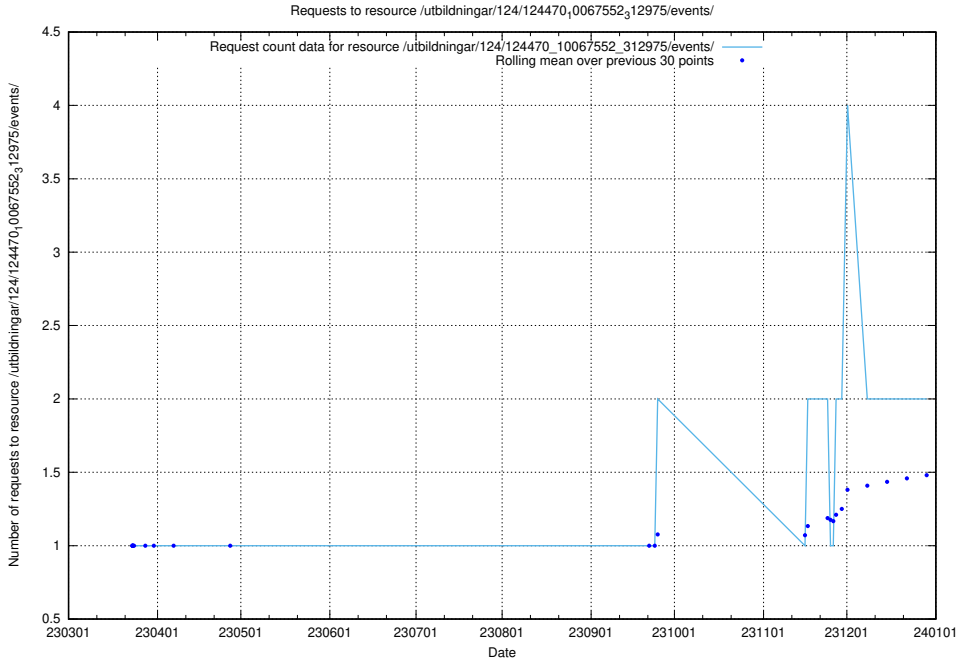

5.599 Usage of /utbildningar/124/124470_10067552_312975/events/

Here, we count the number of requests to resource /utbildningar/124/124470_10067552_312975/events/