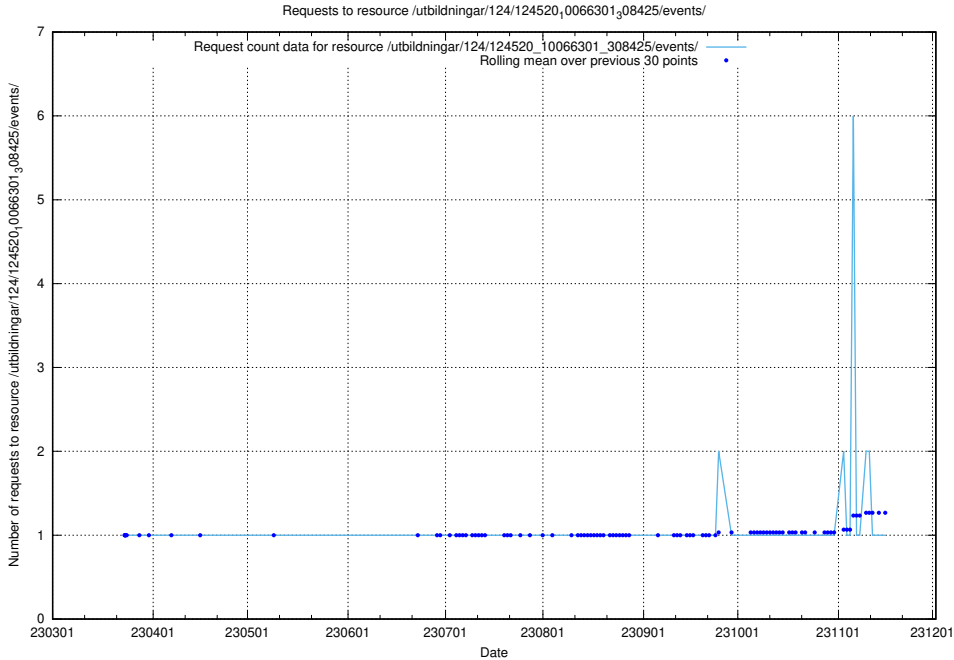

5.1197 Usage of /utbildningar/124/124520_10066301_308425/events/

Here, we count the number of requests to resource /utbildningar/124/124520_10066301_308425/events/