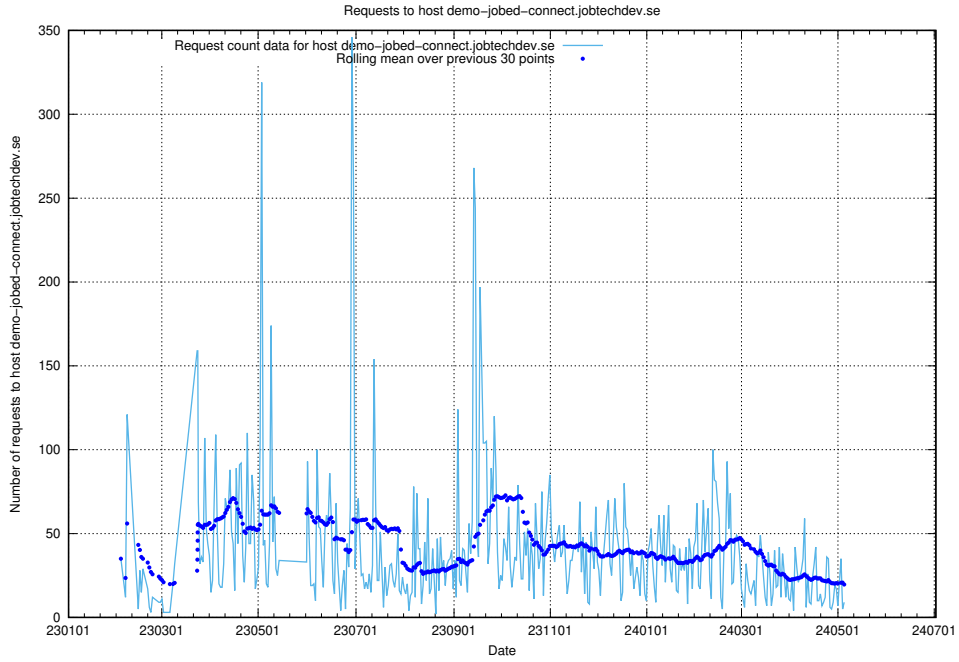

7.63 Usage of demo-jobed-connect.jobtechdev.se

Here, we count the number of requests to host demo-jobed-connect.jobtechdev.se.