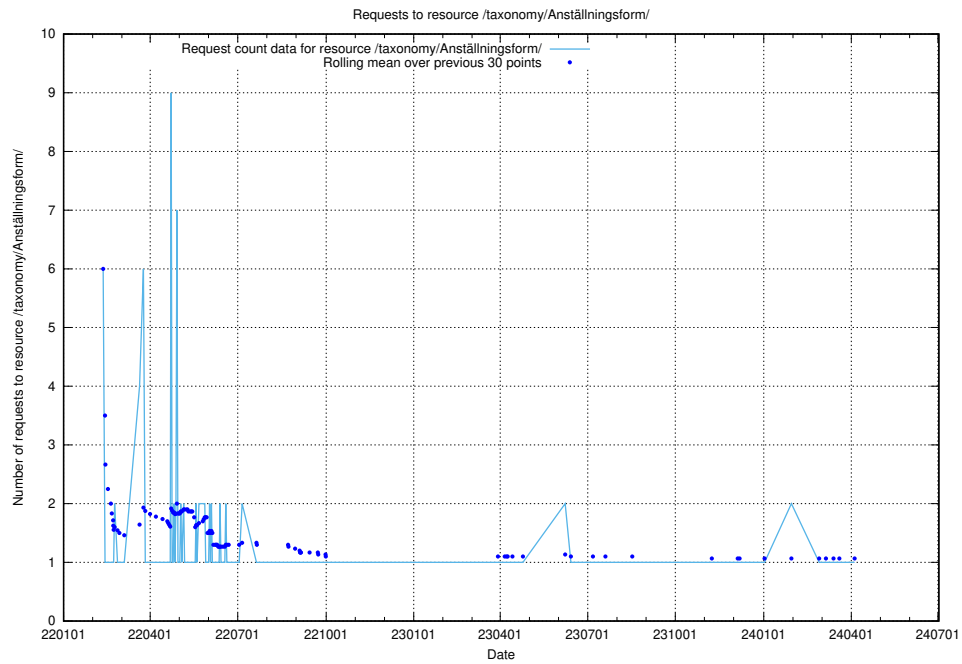

5.1294 Usage of /taxonomy/Anställningsform/

Here, we count the number of requests to resource /taxonomy/Anställningsform/.