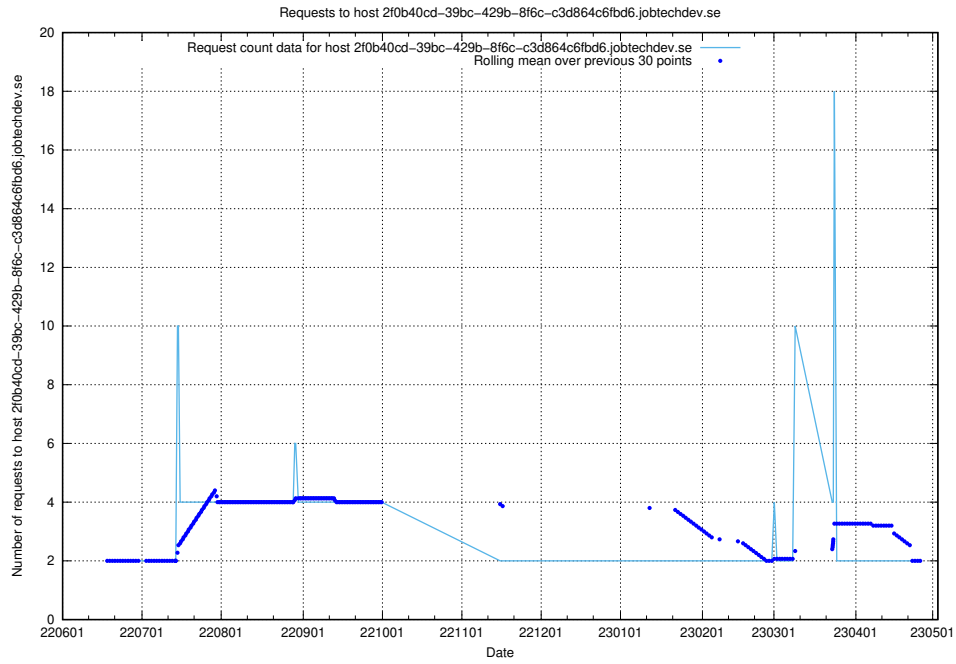

7.396 Usage of 2f0b40cd-39bc-429b-8f6c-c3d864c6fbd6.jobtechdev.se

Here, we count the number of requests to host 2f0b40cd-39bc-429b-8f6c-c3d864c6fbd6.jobtechdev.se.