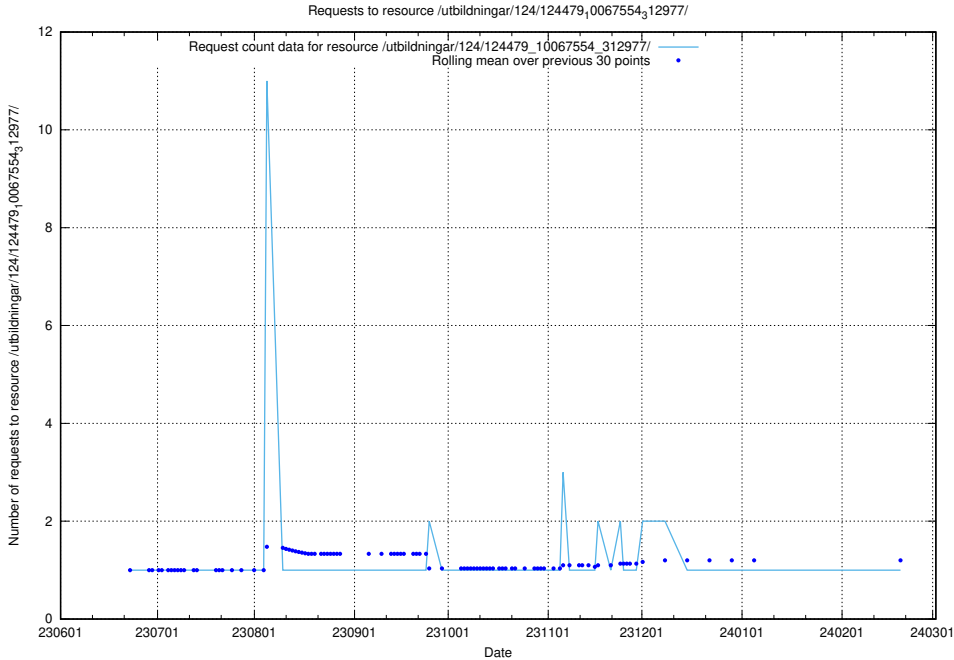

5.5743 Usage of /utbildningar/124/124479_10067554_312977/

Here, we count the number of requests to resource /utbildningar/124/124479_10067554_312977/.