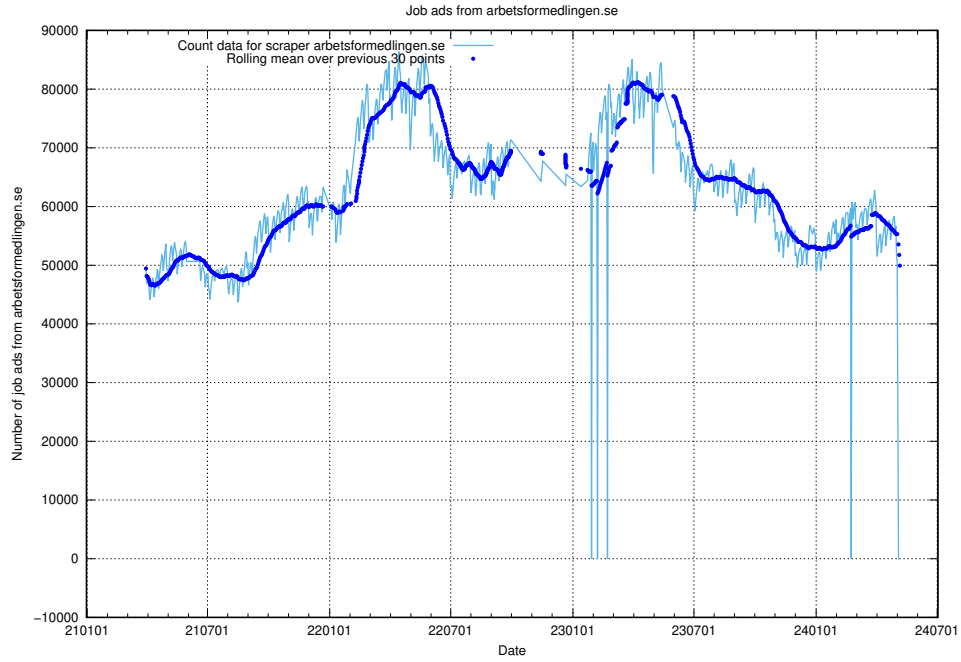

13.19 Number of ads by scraper arbetsformedlingen.se

Here, we count the number of job ads scraped from arbetsformedlingen.se.