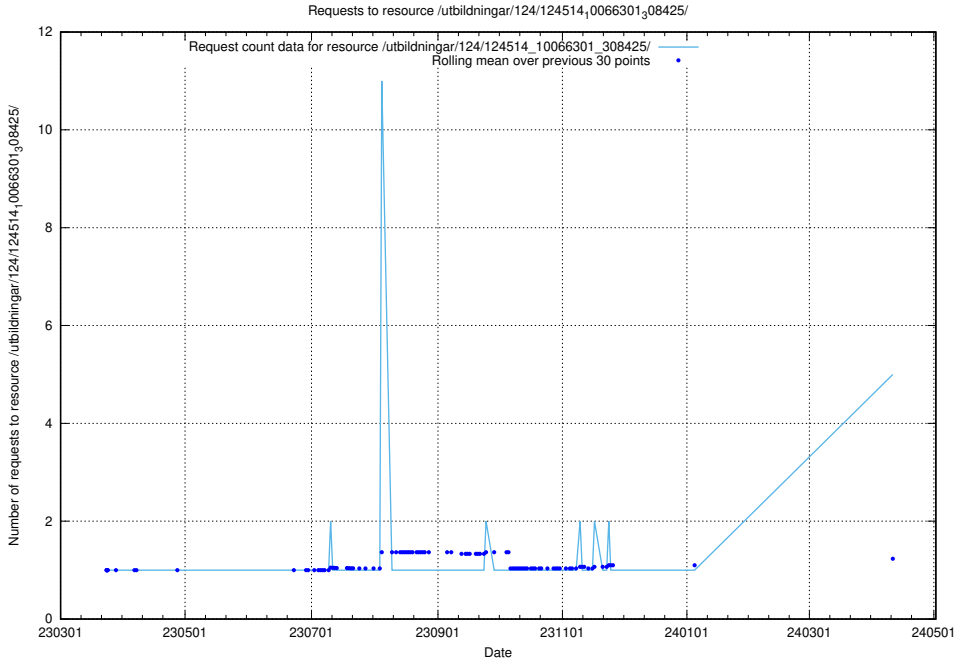

5.123 Usage of /utbildningar/124/124514_10066301_308425/

Here, we count the number of requests to resource /utbildningar/124/124514_10066301_308425/.