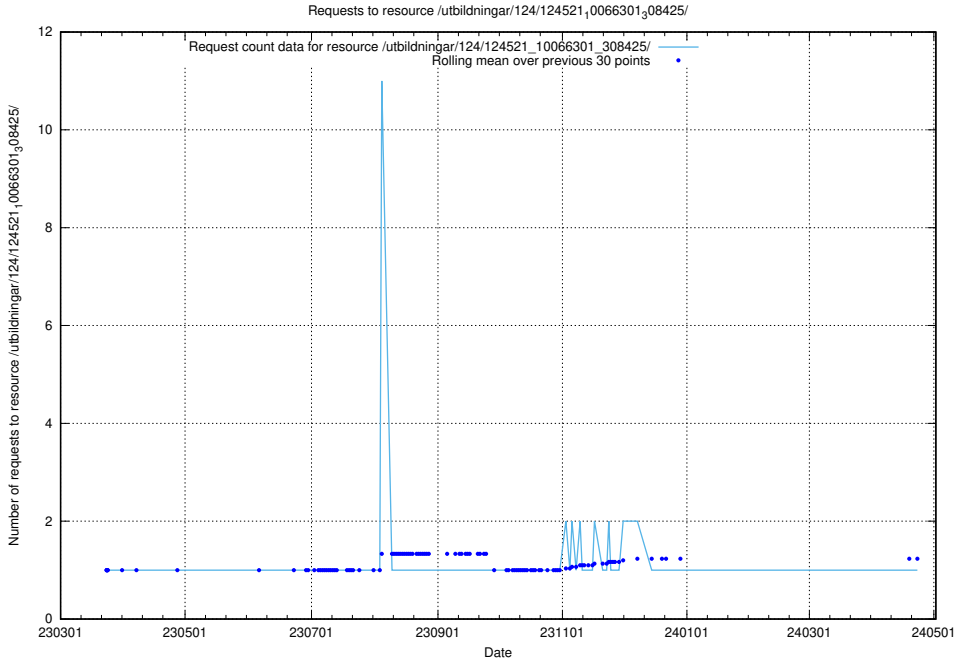

5.1175 Usage of /utbildningar/124/124521_10066301_308425/

Here, we count the number of requests to resource /utbildningar/124/124521_10066301_308425/.