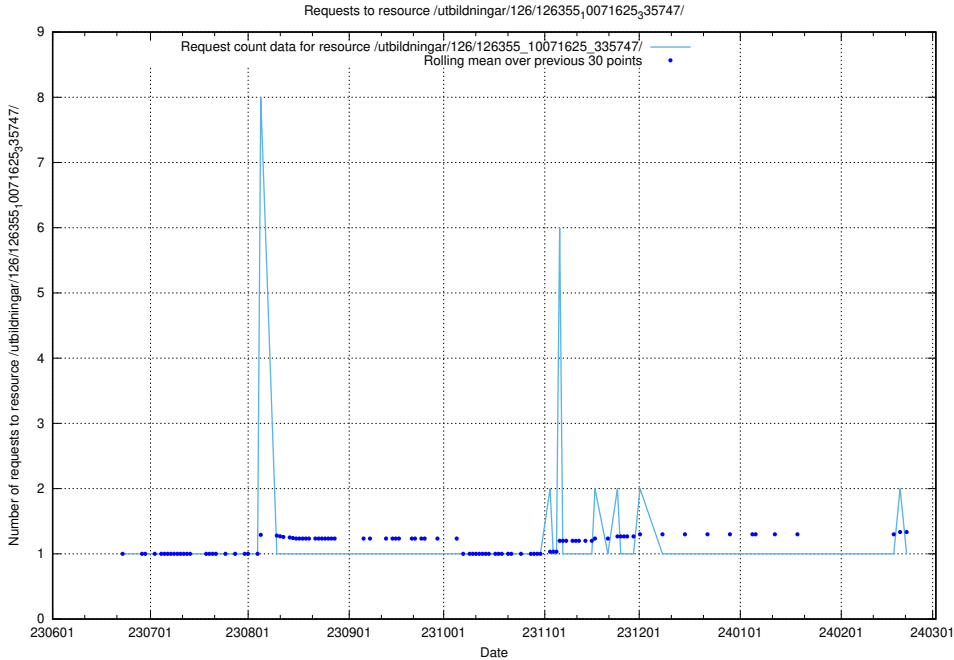

5.5609 Usage of /utbildningar/126/126355_10071625_335747/

Here, we count the number of requests to resource /utbildningar/126/126355_10071625_335747/.