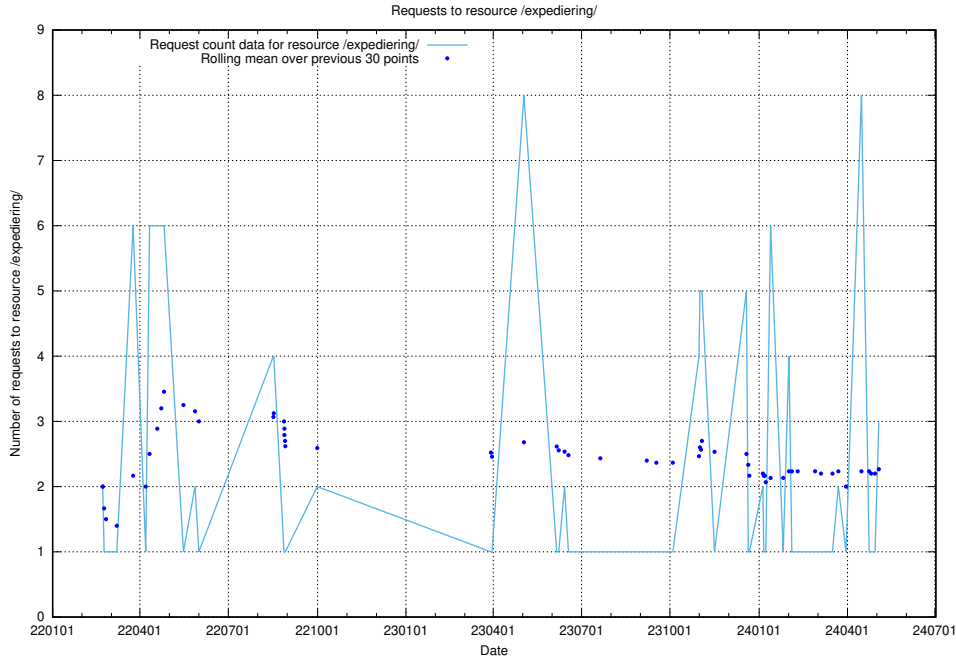

5.259 Usage of /expediering/

Here, we count the number of requests to resource /expediering/.