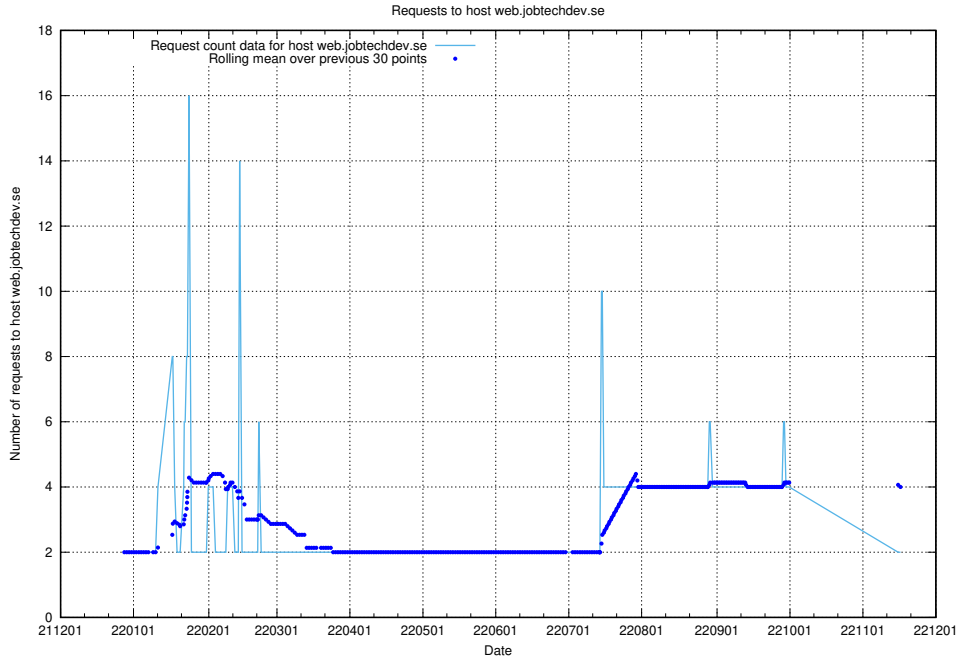

7.350 Usage of web.jobtechdev.se

Here, we count the number of requests to host web.jobtechdev.se.