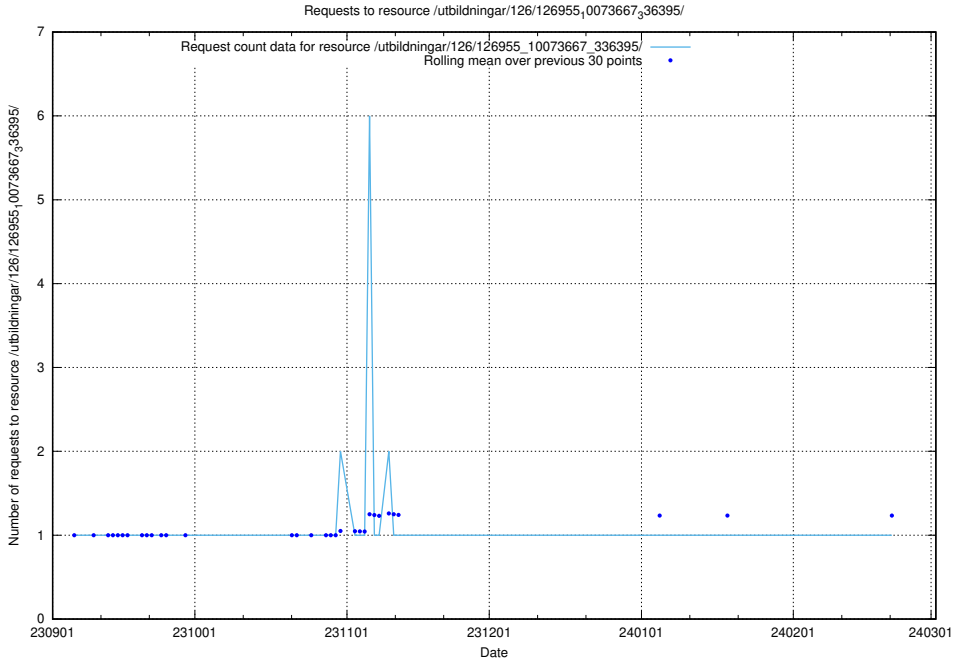

5.4601 Usage of /utbildningar/126/126955_10073667_336395/

Here, we count the number of requests to resource /utbildningar/126/126955_10073667_336395/.