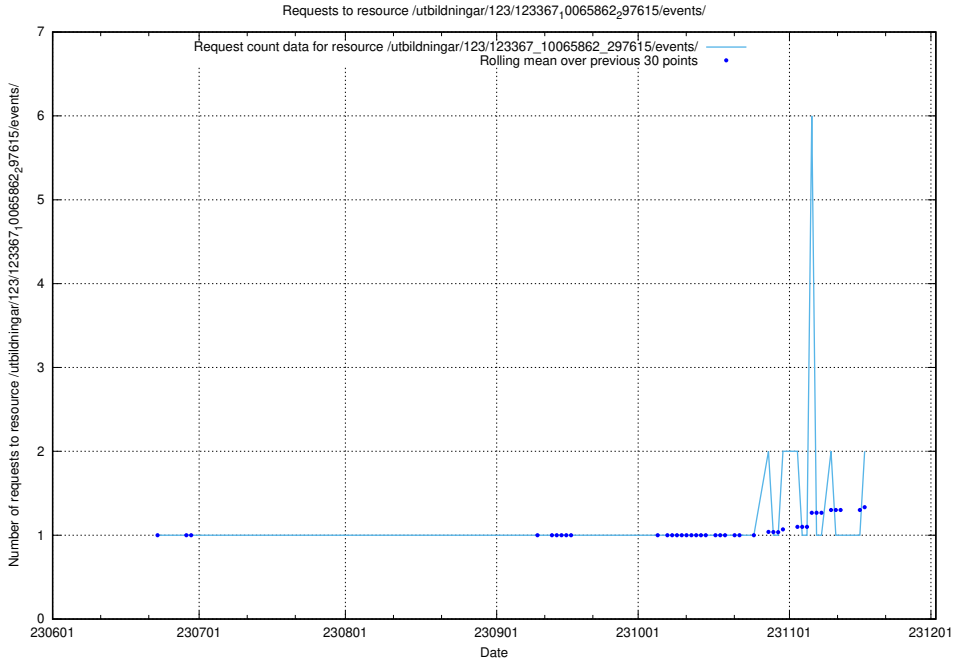

5.827 Usage of /utbildningar/123/123367_10065862_297615/events/

Here, we count the number of requests to resource /utbildningar/123/123367_10065862_297615/events/