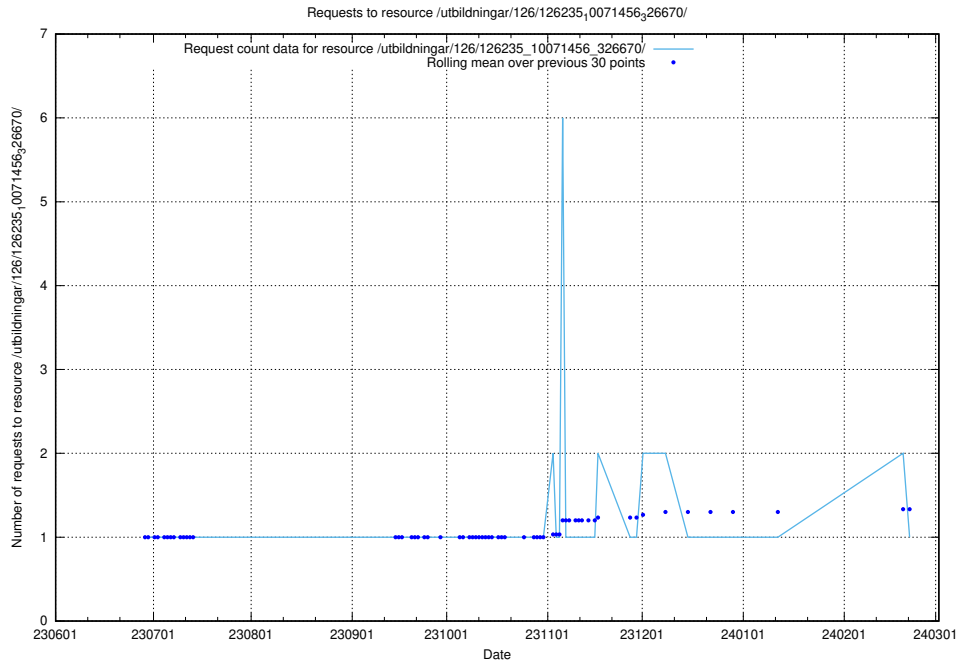

5.5410 Usage of /utbildningar/126/126235_10071456_326670/

Here, we count the number of requests to resource /utbildningar/126/126235_10071456_326670/.