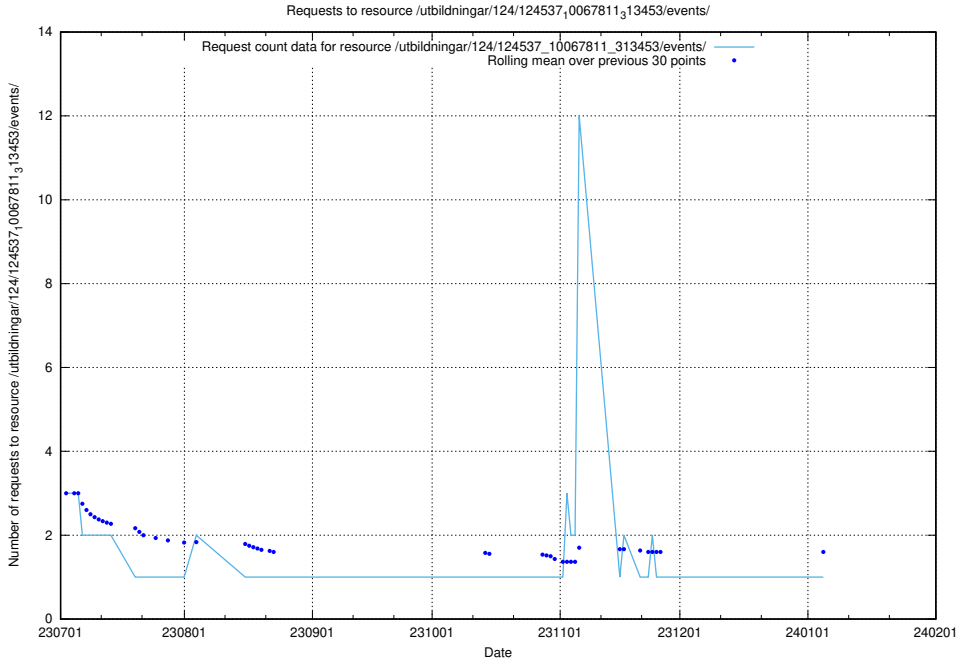

5.5309 Usage of /utbildningar/124/124537_10067811_313453/events/

Here, we count the number of requests to resource /utbildningar/124/124537_10067811_313453/events/