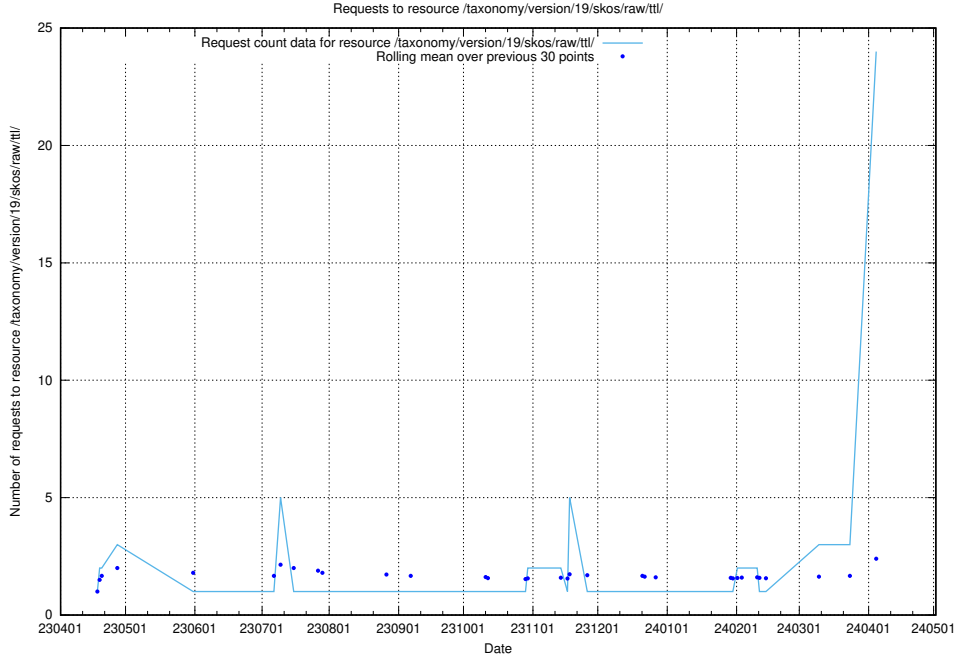

5.9 Usage of /taxonomy/version/19/skos/raw/ttl/

Here, we count the number of requests to resource /taxonomy/version/19/skos/raw/ttl/.