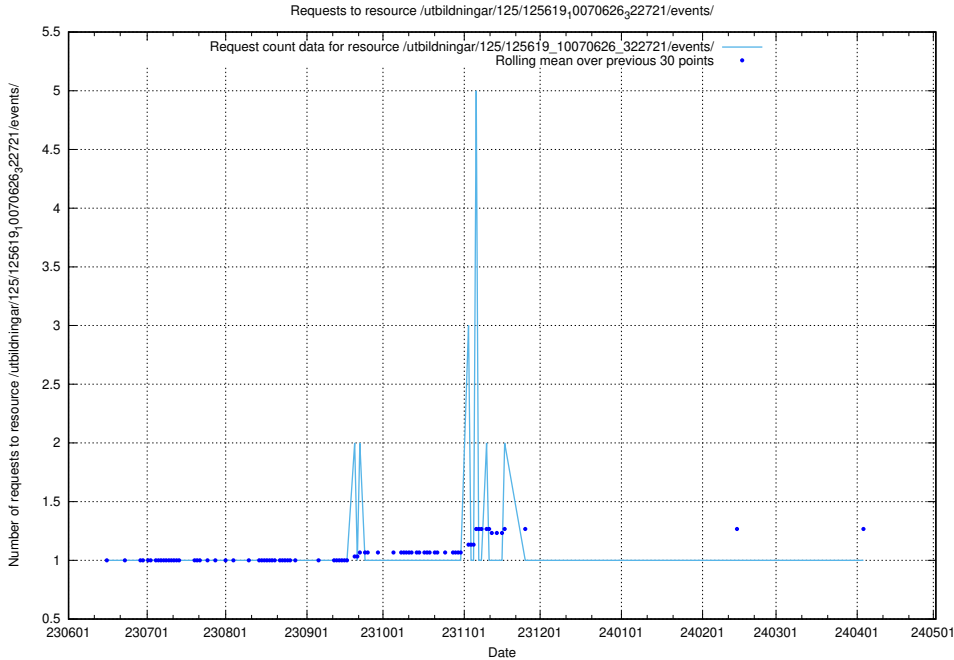

5.5825 Usage of /utbildningar/125/125619_10070626_322721/events/

Here, we count the number of requests to resource /utbildningar/125/125619_10070626_322721/events/