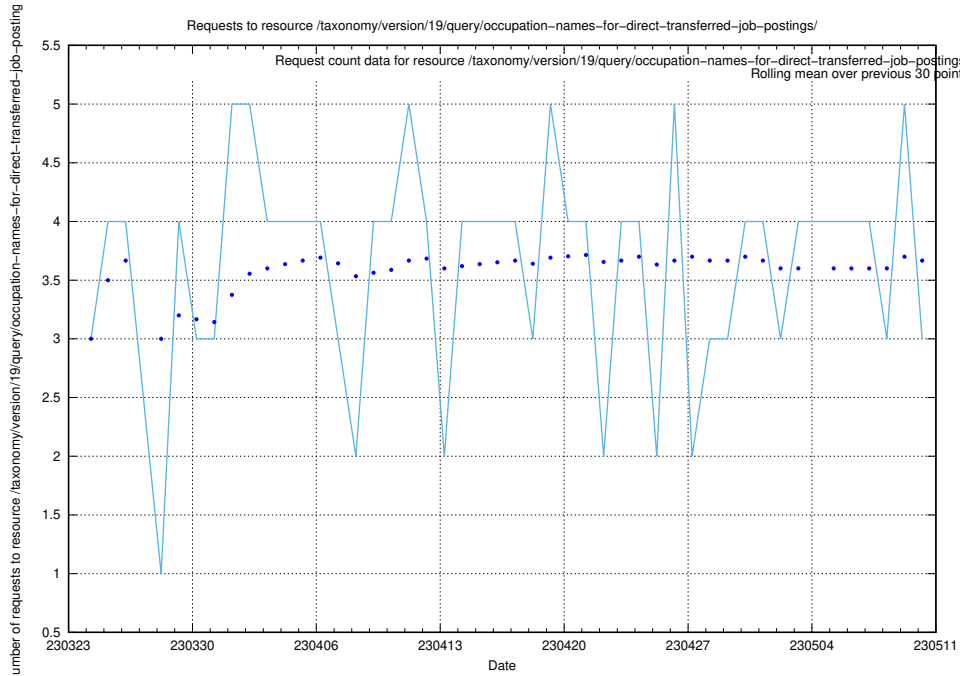

5.408 Usage of /taxonomy/version/19/query/occupation-names-for-direct-transferred-job-postings/

Here, we count the number of requests to resource /taxonomy/version/19/query/occupation-names-for-direct-transferred-job-postings/.