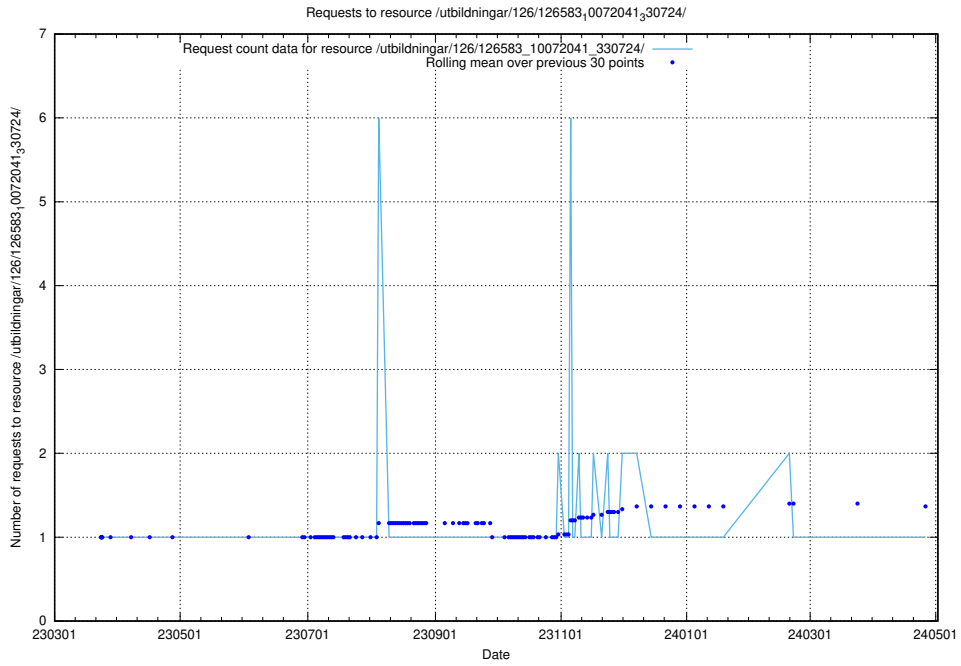

5.6372 Usage of /utbildningar/126/126583_10072041_330724/

Here, we count the number of requests to resource /utbildningar/126/126583_10072041_330724/.