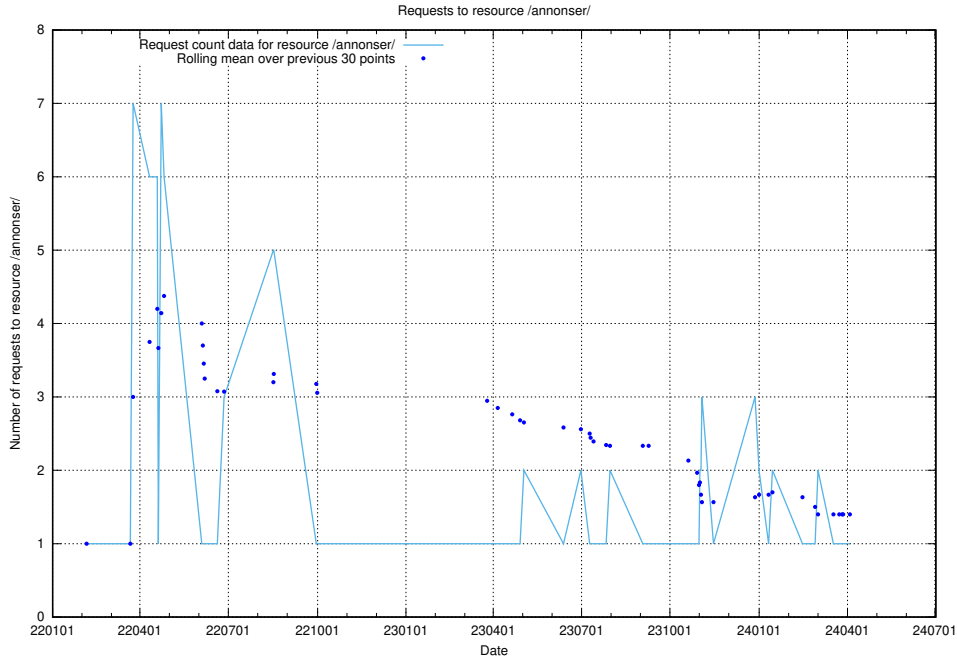

### 5.2495 Usage of /annonser/

Here, we count the number of requests to resource /annonser/.