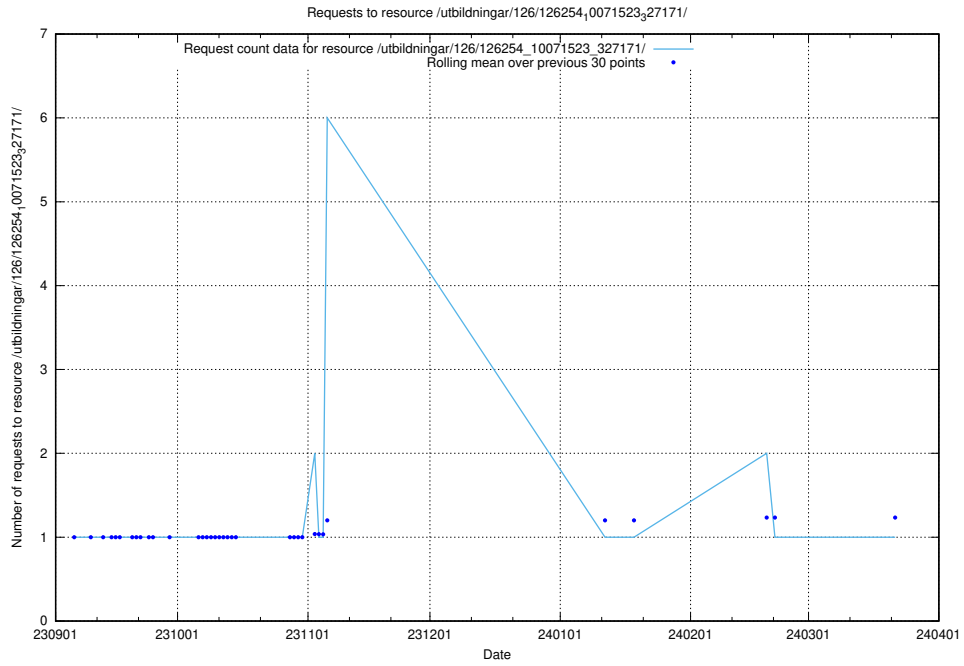

5.4613 Usage of /utbildningar/126/126254_10071523_327171/

Here, we count the number of requests to resource /utbildningar/126/126254_10071523_327171/.