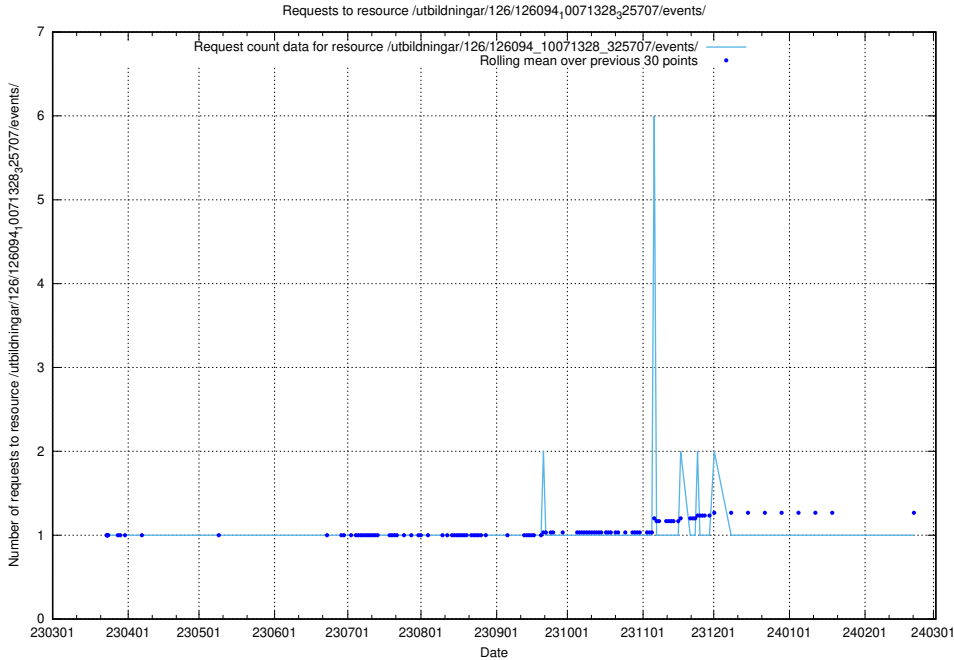

5.6407 Usage of /utbildningar/126/126094_10071328_325707/events/

Here, we count the number of requests to resource /utbildningar/126/126094_10071328_325707/events/