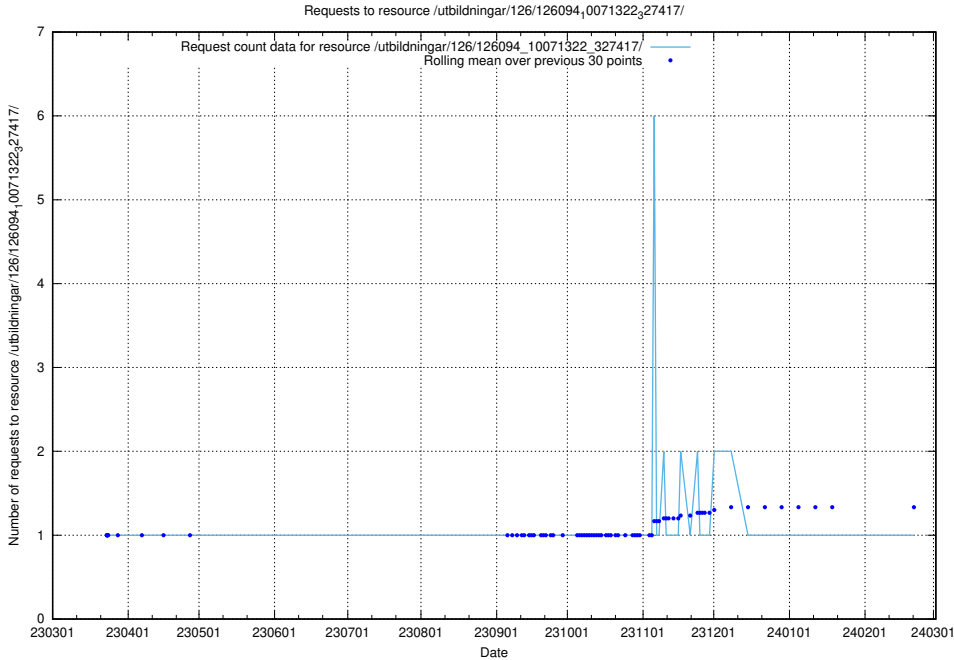

5.6408 Usage of /utbildningar/126/126094_10071322_327417/

Here, we count the number of requests to resource /utbildningar/126/126094_10071322_327417/.