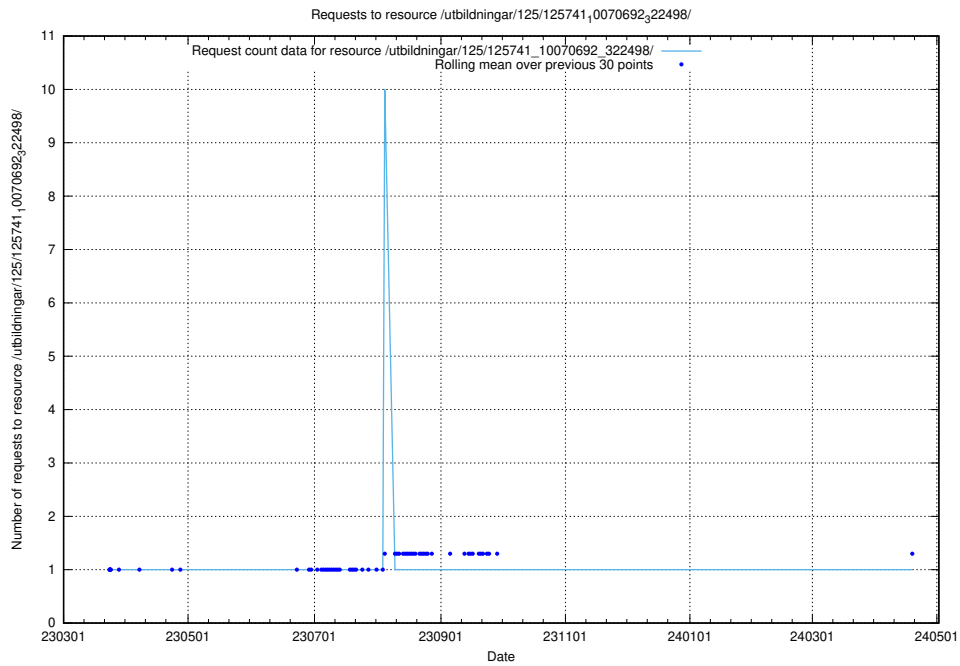

5.6445 Usage of /utbildningar/125/125741_10070692_322498/

Here, we count the number of requests to resource /utbildningar/125/125741_10070692_322498/.