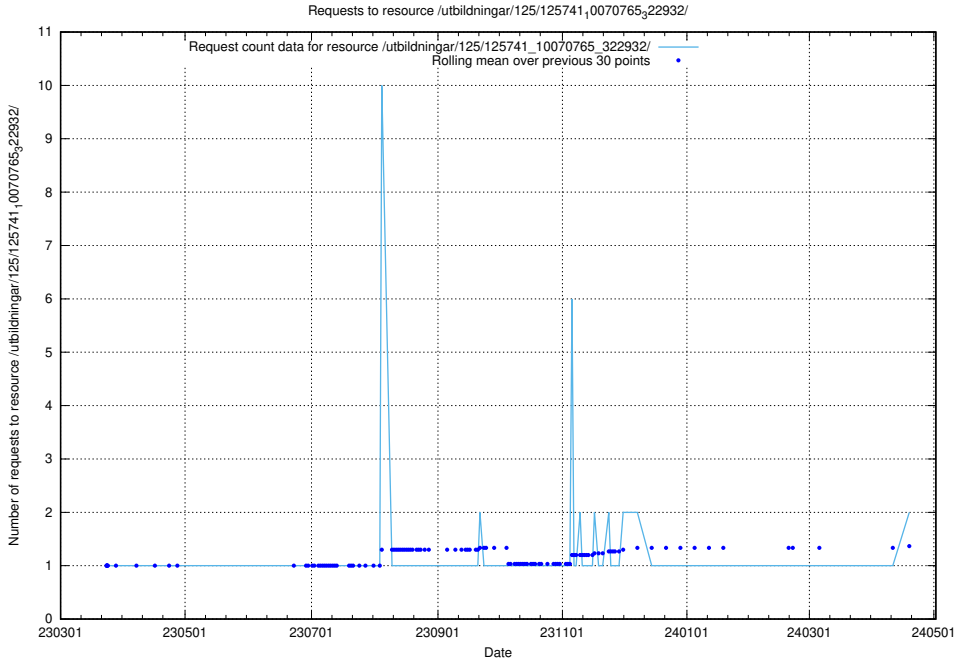

5.906 Usage of /utbildningar/125/125741_10070765_322932/

Here, we count the number of requests to resource /utbildningar/125/125741_10070765_322932/.