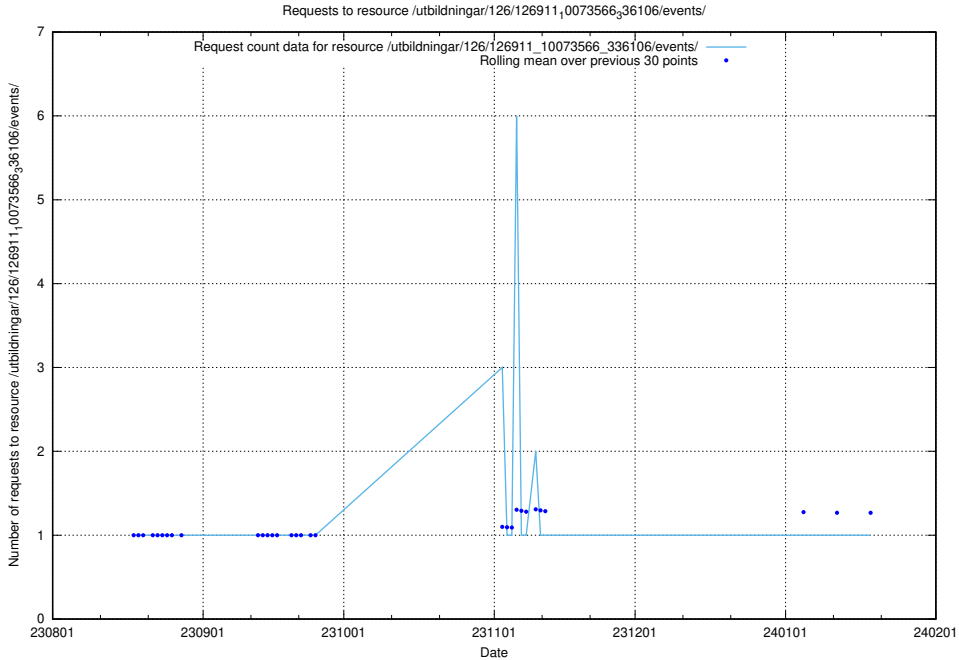

5.4714 Usage of /utbildningar/126/126911_10073566_336106/events/

Here, we count the number of requests to resource /utbildningar/126/126911_10073566_336106/events/