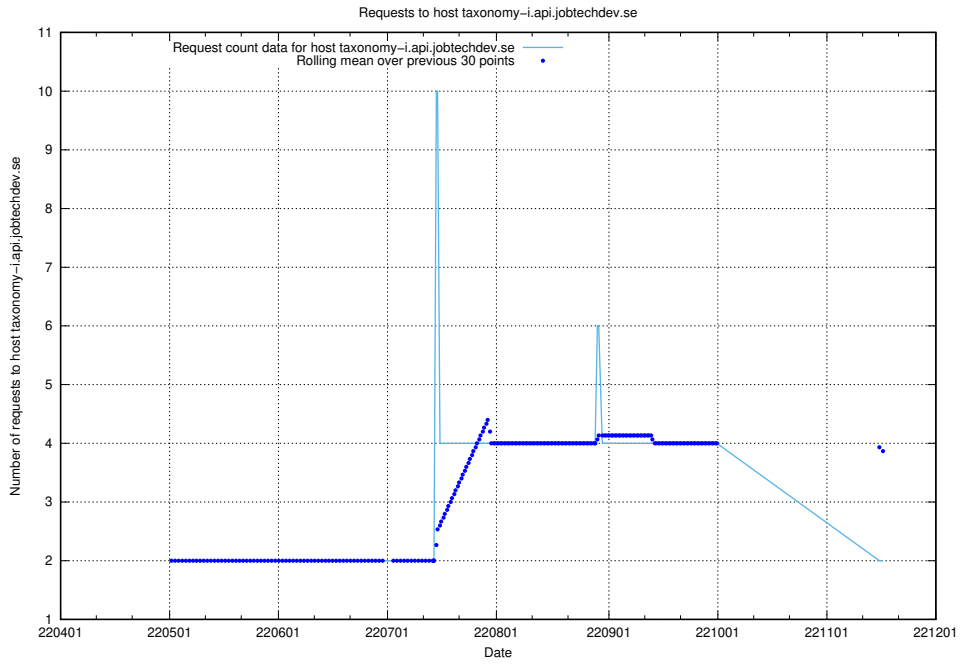

## 7.430 Usage of taxonomy-i.api.jobtechdev.se

Here, we count the number of requests to host taxonomy-i.api.jobtechdev.se.