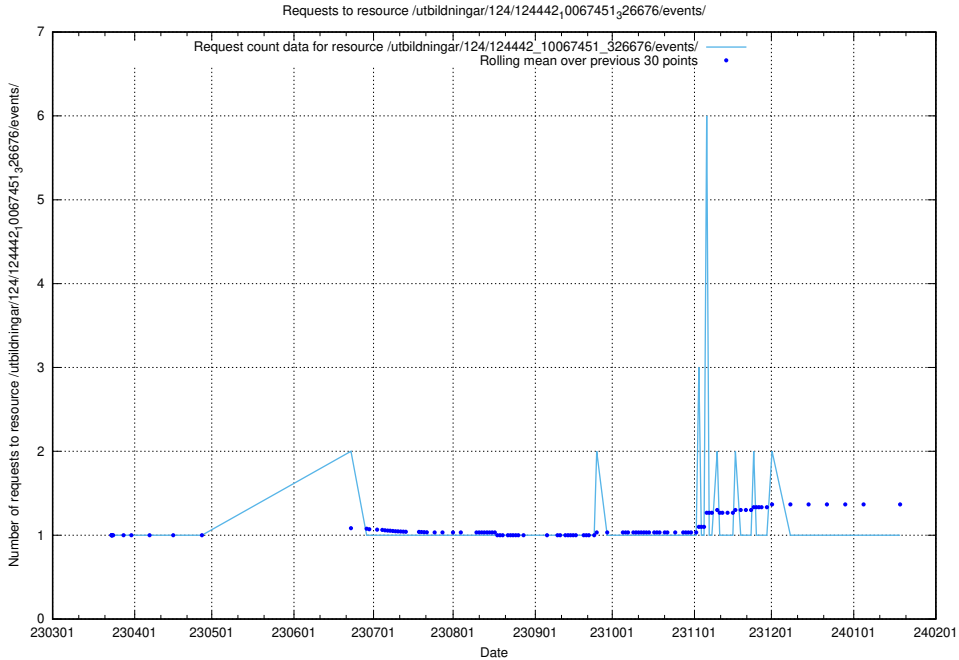

5.3449 Usage of /utbildningar/124/124442_10067451_326676/events/

Here, we count the number of requests to resource /utbildningar/124/124442_10067451_326676/events/