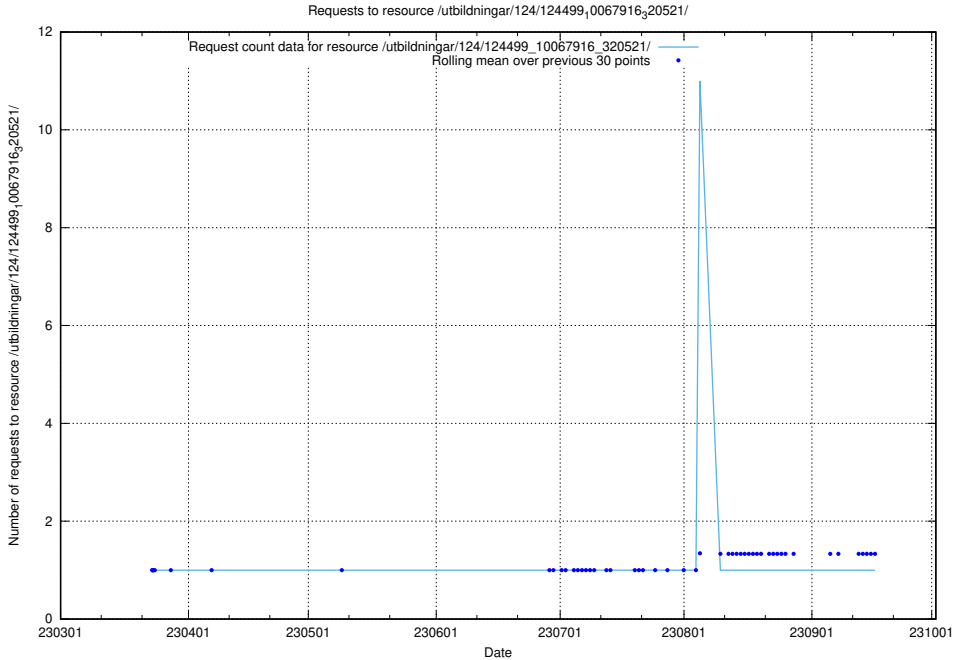

5.2281 Usage of /utbildningar/124/124499_10067916_320521/

Here, we count the number of requests to resource /utbildningar/124/124499_10067916_320521/.