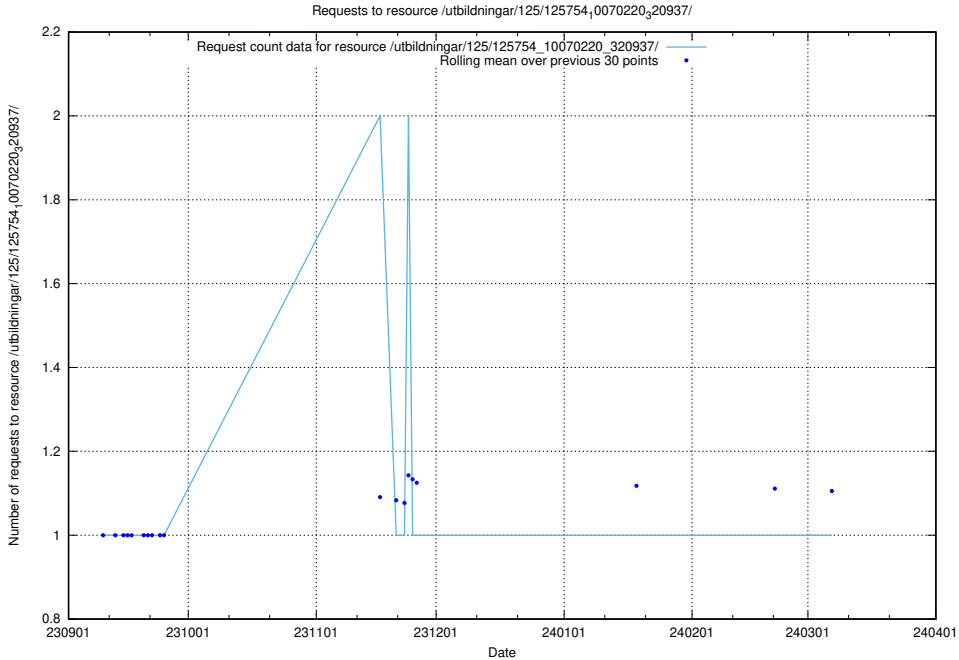

5.4553 Usage of /utbildningar/125/125754_10070220_320937/

Here, we count the number of requests to resource /utbildningar/125/125754_10070220_320937/.