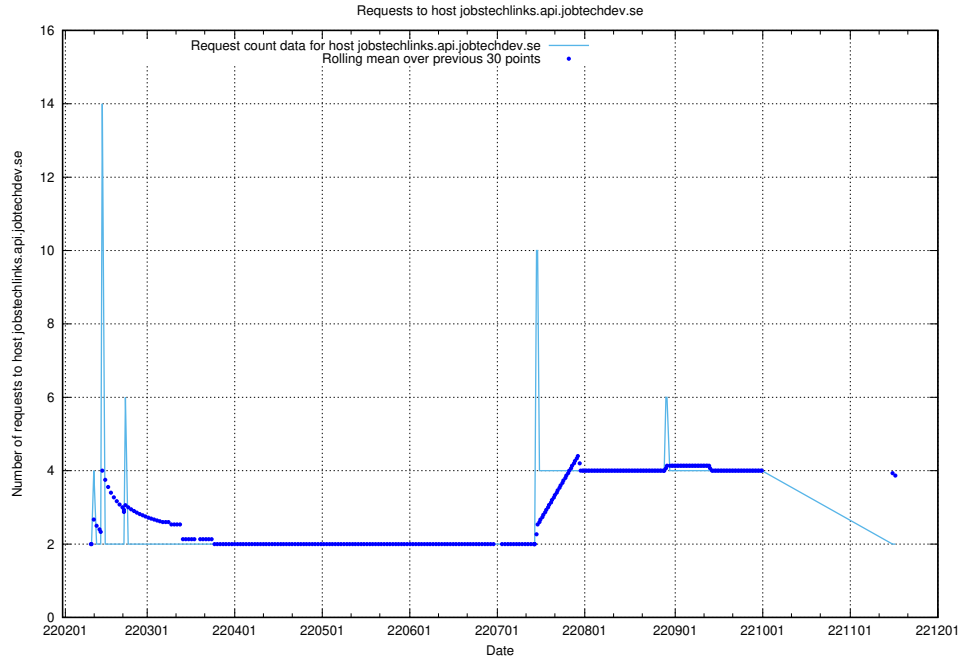

7.552 Usage of `jobstechlinks.api.jobtechdev.se`

Here, we count the number of requests to host `jobstechlinks.api.jobtechdev.se`.