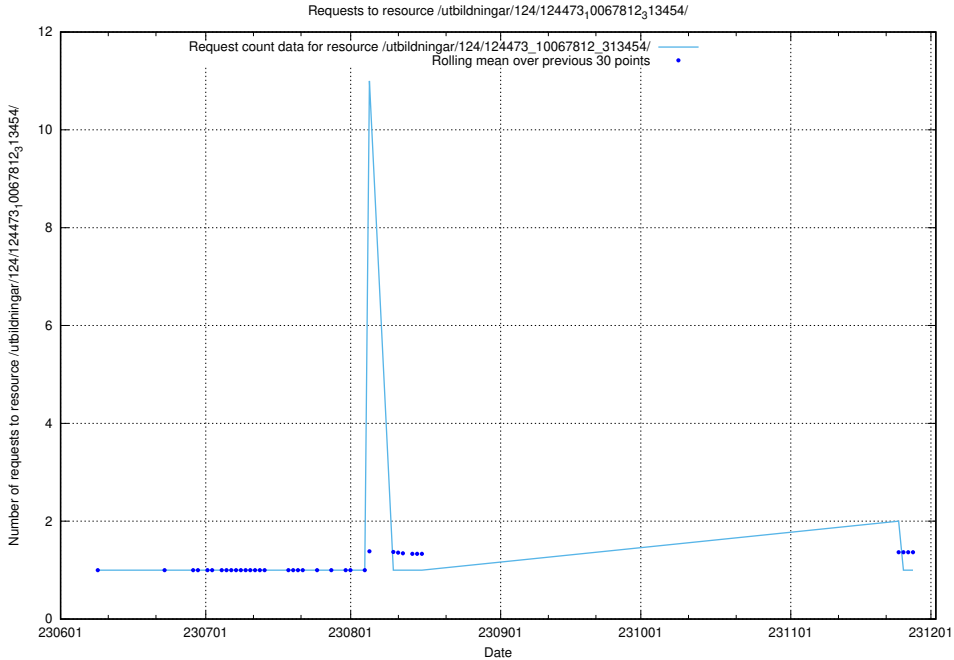

### 5.5848 Usage of /utbildningar/124/124473\_10067709\_313266/events/

Here, we count the number of requests to resource /utbildningar/124/124473\_10067709\_313266/events/