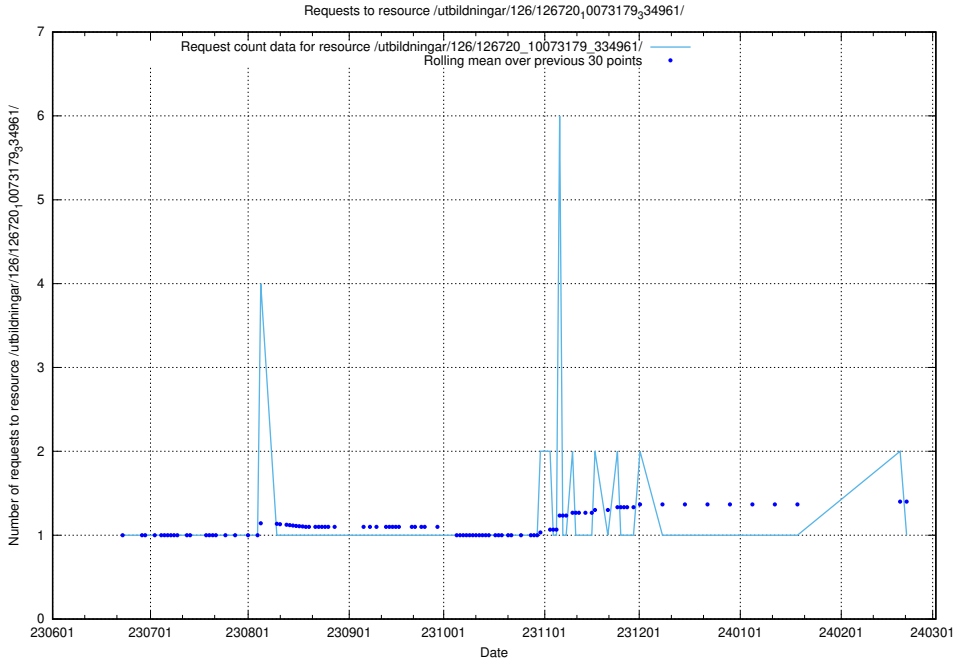

5.5558 Usage of /utbildningar/126/126720_10073179_334961/

Here, we count the number of requests to resource /utbildningar/126/126720_10073179_334961/.