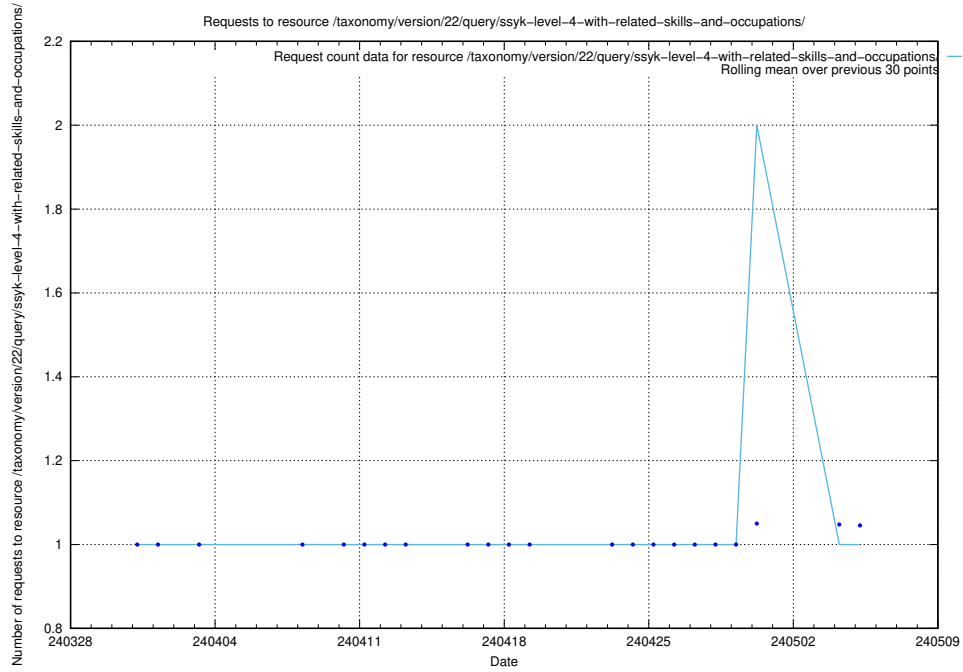

5.1537 Usage of /taxonomy/version/22/query/ssyk-level-4-with-related-skills-and-occupations/

Here, we count the number of requests to resource /taxonomy/version/22/query/ssyk-level-4-with-related-skills-and-occupations/.