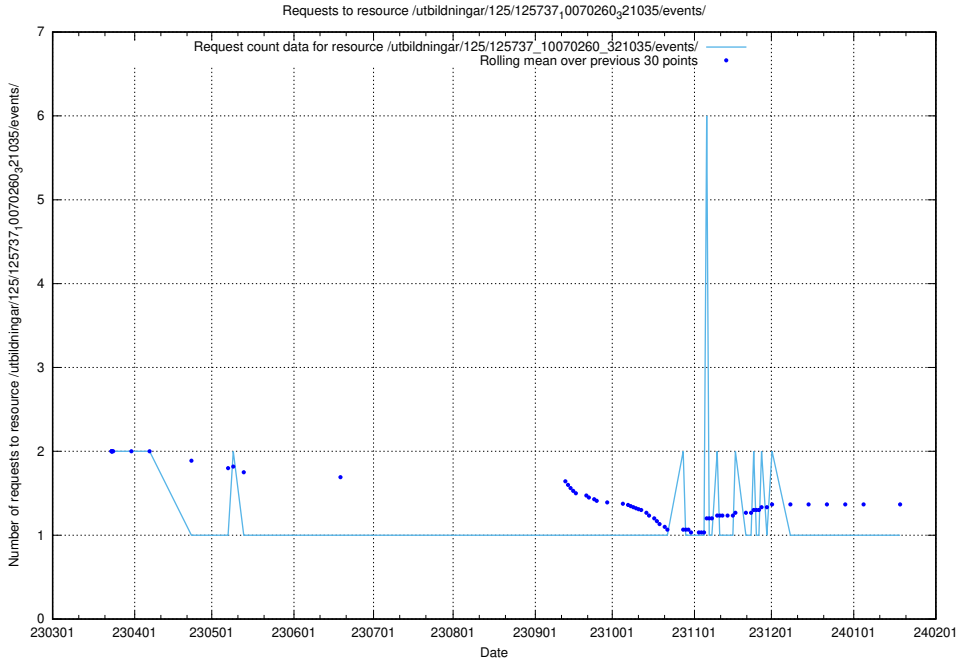

5.6256 Usage of /utbildningar/125/125737_10070260_321035/events/

Here, we count the number of requests to resource /utbildningar/125/125737_10070260_321035/events/