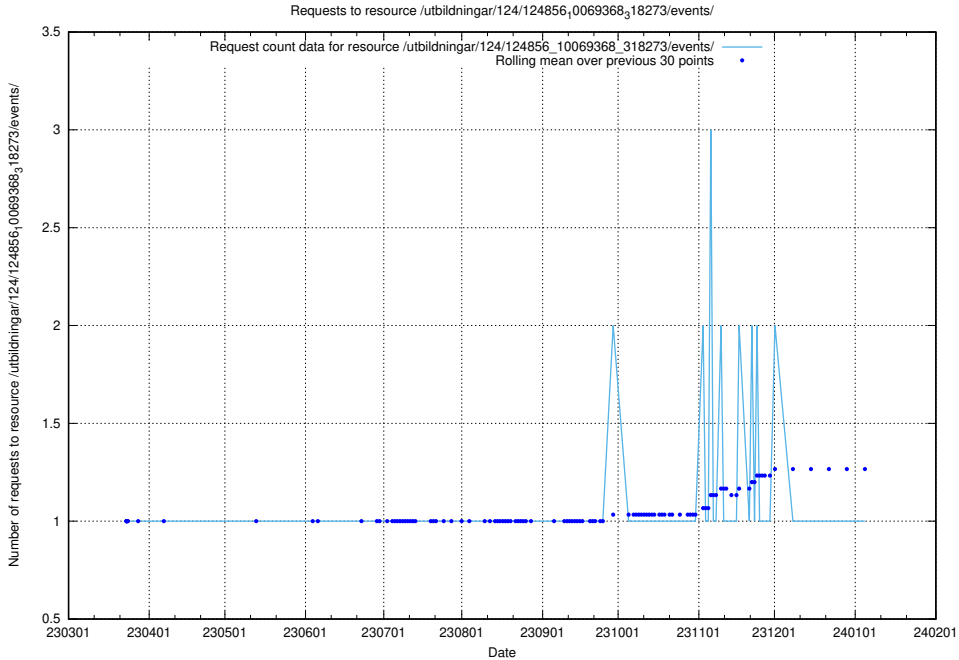

5.1130 Usage of /utbildningar/124/124856_10069368_318273/events/

Here, we count the number of requests to resource /utbildningar/124/124856_10069368_318273/events/