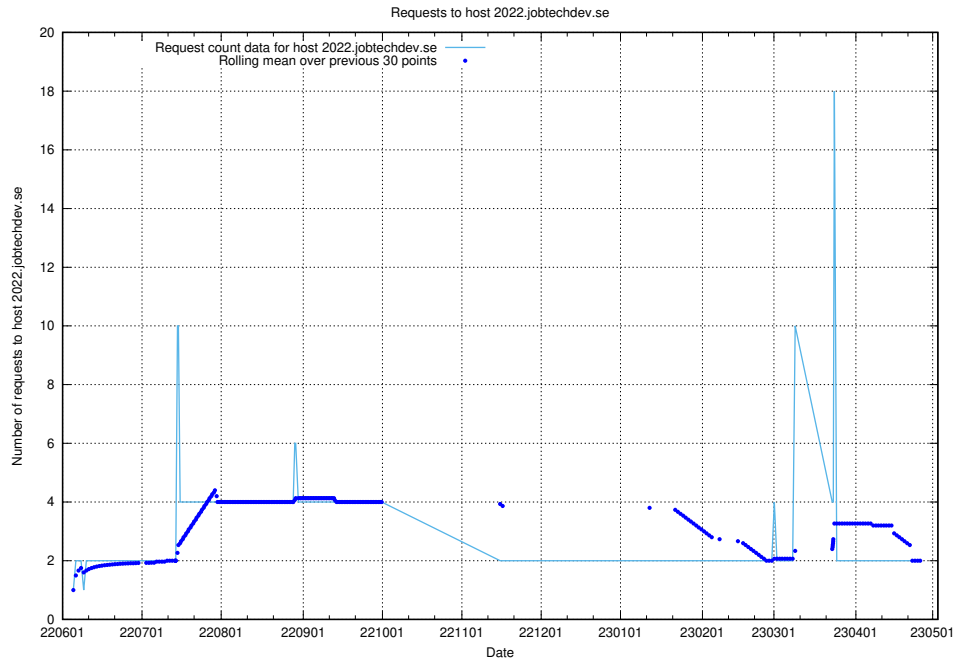

7.409 Usage of 2022.jobtechdev.se

Here, we count the number of requests to host 2022.jobtechdev.se.