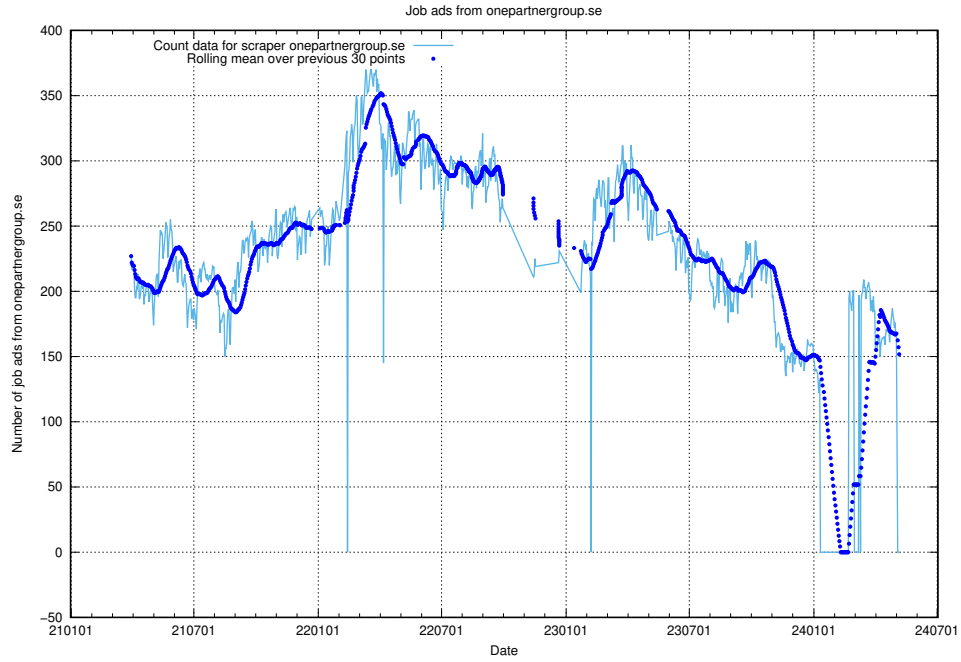

13.13 Number of ads by scraper onepartnergroup.se

Here, we count the number of job ads scraped from onepartnergroup.se.