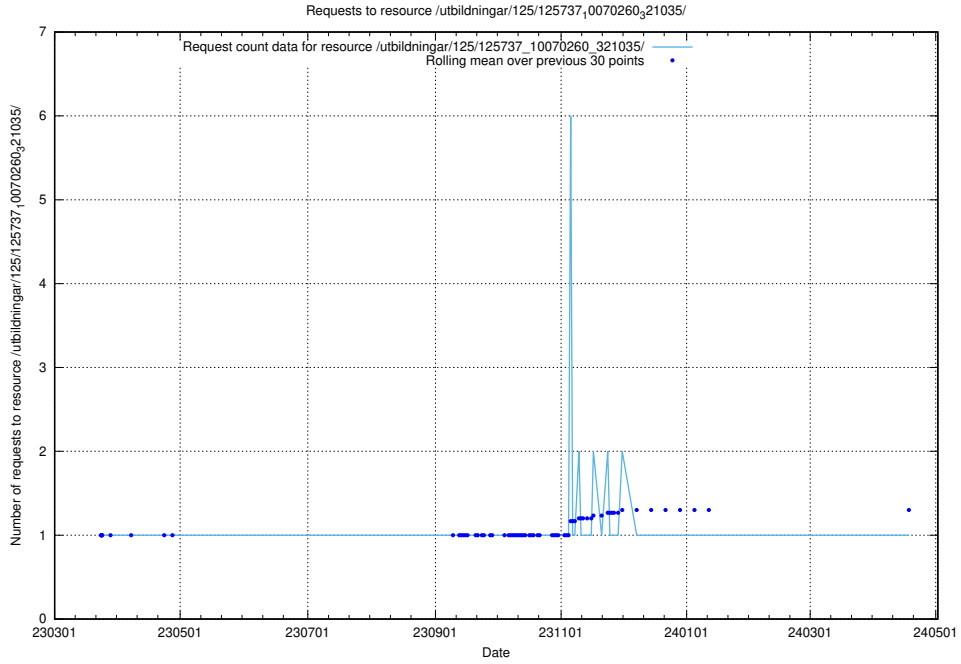

5.959 Usage of /utbildningar/125/125737_10070260_321035/

Here, we count the number of requests to resource /utbildningar/125/125737_10070260_321035/.