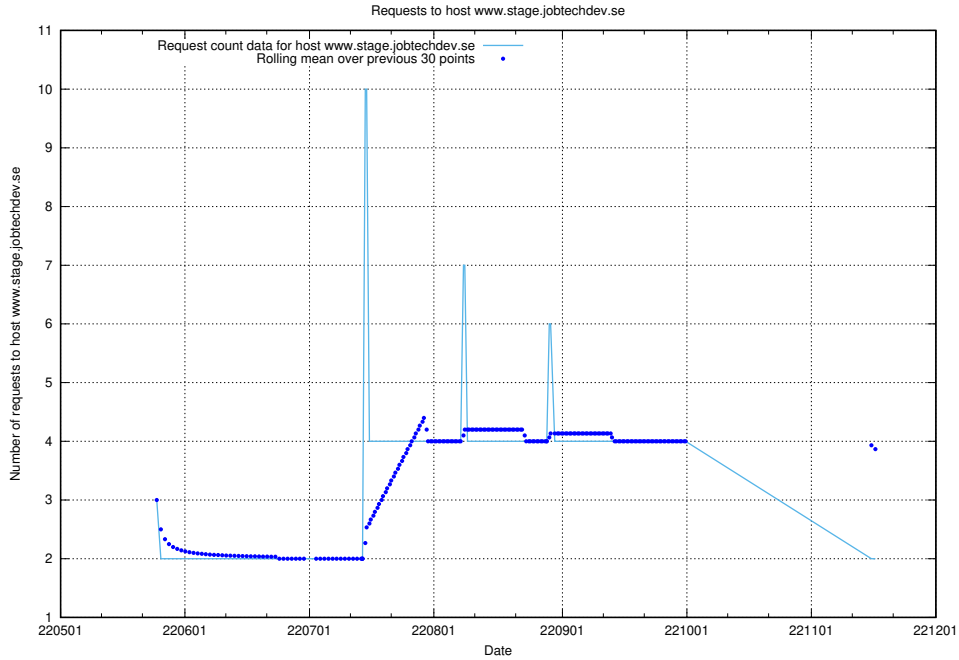

7.416 Usage of www.stage.jobtechdev.se

Here, we count the number of requests to host www.stage.jobtechdev.se.