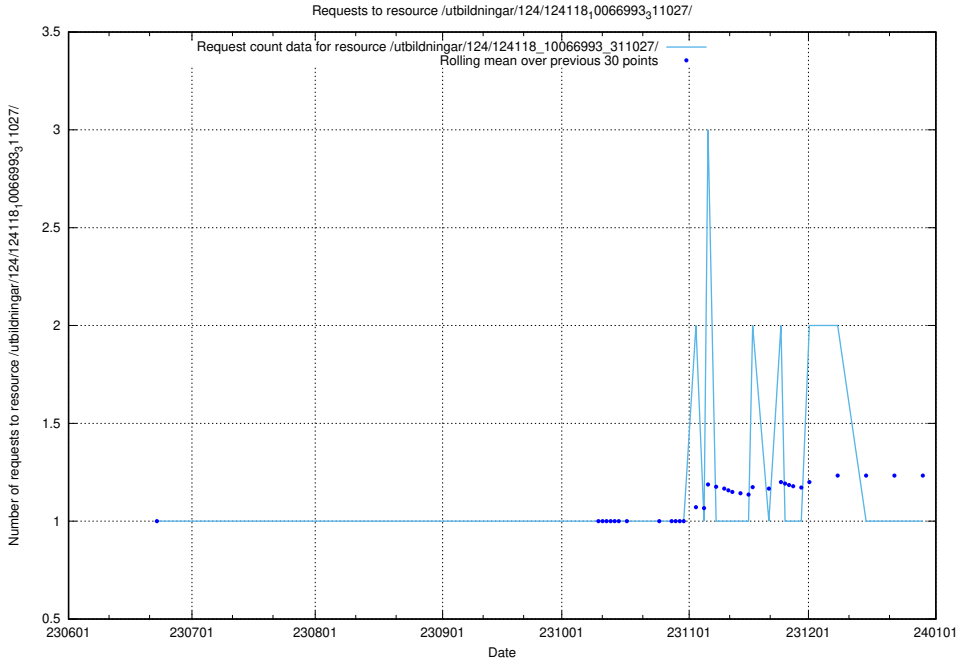

5.5765 Usage of /utbildningar/124/124118_10066993_311027/

Here, we count the number of requests to resource /utbildningar/124/124118_10066993_311027/.