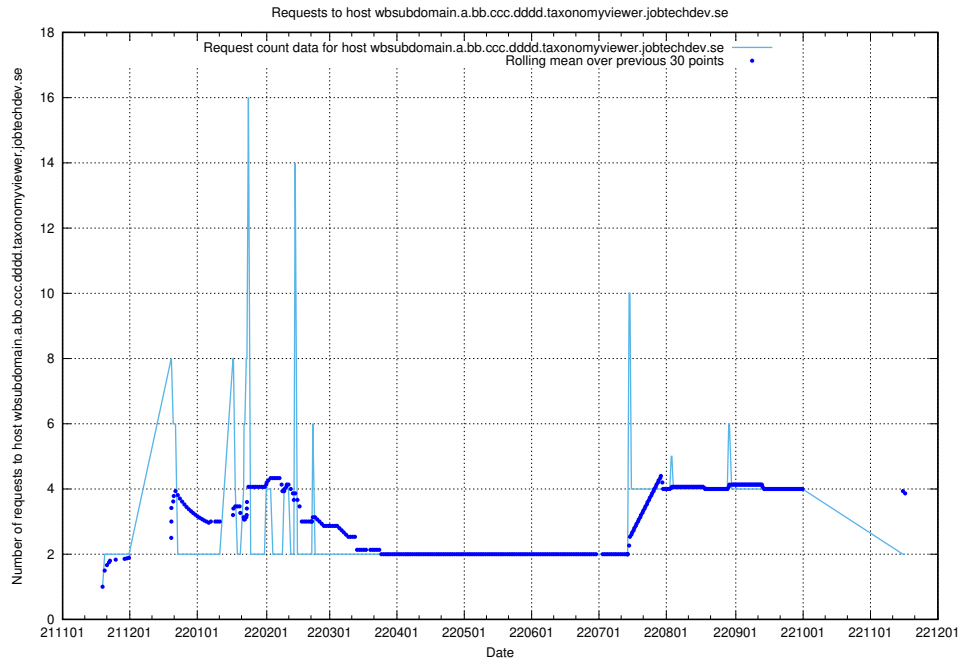

7.452 Usage of wbsubdomain.a.bb.ccc.dddd.taxonomyviewer.jobtechdev.se

Here, we count the number of requests to host wbsubdomain.a.bb.ccc.dddd.taxonomyviewer.jobtechdev.se