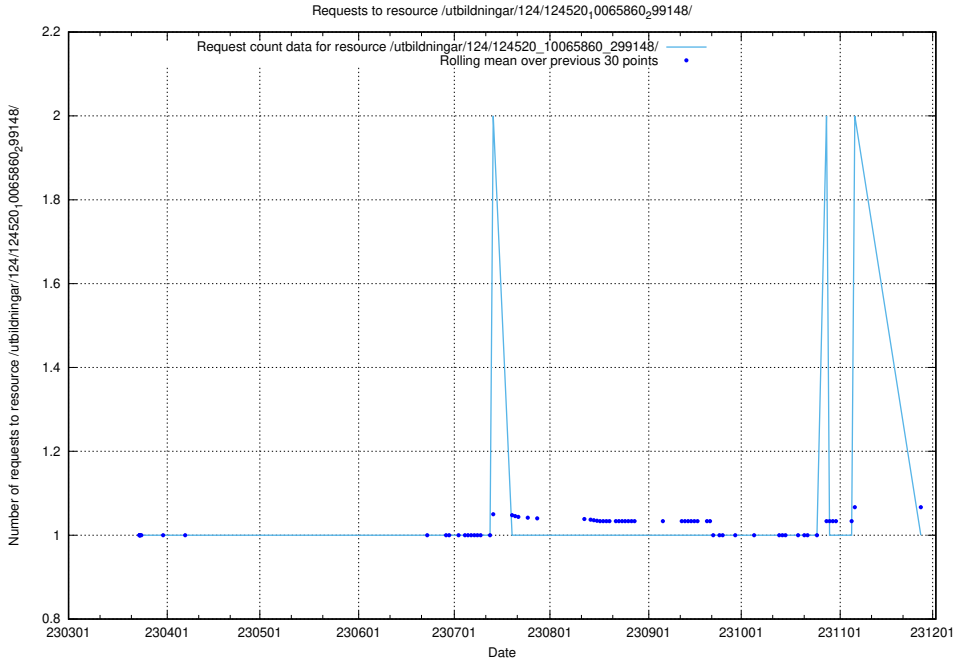

5.1218 Usage of /utbildningar/124/124520_10065860_299148/

Here, we count the number of requests to resource /utbildningar/124/124520_10065860_299148/.