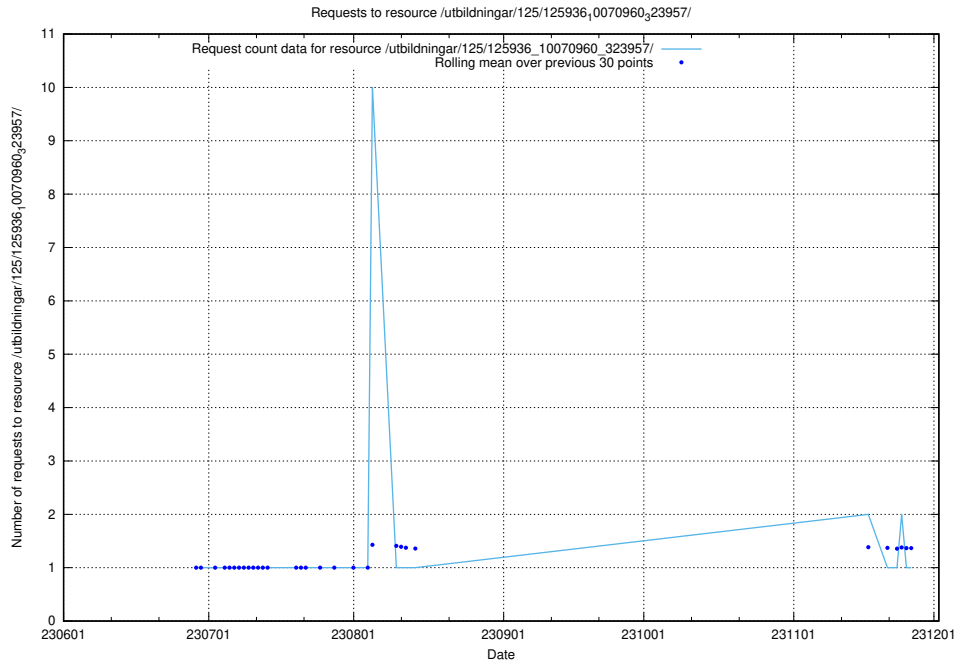

5.5412 Usage of /utbildningar/125/125936_10070960_323957/

Here, we count the number of requests to resource /utbildningar/125/125936_10070960_323957/.