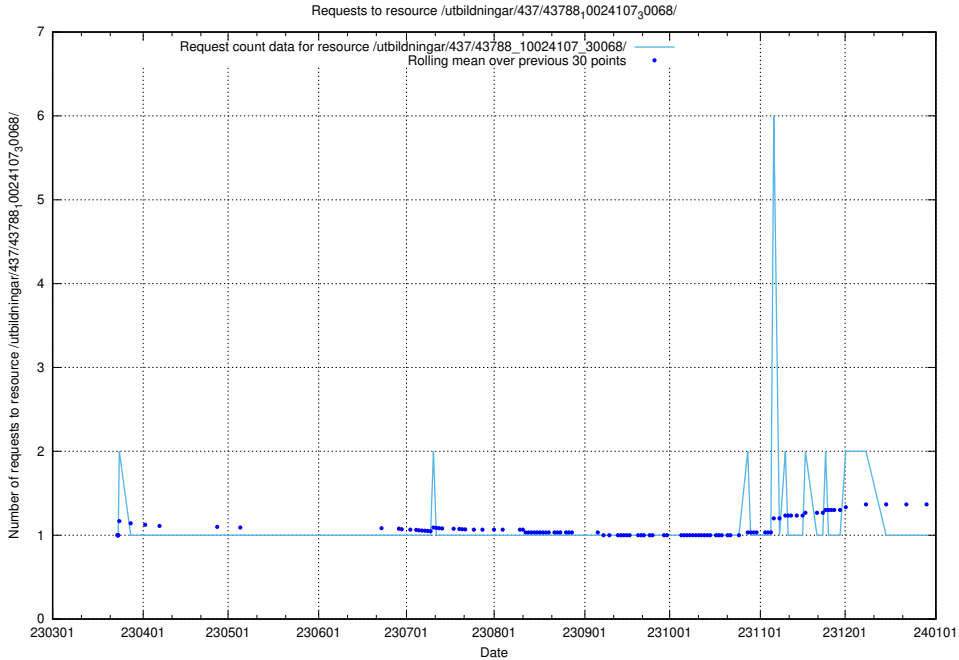

5.6337 Usage of /utbildningar/437/43788_10024107_30068/

Here, we count the number of requests to resource /utbildningar/437/43788_10024107_30068/.