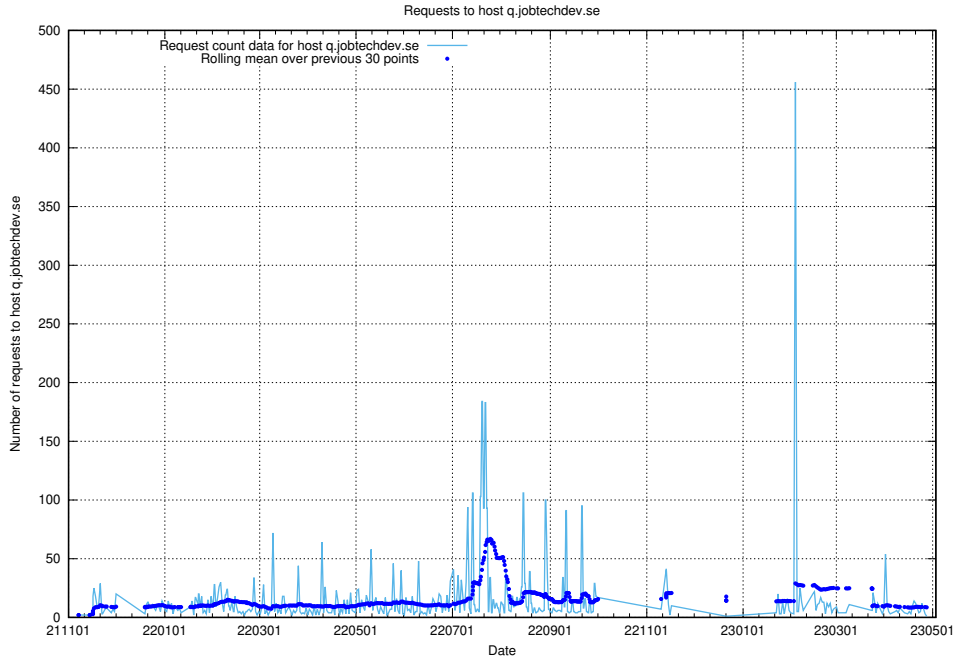

7.622 Usage of q.jobtechdev.se

Here, we count the number of requests to host q.jobtechdev.se.