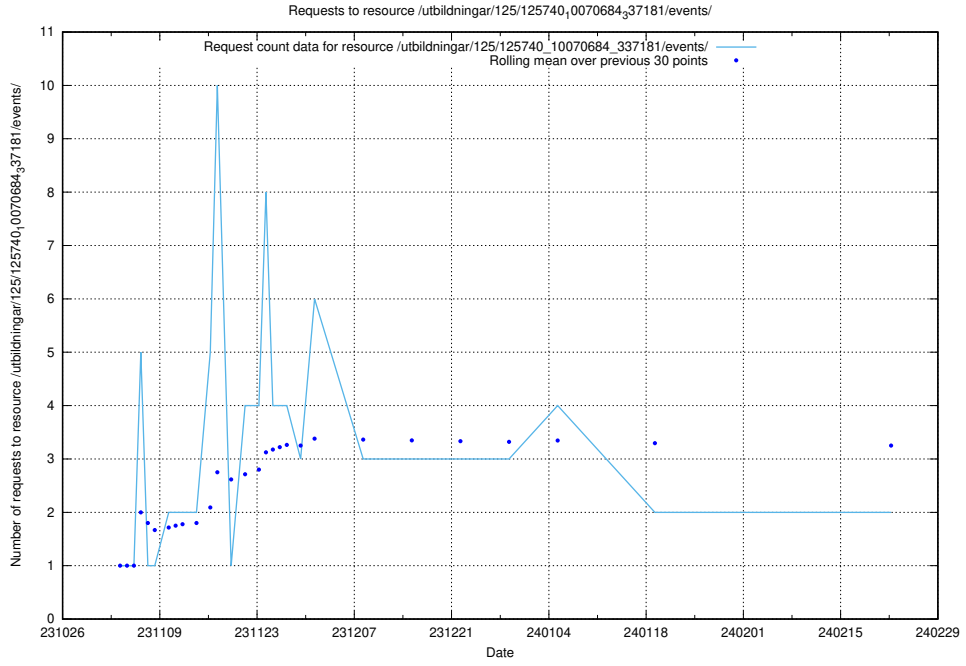

5.666 Usage of /utbildningar/125/125740_10070684_337181/events/

Here, we count the number of requests to resource /utbildningar/125/125740_10070684_337181/events/