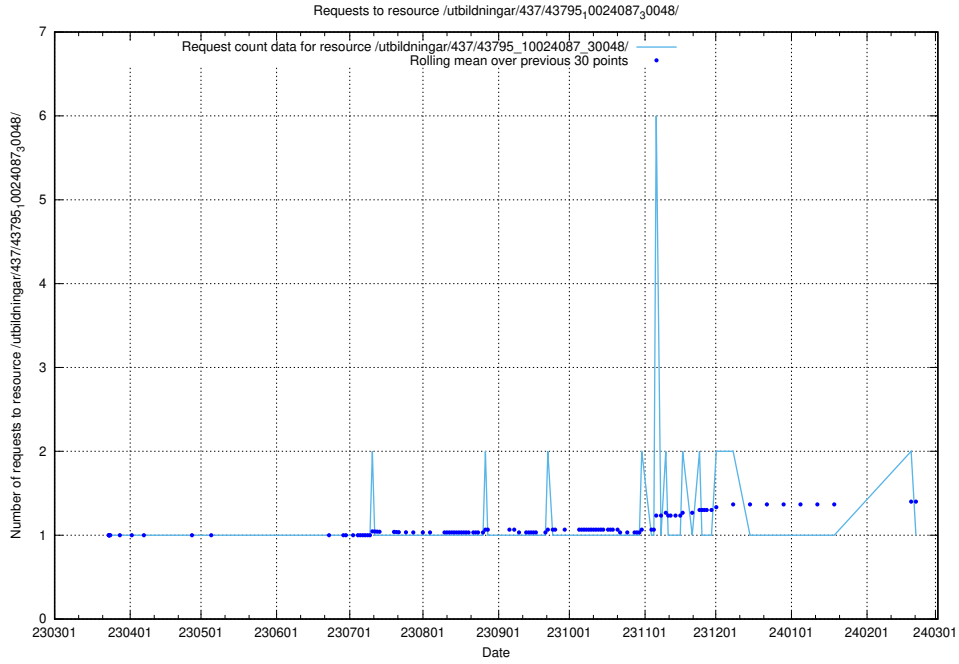

5.6335 Usage of /utbildningar/437/43795_10024087_30048/

Here, we count the number of requests to resource /utbildningar/437/43795_10024087_30048/.