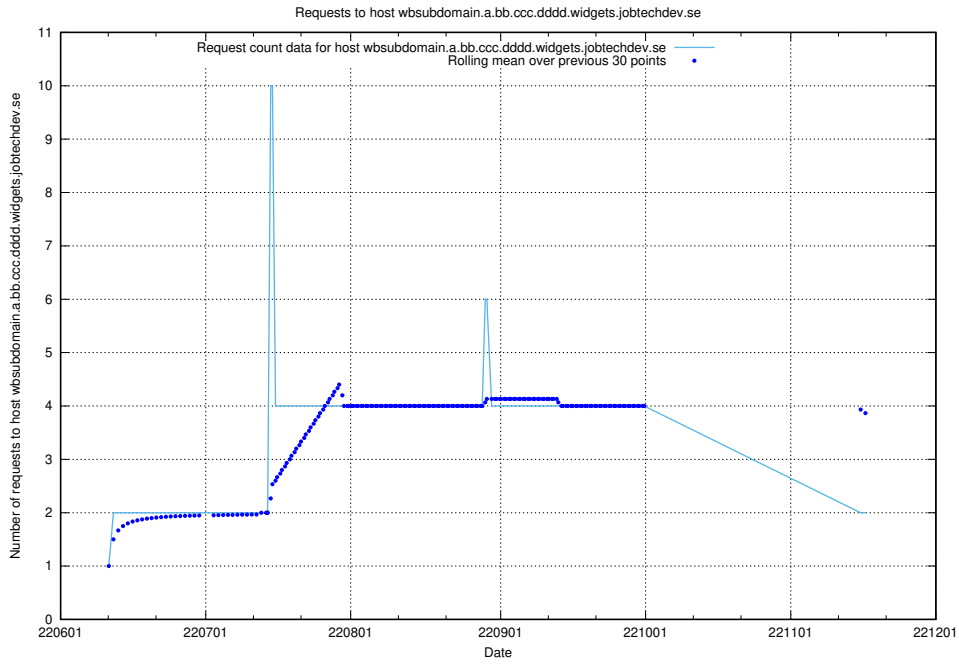

7.404 Usage of wbsubdomain.a.bb.ccc.dddd.widgets.jobtechdev.se

Here, we count the number of requests to host wbsubdomain.a.bb.ccc.dddd.widgets.jobtechdev.se.