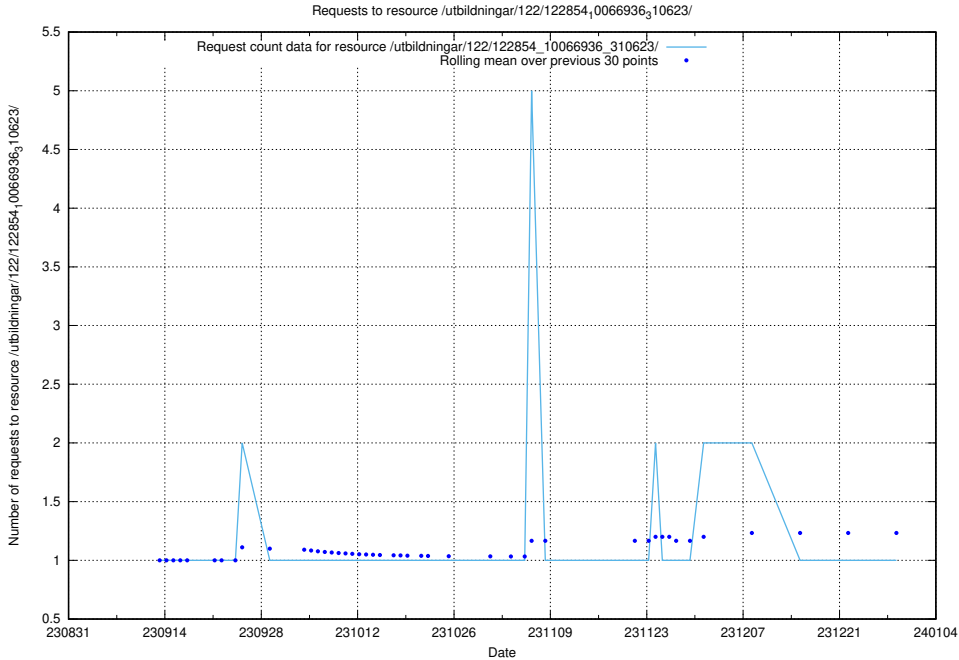

5.4541 Usage of /utbildningar/122/122854_10066936_310623/

Here, we count the number of requests to resource /utbildningar/122/122854_10066936_310623/.