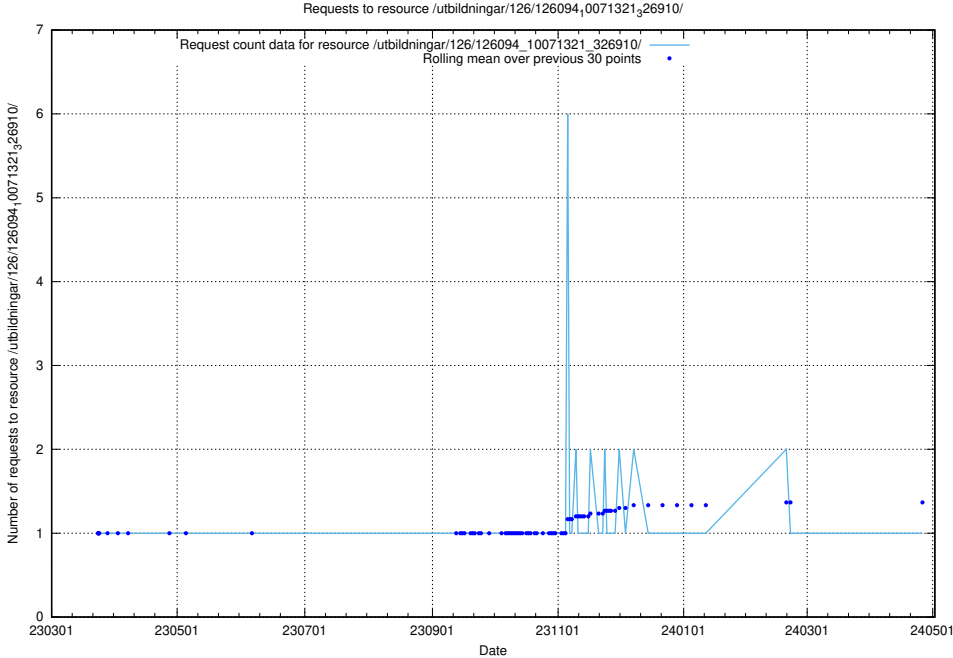

5.6412 Usage of /utbildningar/126/126094_10071321_326910/

Here, we count the number of requests to resource /utbildningar/126/126094_10071321_326910/.