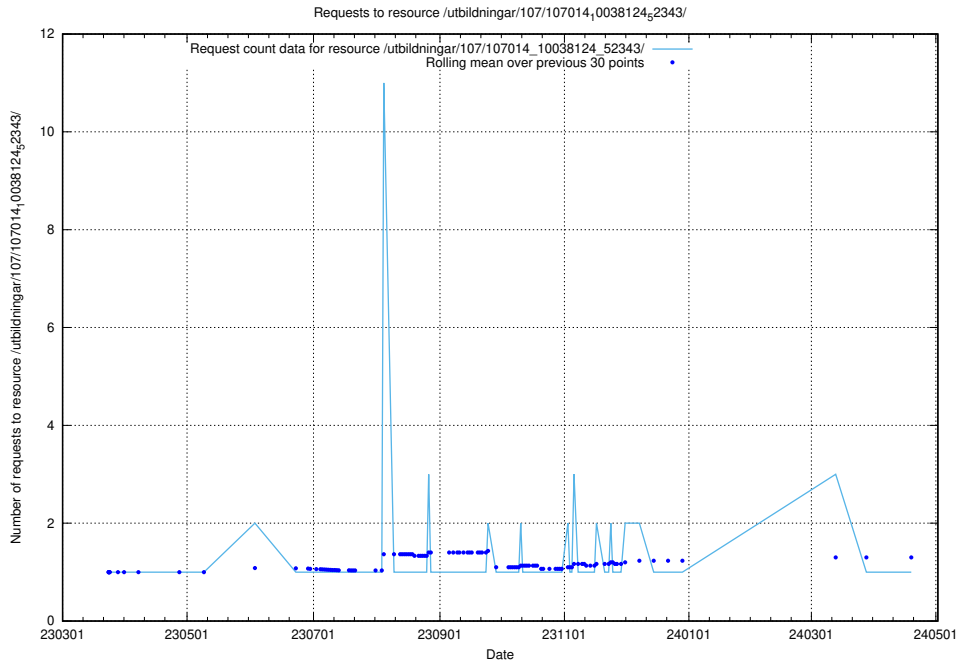

5.5346 Usage of /utbildningar/107/107014_10038124_52343/

Here, we count the number of requests to resource /utbildningar/107/107014_10038124_52343/.