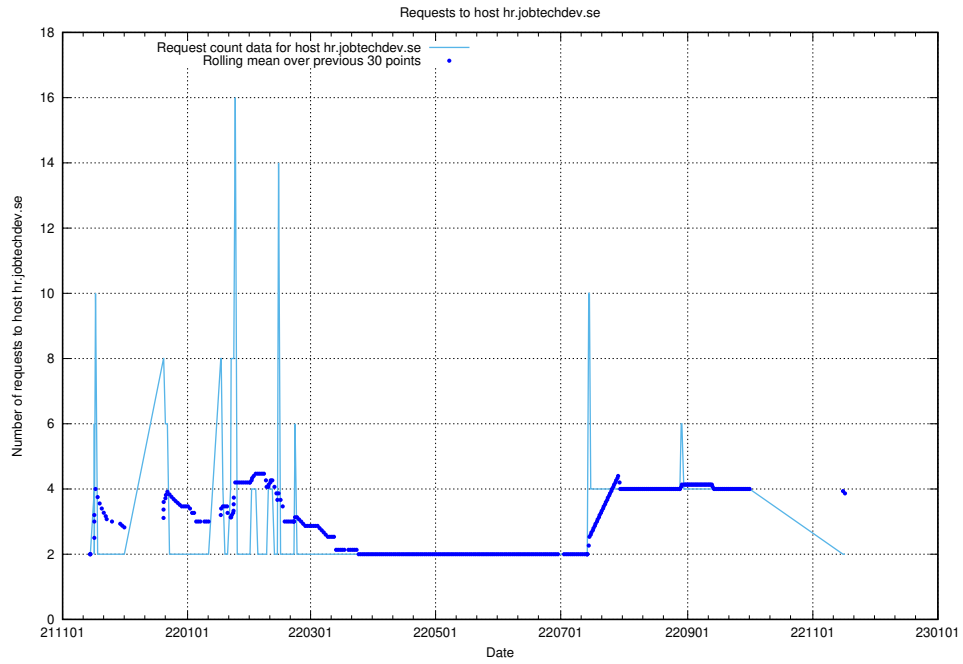

7.596 Usage of hr.jobtechdev.se

Here, we count the number of requests to host hr.jobtechdev.se.