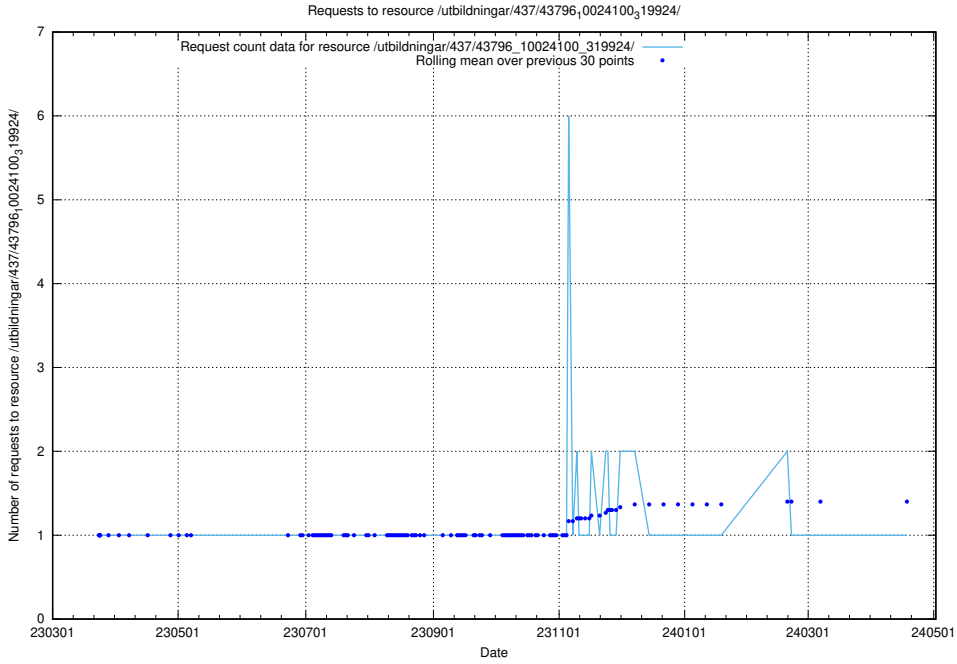

5.6332 Usage of /utbildningar/437/43796_10024100_319924/

Here, we count the number of requests to resource /utbildningar/437/43796_10024100_319924/.