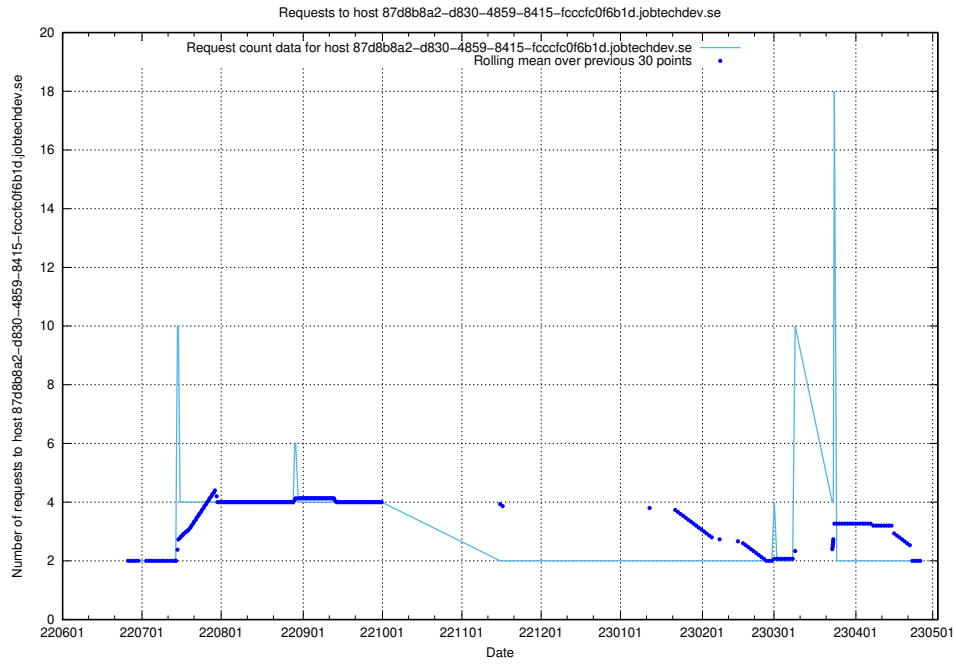

7.393 Usage of 87d8b8a2-d830-4859-8415-fccfc0f6b1d.jobtechdev.se

Here, we count the number of requests to host 87d8b8a2-d830-4859-8415-fccfc0f6b1d.jobtechdev.se.