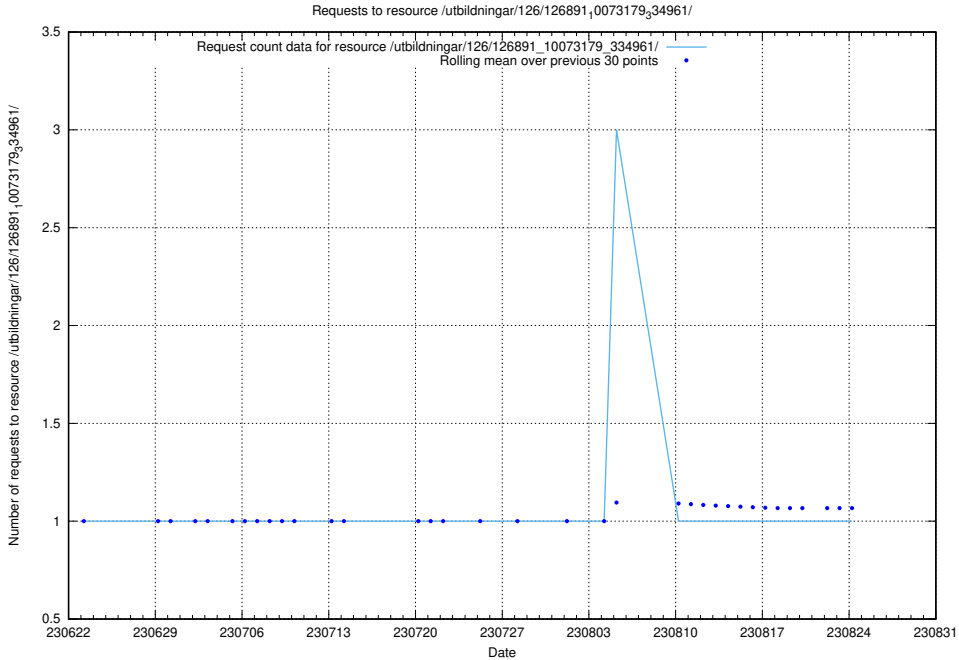

5.5532 Usage of /utbildningar/126/126891_10073179_334961/

Here, we count the number of requests to resource /utbildningar/126/126891_10073179_334961/.