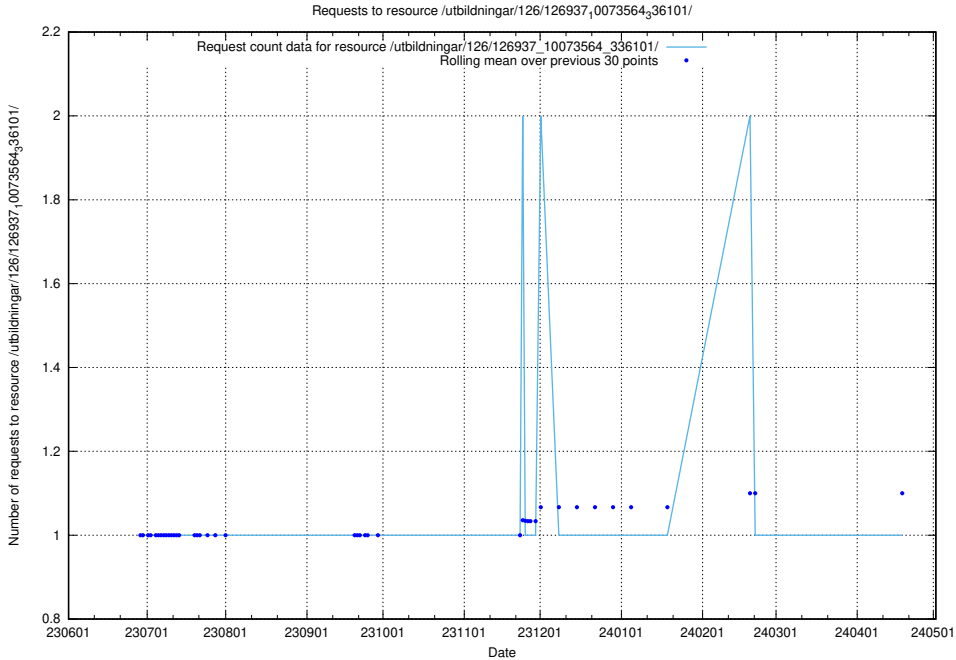

5.5390 Usage of /utbildningar/126/126937_10073564_336101/

Here, we count the number of requests to resource /utbildningar/126/126937_10073564_336101/.