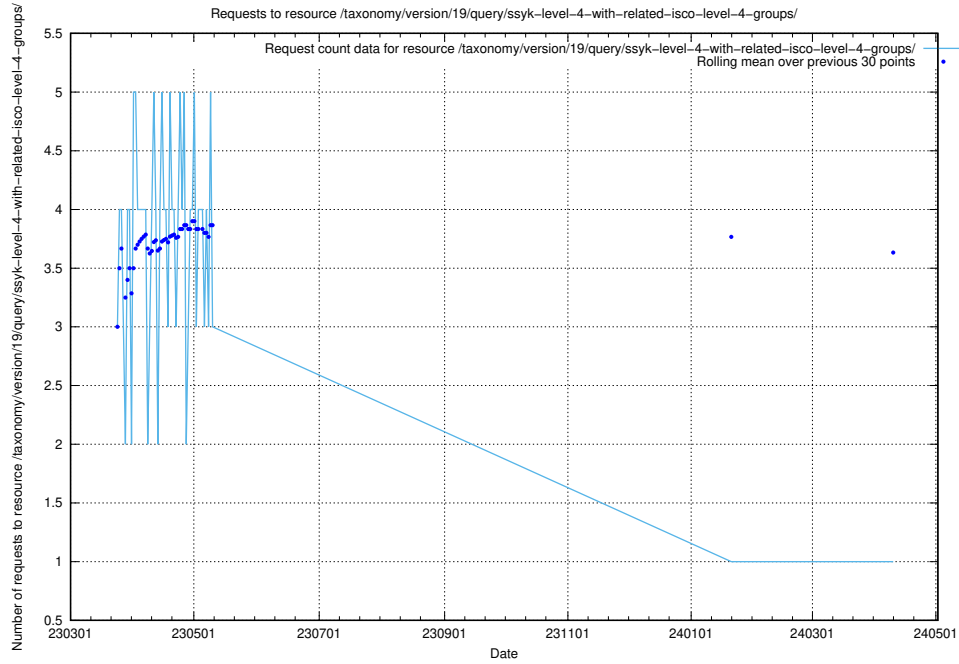

## 5.6097 Usage of /taxonomy/version/19/query/ssyk-level-4-with-related-isco-level-4-groups/

Here, we count the number of requests to resource /taxonomy/version/19/query/ssyk-level-4-with-related-isco-level-4-groups/.