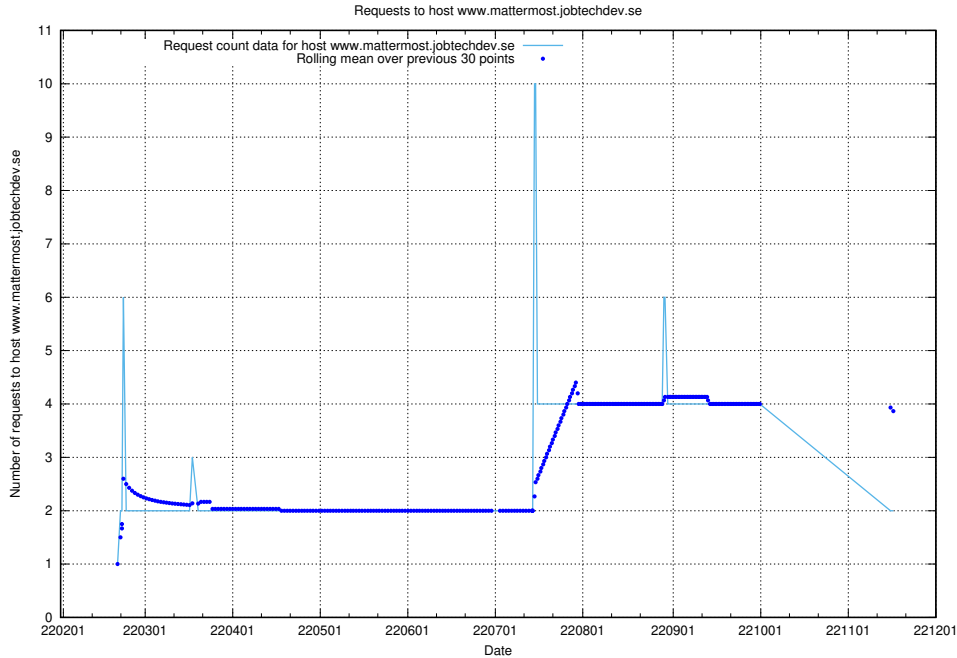

7.522 Usage of www.mattermost.jobtechdev.se

Here, we count the number of requests to host www.mattermost.jobtechdev.se.