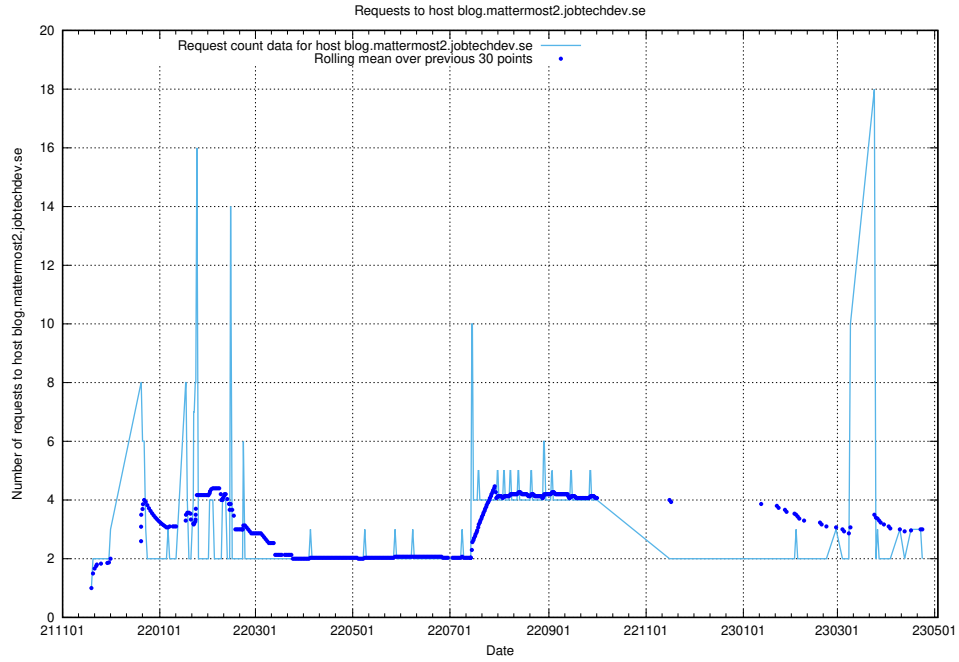

7.468 Usage of `blog.mattermost2.jobtechdev.se`

Here, we count the number of requests to host `blog.mattermost2.jobtechdev.se`.