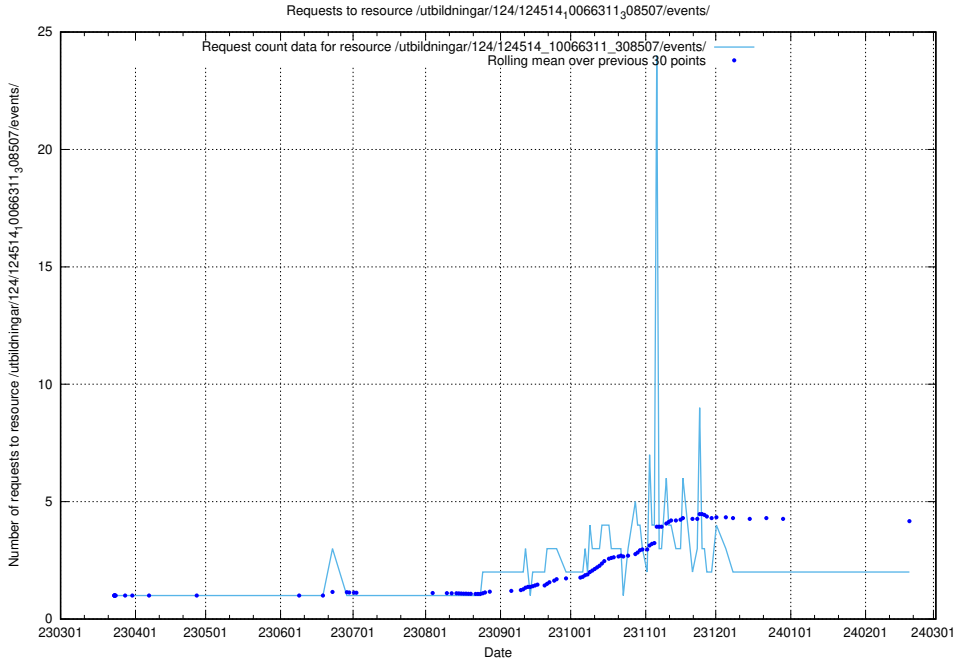

5.492 Usage of /utbildningar/124/124514_10066311_308507/events/

Here, we count the number of requests to resource /utbildningar/124/124514_10066311_308507/events/