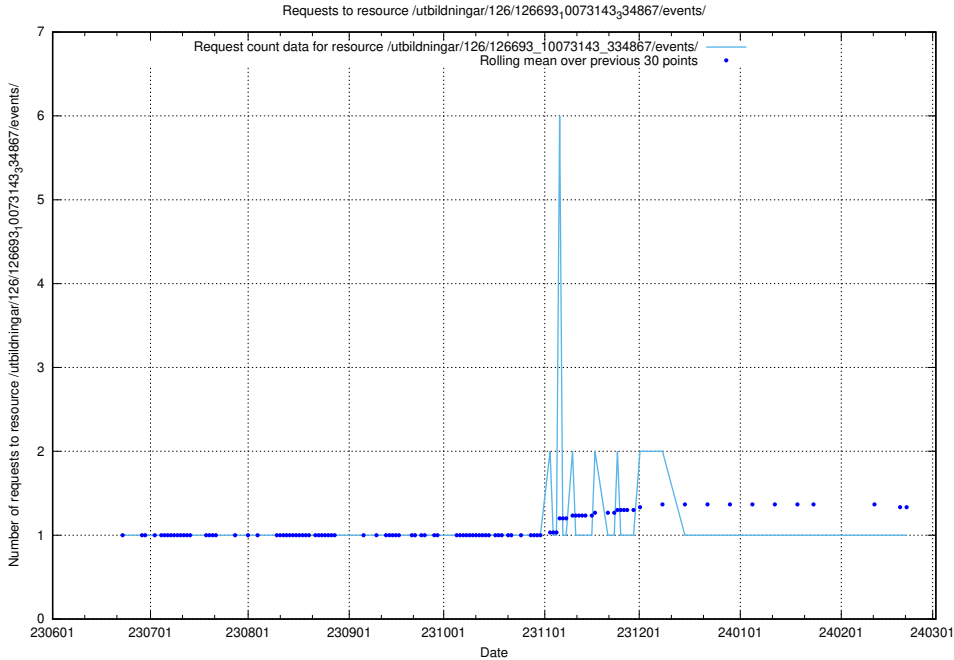

5.5593 Usage of /utbildningar/126/126693_10073143_334867/events/

Here, we count the number of requests to resource /utbildningar/126/126693_10073143_334867/events/