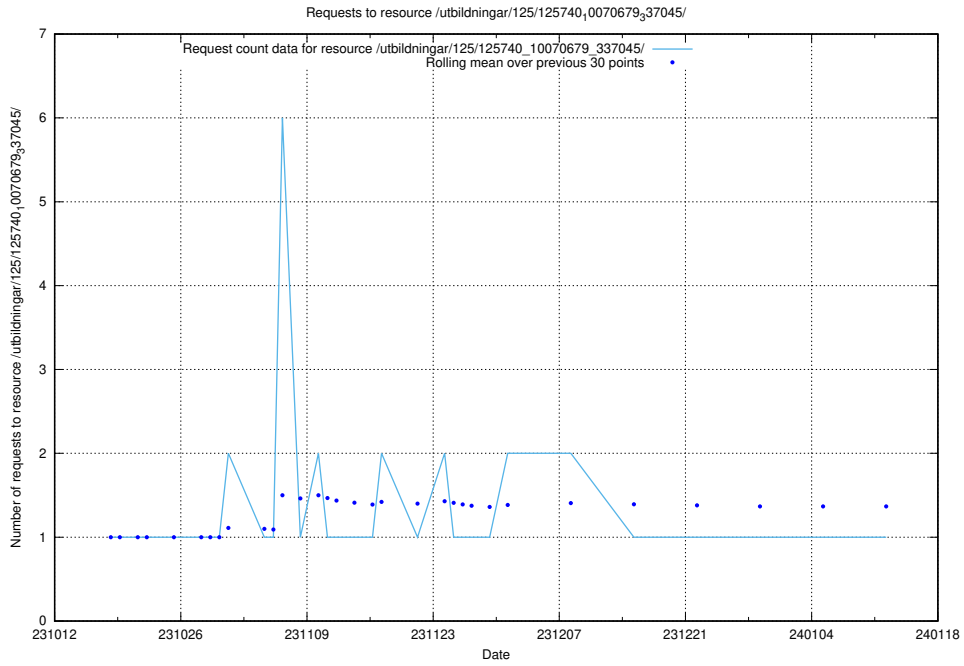

5.4233 Usage of /utbildningar/125/125740_10070679_337045/

Here, we count the number of requests to resource /utbildningar/125/125740_10070679_337045/.