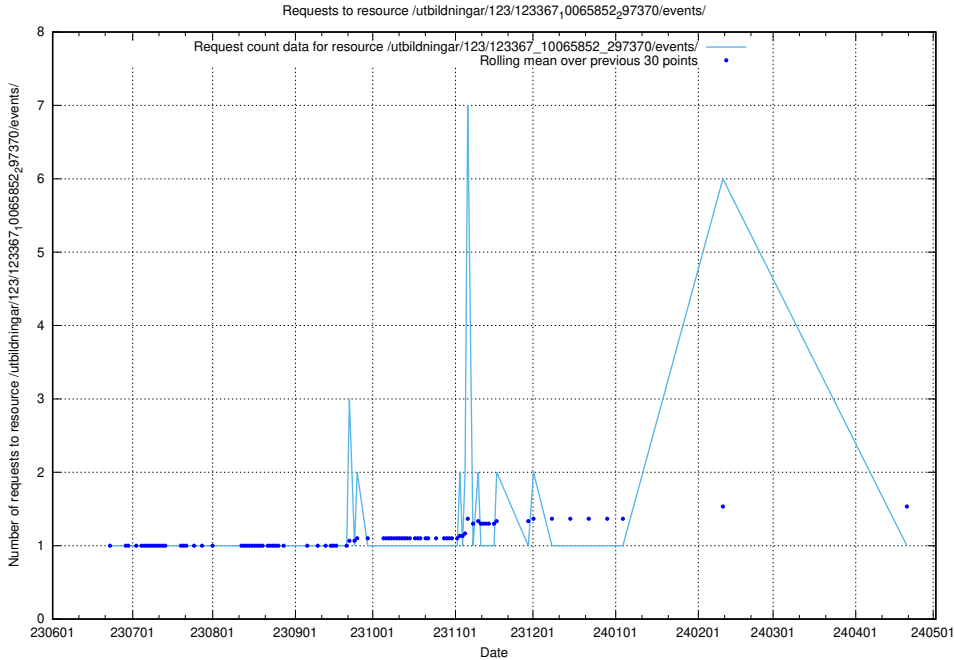

5.5778 Usage of /utbildningar/123/123367_10065852_297370/events/

Here, we count the number of requests to resource /utbildningar/123/123367_10065852_297370/events/