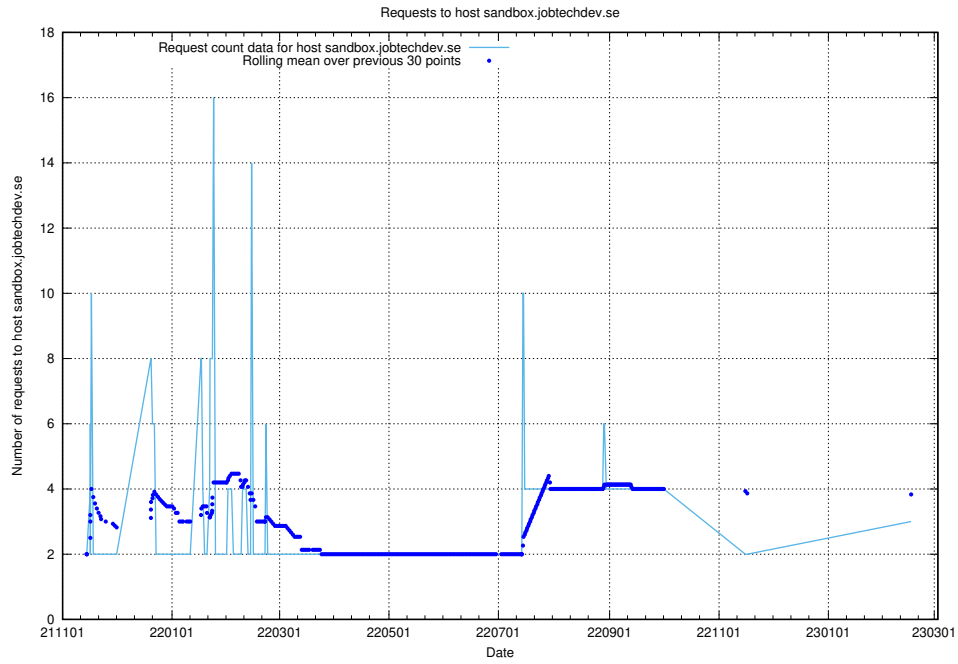

7.231 Usage of sandbox.jobtechdev.se

Here, we count the number of requests to host sandbox.jobtechdev.se.