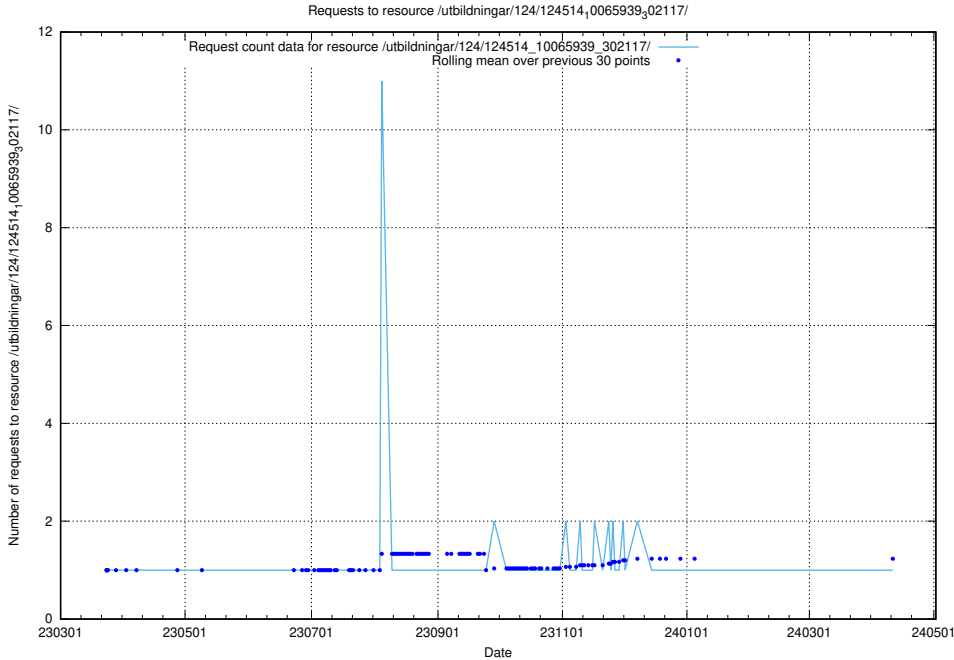

5.1829 Usage of /utbildningar/124/124514_10065939_302117/

Here, we count the number of requests to resource /utbildningar/124/124514_10065939_302117/.