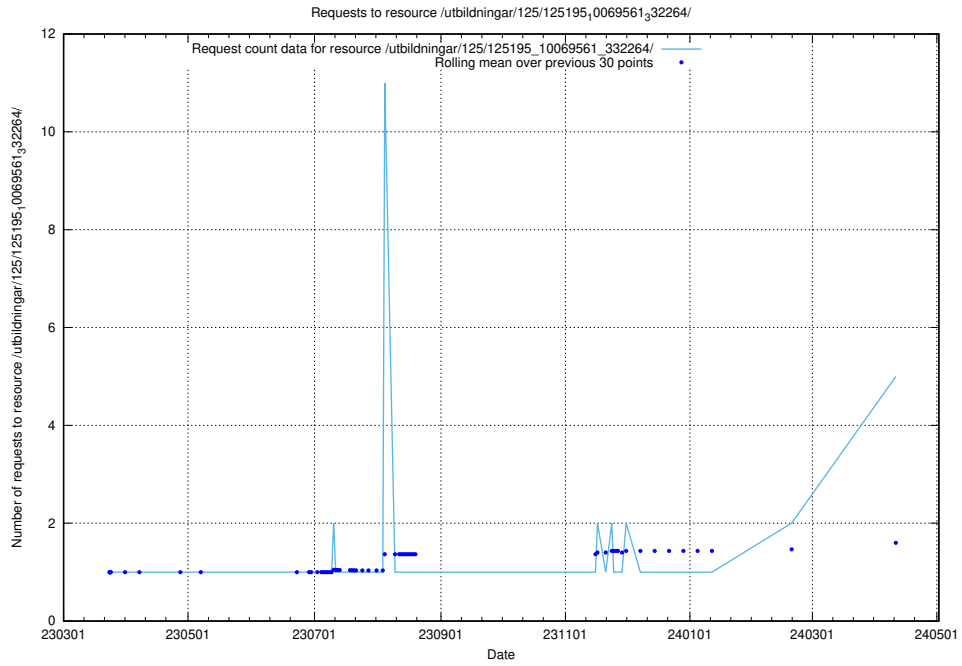

5.110 Usage of /utbildningar/125/125195_10069561_332264/

Here, we count the number of requests to resource /utbildningar/125/125195_10069561_332264/.