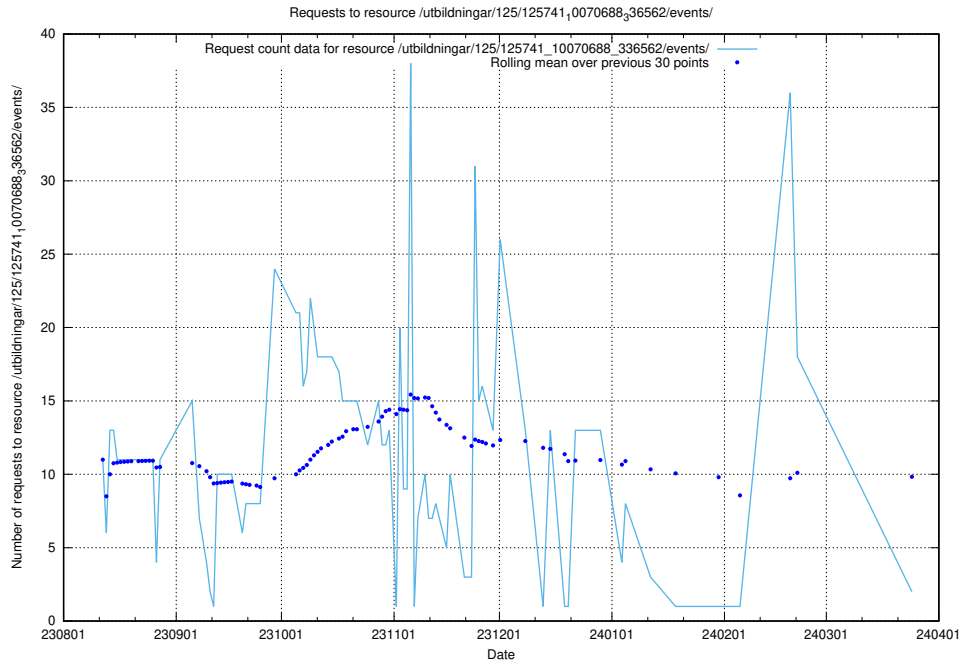

5.722 Usage of /utbildningar/125/125741_10070688_336562/events/

Here, we count the number of requests to resource /utbildningar/125/125741_10070688_336562/events/