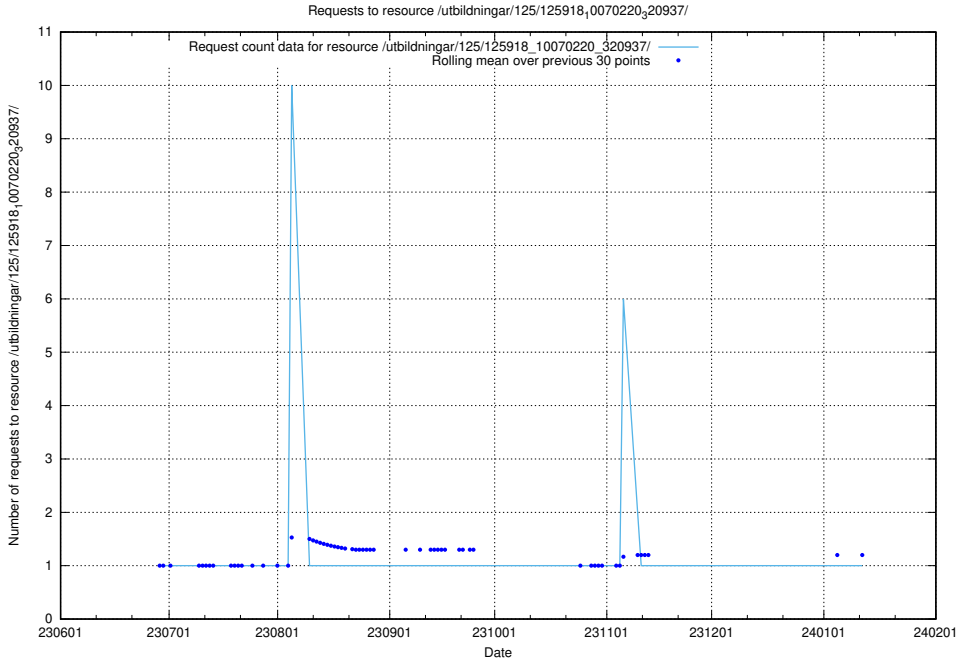

5.5413 Usage of /utbildningar/125/125918_10070220_320937/

Here, we count the number of requests to resource /utbildningar/125/125918_10070220_320937/.