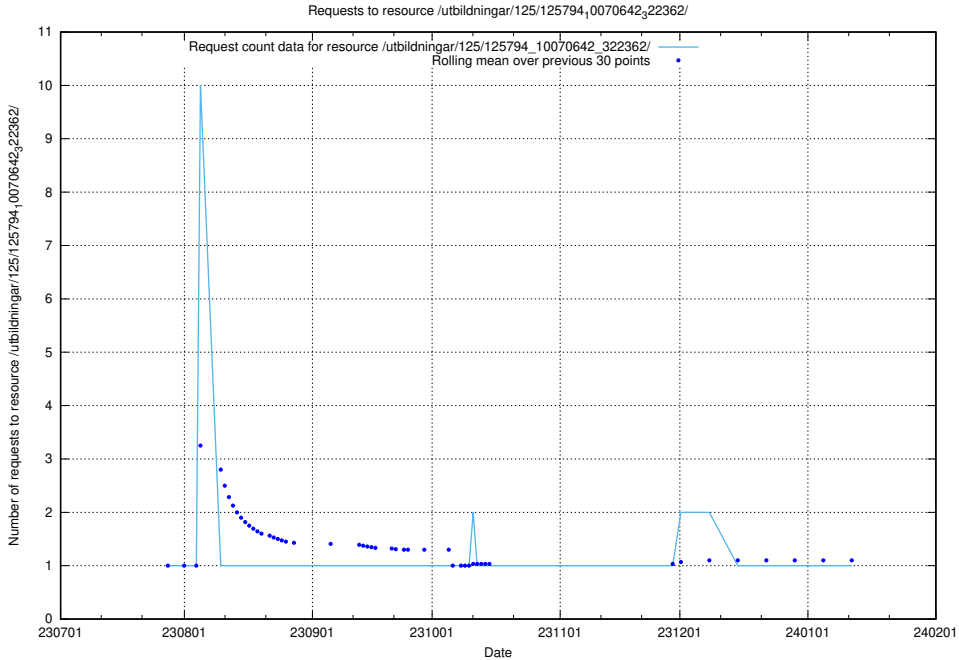

5.4846 Usage of /utbildningar/125/125794_10070642_322362/

Here, we count the number of requests to resource /utbildningar/125/125794_10070642_322362/.