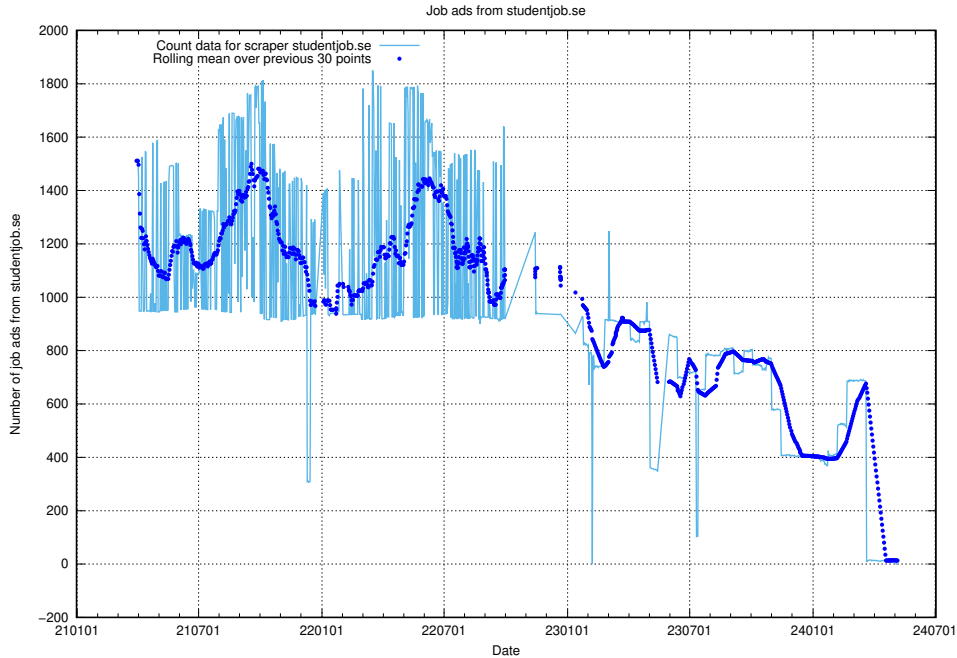

### 13.7 Number of ads by scraper stepstone.se

Here, we count the number of job ads scraped from stepstone.se.