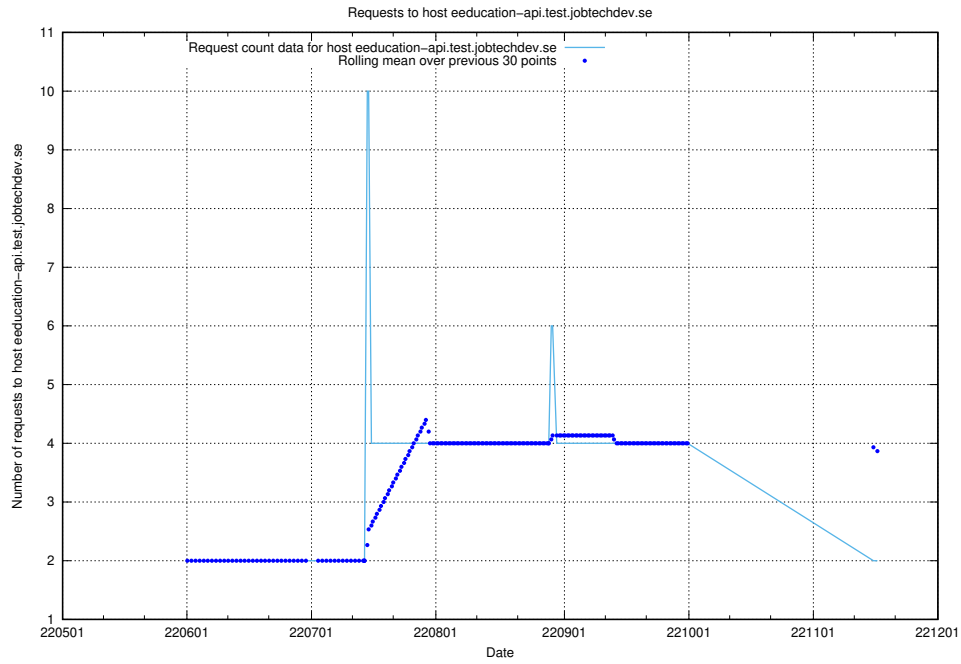

7.412 Usage of eeducation-api.test.jobtechdev.se

Here, we count the number of requests to host eeducation-api.test.jobtechdev.se.