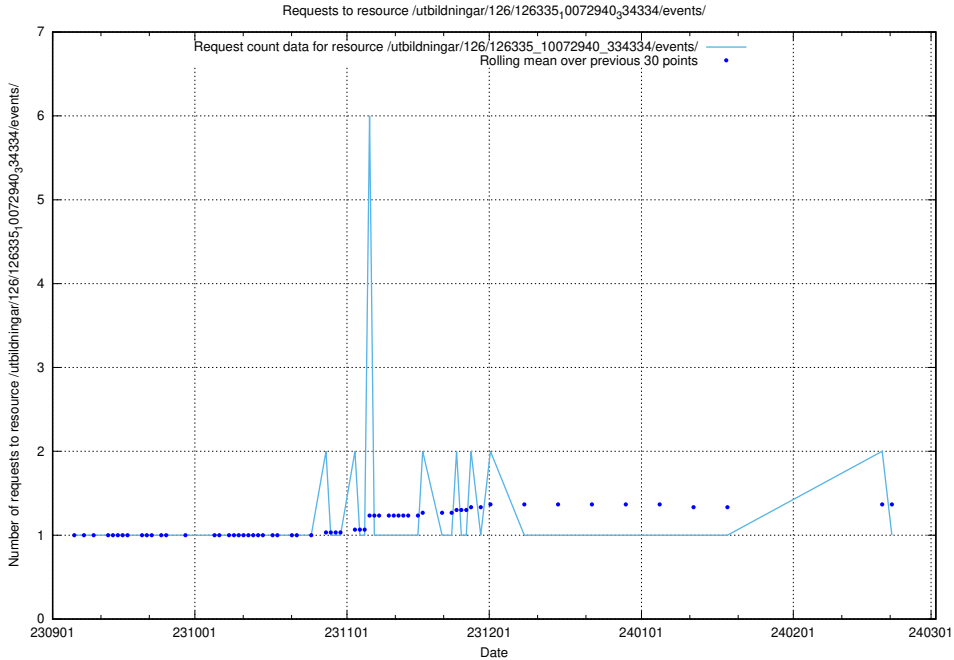

5.4611 Usage of /utbildningar/126/126335_10072940_334334/events/

Here, we count the number of requests to resource /utbildningar/126/126335_10072940_334334/events/