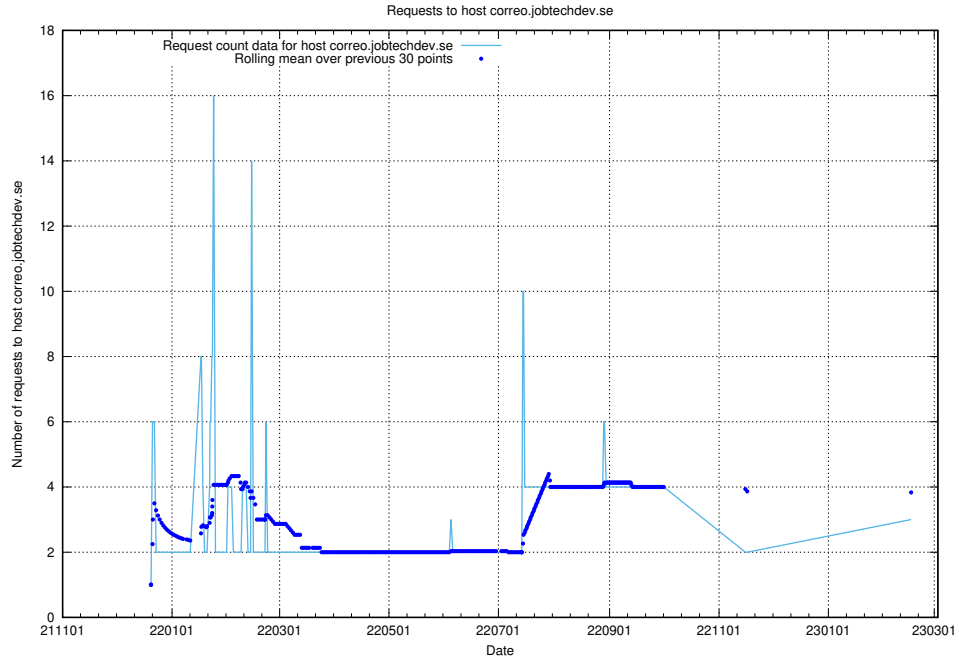

## 7.200 Usage of correo.jobtechdev.se

Here, we count the number of requests to host correo.jobtechdev.se.