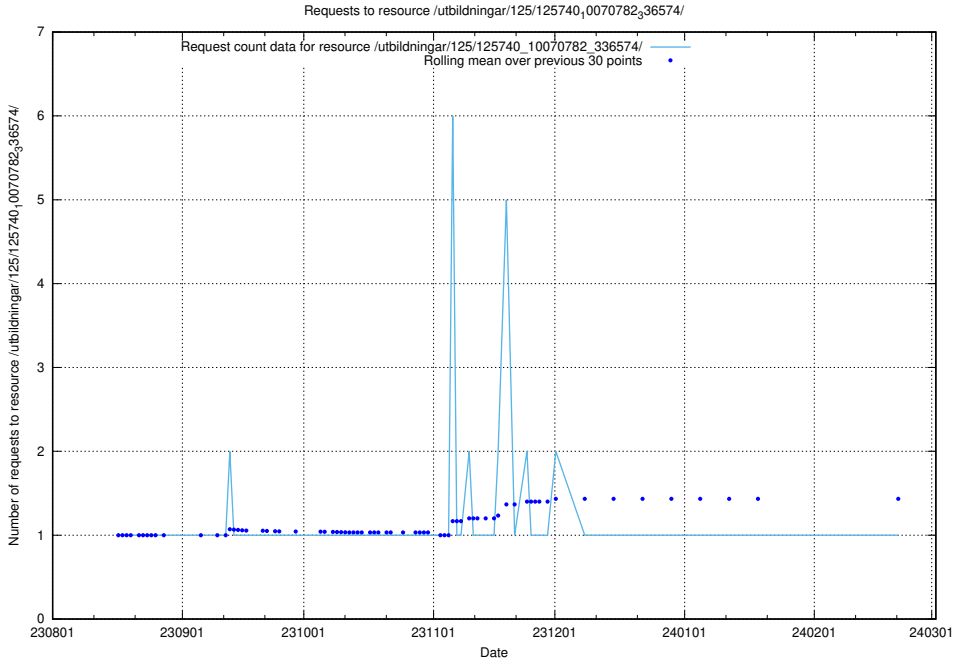

5.4731 Usage of /utbildningar/125/125740_10070782_336574/

Here, we count the number of requests to resource /utbildningar/125/125740_10070782_336574/.