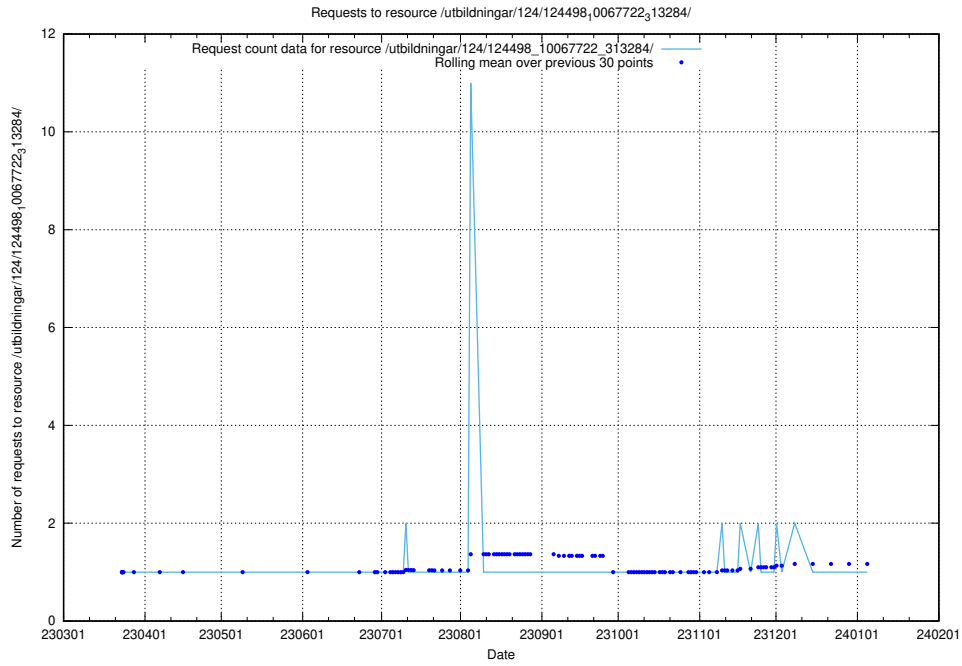

5.2655 Usage of /utbildningar/124/124498_10067722_313284/

Here, we count the number of requests to resource /utbildningar/124/124498_10067722_313284/.