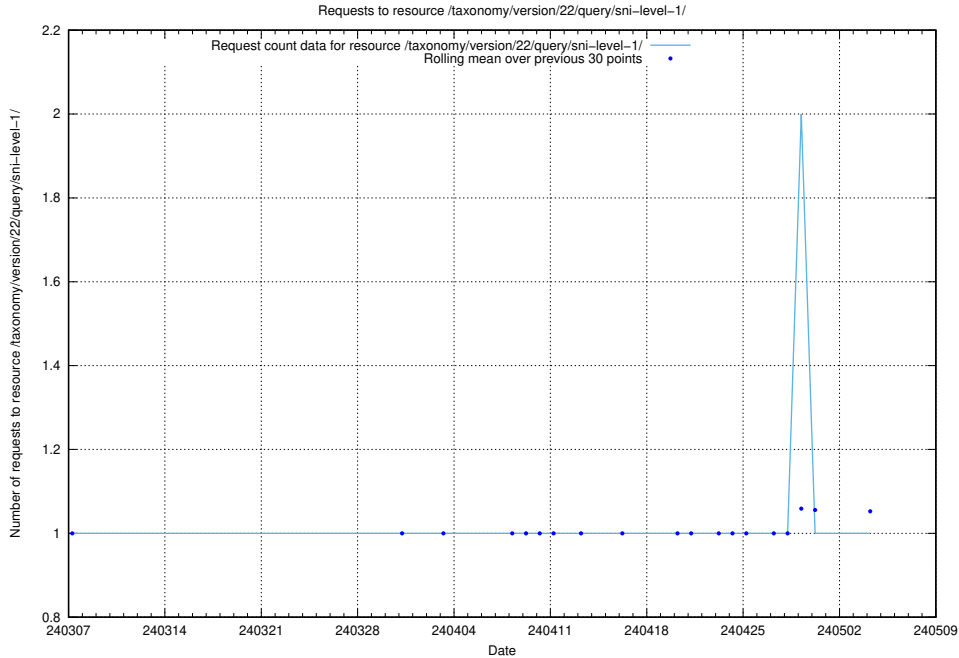

5.1840 Usage of /taxonomy/version/22/query/sni-level-1/

Here, we count the number of requests to resource /taxonomy/version/22/query/sni-level-1/.