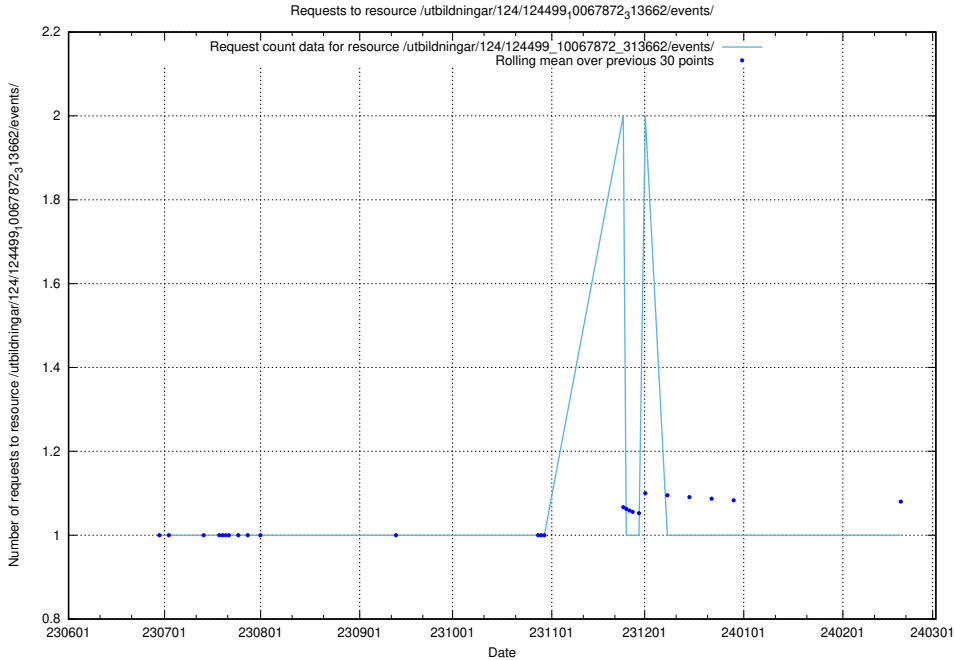

5.5345 Usage of /utbildningar/124/124499_10067872_313662/events/

Here, we count the number of requests to resource /utbildningar/124/124499_10067872_313662/events/