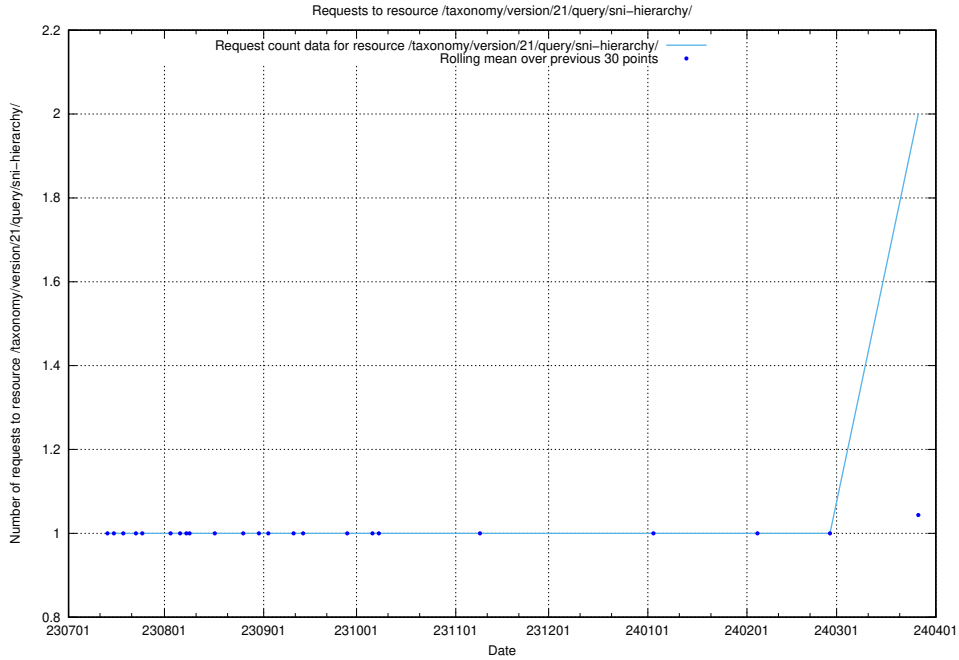

5.757 Usage of /taxonomy/version/21/query/sni-hierarchy/

Here, we count the number of requests to resource /taxonomy/version/21/query/sni-hierarchy/.