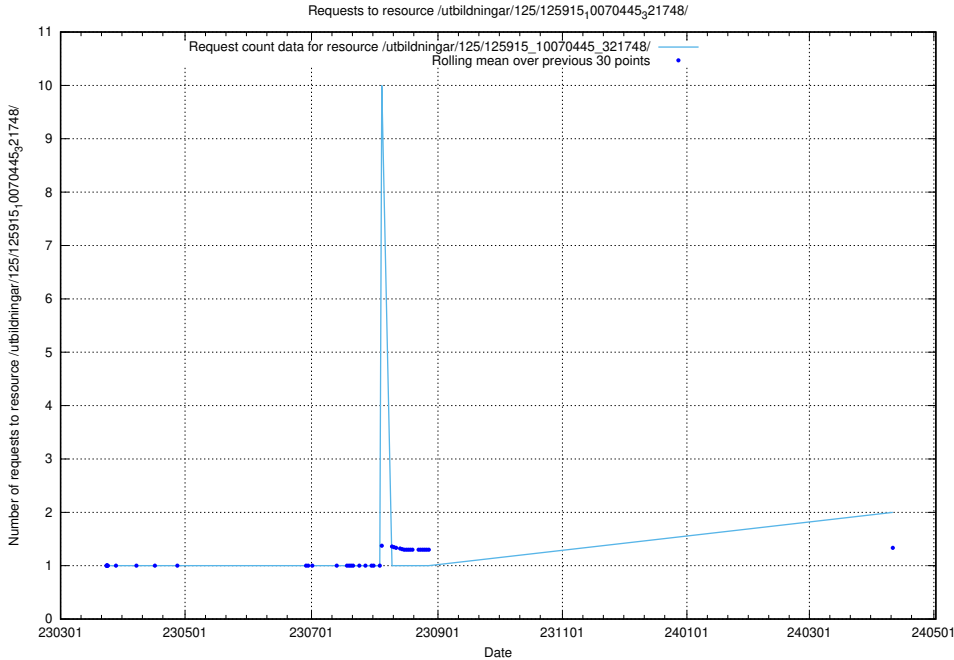

5.901 Usage of /utbildningar/125/125915_10070445_321748/

Here, we count the number of requests to resource /utbildningar/125/125915_10070445_321748/.