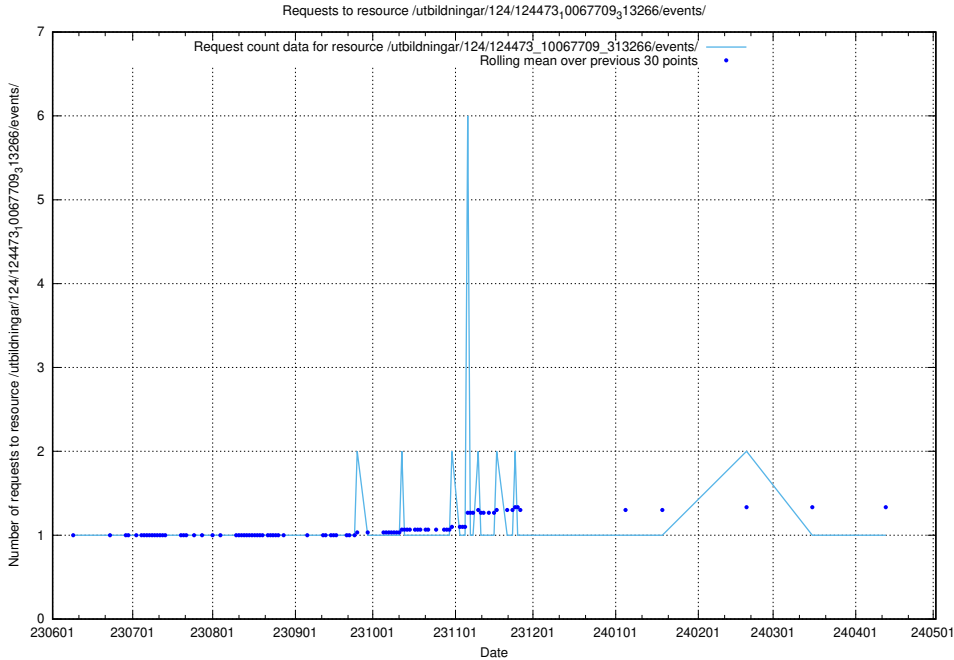

### 5.5848 Usage of /utbildningar/124/124473\_10067709\_313266/events/

Here, we count the number of requests to resource /utbildningar/124/124473\_10067709\_313266/events/