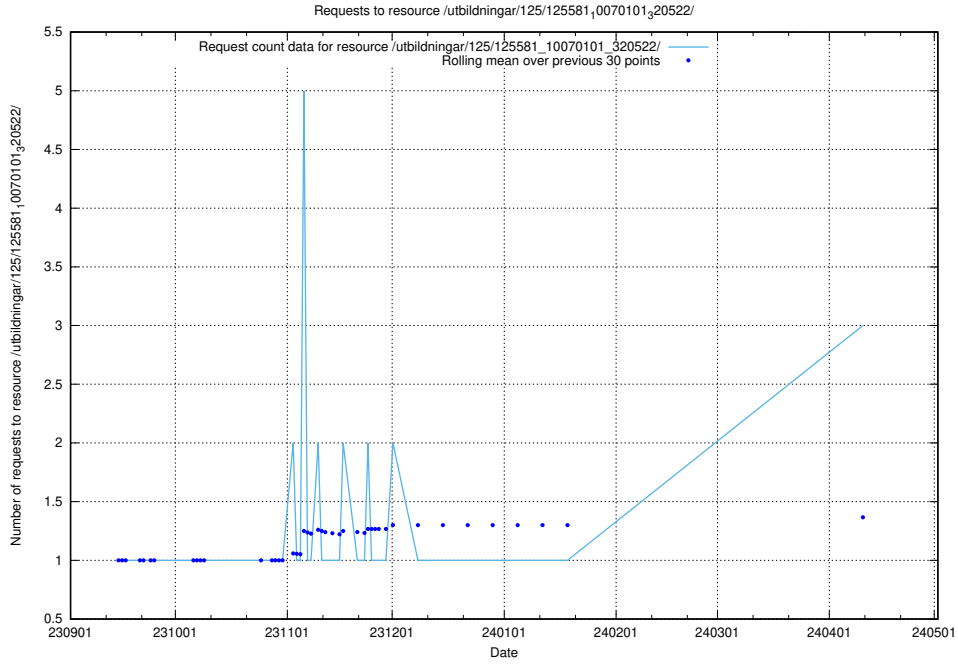

5.341 Usage of /utbildningar/125/125581_10070101_320522/

Here, we count the number of requests to resource /utbildningar/125/125581_10070101_320522/.