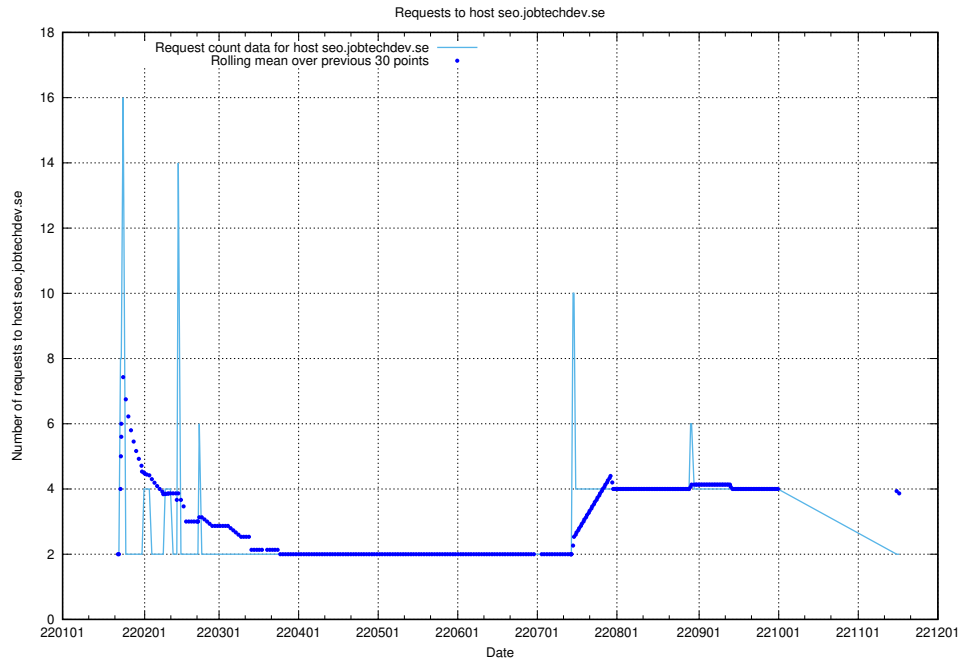

7.585 Usage of seo.jobtechdev.se

Here, we count the number of requests to host seo.jobtechdev.se.