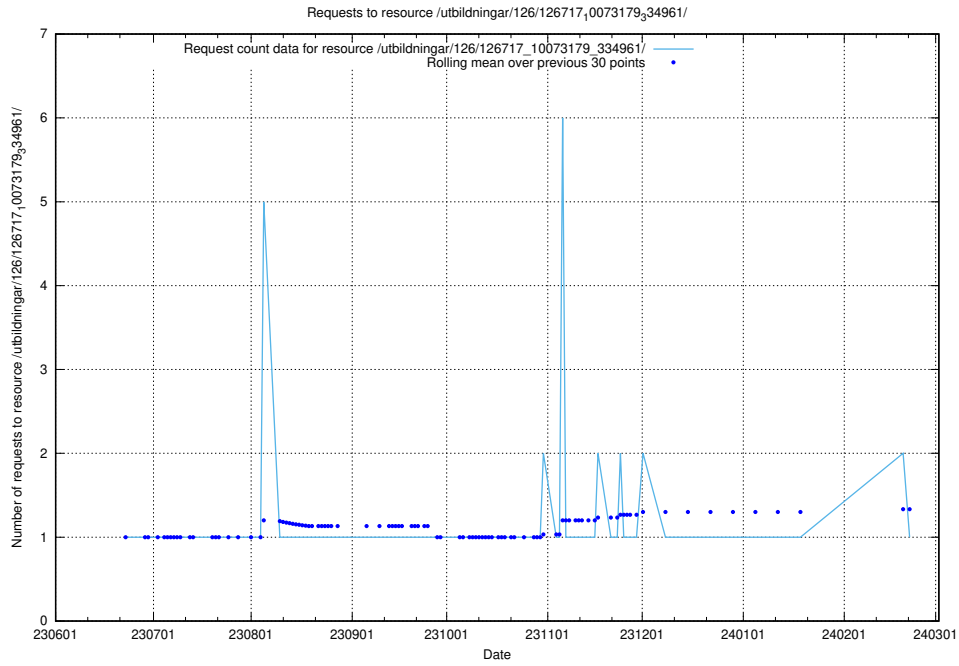

5.5567 Usage of /utbildningar/126/126717_10073179_334961/

Here, we count the number of requests to resource /utbildningar/126/126717_10073179_334961/.