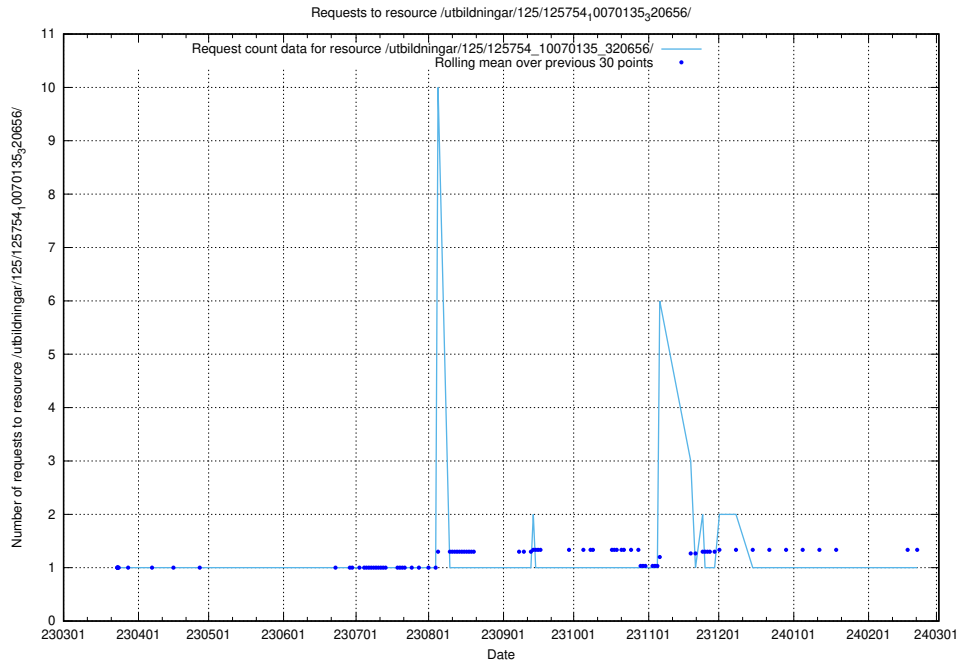

5.6436 Usage of /utbildningar/125/125754_10070135_320656/

Here, we count the number of requests to resource /utbildningar/125/125754_10070135_320656/.