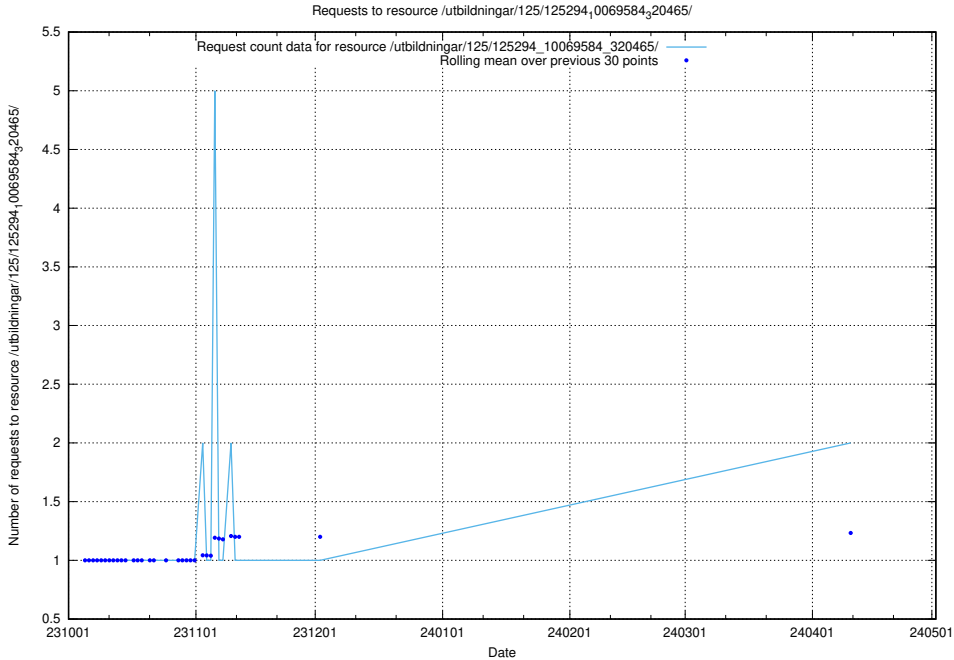

5.688 Usage of /utbildningar/125/125294_10069584_320465/

Here, we count the number of requests to resource /utbildningar/125/125294_10069584_320465/.