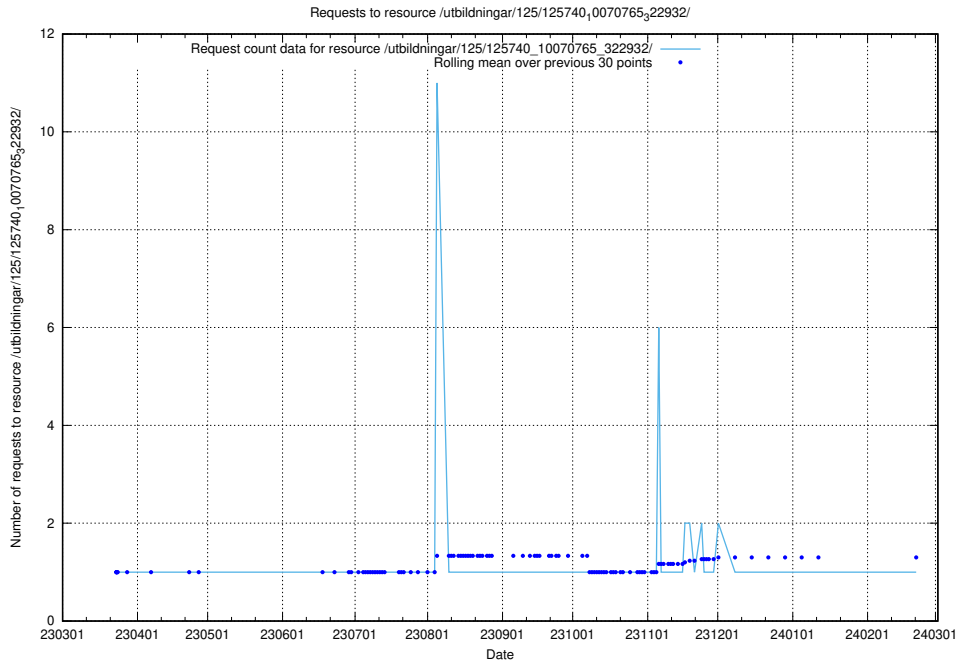

5.918 Usage of /utbildningar/125/125740_10070765_322932/

Here, we count the number of requests to resource /utbildningar/125/125740_10070765_322932/.