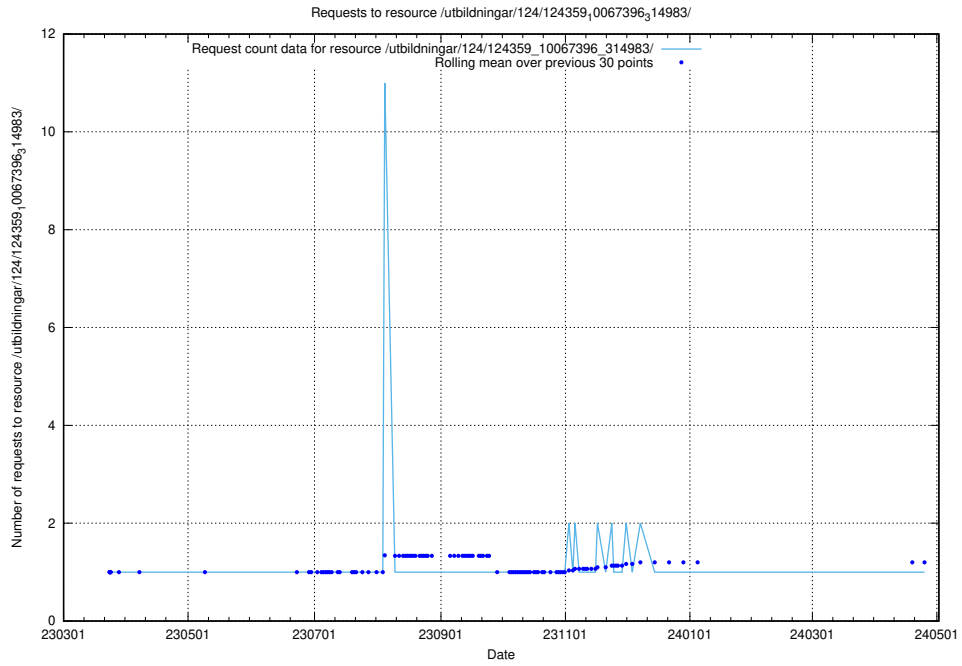

5.3757 Usage of /utbildningar/124/124359_10067396_314983/

Here, we count the number of requests to resource /utbildningar/124/124359_10067396_314983/.