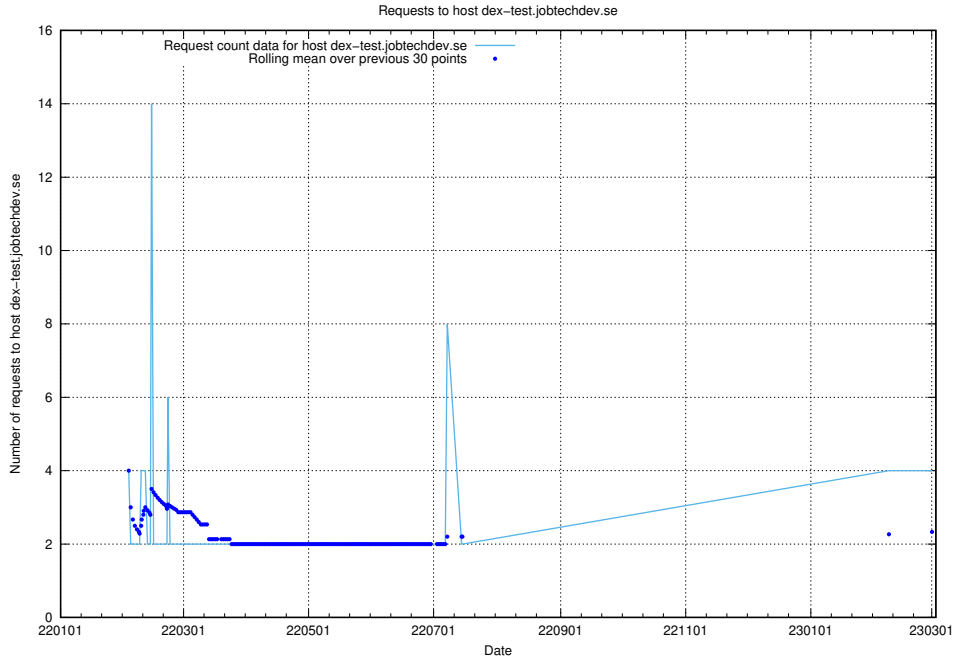

7.158 Usage of dex-test.jobtechdev.se

Here, we count the number of requests to host dex-test.jobtechdev.se.