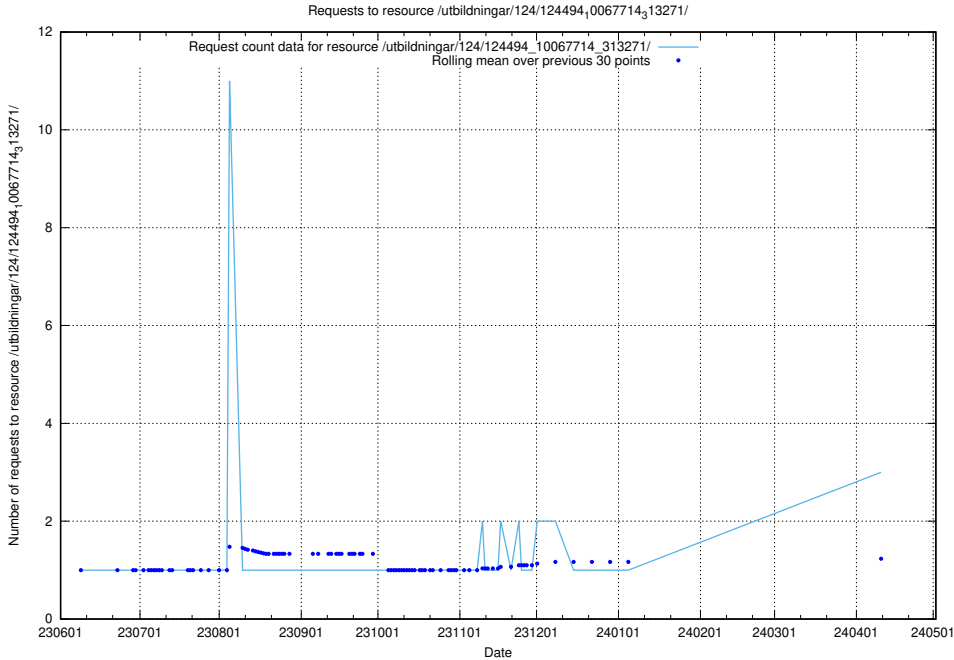

5.394 Usage of /utbildningar/124/124494_10067714_313271/

Here, we count the number of requests to resource /utbildningar/124/124494_10067714_313271/.