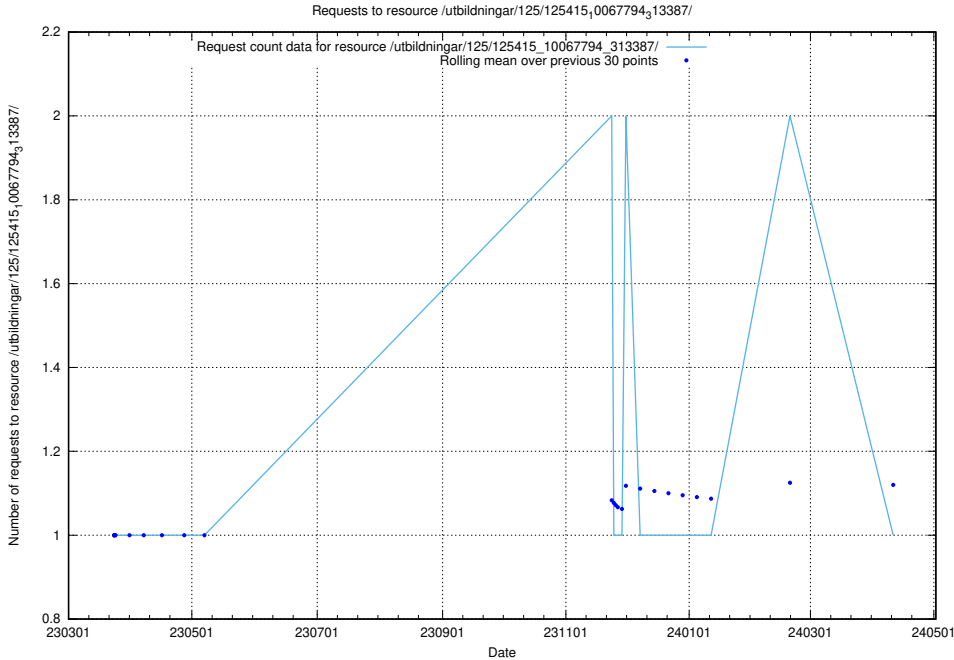

5.1055 Usage of /utbildningar/125/125415_10067794_313387/

Here, we count the number of requests to resource /utbildningar/125/125415_10067794_313387/.