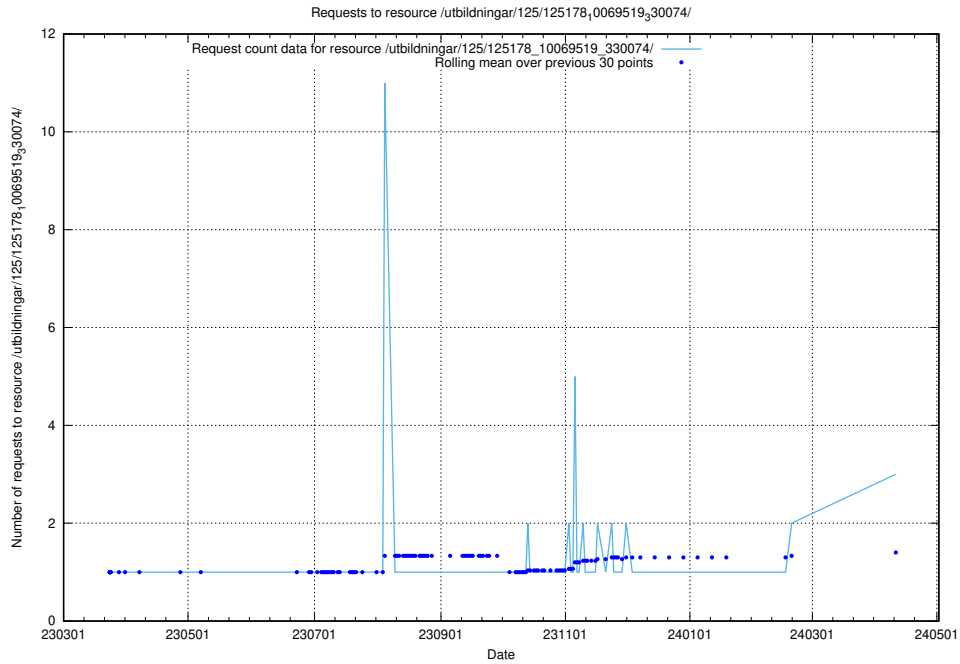

5.256 Usage of /utbildningar/125/125178_10069519_330074/

Here, we count the number of requests to resource /utbildningar/125/125178_10069519_330074/.