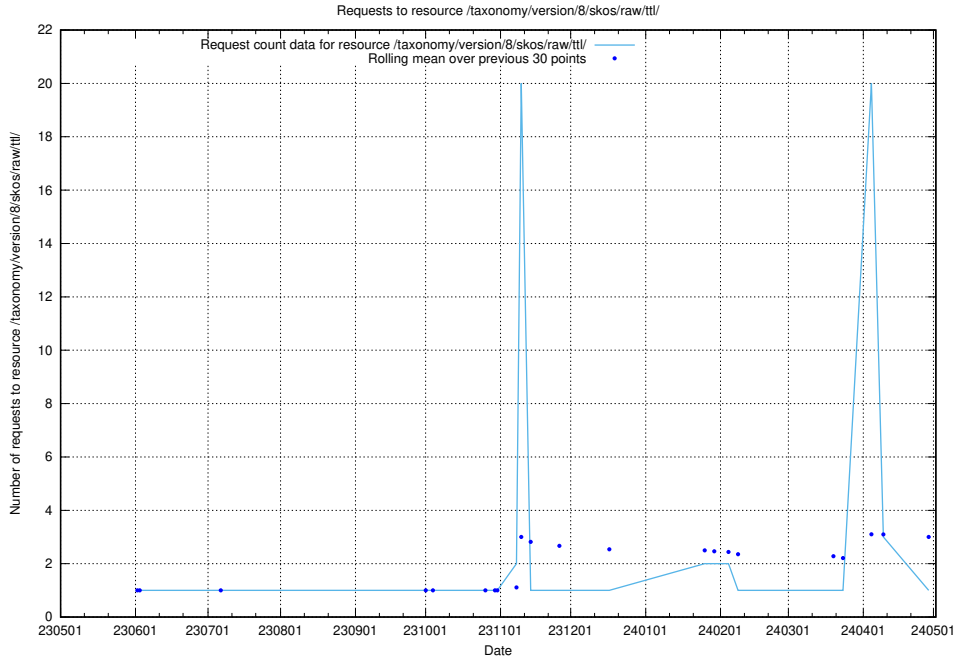

5.5871 Usage of /taxonomy/version/8/skos/raw/ttl/

Here, we count the number of requests to resource /taxonomy/version/8/skos/raw/ttl/.