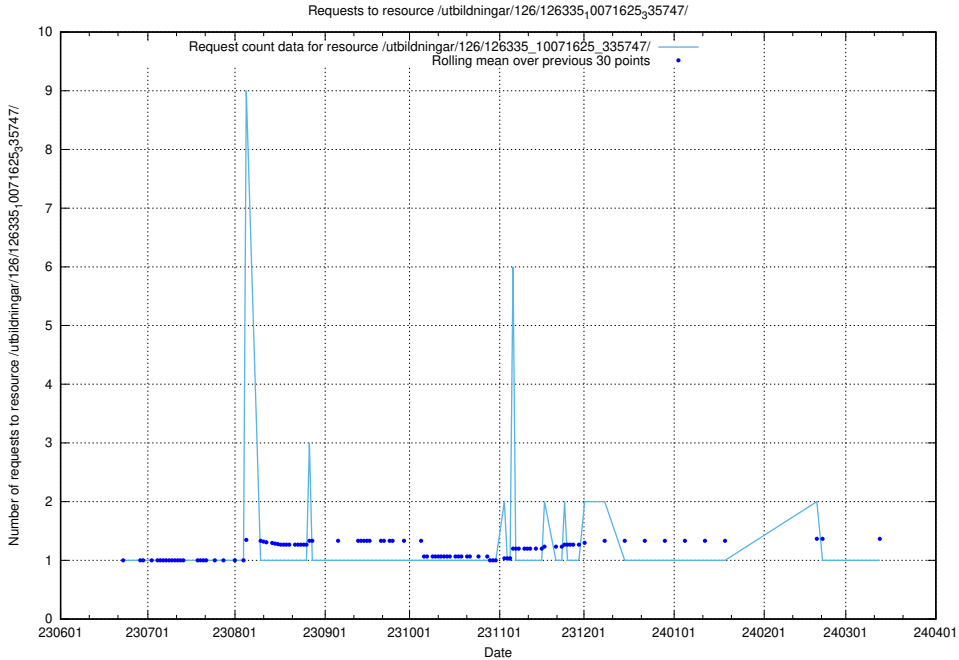

5.5624 Usage of /utbildningar/126/126335_10071625_335747/

Here, we count the number of requests to resource /utbildningar/126/126335_10071625_335747/.