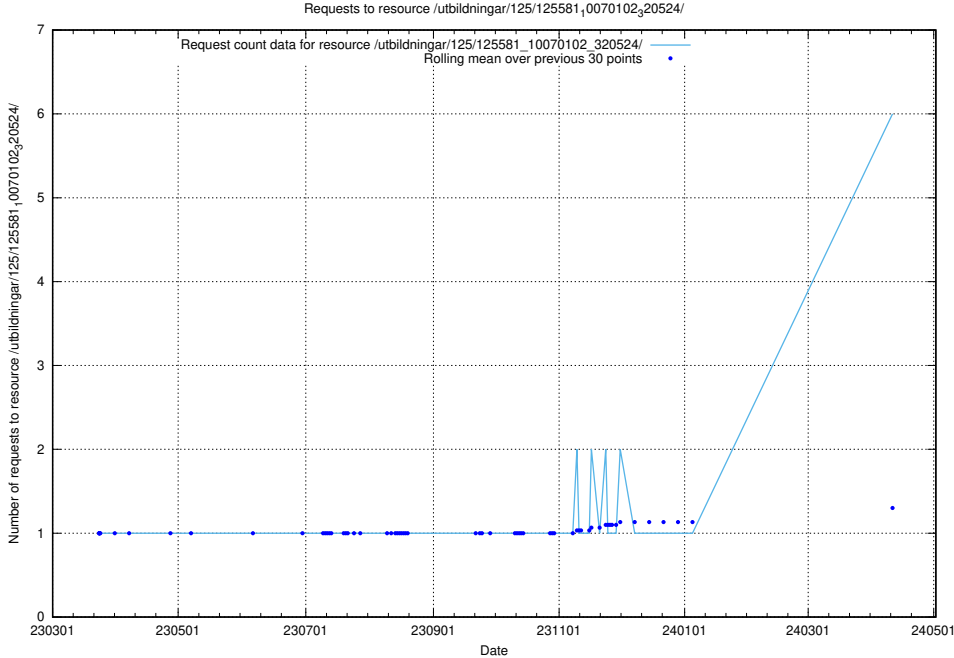

5.47 Usage of /utbildningar/125/125581_10070102_320524/

Here, we count the number of requests to resource /utbildningar/125/125581_10070102_320524/.