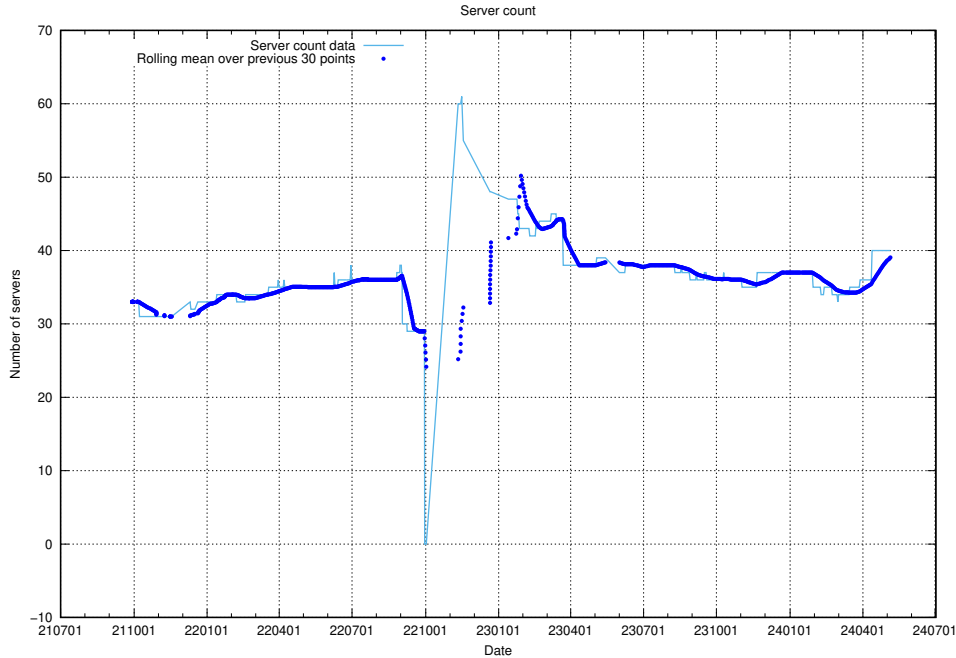

2.2 Number of servers in the JobTech production region

A graph of the servers in AWS region eu-north-1.