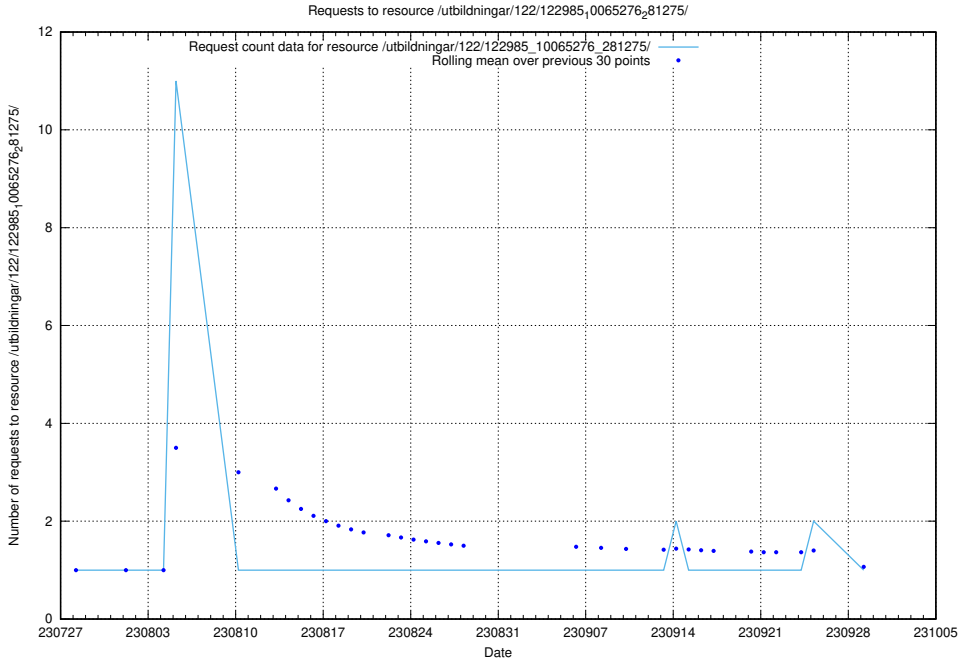

5.4854 Usage of /utbildningar/122/122985_10065276_281275/

Here, we count the number of requests to resource /utbildningar/122/122985_10065276_281275/.