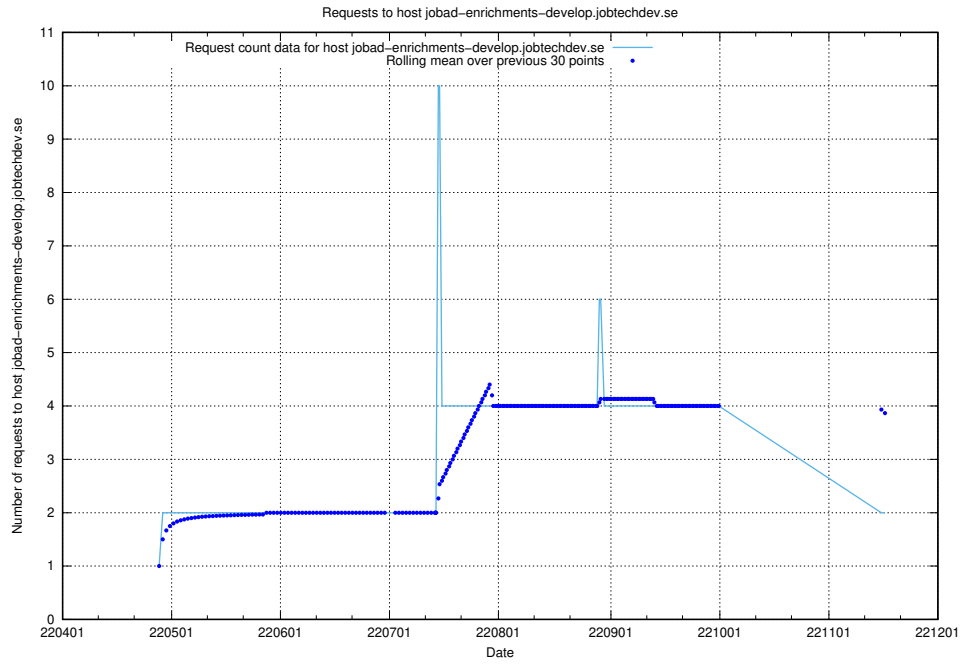

7.439 Usage of jobad-enrichments-develop.jobtechdev.se

Here, we count the number of requests to host jobad-enrichments-develop.jobtechdev.se.