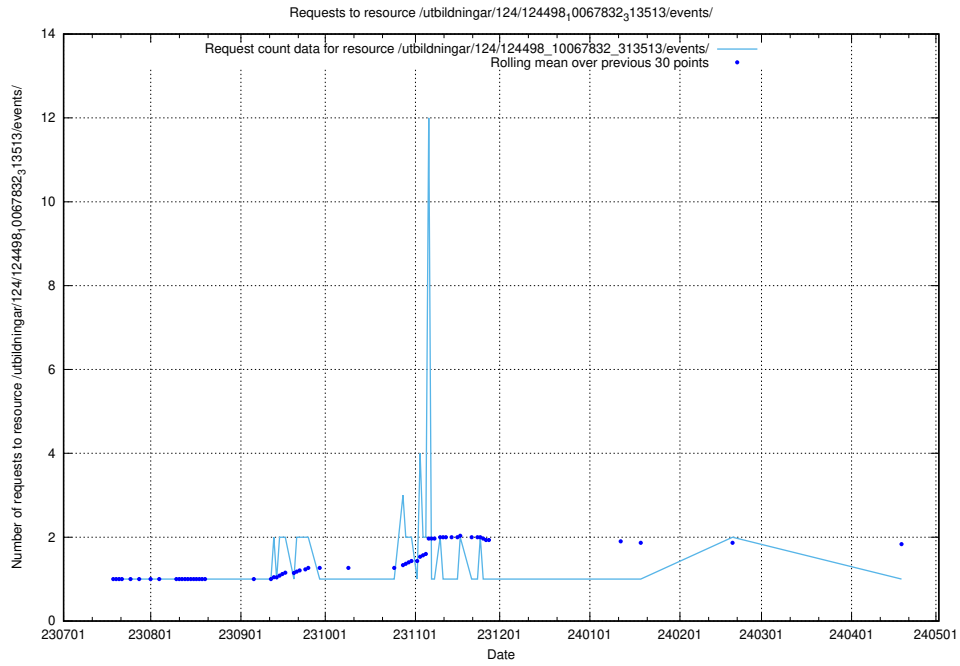

5.4968 Usage of /utbildningar/124/124498_10067832_313513/events/

Here, we count the number of requests to resource /utbildningar/124/124498_10067832_313513/events/