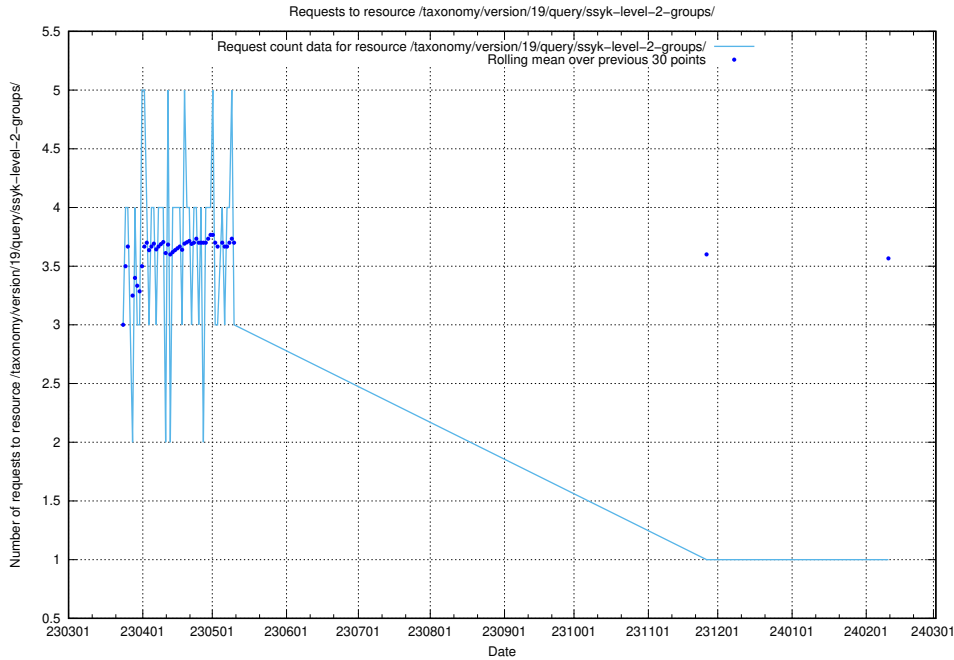

5.6101 Usage of /taxonomy/version/19/query/ssyk-level-2-groups/

Here, we count the number of requests to resource /taxonomy/version/19/query/ssyk-level-2-groups/.