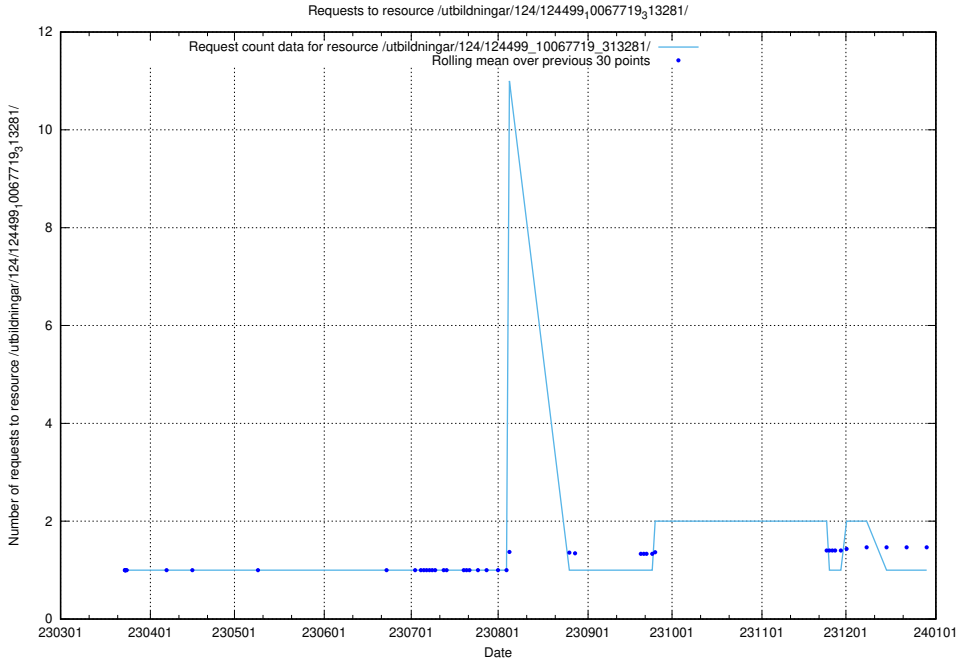

5.2494 Usage of /utbildningar/124/124499_10067719_313281/

Here, we count the number of requests to resource /utbildningar/124/124499_10067719_313281/.