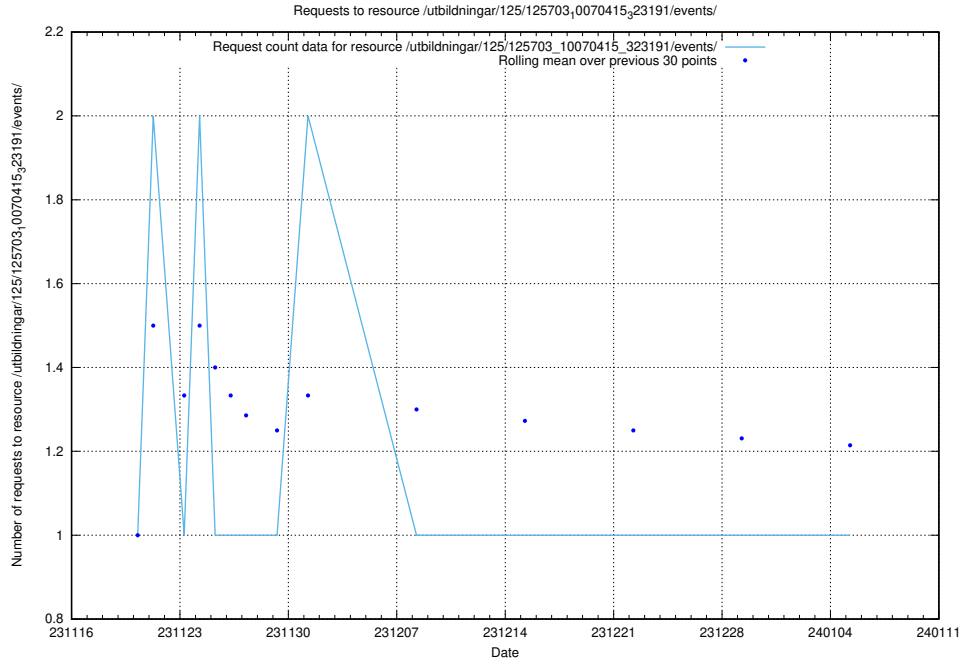

5.4008 Usage of /utbildningar/125/125703_10070415_323191/events/

Here, we count the number of requests to resource /utbildningar/125/125703_10070415_323191/events/