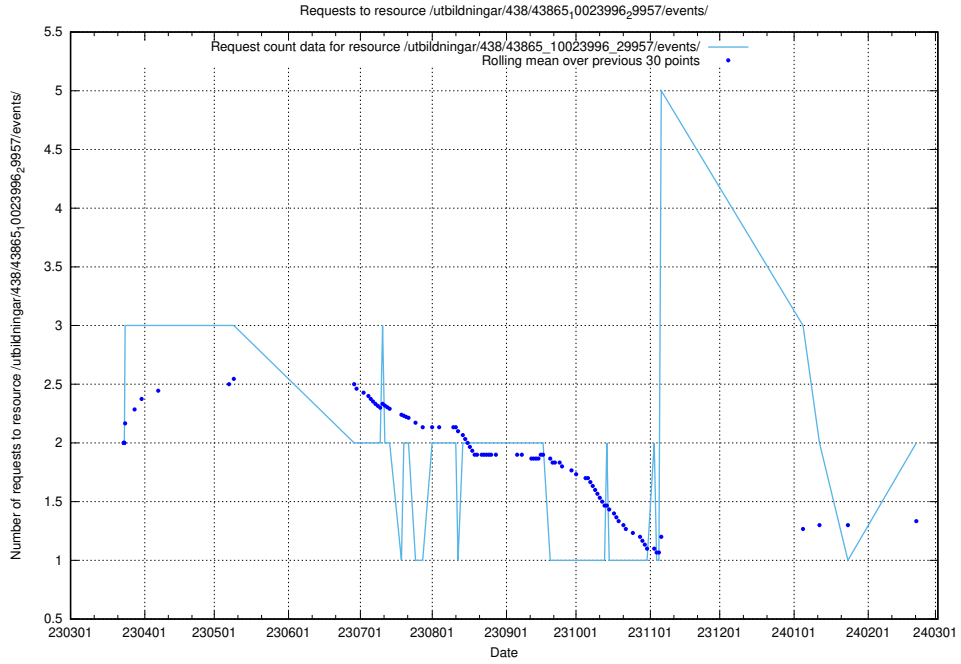

5.881 Usage of /utbildningar/438/43865_10023996_29957/events/

Here, we count the number of requests to resource /utbildningar/438/43865_10023996_29957/events/.