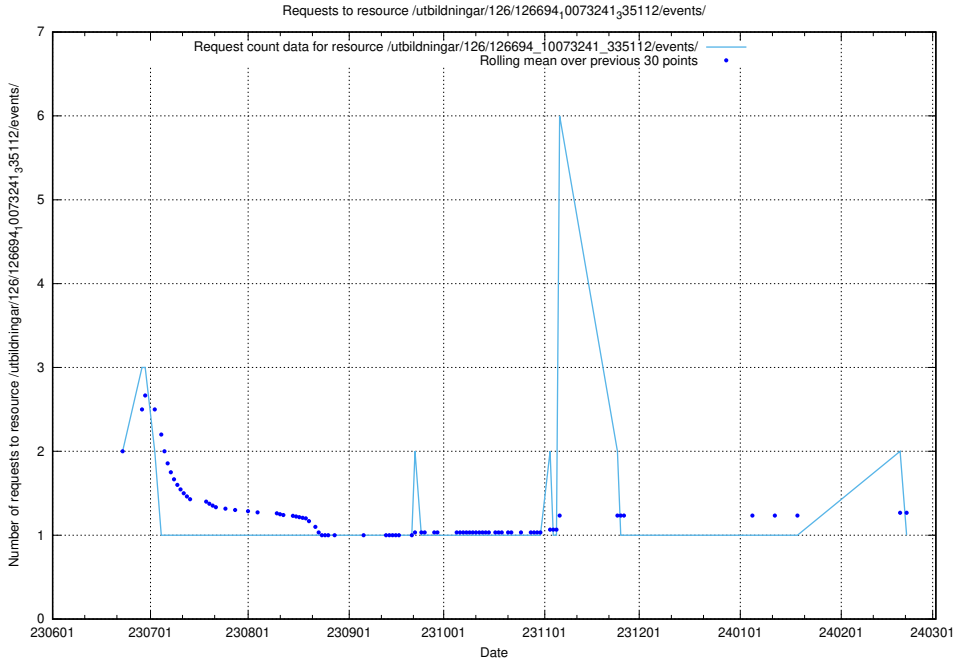

5.5514 Usage of /utbildningar/126/126694_10073241_335112/events/

Here, we count the number of requests to resource /utbildningar/126/126694_10073241_335112/events/