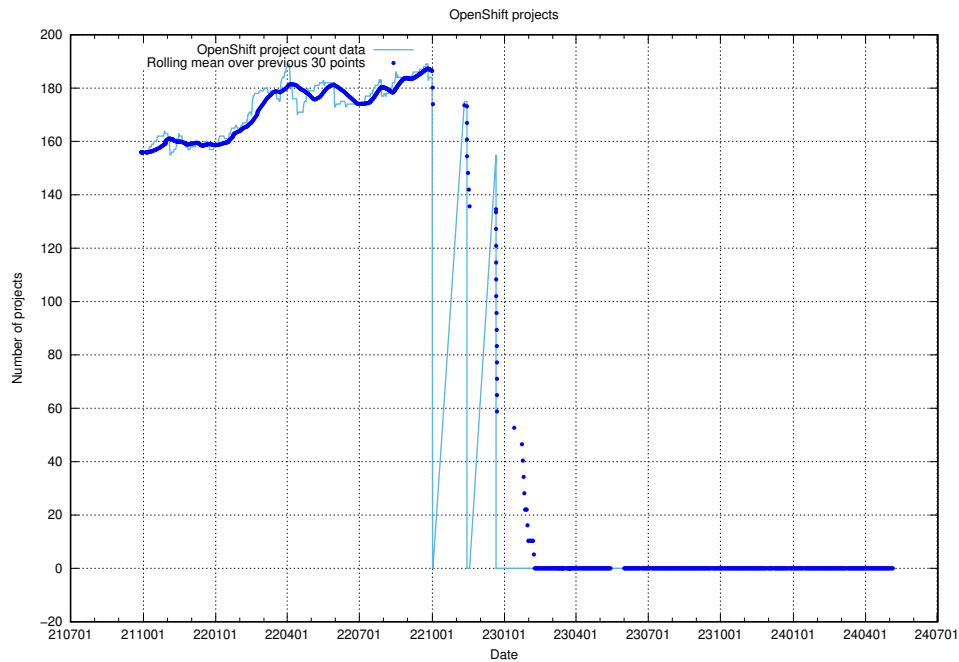

### 10.1 Number of projects in OpenShift

A graph of the number of projects in JobTech's production cluster of OpenShift.

<sup>10</sup><https://console-openshift-console.prod.services.jtech.se>