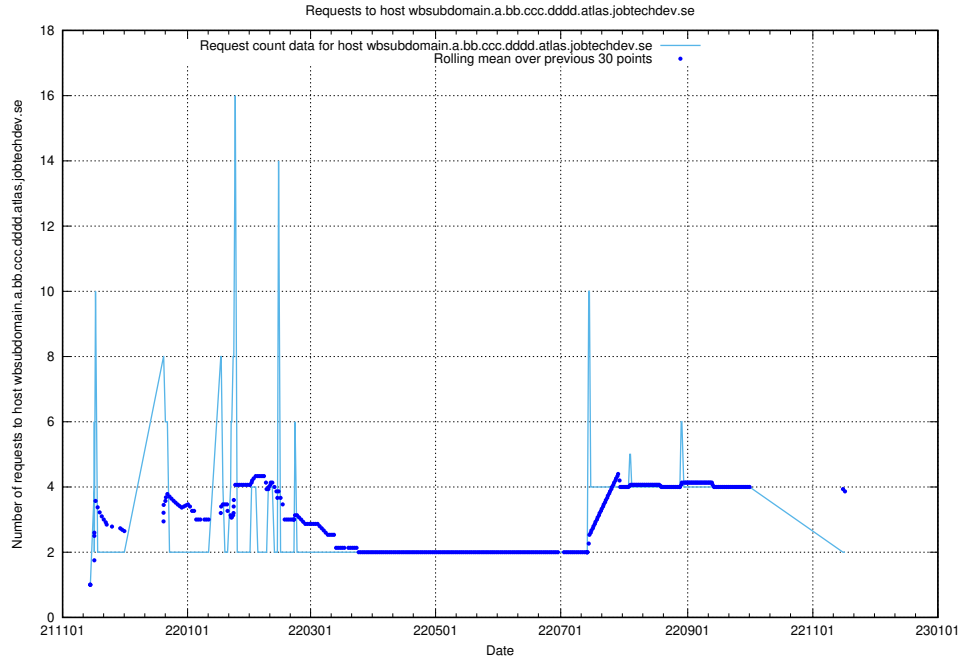

7.545 Usage of wbsubdomain.a.bb.ccc.dddd.atlas.jobtechdev.se

Here, we count the number of requests to host wbsubdomain.a.bb.ccc.dddd.atlas.jobtechdev.se.