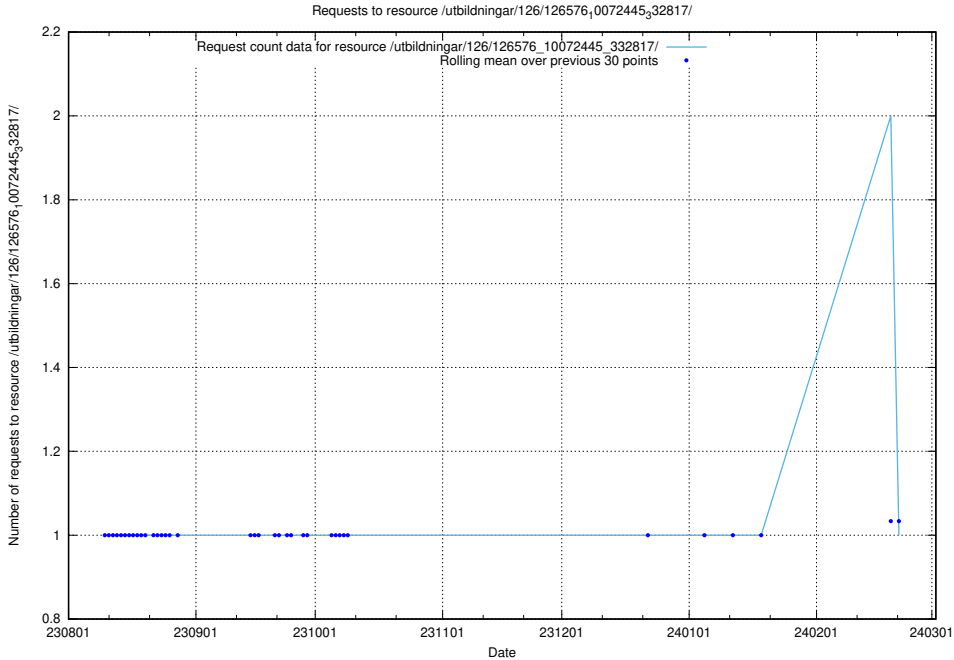

5.4769 Usage of /utbildningar/126/126576_10072445_332817/

Here, we count the number of requests to resource /utbildningar/126/126576_10072445_332817/.