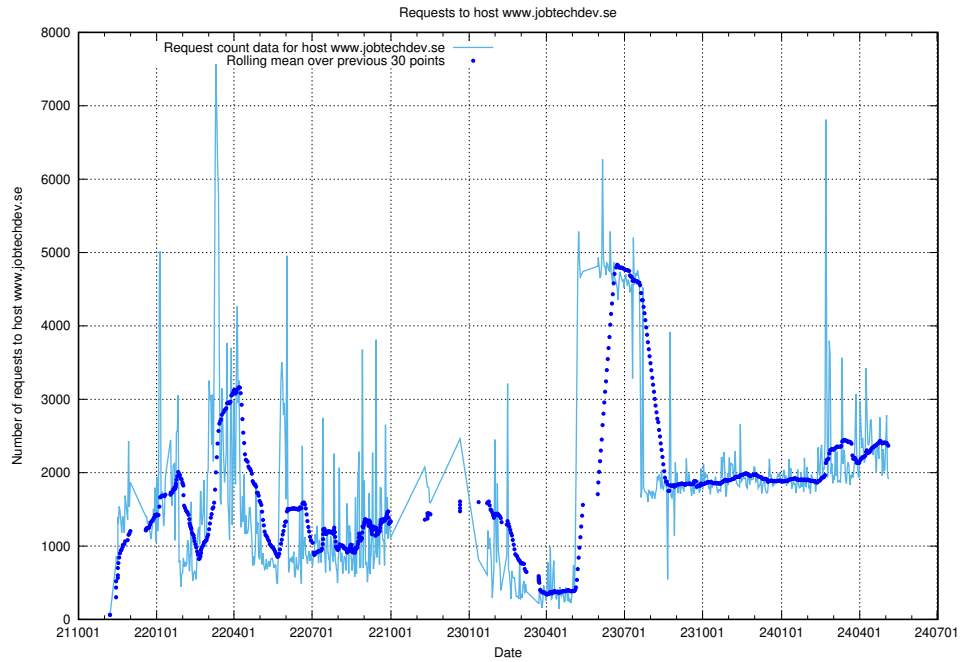

7.20 Usage of www.jobtechdev.se

Here, we count the number of requests to host www.jobtechdev.se.