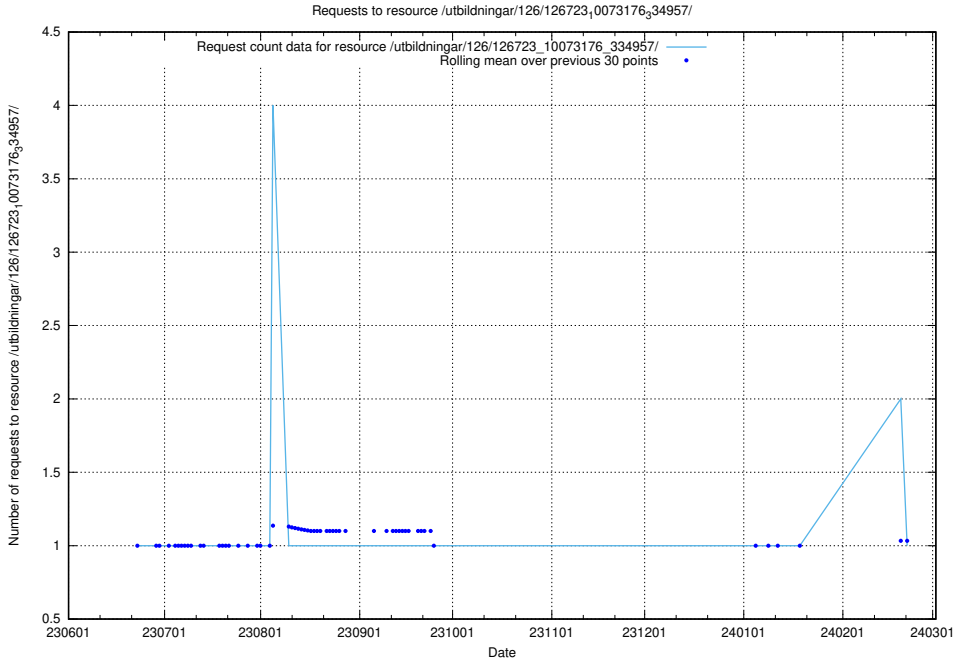

5.5554 Usage of /utbildningar/126/126723_10073176_334957/

Here, we count the number of requests to resource /utbildningar/126/126723_10073176_334957/.