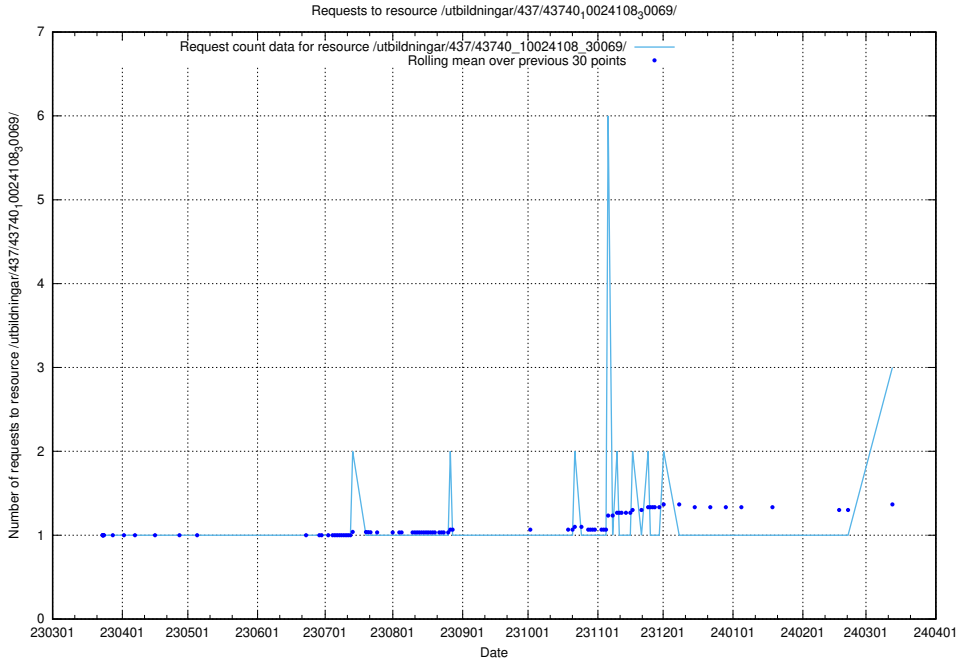

5.420 Usage of /utbildningar/437/43740_10024108_30069/

Here, we count the number of requests to resource /utbildningar/437/43740_10024108_30069/.