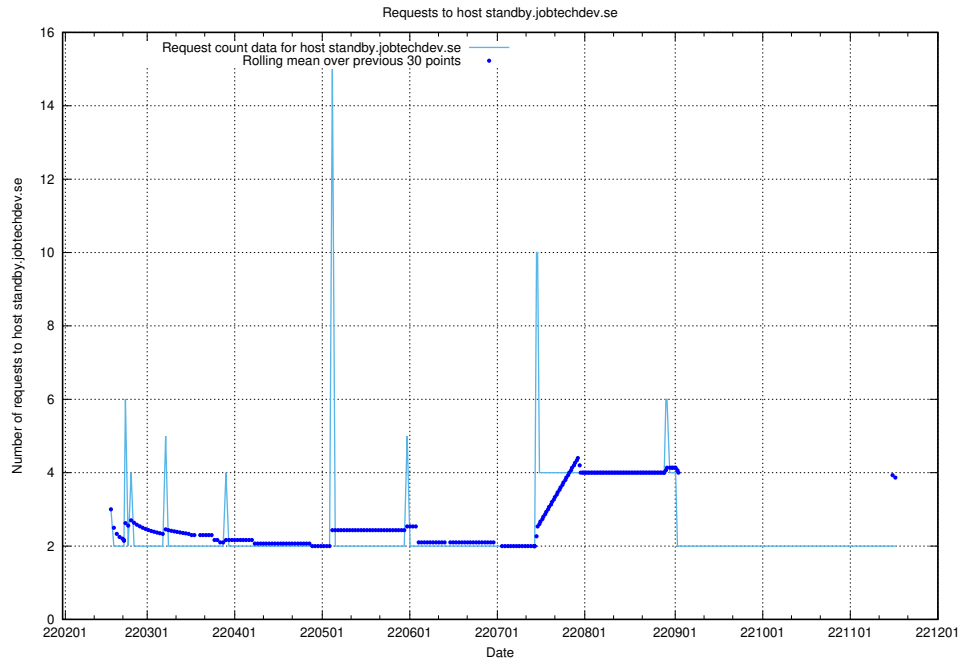

## 7.534 Usage of standby.jobtechdev.se

Here, we count the number of requests to host standby.jobtechdev.se.