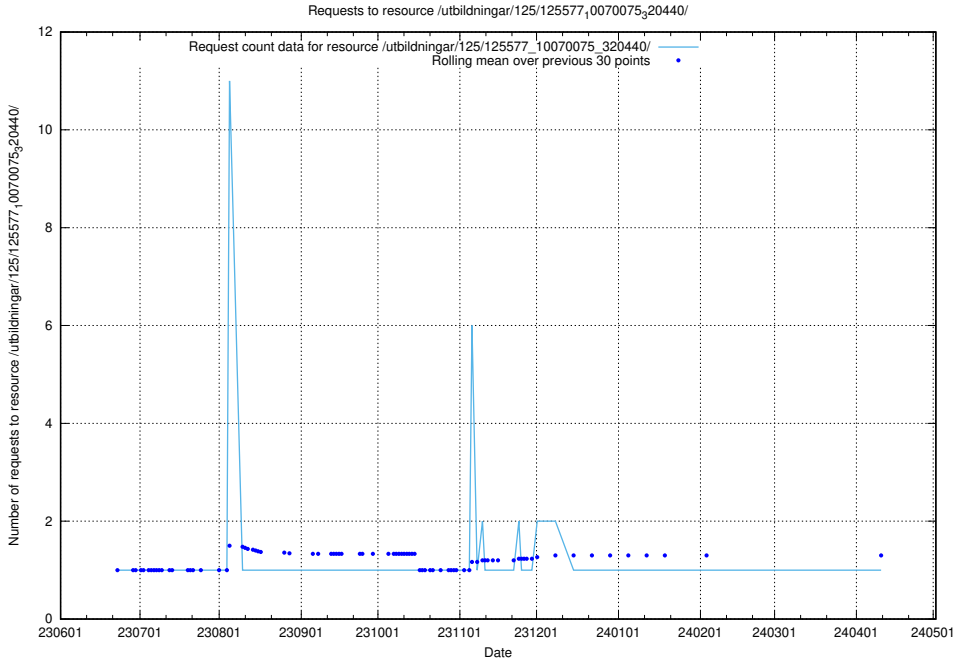

5.5674 Usage of /utbildningar/125/125577_10070075_320440/

Here, we count the number of requests to resource /utbildningar/125/125577_10070075_320440/.