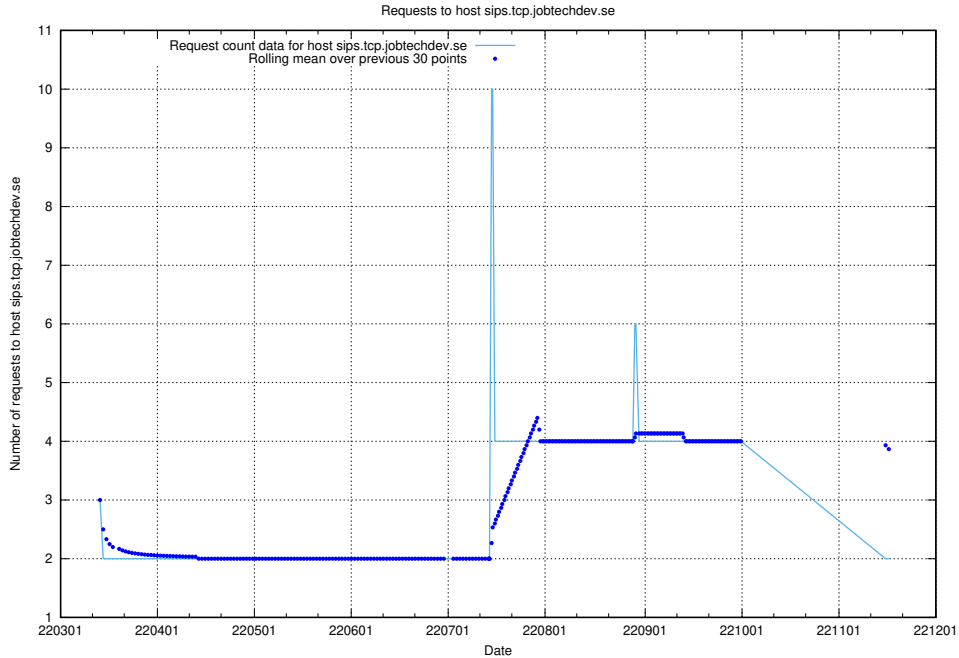

7.495 Usage of sips.tcp.jobtechdev.se

Here, we count the number of requests to host sips.tcp.jobtechdev.se.