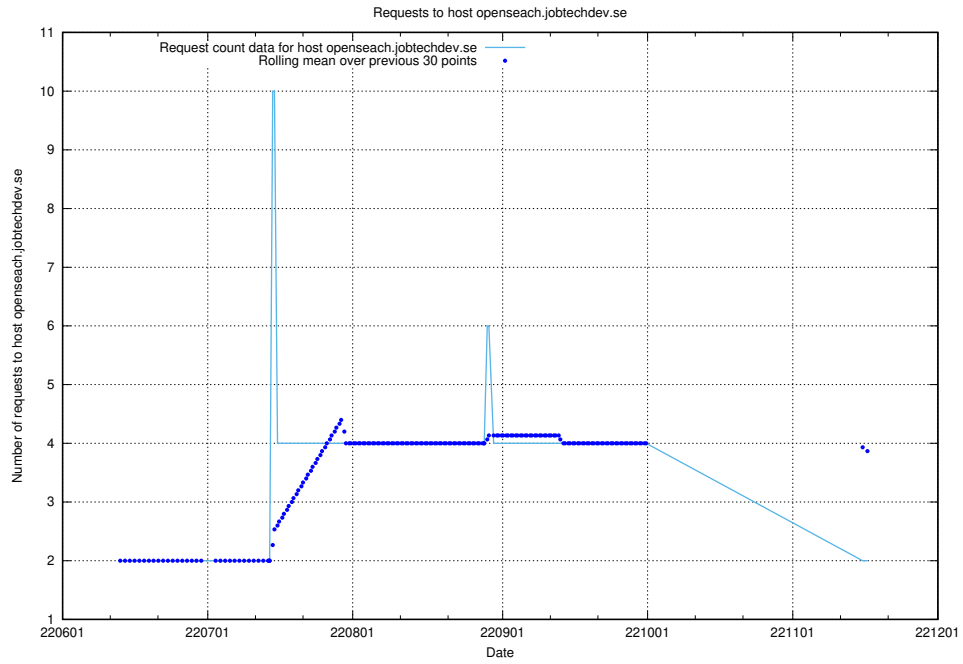

7.401 Usage of `openseach.jobtechdev.se`

Here, we count the number of requests to host `openseach.jobtechdev.se`.