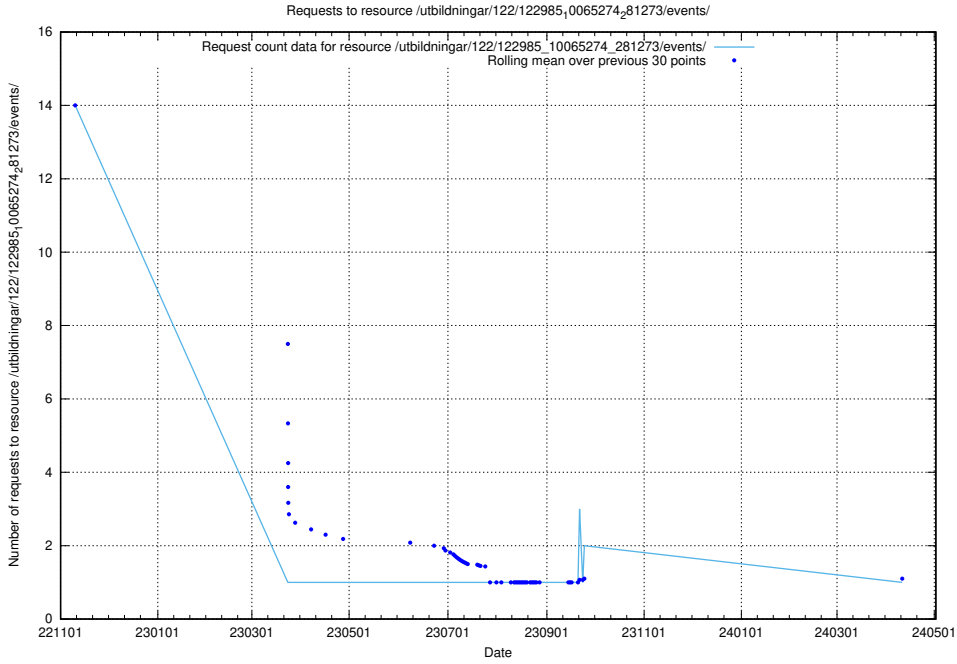

5.6196 Usage of /utbildningar/122/122985_10065274_281273/events/

Here, we count the number of requests to resource /utbildningar/122/122985_10065274_281273/events/