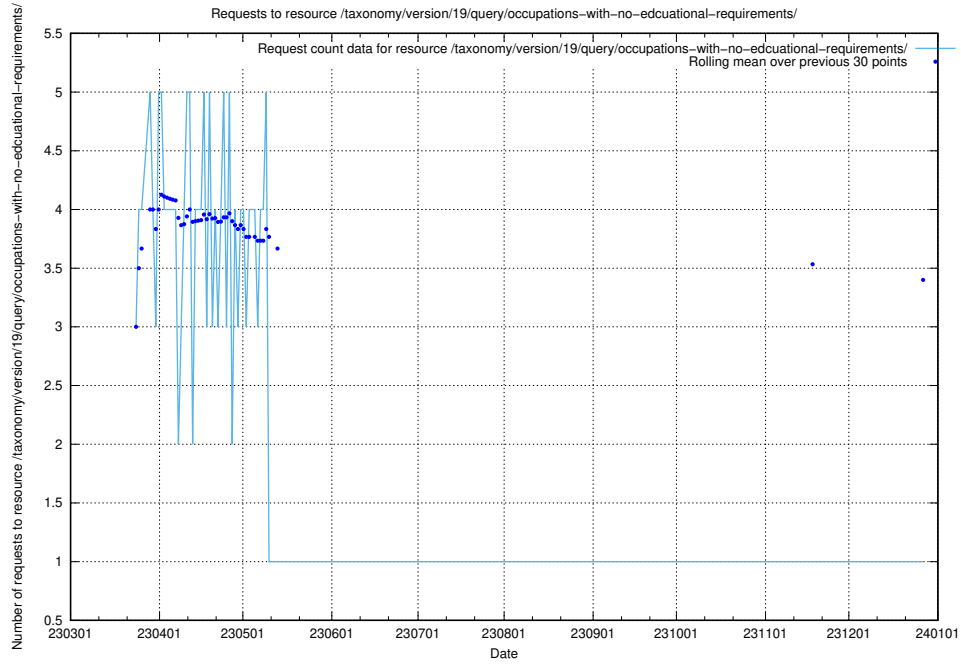

5.6112 Usage of /taxonomy/version/19/query/occupations-with-no-educational-requirements/

Here, we count the number of requests to resource /taxonomy/version/19/query/occupations-with-no-educational-requirements/.