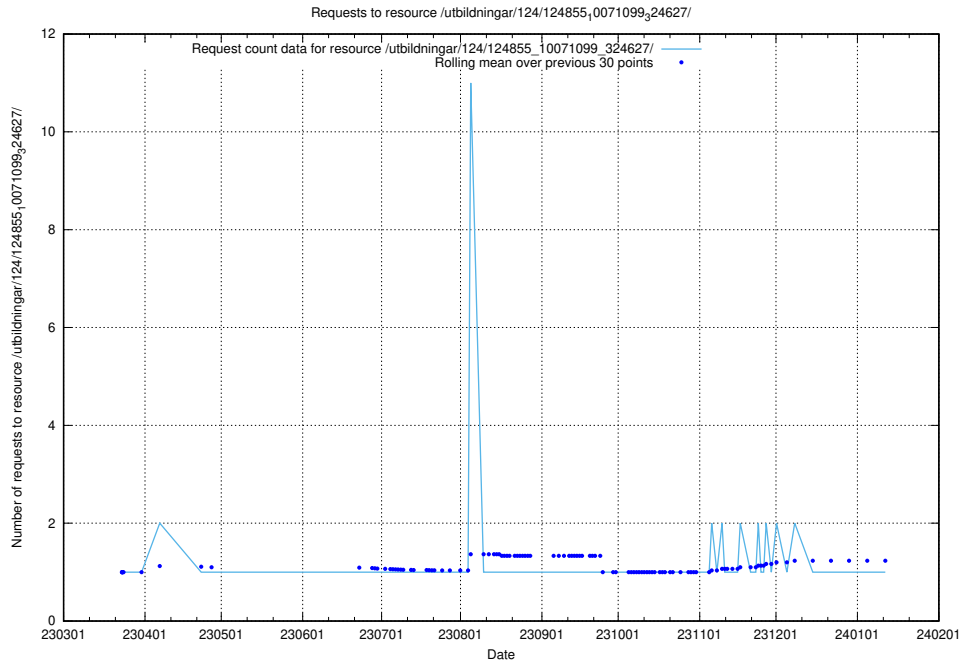

5.1137 Usage of /utbildningar/124/124855_10071099_324627/

Here, we count the number of requests to resource /utbildningar/124/124855_10071099_324627/.