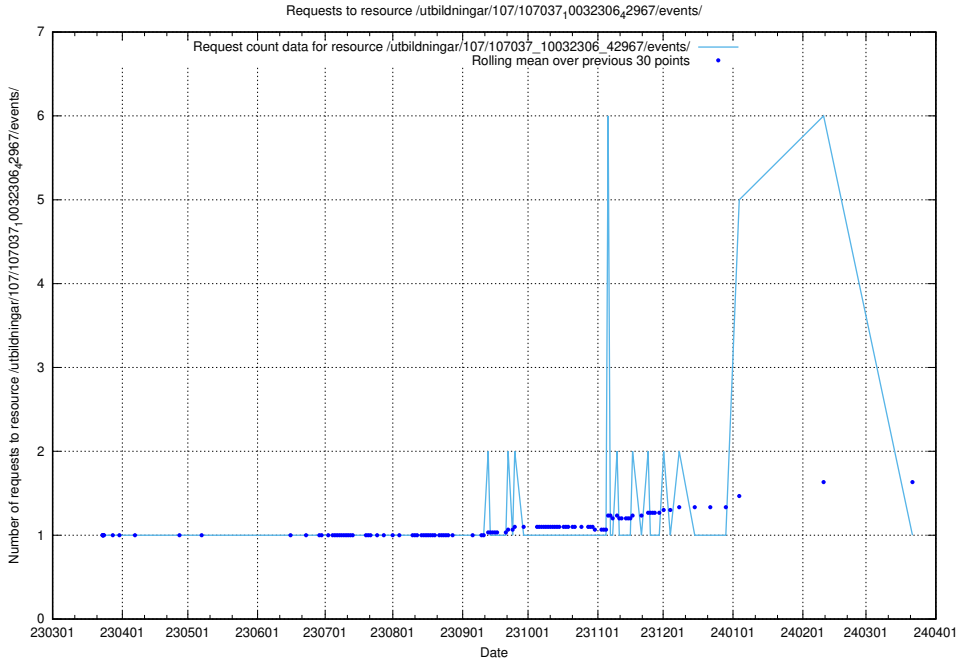

5.5317 Usage of /utbildningar/107/107037_10032306_42967/events/

Here, we count the number of requests to resource /utbildningar/107/107037_10032306_42967/events/.