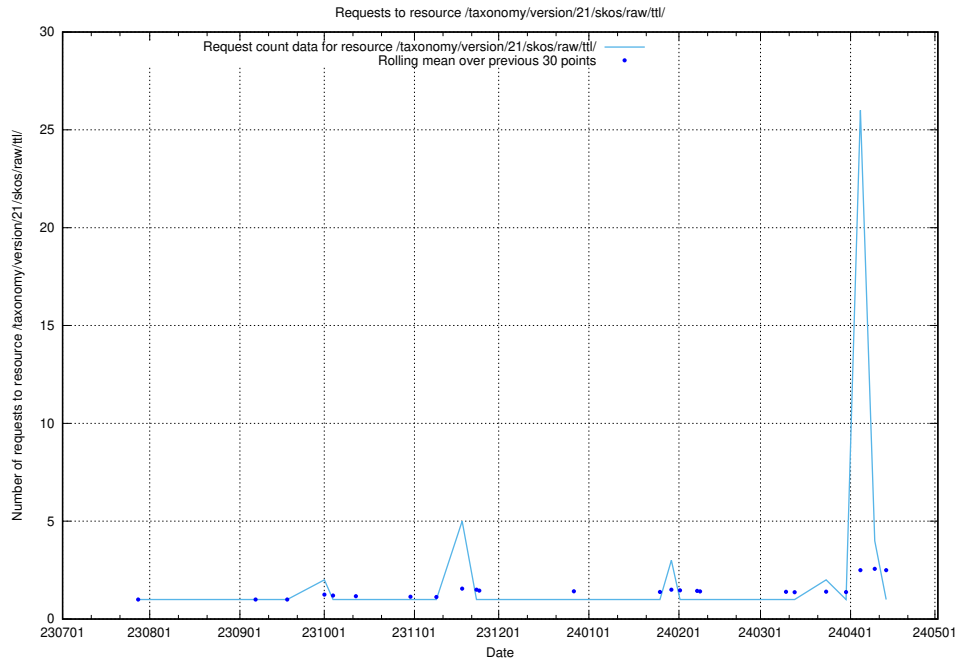

5.4857 Usage of /taxonomy/version/21/skos/raw/ttl/

Here, we count the number of requests to resource /taxonomy/version/21/skos/raw/ttl/.