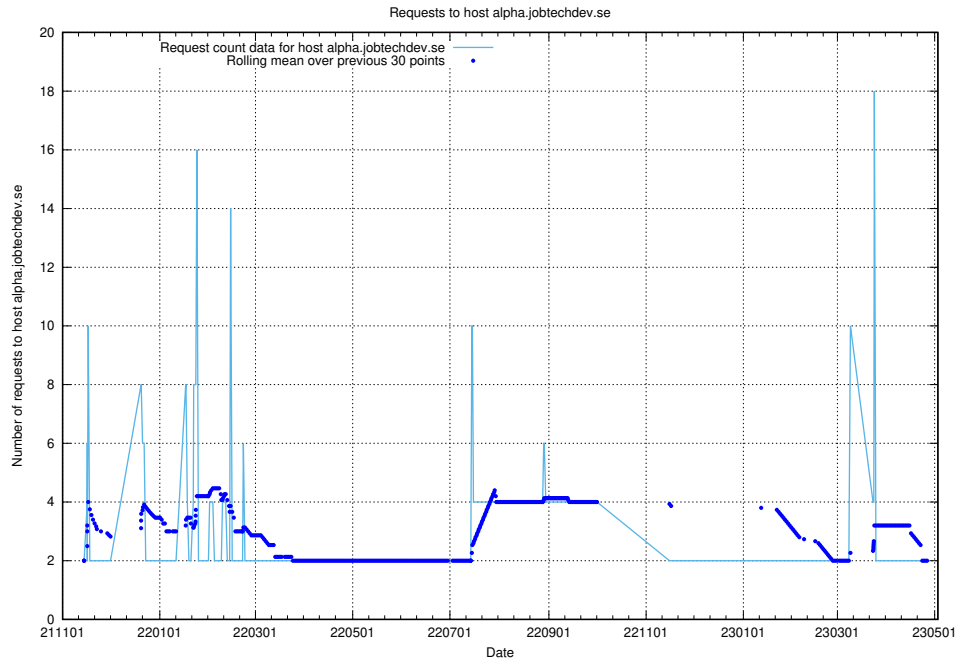

7.285 Usage of alpha.jobtechdev.se

Here, we count the number of requests to host alpha.jobtechdev.se.