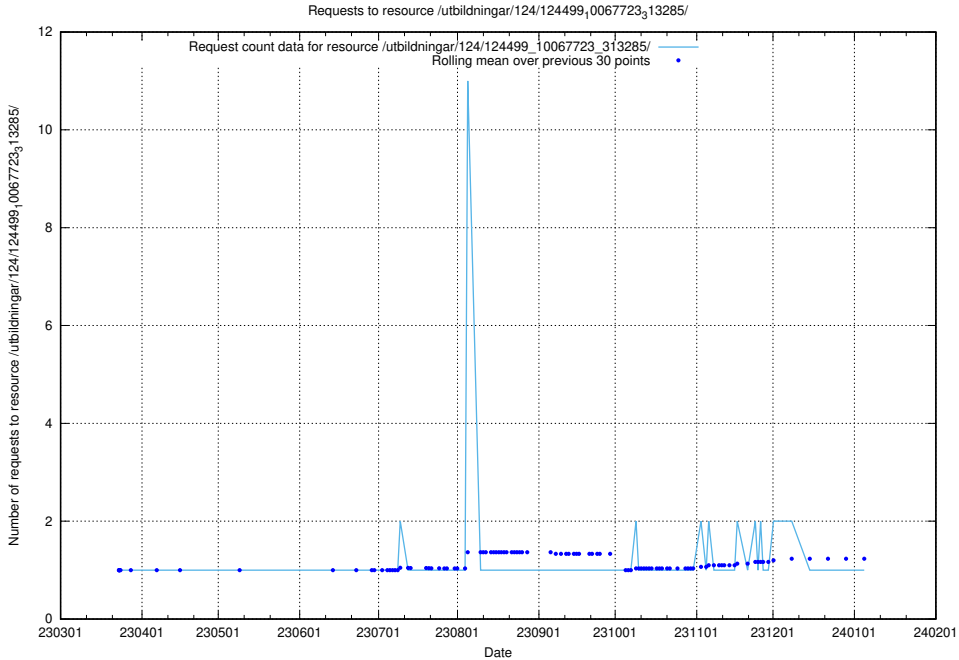

5.2473 Usage of /utbildningar/124/124499_10067723_313285/

Here, we count the number of requests to resource /utbildningar/124/124499_10067723_313285/.