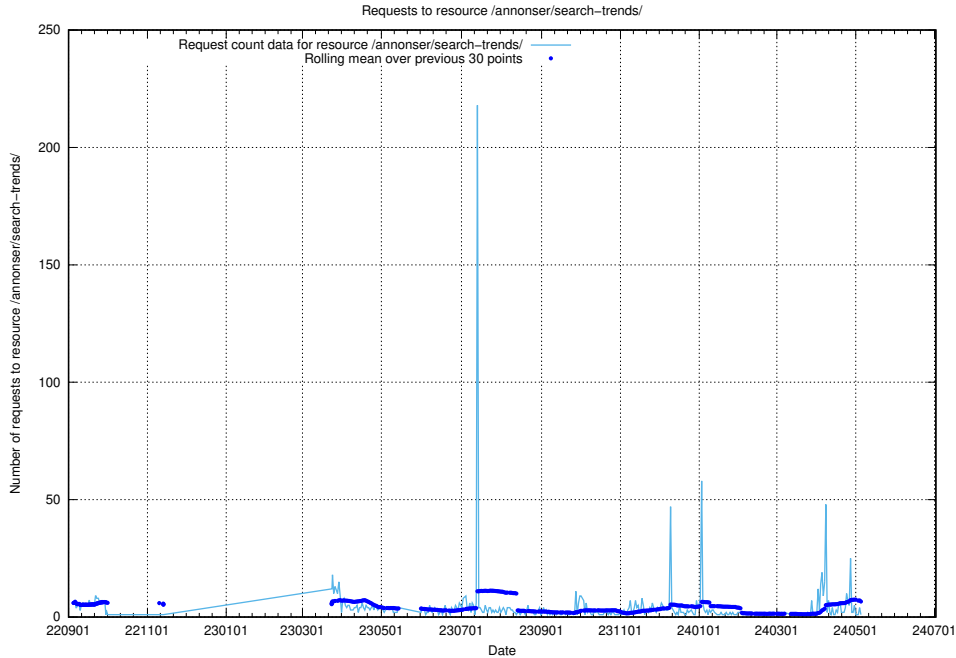

### 5.6414 Usage of /annonser/search-trends/

Here, we count the number of requests to resource /annonser/search-trends/.