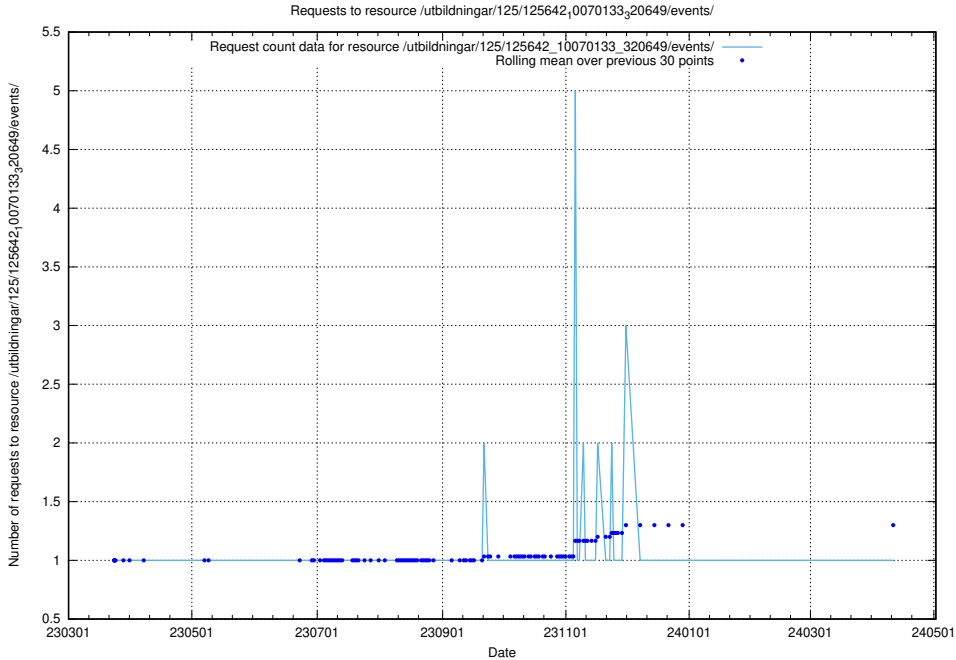

5.994 Usage of /utbildningar/125/125642_10070133_320649/events/

Here, we count the number of requests to resource /utbildningar/125/125642_10070133_320649/events/