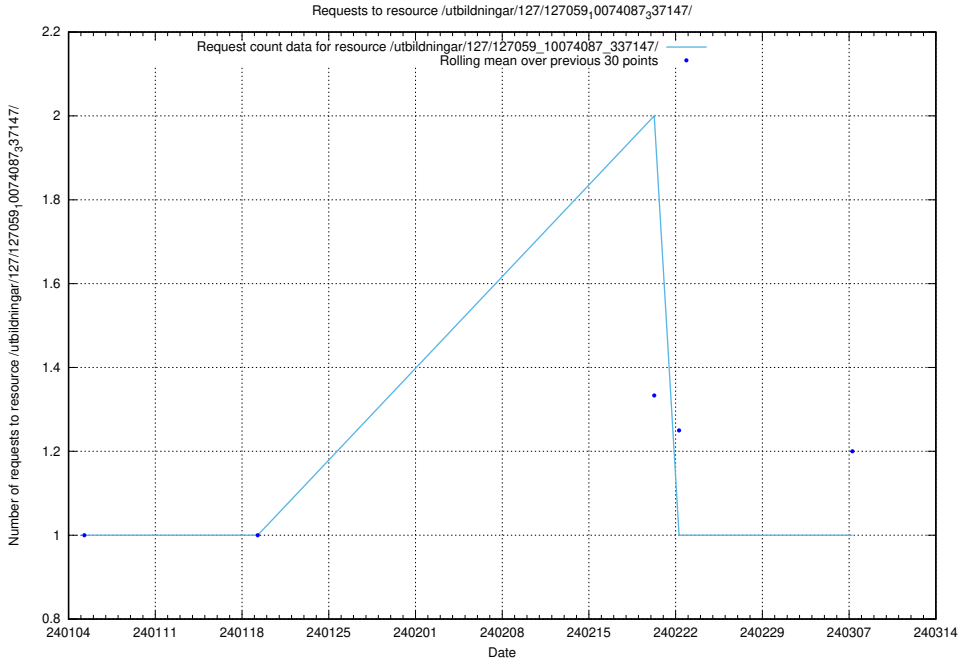

5.3798 Usage of /utbildningar/127/127059_10074087_337147/

Here, we count the number of requests to resource /utbildningar/127/127059_10074087_337147/.