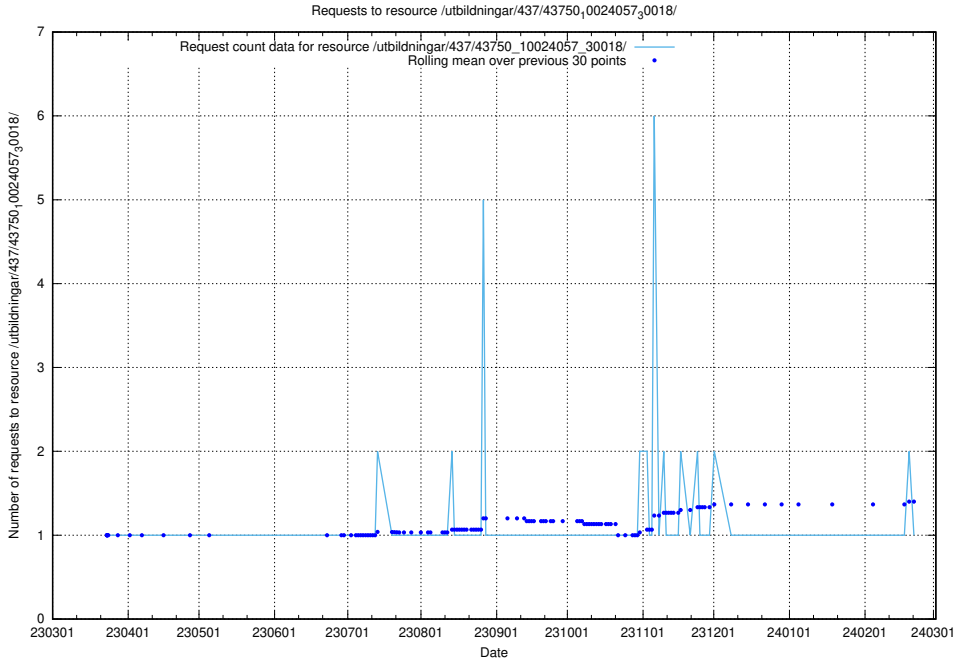

5.6355 Usage of /utbildningar/437/43750_10024057_30018/

Here, we count the number of requests to resource /utbildningar/437/43750_10024057_30018/.