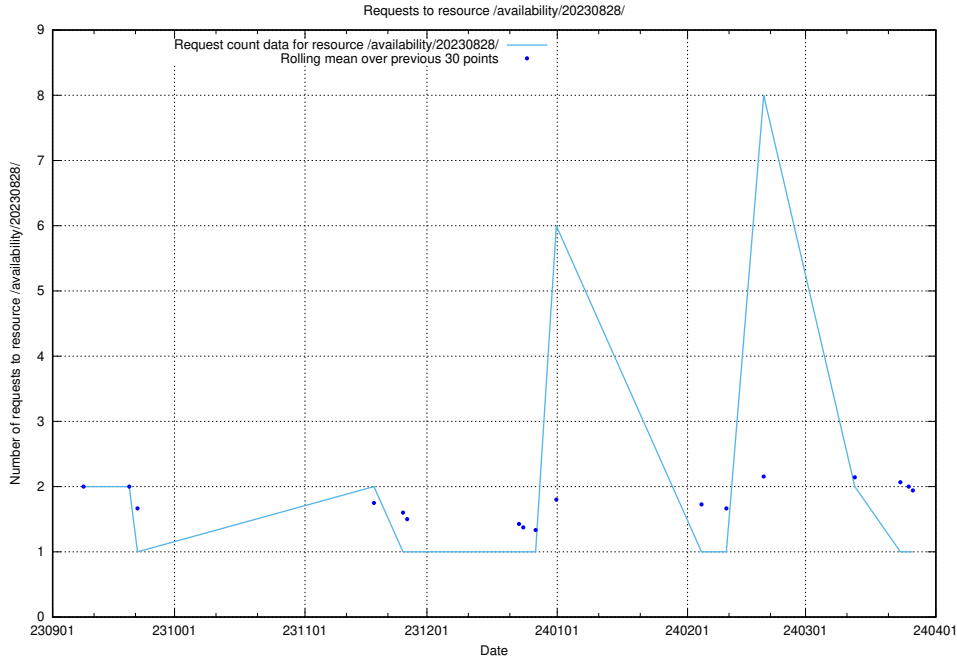

5.4577 Usage of /availability/20230828/

Here, we count the number of requests to resource /availability/20230828/.