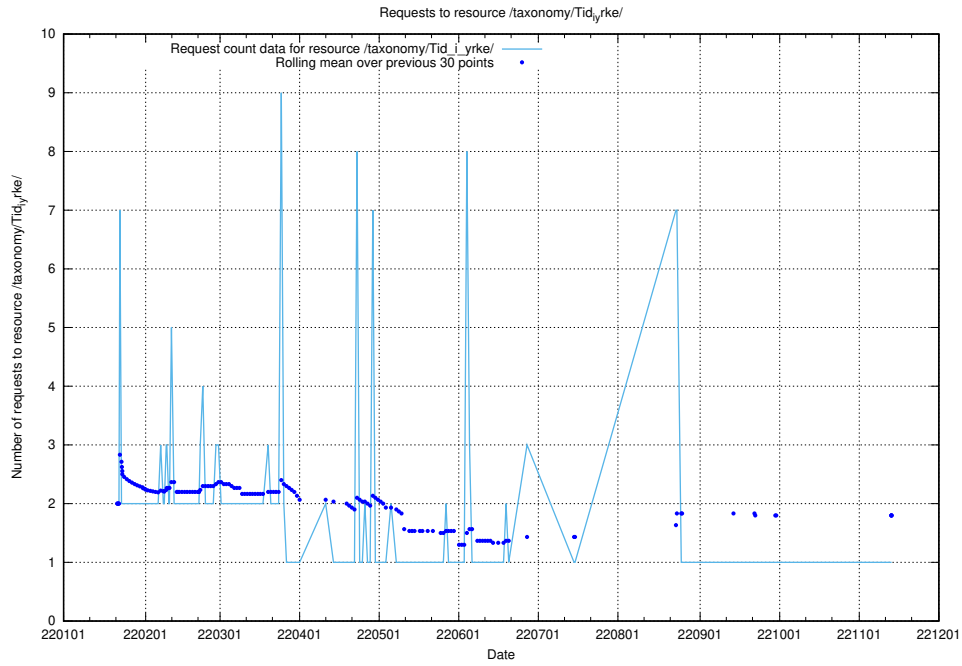

5.6285 Usage of /taxonomy/Tid_i_yrke/

Here, we count the number of requests to resource /taxonomy/Tid_i_yrke/.