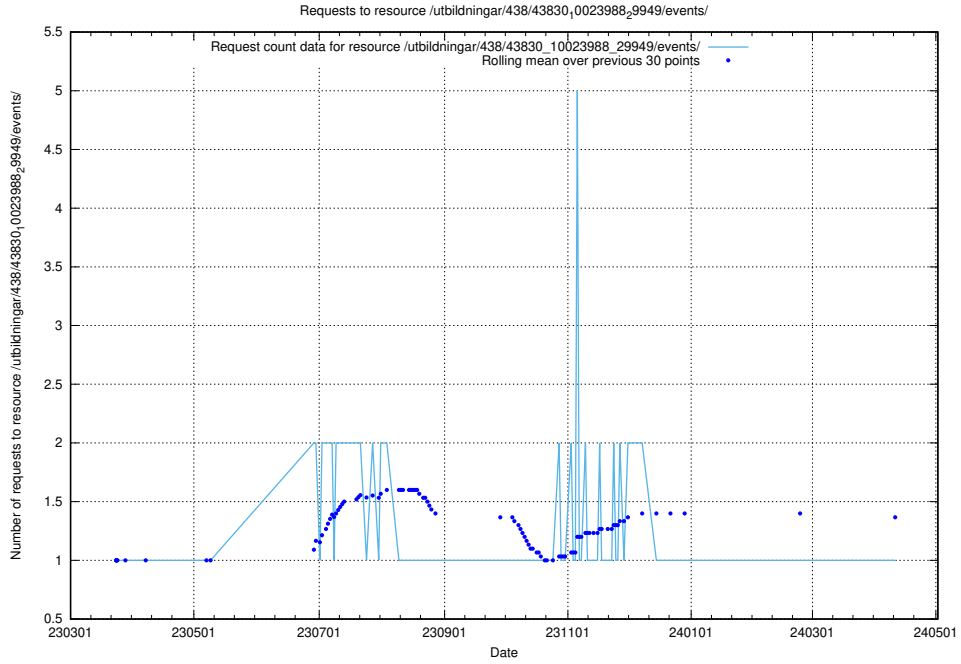

5.6310 Usage of /utbildningar/438/43830_10023988_29949/events/

Here, we count the number of requests to resource /utbildningar/438/43830_10023988_29949/events/.