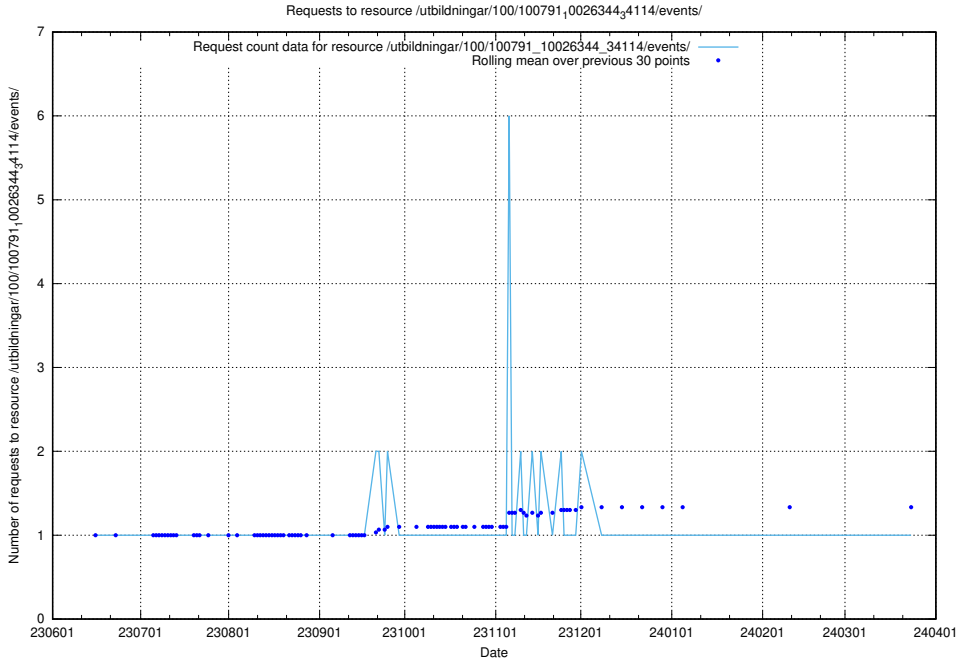

5.5835 Usage of /utbildningar/100/100791_10026344_34114/events/

Here, we count the number of requests to resource /utbildningar/100/100791_10026344_34114/events/.