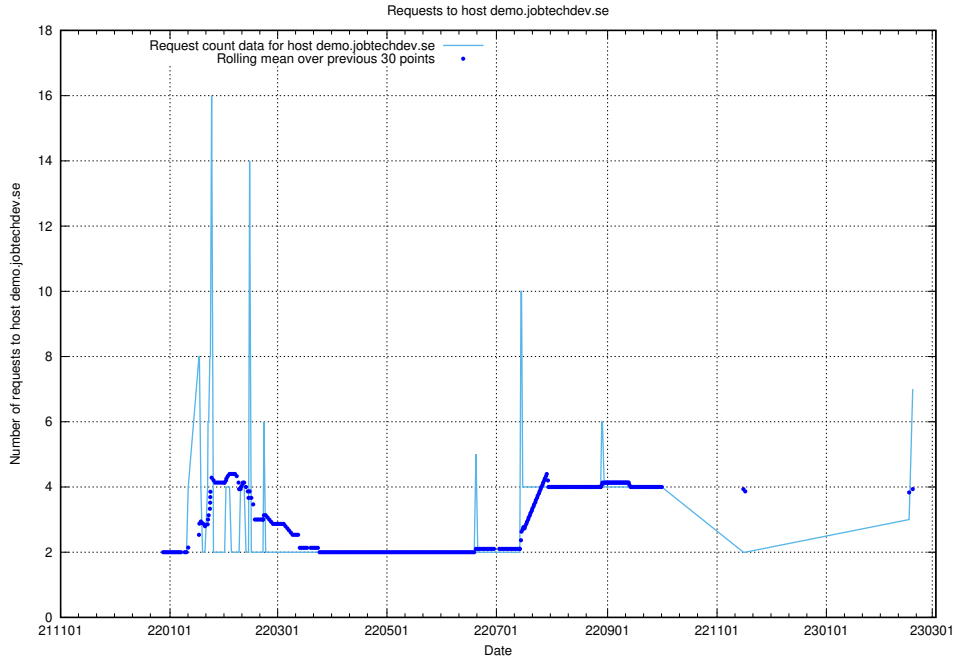

7.72 Usage of demo.jobtechdev.se

Here, we count the number of requests to host demo.jobtechdev.se.