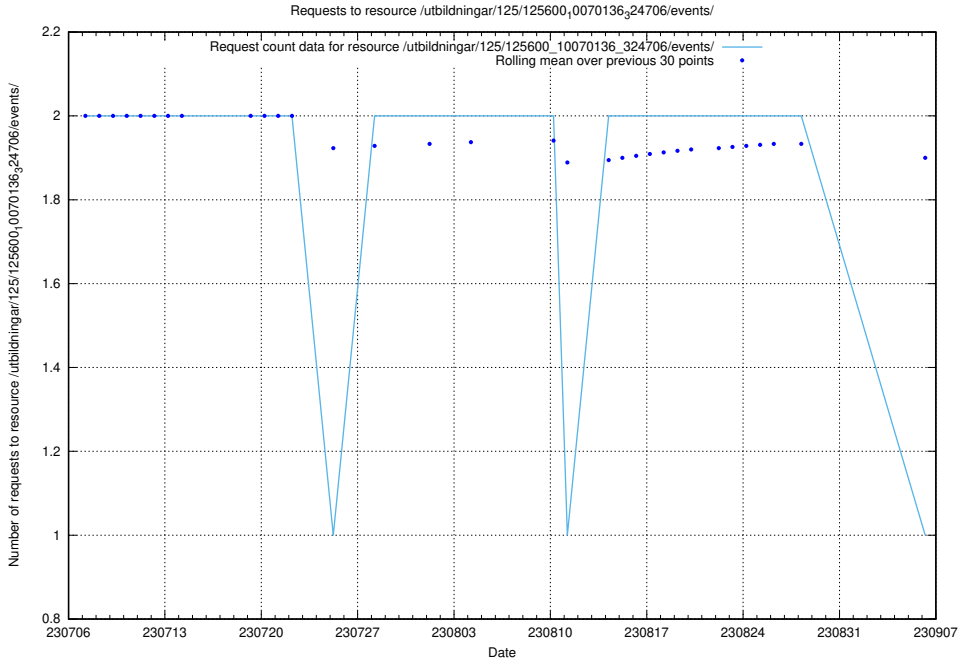

5.5242 Usage of /utbildningar/125/125600_10070136_324706/events/

Here, we count the number of requests to resource /utbildningar/125/125600_10070136_324706/events/