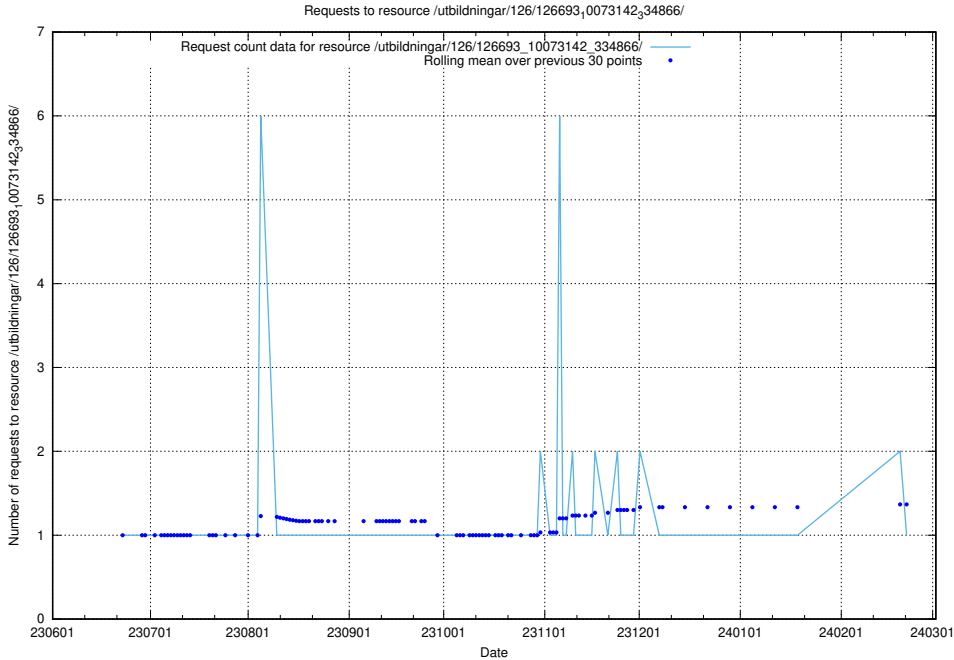

5.5596 Usage of /utbildningar/126/126693_10073142_334866/

Here, we count the number of requests to resource /utbildningar/126/126693_10073142_334866/.