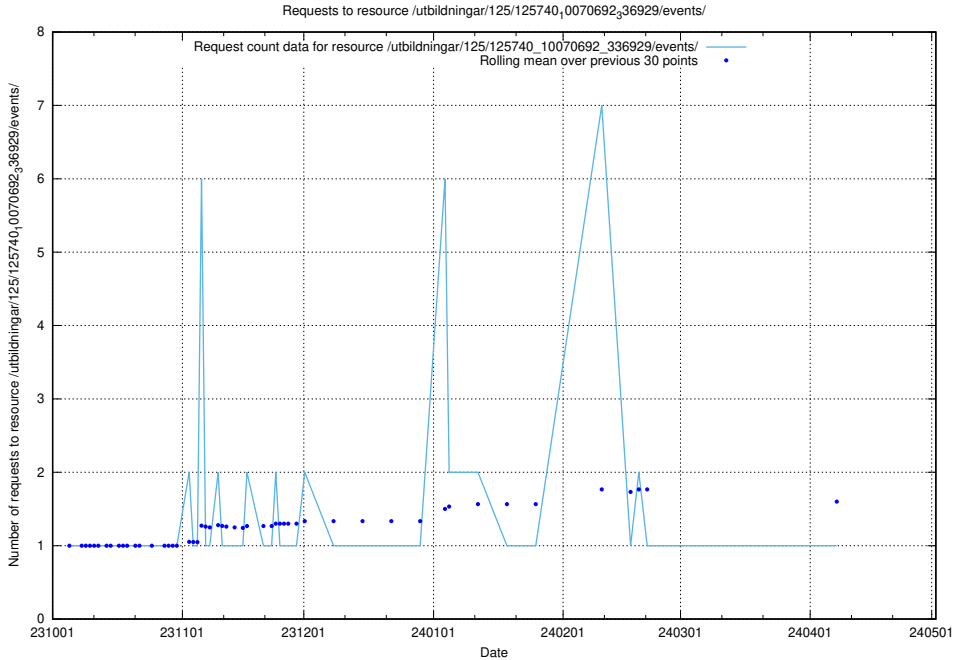

5.4354 Usage of /utbildningar/125/125740_10070692_336929/events/

Here, we count the number of requests to resource /utbildningar/125/125740_10070692_336929/events/