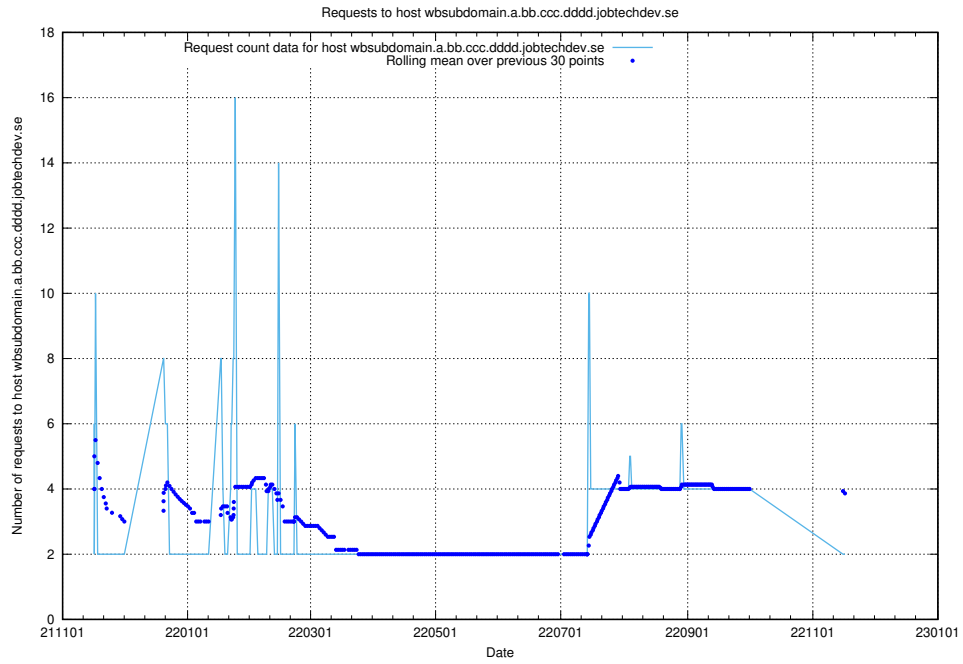

7.519 Usage of wbsubdomain.a.bb.ccc.dddd.jobtechdev.se

Here, we count the number of requests to host wbsubdomain.a.bb.ccc.dddd.jobtechdev.se.