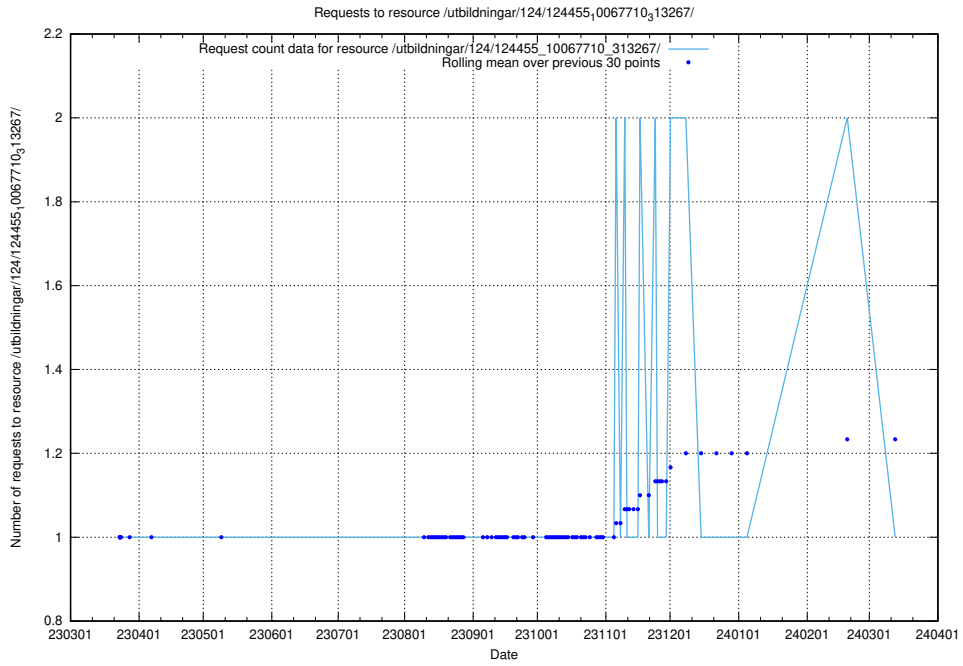

5.3396 Usage of /utbildningar/124/124455_10067710_313267/

Here, we count the number of requests to resource /utbildningar/124/124455_10067710_313267/.