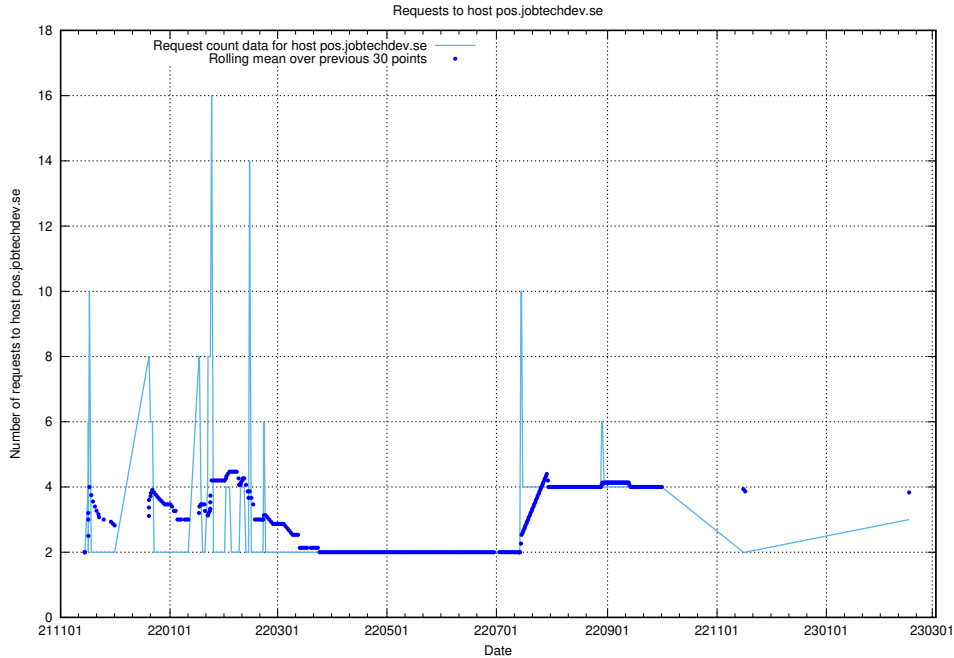

7.233 Usage of pos.jobtechdev.se

Here, we count the number of requests to host pos.jobtechdev.se.