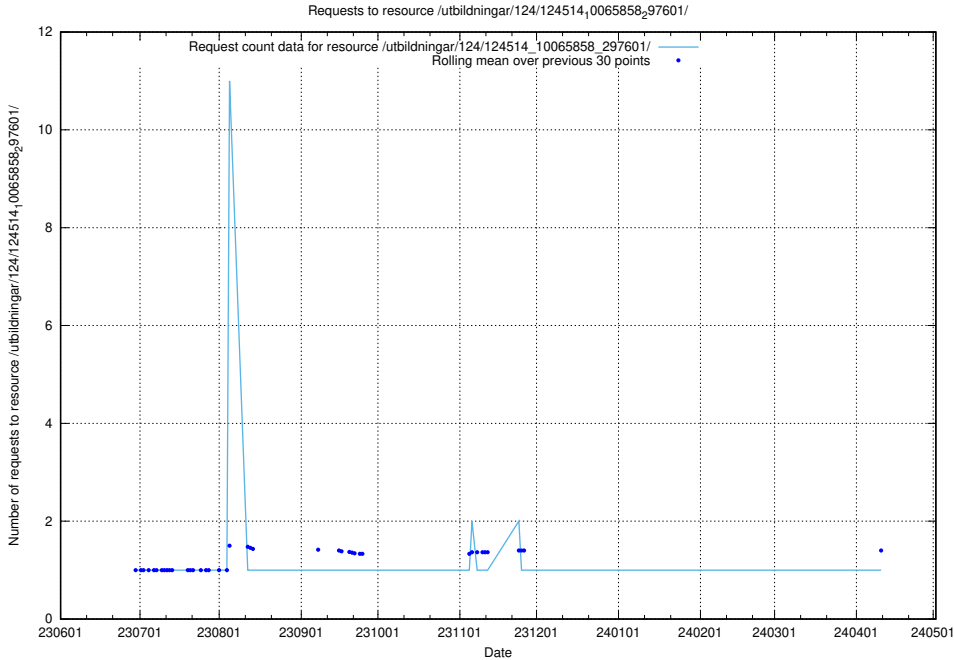

5.5344 Usage of /utbildningar/124/124514_10065858_297601/

Here, we count the number of requests to resource /utbildningar/124/124514_10065858_297601/.