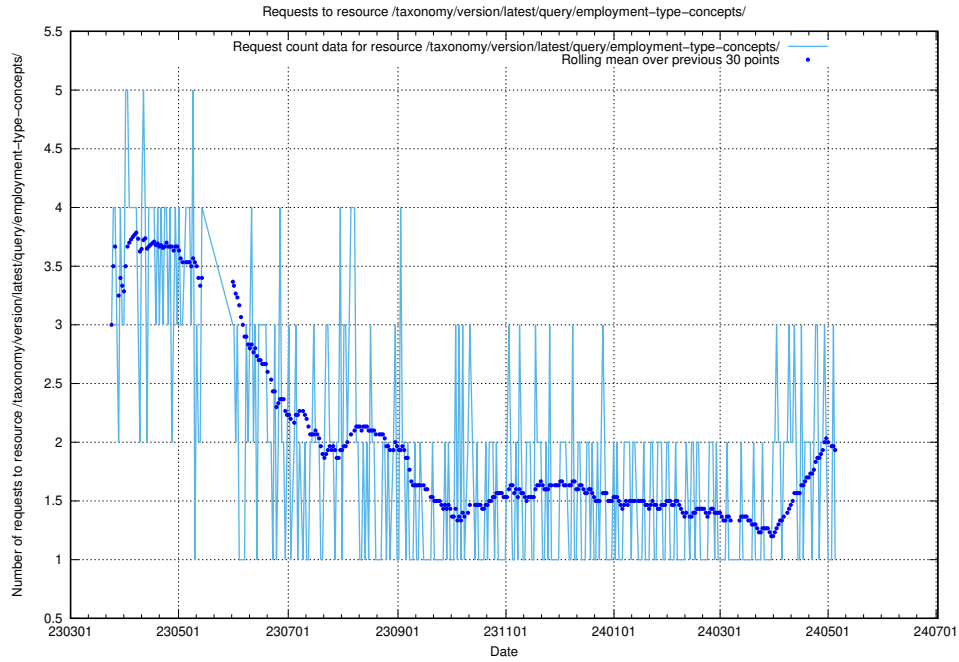

5.6080 Usage of /taxonomy/version/latest/query/employment-type-concepts/

Here, we count the number of requests to resource /taxonomy/version/latest/query/employment-type-concepts/.