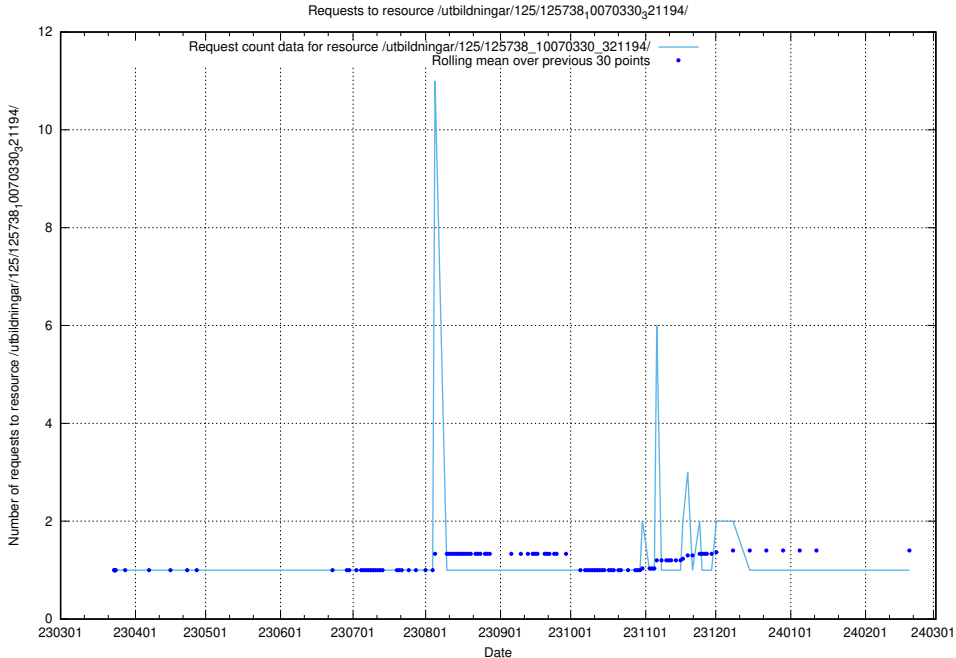

5.958 Usage of /utbildningar/125/125738_10070330_321194/

Here, we count the number of requests to resource /utbildningar/125/125738_10070330_321194/.