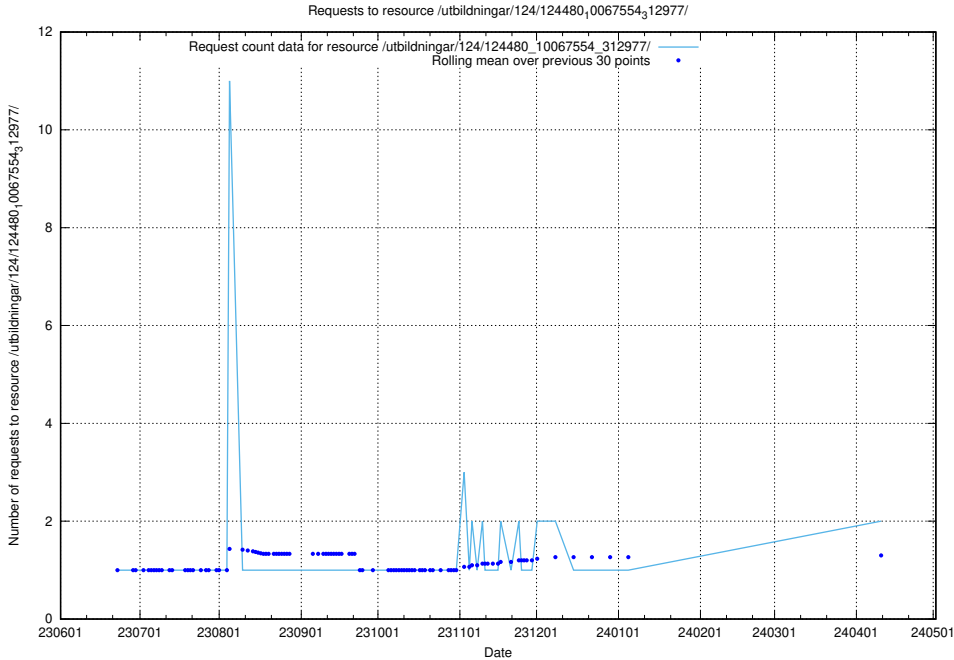

5.815 Usage of /utbildningar/124/124480_10067554_312977/

Here, we count the number of requests to resource /utbildningar/124/124480_10067554_312977/.