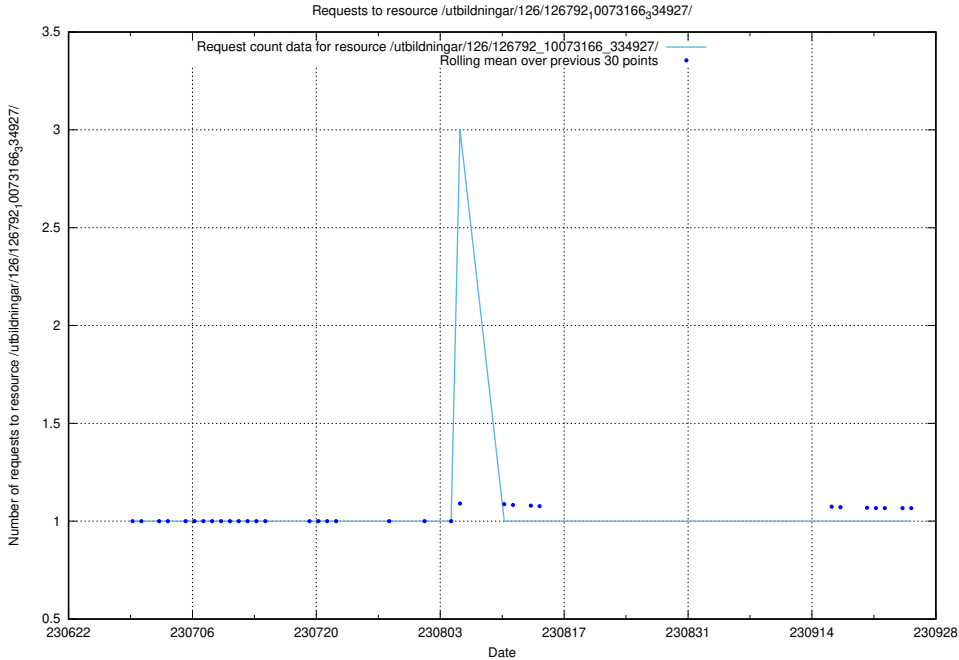

5.5394 Usage of /utbildningar/126/126792_10073166_334927/

Here, we count the number of requests to resource /utbildningar/126/126792_10073166_334927/.