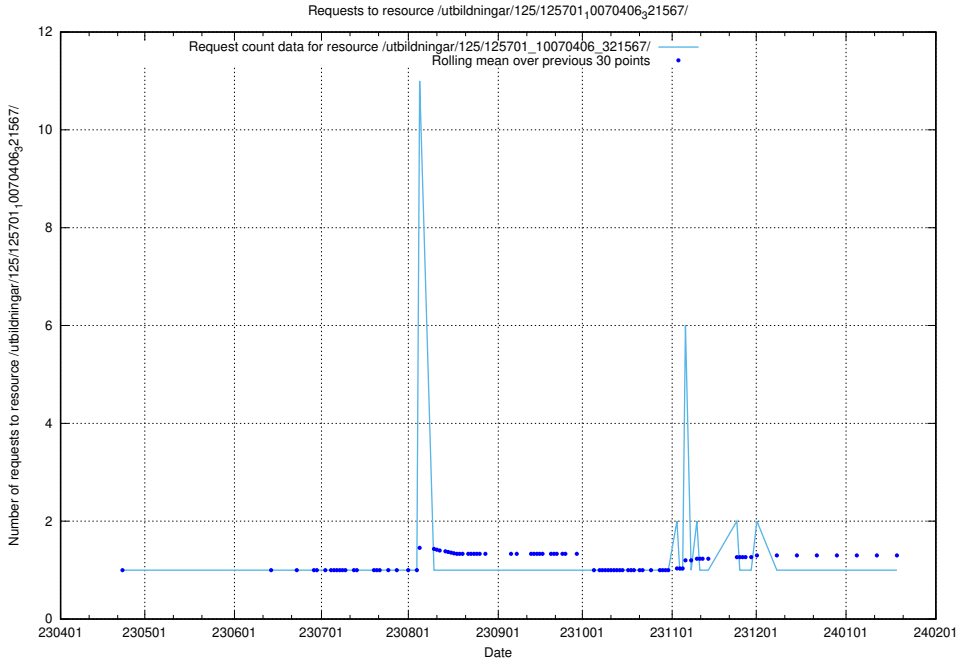

5.5988 Usage of /utbildningar/125/125701_10070406_321567/

Here, we count the number of requests to resource /utbildningar/125/125701_10070406_321567/.