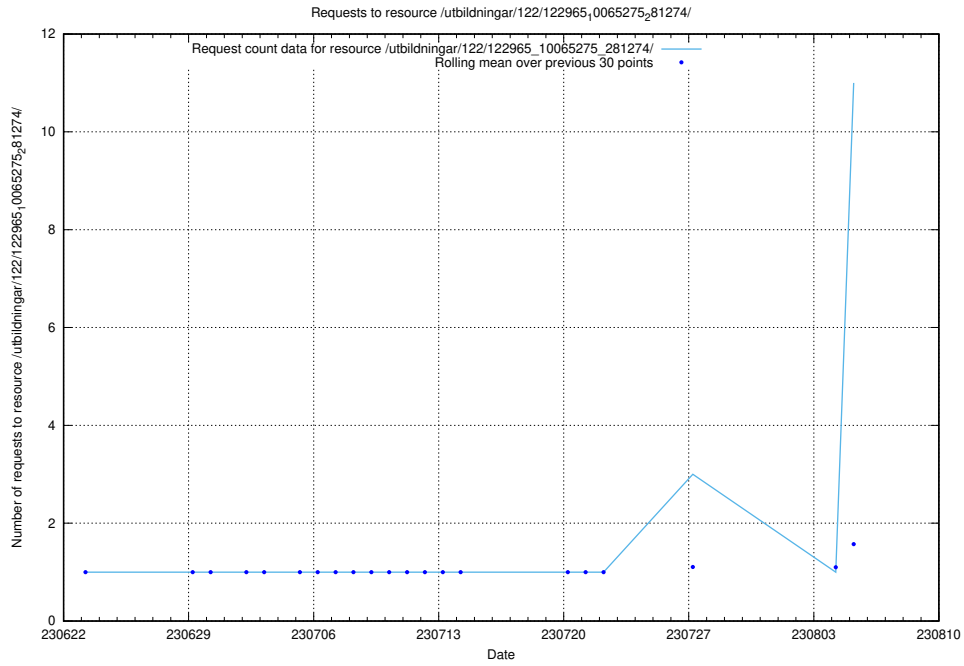

5.29 Usage of /utbildningar/122/122965_10065275_281274/

Here, we count the number of requests to resource /utbildningar/122/122965_10065275_281274/.