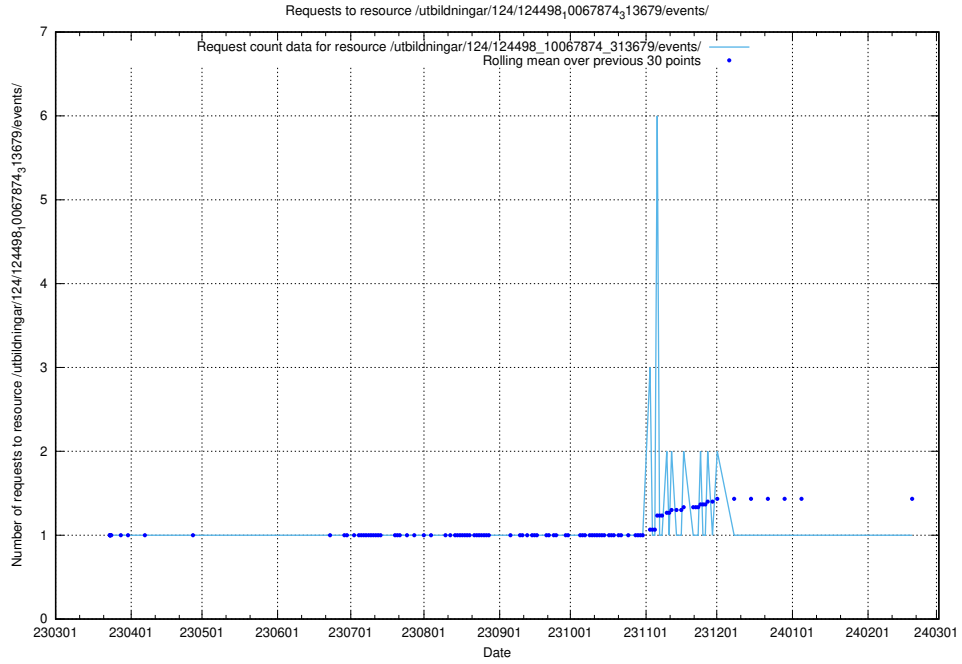

5.2577 Usage of /utbildningar/124/124498_10067874_313679/events/

Here, we count the number of requests to resource /utbildningar/124/124498_10067874_313679/events/