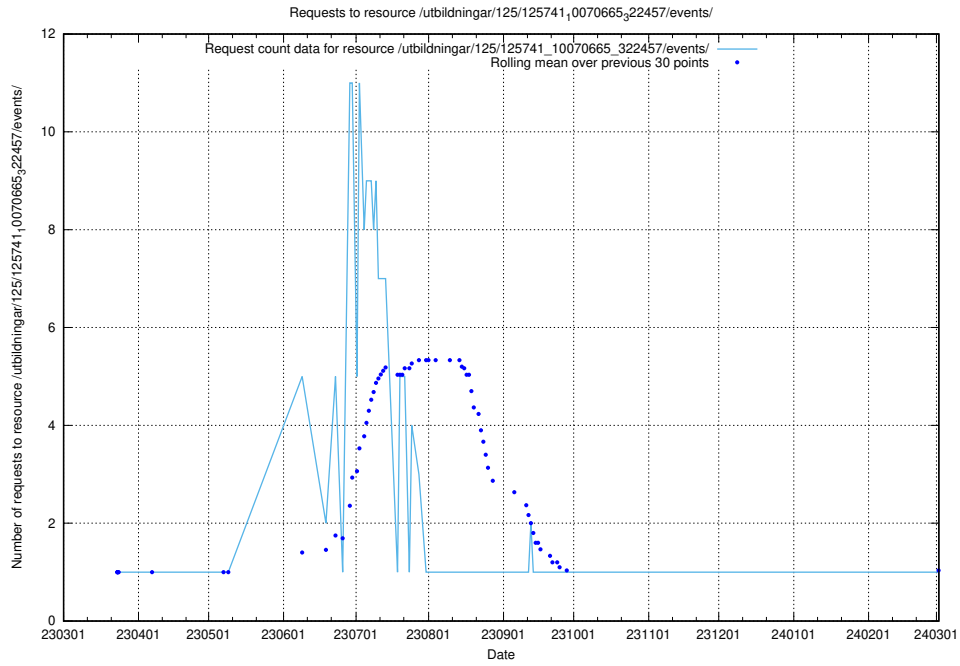

5.6465 Usage of /utbildningar/125/125741_10070665_322457/events/

Here, we count the number of requests to resource /utbildningar/125/125741_10070665_322457/events/