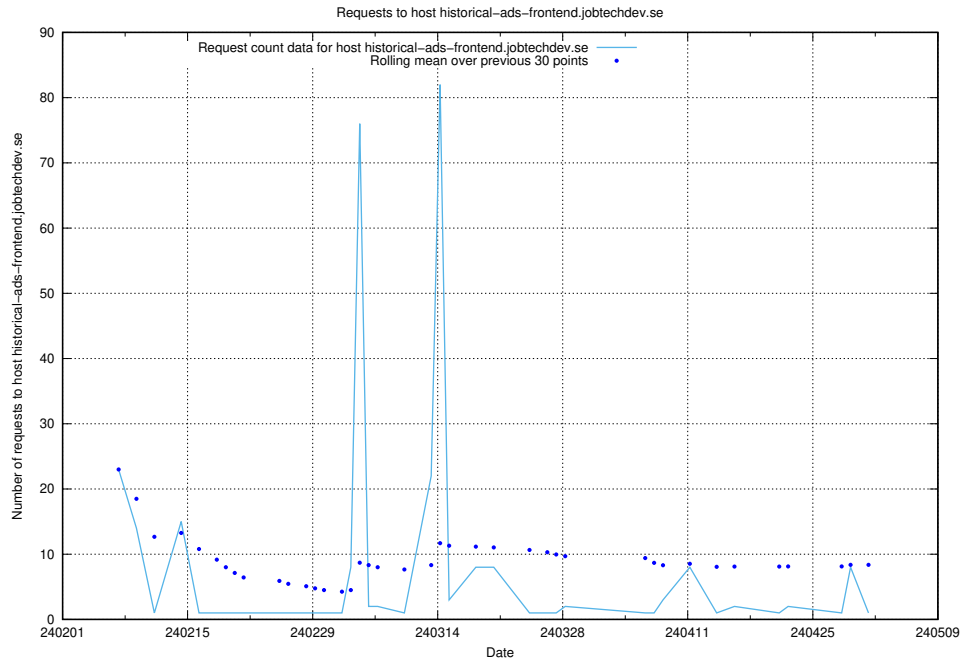

7.657 Usage of historical-ads-frontend.jobtechdev.se

Here, we count the number of requests to host historical-ads-frontend.jobtechdev.se.