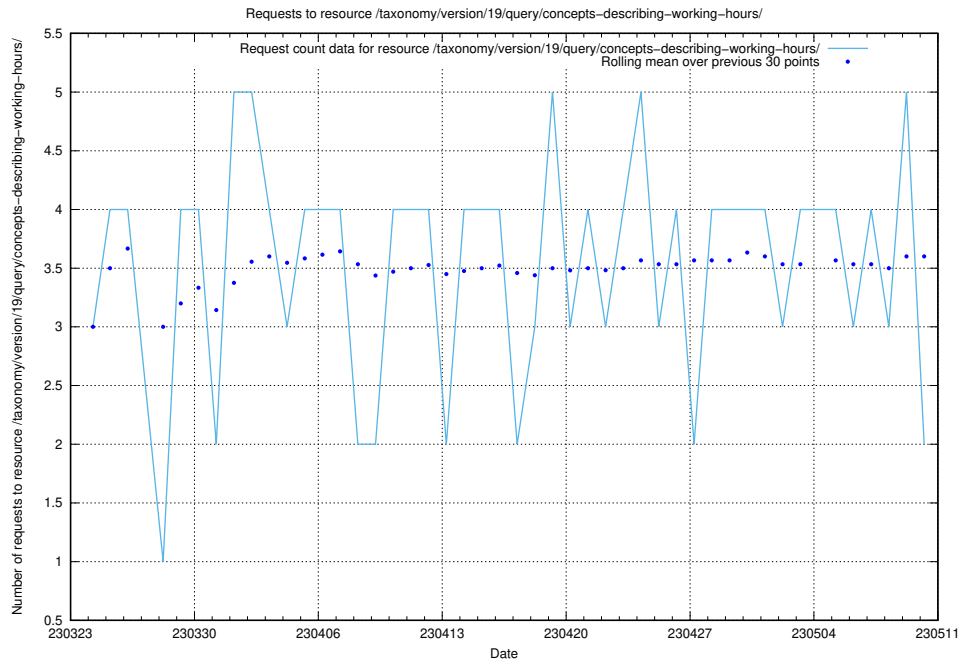

5.873 Usage of /taxonomy/version/19/query/concepts-describing-working-hours/

Here, we count the number of requests to resource /taxonomy/version/19/query/concepts-describing-working-hours/.