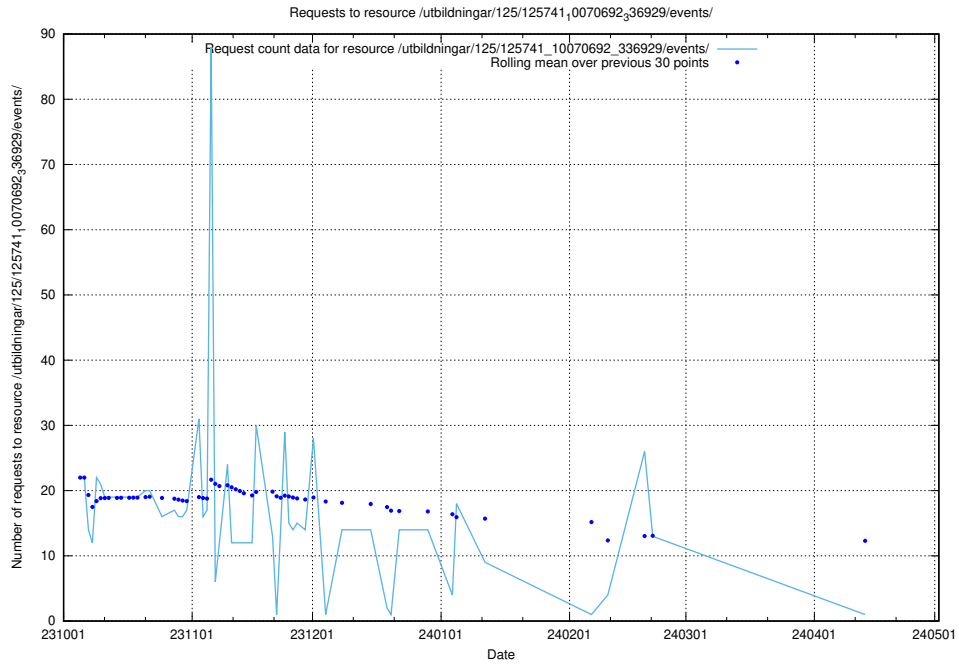

5.4346 Usage of /utbildningar/125/125741_10070692_336929/events/

Here, we count the number of requests to resource /utbildningar/125/125741_10070692_336929/events/