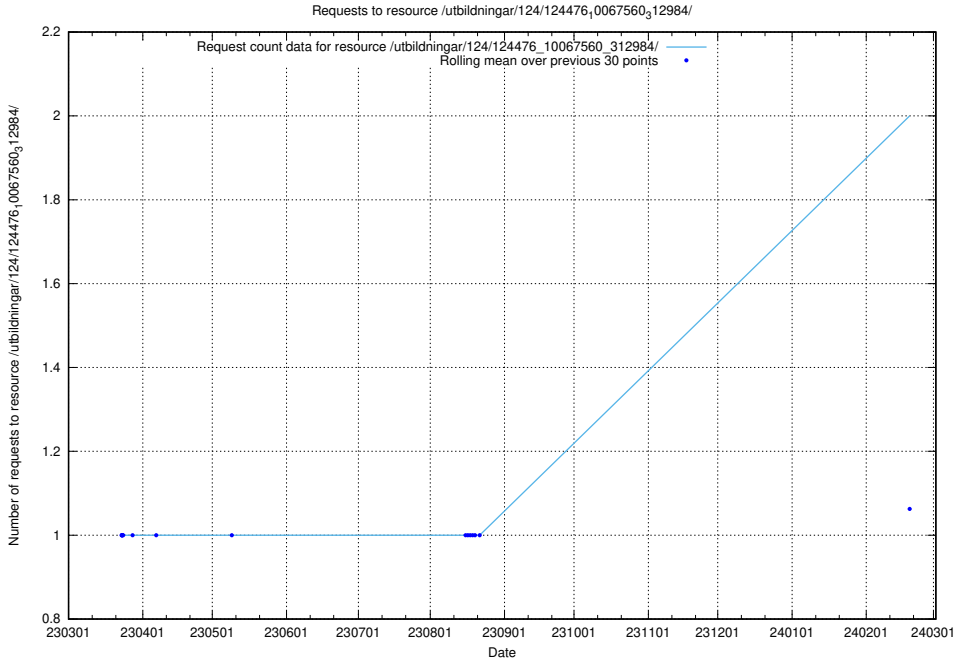

5.587 Usage of /utbildningar/124/124476_10067560_312984/

Here, we count the number of requests to resource /utbildningar/124/124476_10067560_312984/.