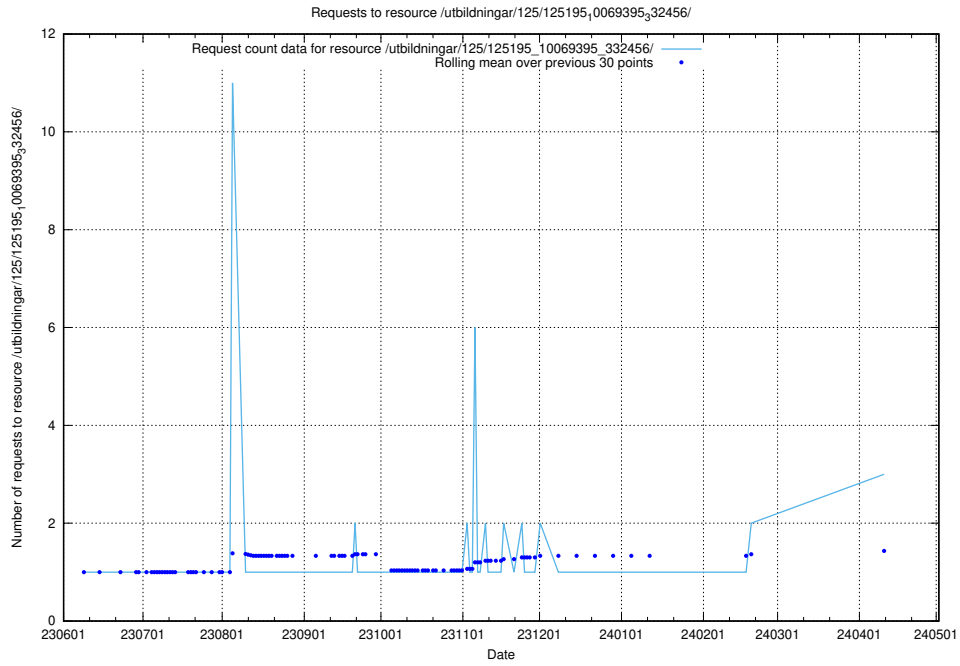

5.392 Usage of /utbildningar/125/125195_10069395_332456/

Here, we count the number of requests to resource /utbildningar/125/125195_10069395_332456/.