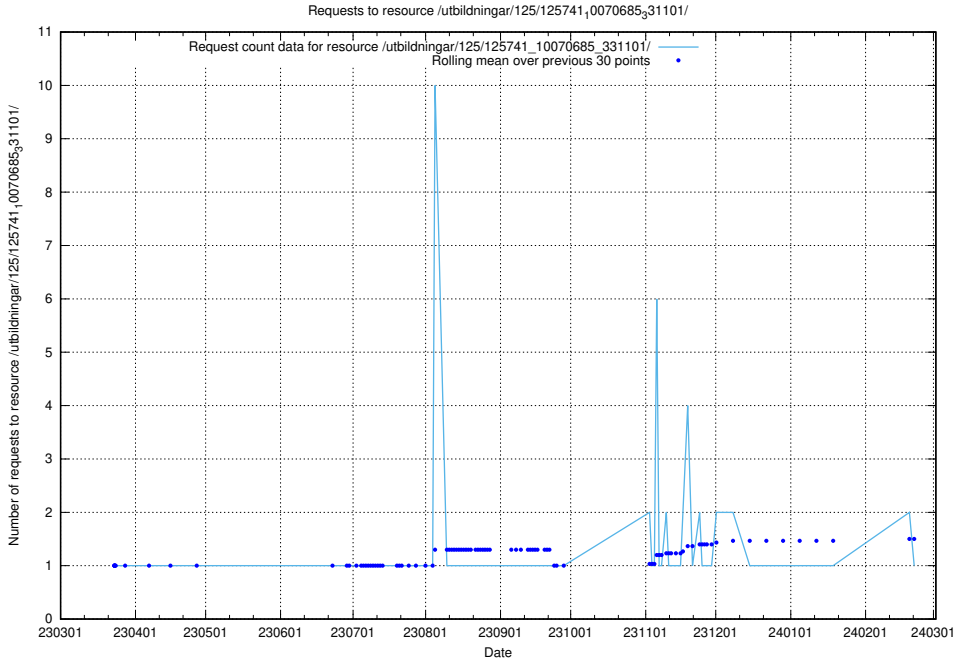

5.6449 Usage of /utbildningar/125/125741_10070685_331101/

Here, we count the number of requests to resource /utbildningar/125/125741_10070685_331101/.