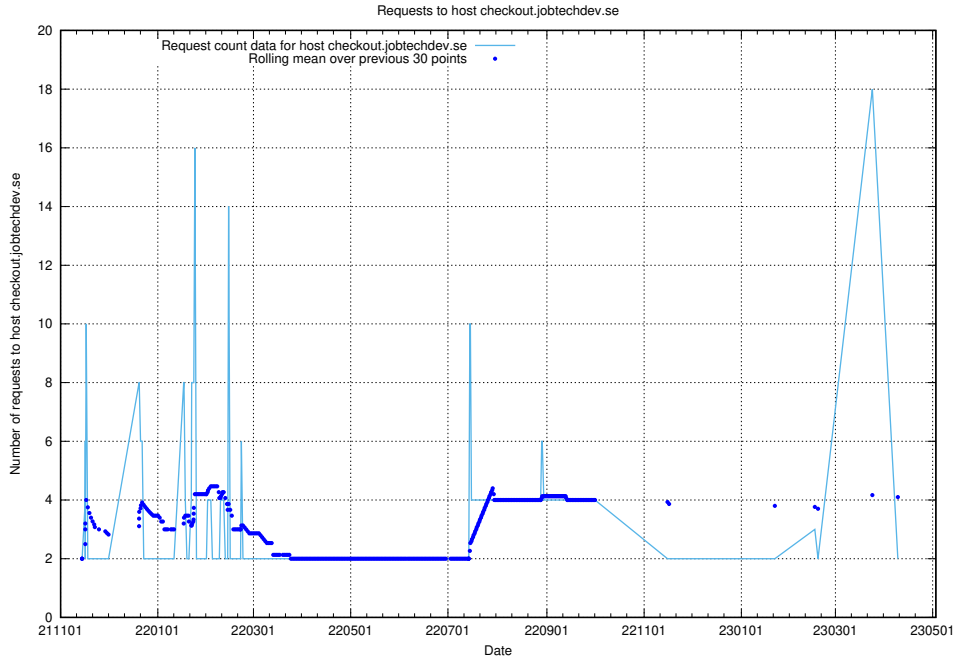

7.270 Usage of checkout.jobtechdev.se

Here, we count the number of requests to host checkout.jobtechdev.se.