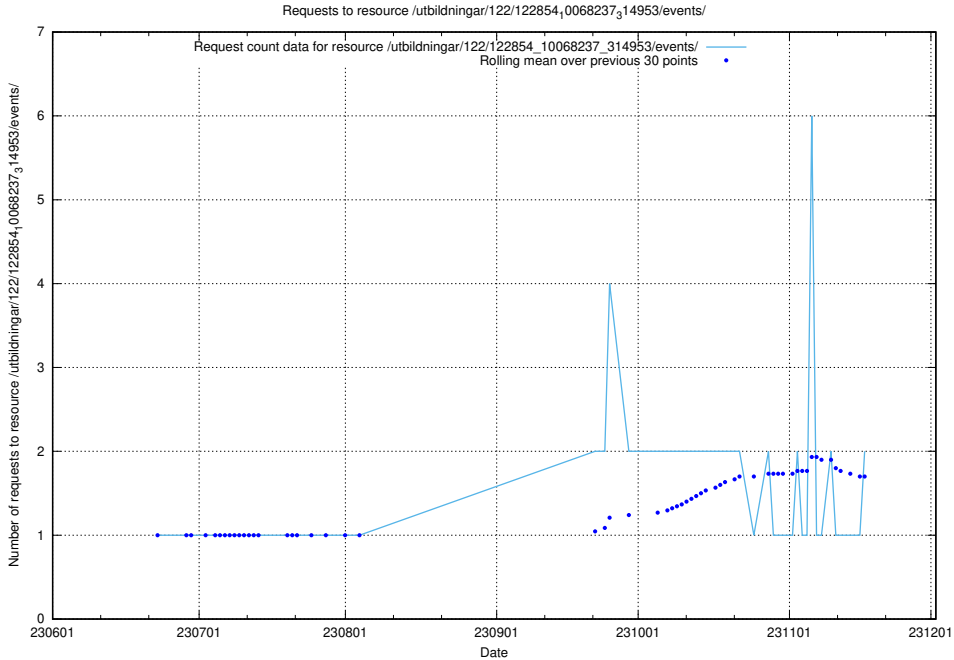

5.828 Usage of /utbildningar/122/122854_10068237_314953/events/

Here, we count the number of requests to resource /utbildningar/122/122854_10068237_314953/events/