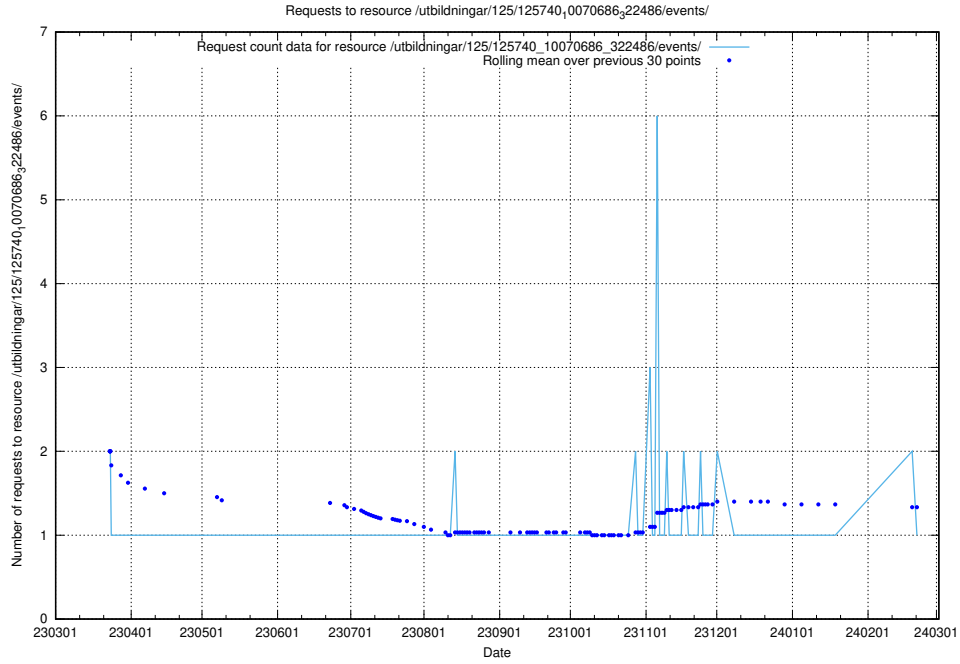

5.6254 Usage of /utbildningar/125/125740_10070686_322486/events/

Here, we count the number of requests to resource /utbildningar/125/125740_10070686_322486/events/