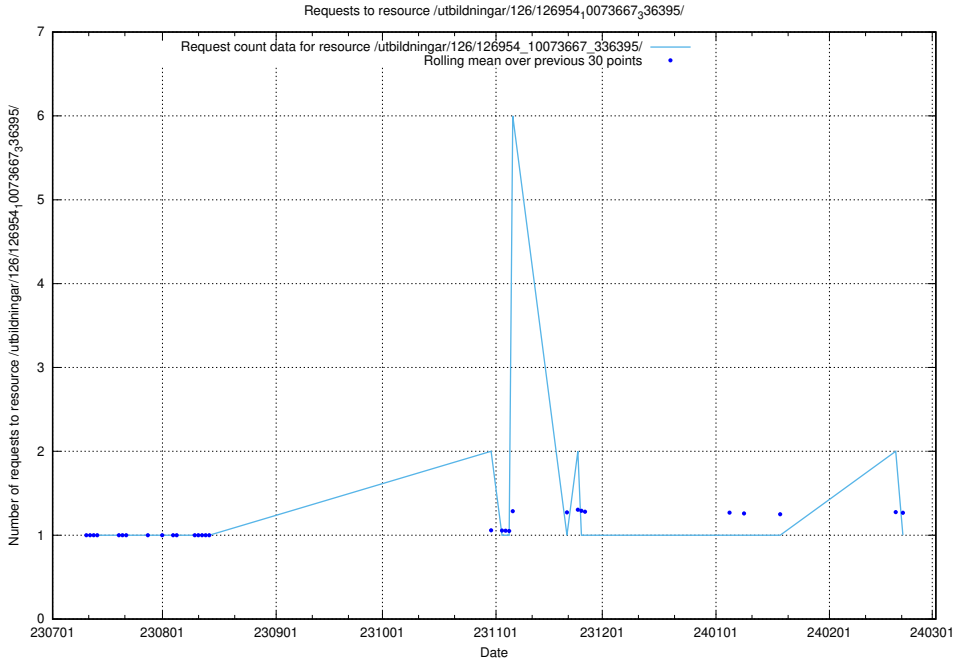

5.5060 Usage of /utbildningar/126/126954_10073667_336395/

Here, we count the number of requests to resource /utbildningar/126/126954_10073667_336395/.