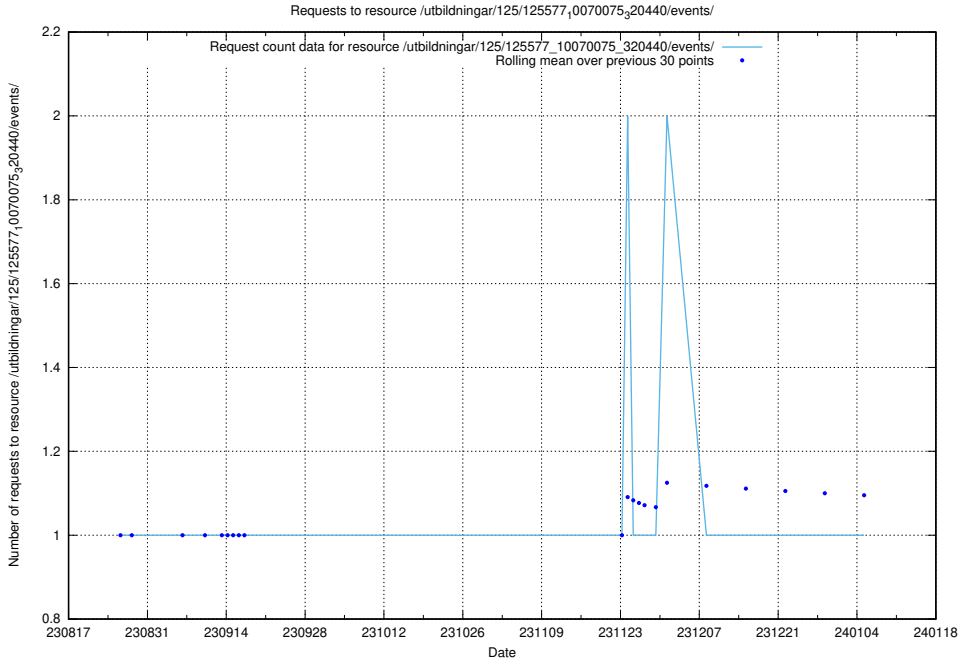

5.4655 Usage of /utbildningar/125/125577_10070075_320440/events/

Here, we count the number of requests to resource /utbildningar/125/125577_10070075_320440/events/