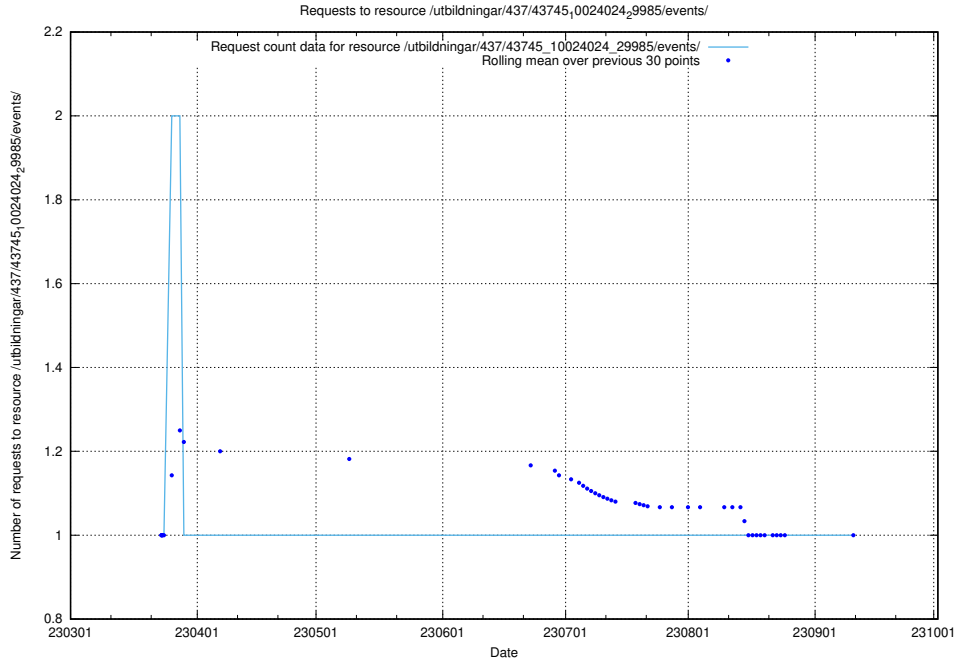

5.6362 Usage of /utbildningar/437/43745_10024024_29985/events/

Here, we count the number of requests to resource /utbildningar/437/43745_10024024_29985/events/.