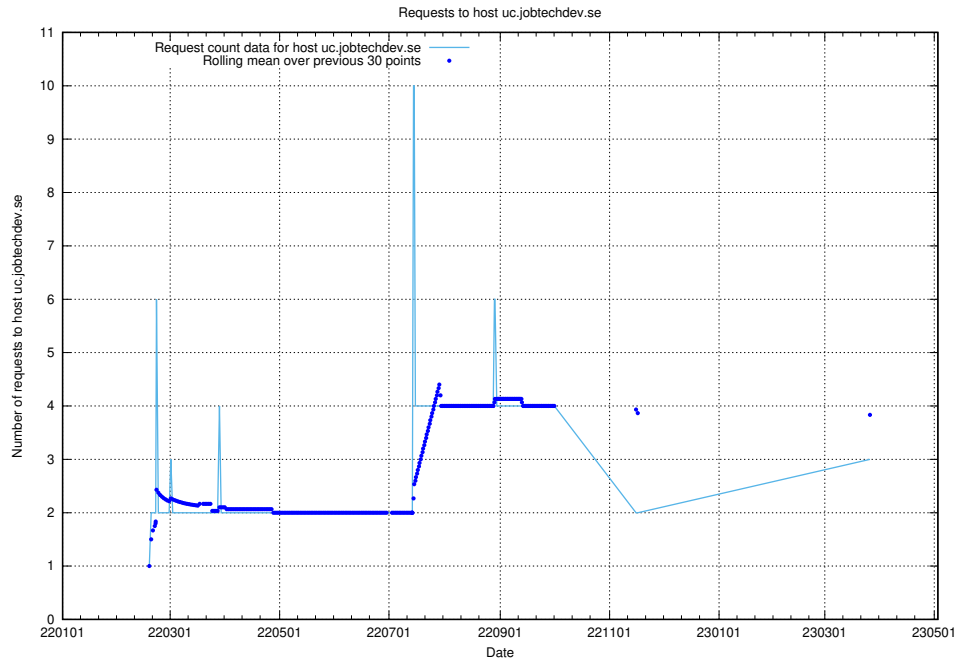

7.224 Usage of uc.jobtechdev.se

Here, we count the number of requests to host uc.jobtechdev.se.