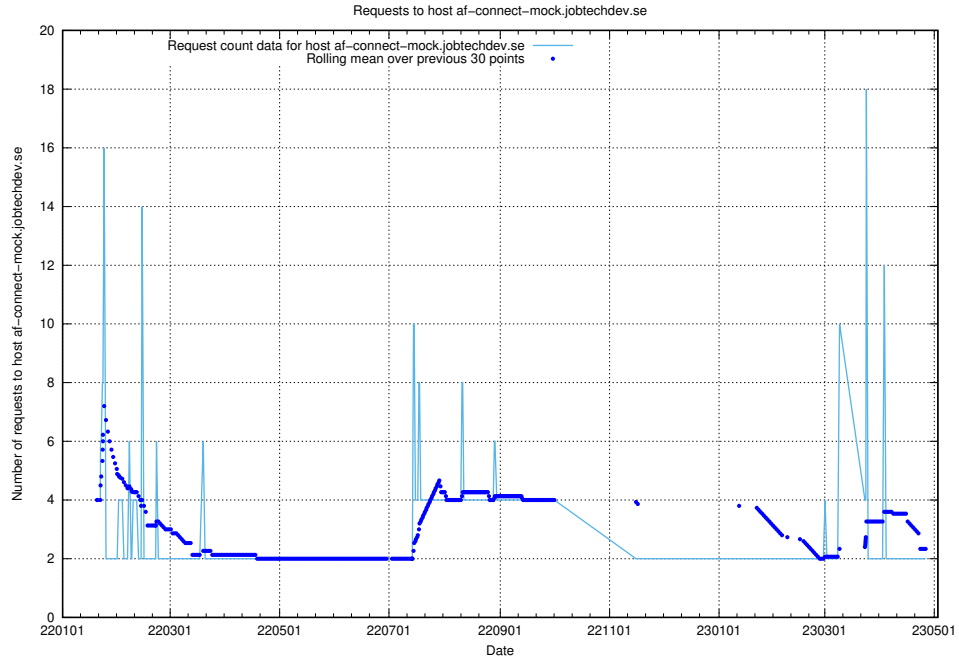

### 7.263 Usage of jittsi.jobtechdev.se

Here, we count the number of requests to host jittsi.jobtechdev.se.