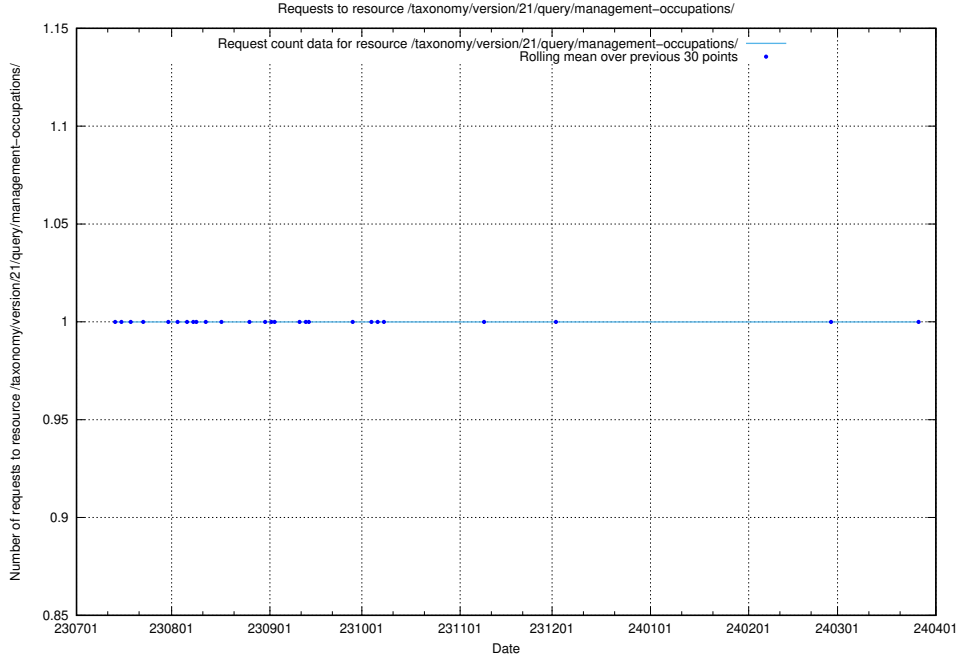

5.5041 Usage of /taxonomy/version/21/query/management-occupations/

Here, we count the number of requests to resource /taxonomy/version/21/query/management-occupations/.