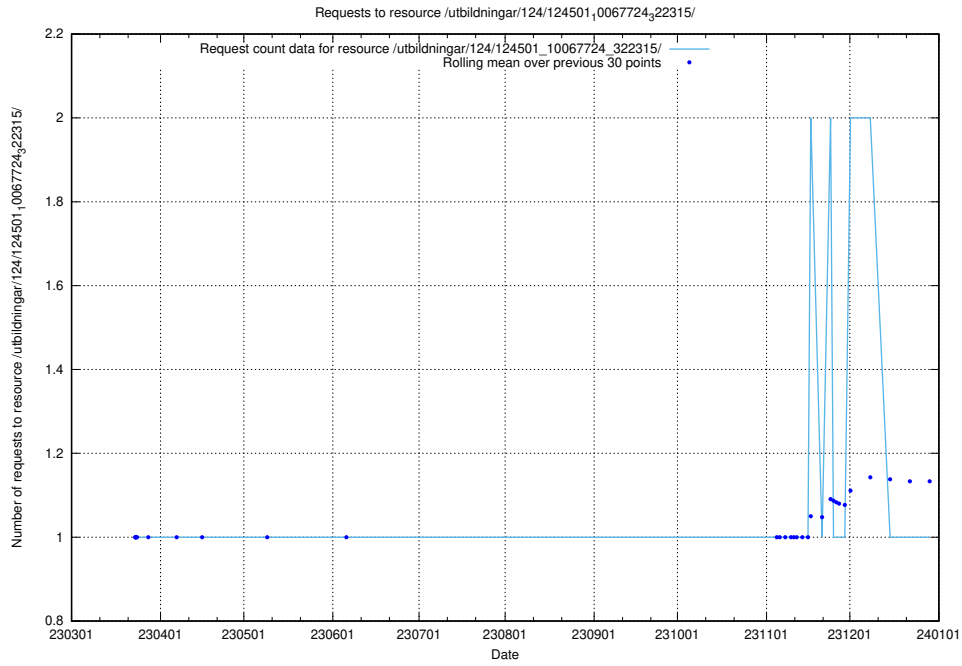

5.2211 Usage of /utbildningar/124/124501_10067724_322315/

Here, we count the number of requests to resource /utbildningar/124/124501_10067724_322315/.