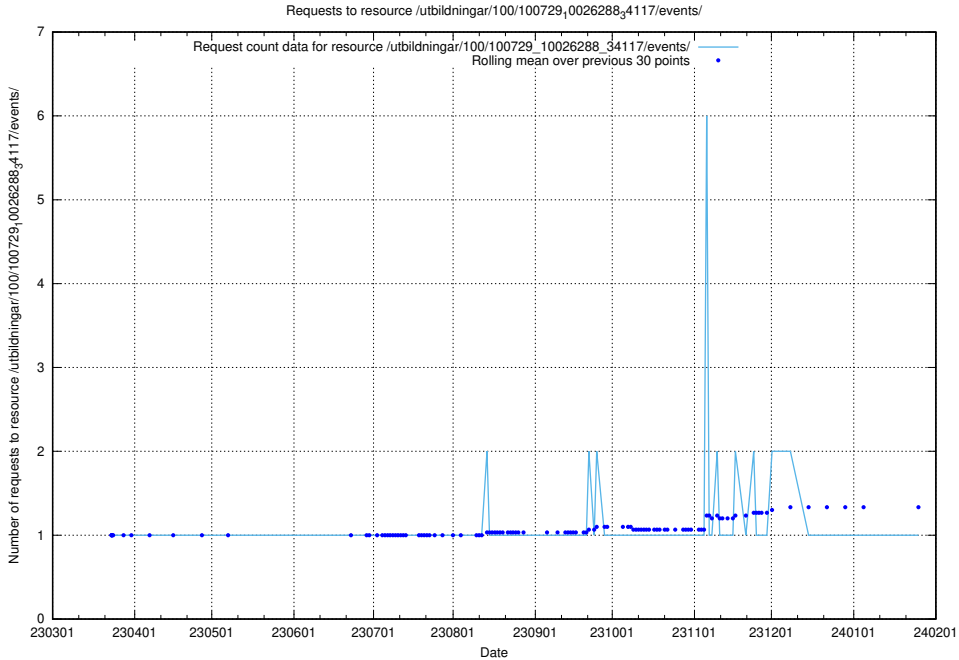

5.5625 Usage of /utbildningar/100/100729_10026288_34117/events/

Here, we count the number of requests to resource /utbildningar/100/100729_10026288_34117/events/.