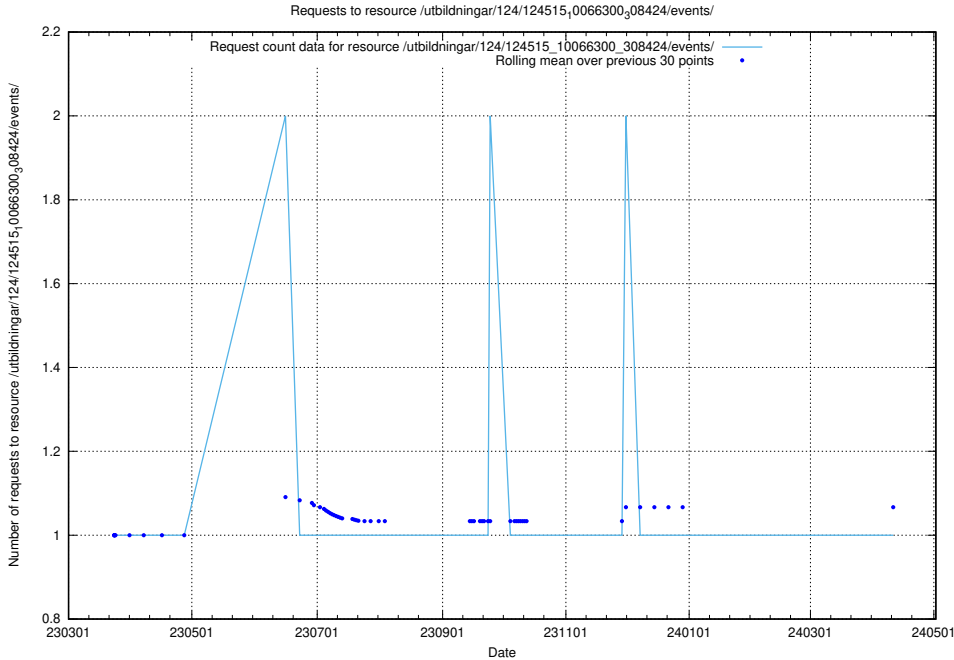

### 5.1473 Usage of /utbildningar/124/124515\_10066300\_308424/events/

Here, we count the number of requests to resource /utbildningar/124/124515\_10066300\_308424/events/