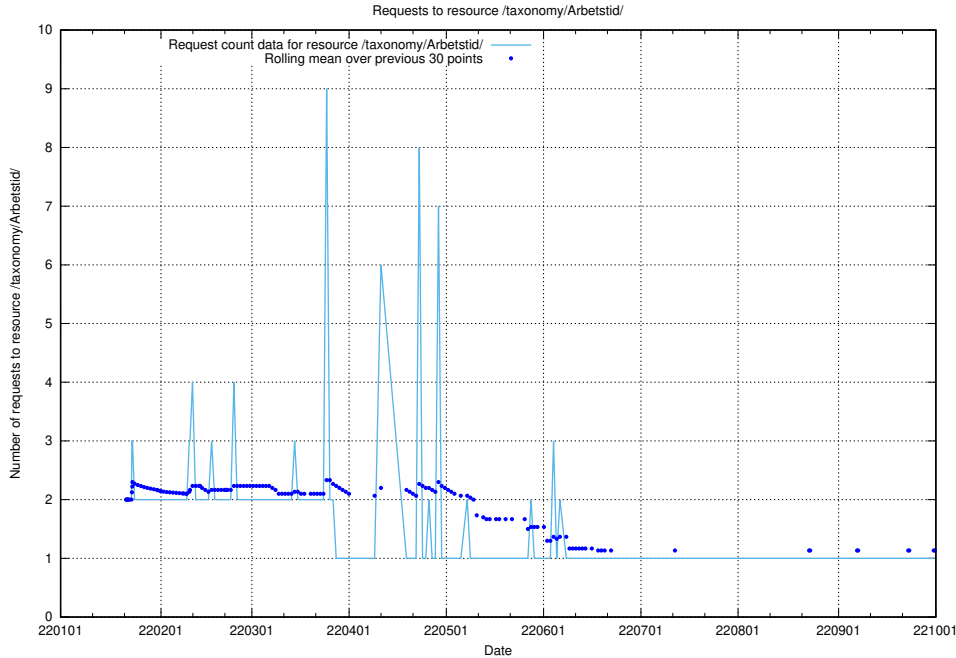

5.1681 Usage of /taxonomy/Arbetstid/

Here, we count the number of requests to resource /taxonomy/Arbetstid/.