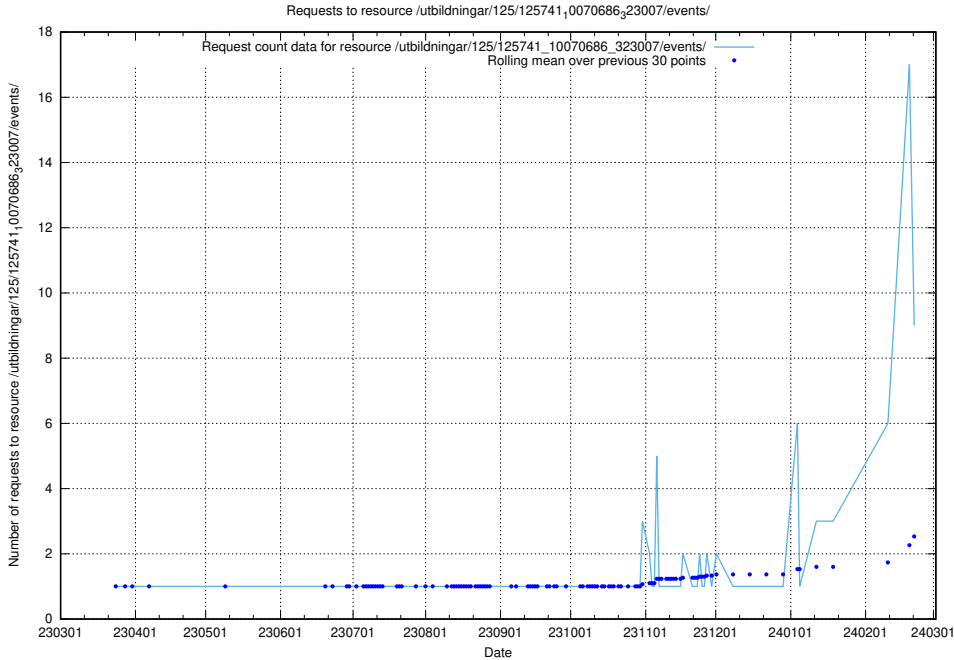

5.39 Usage of /utbildningar/125/125741_10070686_323007/events/

Here, we count the number of requests to resource /utbildningar/125/125741_10070686_323007/events/