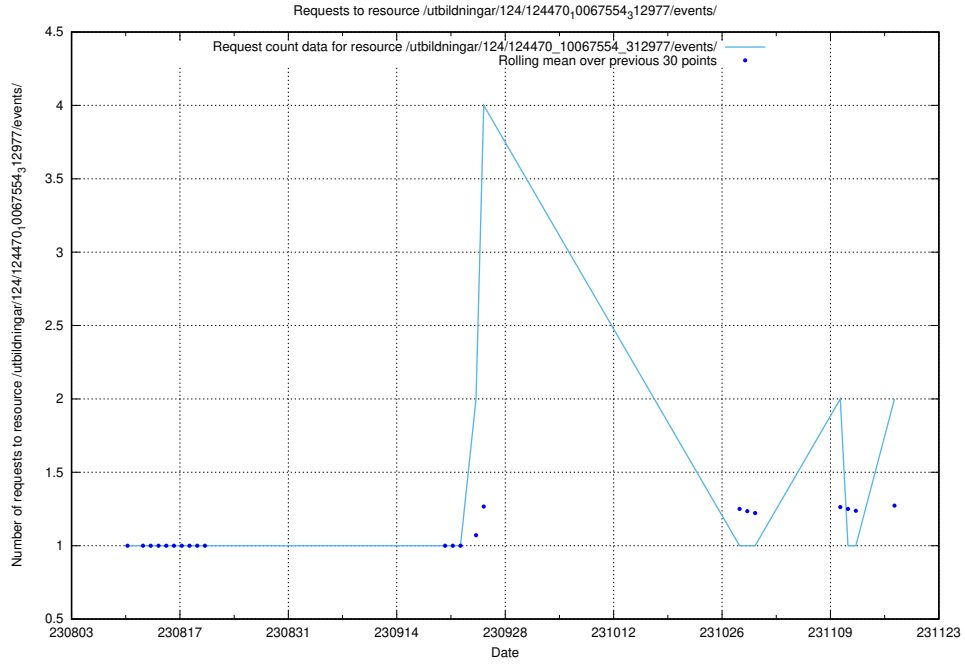

5.734 Usage of /utbildningar/124/124470_10067554_312977/events/

Here, we count the number of requests to resource /utbildningar/124/124470_10067554_312977/events/