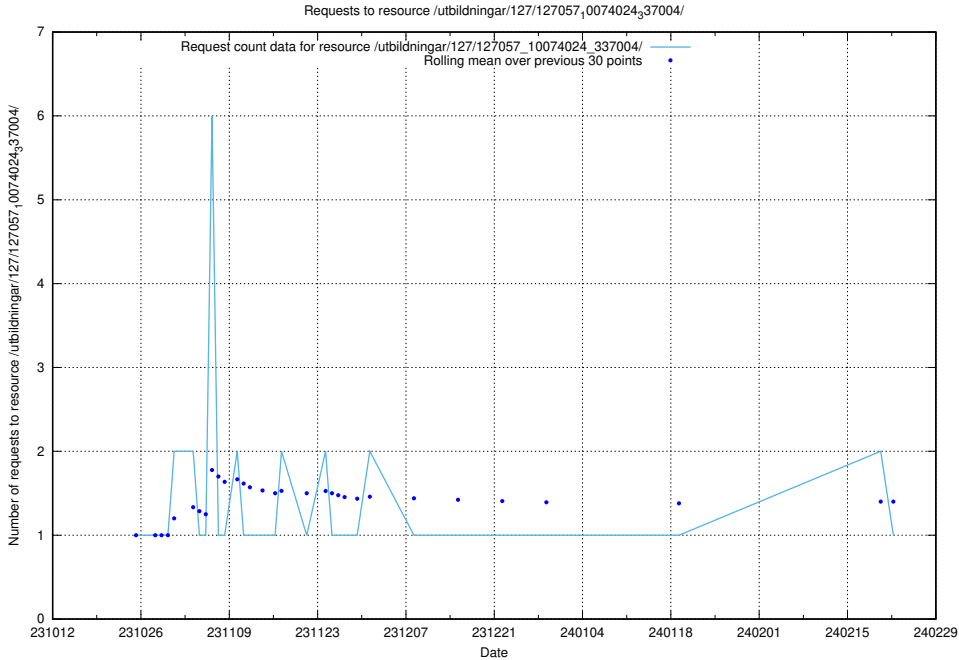

5.4159 Usage of /utbildningar/127/127057_10074024_337004/

Here, we count the number of requests to resource /utbildningar/127/127057_10074024_337004/.