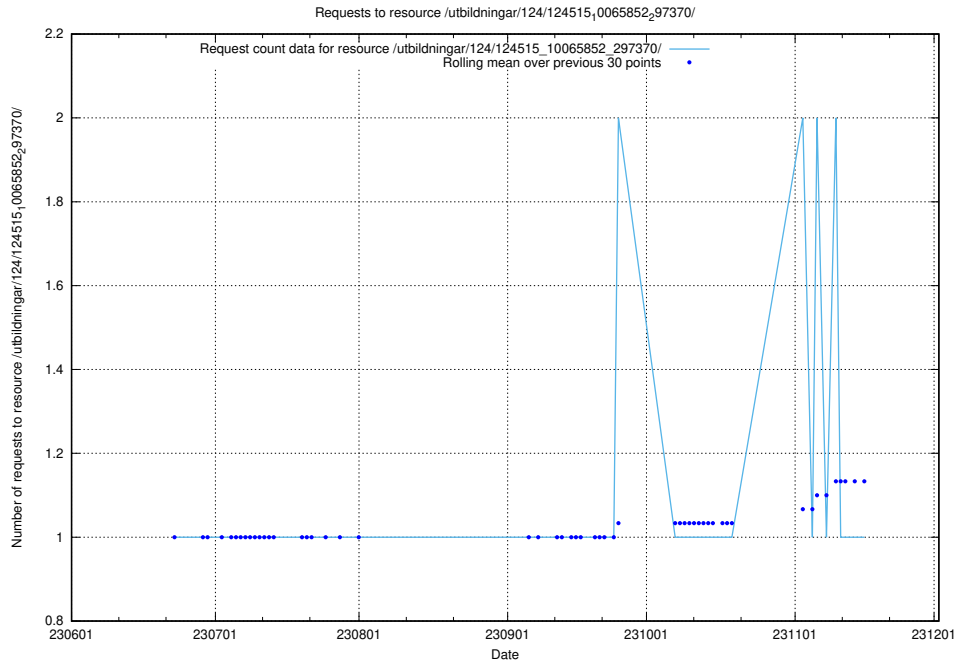

5.5720 Usage of /utbildningar/124/124515_10065852_297370/

Here, we count the number of requests to resource /utbildningar/124/124515_10065852_297370/.