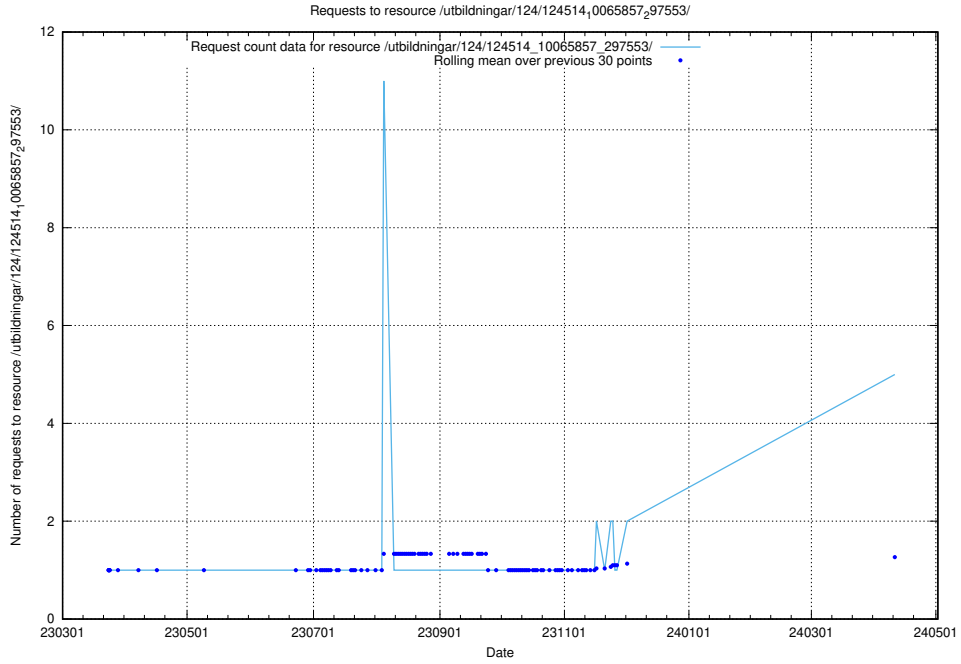

5.126 Usage of /utbildningar/124/124514_10065857_297553/

Here, we count the number of requests to resource /utbildningar/124/124514_10065857_297553/.