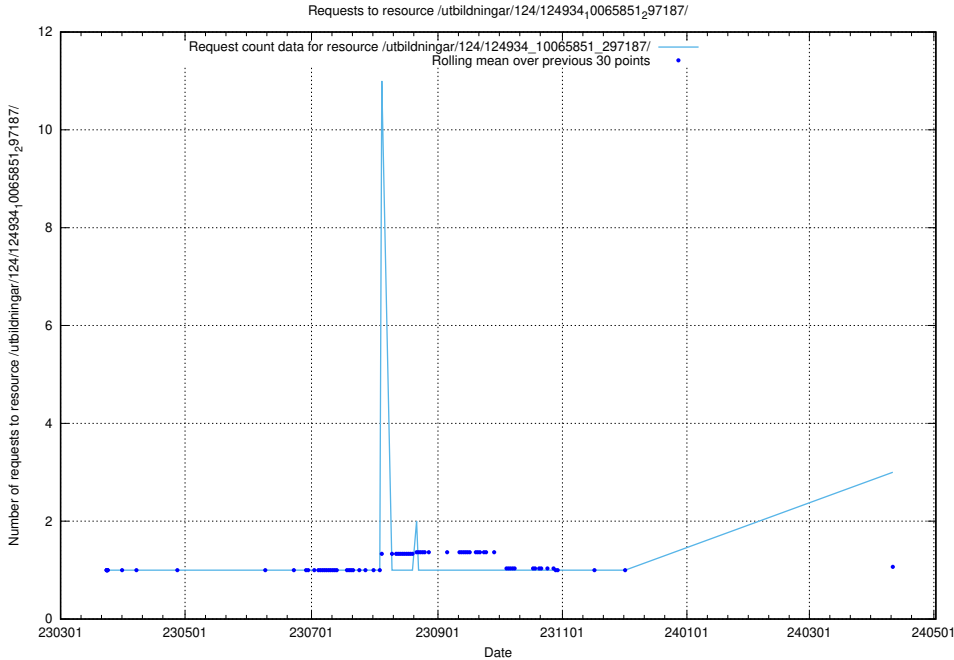

5.258 Usage of /utbildningar/124/124934_10065851_297187/

Here, we count the number of requests to resource /utbildningar/124/124934_10065851_297187/.