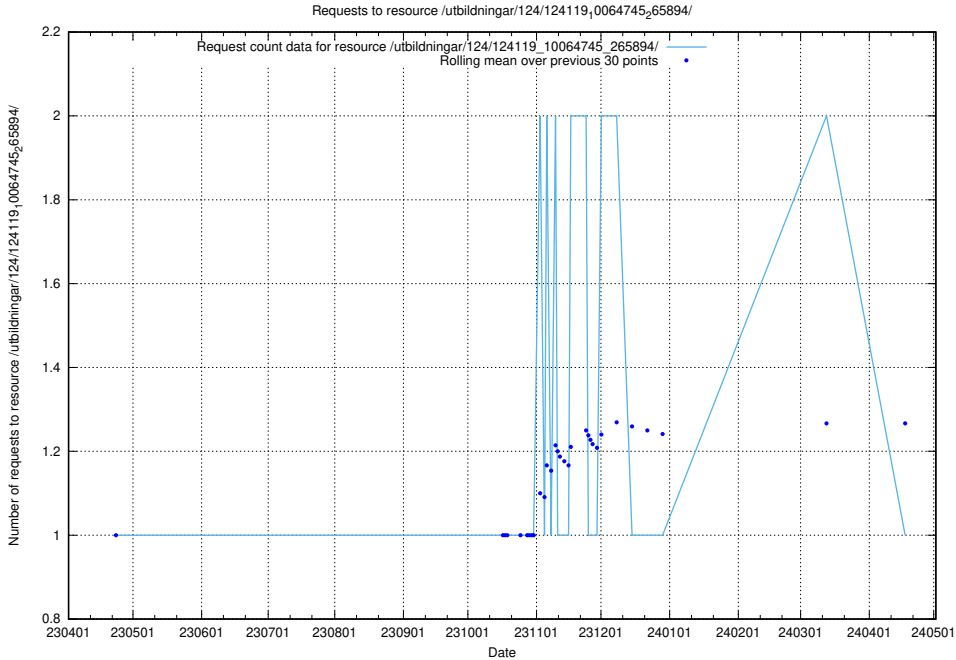

5.5995 Usage of /utbildningar/124/124119_10064745_265894/

Here, we count the number of requests to resource /utbildningar/124/124119_10064745_265894/.