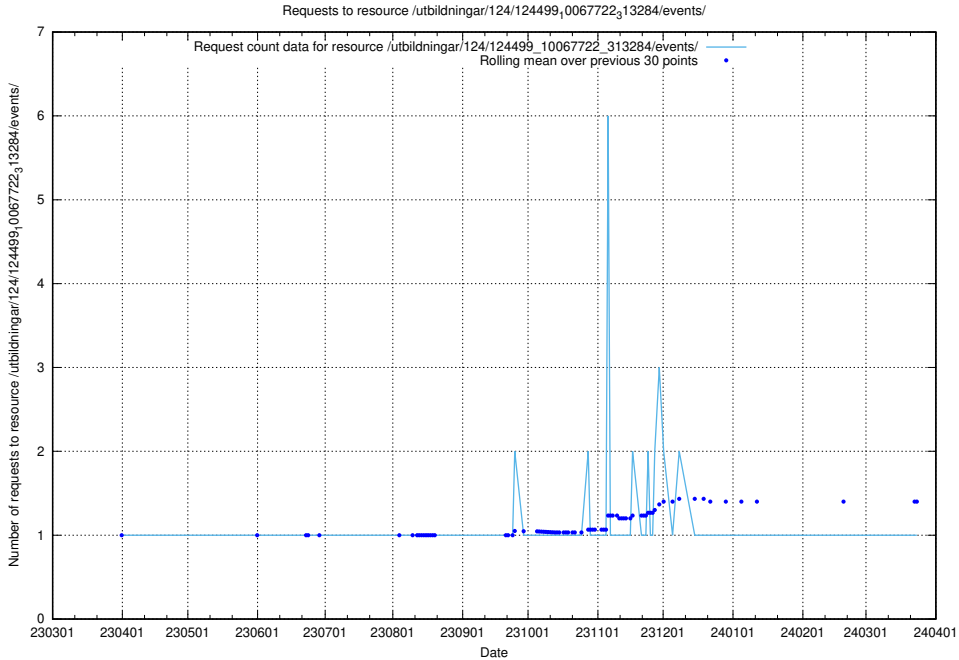

5.6015 Usage of /utbildningar/124/124499_10067722_313284/events/

Here, we count the number of requests to resource /utbildningar/124/124499_10067722_313284/events/