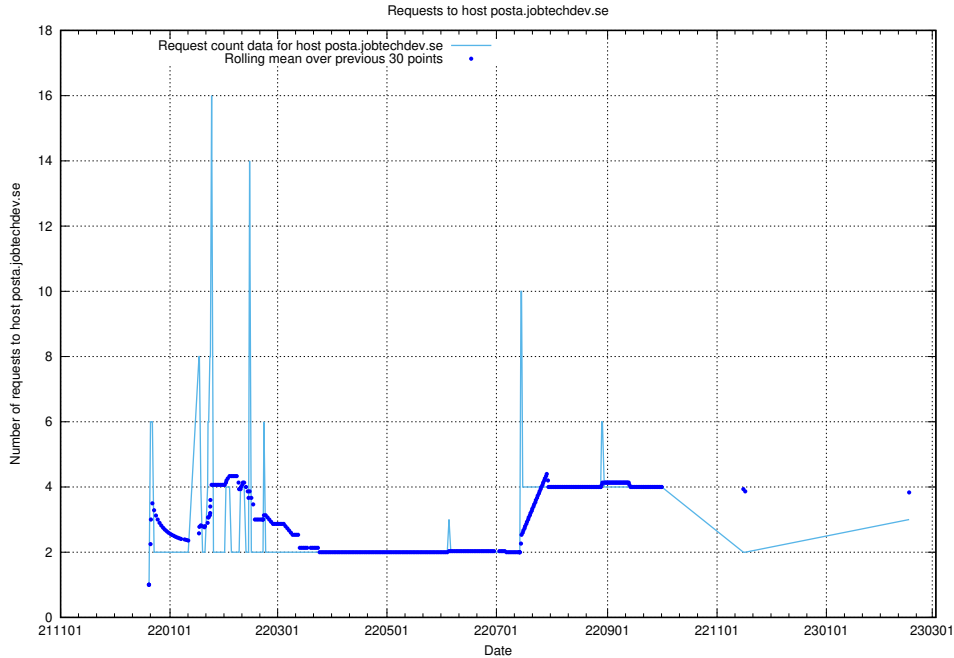

7.193 Usage of posta.jobtechdev.se

Here, we count the number of requests to host posta.jobtechdev.se.