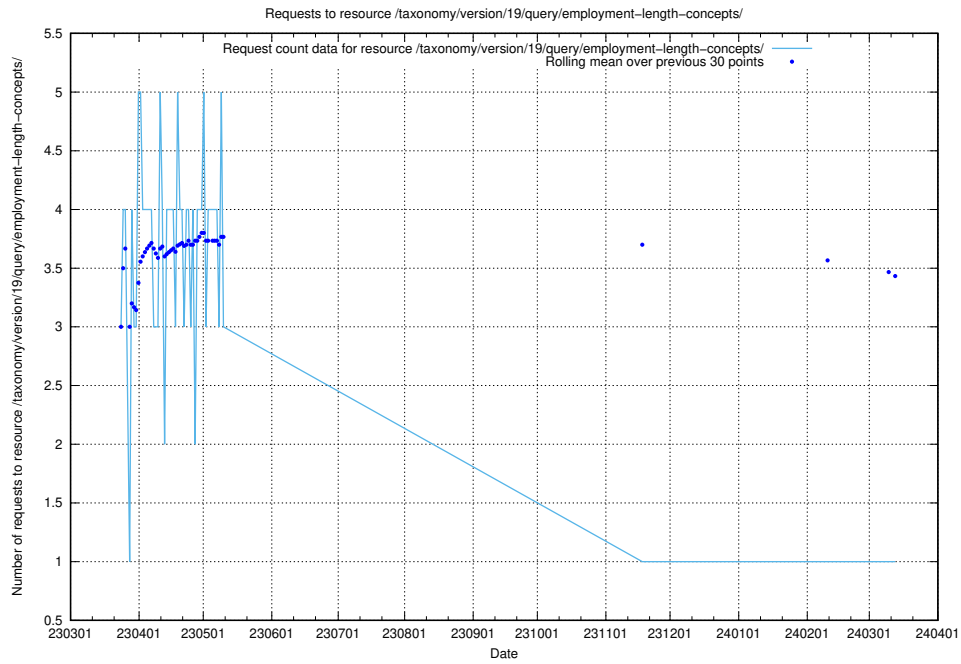

5.6121 Usage of /taxonomy/version/19/query/employment-length-concepts/

Here, we count the number of requests to resource /taxonomy/version/19/query/employment-length-concepts/.