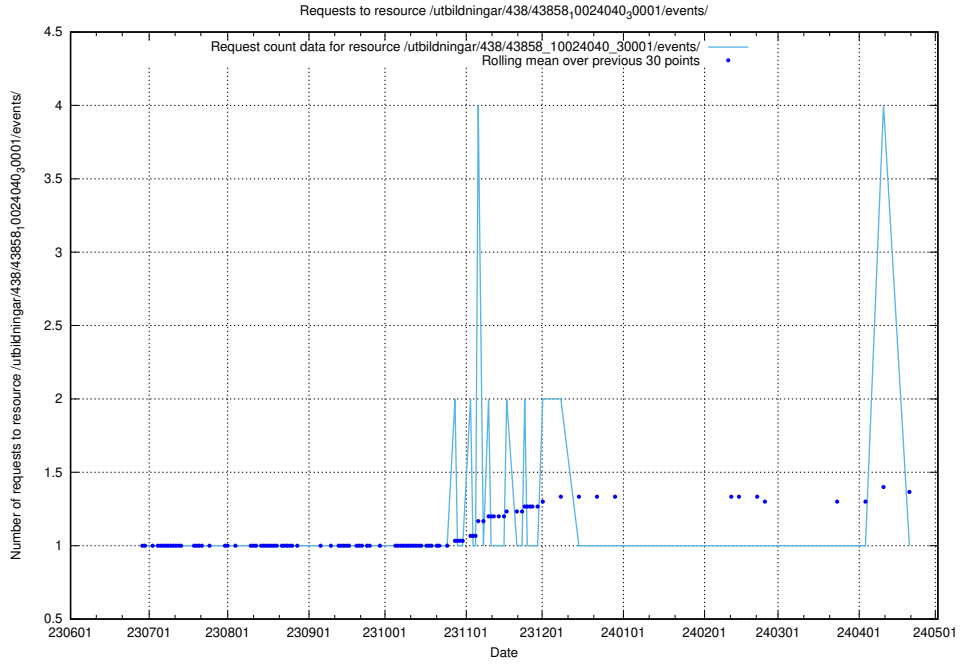

5.5370 Usage of /utbildningar/438/43858_10024040_30001/events/

Here, we count the number of requests to resource /utbildningar/438/43858_10024040_30001/events/.