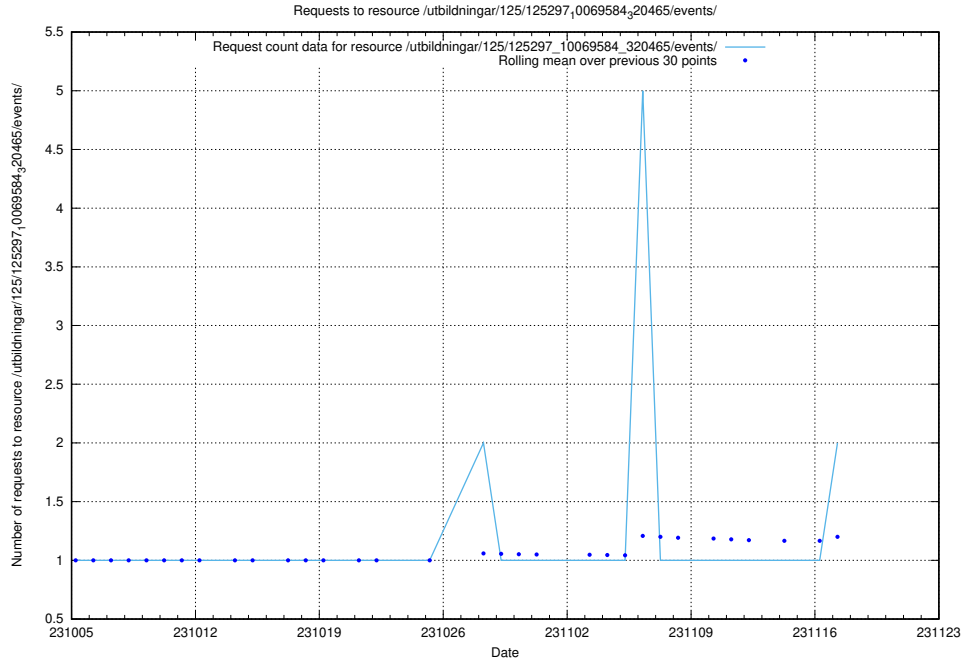

### 5.687 Usage of /utbildningar/125/125297\_10069584\_320465/events/

Here, we count the number of requests to resource /utbildningar/125/125297\_10069584\_320465/events/