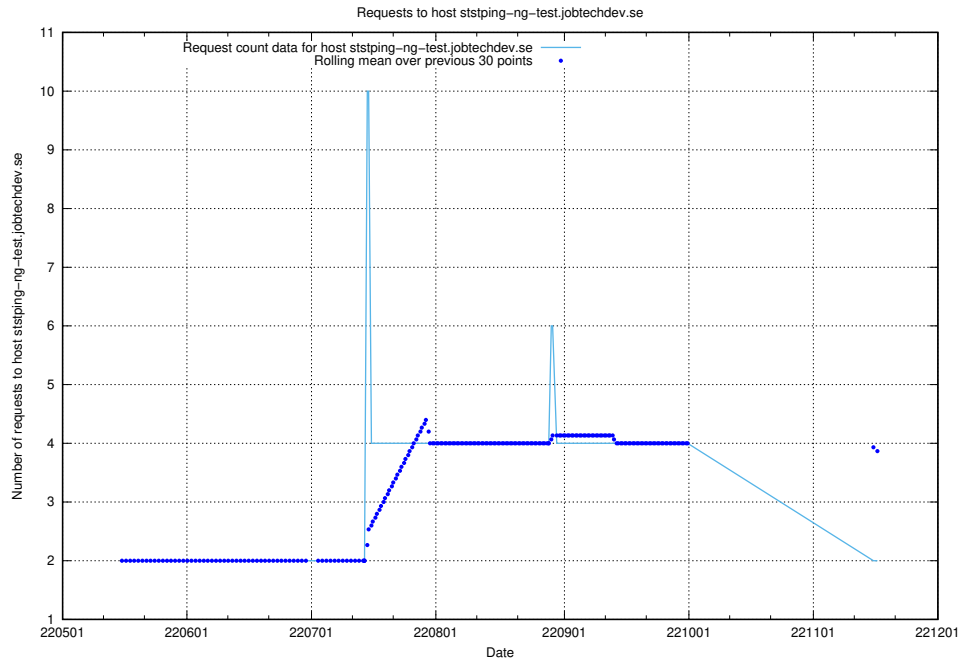

7.422 Usage of ststping-ng-test.jobtechdev.se

Here, we count the number of requests to host ststping-ng-test.jobtechdev.se.