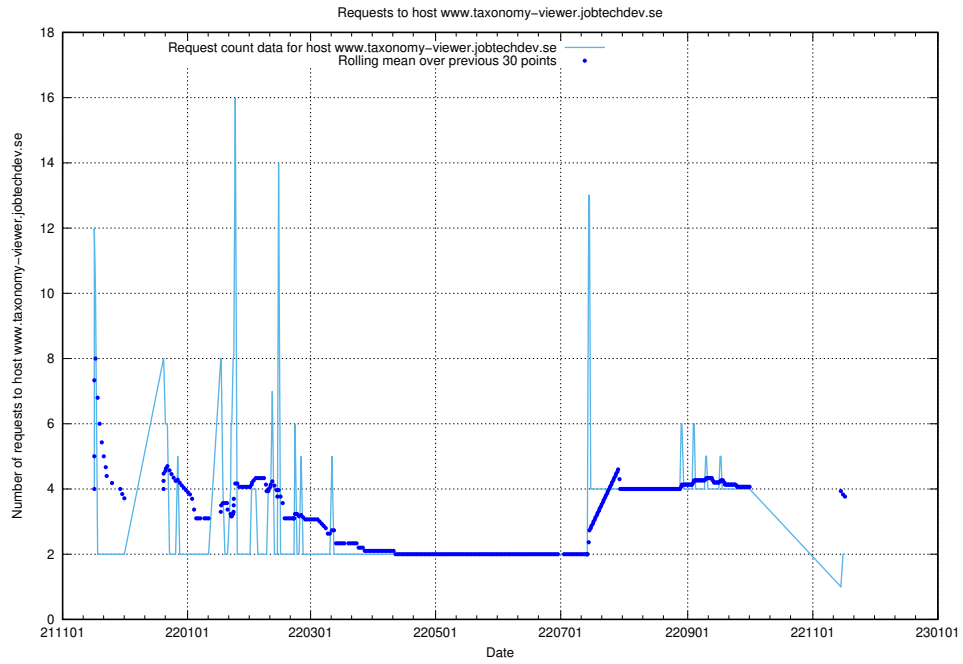

7.498 Usage of www.taxonomy-viewer.jobtechdev.se

Here, we count the number of requests to host www.taxonomy-viewer.jobtechdev.se.