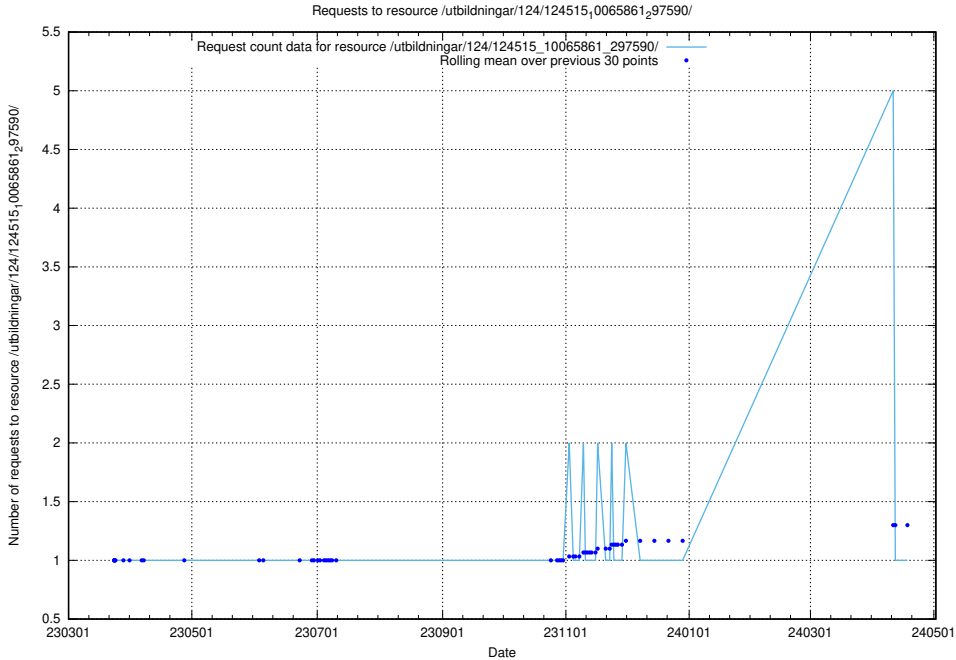

5.1689 Usage of /utbildningar/124/124515_10065861_297590/

Here, we count the number of requests to resource /utbildningar/124/124515_10065861_297590/.