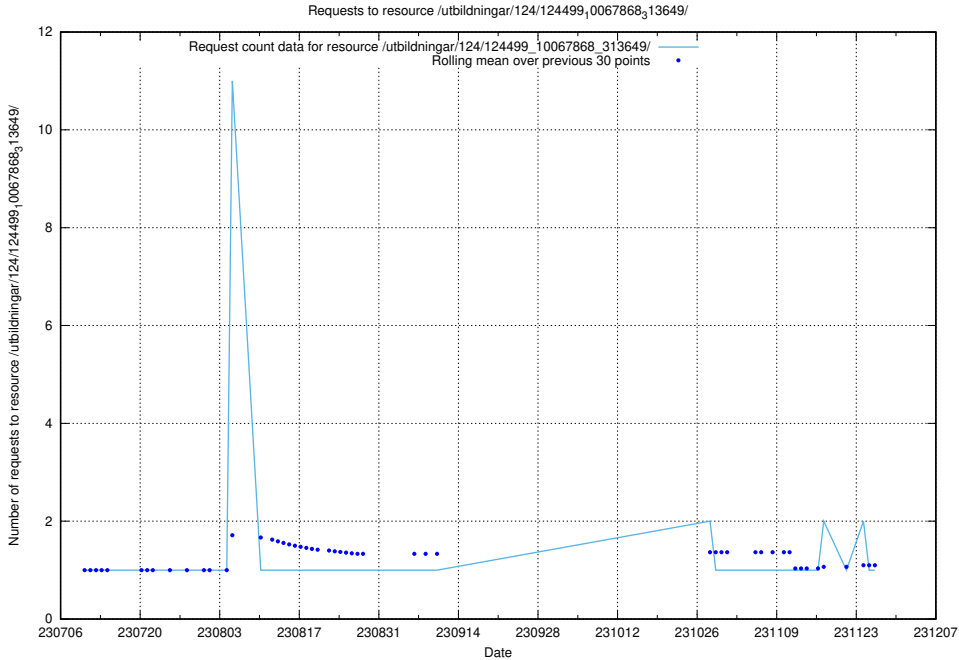

5.5069 Usage of /utbildningar/124/124499_10067868_313649/

Here, we count the number of requests to resource /utbildningar/124/124499_10067868_313649/.