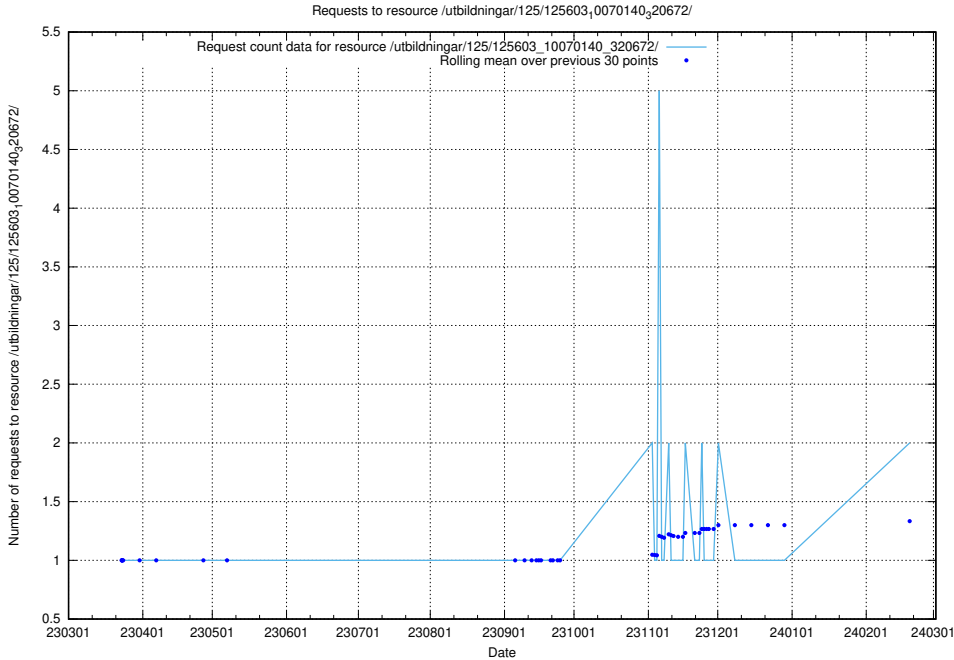

5.443 Usage of /utbildningar/125/125603_10070140_320672/

Here, we count the number of requests to resource /utbildningar/125/125603_10070140_320672/.