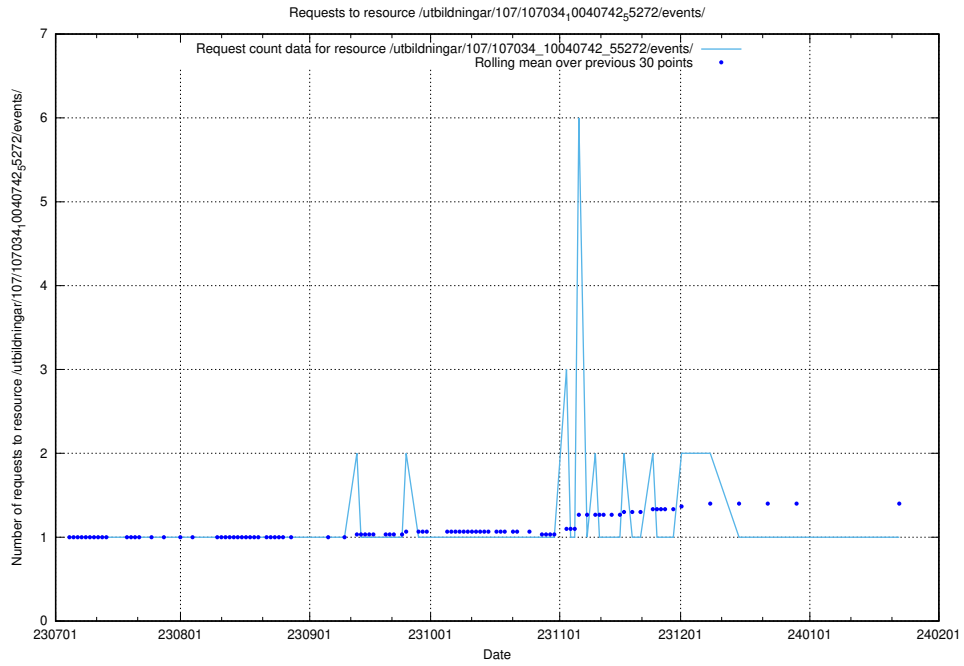

### 5.5306 Usage of /utbildningar/107/107034\_10040742\_55272/events/

Here, we count the number of requests to resource /utbildningar/107/107034\_10040742\_55272/events/.