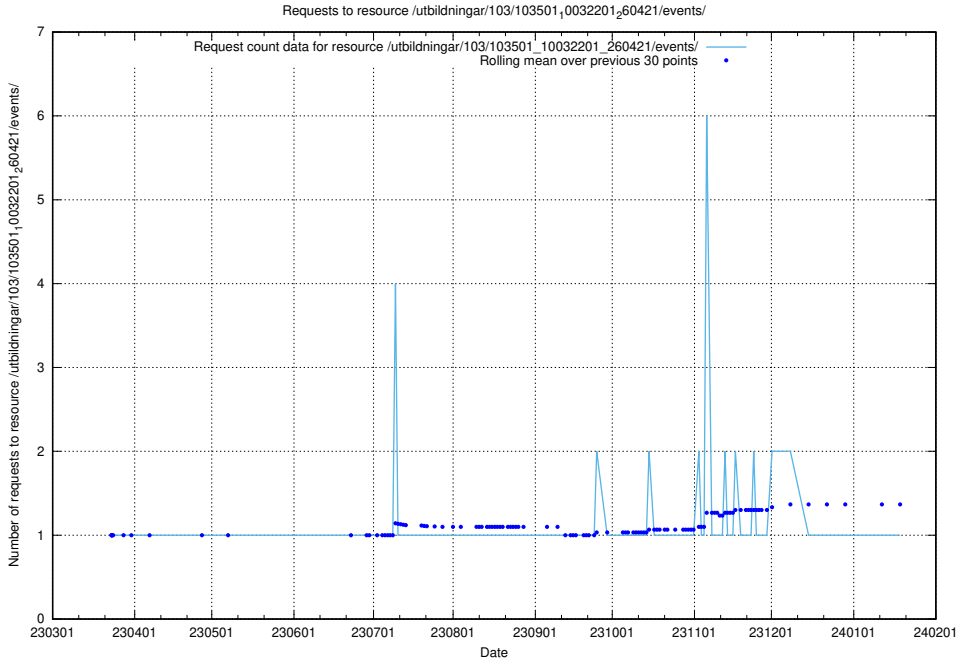

5.5415 Usage of /utbildningar/103/103501_10032201_260421/events/

Here, we count the number of requests to resource /utbildningar/103/103501_10032201_260421/events/