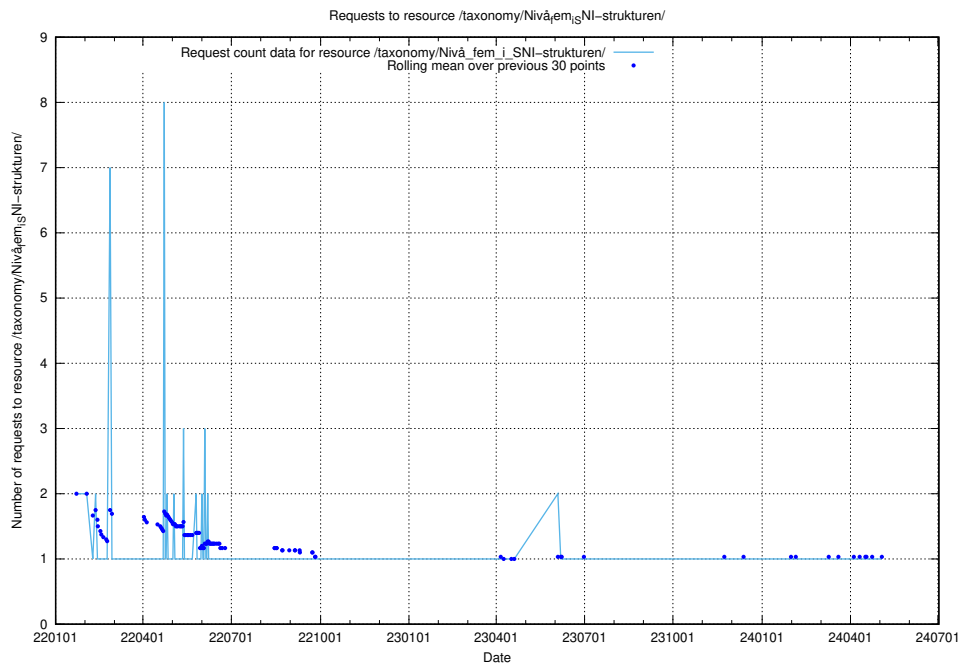

5.4438 Usage of /taxonomy/Nivå_fem_i_SNI-strukturen/

Here, we count the number of requests to resource /taxonomy/Nivå_fem_i_SNI-strukturen/.