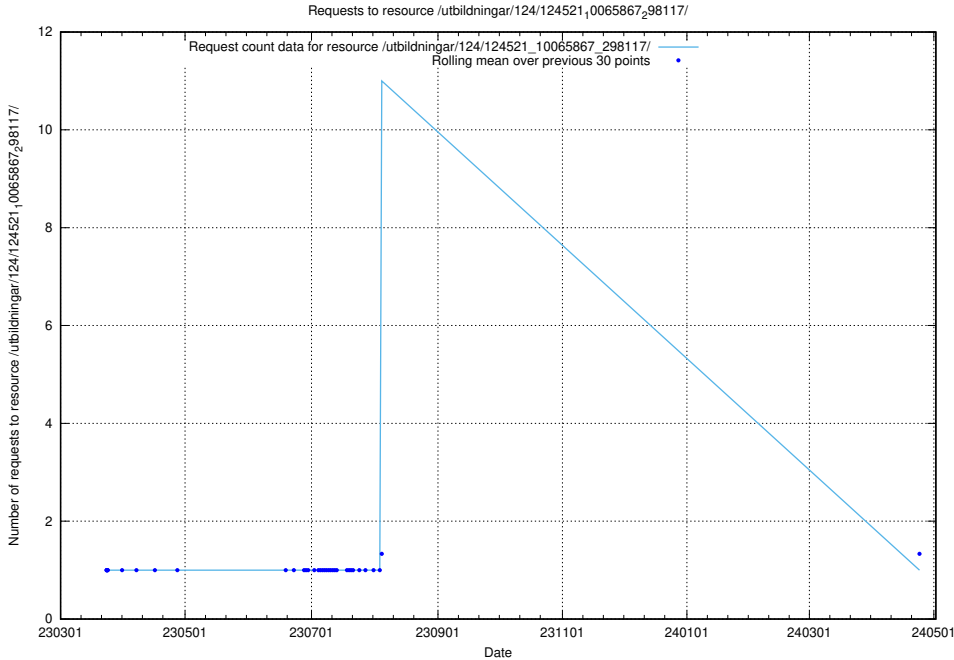

5.1182 Usage of /utbildningar/124/124521_10065867_298117/

Here, we count the number of requests to resource /utbildningar/124/124521_10065867_298117/.