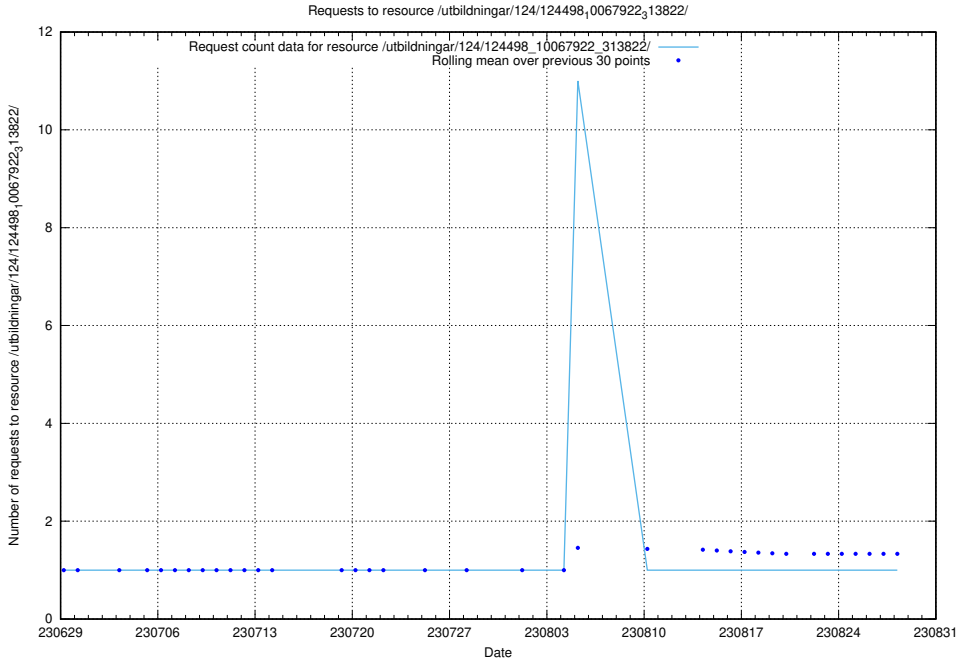

5.5459 Usage of /utbildningar/124/124498_10067922_313822/

Here, we count the number of requests to resource /utbildningar/124/124498_10067922_313822/.