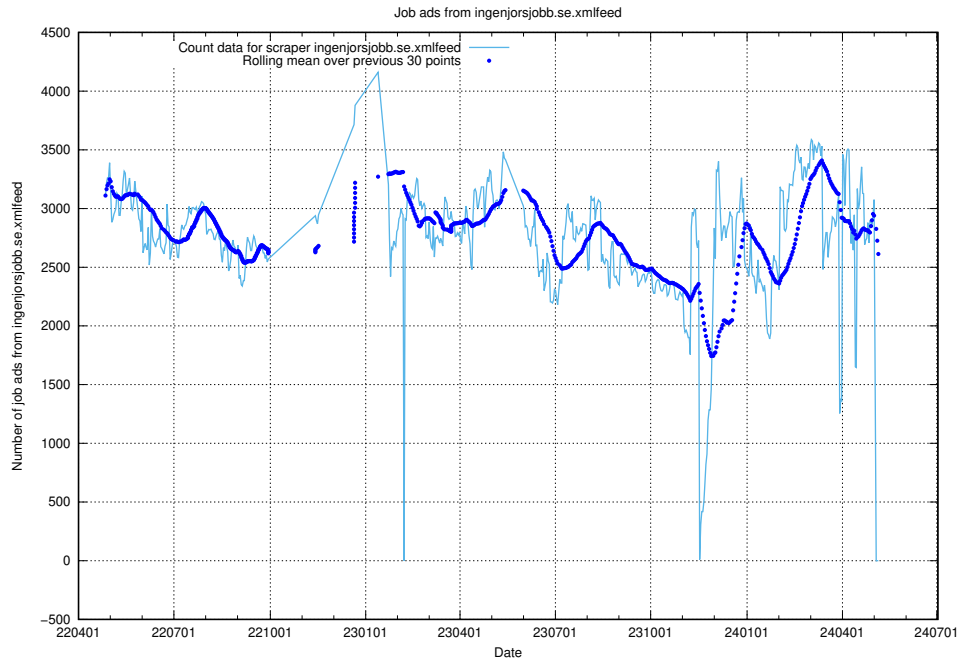

13.12 Number of ads by scraper ingenjorsjobb.se.xmlfeed

Here, we count the number of job ads scraped from ingenjorsjobb.se.xmlfeed.