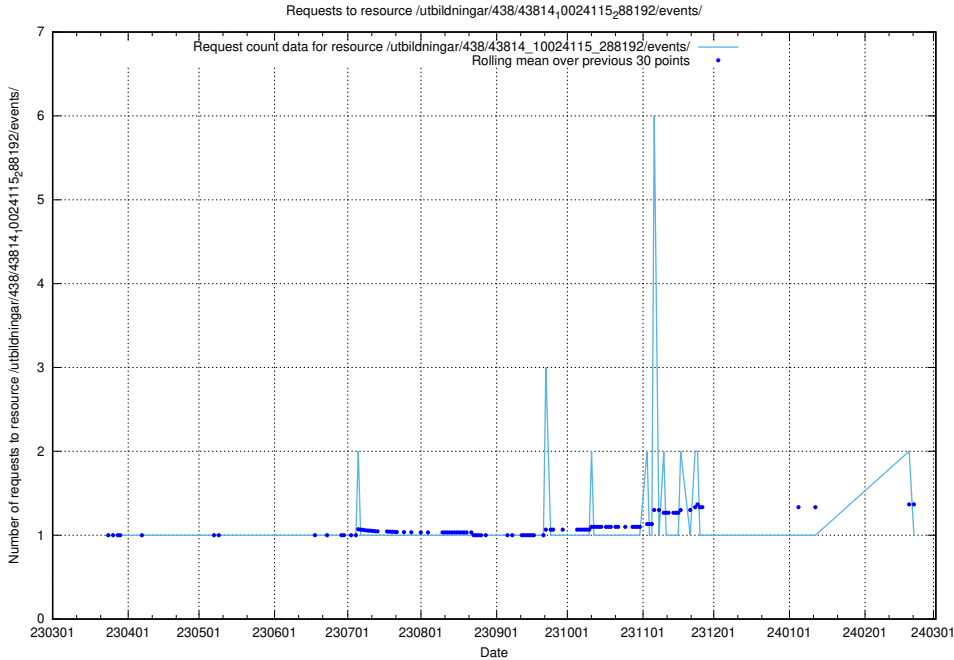

5.6145 Usage of /utbildningar/438/43814_10024115_288192/events/

Here, we count the number of requests to resource /utbildningar/438/43814_10024115_288192/events/.