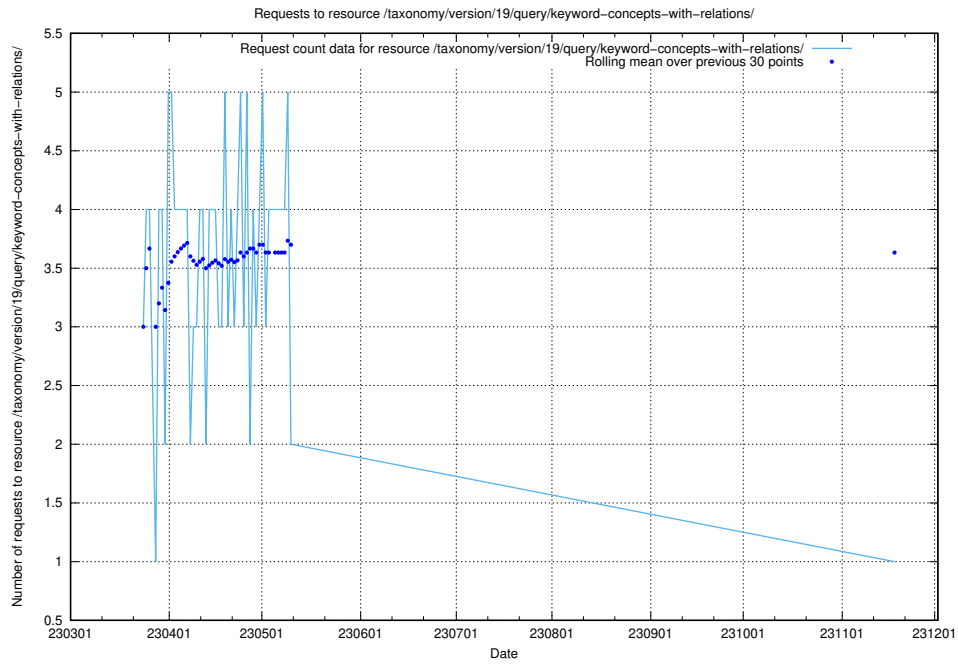

5.6117 Usage of /taxonomy/version/19/query/keyword-concepts-with-relations/

Here, we count the number of requests to resource /taxonomy/version/19/query/keyword-concepts-with-relations/.