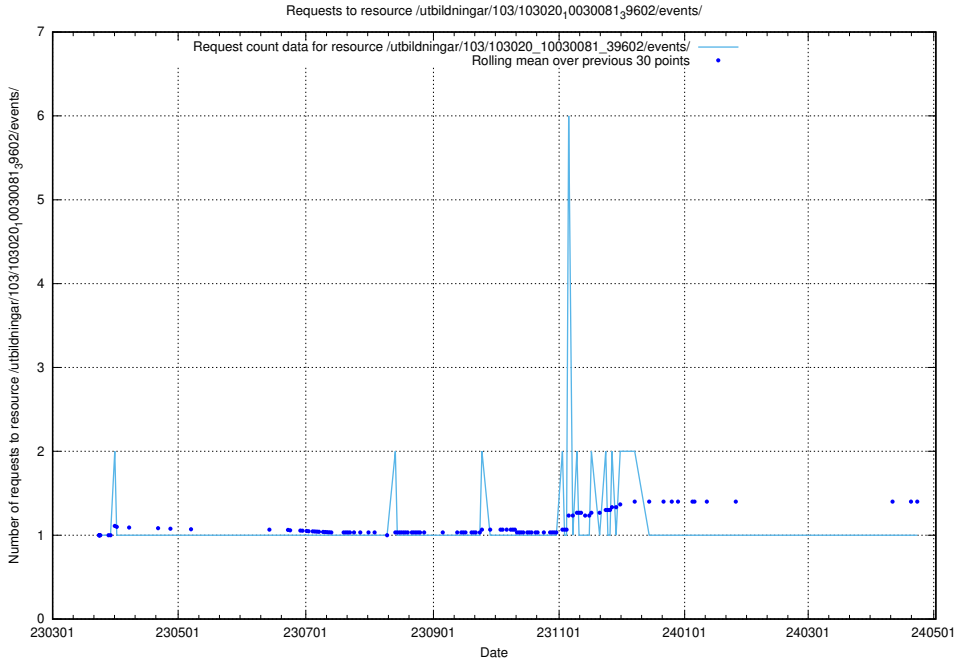

5.5453 Usage of /utbildningar/103/103020_10030081_39602/events/

Here, we count the number of requests to resource /utbildningar/103/103020_10030081_39602/events/.