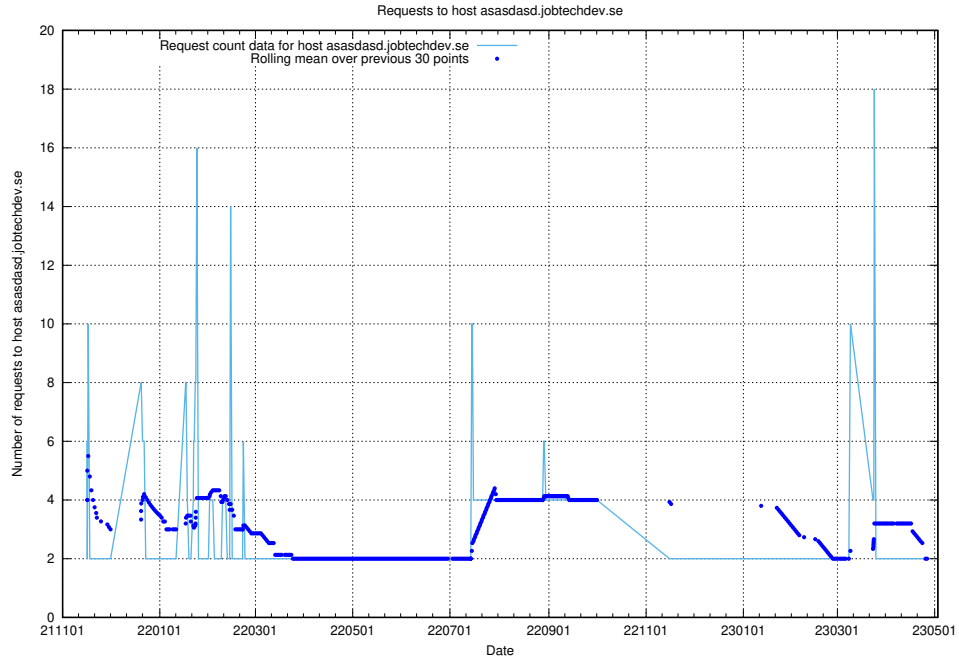

7.535 Usage of `asasdasd.jobtechdev.se`

Here, we count the number of requests to host `asasdasd.jobtechdev.se`.