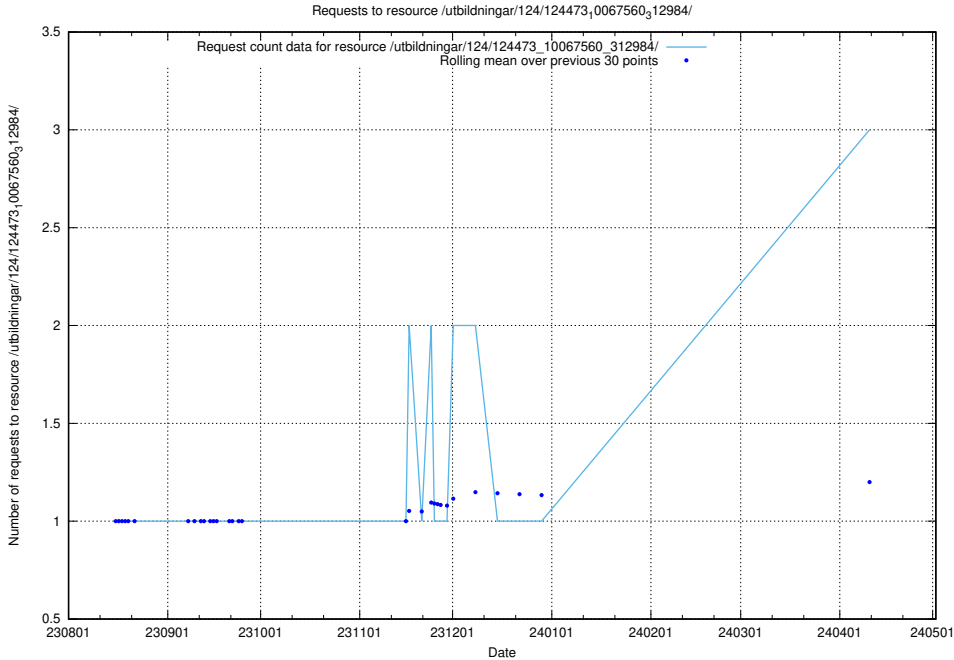

5.345 Usage of /utbildningar/124/124473_10067560_312984/

Here, we count the number of requests to resource /utbildningar/124/124473_10067560_312984/.