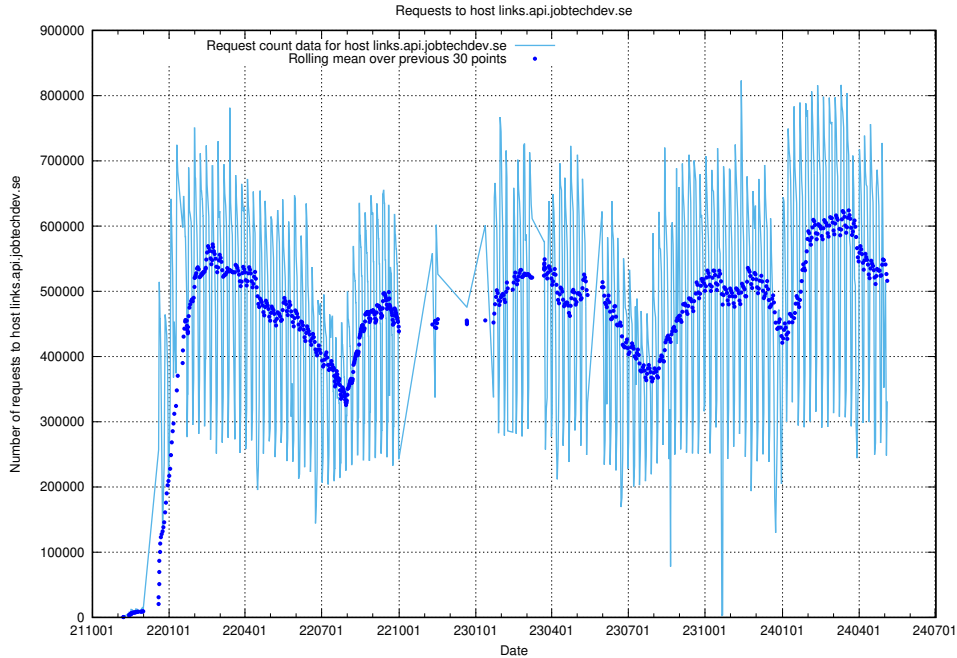

7.2 Usage of links.api.jobtechdev.se

Here, we count the number of requests to host links.api.jobtechdev.se.