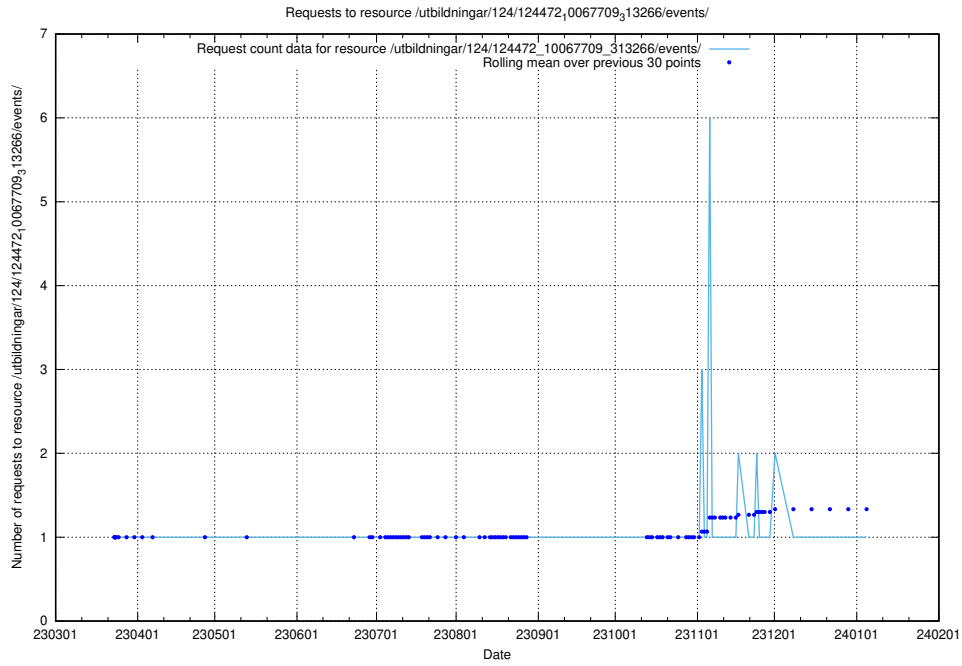

5.2988 Usage of /utbildningar/124/124472_10067709_313266/events/

Here, we count the number of requests to resource /utbildningar/124/124472_10067709_313266/events/