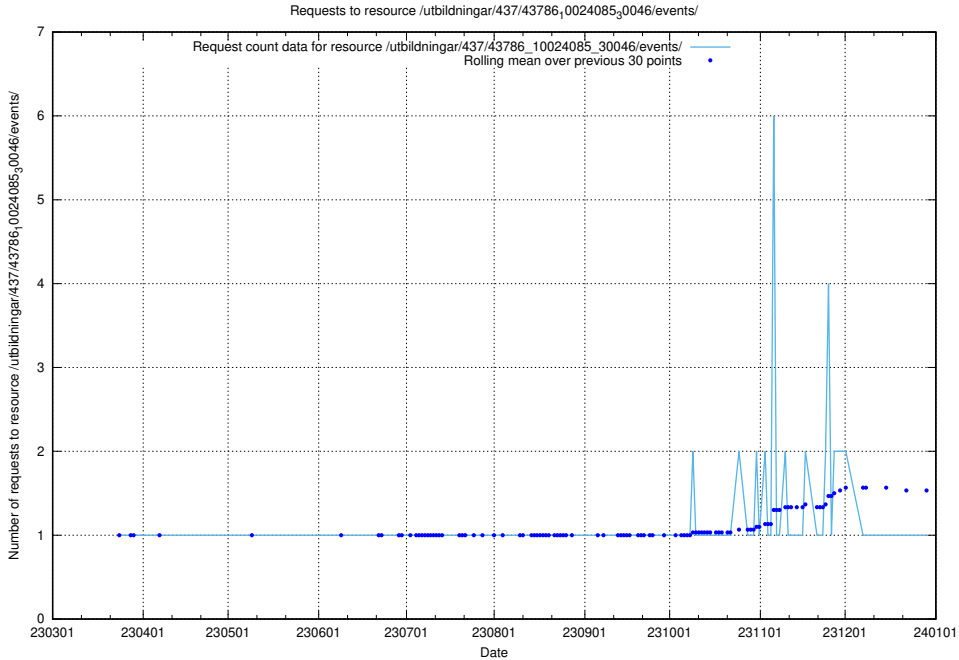

5.6158 Usage of /utbildningar/437/43786_10024085_30046/events/

Here, we count the number of requests to resource /utbildningar/437/43786_10024085_30046/events/.