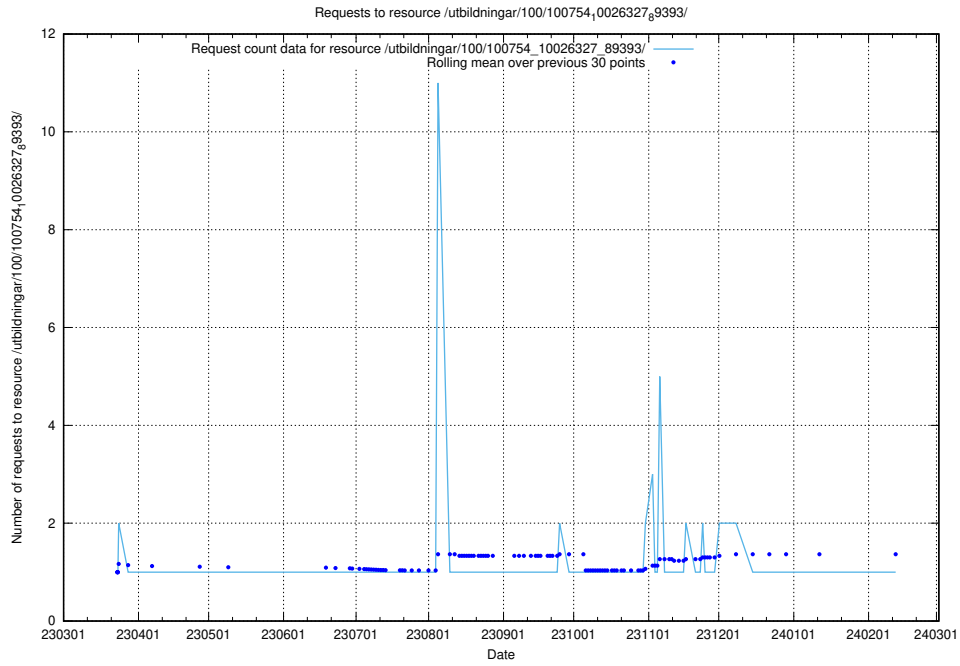

5.5516 Usage of /utbildningar/100/100754_10026327_89393/

Here, we count the number of requests to resource /utbildningar/100/100754_10026327_89393/.