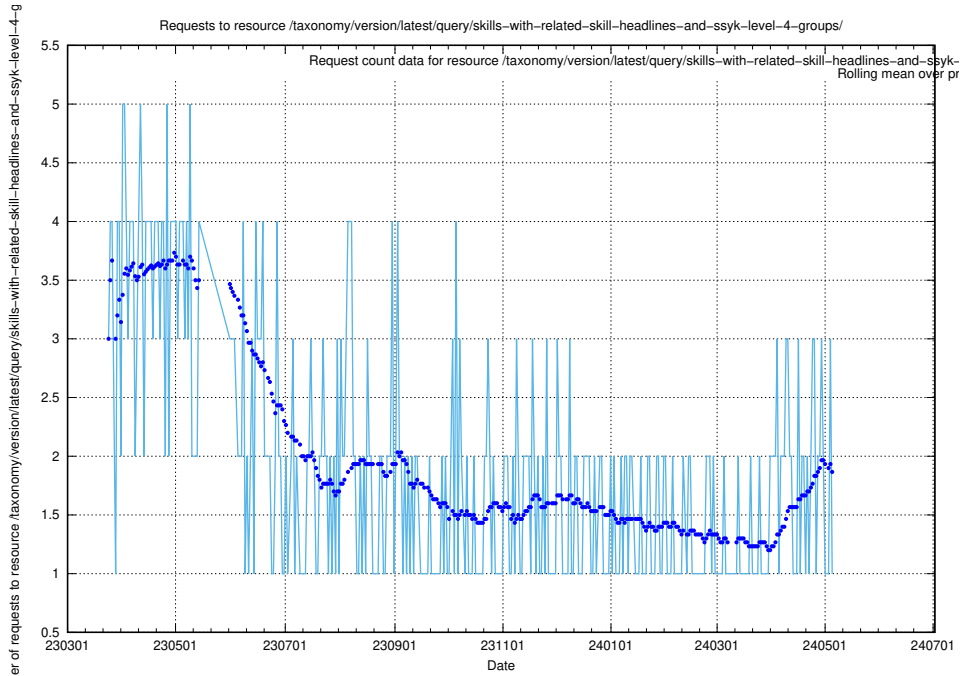

5.6068 Usage of /taxonomy/version/latest/query/skills-with-related-skill-headlines-and-ssyk-level-4-groups/

Here, we count the number of requests to resource /taxonomy/version/latest/query/skills-with-related-skill-headlines-and-ssyk-level-4-groups/.