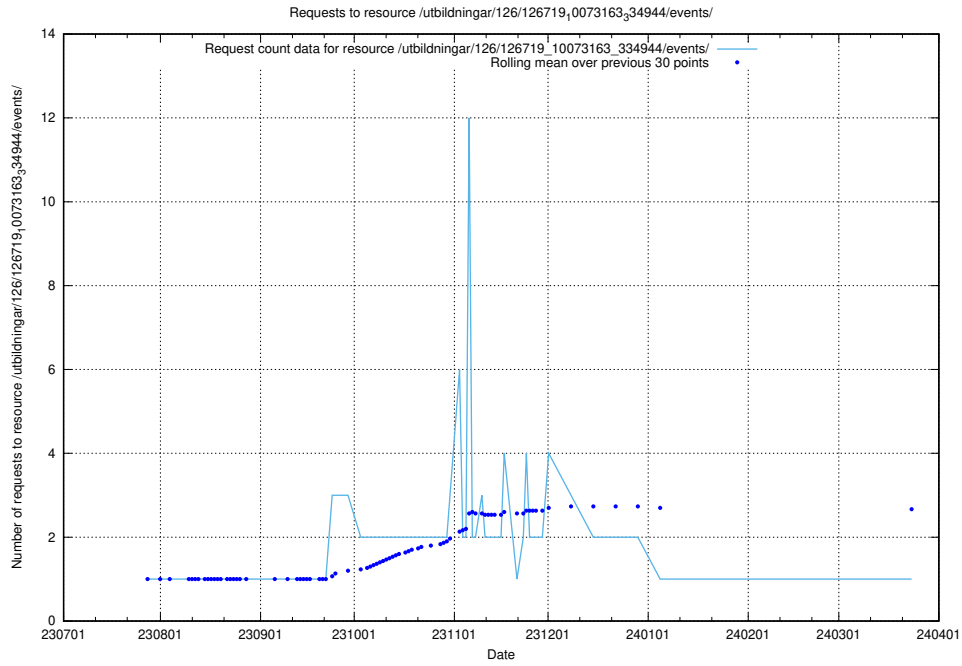

5.4845 Usage of /utbildningar/126/126719_10073163_334944/events/

Here, we count the number of requests to resource /utbildningar/126/126719_10073163_334944/events/