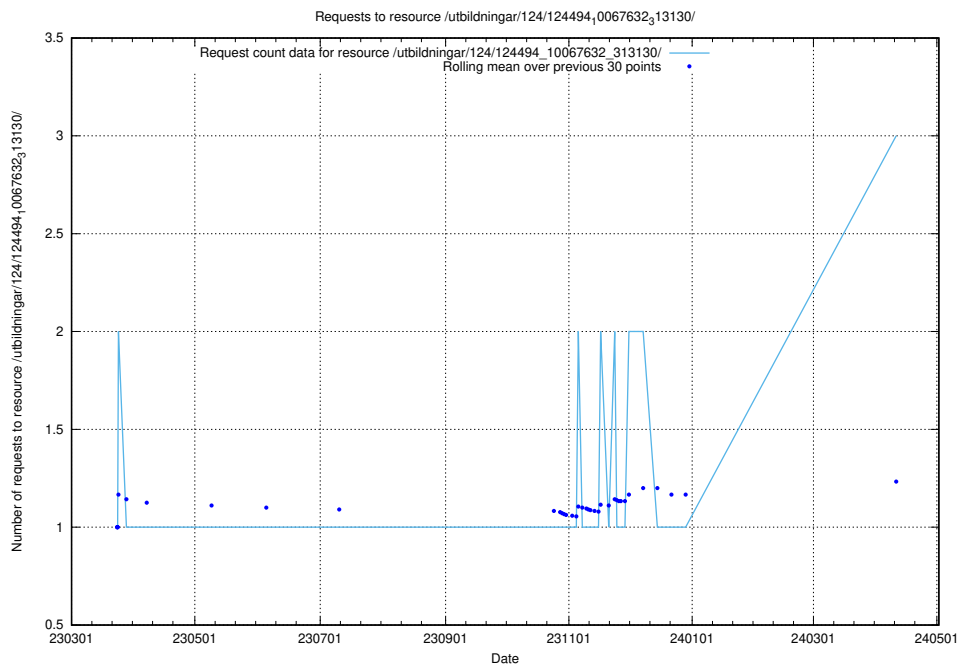

5.299 Usage of /utbildningar/124/124494_10067632_313130/

Here, we count the number of requests to resource /utbildningar/124/124494_10067632_313130/.