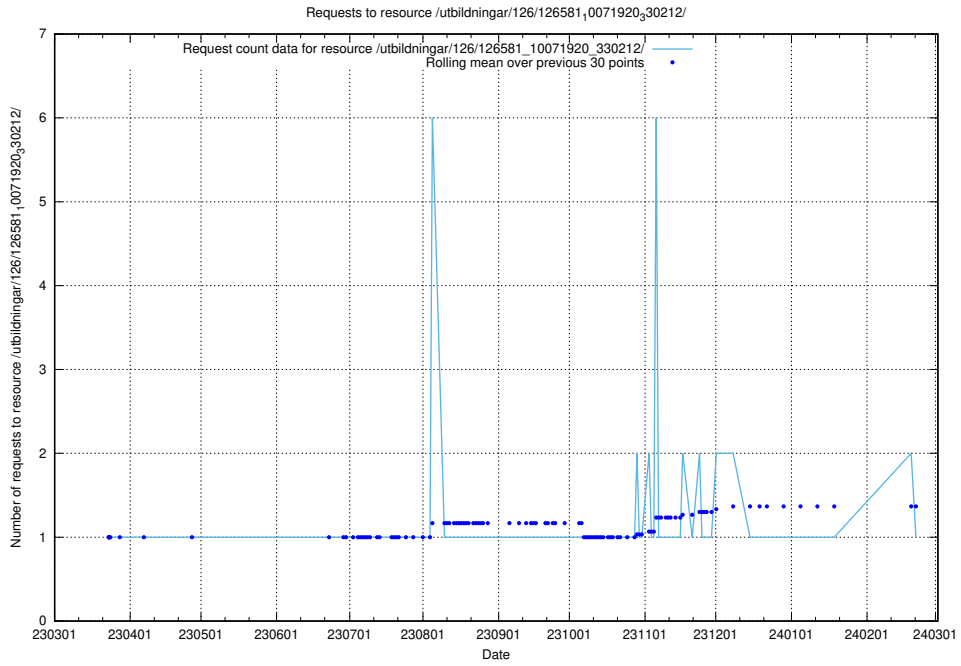

5.6375 Usage of /utbildningar/126/126581_10071920_330212/

Here, we count the number of requests to resource /utbildningar/126/126581_10071920_330212/.