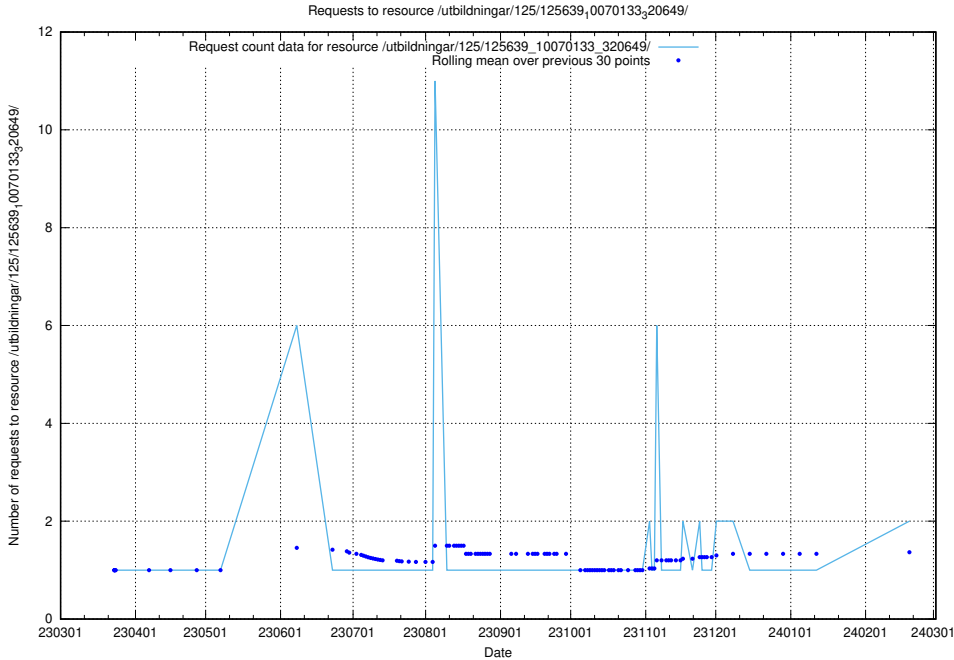

5.440 Usage of /utbildningar/125/125639_10070133_320649/

Here, we count the number of requests to resource /utbildningar/125/125639_10070133_320649/.