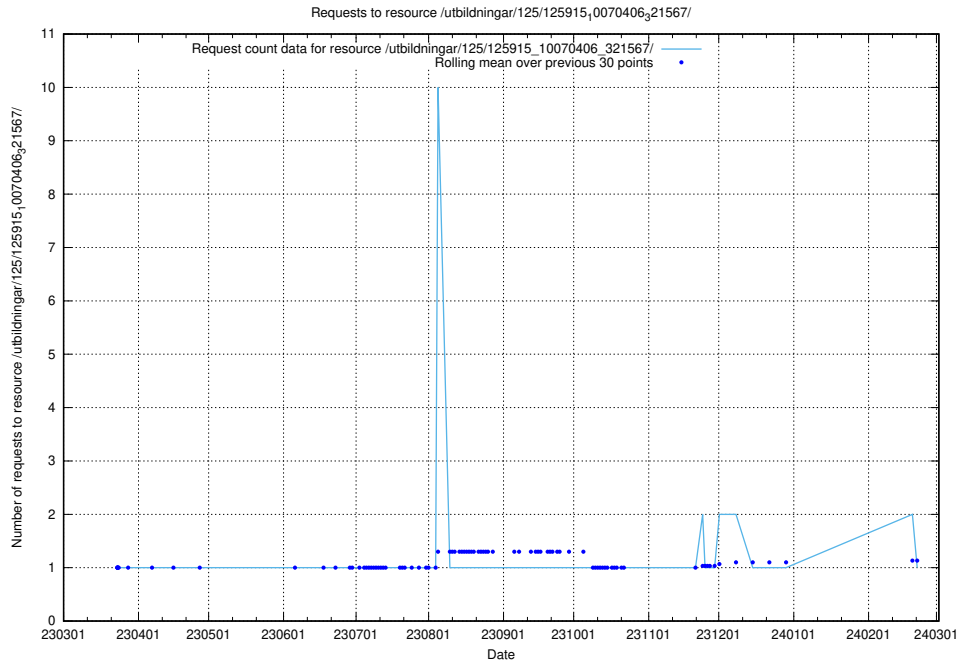

5.6418 Usage of /utbildningar/125/125915_10070406_321567/

Here, we count the number of requests to resource /utbildningar/125/125915_10070406_321567/.