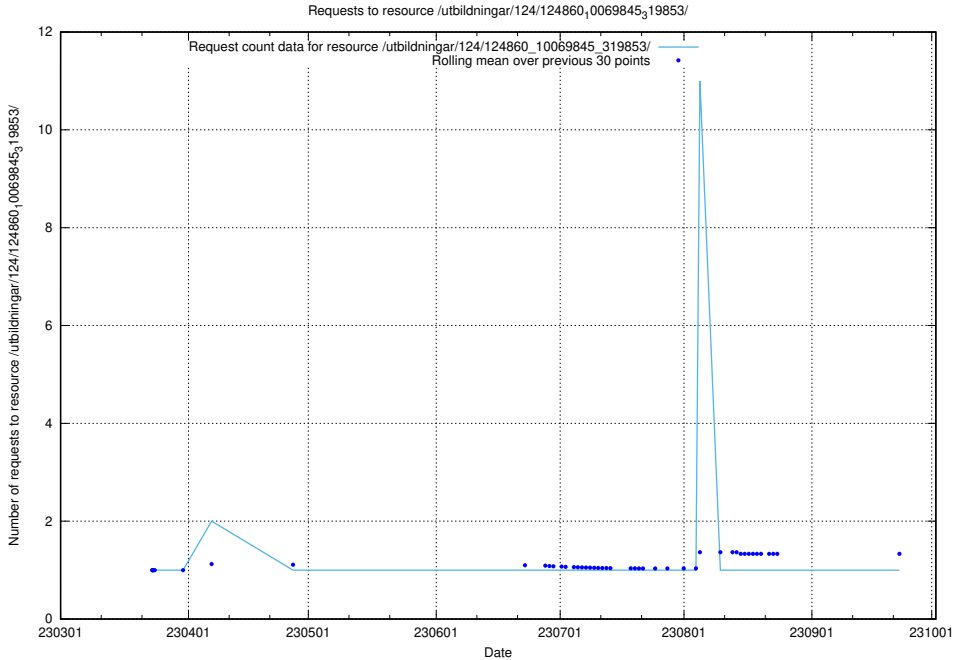

5.1116 Usage of /utbildningar/124/124860_10069845_319853/

Here, we count the number of requests to resource /utbildningar/124/124860_10069845_319853/.