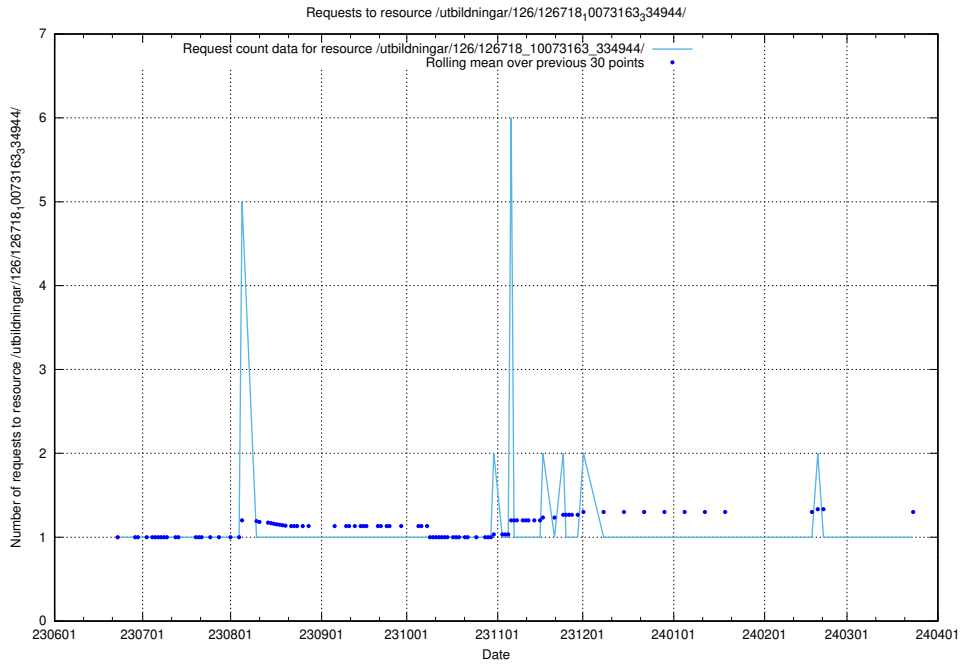

5.5566 Usage of /utbildningar/126/126718_10073163_334944/

Here, we count the number of requests to resource /utbildningar/126/126718_10073163_334944/.