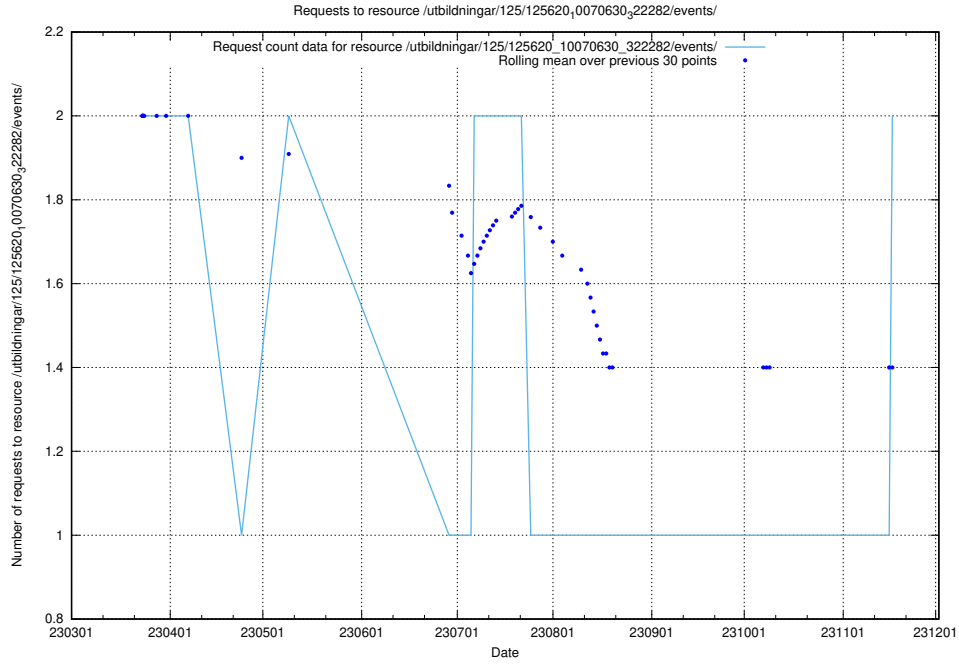

5.884 Usage of /utbildningar/125/125620_10070630_322282/events/

Here, we count the number of requests to resource /utbildningar/125/125620_10070630_322282/events/