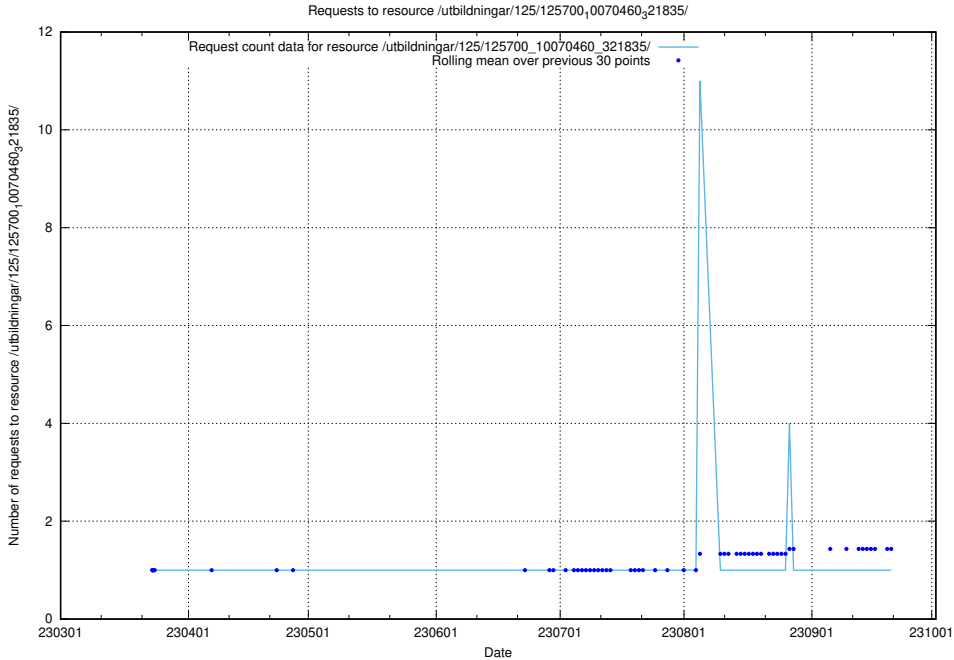

5.972 Usage of /utbildningar/125/125700_10070460_321835/

Here, we count the number of requests to resource /utbildningar/125/125700_10070460_321835/.