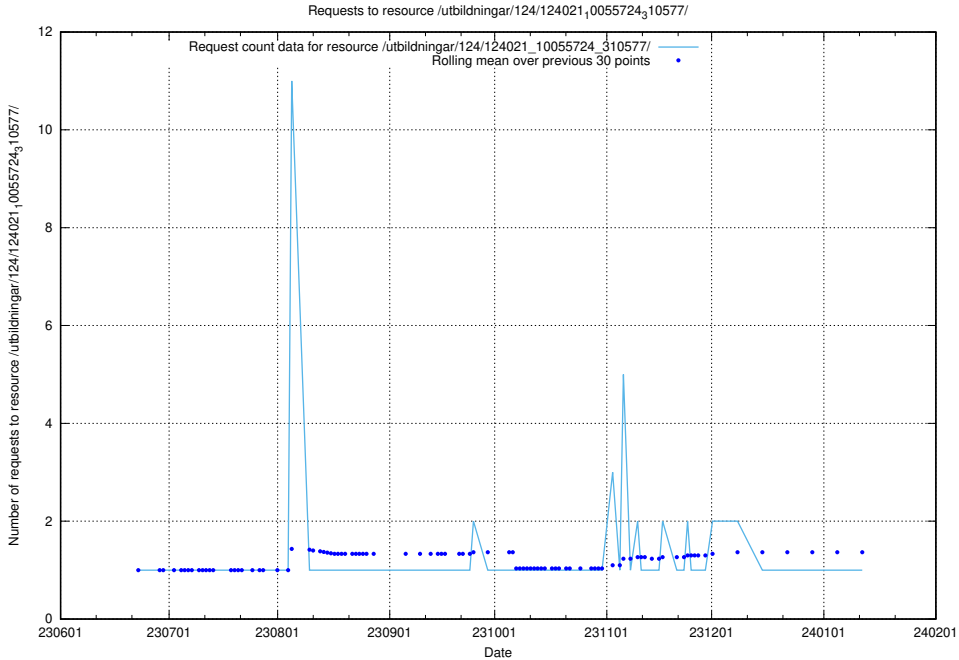

5.5773 Usage of /utbildningar/124/124021_10055724_310577/

Here, we count the number of requests to resource /utbildningar/124/124021_10055724_310577/.