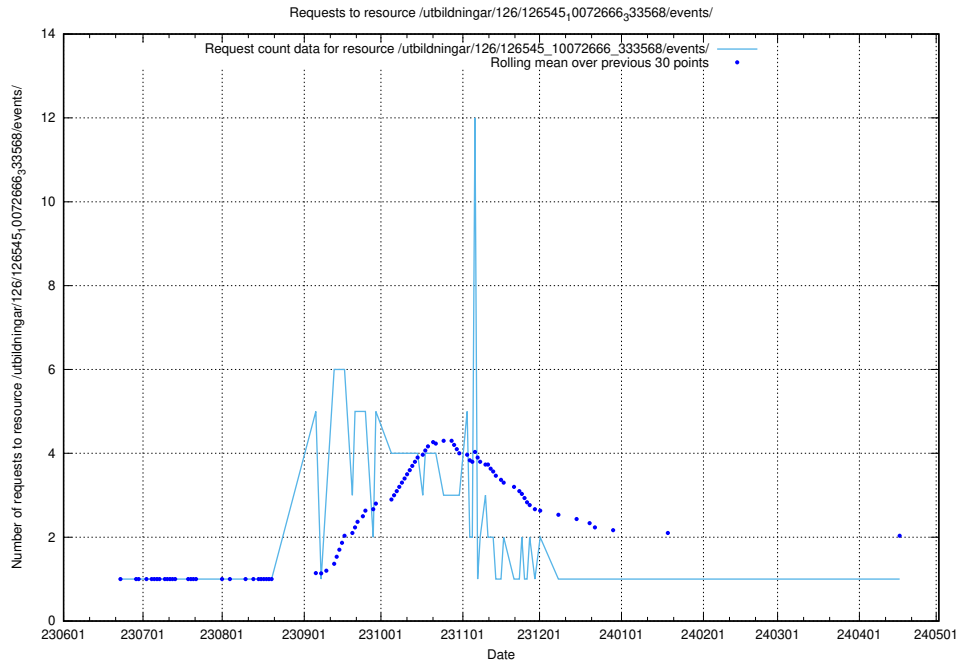

### 5.5599 Usage of /utbildningar/126/126545\_10072666\_333568/events/

Here, we count the number of requests to resource /utbildningar/126/126545\_10072666\_333568/events/