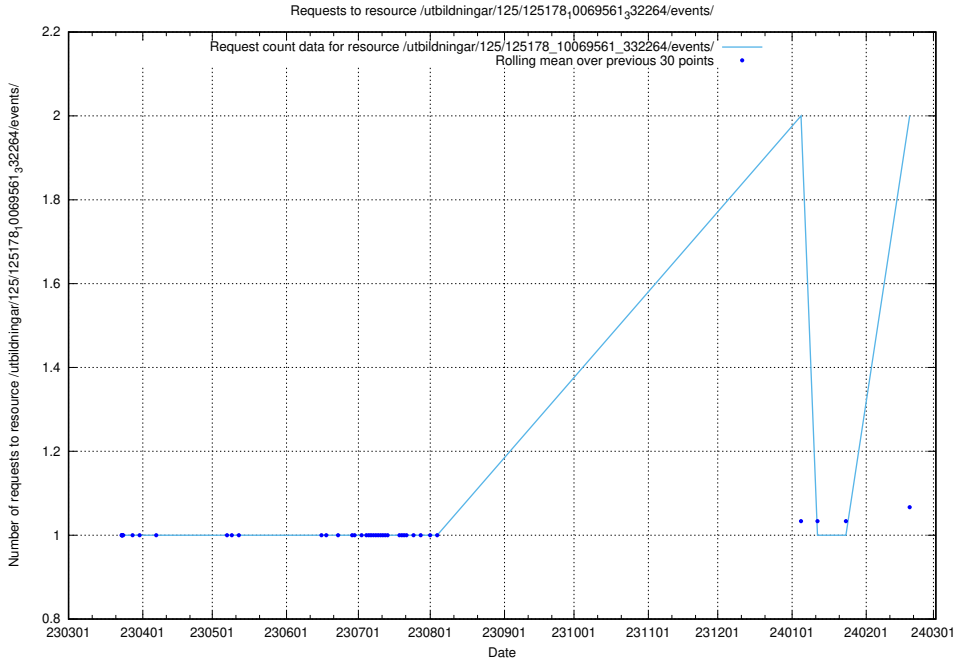

5.452 Usage of /utbildningar/125/125178_10069561_332264/events/

Here, we count the number of requests to resource /utbildningar/125/125178_10069561_332264/events/