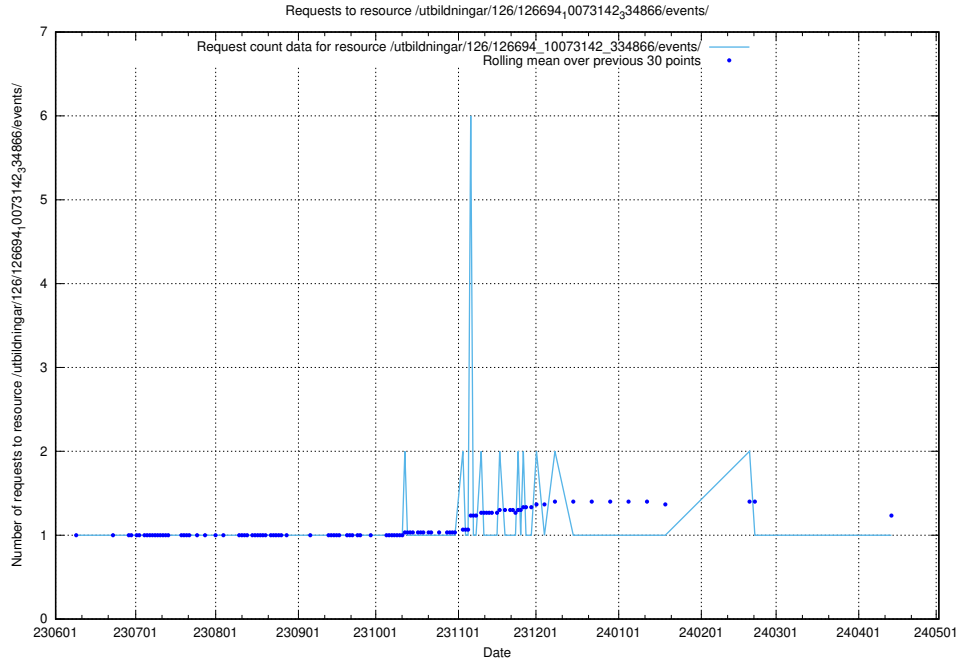

5.5838 Usage of /utbildningar/126/126694_10073142_334866/events/

Here, we count the number of requests to resource /utbildningar/126/126694_10073142_334866/events/