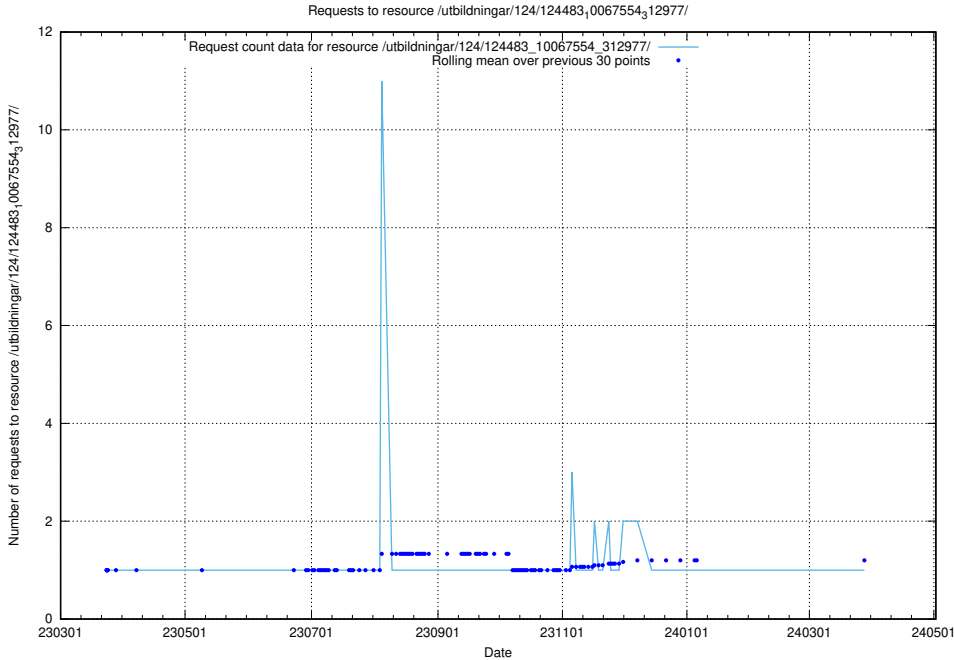

5.2742 Usage of /utbildningar/124/124483_10067554_312977/

Here, we count the number of requests to resource /utbildningar/124/124483_10067554_312977/.