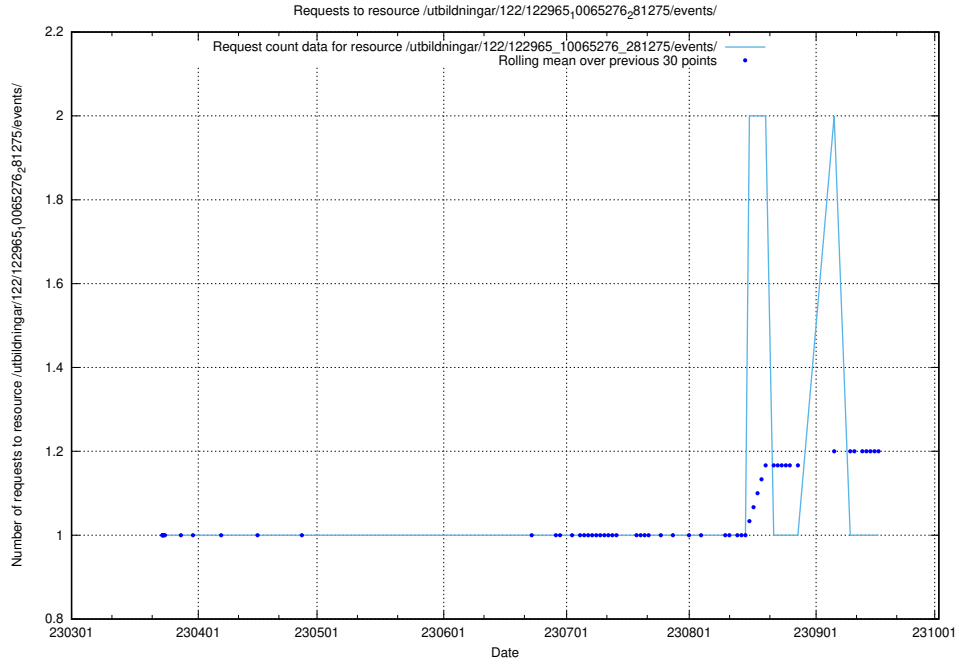

5.5058 Usage of /utbildningar/122/122965_10065276_281275/events/

Here, we count the number of requests to resource /utbildningar/122/122965_10065276_281275/events/