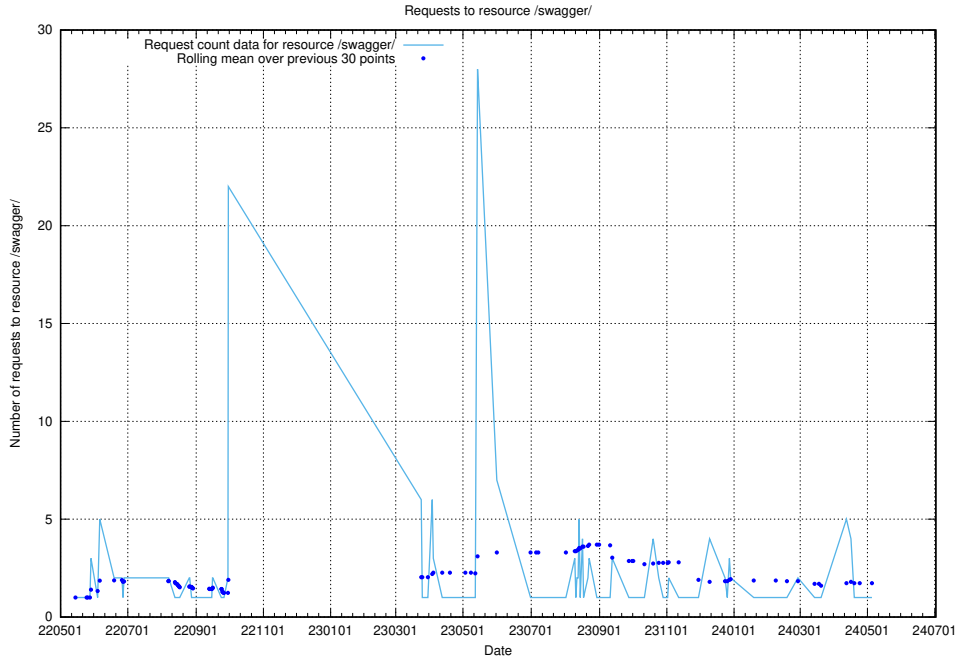

5.1017 Usage of /swagger/

Here, we count the number of requests to resource /swagger/.