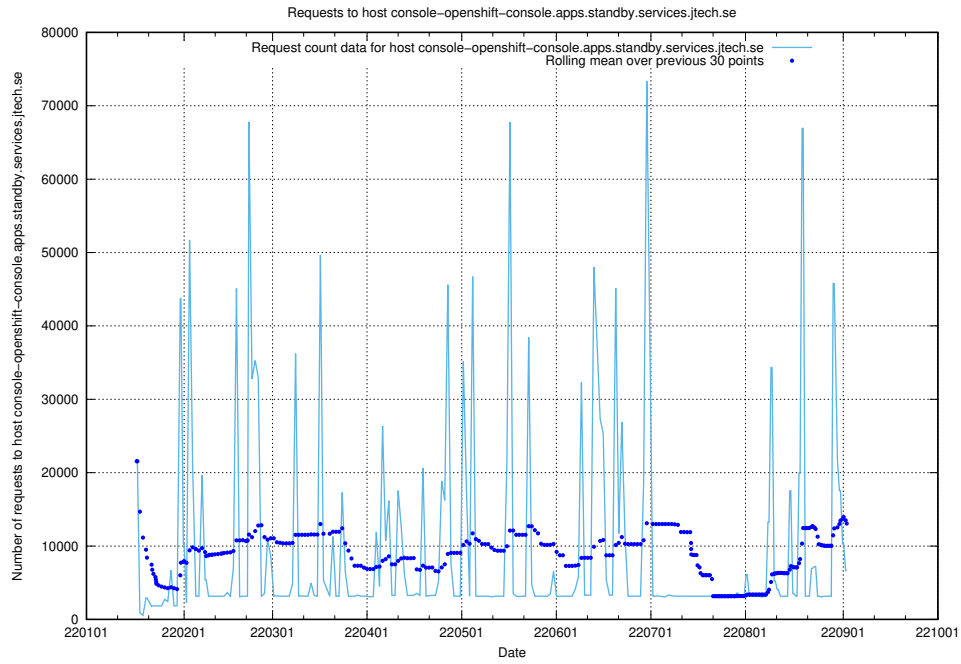

### 7.13 Usage of console-openshift-console.apps.standby.services.jtech.se

Here, we count the number of requests to host console-openshift-console.apps.standby.services.jtech.se.