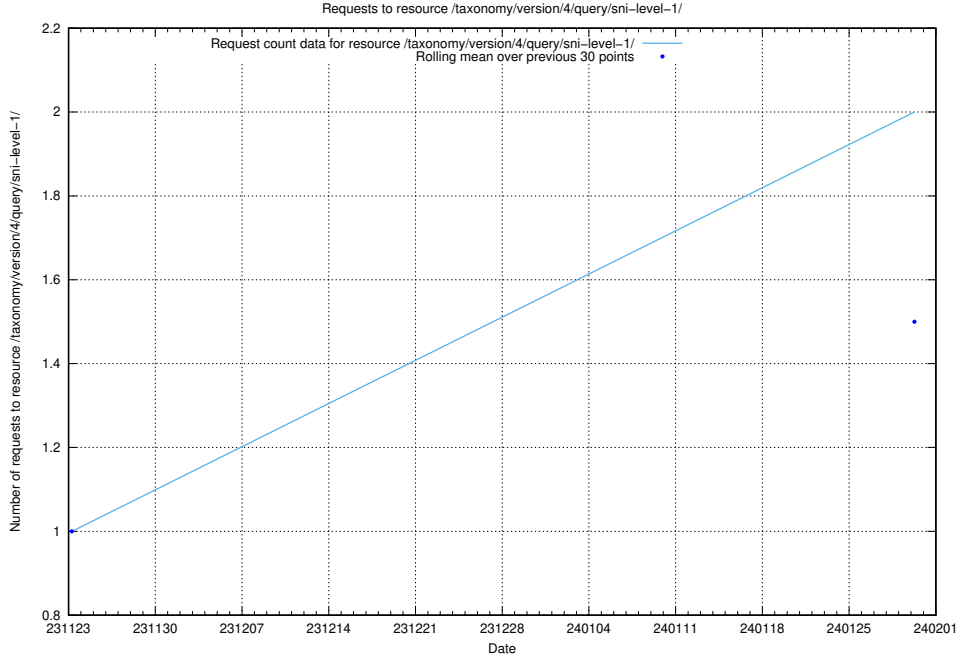

5.650 Usage of /taxonomy/version/4/query/sni-level-1/

Here, we count the number of requests to resource /taxonomy/version/4/query/sni-level-1/.