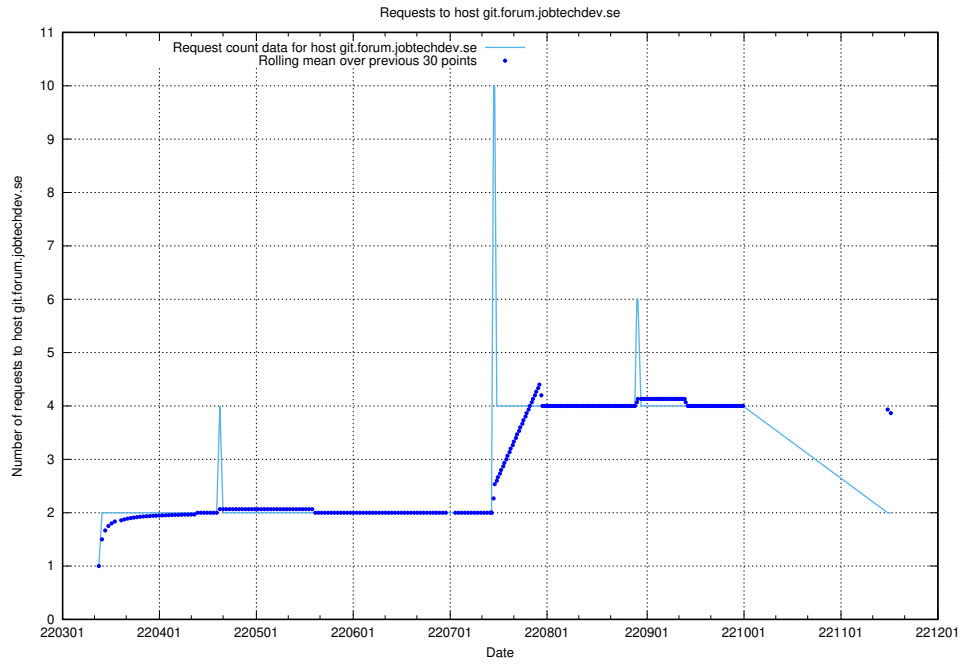

7.496 Usage of git.forum.jobtechdev.se

Here, we count the number of requests to host git.forum.jobtechdev.se.