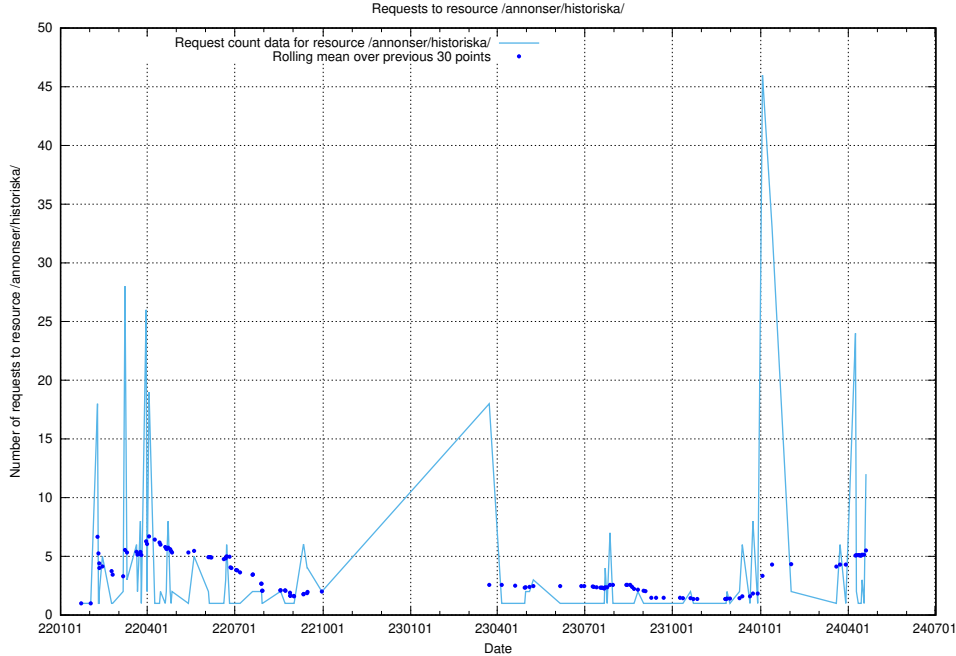

5.21 Usage of /annonser/historiska/

Here, we count the number of requests to resource /annonser/historiska/.