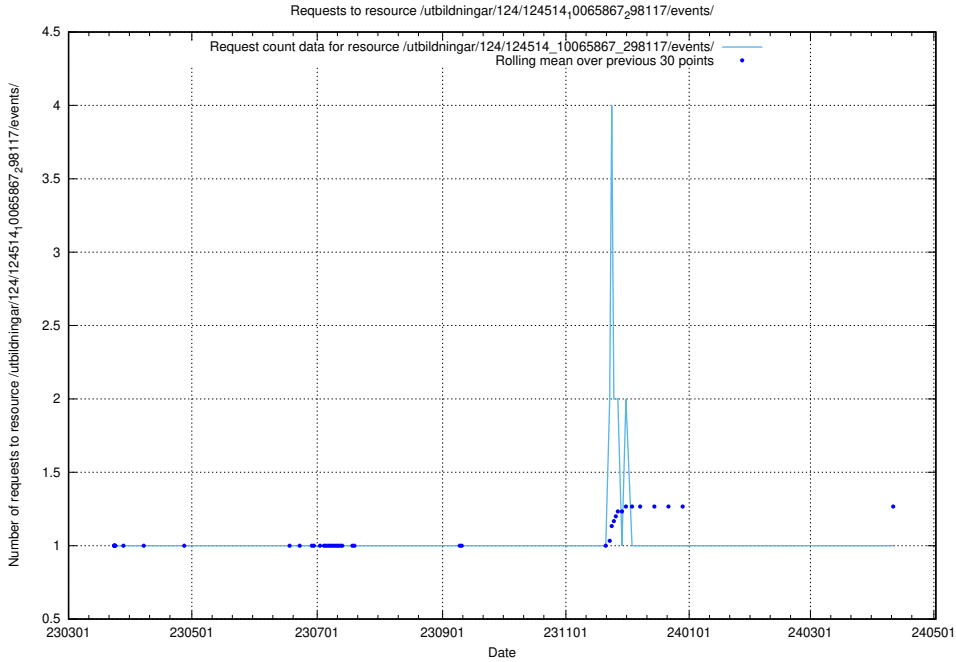

5.1932 Usage of /utbildningar/124/124514_10065867_298117/events/

Here, we count the number of requests to resource /utbildningar/124/124514_10065867_298117/events/