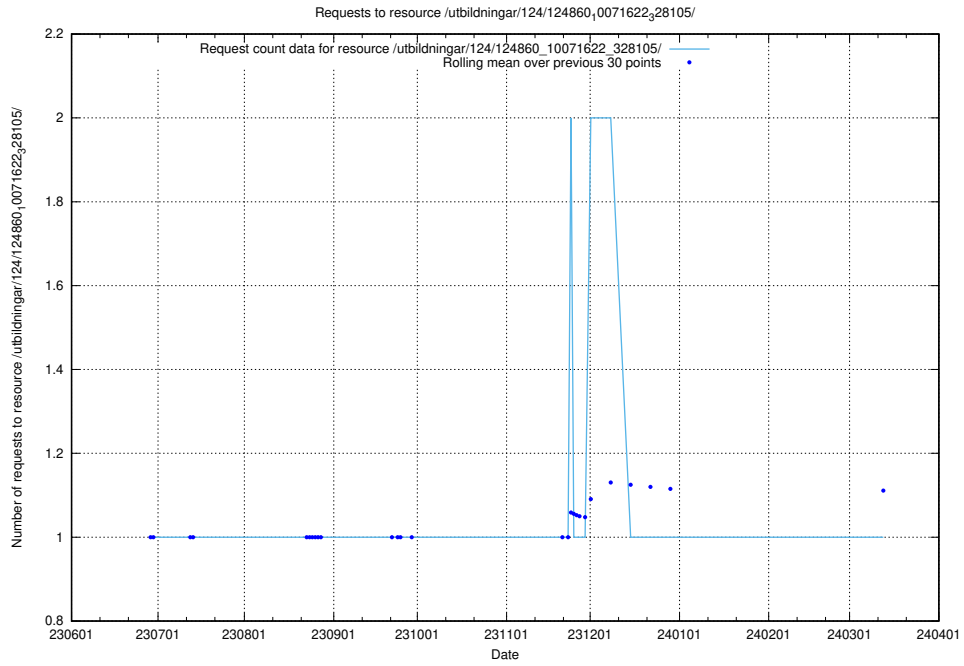

5.5435 Usage of /utbildningar/124/124860_10071622_328105/

Here, we count the number of requests to resource /utbildningar/124/124860_10071622_328105/.