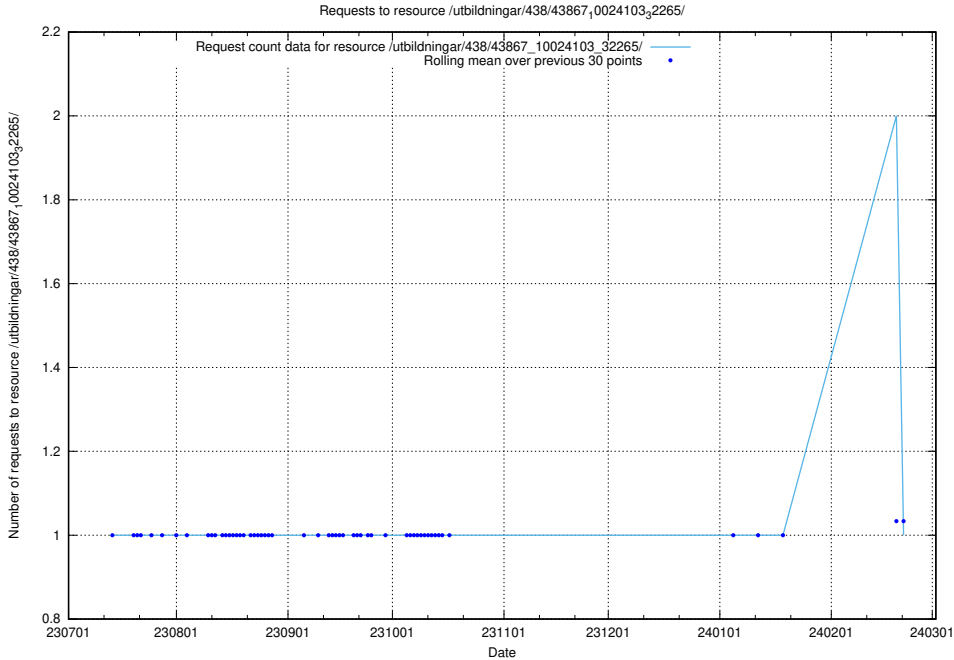

### 5.5015 Usage of /utbildningar/126/126728\_10073173\_334952/events/

Here, we count the number of requests to resource /utbildningar/126/126728\_10073173\_334952/events/