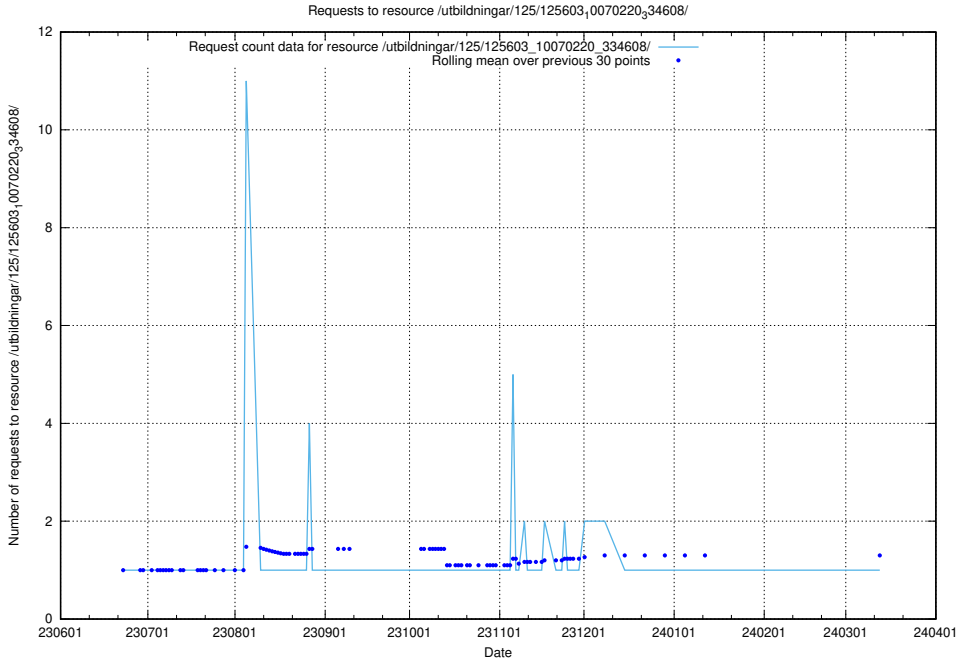

5.5671 Usage of /utbildningar/125/125603_10070220_334608/

Here, we count the number of requests to resource /utbildningar/125/125603_10070220_334608/.