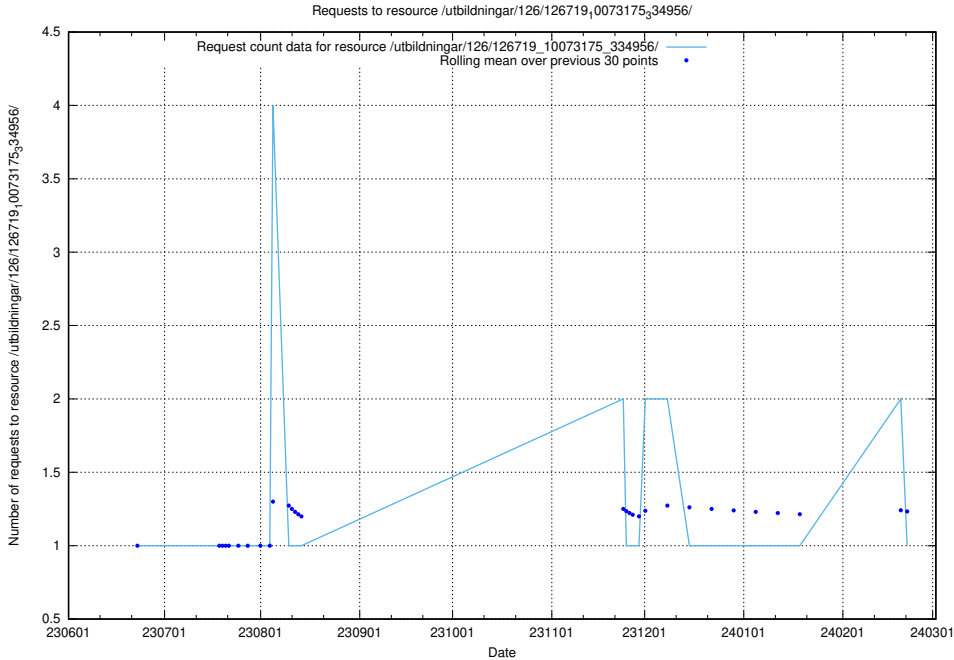

5.5562 Usage of /utbildningar/126/126719_10073175_334956/

Here, we count the number of requests to resource /utbildningar/126/126719_10073175_334956/.