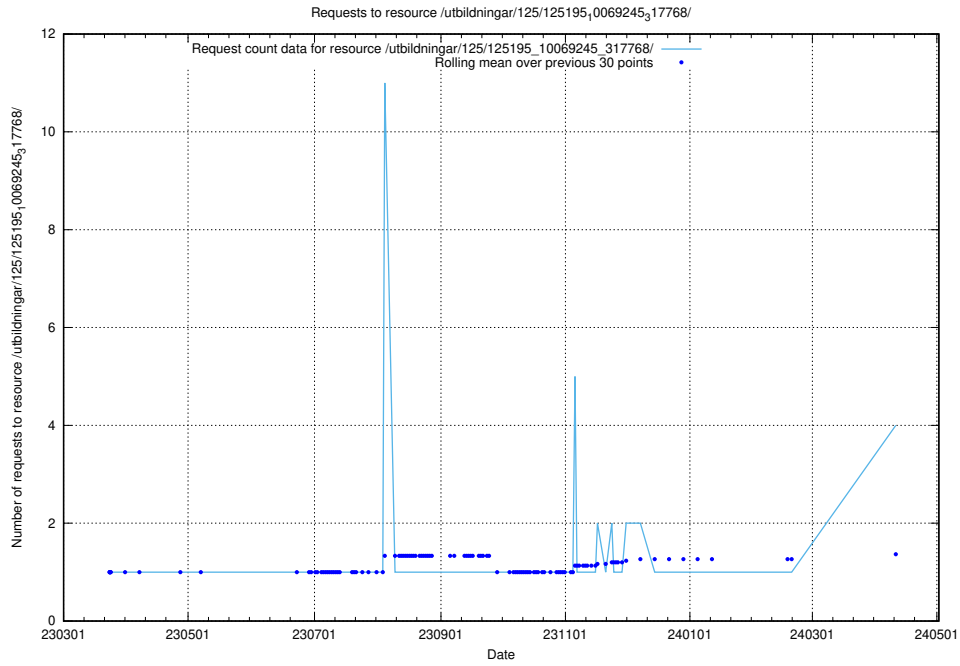

5.161 Usage of /utbildningar/125/125195_10069245_317768/

Here, we count the number of requests to resource /utbildningar/125/125195_10069245_317768/.