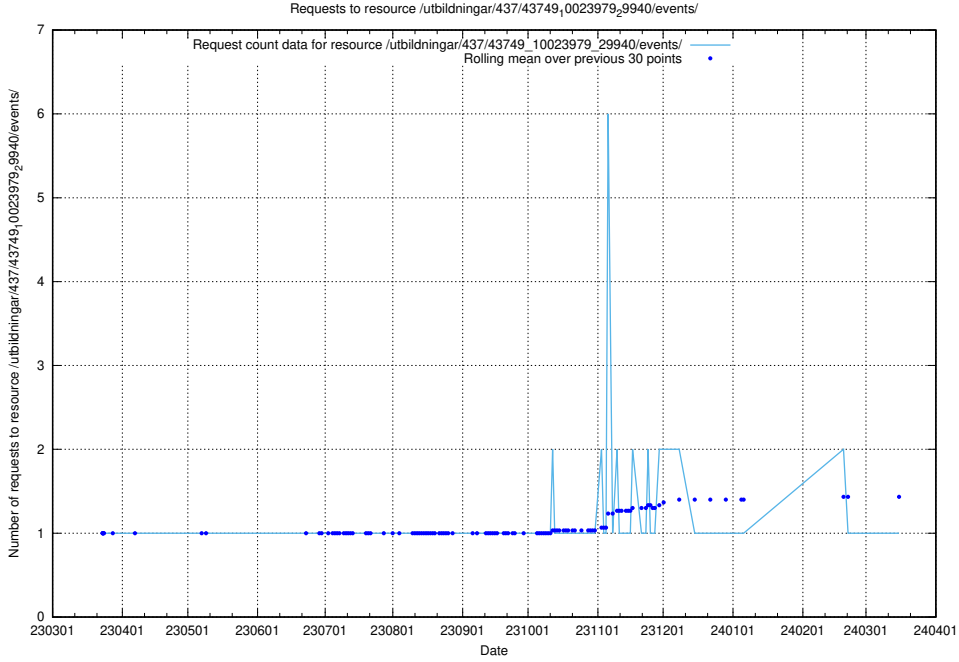

### 5.6356 Usage of /utbildningar/437/43749\_10023979\_29940/events/

Here, we count the number of requests to resource /utbildningar/437/43749\_10023979\_29940/events/.