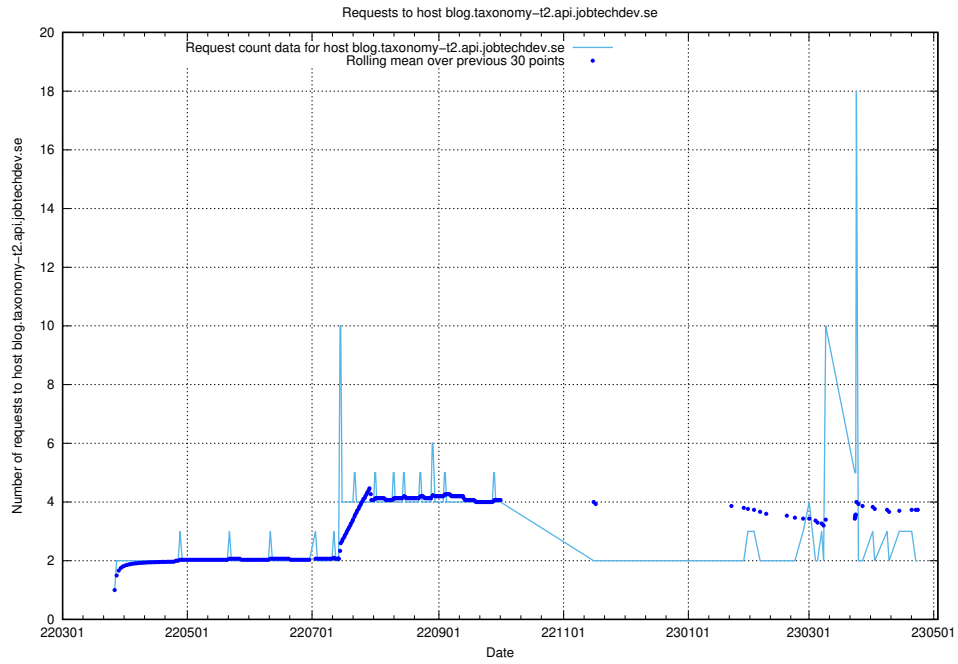

7.486 Usage of `blog.taxonomy-t2.api.jobtechdev.se`

Here, we count the number of requests to host `blog.taxonomy-t2.api.jobtechdev.se`.