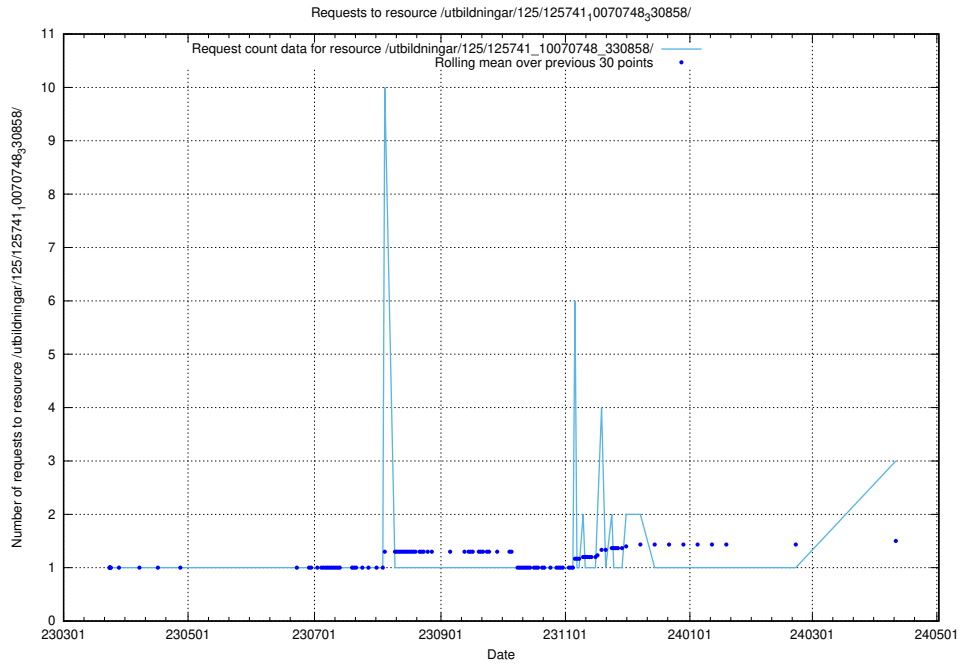

5.425 Usage of /utbildningar/125/125741_10070748_330858/

Here, we count the number of requests to resource /utbildningar/125/125741_10070748_330858/.