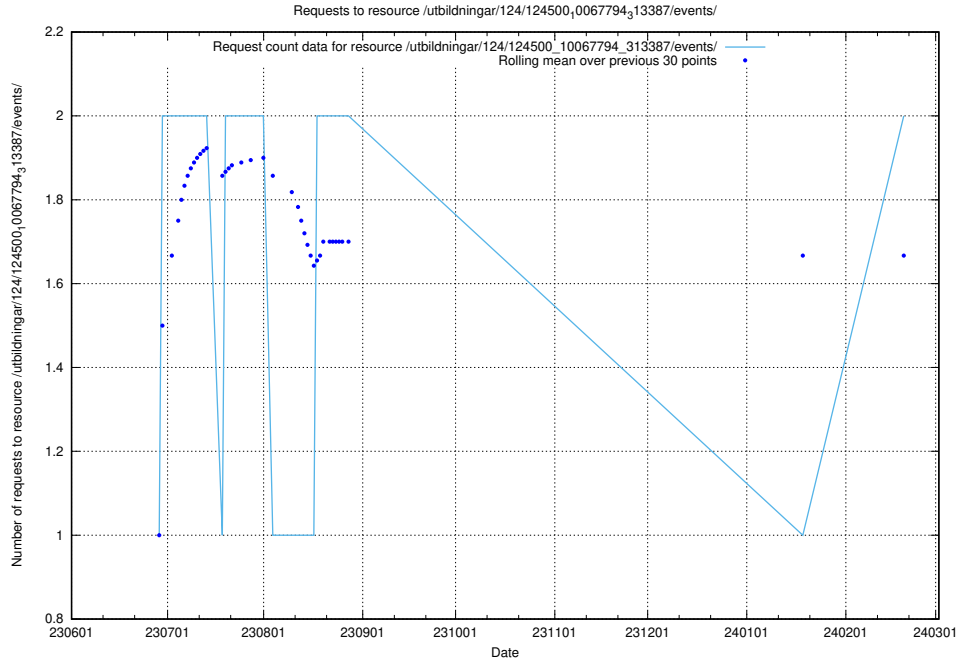

5.784 Usage of /utbildningar/124/124500_10067794_313387/events/

Here, we count the number of requests to resource /utbildningar/124/124500_10067794_313387/events/