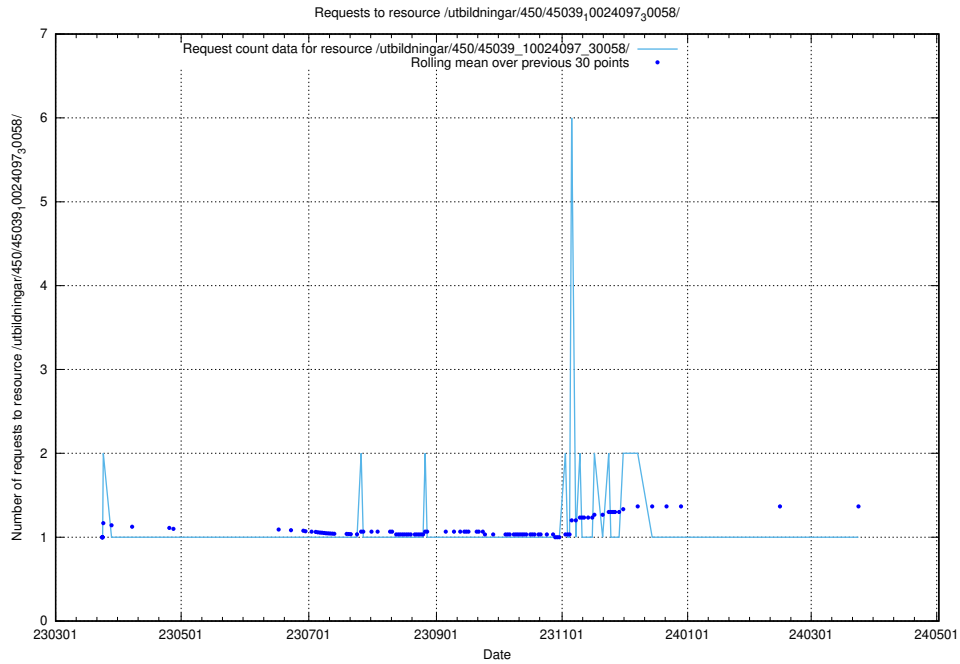

5.6297 Usage of /utbildningar/450/45039_10024097_30058/

Here, we count the number of requests to resource /utbildningar/450/45039_10024097_30058/.