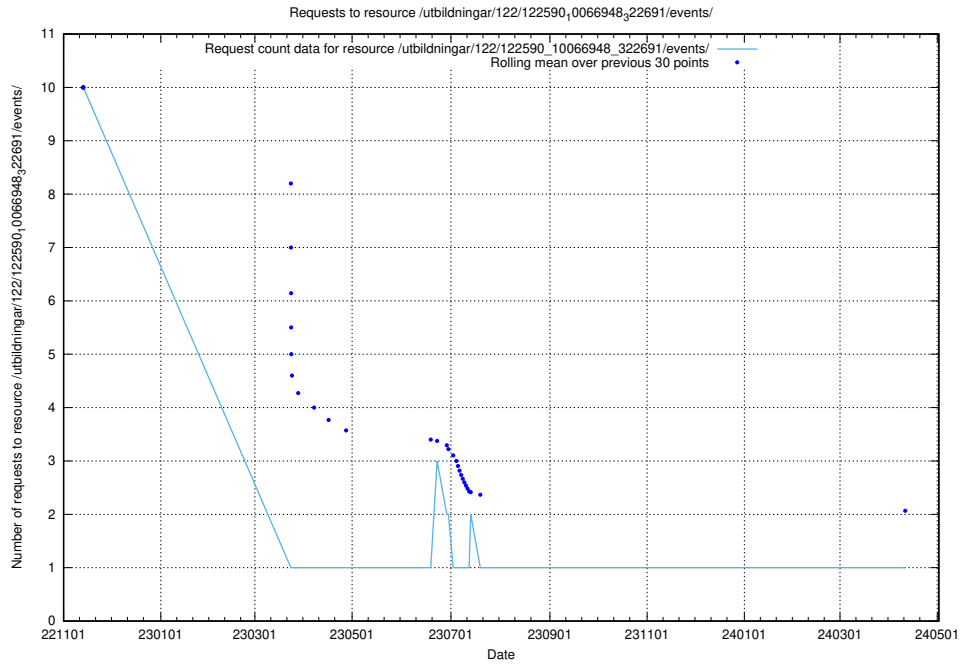

5.5700 Usage of /utbildningar/122/122590_10066948_322691/events/

Here, we count the number of requests to resource /utbildningar/122/122590_10066948_322691/events/