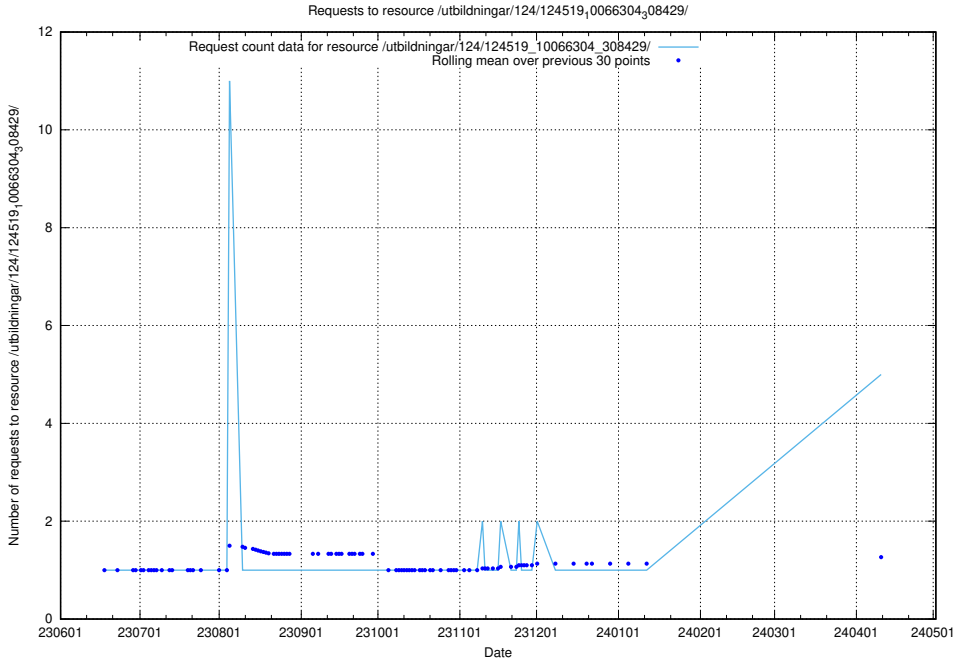

5.148 Usage of /utbildningar/124/124519_10066304_308429/

Here, we count the number of requests to resource /utbildningar/124/124519_10066304_308429/.