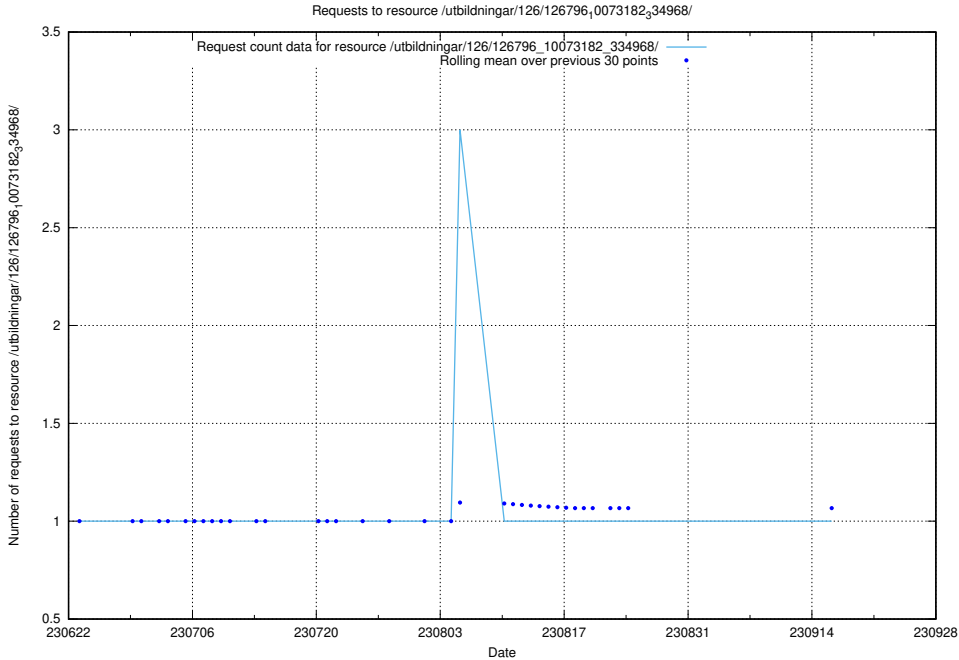

5.5533 Usage of /utbildningar/126/126796_10073182_334968/

Here, we count the number of requests to resource /utbildningar/126/126796_10073182_334968/.