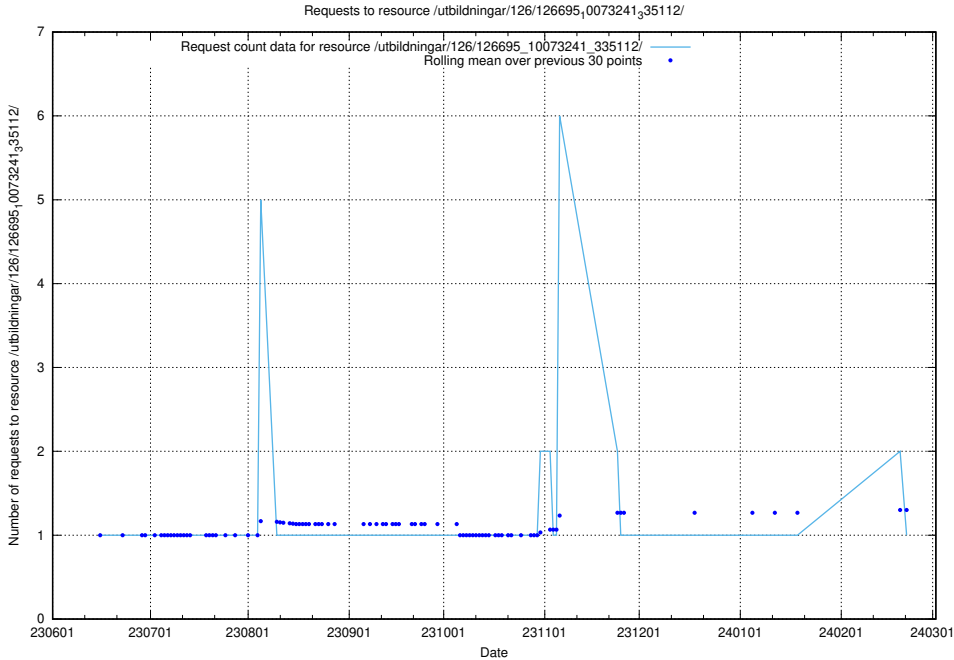

5.5822 Usage of /utbildningar/126/126695_10073241_335112/

Here, we count the number of requests to resource /utbildningar/126/126695_10073241_335112/.