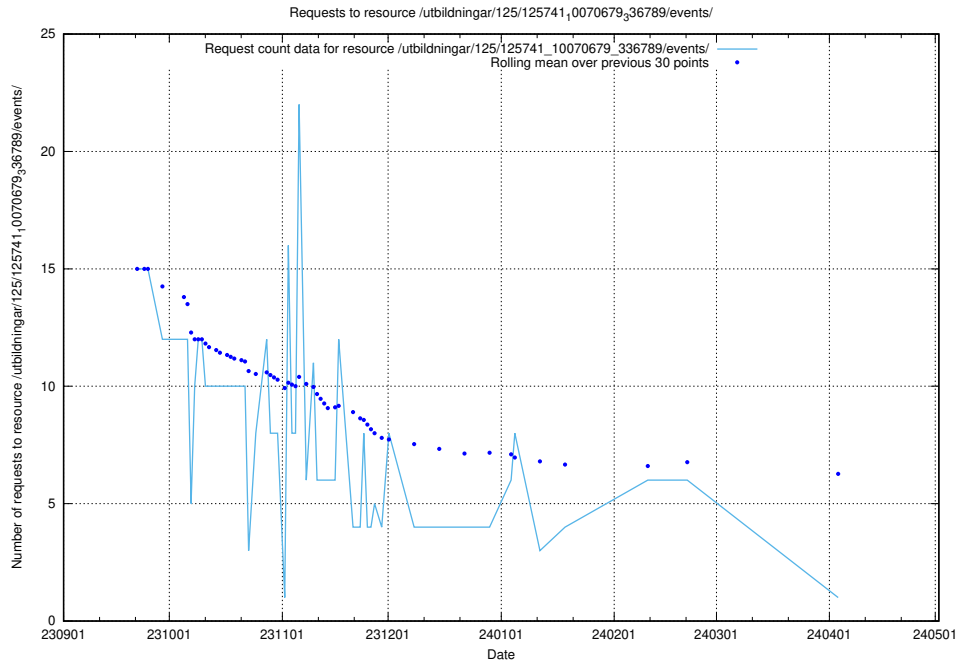

5.4441 Usage of /utbildningar/125/125741_10070679_336789/events/

Here, we count the number of requests to resource /utbildningar/125/125741_10070679_336789/events/