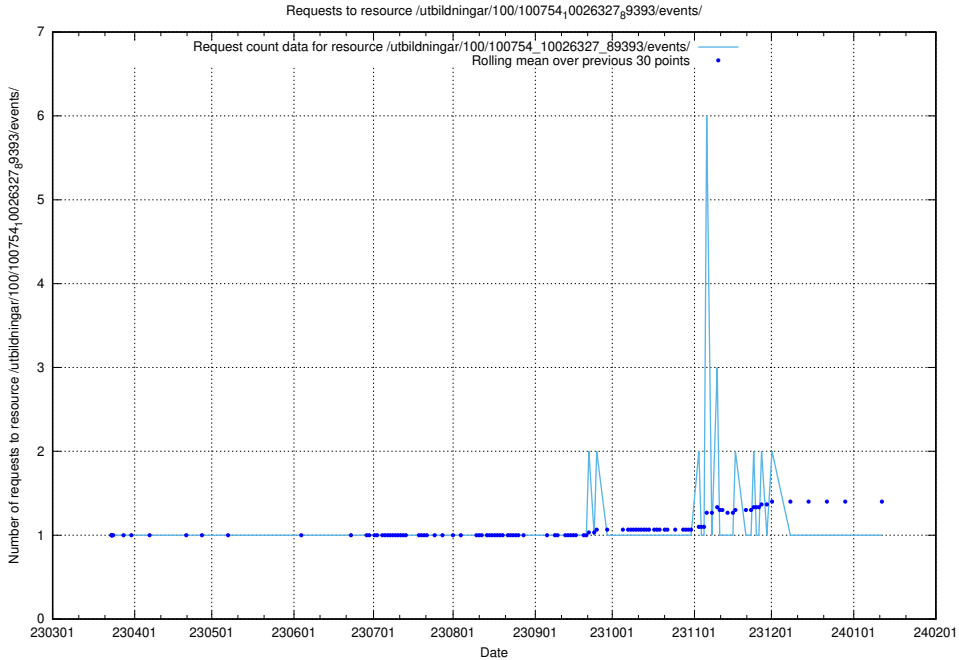

### 5.5506 Usage of /utbildningar/100/100754\_10026327\_89393/events/

Here, we count the number of requests to resource /utbildningar/100/100754\_10026327\_89393/events/.