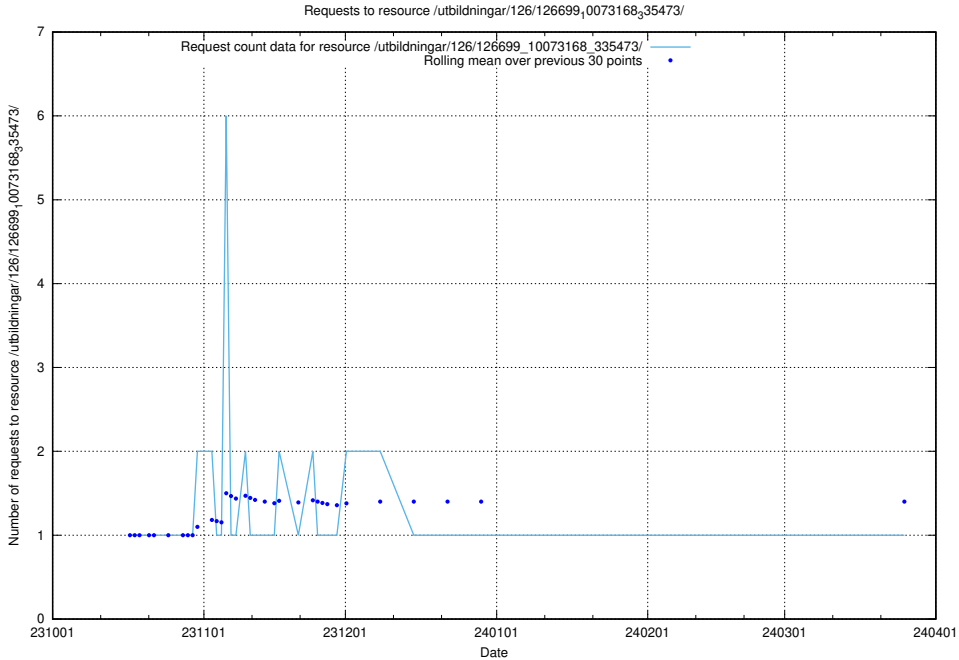

5.4241 Usage of /utbildningar/126/126699_10073168_335473/

Here, we count the number of requests to resource /utbildningar/126/126699_10073168_335473/.