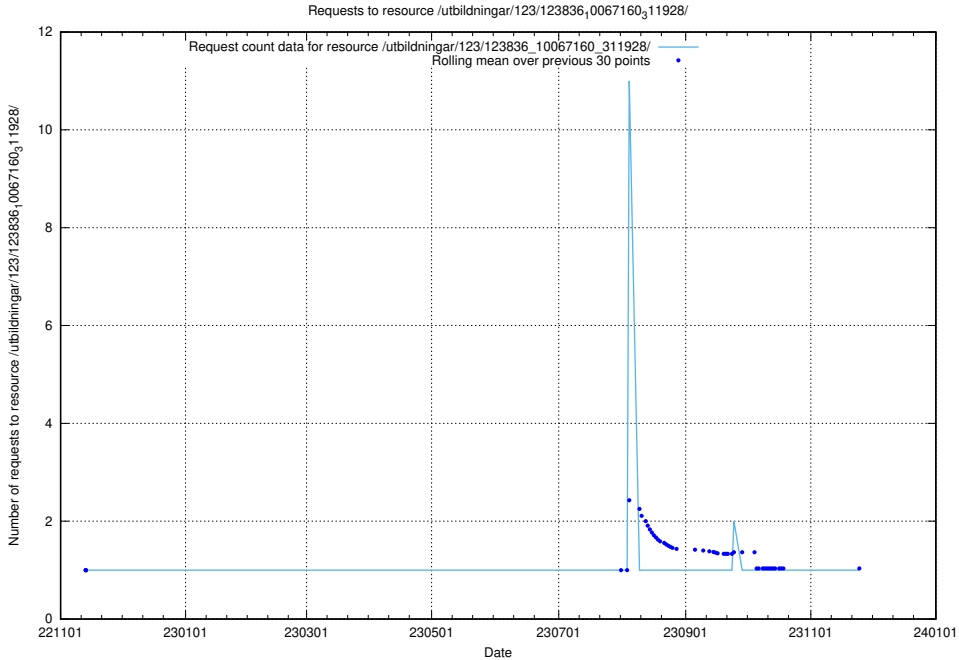

5.5846 Usage of /utbildningar/123/123836_10067160_311928/

Here, we count the number of requests to resource /utbildningar/123/123836_10067160_311928/.