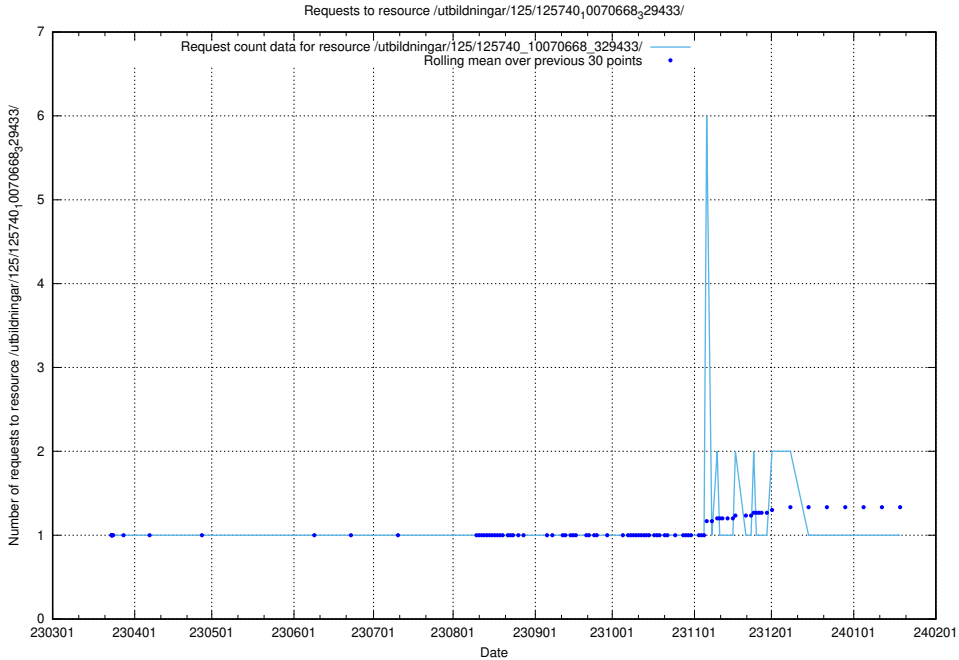

5.951 Usage of /utbildningar/125/125740_10070668_329433/

Here, we count the number of requests to resource /utbildningar/125/125740_10070668_329433/.