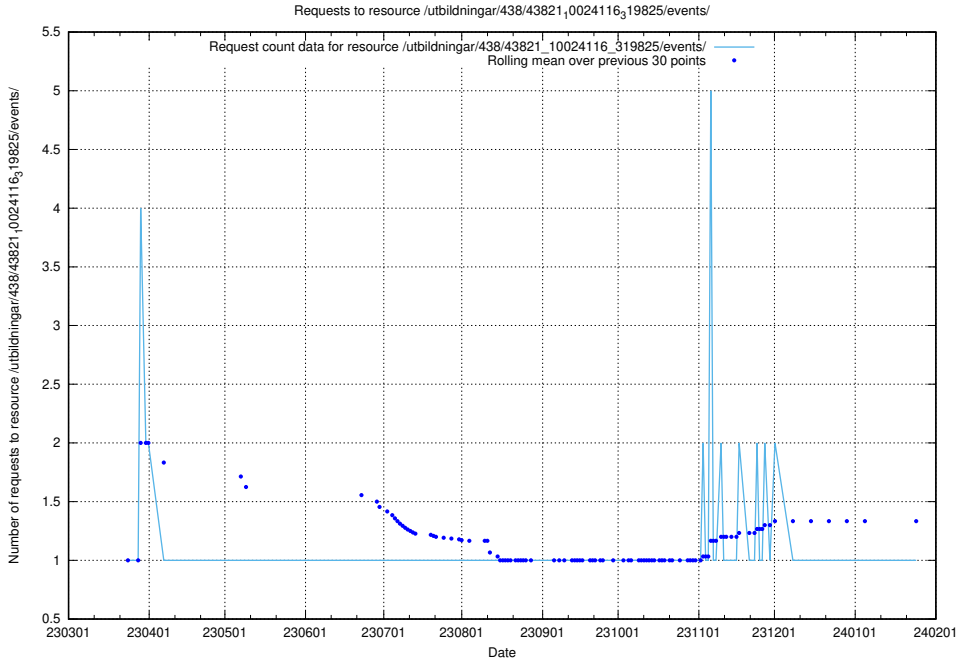

5.6143 Usage of /utbildningar/438/43821_10024116_319825/events/

Here, we count the number of requests to resource /utbildningar/438/43821_10024116_319825/events/.