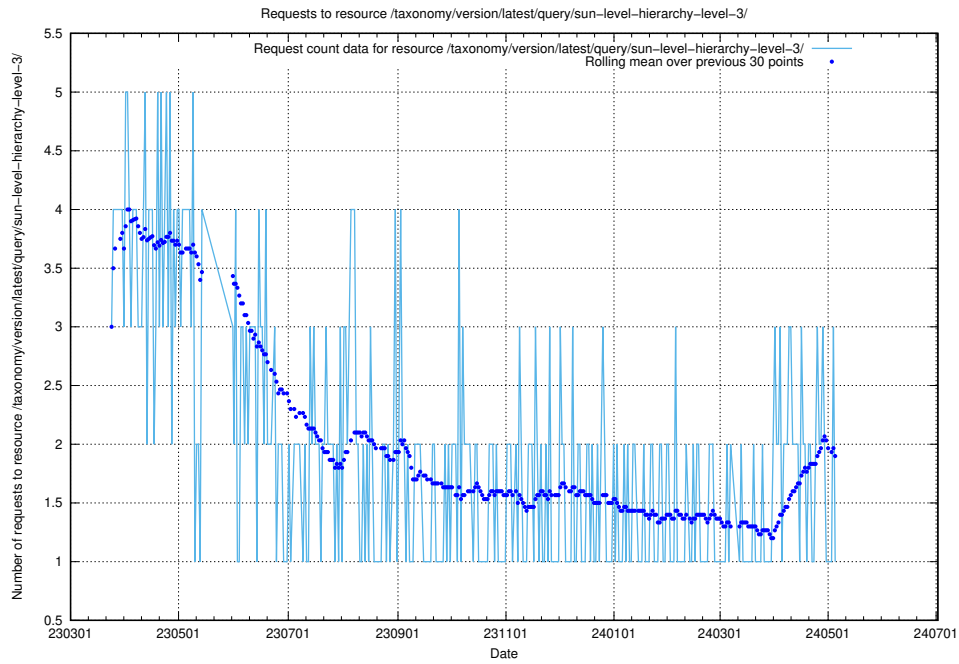

5.6047 Usage of /taxonomy/version/latest/query/sun-level-hierarchy-level-3/

Here, we count the number of requests to resource /taxonomy/version/latest/query/sun-level-hierarchy-level-3/.