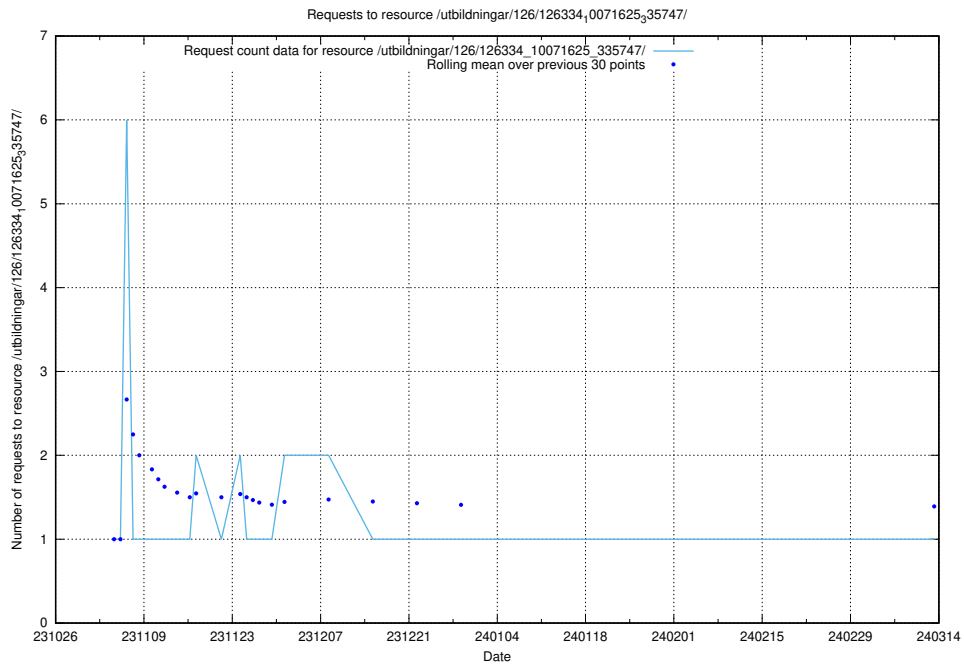

5.4084 Usage of /utbildningar/126/126334_10071625_335747/

Here, we count the number of requests to resource /utbildningar/126/126334_10071625_335747/.