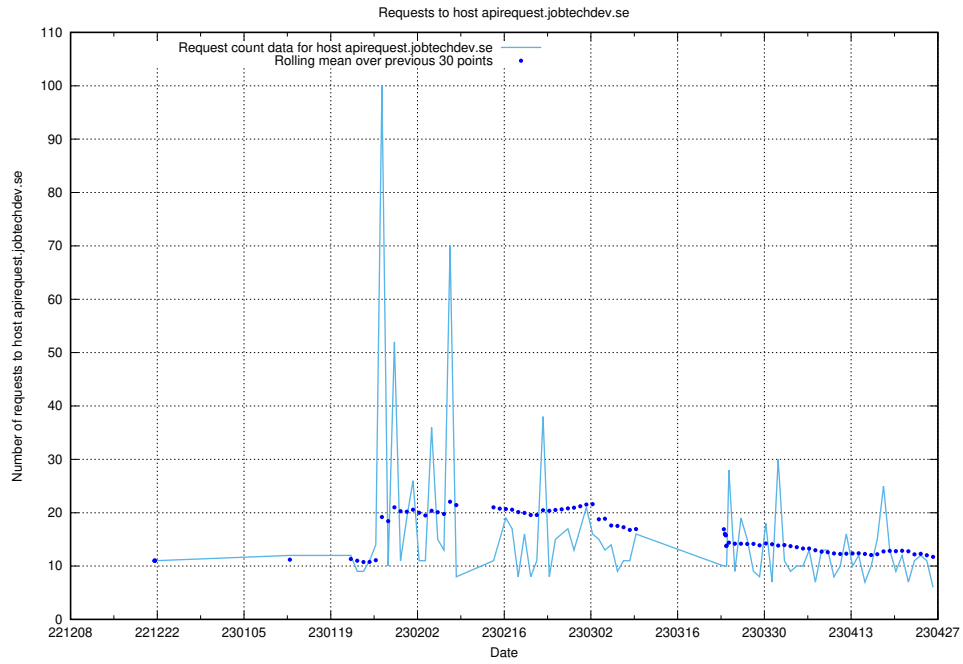

7.77 Usage of apirequest.jobtechdev.se

Here, we count the number of requests to host apirequest.jobtechdev.se.