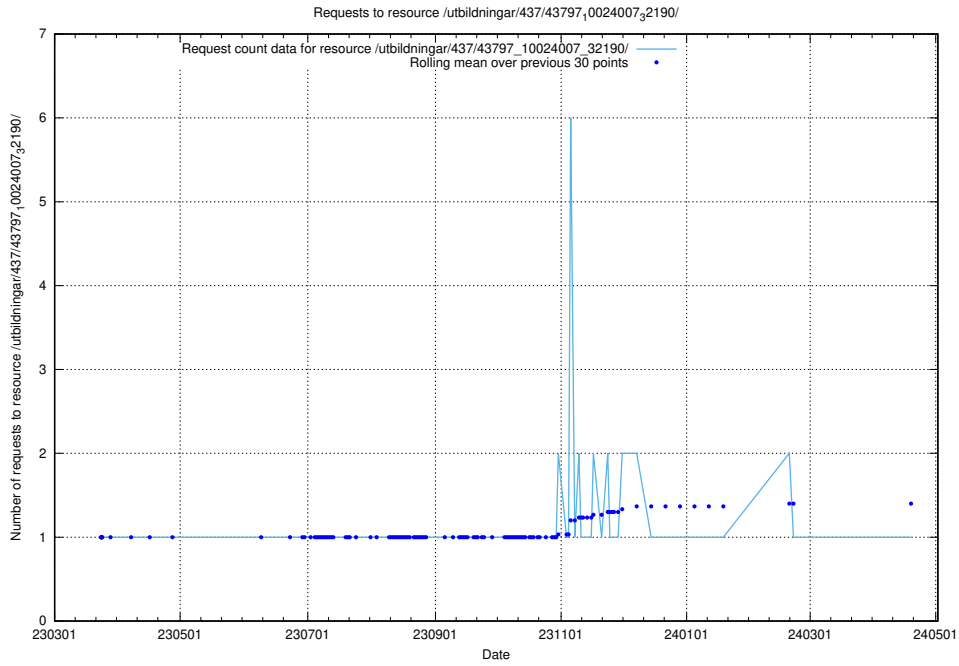

5.6327 Usage of /utbildningar/437/43797_10024007_32190/

Here, we count the number of requests to resource /utbildningar/437/43797_10024007_32190/.