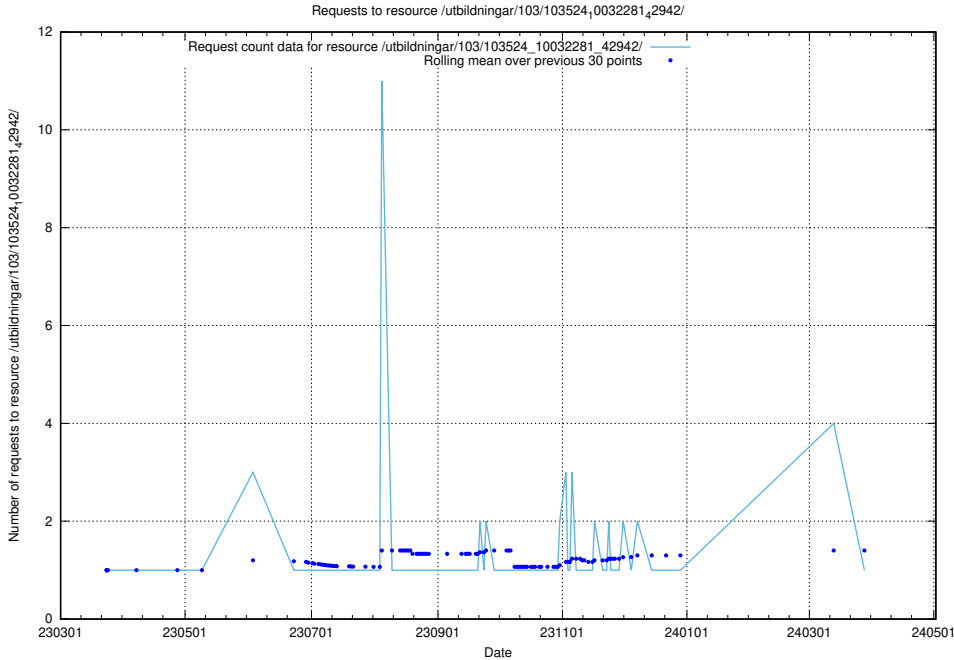

5.5407 Usage of /utbildningar/103/103524_10032281_42942/

Here, we count the number of requests to resource /utbildningar/103/103524_10032281_42942/.