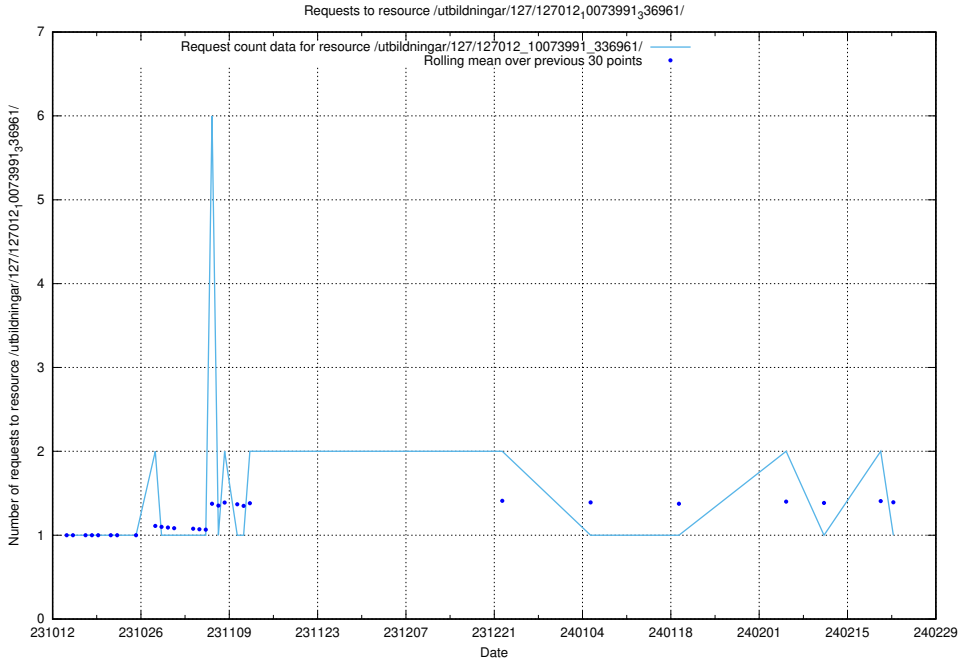

5.4273 Usage of /utbildningar/127/127012_10073991_336961/

Here, we count the number of requests to resource /utbildningar/127/127012_10073991_336961/.