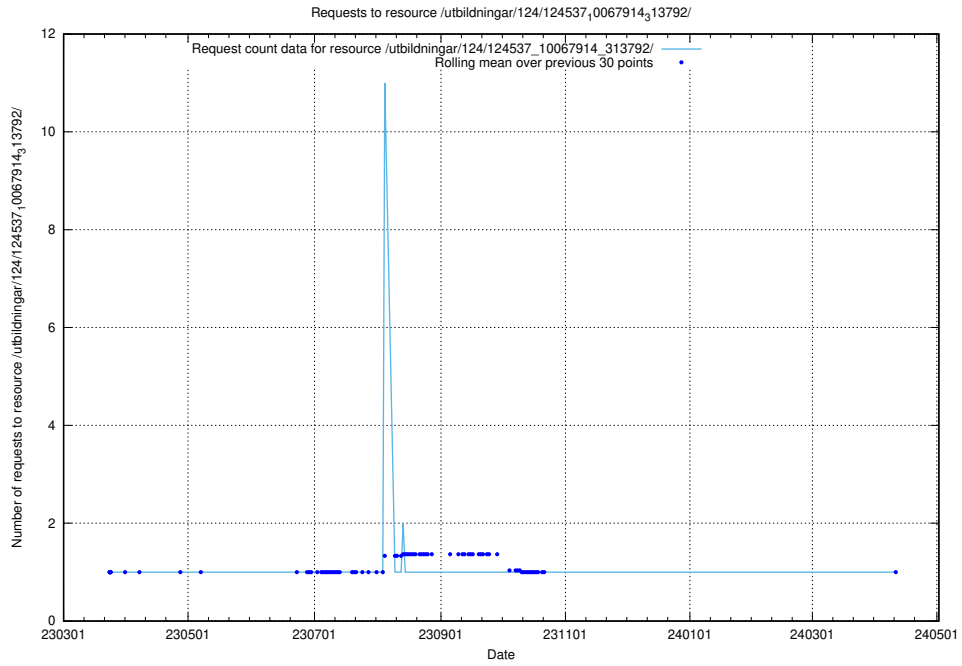

5.1165 Usage of /utbildningar/124/124537_10067914_313792/

Here, we count the number of requests to resource /utbildningar/124/124537_10067914_313792/.