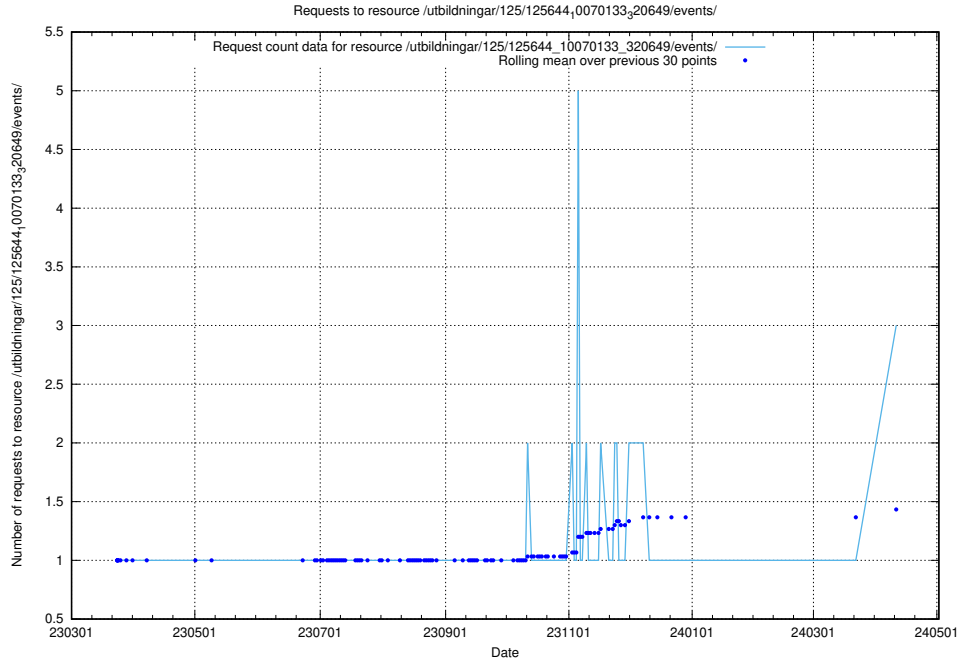

5.251 Usage of /utbildningar/125/125644_10070133_320649/events/

Here, we count the number of requests to resource /utbildningar/125/125644_10070133_320649/events/