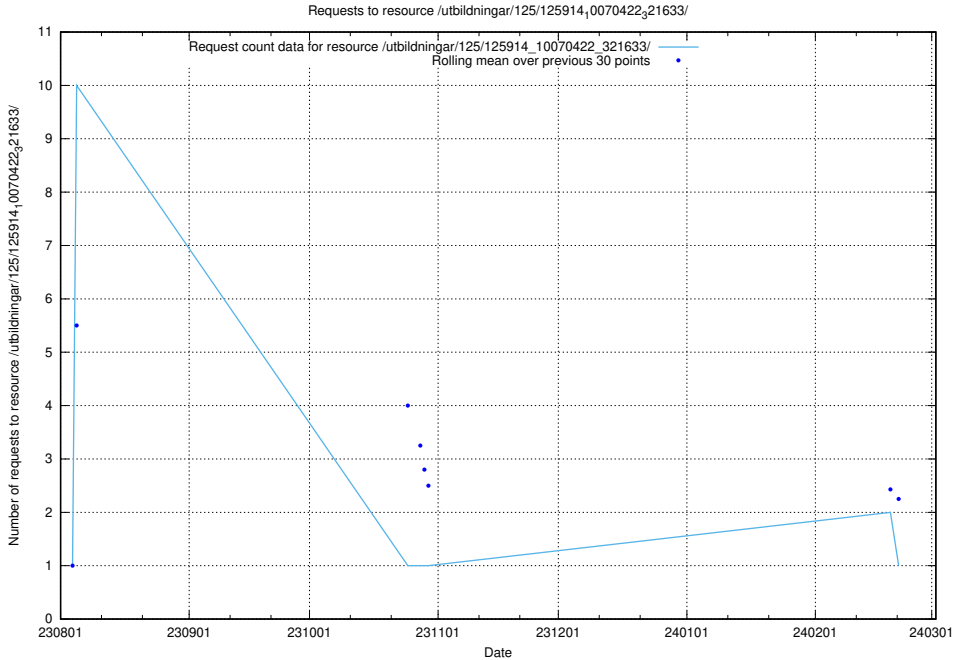

5.4818 Usage of /utbildningar/125/125914_10070422_321633/

Here, we count the number of requests to resource /utbildningar/125/125914_10070422_321633/.