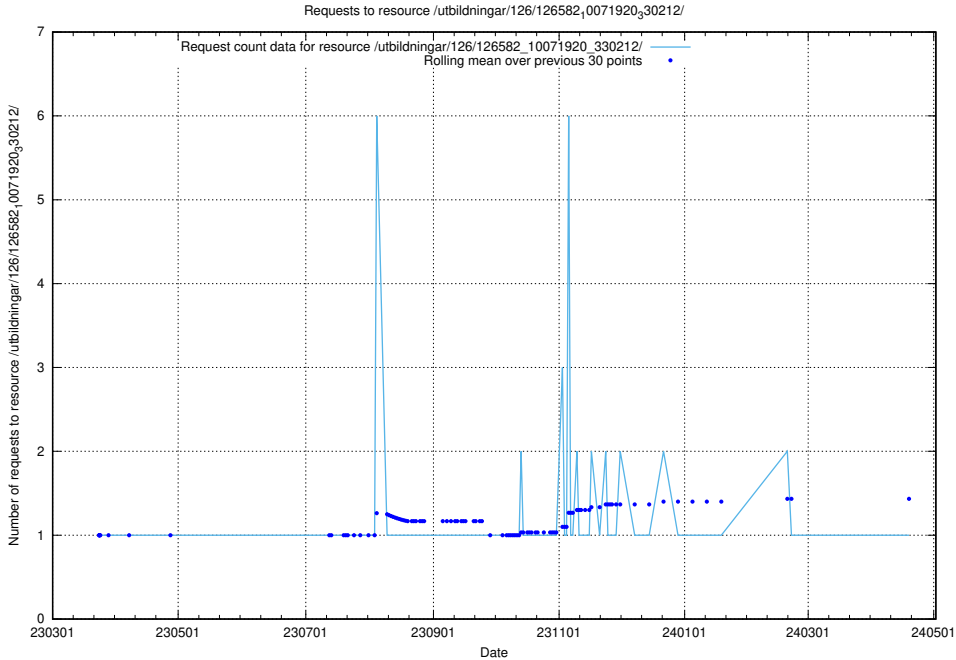

5.6373 Usage of /utbildningar/126/126582_10071920_330212/

Here, we count the number of requests to resource /utbildningar/126/126582_10071920_330212/.