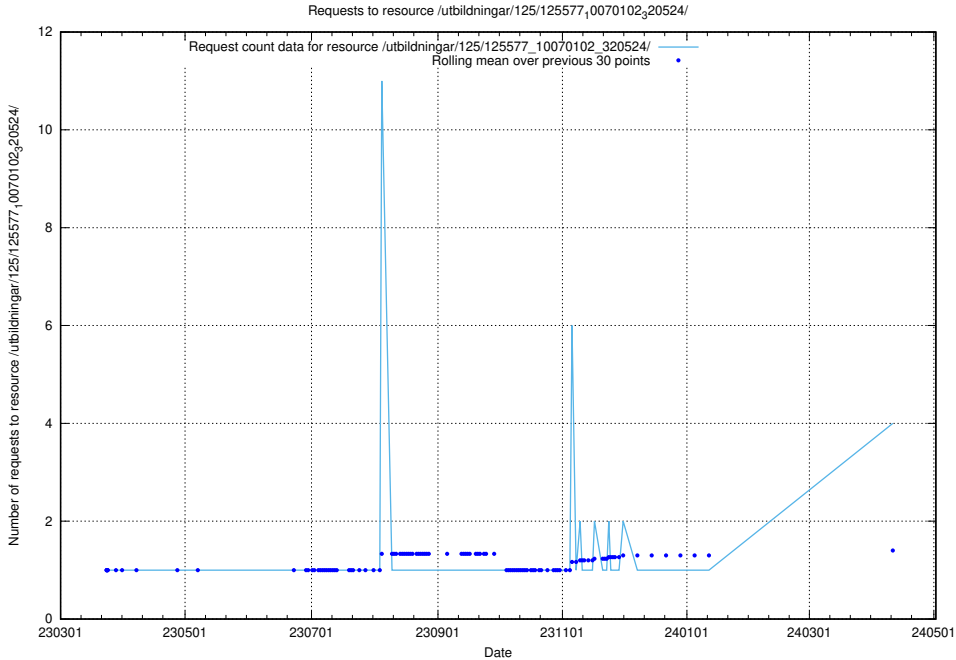

5.158 Usage of /utbildningar/125/125577_10070102_320524/

Here, we count the number of requests to resource /utbildningar/125/125577_10070102_320524/.