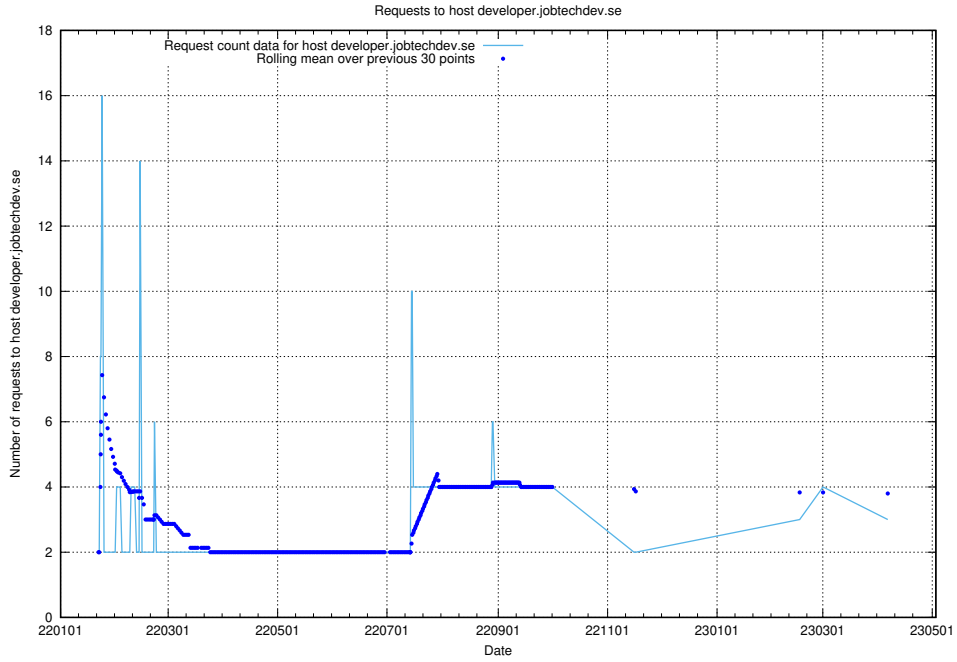

7.160 Usage of developer.jobtechdev.se

Here, we count the number of requests to host developer.jobtechdev.se.