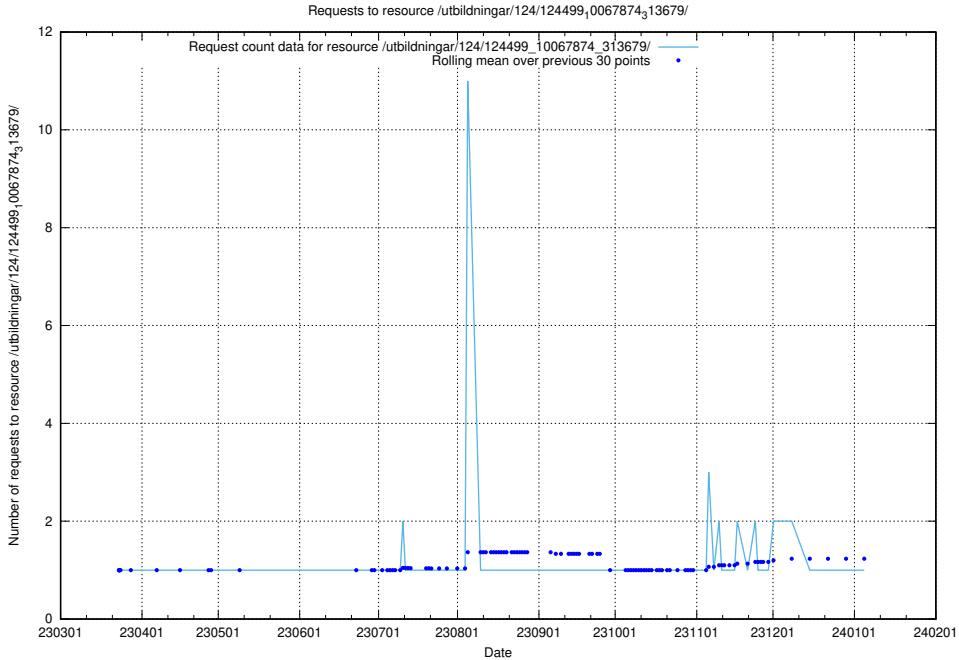

5.2303 Usage of /utbildningar/124/124499_10067874_313679/

Here, we count the number of requests to resource /utbildningar/124/124499_10067874_313679/.