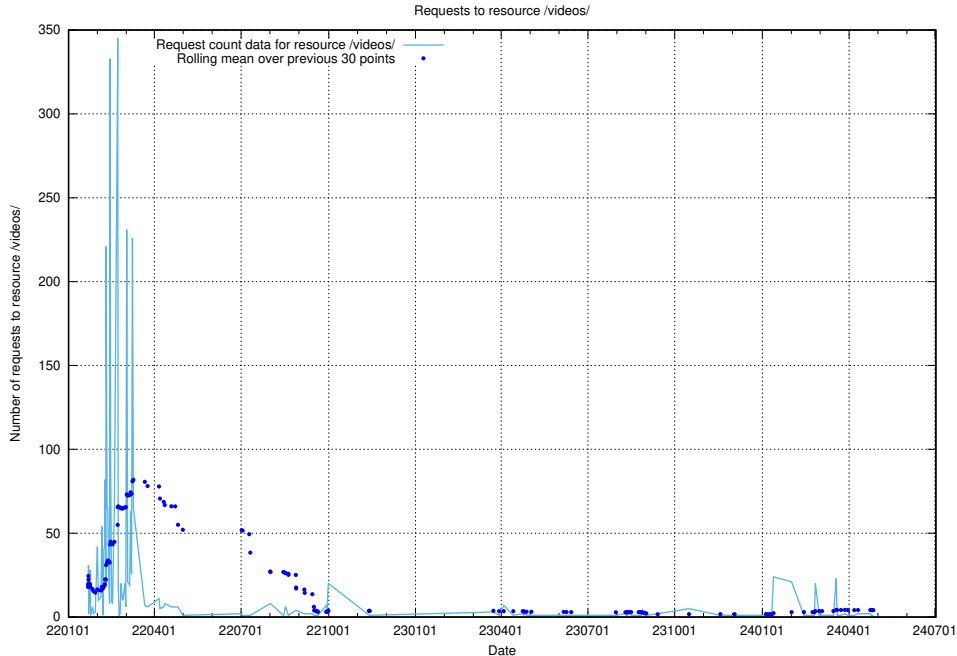

5.5932 Usage of /videos/

Here, we count the number of requests to resource /videos/.