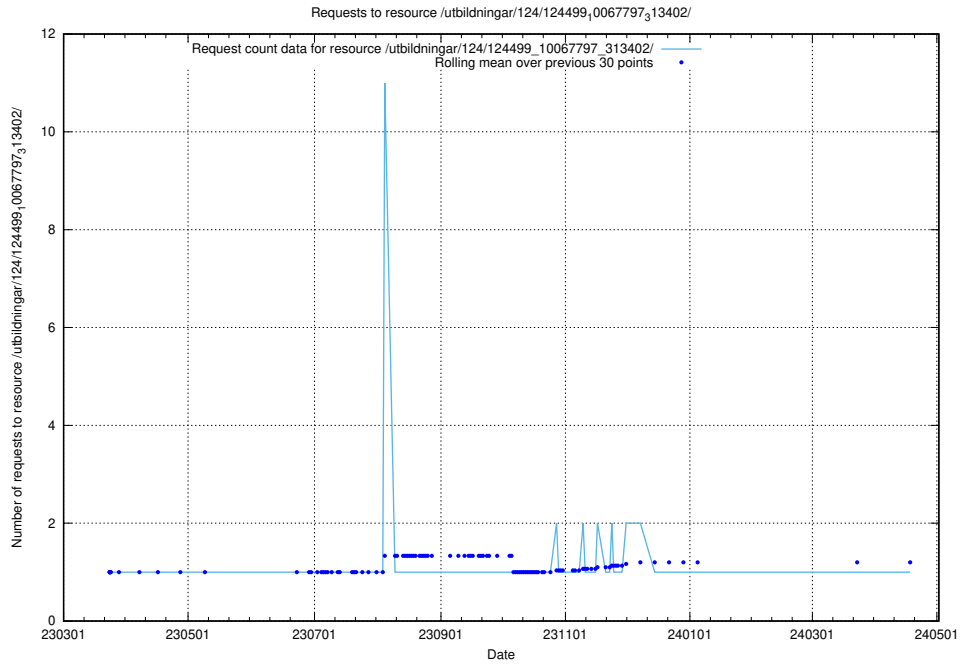

5.2431 Usage of /utbildningar/124/124499_10067797_313402/

Here, we count the number of requests to resource /utbildningar/124/124499_10067797_313402/.