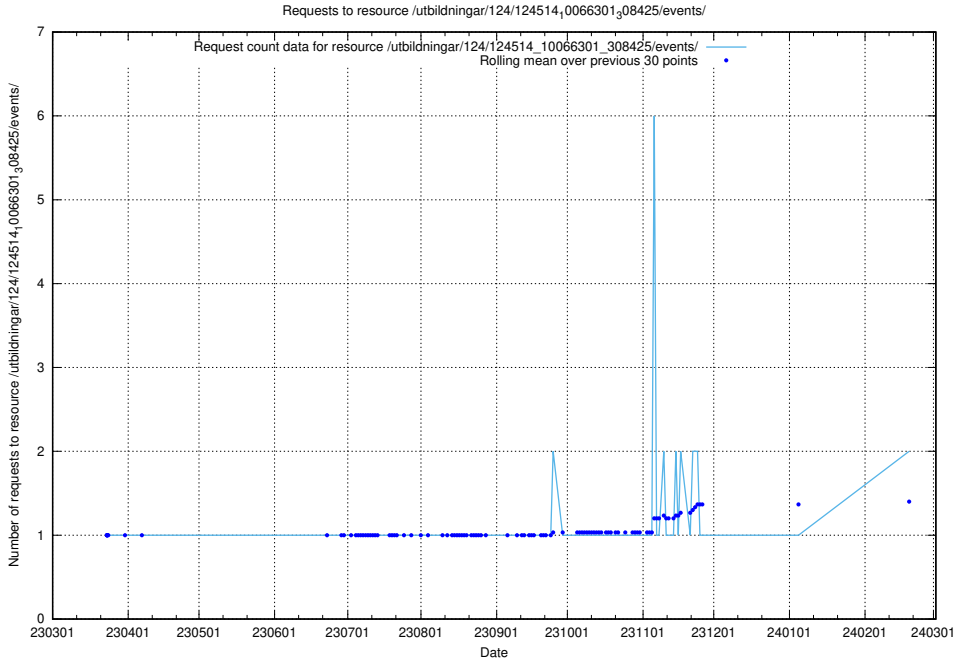

5.494 Usage of /utbildningar/124/124514_10066301_308425/events/

Here, we count the number of requests to resource /utbildningar/124/124514_10066301_308425/events/