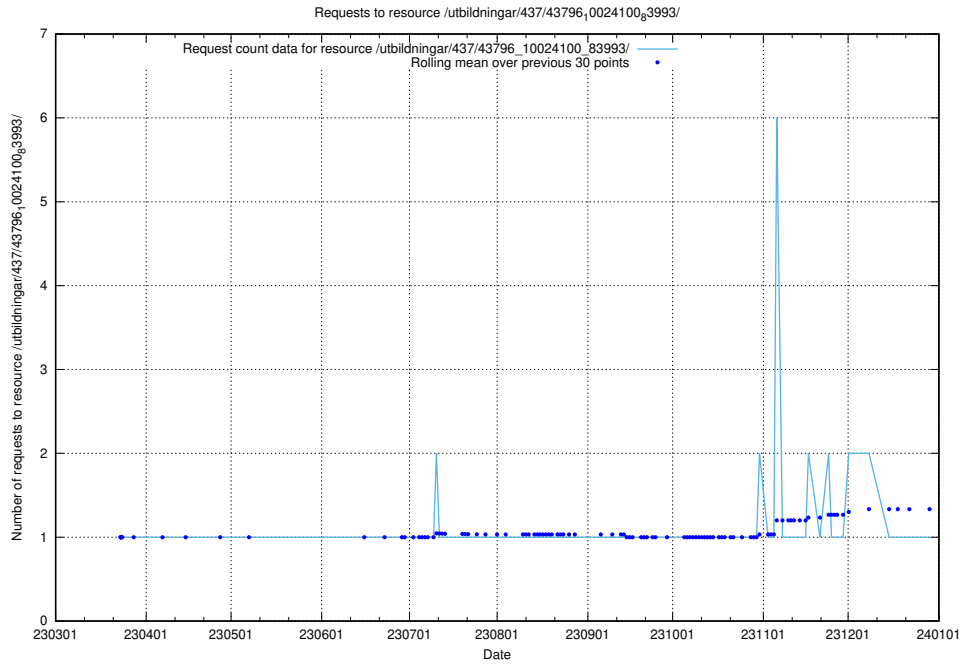

5.6328 Usage of /utbildningar/437/43796_10024100_83993/

Here, we count the number of requests to resource /utbildningar/437/43796_10024100_83993/.