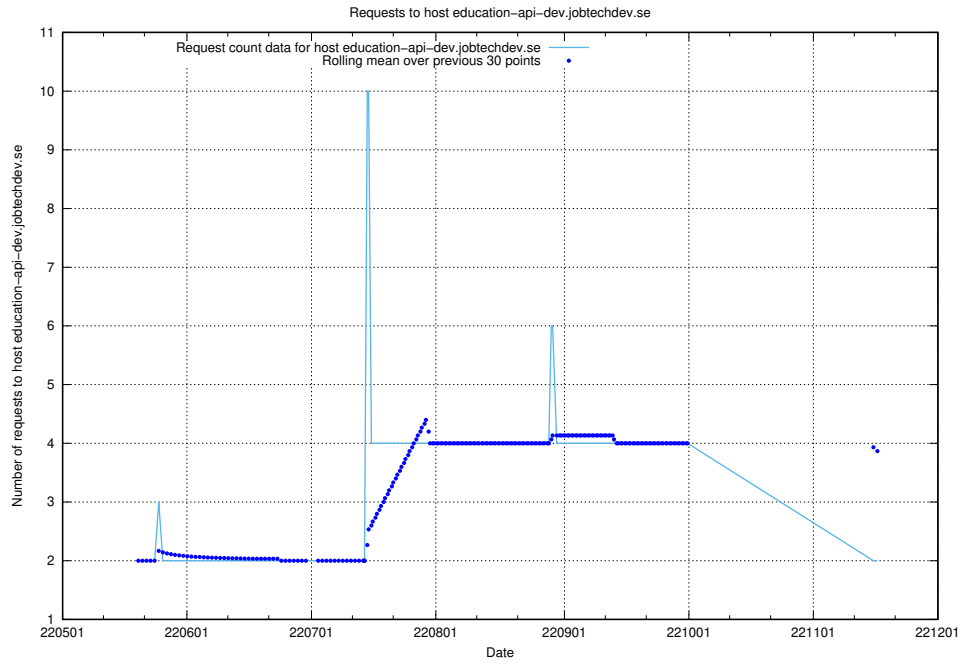

7.419 Usage of education-api-dev.jobtechdev.se

Here, we count the number of requests to host education-api-dev.jobtechdev.se.