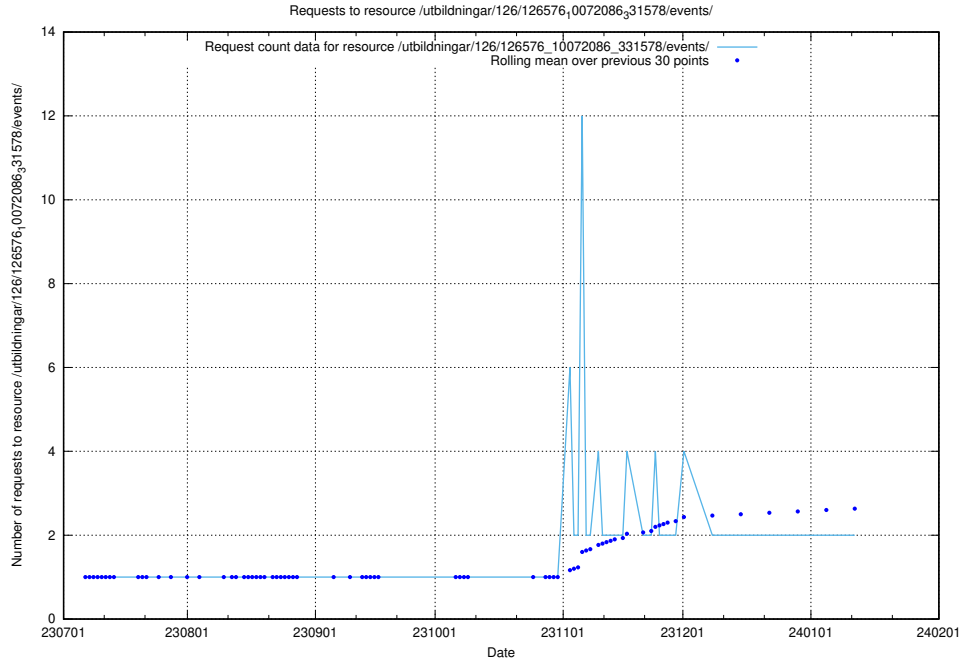

### 5.767 Usage of /utbildningar/126/126576\_10072086\_331578/events/

Here, we count the number of requests to resource /utbildningar/126/126576\_10072086\_331578/events/