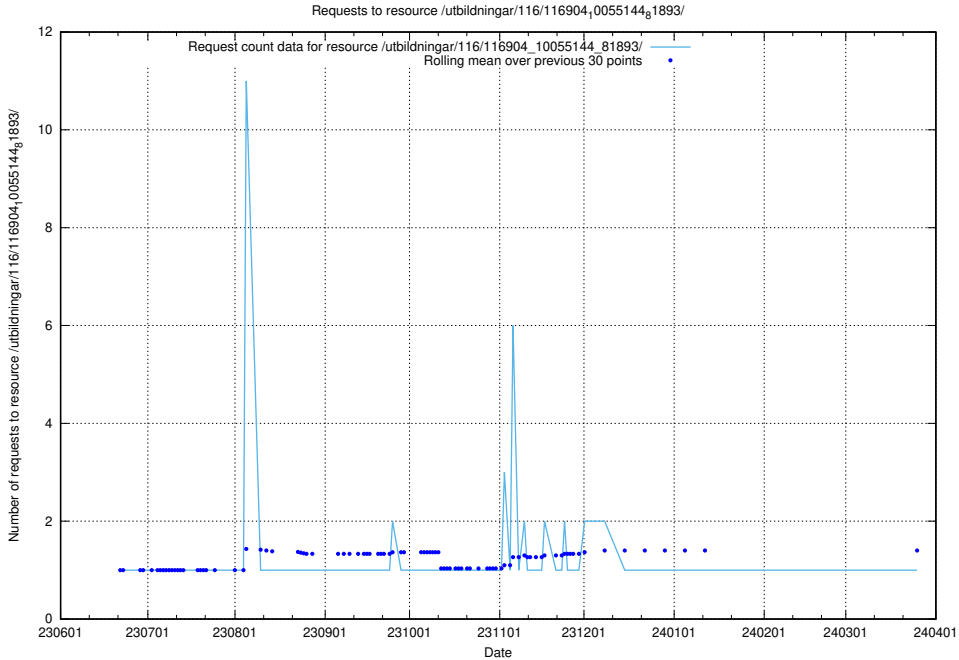

5.5793 Usage of /utbildningar/116/116904_10055144_81893/

Here, we count the number of requests to resource /utbildningar/116/116904_10055144_81893/.