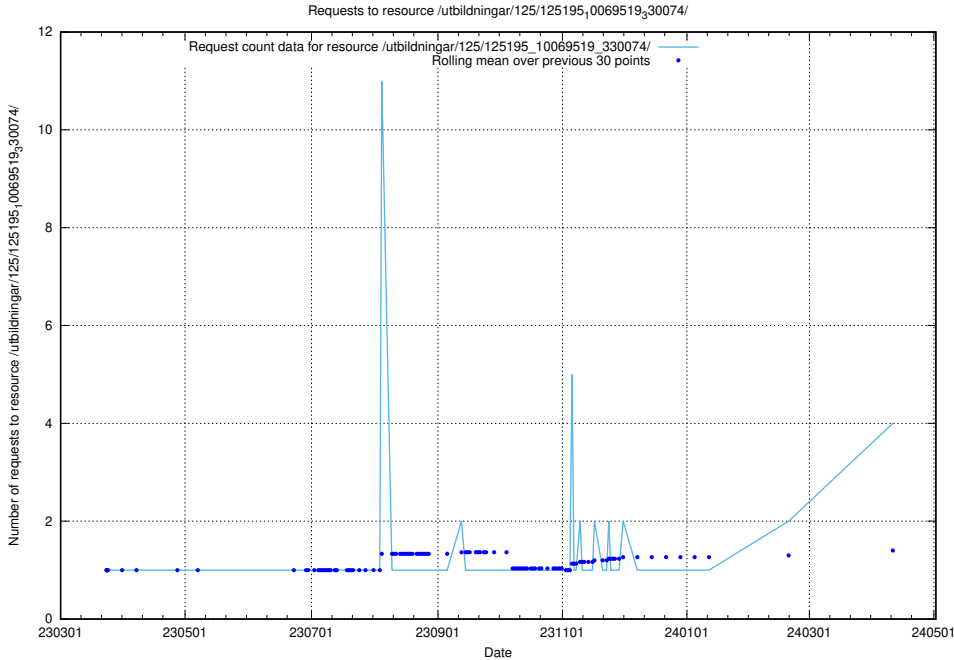

5.160 Usage of /utbildningar/125/125195_10069519_330074/

Here, we count the number of requests to resource /utbildningar/125/125195_10069519_330074/.