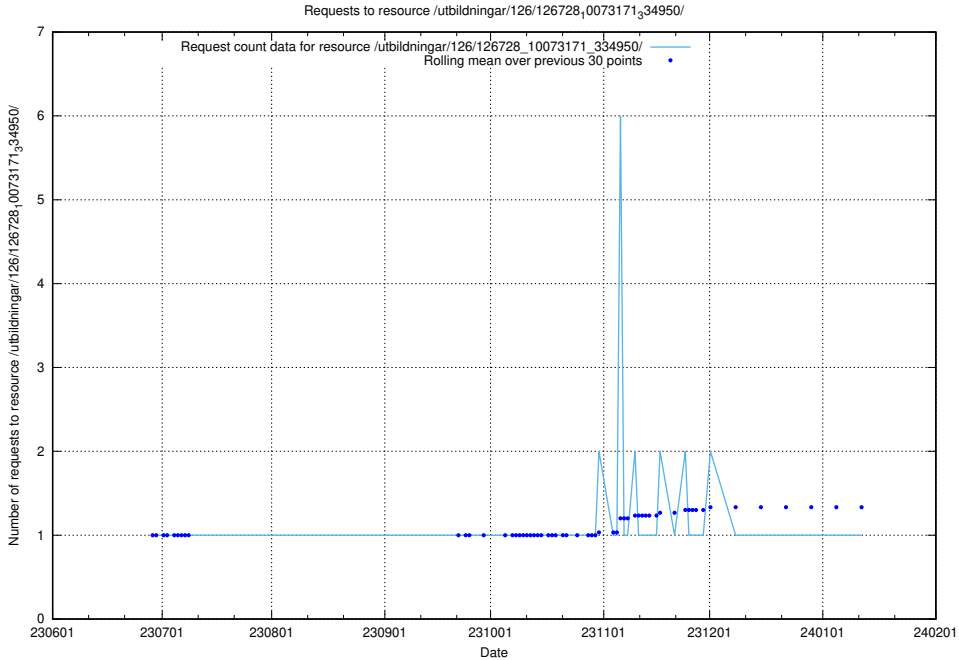

5.5398 Usage of /utbildningar/126/126728_10073171_334950/

Here, we count the number of requests to resource /utbildningar/126/126728_10073171_334950/.