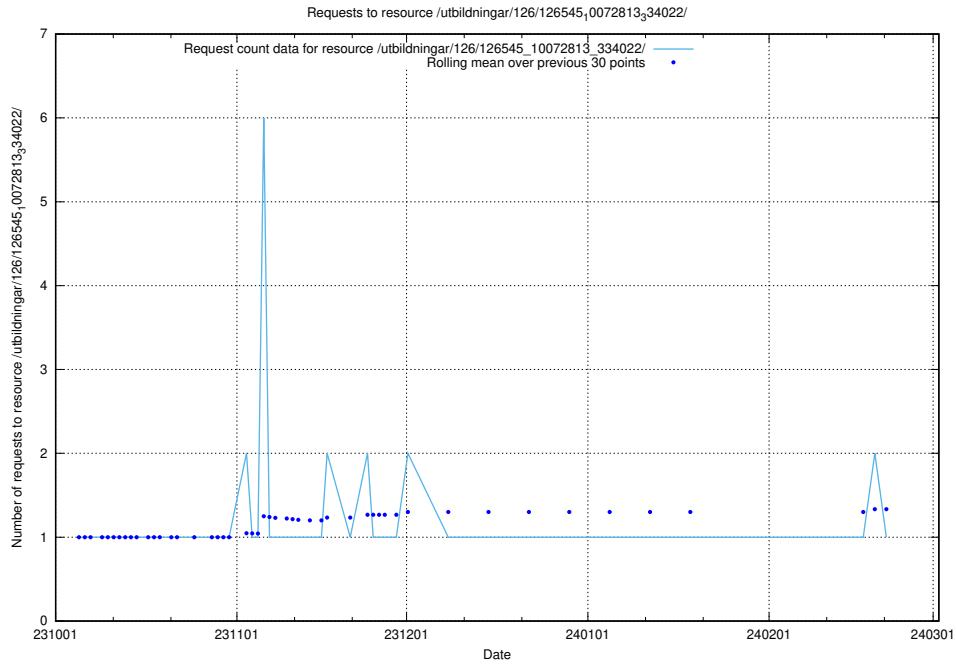

5.4351 Usage of /utbildningar/126/126545_10072813_334022/

Here, we count the number of requests to resource /utbildningar/126/126545_10072813_334022/.