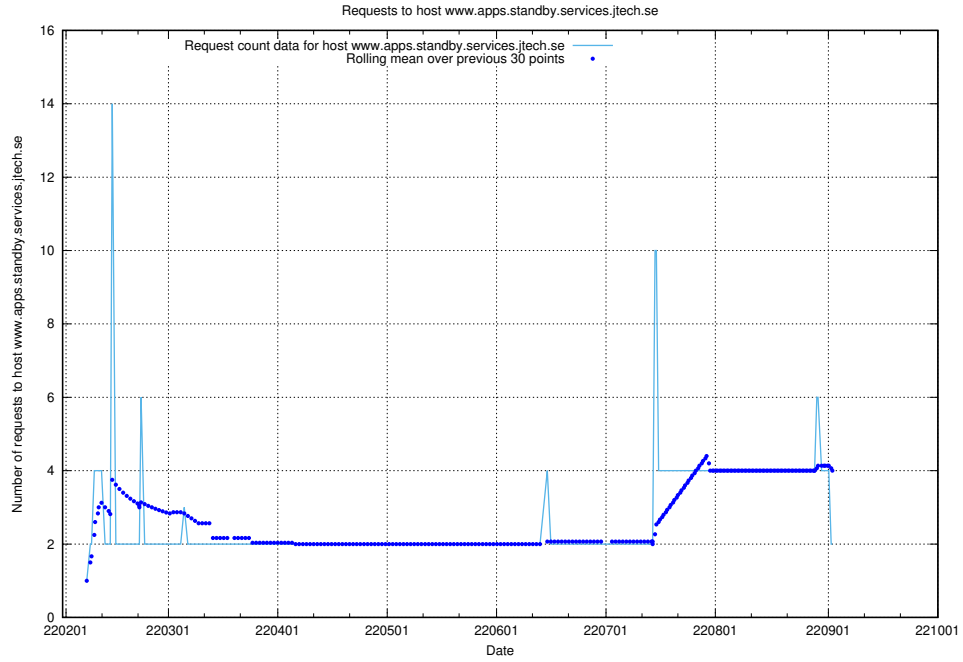

7.555 Usage of `www.apps.standby.services.jtech.se`

Here, we count the number of requests to host `www.apps.standby.services.jtech.se`.