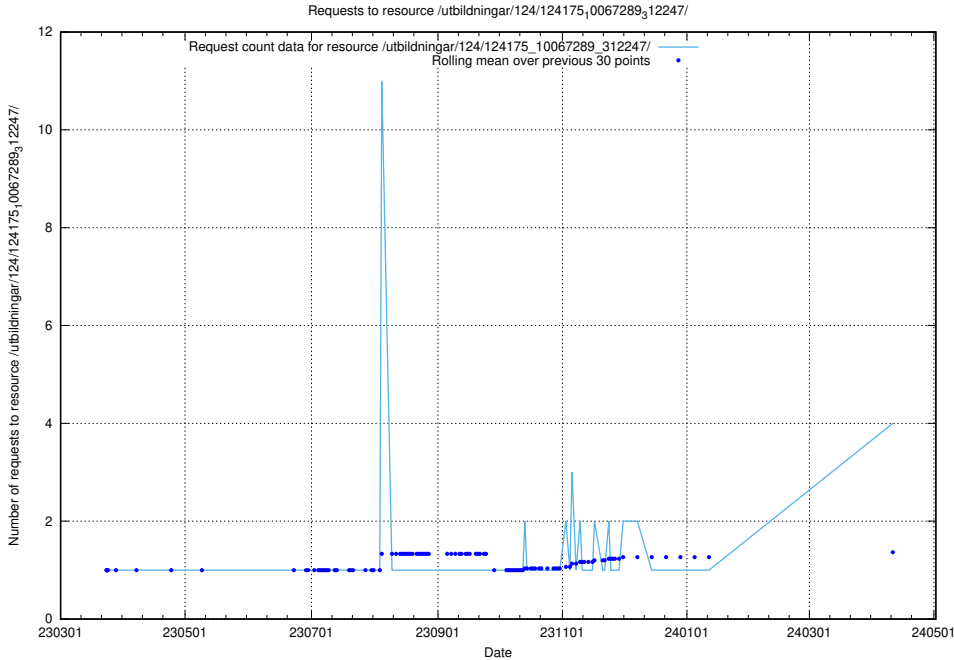

5.199 Usage of /utbildningar/124/124175_10067289_312247/

Here, we count the number of requests to resource /utbildningar/124/124175_10067289_312247/.