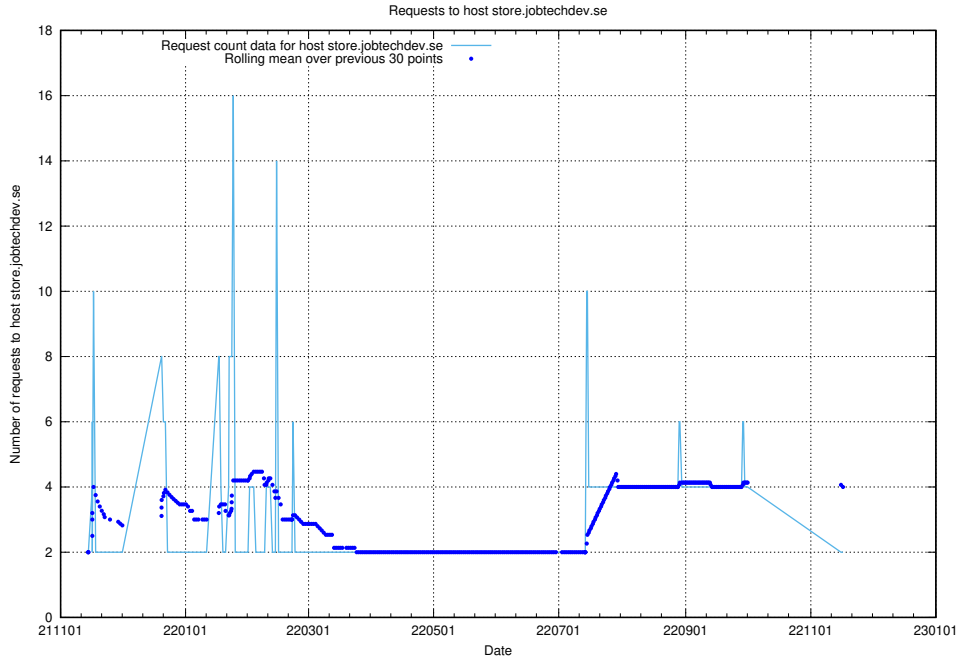

### 7.550 Usage of store.jobtechdev.se

Here, we count the number of requests to host store.jobtechdev.se.