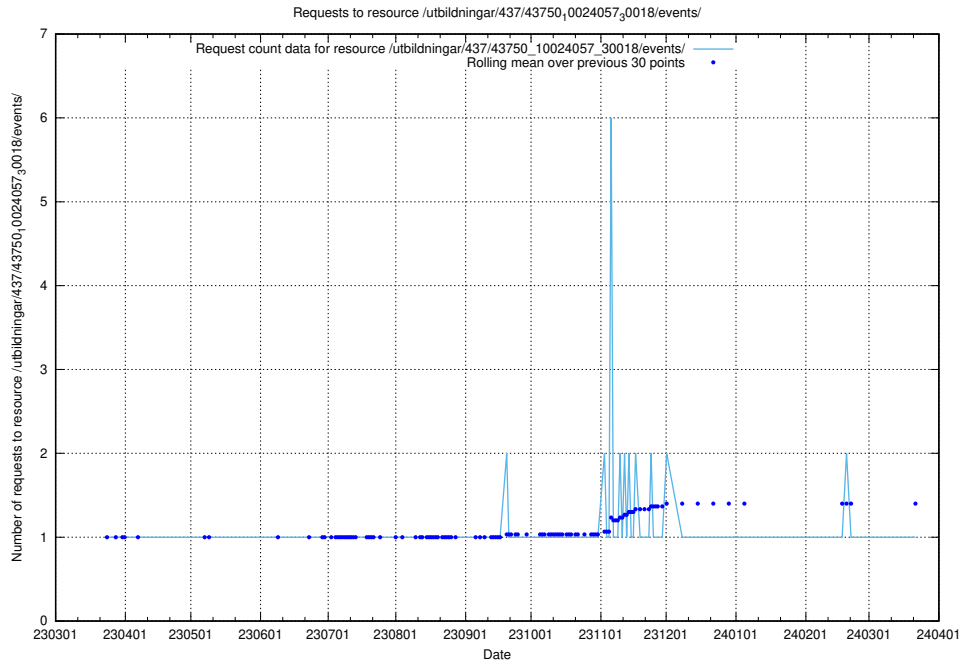

5.6171 Usage of /utbildningar/437/43750_10024057_30018/events/

Here, we count the number of requests to resource /utbildningar/437/43750_10024057_30018/events/.