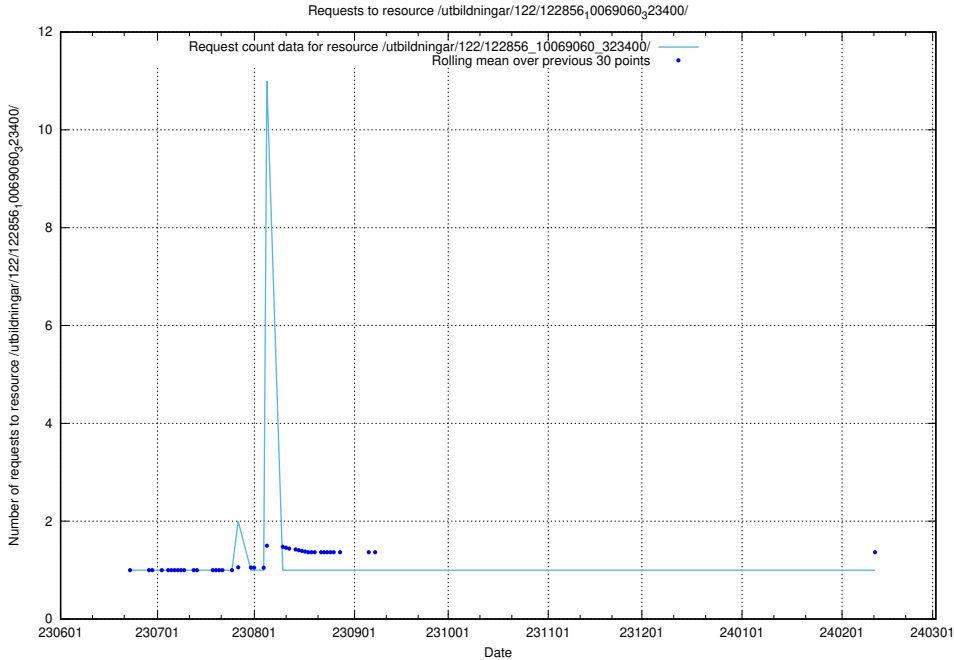

5.5780 Usage of /utbildningar/122/122856_10069060_323400/

Here, we count the number of requests to resource /utbildningar/122/122856_10069060_323400/.