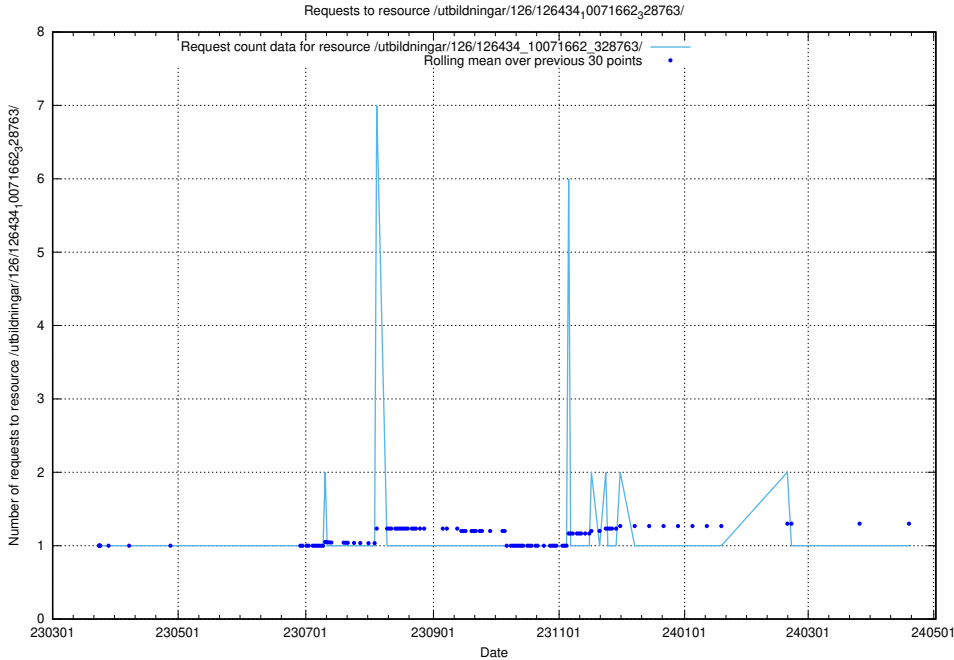

5.6396 Usage of /utbildningar/126/126434_10071662_328763/

Here, we count the number of requests to resource /utbildningar/126/126434_10071662_328763/.