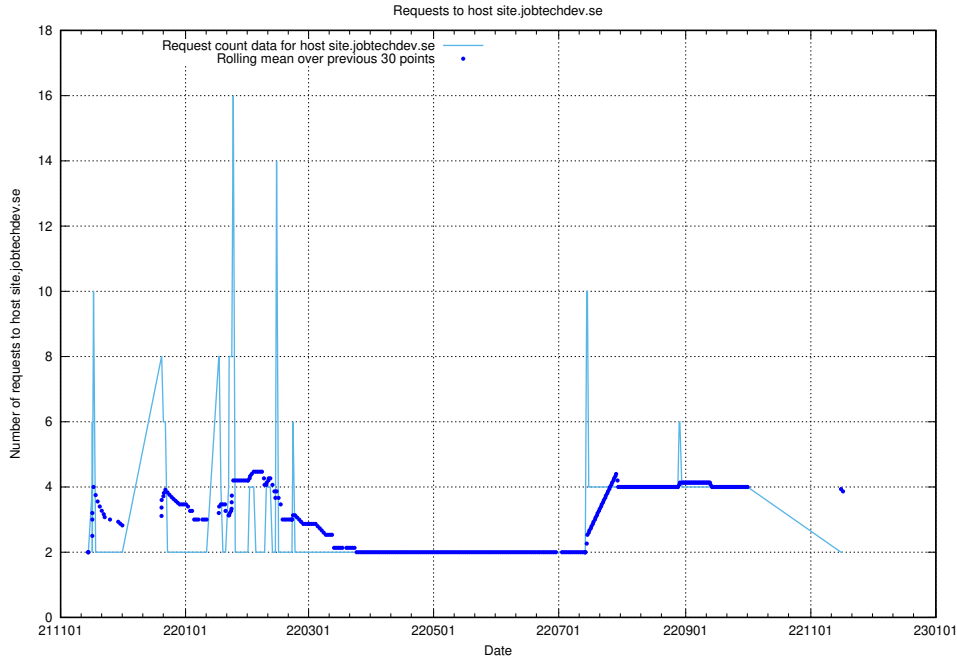

7.556 Usage of site.jobtechdev.se

Here, we count the number of requests to host site.jobtechdev.se.