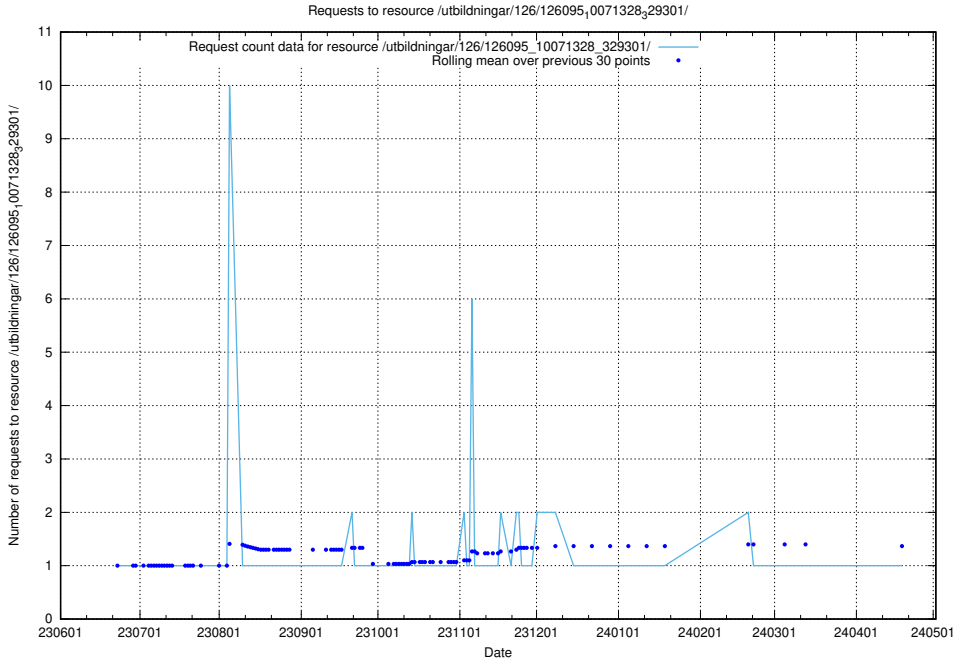

5.5630 Usage of /utbildningar/126/126095_10071328_329301/

Here, we count the number of requests to resource /utbildningar/126/126095_10071328_329301/.