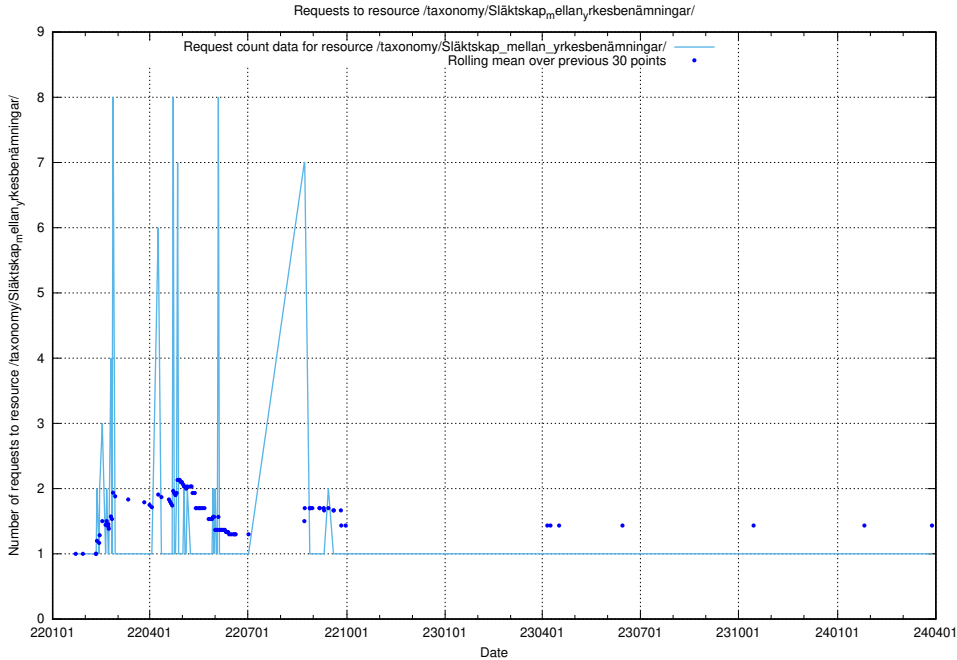

5.4734 Usage of /taxonomy/Släktskap_mellan_yrkesbenämningar/

Here, we count the number of requests to resource /taxonomy/Släktskap_mellan_yrkesbenämningar/.