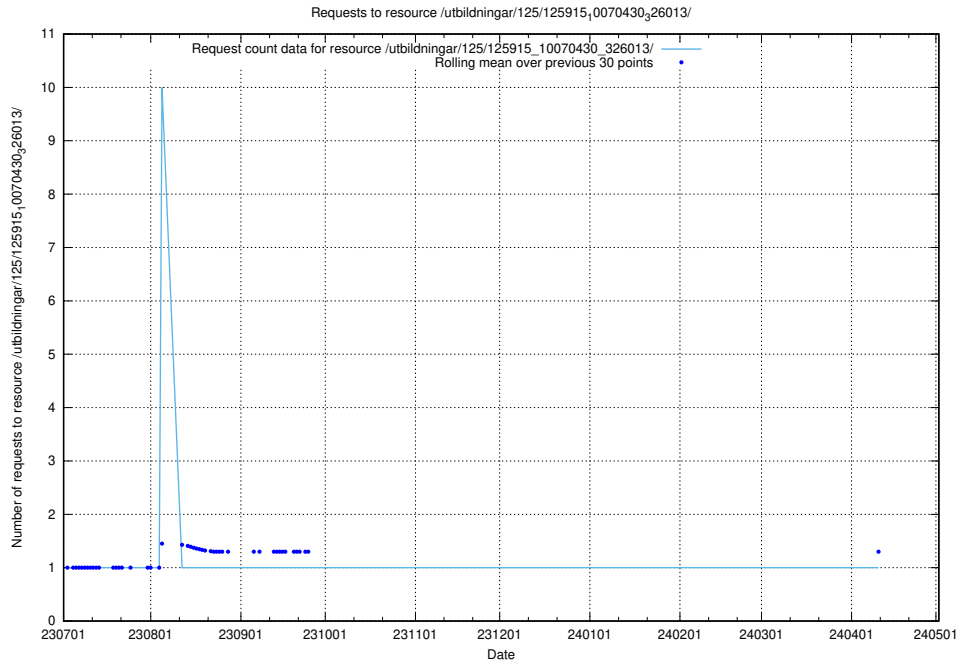

5.5314 Usage of /utbildningar/125/125915_10070430_326013/

Here, we count the number of requests to resource /utbildningar/125/125915_10070430_326013/.