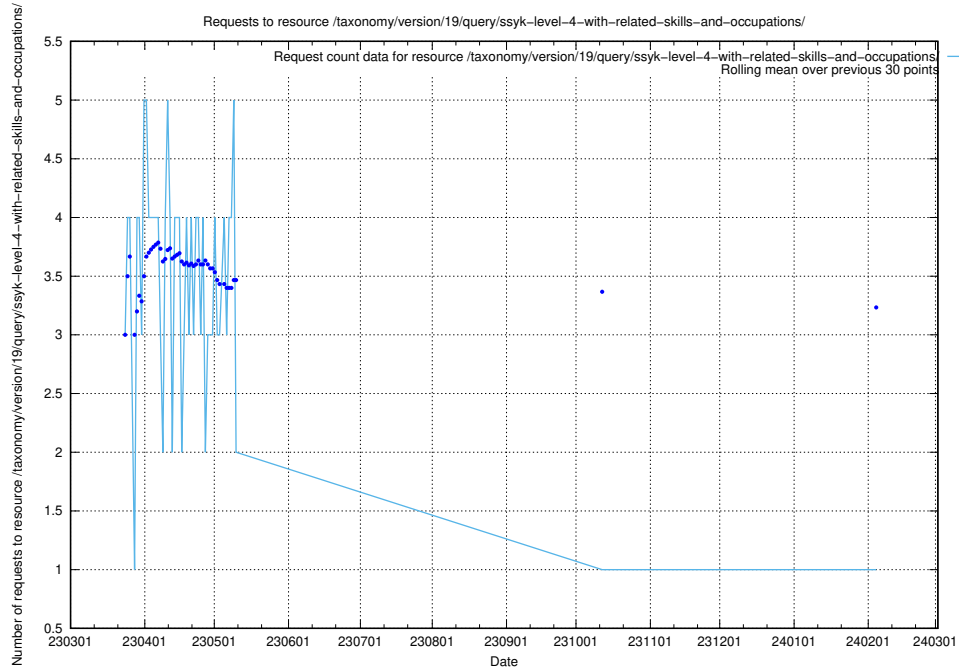

## 5.6097 Usage of /taxonomy/version/19/query/ssyk-level-4-with-related-isco-level-4-groups/

Here, we count the number of requests to resource /taxonomy/version/19/query/ssyk-level-4-with-related-isco-level-4-groups/.