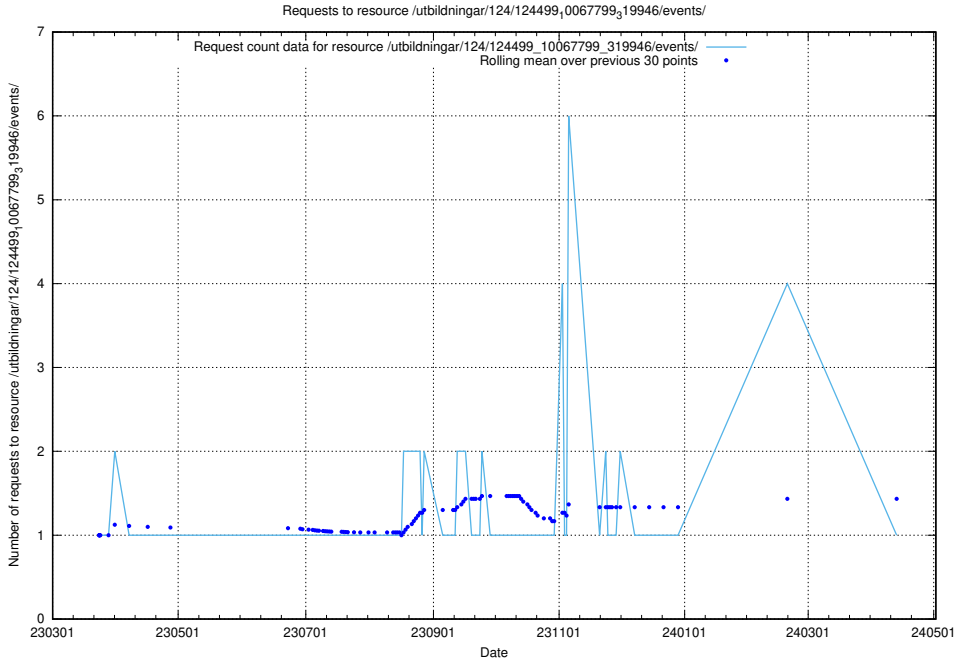

### 5.2410 Usage of /utbildningar/124/124499\_10067799\_319946/events/

Here, we count the number of requests to resource /utbildningar/124/124499\_10067799\_319946/events/