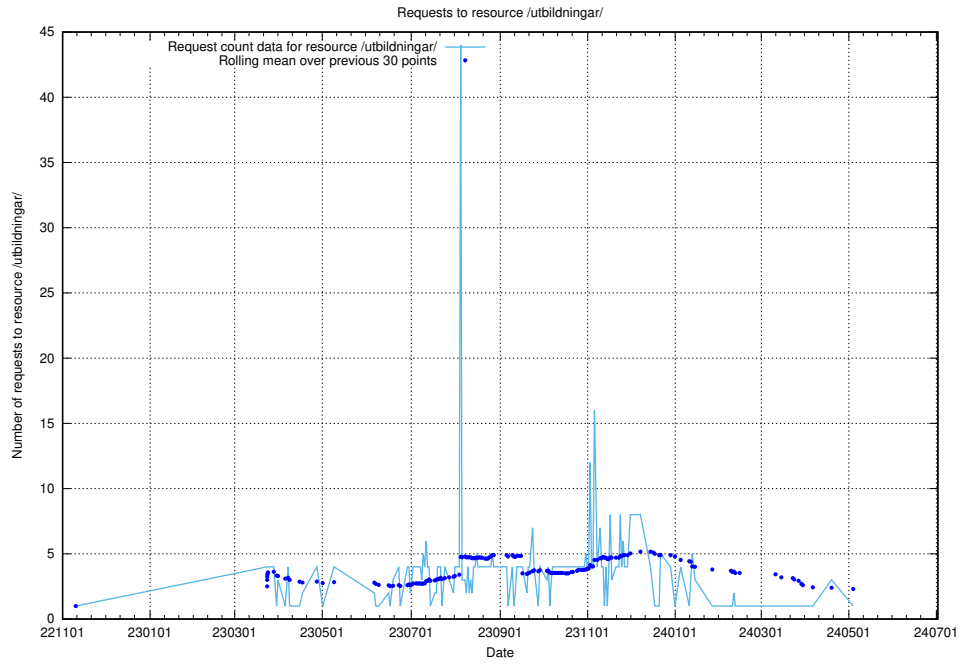

5.6266 Usage of /utbildningar/

Here, we count the number of requests to resource /utbildningar/.