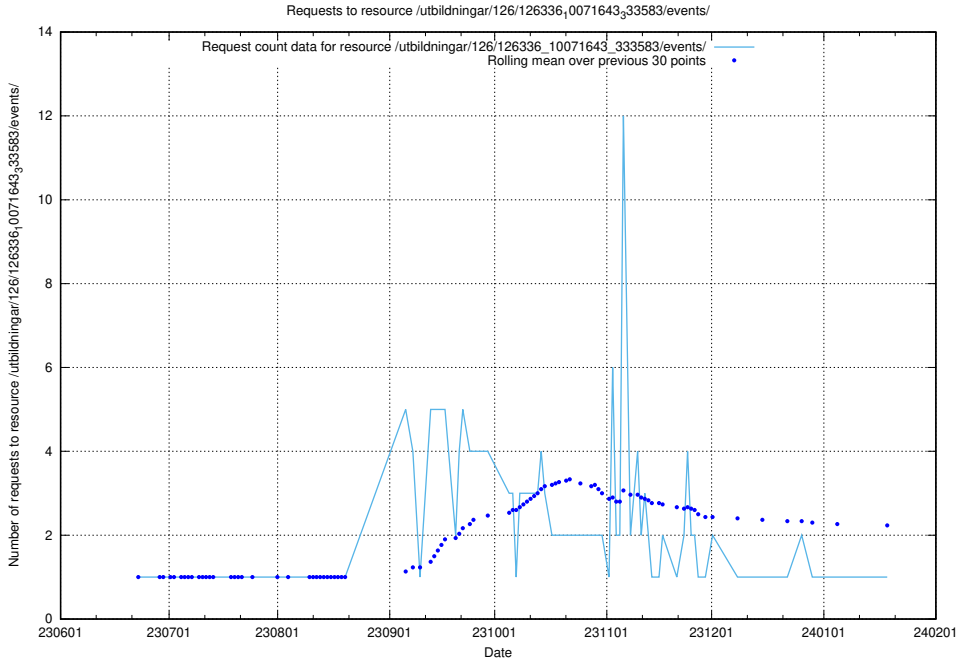

5.5618 Usage of /utbildningar/126/126336_10071643_333583/events/

Here, we count the number of requests to resource /utbildningar/126/126336_10071643_333583/events/