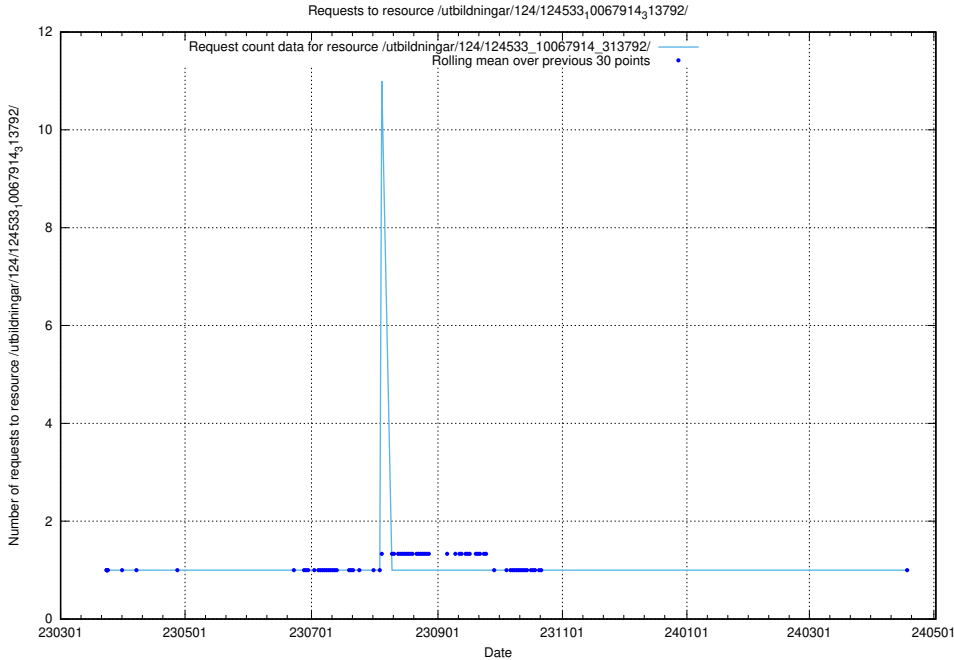

5.1168 Usage of /utbildningar/124/124533_10067914_313792/

Here, we count the number of requests to resource /utbildningar/124/124533_10067914_313792/.