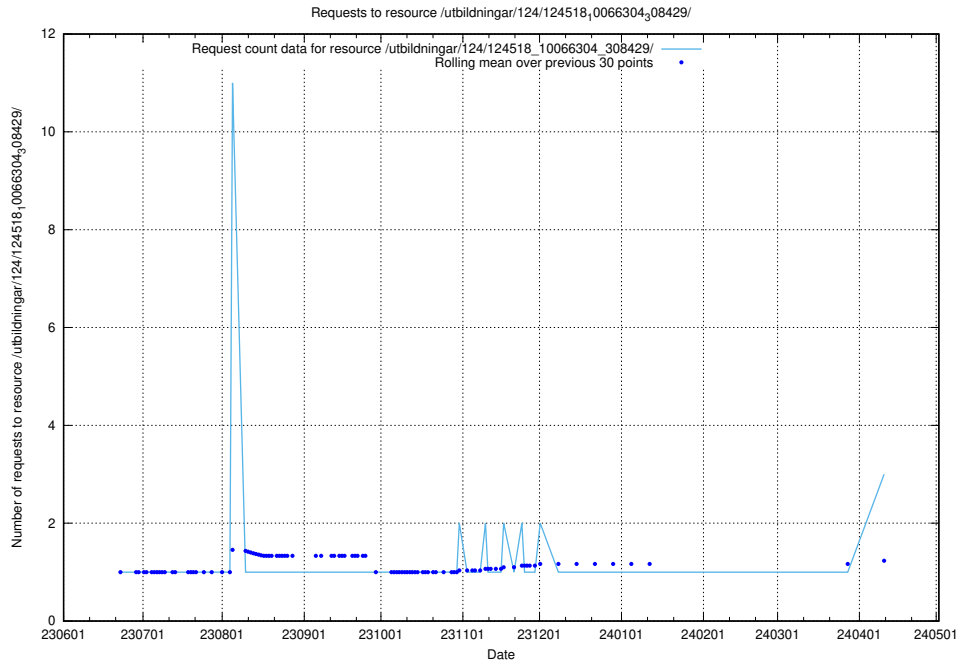

5.376 Usage of /utbildningar/124/124518_10066304_308429/

Here, we count the number of requests to resource /utbildningar/124/124518_10066304_308429/.