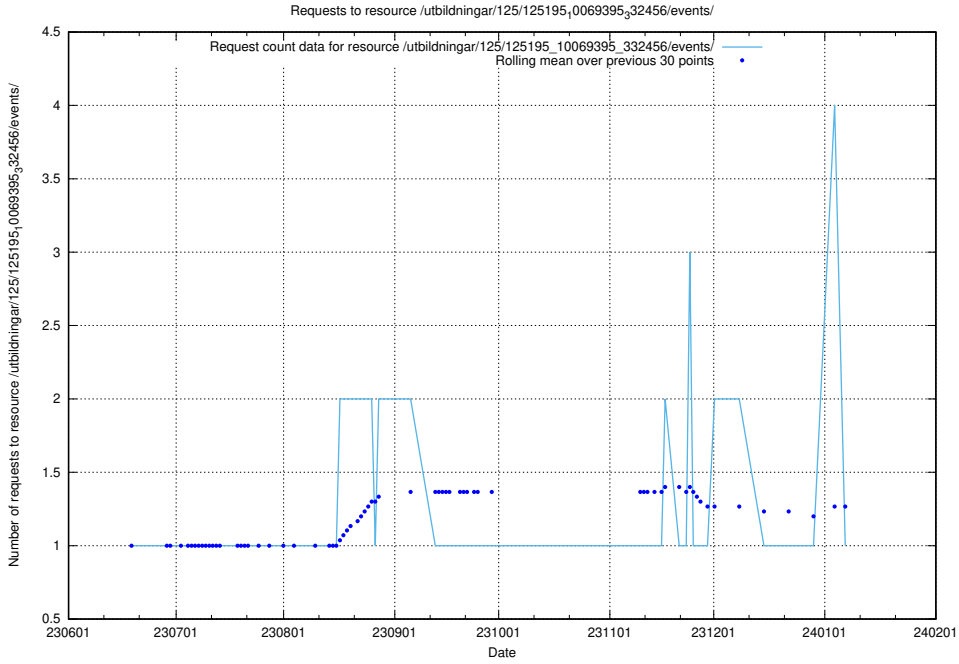

5.5801 Usage of /utbildningar/125/125195_10069395_332456/events/

Here, we count the number of requests to resource /utbildningar/125/125195_10069395_332456/events/