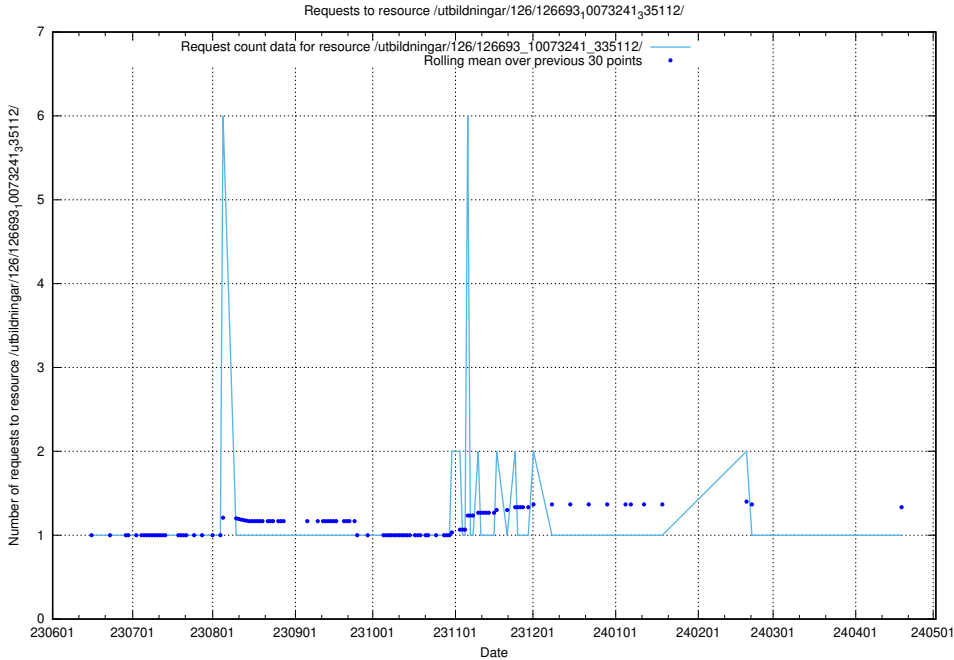

5.5823 Usage of /utbildningar/126/126693_10073241_335112/

Here, we count the number of requests to resource /utbildningar/126/126693_10073241_335112/.