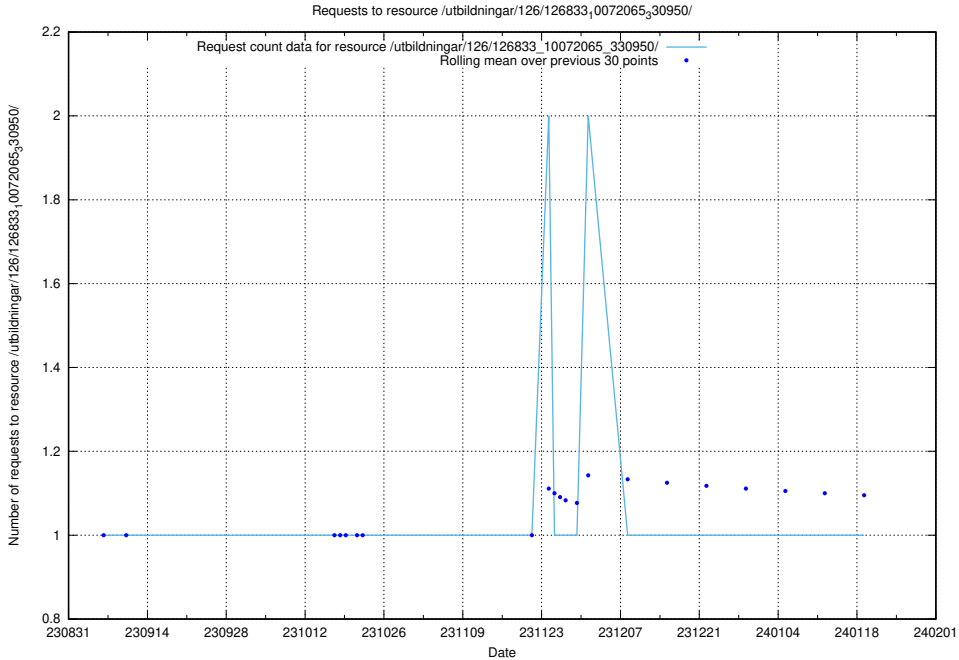

5.4609 Usage of /utbildningar/126/126833_10072065_330950/

Here, we count the number of requests to resource /utbildningar/126/126833_10072065_330950/.