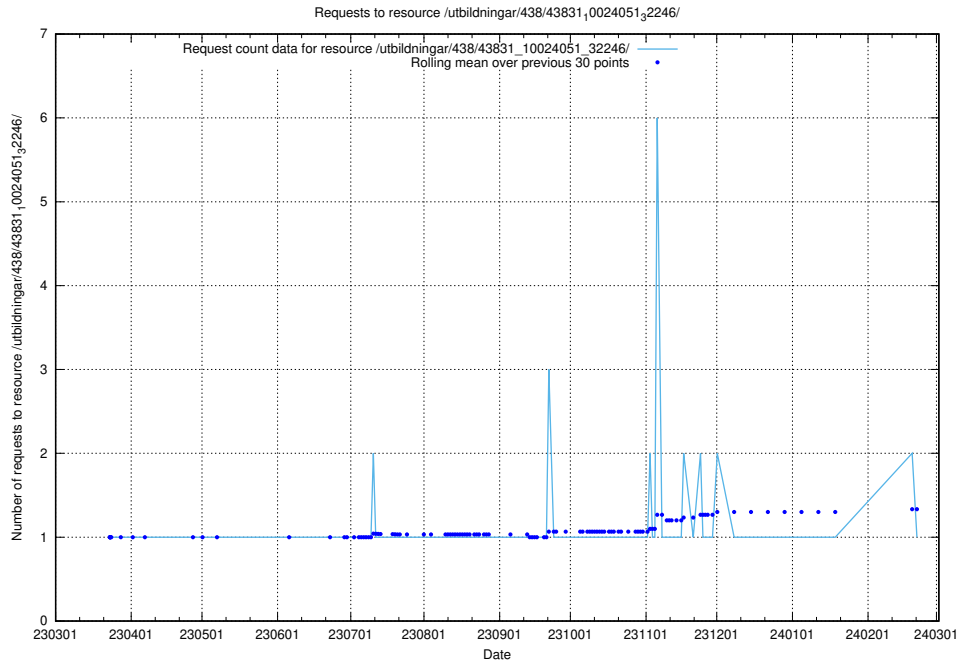

5.6309 Usage of /utbildningar/438/43831_10024051_32246/

Here, we count the number of requests to resource /utbildningar/438/43831_10024051_32246/.