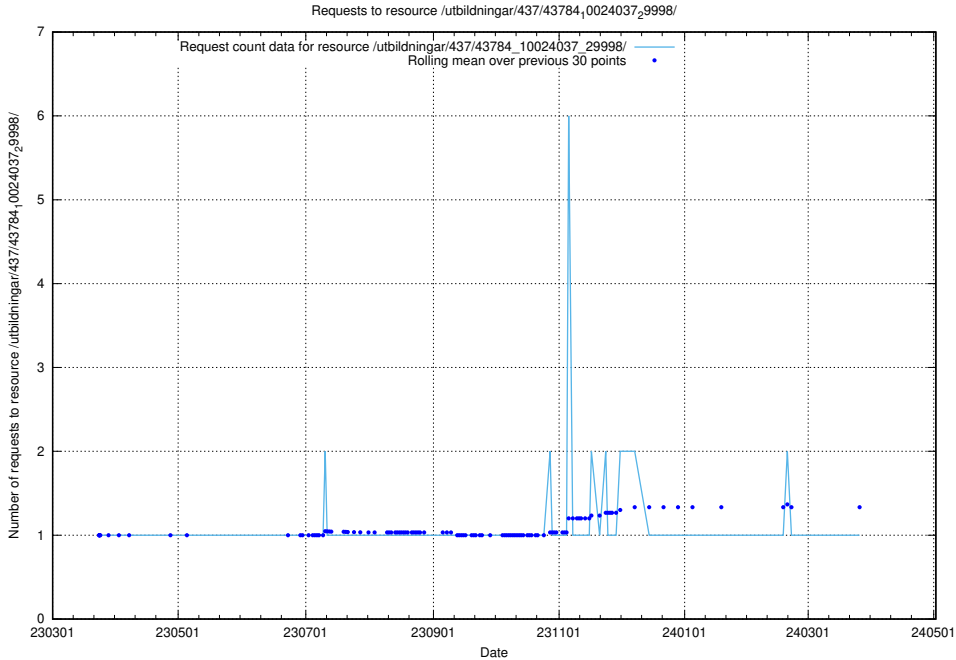

5.6340 Usage of /utbildningar/437/43784_10024037_29998/

Here, we count the number of requests to resource /utbildningar/437/43784_10024037_29998/.