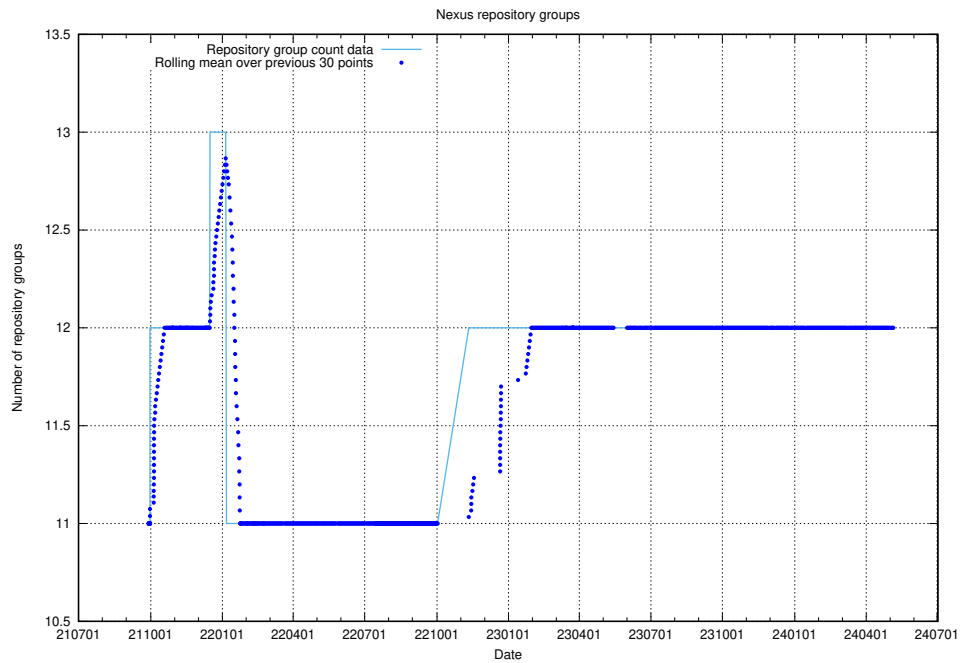

9 Nexus

This section contains statistics from the [image and package repositories](https://nexus.jobtechdev.se)⁹ of JobTech.

9.1 Number of repository groups in Nexus

A graph showing the number of repository groups.

⁹<https://nexus.jobtechdev.se>