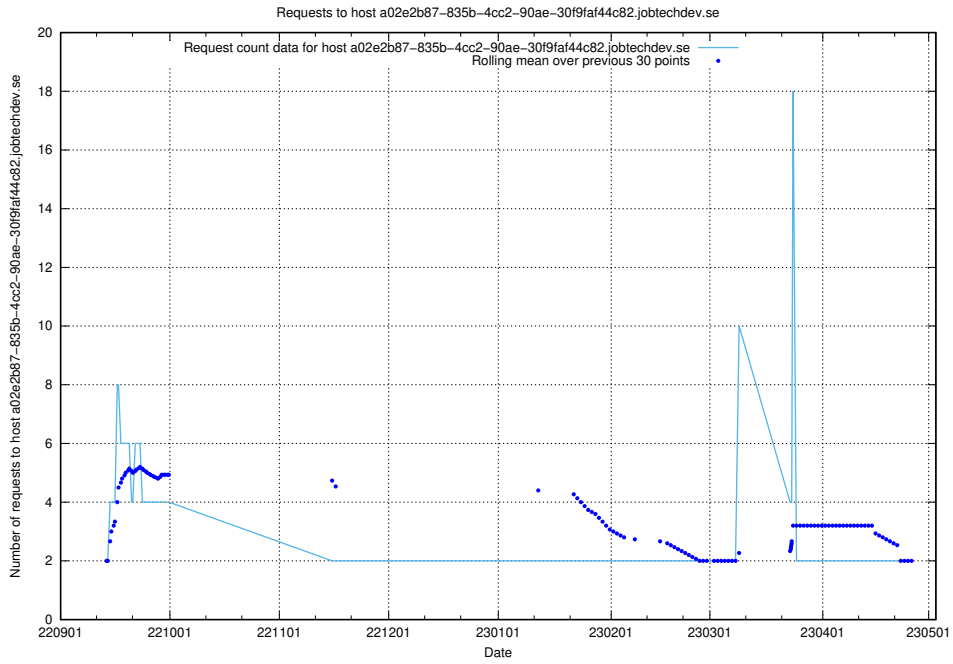

7.319 Usage of a02e2b87-835b-4cc2-90ae-30f9faf44c82.jobtechdev.se

Here, we count the number of requests to host a02e2b87-835b-4cc2-90ae-30f9faf44c82.jobtechdev.se.