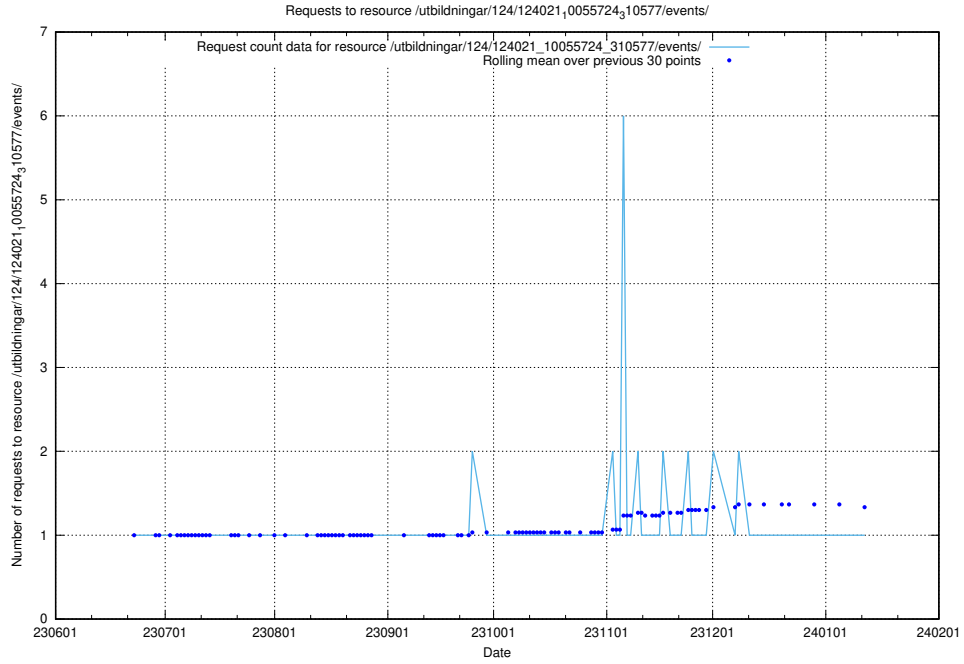

5.5772 Usage of /utbildningar/124/124021_10055724_310577/events/

Here, we count the number of requests to resource /utbildningar/124/124021_10055724_310577/events/