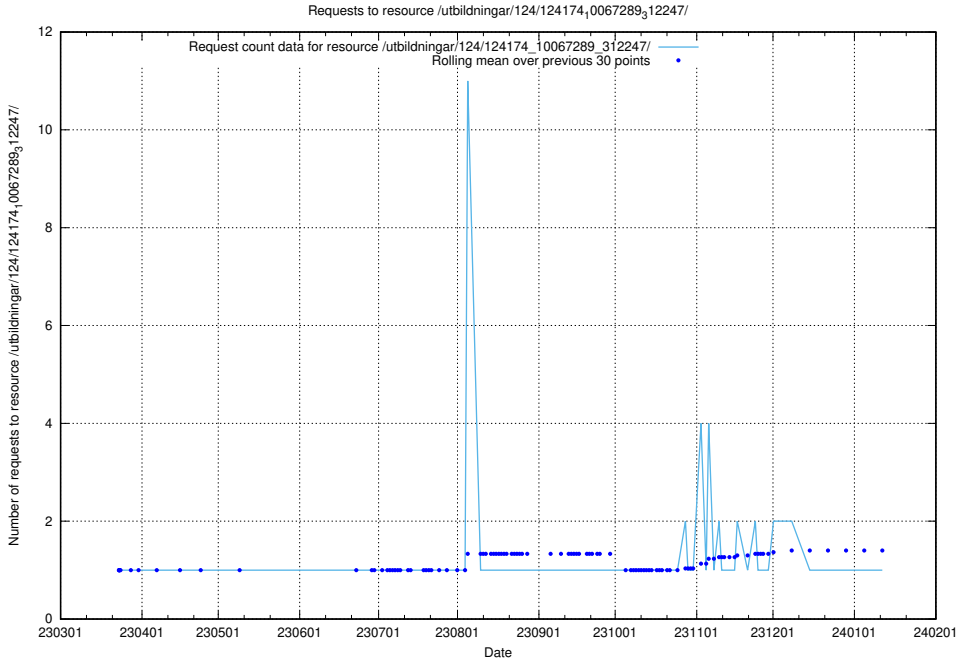

5.4003 Usage of /utbildningar/124/124174_10067289_312247/

Here, we count the number of requests to resource /utbildningar/124/124174_10067289_312247/.