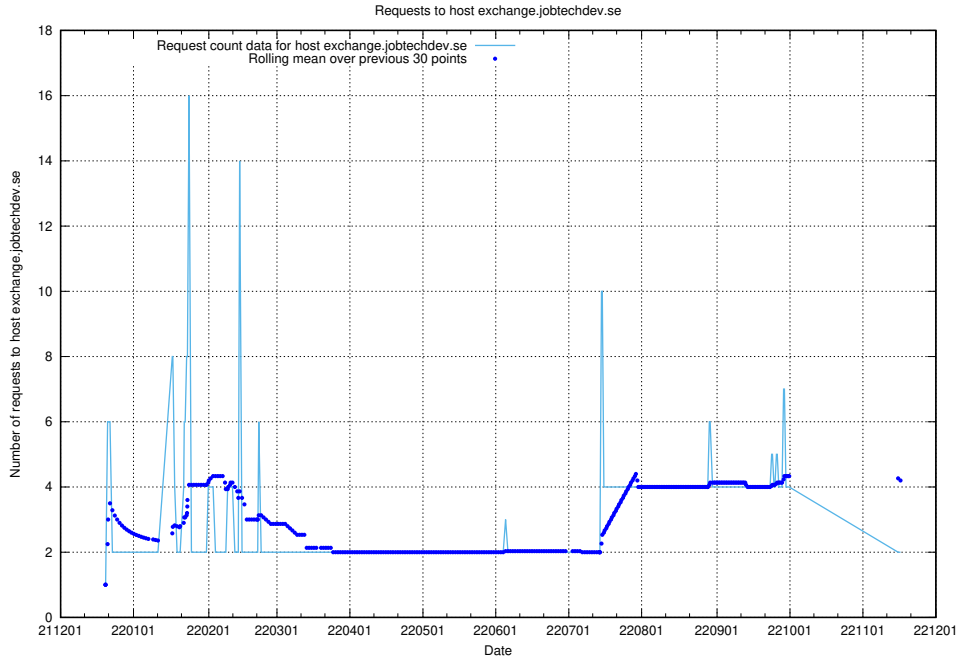

### 7.373 Usage of exchange.jobtechdev.se

Here, we count the number of requests to host exchange.jobtechdev.se.