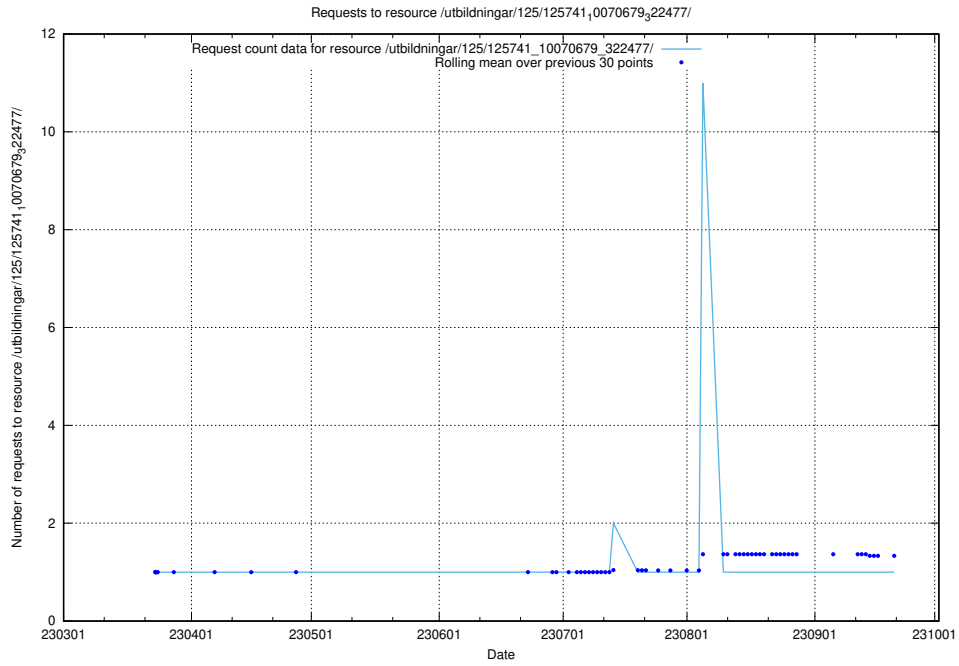

5.6452 Usage of /utbildningar/125/125741_10070679_322477/

Here, we count the number of requests to resource /utbildningar/125/125741_10070679_322477/.