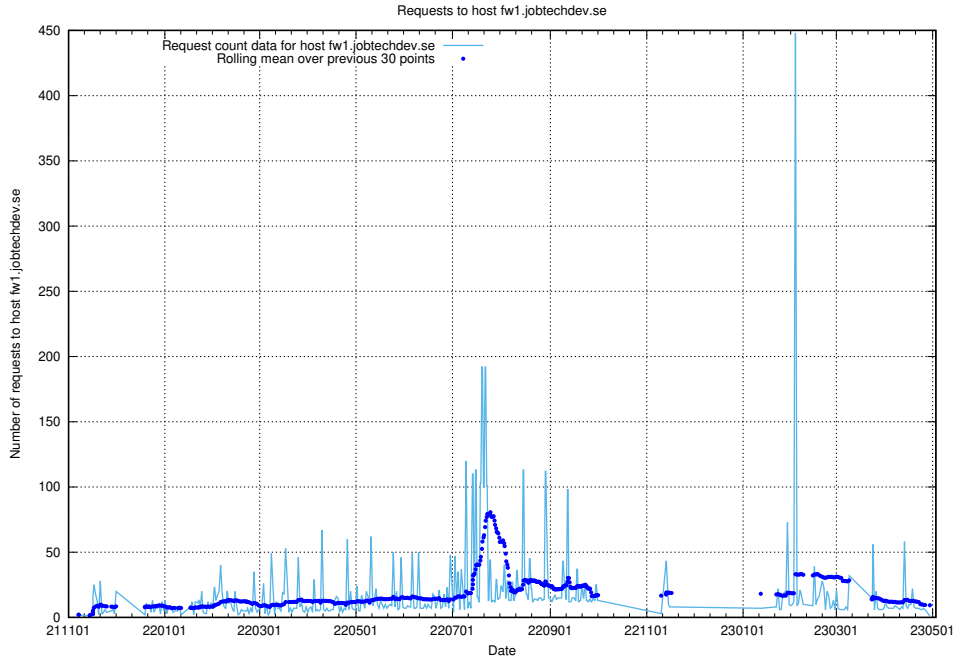

7.628 Usage of fw1.jobtechdev.se

Here, we count the number of requests to host fw1.jobtechdev.se.