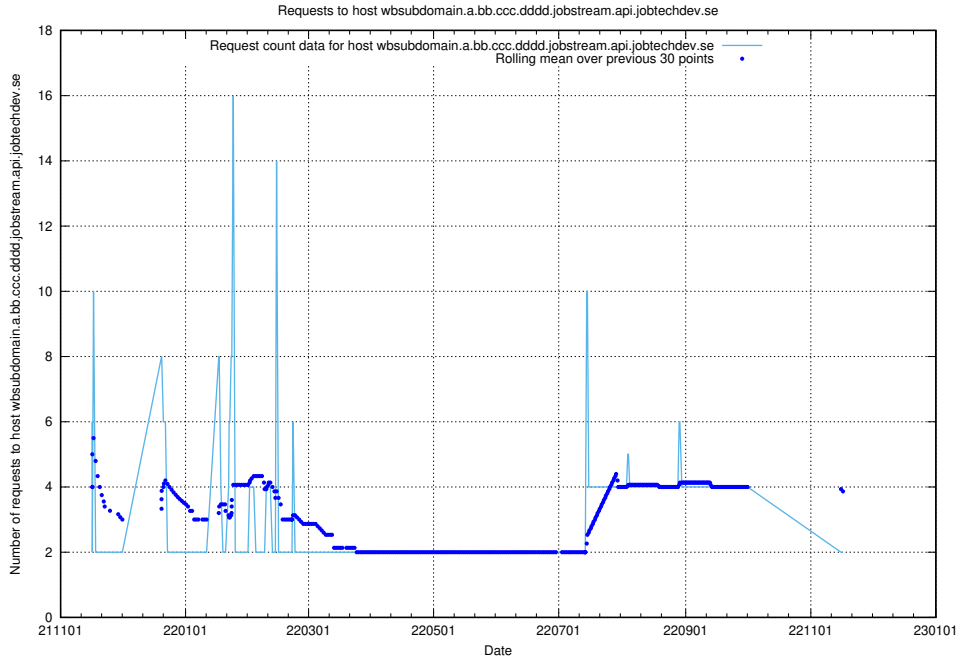

7.520 Usage of wbsubdomain.a.bb.ccc.dddd.jobstream.api.jobtechdev.se

Here, we count the number of requests to host wbsubdomain.a.bb.ccc.dddd.jobstream.api.jobtechdev.se.