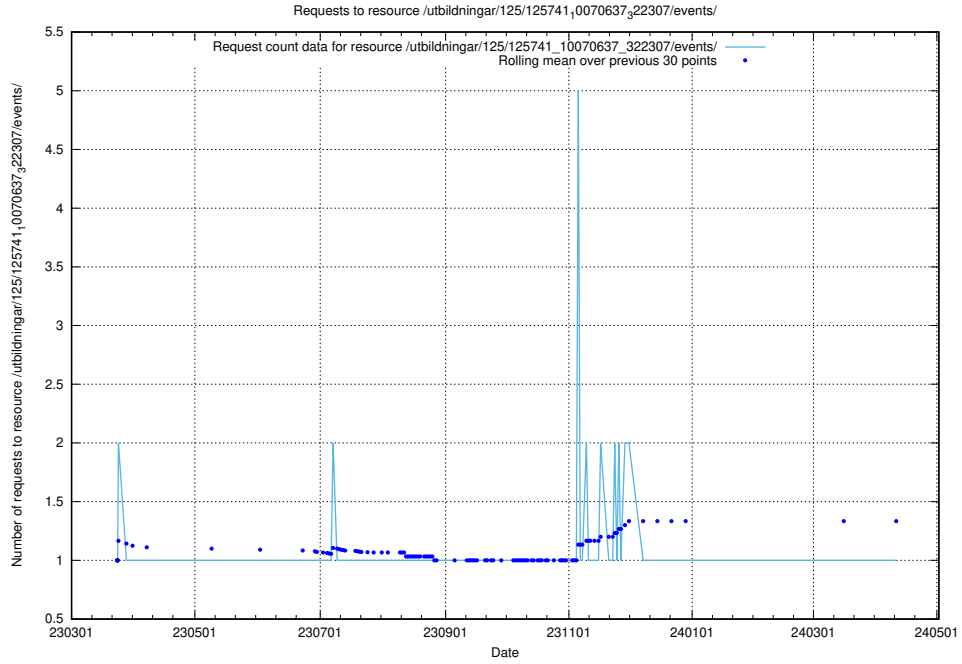

5.911 Usage of /utbildningar/125/125741_10070637_322307/events/

Here, we count the number of requests to resource /utbildningar/125/125741_10070637_322307/events/