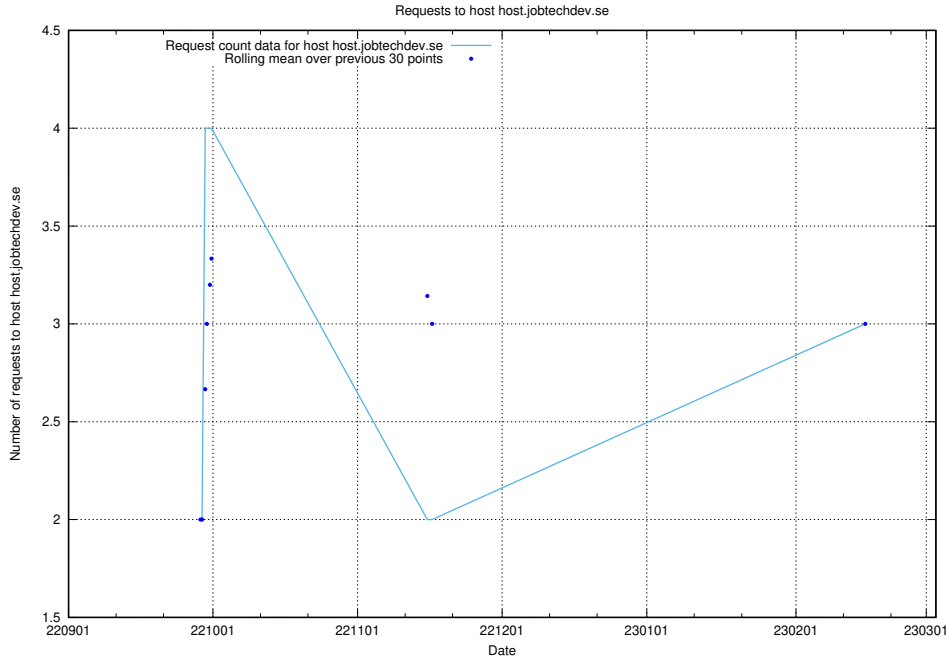

7.178 Usage of host.jobtechdev.se

Here, we count the number of requests to host host.jobtechdev.se.