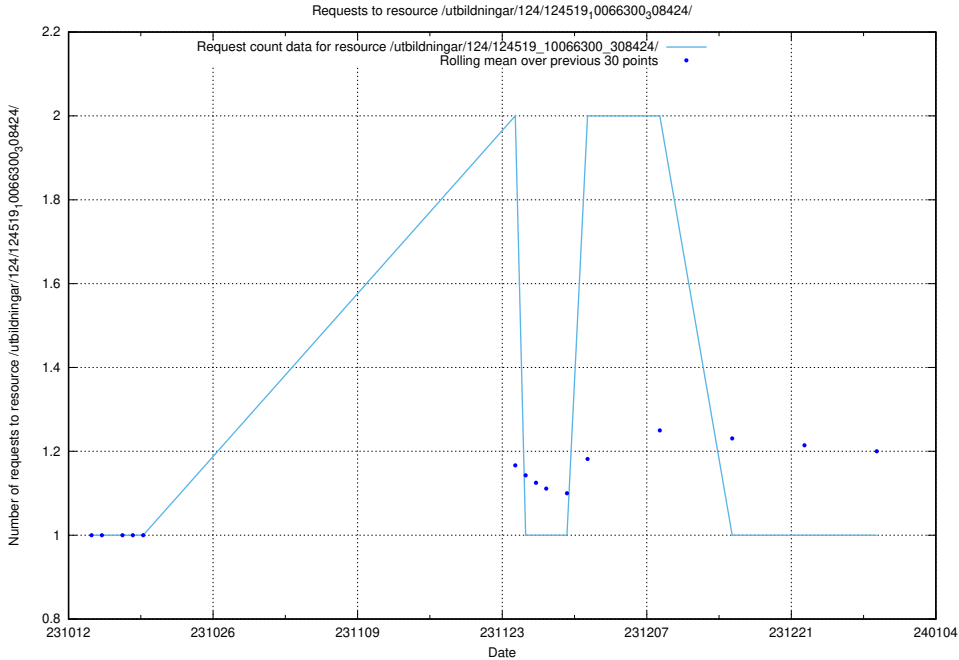

5.4282 Usage of /utbildningar/124/124519_10066300_308424/

Here, we count the number of requests to resource /utbildningar/124/124519_10066300_308424/.