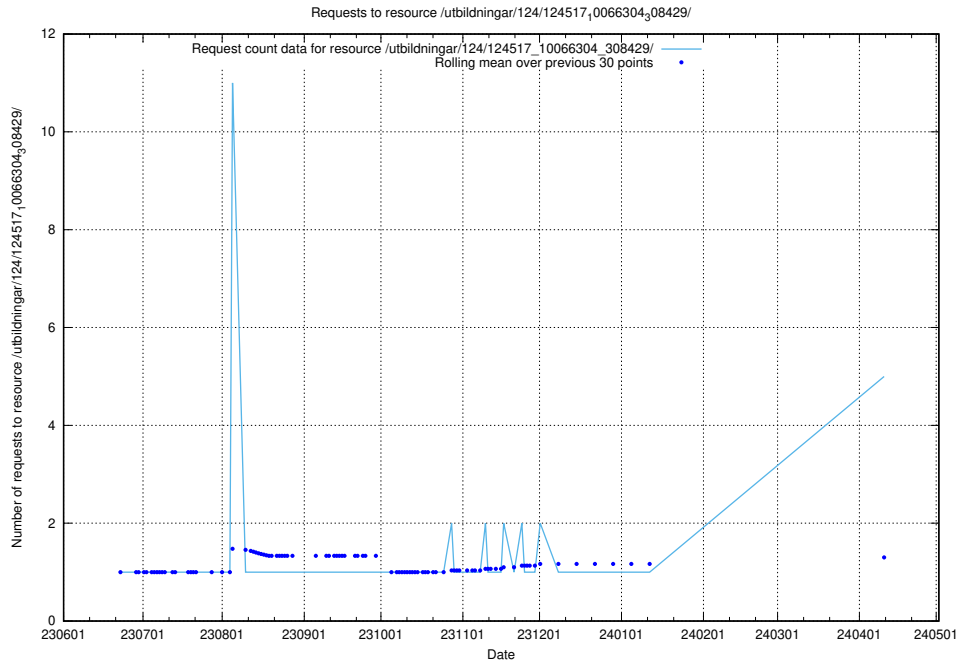

5.147 Usage of /utbildningar/124/124517_10066304_308429/

Here, we count the number of requests to resource /utbildningar/124/124517_10066304_308429/.