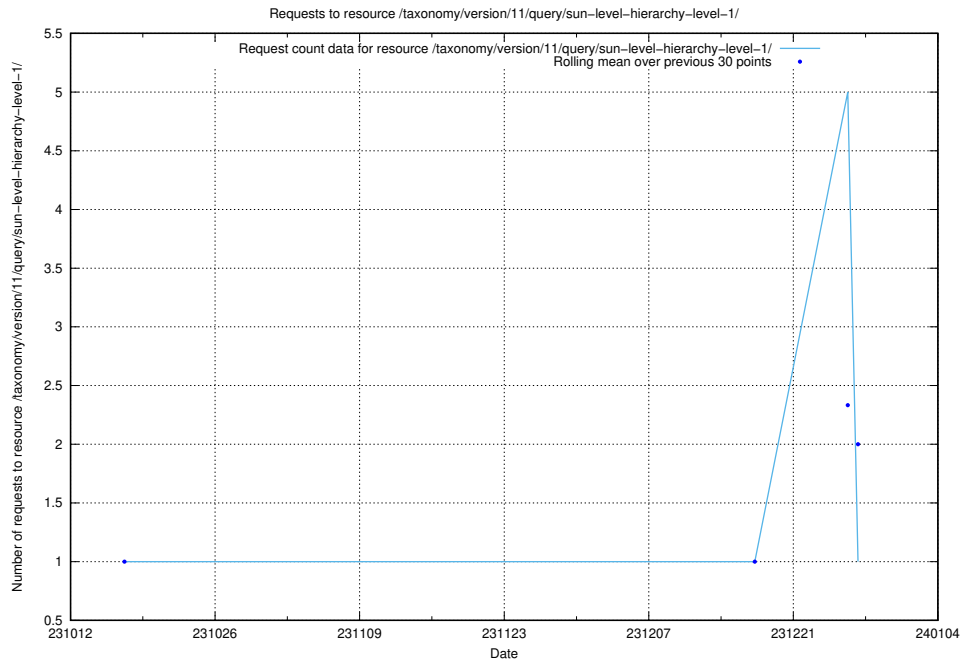

5.4260 Usage of /taxonomy/version/11/query/sun-level-hierarchy-level-1/

Here, we count the number of requests to resource /taxonomy/version/11/query/sun-level-hierarchy-level-1/.