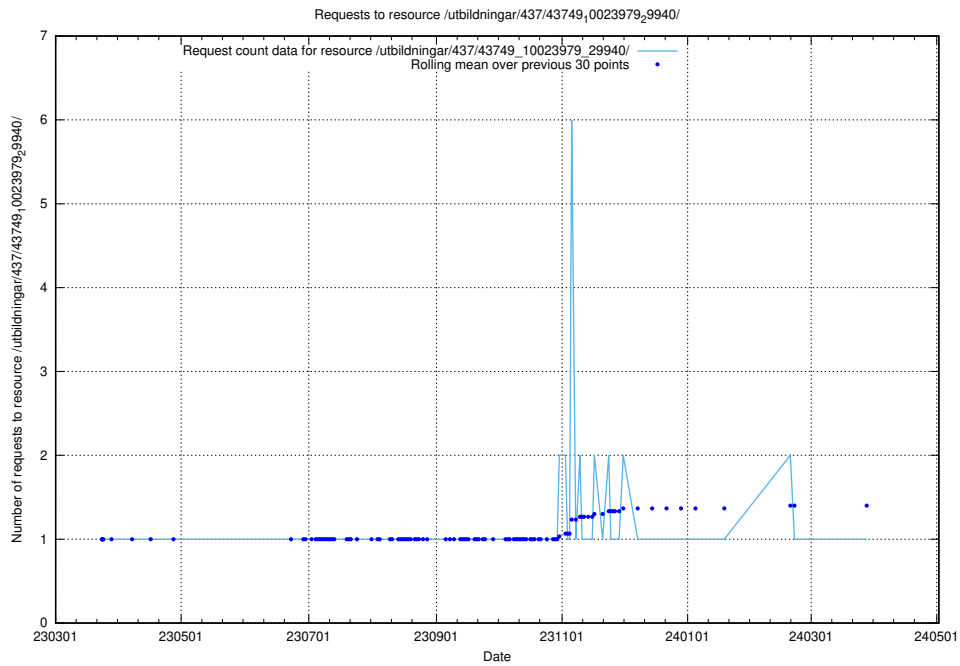

5.6358 Usage of /utbildningar/437/43749_10023979_29940/

Here, we count the number of requests to resource /utbildningar/437/43749_10023979_29940/.