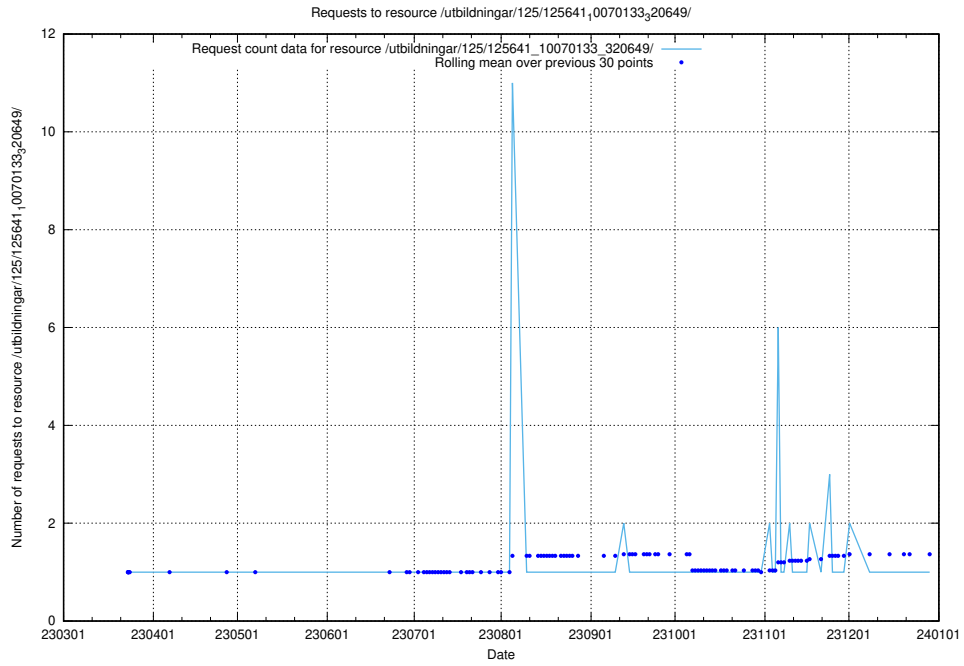

5.999 Usage of /utbildningar/125/125641_10070133_320649/

Here, we count the number of requests to resource /utbildningar/125/125641_10070133_320649/.