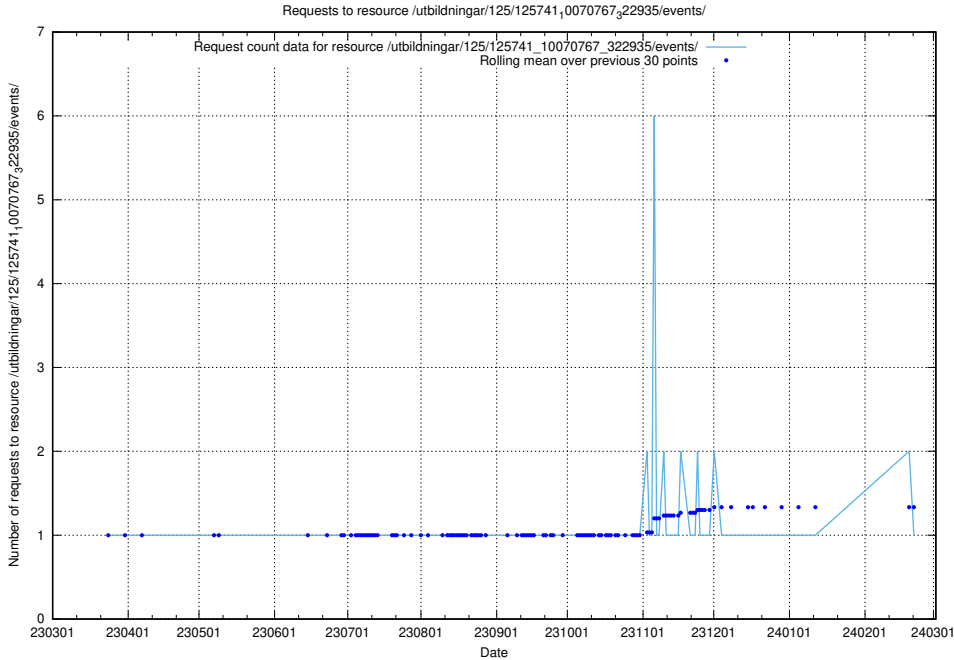

5.6199 Usage of /utbildningar/125/125741_10070767_322935/events/

Here, we count the number of requests to resource /utbildningar/125/125741_10070767_322935/events/