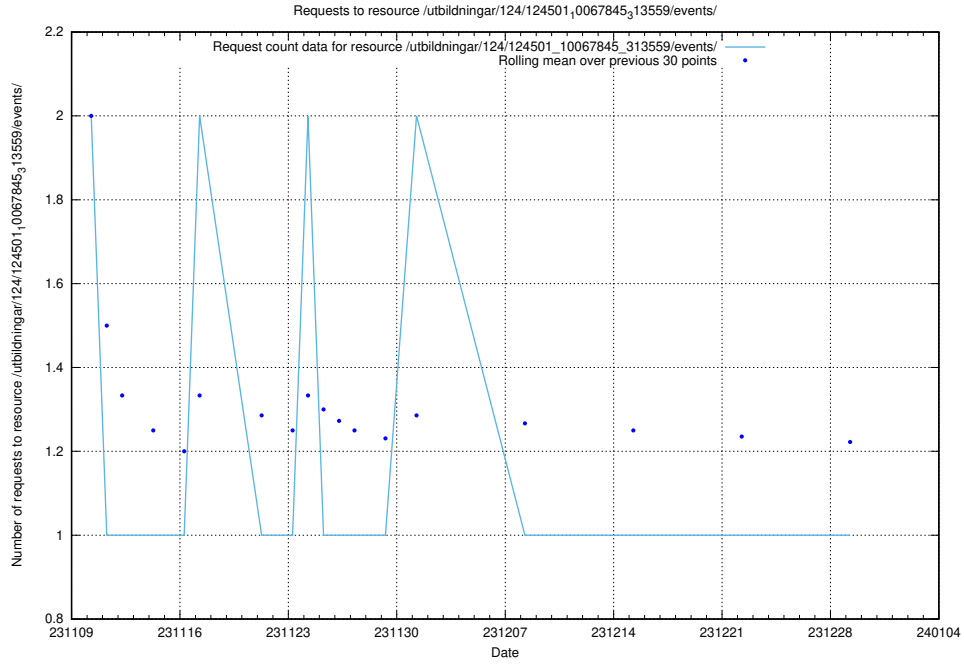

5.4054 Usage of /utbildningar/124/124501_10067845_313559/events/

Here, we count the number of requests to resource /utbildningar/124/124501_10067845_313559/events/