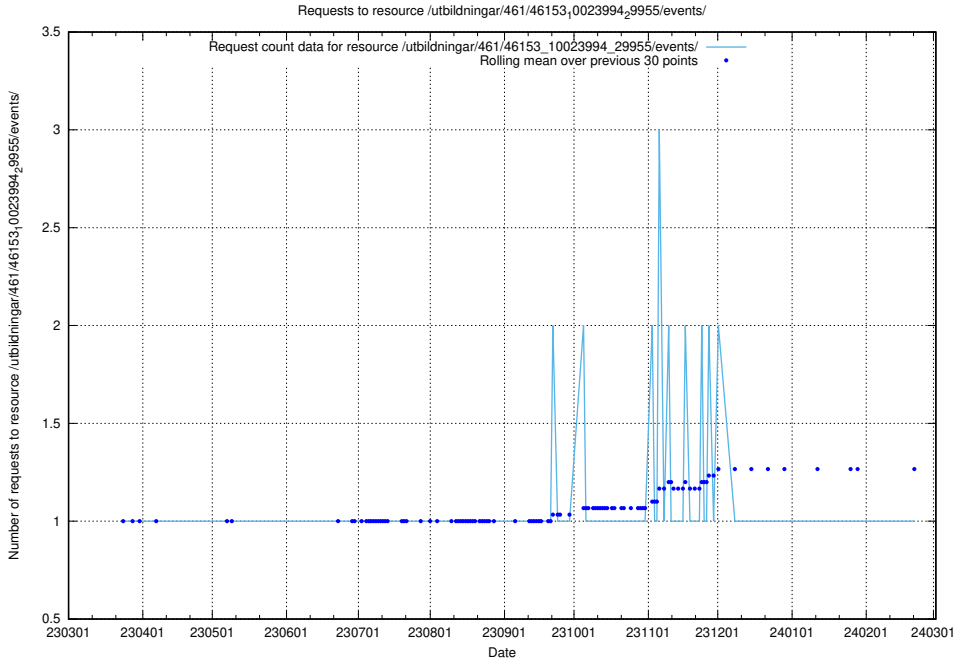

5.6134 Usage of /utbildningar/461/46153_10023994_29955/events/

Here, we count the number of requests to resource /utbildningar/461/46153_10023994_29955/events/.