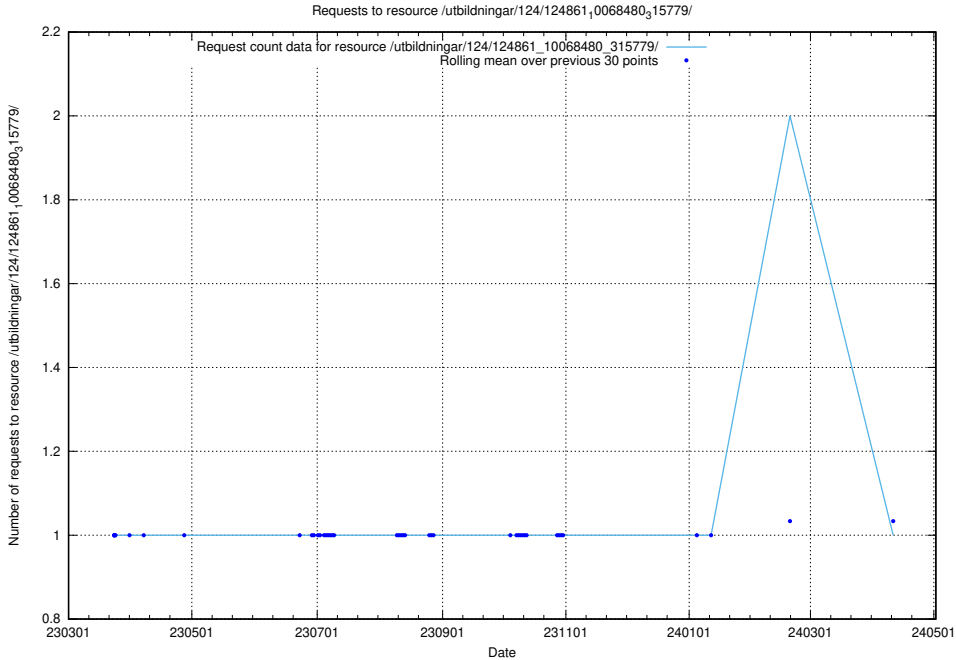

5.1113 Usage of /utbildningar/124/124861_10068480_315779/

Here, we count the number of requests to resource /utbildningar/124/124861_10068480_315779/.