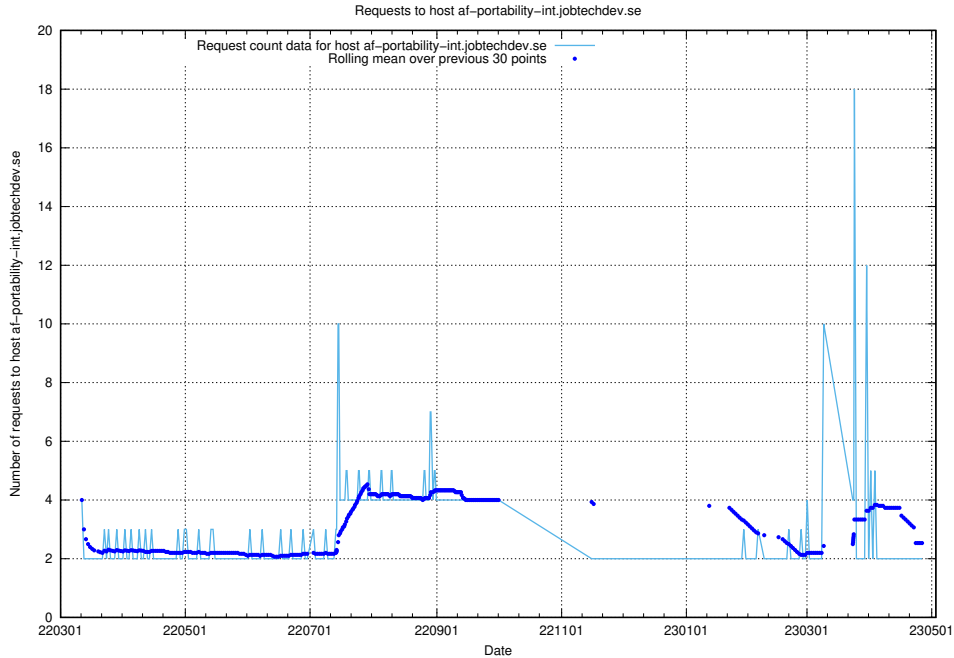

7.497 Usage of af-portability-int.jobtechdev.se

Here, we count the number of requests to host af-portability-int.jobtechdev.se.