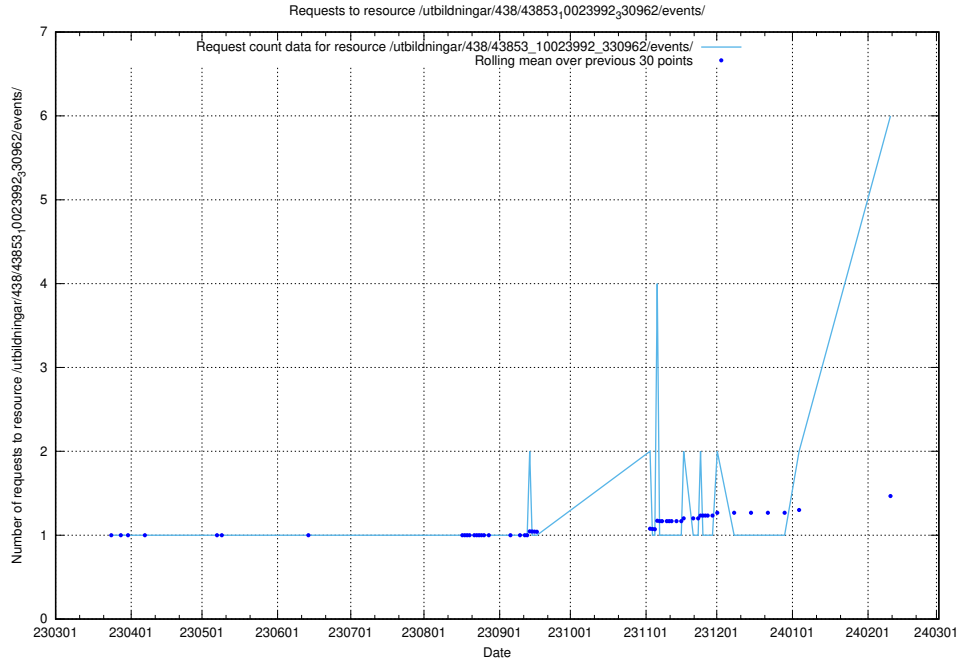

5.98 Usage of /utbildningar/438/43853_10023992_330962/events/

Here, we count the number of requests to resource /utbildningar/438/43853_10023992_330962/events/.