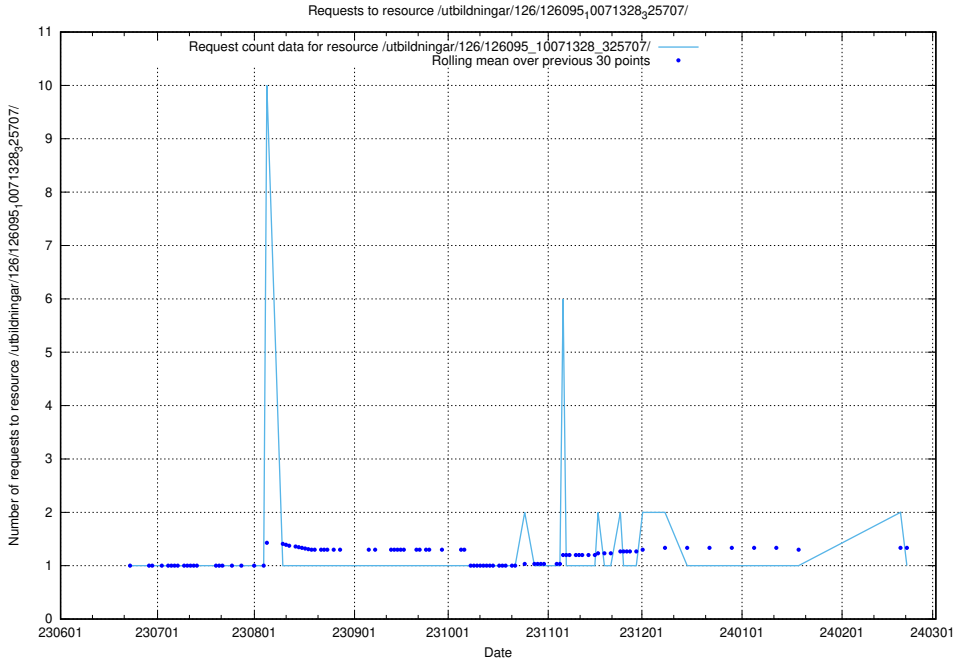

5.5632 Usage of /utbildningar/126/126095_10071328_325707/

Here, we count the number of requests to resource /utbildningar/126/126095_10071328_325707/.