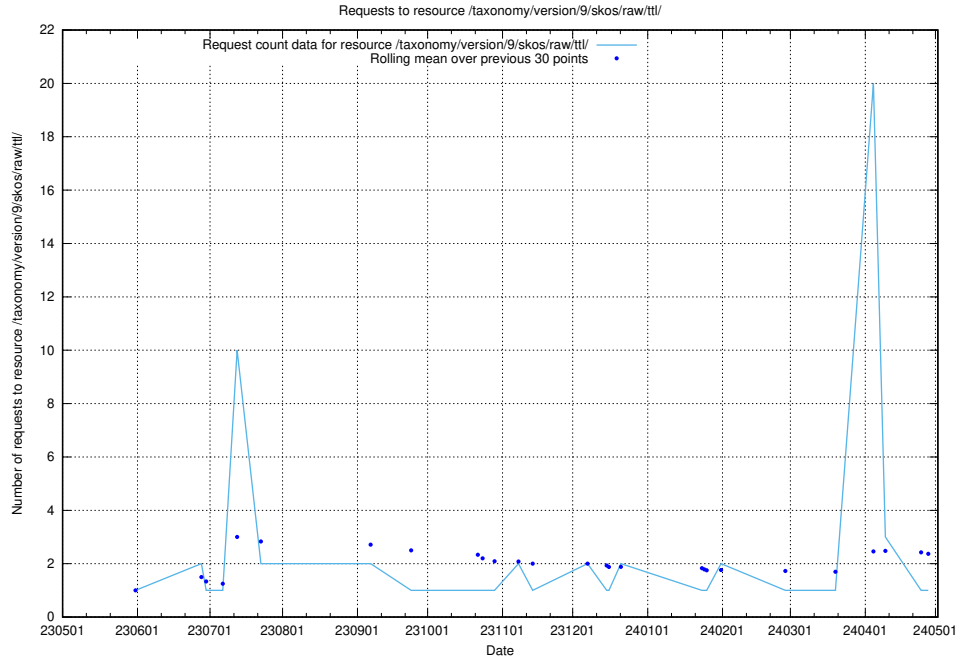

5.5883 Usage of /taxonomy/version/9/skos/raw/ttl/

Here, we count the number of requests to resource /taxonomy/version/9/skos/raw/ttl/.