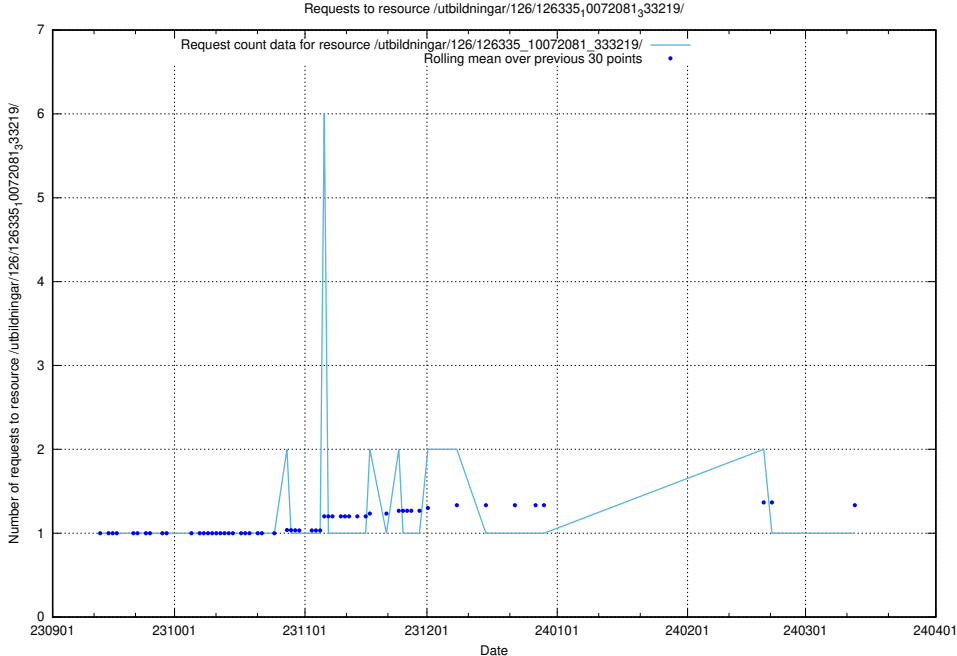

5.4536 Usage of /utbildningar/126/126335_10072081_333219/

Here, we count the number of requests to resource /utbildningar/126/126335_10072081_333219/.