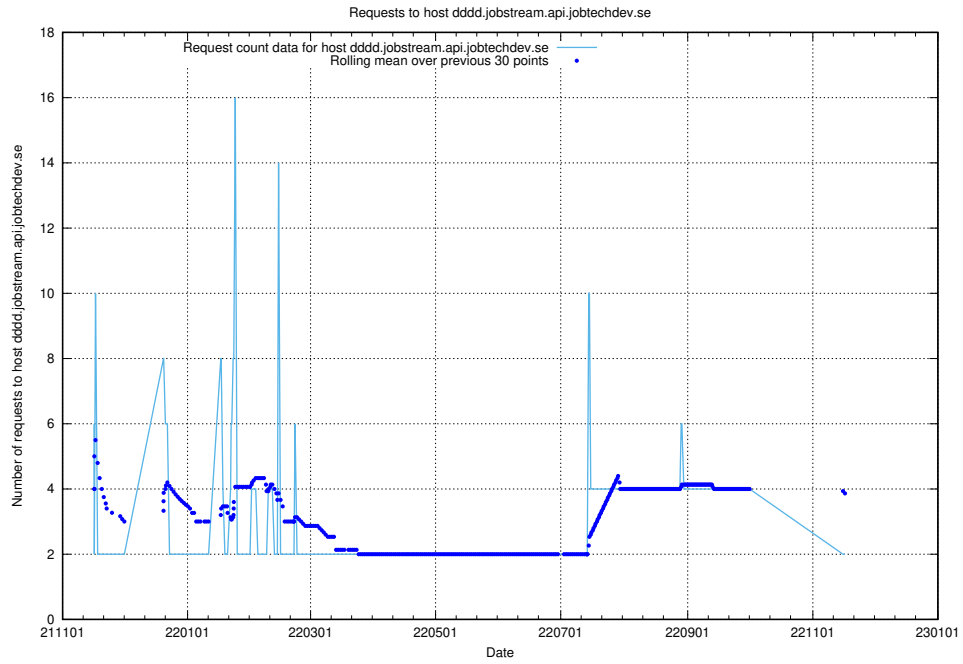

## 7.523 Usage of dddd.jobstream.api.jobtechdev.se

Here, we count the number of requests to host dddd.jobstream.api.jobtechdev.se.