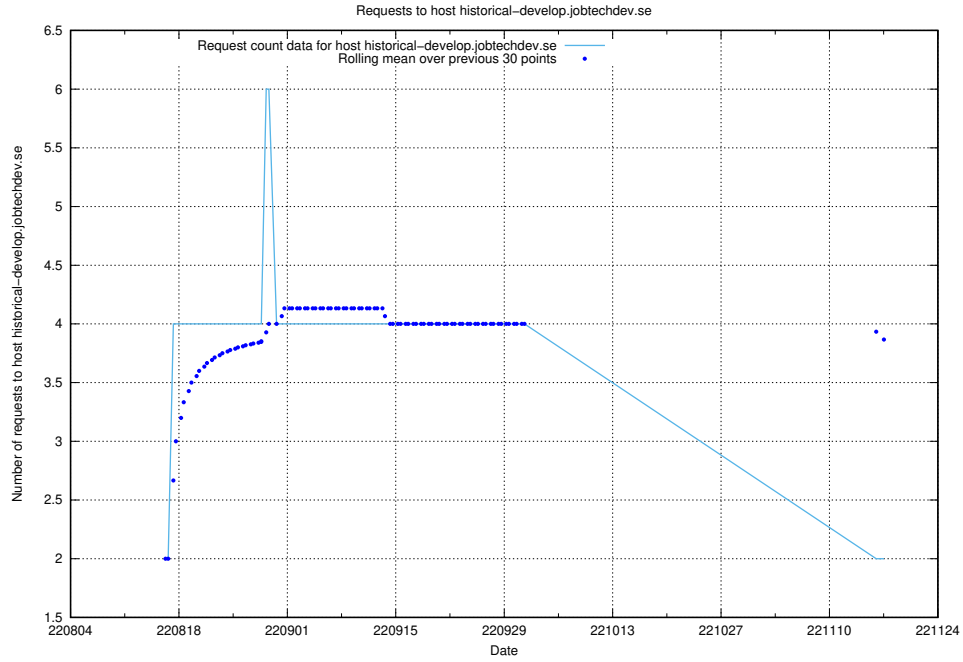

7.339 Usage of historical-develop.jobtechdev.se

Here, we count the number of requests to host historical-develop.jobtechdev.se.