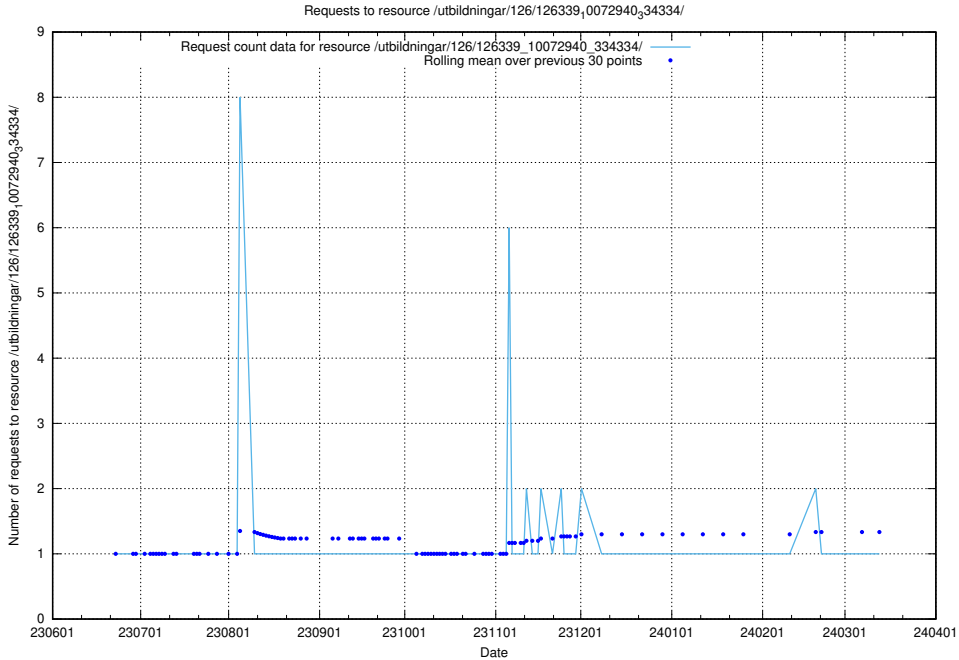

5.5610 Usage of /utbildningar/126/126339_10072940_334334/

Here, we count the number of requests to resource /utbildningar/126/126339_10072940_334334/.