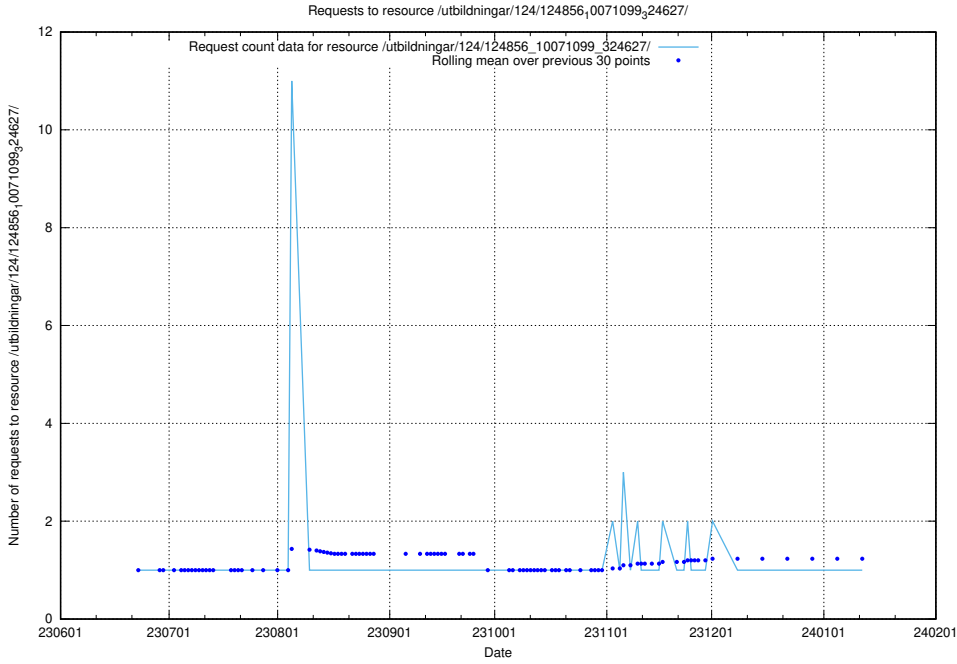

5.5695 Usage of /utbildningar/124/124856_10071099_324627/

Here, we count the number of requests to resource /utbildningar/124/124856_10071099_324627/.