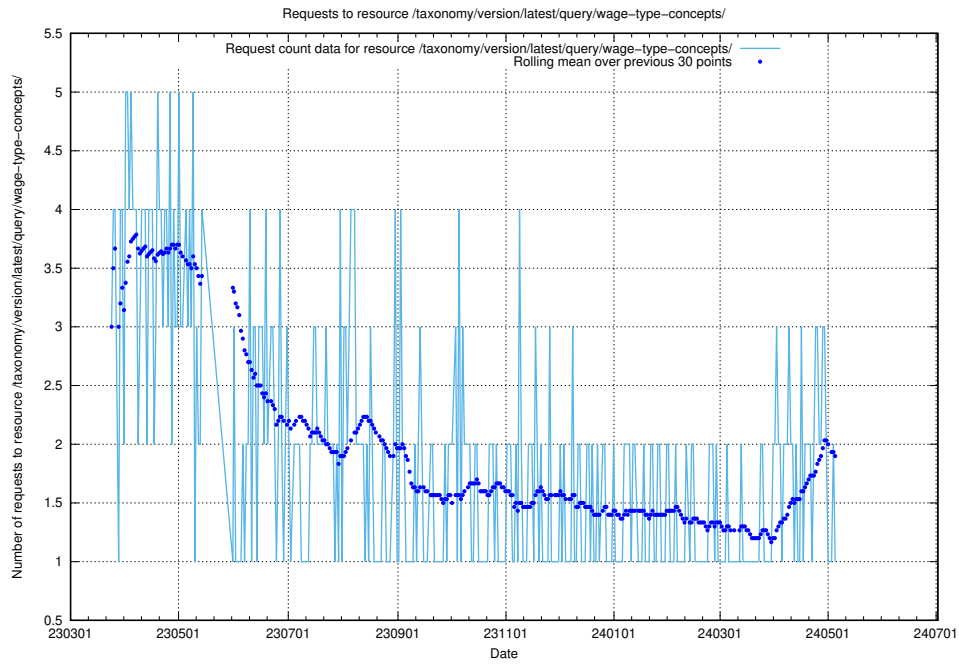

5.6042 Usage of /taxonomy/version/latest/query/wage-type-concepts/

Here, we count the number of requests to resource /taxonomy/version/latest/query/wage-type-concepts/.