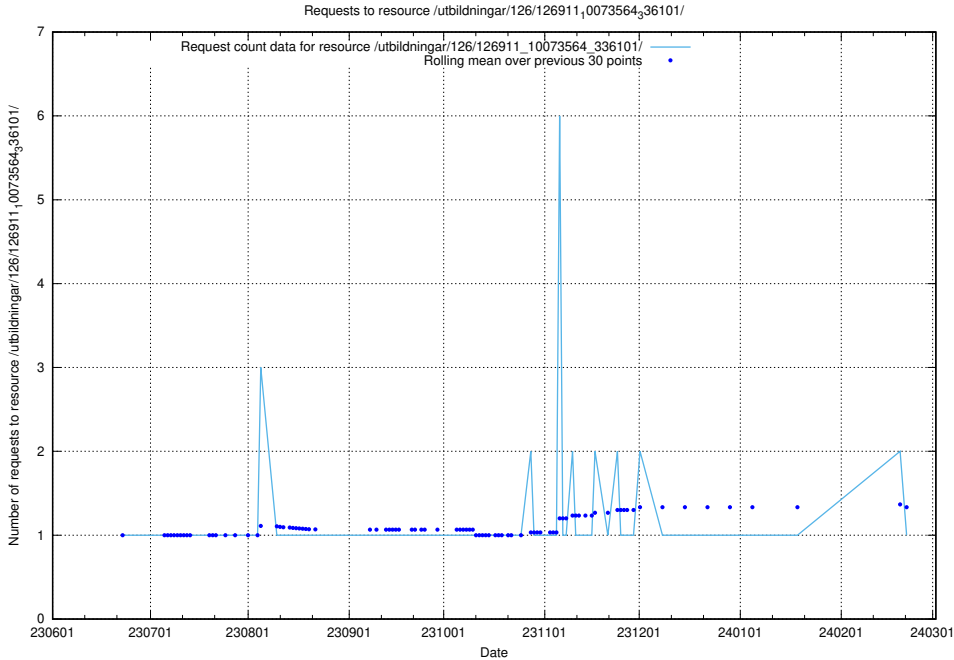

5.5531 Usage of /utbildningar/126/126911_10073564_336101/

Here, we count the number of requests to resource /utbildningar/126/126911_10073564_336101/.