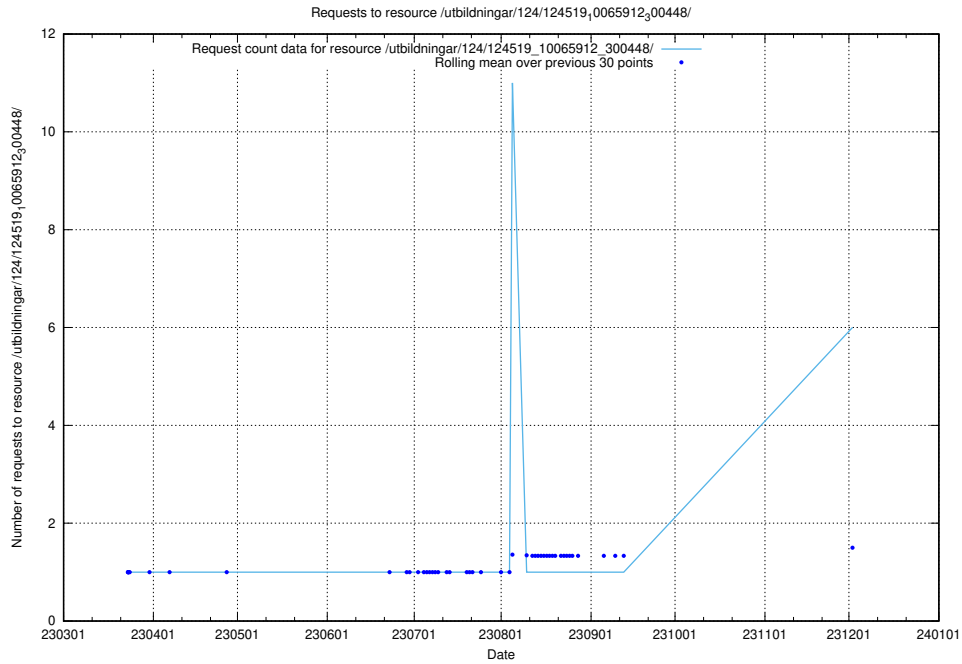

5.51 Usage of /utbildningar/124/124519_10065912_300448/

Here, we count the number of requests to resource /utbildningar/124/124519_10065912_300448/.