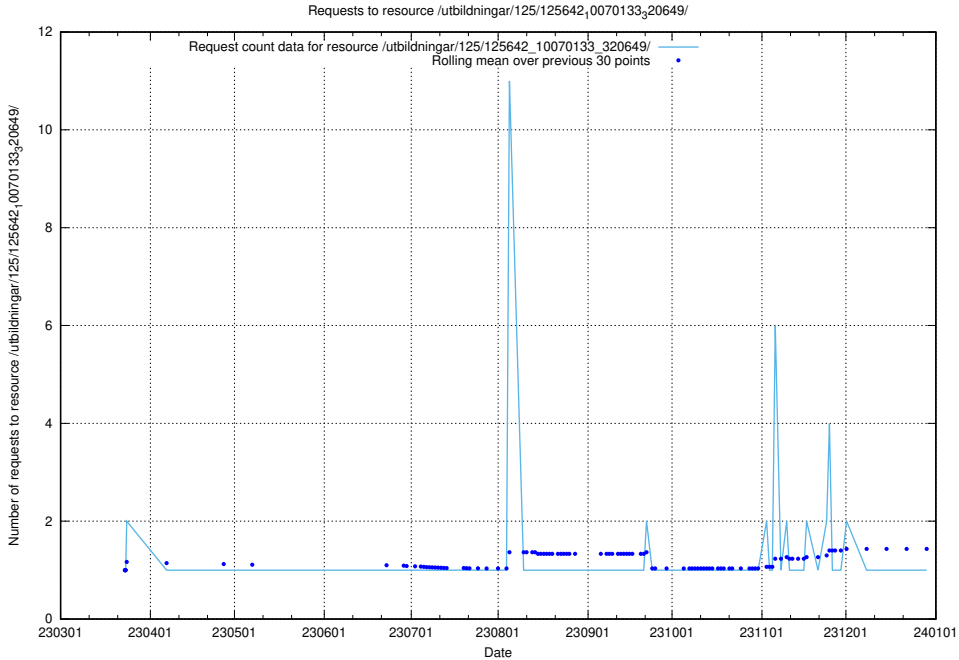

5.995 Usage of /utbildningar/125/125642_10070133_320649/

Here, we count the number of requests to resource /utbildningar/125/125642_10070133_320649/.