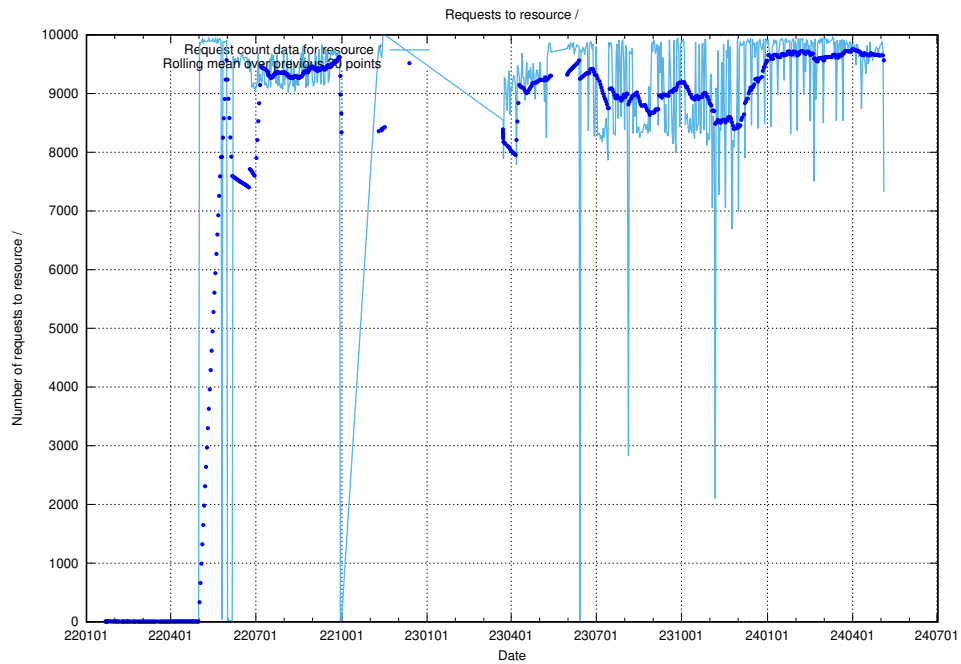

5 JobTechDev Data

This section contains data statistics from the [JobTechDev Data Web](#)⁶.

5.1 Usage of /

Here, we count the number of requests to resource /.

⁶<https://data.jobtechdev.se>