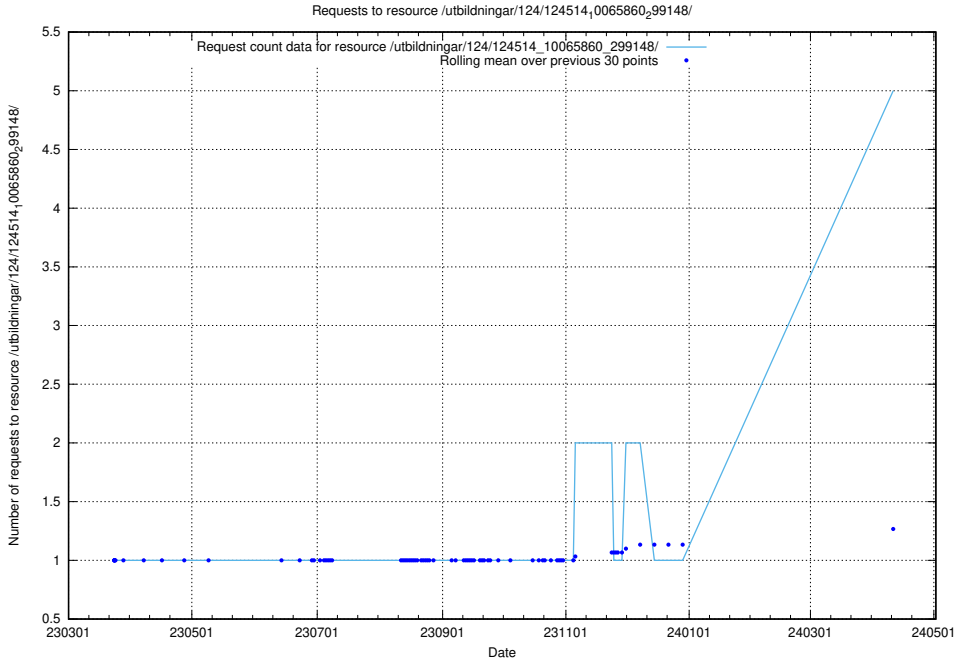

5.125 Usage of /utbildningar/124/124514_10065860_299148/

Here, we count the number of requests to resource /utbildningar/124/124514_10065860_299148/.