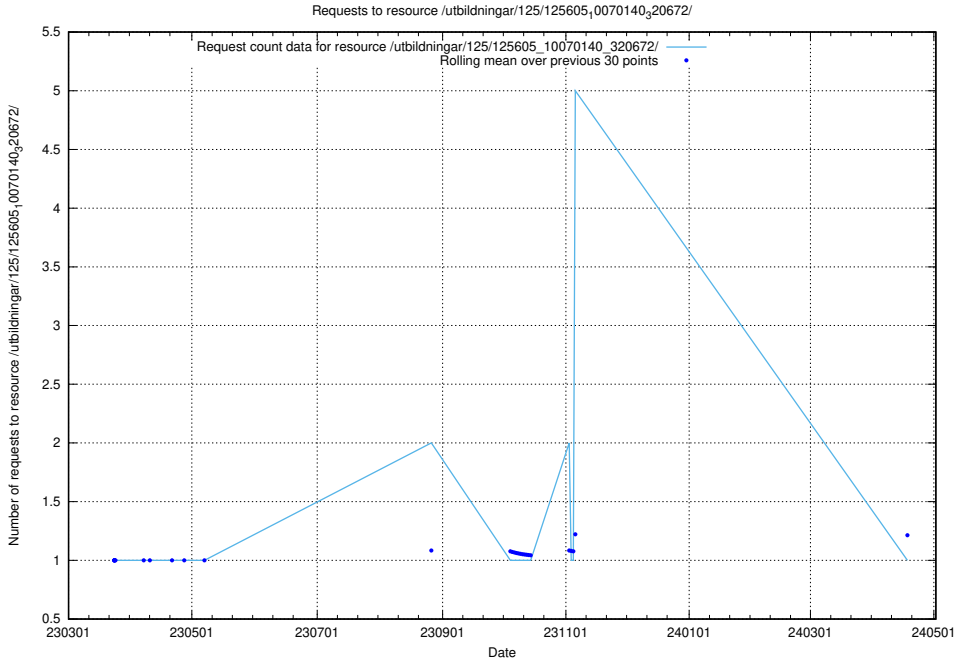

5.1023 Usage of /utbildningar/125/125605_10070140_320672/

Here, we count the number of requests to resource /utbildningar/125/125605_10070140_320672/.