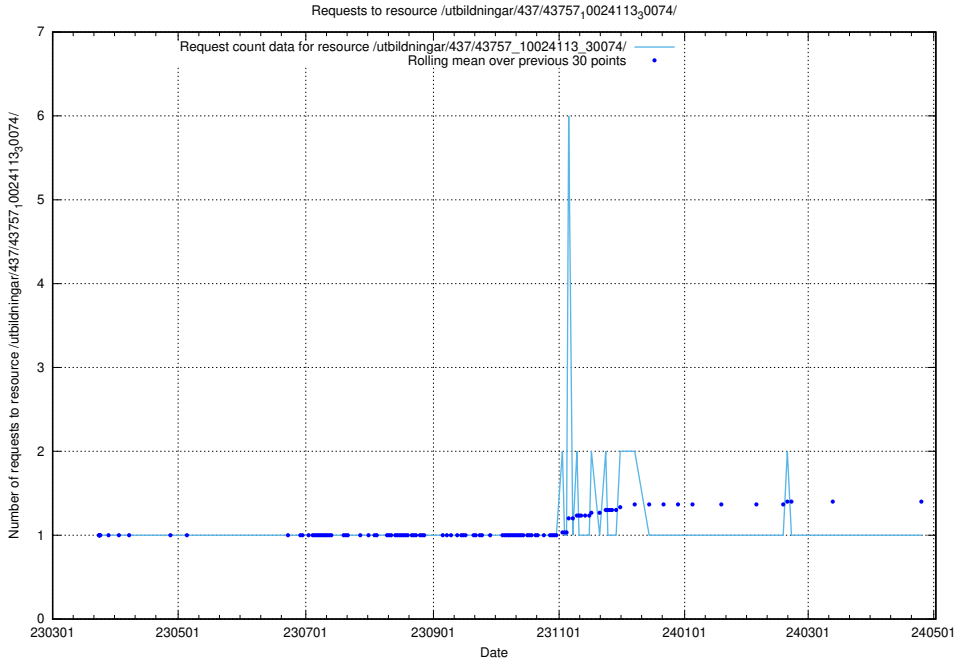

5.6349 Usage of /utbildningar/437/43757_10024113_30074/

Here, we count the number of requests to resource /utbildningar/437/43757_10024113_30074/.