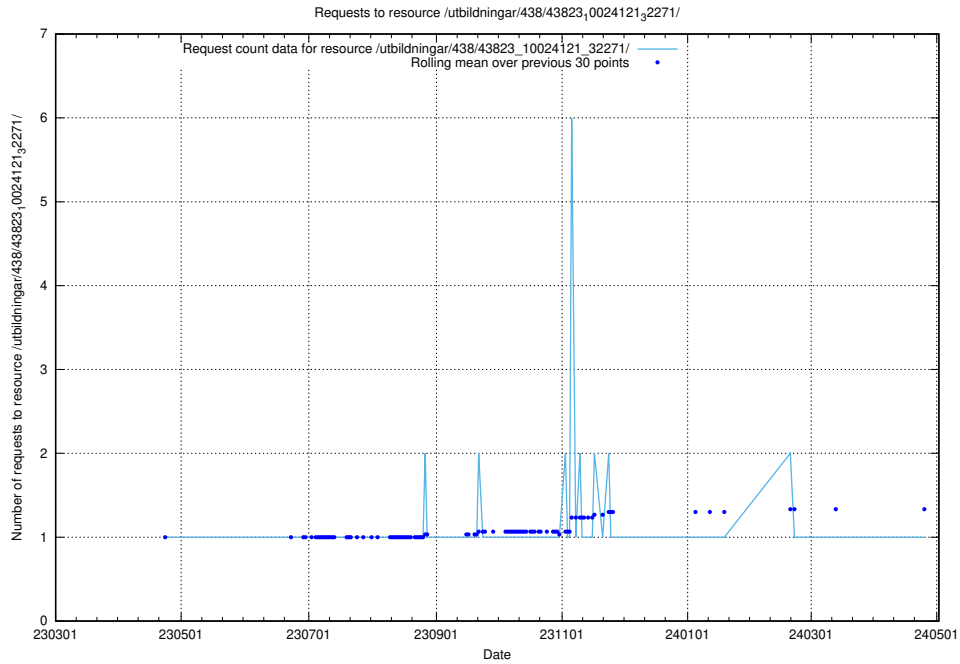

5.5981 Usage of /utbildningar/438/43823_10024121_32271/

Here, we count the number of requests to resource /utbildningar/438/43823_10024121_32271/.