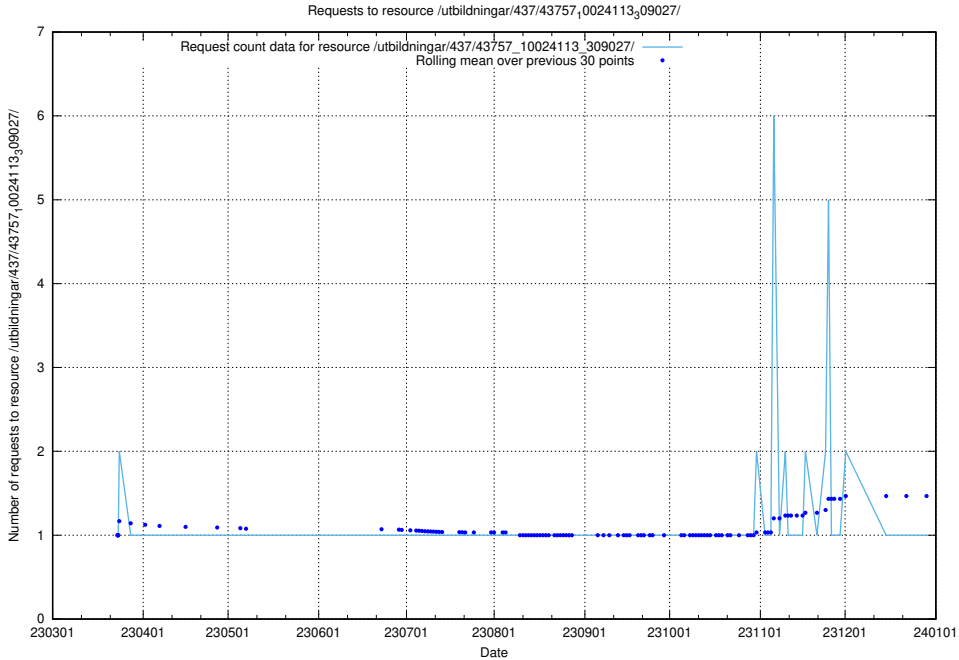

5.6348 Usage of /utbildningar/437/43757_10024113_309027/

Here, we count the number of requests to resource /utbildningar/437/43757_10024113_309027/.