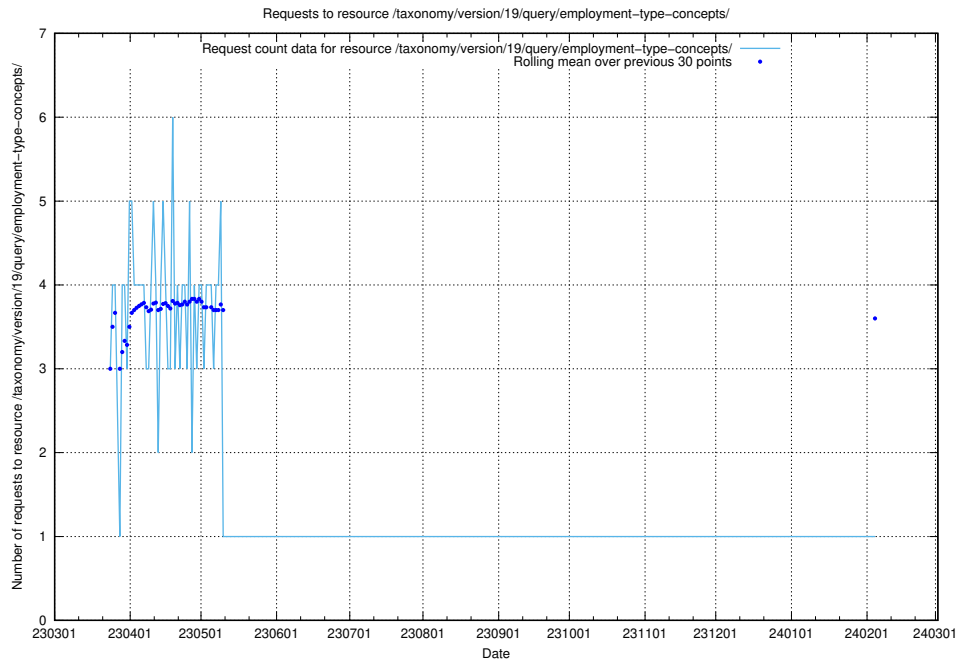

5.6120 Usage of /taxonomy/version/19/query/employment-type-concepts/

Here, we count the number of requests to resource /taxonomy/version/19/query/employment-type-concepts/.