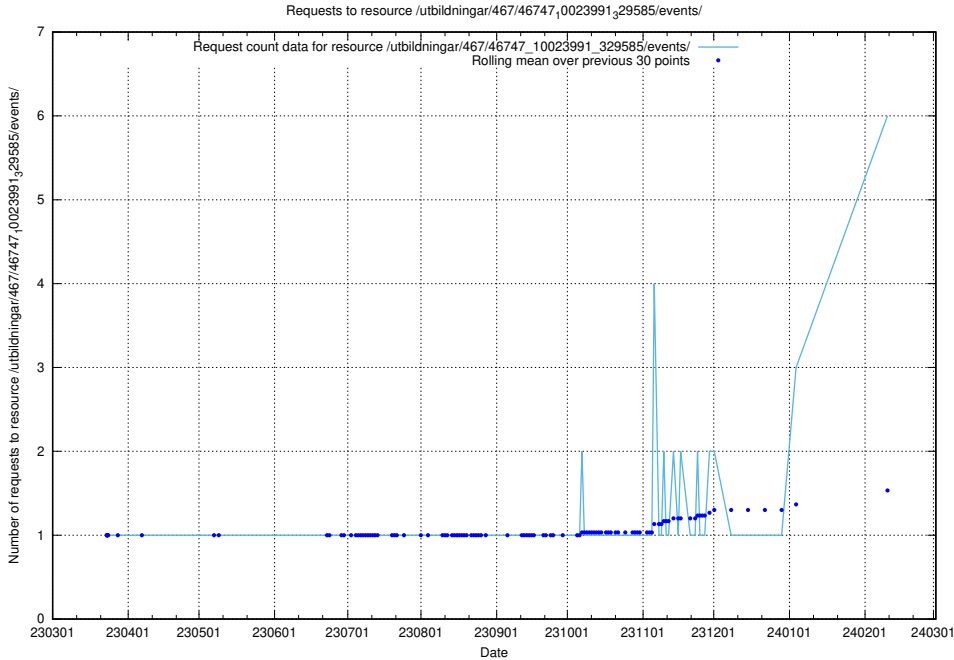

5.101 Usage of /utbildningar/467/46747_10023991_329585/events/

Here, we count the number of requests to resource /utbildningar/467/46747_10023991_329585/events/.