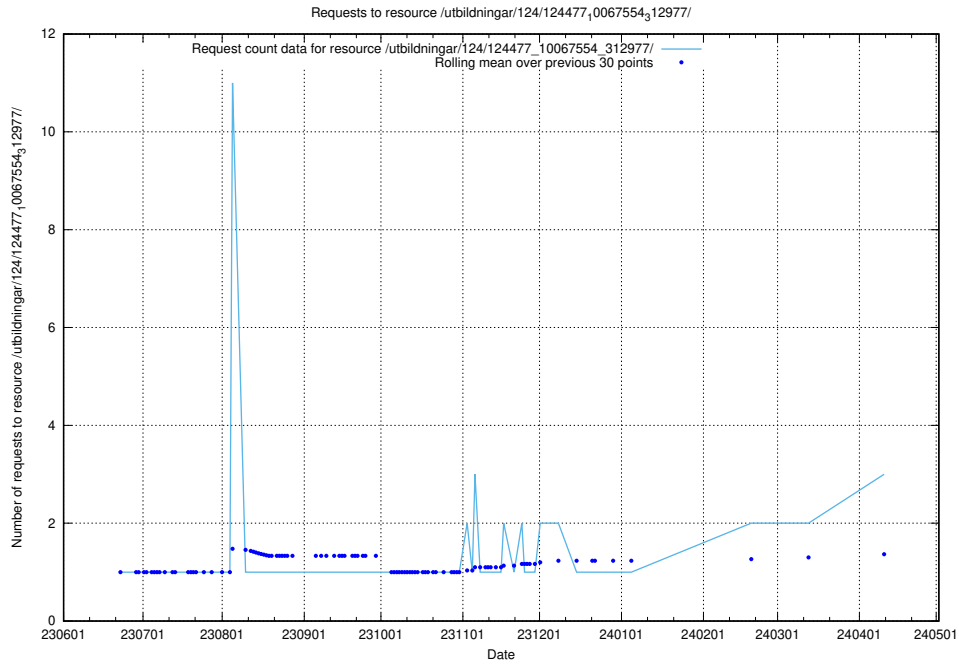

5.383 Usage of /utbildningar/124/124477_10067554_312977/

Here, we count the number of requests to resource /utbildningar/124/124477_10067554_312977/.