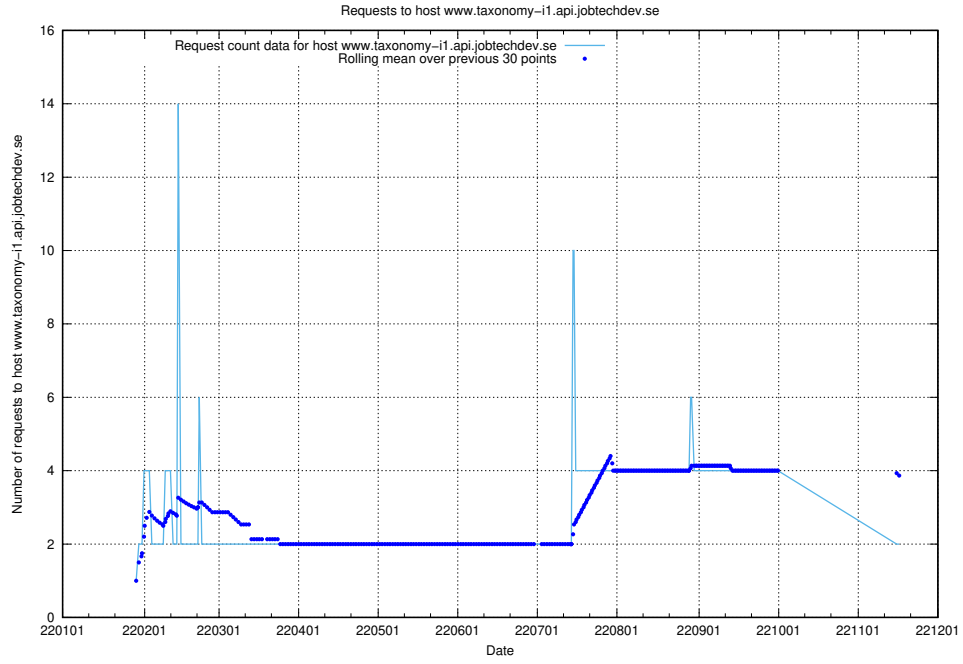

7.563 Usage of `www.taxonomy-i1.api.jobtechdev.se`

Here, we count the number of requests to host `www.taxonomy-i1.api.jobtechdev.se`.