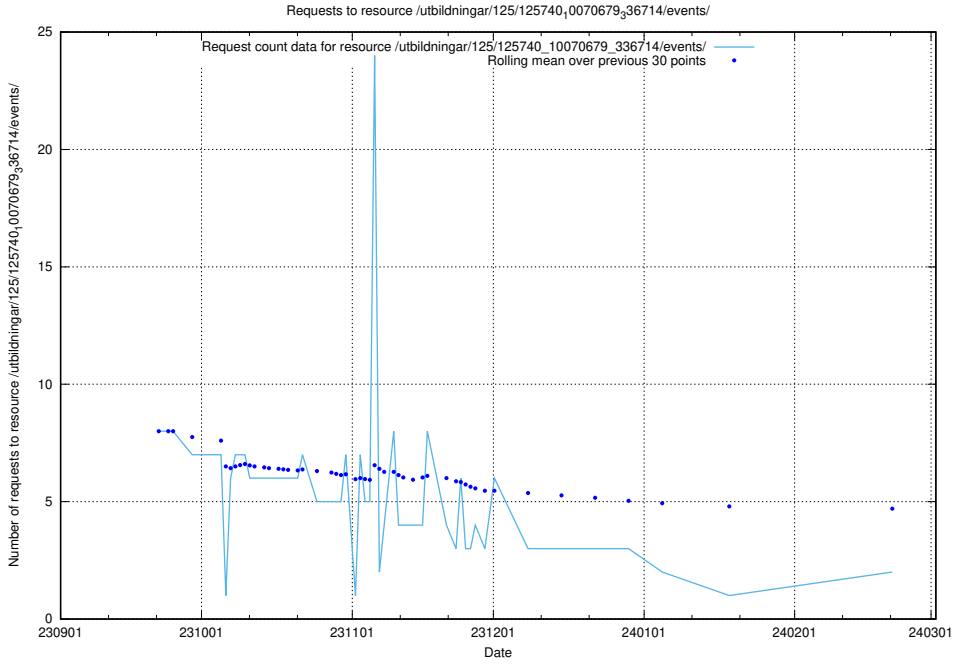

5.696 Usage of /utbildningar/125/125740_10070679_336714/events/

Here, we count the number of requests to resource /utbildningar/125/125740_10070679_336714/events/