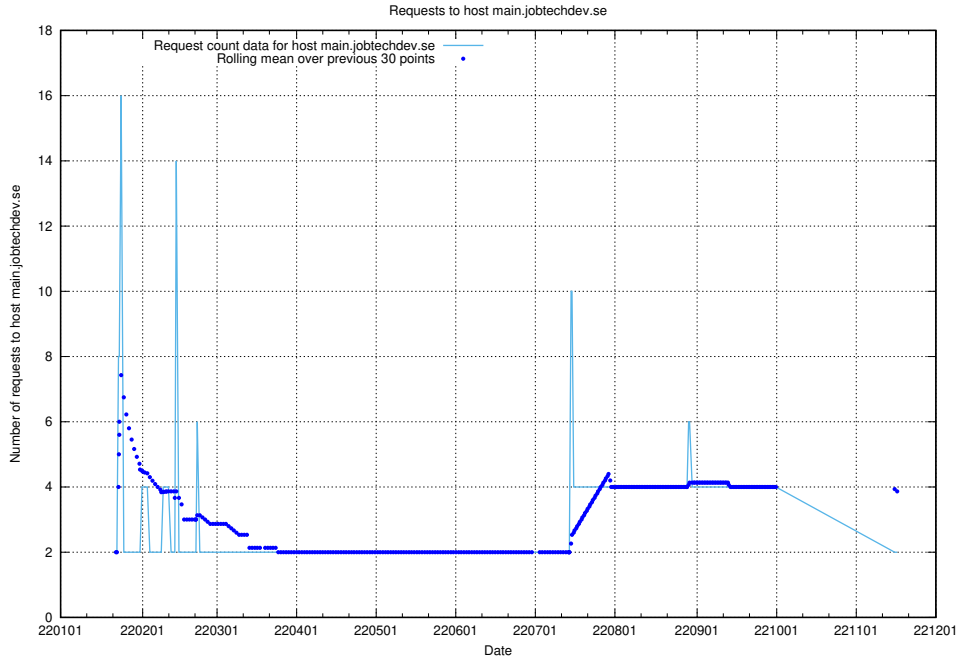

7.592 Usage of main.jobtechdev.se

Here, we count the number of requests to host main.jobtechdev.se.