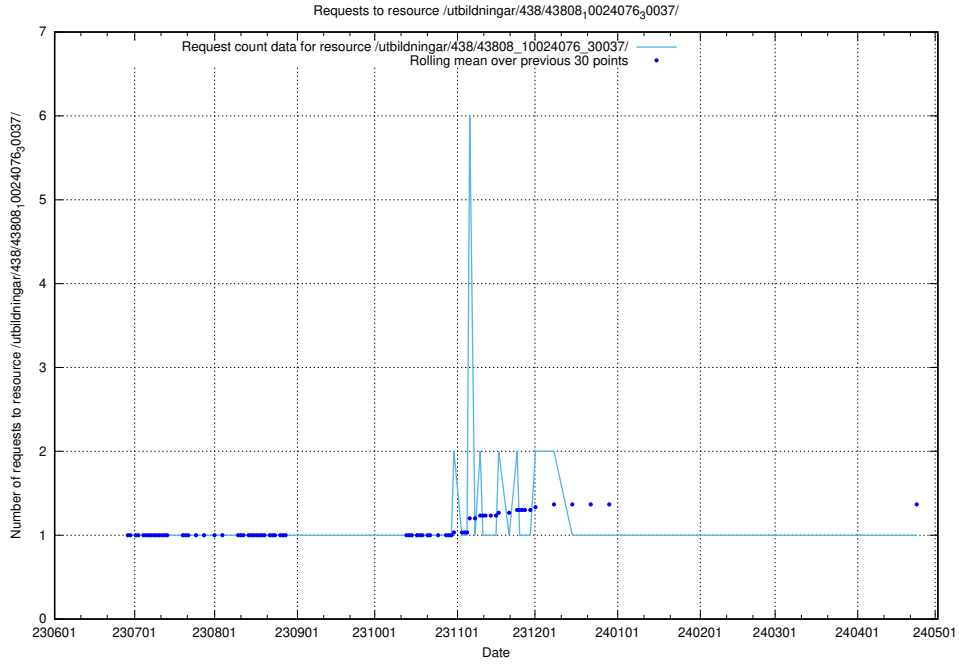

5.5377 Usage of /utbildningar/438/43808_10024076_30037/

Here, we count the number of requests to resource /utbildningar/438/43808_10024076_30037/.