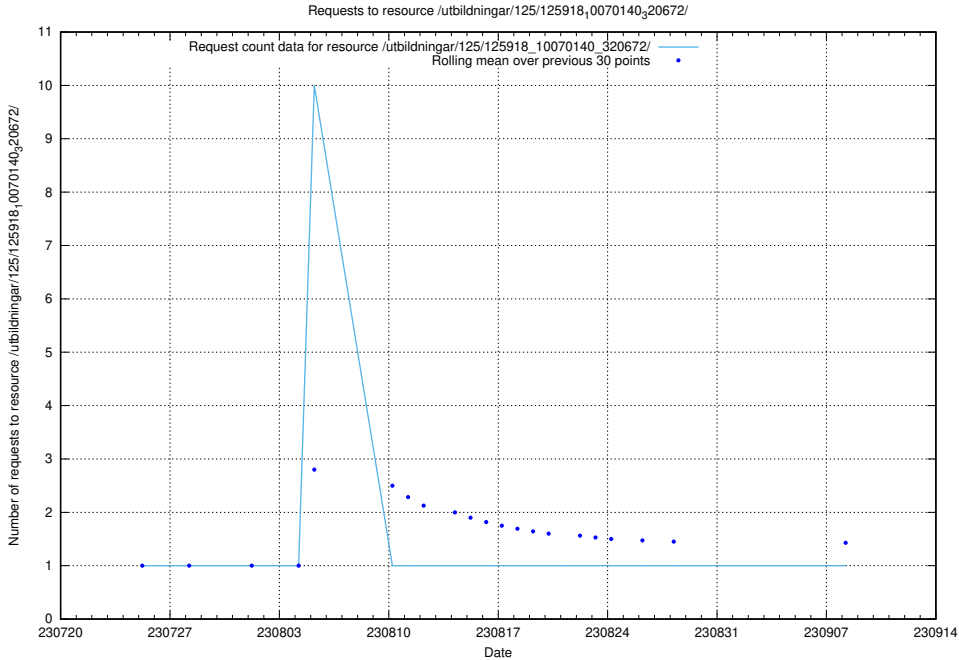

5.4894 Usage of /utbildningar/125/125918_10070140_320672/

Here, we count the number of requests to resource /utbildningar/125/125918_10070140_320672/.