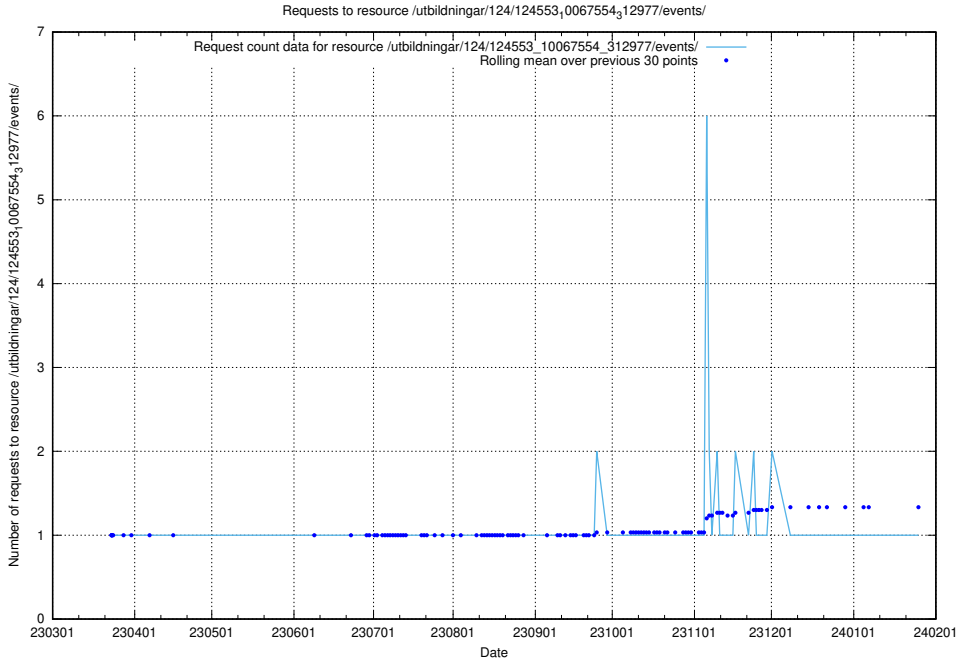

5.1162 Usage of /utbildningar/124/124553_10067554_312977/events/

Here, we count the number of requests to resource /utbildningar/124/124553_10067554_312977/events/