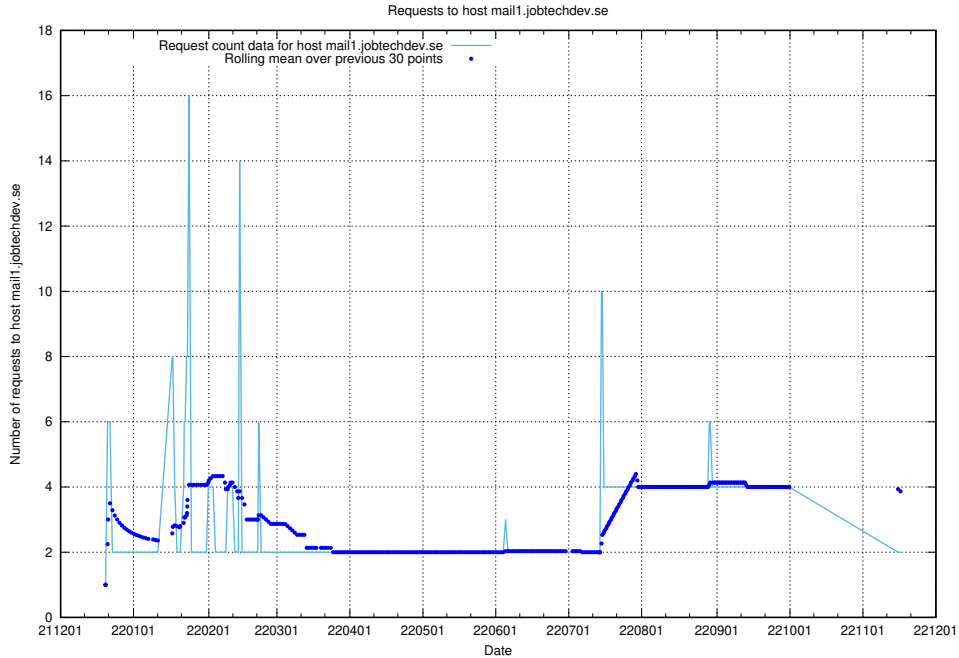

7.371 Usage of mail1.jobtechdev.se

Here, we count the number of requests to host mail1.jobtechdev.se.