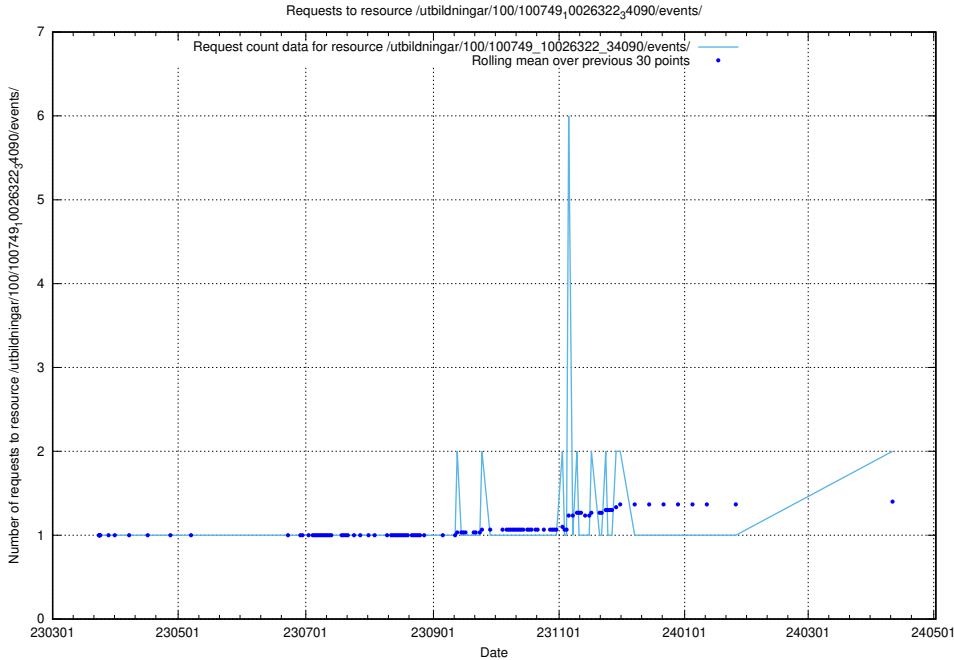

5.796 Usage of /utbildningar/100/100749_10026322_34090/events/

Here, we count the number of requests to resource /utbildningar/100/100749_10026322_34090/events/.