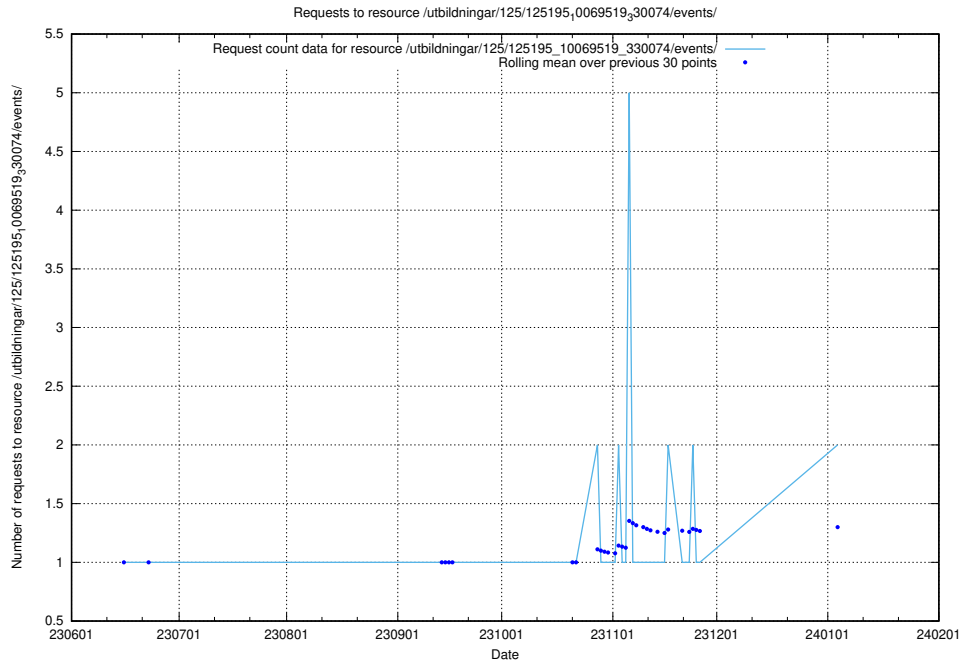

5.835 Usage of /utbildningar/125/125195_10069519_330074/events/

Here, we count the number of requests to resource /utbildningar/125/125195_10069519_330074/events/