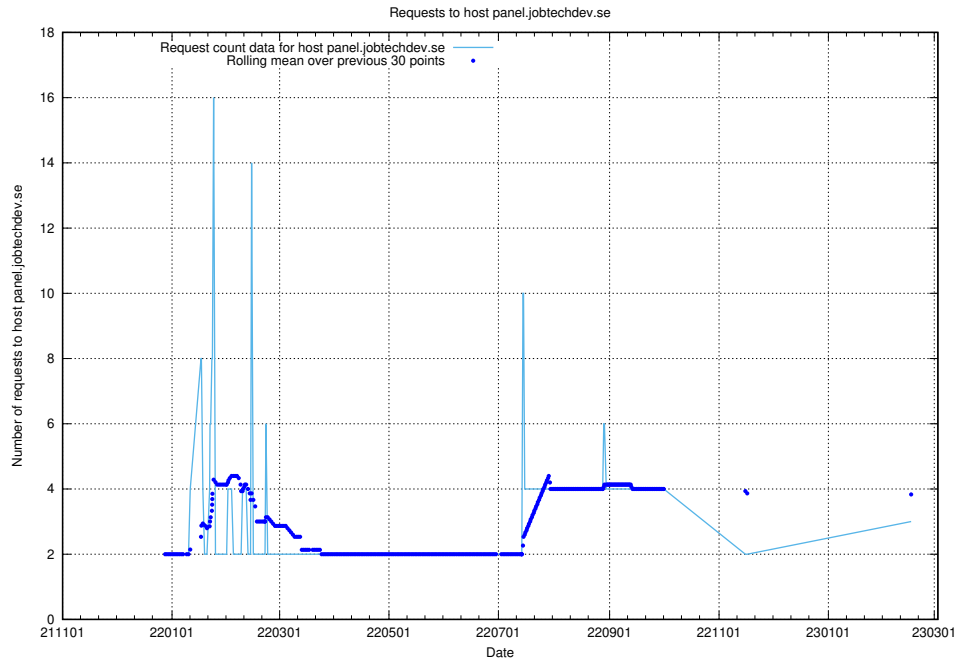

7.188 Usage of panel.jobtechdev.se

Here, we count the number of requests to host panel.jobtechdev.se.