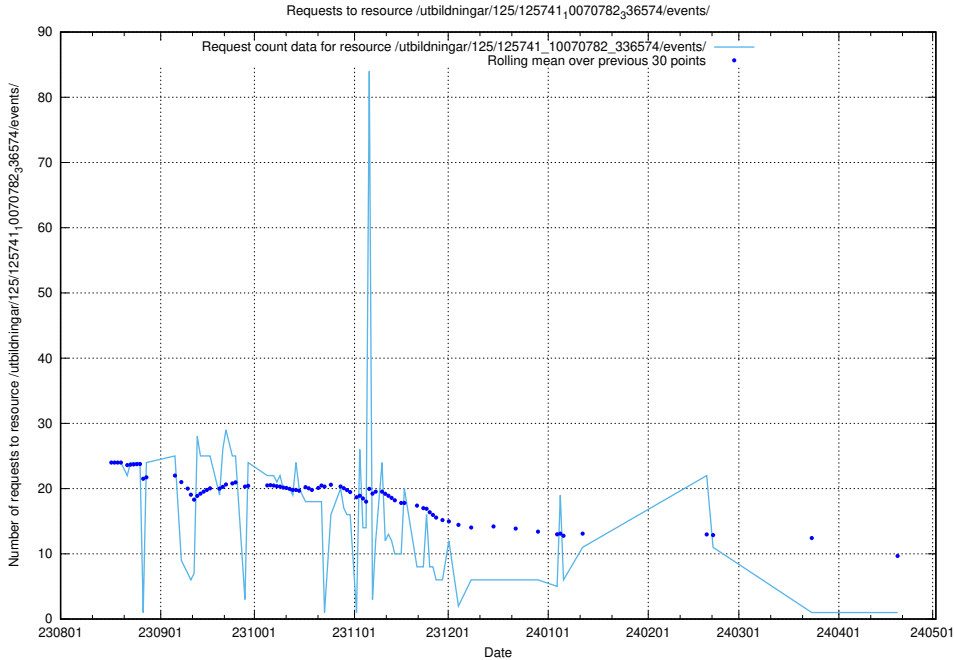

5.4722 Usage of /utbildningar/125/125741_10070782_336574/events/

Here, we count the number of requests to resource /utbildningar/125/125741_10070782_336574/events/