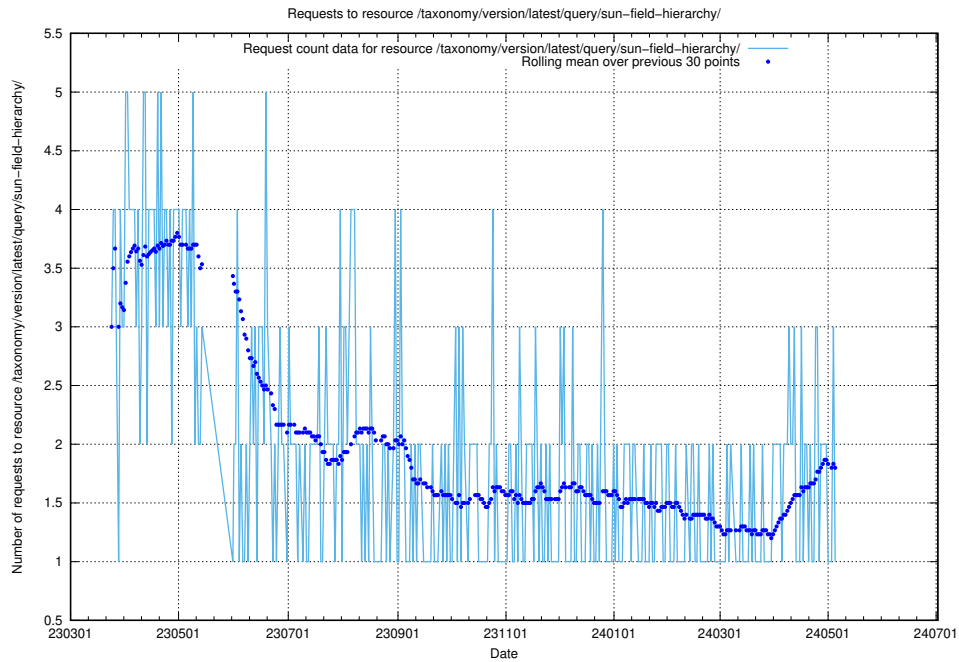

5.6050 Usage of /taxonomy/version/latest/query/sun-field-hierarchy/

Here, we count the number of requests to resource /taxonomy/version/latest/query/sun-field-hierarchy/.