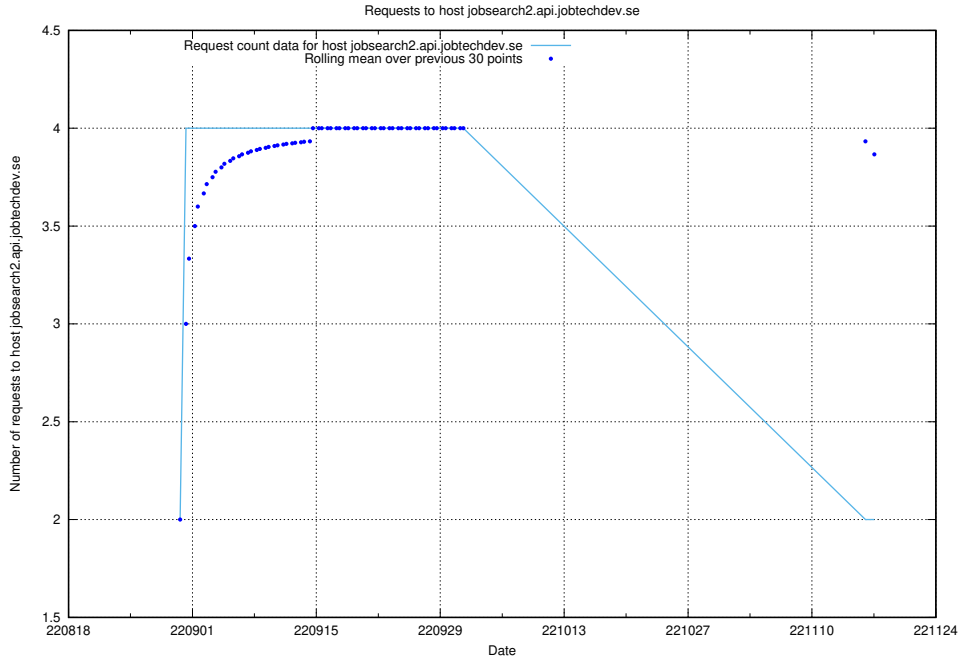

7.331 Usage of jobsearch2.api.jobtechdev.se

Here, we count the number of requests to host jobsearch2.api.jobtechdev.se.