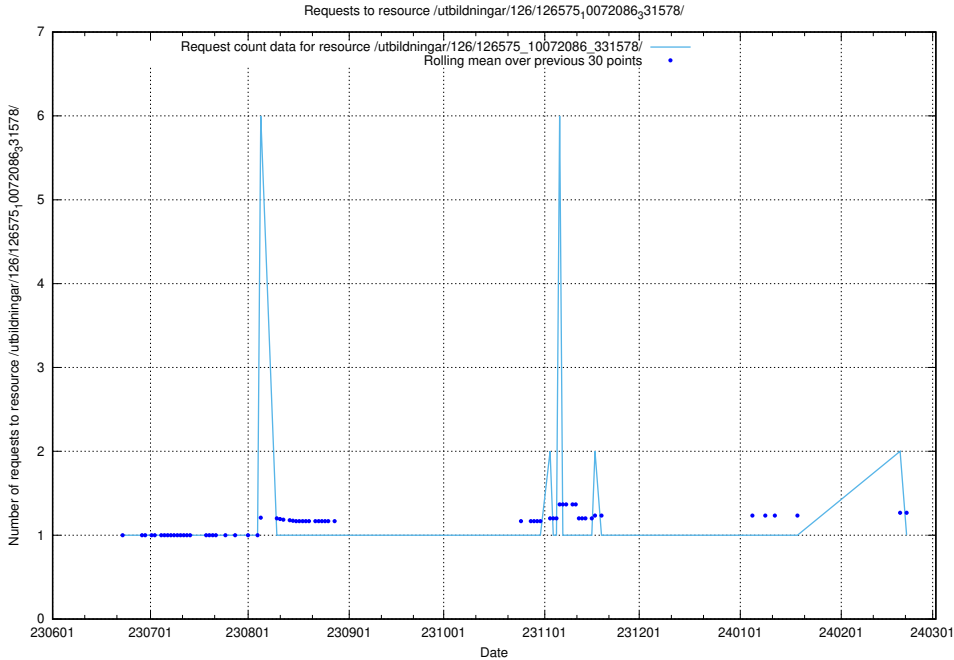

5.5597 Usage of /utbildningar/126/126575_10072086_331578/

Here, we count the number of requests to resource /utbildningar/126/126575_10072086_331578/.