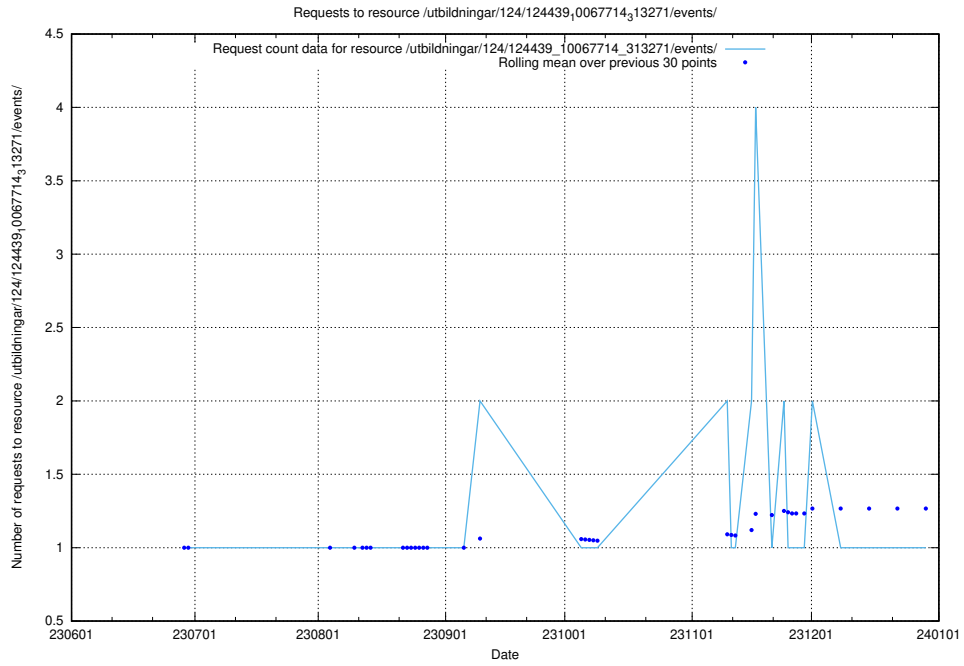

5.5472 Usage of /utbildningar/124/124439_10067714_313271/events/

Here, we count the number of requests to resource /utbildningar/124/124439_10067714_313271/events/