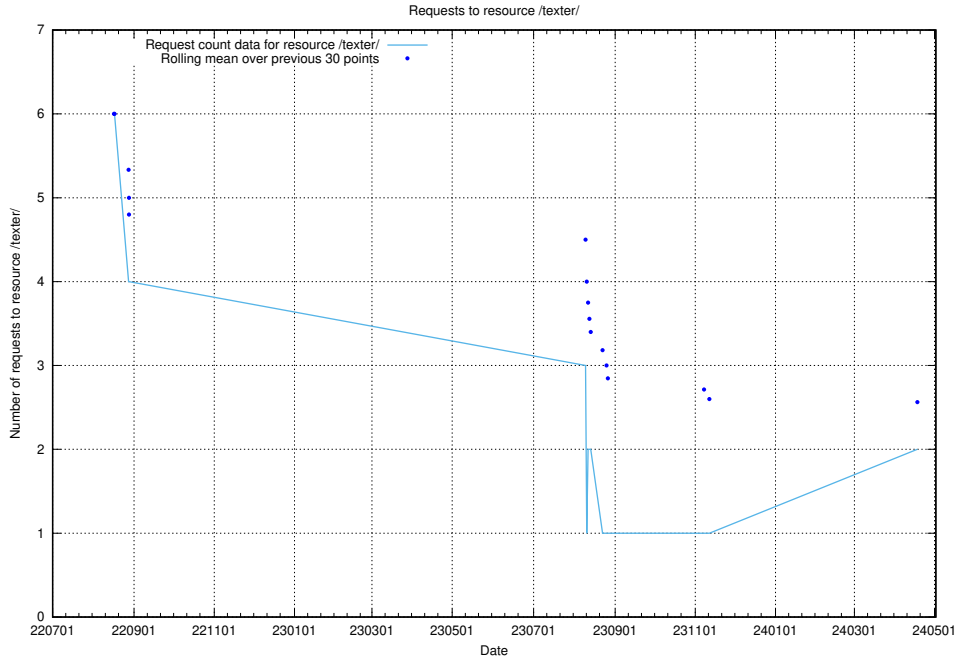

5.905 Usage of /texter/

Here, we count the number of requests to resource /texter/.