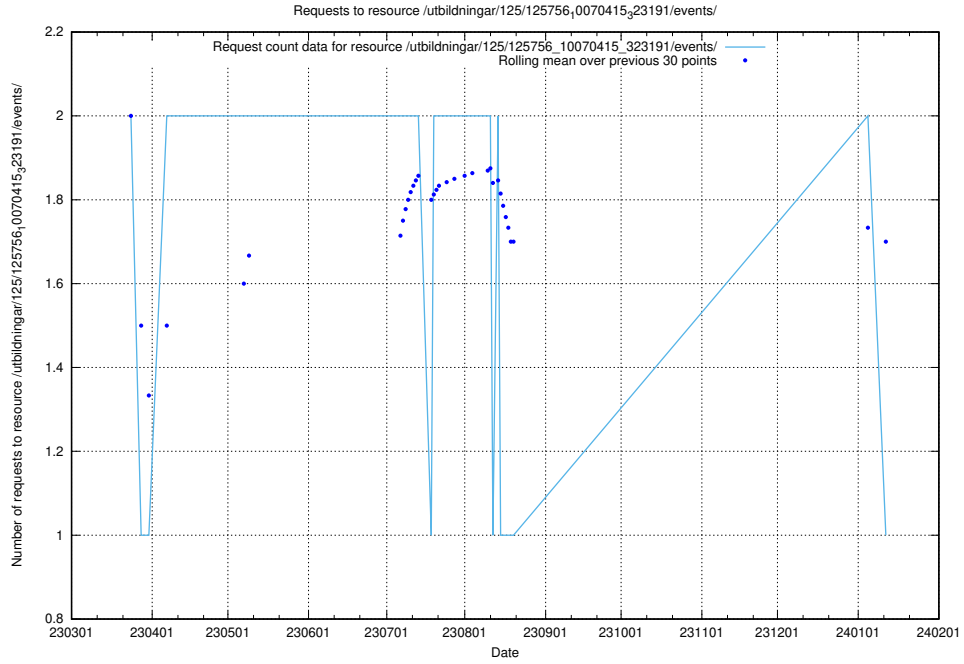

5.6131 Usage of /utbildningar/125/125756_10070415_323191/events/

Here, we count the number of requests to resource /utbildningar/125/125756_10070415_323191/events/