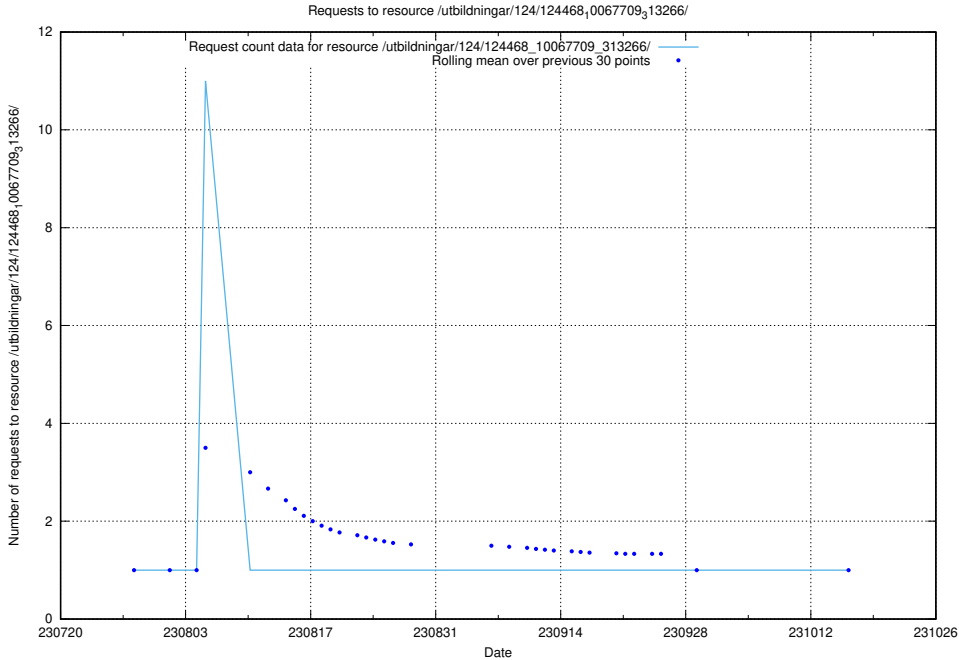

5.4853 Usage of /utbildningar/124/124468_10067709_313266/

Here, we count the number of requests to resource /utbildningar/124/124468_10067709_313266/.