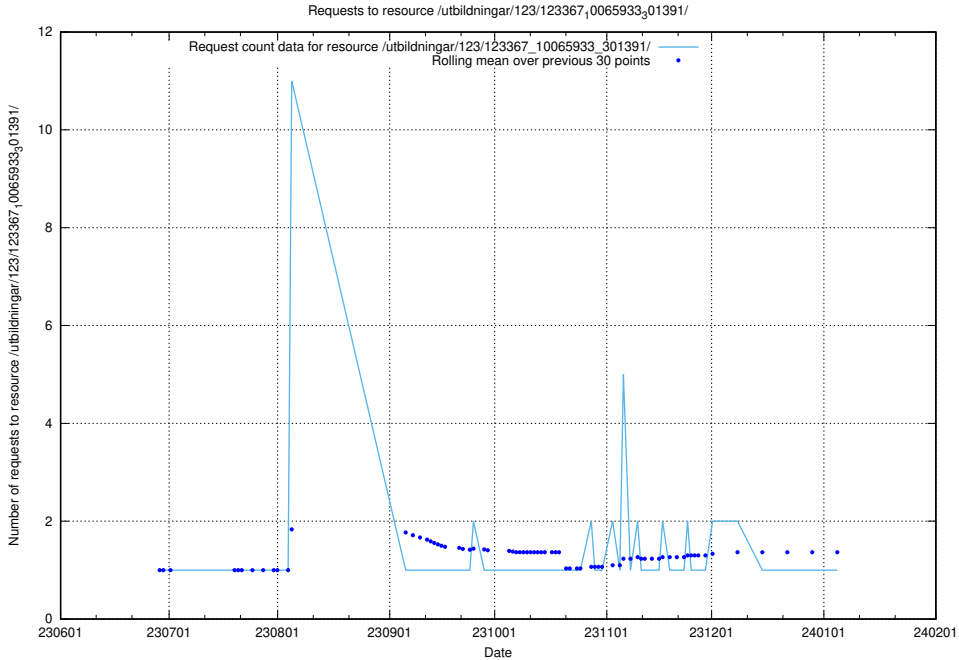

5.5480 Usage of /utbildningar/123/123367_10065933_301391/

Here, we count the number of requests to resource /utbildningar/123/123367_10065933_301391/.