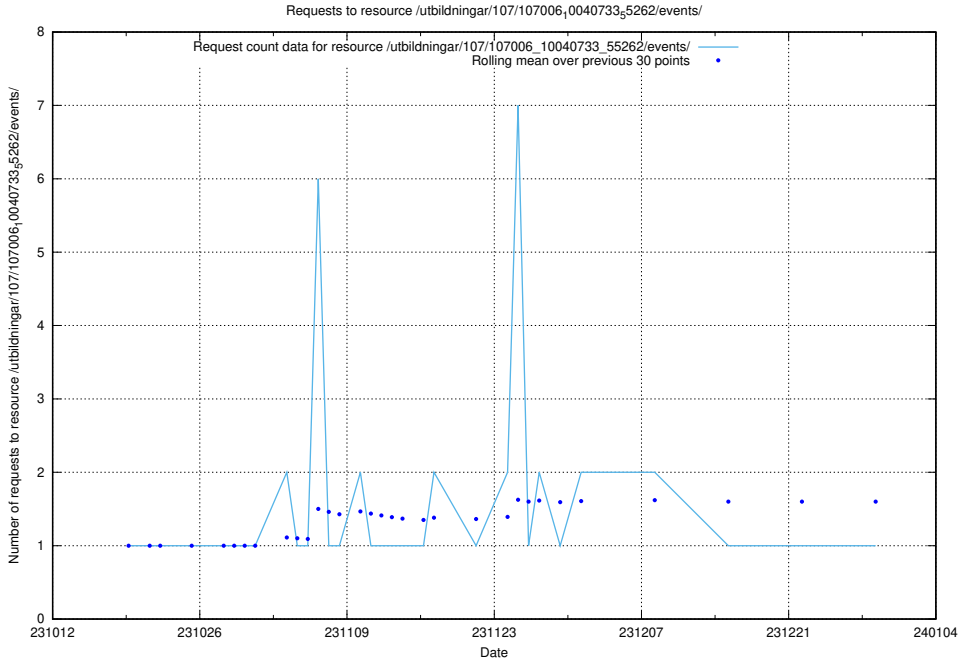

5.4219 Usage of /utbildningar/107/107006_10040733_55262/events/

Here, we count the number of requests to resource /utbildningar/107/107006_10040733_55262/events/.