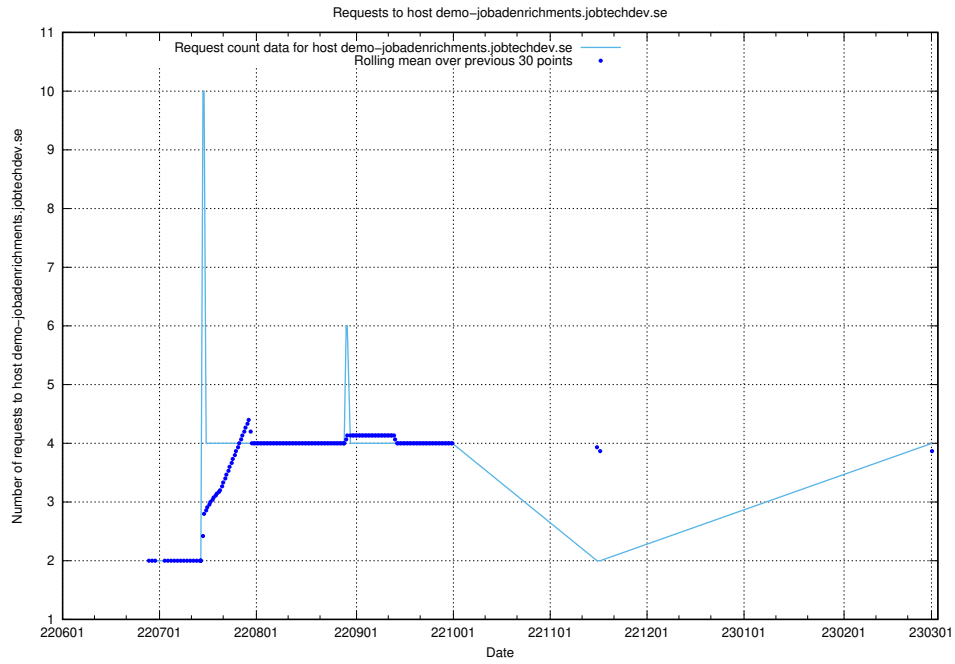

7.138 Usage of demo-jobadenrichments.jobtechdev.se

Here, we count the number of requests to host demo-jobadenrichments.jobtechdev.se.