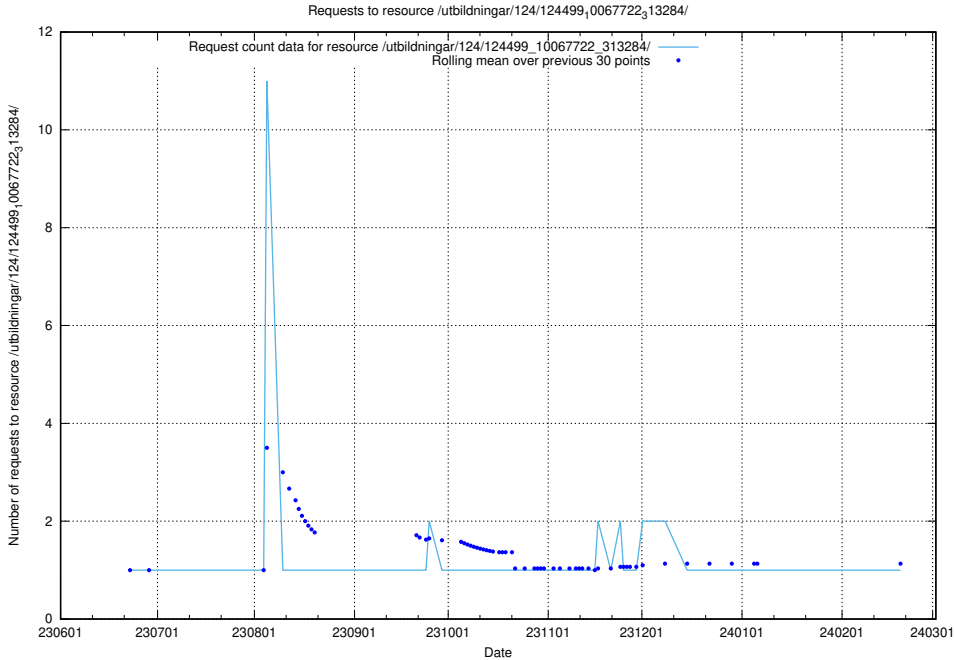

5.5735 Usage of /utbildningar/124/124499_10067722_313284/

Here, we count the number of requests to resource /utbildningar/124/124499_10067722_313284/.