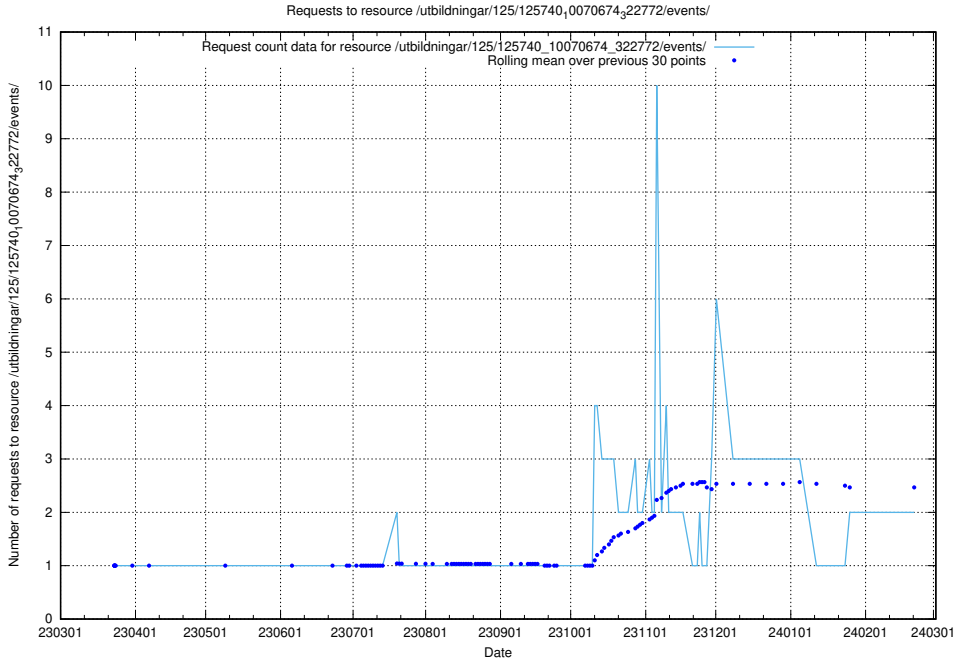

5.432 Usage of /utbildningar/125/125740_10070674_322772/events/

Here, we count the number of requests to resource /utbildningar/125/125740_10070674_322772/events/