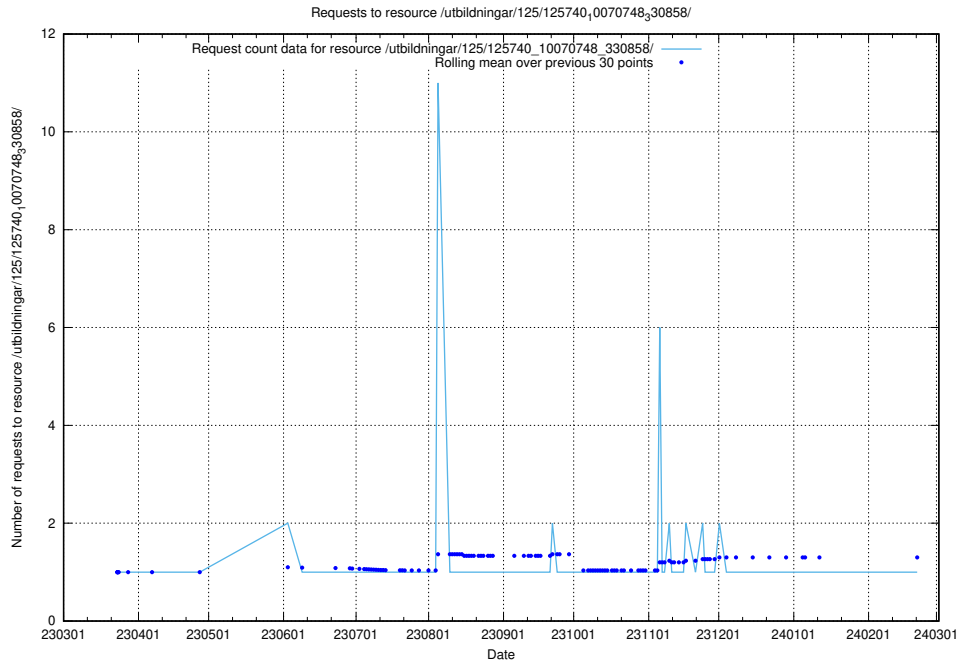

5.920 Usage of /utbildningar/125/125740_10070748_330858/

Here, we count the number of requests to resource /utbildningar/125/125740_10070748_330858/.