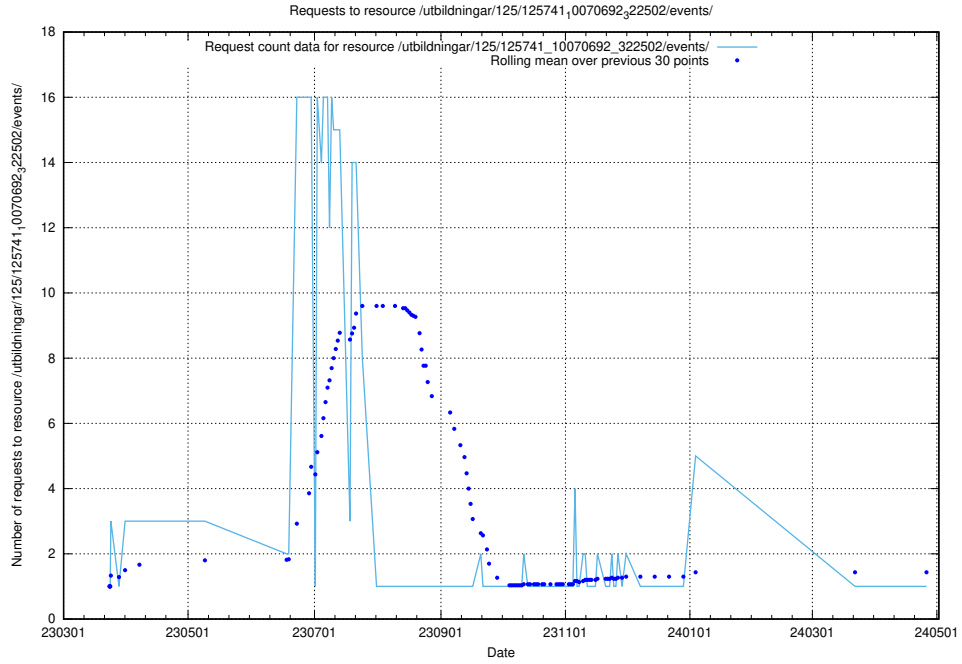

5.6443 Usage of /utbildningar/125/125741_10070692_322502/events/

Here, we count the number of requests to resource /utbildningar/125/125741_10070692_322502/events/