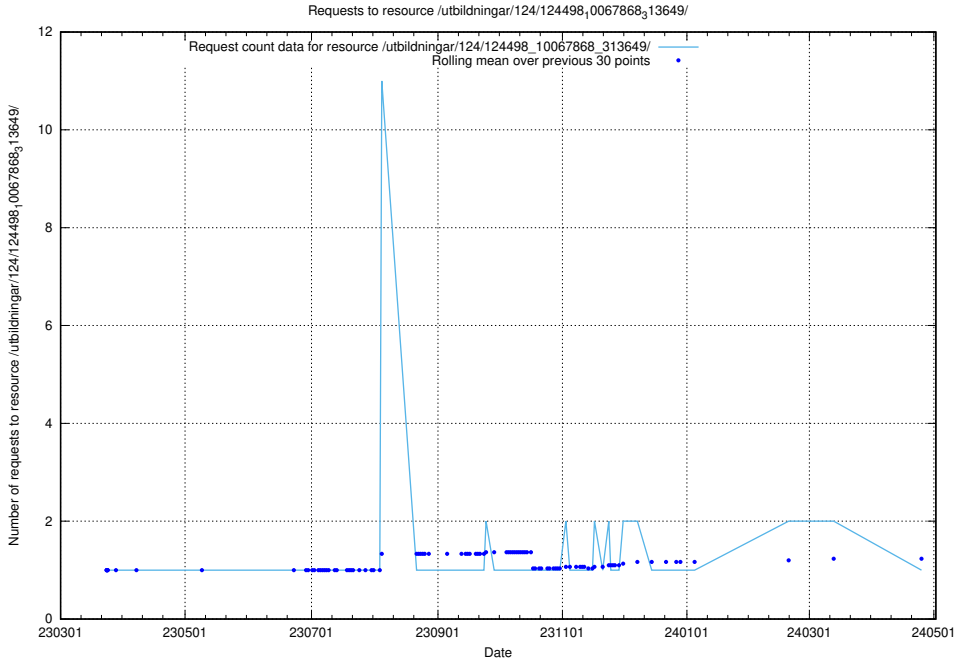

5.2612 Usage of /utbildningar/124/124498_10067868_313649/

Here, we count the number of requests to resource /utbildningar/124/124498_10067868_313649/.