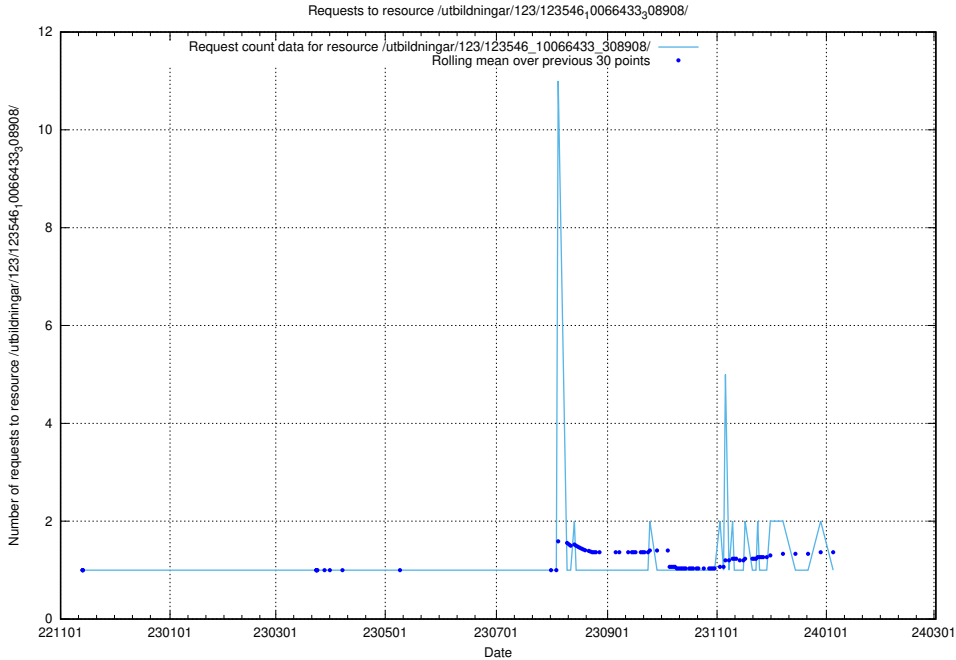

5.5902 Usage of /utbildningar/123/123546_10066433_308908/

Here, we count the number of requests to resource /utbildningar/123/123546_10066433_308908/.