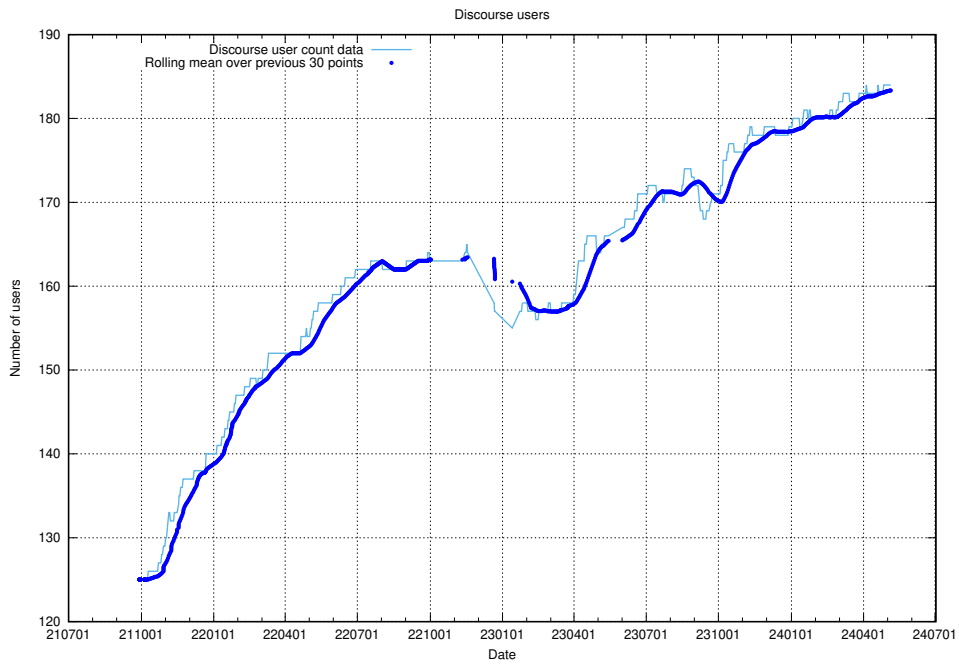

4 Discourse

This section summarises activities from the [JobTech Discourse Forum](https://forum.jobtechdev.se)⁵.

4.1 User count

A table of the number of users in Discourse.

---

⁵<https://forum.jobtechdev.se>