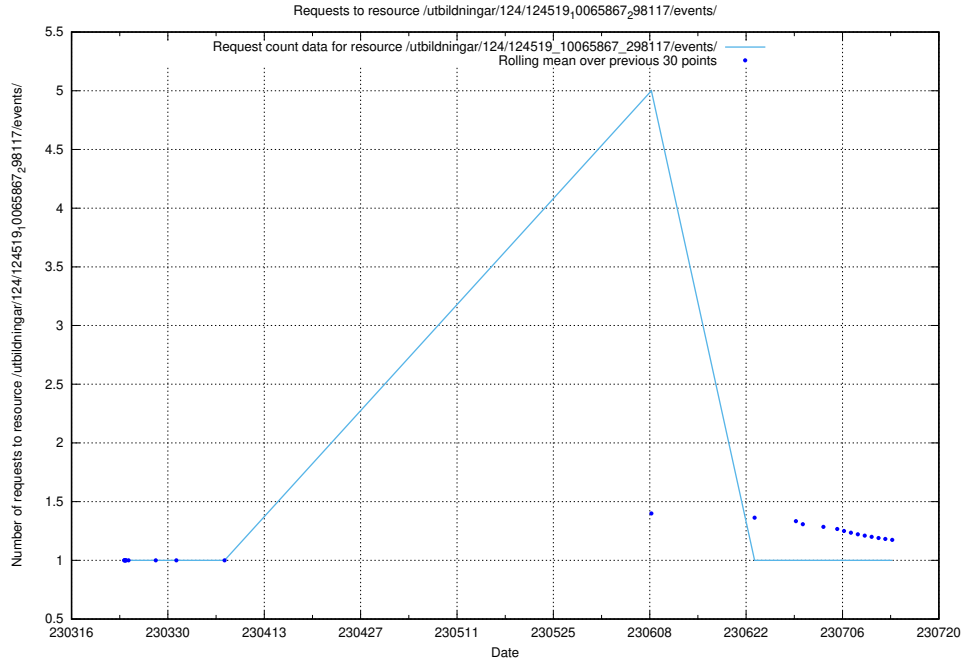

### 5.1261 Usage of /utbildningar/124/124519\_10065867\_298117/events/

Here, we count the number of requests to resource /utbildningar/124/124519\_10065867\_298117/events/