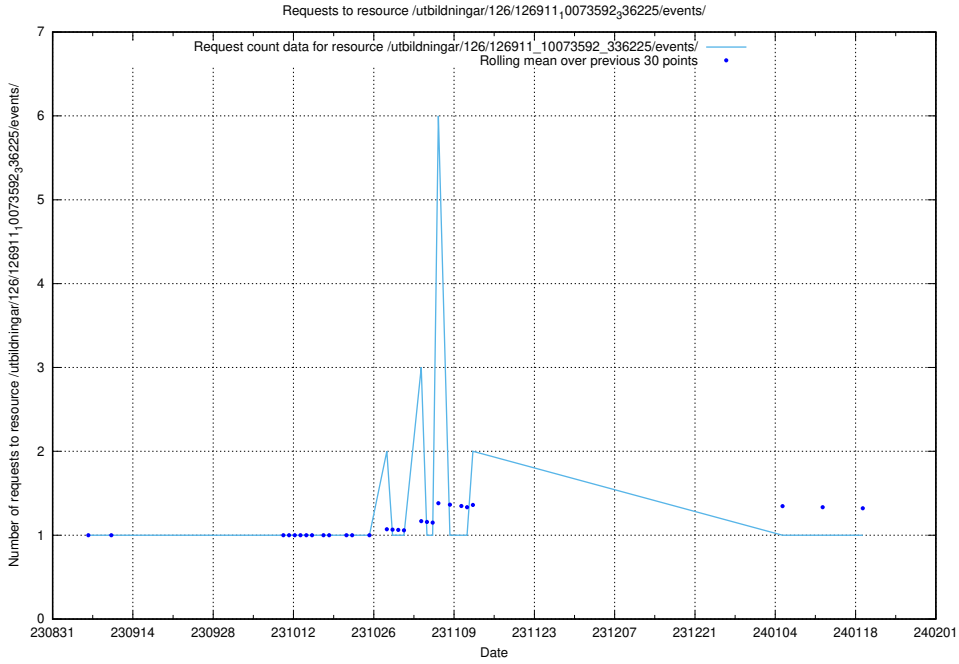

5.4605 Usage of /utbildningar/126/126911_10073592_336225/events/

Here, we count the number of requests to resource /utbildningar/126/126911_10073592_336225/events/