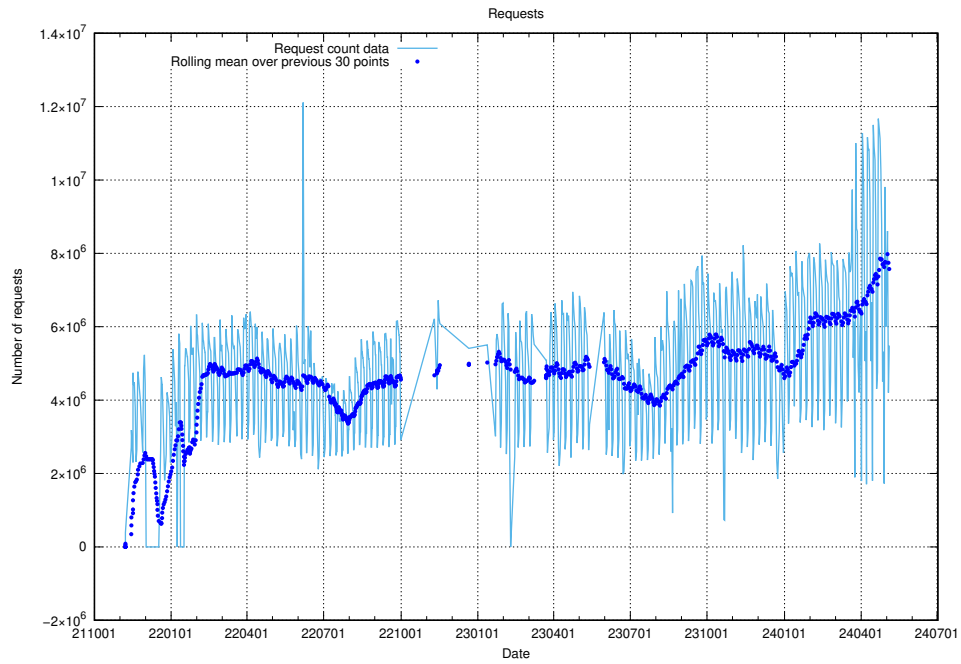

8 Log Stack - General Statistics

This section contains general statistics from [JobTech's log stack](#)⁸.

8.1 Total number of requests

Here, we count the total number of requests.