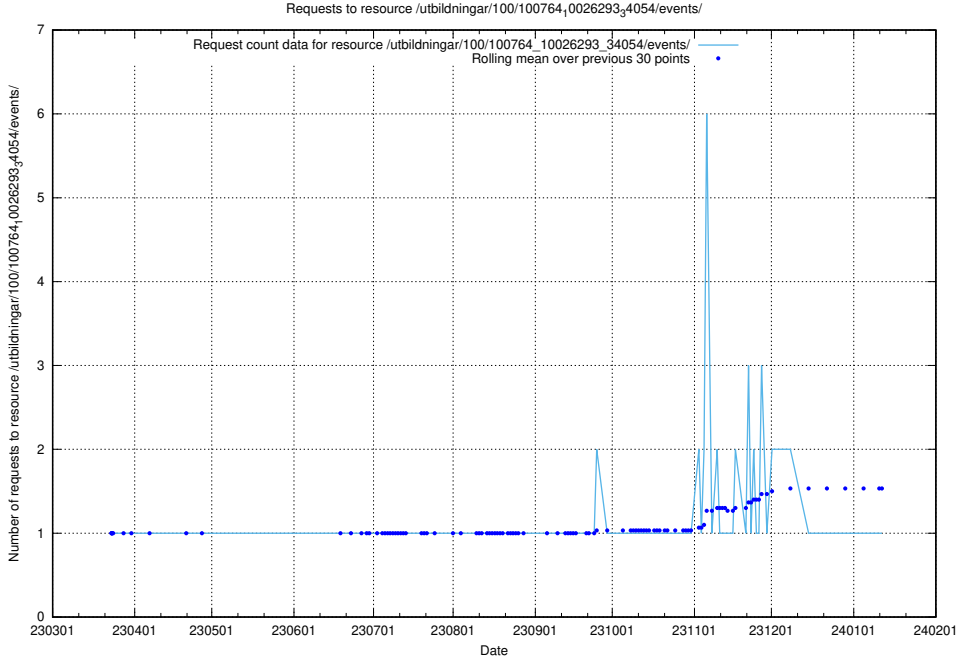

5.5484 Usage of /utbildningar/100/100764_10026293_34054/events/

Here, we count the number of requests to resource /utbildningar/100/100764_10026293_34054/events/.