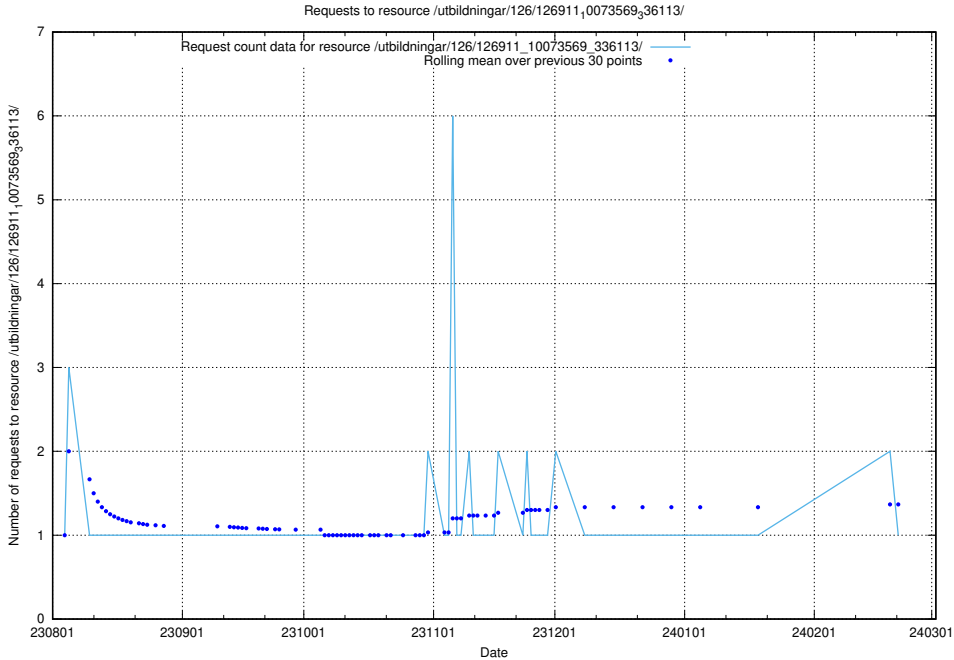

5.4809 Usage of /utbildningar/126/126911_10073569_336113/

Here, we count the number of requests to resource /utbildningar/126/126911_10073569_336113/.