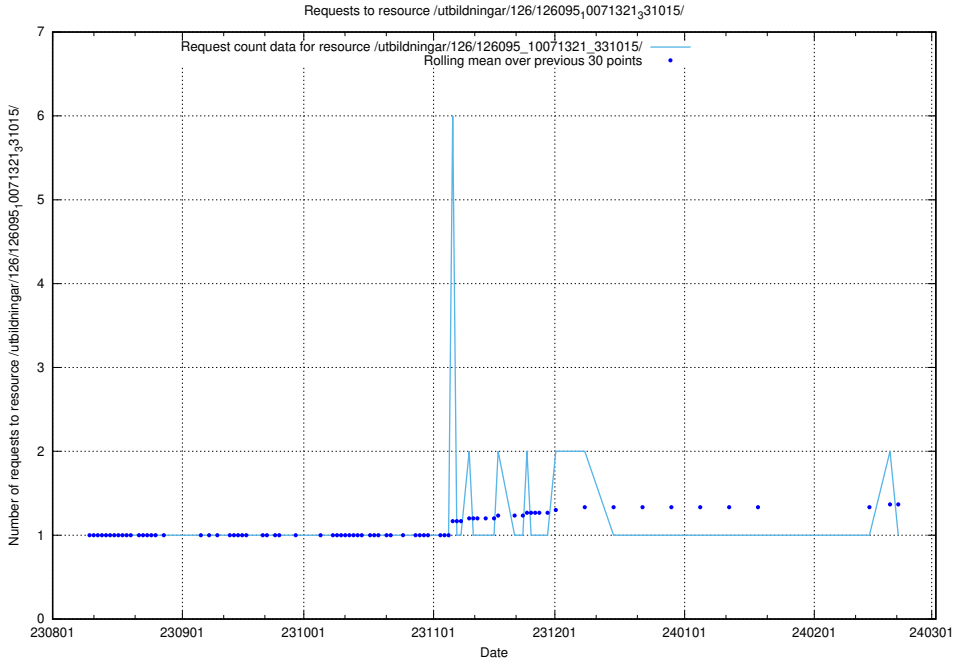

5.4775 Usage of /utbildningar/126/126095_10071321_331015/

Here, we count the number of requests to resource /utbildningar/126/126095_10071321_331015/.