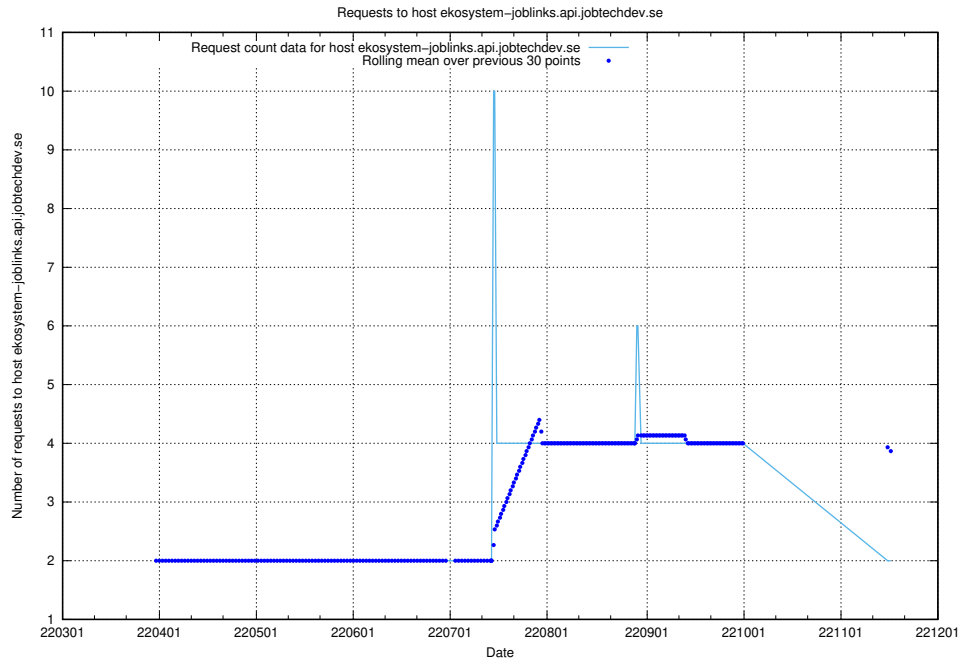

## 7.478 Usage of ekosystem-joblinks.api.jobtechdev.se

Here, we count the number of requests to host ekosystem-joblinks.api.jobtechdev.se.