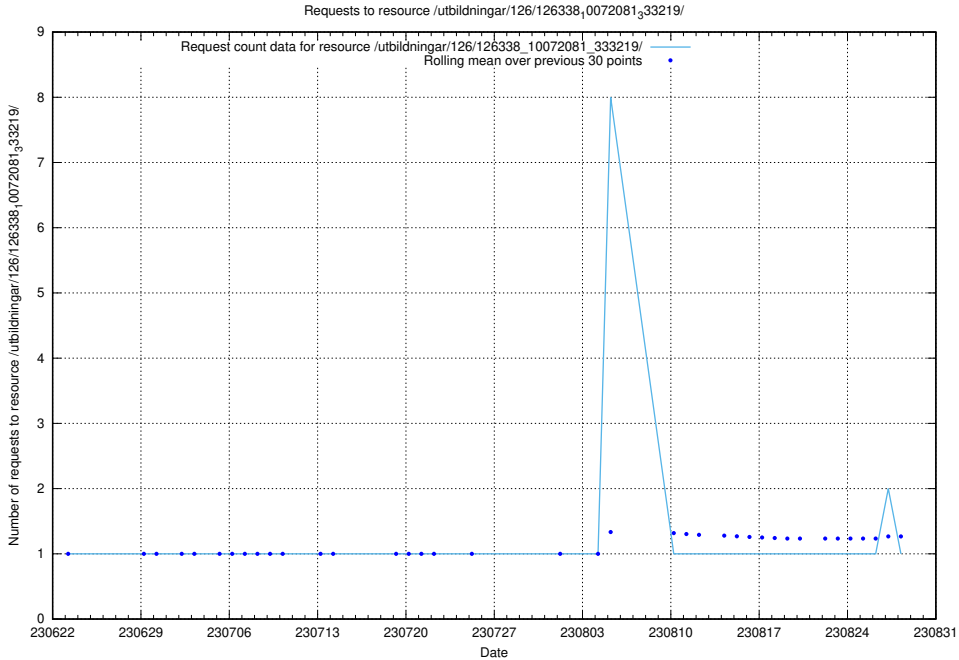

5.5613 Usage of /utbildningar/126/126338_10072081_333219/

Here, we count the number of requests to resource /utbildningar/126/126338_10072081_333219/.