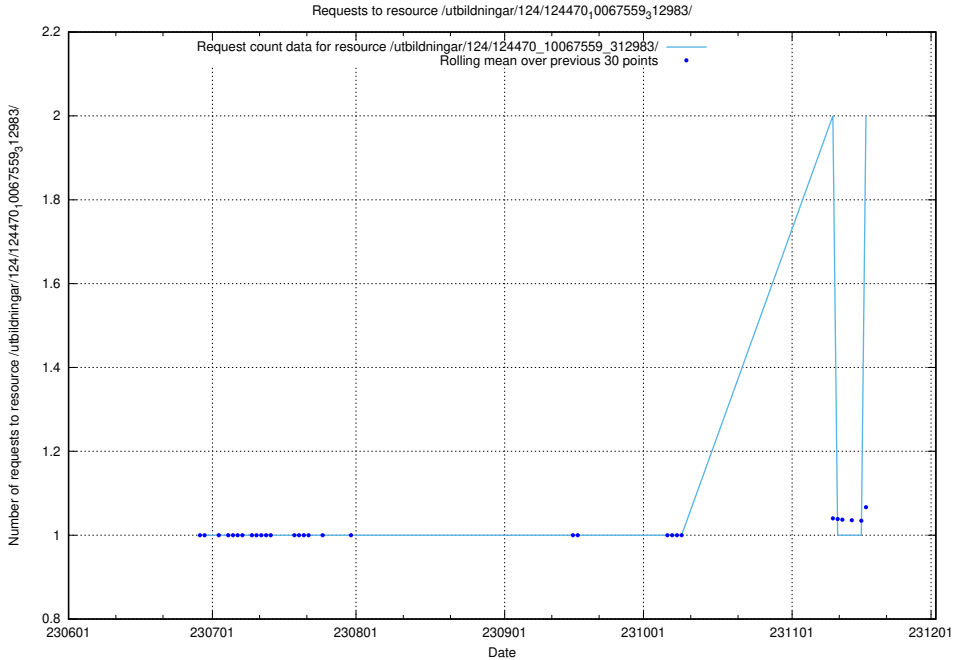

5.786 Usage of /utbildningar/124/124470_10067559_312983/

Here, we count the number of requests to resource /utbildningar/124/124470_10067559_312983/.