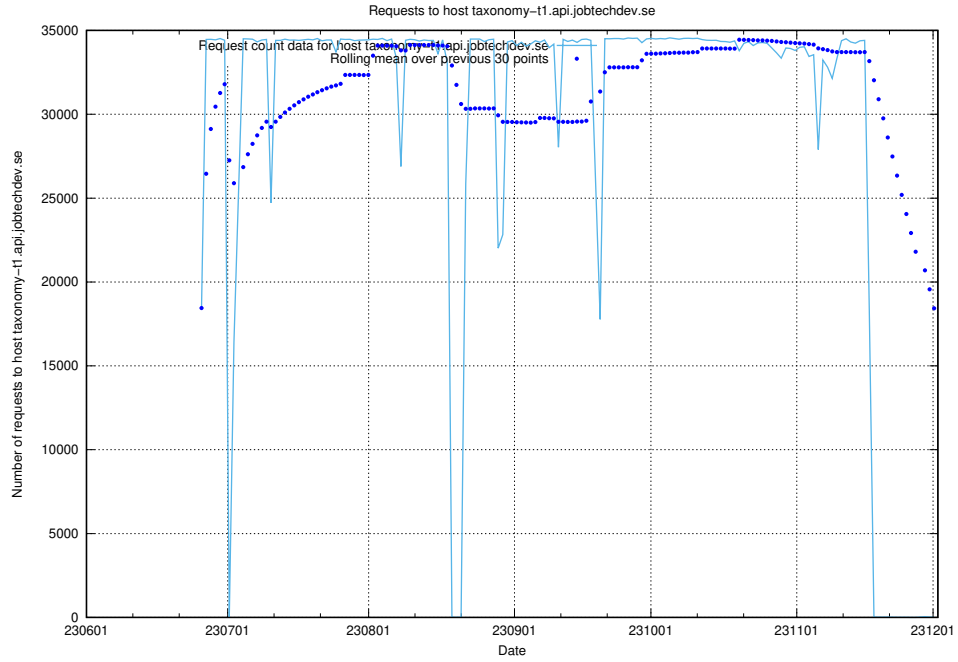

7.165 Usage of taxonomy-t1.api.jobtechdev.se

Here, we count the number of requests to host taxonomy-t1.api.jobtechdev.se.