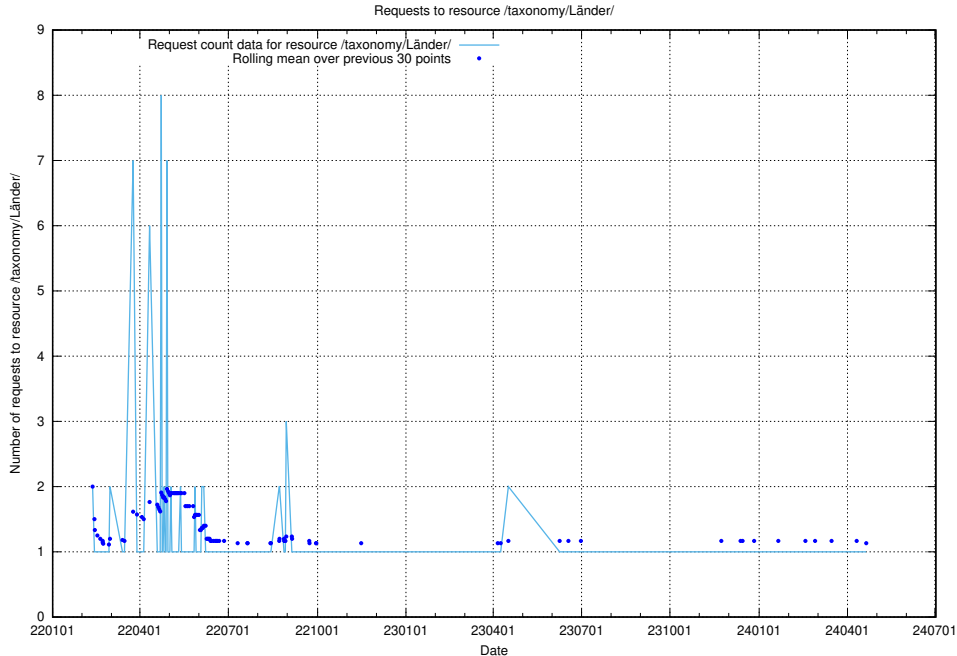

5.1575 Usage of /taxonomy/Länder/

Here, we count the number of requests to resource /taxonomy/Länder/.