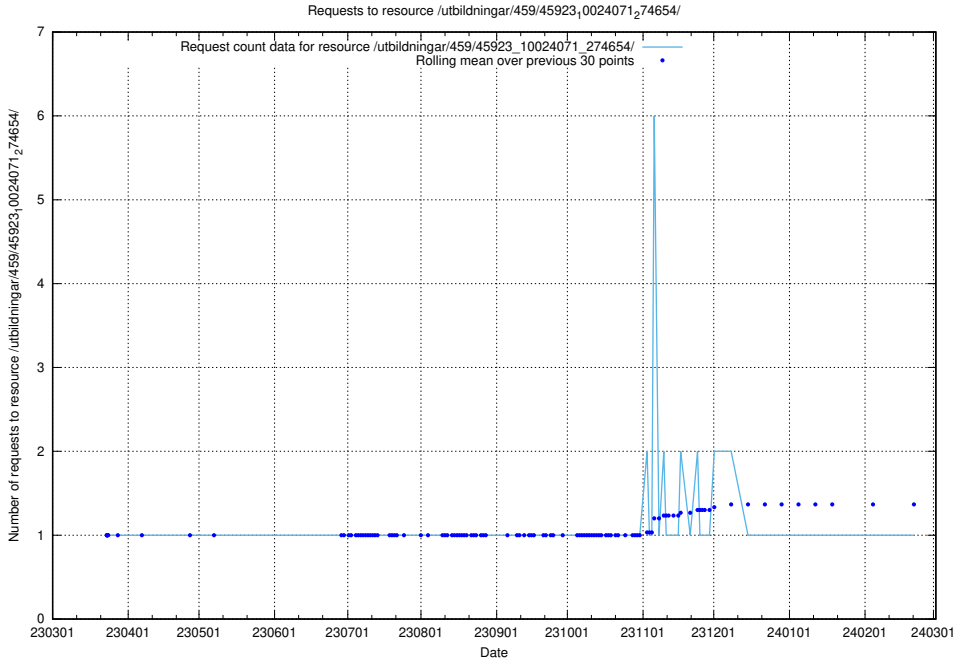

5.6293 Usage of /utbildningar/459/45923_10024071_274654/

Here, we count the number of requests to resource /utbildningar/459/45923_10024071_274654/.