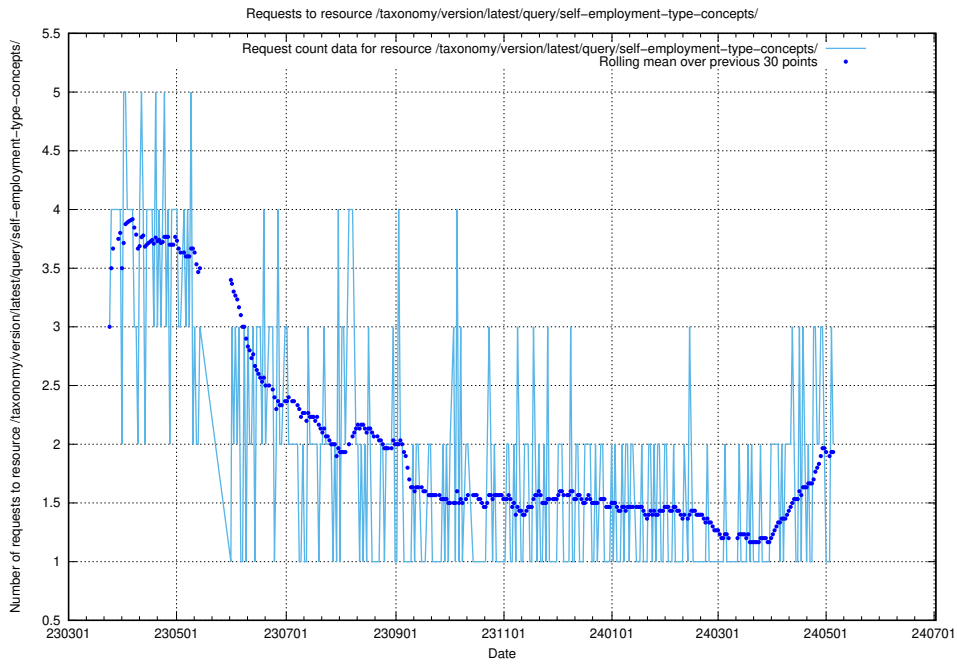

5.860 Usage of /taxonomy/version/latest/query/self-employment-type-concepts/

Here, we count the number of requests to resource /taxonomy/version/latest/query/self-employment-type-concepts/.