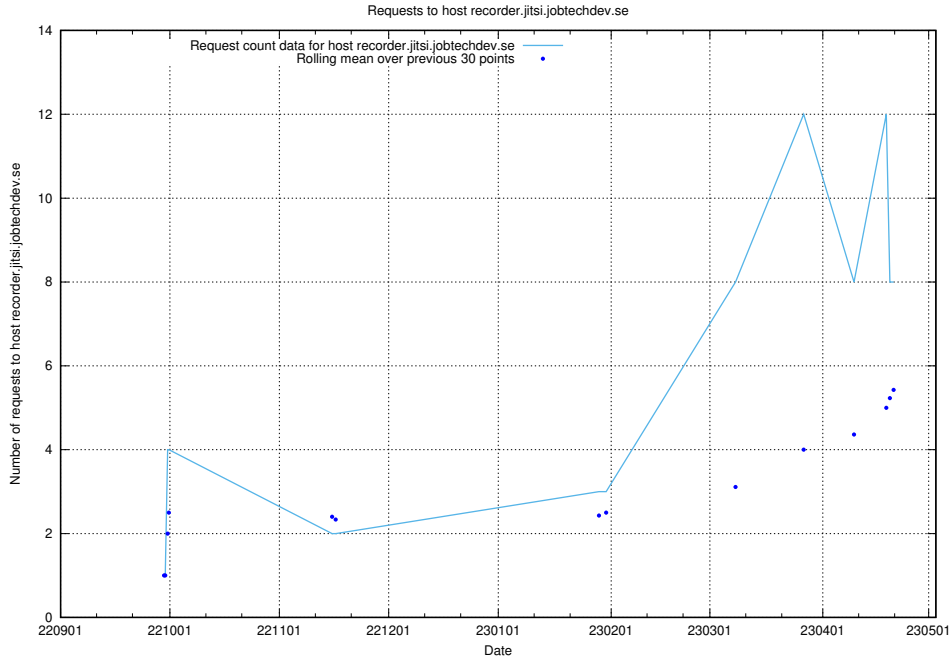

7.67 Usage of recorder.jitsi.jobtechdev.se

Here, we count the number of requests to host recorder.jitsi.jobtechdev.se.