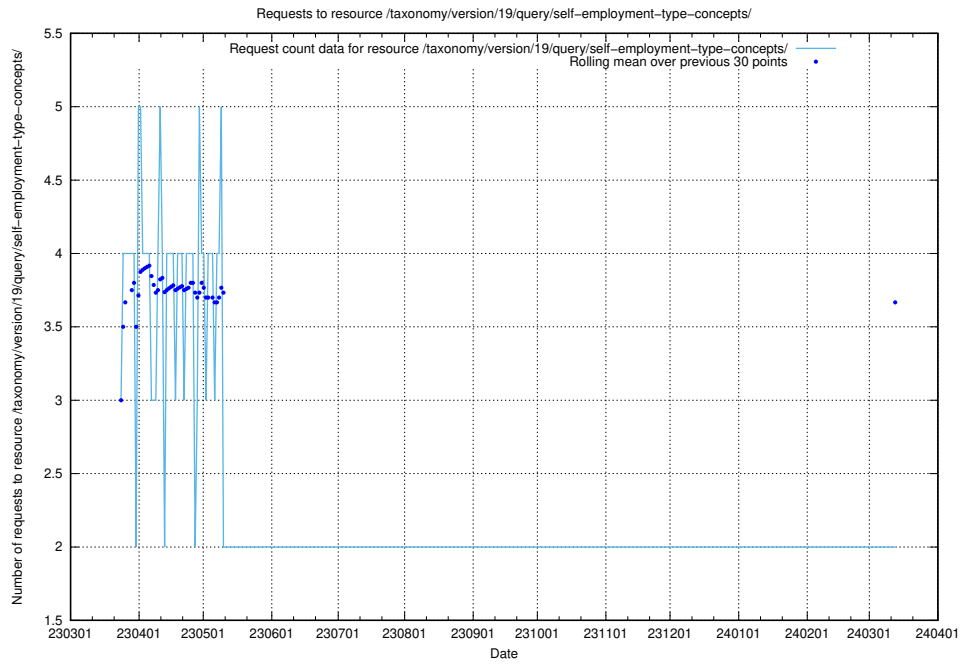

5.872 Usage of /taxonomy/version/19/query/self-employment-type-concepts/

Here, we count the number of requests to resource /taxonomy/version/19/query/self-employment-type-concepts/.