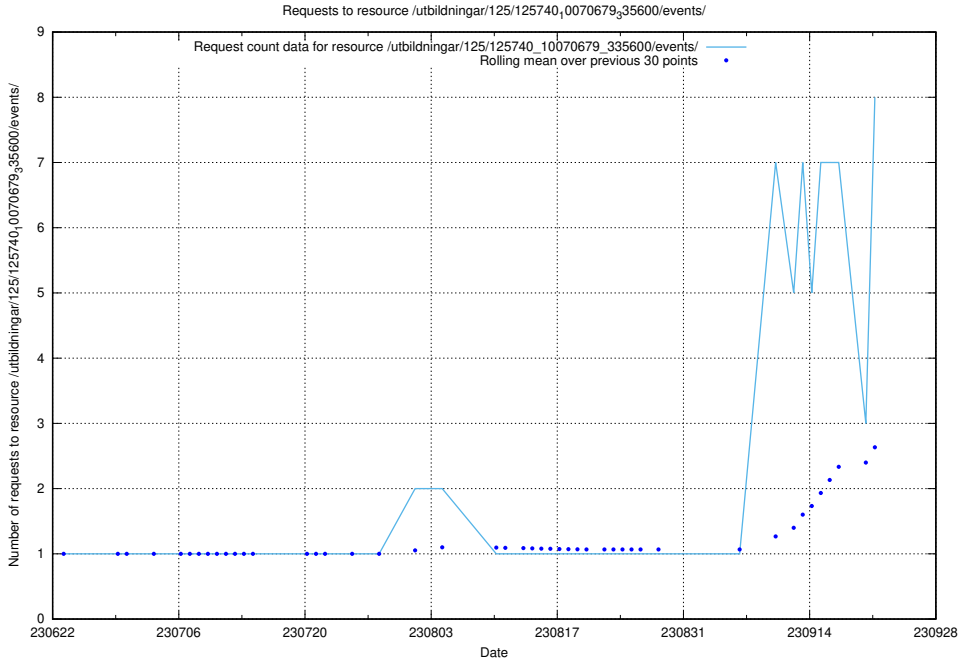

5.43 Usage of /utbildningar/125/125740_10070679_335600/events/

Here, we count the number of requests to resource /utbildningar/125/125740_10070679_335600/events/