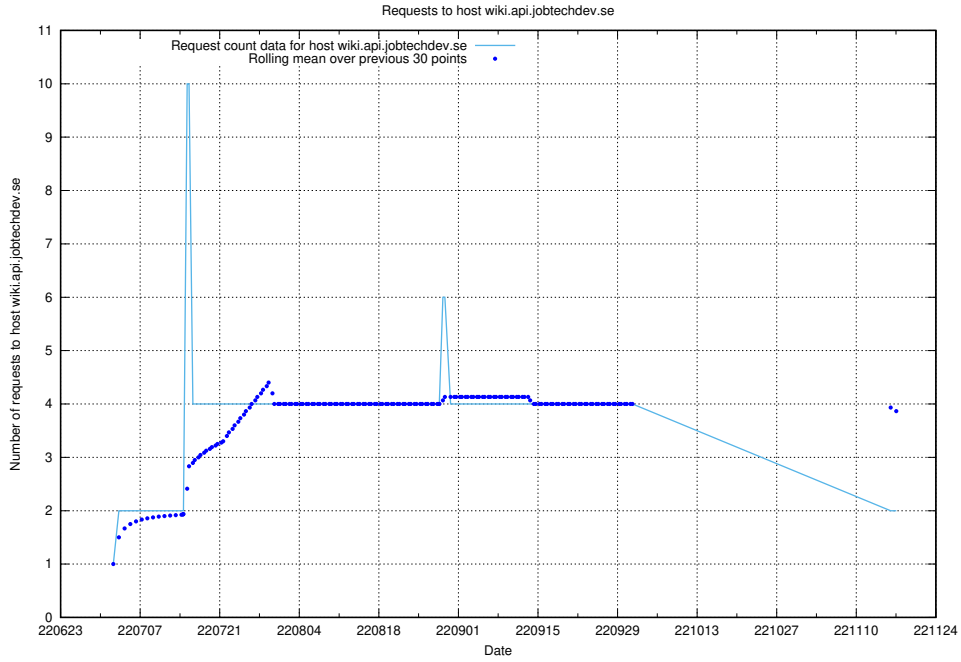

7.388 Usage of wiki.api.jobtechdev.se

Here, we count the number of requests to host wiki.api.jobtechdev.se.