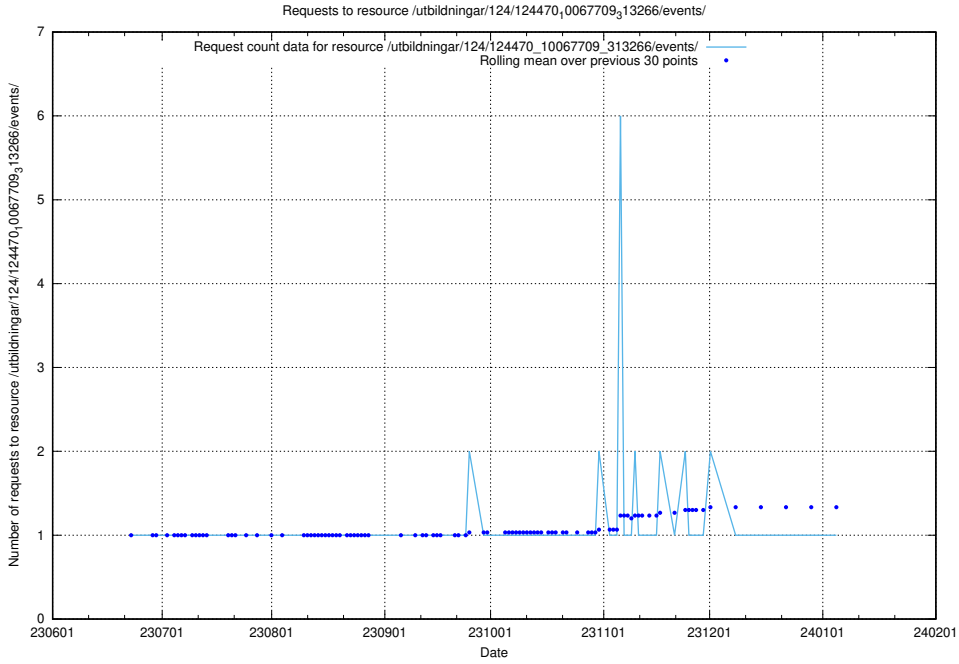

5.5753 Usage of /utbildningar/124/124470_10067709_313266/events/

Here, we count the number of requests to resource /utbildningar/124/124470_10067709_313266/events/