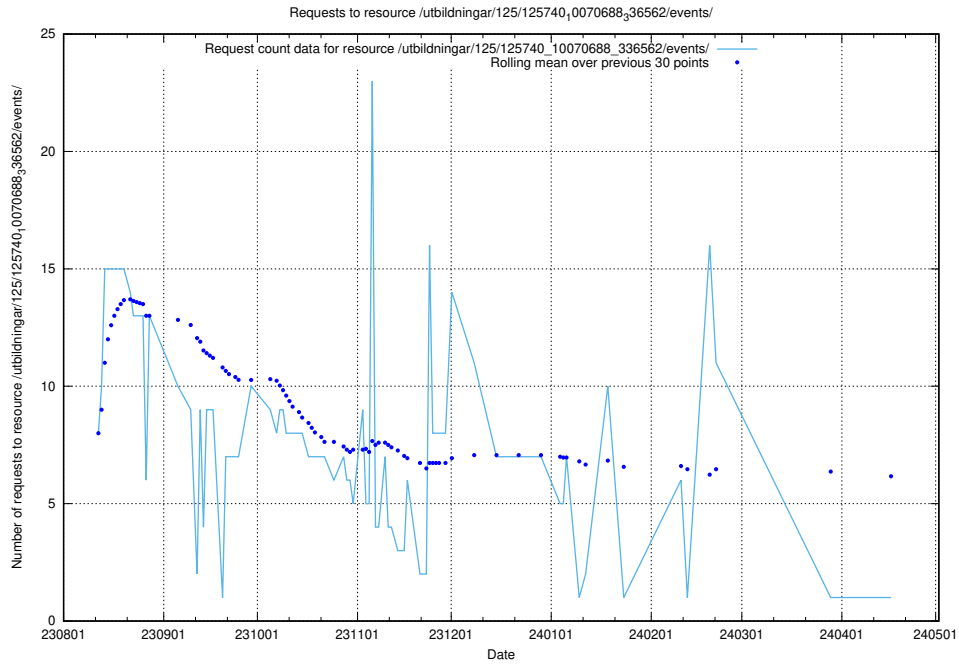

5.4748 Usage of /utbildningar/125/125740_10070688_336562/events/

Here, we count the number of requests to resource /utbildningar/125/125740_10070688_336562/events/