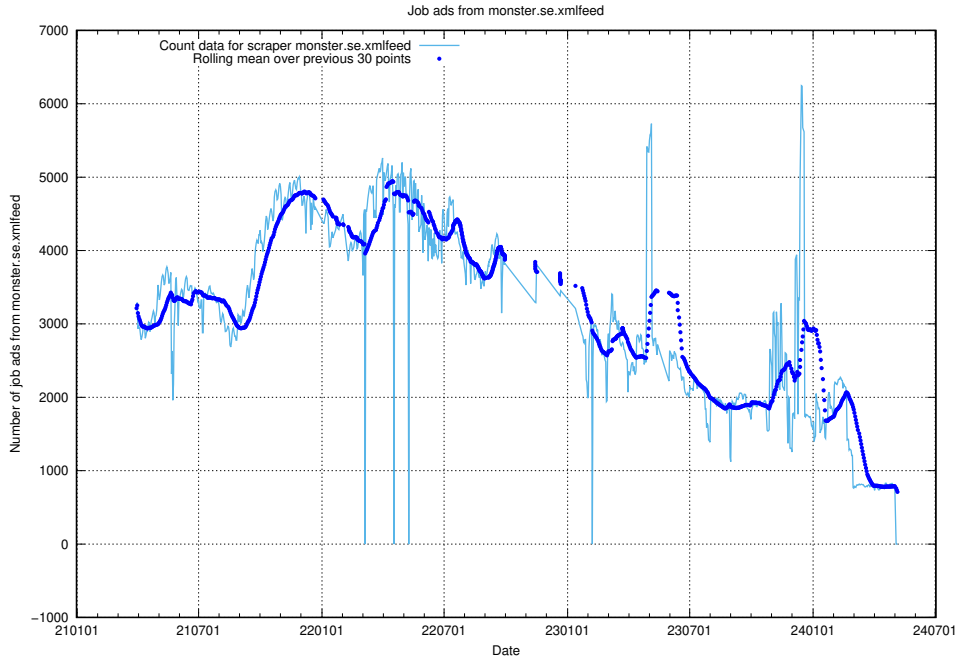

13.3 Number of ads by scraper monster.se.xmlfeed

Here, we count the number of job ads scraped from monster.se.xmlfeed.