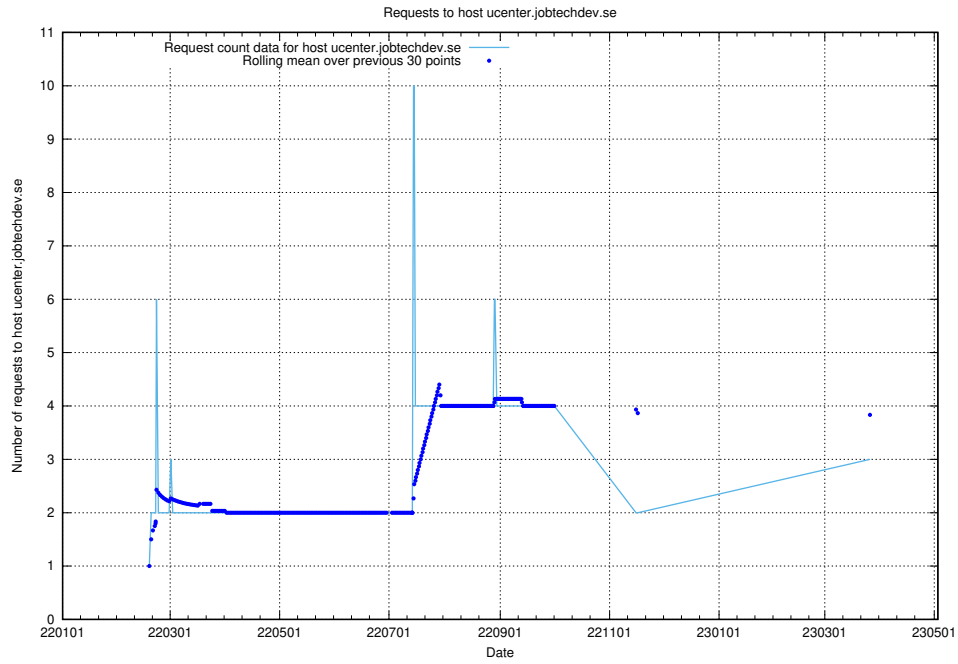

7.223 Usage of ucenter.jobtechdev.se

Here, we count the number of requests to host ucenter.jobtechdev.se.