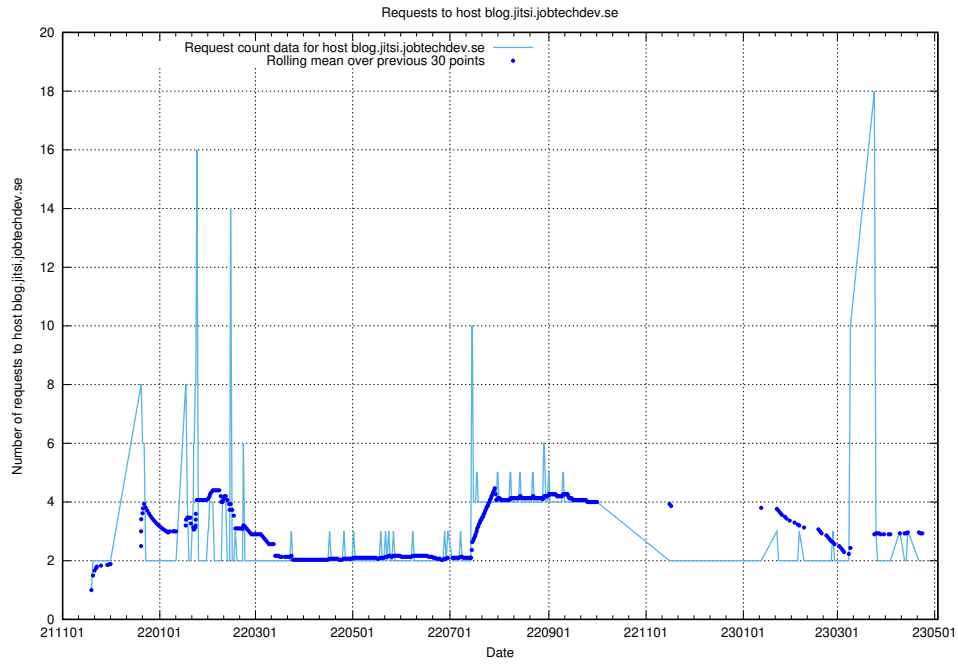

7.470 Usage of `blog.jitsi.jobtechdev.se`

Here, we count the number of requests to host `blog.jitsi.jobtechdev.se`.