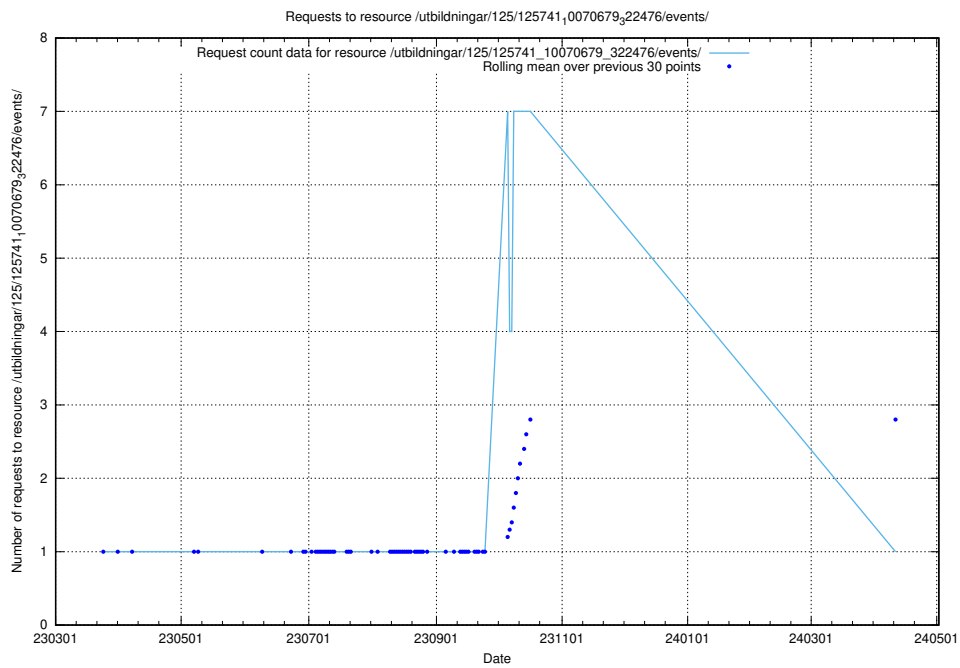

5.6206 Usage of /utbildningar/125/125741_10070679_322476/events/

Here, we count the number of requests to resource /utbildningar/125/125741_10070679_322476/events/