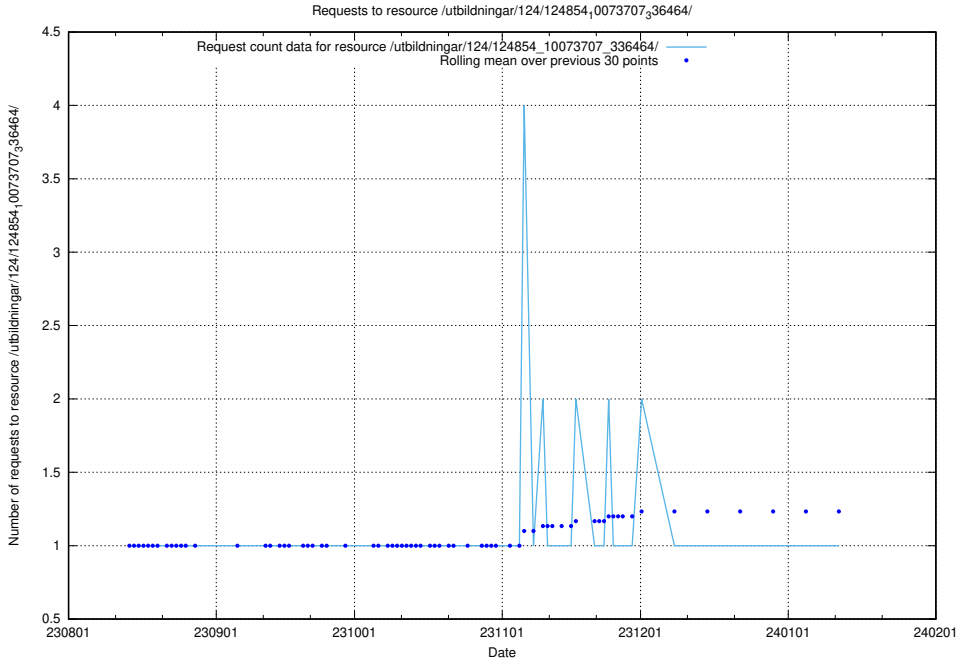

5.4745 Usage of /utbildningar/124/124854_10073707_336464/

Here, we count the number of requests to resource /utbildningar/124/124854_10073707_336464/.