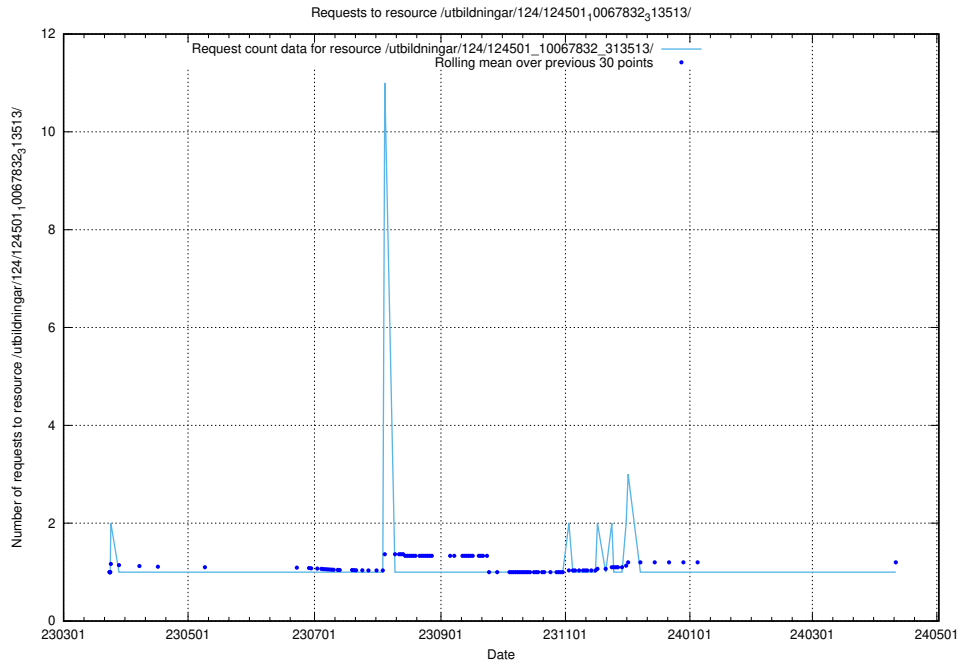

5.2179 Usage of /utbildningar/124/124501_10067832_313513/

Here, we count the number of requests to resource /utbildningar/124/124501_10067832_313513/.