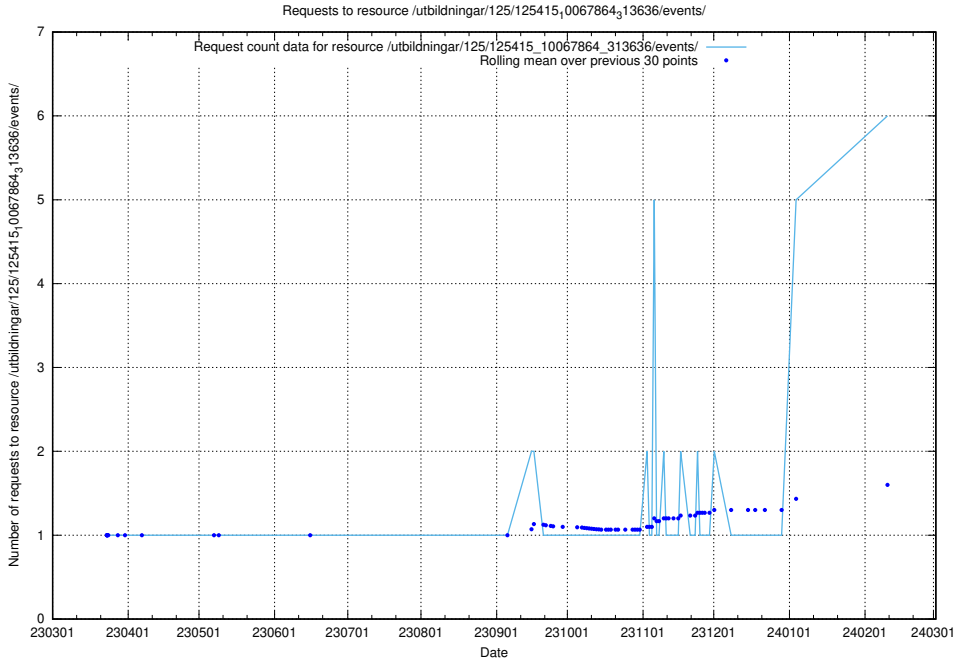

5.48 Usage of /utbildningar/125/125415_10067864_313636/events/

Here, we count the number of requests to resource /utbildningar/125/125415_10067864_313636/events/