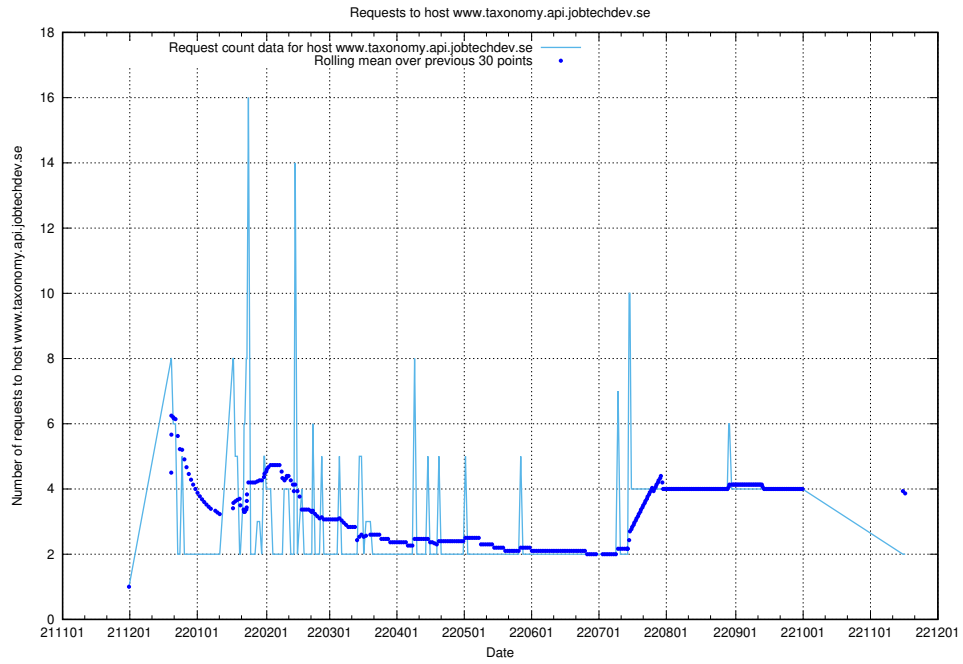

7.378 Usage of `www.taxonomy.api.jobtechdev.se`

Here, we count the number of requests to host `www.taxonomy.api.jobtechdev.se`.