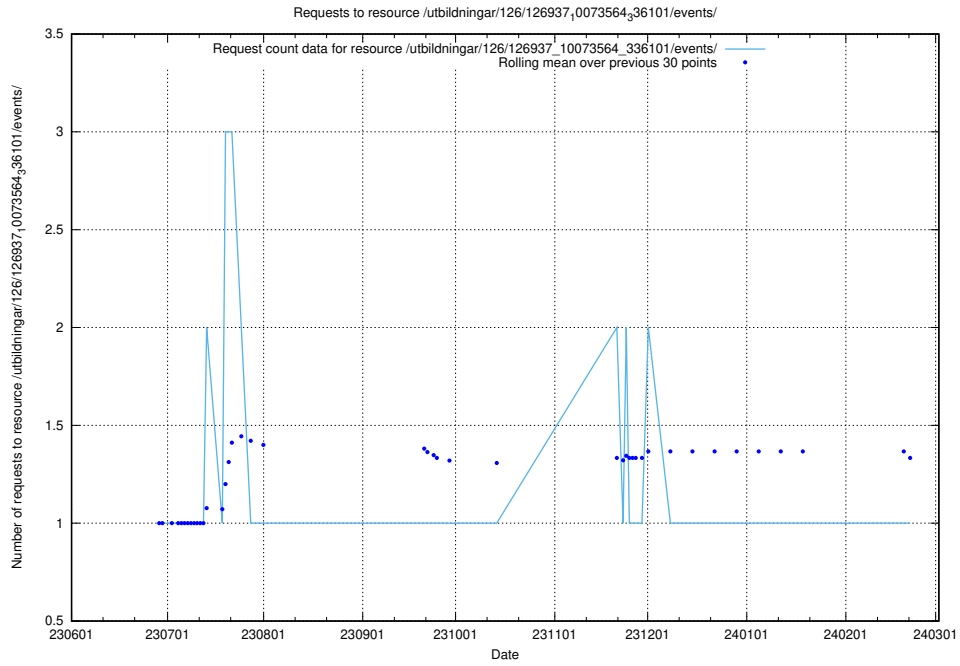

5.5389 Usage of /utbildningar/126/126937_10073564_336101/events/

Here, we count the number of requests to resource /utbildningar/126/126937_10073564_336101/events/