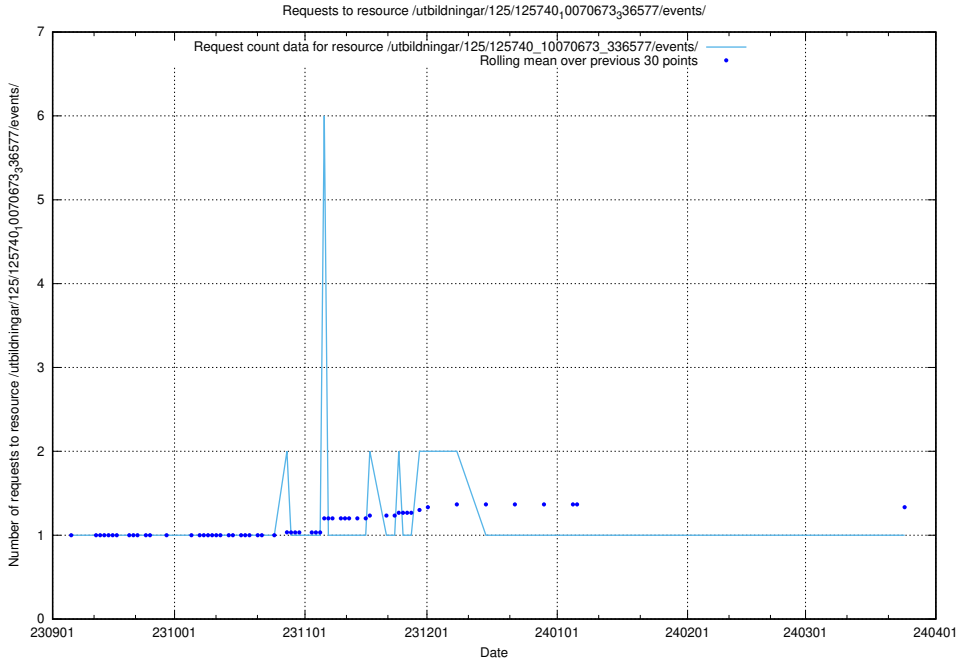

5.4618 Usage of /utbildningar/125/125740_10070673_336577/events/

Here, we count the number of requests to resource /utbildningar/125/125740_10070673_336577/events/