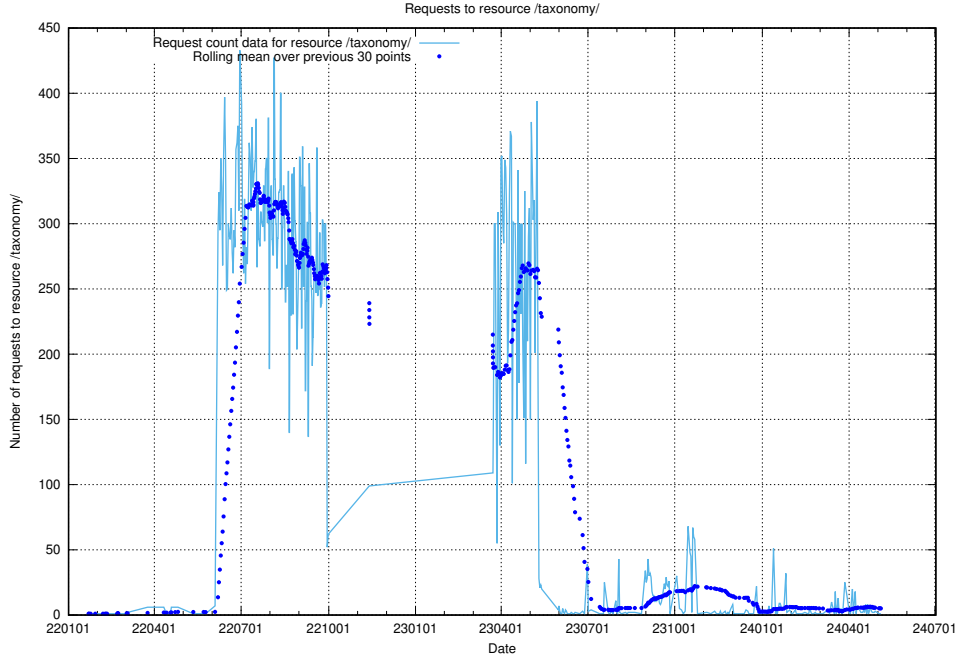

5.5197 Usage of /taxonomy/

Here, we count the number of requests to resource /taxonomy/.