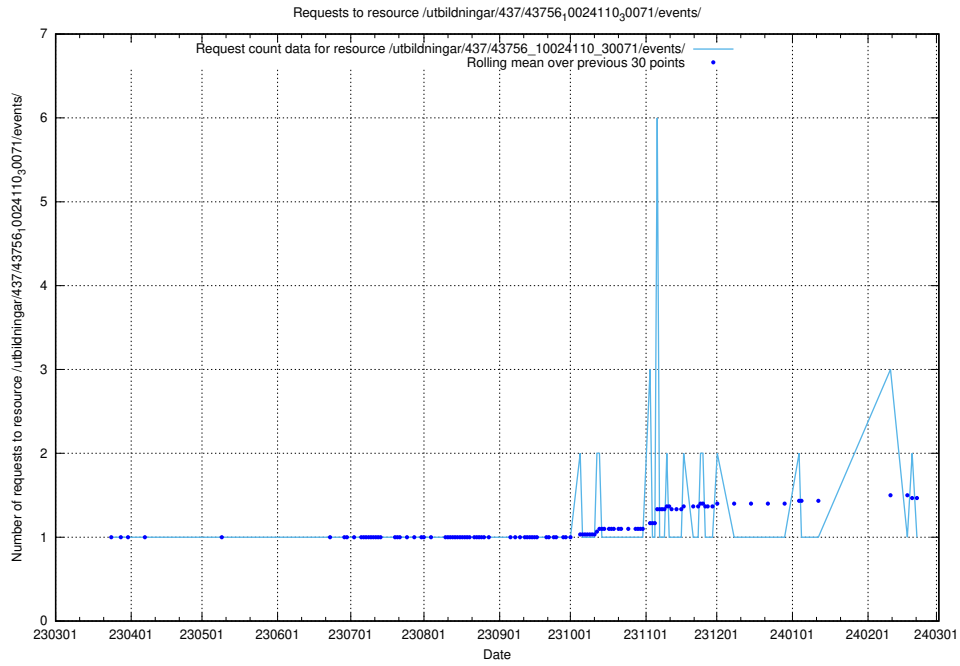

5.6165 Usage of /utbildningar/437/43756_10024110_30071/events/

Here, we count the number of requests to resource /utbildningar/437/43756_10024110_30071/events/.