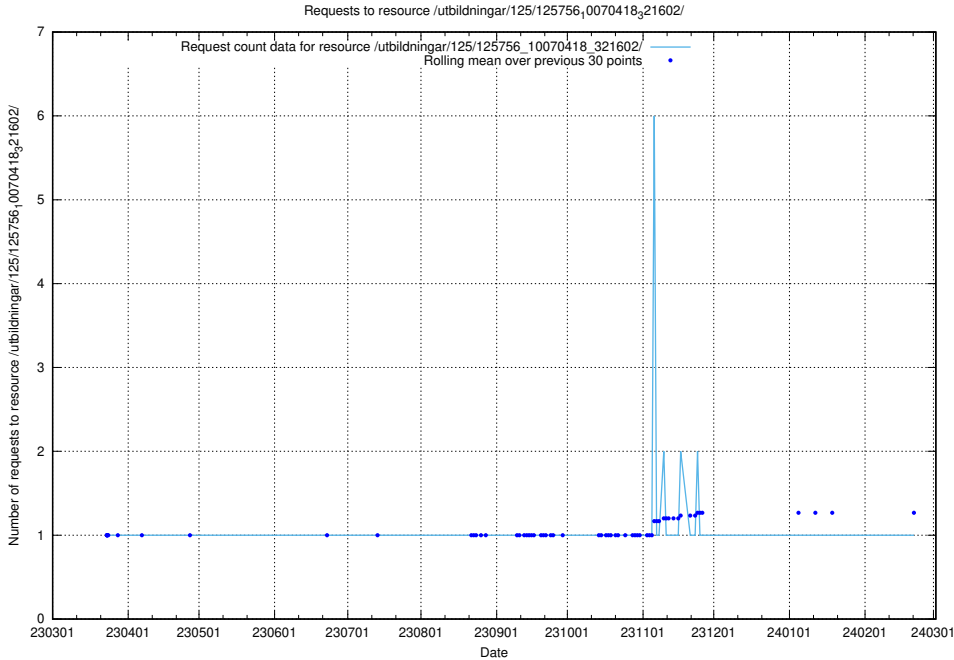

5.6428 Usage of /utbildningar/125/125756_10070418_321602/

Here, we count the number of requests to resource /utbildningar/125/125756_10070418_321602/.