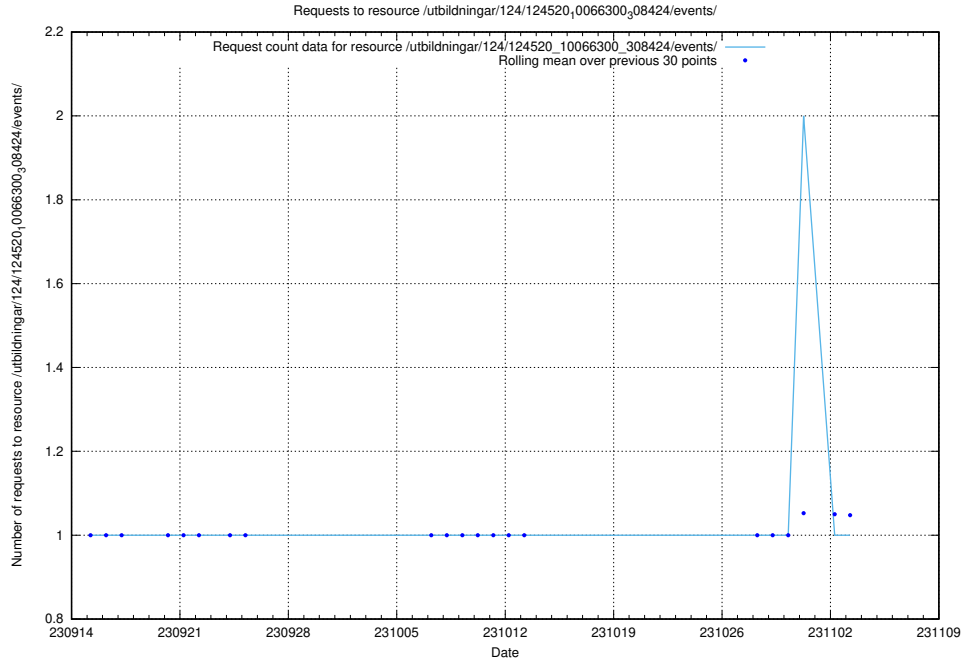

5.4522 Usage of /utbildningar/124/124520_10066300_308424/events/

Here, we count the number of requests to resource /utbildningar/124/124520_10066300_308424/events/