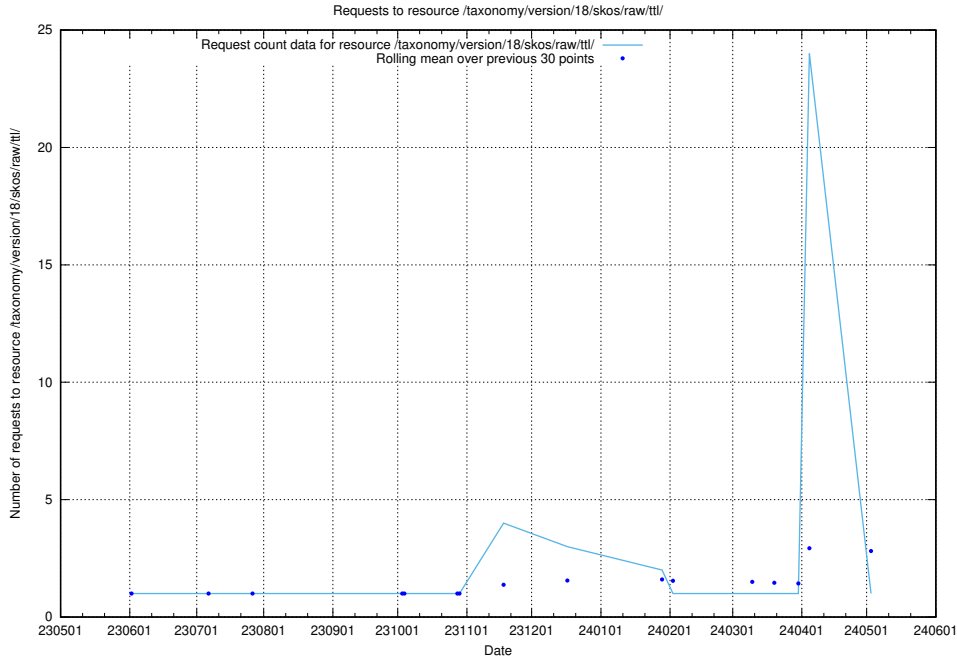

5.5876 Usage of /taxonomy/version/18/skos/raw/ttl/

Here, we count the number of requests to resource /taxonomy/version/18/skos/raw/ttl/.