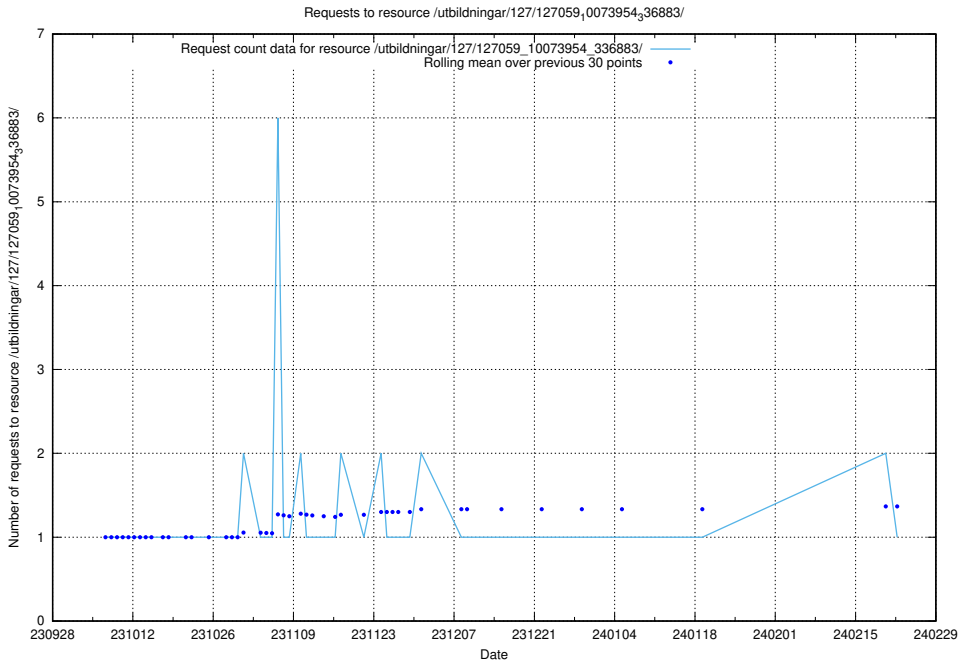

5.4332 Usage of /utbildningar/127/127059_10073954_336883/

Here, we count the number of requests to resource /utbildningar/127/127059_10073954_336883/.