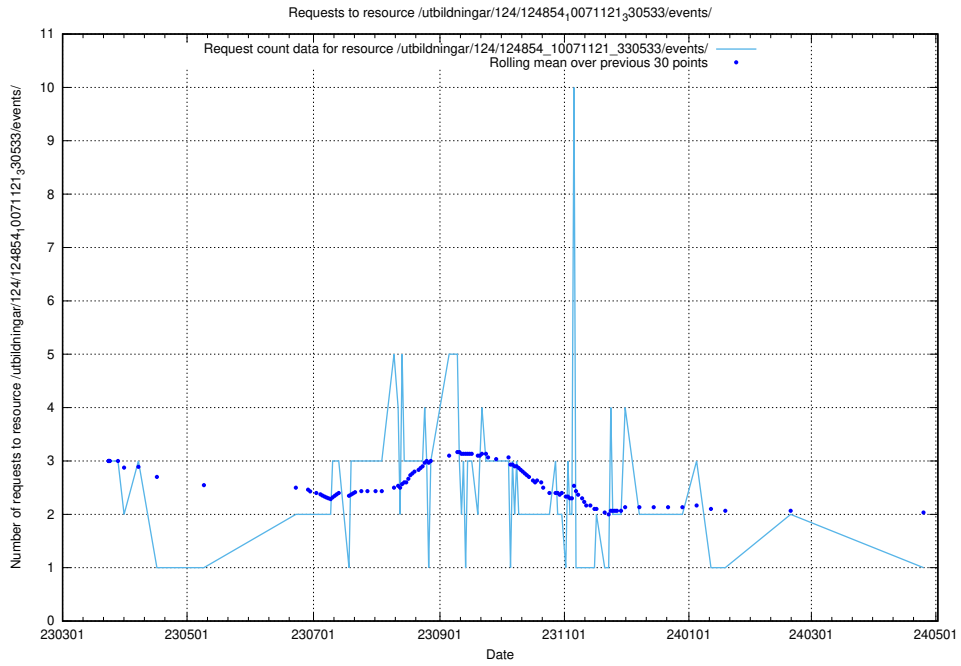

5.6236 Usage of /utbildningar/124/124854_10071121_330533/events/

Here, we count the number of requests to resource /utbildningar/124/124854_10071121_330533/events/