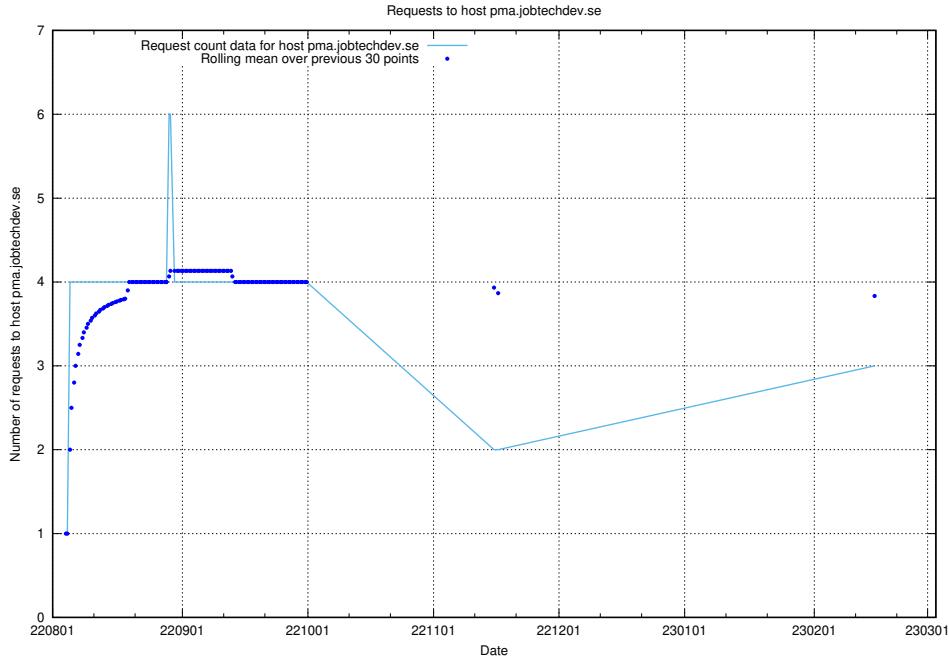

7.183 Usage of pma.jobtechdev.se

Here, we count the number of requests to host pma.jobtechdev.se.