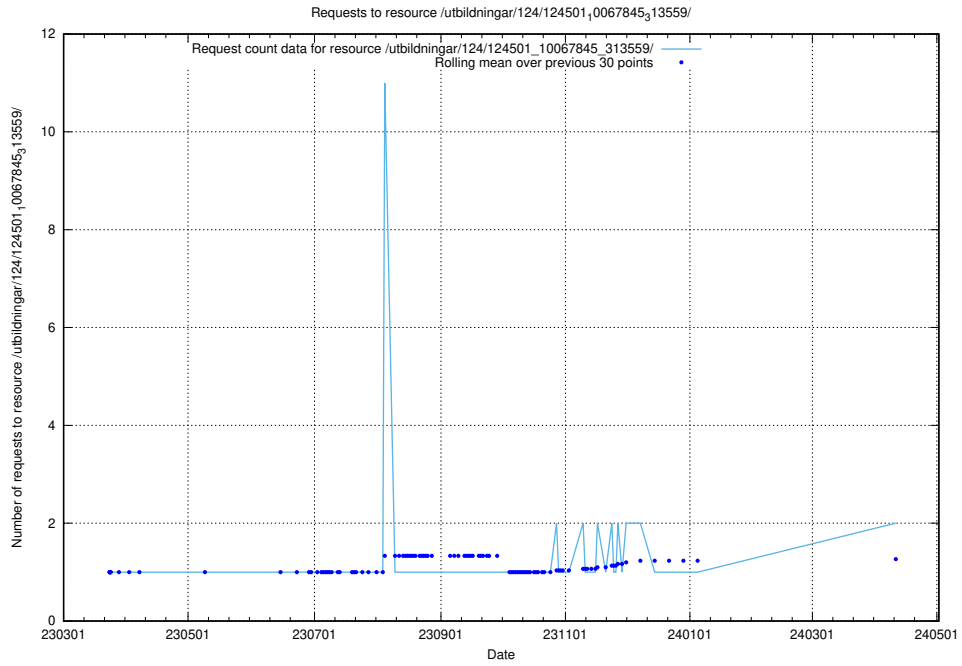

5.519 Usage of /utbildningar/124/124501_10067845_313559/

Here, we count the number of requests to resource /utbildningar/124/124501_10067845_313559/.