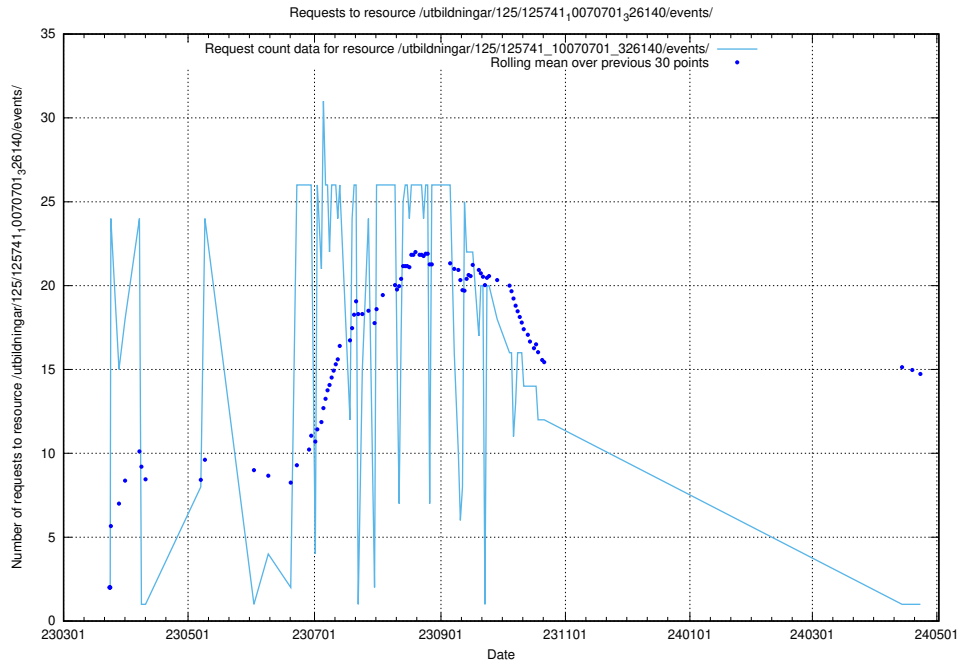

5.6249 Usage of /utbildningar/125/125741_10070701_326140/events/

Here, we count the number of requests to resource /utbildningar/125/125741_10070701_326140/events/