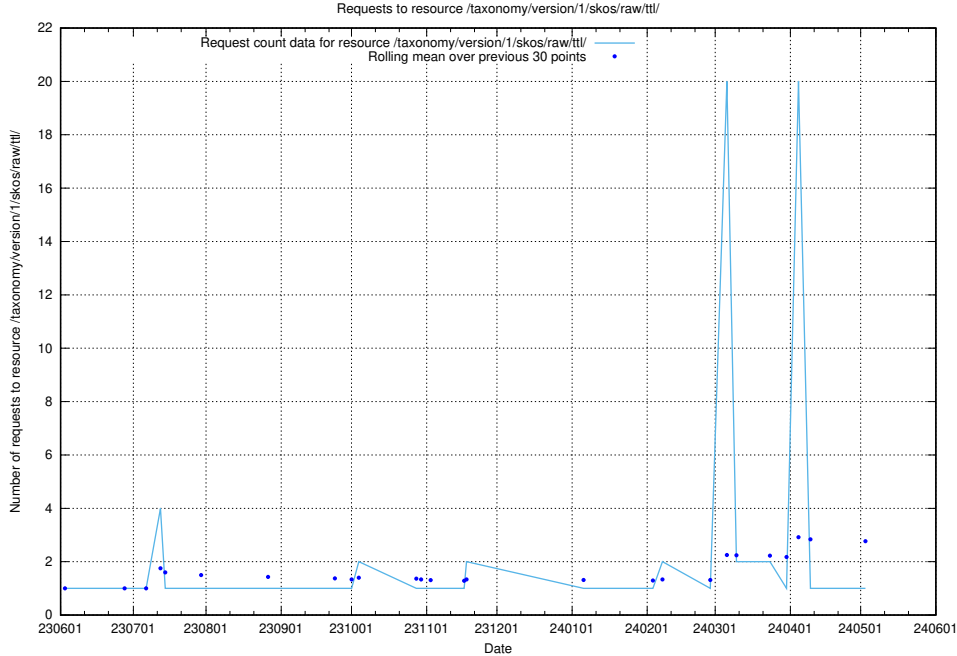

5.5867 Usage of /taxonomy/version/1/skos/raw/ttl/

Here, we count the number of requests to resource /taxonomy/version/1/skos/raw/ttl/.