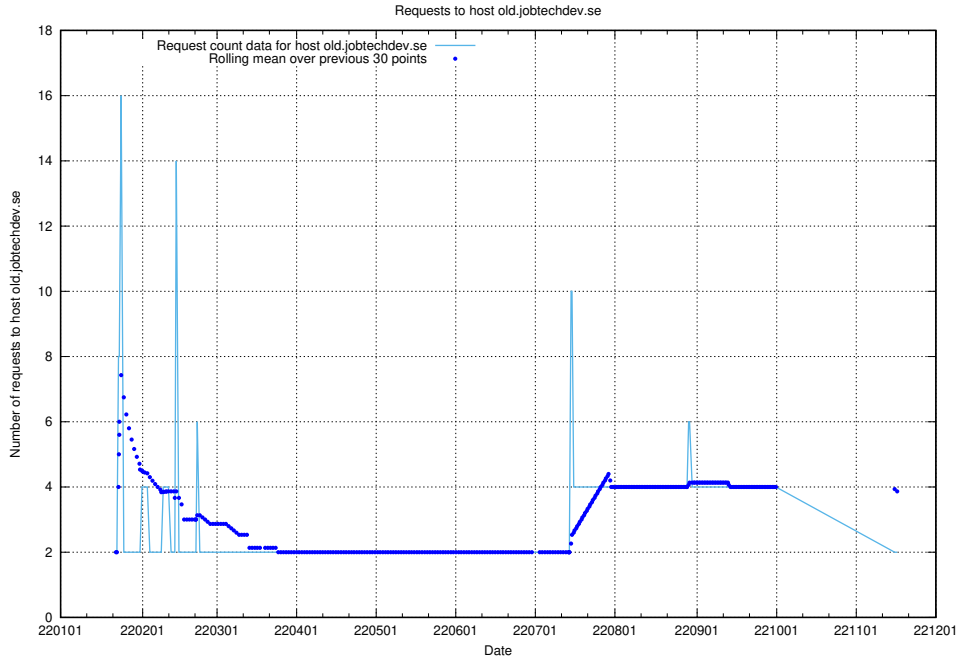

### 7.588 Usage of old.jobtechdev.se

Here, we count the number of requests to host old.jobtechdev.se.