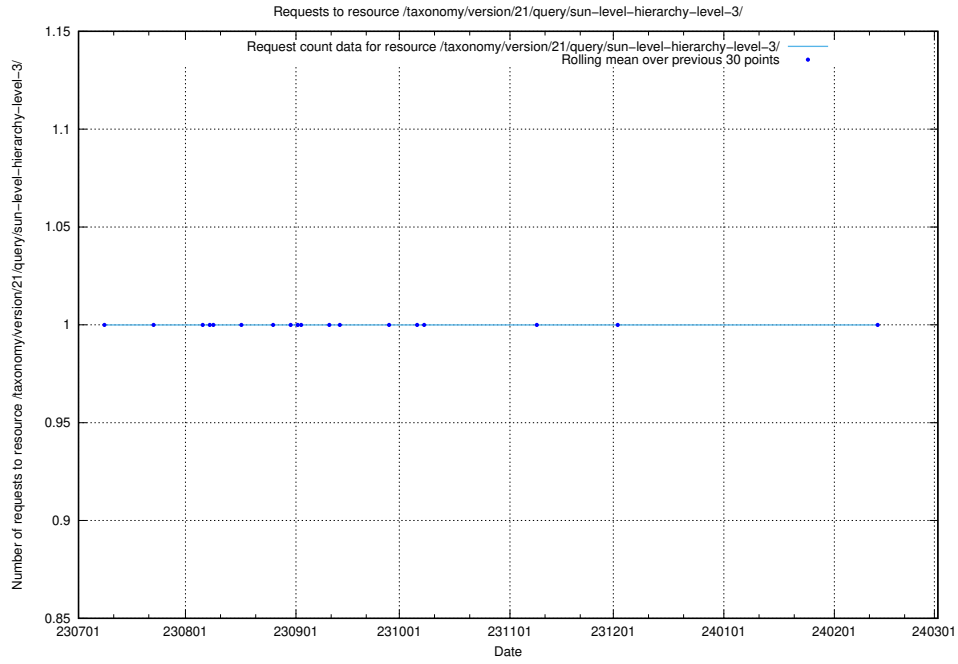

5.5240 Usage of /taxonomy/version/21/query/sun-level-hierarchy-level-3/

Here, we count the number of requests to resource /taxonomy/version/21/query/sun-level-hierarchy-level-3/.