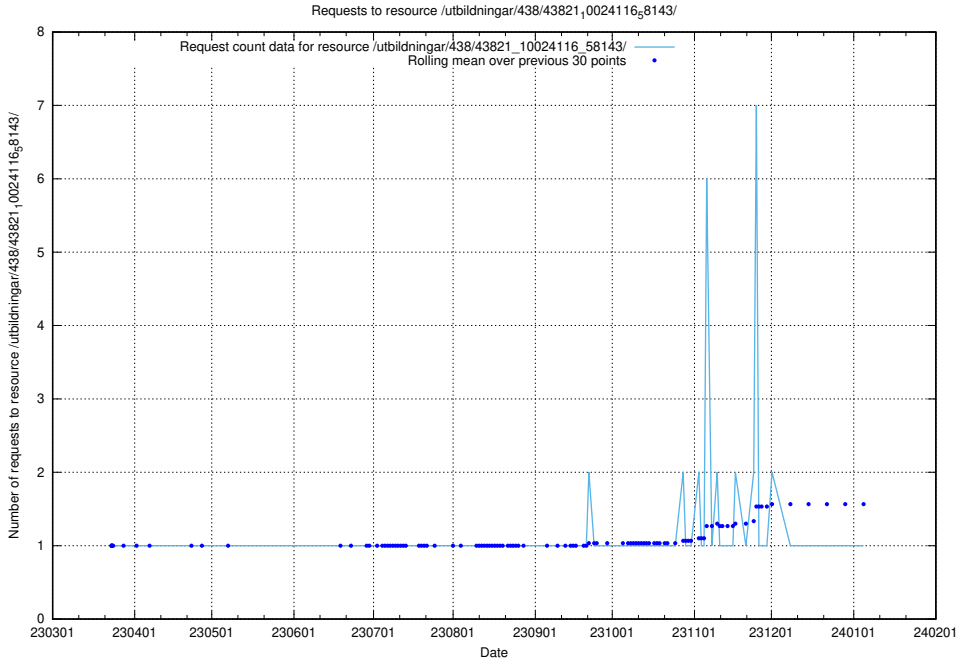

5.6312 Usage of /utbildningar/438/43821_10024116_58143/

Here, we count the number of requests to resource /utbildningar/438/43821_10024116_58143/.