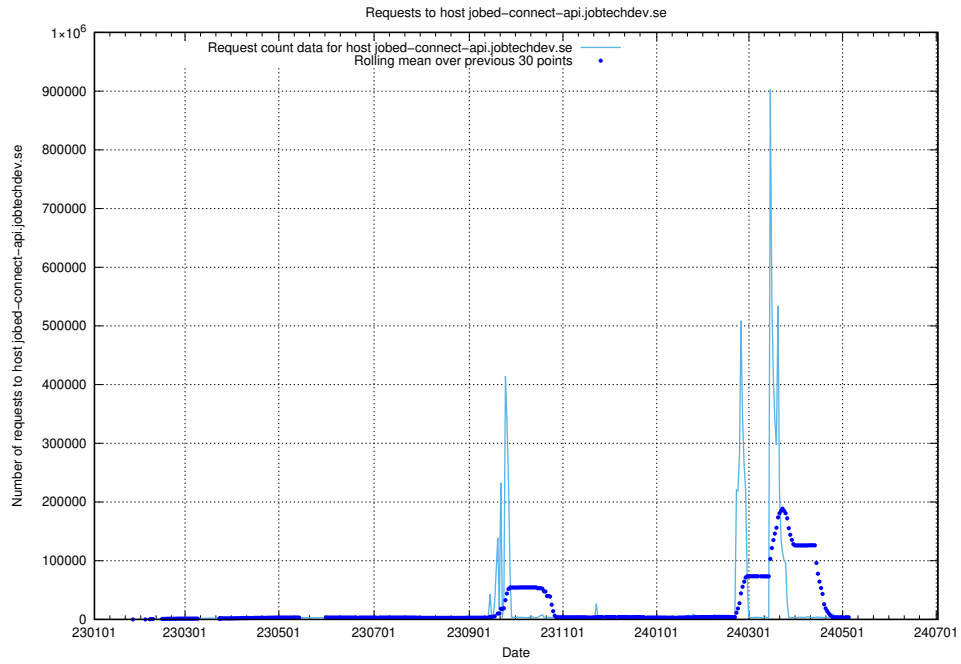

7.17 Usage of `jobed-connect-api.jobtechdev.se`

Here, we count the number of requests to host `jobed-connect-api.jobtechdev.se`.