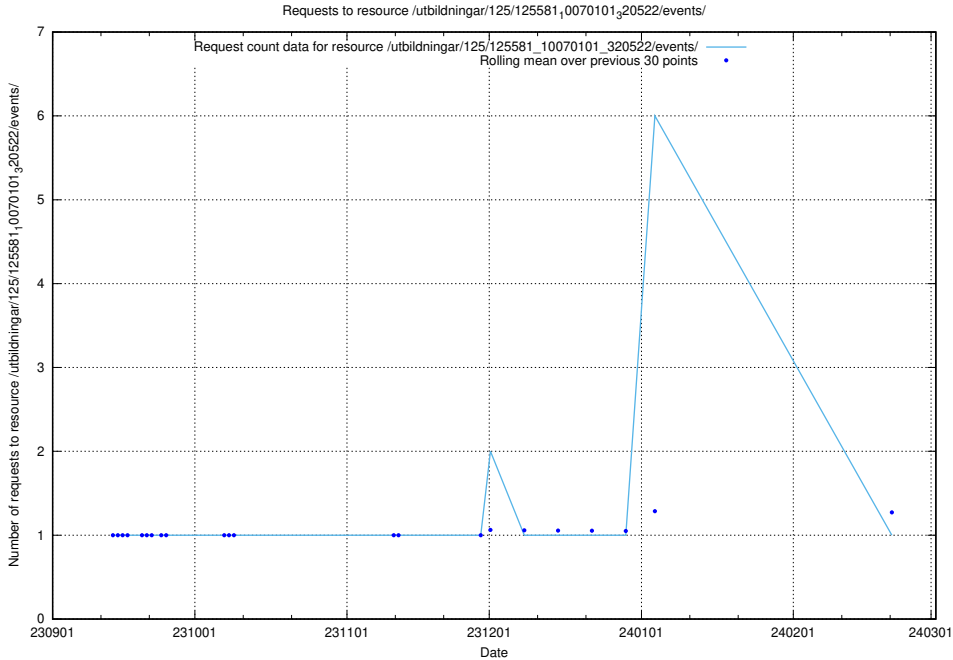

5.4533 Usage of /utbildningar/125/125581_10070101_320522/events/

Here, we count the number of requests to resource /utbildningar/125/125581_10070101_320522/events/