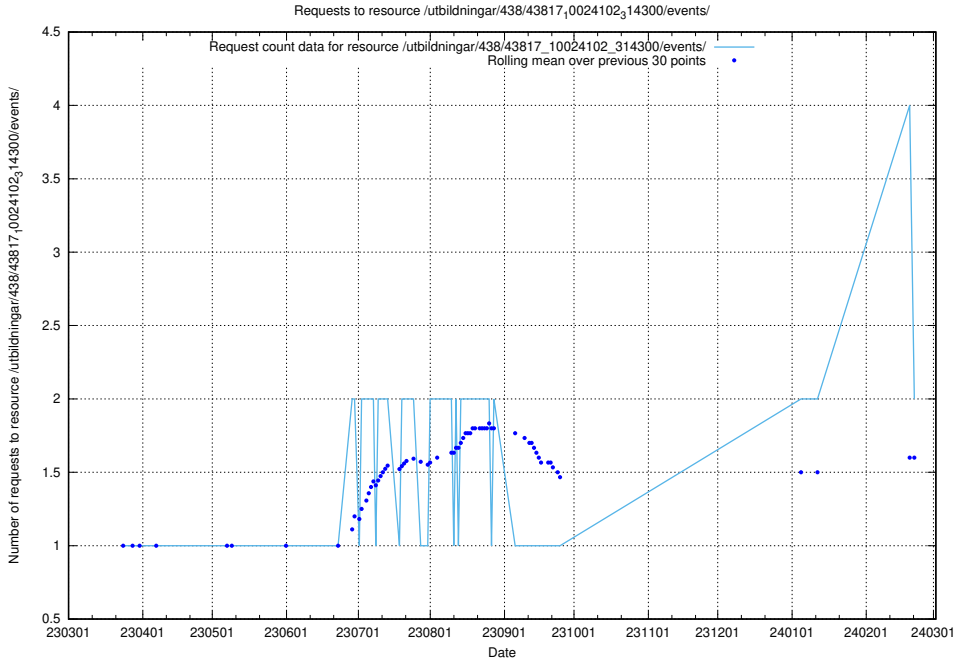

5.875 Usage of /utbildningar/438/43817_10024102_314300/events/

Here, we count the number of requests to resource /utbildningar/438/43817_10024102_314300/events/.