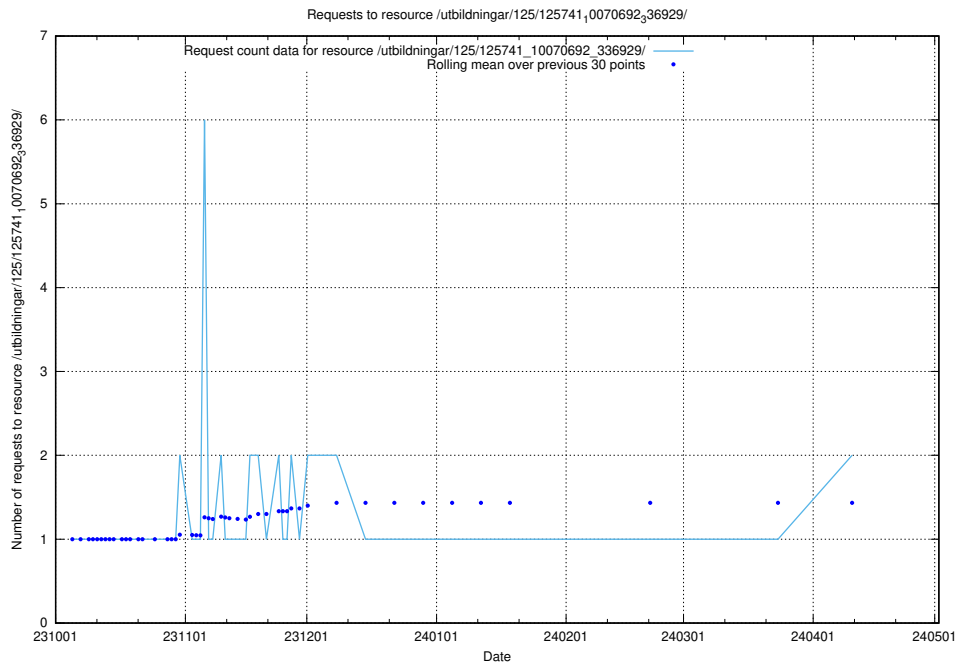

5.686 Usage of /utbildningar/125/125741_10070692_336929/

Here, we count the number of requests to resource /utbildningar/125/125741_10070692_336929/.