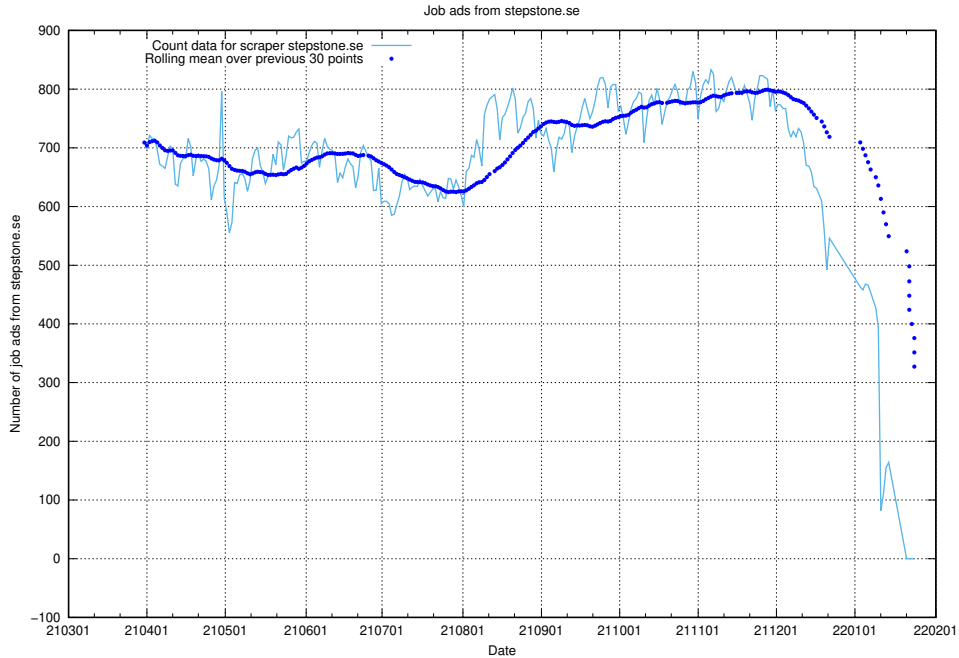

### 13.7 Number of ads by scraper stepstone.se

Here, we count the number of job ads scraped from stepstone.se.