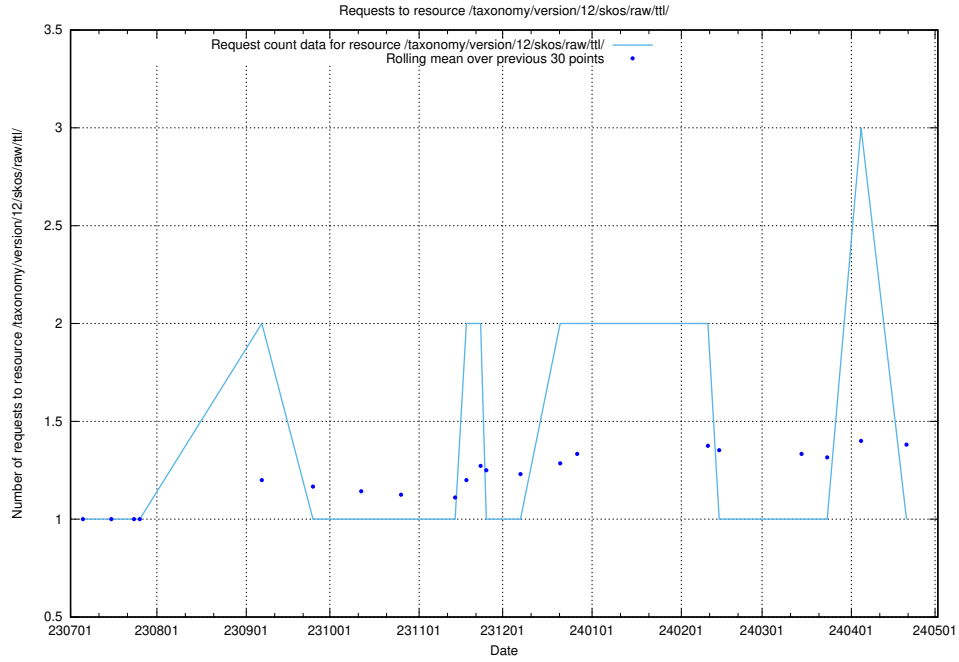

### 5.5291 Usage of /utbildningar/126/126911\_10073593\_336226/events/

Here, we count the number of requests to resource /utbildningar/126/126911\_10073593\_336226/events/