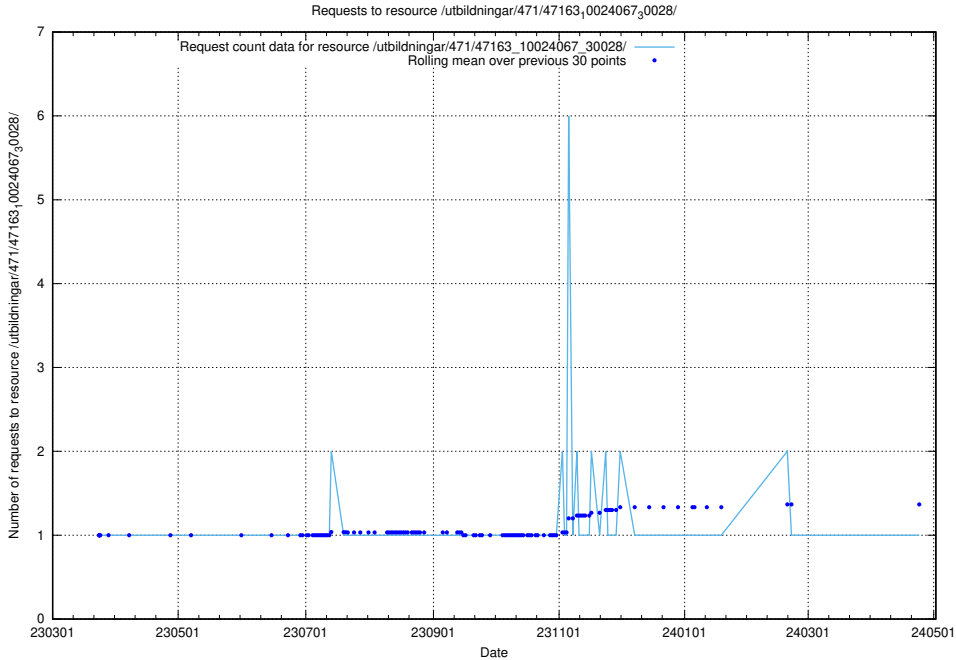

5.6289 Usage of /utbildningar/471/47163_10024067_30028/

Here, we count the number of requests to resource /utbildningar/471/47163_10024067_30028/.