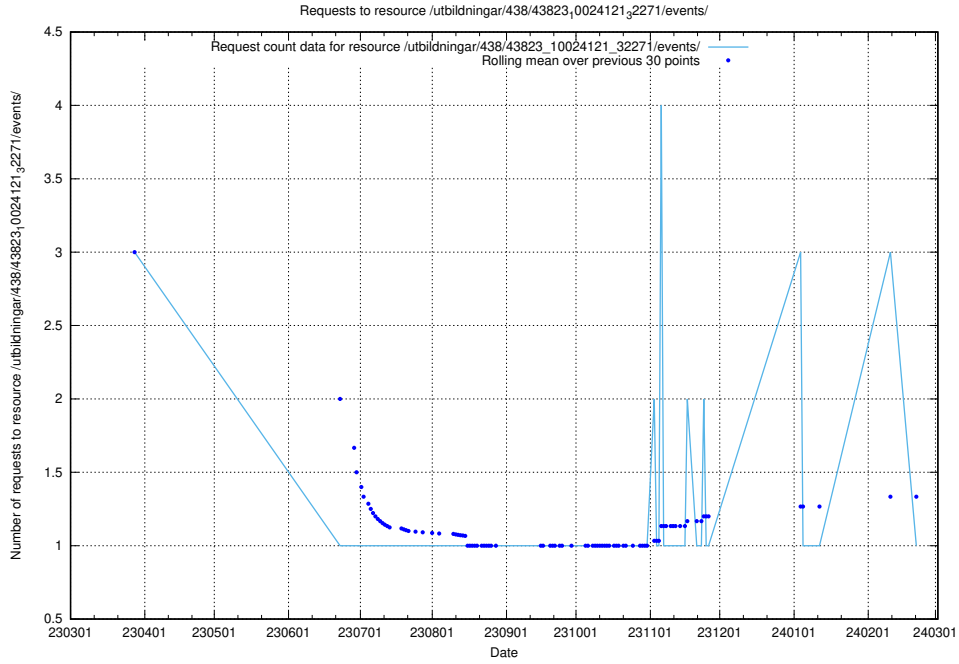

5.6027 Usage of /utbildningar/438/43823_10024121_32271/events/

Here, we count the number of requests to resource /utbildningar/438/43823_10024121_32271/events/.