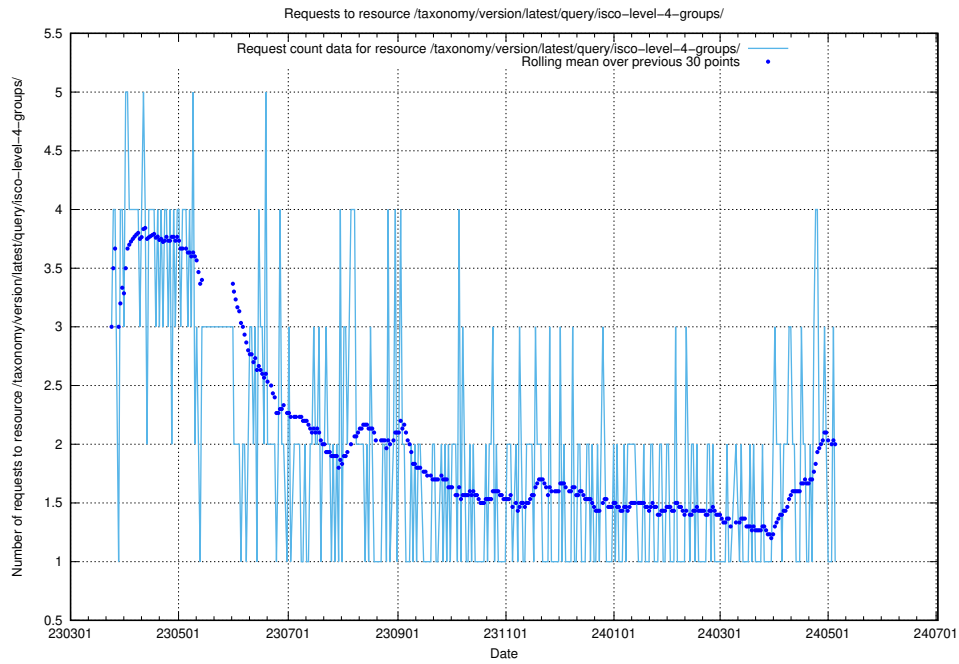

5.6076 Usage of /taxonomy/version/latest/query/isco-level-4-groups/

Here, we count the number of requests to resource /taxonomy/version/latest/query/isco-level-4-groups/.