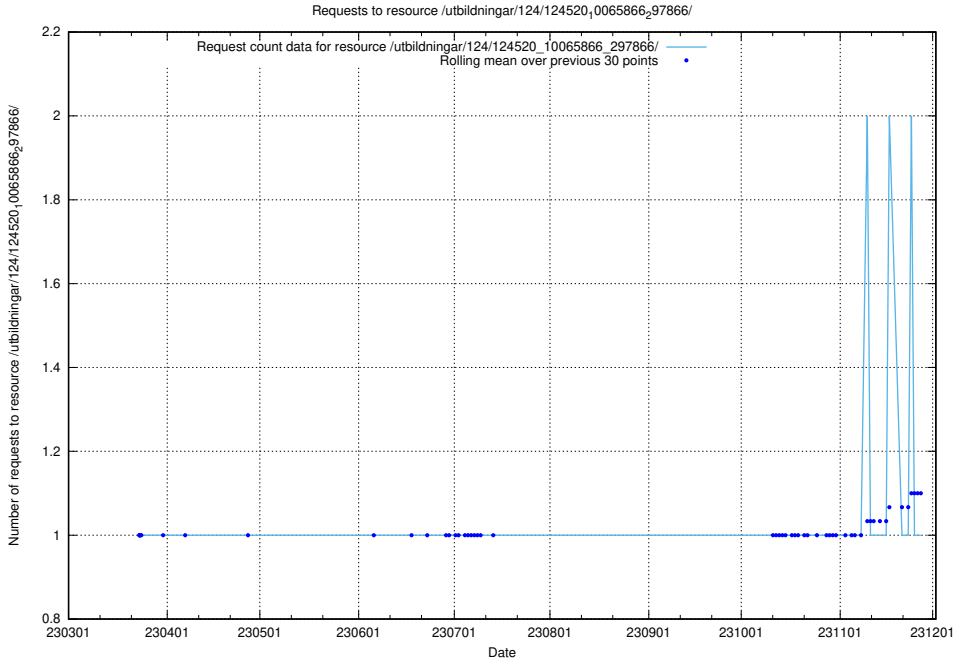

5.1212 Usage of /utbildningar/124/124520_10065866_297866/

Here, we count the number of requests to resource /utbildningar/124/124520_10065866_297866/.