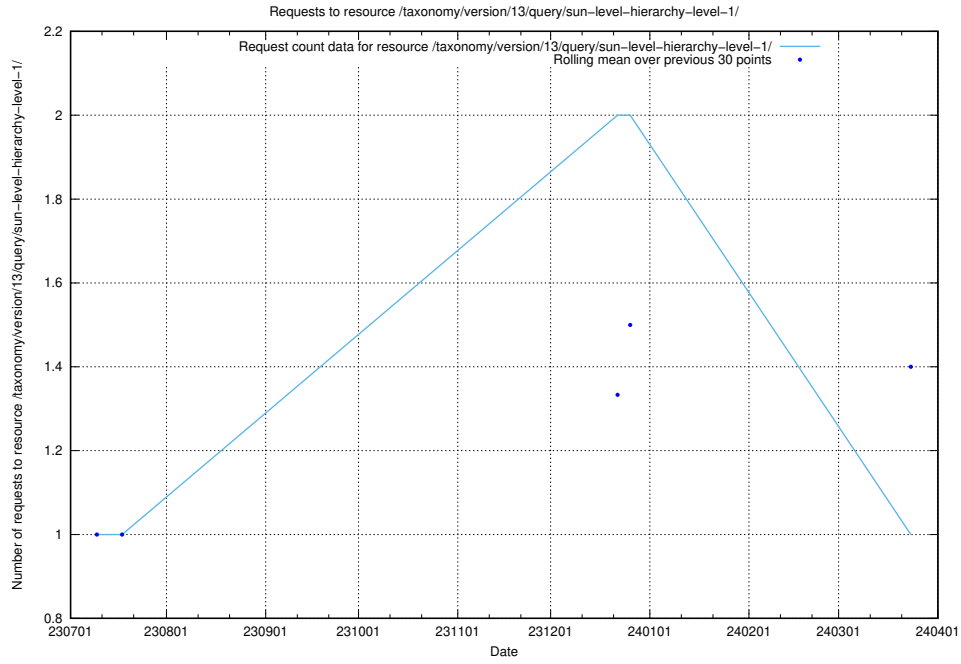

5.5101 Usage of /taxonomy/version/13/query/sun-level-hierarchy-level-1/

Here, we count the number of requests to resource /taxonomy/version/13/query/sun-level-hierarchy-level-1/.