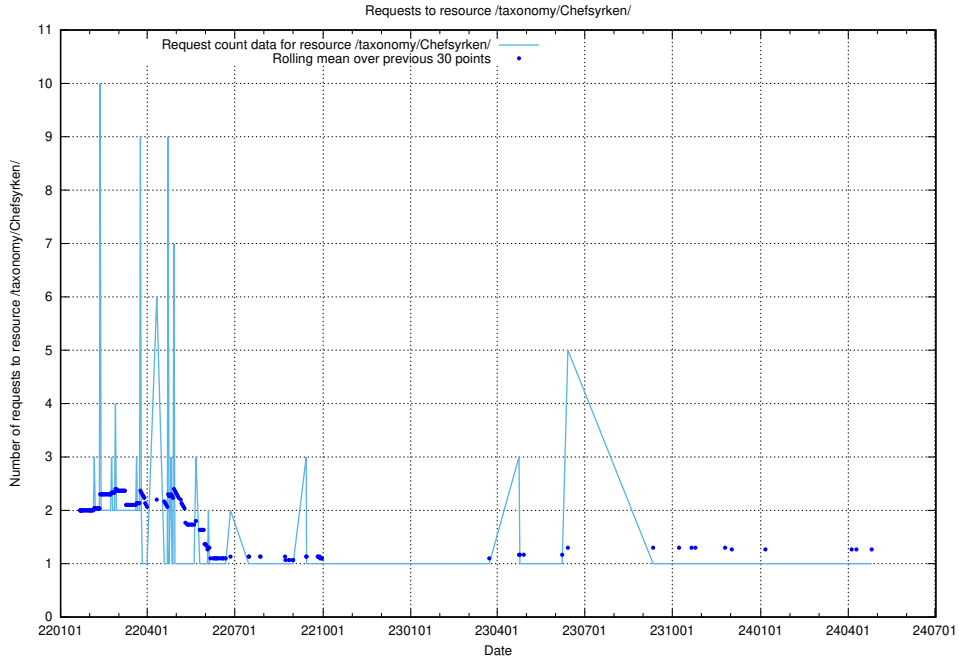

5.1173 Usage of /taxonomy/Chesyrken/

Here, we count the number of requests to resource /taxonomy/Chesyrken/.