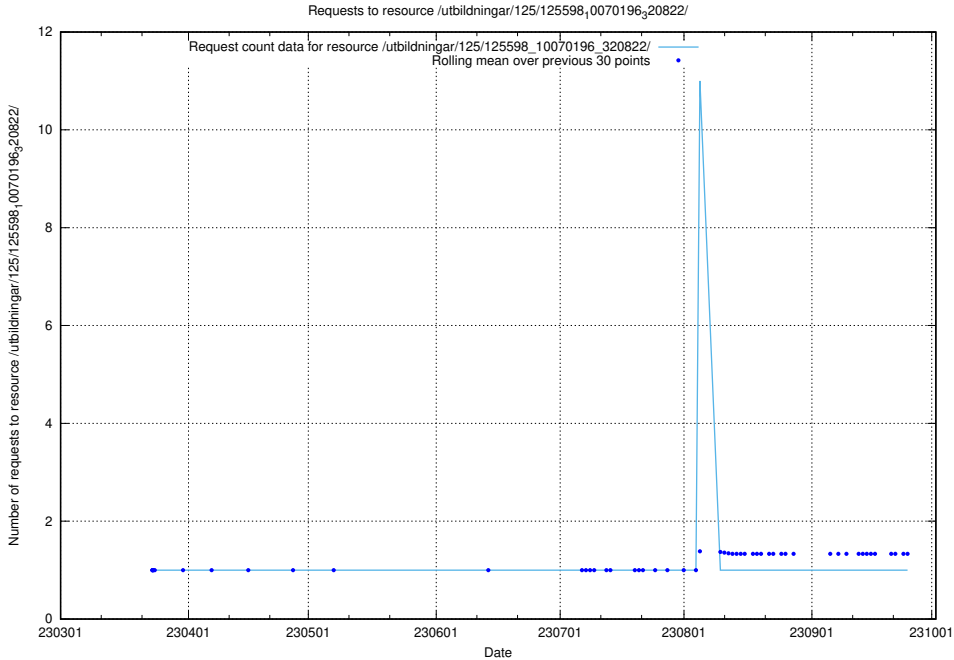

5.1038 Usage of /utbildningar/125/125598_10070196_320822/

Here, we count the number of requests to resource /utbildningar/125/125598_10070196_320822/.