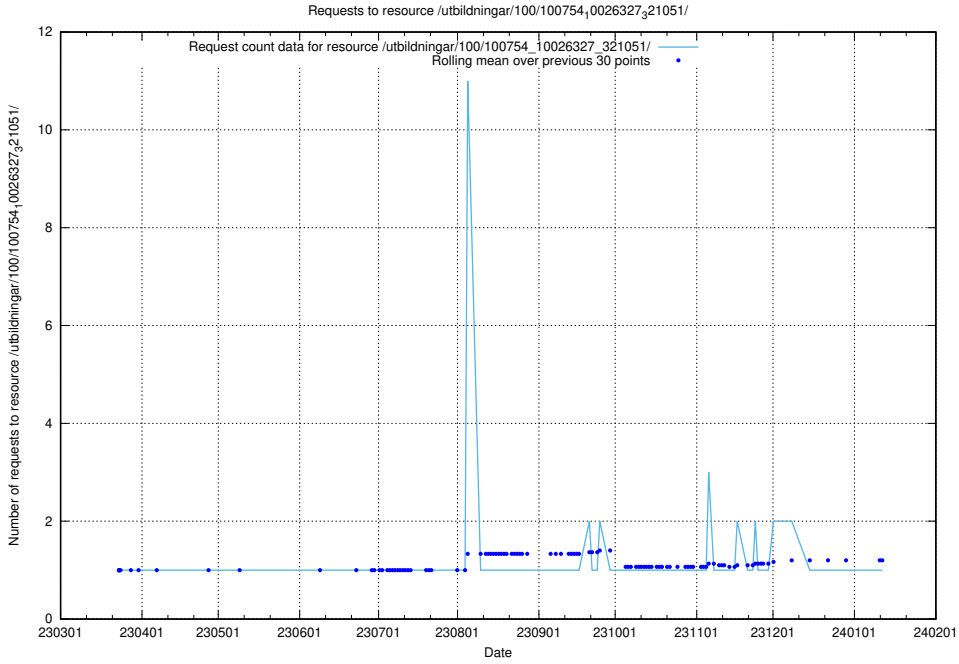

5.5556 Usage of /utbildningar/100/100754_10026327_321051/

Here, we count the number of requests to resource /utbildningar/100/100754_10026327_321051/.