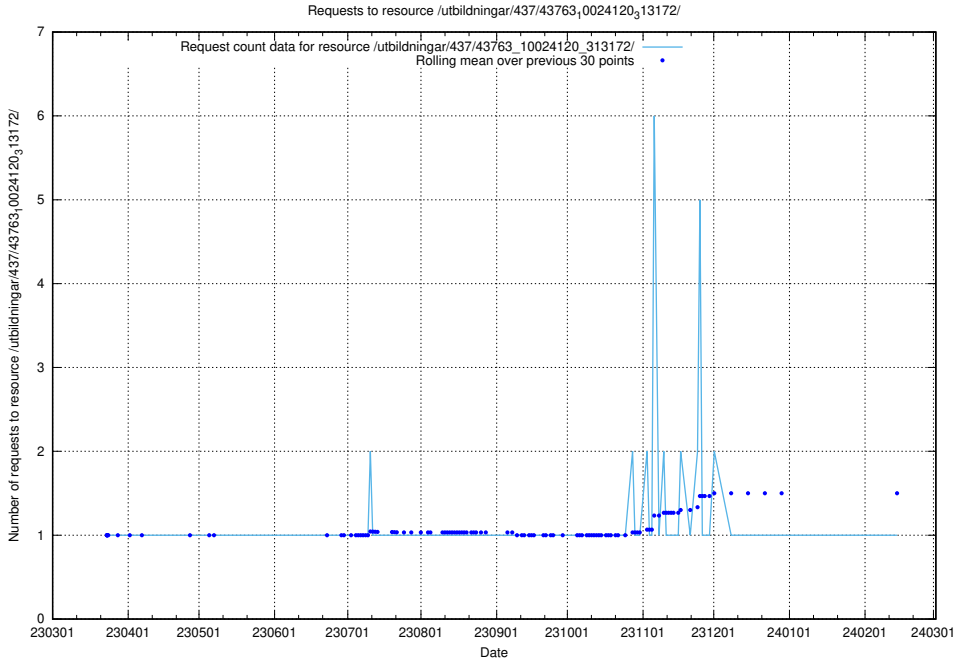

5.6345 Usage of /utbildningar/437/43763_10024120_313172/

Here, we count the number of requests to resource /utbildningar/437/43763_10024120_313172/.