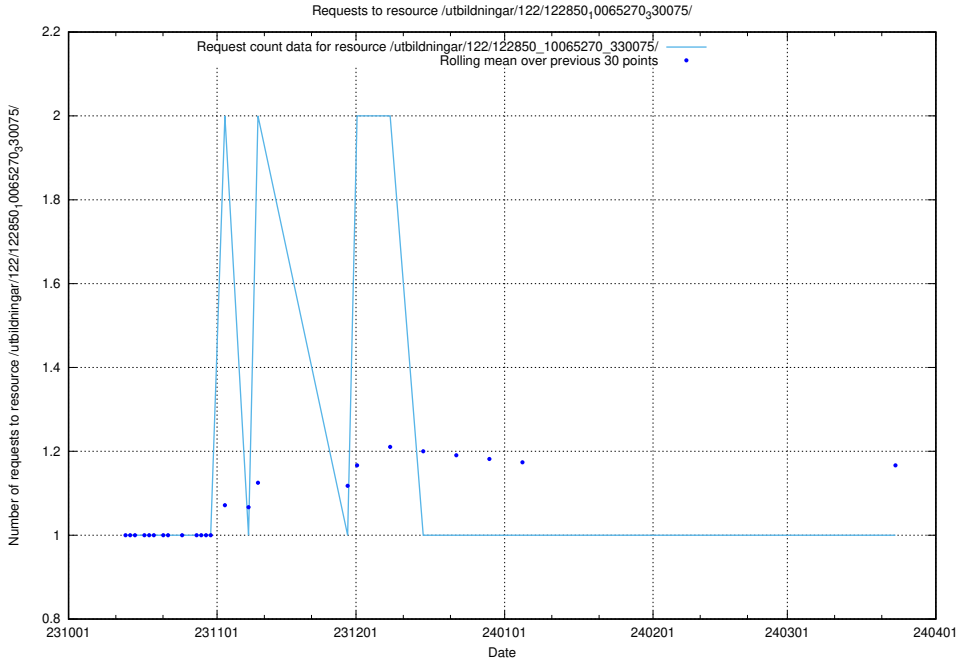

5.4302 Usage of /utbildningar/122/122850_10065270_330075/

Here, we count the number of requests to resource /utbildningar/122/122850_10065270_330075/.