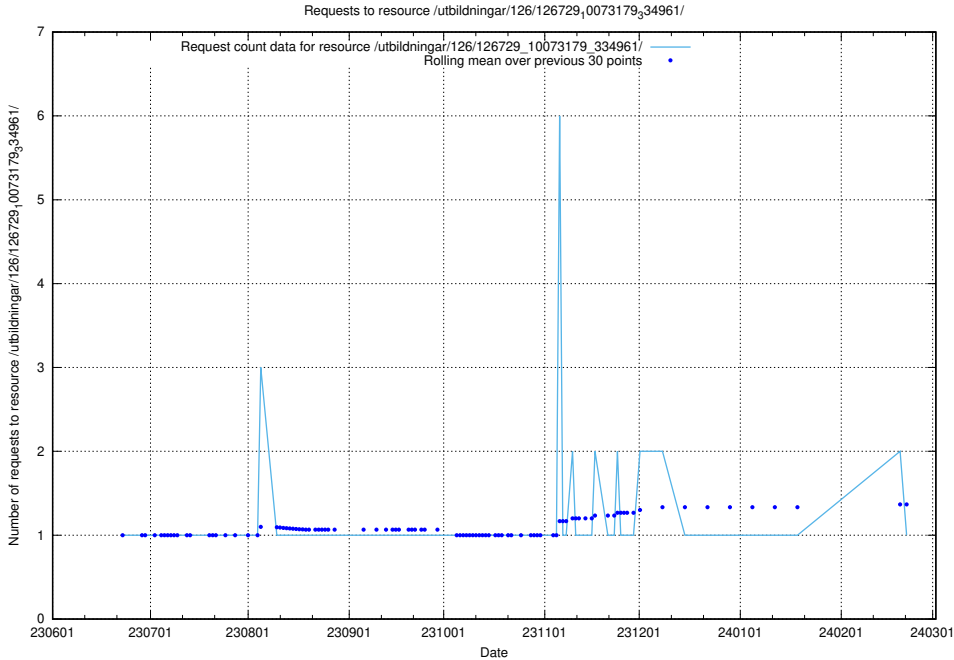

5.5547 Usage of /utbildningar/126/126729_10073179_334961/

Here, we count the number of requests to resource /utbildningar/126/126729_10073179_334961/.