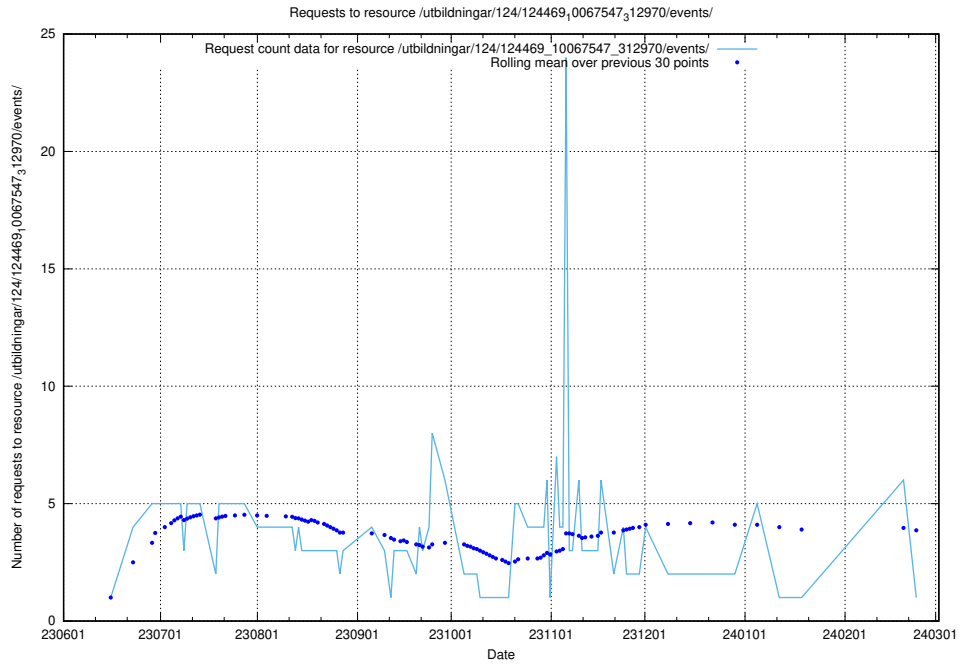

5.5832 Usage of /utbildningar/124/124469_10067547_312970/events/

Here, we count the number of requests to resource /utbildningar/124/124469_10067547_312970/events/