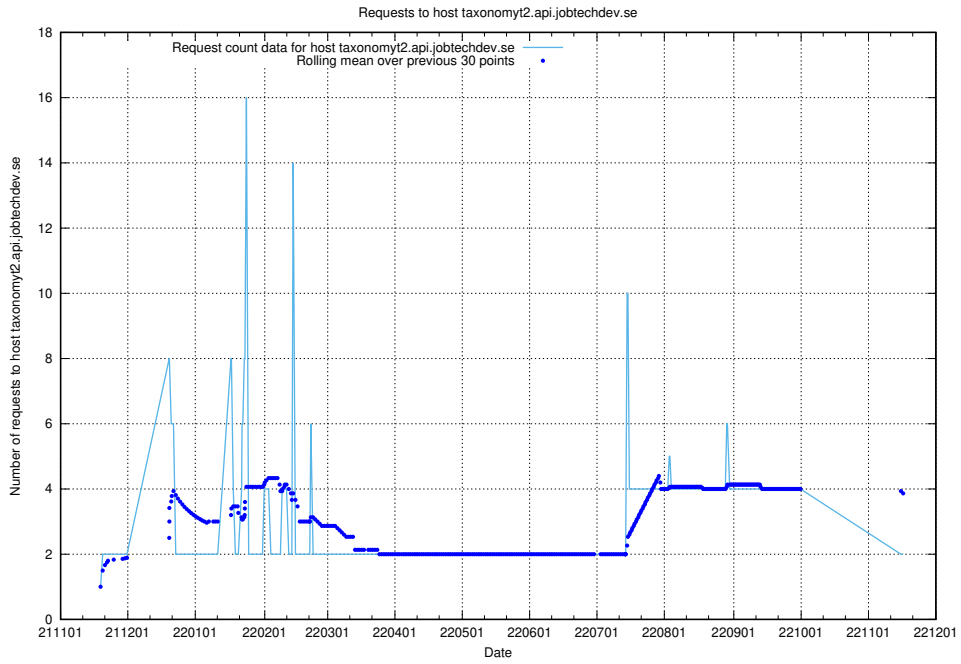

7.459 Usage of taxonomyt2.api.jobtechdev.se

Here, we count the number of requests to host taxonomyt2.api.jobtechdev.se.