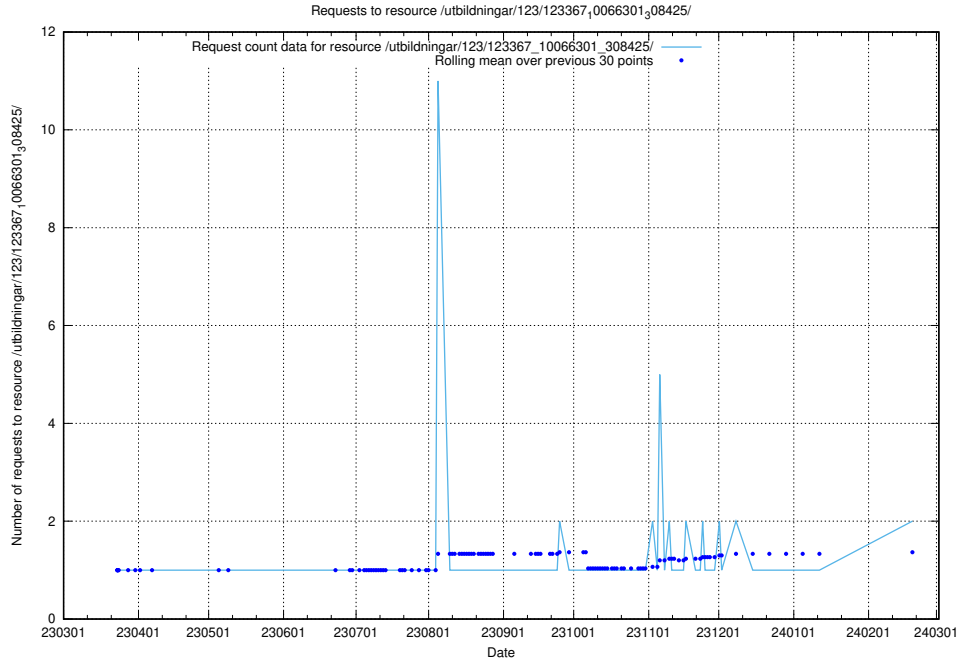

5.702 Usage of /utbildningar/123/123367_10066301_308425/

Here, we count the number of requests to resource /utbildningar/123/123367_10066301_308425/.