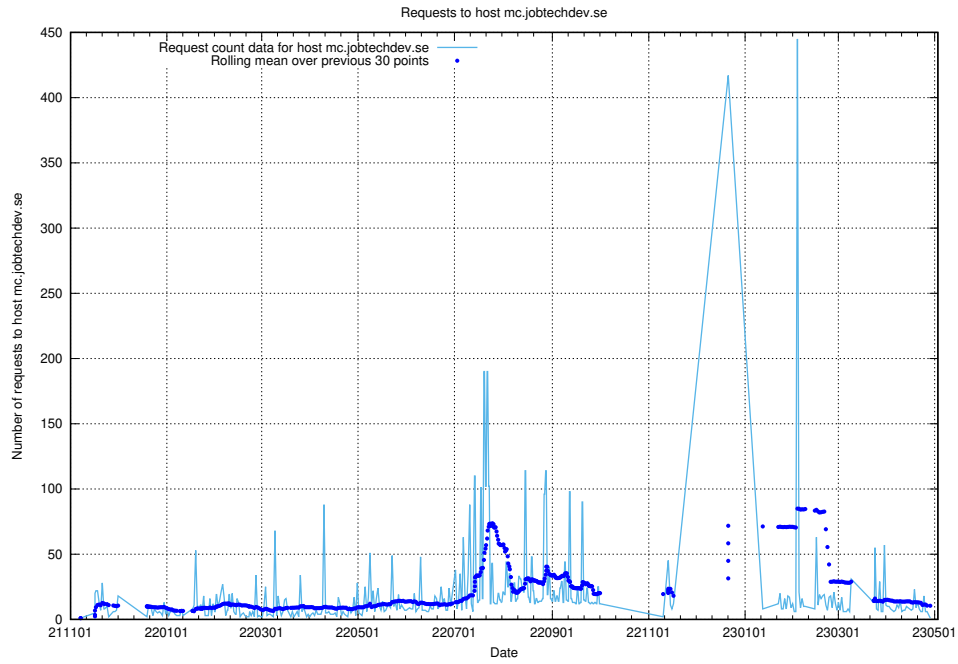

7.623 Usage of mc.jobtechdev.se

Here, we count the number of requests to host mc.jobtechdev.se.