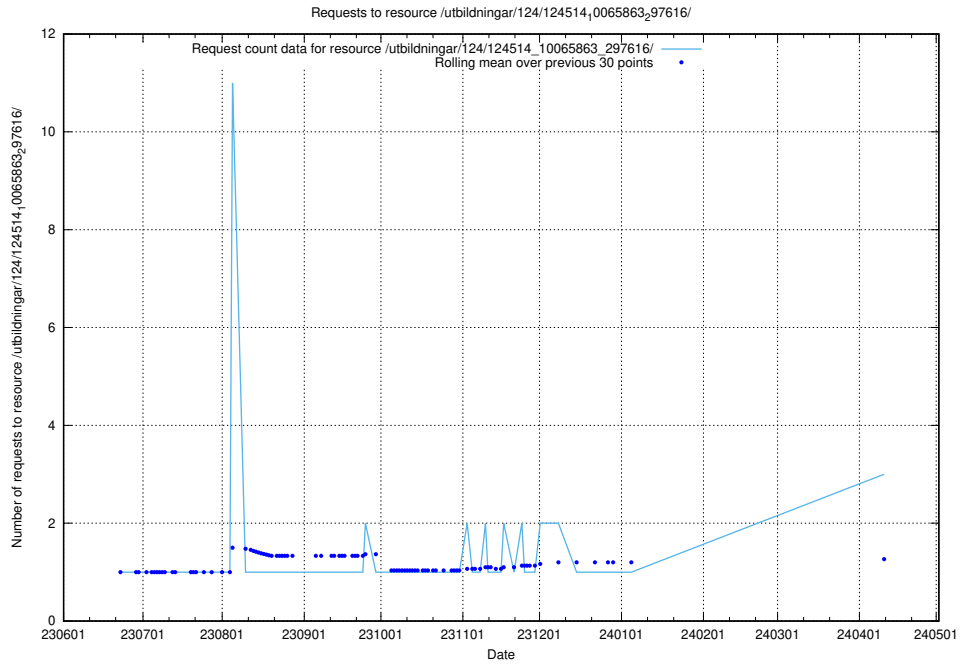

5.379 Usage of /utbildningar/124/124514_10065863_297616/

Here, we count the number of requests to resource /utbildningar/124/124514_10065863_297616/.