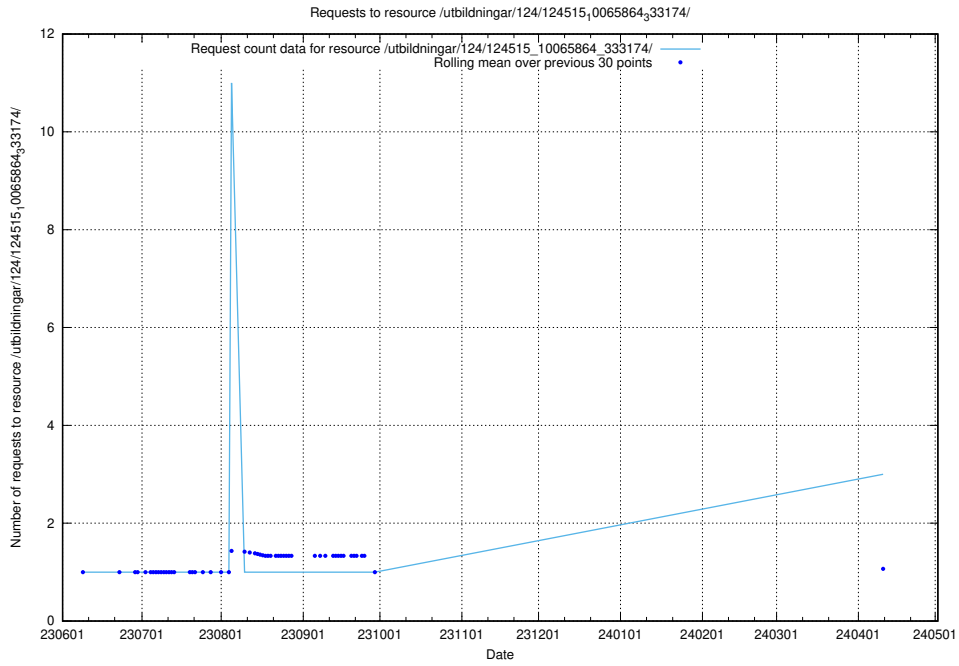

5.393 Usage of /utbildningar/124/124515_10065864_333174/

Here, we count the number of requests to resource /utbildningar/124/124515_10065864_333174/.