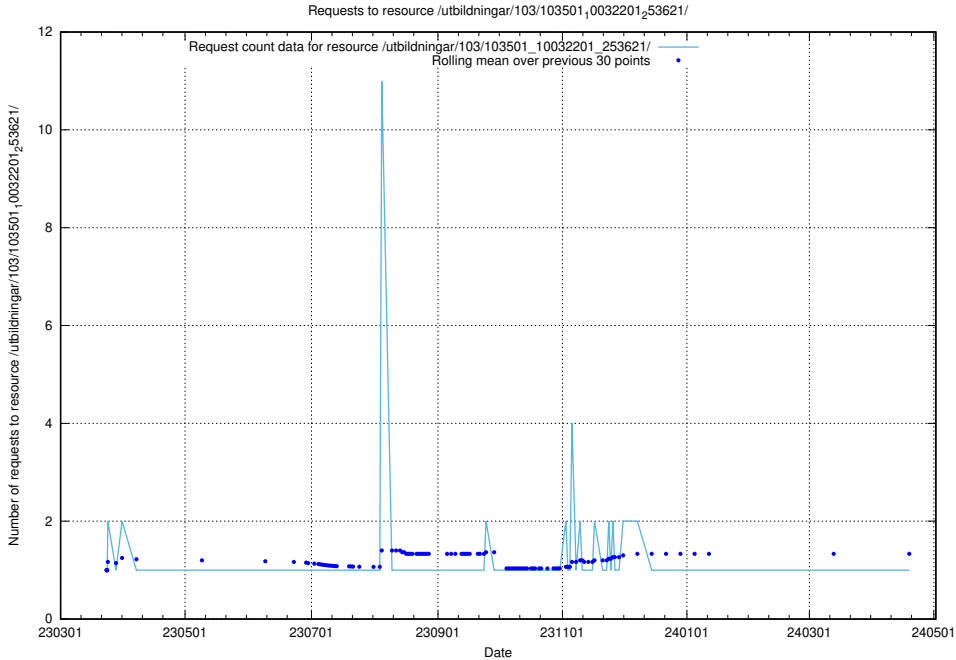

5.5442 Usage of /utbildningar/103/103501_10032201_253621/

Here, we count the number of requests to resource /utbildningar/103/103501_10032201_253621/.