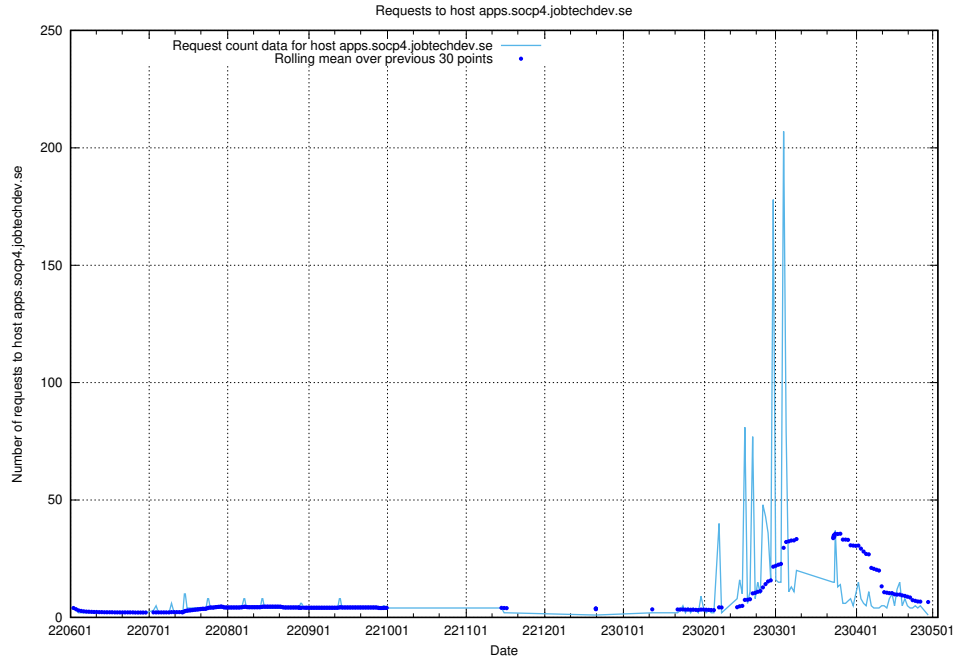

7.627 Usage of apps.socp4.jobtechdev.se

Here, we count the number of requests to host apps.socp4.jobtechdev.se.