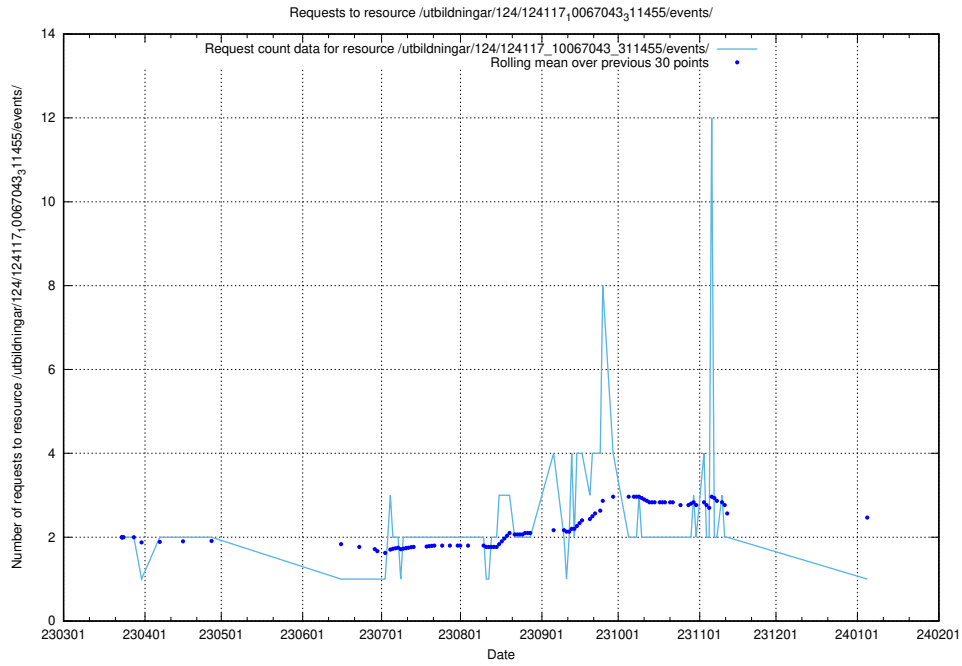

5.6282 Usage of /utbildningar/124/124117_10067043_311455/events/

Here, we count the number of requests to resource /utbildningar/124/124117_10067043_311455/events/