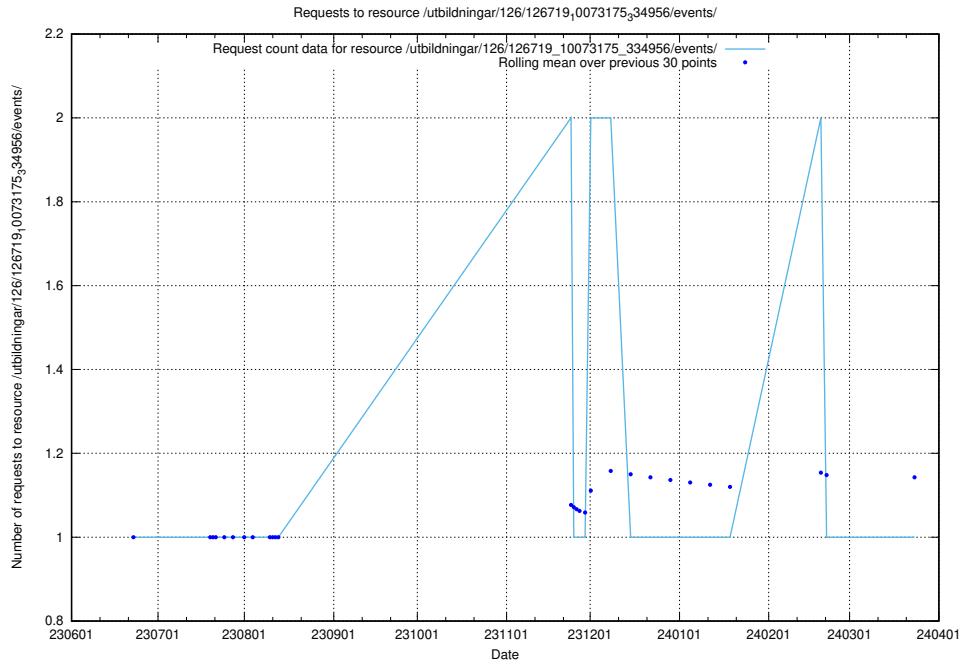

5.5561 Usage of /utbildningar/126/126719_10073175_334956/events/

Here, we count the number of requests to resource /utbildningar/126/126719_10073175_334956/events/