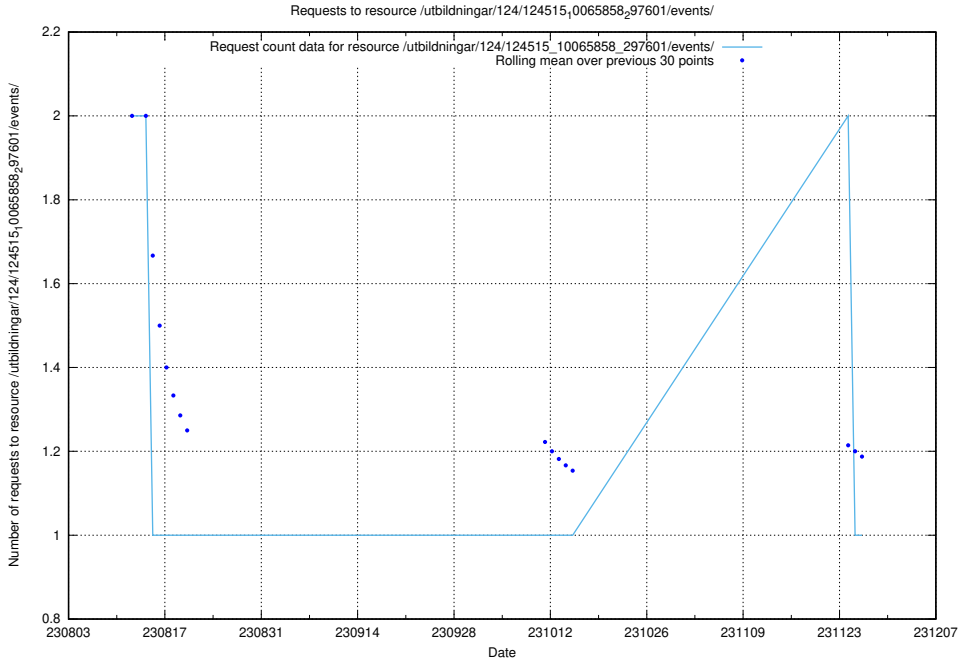

5.4751 Usage of /utbildningar/124/124515_10065858_297601/events/

Here, we count the number of requests to resource /utbildningar/124/124515_10065858_297601/events/