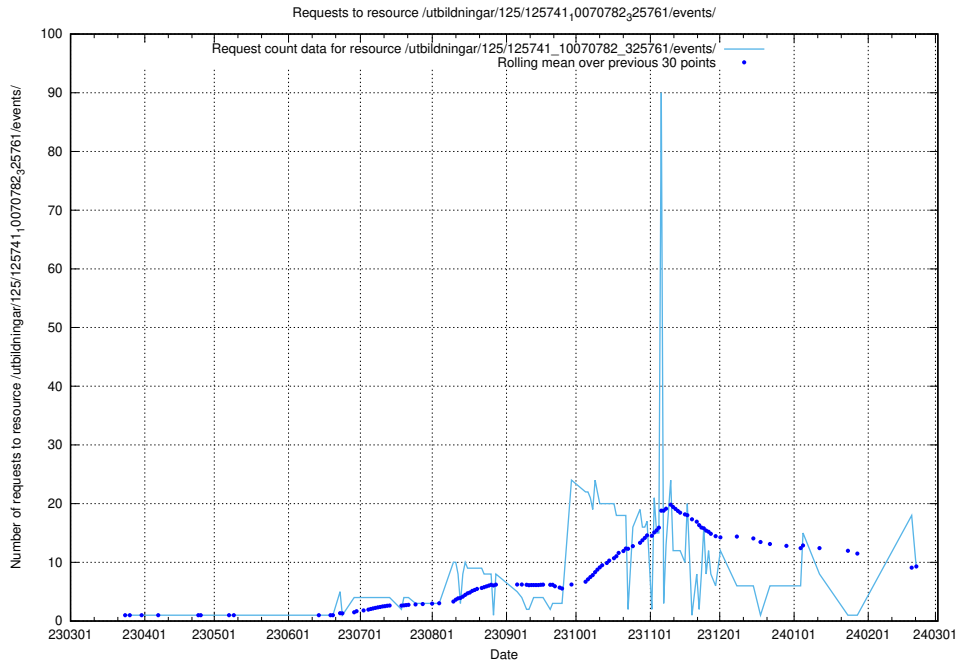

5.37 Usage of /utbildningar/125/125741_10070782_325761/events/

Here, we count the number of requests to resource /utbildningar/125/125741_10070782_325761/events/