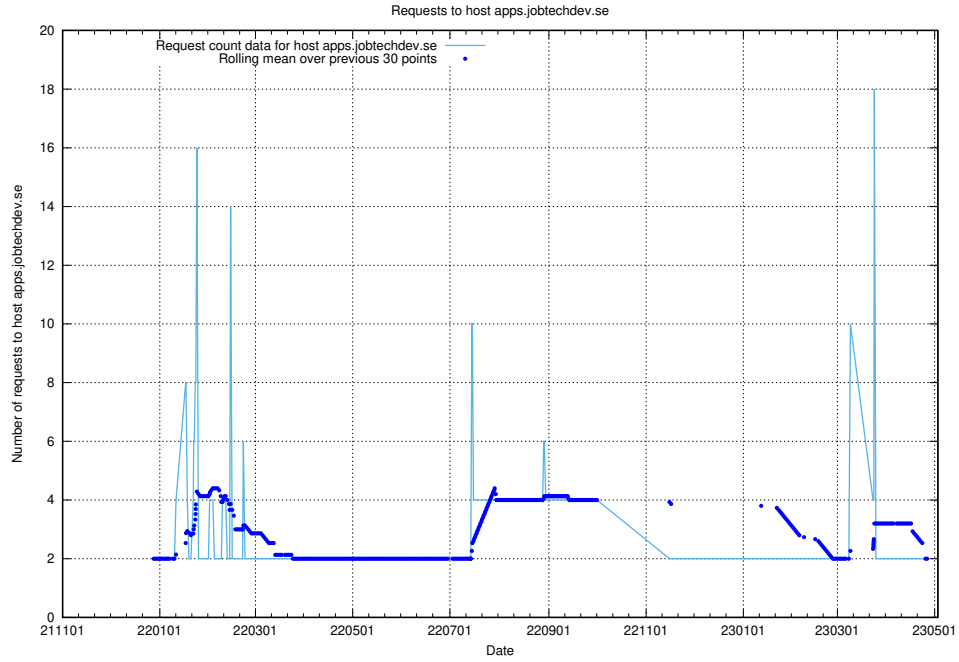

7.356 Usage of apps.jobtechdev.se

Here, we count the number of requests to host apps.jobtechdev.se.