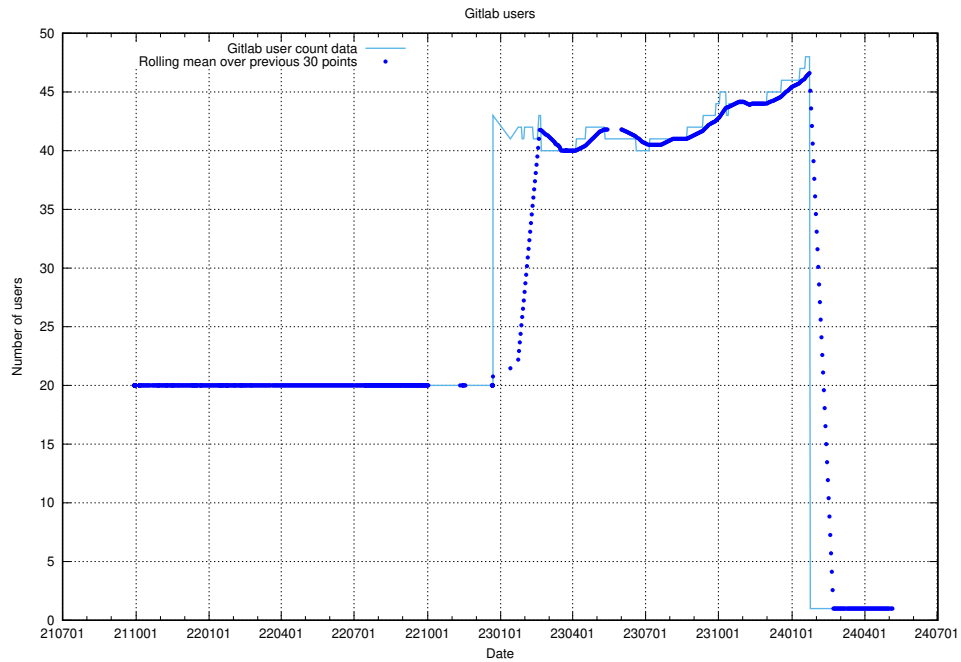

6 Gitlab

This section summarises the state of [JobTech's code repositories](https://gitlab.com/arbetsformedlingen)⁷.

6.1 User count

A graph of users in JobTech's official code repository.

⁷<https://gitlab.com/arbetsformedlingen>