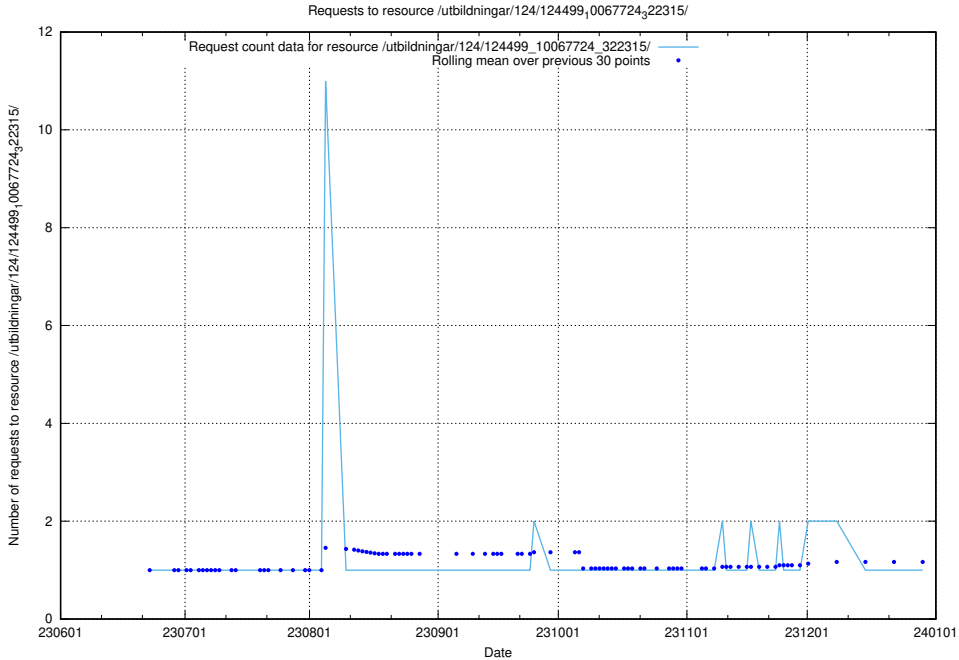

5.5734 Usage of /utbildningar/124/124499_10067724_322315/

Here, we count the number of requests to resource /utbildningar/124/124499_10067724_322315/.