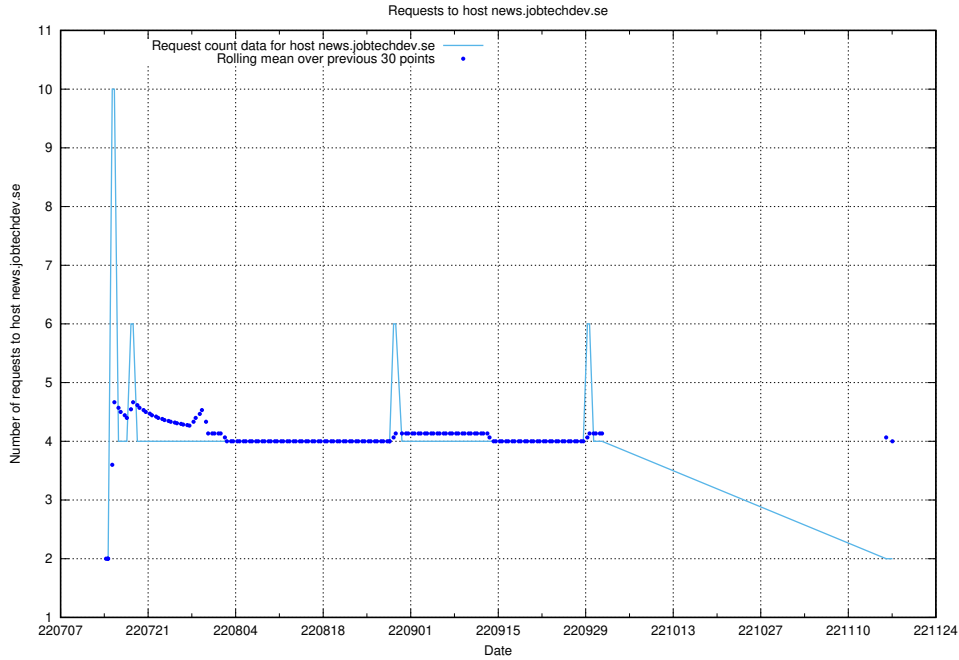

### 7.383 Usage of news.jobtechdev.se

Here, we count the number of requests to host news.jobtechdev.se.