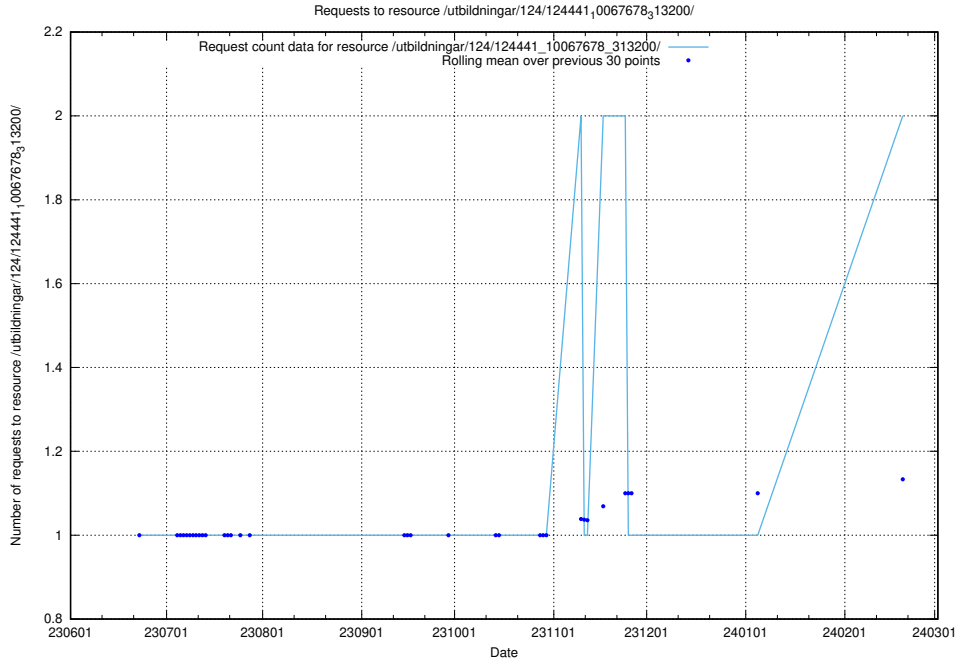

5.824 Usage of /utbildningar/124/124441_10067678_313200/

Here, we count the number of requests to resource /utbildningar/124/124441_10067678_313200/.