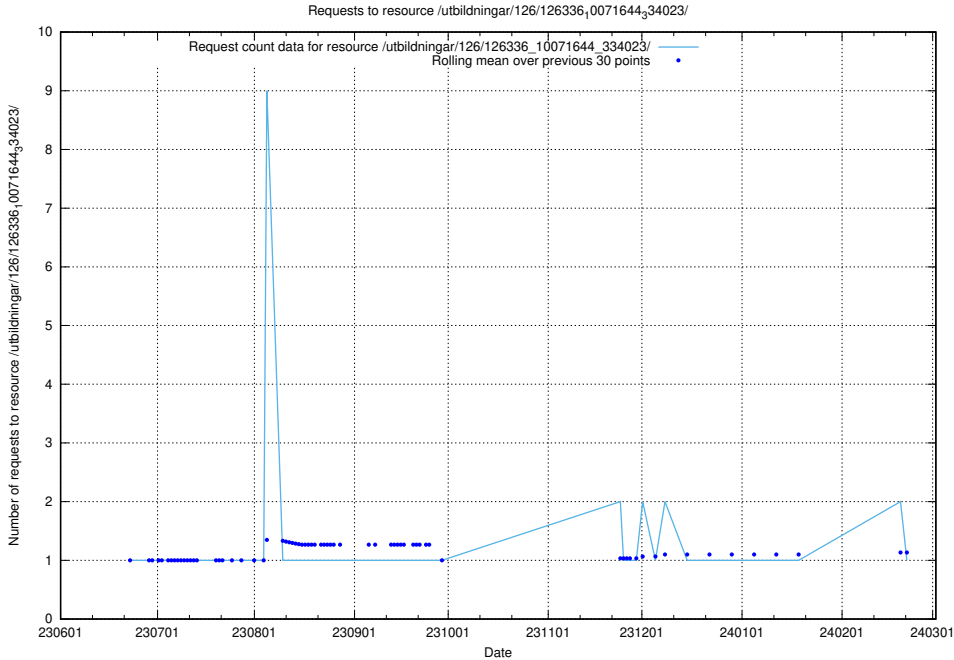

5.5617 Usage of /utbildningar/126/126336_10071644_334023/

Here, we count the number of requests to resource /utbildningar/126/126336_10071644_334023/.