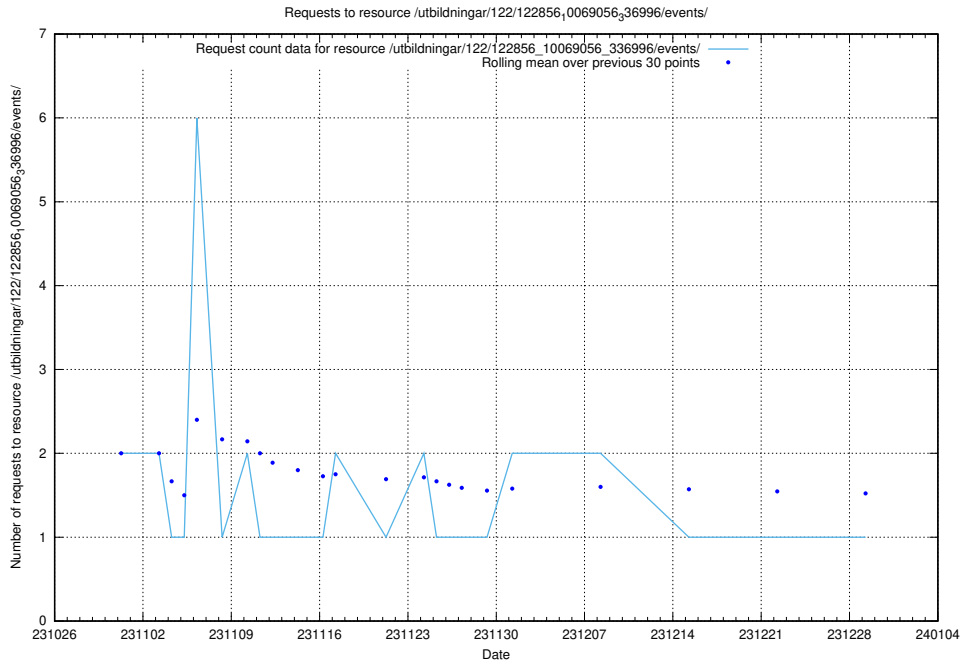

5.4113 Usage of /utbildningar/122/122856_10069056_336996/events/

Here, we count the number of requests to resource /utbildningar/122/122856_10069056_336996/events/