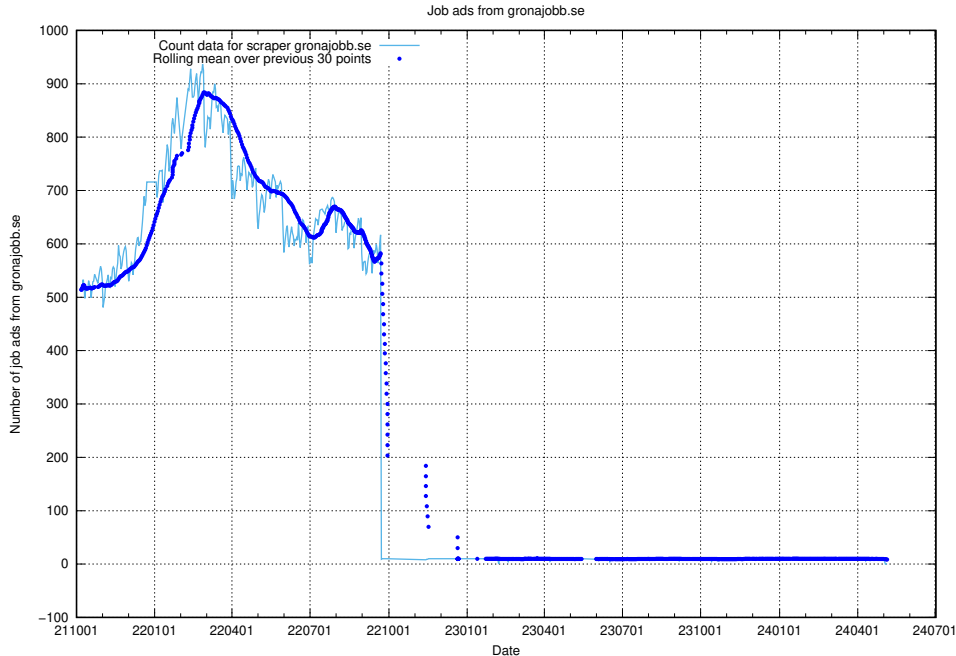

13.14 Number of ads by scraper gronajobb.se

Here, we count the number of job ads scraped from gronajobb.se.