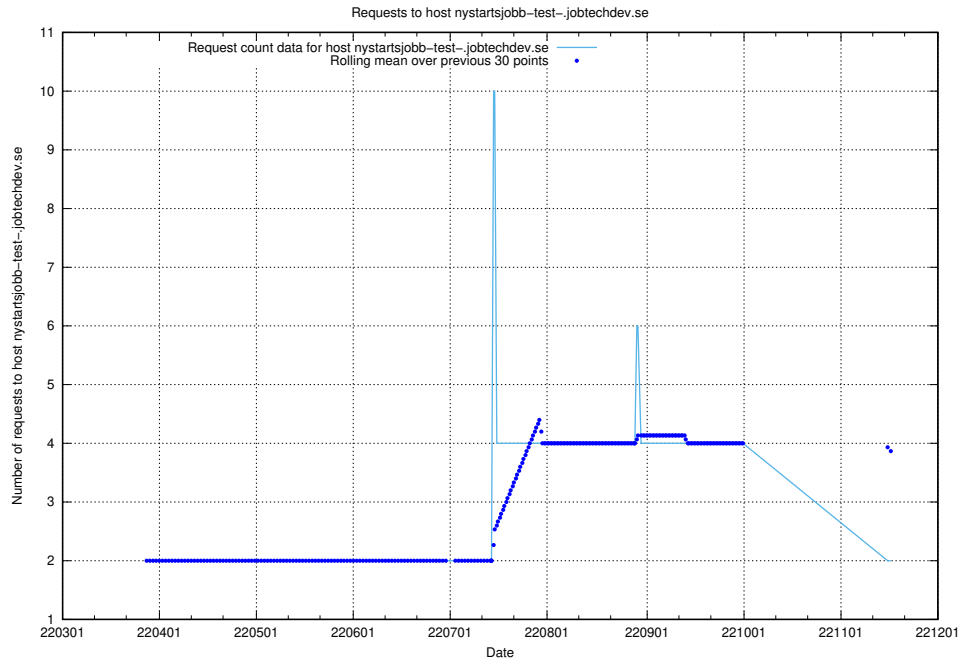

7.484 Usage of nystartsjobb-test-.jobtechdev.se

Here, we count the number of requests to host nystartsjobb-test-.jobtechdev.se.