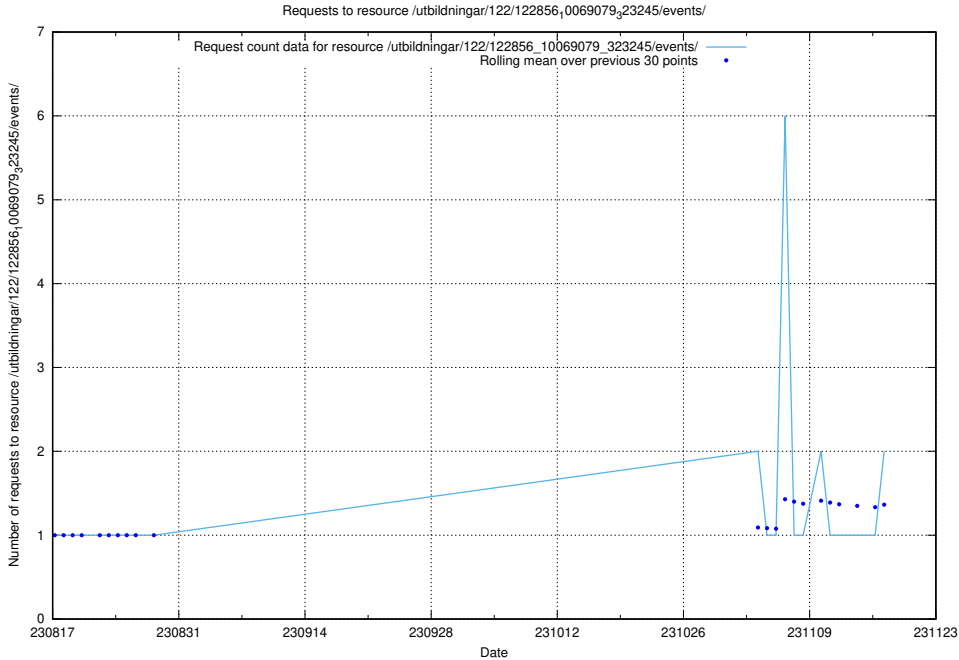

5.718 Usage of /utbildningar/122/122856_10069079_323245/events/

Here, we count the number of requests to resource /utbildningar/122/122856_10069079_323245/events/