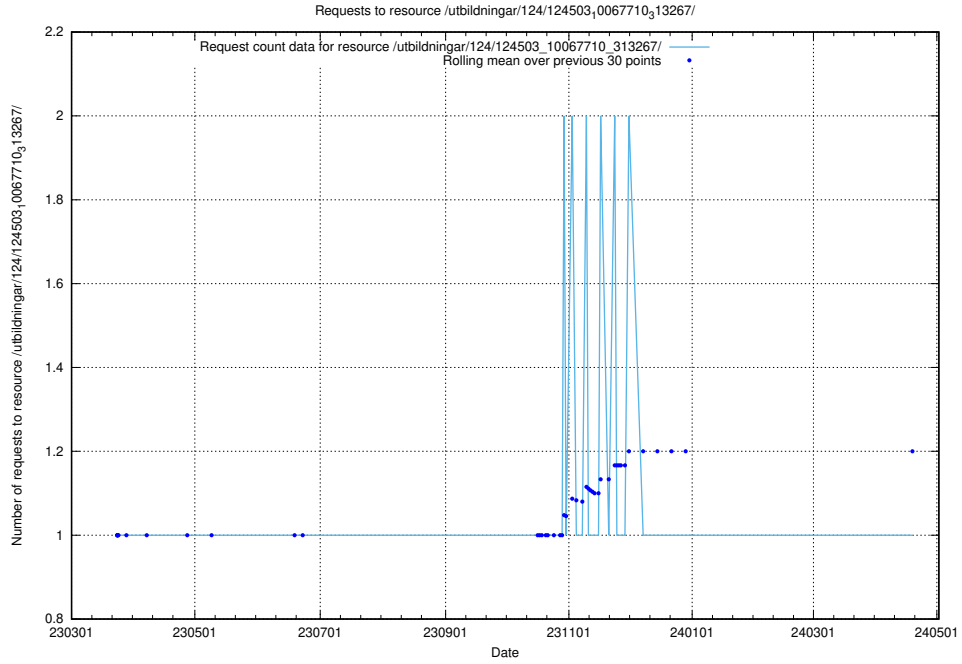

5.2088 Usage of /utbildningar/124/124503_10067710_313267/

Here, we count the number of requests to resource /utbildningar/124/124503_10067710_313267/.