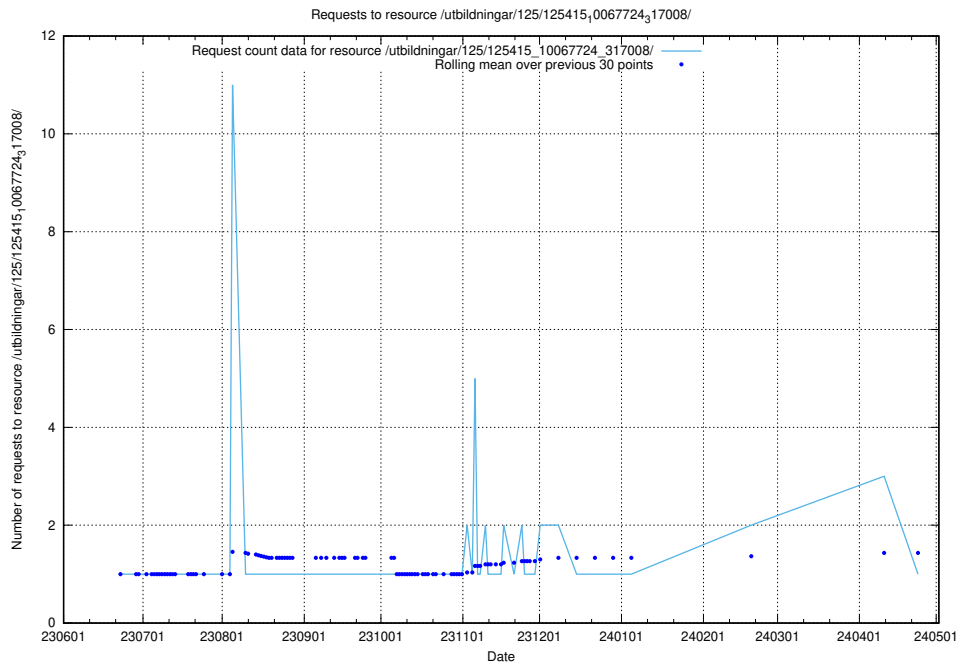

5.5677 Usage of /utbildningar/125/125415_10067724_317008/

Here, we count the number of requests to resource /utbildningar/125/125415_10067724_317008/.