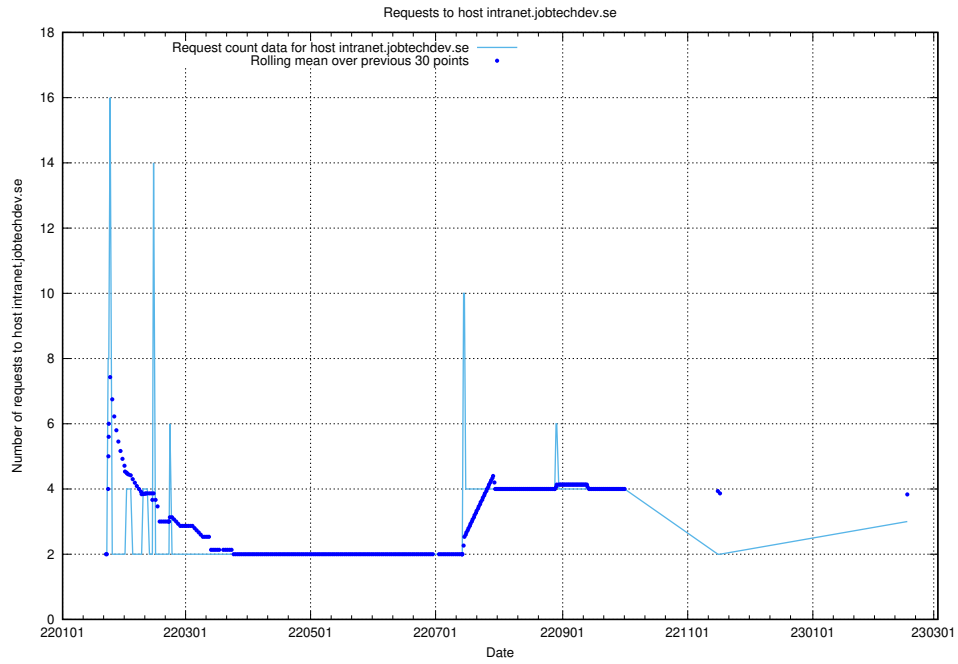

7.250 Usage of intranet.jobtechdev.se

Here, we count the number of requests to host intranet.jobtechdev.se.