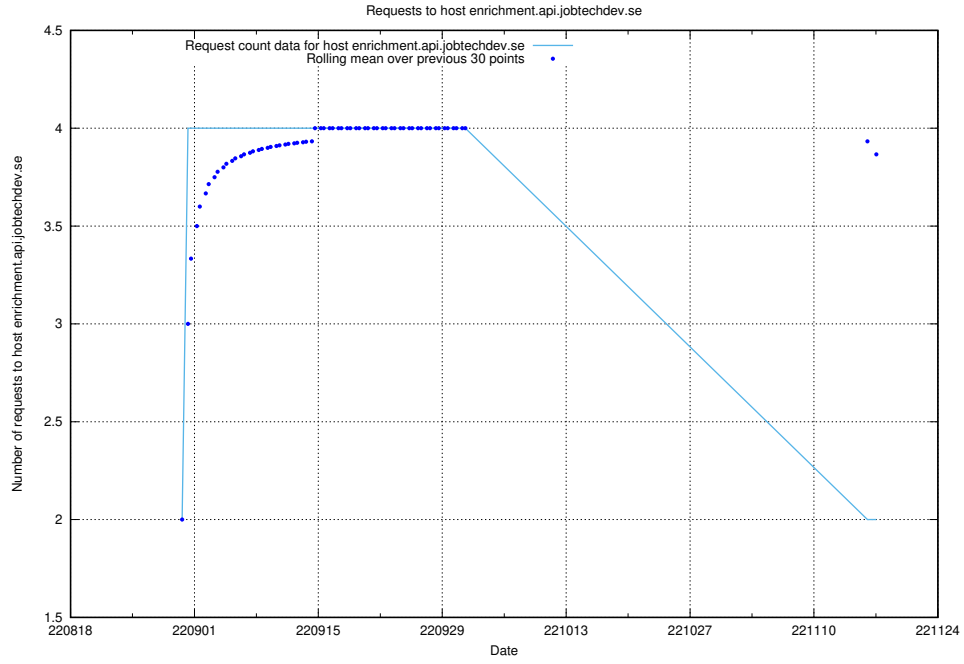

7.332 Usage of enrichment.api.jobtechdev.se

Here, we count the number of requests to host enrichment.api.jobtechdev.se.