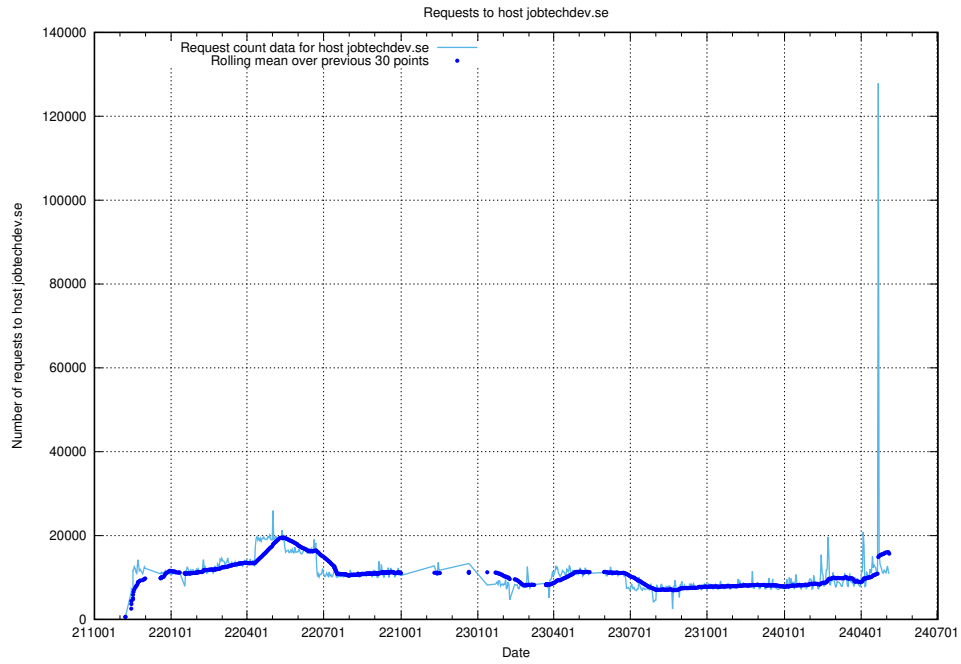

7.11 Usage of jobtechdev.se

Here, we count the number of requests to host jobtechdev.se.