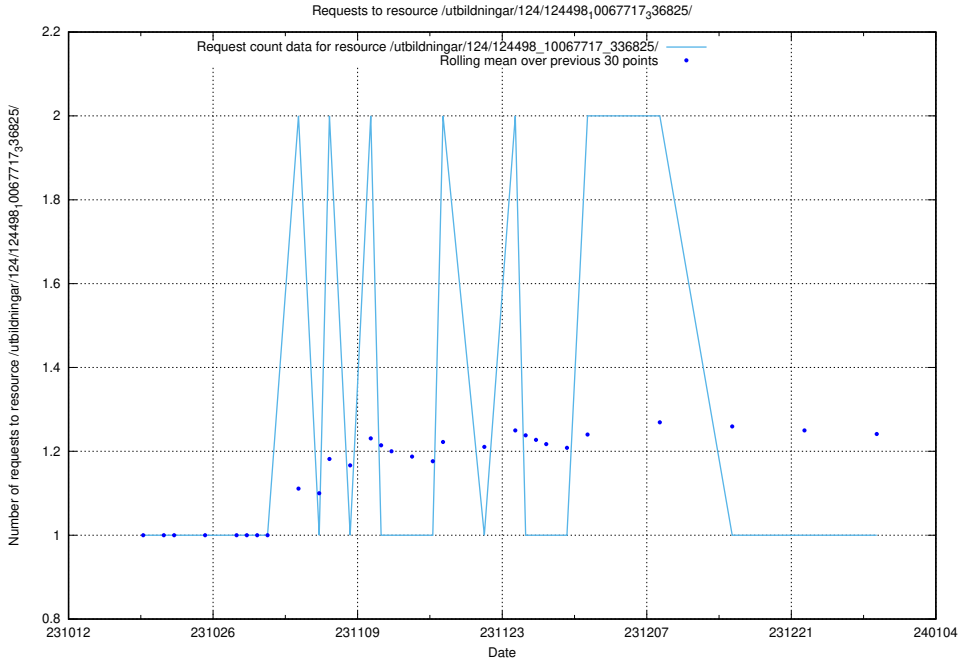

5.4218 Usage of /utbildningar/124/124498_10067717_336825/

Here, we count the number of requests to resource /utbildningar/124/124498_10067717_336825/.