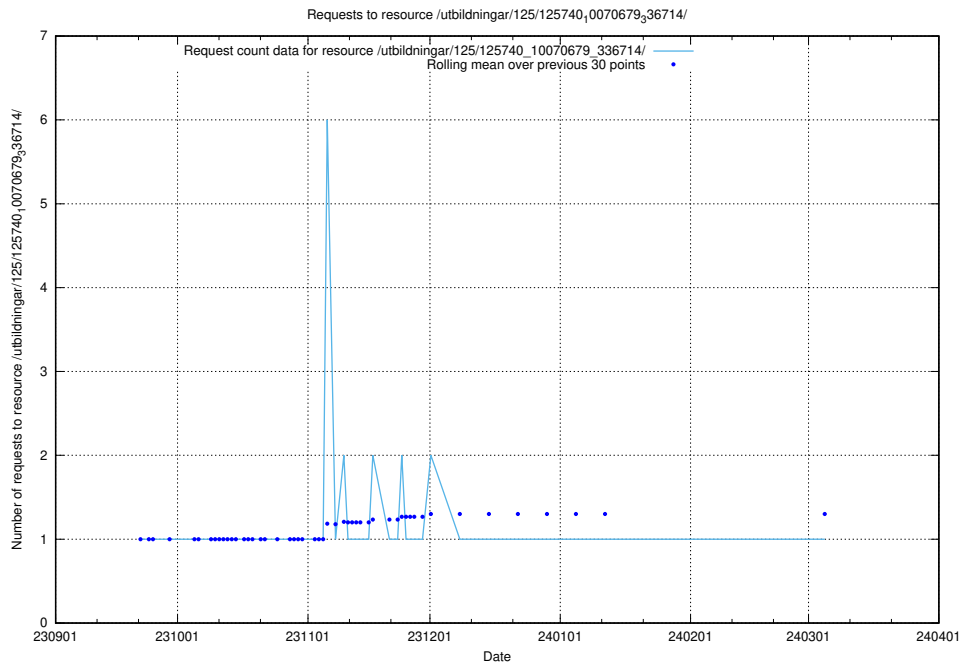

5.4455 Usage of /utbildningar/125/125740_10070679_336714/

Here, we count the number of requests to resource /utbildningar/125/125740_10070679_336714/.