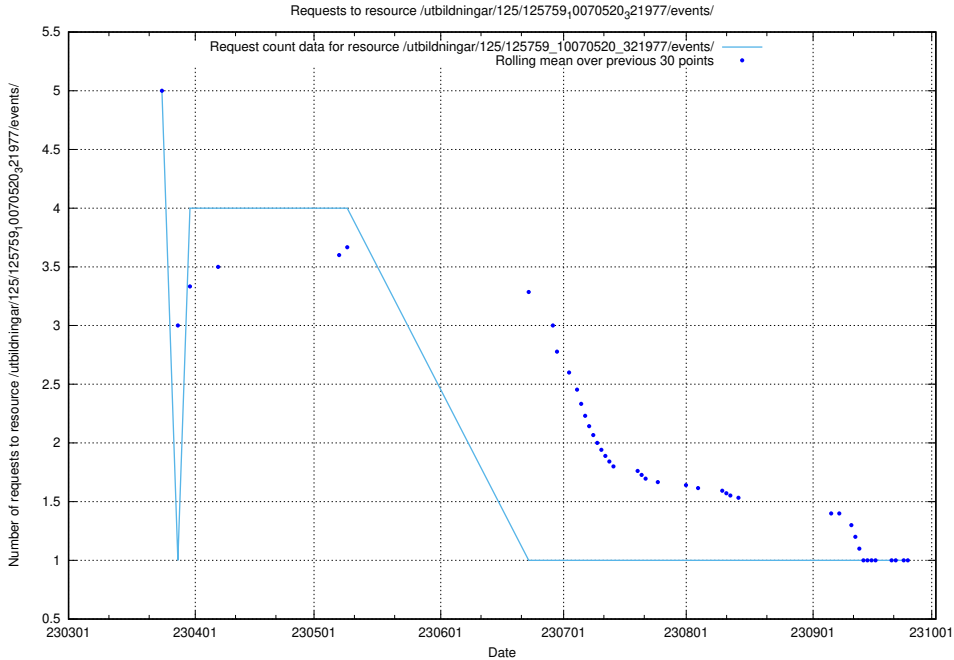

5.6039 Usage of /utbildningar/125/125759_10070520_321977/events/

Here, we count the number of requests to resource /utbildningar/125/125759_10070520_321977/events/