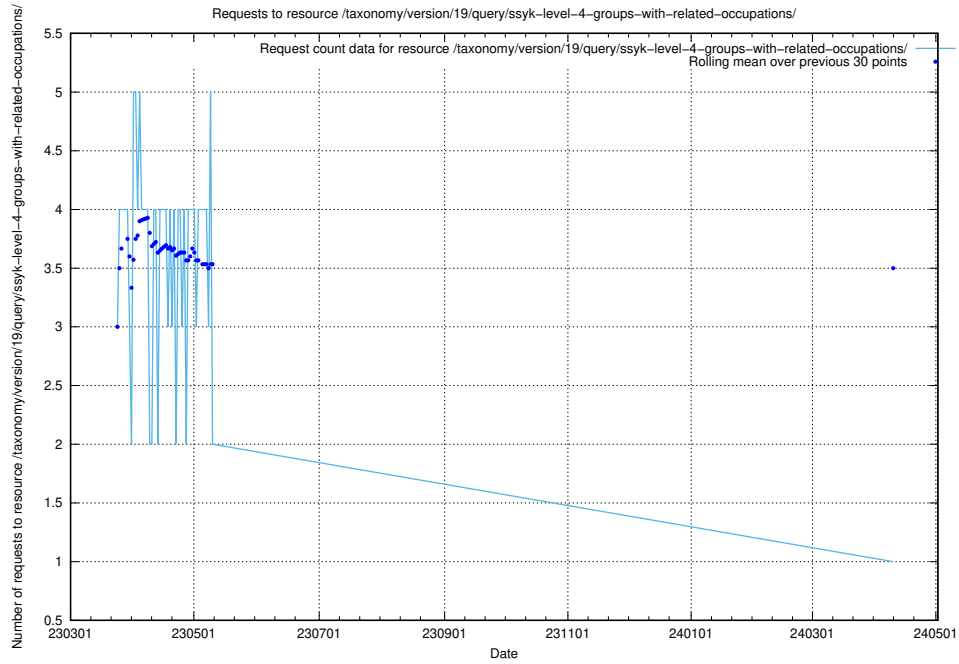

5.6099 Usage of /taxonomy/version/19/query/ssyk-level-4-groups-with-related-occupations/

Here, we count the number of requests to resource /taxonomy/version/19/query/ssyk-level-4-groups-with-related-occupations/.