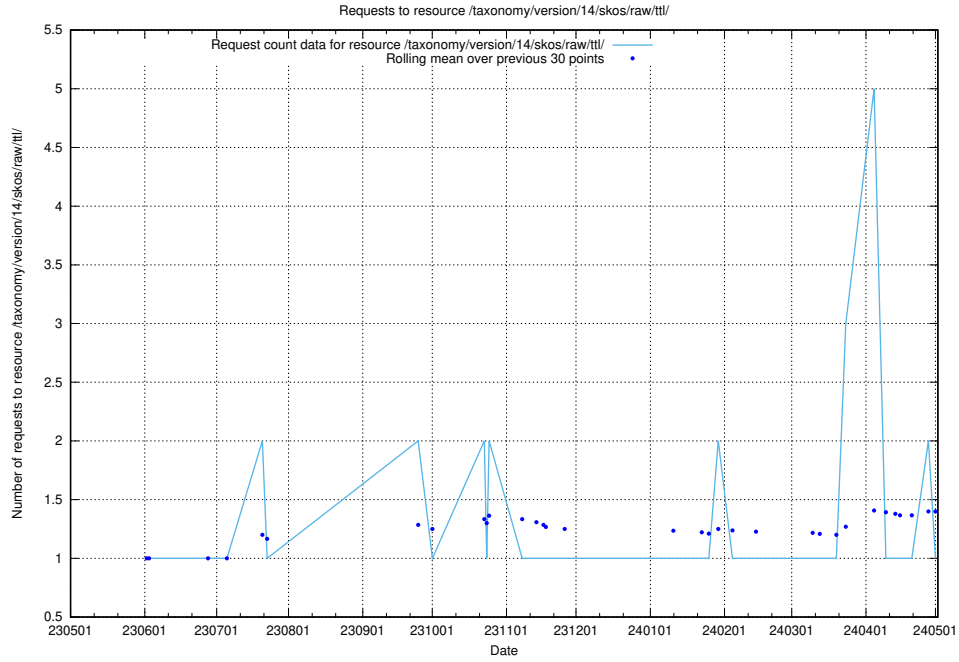

5.5878 Usage of `/taxonomy/version/14/skos/raw/ttl/`

Here, we count the number of requests to resource `/taxonomy/version/14/skos/raw/ttl/`.