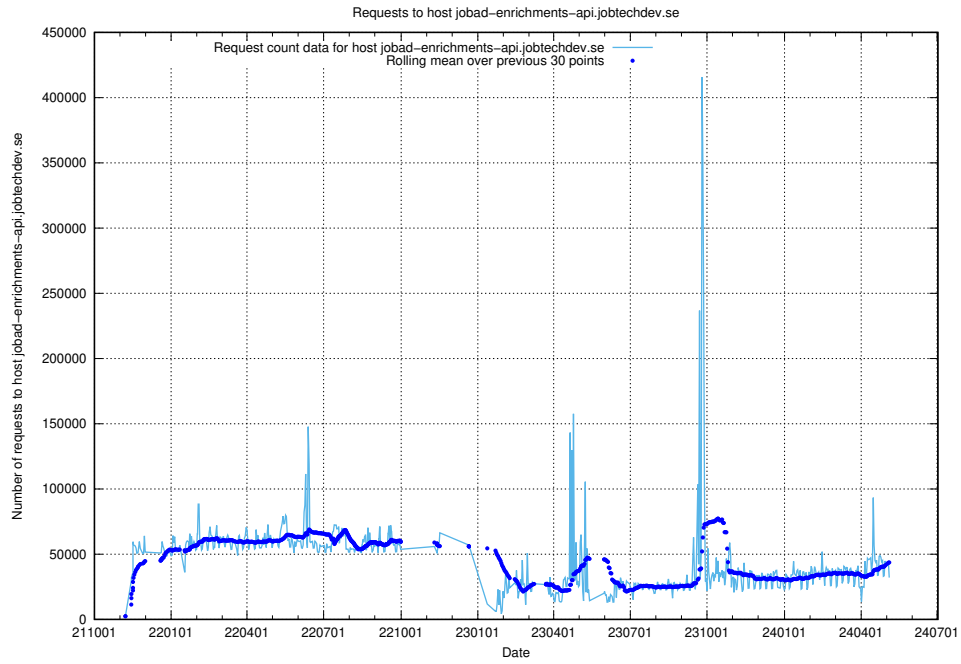

7.6 Usage of jobad-enrichments-api.jobtechdev.se

Here, we count the number of requests to host jobad-enrichments-api.jobtechdev.se.