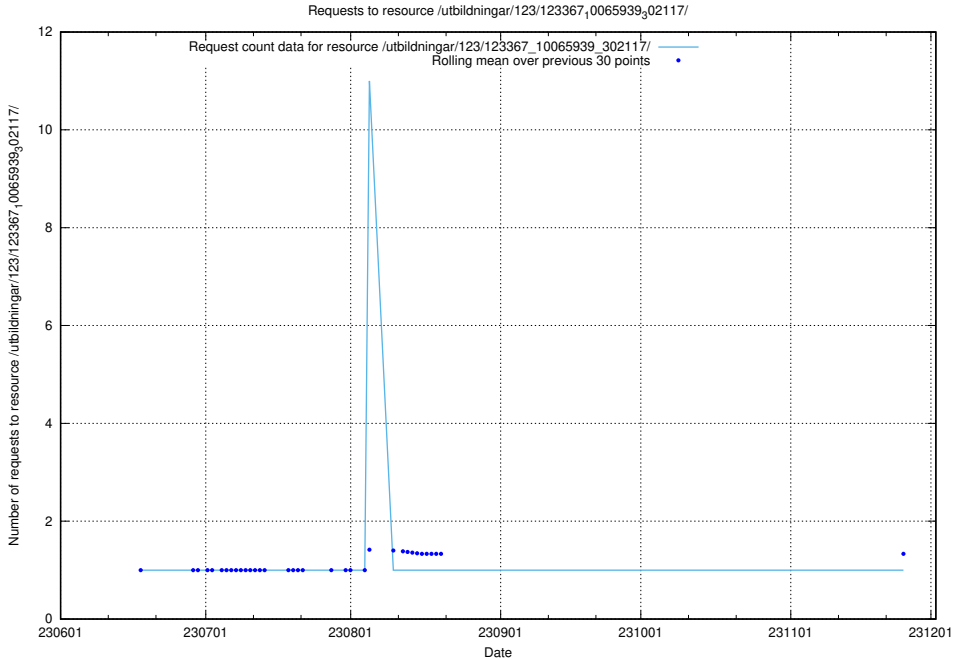

5.5812 Usage of /utbildningar/123/123367_10065939_302117/

Here, we count the number of requests to resource /utbildningar/123/123367_10065939_302117/.