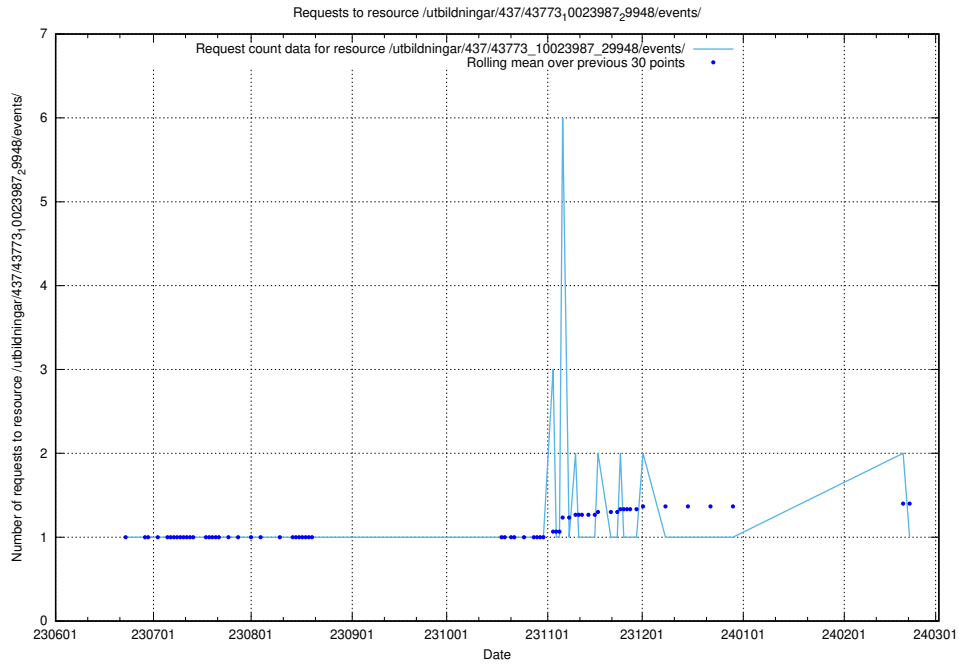

## 5.5524 Usage of /utbildningar/437/43773\_10023987\_29948/events/

Here, we count the number of requests to resource /utbildningar/437/43773\_10023987\_29948/events/.