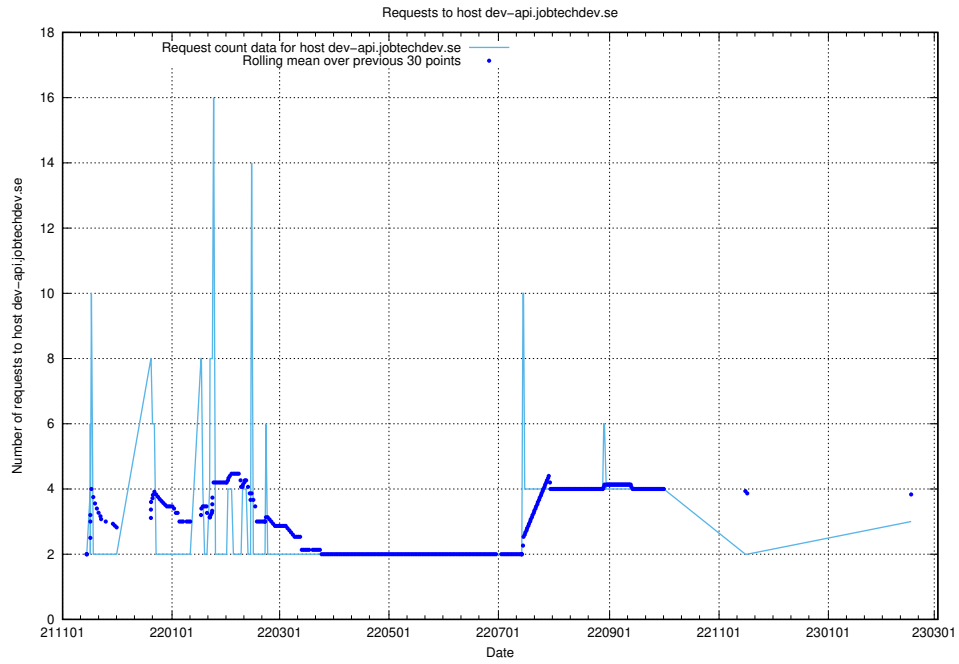

7.164 Usage of dev-api.jobtechdev.se

Here, we count the number of requests to host dev-api.jobtechdev.se.