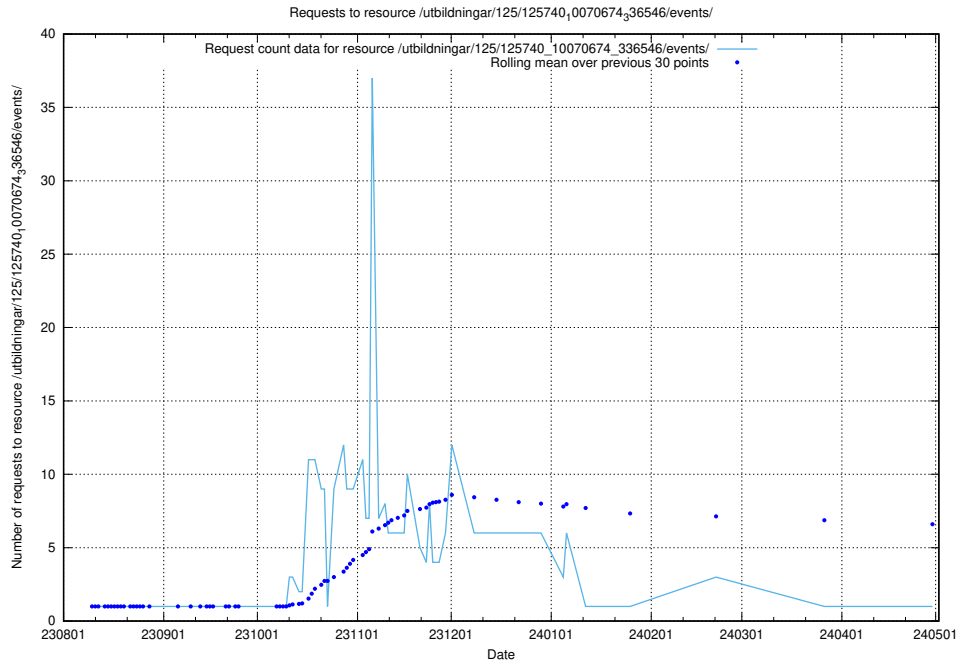

5.4777 Usage of /utbildningar/125/125740_10070674_336546/events/

Here, we count the number of requests to resource /utbildningar/125/125740_10070674_336546/events/