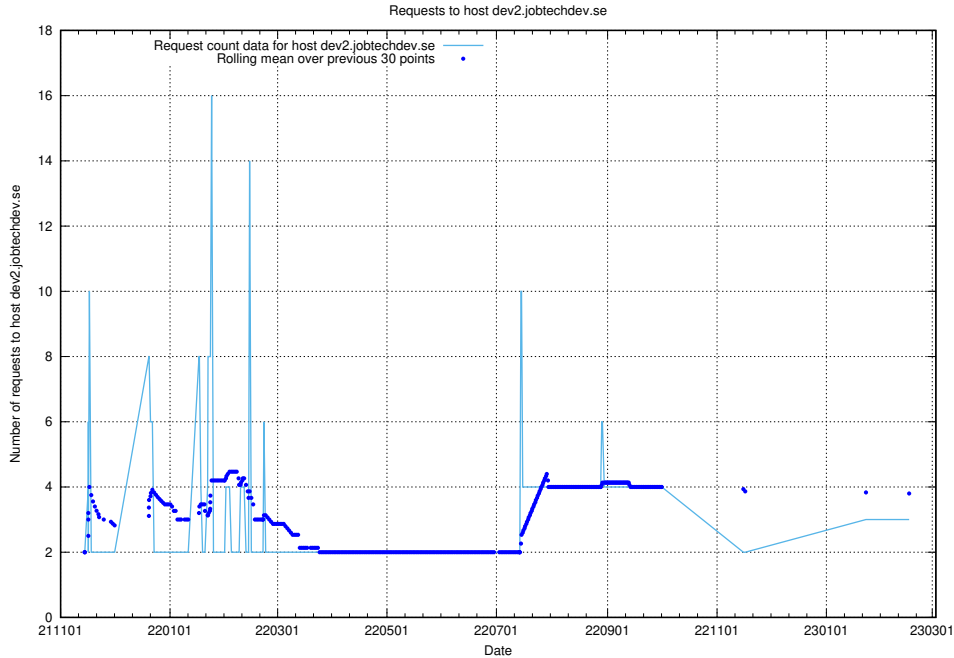

7.163 Usage of dev2.jobtechdev.se

Here, we count the number of requests to host dev2.jobtechdev.se.