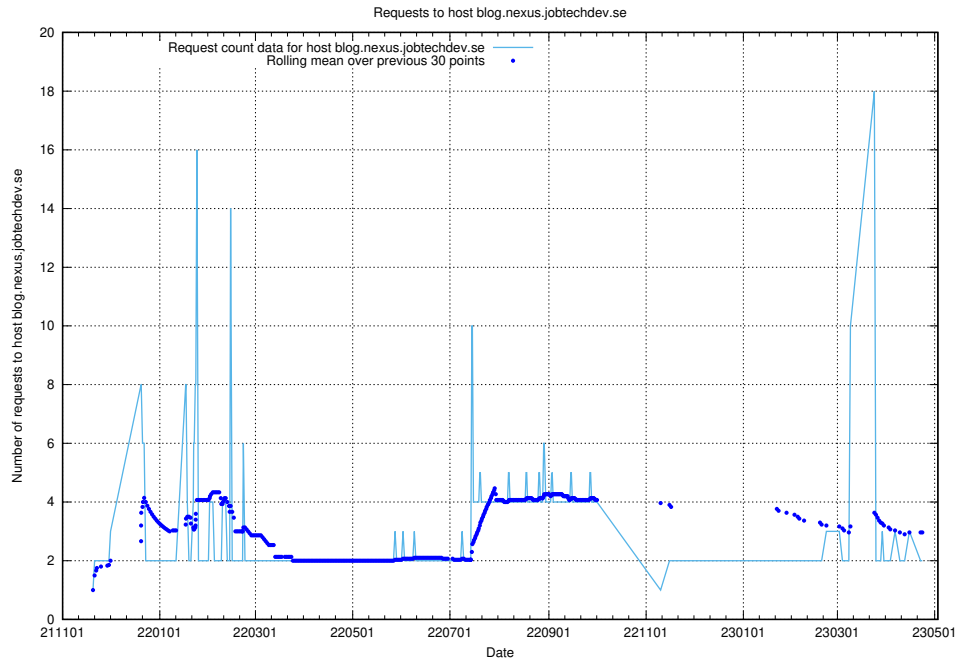

7.449 Usage of `blog.nexus.jobtechdev.se`

Here, we count the number of requests to host `blog.nexus.jobtechdev.se`.