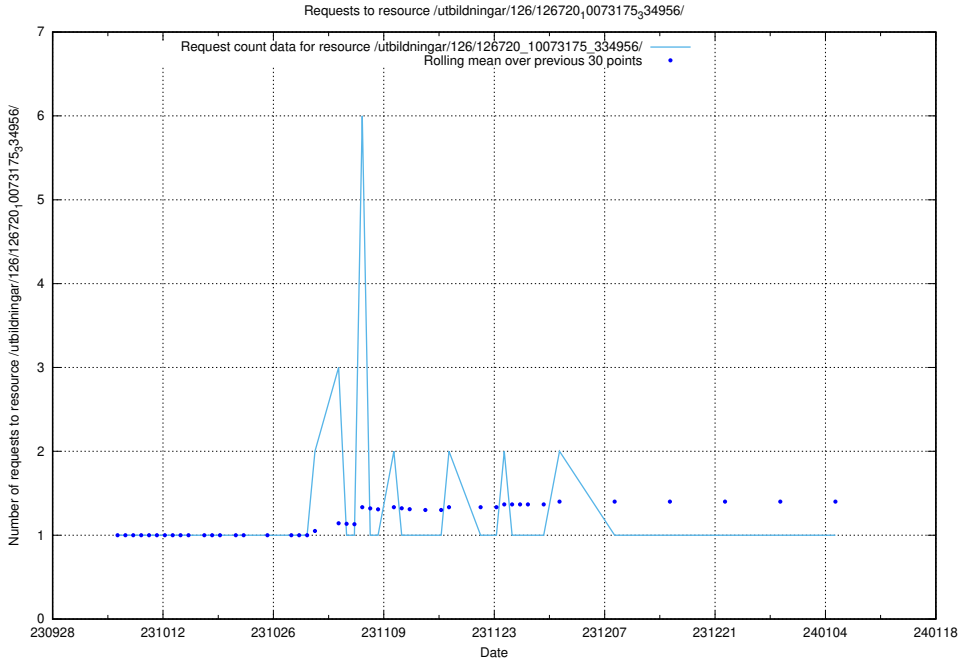

5.4342 Usage of /utbildningar/126/126720_10073175_334956/

Here, we count the number of requests to resource /utbildningar/126/126720_10073175_334956/.