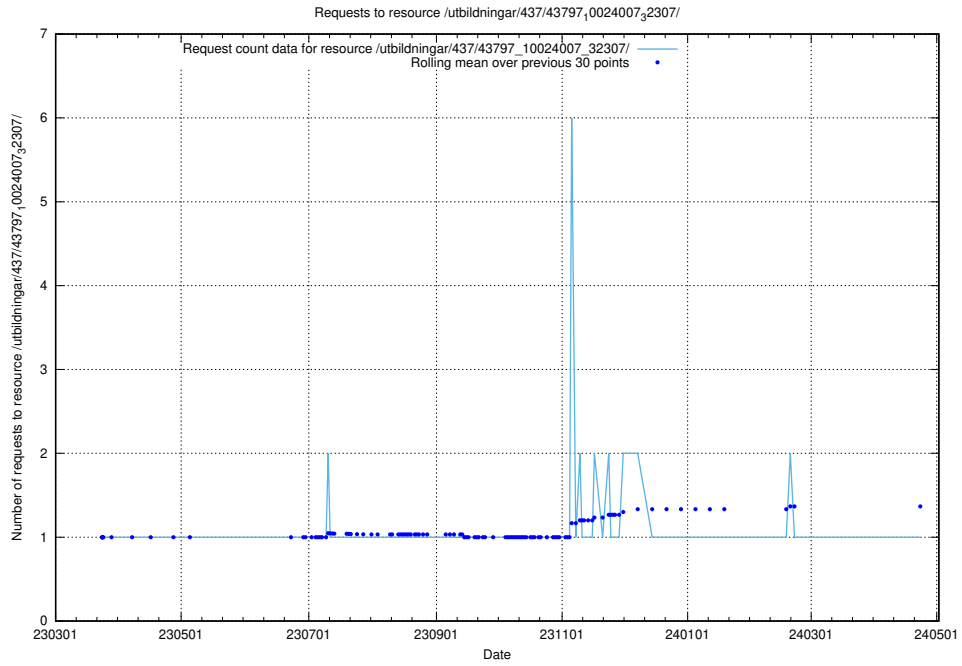

5.6326 Usage of /utbildningar/437/43797_10024007_32307/

Here, we count the number of requests to resource /utbildningar/437/43797_10024007_32307/.