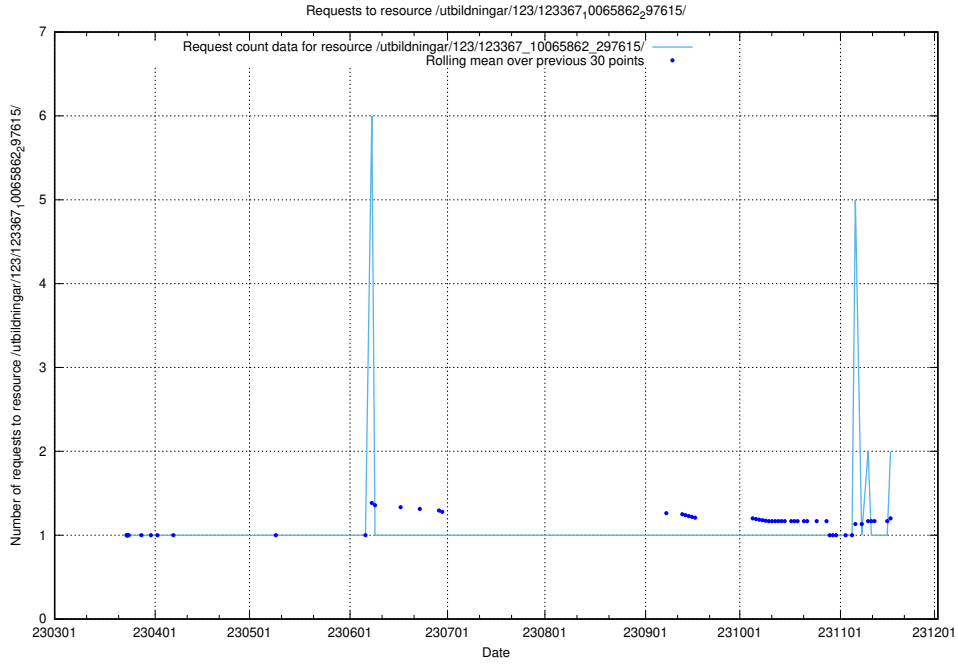

5.721 Usage of /utbildningar/123/123367_10065862_297615/

Here, we count the number of requests to resource /utbildningar/123/123367_10065862_297615/.