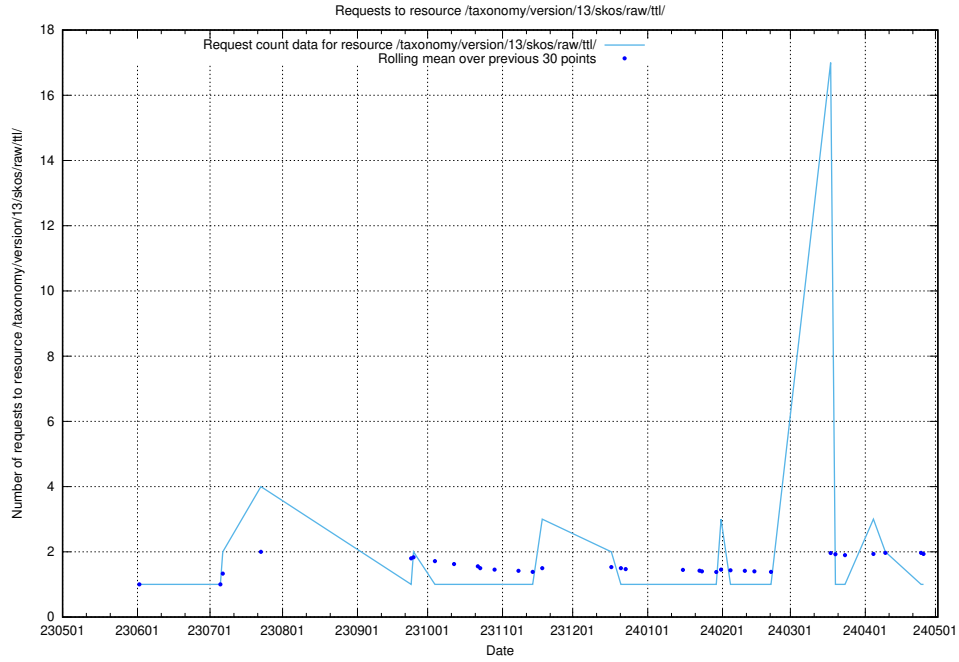

5.5879 Usage of /taxonomy/version/13/skos/raw/ttl/

Here, we count the number of requests to resource /taxonomy/version/13/skos/raw/ttl/.