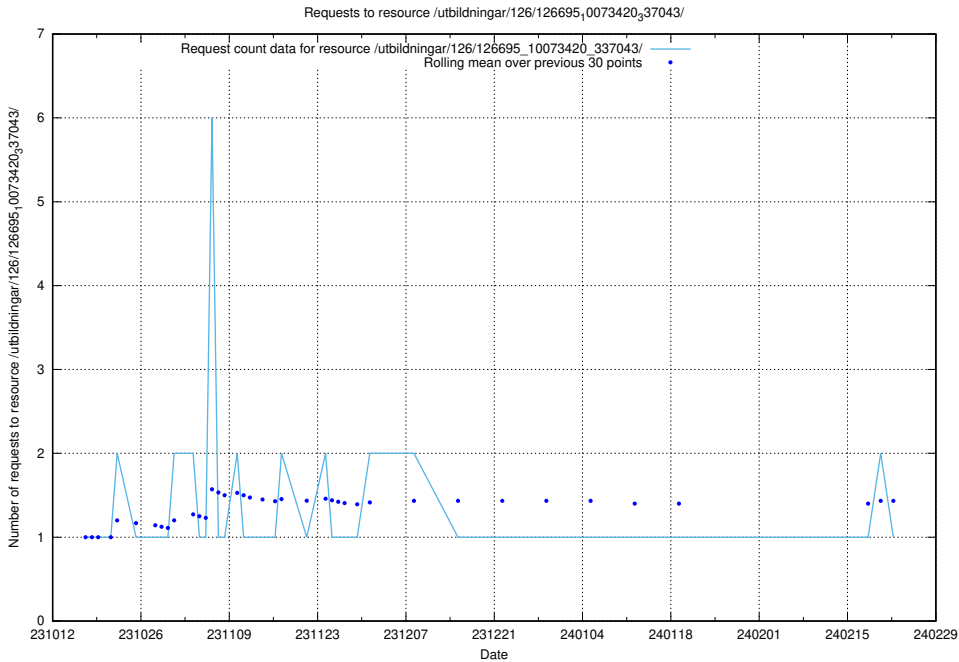

5.4246 Usage of /utbildningar/126/126695_10073420_337043/

Here, we count the number of requests to resource /utbildningar/126/126695_10073420_337043/.