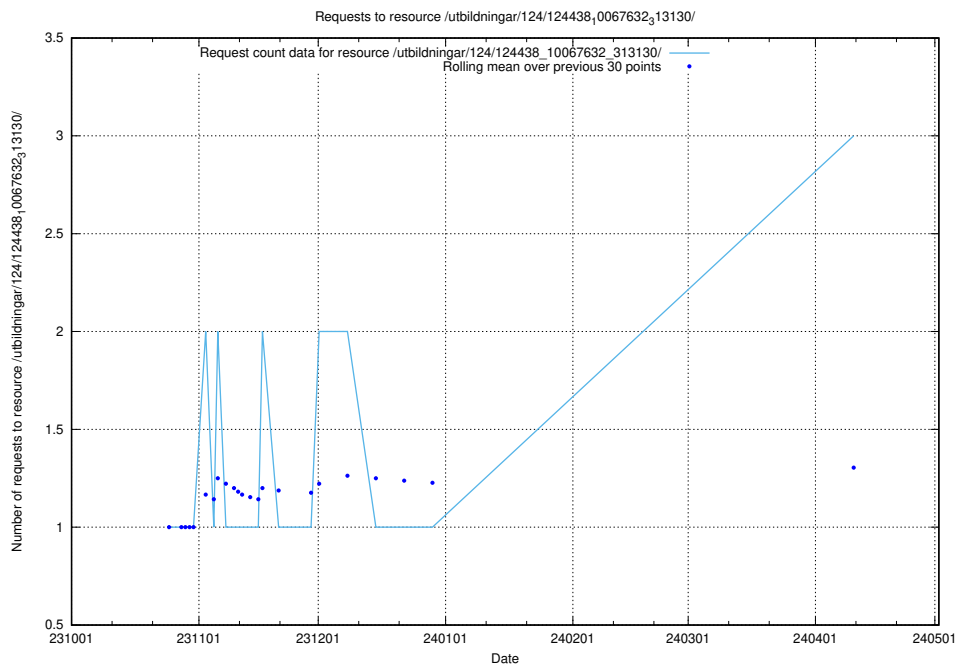

5.326 Usage of /utbildningar/124/124438_10067632_313130/

Here, we count the number of requests to resource /utbildningar/124/124438_10067632_313130/.