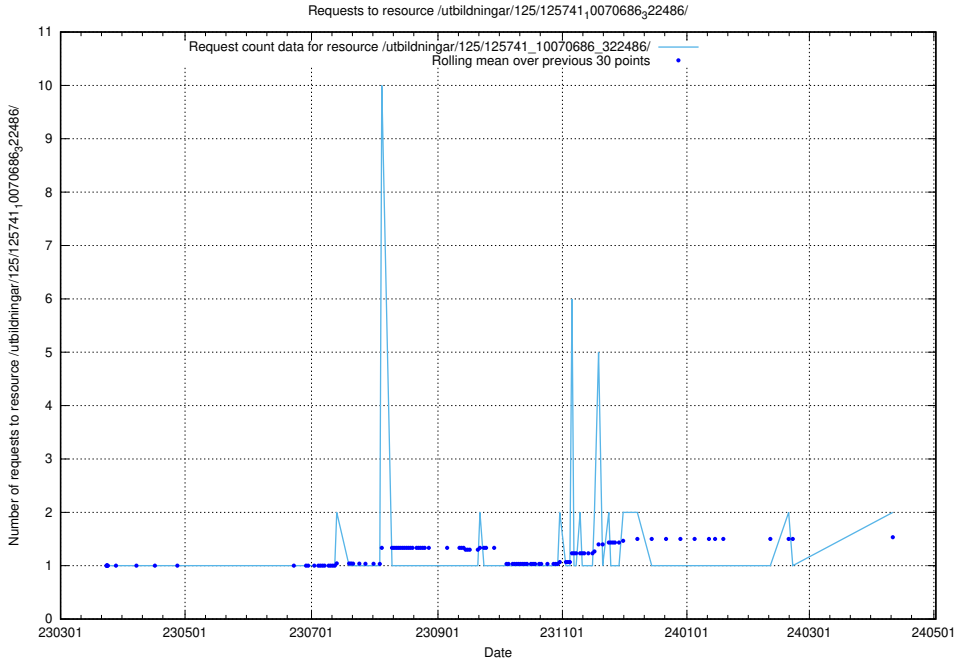

5.907 Usage of /utbildningar/125/125741_10070686_322486/

Here, we count the number of requests to resource /utbildningar/125/125741_10070686_322486/.