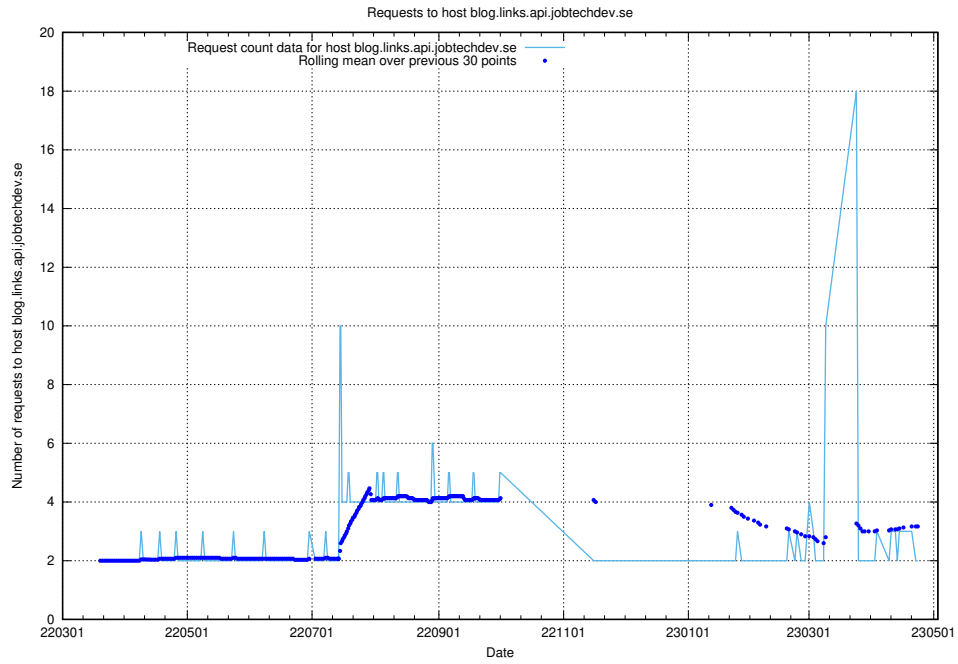

7.490 Usage of `blog.links.api.jobtechdev.se`

Here, we count the number of requests to host `blog.links.api.jobtechdev.se`.