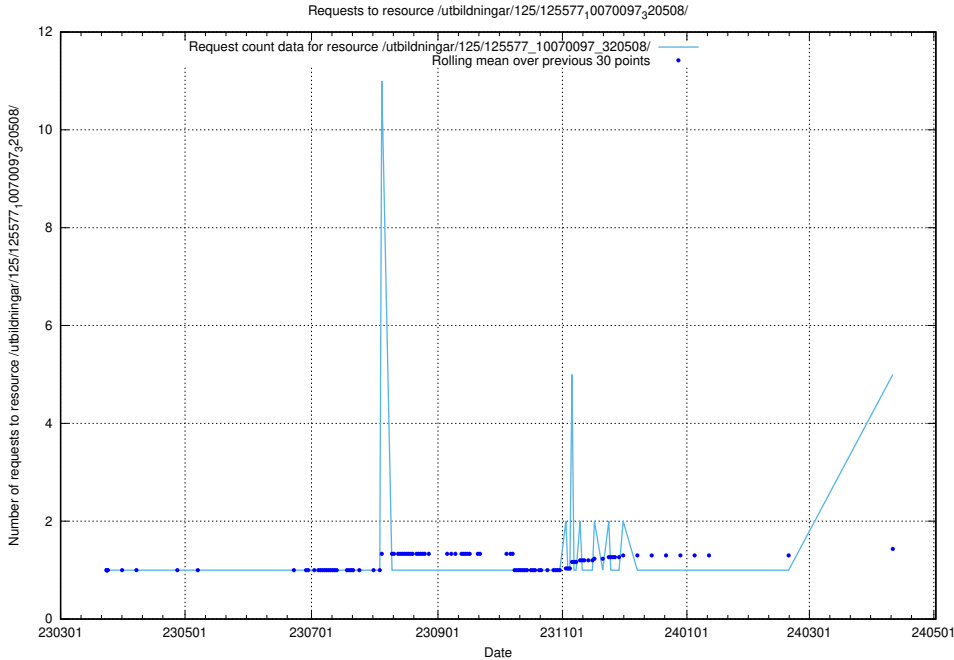

5.109 Usage of /utbildningar/125/125577_10070097_320508/

Here, we count the number of requests to resource /utbildningar/125/125577_10070097_320508/.