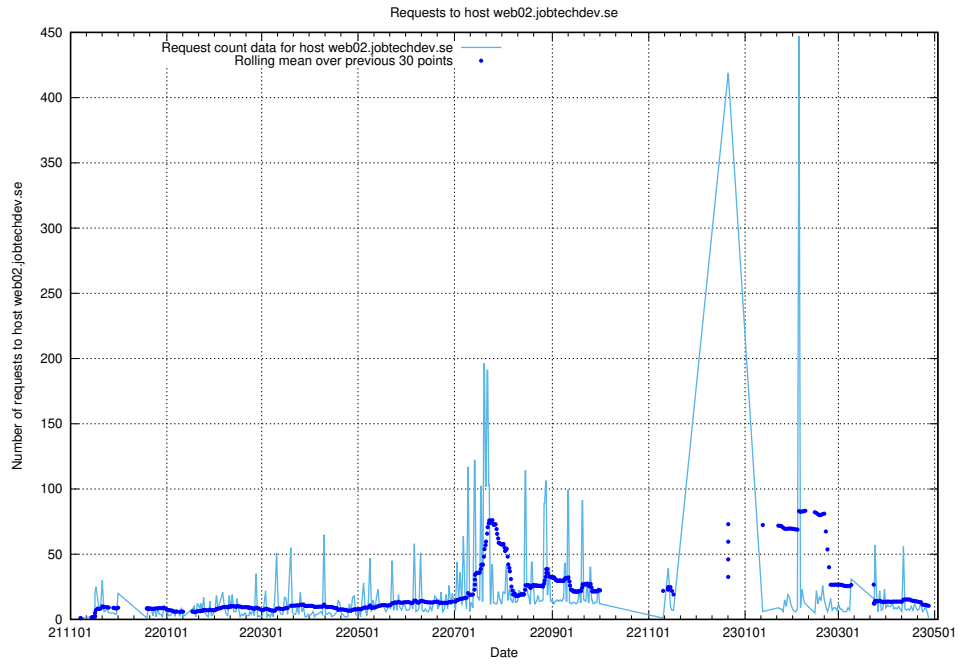

7.620 Usage of web02.jobtechdev.se

Here, we count the number of requests to host web02.jobtechdev.se.