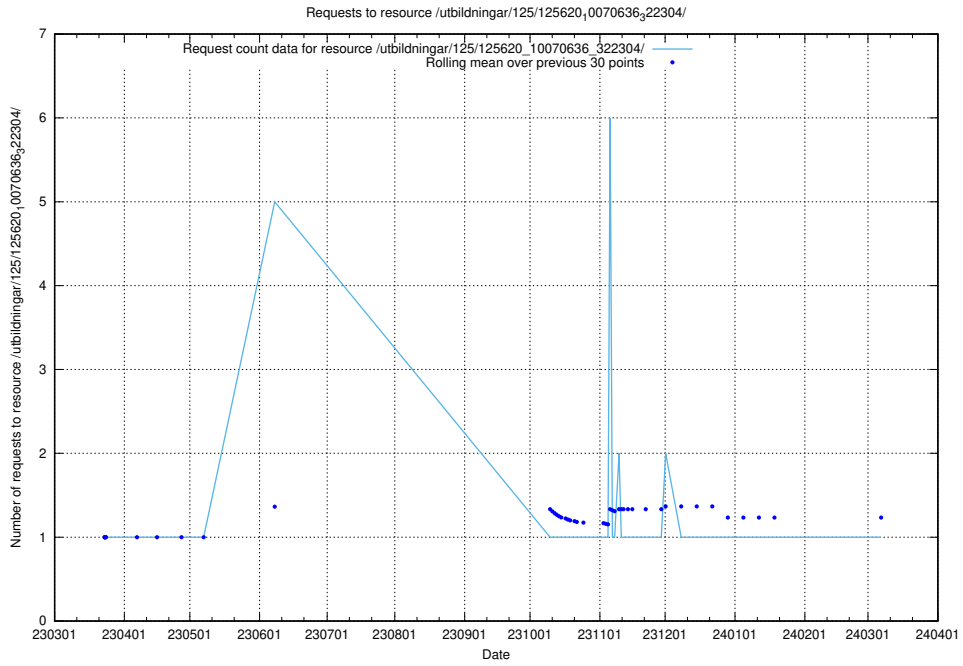

5.1004 Usage of /utbildningar/125/125620_10070636_322304/

Here, we count the number of requests to resource /utbildningar/125/125620_10070636_322304/.