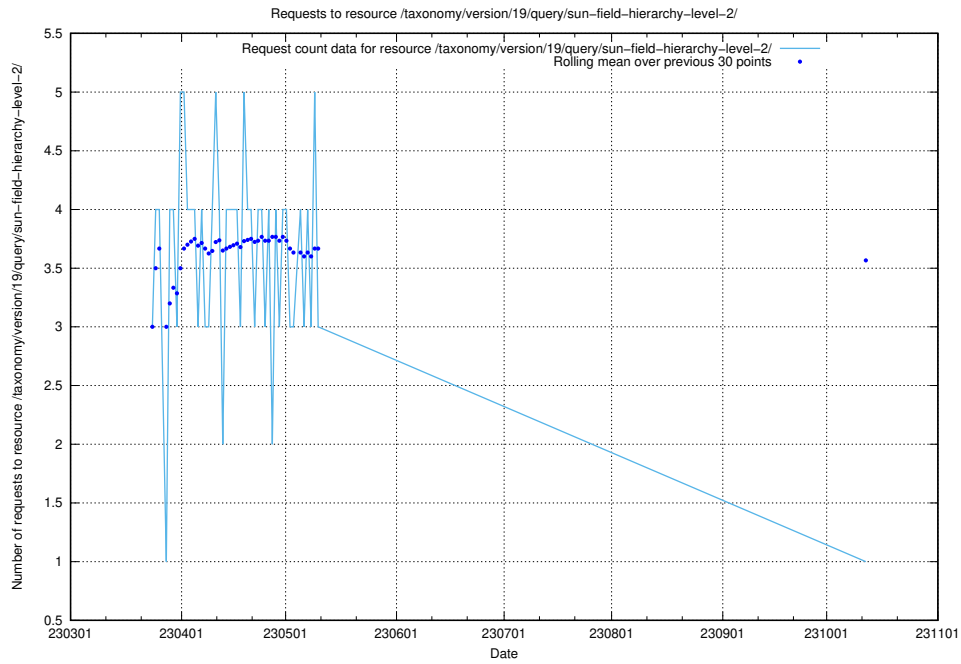

5.6093 Usage of /taxonomy/version/19/query/sun-field-hierarchy-level-2/

Here, we count the number of requests to resource /taxonomy/version/19/query/sun-field-hierarchy-level-2/.