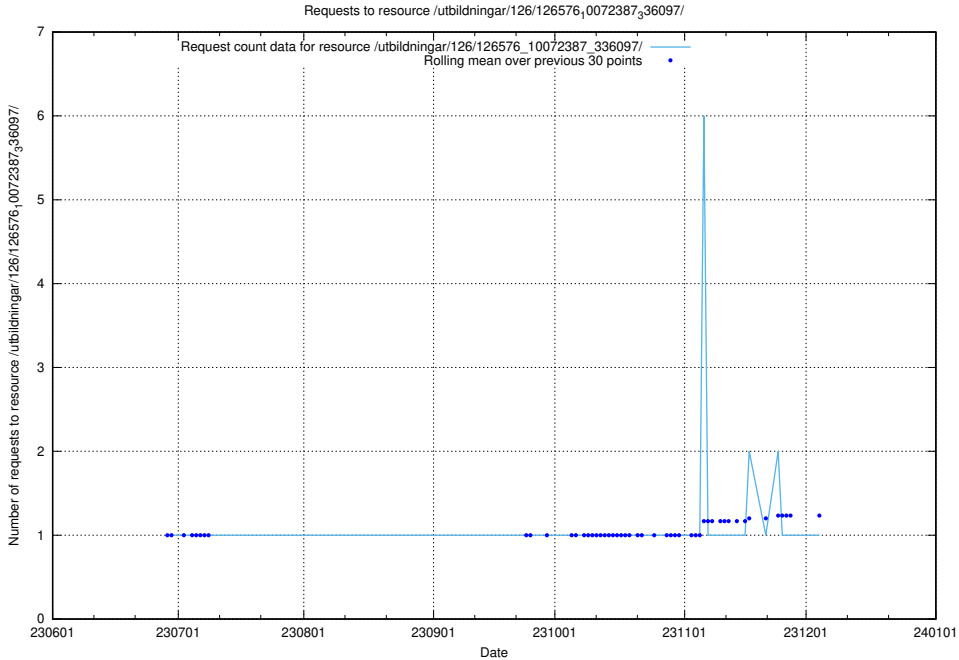

5.5402 Usage of /utbildningar/126/126576_10072387_336097/

Here, we count the number of requests to resource /utbildningar/126/126576_10072387_336097/.