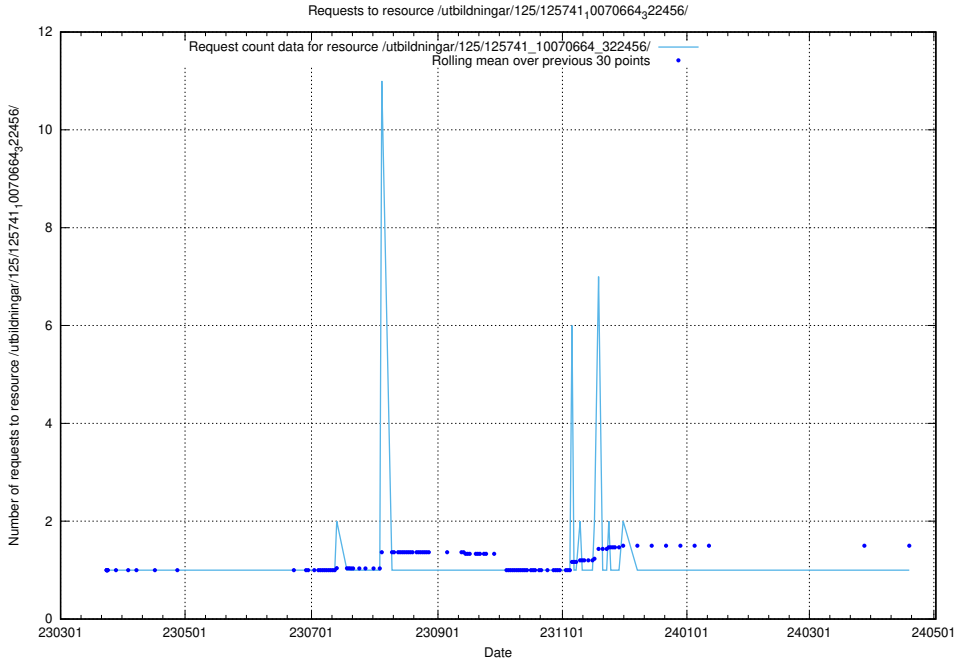

5.6467 Usage of /utbildningar/125/125741_10070664_322456/

Here, we count the number of requests to resource /utbildningar/125/125741_10070664_322456/.