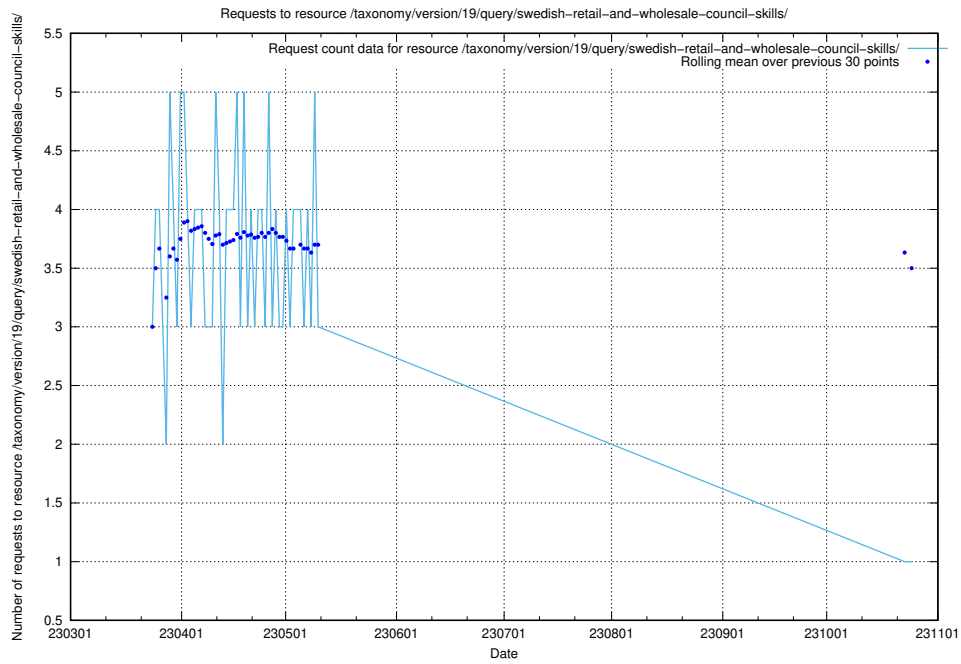

5.6087 Usage of /taxonomy/version/19/query/swedish-retail-and-wholesale-council-skills/

Here, we count the number of requests to resource /taxonomy/version/19/query/swedish-retail-and-wholesale-council-skills/.