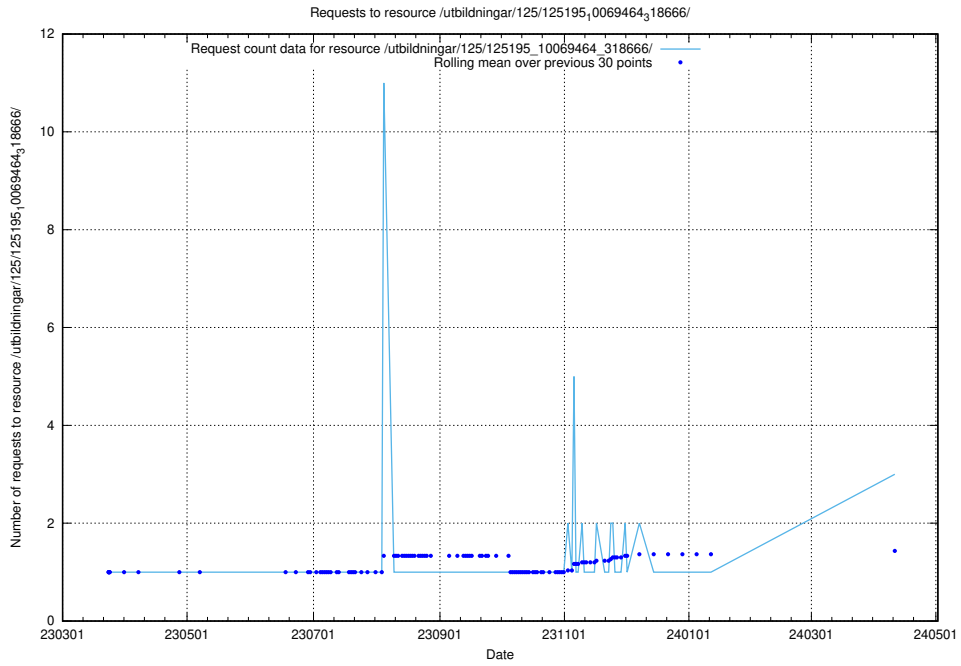

5.253 Usage of /utbildningar/125/125195_10069464_318666/

Here, we count the number of requests to resource /utbildningar/125/125195_10069464_318666/.