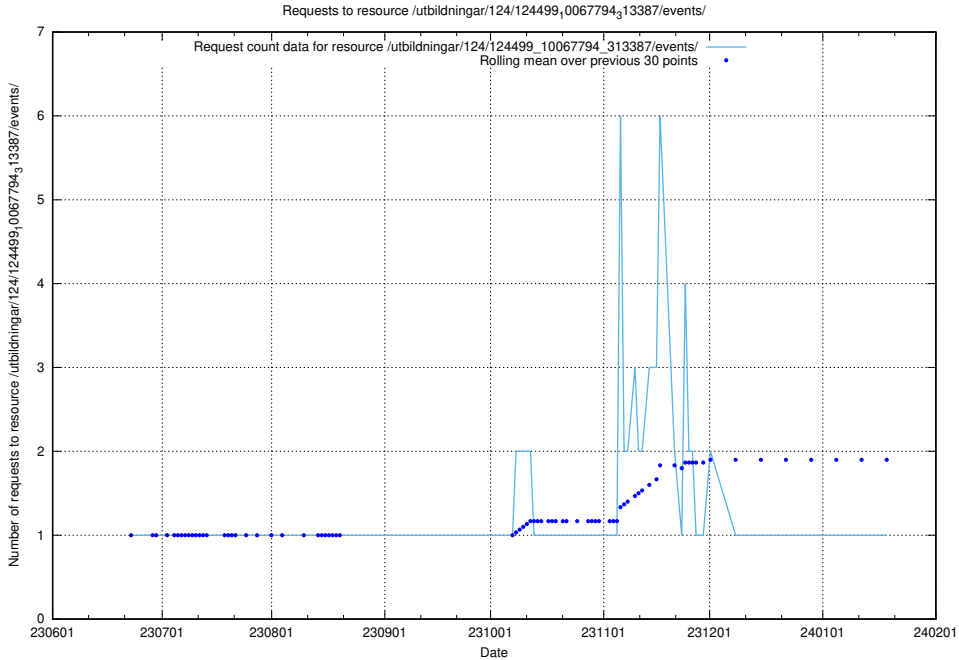

5.5732 Usage of /utbildningar/124/124499_10067794_313387/events/

Here, we count the number of requests to resource /utbildningar/124/124499_10067794_313387/events/