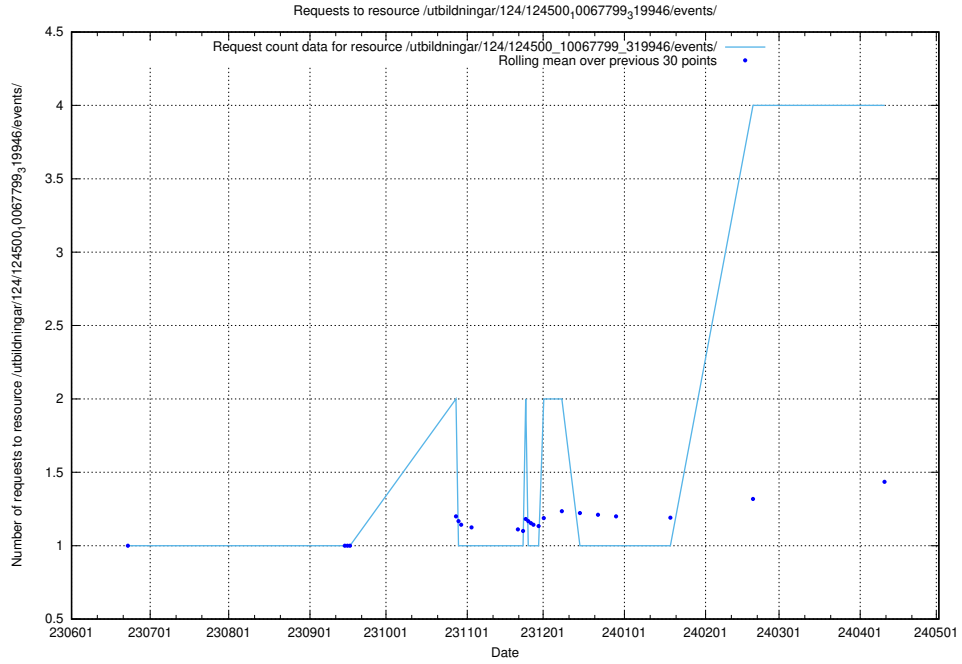

### 5.232 Usage of /utbildningar/124/124500\_10067799\_319946/events/

Here, we count the number of requests to resource /utbildningar/124/124500\_10067799\_319946/events/