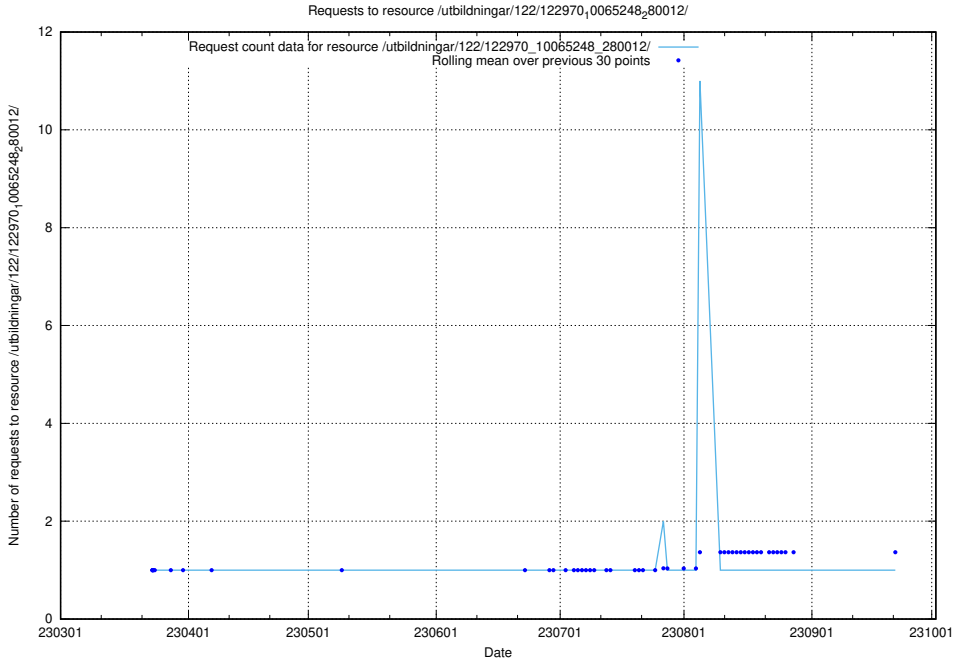

5.4922 Usage of /utbildningar/122/122970_10065248_280012/

Here, we count the number of requests to resource /utbildningar/122/122970_10065248_280012/.