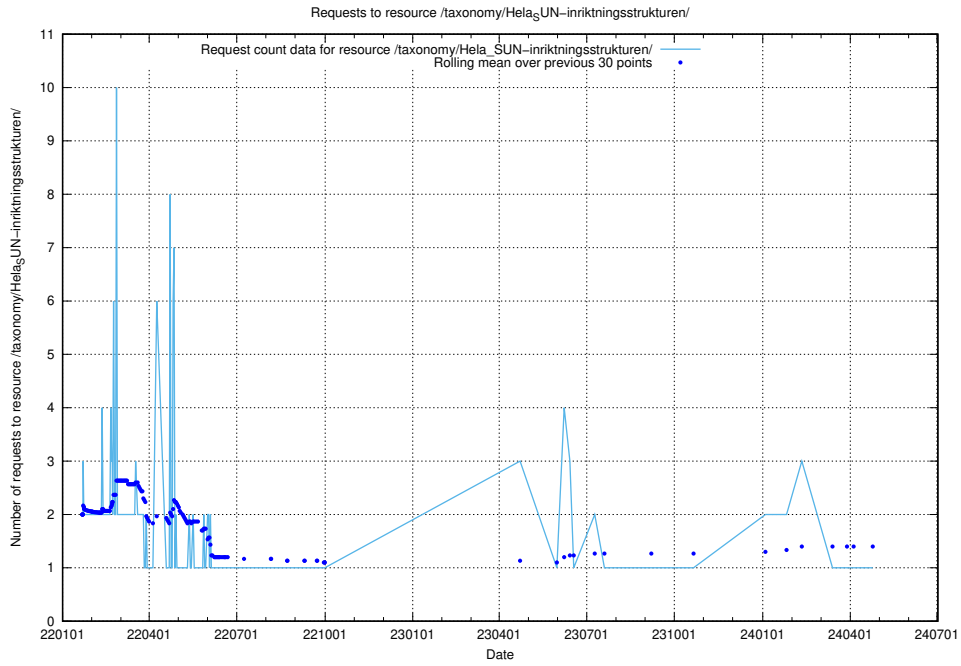

5.6470 Usage of /taxonomy/Hela_SUN-inriktningsstrukturen/

Here, we count the number of requests to resource /taxonomy/Hela_SUN-inriktningsstrukturen/.