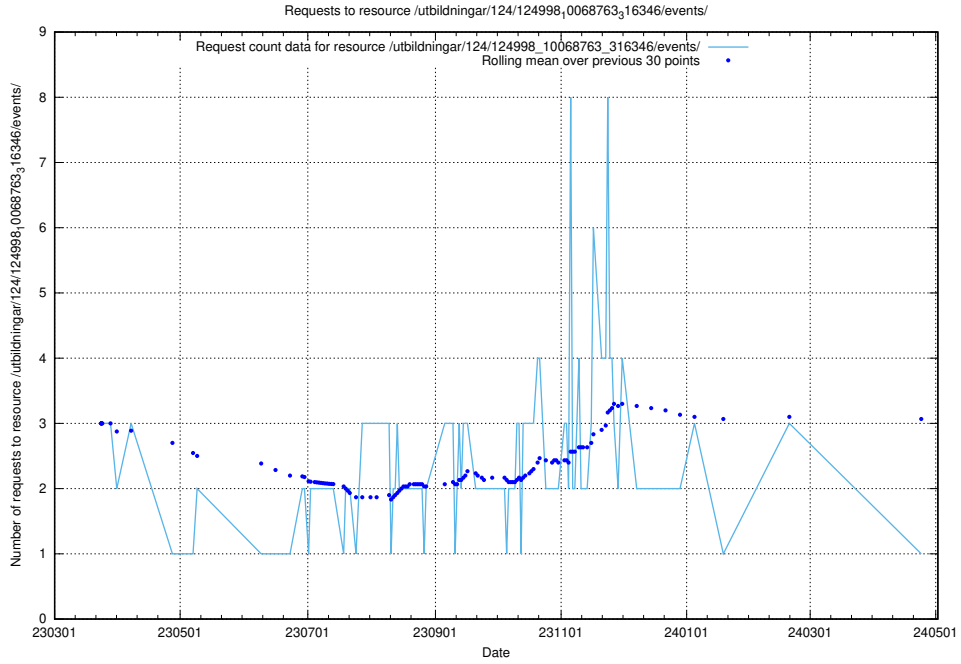

5.6235 Usage of /utbildningar/124/124998_10068763_316346/events/

Here, we count the number of requests to resource /utbildningar/124/124998_10068763_316346/events/