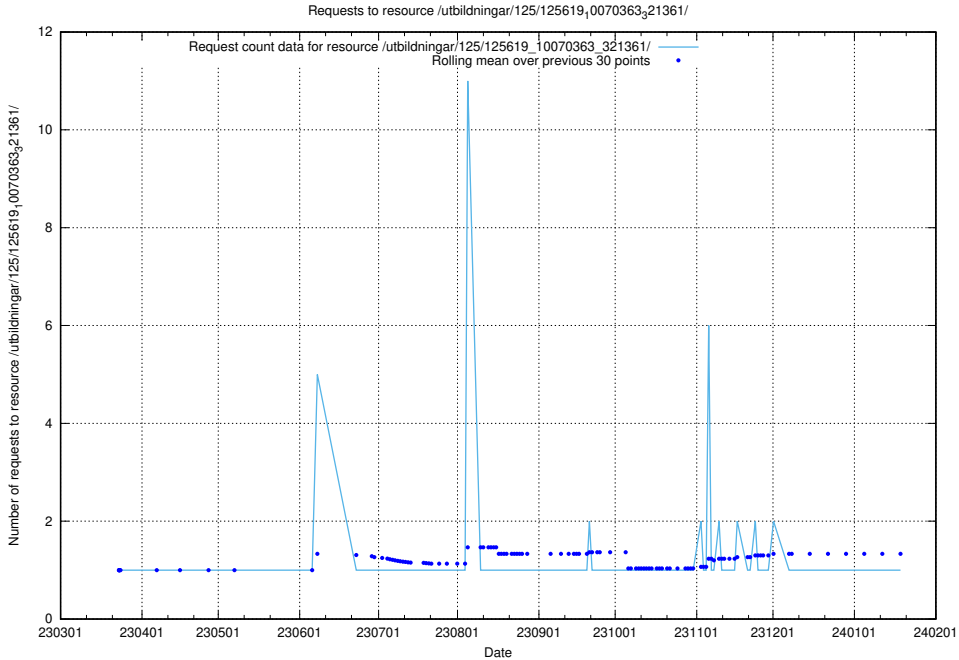

5.1013 Usage of /utbildningar/125/125619_10070363_321361/

Here, we count the number of requests to resource /utbildningar/125/125619_10070363_321361/.