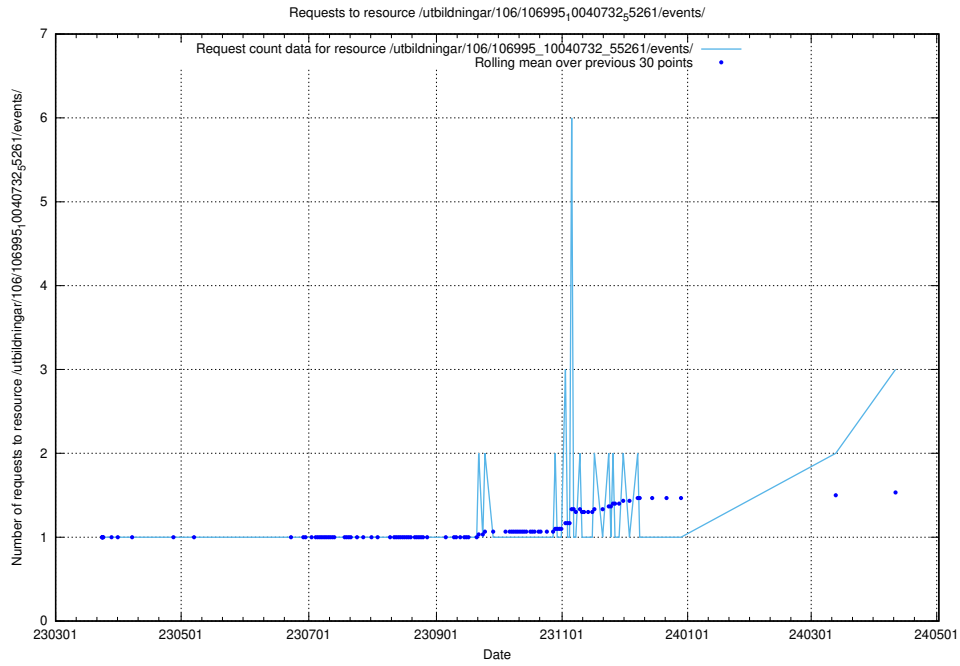

5.361 Usage of /utbildningar/106/106995_10040732_55261/events/

Here, we count the number of requests to resource /utbildningar/106/106995_10040732_55261/events/.