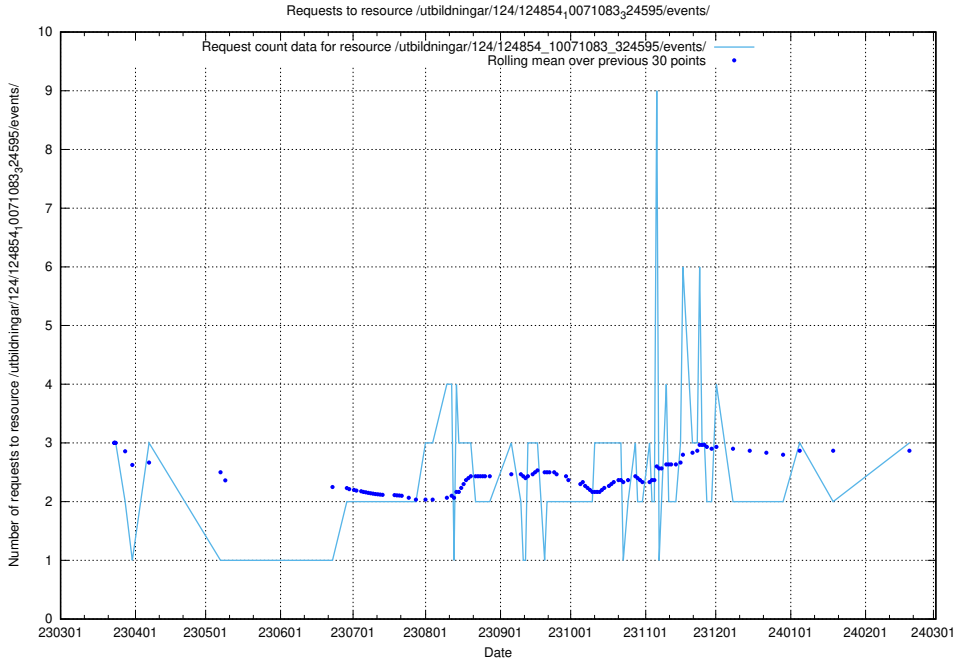

5.415 Usage of /utbildningar/124/124854_10071083_324595/events/

Here, we count the number of requests to resource /utbildningar/124/124854_10071083_324595/events/