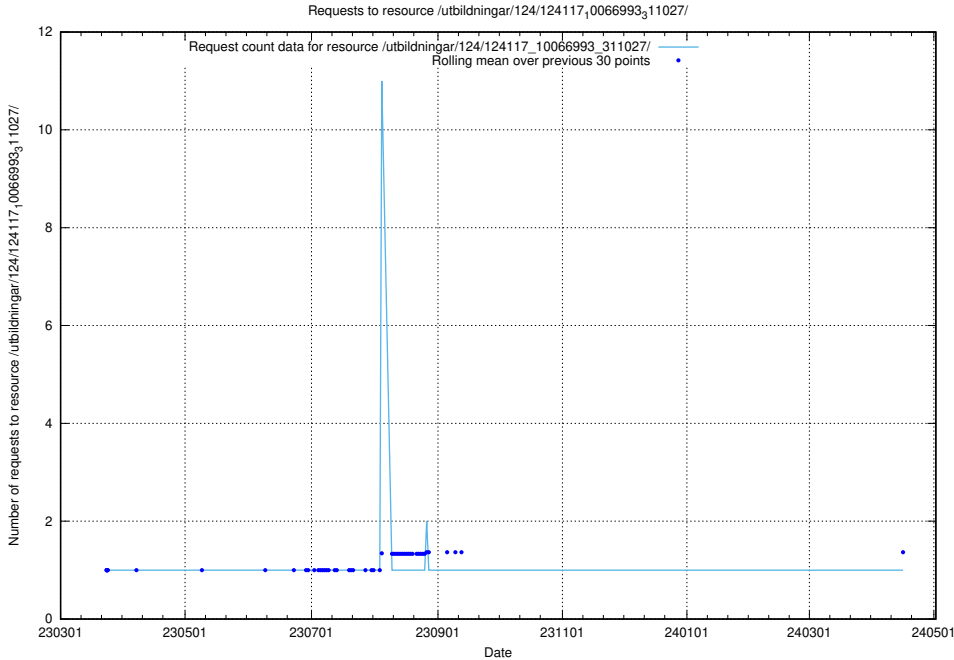

5.4192 Usage of /utbildningar/124/124117_10066993_311027/

Here, we count the number of requests to resource /utbildningar/124/124117_10066993_311027/.