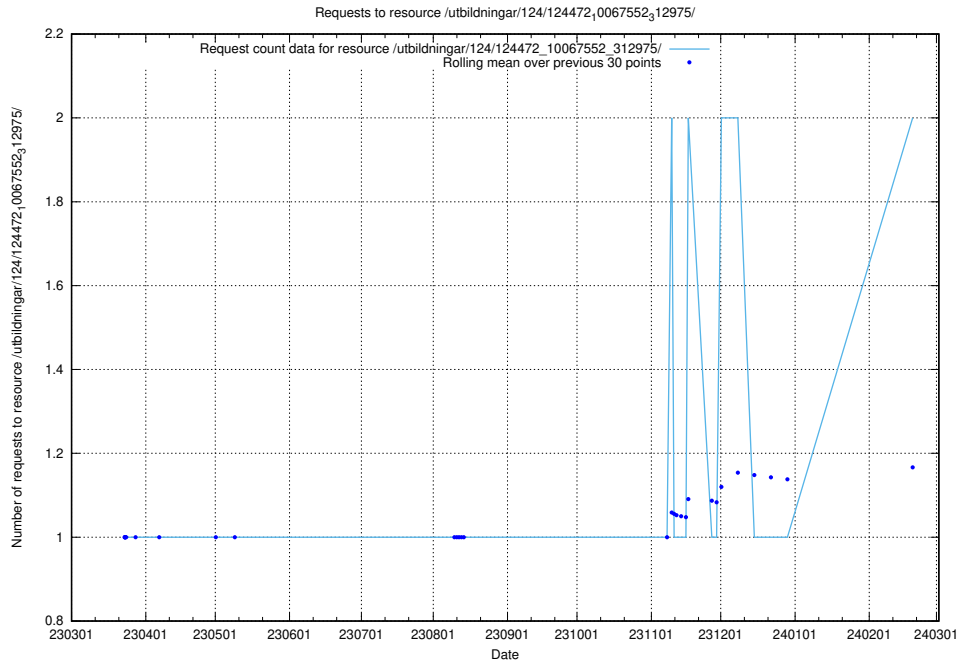

5.597 Usage of /utbildningar/124/124472_10067552_312975/

Here, we count the number of requests to resource /utbildningar/124/124472_10067552_312975/.