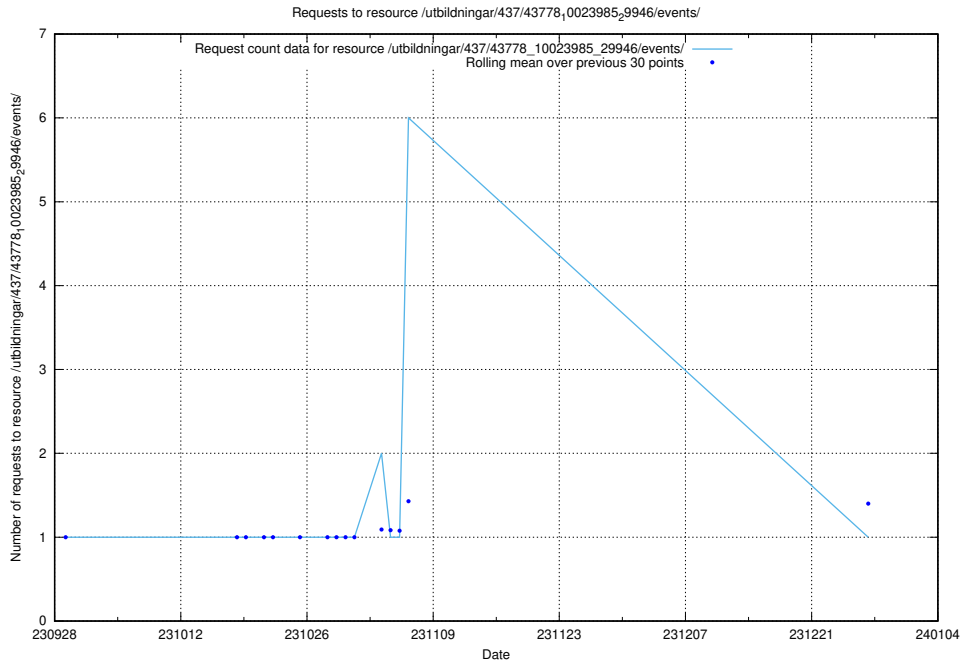

5.4390 Usage of /utbildningar/437/43778_10023985_29946/events/

Here, we count the number of requests to resource /utbildningar/437/43778_10023985_29946/events/.