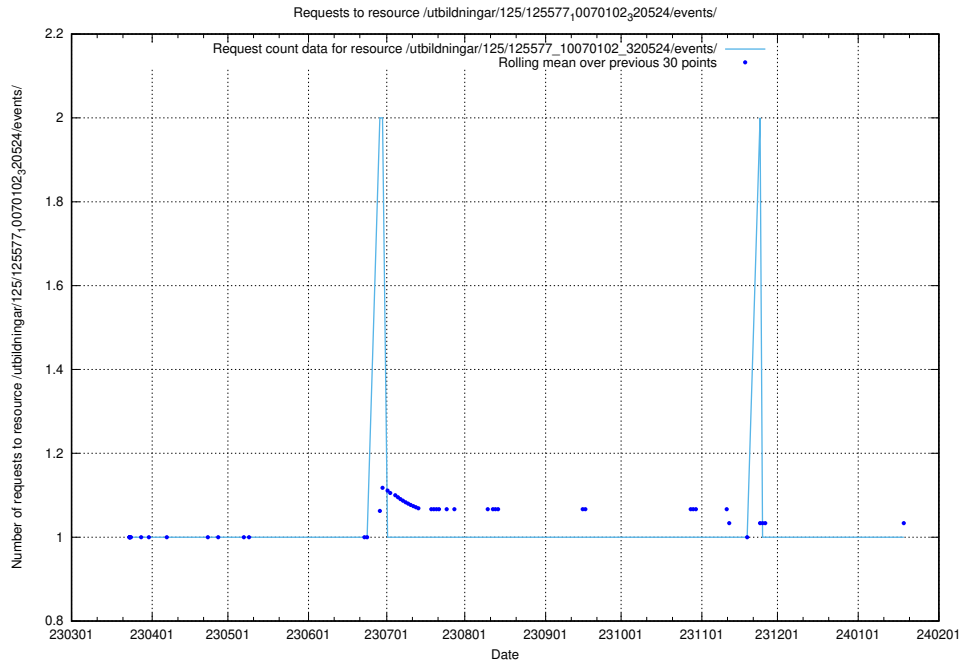

5.1047 Usage of /utbildningar/125/125577_10070102_320524/events/

Here, we count the number of requests to resource /utbildningar/125/125577_10070102_320524/events/