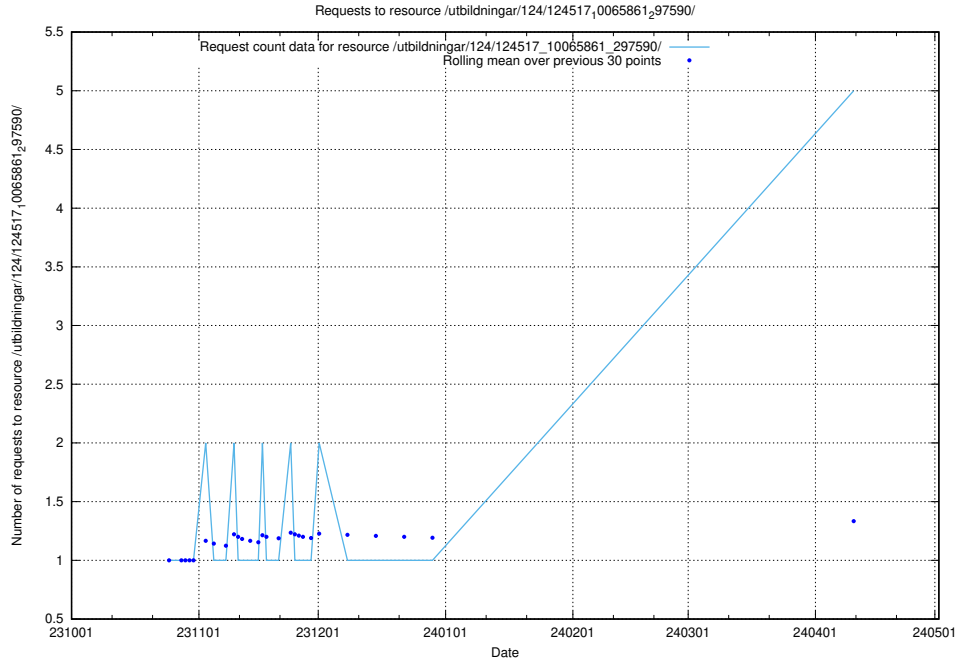

5.138 Usage of /utbildningar/124/124517_10065861_297590/

Here, we count the number of requests to resource /utbildningar/124/124517_10065861_297590/.