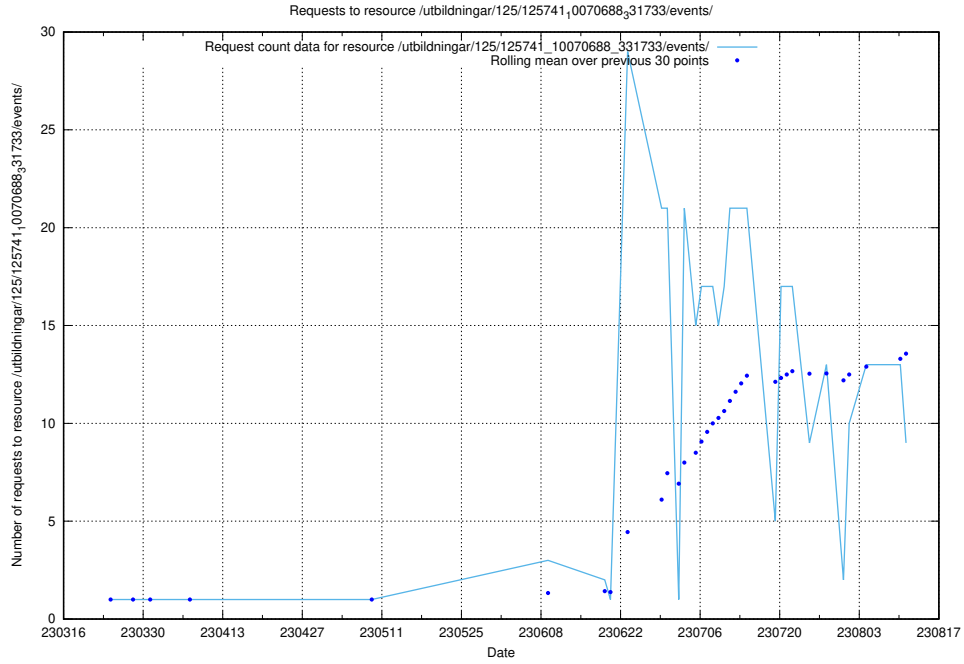

5.38 Usage of /utbildningar/125/125741_10070688_331733/events/

Here, we count the number of requests to resource /utbildningar/125/125741_10070688_331733/events/