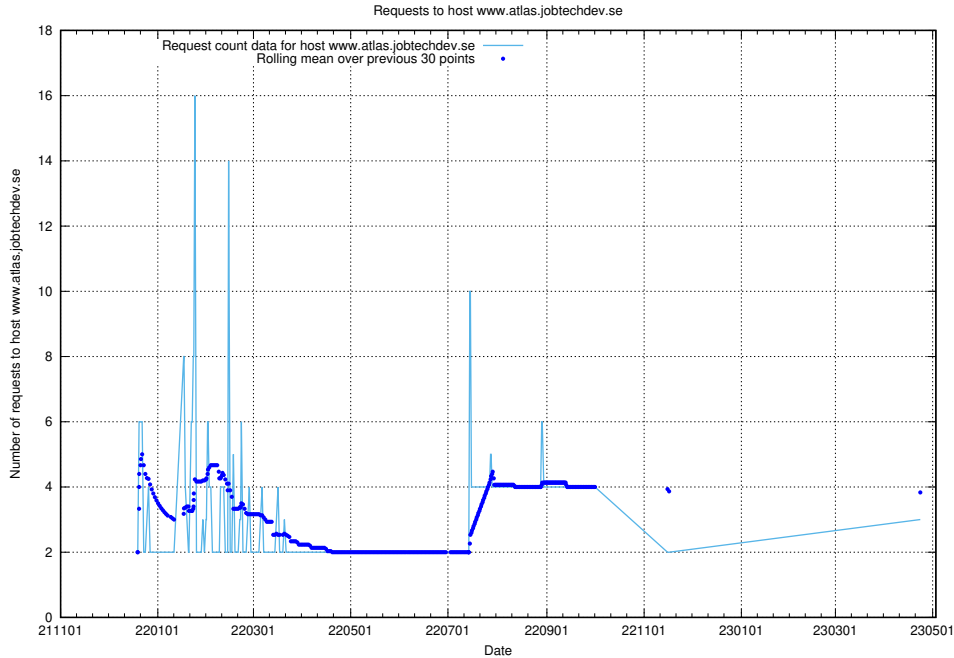

7.201 Usage of www.atlas.jobtechdev.se

Here, we count the number of requests to host www.atlas.jobtechdev.se.