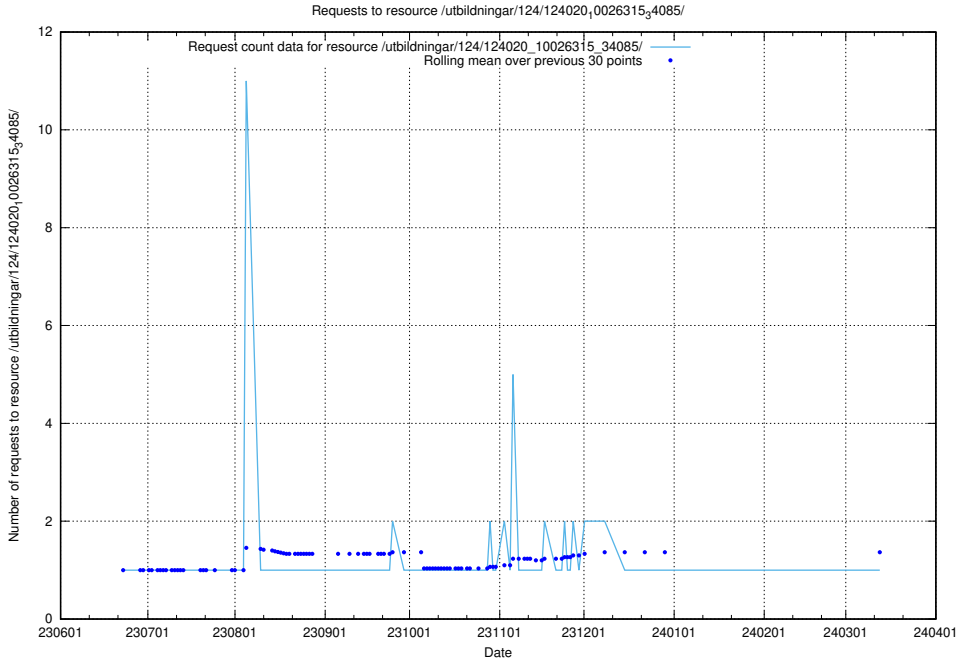

5.5777 Usage of /utbildningar/124/124020_10026315_34085/

Here, we count the number of requests to resource /utbildningar/124/124020_10026315_34085/.