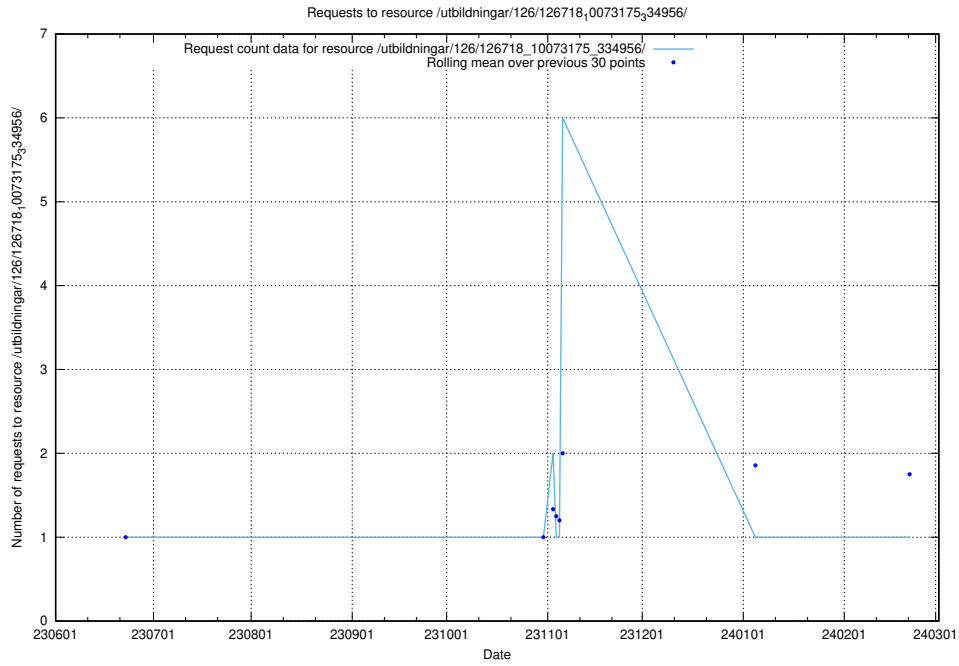

5.5565 Usage of /utbildningar/126/126718_10073175_334956/

Here, we count the number of requests to resource /utbildningar/126/126718_10073175_334956/.