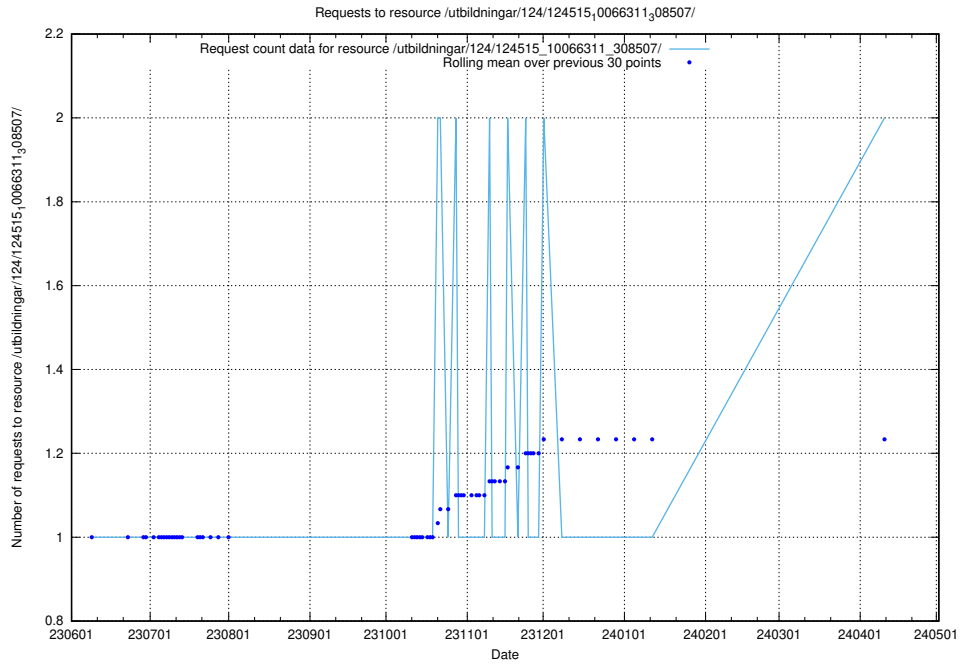

5.839 Usage of /utbildningar/124/124515_10066311_308507/

Here, we count the number of requests to resource /utbildningar/124/124515_10066311_308507/.