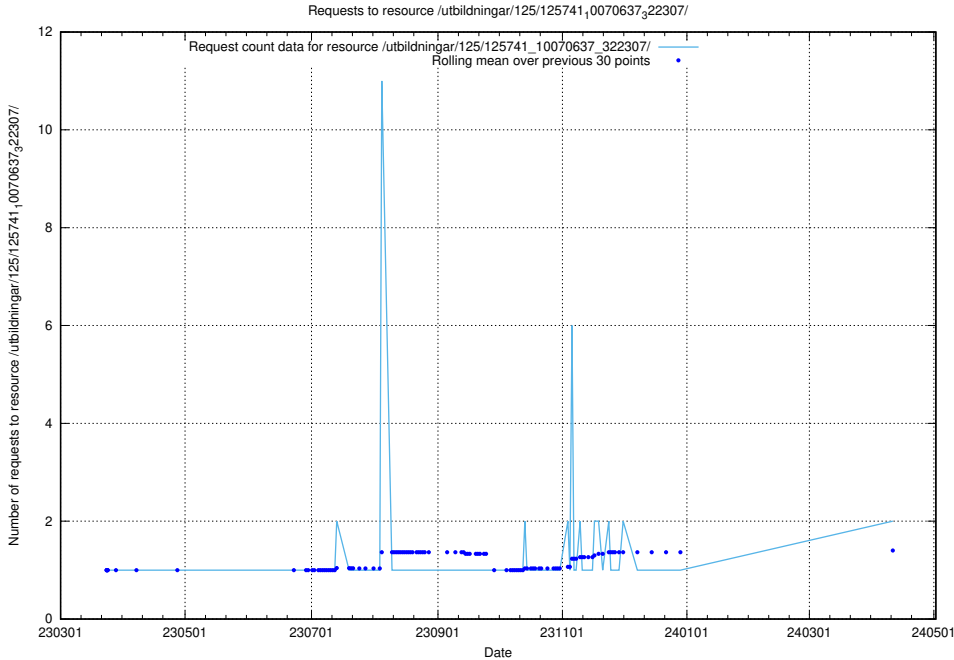

5.428 Usage of /utbildningar/125/125741_10070637_322307/

Here, we count the number of requests to resource /utbildningar/125/125741_10070637_322307/.