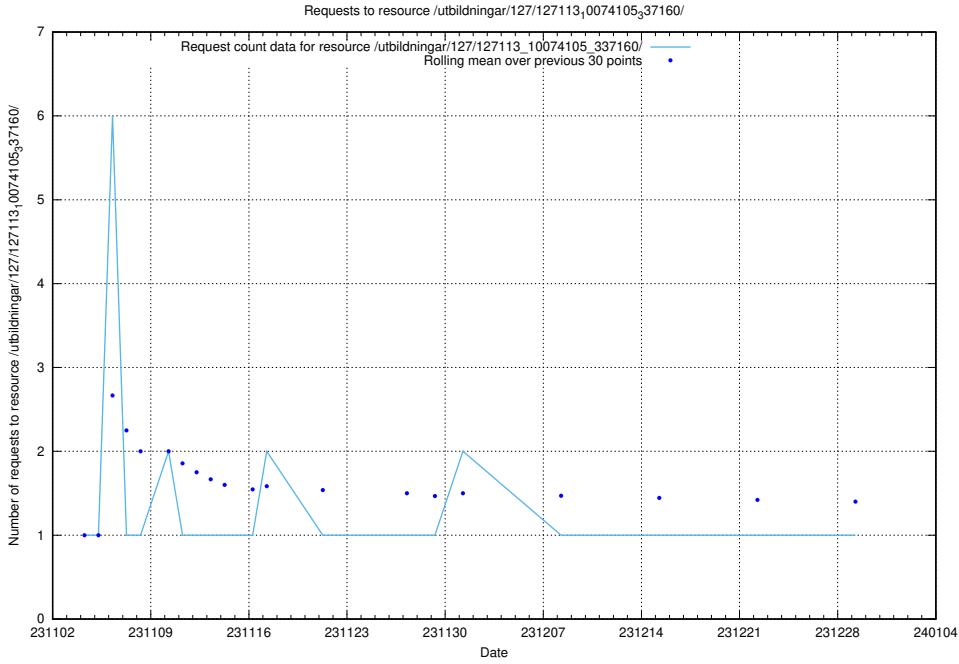

5.4072 Usage of /utbildningar/127/127113_10074105_337160/

Here, we count the number of requests to resource /utbildningar/127/127113_10074105_337160/.