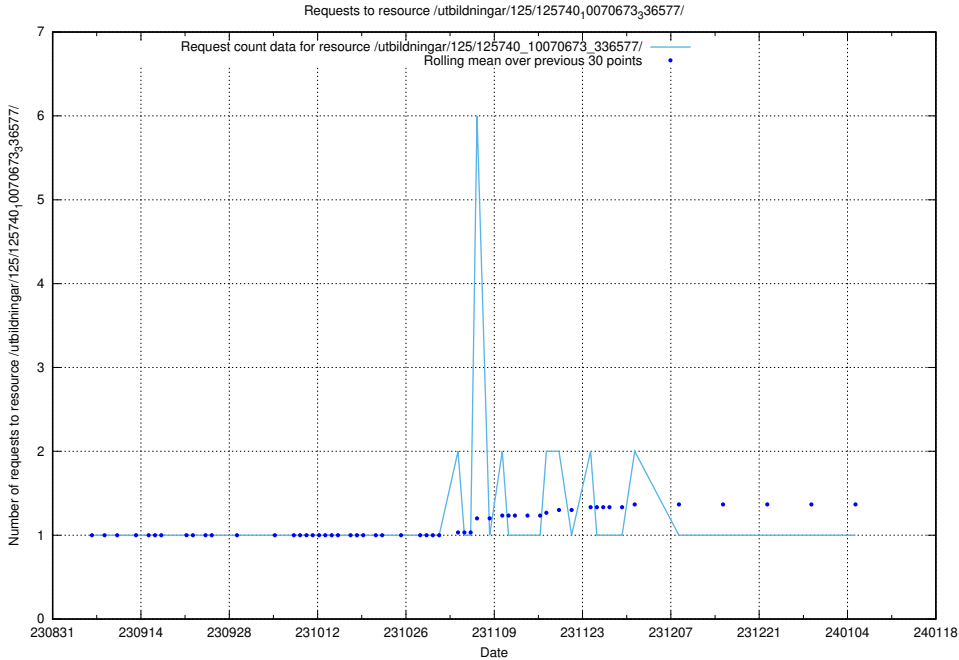

5.4620 Usage of /utbildningar/125/125740_10070673_336577/

Here, we count the number of requests to resource /utbildningar/125/125740_10070673_336577/.