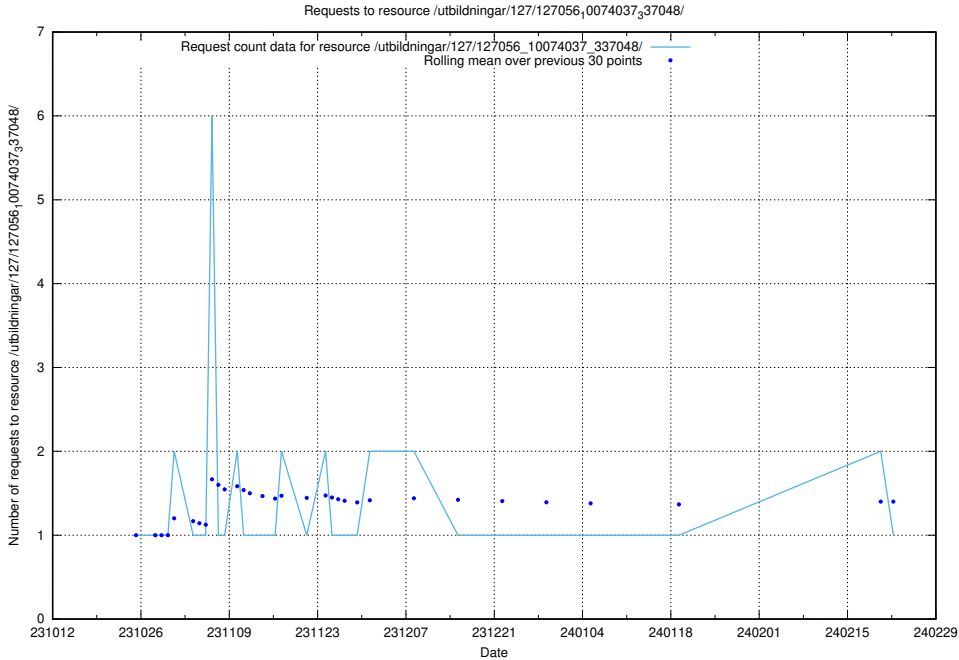

5.4160 Usage of /utbildningar/127/127056_10074037_337048/

Here, we count the number of requests to resource /utbildningar/127/127056_10074037_337048/.