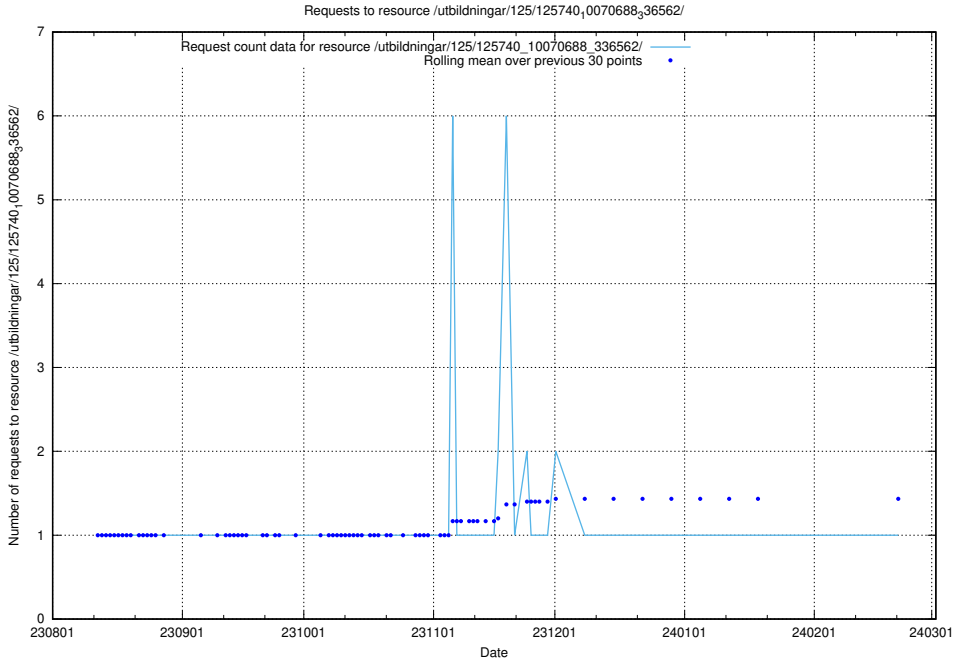

5.4754 Usage of /utbildningar/125/125740_10070688_336562/

Here, we count the number of requests to resource /utbildningar/125/125740_10070688_336562/.