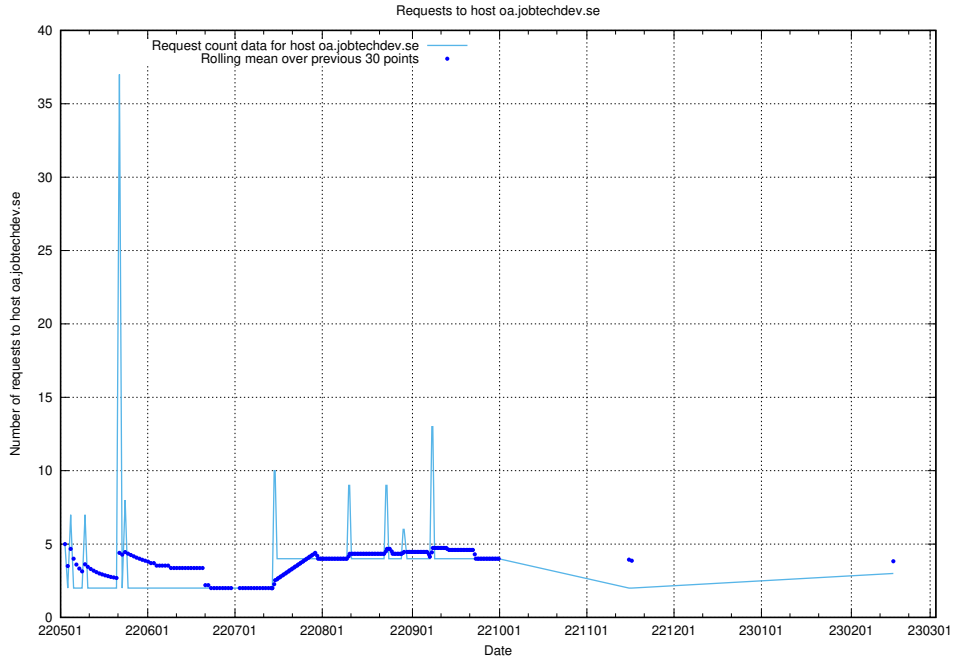

7.213 Usage of oa.jobtechdev.se

Here, we count the number of requests to host oa.jobtechdev.se.