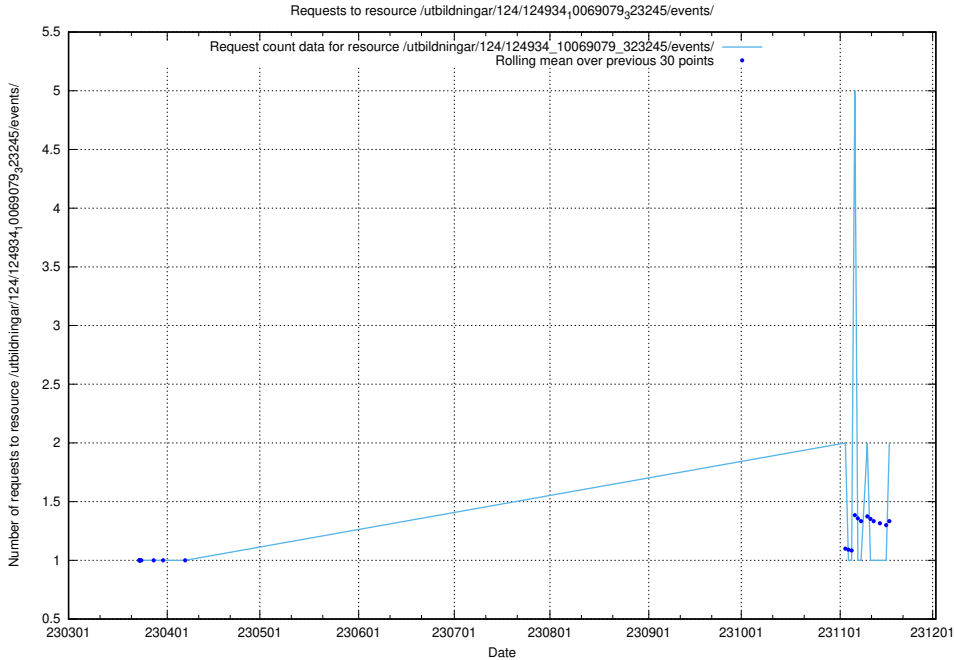

5.454 Usage of /utbildningar/124/124934_10069079_323245/events/

Here, we count the number of requests to resource /utbildningar/124/124934_10069079_323245/events/