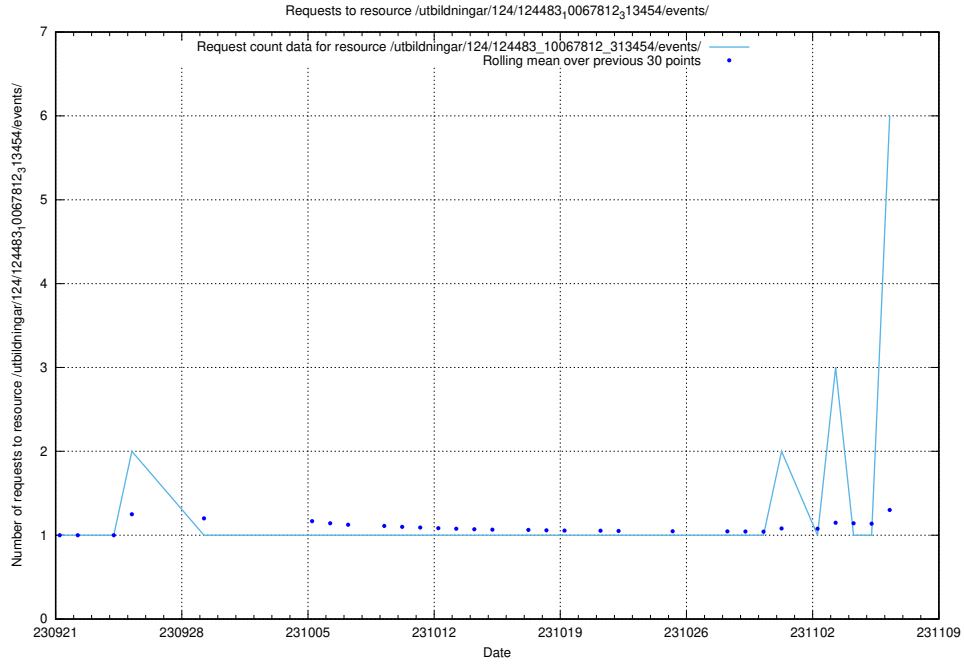

5.76 Usage of /utbildningar/124/124483_10067812_313454/events/

Here, we count the number of requests to resource /utbildningar/124/124483_10067812_313454/events/