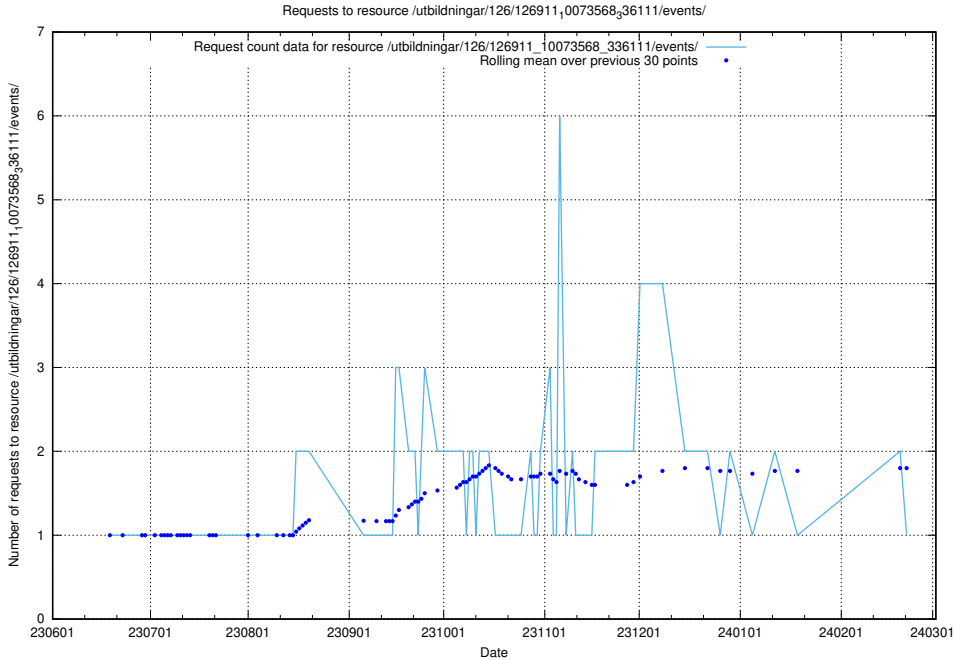

5.5797 Usage of /utbildningar/126/126911_10073568_336111/events/

Here, we count the number of requests to resource /utbildningar/126/126911_10073568_336111/events/