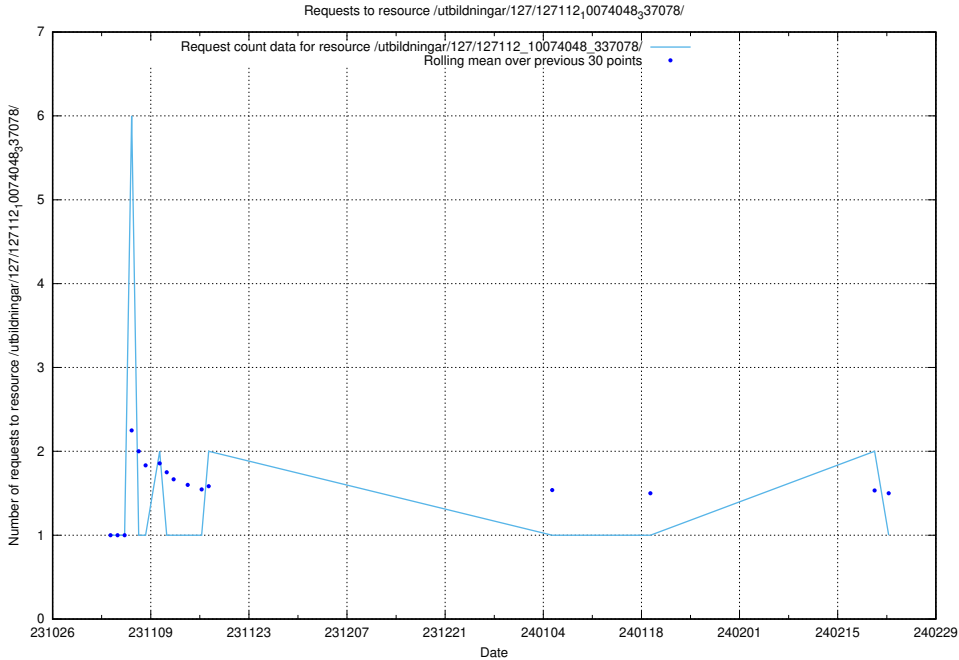

5.4098 Usage of /utbildningar/127/127112_10074048_337078/

Here, we count the number of requests to resource /utbildningar/127/127112_10074048_337078/.