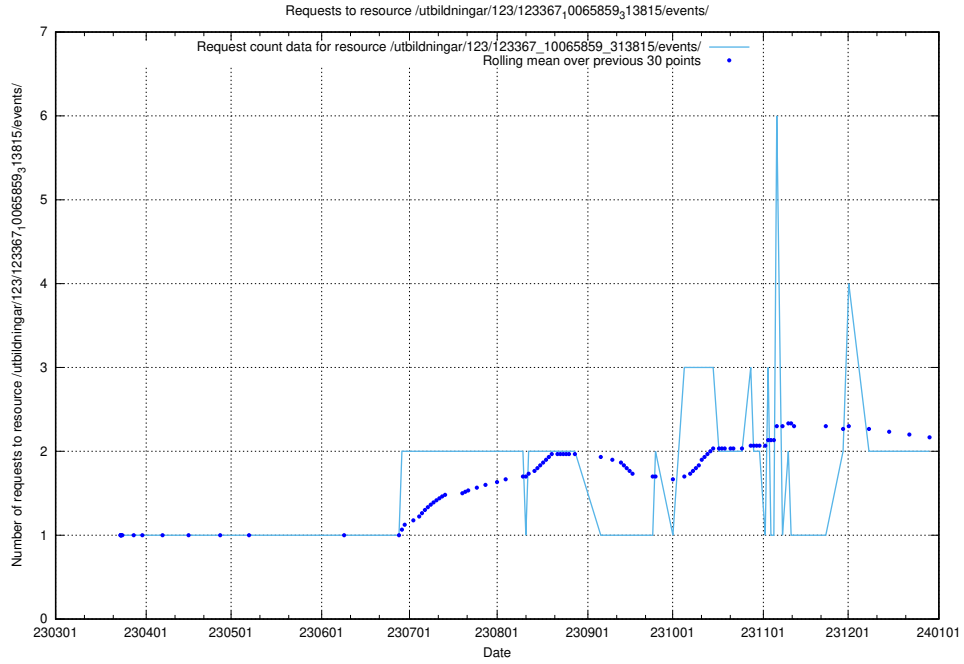

5.731 Usage of /utbildningar/123/123367_10065859_313815/events/

Here, we count the number of requests to resource /utbildningar/123/123367_10065859_313815/events/