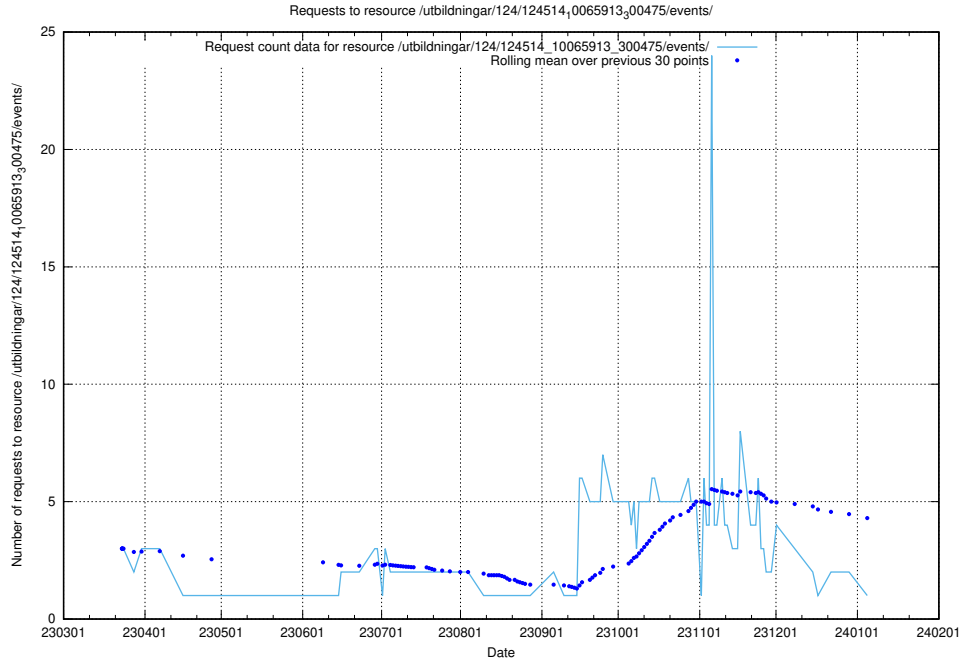

5.6237 Usage of /utbildningar/124/124514_10065913_300475/events/

Here, we count the number of requests to resource /utbildningar/124/124514_10065913_300475/events/