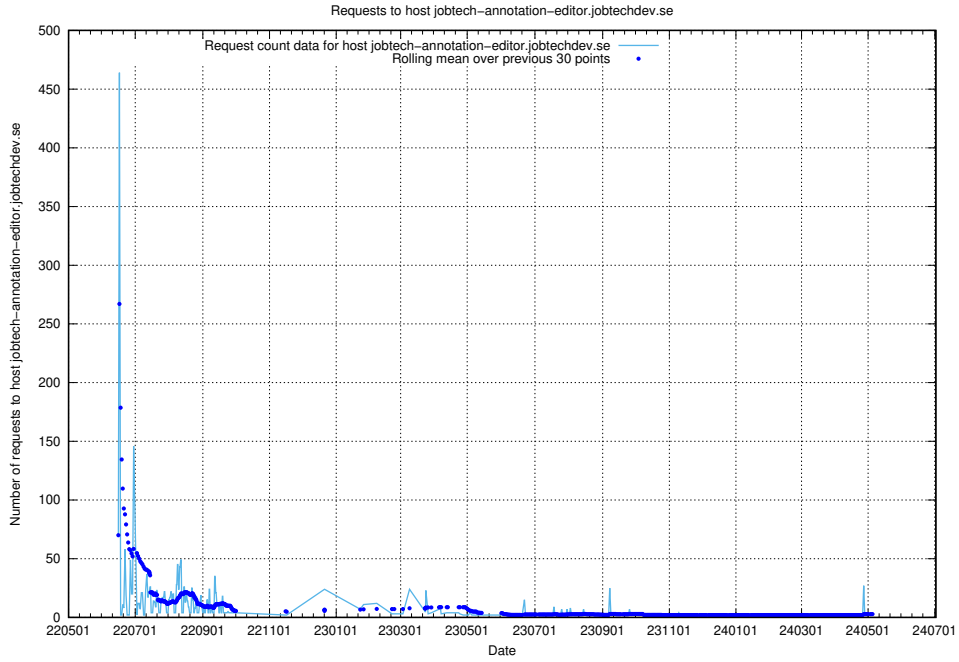

7.399 Usage of jobtech-annotation-editor.jobtechdev.se

Here, we count the number of requests to host jobtech-annotation-editor.jobtechdev.se.