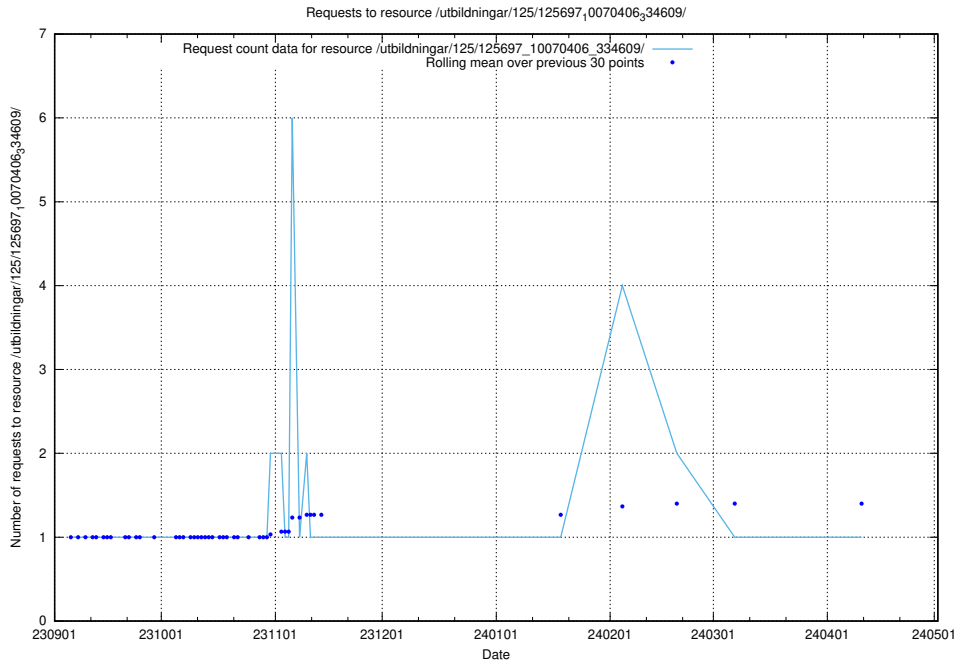

5.4623 Usage of /utbildningar/125/125697_10070406_334609/

Here, we count the number of requests to resource /utbildningar/125/125697_10070406_334609/.