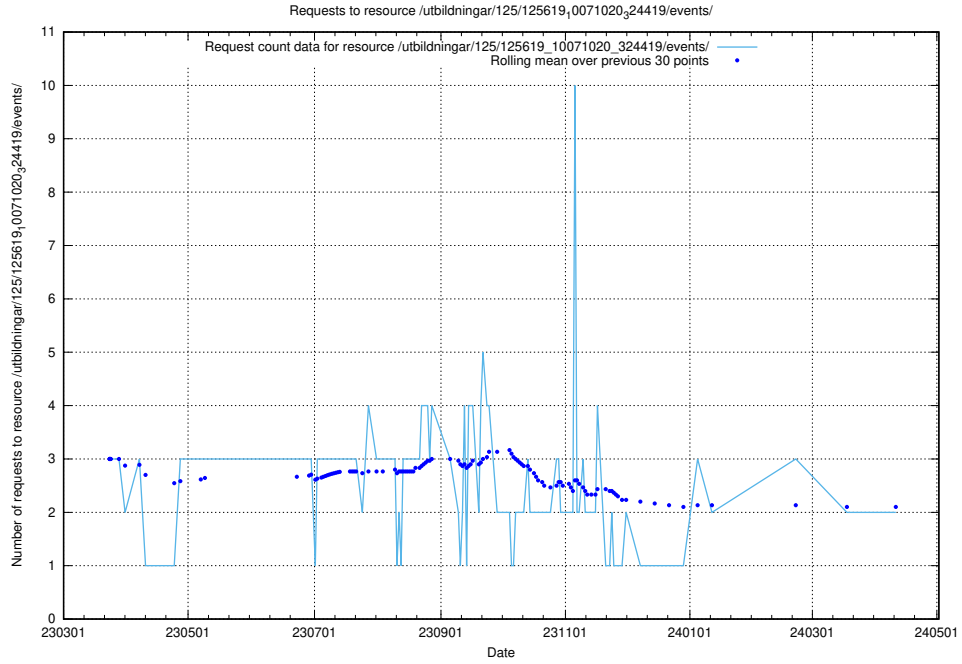

5.880 Usage of /utbildningar/125/125619_10071020_324419/events/

Here, we count the number of requests to resource /utbildningar/125/125619_10071020_324419/events/