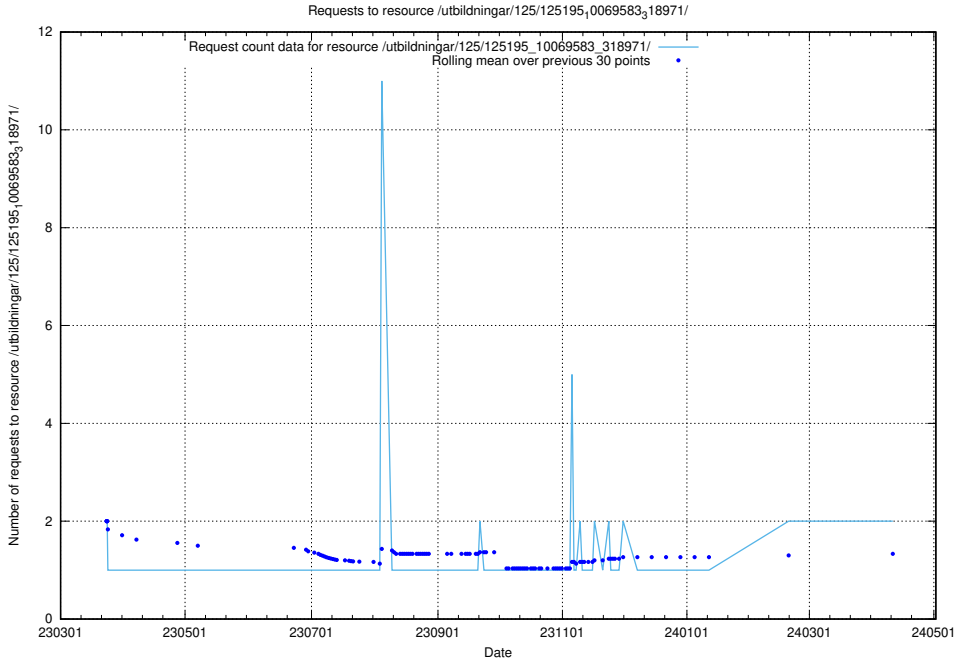

5.888 Usage of /utbildningar/125/125195_10069583_318971/

Here, we count the number of requests to resource /utbildningar/125/125195_10069583_318971/.