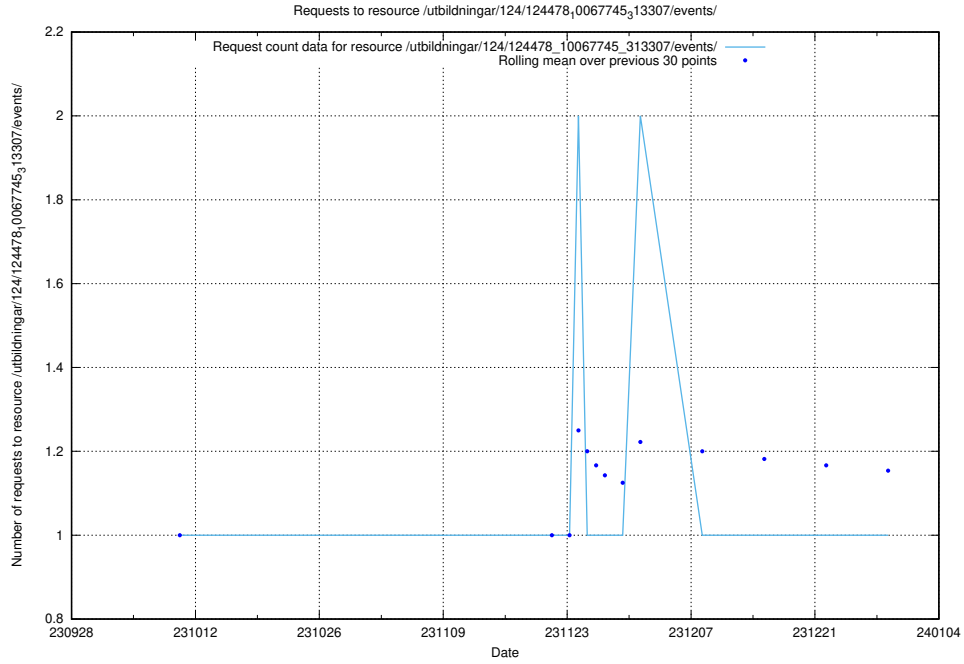

5.4325 Usage of /utbildningar/124/124478_10067745_313307/events/

Here, we count the number of requests to resource /utbildningar/124/124478_10067745_313307/events/