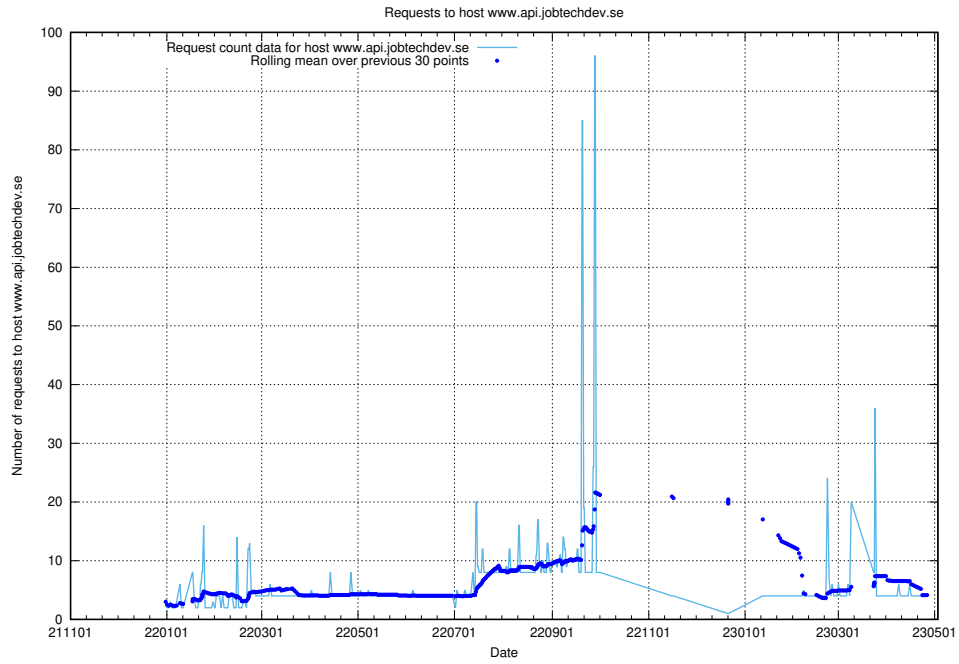

7.127 Usage of www.api.jobtechdev.se

Here, we count the number of requests to host www.api.jobtechdev.se.