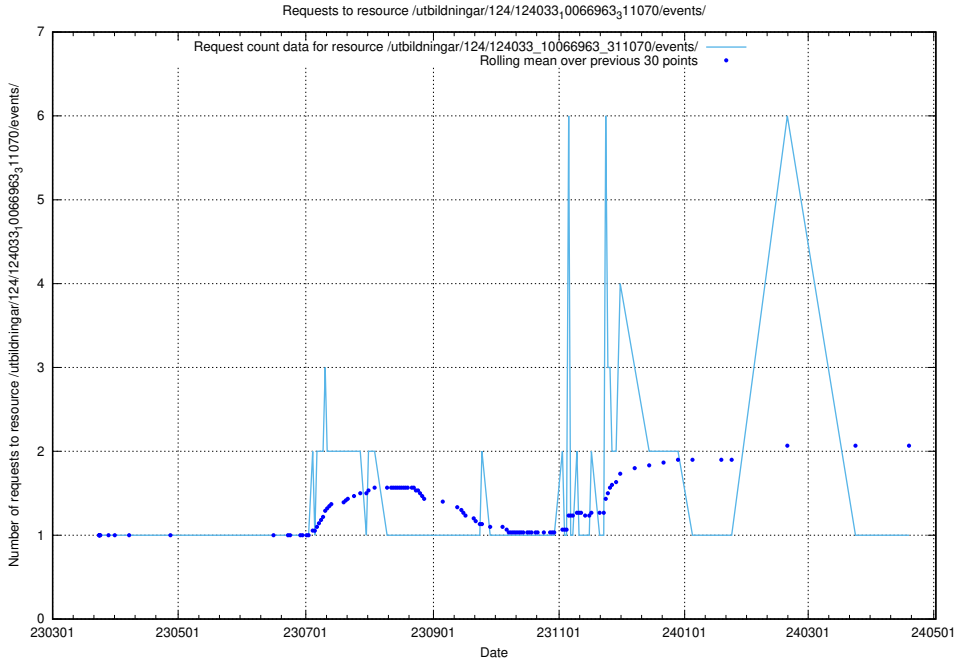

5.4389 Usage of /utbildningar/124/124033_10066963_311070/events/

Here, we count the number of requests to resource /utbildningar/124/124033_10066963_311070/events/