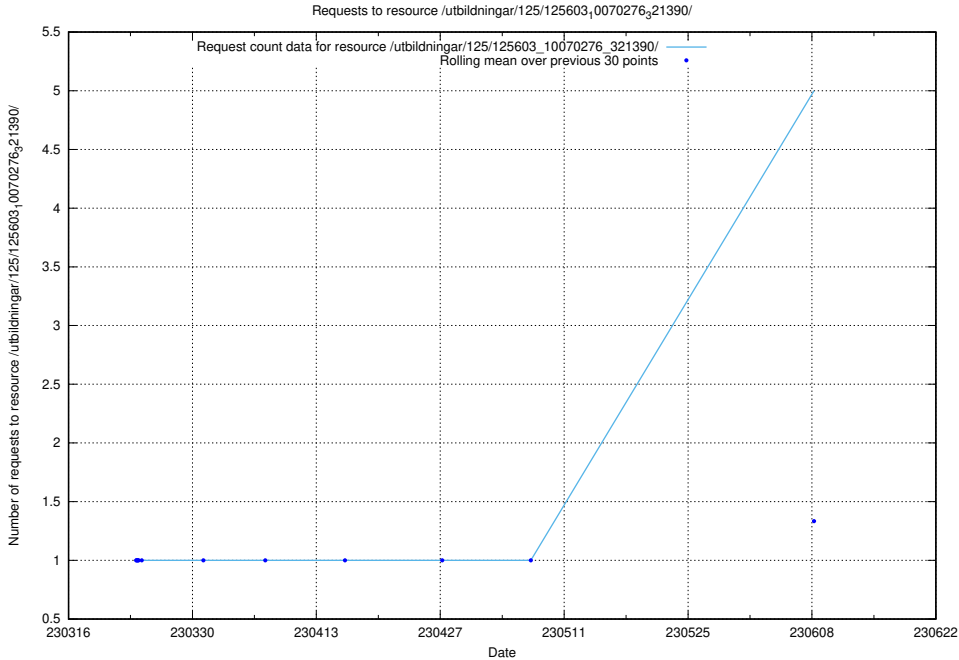

5.107 Usage of /utbildningar/125/125603_10070276_321390/

Here, we count the number of requests to resource /utbildningar/125/125603_10070276_321390/.