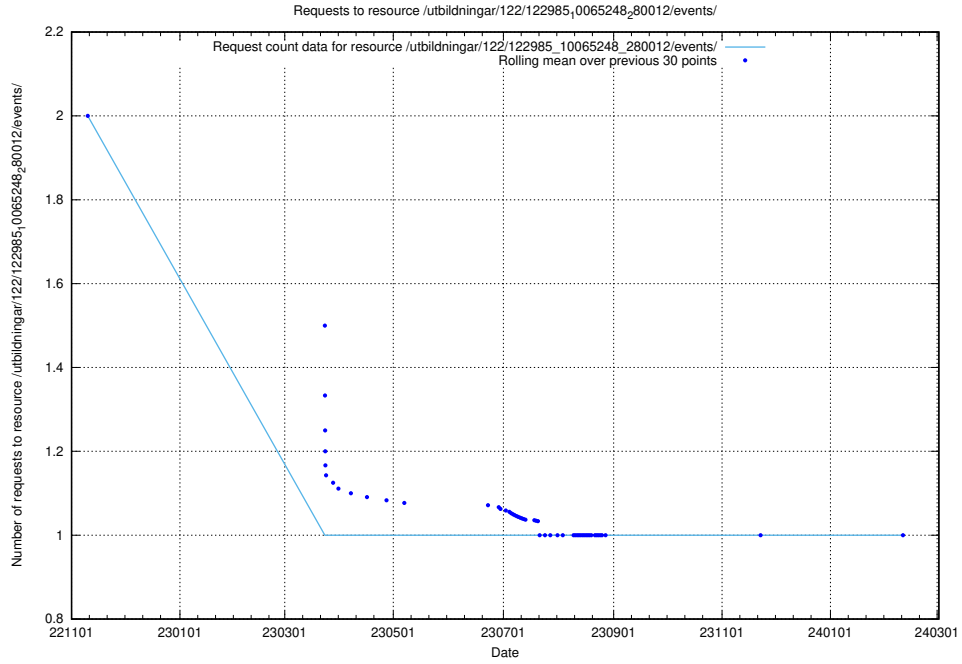

5.6246 Usage of /utbildningar/122/122985_10065248_280012/events/

Here, we count the number of requests to resource /utbildningar/122/122985_10065248_280012/events/