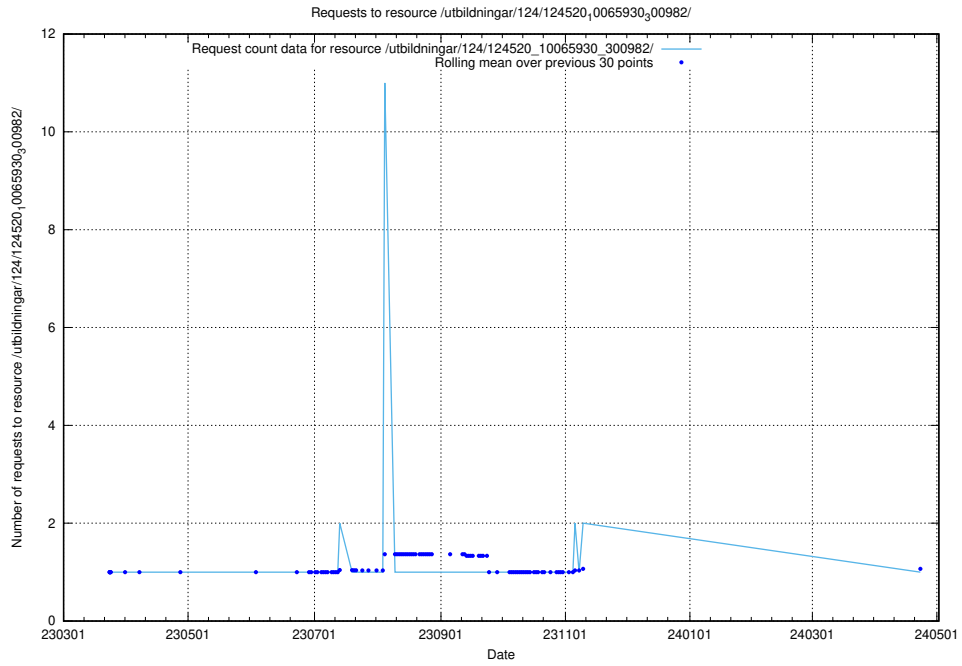

5.1201 Usage of /utbildningar/124/124520_10065930_300982/

Here, we count the number of requests to resource /utbildningar/124/124520_10065930_300982/.