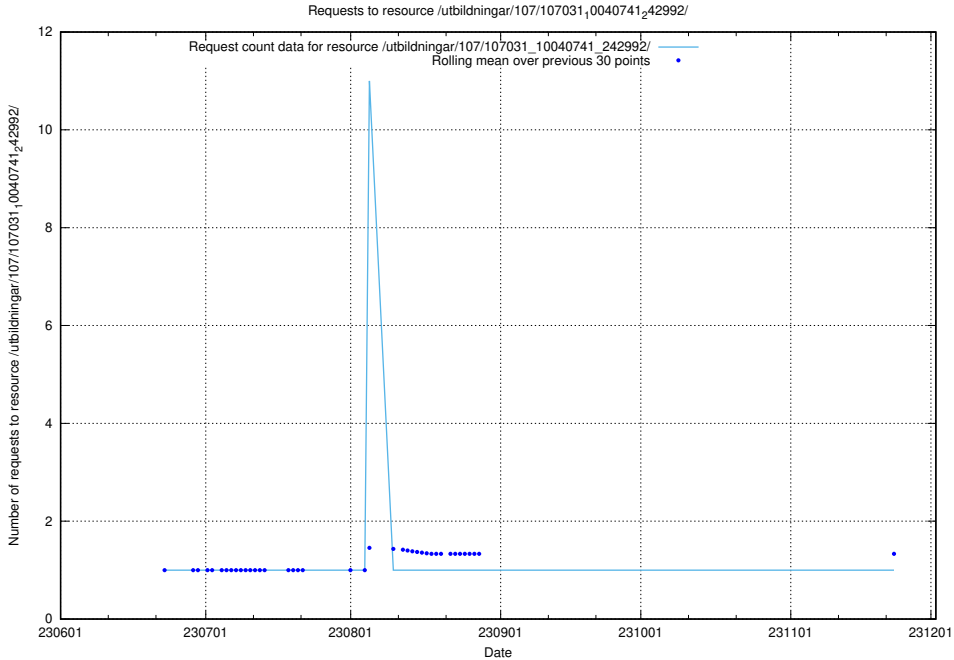

5.5790 Usage of /utbildningar/107/107031_10040741_242992/

Here, we count the number of requests to resource /utbildningar/107/107031_10040741_242992/.