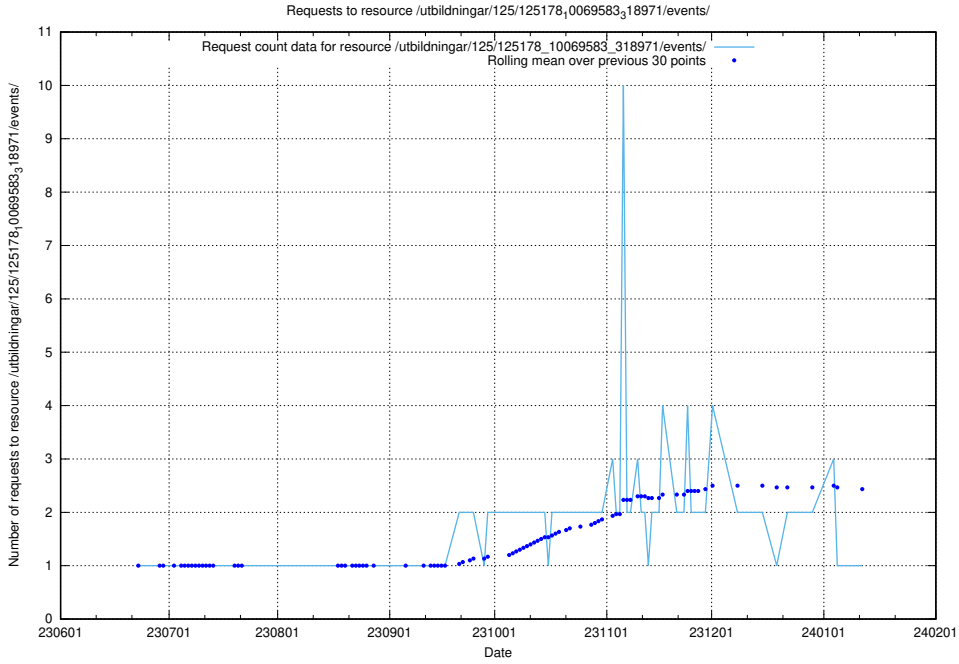

5.5681 Usage of /utbildningar/125/125178_10069583_318971/events/

Here, we count the number of requests to resource /utbildningar/125/125178_10069583_318971/events/