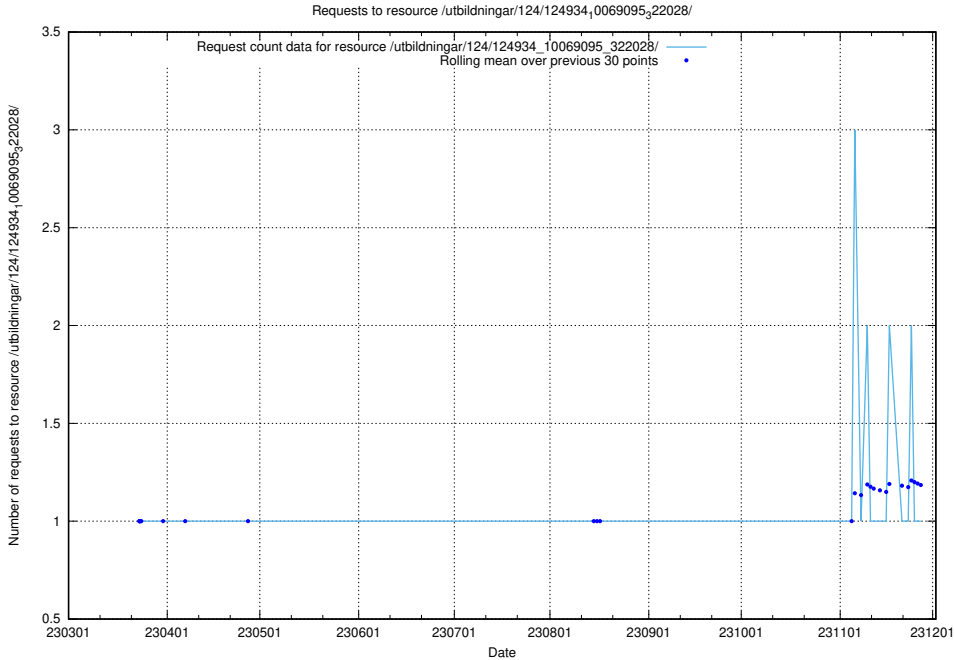

5.1092 Usage of /utbildningar/124/124934_10069095_322028/

Here, we count the number of requests to resource /utbildningar/124/124934_10069095_322028/.