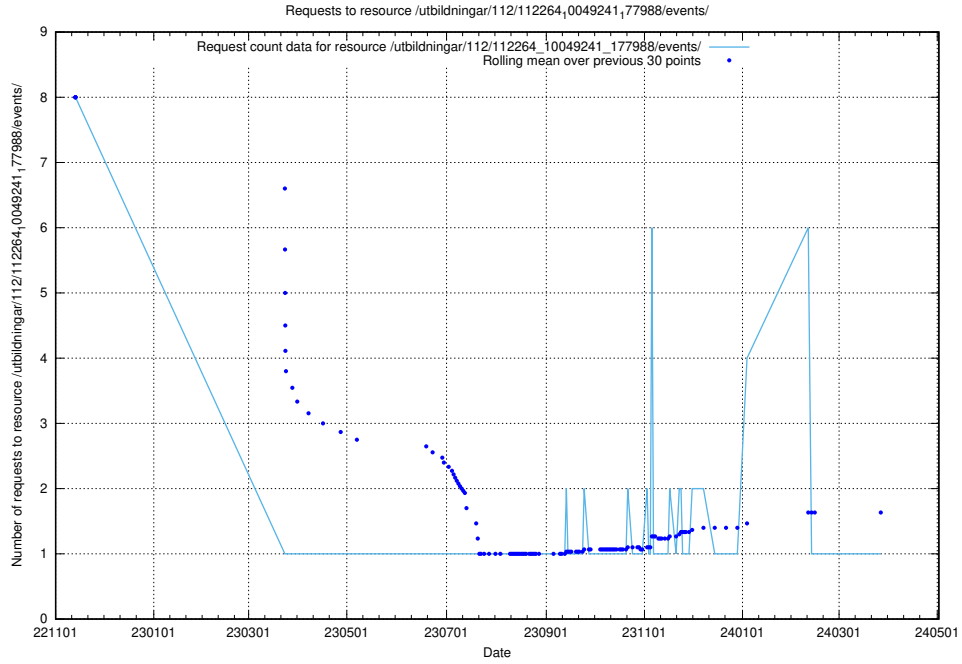

5.5739 Usage of /utbildningar/112/112264_10049241_177988/events/

Here, we count the number of requests to resource /utbildningar/112/112264_10049241_177988/events/