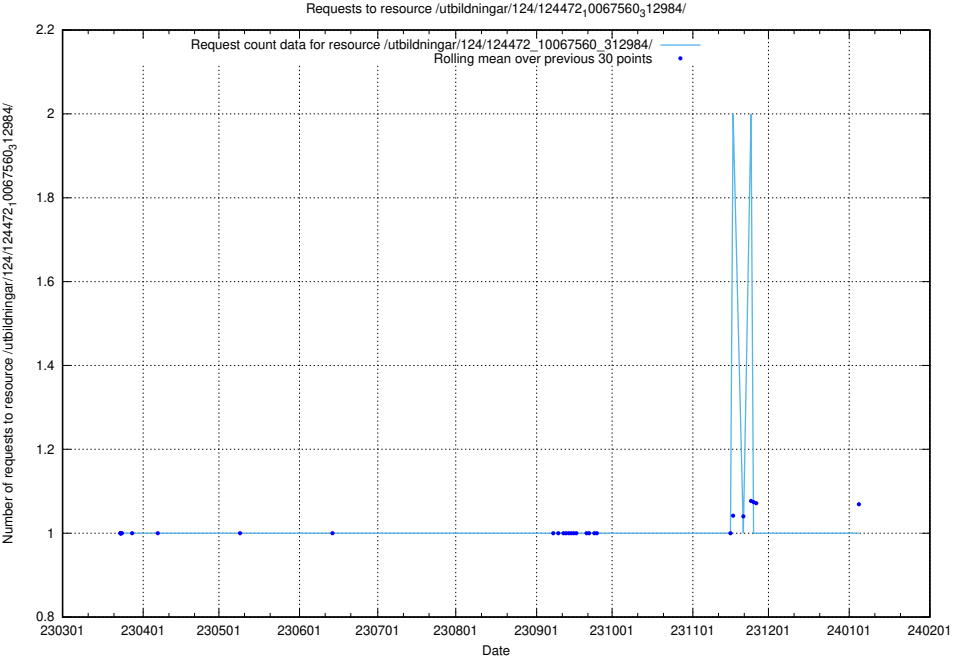

5.3042 Usage of /utbildningar/124/124472_10067560_312984/

Here, we count the number of requests to resource /utbildningar/124/124472_10067560_312984/.