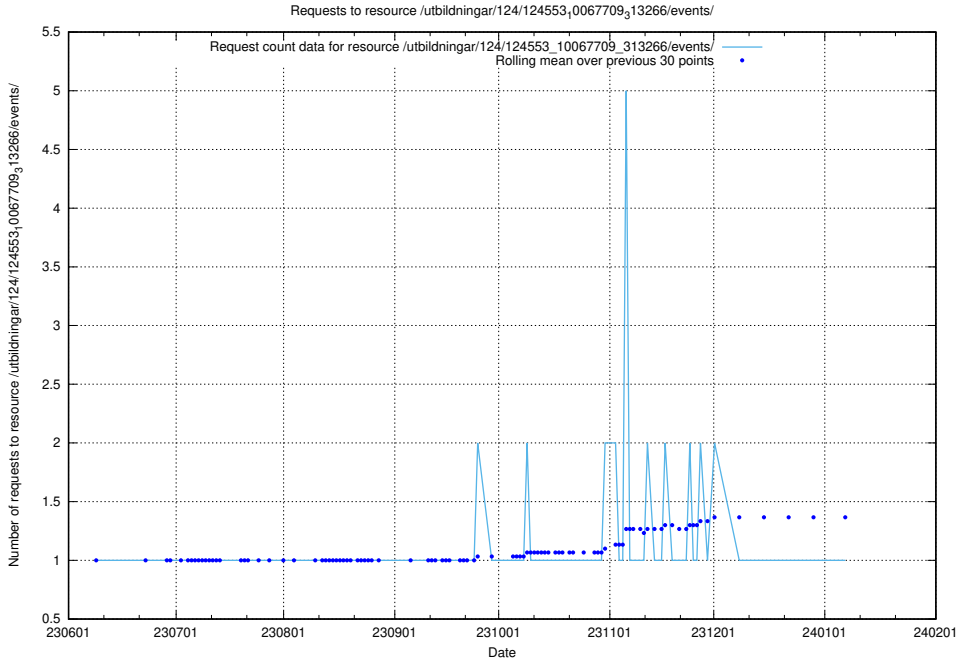

5.5842 Usage of /utbildningar/124/124553_10067709_313266/events/

Here, we count the number of requests to resource /utbildningar/124/124553_10067709_313266/events/