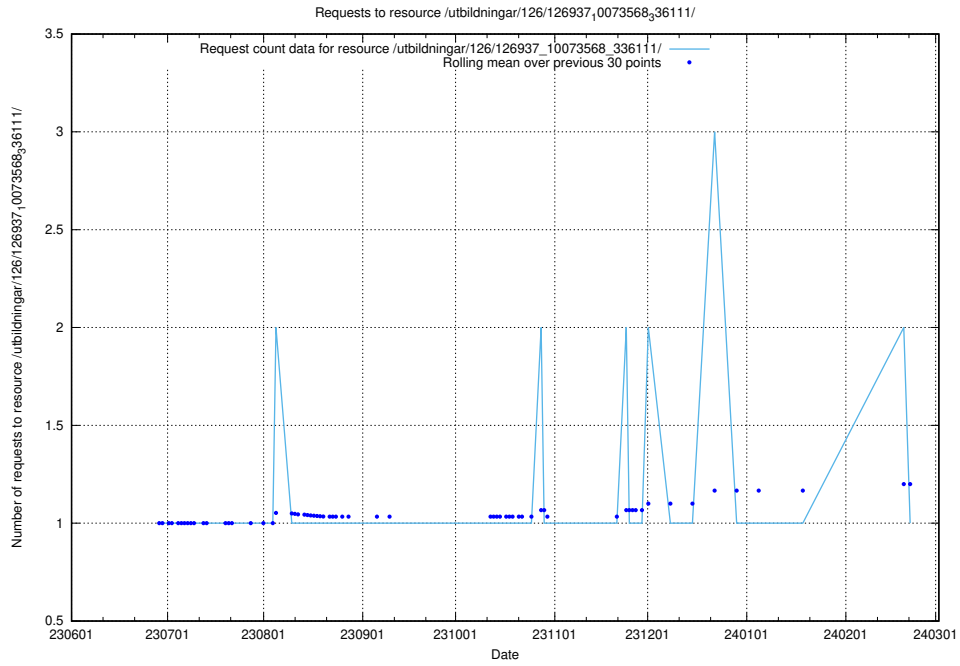

5.5387 Usage of /utbildningar/126/126937_10073568_336111/

Here, we count the number of requests to resource /utbildningar/126/126937_10073568_336111/.