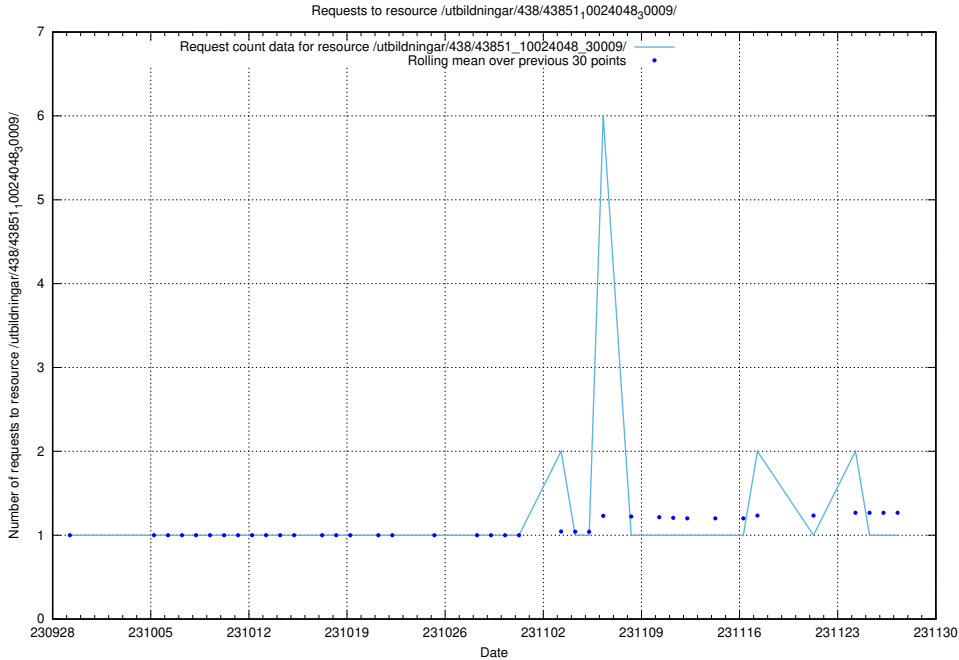

5.4388 Usage of /utbildningar/438/43851_10024048_30009/

Here, we count the number of requests to resource /utbildningar/438/43851_10024048_30009/.