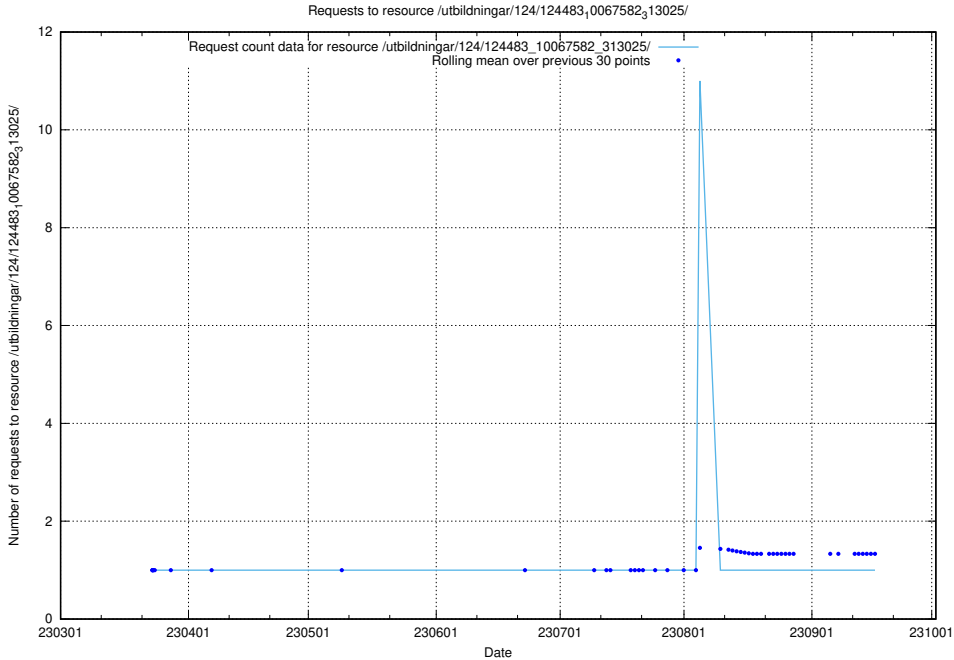

5.2731 Usage of /utbildningar/124/124483_10067582_313025/

Here, we count the number of requests to resource /utbildningar/124/124483_10067582_313025/.