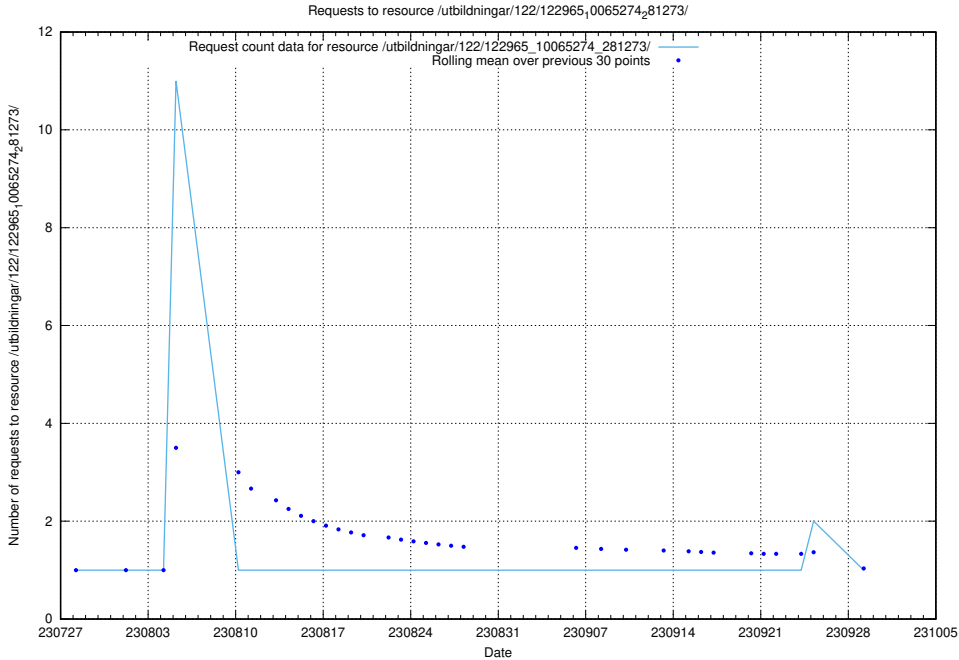

5.4856 Usage of /utbildningar/122/122965_10065274_281273/

Here, we count the number of requests to resource /utbildningar/122/122965_10065274_281273/.