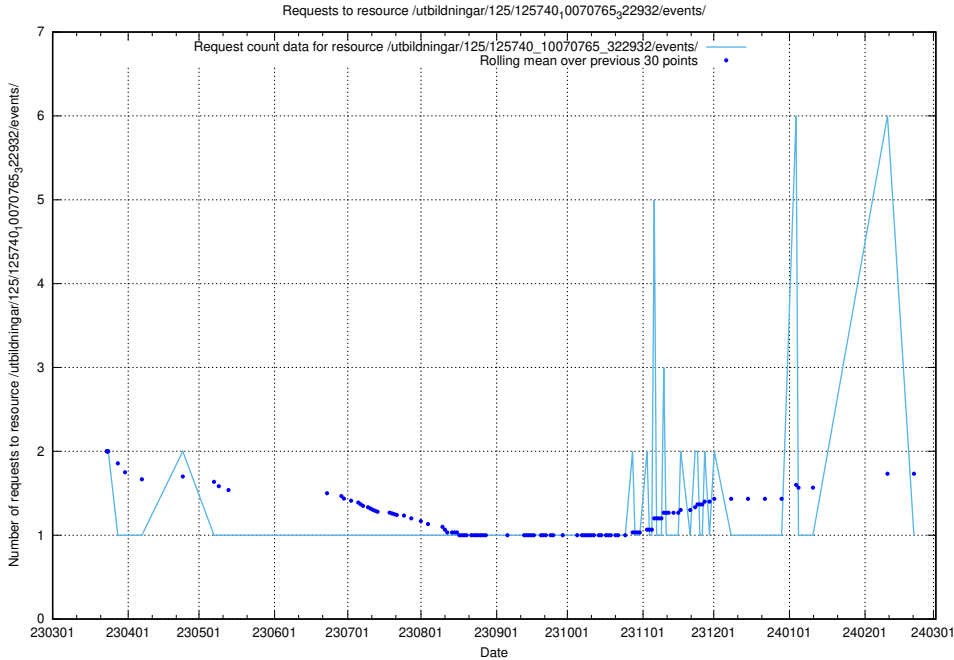

5.6252 Usage of /utbildningar/125/125740_10070765_322932/events/

Here, we count the number of requests to resource /utbildningar/125/125740_10070765_322932/events/