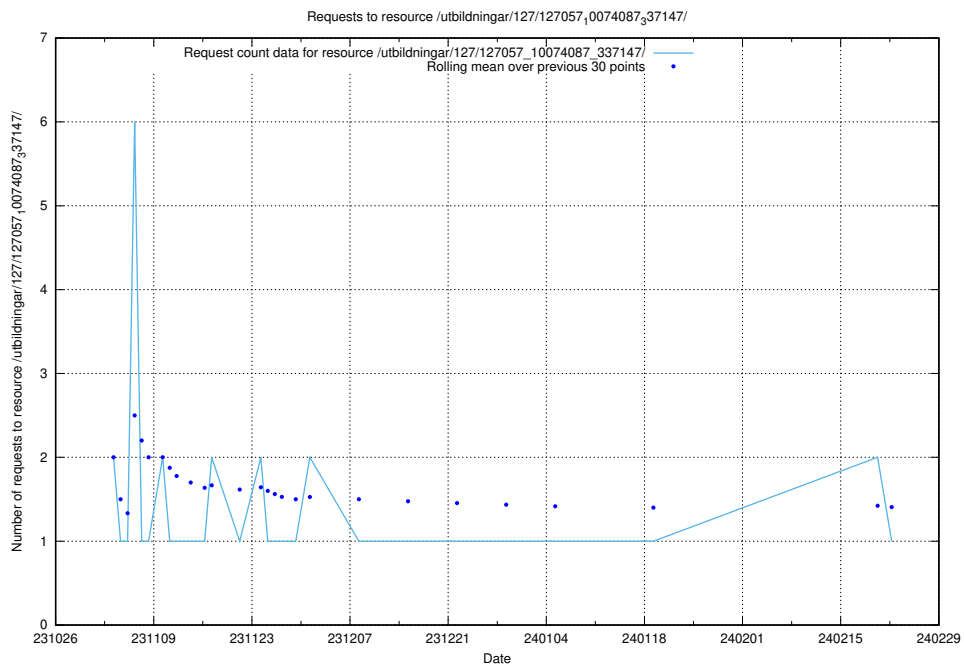

5.4091 Usage of /utbildningar/127/127057_10074087_337147/

Here, we count the number of requests to resource /utbildningar/127/127057_10074087_337147/.