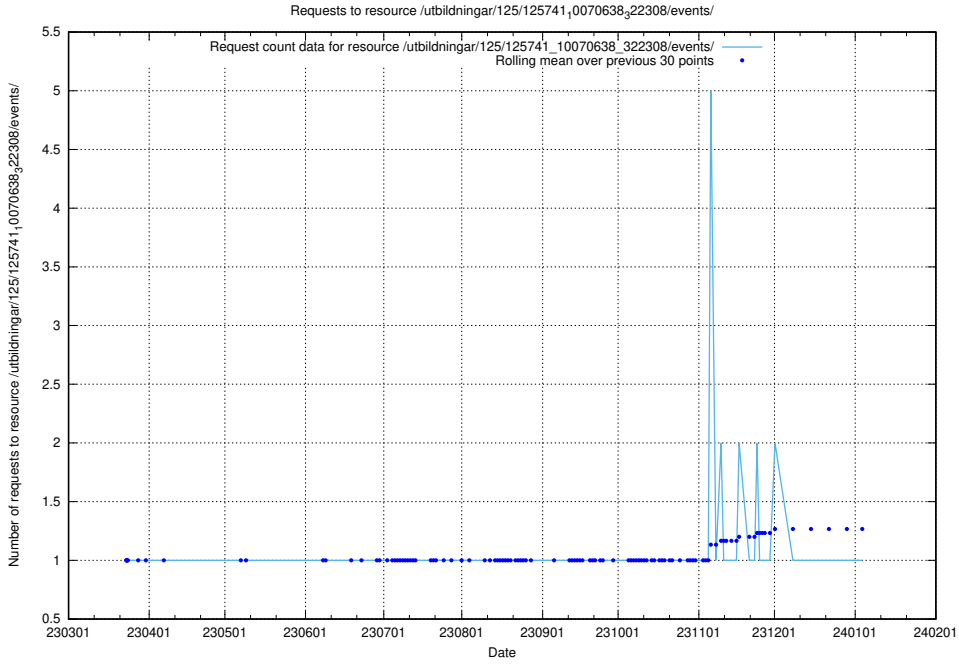

5.6468 Usage of /utbildningar/125/125741_10070638_322308/events/

Here, we count the number of requests to resource /utbildningar/125/125741_10070638_322308/events/