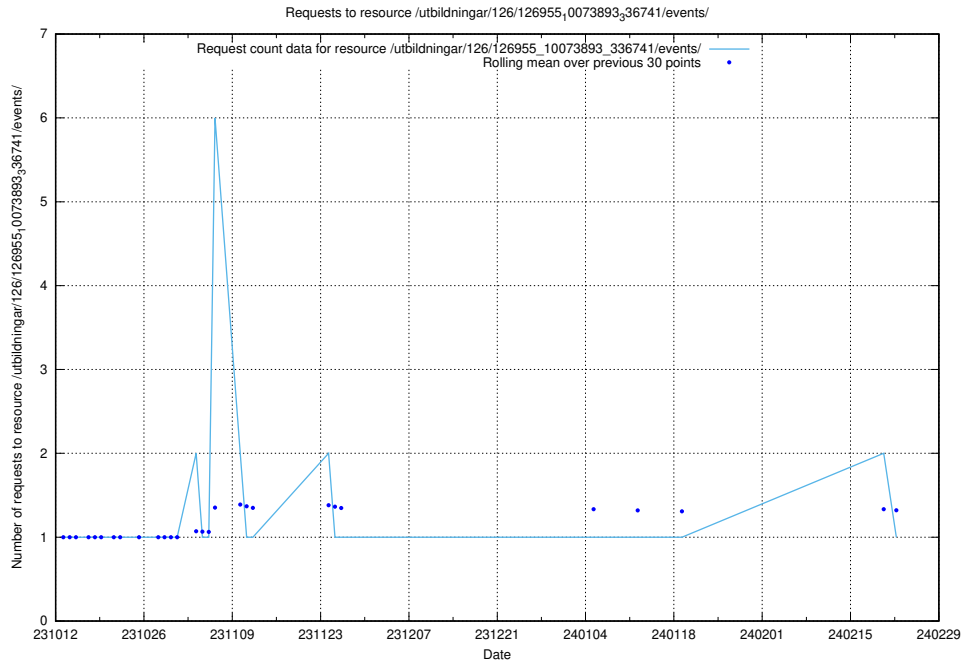

5.4293 Usage of /utbildningar/126/126955_10073893_336741/events/

Here, we count the number of requests to resource /utbildningar/126/126955_10073893_336741/events/