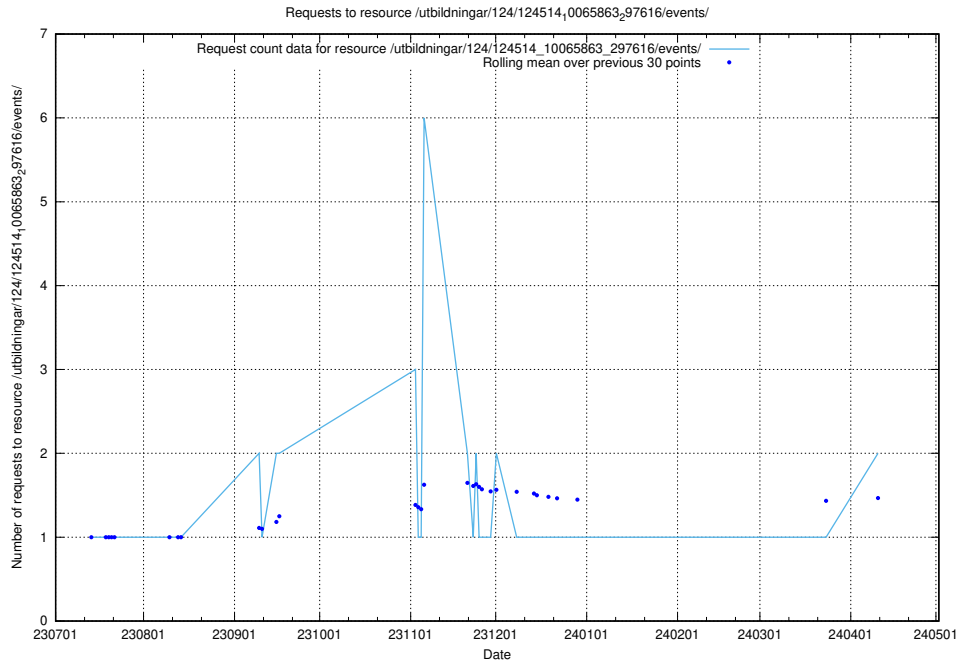

5.755 Usage of /utbildningar/124/124514_10065863_297616/events/

Here, we count the number of requests to resource /utbildningar/124/124514_10065863_297616/events/