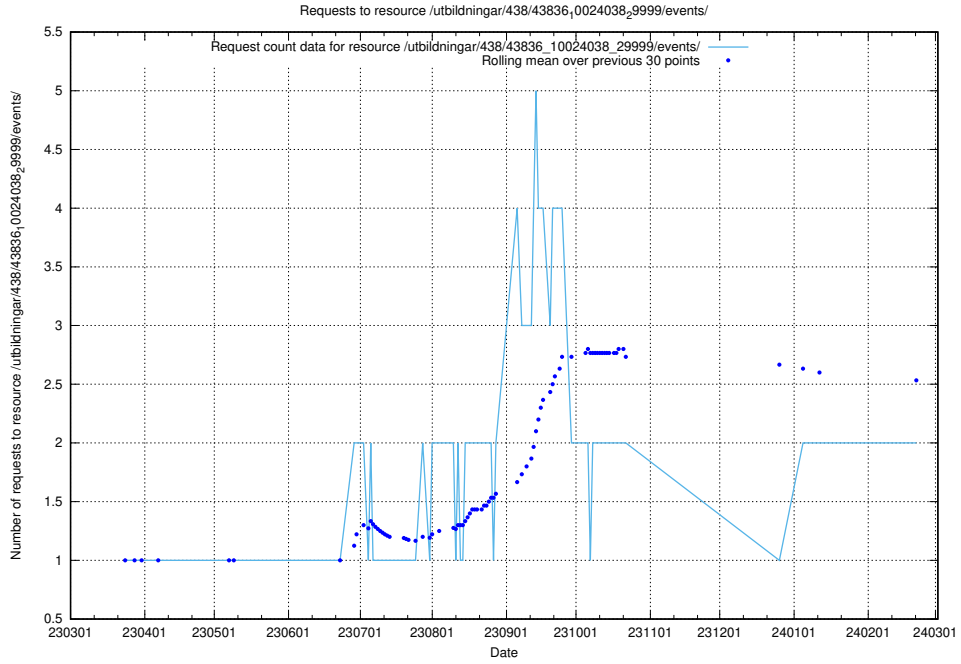

### 5.874 Usage of /utbildningar/438/43836\_10024038\_29999/events/

Here, we count the number of requests to resource /utbildningar/438/43836\_10024038\_29999/events/.