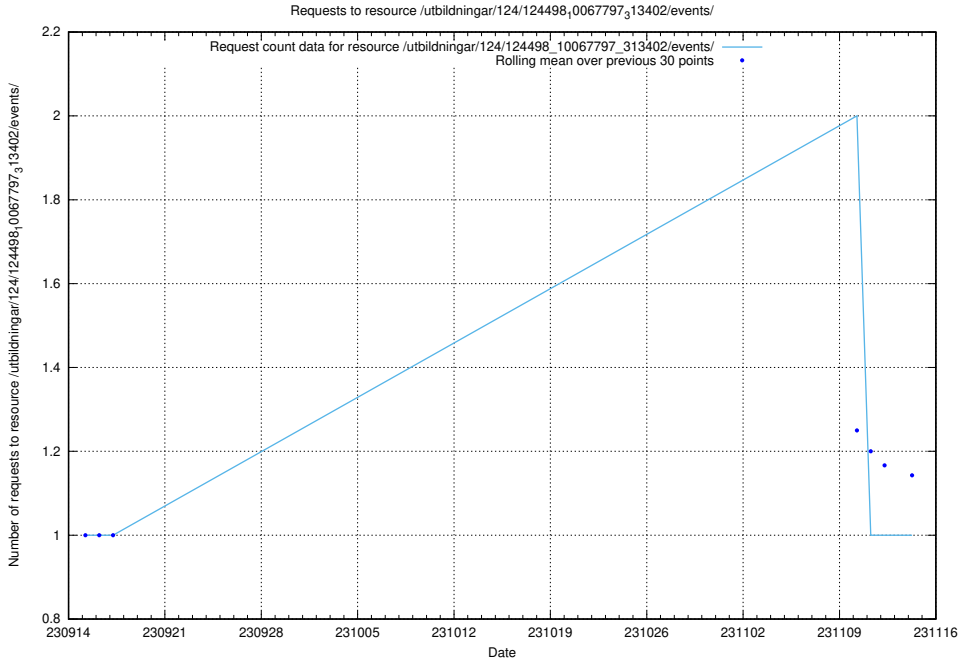

5.4525 Usage of /utbildningar/124/124498_10067797_313402/events/

Here, we count the number of requests to resource /utbildningar/124/124498_10067797_313402/events/