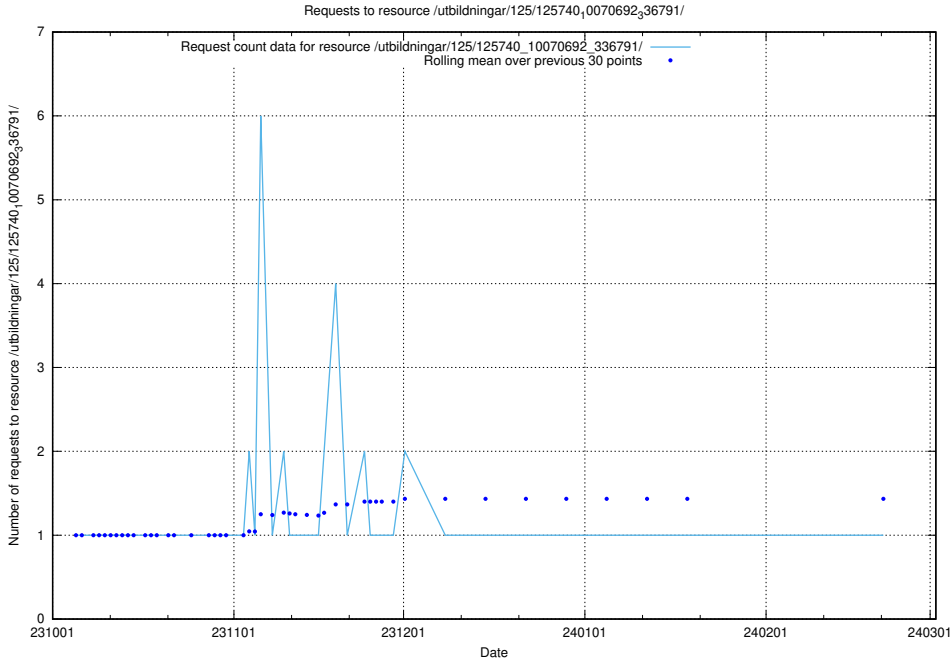

5.4356 Usage of /utbildningar/125/125740_10070692_336791/

Here, we count the number of requests to resource /utbildningar/125/125740_10070692_336791/.