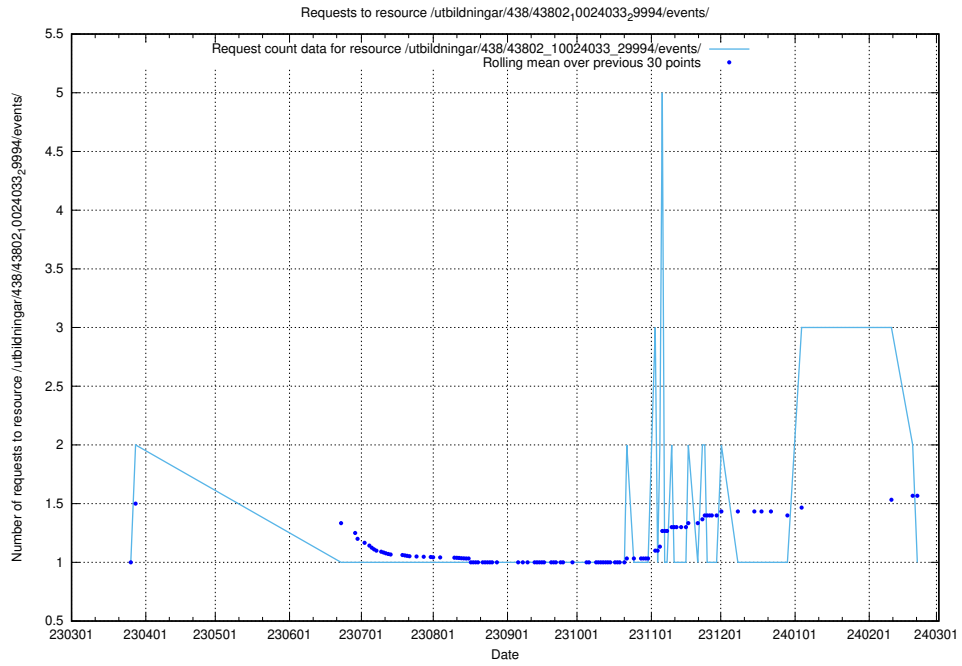

### 5.6031 Usage of /utbildningar/438/43802\_10024033\_29994/events/

Here, we count the number of requests to resource /utbildningar/438/43802\_10024033\_29994/events/.