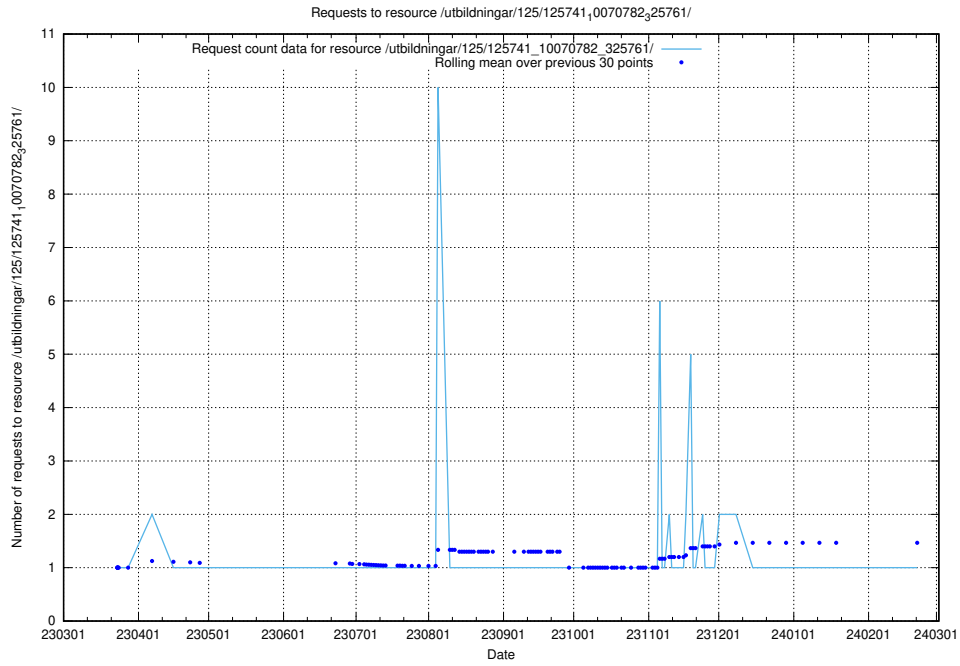

5.6437 Usage of /utbildningar/125/125741_10070782_325761/

Here, we count the number of requests to resource /utbildningar/125/125741_10070782_325761/.