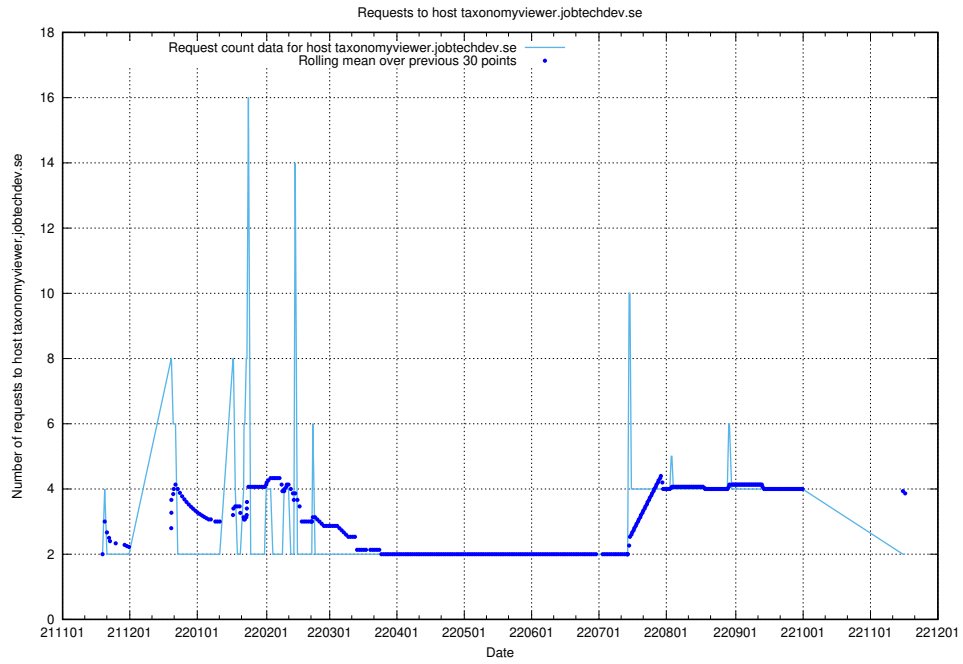

## 7.457 Usage of taxonomyviewer.jobtechdev.se

Here, we count the number of requests to host taxonomyviewer.jobtechdev.se.