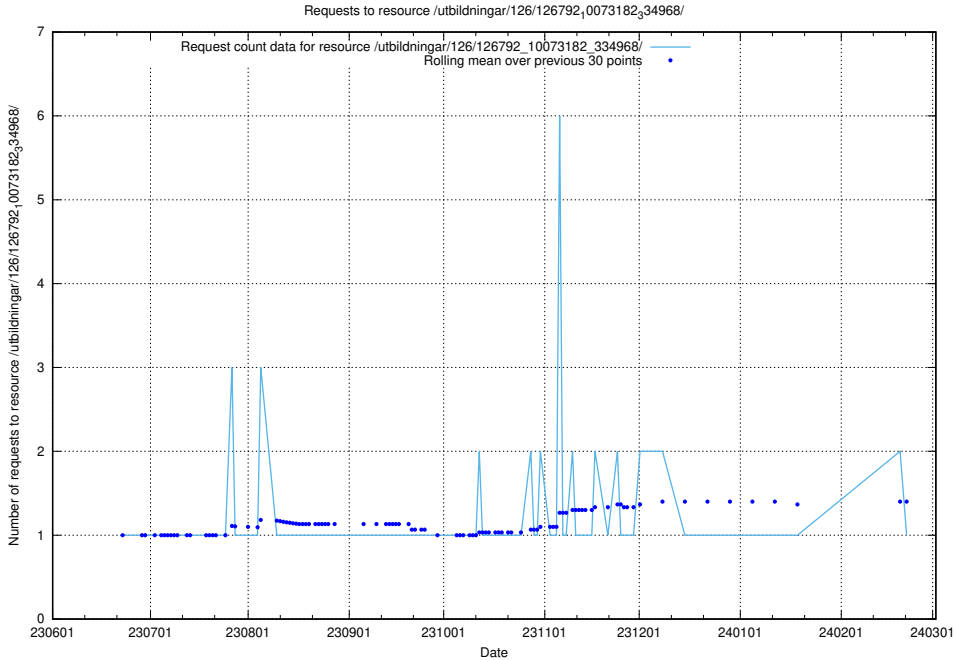

5.5542 Usage of /utbildningar/126/126792_10073182_334968/

Here, we count the number of requests to resource /utbildningar/126/126792_10073182_334968/.