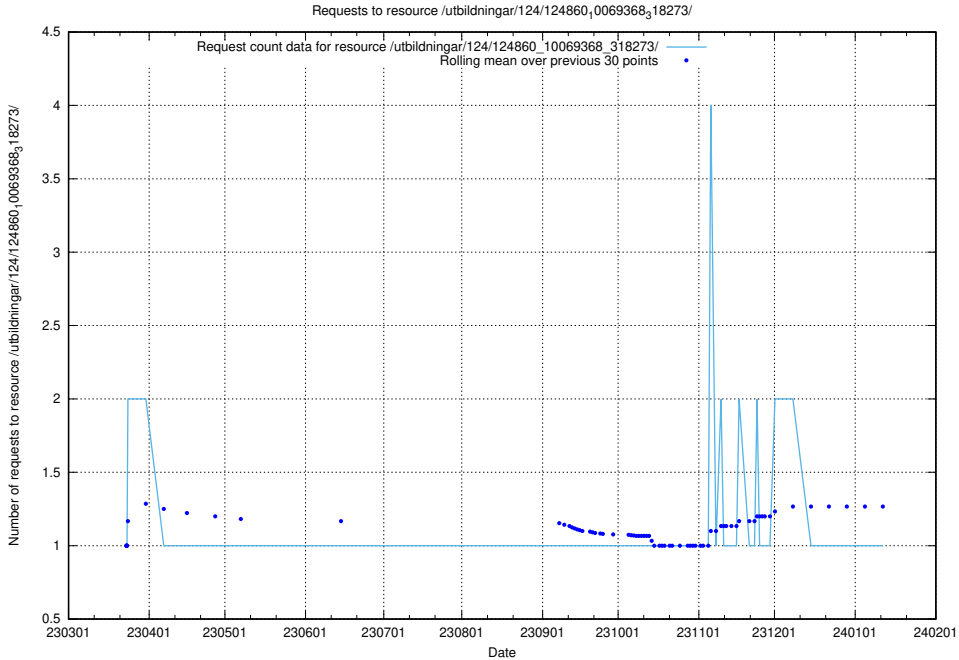

5.1118 Usage of /utbildningar/124/124860_10069368_318273/

Here, we count the number of requests to resource /utbildningar/124/124860_10069368_318273/.