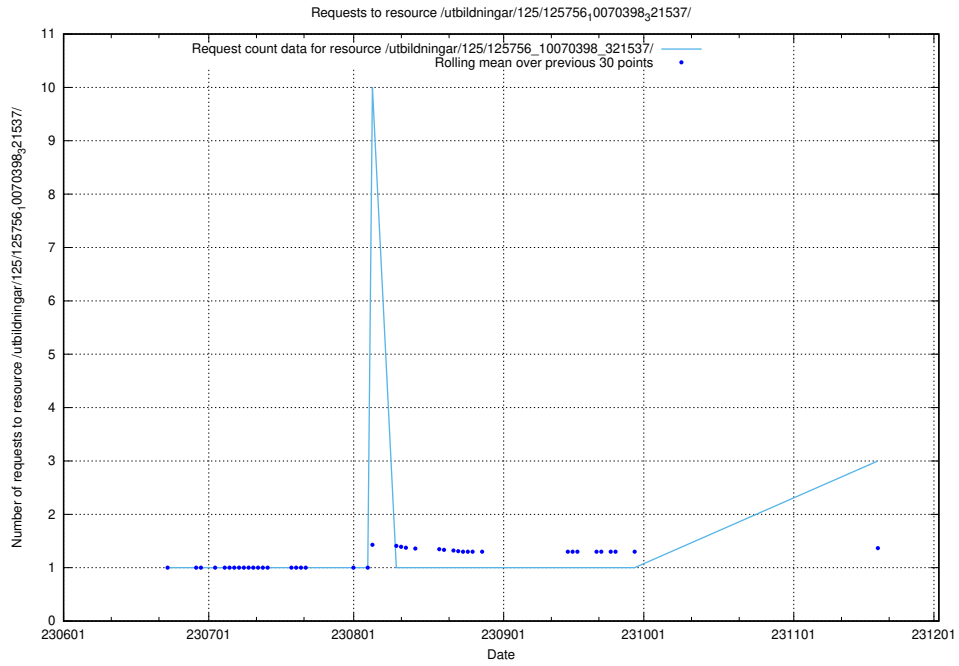

5.373 Usage of /utbildningar/125/125756_10070398_321537/

Here, we count the number of requests to resource /utbildningar/125/125756_10070398_321537/.