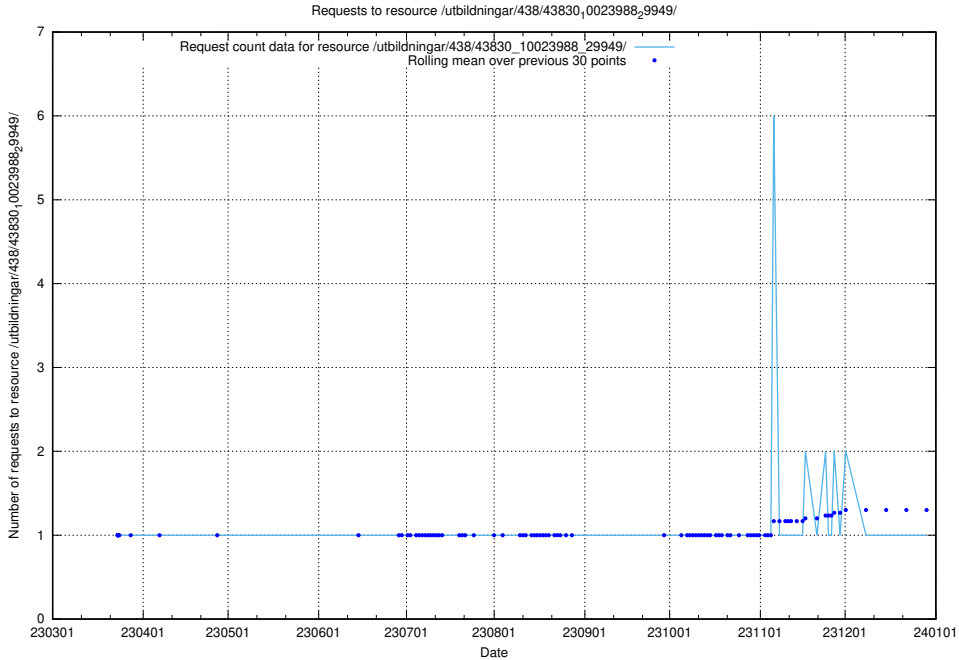

5.6311 Usage of /utbildningar/438/43830_10023988_29949/

Here, we count the number of requests to resource /utbildningar/438/43830_10023988_29949/.