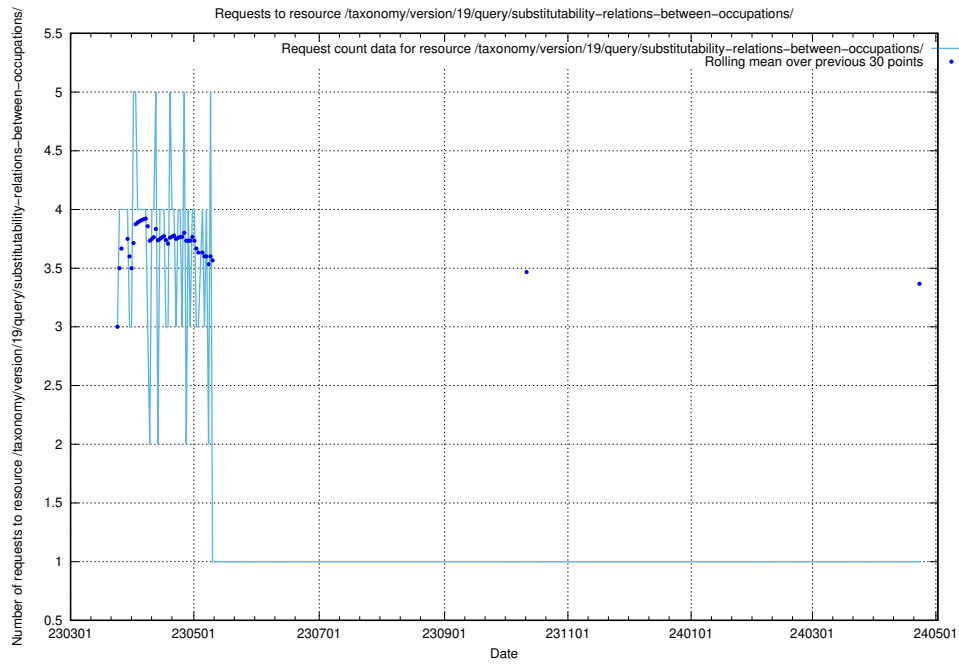

5.6095 Usage of /taxonomy/version/19/query/substitutability-relations-between-occupations/

Here, we count the number of requests to resource /taxonomy/version/19/query/substitutability-relations-between-occupations/.