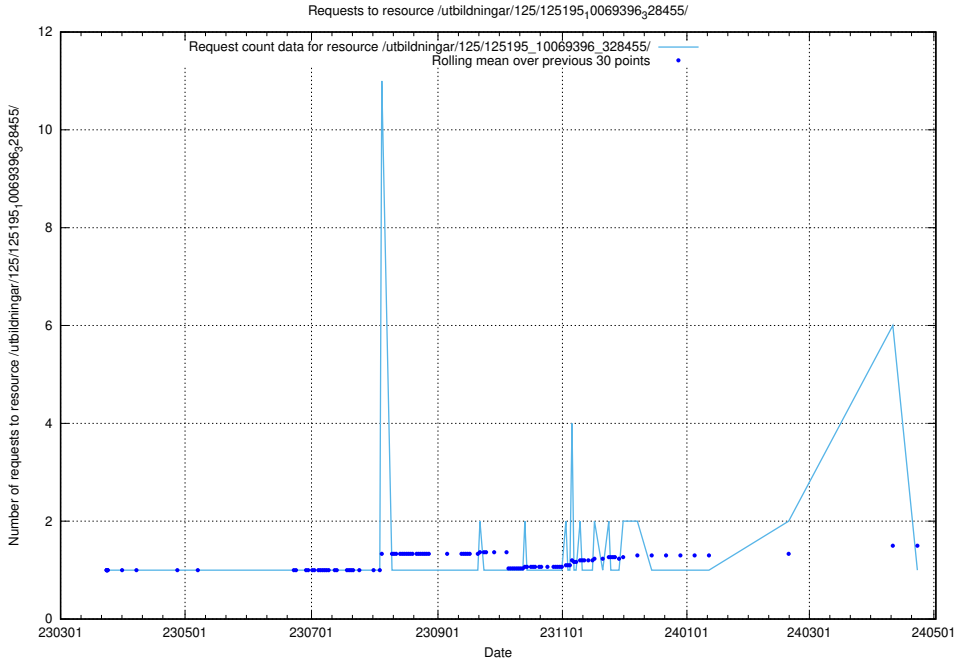

5.1075 Usage of /utbildningar/125/125195_10069396_328455/

Here, we count the number of requests to resource /utbildningar/125/125195_10069396_328455/.