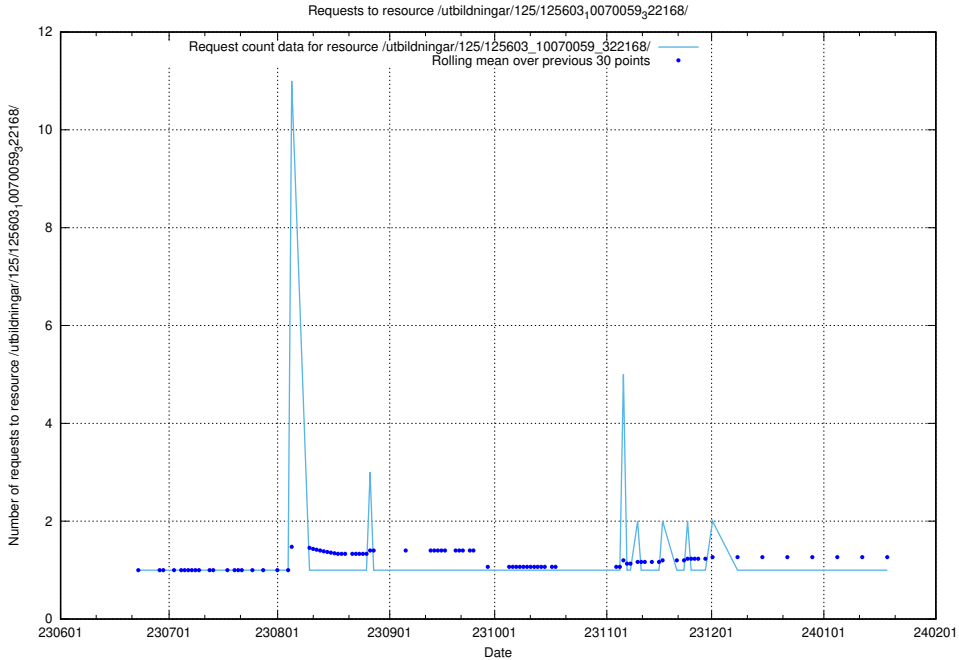

5.5672 Usage of /utbildningar/125/125603_10070059_322168/

Here, we count the number of requests to resource /utbildningar/125/125603_10070059_322168/.