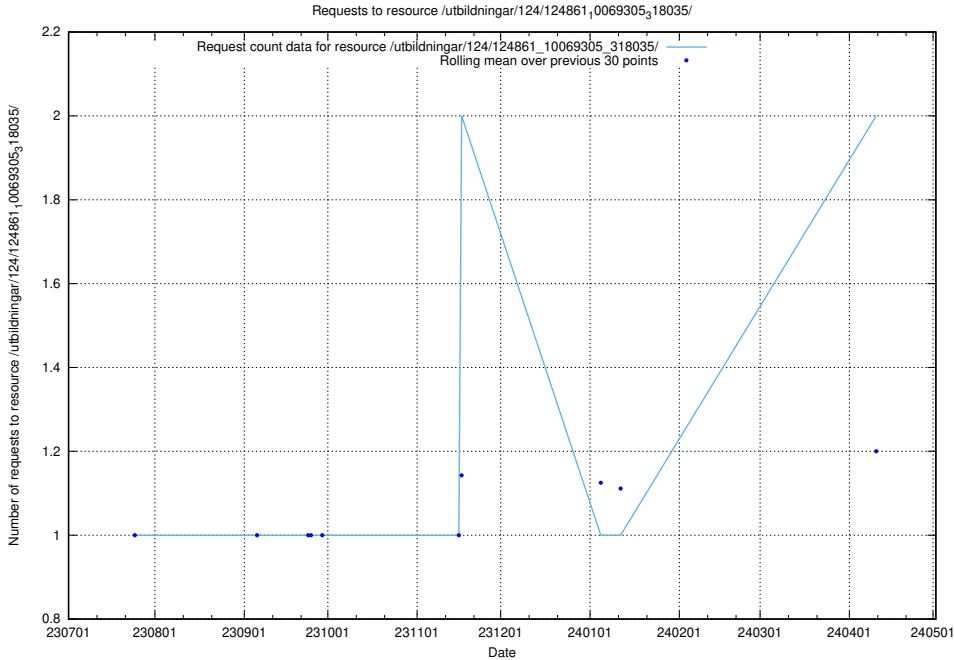

5.745 Usage of /utbildningar/124/124861_10069305_318035/

Here, we count the number of requests to resource /utbildningar/124/124861_10069305_318035/.