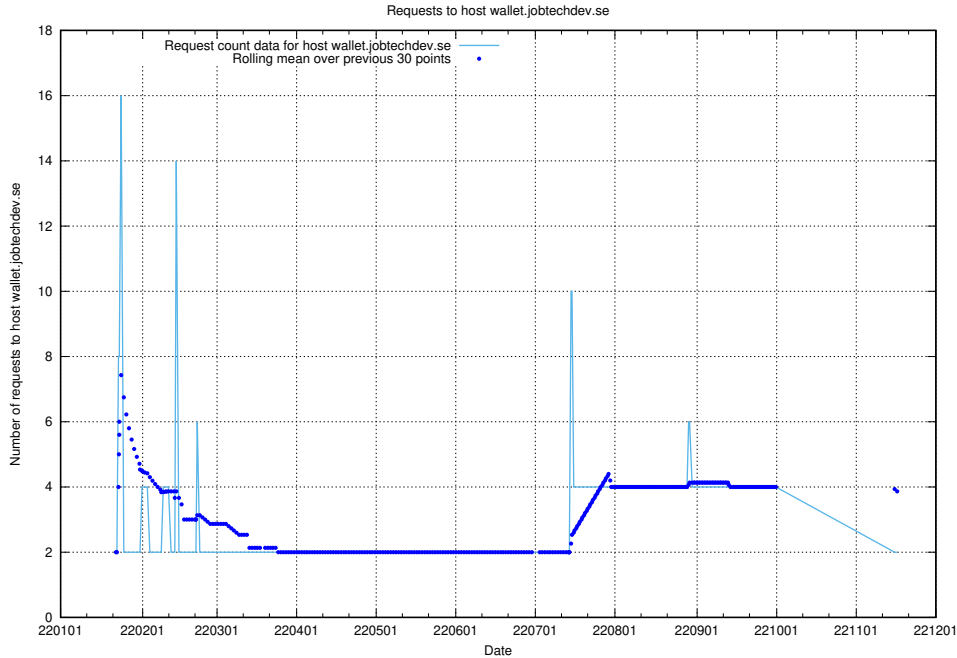

### 7.575 Usage of wallet.jobtechdev.se

Here, we count the number of requests to host wallet.jobtechdev.se.