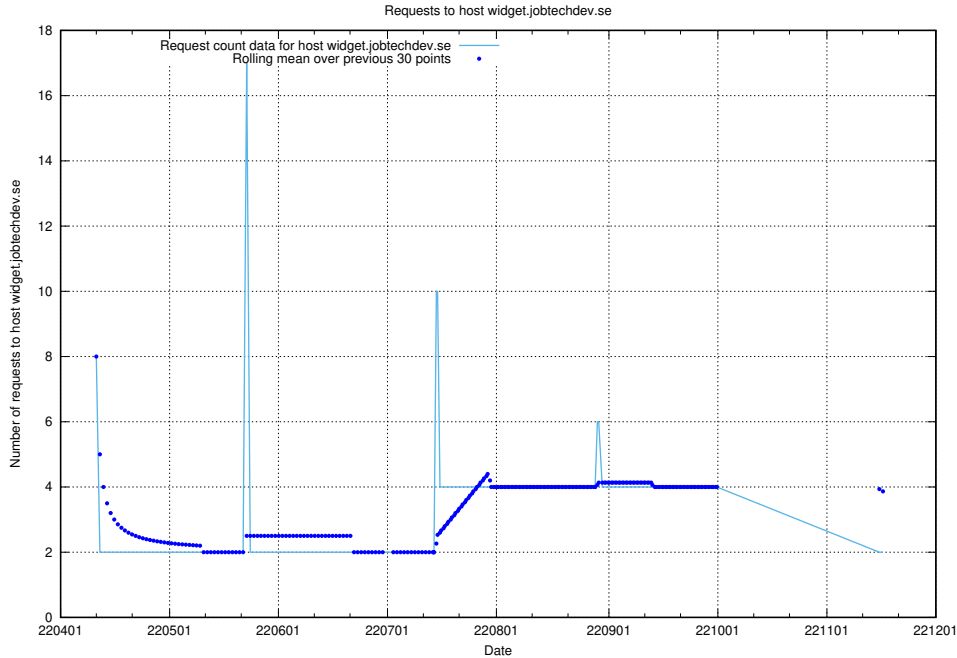

### 7.460 Usage of widget.jobtechdev.se

Here, we count the number of requests to host widget.jobtechdev.se.