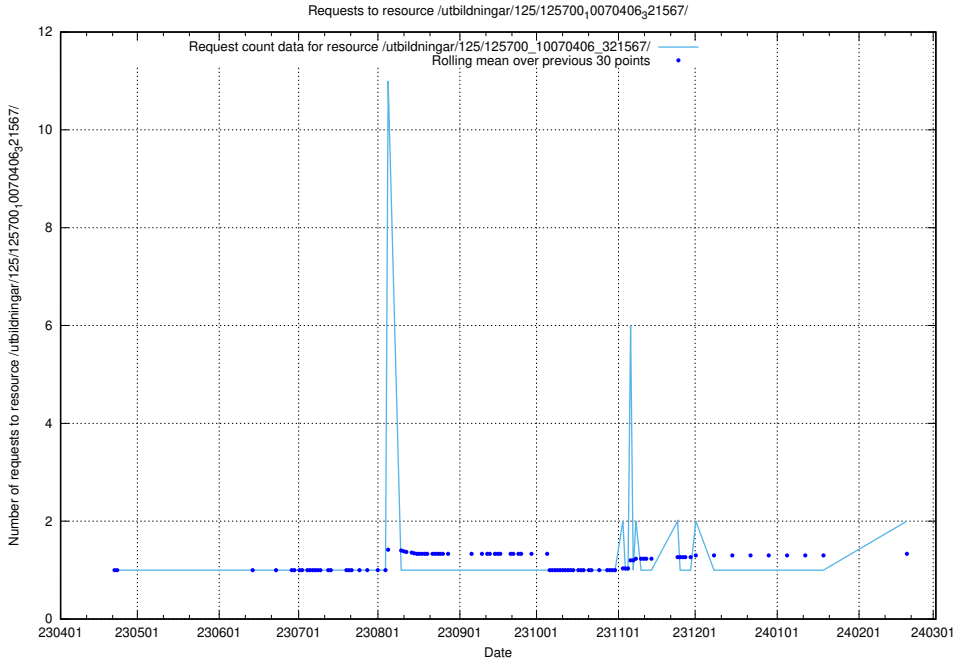

5.850 Usage of /utbildningar/125/125700_10070406_321567/

Here, we count the number of requests to resource /utbildningar/125/125700_10070406_321567/.