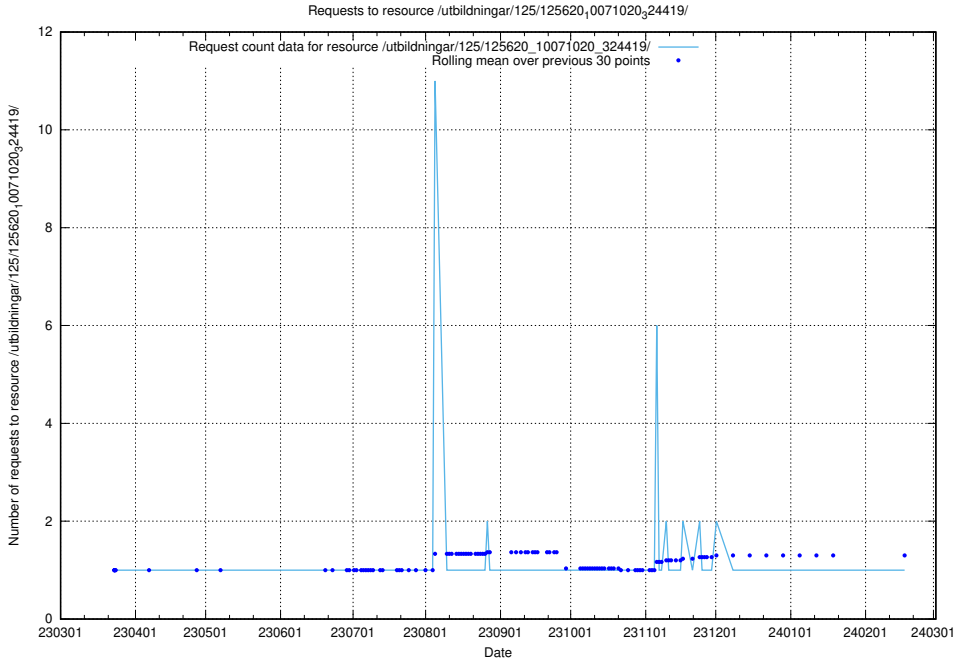

5.1003 Usage of /utbildningar/125/125620_10071020_324419/

Here, we count the number of requests to resource /utbildningar/125/125620_10071020_324419/.