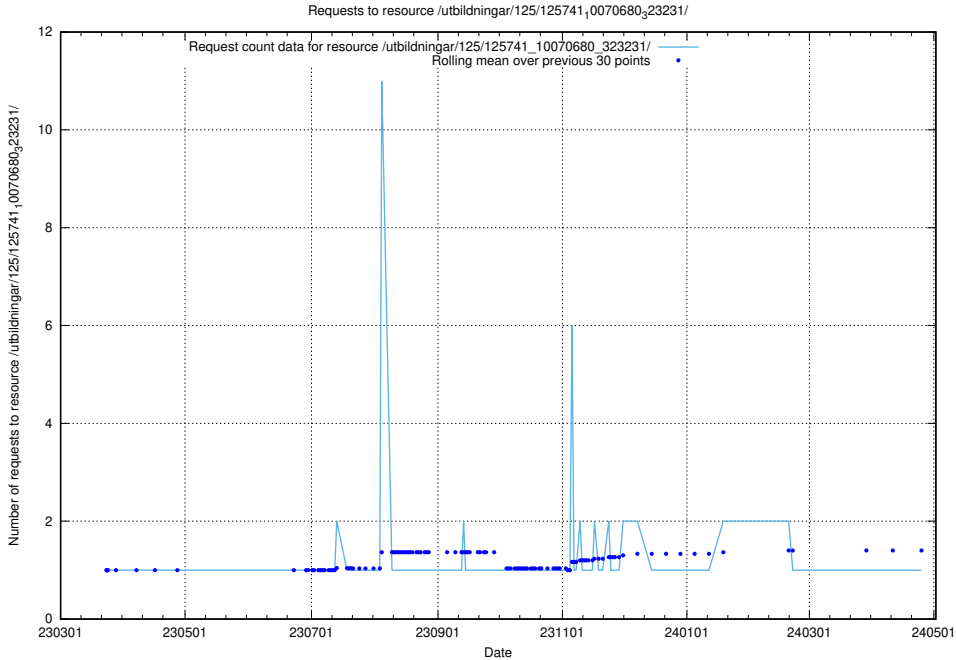

5.6450 Usage of /utbildningar/125/125741_10070680_323231/

Here, we count the number of requests to resource /utbildningar/125/125741_10070680_323231/.