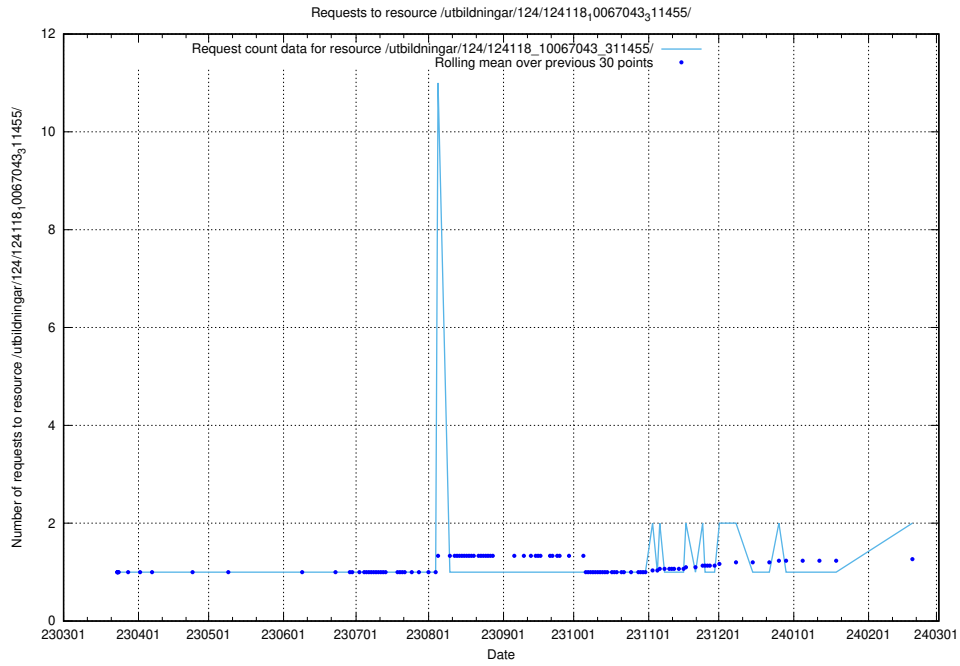

5.669 Usage of /utbildningar/124/124118_10067043_311455/

Here, we count the number of requests to resource /utbildningar/124/124118_10067043_311455/.