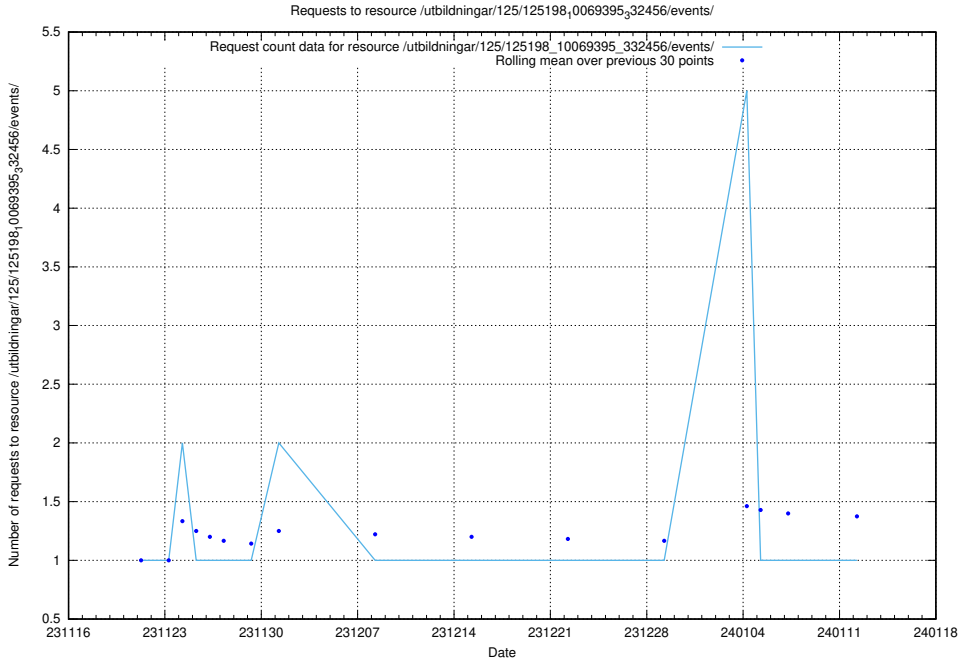

5.4004 Usage of /utbildningar/125/125198_10069395_332456/events/

Here, we count the number of requests to resource /utbildningar/125/125198_10069395_332456/events/