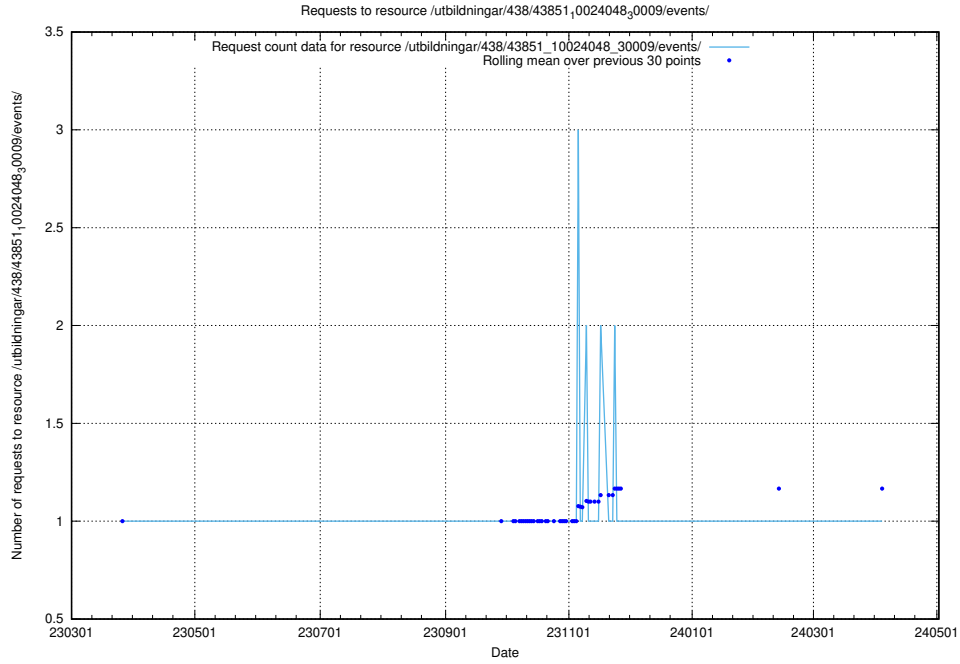

5.6029 Usage of /utbildningar/438/43851_10024048_30009/events/

Here, we count the number of requests to resource /utbildningar/438/43851_10024048_30009/events/.