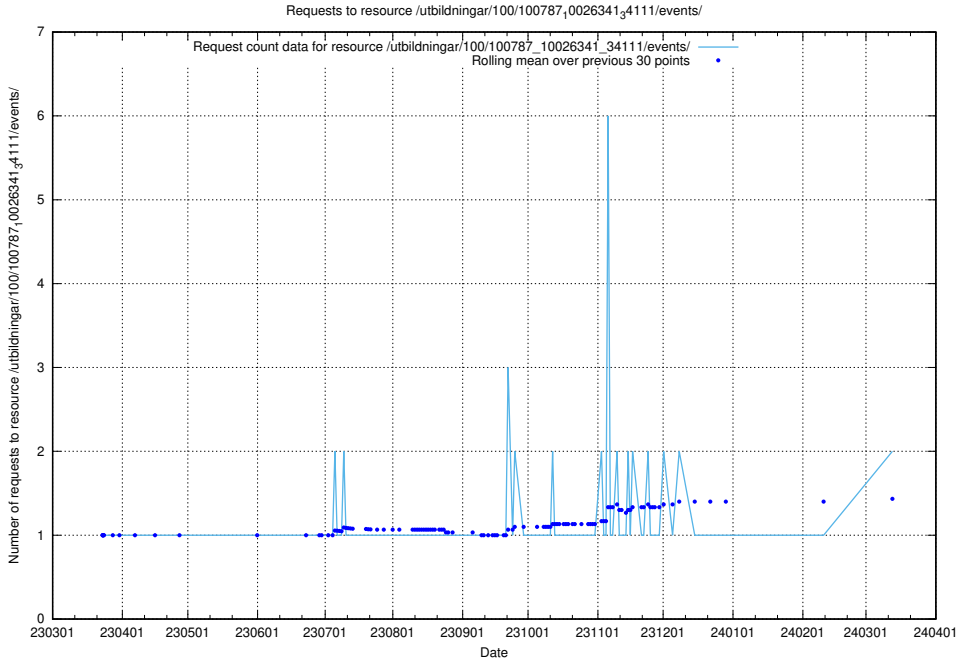

5.788 Usage of /utbildningar/100/100787_10026341_34111/events/

Here, we count the number of requests to resource /utbildningar/100/100787_10026341_34111/events/.