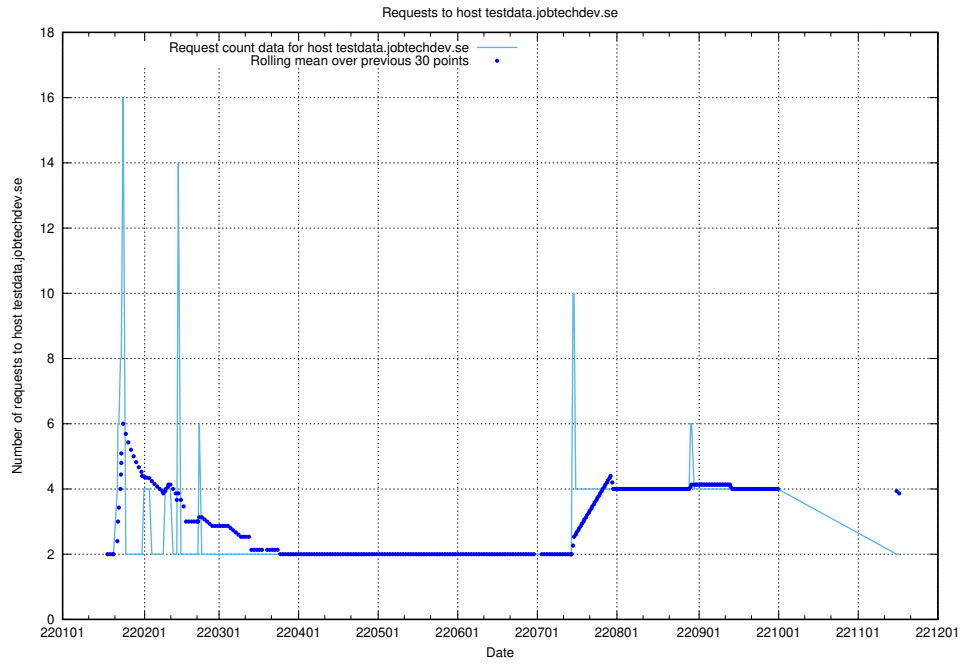

7.266 Usage of testdata.jobtechdev.se

Here, we count the number of requests to host testdata.jobtechdev.se.