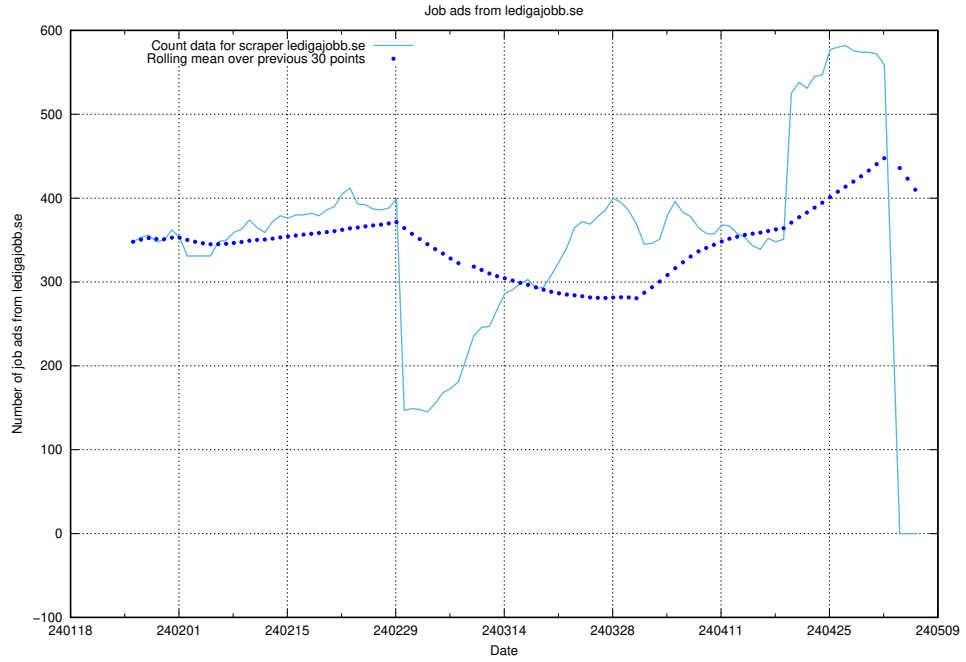

13.10 Number of ads by scraper ledigajobb.se

Here, we count the number of job ads scraped from ledigajobb.se.