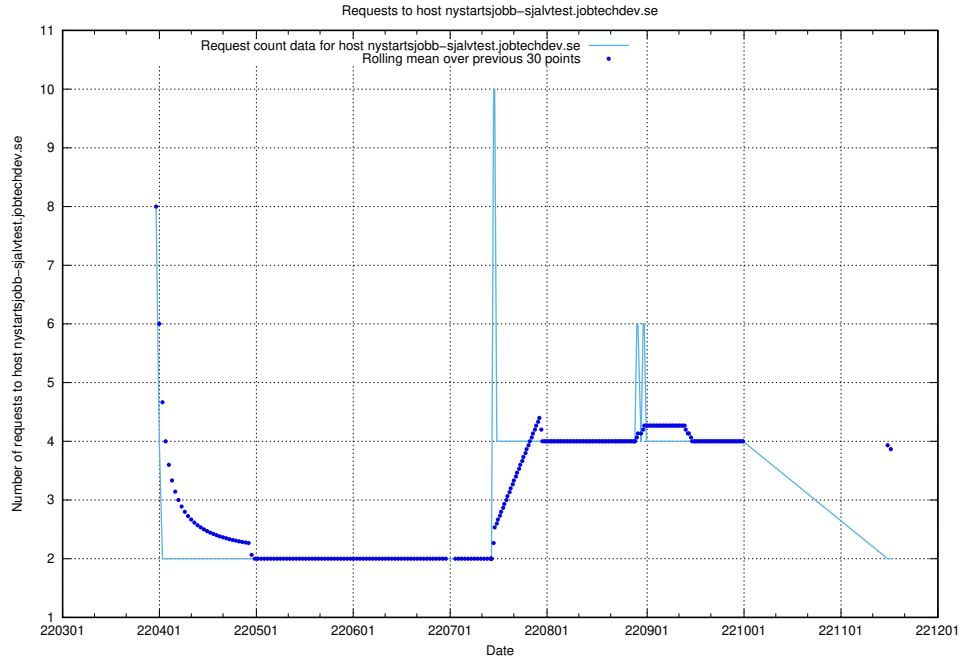

7.476 Usage of nystartsjobb-sjalvtest.jobtechdev.se

Here, we count the number of requests to host nystartsjobb-sjalvtest.jobtechdev.se.