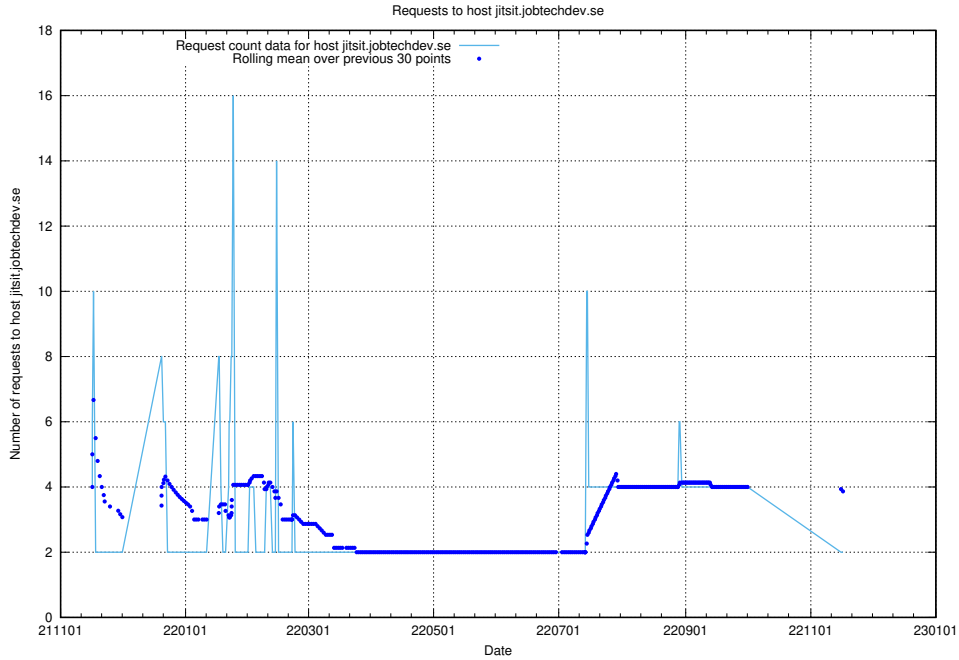

7.494 Usage of jitsit.jobtechdev.se

Here, we count the number of requests to host jitsit.jobtechdev.se.