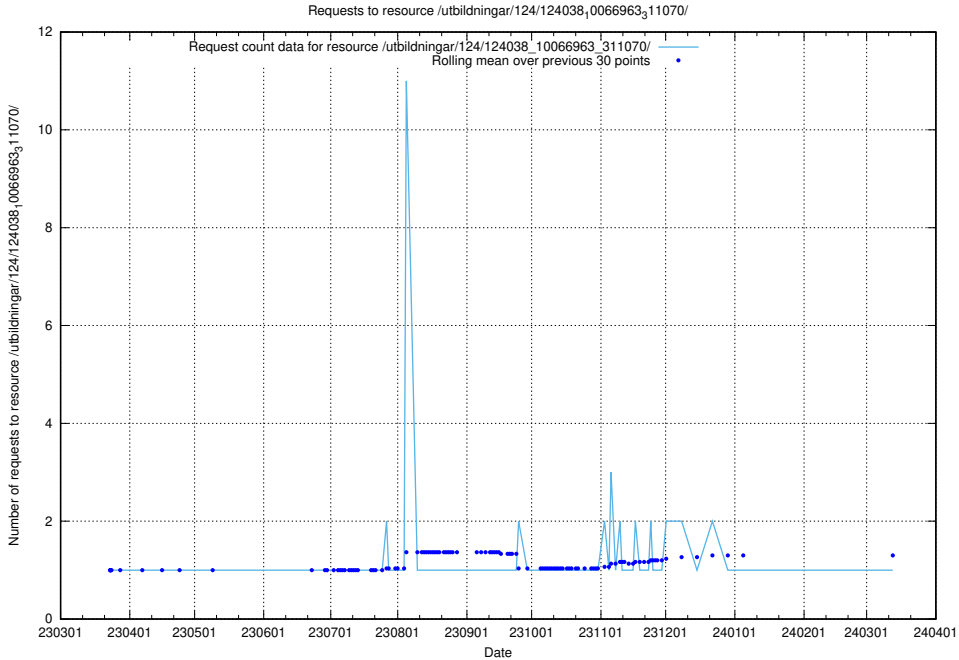

### 5.4307 Usage of /utbildningar/124/124038\_10066963\_311070/

Here, we count the number of requests to resource /utbildningar/124/124038\_10066963\_311070/.