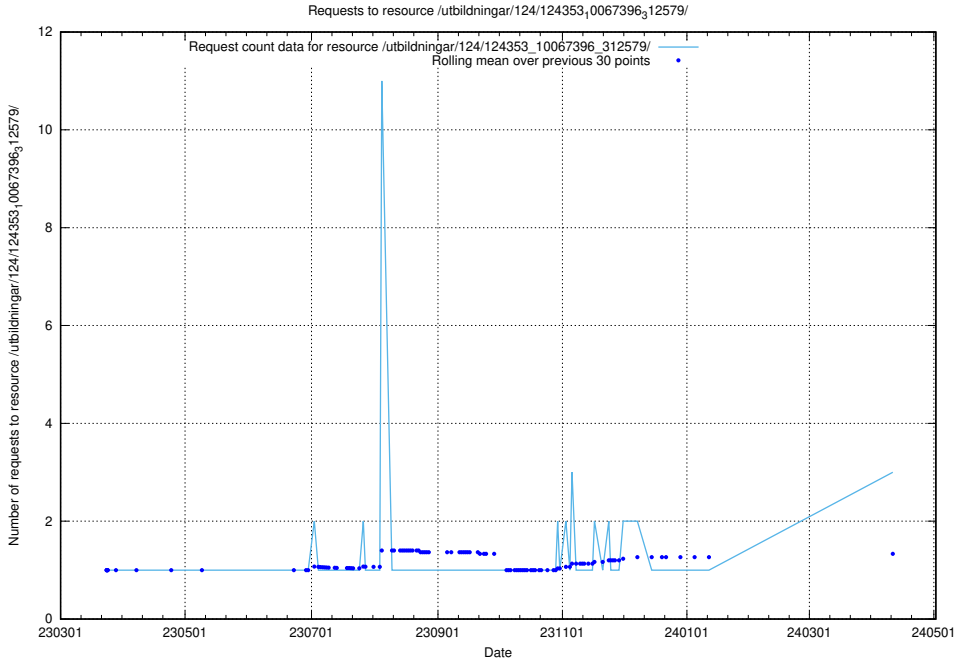

5.311 Usage of /utbildningar/124/124353_10067396_312579/

Here, we count the number of requests to resource /utbildningar/124/124353_10067396_312579/.