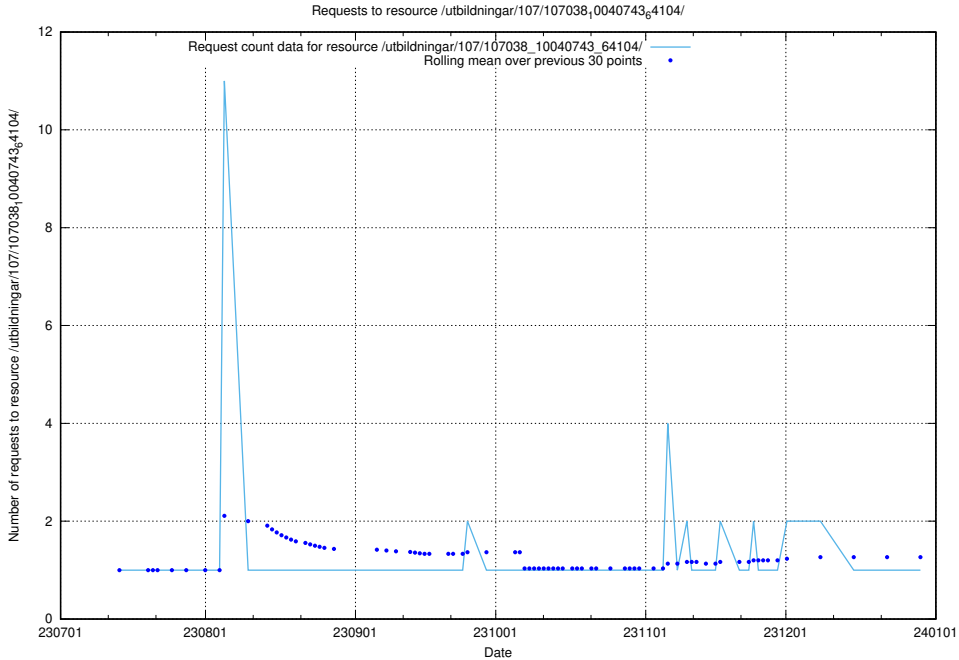

5.5023 Usage of /utbildningar/107/107038_10040743_64104/

Here, we count the number of requests to resource /utbildningar/107/107038_10040743_64104/.