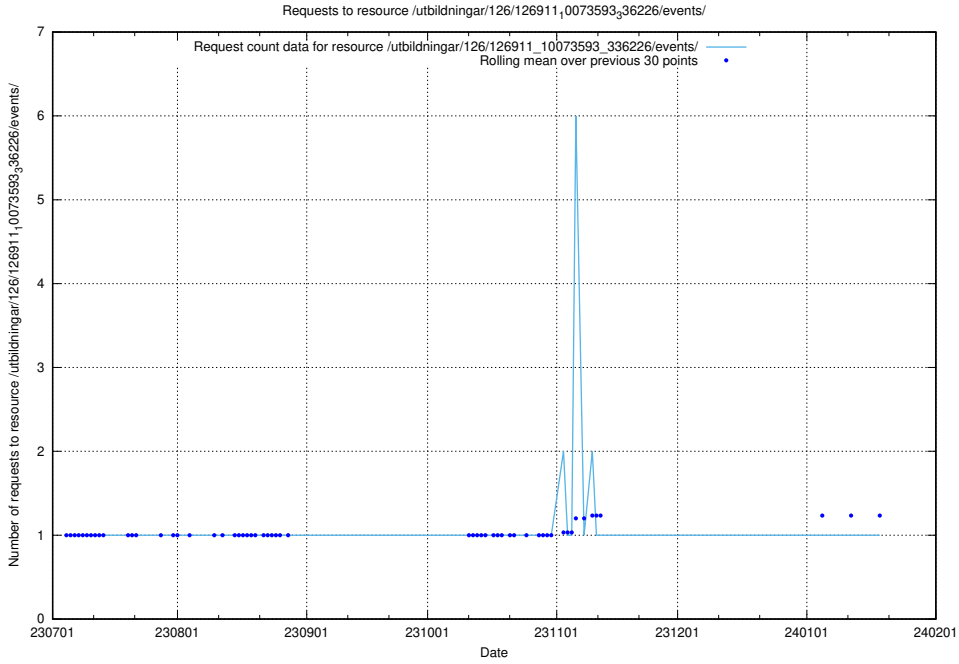

### 5.5291 Usage of /utbildningar/126/126911\_10073593\_336226/events/

Here, we count the number of requests to resource /utbildningar/126/126911\_10073593\_336226/events/