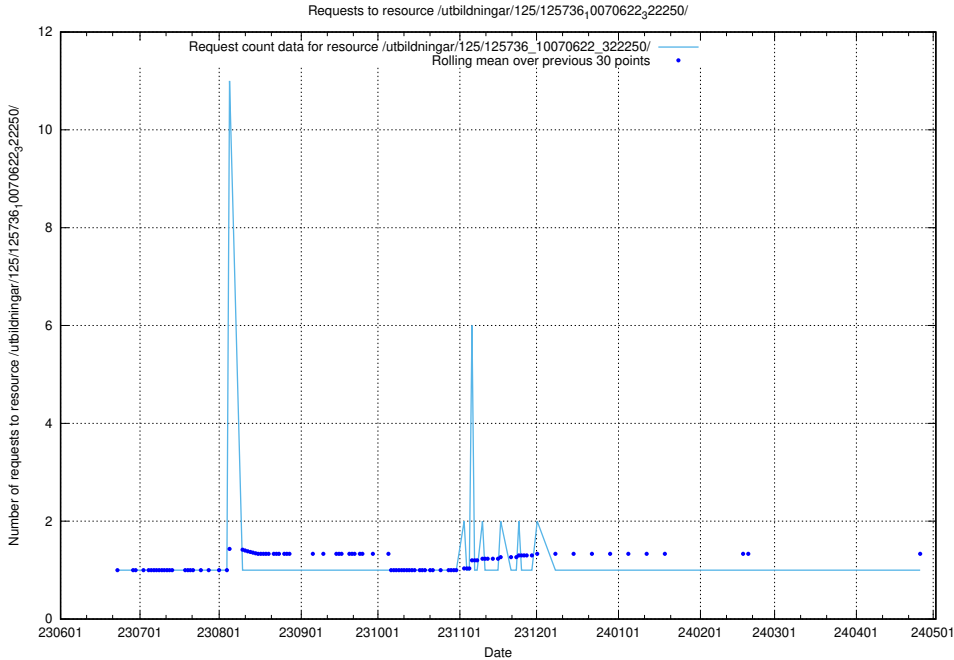

5.5651 Usage of /utbildningar/125/125736_10070622_322250/

Here, we count the number of requests to resource /utbildningar/125/125736_10070622_322250/.