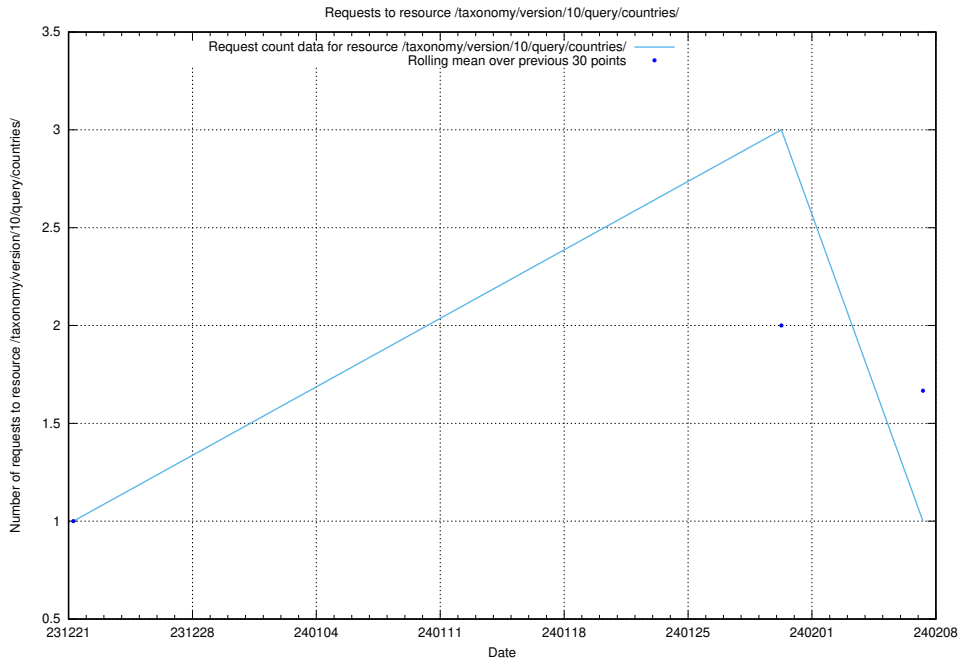

5.3858 Usage of /taxonomy/version/10/query/countries/

Here, we count the number of requests to resource /taxonomy/version/10/query/countries/.