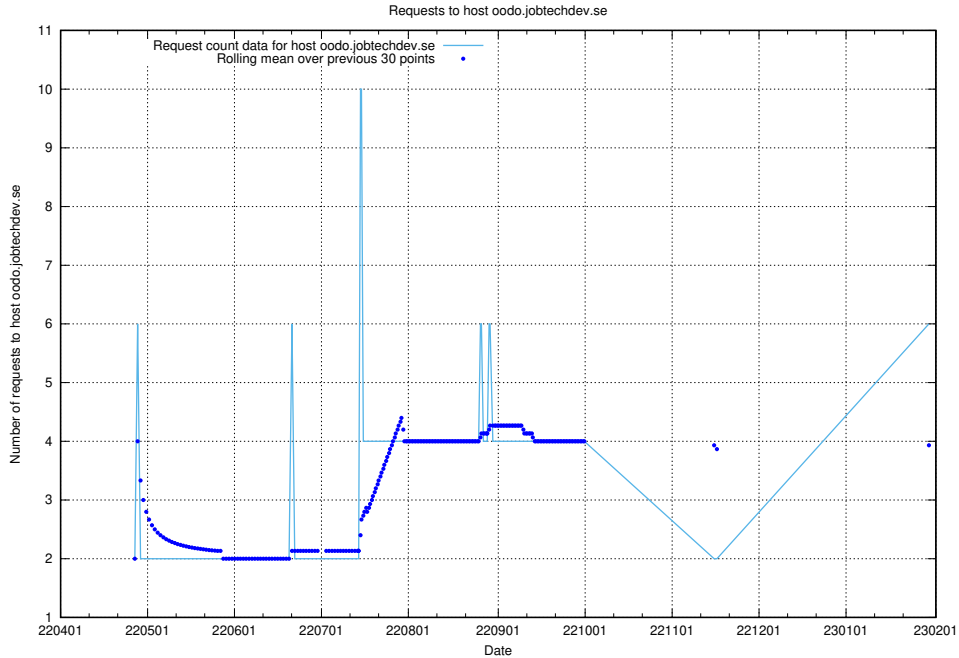

7.80 Usage of oodo.jobtechdev.se

Here, we count the number of requests to host oodo.jobtechdev.se.