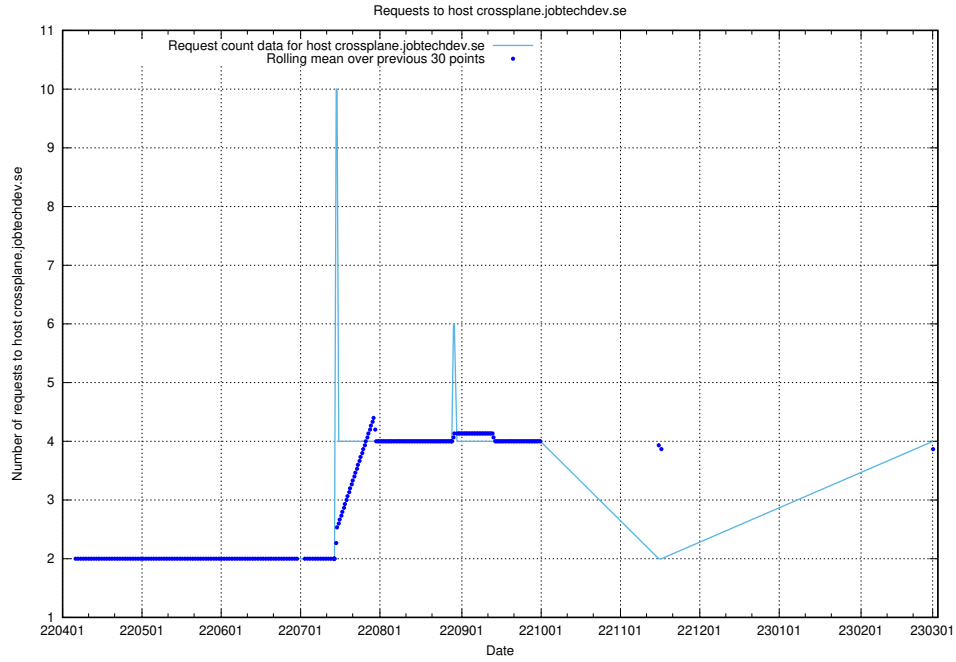

7.148 Usage of crossplane.jobtechdev.se

Here, we count the number of requests to host crossplane.jobtechdev.se.