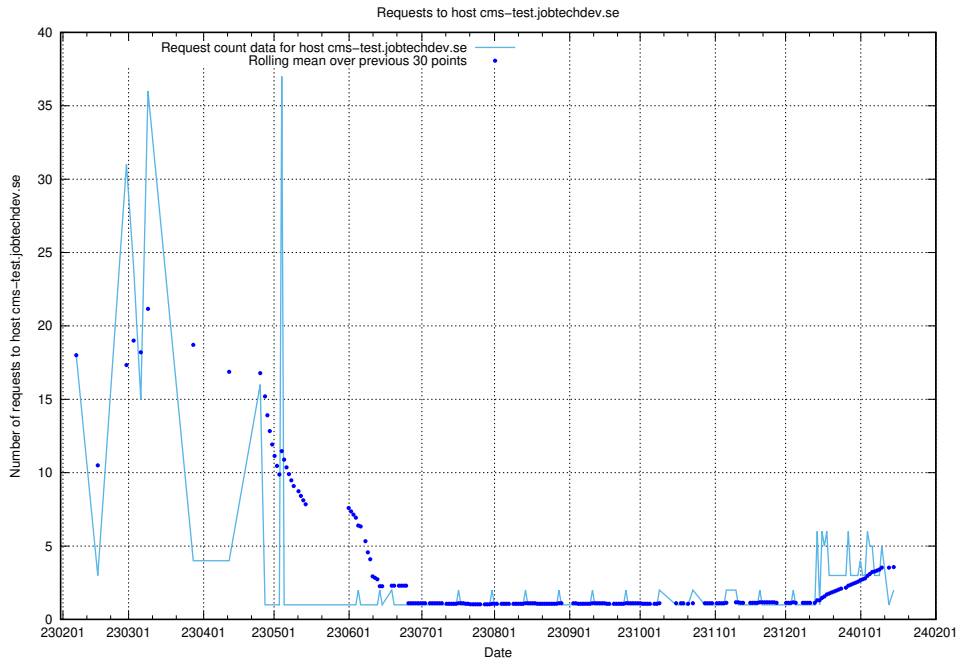

7.286 Usage of cms-test.jobtechdev.se

Here, we count the number of requests to host cms-test.jobtechdev.se.