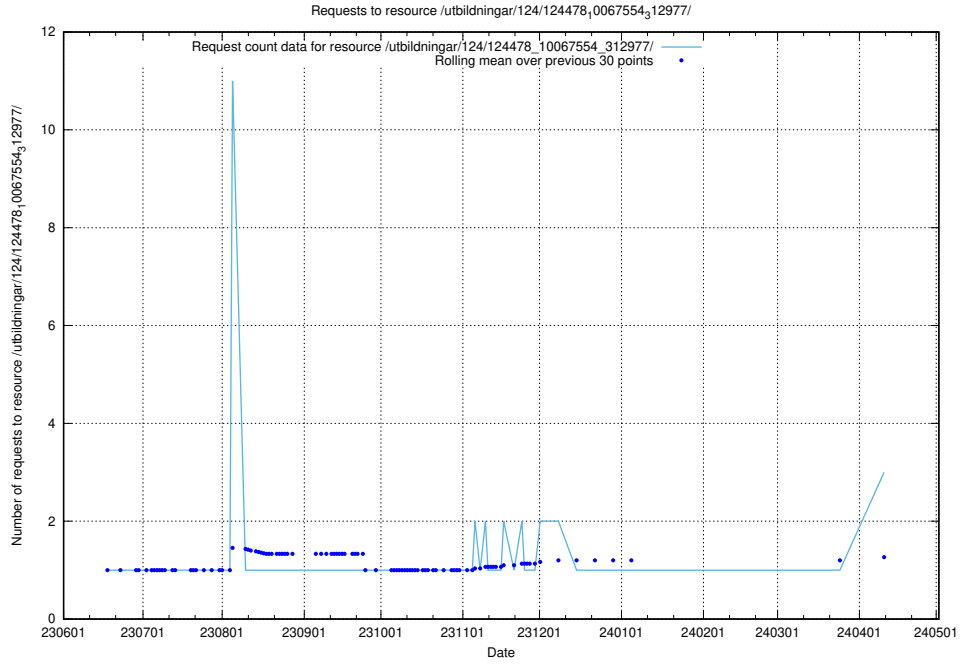

5.390 Usage of /utbildningar/124/124478_10067554_312977/

Here, we count the number of requests to resource /utbildningar/124/124478_10067554_312977/.