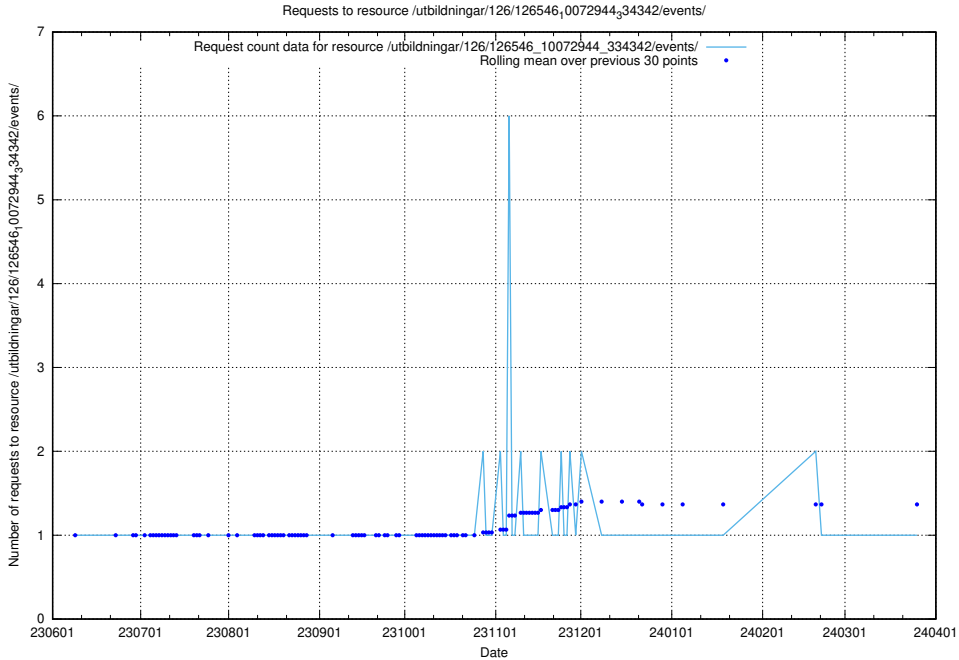

5.5840 Usage of /utbildningar/126/126546_10072944_334342/events/

Here, we count the number of requests to resource /utbildningar/126/126546_10072944_334342/events/