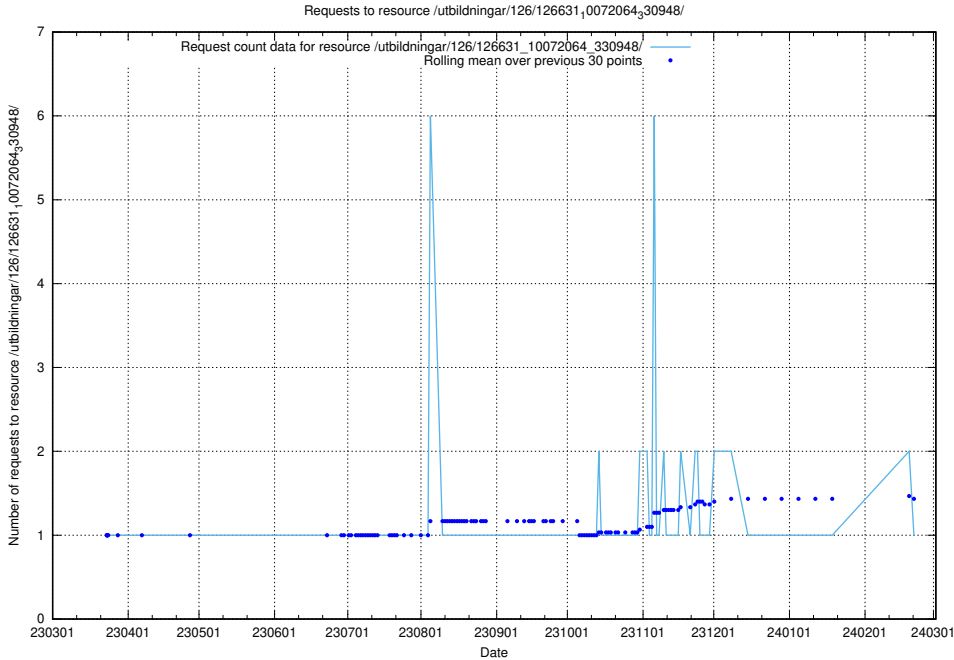

5.6371 Usage of /utbildningar/126/126631_10072064_330948/

Here, we count the number of requests to resource /utbildningar/126/126631_10072064_330948/.