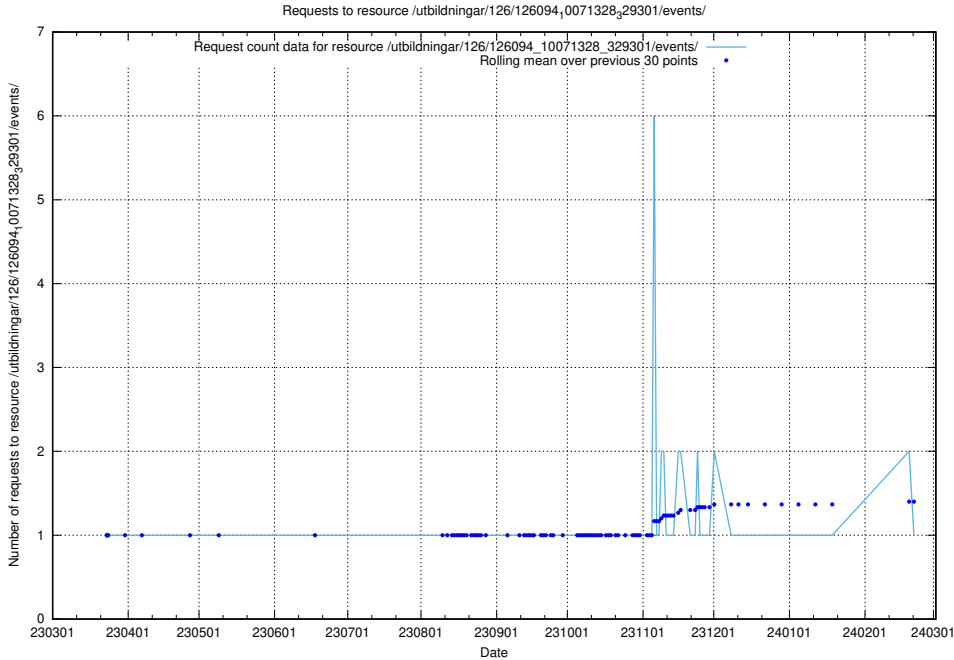

### 5.6406 Usage of /tst/

Here, we count the number of requests to resource /tst/.