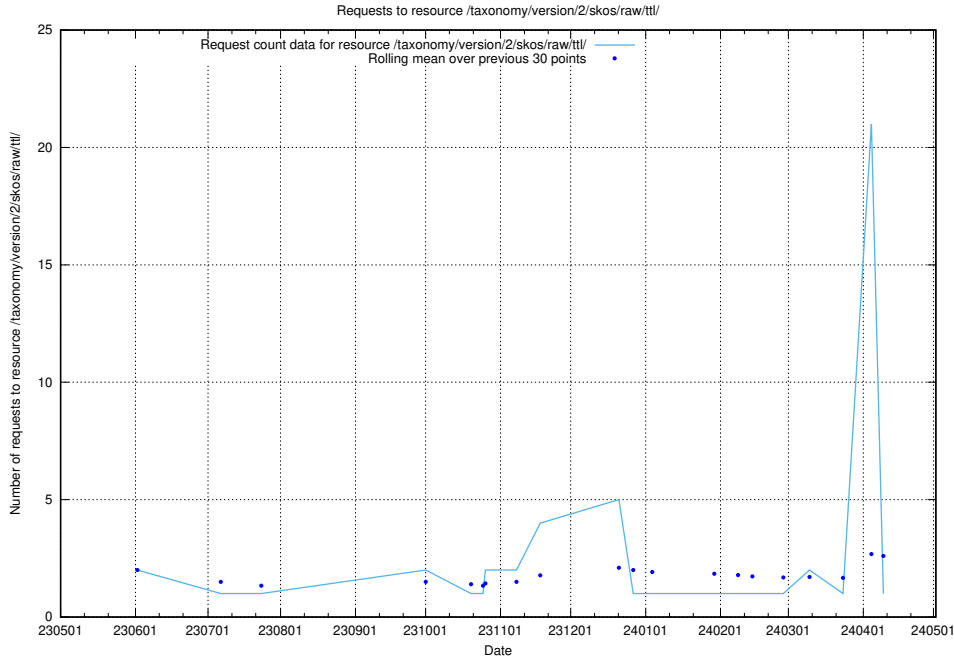

5.5868 Usage of /taxonomy/version/2/skos/raw/ttl/

Here, we count the number of requests to resource /taxonomy/version/2/skos/raw/ttl/.