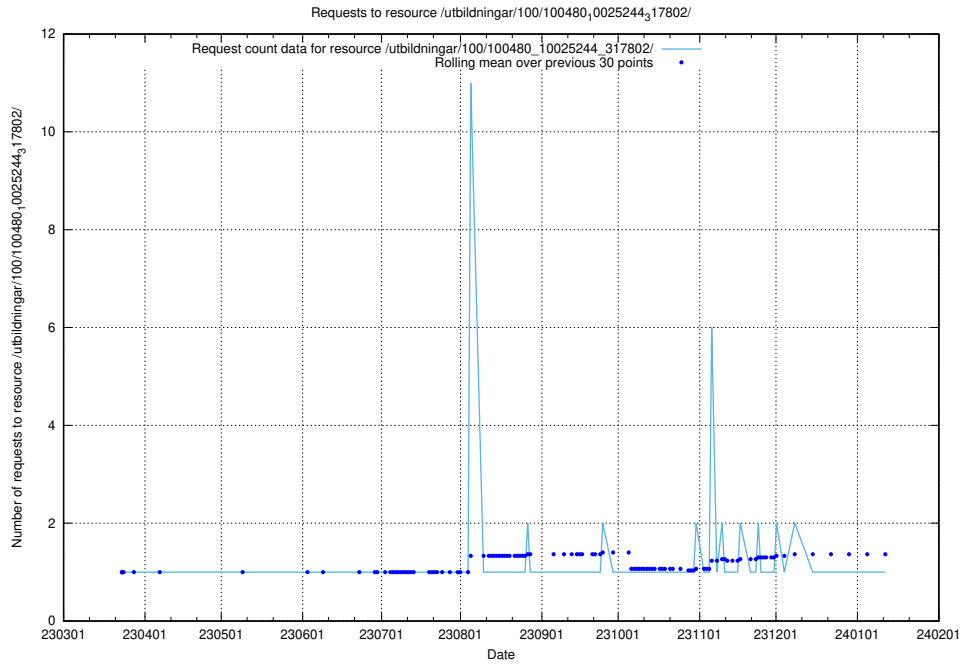

5.5665 Usage of /utbildningar/100/100480_10025244_317802/

Here, we count the number of requests to resource /utbildningar/100/100480_10025244_317802/.