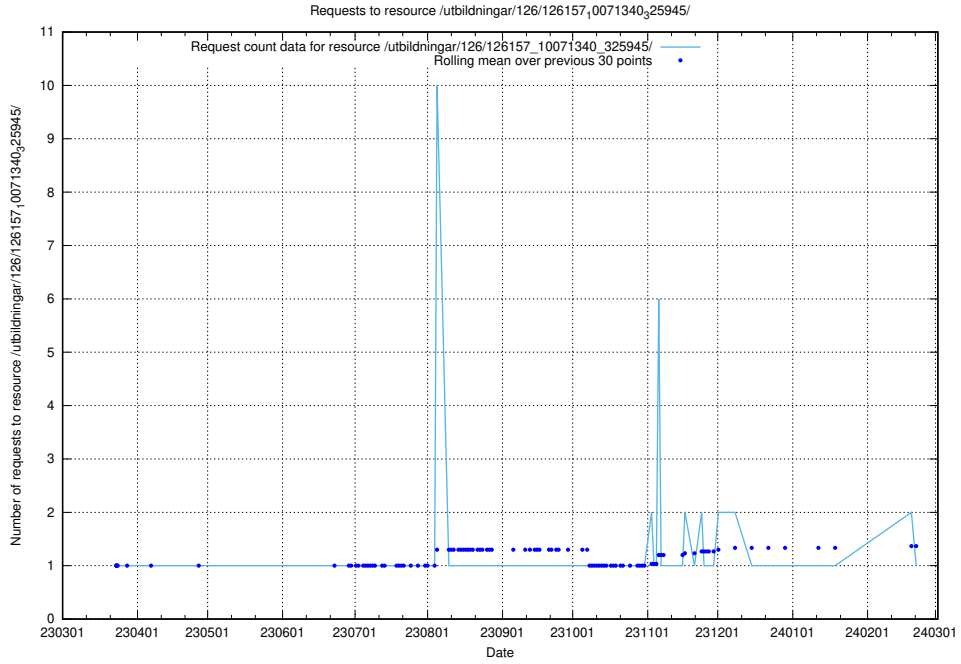

5.6403 Usage of /utbildningar/126/126157_10071340_325945/

Here, we count the number of requests to resource /utbildningar/126/126157_10071340_325945/.