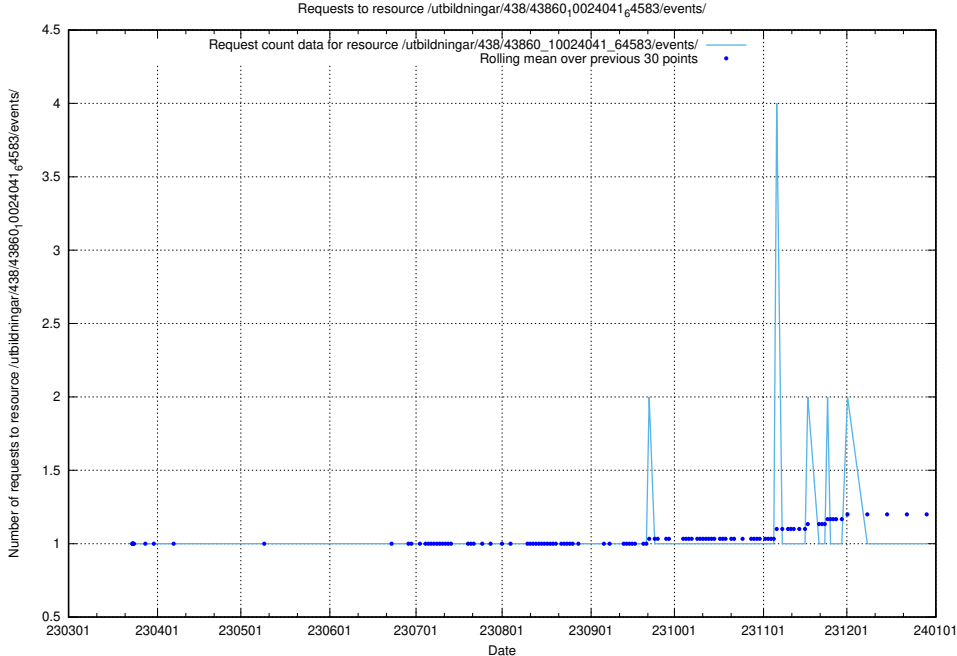

### 5.6299 Usage of /utbildningar/438/43860\_10024041\_64583/events/

Here, we count the number of requests to resource /utbildningar/438/43860\_10024041\_64583/events/.