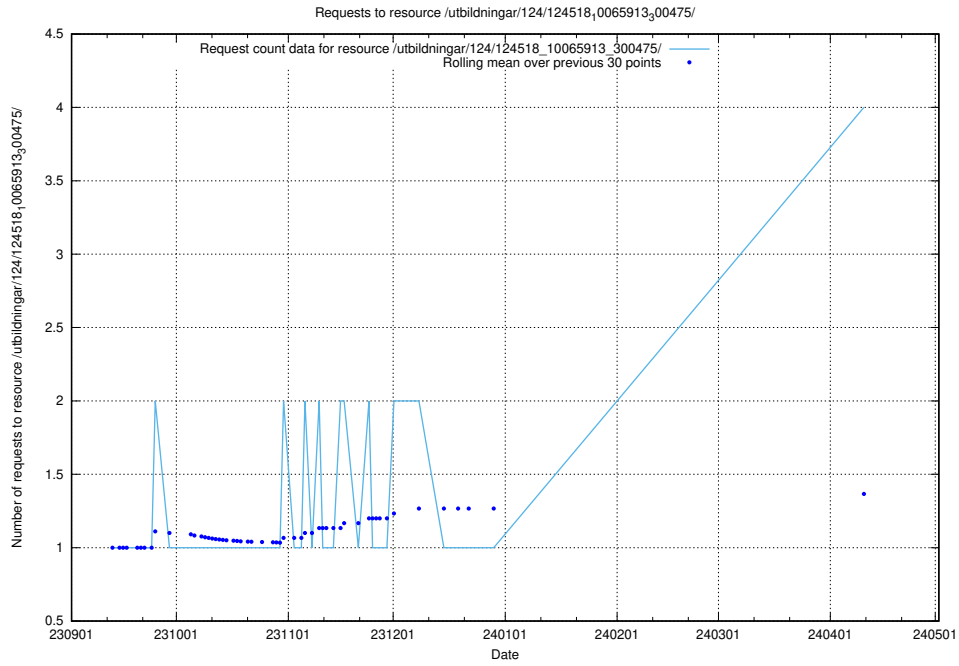

5.213 Usage of /utbildningar/124/124518_10065913_300475/

Here, we count the number of requests to resource /utbildningar/124/124518_10065913_300475/.