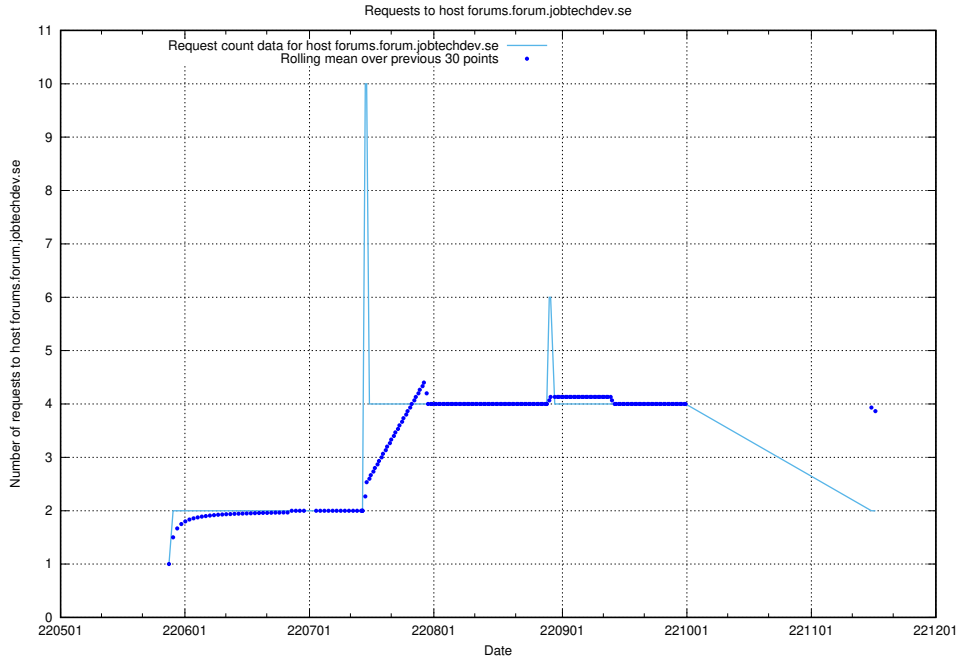

7.414 Usage of forums.forum.jobtechdev.se

Here, we count the number of requests to host forums.forum.jobtechdev.se.