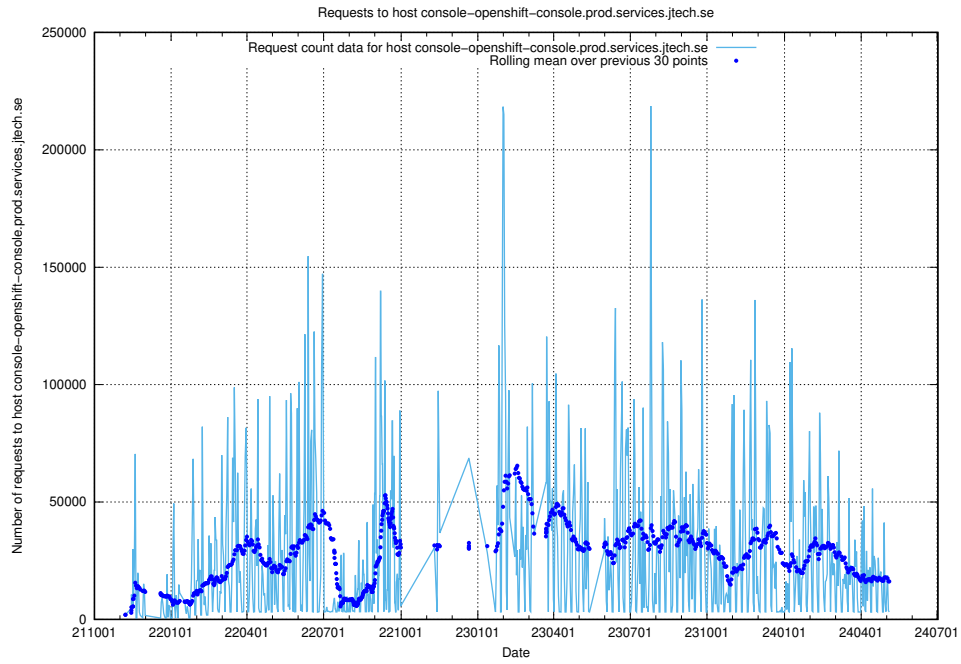

7.16 Usage of console-openshift-console.prod.services.jtech.se

Here, we count the number of requests to host console-openshift-console.prod.services.jtech.se.