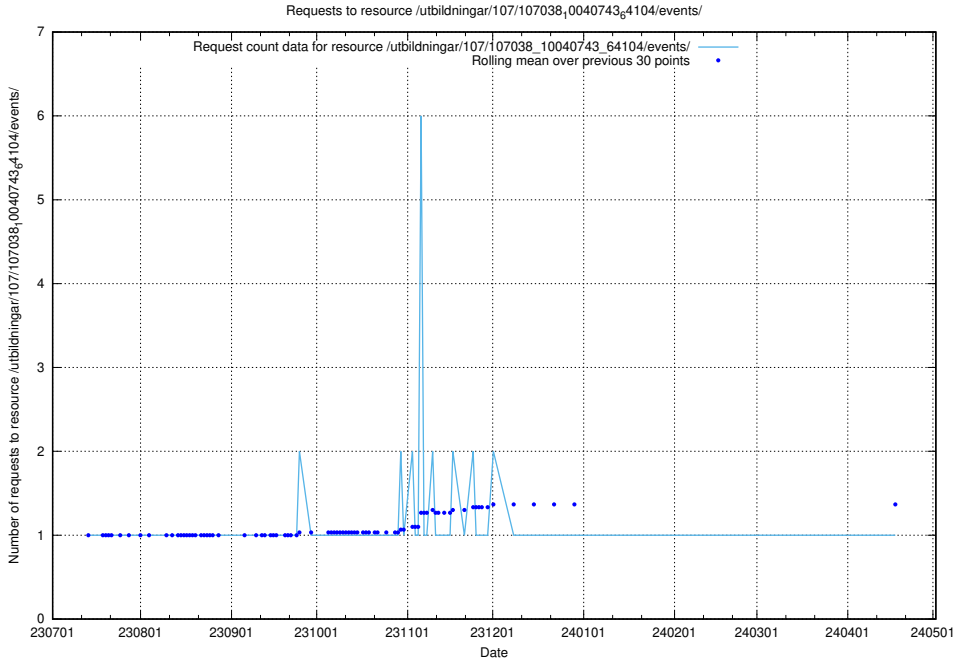

5.5022 Usage of /utbildningar/107/107038_10040743_64104/events/

Here, we count the number of requests to resource /utbildningar/107/107038_10040743_64104/events/.