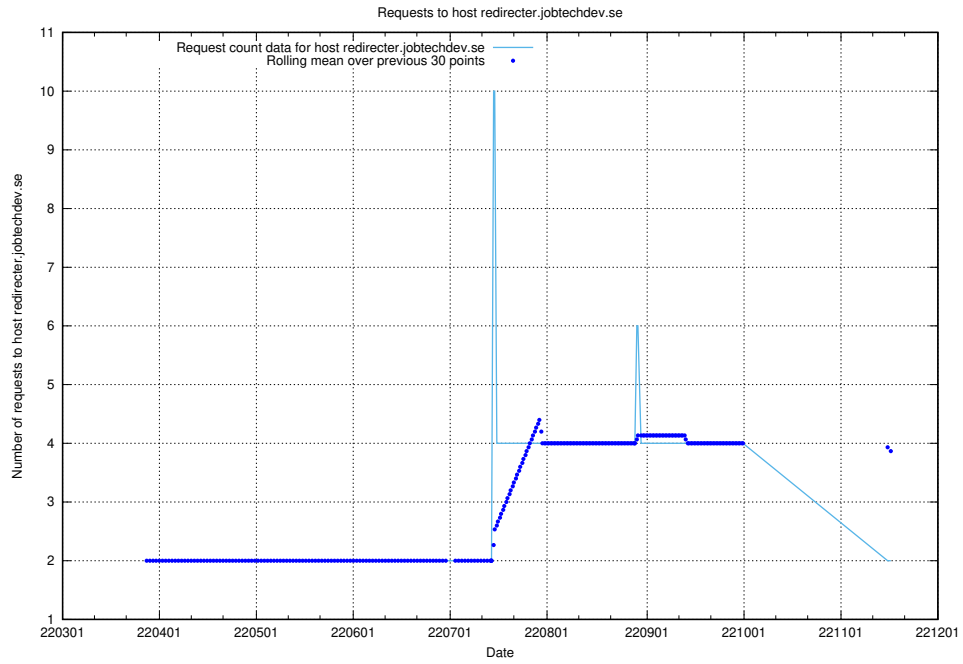

7.482 Usage of redirecter.jobtechdev.se

Here, we count the number of requests to host redirecter.jobtechdev.se.