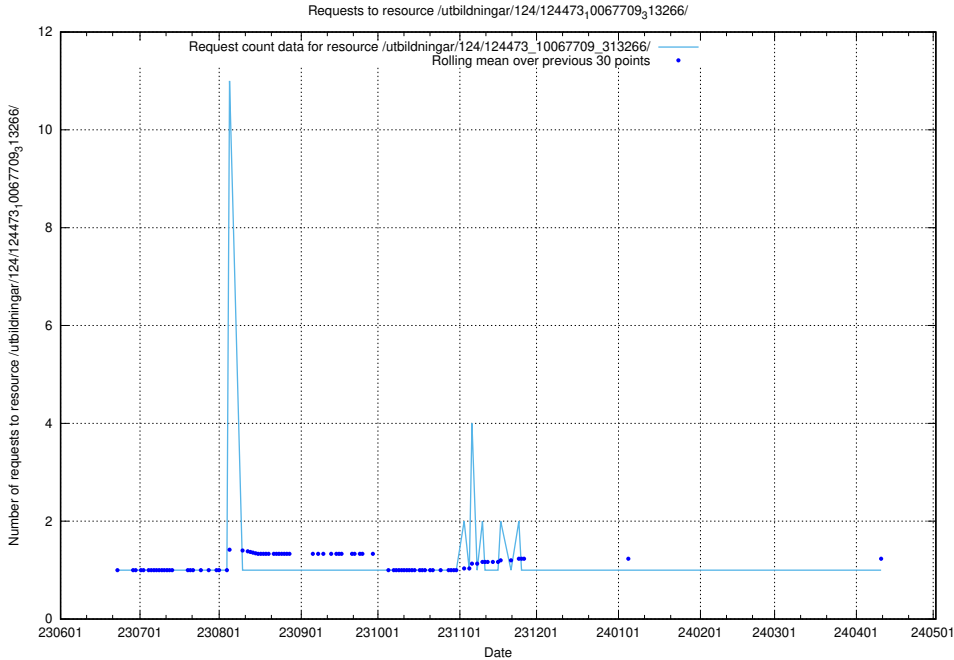

5.5750 Usage of /utbildningar/124/124473_10067709_313266/

Here, we count the number of requests to resource /utbildningar/124/124473_10067709_313266/.