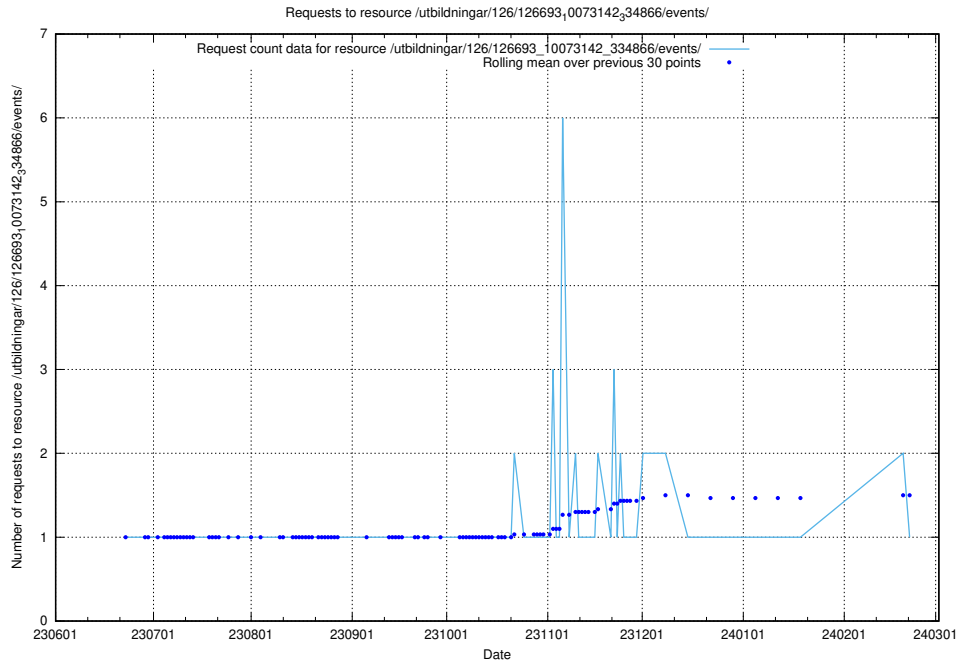

5.5595 Usage of /utbildningar/126/126693_10073142_334866/events/

Here, we count the number of requests to resource /utbildningar/126/126693_10073142_334866/events/