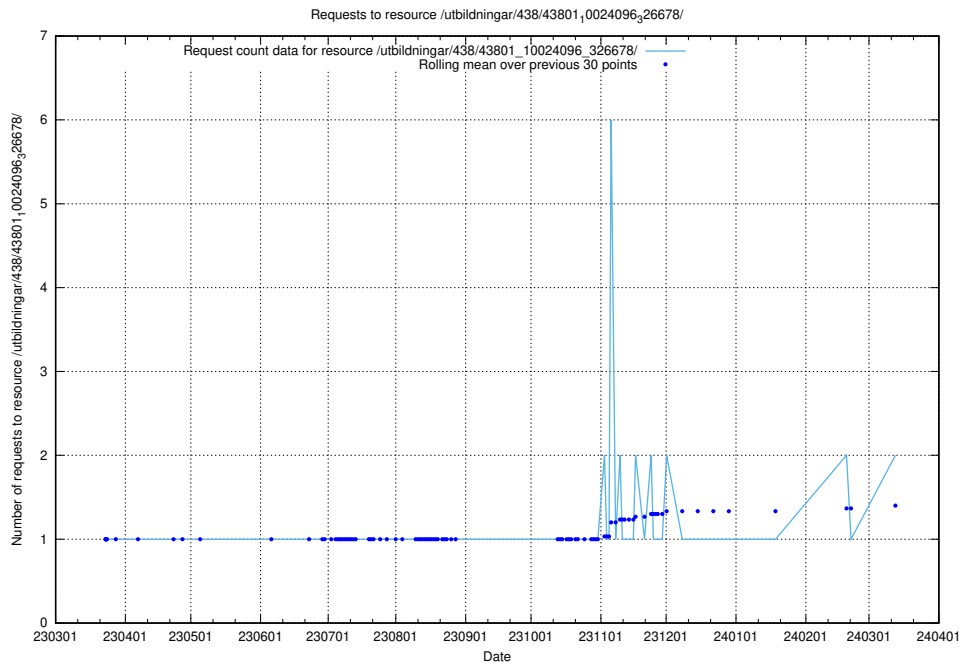

5.895 Usage of /utbildningar/438/43801_10024096_326678/

Here, we count the number of requests to resource /utbildningar/438/43801_10024096_326678/.