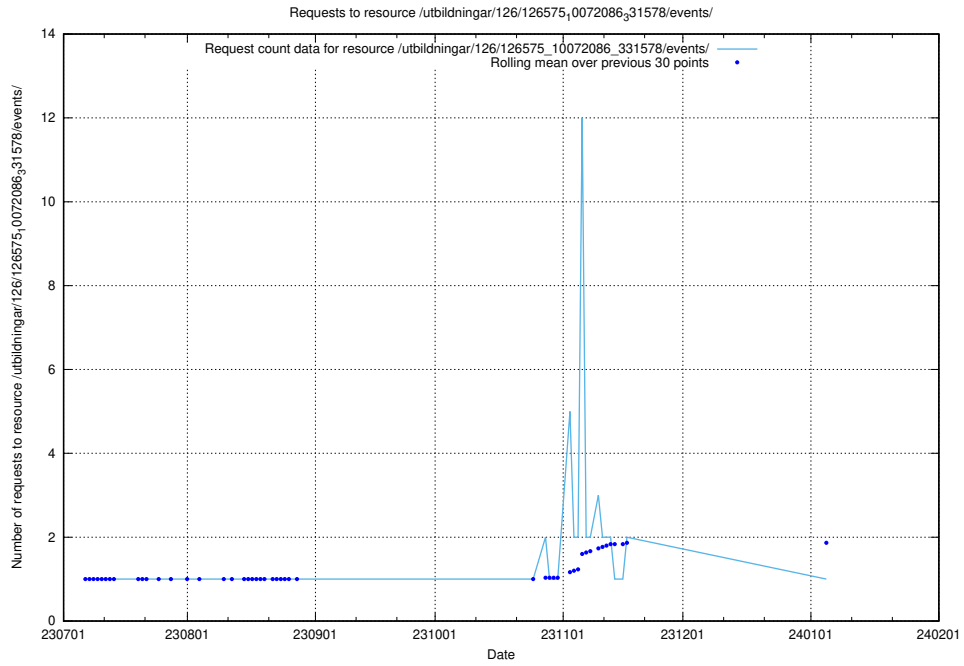

5.5244 Usage of /utbildningar/126/126575_10072086_331578/events/

Here, we count the number of requests to resource /utbildningar/126/126575_10072086_331578/events/