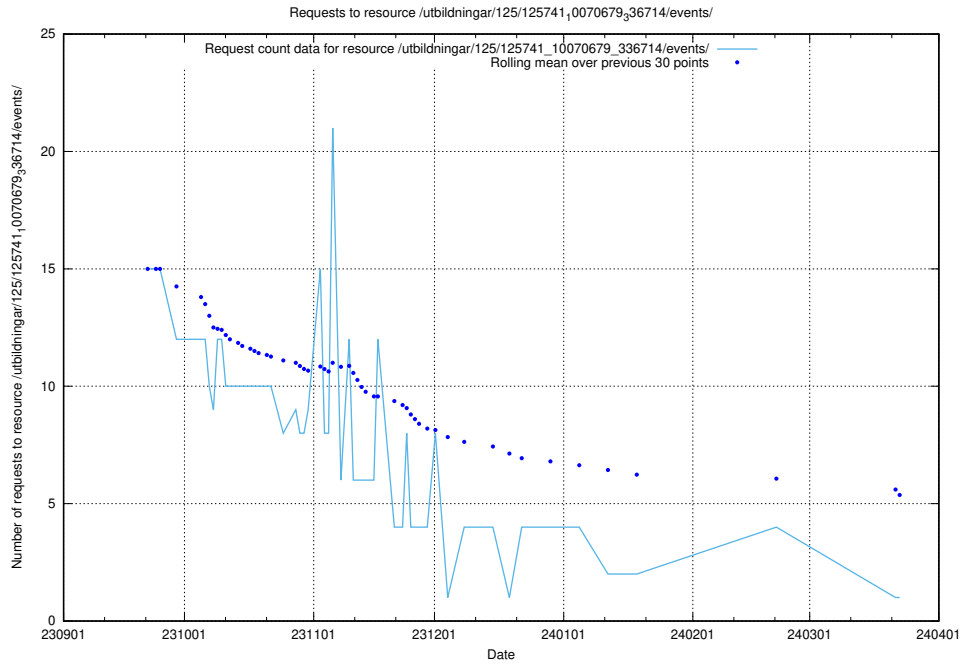

5.4442 Usage of /utbildningar/125/125741_10070679_336714/events/

Here, we count the number of requests to resource /utbildningar/125/125741_10070679_336714/events/