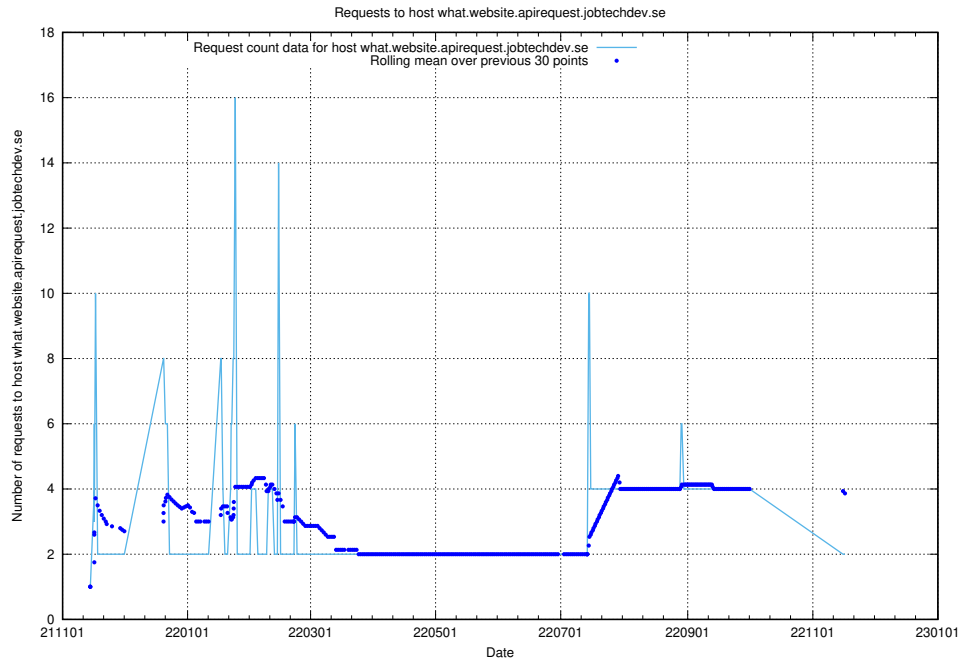

## 7.541 Usage of what.website.apirequest.jobtechdev.se

Here, we count the number of requests to host what.website.apirequest.jobtechdev.se.