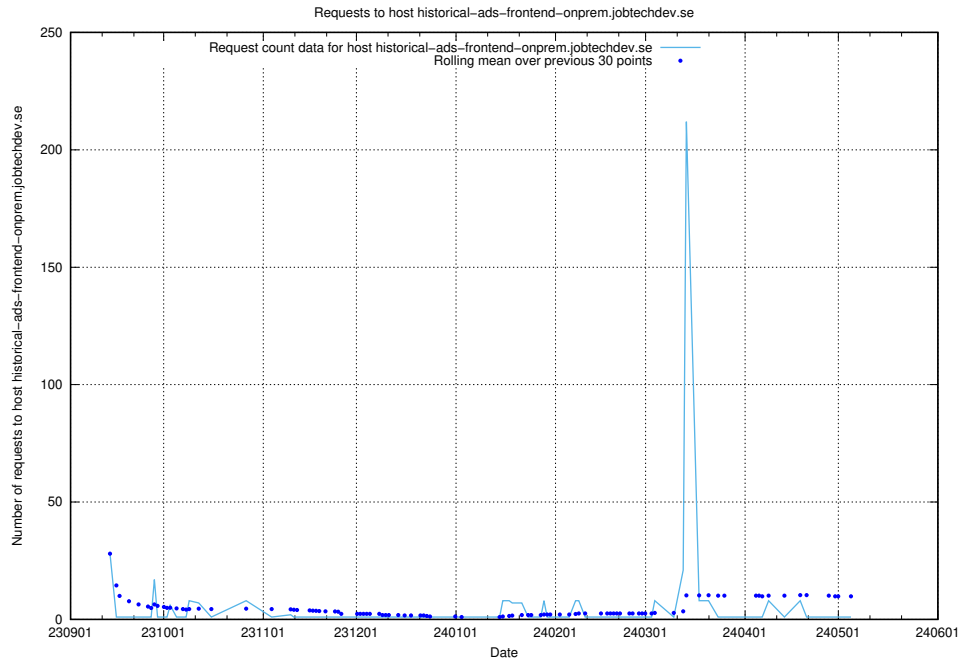

7.597 Usage of historical-ads-frontend-onprem.jobtechdev.se

Here, we count the number of requests to host historical-ads-frontend-onprem.jobtechdev.se.