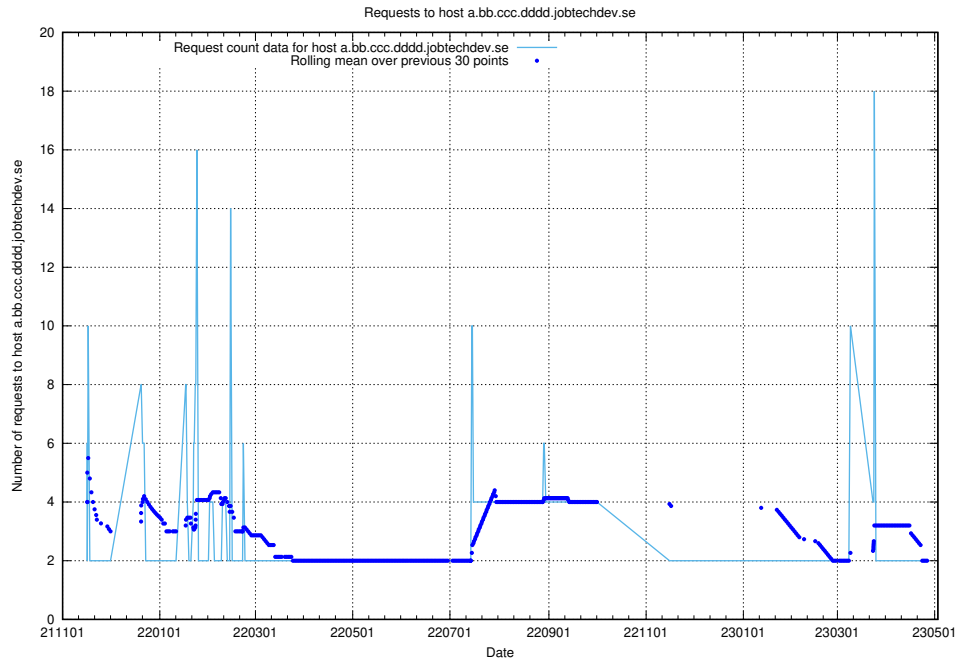

7.526 Usage of a.bb.ccc.dddd.jobtechdev.se

Here, we count the number of requests to host a.bb.ccc.dddd.jobtechdev.se.