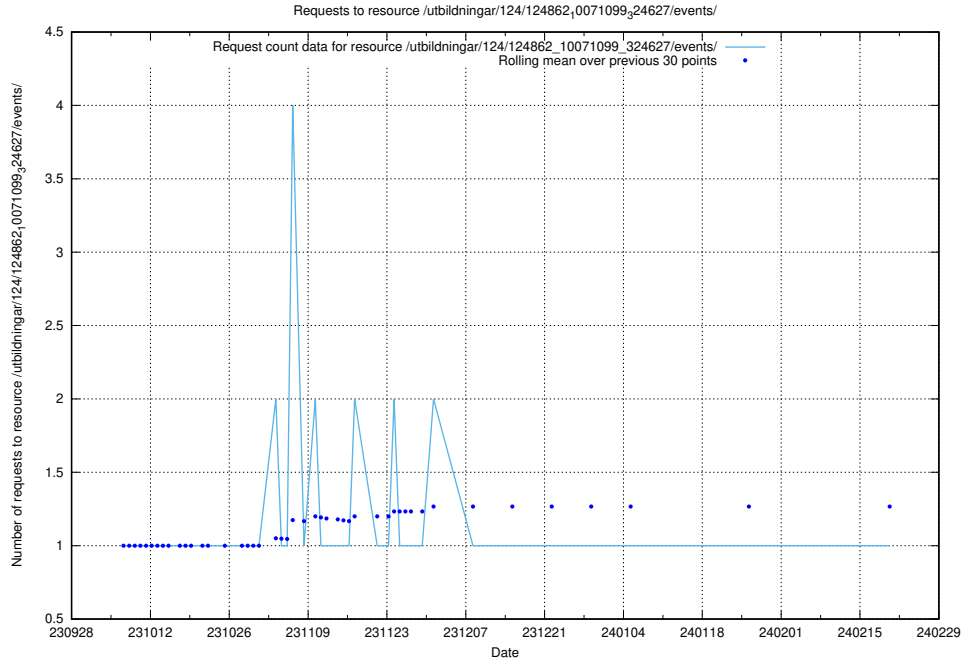

### 5.4338 Usage of /utbildningar/124/124862\_10071099\_324627/events/

Here, we count the number of requests to resource /utbildningar/124/124862\_10071099\_324627/events/