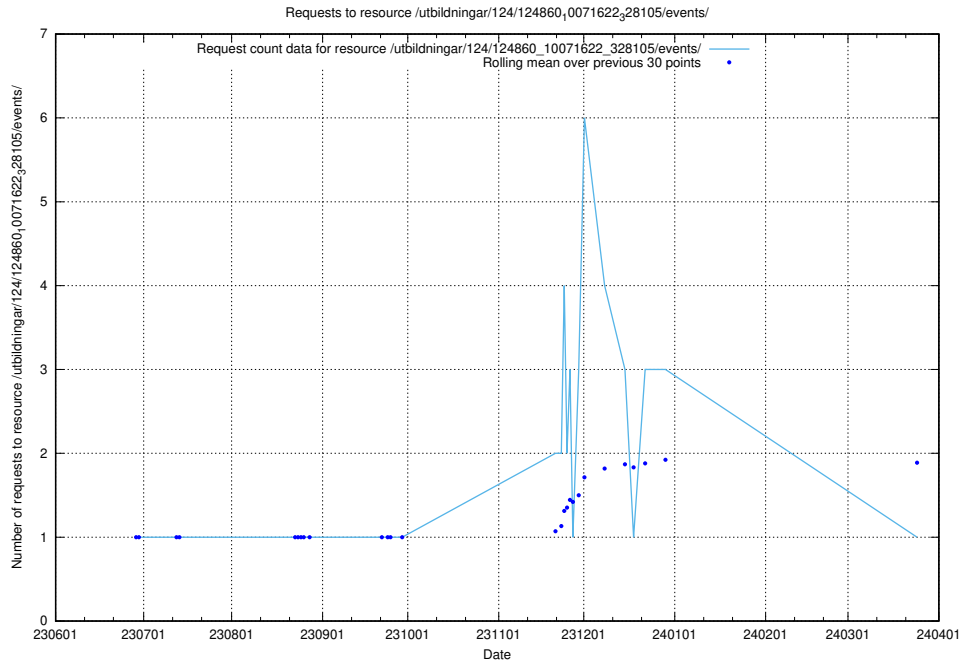

5.5434 Usage of /utbildningar/124/124860_10071622_328105/events/

Here, we count the number of requests to resource /utbildningar/124/124860_10071622_328105/events/