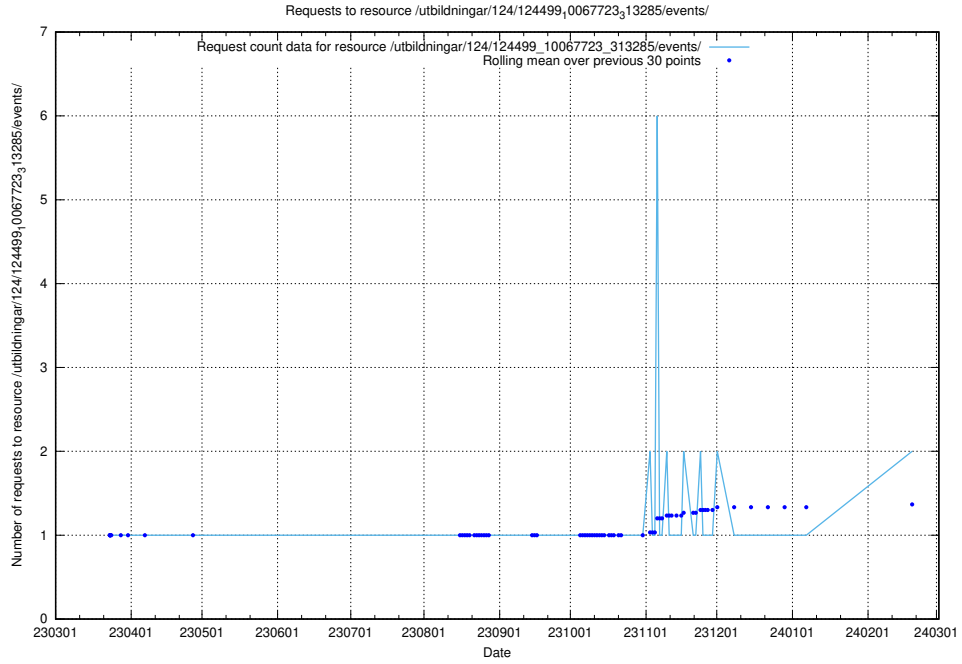

5.534 Usage of /utbildningar/124/124499_10067723_313285/events/

Here, we count the number of requests to resource /utbildningar/124/124499_10067723_313285/events/