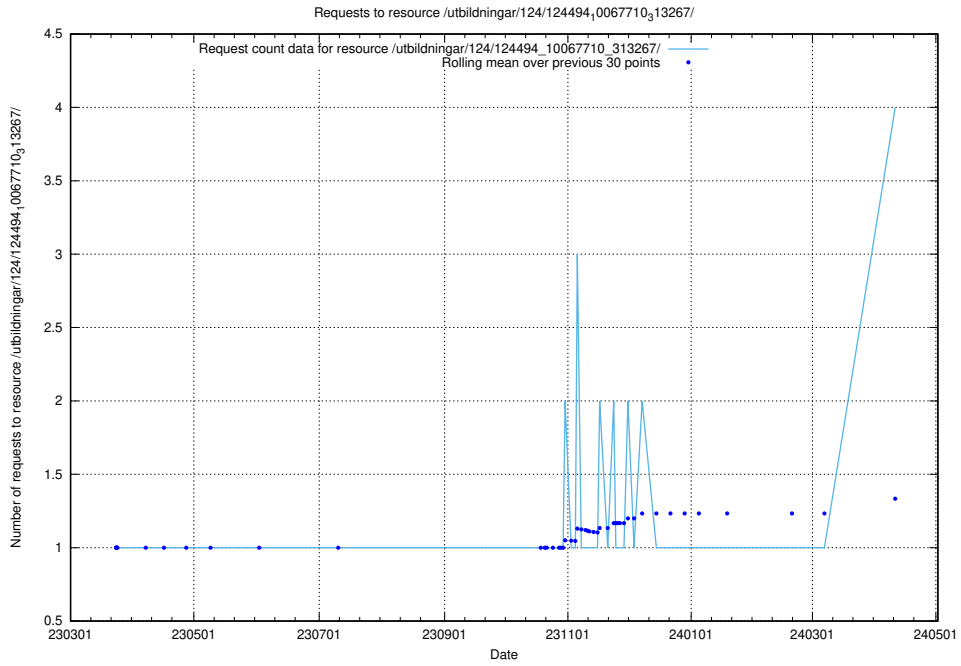

5.185 Usage of /utbildningar/124/124494_10067710_313267/

Here, we count the number of requests to resource /utbildningar/124/124494_10067710_313267/.