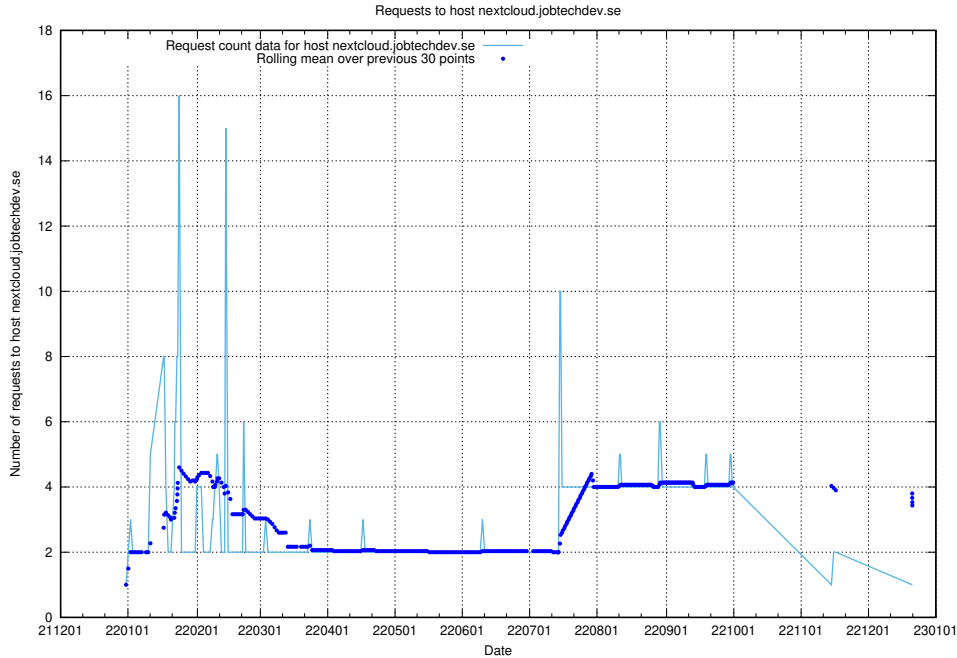

7.618 Usage of nextcloud.jobtechdev.se

Here, we count the number of requests to host nextcloud.jobtechdev.se.