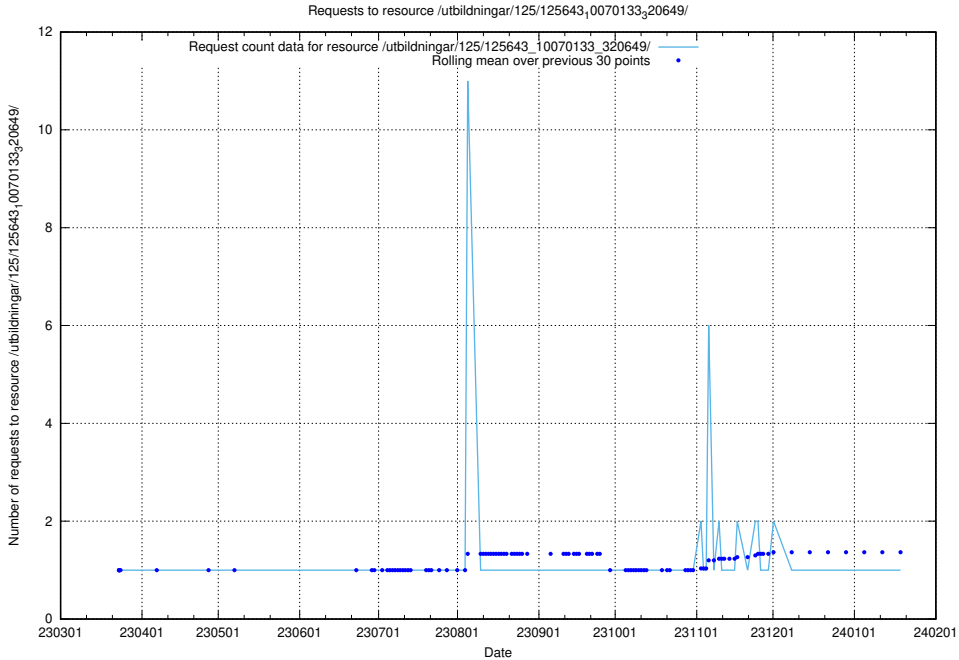

5.993 Usage of /utbildningar/125/125643_10070133_320649/

Here, we count the number of requests to resource /utbildningar/125/125643_10070133_320649/.