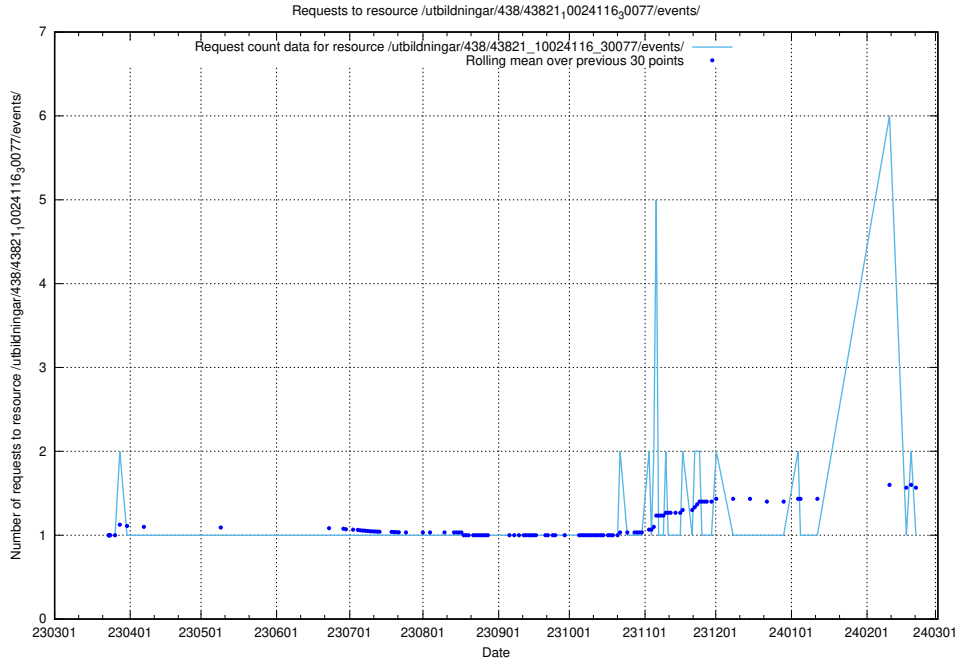

### 5.6314 Usage of /utbildningar/438/43821\_10024116\_30077/events/

Here, we count the number of requests to resource /utbildningar/438/43821\_10024116\_30077/events/.