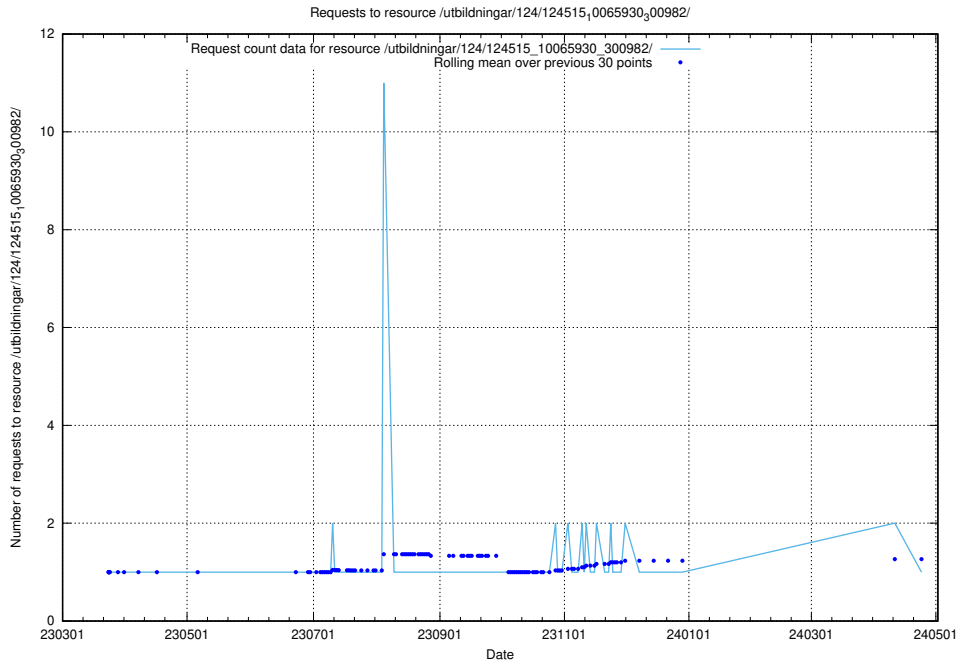

5.1542 Usage of /utbildningar/124/124515_10065930_300982/

Here, we count the number of requests to resource /utbildningar/124/124515_10065930_300982/.