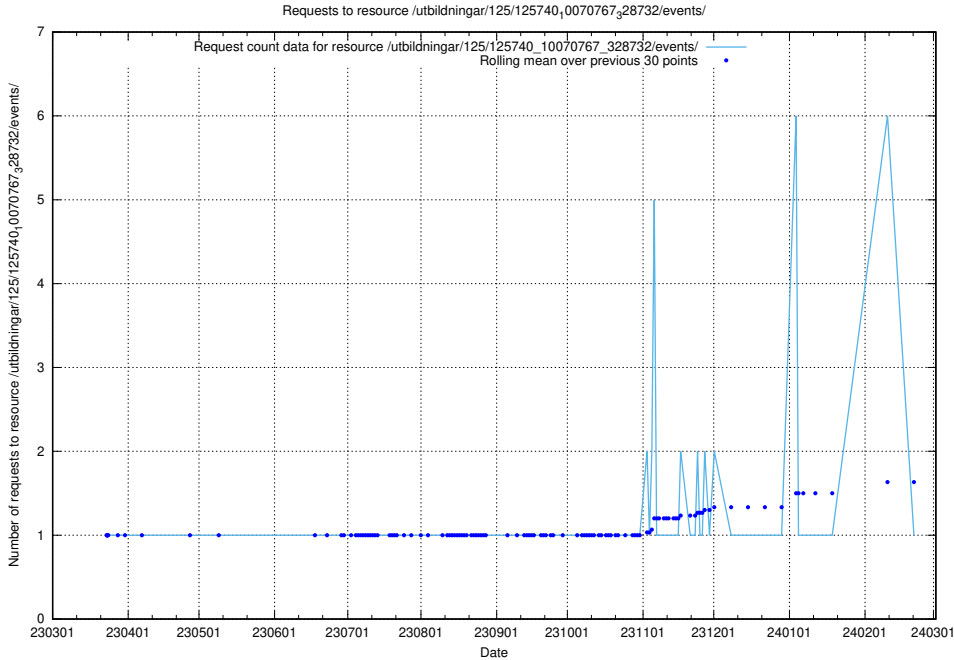

5.916 Usage of /utbildningar/125/125740_10070767_328732/events/

Here, we count the number of requests to resource /utbildningar/125/125740_10070767_328732/events/