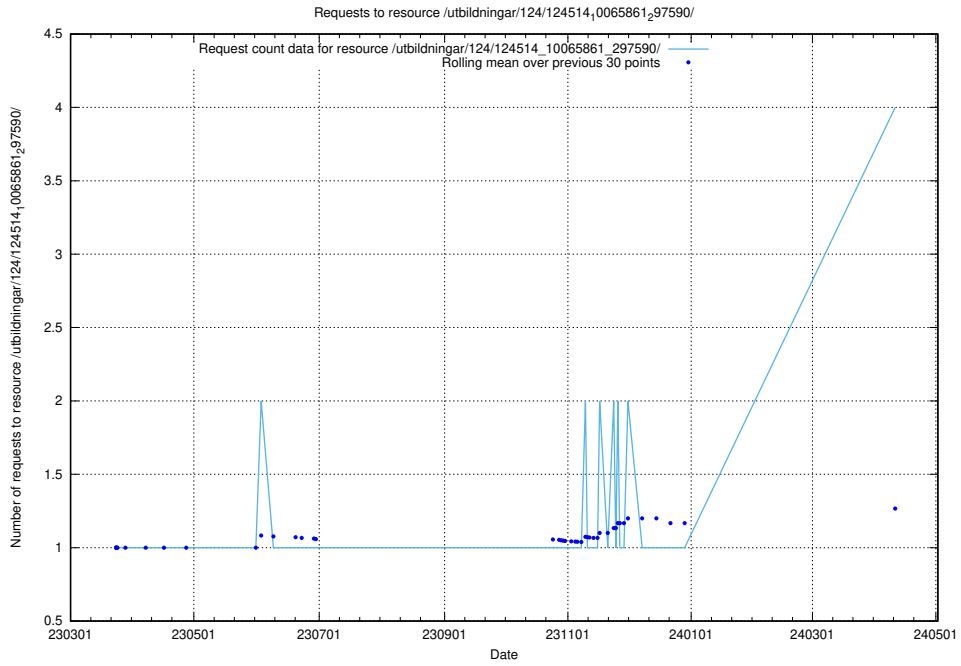

5.179 Usage of /utbildningar/124/124514_10065861_297590/

Here, we count the number of requests to resource /utbildningar/124/124514_10065861_297590/.