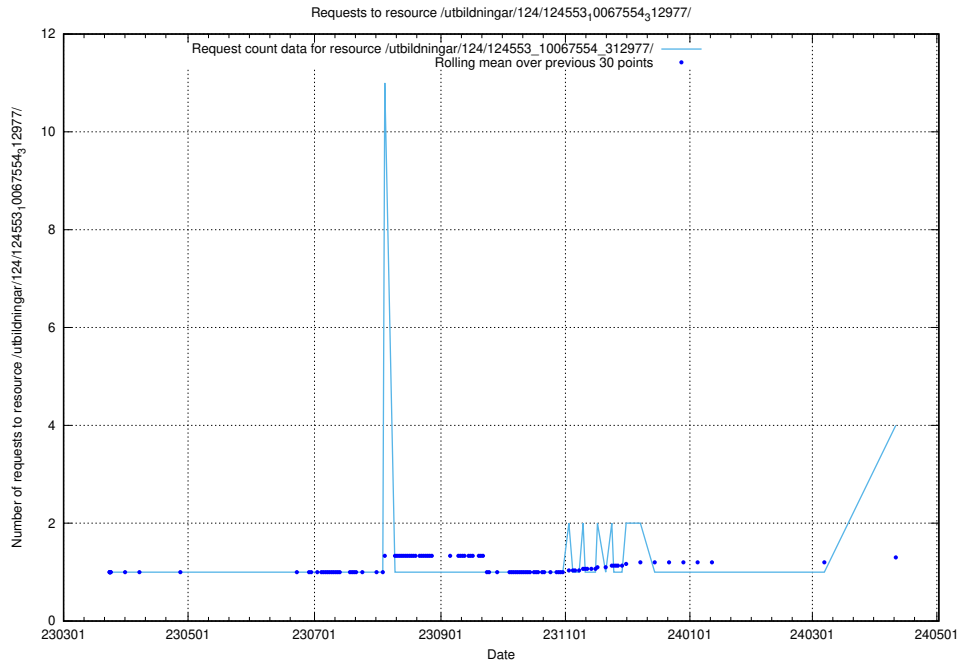

5.166 Usage of /utbildningar/124/124553_10067554_312977/

Here, we count the number of requests to resource /utbildningar/124/124553_10067554_312977/.