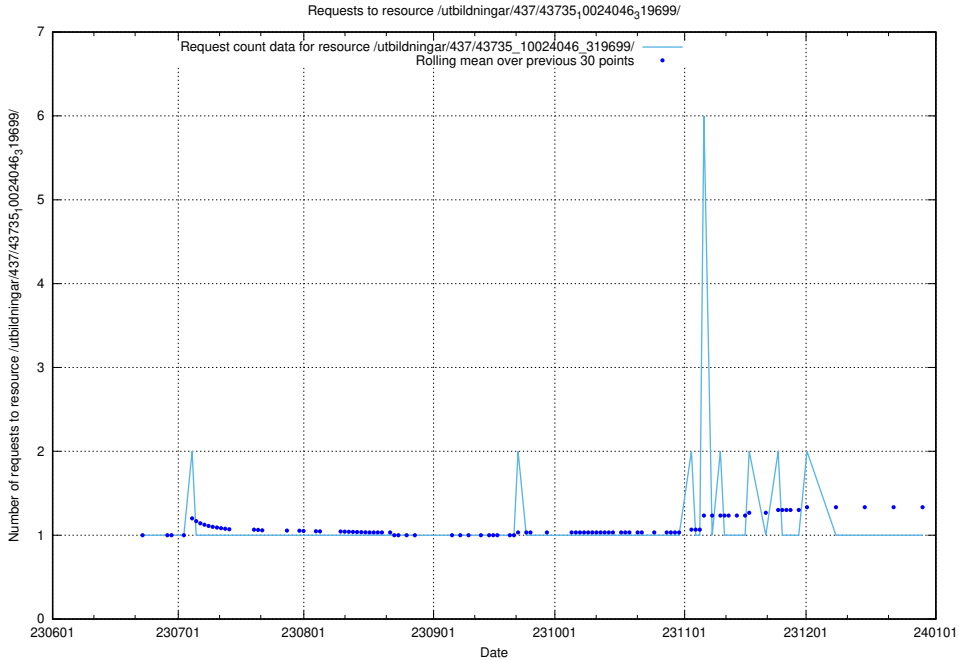

5.5526 Usage of /utbildningar/437/43735_10024046_319699/

Here, we count the number of requests to resource /utbildningar/437/43735_10024046_319699/.