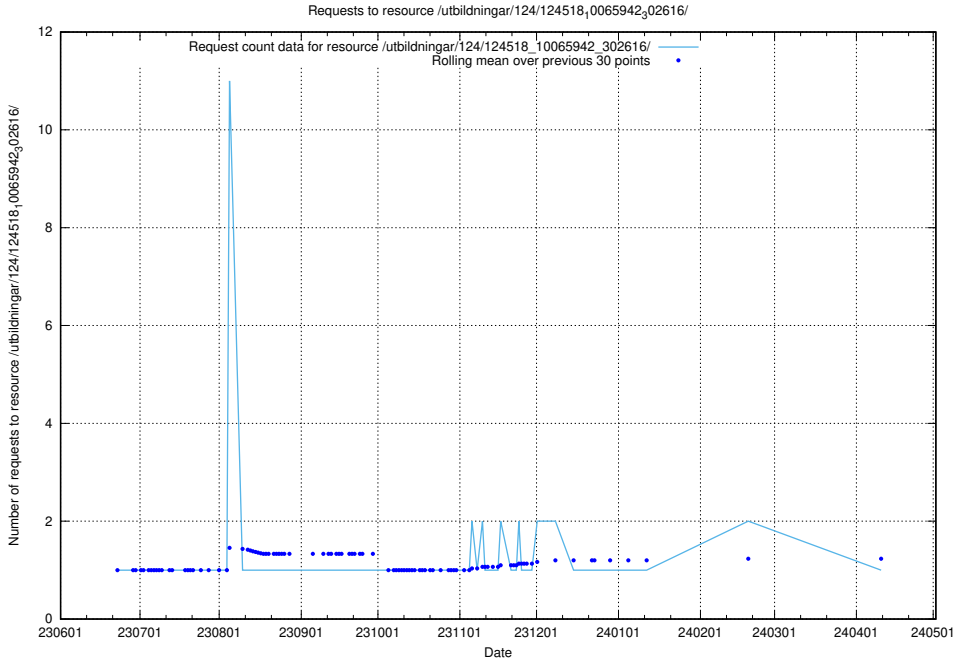

5.5715 Usage of /utbildningar/124/124518_10065942_302616/

Here, we count the number of requests to resource /utbildningar/124/124518_10065942_302616/.