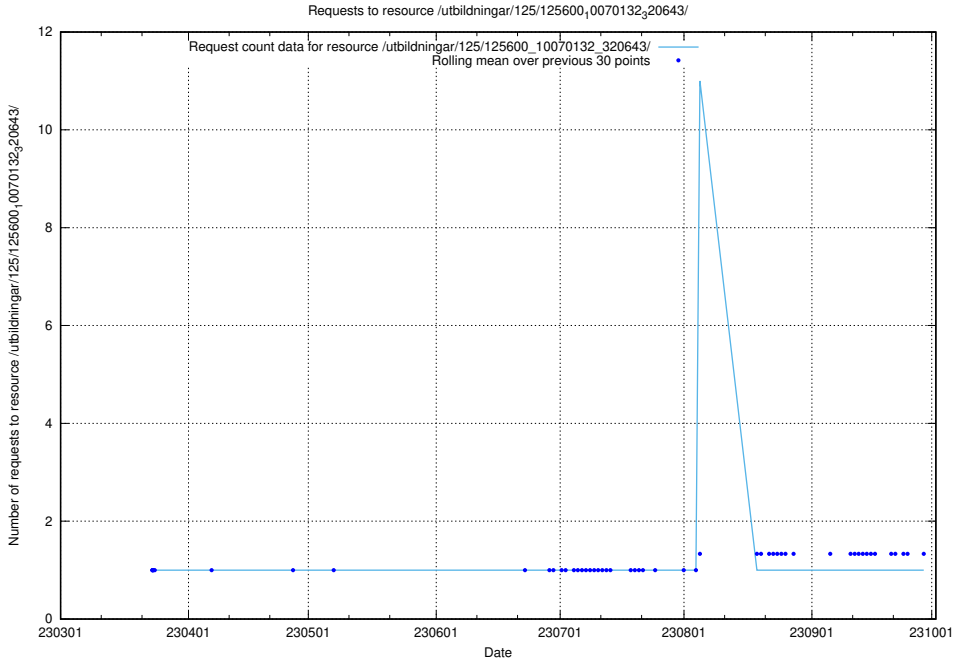

5.1033 Usage of /utbildningar/125/125600_10070132_320643/

Here, we count the number of requests to resource /utbildningar/125/125600_10070132_320643/.