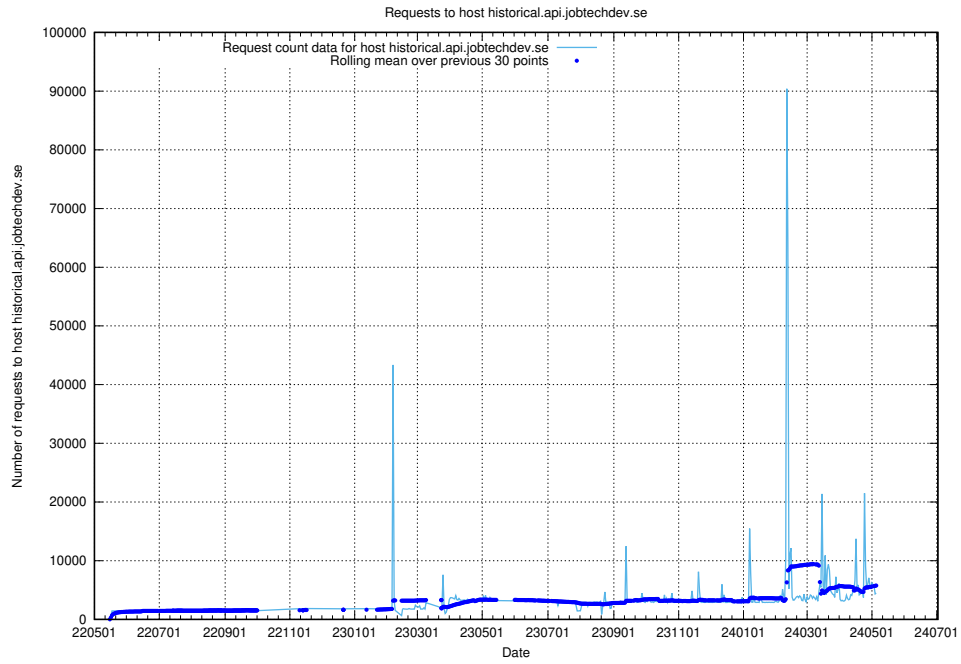

7.14 Usage of `historical.api.jobtechdev.se`

Here, we count the number of requests to host `historical.api.jobtechdev.se`.