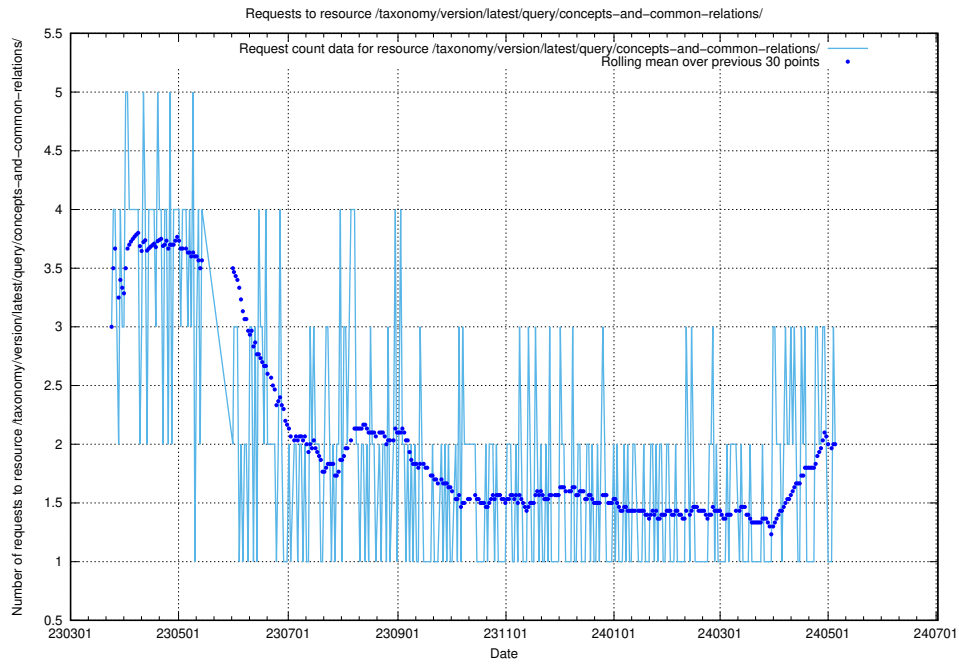

5.866 Usage of /taxonomy/version/latest/query/concepts-and-common-relations/

Here, we count the number of requests to resource /taxonomy/version/latest/query/concepts-and-common-relations/.