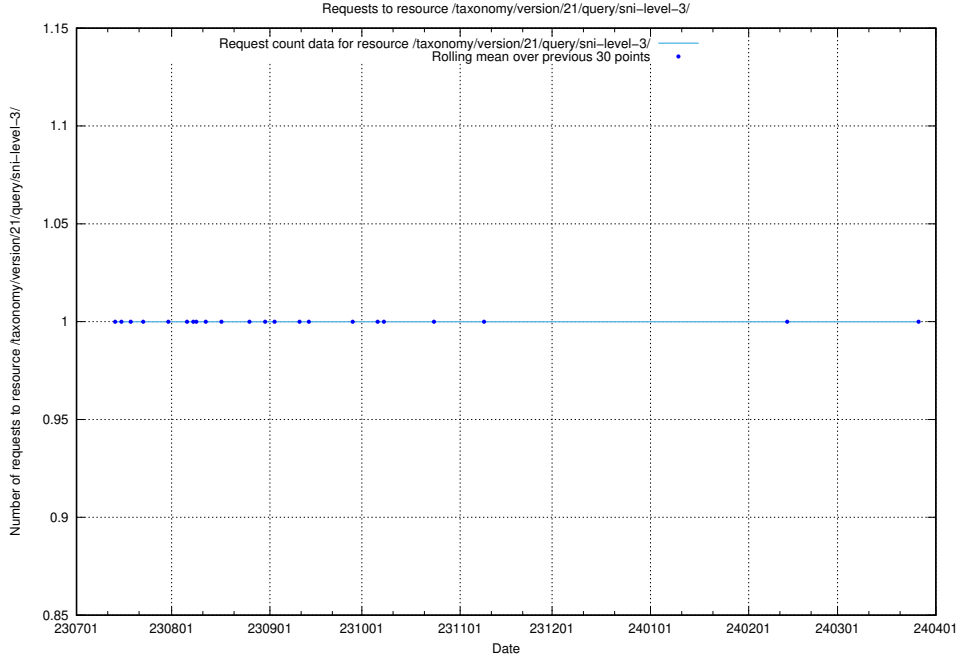

5.5037 Usage of /taxonomy/version/21/query/sni-level-3/

Here, we count the number of requests to resource /taxonomy/version/21/query/sni-level-3/.