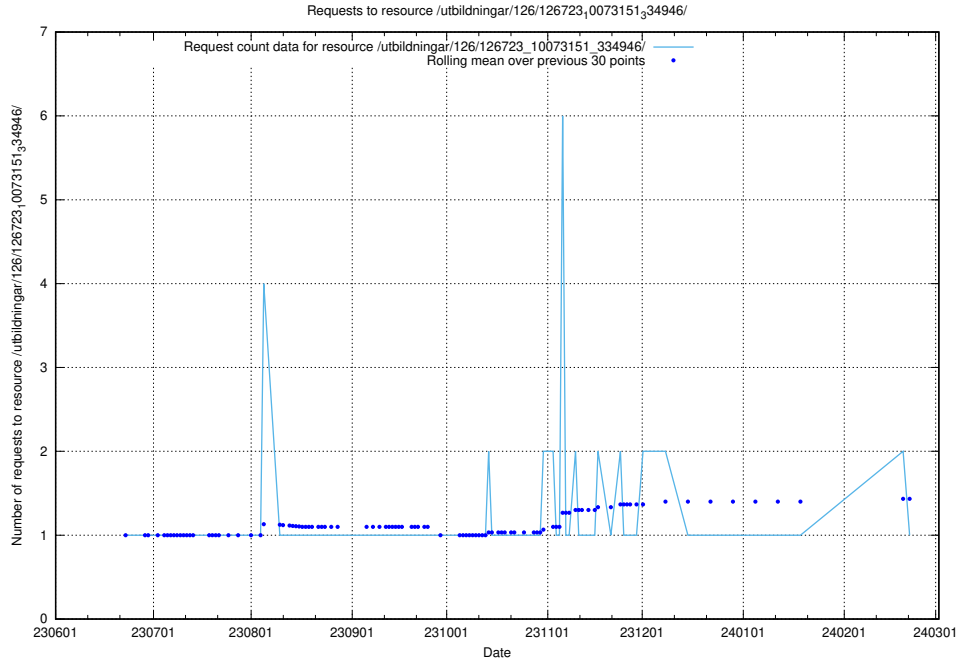

5.5555 Usage of /utbildningar/126/126723_10073151_334946/

Here, we count the number of requests to resource /utbildningar/126/126723_10073151_334946/.