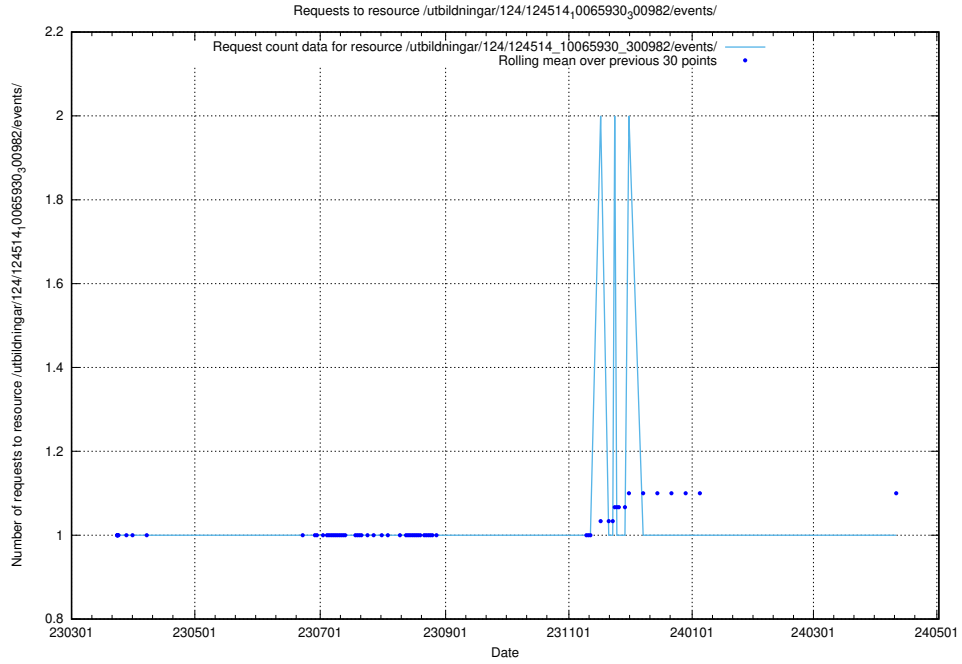

5.1848 Usage of /utbildningar/124/124514_10065930_300982/events/

Here, we count the number of requests to resource /utbildningar/124/124514_10065930_300982/events/