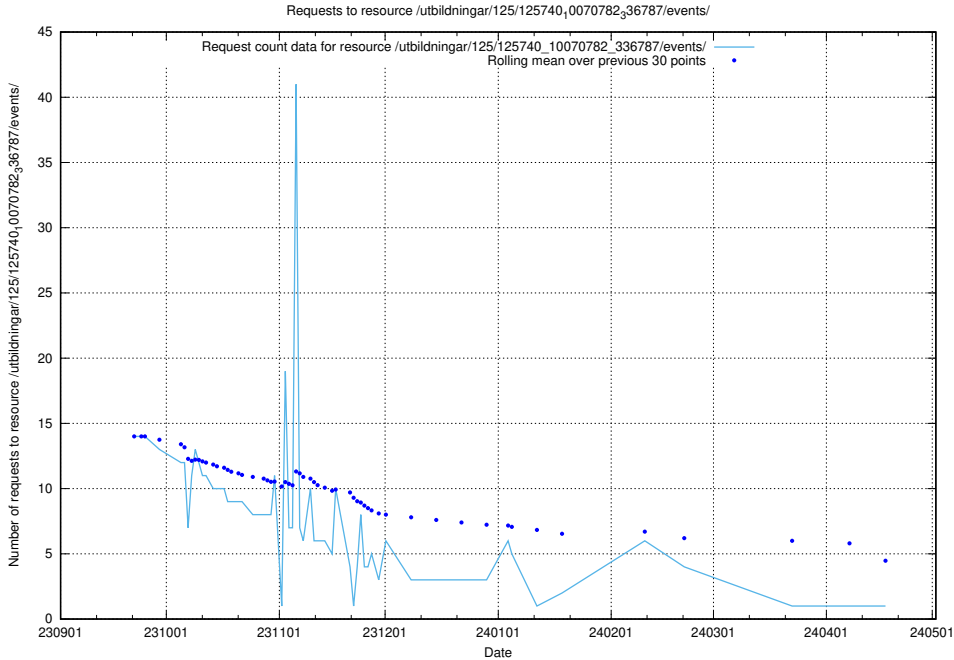

5.4443 Usage of /utbildningar/125/125740_10070782_336787/events/

Here, we count the number of requests to resource /utbildningar/125/125740_10070782_336787/events/