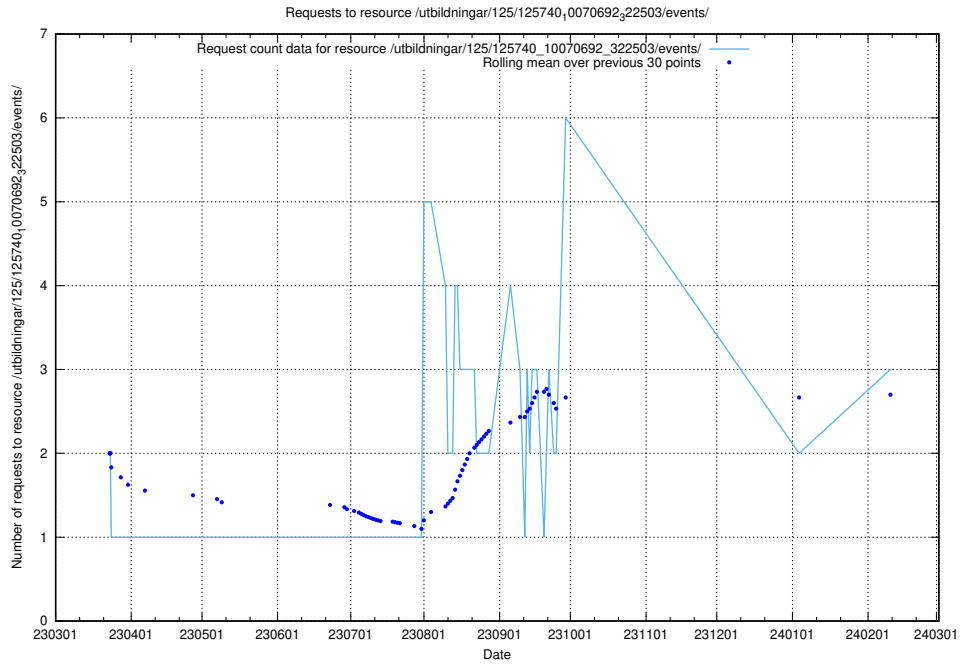

5.418 Usage of /utbildningar/125/125740_10070692_322503/events/

Here, we count the number of requests to resource /utbildningar/125/125740_10070692_322503/events/