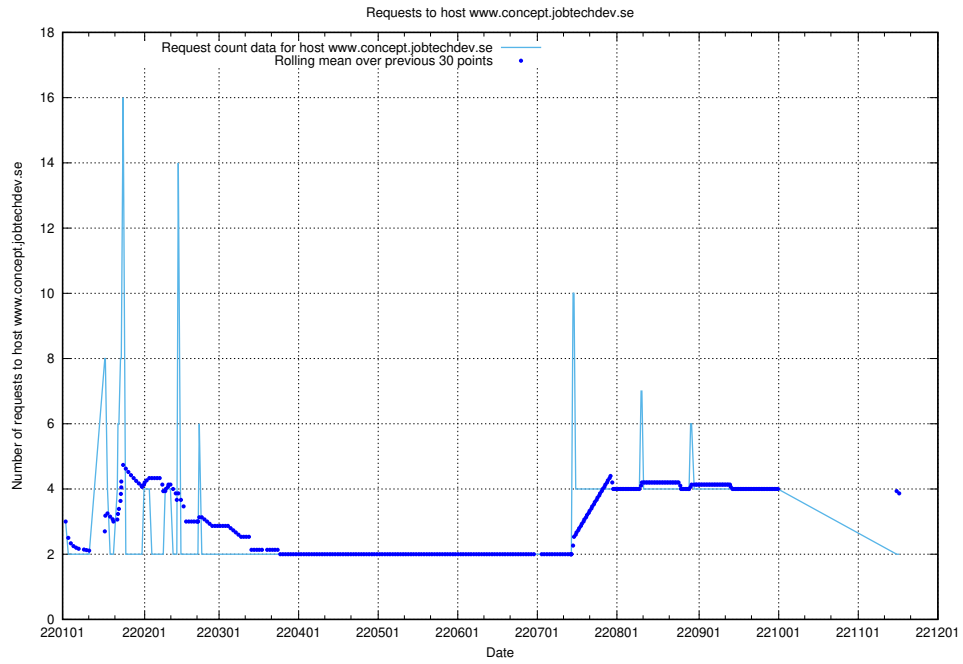

7.303 Usage of www.concept.jobtechdev.se

Here, we count the number of requests to host www.concept.jobtechdev.se.