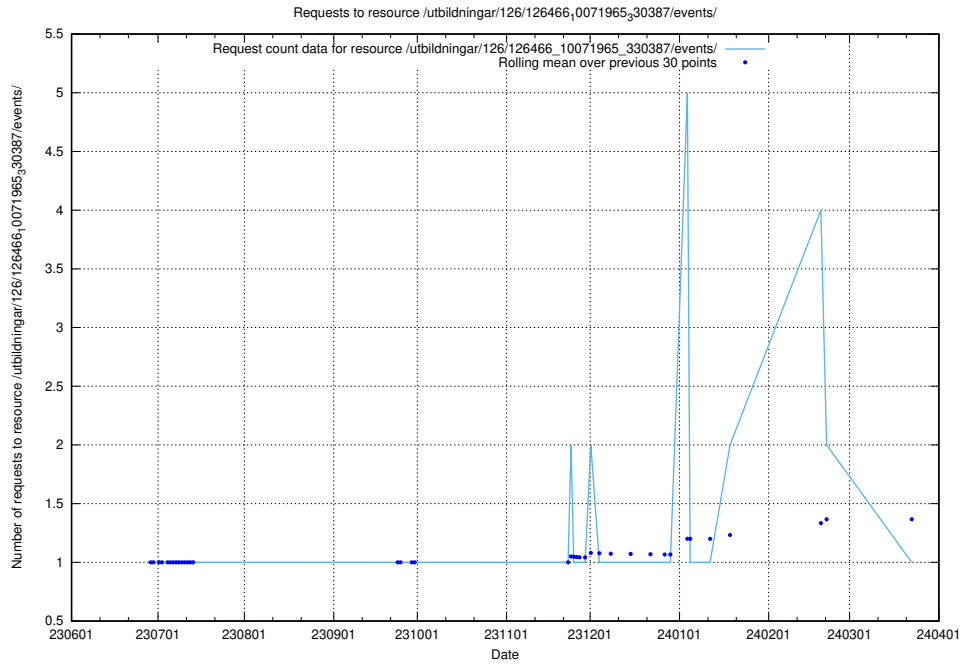

5.5403 Usage of /utbildningar/126/126466_10071965_330387/events/

Here, we count the number of requests to resource /utbildningar/126/126466_10071965_330387/events/