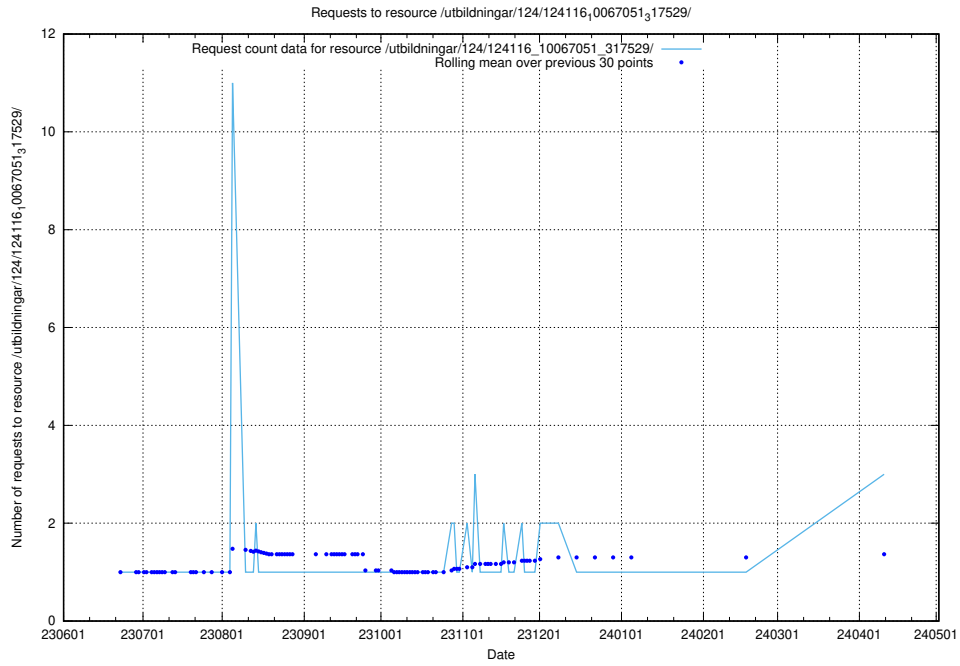

5.388 Usage of /utbildningar/124/124116_10067051_317529/

Here, we count the number of requests to resource /utbildningar/124/124116_10067051_317529/.