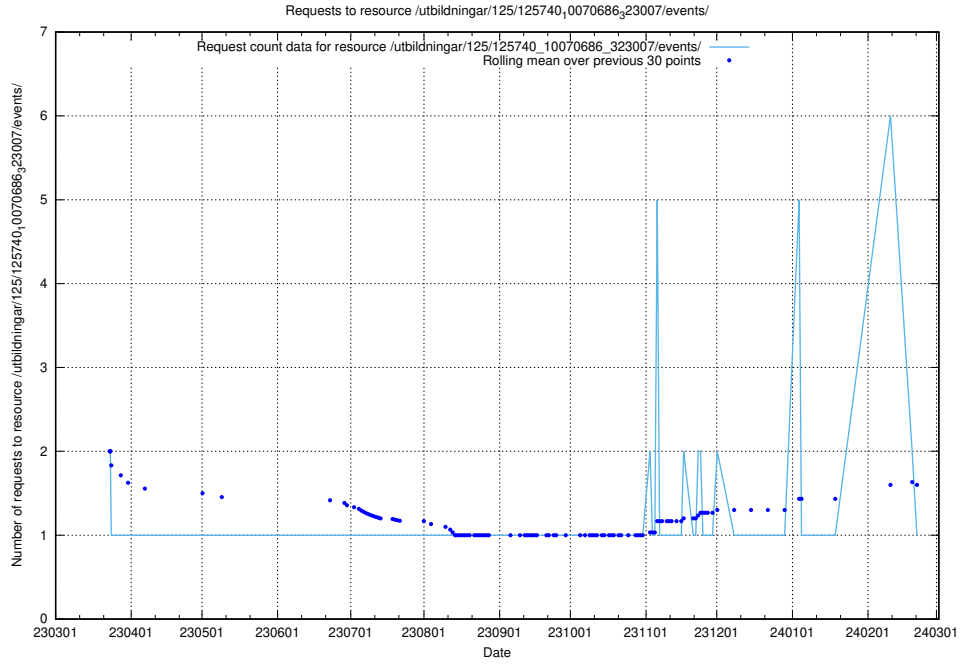

5.6253 Usage of /utbildningar/125/125740_10070686_323007/events/

Here, we count the number of requests to resource /utbildningar/125/125740_10070686_323007/events/