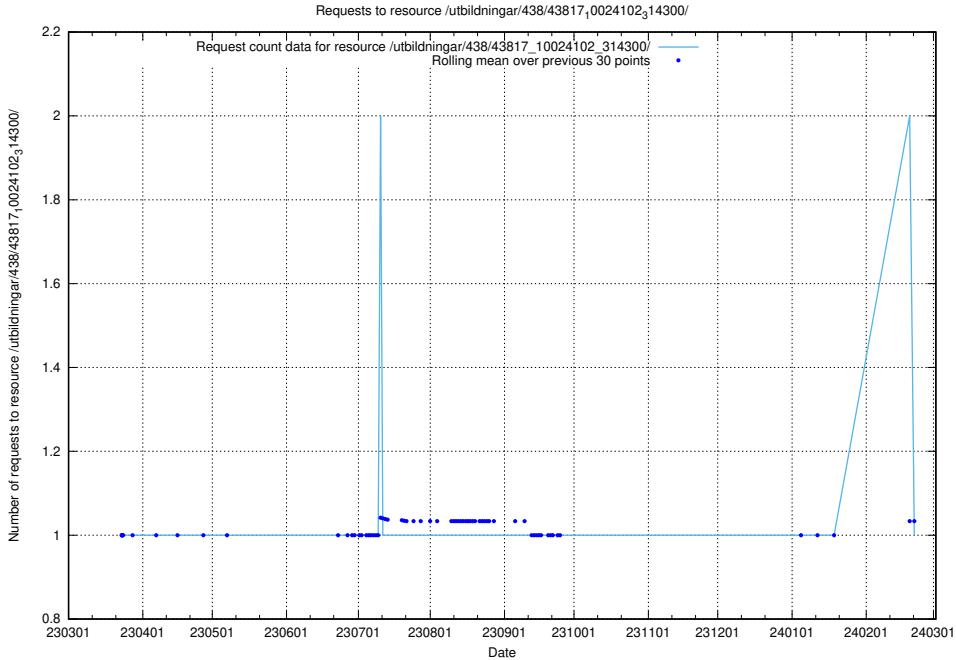

5.6319 Usage of /utbildningar/438/43817_10024102_314300/

Here, we count the number of requests to resource /utbildningar/438/43817_10024102_314300/.