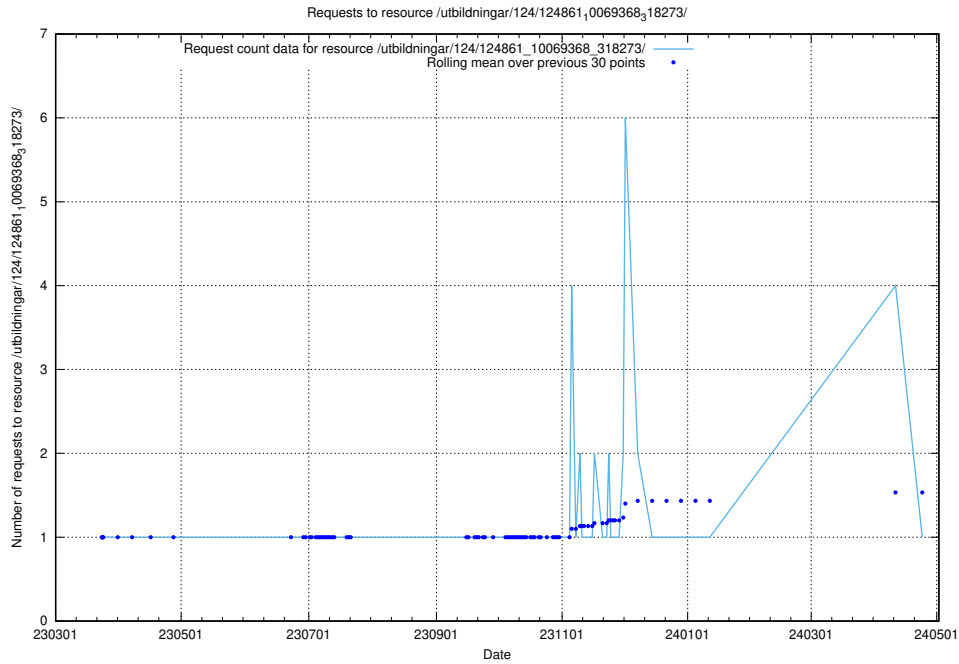

5.1110 Usage of /utbildningar/124/124861_10069368_318273/

Here, we count the number of requests to resource /utbildningar/124/124861_10069368_318273/.