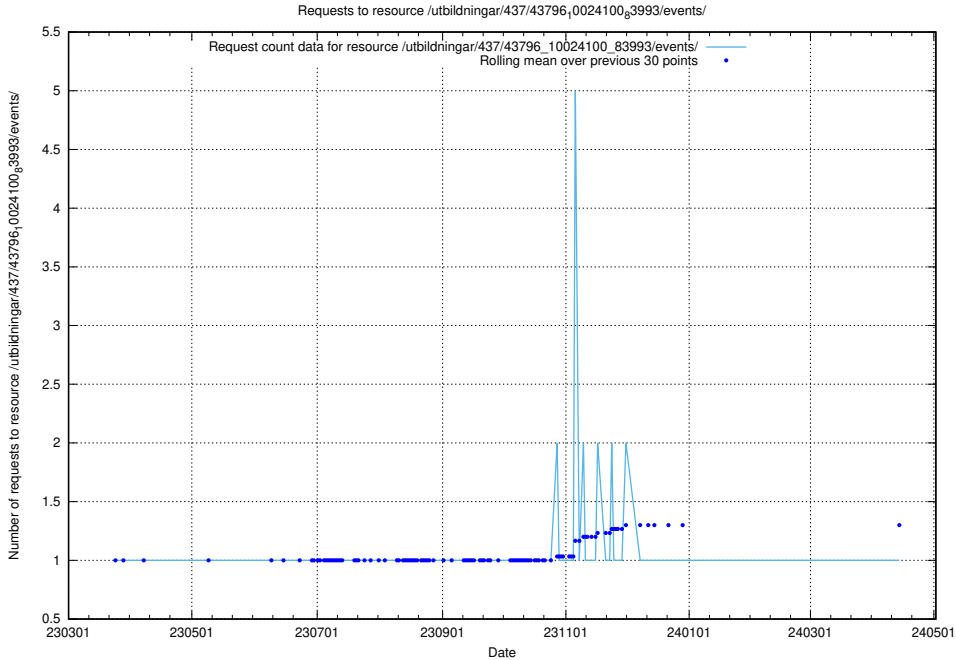

5.6153 Usage of /utbildningar/437/43796_10024100_83993/events/

Here, we count the number of requests to resource /utbildningar/437/43796_10024100_83993/events/.