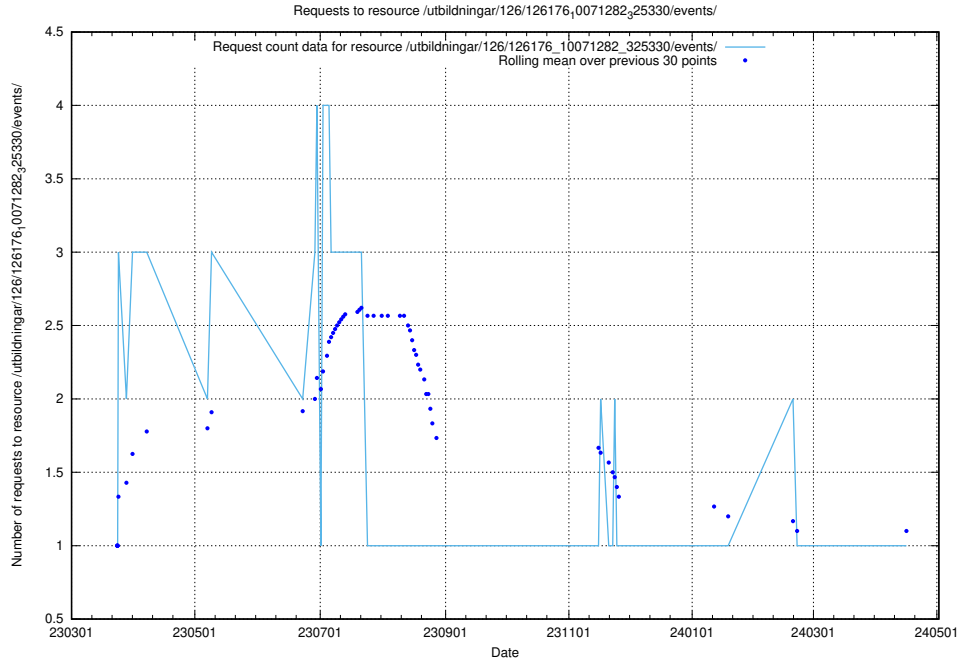

5.6401 Usage of /utbildningar/126/126176_10071282_325330/events/

Here, we count the number of requests to resource /utbildningar/126/126176_10071282_325330/events/