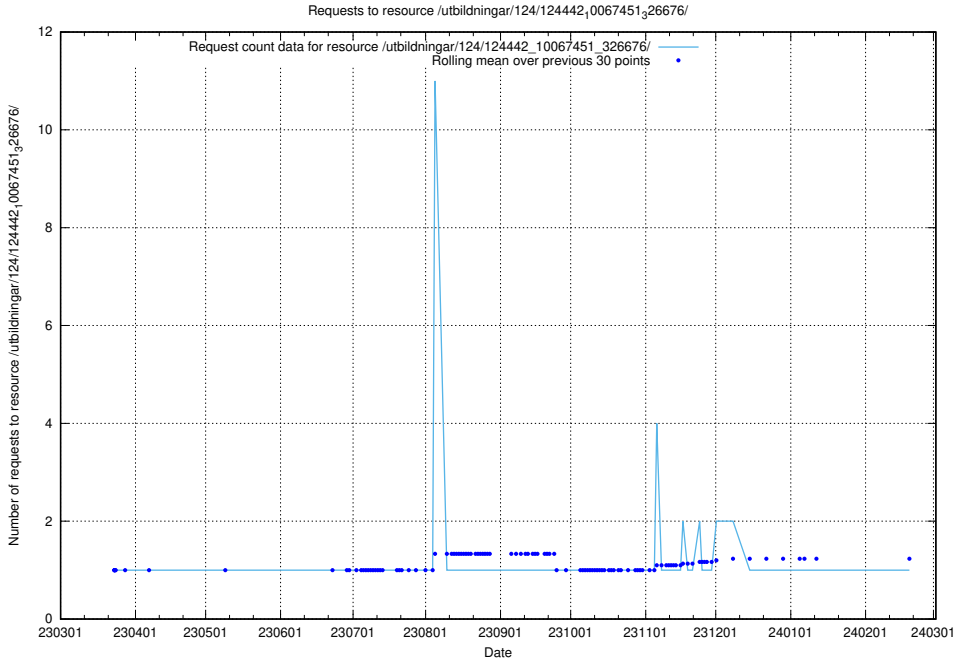

5.3459 Usage of /utbildningar/124/124442_10067451_326676/

Here, we count the number of requests to resource /utbildningar/124/124442_10067451_326676/.