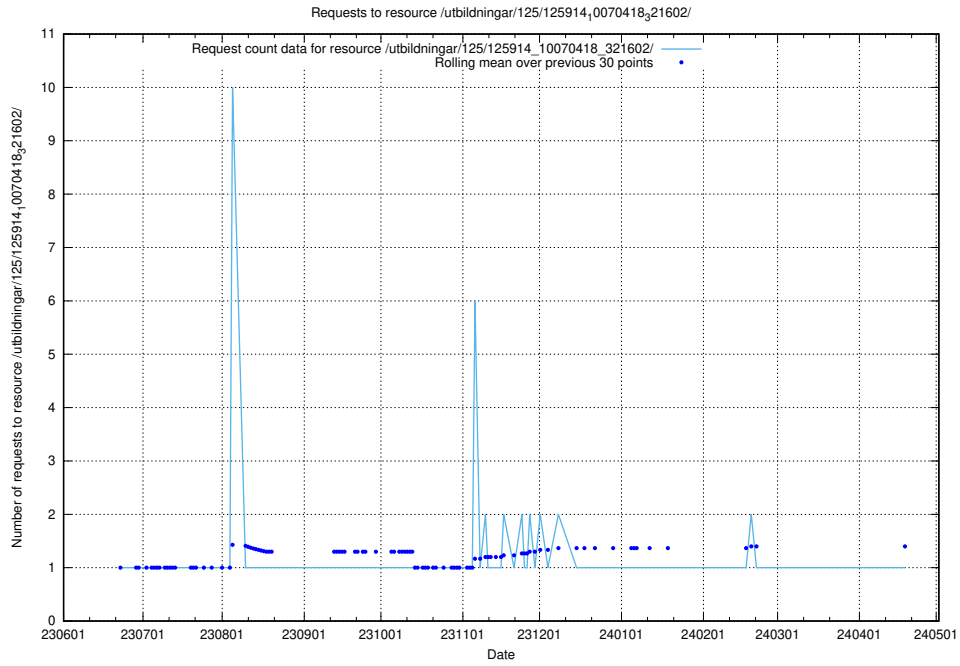

5.5639 Usage of /utbildningar/125/125914_10070418_321602/

Here, we count the number of requests to resource /utbildningar/125/125914_10070418_321602/.