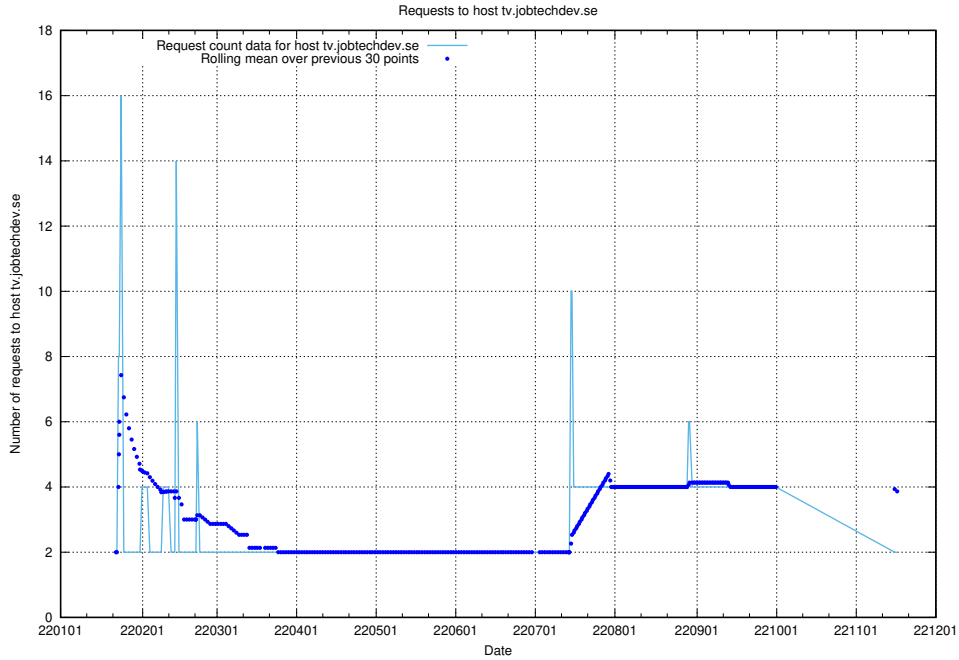

7.578 Usage of tv.jobtechdev.se

Here, we count the number of requests to host tv.jobtechdev.se.