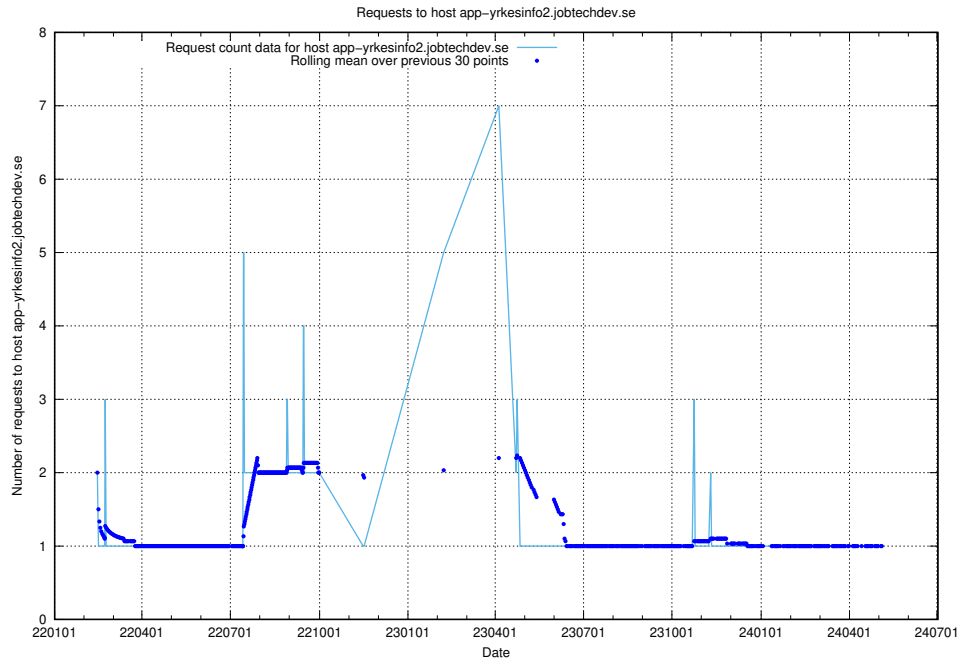

7.654 Usage of app-yrkesinfo2.jobtechdev.se

Here, we count the number of requests to host app-yrkesinfo2.jobtechdev.se.