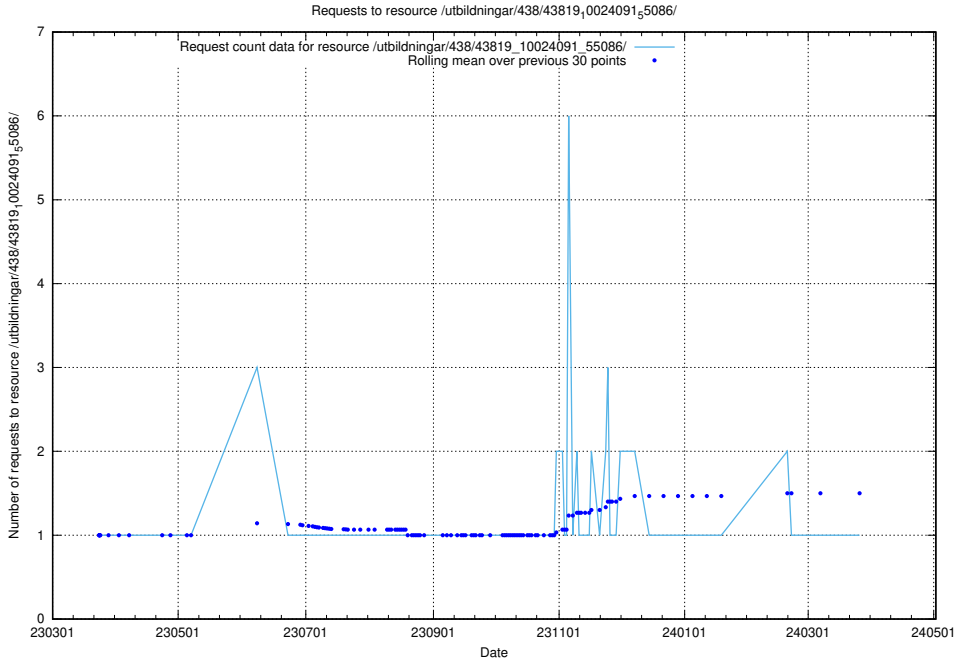

5.6317 Usage of /utbildningar/438/43819_10024091_55086/

Here, we count the number of requests to resource /utbildningar/438/43819_10024091_55086/.