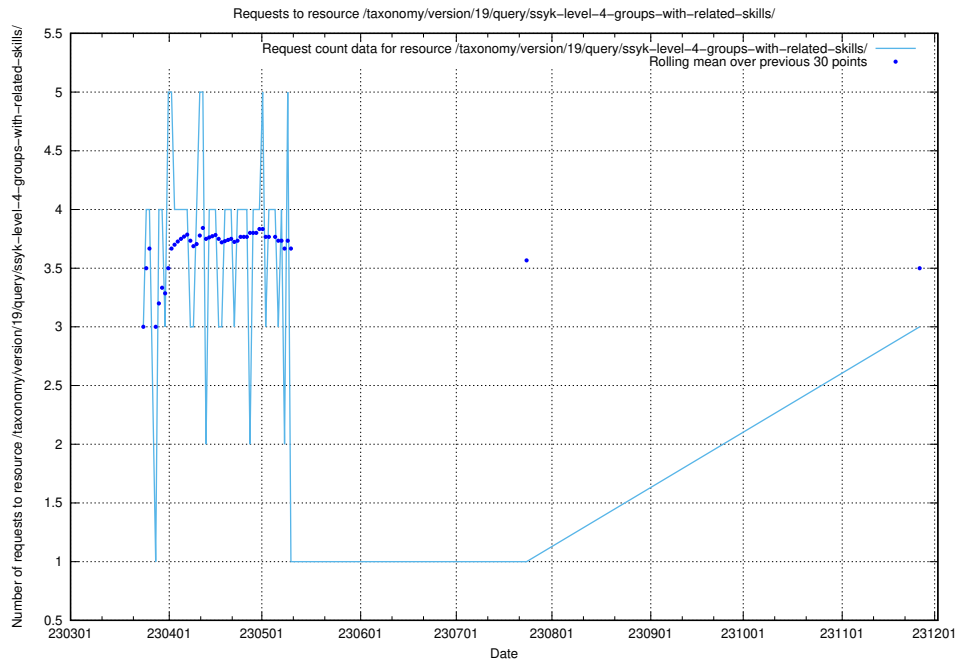

5.407 Usage of /taxonomy/version/19/query/ssyk-level-4-groups-with-related-skills/

Here, we count the number of requests to resource /taxonomy/version/19/query/ssyk-level-4-groups-with-related-skills/.