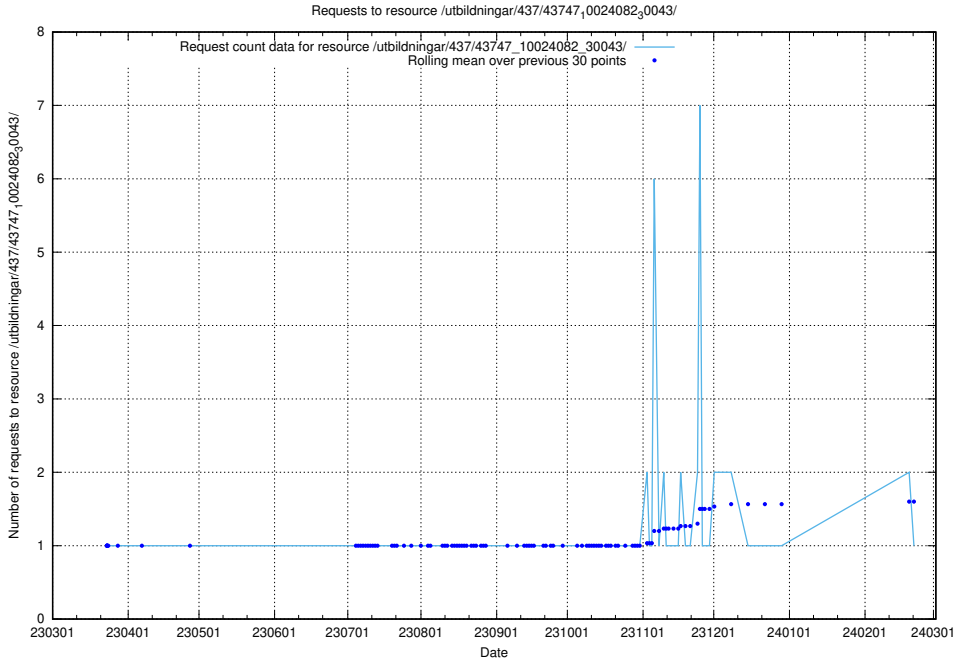

5.6359 Usage of /utbildningar/437/43747_10024082_30043/

Here, we count the number of requests to resource /utbildningar/437/43747_10024082_30043/.