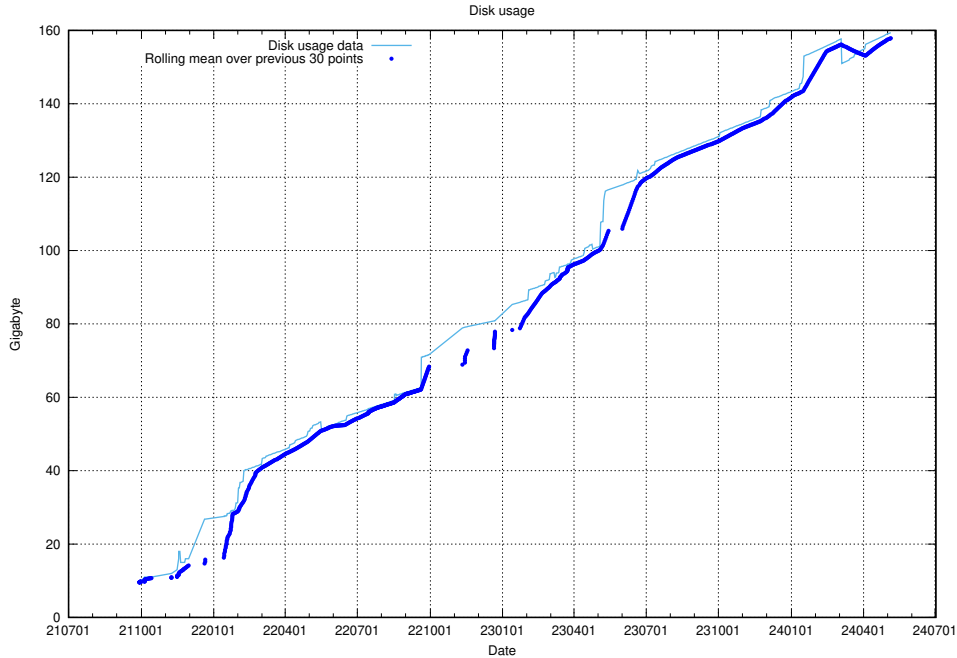

5.3 Disk space usage

A table showing the disk space usage on the data server.