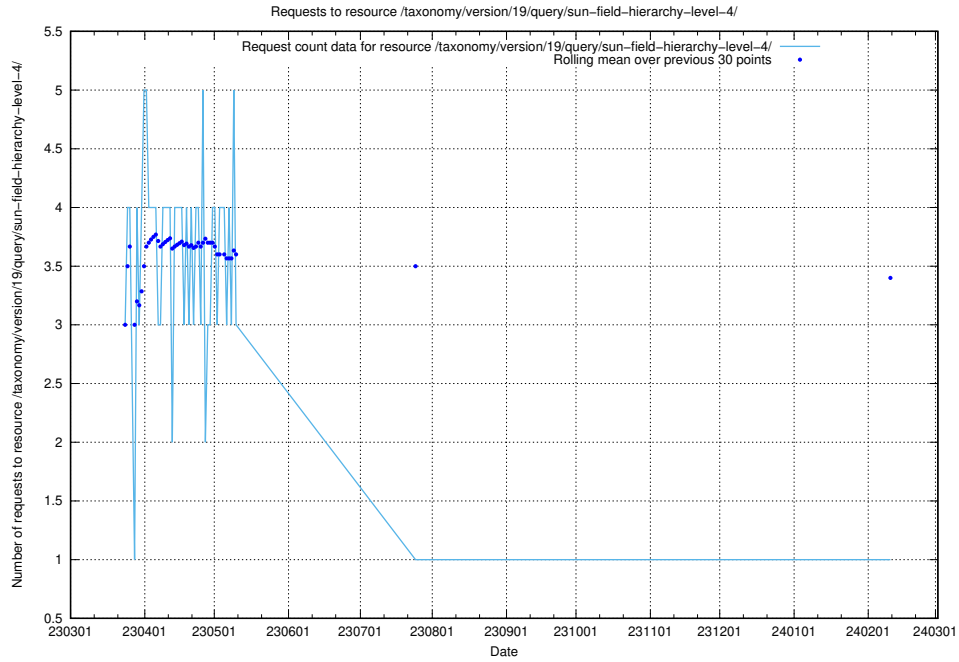

5.6091 Usage of /taxonomy/version/19/query/sun-field-hierarchy-level-4/

Here, we count the number of requests to resource /taxonomy/version/19/query/sun-field-hierarchy-level-4/.