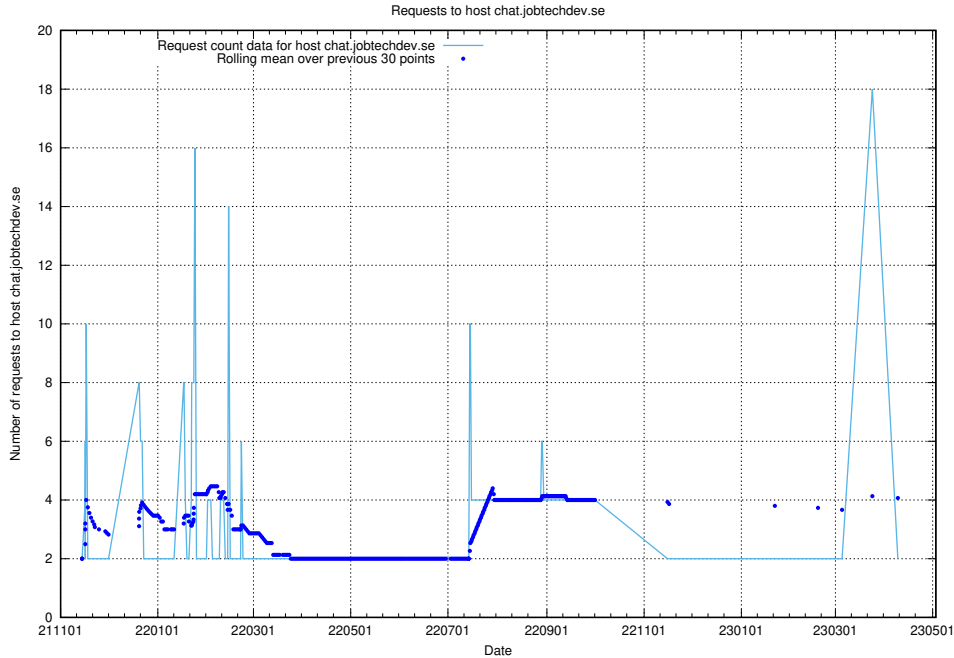

7.271 Usage of chat.jobtechdev.se

Here, we count the number of requests to host chat.jobtechdev.se.