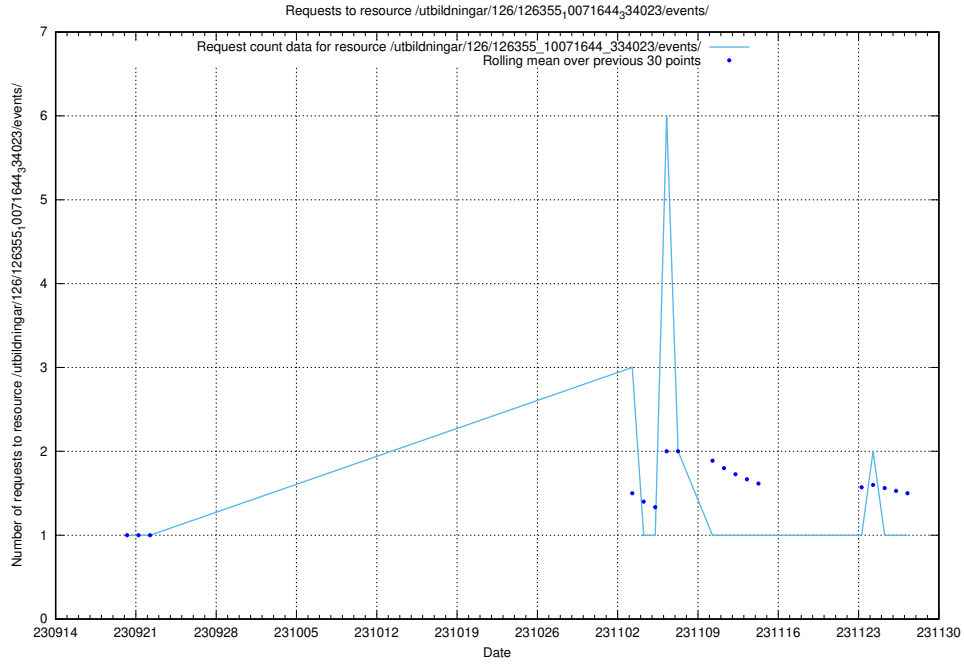

5.4475 Usage of /utbildningar/126/126355_10071644_334023/events/

Here, we count the number of requests to resource /utbildningar/126/126355_10071644_334023/events/