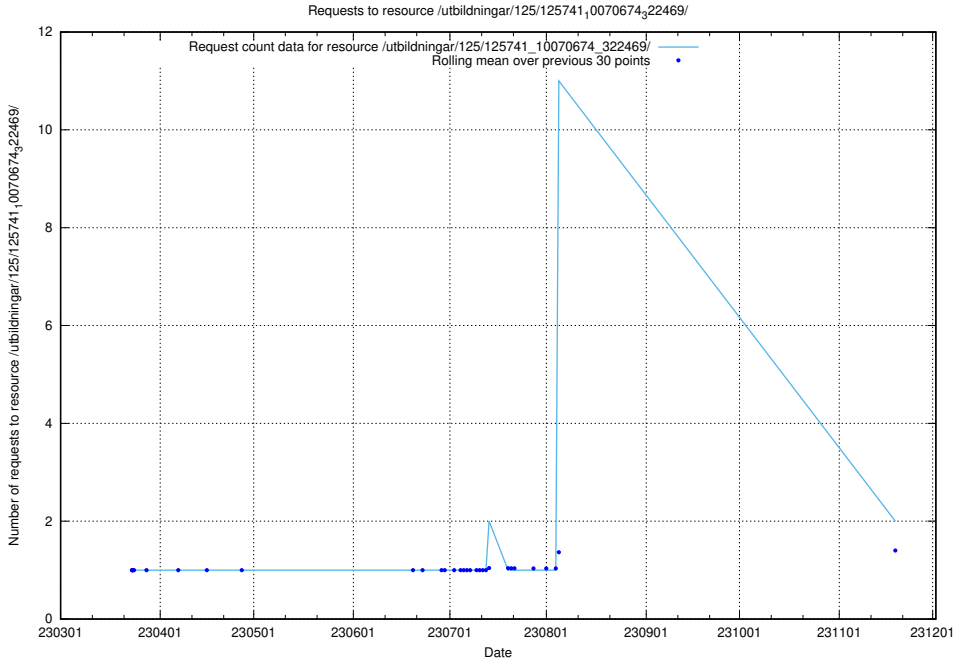

5.910 Usage of /utbildningar/125/125741_10070674_322469/

Here, we count the number of requests to resource /utbildningar/125/125741_10070674_322469/.