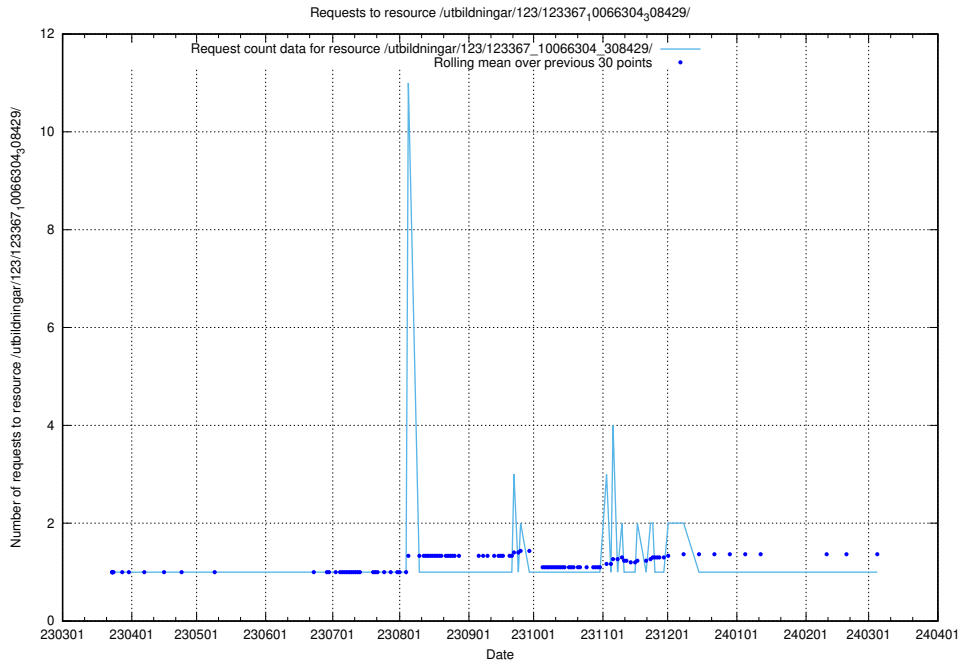

5.4482 Usage of /utbildningar/123/123367_10066304_308429/

Here, we count the number of requests to resource /utbildningar/123/123367_10066304_308429/.