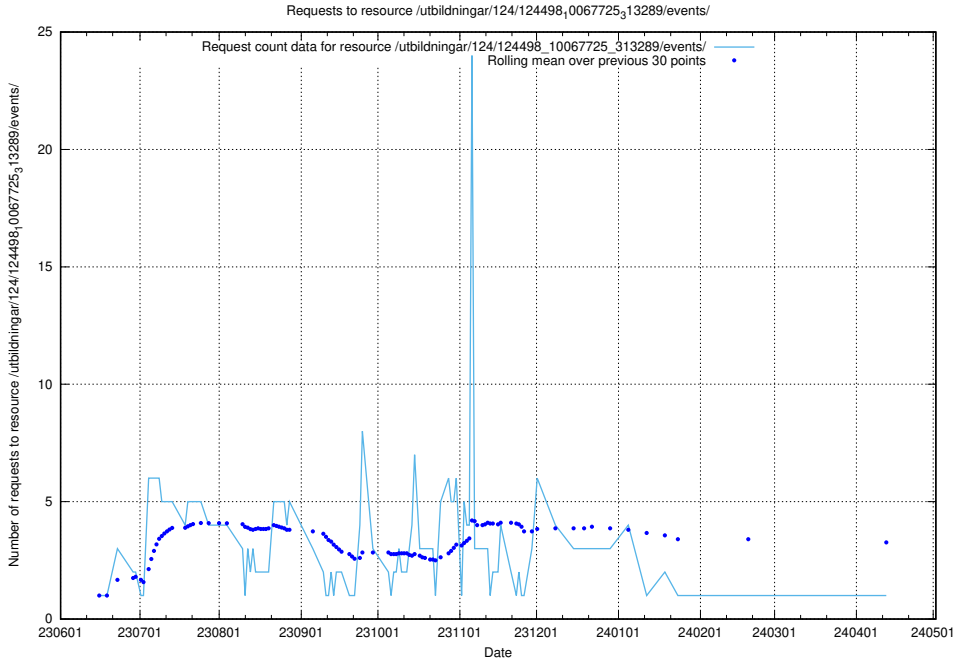

5.5830 Usage of /utbildningar/124/124498_10067725_313289/events/

Here, we count the number of requests to resource /utbildningar/124/124498_10067725_313289/events/