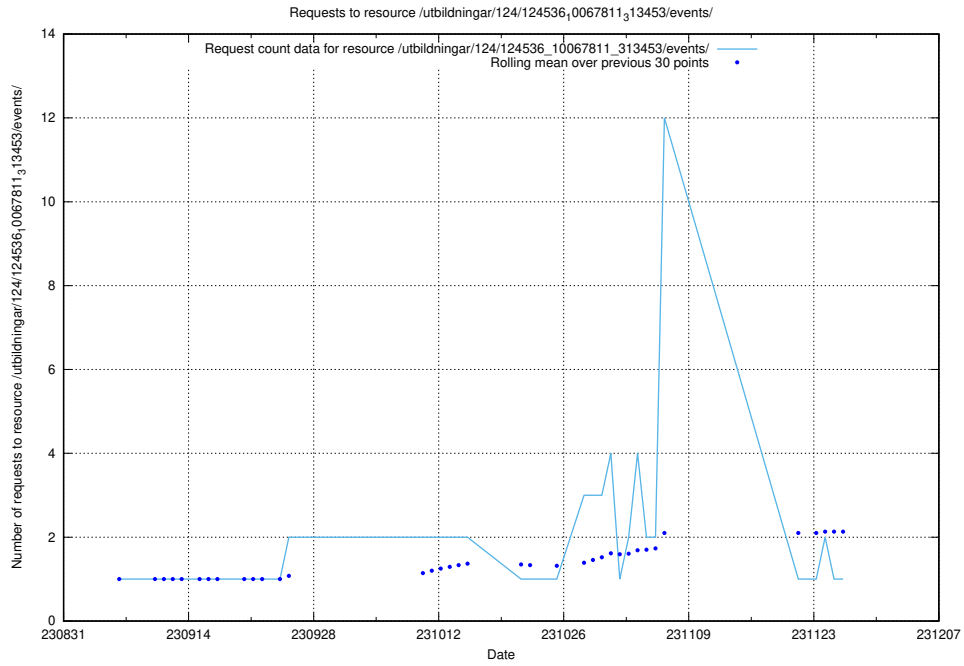

## 5.4631 Usage of /utbildningar/124/124536\_10067811\_313453/events/

Here, we count the number of requests to resource /utbildningar/124/124536\_10067811\_313453/events/