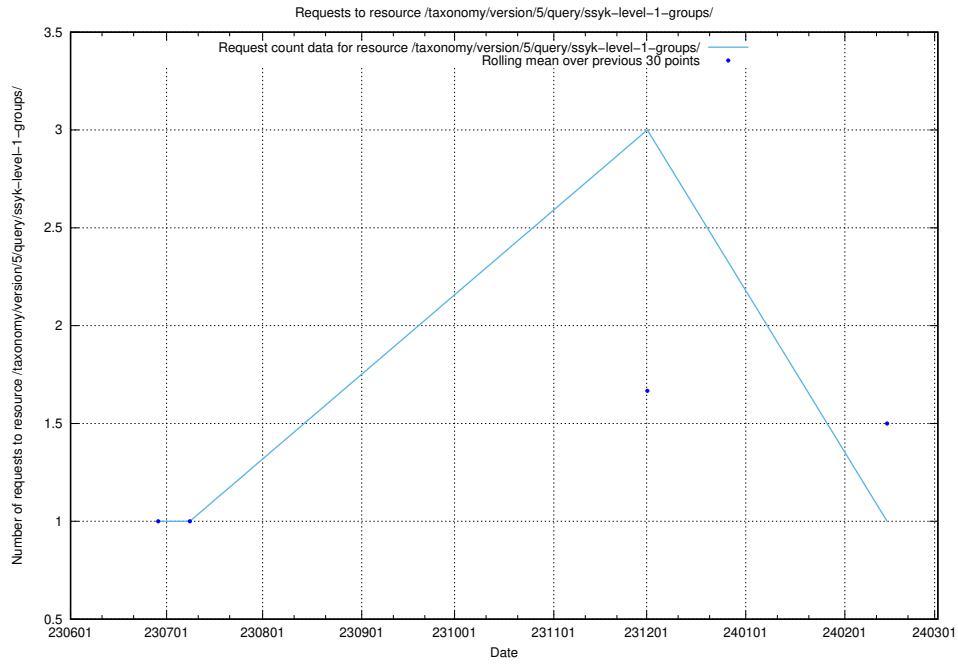

5.5487 Usage of /taxonomy/version/5/query/ssyk-level-1-groups/

Here, we count the number of requests to resource /taxonomy/version/5/query/ssyk-level-1-groups/.