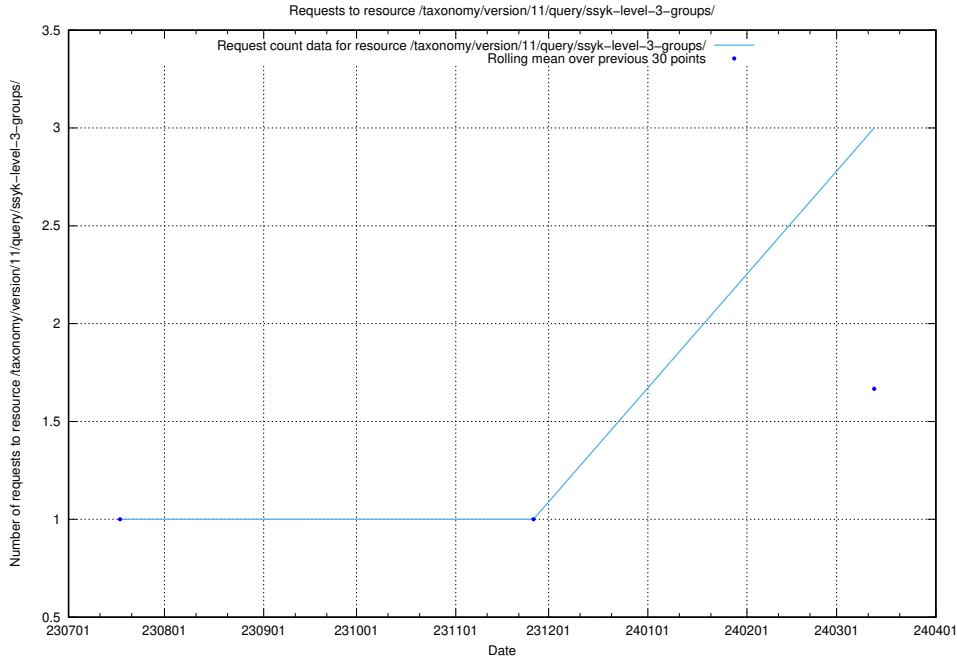

5.354 Usage of /taxonomy/version/11/query/ssyk-level-3-groups/

Here, we count the number of requests to resource /taxonomy/version/11/query/ssyk-level-3-groups/.