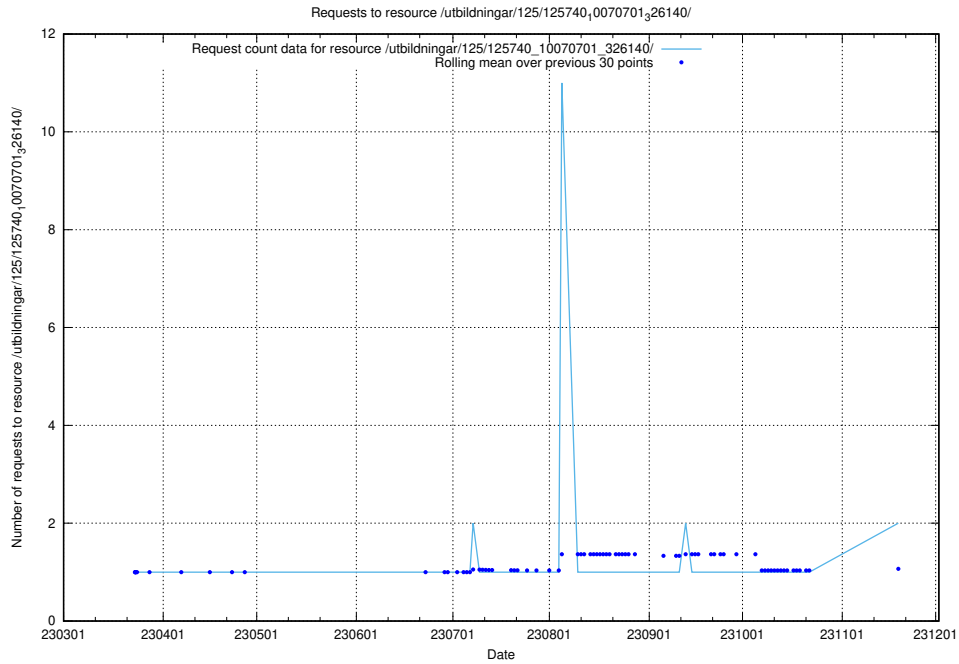

5.430 Usage of /utbildningar/125/125740_10070701_326140/

Here, we count the number of requests to resource /utbildningar/125/125740_10070701_326140/.