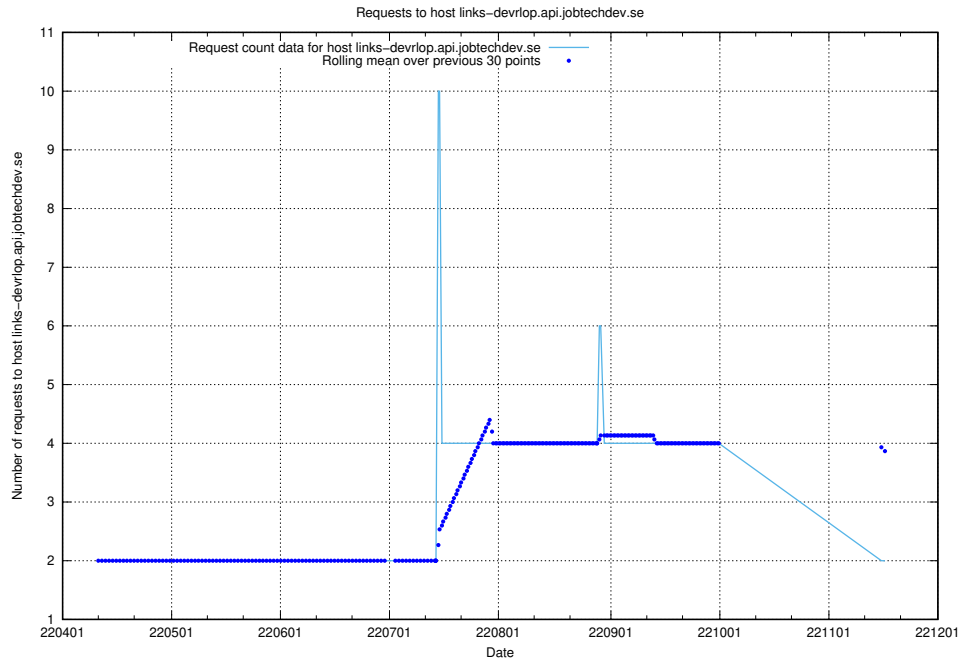

7.463 Usage of links-devrlop.api.jobtechdev.se

Here, we count the number of requests to host links-devrlop.api.jobtechdev.se.