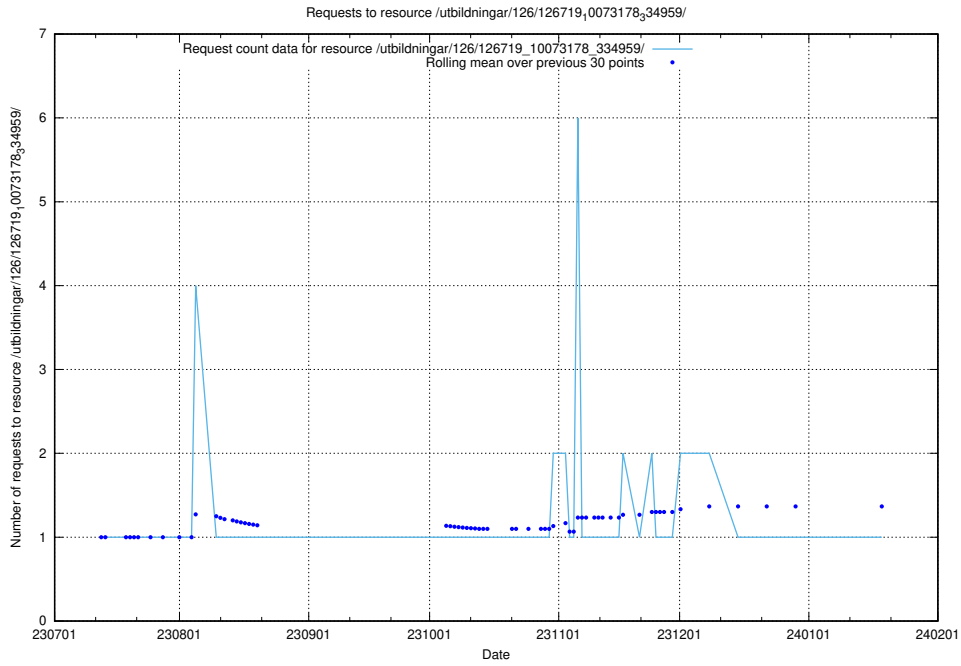

5.5052 Usage of /utbildningar/126/126719_10073178_334959/

Here, we count the number of requests to resource /utbildningar/126/126719_10073178_334959/.