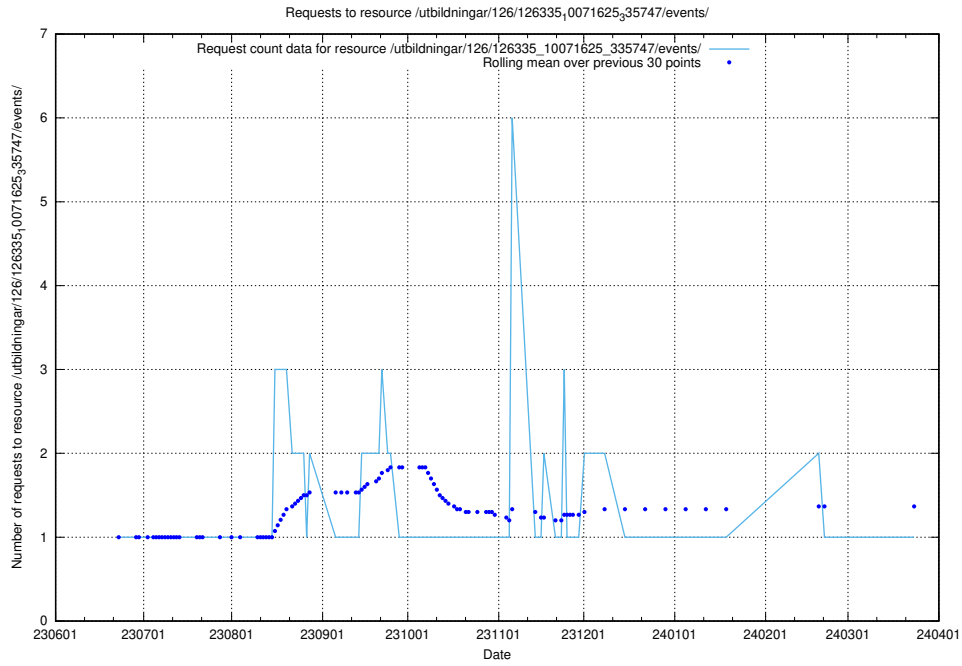

## 5.5623 Usage of /utbildningar/126/126335\_10071625\_335747/events/

Here, we count the number of requests to resource /utbildningar/126/126335\_10071625\_335747/events/