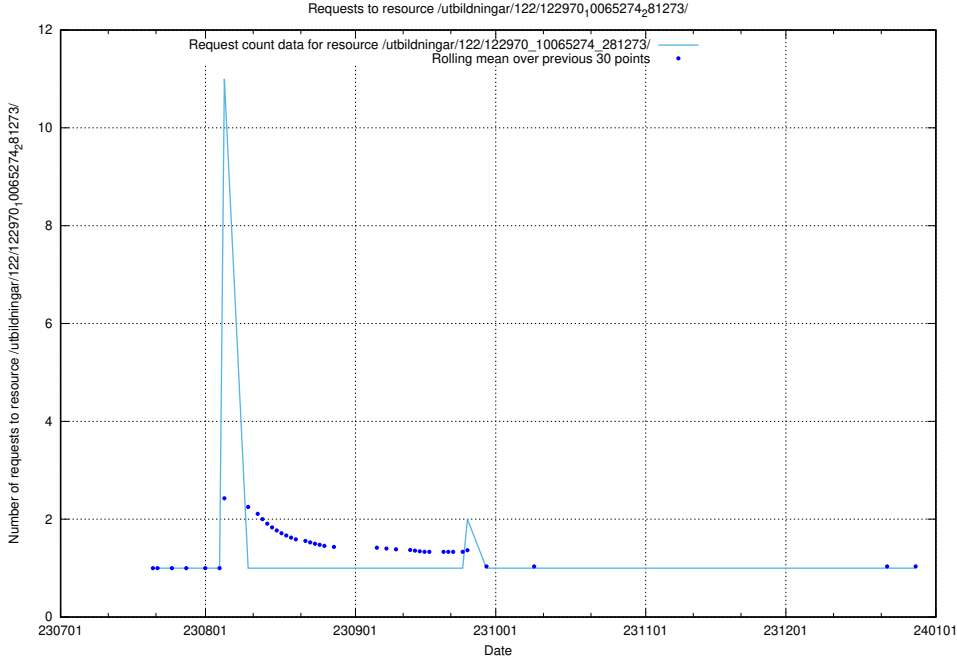

5.4928 Usage of /utbildningar/122/122970_10065274_281273/

Here, we count the number of requests to resource /utbildningar/122/122970_10065274_281273/.