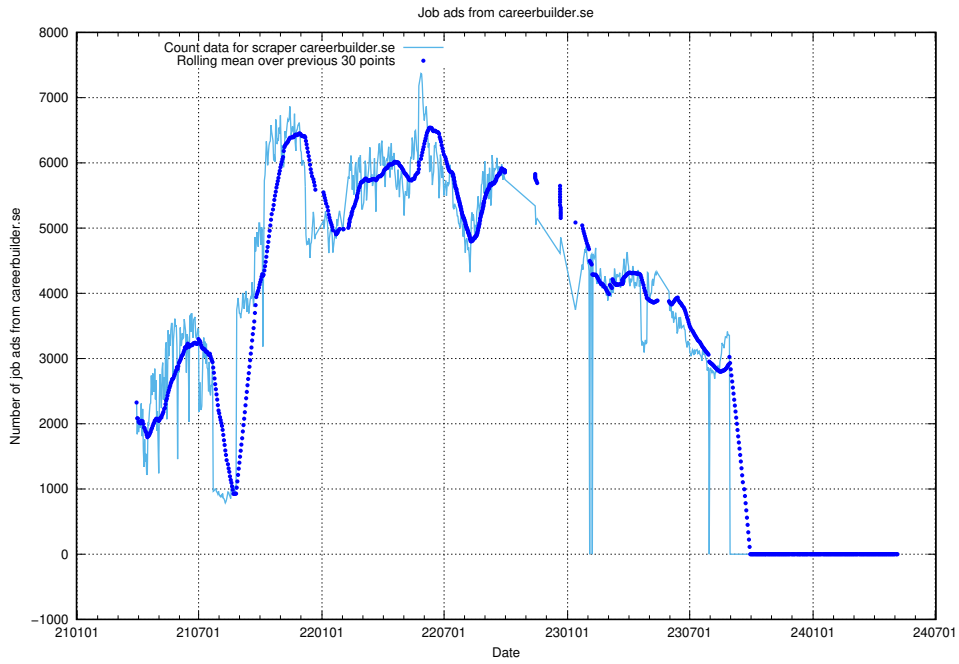

13.5 Number of ads by scraper careerbuilder.se

Here, we count the number of job ads scraped from careerbuilder.se.