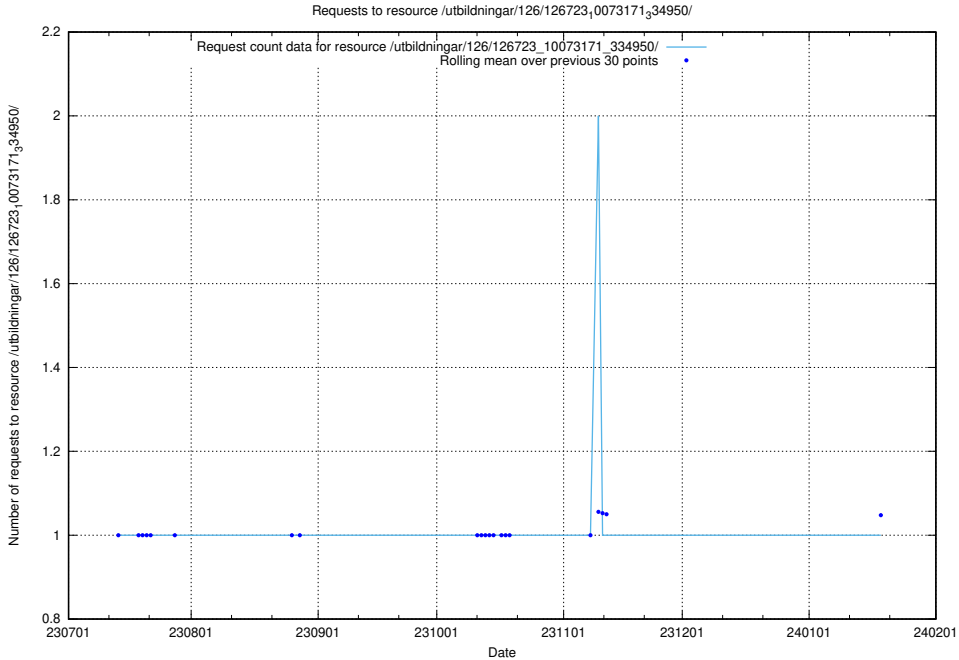

5.5018 Usage of /utbildningar/126/126723_10073171_334950/

Here, we count the number of requests to resource /utbildningar/126/126723_10073171_334950/.