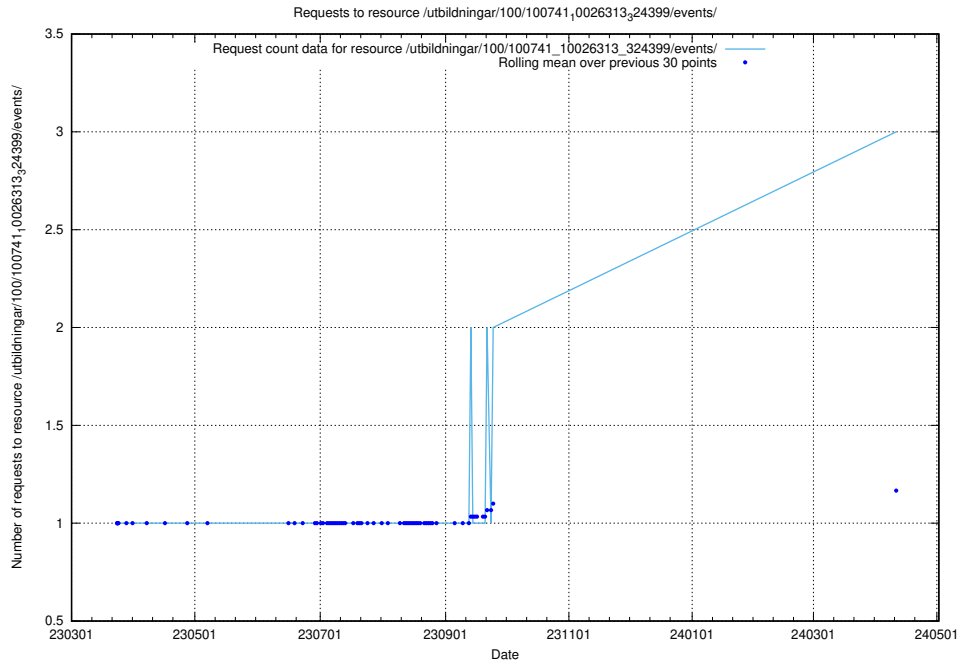

5.368 Usage of /utbildningar/100/100741_10026313_324399/events/

Here, we count the number of requests to resource /utbildningar/100/100741_10026313_324399/events/