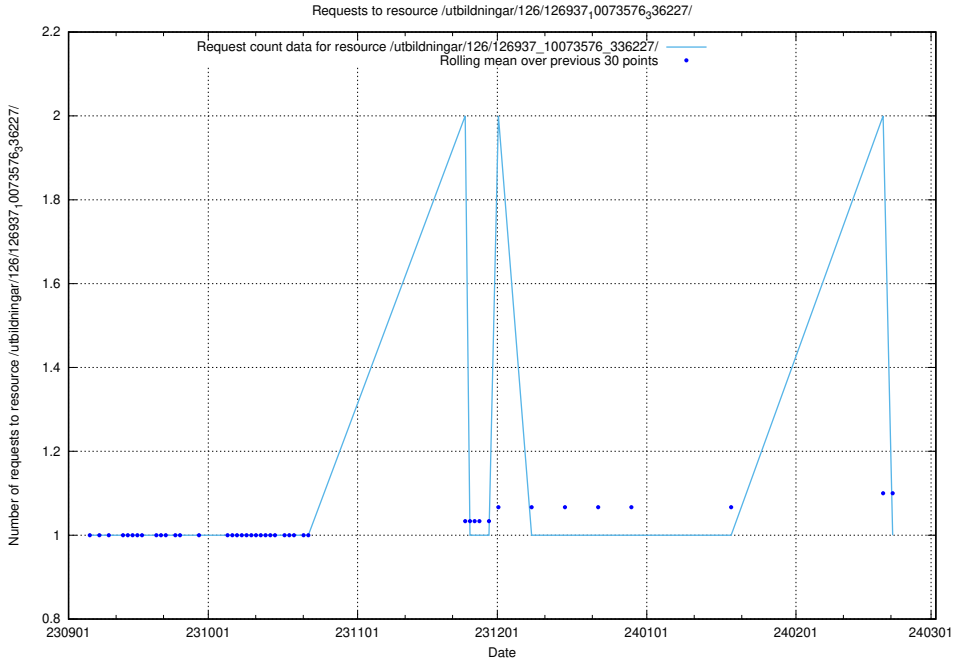

5.4604 Usage of /utbildningar/126/126937_10073576_336227/

Here, we count the number of requests to resource /utbildningar/126/126937_10073576_336227/.