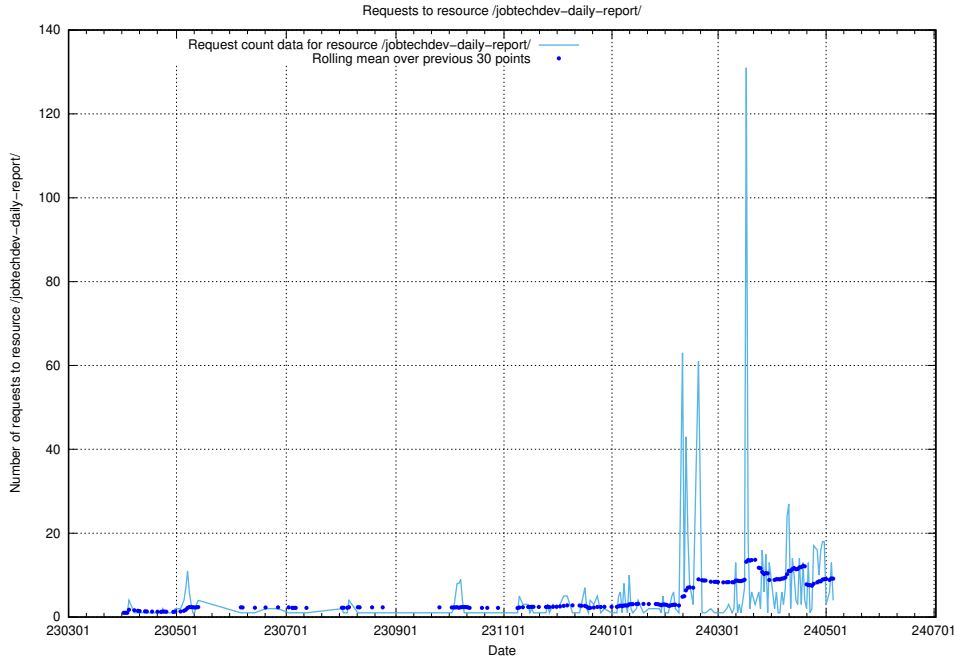

5.238 Usage of /jobtechdev-daily-report/

Here, we count the number of requests to resource /jobtechdev-daily-report/.