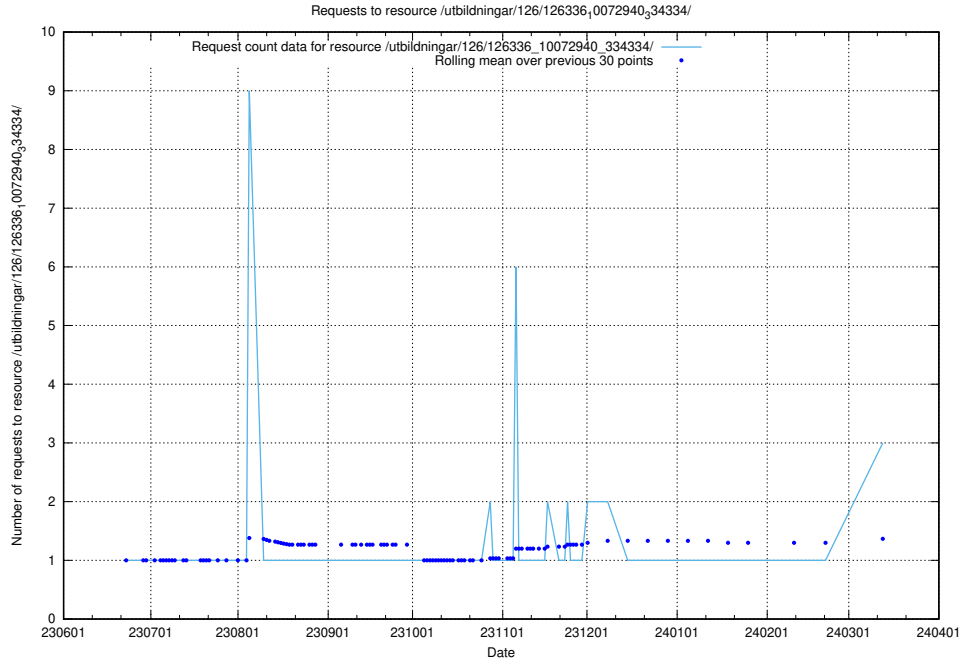

5.370 Usage of /utbildningar/126/126336_10072940_334334/

Here, we count the number of requests to resource /utbildningar/126/126336_10072940_334334/.