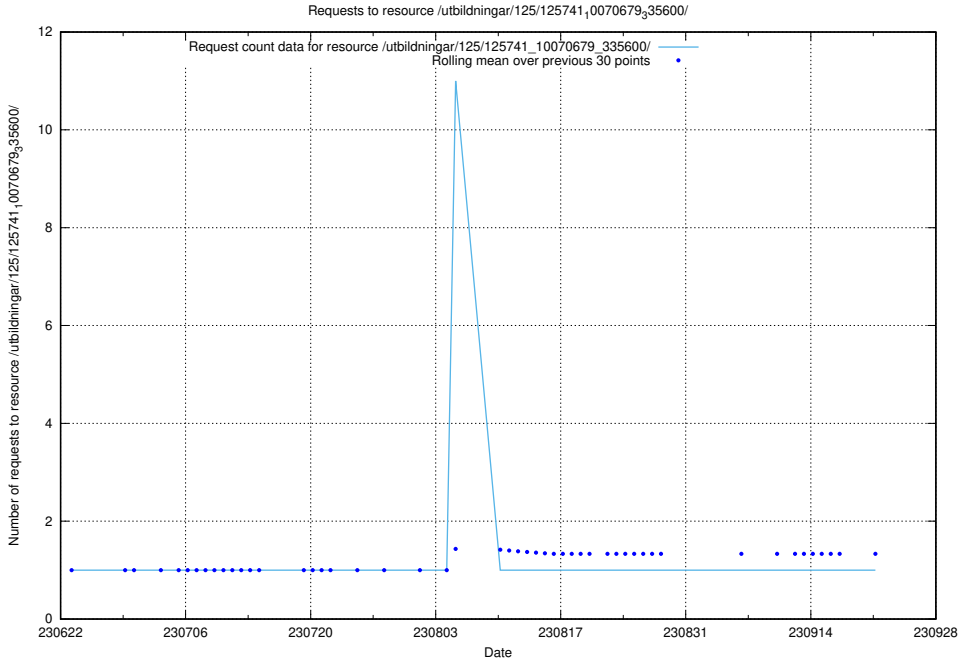

5.5646 Usage of /utbildningar/125/125741_10070679_335600/

Here, we count the number of requests to resource /utbildningar/125/125741_10070679_335600/.