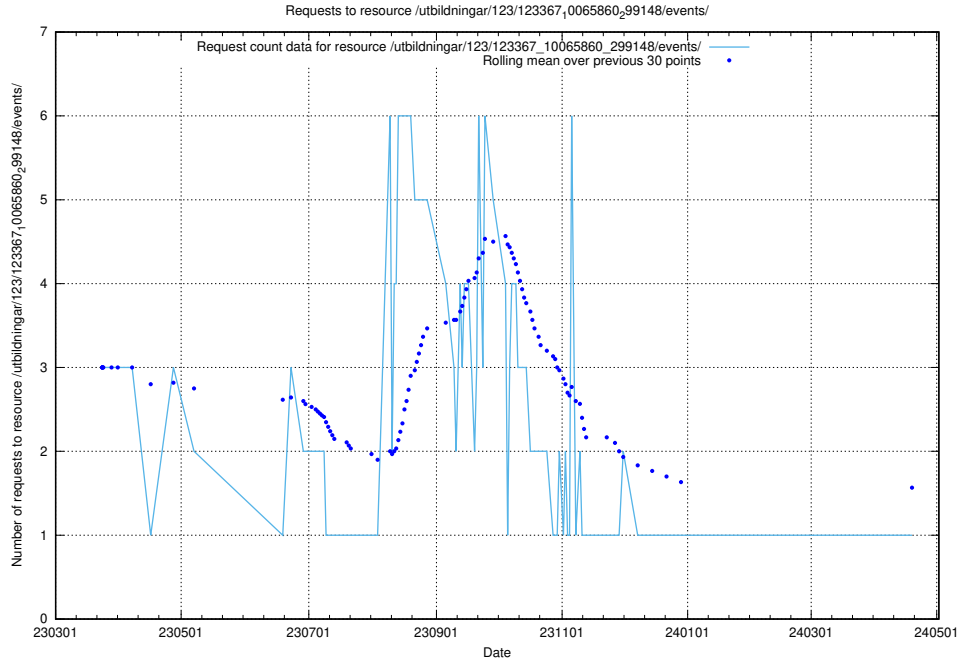

5.6241 Usage of /utbildningar/123/123367_10065860_299148/events/

Here, we count the number of requests to resource /utbildningar/123/123367_10065860_299148/events/