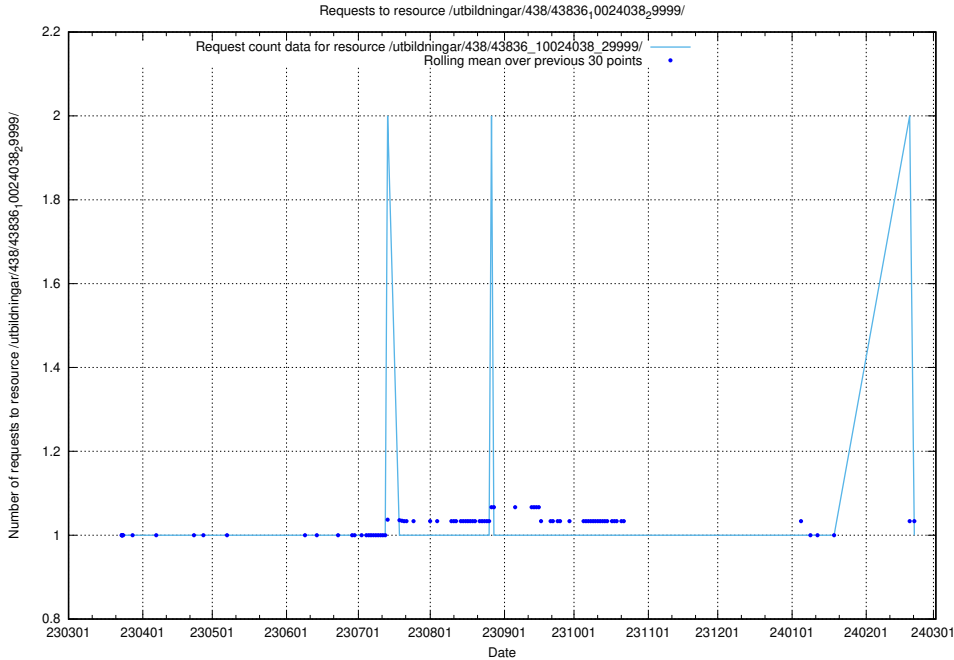

5.6308 Usage of /utbildningar/438/43836_10024038_29999/

Here, we count the number of requests to resource /utbildningar/438/43836_10024038_29999/.