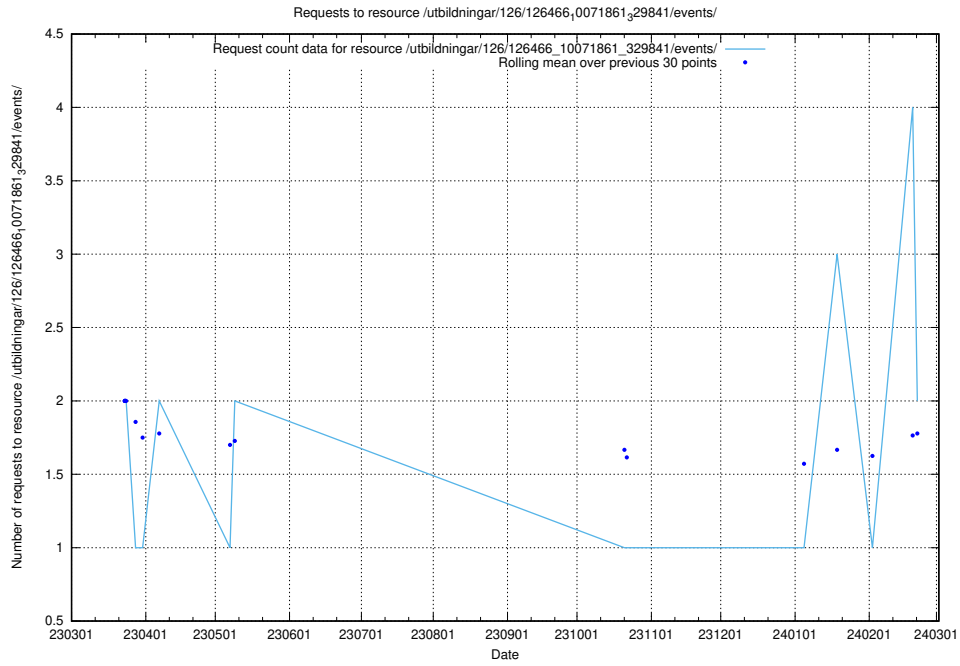

5.882 Usage of /utbildningar/126/126466_10071861_329841/events/

Here, we count the number of requests to resource /utbildningar/126/126466_10071861_329841/events/