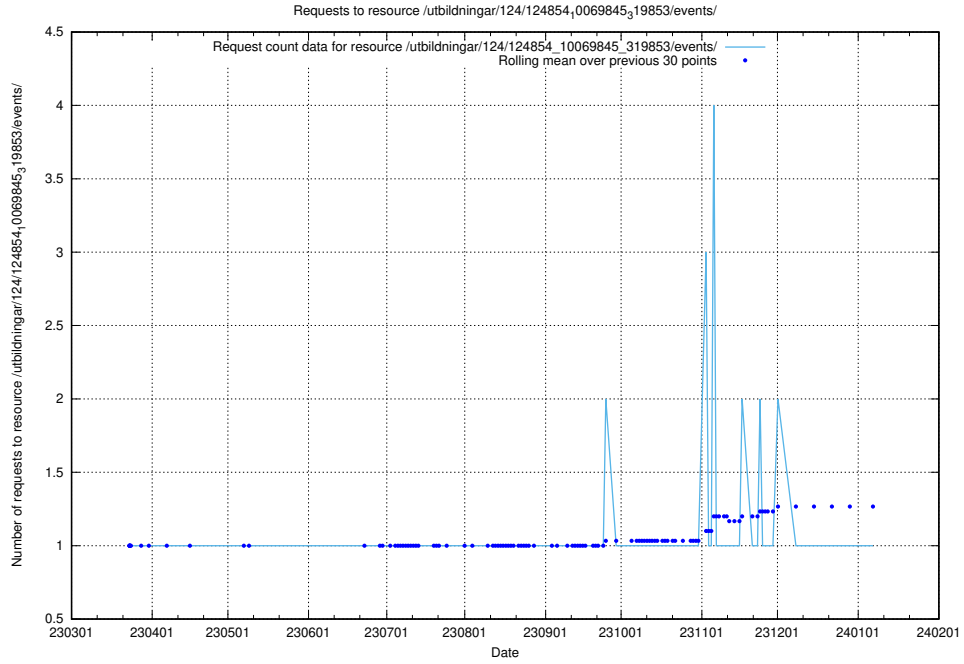

5.1148 Usage of /utbildningar/124/124854_10069845_319853/events/

Here, we count the number of requests to resource /utbildningar/124/124854_10069845_319853/events/