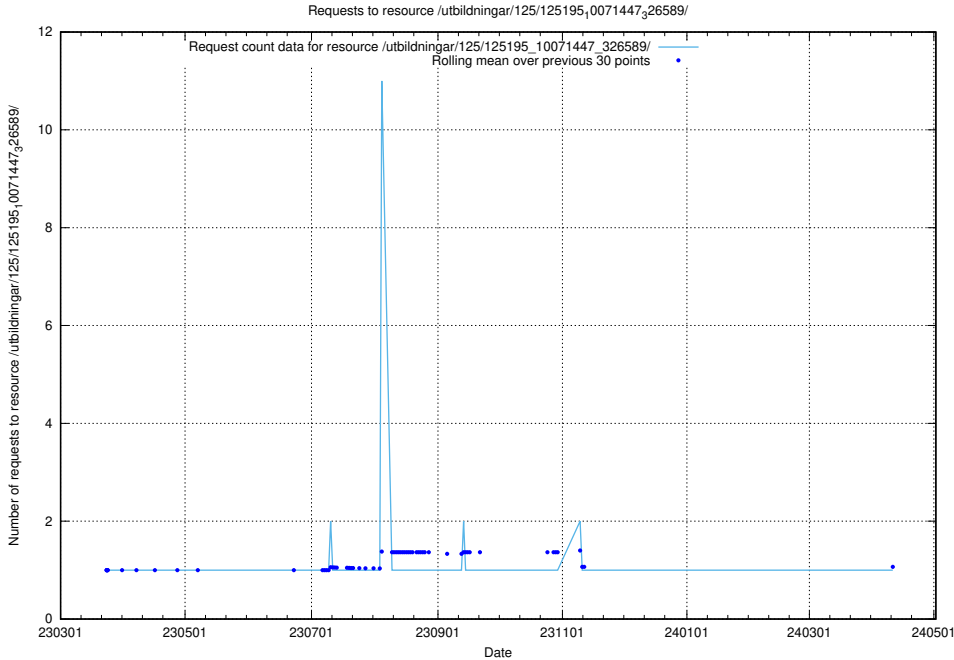

5.1070 Usage of /utbildningar/125/125195_10071447_326589/

Here, we count the number of requests to resource /utbildningar/125/125195_10071447_326589/.