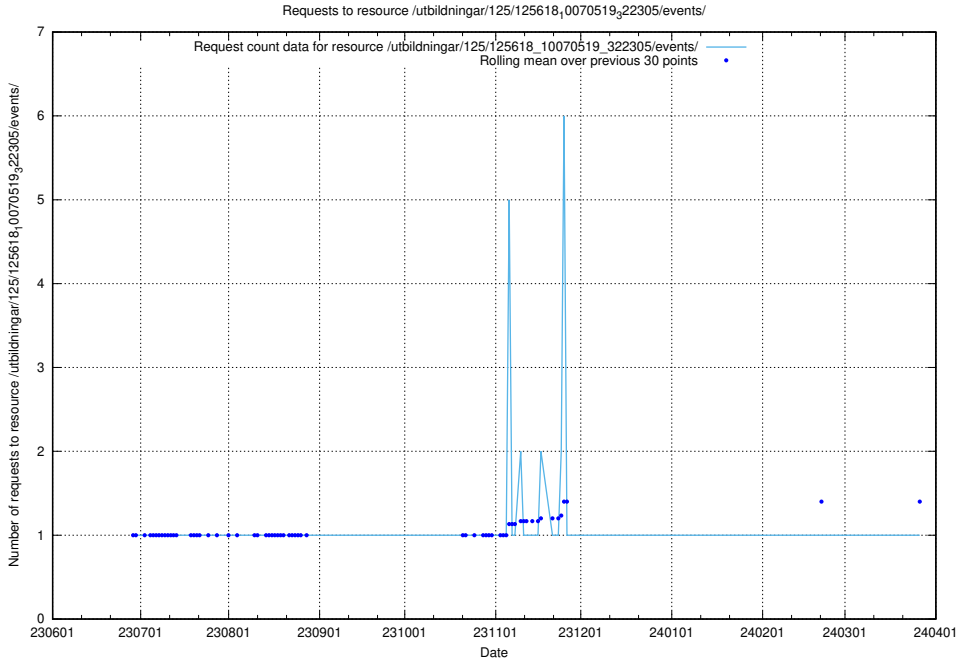

5.5421 Usage of /utbildningar/125/125618_10070519_322305/events/

Here, we count the number of requests to resource /utbildningar/125/125618_10070519_322305/events/