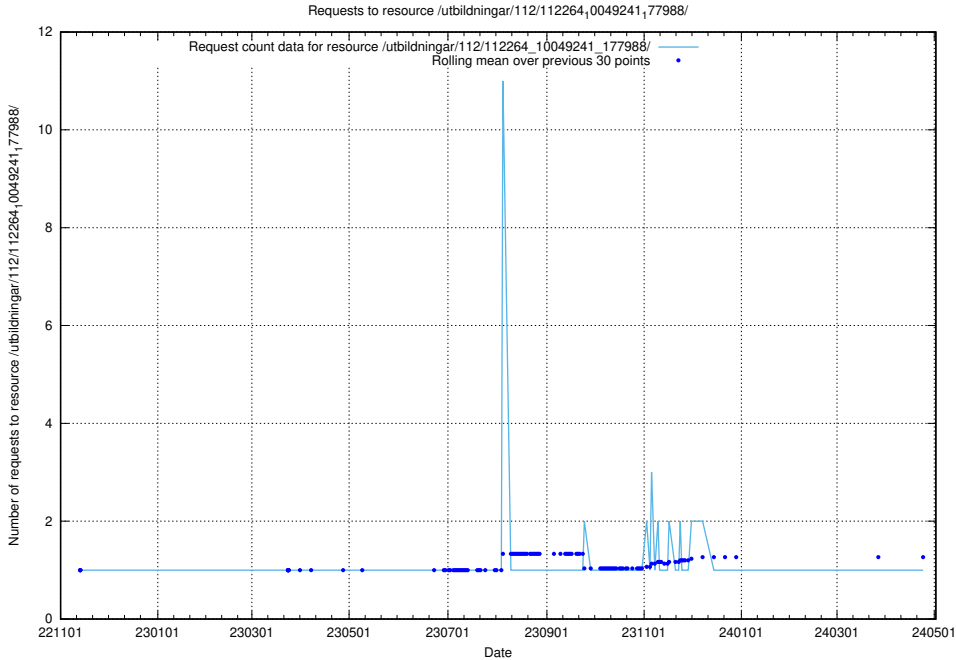

5.6166 Usage of /utbildningar/112/112264_10049241_177988/

Here, we count the number of requests to resource /utbildningar/112/112264_10049241_177988/.