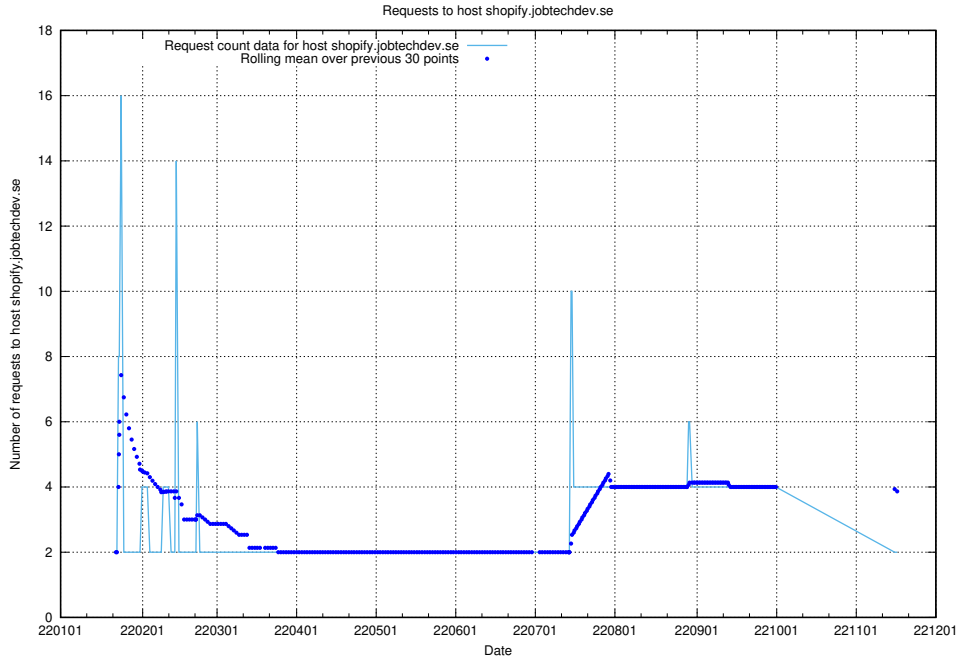

## 7.582 Usage of shopify.jobtechdev.se

Here, we count the number of requests to host shopify.jobtechdev.se.