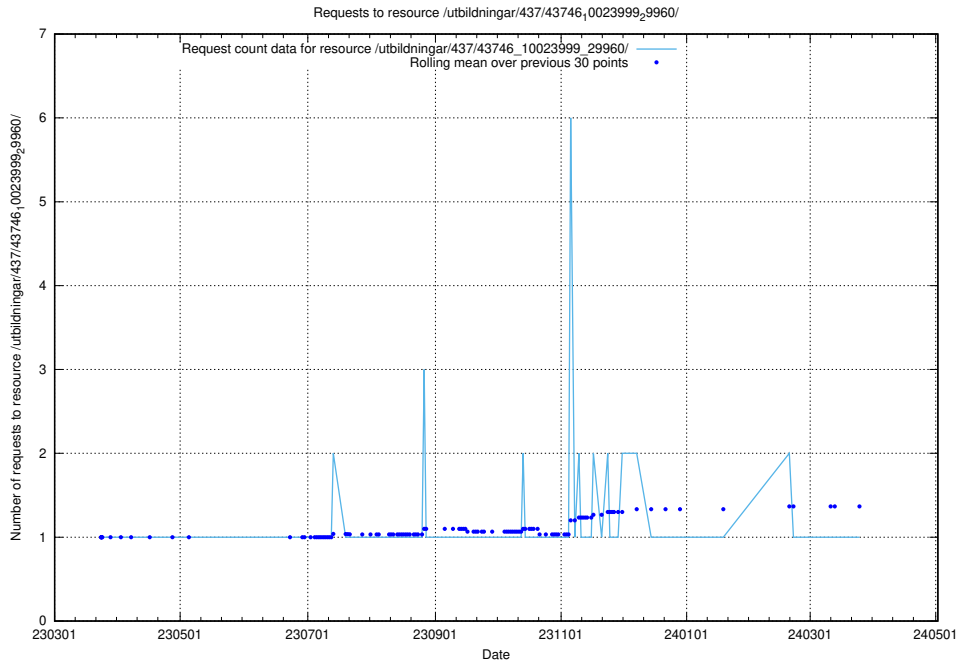

5.6360 Usage of /utbildningar/437/43746_10023999_29960/

Here, we count the number of requests to resource /utbildningar/437/43746_10023999_29960/.