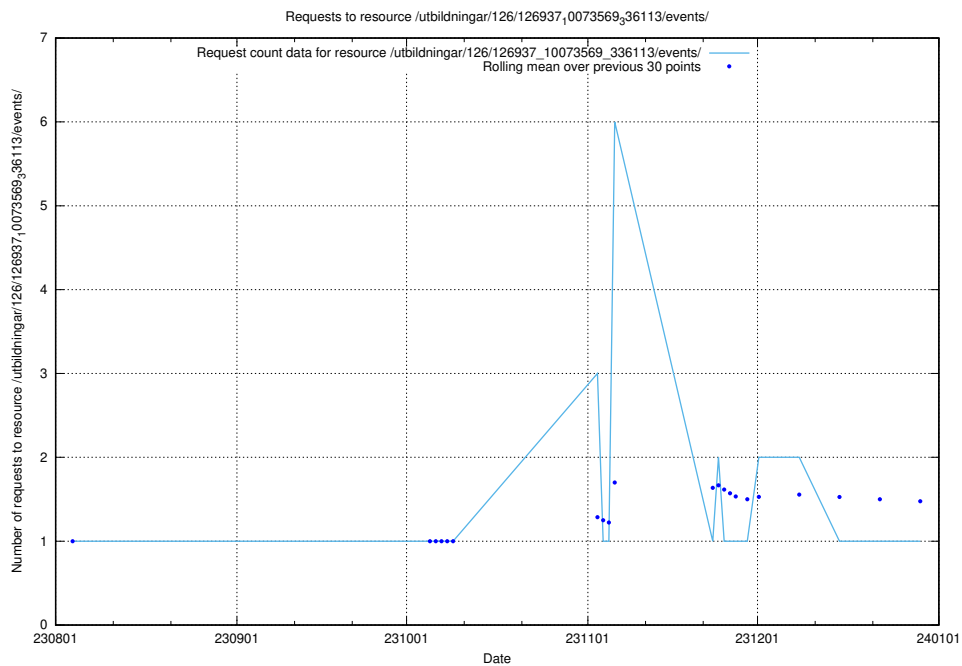

5.4806 Usage of /utbildningar/126/126937_10073569_336113/events/

Here, we count the number of requests to resource /utbildningar/126/126937_10073569_336113/events/