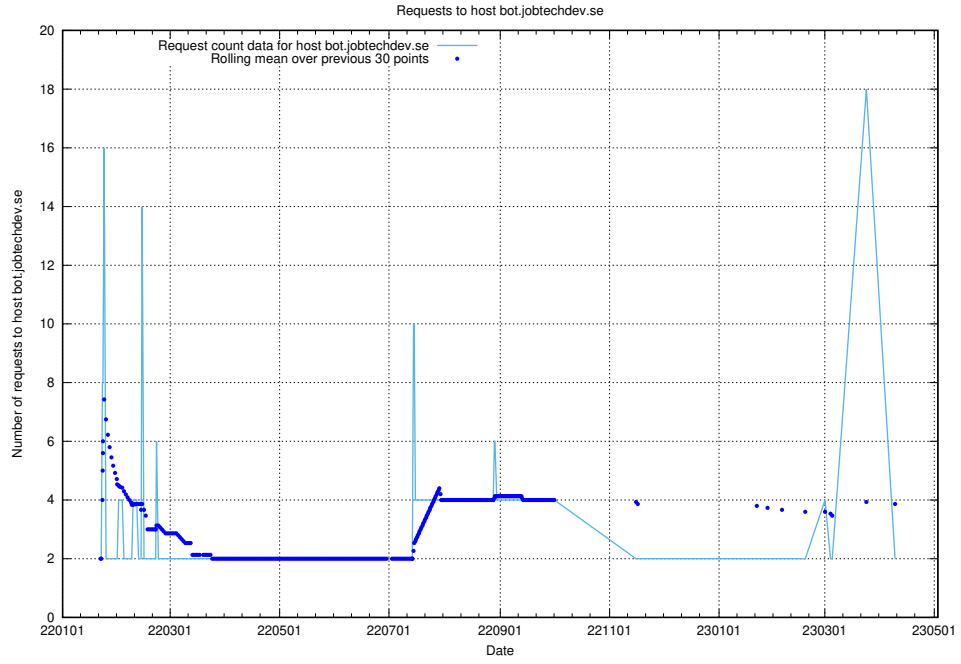

7.253 Usage of bot.jobtechdev.se

Here, we count the number of requests to host bot.jobtechdev.se.