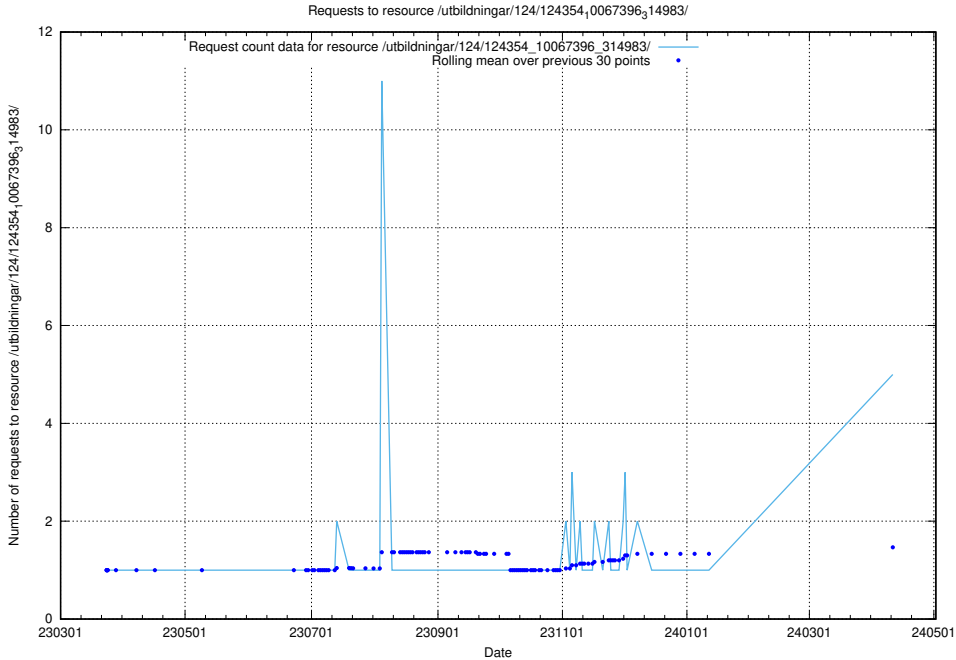

5.132 Usage of /utbildningar/124/124354_10067396_314983/

Here, we count the number of requests to resource /utbildningar/124/124354_10067396_314983/.