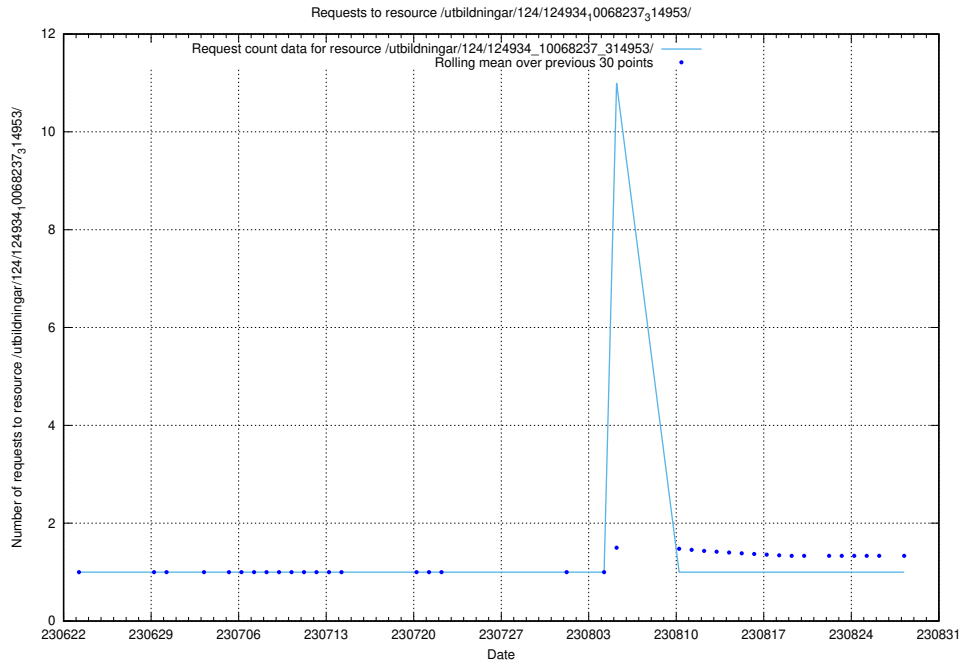

5.5686 Usage of /utbildningar/124/124934_10068237_314953/

Here, we count the number of requests to resource /utbildningar/124/124934_10068237_314953/.