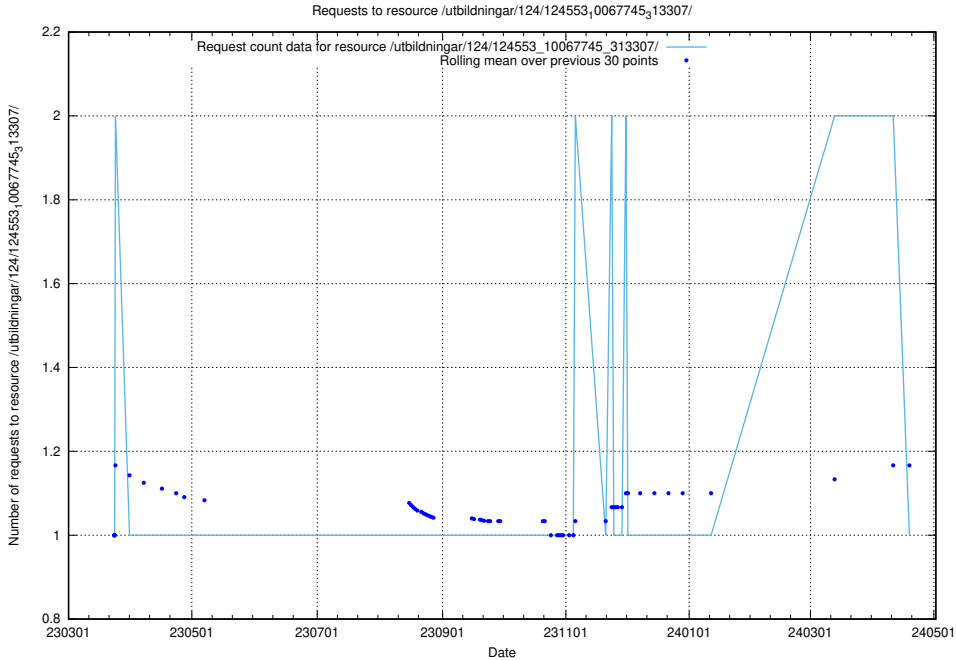

5.1161 Usage of /utbildningar/124/124553_10067745_313307/

Here, we count the number of requests to resource /utbildningar/124/124553_10067745_313307/.