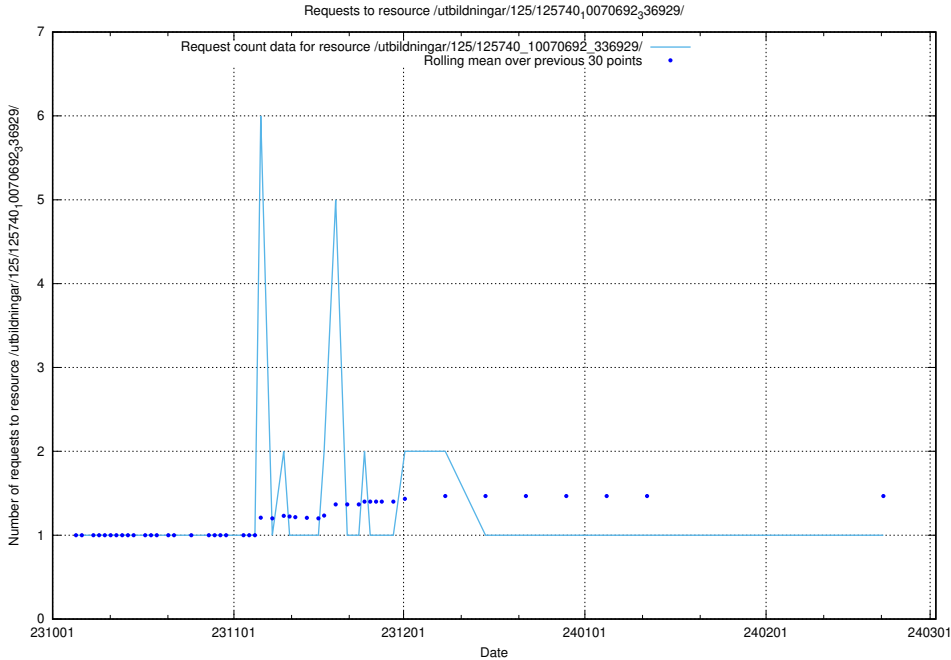

5.4355 Usage of /utbildningar/125/125740_10070692_336929/

Here, we count the number of requests to resource /utbildningar/125/125740_10070692_336929/.