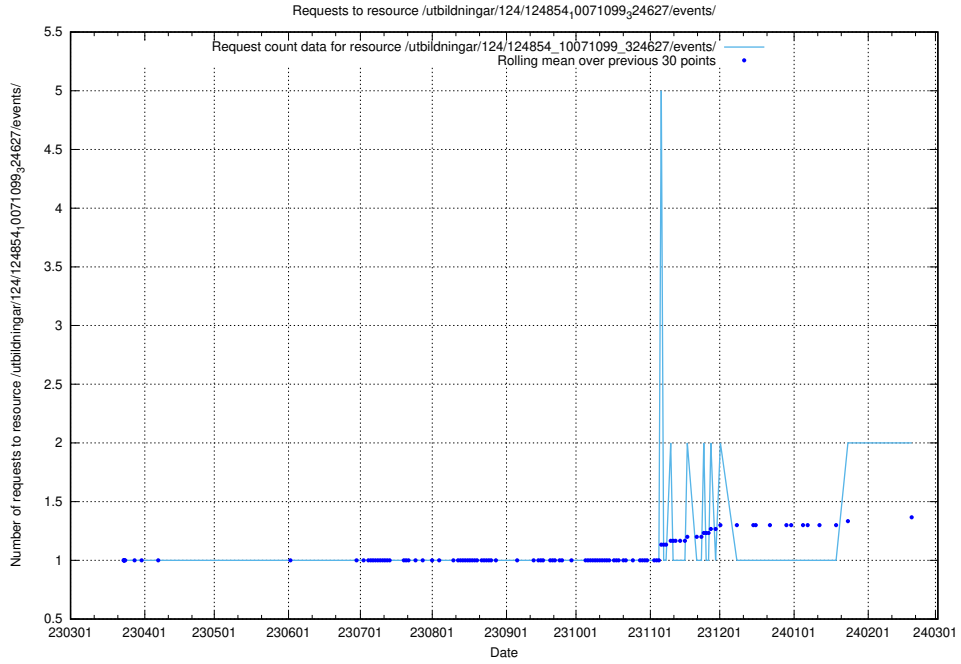

5.456 Usage of /utbildningar/124/124854_10071099_324627/events/

Here, we count the number of requests to resource /utbildningar/124/124854_10071099_324627/events/