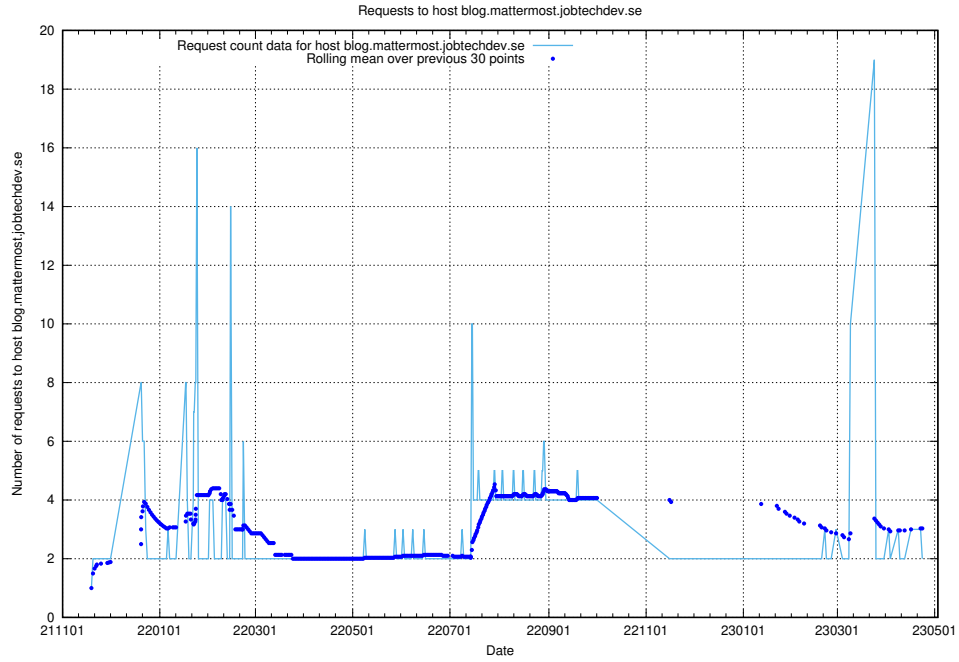

7.469 Usage of `blog.mattermost.jobtechdev.se`

Here, we count the number of requests to host `blog.mattermost.jobtechdev.se`.