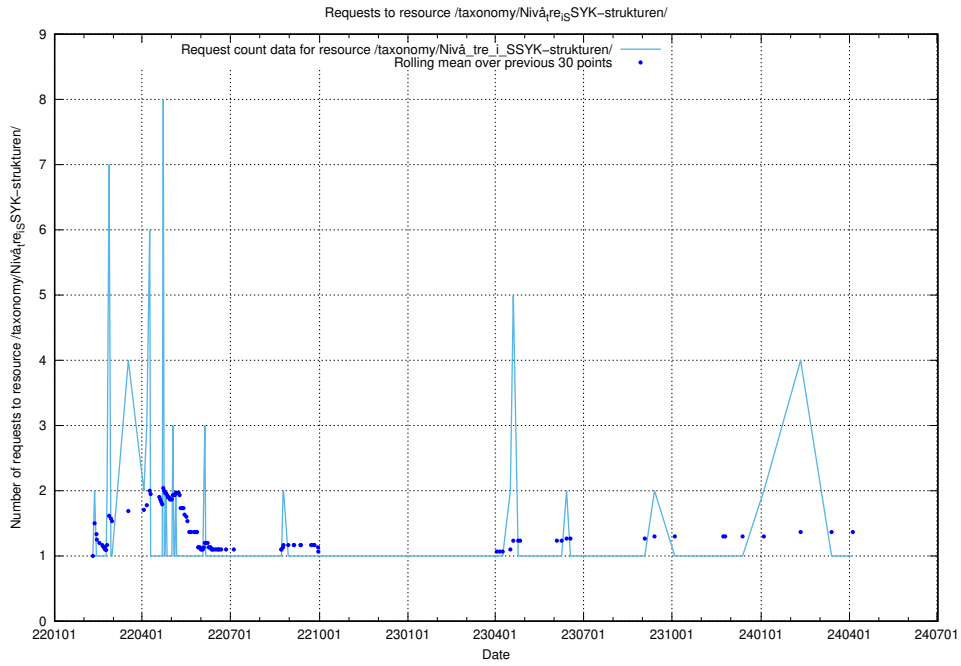

5.1879 Usage of /taxonomy/Nivå_tre_i_SSYK-strukturen/

Here, we count the number of requests to resource /taxonomy/Nivå_tre_i_SSYK-strukturen/.