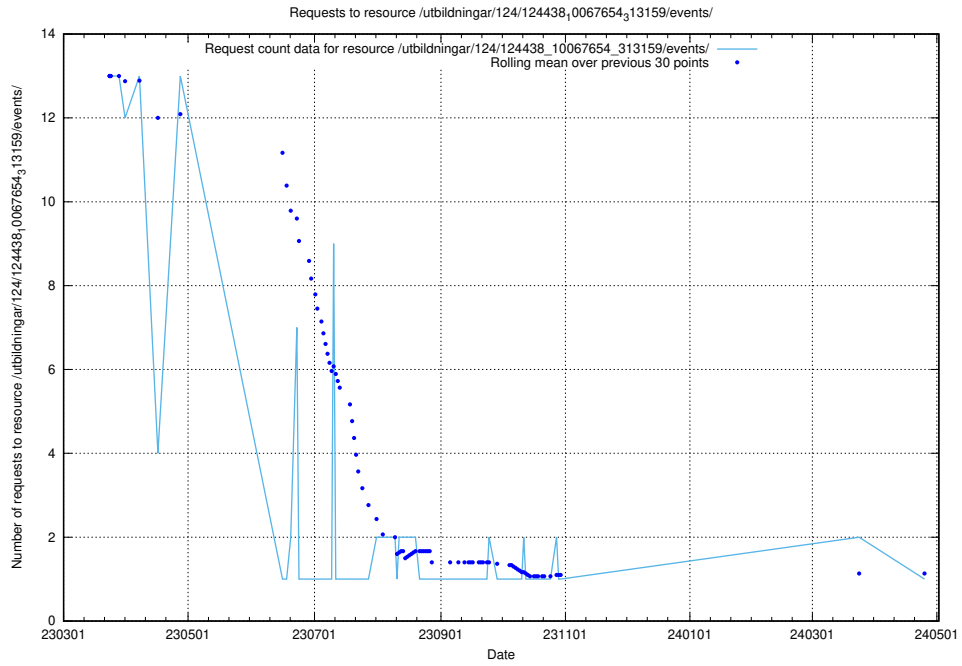

5.6221 Usage of /utbildningar/124/124438_10067654_313159/events/

Here, we count the number of requests to resource /utbildningar/124/124438_10067654_313159/events/