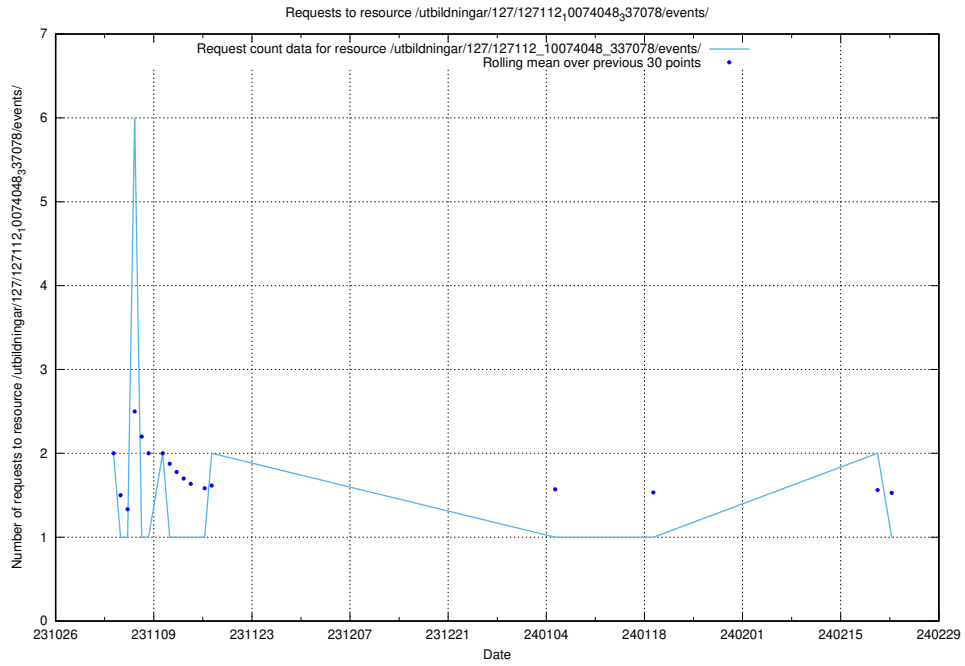

5.4090 Usage of /utbildningar/127/127112_10074048_337078/events/

Here, we count the number of requests to resource /utbildningar/127/127112_10074048_337078/events/