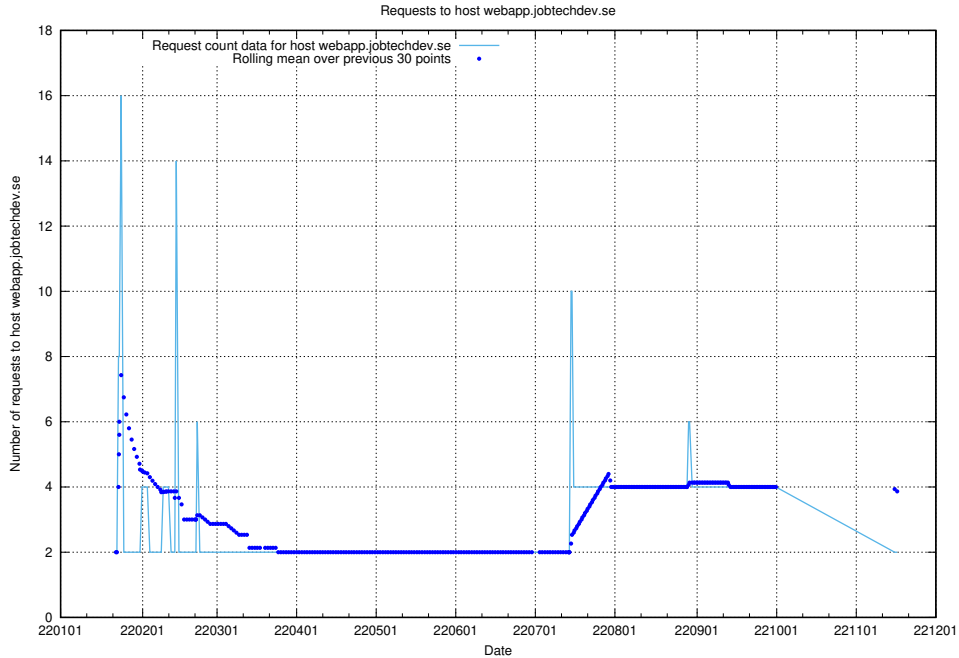

### 7.575 Usage of wallet.jobtechdev.se

Here, we count the number of requests to host wallet.jobtechdev.se.