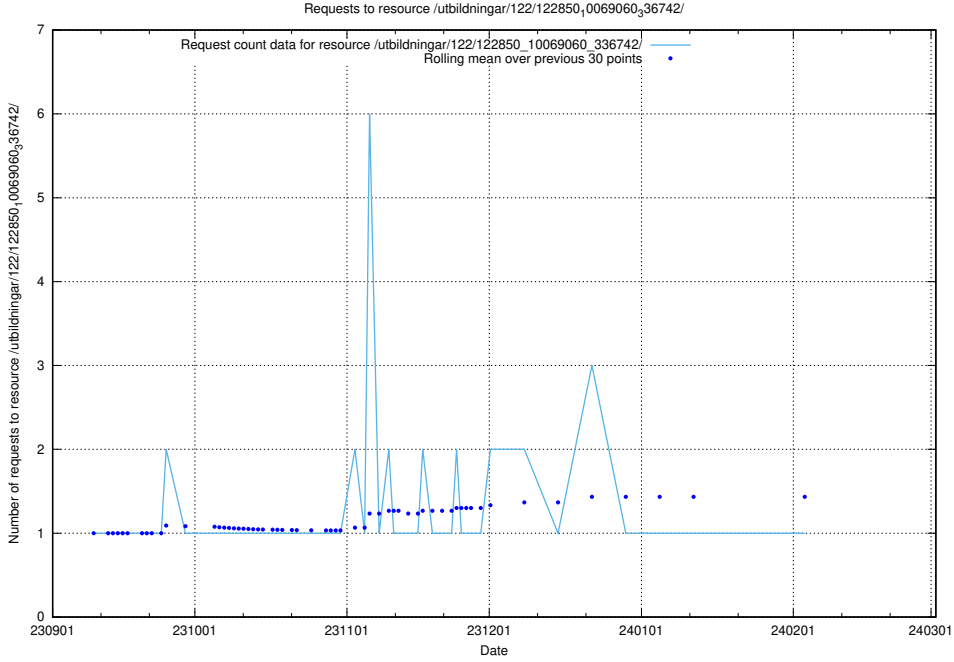

5.4576 Usage of /utbildningar/122/122850_10069060_336742/

Here, we count the number of requests to resource /utbildningar/122/122850_10069060_336742/.