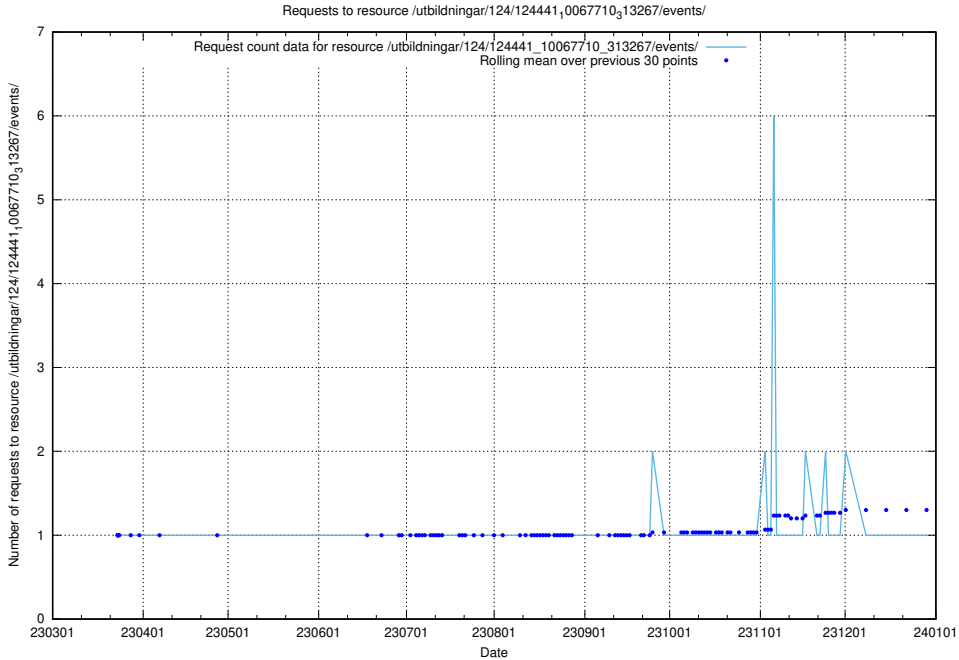

### 5.3470 Usage of /utbildningar/124/124441\_10067710\_313267/events/

Here, we count the number of requests to resource /utbildningar/124/124441\_10067710\_313267/events/