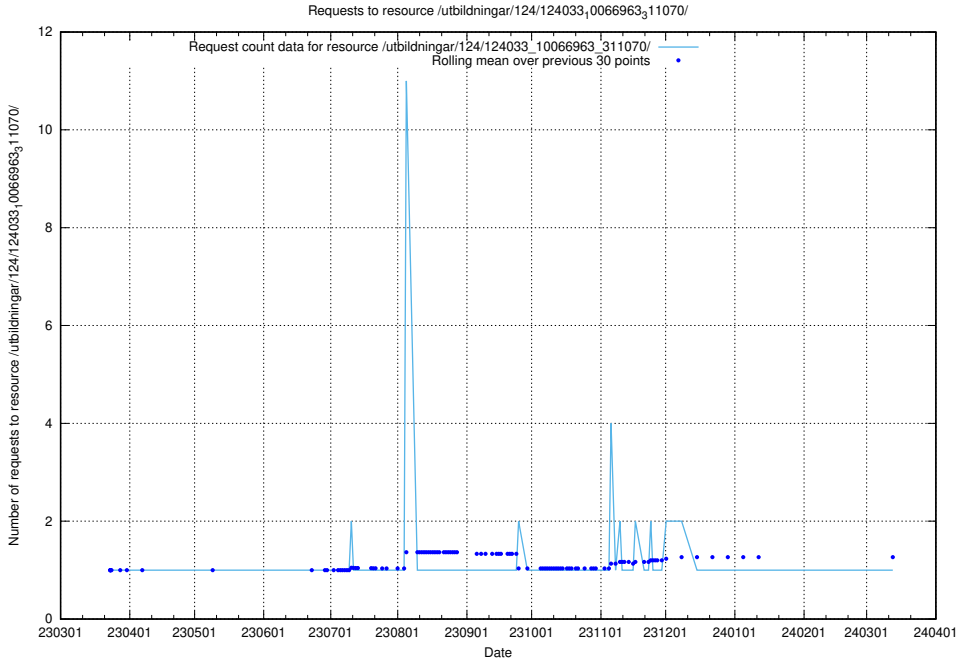

5.4398 Usage of /utbildningar/124/124033_10066963_311070/

Here, we count the number of requests to resource /utbildningar/124/124033_10066963_311070/.