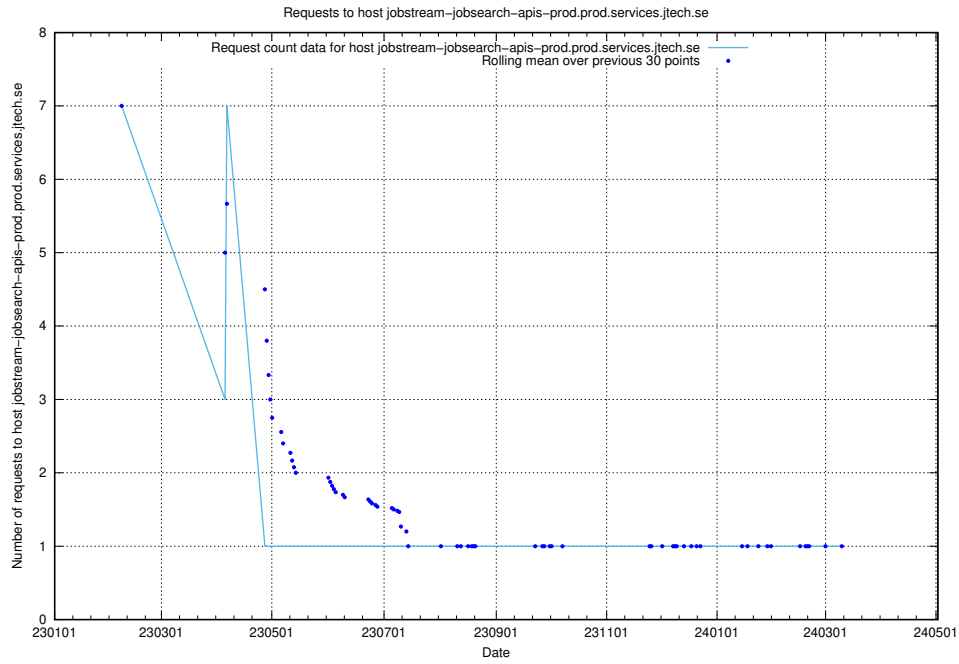

7.609 Usage of jobstream-jobsearch-apis-prod.prod.services.jtech.se

Here, we count the number of requests to host jobstream-jobsearch-apis-prod.prod.services.jtech.se.