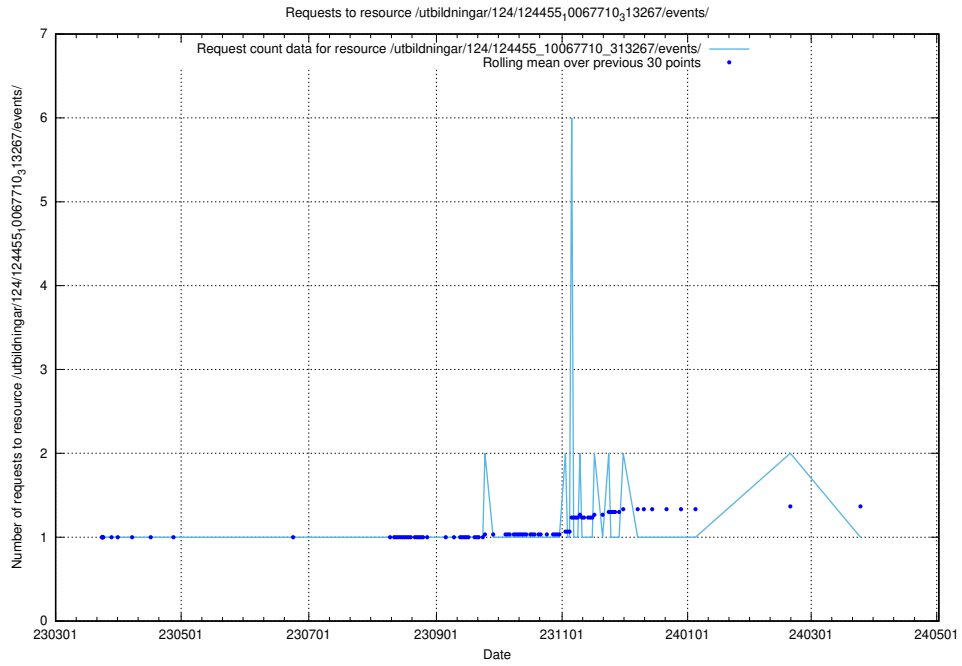

5.3384 Usage of /utbildningar/124/124455_10067710_313267/events/

Here, we count the number of requests to resource /utbildningar/124/124455_10067710_313267/events/