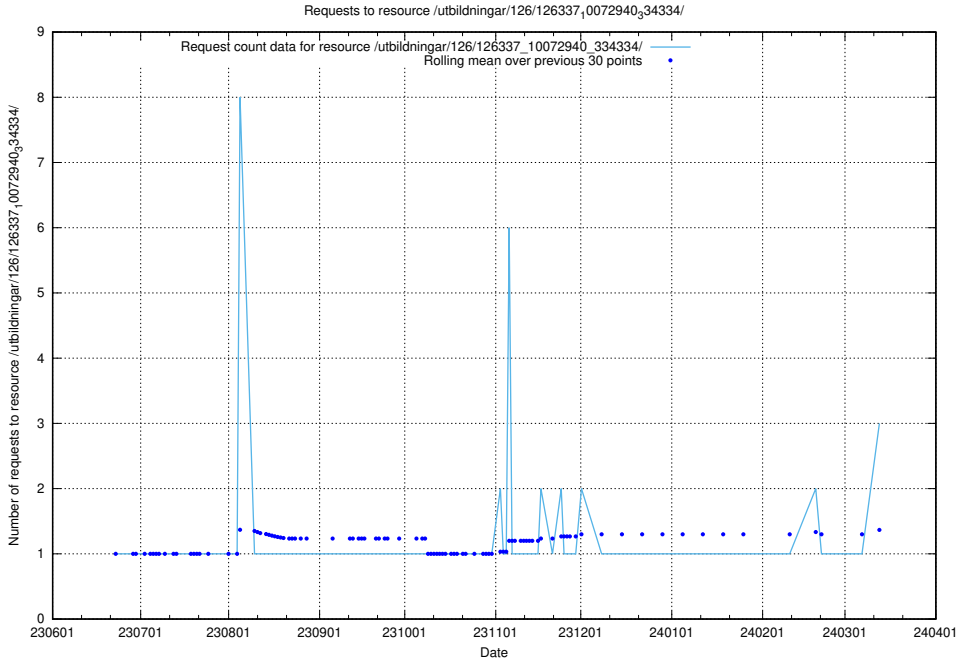

5.369 Usage of /utbildningar/126/126337_10072940_334334/

Here, we count the number of requests to resource /utbildningar/126/126337_10072940_334334/.