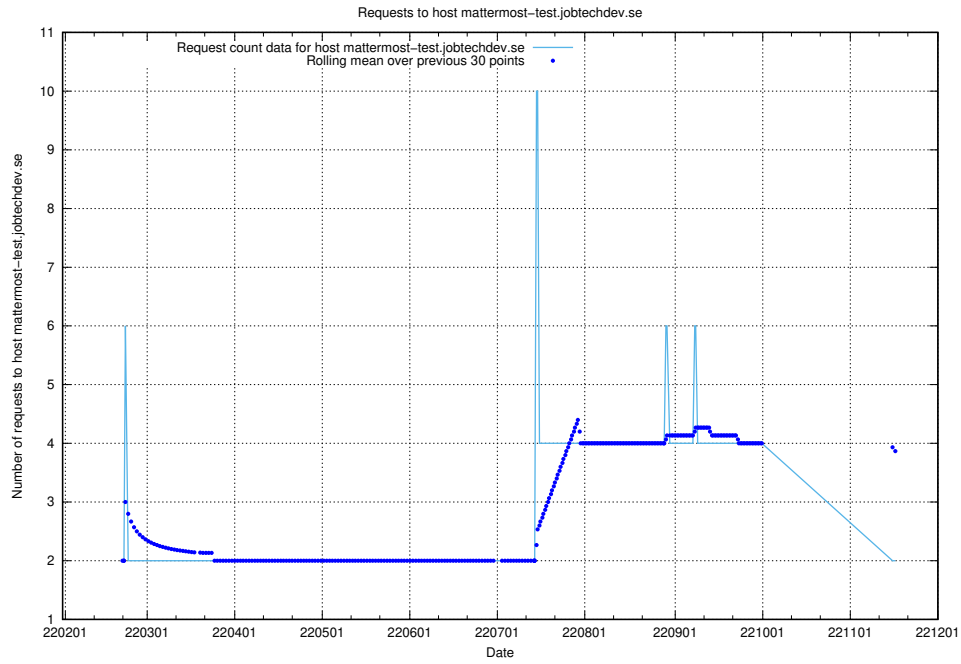

7.521 Usage of mattermost-test.jobtechdev.se

Here, we count the number of requests to host mattermost-test.jobtechdev.se.