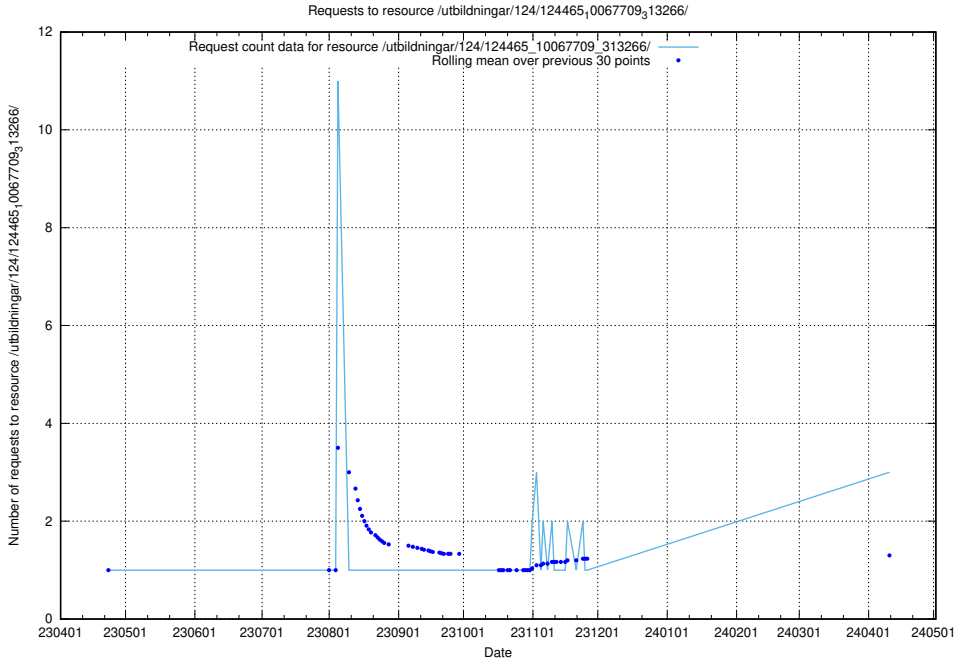

5.402 Usage of /utbildningar/124/124465_10067709_313266/

Here, we count the number of requests to resource /utbildningar/124/124465_10067709_313266/.