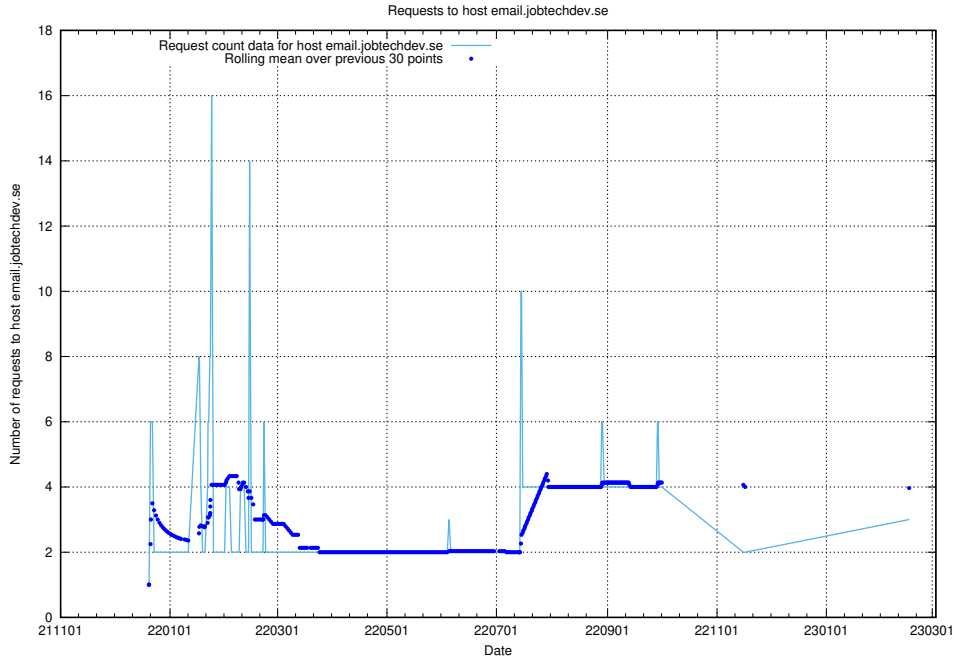

7.199 Usage of email.jobtechdev.se

Here, we count the number of requests to host email.jobtechdev.se.