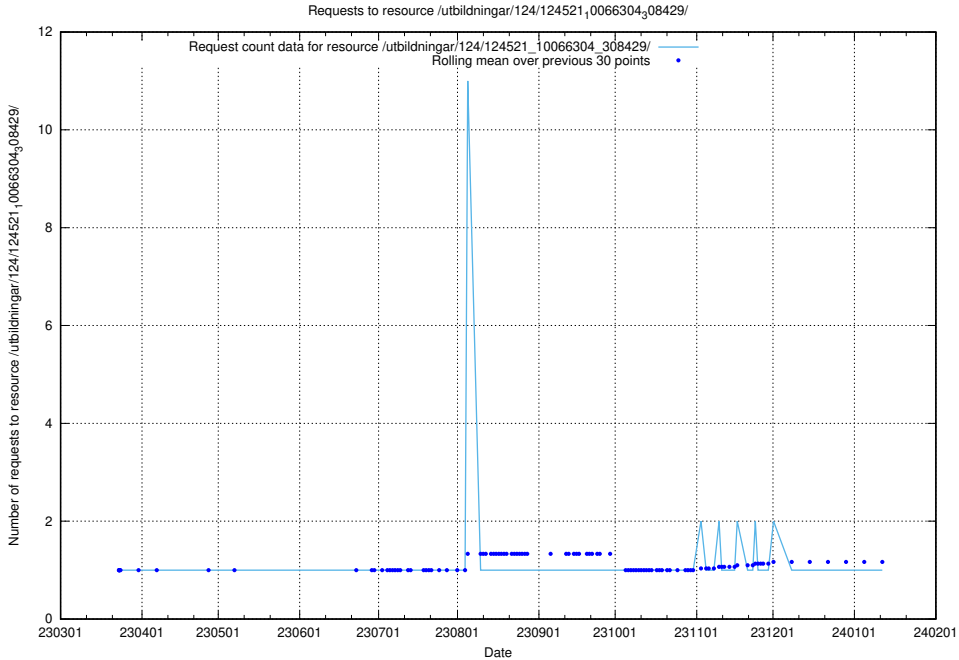

5.1171 Usage of /utbildningar/124/124521_10066304_308429/

Here, we count the number of requests to resource /utbildningar/124/124521_10066304_308429/.