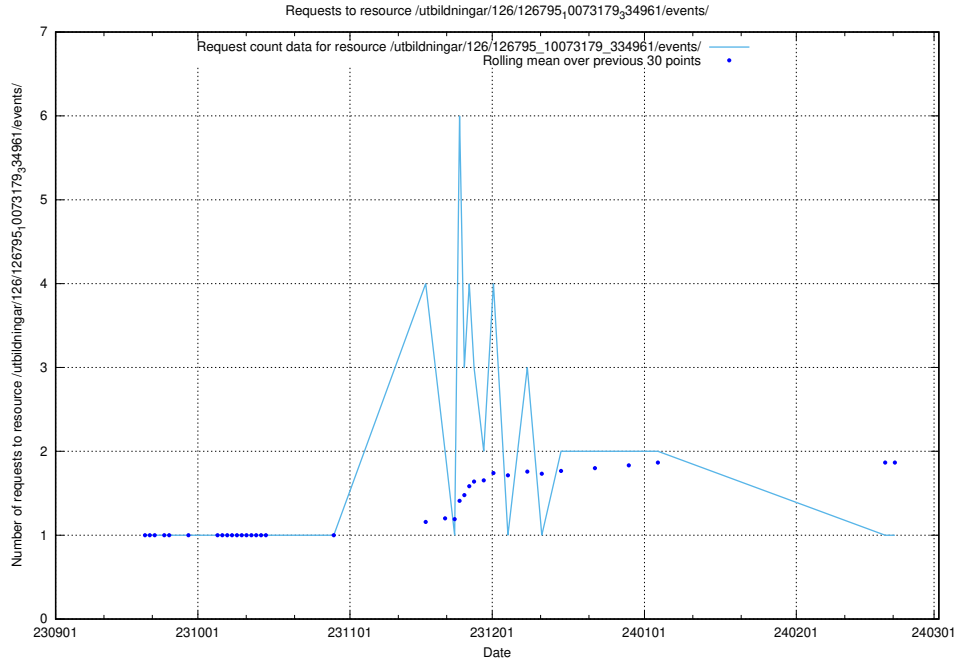

5.4472 Usage of /utbildningar/126/126795_10073179_334961/events/

Here, we count the number of requests to resource /utbildningar/126/126795_10073179_334961/events/