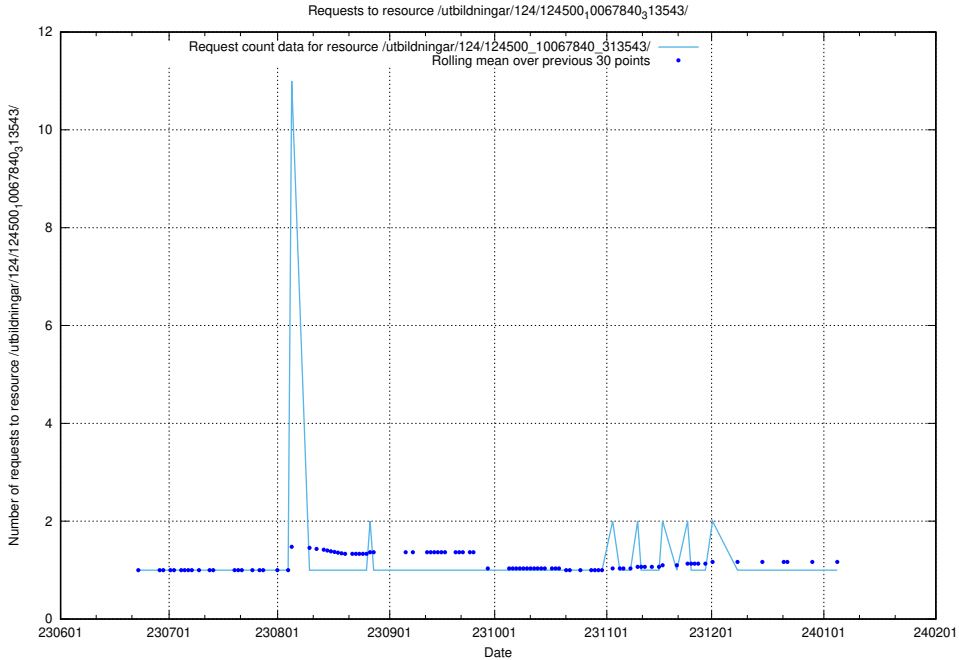

5.5727 Usage of /utbildningar/124/124500_10067840_313543/

Here, we count the number of requests to resource /utbildningar/124/124500_10067840_313543/.