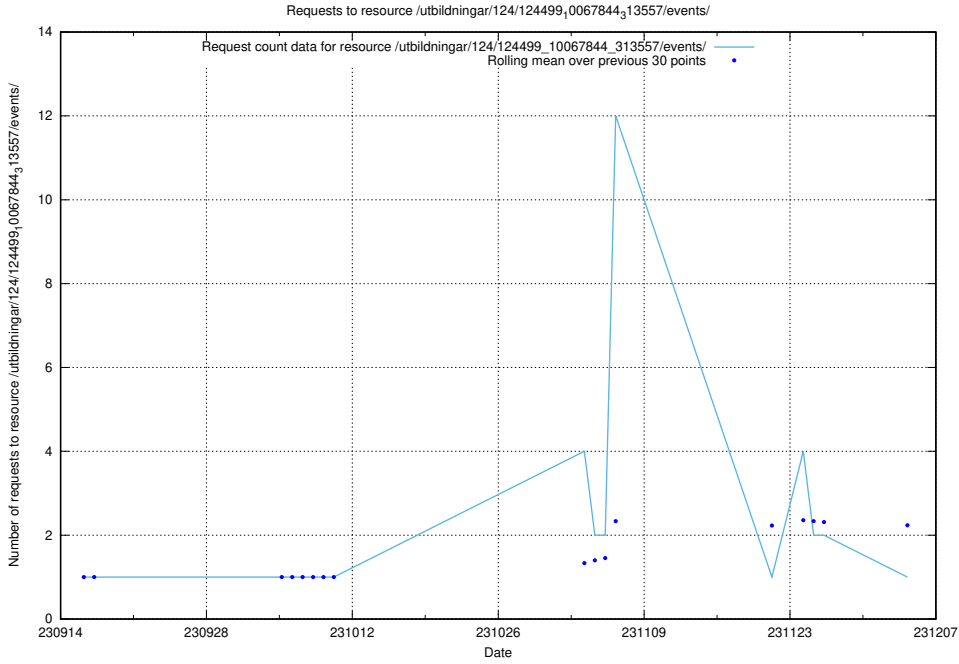

5.4502 Usage of /utbildningar/124/124499_10067844_313557/events/

Here, we count the number of requests to resource /utbildningar/124/124499_10067844_313557/events/