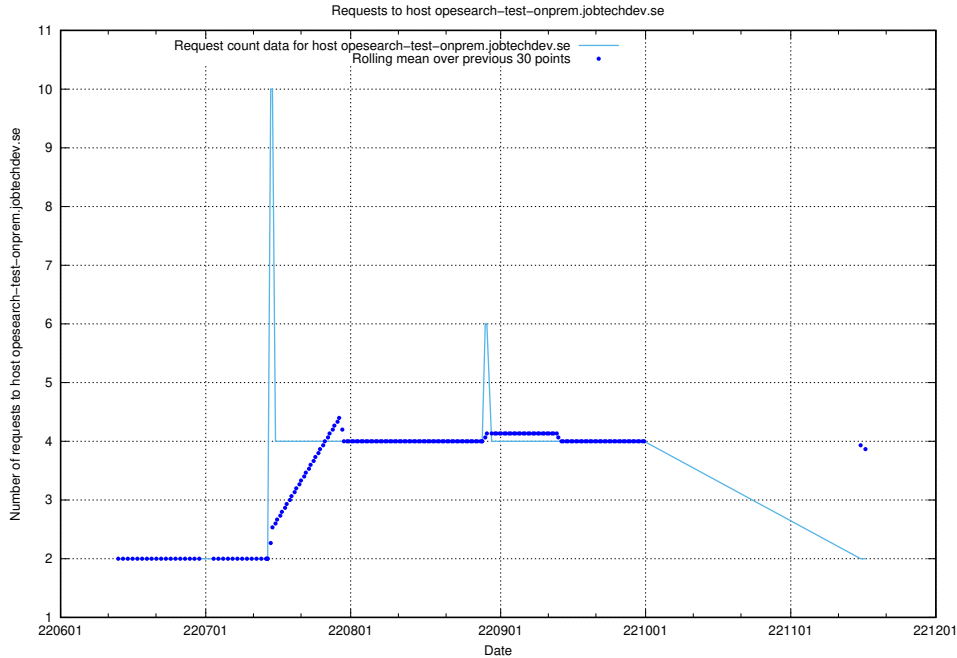

7.400 Usage of opesearch-test-onprem.jobtechdev.se

Here, we count the number of requests to host opesearch-test-onprem.jobtechdev.se.