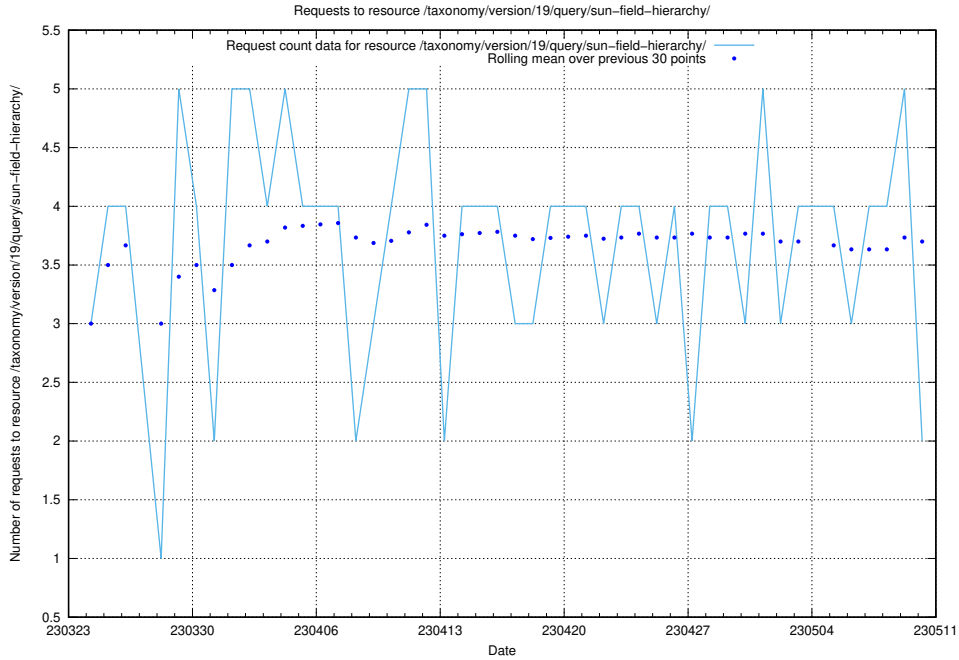

5.868 Usage of /taxonomy/version/19/query/sun-field-hierarchy/

Here, we count the number of requests to resource /taxonomy/version/19/query/sun-field-hierarchy/.