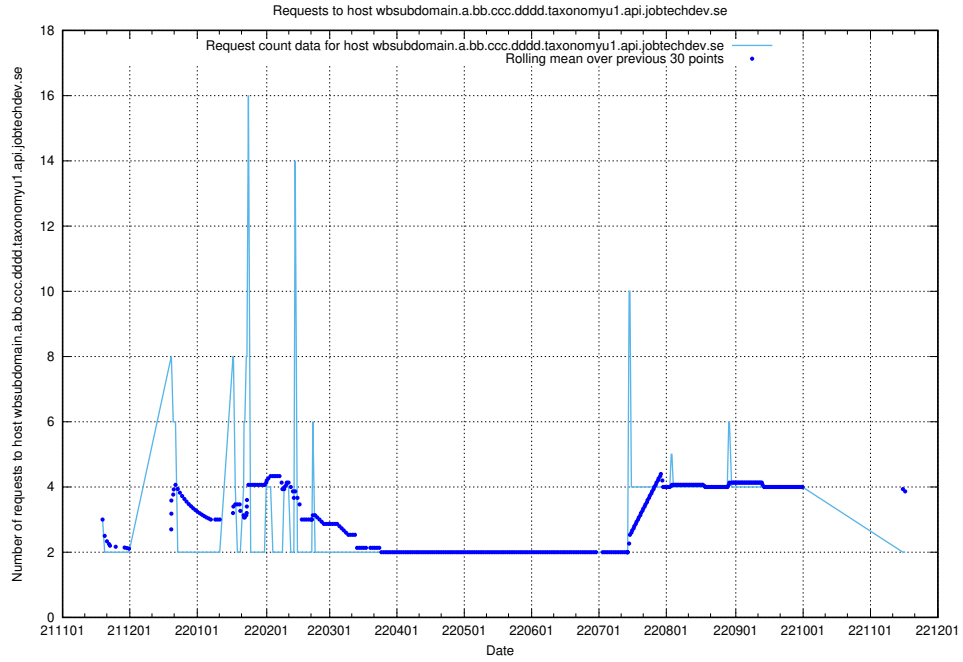

7.453 Usage of wbsubdomain.a.bb.ccc.dddd.taxonomy1.api.jobtechdev.se

Here, we count the number of requests to host wbsubdomain.a.bb.ccc.dddd.taxonomy1.api.jobtechdev.se