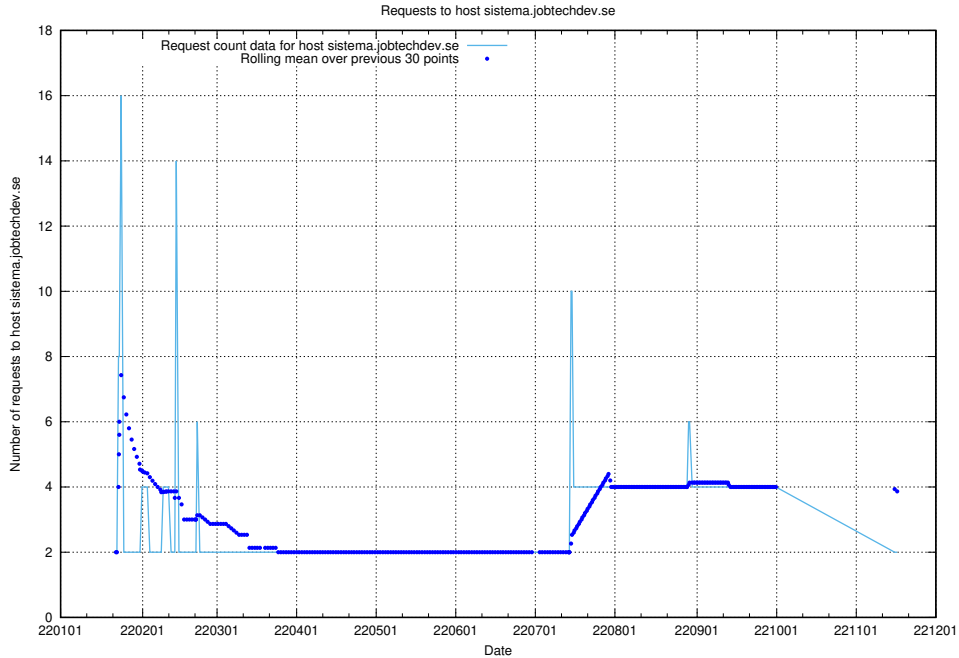

7.581 Usage of sistema.jobtechdev.se

Here, we count the number of requests to host sistema.jobtechdev.se.