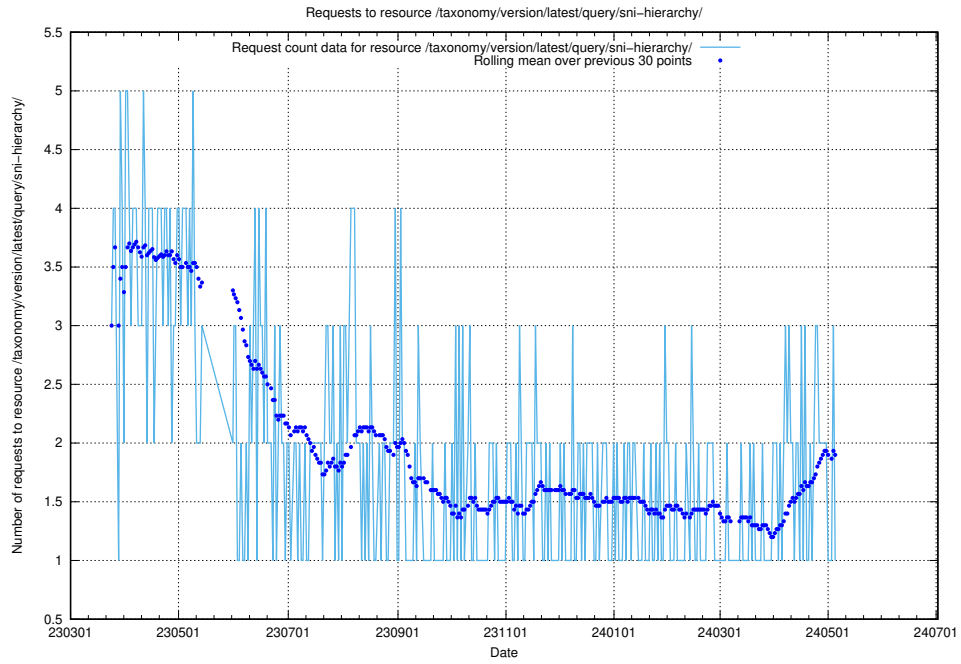

### 5.6067 Usage of /taxonomy/version/latest/query/skills/

Here, we count the number of requests to resource /taxonomy/version/latest/query/skills/.