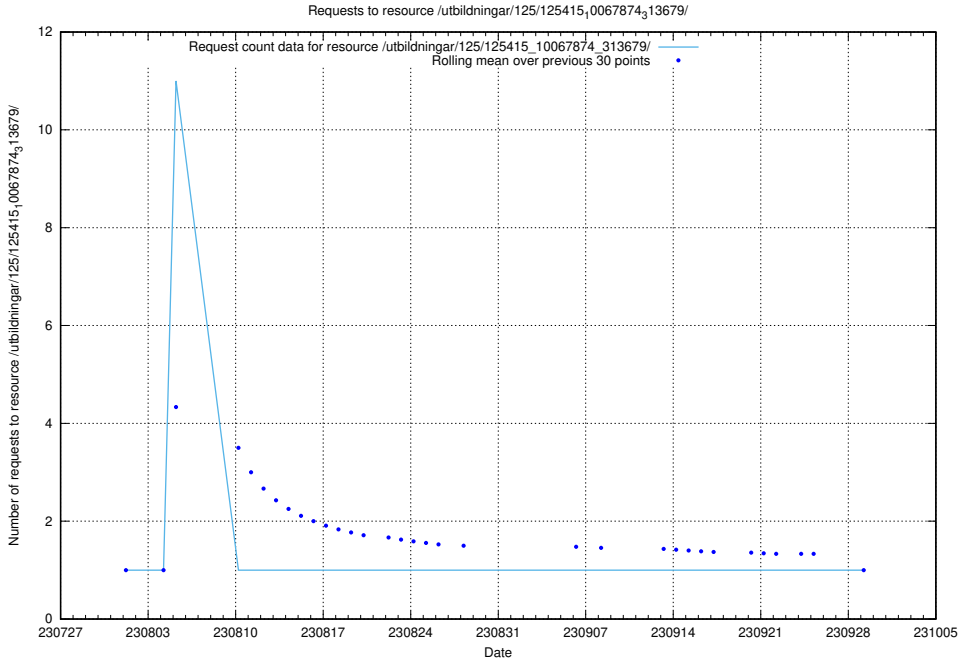

5.4838 Usage of /utbildningar/125/125415_10067874_313679/

Here, we count the number of requests to resource /utbildningar/125/125415_10067874_313679/.