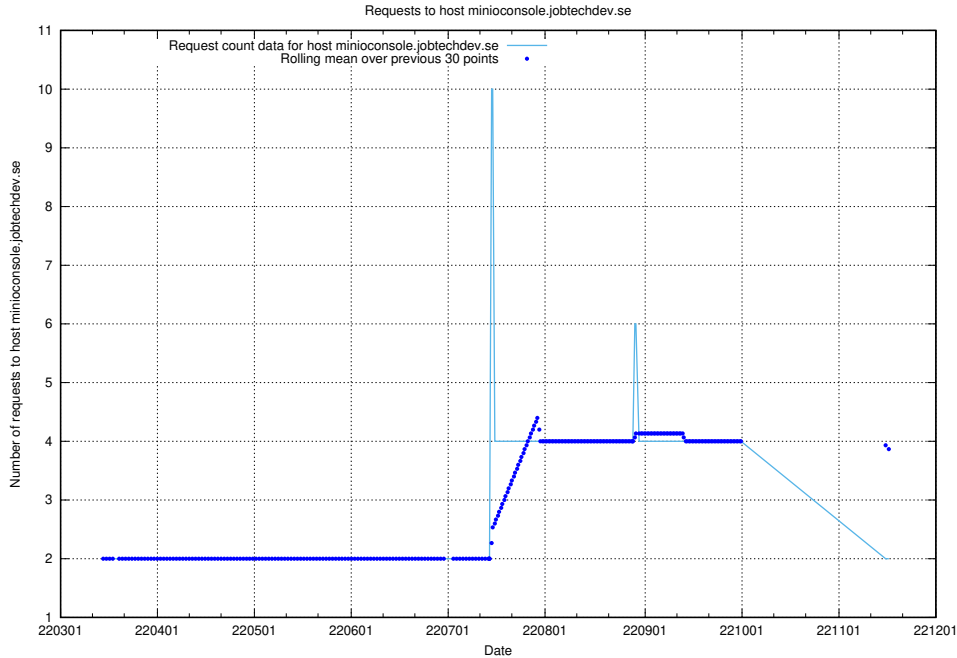

### 7.492 Usage of minioconsole.jobtechdev.se

Here, we count the number of requests to host minioconsole.jobtechdev.se.