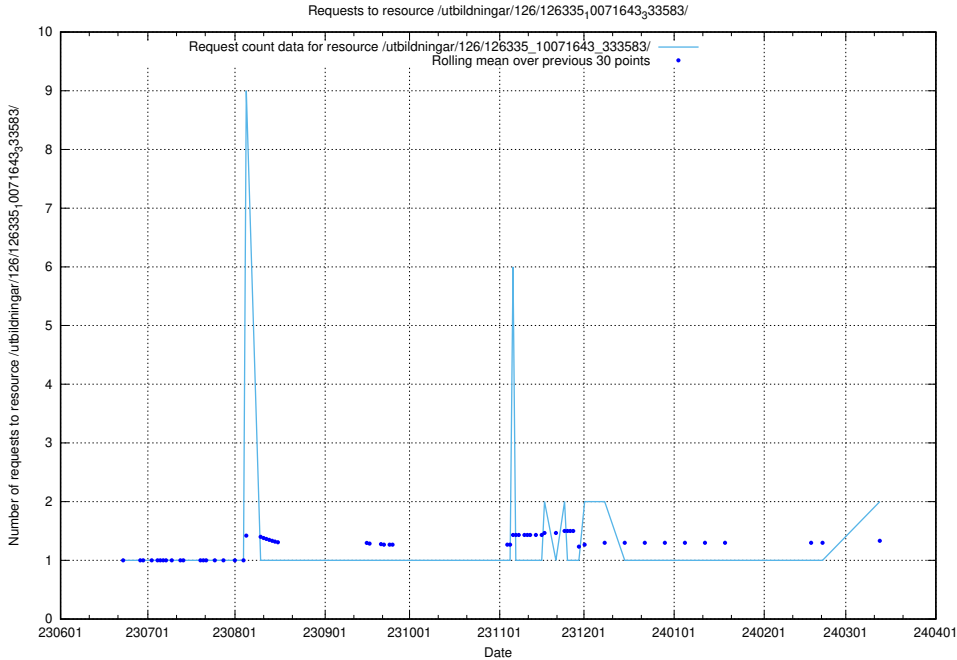

5.799 Usage of /utbildningar/126/126335_10071643_333583/

Here, we count the number of requests to resource /utbildningar/126/126335_10071643_333583/.