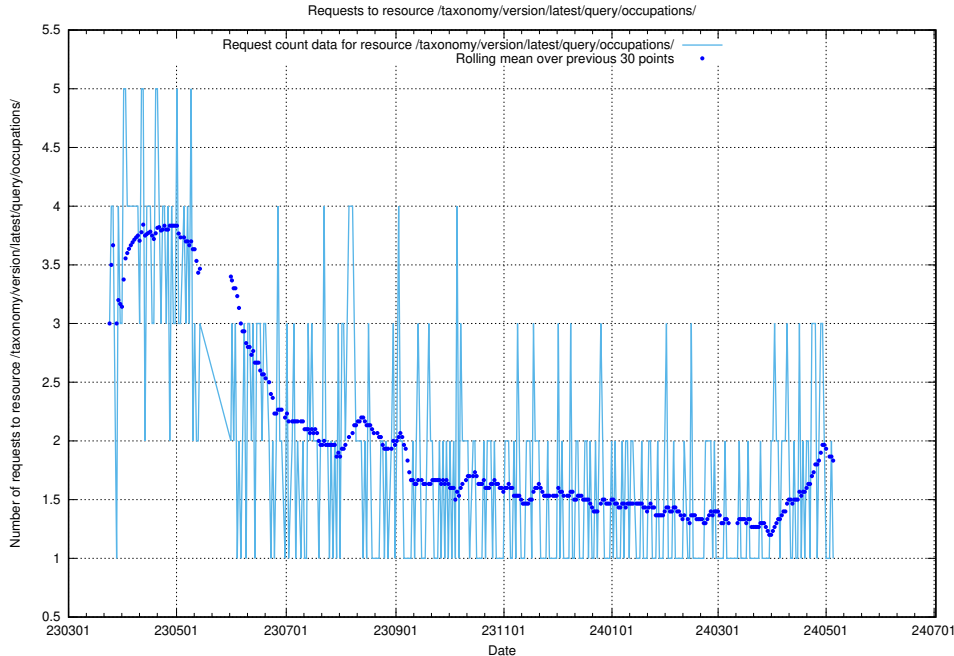

5.6069 Usage of /taxonomy/version/latest/query/occupations/

Here, we count the number of requests to resource /taxonomy/version/latest/query/occupations/.