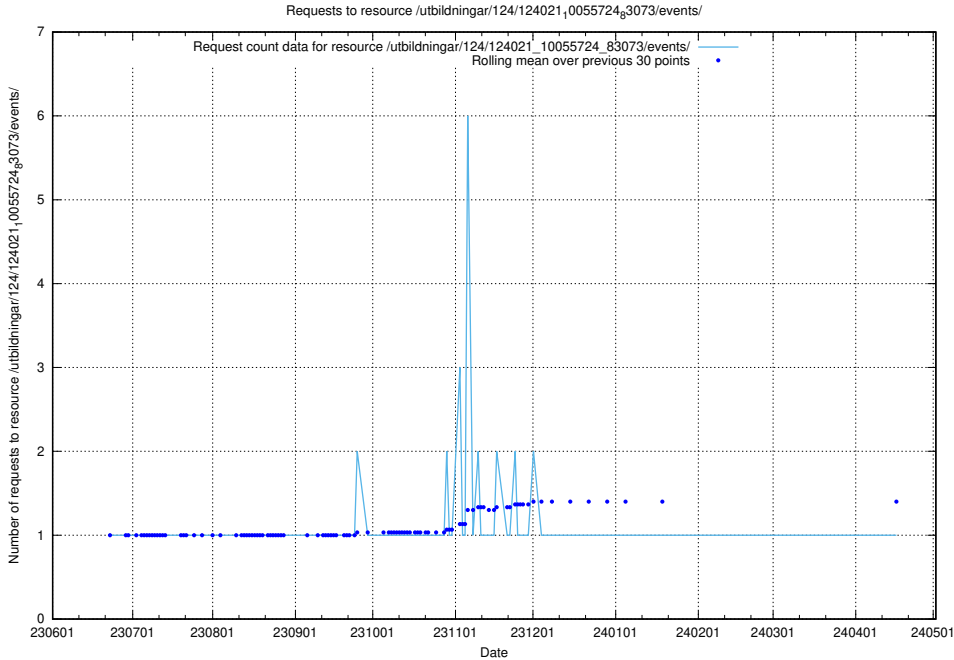

5.5767 Usage of /utbildningar/124/124021_10055724_83073/events/

Here, we count the number of requests to resource /utbildningar/124/124021_10055724_83073/events/.