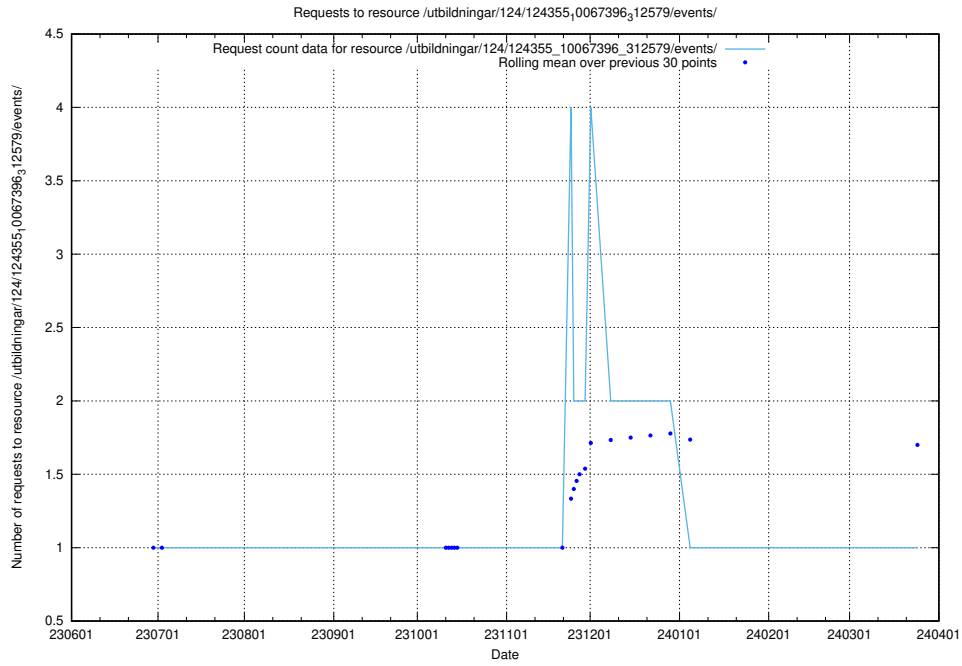

5.5348 Usage of /utbildningar/124/124355_10067396_312579/events/

Here, we count the number of requests to resource /utbildningar/124/124355_10067396_312579/events/