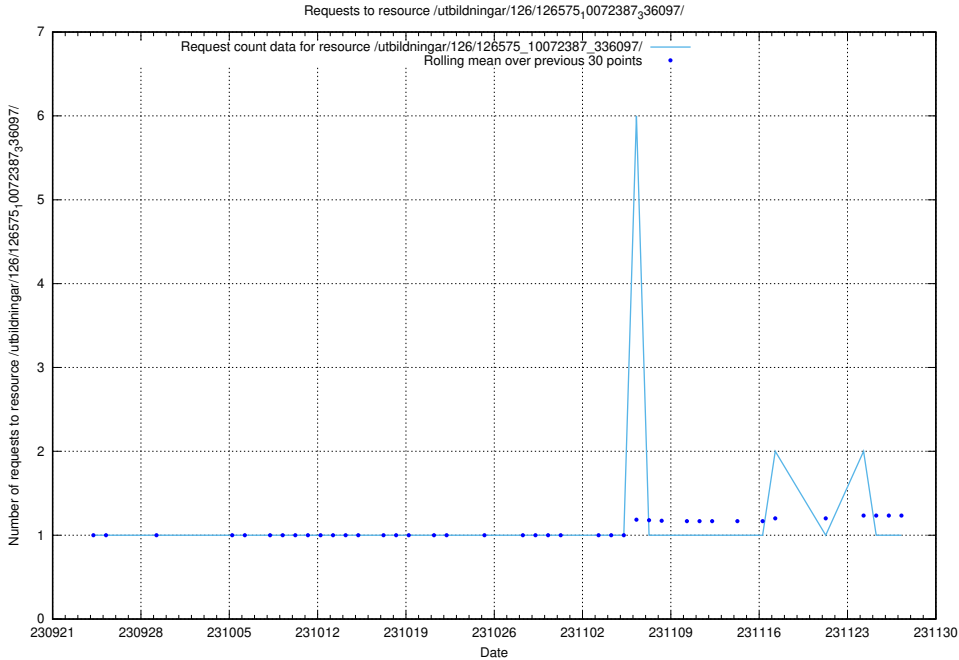

5.4424 Usage of /utbildningar/126/126575_10072387_336097/

Here, we count the number of requests to resource /utbildningar/126/126575_10072387_336097/.