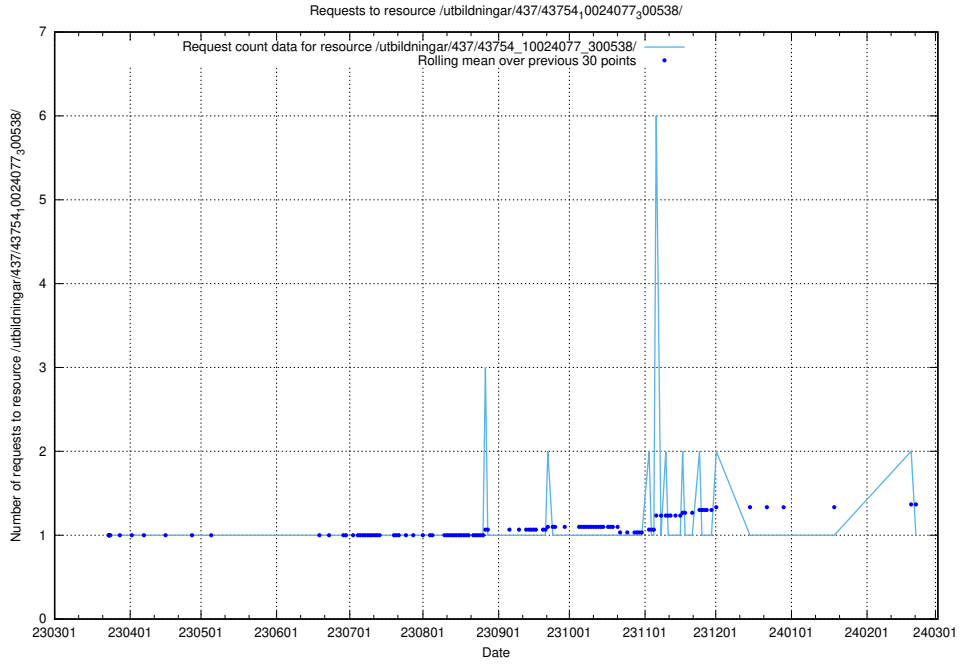

5.6351 Usage of /utbildningar/437/43754_10024077_300538/

Here, we count the number of requests to resource /utbildningar/437/43754_10024077_300538/.