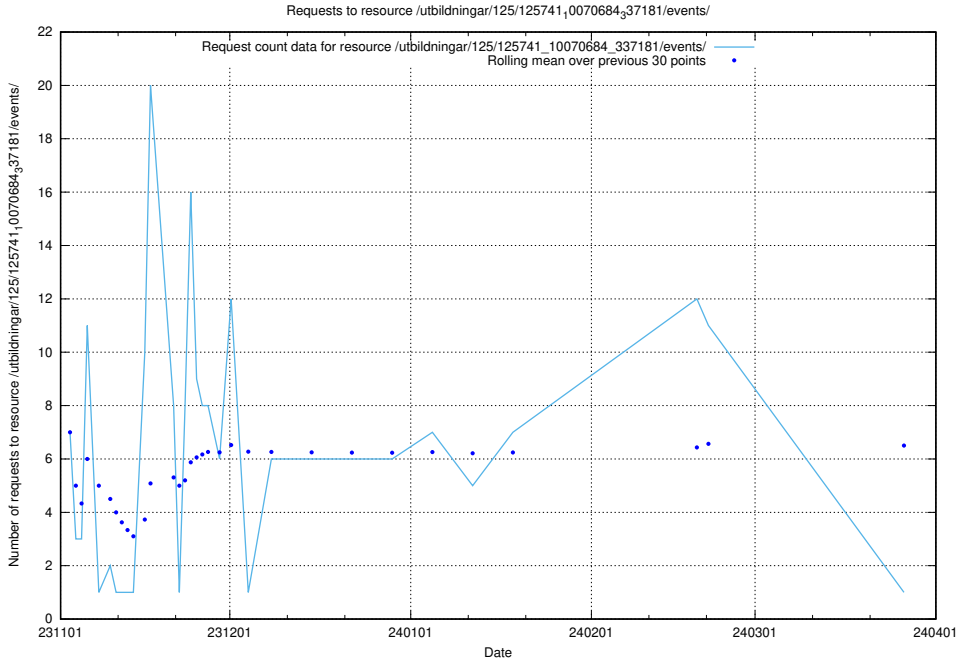

Here, we count the number of requests to resource /utbildningar/125/125741\_10070684\_337181/events/