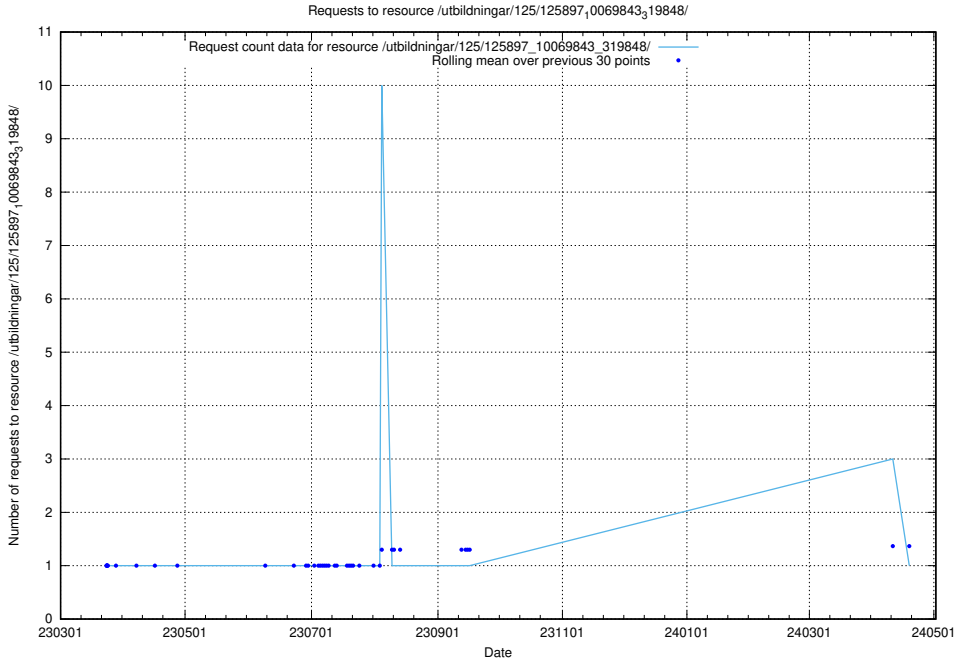

5.6423 Usage of /utbildningar/125/125897_10069843_319848/

Here, we count the number of requests to resource /utbildningar/125/125897_10069843_319848/.