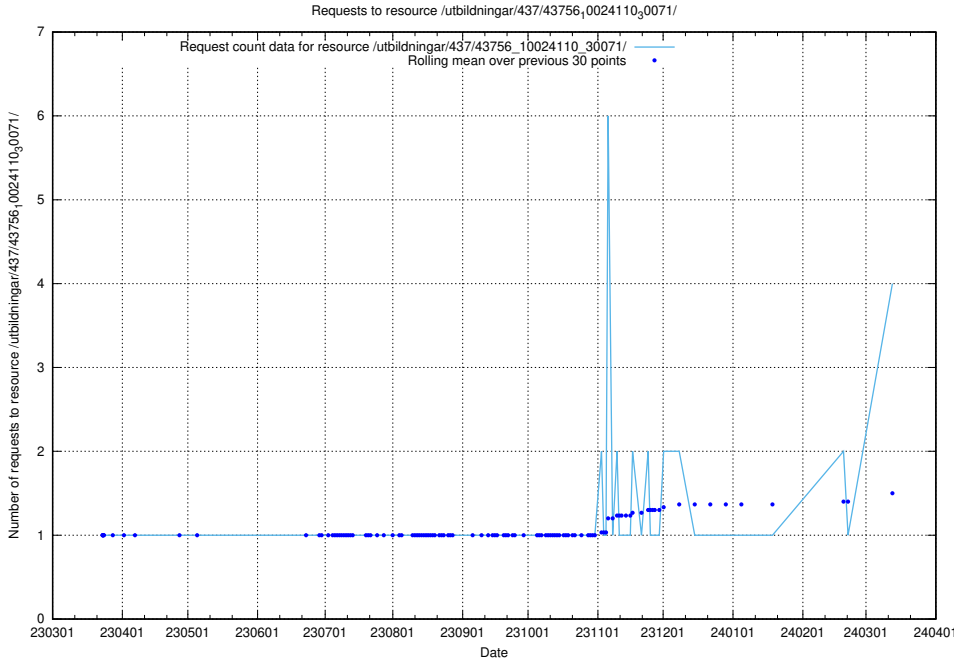

5.244 Usage of /utbildningar/437/43756_10024110_30071/

Here, we count the number of requests to resource /utbildningar/437/43756_10024110_30071/.