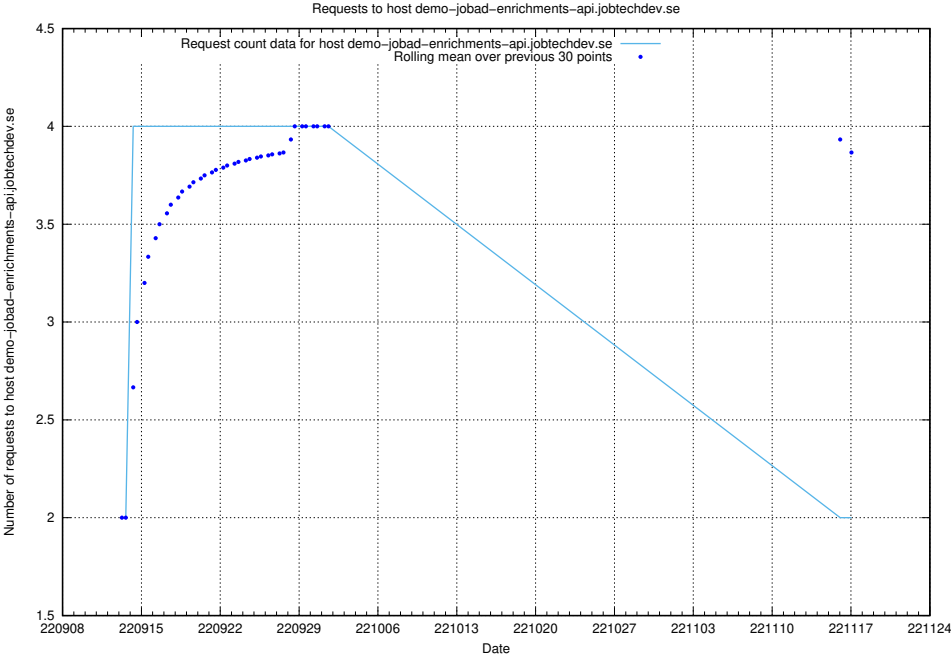

### 7.320 Usage of demo-jobad-enrichments-api.jobtechdev.se

Here, we count the number of requests to host demo-jobad-enrichments-api.jobtechdev.se.