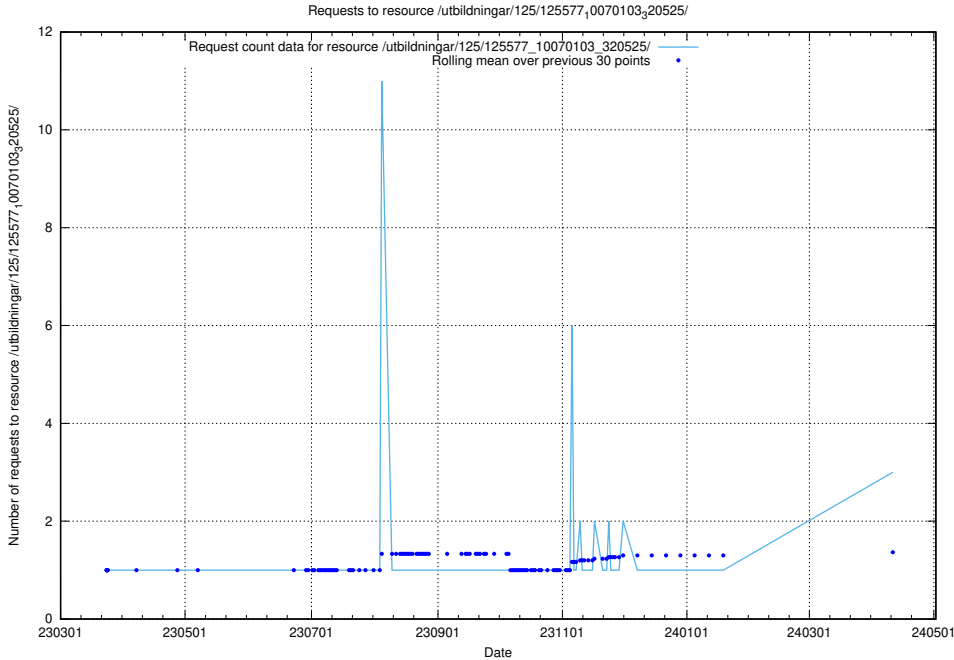

5.252 Usage of /utbildningar/125/125577_10070103_320525/

Here, we count the number of requests to resource /utbildningar/125/125577_10070103_320525/.