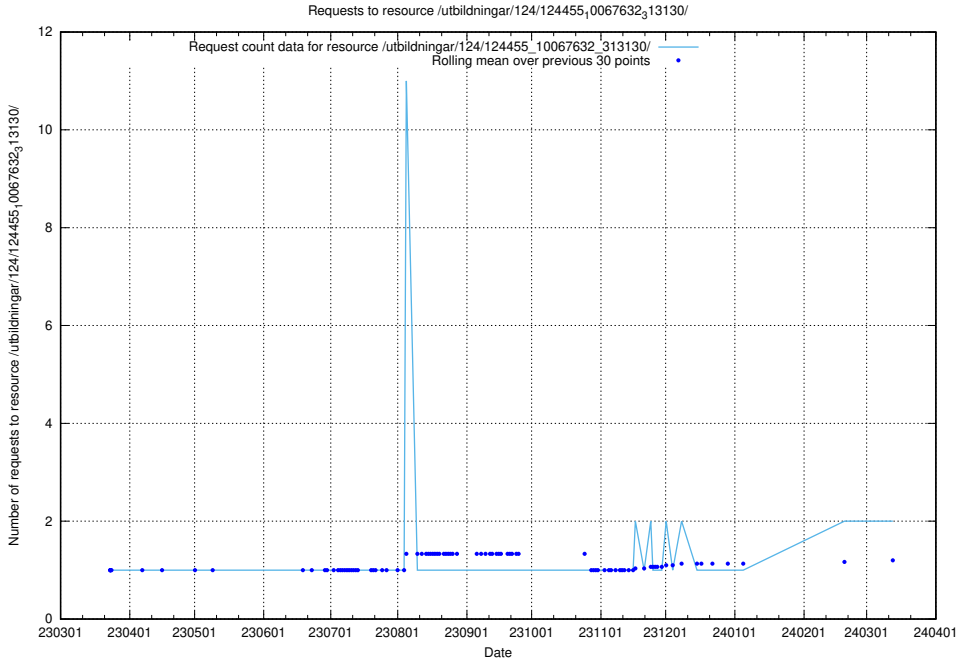

5.612 Usage of /utbildningar/124/124455_10067632_313130/

Here, we count the number of requests to resource /utbildningar/124/124455_10067632_313130/.