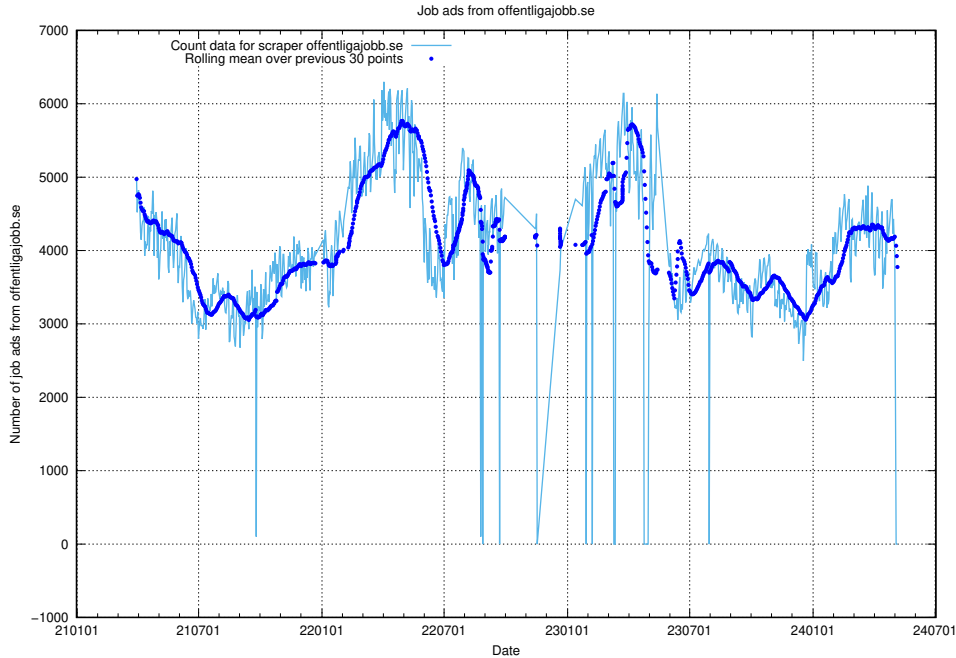

13.21 Number of ads by scraper offentligajobb.se

Here, we count the number of job ads scraped from offentligajobb.se.