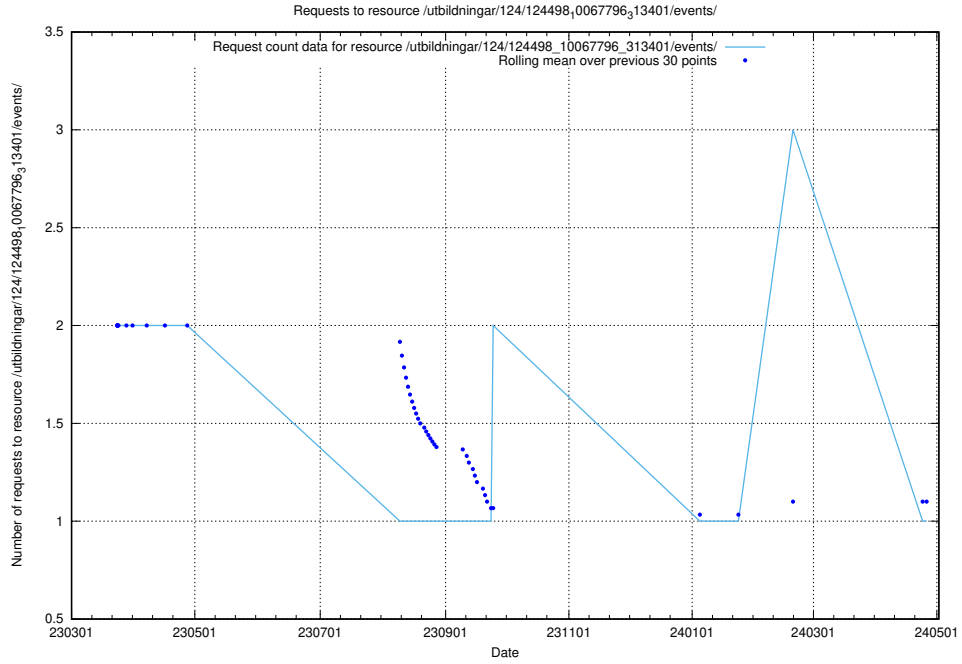

5.6273 Usage of /utbildningar/124/124498_10067796_313401/events/

Here, we count the number of requests to resource /utbildningar/124/124498_10067796_313401/events/