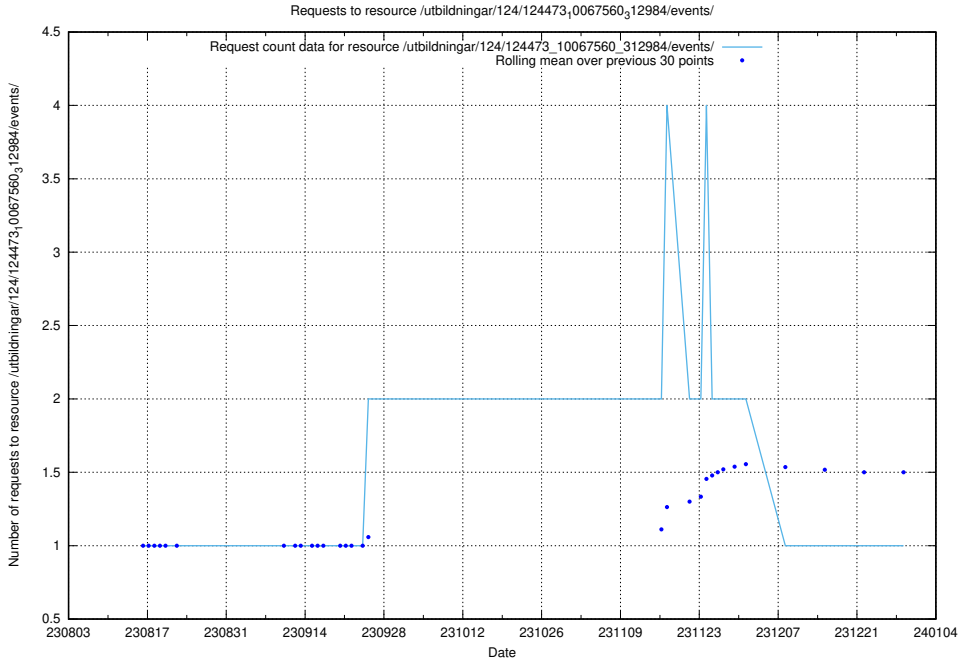

5.4740 Usage of /utbildningar/124/124473_10067560_312984/events/

Here, we count the number of requests to resource /utbildningar/124/124473_10067560_312984/events/