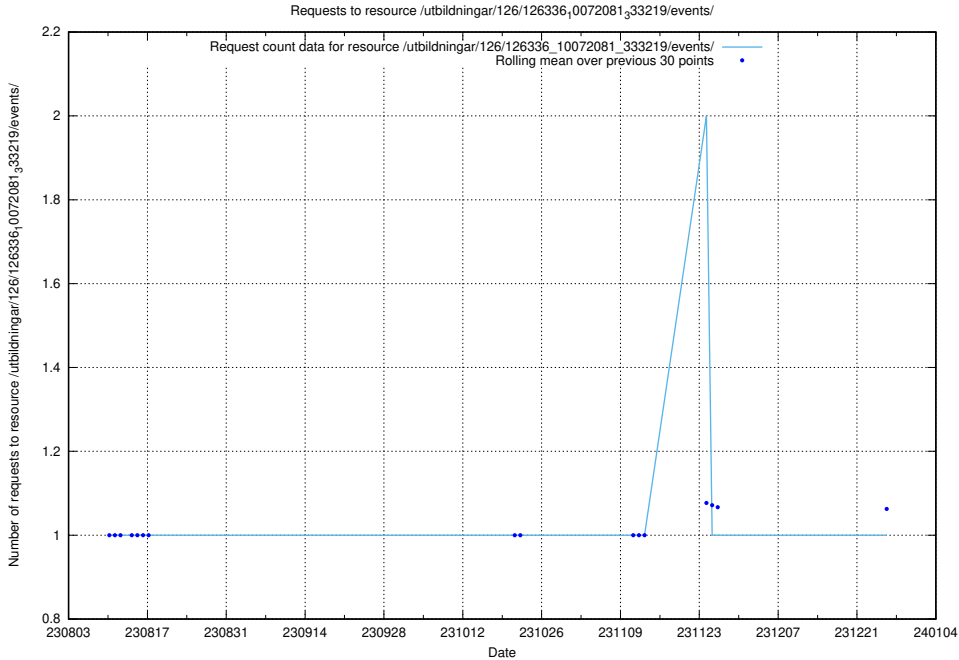

5.4772 Usage of /utbildningar/126/126336_10072081_333219/events/

Here, we count the number of requests to resource /utbildningar/126/126336_10072081_333219/events/