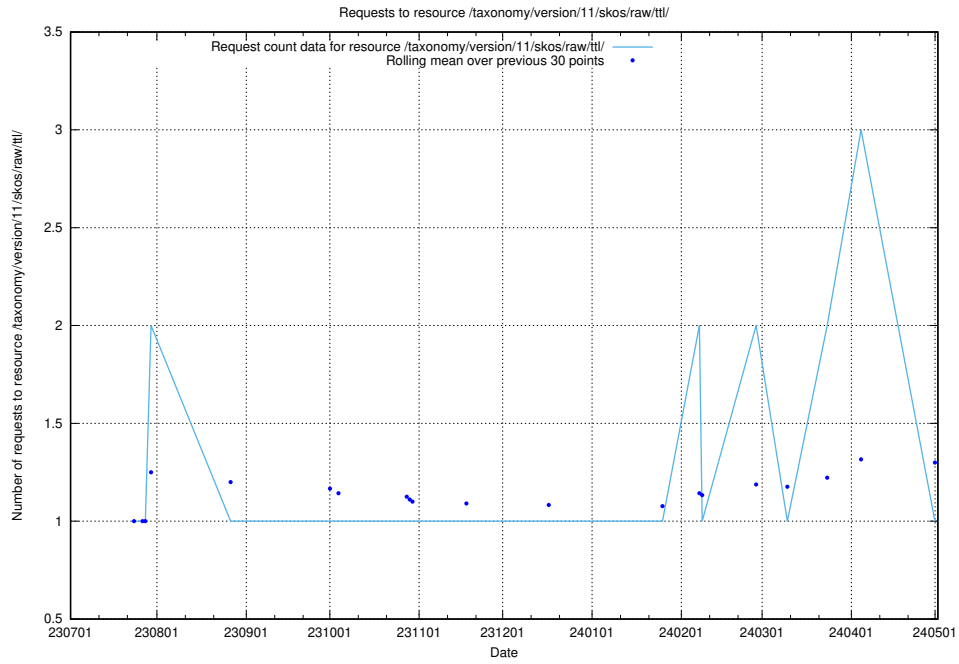

5.4906 Usage of /taxonomy/version/11/skos/raw/ttl/

Here, we count the number of requests to resource /taxonomy/version/11/skos/raw/ttl/.