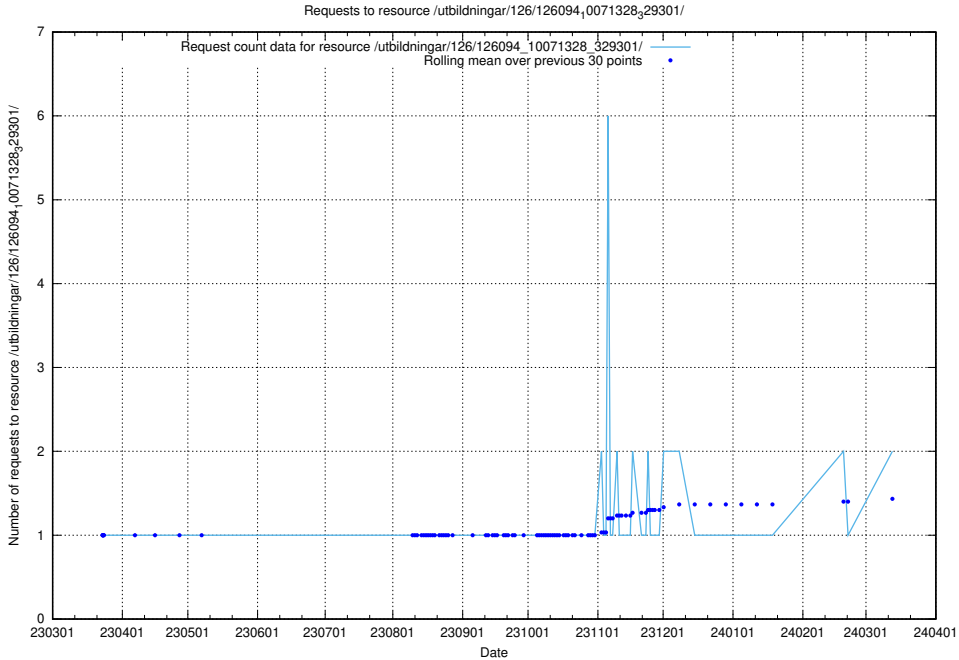

5.899 Usage of /utbildningar/126/126094_10071328_329301/

Here, we count the number of requests to resource /utbildningar/126/126094_10071328_329301/.