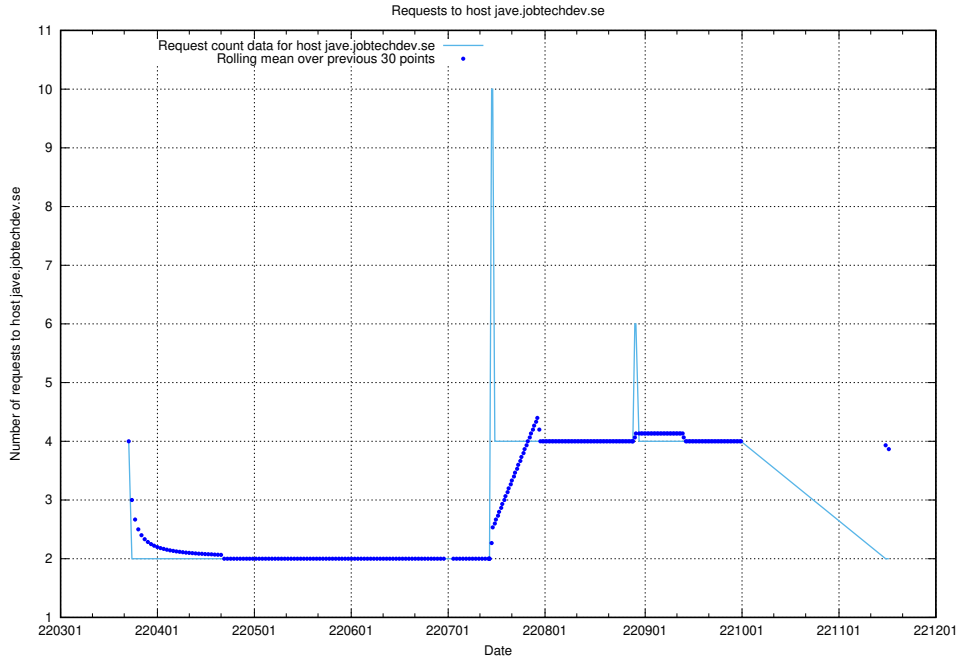

## 7.488 Usage of `jobstream-smoke.jobtechdev.se`

Here, we count the number of requests to host `jobstream-smoke.jobtechdev.se`.