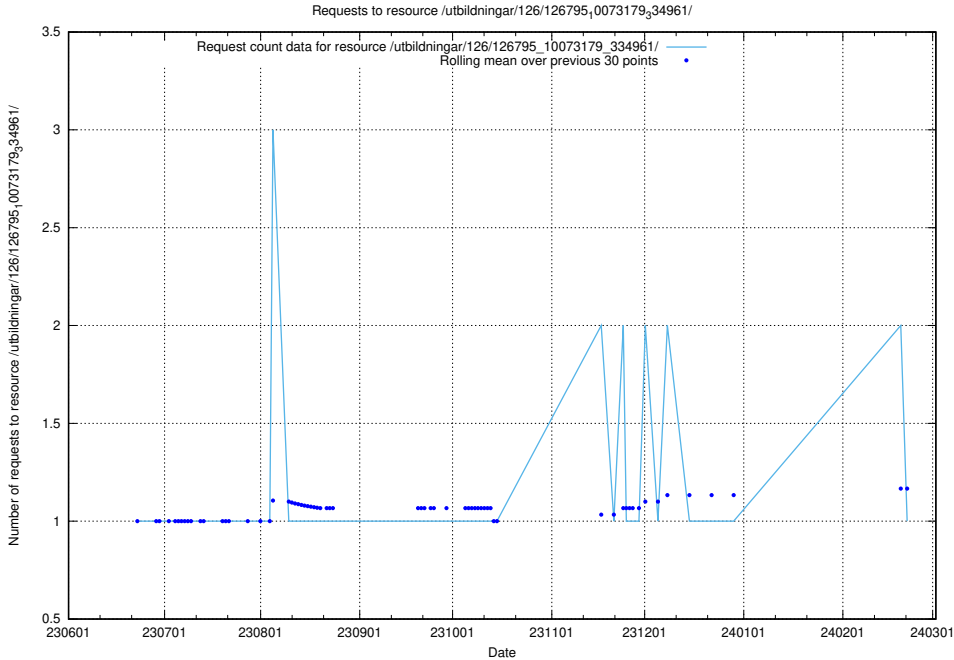

### 5.5536 Usage of /utbildningar/126/126795\_10073163\_334944/events/

Here, we count the number of requests to resource /utbildningar/126/126795\_10073163\_334944/events/