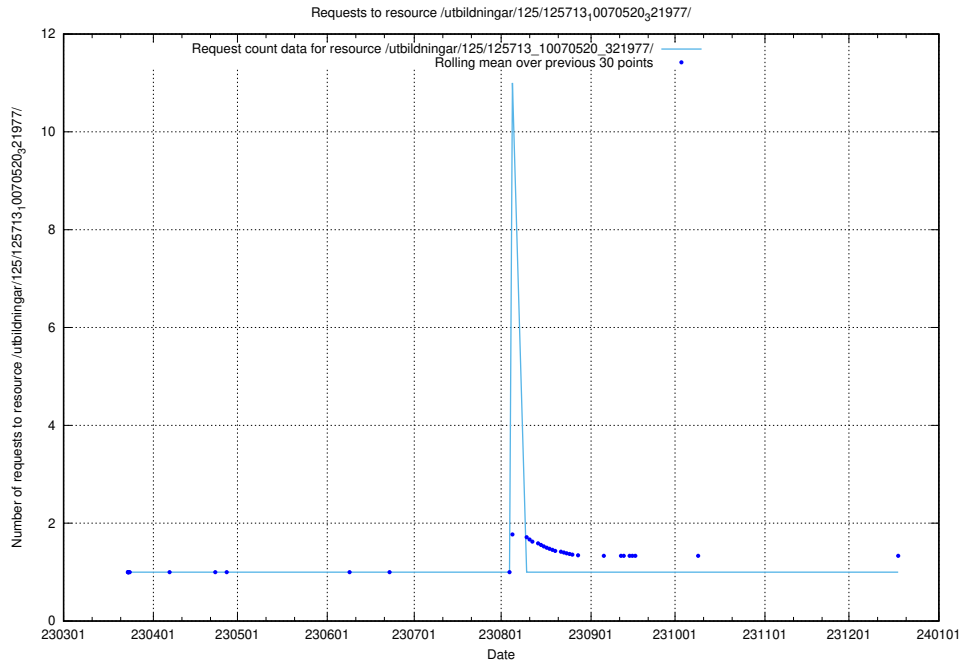

5.961 Usage of /utbildningar/125/125713_10070520_321977/

Here, we count the number of requests to resource /utbildningar/125/125713_10070520_321977/.