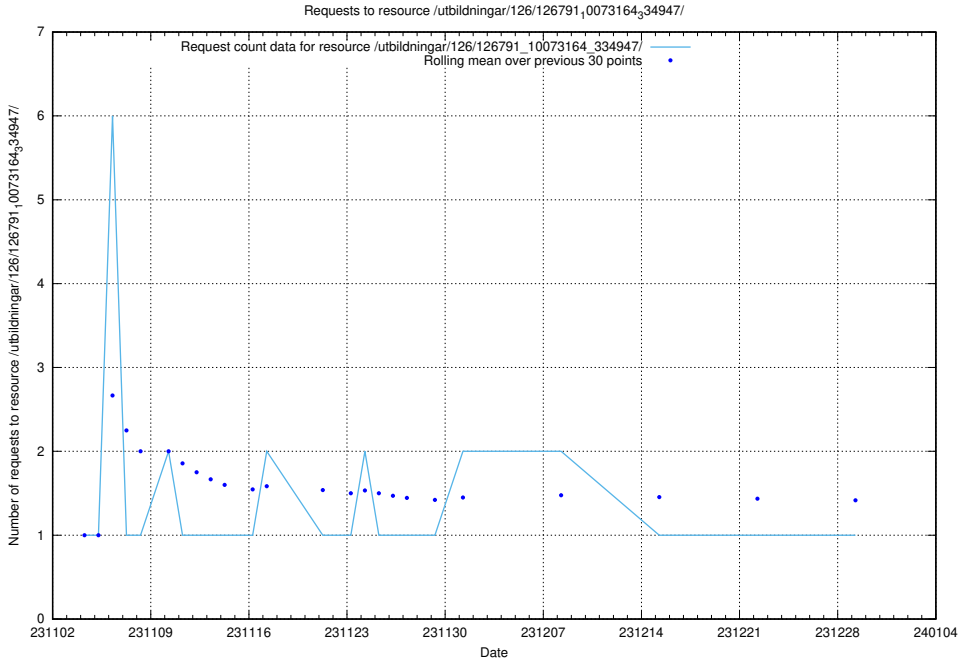

5.4081 Usage of /utbildningar/126/126791_10073164_334947/

Here, we count the number of requests to resource /utbildningar/126/126791_10073164_334947/.