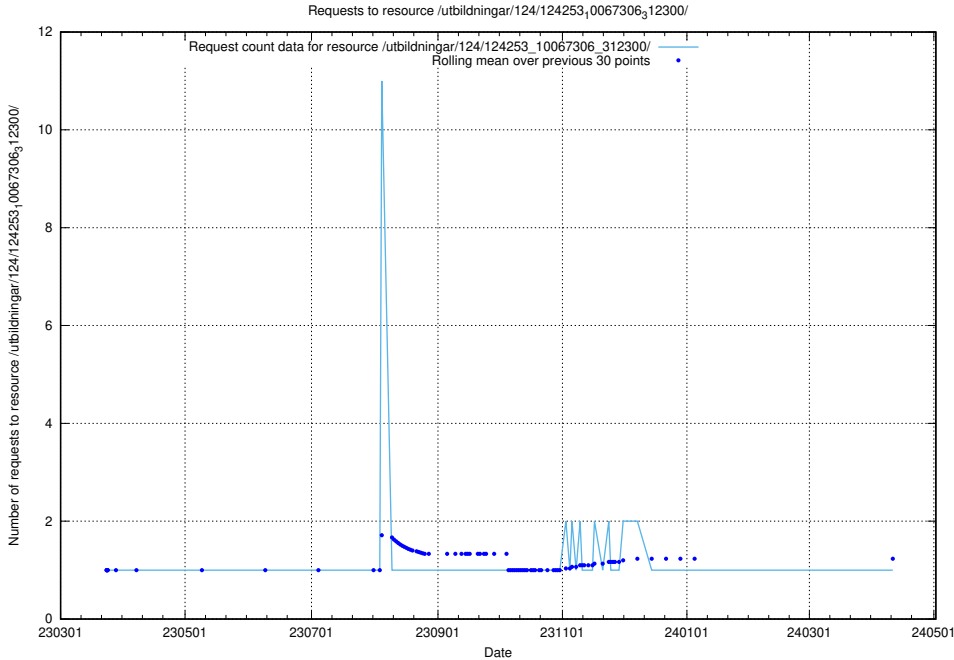

5.3950 Usage of /utbildningar/124/124253_10067306_312300/

Here, we count the number of requests to resource /utbildningar/124/124253_10067306_312300/.