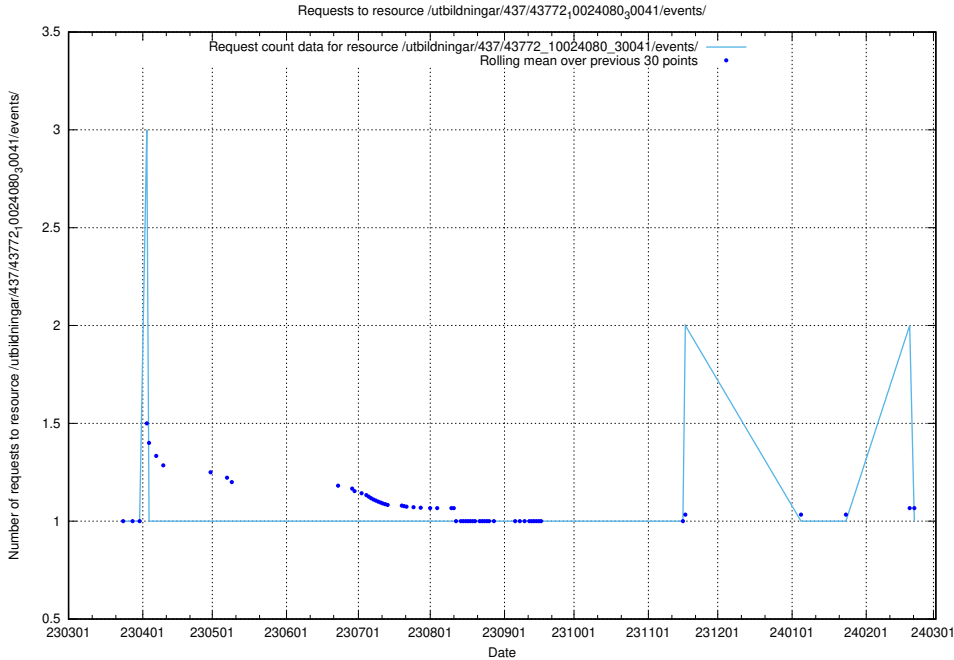

5.6160 Usage of /utbildningar/437/43772_10024080_30041/events/

Here, we count the number of requests to resource /utbildningar/437/43772_10024080_30041/events/.