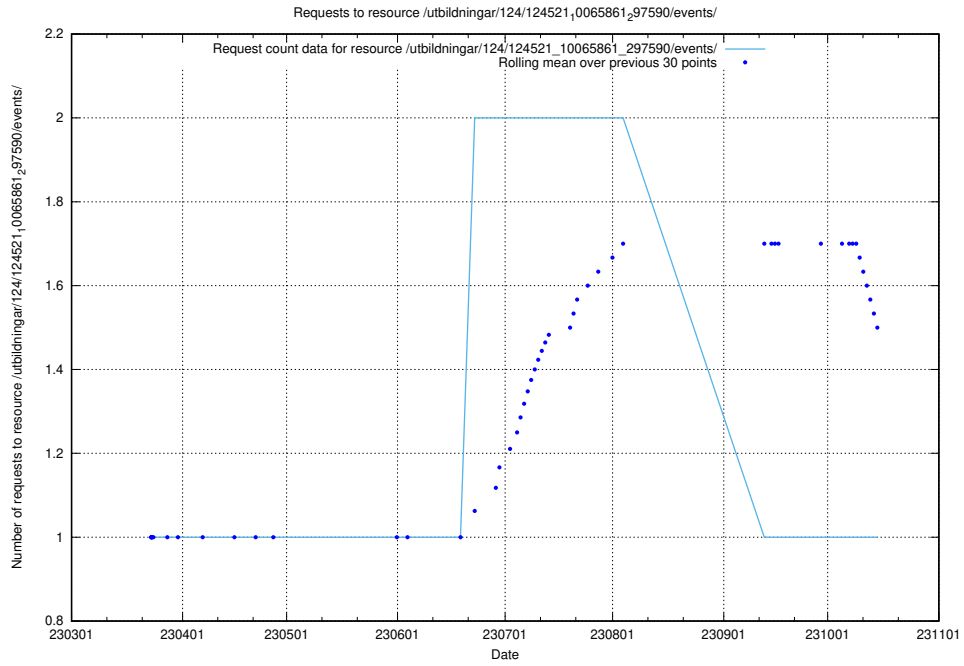

5.1188 Usage of /utbildningar/124/124521_10065861_297590/events/

Here, we count the number of requests to resource /utbildningar/124/124521_10065861_297590/events/