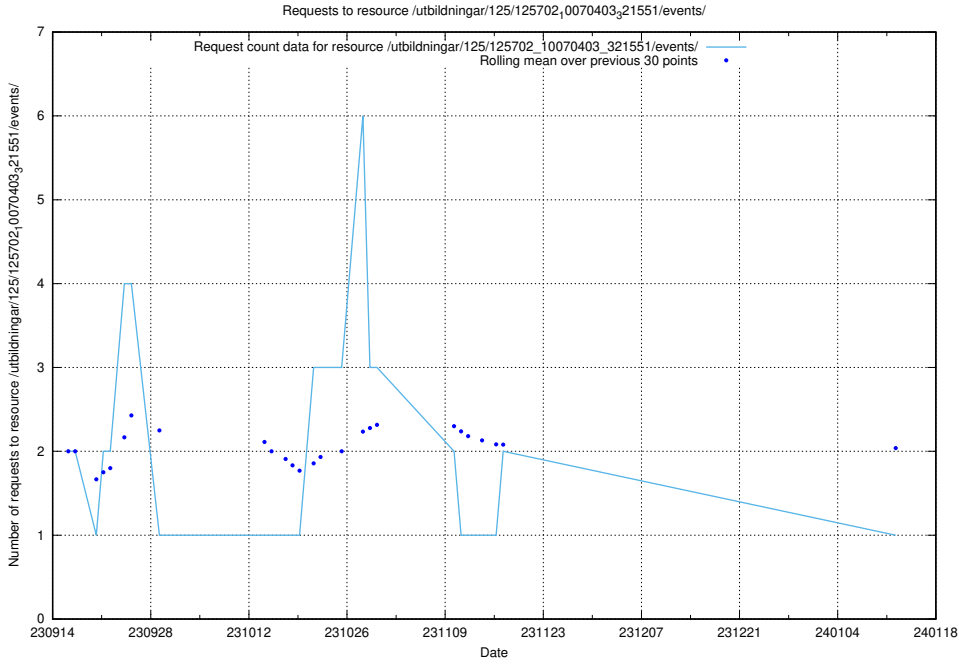

5.4485 Usage of /utbildningar/125/125702_10070403_321551/events/

Here, we count the number of requests to resource /utbildningar/125/125702_10070403_321551/events/