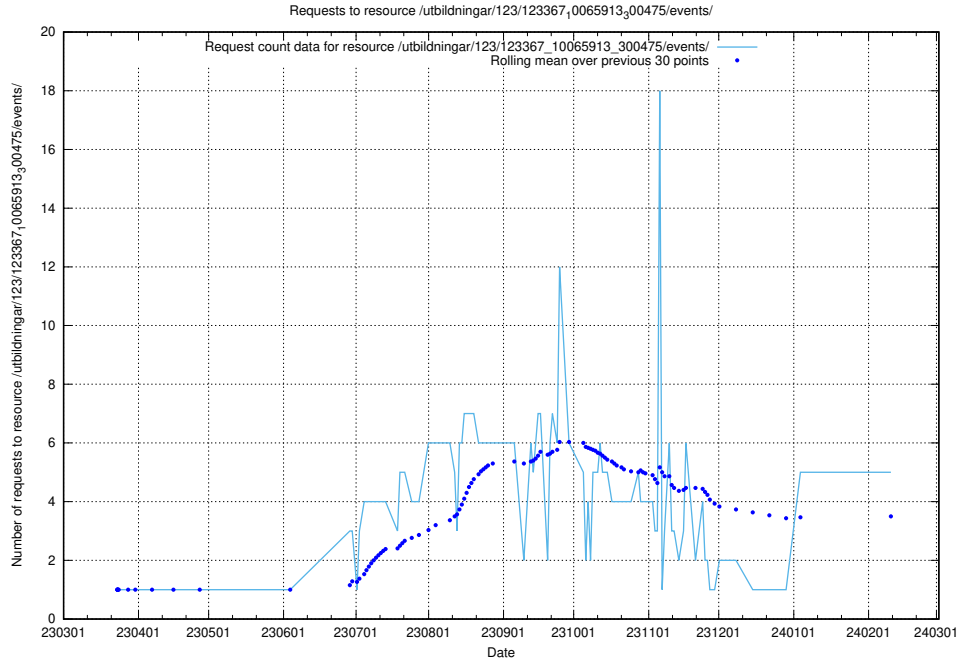

5.141 Usage of /utbildningar/123/123367_10065913_300475/events/

Here, we count the number of requests to resource /utbildningar/123/123367_10065913_300475/events/