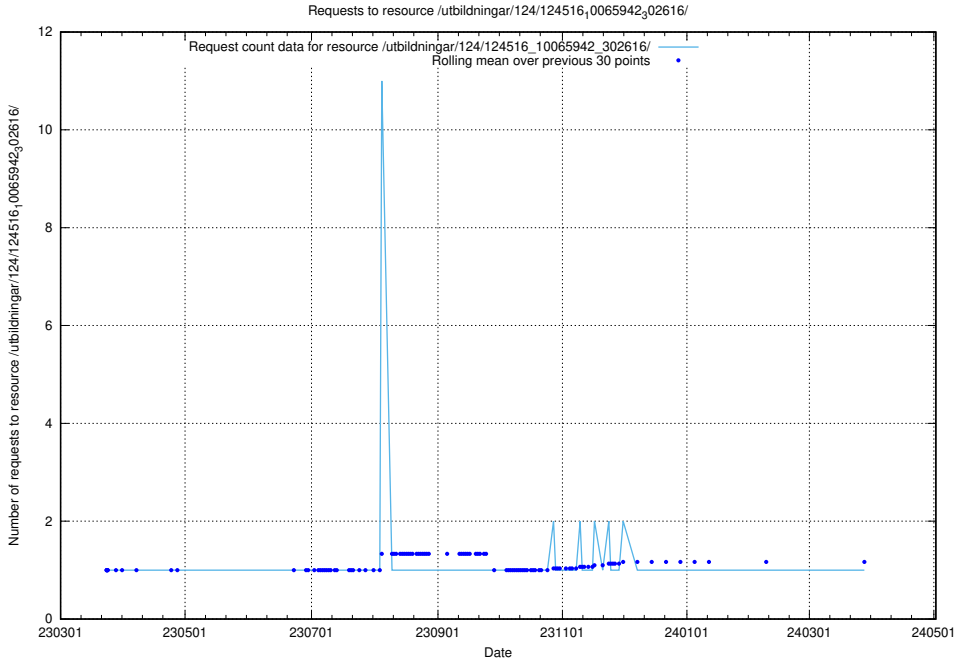

5.1433 Usage of /utbildningar/124/124516_10065942_302616/

Here, we count the number of requests to resource /utbildningar/124/124516_10065942_302616/.