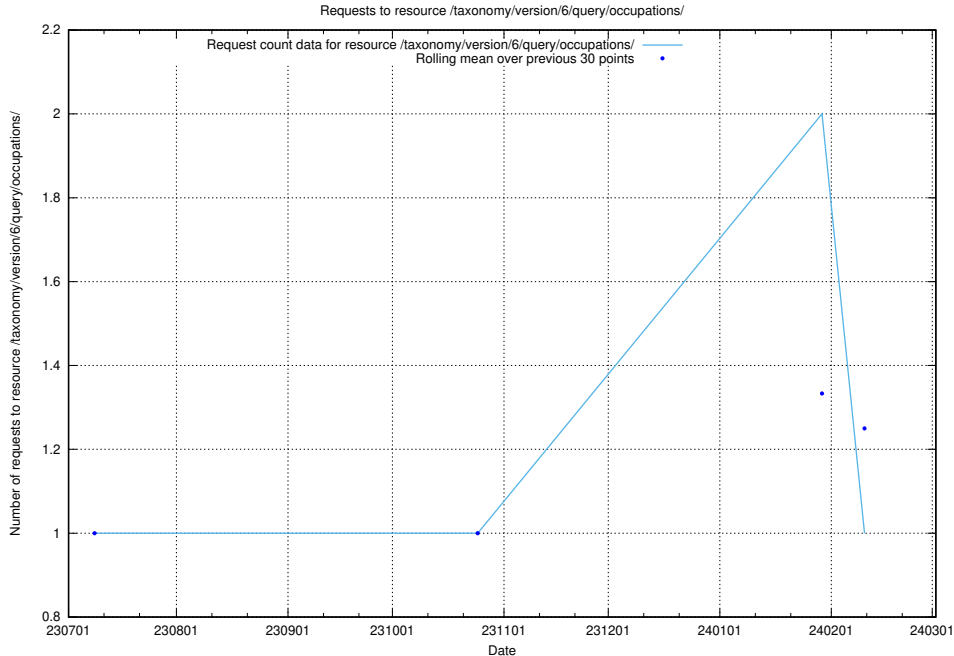

5.5184 Usage of /taxonomy/version/6/query/occupations/

Here, we count the number of requests to resource /taxonomy/version/6/query/occupations/.