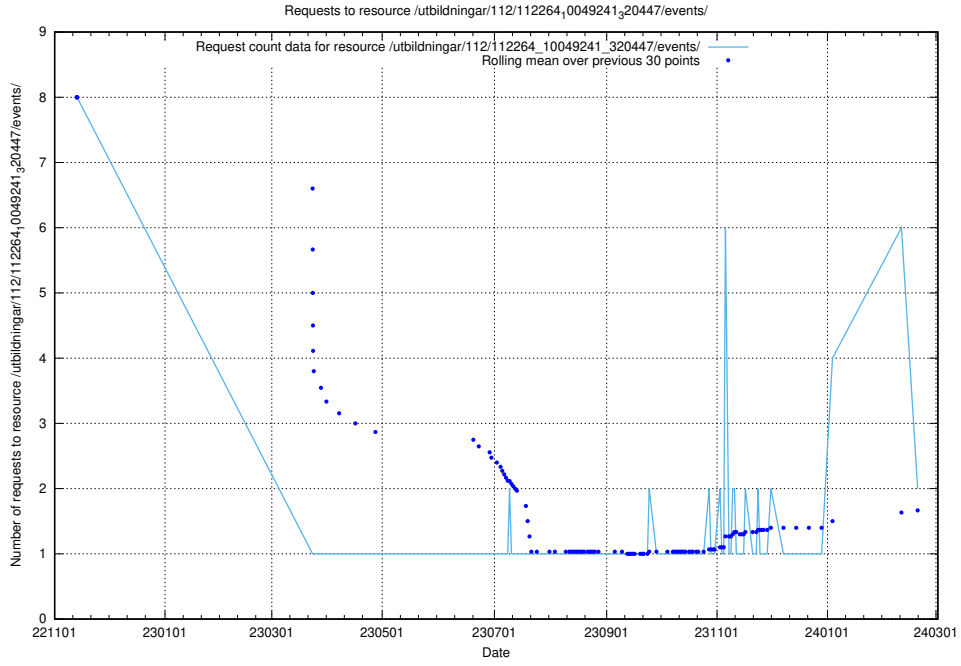

5.811 Usage of /utbildningar/112/112264_10049241_320447/events/

Here, we count the number of requests to resource /utbildningar/112/112264_10049241_320447/events/