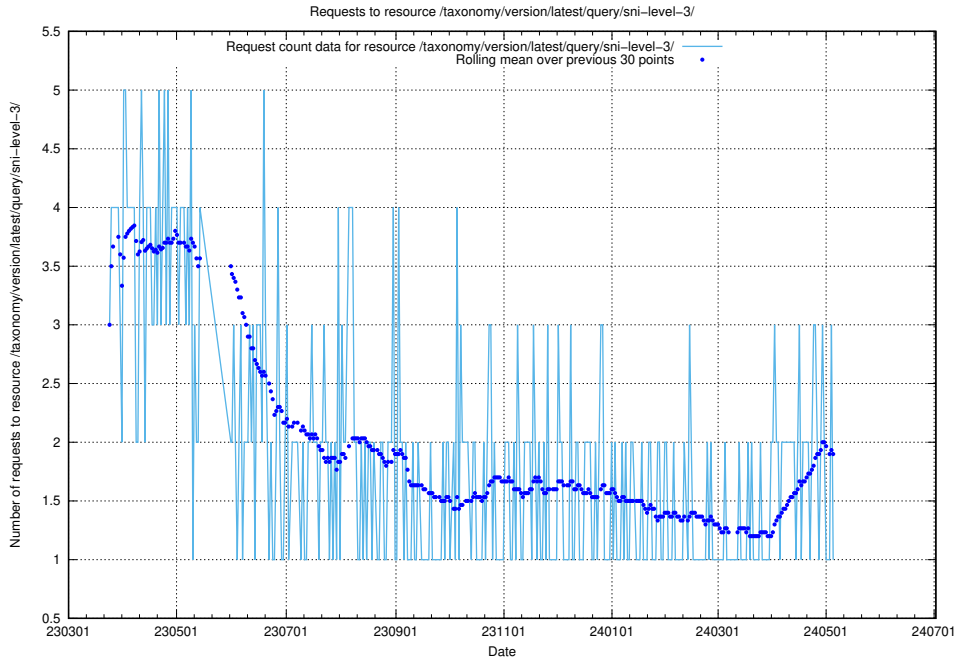

5.6063 Usage of /taxonomy/version/latest/query/sni-level-3/

Here, we count the number of requests to resource /taxonomy/version/latest/query/sni-level-3/.