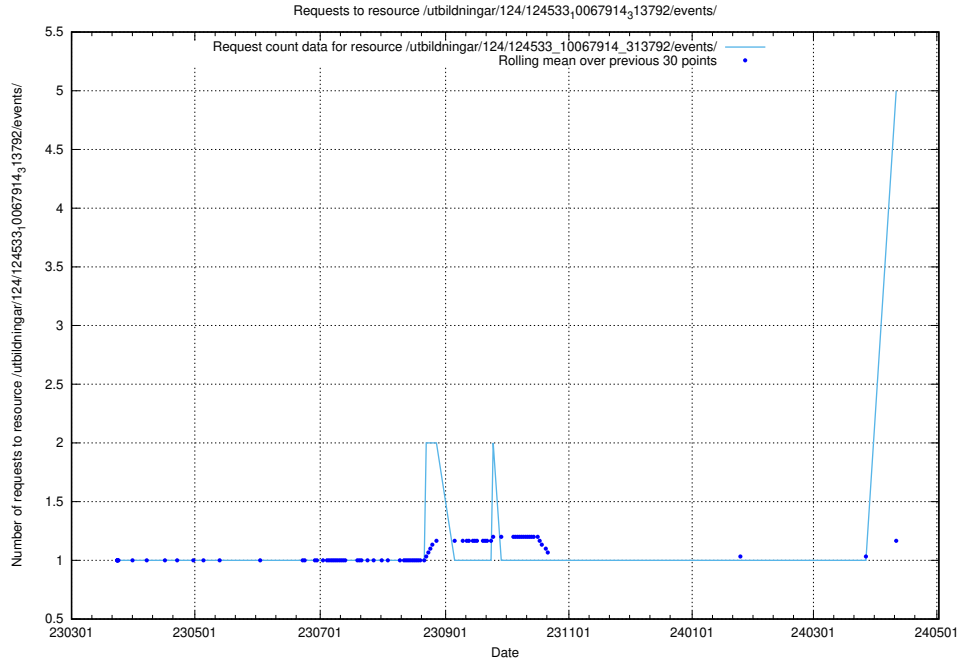

5.114 Usage of /utbildningar/124/124533_10067914_313792/events/

Here, we count the number of requests to resource /utbildningar/124/124533_10067914_313792/events/