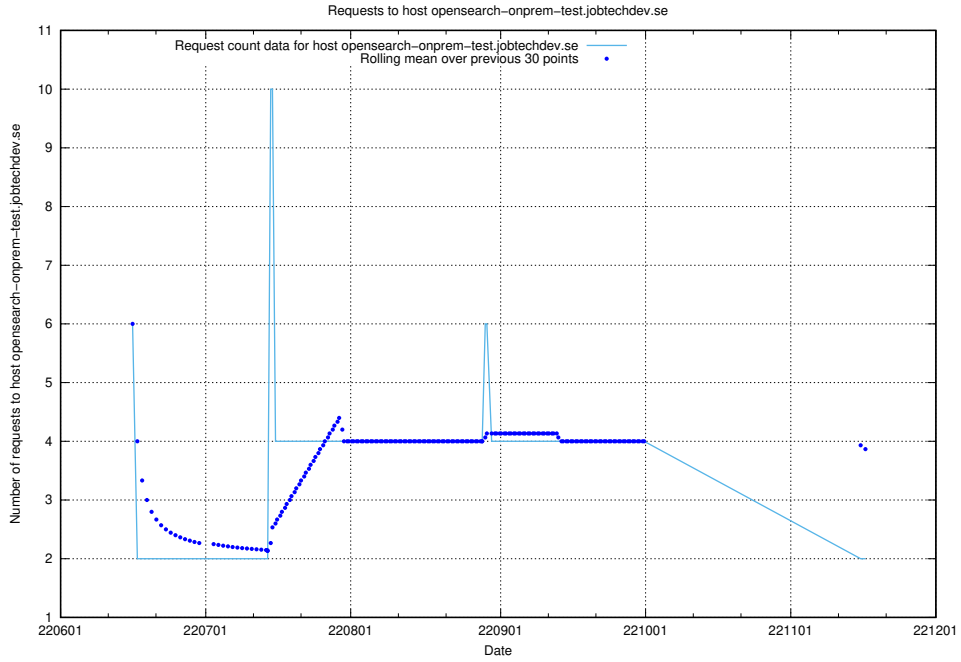

7.398 Usage of opensearch-onprem-test.jobtechdev.se

Here, we count the number of requests to host opensearch-onprem-test.jobtechdev.se.