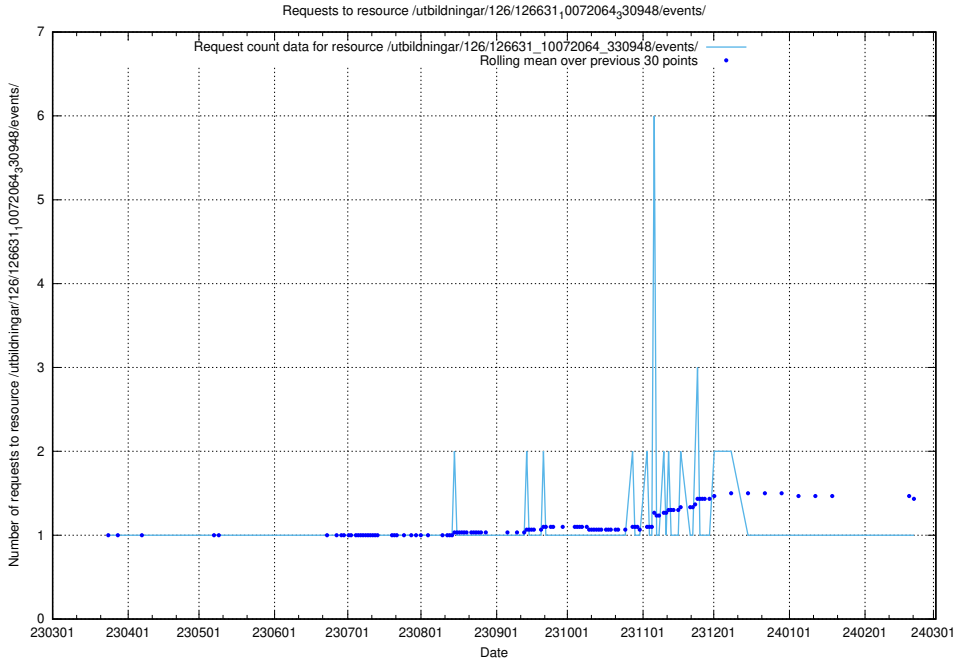

5.6176 Usage of /utbildningar/126/126631_10072064_330948/events/

Here, we count the number of requests to resource /utbildningar/126/126631_10072064_330948/events/