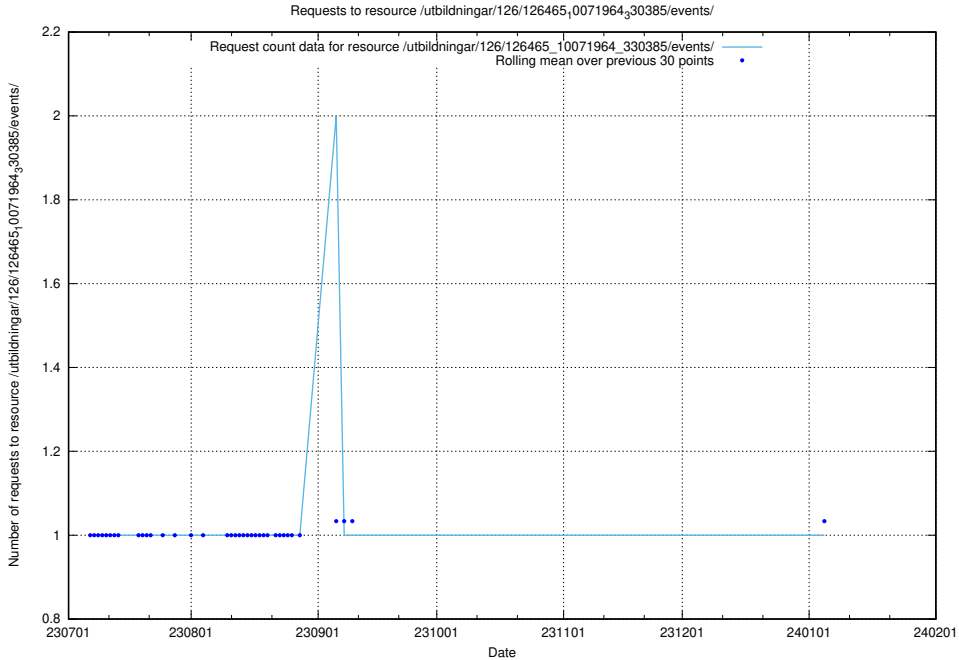

5.5246 Usage of /utbildningar/126/126465_10071964_330385/events/

Here, we count the number of requests to resource /utbildningar/126/126465_10071964_330385/events/