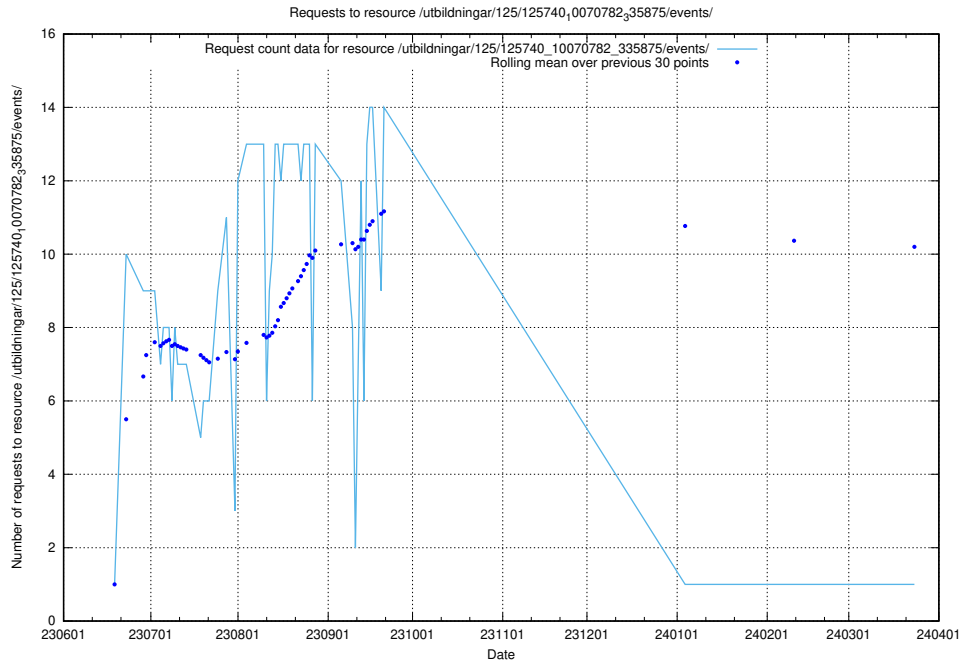

5.5800 Usage of /utbildningar/125/125740_10070782_335875/events/

Here, we count the number of requests to resource /utbildningar/125/125740_10070782_335875/events/