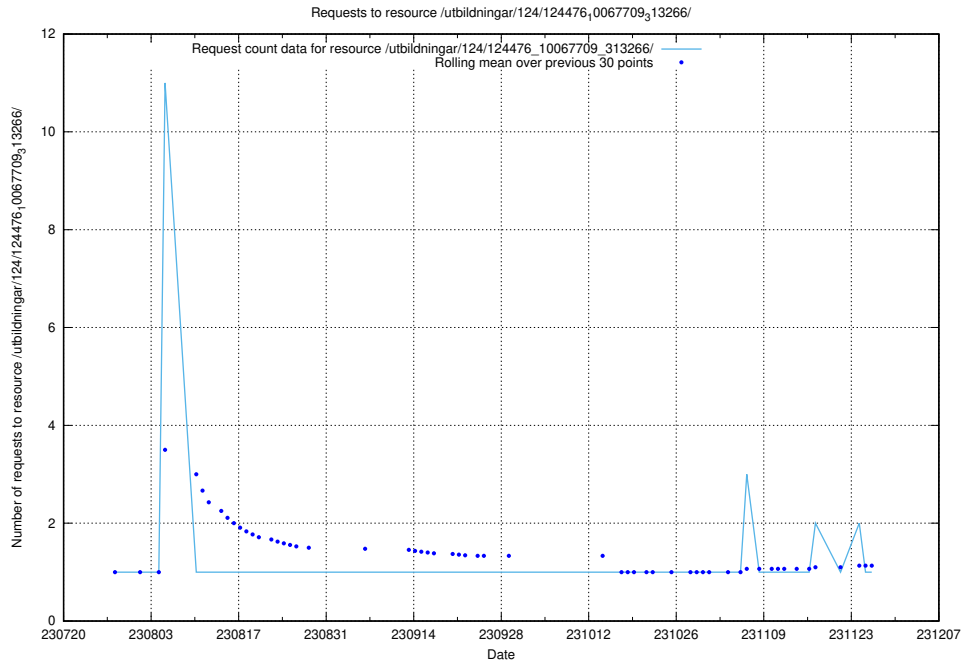

5.4851 Usage of /utbildningar/124/124476_10067709_313266/

Here, we count the number of requests to resource /utbildningar/124/124476_10067709_313266/.