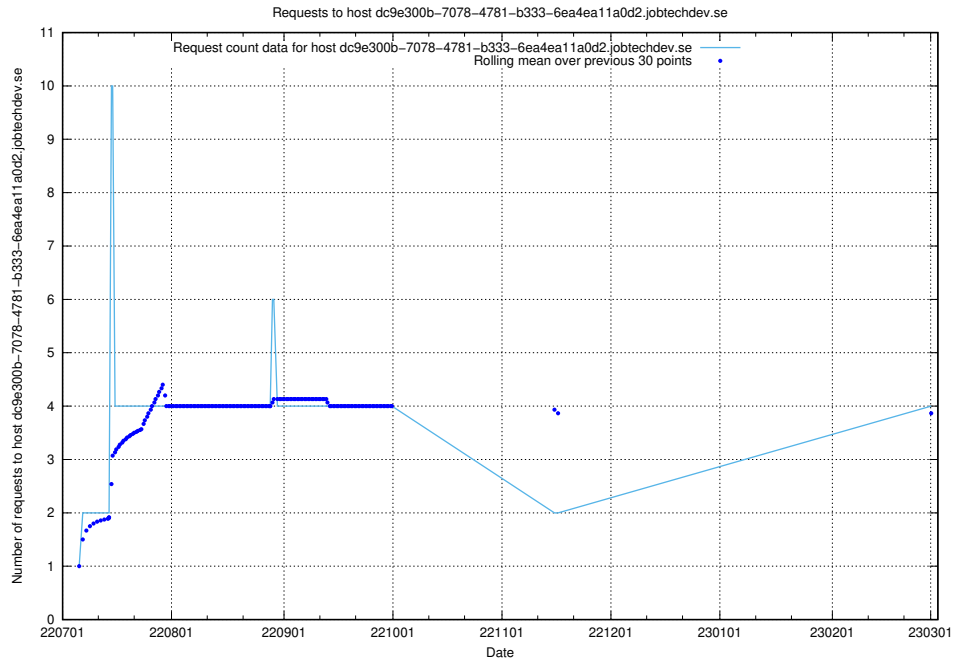

7.135 Usage of dc9e300b-7078-4781-b333-6ea4ea11a0d2.jobtechdev.se

Here, we count the number of requests to host dc9e300b-7078-4781-b333-6ea4ea11a0d2.jobtechdev.se.