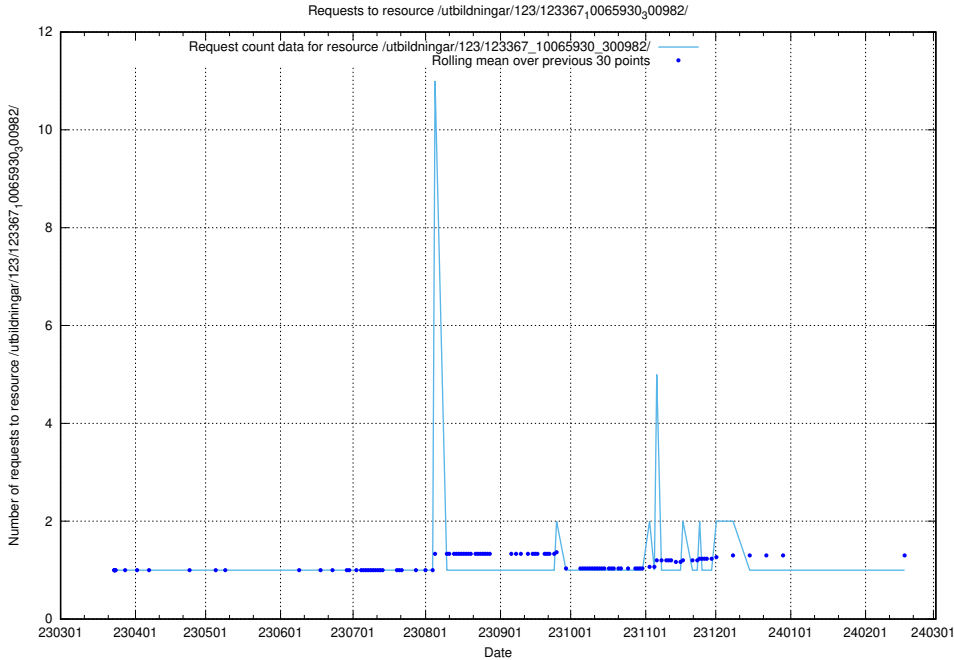

5.4578 Usage of /utbildningar/123/123367_10065930_300982/

Here, we count the number of requests to resource /utbildningar/123/123367_10065930_300982/.