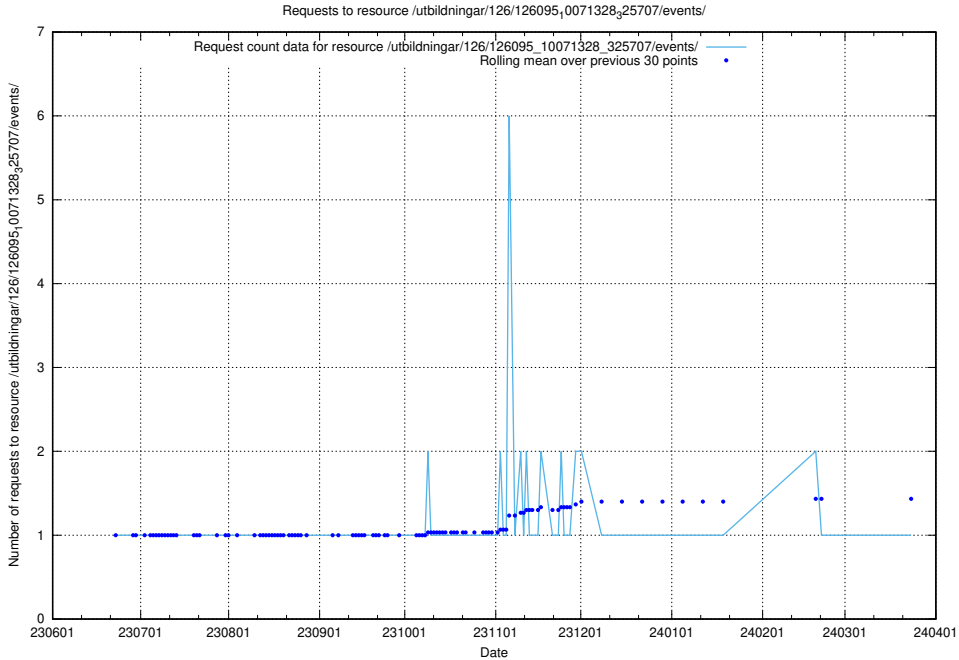

### 5.5631 Usage of /utbildningar/126/126095\_10071328\_325707/events/

Here, we count the number of requests to resource /utbildningar/126/126095\_10071328\_325707/events/