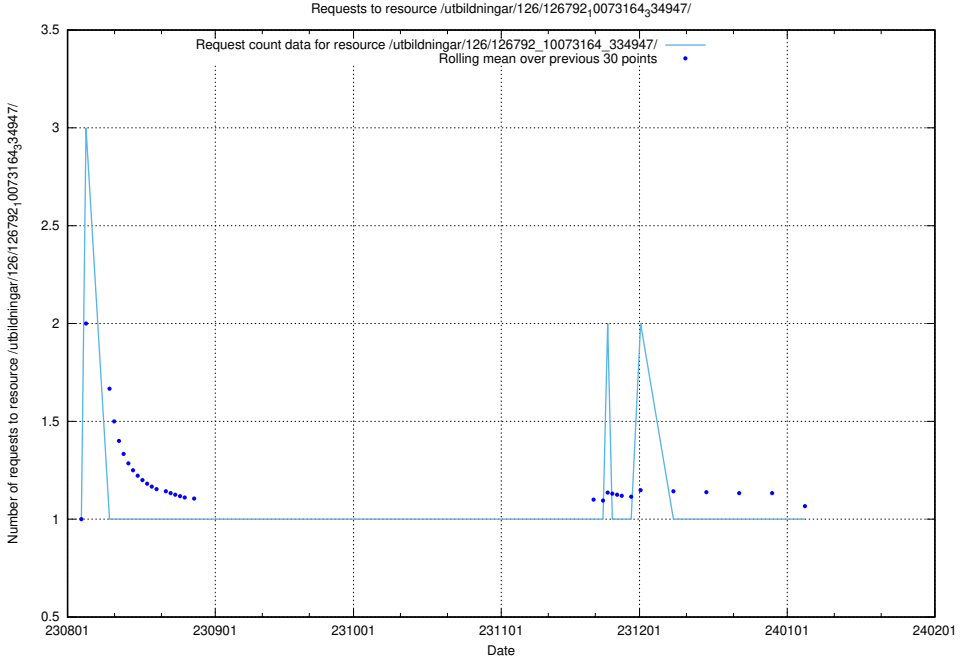

5.4811 Usage of /utbildningar/126/126792_10073164_334947/

Here, we count the number of requests to resource /utbildningar/126/126792_10073164_334947/.