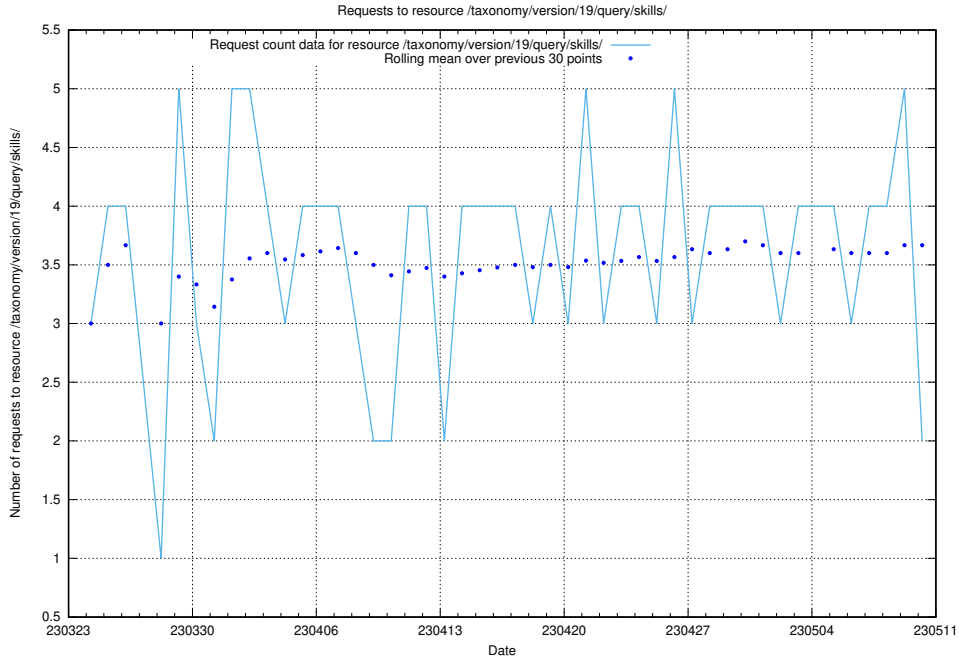

### 5.870 Usage of /taxonomy/version/19/query/skills/

Here, we count the number of requests to resource /taxonomy/version/19/query/skills/.