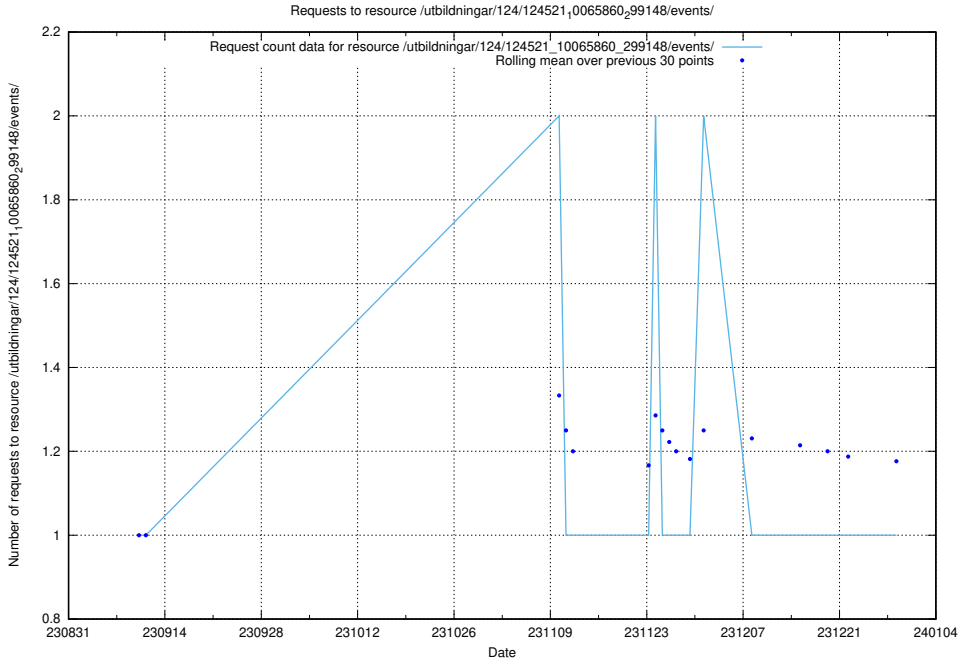

### 5.4559 Usage of /utbildningar/124/124521\_10065860\_299148/events/

Here, we count the number of requests to resource /utbildningar/124/124521\_10065860\_299148/events/