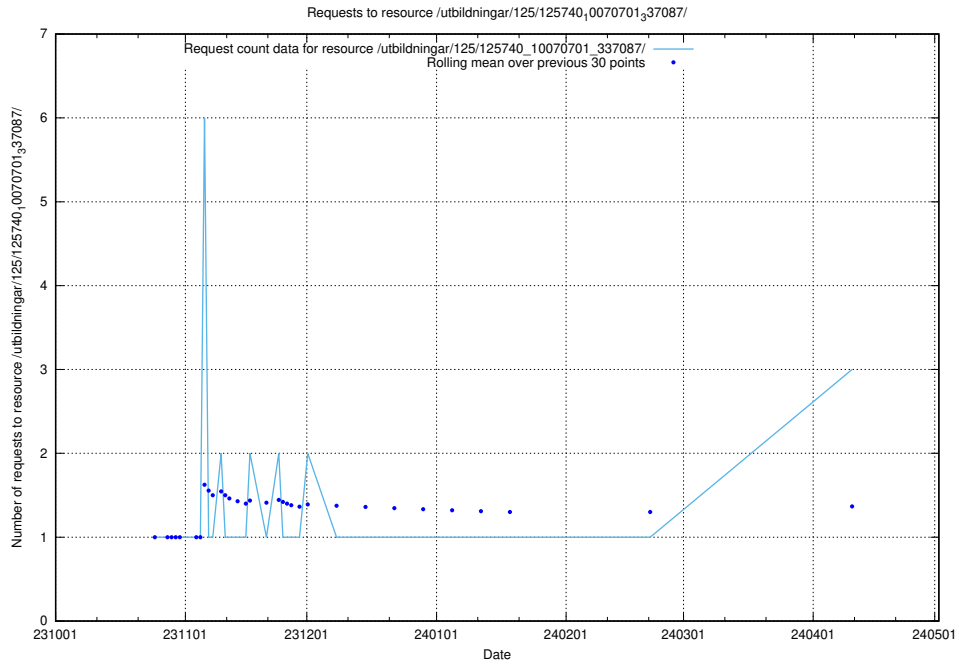

5.325 Usage of /utbildningar/125/125740_10070701_337087/

Here, we count the number of requests to resource /utbildningar/125/125740_10070701_337087/.