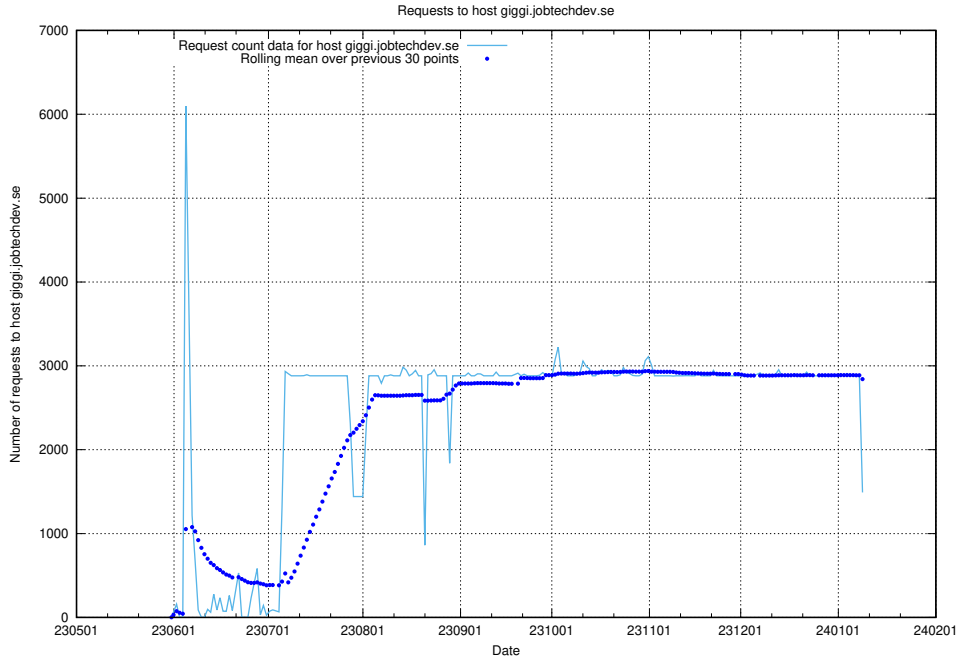

## 7.22 Usage of canary-openshift-ingress-canary.prod.services.jtech.se

Here, we count the number of requests to host canary-openshift-ingress-canary.prod.services.jtech.se.