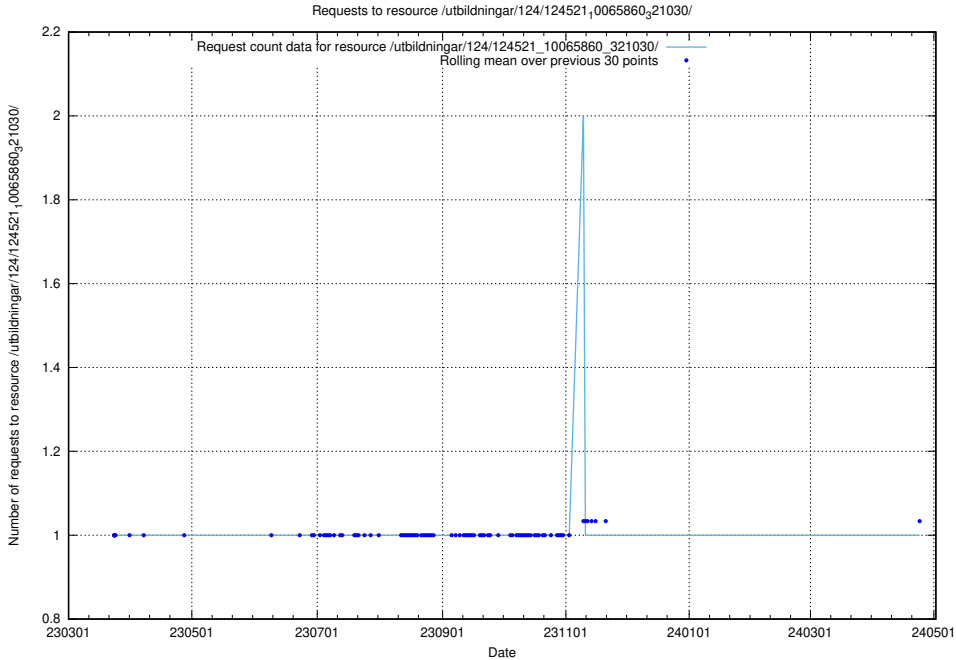

5.1190 Usage of /utbildningar/124/124521_10065860_321030/

Here, we count the number of requests to resource /utbildningar/124/124521_10065860_321030/.