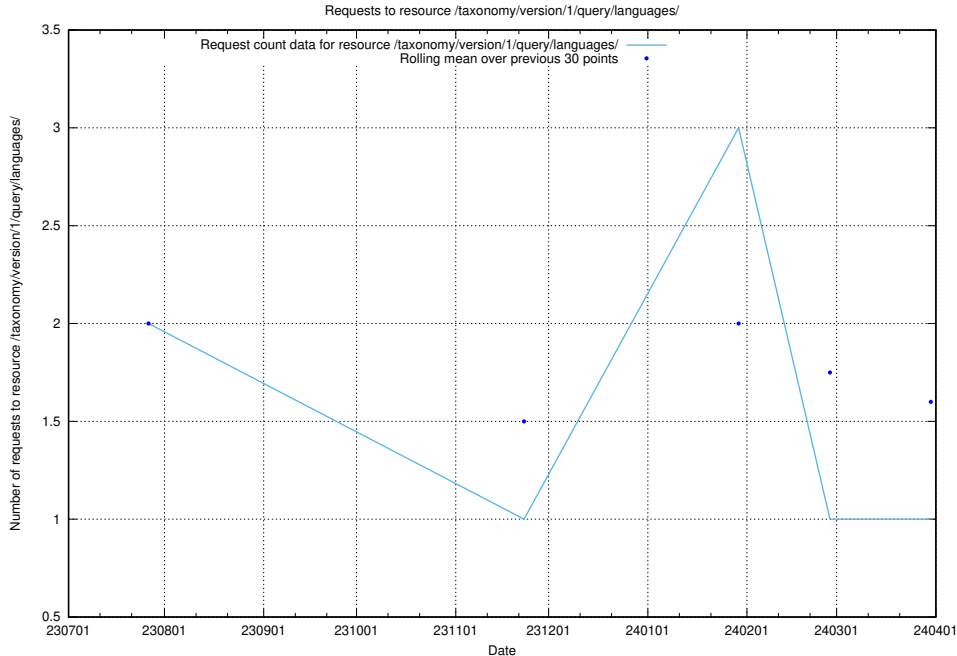

5.4873 Usage of /taxonomy/version/1/query/languages/

Here, we count the number of requests to resource /taxonomy/version/1/query/languages/.