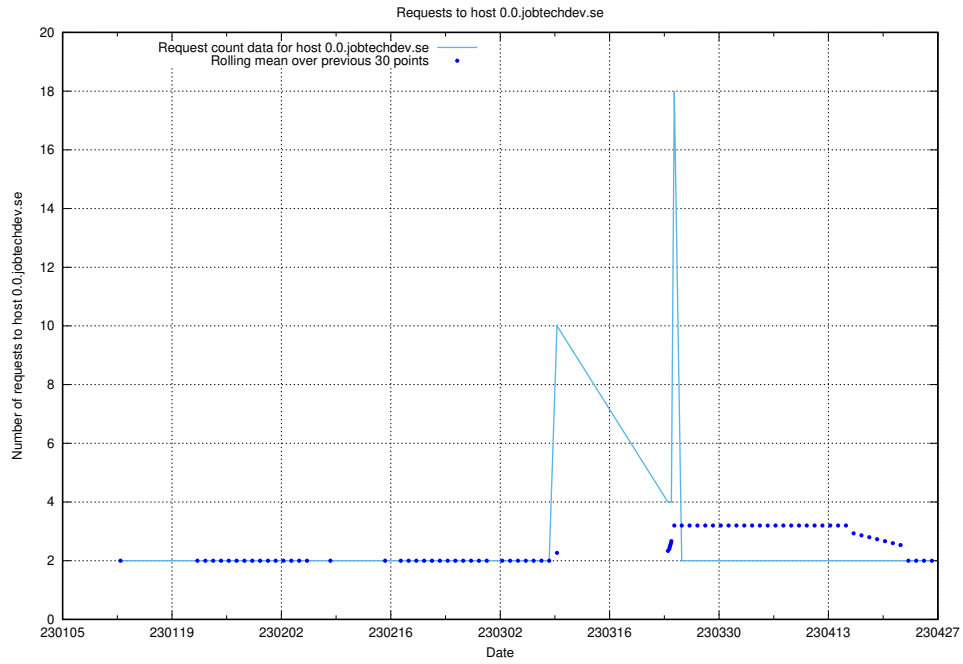

7.298 Usage of 0.0.jobtechdev.se

Here, we count the number of requests to host 0.0.jobtechdev.se.