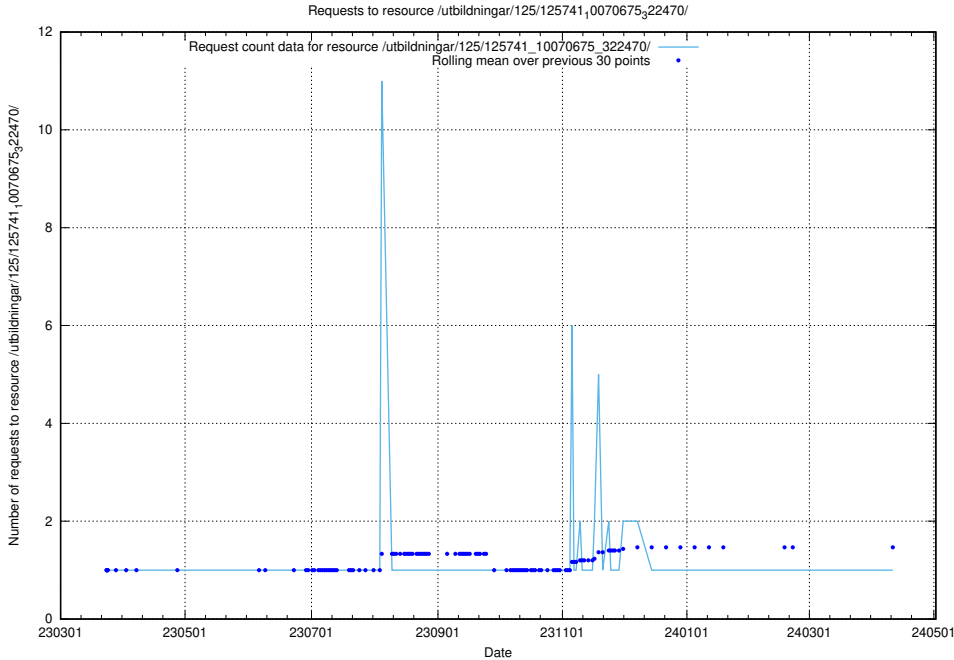

5.6456 Usage of /utbildningar/125/125741_10070675_322470/

Here, we count the number of requests to resource /utbildningar/125/125741_10070675_322470/.