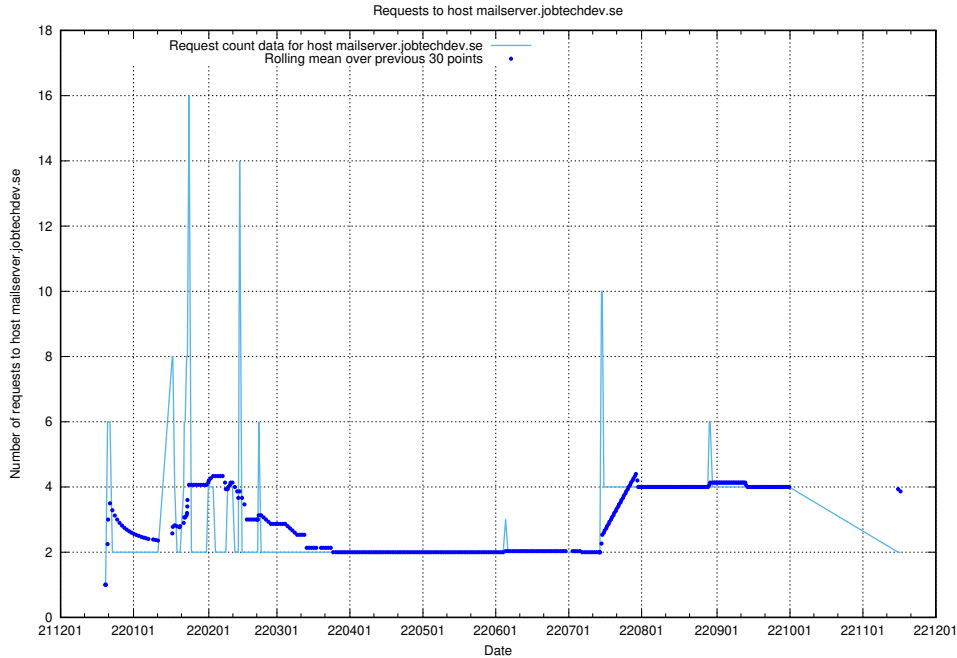

7.368 Usage of mailserver.jobtechdev.se

Here, we count the number of requests to host mailserver.jobtechdev.se.