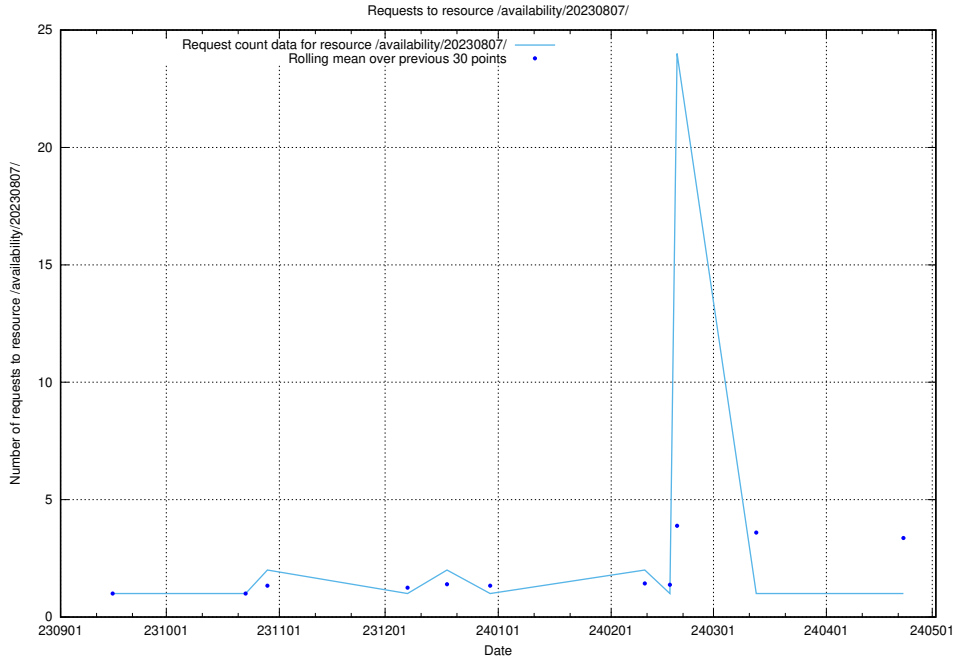

5.4505 Usage of /availability/20230807/

Here, we count the number of requests to resource /availability/20230807/.