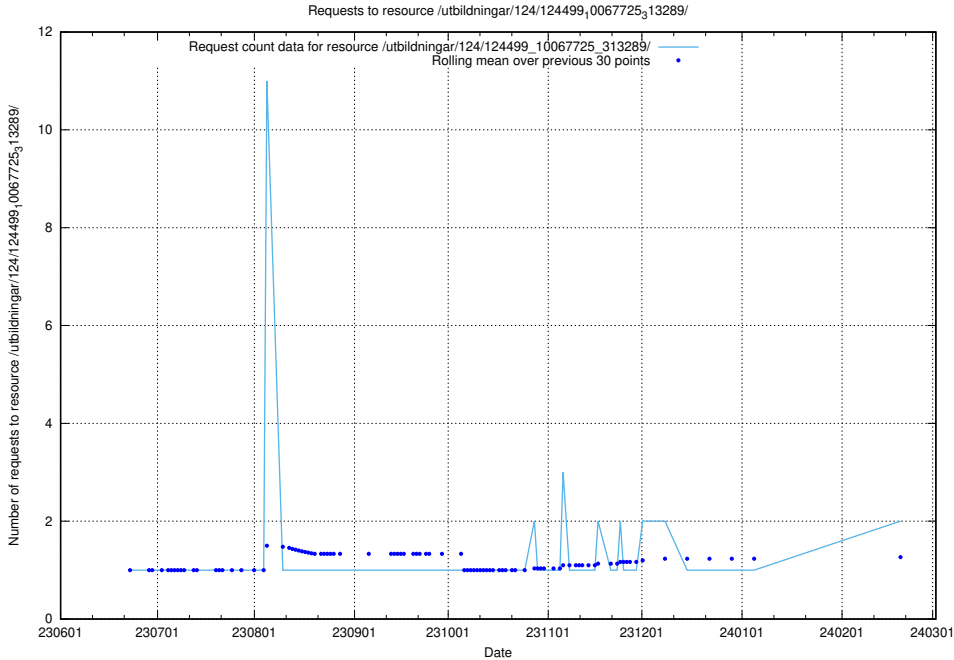

5.812 Usage of /utbildningar/124/124499_10067725_313289/

Here, we count the number of requests to resource /utbildningar/124/124499_10067725_313289/.