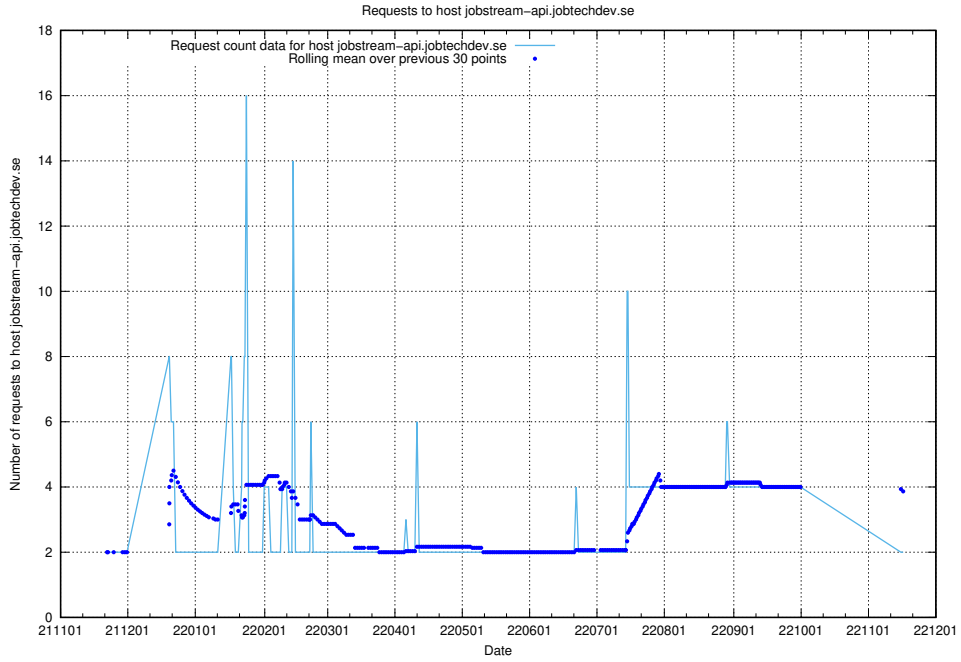

7.432 Usage of jobstream-api.jobtechdev.se

Here, we count the number of requests to host jobstream-api.jobtechdev.se.