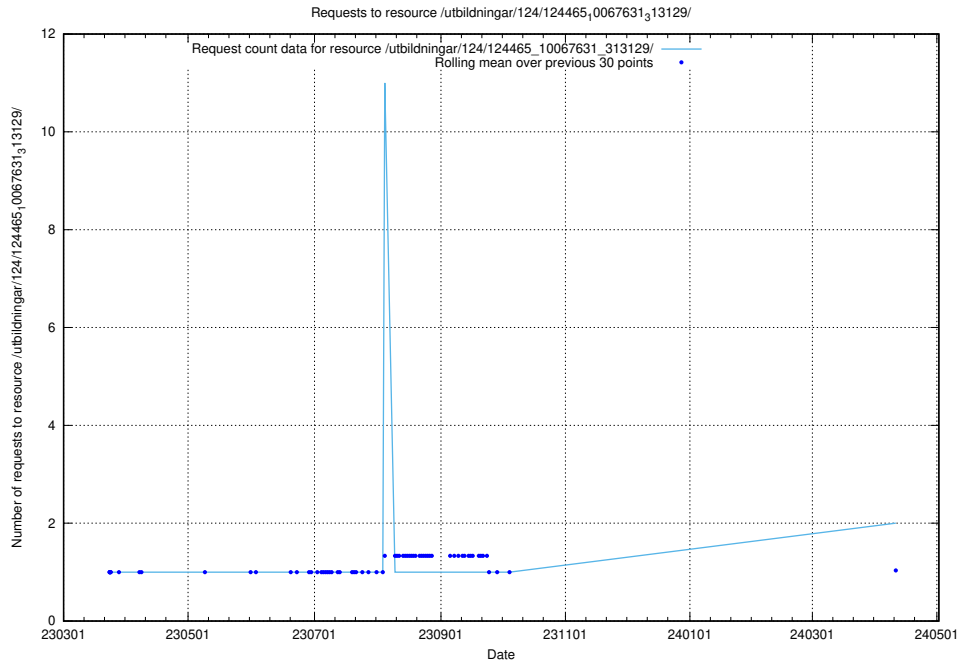

5.609 Usage of /utbildningar/124/124465_10067631_313129/

Here, we count the number of requests to resource /utbildningar/124/124465_10067631_313129/.