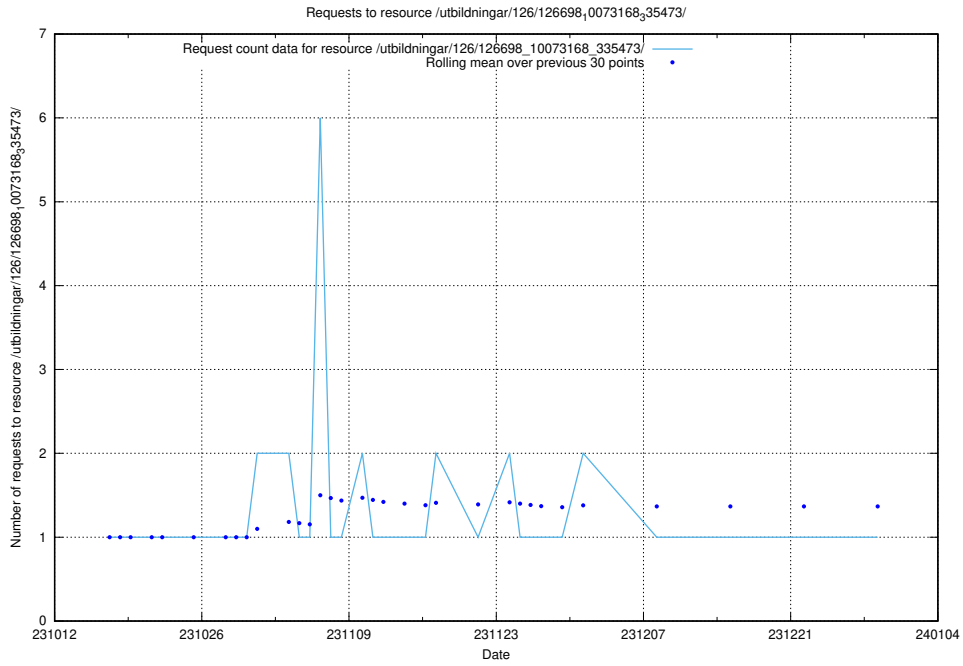

5.4242 Usage of /utbildningar/126/126698_10073168_335473/

Here, we count the number of requests to resource /utbildningar/126/126698_10073168_335473/.