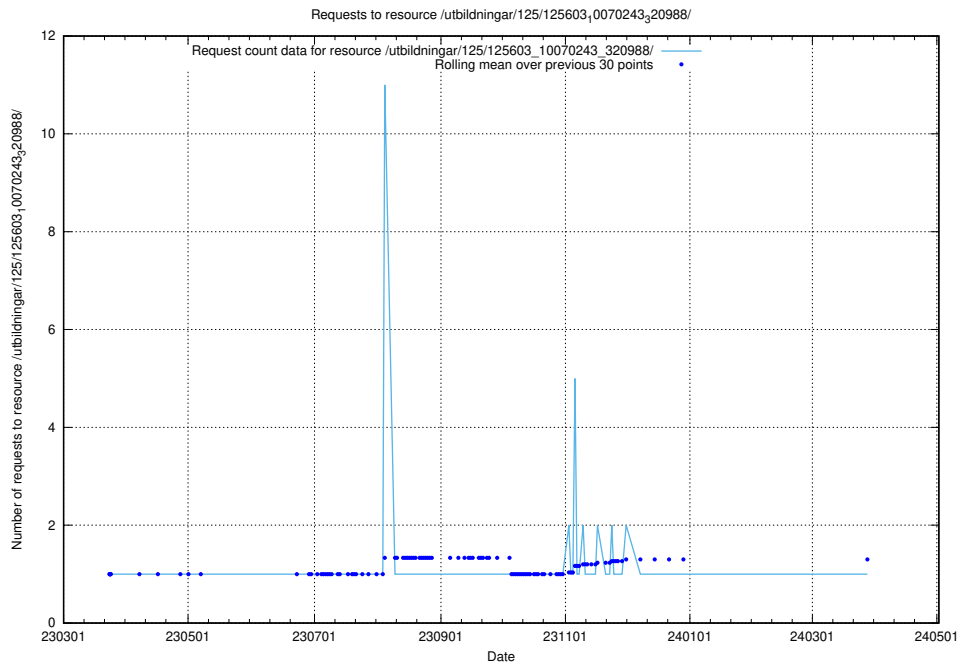

5.1027 Usage of /utbildningar/125/125603_10070243_320988/

Here, we count the number of requests to resource /utbildningar/125/125603_10070243_320988/.