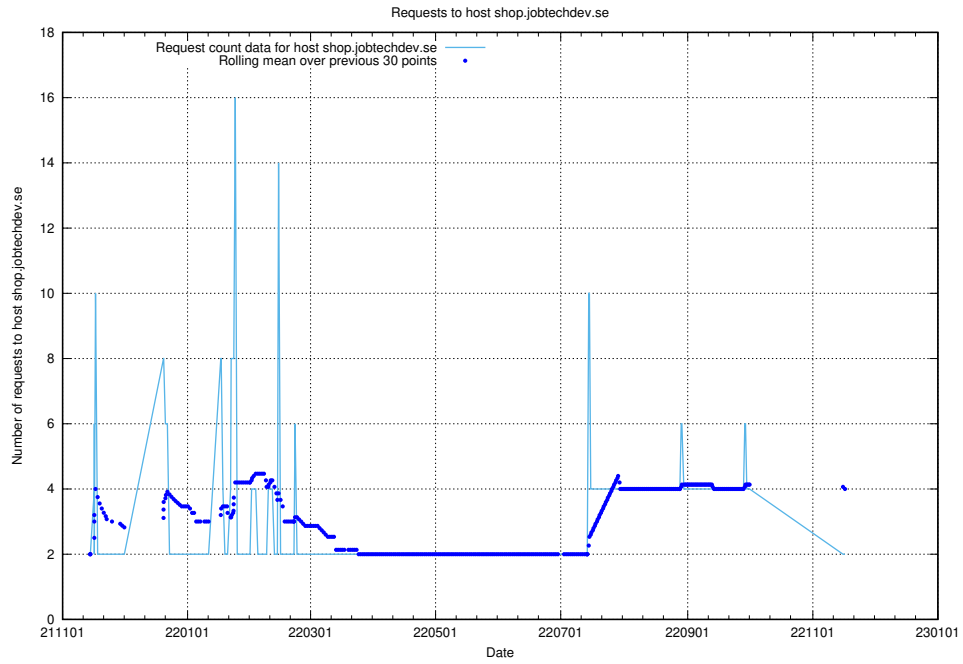

7.558 Usage of shop.jobtechdev.se

Here, we count the number of requests to host shop.jobtechdev.se.