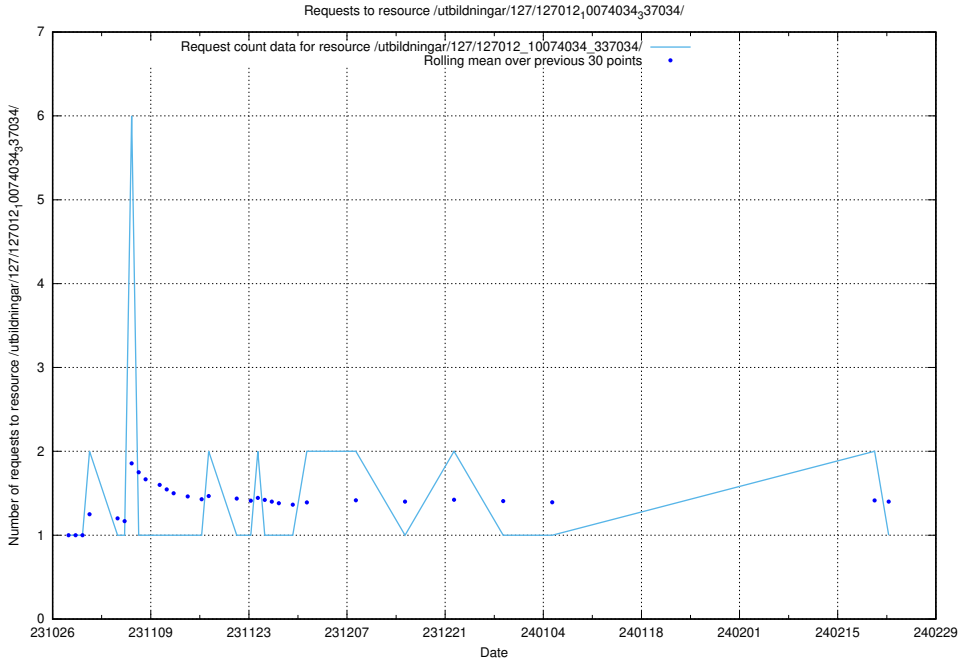

5.4137 Usage of /utbildningar/127/127012_10074034_337034/

Here, we count the number of requests to resource /utbildningar/127/127012_10074034_337034/.