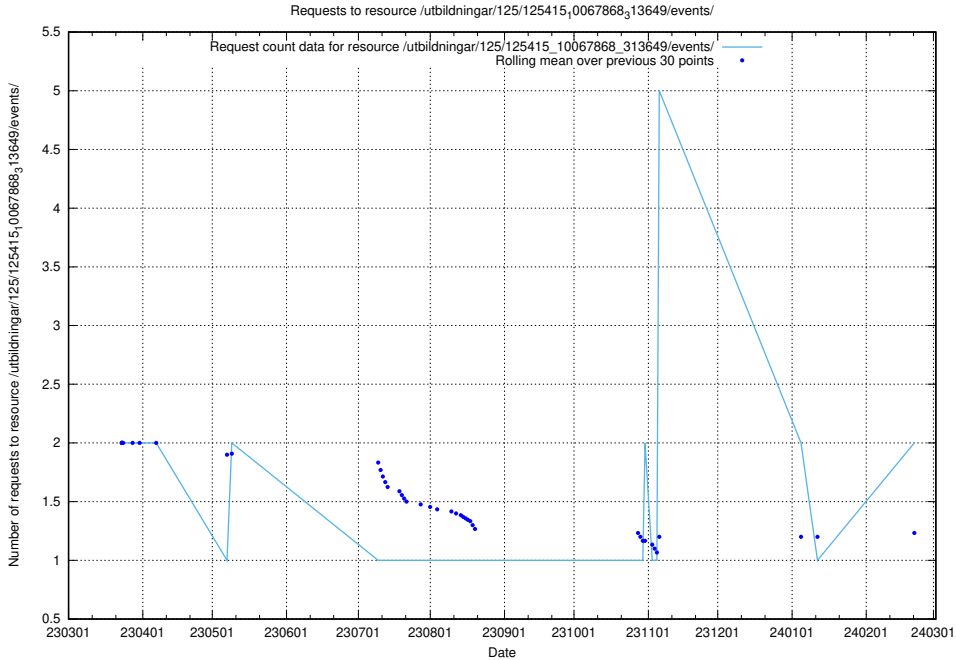

5.887 Usage of /utbildningar/125/125415_10067868_313649/events/

Here, we count the number of requests to resource /utbildningar/125/125415_10067868_313649/events/