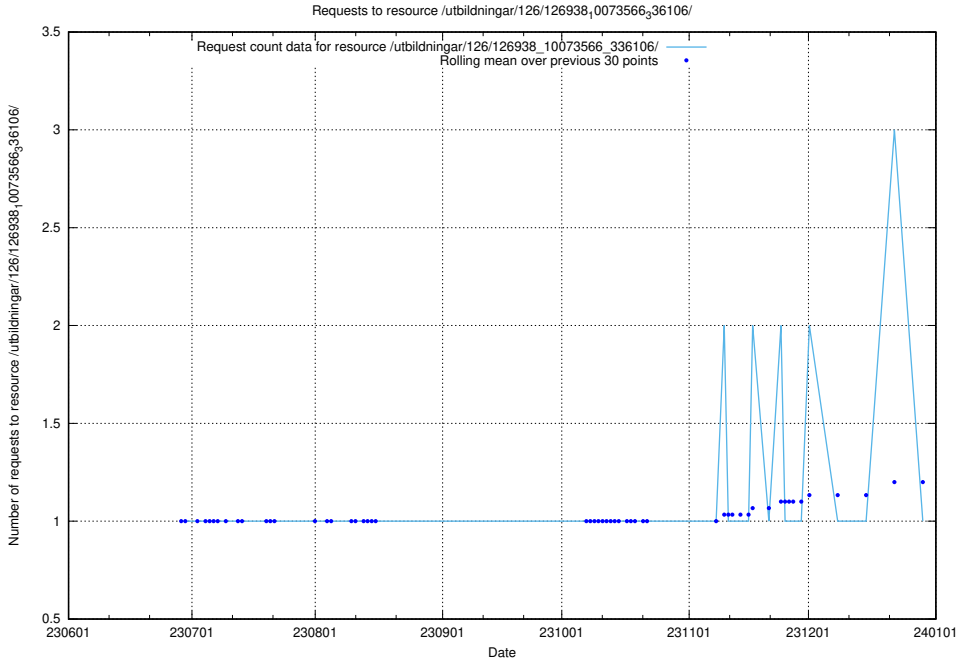

5.5384 Usage of /utbildningar/126/126938_10073566_336106/

Here, we count the number of requests to resource /utbildningar/126/126938_10073566_336106/.