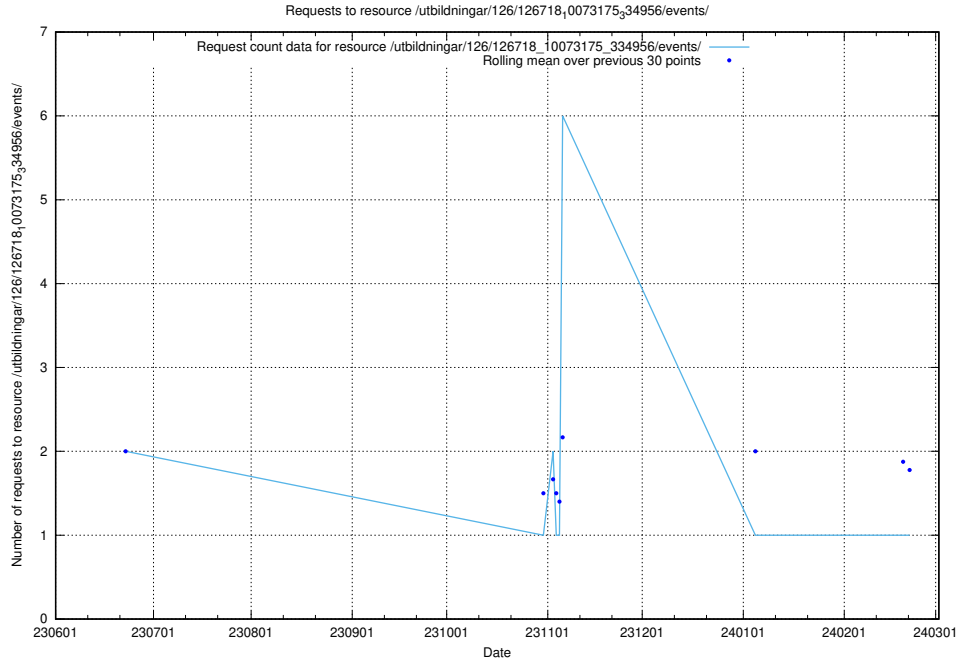

5.5512 Usage of /utbildningar/126/126718_10073175_334956/events/

Here, we count the number of requests to resource /utbildningar/126/126718_10073175_334956/events/