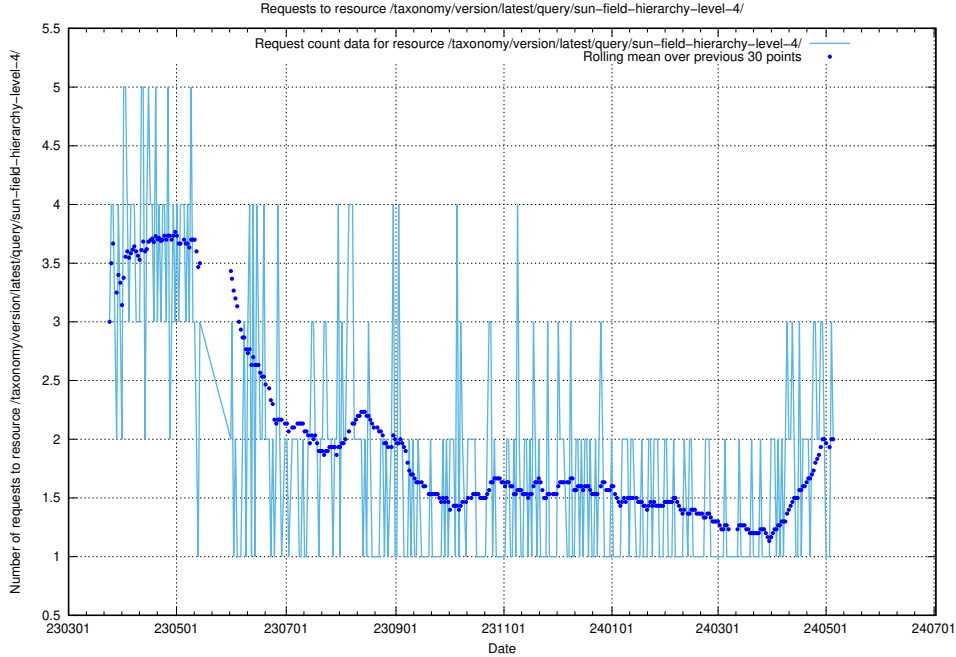

5.855 Usage of /taxonomy/version/latest/query/sun-field-hierarchy-level-4/

Here, we count the number of requests to resource /taxonomy/version/latest/query/sun-field-hierarchy-level-4/.