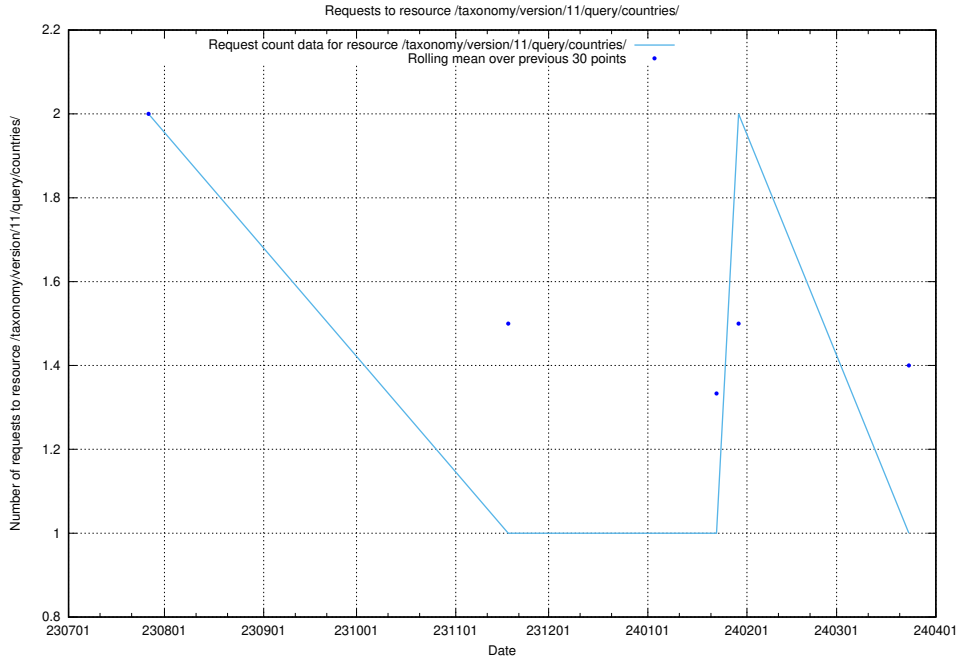

5.4871 Usage of /taxonomy/version/11/query/countries/

Here, we count the number of requests to resource /taxonomy/version/11/query/countries/.