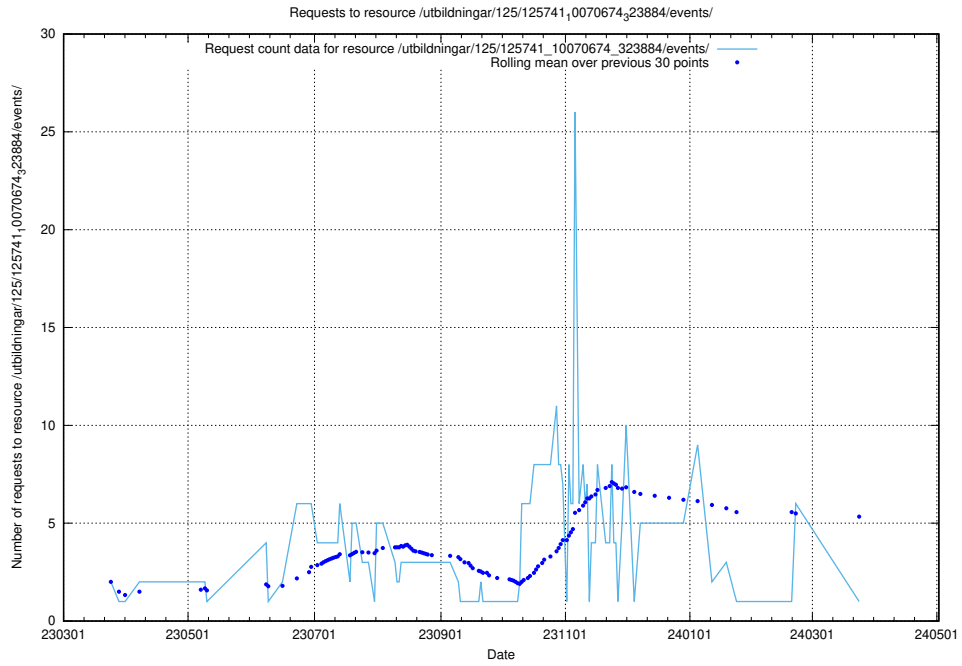

5.6133 Usage of /utbildningar/125/125741_10070674_323884/events/

Here, we count the number of requests to resource /utbildningar/125/125741_10070674_323884/events/