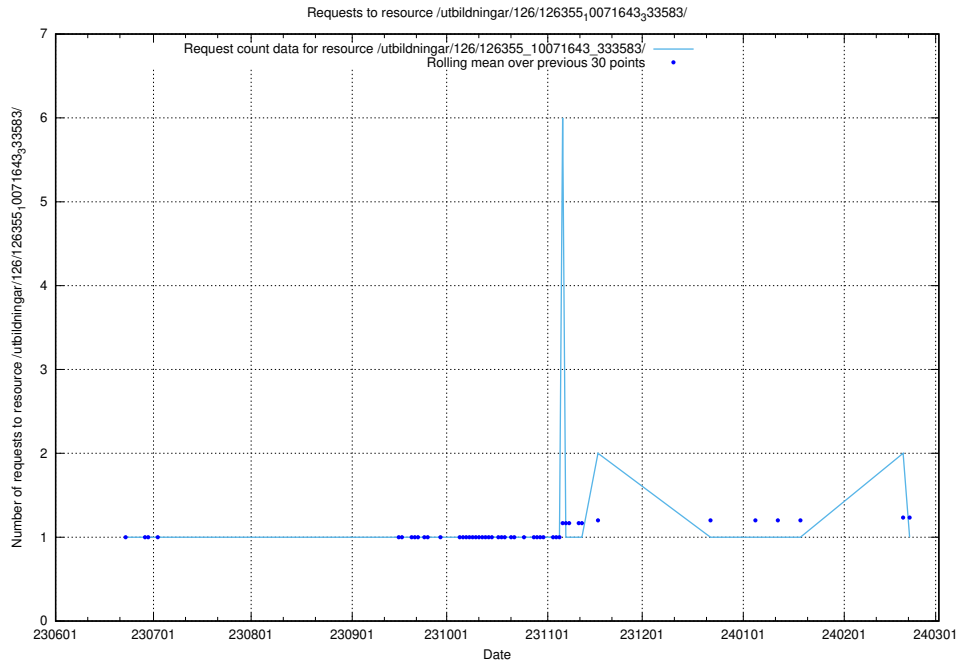

5.5607 Usage of /utbildningar/126/126355_10071643_333583/

Here, we count the number of requests to resource /utbildningar/126/126355_10071643_333583/.