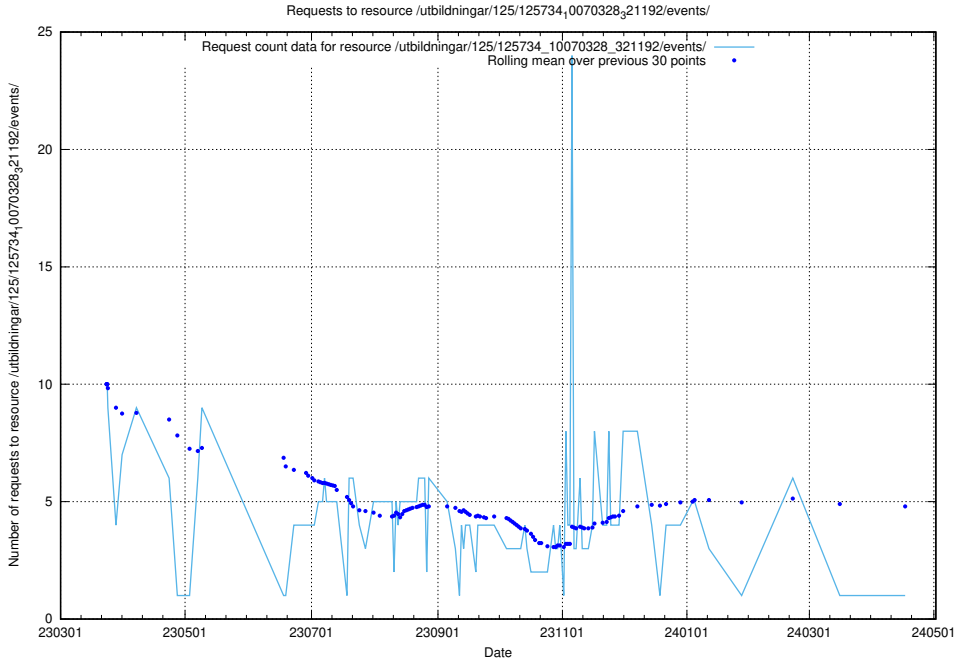

5.6225 Usage of /utbildningar/125/125734_10070328_321192/events/

Here, we count the number of requests to resource /utbildningar/125/125734_10070328_321192/events/