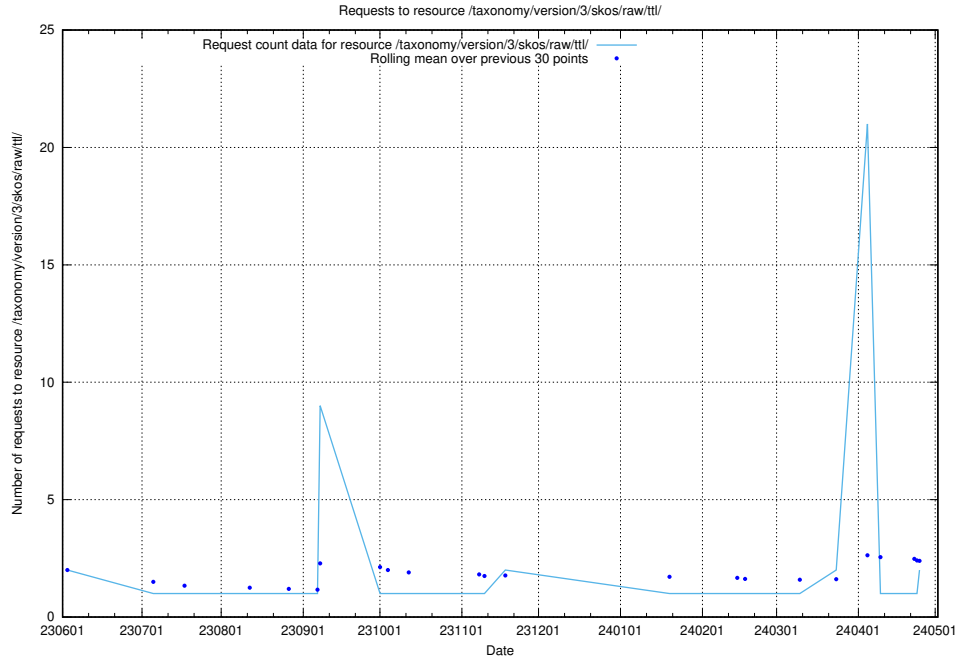

5.843 Usage of /taxonomy/version/3/skos/raw/ttl/

Here, we count the number of requests to resource /taxonomy/version/3/skos/raw/ttl/.