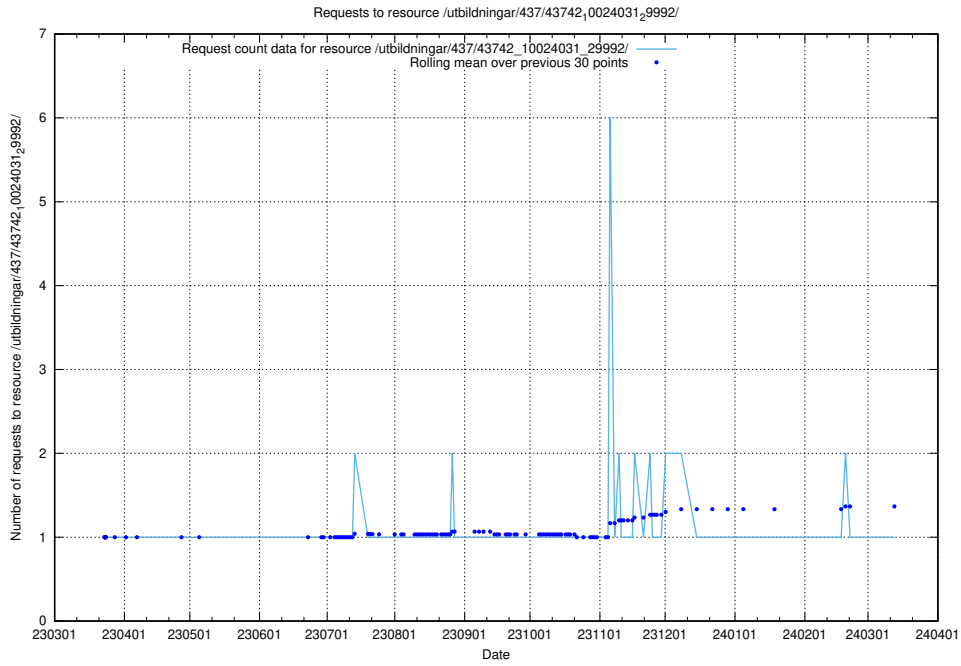

5.6365 Usage of /utbildningar/437/43742_10024031_29992/

Here, we count the number of requests to resource /utbildningar/437/43742_10024031_29992/.