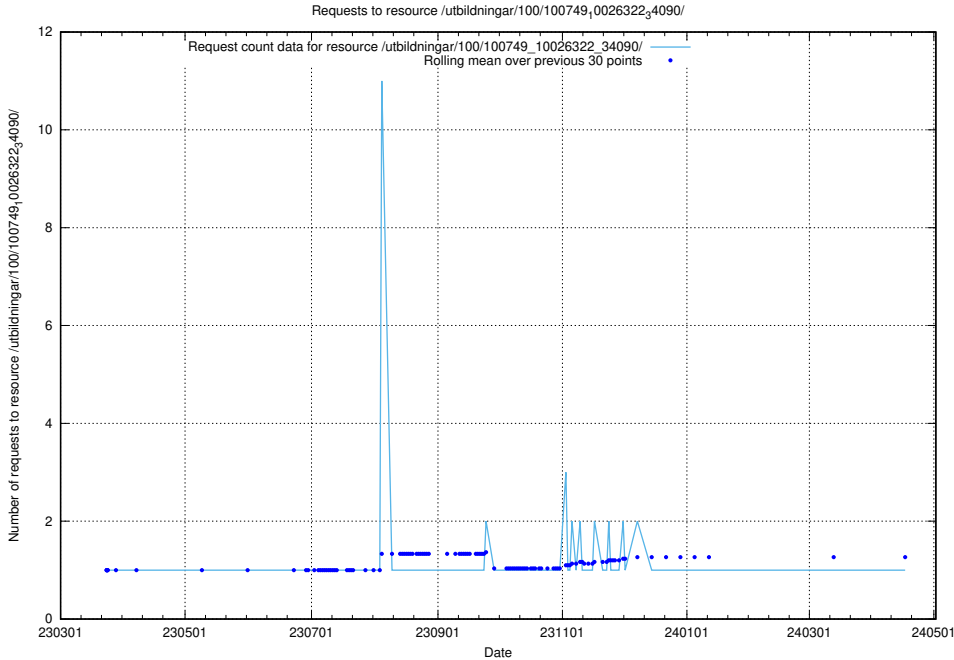

5.5576 Usage of /utbildningar/100/100749_10026322_34090/

Here, we count the number of requests to resource /utbildningar/100/100749_10026322_34090/.