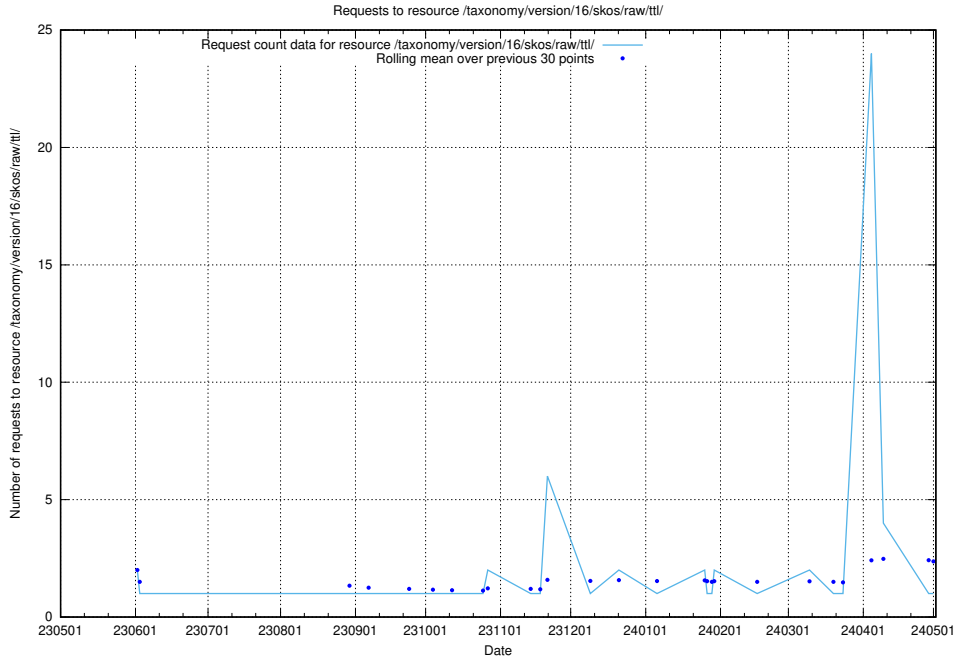

5.5869 Usage of /taxonomy/version/16/skos/raw/ttl/

Here, we count the number of requests to resource /taxonomy/version/16/skos/raw/ttl/.