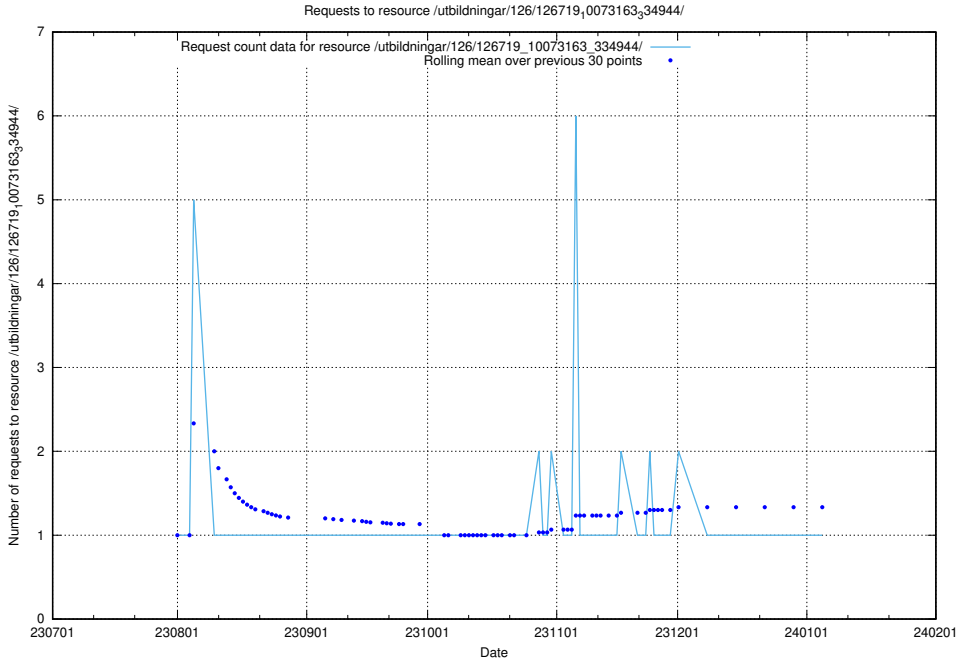

5.4834 Usage of /utbildningar/126/126719_10073163_334944/

Here, we count the number of requests to resource /utbildningar/126/126719_10073163_334944/.