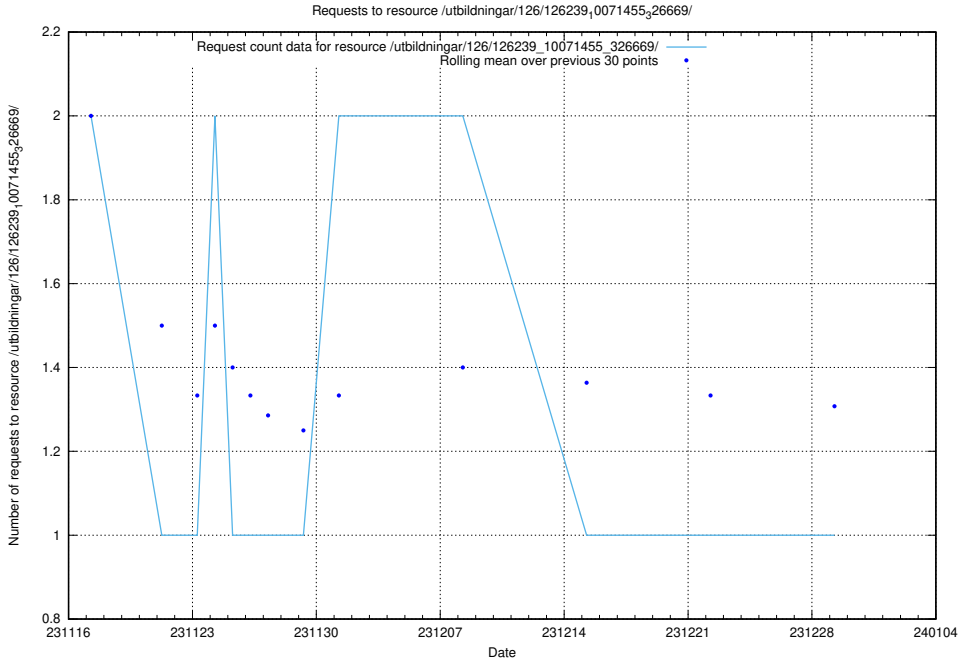

5.4024 Usage of /utbildningar/126/126239_10071455_326669/

Here, we count the number of requests to resource /utbildningar/126/126239_10071455_326669/.