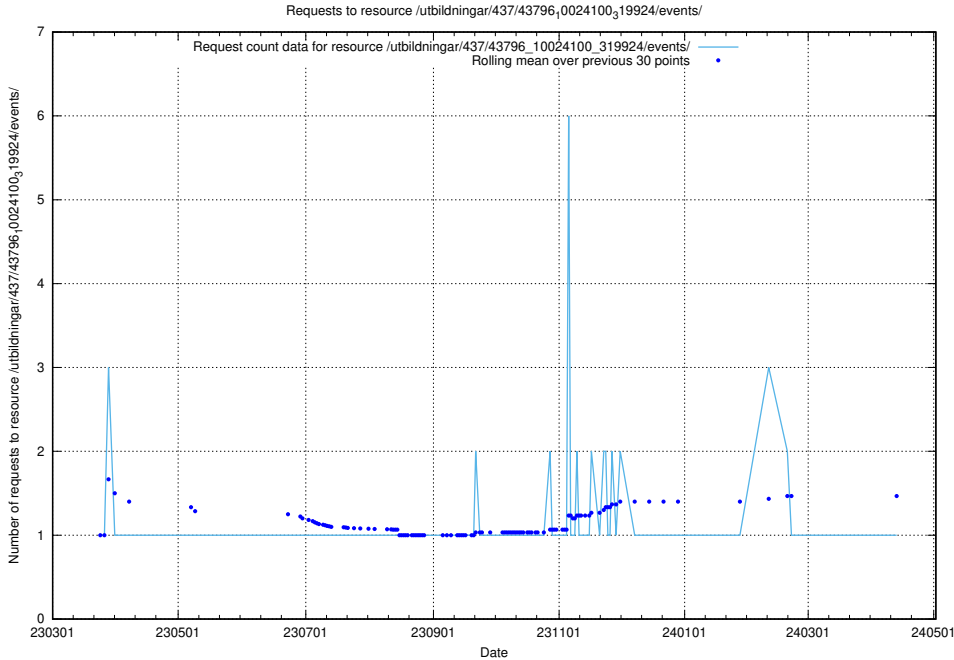

5.6154 Usage of /utbildningar/437/43796_10024100_319924/events/

Here, we count the number of requests to resource /utbildningar/437/43796_10024100_319924/events/.