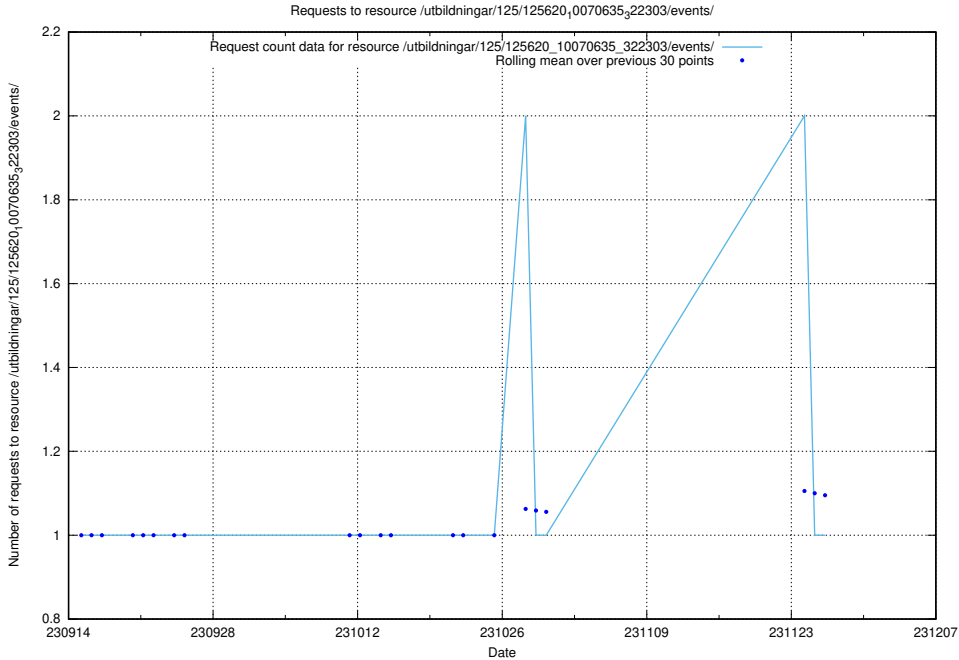

5.4519 Usage of /utbildningar/125/125620_10070635_322303/events/

Here, we count the number of requests to resource /utbildningar/125/125620_10070635_322303/events/