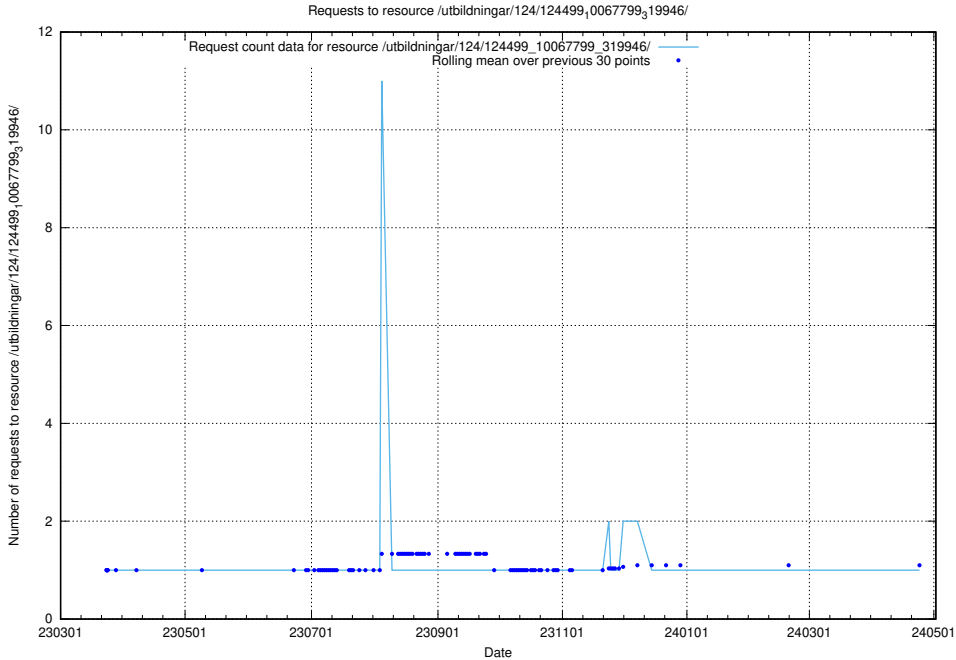

5.2420 Usage of /utbildningar/124/124499_10067799_319946/

Here, we count the number of requests to resource /utbildningar/124/124499_10067799_319946/.