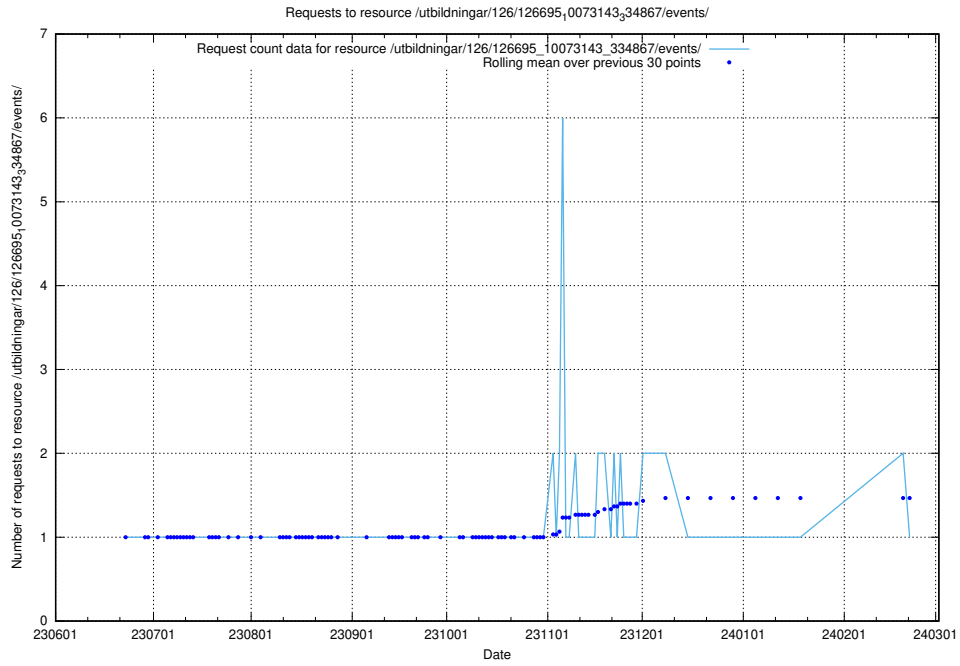

5.5579 Usage of /utbildningar/126/126695_10073143_334867/events/

Here, we count the number of requests to resource /utbildningar/126/126695_10073143_334867/events/