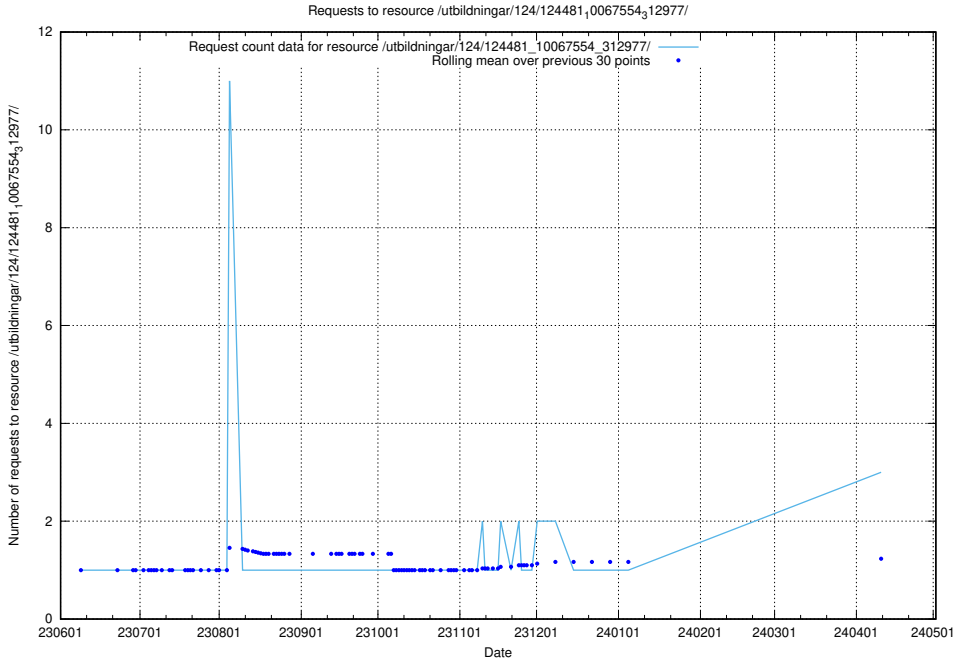

5.395 Usage of /utbildningar/124/124481_10067554_312977/

Here, we count the number of requests to resource /utbildningar/124/124481_10067554_312977/.