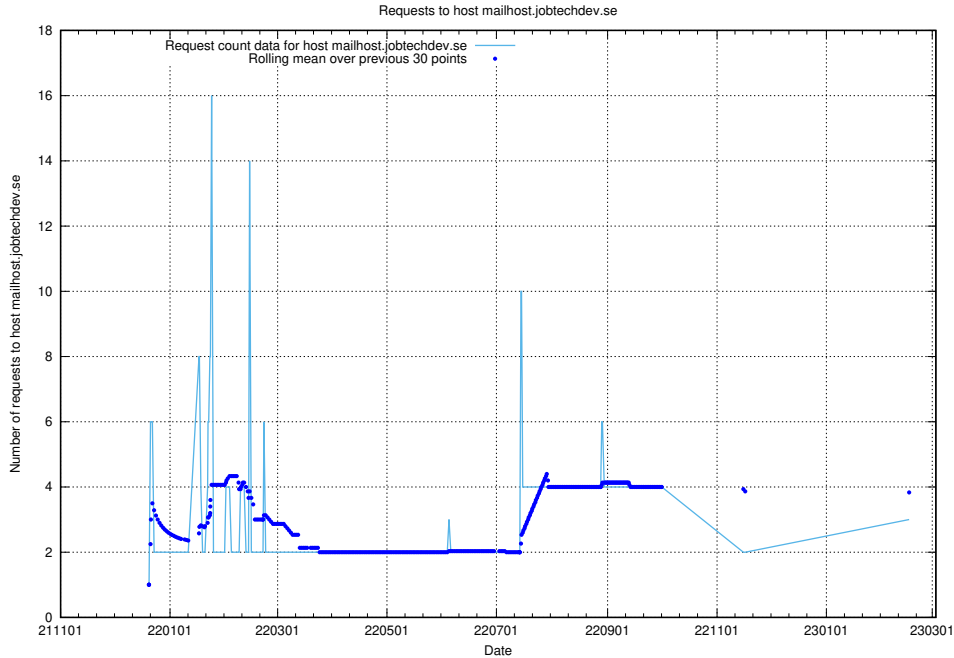

7.196 Usage of mailhost.jobtechdev.se

Here, we count the number of requests to host mailhost.jobtechdev.se.