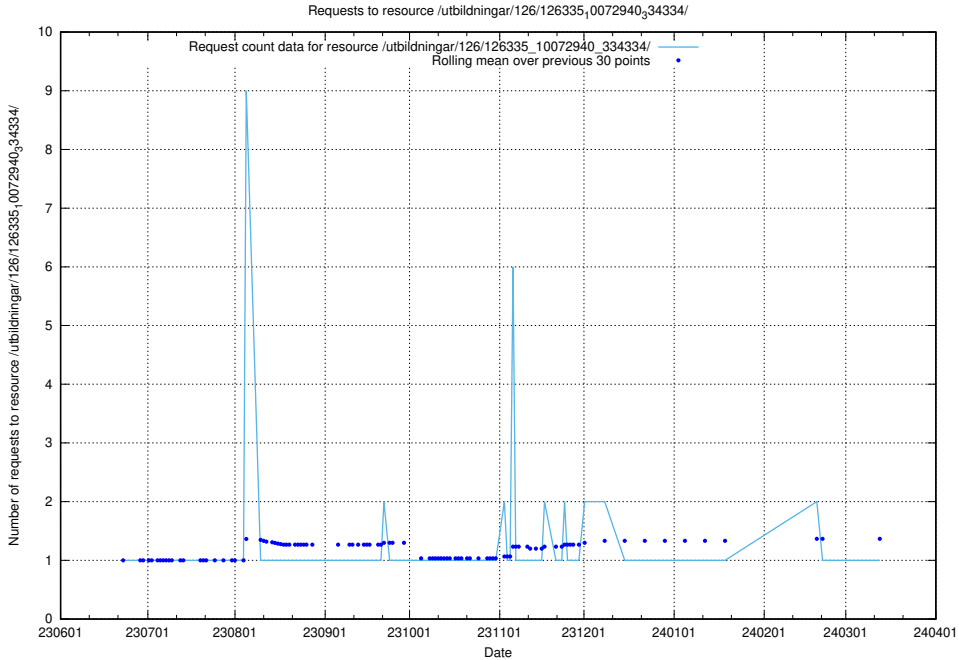

5.5622 Usage of /utbildningar/126/126335_10072940_334334/

Here, we count the number of requests to resource /utbildningar/126/126335_10072940_334334/.