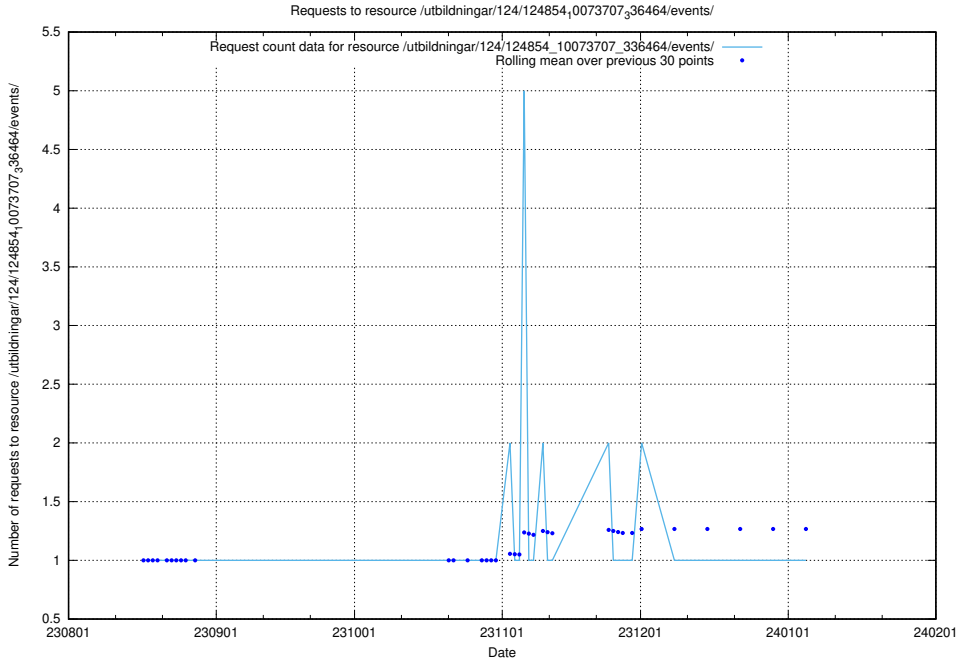

5.4732 Usage of /utbildningar/124/124854_10073707_336464/events/

Here, we count the number of requests to resource /utbildningar/124/124854_10073707_336464/events/