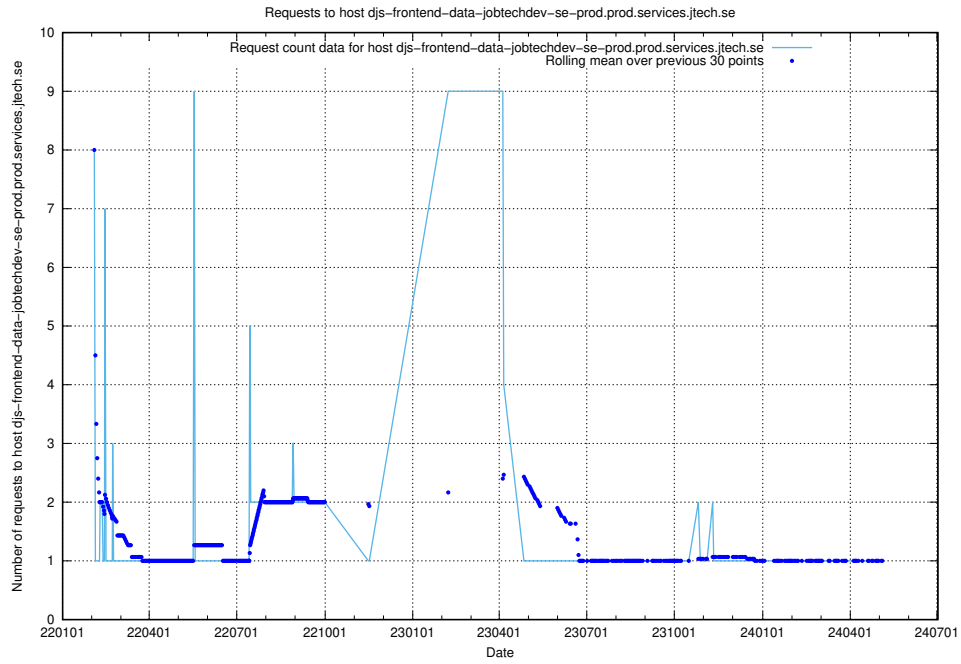

7.656 Usage of djs-frontend-data-jobtechdev-se-prod.prod.services.jtech.se

Here, we count the number of requests to host djs-frontend-data-jobtechdev-se-prod.prod.services.jtech.se.