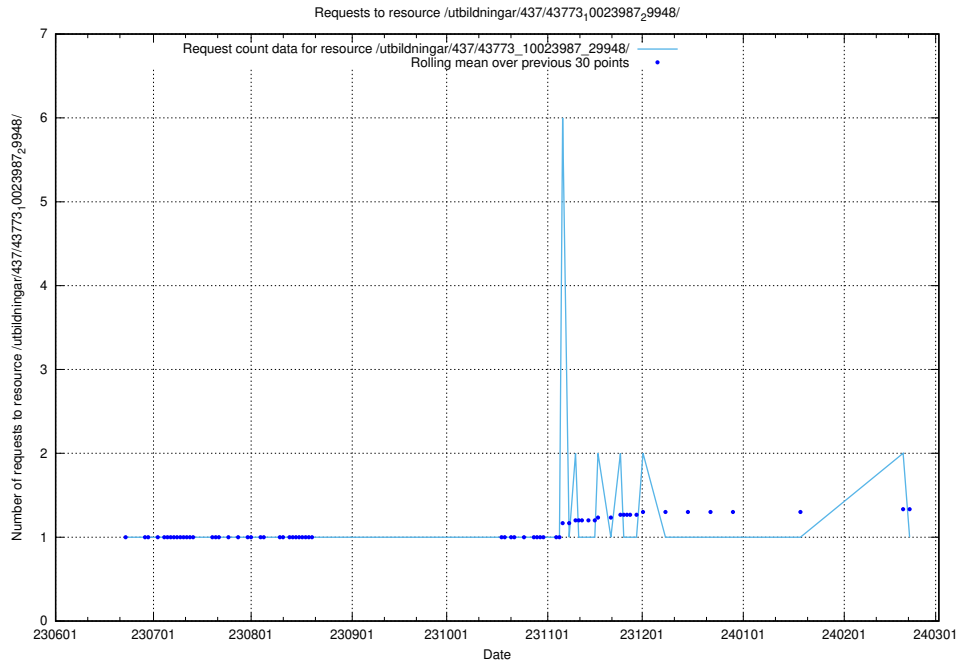

5.5525 Usage of /utbildningar/437/43773_10023987_29948/

Here, we count the number of requests to resource /utbildningar/437/43773_10023987_29948/.