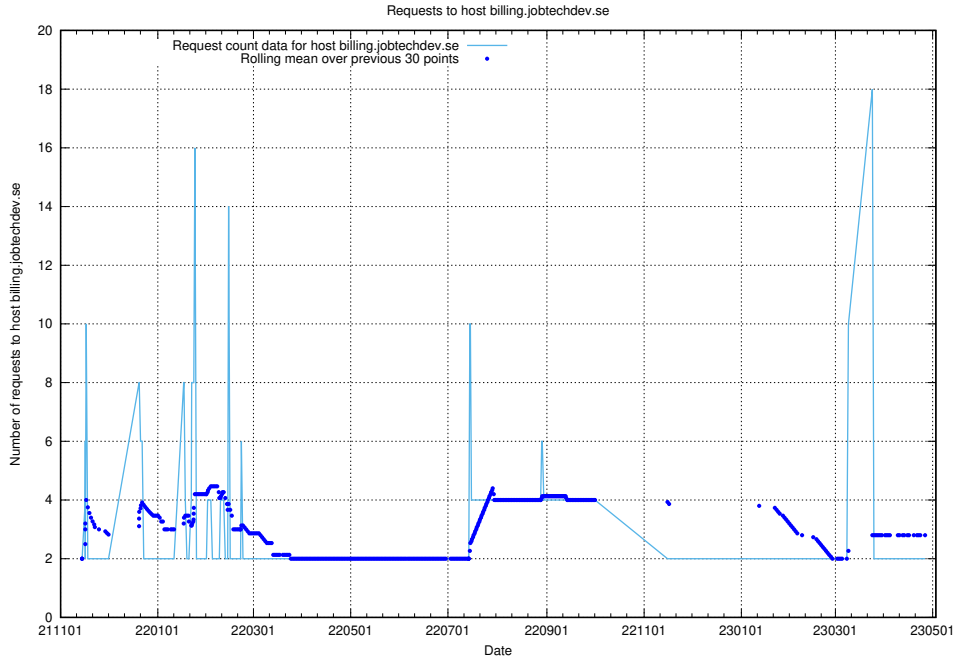

7.281 Usage of billing.jobtechdev.se

Here, we count the number of requests to host billing.jobtechdev.se.