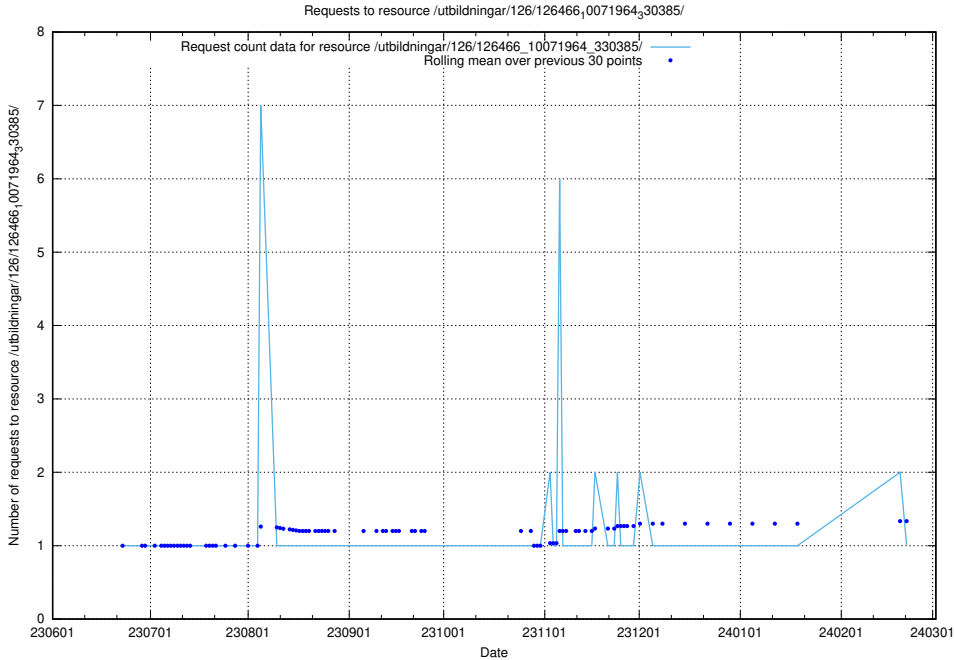

5.5602 Usage of /utbildningar/126/126466_10071964_330385/

Here, we count the number of requests to resource /utbildningar/126/126466_10071964_330385/.