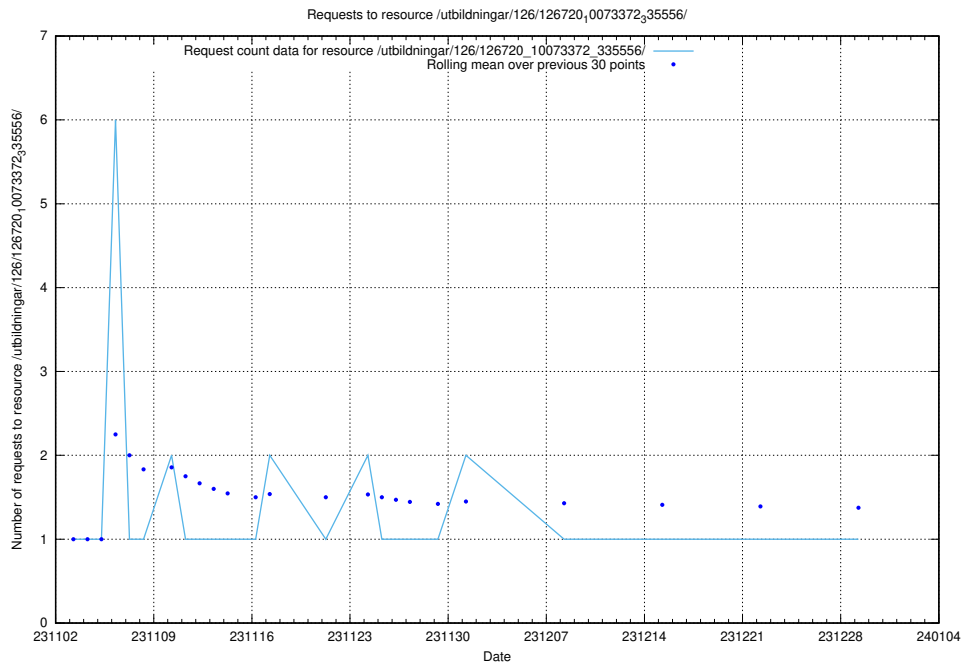

5.4101 Usage of /utbildningar/126/126720_10073372_335556/

Here, we count the number of requests to resource /utbildningar/126/126720_10073372_335556/.