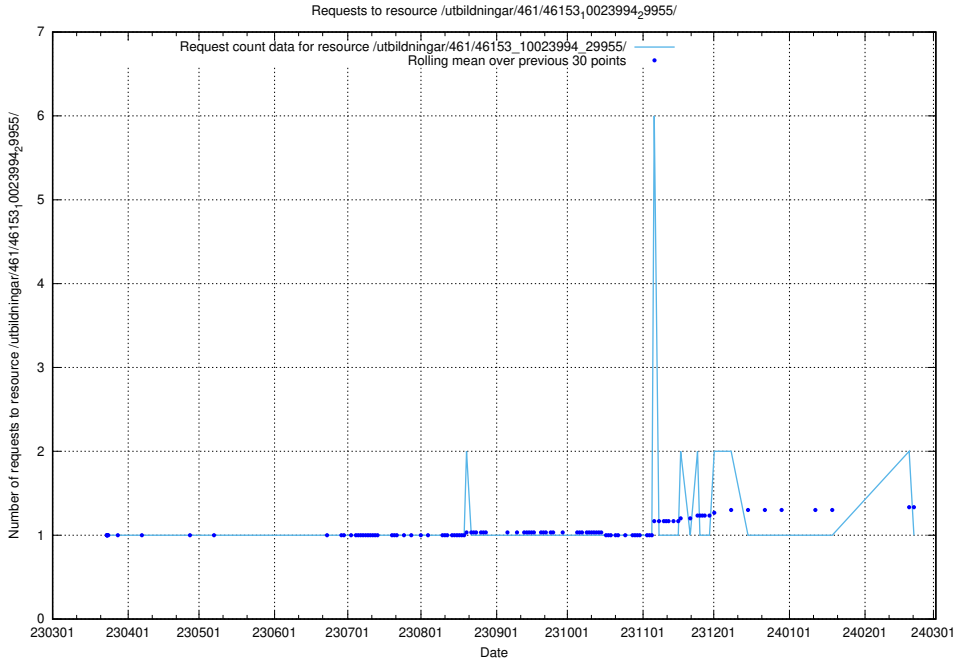

5.6291 Usage of /utbildningar/461/46153_10023994_29955/

Here, we count the number of requests to resource /utbildningar/461/46153_10023994_29955/.