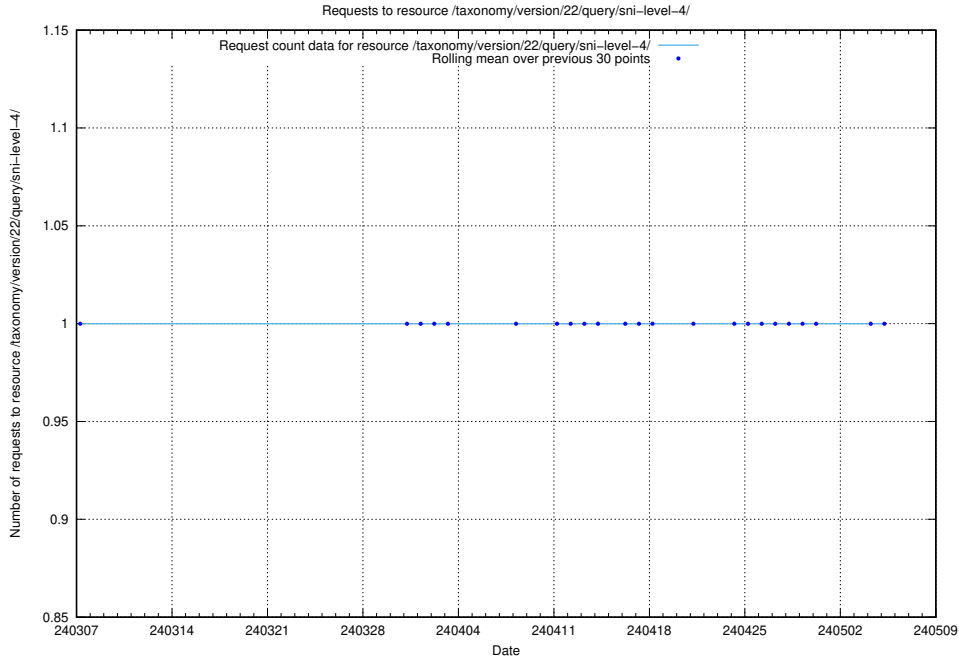

5.1838 Usage of /taxonomy/version/22/query/sni-level-4/

Here, we count the number of requests to resource /taxonomy/version/22/query/sni-level-4/.