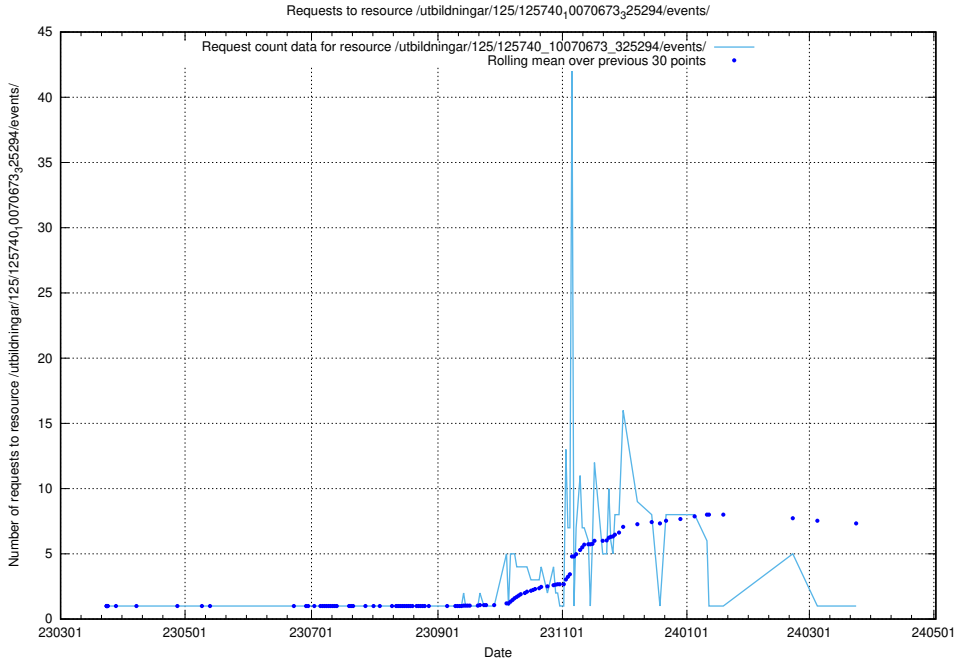

5.946 Usage of /utbildningar/125/125740_10070673_325294/events/

Here, we count the number of requests to resource /utbildningar/125/125740_10070673_325294/events/