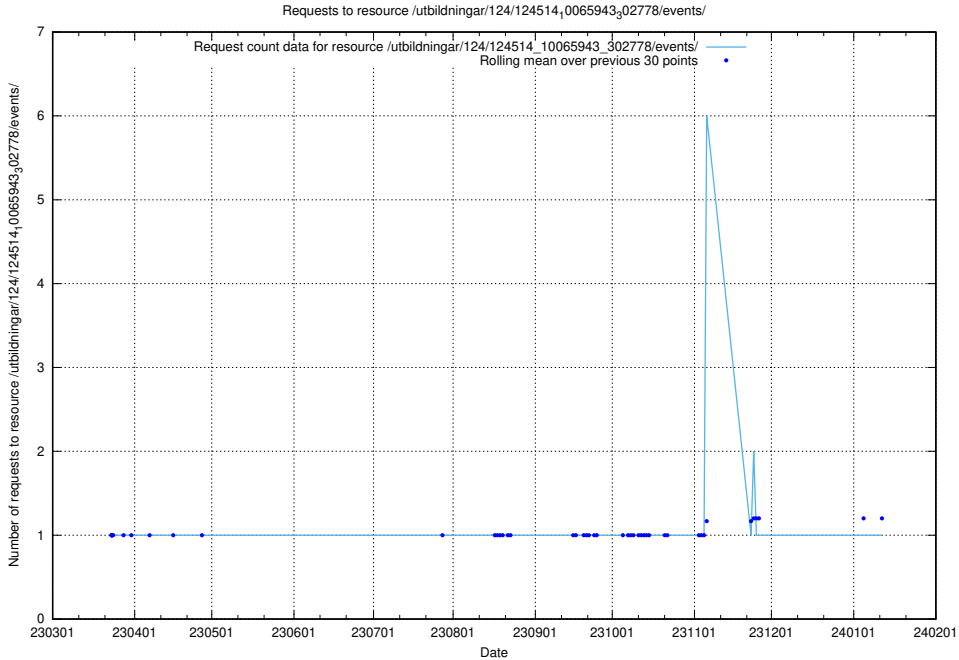

5.1802 Usage of /utbildningar/124/124514_10065943_302778/events/

Here, we count the number of requests to resource /utbildningar/124/124514_10065943_302778/events/