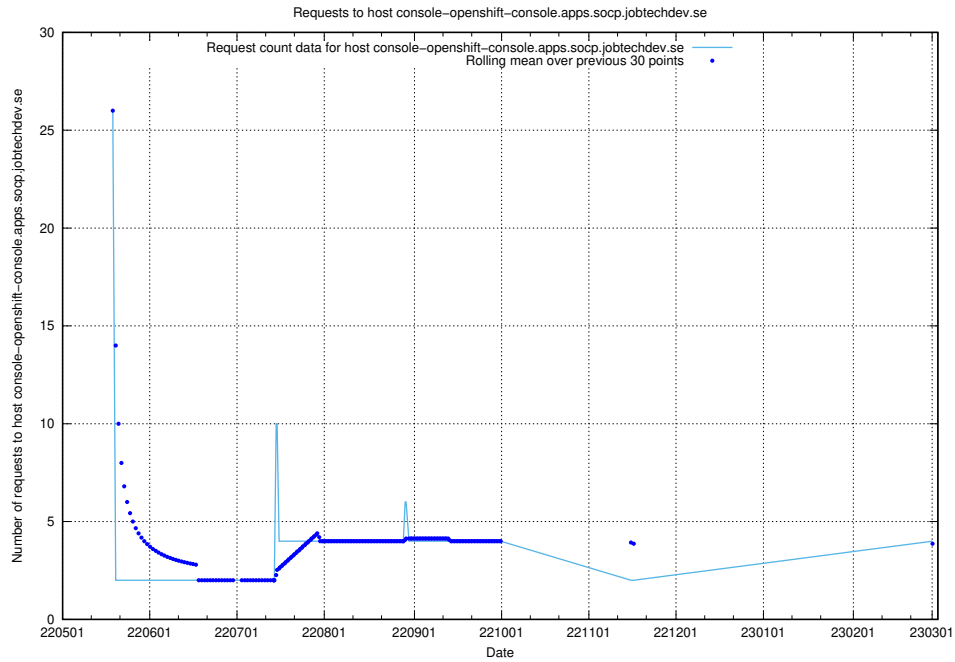

7.145 Usage of console-openshift-console.apps.socp.jobtechdev.se

Here, we count the number of requests to host console-openshift-console.apps.socp.jobtechdev.se.