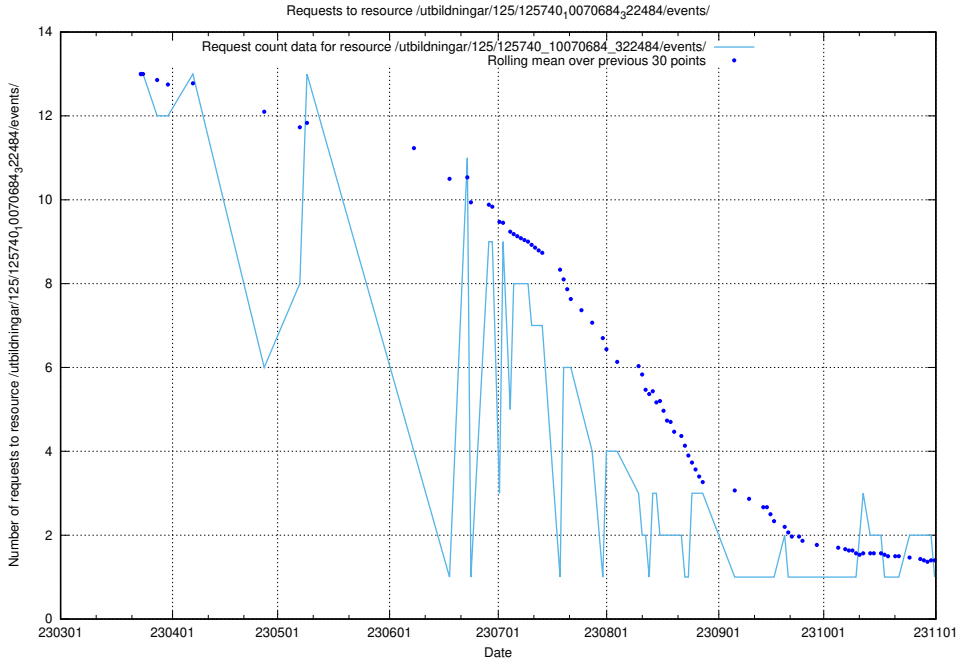

5.6220 Usage of /utbildningar/125/125740_10070684_322484/events/

Here, we count the number of requests to resource /utbildningar/125/125740_10070684_322484/events/