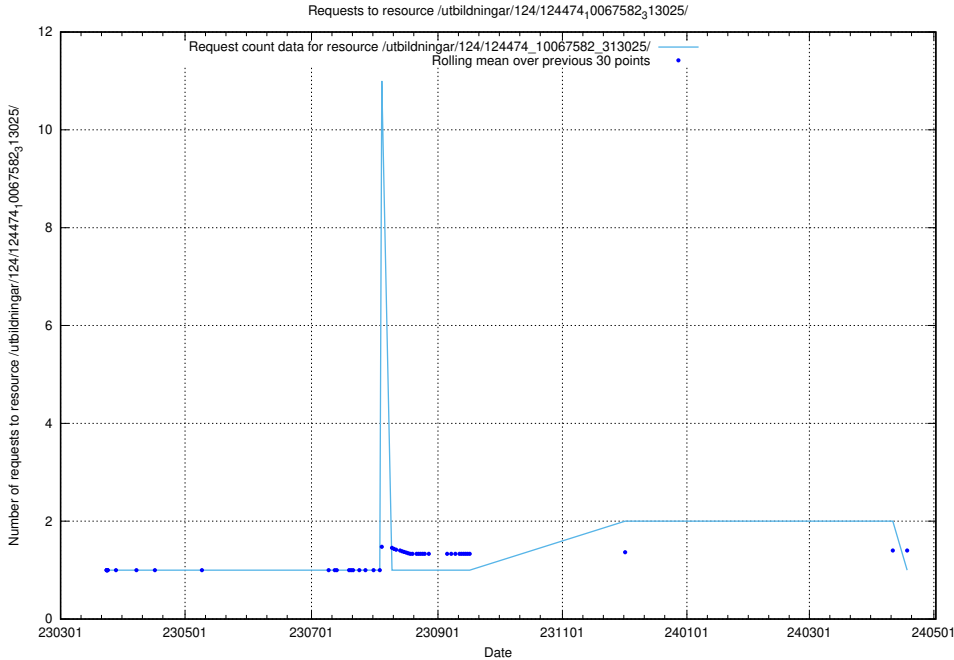

5.2836 Usage of /utbildningar/124/124474_10067582_313025/

Here, we count the number of requests to resource /utbildningar/124/124474_10067582_313025/.