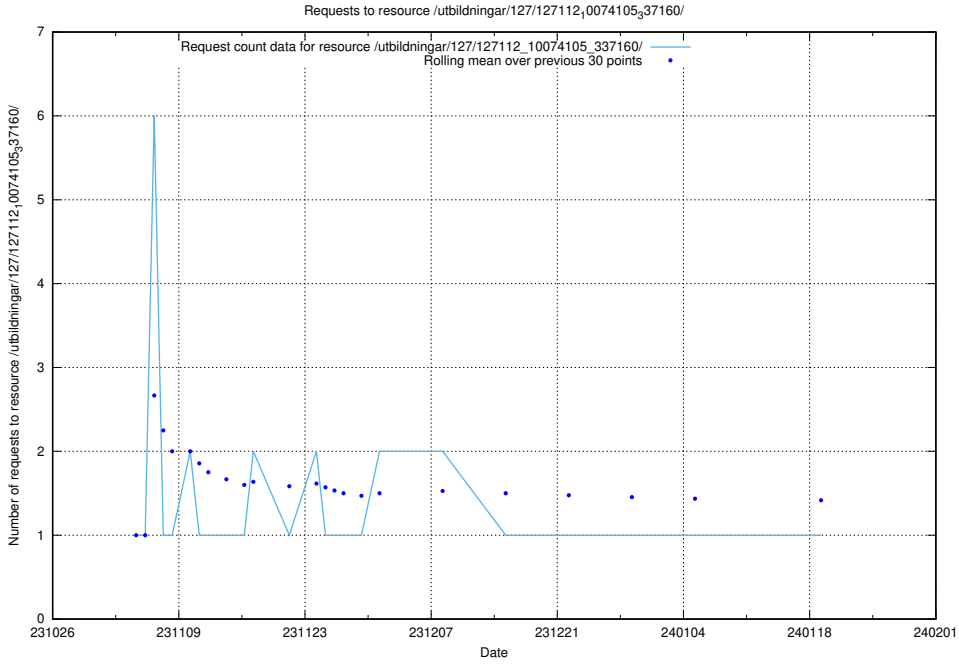

5.4076 Usage of /utbildningar/127/127112_10074105_337160/

Here, we count the number of requests to resource /utbildningar/127/127112_10074105_337160/.