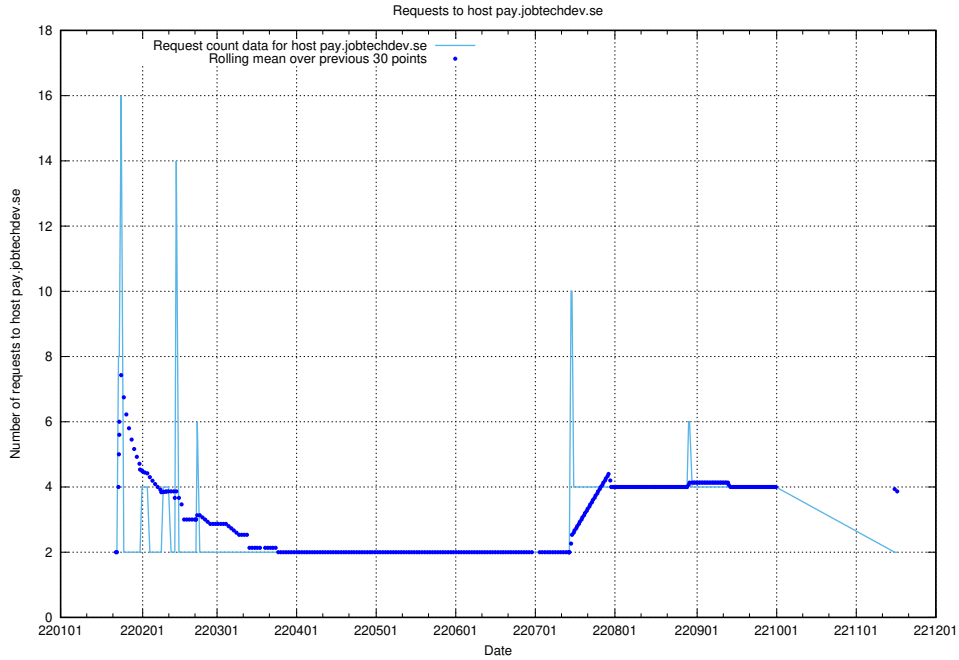

7.587 Usage of pay.jobtechdev.se

Here, we count the number of requests to host pay.jobtechdev.se.