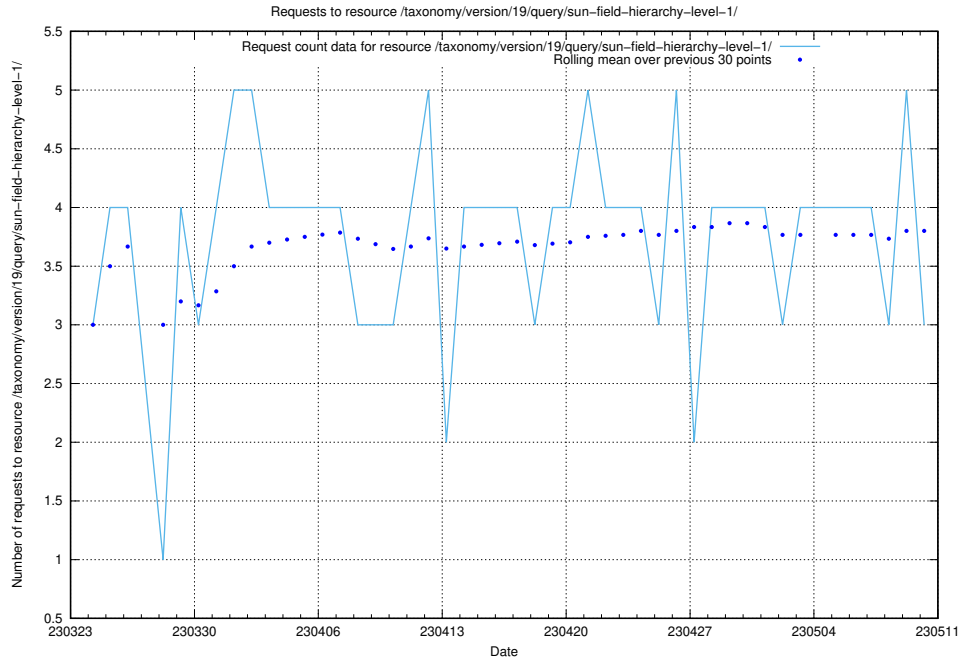

5.406 Usage of /taxonomy/version/19/query/sun-field-hierarchy-level-1/

Here, we count the number of requests to resource /taxonomy/version/19/query/sun-field-hierarchy-level-1/.