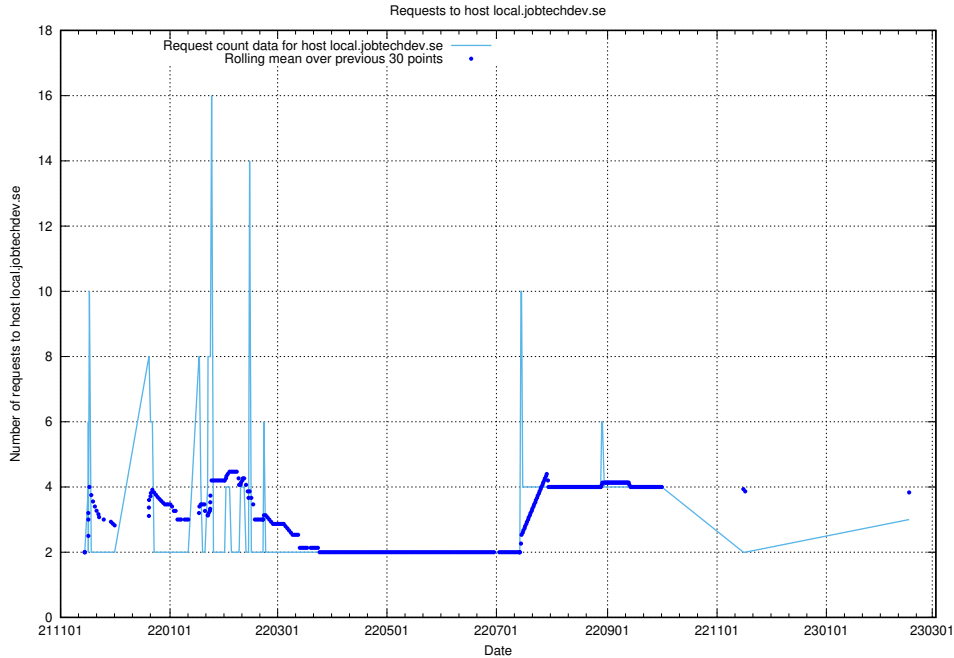

7.242 Usage of local.jobtechdev.se

Here, we count the number of requests to host local.jobtechdev.se.