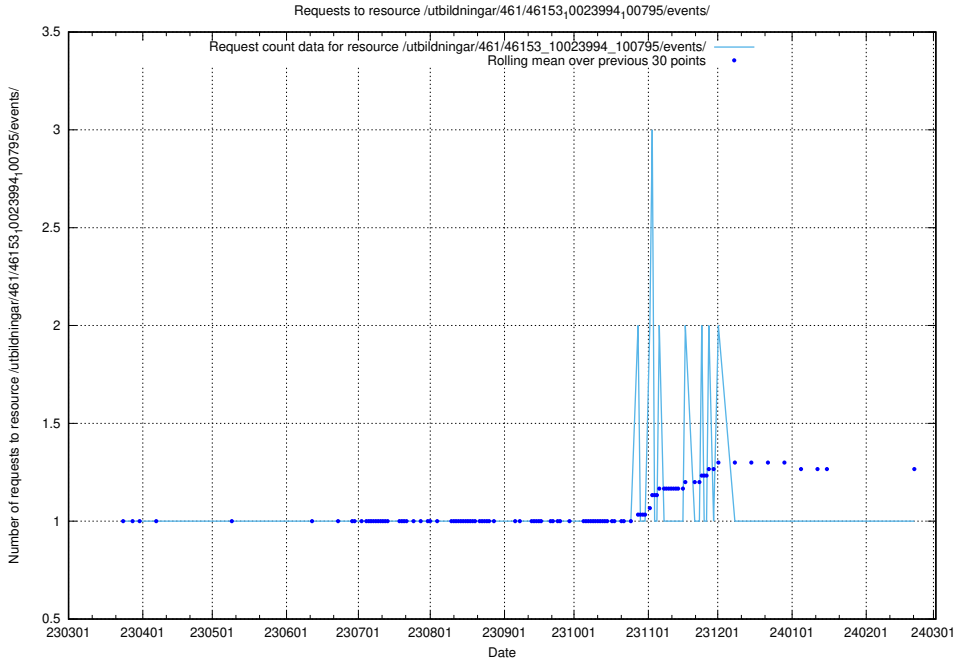

5.6135 Usage of /utbildningar/461/46153_10023994_100795/events/

Here, we count the number of requests to resource /utbildningar/461/46153_10023994_100795/events/.