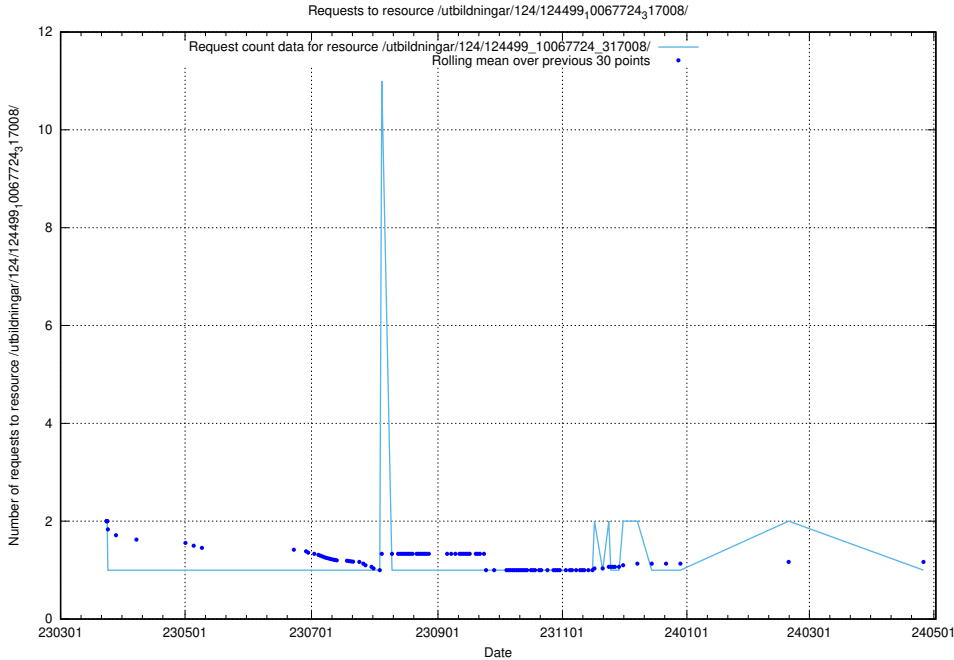

5.6272 Usage of /utbildningar/124/124499_10067724_317008/

Here, we count the number of requests to resource /utbildningar/124/124499_10067724_317008/.