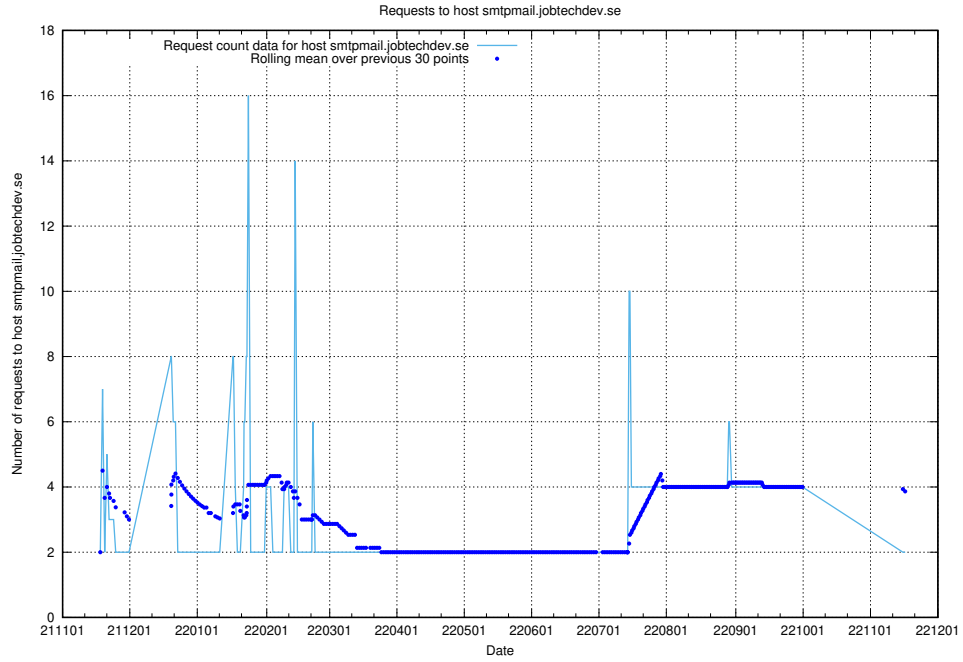

7.471 Usage of smtpmail.jobtechdev.se

Here, we count the number of requests to host smtpmail.jobtechdev.se.