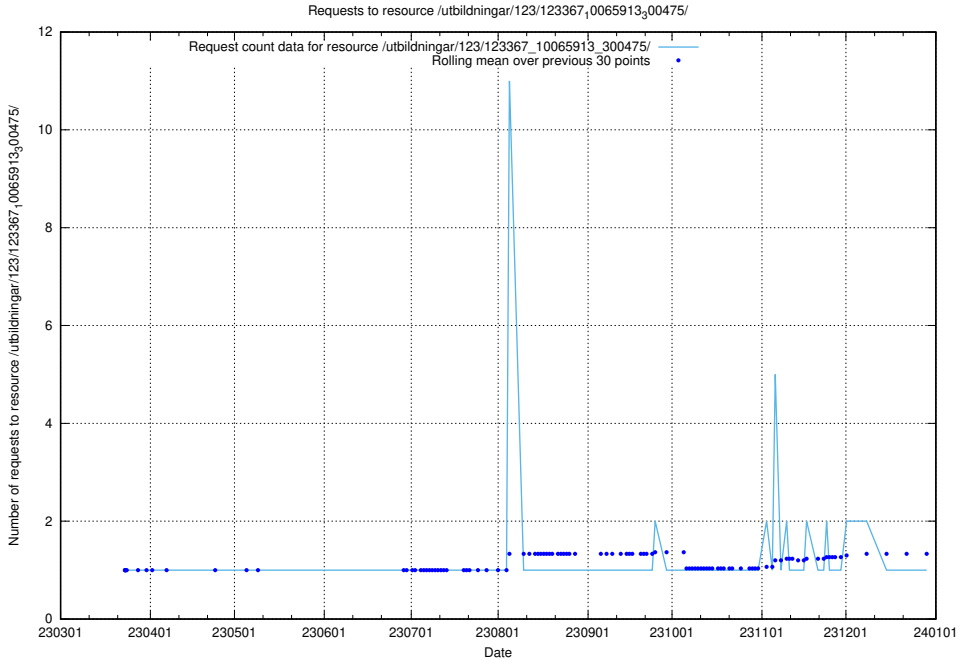

### 5.4639 Usage of /utbildningar/123/123367\_10065913\_300475/

Here, we count the number of requests to resource /utbildningar/123/123367\_10065913\_300475/.