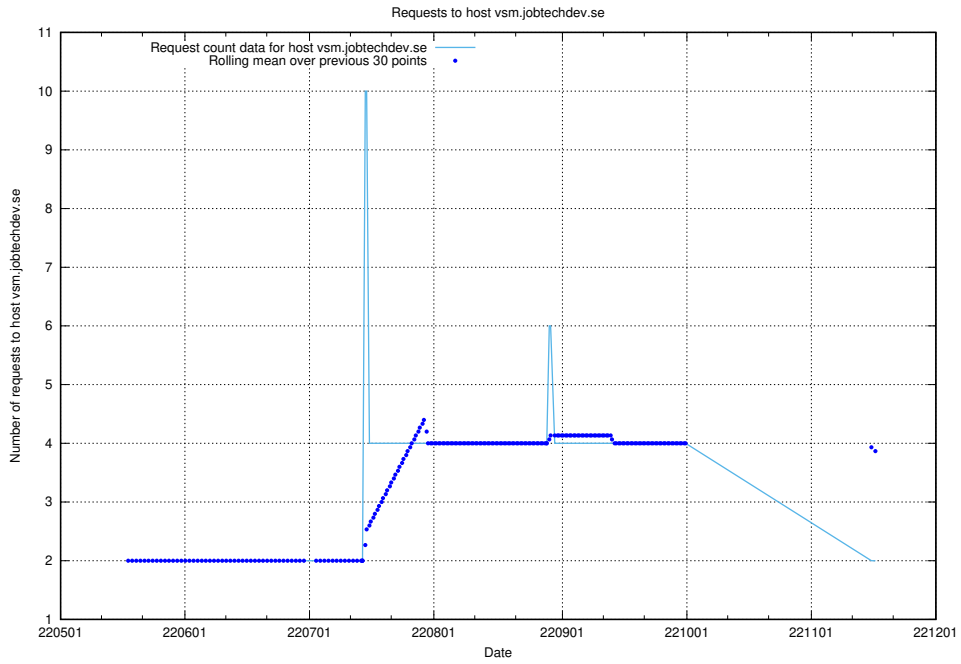

7.421 Usage of vsm.jobtechdev.se

Here, we count the number of requests to host vsm.jobtechdev.se.