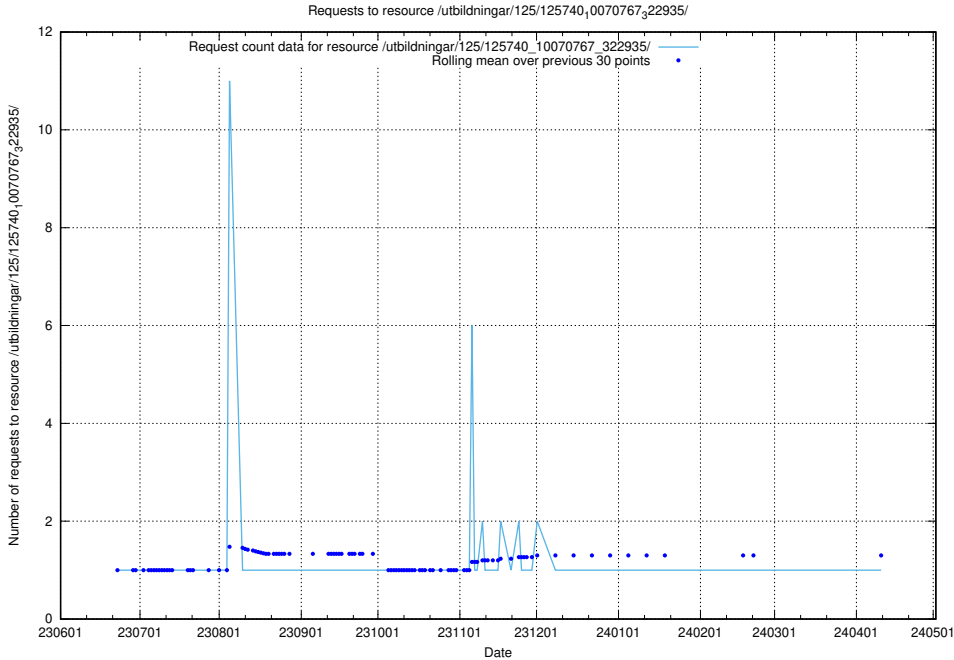

5.5649 Usage of /utbildningar/125/125740_10070767_322935/

Here, we count the number of requests to resource /utbildningar/125/125740_10070767_322935/.