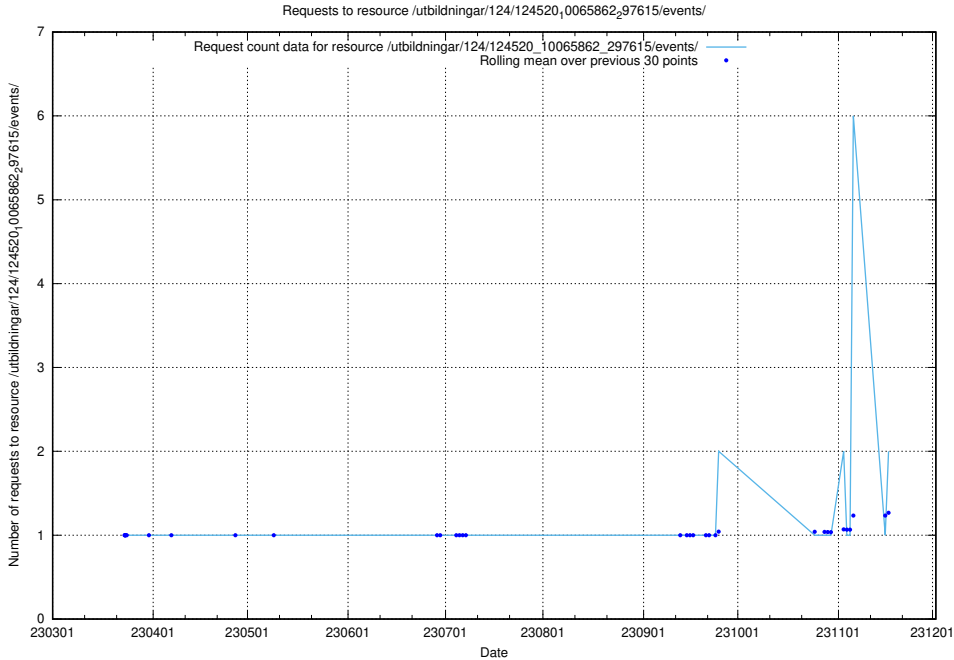

5.458 Usage of /utbildningar/124/124520_10065862_297615/events/

Here, we count the number of requests to resource /utbildningar/124/124520_10065862_297615/events/