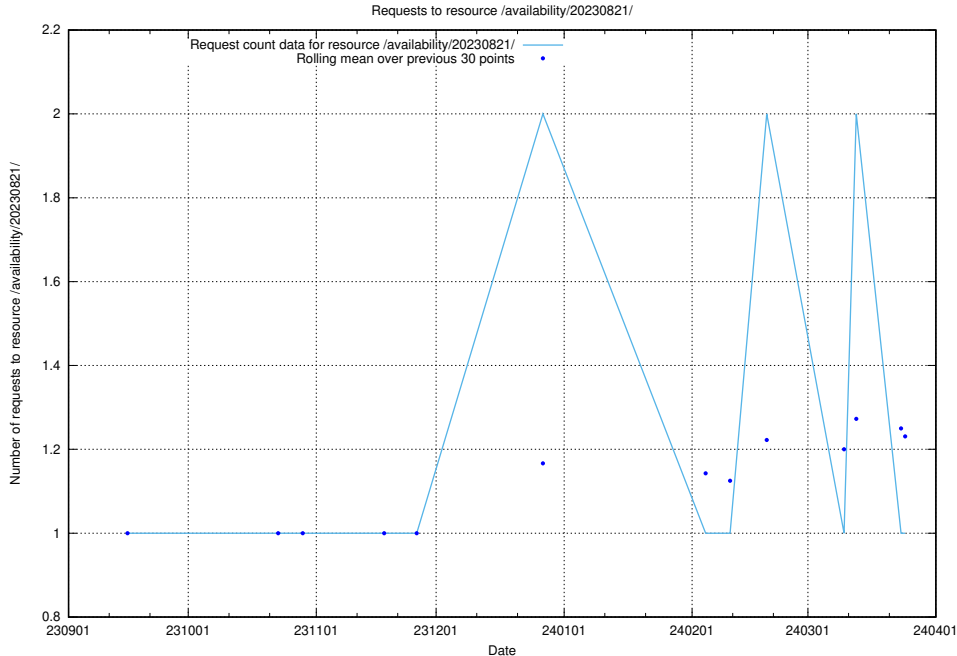

5.4504 Usage of /availability/20230821/

Here, we count the number of requests to resource /availability/20230821/.