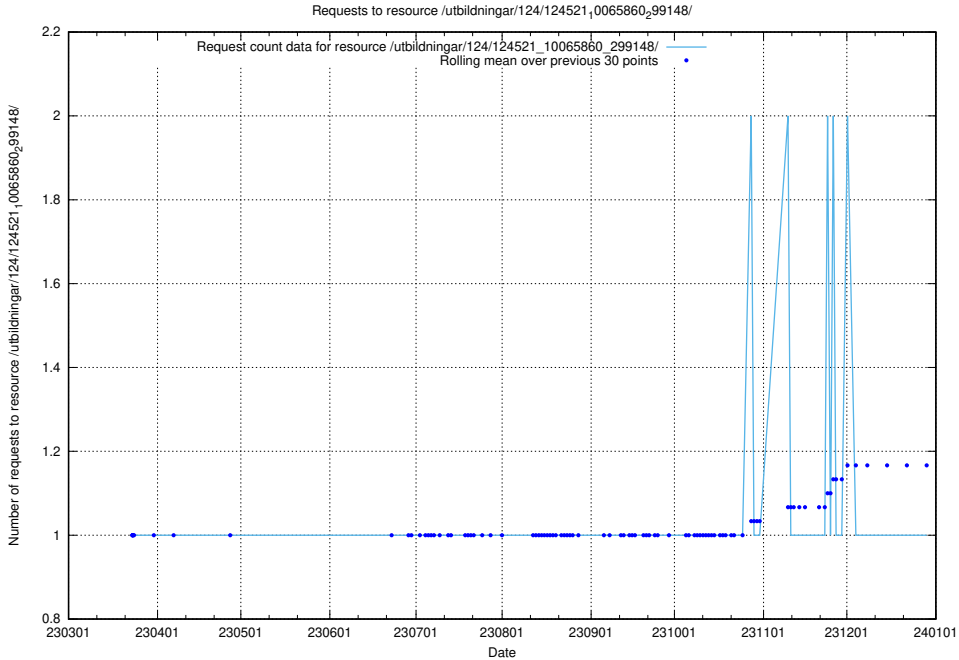

### 5.1191 Usage of /utbildningar/124/124521\_10065860\_299148/

Here, we count the number of requests to resource /utbildningar/124/124521\_10065860\_299148/.