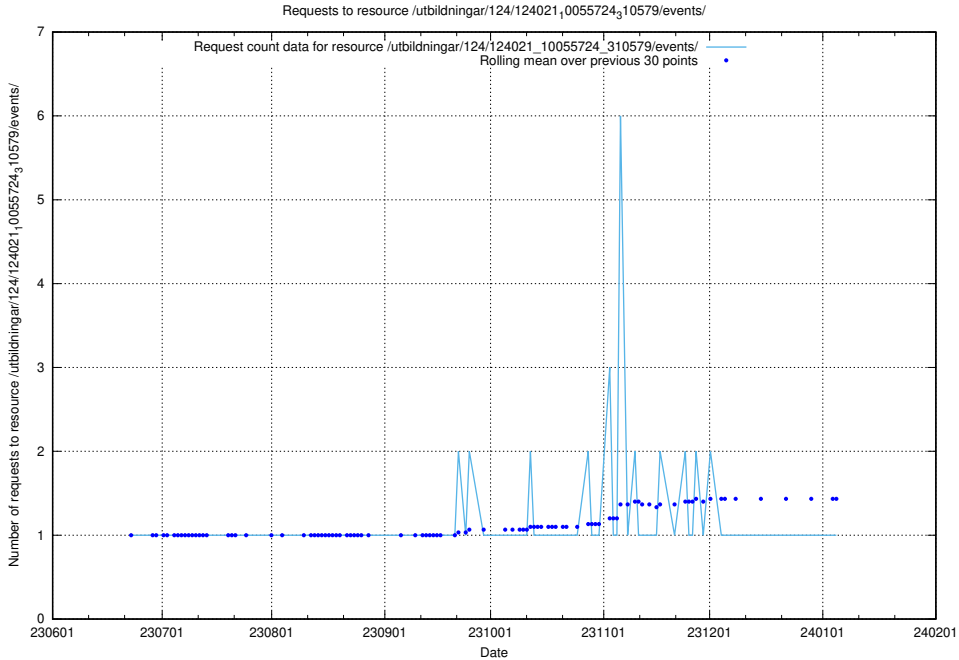

5.5769 Usage of /utbildningar/124/124021_10055724_310579/events/

Here, we count the number of requests to resource /utbildningar/124/124021_10055724_310579/events/