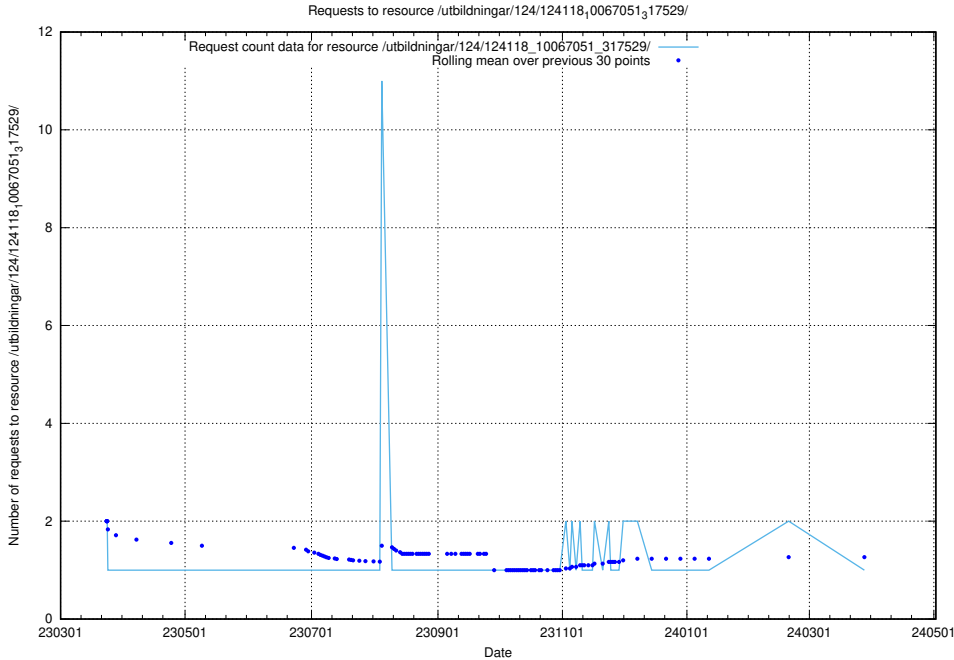

5.6281 Usage of /utbildningar/124/124118_10067051_317529/

Here, we count the number of requests to resource /utbildningar/124/124118_10067051_317529/.