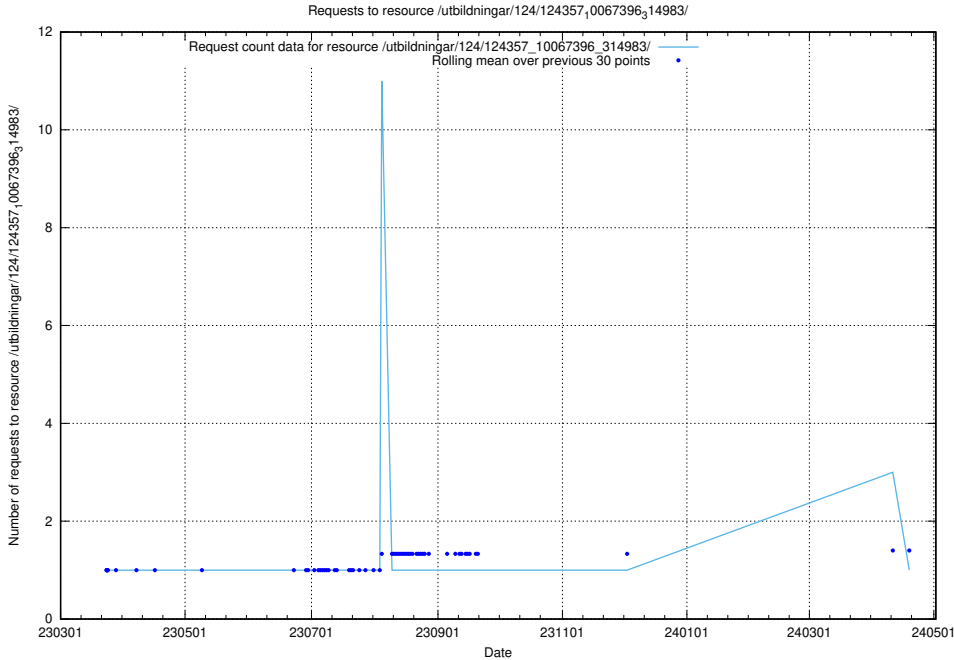

5.3795 Usage of /utbildningar/124/124357_10067396_314983/

Here, we count the number of requests to resource /utbildningar/124/124357_10067396_314983/.