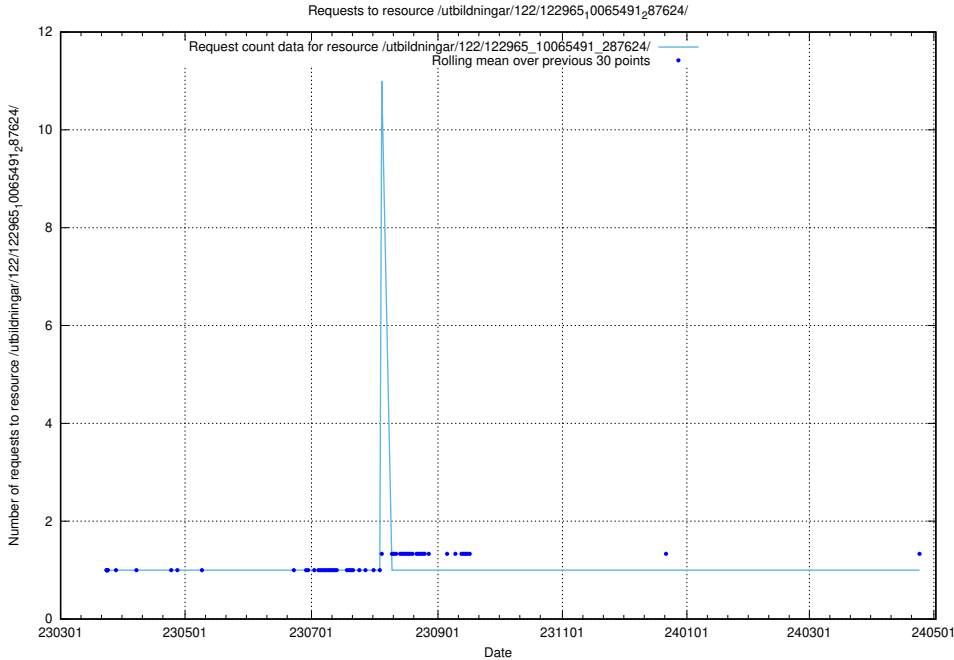

5.5048 Usage of /utbildningar/122/122965_10065491_287624/

Here, we count the number of requests to resource /utbildningar/122/122965_10065491_287624/.