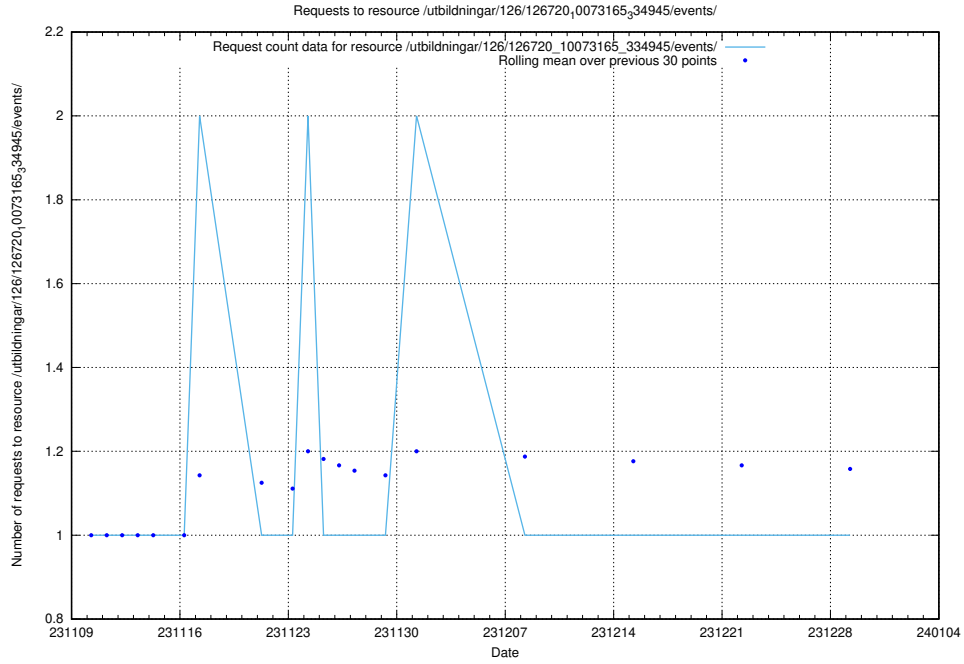

5.4056 Usage of /utbildningar/126/126720_10073165_334945/events/

Here, we count the number of requests to resource /utbildningar/126/126720_10073165_334945/events/