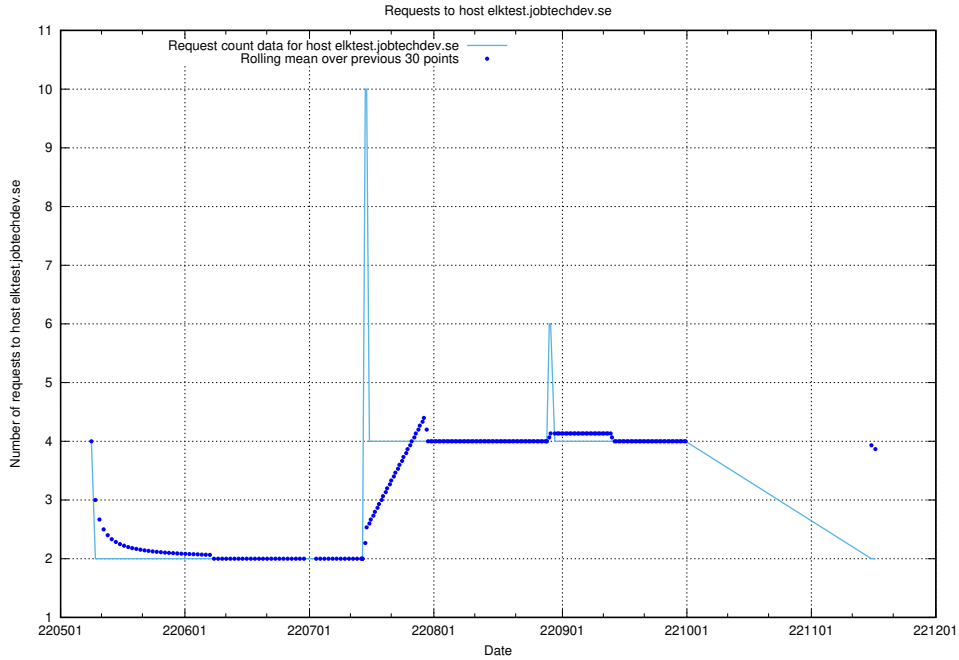

7.424 Usage of elktest.jobtechdev.se

Here, we count the number of requests to host elktest.jobtechdev.se.