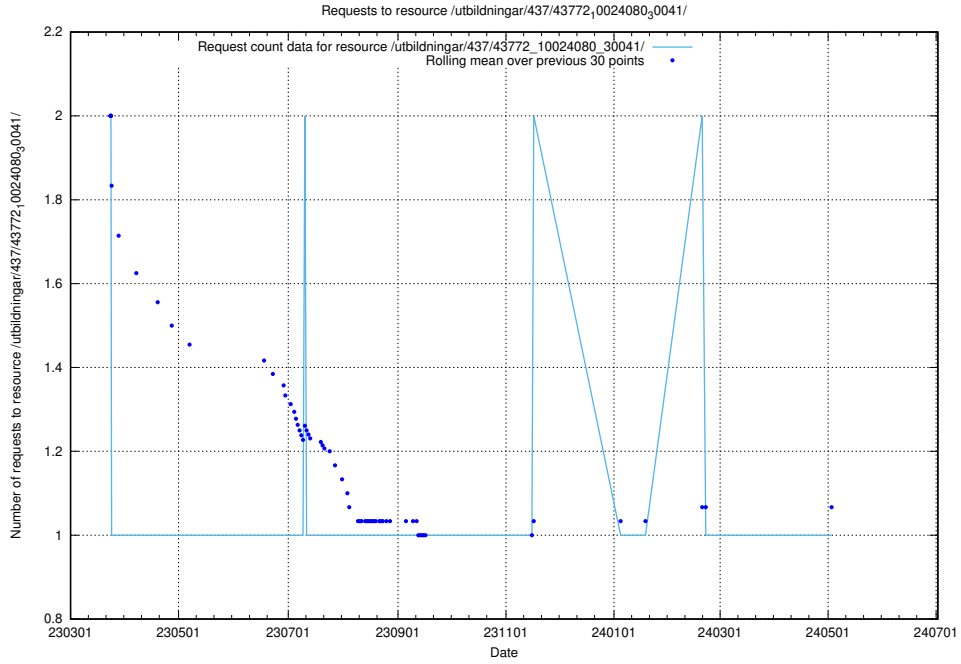

5.6243 Usage of /utbildningar/437/43772_10024080_30041/

Here, we count the number of requests to resource /utbildningar/437/43772_10024080_30041/.