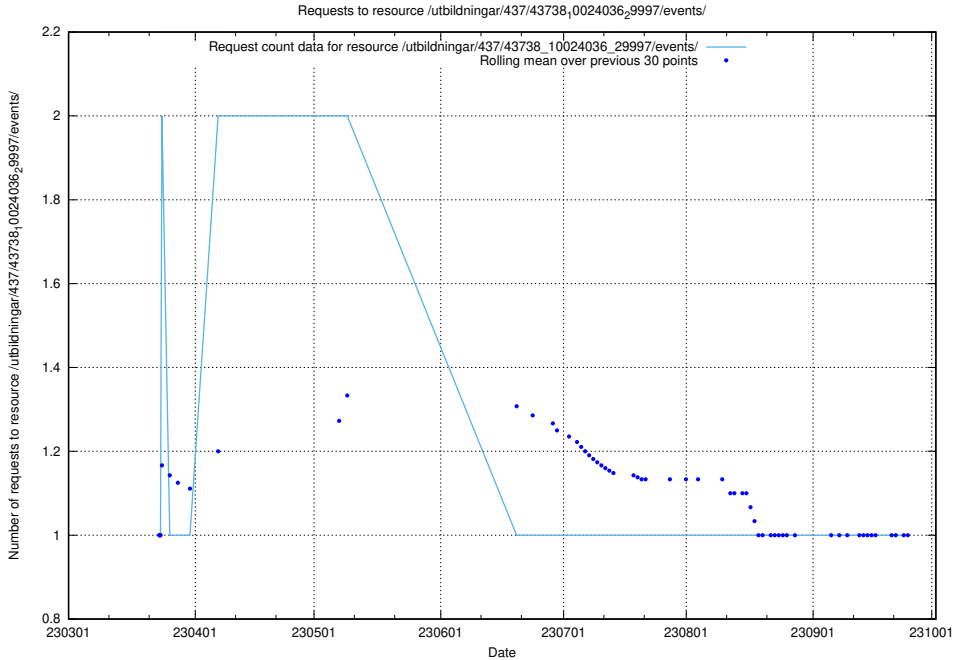

### 5.6368 Usage of /utbildningar/437/43738\_10024036\_29997/events/

Here, we count the number of requests to resource /utbildningar/437/43738\_10024036\_29997/events/.