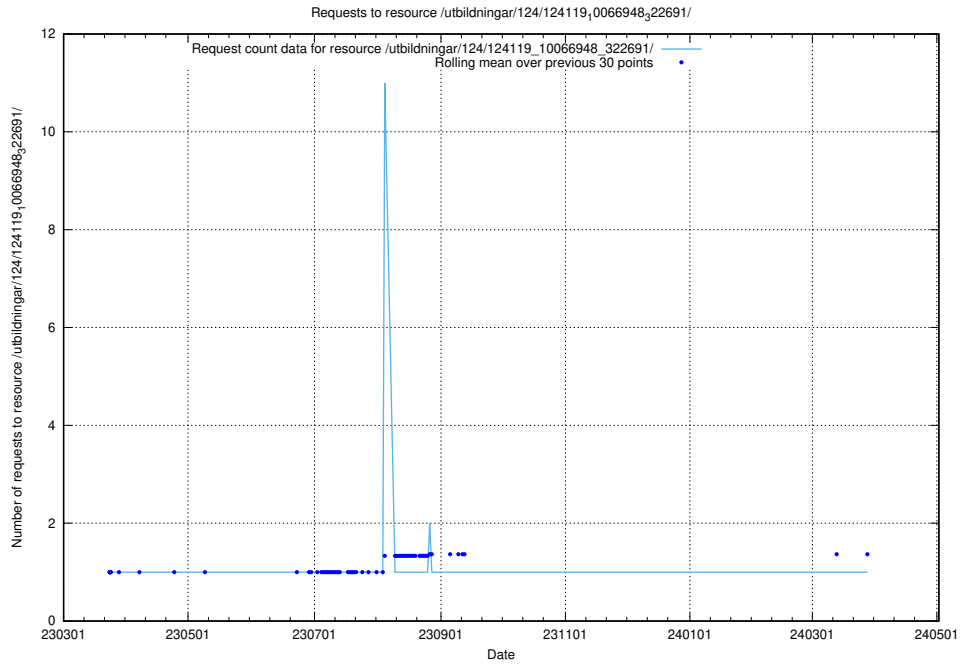

5.4067 Usage of /utbildningar/124/124119_10066948_322691/

Here, we count the number of requests to resource /utbildningar/124/124119_10066948_322691/.