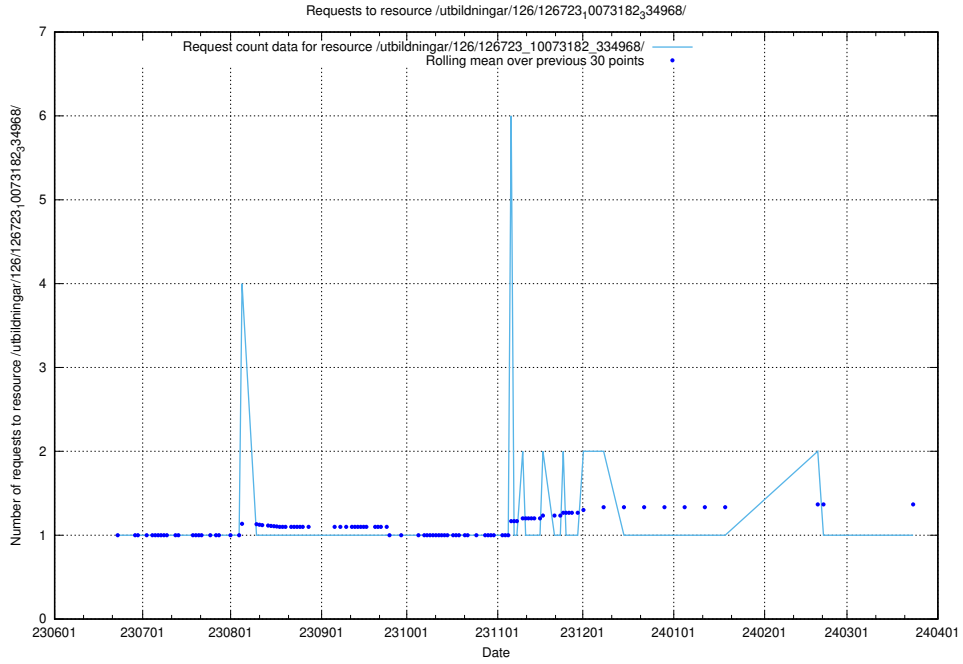

5.5553 Usage of /utbildningar/126/126723_10073182_334968/

Here, we count the number of requests to resource /utbildningar/126/126723_10073182_334968/.