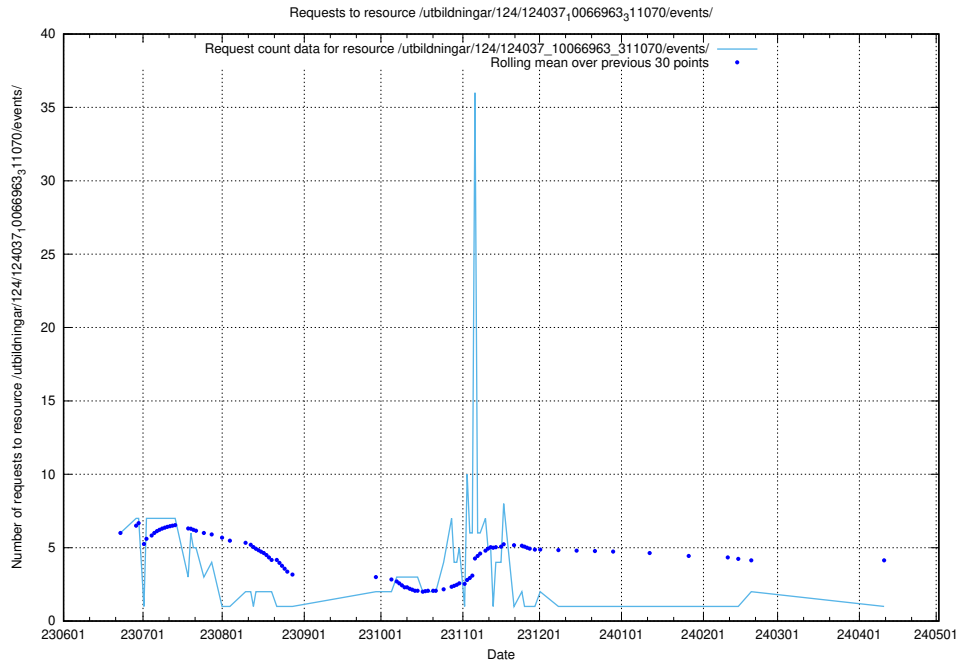

5.5510 Usage of /utbildningar/124/124037_10066963_311070/events/

Here, we count the number of requests to resource /utbildningar/124/124037_10066963_311070/events/