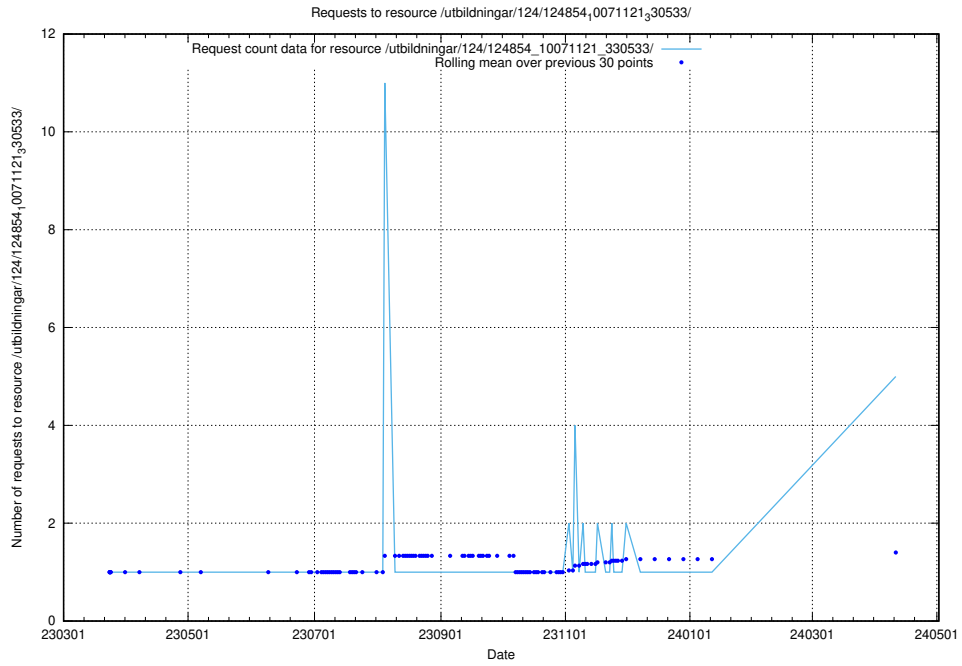

5.113 Usage of /utbildningar/124/124854_10071121_330533/

Here, we count the number of requests to resource /utbildningar/124/124854_10071121_330533/.