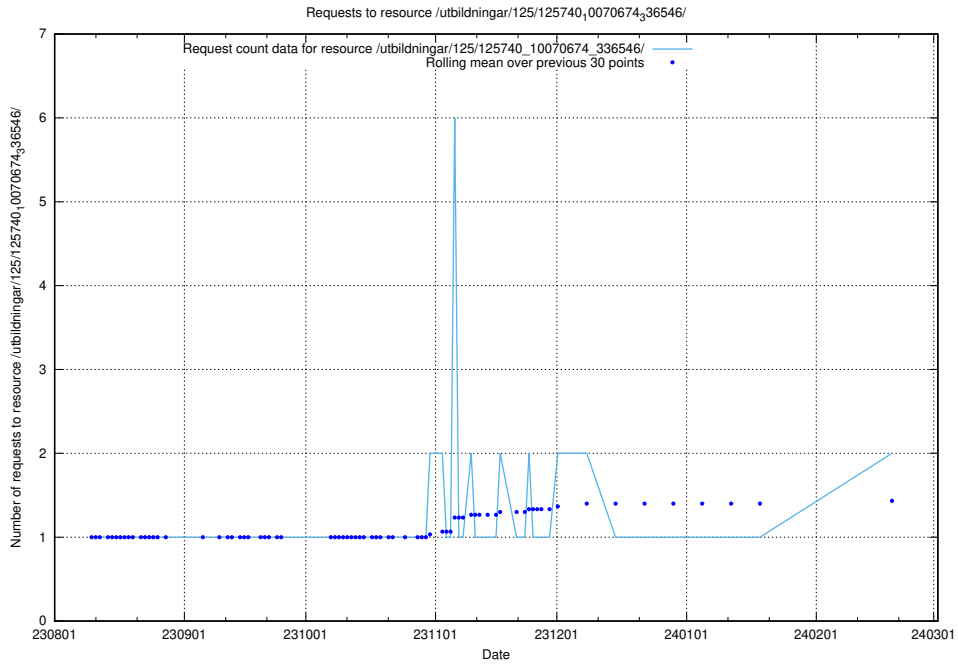

5.729 Usage of /utbildningar/125/125740_10070674_336546/

Here, we count the number of requests to resource /utbildningar/125/125740_10070674_336546/.