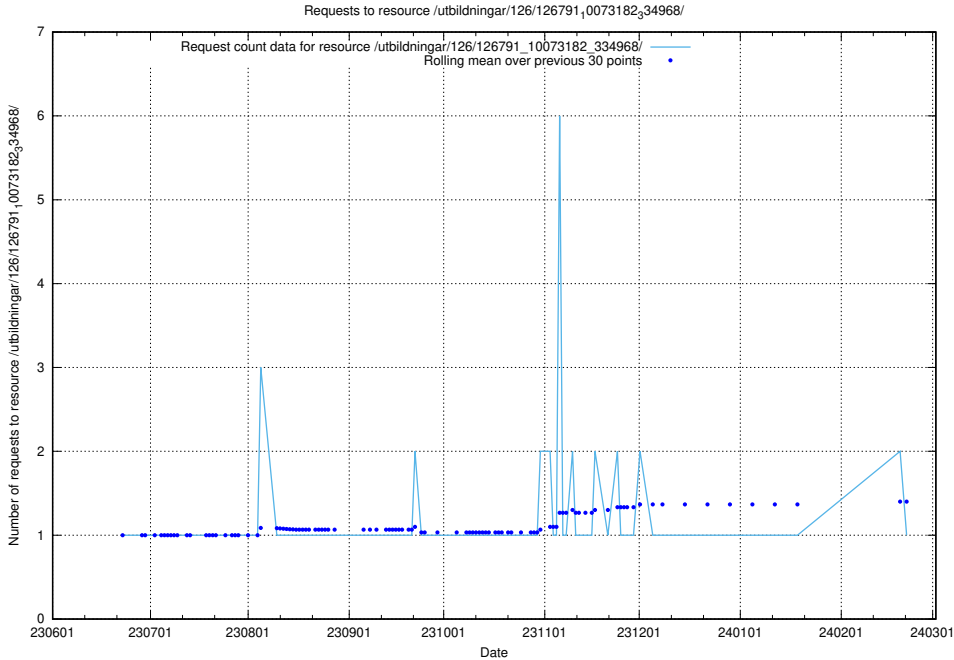

5.5544 Usage of /utbildningar/126/126791_10073182_334968/

Here, we count the number of requests to resource /utbildningar/126/126791_10073182_334968/.