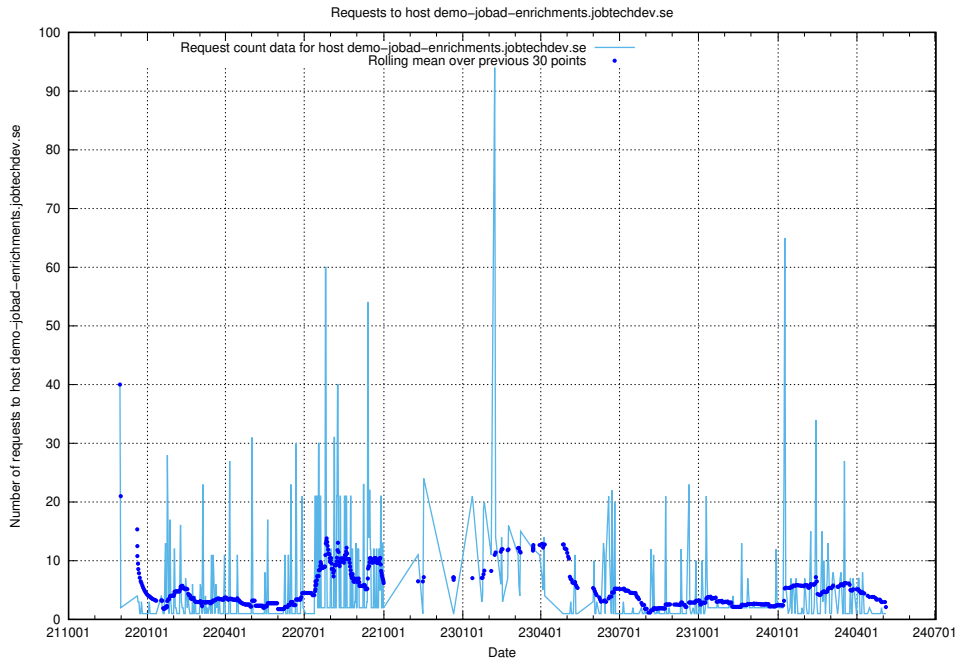

7.621 Usage of demo-jobad-enrichments.jobtechdev.se

Here, we count the number of requests to host demo-jobad-enrichments.jobtechdev.se.