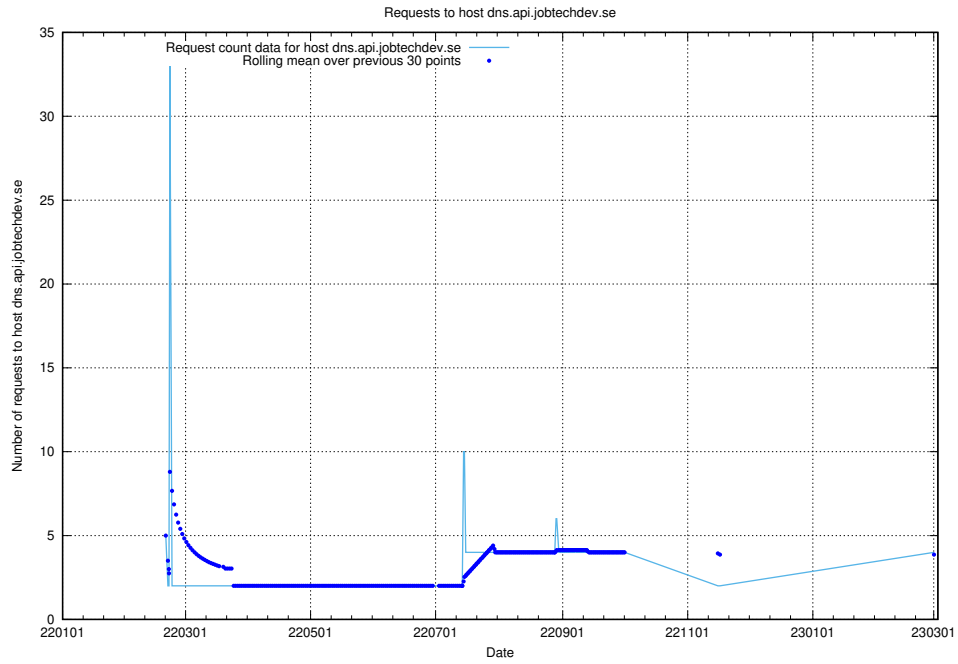

7.154 Usage of dns.api.jobtechdev.se

Here, we count the number of requests to host dns.api.jobtechdev.se.