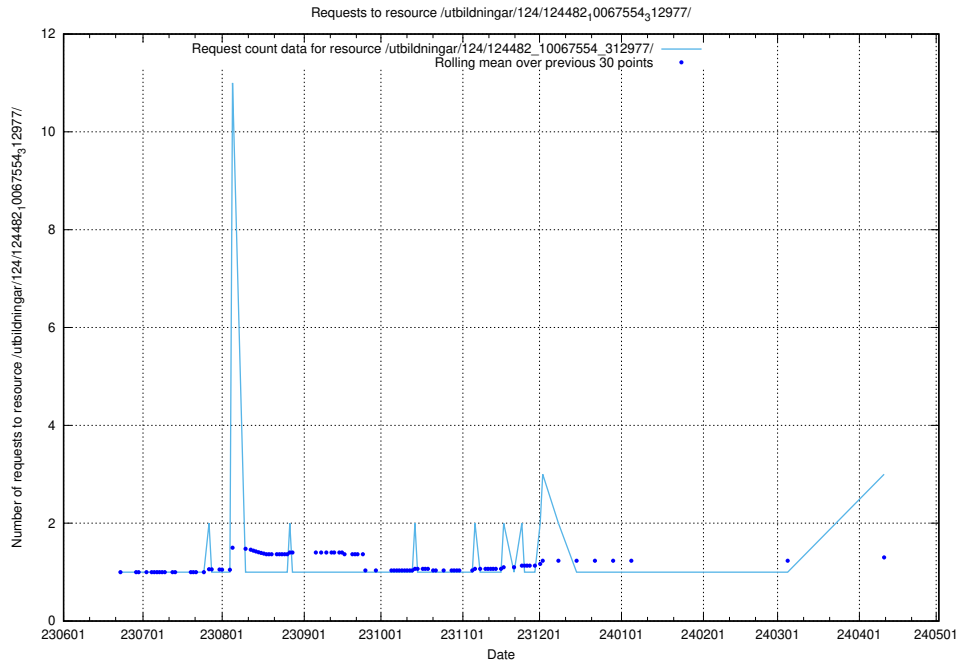

5.381 Usage of /utbildningar/124/124482_10067554_312977/

Here, we count the number of requests to resource /utbildningar/124/124482_10067554_312977/.