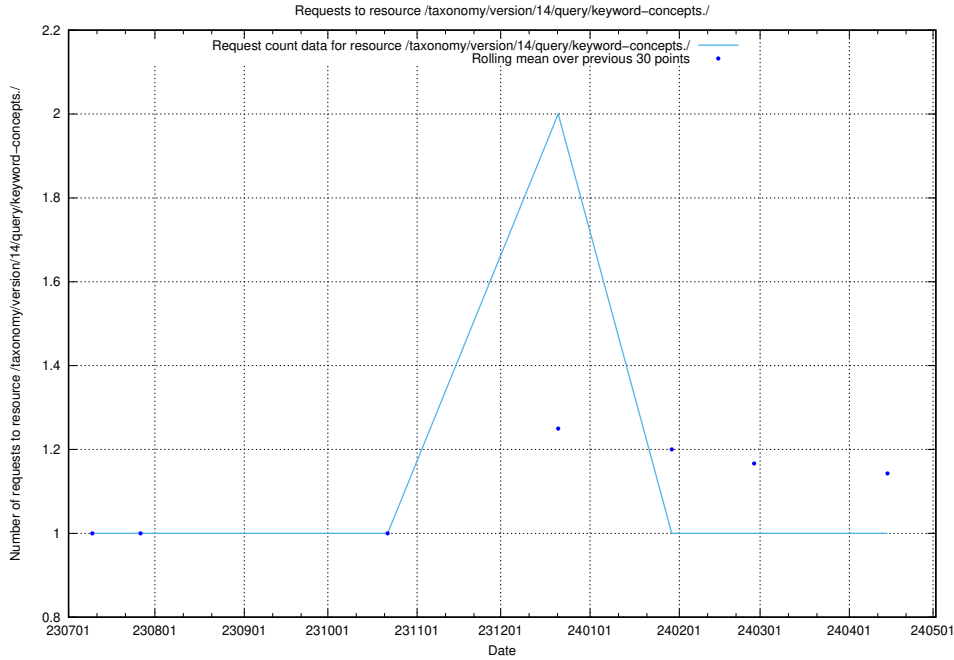

### 5.5081 Usage of /taxonomy/version/14/query/keyword-concepts./

Here, we count the number of requests to resource /taxonomy/version/14/query/keyword-concepts./.