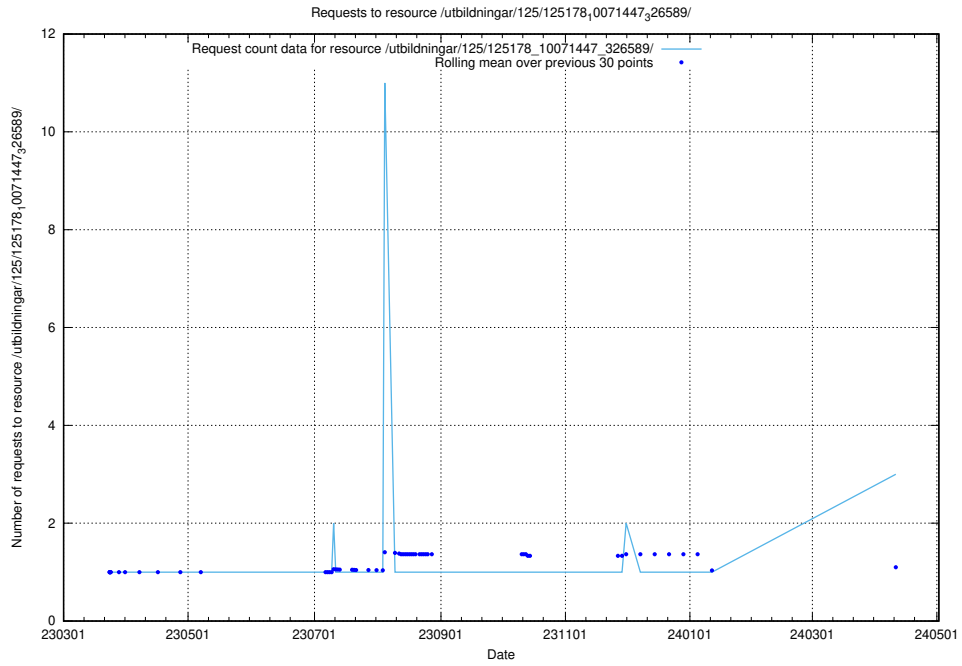

5.254 Usage of /utbildningar/125/125178_10071447_326589/

Here, we count the number of requests to resource /utbildningar/125/125178_10071447_326589/.