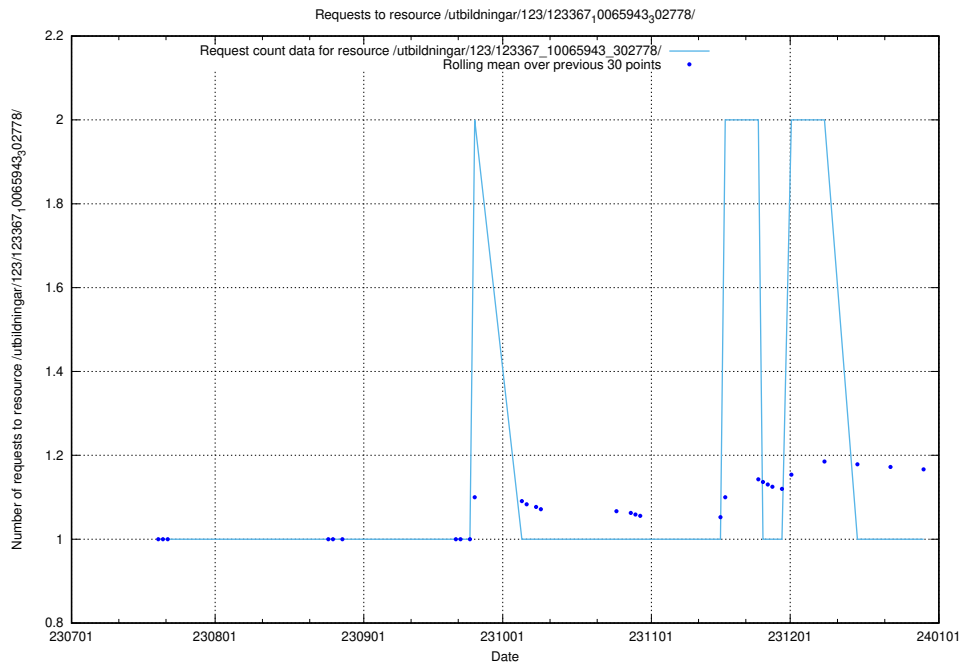

5.4949 Usage of /utbildningar/123/123367_10065943_302778/

Here, we count the number of requests to resource /utbildningar/123/123367_10065943_302778/.