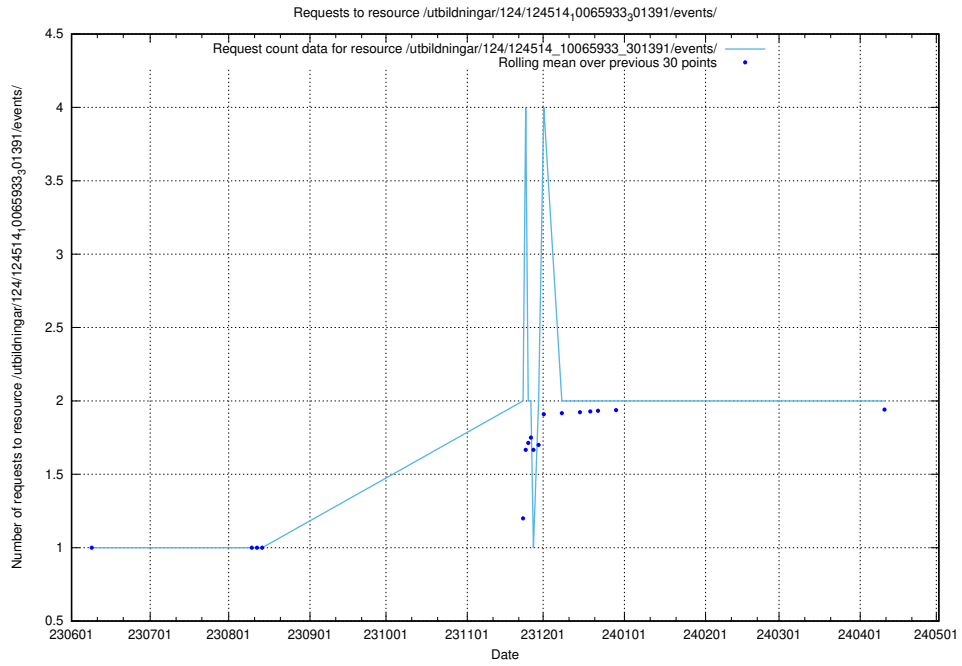

5.840 Usage of /utbildningar/124/124514_10065933_301391/events/

Here, we count the number of requests to resource /utbildningar/124/124514_10065933_301391/events/