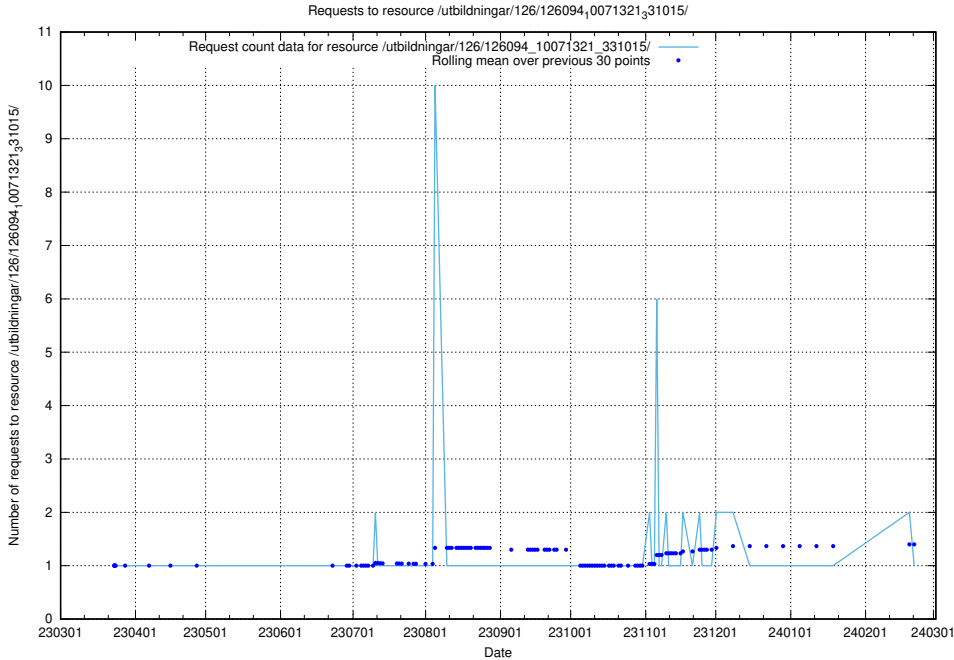

5.6410 Usage of /utbildningar/126/126094_10071321_331015/

Here, we count the number of requests to resource /utbildningar/126/126094_10071321_331015/.