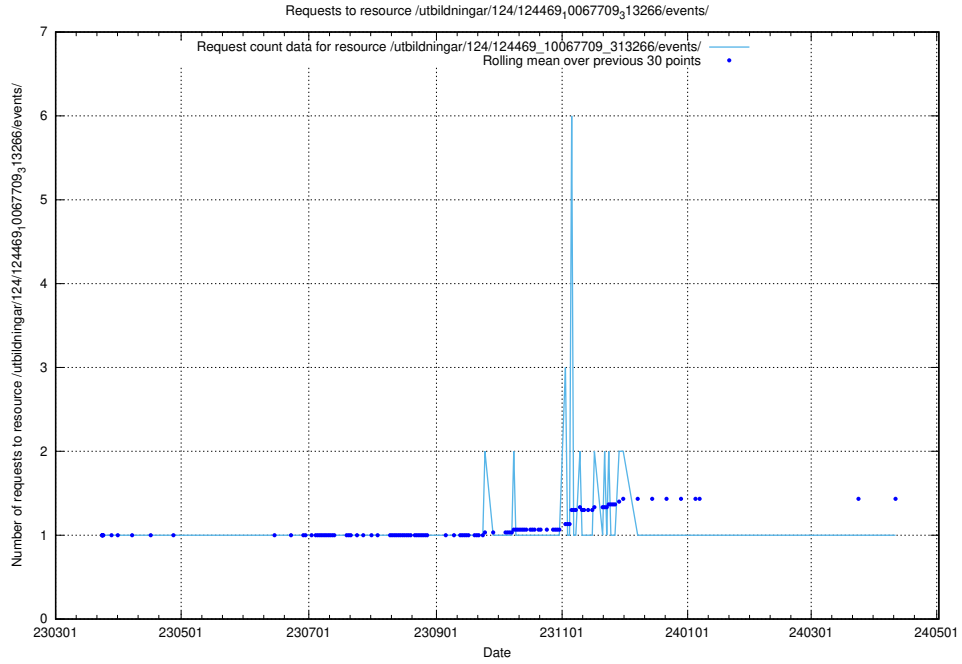

5.3186 Usage of /utbildningar/124/124469_10067709_313266/events/

Here, we count the number of requests to resource /utbildningar/124/124469_10067709_313266/events/