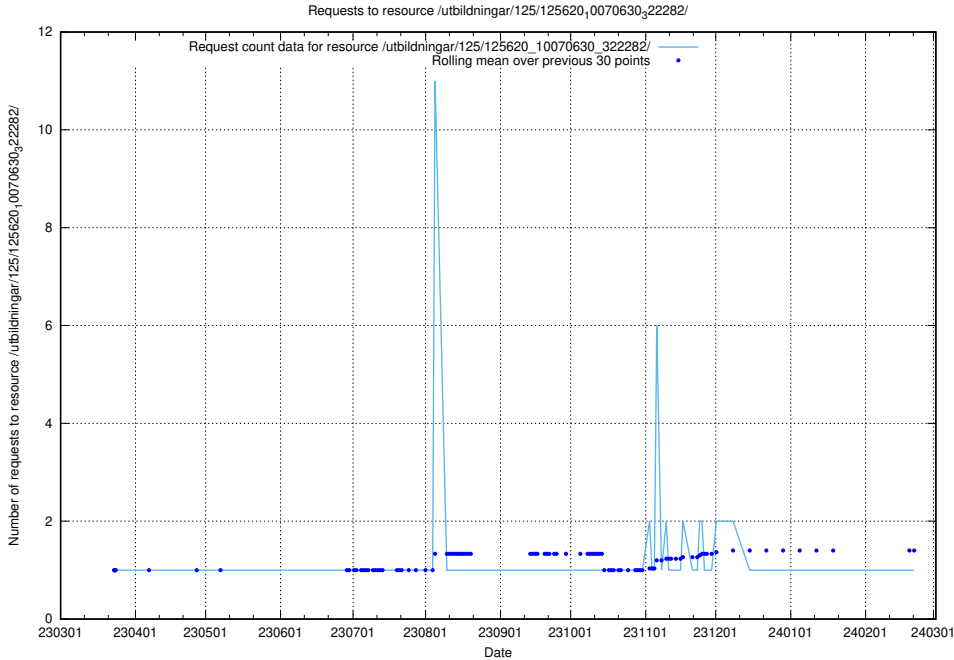

5.1006 Usage of /utbildningar/125/125620_10070630_322282/

Here, we count the number of requests to resource /utbildningar/125/125620_10070630_322282/.