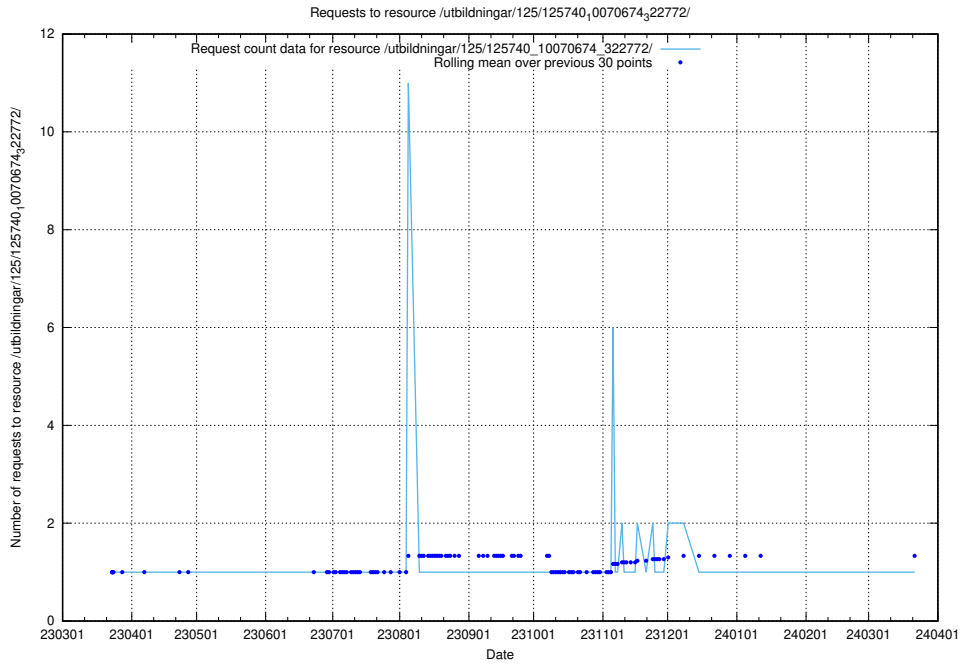

5.944 Usage of /utbildningar/125/125740_10070674_322772/

Here, we count the number of requests to resource /utbildningar/125/125740_10070674_322772/.