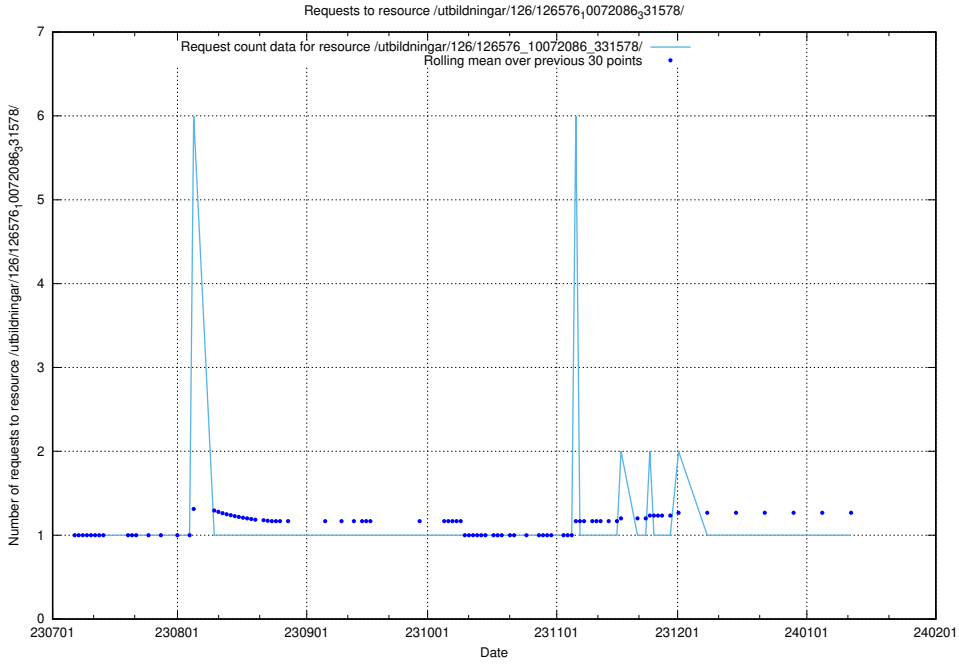

5.5243 Usage of /utbildningar/126/126576_10072086_331578/

Here, we count the number of requests to resource /utbildningar/126/126576_10072086_331578/.