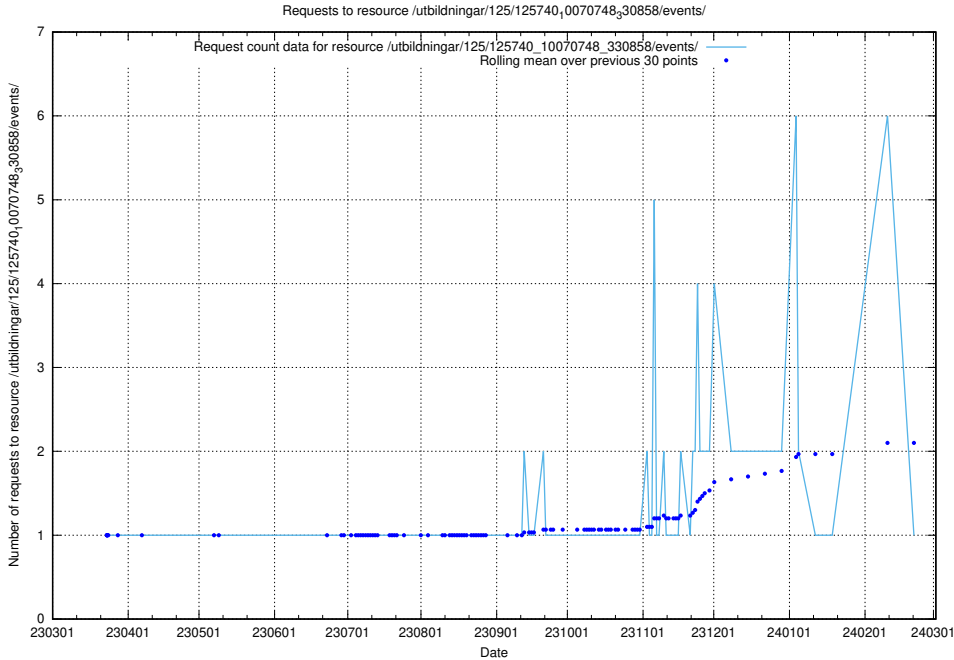

5.919 Usage of /utbildningar/125/125740_10070748_330858/events/

Here, we count the number of requests to resource /utbildningar/125/125740_10070748_330858/events/