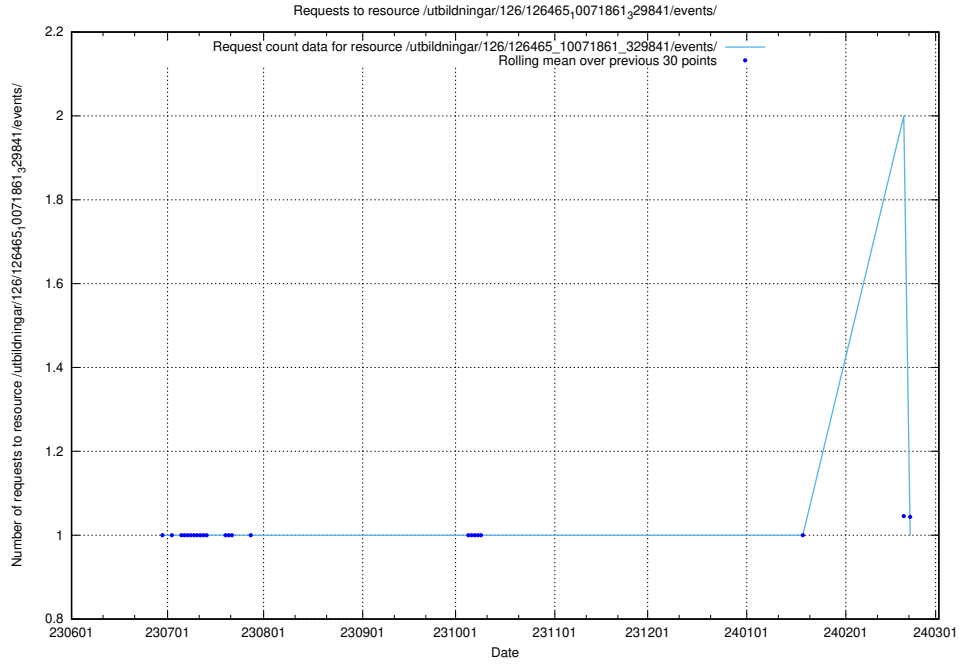

5.5326 Usage of /utbildningar/126/126465_10071861_329841/events/

Here, we count the number of requests to resource /utbildningar/126/126465_10071861_329841/events/