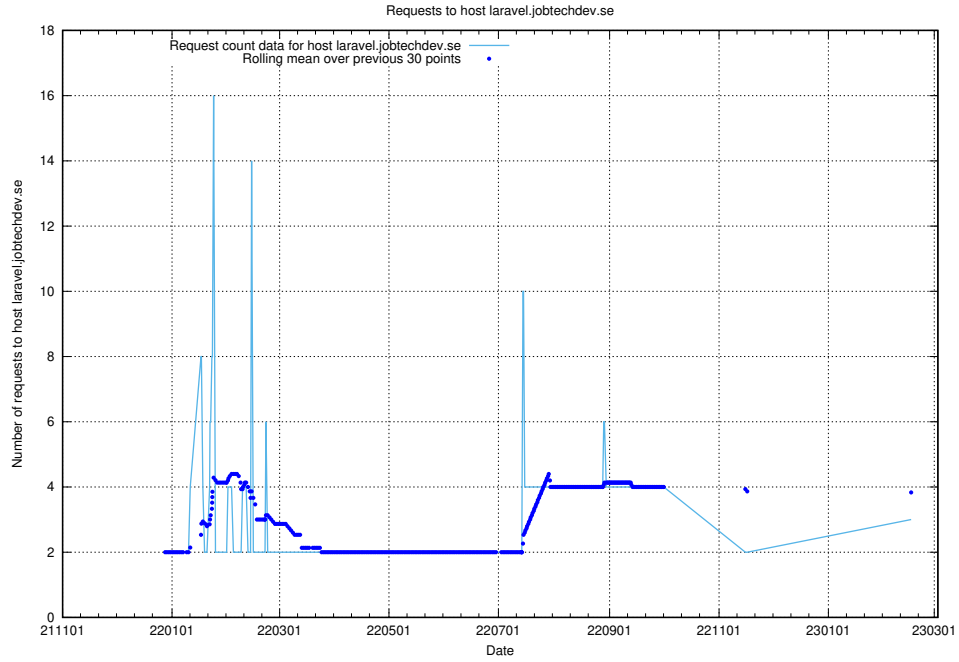

7.190 Usage of laravel.jobtechdev.se

Here, we count the number of requests to host laravel.jobtechdev.se.