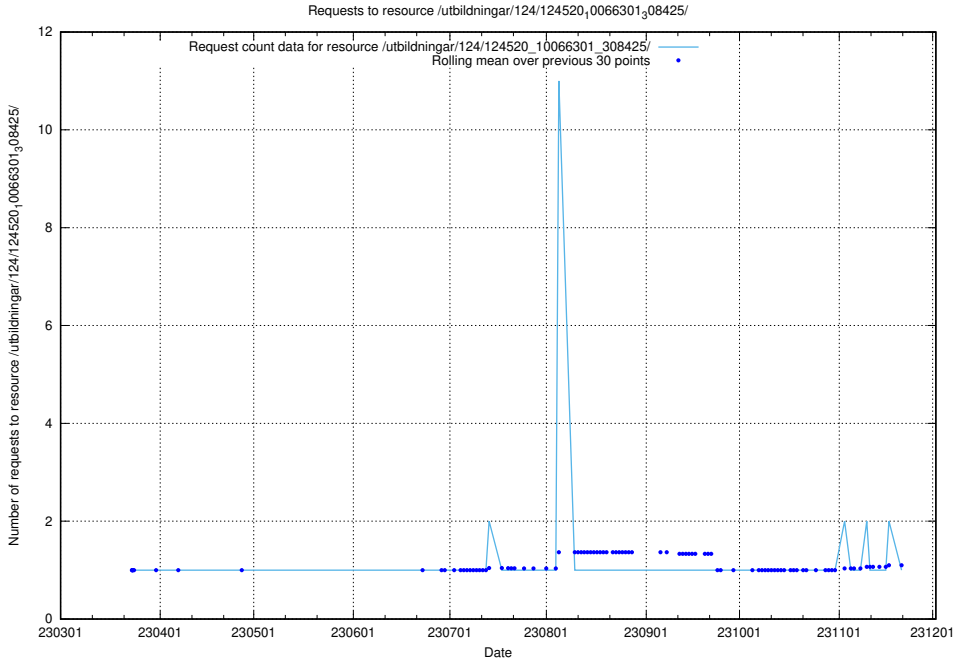

5.1198 Usage of /utbildningar/124/124520_10066301_308425/

Here, we count the number of requests to resource /utbildningar/124/124520_10066301_308425/.