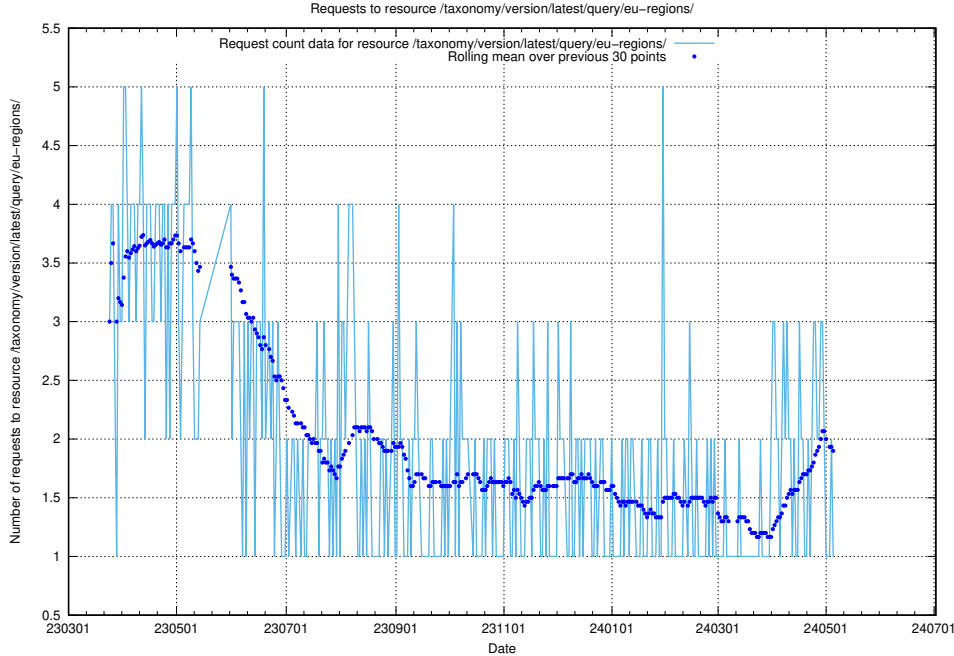

5.6077 Usage of /taxonomy/version/latest/query/eu-regions/

Here, we count the number of requests to resource /taxonomy/version/latest/query/eu-regions/.