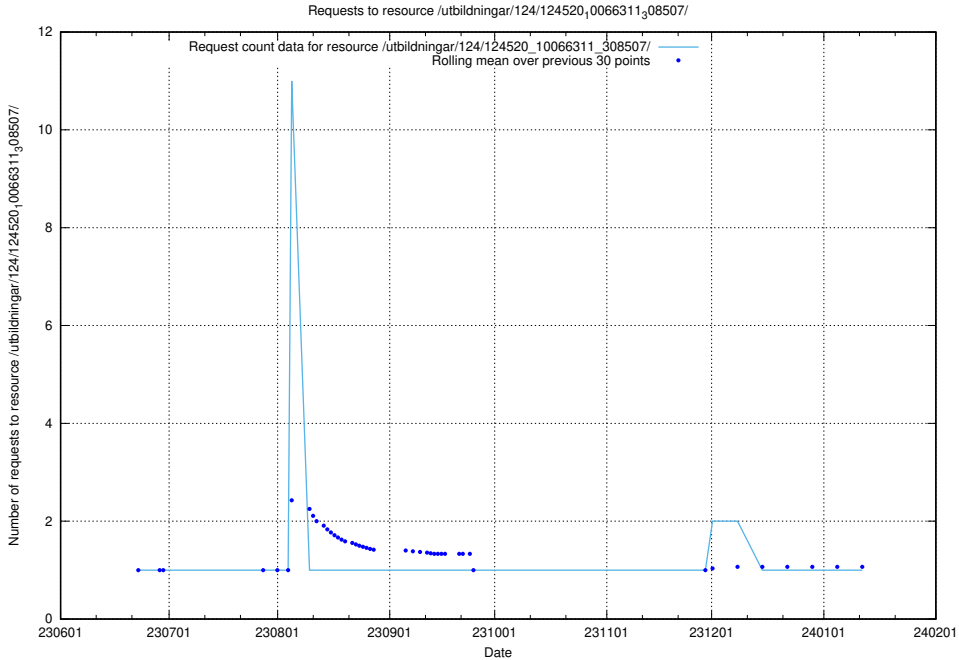

5.5706 Usage of /utbildningar/124/124520_10066311_308507/

Here, we count the number of requests to resource /utbildningar/124/124520_10066311_308507/.