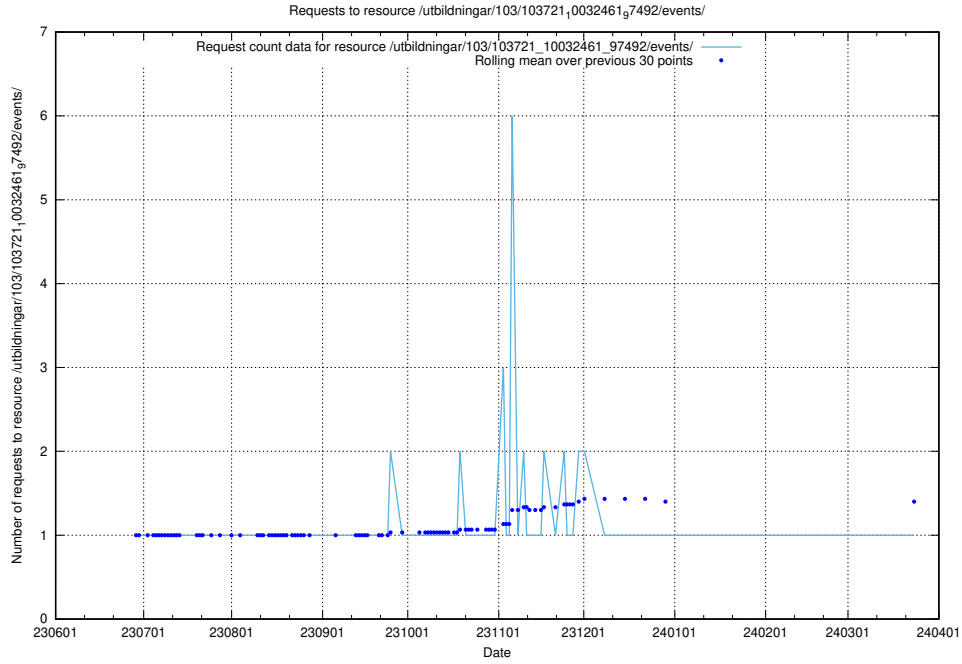

5.5482 Usage of /utbildningar/103/103721_10032461_97492/events/

Here, we count the number of requests to resource /utbildningar/103/103721_10032461_97492/events/.