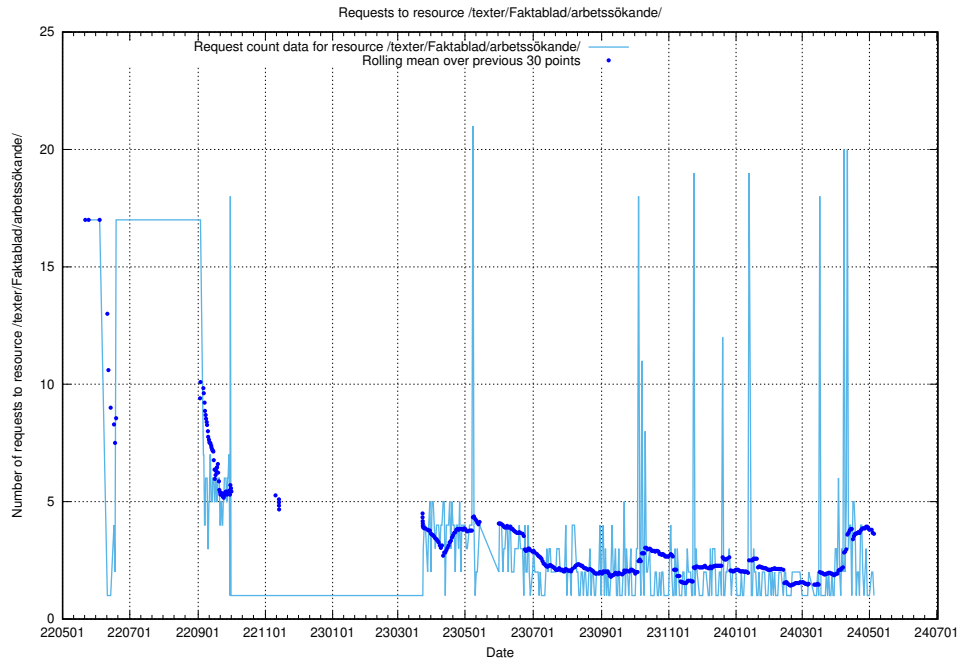

5.996 Usage of /texter/Faktablad/arbetssökande/

Here, we count the number of requests to resource /texter/Faktablad/arbetssökande/.