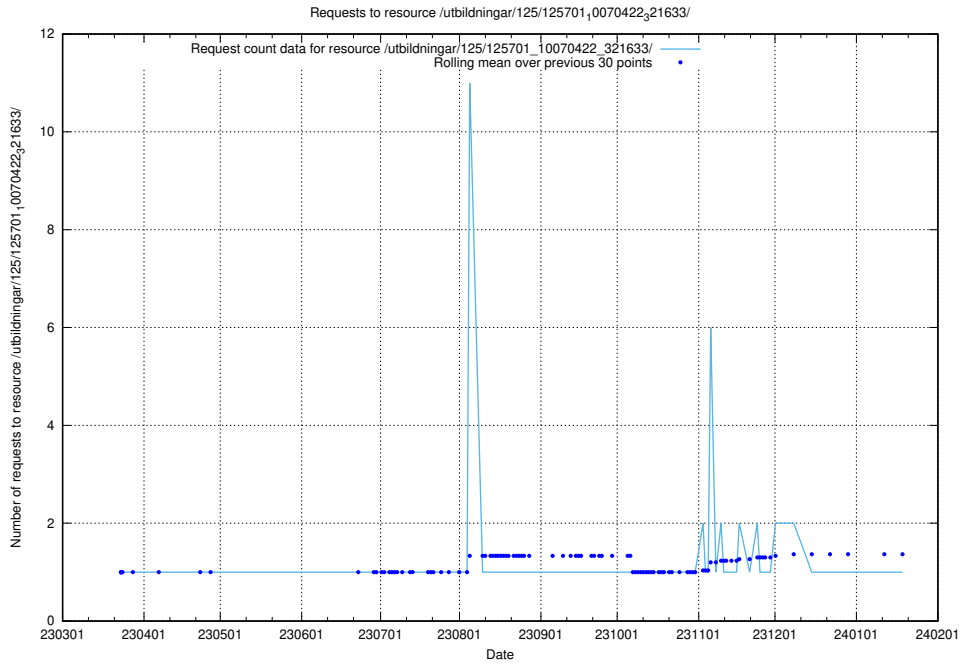

5.971 Usage of /utbildningar/125/125701_10070422_321633/

Here, we count the number of requests to resource /utbildningar/125/125701_10070422_321633/.