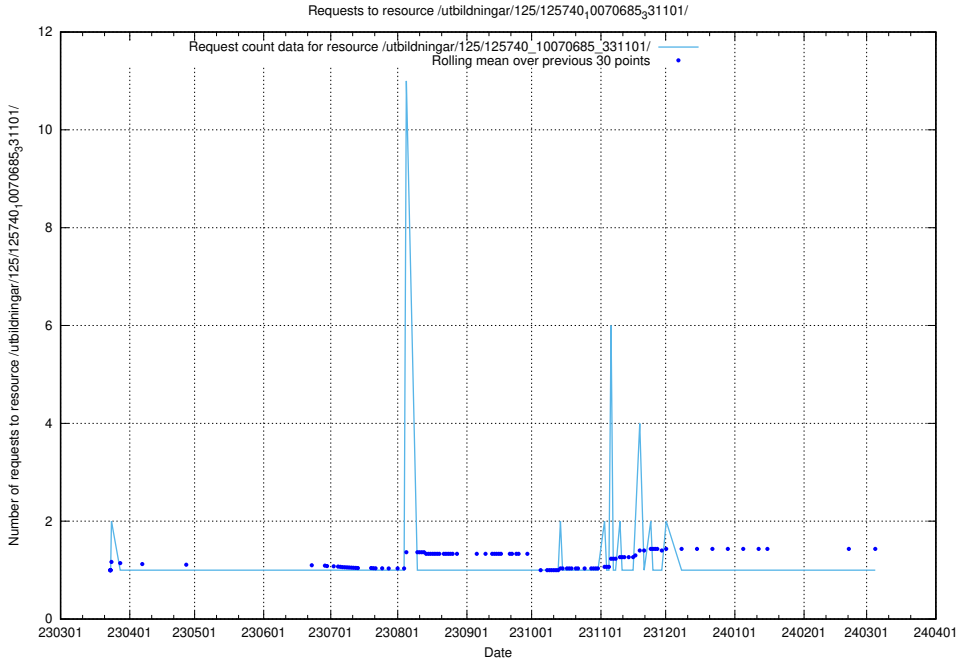

5.933 Usage of /utbildningar/125/125740_10070685_331101/

Here, we count the number of requests to resource /utbildningar/125/125740_10070685_331101/.