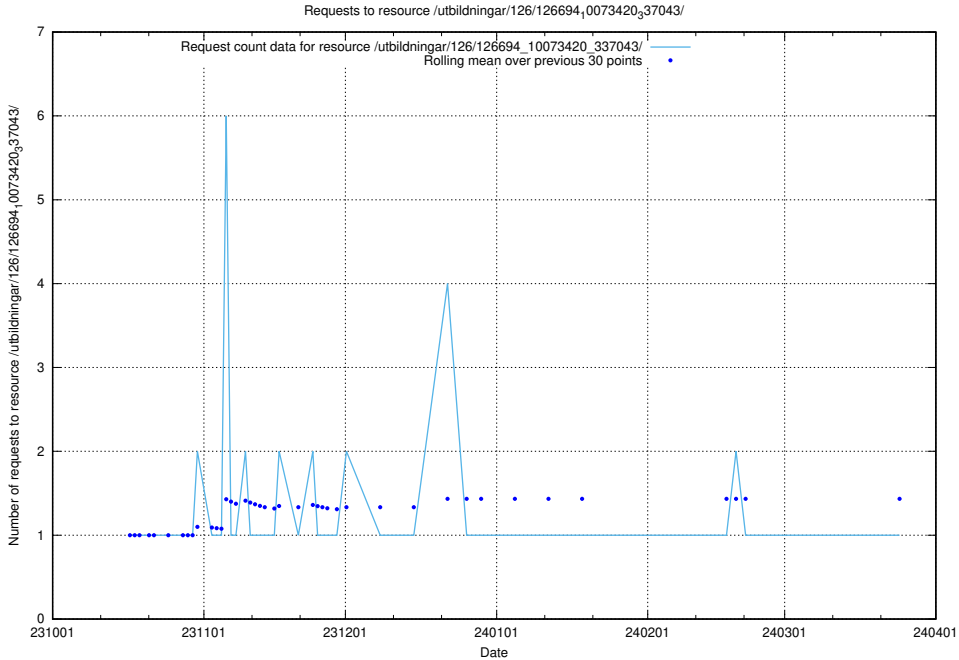

5.4248 Usage of /utbildningar/126/126694_10073420_337043/

Here, we count the number of requests to resource /utbildningar/126/126694_10073420_337043/.