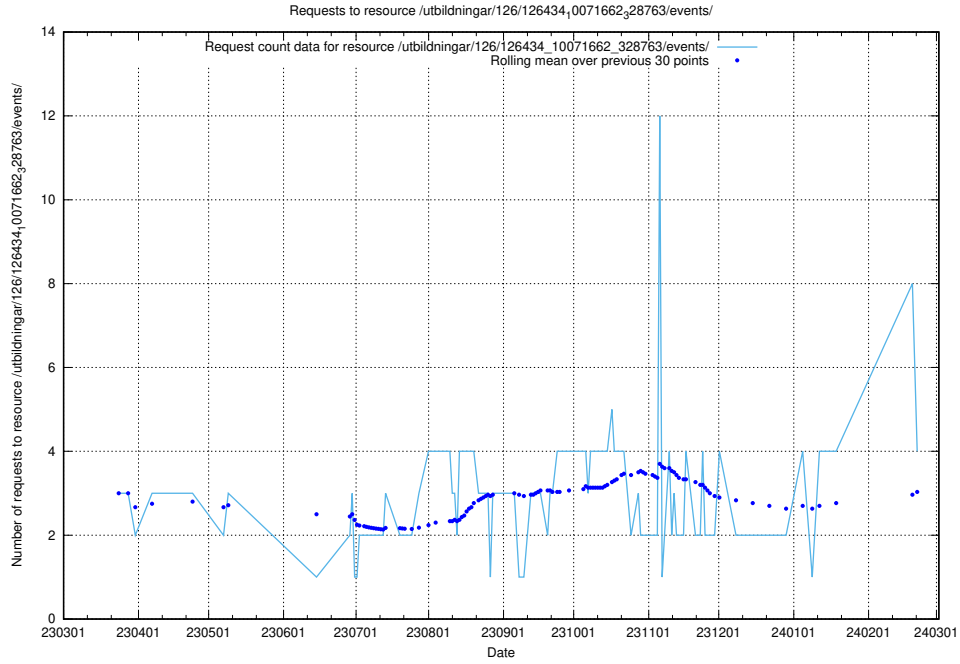

### 5.239 Usage of /utbildningar/126/126434\_10071662\_328763/events/

Here, we count the number of requests to resource /utbildningar/126/126434\_10071662\_328763/events/