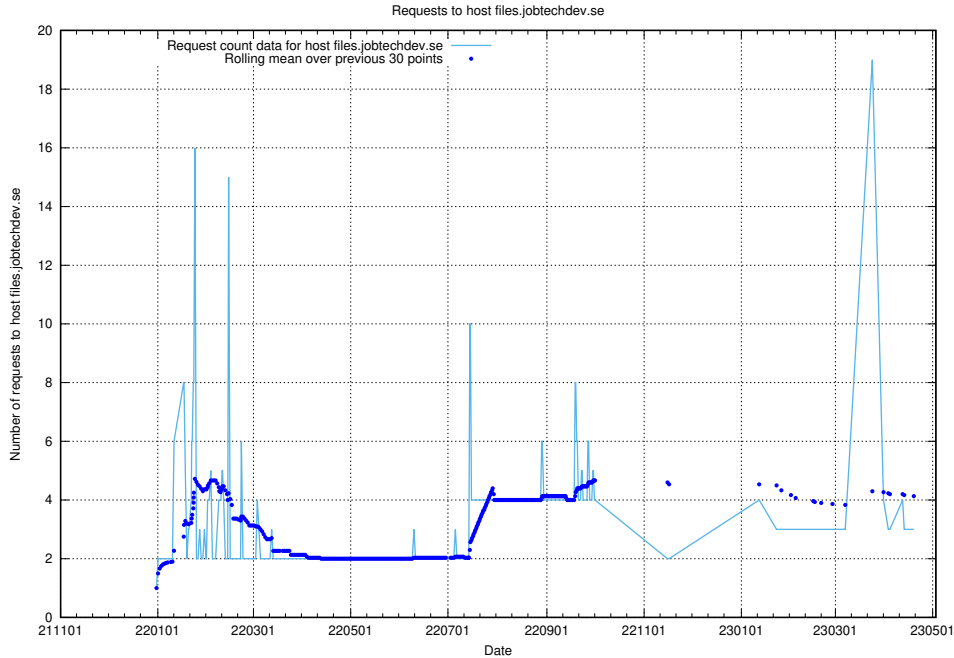

7.186 Usage of files.jobtechdev.se

Here, we count the number of requests to host files.jobtechdev.se.