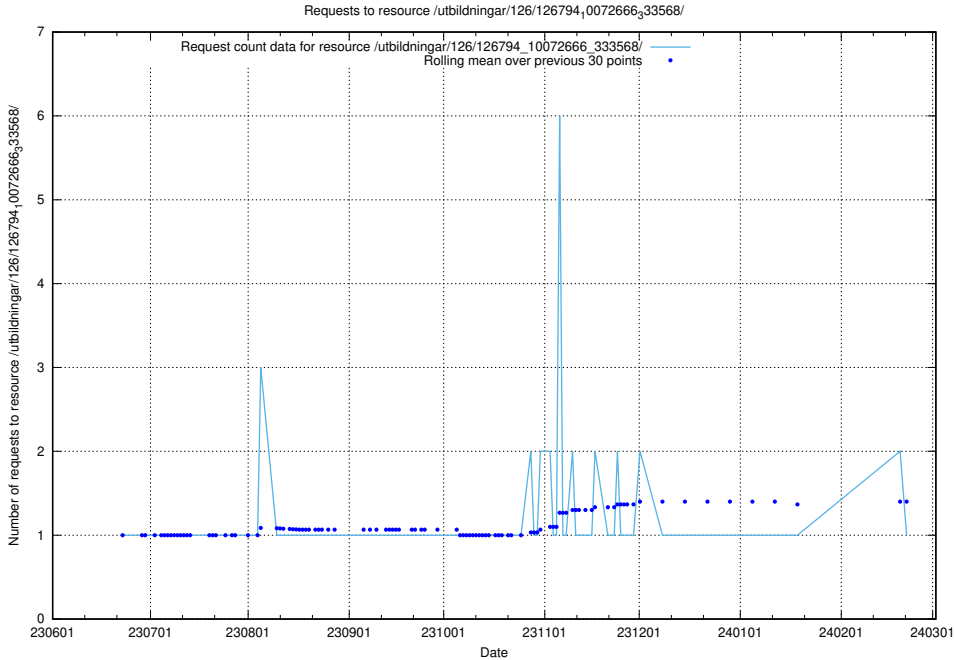

5.5539 Usage of /utbildningar/126/126794_10072666_333568/

Here, we count the number of requests to resource /utbildningar/126/126794_10072666_333568/.