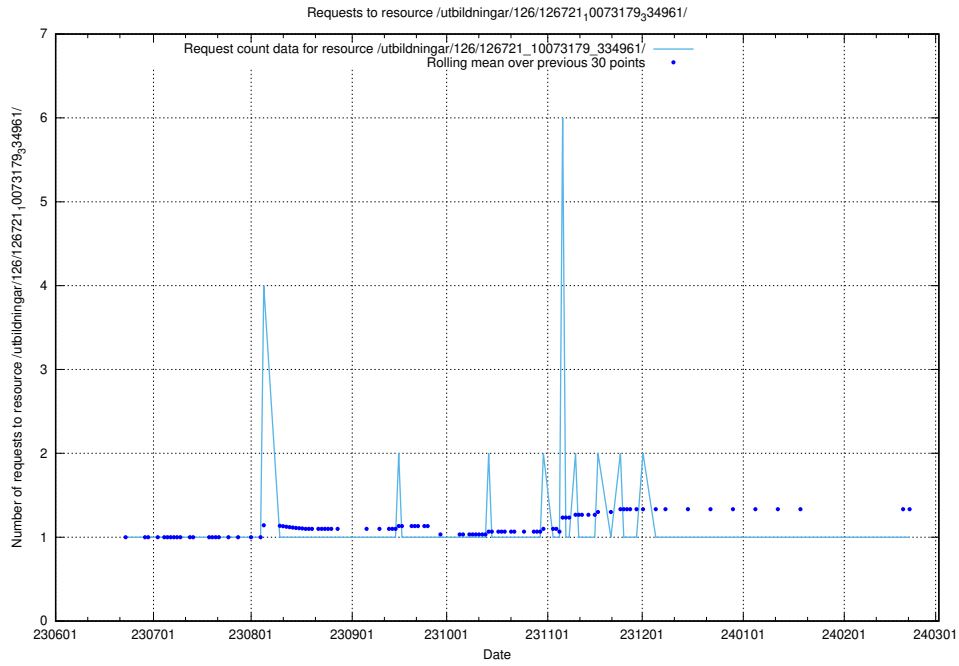

5.5557 Usage of /utbildningar/126/126721_10073179_334961/

Here, we count the number of requests to resource /utbildningar/126/126721_10073179_334961/.