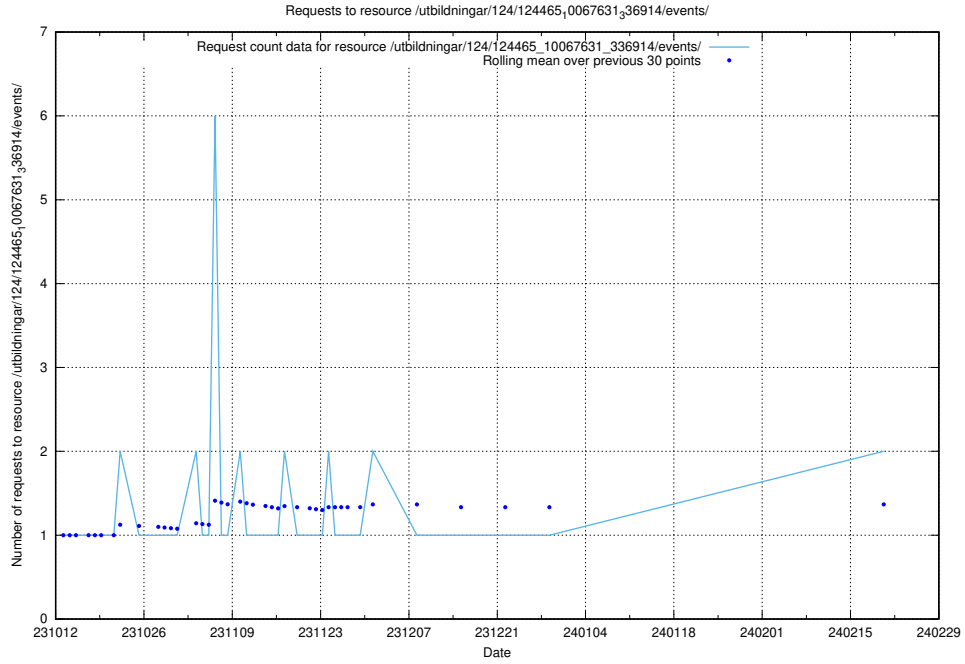

5.683 Usage of /utbildningar/124/124465_10067631_336914/events/

Here, we count the number of requests to resource /utbildningar/124/124465_10067631_336914/events/