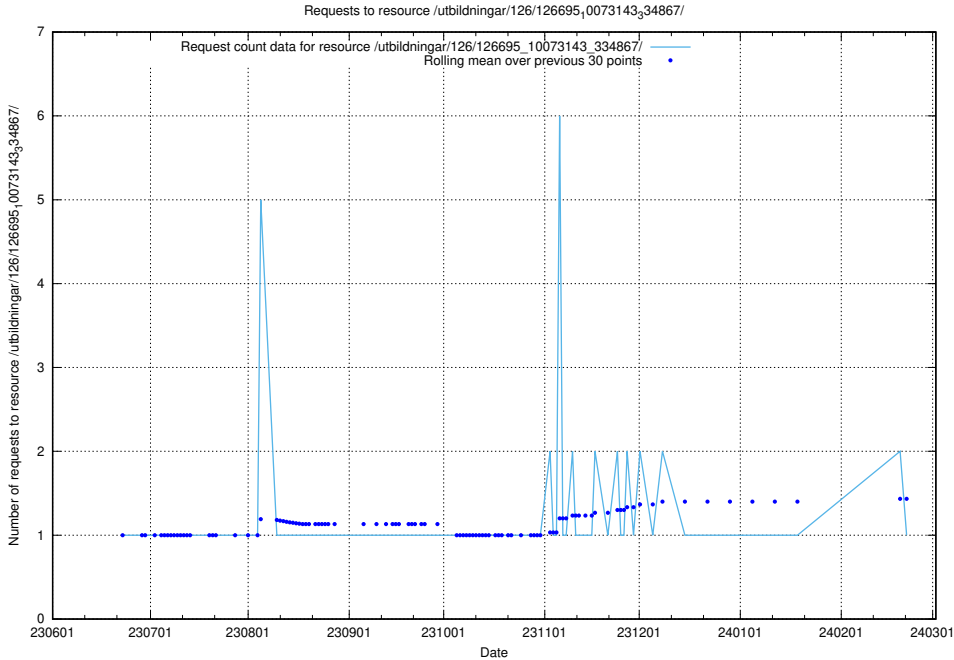

5.5580 Usage of /utbildningar/126/126695_10073143_334867/

Here, we count the number of requests to resource /utbildningar/126/126695_10073143_334867/.