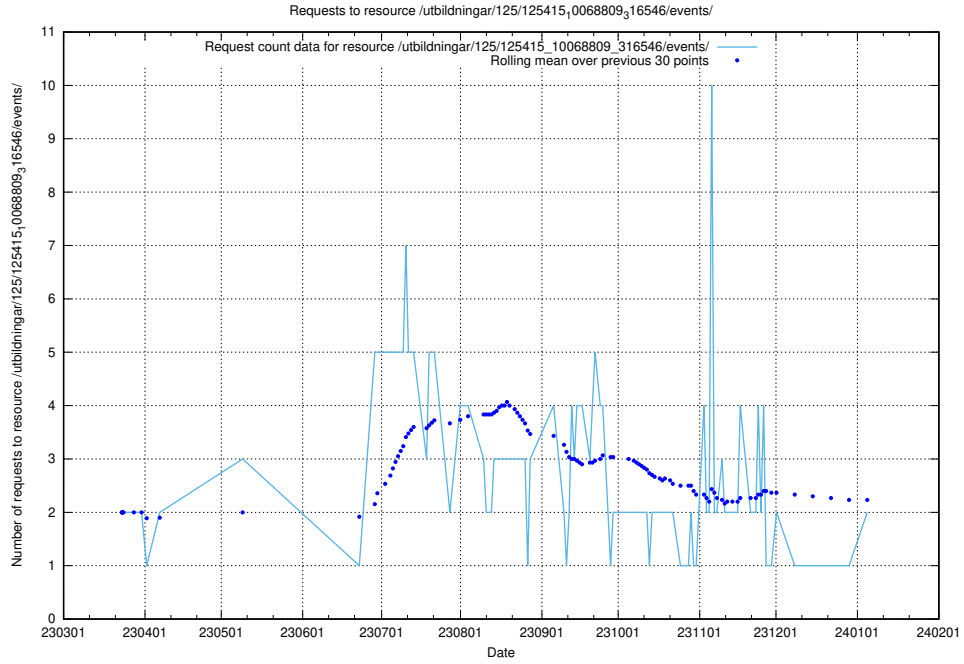

5.885 Usage of /utbildningar/125/125415_10068809_316546/events/

Here, we count the number of requests to resource /utbildningar/125/125415_10068809_316546/events/