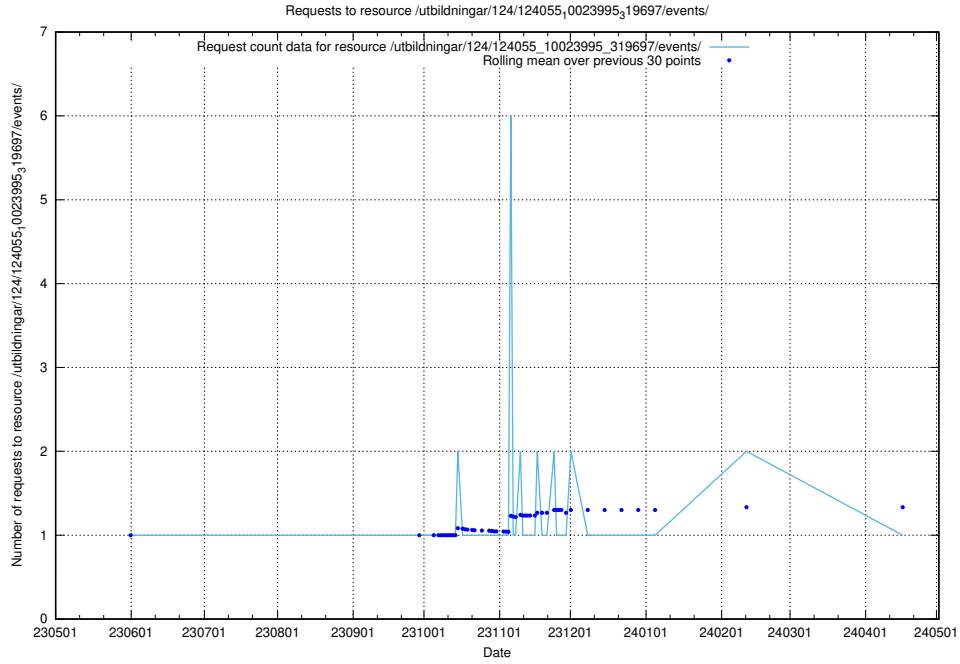

## 5.5881 Usage of /utbildningar/124/124055\_10023995\_319697/events/

Here, we count the number of requests to resource /utbildningar/124/124055\_10023995\_319697/events/