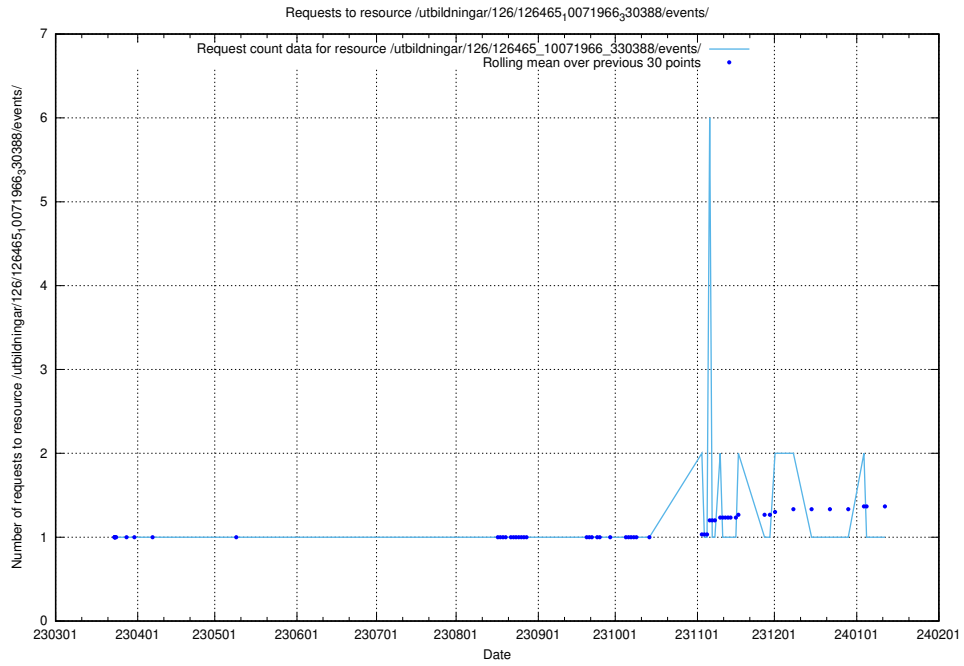

5.6389 Usage of /utbildningar/126/126465_10071966_330388/events/

Here, we count the number of requests to resource /utbildningar/126/126465_10071966_330388/events/