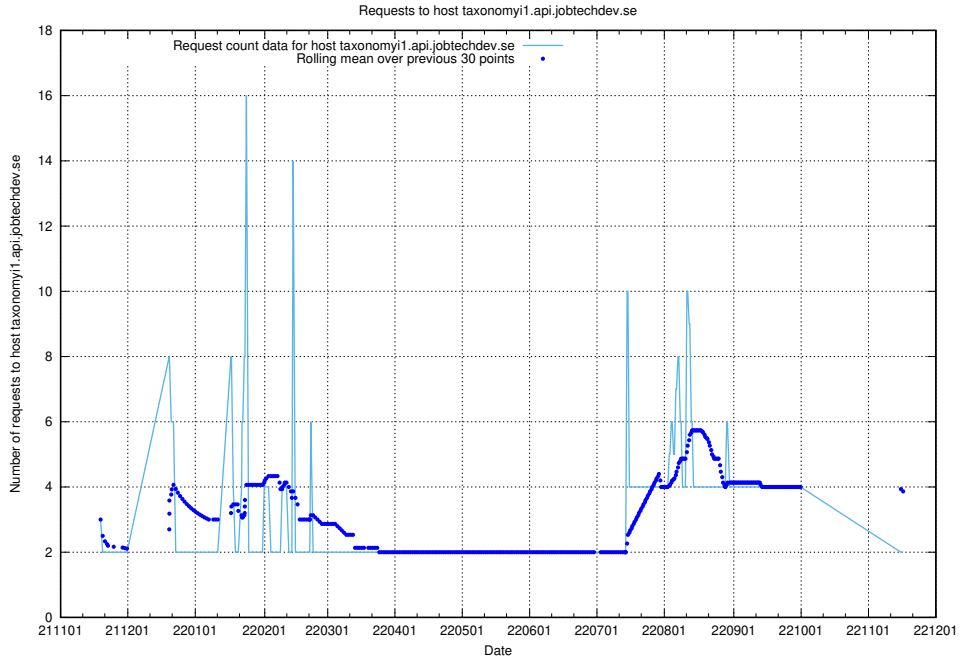

7.462 Usage of taxonomy1.api.jobtechdev.se

Here, we count the number of requests to host taxonomy1.api.jobtechdev.se.