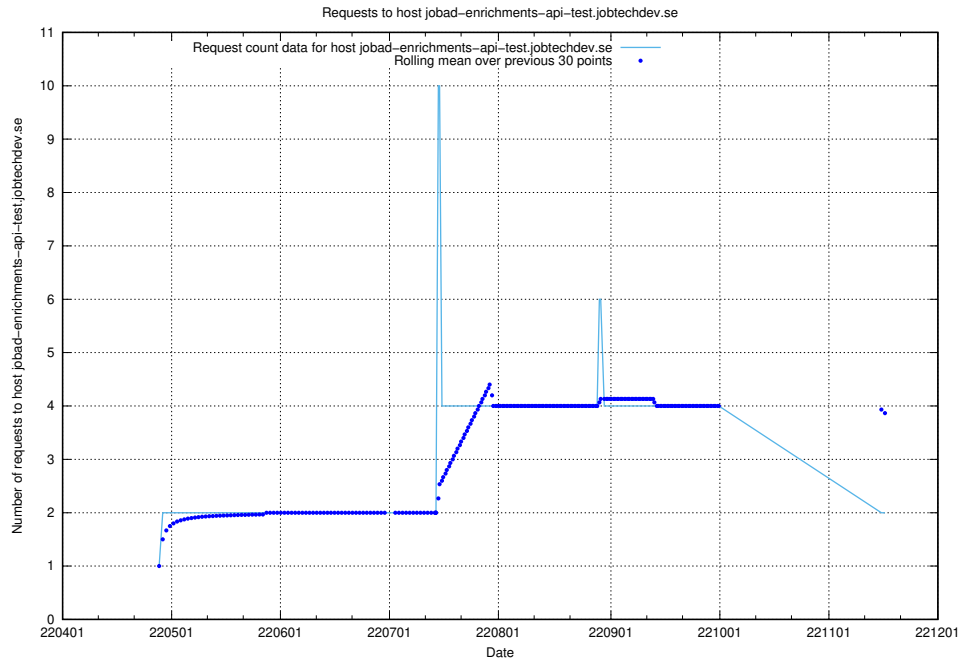

7.440 Usage of `jobad-enrichments-api-test.jobtechdev.se`

Here, we count the number of requests to host `jobad-enrichments-api-test.jobtechdev.se`.