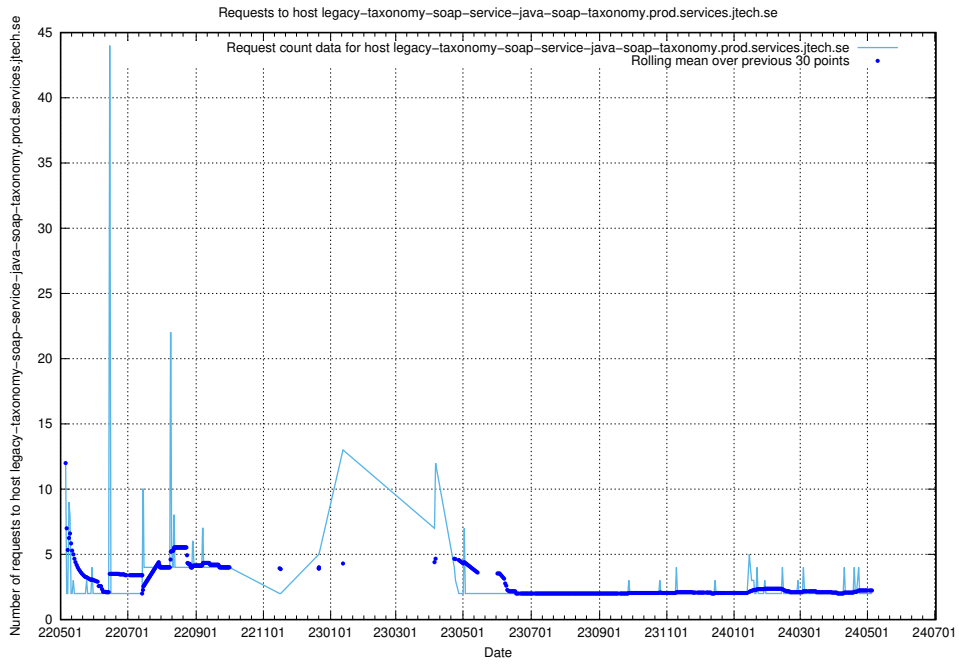

## 7.428 Usage of legacy-taxonomy-soap-service-java-soap-taxonomy.prod.services.jte

Here, we count the number of requests to host legacy-taxonomy-soap-service-java-soap-taxonomy.prod.services.jtech.se.