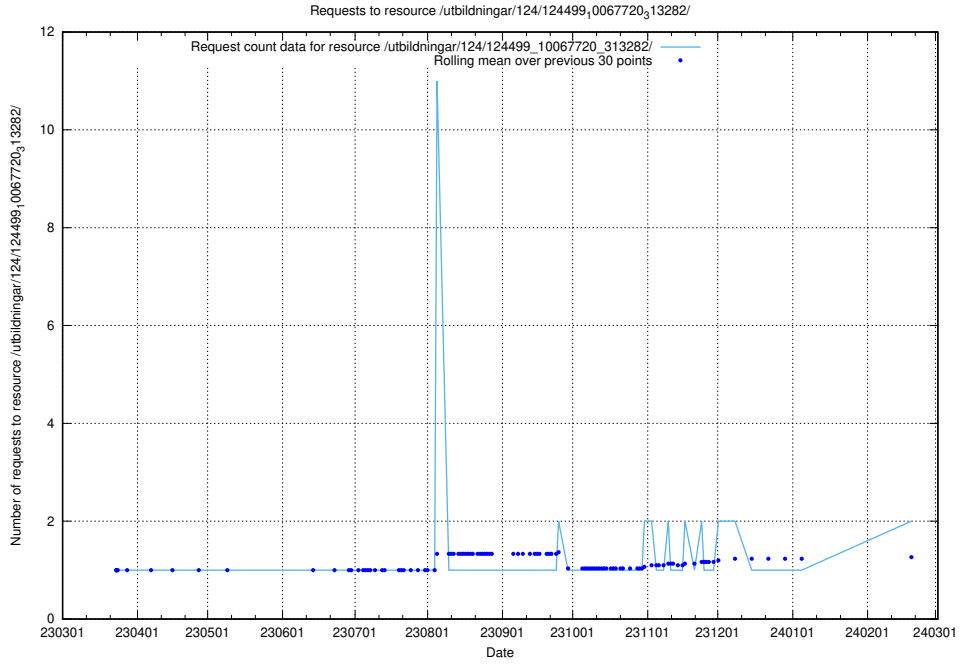

5.535 Usage of /utbildningar/124/124499_10067720_313282/

Here, we count the number of requests to resource /utbildningar/124/124499_10067720_313282/.