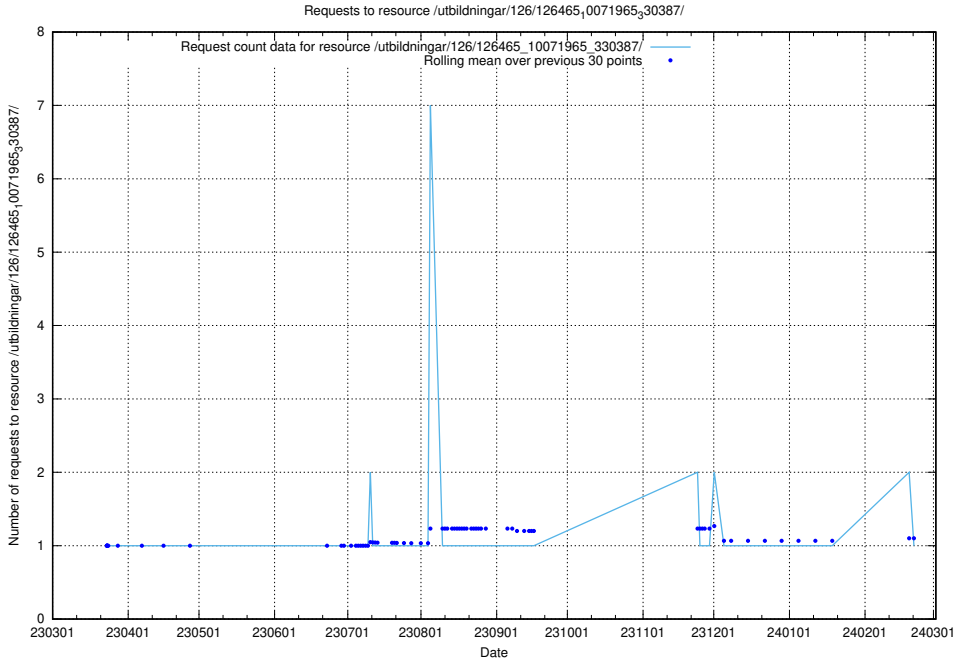

5.6391 Usage of /utbildningar/126/126465_10071965_330387/

Here, we count the number of requests to resource /utbildningar/126/126465_10071965_330387/.