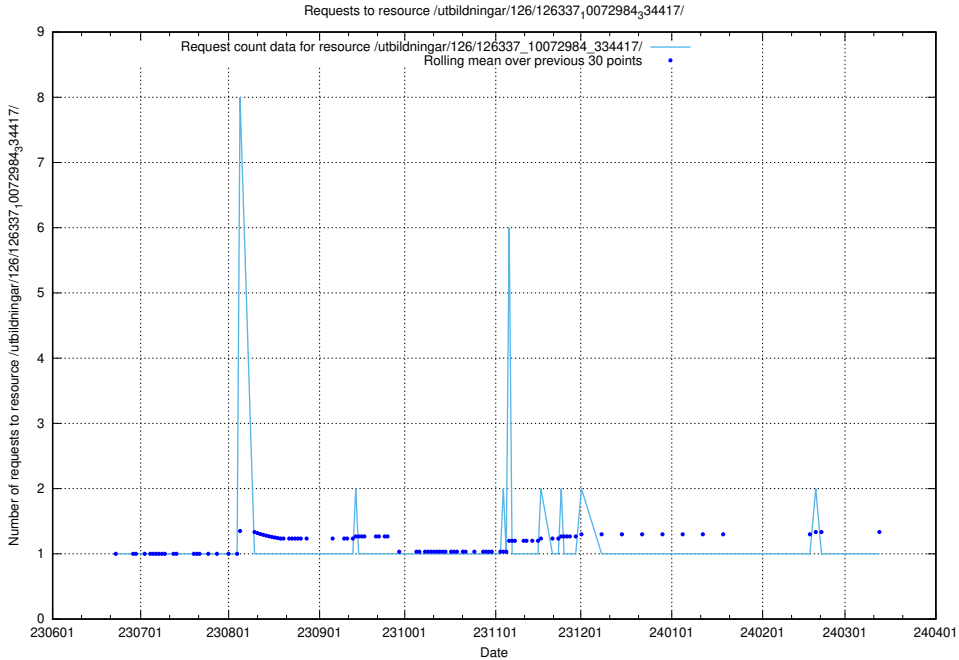

5.5614 Usage of /utbildningar/126/126337_10072984_334417/

Here, we count the number of requests to resource /utbildningar/126/126337_10072984_334417/.