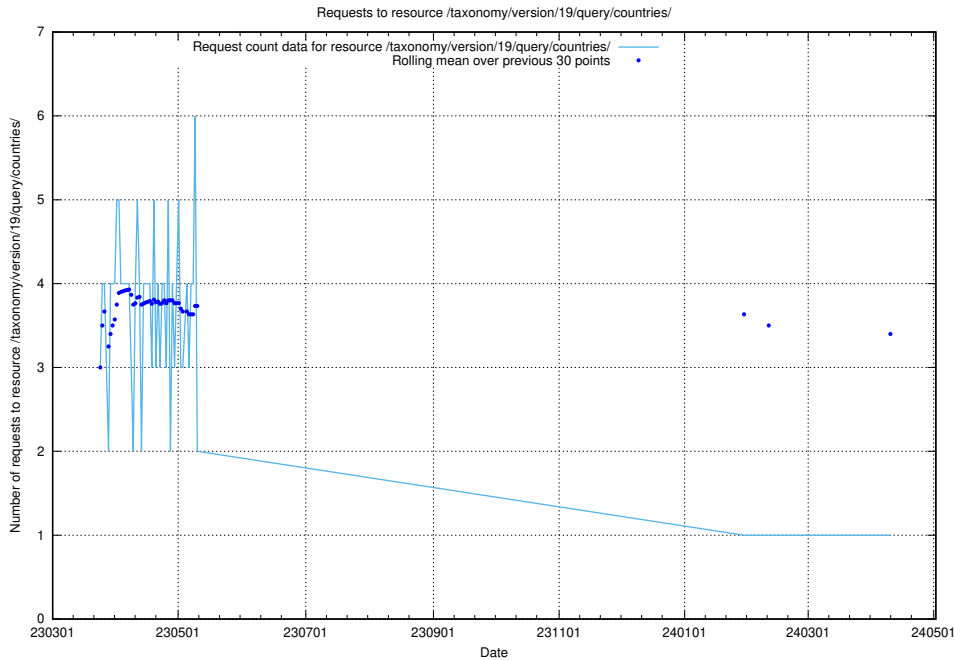

5.6123 Usage of /taxonomy/version/19/query/countries/

Here, we count the number of requests to resource /taxonomy/version/19/query/countries/.