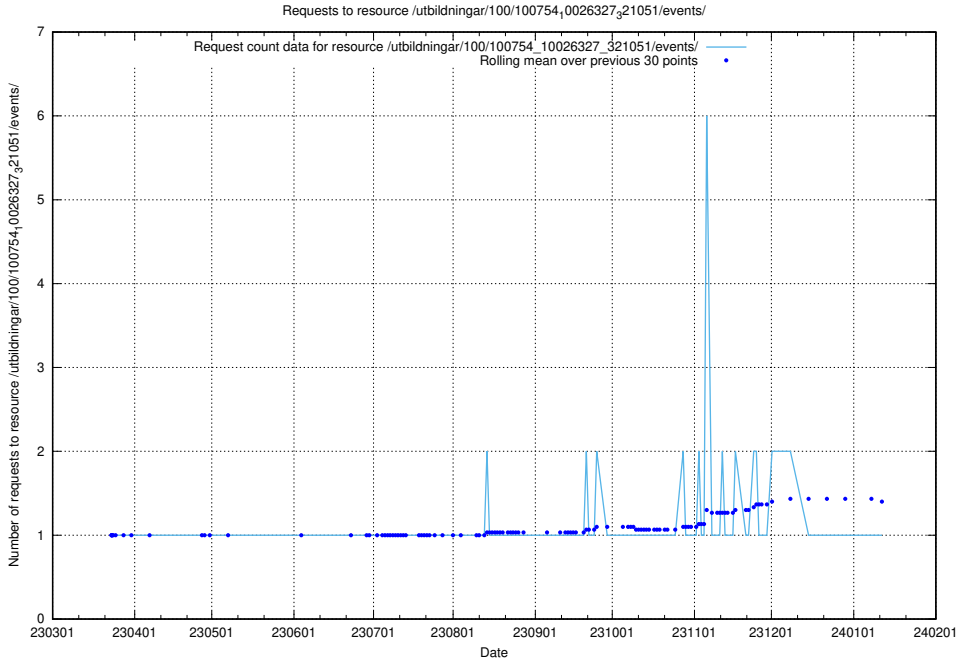

5.5545 Usage of /utbildningar/100/100754_10026327_321051/events/

Here, we count the number of requests to resource /utbildningar/100/100754_10026327_321051/events/