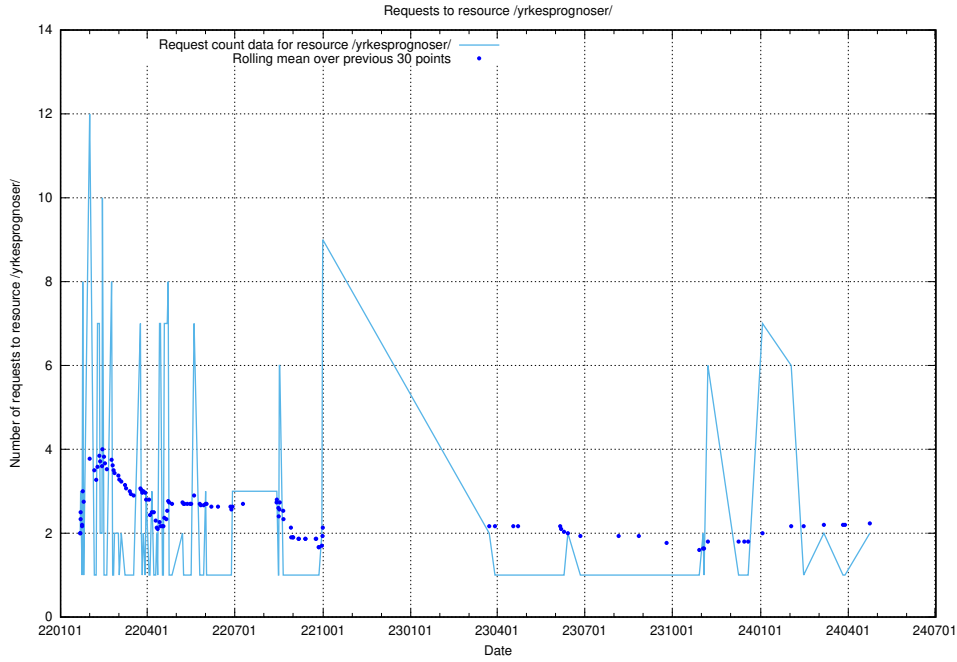

5.878 Usage of /yrkesprognoser/

Here, we count the number of requests to resource /yrkesprognoser/.