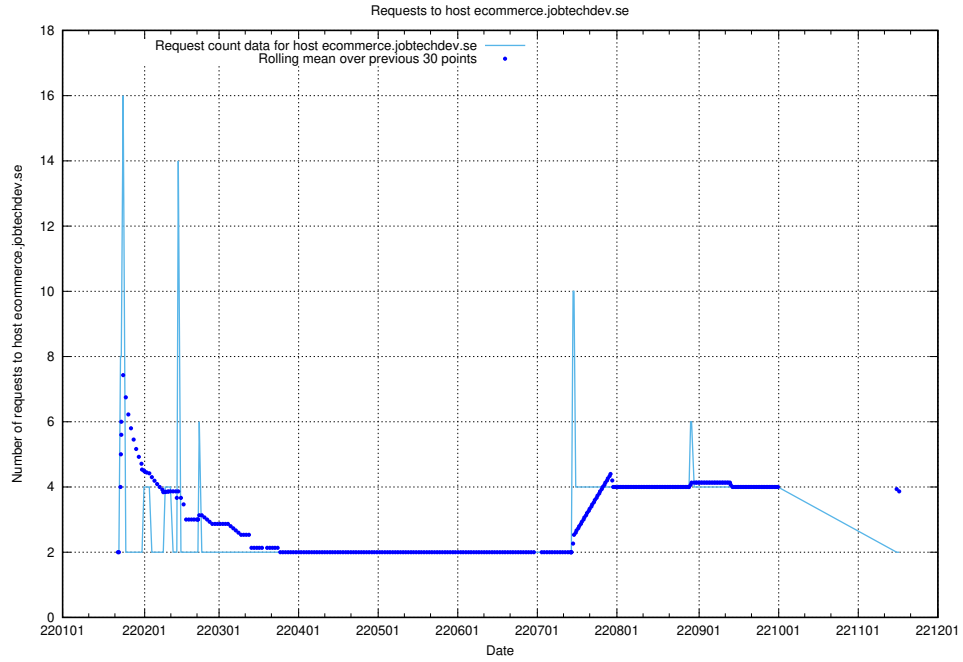

7.251 Usage of ecommerce.jobtechdev.se

Here, we count the number of requests to host ecommerce.jobtechdev.se.