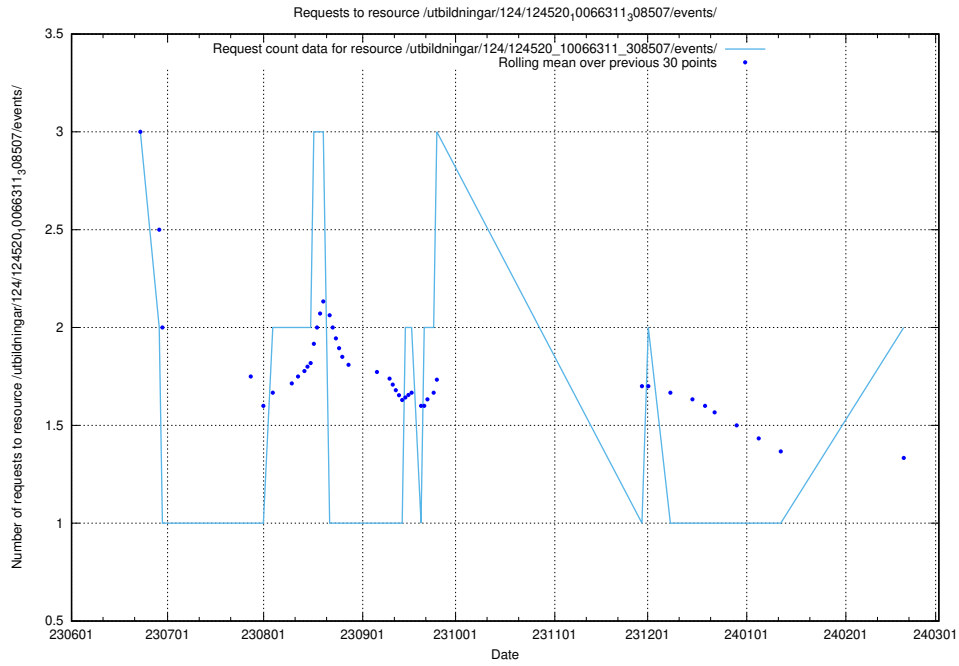

5.792 Usage of /utbildningar/124/124520_10066311_308507/events/

Here, we count the number of requests to resource /utbildningar/124/124520_10066311_308507/events/