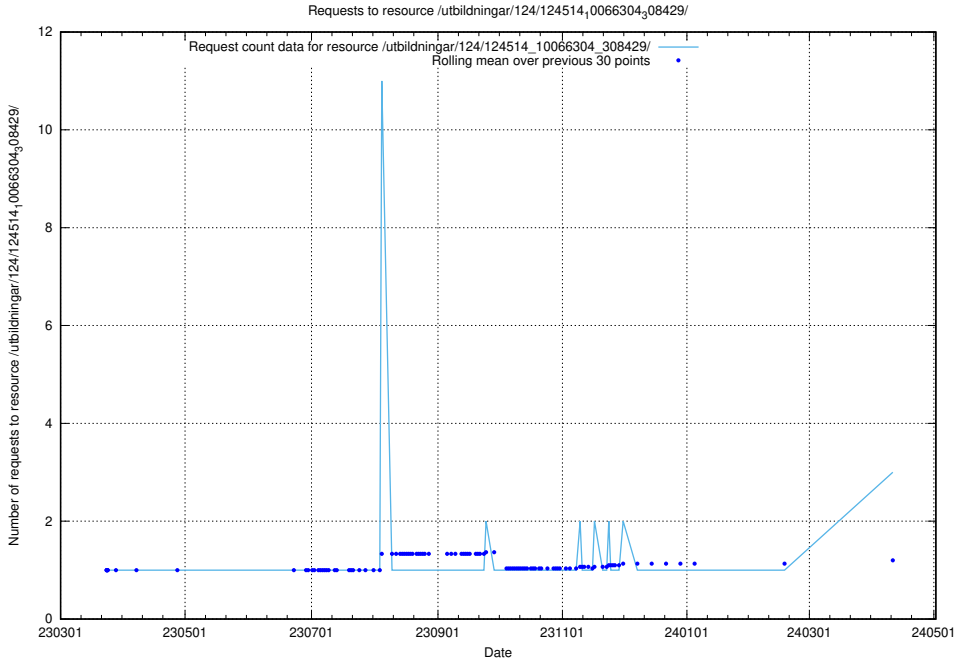

5.277 Usage of /utbildningar/124/124514_10066304_308429/

Here, we count the number of requests to resource /utbildningar/124/124514_10066304_308429/.