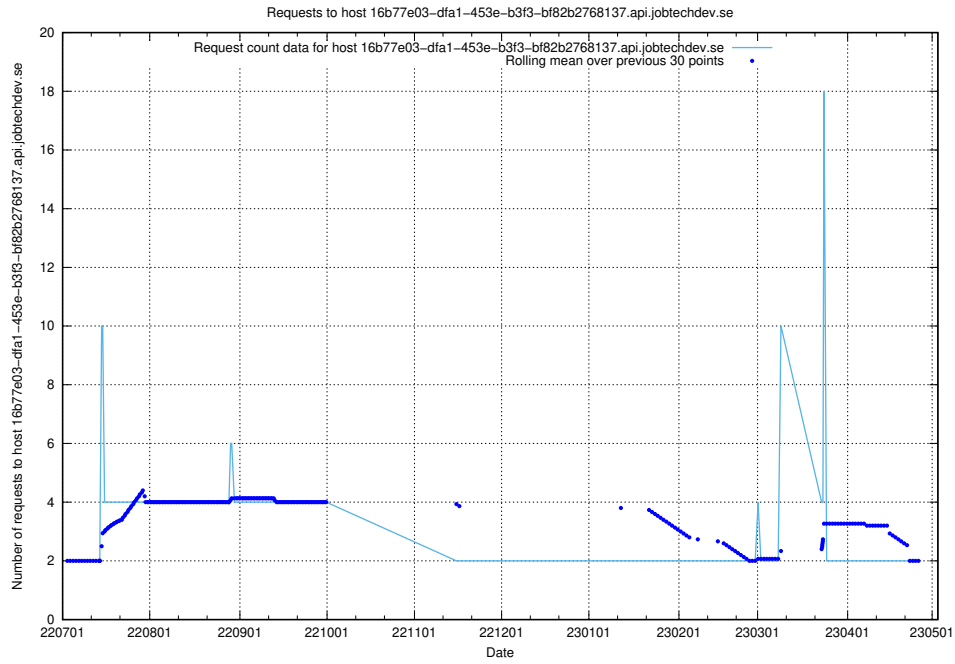

7.385 Usage of 16b77e03-dfa1-453e-b3f3-bf82b2768137.api.jobtechdev.se

Here, we count the number of requests to host 16b77e03-dfa1-453e-b3f3-bf82b2768137.api.jobtechdev.se.