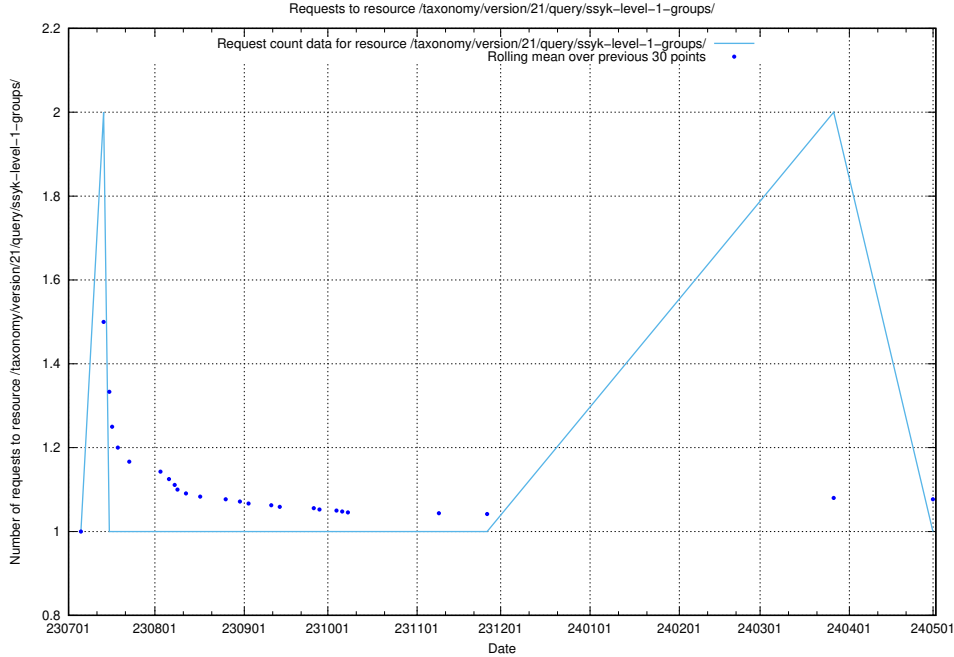

5.5282 Usage of /taxonomy/version/21/query/ssyk-level-1-groups/

Here, we count the number of requests to resource /taxonomy/version/21/query/ssyk-level-1-groups/.