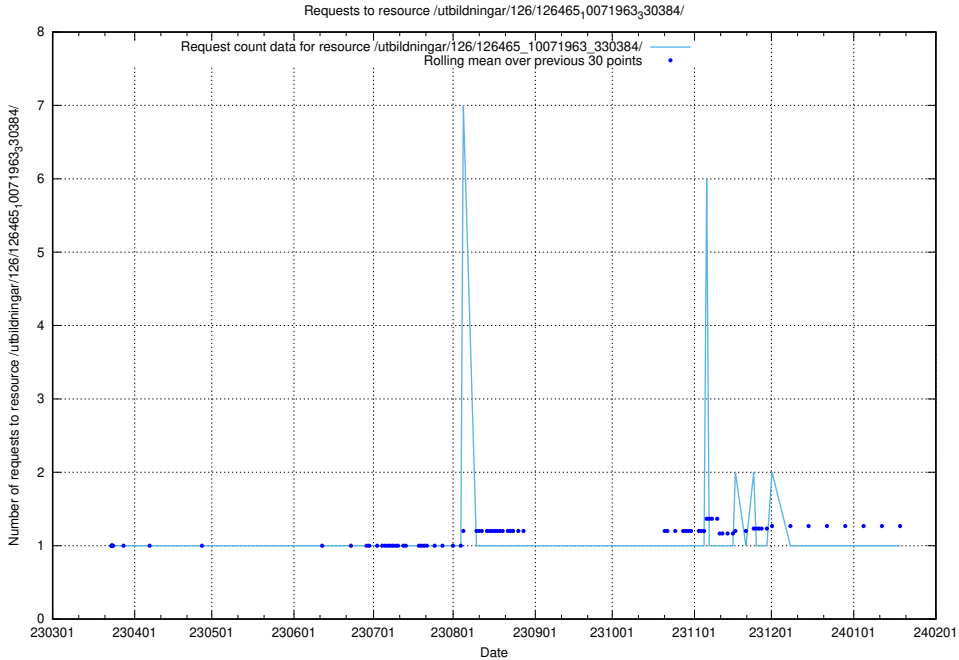

5.6392 Usage of /utbildningar/126/126465_10071963_330384/

Here, we count the number of requests to resource /utbildningar/126/126465_10071963_330384/.