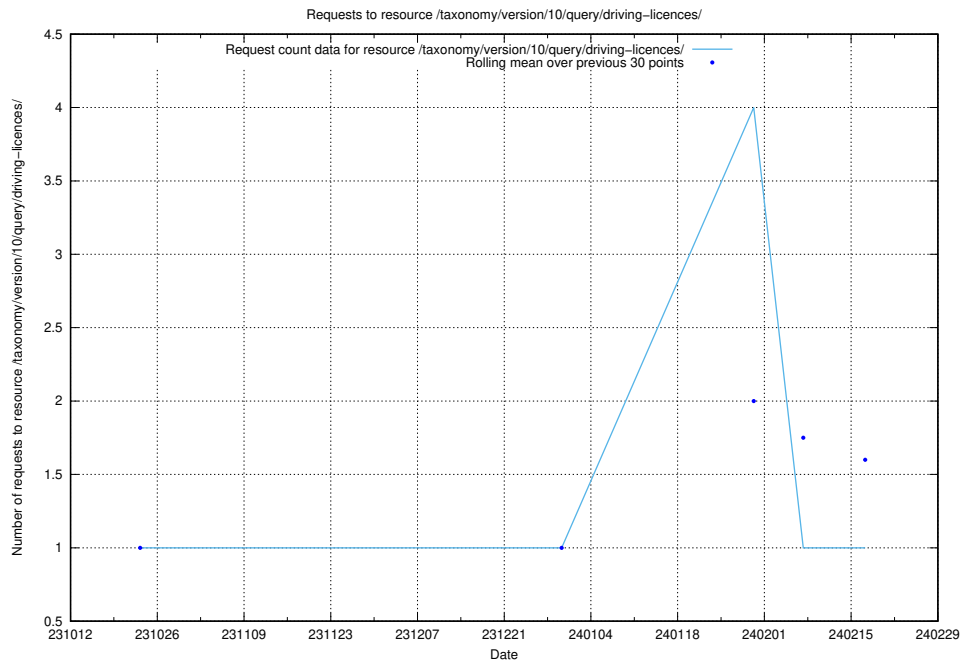

5.4201 Usage of /taxonomy/version/10/query/driving-licences/

Here, we count the number of requests to resource /taxonomy/version/10/query/driving-licences/.