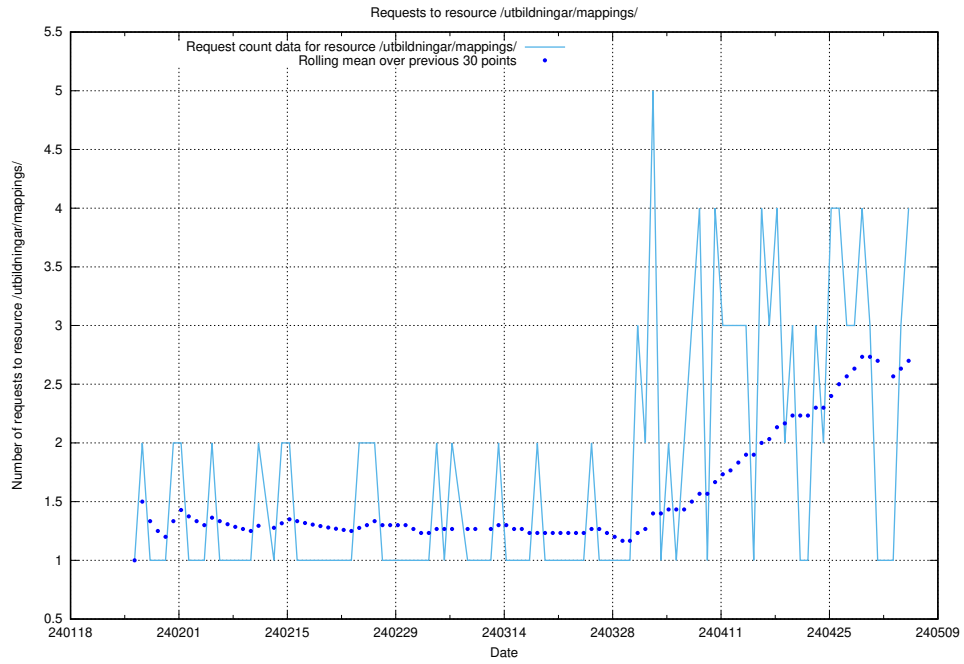

5.193 Usage of /utbildningar/mappings/

Here, we count the number of requests to resource /utbildningar/mappings/.