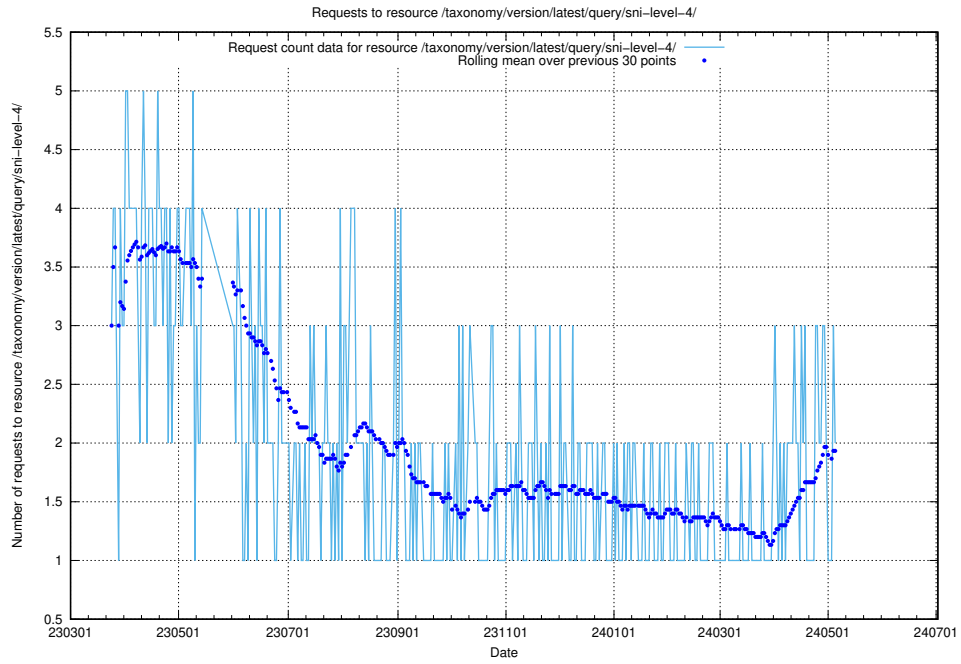

5.859 Usage of /taxonomy/version/latest/query/sni-level-4/

Here, we count the number of requests to resource /taxonomy/version/latest/query/sni-level-4/.