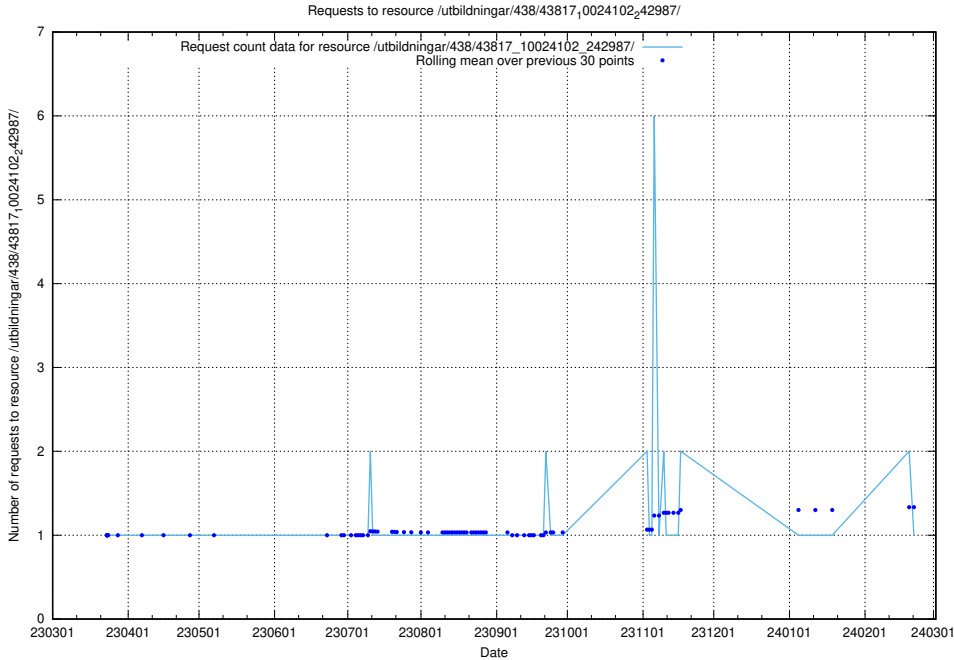

5.6320 Usage of /utbildningar/438/43817_10024102_242987/

Here, we count the number of requests to resource /utbildningar/438/43817_10024102_242987/.