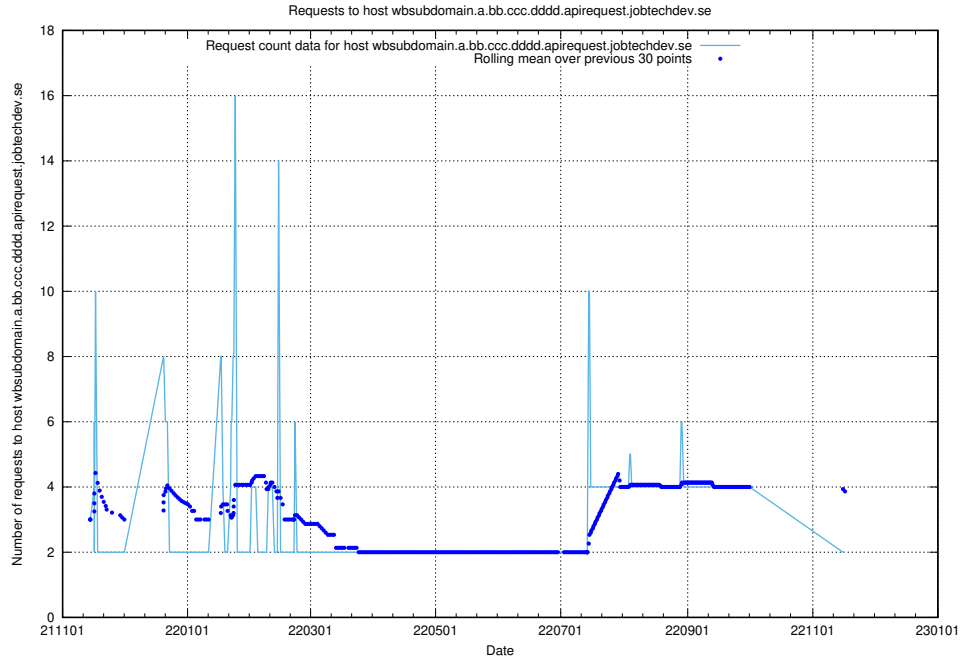

7.546 Usage of wbsubdomain.a.bb.ccc.dddd.apirequest.jobtechdev.se

Here, we count the number of requests to host wbsubdomain.a.bb.ccc.dddd.apirequest.jobtechdev.se.