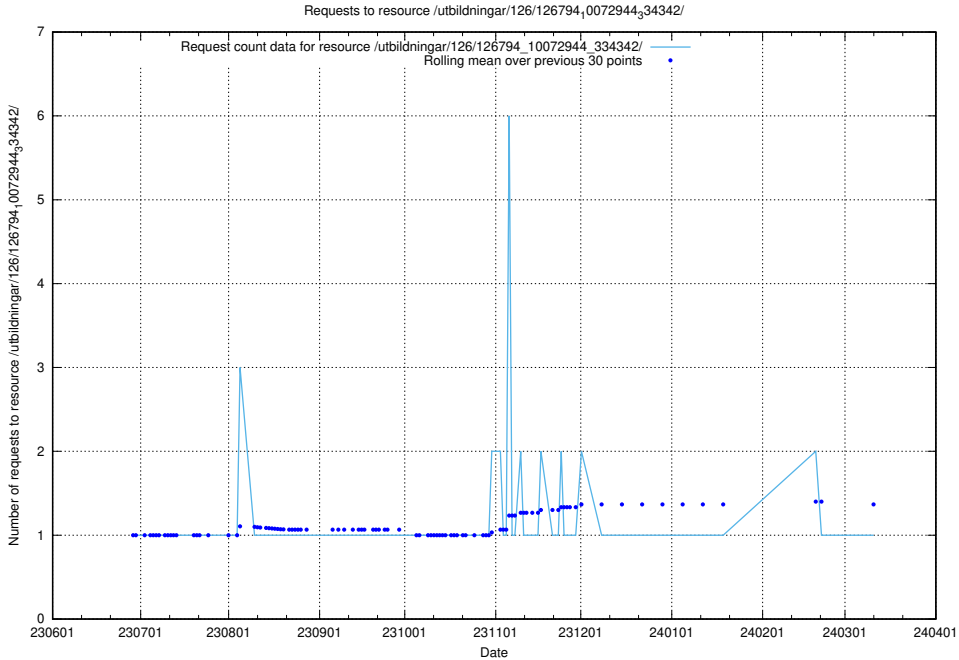

5.5392 Usage of /utbildningar/126/126794_10072944_334342/

Here, we count the number of requests to resource /utbildningar/126/126794_10072944_334342/.