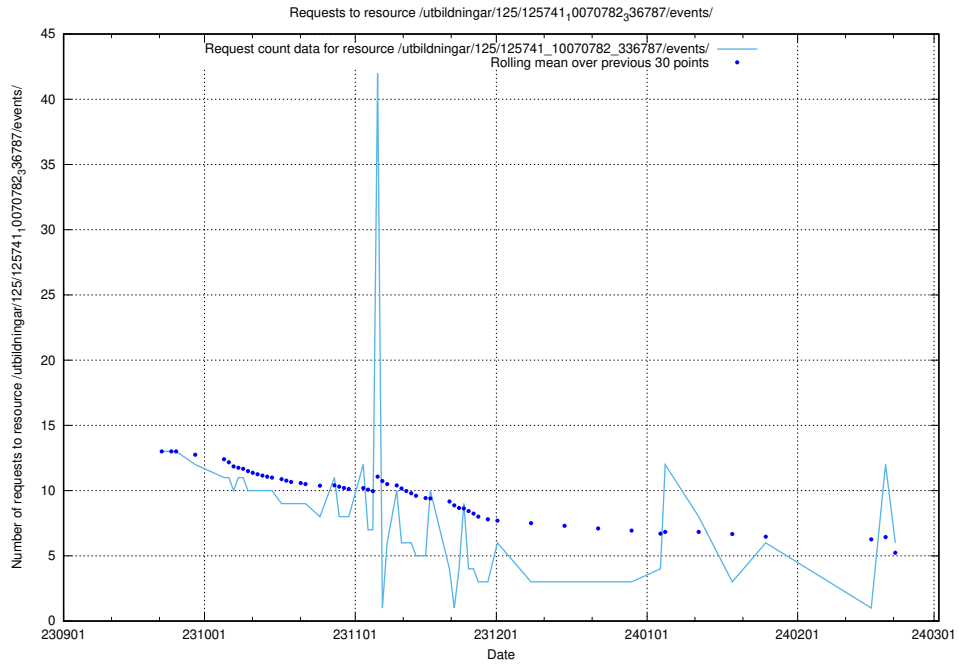

5.75 Usage of /utbildningar/125/125741_10070782_336787/events/

Here, we count the number of requests to resource /utbildningar/125/125741_10070782_336787/events/