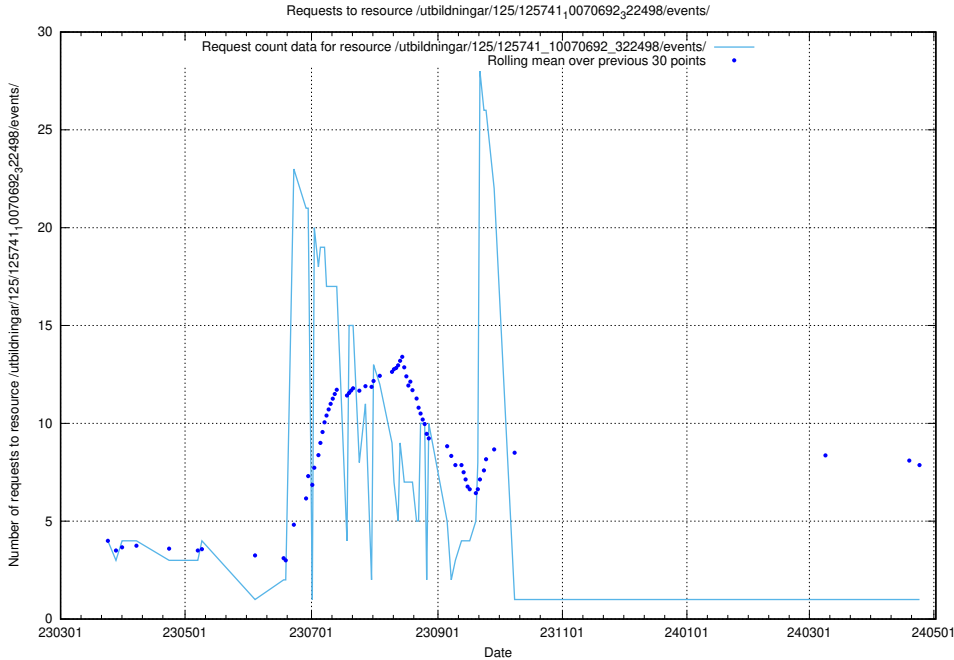

5.6040 Usage of /utbildningar/125/125741_10070692_322498/events/

Here, we count the number of requests to resource /utbildningar/125/125741_10070692_322498/events/