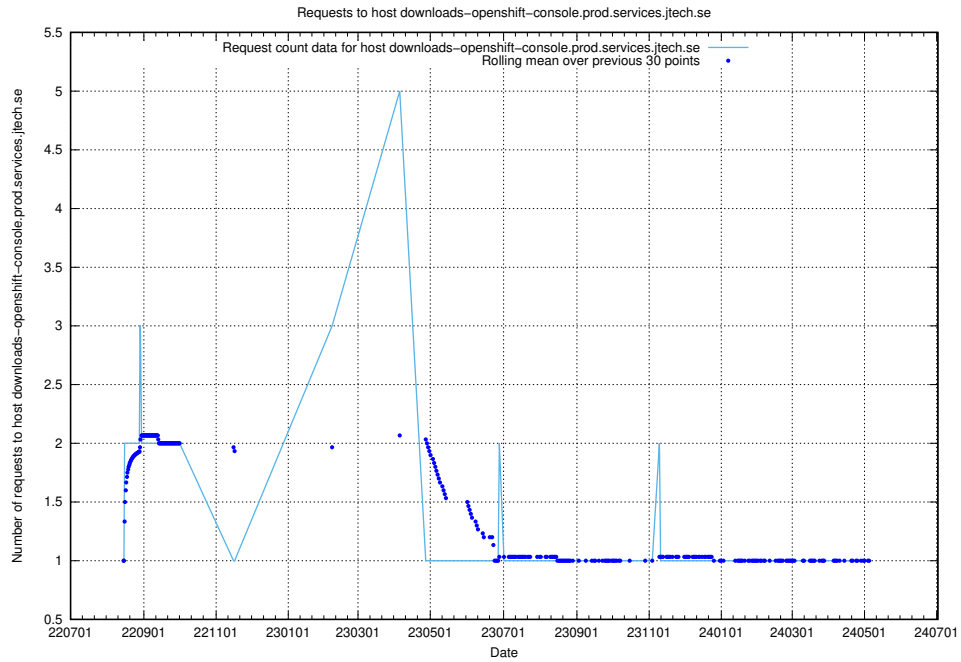

7.616 Usage of downloads-openshift-console.prod.services.jtech.se

Here, we count the number of requests to host downloads-openshift-console.prod.services.jtech.se.