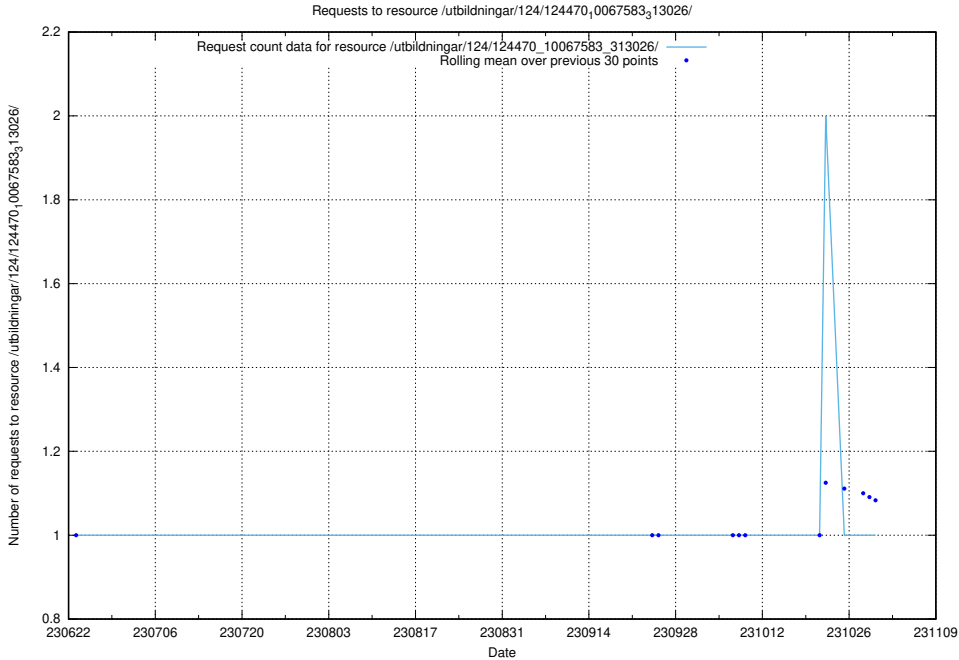

5.5755 Usage of /utbildningar/124/124470_10067583_313026/

Here, we count the number of requests to resource /utbildningar/124/124470_10067583_313026/.