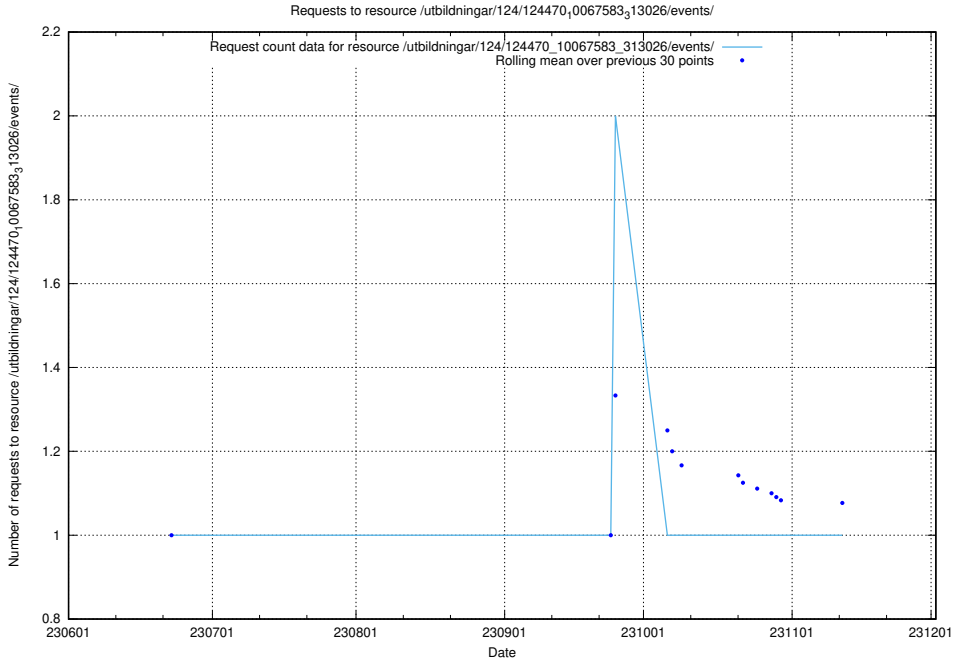

5.5754 Usage of /utbildningar/124/124470_10067583_313026/events/

Here, we count the number of requests to resource /utbildningar/124/124470_10067583_313026/events/