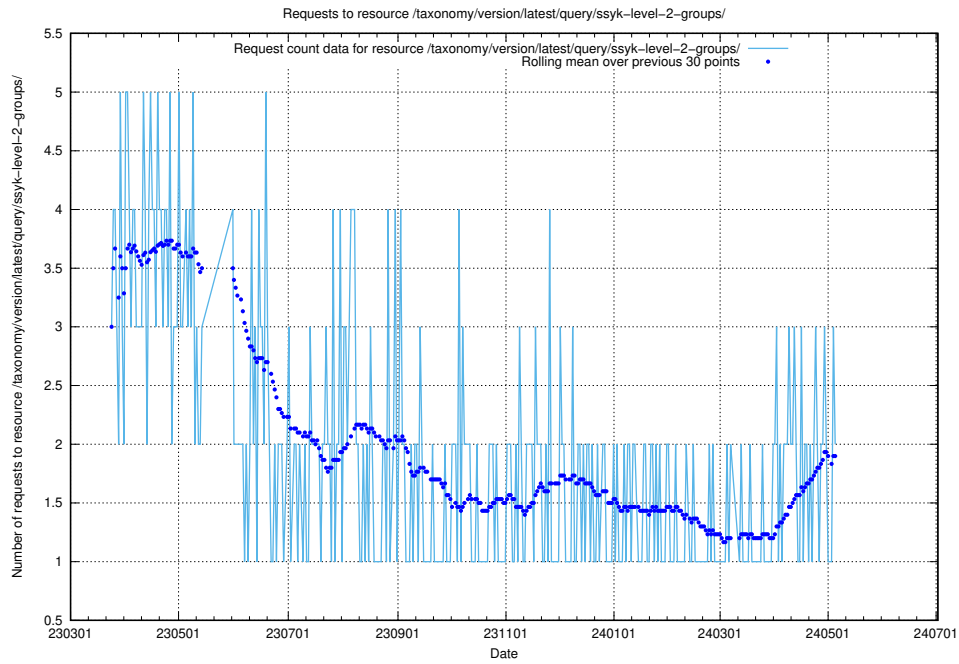

5.858 Usage of /taxonomy/version/latest/query/ssyk-level-2-groups/

Here, we count the number of requests to resource /taxonomy/version/latest/query/ssyk-level-2-groups/.