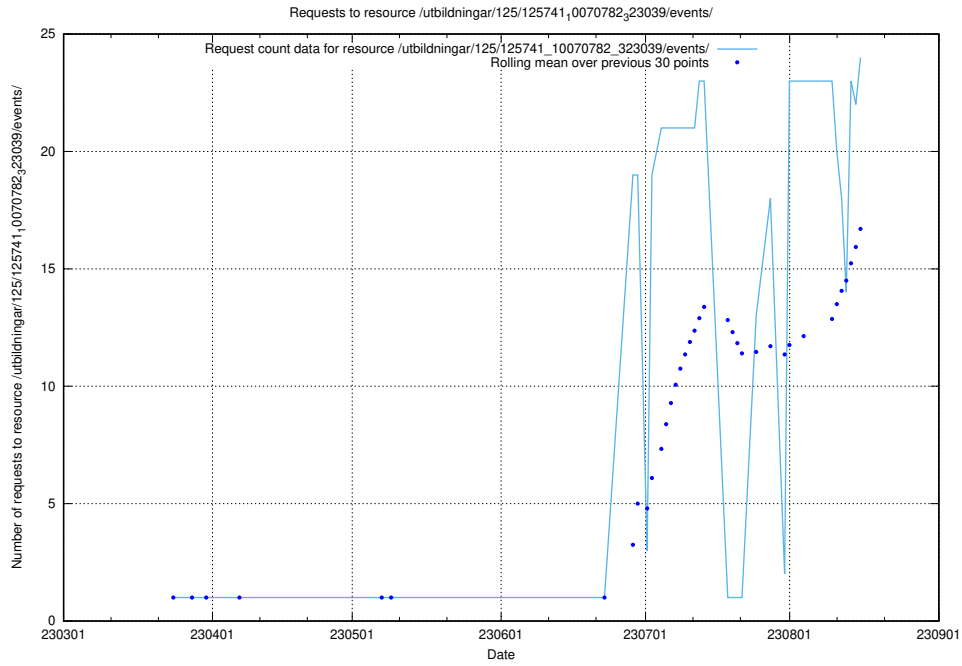

5.10 Usage of /utbildningar/125/125741_10070782_323039/events/

Here, we count the number of requests to resource /utbildningar/125/125741_10070782_323039/events/