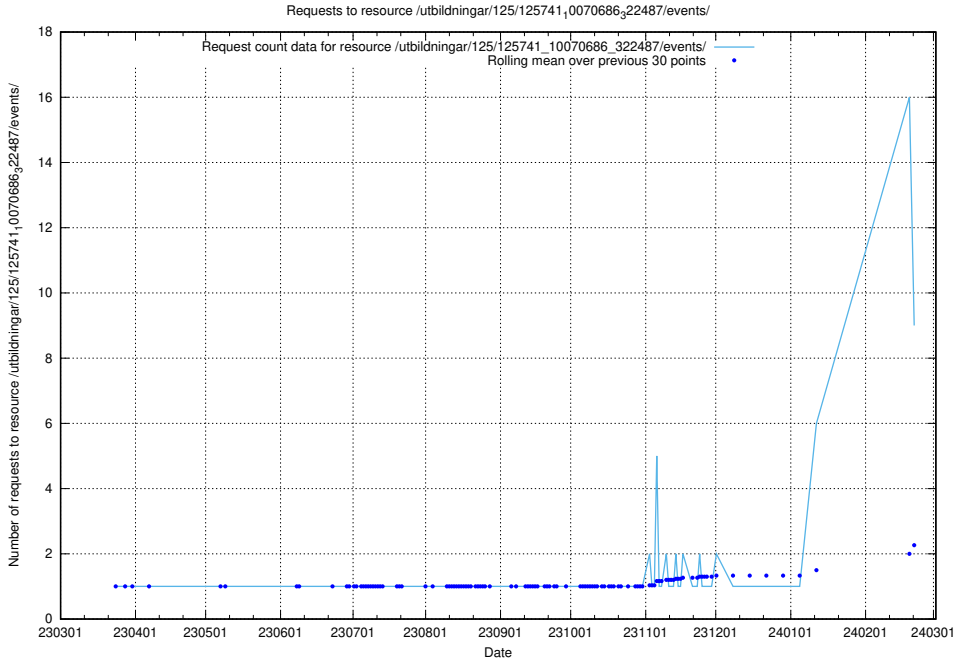

5.40 Usage of /utbildningar/125/125741_10070686_322487/events/

Here, we count the number of requests to resource /utbildningar/125/125741_10070686_322487/events/