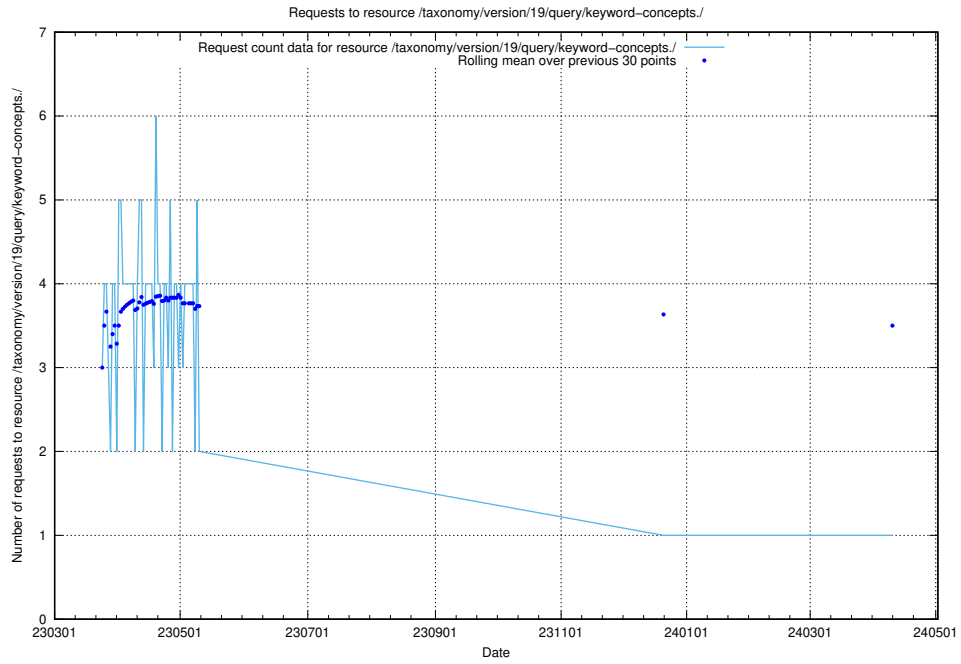

### 5.6116 Usage of /taxonomy/version/19/query/keyword-concepts./

Here, we count the number of requests to resource /taxonomy/version/19/query/keyword-concepts./.