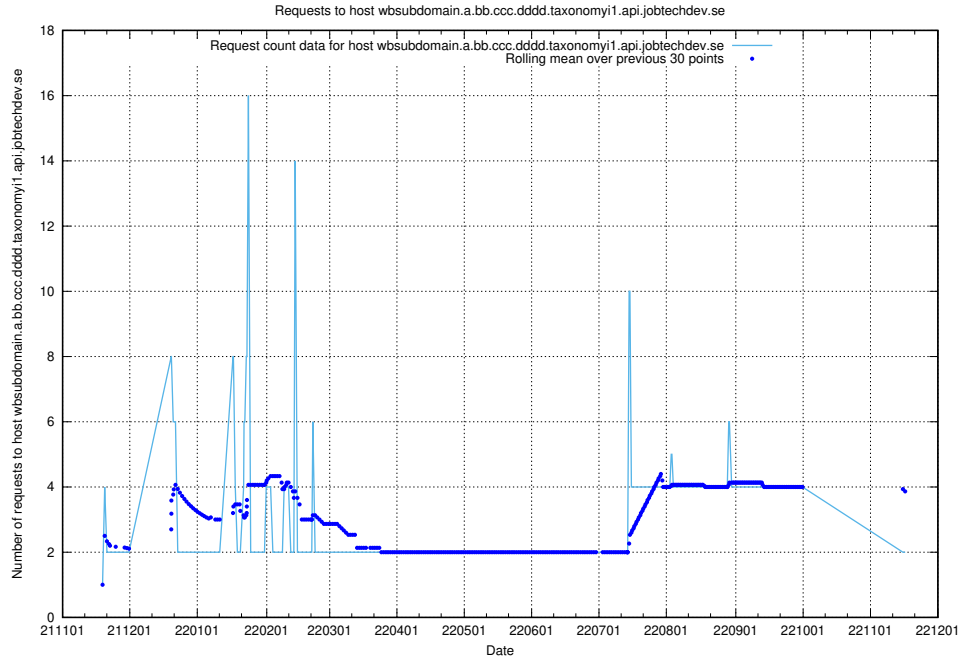

## 7.457 Usage of taxonomyviewer.jobtechdev.se

Here, we count the number of requests to host taxonomyviewer.jobtechdev.se.