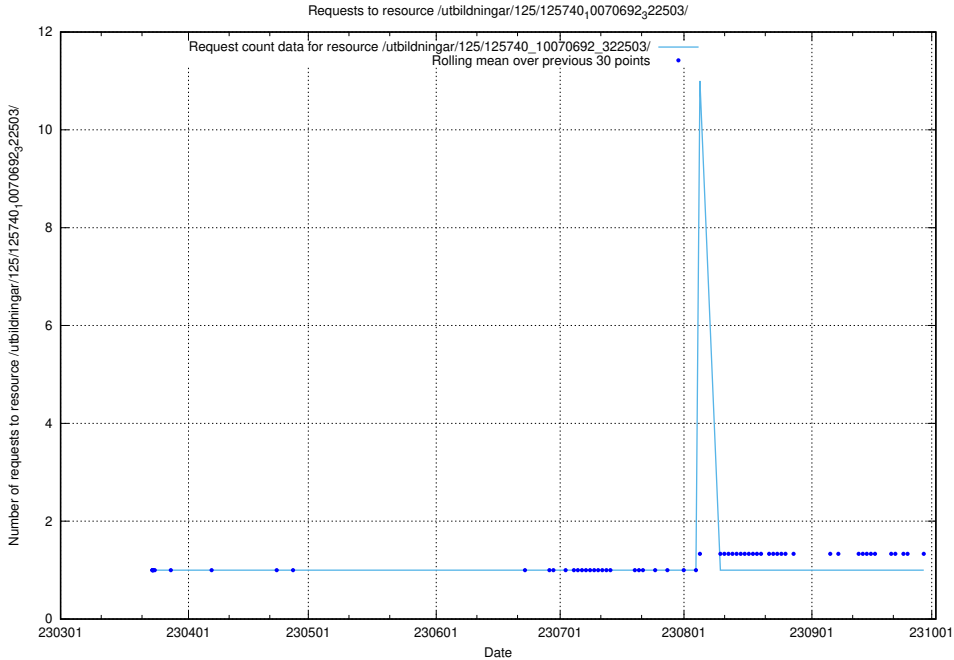

5.923 Usage of /utbildningar/125/125740_10070692_322503/

Here, we count the number of requests to resource /utbildningar/125/125740_10070692_322503/.