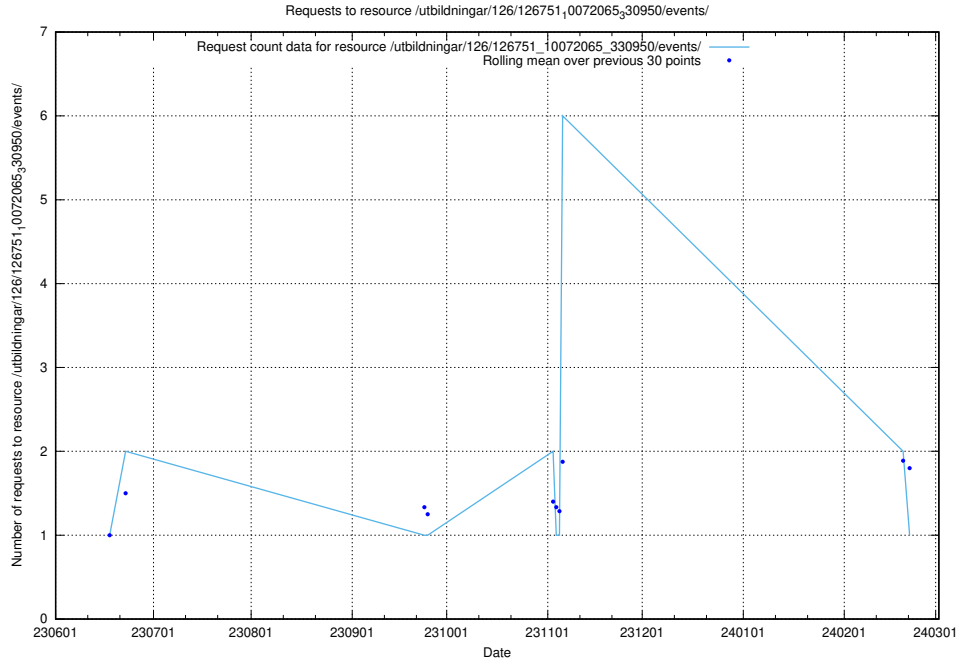

5.5804 Usage of /utbildningar/126/126751_10072065_330950/events/

Here, we count the number of requests to resource /utbildningar/126/126751_10072065_330950/events/