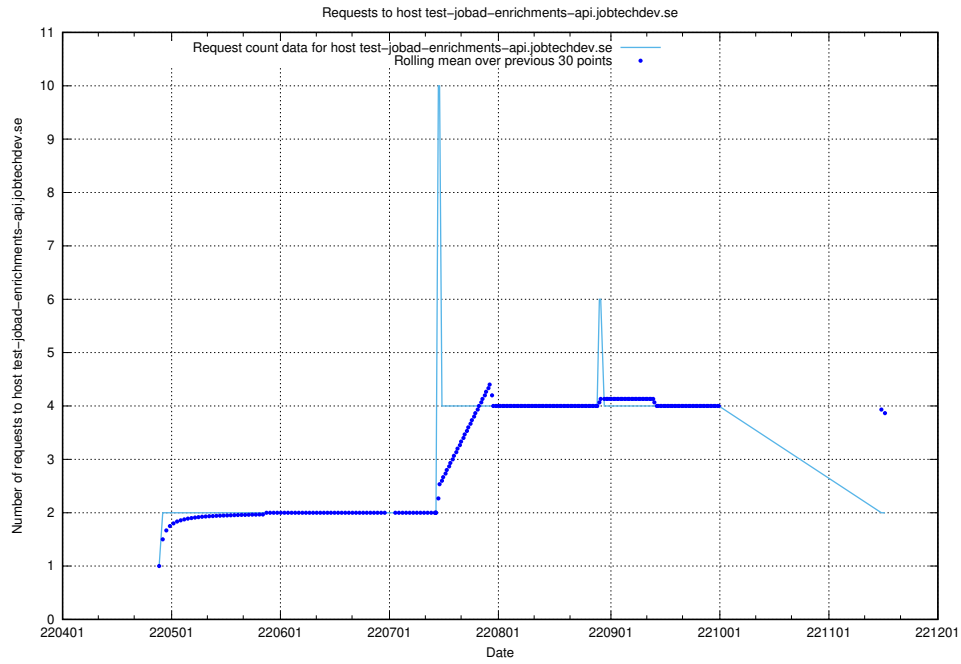

7.435 Usage of test-jobad-enrichments-api.jobtechdev.se

Here, we count the number of requests to host test-jobad-enrichments-api.jobtechdev.se.