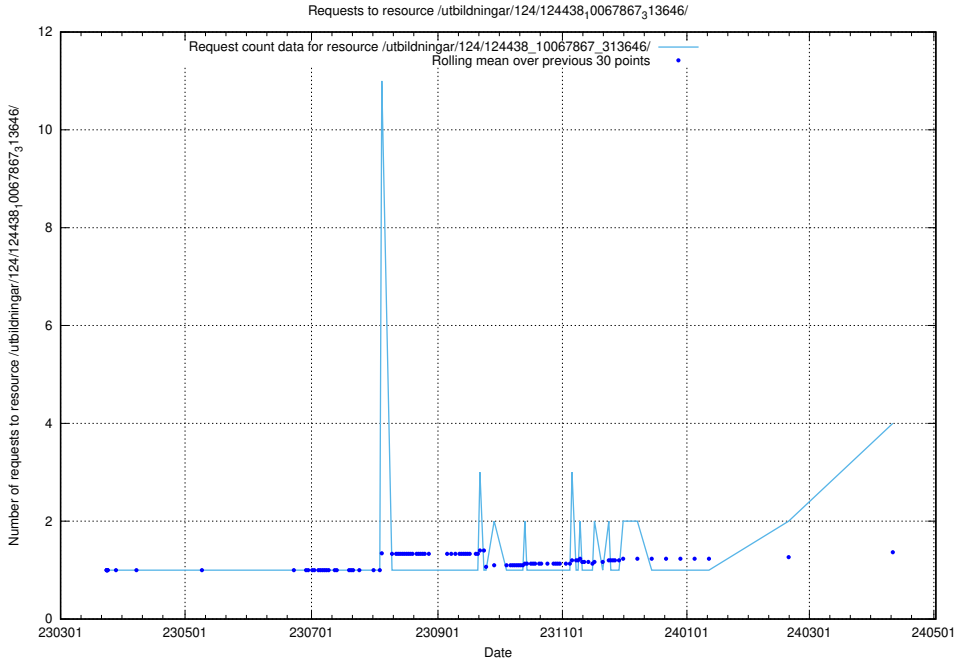

5.192 Usage of /utbildningar/124/124438_10067867_313646/

Here, we count the number of requests to resource /utbildningar/124/124438_10067867_313646/.