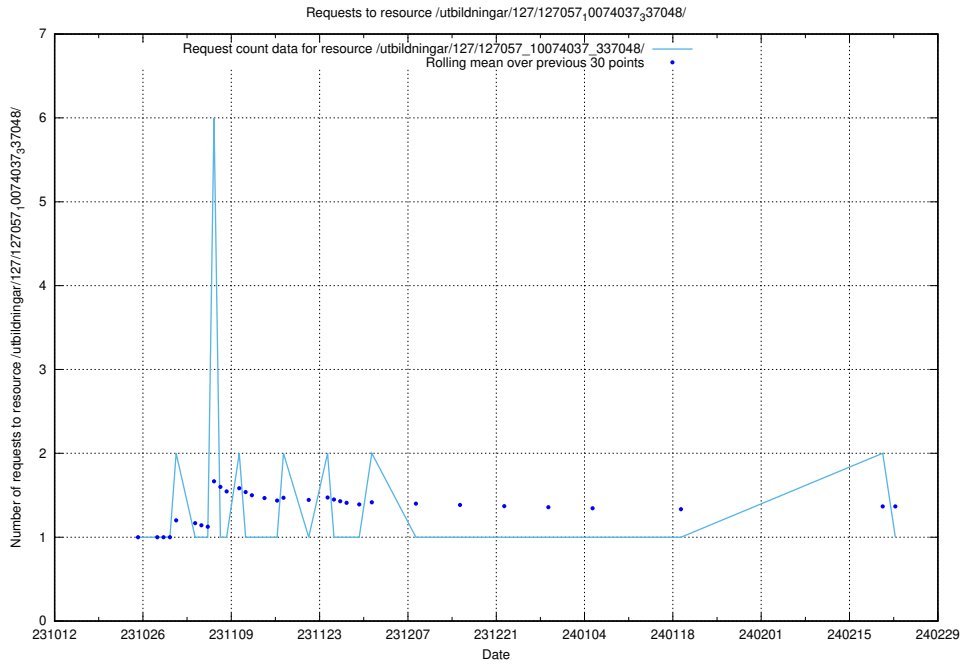

5.4158 Usage of /utbildningar/127/127057_10074037_337048/

Here, we count the number of requests to resource /utbildningar/127/127057_10074037_337048/.