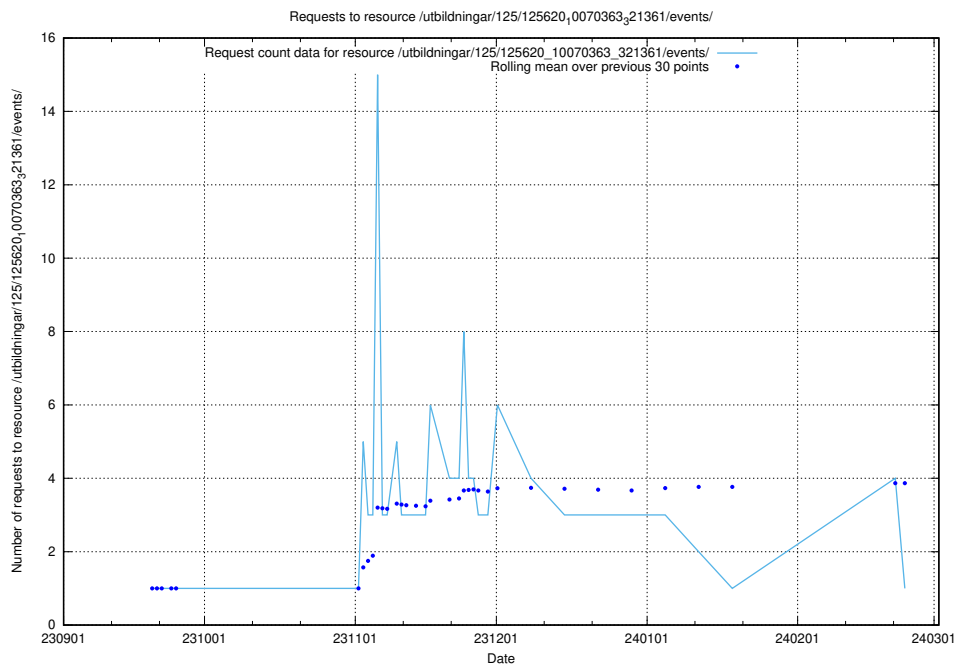

5.4478 Usage of /utbildningar/125/125620_10070363_321361/events/

Here, we count the number of requests to resource /utbildningar/125/125620_10070363_321361/events/