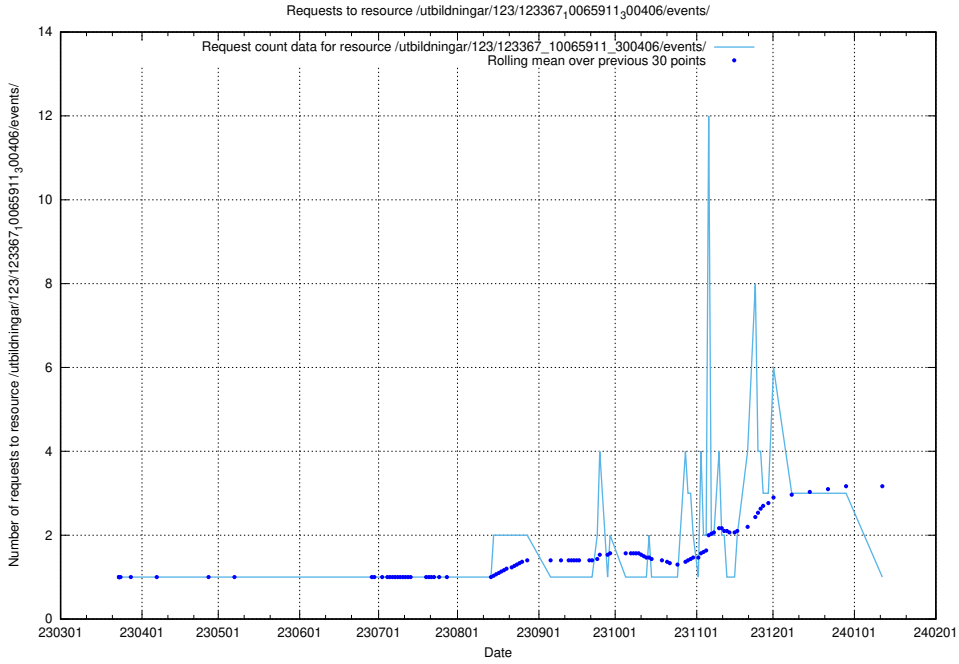

### 5.4661 Usage of /utbildningar/123/123367\_10065911\_300406/events/

Here, we count the number of requests to resource /utbildningar/123/123367\_10065911\_300406/events/