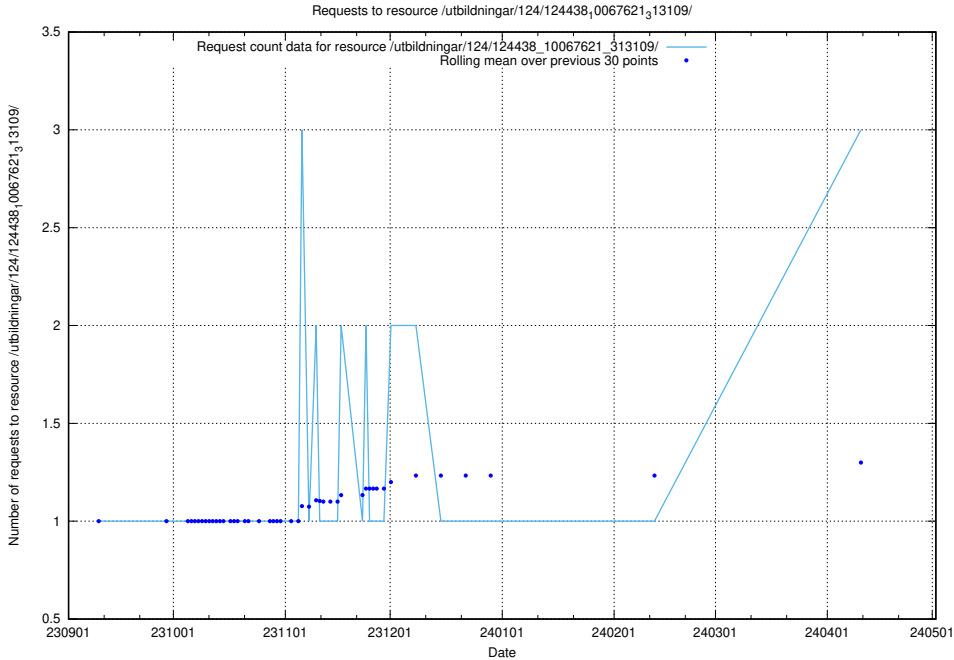

5.343 Usage of /utbildningar/124/124438_10067621_313109/

Here, we count the number of requests to resource /utbildningar/124/124438_10067621_313109/.