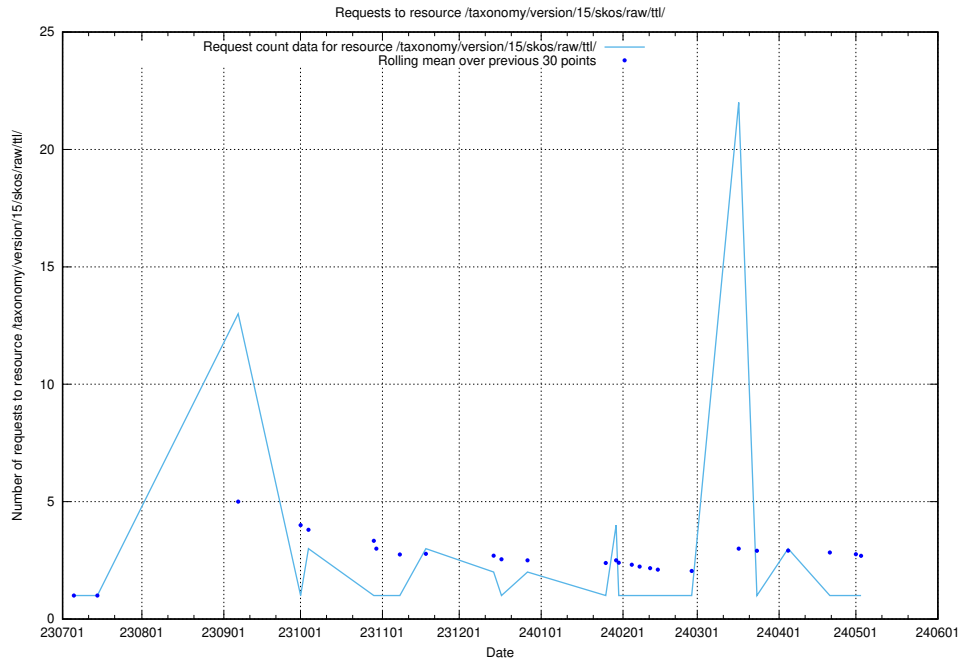

5.5289 Usage of /taxonomy/version/15/skos/raw/ttl/

Here, we count the number of requests to resource /taxonomy/version/15/skos/raw/ttl/.