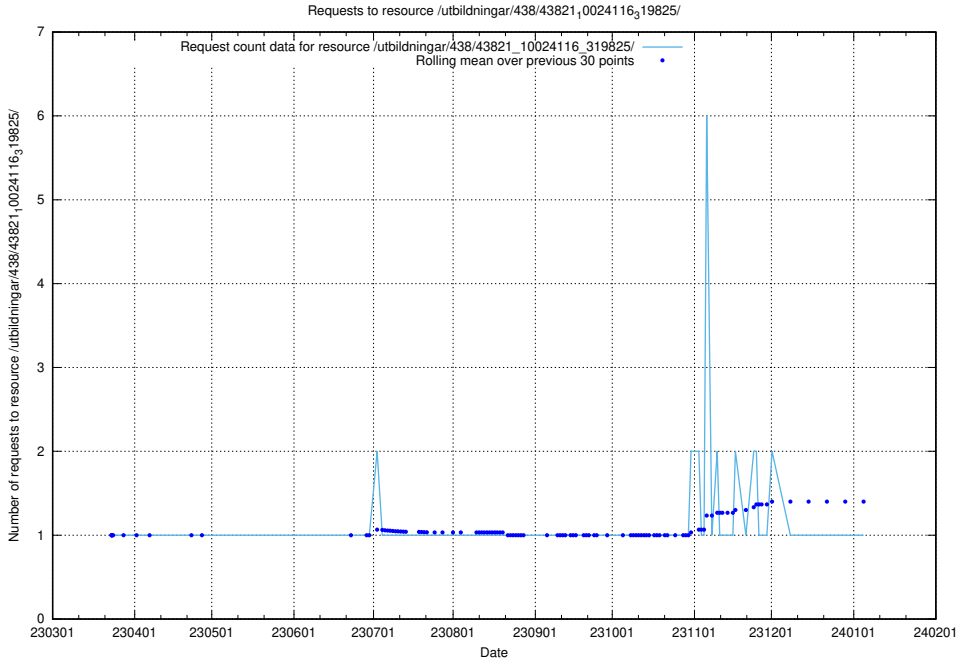

5.6313 Usage of /utbildningar/438/43821_10024116_319825/

Here, we count the number of requests to resource /utbildningar/438/43821_10024116_319825/.