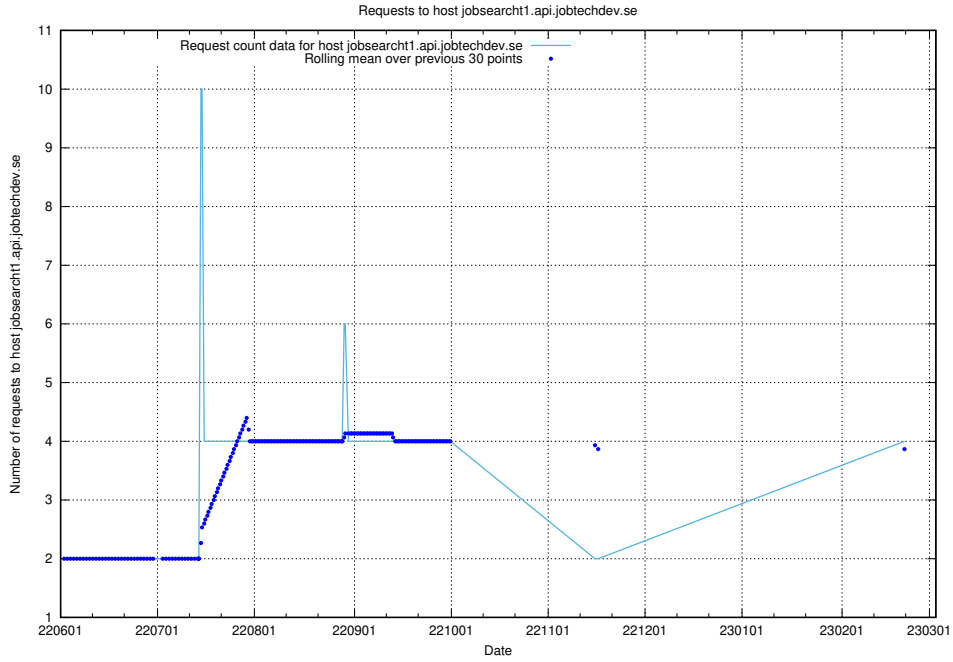

7.143 Usage of `jobsearcht1.api.jobtechdev.se`

Here, we count the number of requests to host `jobsearcht1.api.jobtechdev.se`.