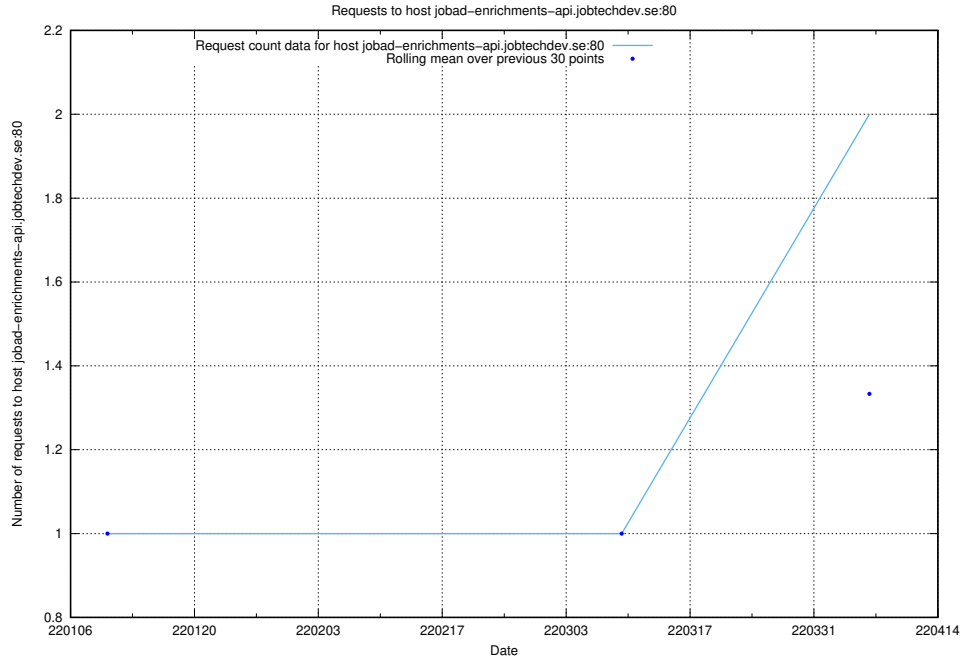

7.280 Usage of jobad-enrichments-api.jobtechdev.se:80

Here, we count the number of requests to host jobad-enrichments-api.jobtechdev.se:80.