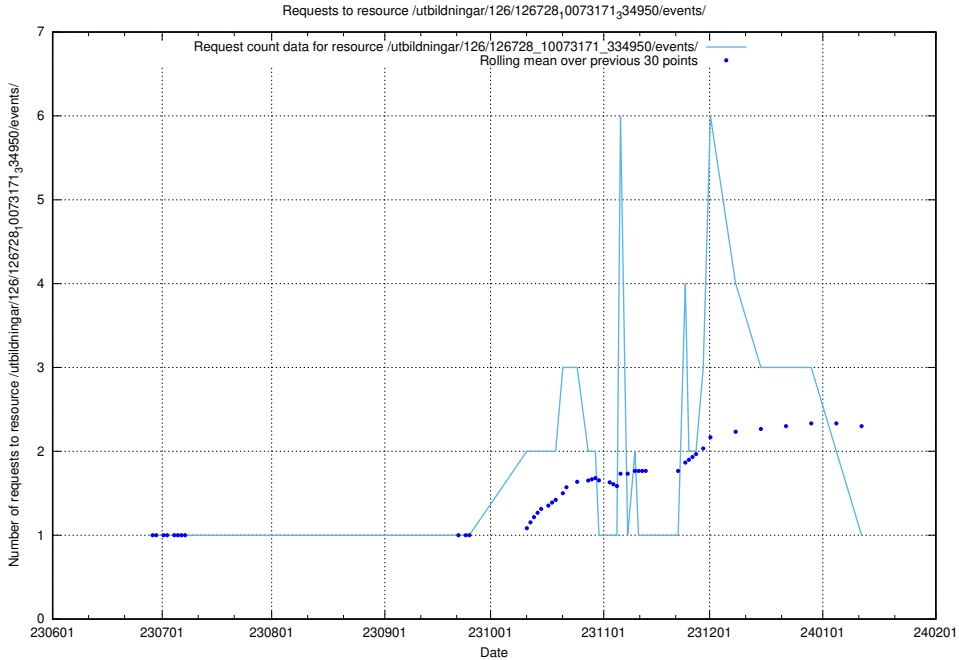

5.5397 Usage of /utbildningar/126/126728_10073171_334950/events/

Here, we count the number of requests to resource /utbildningar/126/126728_10073171_334950/events/