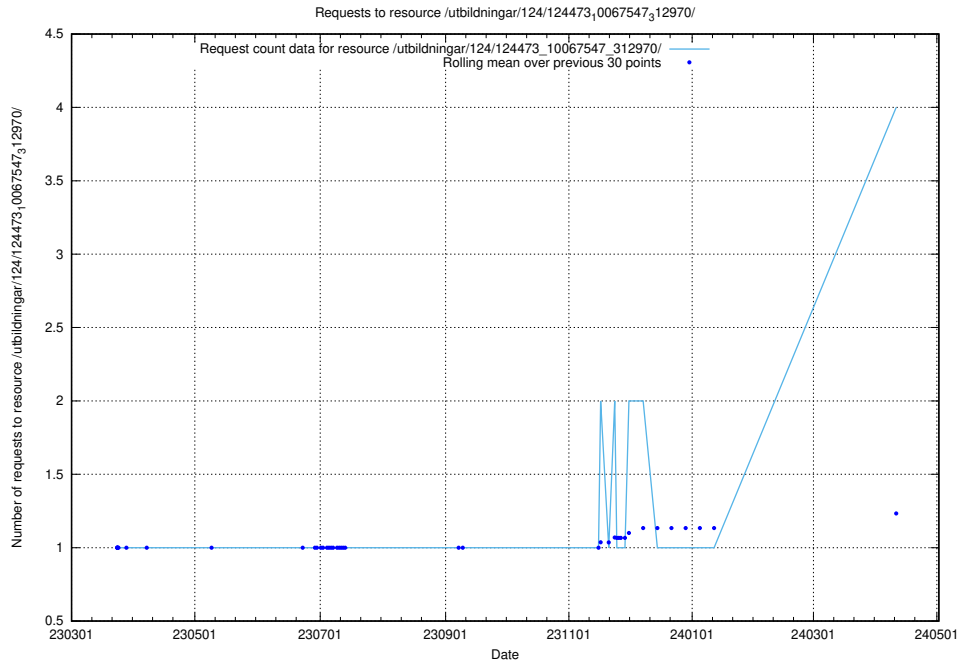

5.188 Usage of /utbildningar/124/124473_10067547_312970/

Here, we count the number of requests to resource /utbildningar/124/124473_10067547_312970/.