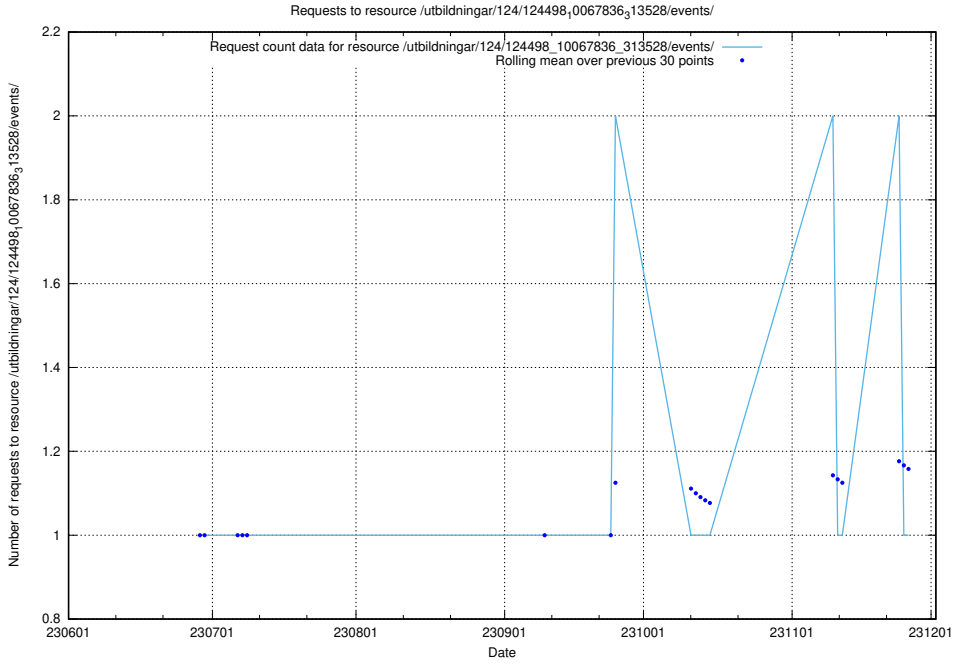

5.5460 Usage of /utbildningar/124/124498_10067836_313528/events/

Here, we count the number of requests to resource /utbildningar/124/124498_10067836_313528/events/