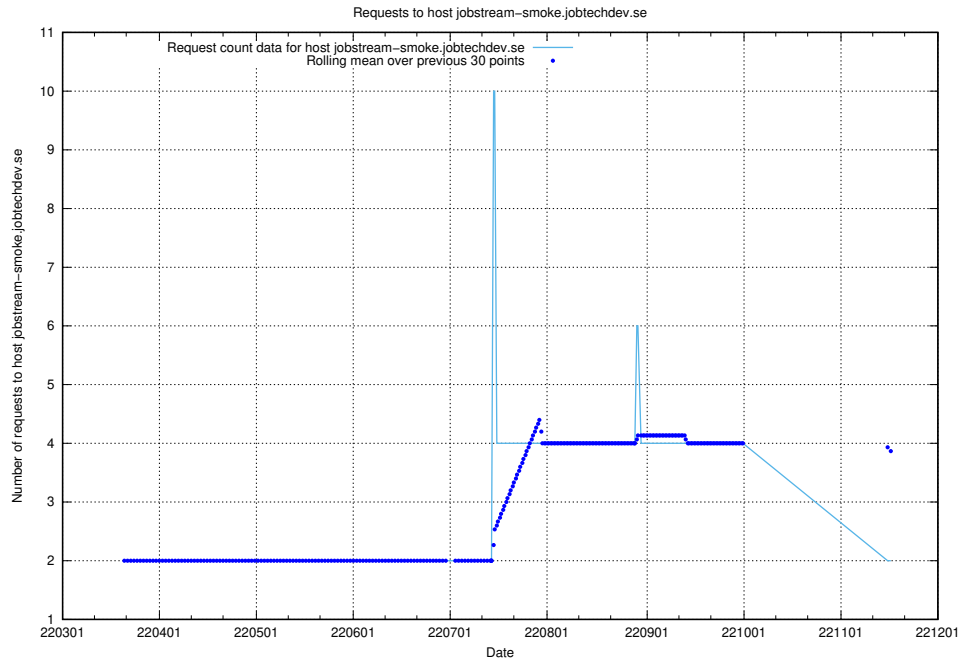

## 7.488 Usage of `jobstream-smoke.jobtechdev.se`

Here, we count the number of requests to host `jobstream-smoke.jobtechdev.se`.