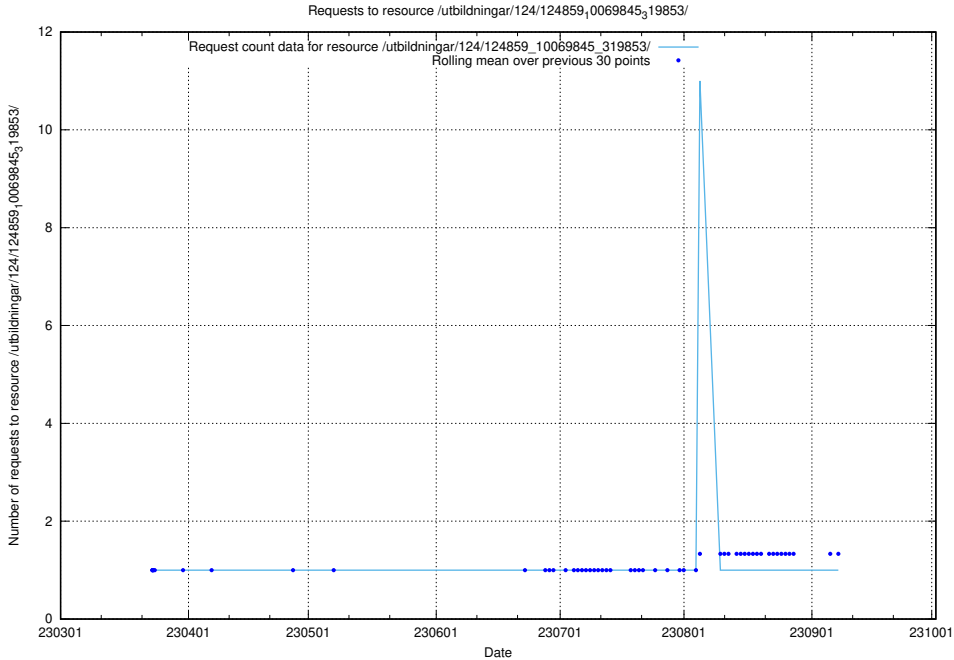

5.1122 Usage of /utbildningar/124/124859_10069845_319853/

Here, we count the number of requests to resource /utbildningar/124/124859_10069845_319853/.