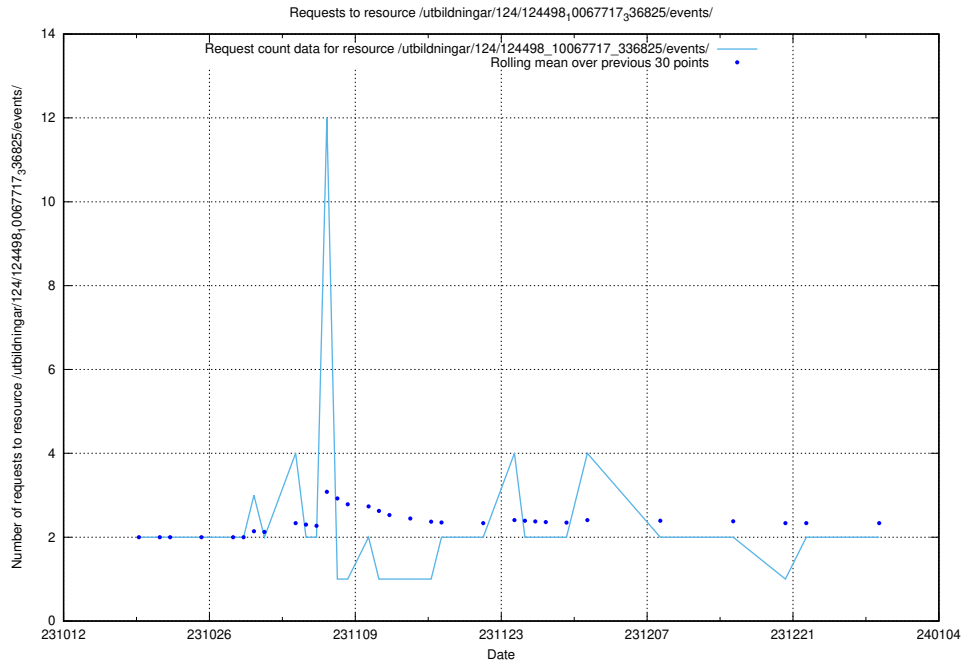

5.677 Usage of /utbildningar/124/124498_10067717_336825/events/

Here, we count the number of requests to resource /utbildningar/124/124498_10067717_336825/events/