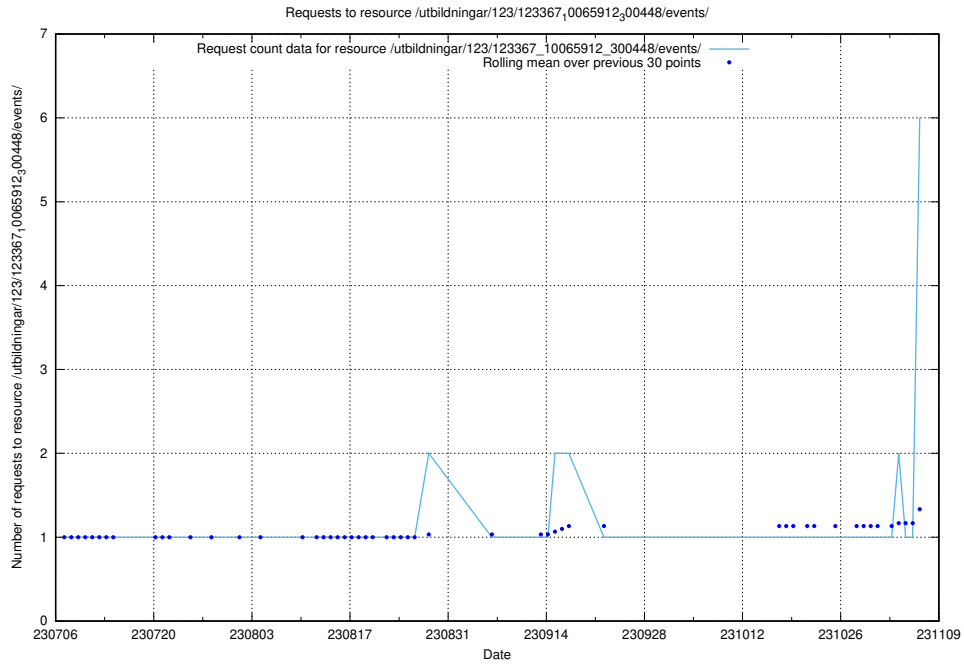

## 5.87 Usage of /utbildningar/123/123367\_10065912\_300448/events/

Here, we count the number of requests to resource /utbildningar/123/123367\_10065912\_300448/events/