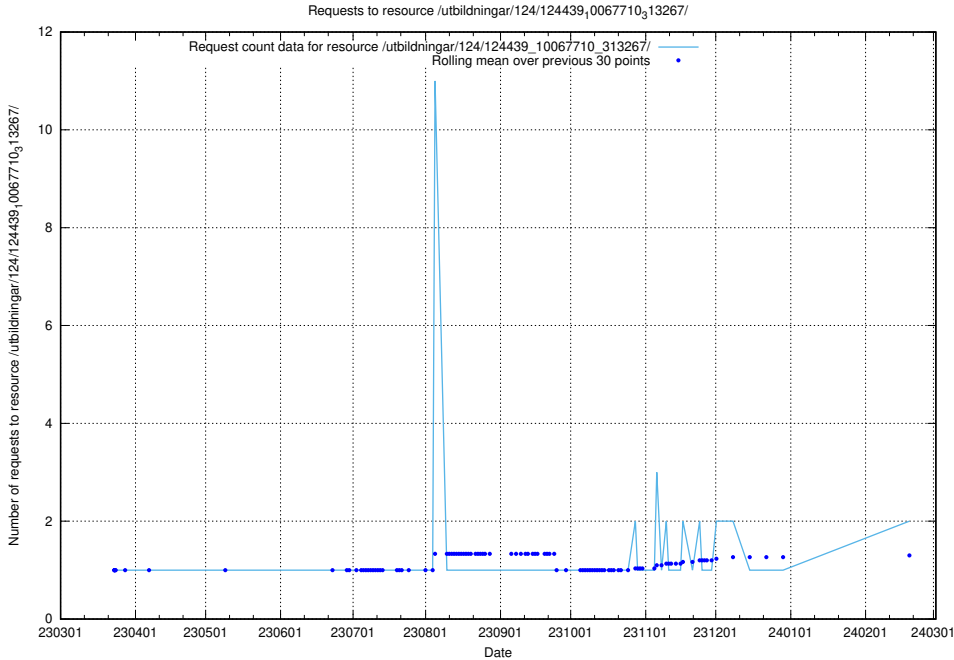

5.620 Usage of /utbildningar/124/124439_10067710_313267/

Here, we count the number of requests to resource /utbildningar/124/124439_10067710_313267/.