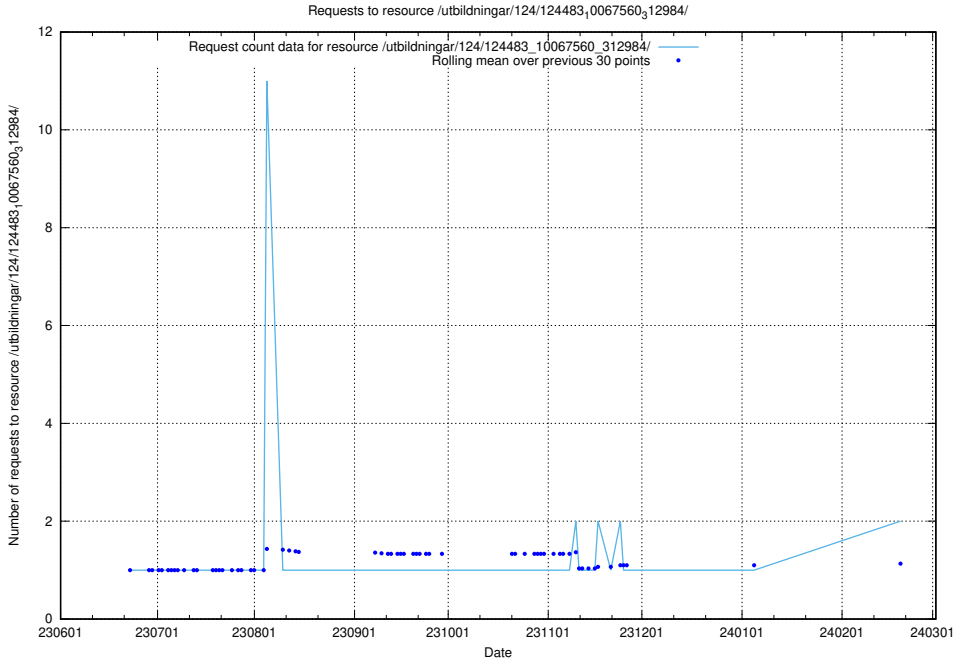

5.814 Usage of /utbildningar/124/124483_10067560_312984/

Here, we count the number of requests to resource /utbildningar/124/124483_10067560_312984/.