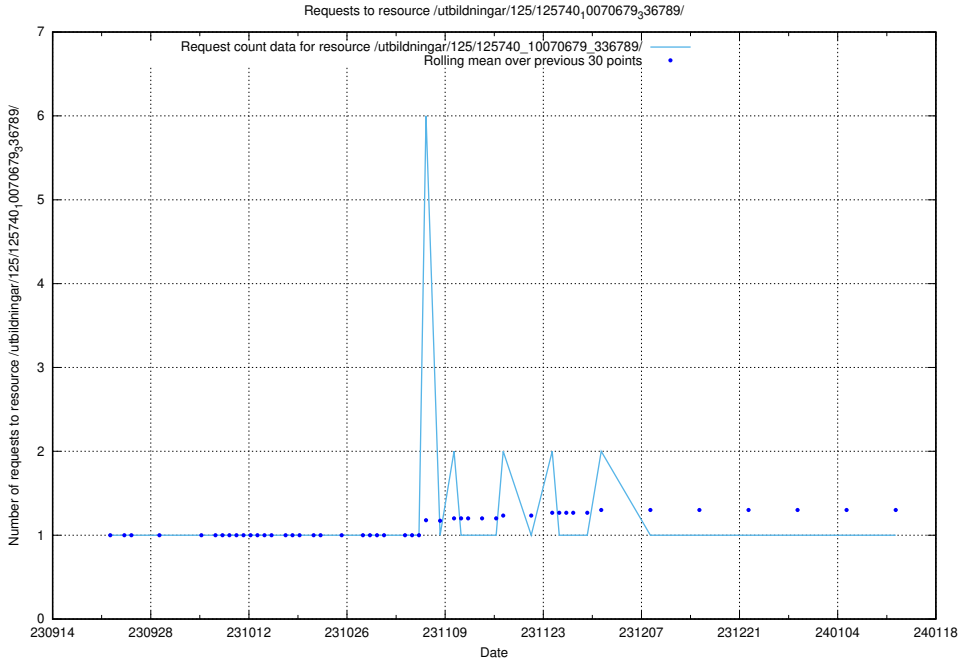

5.4454 Usage of /utbildningar/125/125740_10070679_336789/

Here, we count the number of requests to resource /utbildningar/125/125740_10070679_336789/.