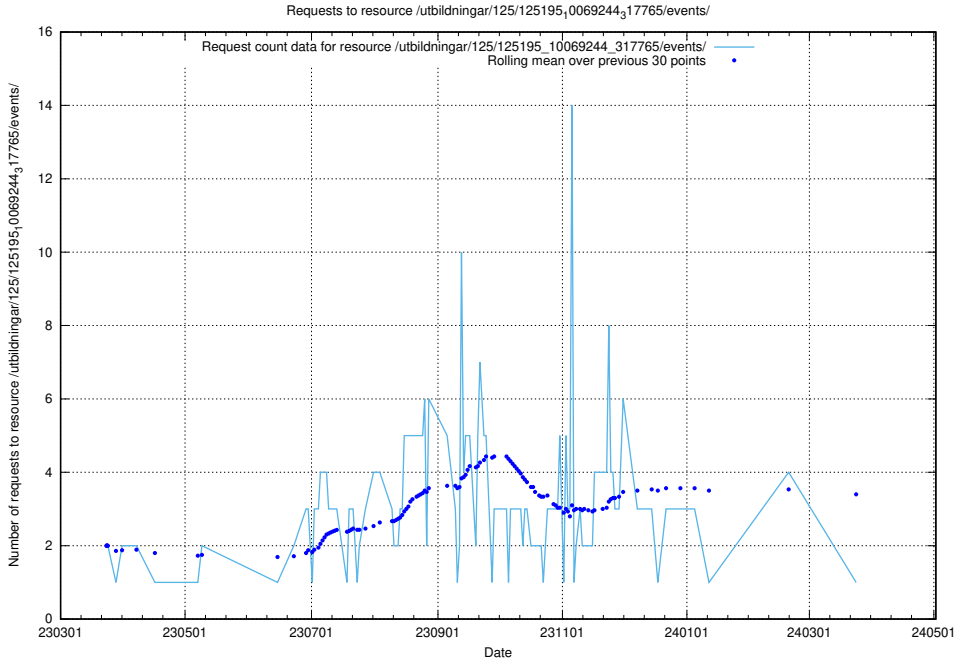

5.6262 Usage of /utbildningar/125/125195_10069244_317765/events/

Here, we count the number of requests to resource /utbildningar/125/125195_10069244_317765/events/