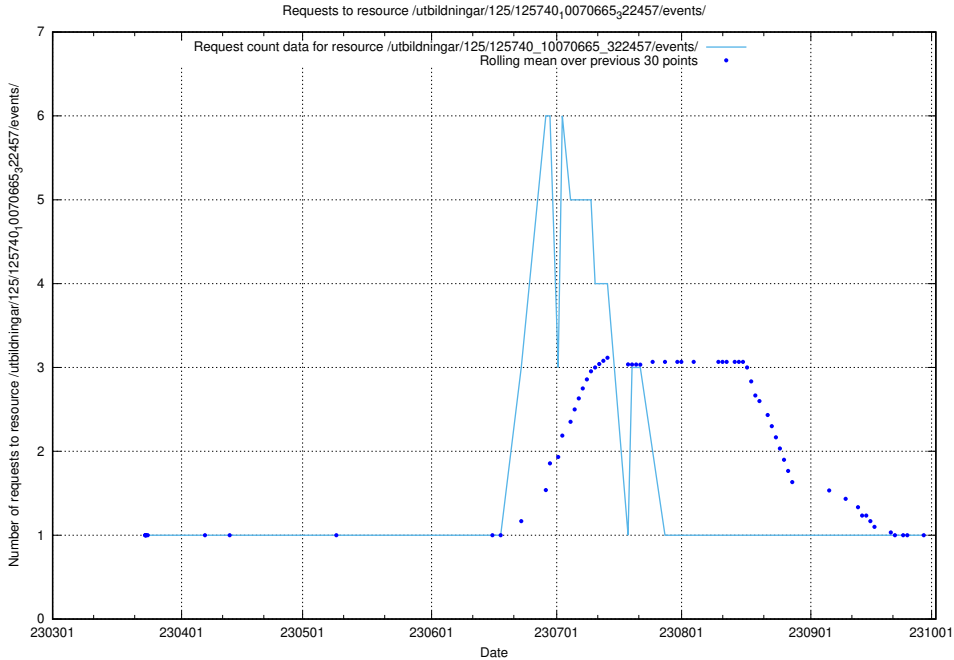

5.952 Usage of /utbildningar/125/125740_10070665_322457/events/

Here, we count the number of requests to resource /utbildningar/125/125740_10070665_322457/events/