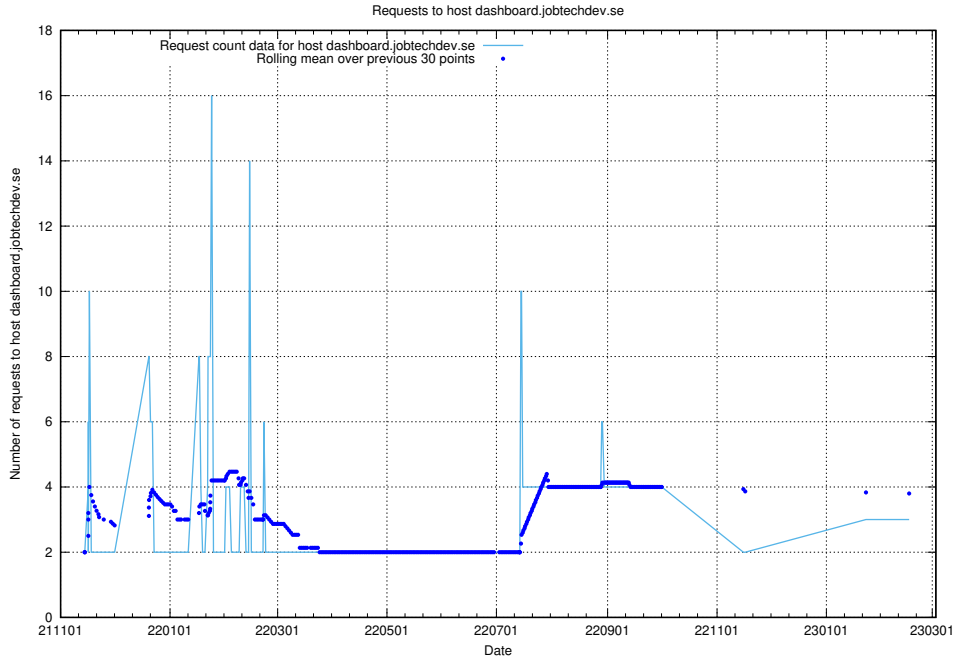

### 7.166 Usage of dashboard.jobtechdev.se

Here, we count the number of requests to host dashboard.jobtechdev.se.