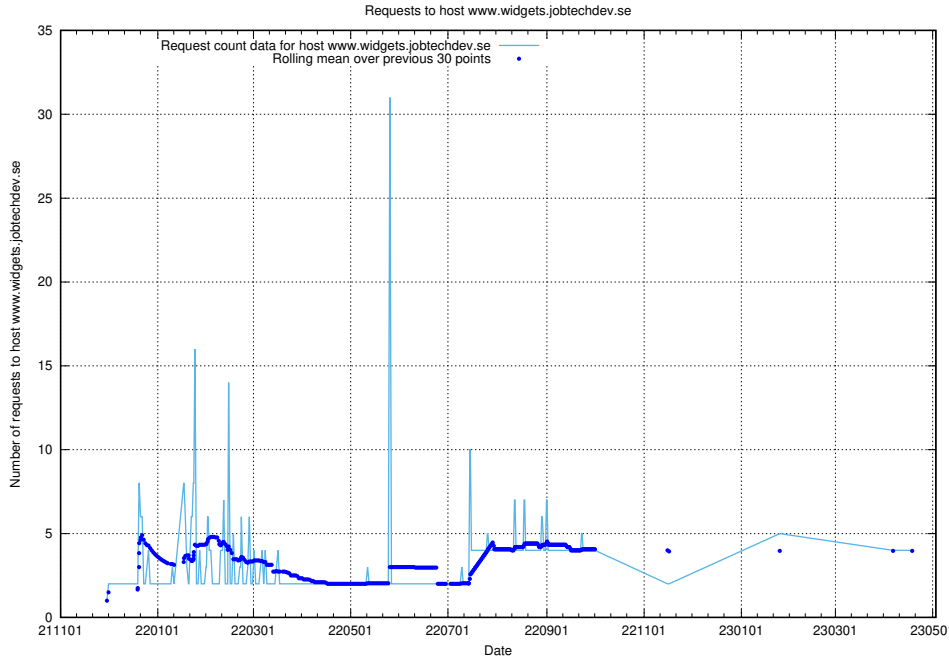

7.132 Usage of www.widgets.jobtechdev.se

Here, we count the number of requests to host www.widgets.jobtechdev.se.