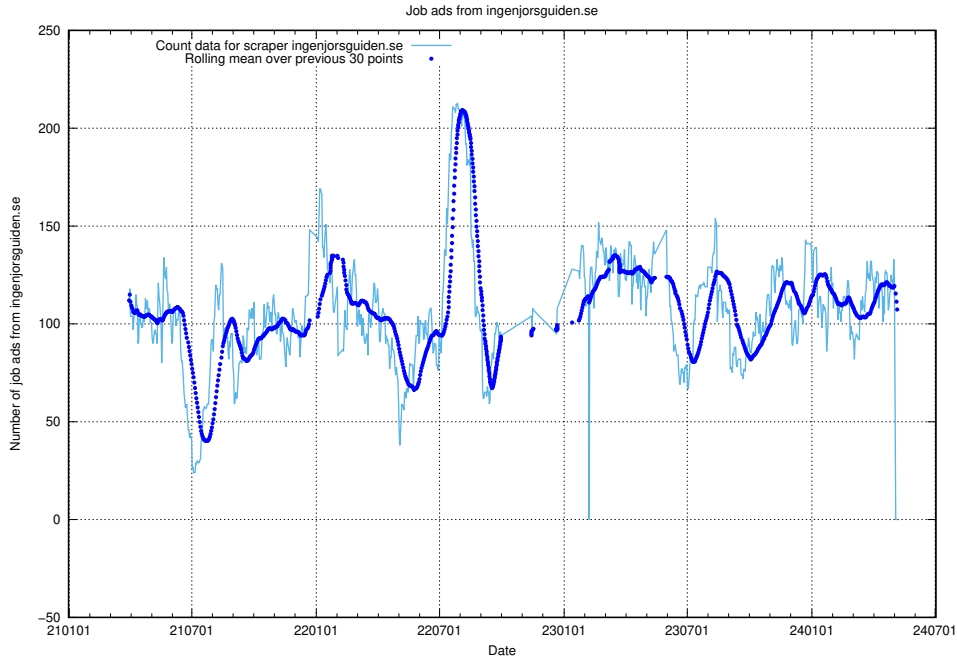

13.22 Number of ads by scraper ingenjorsguiden.se

Here, we count the number of job ads scraped from ingenjorsguiden.se.