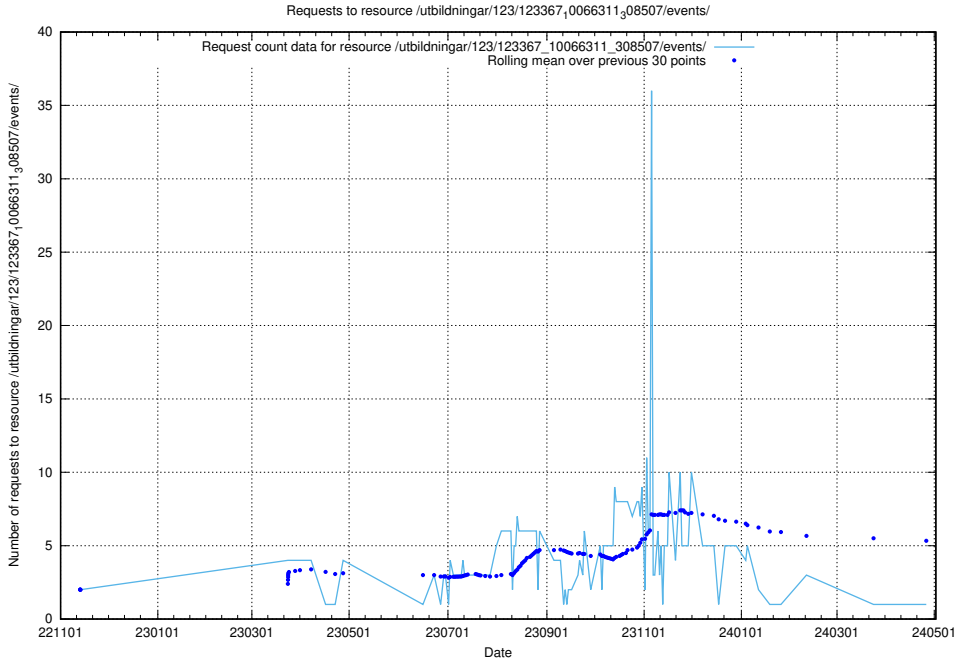

5.5770 Usage of /utbildningar/123/123367_10066311_308507/events/

Here, we count the number of requests to resource /utbildningar/123/123367_10066311_308507/events/