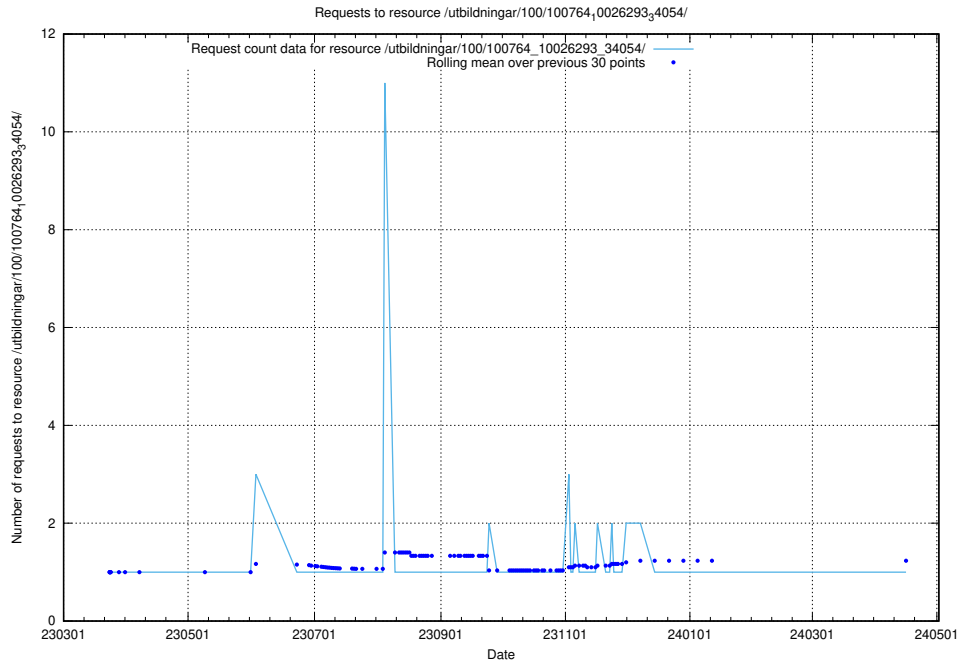

5.5495 Usage of /utbildningar/100/100764_10026293_34054/

Here, we count the number of requests to resource /utbildningar/100/100764_10026293_34054/.