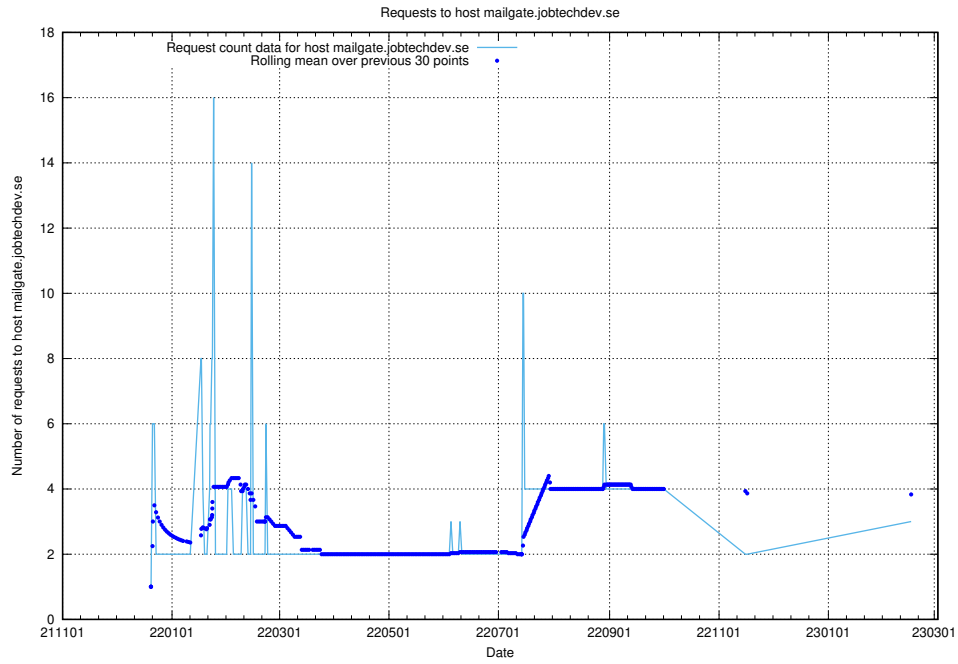

7.197 Usage of mailgate.jobtechdev.se

Here, we count the number of requests to host mailgate.jobtechdev.se.