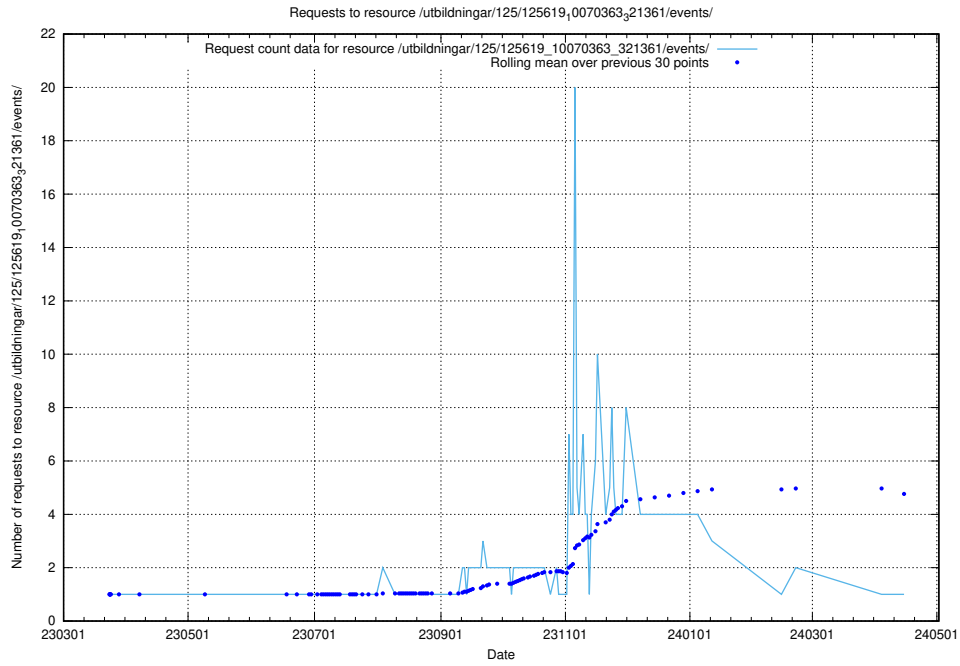

5.1012 Usage of /utbildningar/125/125619_10070363_321361/events/

Here, we count the number of requests to resource /utbildningar/125/125619_10070363_321361/events/