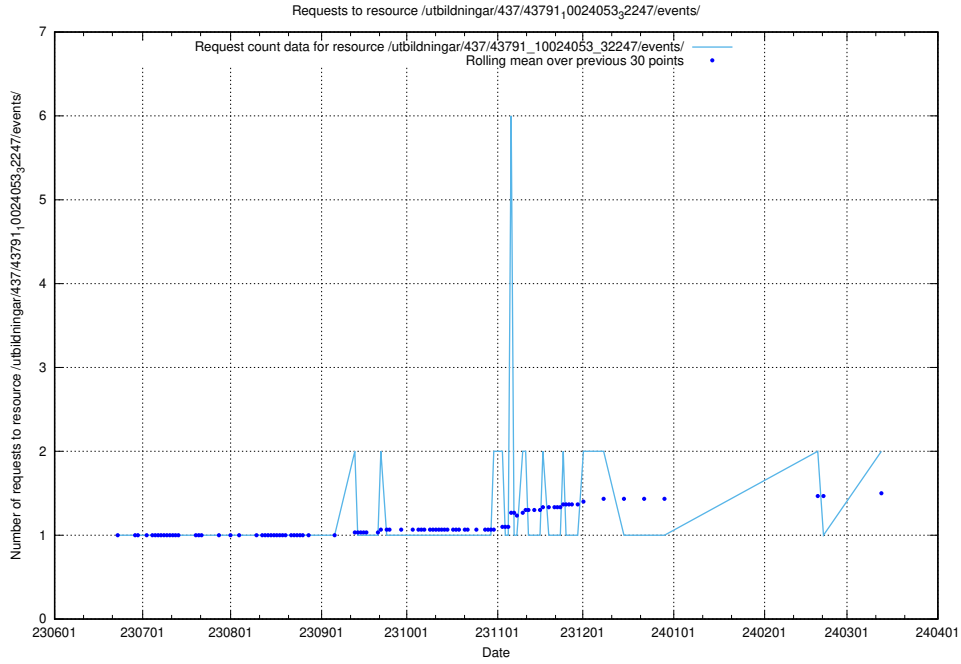

5.794 Usage of /utbildningar/437/43791_10024053_32247/events/

Here, we count the number of requests to resource /utbildningar/437/43791_10024053_32247/events/.