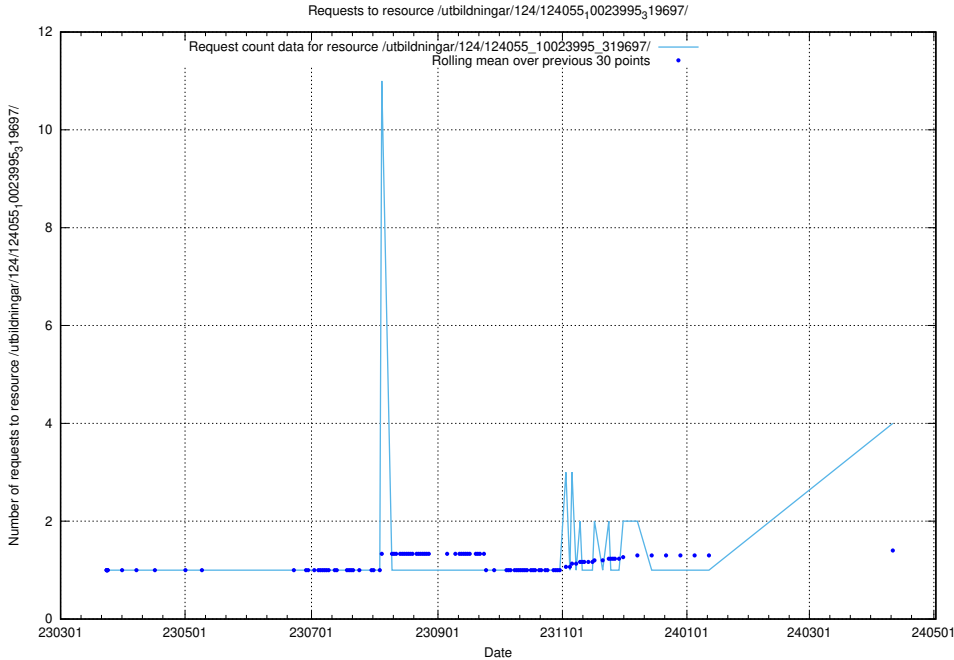

5.208 Usage of /utbildningar/124/124055_10023995_319697/

Here, we count the number of requests to resource /utbildningar/124/124055_10023995_319697/.