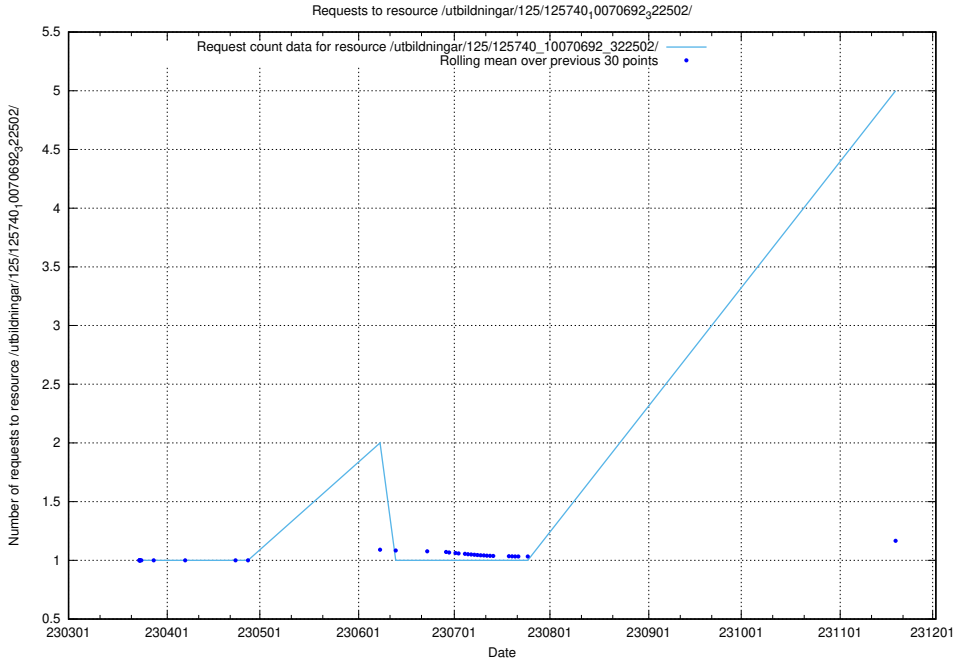

5.105 Usage of /utbildningar/125/125740_10070692_322502/

Here, we count the number of requests to resource /utbildningar/125/125740_10070692_322502/.