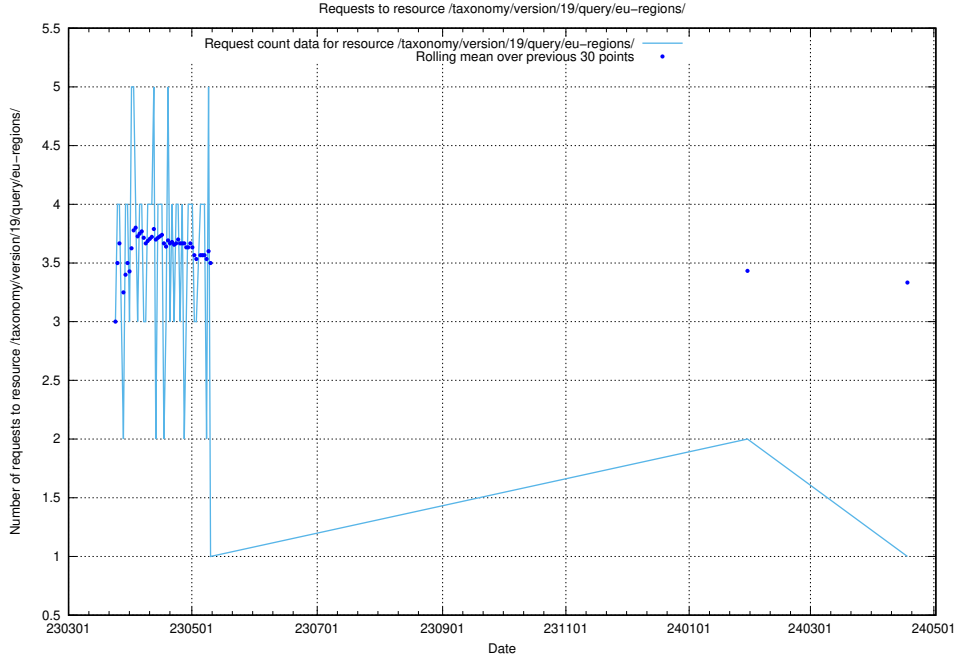

5.6118 Usage of /taxonomy/version/19/query/eu-regions/

Here, we count the number of requests to resource /taxonomy/version/19/query/eu-regions/.