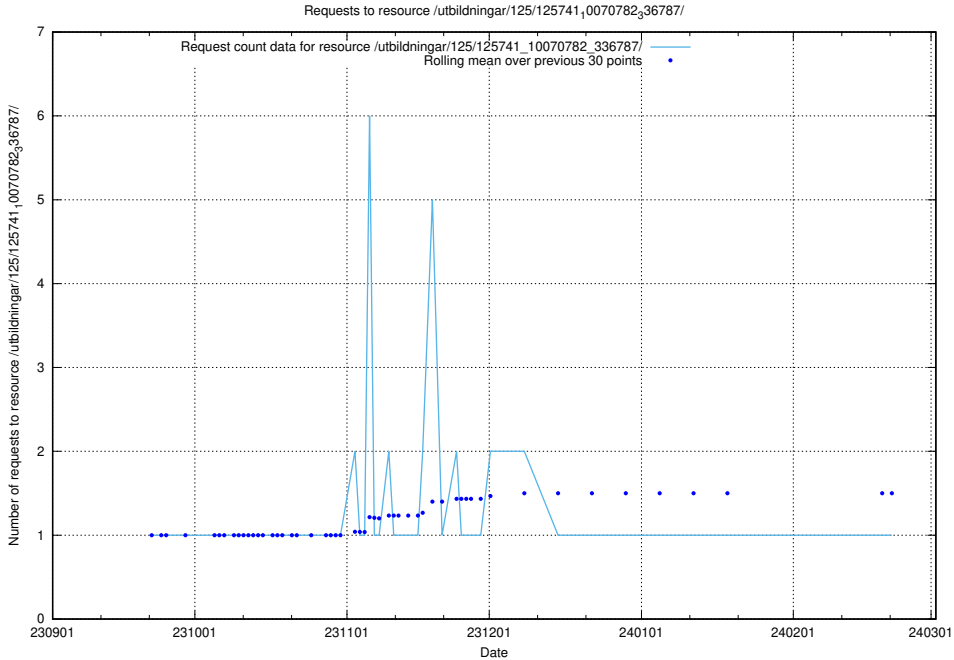

5.4451 Usage of /utbildningar/125/125741_10070782_336787/

Here, we count the number of requests to resource /utbildningar/125/125741_10070782_336787/.