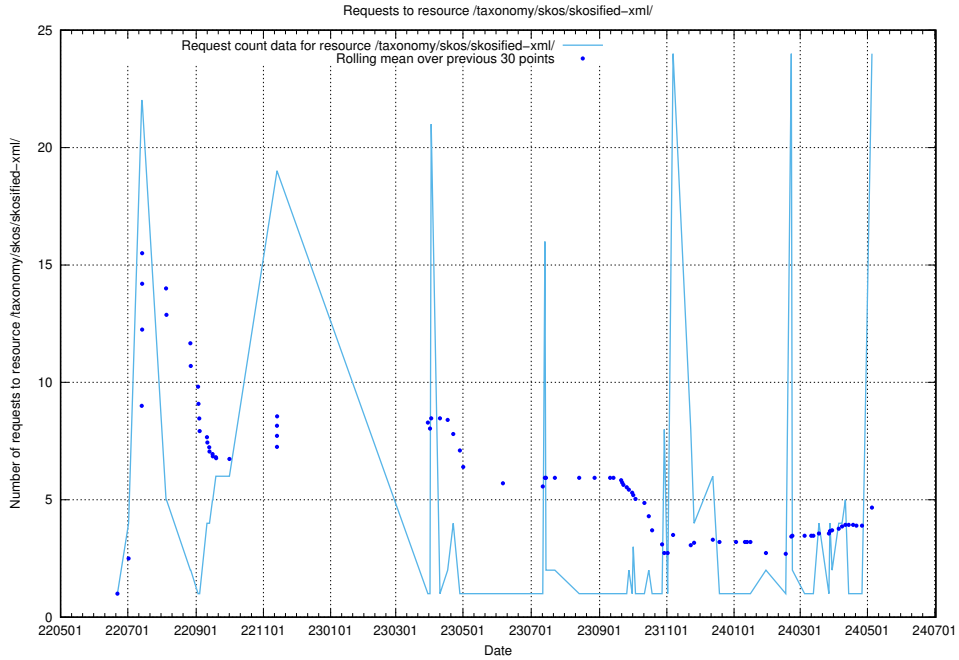

5.8 Usage of /taxonomy/skos/skosified-xml/

Here, we count the number of requests to resource /taxonomy/skos/skosified-xml/.