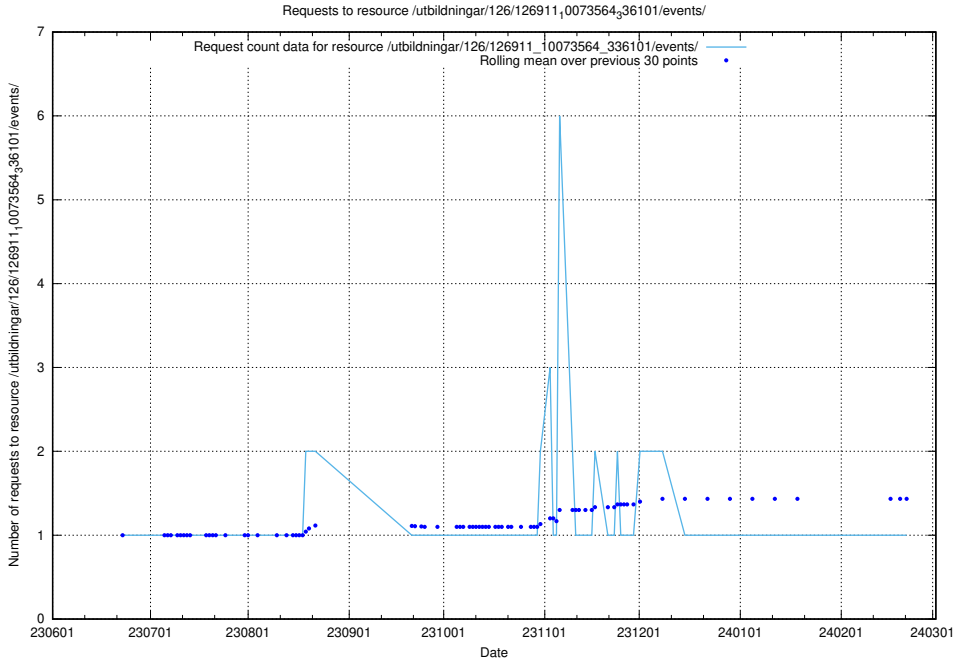

5.5530 Usage of /utbildningar/126/126911_10073564_336101/events/

Here, we count the number of requests to resource /utbildningar/126/126911_10073564_336101/events/