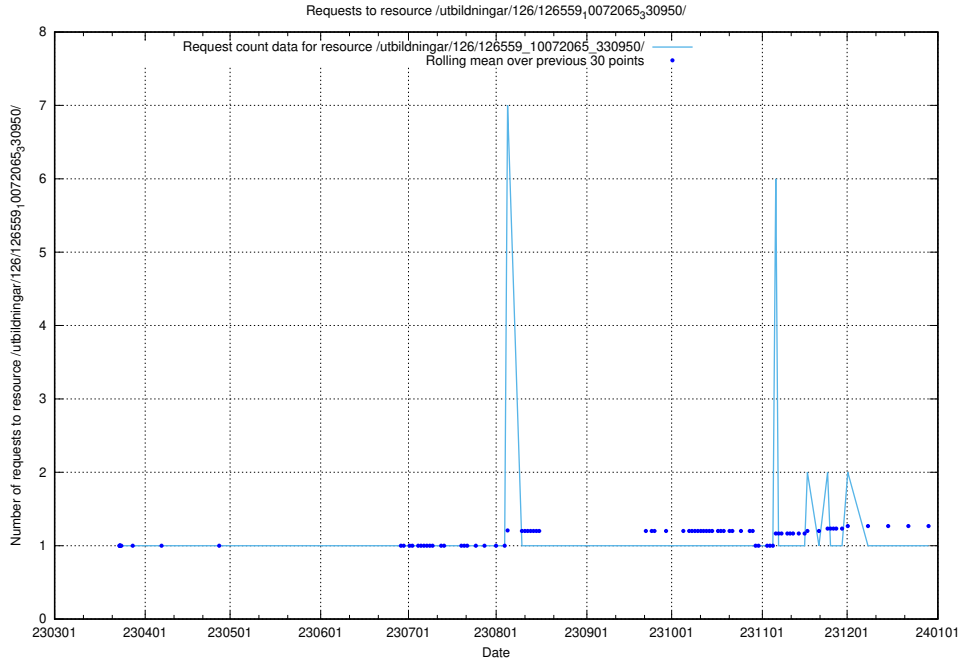

5.6377 Usage of /utbildningar/126/126559_10072065_330950/

Here, we count the number of requests to resource /utbildningar/126/126559_10072065_330950/.