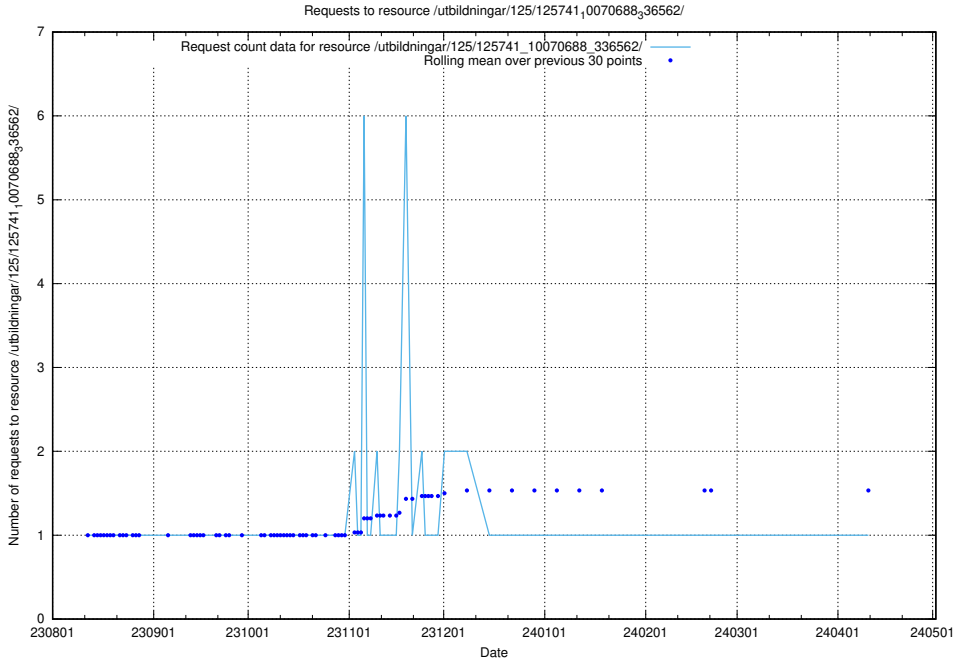

5.4753 Usage of /utbildningar/125/125741_10070688_336562/

Here, we count the number of requests to resource /utbildningar/125/125741_10070688_336562/.