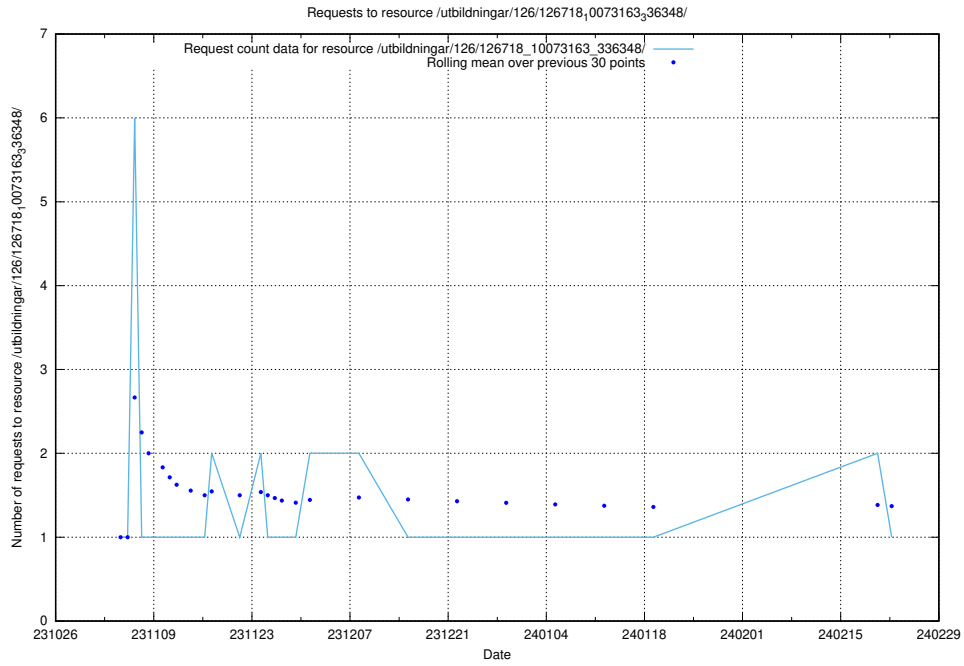

5.4082 Usage of /utbildningar/126/126718_10073163_336348/

Here, we count the number of requests to resource /utbildningar/126/126718_10073163_336348/.