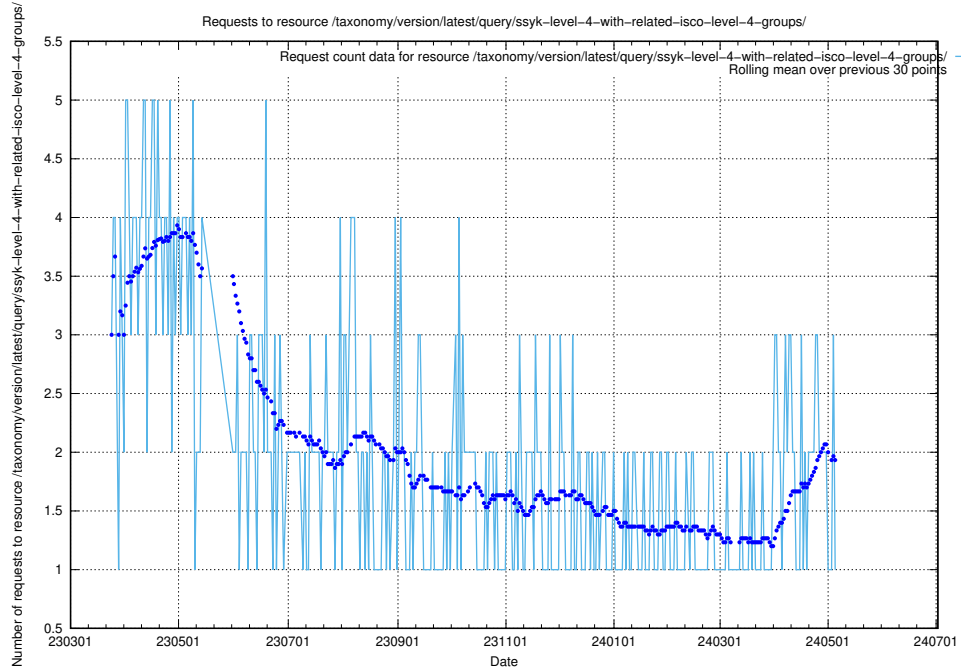

5.6055 Usage of /taxonomy/version/latest/query/ssyk-level-4-with-related-isco-level-4-groups/

Here, we count the number of requests to resource /taxonomy/version/latest/query/ssyk-level-4-with-related-isco-level-4-groups/.