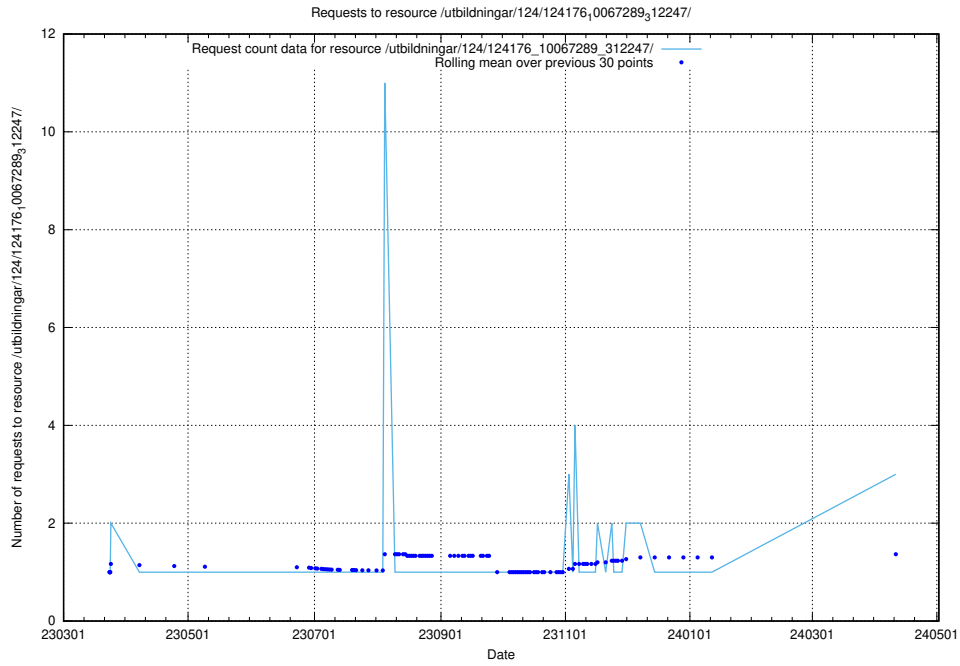

5.315 Usage of /utbildningar/124/124176_10067289_312247/

Here, we count the number of requests to resource /utbildningar/124/124176_10067289_312247/.