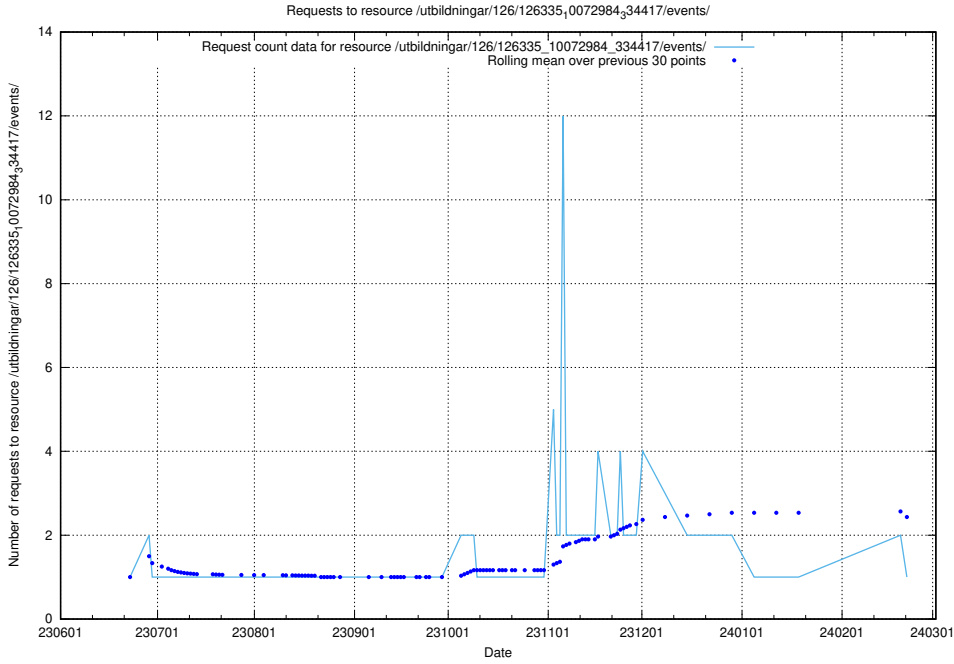

5.5620 Usage of /utbildningar/126/126335_10072984_334417/events/

Here, we count the number of requests to resource /utbildningar/126/126335_10072984_334417/events/