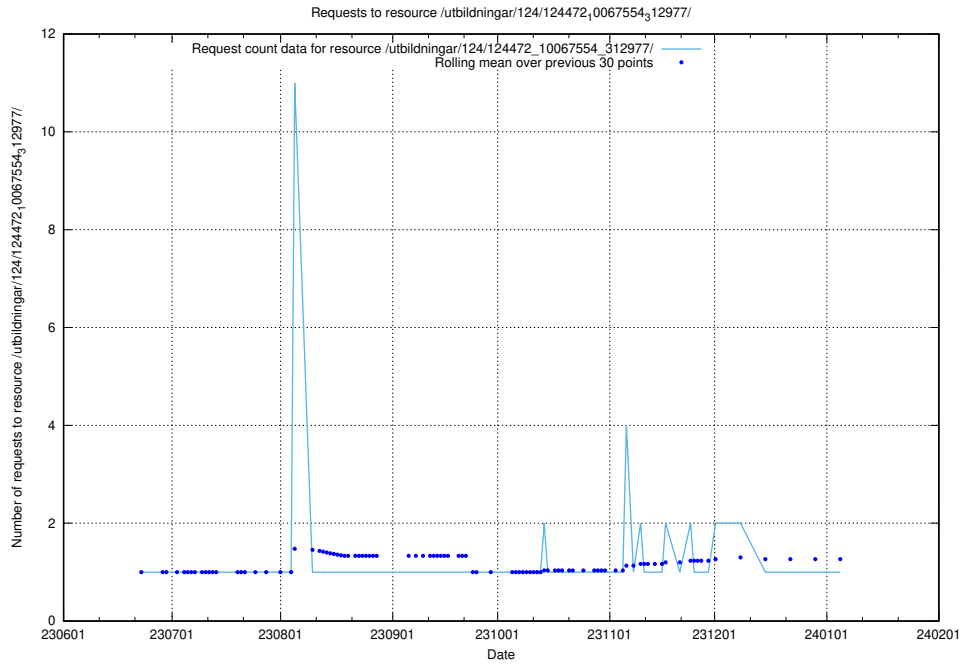

5.5752 Usage of /utbildningar/124/124472_10067554_312977/

Here, we count the number of requests to resource /utbildningar/124/124472_10067554_312977/.