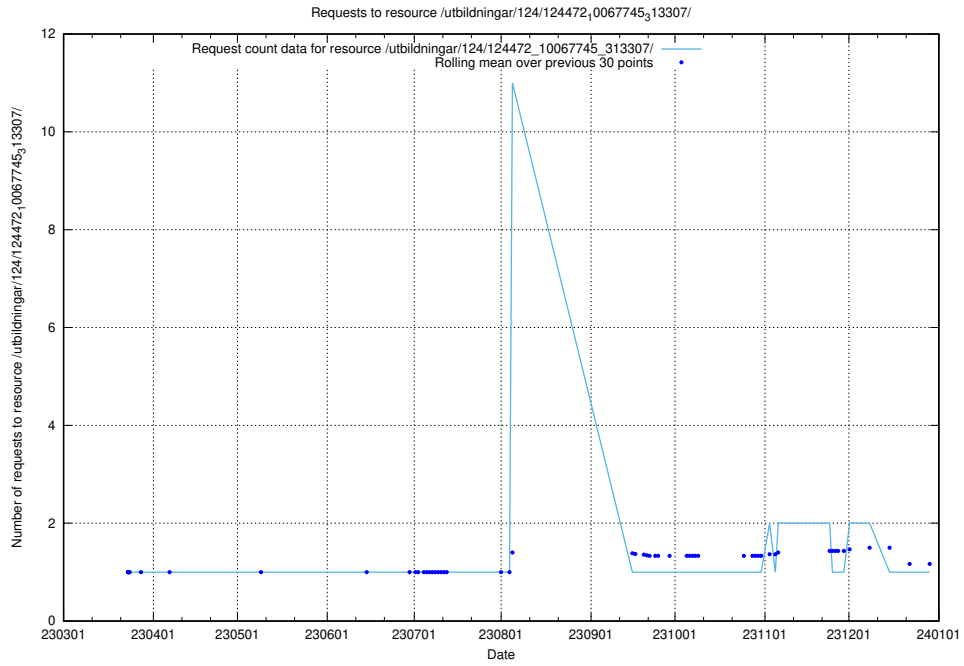

5.2960 Usage of /utbildningar/124/124472_10067745_313307/

Here, we count the number of requests to resource /utbildningar/124/124472_10067745_313307/.