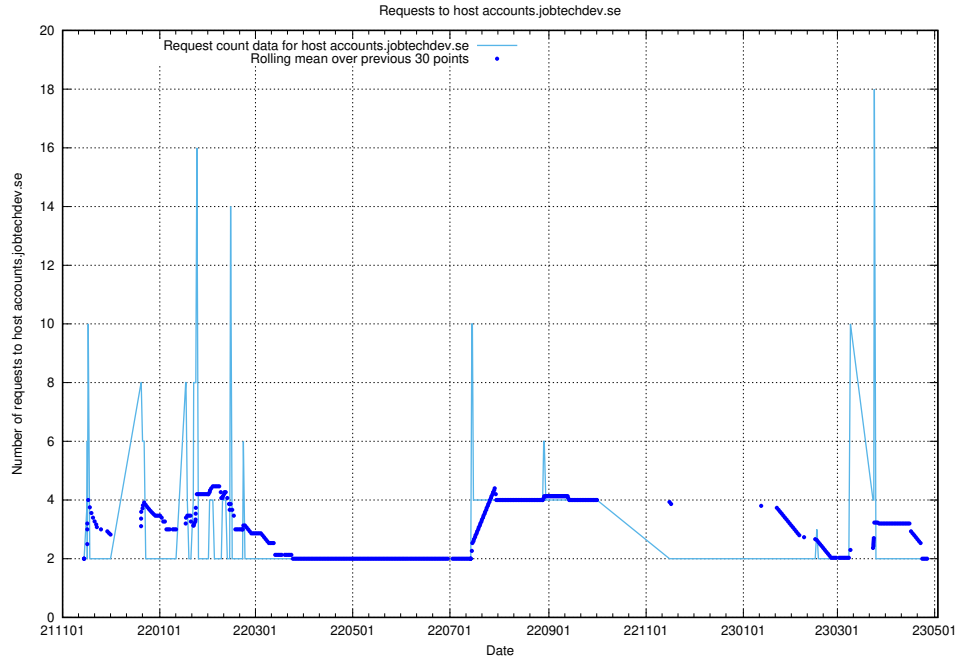

7.289 Usage of accounts.jobtechdev.se

Here, we count the number of requests to host accounts.jobtechdev.se.