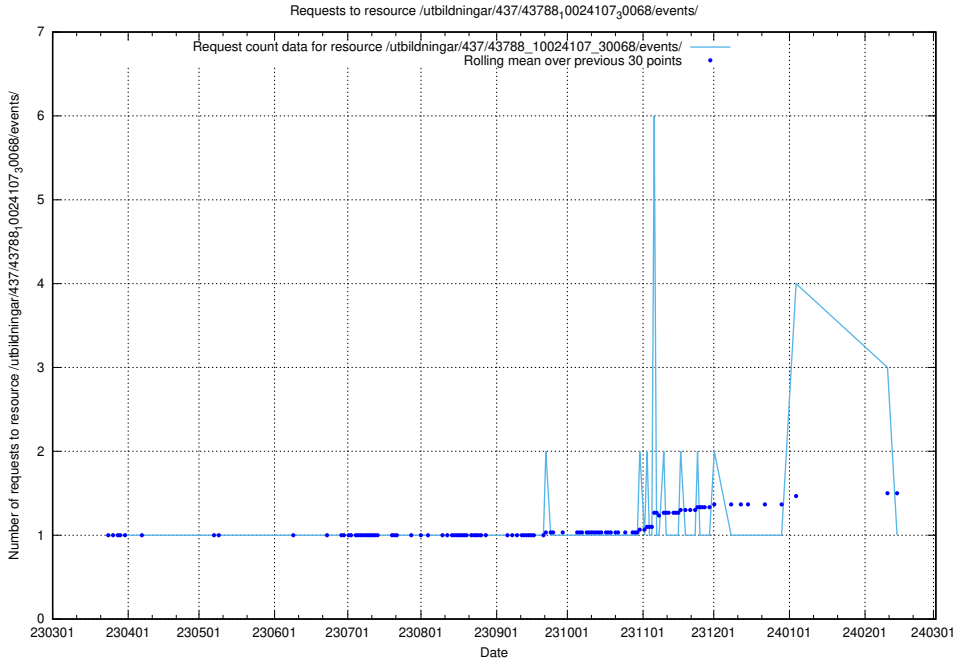

5.6155 Usage of /utbildningar/437/43788_10024107_30068/events/

Here, we count the number of requests to resource /utbildningar/437/43788_10024107_30068/events/.