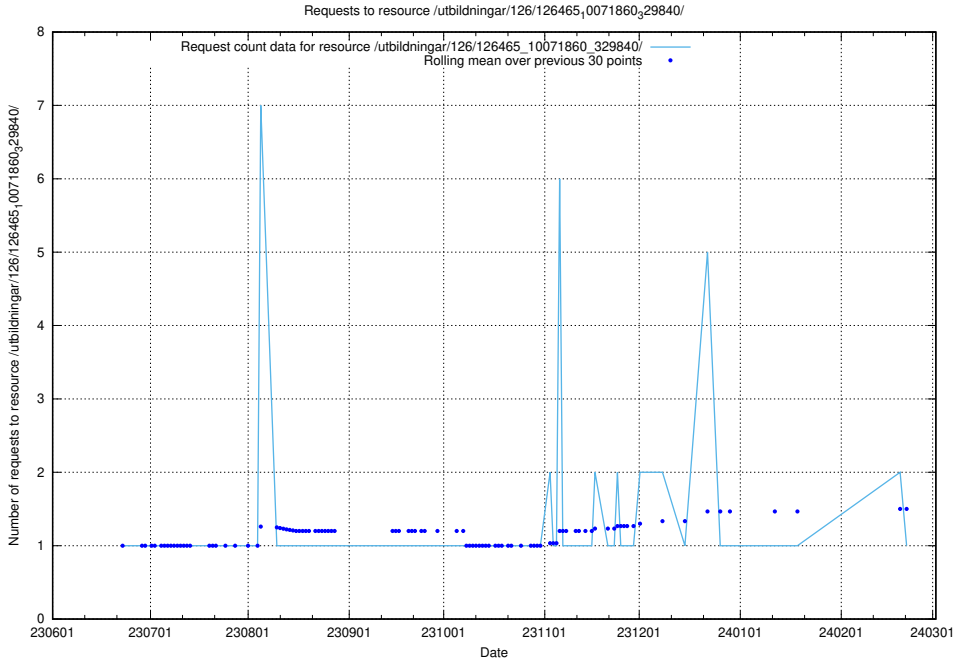

5.5605 Usage of /utbildningar/126/126465_10071860_329840/

Here, we count the number of requests to resource /utbildningar/126/126465_10071860_329840/.