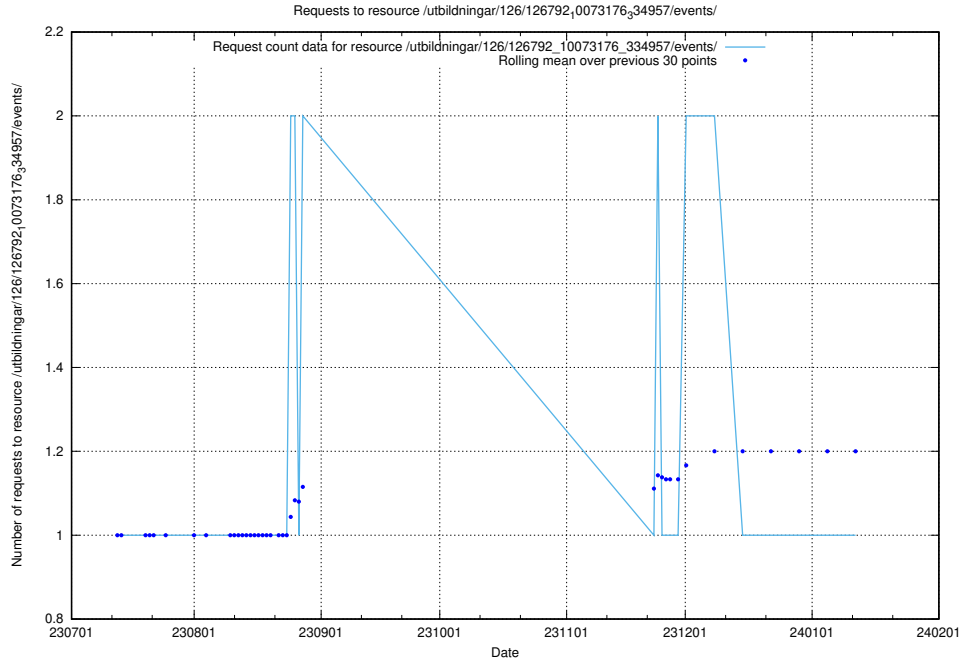

5.5049 Usage of /utbildningar/126/126792_10073176_334957/events/

Here, we count the number of requests to resource /utbildningar/126/126792_10073176_334957/events/