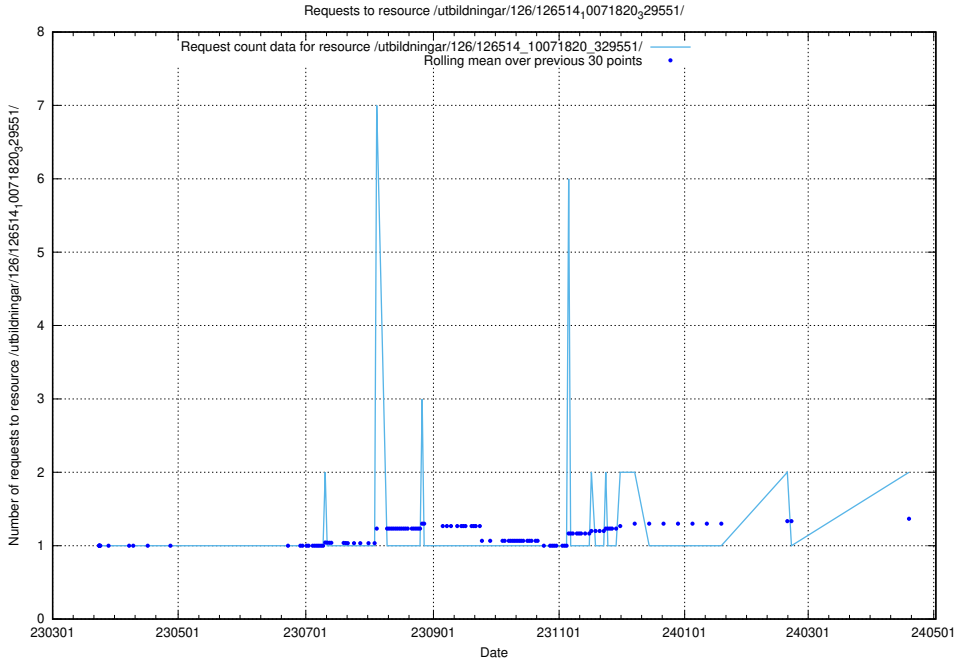

5.897 Usage of /utbildningar/126/126514_10071820_329551/

Here, we count the number of requests to resource /utbildningar/126/126514_10071820_329551/.