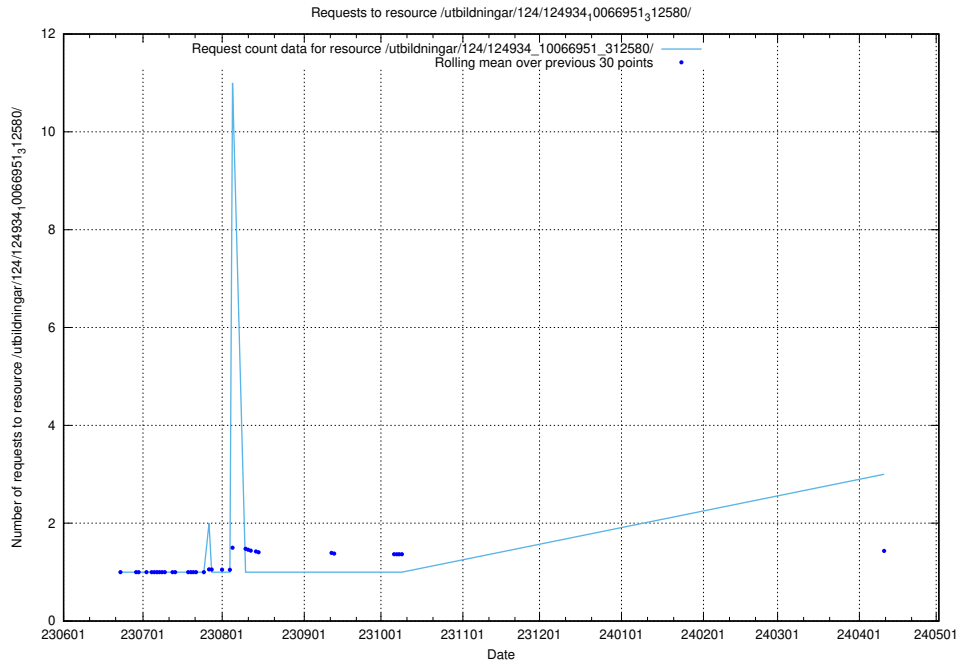

5.374 Usage of /utbildningar/124/124934_10066951_312580/

Here, we count the number of requests to resource /utbildningar/124/124934_10066951_312580/.