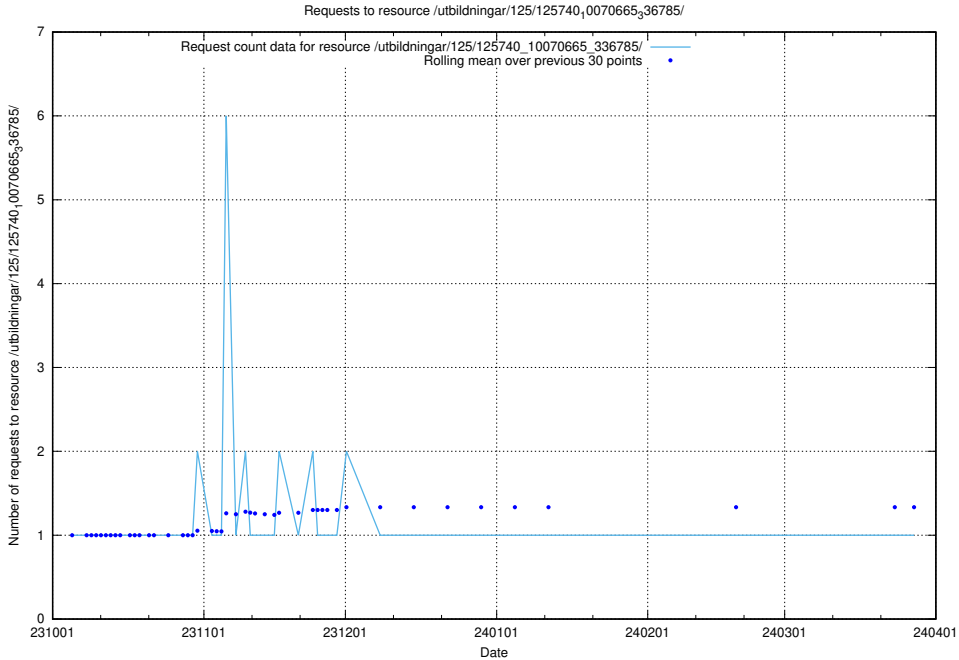

5.4358 Usage of /utbildningar/125/125740_10070665_336785/

Here, we count the number of requests to resource /utbildningar/125/125740_10070665_336785/.