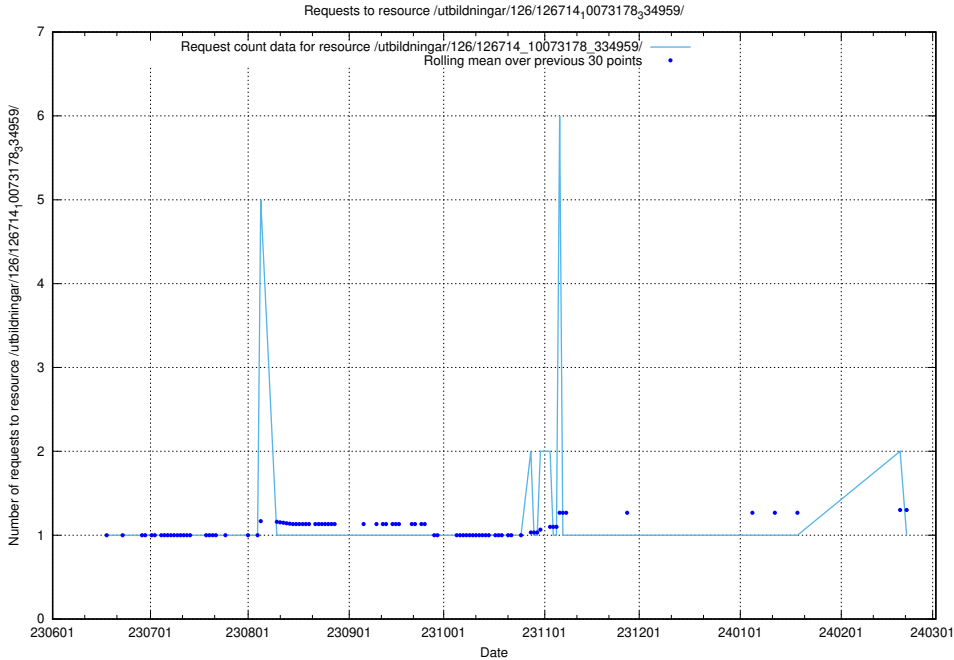

5.5806 Usage of /utbildningar/126/126714_10073178_334959/

Here, we count the number of requests to resource /utbildningar/126/126714_10073178_334959/.