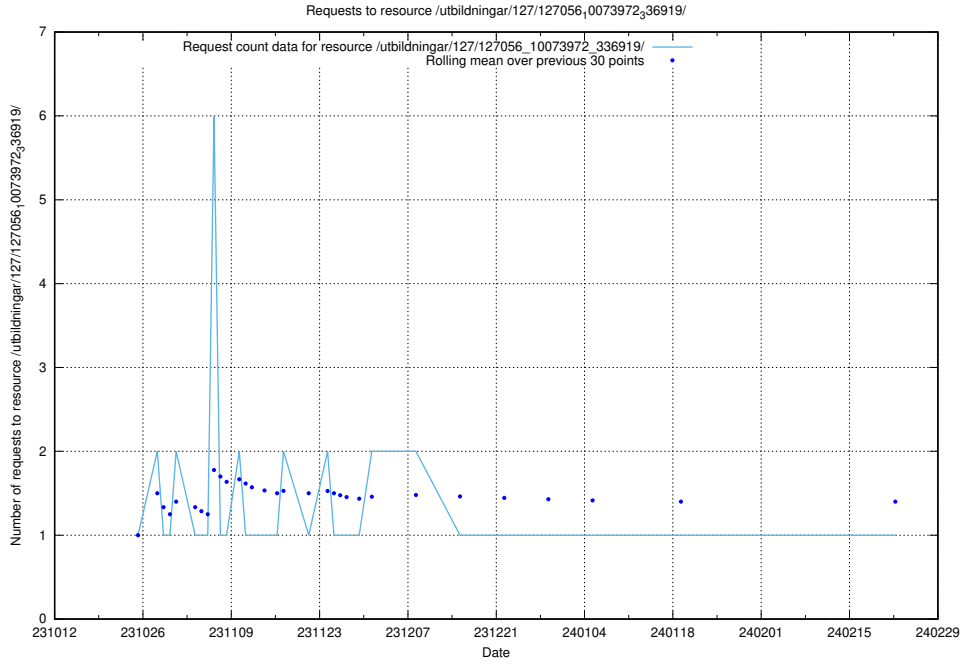

5.4163 Usage of /utbildningar/127/127056_10073972_336919/

Here, we count the number of requests to resource /utbildningar/127/127056_10073972_336919/.