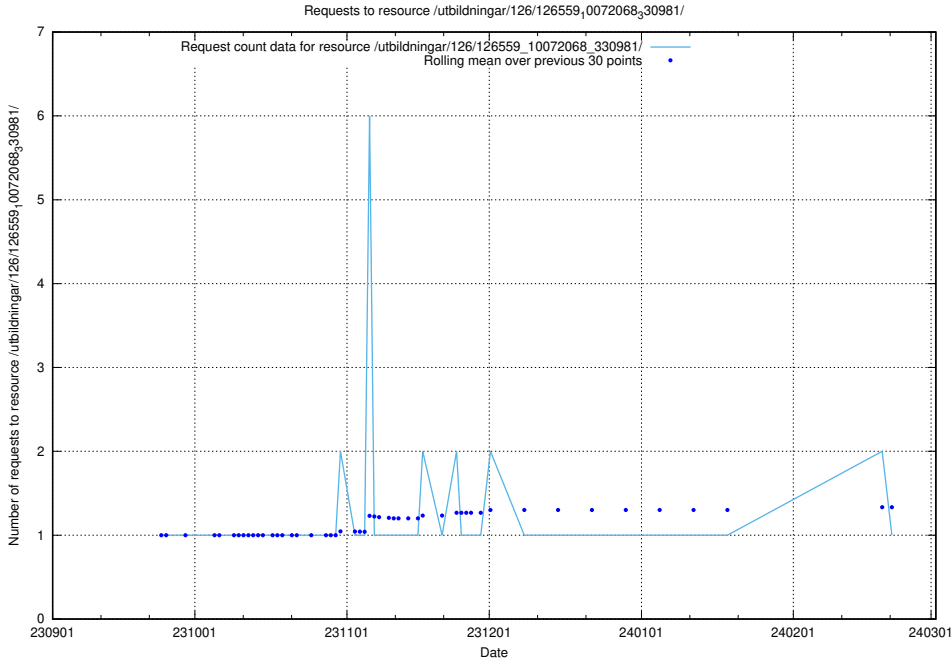

5.4425 Usage of /utbildningar/126/126559_10072068_330981/

Here, we count the number of requests to resource /utbildningar/126/126559_10072068_330981/.