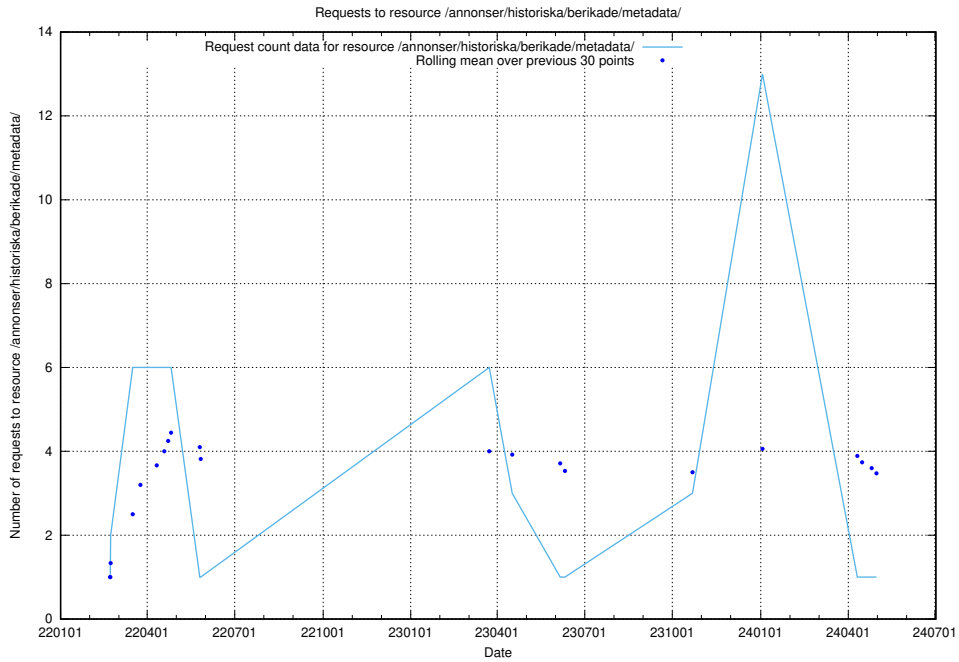

5.1193 Usage of /annonser/historiska/berikade/metadata/

Here, we count the number of requests to resource /annonser/historiska/berikade/metadata/.