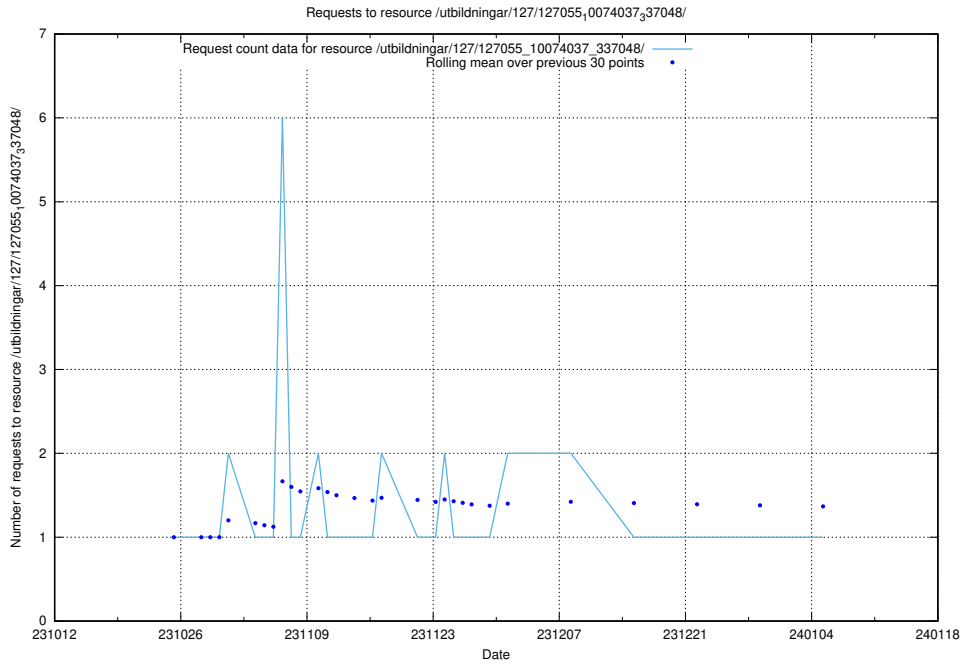

5.4164 Usage of /utbildningar/127/127055_10074037_337048/

Here, we count the number of requests to resource /utbildningar/127/127055_10074037_337048/.