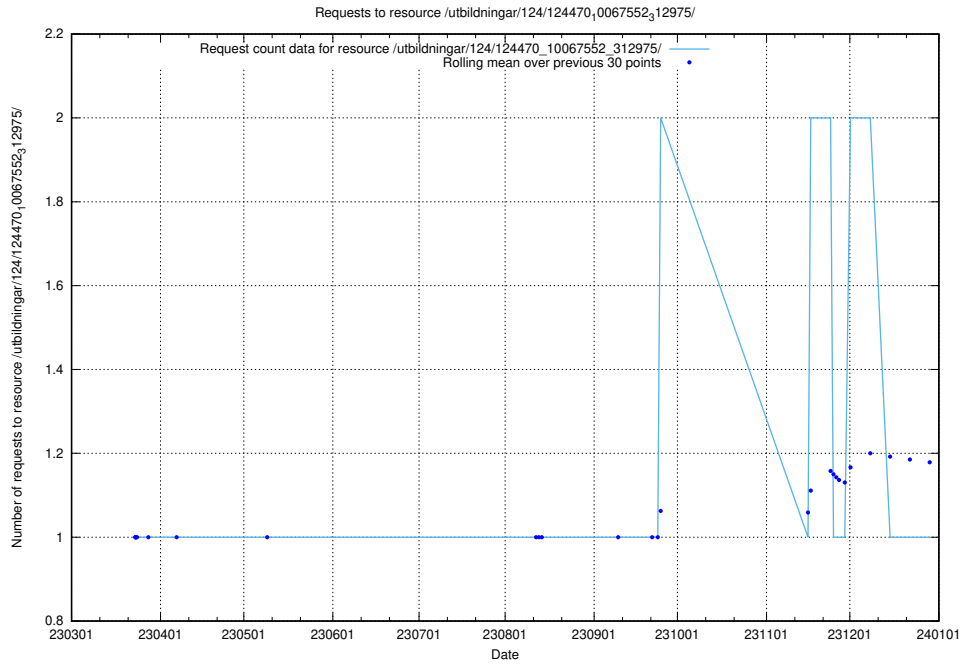

5.3137 Usage of /utbildningar/124/124470_10067552_312975/

Here, we count the number of requests to resource /utbildningar/124/124470_10067552_312975/.