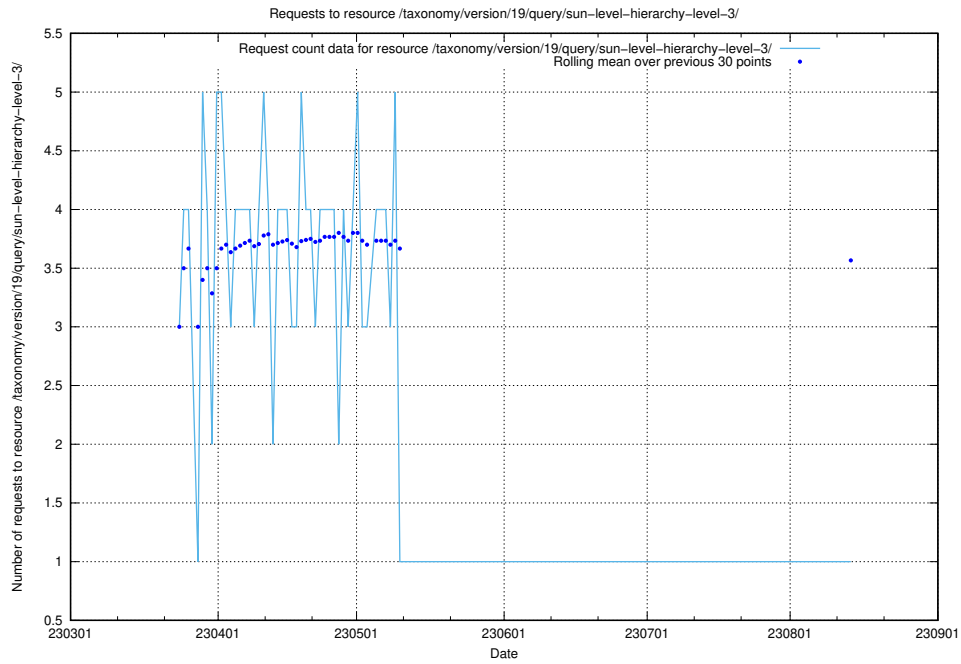

5.6089 Usage of /taxonomy/version/19/query/sun-level-hierarchy-level-3/

Here, we count the number of requests to resource /taxonomy/version/19/query/sun-level-hierarchy-level-3/.