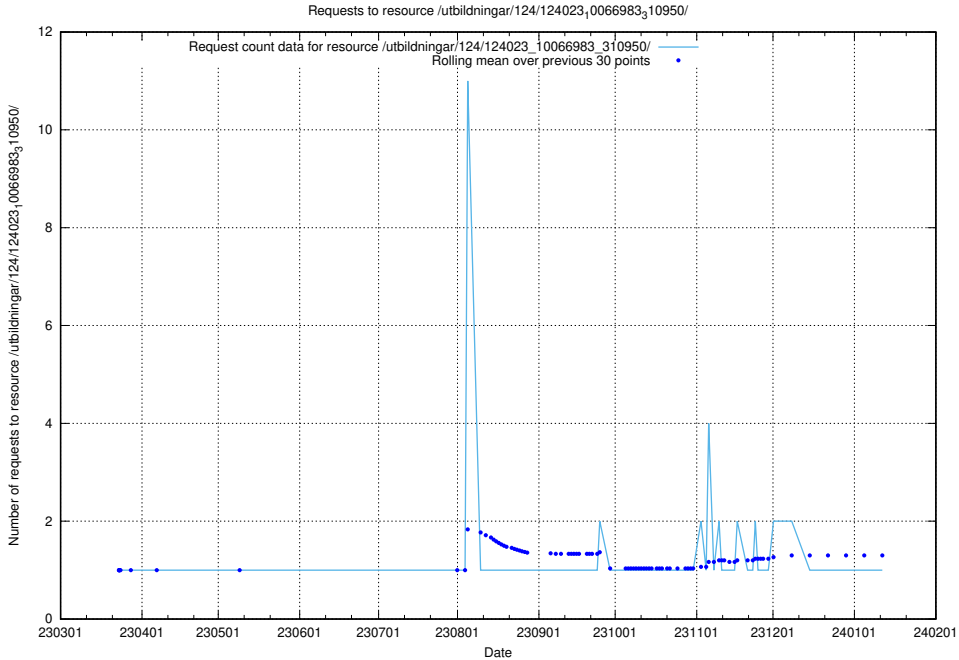

5.4409 Usage of /utbildningar/124/124023_10066983_310950/

Here, we count the number of requests to resource /utbildningar/124/124023_10066983_310950/.