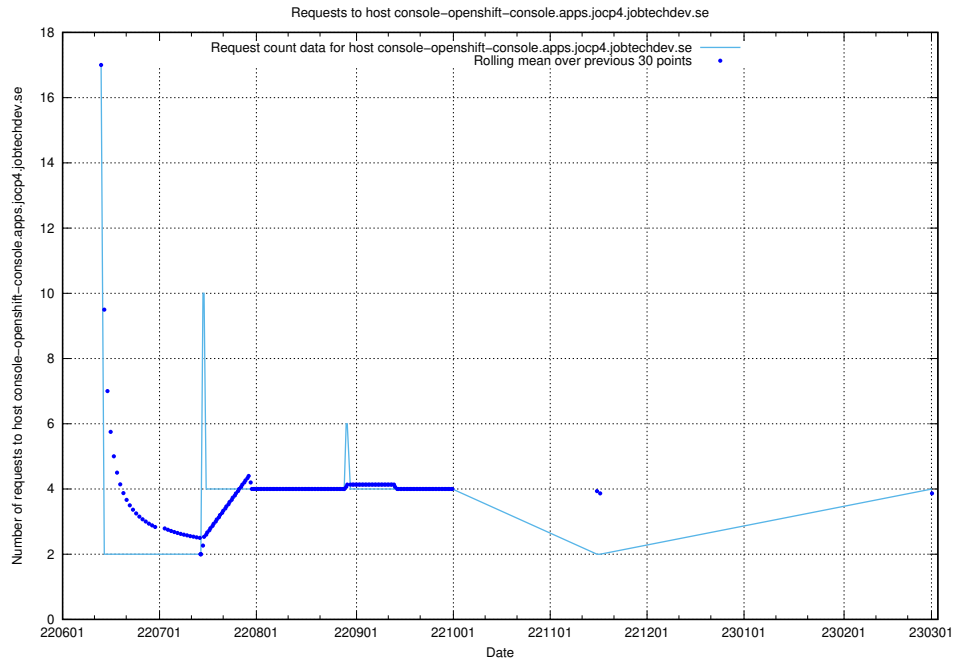

7.141 Usage of console-openshift-console.apps.jocp4.jobtechdev.se

Here, we count the number of requests to host console-openshift-console.apps.jocp4.jobtechdev.se.