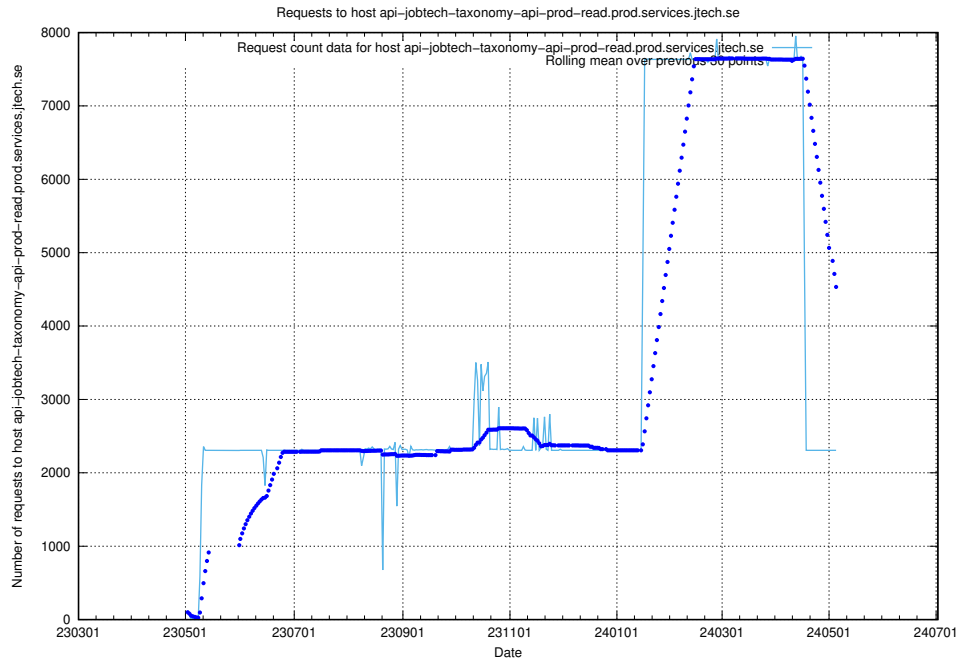

7.19 Usage of api-jobtech-taxonomy-api-prod-read.prod.services.jtech.se

Here, we count the number of requests to host api-jobtech-taxonomy-api-prod-read.prod.services.jtech.se.