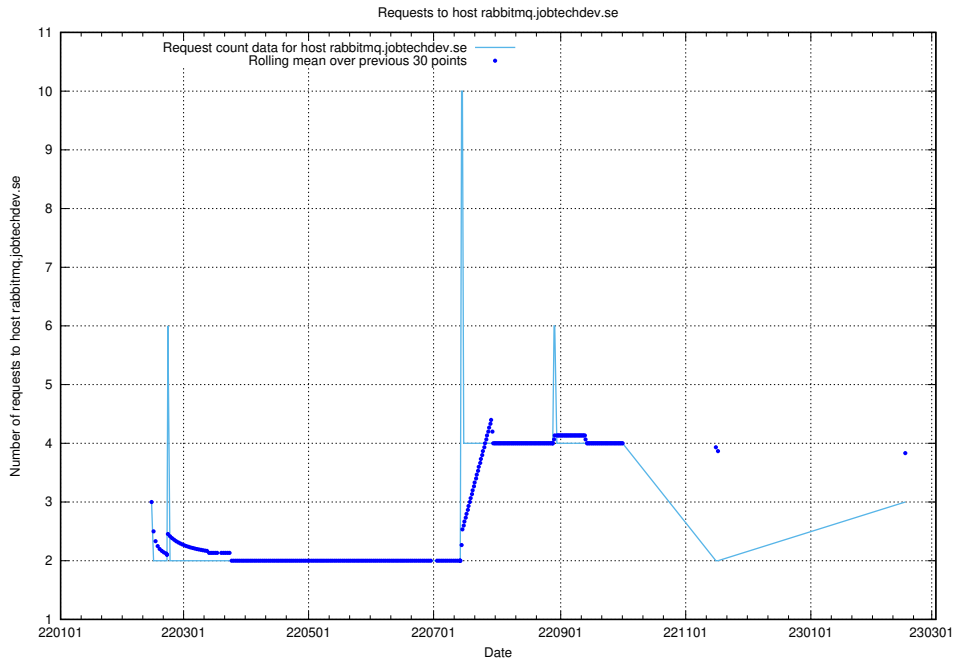

## 7.228 Usage of kam-openshift-gitops.prod.services.jtech.se

Here, we count the number of requests to host kam-openshift-gitops.prod.services.jtech.se.