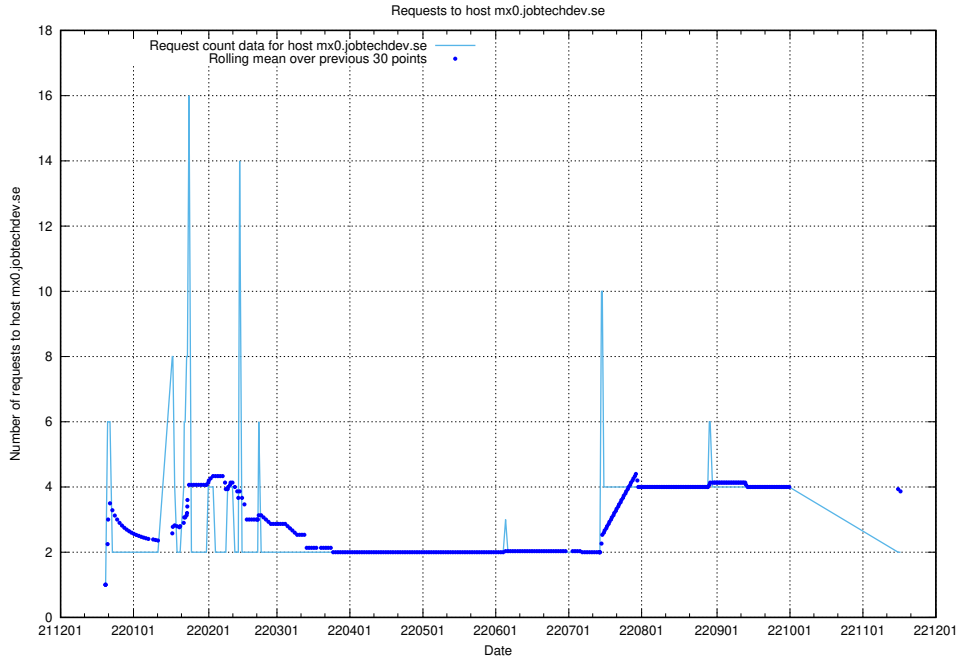

7.367 Usage of mx0.jobtechdev.se

Here, we count the number of requests to host mx0.jobtechdev.se.