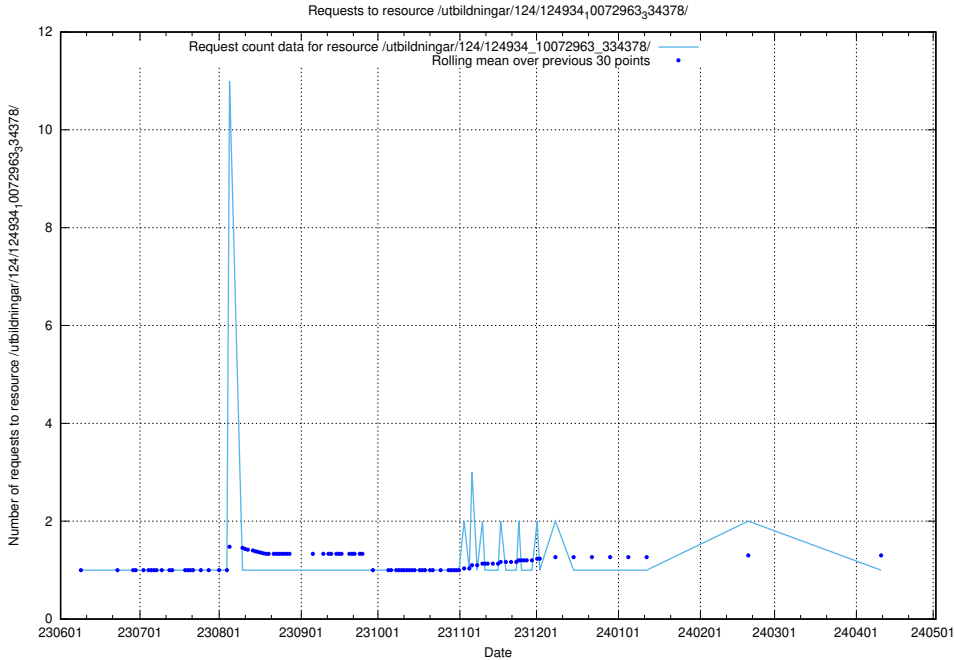

5.5841 Usage of /utbildningar/124/124934_10072963_334378/

Here, we count the number of requests to resource /utbildningar/124/124934_10072963_334378/.