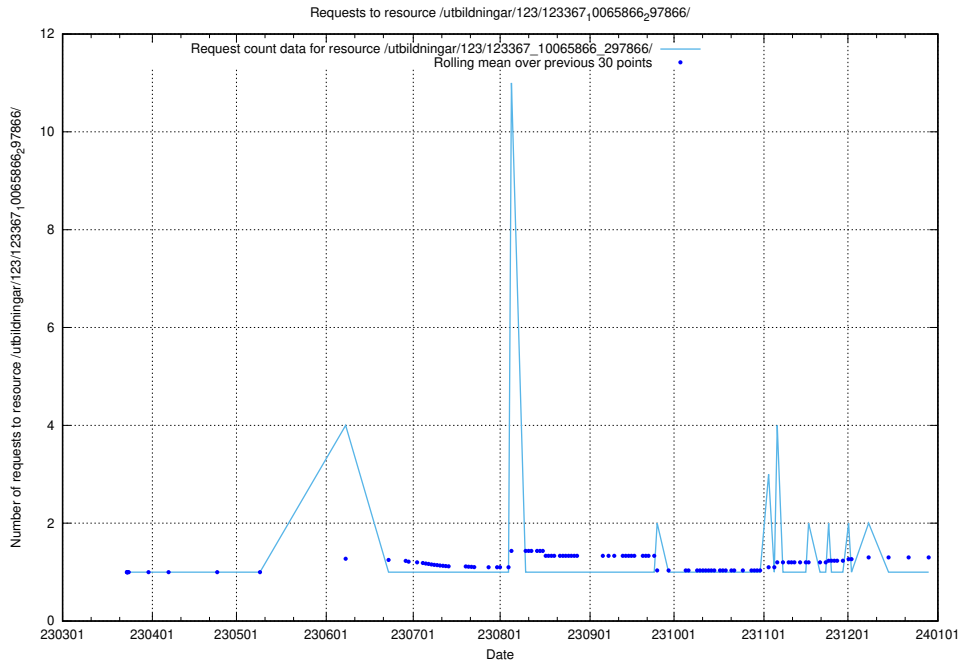

5.4723 Usage of /utbildningar/123/123367_10065866_297866/

Here, we count the number of requests to resource /utbildningar/123/123367_10065866_297866/.