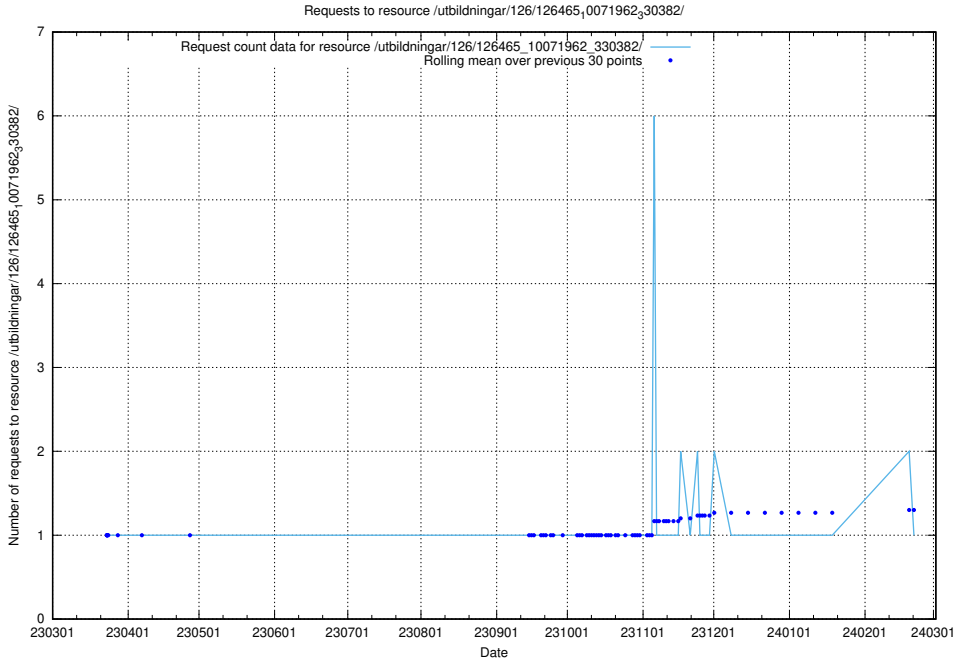

5.6393 Usage of /utbildningar/126/126465_10071962_330382/

Here, we count the number of requests to resource /utbildningar/126/126465_10071962_330382/.