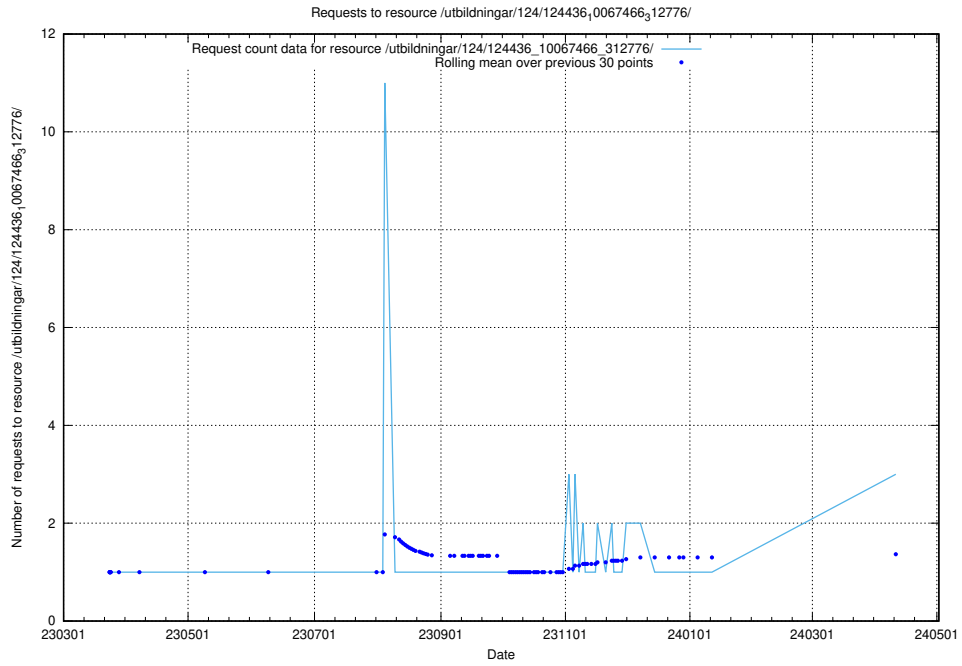

5.309 Usage of /utbildningar/124/124436_10067466_312776/

Here, we count the number of requests to resource /utbildningar/124/124436_10067466_312776/.