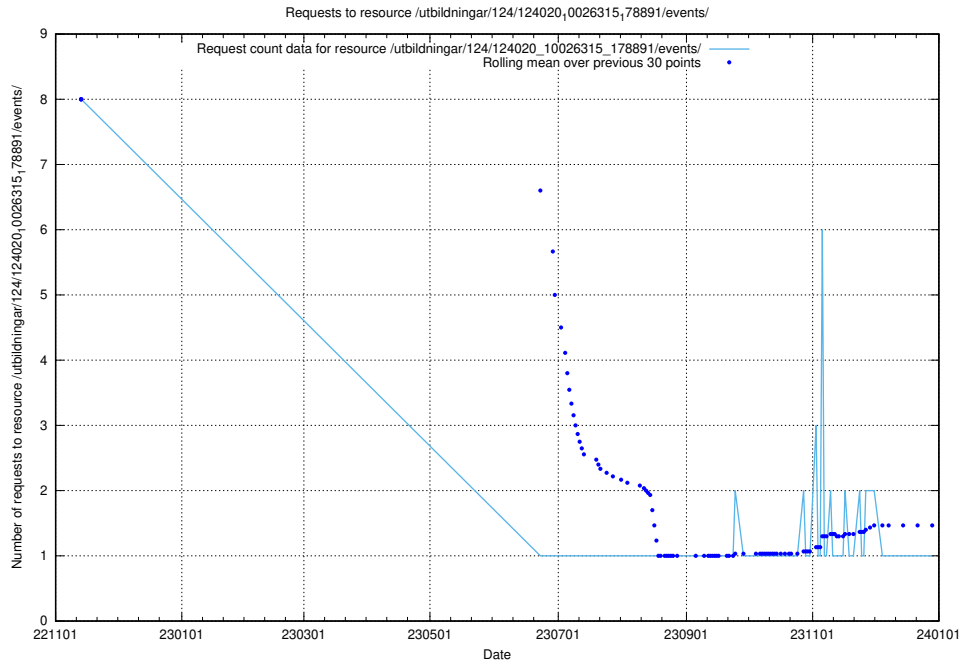

5.5724 Usage of /utbildningar/124/124020_10026315_178891/events/

Here, we count the number of requests to resource /utbildningar/124/124020_10026315_178891/events/