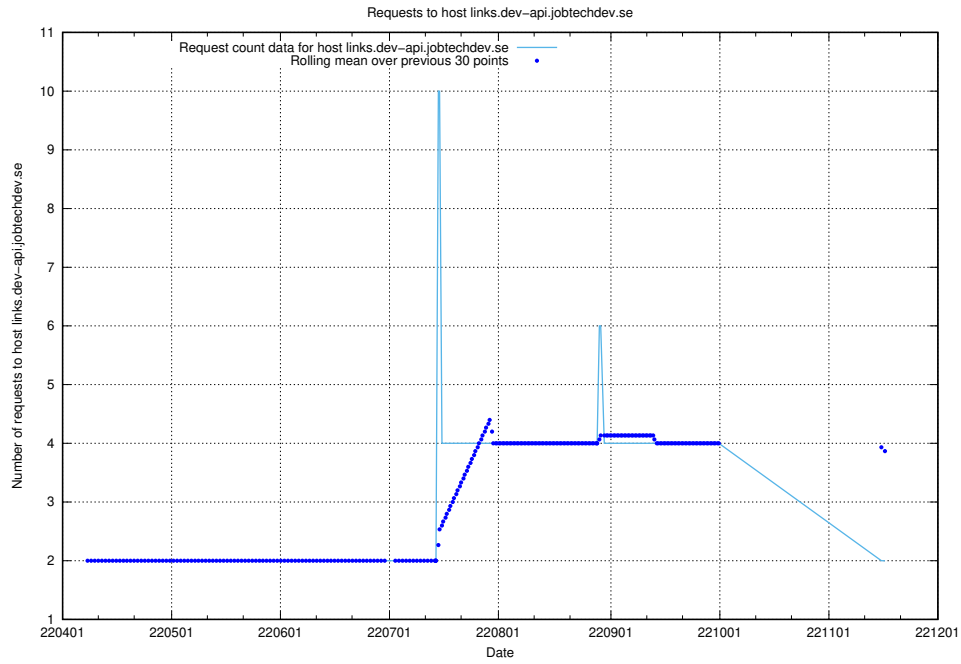

7.466 Usage of links.dev-api.jobtechdev.se

Here, we count the number of requests to host links.dev-api.jobtechdev.se.