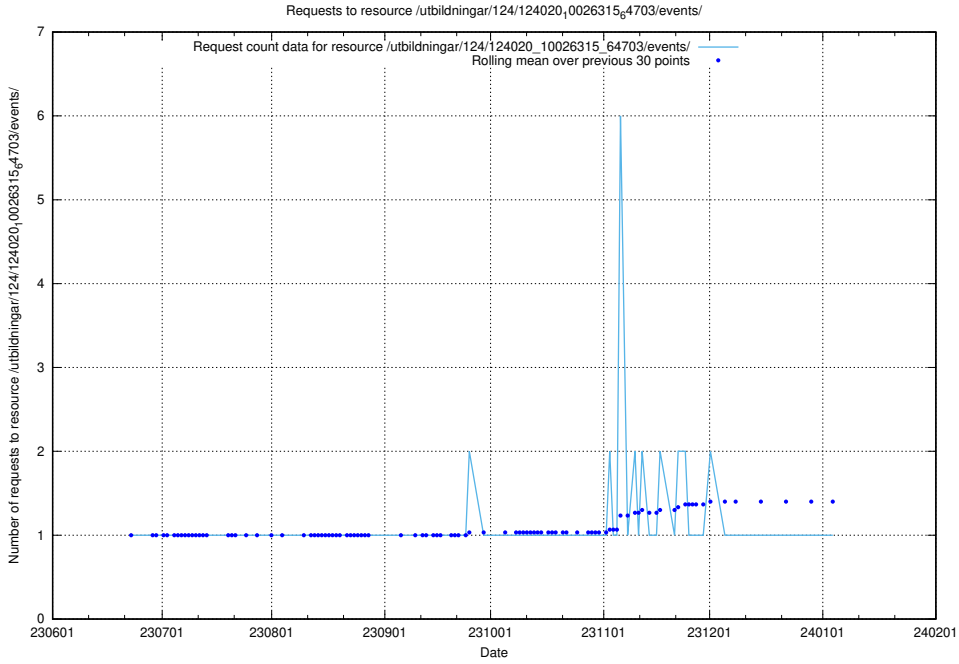

### 5.5774 Usage of /utbildningar/124/124020\_10026315\_64703/events/

Here, we count the number of requests to resource /utbildningar/124/124020\_10026315\_64703/events/.