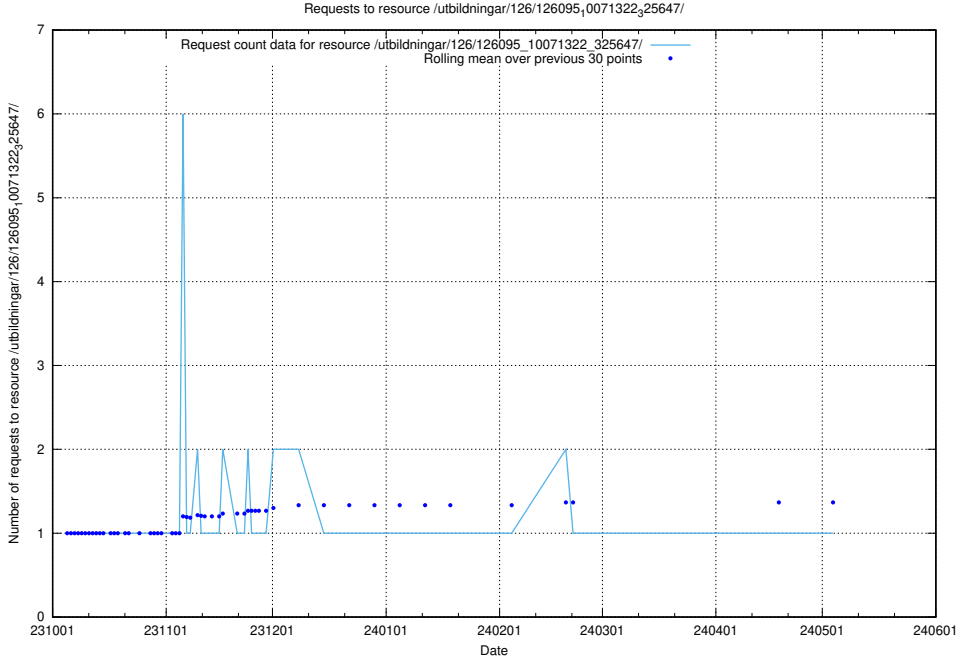

5.4352 Usage of /utbildningar/126/126095_10071322_325647/

Here, we count the number of requests to resource /utbildningar/126/126095_10071322_325647/.