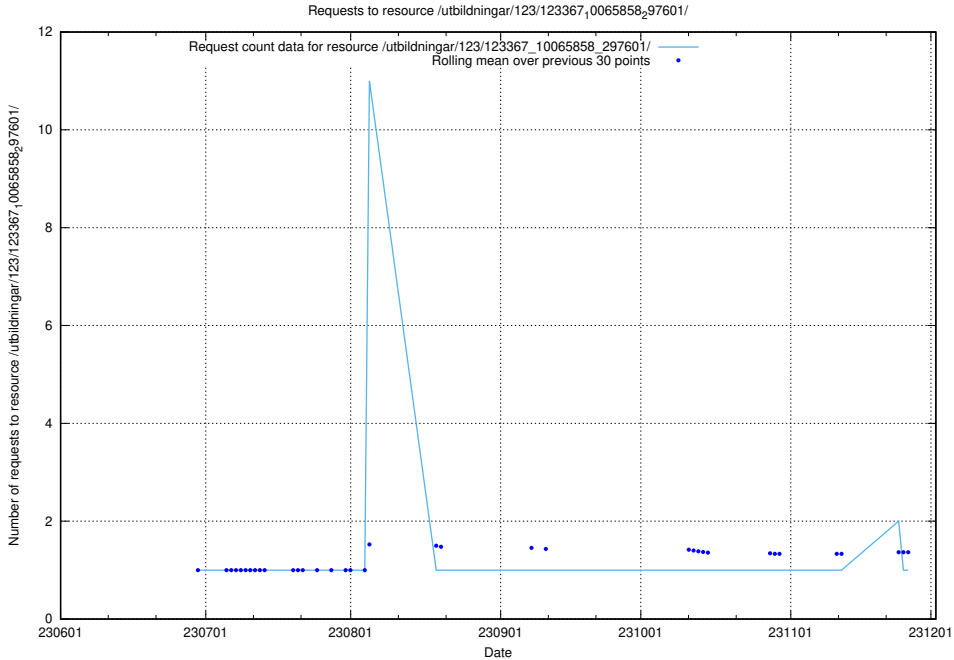

5.5350 Usage of /utbildningar/123/123367_10065858_297601/

Here, we count the number of requests to resource /utbildningar/123/123367_10065858_297601/.