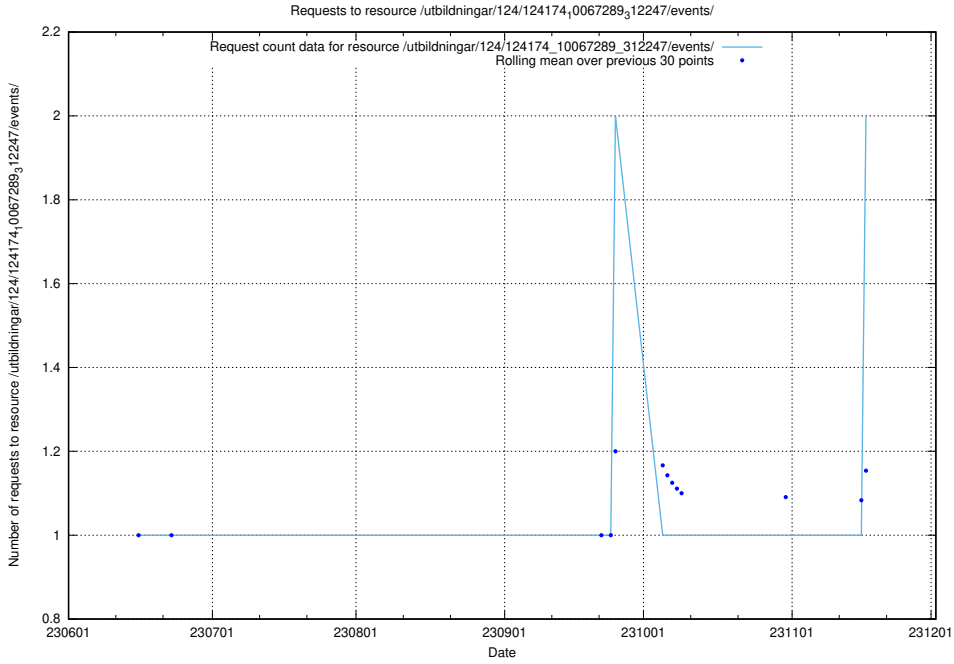

5.836 Usage of /utbildningar/124/124174_10067289_312247/events/

Here, we count the number of requests to resource /utbildningar/124/124174_10067289_312247/events/