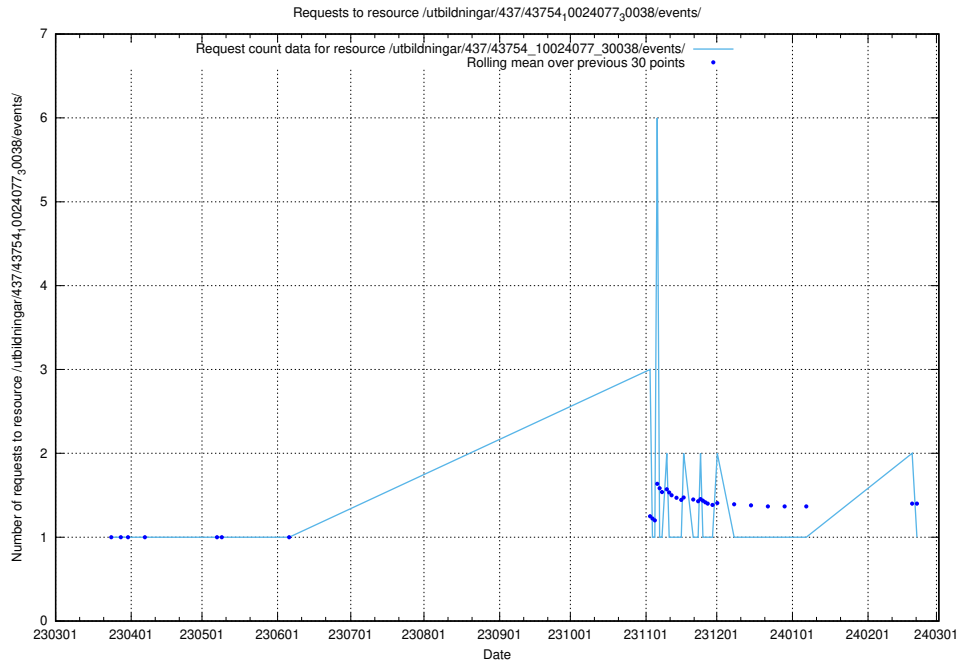

5.6168 Usage of /utbildningar/437/43754_10024077_30038/events/

Here, we count the number of requests to resource /utbildningar/437/43754_10024077_30038/events/.