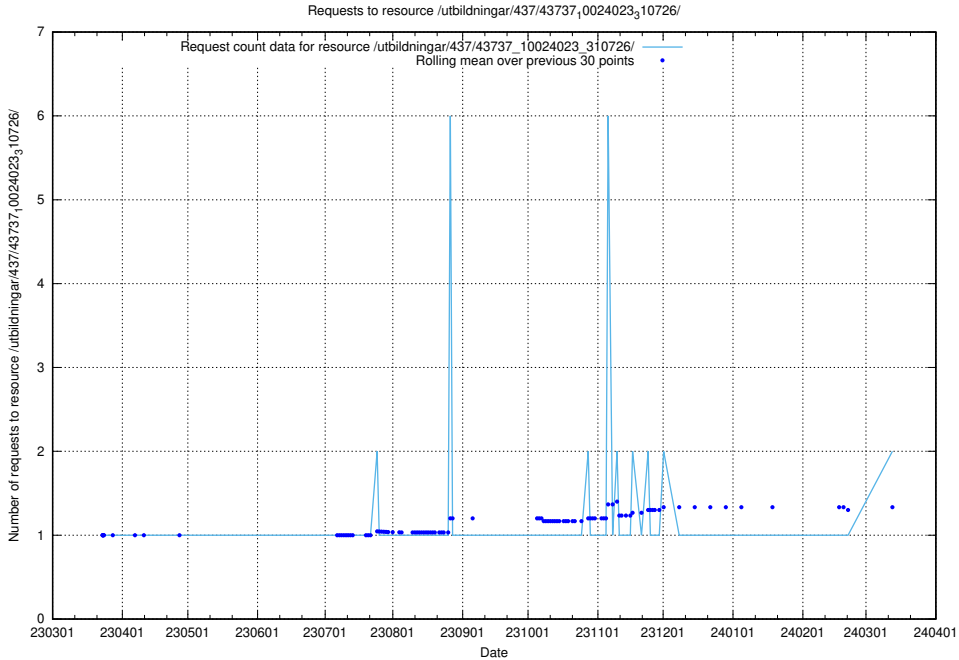

5.896 Usage of /utbildningar/437/43737_10024023_310726/

Here, we count the number of requests to resource /utbildningar/437/43737_10024023_310726/.