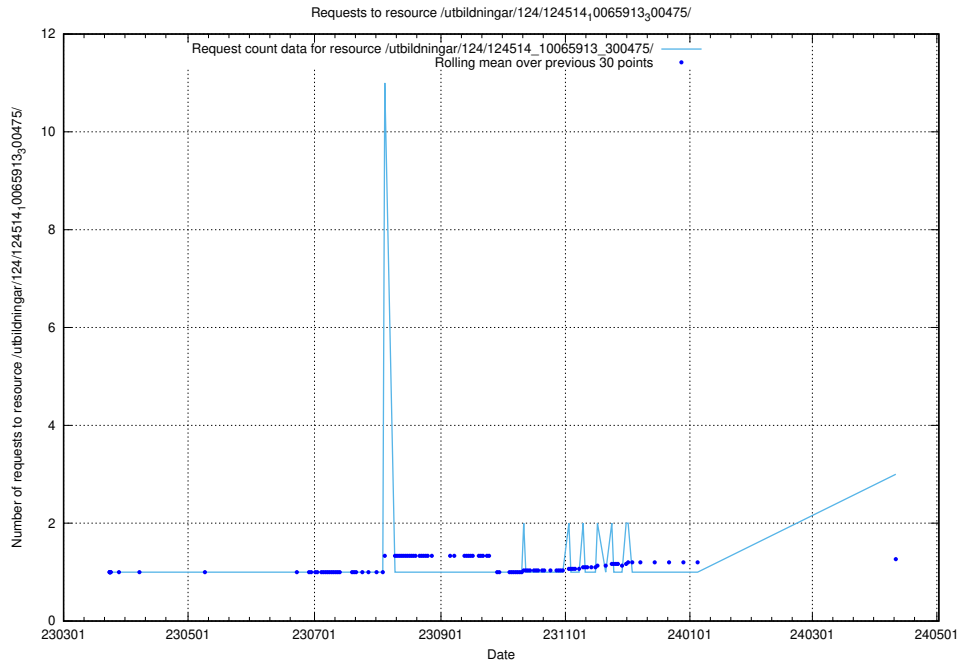

5.284 Usage of /utbildningar/124/124514_10065913_300475/

Here, we count the number of requests to resource /utbildningar/124/124514_10065913_300475/.