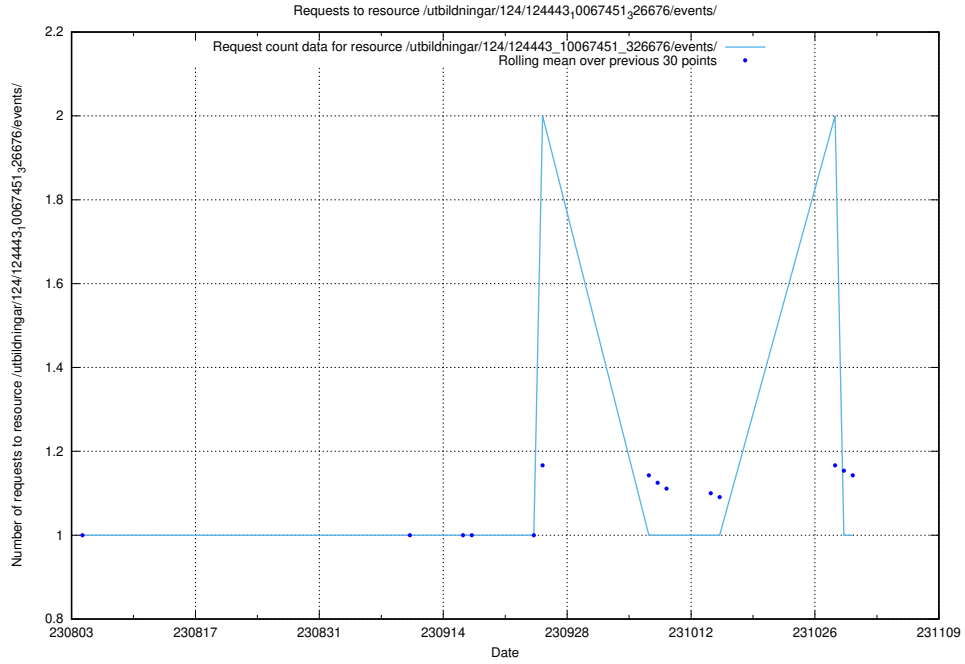

5.4824 Usage of /utbildningar/124/124443_10067451_326676/events/

Here, we count the number of requests to resource /utbildningar/124/124443_10067451_326676/events/