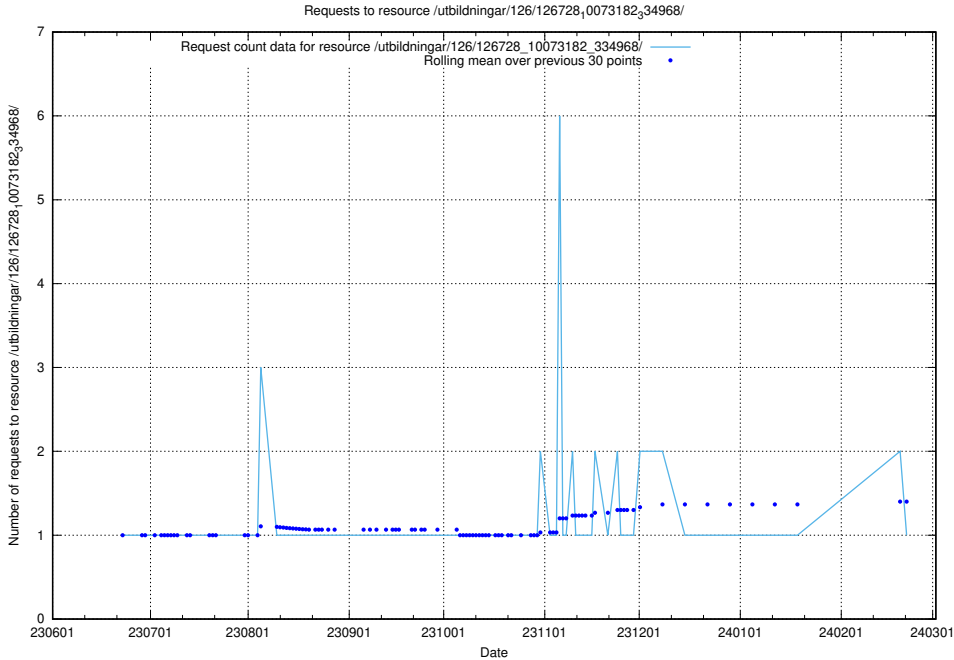

5.5549 Usage of /utbildningar/126/126728_10073182_334968/

Here, we count the number of requests to resource /utbildningar/126/126728_10073182_334968/.