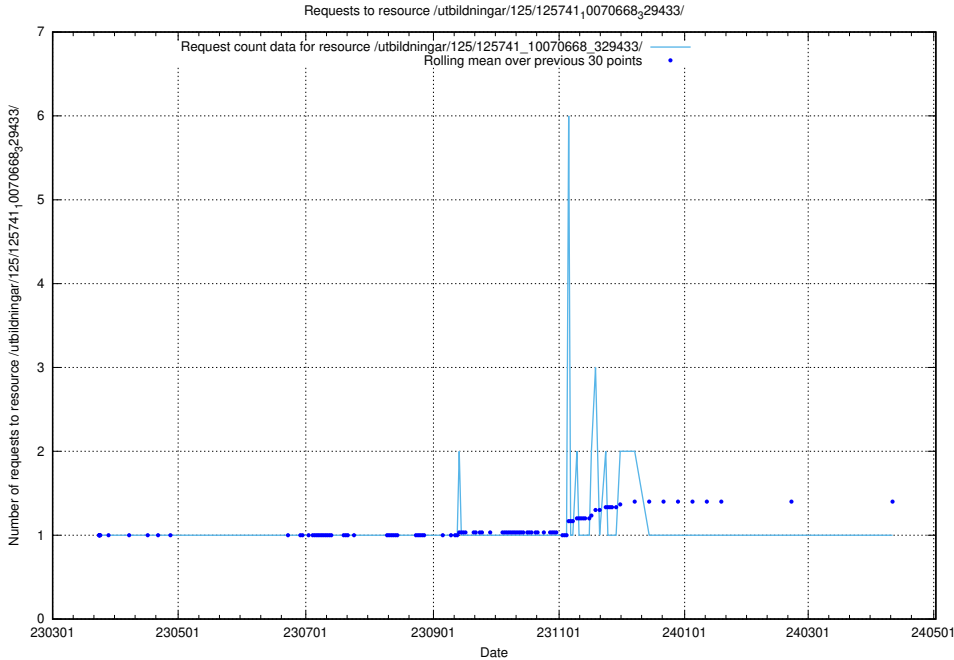

5.6464 Usage of /utbildningar/125/125741_10070668_329433/

Here, we count the number of requests to resource /utbildningar/125/125741_10070668_329433/.