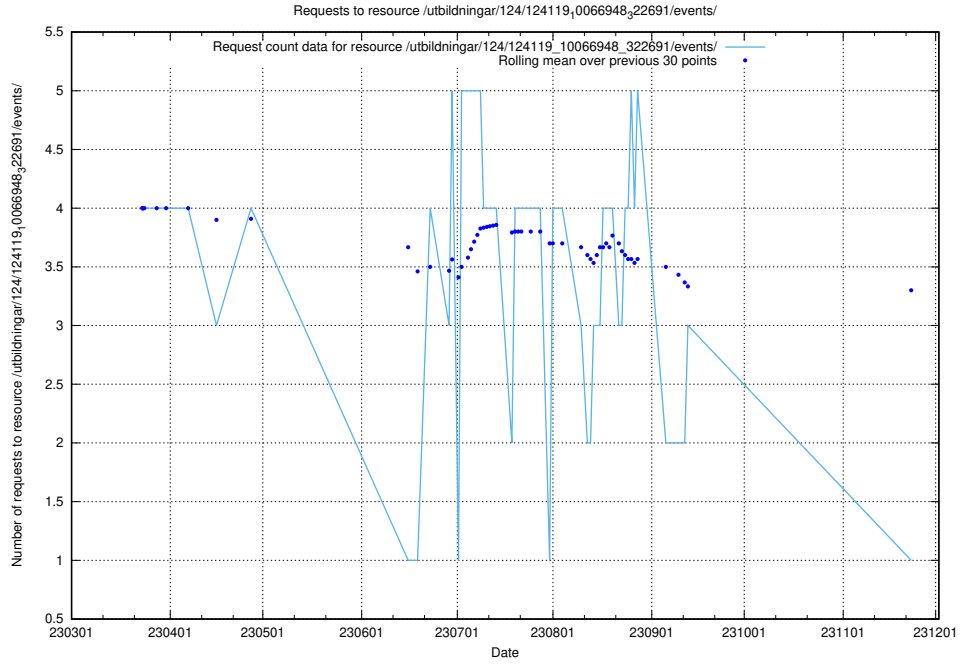

5.6233 Usage of /utbildningar/124/124119_10066948_322691/events/

Here, we count the number of requests to resource /utbildningar/124/124119_10066948_322691/events/