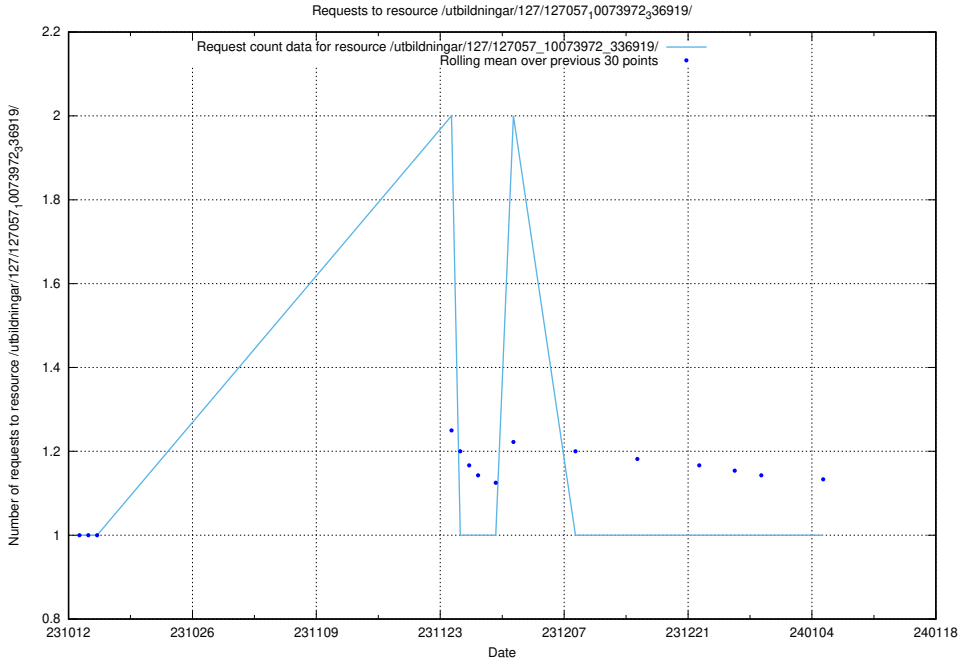

5.4292 Usage of /utbildningar/127/127057_10073972_336919/

Here, we count the number of requests to resource /utbildningar/127/127057_10073972_336919/.