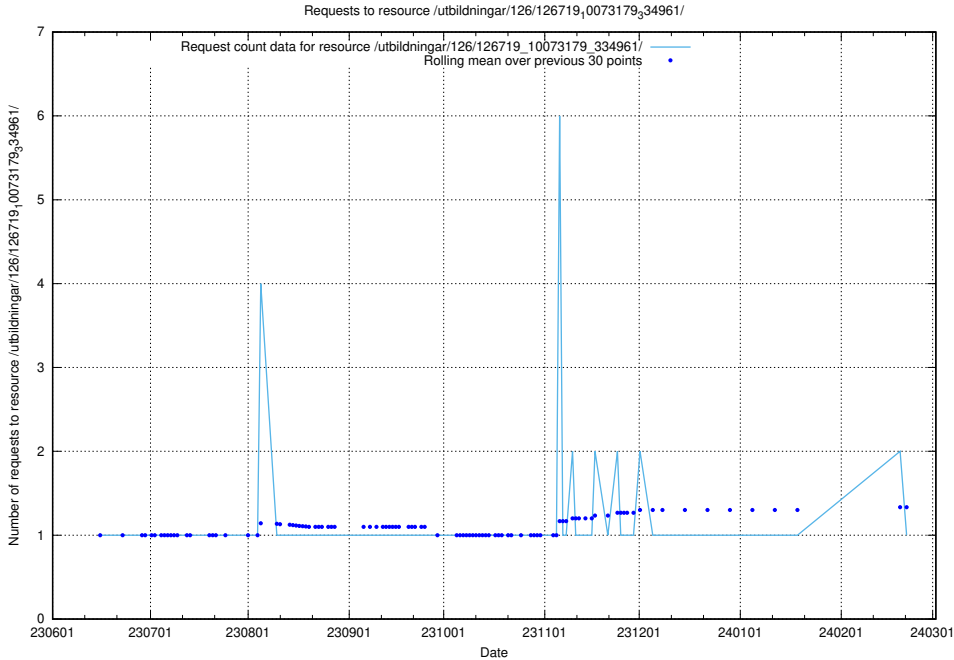

5.5821 Usage of /utbildningar/126/126719_10073179_334961/

Here, we count the number of requests to resource /utbildningar/126/126719_10073179_334961/.