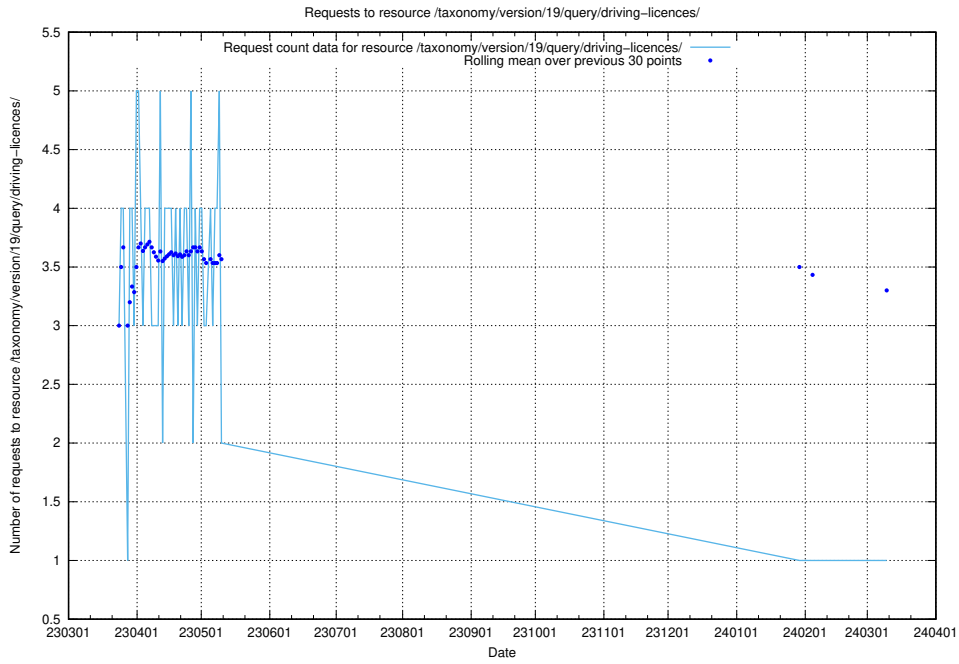

5.6122 Usage of /taxonomy/version/19/query/driving-licences/

Here, we count the number of requests to resource /taxonomy/version/19/query/driving-licences/.