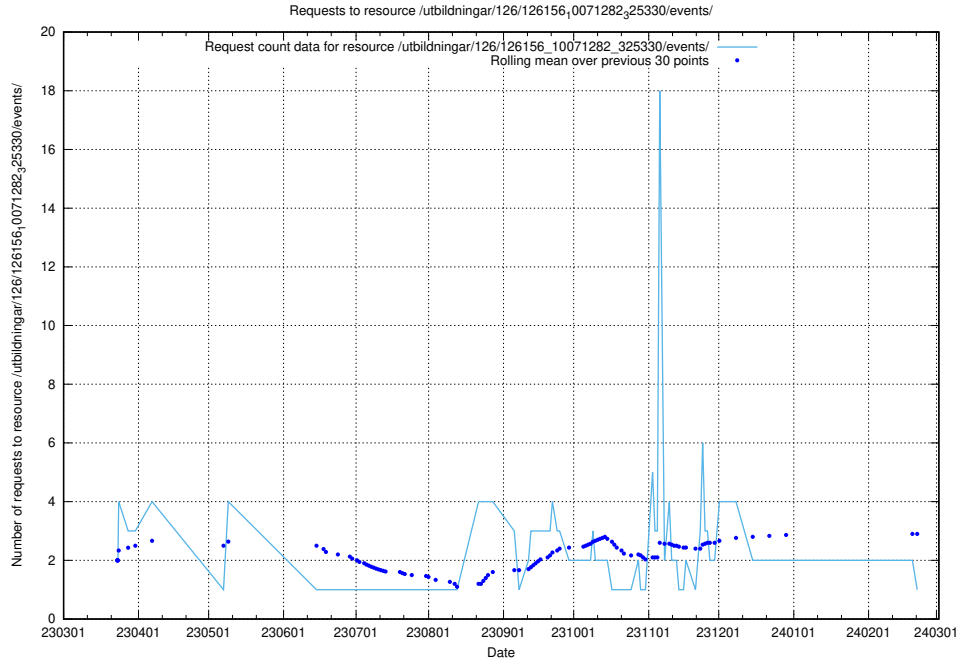

5.6247 Usage of /utbildningar/126/126156_10071282_325330/events/

Here, we count the number of requests to resource /utbildningar/126/126156_10071282_325330/events/