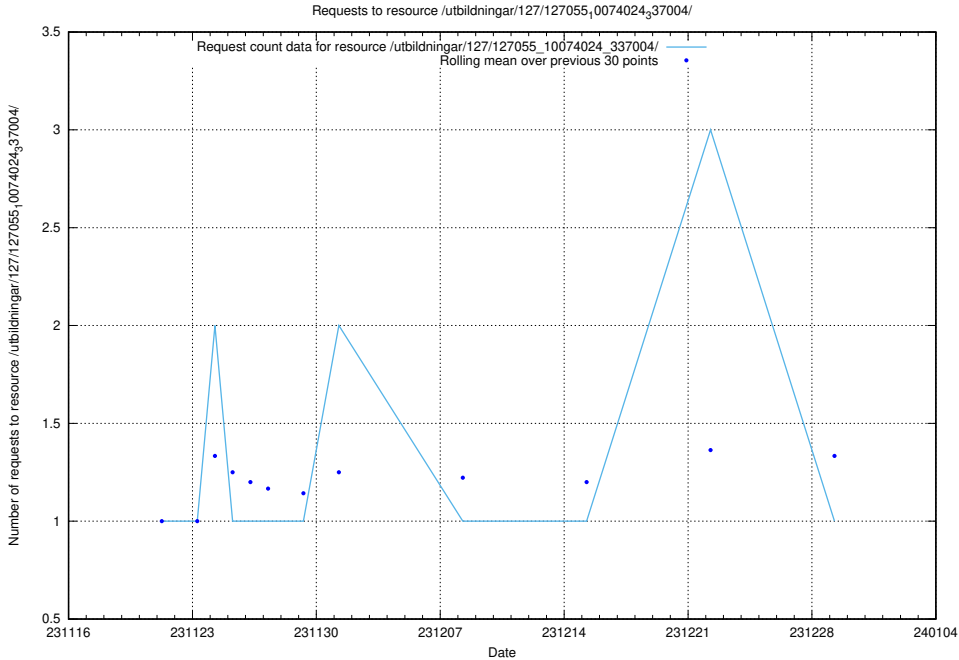

5.3999 Usage of /utbildningar/127/127055_10074024_337004/

Here, we count the number of requests to resource /utbildningar/127/127055_10074024_337004/.