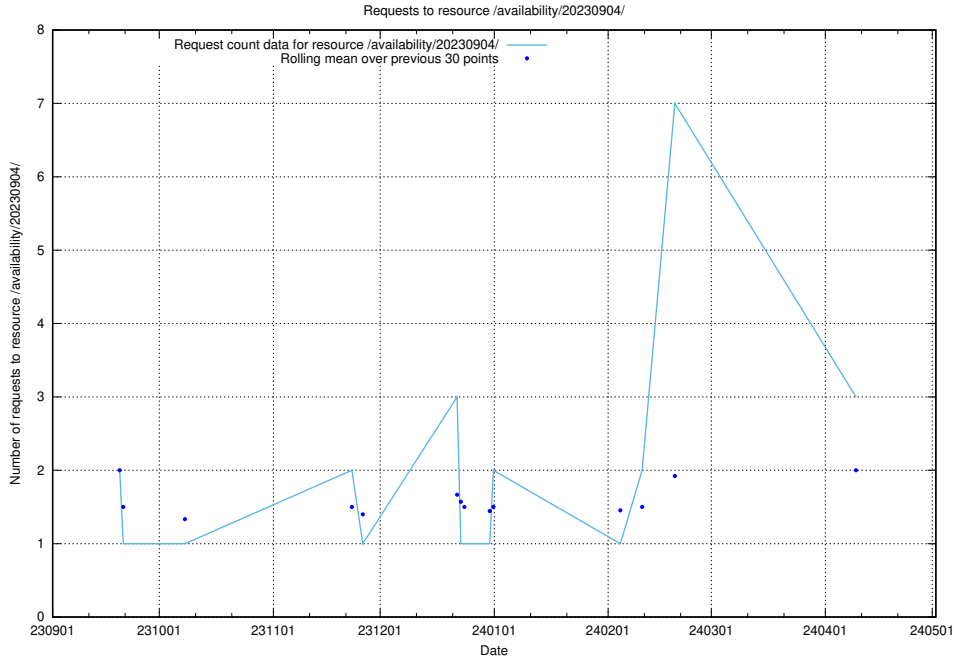

5.339 Usage of /availability/20230904/

Here, we count the number of requests to resource /availability/20230904/.