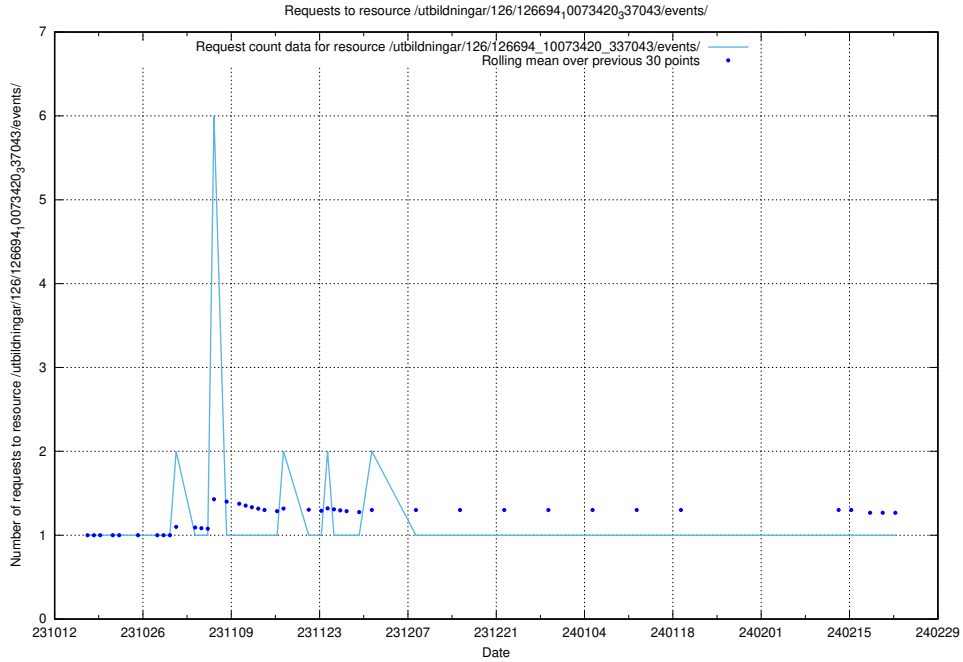

5.4247 Usage of /utbildningar/126/126694_10073420_337043/events/

Here, we count the number of requests to resource /utbildningar/126/126694_10073420_337043/events/