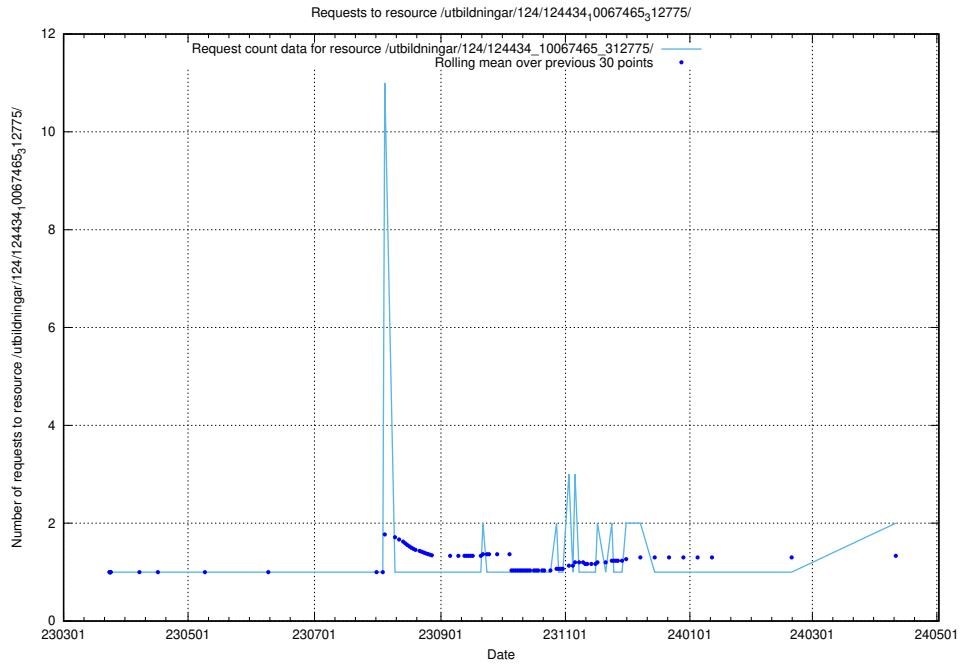

5.627 Usage of /utbildningar/124/124434_10067465_312775/

Here, we count the number of requests to resource /utbildningar/124/124434_10067465_312775/.