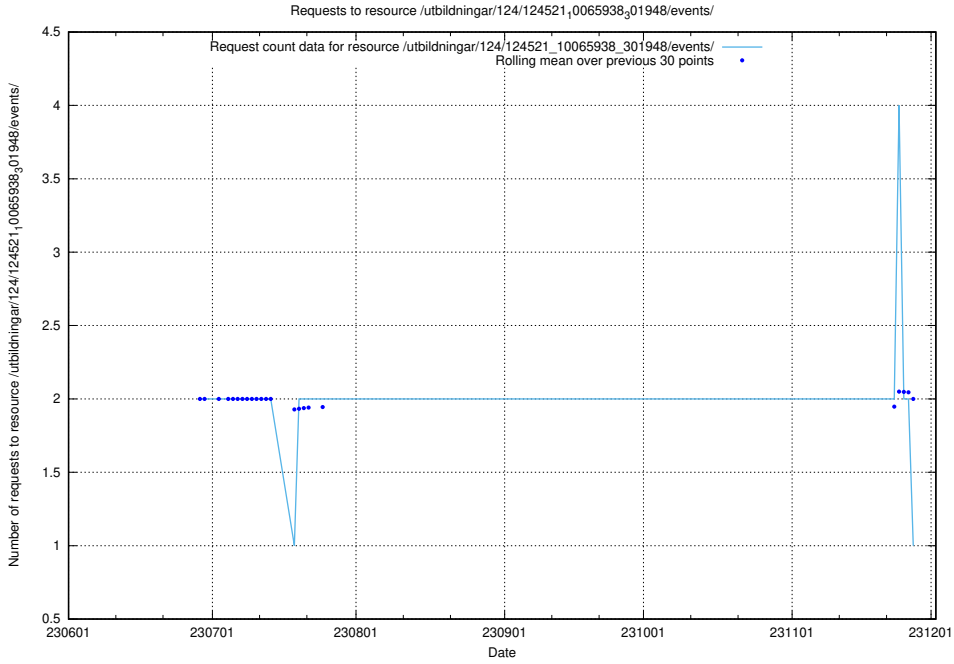

### 5.5366 Usage of /utbildningar/124/124521\_10065938\_301948/events/

Here, we count the number of requests to resource /utbildningar/124/124521\_10065938\_301948/events/