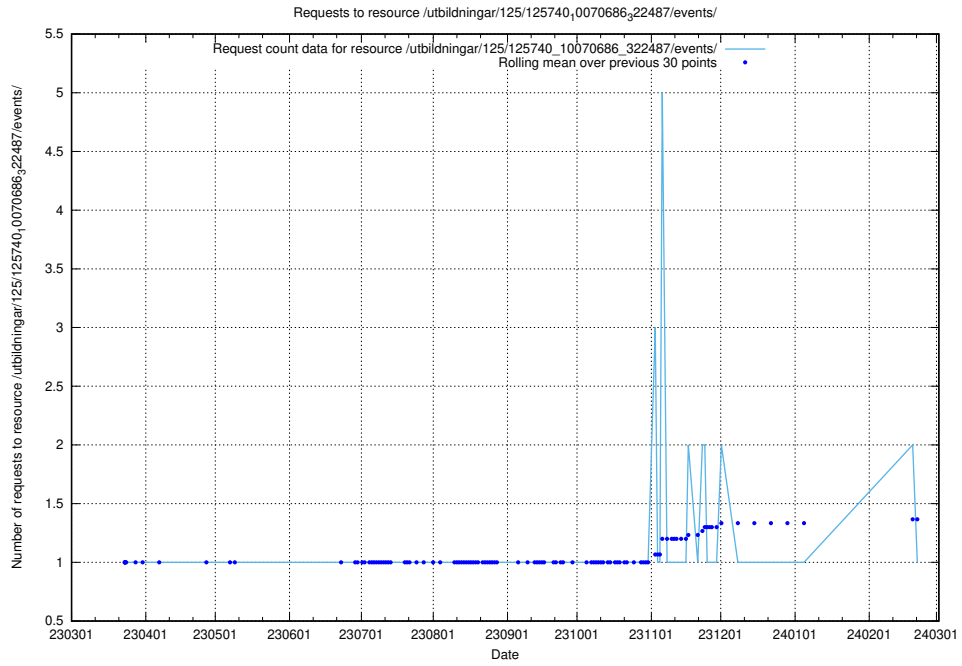

5.929 Usage of /utbildningar/125/125740_10070686_322487/events/

Here, we count the number of requests to resource /utbildningar/125/125740_10070686_322487/events/