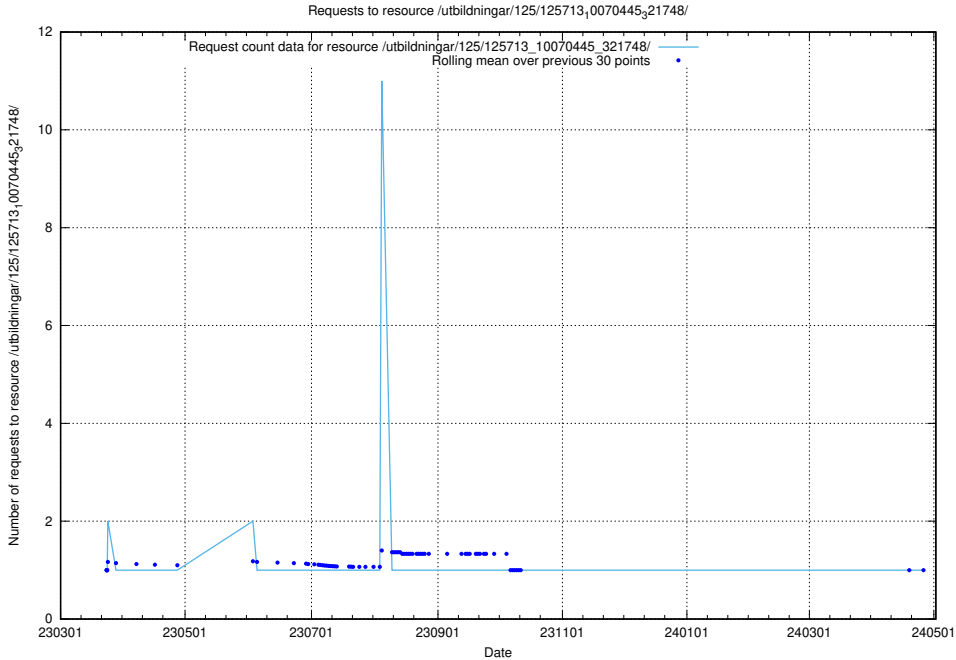

5.962 Usage of /utbildningar/125/125713_10070445_321748/

Here, we count the number of requests to resource /utbildningar/125/125713_10070445_321748/.