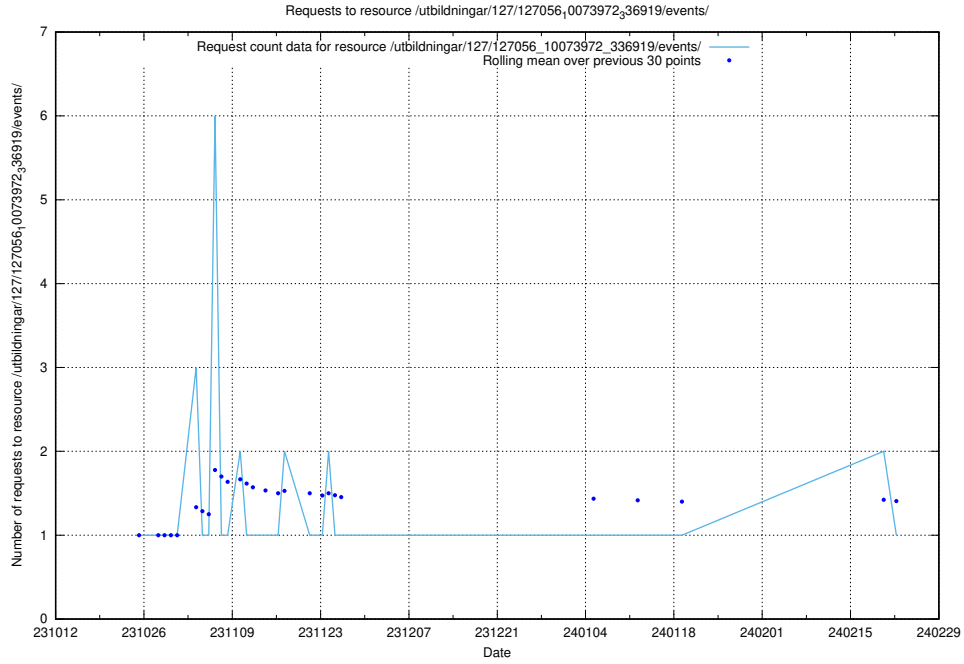

5.4162 Usage of /utbildningar/127/127056_10073972_336919/events/

Here, we count the number of requests to resource /utbildningar/127/127056_10073972_336919/events/