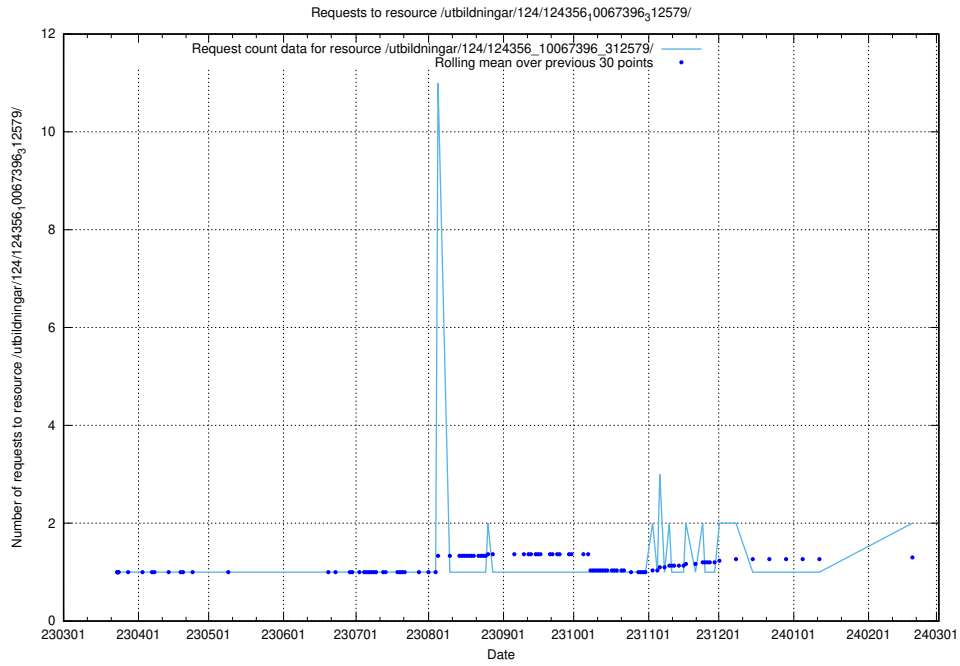

5.635 Usage of /utbildningar/124/124356_10067396_312579/

Here, we count the number of requests to resource /utbildningar/124/124356_10067396_312579/.