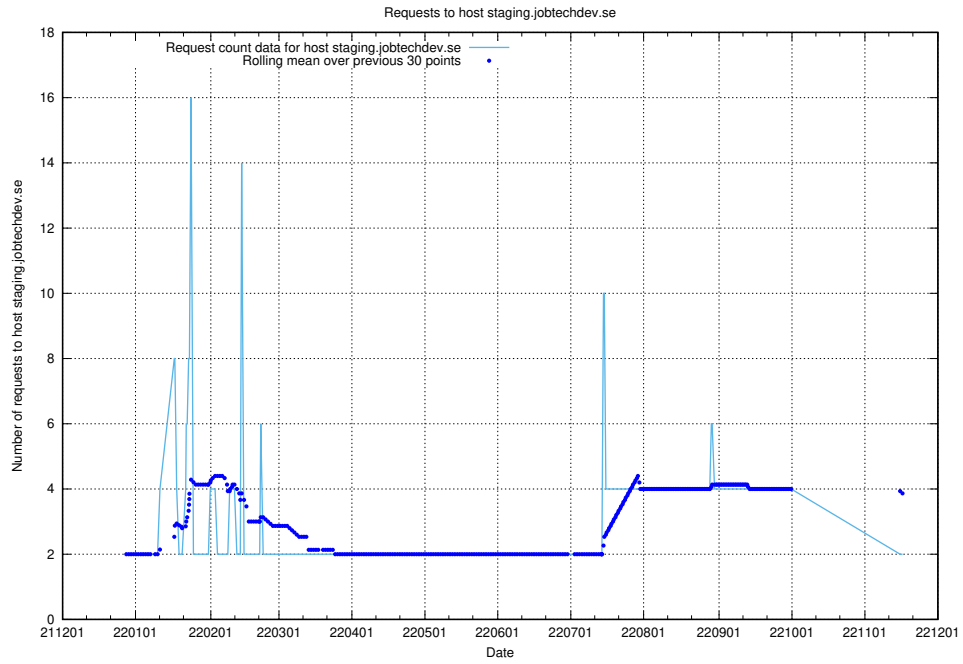

### 7.353 Usage of staging.jobtechdev.se

Here, we count the number of requests to host staging.jobtechdev.se.