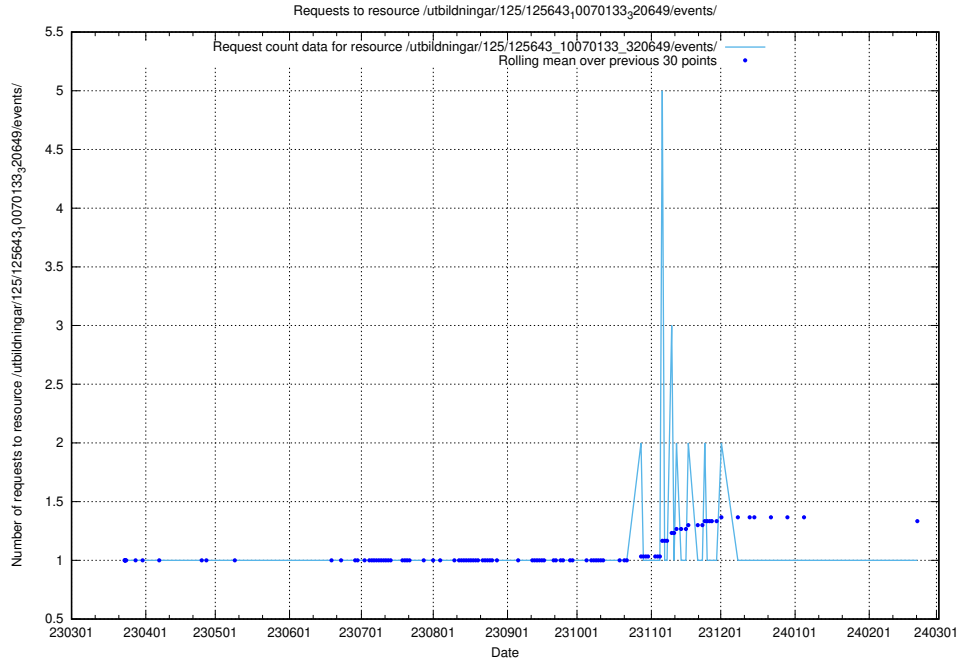

5.992 Usage of /utbildningar/125/125643_10070133_320649/events/

Here, we count the number of requests to resource /utbildningar/125/125643_10070133_320649/events/