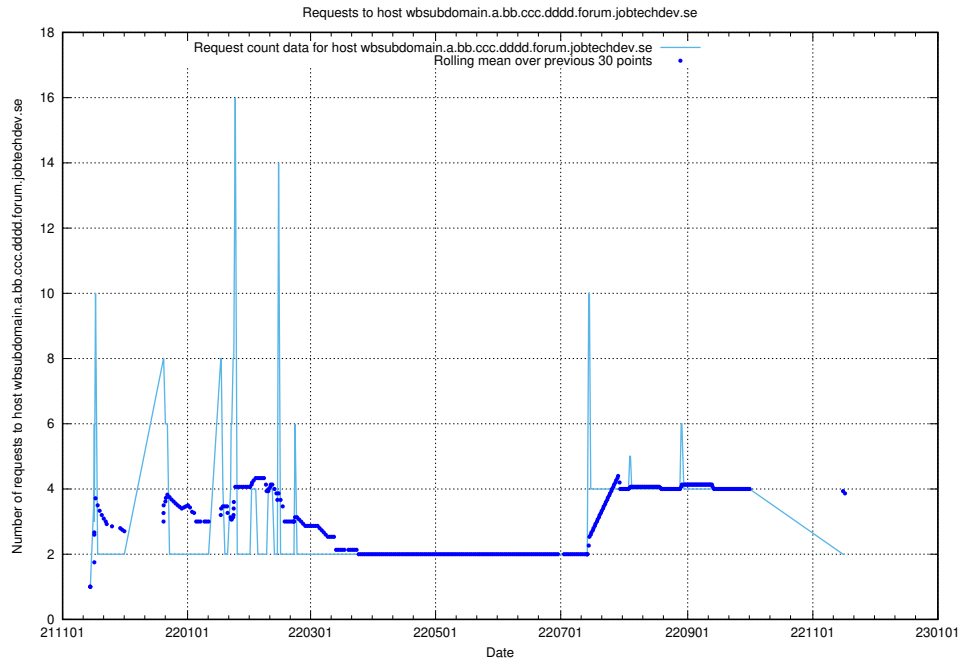

7.544 Usage of wbsubdomain.a.bb.ccc.dddd.forum.jobtechdev.se

Here, we count the number of requests to host wbsubdomain.a.bb.ccc.dddd.forum.jobtechdev.se.