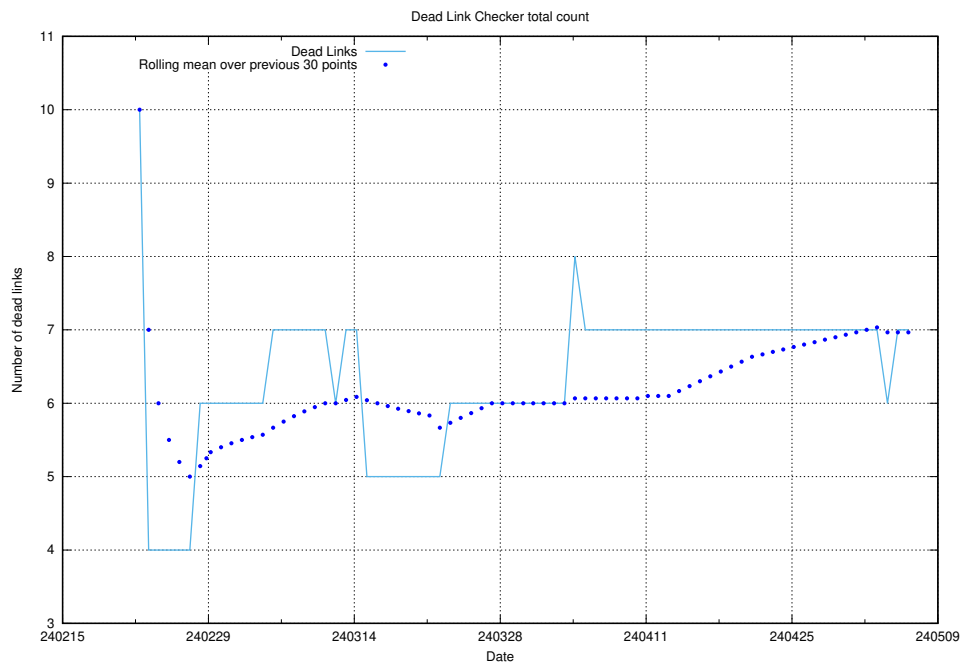

#### 3.1 Total count of dead links

Here is presented the total number of found dead links across all pages.

<sup>4</sup>[https://gitlab.com/arbetsformedlingen/devops/dead\\_link\\_checker](https://gitlab.com/arbetsformedlingen/devops/dead_link_checker)