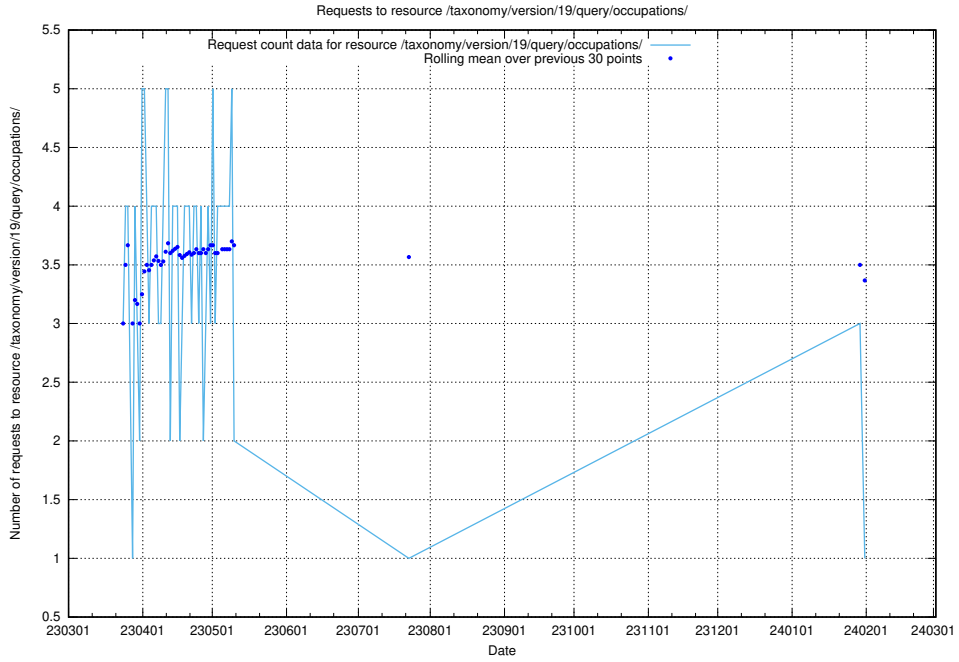

### 5.6109 Usage of /taxonomy/version/19/query/occupations/

Here, we count the number of requests to resource /taxonomy/version/19/query/occupations/.