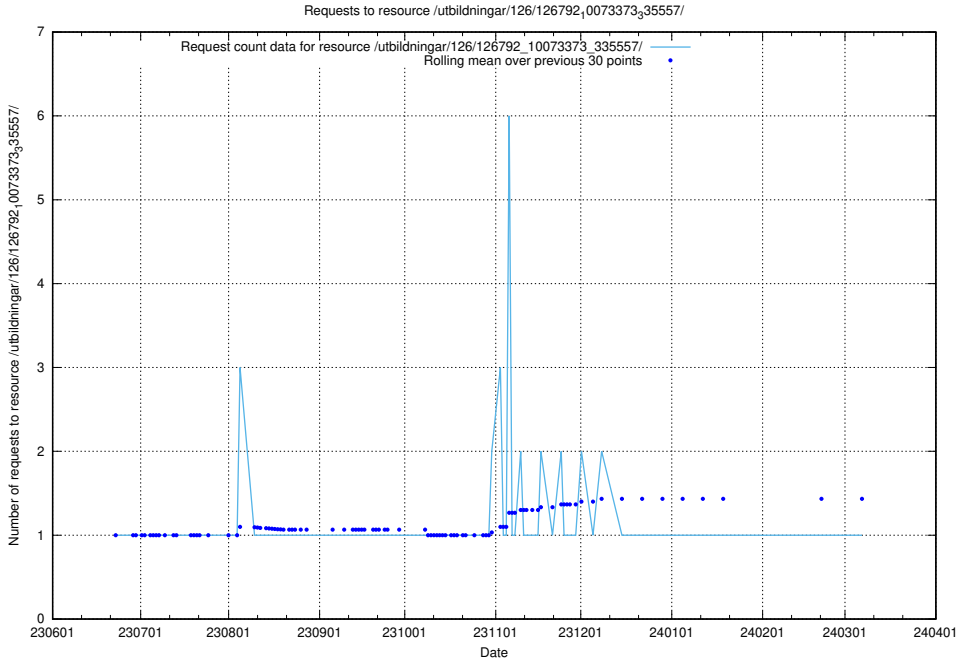

5.5541 Usage of /utbildningar/126/126792_10073373_335557/

Here, we count the number of requests to resource /utbildningar/126/126792_10073373_335557/.