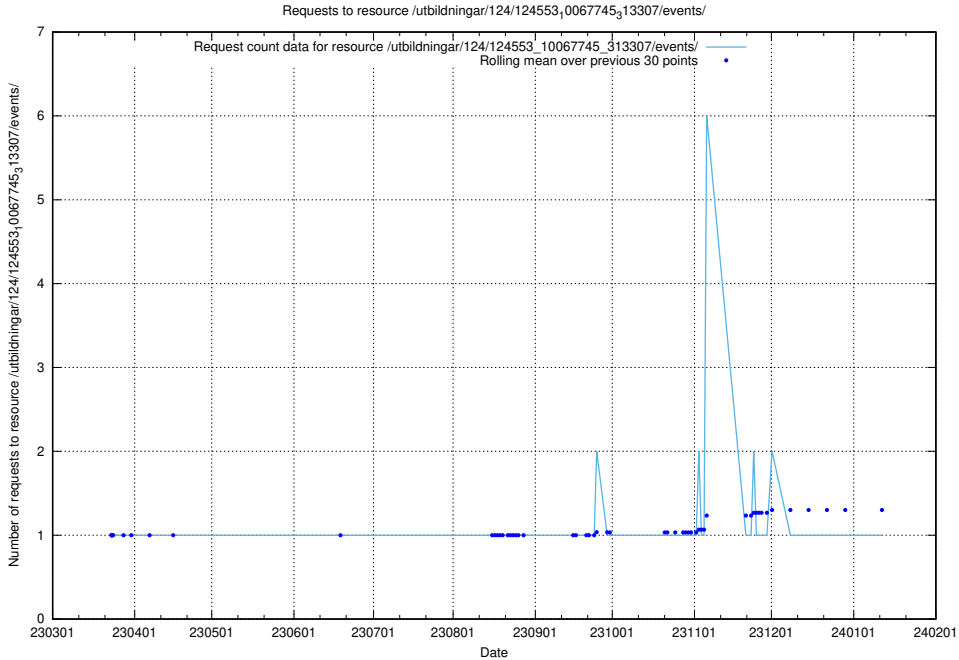

### 5.1160 Usage of /utbildningar/124/124553\_10067745\_313307/events/

Here, we count the number of requests to resource /utbildningar/124/124553\_10067745\_313307/events/