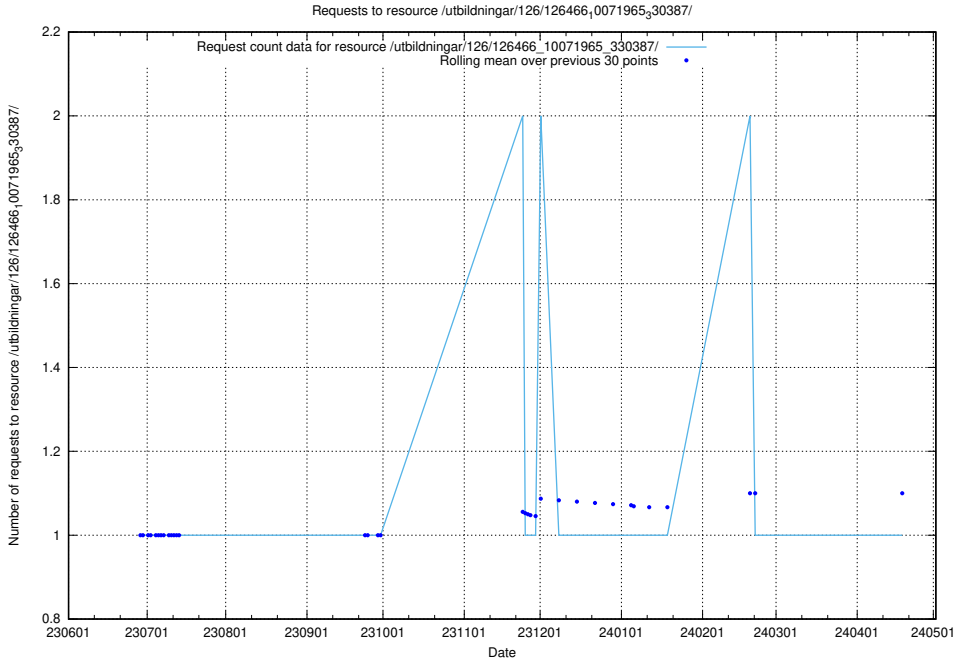

5.5404 Usage of /utbildningar/126/126466_10071965_330387/

Here, we count the number of requests to resource /utbildningar/126/126466_10071965_330387/.