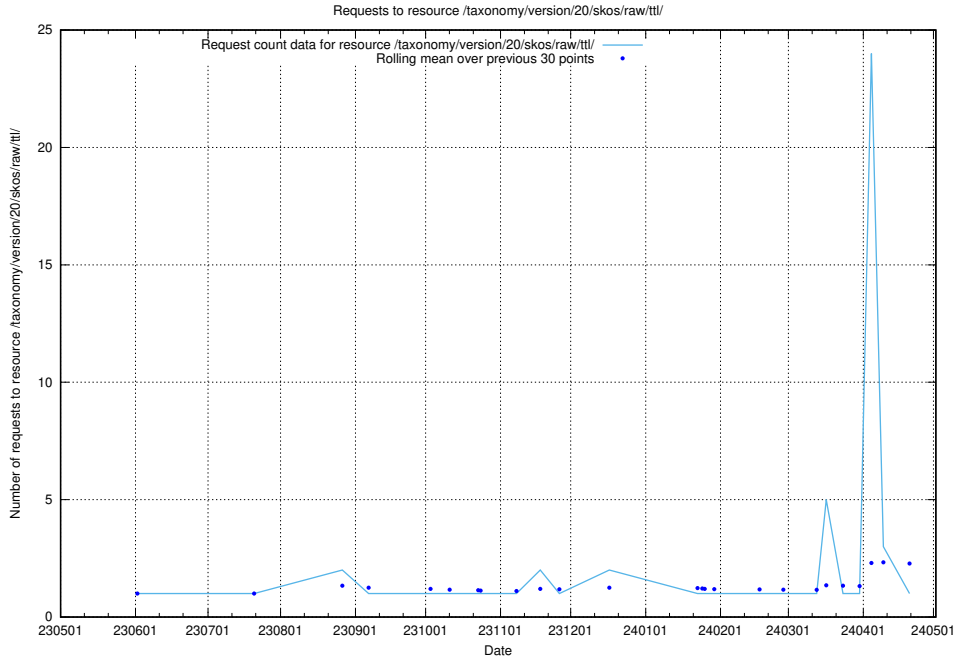

5.5875 Usage of /taxonomy/version/20/skos/raw/ttl/

Here, we count the number of requests to resource /taxonomy/version/20/skos/raw/ttl/.