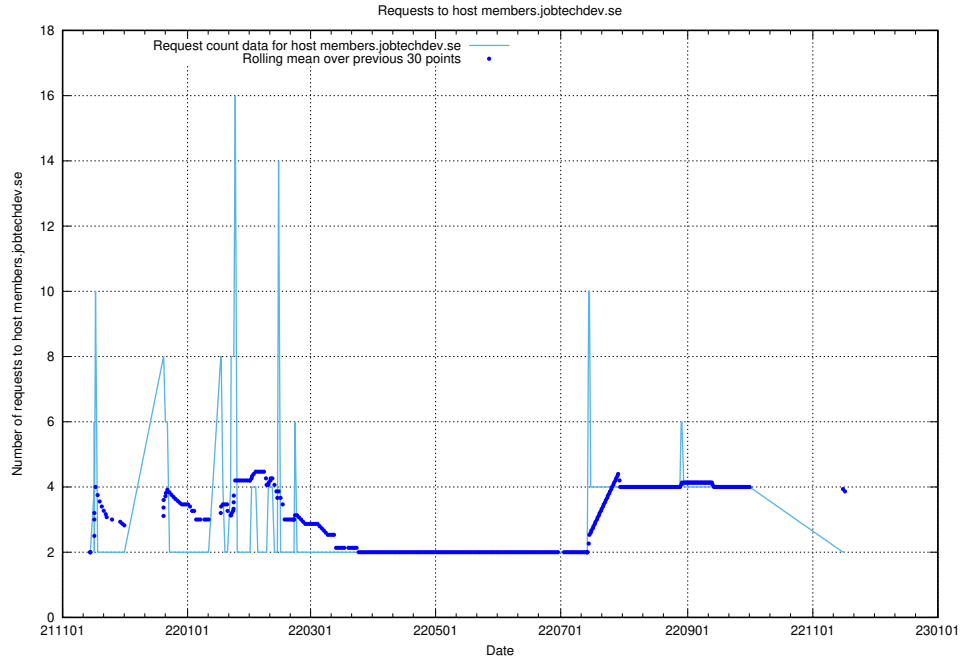

7.564 Usage of members.jobtechdev.se

Here, we count the number of requests to host members.jobtechdev.se.