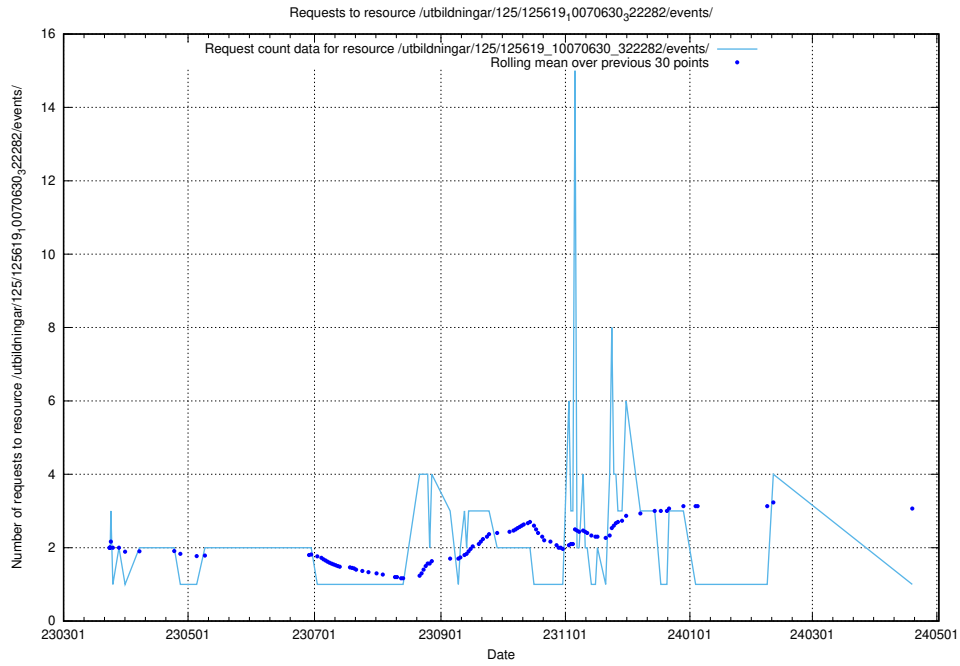

5.6259 Usage of /utbildningar/125/125619_10070630_322282/events/

Here, we count the number of requests to resource /utbildningar/125/125619_10070630_322282/events/