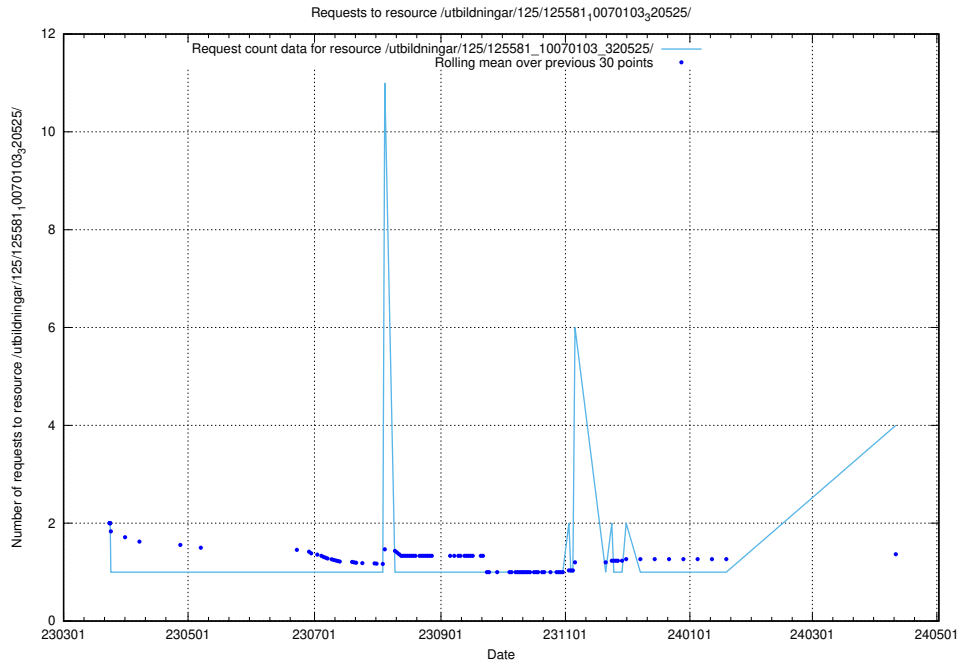

5.242 Usage of /utbildningar/125/125581_10070103_320525/

Here, we count the number of requests to resource /utbildningar/125/125581_10070103_320525/.