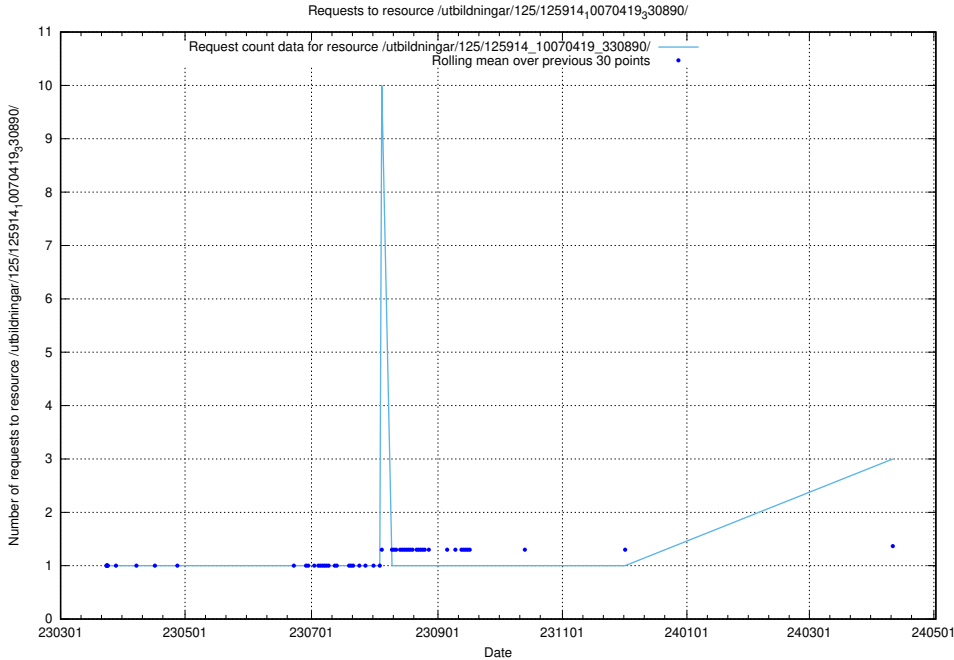

5.423 Usage of /utbildningar/125/125914_10070419_330890/

Here, we count the number of requests to resource /utbildningar/125/125914_10070419_330890/.