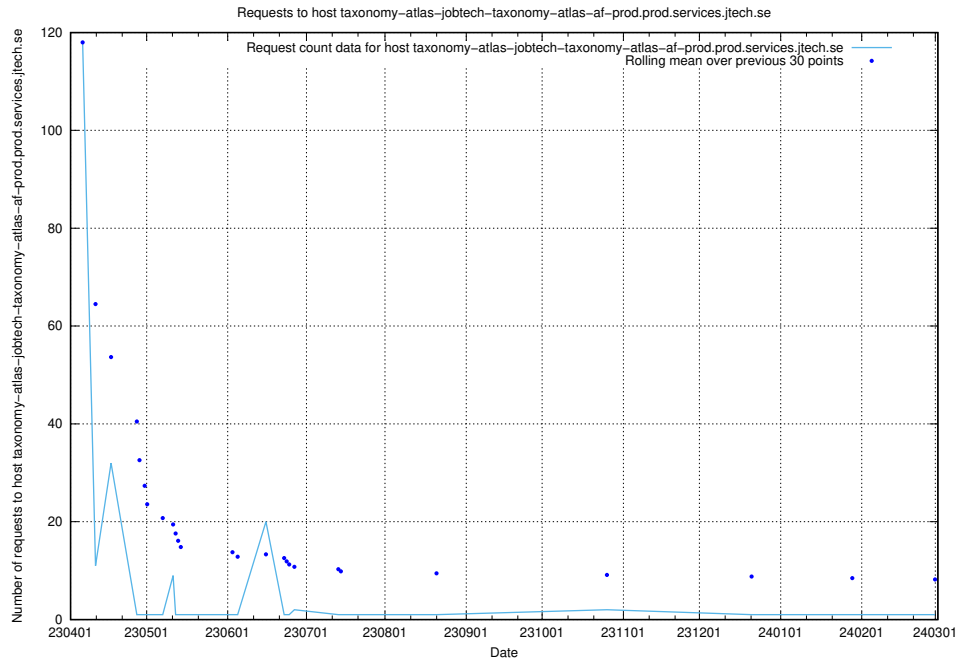

7.604 Usage of taxonomy-atlas-jobtech-taxonomy-atlas-af-prod.prod.services.jtech

Here, we count the number of requests to host taxonomy-atlas-jobtech-taxonomy-atlas-af-prod.prod.services.jtech.se.