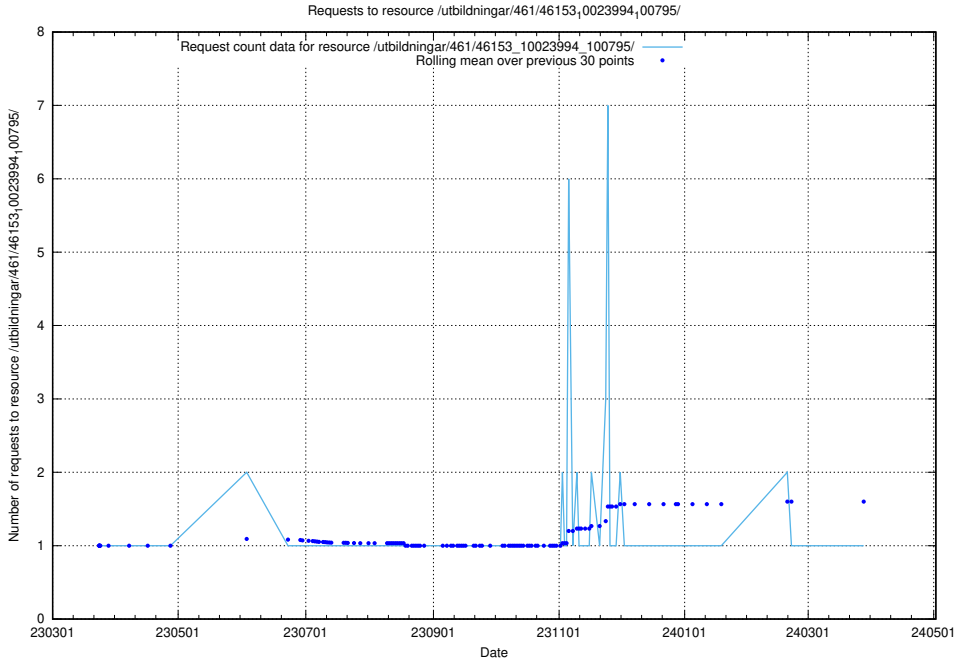

5.6292 Usage of /utbildningar/461/46153_10023994_100795/

Here, we count the number of requests to resource /utbildningar/461/46153_10023994_100795/.