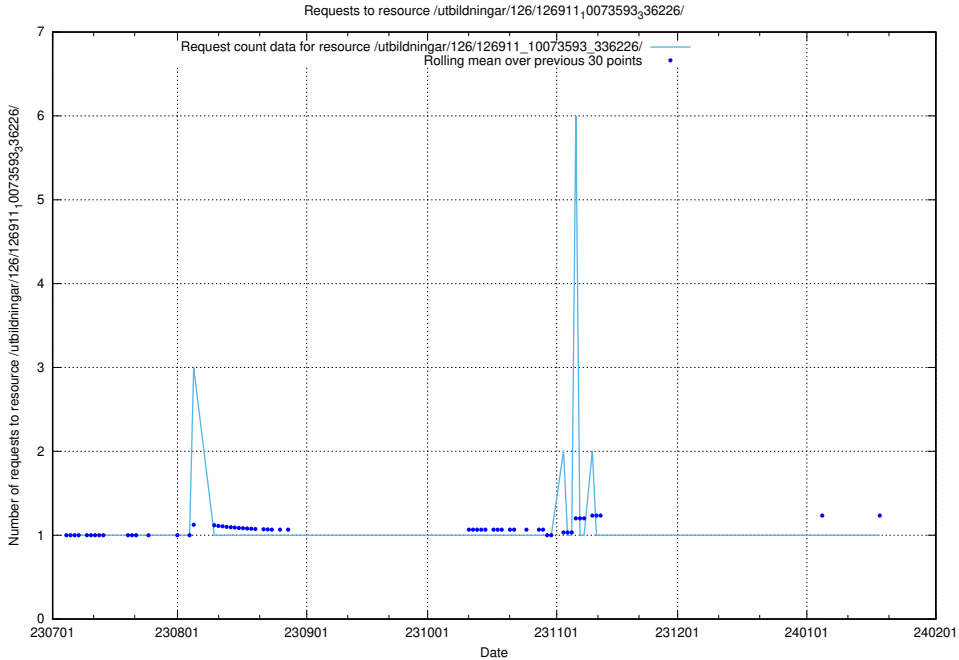

5.5292 Usage of /utbildningar/126/126911_10073593_336226/

Here, we count the number of requests to resource /utbildningar/126/126911_10073593_336226/.