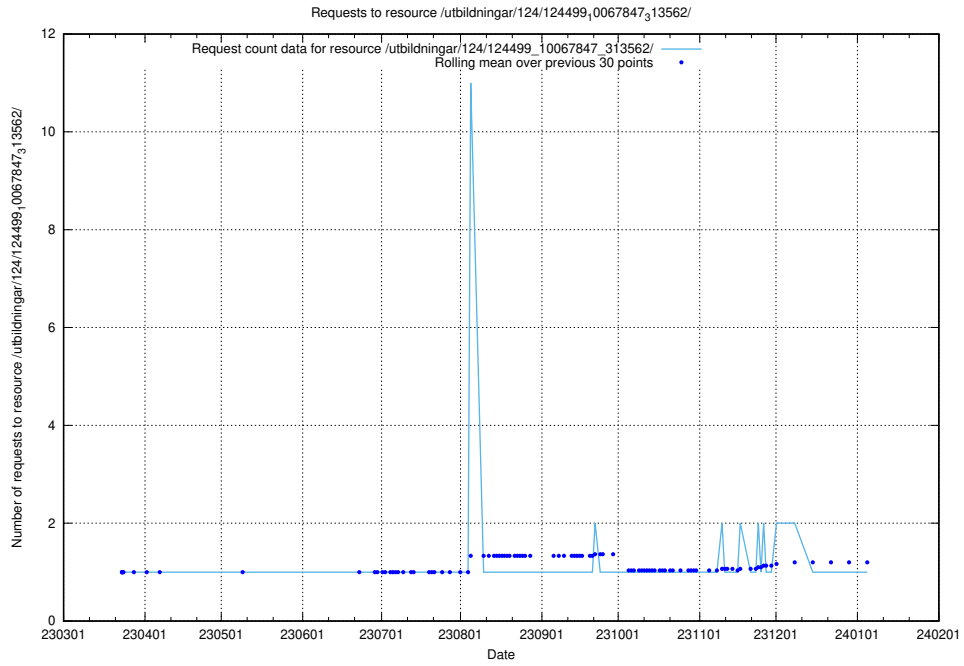

5.2343 Usage of /utbildningar/124/124499_10067847_313562/

Here, we count the number of requests to resource /utbildningar/124/124499_10067847_313562/.