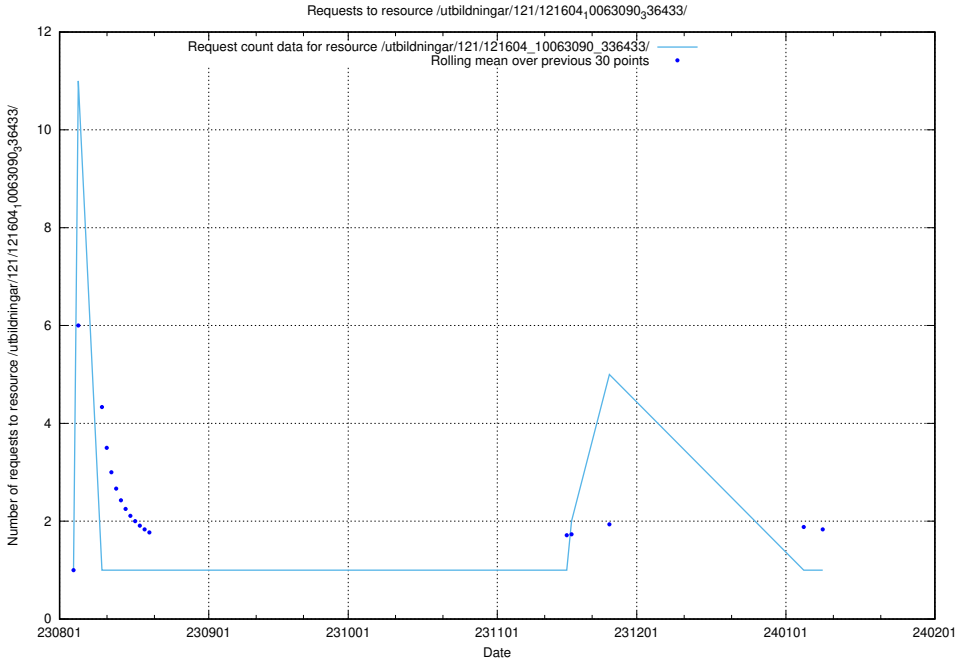

5.4832 Usage of /utbildningar/121/121604_10063090_336433/

Here, we count the number of requests to resource /utbildningar/121/121604_10063090_336433/.