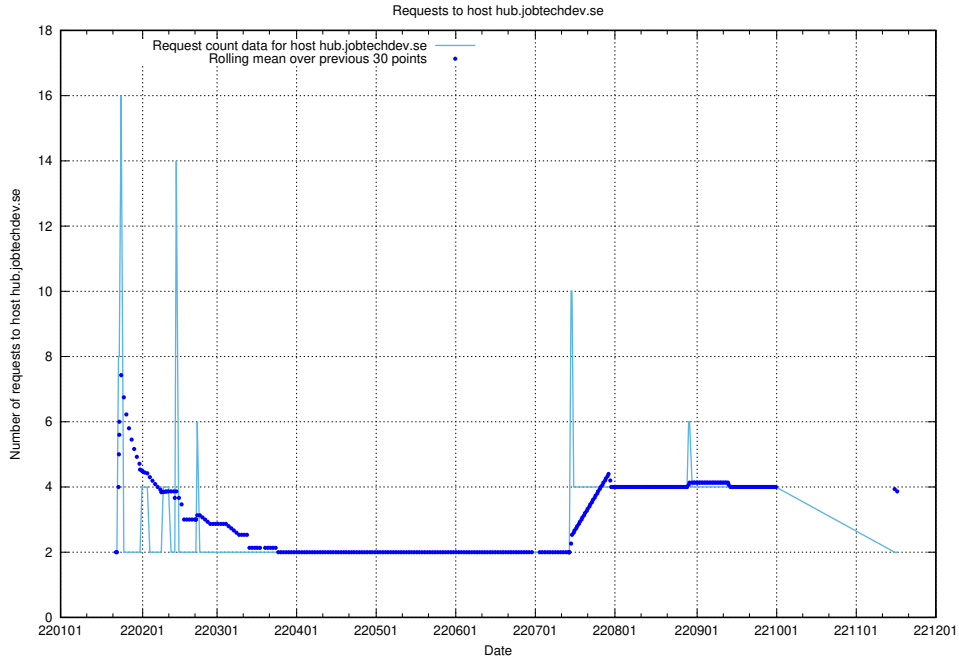

### 7.593 Usage of hub.jobtechdev.se

Here, we count the number of requests to host hub.jobtechdev.se.