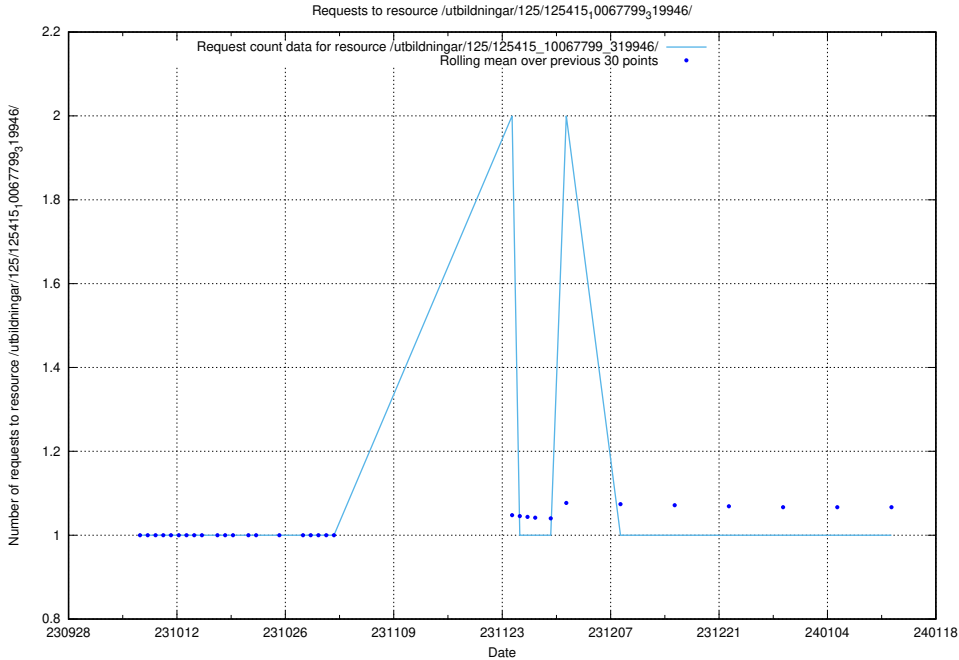

5.4337 Usage of /utbildningar/125/125415_10067799_319946/

Here, we count the number of requests to resource /utbildningar/125/125415_10067799_319946/.