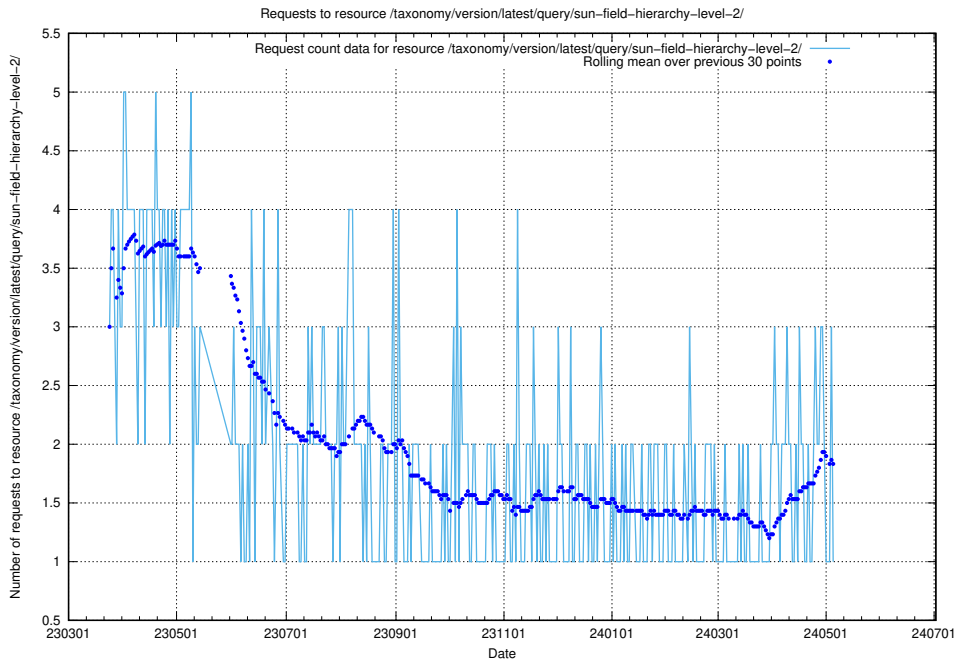

5.6052 Usage of /taxonomy/version/latest/query/sun-field-hierarchy-level-2/

Here, we count the number of requests to resource /taxonomy/version/latest/query/sun-field-hierarchy-level-2/.