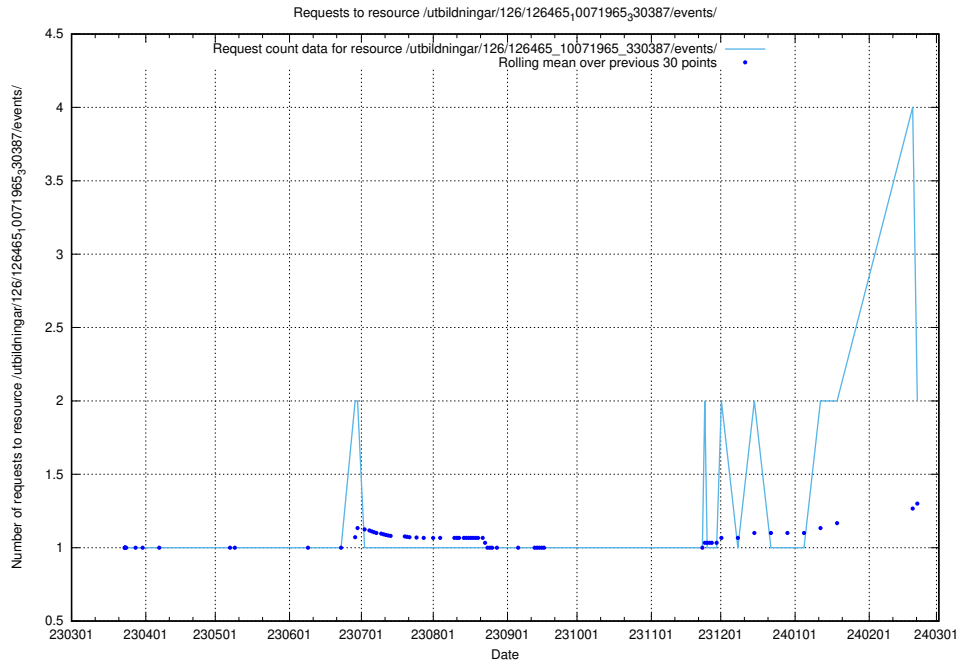

5.898 Usage of /utbildningar/126/126465_10071965_330387/events/

Here, we count the number of requests to resource /utbildningar/126/126465_10071965_330387/events/