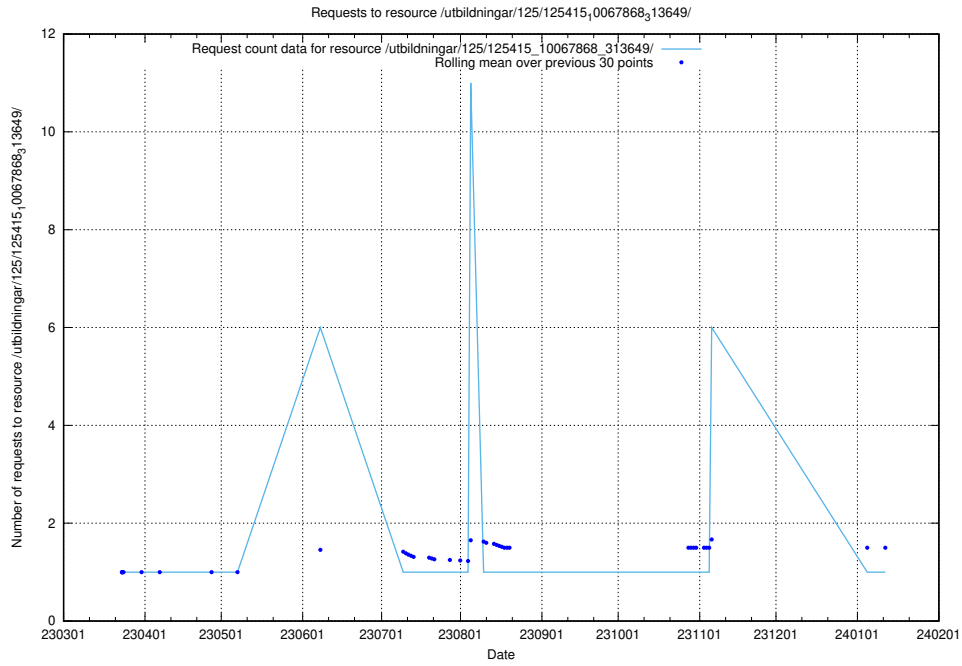

5.1052 Usage of /utbildningar/125/125415_10067868_313649/

Here, we count the number of requests to resource /utbildningar/125/125415_10067868_313649/.