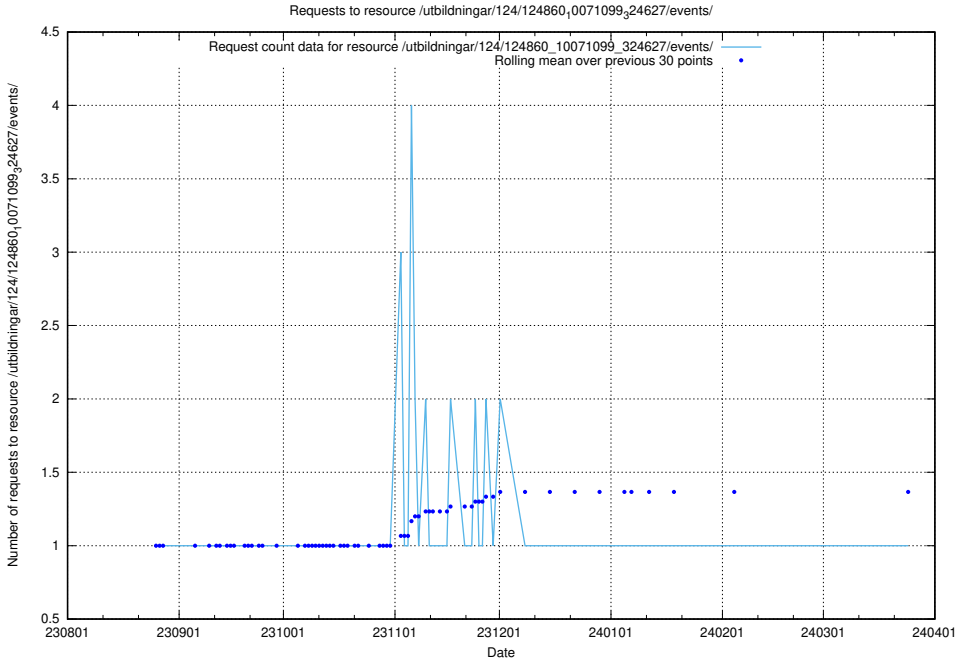

5.4656 Usage of /utbildningar/124/124860_10071099_324627/events/

Here, we count the number of requests to resource /utbildningar/124/124860_10071099_324627/events/