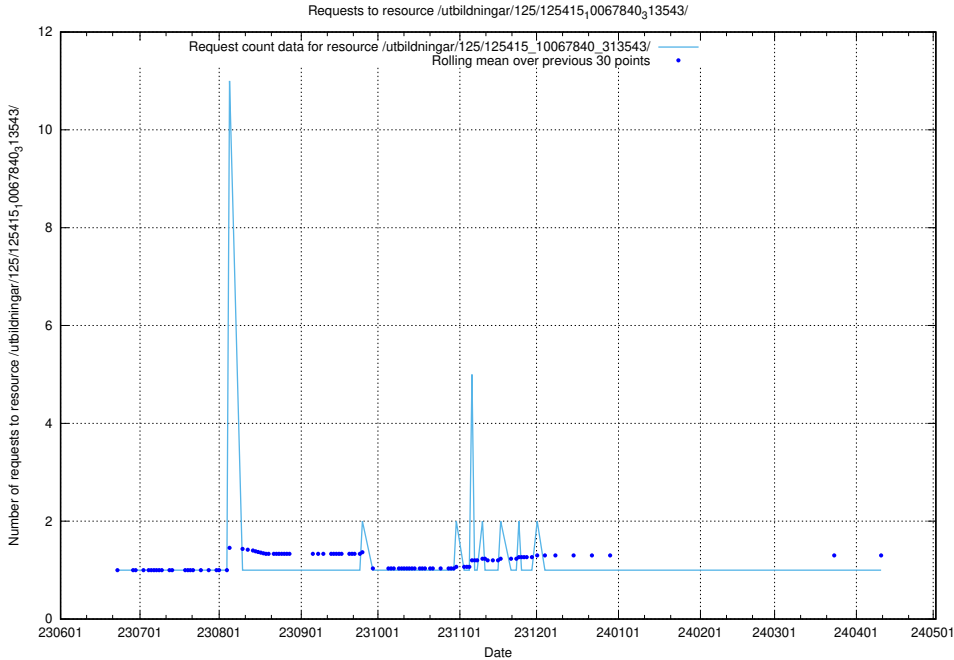

5.5675 Usage of /utbildningar/125/125415_10067840_313543/

Here, we count the number of requests to resource /utbildningar/125/125415_10067840_313543/.