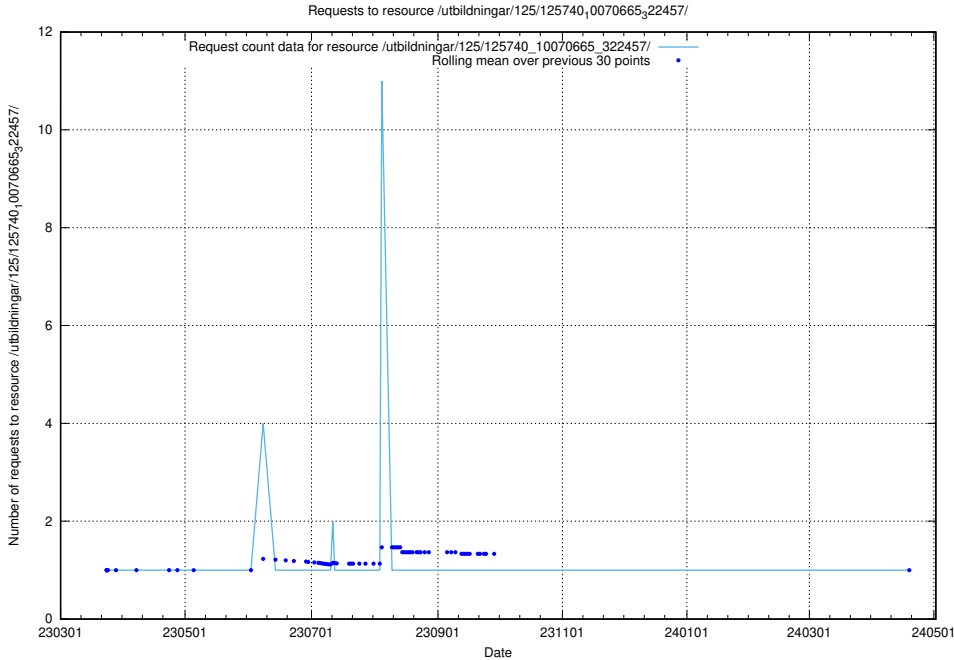

5.953 Usage of /utbildningar/125/125740_10070665_322457/

Here, we count the number of requests to resource /utbildningar/125/125740_10070665_322457/.