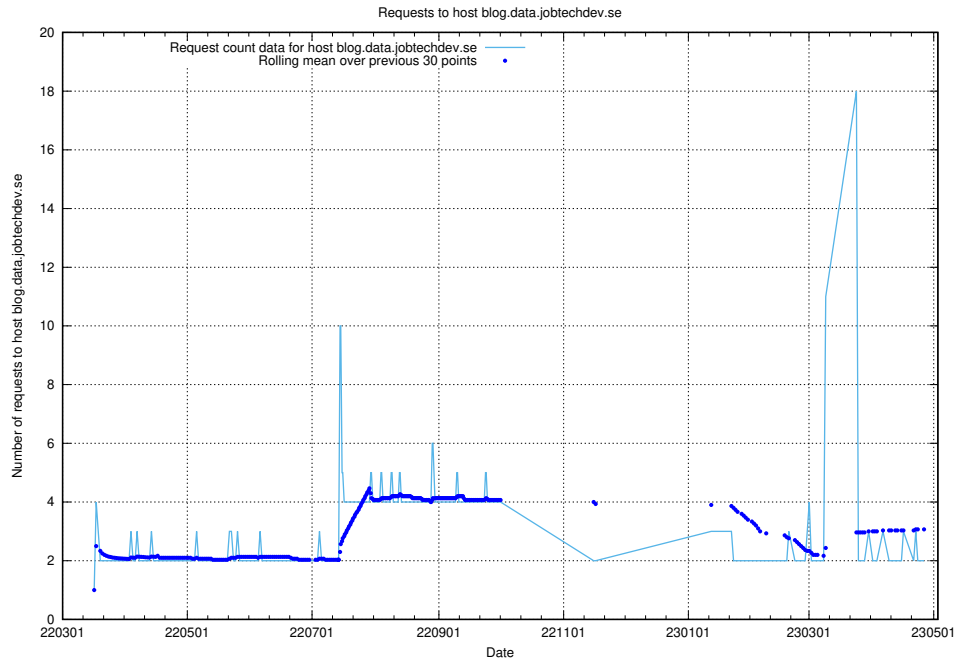

7.491 Usage of blog.data.jobtechdev.se

Here, we count the number of requests to host blog.data.jobtechdev.se.