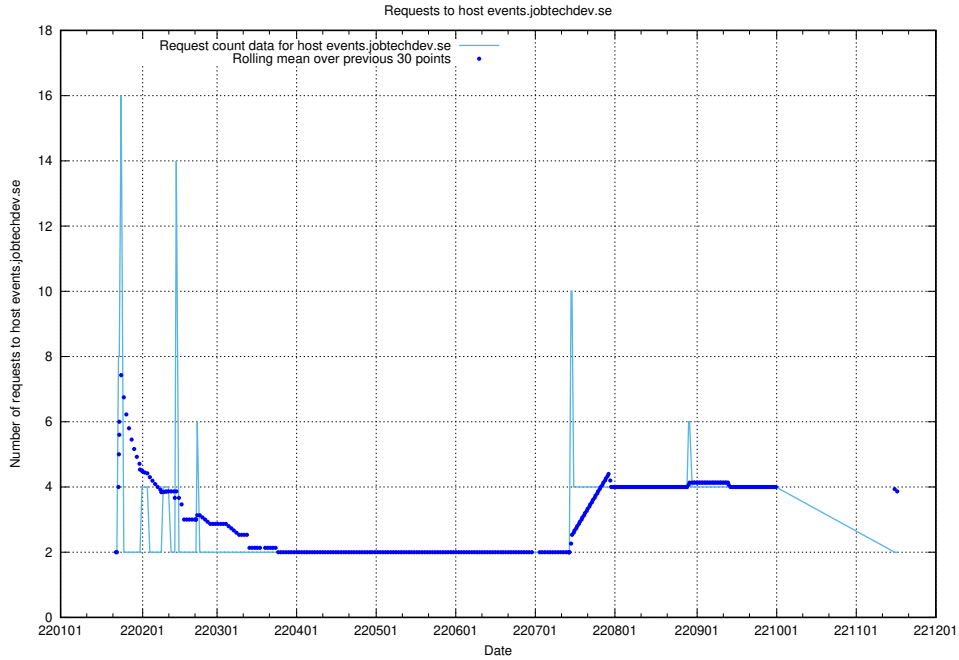

7.595 Usage of events.jobtechdev.se

Here, we count the number of requests to host events.jobtechdev.se.