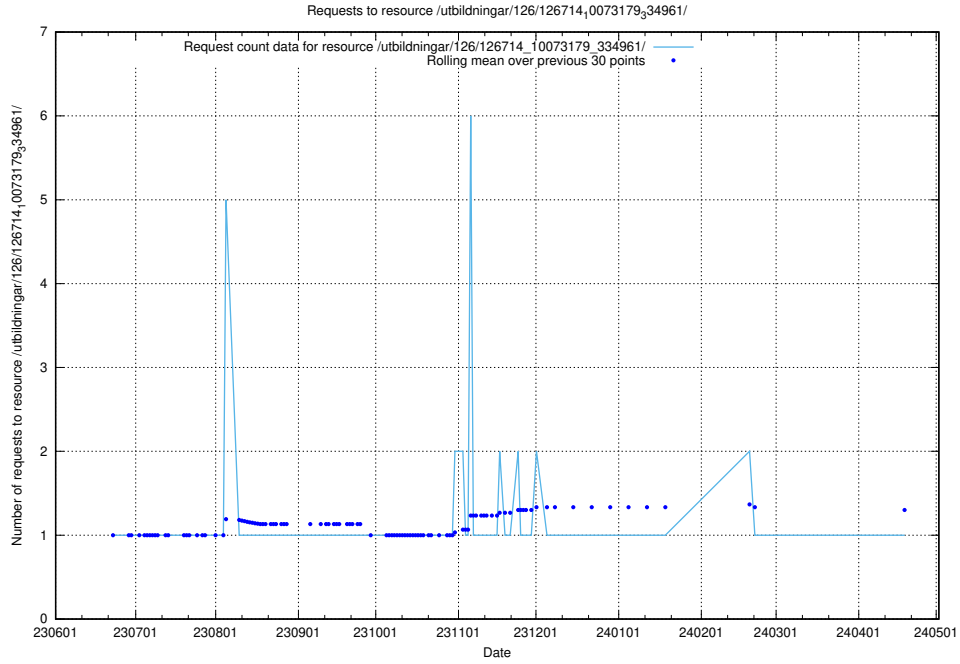

5.5570 Usage of /utbildningar/126/126714_10073179_334961/

Here, we count the number of requests to resource /utbildningar/126/126714_10073179_334961/.