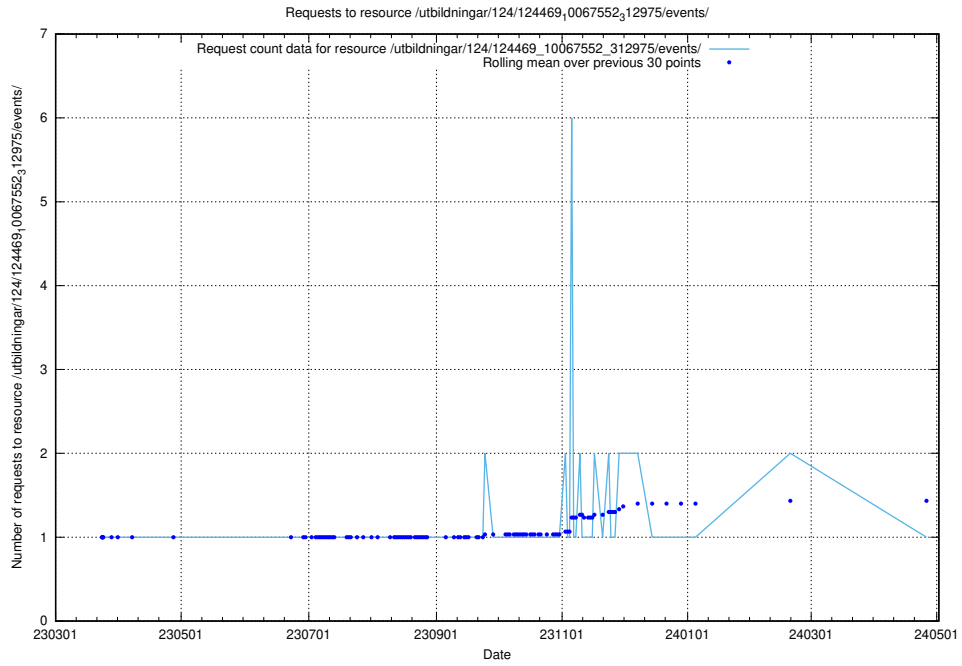

5.3269 Usage of /utbildningar/124/124469_10067552_312975/events/

Here, we count the number of requests to resource /utbildningar/124/124469_10067552_312975/events/