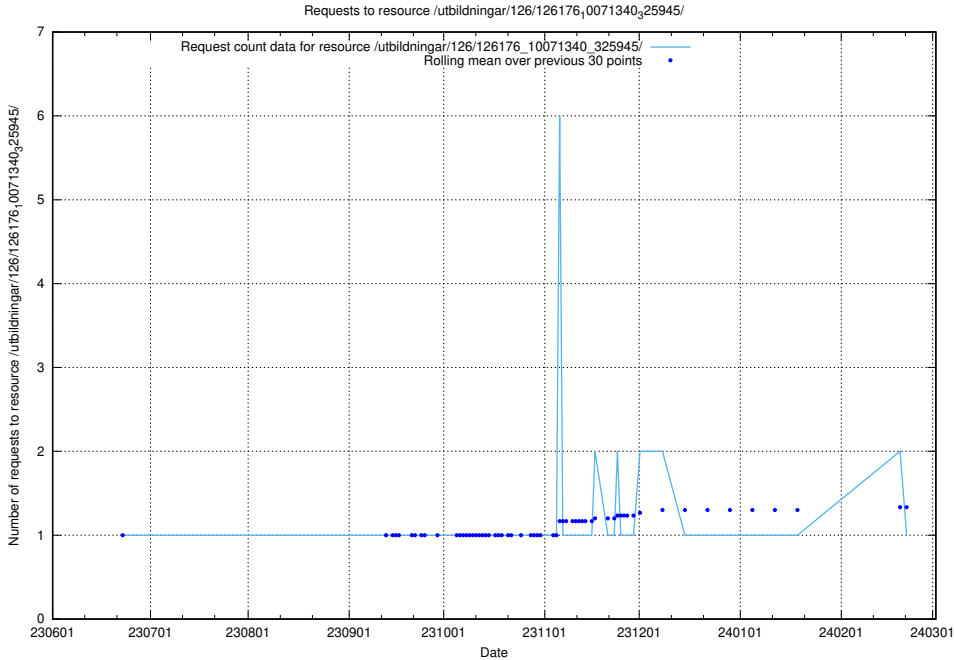

5.5628 Usage of /utbildningar/126/126176_10071340_325945/

Here, we count the number of requests to resource /utbildningar/126/126176_10071340_325945/.