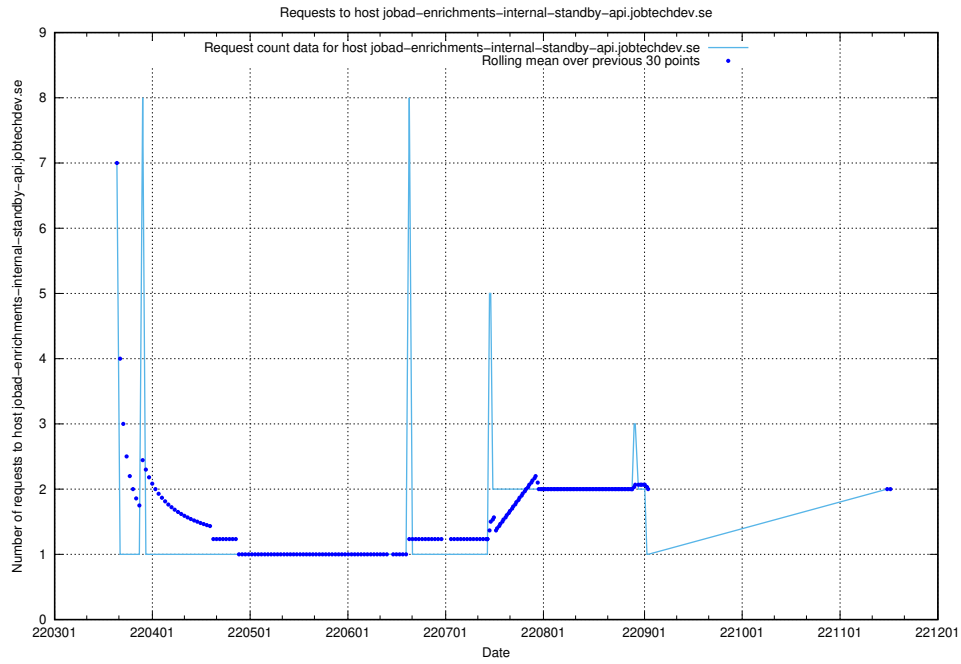

7.489 Usage of jobad-enrichments-internal-standby-api.jobtechdev.se

Here, we count the number of requests to host jobad-enrichments-internal-standby-api.jobtechdev.se.