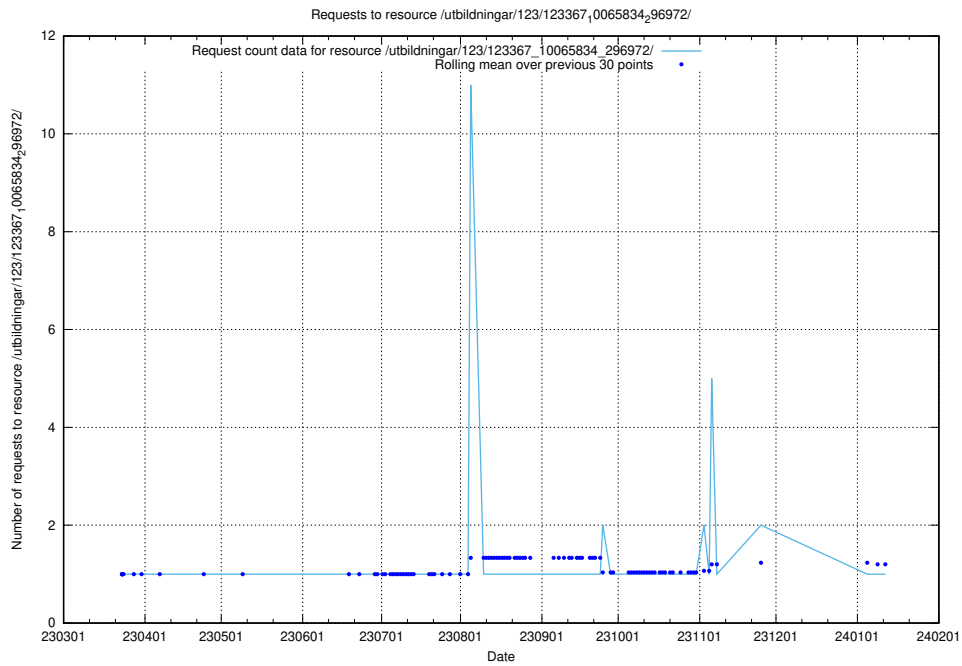

5.4813 Usage of /utbildningar/123/123367_10065834_296972/

Here, we count the number of requests to resource /utbildningar/123/123367_10065834_296972/.