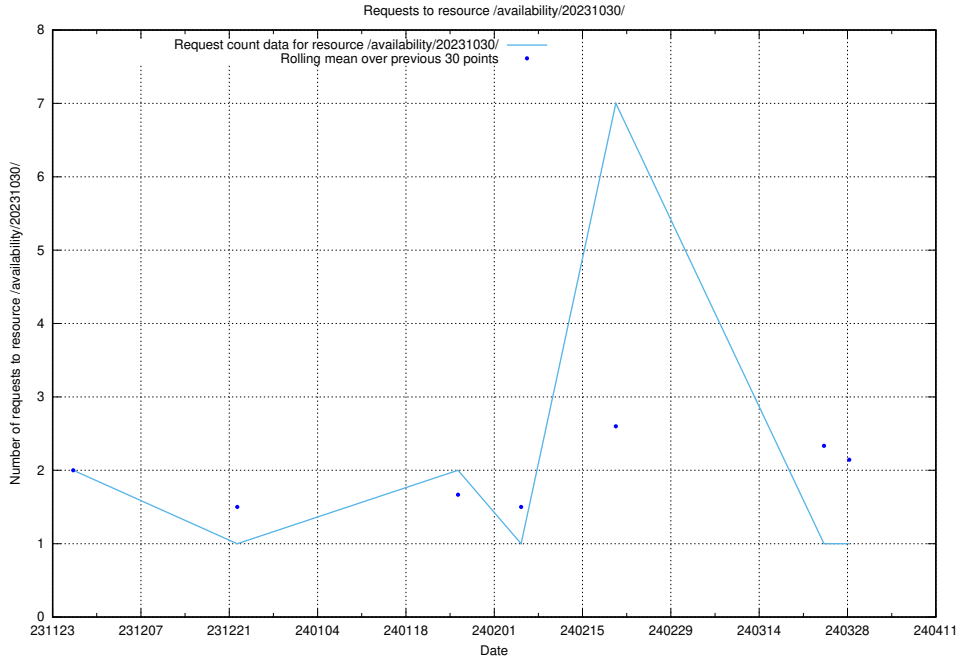

5.3926 Usage of /availability/20231030/

Here, we count the number of requests to resource /availability/20231030/.