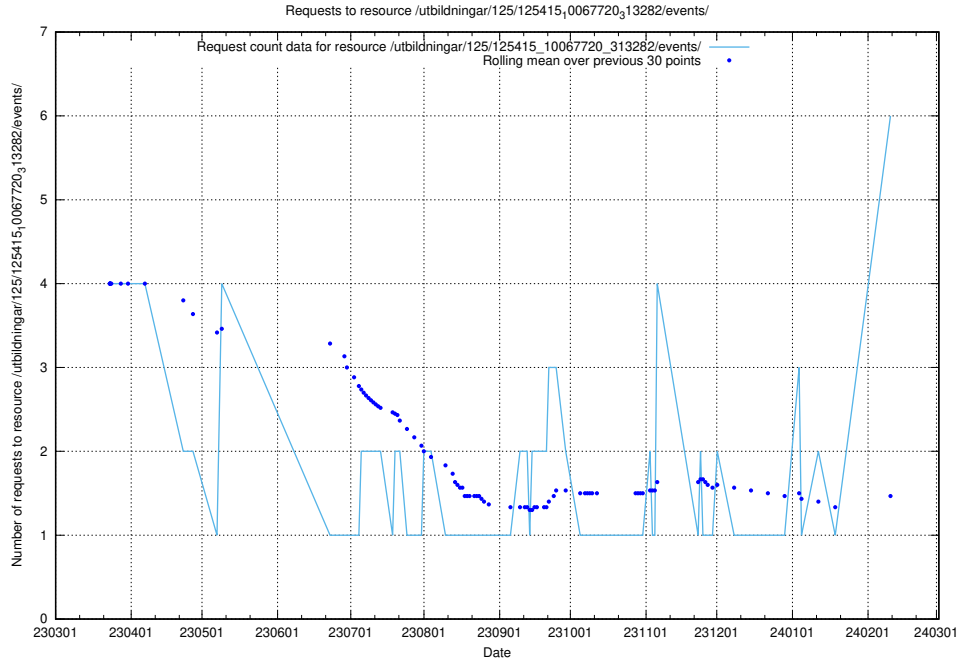

5.100 Usage of /utbildningar/125/125415_10067720_313282/events/

Here, we count the number of requests to resource /utbildningar/125/125415_10067720_313282/events/