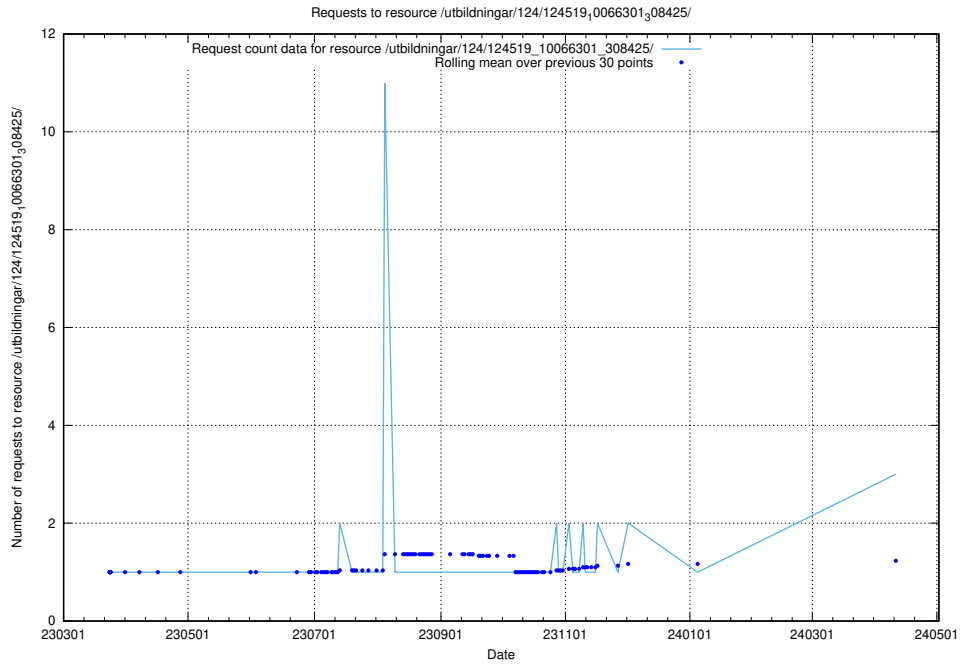

5.260 Usage of /utbildningar/124/124519_10066301_308425/

Here, we count the number of requests to resource /utbildningar/124/124519_10066301_308425/.