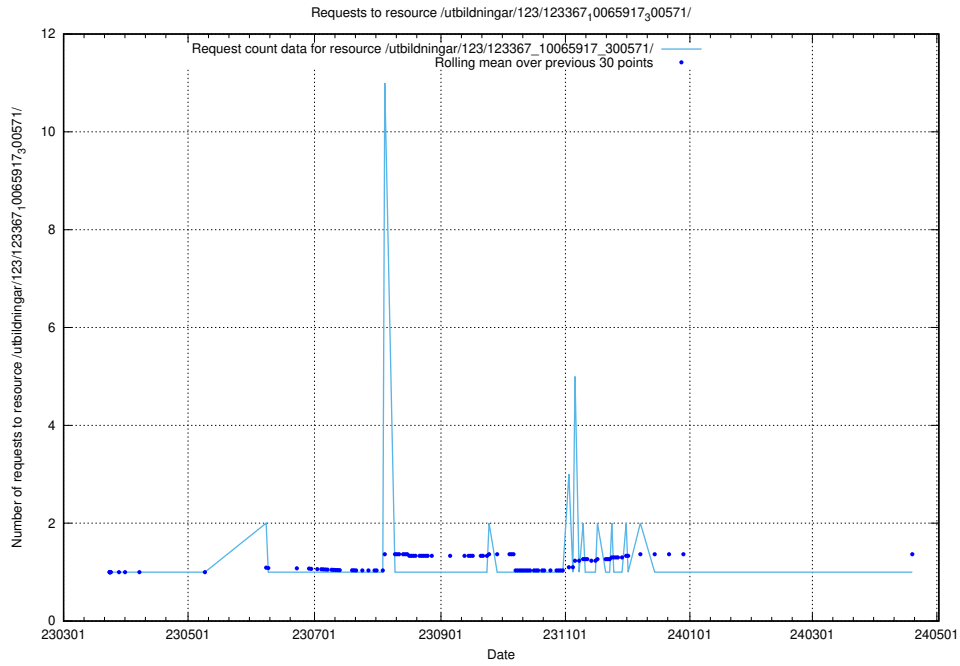

5.4598 Usage of /utbildningar/123/123367_10065917_300571/

Here, we count the number of requests to resource /utbildningar/123/123367_10065917_300571/.