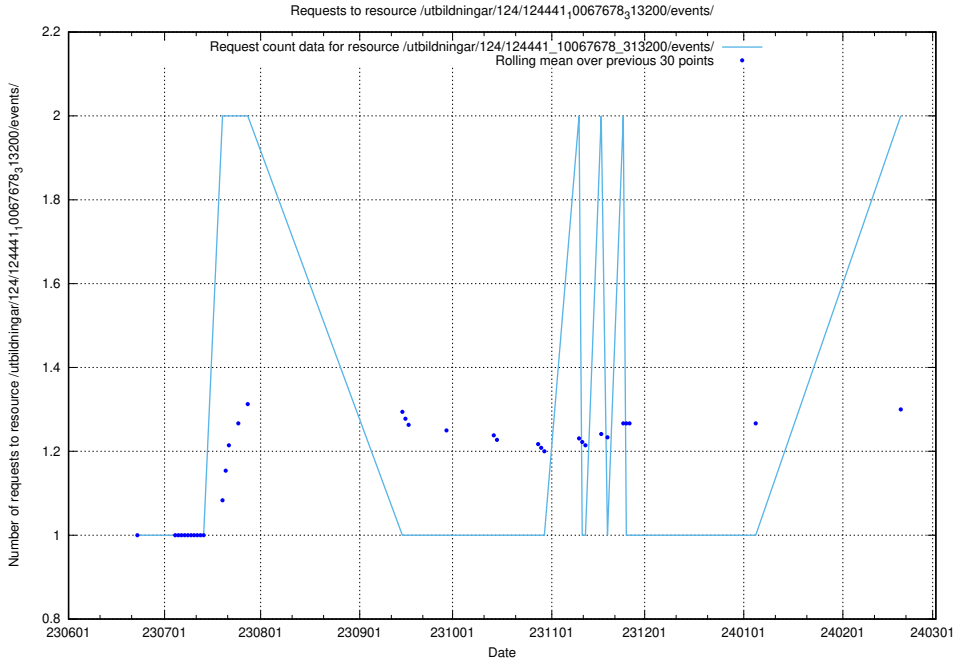

### 5.823 Usage of /utbildningar/124/124441\_10067678\_313200/events/

Here, we count the number of requests to resource /utbildningar/124/124441\_10067678\_313200/events/