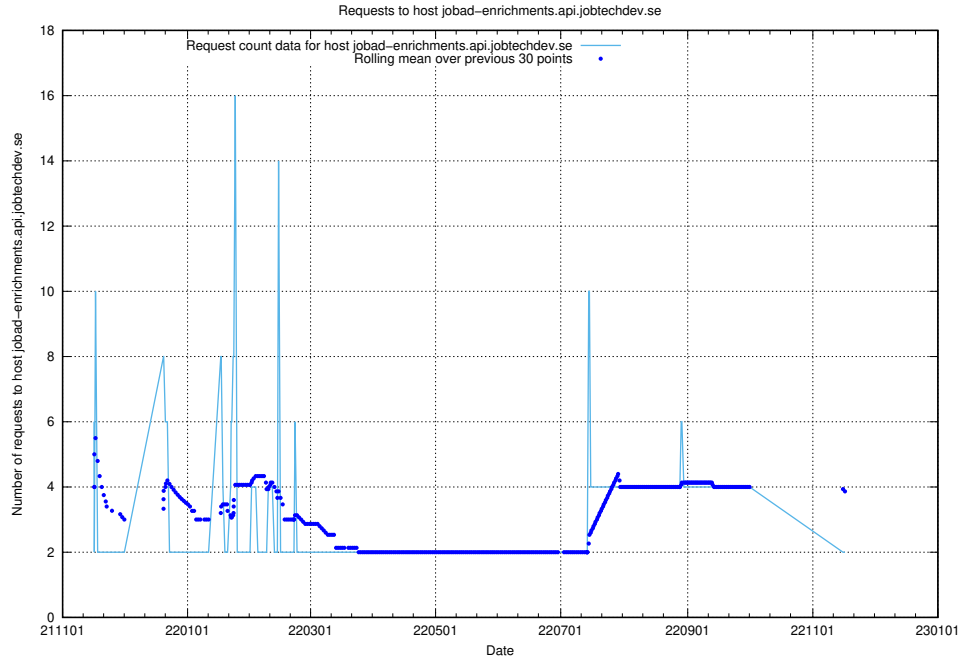

7.538 Usage of `jobad-enrichments.api.jobtechdev.se`

Here, we count the number of requests to host `jobad-enrichments.api.jobtechdev.se`.