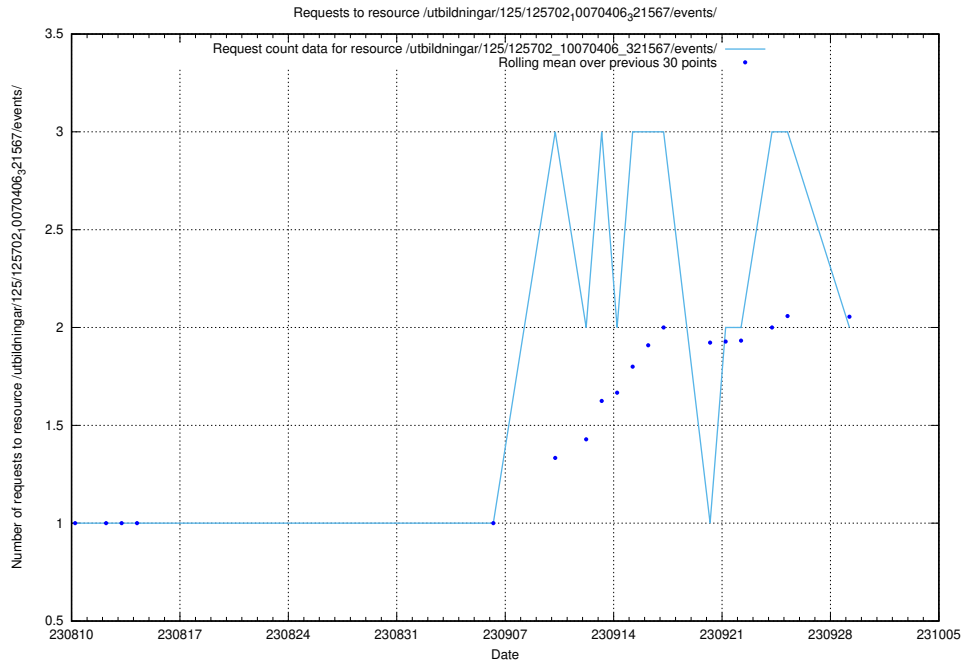

5.730 Usage of /utbildningar/125/125702_10070406_321567/events/

Here, we count the number of requests to resource /utbildningar/125/125702_10070406_321567/events/