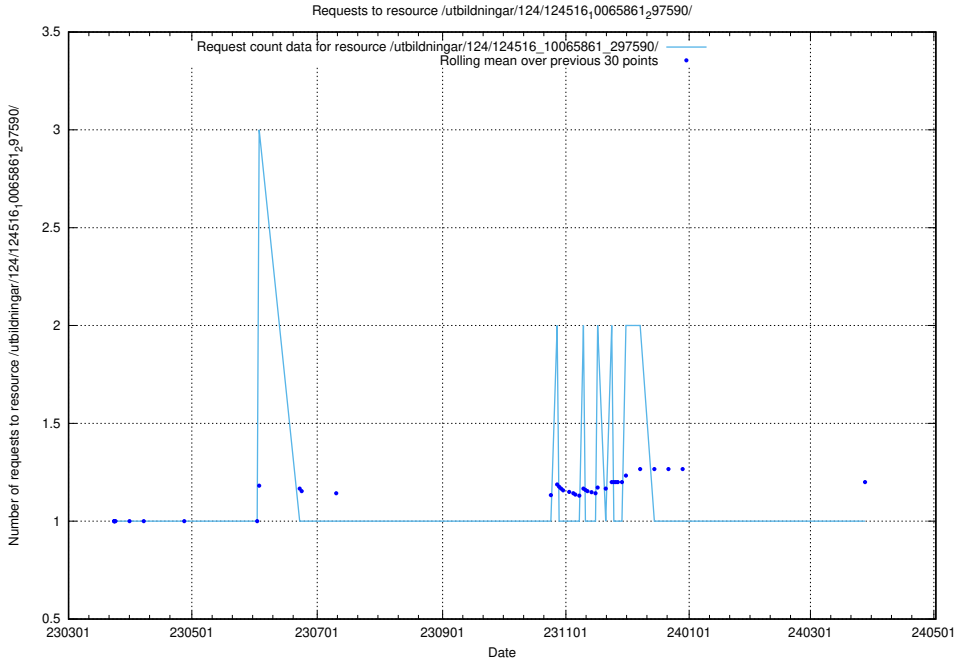

### 5.1442 Usage of /utbildningar/124/124516\_10065861\_297590/

Here, we count the number of requests to resource /utbildningar/124/124516\_10065861\_297590/.