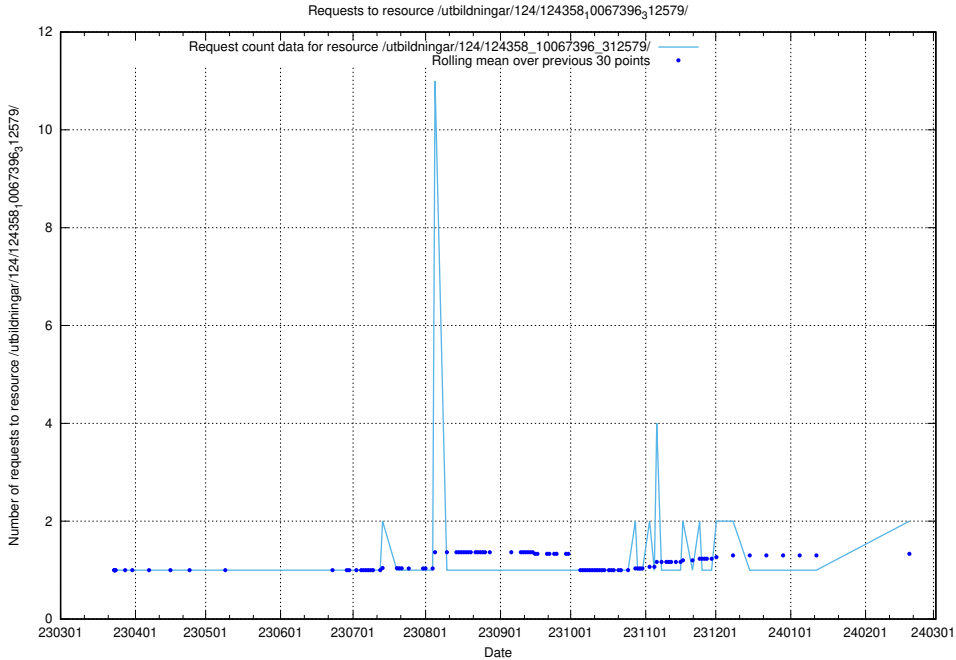

5.634 Usage of /utbildningar/124/124358_10067396_312579/

Here, we count the number of requests to resource /utbildningar/124/124358_10067396_312579/.