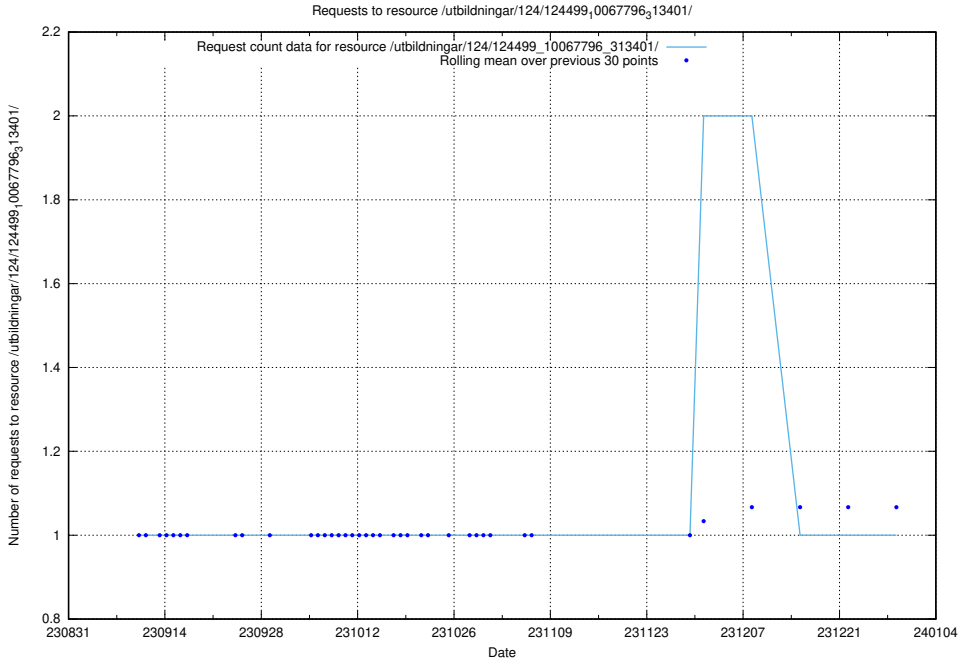

5.4562 Usage of /utbildningar/124/124499_10067796_313401/

Here, we count the number of requests to resource /utbildningar/124/124499_10067796_313401/.