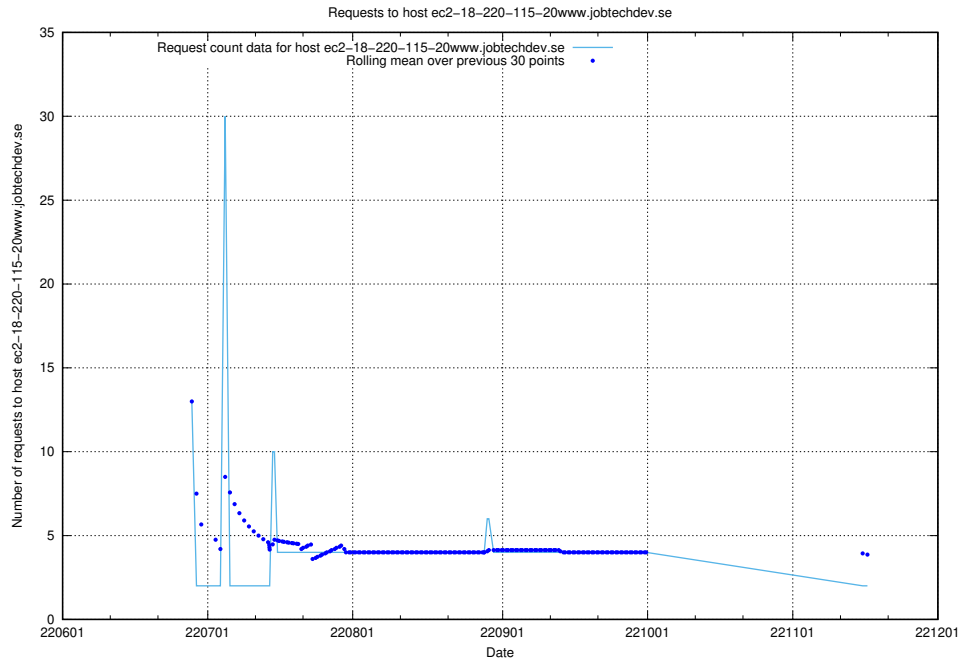

7.392 Usage of ec2-18-220-115-20www.jobtechdev.se

Here, we count the number of requests to host ec2-18-220-115-20www.jobtechdev.se.