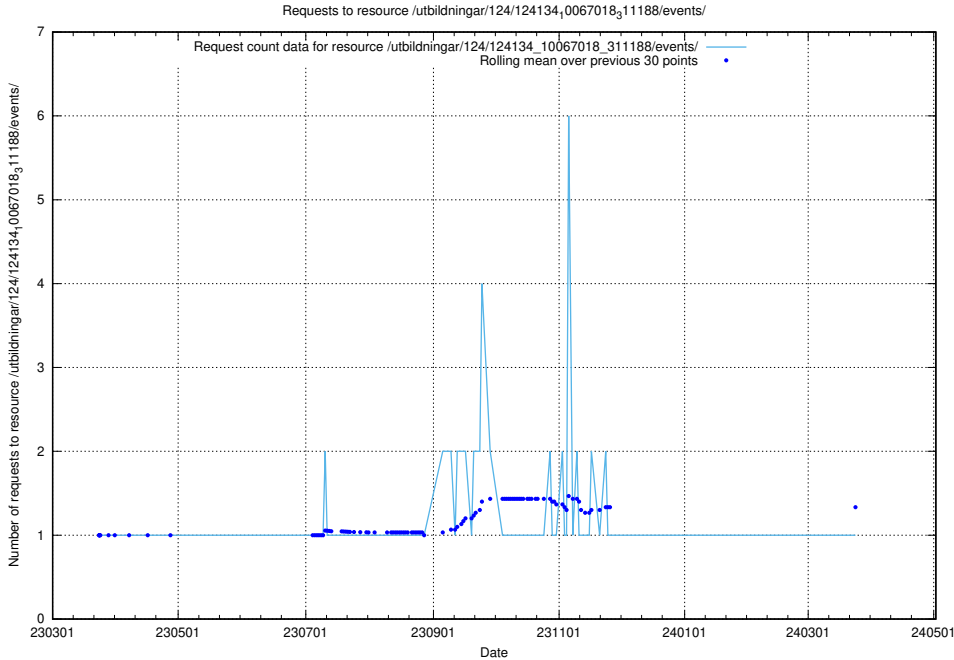

5.4030 Usage of /utbildningar/124/124134_10067018_311188/events/

Here, we count the number of requests to resource /utbildningar/124/124134_10067018_311188/events/