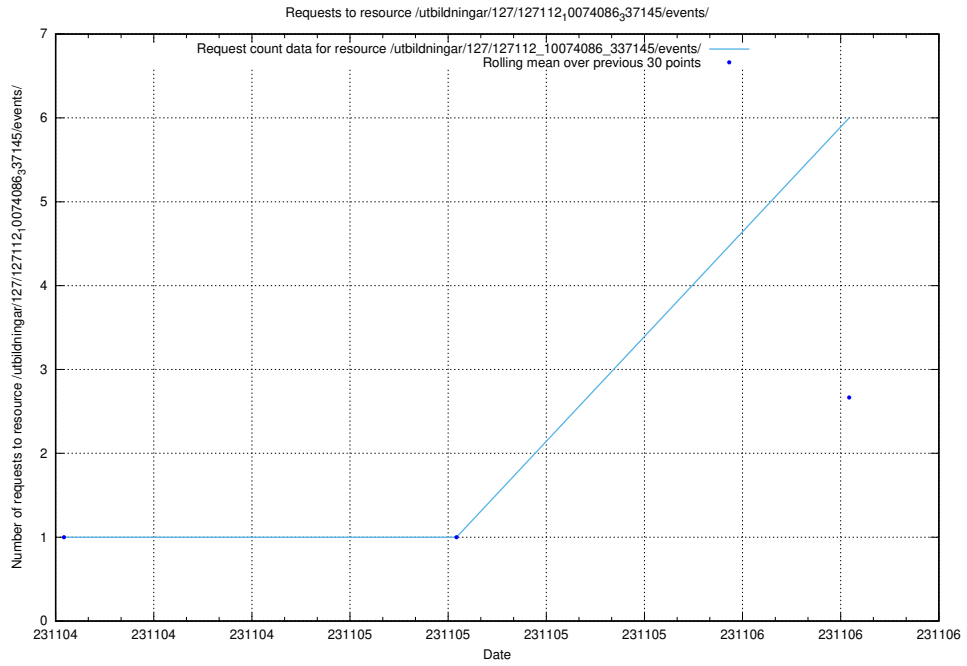

5.63 Usage of /utbildningar/127/127112_10074086_337145/events/

Here, we count the number of requests to resource /utbildningar/127/127112_10074086_337145/events/