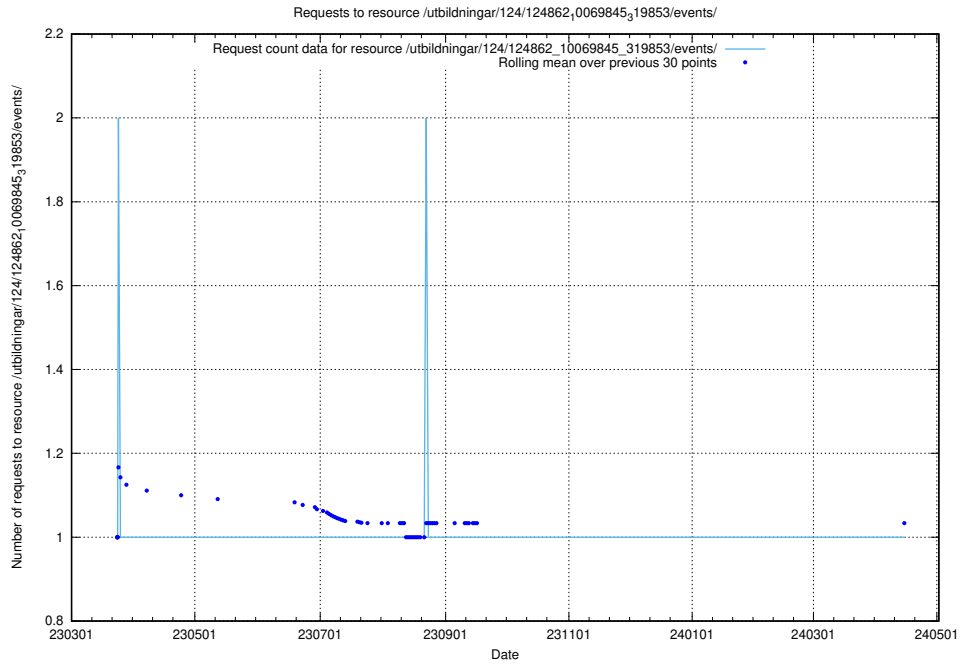

5.1106 Usage of /utbildningar/124/124862_10069845_319853/events/

Here, we count the number of requests to resource /utbildningar/124/124862_10069845_319853/events/