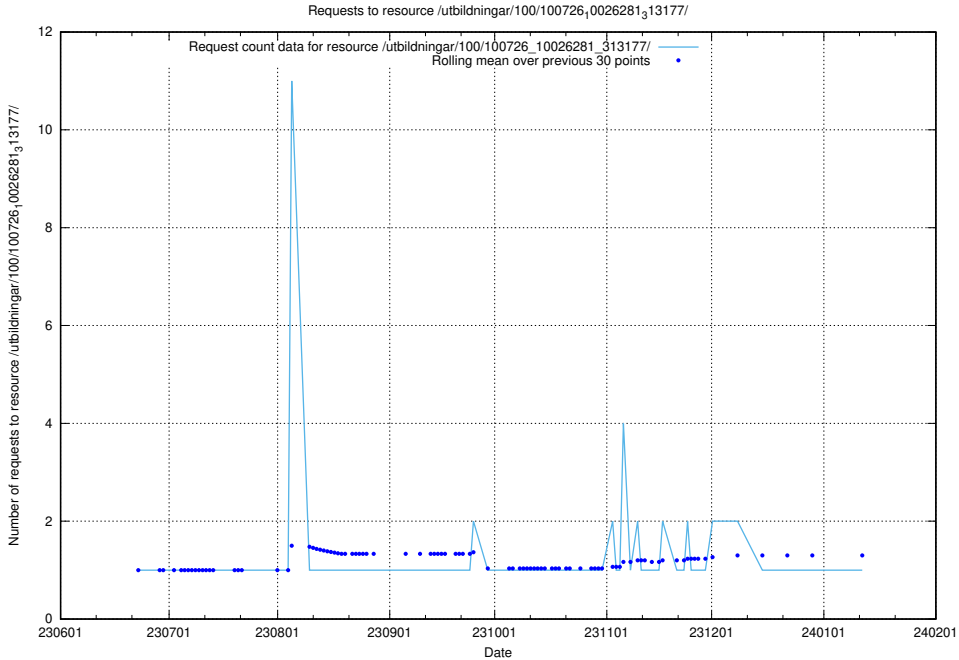

5.5791 Usage of /utbildningar/100/100726_10026281_313177/

Here, we count the number of requests to resource /utbildningar/100/100726_10026281_313177/.