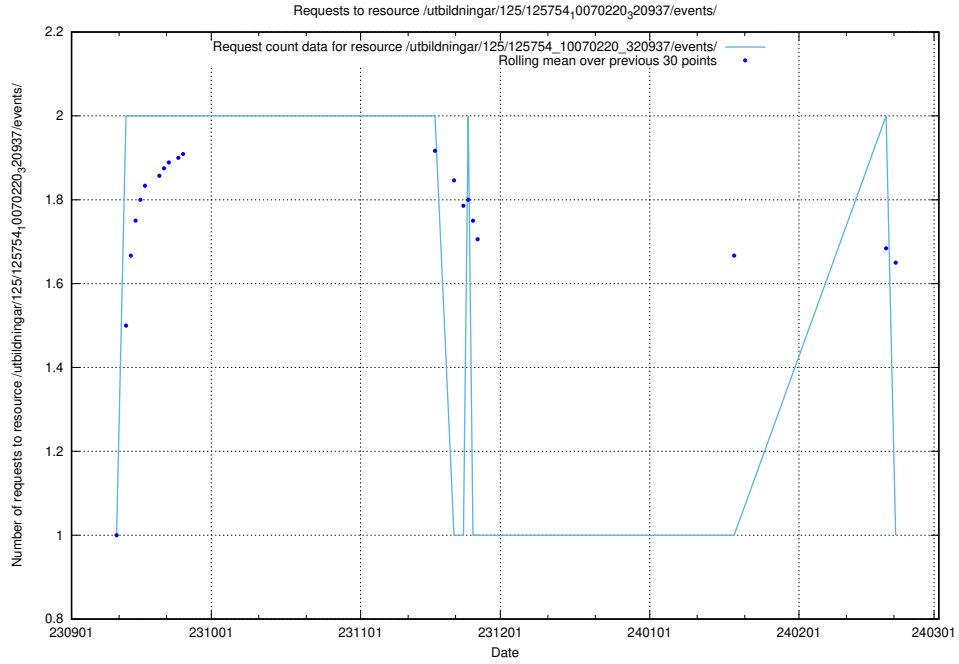

5.4546 Usage of /utbildningar/125/125754_10070220_320937/events/

Here, we count the number of requests to resource /utbildningar/125/125754_10070220_320937/events/