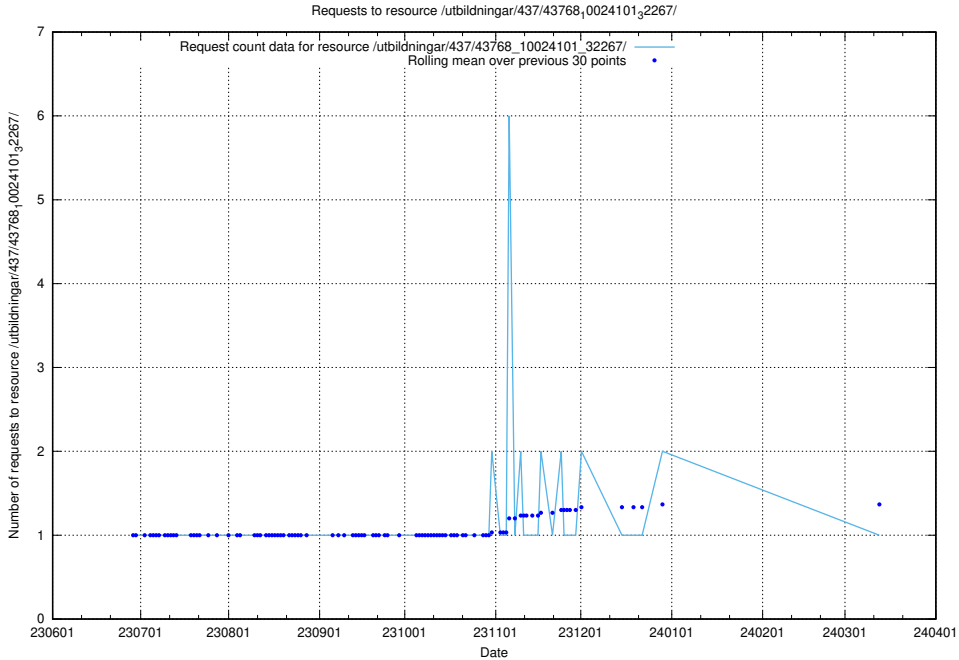

5.5379 Usage of /utbildningar/437/43768_10024101_32267/

Here, we count the number of requests to resource /utbildningar/437/43768_10024101_32267/.