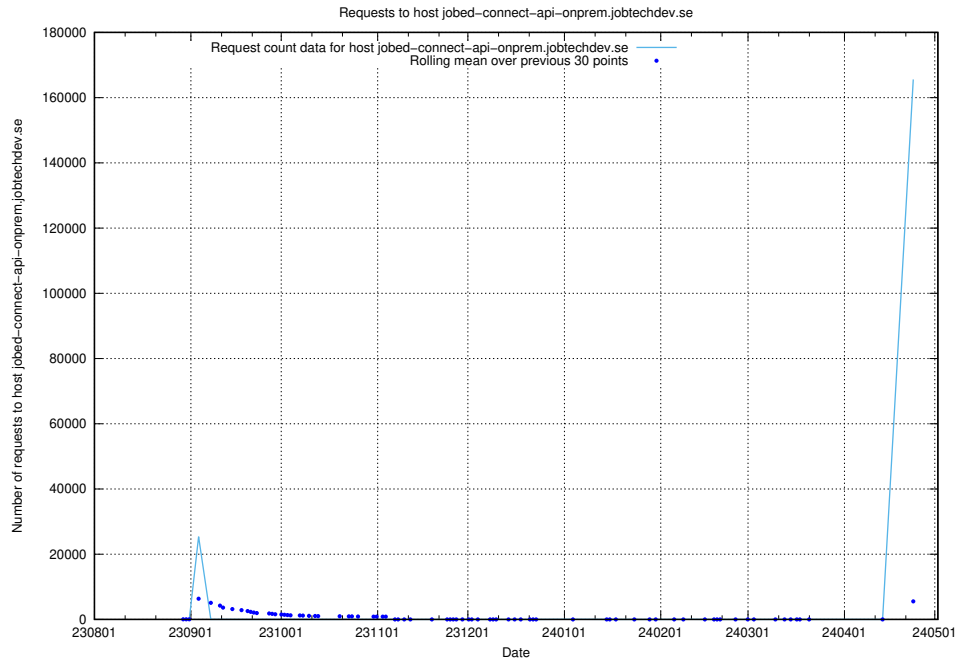

7.3 Usage of `jobed-connect-api-onprem.jobtechdev.se`

Here, we count the number of requests to host `jobed-connect-api-onprem.jobtechdev.se`.