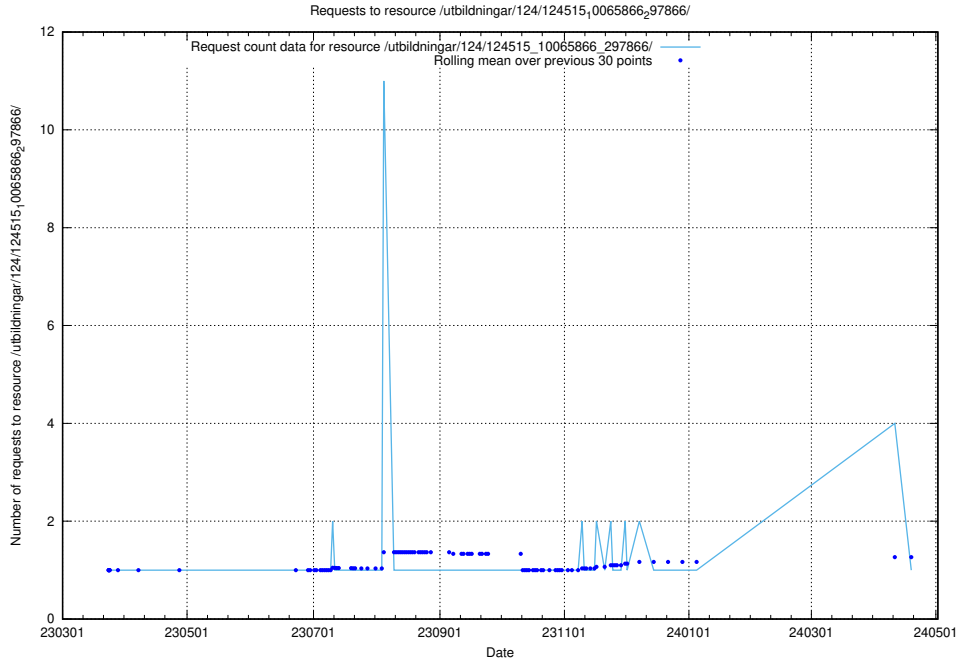

5.1657 Usage of /utbildningar/124/124515_10065866_297866/

Here, we count the number of requests to resource /utbildningar/124/124515_10065866_297866/.