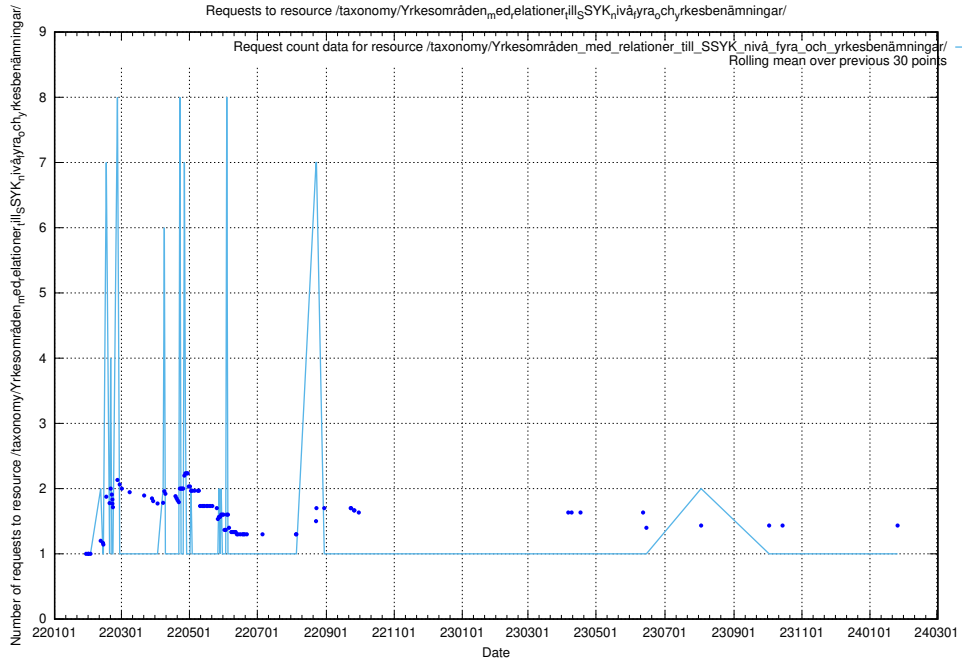

5.3695 Usage of /taxonomy/Yrkesområden_med_relationer_till_SSYK_nivå_fy

Here, we count the number of requests to resource /taxonomy/Yrkesområden_med_relationer_till_SSYK_nivå_fy