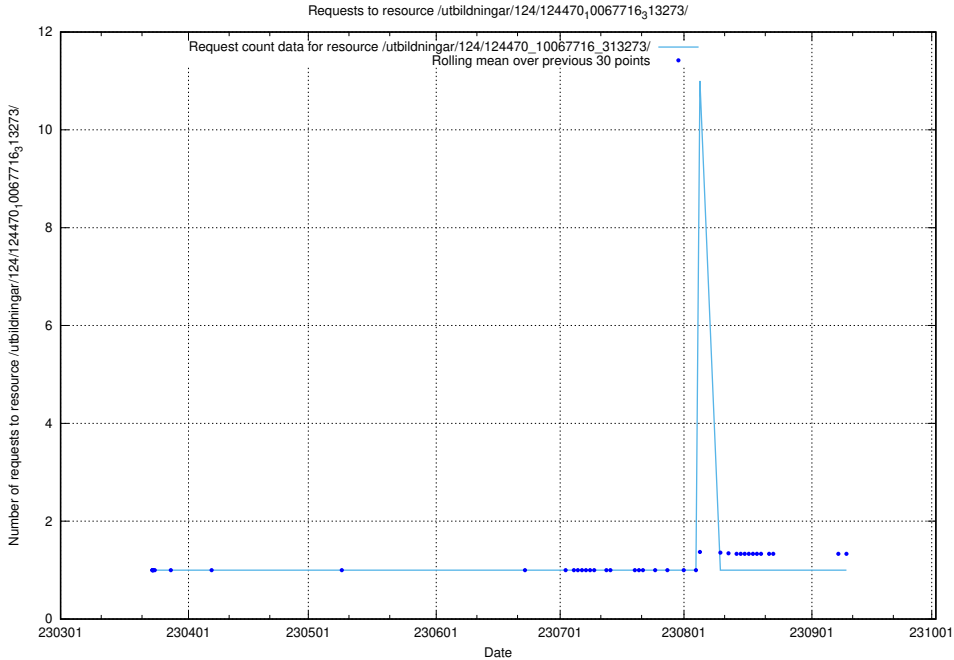

5.3116 Usage of /utbildningar/124/124470_10067716_313273/

Here, we count the number of requests to resource /utbildningar/124/124470_10067716_313273/.