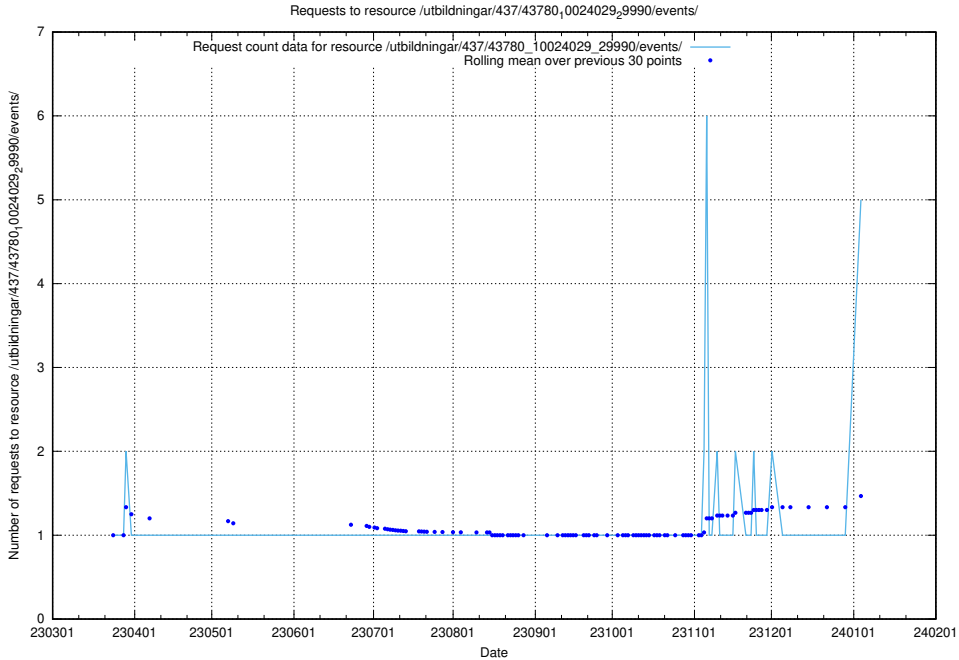

5.150 Usage of /utbildningar/437/43780_10024029_29990/events/

Here, we count the number of requests to resource /utbildningar/437/43780_10024029_29990/events/.