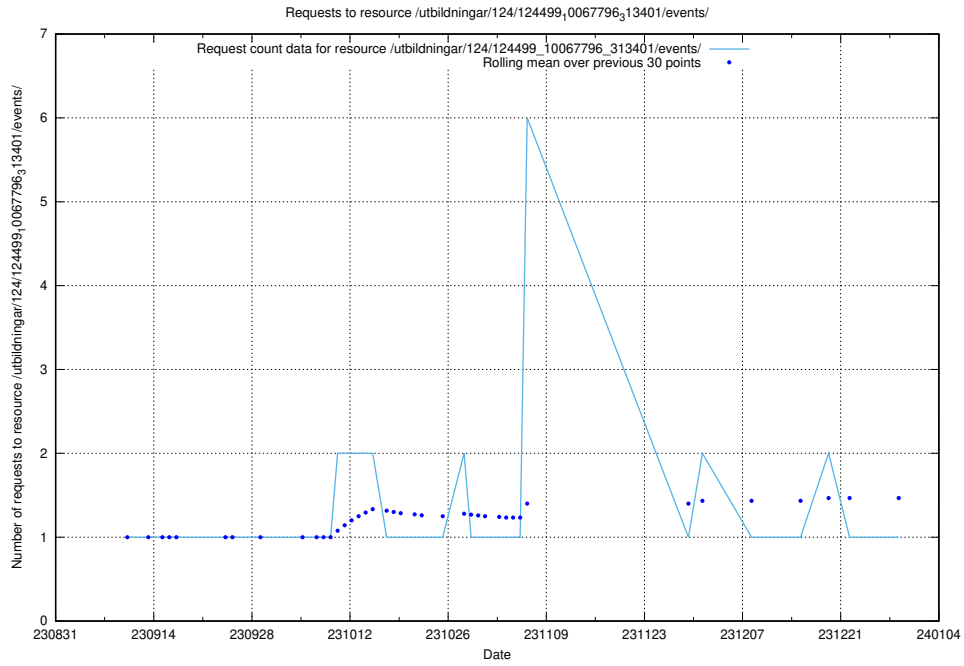

5.4561 Usage of /utbildningar/124/124499_10067796_313401/events/

Here, we count the number of requests to resource /utbildningar/124/124499_10067796_313401/events/