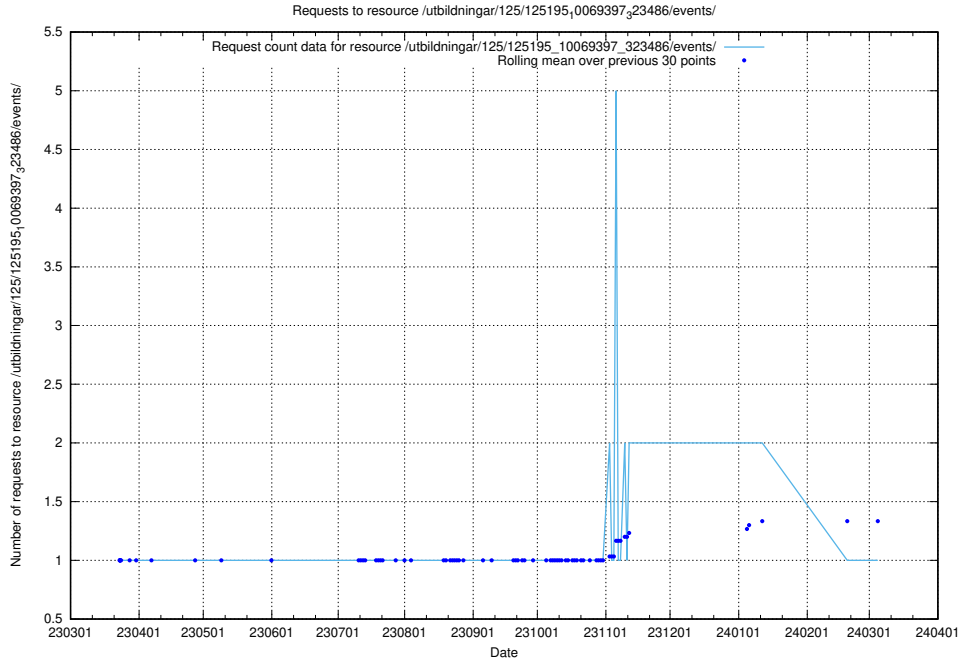

5.1074 Usage of /utbildningar/125/125195_10069397_323486/events/

Here, we count the number of requests to resource /utbildningar/125/125195_10069397_323486/events/