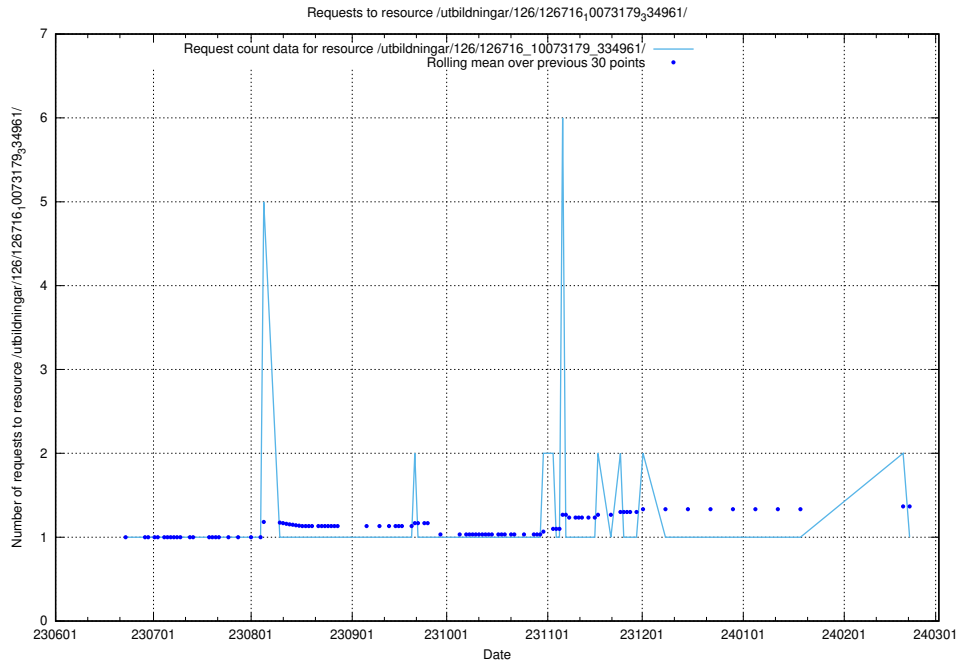

5.5568 Usage of /utbildningar/126/126716_10073179_334961/

Here, we count the number of requests to resource /utbildningar/126/126716_10073179_334961/.