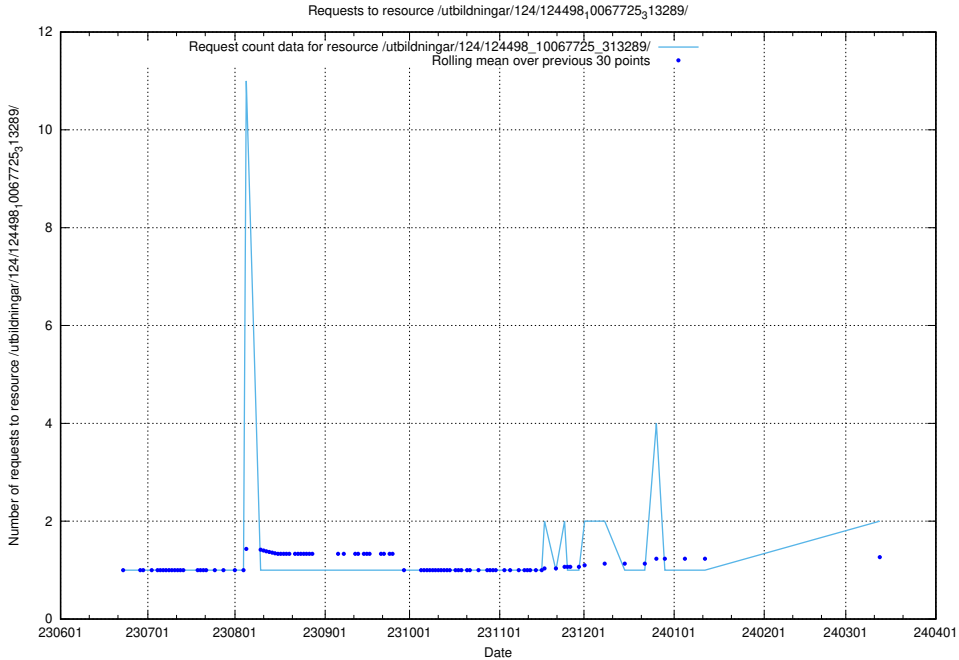

5.813 Usage of /utbildningar/124/124498_10067725_313289/

Here, we count the number of requests to resource /utbildningar/124/124498_10067725_313289/.