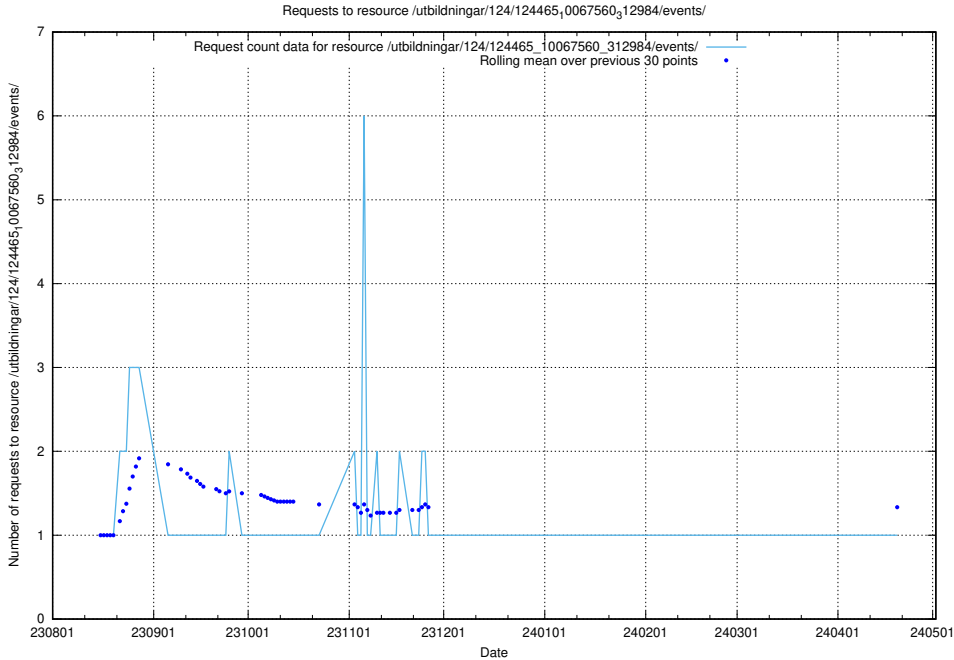

5.4741 Usage of /utbildningar/124/124465_10067560_312984/events/

Here, we count the number of requests to resource /utbildningar/124/124465_10067560_312984/events/