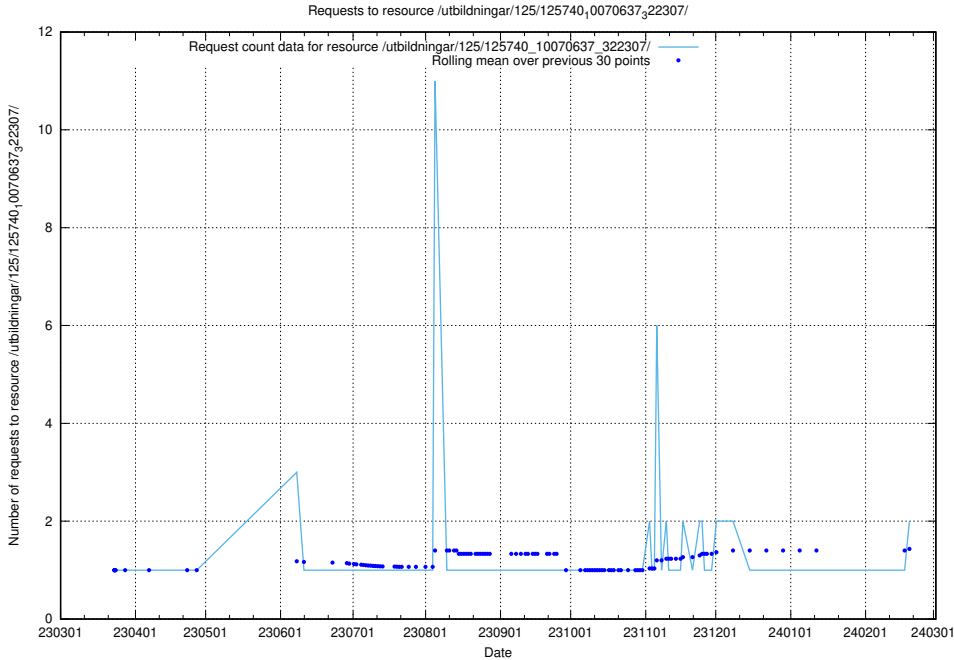

5.434 Usage of /utbildningar/125/125740_10070637_322307/

Here, we count the number of requests to resource /utbildningar/125/125740_10070637_322307/.