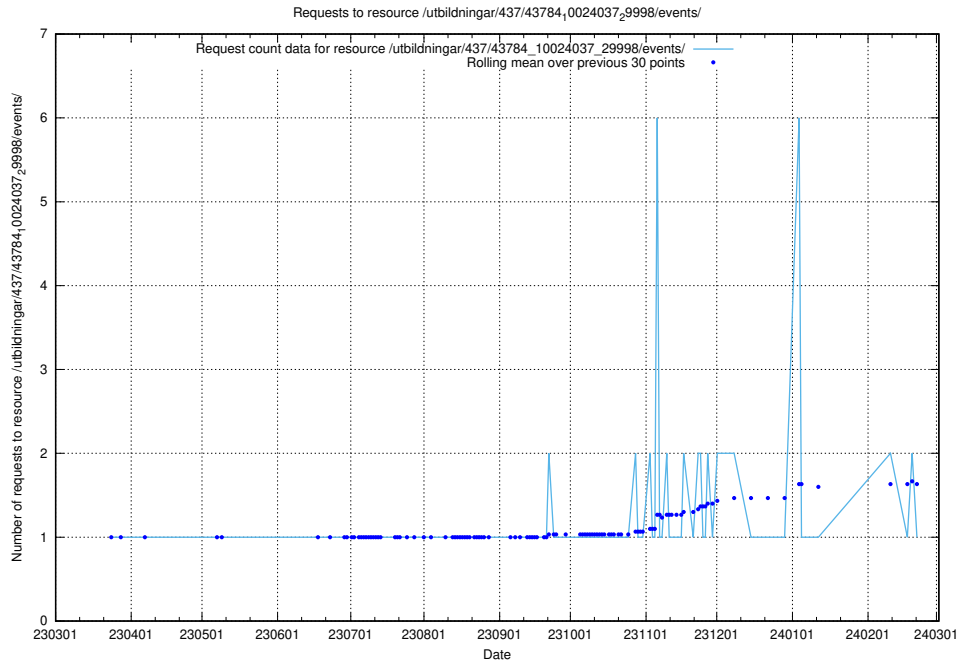

5.6159 Usage of /utbildningar/437/43784_10024037_29998/events/

Here, we count the number of requests to resource /utbildningar/437/43784_10024037_29998/events/.