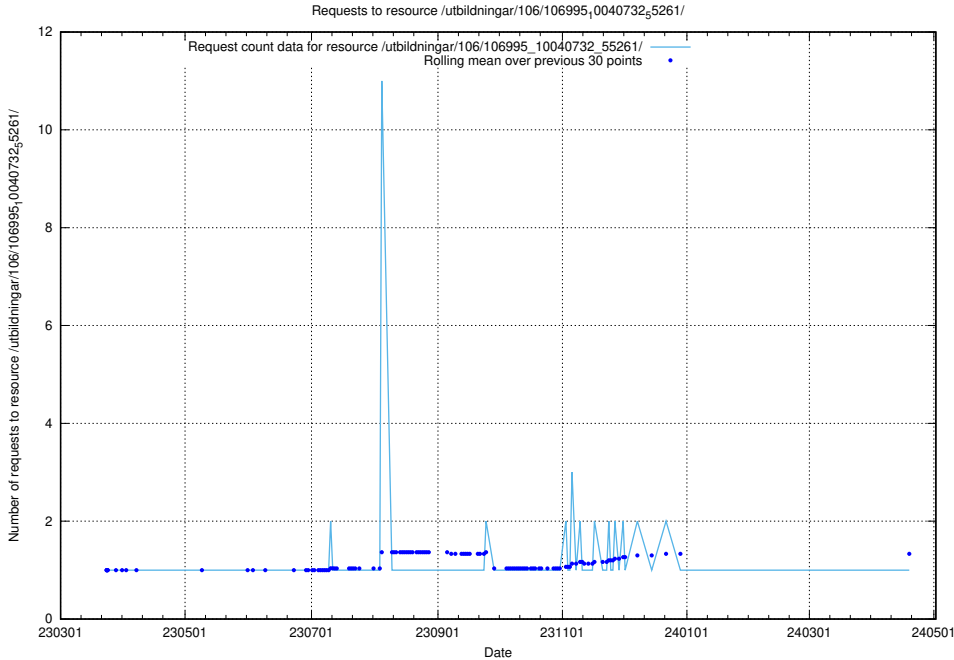

5.5385 Usage of /utbildningar/106/106995_10040732_55261/

Here, we count the number of requests to resource /utbildningar/106/106995_10040732_55261/.