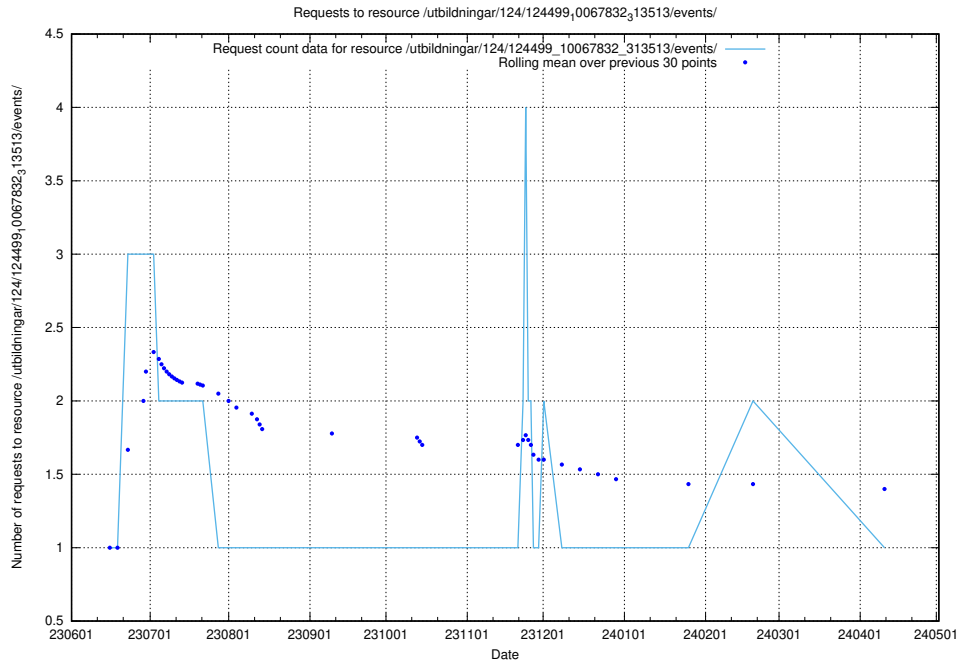

5.5829 Usage of /utbildningar/124/124499_10067832_313513/events/

Here, we count the number of requests to resource /utbildningar/124/124499_10067832_313513/events/