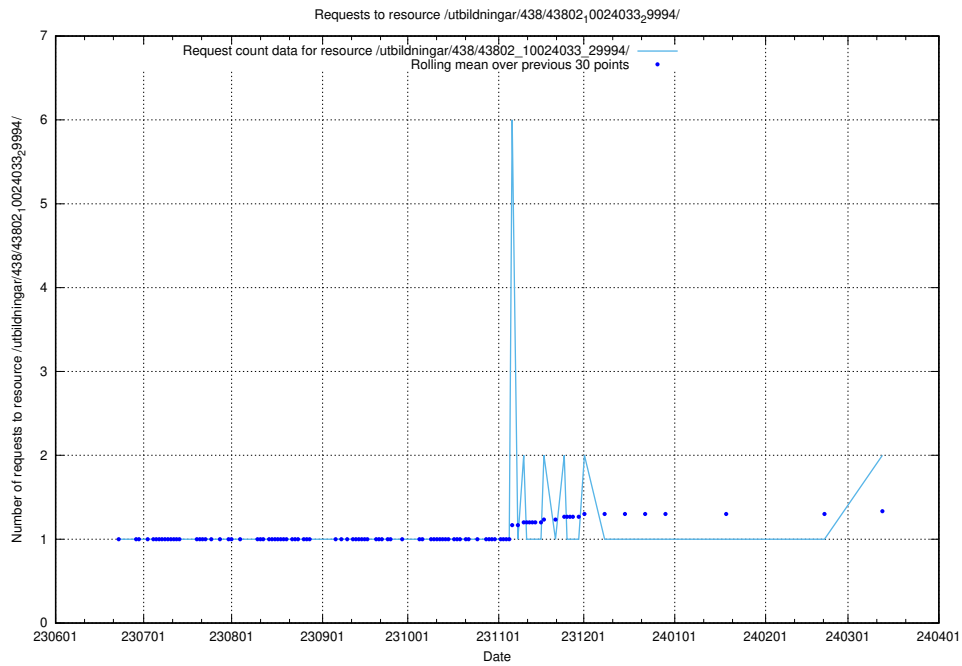

5.793 Usage of `/utbildningar/438/43802_10024033_29994/`

Here, we count the number of requests to resource `/utbildningar/438/43802_10024033_29994/`.