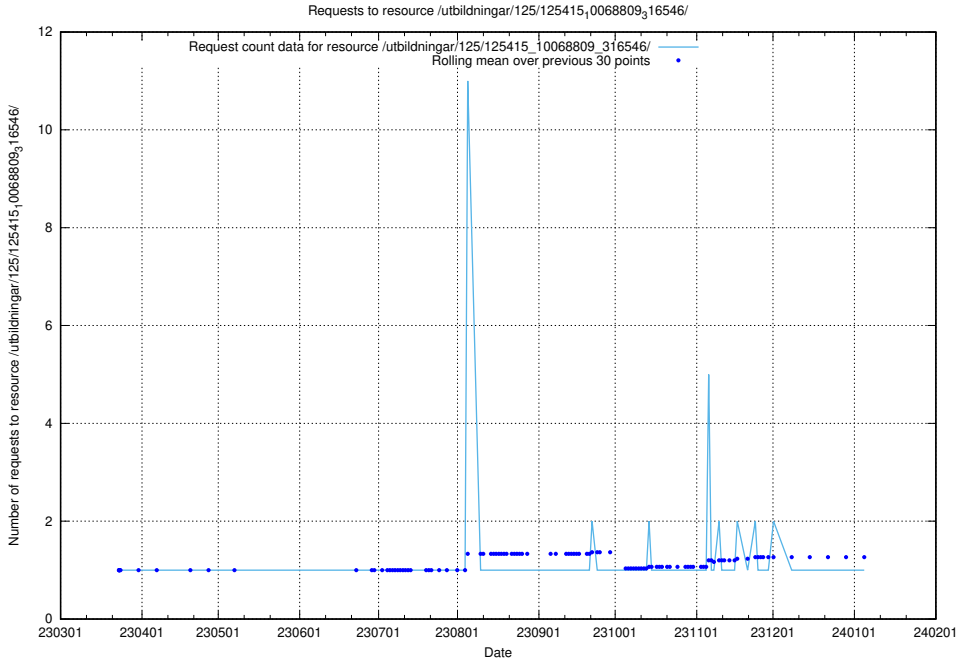

5.1051 Usage of /utbildningar/125/125415_10068809_316546/

Here, we count the number of requests to resource /utbildningar/125/125415_10068809_316546/.