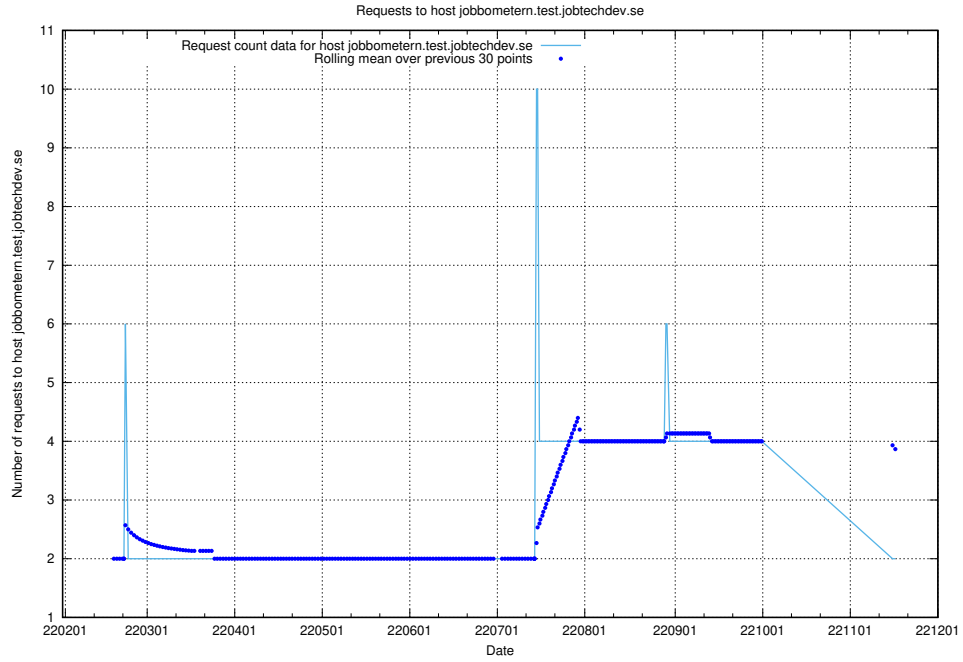

7.530 Usage of `jobbometern.test.jobtechdev.se`

Here, we count the number of requests to host `jobbometern.test.jobtechdev.se`.