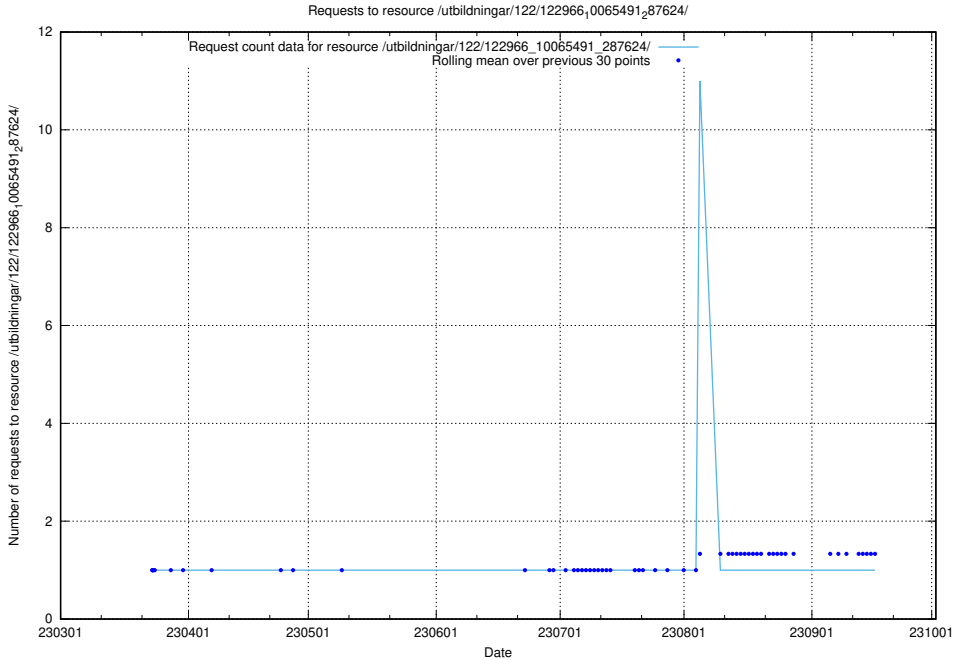

5.5028 Usage of /utbildningar/122/122966_10065491_287624/

Here, we count the number of requests to resource /utbildningar/122/122966_10065491_287624/.