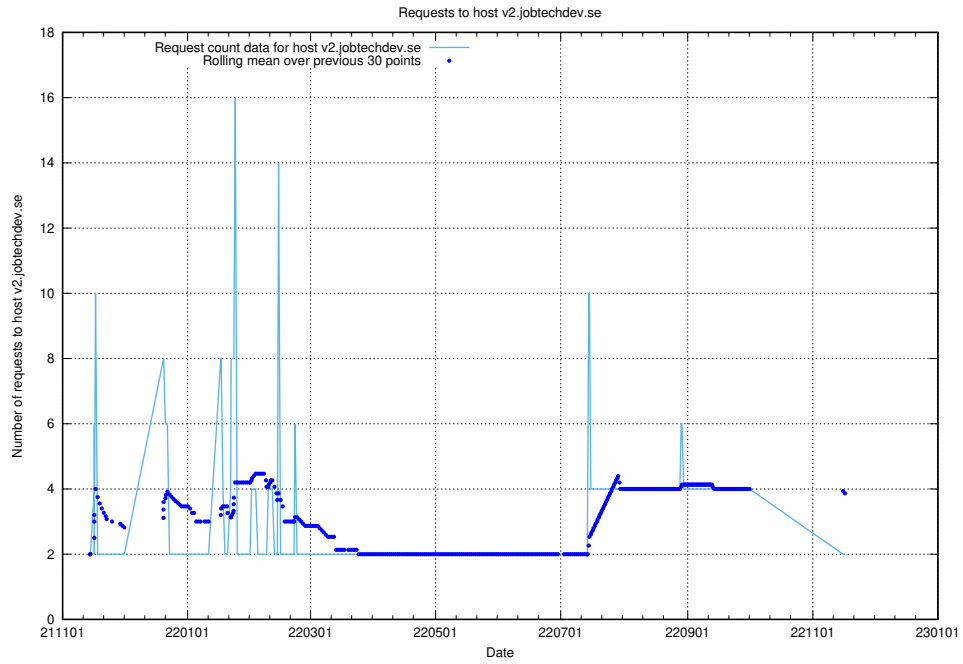

7.547 Usage of v2.jobtechdev.se

Here, we count the number of requests to host v2.jobtechdev.se.