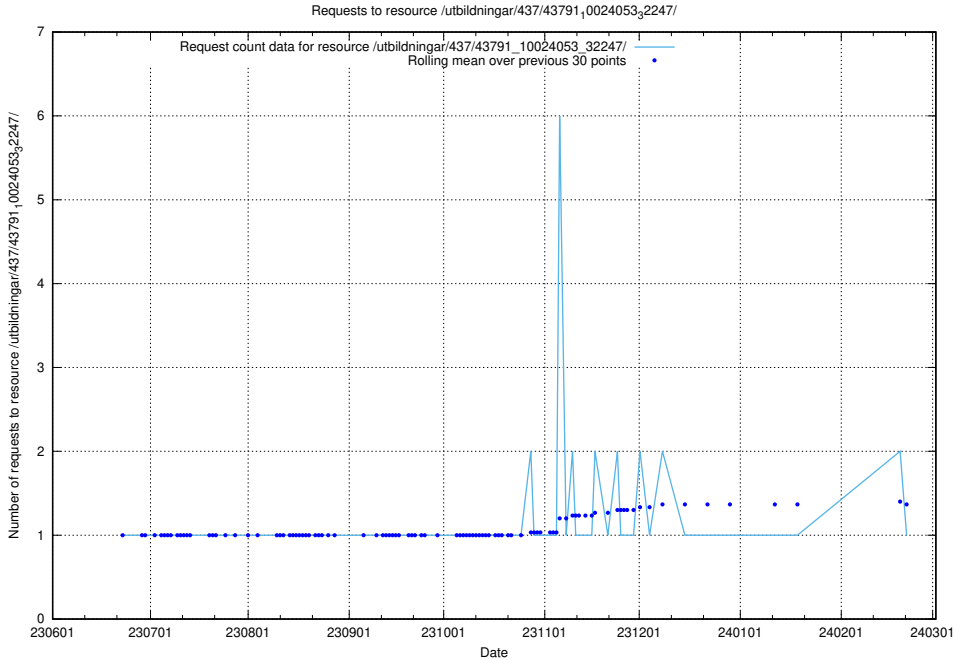

5.5523 Usage of /utbildningar/437/43791_10024053_32247/

Here, we count the number of requests to resource /utbildningar/437/43791_10024053_32247/.