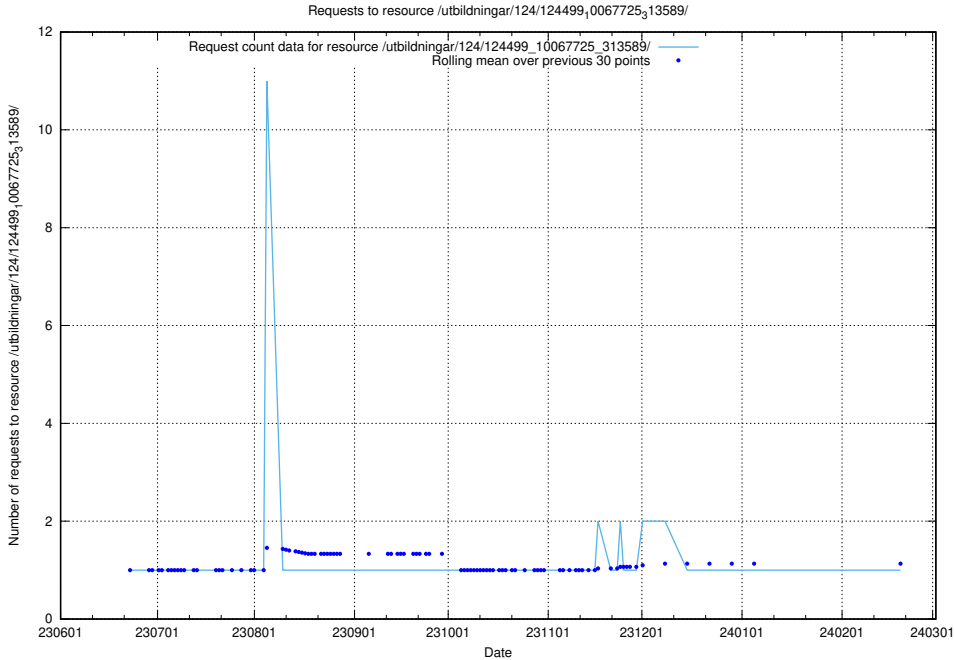

5.5733 Usage of /utbildningar/124/124499_10067725_313589/

Here, we count the number of requests to resource /utbildningar/124/124499_10067725_313589/.