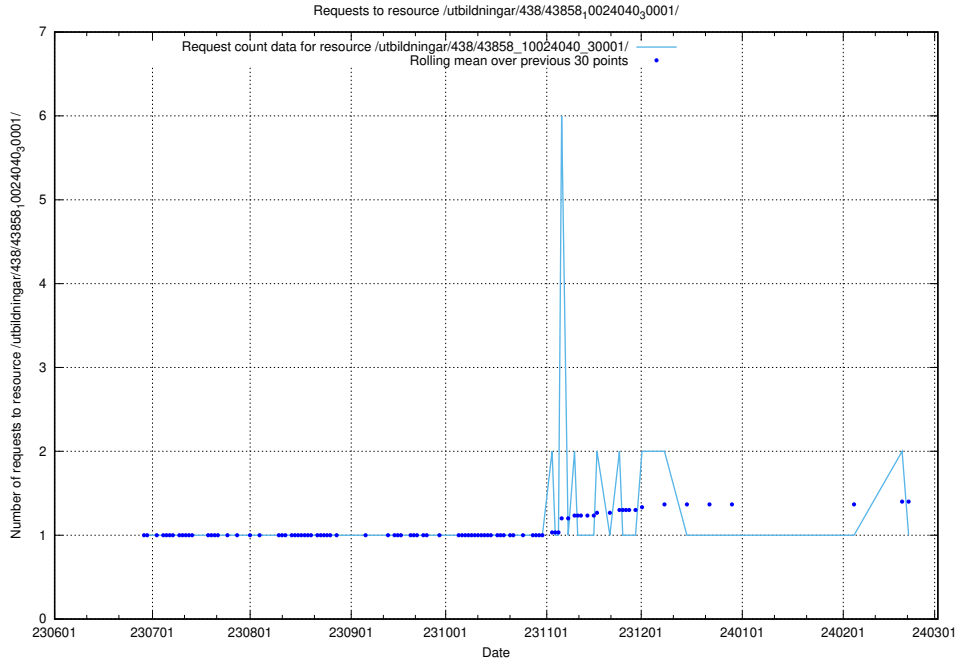

5.5371 Usage of /utbildningar/438/43858_10024040_30001/

Here, we count the number of requests to resource /utbildningar/438/43858_10024040_30001/.