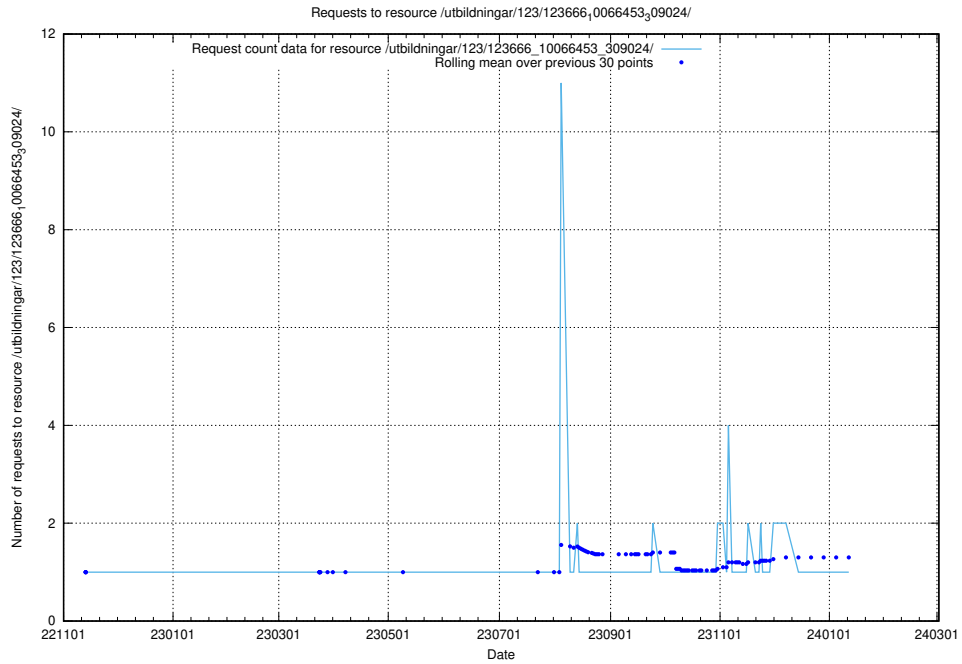

5.5872 Usage of /utbildningar/123/123666_10066453_309024/

Here, we count the number of requests to resource /utbildningar/123/123666_10066453_309024/.