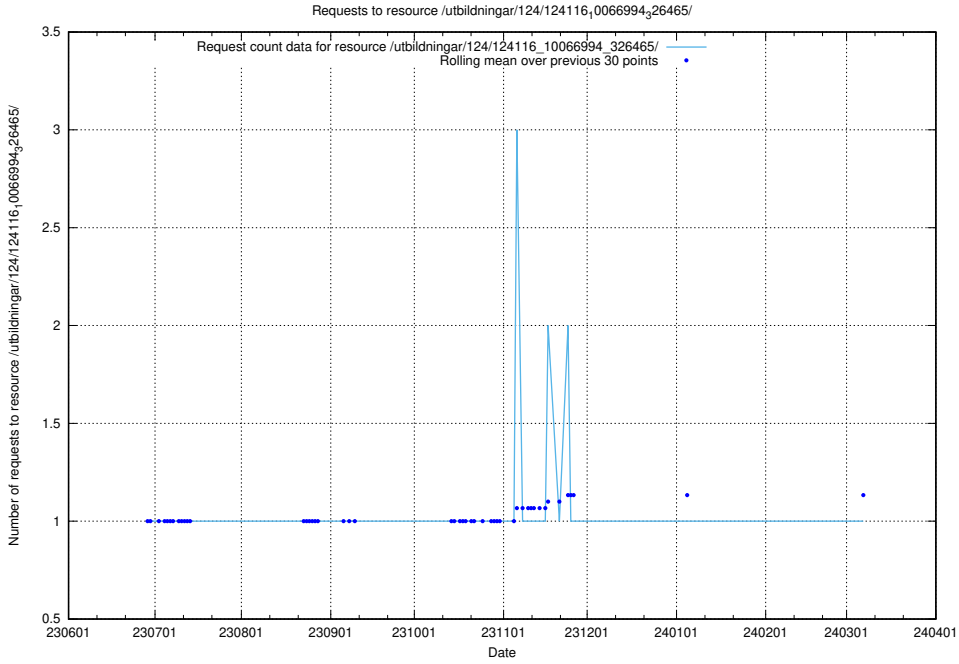

5.5475 Usage of /utbildningar/124/124116_10066994_326465/

Here, we count the number of requests to resource /utbildningar/124/124116_10066994_326465/.