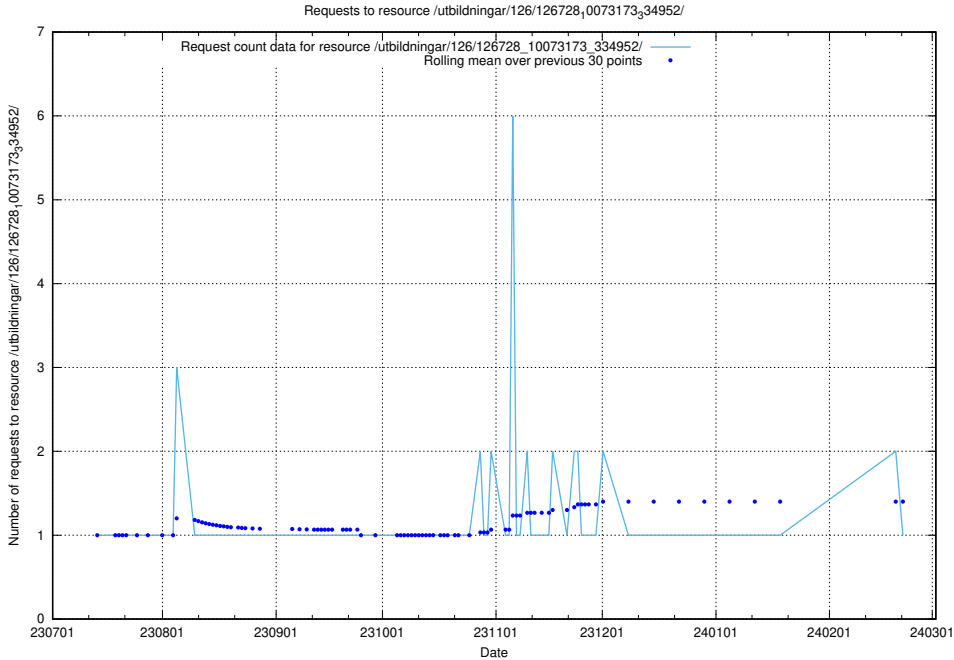

5.5016 Usage of /utbildningar/126/126728_10073173_334952/

Here, we count the number of requests to resource /utbildningar/126/126728_10073173_334952/.