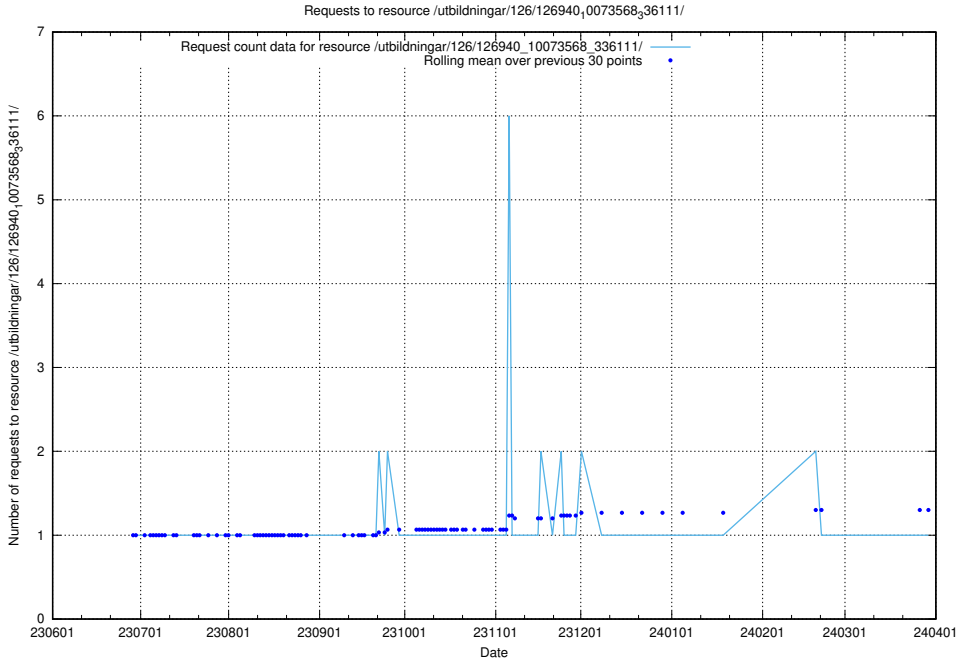

5.5380 Usage of /utbildningar/126/126940_10073568_336111/

Here, we count the number of requests to resource /utbildningar/126/126940_10073568_336111/.