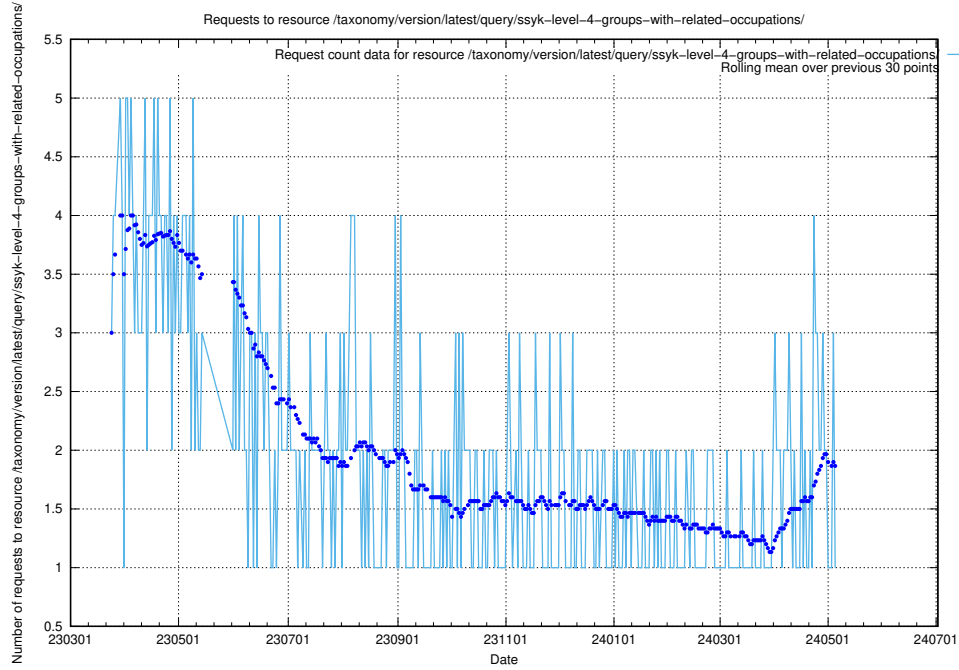

5.6058 Usage of /taxonomy/version/latest/query/ssyk-level-4-groups-with-related-occupations/

Here, we count the number of requests to resource /taxonomy/version/latest/query/ssyk-level-4-groups-with-related-occupations/.