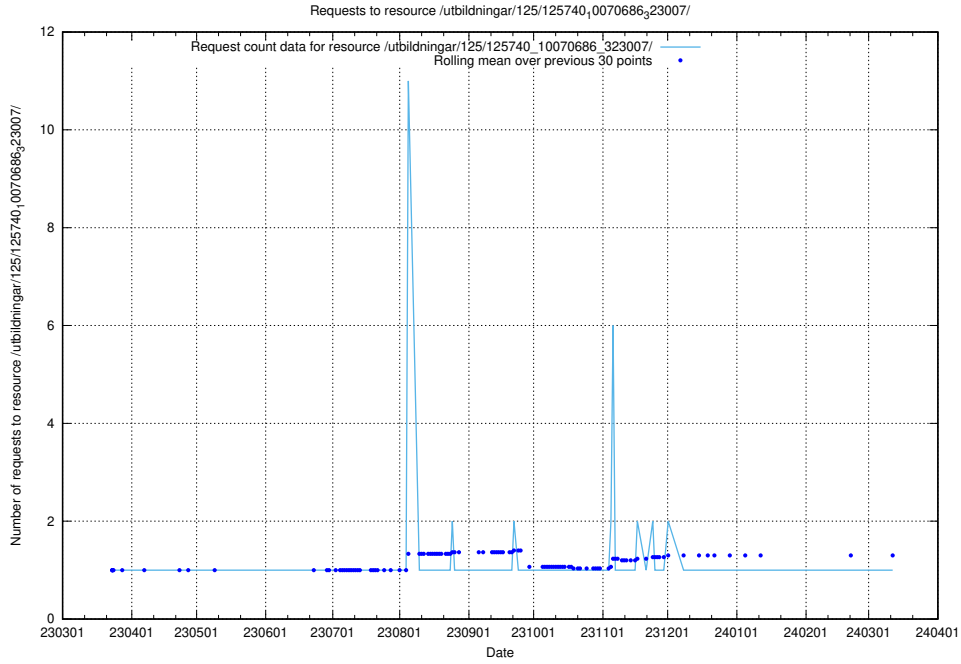

5.928 Usage of /utbildningar/125/125740_10070686_323007/

Here, we count the number of requests to resource /utbildningar/125/125740_10070686_323007/.