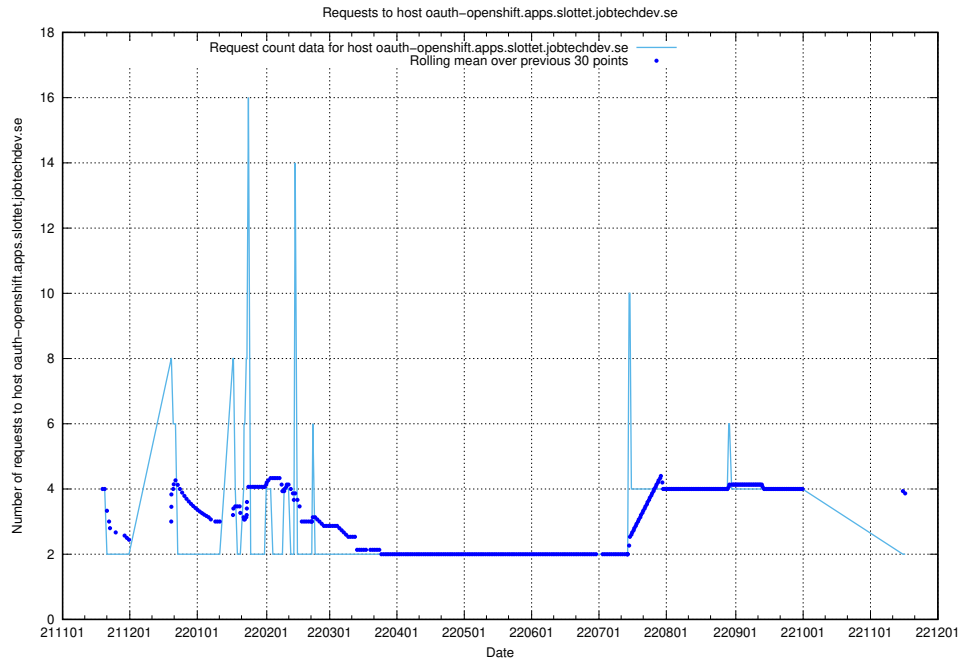

7.464 Usage of `oauth-openshift.apps.slottet.jobtechdev.se`

Here, we count the number of requests to host `oauth-openshift.apps.slottet.jobtechdev.se`.