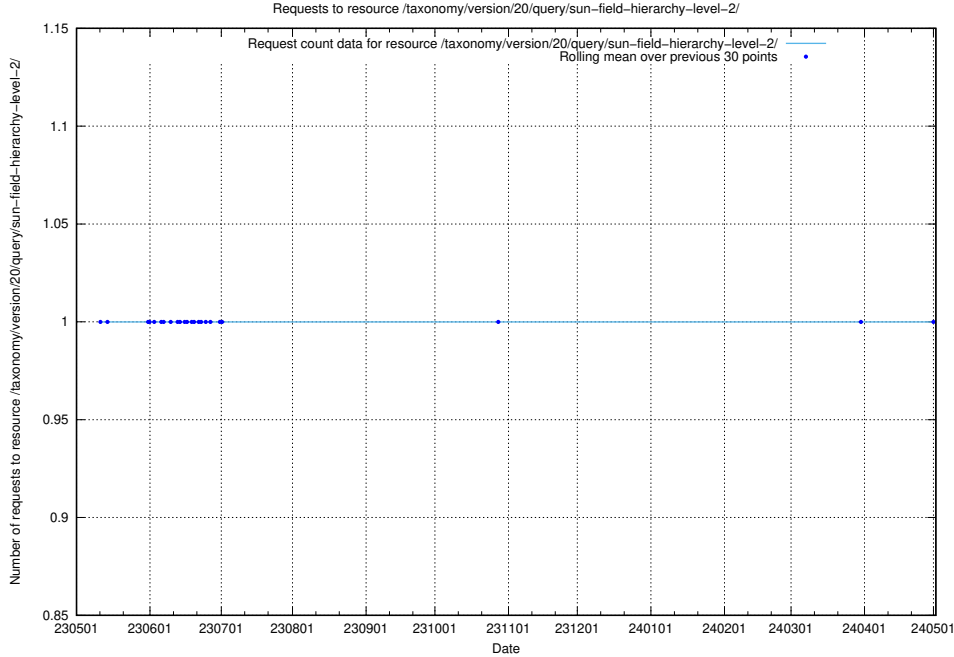

### 5.5912 Usage of /utbildningar/122/122546\_10064825\_267299/events/

Here, we count the number of requests to resource /utbildningar/122/122546\_10064825\_267299/events/