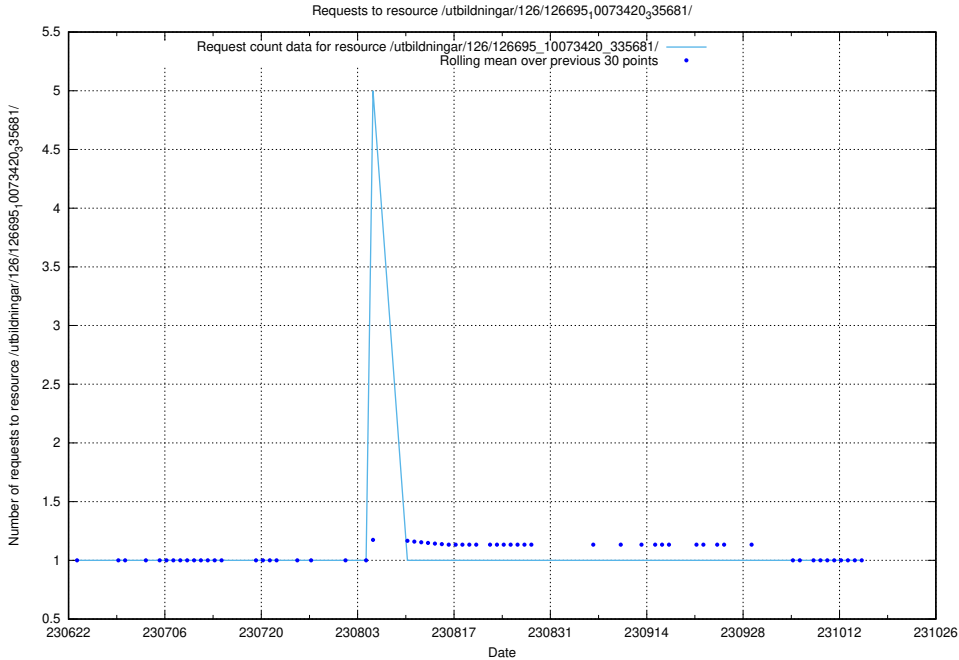

5.5578 Usage of /utbildningar/126/126695_10073420_335681/

Here, we count the number of requests to resource /utbildningar/126/126695_10073420_335681/.