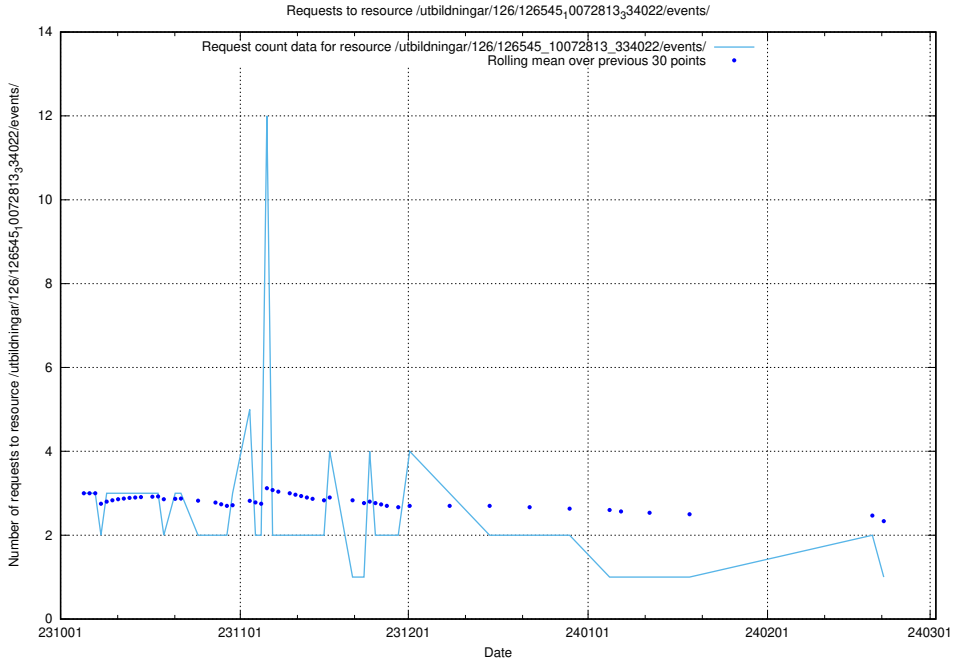

5.4347 Usage of /utbildningar/126/126545_10072813_334022/events/

Here, we count the number of requests to resource /utbildningar/126/126545_10072813_334022/events/