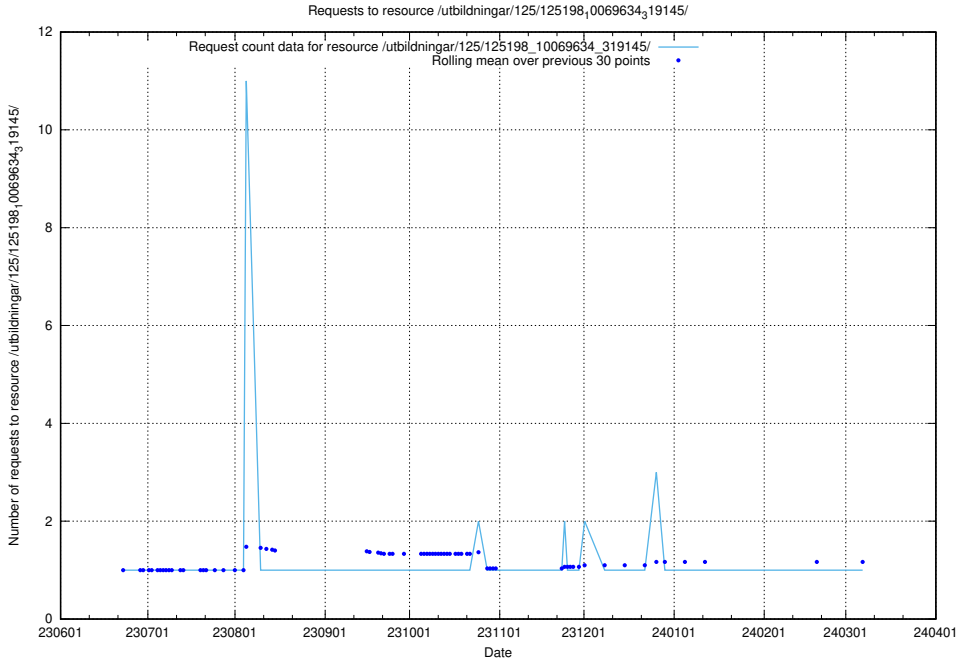

5.5678 Usage of /utbildningar/125/125198_10069634_319145/

Here, we count the number of requests to resource /utbildningar/125/125198_10069634_319145/.