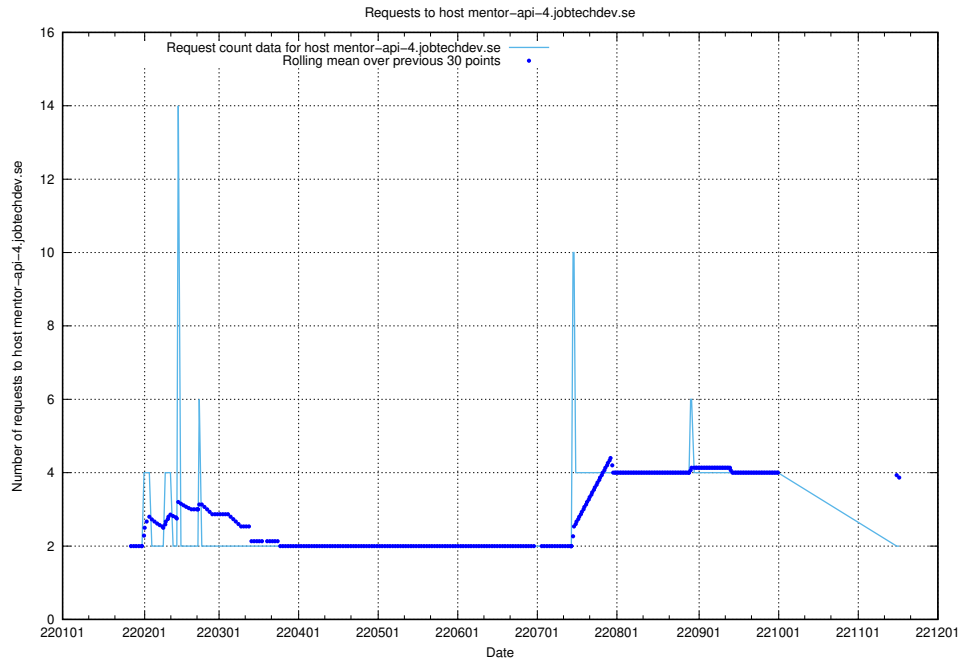

7.569 Usage of mentor-api-4.jobtechdev.se

Here, we count the number of requests to host mentor-api-4.jobtechdev.se.