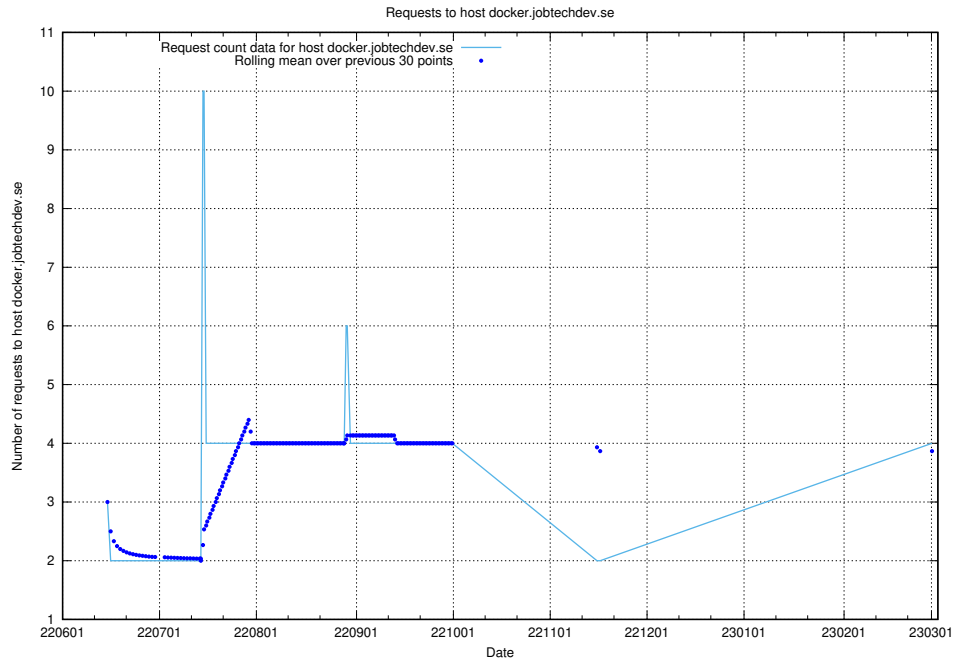

7.140 Usage of docker.jobtechdev.se

Here, we count the number of requests to host docker.jobtechdev.se.