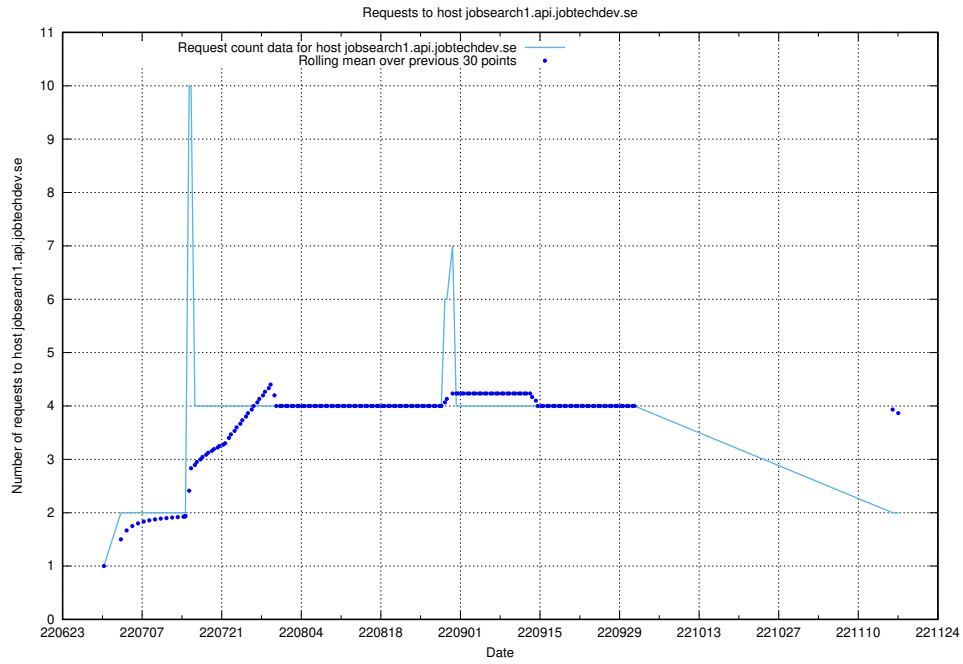

7.390 Usage of jobsearch1.api.jobtechdev.se

Here, we count the number of requests to host jobsearch1.api.jobtechdev.se.