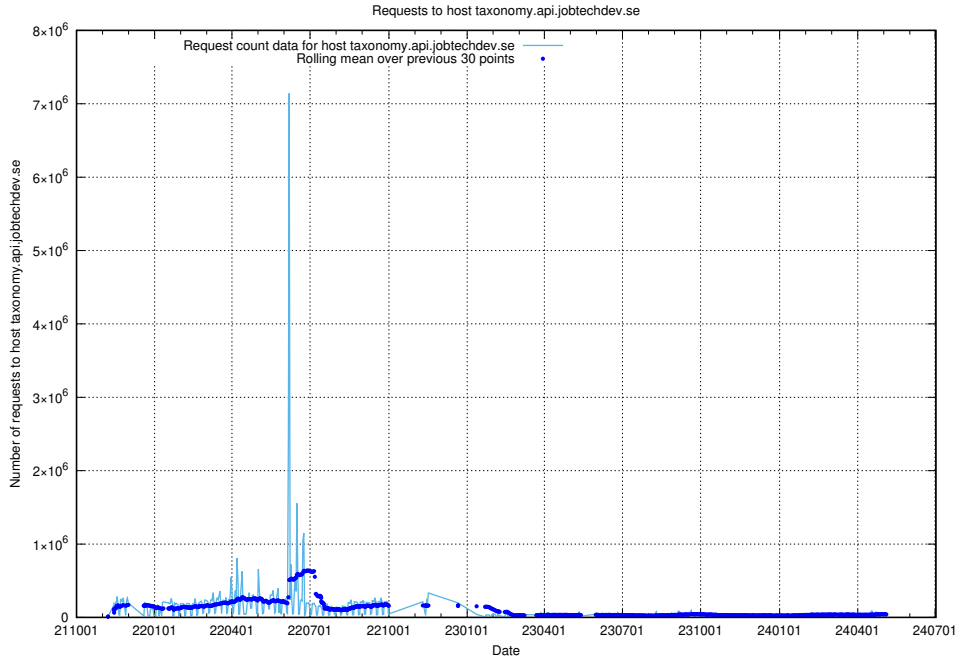

7.10 Usage of taxonomy.api.jobtechdev.se

Here, we count the number of requests to host taxonomy.api.jobtechdev.se.