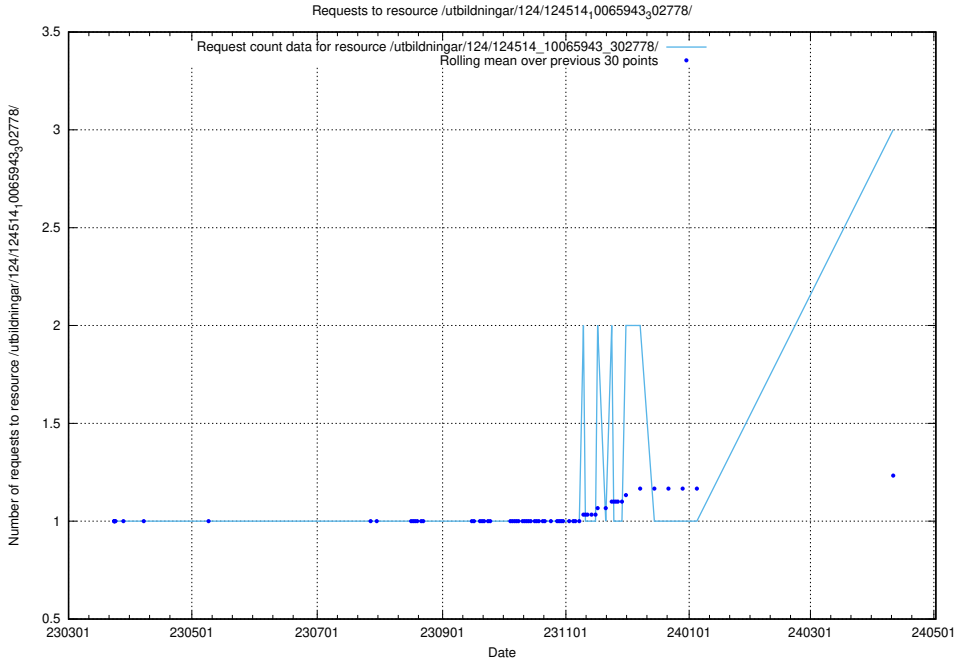

5.278 Usage of /utbildningar/124/124514_10065943_302778/

Here, we count the number of requests to resource /utbildningar/124/124514_10065943_302778/.