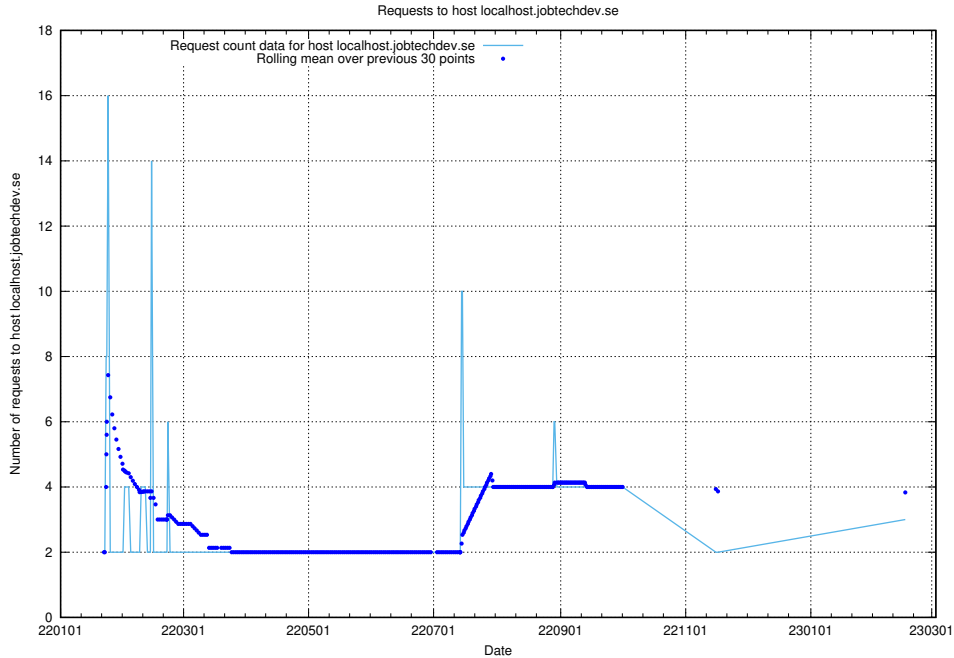

7.248 Usage of localhost.jobtechdev.se

Here, we count the number of requests to host localhost.jobtechdev.se.