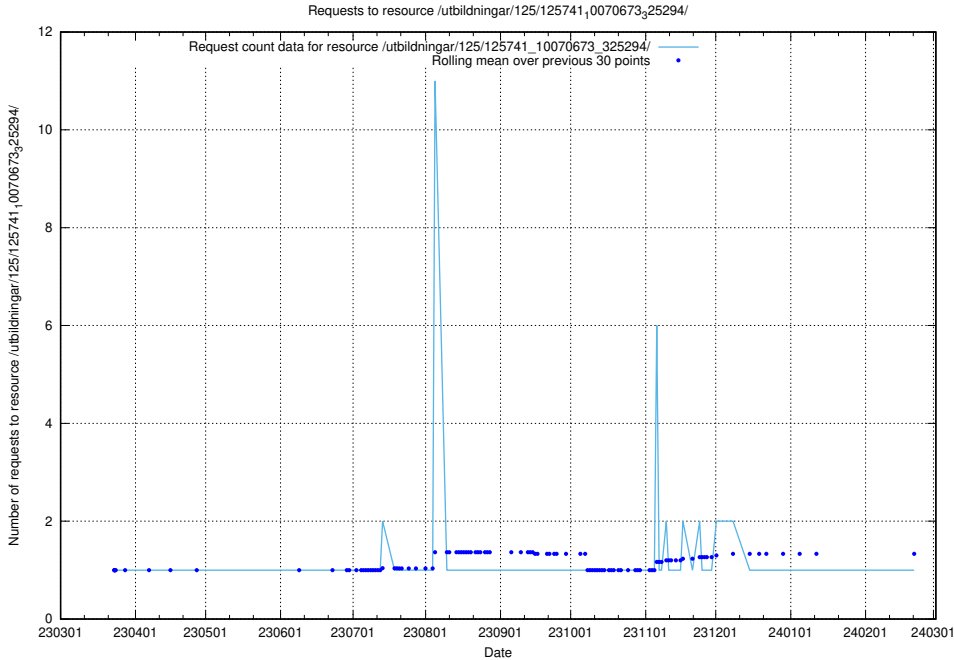

5.6462 Usage of /utbildningar/125/125741_10070673_325294/

Here, we count the number of requests to resource /utbildningar/125/125741_10070673_325294/.