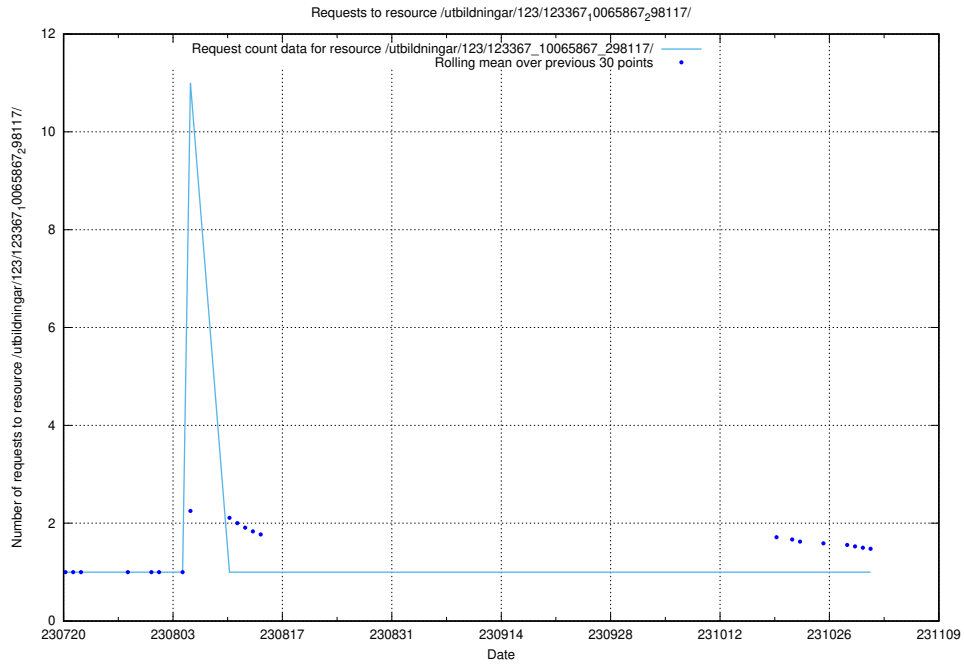

5.4950 Usage of /utbildningar/123/123367_10065867_298117/

Here, we count the number of requests to resource /utbildningar/123/123367_10065867_298117/.