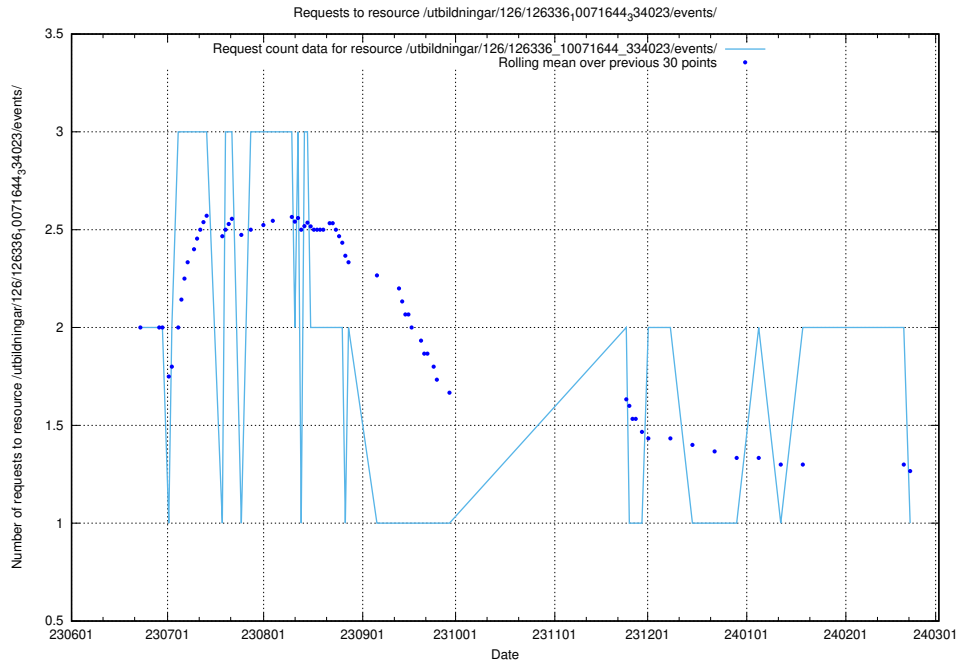

5.5515 Usage of /utbildningar/126/126336_10071644_334023/events/

Here, we count the number of requests to resource /utbildningar/126/126336_10071644_334023/events/