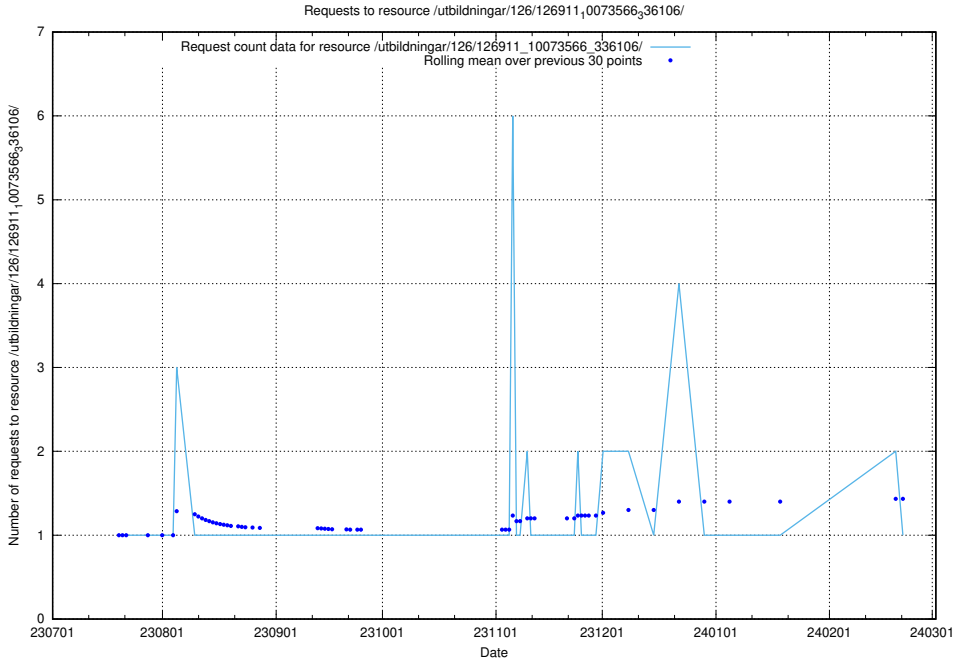

### 5.4935 Usage of /utbildningar/126/126911\_10073566\_336106/

Here, we count the number of requests to resource /utbildningar/126/126911\_10073566\_336106/.