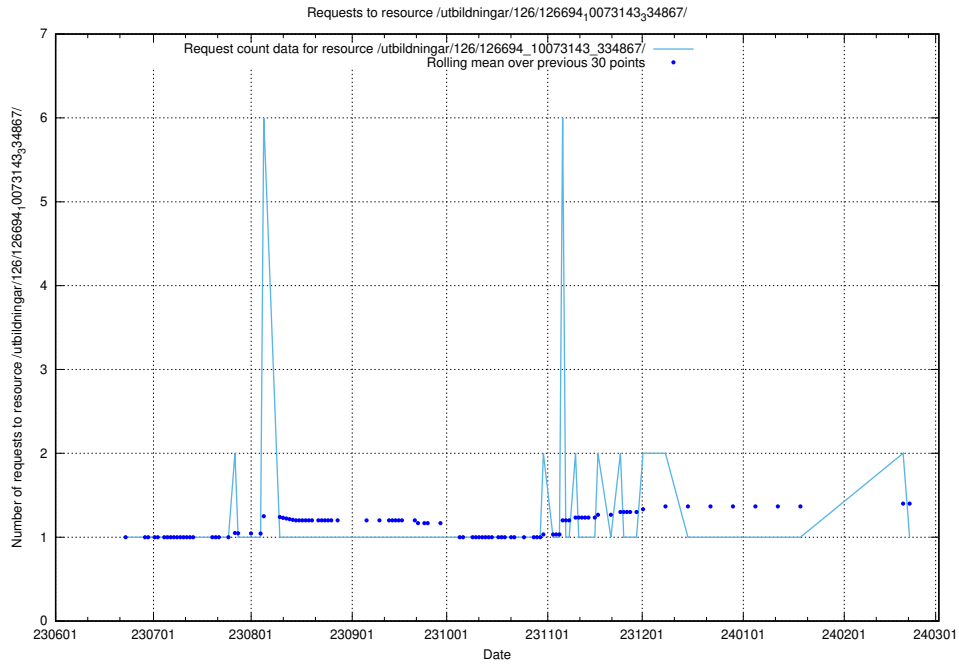

5.5586 Usage of /utbildningar/126/126694_10073143_334867/

Here, we count the number of requests to resource /utbildningar/126/126694_10073143_334867/.