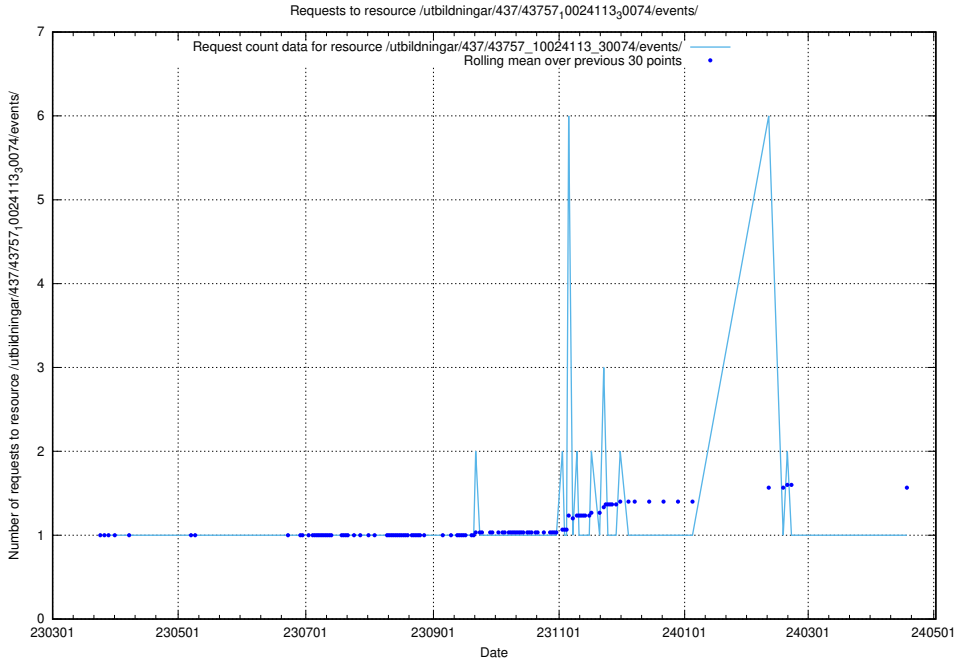

5.6164 Usage of /utbildningar/437/43757_10024113_30074/events/

Here, we count the number of requests to resource /utbildningar/437/43757_10024113_30074/events/.