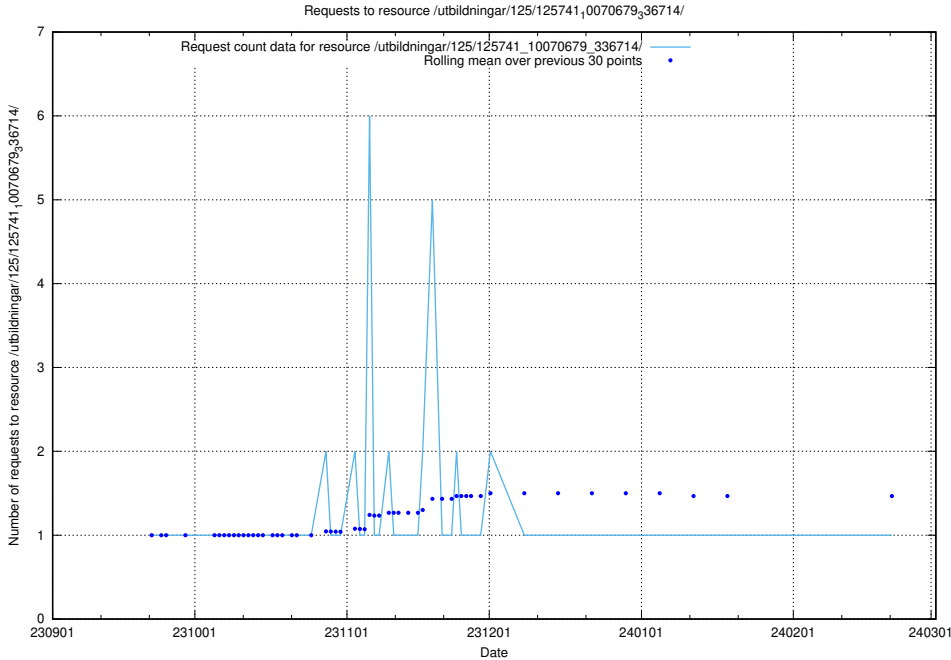

5.4452 Usage of /utbildningar/125/125741_10070679_336714/

Here, we count the number of requests to resource /utbildningar/125/125741_10070679_336714/.