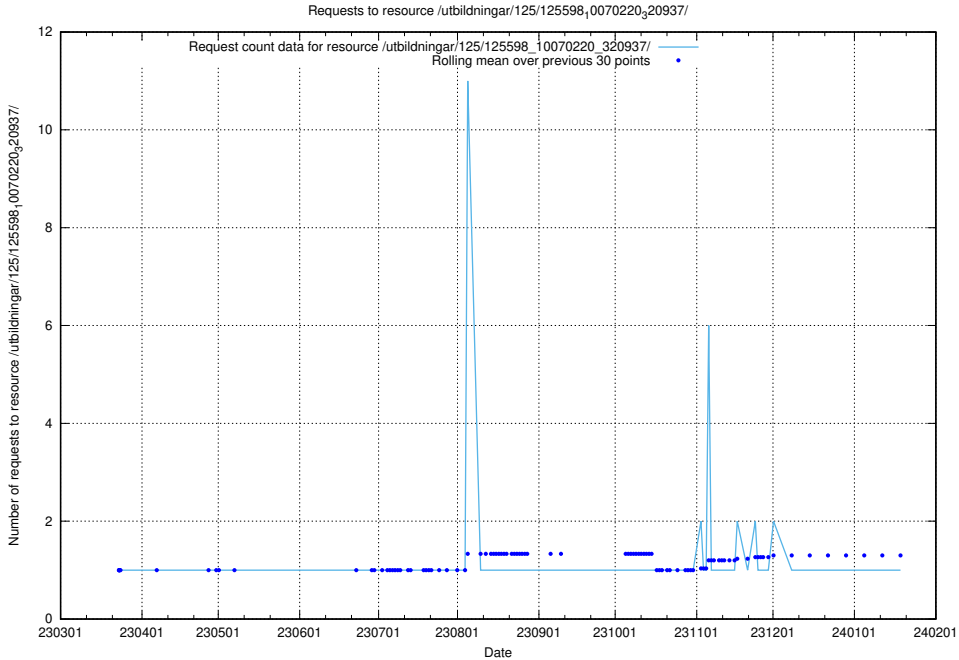

5.1037 Usage of /utbildningar/125/125598_10070220_320937/

Here, we count the number of requests to resource /utbildningar/125/125598_10070220_320937/.