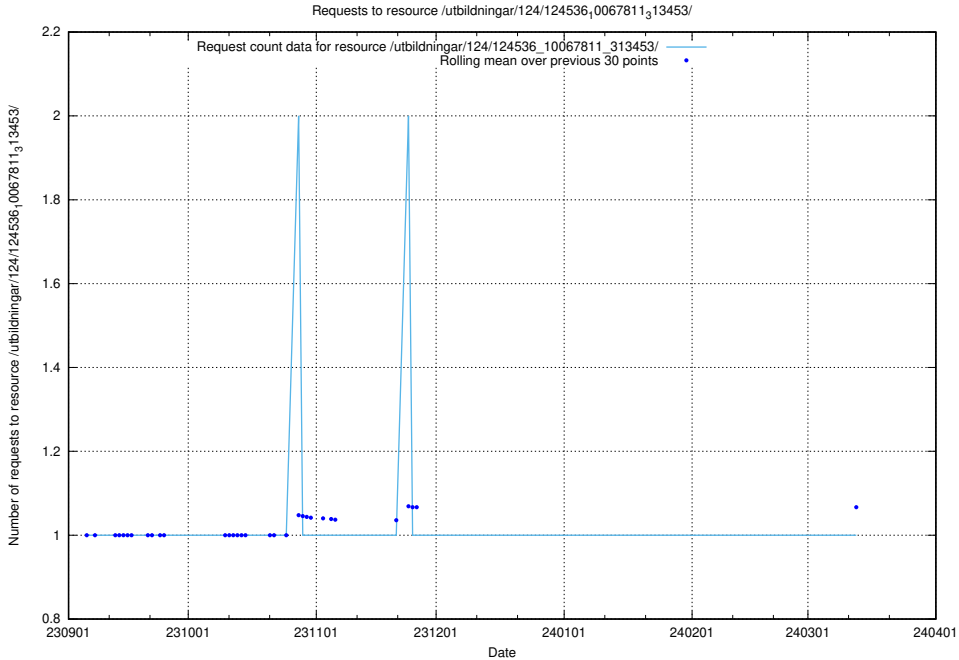

5.4632 Usage of /utbildningar/124/124536_10067811_313453/

Here, we count the number of requests to resource /utbildningar/124/124536_10067811_313453/.