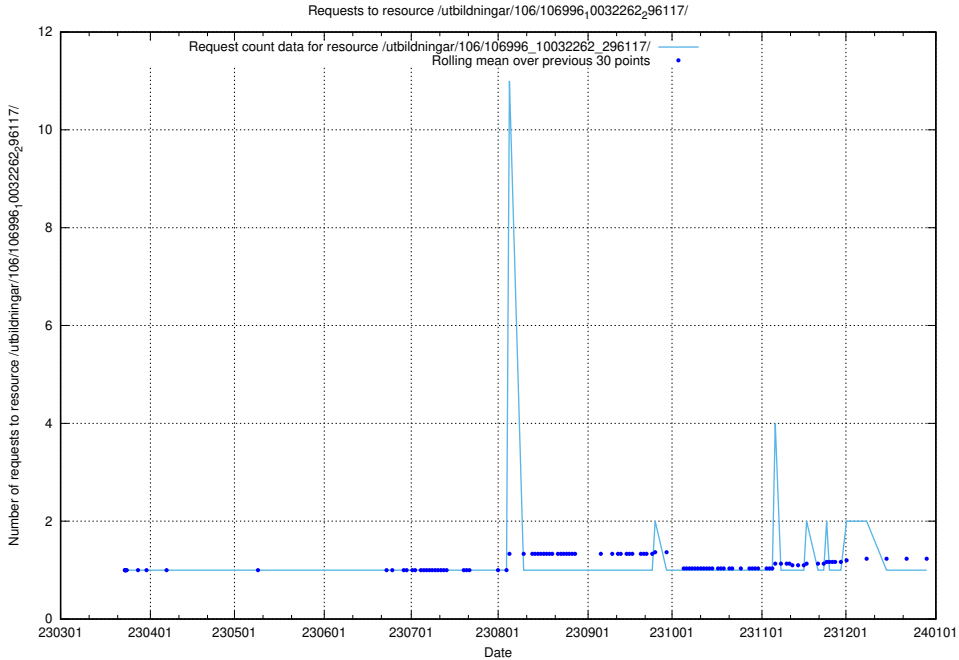

5.5365 Usage of /utbildningar/106/106996_10032262_296117/

Here, we count the number of requests to resource /utbildningar/106/106996_10032262_296117/.