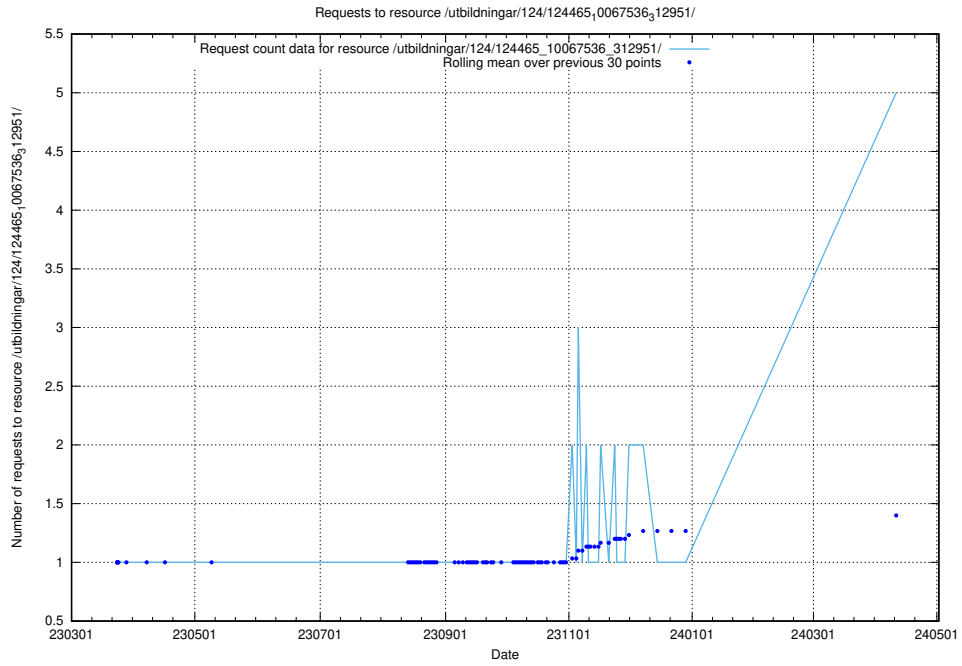

5.130 Usage of /utbildningar/124/124465_10067536_312951/

Here, we count the number of requests to resource /utbildningar/124/124465_10067536_312951/.