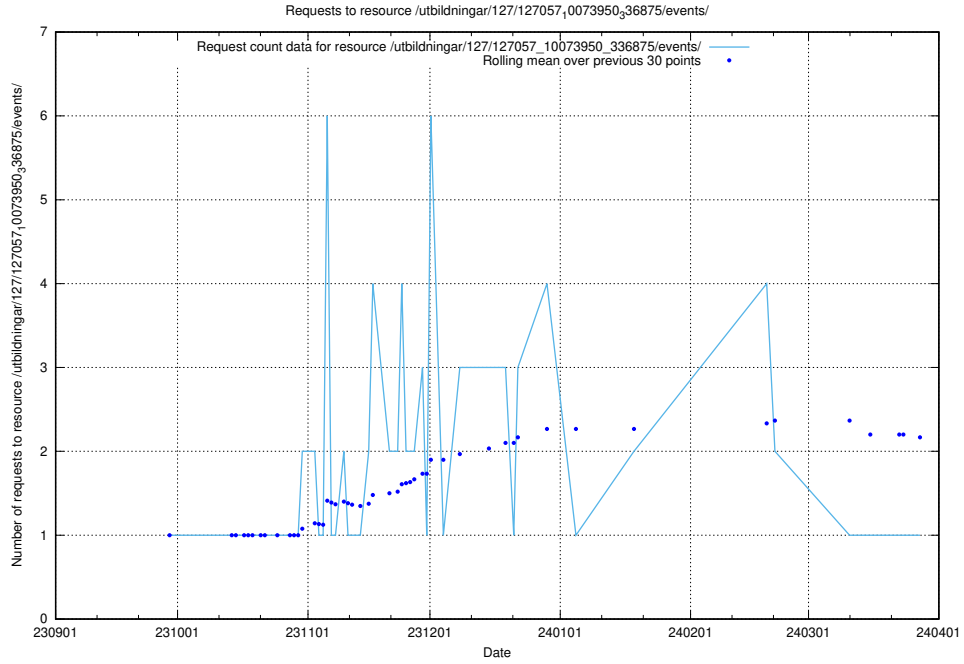

5.4391 Usage of /utbildningar/127/127057_10073950_336875/events/

Here, we count the number of requests to resource /utbildningar/127/127057_10073950_336875/events/