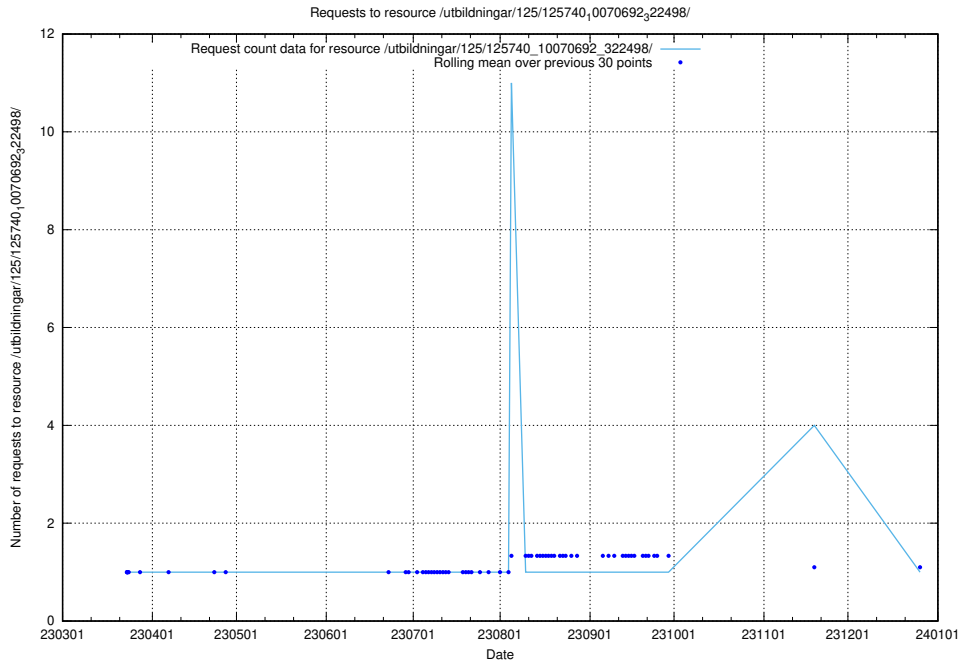

5.927 Usage of /utbildningar/125/125740_10070692_322498/

Here, we count the number of requests to resource /utbildningar/125/125740_10070692_322498/.