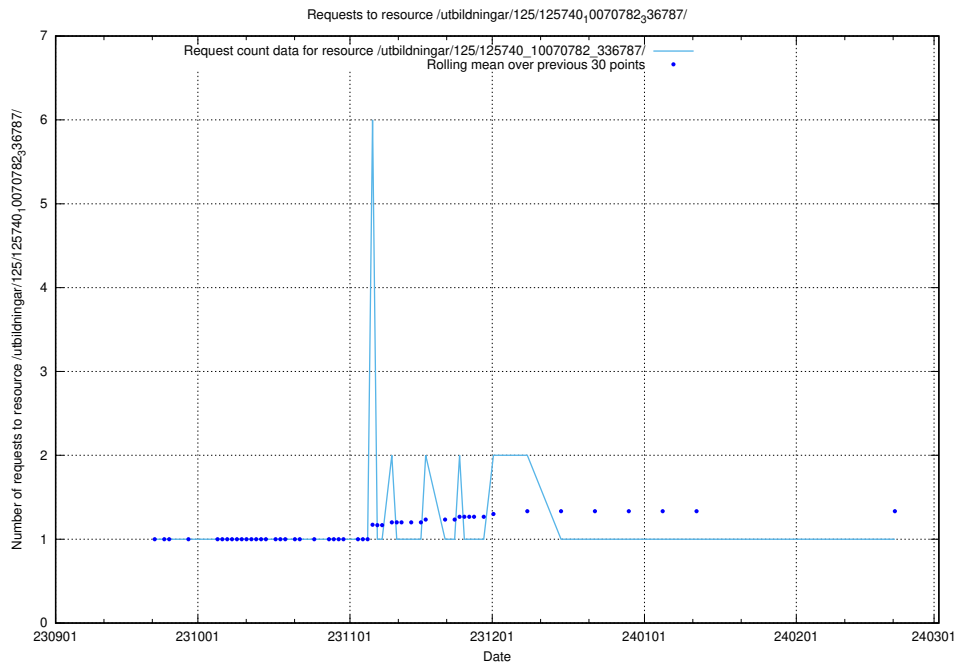

5.4453 Usage of /utbildningar/125/125740_10070782_336787/

Here, we count the number of requests to resource /utbildningar/125/125740_10070782_336787/.