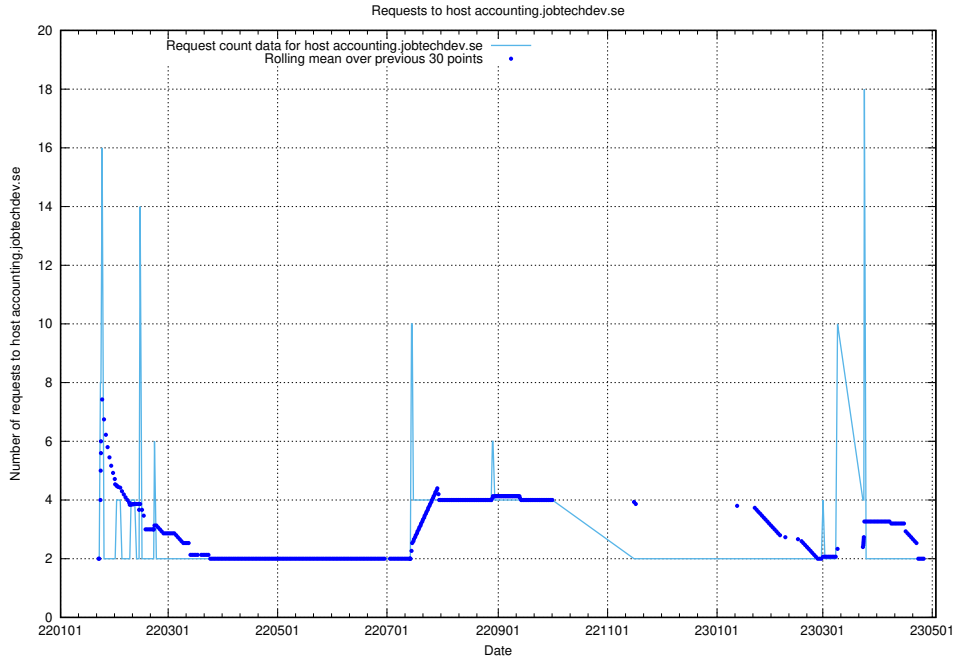

7.257 Usage of accounting.jobtechdev.se

Here, we count the number of requests to host accounting.jobtechdev.se.