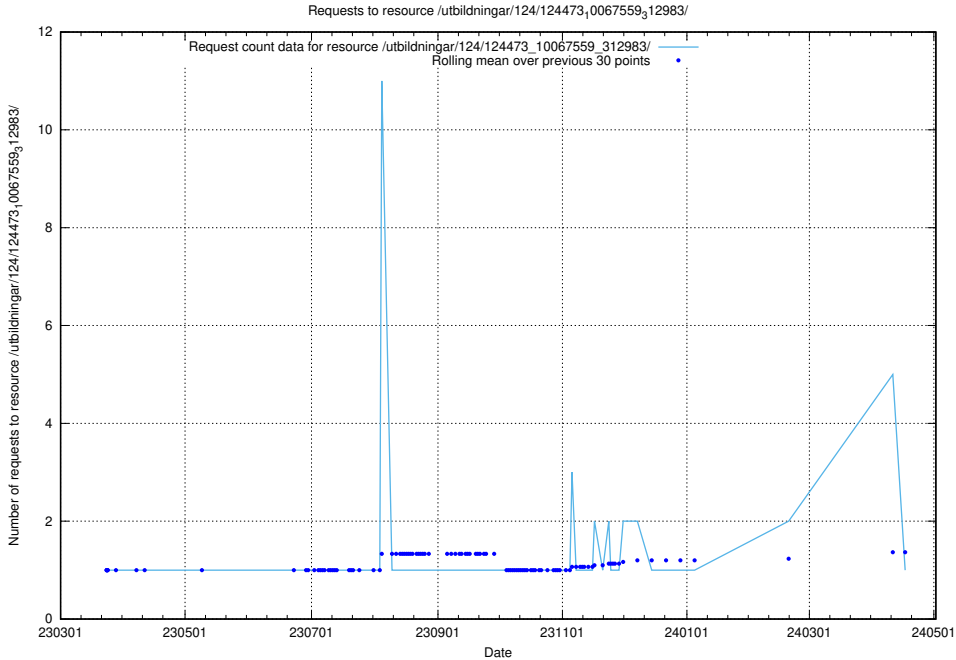

5.2888 Usage of /utbildningar/124/124473_10067559_312983/

Here, we count the number of requests to resource /utbildningar/124/124473_10067559_312983/.