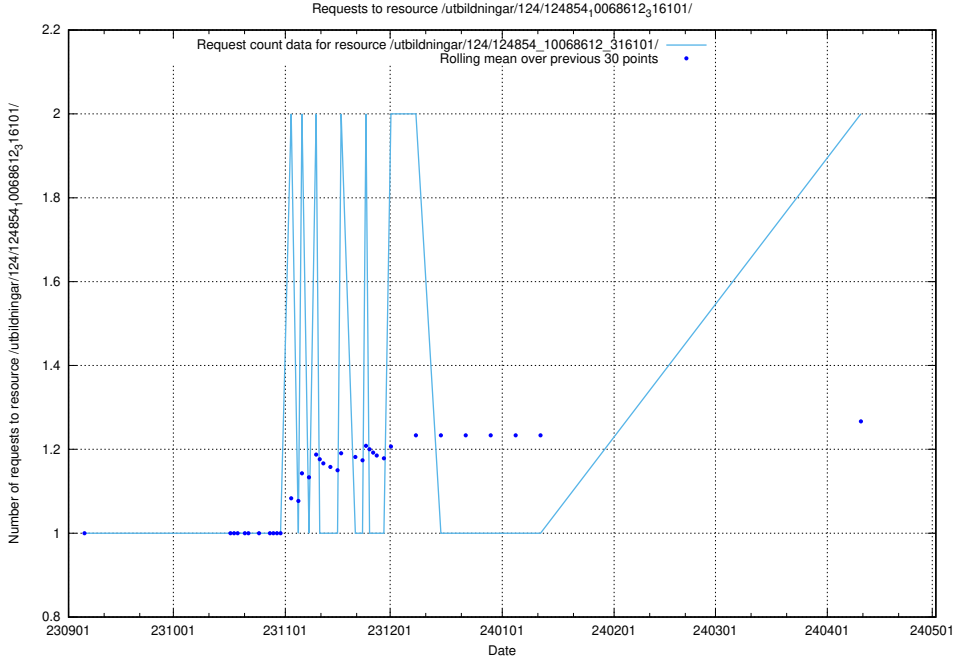

5.712 Usage of /utbildningar/124/124854_10068612_316101/

Here, we count the number of requests to resource /utbildningar/124/124854_10068612_316101/.