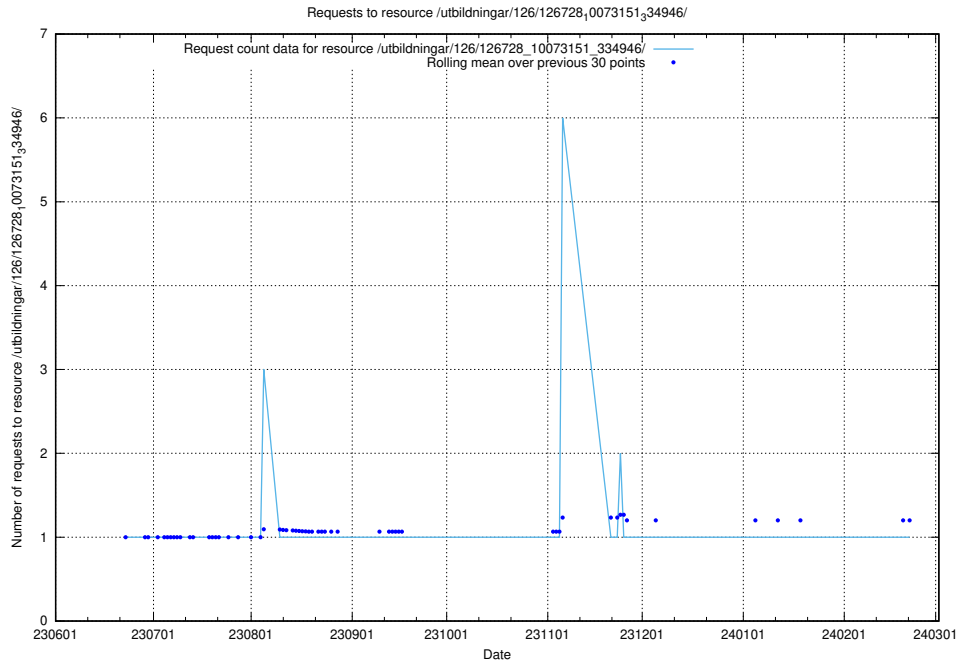

5.5550 Usage of /utbildningar/126/126728_10073151_334946/

Here, we count the number of requests to resource /utbildningar/126/126728_10073151_334946/.