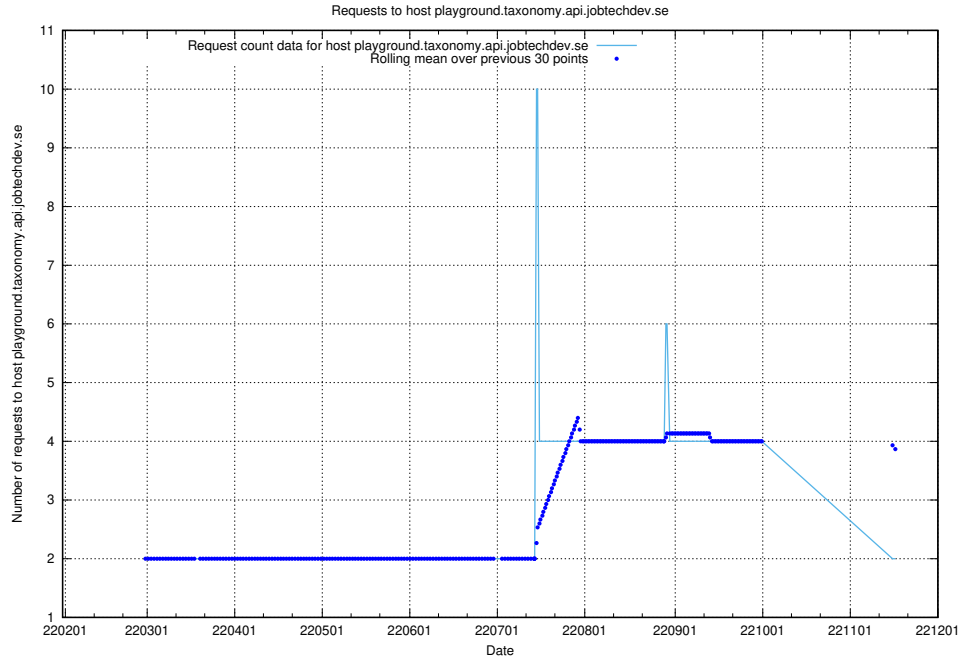

## 7.504 Usage of playground.taxonomy.api.jobtechdev.se

Here, we count the number of requests to host playground.taxonomy.api.jobtechdev.se.