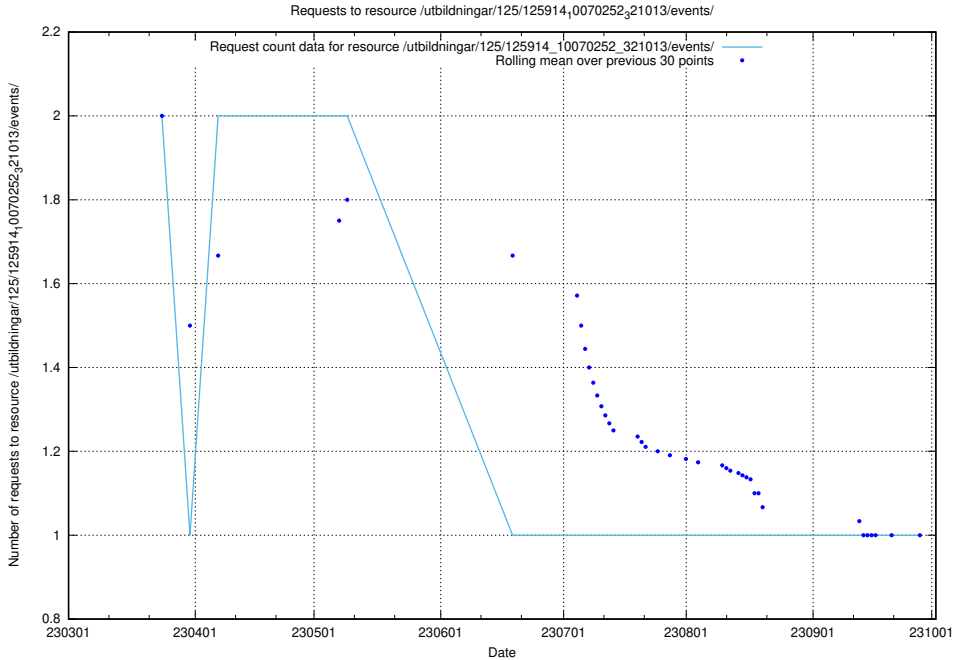

5.6130 Usage of /utbildningar/125/125914_10070252_321013/events/

Here, we count the number of requests to resource /utbildningar/125/125914_10070252_321013/events/