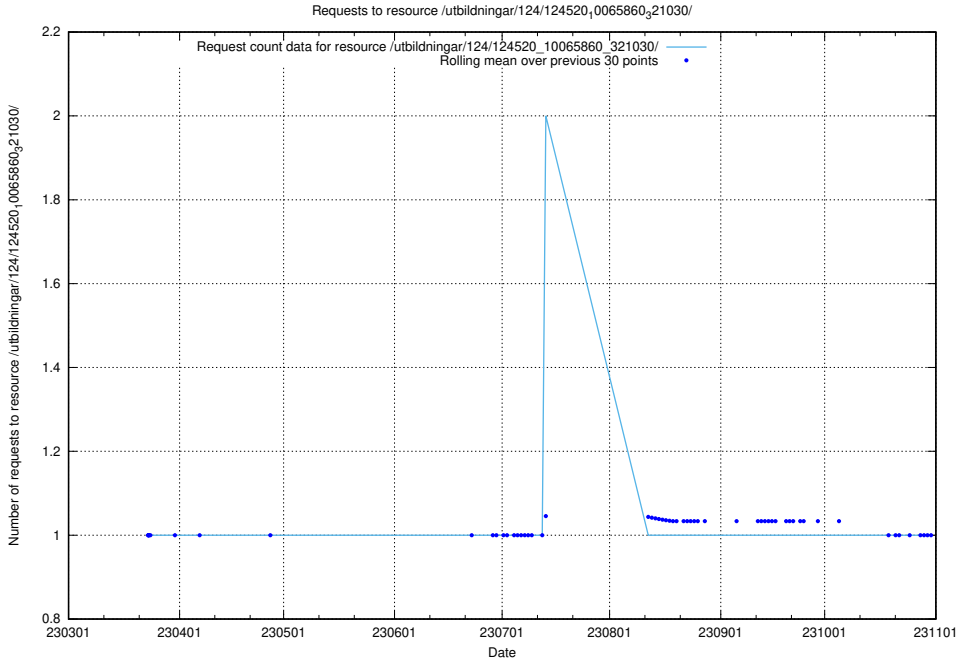

5.1217 Usage of /utbildningar/124/124520_10065860_321030/

Here, we count the number of requests to resource /utbildningar/124/124520_10065860_321030/.