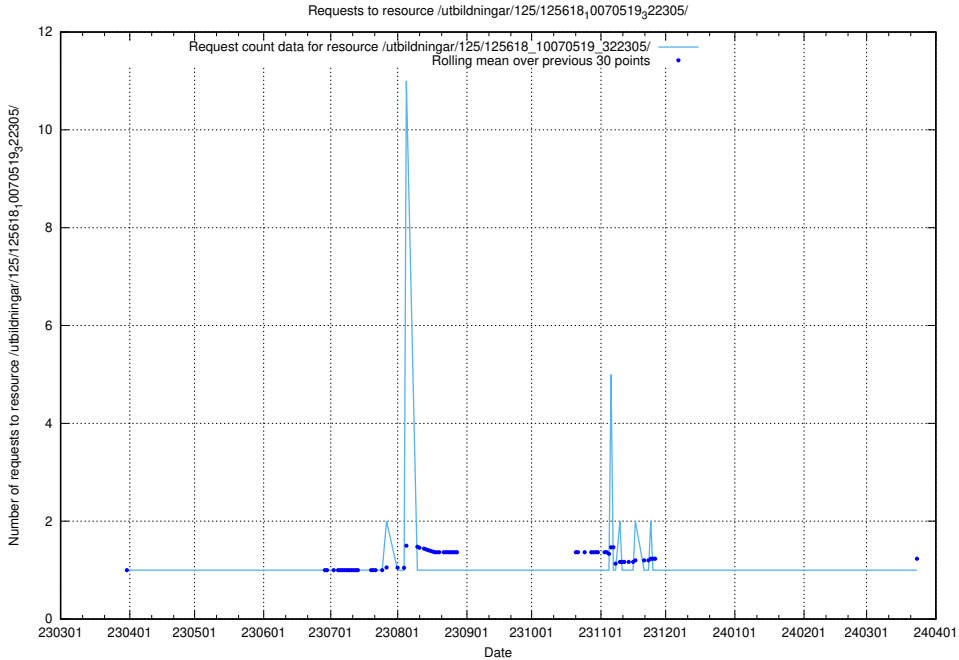

5.6017 Usage of /utbildningar/125/125618_10070519_322305/

Here, we count the number of requests to resource /utbildningar/125/125618_10070519_322305/.