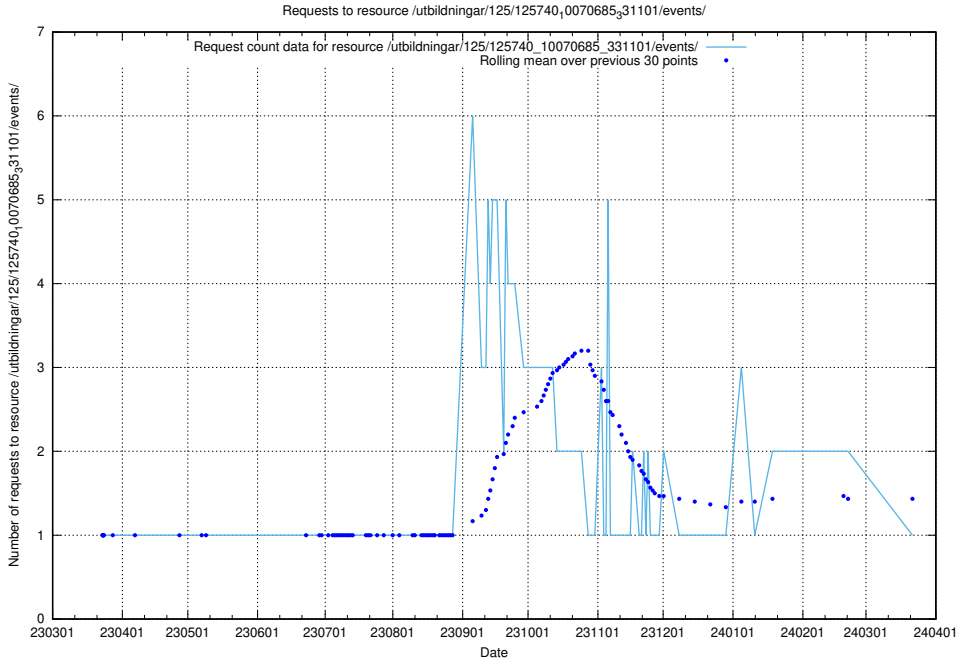

5.932 Usage of /utbildningar/125/125740_10070685_331101/events/

Here, we count the number of requests to resource /utbildningar/125/125740_10070685_331101/events/