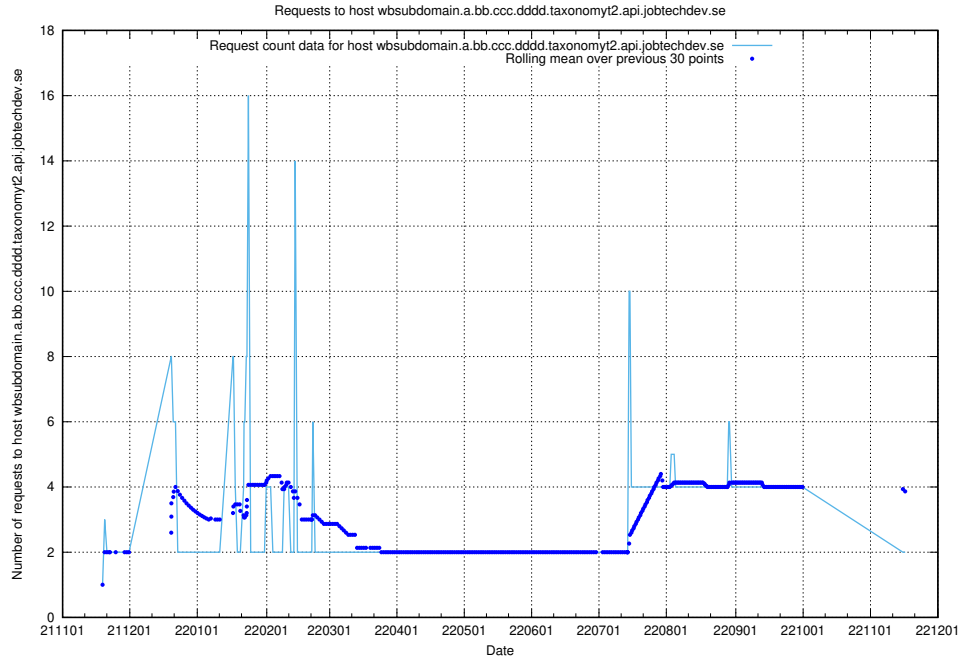

7.454 Usage of wbsubdomain.a.bb.ccc.dddd.taxonomyt2.api.jobtechdev.se

Here, we count the number of requests to host wbsubdomain.a.bb.ccc.dddd.taxonomyt2.api.jobtechdev.se