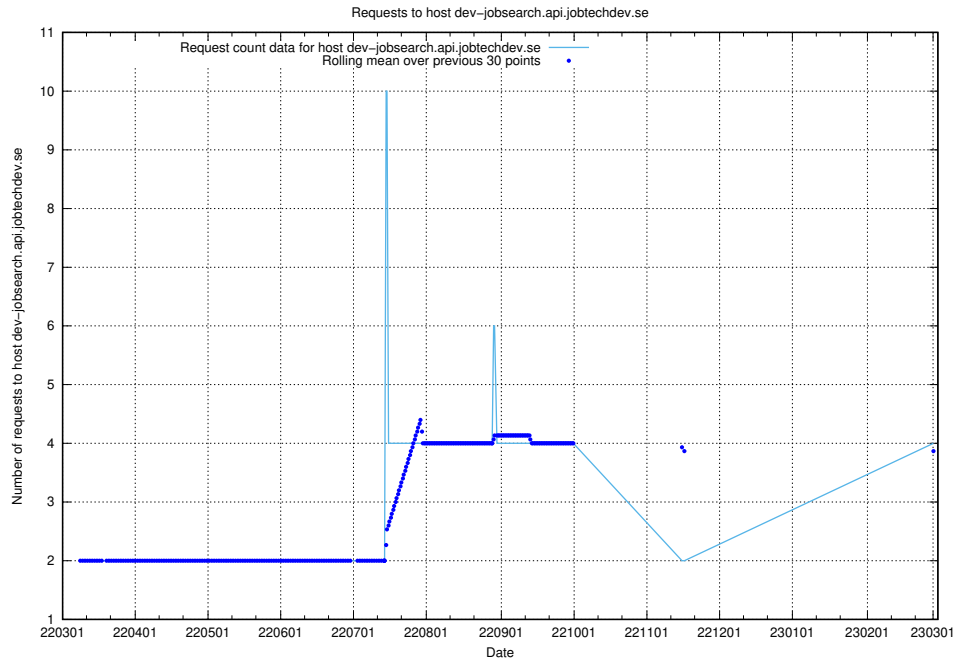

7.150 Usage of dev-jobsearch.api.jobtechdev.se

Here, we count the number of requests to host dev-jobsearch.api.jobtechdev.se.