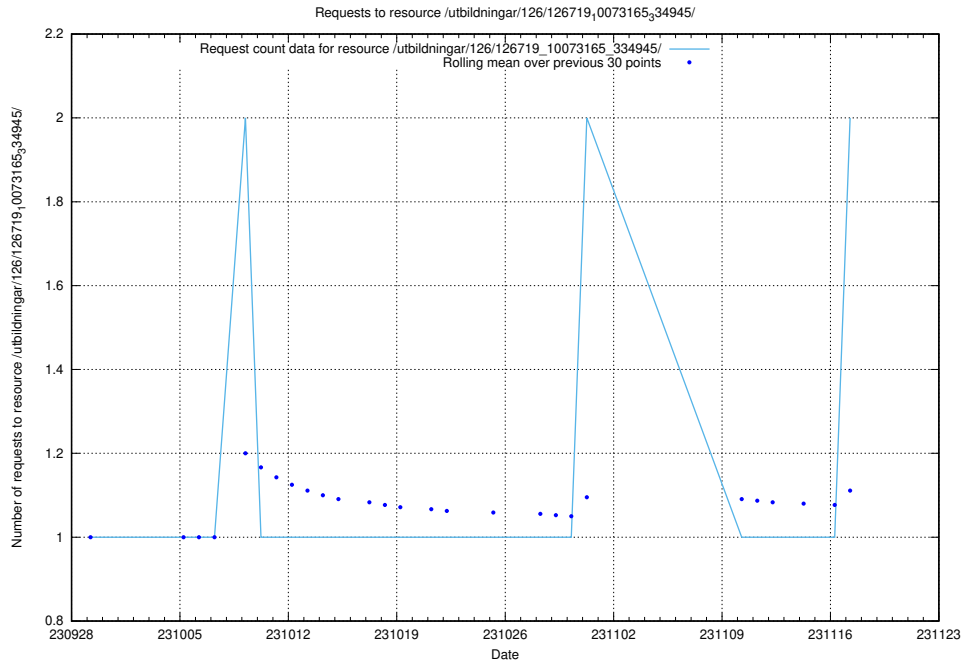

5.691 Usage of /utbildningar/126/126719_10073165_334945/

Here, we count the number of requests to resource /utbildningar/126/126719_10073165_334945/.