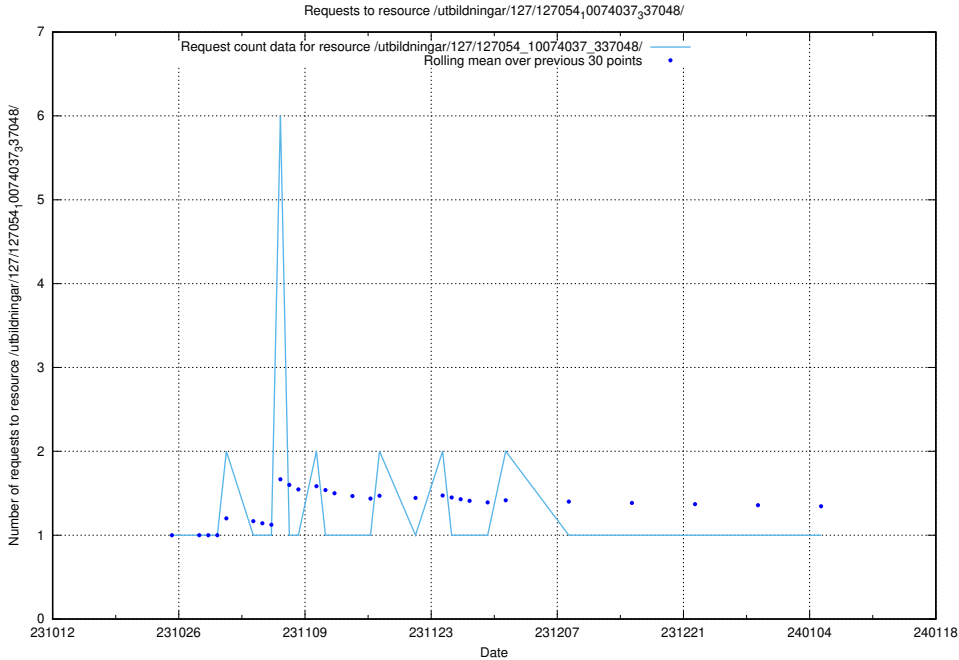

5.4165 Usage of /utbildningar/127/127054_10074037_337048/

Here, we count the number of requests to resource /utbildningar/127/127054_10074037_337048/.