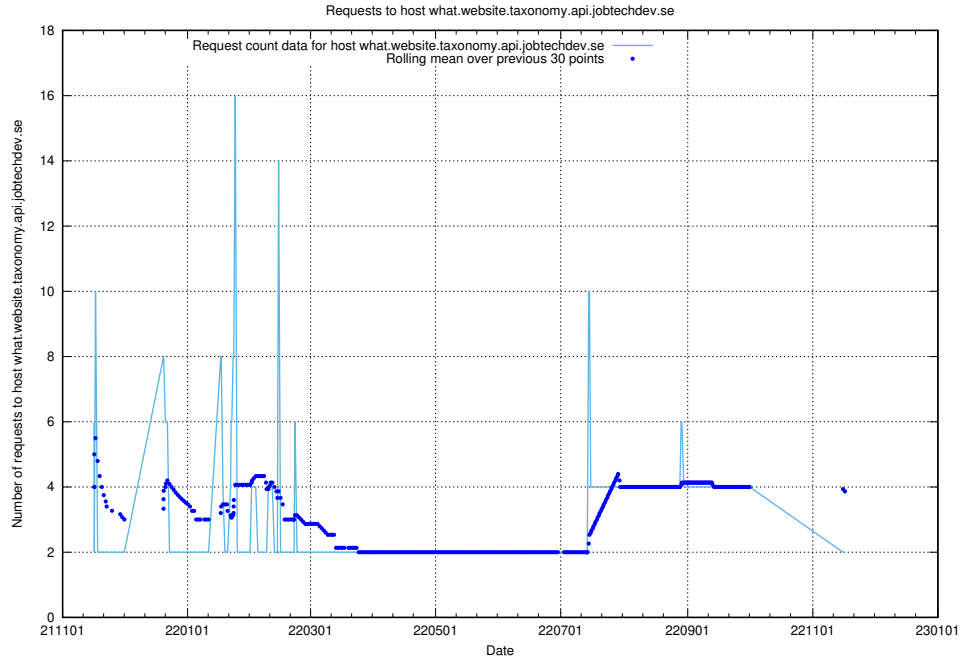

## 7.517 Usage of doh.apps.standby.services.jtech.se

Here, we count the number of requests to host doh.apps.standby.services.jtech.se.