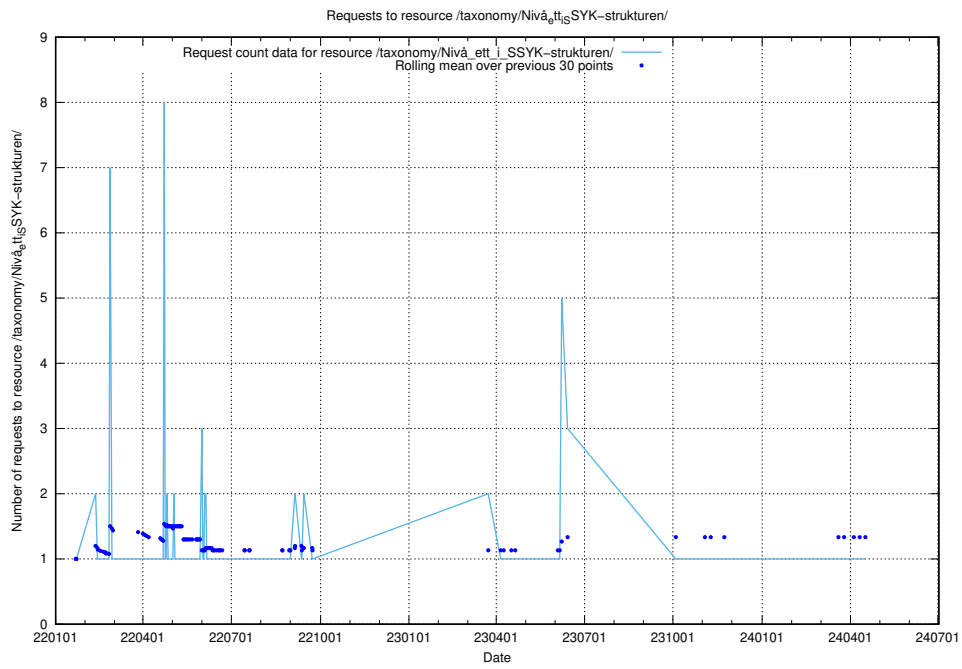

5.5588 Usage of /taxonomy/Nivå_ett_i_SSYK-strukturen/

Here, we count the number of requests to resource /taxonomy/Nivå_ett_i_SSYK-strukturen/.