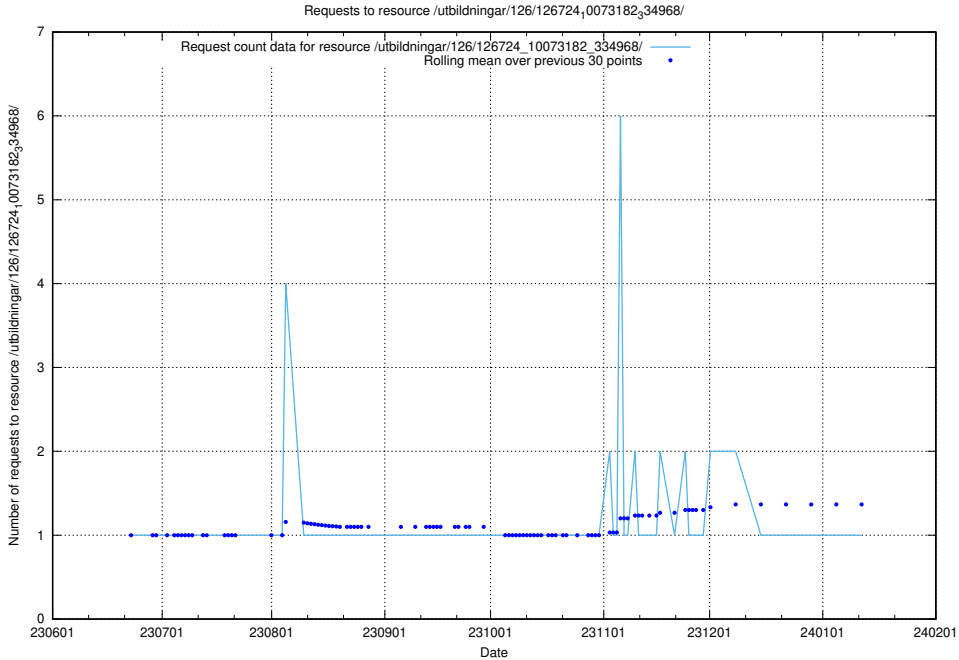

5.5552 Usage of /utbildningar/126/126724_10073182_334968/

Here, we count the number of requests to resource /utbildningar/126/126724_10073182_334968/.