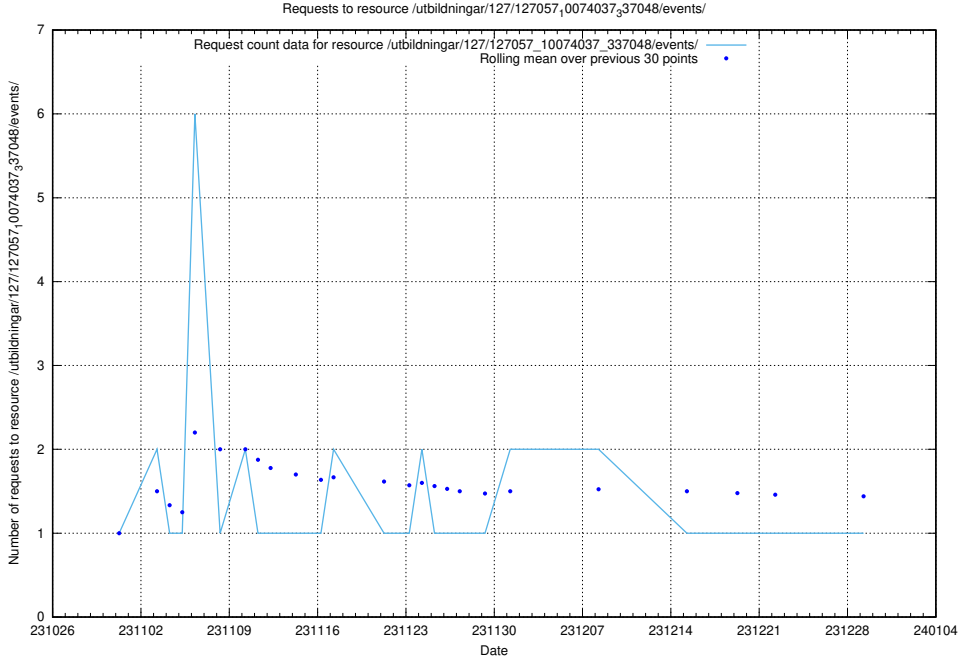

5.4114 Usage of /utbildningar/127/127057_10074037_337048/events/

Here, we count the number of requests to resource /utbildningar/127/127057_10074037_337048/events/