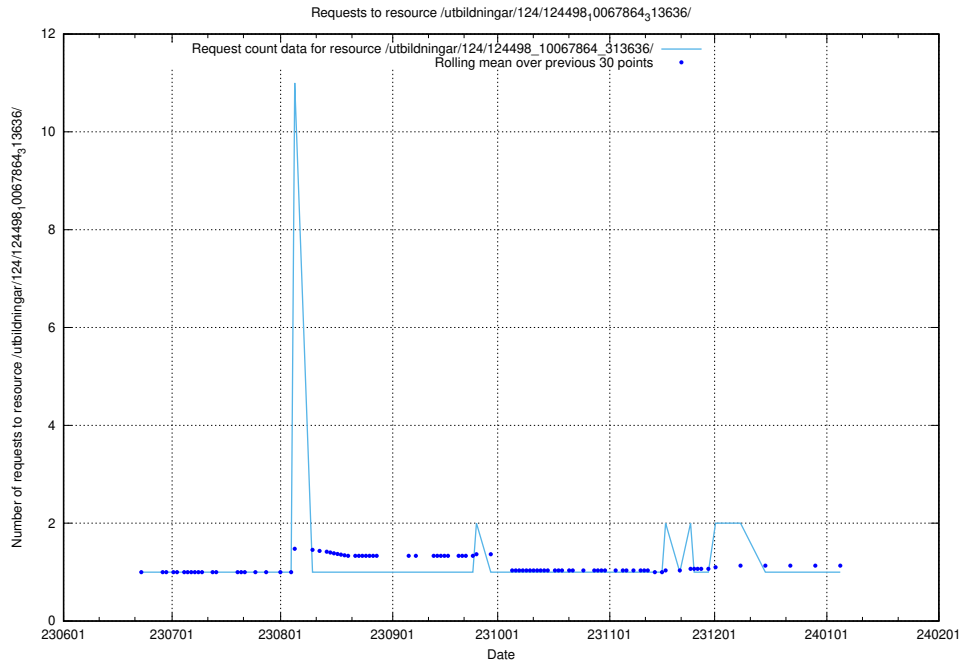

5.5737 Usage of /utbildningar/124/124498_10067864_313636/

Here, we count the number of requests to resource /utbildningar/124/124498_10067864_313636/.