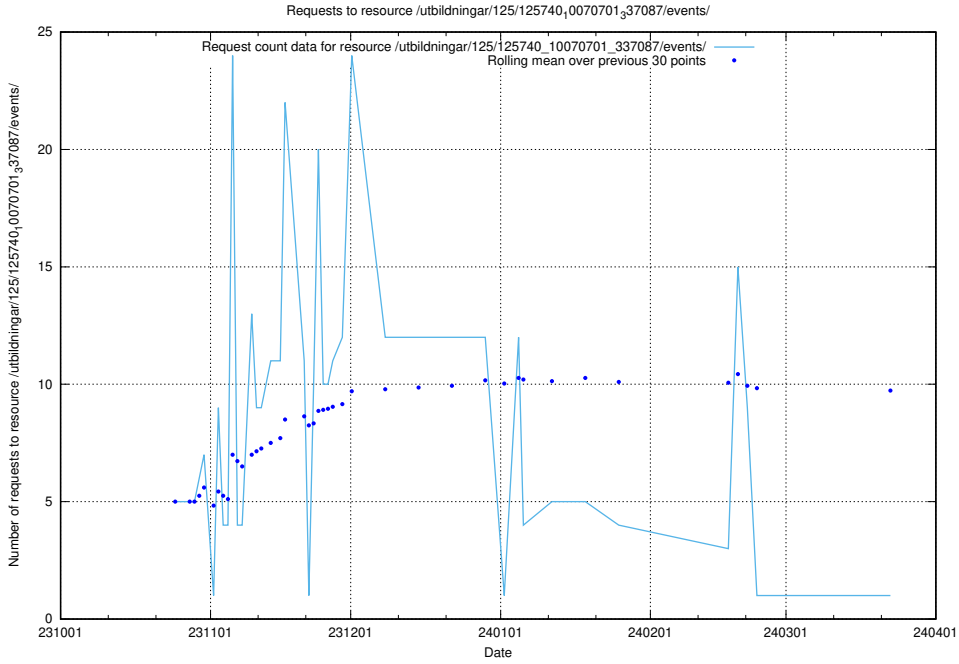

5.4152 Usage of /utbildningar/125/125740_10070701_337087/events/

Here, we count the number of requests to resource /utbildningar/125/125740_10070701_337087/events/