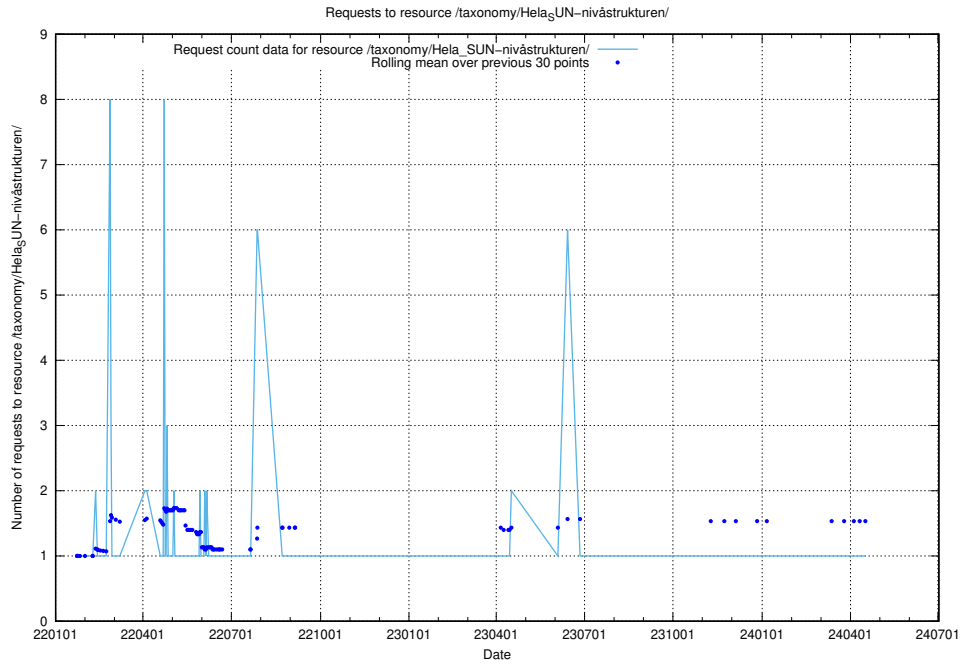

5.4250 Usage of /taxonomy/Hela_SUN-nivåstrukturen/

Here, we count the number of requests to resource /taxonomy/Hela_SUN-nivåstrukturen/.