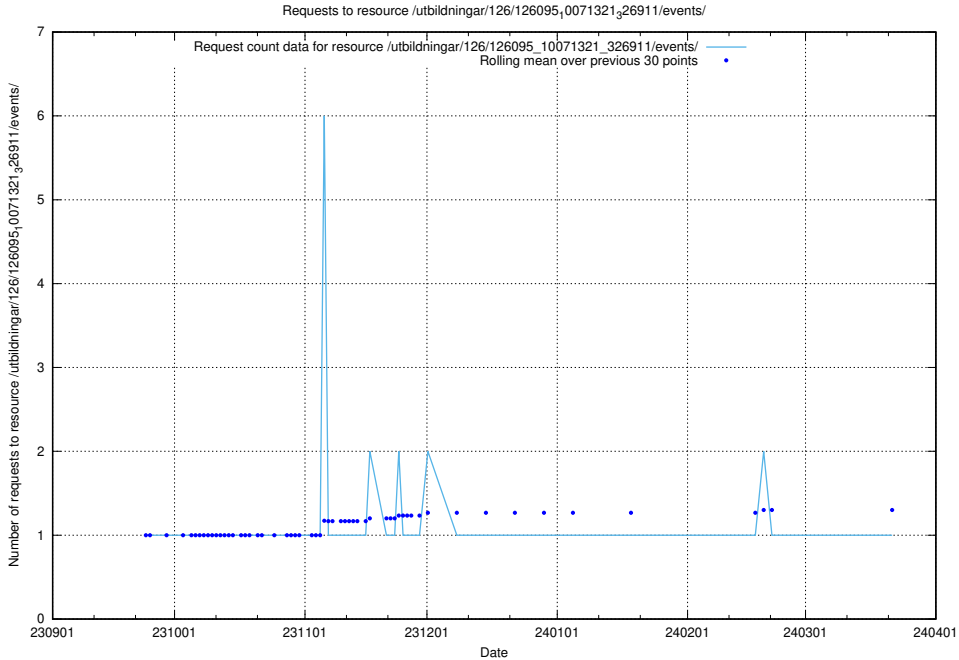

5.4427 Usage of /utbildningar/126/126095_10071321_326911/events/

Here, we count the number of requests to resource /utbildningar/126/126095_10071321_326911/events/