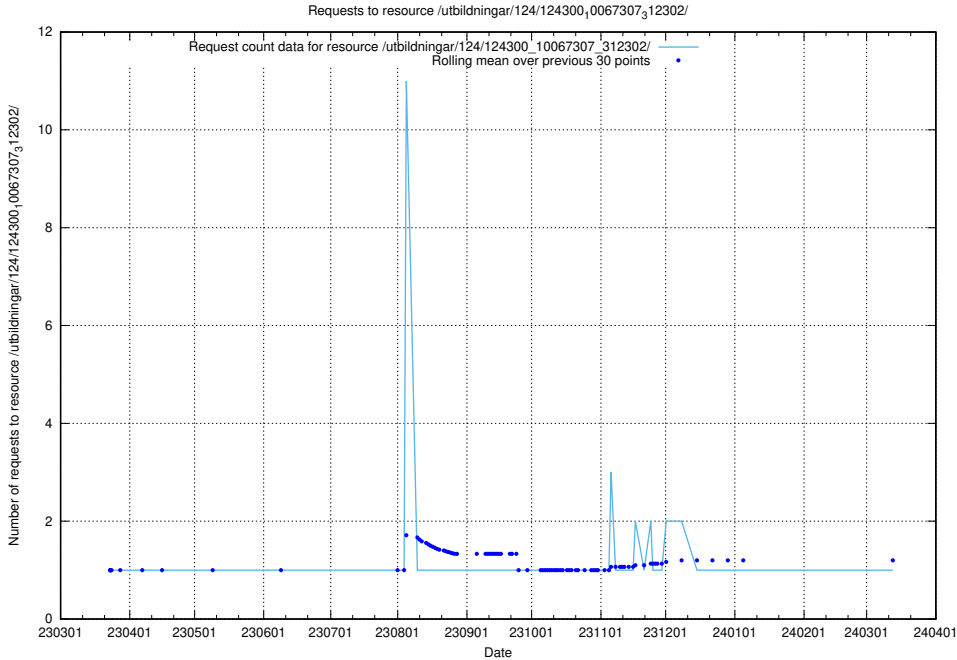

5.3901 Usage of /utbildningar/124/124300_10067307_312302/

Here, we count the number of requests to resource /utbildningar/124/124300_10067307_312302/.