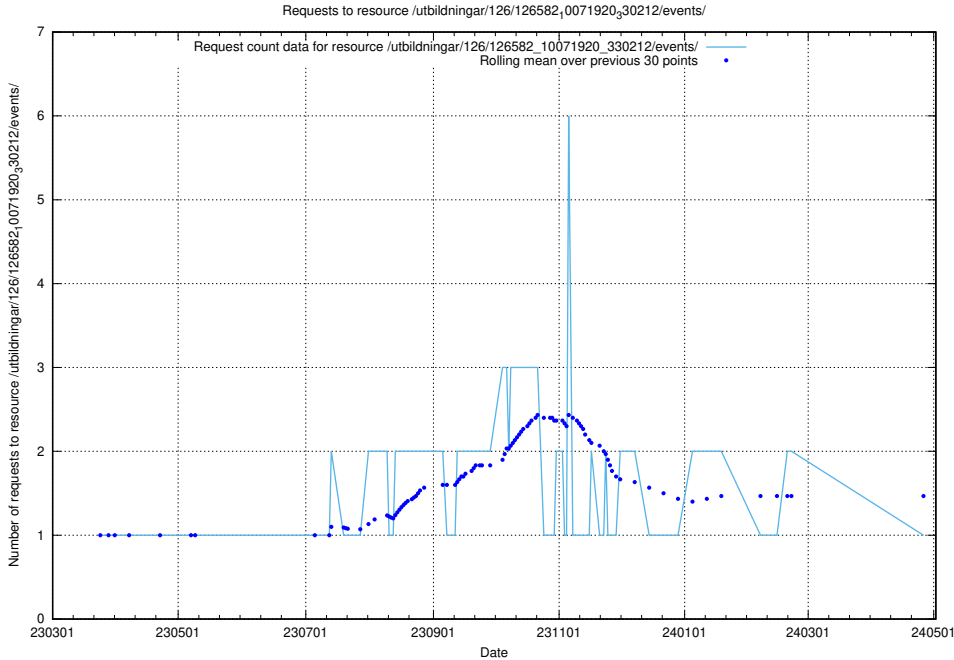

5.6177 Usage of /utbildningar/126/126582_10071920_330212/events/

Here, we count the number of requests to resource /utbildningar/126/126582_10071920_330212/events/