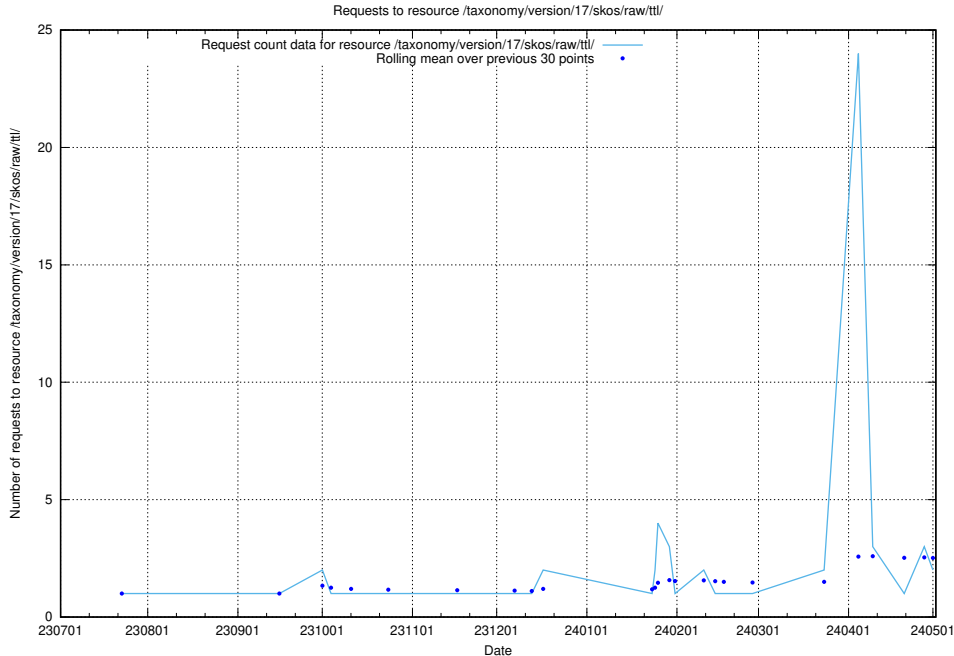

5.746 Usage of /taxonomy/version/17/skos/raw/ttl/

Here, we count the number of requests to resource /taxonomy/version/17/skos/raw/ttl/.