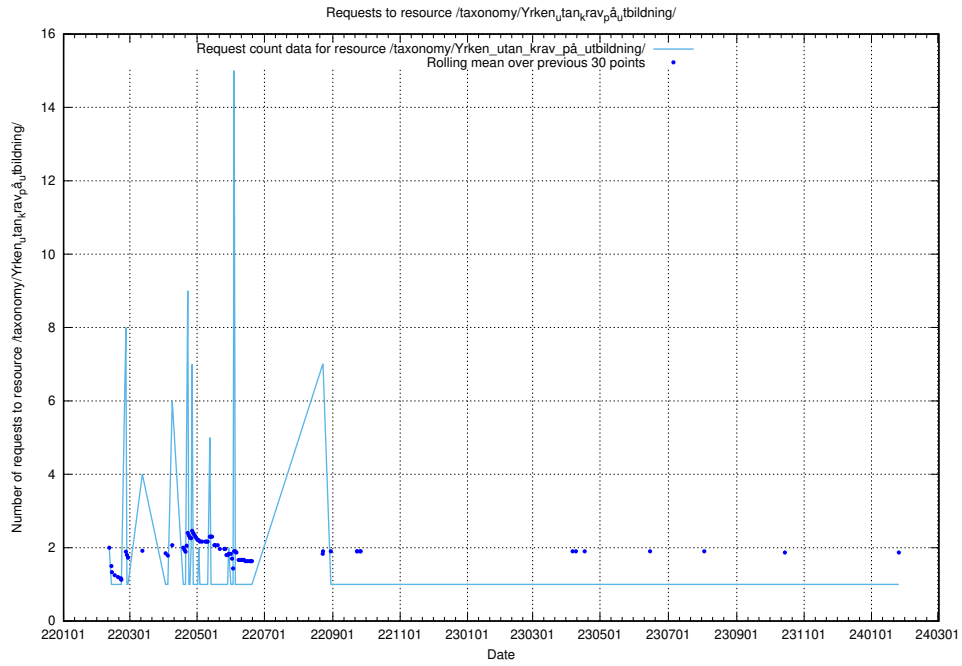

5.1401 Usage of /taxonomy/Yrken_utan_krav_på_utbildning/

Here, we count the number of requests to resource /taxonomy/Yrken_utan_krav_på_utbildning/.