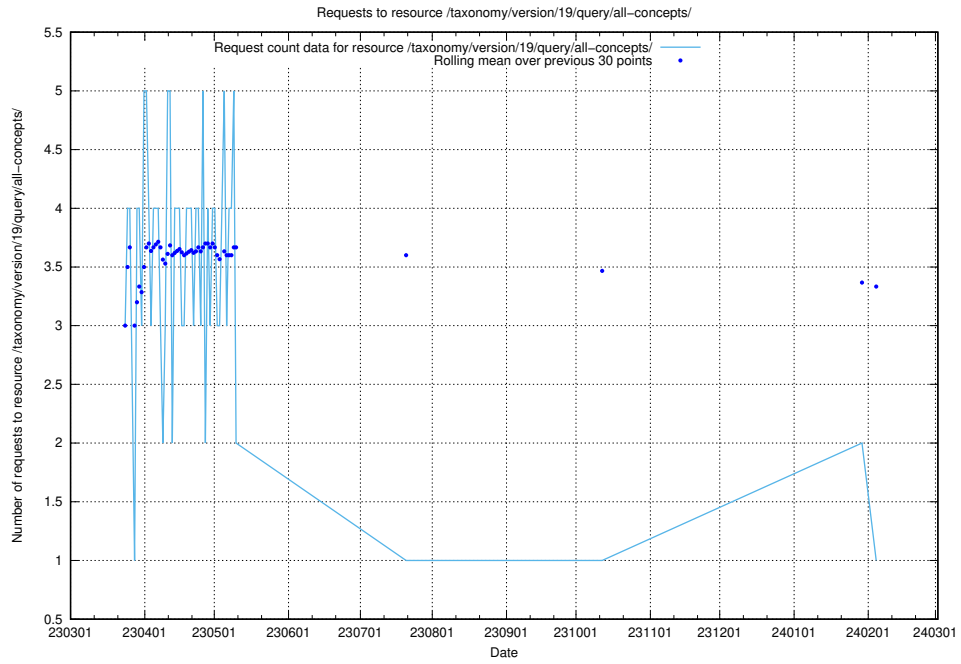

5.6127 Usage of /taxonomy/version/19/query/all-concepts/

Here, we count the number of requests to resource /taxonomy/version/19/query/all-concepts/.