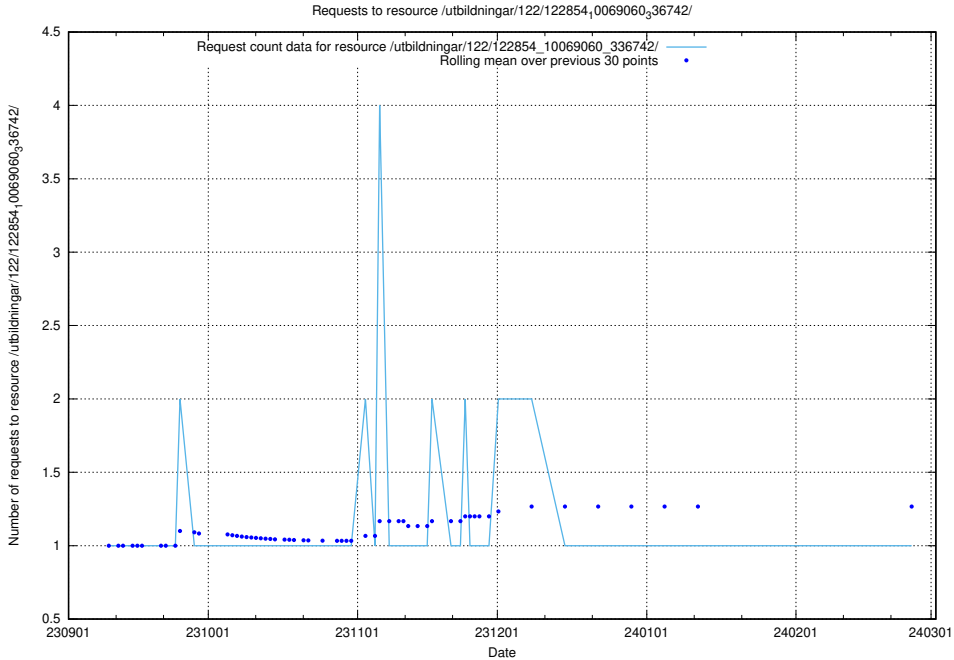

5.4575 Usage of /utbildningar/122/122854_10069060_336742/

Here, we count the number of requests to resource /utbildningar/122/122854_10069060_336742/.