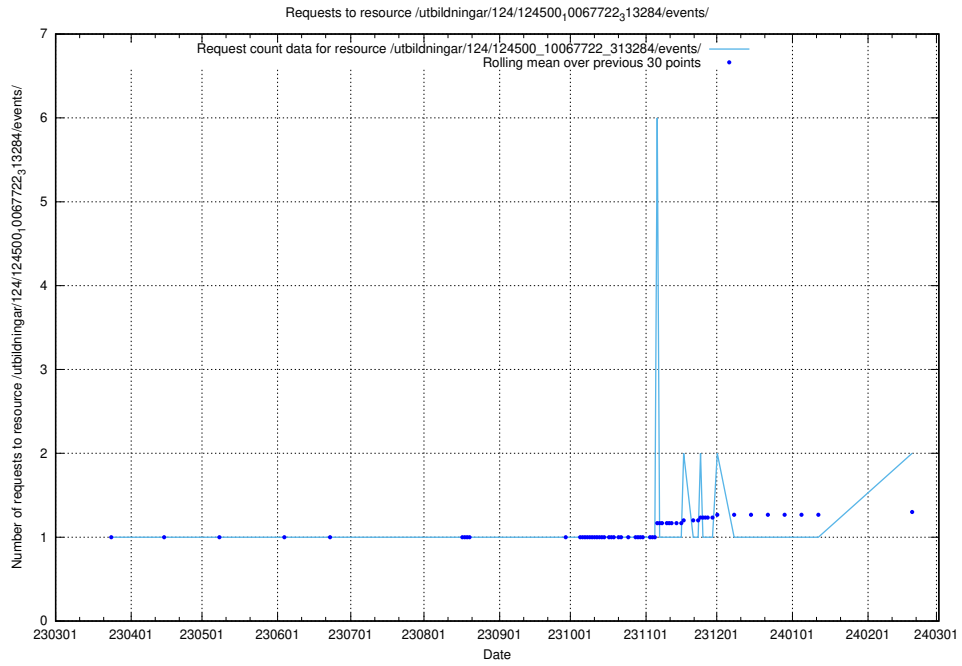

5.879 Usage of /utbildningar/124/124500_10067722_313284/events/

Here, we count the number of requests to resource /utbildningar/124/124500_10067722_313284/events/