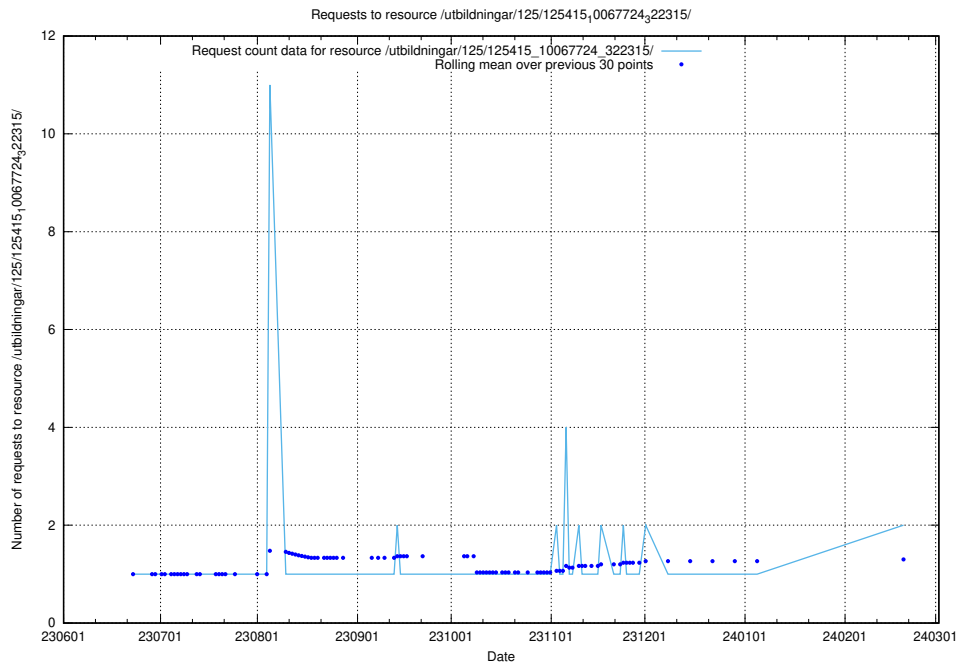

5.802 Usage of /utbildningar/125/125415_10067724_322315/

Here, we count the number of requests to resource /utbildningar/125/125415_10067724_322315/.