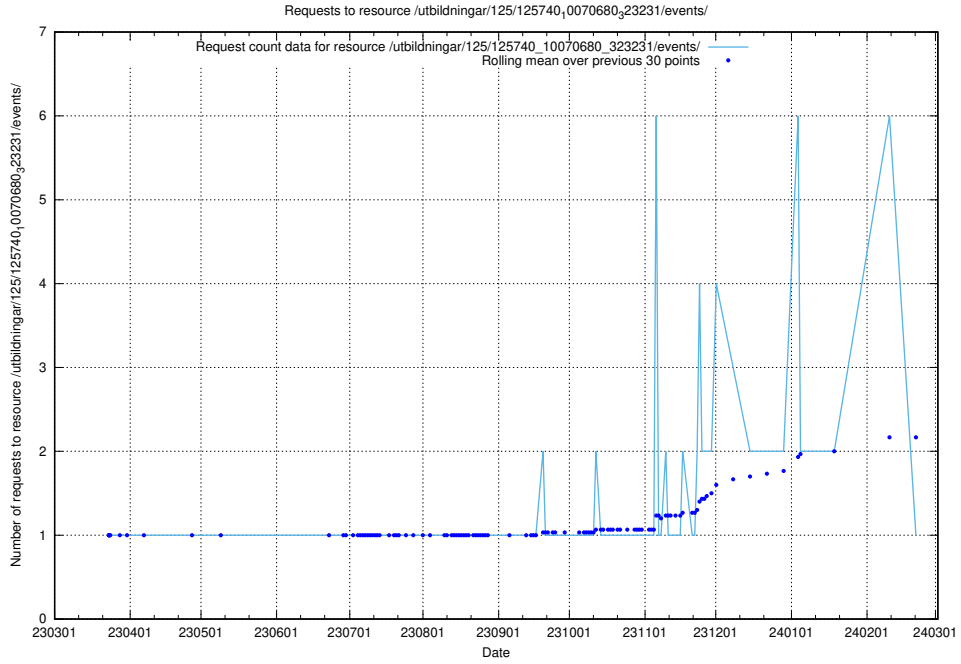

5.936 Usage of /utbildningar/125/125740_10070680_323231/events/

Here, we count the number of requests to resource /utbildningar/125/125740_10070680_323231/events/