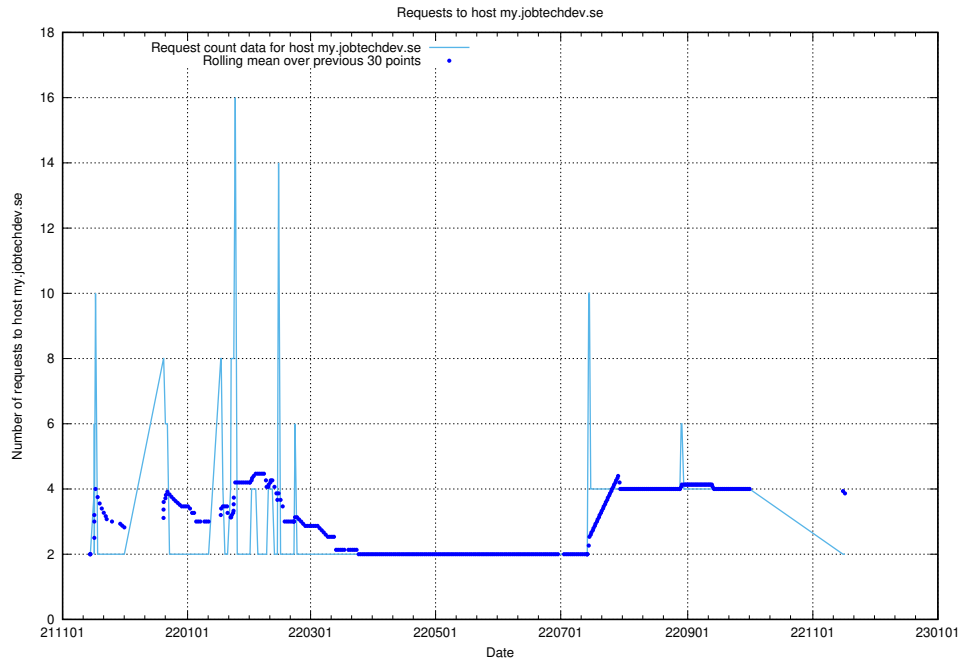

7.560 Usage of my.jobtechdev.se

Here, we count the number of requests to host my.jobtechdev.se.