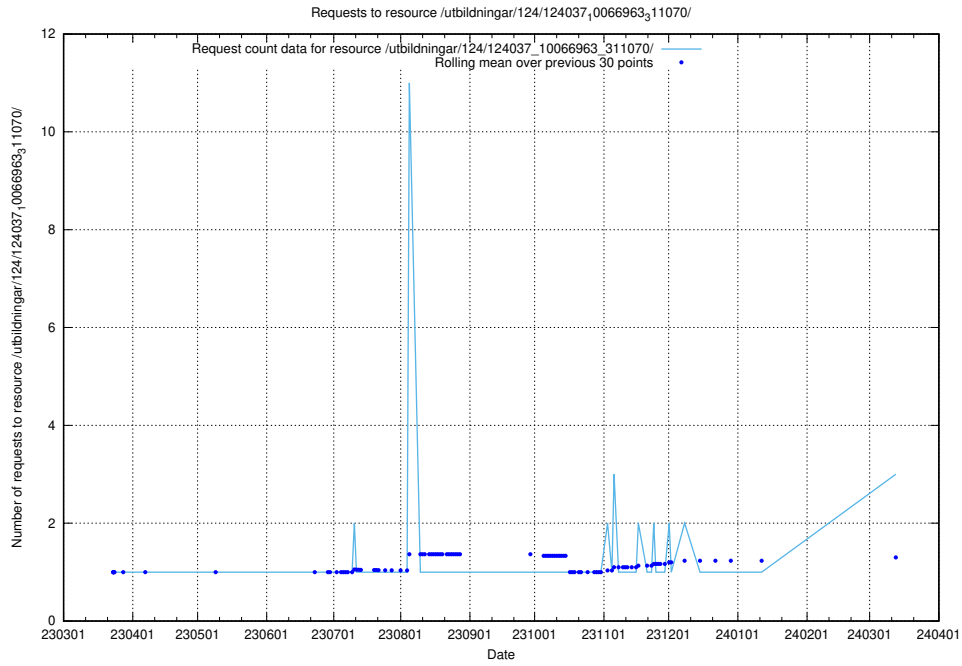

5.334 Usage of /utbildningar/124/124037_10066963_311070/

Here, we count the number of requests to resource /utbildningar/124/124037_10066963_311070/.