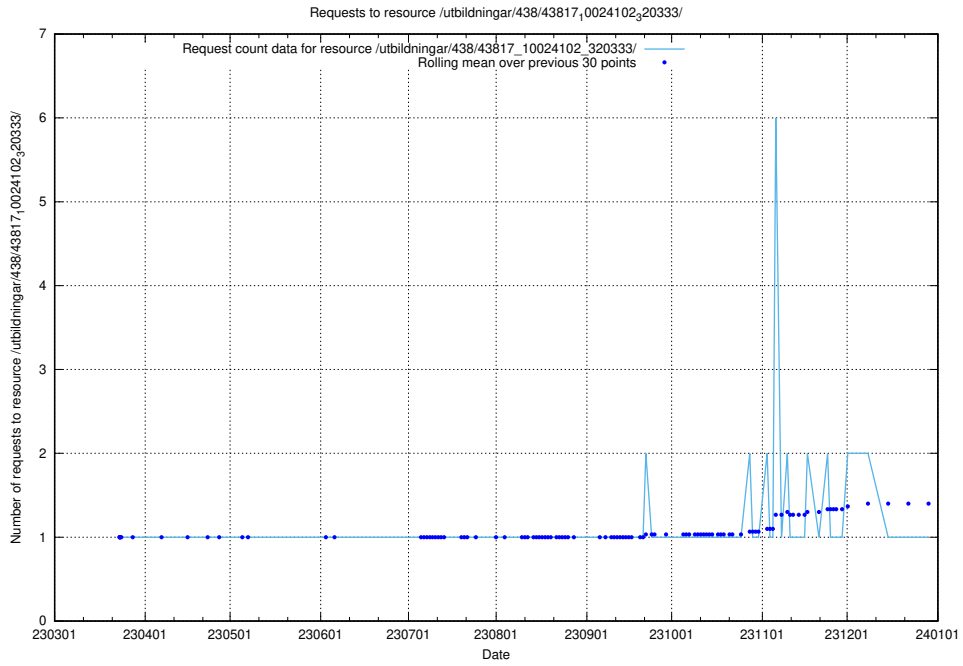

5.6318 Usage of /utbildningar/438/43817_10024102_320333/

Here, we count the number of requests to resource /utbildningar/438/43817_10024102_320333/.