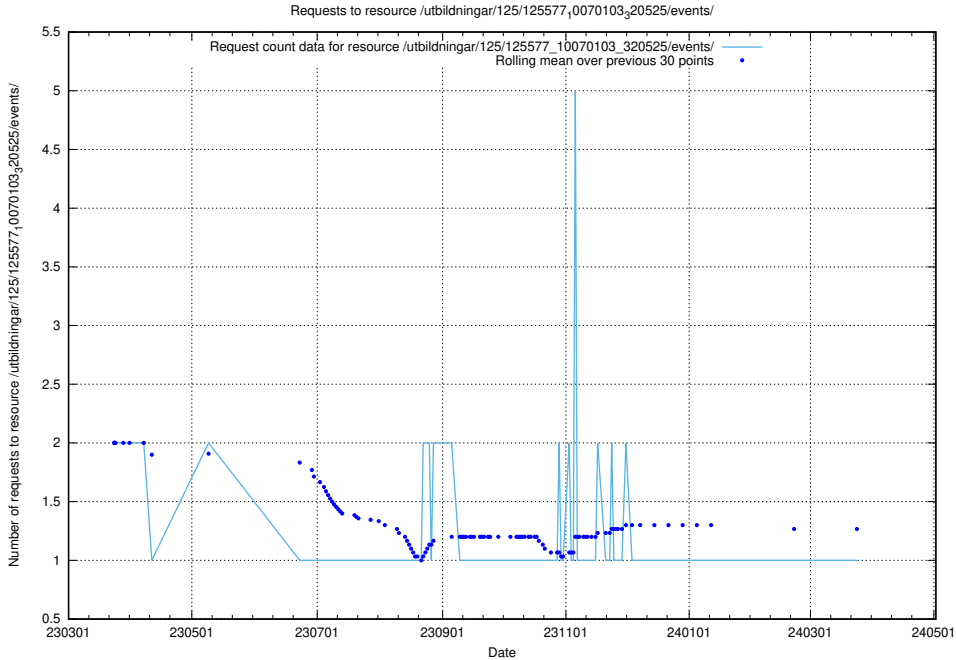

5.6260 Usage of /utbildningar/125/125577_10070103_320525/events/

Here, we count the number of requests to resource /utbildningar/125/125577_10070103_320525/events/