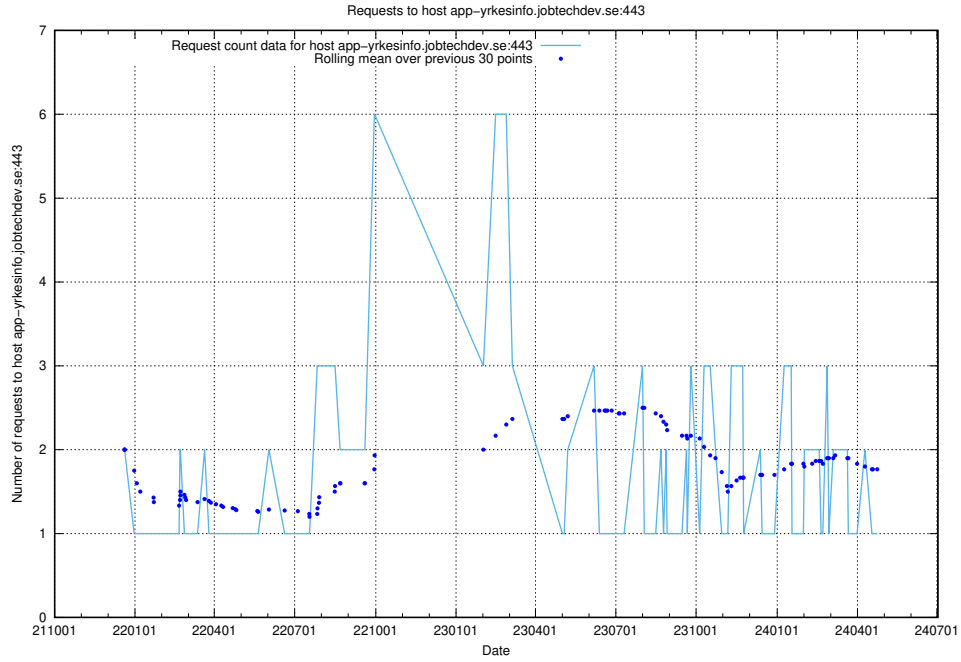

7.619 Usage of app-yrkesinfo.jobtechdev.se:443

Here, we count the number of requests to host app-yrkesinfo.jobtechdev.se:443.