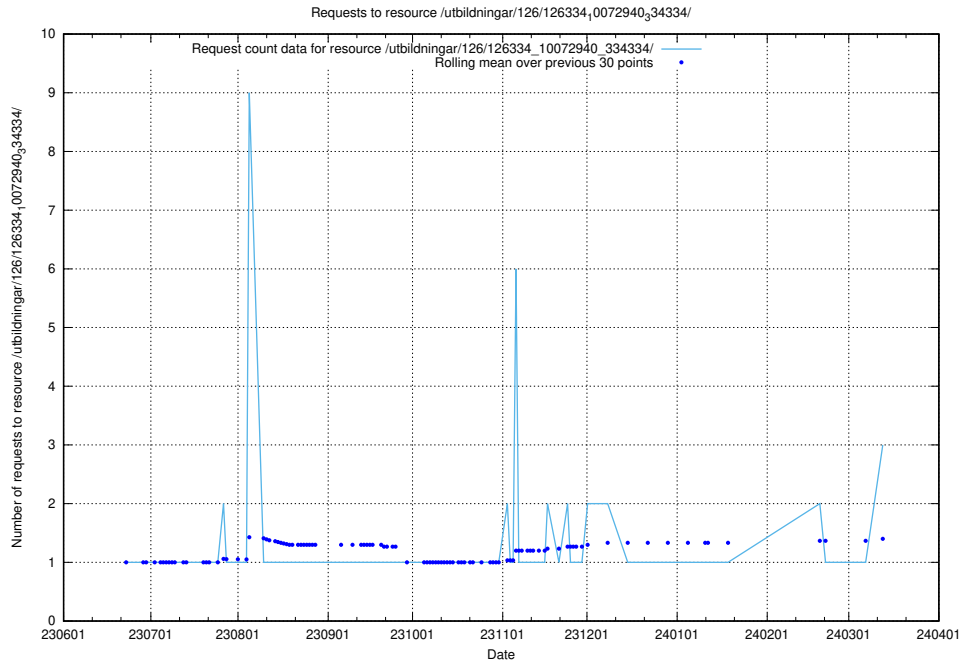

5.372 Usage of /utbildningar/126/126334_10072940_334334/

Here, we count the number of requests to resource /utbildningar/126/126334_10072940_334334/.