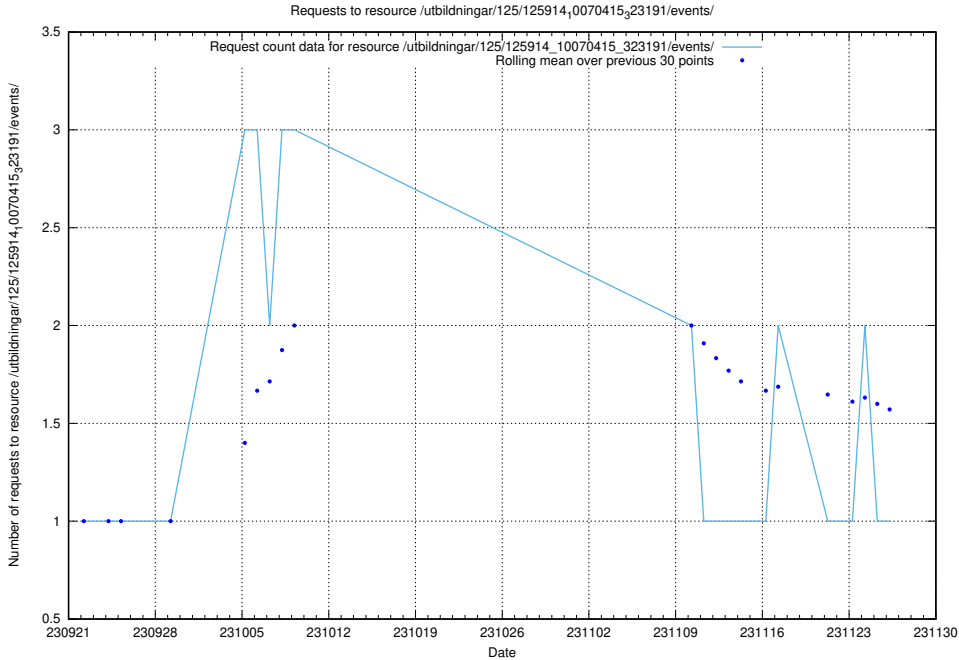

5.4449 Usage of /utbildningar/125/125914_10070415_323191/events/

Here, we count the number of requests to resource /utbildningar/125/125914_10070415_323191/events/