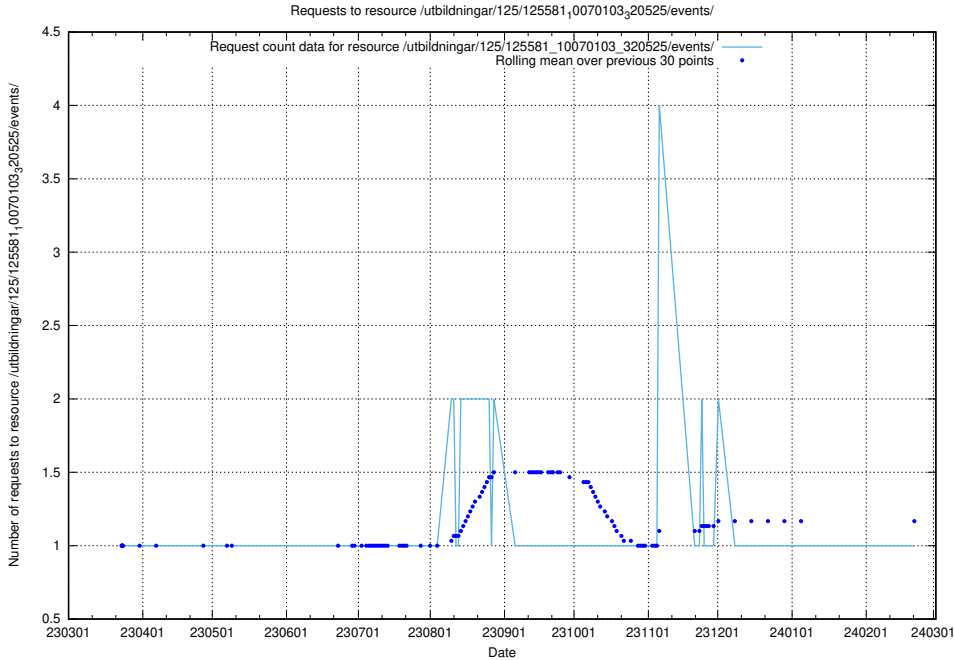

5.1042 Usage of /utbildningar/125/125581_10070103_320525/events/

Here, we count the number of requests to resource /utbildningar/125/125581_10070103_320525/events/