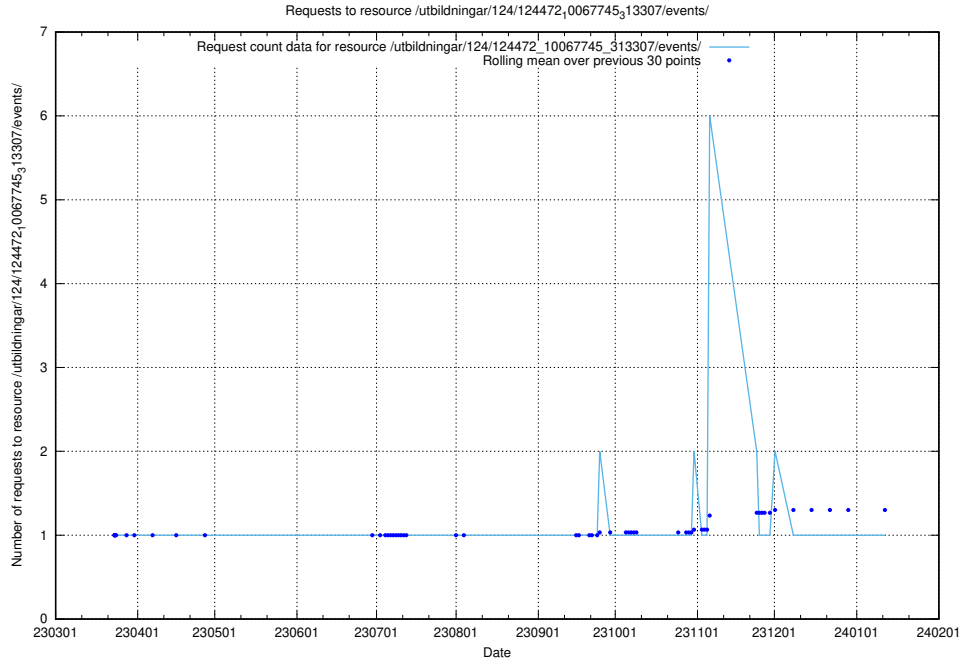

5.2949 Usage of /utbildningar/124/124472_10067745_313307/events/

Here, we count the number of requests to resource /utbildningar/124/124472_10067745_313307/events/