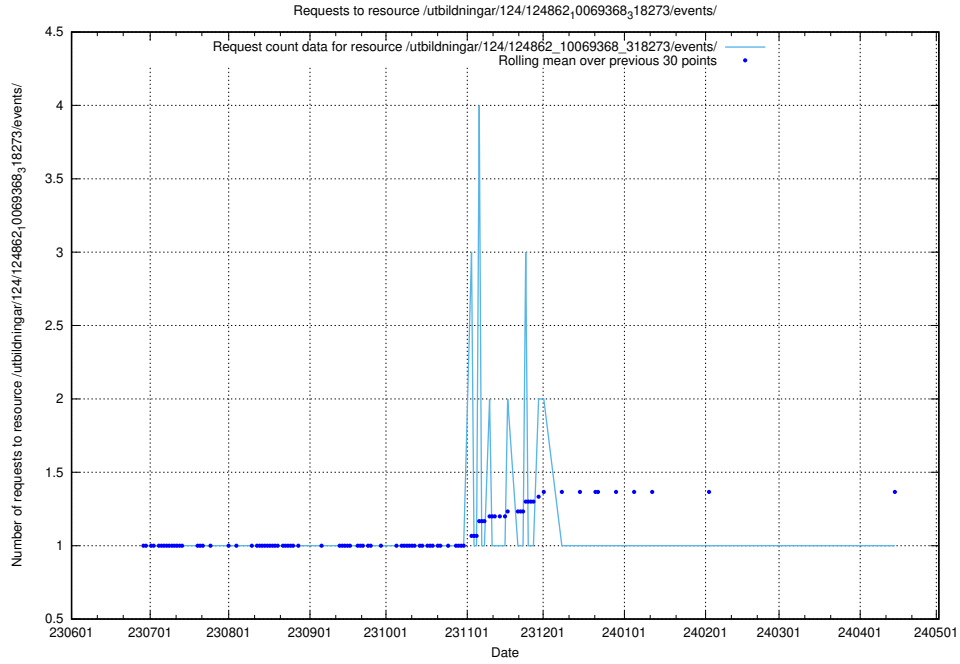

5.5428 Usage of /utbildningar/124/124862_10069368_318273/events/

Here, we count the number of requests to resource /utbildningar/124/124862_10069368_318273/events/