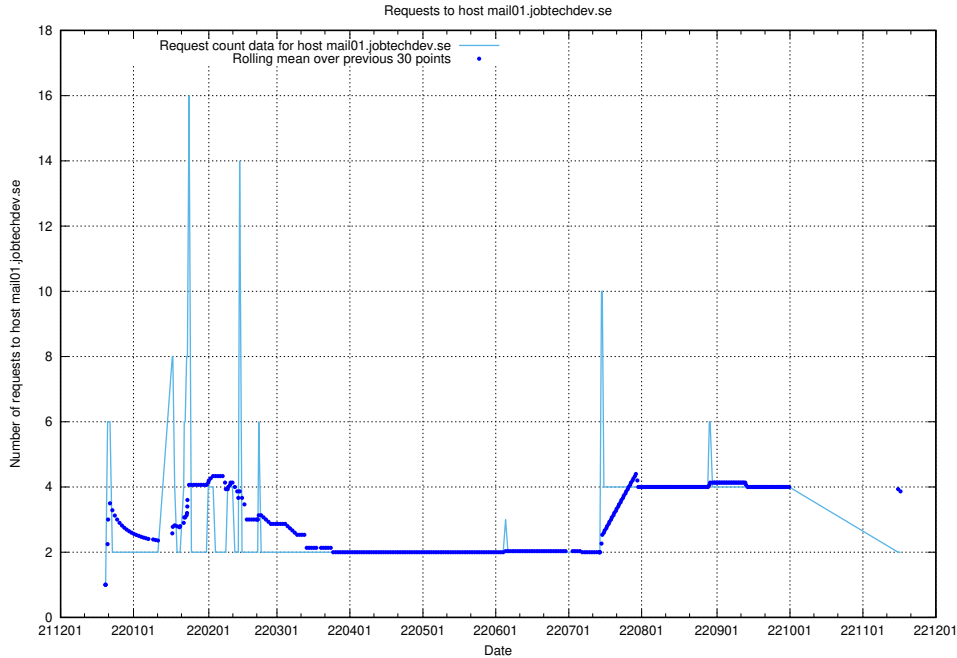

### 7.373 Usage of exchange.jobtechdev.se

Here, we count the number of requests to host exchange.jobtechdev.se.