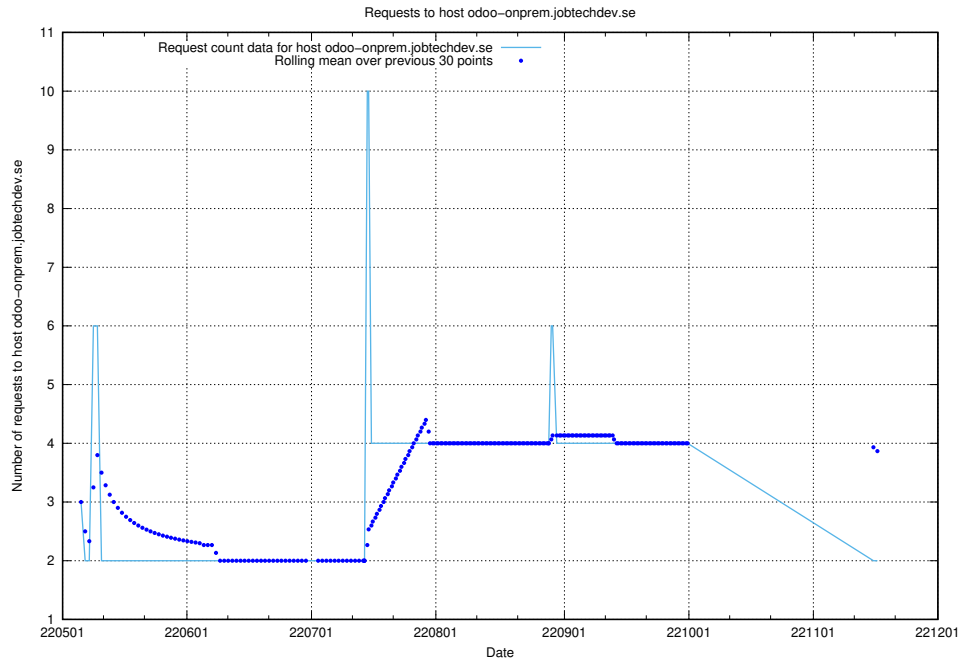

7.427 Usage of odoo-onprem.jobtechdev.se

Here, we count the number of requests to host odoo-onprem.jobtechdev.se.