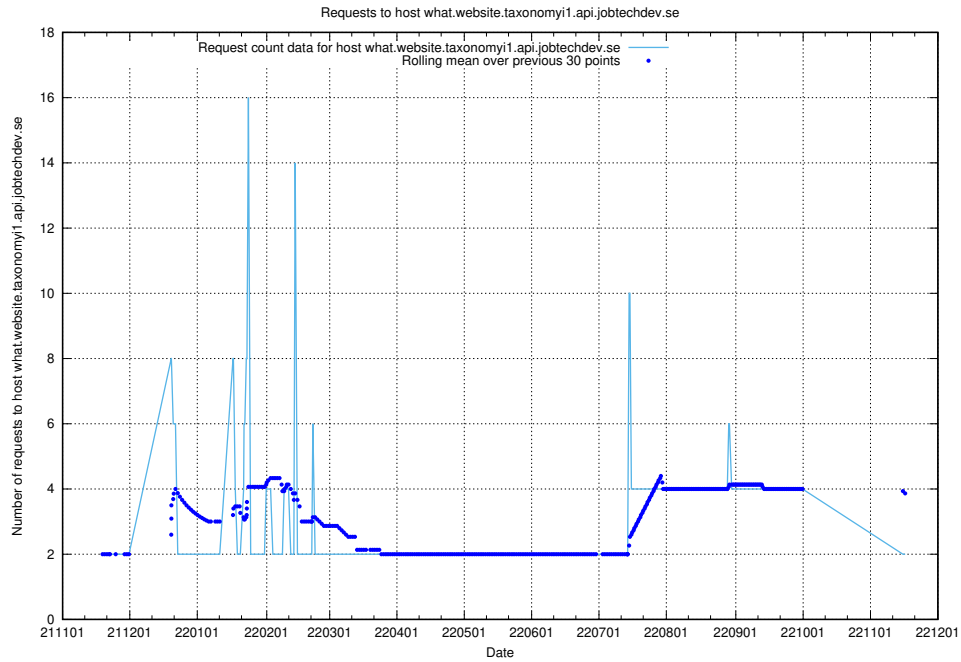

7.451 Usage of what.website.taxonomy1.api.jobtechdev.se

Here, we count the number of requests to host what.website.taxonomy1.api.jobtechdev.se.