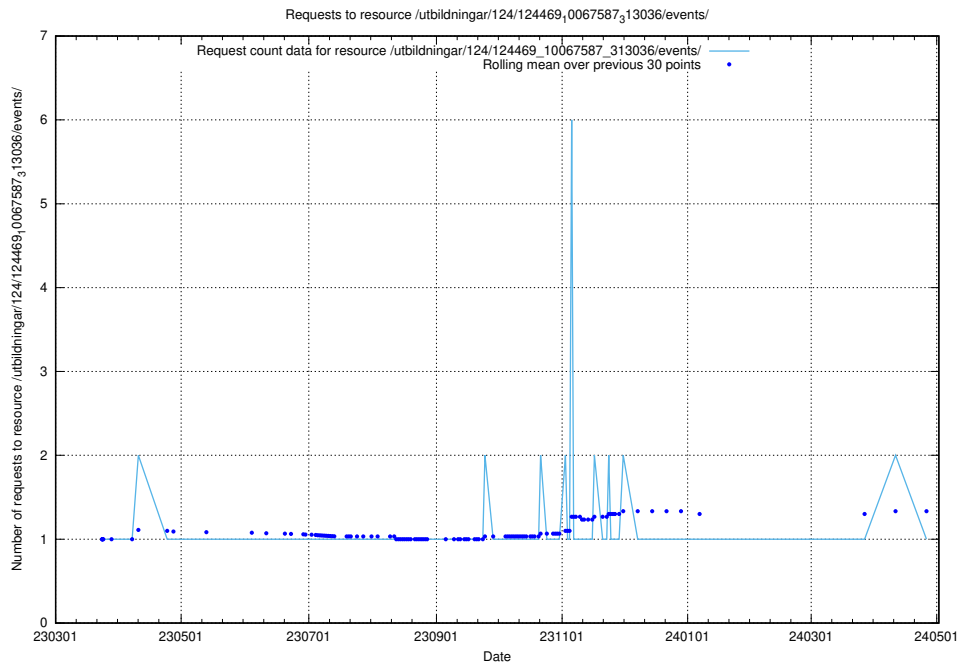

5.3207 Usage of /utbildningar/124/124469_10067587_313036/events/

Here, we count the number of requests to resource /utbildningar/124/124469_10067587_313036/events/