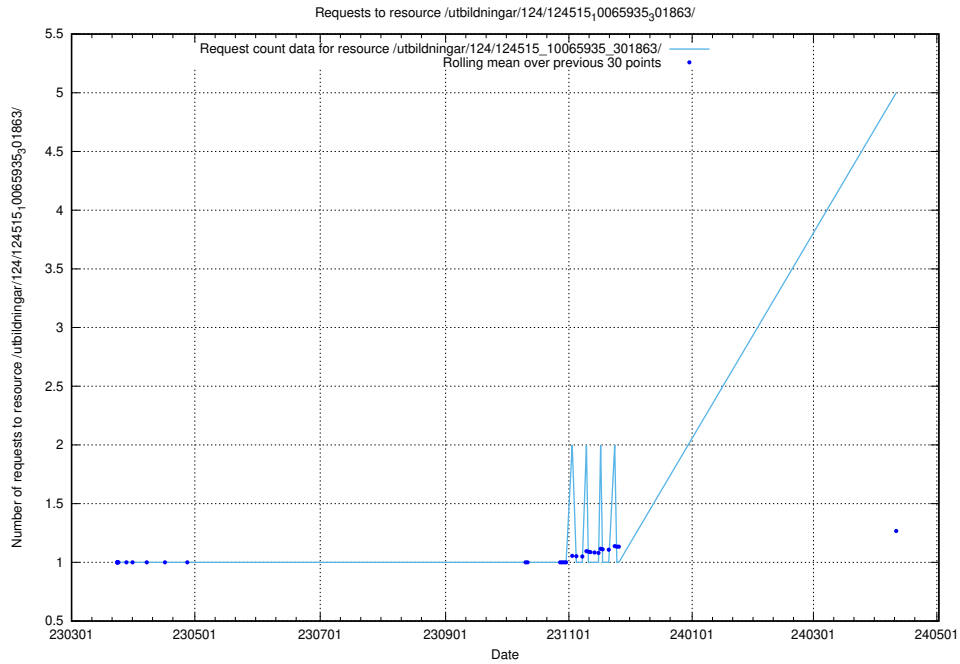

5.122 Usage of /utbildningar/124/124515_10065935_301863/

Here, we count the number of requests to resource /utbildningar/124/124515_10065935_301863/.