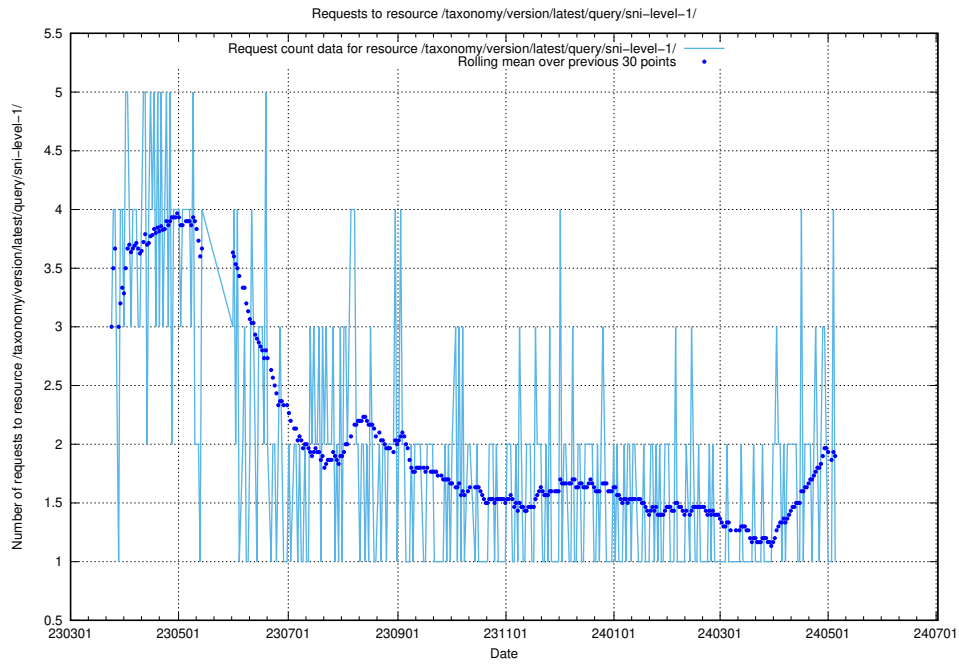

5.6065 Usage of /taxonomy/version/latest/query/sni-level-1/

Here, we count the number of requests to resource /taxonomy/version/latest/query/sni-level-1/.