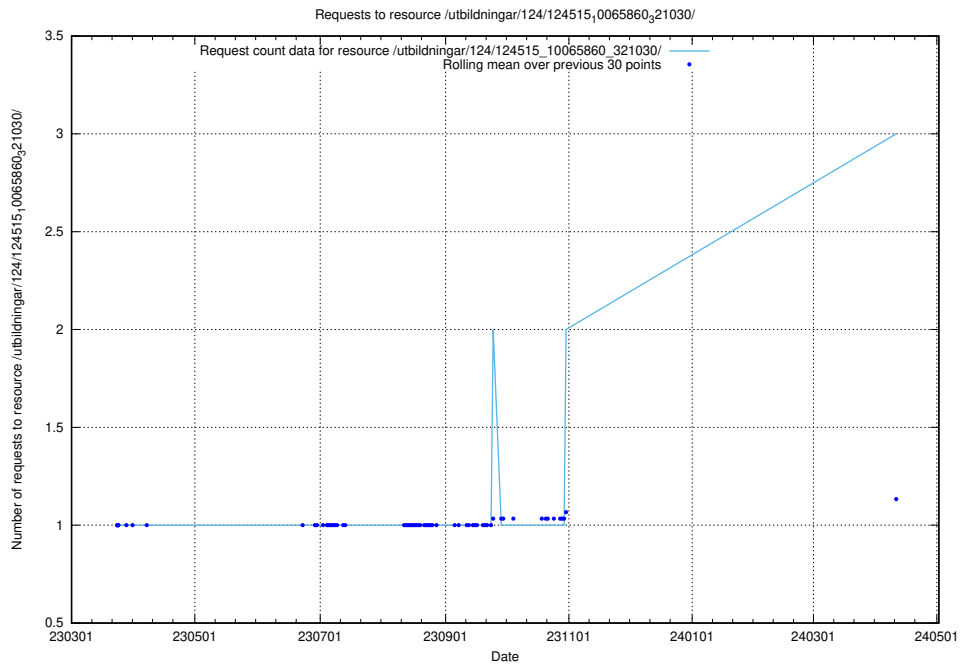

5.276 Usage of /utbildningar/124/124515_10065860_321030/

Here, we count the number of requests to resource /utbildningar/124/124515_10065860_321030/.