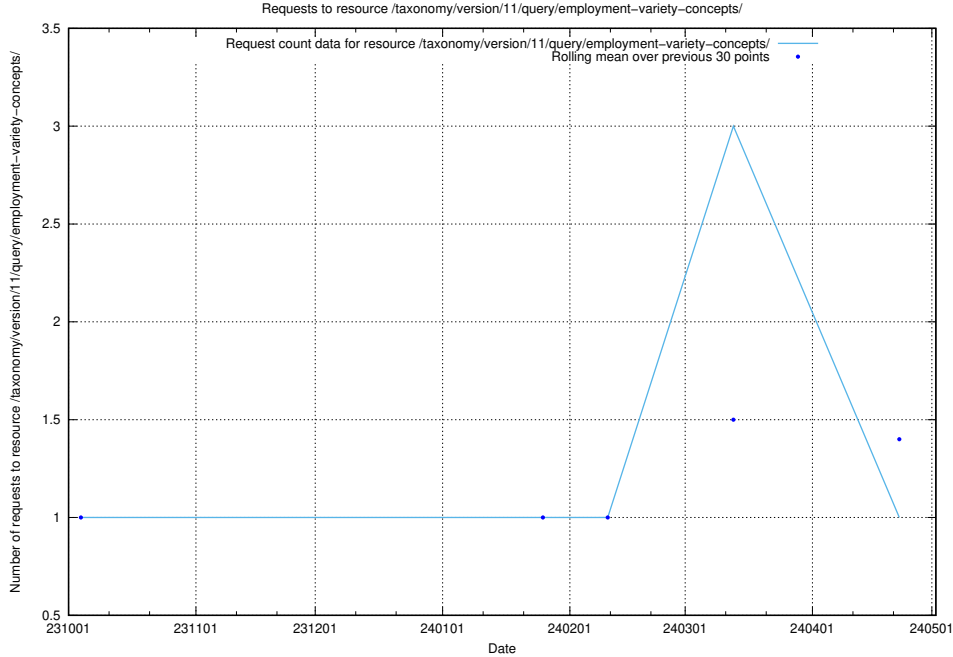

### 5.4382 Usage of /taxonomy/version/11/query/employment-variety-concepts/

Here, we count the number of requests to resource /taxonomy/version/11/query/employment-variety-concepts/.