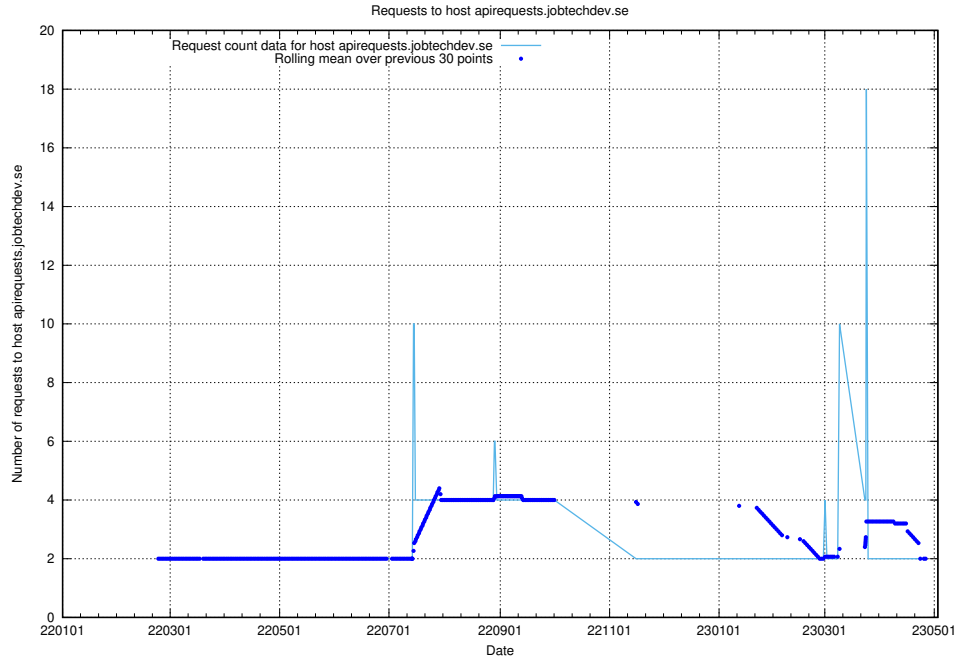

7.511 Usage of apirequests.jobtechdev.se

Here, we count the number of requests to host apirequests.jobtechdev.se.