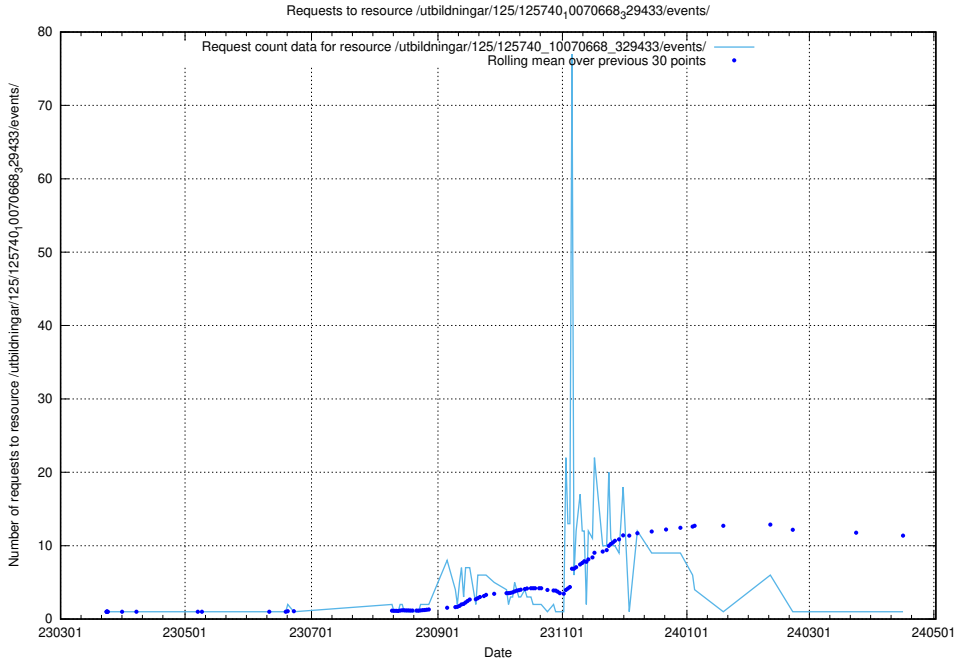

5.950 Usage of /utbildningar/125/125740_10070668_329433/events/

Here, we count the number of requests to resource /utbildningar/125/125740_10070668_329433/events/