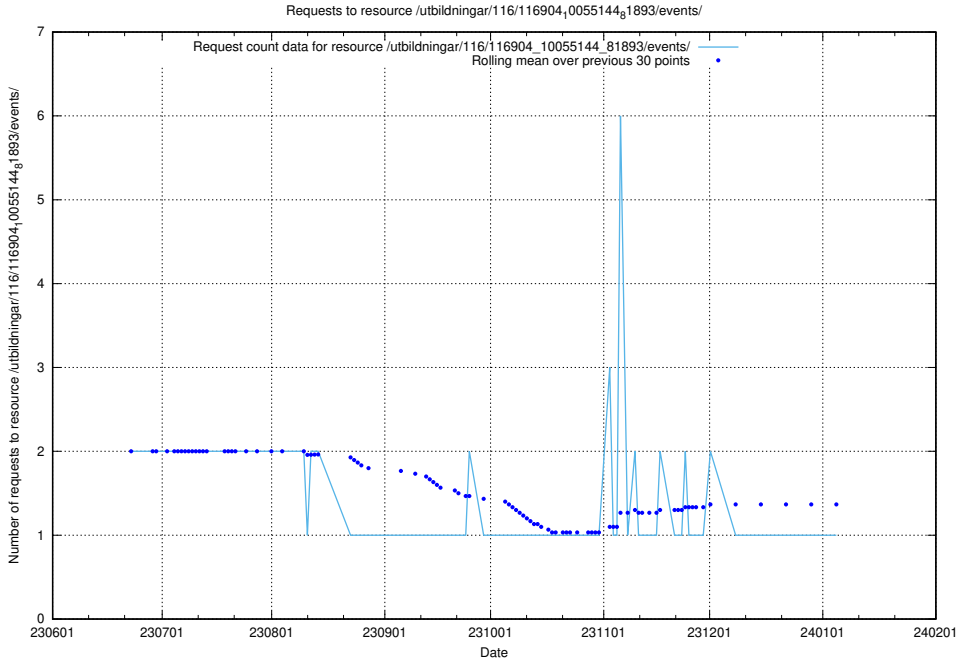

5.5520 Usage of /utbildningar/116/116904_10055144_81893/events/

Here, we count the number of requests to resource /utbildningar/116/116904_10055144_81893/events/.