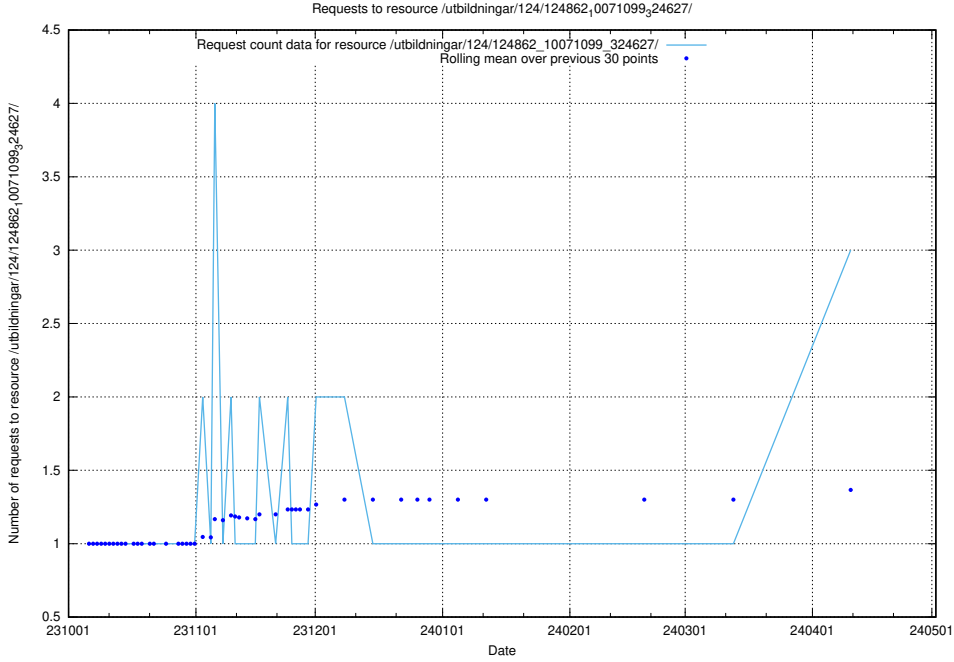

5.335 Usage of /utbildningar/124/124862_10071099_324627/

Here, we count the number of requests to resource /utbildningar/124/124862_10071099_324627/.