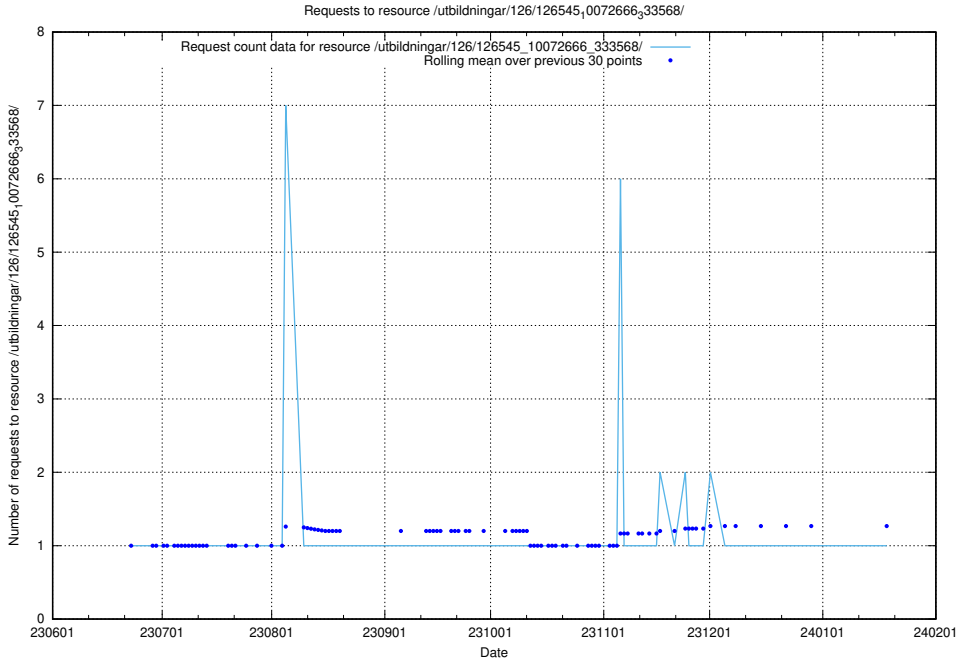

5.5601 Usage of /utbildningar/126/126545_10072666_333568/

Here, we count the number of requests to resource /utbildningar/126/126545_10072666_333568/.