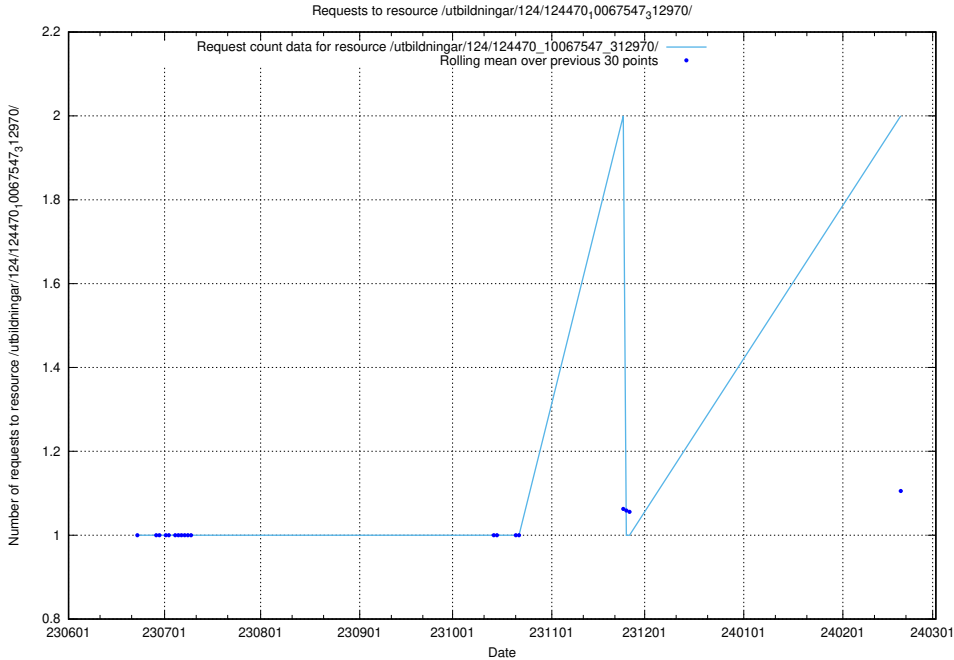

5.821 Usage of /utbildningar/124/124470_10067547_312970/

Here, we count the number of requests to resource /utbildningar/124/124470_10067547_312970/.