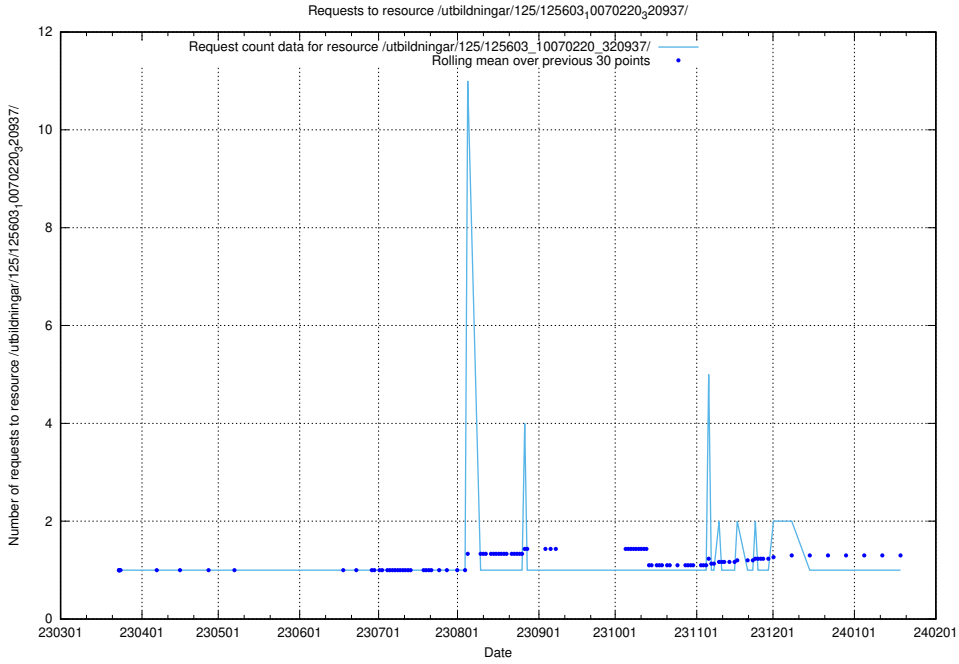

5.1028 Usage of /utbildningar/125/125603_10070220_320937/

Here, we count the number of requests to resource /utbildningar/125/125603_10070220_320937/.