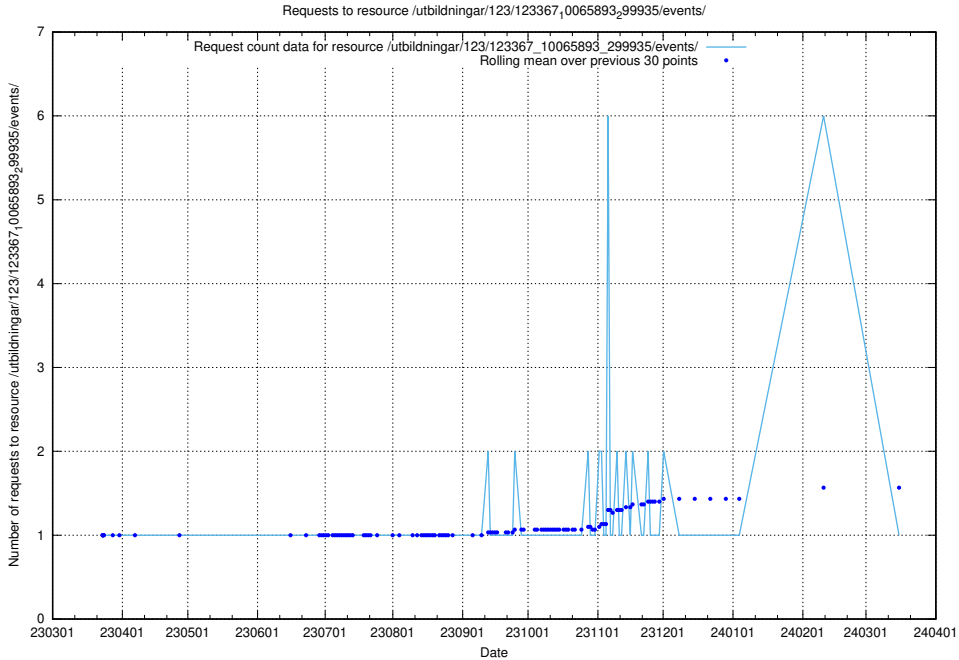

5.4683 Usage of /utbildningar/123/123367_10065893_299935/events/

Here, we count the number of requests to resource /utbildningar/123/123367_10065893_299935/events/