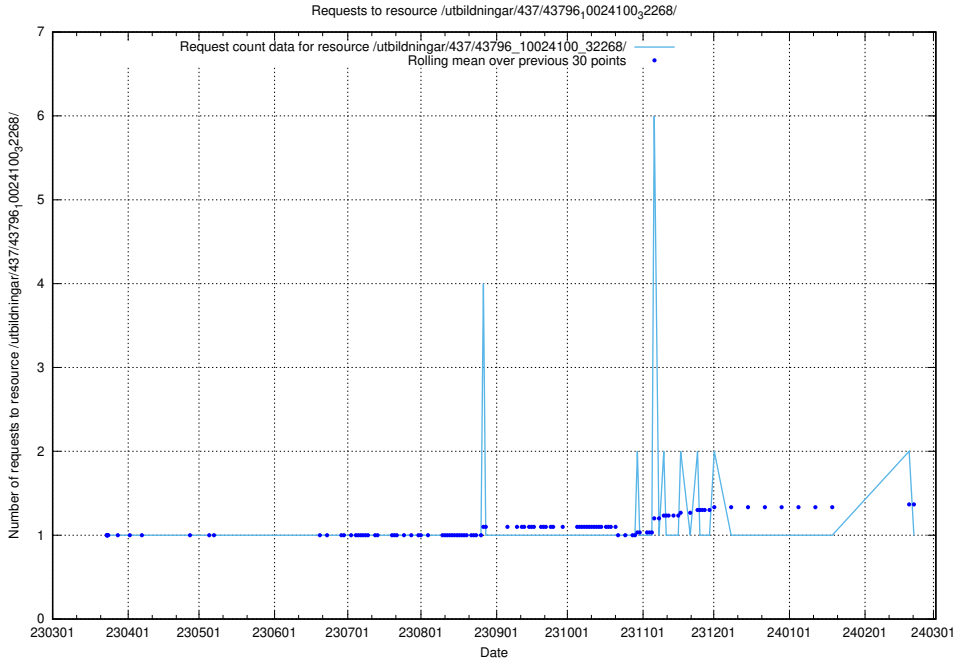

5.6329 Usage of /utbildningar/437/43796_10024100_32268/

Here, we count the number of requests to resource /utbildningar/437/43796_10024100_32268/.