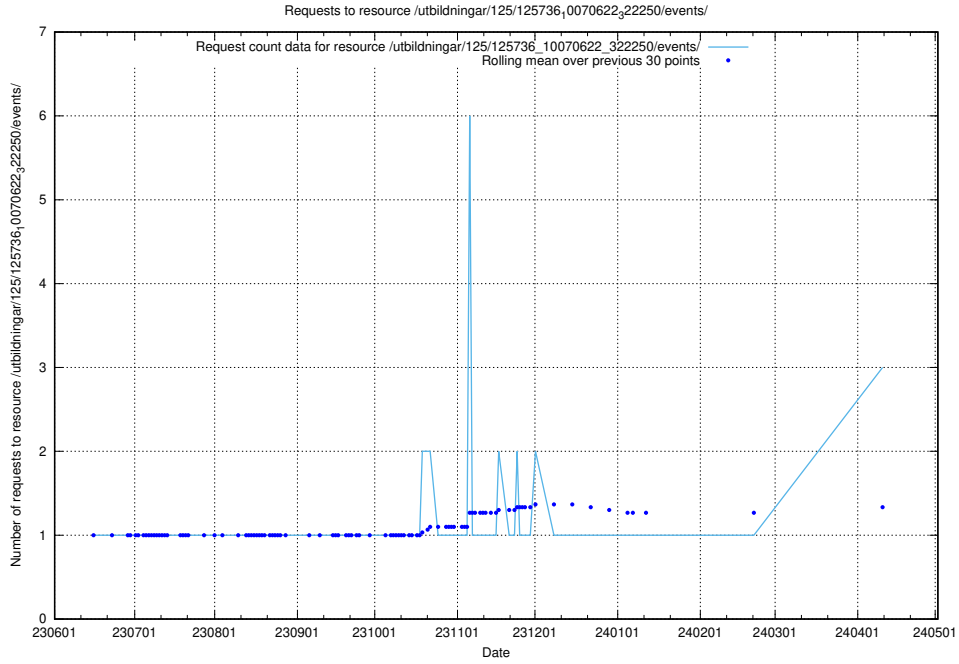

5.391 Usage of /utbildningar/125/125736_10070622_322250/events/

Here, we count the number of requests to resource /utbildningar/125/125736_10070622_322250/events/