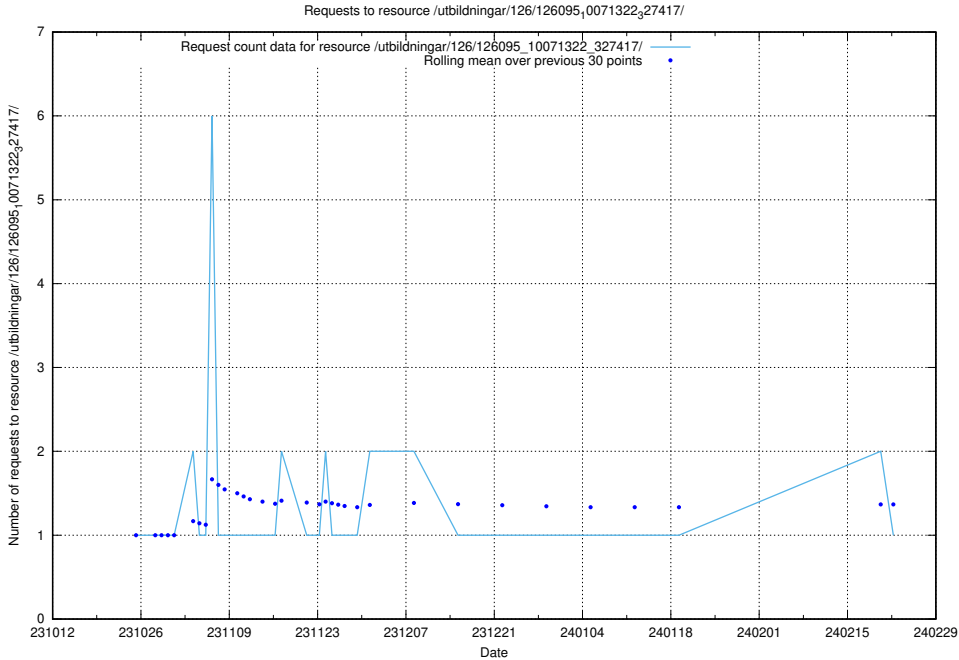

5.4168 Usage of /utbildningar/126/126095_10071322_327417/

Here, we count the number of requests to resource /utbildningar/126/126095_10071322_327417/.