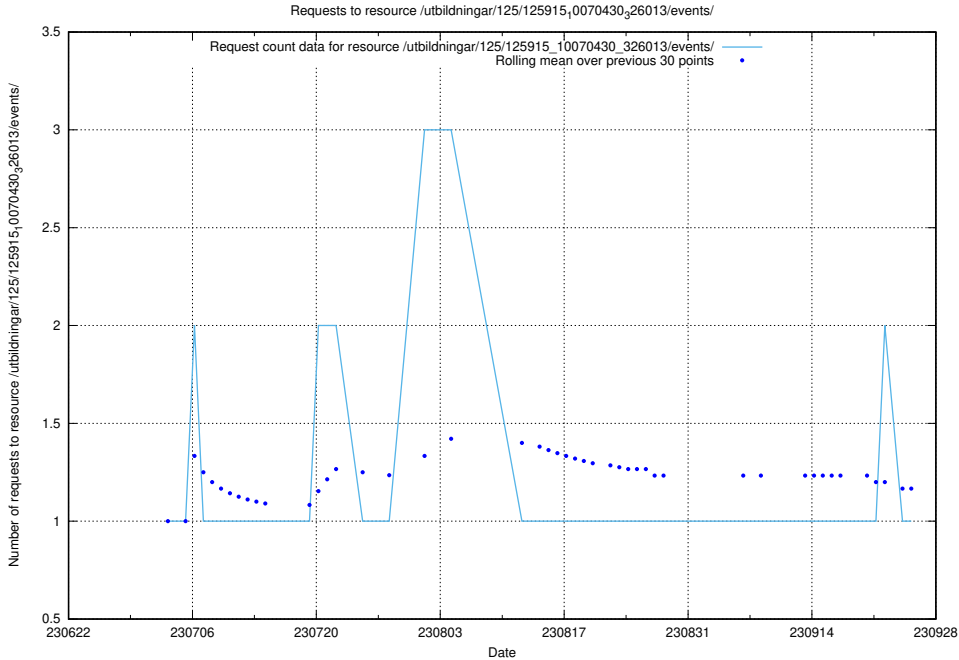

5.5313 Usage of /utbildningar/125/125915_10070430_326013/events/

Here, we count the number of requests to resource /utbildningar/125/125915_10070430_326013/events/