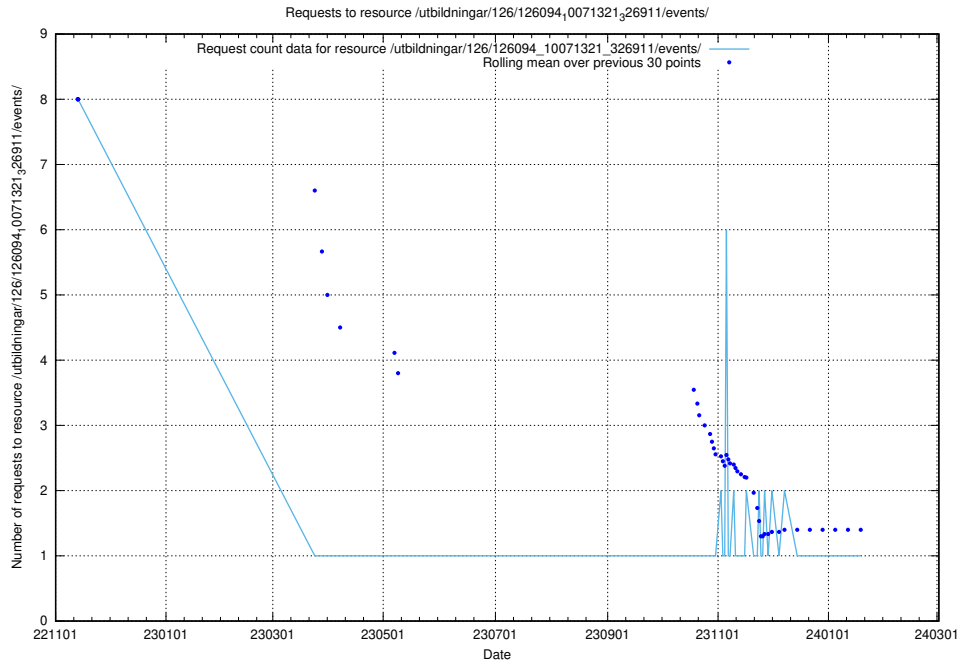

5.5717 Usage of /utbildningar/126/126094_10071321_326911/events/

Here, we count the number of requests to resource /utbildningar/126/126094_10071321_326911/events/