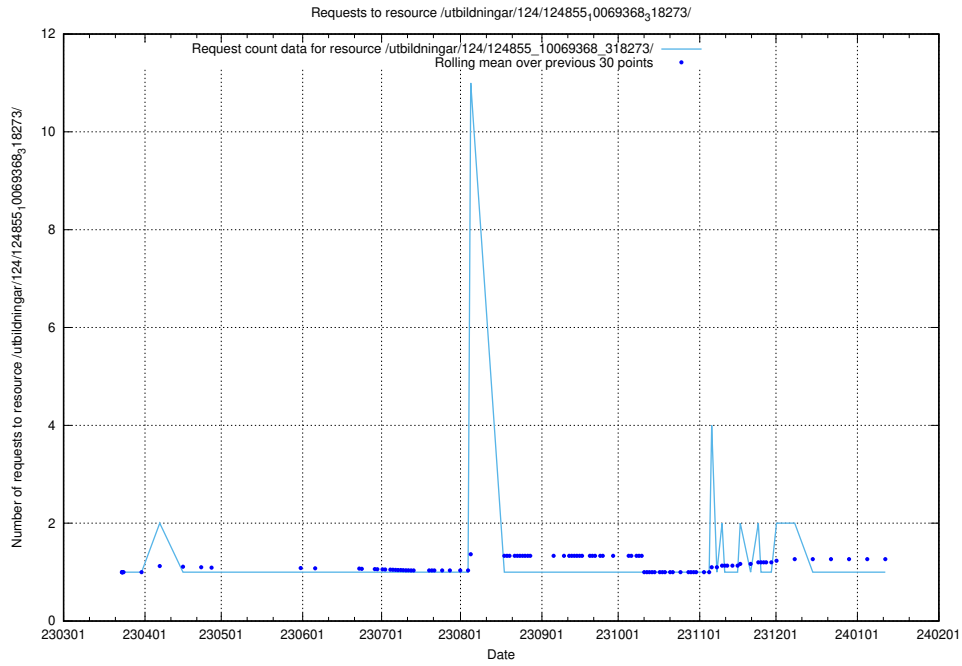

5.1141 Usage of /utbildningar/124/124855_10069368_318273/

Here, we count the number of requests to resource /utbildningar/124/124855_10069368_318273/.