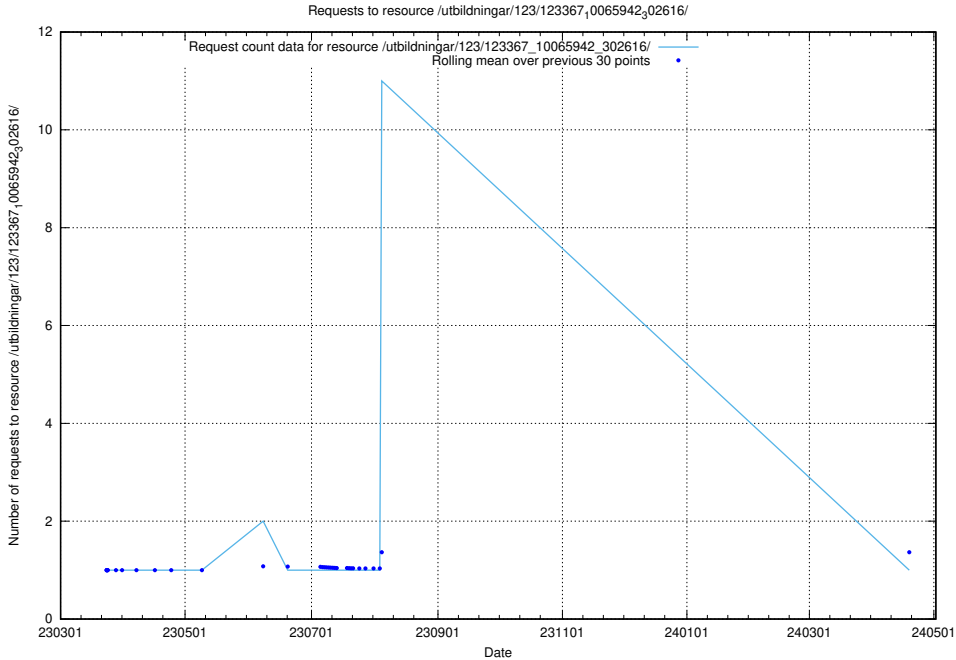

5.4521 Usage of /utbildningar/123/123367_10065942_302616/

Here, we count the number of requests to resource /utbildningar/123/123367_10065942_302616/.