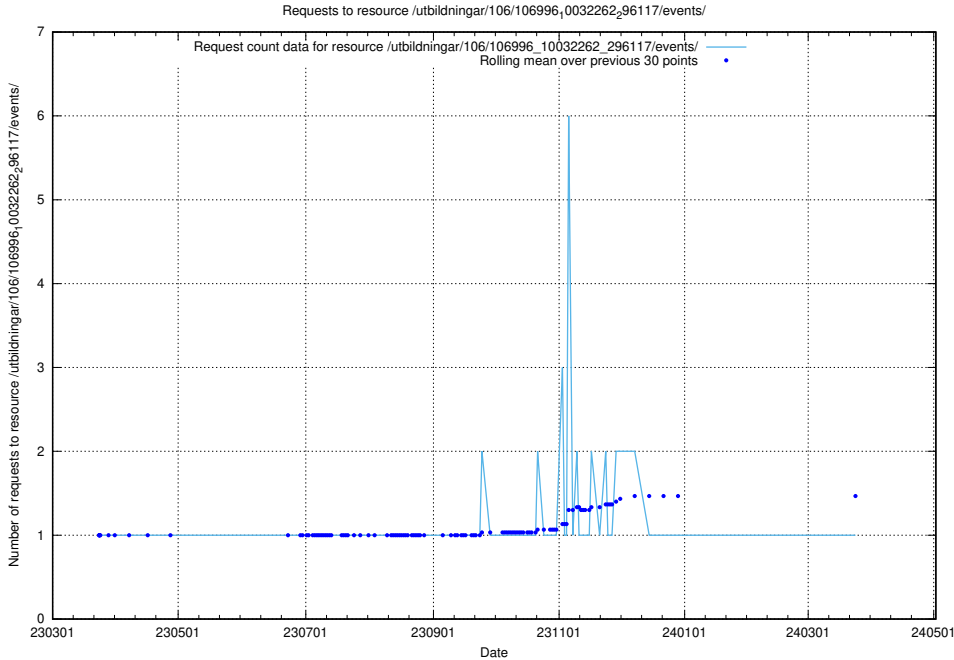

5.5357 Usage of /utbildningar/106/106996_10032262_296117/events/

Here, we count the number of requests to resource /utbildningar/106/106996_10032262_296117/events/