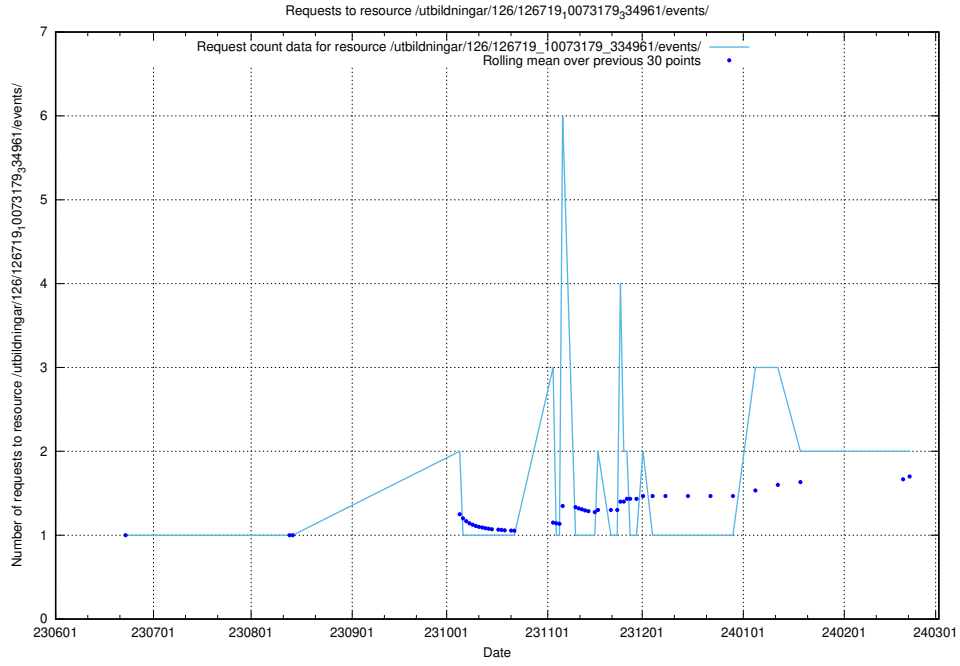

5.795 Usage of /utbildningar/126/126719_10073179_334961/events/

Here, we count the number of requests to resource /utbildningar/126/126719_10073179_334961/events/