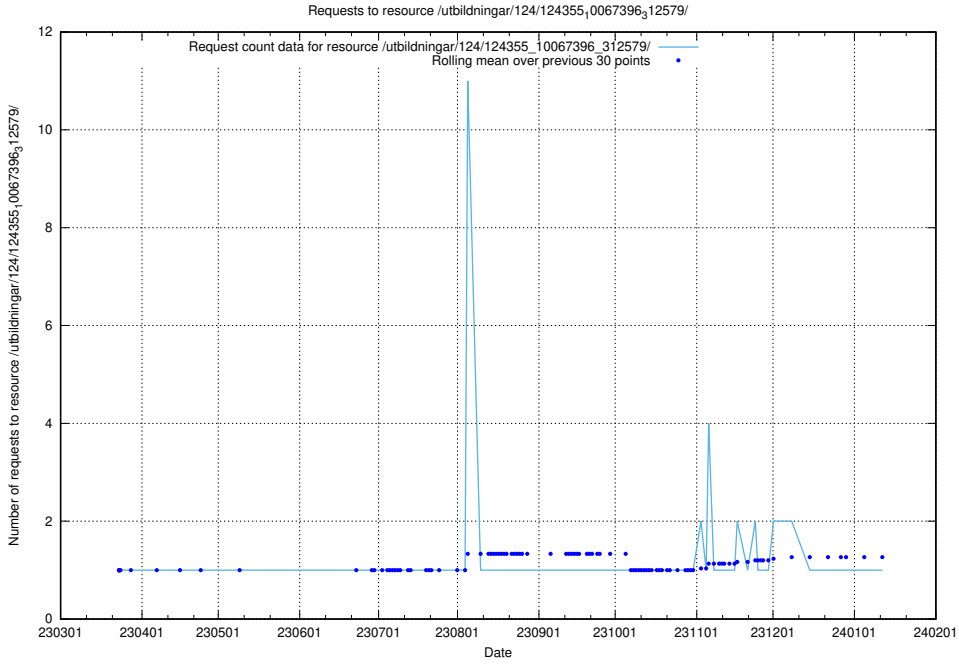

5.3845 Usage of /utbildningar/124/124355_10067396_312579/

Here, we count the number of requests to resource /utbildningar/124/124355_10067396_312579/.