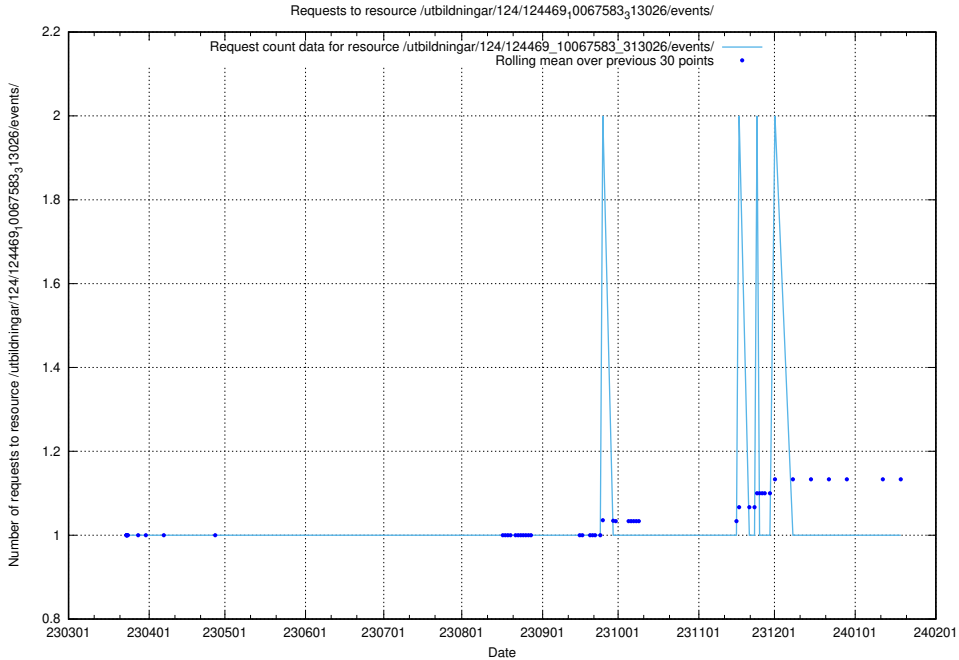

5.3228 Usage of /utbildningar/124/124469_10067583_313026/events/

Here, we count the number of requests to resource /utbildningar/124/124469_10067583_313026/events/