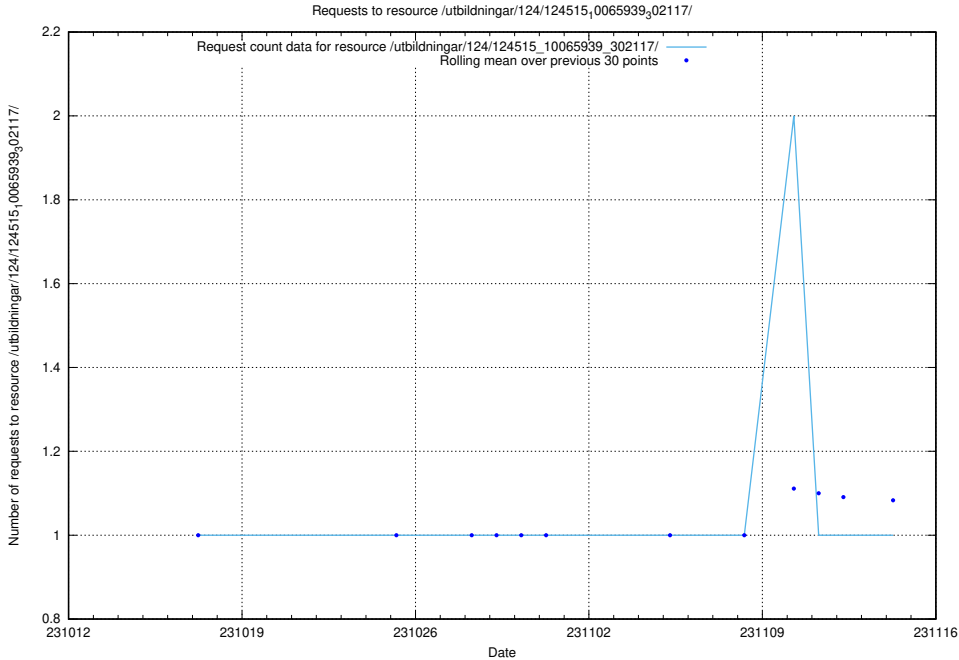

5.4255 Usage of /utbildningar/124/124515_10065939_302117/

Here, we count the number of requests to resource /utbildningar/124/124515_10065939_302117/.