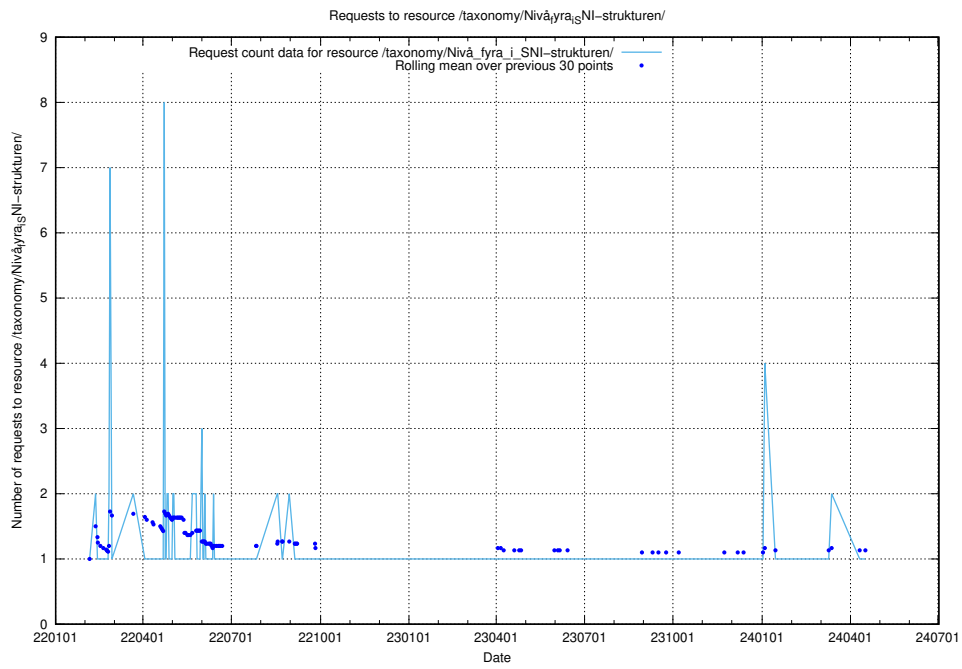

5.2388 Usage of /taxonomy/Nivå_fyra_i_SNI-strukturen/

Here, we count the number of requests to resource /taxonomy/Nivå_fyra_i_SNI-strukturen/.