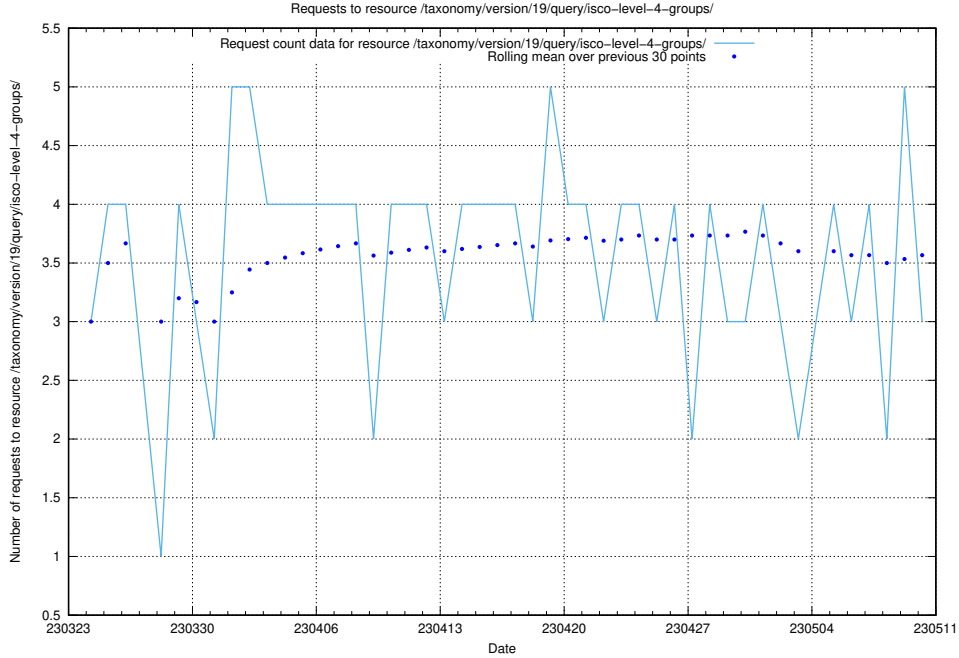

5.409 Usage of /taxonomy/version/19/query/isco-level-4-groups/

Here, we count the number of requests to resource /taxonomy/version/19/query/isco-level-4-groups/.