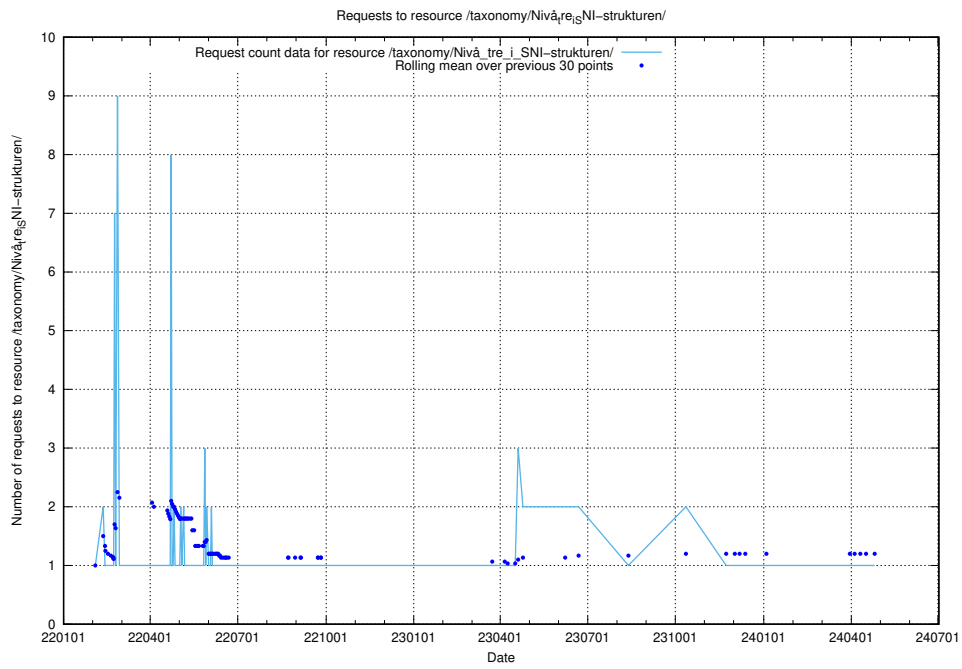

5.2969 Usage of /taxonomy/Nivå_tre_i_SNI-strukturen/

Here, we count the number of requests to resource /taxonomy/Nivå_tre_i_SNI-strukturen/.