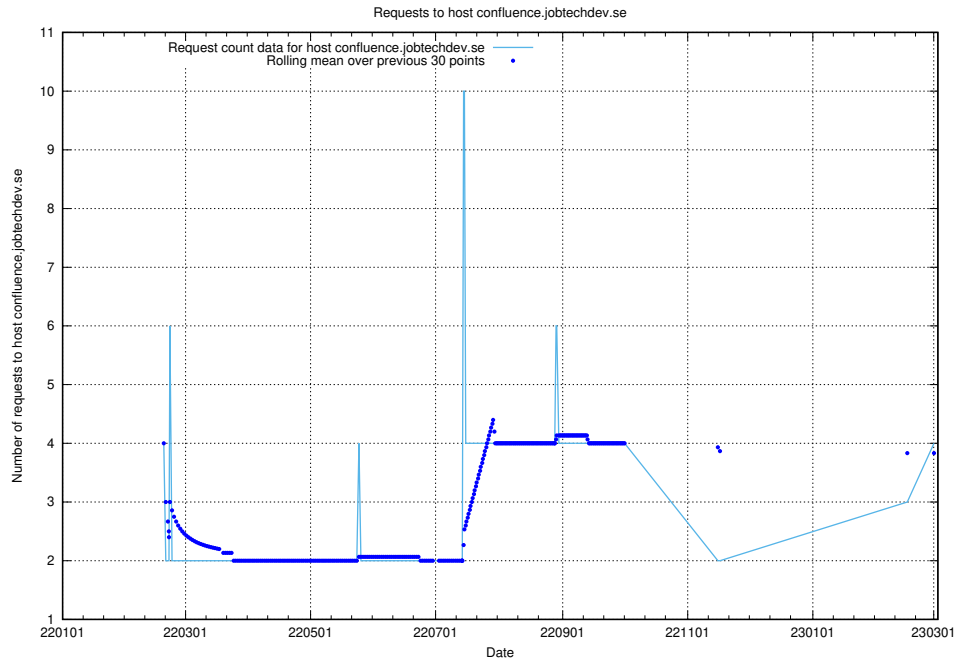

## 7.156 Usage of gitlab.jobtechdev.se

Here, we count the number of requests to host gitlab.jobtechdev.se.