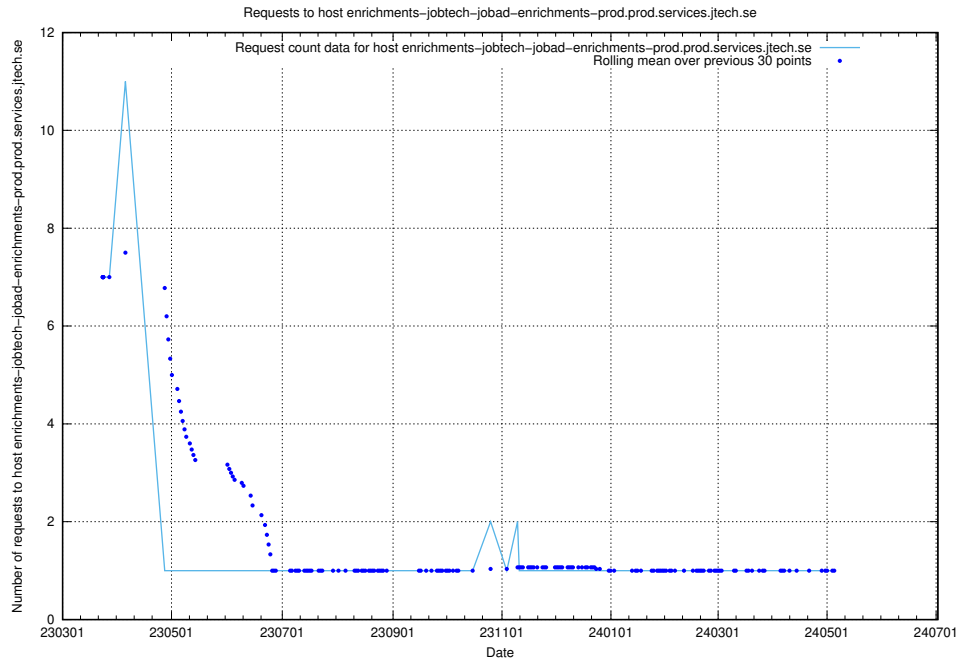

## 7.606 Usage of enrichments-jobtech-jobad-enrichments-prod.prod.services.jtech.se

Here, we count the number of requests to host enrichments-jobtech-jobad-enrichments-prod.prod.services.jtech.se.