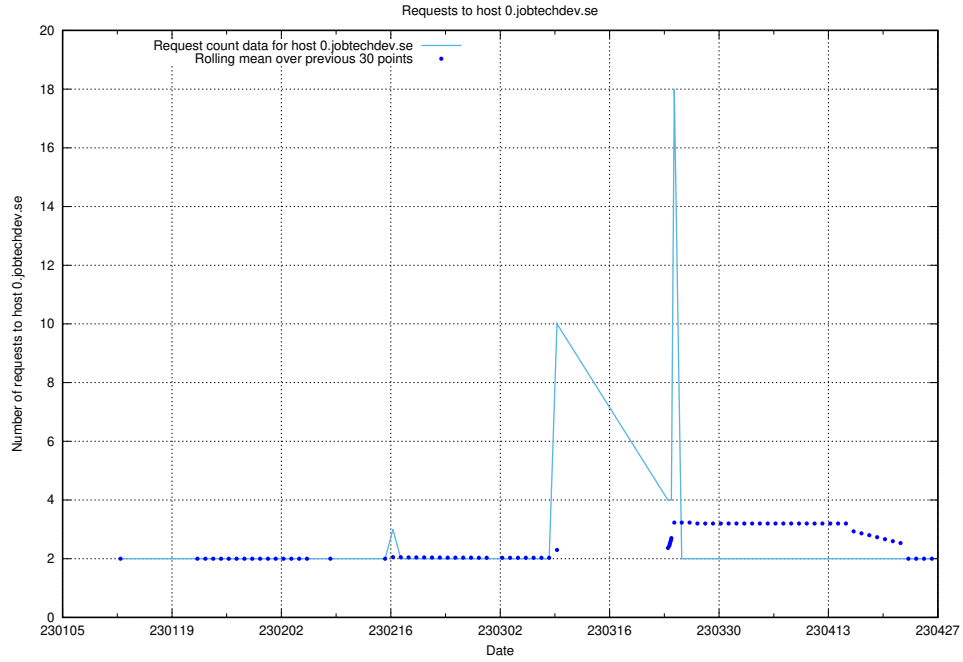

7.297 Usage of 0.jobtechdev.se

Here, we count the number of requests to host 0.jobtechdev.se.