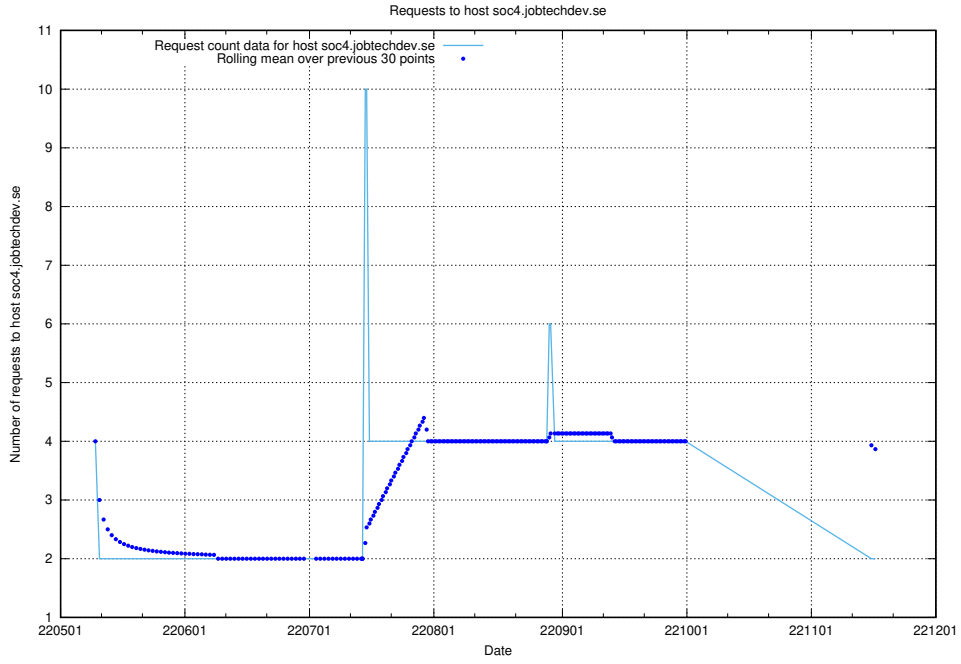

7.423 Usage of soc4.jobtechdev.se

Here, we count the number of requests to host soc4.jobtechdev.se.