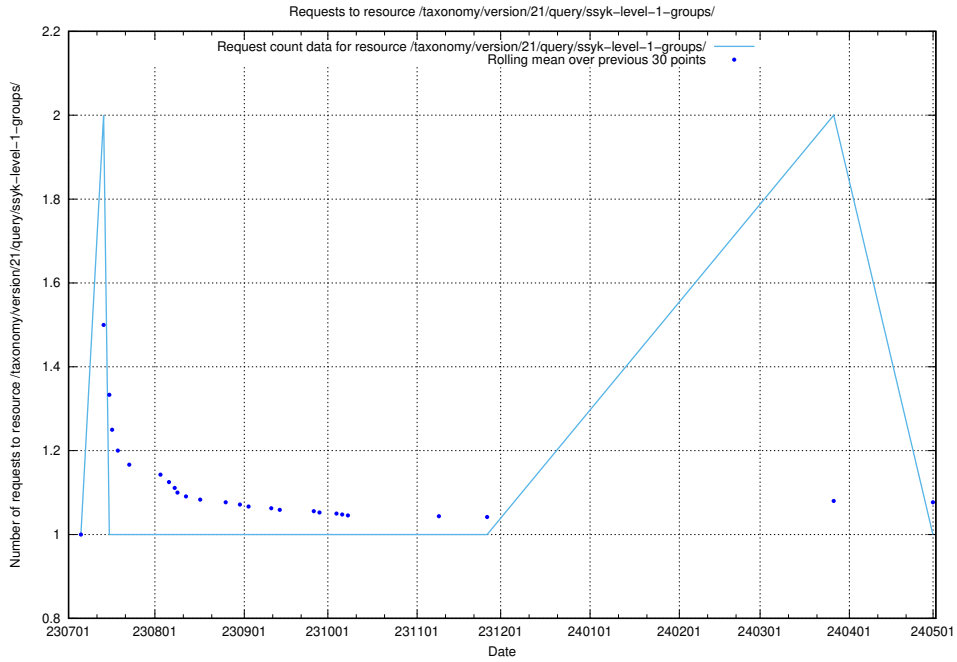

5.5321 Usage of /taxonomy/version/21/query/ssyk-level-1-groups/

Here, we count the number of requests to resource /taxonomy/version/21/query/ssyk-level-1-groups/.