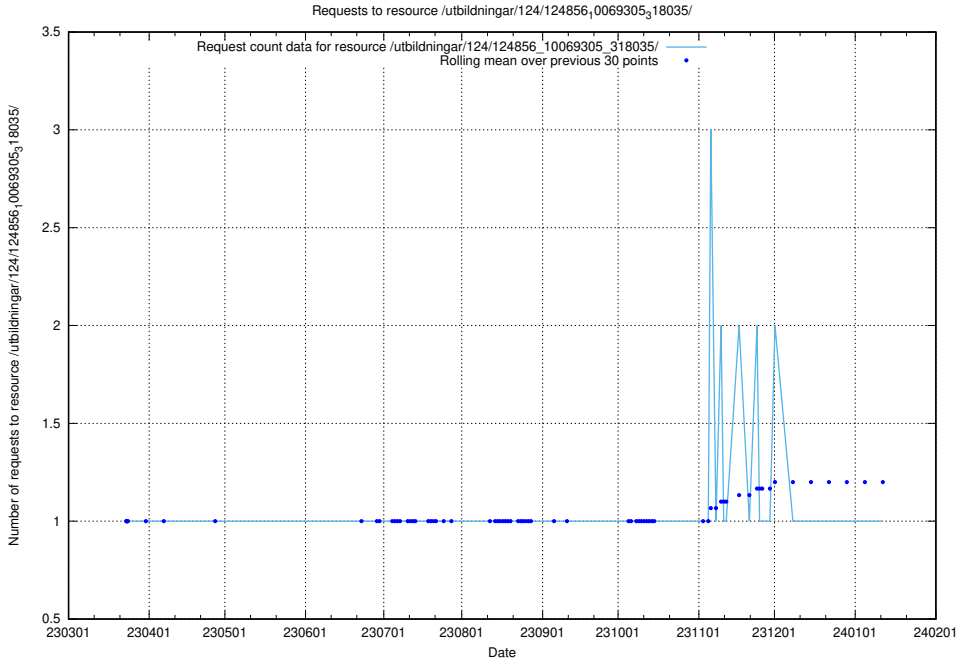

5.1171 Usage of /utbildningar/124/124856_10069305_318035/

Here, we count the number of requests to resource /utbildningar/124/124856_10069305_318035/.