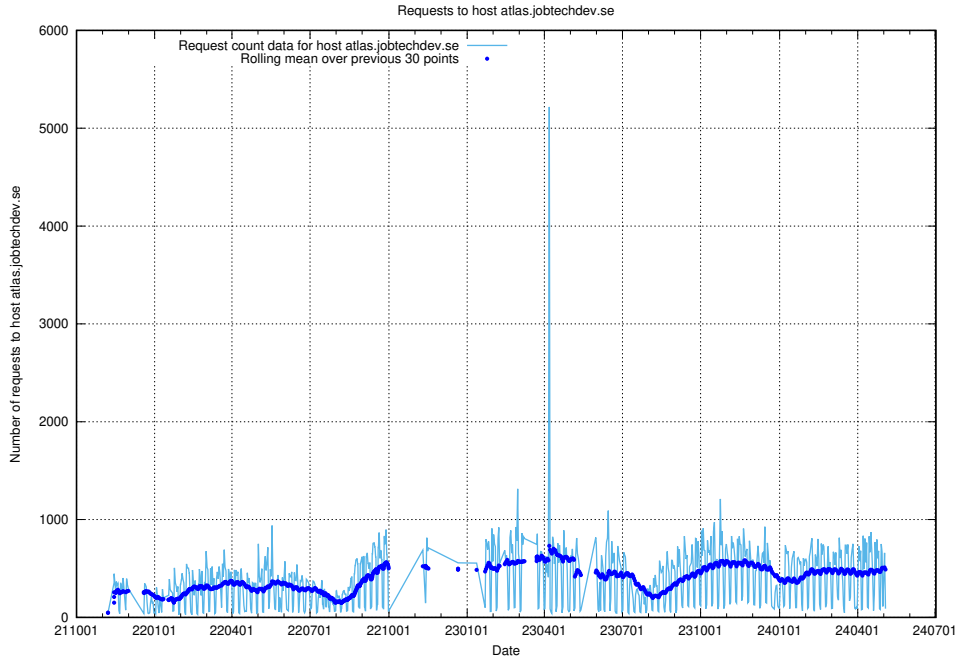

7.24 Usage of atlas.jobtechdev.se

Here, we count the number of requests to host atlas.jobtechdev.se.