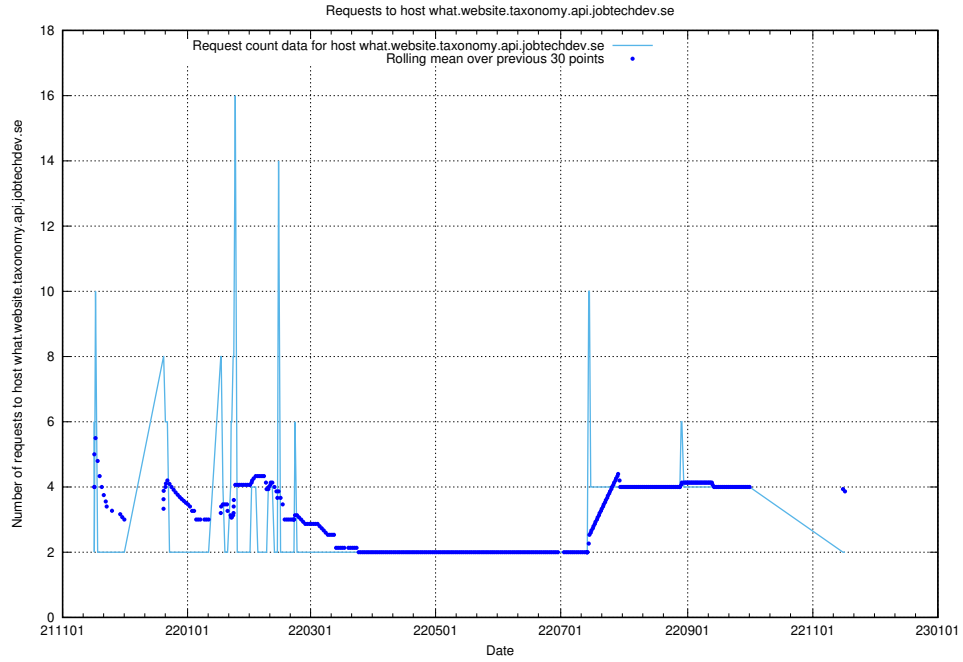

7.516 Usage of what.website.taxonomy.api.jobtechdev.se

Here, we count the number of requests to host what.website.taxonomy.api.jobtechdev.se.