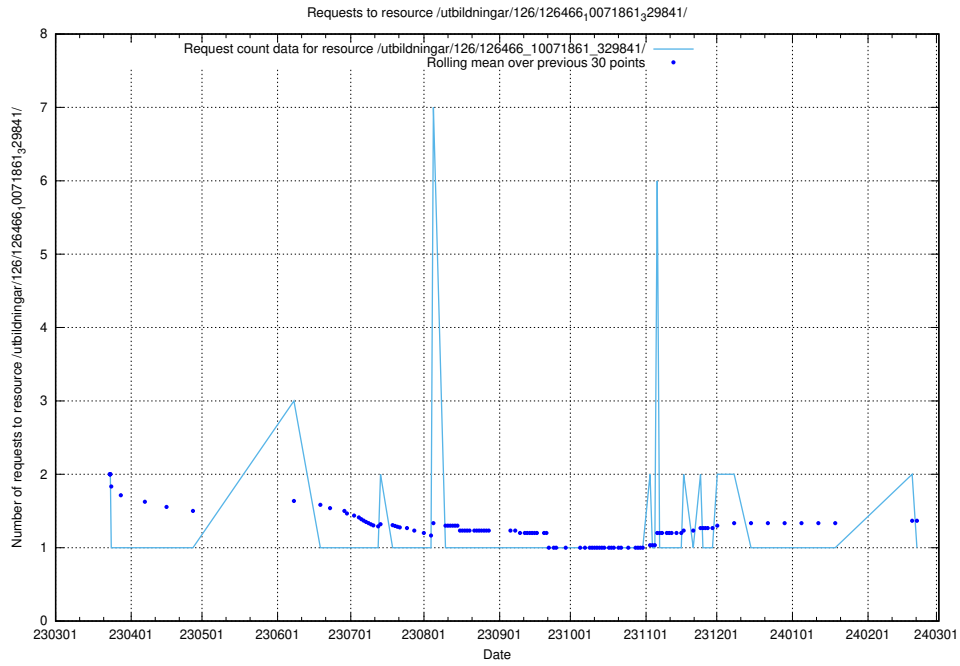

5.6245 Usage of /utbildningar/126/126466_10071861_329841/

Here, we count the number of requests to resource /utbildningar/126/126466_10071861_329841/.