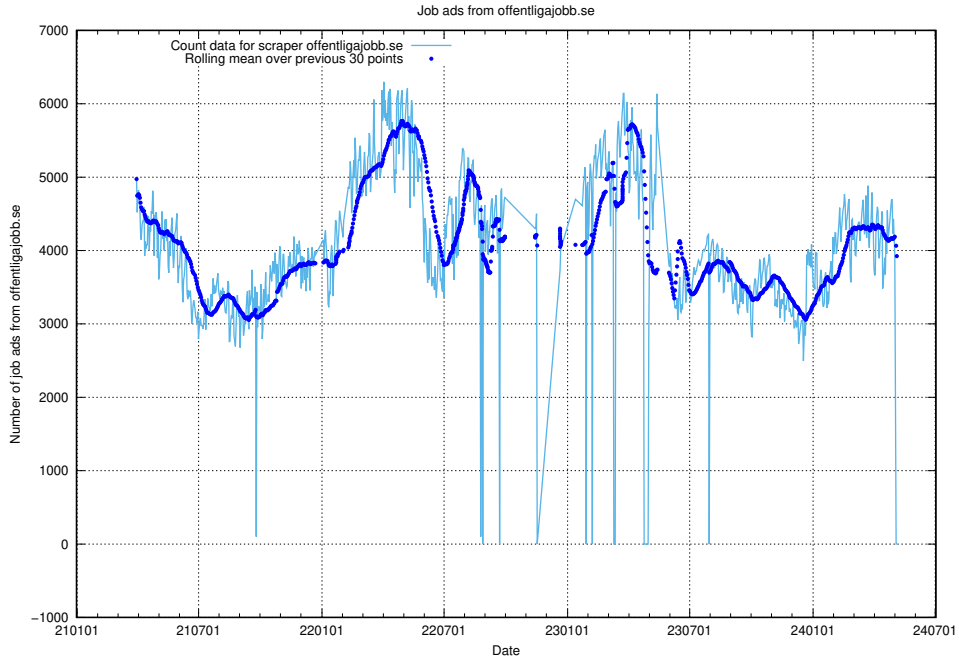

13.21 Number of ads by scraper offentligajobb.se

Here, we count the number of job ads scraped from offentligajobb.se.