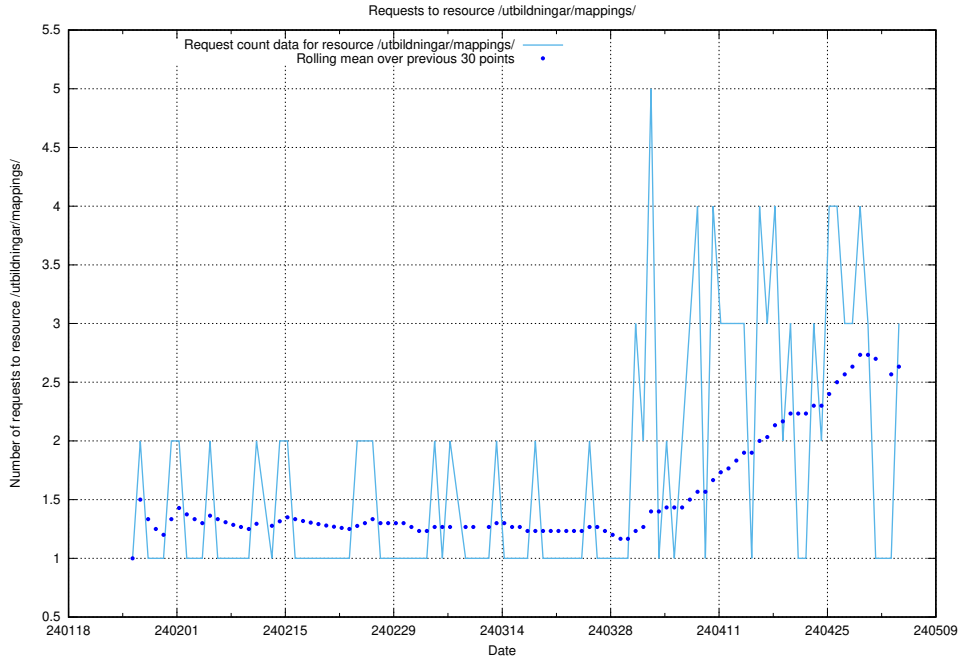

5.308 Usage of /utbildningar/mappings/

Here, we count the number of requests to resource /utbildningar/mappings/.