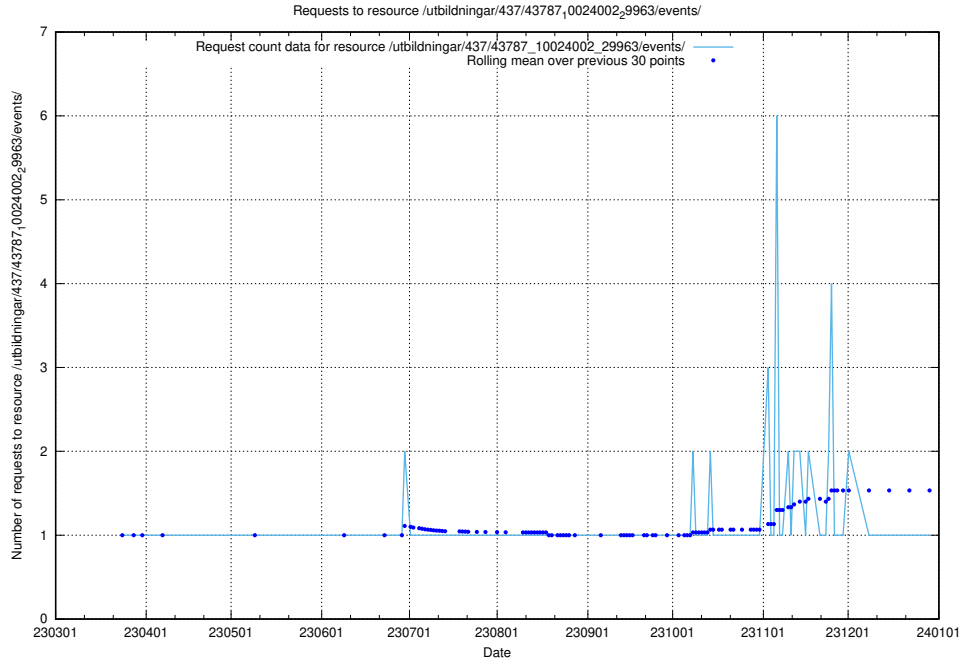

5.6156 Usage of /utbildningar/437/43787_10024002_29963/events/

Here, we count the number of requests to resource /utbildningar/437/43787_10024002_29963/events/.