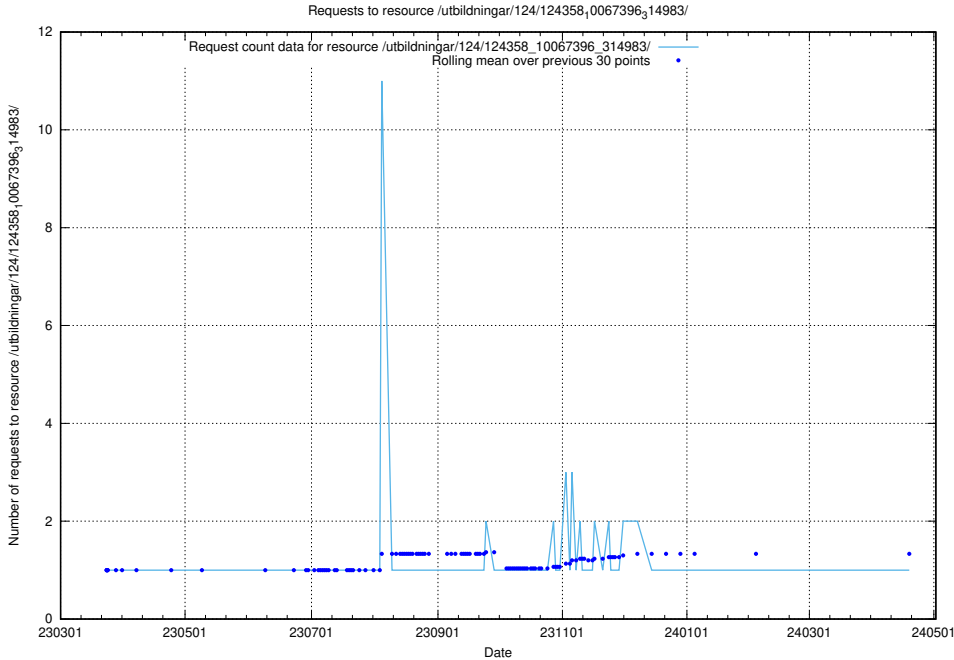

5.3815 Usage of /utbildningar/124/124358_10067396_314983/

Here, we count the number of requests to resource /utbildningar/124/124358_10067396_314983/.