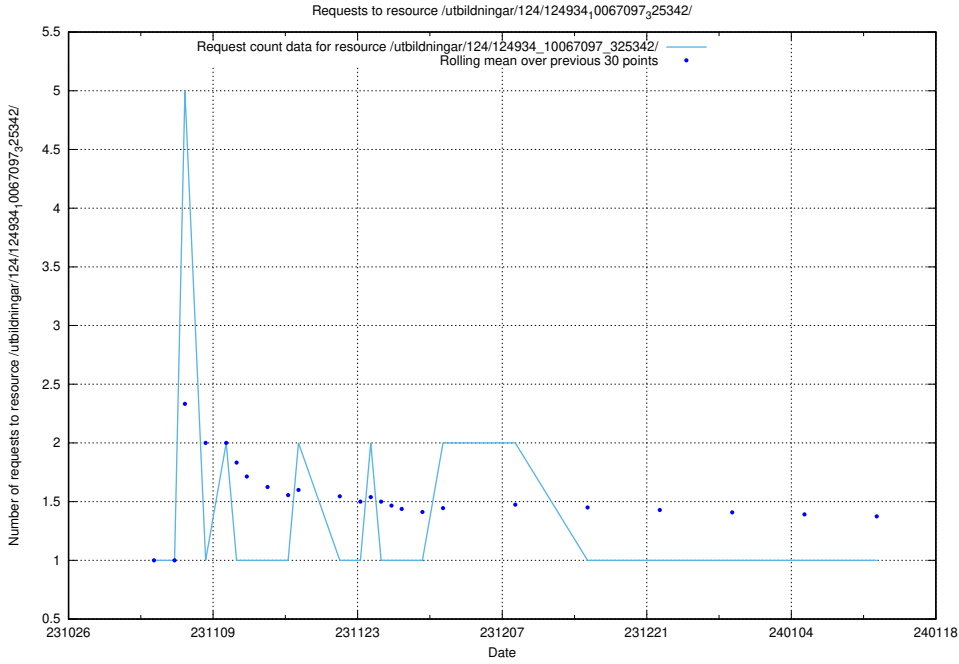

Here, we count the number of requests to resource /utbildningar/125/125598_10070059_322168/.

5.4144 Usage of /utbildningar/124/124934_10067097_325342/

Here, we count the number of requests to resource /utbildningar/124/124934_10067097_325342/.