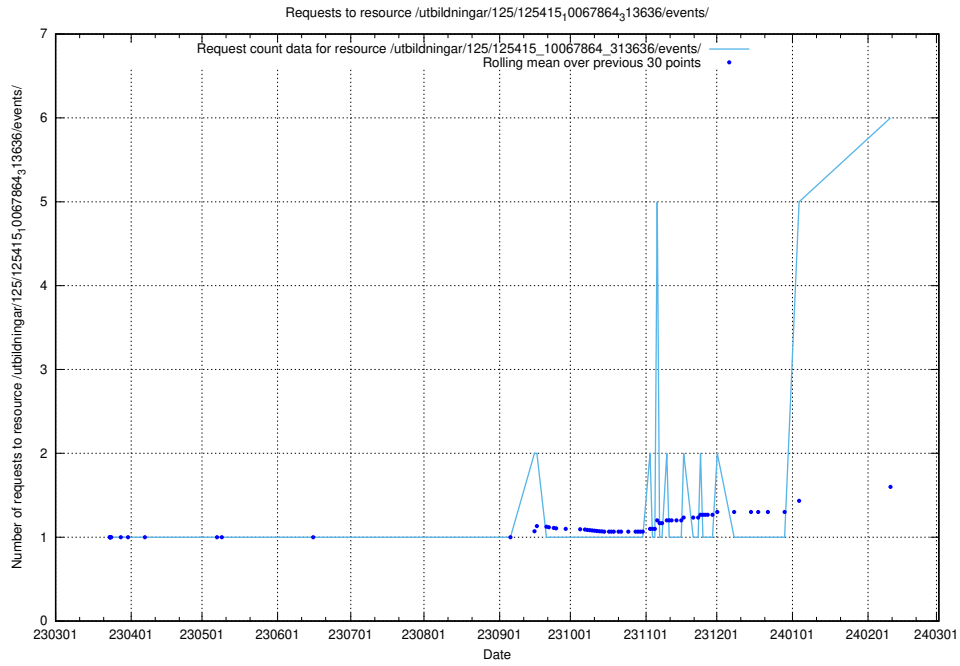

5.47 Usage of /utbildningar/125/125415_10067864_313636/events/

Here, we count the number of requests to resource /utbildningar/125/125415_10067864_313636/events/