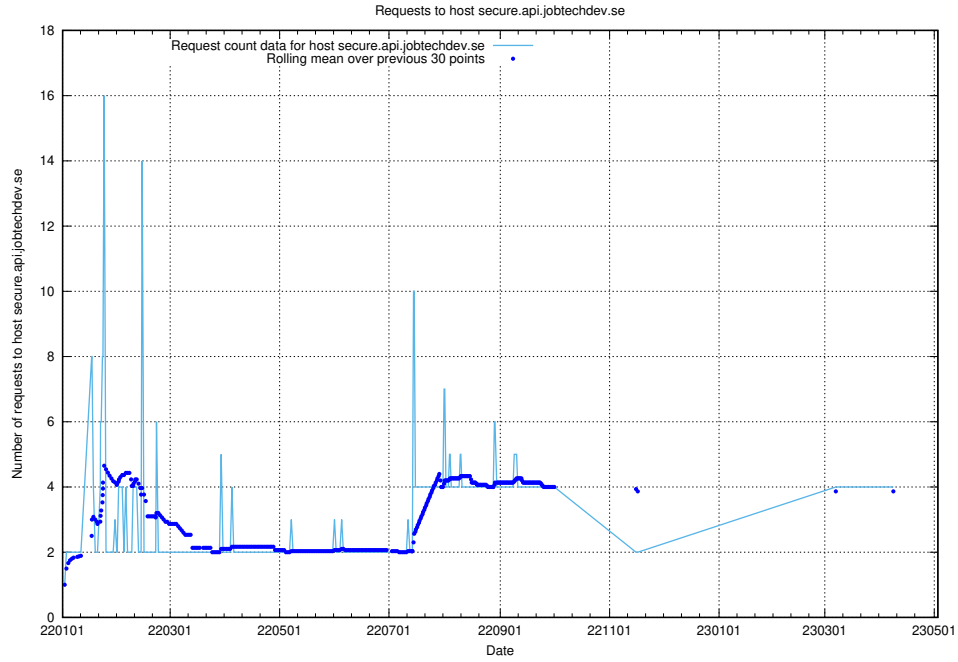

7.113 Usage of secure.api.jobtechdev.se

Here, we count the number of requests to host secure.api.jobtechdev.se.