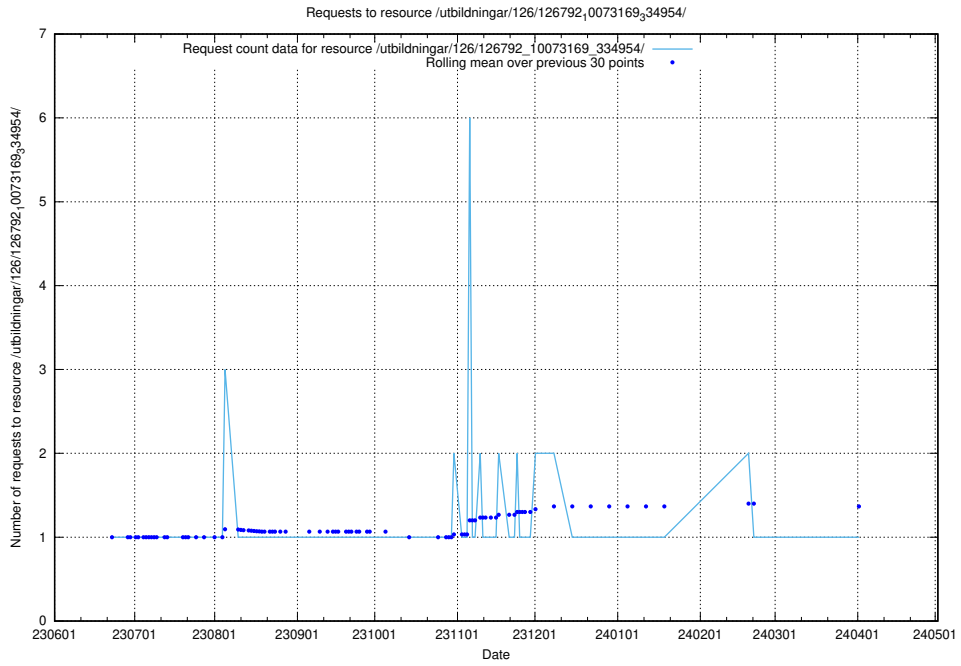

5.5582 Usage of /utbildningar/126/126792_10073169_334954/

Here, we count the number of requests to resource /utbildningar/126/126792_10073169_334954/.