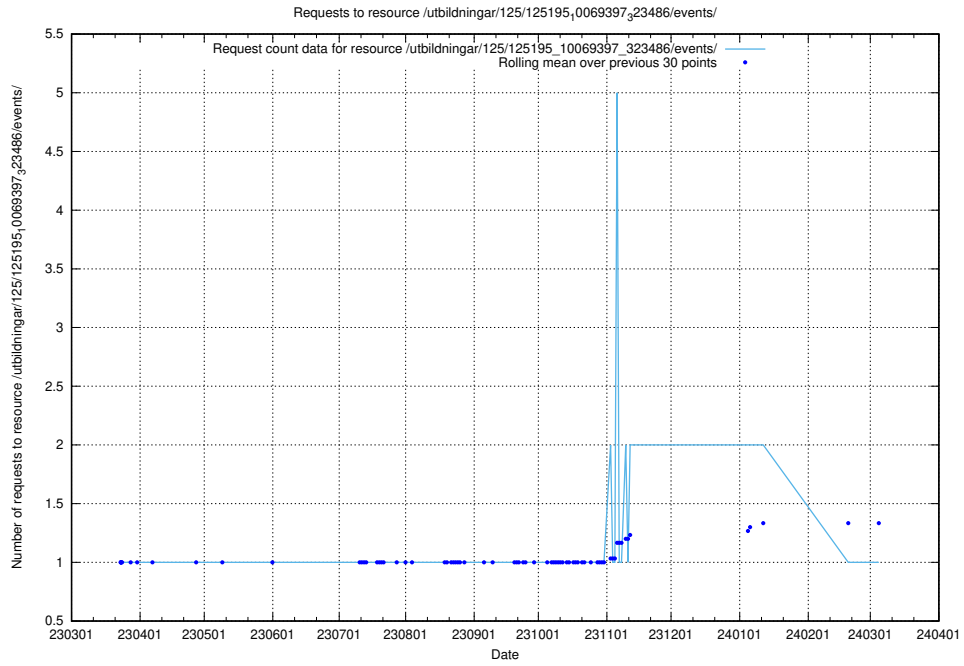

5.1113 Usage of /utbildningar/125/125195_10069397_323486/events/

Here, we count the number of requests to resource /utbildningar/125/125195_10069397_323486/events/