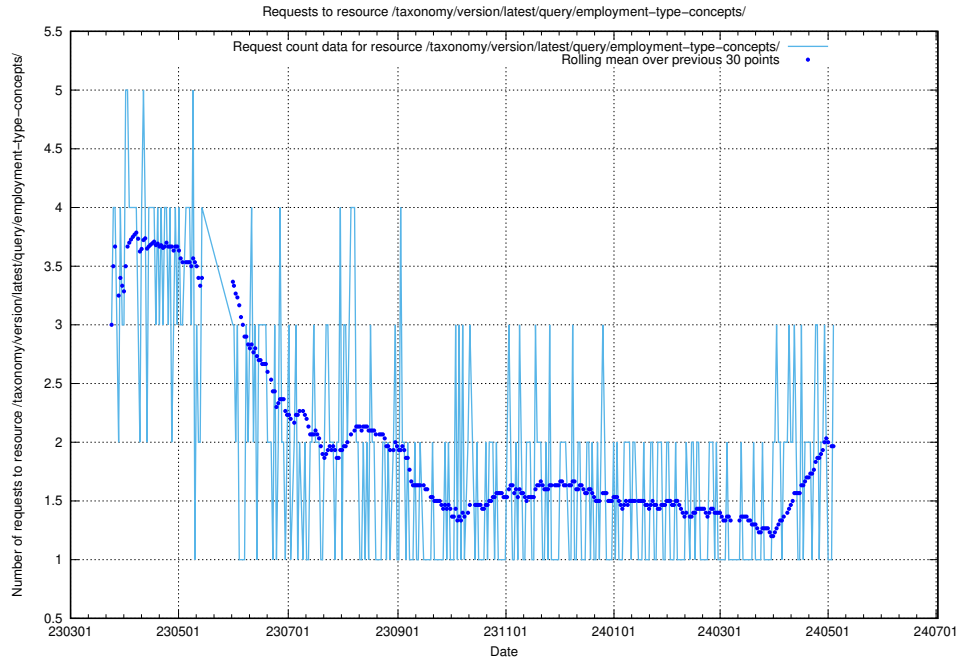

5.441 Usage of /taxonomy/version/latest/query/employment-type-concepts/

Here, we count the number of requests to resource /taxonomy/version/latest/query/employment-type-concepts/.