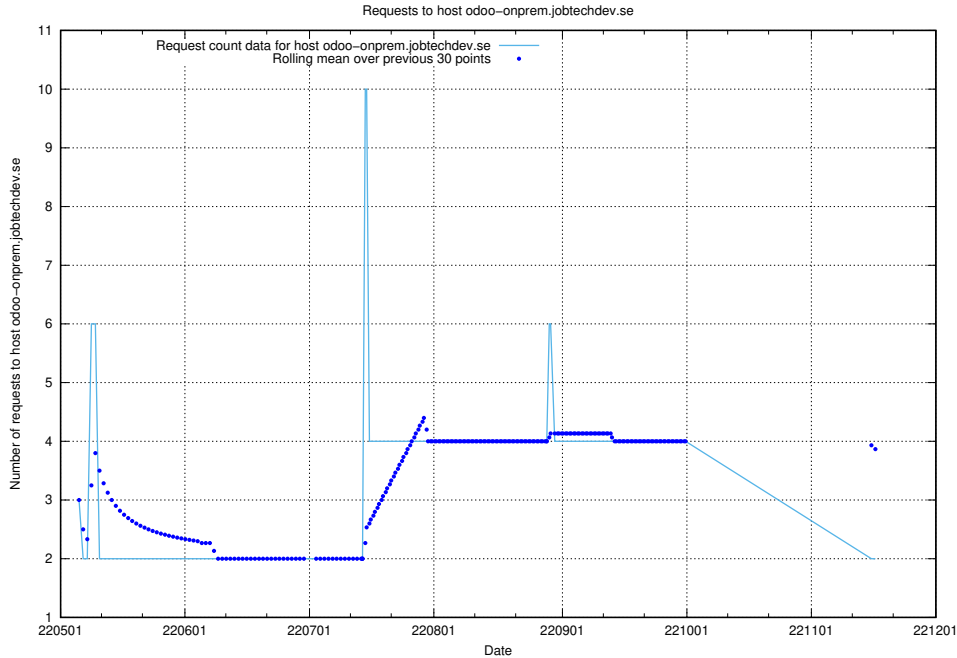

7.427 Usage of odoo-onprem.jobtechdev.se

Here, we count the number of requests to host odoo-onprem.jobtechdev.se.