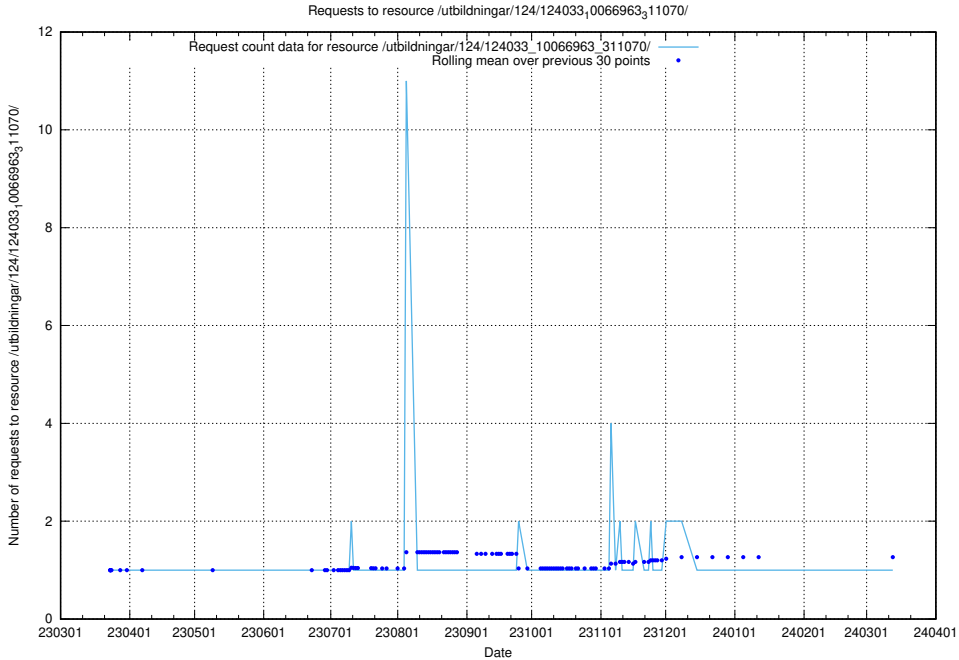

5.4436 Usage of /utbildningar/124/124033_10066963_311070/

Here, we count the number of requests to resource /utbildningar/124/124033_10066963_311070/.