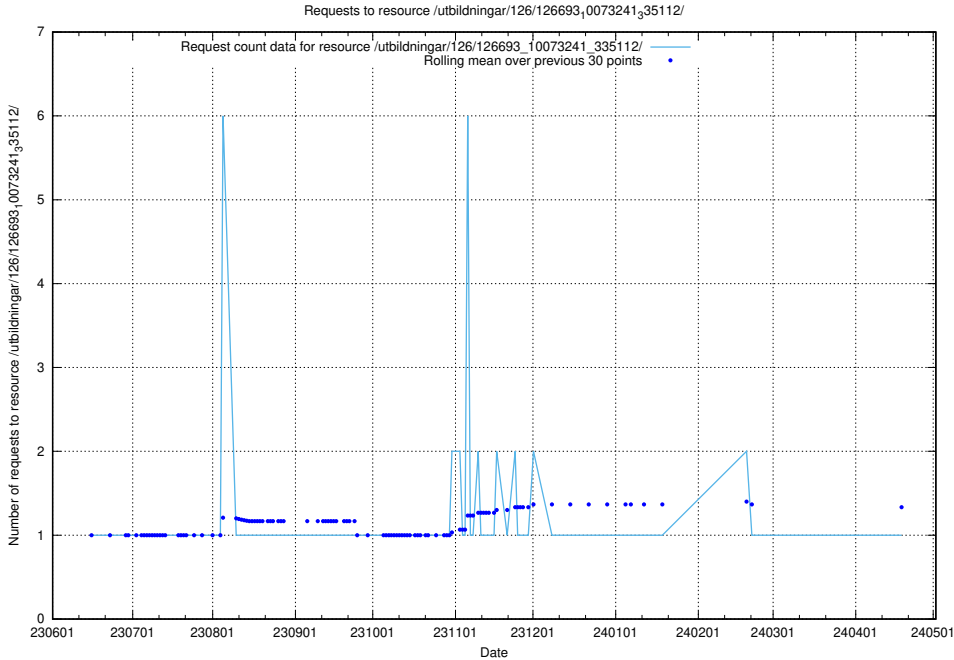

5.5861 Usage of /utbildningar/126/126693_10073241_335112/

Here, we count the number of requests to resource /utbildningar/126/126693_10073241_335112/.