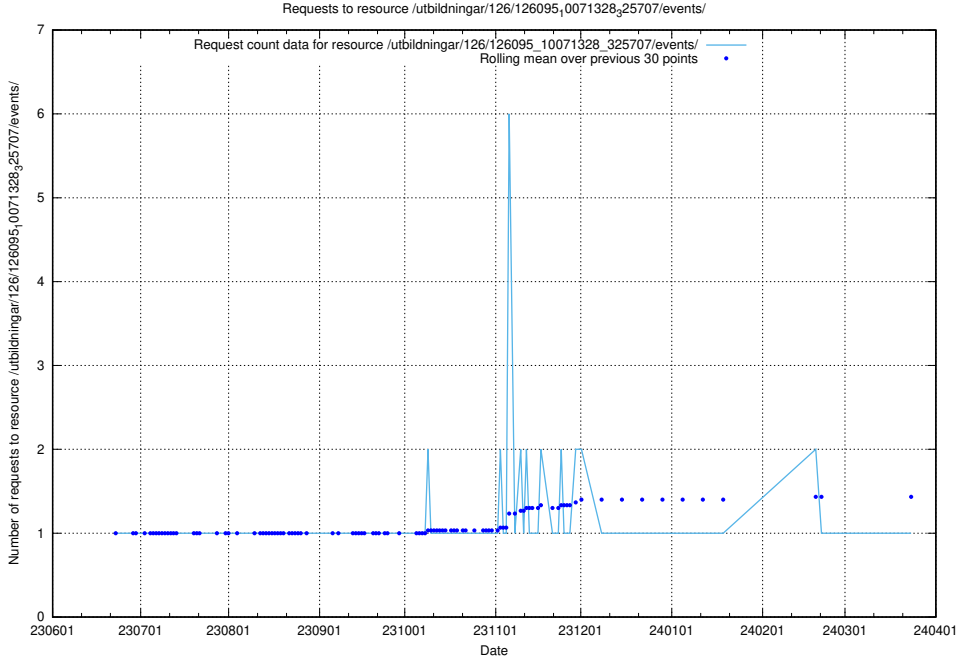

5.5670 Usage of /utbildningar/126/126095_10071328_325707/events/

Here, we count the number of requests to resource /utbildningar/126/126095_10071328_325707/events/