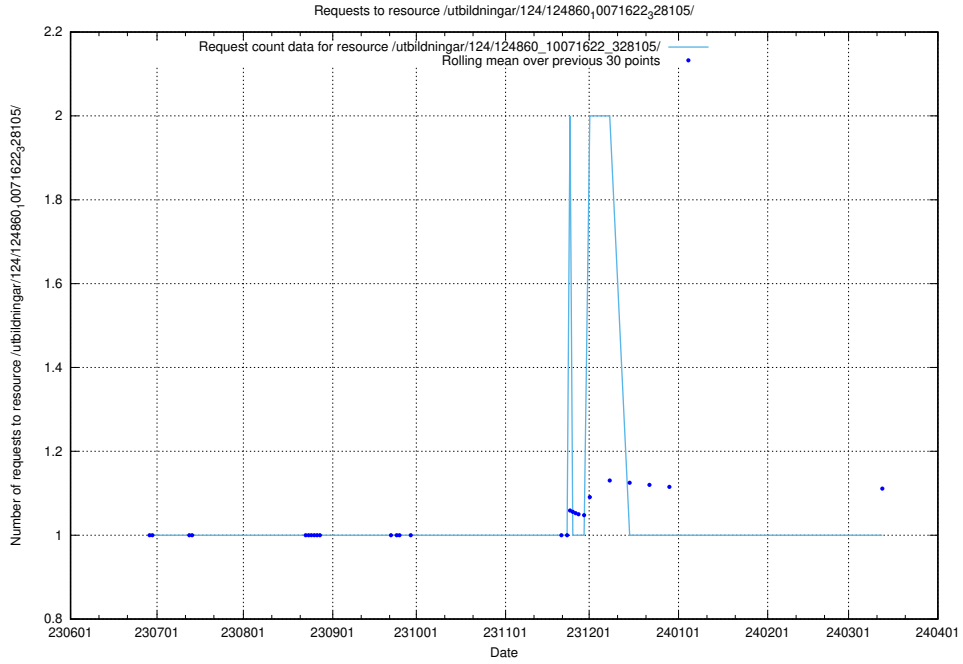

5.5474 Usage of /utbildningar/124/124860_10071622_328105/

Here, we count the number of requests to resource /utbildningar/124/124860_10071622_328105/.