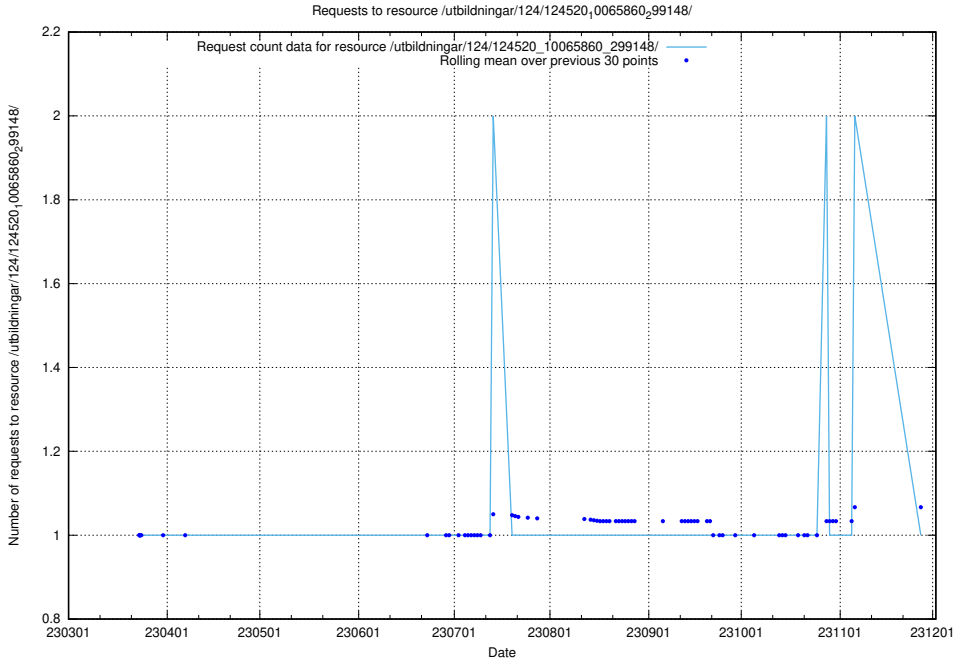

5.1258 Usage of /utbildningar/124/124520_10065858_297601/events/

Here, we count the number of requests to resource /utbildningar/124/124520_10065858_297601/events/

5.1259 Usage of /utbildningar/124/124520_10065858_297601/