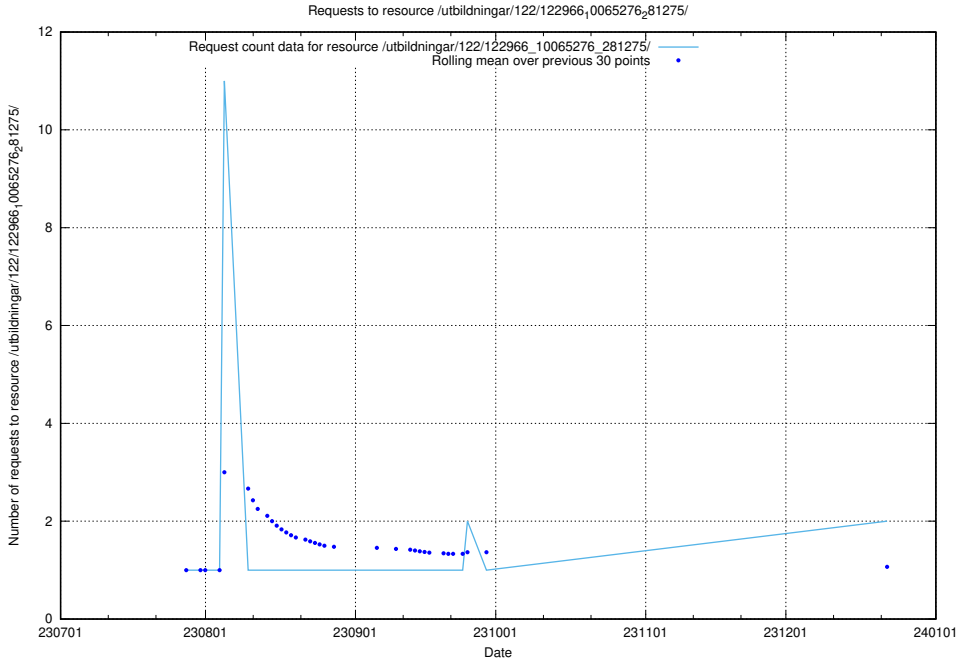

5.782 Usage of /utbildningar/122/122966_10065276_281275/

Here, we count the number of requests to resource /utbildningar/122/122966_10065276_281275/.