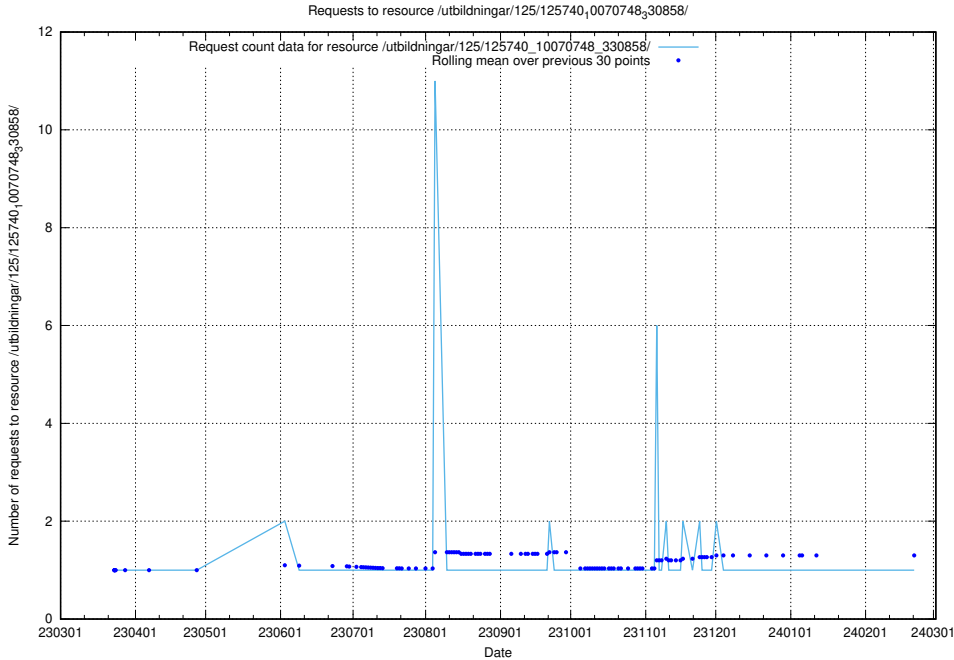

5.959 Usage of /utbildningar/125/125740_10070748_330858/

Here, we count the number of requests to resource /utbildningar/125/125740_10070748_330858/.