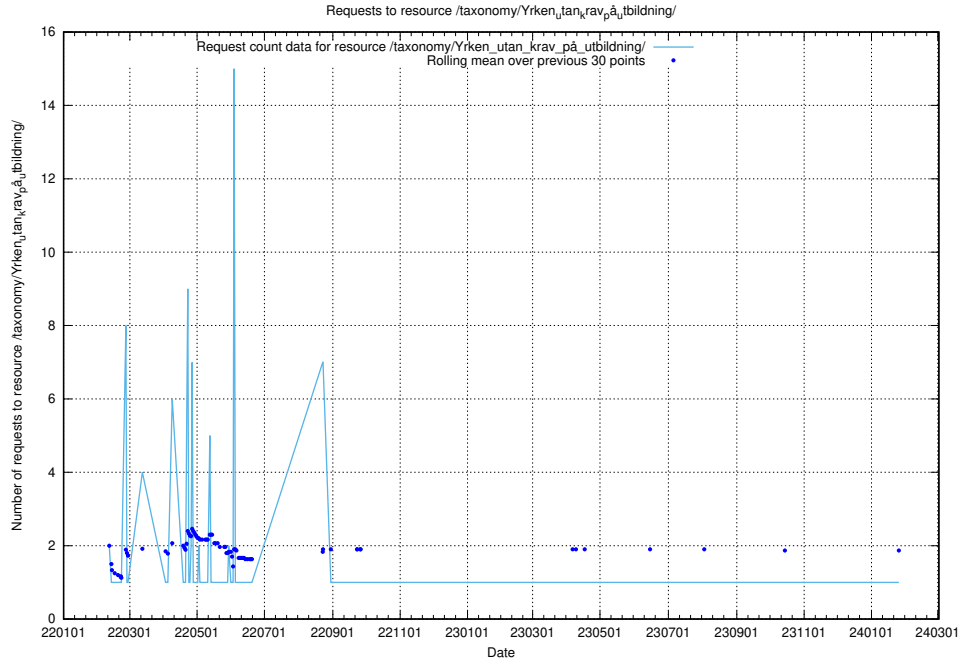

5.1439 Usage of /taxonomy/Yrken_utan_krav_på_utbildning/

Here, we count the number of requests to resource /taxonomy/Yrken_utan_krav_på_utbildning/.