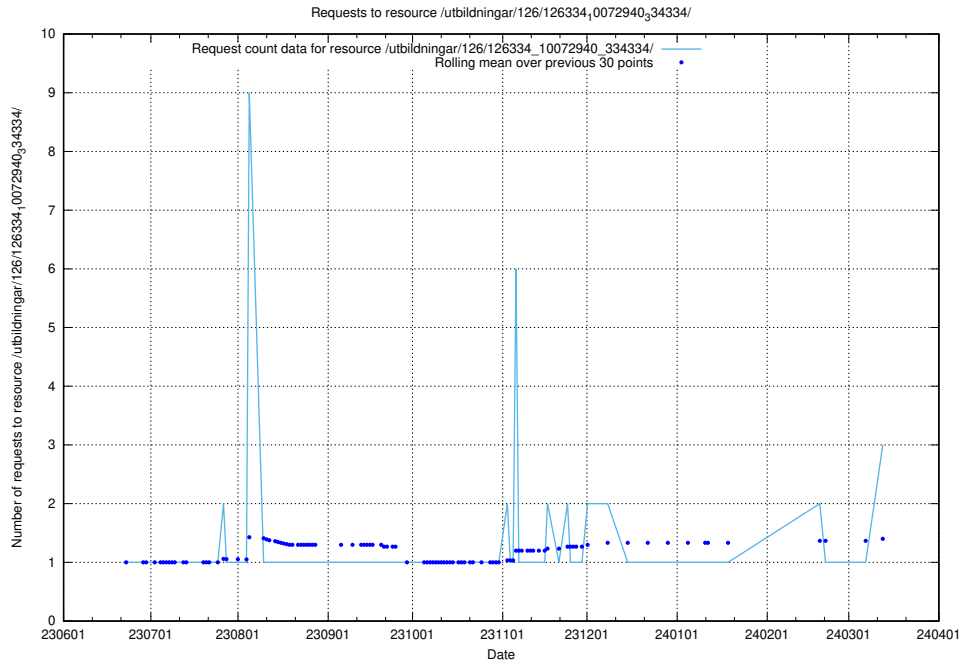

5.373 Usage of /utbildningar/126/126334_10072940_334334/

Here, we count the number of requests to resource /utbildningar/126/126334_10072940_334334/.