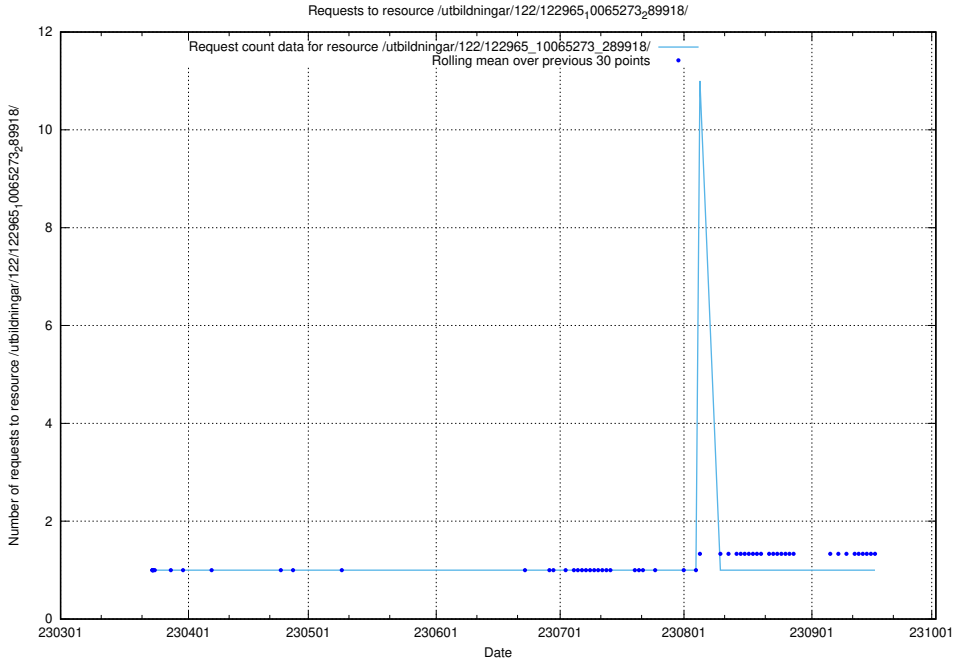

5.5123 Usage of /utbildningar/122/122965_10065273_289918/

Here, we count the number of requests to resource /utbildningar/122/122965_10065273_289918/.

5.5124 Usage of /taxonomy/version/14/query/employment-variety-concepts/