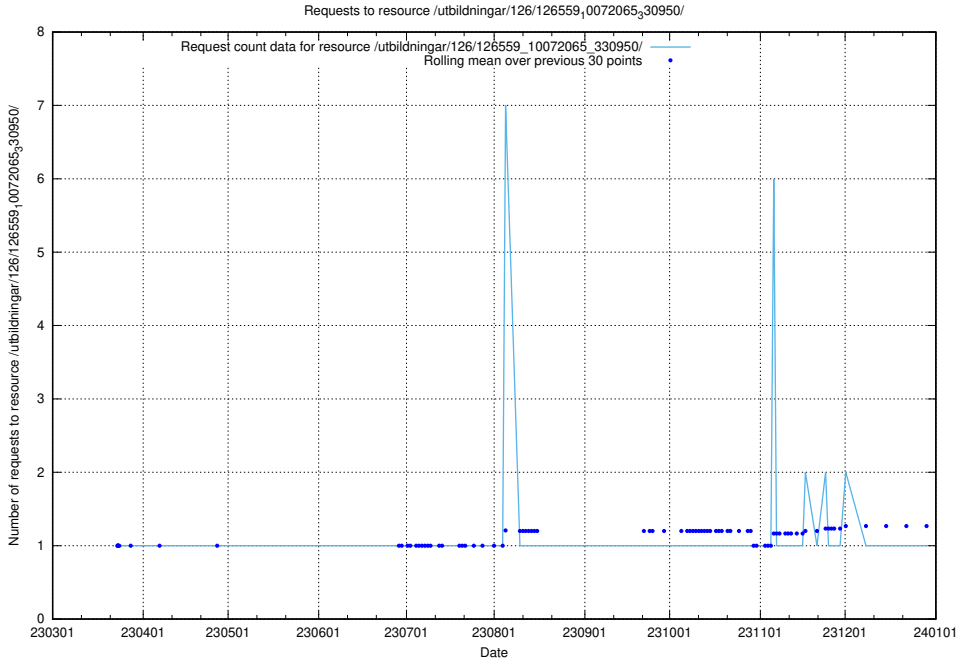

5.6377 Usage of /utbildningar/126/126559_10072065_330950/

Here, we count the number of requests to resource /utbildningar/126/126559_10072065_330950/.