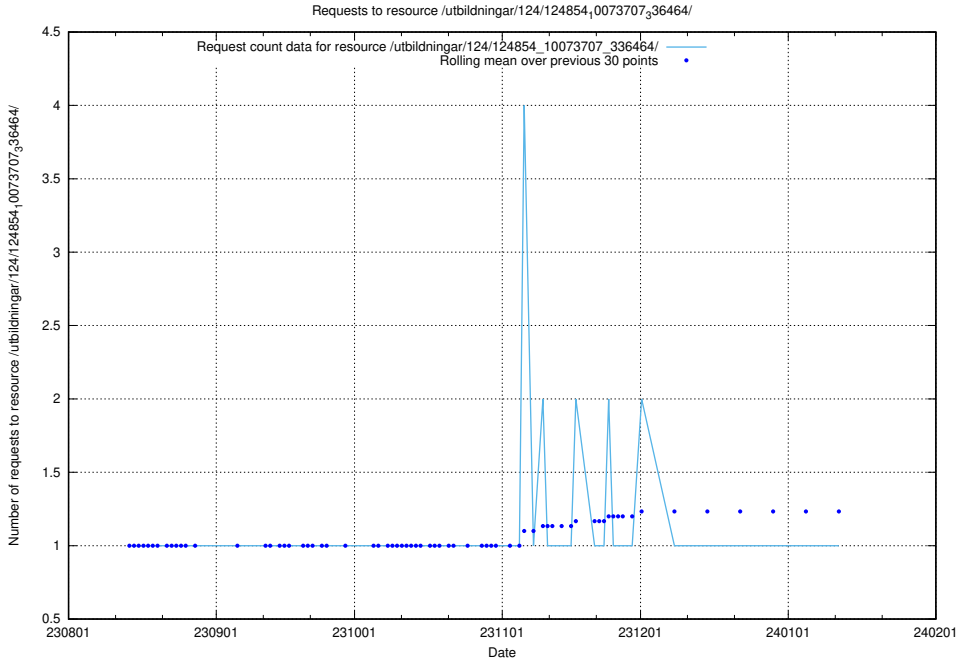

5.4784 Usage of /utbildningar/124/124854_10073707_336464/

Here, we count the number of requests to resource /utbildningar/124/124854_10073707_336464/.