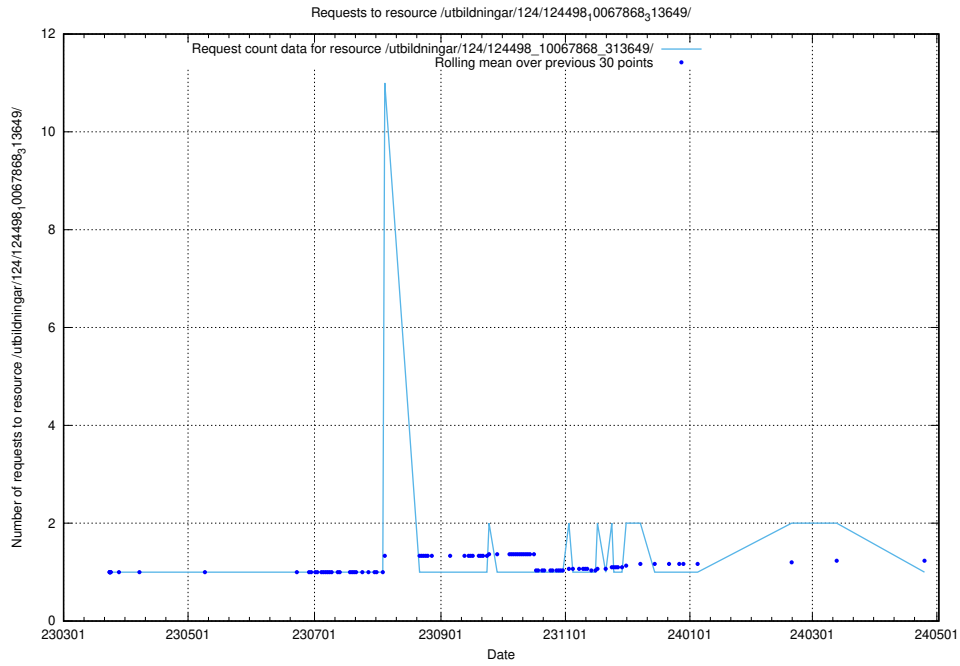

5.2650 Usage of /utbildningar/124/124498_10067868_313649/

Here, we count the number of requests to resource /utbildningar/124/124498_10067868_313649/.