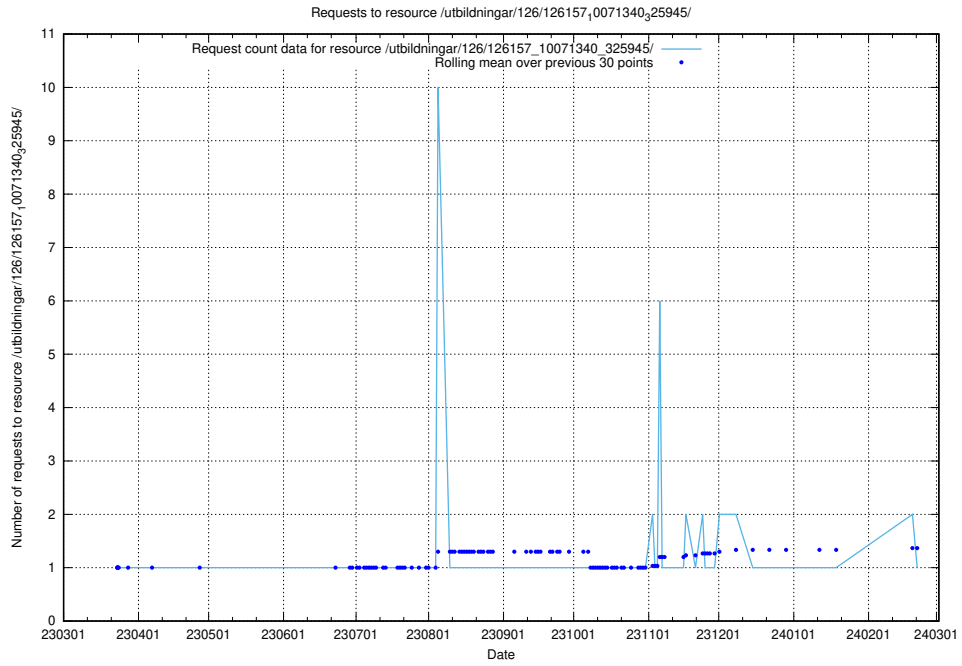

5.6403 Usage of /utbildningar/126/126157_10071340_325945/

Here, we count the number of requests to resource /utbildningar/126/126157_10071340_325945/.