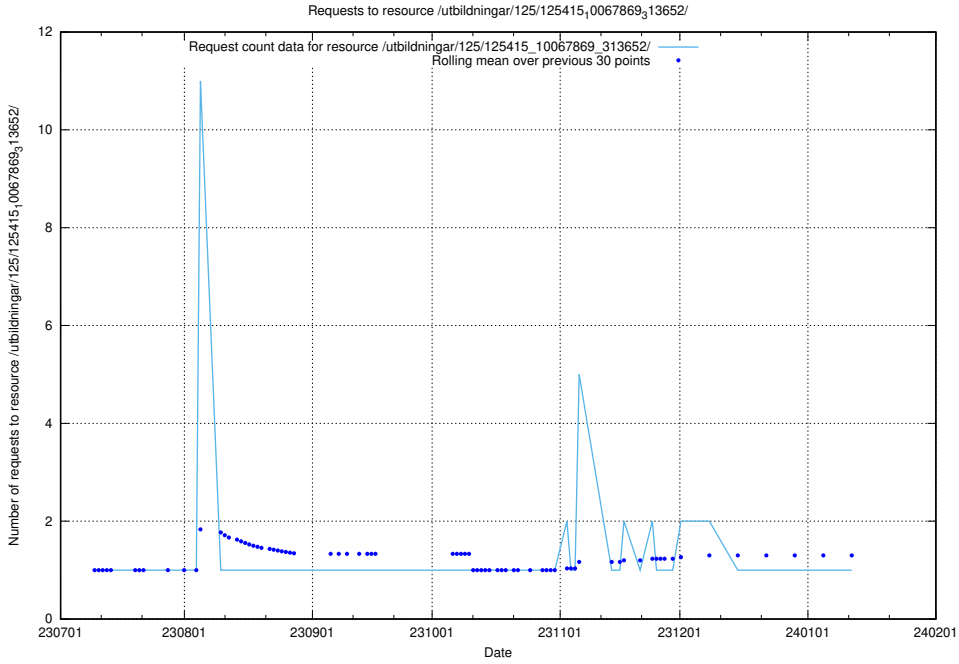

5.5106 Usage of /utbildningar/125/125415_10067869_313652/

Here, we count the number of requests to resource /utbildningar/125/125415_10067869_313652/.