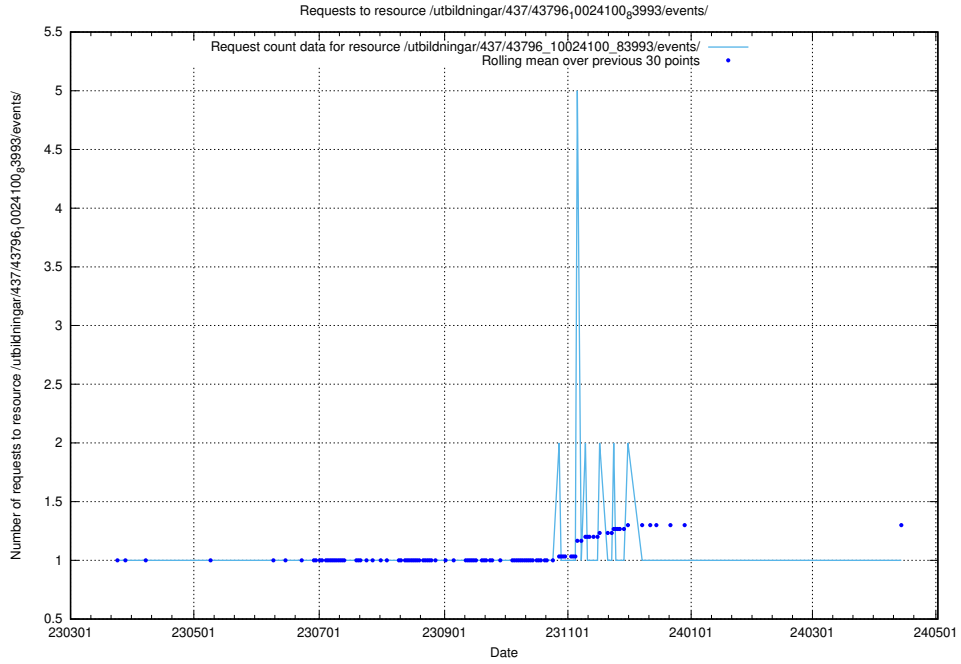

5.6153 Usage of /utbildningar/437/43796_10024100_83993/events/

Here, we count the number of requests to resource /utbildningar/437/43796_10024100_83993/events/.