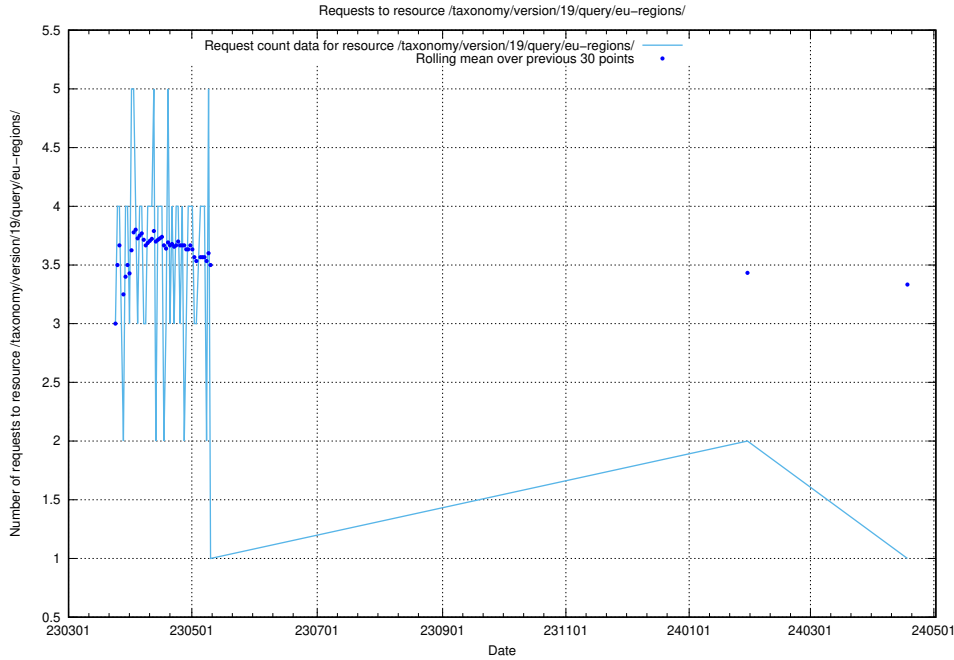

Here, we count the number of requests to resource /taxonomy/version/19/query/keyword-concepts-with-relations/.

5.6118 Usage of /taxonomy/version/19/query/eu-regions/

Here, we count the number of requests to resource /taxonomy/version/19/query/eu-regions/.