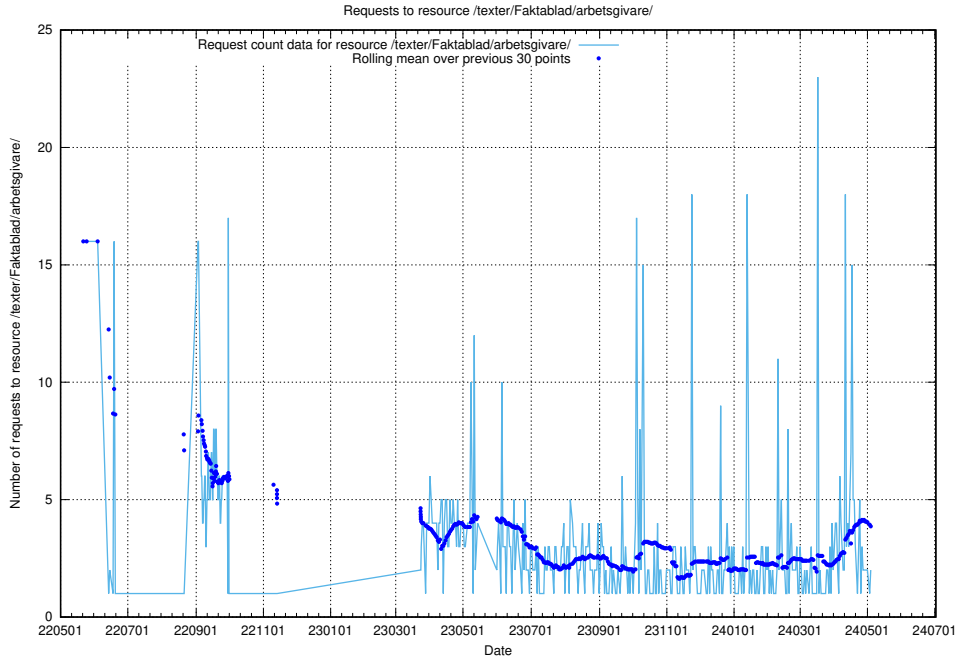

5.485 Usage of /texter/Faktablad/arbetsgivare/

Here, we count the number of requests to resource /texter/Faktablad/arbetsgivare/.