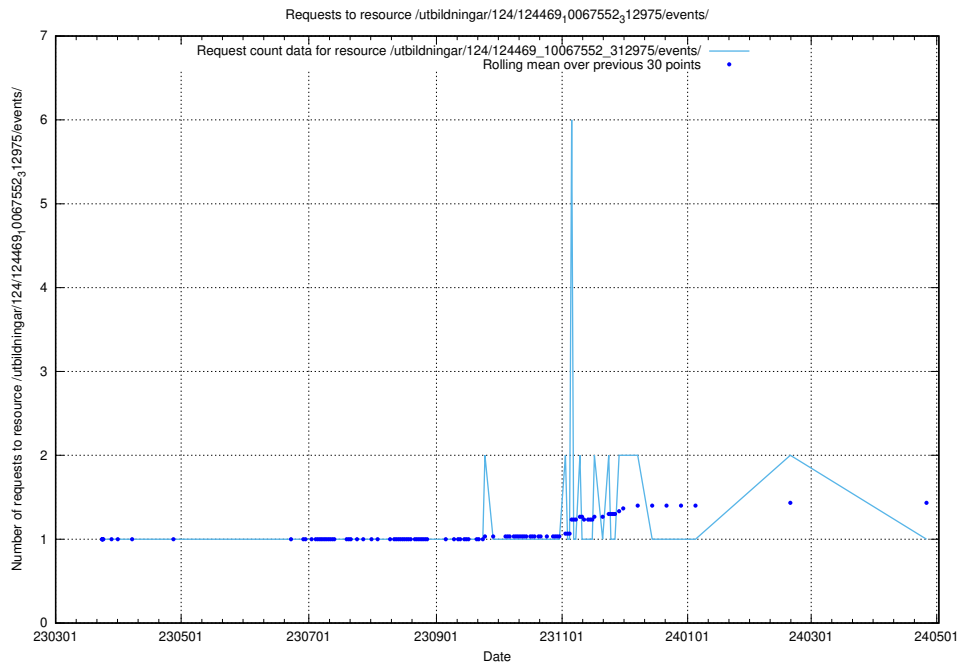

5.3307 Usage of /utbildningar/124/124469_10067552_312975/events/

Here, we count the number of requests to resource /utbildningar/124/124469_10067552_312975/events/