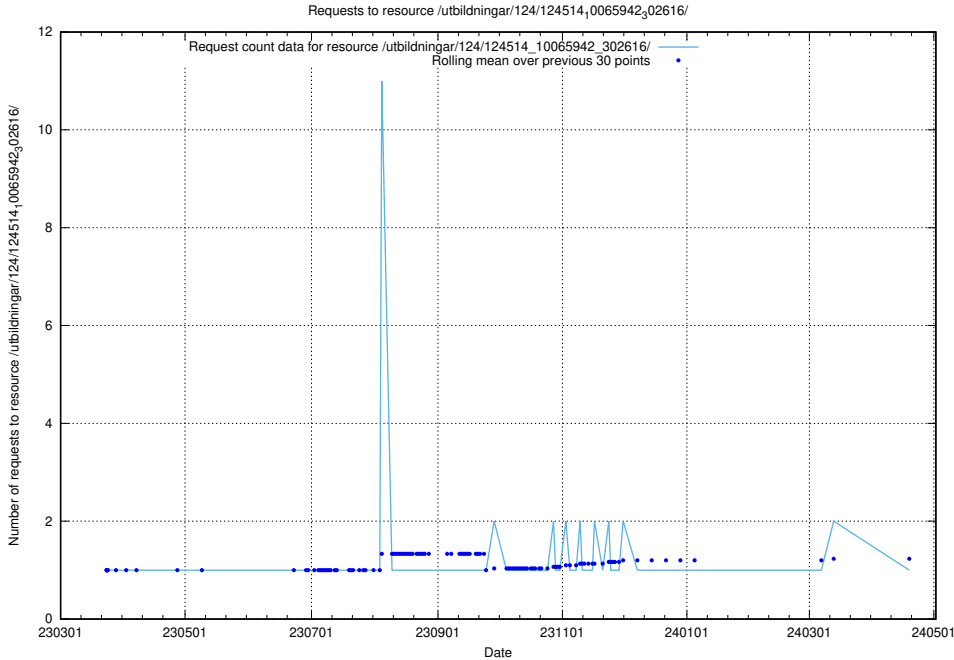

Here, we count the number of requests to resource /taxonomy/version/2/query/employment-variety-concepts/.

5.1861 Usage of /utbildningar/124/124514_10065942_302616/

Here, we count the number of requests to resource /utbildningar/124/124514_10065942_302616/.