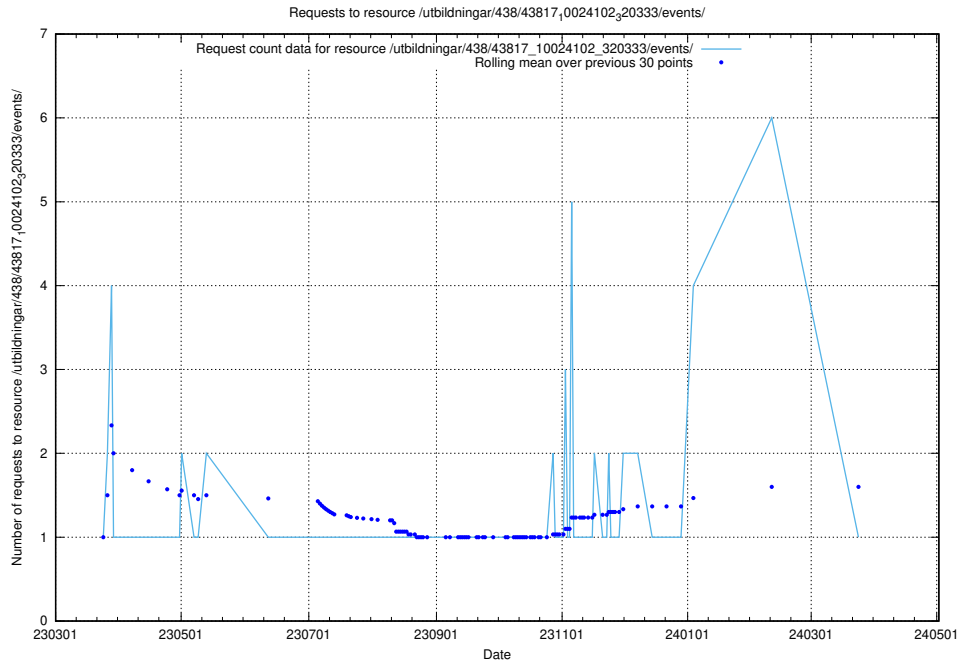

5.6144 Usage of /utbildningar/438/43817_10024102_320333/events/

Here, we count the number of requests to resource /utbildningar/438/43817_10024102_320333/events/.