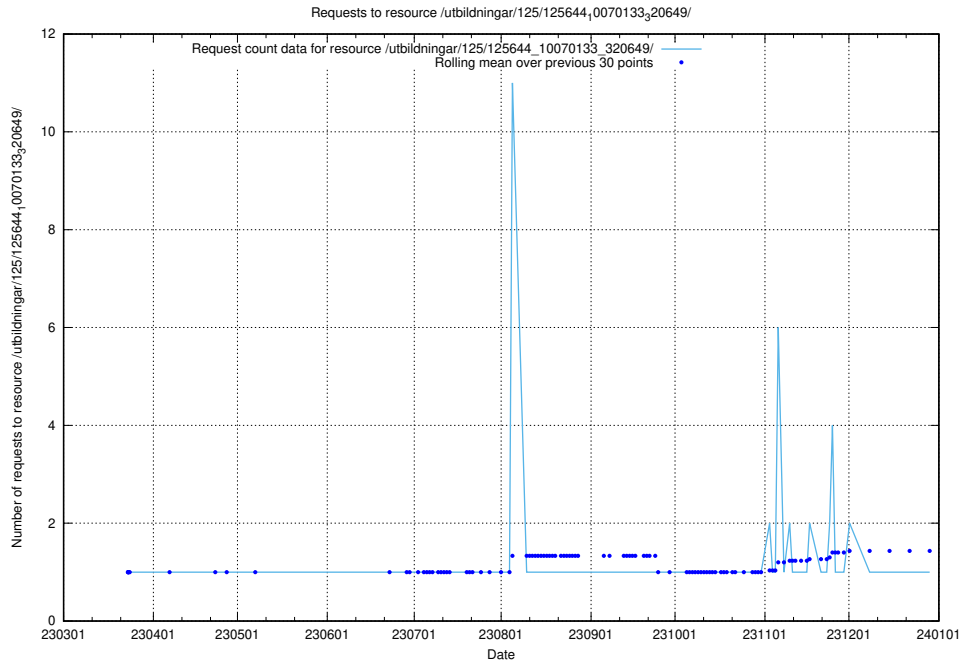

5.1032 Usage of /utbildningar/125/125644_10070133_320649/

Here, we count the number of requests to resource /utbildningar/125/125644_10070133_320649/.