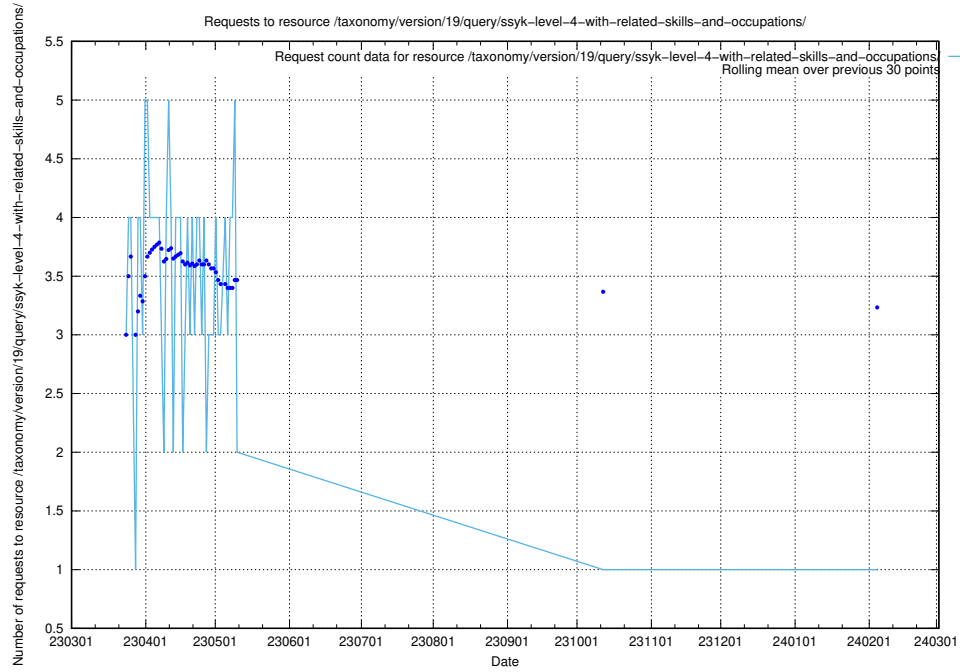

5.6097 Usage of /taxonomy/version/19/query/ssyk-level-4-with-related-isco-level-4-groups/

Here, we count the number of requests to resource /taxonomy/version/19/query/ssyk-level-4-with-related-isco-level-4-groups/.