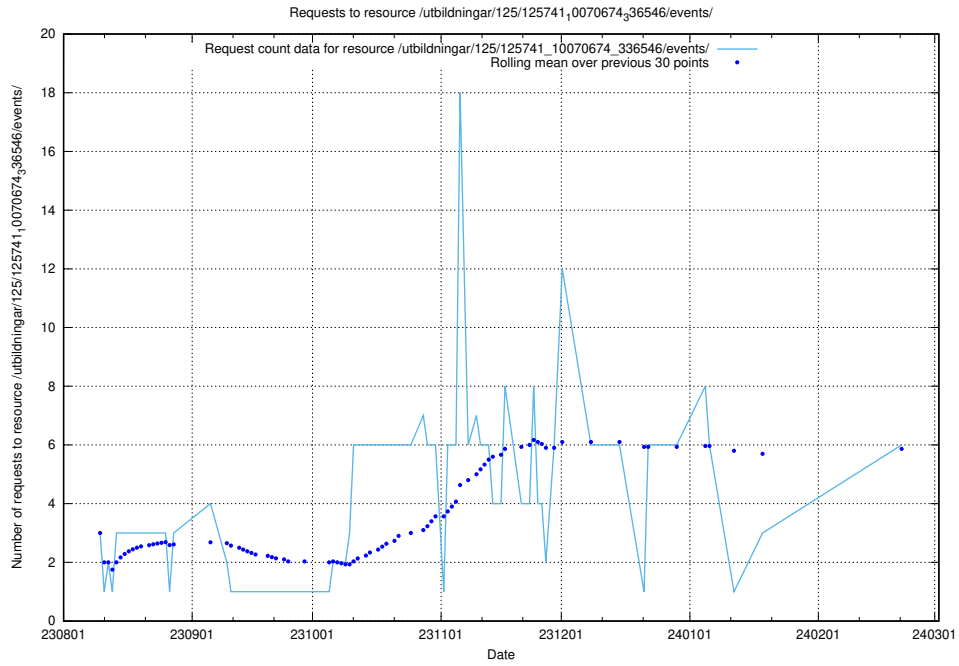

5.79 Usage of /utbildningar/125/125741_10070674_336546/events/

Here, we count the number of requests to resource /utbildningar/125/125741_10070674_336546/events/