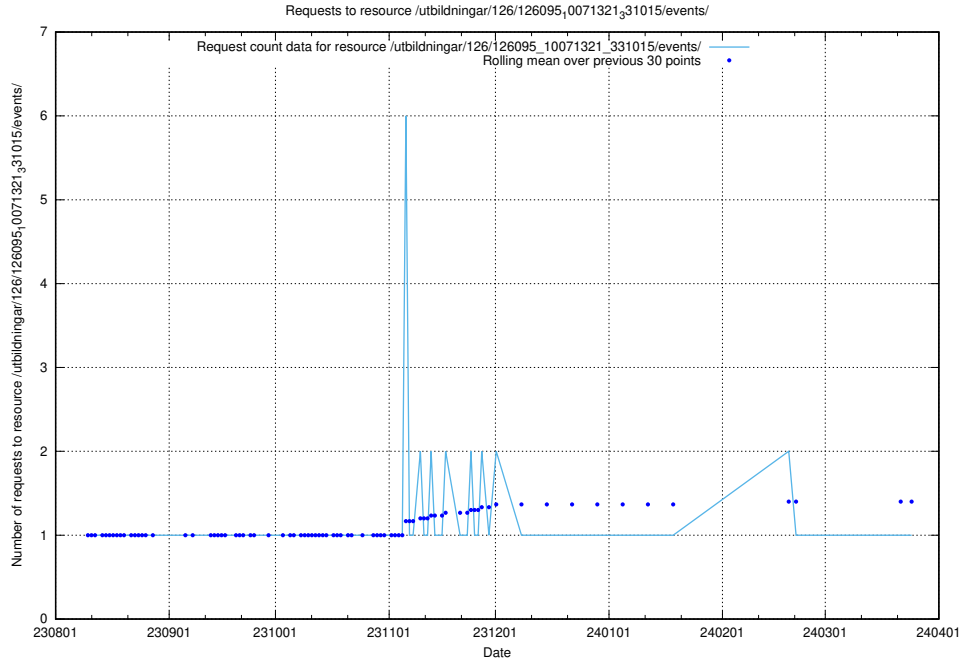

5.4813 Usage of /utbildningar/126/126095_10071321_331015/events/

Here, we count the number of requests to resource /utbildningar/126/126095_10071321_331015/events/