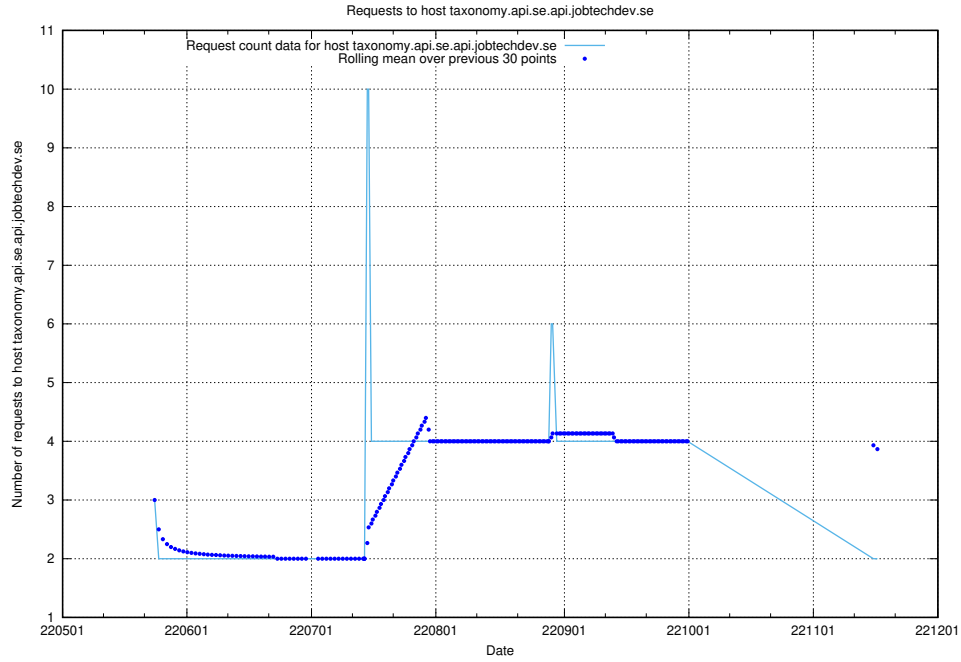

7.417 Usage of taxonomy.api.se.api.jobtechdev.se

Here, we count the number of requests to host taxonomy.api.se.api.jobtechdev.se.