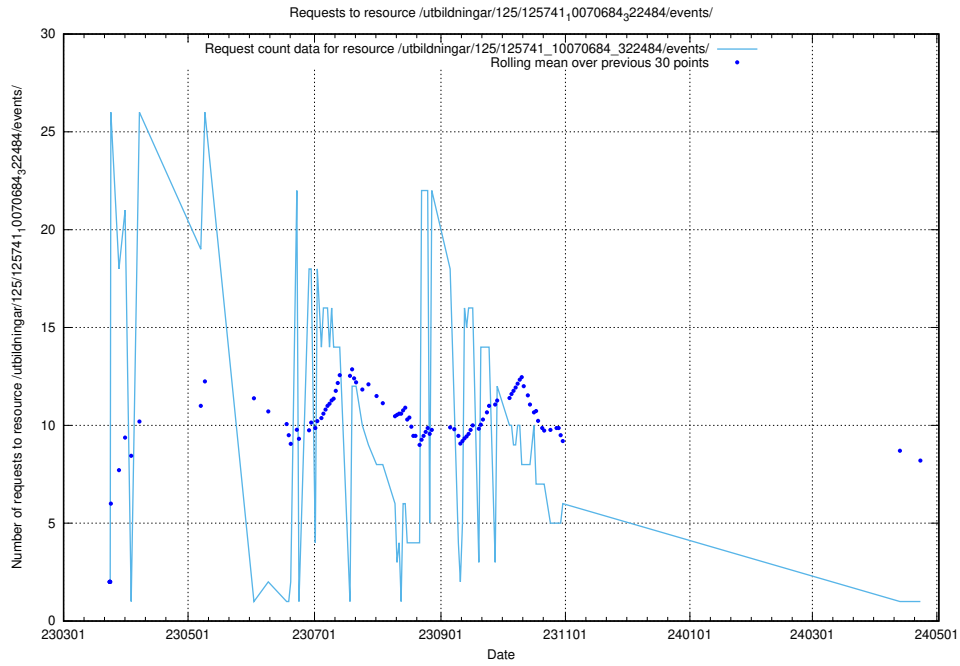

5.6250 Usage of /utbildningar/125/125741_10070684_322484/events/

Here, we count the number of requests to resource /utbildningar/125/125741_10070684_322484/events/