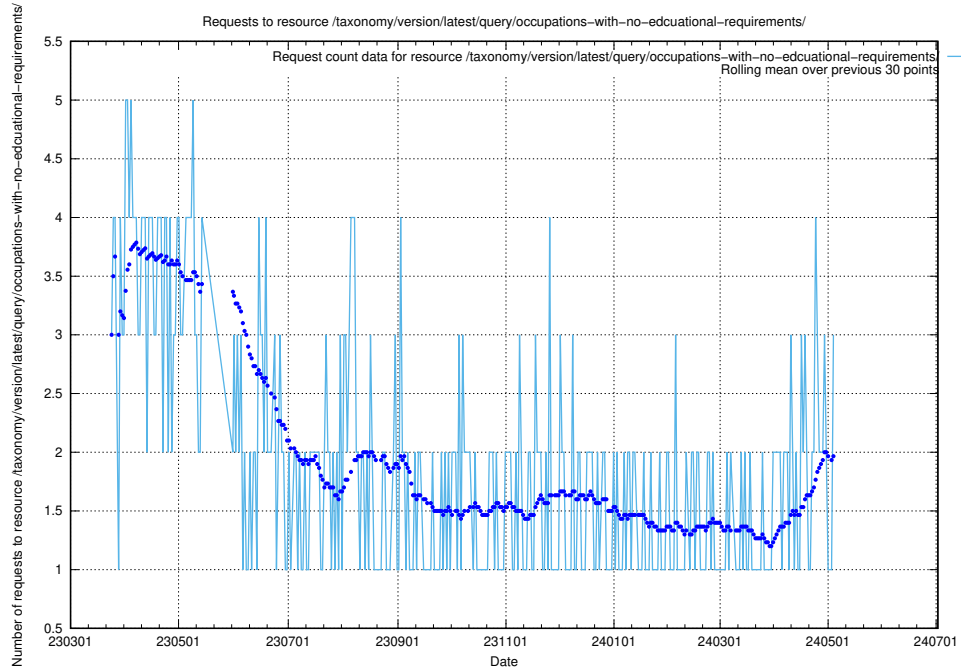

5.432 Usage of /taxonomy/version/latest/query/occupations-with-no-educational-requirements/

Here, we count the number of requests to resource /taxonomy/version/latest/query/occupations-with-no-educational-requirements/.