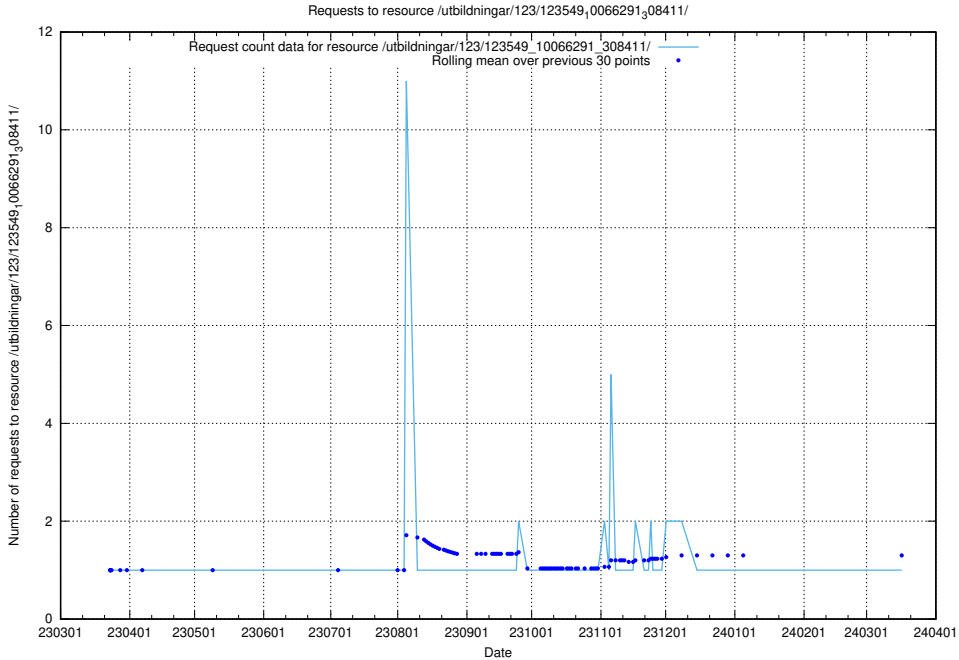

5.4494 Usage of /utbildningar/123/123549_10066291_308411/

Here, we count the number of requests to resource /utbildningar/123/123549_10066291_308411/.