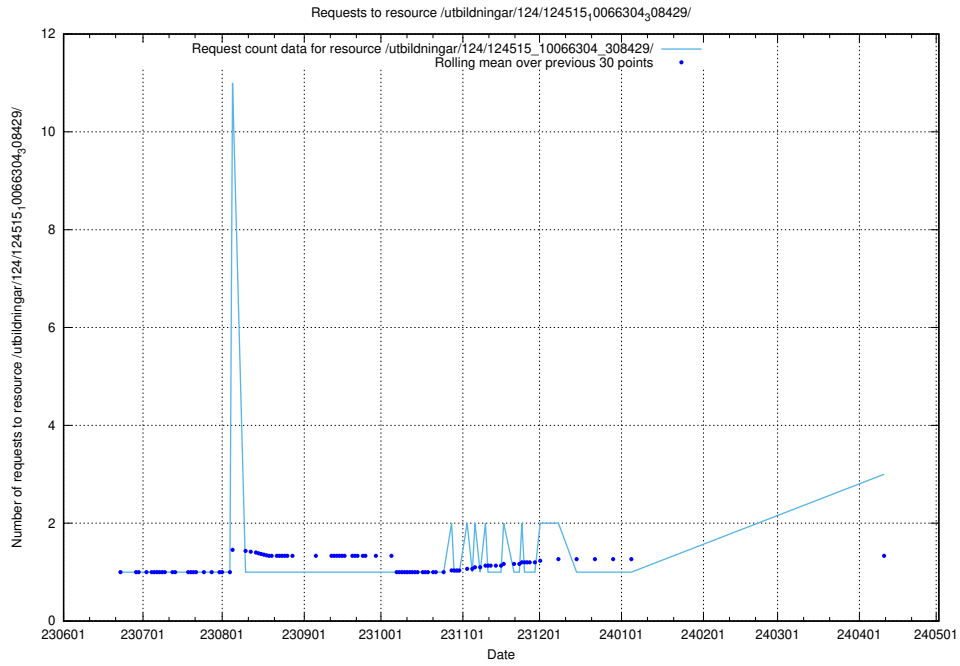

5.378 Usage of /utbildningar/124/124515_10066304_308429/

Here, we count the number of requests to resource /utbildningar/124/124515_10066304_308429/.