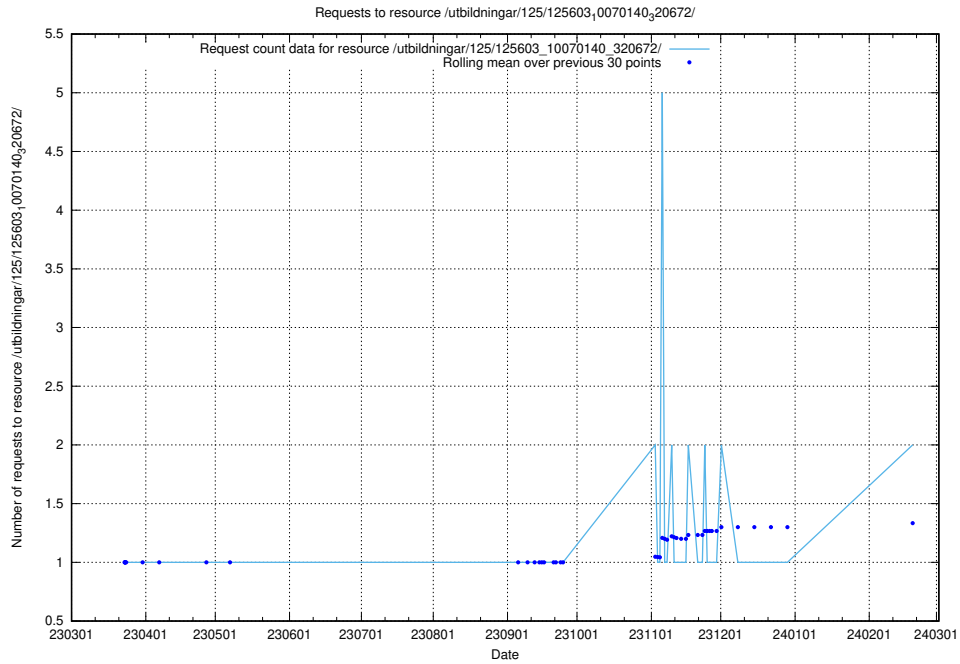

5.488 Usage of /utbildningar/125/125603_10070140_320672/

Here, we count the number of requests to resource /utbildningar/125/125603_10070140_320672/.