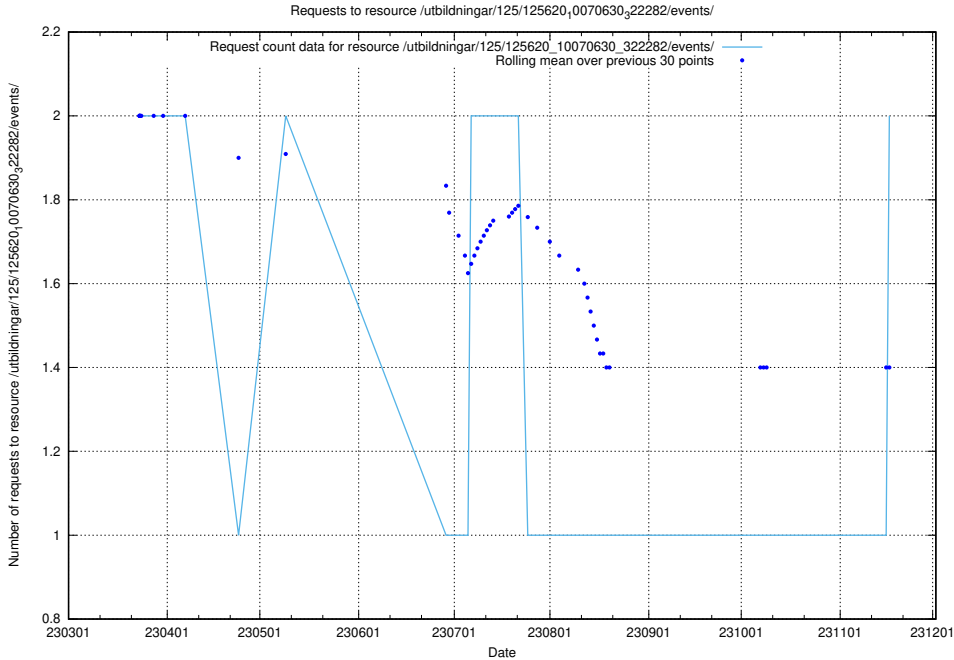

5.923 Usage of /utbildningar/125/125620_10070630_322282/events/

Here, we count the number of requests to resource /utbildningar/125/125620_10070630_322282/events/