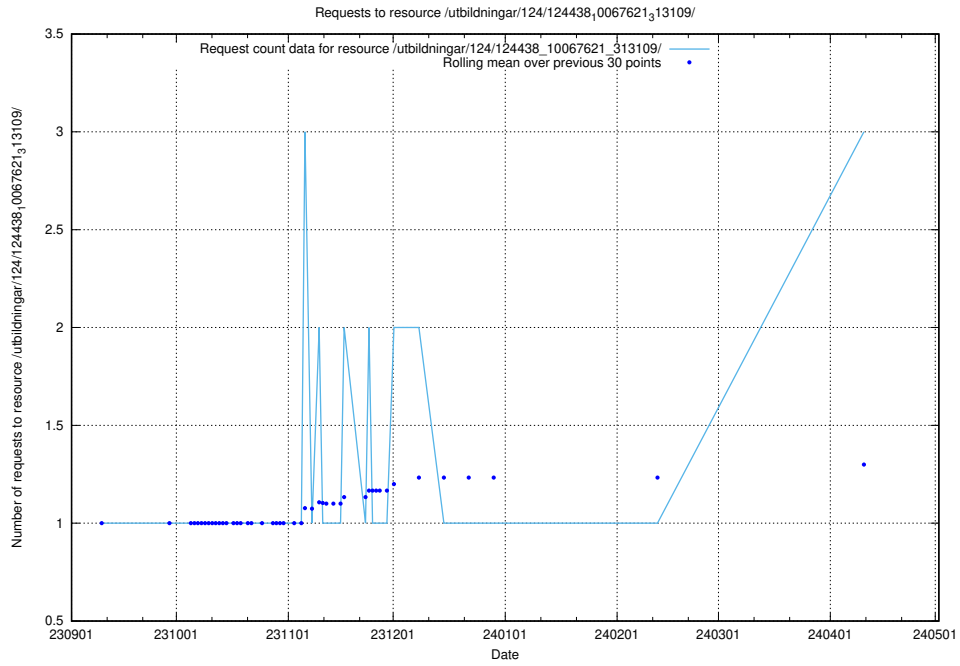

5.344 Usage of /utbildningar/124/124438_10067621_313109/

Here, we count the number of requests to resource /utbildningar/124/124438_10067621_313109/.