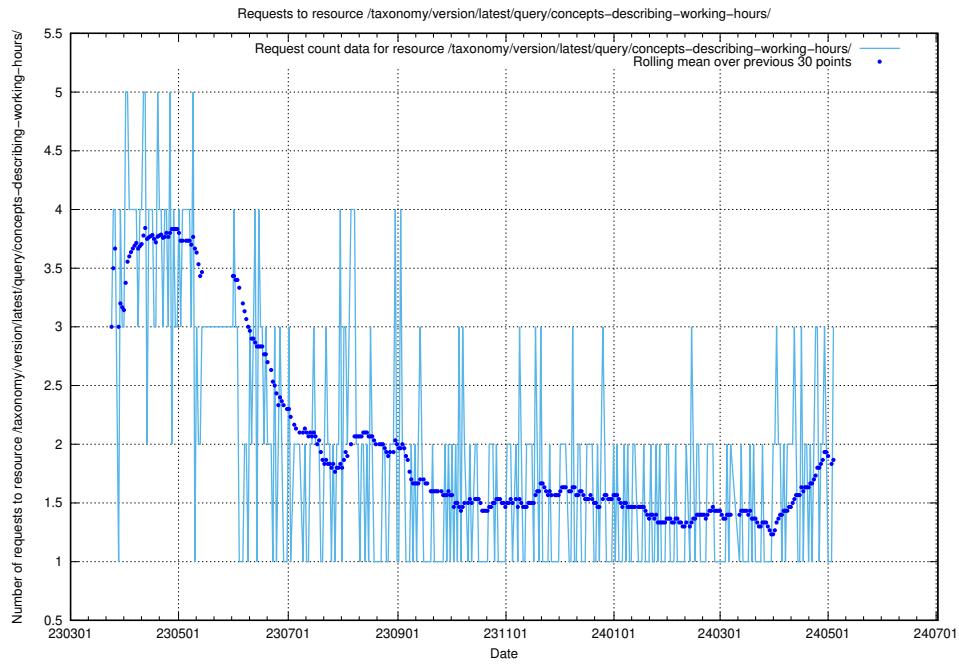

5.445 Usage of /taxonomy/version/latest/query/concepts-describing-working-hours/

Here, we count the number of requests to resource /taxonomy/version/latest/query/concepts-describing-working-hours/.