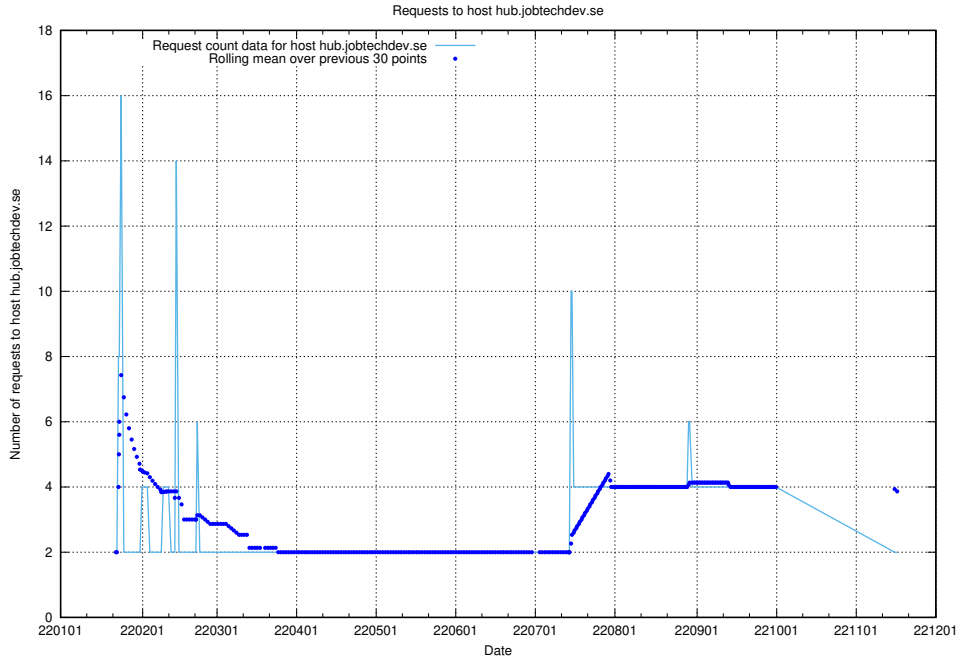

7.593 Usage of hub.jobtechdev.se

Here, we count the number of requests to host hub.jobtechdev.se.