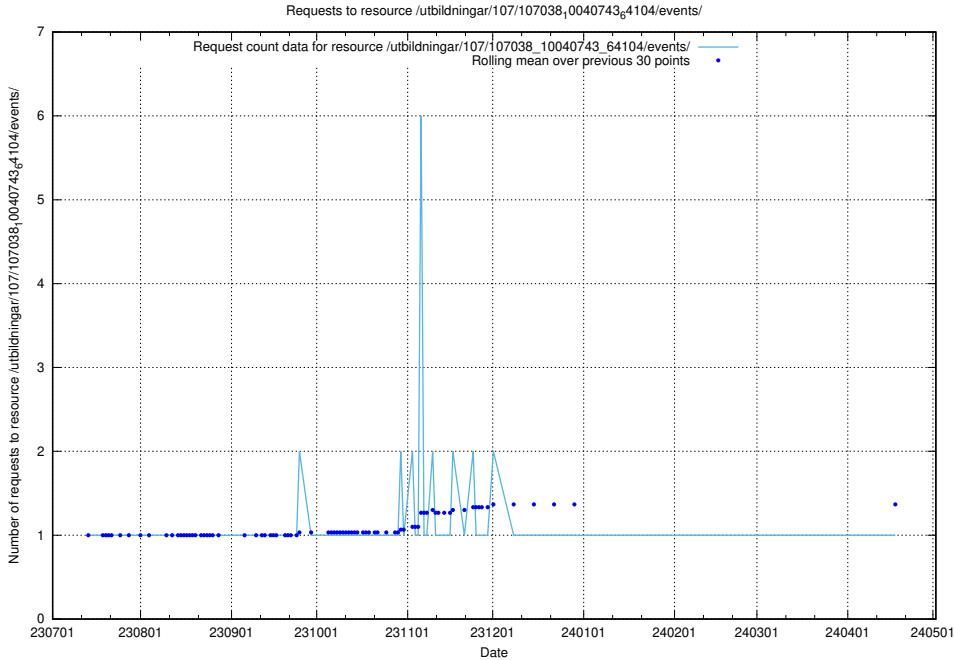

Here, we count the number of requests to resource /utbildningar/124/124514_10065864_333174/events/

5.5061 Usage of /utbildningar/107/107038_10040743_64104/events/

Here, we count the number of requests to resource /utbildningar/107/107038_10040743_64104/events/.