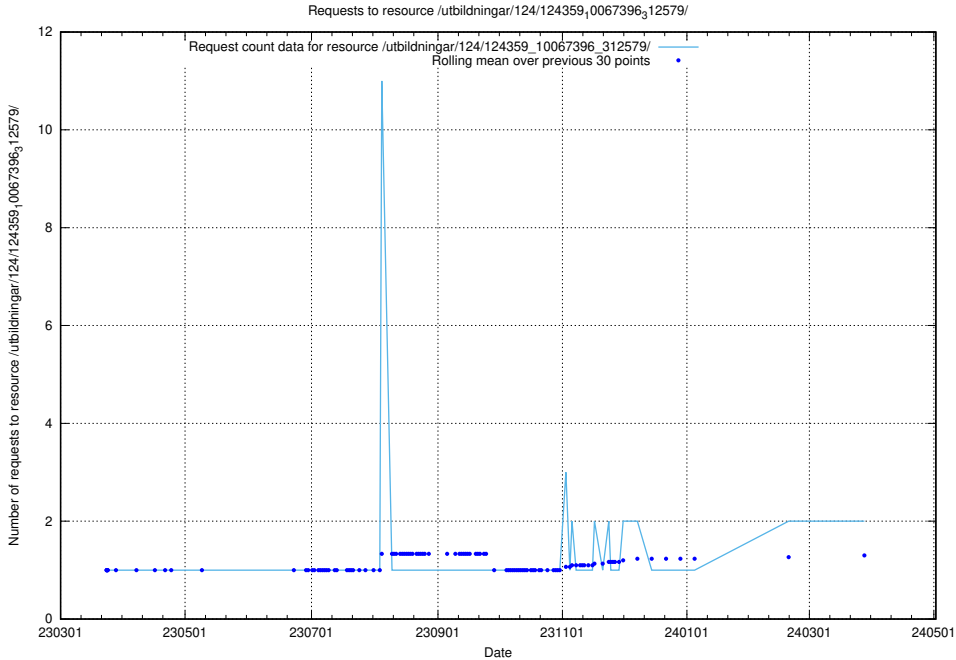

5.674 Usage of /utbildningar/124/124359_10067396_312579/

Here, we count the number of requests to resource /utbildningar/124/124359_10067396_312579/.