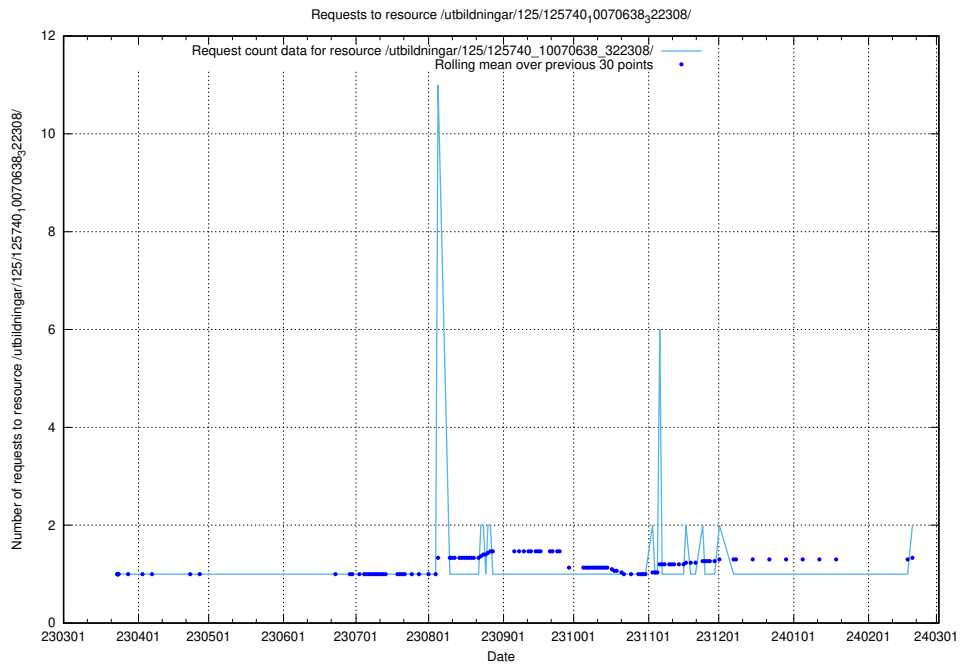

5.476 Usage of /utbildningar/125/125740_10070638_322308/

Here, we count the number of requests to resource /utbildningar/125/125740_10070638_322308/.