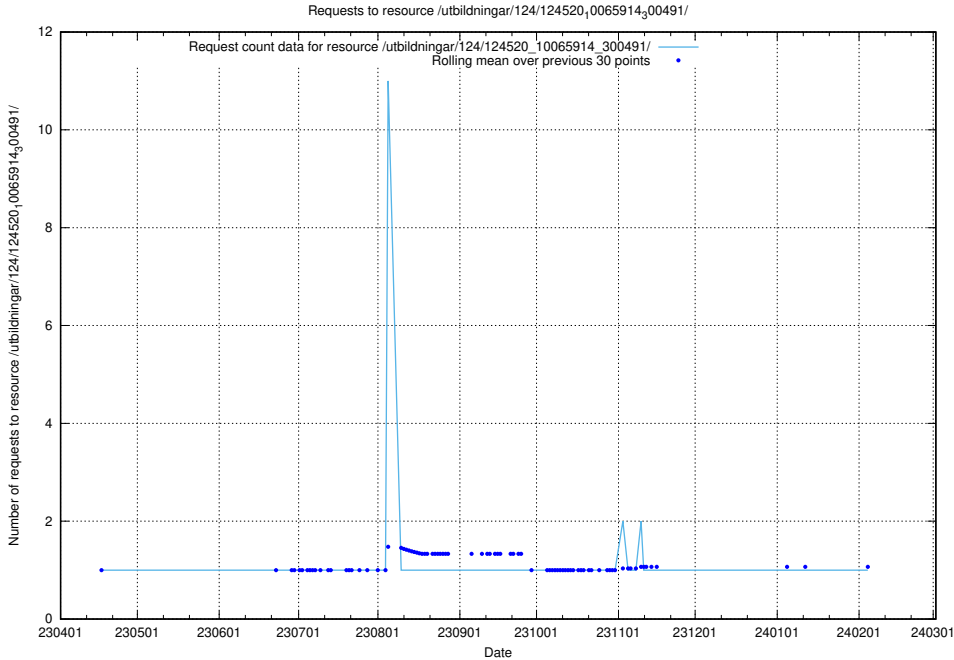

5.6044 Usage of /utbildningar/124/124520_10065914_300491/

Here, we count the number of requests to resource /utbildningar/124/124520_10065914_300491/.