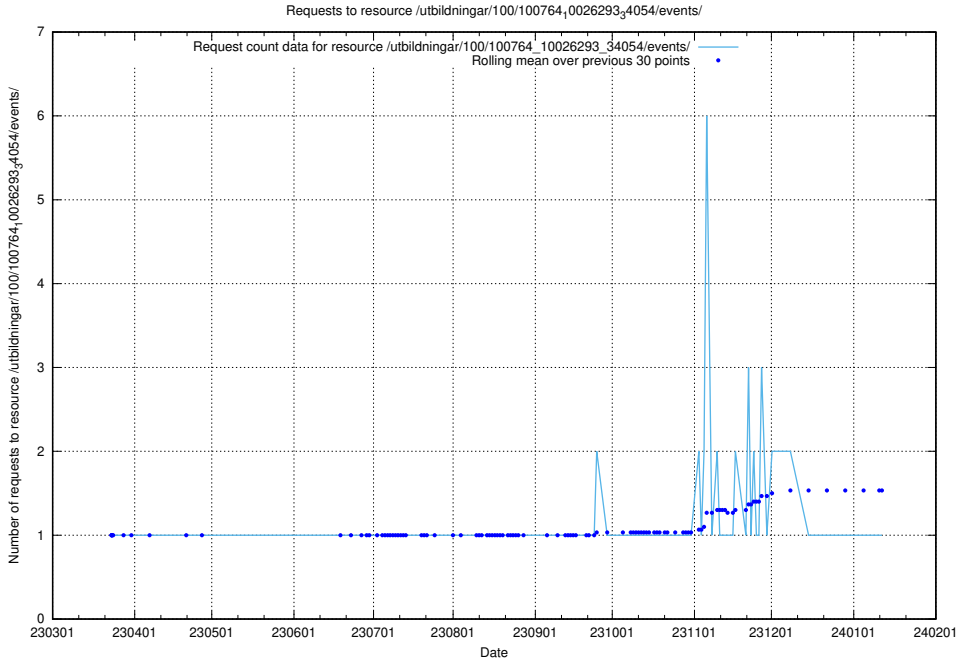

5.5523 Usage of /utbildningar/100/100764_10026293_34054/events/

Here, we count the number of requests to resource /utbildningar/100/100764_10026293_34054/events/.