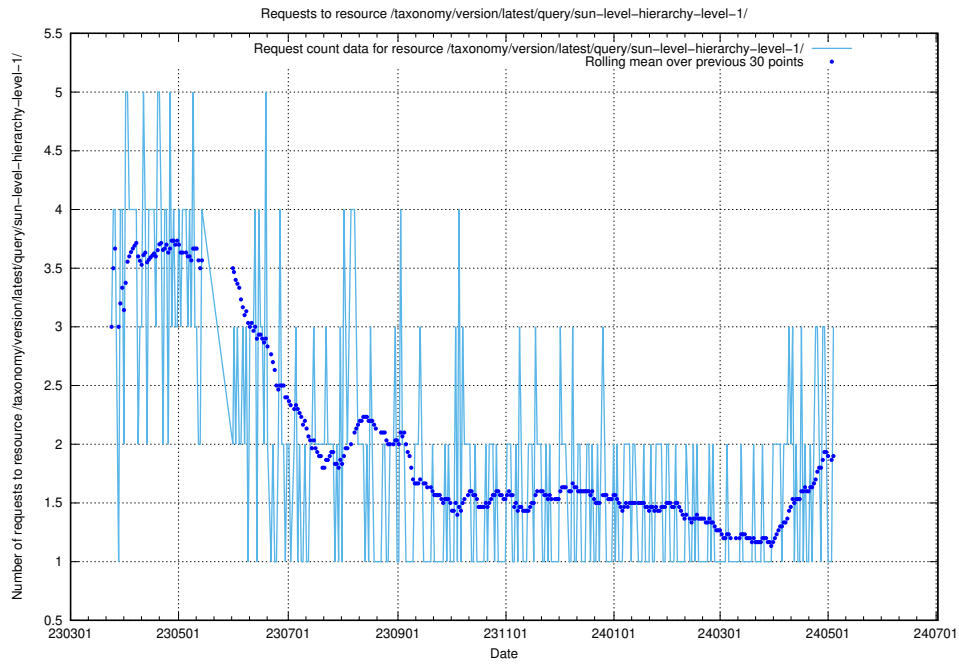

5.412 Usage of /taxonomy/version/latest/query/sun-level-hierarchy-level-1/

Here, we count the number of requests to resource /taxonomy/version/latest/query/sun-level-hierarchy-level-1/.