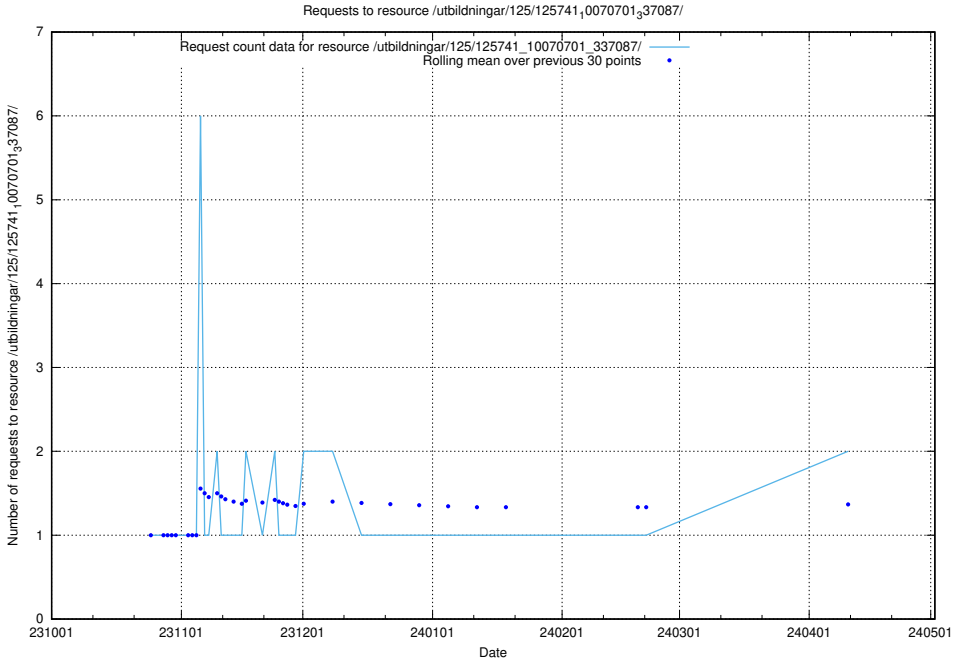

5.716 Usage of /utbildningar/125/125741_10070701_337087/

Here, we count the number of requests to resource /utbildningar/125/125741_10070701_337087/.