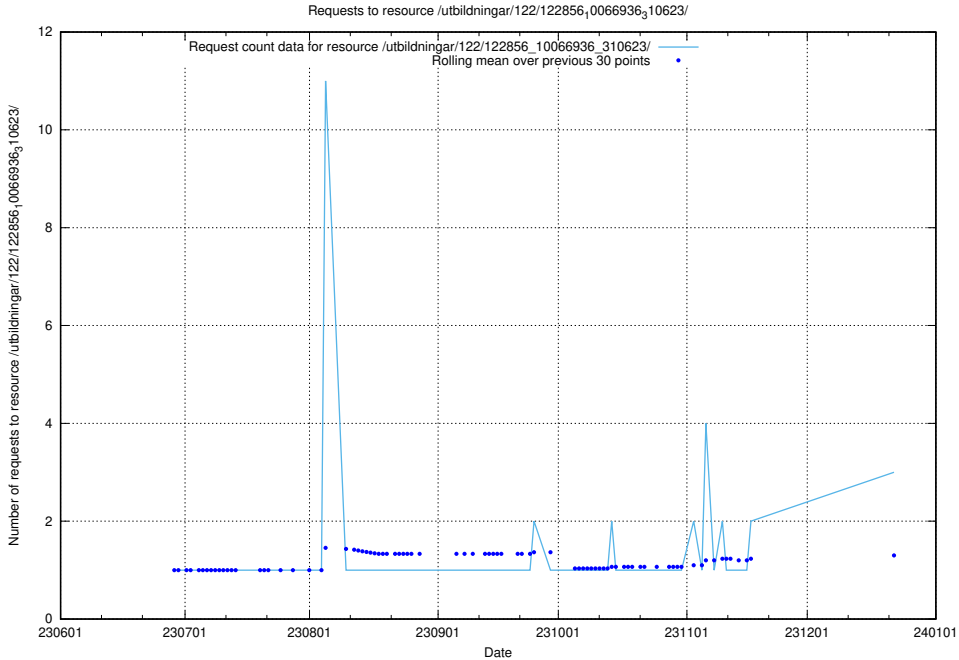

5.366 Usage of /utbildningar/122/122856_10066936_310623/

Here, we count the number of requests to resource /utbildningar/122/122856_10066936_310623/.