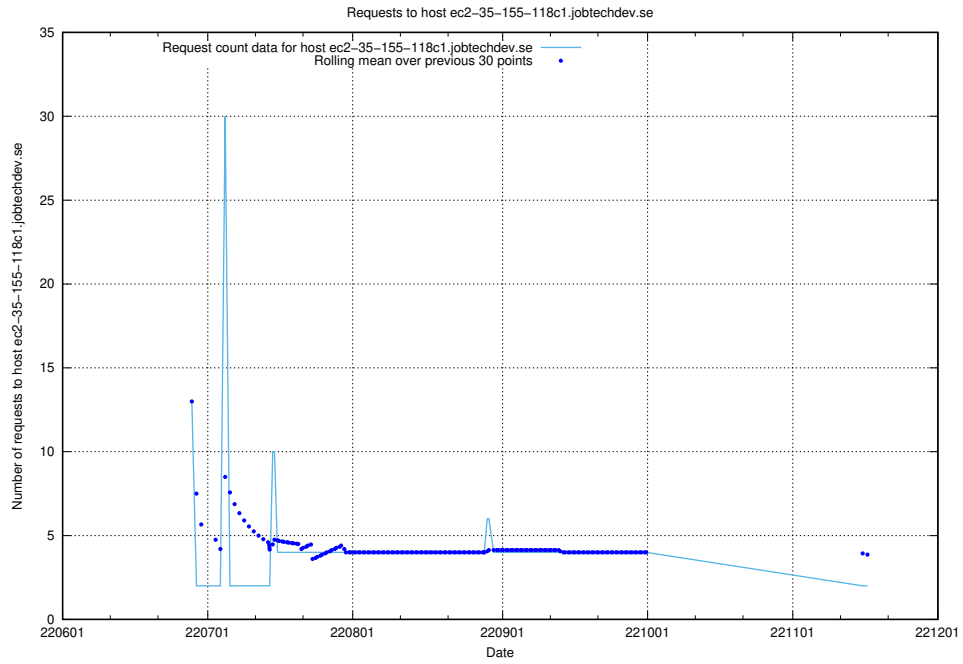

7.391 Usage of ec2-35-155-118c1.jobtechdev.se

Here, we count the number of requests to host ec2-35-155-118c1.jobtechdev.se.