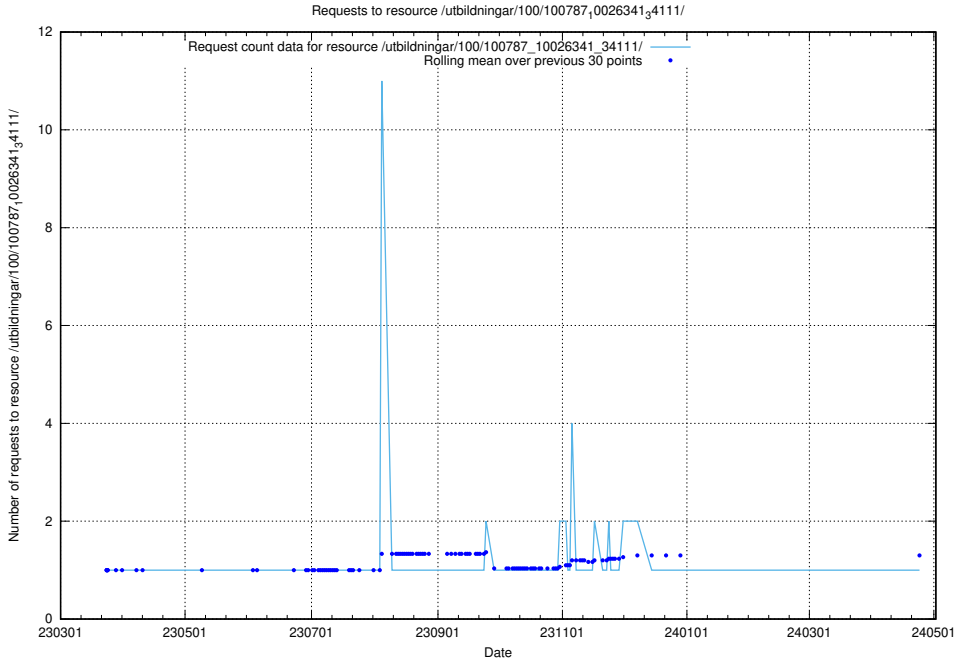

5.5515 Usage of /utbildningar/100/100787_10026341_34111/

Here, we count the number of requests to resource /utbildningar/100/100787_10026341_34111/.