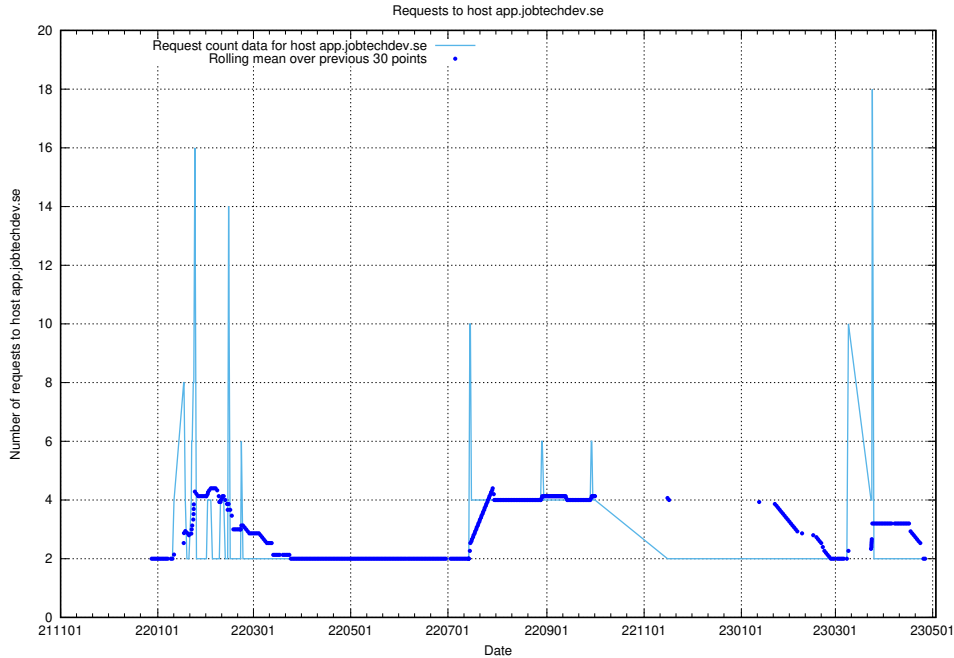

7.357 Usage of app.jobtechdev.se

Here, we count the number of requests to host app.jobtechdev.se.