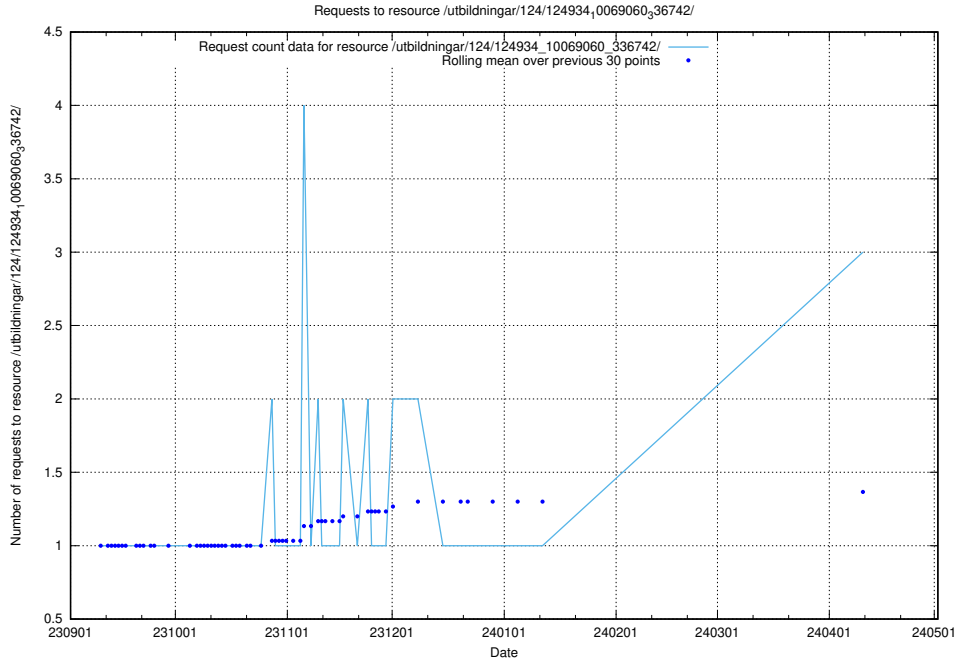

5.343 Usage of /utbildningar/124/124934_10069060_336742/

Here, we count the number of requests to resource /utbildningar/124/124934_10069060_336742/.