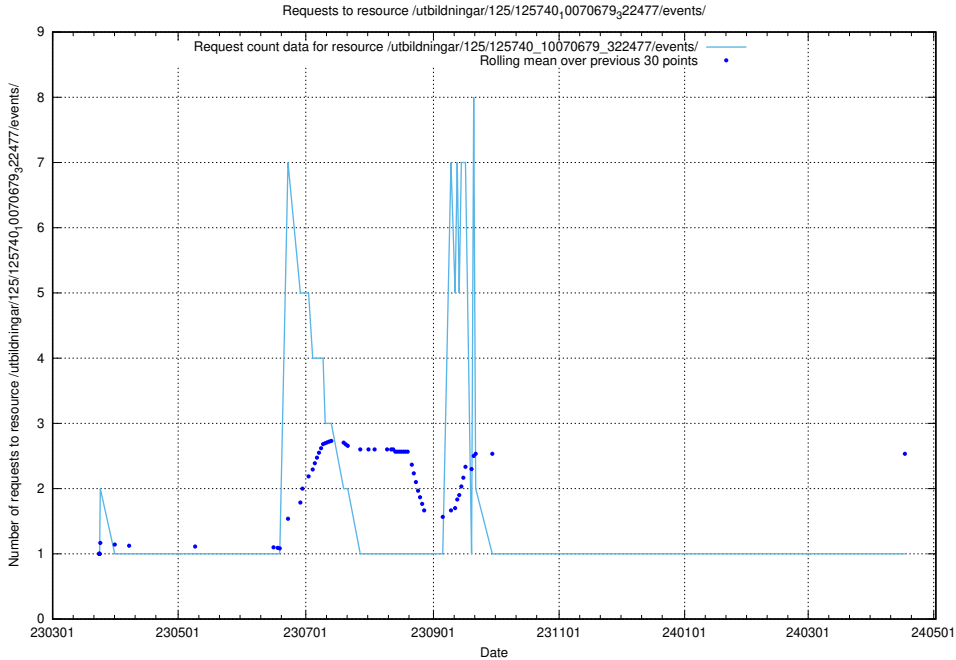

5.977 Usage of /utbildningar/125/125740_10070679_322477/events/

Here, we count the number of requests to resource /utbildningar/125/125740_10070679_322477/events/