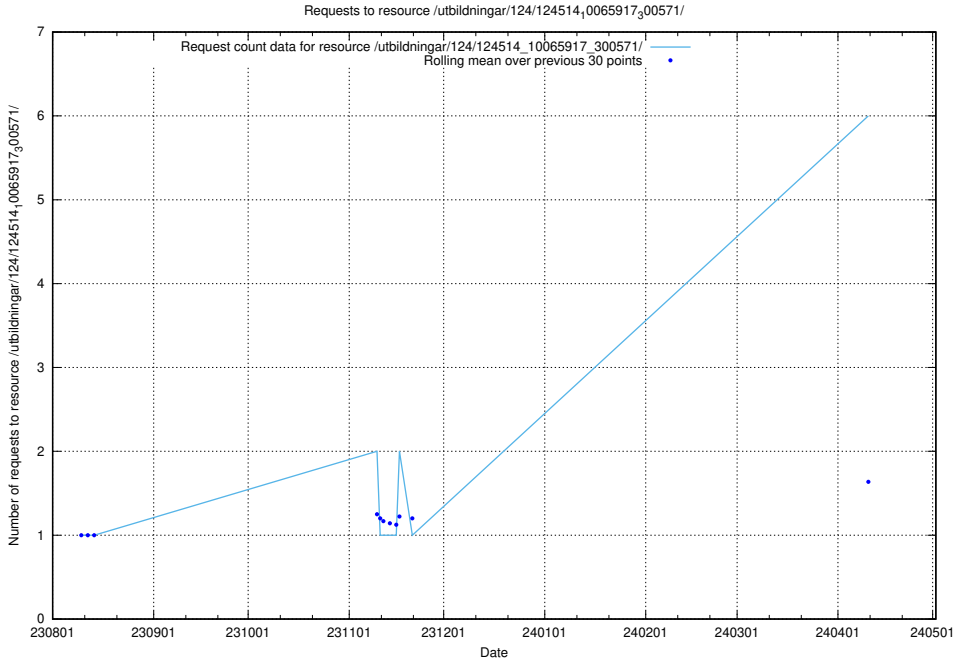

5.80 Usage of /utbildningar/124/124514_10065917_300571/

Here, we count the number of requests to resource /utbildningar/124/124514_10065917_300571/.