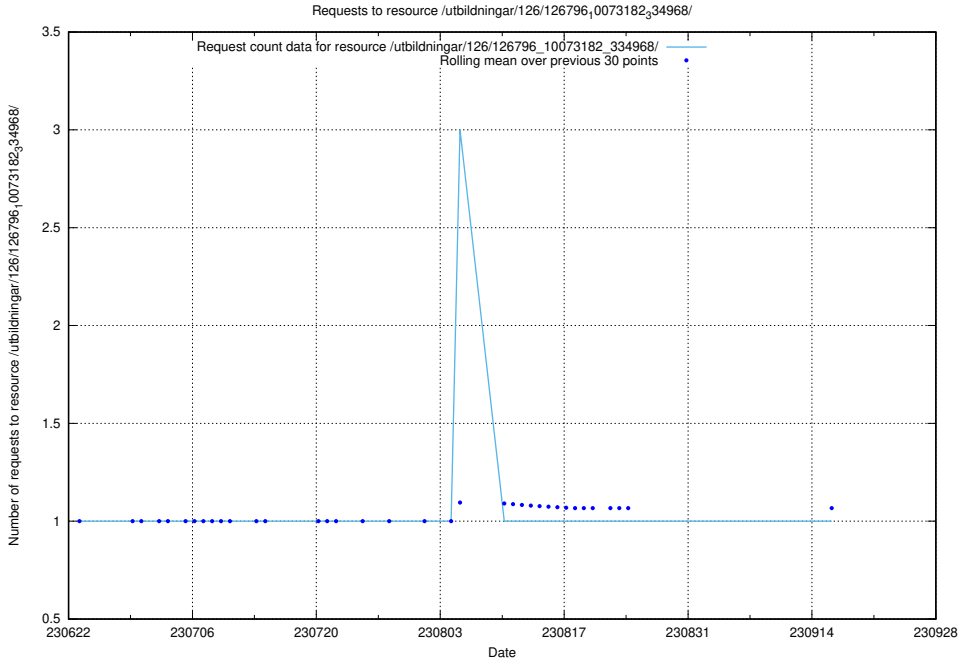

5.5572 Usage of /utbildningar/126/126796_10073182_334968/

Here, we count the number of requests to resource /utbildningar/126/126796_10073182_334968/.