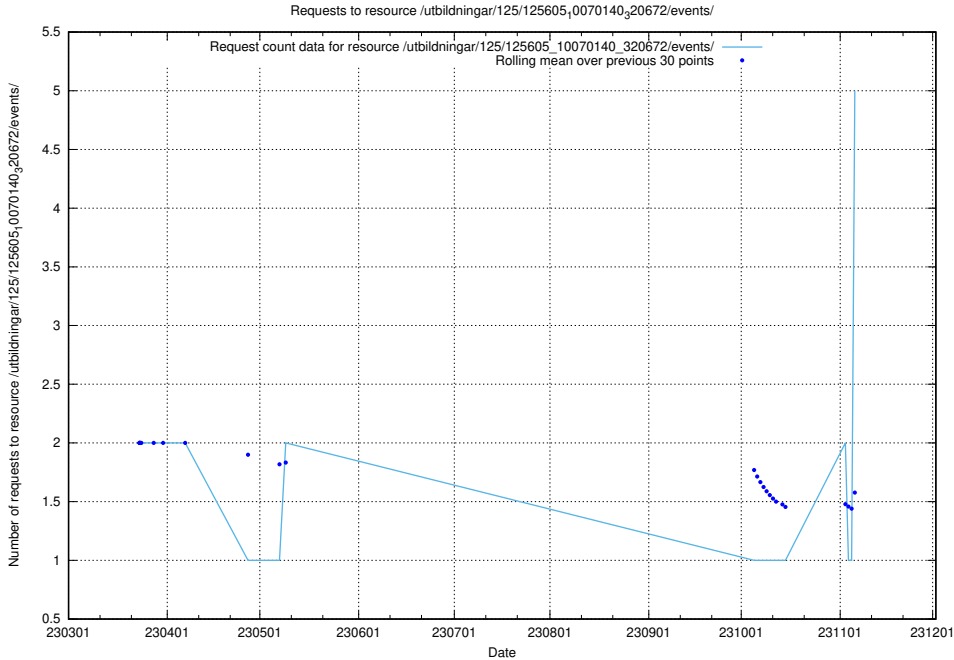

5.150 Usage of /utbildningar/125/125605_10070140_320672/events/

Here, we count the number of requests to resource /utbildningar/125/125605_10070140_320672/events/