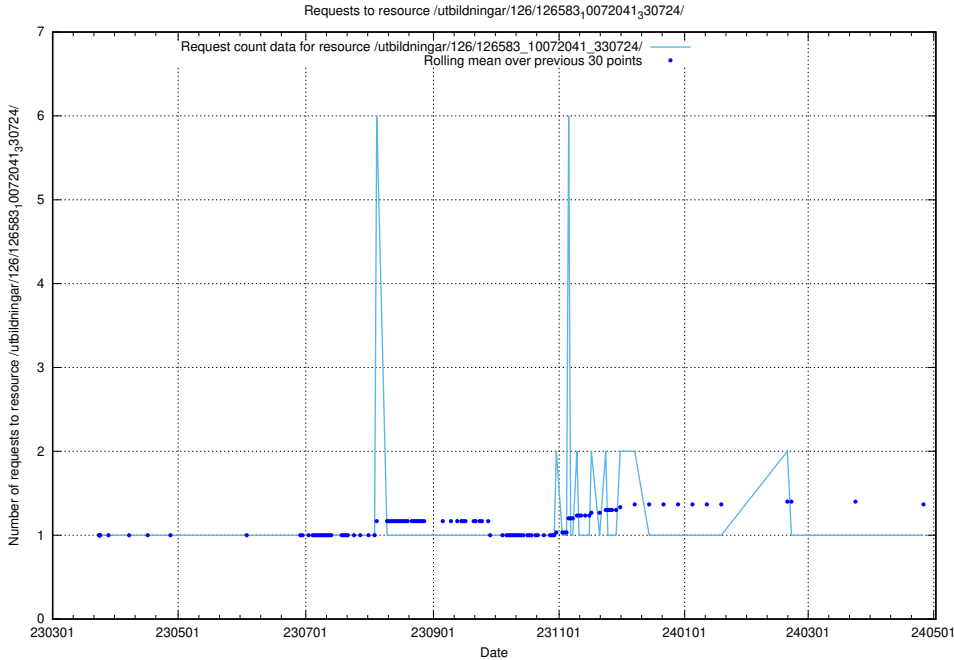

5.6372 Usage of /utbildningar/126/126583_10072041_330724/

Here, we count the number of requests to resource /utbildningar/126/126583_10072041_330724/.