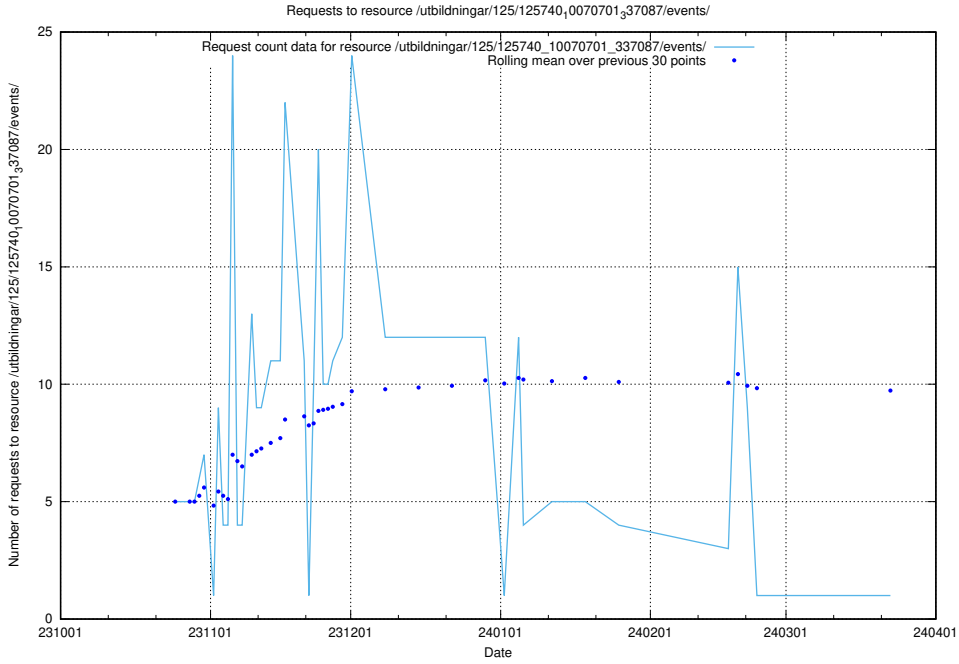

5.4190 Usage of /utbildningar/125/125740_10070701_337087/events/

Here, we count the number of requests to resource /utbildningar/125/125740_10070701_337087/events/