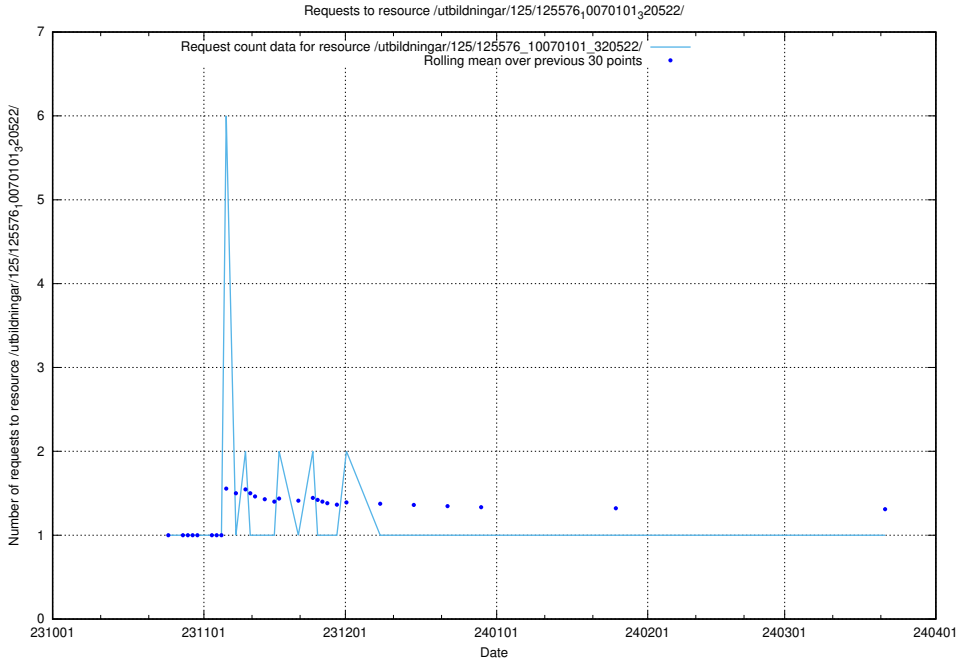

5.4208 Usage of /utbildningar/125/125576_10070101_320522/

Here, we count the number of requests to resource /utbildningar/125/125576_10070101_320522/.