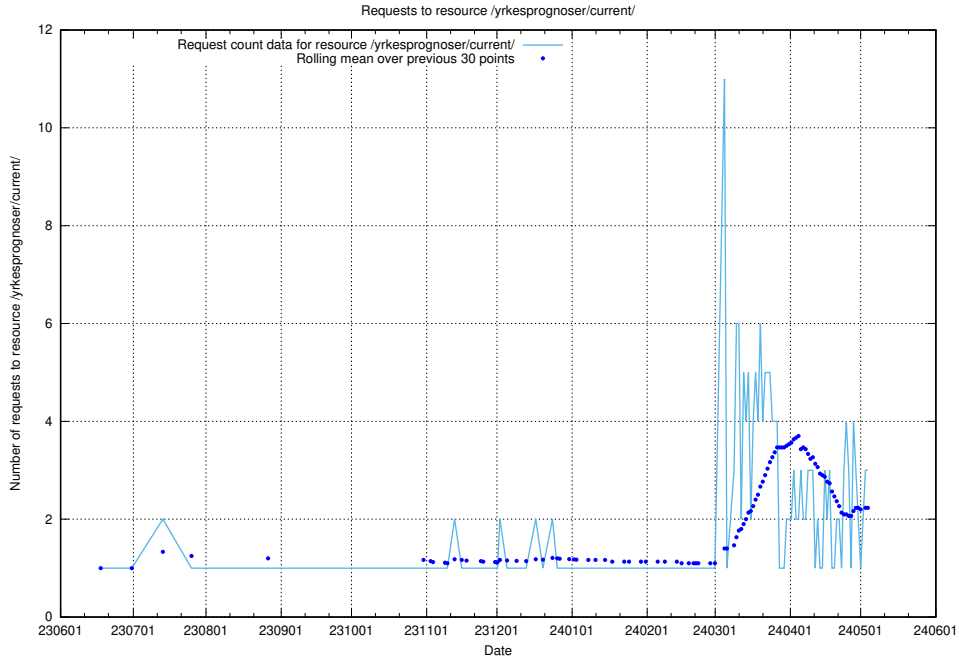

5.391 Usage of /yrkesprognoser/current/

Here, we count the number of requests to resource /yrkesprognoser/current/.