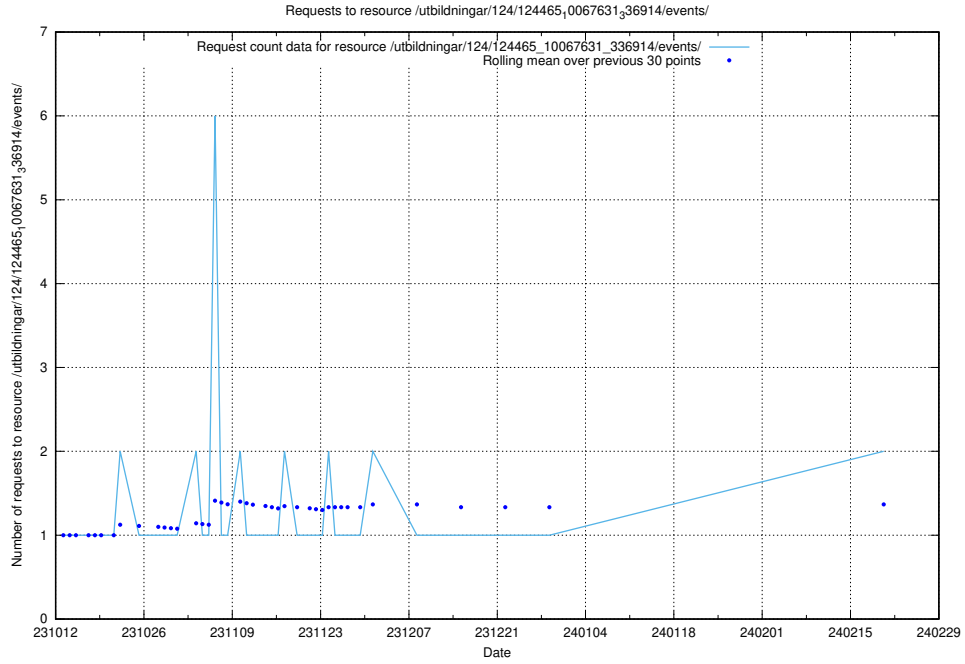

5.727 Usage of /utbildningar/124/124465_10067631_336914/events/

Here, we count the number of requests to resource /utbildningar/124/124465_10067631_336914/events/