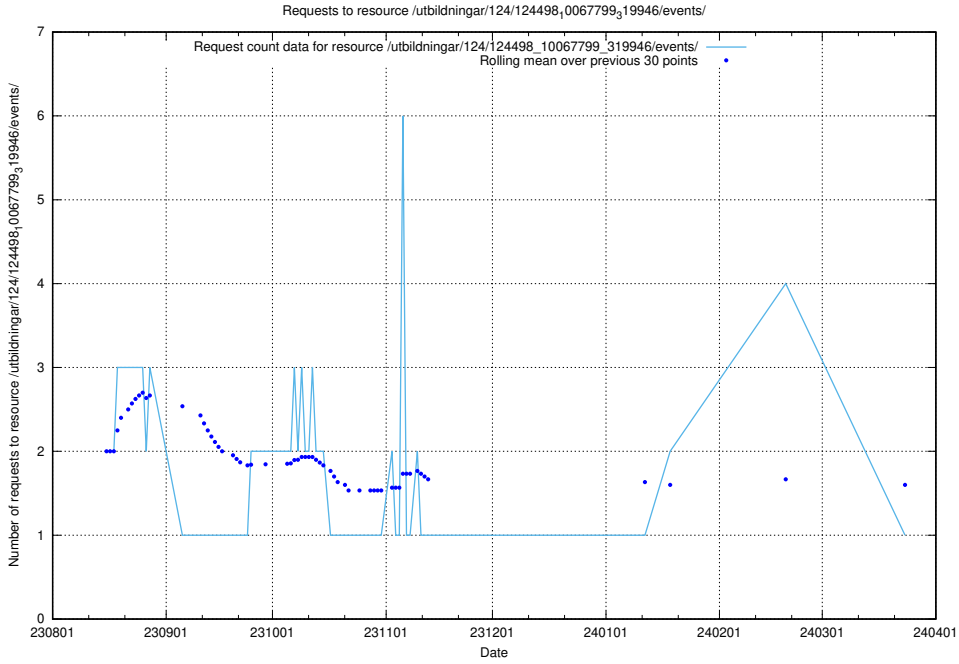

5.4777 Usage of /utbildningar/124/124498_10067799_319946/events/

Here, we count the number of requests to resource /utbildningar/124/124498_10067799_319946/events/

5.4778 Usage of /utbildningar/126/126355_10072940_334334/events/