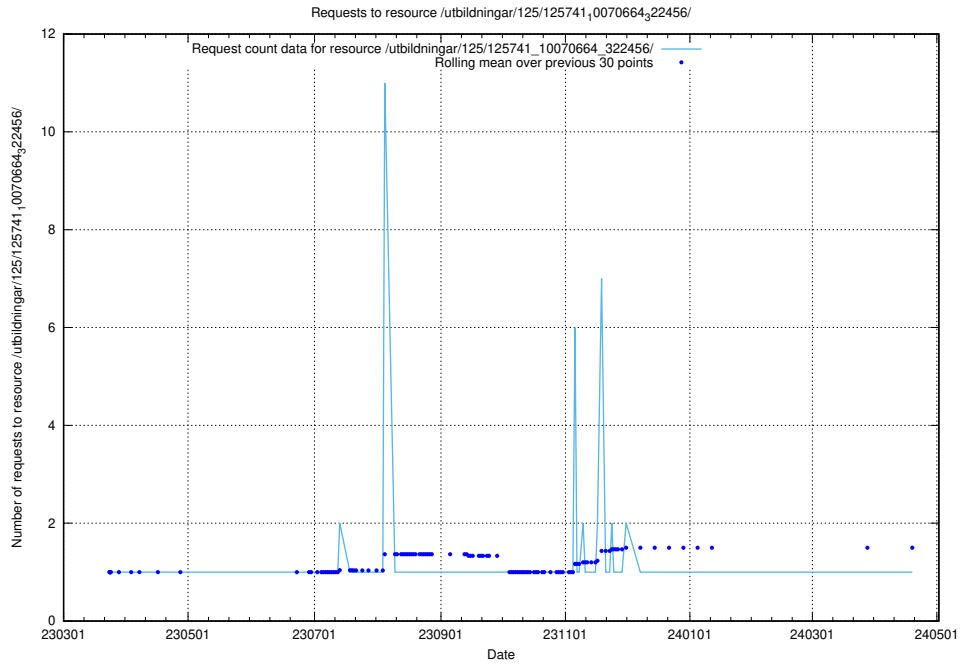

5.6466 Usage of /utbildningar/125/125741_10070664_322456/

Here, we count the number of requests to resource /utbildningar/125/125741_10070664_322456/.