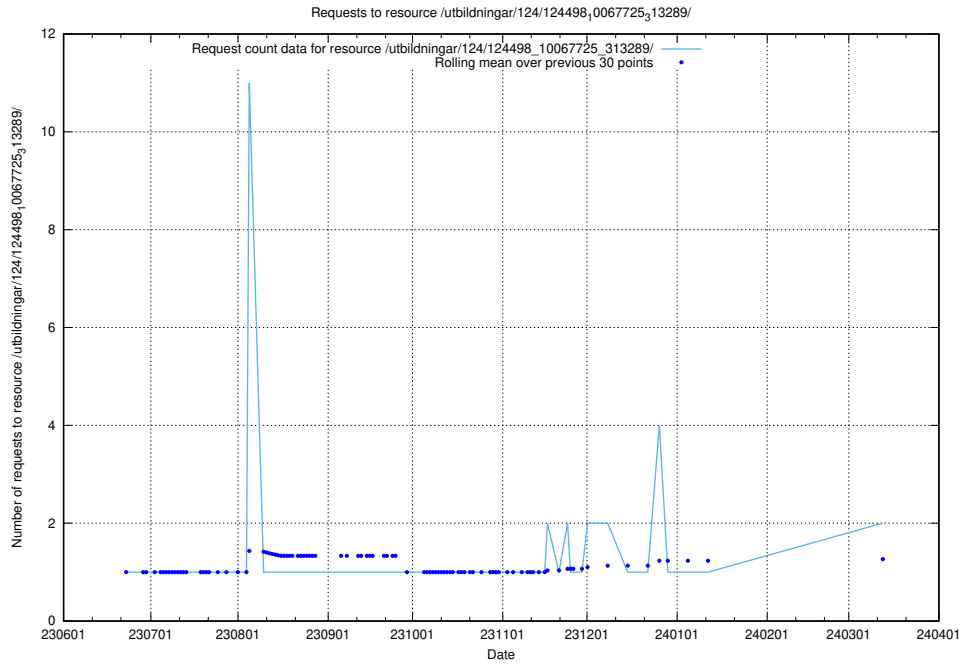

5.856 Usage of /utbildningar/124/124498_10067725_313289/

Here, we count the number of requests to resource /utbildningar/124/124498_10067725_313289/.