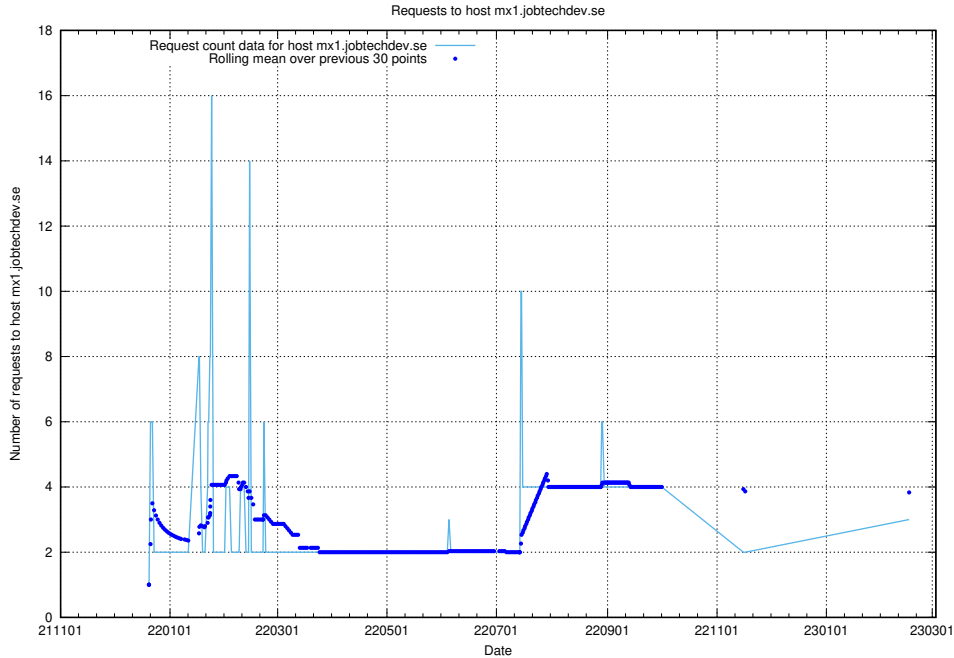

7.195 Usage of mx1.jobtechdev.se

Here, we count the number of requests to host mx1.jobtechdev.se.

7.196 Usage of mailhost.jobtechdev.se

Here, we count the number of requests to host mailhost.jobtechdev.se.