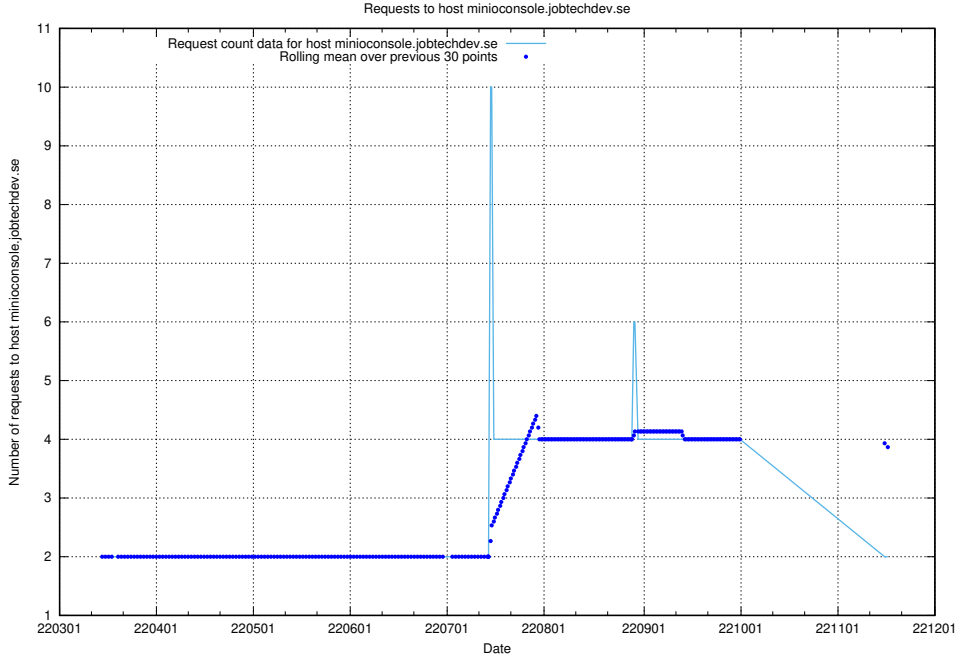

7.492 Usage of minioconsole.jobtechdev.se

Here, we count the number of requests to host minioconsole.jobtechdev.se.

7.493 Usage of minio-console.jobtechdev.se

Here, we count the number of requests to host minio-console.jobtechdev.se.