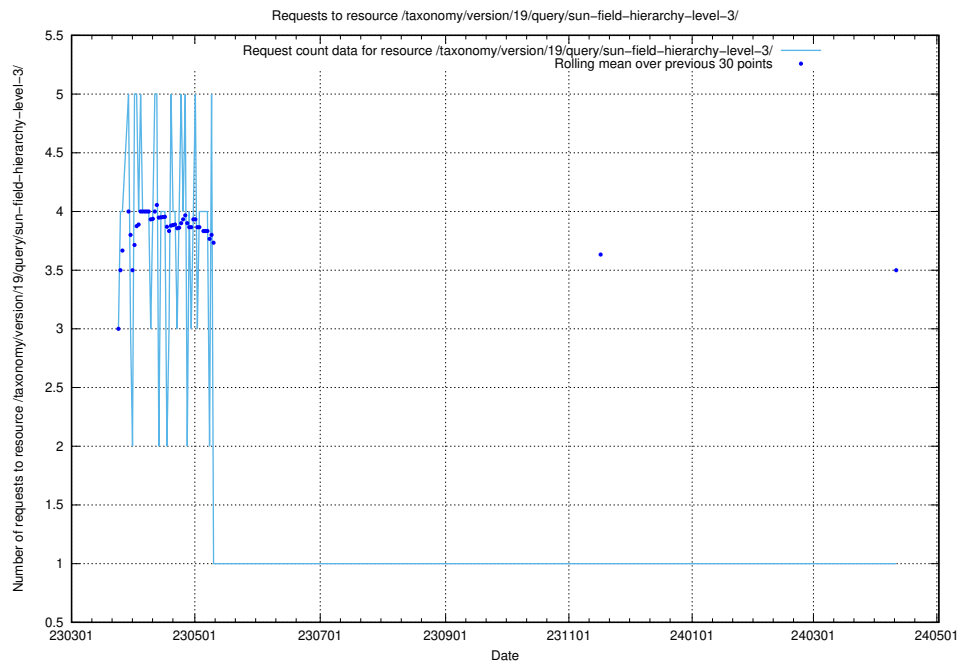

5.6092 Usage of /taxonomy/version/19/query/sun-field-hierarchy-level-3/

Here, we count the number of requests to resource /taxonomy/version/19/query/sun-field-hierarchy-level-3/.