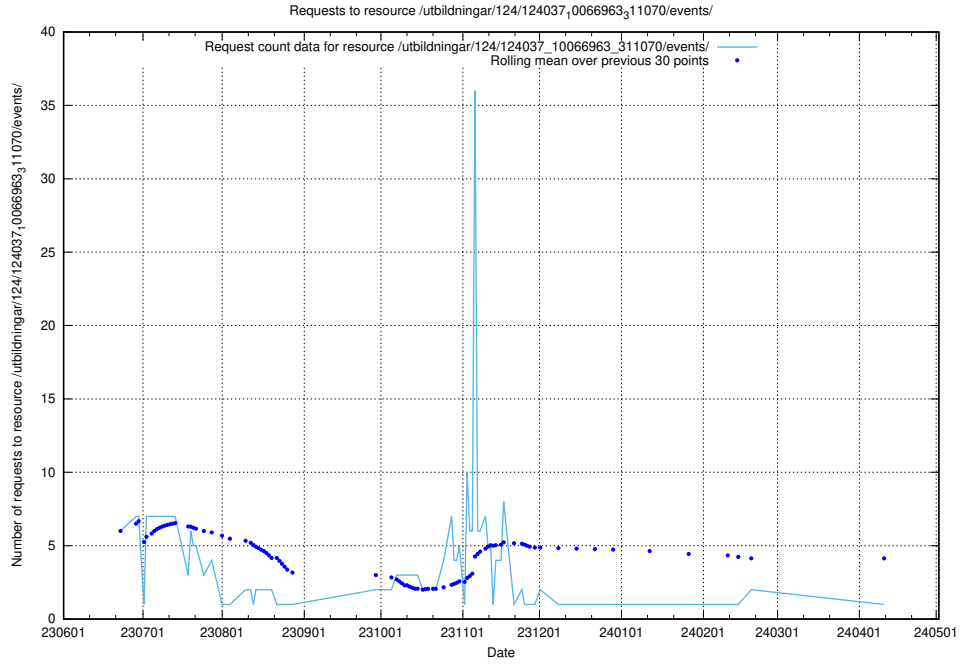

Here, we count the number of requests to resource /utbildningar/124/124037_10066963_311070/events/

5.5550 Usage of /utbildningar/124/124474_10067547_312970/events/

Here, we count the number of requests to resource /utbildningar/124/124474_10067547_312970/events/