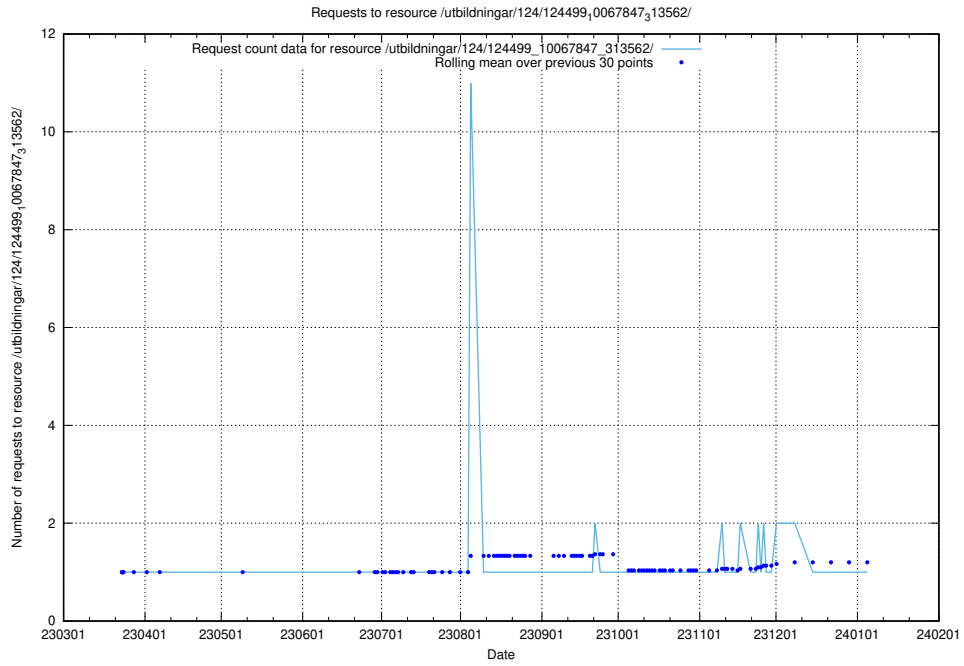

5.2381 Usage of /utbildningar/124/124499_10067847_313562/

Here, we count the number of requests to resource /utbildningar/124/124499_10067847_313562/.