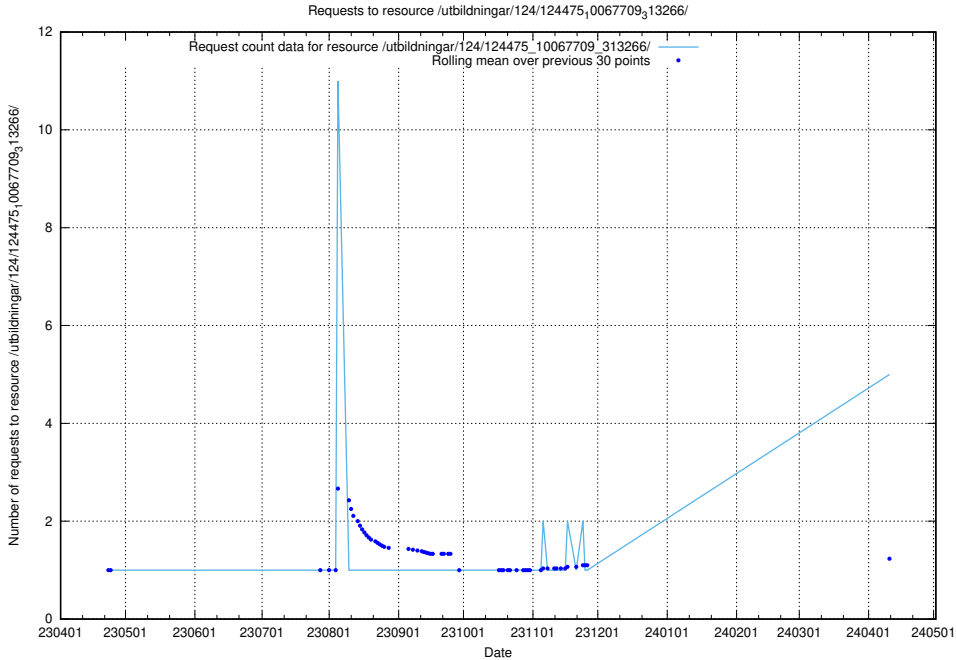

5.148 Usage of /utbildningar/124/124475_10067709_313266/

Here, we count the number of requests to resource /utbildningar/124/124475_10067709_313266/.