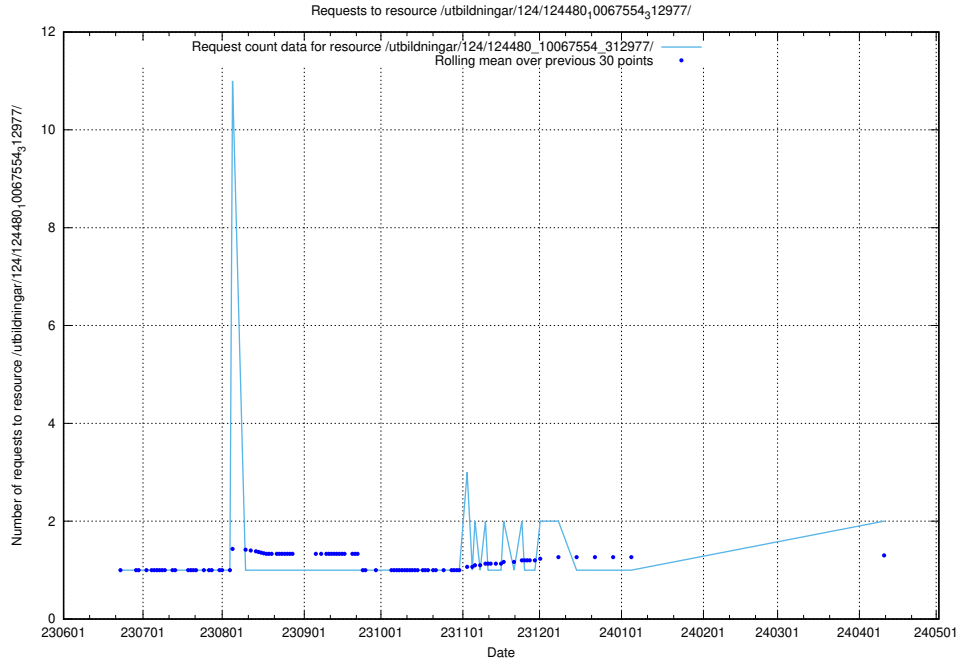

5.858 Usage of /utbildningar/124/124480_10067554_312977/

Here, we count the number of requests to resource /utbildningar/124/124480_10067554_312977/.