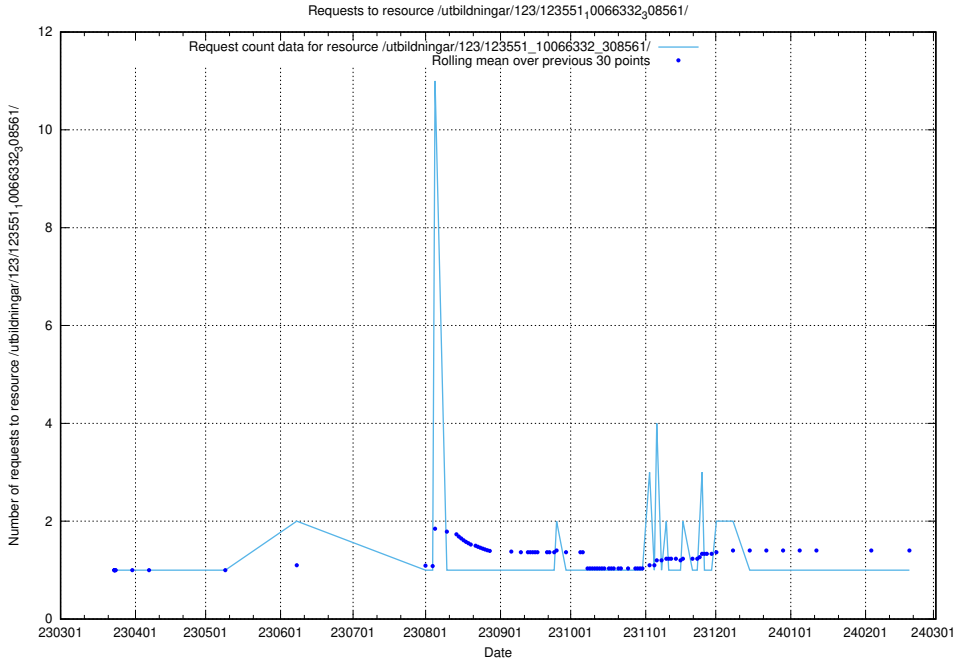

5.4475 Usage of /utbildningar/123/123551_10066332_308561/

Here, we count the number of requests to resource /utbildningar/123/123551_10066332_308561/.