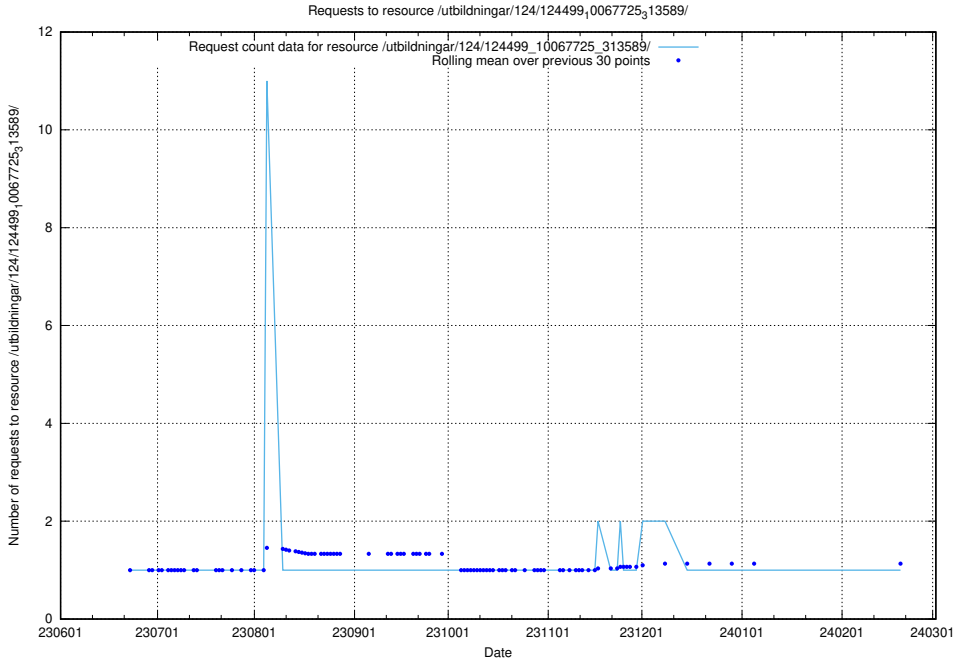

5.5772 Usage of /utbildningar/124/124499_10067725_313589/

Here, we count the number of requests to resource /utbildningar/124/124499_10067725_313589/.