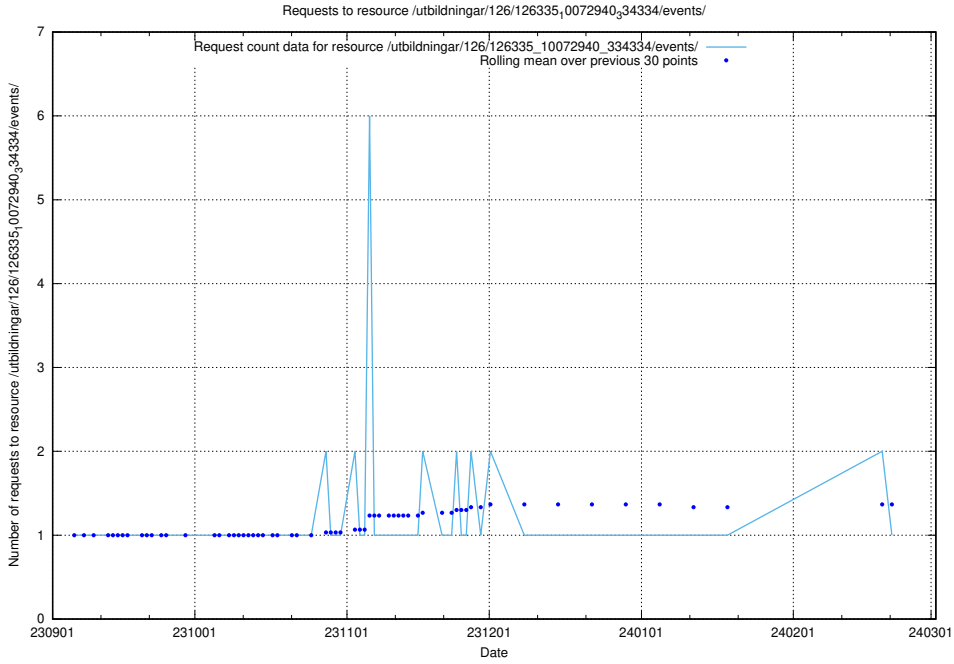

5.4649 Usage of /utbildningar/126/126335_10072940_334334/events/

Here, we count the number of requests to resource /utbildningar/126/126335_10072940_334334/events/