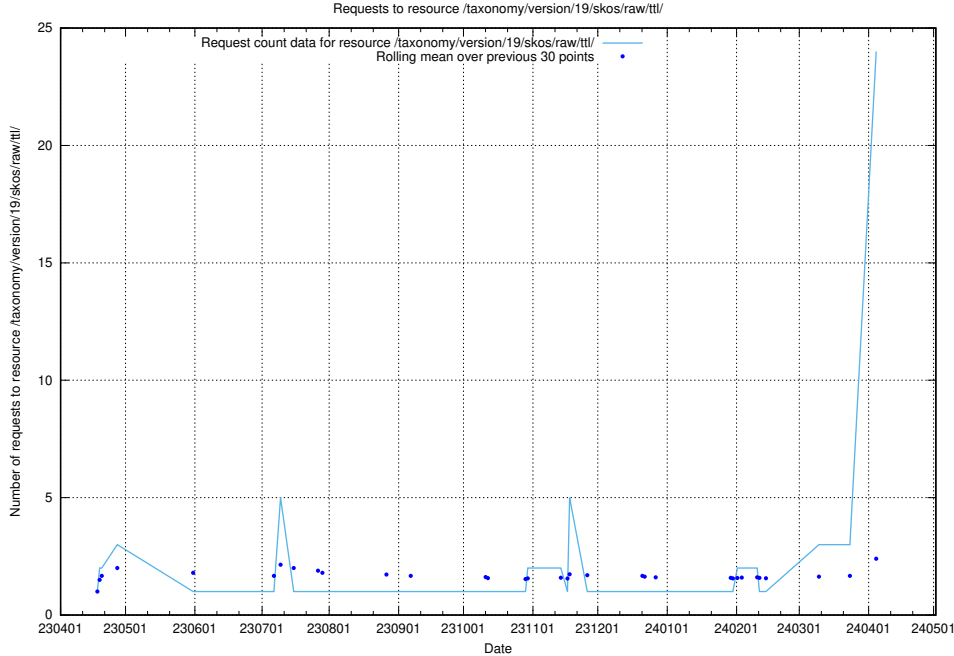

5.7 Usage of /taxonomy/version/19/skos/raw/ttl/

Here, we count the number of requests to resource /taxonomy/version/19/skos/raw/ttl/.