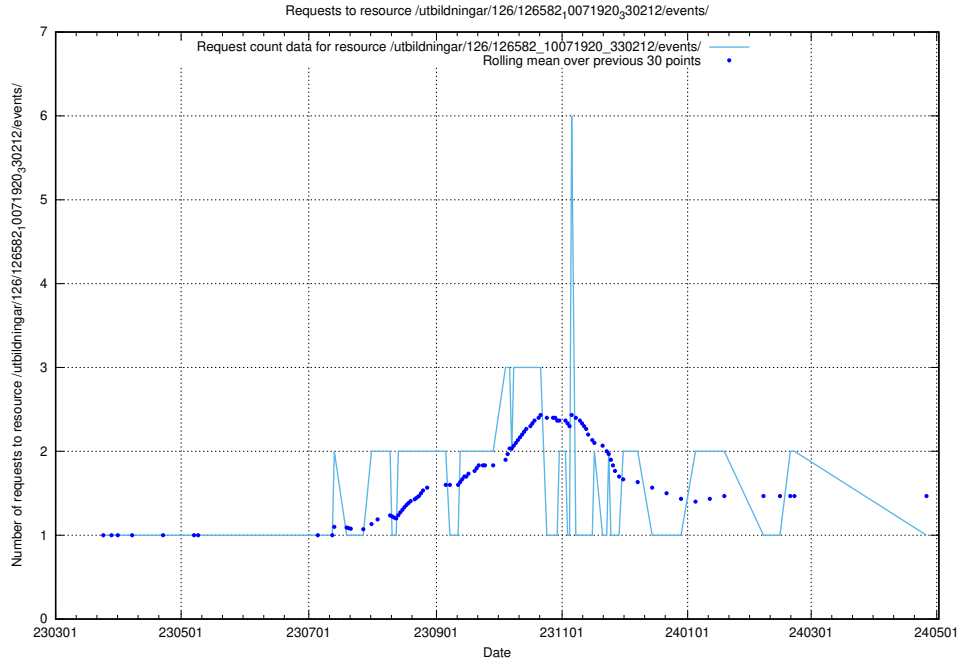

5.6177 Usage of /utbildningar/126/126582_10071920_330212/events/

Here, we count the number of requests to resource /utbildningar/126/126582_10071920_330212/events/