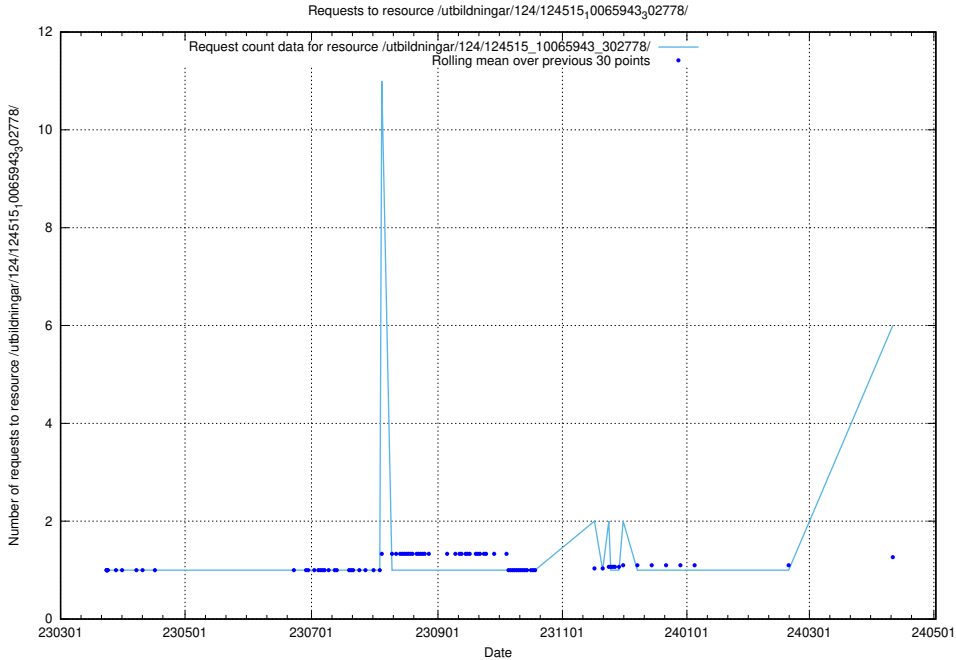

5.52 Usage of /utbildningar/124/124515_10065943_302778/

Here, we count the number of requests to resource /utbildningar/124/124515_10065943_302778/.