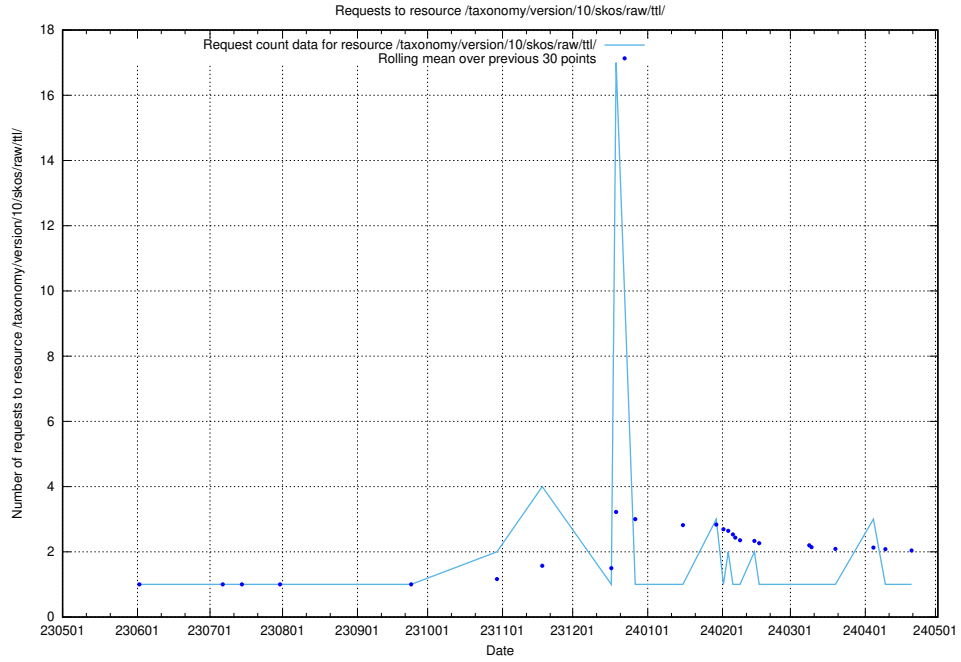

5.5918 Usage of /taxonomy/version/10/skos/raw/ttl/

Here, we count the number of requests to resource /taxonomy/version/10/skos/raw/ttl/.