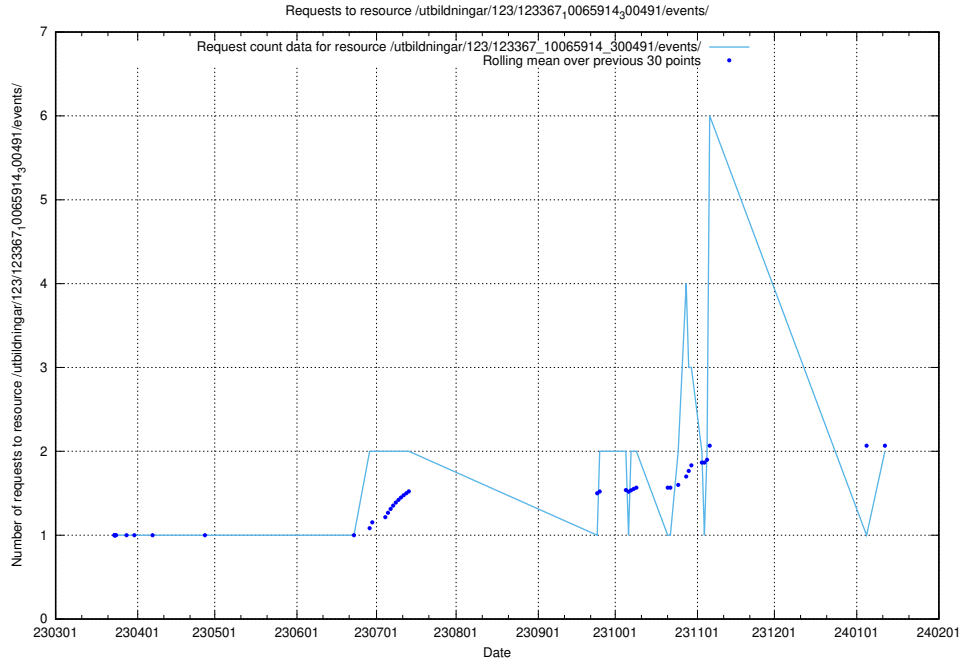

5.755 Usage of /utbildningar/123/123367_10065914_300491/events/

Here, we count the number of requests to resource /utbildningar/123/123367_10065914_300491/events/