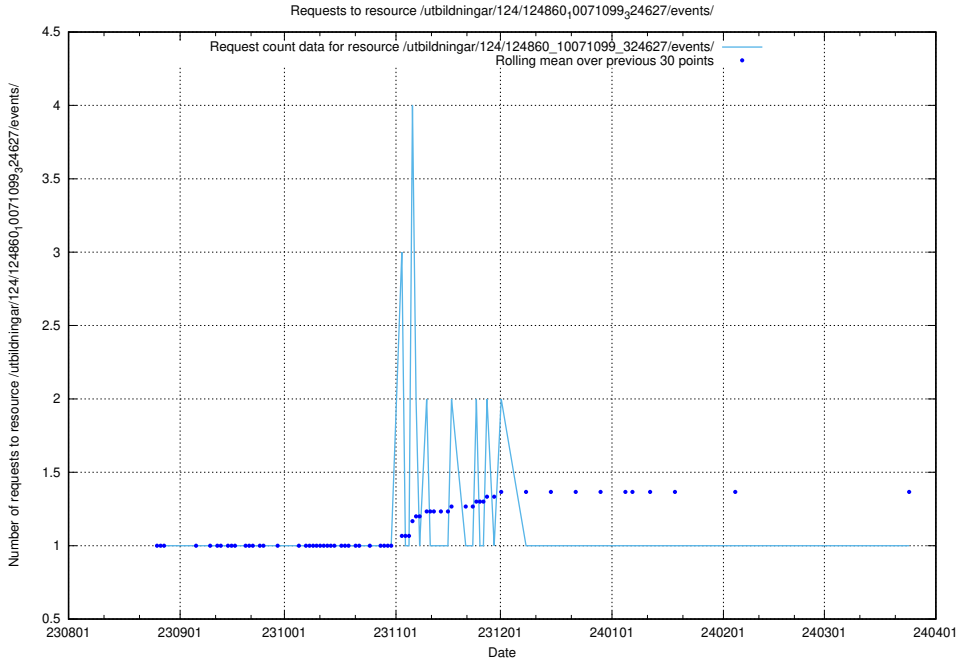

Here, we count the number of requests to resource /utbildningar/125/125577_10070075_320440/events/

5.4694 Usage of /utbildningar/124/124860_10071099_324627/events/

Here, we count the number of requests to resource /utbildningar/124/124860_10071099_324627/events/