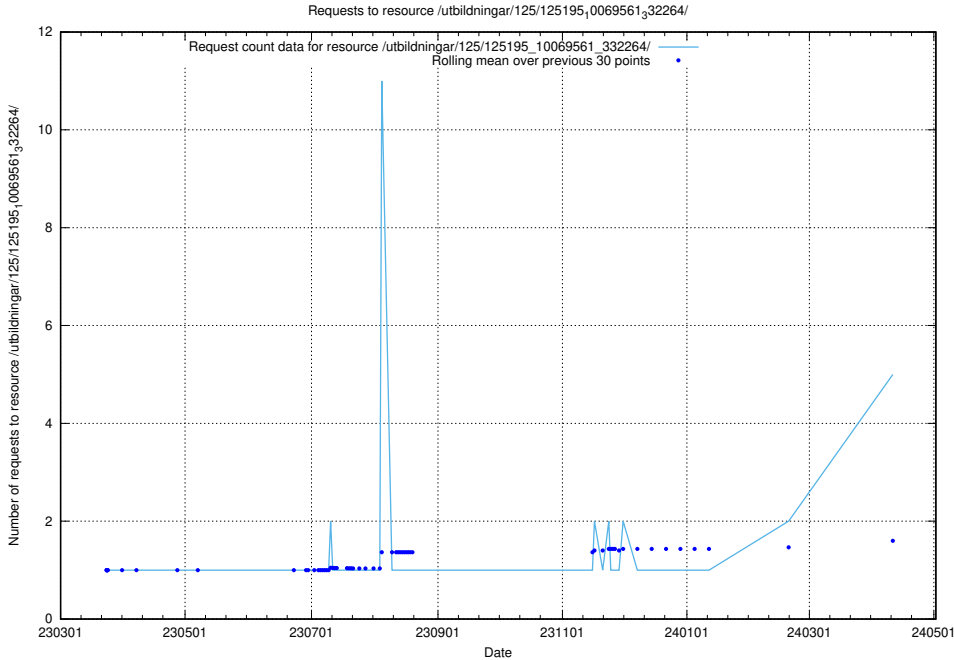

5.109 Usage of /utbildningar/125/125195_10069561_332264/

Here, we count the number of requests to resource /utbildningar/125/125195_10069561_332264/.