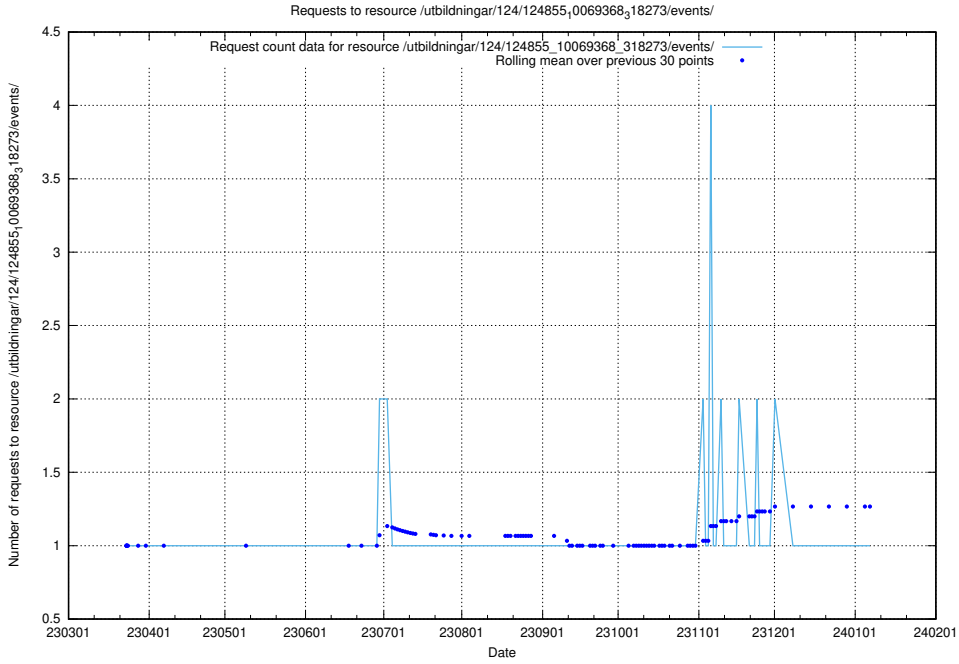

5.1179 Usage of /utbildningar/124/124855_10069368_318273/events/

Here, we count the number of requests to resource /utbildningar/124/124855_10069368_318273/events/