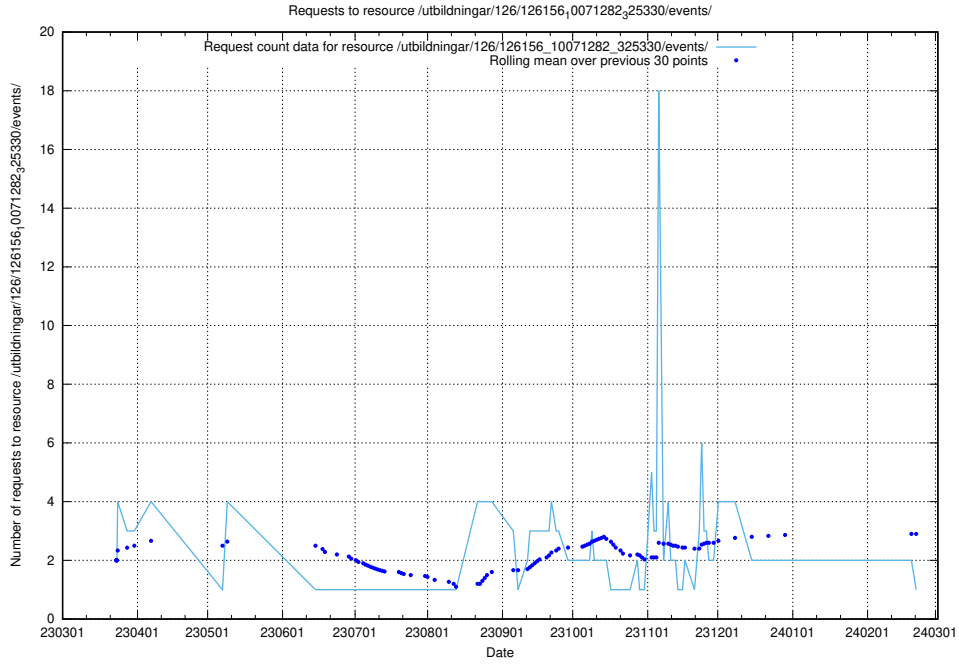

5.6247 Usage of /utbildningar/126/126156_10071282_325330/events/

Here, we count the number of requests to resource /utbildningar/126/126156_10071282_325330/events/