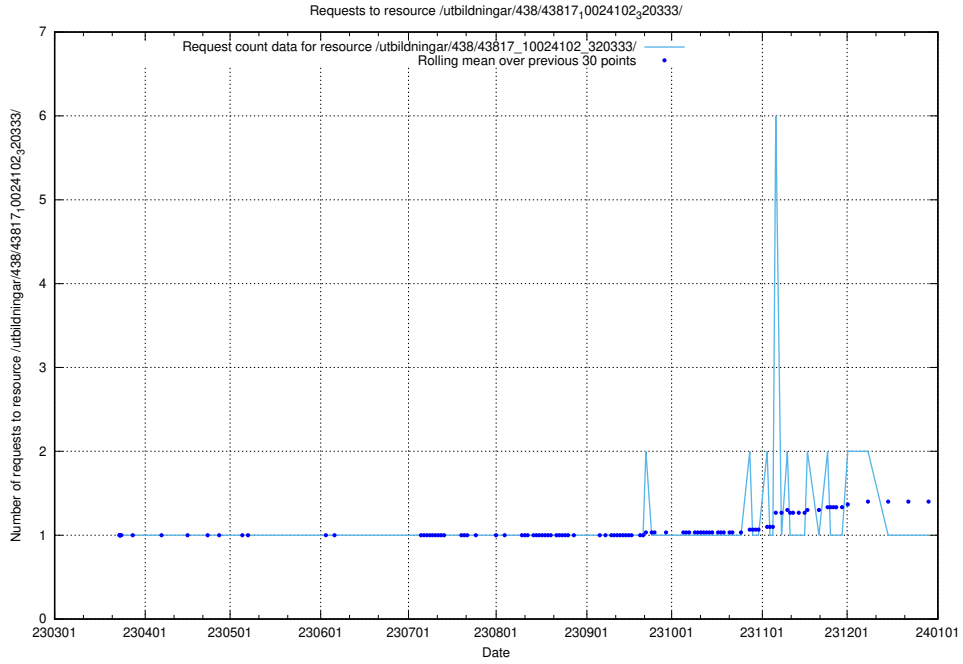

5.6318 Usage of /utbildningar/438/43817_10024102_320333/

Here, we count the number of requests to resource /utbildningar/438/43817_10024102_320333/.