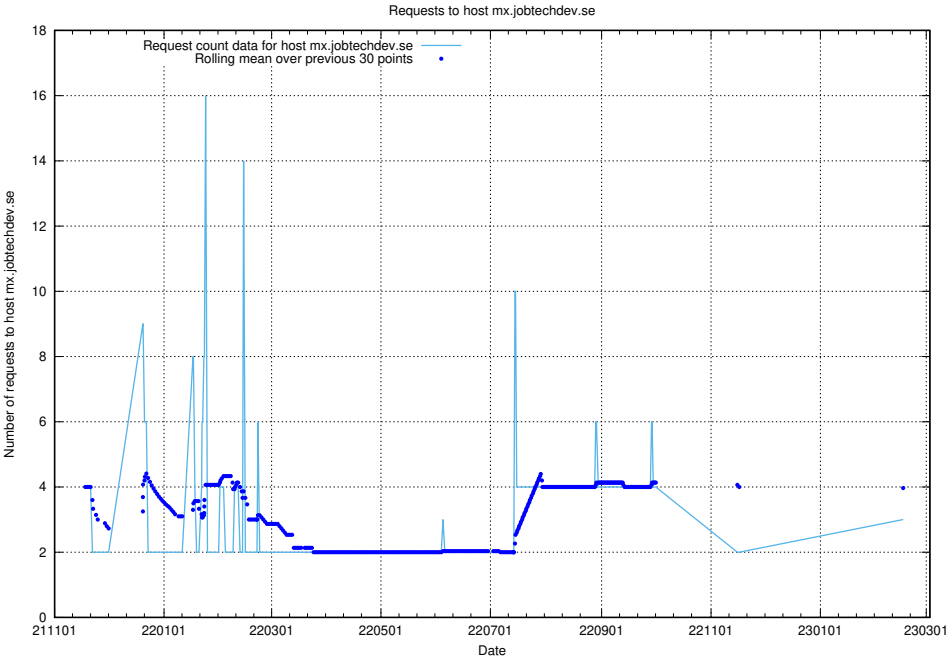

Here, we count the number of requests to host se.jobtechdev.se.

7.216 Usage of mx.jobtechdev.se

Here, we count the number of requests to host mx.jobtechdev.se.

7.217 Usage of jobsearch.api.jobtechdev.se:443