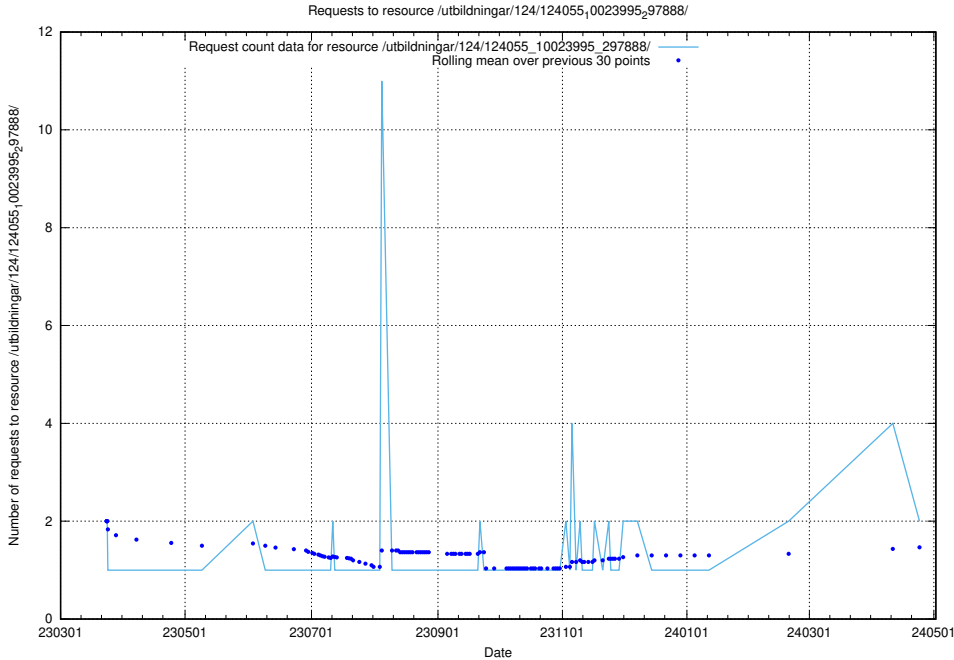

5.933 Usage of /utbildningar/124/124055_10023995_297888/

Here, we count the number of requests to resource /utbildningar/124/124055_10023995_297888/.