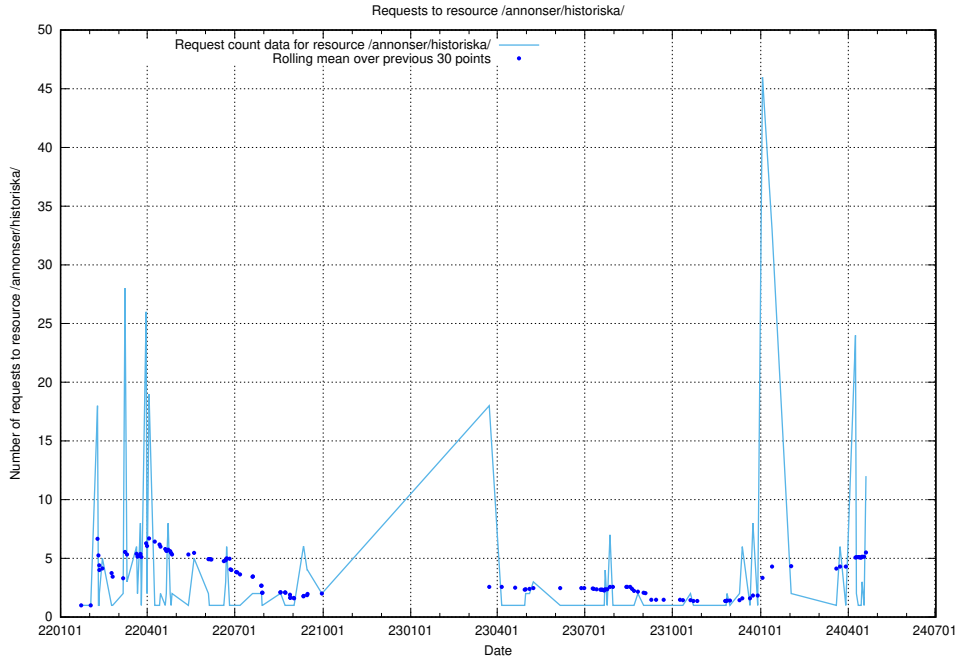

5.18 Usage of /utbildningar/125/125741_10070692_336791/events/

Here, we count the number of requests to resource /utbildningar/125/125741_10070692_336791/events/

5.19 Usage of /annonser/historiska/

Here, we count the number of requests to resource /annonser/historiska/.