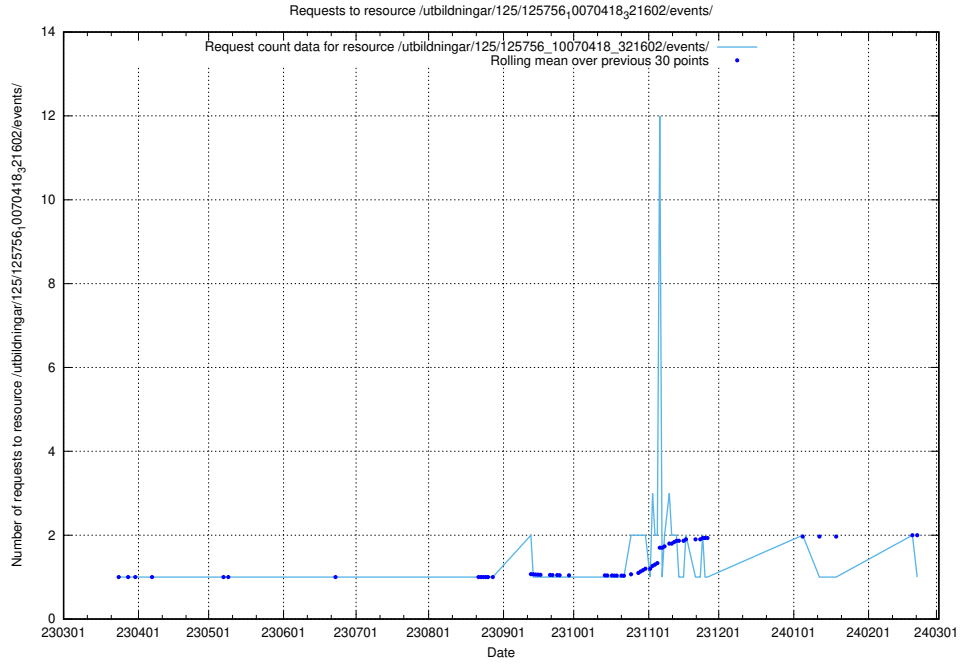

5.6194 Usage of /utbildningar/125/125756_10070418_321602/events/

Here, we count the number of requests to resource /utbildningar/125/125756_10070418_321602/events/