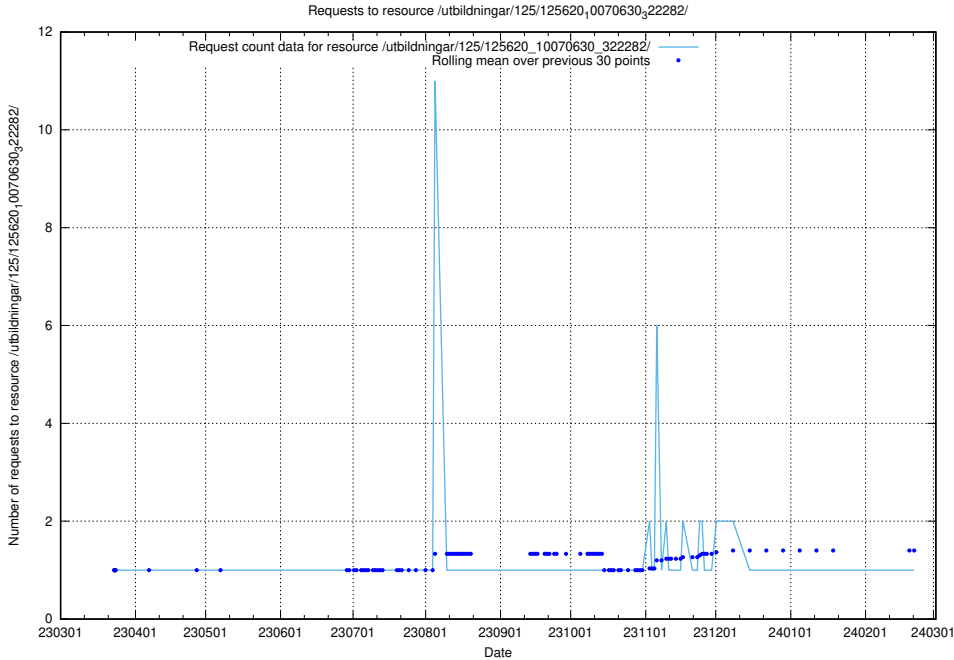

5.1046 Usage of /utbildningar/125/125620_10070630_322282/

Here, we count the number of requests to resource /utbildningar/125/125620_10070630_322282/.