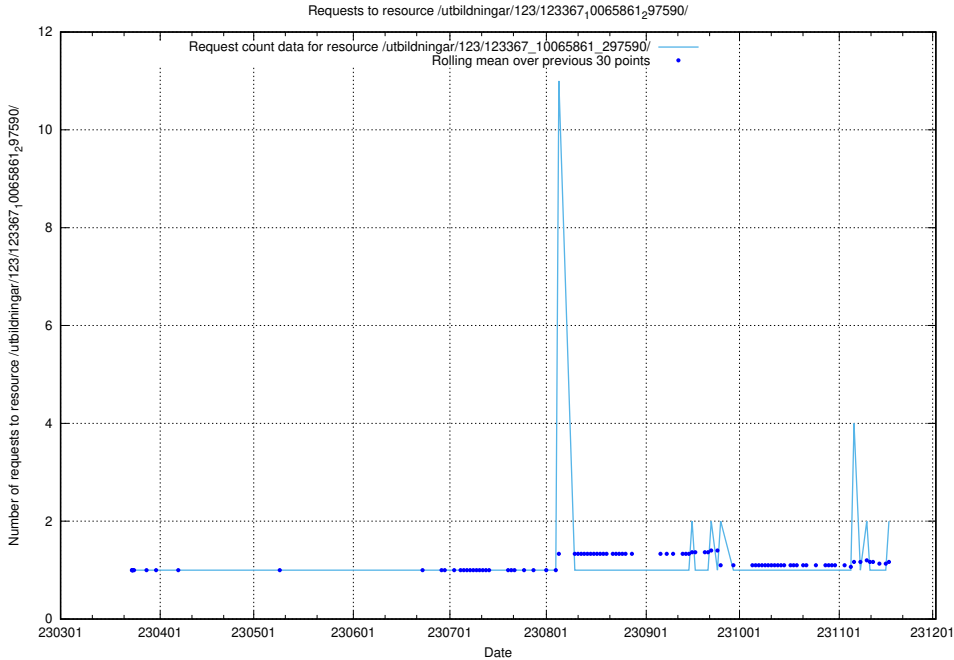

Here, we count the number of requests to resource /utbildningar/124/124519_10065858_297601/.

5.767 Usage of /utbildningar/123/123367_10065861_297590/

Here, we count the number of requests to resource /utbildningar/123/123367_10065861_297590/.