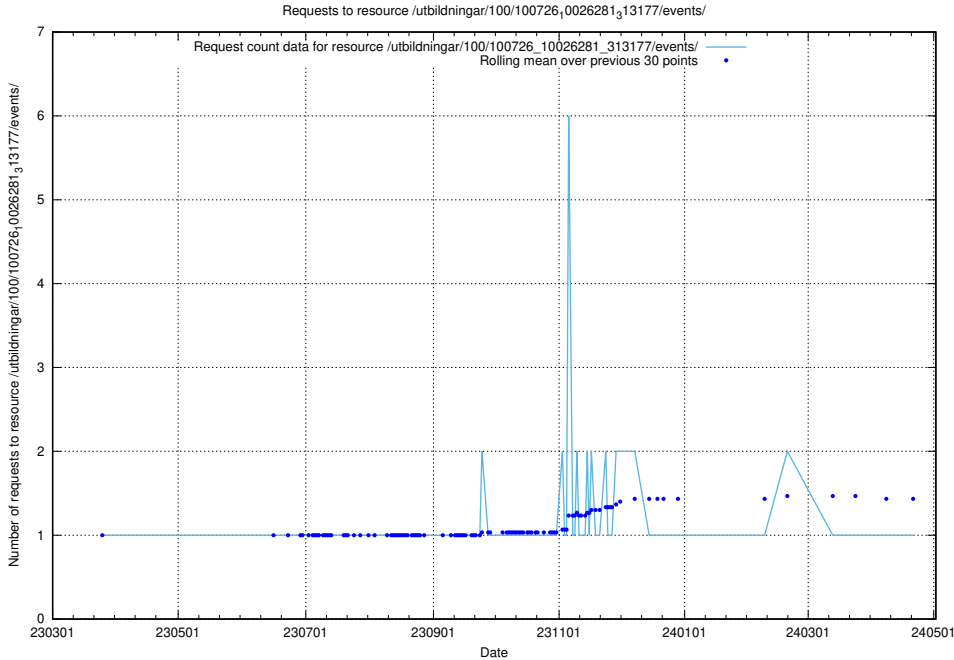

5.6074 Usage of /utbildningar/100/100726_10026281_313177/events/

Here, we count the number of requests to resource /utbildningar/100/100726_10026281_313177/events/