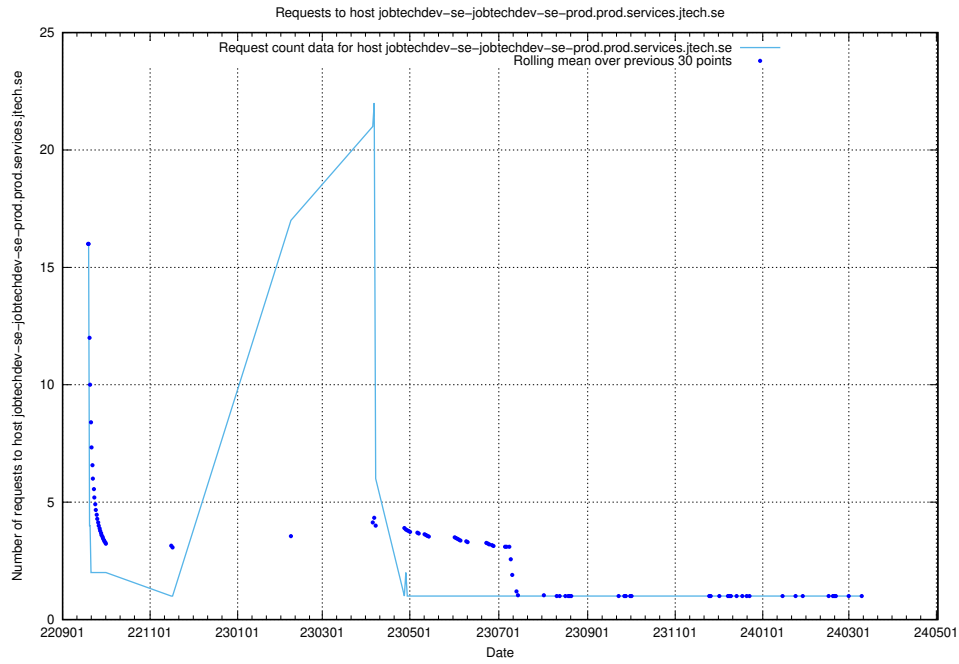

7.611 Usage of jobtechdev-se-jobtechdev-se-prod.prod.services.jtech.se

Here, we count the number of requests to host jobtechdev-se-jobtechdev-se-prod.prod.services.jtech.se.