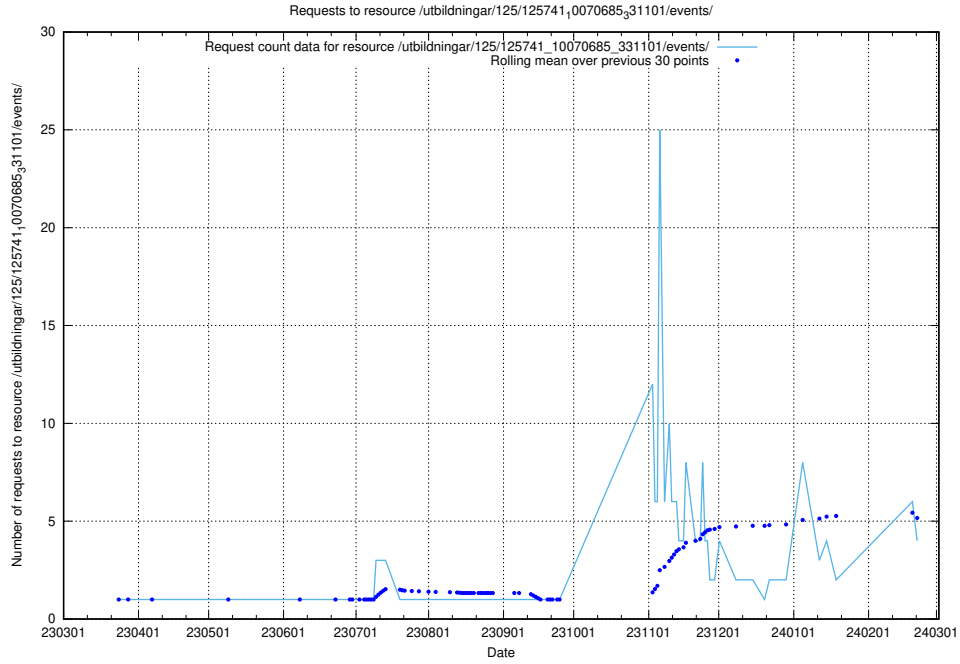

5.237 Usage of /utbildningar/125/125741_10070685_331101/events/

Here, we count the number of requests to resource /utbildningar/125/125741_10070685_331101/events/