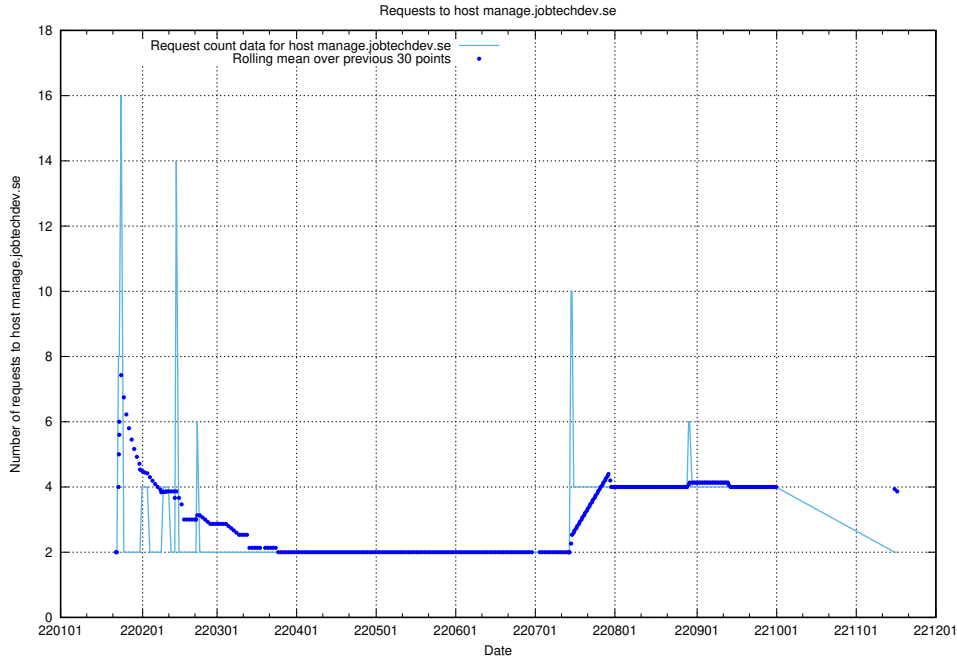

7.591 Usage of manage.jobtechdev.se

Here, we count the number of requests to host manage.jobtechdev.se.