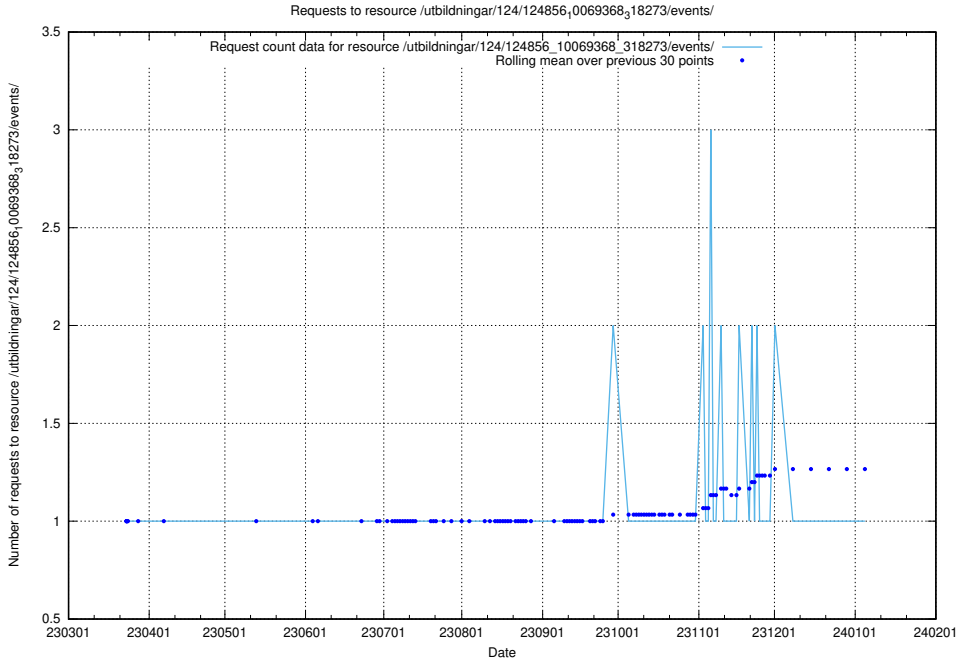

5.1169 Usage of /utbildningar/124/124856_10069368_318273/events/

Here, we count the number of requests to resource /utbildningar/124/124856_10069368_318273/events/