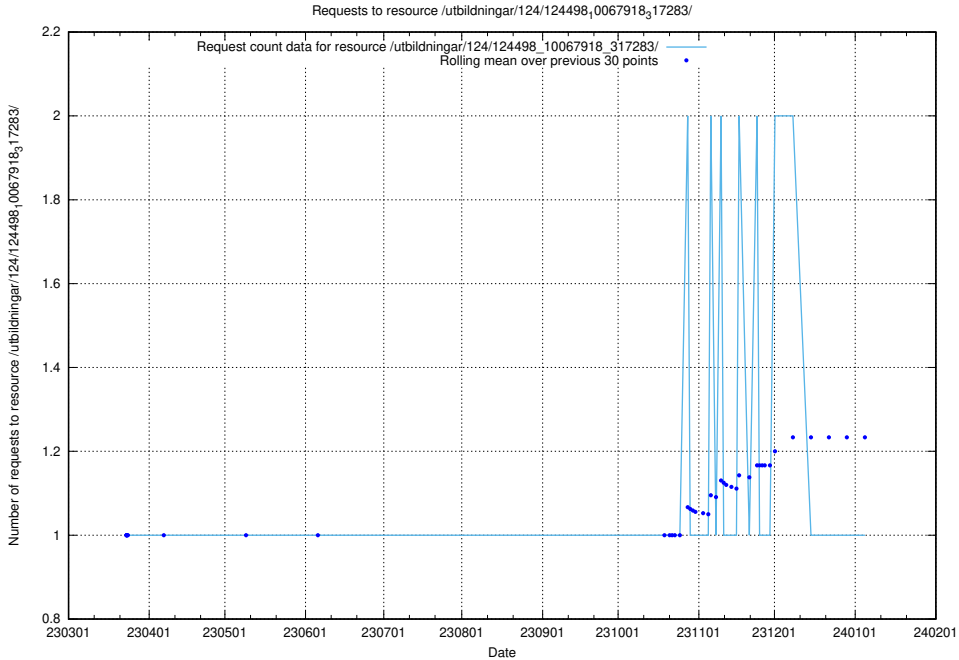

5.2597 Usage of /utbildningar/124/124498_10067918_317283/

Here, we count the number of requests to resource /utbildningar/124/124498_10067918_317283/.