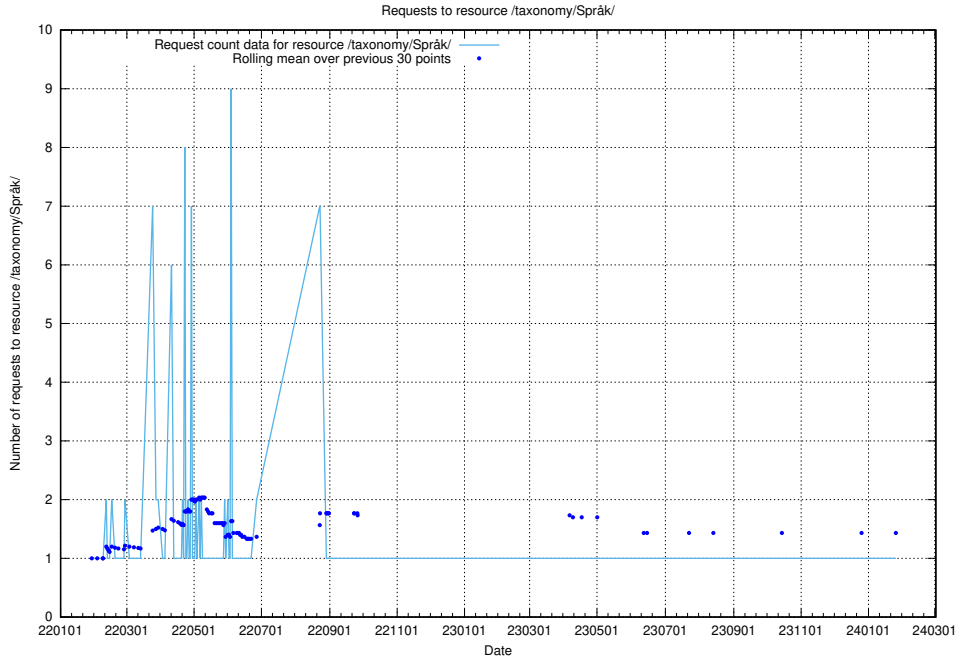

5.3834 Usage of /taxonomy/Språk/

Here, we count the number of requests to resource /taxonomy/Språk/.