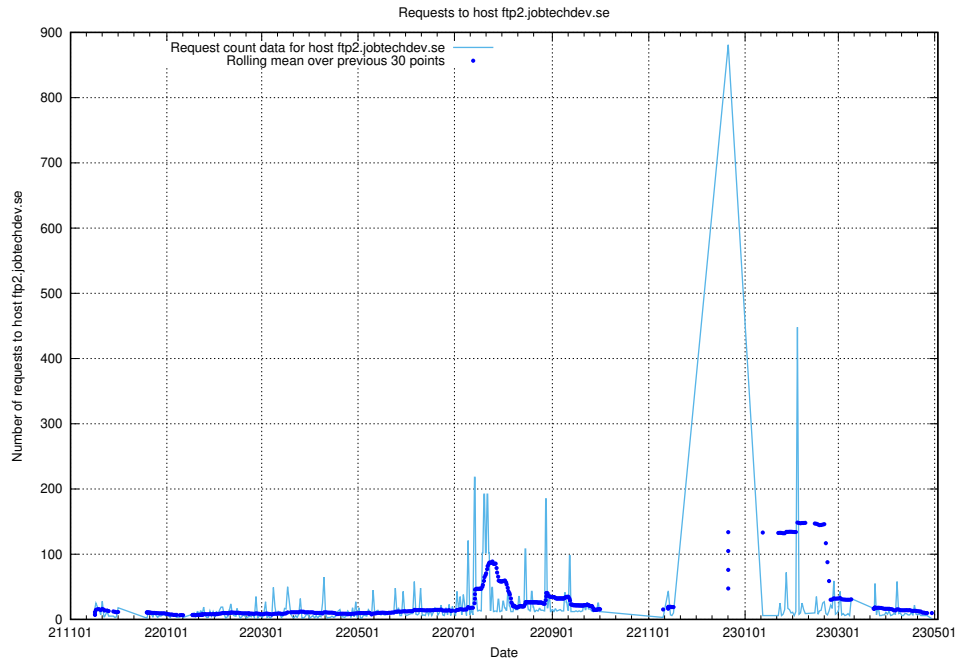

7.653 Usage of ftp2.jobtechdev.se

Here, we count the number of requests to host ftp2.jobtechdev.se.