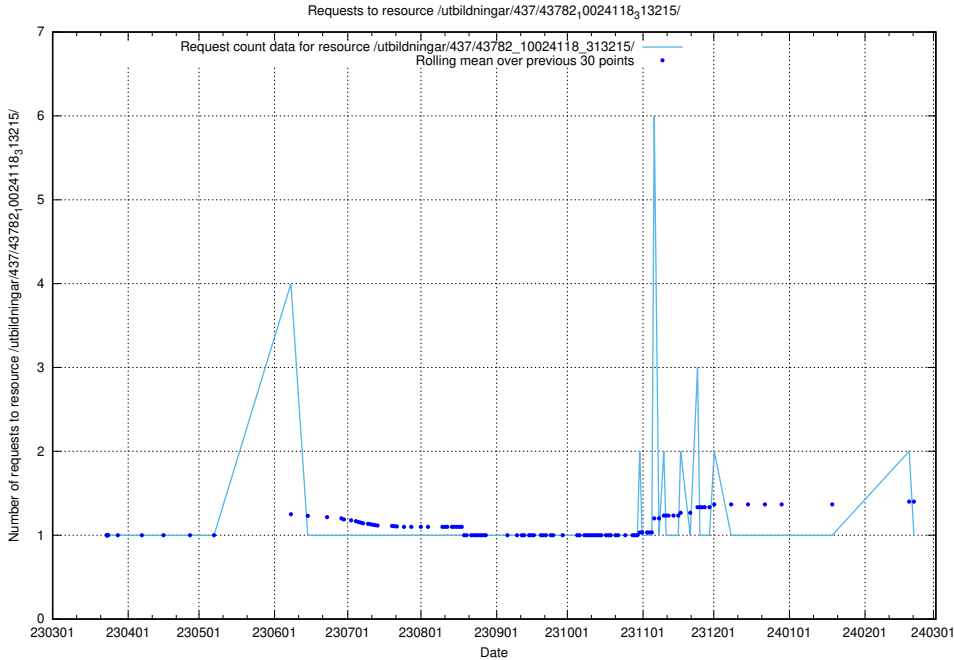

5.6342 Usage of /utbildningar/437/43782_10024118_313215/

Here, we count the number of requests to resource /utbildningar/437/43782_10024118_313215/.