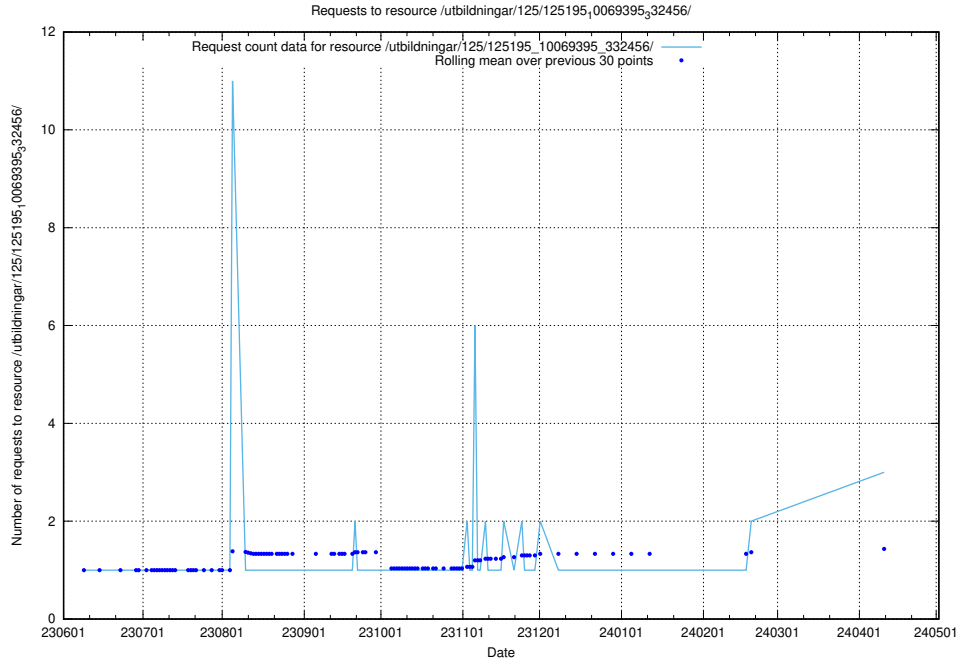

5.394 Usage of /utbildningar/125/125195_10069395_332456/

Here, we count the number of requests to resource /utbildningar/125/125195_10069395_332456/.