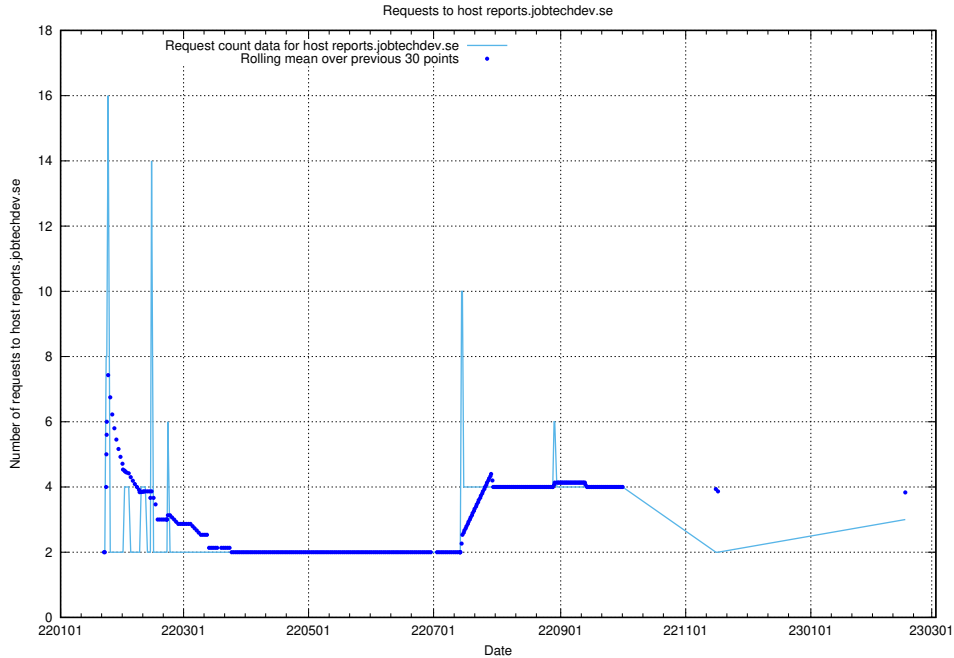

7.243 Usage of reports.jobtechdev.se

Here, we count the number of requests to host reports.jobtechdev.se.