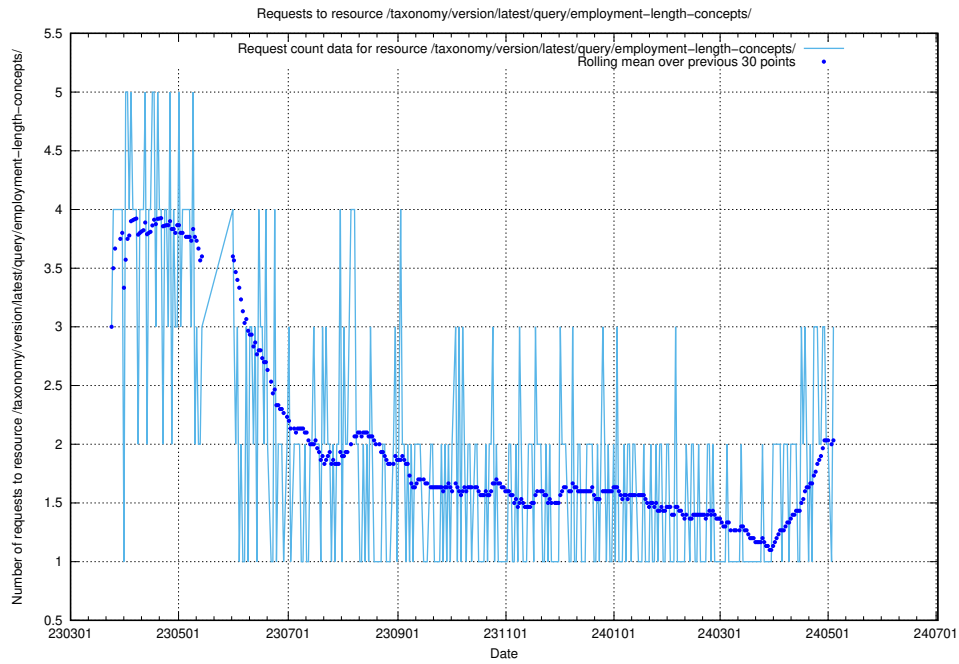

5.442 Usage of /taxonomy/version/latest/query/employment-length-concepts/

Here, we count the number of requests to resource /taxonomy/version/latest/query/employment-length-concepts/.