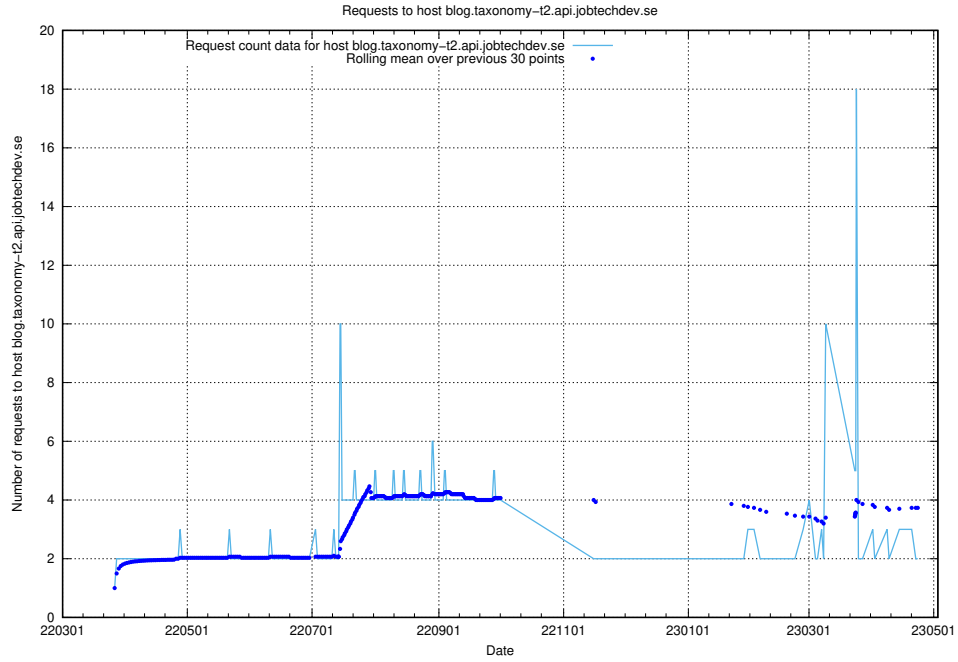

7.486 Usage of `blog.taxonomy-t2.api.jobtechdev.se`

Here, we count the number of requests to host `blog.taxonomy-t2.api.jobtechdev.se`.