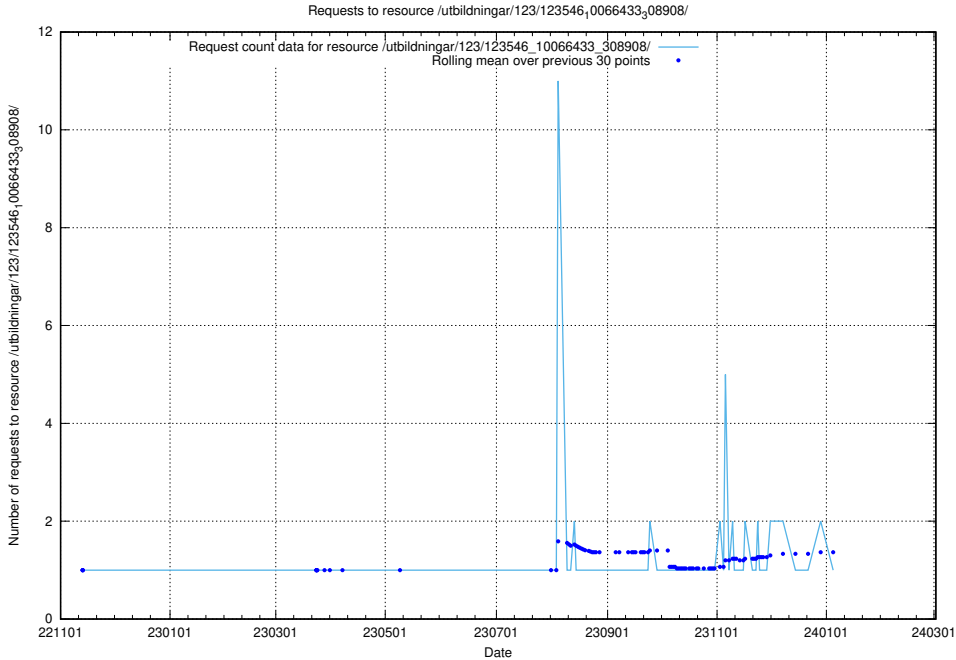

5.5940 Usage of /utbildningar/123/123546_10066433_308908/

Here, we count the number of requests to resource /utbildningar/123/123546_10066433_308908/.