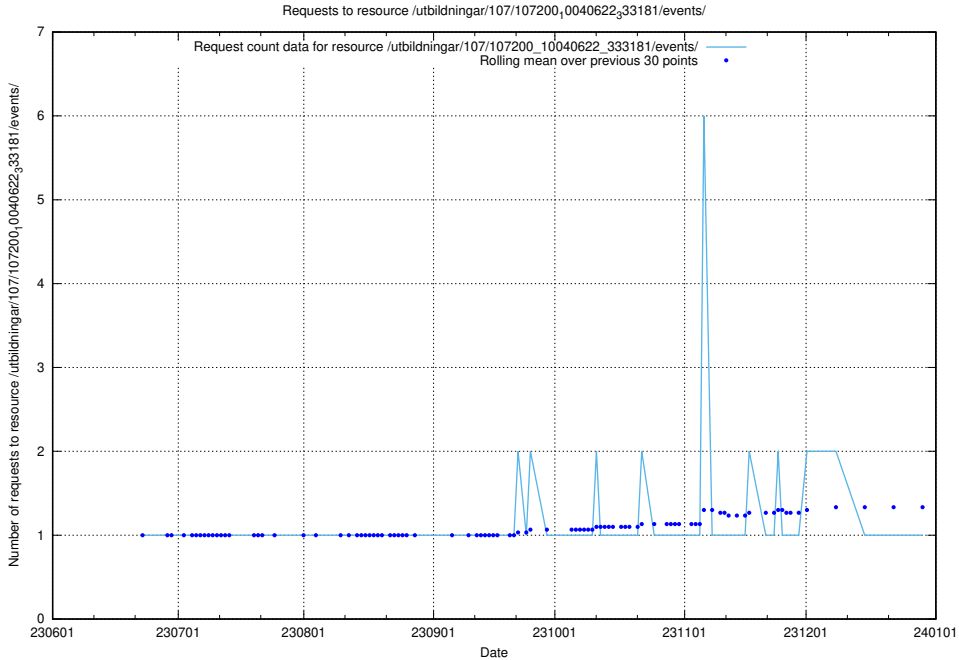

5.5827 Usage of /utbildningar/107/107200_10040622_333181/events/

Here, we count the number of requests to resource /utbildningar/107/107200_10040622_333181/events/