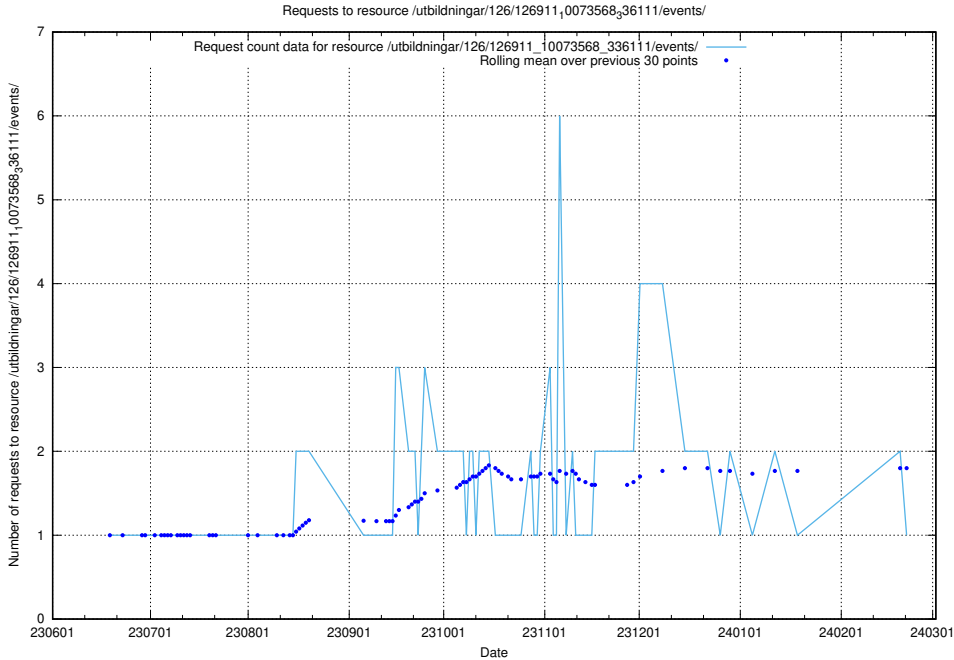

5.5836 Usage of /utbildningar/126/126911_10073568_336111/events/

Here, we count the number of requests to resource /utbildningar/126/126911_10073568_336111/events/