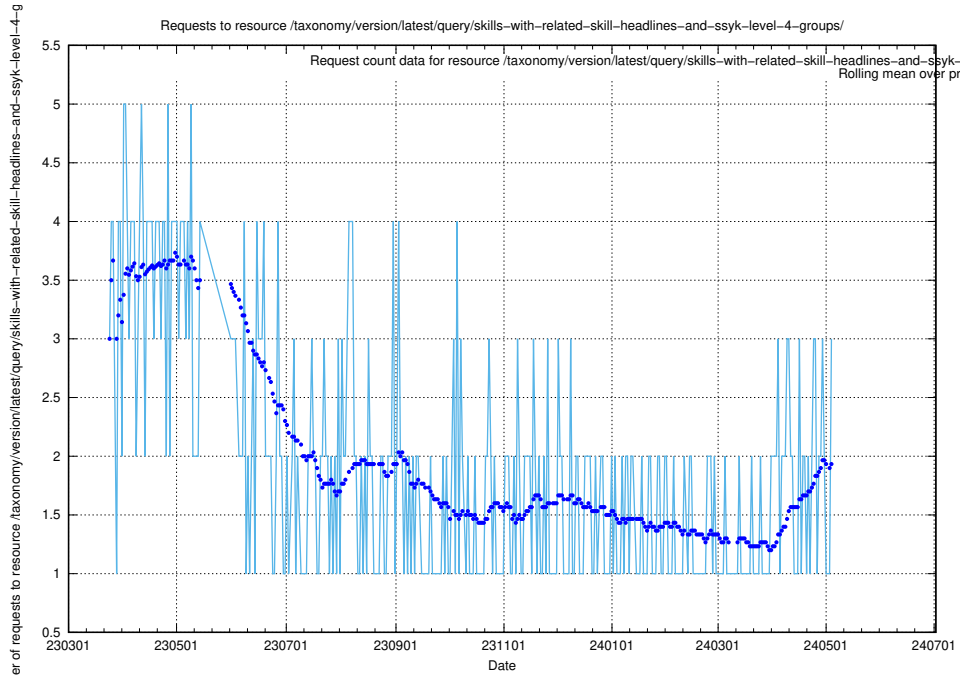

5.430 Usage of /taxonomy/version/latest/query/skills-with-related-skill-headlines-and-ssyk-level-4-groups/

Here, we count the number of requests to resource /taxonomy/version/latest/query/skills-with-related-skill-headlines-and-ssyk-level-4-groups/.