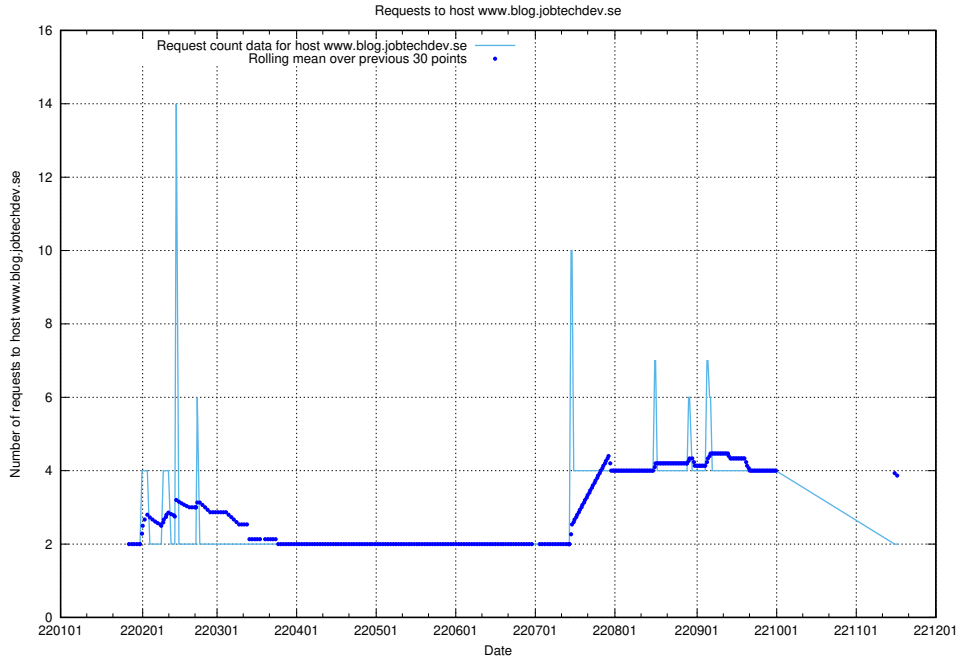

7.565 Usage of www.blog.jobtechdev.se

Here, we count the number of requests to host www.blog.jobtechdev.se.