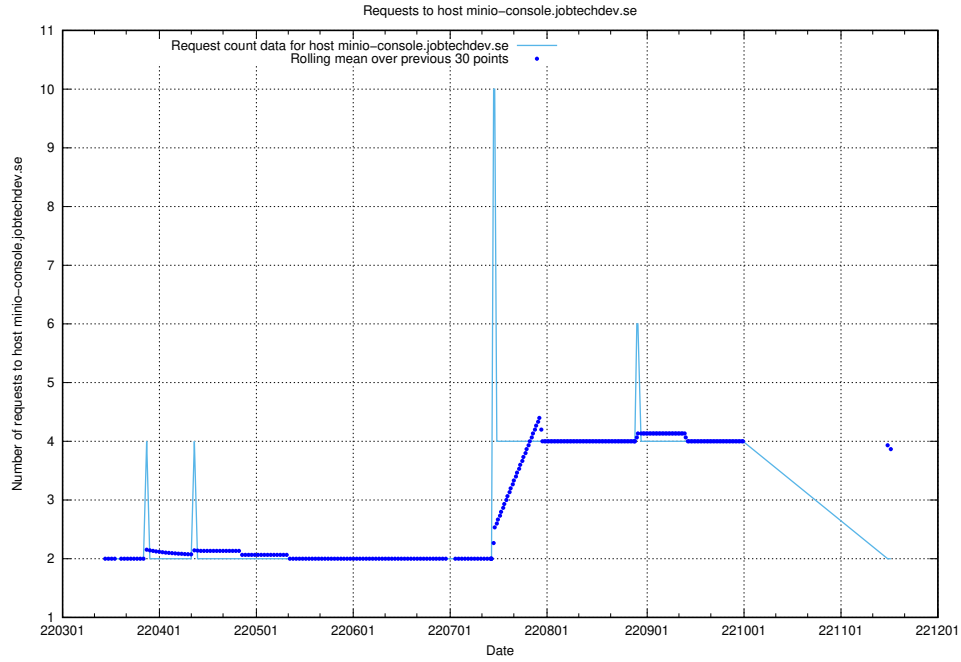

7.492 Usage of minioconsole.jobtechdev.se

Here, we count the number of requests to host minioconsole.jobtechdev.se.

7.493 Usage of minio-console.jobtechdev.se

Here, we count the number of requests to host minio-console.jobtechdev.se.