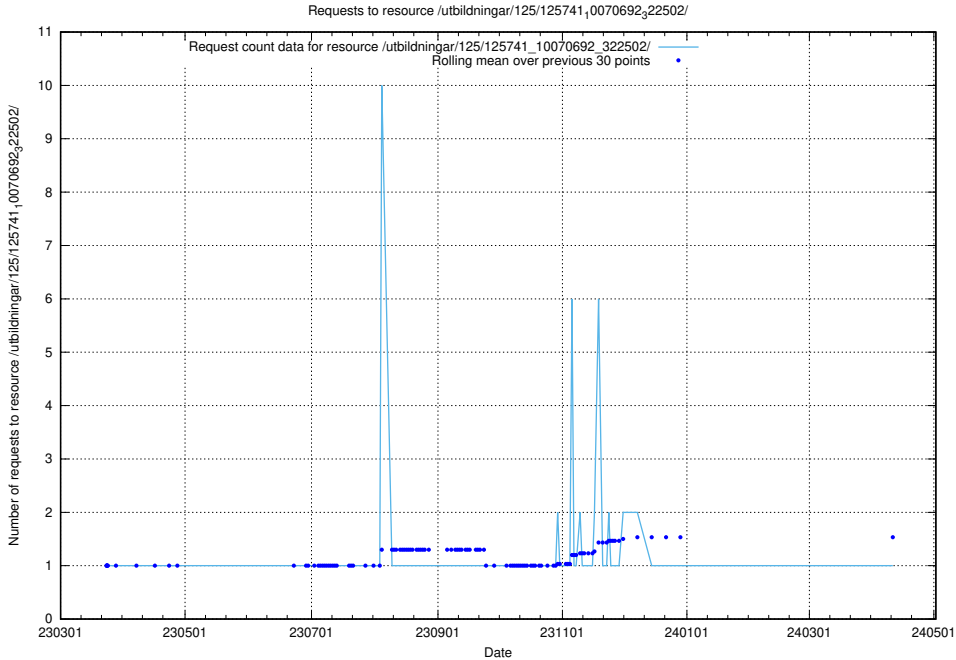

5.6443 Usage of /utbildningar/125/125741_10070692_322502/

Here, we count the number of requests to resource /utbildningar/125/125741_10070692_322502/.