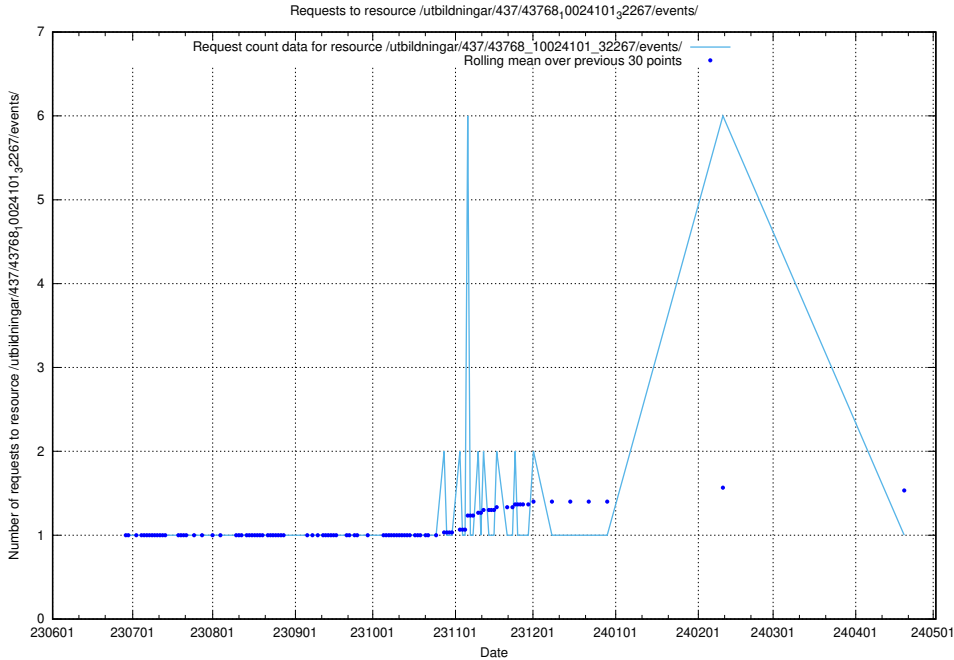

Here, we count the number of requests to resource /utbildningar/438/43808_10024076_30037/.

5.5417 Usage of /utbildningar/437/43768_10024101_32267/events/

Here, we count the number of requests to resource /utbildningar/437/43768_10024101_32267/events/.