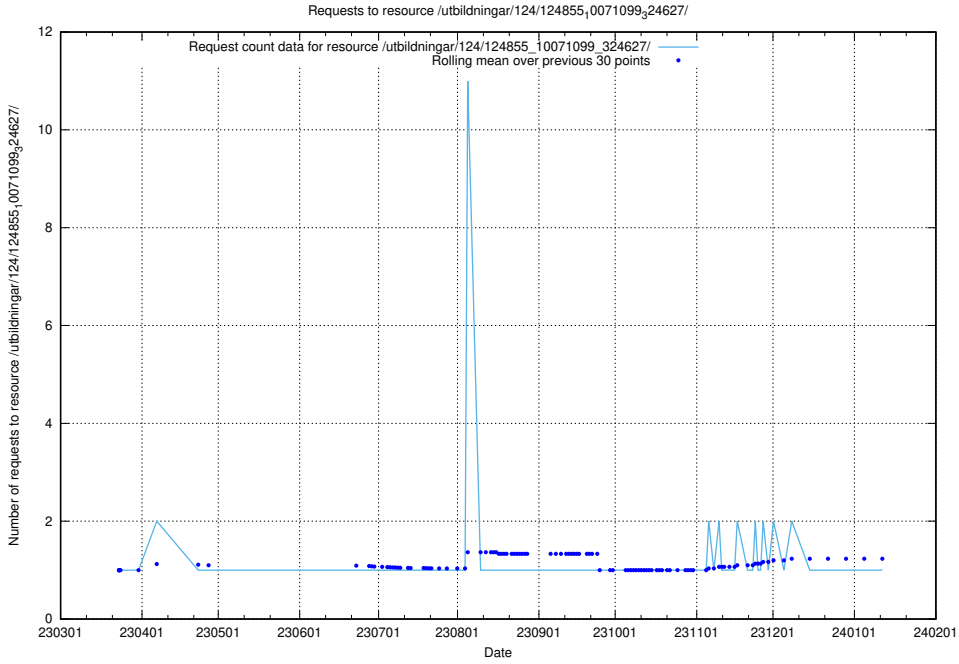

5.1176 Usage of /utbildningar/124/124855_10071099_324627/

Here, we count the number of requests to resource /utbildningar/124/124855_10071099_324627/.