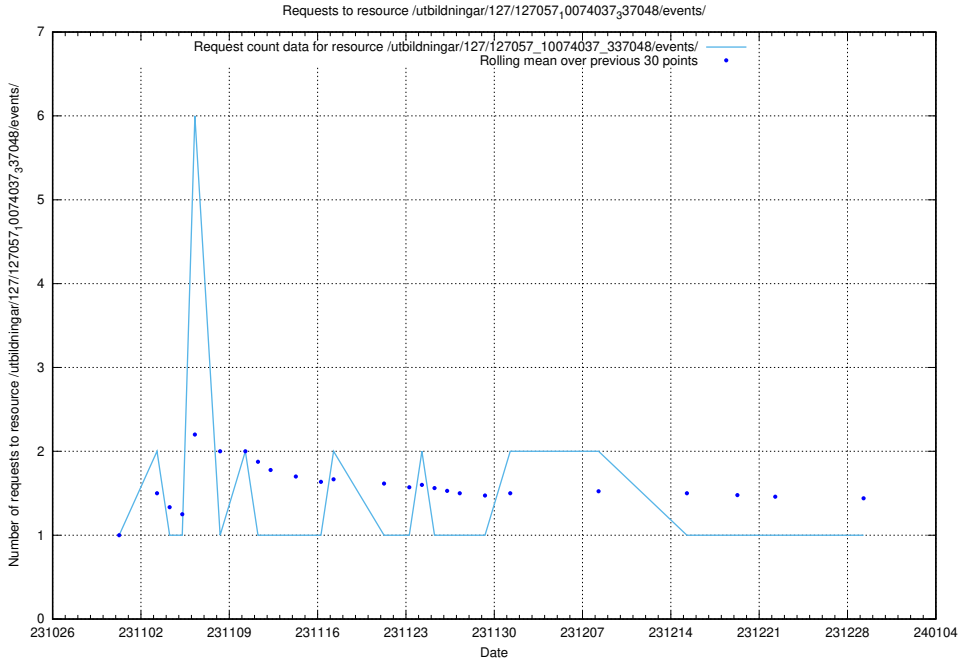

5.4152 Usage of /utbildningar/127/127057_10074037_337048/events/

Here, we count the number of requests to resource /utbildningar/127/127057_10074037_337048/events/