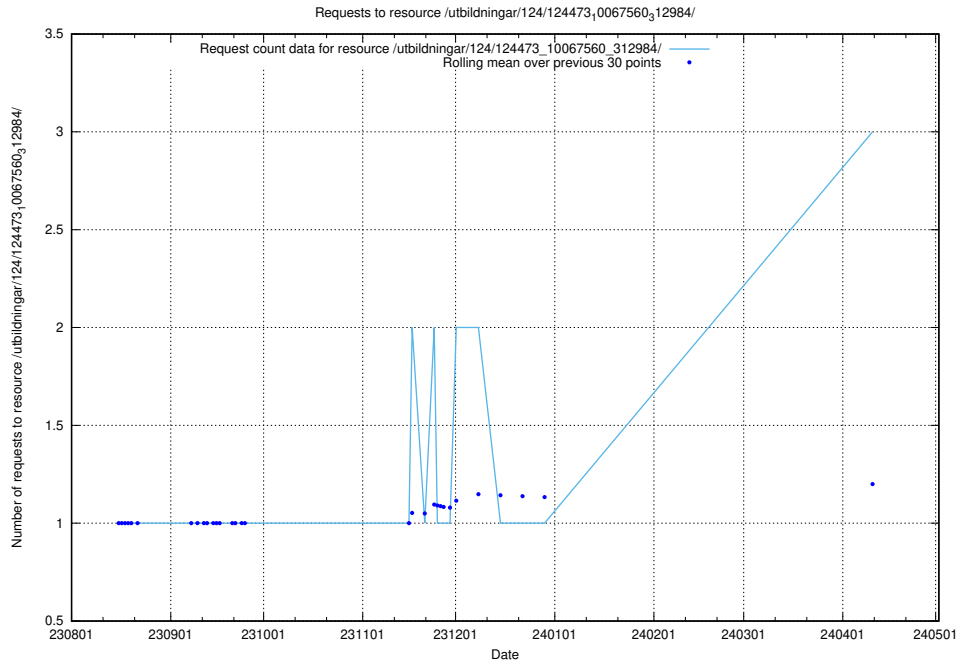

5.346 Usage of /utbildningar/124/124473_10067560_312984/

Here, we count the number of requests to resource /utbildningar/124/124473_10067560_312984/.