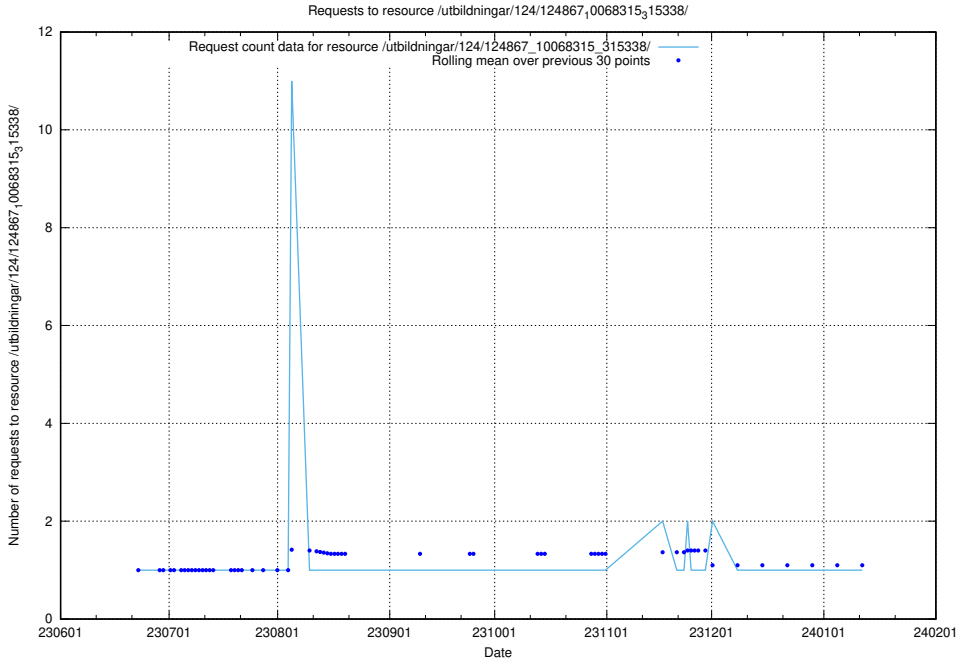

5.5728 Usage of /utbildningar/124/124867_10068315_315338/

Here, we count the number of requests to resource /utbildningar/124/124867_10068315_315338/.