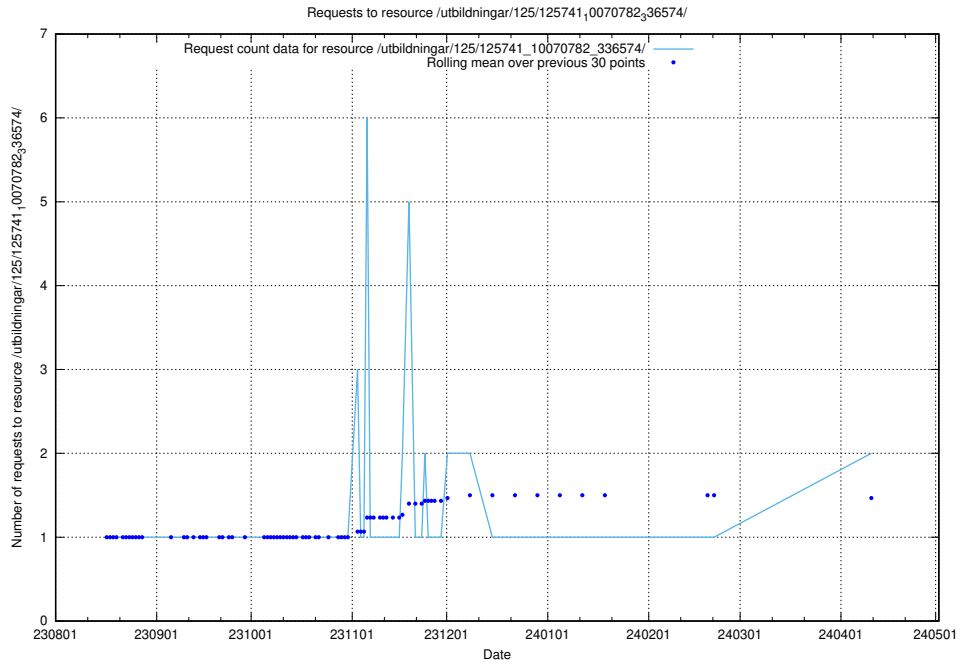

5.760 Usage of /utbildningar/125/125741_10070782_336574/

Here, we count the number of requests to resource /utbildningar/125/125741_10070782_336574/.