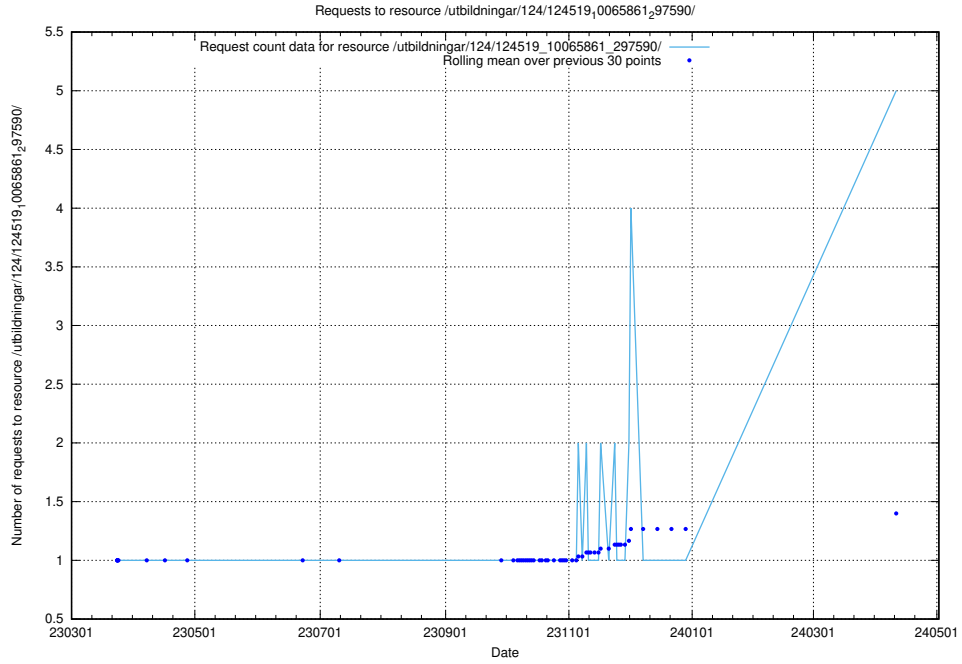

5.117 Usage of /utbildningar/124/124519_10065861_297590/

Here, we count the number of requests to resource /utbildningar/124/124519_10065861_297590/.