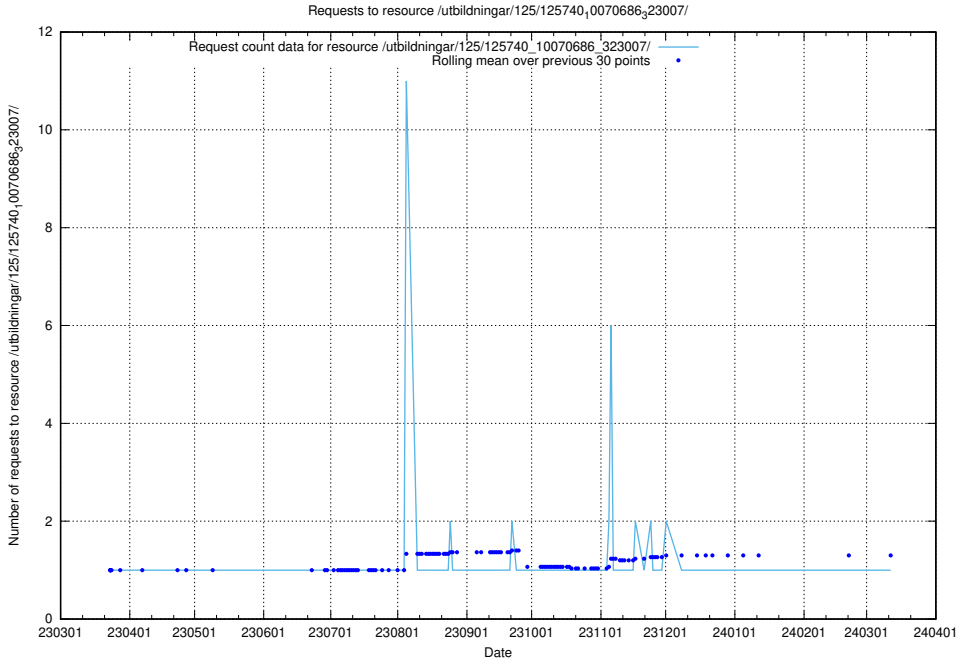

5.967 Usage of /utbildningar/125/125740_10070686_323007/

Here, we count the number of requests to resource /utbildningar/125/125740_10070686_323007/.