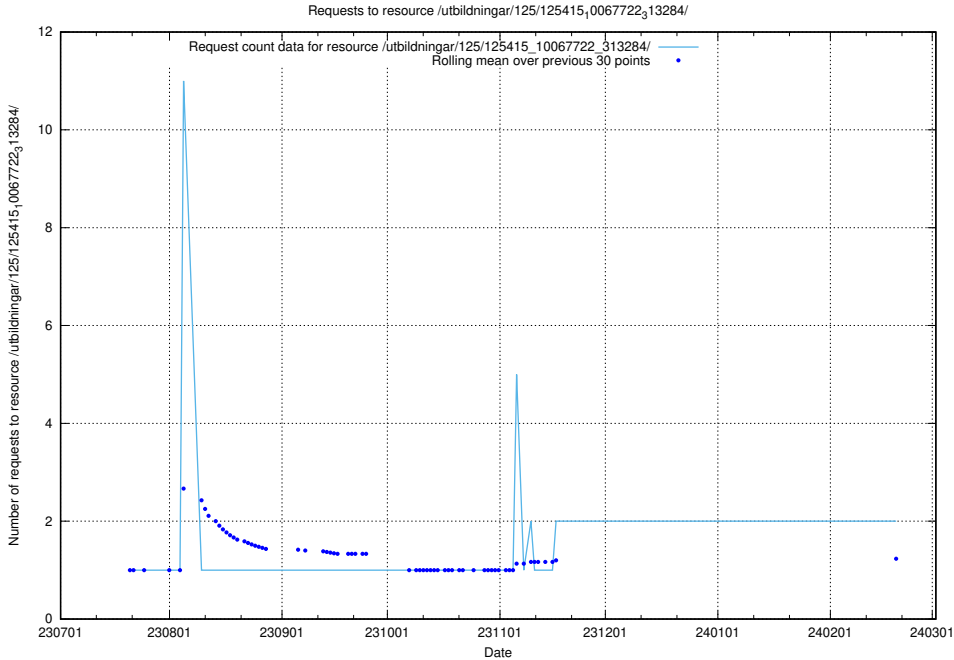

5.791 Usage of /utbildningar/125/125415_10067722_313284/

Here, we count the number of requests to resource /utbildningar/125/125415_10067722_313284/.