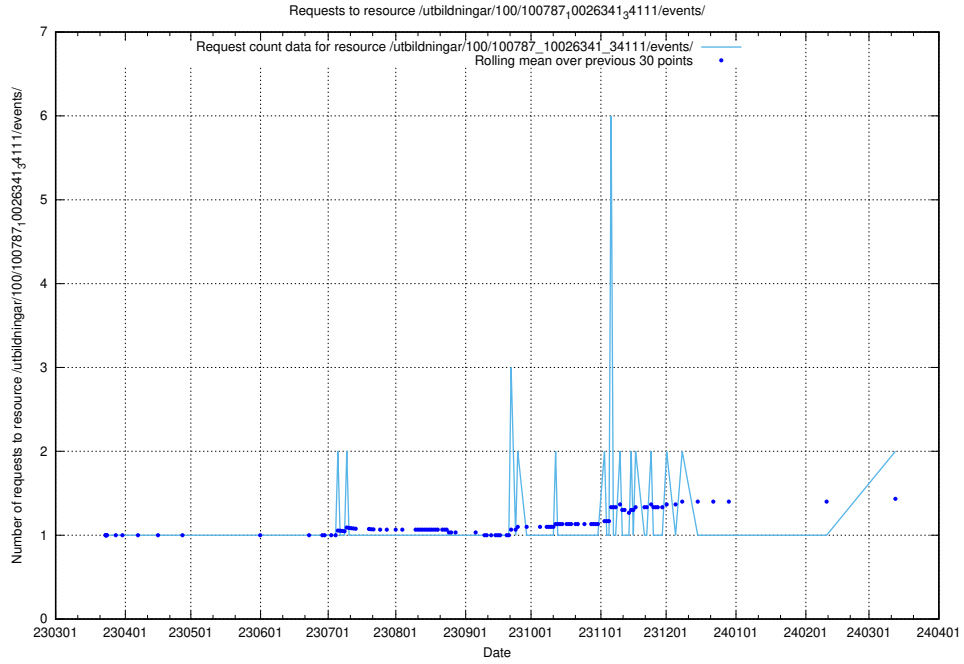

5.831 Usage of /utbildningar/100/100787_10026341_34111/events/

Here, we count the number of requests to resource /utbildningar/100/100787_10026341_34111/events/.