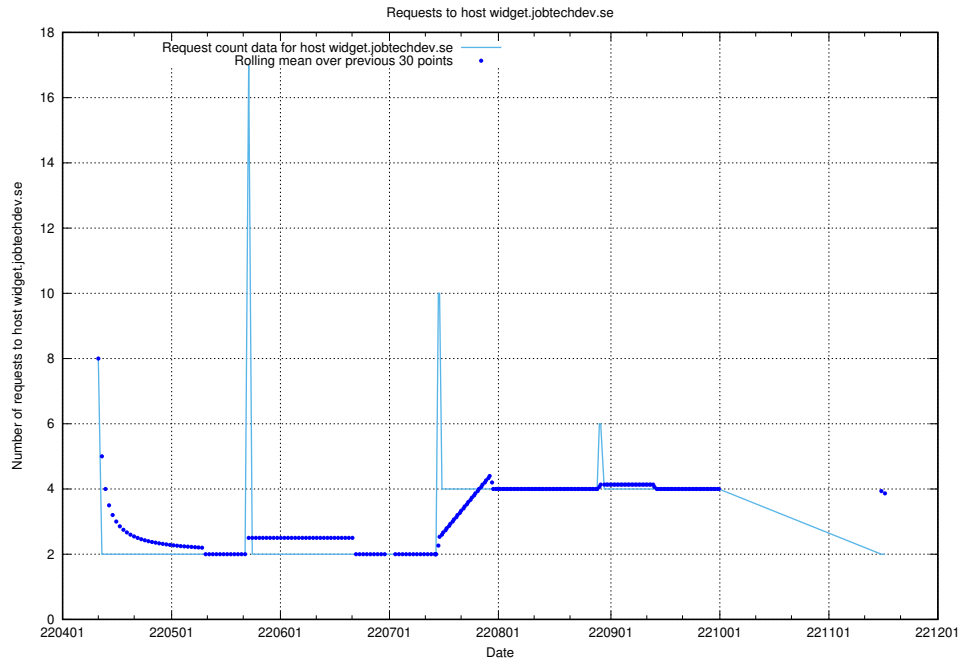

7.459 Usage of taxonomyt2.api.jobtechdev.se

Here, we count the number of requests to host taxonomyt2.api.jobtechdev.se.

7.460 Usage of widget.jobtechdev.se

Here, we count the number of requests to host widget.jobtechdev.se.