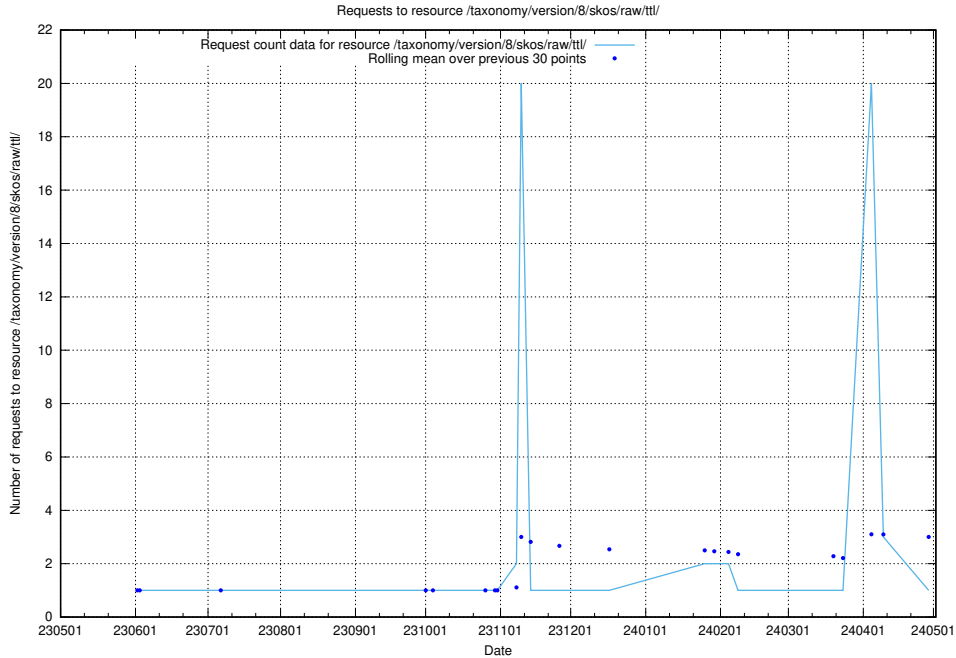

5.5909 Usage of /taxonomy/version/8/skos/raw/ttl/

Here, we count the number of requests to resource /taxonomy/version/8/skos/raw/ttl/.