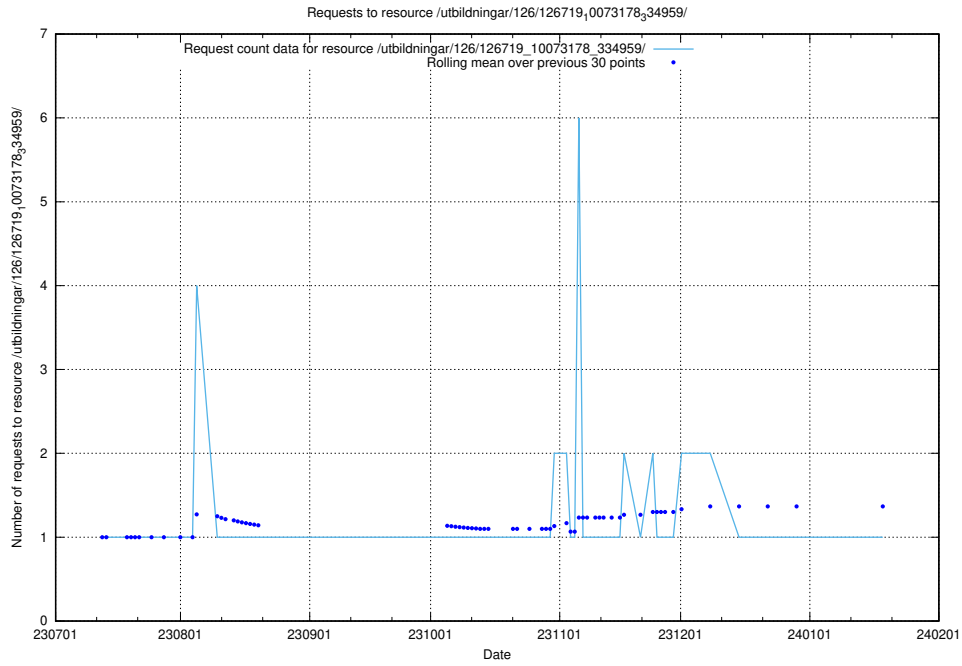

5.5091 Usage of /utbildningar/126/126719_10073178_334959/

Here, we count the number of requests to resource /utbildningar/126/126719_10073178_334959/.