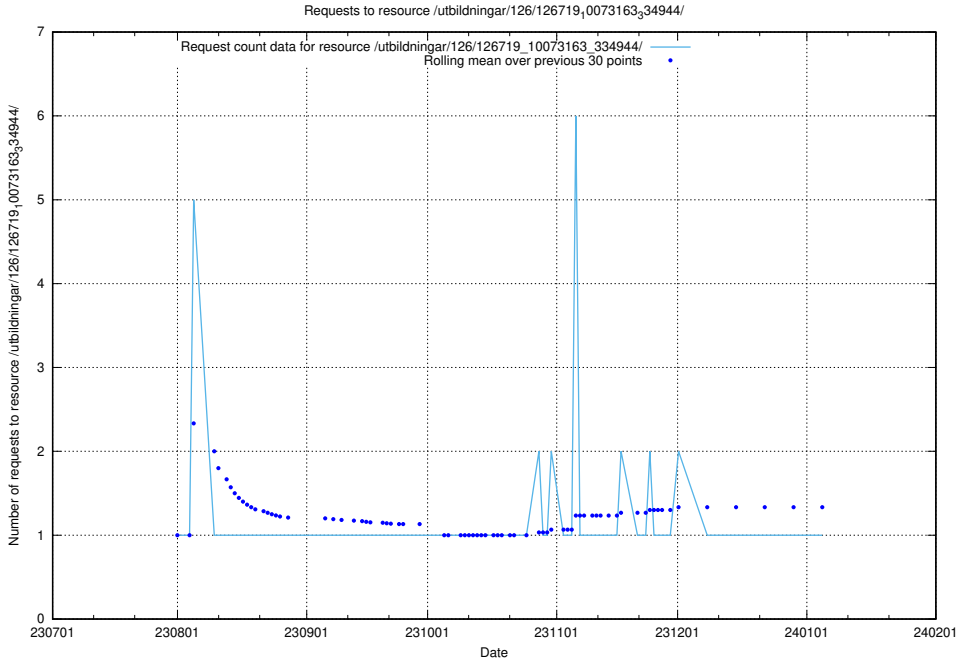

5.4873 Usage of /utbildningar/126/126719_10073163_334944/

Here, we count the number of requests to resource /utbildningar/126/126719_10073163_334944/.