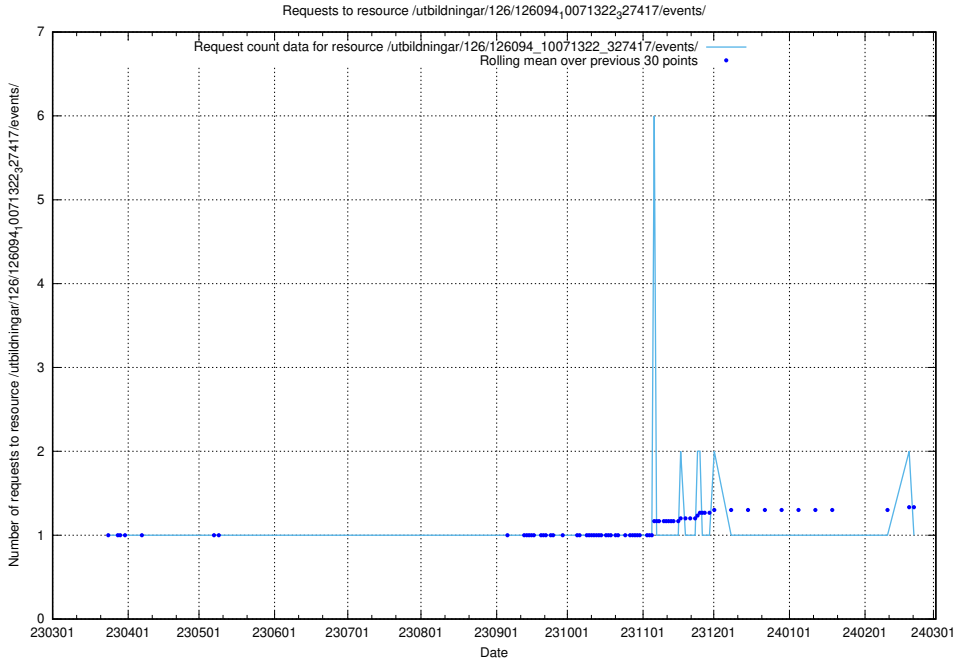

5.6181 Usage of /utbildningar/126/126094_10071322_327417/events/

Here, we count the number of requests to resource /utbildningar/126/126094_10071322_327417/events/