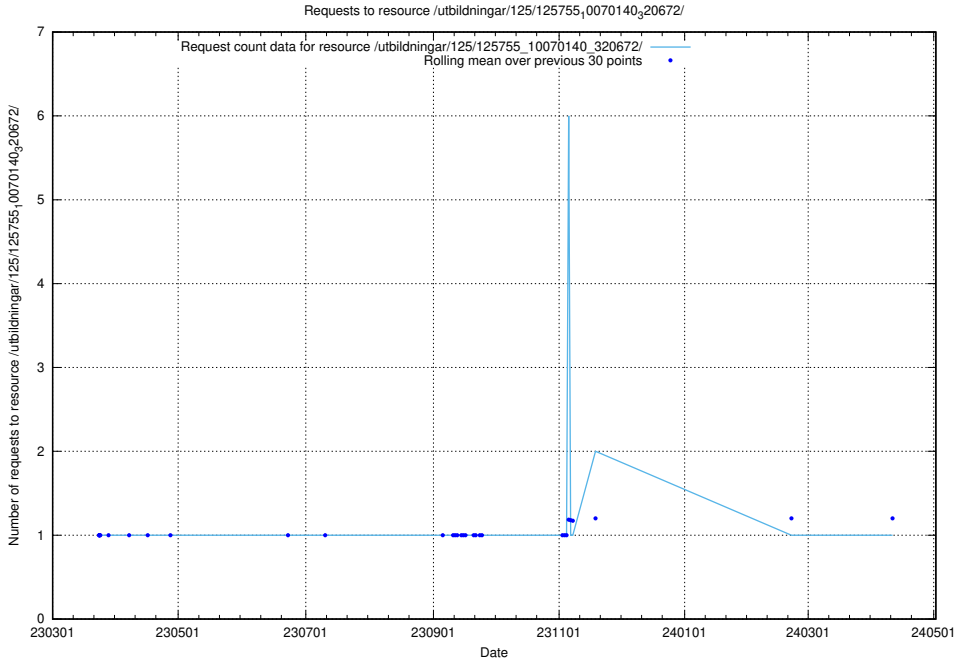

5.6432 Usage of /utbildningar/125/125755_10070140_320672/

Here, we count the number of requests to resource /utbildningar/125/125755_10070140_320672/.