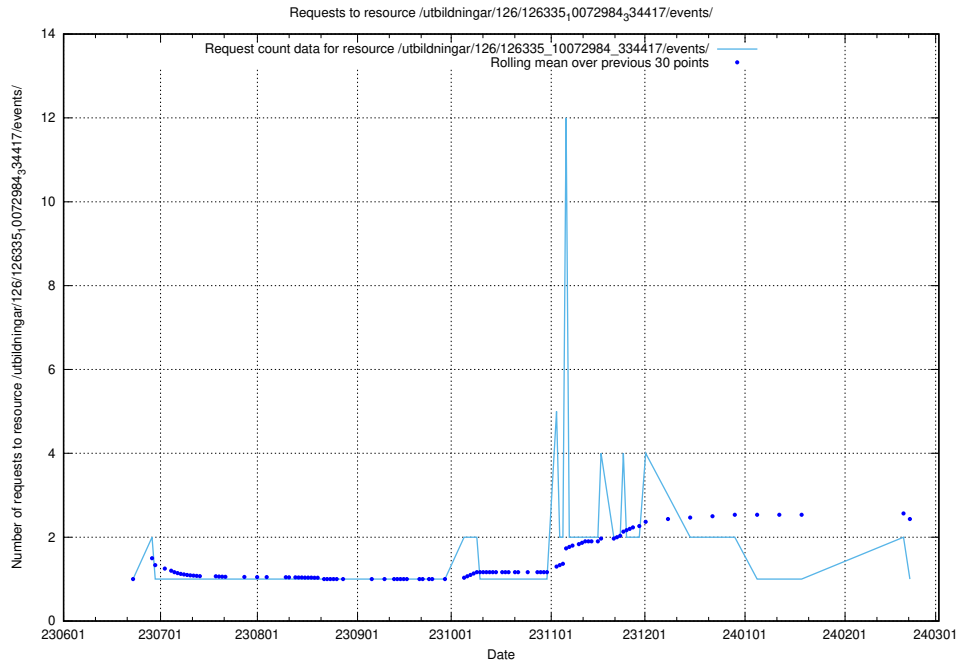

5.5659 Usage of /utbildningar/126/126335_10072984_334417/events/

Here, we count the number of requests to resource /utbildningar/126/126335_10072984_334417/events/