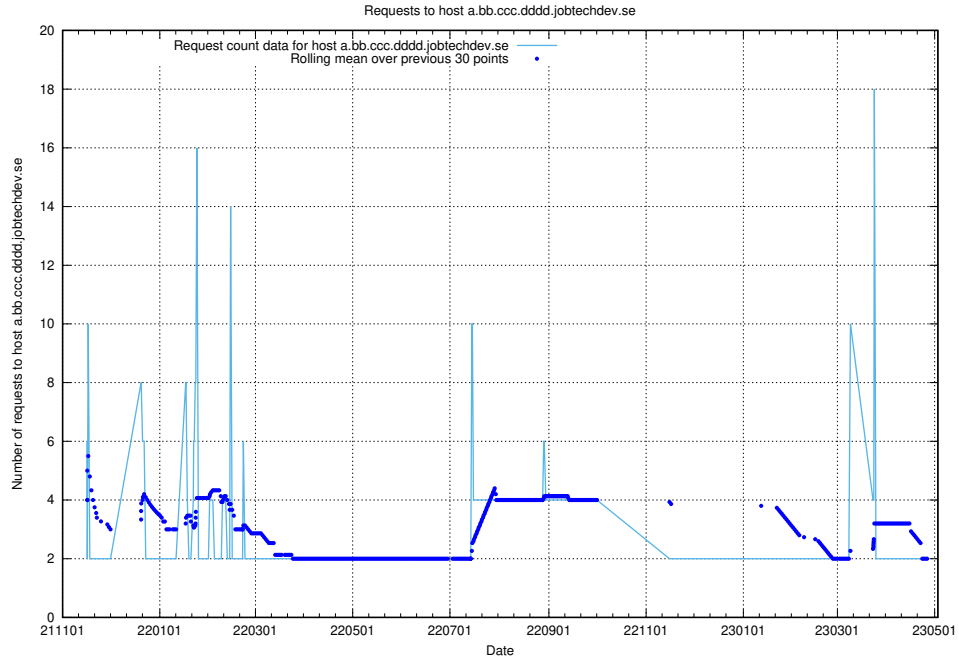

7.526 Usage of a.bb.ccc.dddd.jobtechdev.se

Here, we count the number of requests to host a.bb.ccc.dddd.jobtechdev.se.