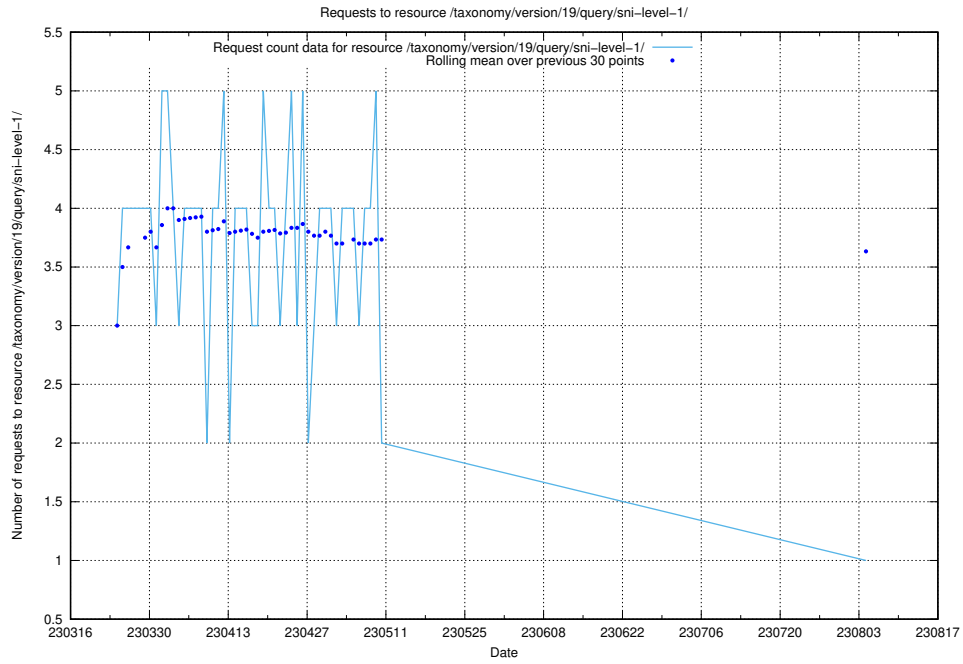

5.6107 Usage of /taxonomy/version/19/query/sni-level-1/

Here, we count the number of requests to resource /taxonomy/version/19/query/sni-level-1/.