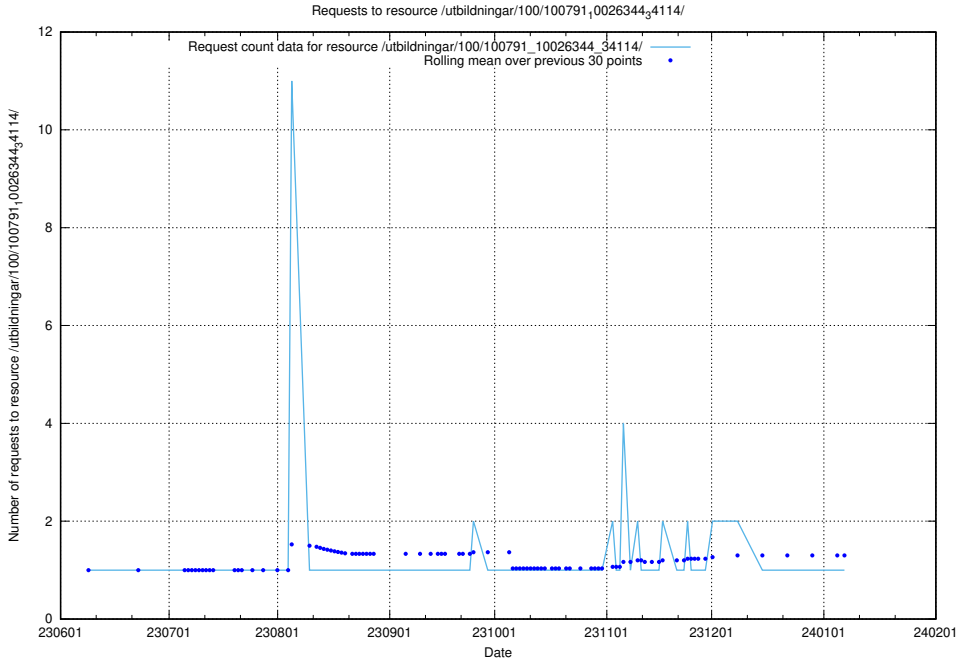

5.5891 Usage of /utbildningar/100/100791_10026344_34114/

Here, we count the number of requests to resource /utbildningar/100/100791_10026344_34114/.