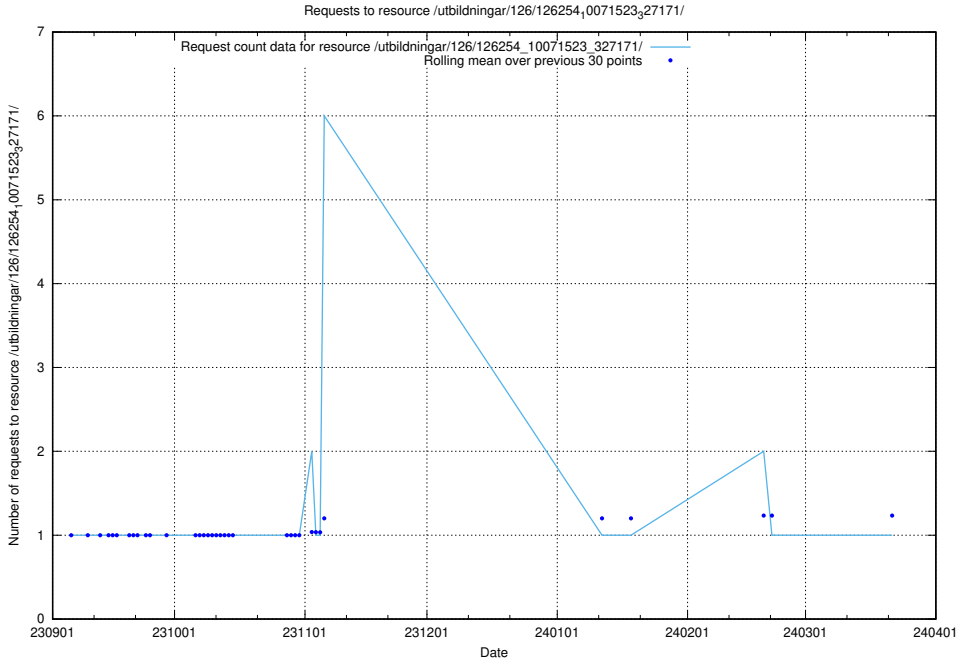

5.4651 Usage of /utbildningar/126/126254_10071523_327171/

Here, we count the number of requests to resource /utbildningar/126/126254_10071523_327171/.