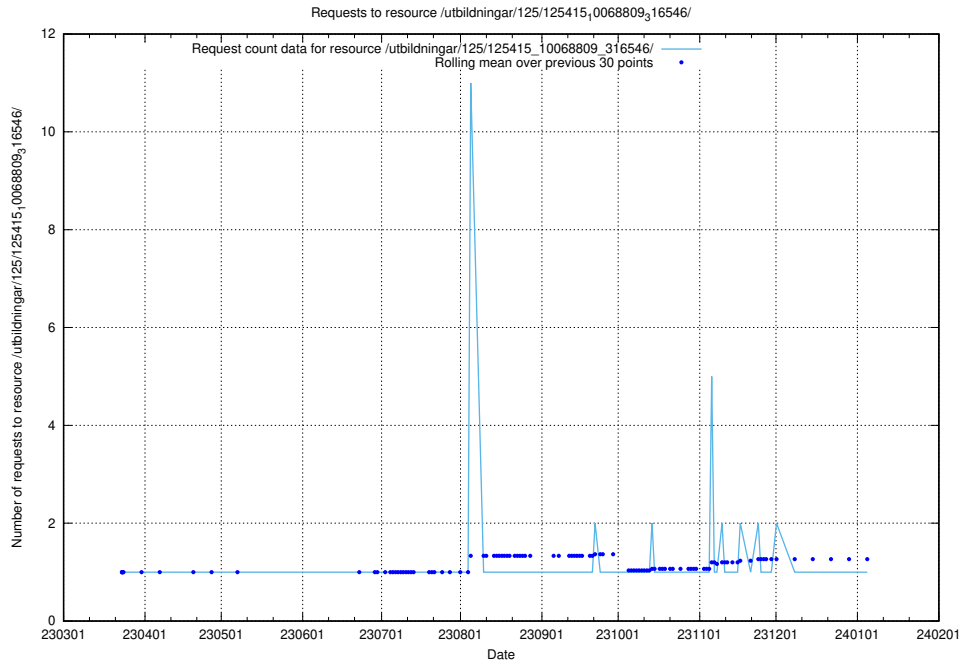

5.1090 Usage of /utbildningar/125/125415_10068809_316546/

Here, we count the number of requests to resource /utbildningar/125/125415_10068809_316546/.