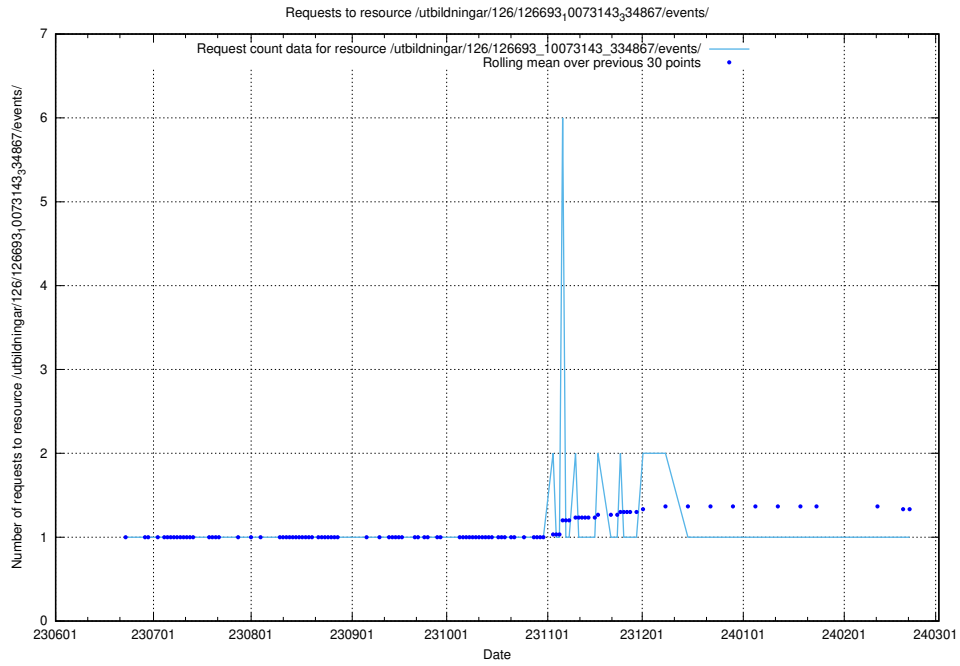

5.5632 Usage of /utbildningar/126/126693_10073143_334867/events/

Here, we count the number of requests to resource /utbildningar/126/126693_10073143_334867/events/