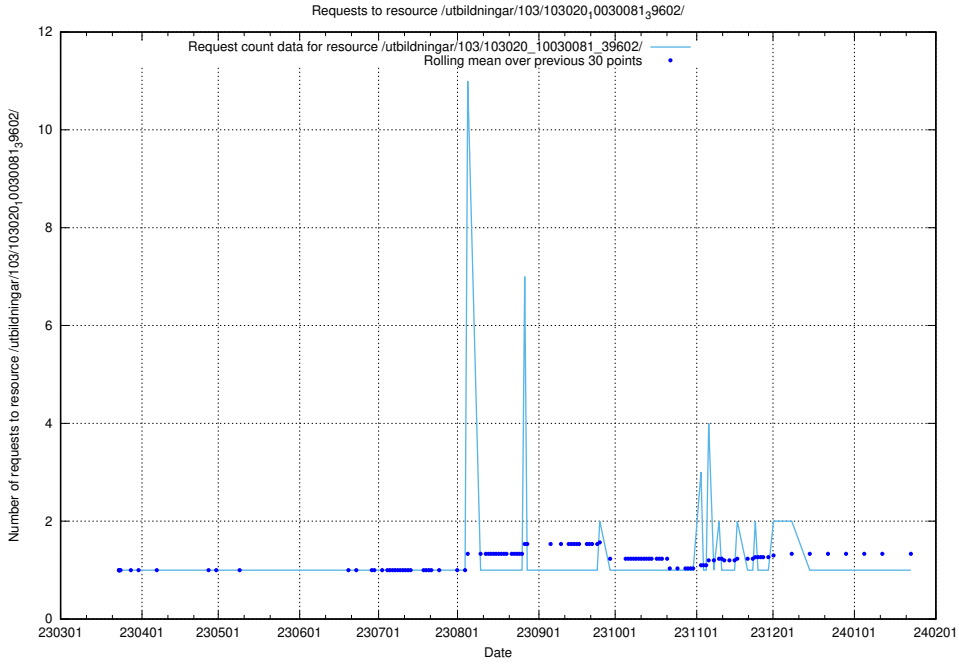

5.5500 Usage of /utbildningar/103/103020_10030081_39602/

Here, we count the number of requests to resource /utbildningar/103/103020_10030081_39602/.