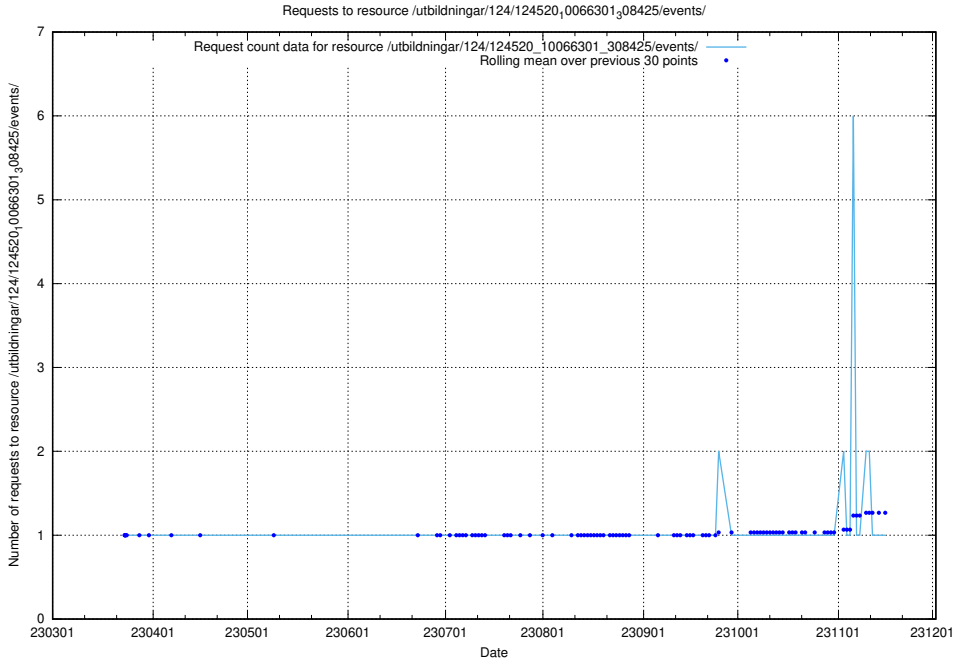

5.1236 Usage of /utbildningar/124/124520_10066301_308425/events/

Here, we count the number of requests to resource /utbildningar/124/124520_10066301_308425/events/