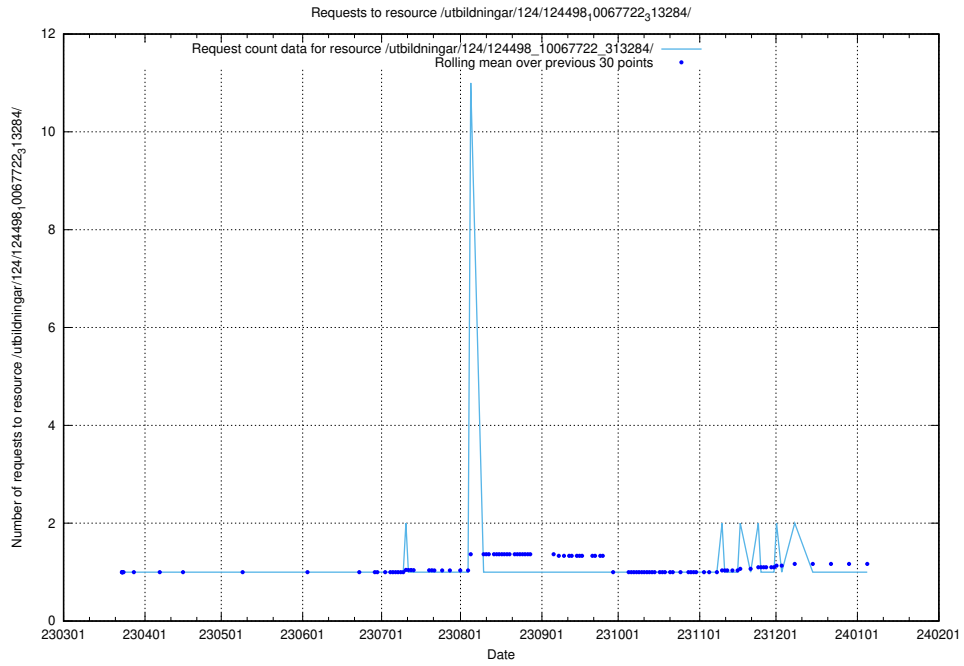

5.2693 Usage of /utbildningar/124/124498_10067722_313284/

Here, we count the number of requests to resource /utbildningar/124/124498_10067722_313284/.