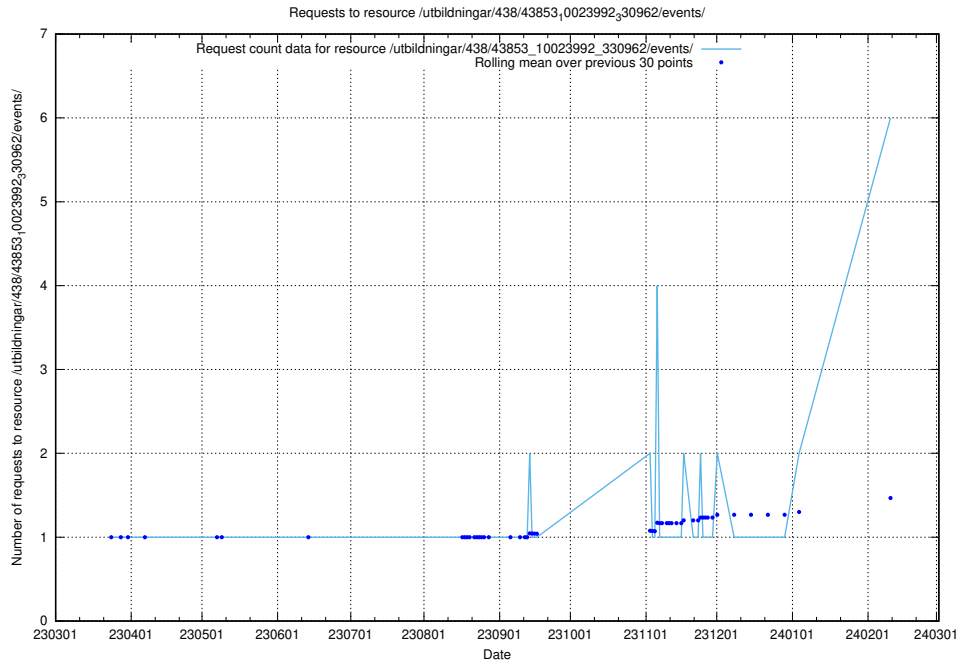

5.97 Usage of /utbildningar/438/43853_10023992_330962/events/

Here, we count the number of requests to resource /utbildningar/438/43853_10023992_330962/events/.