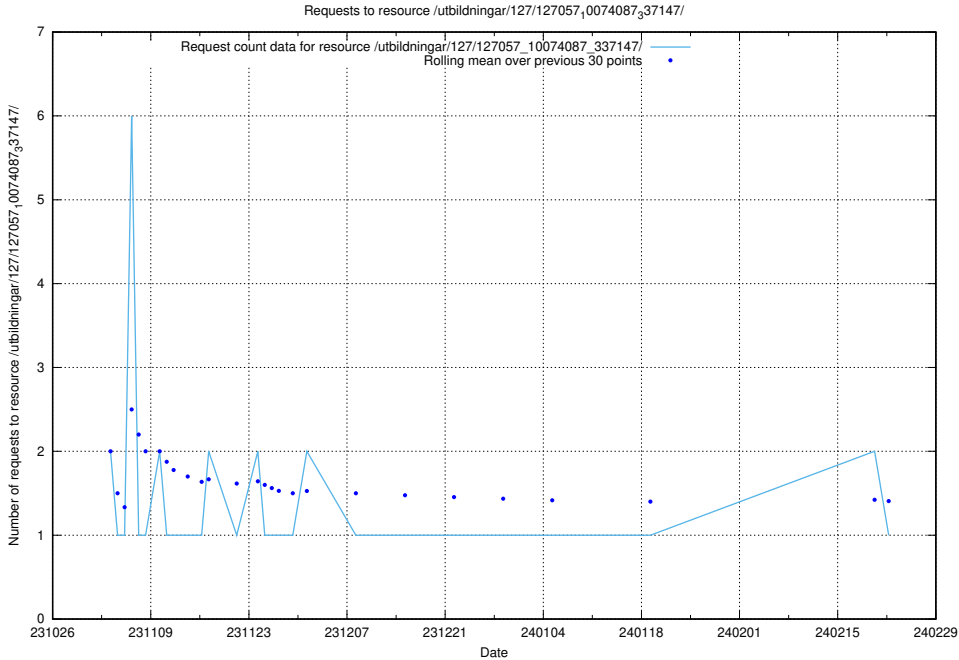

5.4129 Usage of /utbildningar/127/127057_10074087_337147/

Here, we count the number of requests to resource /utbildningar/127/127057_10074087_337147/.