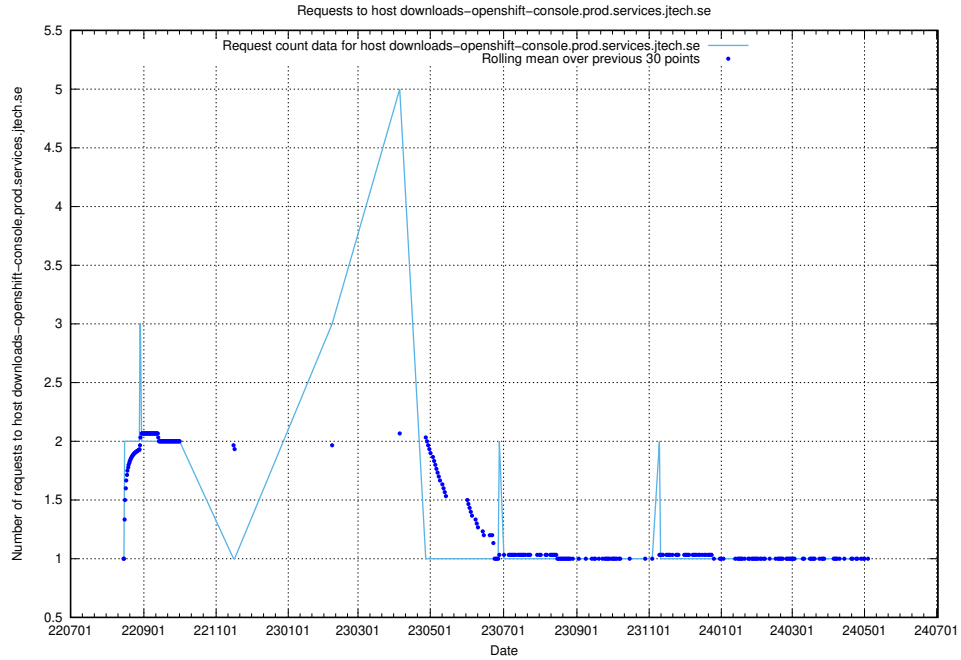

7.616 Usage of downloads-openshift-console.prod.services.jtech.se

Here, we count the number of requests to host downloads-openshift-console.prod.services.jtech.se.