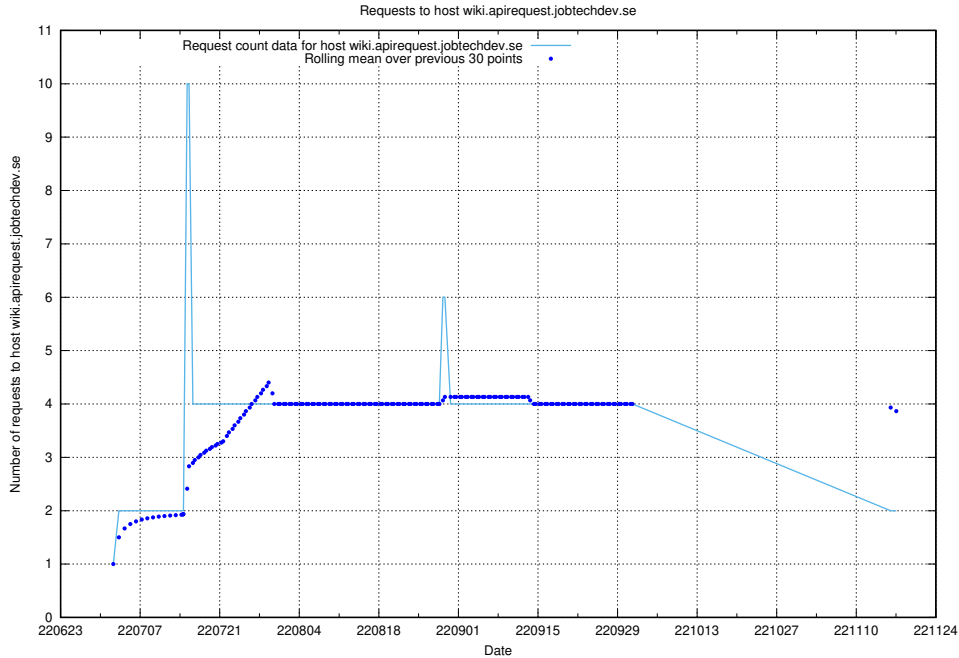

7.387 Usage of wiki.apirequest.jobtechdev.se

Here, we count the number of requests to host wiki.apirequest.jobtechdev.se.

7.388 Usage of wiki.api.jobtechdev.se

Here, we count the number of requests to host wiki.api.jobtechdev.se.