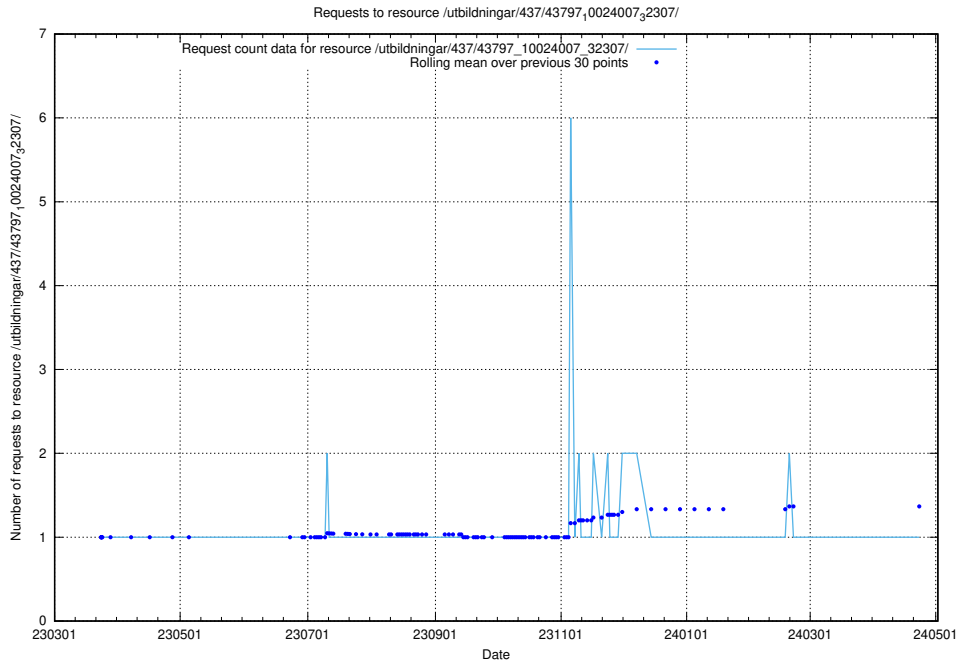

5.6326 Usage of /utbildningar/437/43797_10024007_32307/

Here, we count the number of requests to resource /utbildningar/437/43797_10024007_32307/.

5.6327 Usage of /utbildningar/437/43797_10024007_32190/