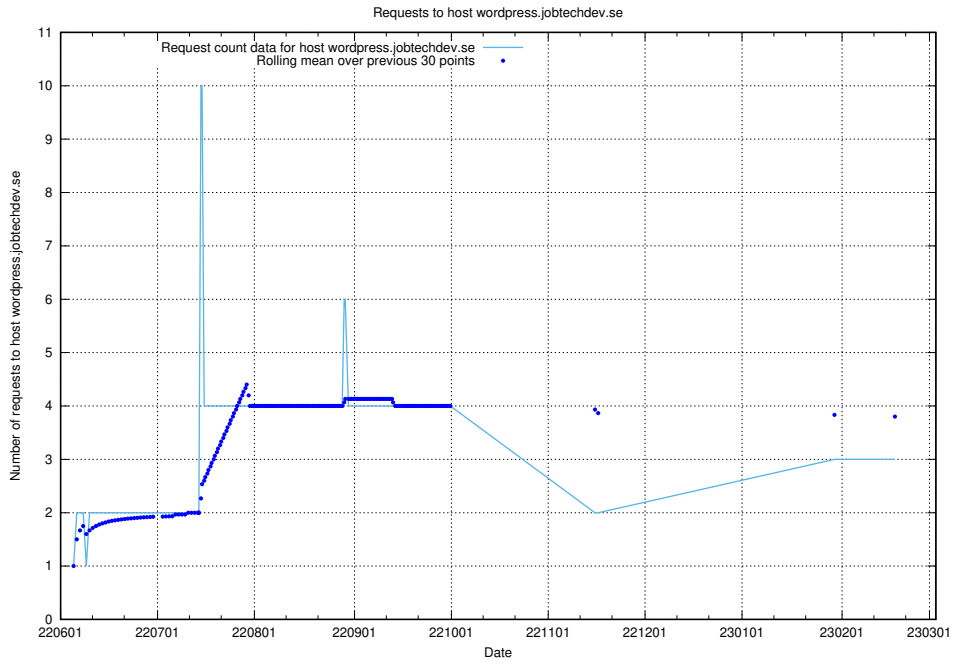

7.210 Usage of `wordpress.jobtechdev.se`

Here, we count the number of requests to host `wordpress.jobtechdev.se`.