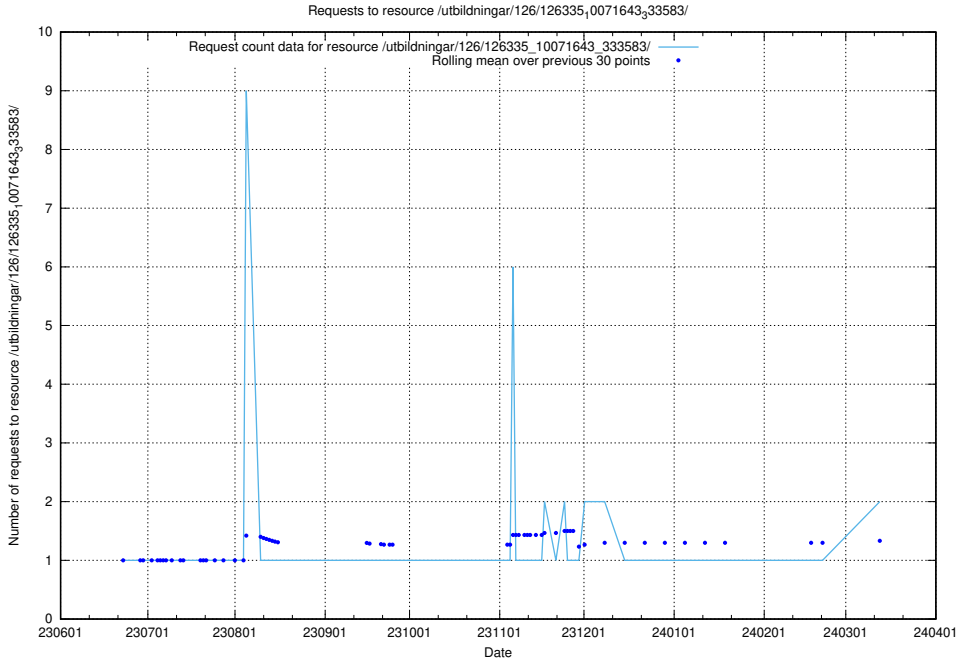

5.842 Usage of /utbildningar/126/126335_10071643_333583/

Here, we count the number of requests to resource /utbildningar/126/126335_10071643_333583/.