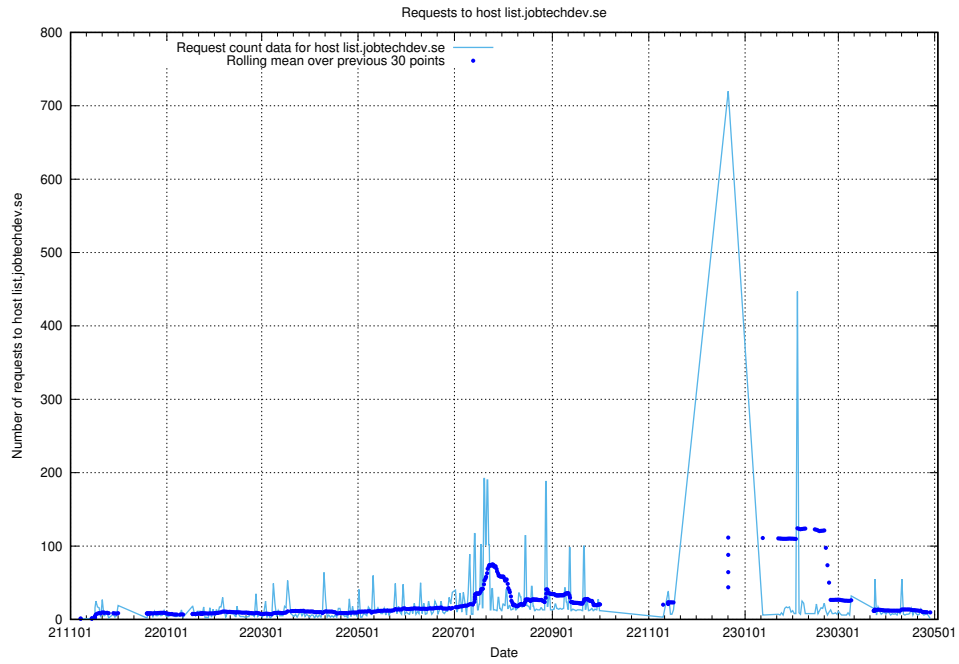

7.624 Usage of list.jobtechdev.se

Here, we count the number of requests to host list.jobtechdev.se.