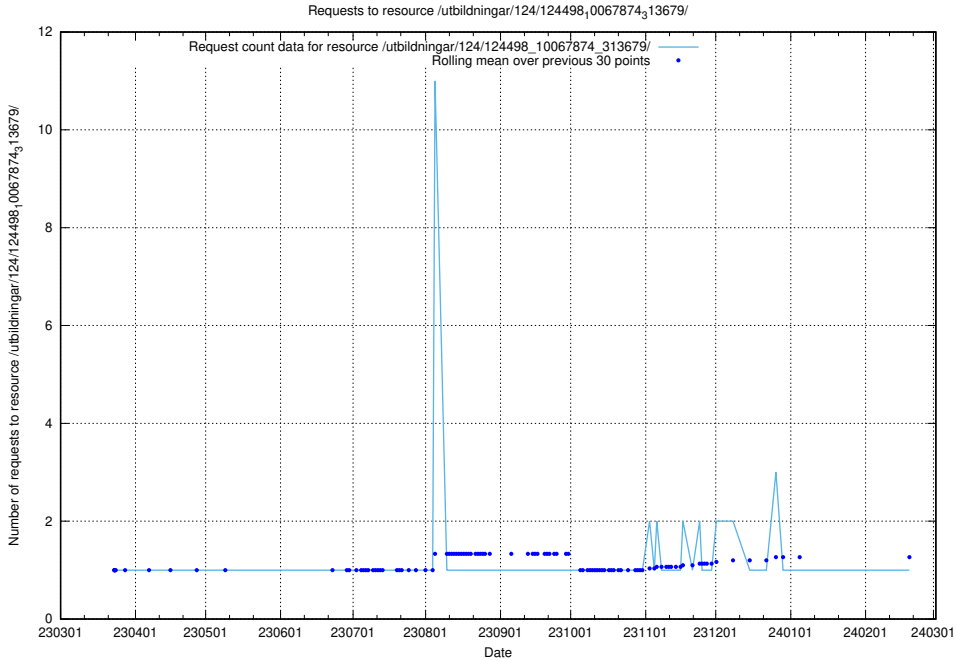

Here, we count the number of requests to resource /taxonomy/version/18/query/all-concepts/.

5.2626 Usage of /utbildningar/124/124498_10067874_313679/

Here, we count the number of requests to resource /utbildningar/124/124498_10067874_313679/.