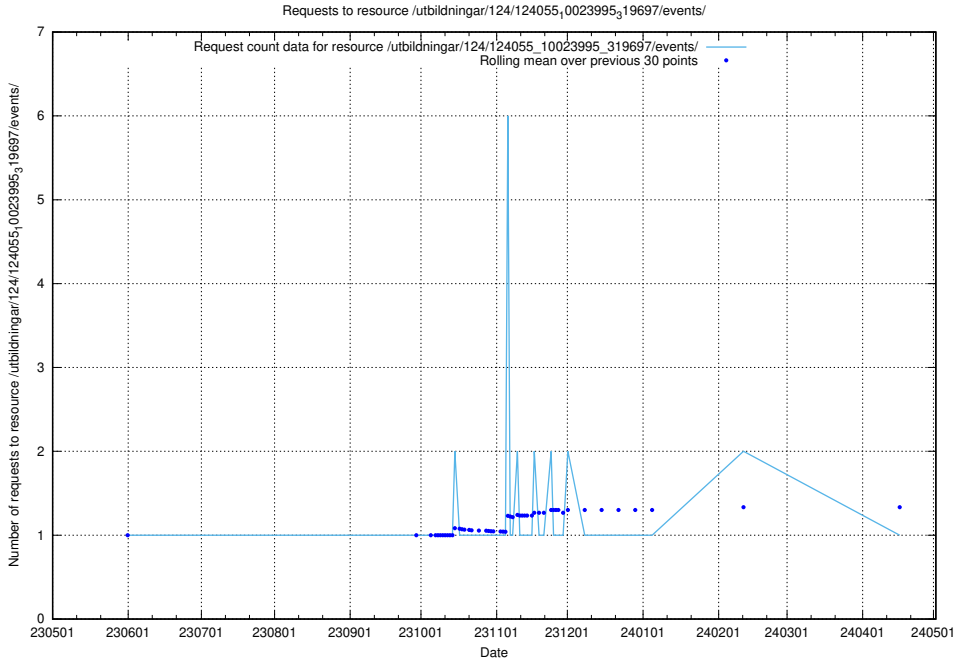

5.5919 Usage of /utbildningar/124/124055_10023995_319697/events/

Here, we count the number of requests to resource /utbildningar/124/124055_10023995_319697/events/