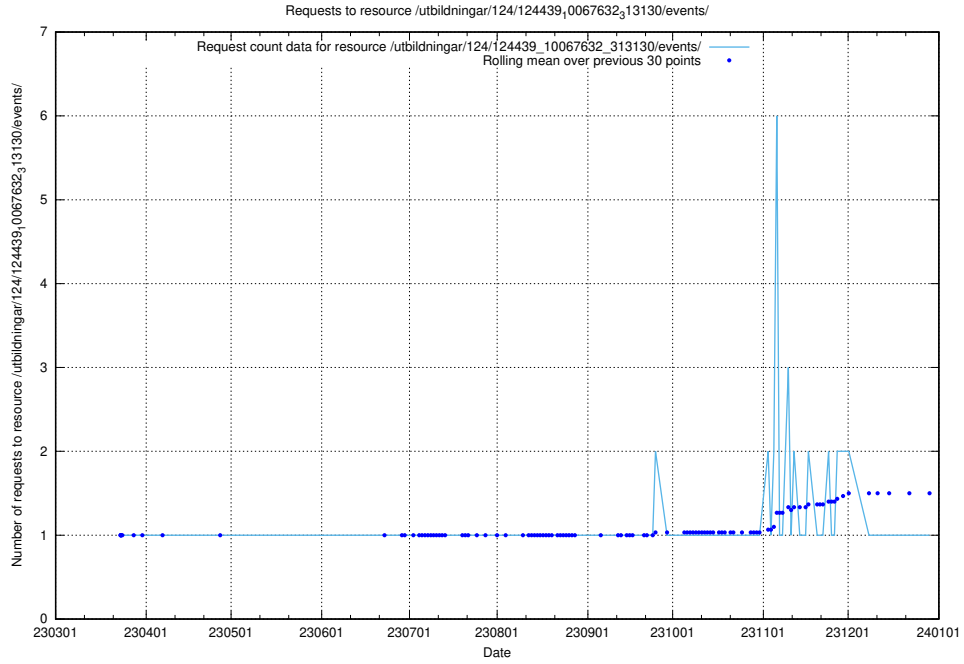

5.3644 Usage of /utbildningar/124/124439_10067632_313130/events/

Here, we count the number of requests to resource /utbildningar/124/124439_10067632_313130/events/