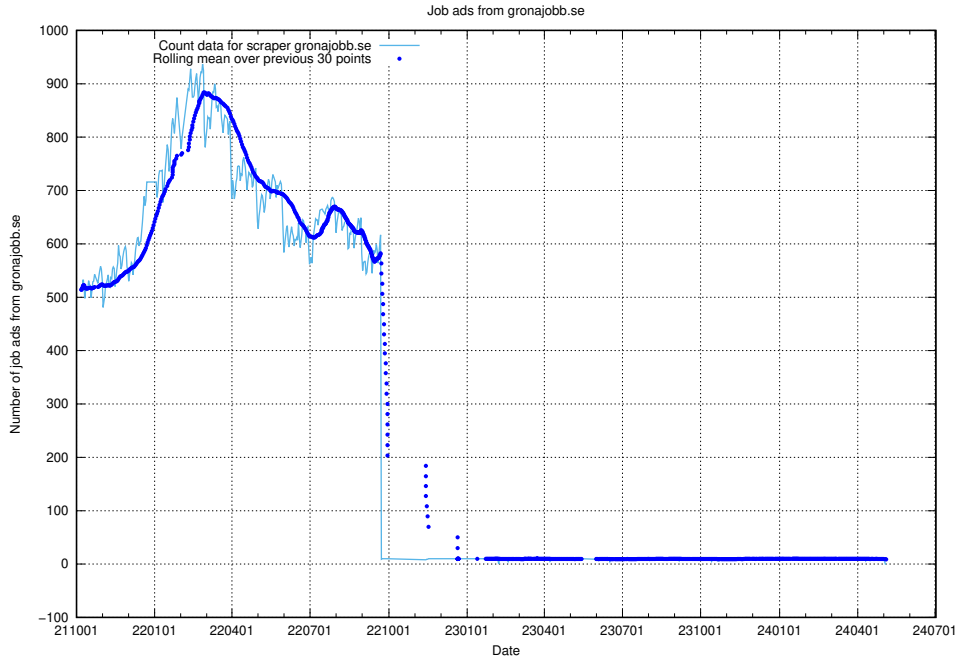

13.14 Number of ads by scraper gronajobb.se

Here, we count the number of job ads scraped from gronajobb.se.