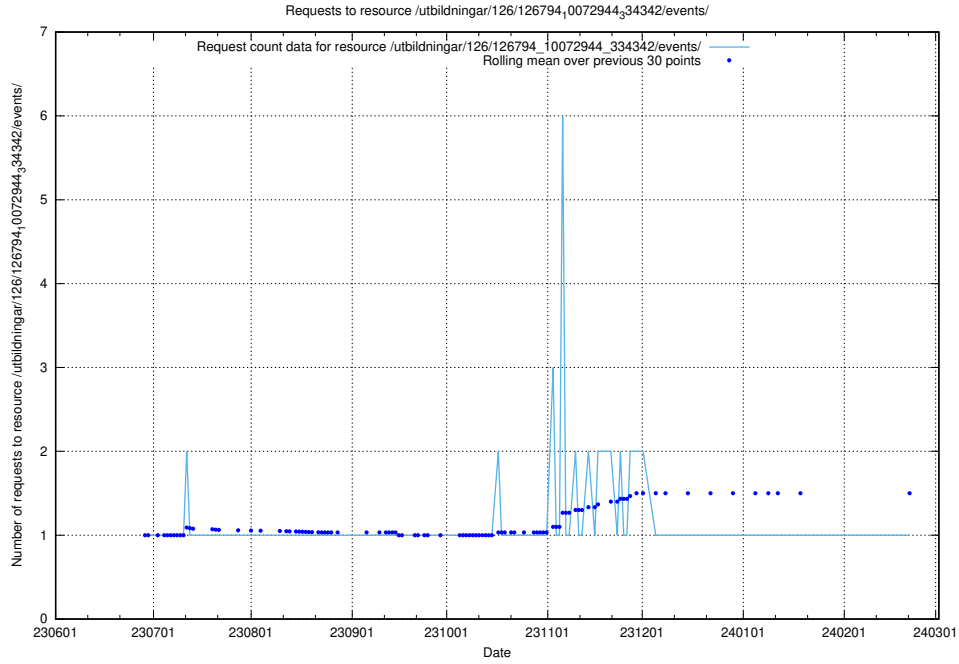

5.5430 Usage of /utbildningar/126/126794_10072944_334342/events/

Here, we count the number of requests to resource /utbildningar/126/126794_10072944_334342/events/