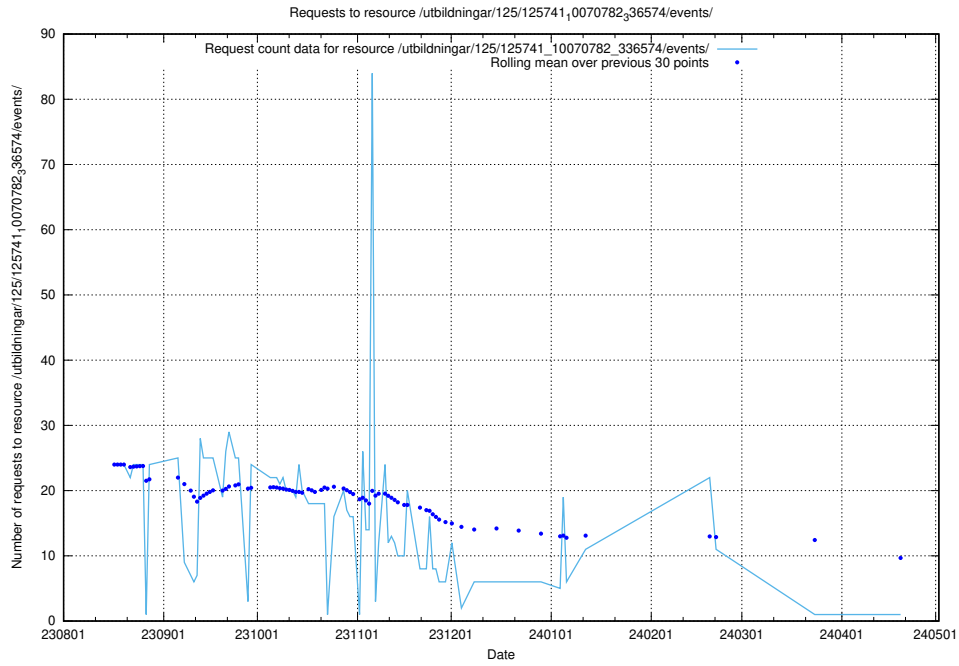

5.4761 Usage of /utbildningar/125/125741_10070782_336574/events/

Here, we count the number of requests to resource /utbildningar/125/125741_10070782_336574/events/