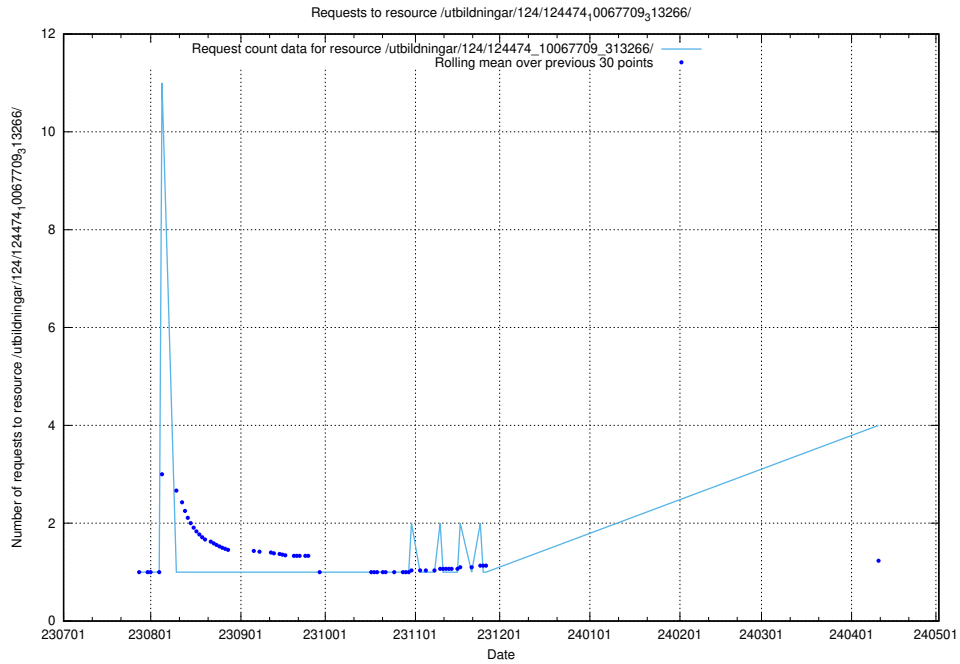

5.216 Usage of /utbildningar/124/124474_10067709_313266/

Here, we count the number of requests to resource /utbildningar/124/124474_10067709_313266/.