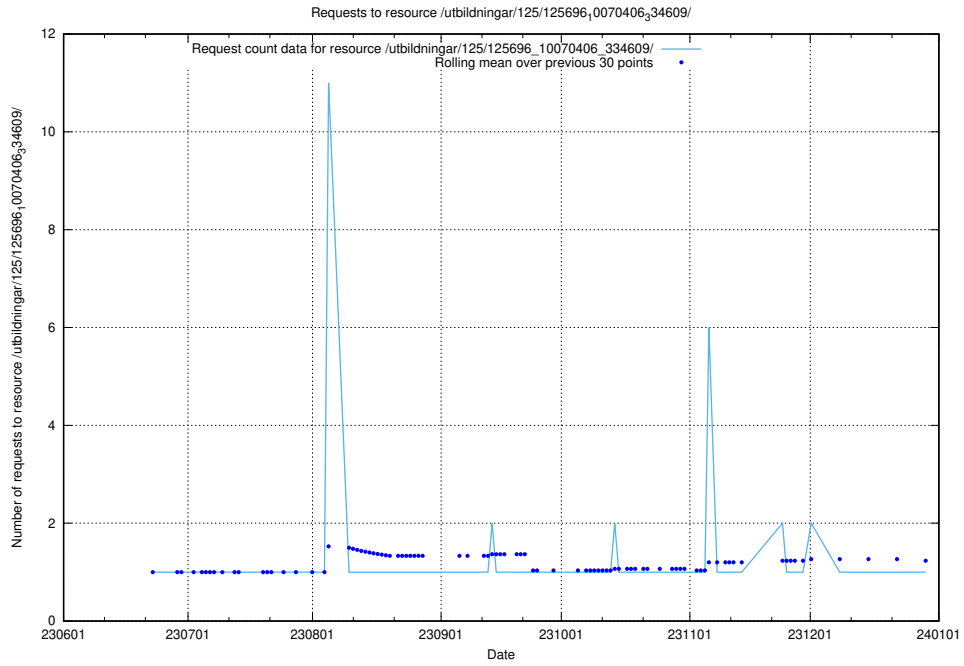

5.5705 Usage of /utbildningar/125/125696_10070406_334609/

Here, we count the number of requests to resource /utbildningar/125/125696_10070406_334609/.

5.5706 Usage of /utbildningar/125/125696_10070406_321567/