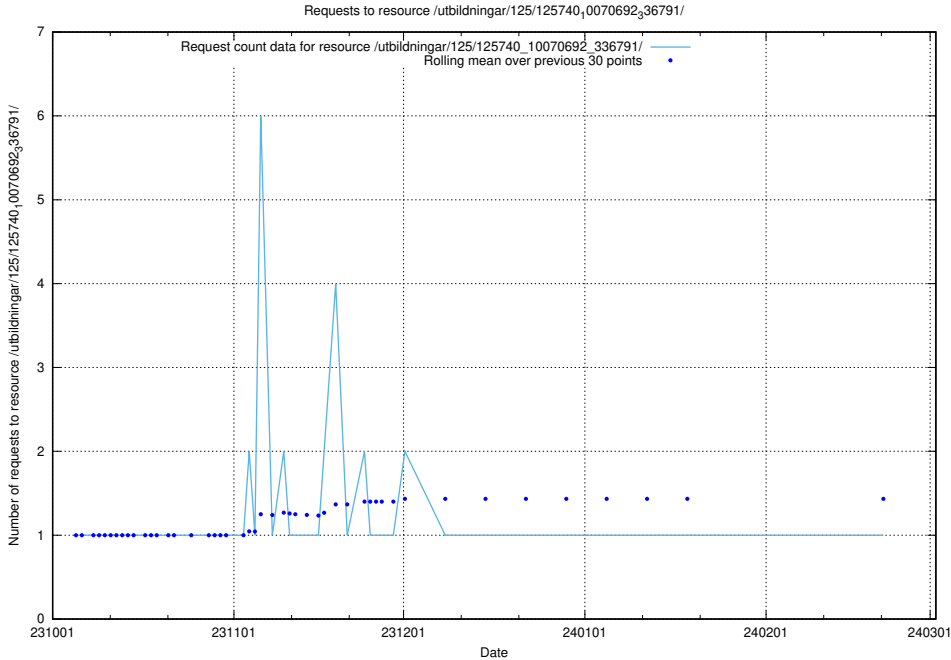

5.4394 Usage of /utbildningar/125/125740_10070692_336791/

Here, we count the number of requests to resource /utbildningar/125/125740_10070692_336791/.