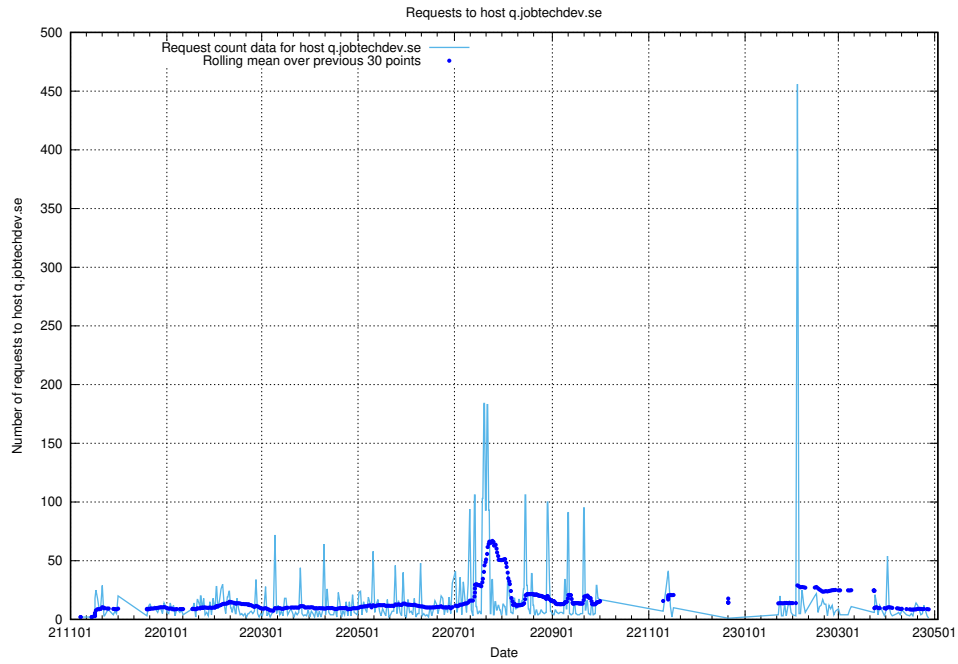

7.622 Usage of q.jobtechdev.se

Here, we count the number of requests to host q.jobtechdev.se.

7.623 Usage of mc.jobtechdev.se

Here, we count the number of requests to host mc.jobtechdev.se.

7.624 Usage of list.jobtechdev.se