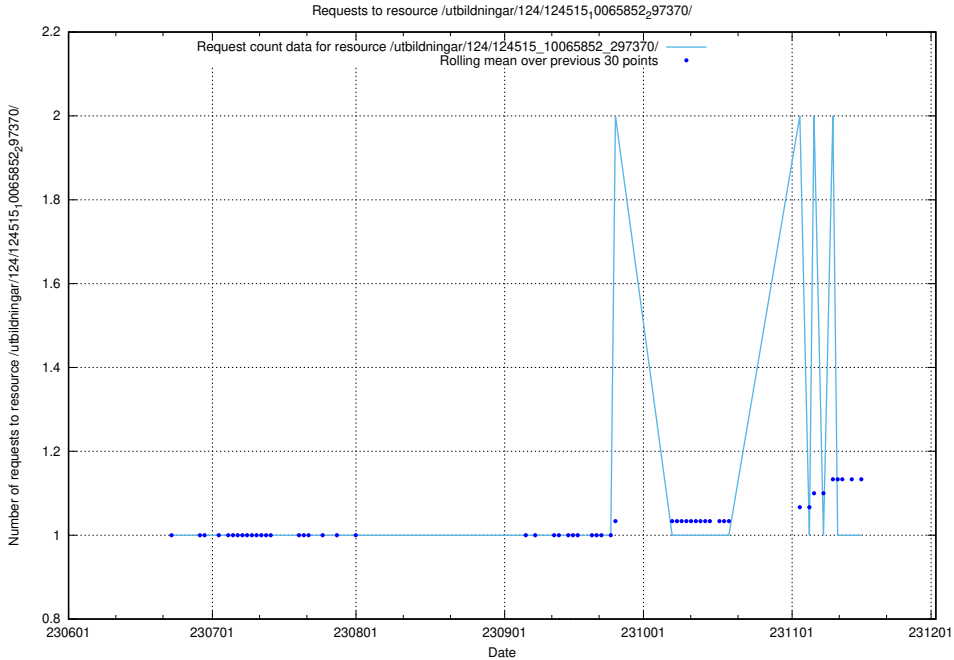

5.5759 Usage of /utbildningar/124/124515_10065852_297370/

Here, we count the number of requests to resource /utbildningar/124/124515_10065852_297370/.