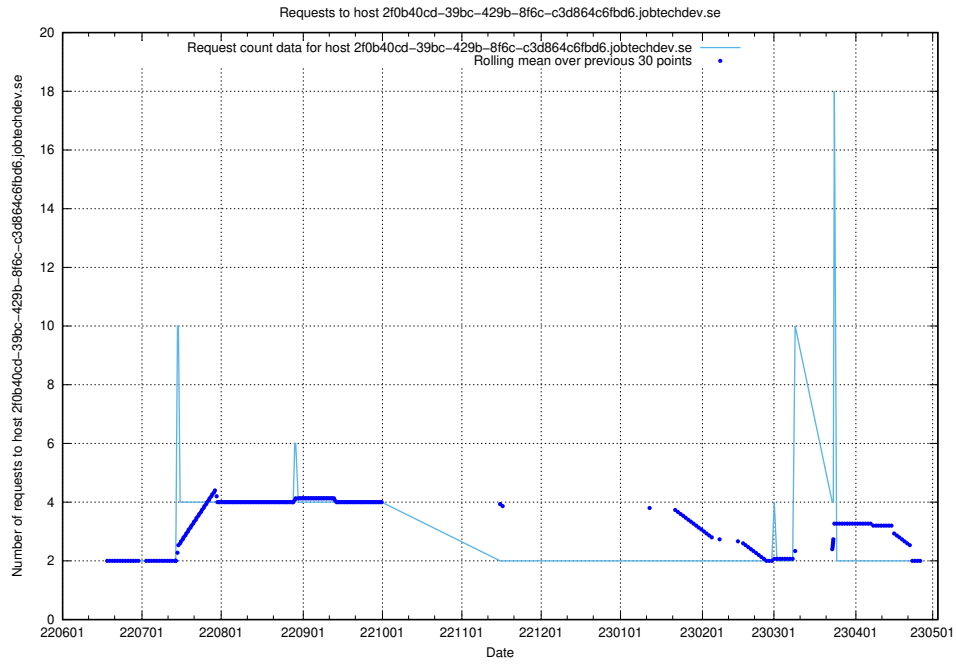

Here, we count the number of requests to host 2f0b40cd-39bc-429b-8f6c-c3d864c6fbd6.jobtechdev.se.

7.397 Usage of openserch-test.jobtechdev.se

Here, we count the number of requests to host openserch-test.jobtechdev.se.