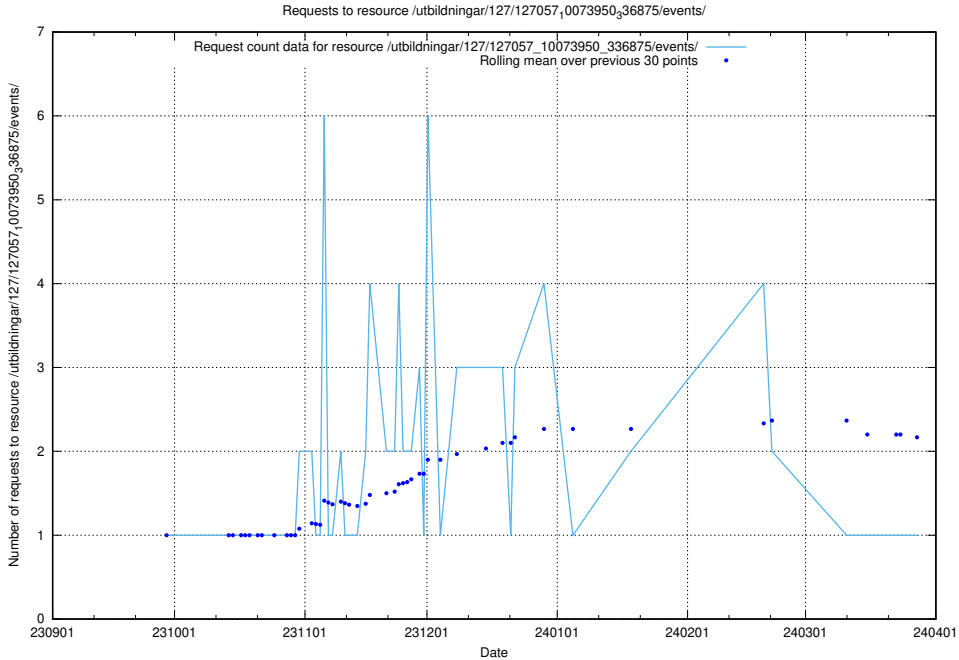

5.4429 Usage of /utbildningar/127/127057_10073950_336875/events/

Here, we count the number of requests to resource /utbildningar/127/127057_10073950_336875/events/