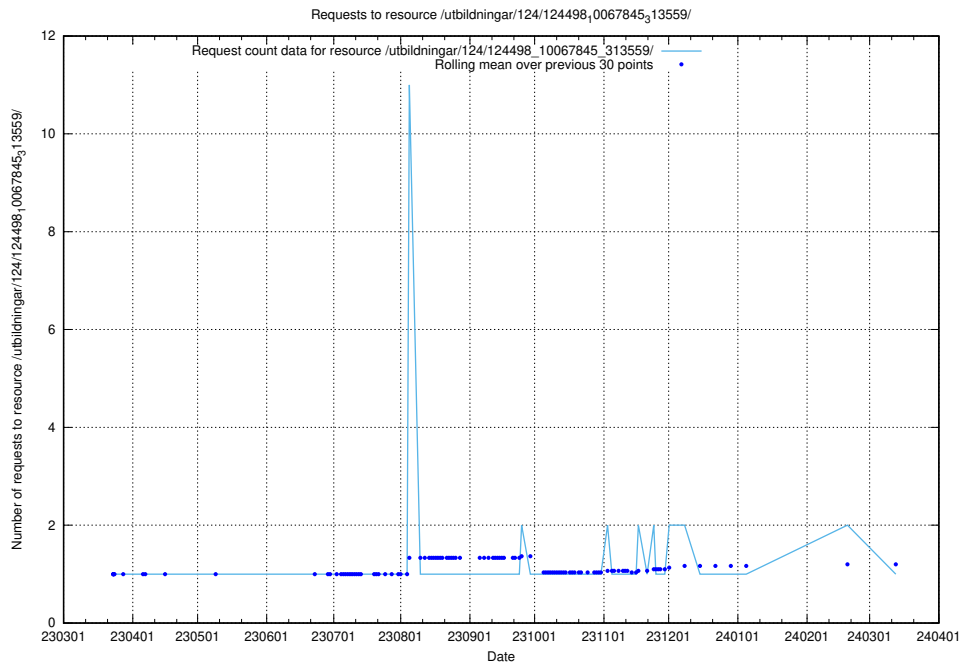

5.2665 Usage of /utbildningar/124/124498_10067845_313559/

Here, we count the number of requests to resource /utbildningar/124/124498_10067845_313559/.