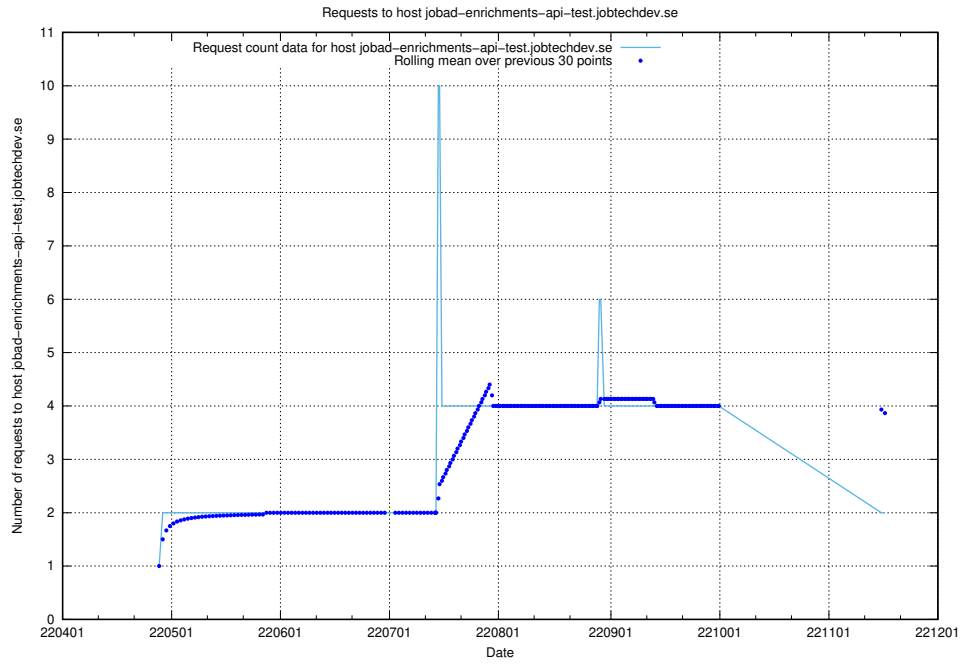

7.440 Usage of `jobad-enrichments-api-test.jobtechdev.se`

Here, we count the number of requests to host `jobad-enrichments-api-test.jobtechdev.se`.