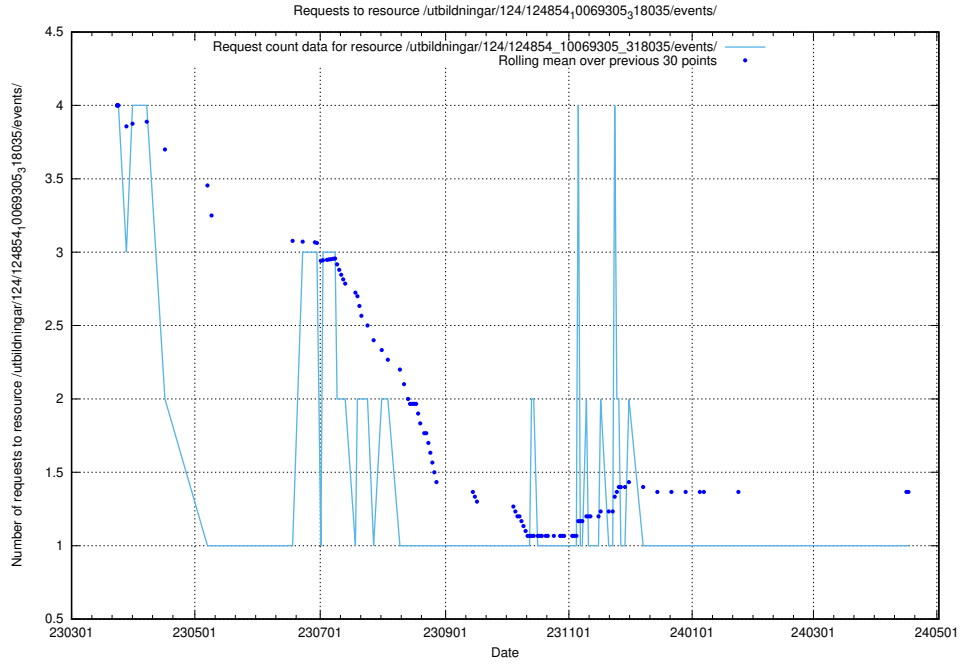

Here, we count the number of requests to resource /utbildningar/124/124855_10069305_318035/events/

5.6228 Usage of /utbildningar/124/124854_10069305_318035/events/

Here, we count the number of requests to resource /utbildningar/124/124854_10069305_318035/events/