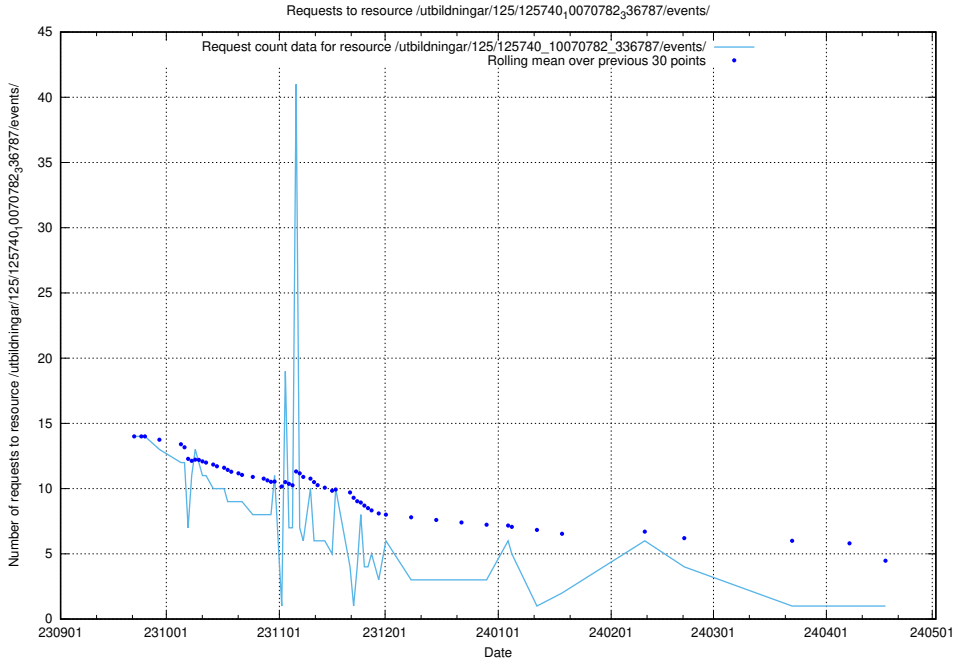

5.4481 Usage of /utbildningar/125/125740_10070782_336787/events/

Here, we count the number of requests to resource /utbildningar/125/125740_10070782_336787/events/