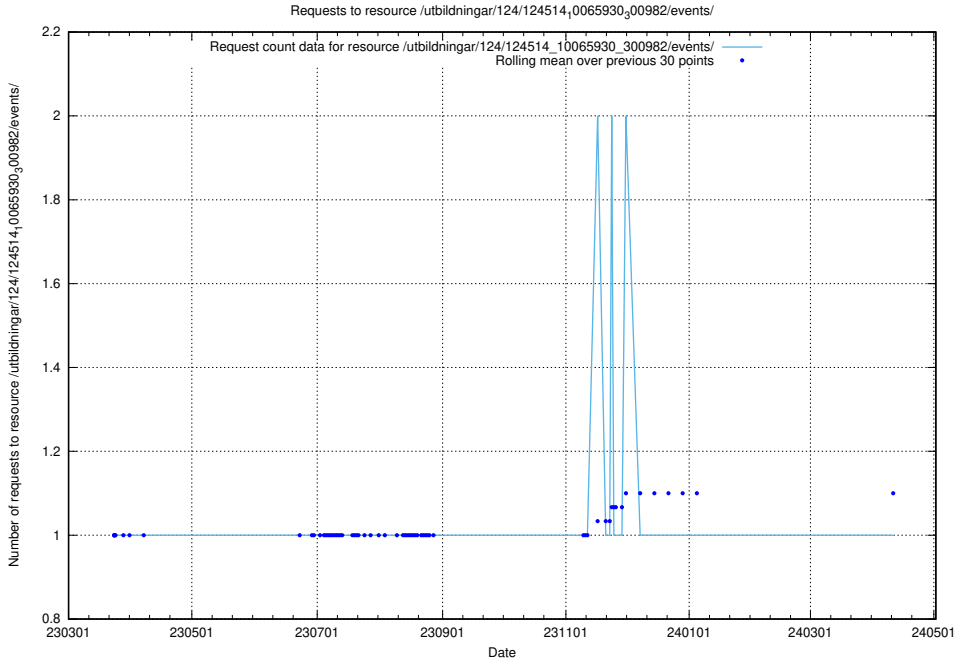

5.1886 Usage of /utbildningar/124/124514_10065930_300982/events/

Here, we count the number of requests to resource /utbildningar/124/124514_10065930_300982/events/