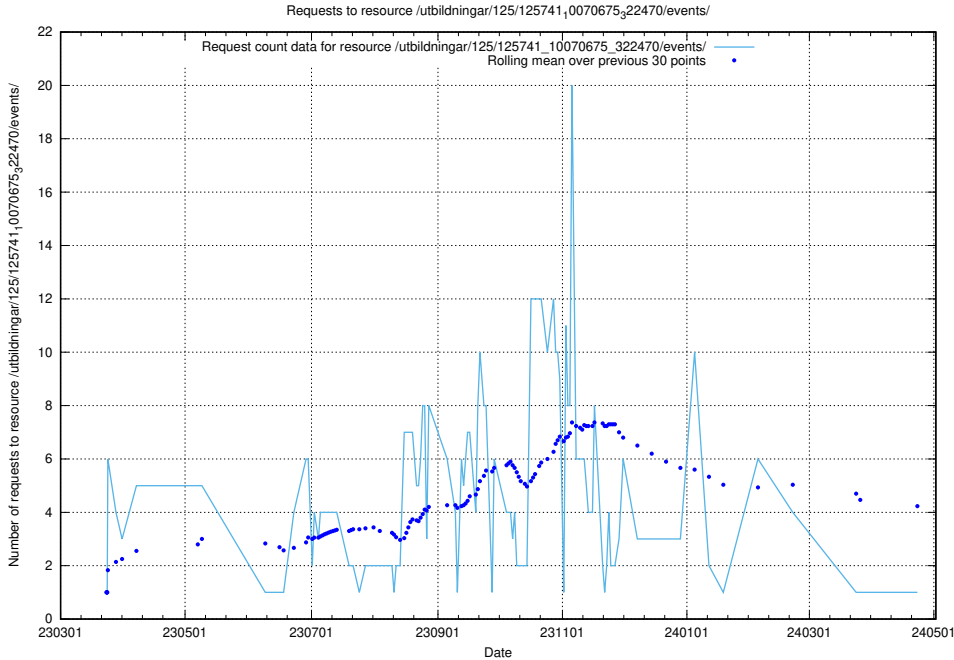

5.6454 Usage of /utbildningar/125/125741_10070675_322470/events/

Here, we count the number of requests to resource /utbildningar/125/125741_10070675_322470/events/