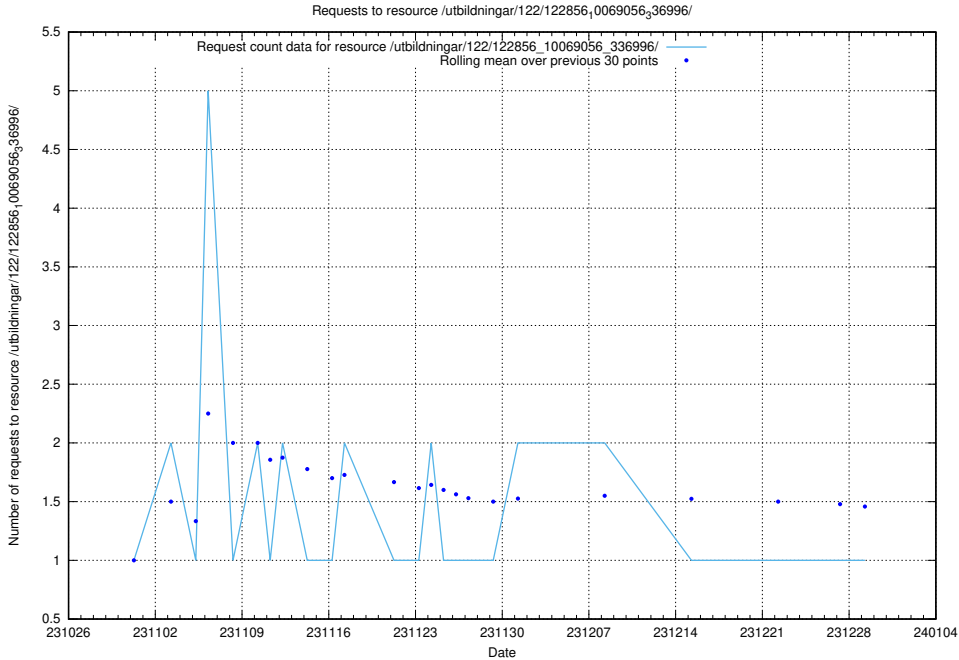

5.4155 Usage of /utbildningar/122/122856_10069056_336996/

Here, we count the number of requests to resource /utbildningar/122/122856_10069056_336996/.