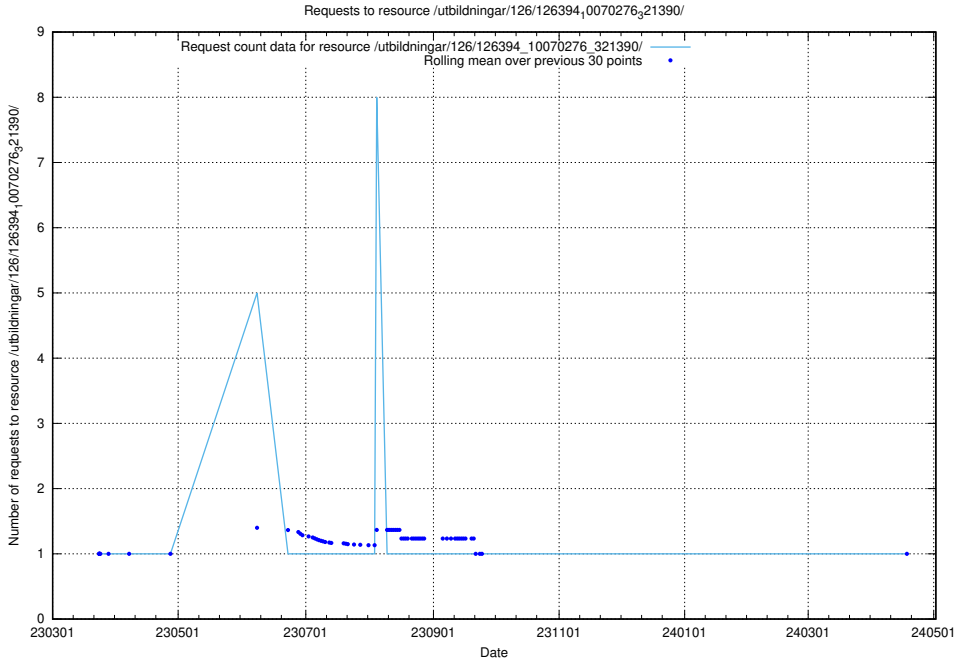

5.6397 Usage of /utbildningar/126/126394_10070276_321390/

Here, we count the number of requests to resource /utbildningar/126/126394_10070276_321390/.