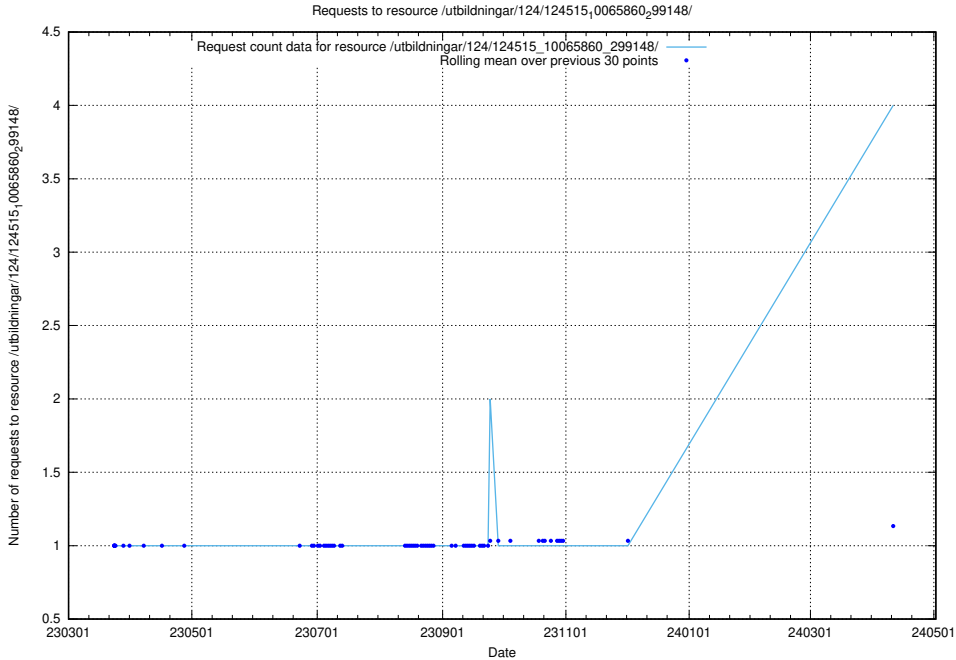

5.173 Usage of /utbildningar/124/124515_10065860_299148/

Here, we count the number of requests to resource /utbildningar/124/124515_10065860_299148/.

5.174 Usage of /utbildningar/124/124514_10065930_300982/