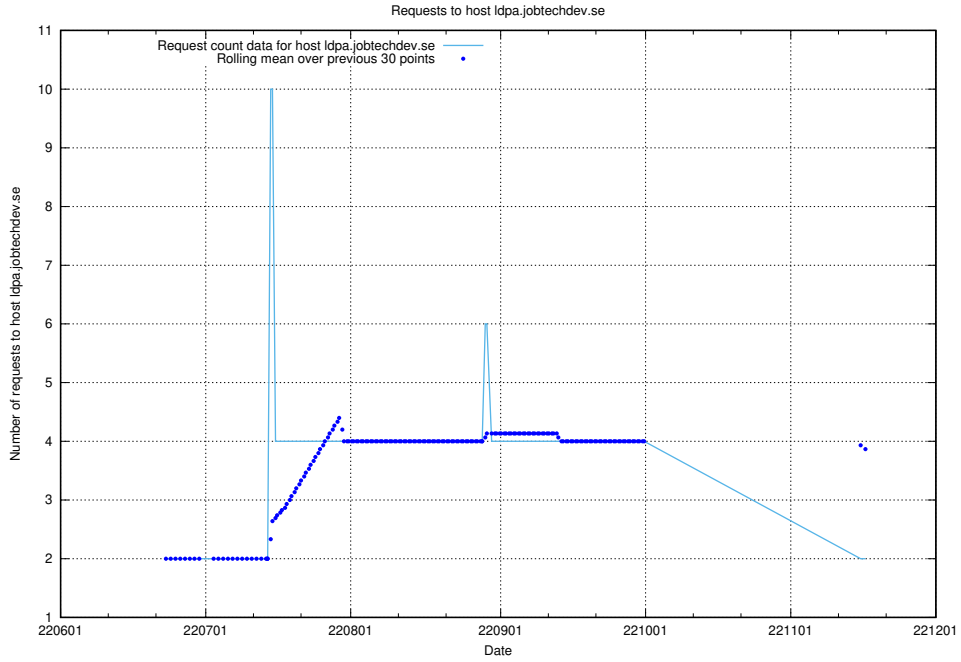

7.394 Usage of ldpa.jobtechdev.se

Here, we count the number of requests to host ldpa.jobtechdev.se.