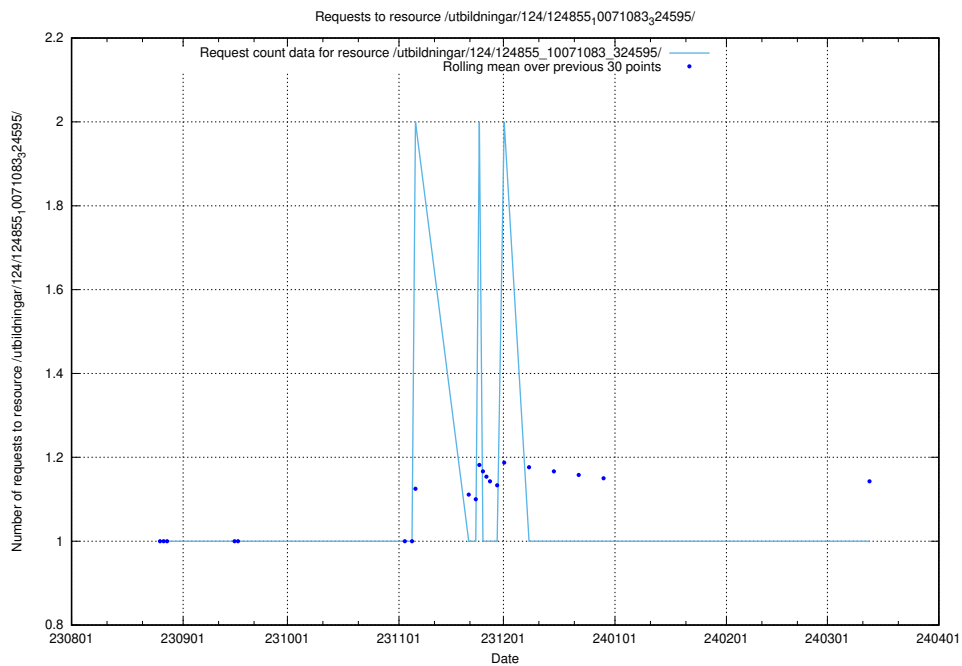

5.4696 Usage of /utbildningar/124/124855_10071083_324595/

Here, we count the number of requests to resource /utbildningar/124/124855_10071083_324595/.