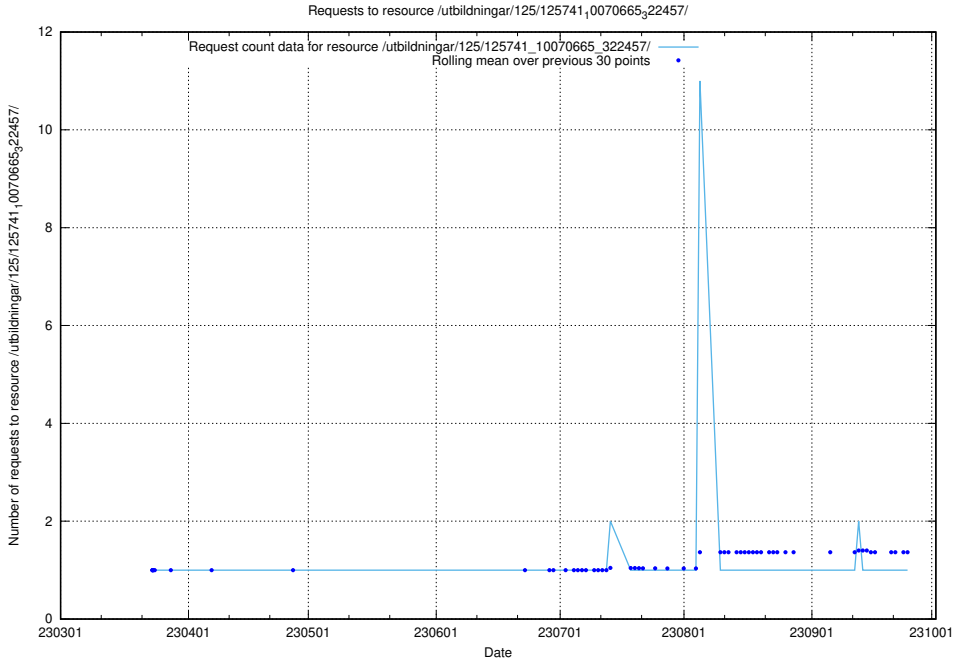

5.6465 Usage of /utbildningar/125/125741_10070665_322457/

Here, we count the number of requests to resource /utbildningar/125/125741_10070665_322457/.