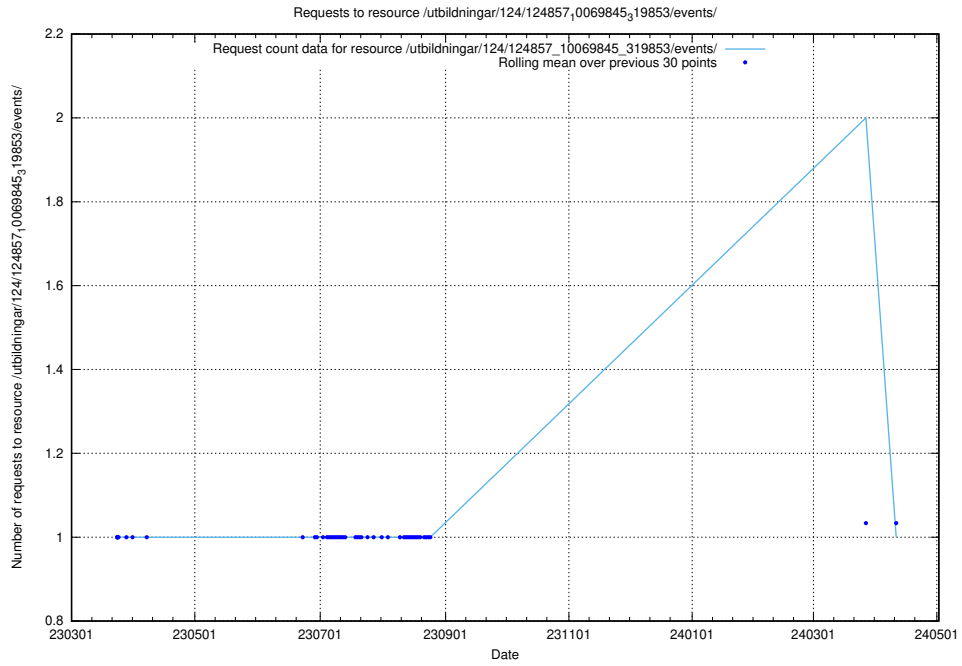

5.1165 Usage of /utbildningar/124/124857_10069845_319853/events/

Here, we count the number of requests to resource /utbildningar/124/124857_10069845_319853/events/