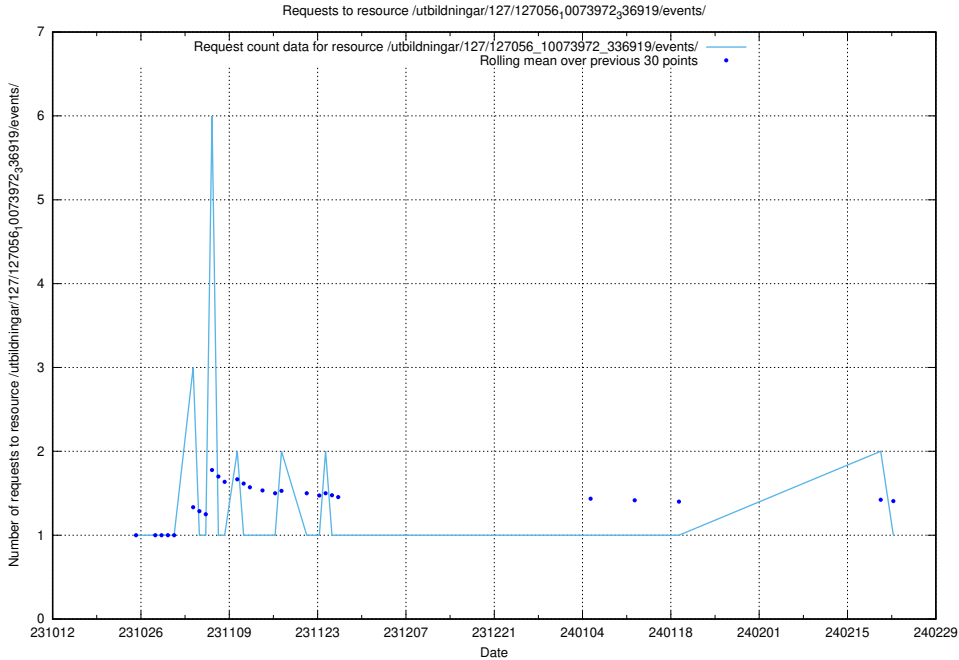

5.4200 Usage of /utbildningar/127/127056_10073972_336919/events/

Here, we count the number of requests to resource /utbildningar/127/127056_10073972_336919/events/