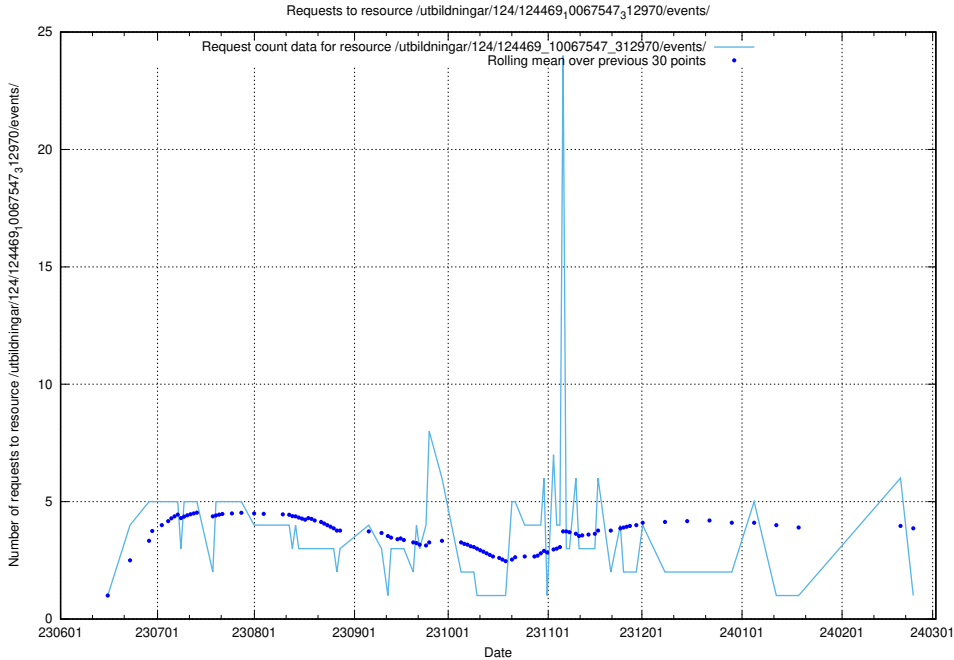

5.5870 Usage of /utbildningar/124/124469_10067547_312970/events/

Here, we count the number of requests to resource /utbildningar/124/124469_10067547_312970/events/