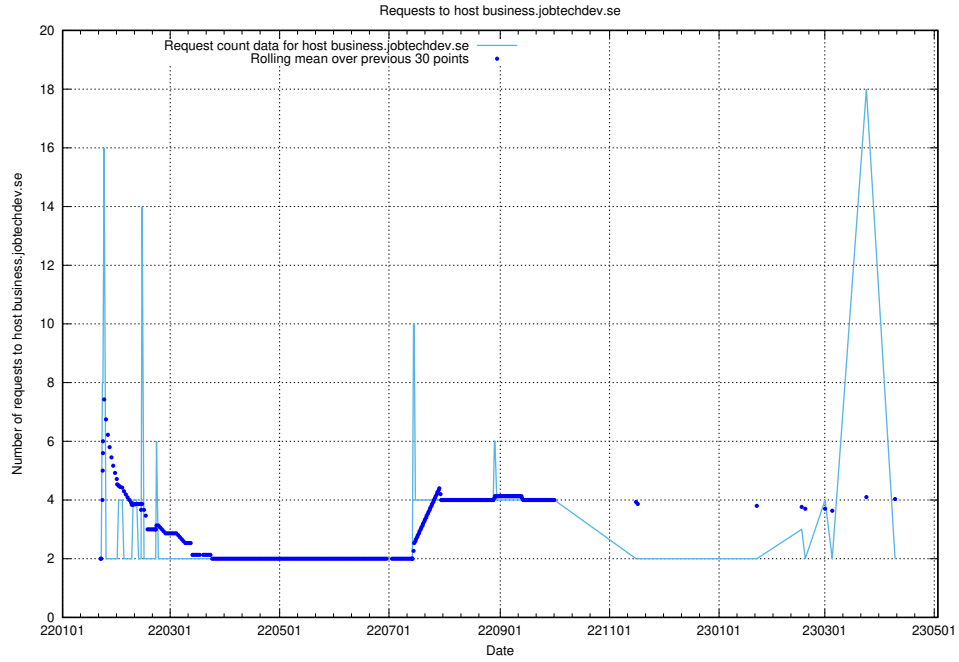

7.252 Usage of business.jobtechdev.se

Here, we count the number of requests to host business.jobtechdev.se.