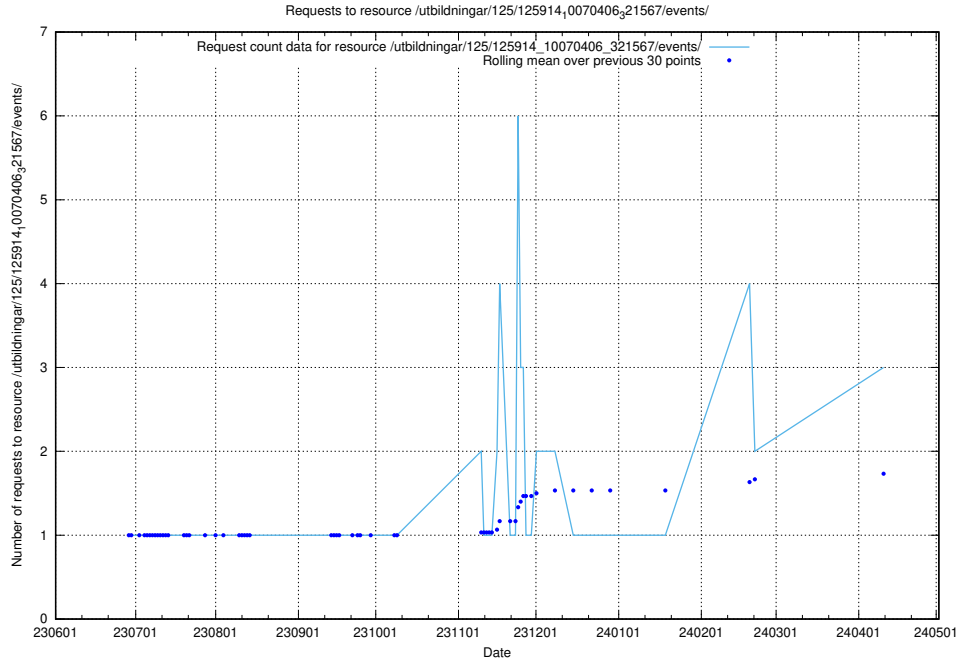

5.364 Usage of /utbildningar/125/125914_10070406_321567/events/

Here, we count the number of requests to resource /utbildningar/125/125914_10070406_321567/events/