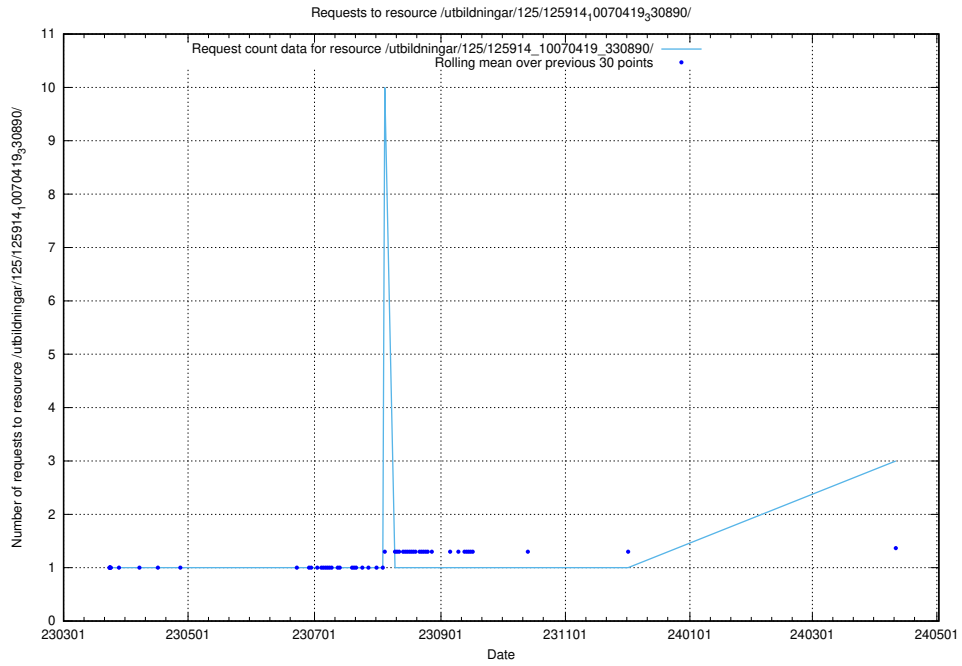

5.466 Usage of /utbildningar/125/125914_10070419_330890/

Here, we count the number of requests to resource /utbildningar/125/125914_10070419_330890/.