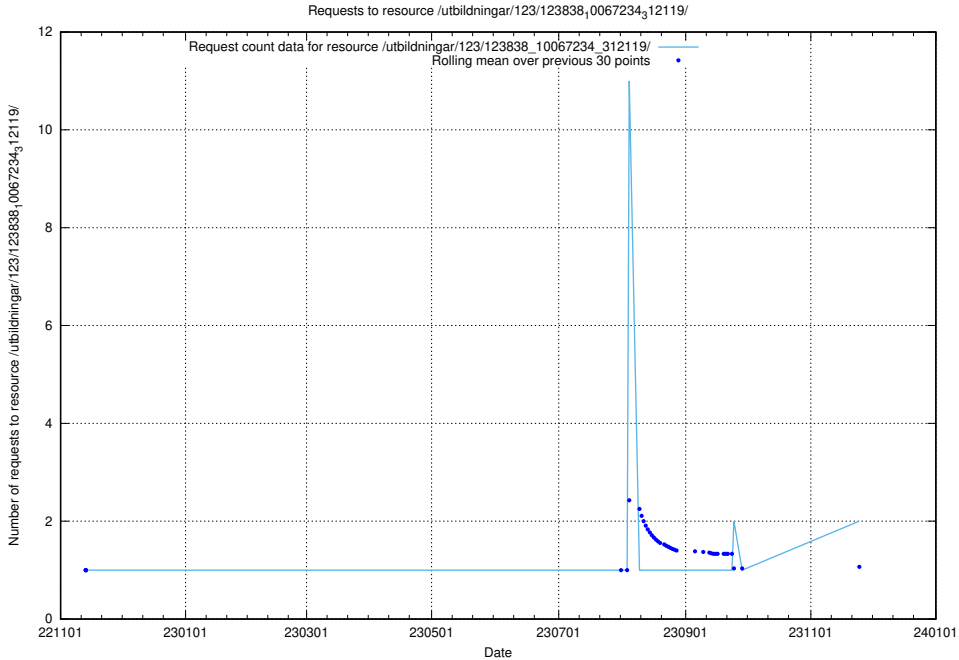

5.881 Usage of /utbildningar/123/123838_10067234_312119/

Here, we count the number of requests to resource /utbildningar/123/123838_10067234_312119/.