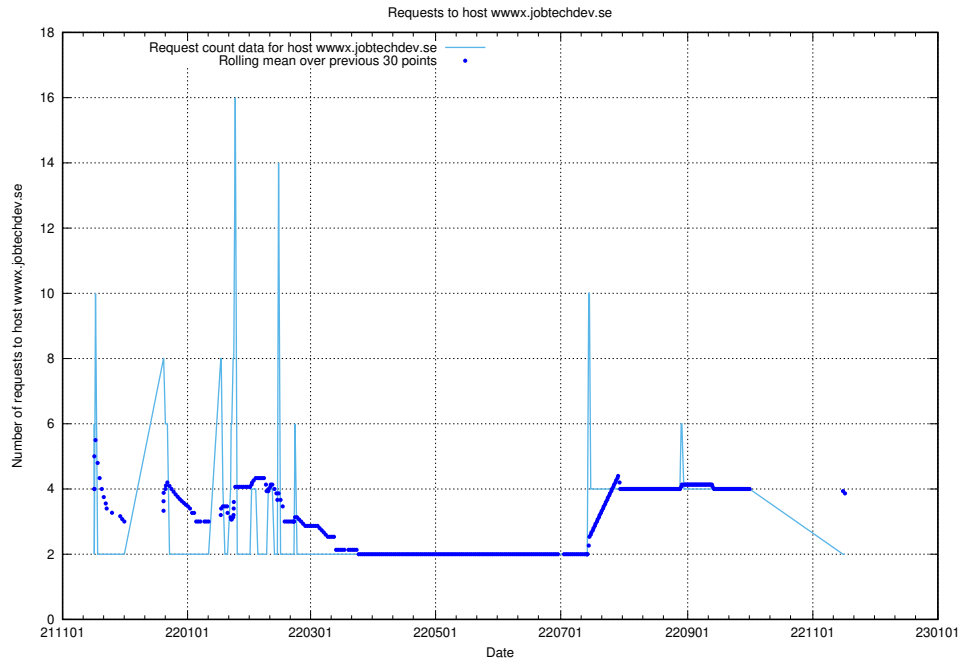

7.531 Usage of wwwx.jobtechdev.se

Here, we count the number of requests to host wwwx.jobtechdev.se.