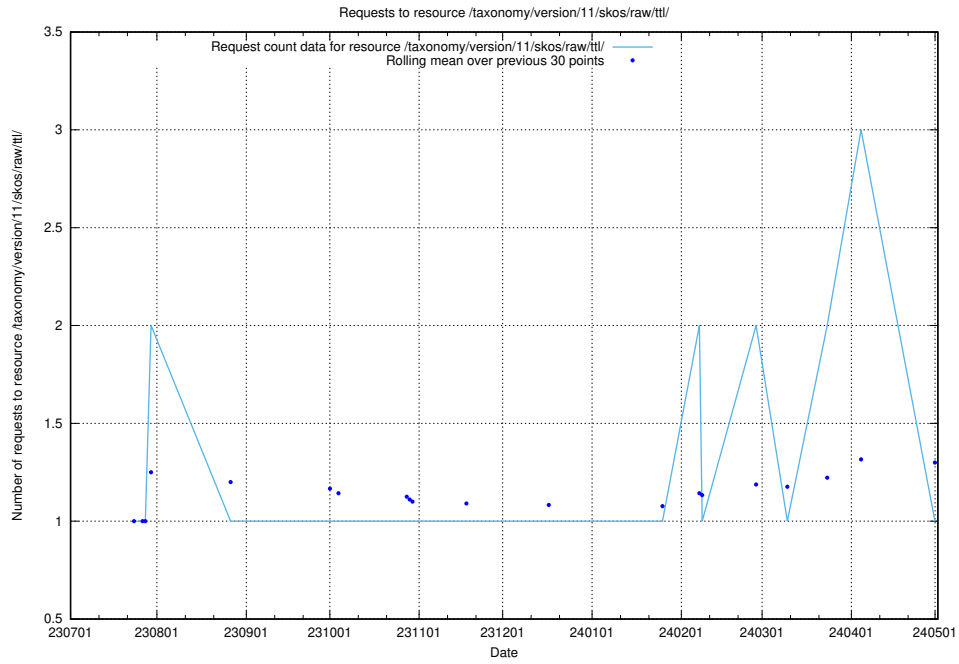

5.4945 Usage of /taxonomy/version/11/skos/raw/ttl/

Here, we count the number of requests to resource /taxonomy/version/11/skos/raw/ttl/.