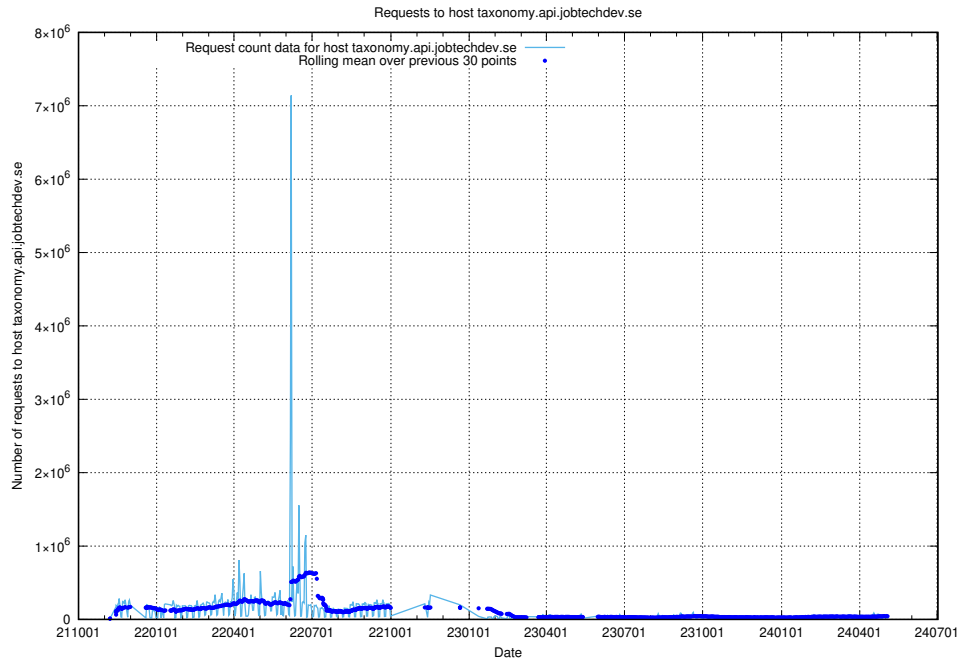

7.11 Usage of taxonomy.api.jobtechdev.se

Here, we count the number of requests to host taxonomy.api.jobtechdev.se.

7.12 Usage of jobstream.api.jobtechdev.se

Here, we count the number of requests to host jobstream.api.jobtechdev.se.