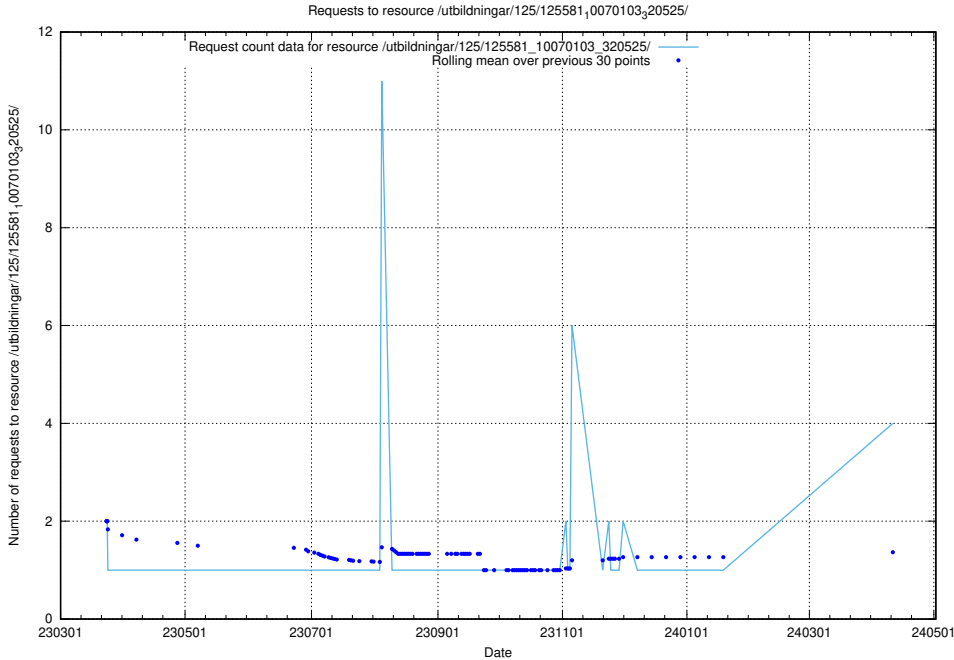

5.239 Usage of /utbildningar/125/125581_10070103_320525/

Here, we count the number of requests to resource /utbildningar/125/125581_10070103_320525/.