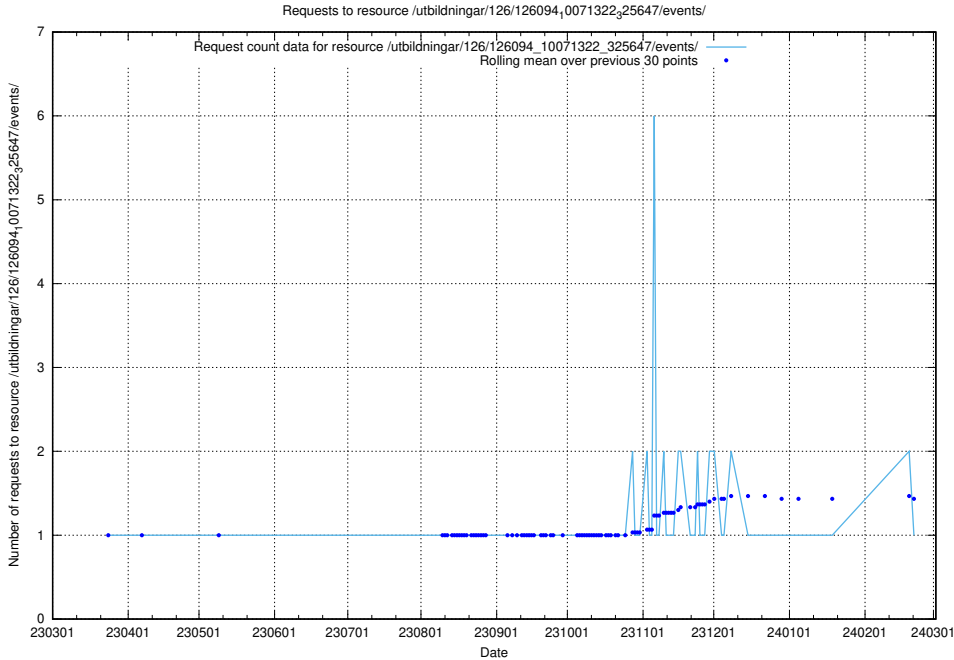

5.6182 Usage of /utbildningar/126/126094_10071322_325647/events/

Here, we count the number of requests to resource /utbildningar/126/126094_10071322_325647/events/