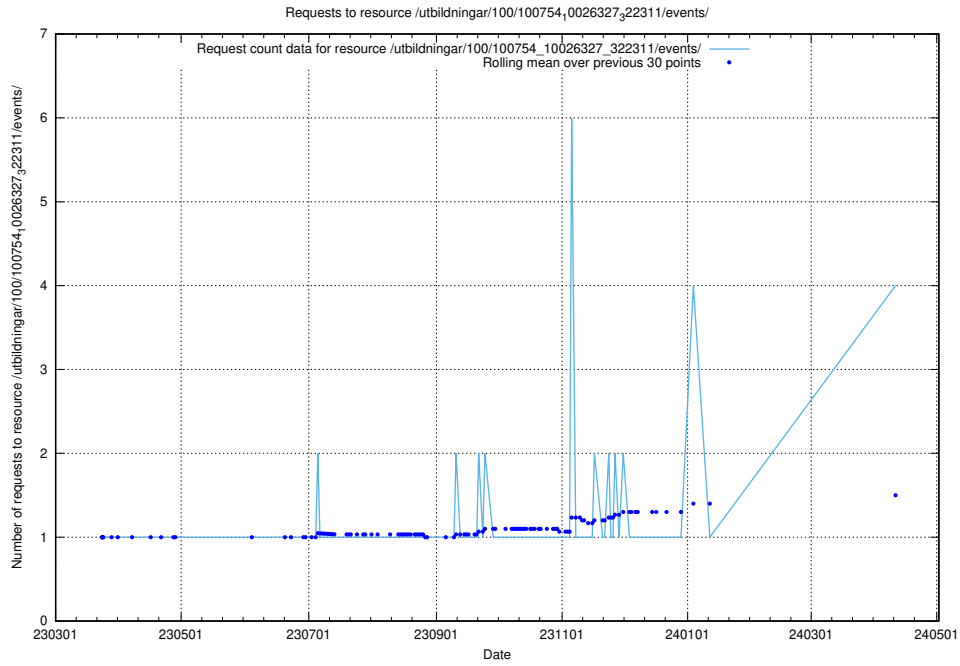

Here, we count the number of requests to resource /utbildningar/124/124862_10071083_324595/.

5.226 Usage of /utbildningar/100/100754_10026327_322311/events/

Here, we count the number of requests to resource /utbildningar/100/100754_10026327_322311/events/