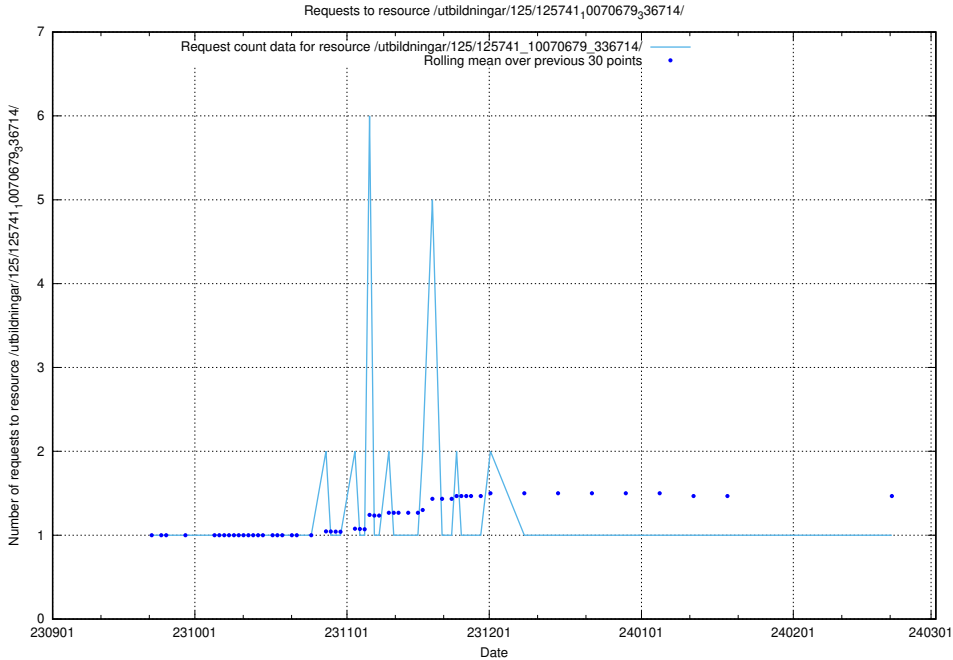

5.4490 Usage of /utbildningar/125/125741_10070679_336714/

Here, we count the number of requests to resource /utbildningar/125/125741_10070679_336714/.