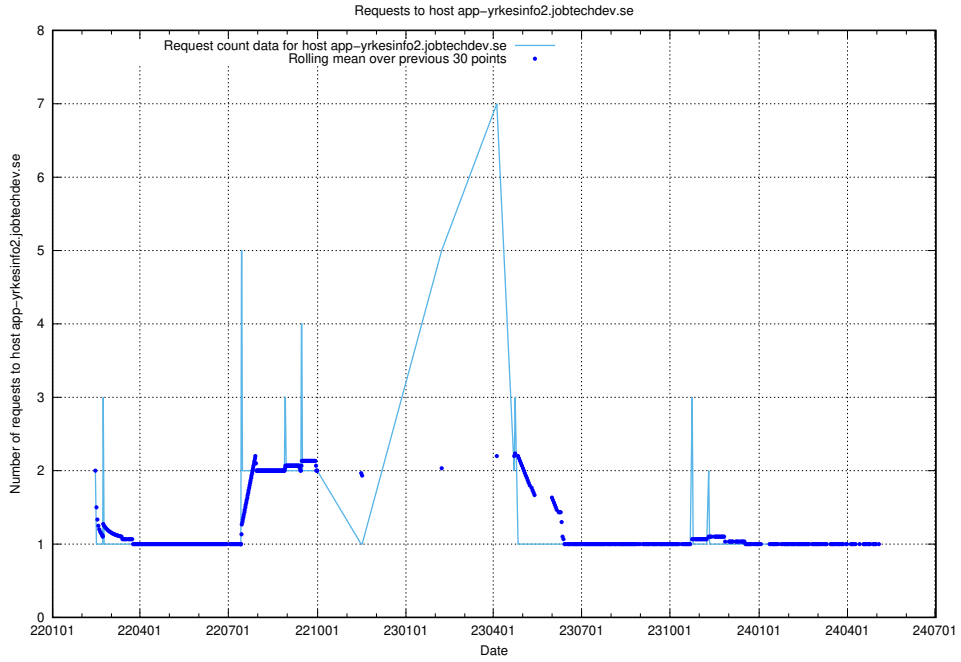

Here, we count the number of requests to host app-yrkesinfo2.jobtechdev.se.

7.655 Usage of historical-api-onprem-prod.jobtechdev.se

Here, we count the number of requests to host historical-api-onprem-prod.jobtechdev.se.