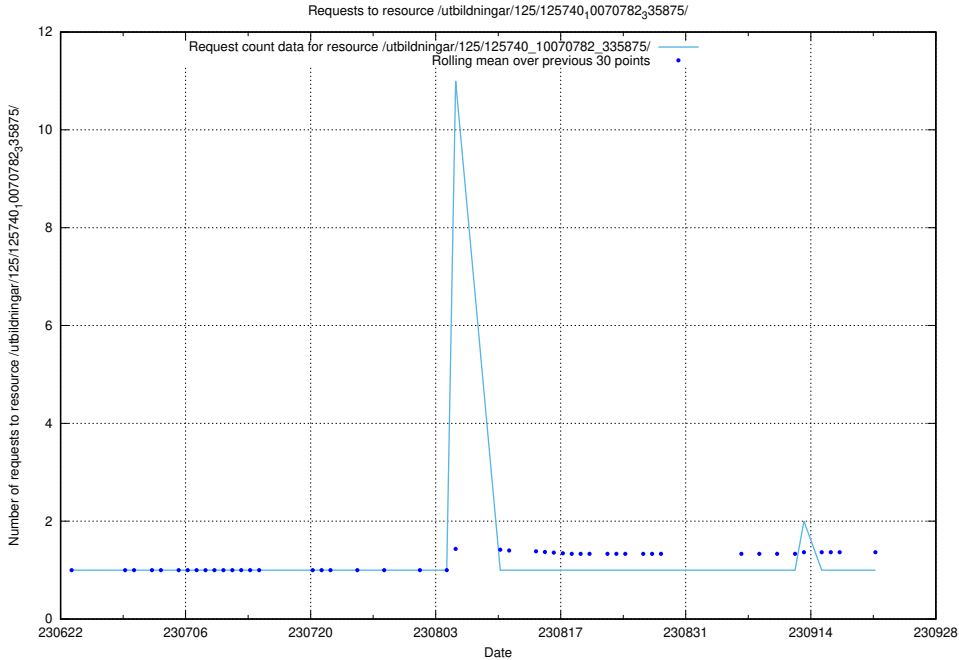

5.5686 Usage of /utbildningar/125/125740_10070782_335875/

Here, we count the number of requests to resource /utbildningar/125/125740_10070782_335875/.