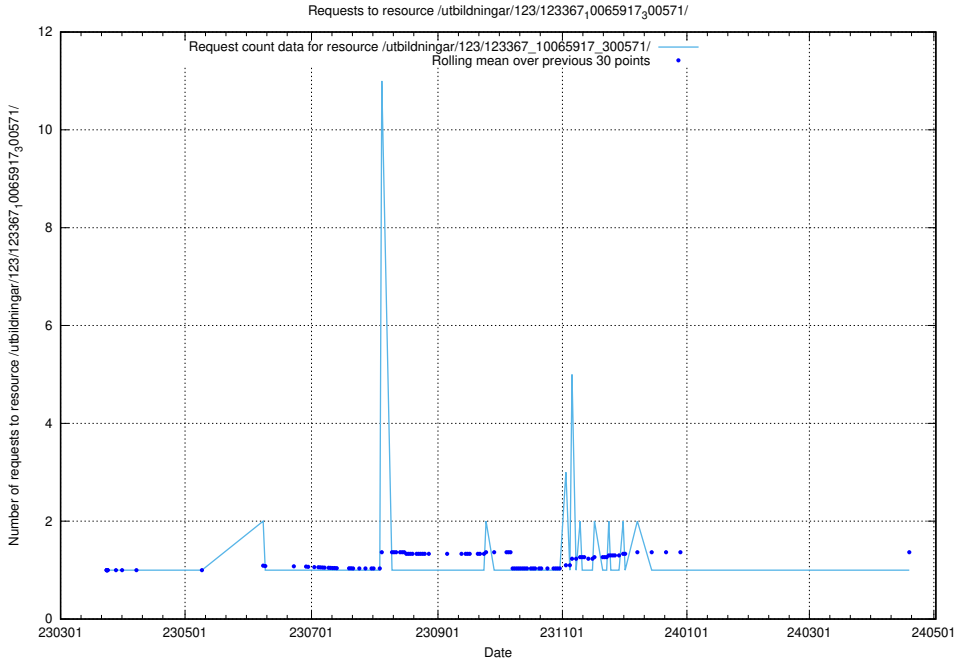

5.4636 Usage of /utbildningar/123/123367_10065917_300571/

Here, we count the number of requests to resource /utbildningar/123/123367_10065917_300571/.