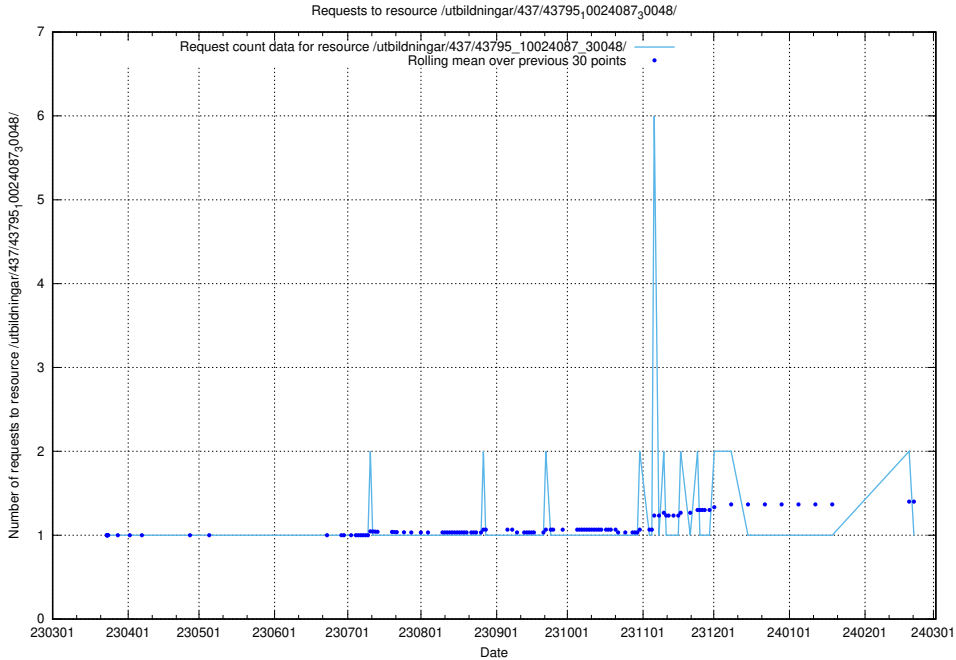

5.6335 Usage of /utbildningar/437/43795_10024087_30048/

Here, we count the number of requests to resource /utbildningar/437/43795_10024087_30048/.