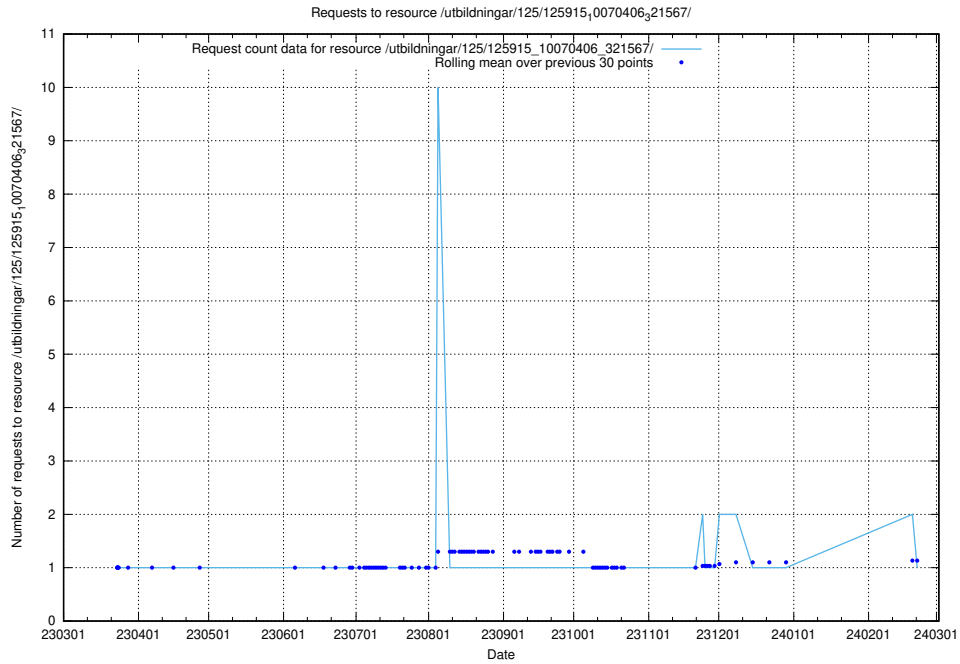

5.6417 Usage of /utbildningar/125/125915_10070406_321567/

Here, we count the number of requests to resource /utbildningar/125/125915_10070406_321567/.