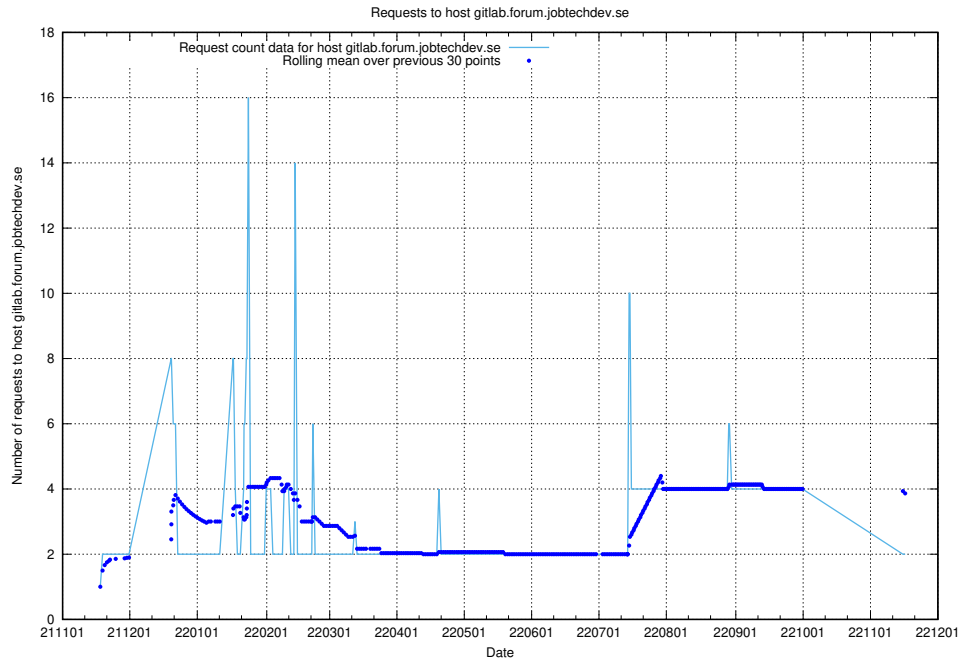

7.474 Usage of gitlab.forum.jobtechdev.se

Here, we count the number of requests to host gitlab.forum.jobtechdev.se.

7.475 Usage of opensearch.jobtechdev.se

Here, we count the number of requests to host opensearch.jobtechdev.se.