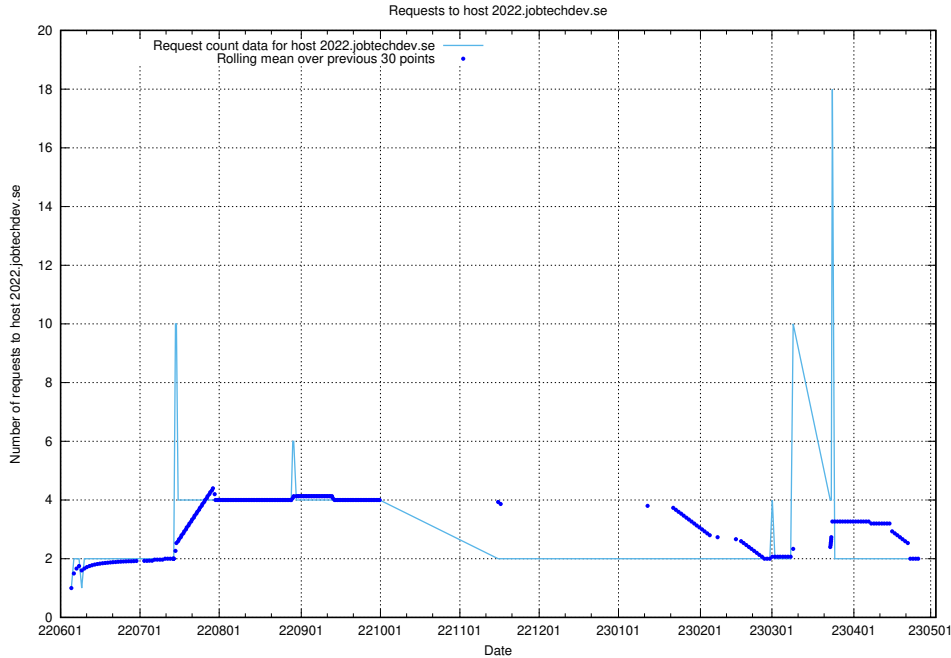

7.409 Usage of 2022.jobtechdev.se

Here, we count the number of requests to host 2022.jobtechdev.se.