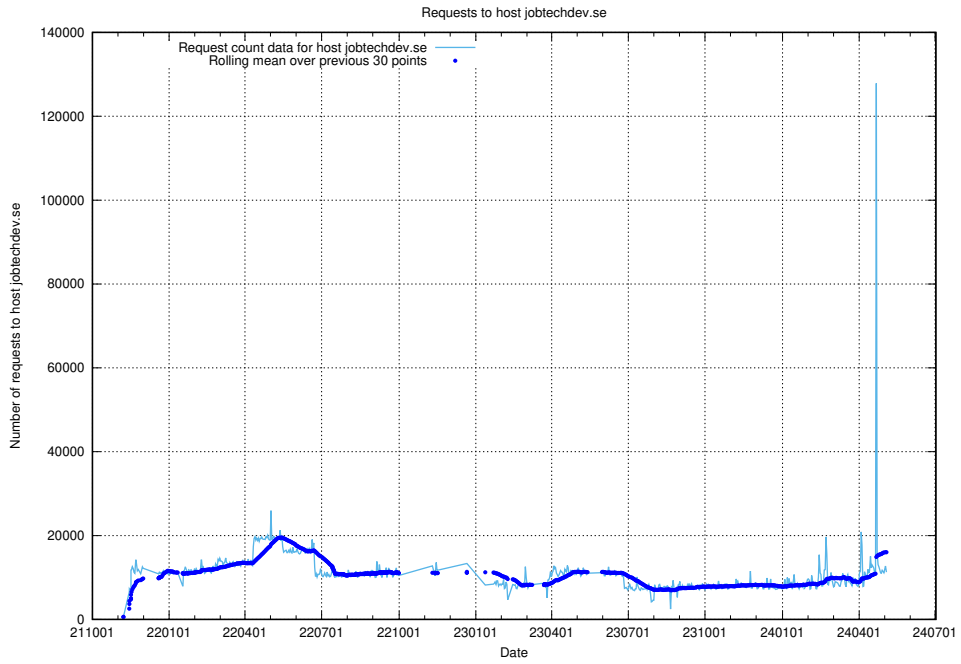

7.10 Usage of jobtechdev.se

Here, we count the number of requests to host jobtechdev.se.