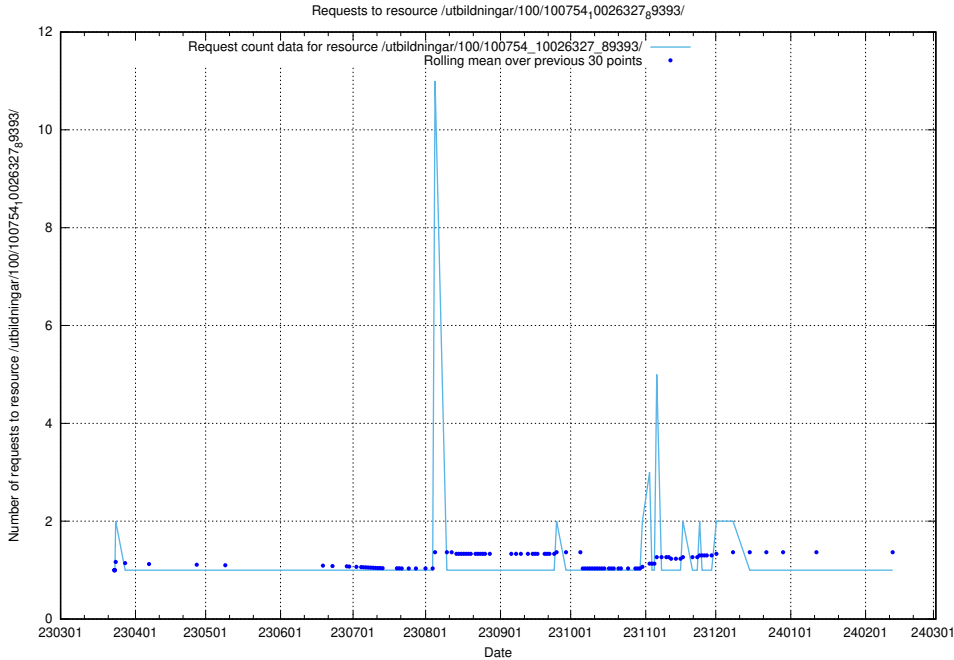

5.5555 Usage of /utbildningar/100/100754_10026327_89393/

Here, we count the number of requests to resource /utbildningar/100/100754_10026327_89393/.