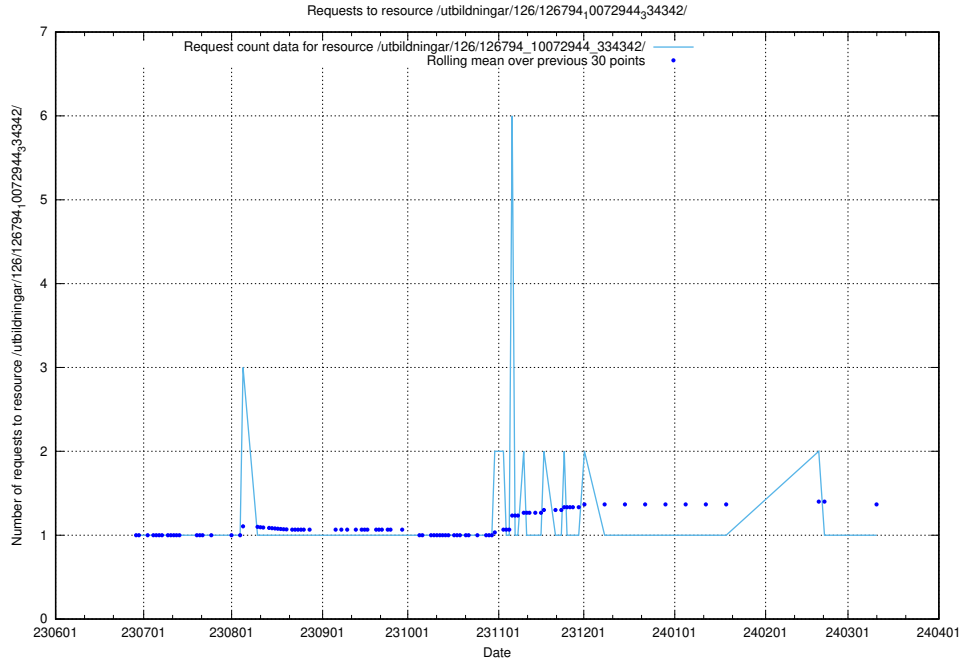

5.5431 Usage of /utbildningar/126/126794_10072944_334342/

Here, we count the number of requests to resource /utbildningar/126/126794_10072944_334342/.