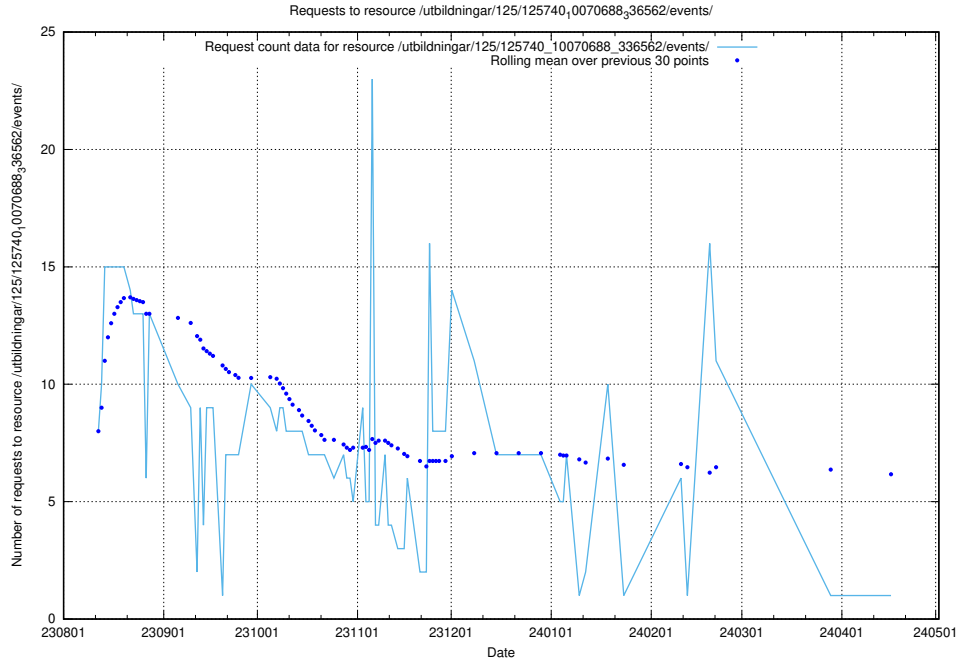

5.4787 Usage of /utbildningar/125/125740_10070688_336562/events/

Here, we count the number of requests to resource /utbildningar/125/125740_10070688_336562/events/