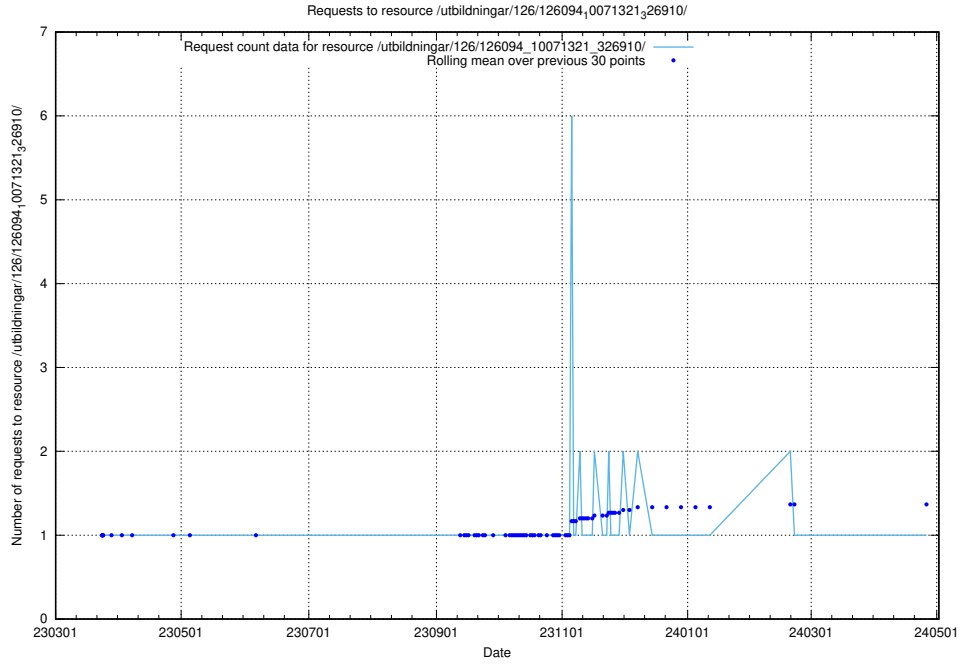

5.6412 Usage of /utbildningar/126/126094_10071321_326910/

Here, we count the number of requests to resource /utbildningar/126/126094_10071321_326910/.