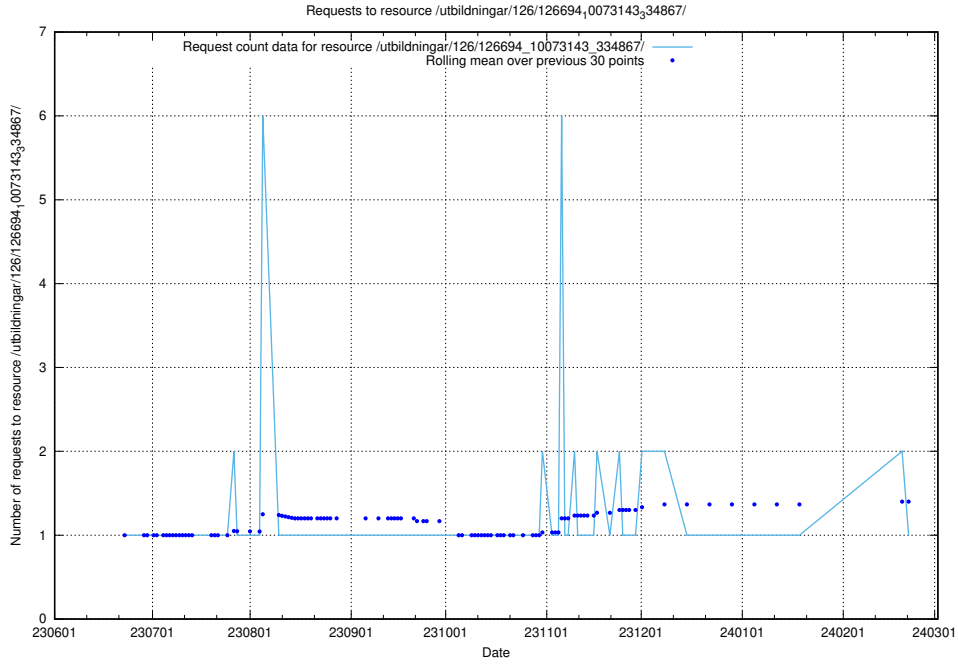

5.5625 Usage of /utbildningar/126/126694_10073143_334867/

Here, we count the number of requests to resource /utbildningar/126/126694_10073143_334867/.