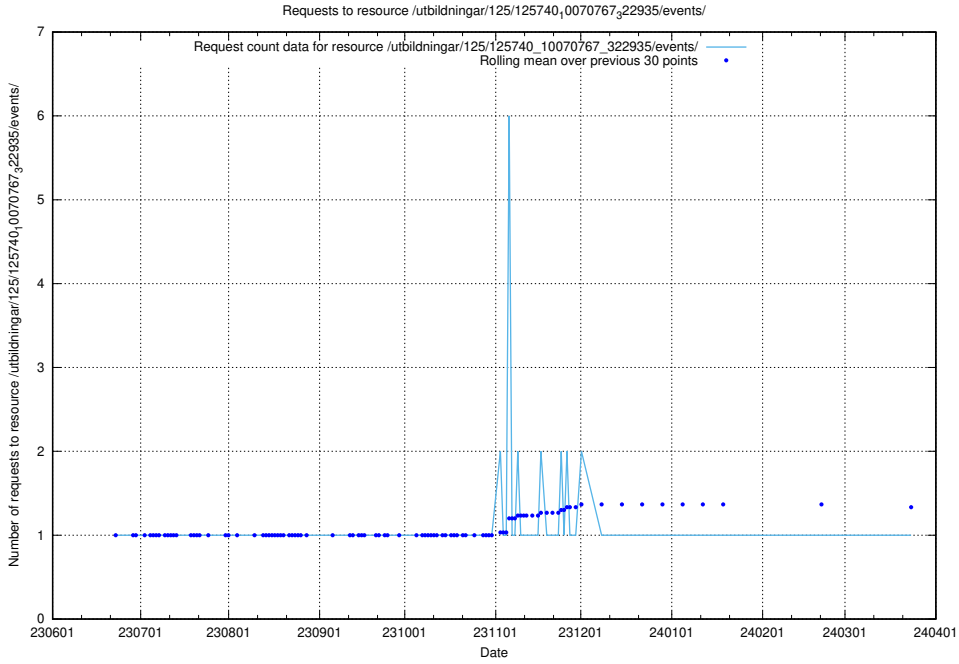

5.5687 Usage of /utbildningar/125/125740_10070767_322935/events/

Here, we count the number of requests to resource /utbildningar/125/125740_10070767_322935/events/

5.5688 Usage of /utbildningar/125/125740_10070767_322935/