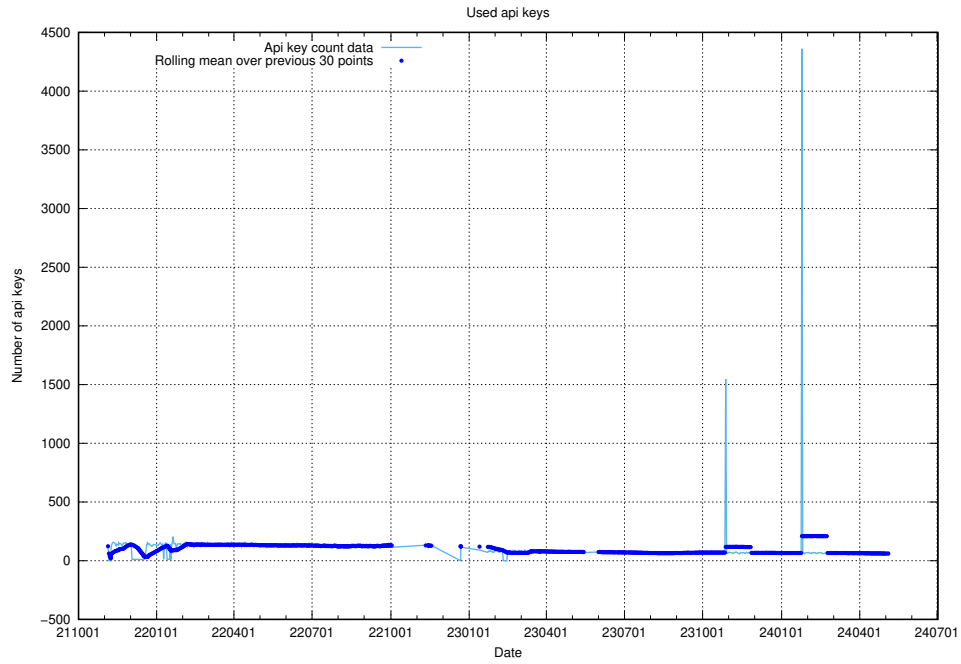

8.3 Number of used api keys

Here we extract the number of keys that were used for at least one request.