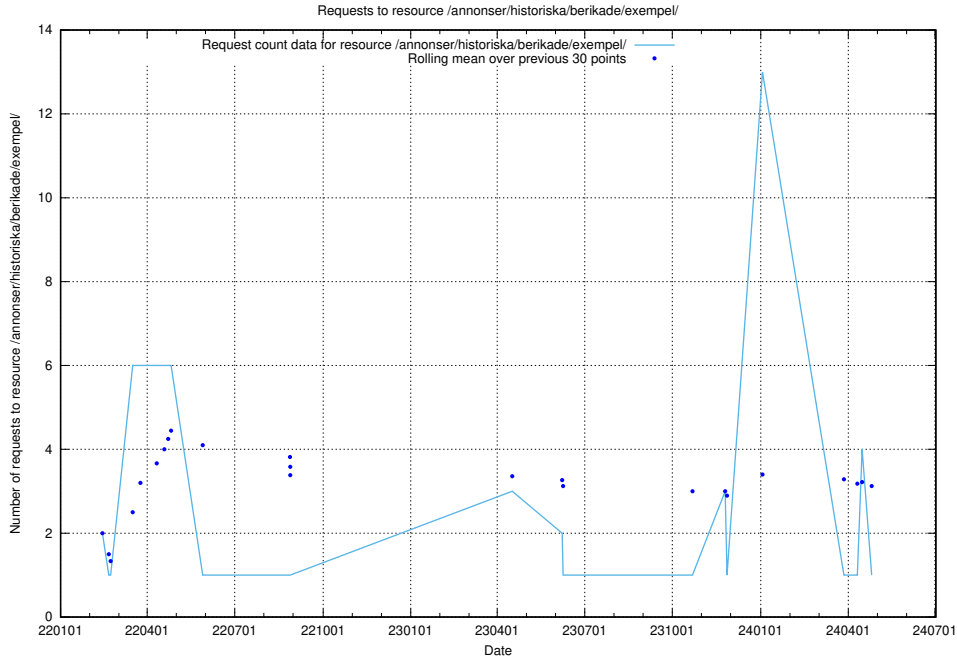

Here, we count the number of requests to resource /utbildningar/124/124519_10066301_308425/events/

5.1263 Usage of /annonser/historiska/berikade/exempel/

Here, we count the number of requests to resource /annonser/historiska/berikade/exempel/.