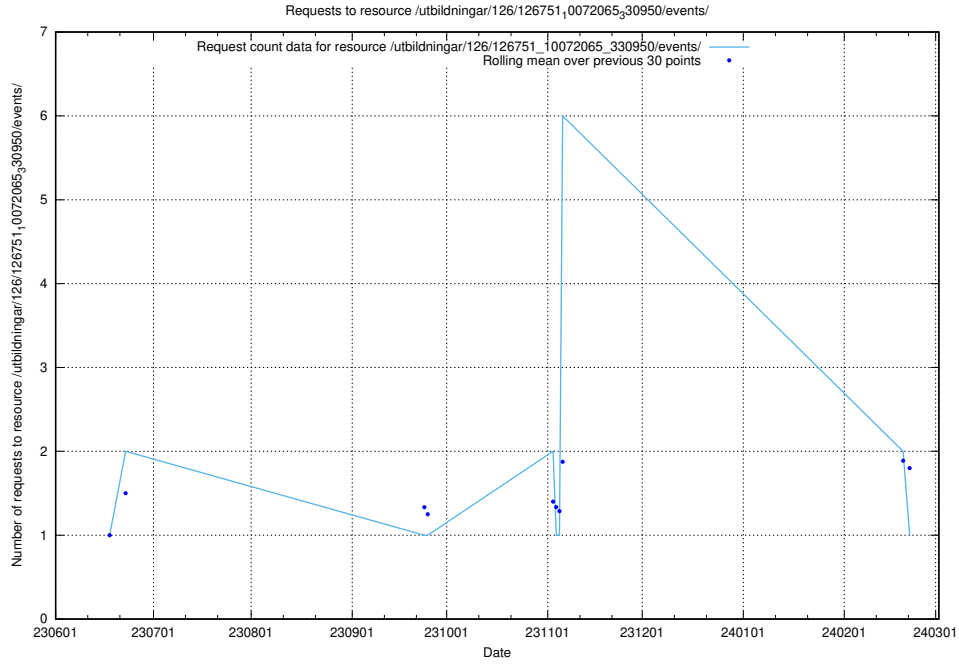

5.5842 Usage of /utbildningar/126/126751_10072065_330950/events/

Here, we count the number of requests to resource /utbildningar/126/126751_10072065_330950/events/