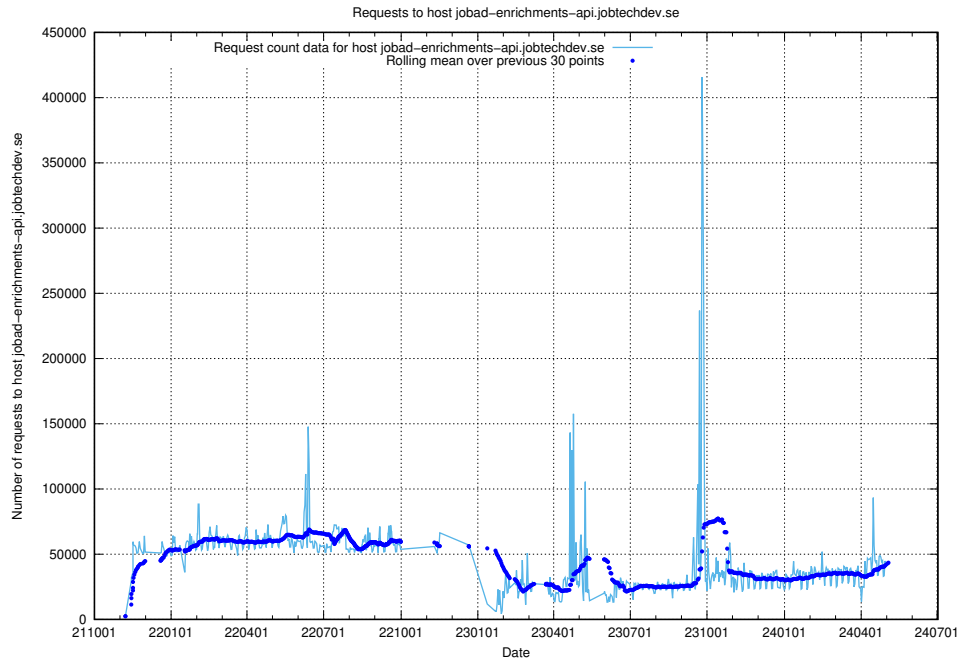

7.5 Usage of jobad-enrichments-api.jobtechdev.se

Here, we count the number of requests to host jobad-enrichments-api.jobtechdev.se.