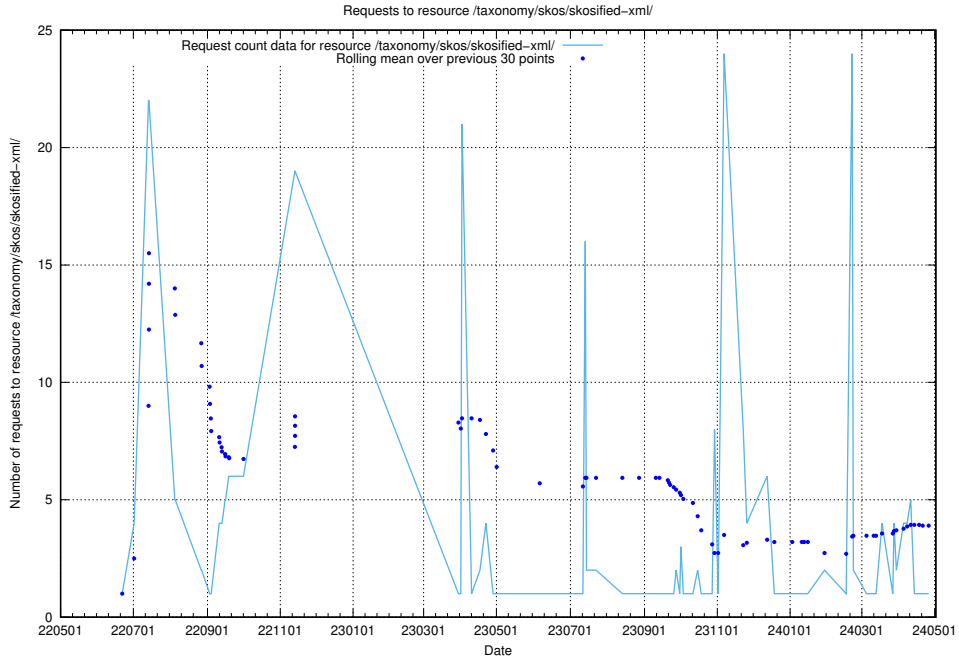

5.1017 Usage of /taxonomy/skos/skosified-xml/

Here, we count the number of requests to resource /taxonomy/skos/skosified-xml/.