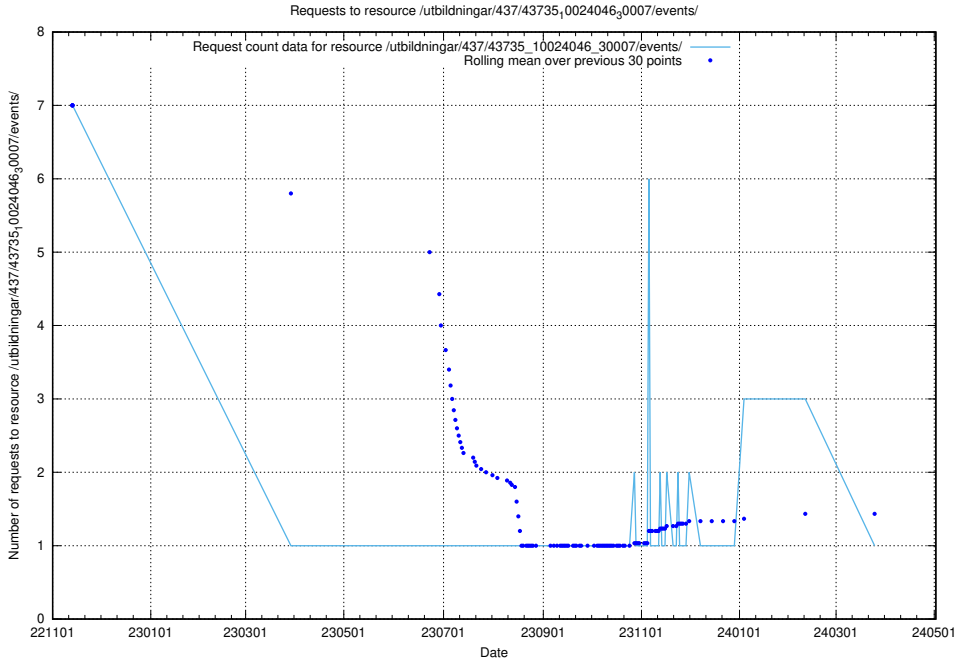

5.5784 Usage of /utbildningar/437/43735_10024046_30007/events/

Here, we count the number of requests to resource /utbildningar/437/43735_10024046_30007/events/.