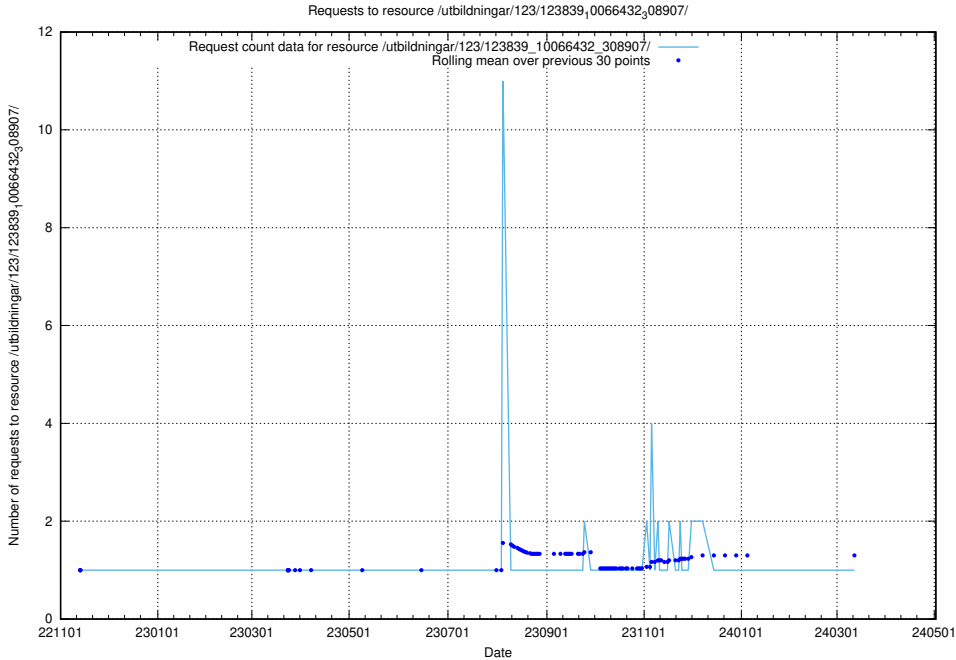

5.5869 Usage of /utbildningar/123/123839_10066432_308907/

Here, we count the number of requests to resource /utbildningar/123/123839_10066432_308907/.

5.5870 Usage of /utbildningar/124/124469_10067547_312970/events/