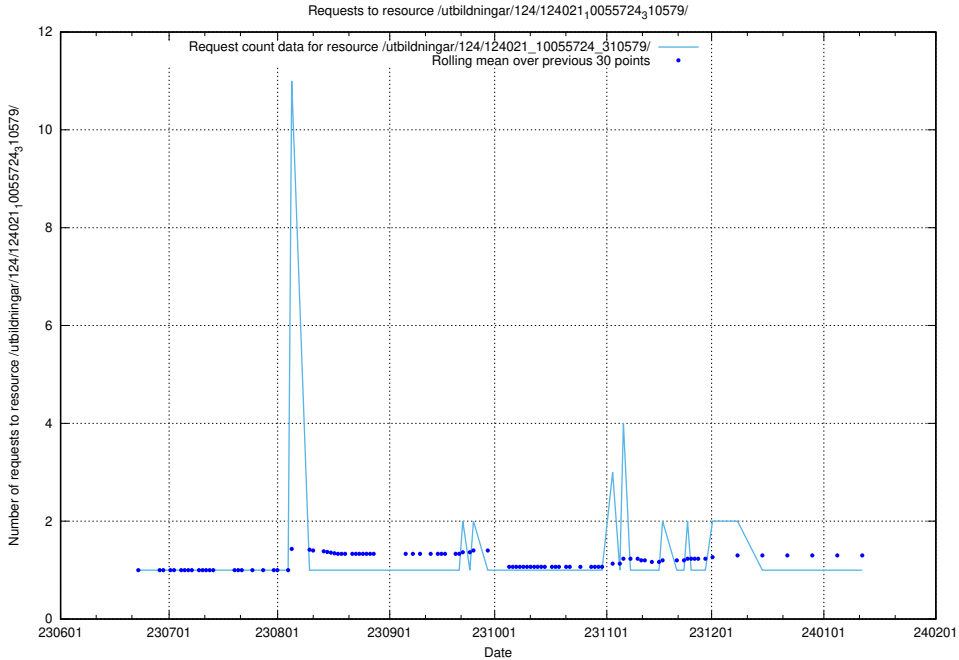

5.5810 Usage of /utbildningar/124/124021_10055724_310579/

Here, we count the number of requests to resource /utbildningar/124/124021_10055724_310579/.