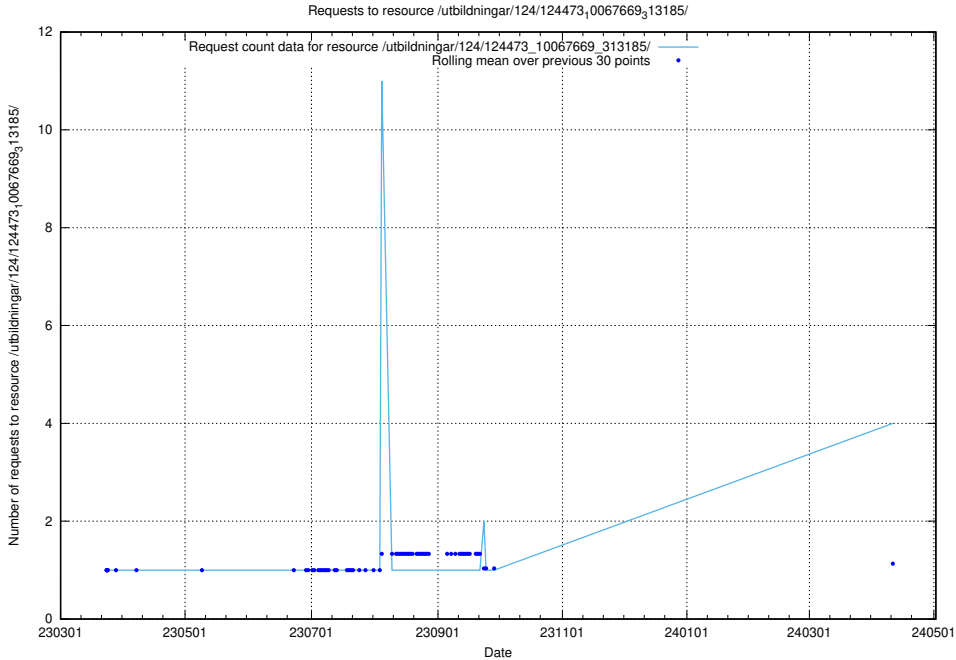

5.185 Usage of /utbildningar/124/124473_10067669_313185/

Here, we count the number of requests to resource /utbildningar/124/124473_10067669_313185/.