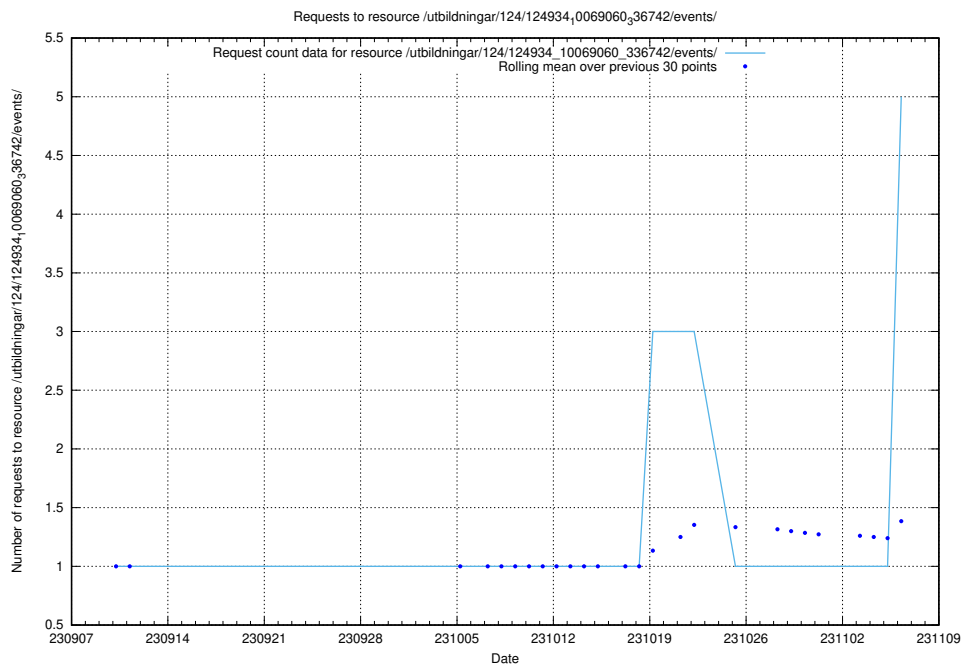

5.139 Usage of /utbildningar/124/124934_10069060_336742/events/

Here, we count the number of requests to resource /utbildningar/124/124934_10069060_336742/events/