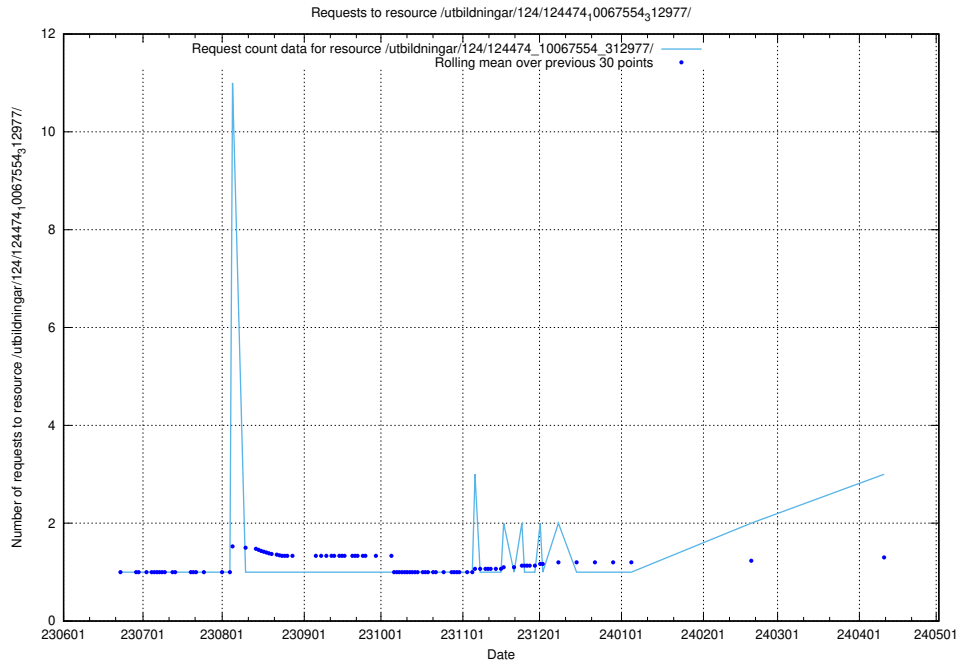

5.385 Usage of /utbildningar/124/124474_10067554_312977/

Here, we count the number of requests to resource /utbildningar/124/124474_10067554_312977/.