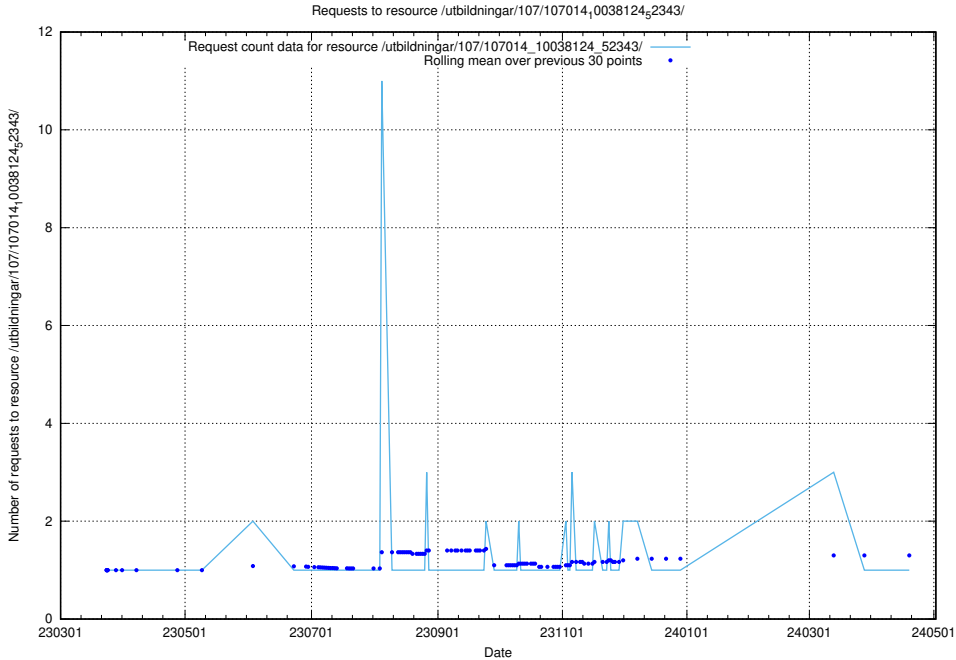

5.5385 Usage of /utbildningar/107/107014_10038124_52343/

Here, we count the number of requests to resource /utbildningar/107/107014_10038124_52343/.