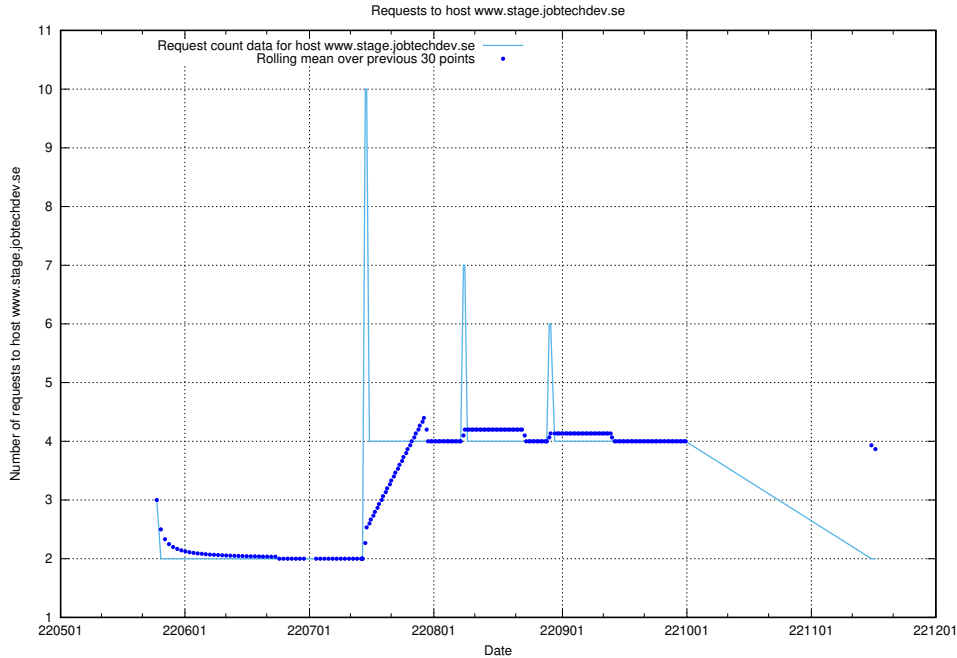

7.416 Usage of www.stage.jobtechdev.se

Here, we count the number of requests to host www.stage.jobtechdev.se.