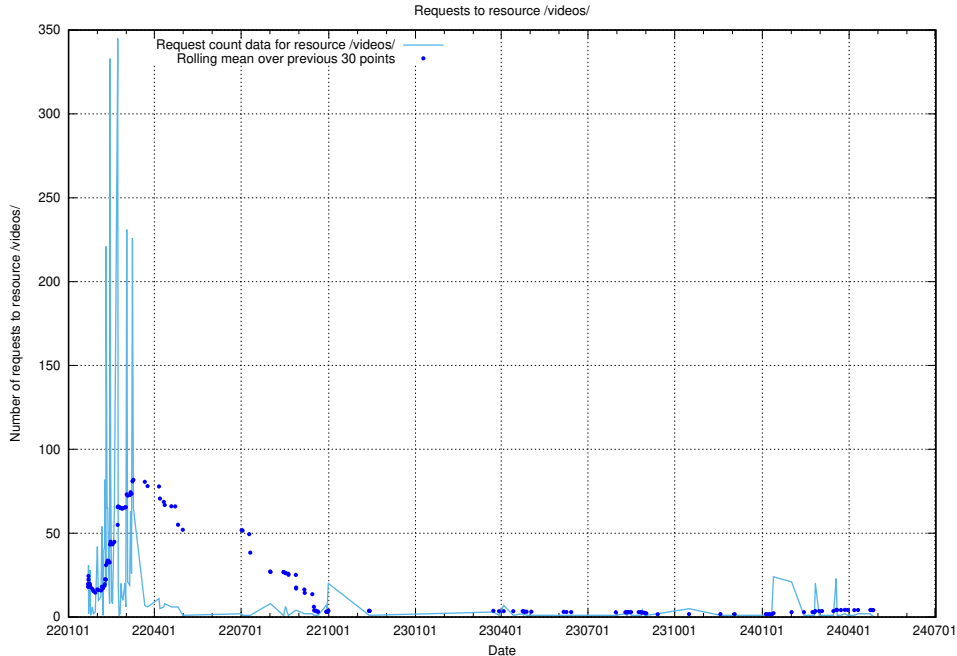

5.5970 Usage of /videos/

Here, we count the number of requests to resource /videos/.