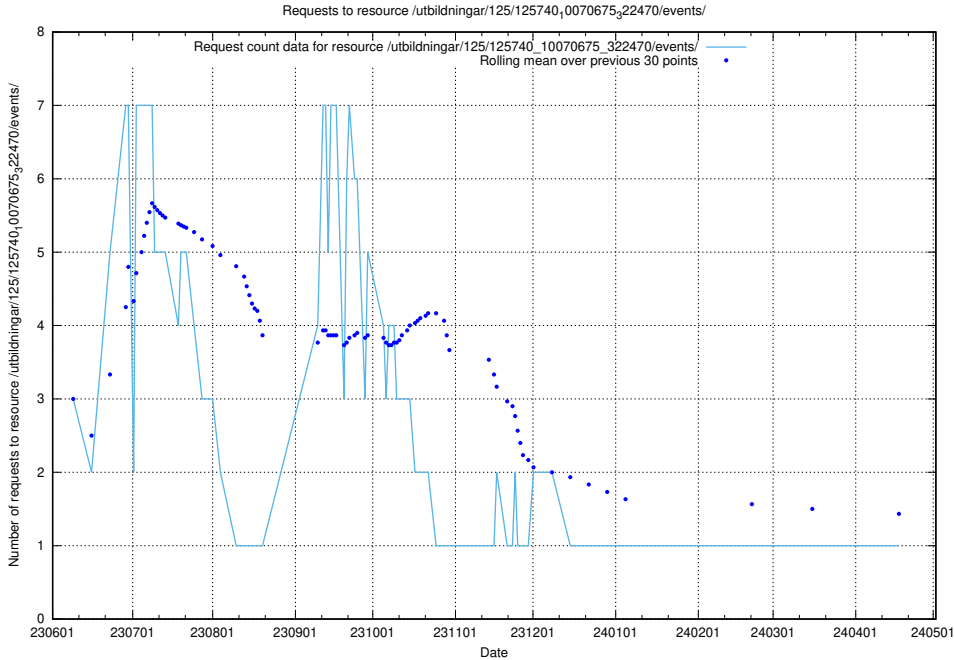

5.5875 Usage of /utbildningar/125/125740_10070675_322470/events/

Here, we count the number of requests to resource /utbildningar/125/125740_10070675_322470/events/