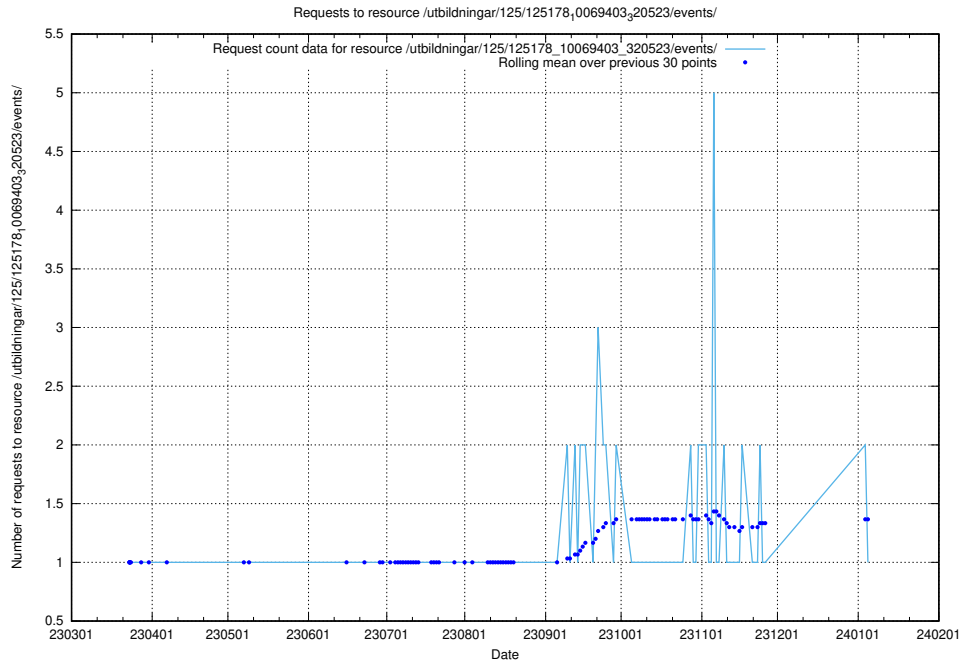

5.1121 Usage of /utbildningar/125/125178_10069403_320523/events/

Here, we count the number of requests to resource /utbildningar/125/125178_10069403_320523/events/