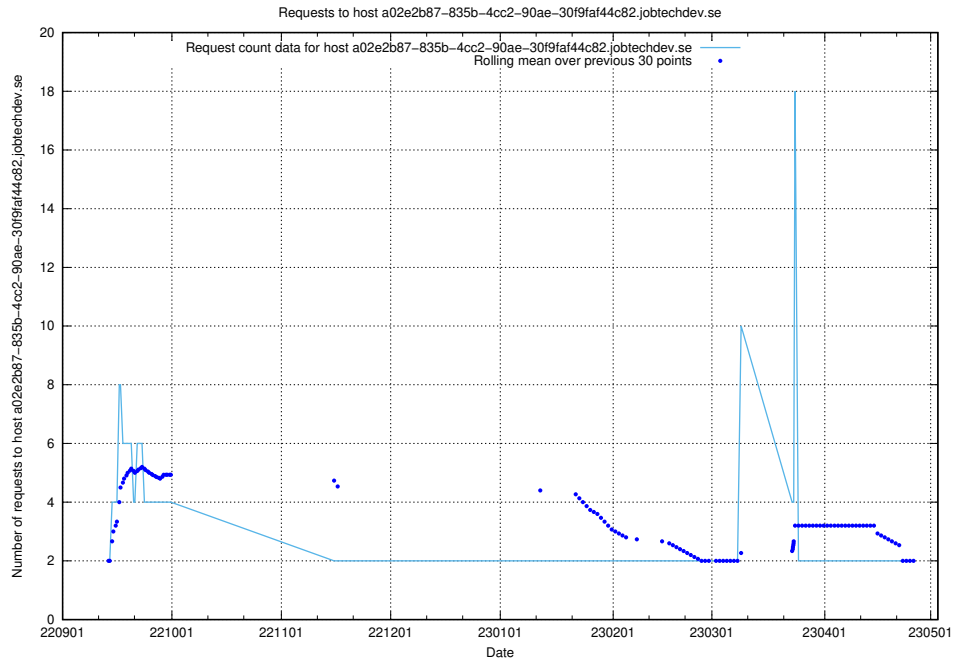

Here, we count the number of requests to host a02e2b87-835b-4cc2-90ae-30f9faf44c82.jobtechdev.se.

7.320 Usage of demo-jobad-enrichments-api.jobtechdev.se

Here, we count the number of requests to host demo-jobad-enrichments-api.jobtechdev.se.