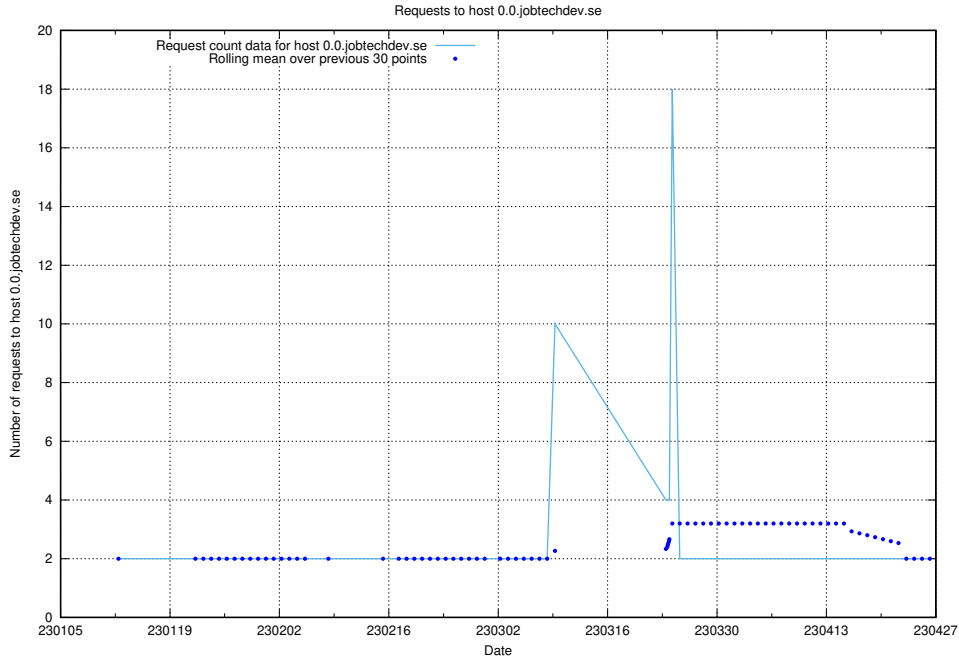

Here, we count the number of requests to host 0.0.jobtechdev.se.

7.299 Usage of idp-test.jobtechdev.se

Here, we count the number of requests to host idp-test.jobtechdev.se.

7.301 Usage of academy.jobtechdev.se