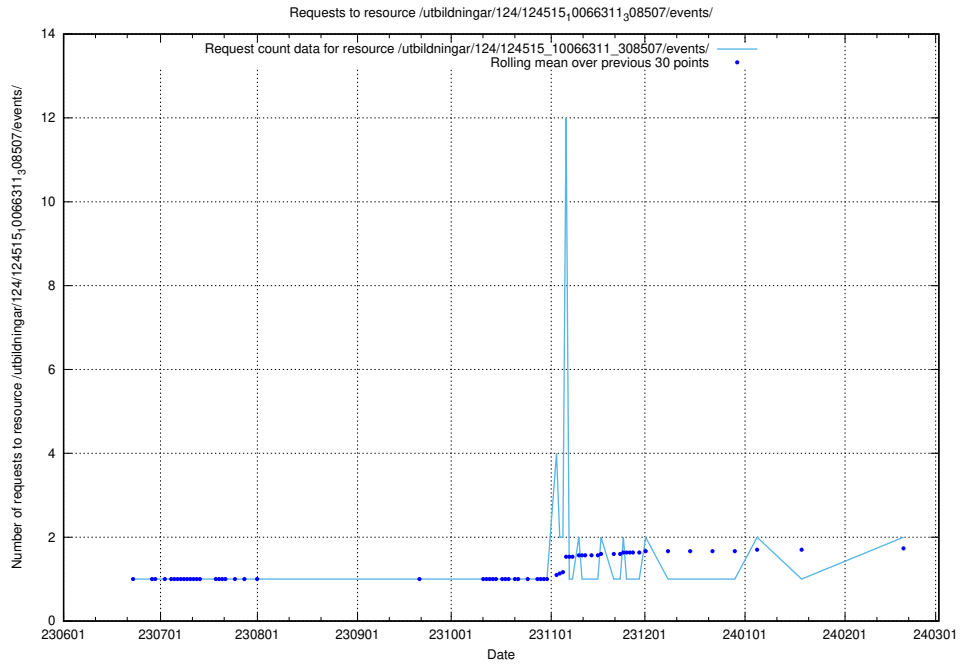

5.850 Usage of /utbildningar/124/124515_10066311_308507/events/

Here, we count the number of requests to resource /utbildningar/124/124515_10066311_308507/events/