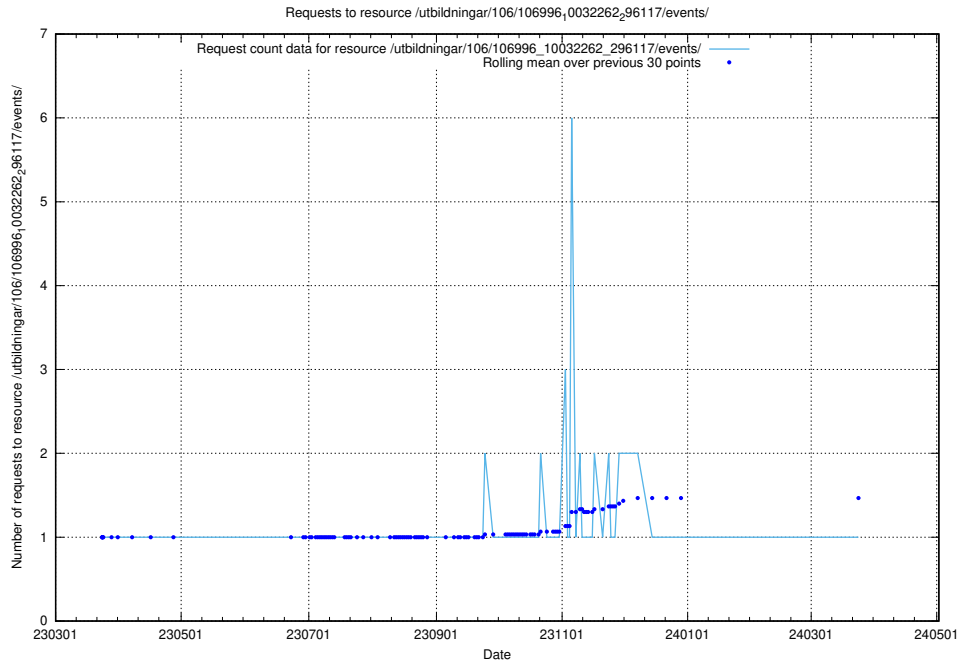

Here, we count the number of requests to resource /taxonomy/version/7/query/isco-level-4-groups/.

5.5396 Usage of /utbildningar/106/106996_10032262_296117/events/

Here, we count the number of requests to resource /utbildningar/106/106996_10032262_296117/events/