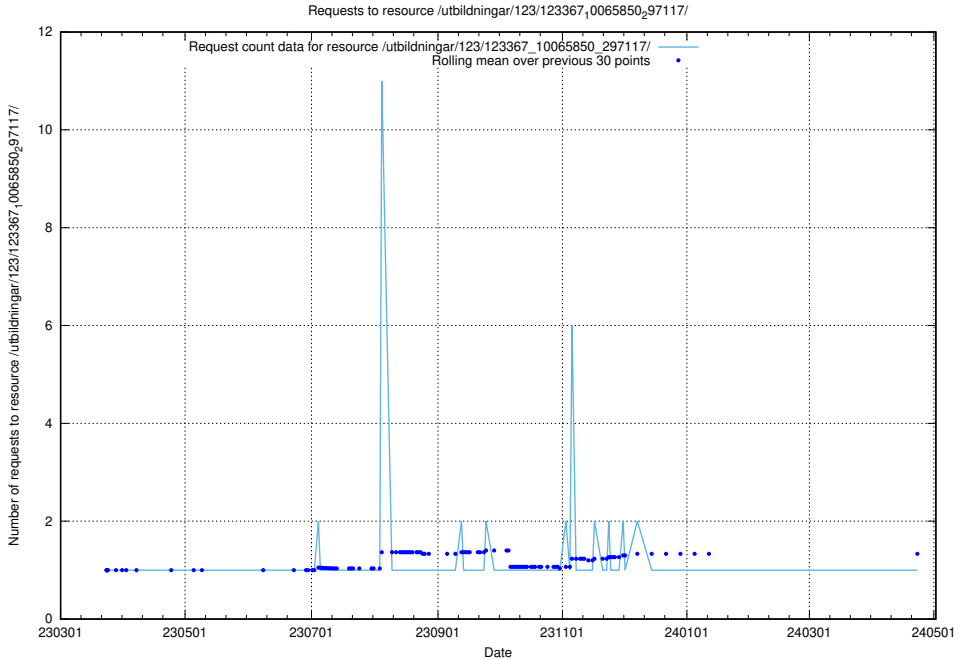

5.4834 Usage of /utbildningar/123/123367_10065850_297117/

Here, we count the number of requests to resource /utbildningar/123/123367_10065850_297117/.