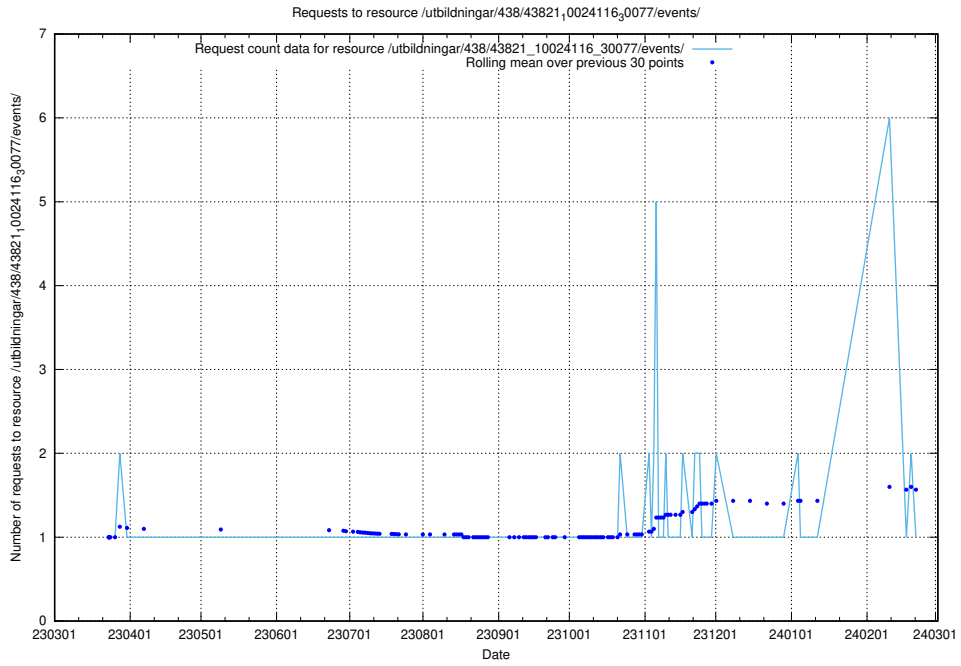

5.6314 Usage of /utbildningar/438/43821_10024116_30077/events/

Here, we count the number of requests to resource /utbildningar/438/43821_10024116_30077/events/.