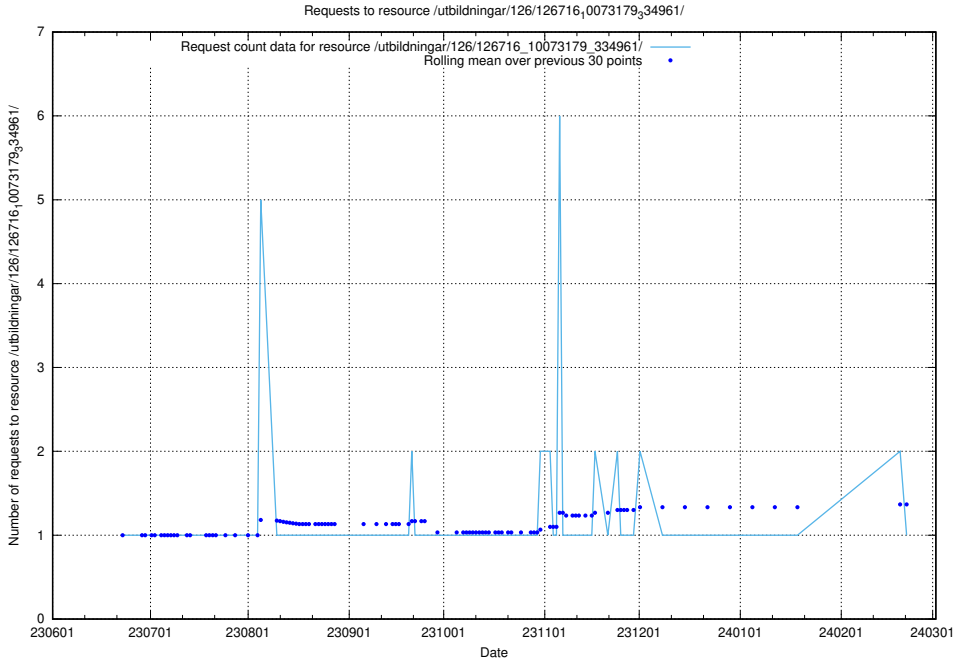

5.5607 Usage of /utbildningar/126/126716_10073179_334961/

Here, we count the number of requests to resource /utbildningar/126/126716_10073179_334961/.