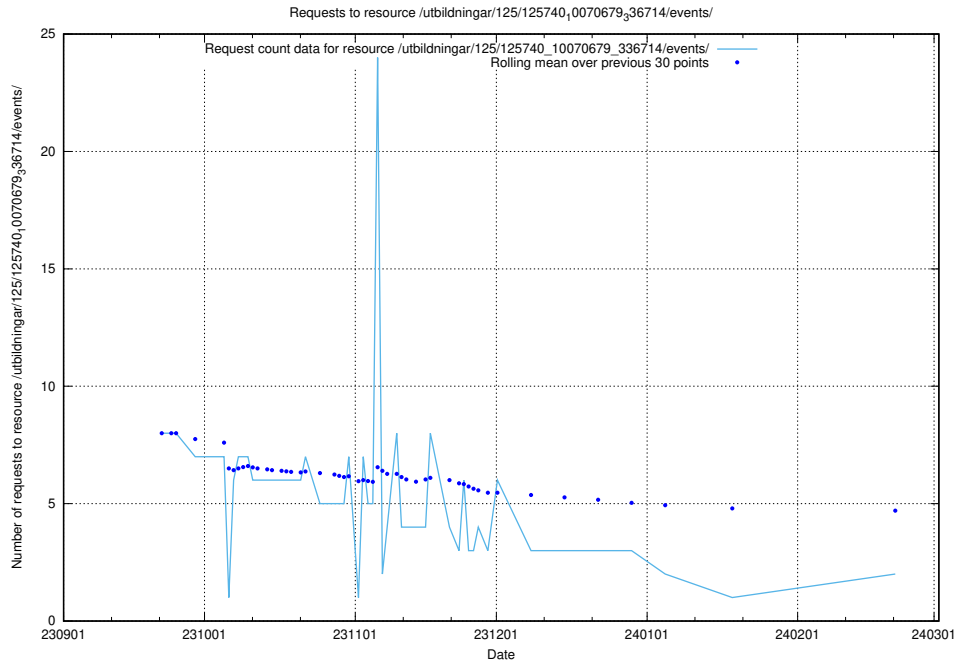

Here, we count the number of requests to resource /utbildningar/123/123553_10066334_308563/.

5.740 Usage of /utbildningar/125/125740_10070679_336714/events/

Here, we count the number of requests to resource /utbildningar/125/125740_10070679_336714/events/