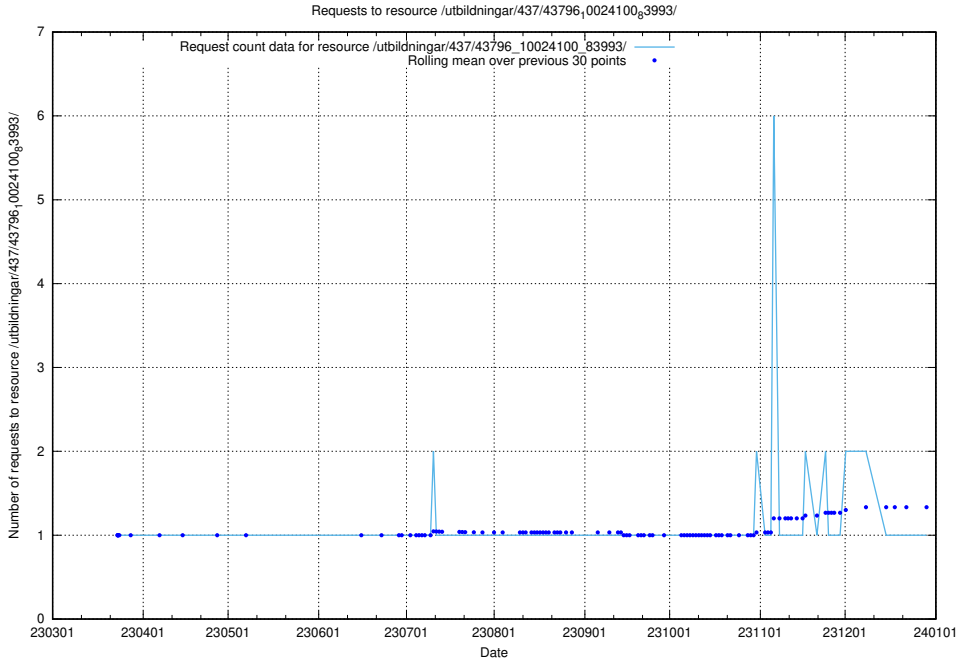

5.6328 Usage of /utbildningar/437/43796_10024100_83993/

Here, we count the number of requests to resource /utbildningar/437/43796_10024100_83993/.