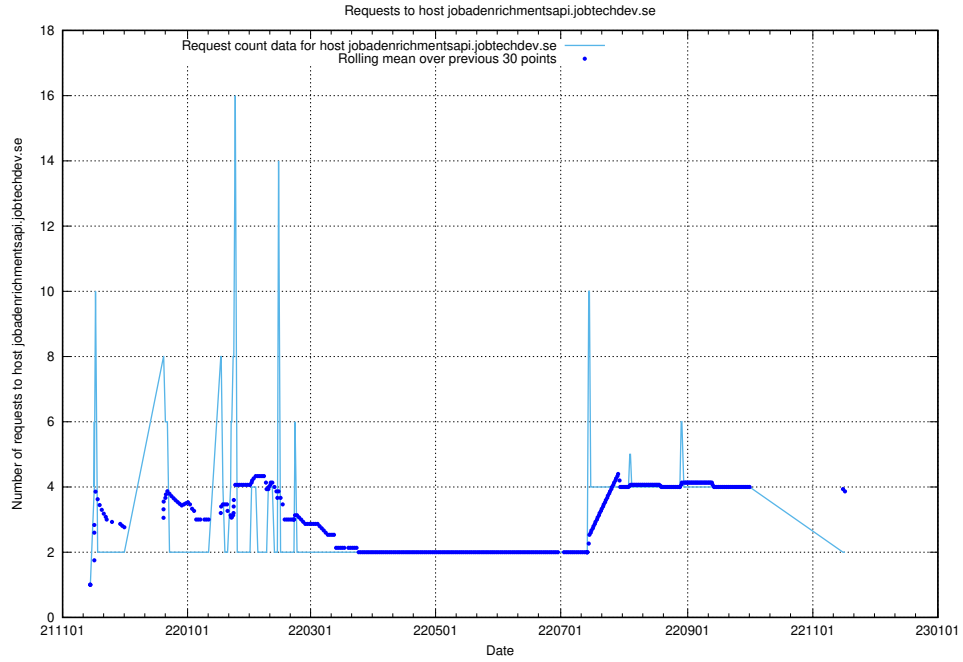

7.572 Usage of jobadenrichmentsapi.jobtechdev.se

Here, we count the number of requests to host jobadenrichmentsapi.jobtechdev.se.