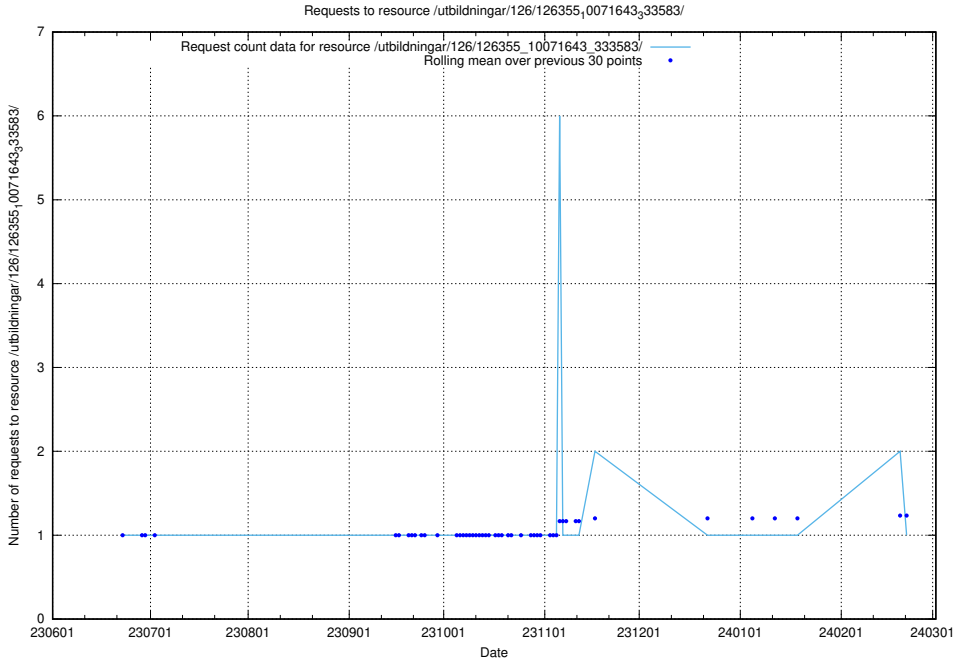

5.5646 Usage of /utbildningar/126/126355_10071643_333583/

Here, we count the number of requests to resource /utbildningar/126/126355_10071643_333583/.