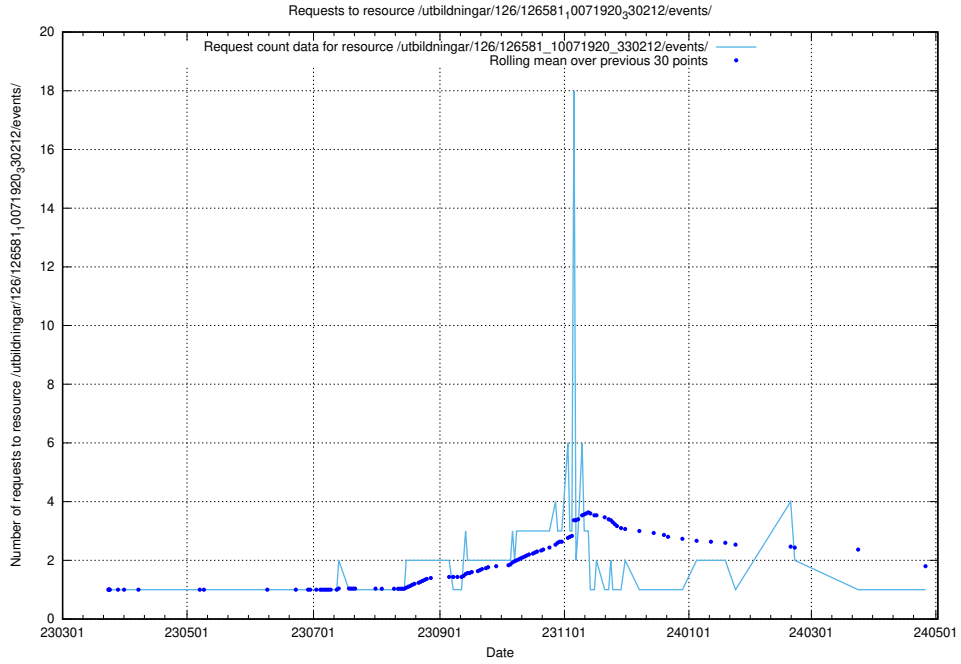

5.6374 Usage of /utbildningar/126/126581_10071920_330212/events/

Here, we count the number of requests to resource /utbildningar/126/126581_10071920_330212/events/