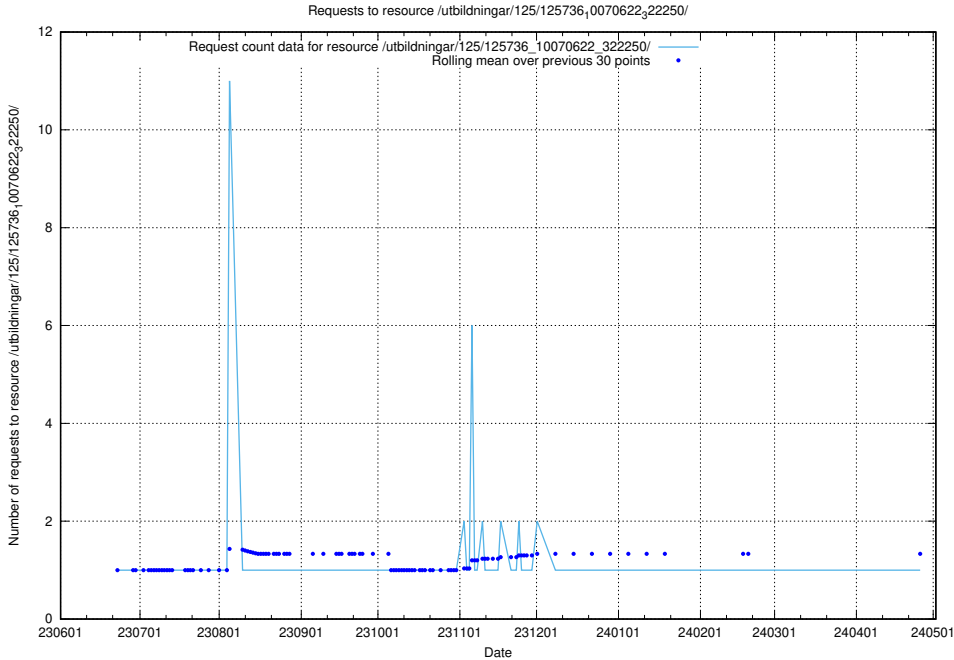

5.5690 Usage of /utbildningar/125/125736_10070622_322250/

Here, we count the number of requests to resource /utbildningar/125/125736_10070622_322250/.