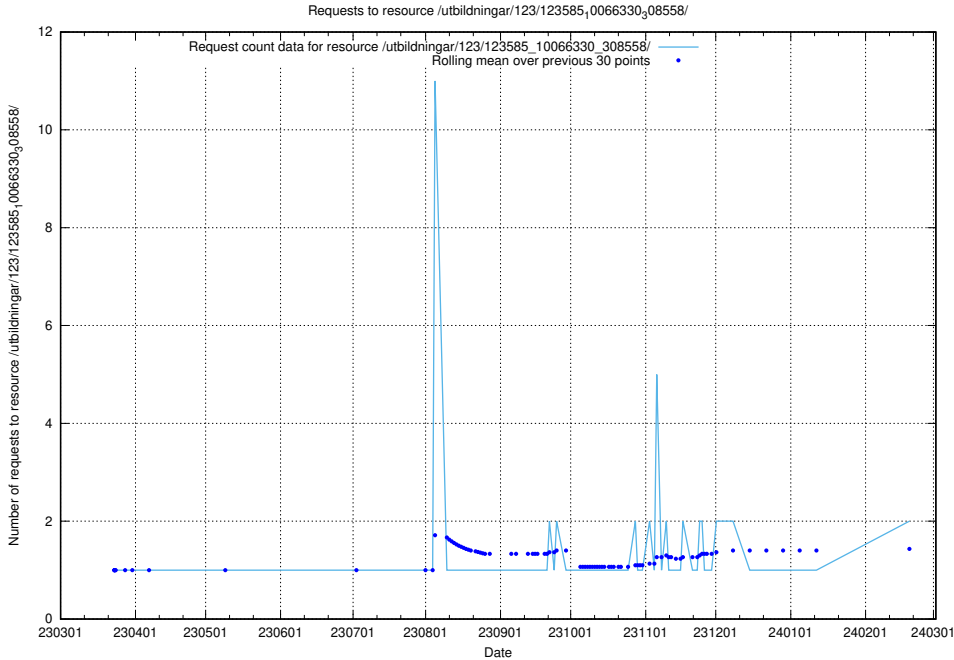

5.738 Usage of /utbildningar/123/123585_10066330_308558/

Here, we count the number of requests to resource /utbildningar/123/123585_10066330_308558/.