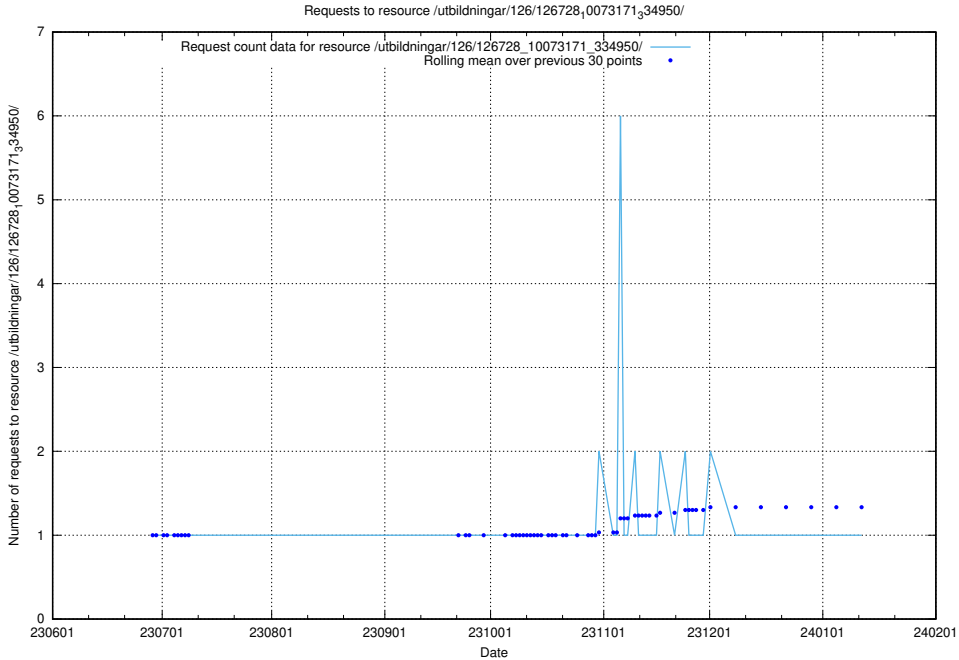

5.5437 Usage of /utbildningar/126/126728_10073171_334950/

Here, we count the number of requests to resource /utbildningar/126/126728_10073171_334950/.