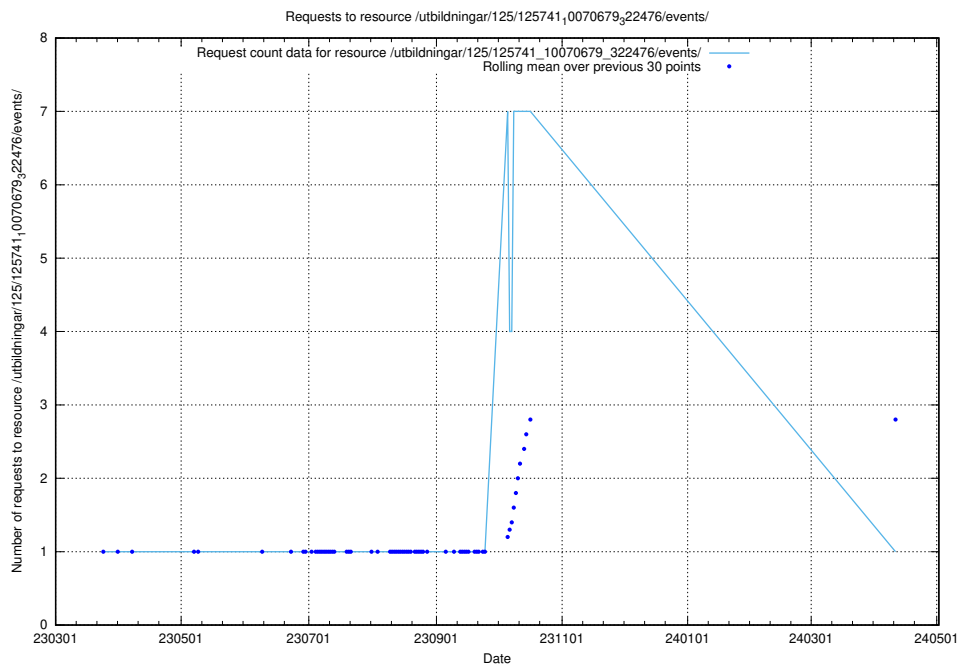

5.6206 Usage of /utbildningar/125/125741_10070679_322476/events/

Here, we count the number of requests to resource /utbildningar/125/125741_10070679_322476/events/