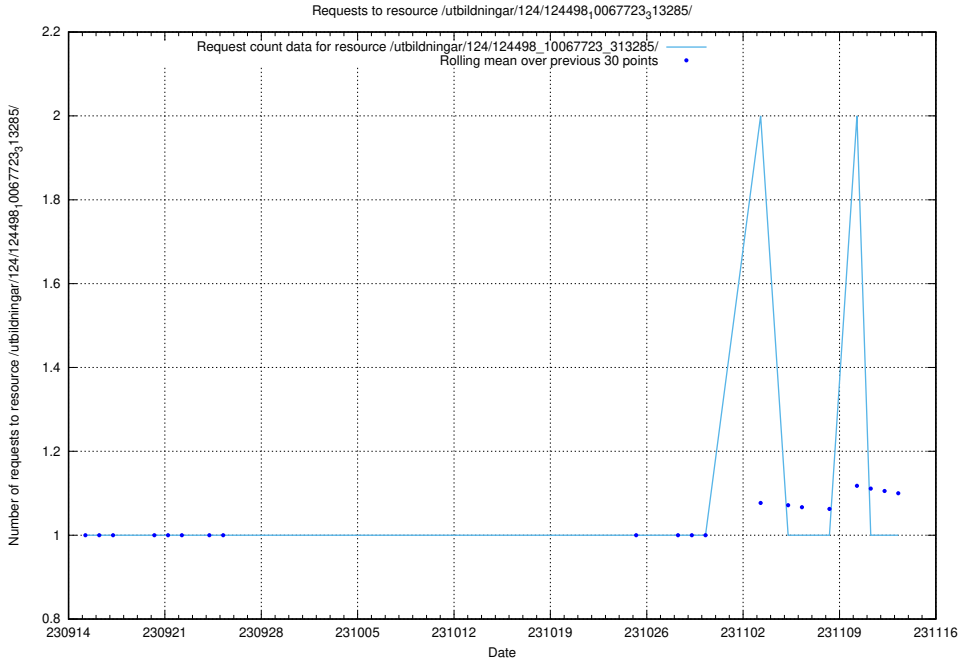

5.4565 Usage of /utbildningar/124/124498_10067723_313285/

Here, we count the number of requests to resource /utbildningar/124/124498_10067723_313285/.