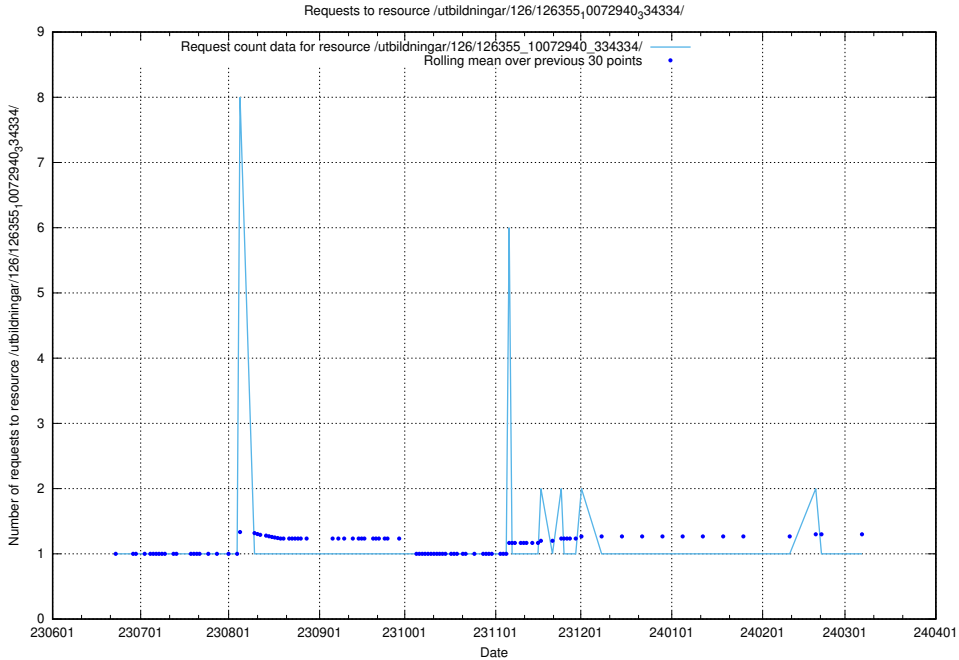

5.5645 Usage of /utbildningar/126/126355_10072940_334334/

Here, we count the number of requests to resource /utbildningar/126/126355_10072940_334334/.