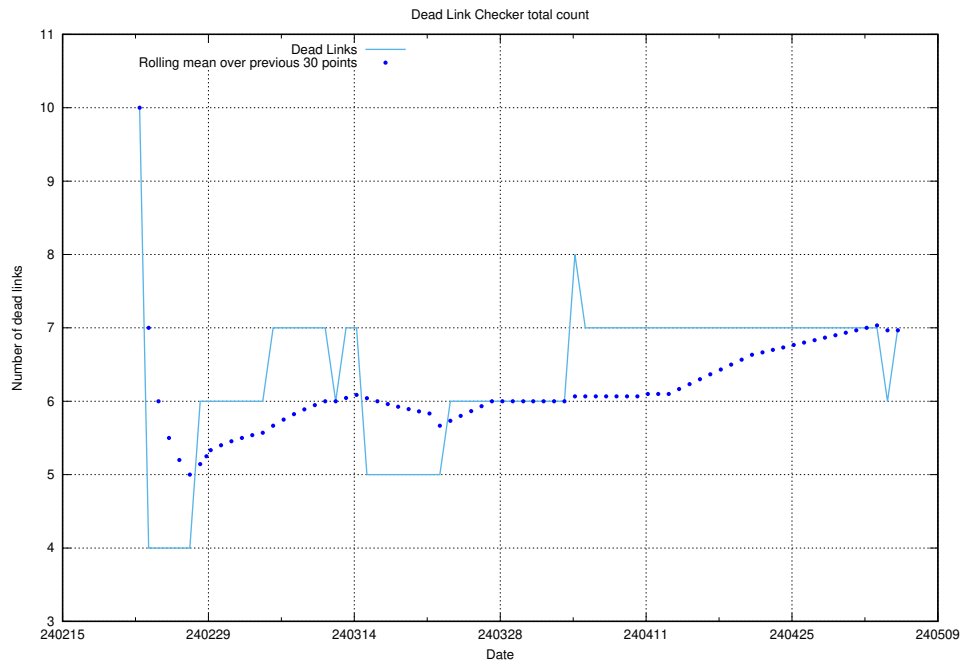

A graph of the servers in AWS region eu-north-1.

3 Dead Link Checker

The [Dead Link Checker](#)⁴ scans JobTech’s web pages for dead html links, and reports the count here.

3.1 Total count of dead links

Here is presented the total number of found dead links across all pages.