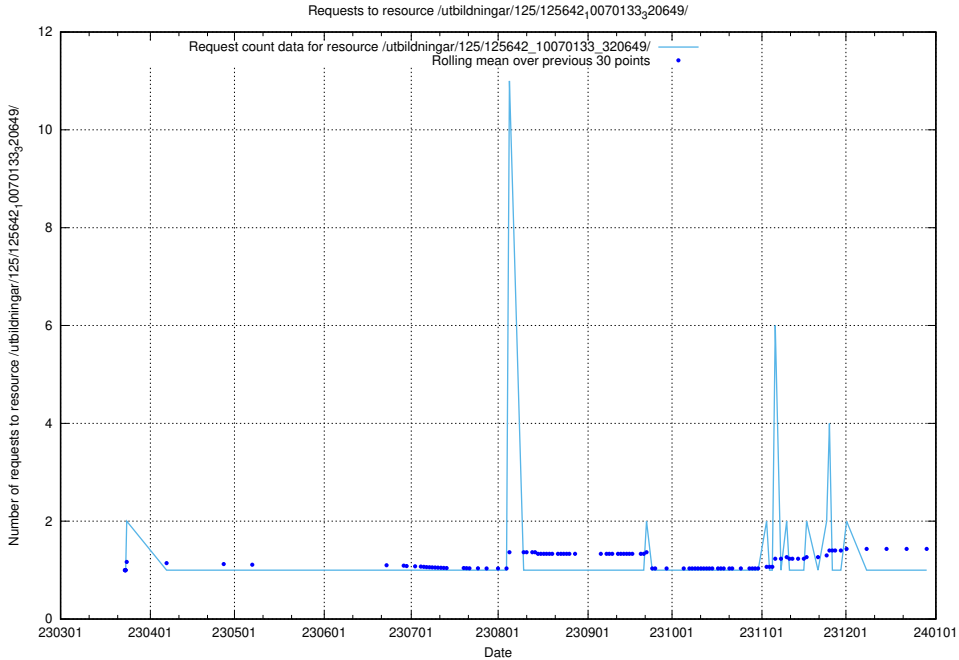

5.1036 Usage of /utbildningar/125/125642_10070133_320649/

Here, we count the number of requests to resource /utbildningar/125/125642_10070133_320649/.