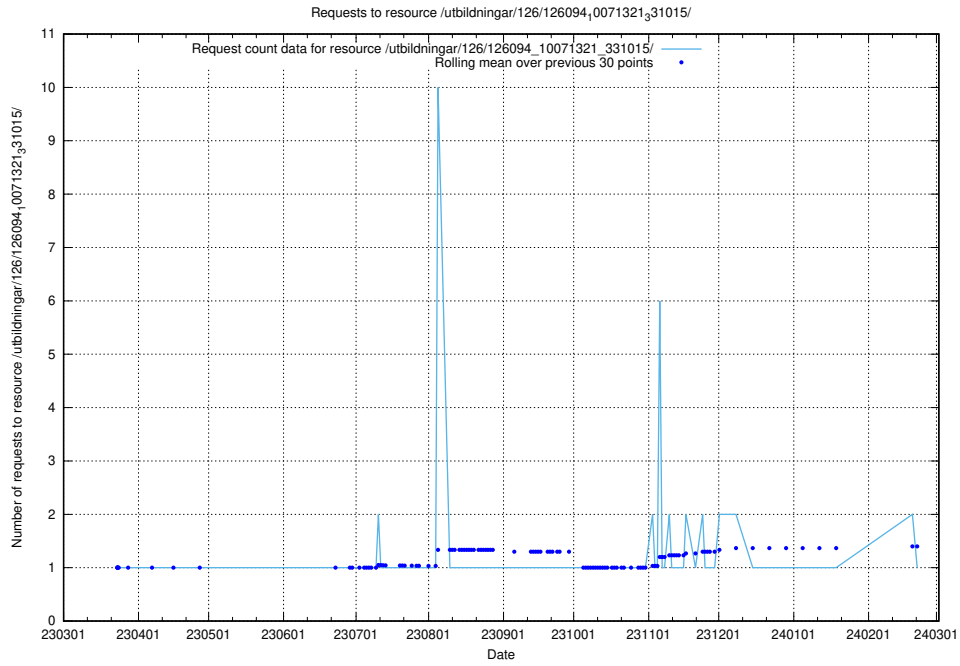

5.6410 Usage of /utbildningar/126/126094_10071321_331015/

Here, we count the number of requests to resource /utbildningar/126/126094_10071321_331015/.