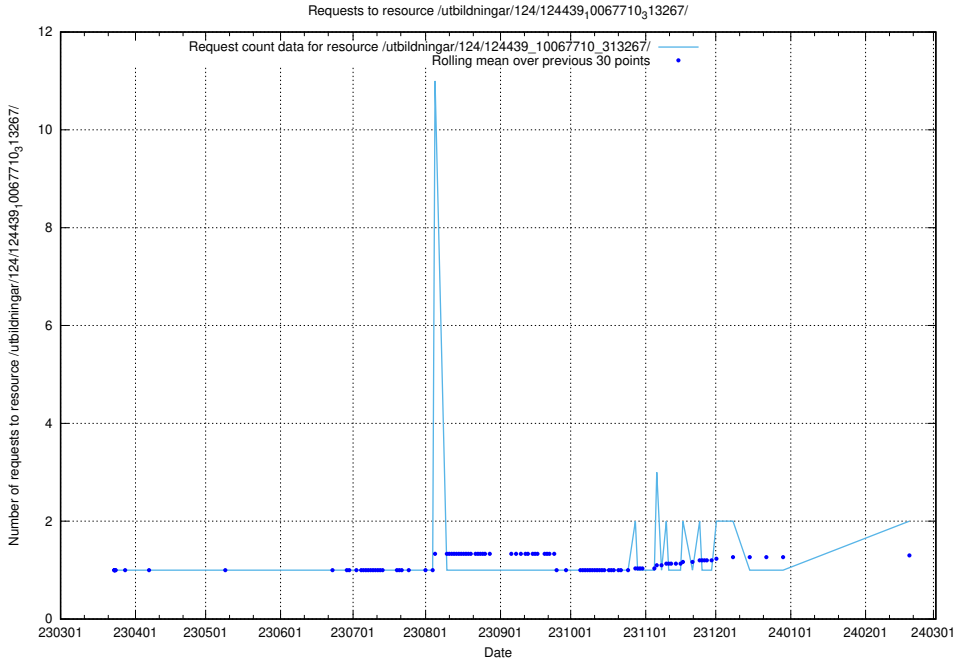

5.664 Usage of /utbildningar/124/124439_10067710_313267/

Here, we count the number of requests to resource /utbildningar/124/124439_10067710_313267/.