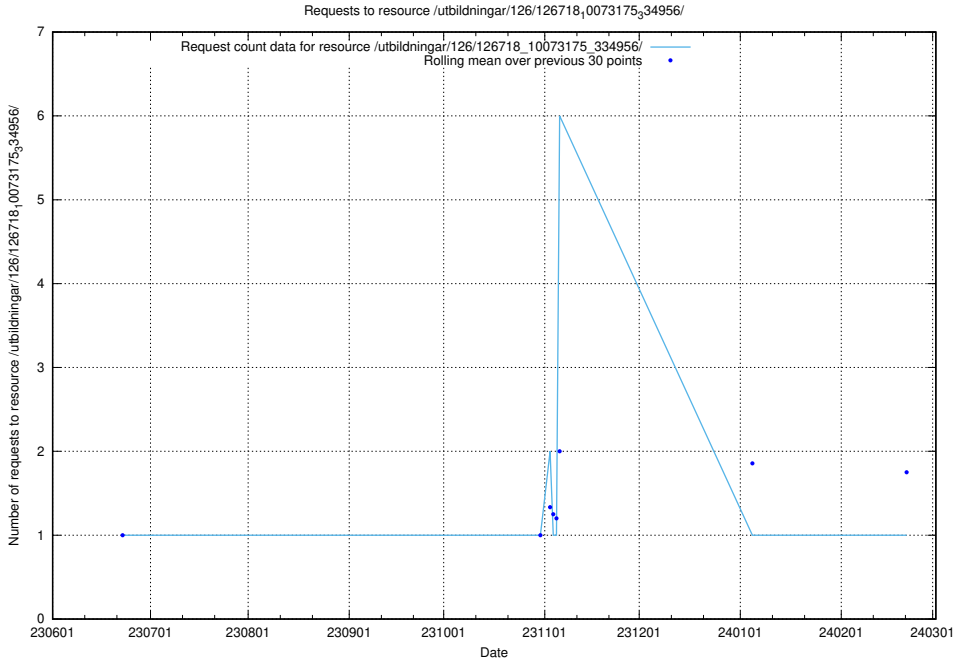

5.5604 Usage of /utbildningar/126/126718_10073175_334956/

Here, we count the number of requests to resource /utbildningar/126/126718_10073175_334956/.