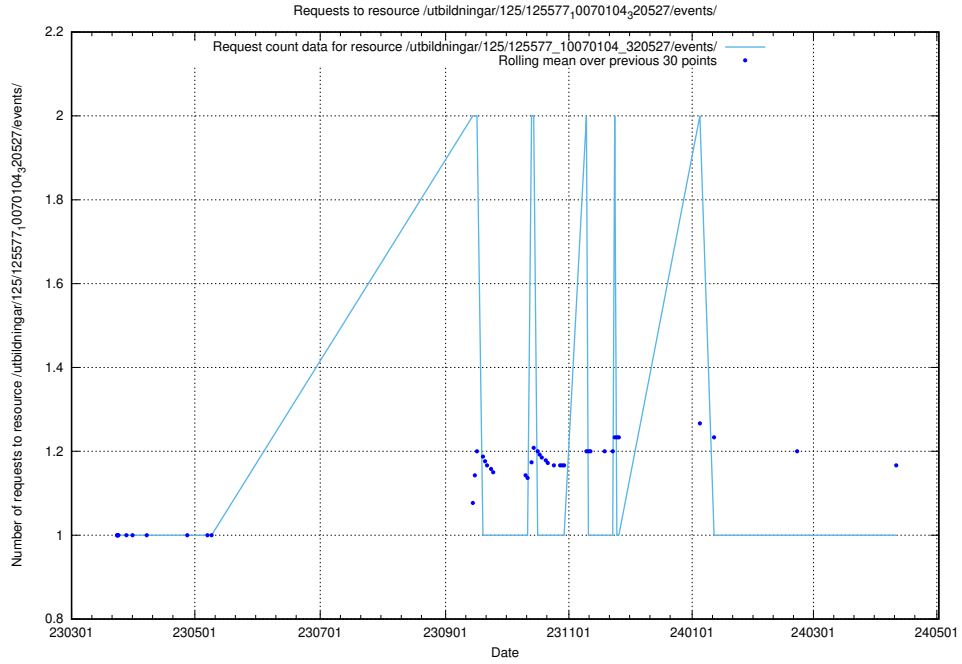

5.1084 Usage of /utbildningar/125/125577_10070104_320527/events/

Here, we count the number of requests to resource /utbildningar/125/125577_10070104_320527/events/