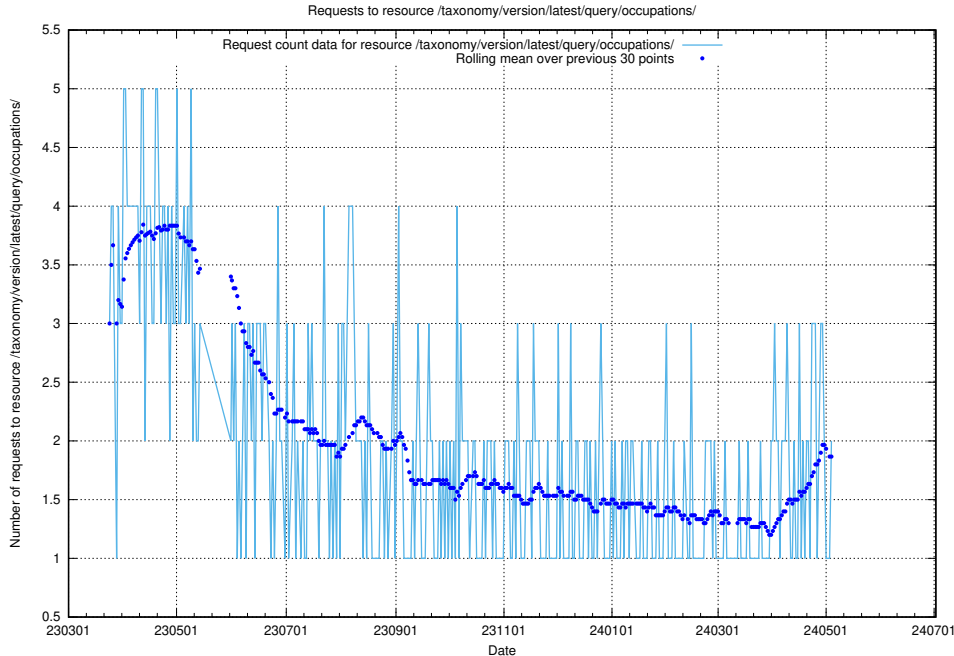

5.902 Usage of /taxonomy/version/latest/query/occupations/

Here, we count the number of requests to resource /taxonomy/version/latest/query/occupations/.