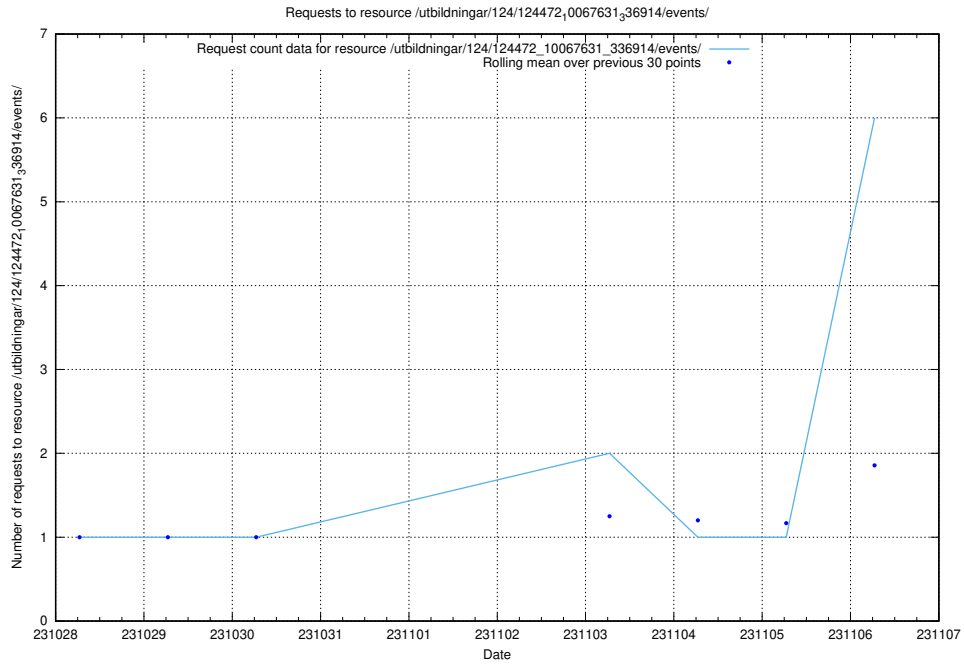

Here, we count the number of requests to resource /utbildningar/127/127057_10073954_336883/events/

5.64 Usage of /utbildningar/124/124472_10067631_336914/events/

Here, we count the number of requests to resource /utbildningar/124/124472_10067631_336914/events/