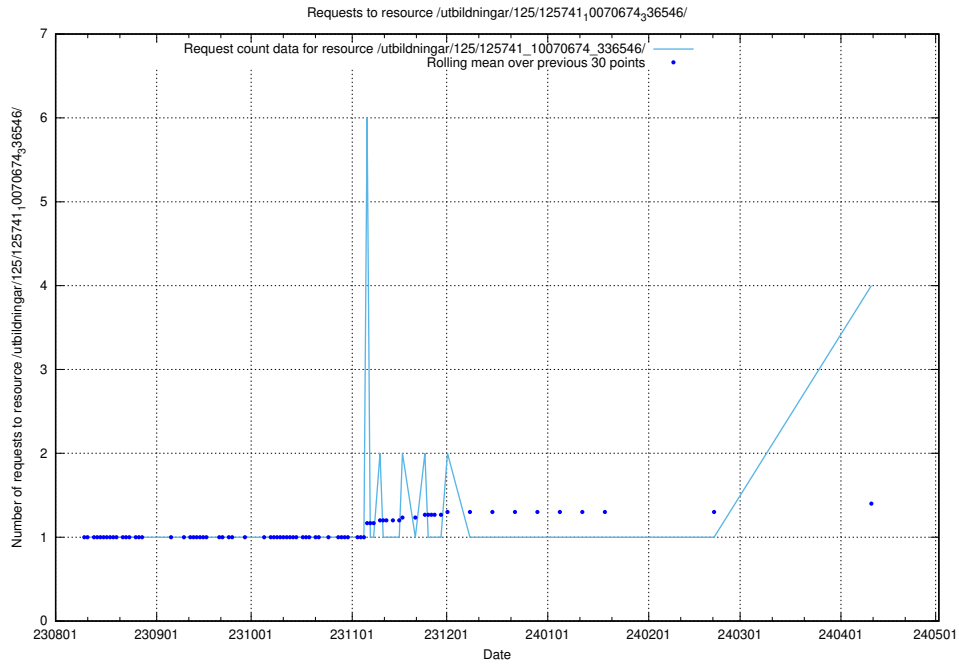

5.213 Usage of /utbildningar/125/125741_10070674_336546/

Here, we count the number of requests to resource /utbildningar/125/125741_10070674_336546/.