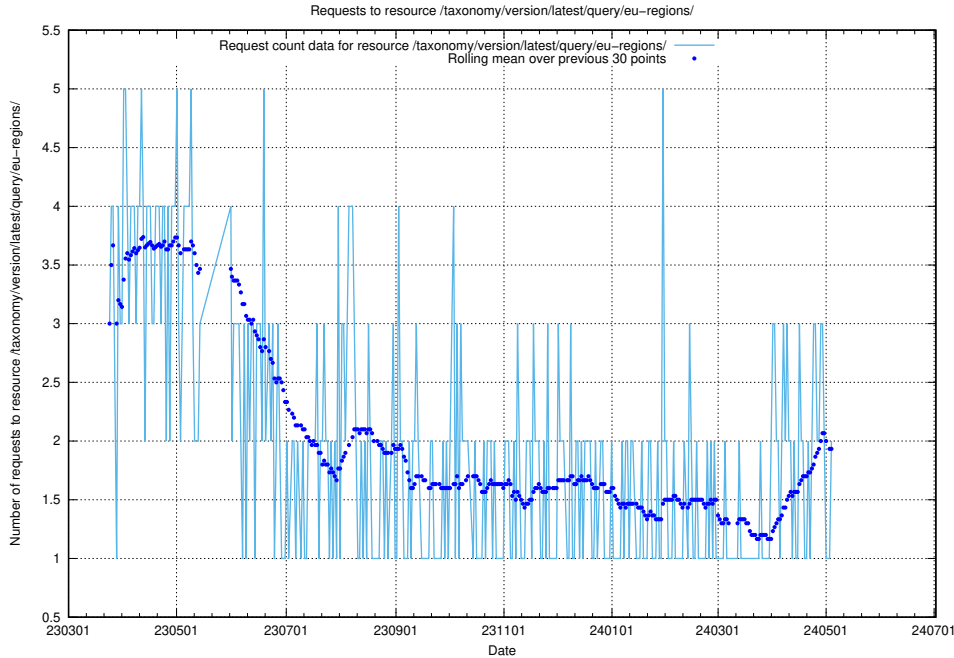

5.903 Usage of /taxonomy/version/latest/query/eu-regions/

Here, we count the number of requests to resource /taxonomy/version/latest/query/eu-regions/.