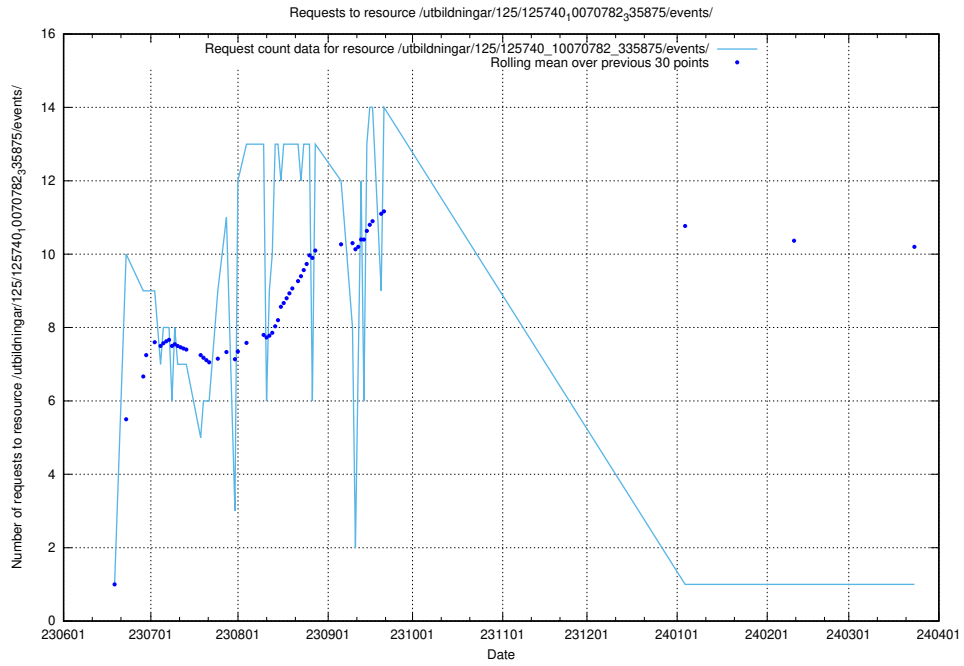

5.5839 Usage of /utbildningar/125/125740_10070782_335875/events/

Here, we count the number of requests to resource /utbildningar/125/125740_10070782_335875/events/