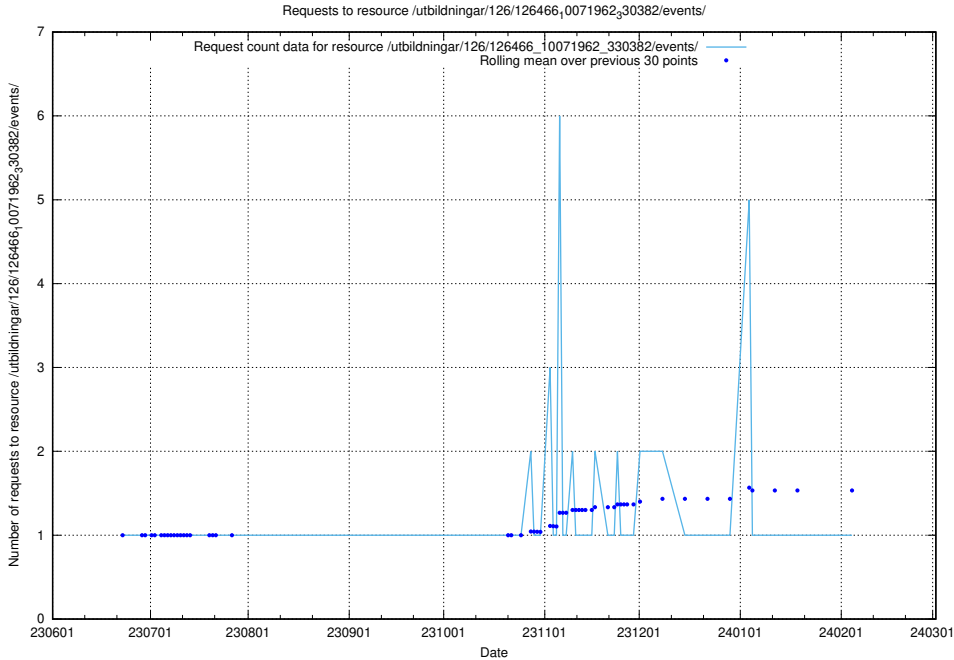

Here, we count the number of requests to resource /utbildningar/126/126466_10071962_330382/events/

5.5643 Usage of /utbildningar/126/126465_10071860_329840/events/

Here, we count the number of requests to resource /utbildningar/126/126465_10071860_329840/events/