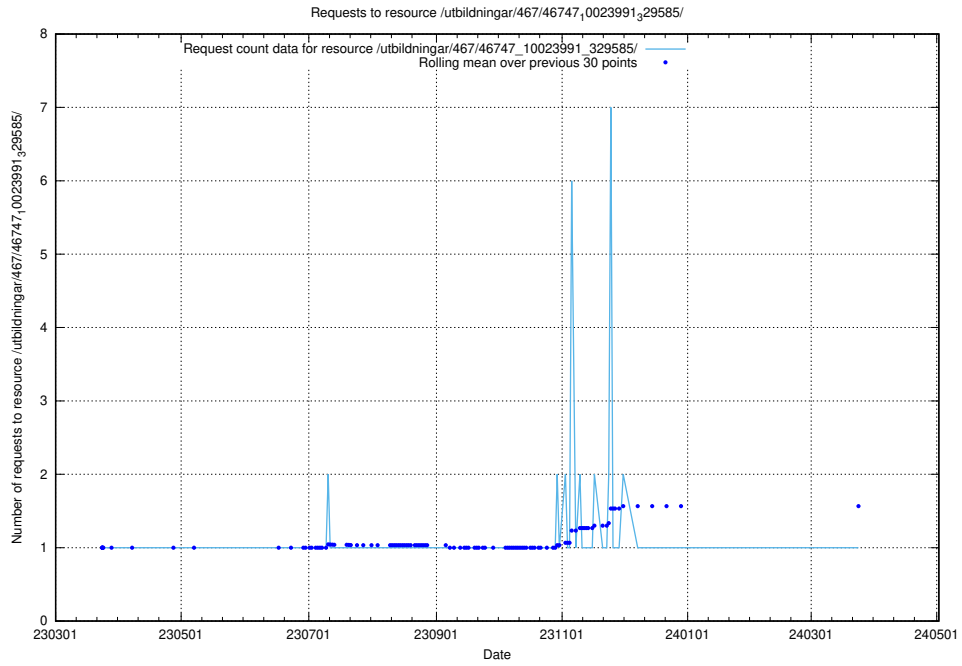

5.6290 Usage of /utbildningar/467/46747_10023991_329585/

Here, we count the number of requests to resource /utbildningar/467/46747_10023991_329585/.