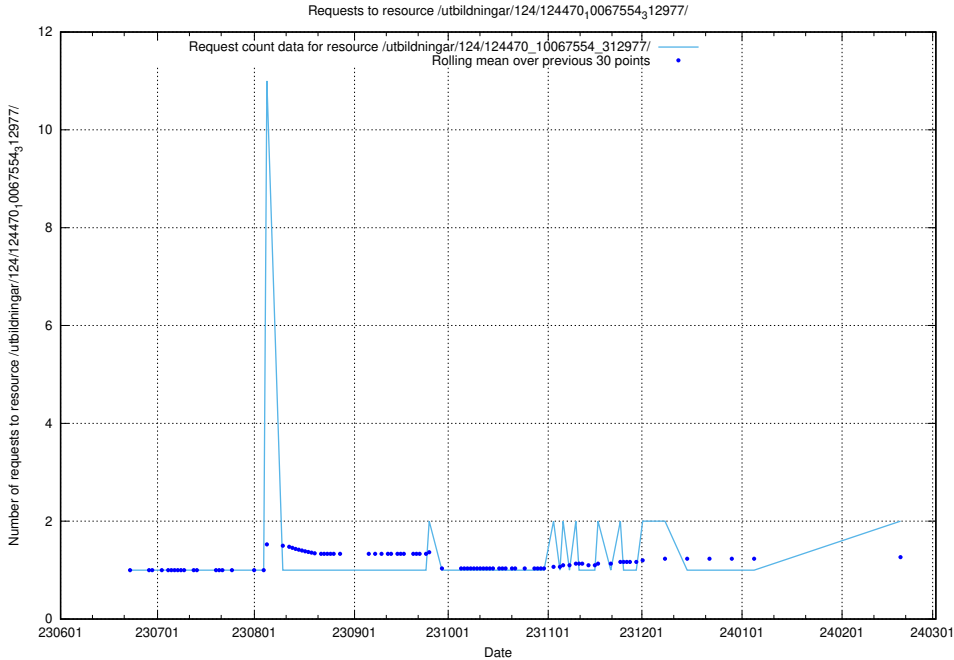

5.863 Usage of /utbildningar/124/124470_10067554_312977/

Here, we count the number of requests to resource /utbildningar/124/124470_10067554_312977/.