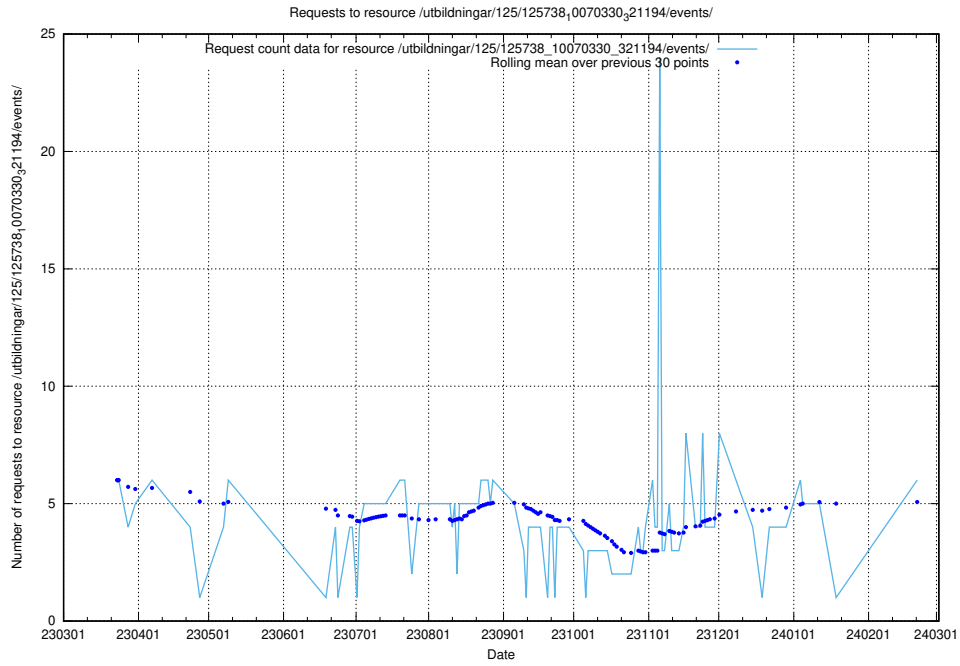

5.98 Usage of /utbildningar/125/125738_10070330_321194/events/

Here, we count the number of requests to resource /utbildningar/125/125738_10070330_321194/events/