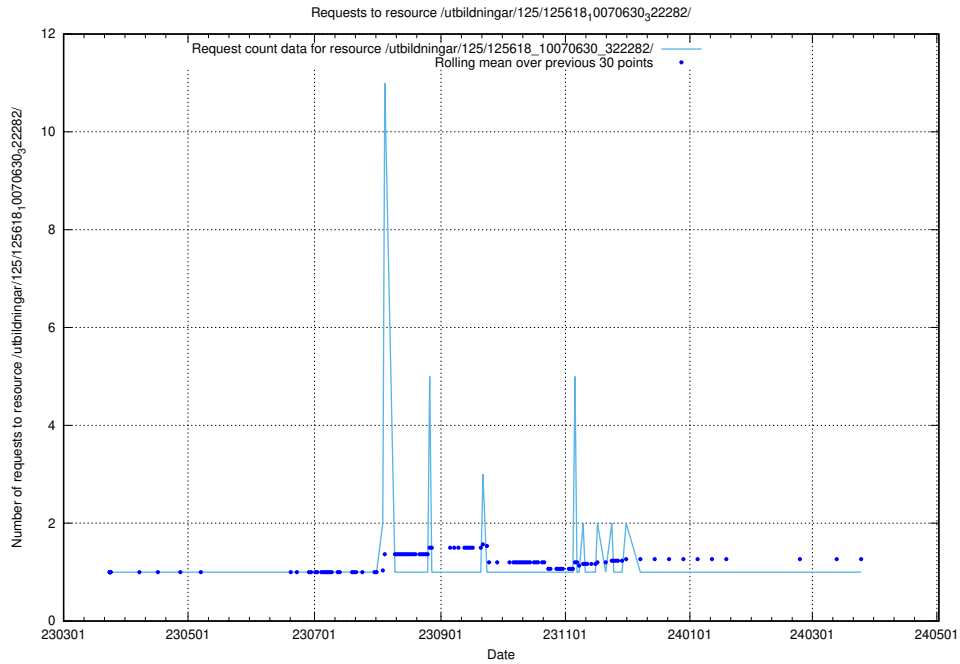

5.1057 Usage of /utbildningar/125/125618_10070630_322282/

Here, we count the number of requests to resource /utbildningar/125/125618_10070630_322282/.