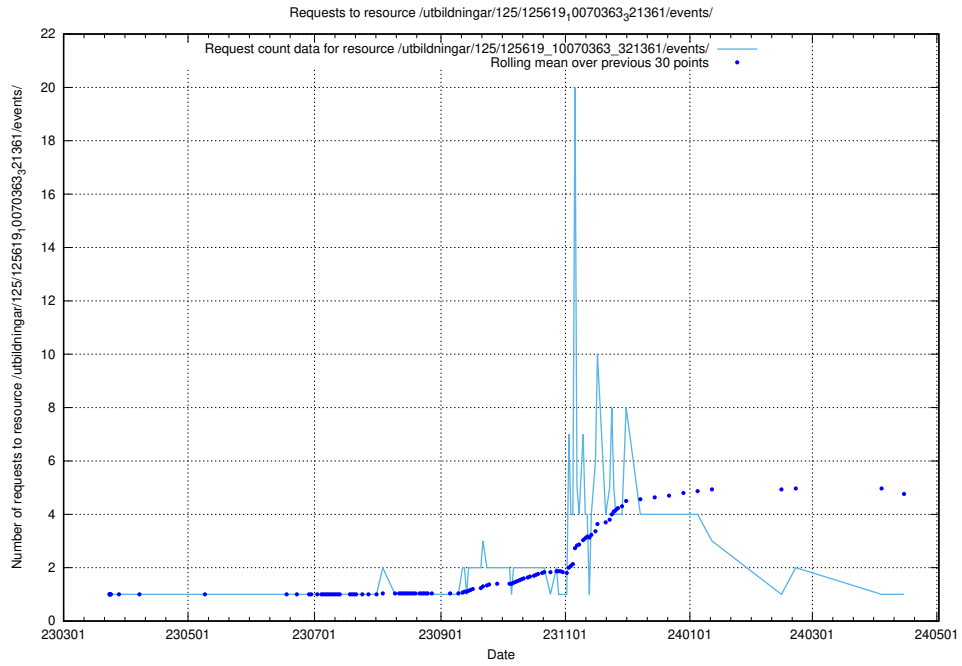

5.1051 Usage of /utbildningar/125/125619_10070363_321361/events/

Here, we count the number of requests to resource /utbildningar/125/125619_10070363_321361/events/

5.1052 Usage of /utbildningar/125/125619_10070363_321361/