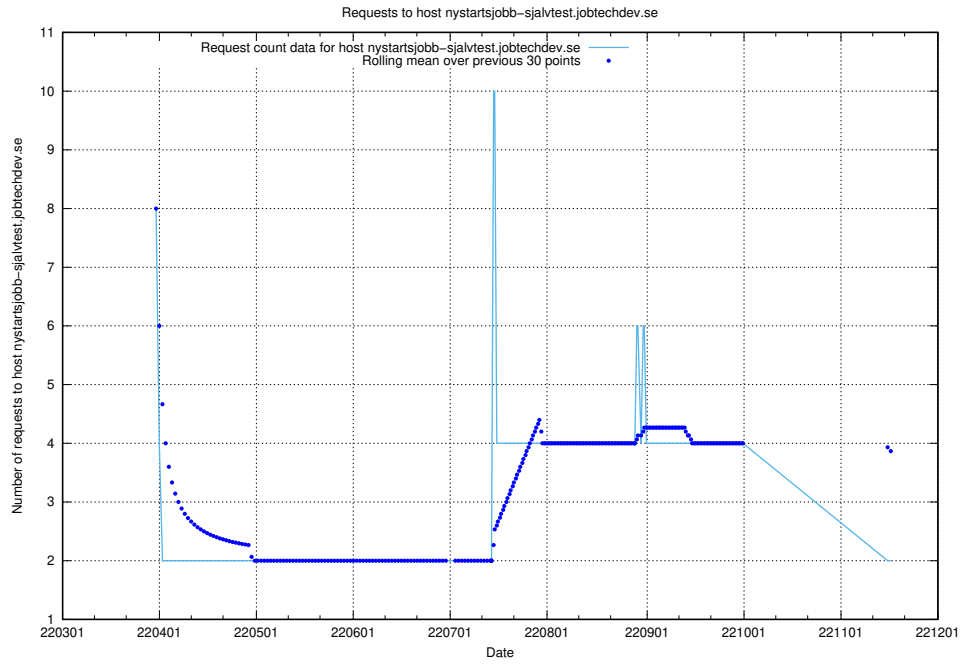

7.476 Usage of nystartsjobb-sjalvtest.jobtechdev.se

Here, we count the number of requests to host nystartsjobb-sjalvtest.jobtechdev.se.