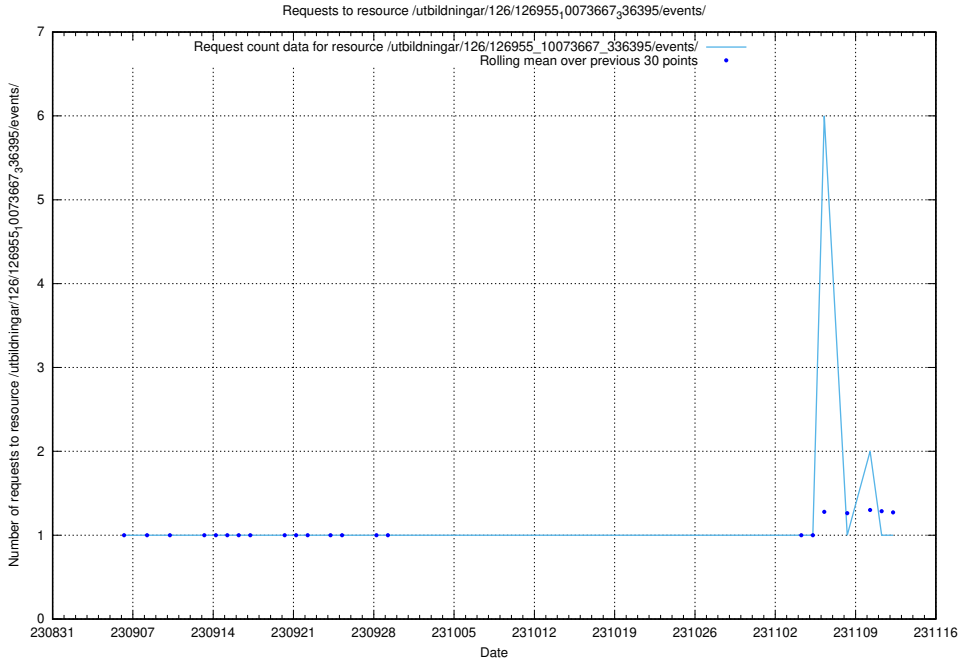

Here, we count the number of requests to resource /utbildningar/437/43758_10024008_29969/.

5.4638 Usage of /utbildningar/126/126955_10073667_336395/events/

Here, we count the number of requests to resource /utbildningar/126/126955_10073667_336395/events/