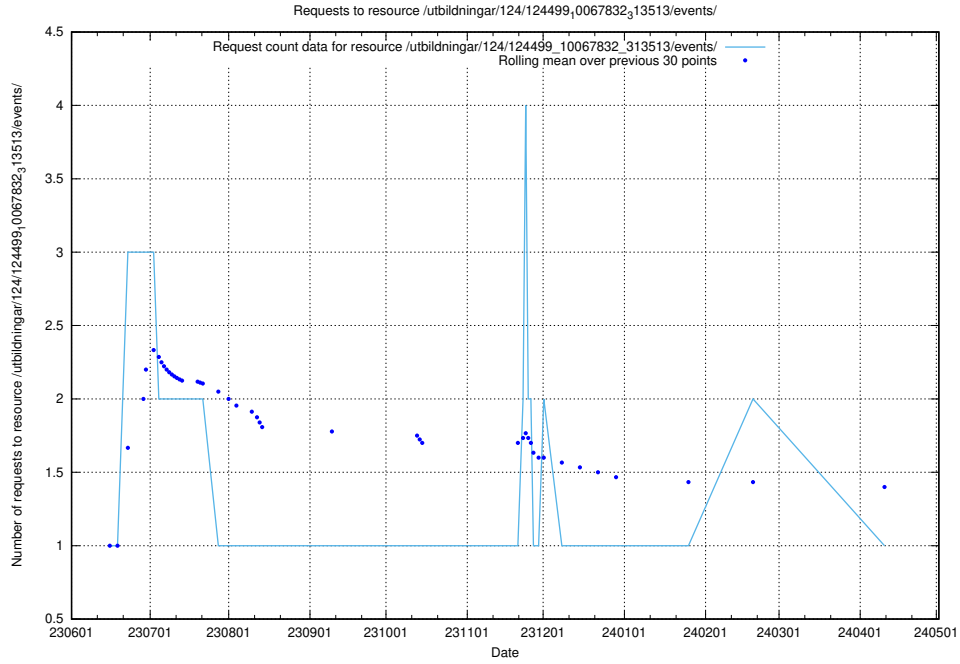

5.5867 Usage of /utbildningar/124/124499_10067832_313513/events/

Here, we count the number of requests to resource /utbildningar/124/124499_10067832_313513/events/