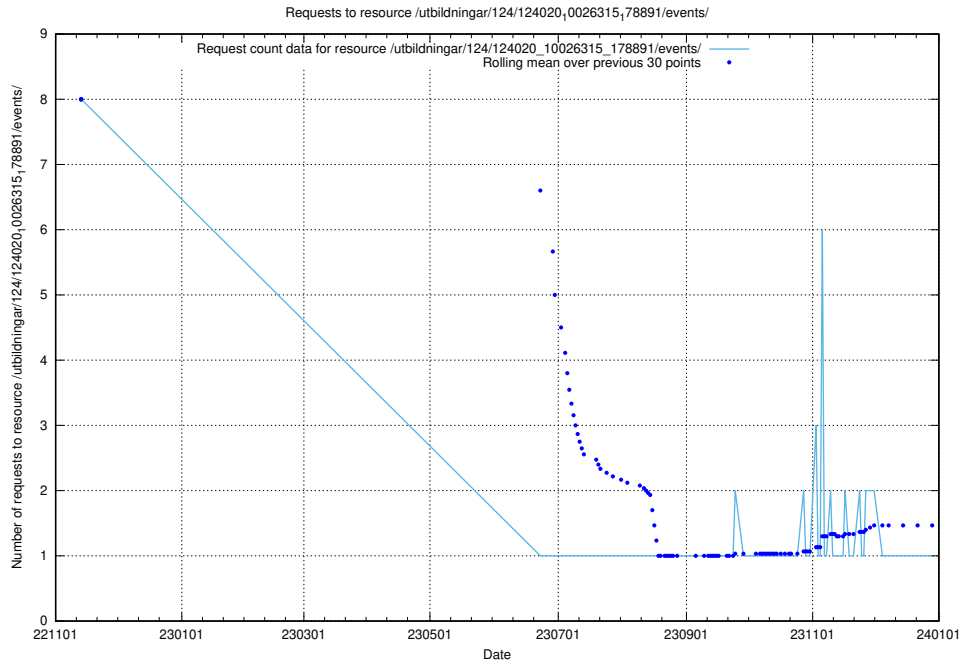

5.5763 Usage of /utbildningar/124/124020_10026315_178891/events/

Here, we count the number of requests to resource /utbildningar/124/124020_10026315_178891/events/