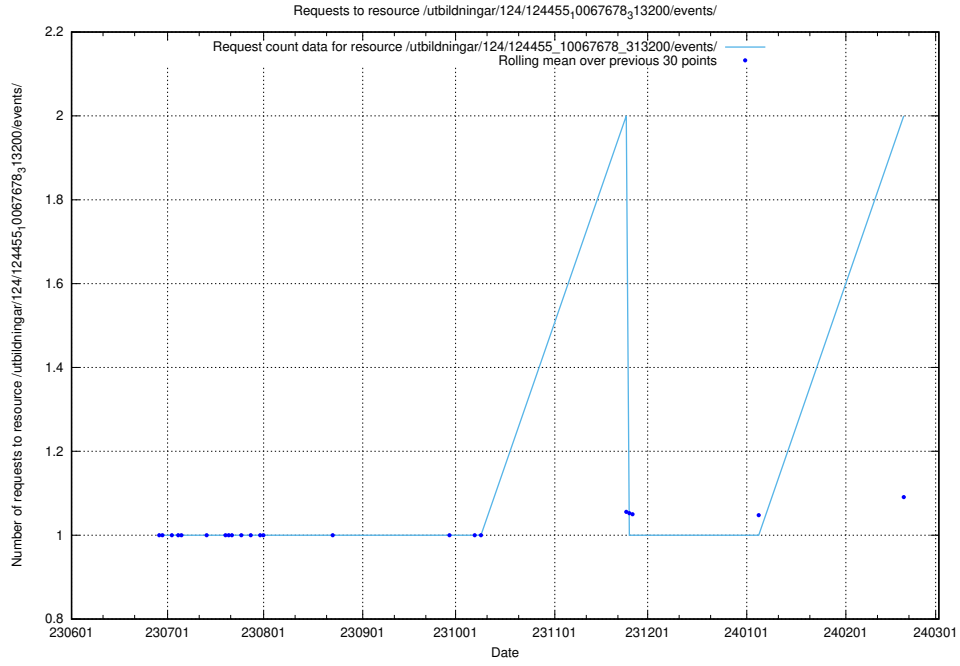

5.830 Usage of /utbildningar/124/124455_10067678_313200/events/

Here, we count the number of requests to resource /utbildningar/124/124455_10067678_313200/events/