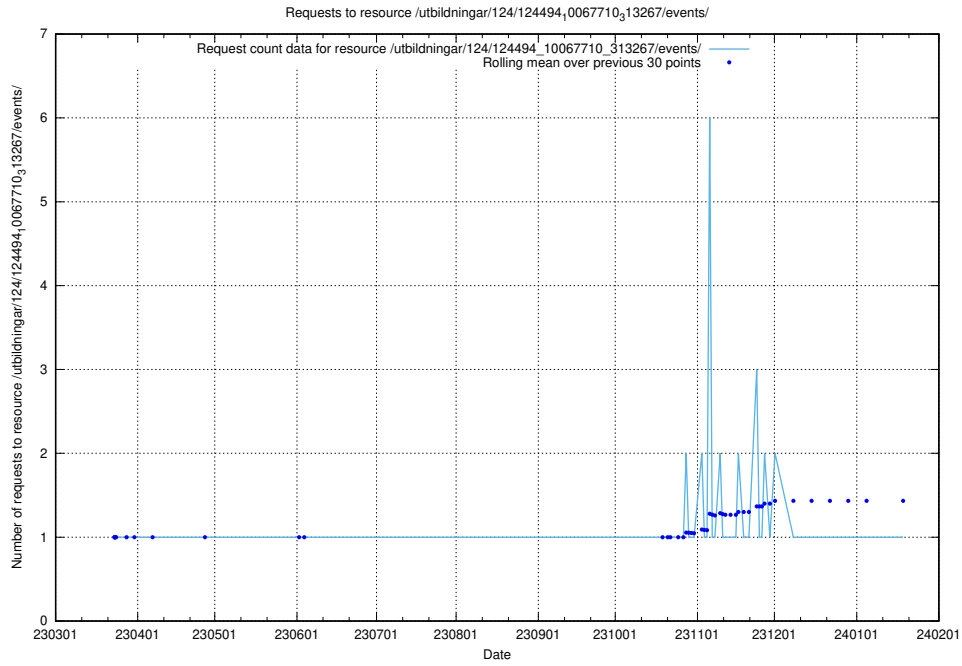

5.2722 Usage of /utbildningar/124/124494_10067710_313267/events/

Here, we count the number of requests to resource /utbildningar/124/124494_10067710_313267/events/