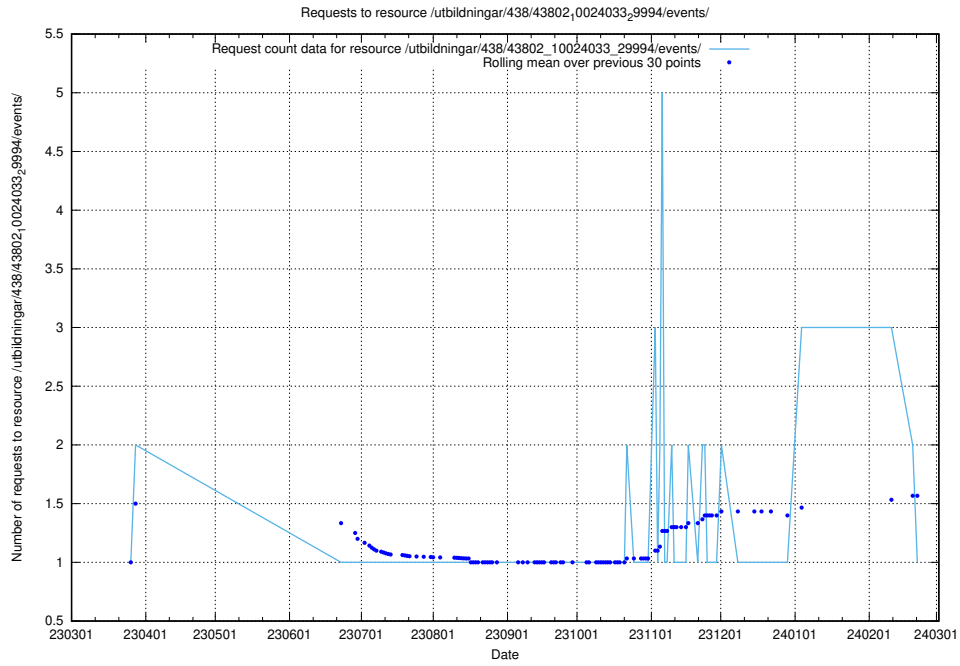

5.6069 Usage of /utbildningar/438/43802_10024033_29994/events/

Here, we count the number of requests to resource /utbildningar/438/43802_10024033_29994/events/.