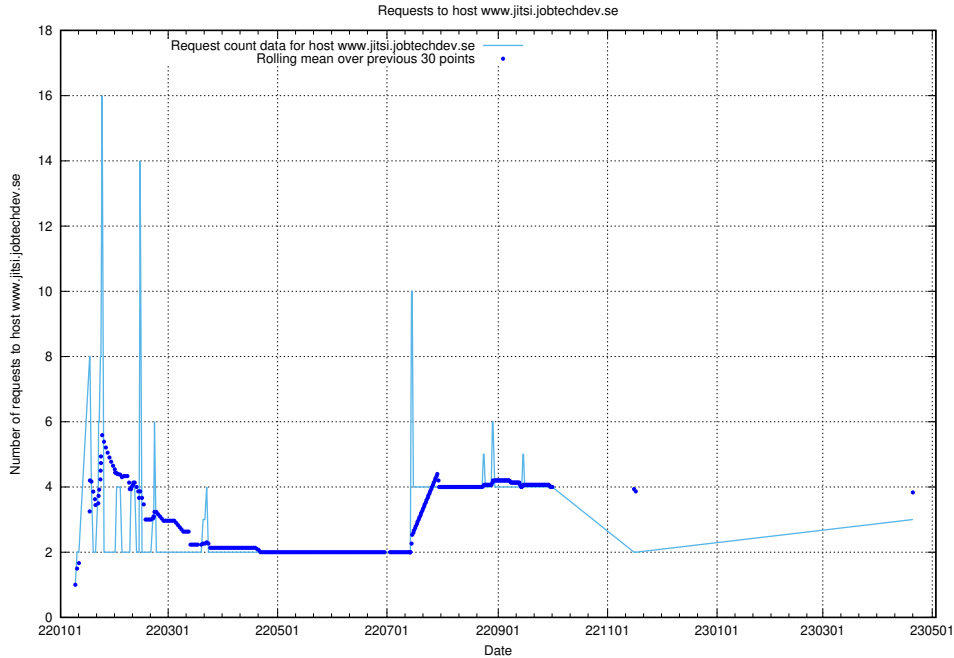

7.172 Usage of www.jitsi.jobtechdev.se

Here, we count the number of requests to host www.jitsi.jobtechdev.se.