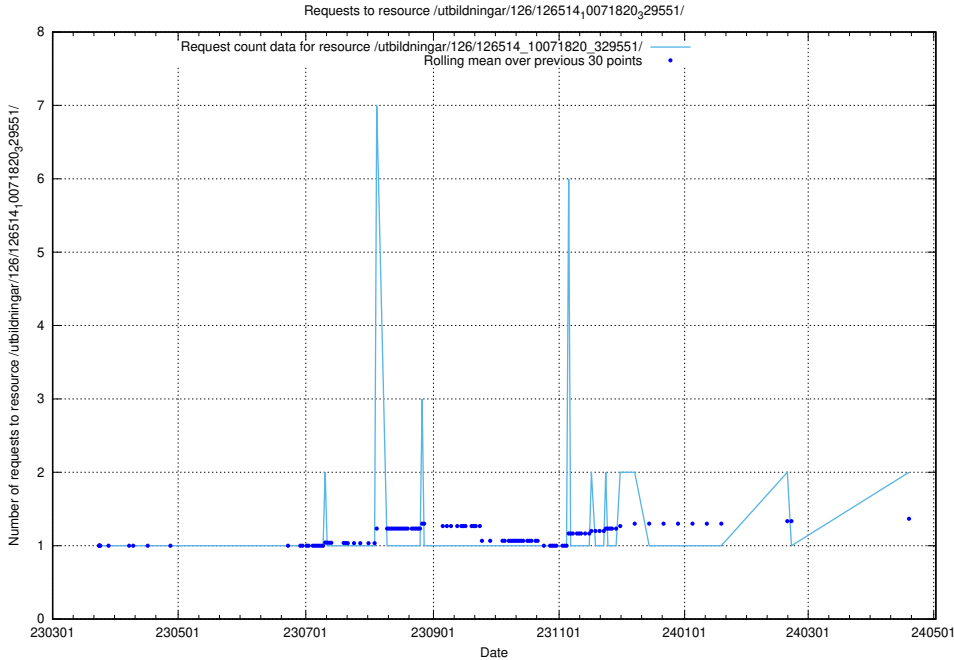

5.936 Usage of /utbildningar/126/126514_10071820_329551/

Here, we count the number of requests to resource /utbildningar/126/126514_10071820_329551/.