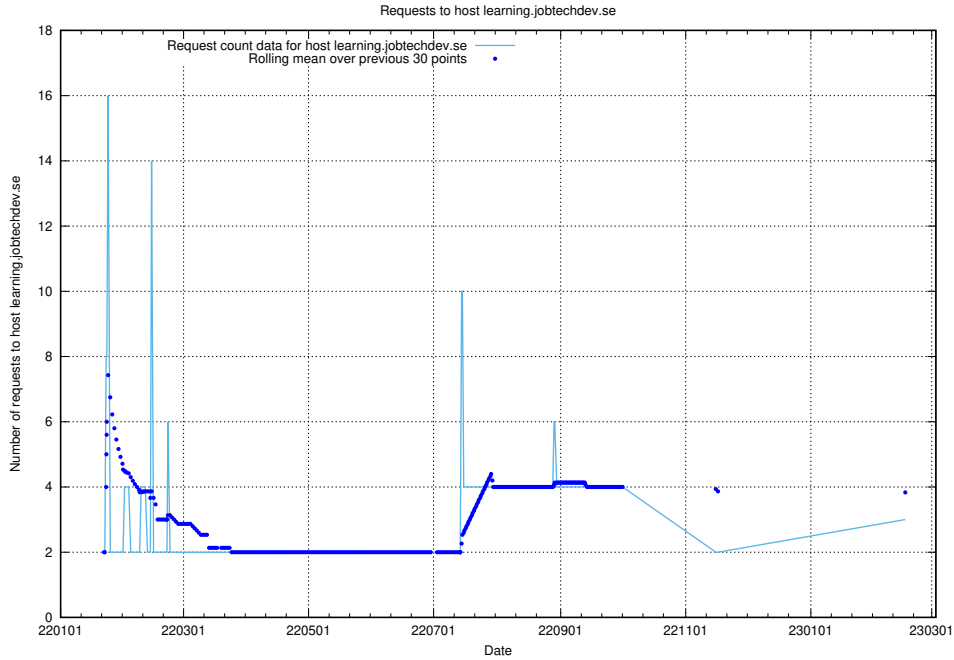

Here, we count the number of requests to host learning.jobtechdev.se.

7.250 Usage of intranet.jobtechdev.se

Here, we count the number of requests to host intranet.jobtechdev.se.

7.251 Usage of ecommerce.jobtechdev.se