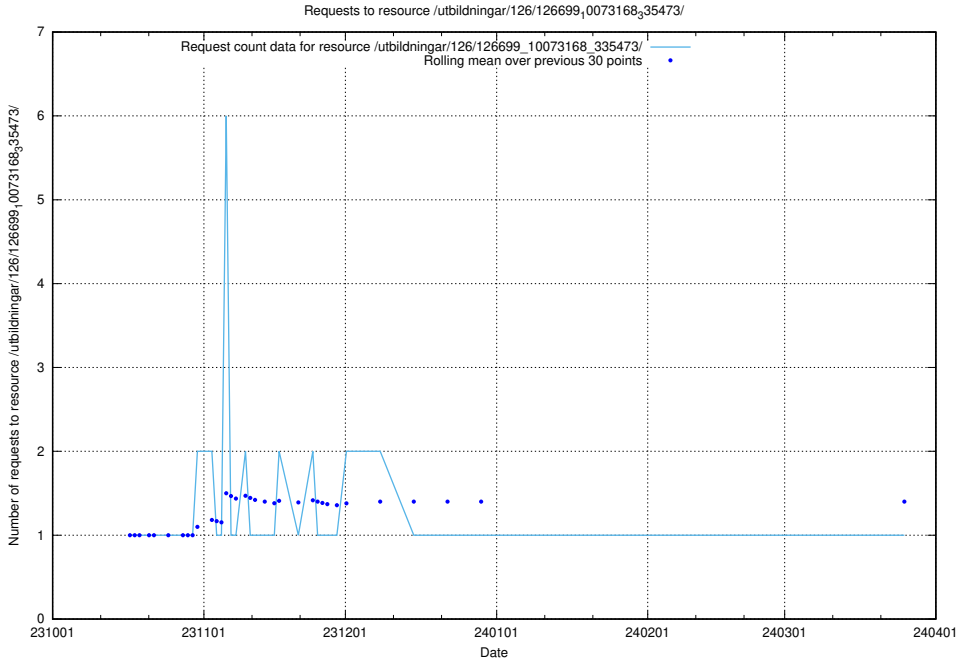

5.4279 Usage of /utbildningar/126/126699_10073168_335473/

Here, we count the number of requests to resource /utbildningar/126/126699_10073168_335473/.