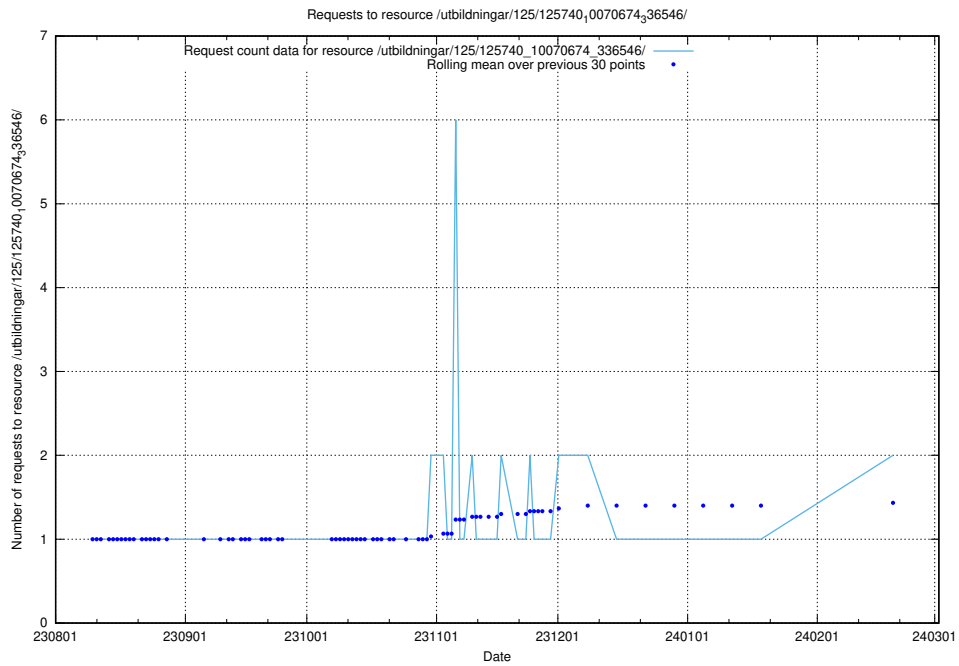

5.772 Usage of /utbildningar/125/125740_10070674_336546/

Here, we count the number of requests to resource /utbildningar/125/125740_10070674_336546/.