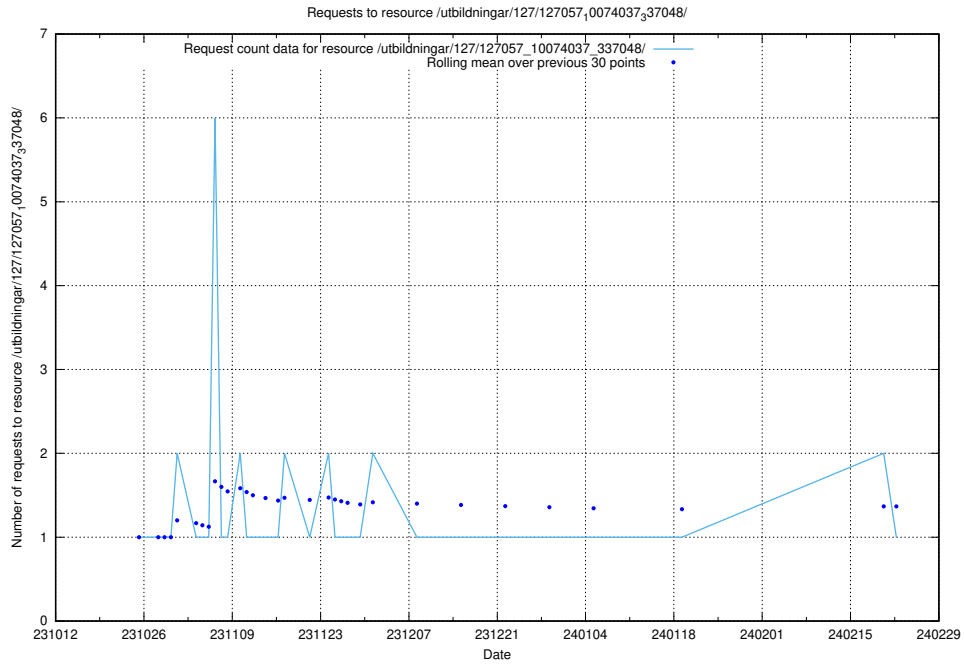

5.4196 Usage of /utbildningar/127/127057_10074037_337048/

Here, we count the number of requests to resource /utbildningar/127/127057_10074037_337048/.