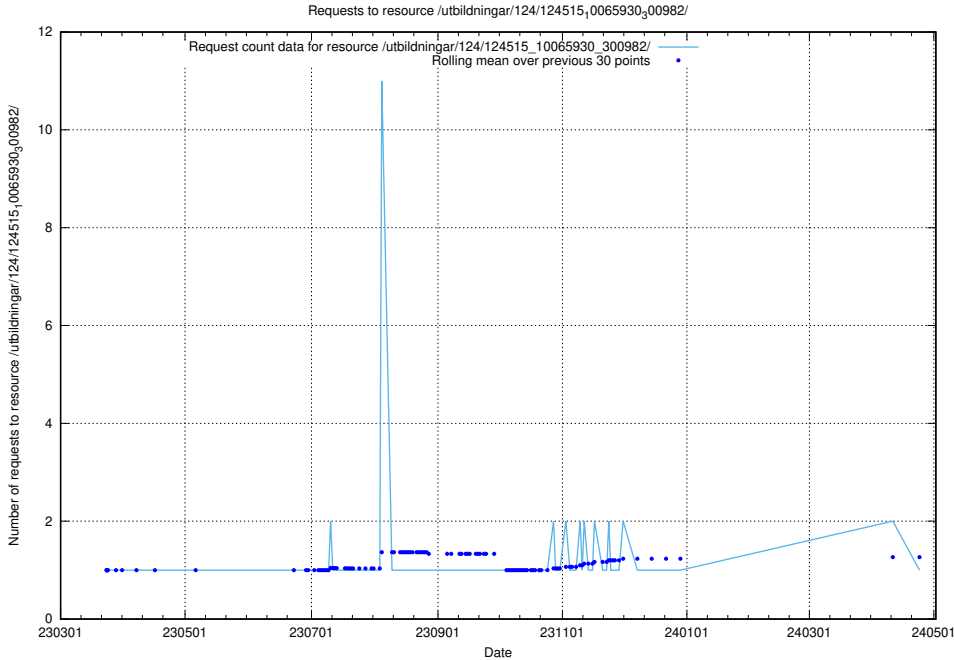

5.1580 Usage of /utbildningar/124/124515_10065930_300982/

Here, we count the number of requests to resource /utbildningar/124/124515_10065930_300982/.