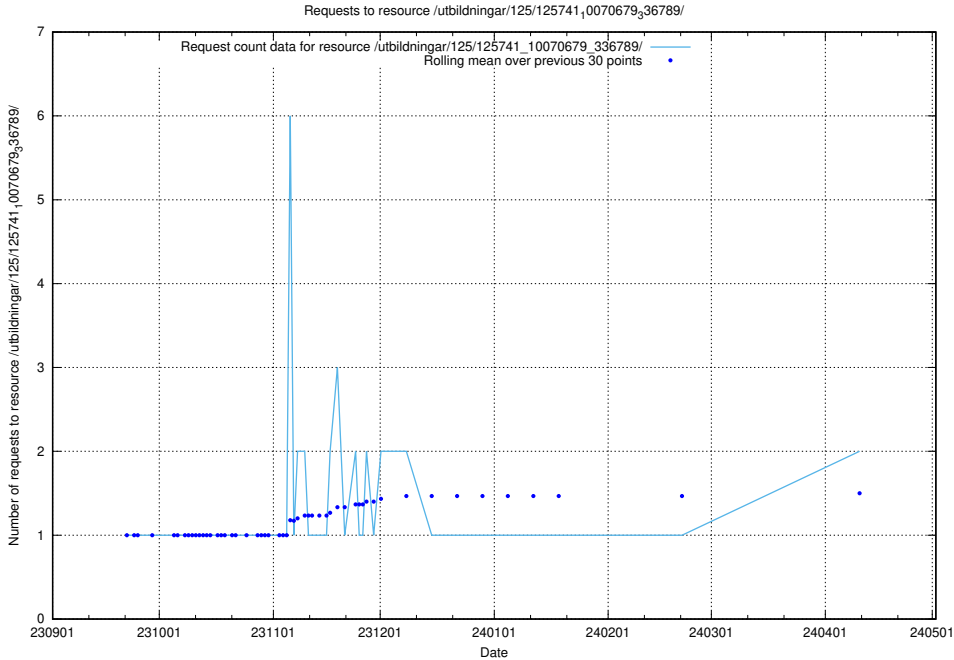

5.741 Usage of /utbildningar/125/125741_10070679_336789/

Here, we count the number of requests to resource /utbildningar/125/125741_10070679_336789/.