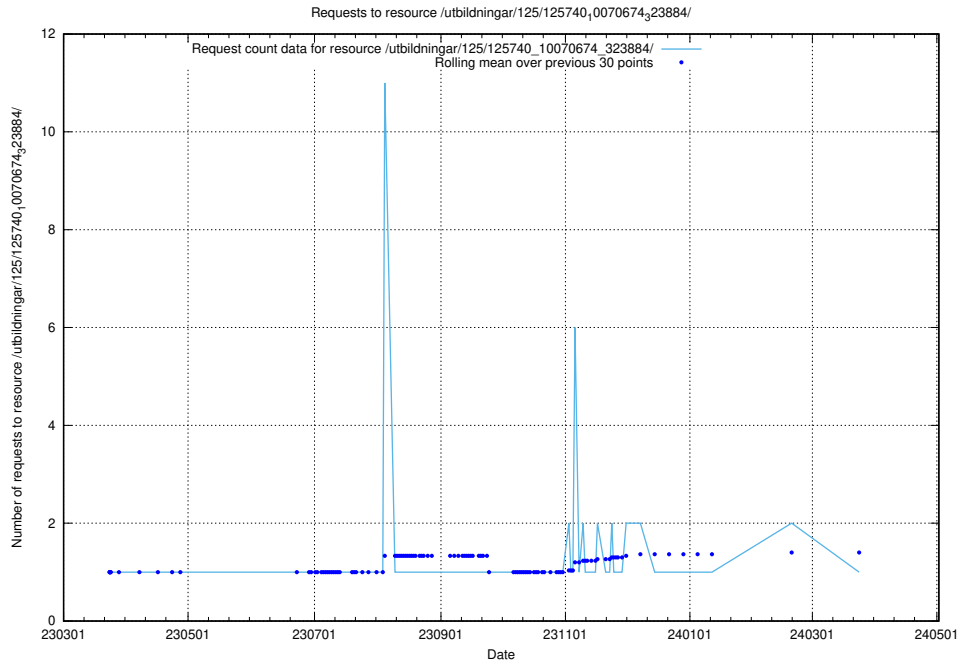

5.982 Usage of /utbildningar/125/125740_10070674_323884/

Here, we count the number of requests to resource /utbildningar/125/125740_10070674_323884/.