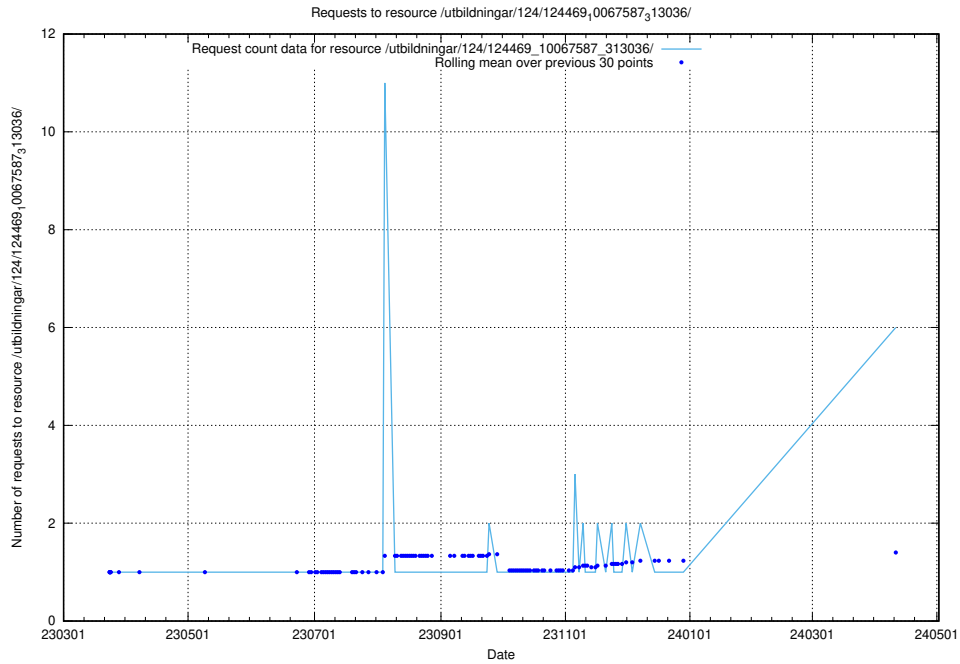

5.56 Usage of /utbildningar/124/124469_10067587_313036/

Here, we count the number of requests to resource /utbildningar/124/124469_10067587_313036/.