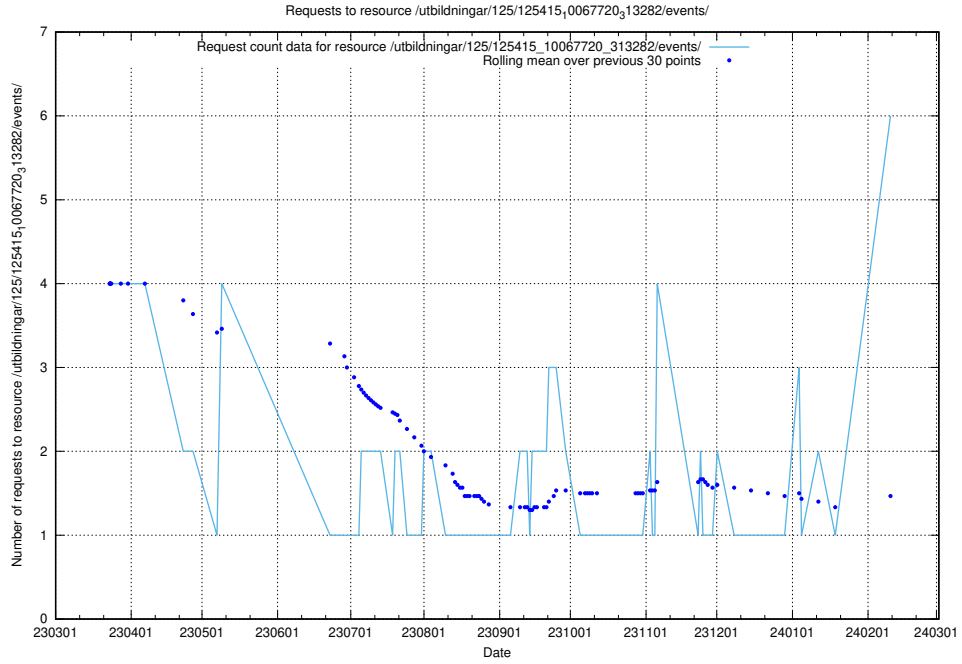

5.99 Usage of /utbildningar/125/125415_10067720_313282/events/

Here, we count the number of requests to resource /utbildningar/125/125415_10067720_313282/events/