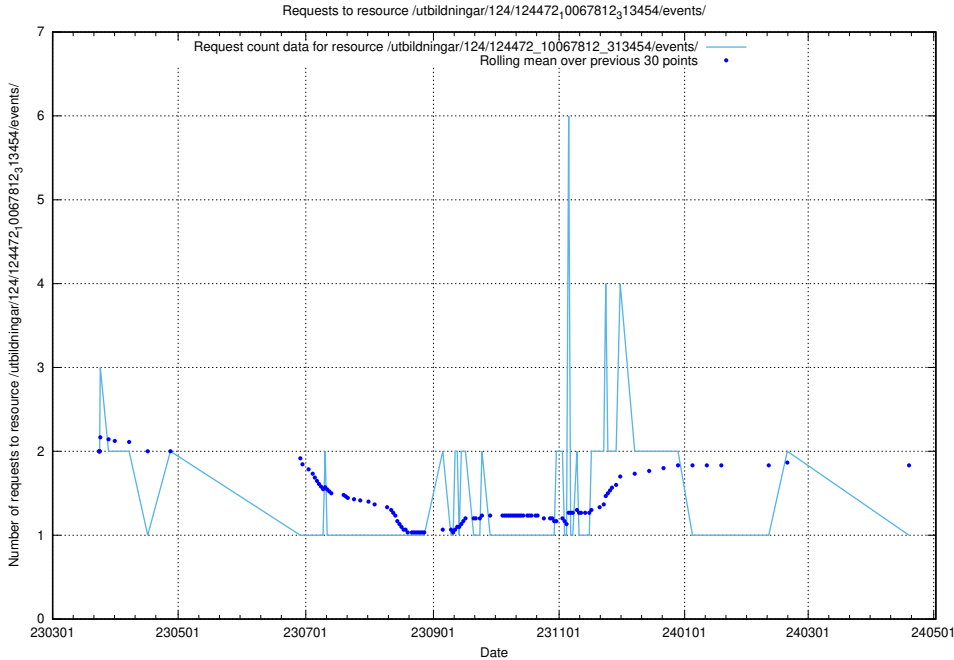

5.6276 Usage of /utbildningar/124/124472_10067812_313454/events/

Here, we count the number of requests to resource /utbildningar/124/124472_10067812_313454/events/