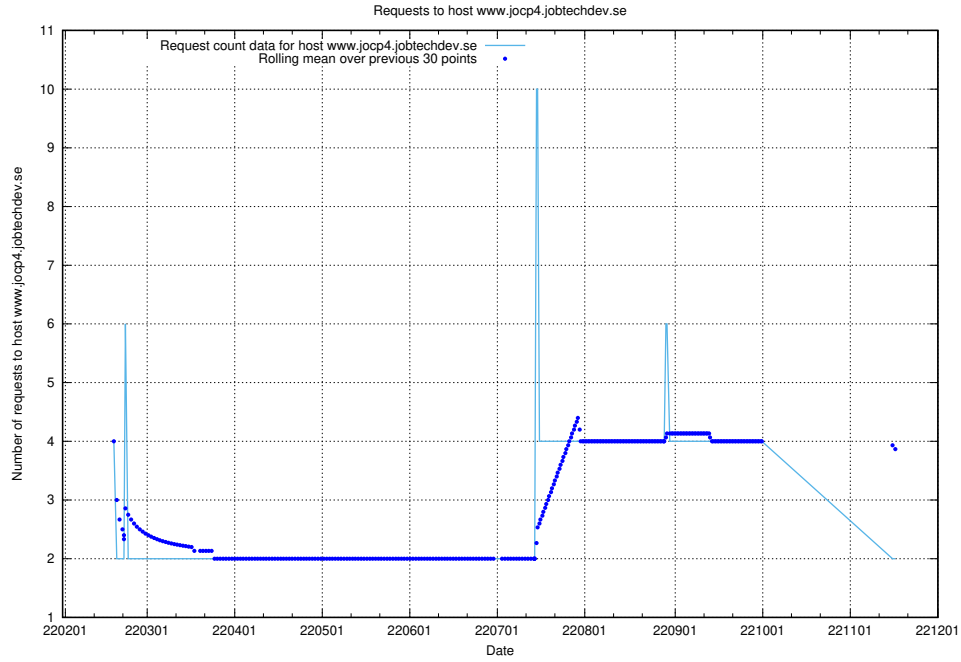

7.528 Usage of www.jocp4.jobtechdev.se

Here, we count the number of requests to host www.jocp4.jobtechdev.se.