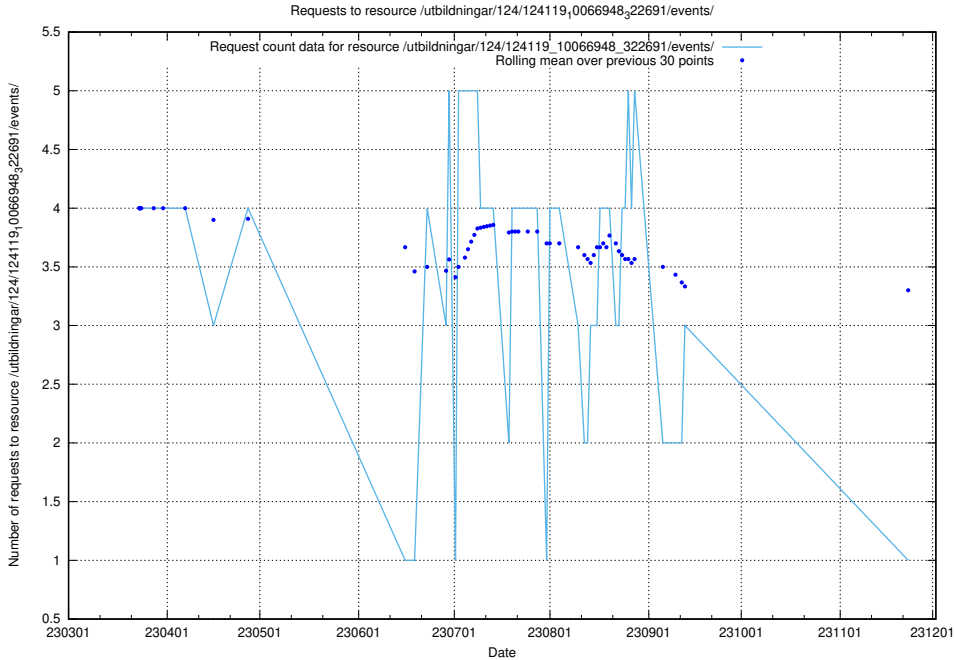

5.6233 Usage of /utbildningar/124/124119_10066948_322691/events/

Here, we count the number of requests to resource /utbildningar/124/124119_10066948_322691/events/