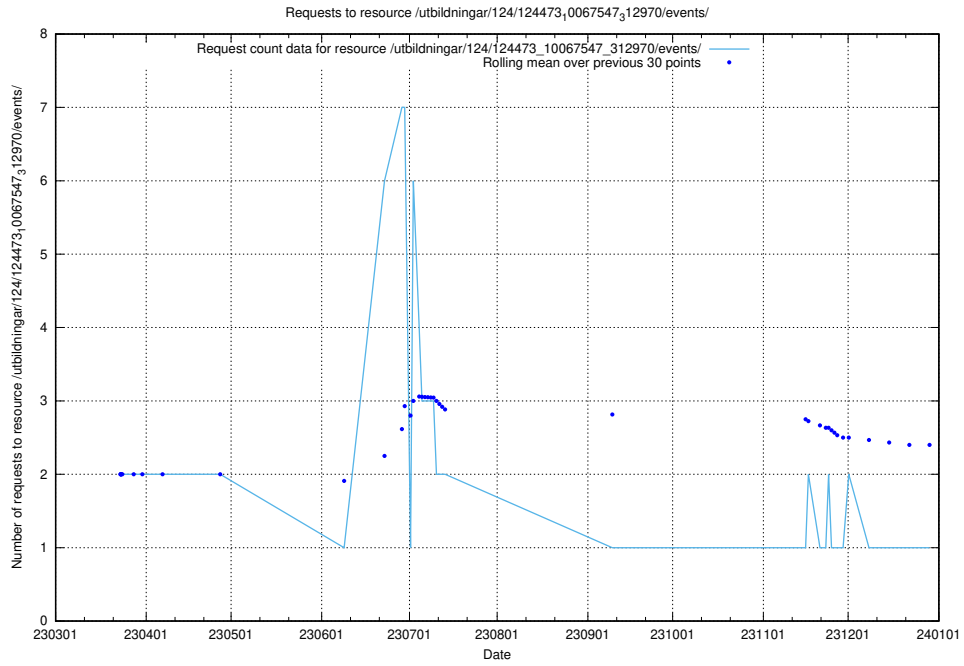

5.6274 Usage of /utbildningar/124/124473_10067547_312970/events/

Here, we count the number of requests to resource /utbildningar/124/124473_10067547_312970/events/