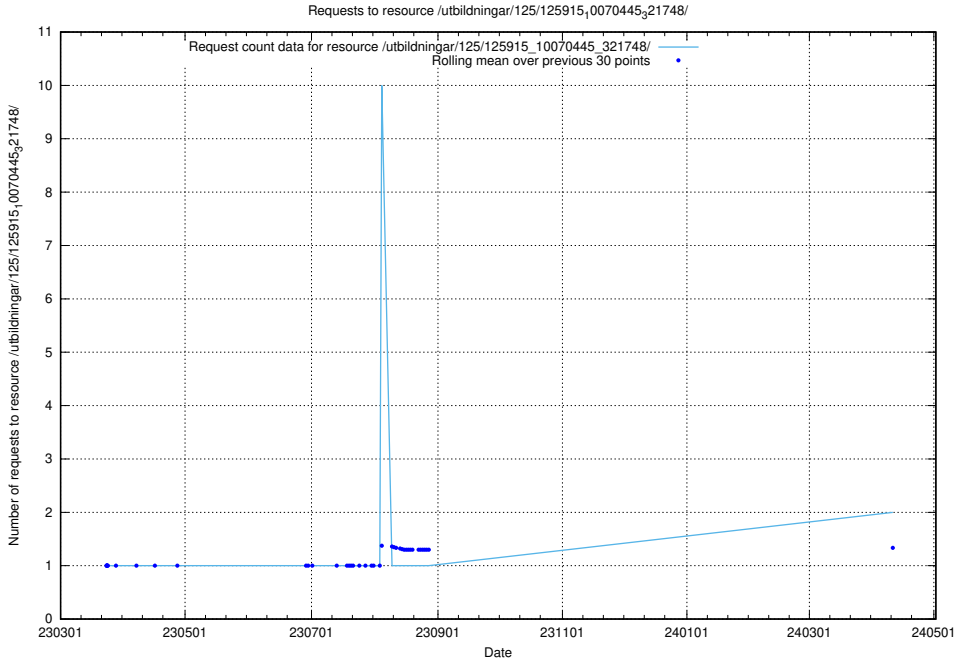

5.940 Usage of /utbildningar/125/125915_10070445_321748/

Here, we count the number of requests to resource /utbildningar/125/125915_10070445_321748/.