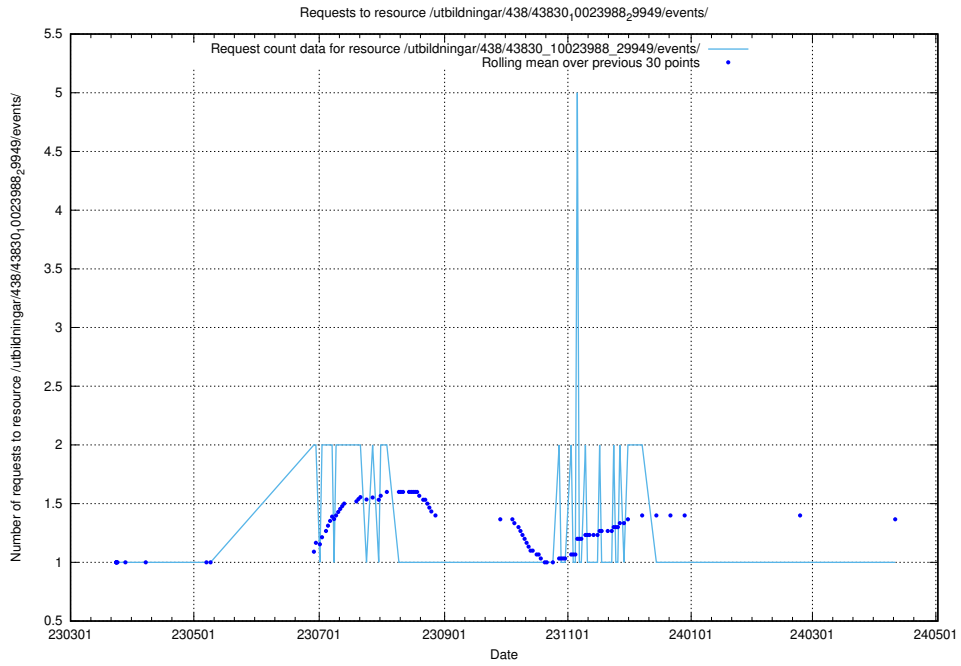

Here, we count the number of requests to resource /utbildningar/438/43831_10024051_32246/.

5.6310 Usage of /utbildningar/438/43830_10023988_29949/events/

Here, we count the number of requests to resource /utbildningar/438/43830_10023988_29949/events/.