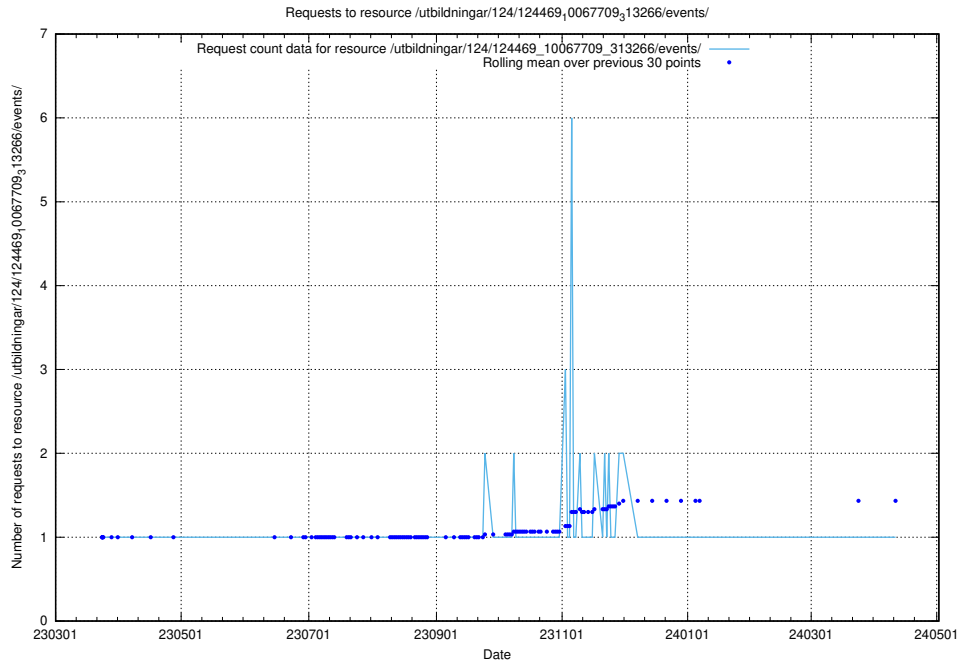

5.3224 Usage of /utbildningar/124/124469_10067709_313266/events/

Here, we count the number of requests to resource /utbildningar/124/124469_10067709_313266/events/