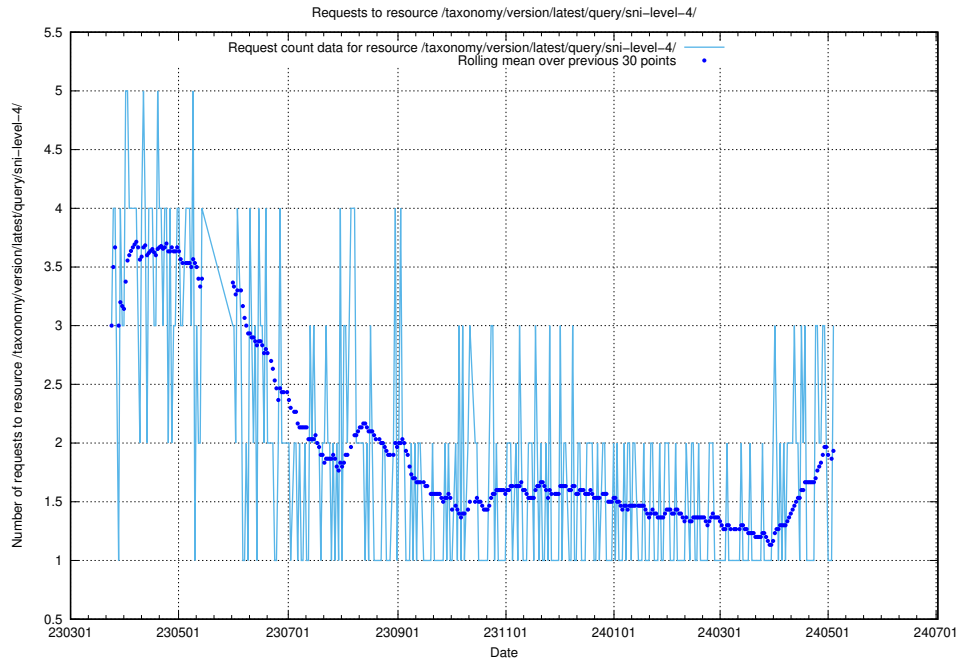

5.425 Usage of /taxonomy/version/latest/query/sni-level-4/

Here, we count the number of requests to resource /taxonomy/version/latest/query/sni-level-4/.