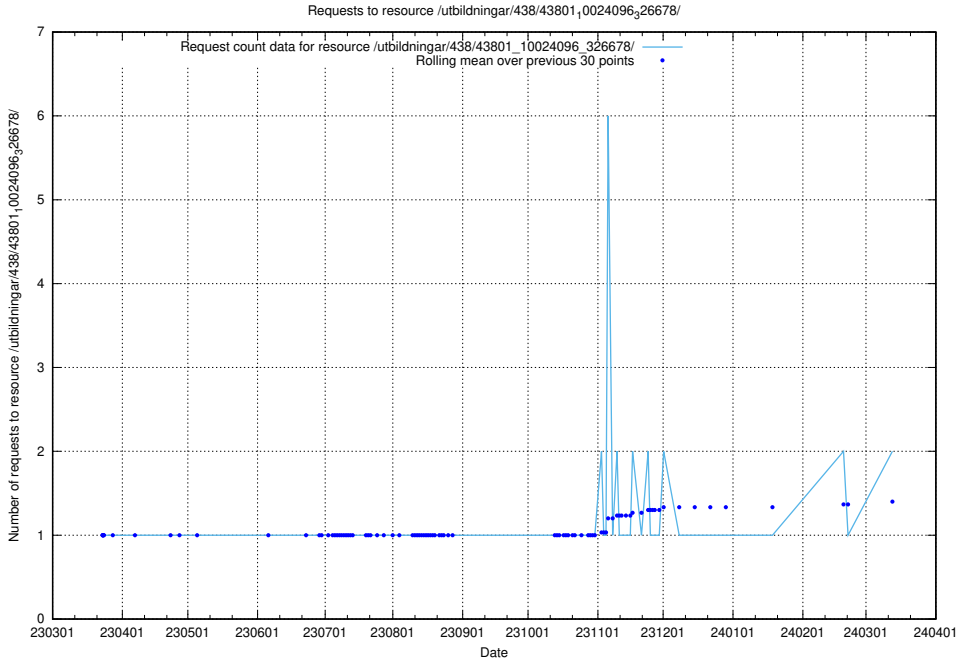

5.934 Usage of /utbildningar/438/43801_10024096_326678/

Here, we count the number of requests to resource /utbildningar/438/43801_10024096_326678/.