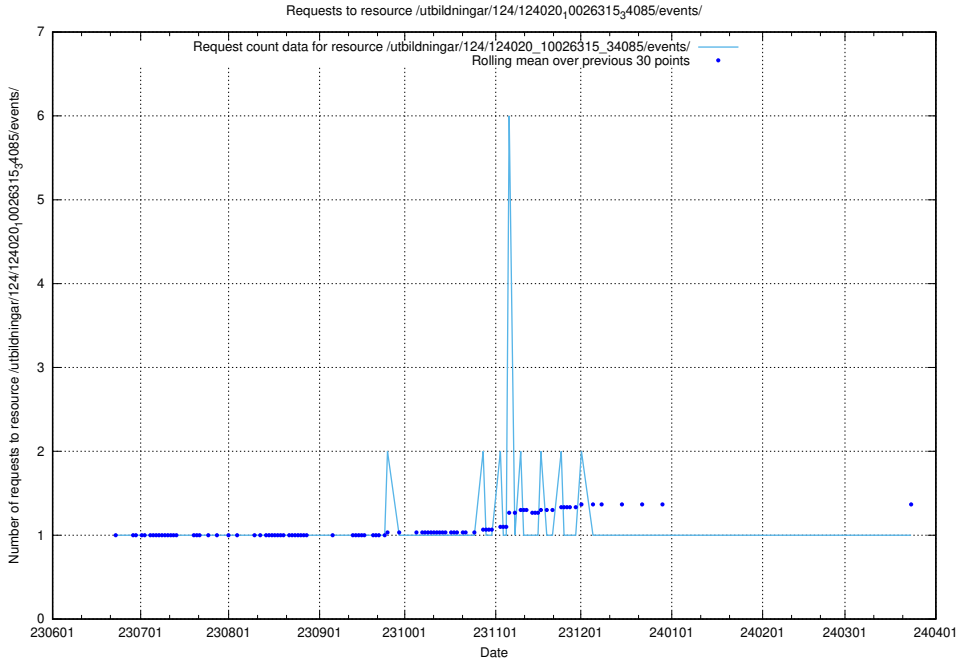

5.5815 Usage of /utbildningar/124/124020_10026315_34085/events/

Here, we count the number of requests to resource /utbildningar/124/124020_10026315_34085/events/.