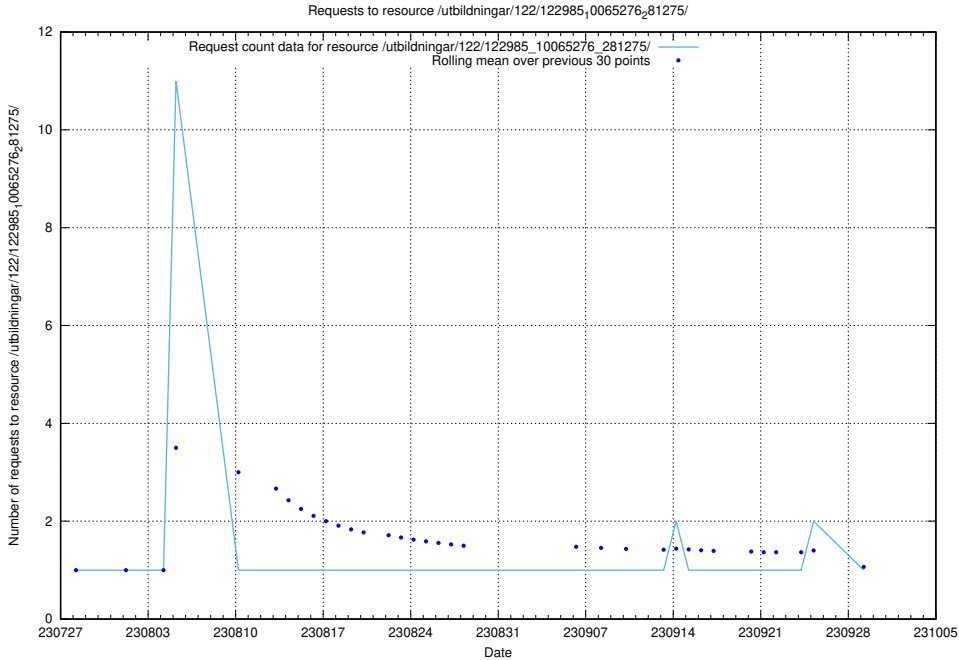

5.4893 Usage of /utbildningar/122/122985_10065276_281275/

Here, we count the number of requests to resource /utbildningar/122/122985_10065276_281275/.