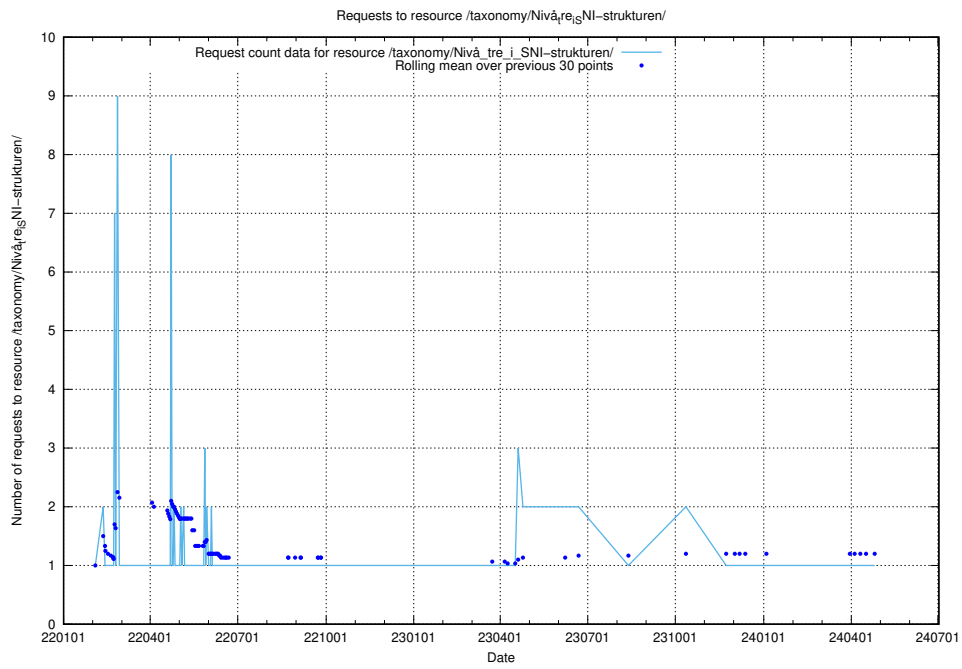

5.3007 Usage of /taxonomy/Nivå_tre_i_SNI-strukturen/

Here, we count the number of requests to resource /taxonomy/Nivå_tre_i_SNI-strukturen/.