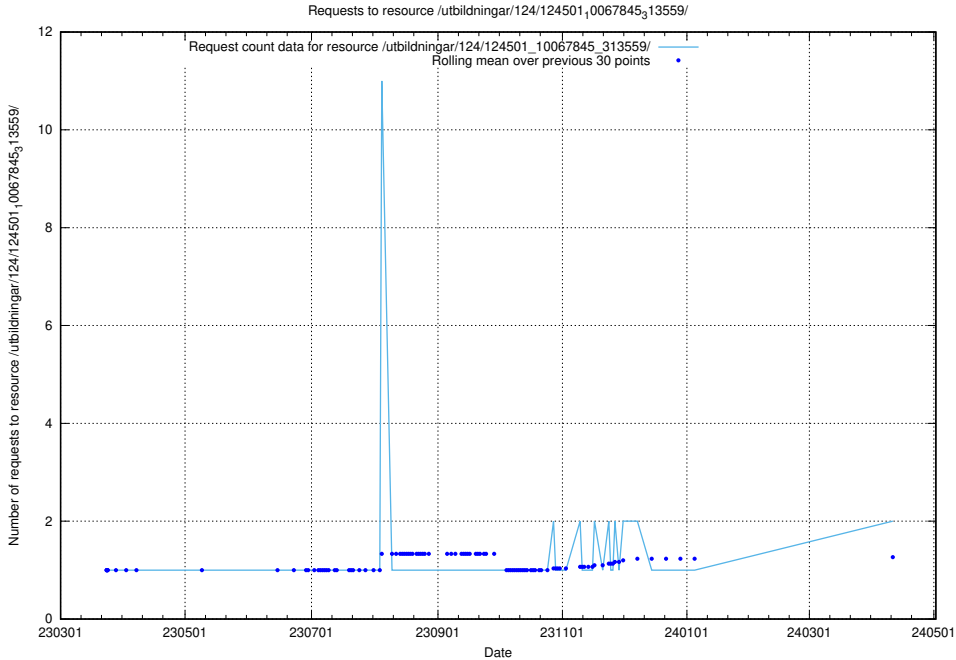

5.563 Usage of /utbildningar/124/124501_10067845_313559/

Here, we count the number of requests to resource /utbildningar/124/124501_10067845_313559/.