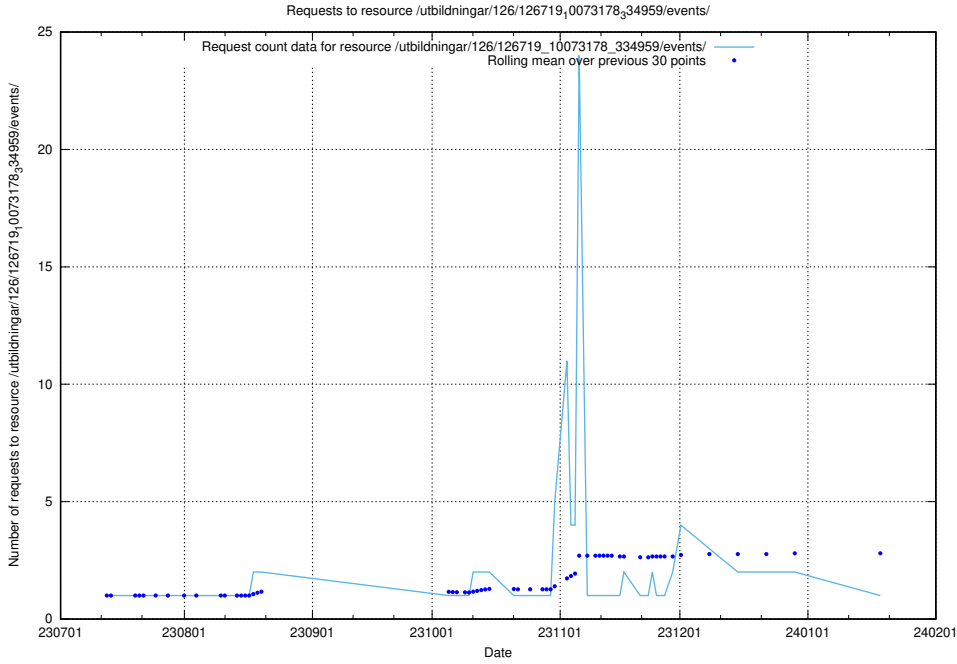

5.5090 Usage of /utbildningar/126/126719_10073178_334959/events/

Here, we count the number of requests to resource /utbildningar/126/126719_10073178_334959/events/