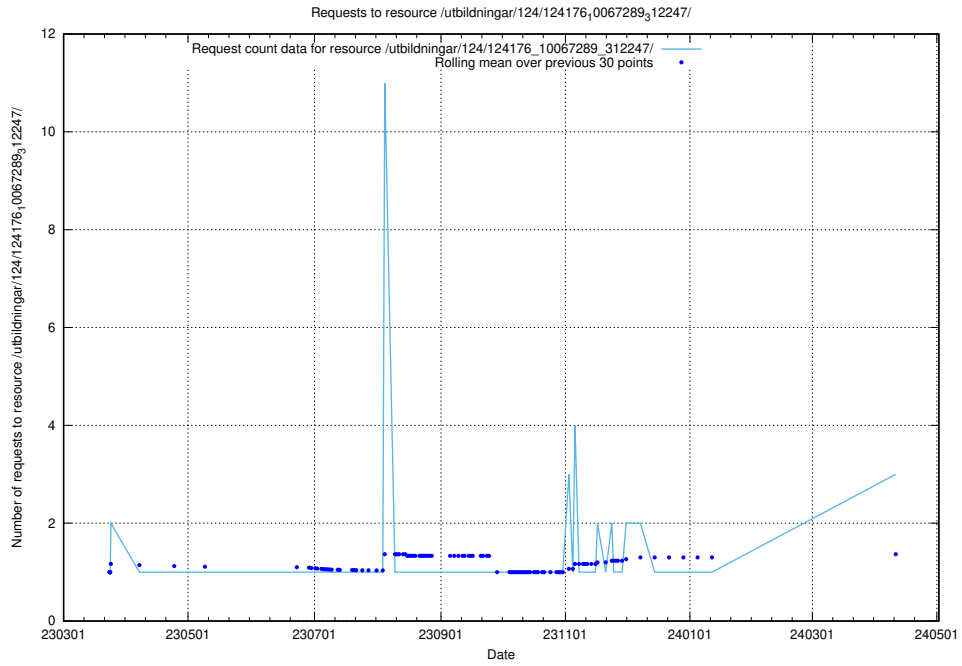

5.316 Usage of /utbildningar/124/124176_10067289_312247/

Here, we count the number of requests to resource /utbildningar/124/124176_10067289_312247/.