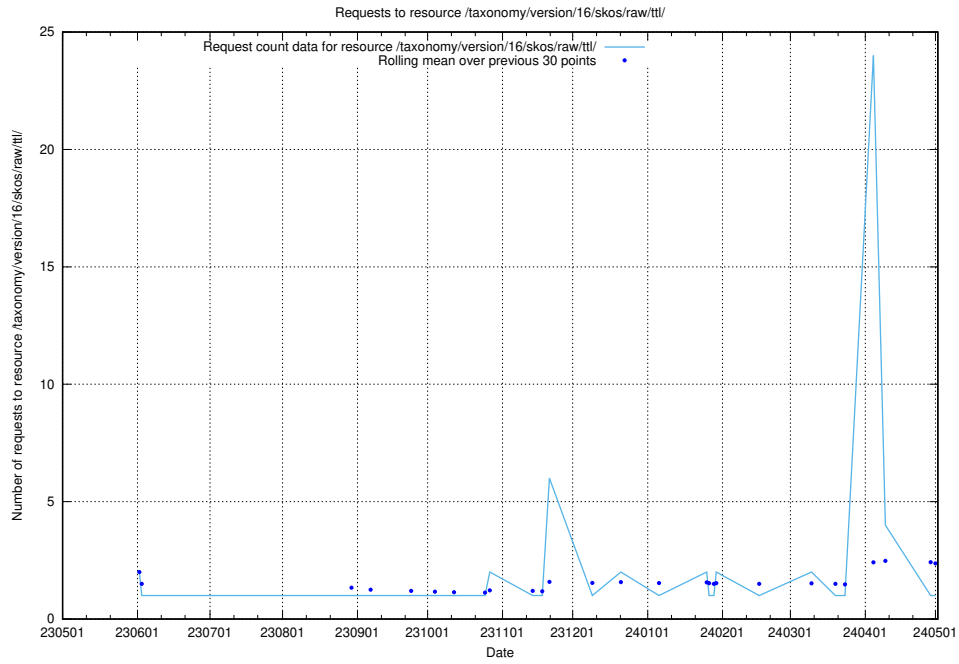

5.5907 Usage of /taxonomy/version/16/skos/raw/ttl/

Here, we count the number of requests to resource /taxonomy/version/16/skos/raw/ttl/.