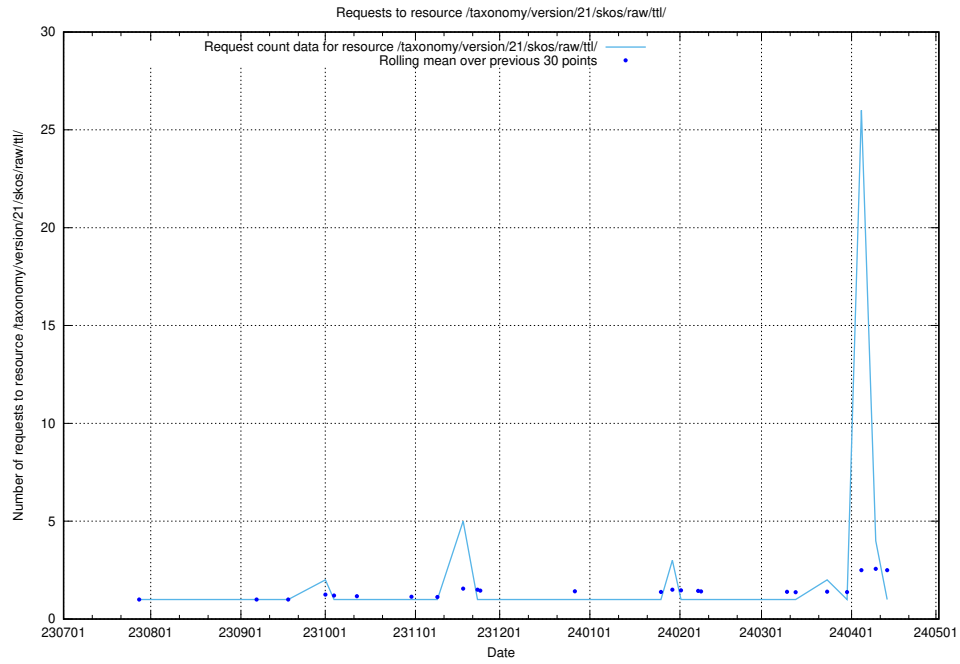

5.4896 Usage of /taxonomy/version/21/skos/raw/ttl/

Here, we count the number of requests to resource /taxonomy/version/21/skos/raw/ttl/.