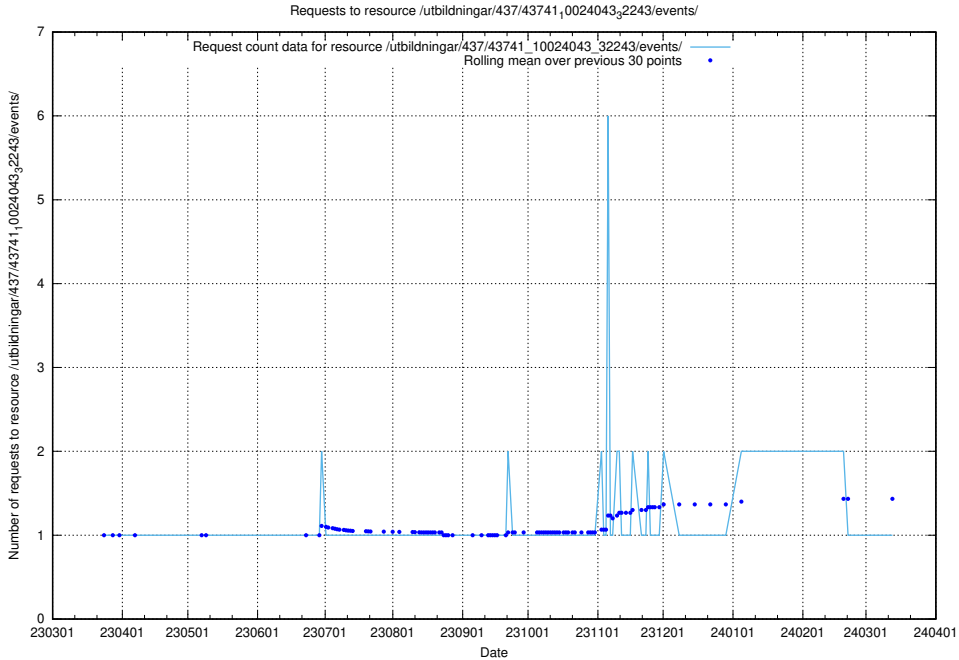

5.6175 Usage of /utbildningar/437/43741_10024043_32243/events/

Here, we count the number of requests to resource /utbildningar/437/43741_10024043_32243/events/.