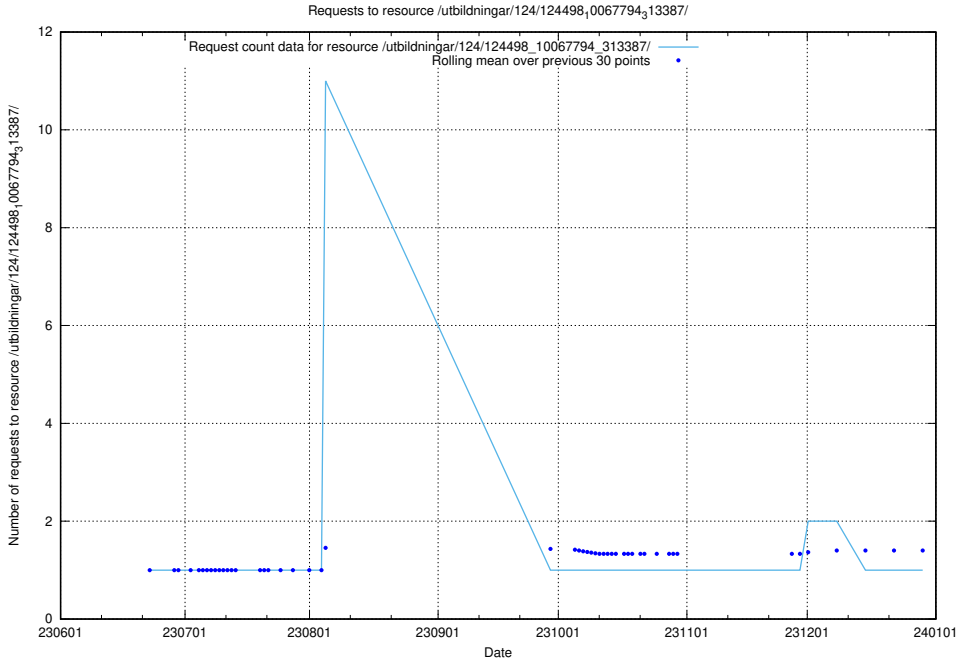

Here, we count the number of requests to resource /utbildningar/124/124498_10067794_313387/events/

5.5780 Usage of /utbildningar/124/124498_10067794_313387/

Here, we count the number of requests to resource /utbildningar/124/124498_10067794_313387/.