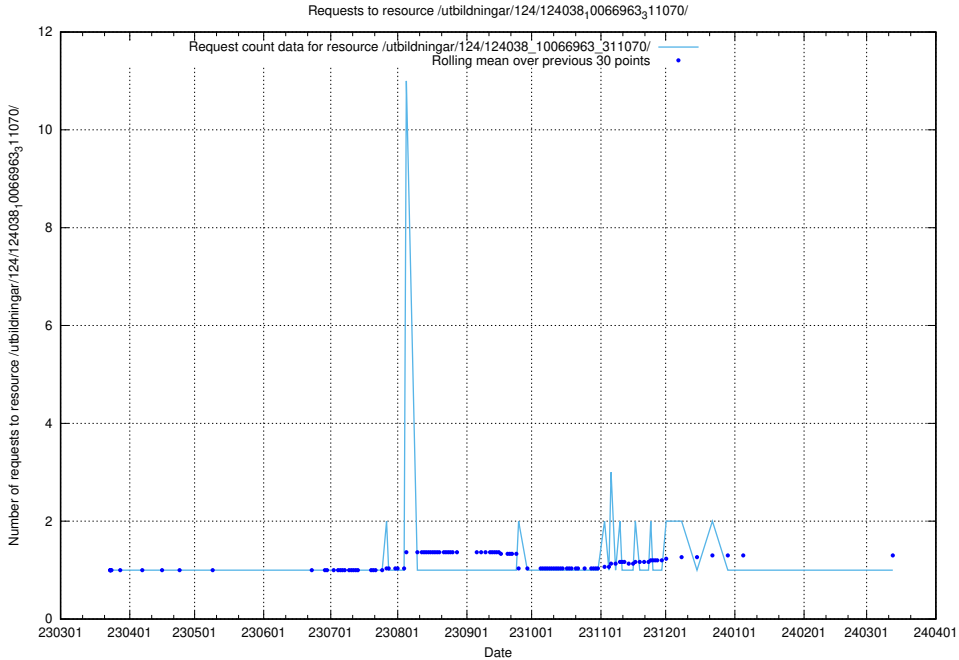

Here, we count the number of requests to resource /taxonomy/version/17/query/languages/.

5.4345 Usage of /utbildningar/124/124038_10066963_311070/

Here, we count the number of requests to resource /utbildningar/124/124038_10066963_311070/.