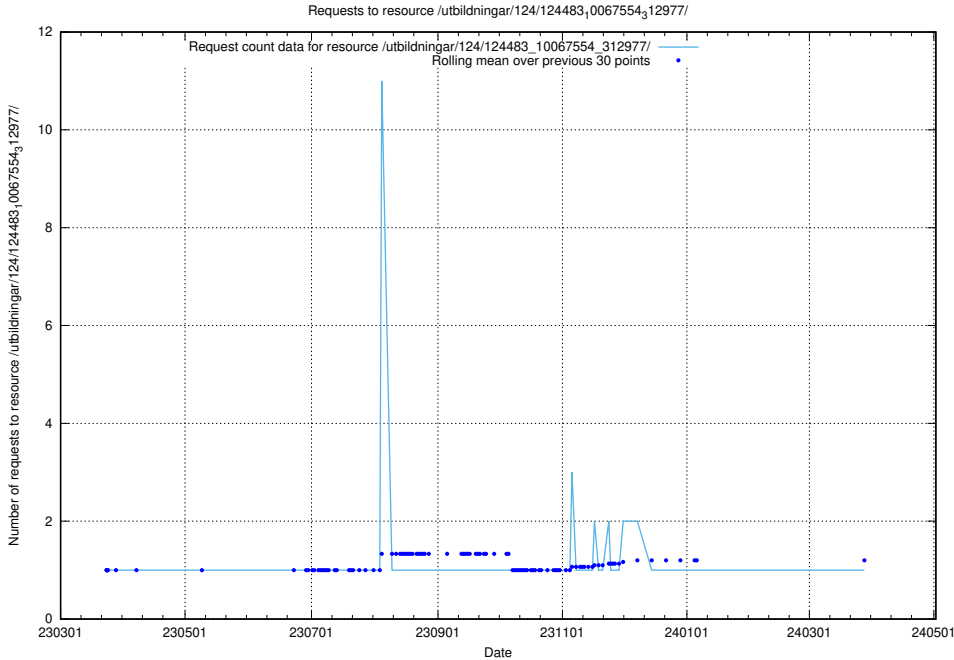

5.2780 Usage of /utbildningar/124/124483_10067554_312977/

Here, we count the number of requests to resource /utbildningar/124/124483_10067554_312977/.