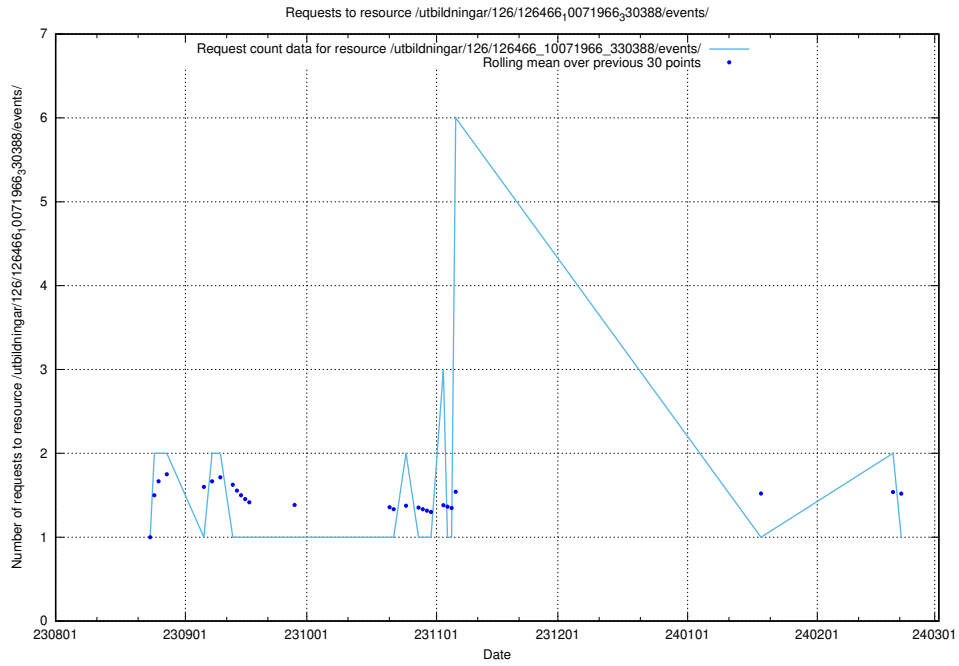

5.4709 Usage of /utbildningar/126/126466_10071966_330388/events/

Here, we count the number of requests to resource /utbildningar/126/126466_10071966_330388/events/