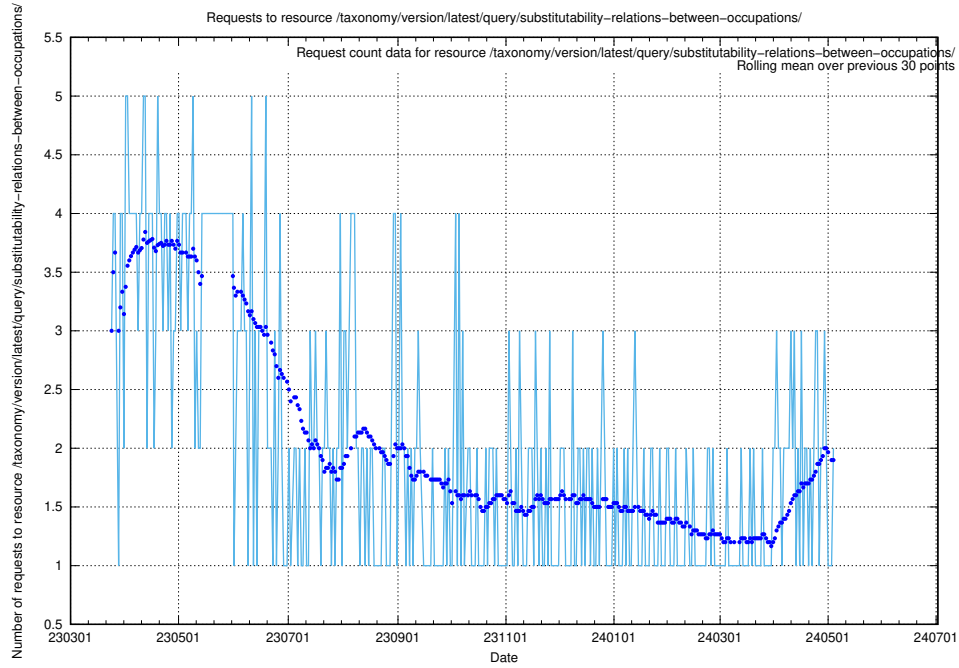

5.899 Usage of /taxonomy/version/latest/query/substitutability-relations-between-occupations/

Here, we count the number of requests to resource /taxonomy/version/latest/query/substitutability-relations-between-occupations/.