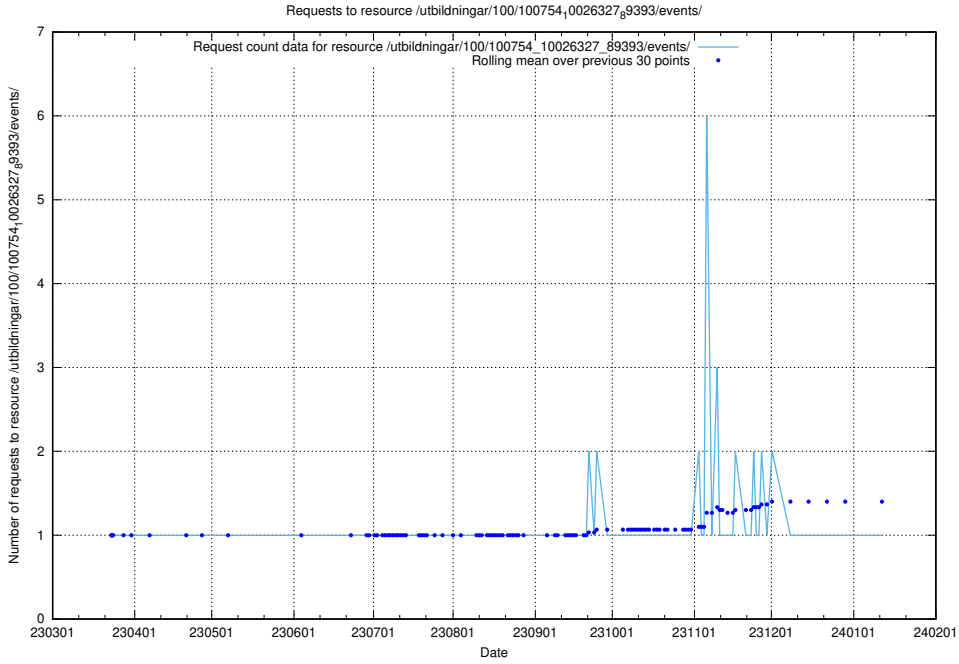

5.5545 Usage of /utbildningar/100/100754_10026327_89393/events/

Here, we count the number of requests to resource /utbildningar/100/100754_10026327_89393/events/.