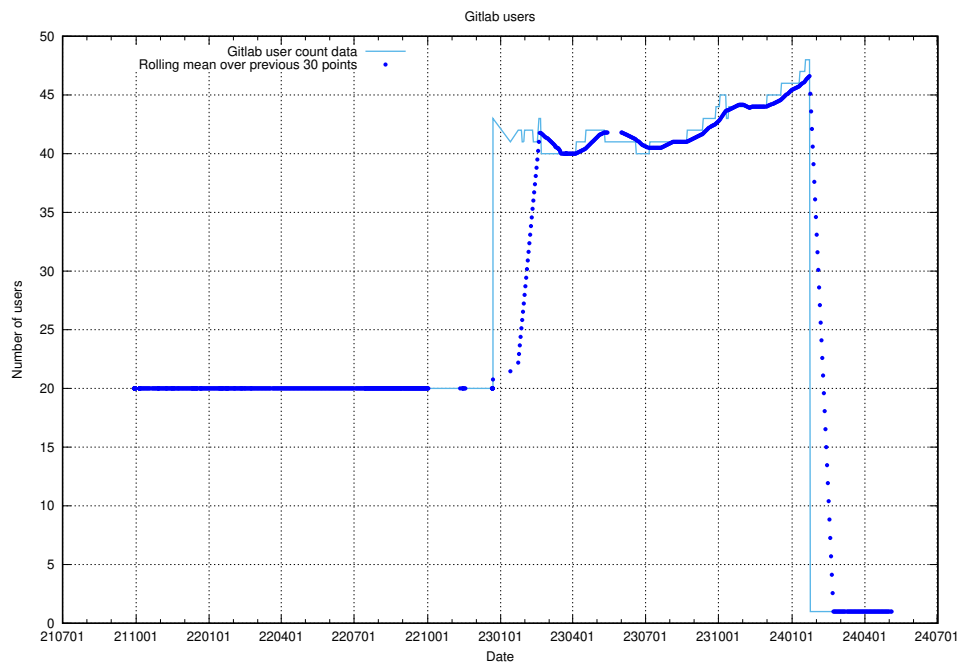

6 Gitlab

This section summarises the state of [JobTech's code repositories](https://gitlab.com/arbetsformedlingen)⁷.

6.1 User count

A graph of users in JobTech's official code repository.

⁷<https://gitlab.com/arbetsformedlingen>