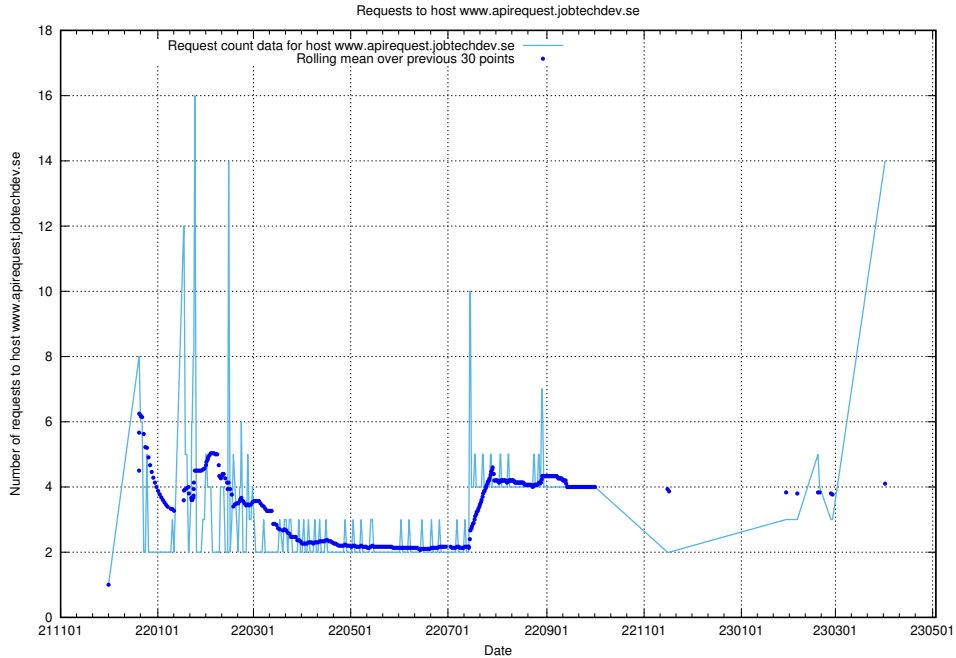

Here, we count the number of requests to host taxonomy-i1.api.jobtechdev.se:443.

7.40 Usage of `www.apirequest.jobtechdev.se`

Here, we count the number of requests to host `www.apirequest.jobtechdev.se`.