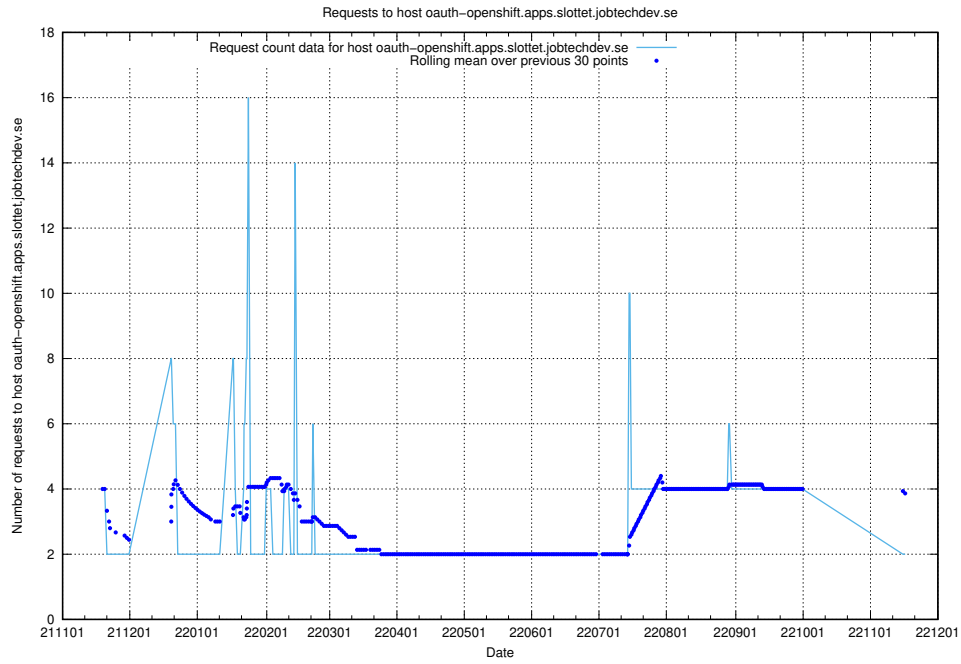

7.464 Usage of `oauth-openshift.apps.slottet.jobtechdev.se`

Here, we count the number of requests to host `oauth-openshift.apps.slottet.jobtechdev.se`.