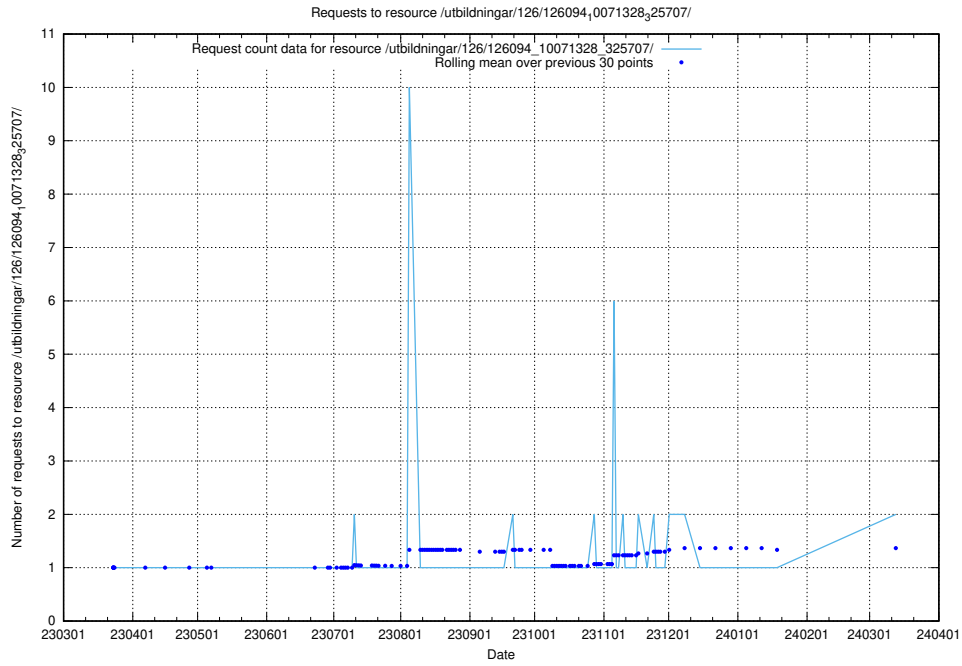

5.939 Usage of /utbildningar/126/126094_10071328_325707/

Here, we count the number of requests to resource /utbildningar/126/126094_10071328_325707/.