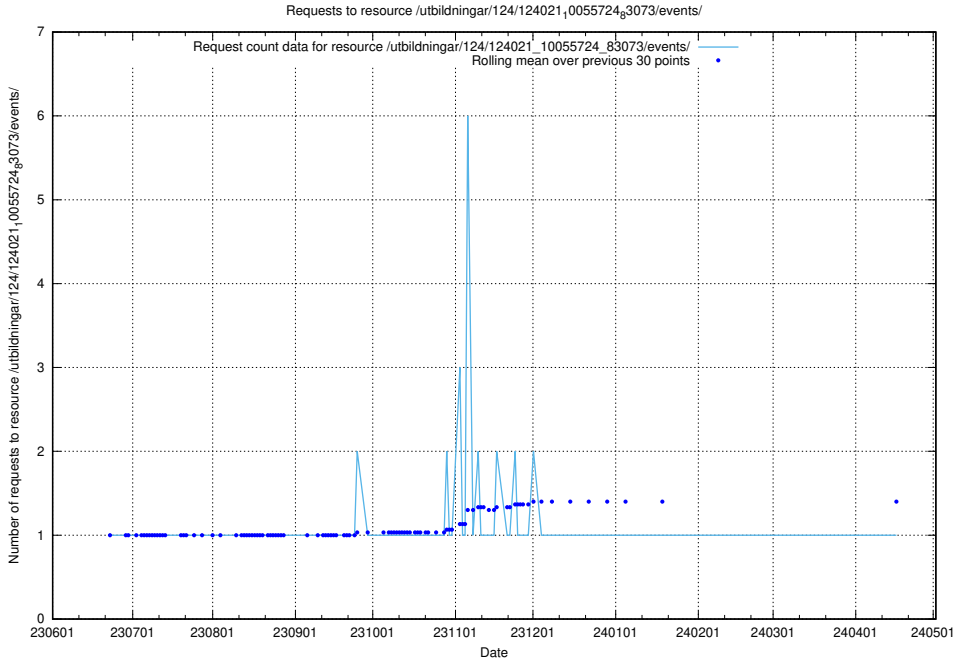

5.5806 Usage of /utbildningar/124/124021_10055724_83073/events/

Here, we count the number of requests to resource /utbildningar/124/124021_10055724_83073/events/.