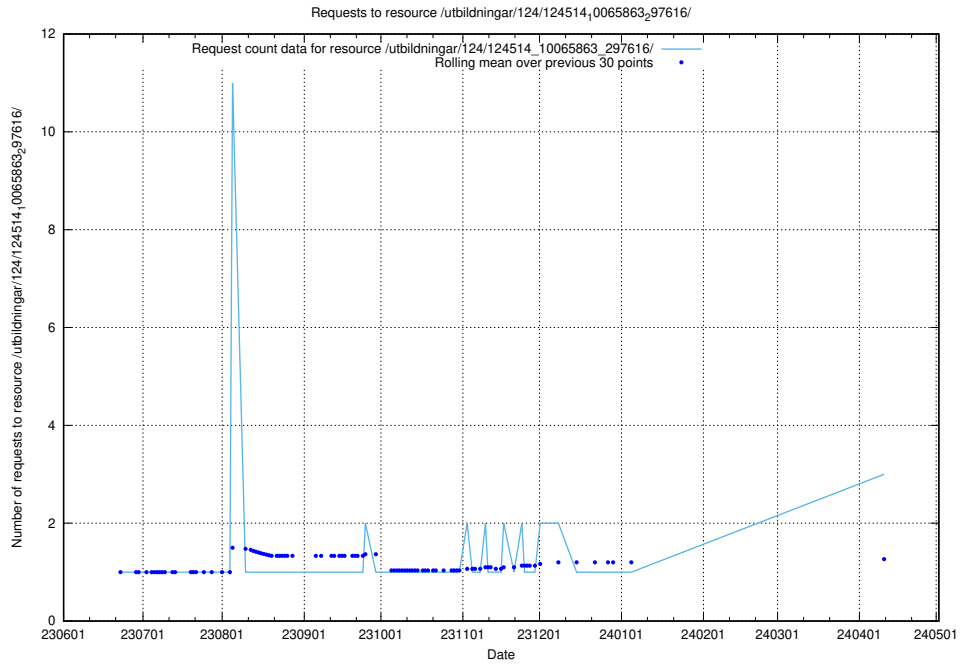

5.380 Usage of /utbildningar/124/124514_10065863_297616/

Here, we count the number of requests to resource /utbildningar/124/124514_10065863_297616/.