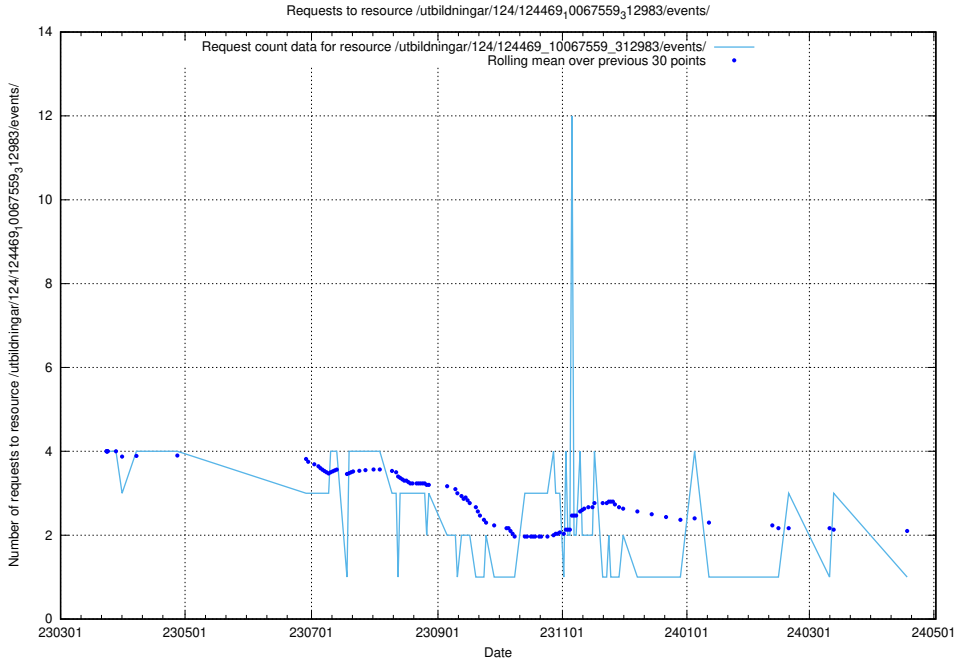

5.6231 Usage of /utbildningar/124/124469_10067559_312983/events/

Here, we count the number of requests to resource /utbildningar/124/124469_10067559_312983/events/