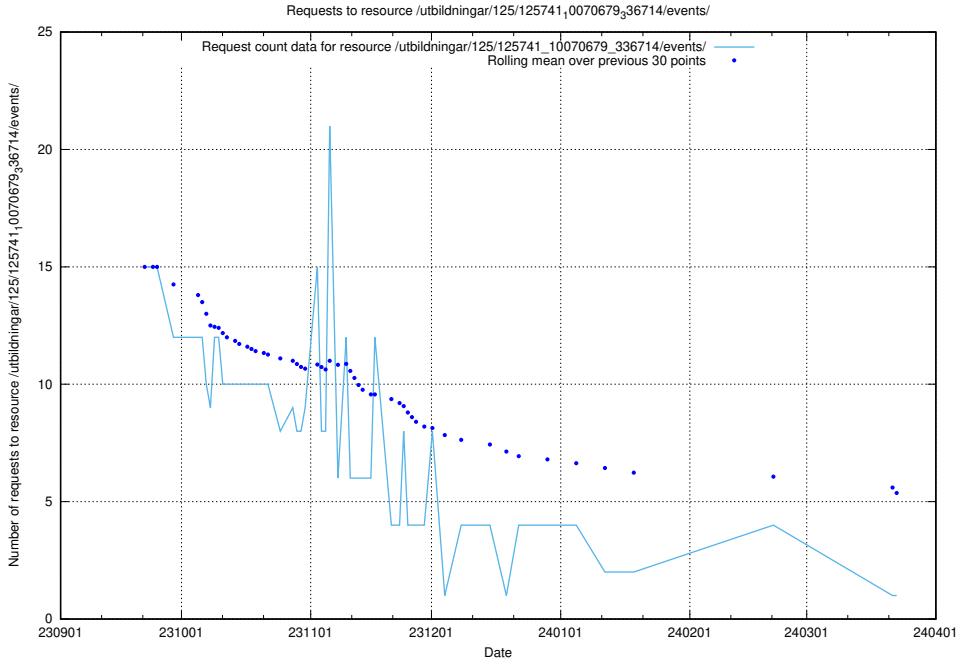

5.4480 Usage of /utbildningar/125/125741_10070679_336714/events/

Here, we count the number of requests to resource /utbildningar/125/125741_10070679_336714/events/