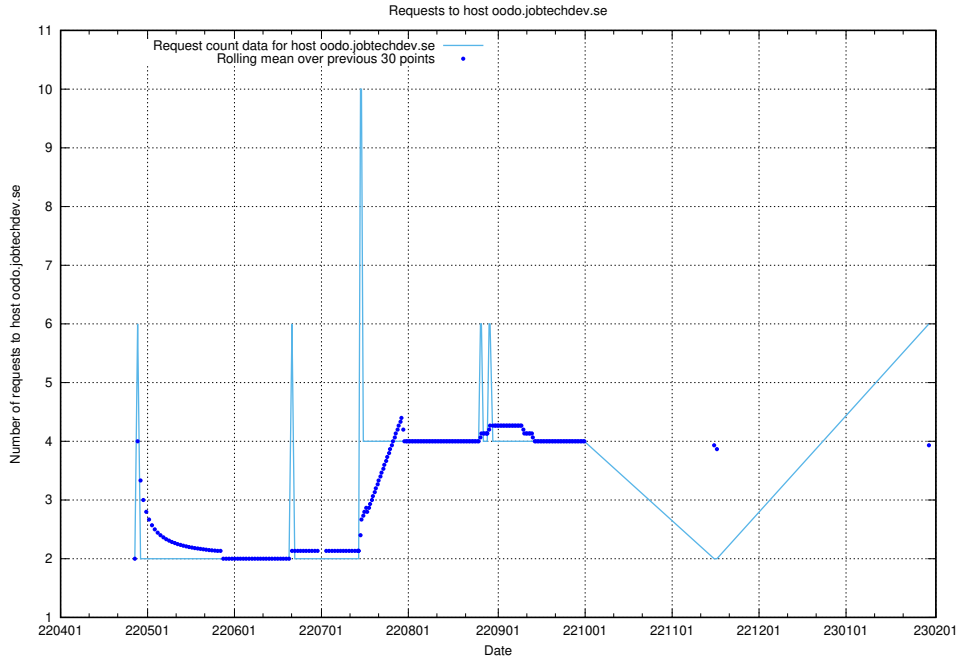

7.79 Usage of oodo.jobtechdev.se

Here, we count the number of requests to host oodo.jobtechdev.se.