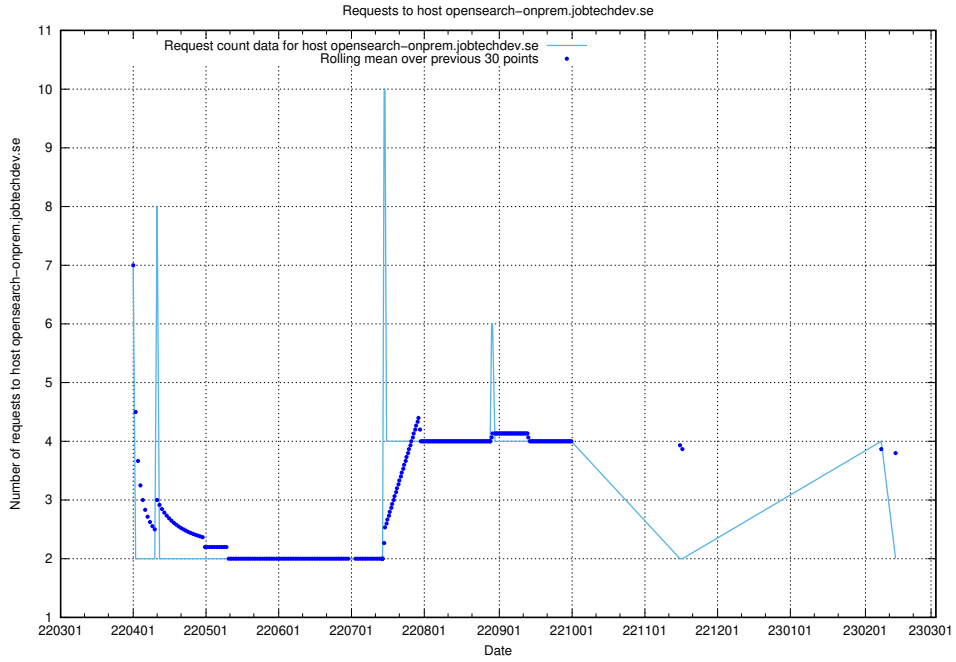

7.474 Usage of gitlab.forum.jobtechdev.se

Here, we count the number of requests to host gitlab.forum.jobtechdev.se.

7.475 Usage of opensearch.jobtechdev.se

Here, we count the number of requests to host opensearch.jobtechdev.se.