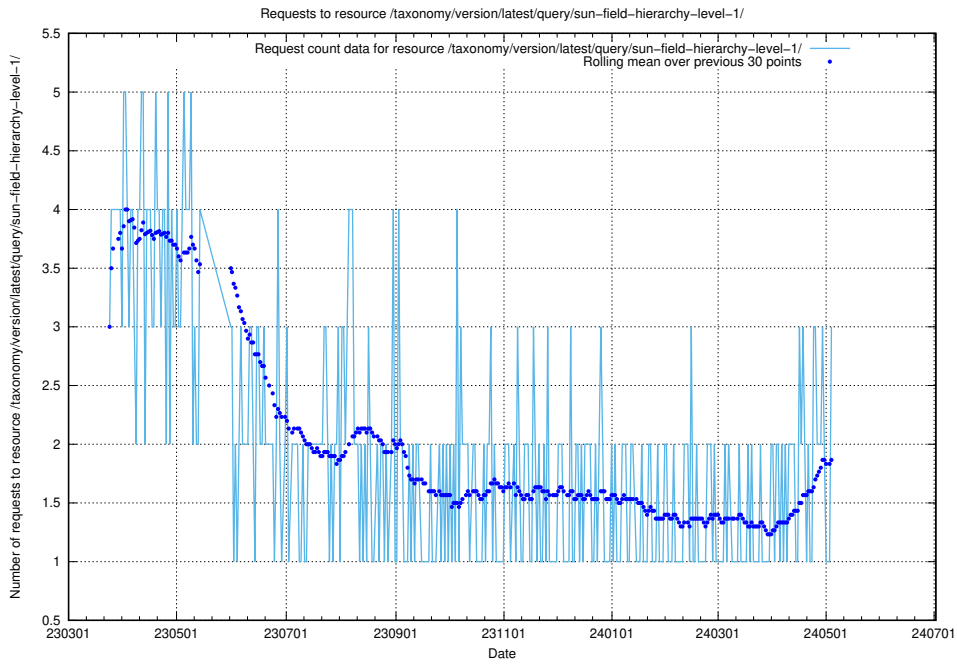

5.417 Usage of /taxonomy/version/latest/query/sun-field-hierarchy-level-1/

Here, we count the number of requests to resource /taxonomy/version/latest/query/sun-field-hierarchy-level-1/.