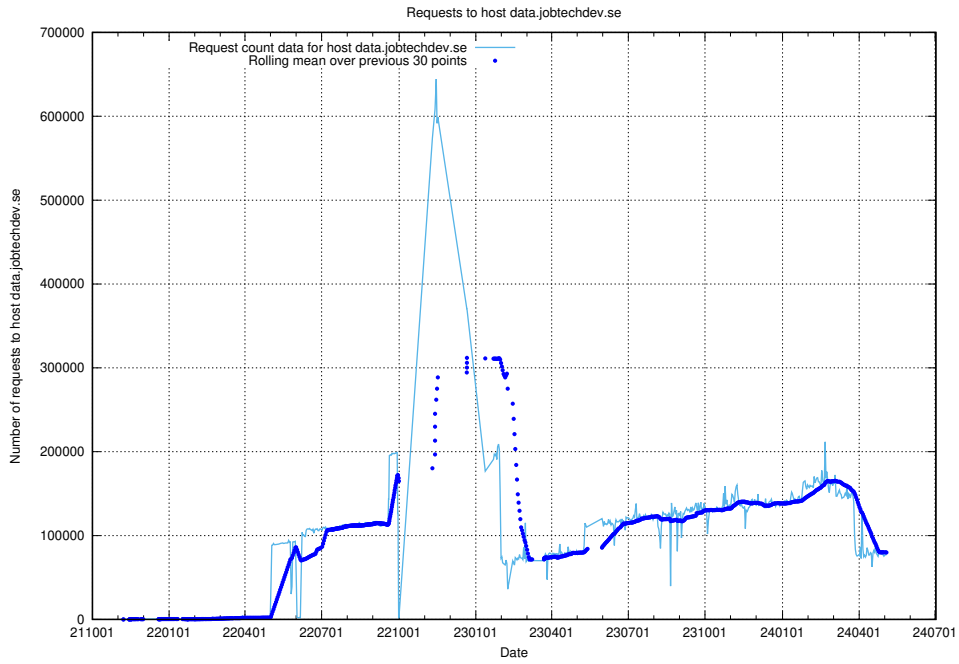

7.3 Usage of `jobed-connect-api-onprem.jobtechdev.se`

Here, we count the number of requests to host `jobed-connect-api-onprem.jobtechdev.se`.

7.4 Usage of data.jobtechdev.se

Here, we count the number of requests to host data.jobtechdev.se.