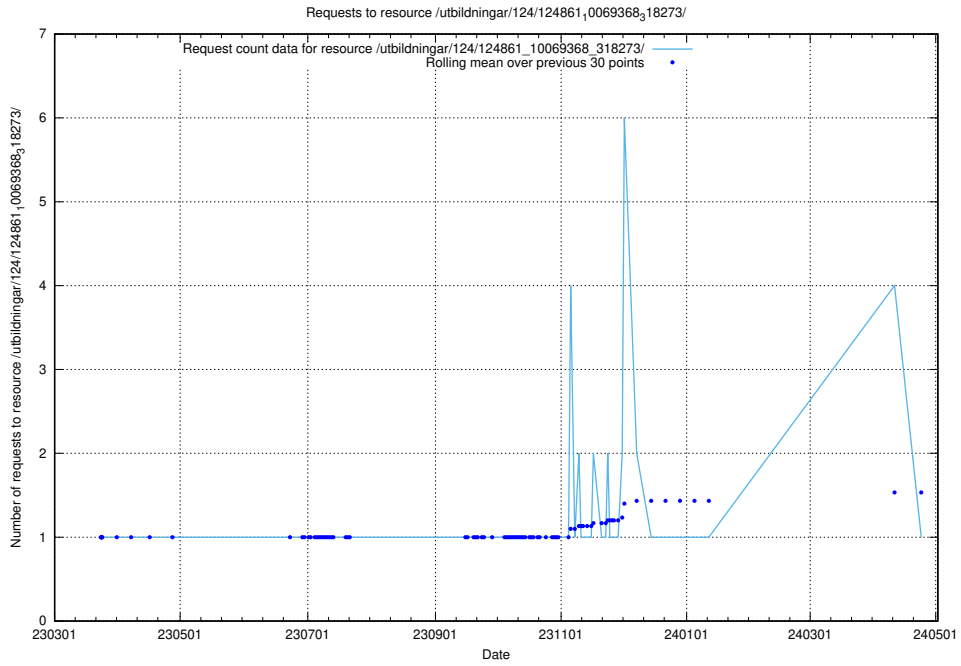

5.1149 Usage of /utbildningar/124/124861_10069368_318273/

Here, we count the number of requests to resource /utbildningar/124/124861_10069368_318273/.