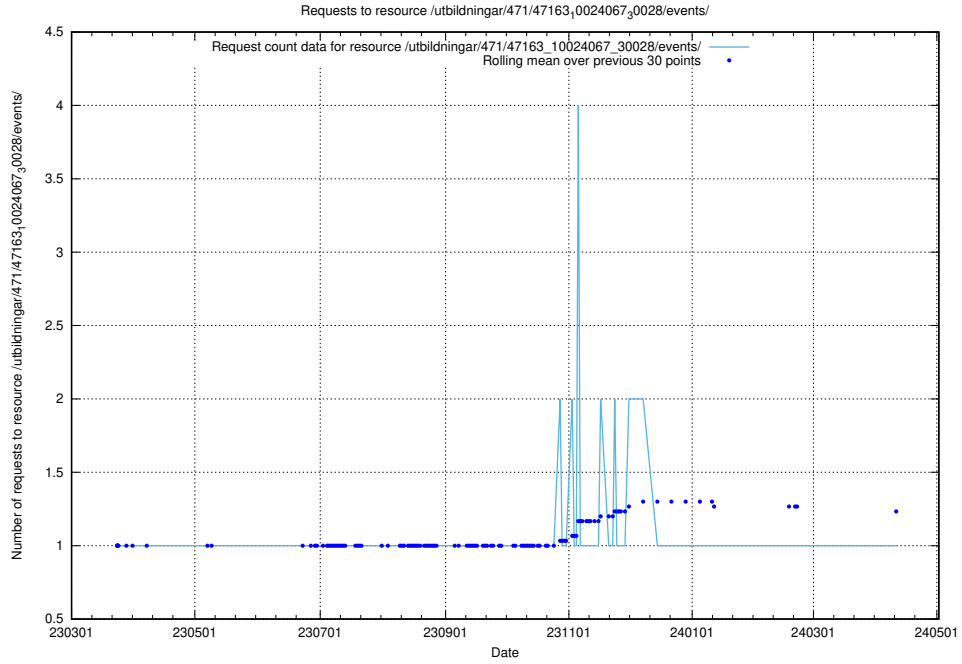

5.6288 Usage of /utbildningar/471/47163_10024067_30028/events/

Here, we count the number of requests to resource /utbildningar/471/47163_10024067_30028/events/.