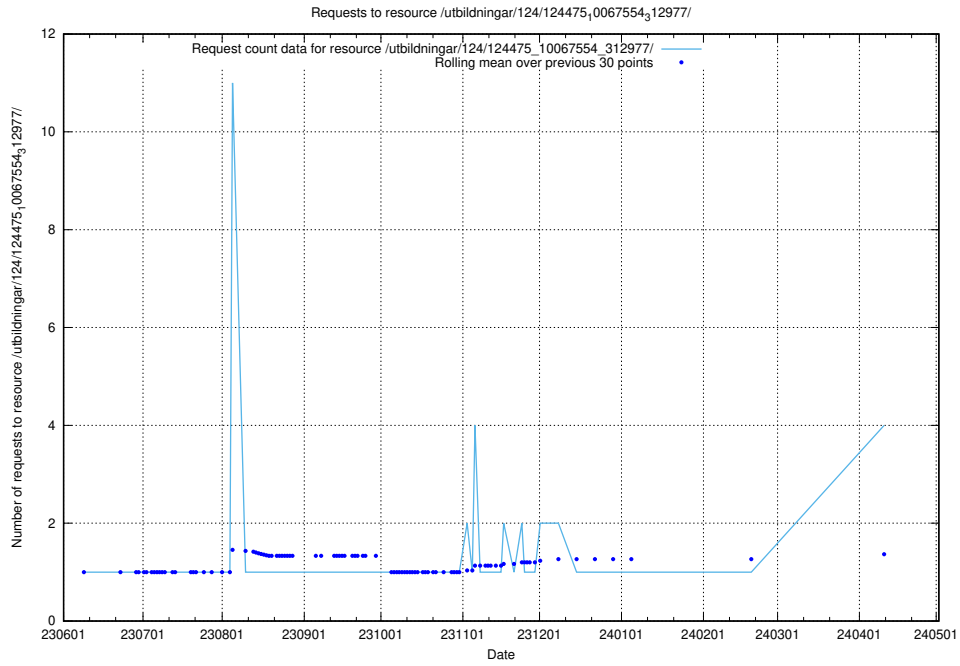

5.233 Usage of /utbildningar/124/124475_10067554_312977/

Here, we count the number of requests to resource /utbildningar/124/124475_10067554_312977/.