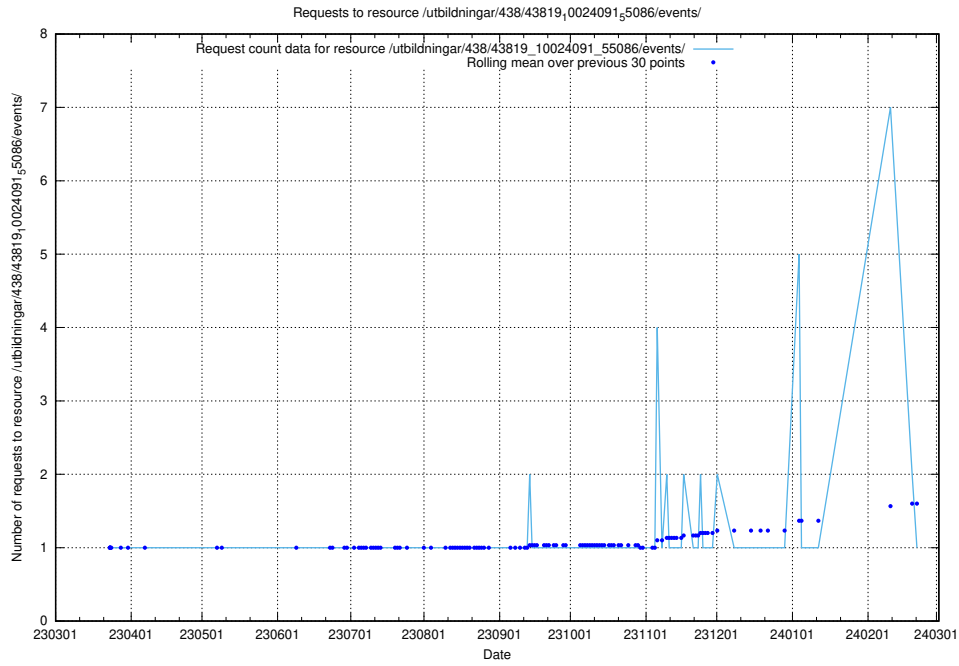

5.6316 Usage of /utbildningar/438/43819_10024091_55086/events/

Here, we count the number of requests to resource /utbildningar/438/43819_10024091_55086/events/.