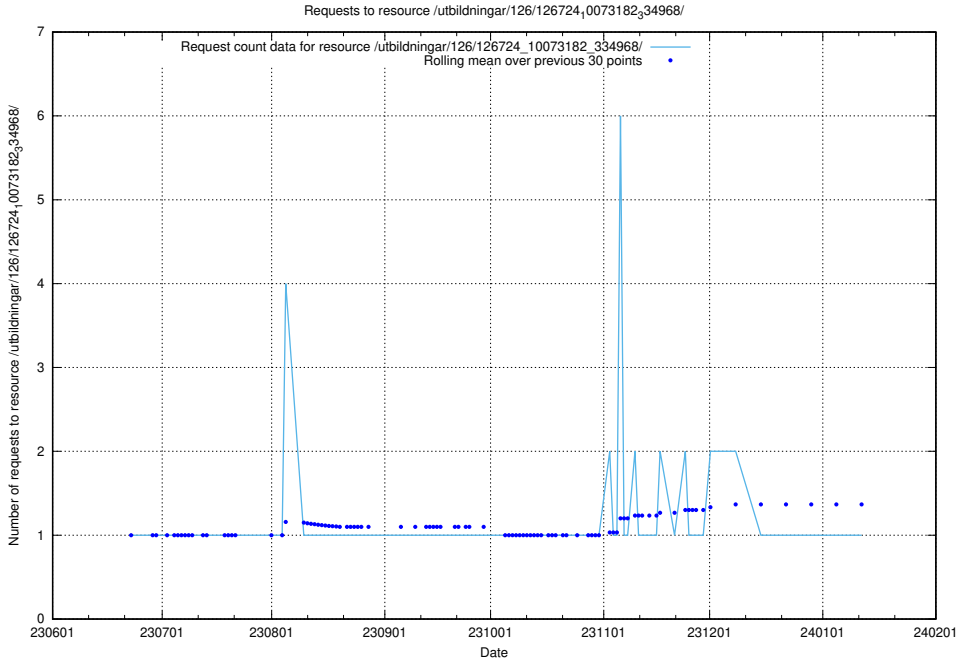

5.5591 Usage of /utbildningar/126/126724_10073182_334968/

Here, we count the number of requests to resource /utbildningar/126/126724_10073182_334968/.