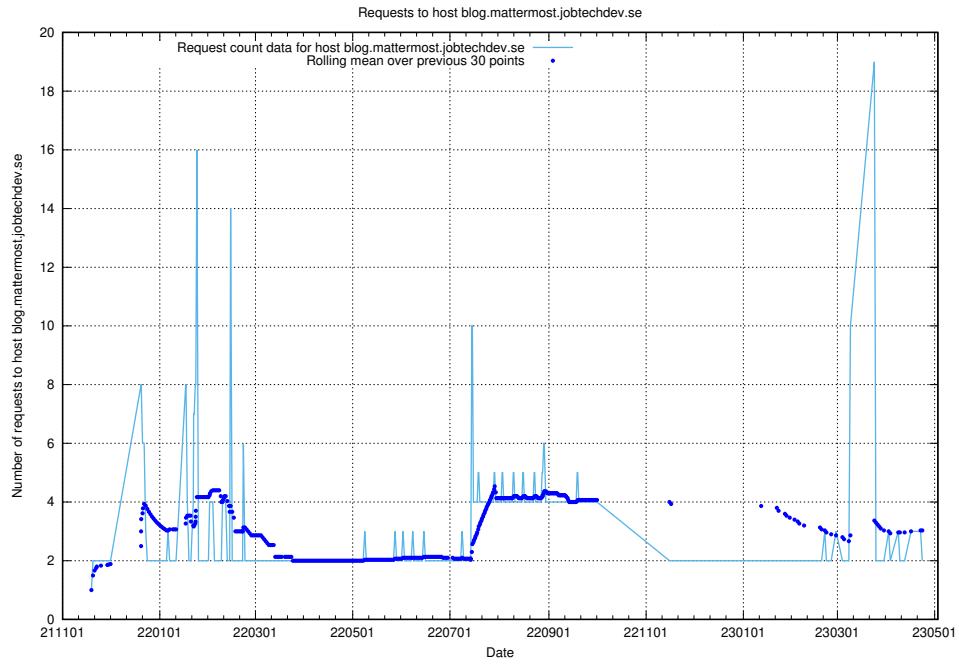

7.469 Usage of `blog.mattermost.jobtechdev.se`

Here, we count the number of requests to host `blog.mattermost.jobtechdev.se`.