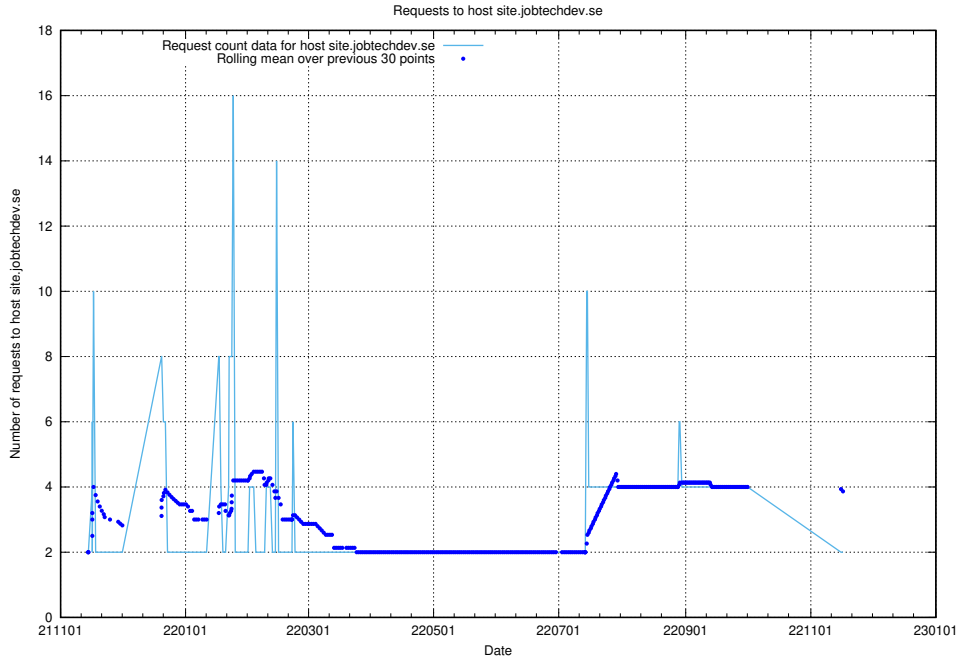

7.557 Usage of yrkeseditor.prod.services.jtech.se

Here, we count the number of requests to host yrkeseditor.prod.services.jtech.se.

7.558 Usage of shop.jobtechdev.se

Here, we count the number of requests to host shop.jobtechdev.se.