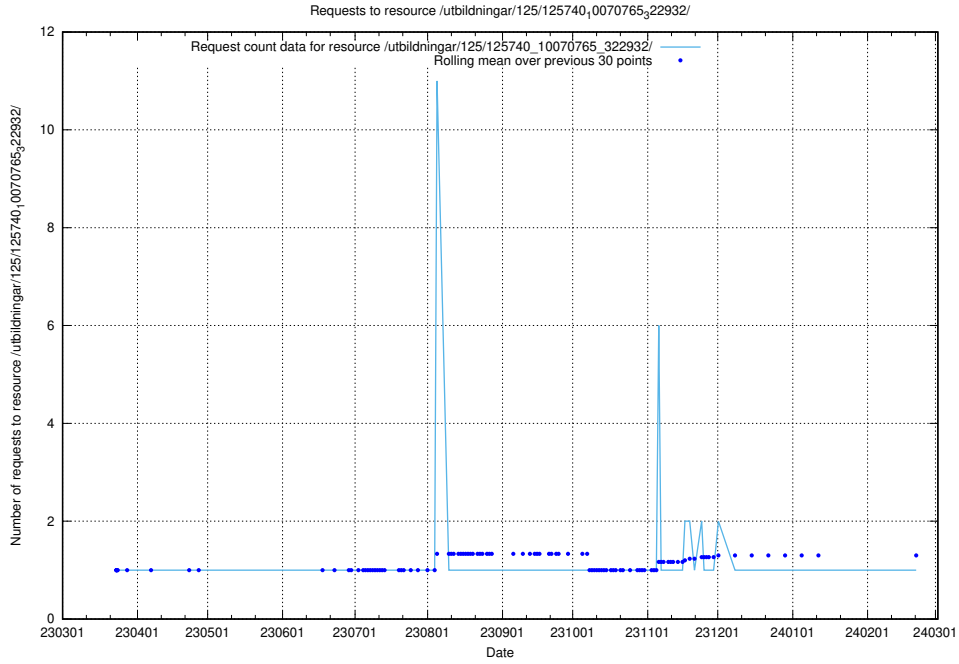

5.957 Usage of /utbildningar/125/125740_10070765_322932/

Here, we count the number of requests to resource /utbildningar/125/125740_10070765_322932/.

5.958 Usage of /utbildningar/125/125740_10070748_330858/events/