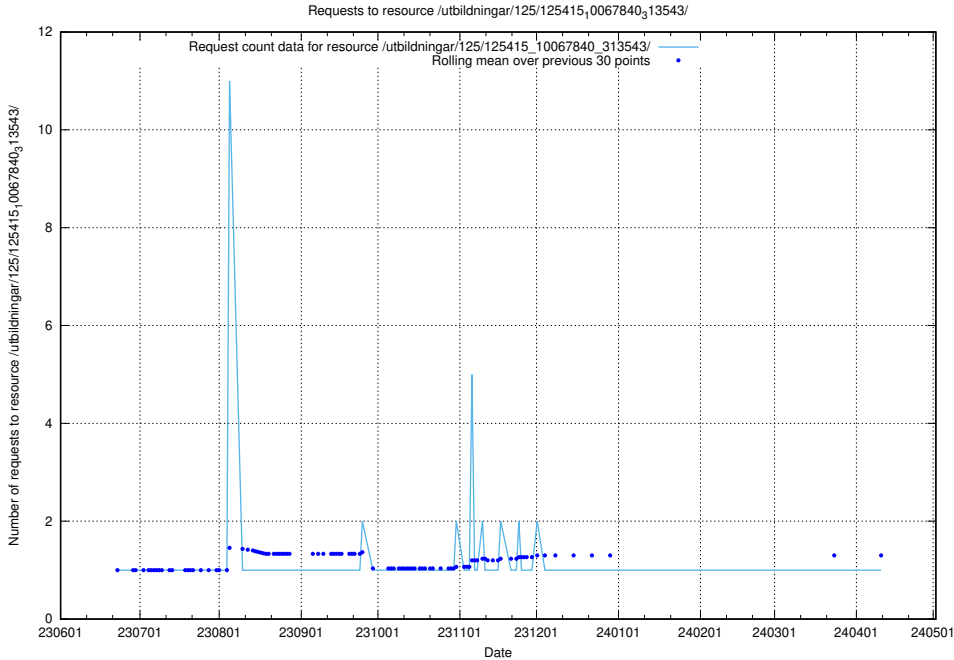

5.5714 Usage of /utbildningar/125/125415_10067840_313543/

Here, we count the number of requests to resource /utbildningar/125/125415_10067840_313543/.