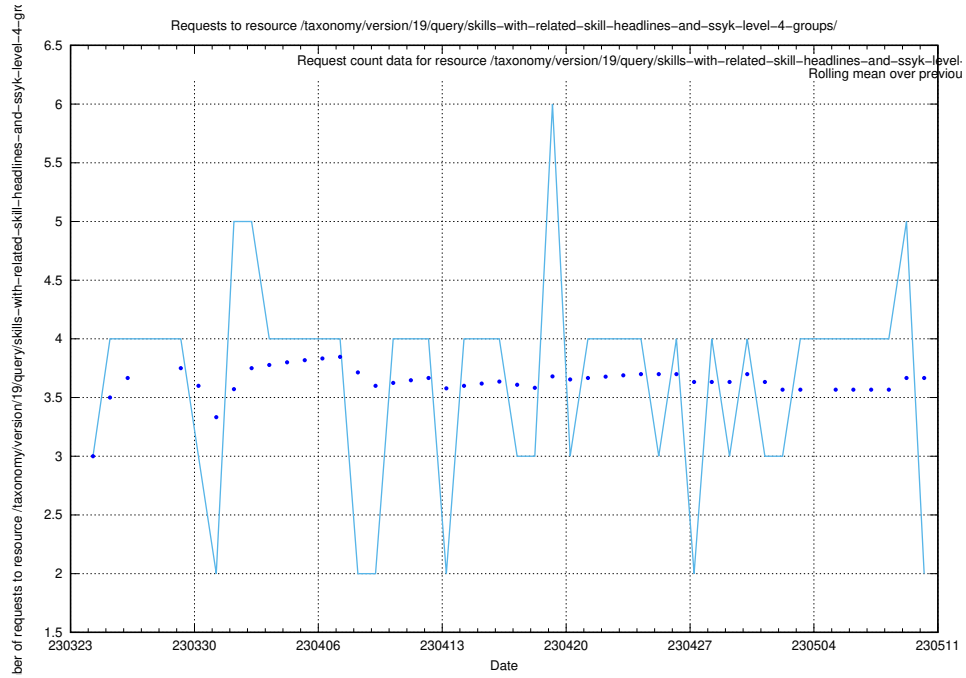

5.910 Usage of /taxonomy/version/19/query/skills-with-related-skill-headlines-and-ssyk-level-4-groups/

Here, we count the number of requests to resource /taxonomy/version/19/query/skills-with-related-skill-headlines-and-ssyk-level-4-groups/.