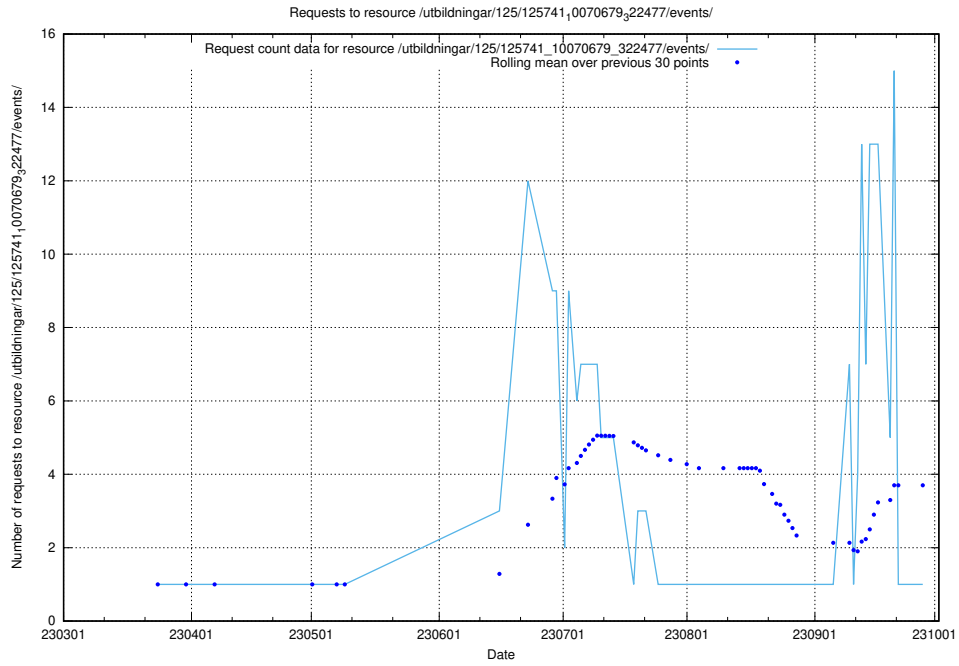

5.6205 Usage of /utbildningar/125/125741_10070679_322477/events/

Here, we count the number of requests to resource /utbildningar/125/125741_10070679_322477/events/