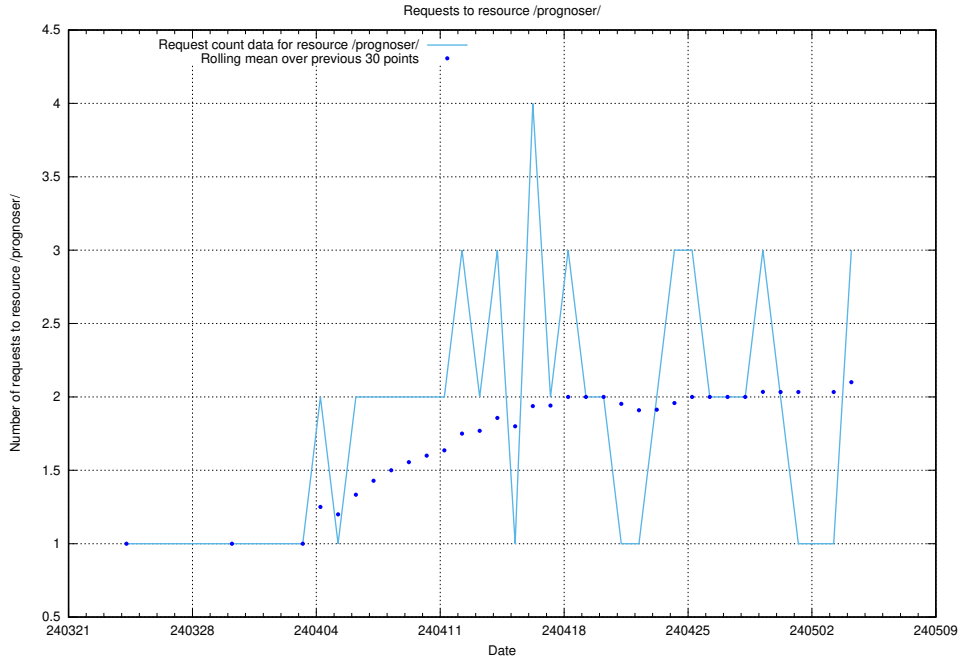

5.275 Usage of /prognoser/

Here, we count the number of requests to resource /prognoser/.