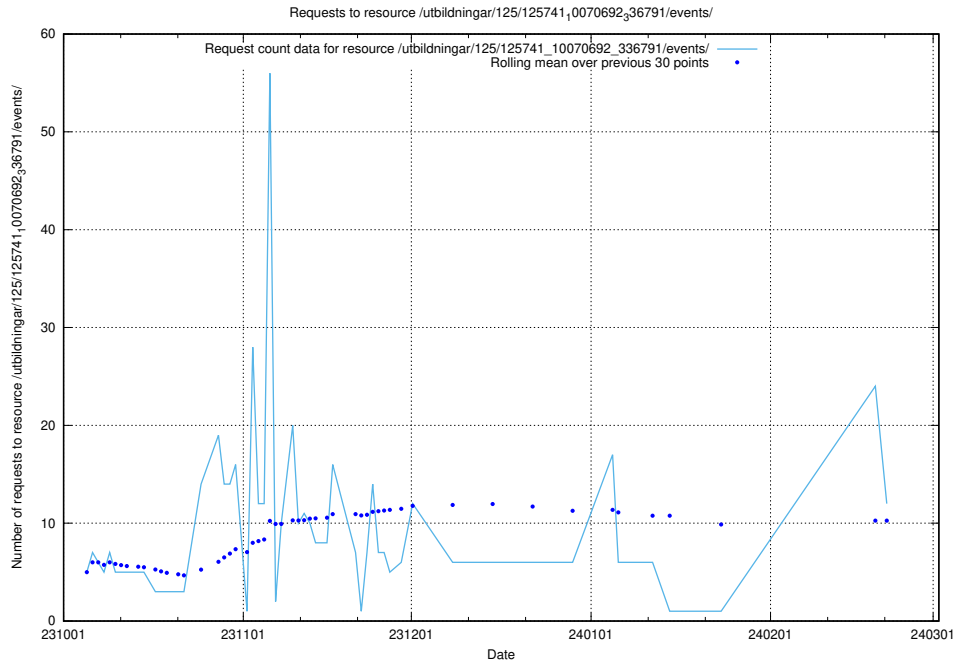

5.18 Usage of /utbildningar/125/125741_10070692_336791/events/

Here, we count the number of requests to resource /utbildningar/125/125741_10070692_336791/events/

5.19 Usage of /annonser/historiska/

Here, we count the number of requests to resource /annonser/historiska/.