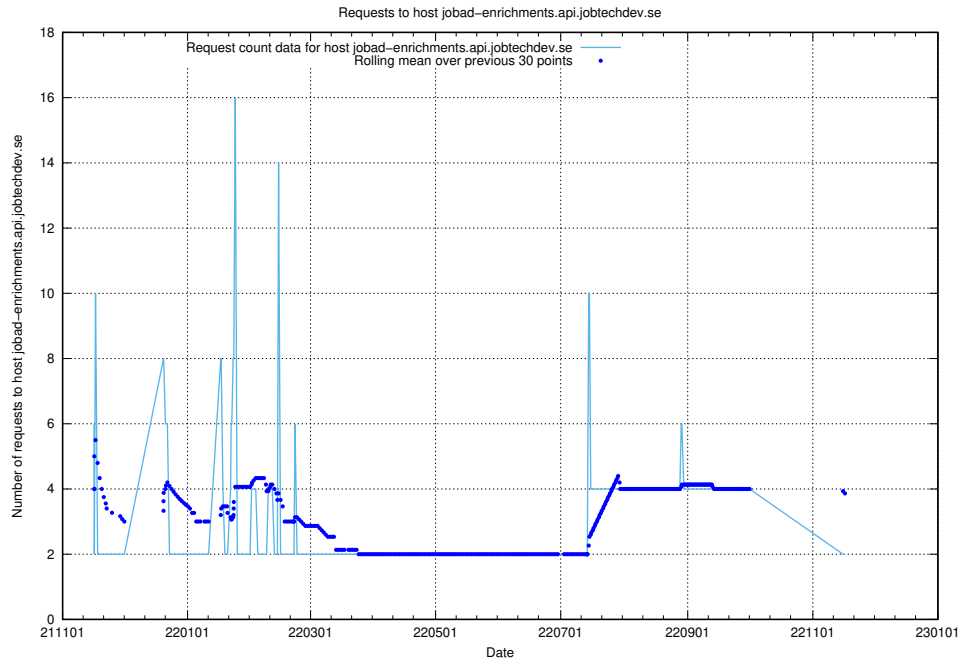

7.538 Usage of `jobad-enrichments.api.jobtechdev.se`

Here, we count the number of requests to host `jobad-enrichments.api.jobtechdev.se`.