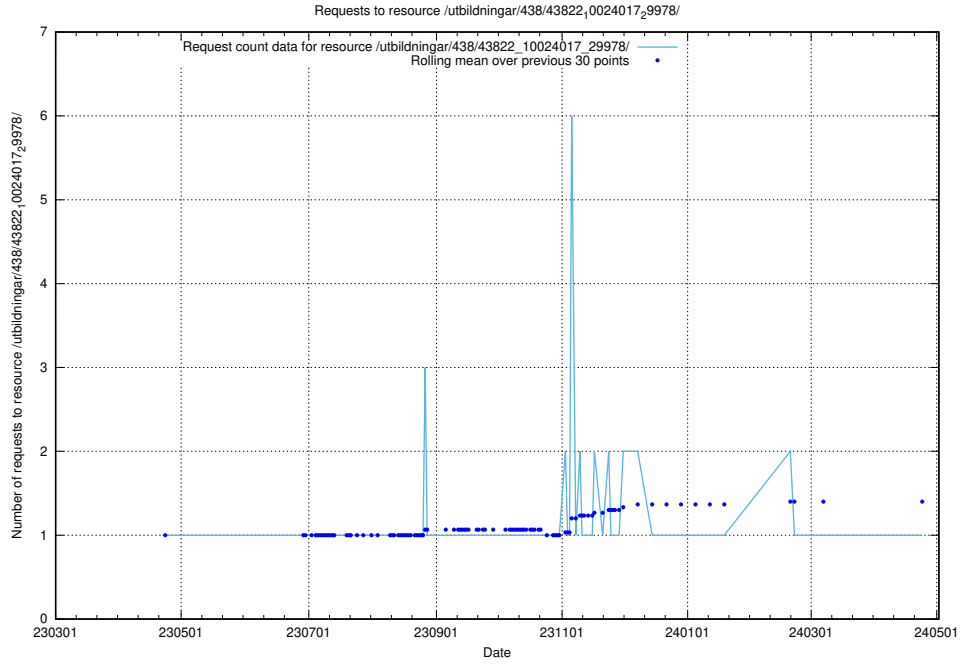

5.6020 Usage of /utbildningar/438/43822_10024017_29978/

Here, we count the number of requests to resource /utbildningar/438/43822_10024017_29978/.