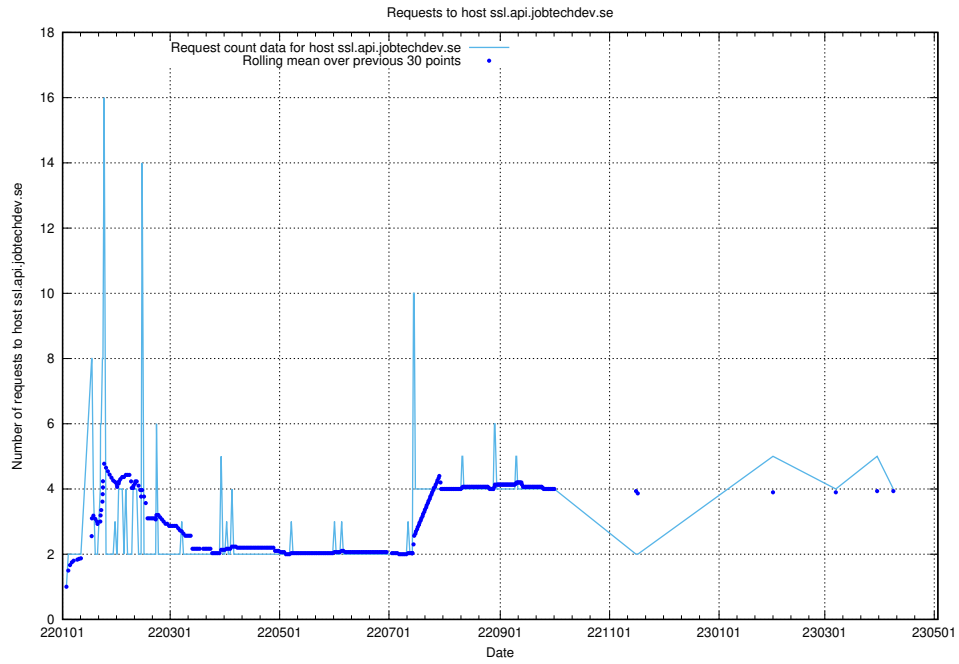

7.106 Usage of ssl.api.jobtechdev.se

Here, we count the number of requests to host ssl.api.jobtechdev.se.