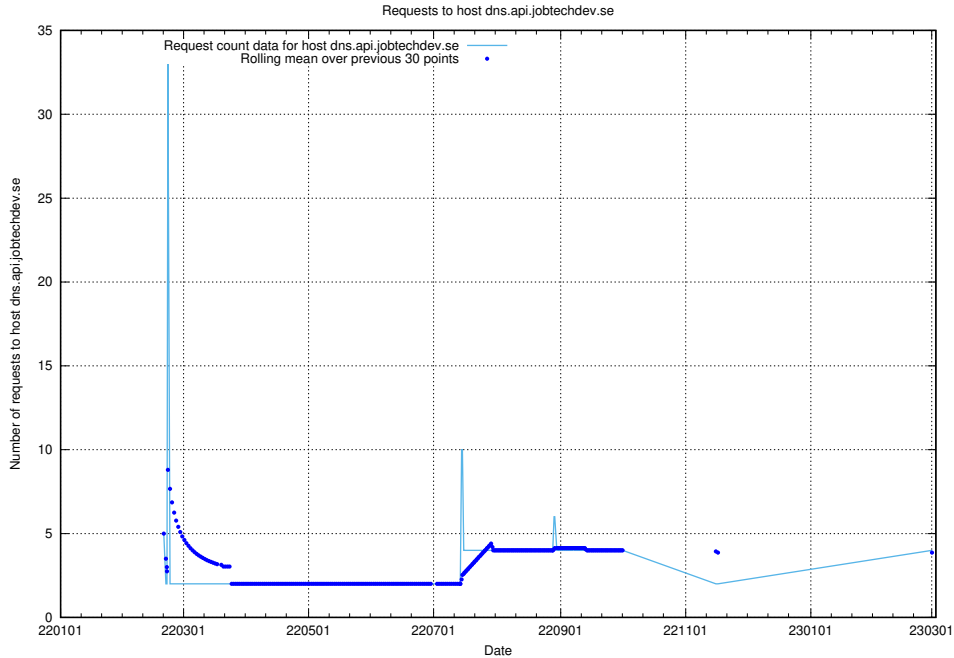

7.154 Usage of dns.api.jobtechdev.se

Here, we count the number of requests to host dns.api.jobtechdev.se.