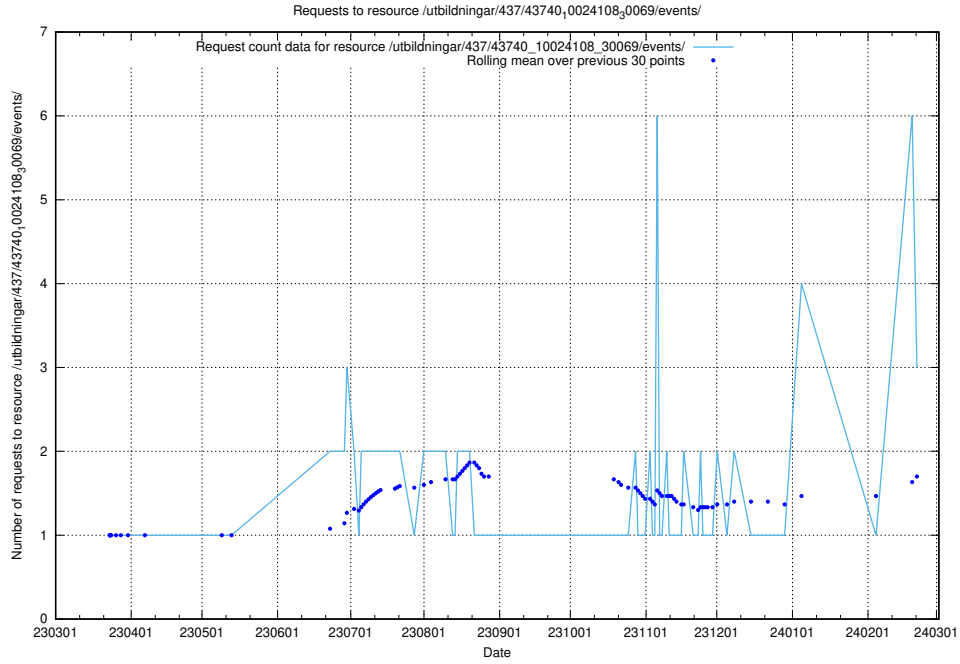

5.462 Usage of /utbildningar/437/43740_10024108_30069/events/

Here, we count the number of requests to resource /utbildningar/437/43740_10024108_30069/events/.