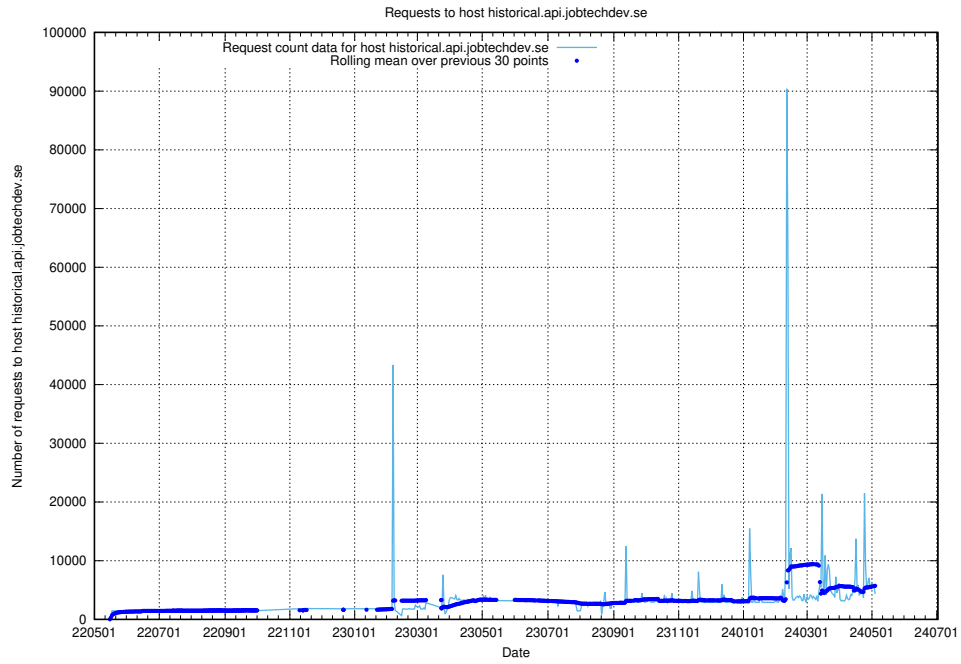

7.14 Usage of `historical.api.jobtechdev.se`

Here, we count the number of requests to host `historical.api.jobtechdev.se`.