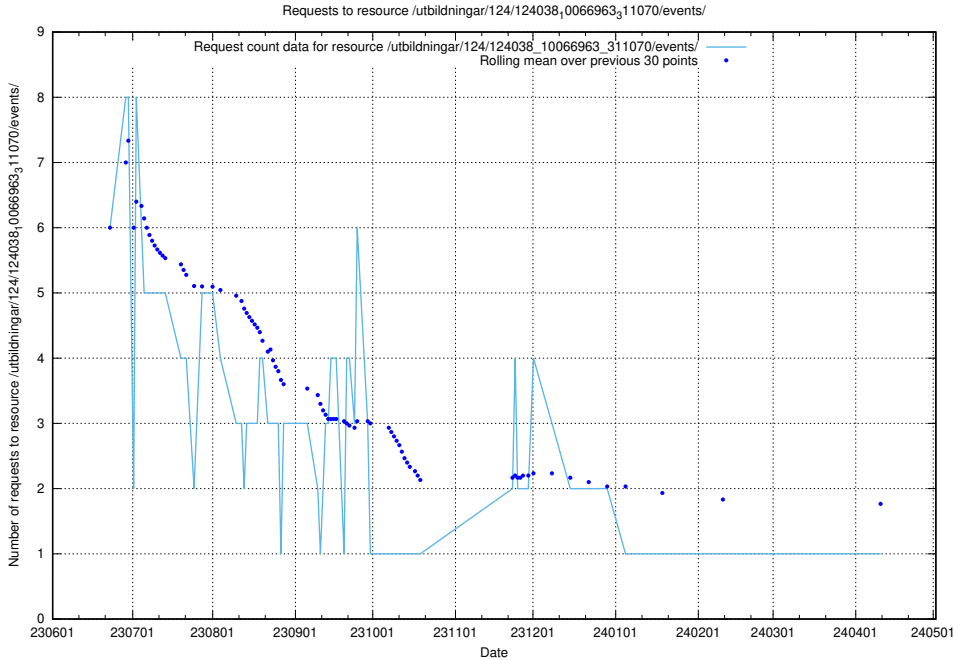

5.5548 Usage of /utbildningar/124/124038_10066963_311070/events/

Here, we count the number of requests to resource /utbildningar/124/124038_10066963_311070/events/

5.5549 Usage of /utbildningar/124/124037_10066963_311070/events/