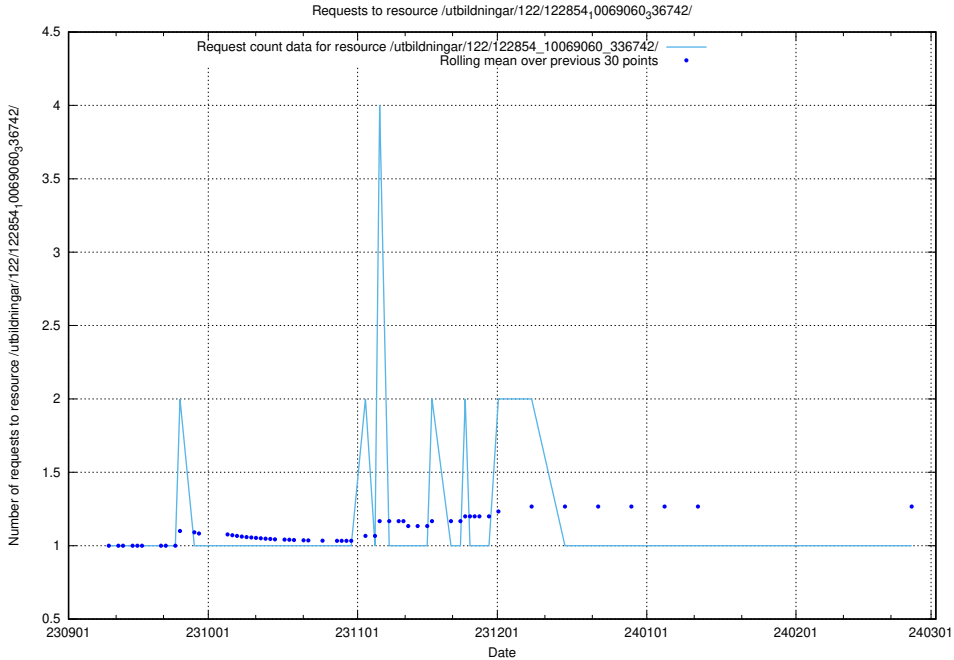

5.4613 Usage of /utbildningar/122/122854_10069060_336742/

Here, we count the number of requests to resource /utbildningar/122/122854_10069060_336742/.