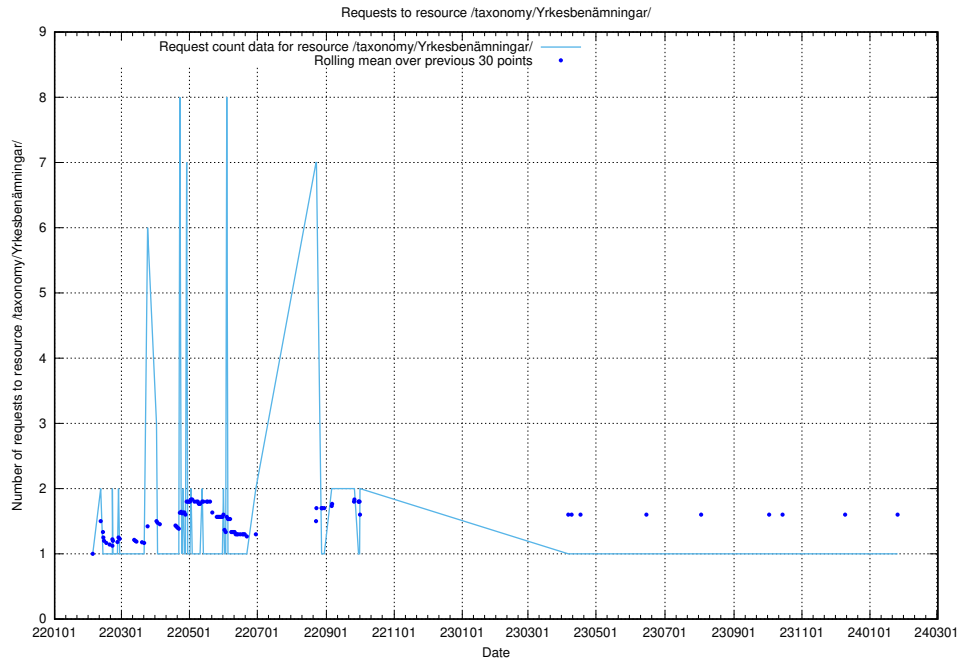

5.2627 Usage of /taxonomy/Yrkesbenämningar/

Here, we count the number of requests to resource /taxonomy/Yrkesbenämningar/.