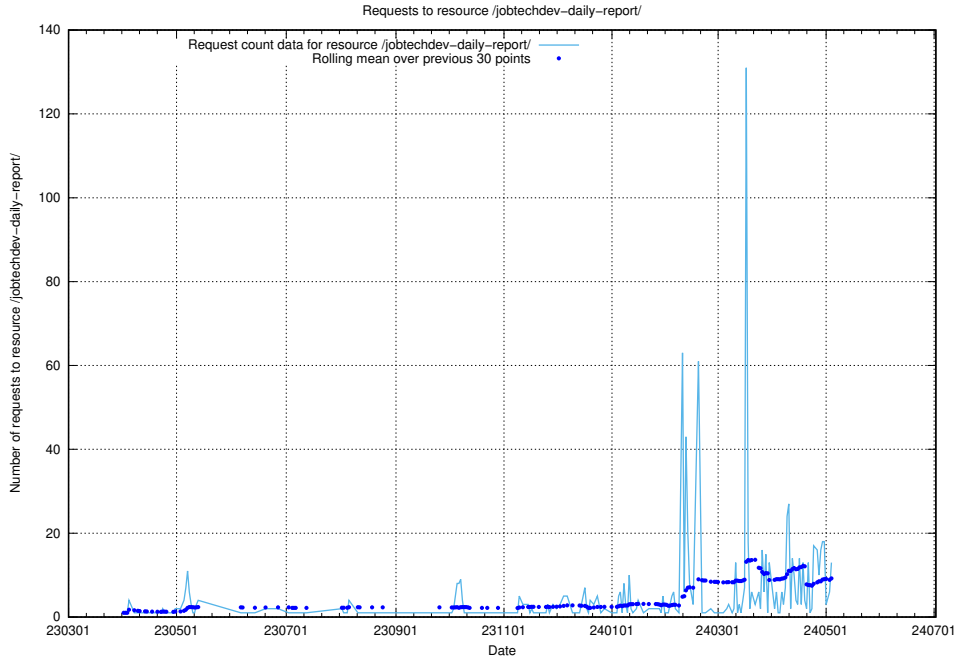

5.16 Usage of /jobtechdev-daily-report/

Here, we count the number of requests to resource /jobtechdev-daily-report/.