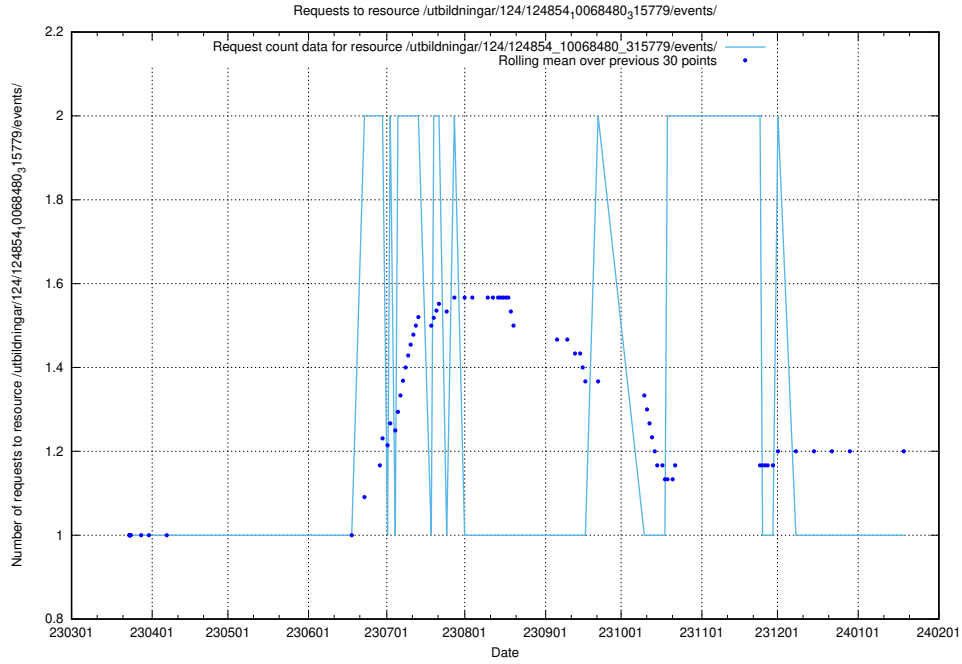

5.1196 Usage of /utbildningar/124/124854_10068480_315779/events/

Here, we count the number of requests to resource /utbildningar/124/124854_10068480_315779/events/