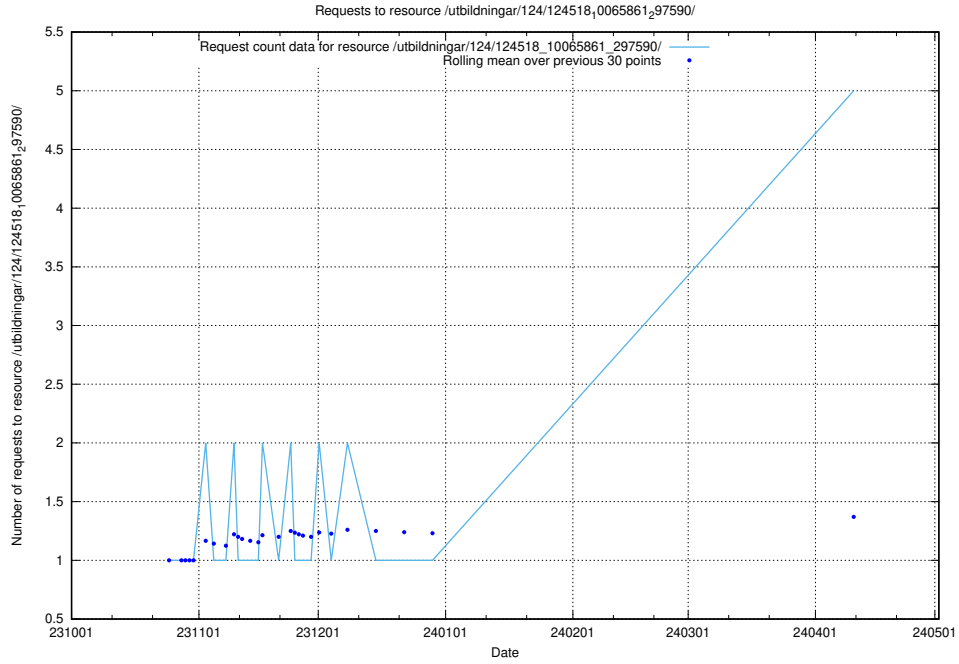

5.136 Usage of /utbildningar/124/124518_10065861_297590/

Here, we count the number of requests to resource /utbildningar/124/124518_10065861_297590/.