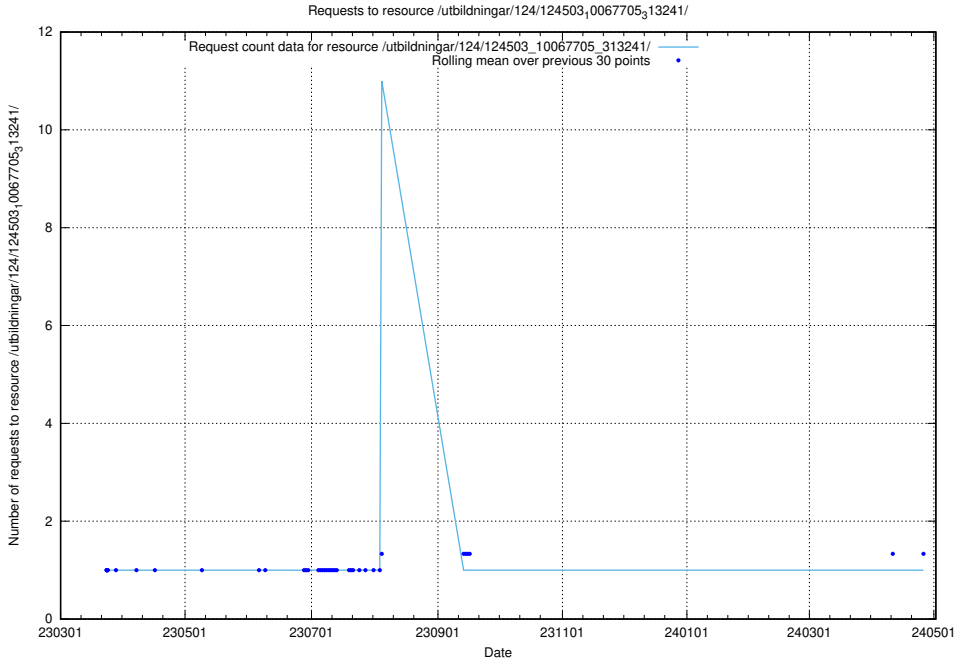

5.2137 Usage of /utbildningar/124/124503_10067705_313241/

Here, we count the number of requests to resource /utbildningar/124/124503_10067705_313241/.