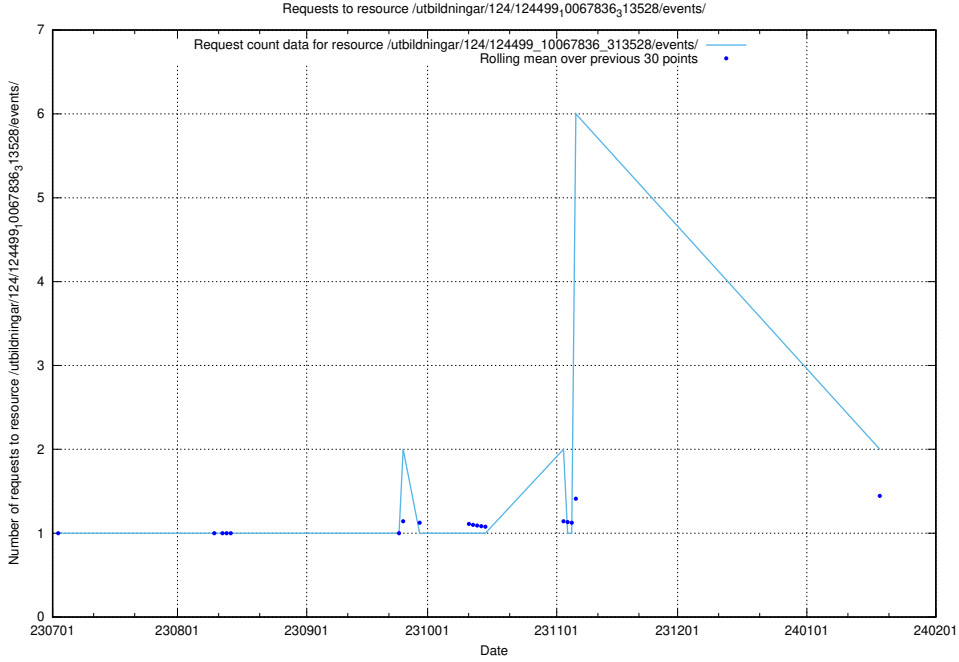

5.813 Usage of /utbildningar/124/124499_10067836_313528/events/

Here, we count the number of requests to resource /utbildningar/124/124499_10067836_313528/events/