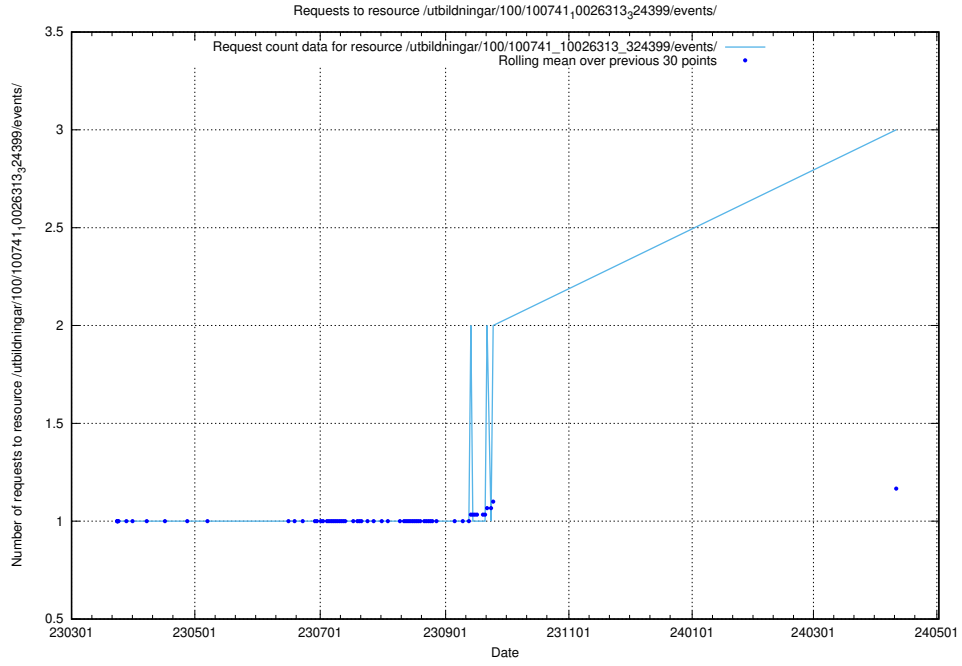

Here, we count the number of requests to resource /utbildningar/437/43735_10024046_30007/.

5.369 Usage of /utbildningar/100/100741_10026313_324399/events/

Here, we count the number of requests to resource /utbildningar/100/100741_10026313_324399/events/