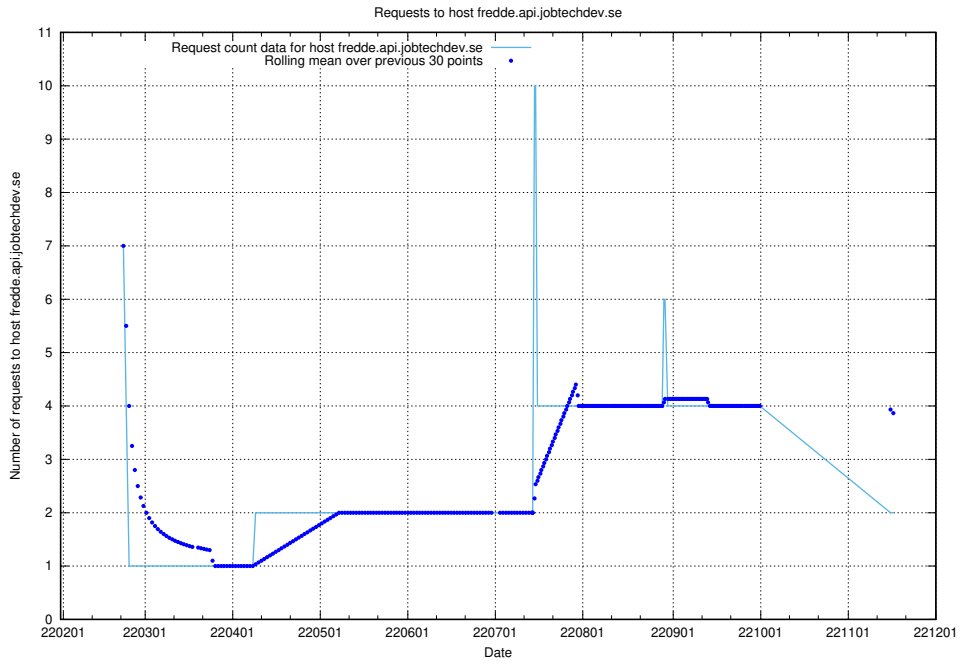

7.514 Usage of fredde.jobtechdev.se

Here, we count the number of requests to host fredde.jobtechdev.se.

7.515 Usage of fredde.api.jobtechdev.se

Here, we count the number of requests to host fredde.api.jobtechdev.se.