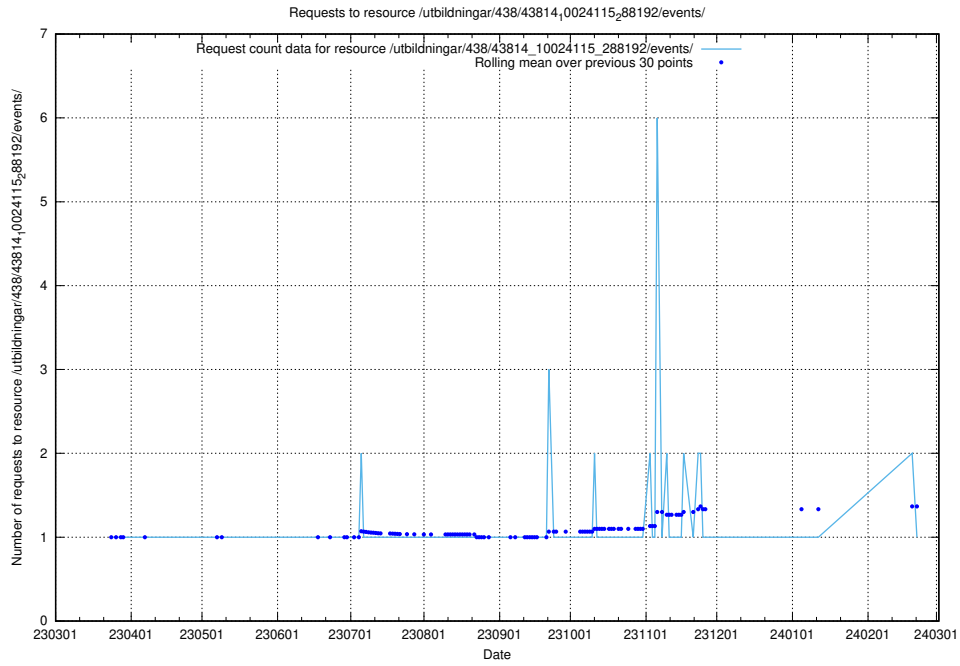

5.6145 Usage of /utbildningar/438/43814_10024115_288192/events/

Here, we count the number of requests to resource /utbildningar/438/43814_10024115_288192/events/.