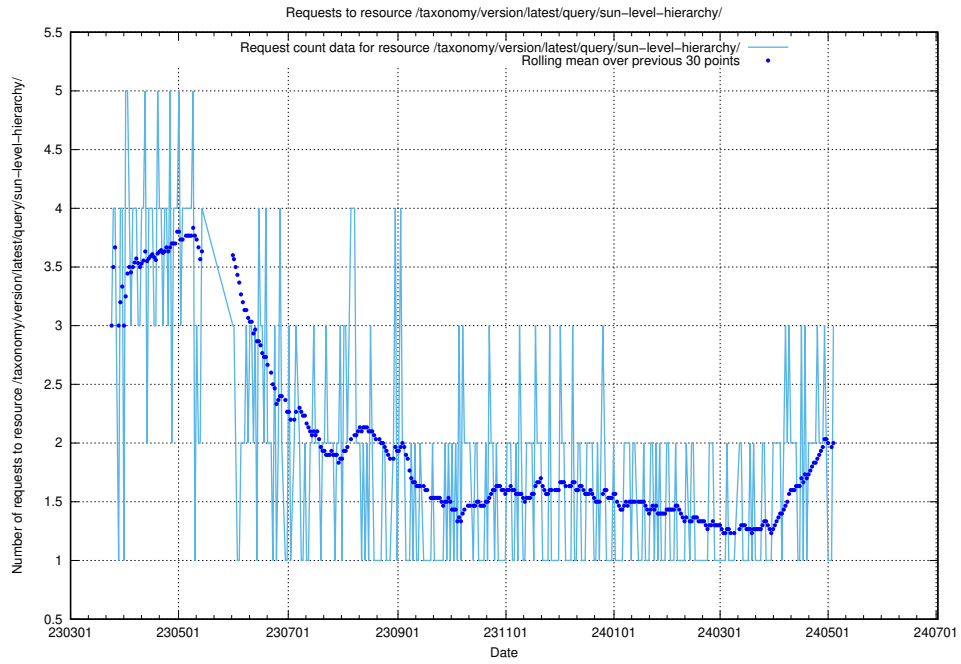

5.409 Usage of /taxonomy/version/latest/query/sun-level-hierarchy/

Here, we count the number of requests to resource /taxonomy/version/latest/query/sun-level-hierarchy/.