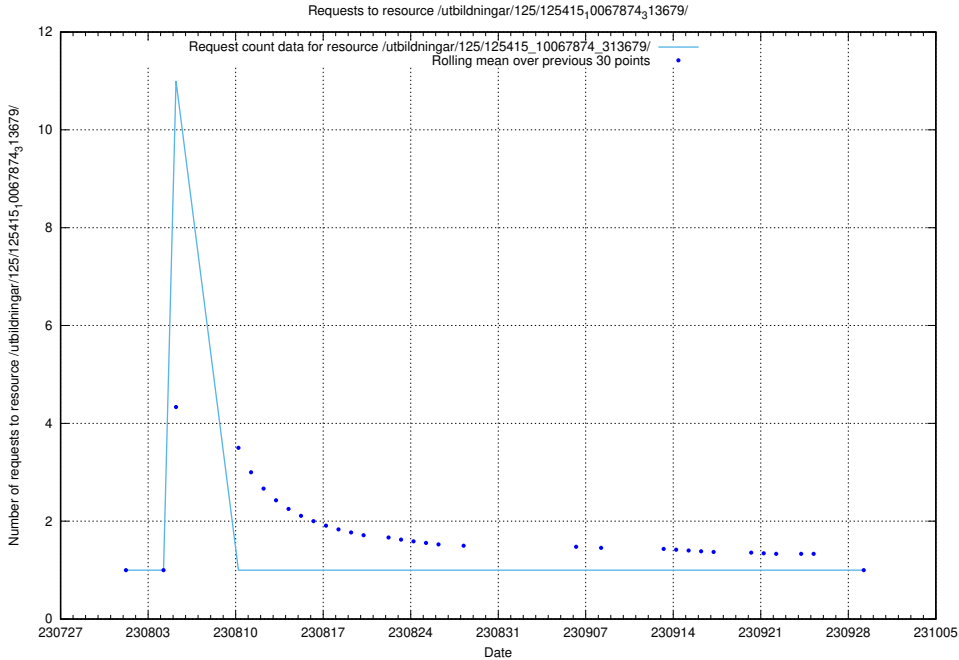

5.4877 Usage of /utbildningar/125/125415_10067874_313679/

Here, we count the number of requests to resource /utbildningar/125/125415_10067874_313679/.