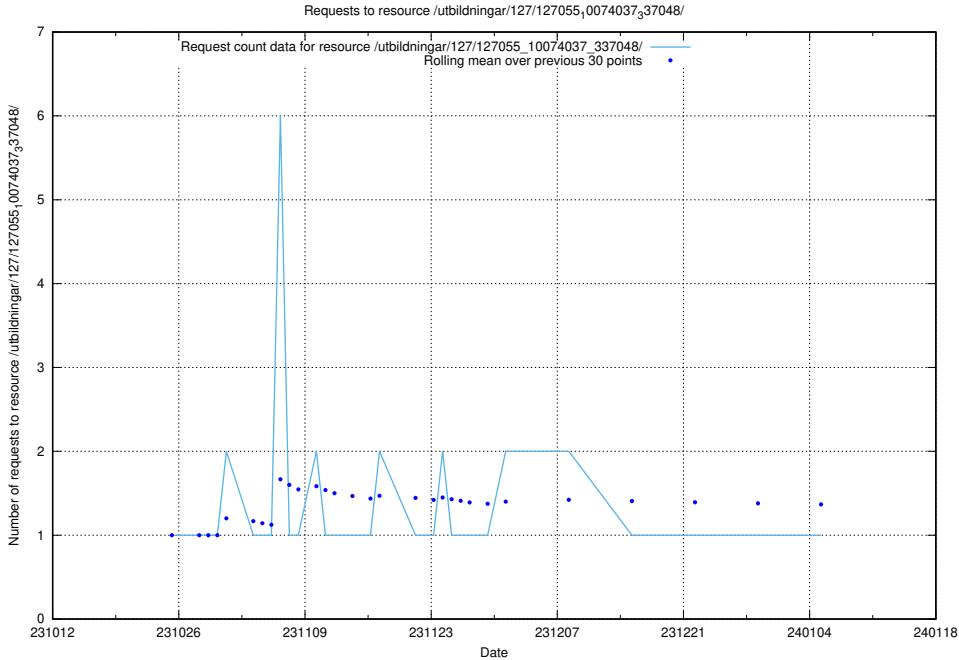

5.4202 Usage of /utbildningar/127/127055_10074037_337048/

Here, we count the number of requests to resource /utbildningar/127/127055_10074037_337048/.