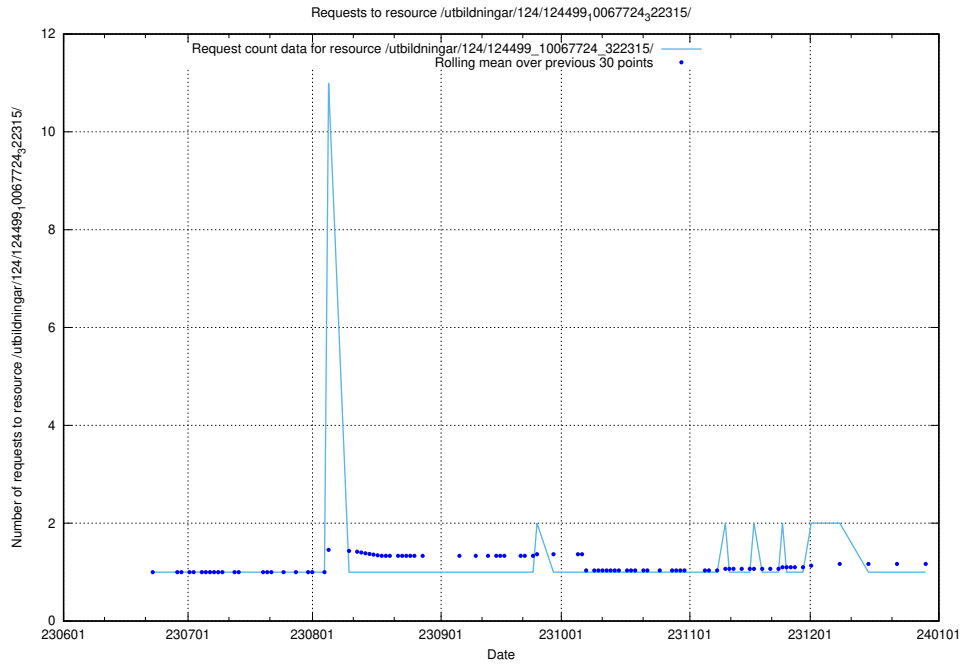

5.5773 Usage of /utbildningar/124/124499_10067724_322315/

Here, we count the number of requests to resource /utbildningar/124/124499_10067724_322315/.