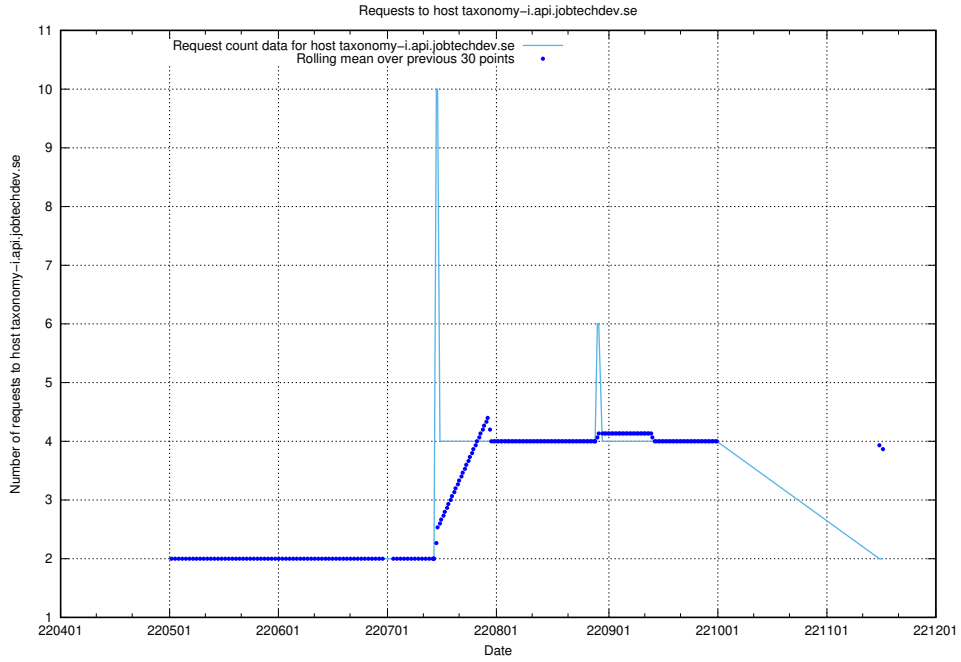

7.430 Usage of taxonomy-i.api.jobtechdev.se

Here, we count the number of requests to host taxonomy-i.api.jobtechdev.se.