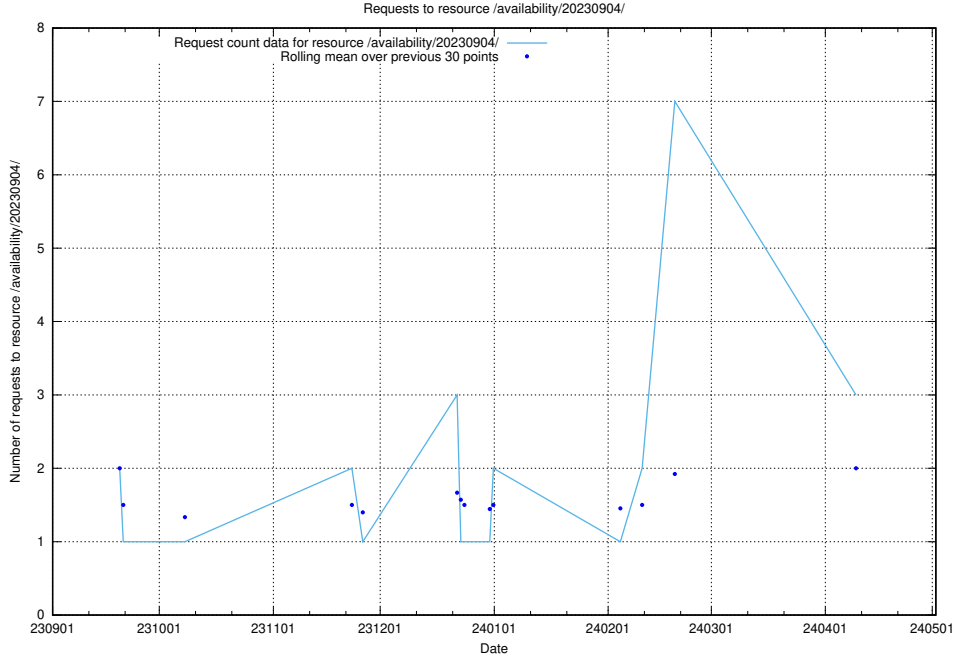

5.340 Usage of /availability/20230904/

Here, we count the number of requests to resource /availability/20230904/.