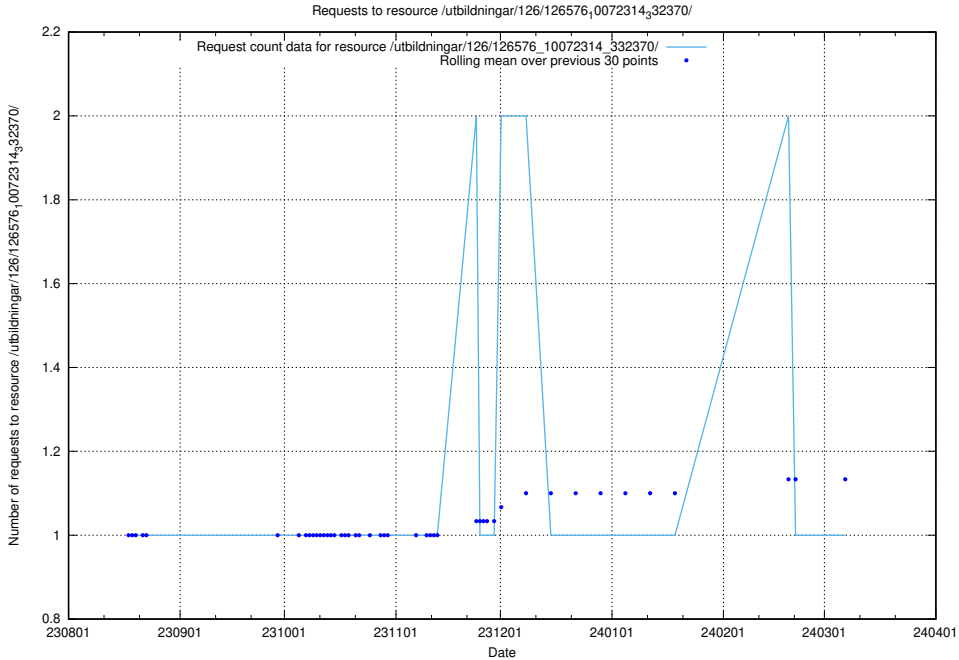

5.4755 Usage of /utbildningar/126/126576_10072314_332370/

Here, we count the number of requests to resource /utbildningar/126/126576_10072314_332370/.