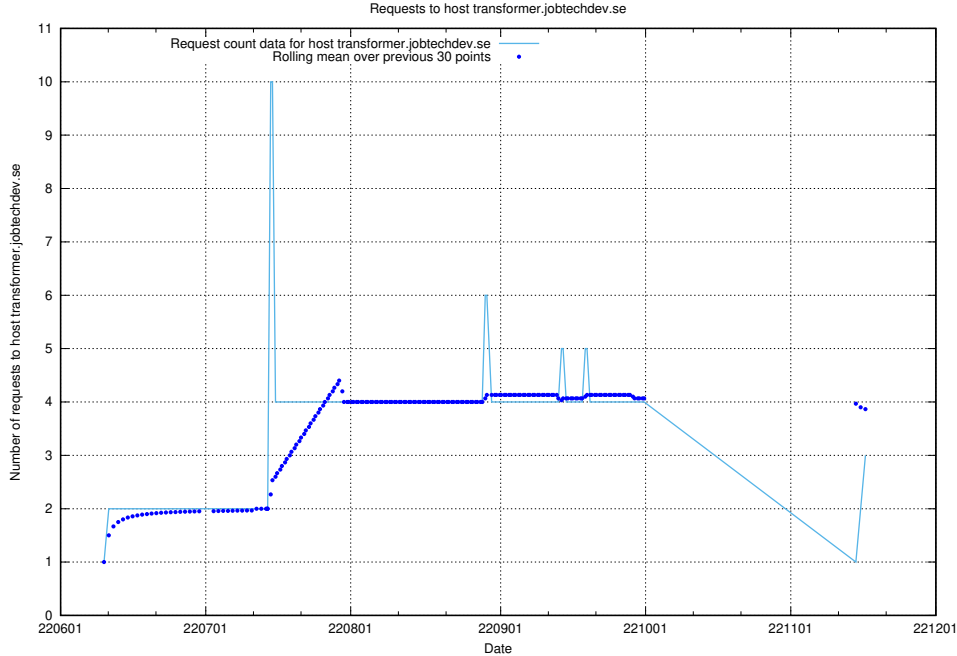

7.207 Usage of transformer.jobtechdev.se

Here, we count the number of requests to host transformer.jobtechdev.se.