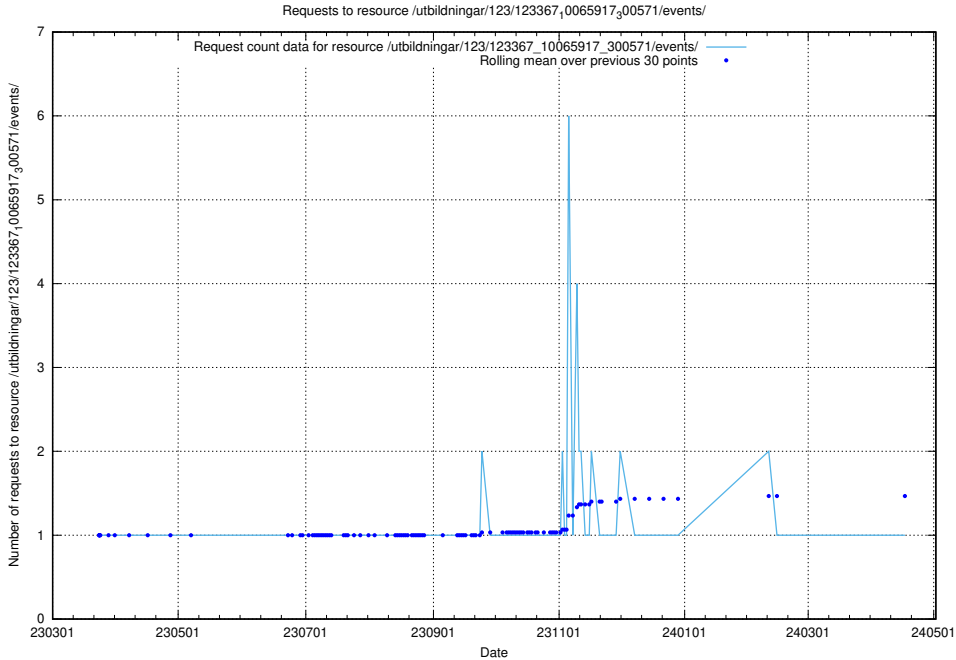

5.4627 Usage of /utbildningar/123/123367_10065917_300571/events/

Here, we count the number of requests to resource /utbildningar/123/123367_10065917_300571/events/