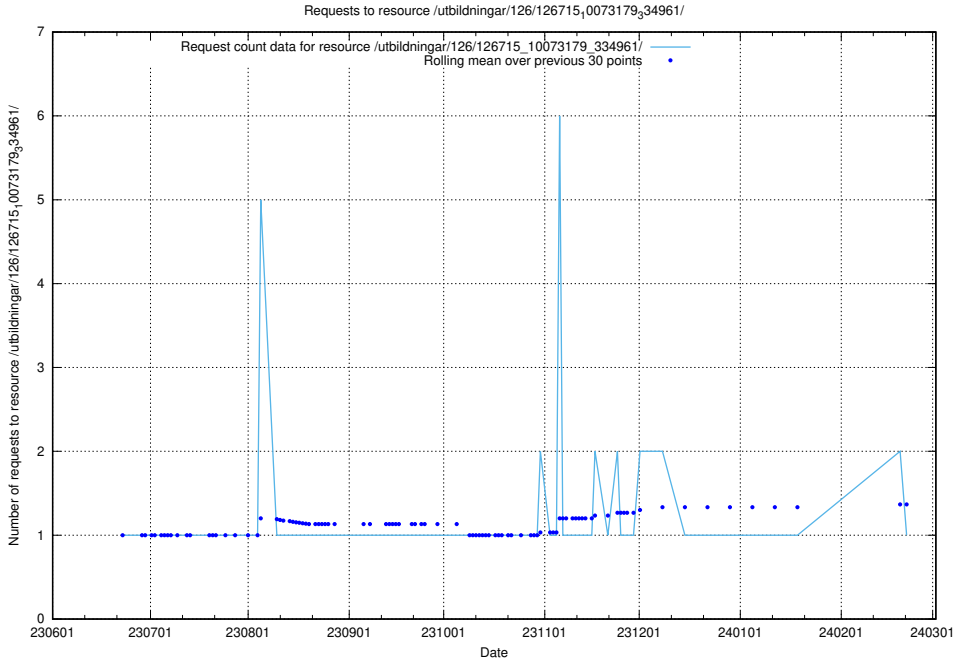

5.5608 Usage of /utbildningar/126/126715_10073179_334961/

Here, we count the number of requests to resource /utbildningar/126/126715_10073179_334961/.