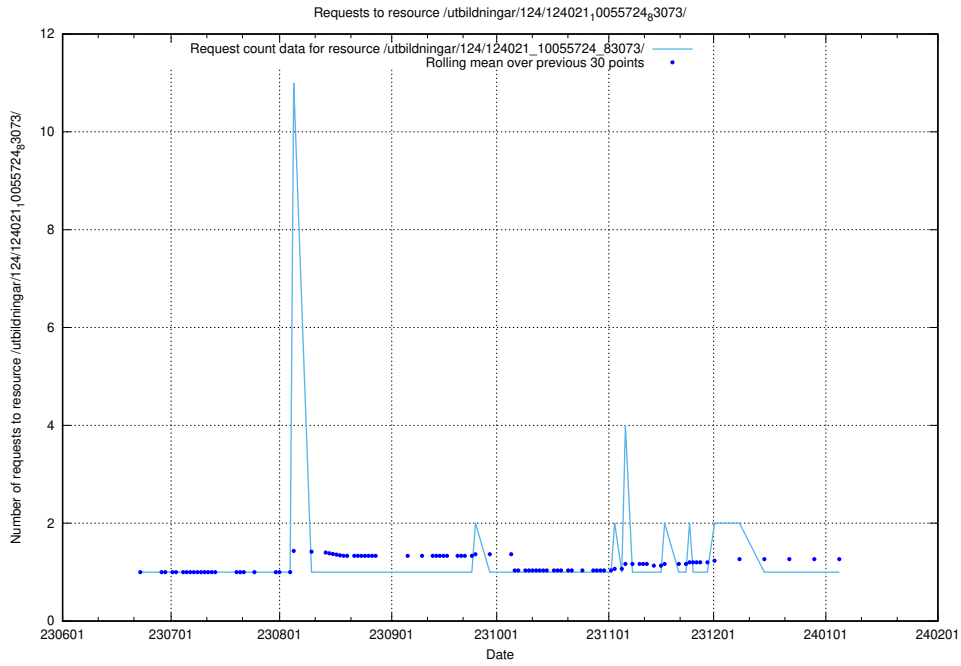

5.5807 Usage of /utbildningar/124/124021_10055724_83073/

Here, we count the number of requests to resource /utbildningar/124/124021_10055724_83073/.