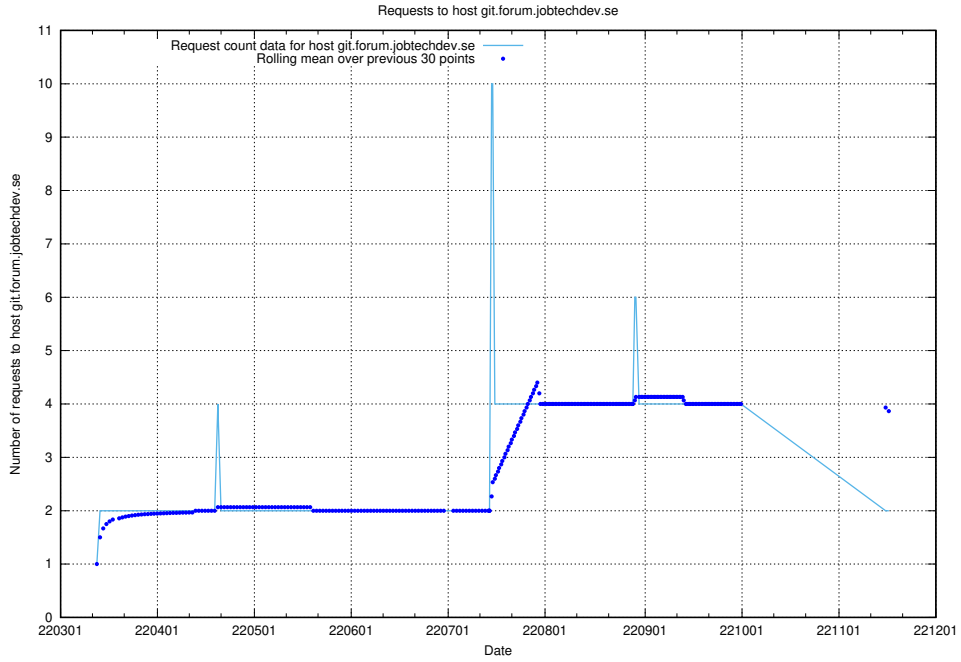

7.496 Usage of git.forum.jobtechdev.se

Here, we count the number of requests to host git.forum.jobtechdev.se.