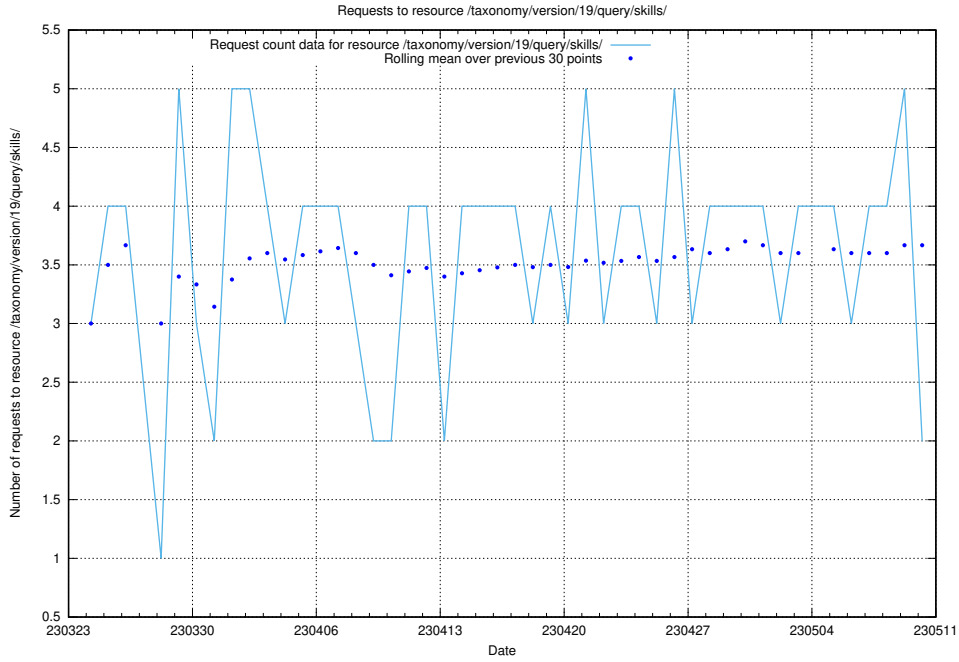

5.909 Usage of /taxonomy/version/19/query/skills/

Here, we count the number of requests to resource /taxonomy/version/19/query/skills/.