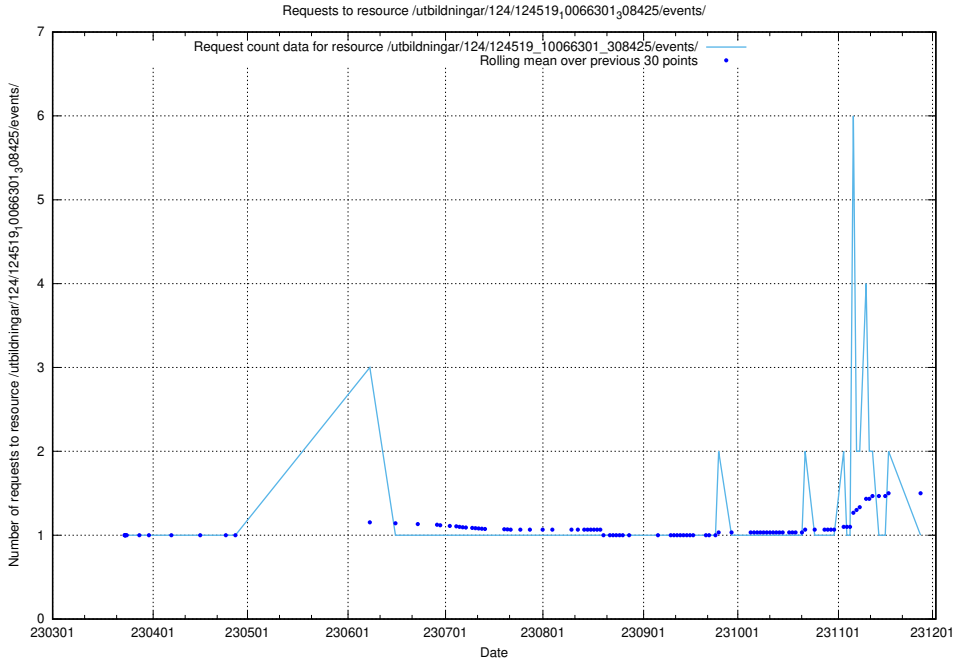

5.1262 Usage of /utbildningar/124/124519_10066301_308425/events/

Here, we count the number of requests to resource /utbildningar/124/124519_10066301_308425/events/