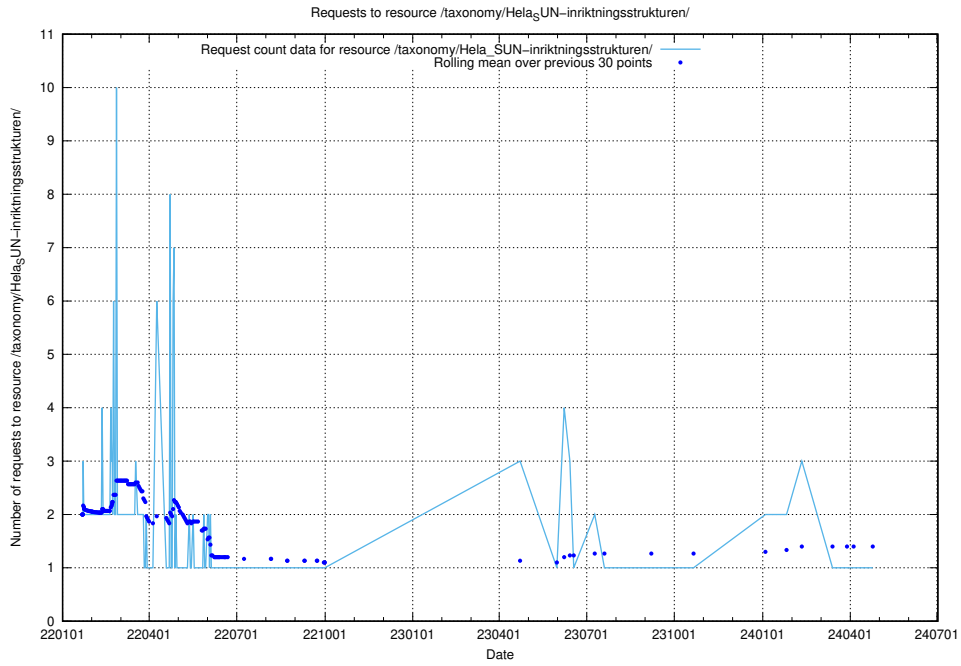

5.6469 Usage of /taxonomy/Hela_SUN-inriktningsstrukturen/

Here, we count the number of requests to resource /taxonomy/Hela_SUN-inriktningsstrukturen/.