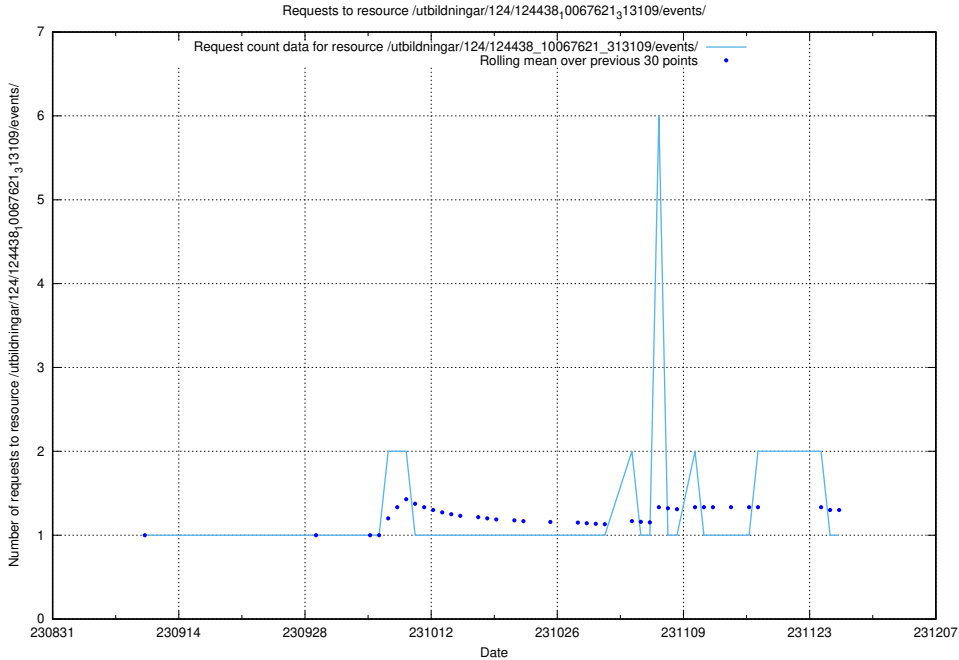

5.4607 Usage of /utbildningar/124/124438_10067621_313109/events/

Here, we count the number of requests to resource /utbildningar/124/124438_10067621_313109/events/