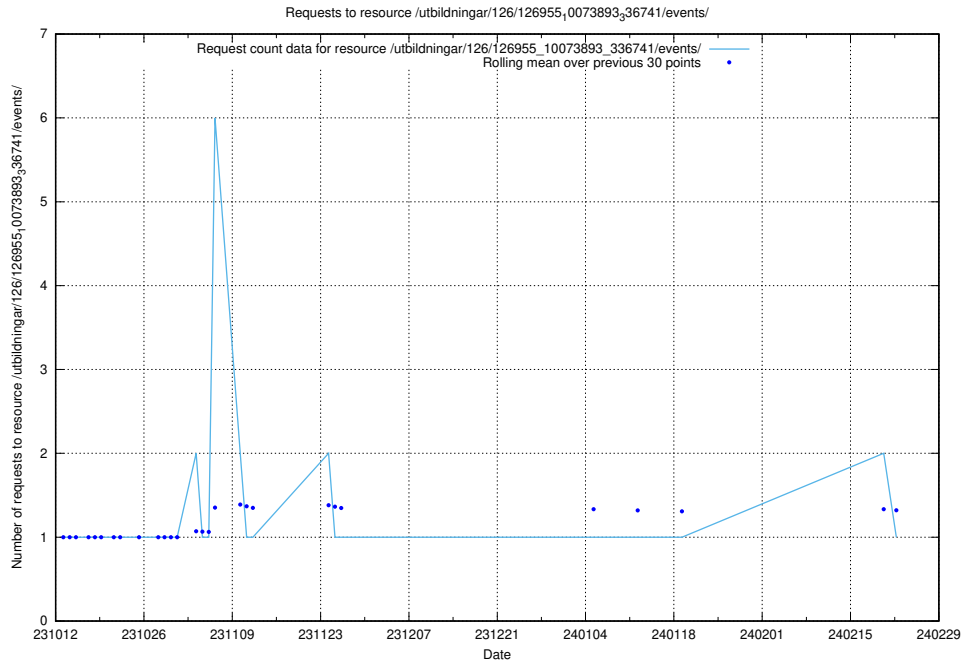

5.4331 Usage of /utbildningar/126/126955_10073893_336741/events/

Here, we count the number of requests to resource /utbildningar/126/126955_10073893_336741/events/