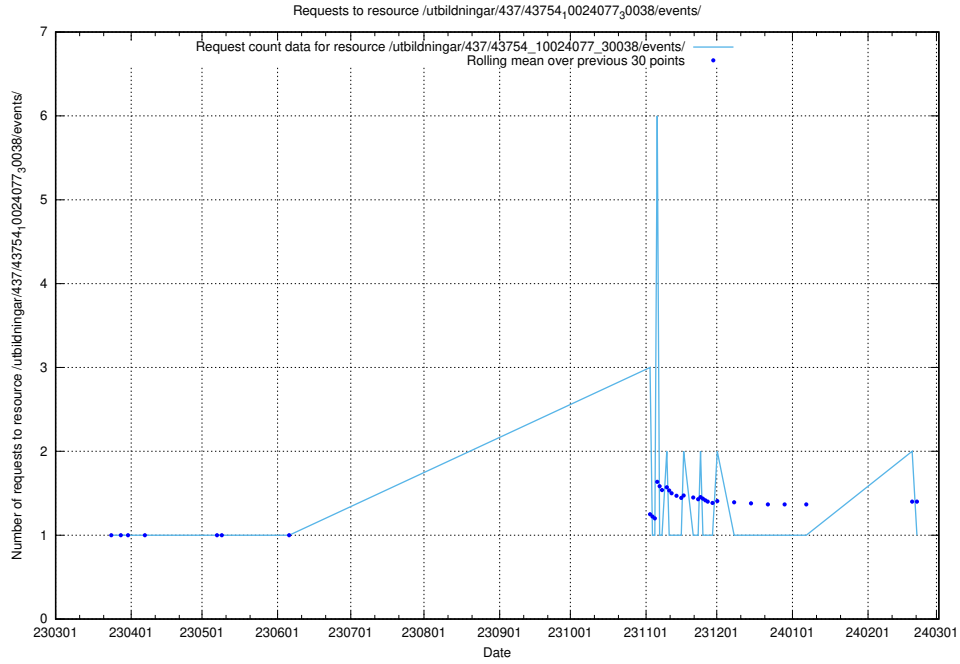

5.6168 Usage of /utbildningar/437/43754_10024077_30038/events/

Here, we count the number of requests to resource /utbildningar/437/43754_10024077_30038/events/.