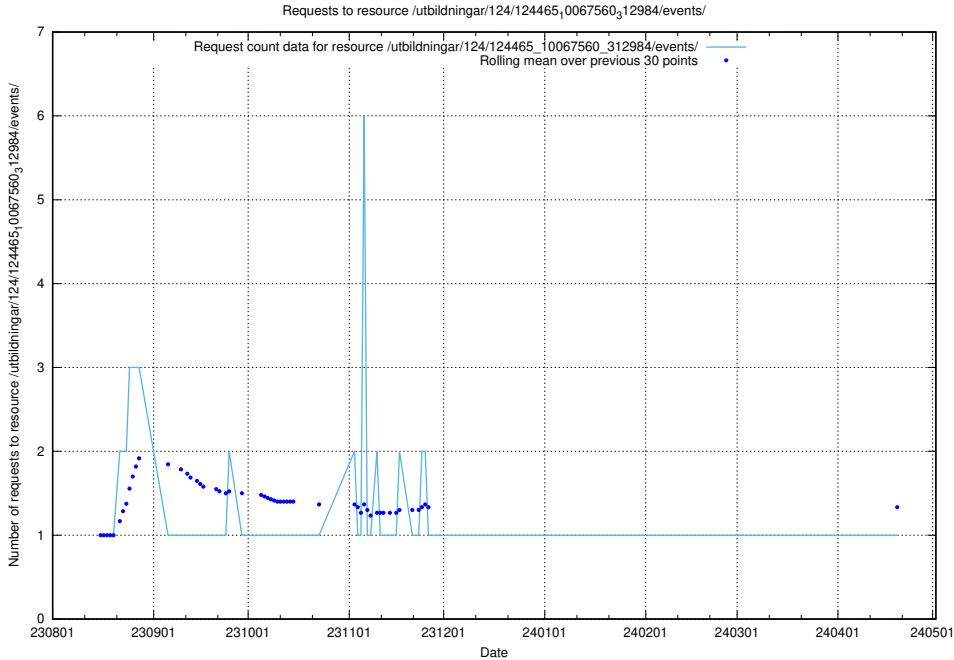

5.4780 Usage of /utbildningar/124/124465_10067560_312984/events/

Here, we count the number of requests to resource /utbildningar/124/124465_10067560_312984/events/