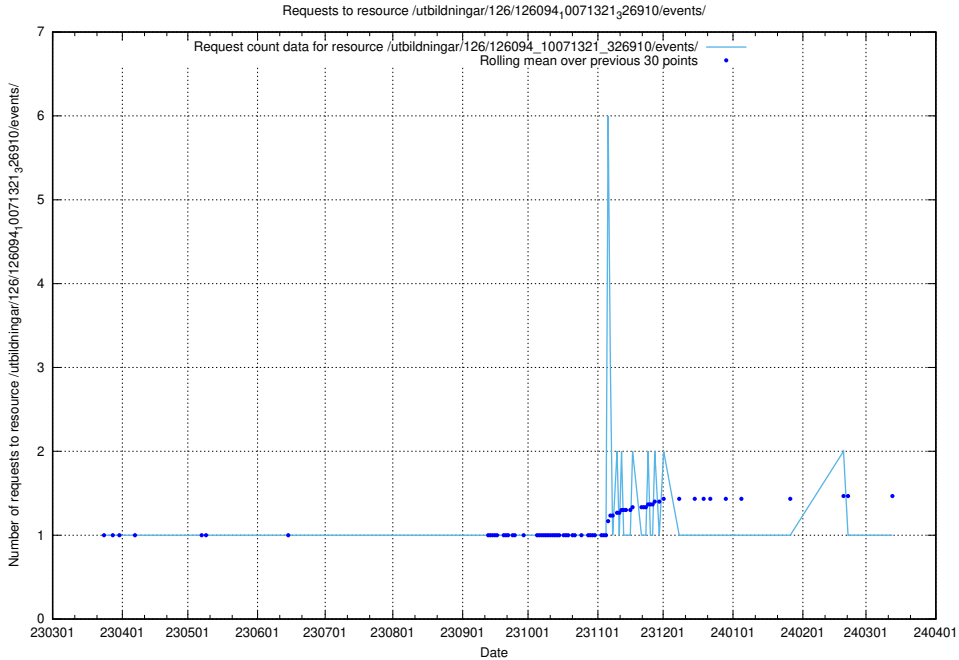

5.6184 Usage of /utbildningar/126/126094_10071321_326910/events/

Here, we count the number of requests to resource /utbildningar/126/126094_10071321_326910/events/