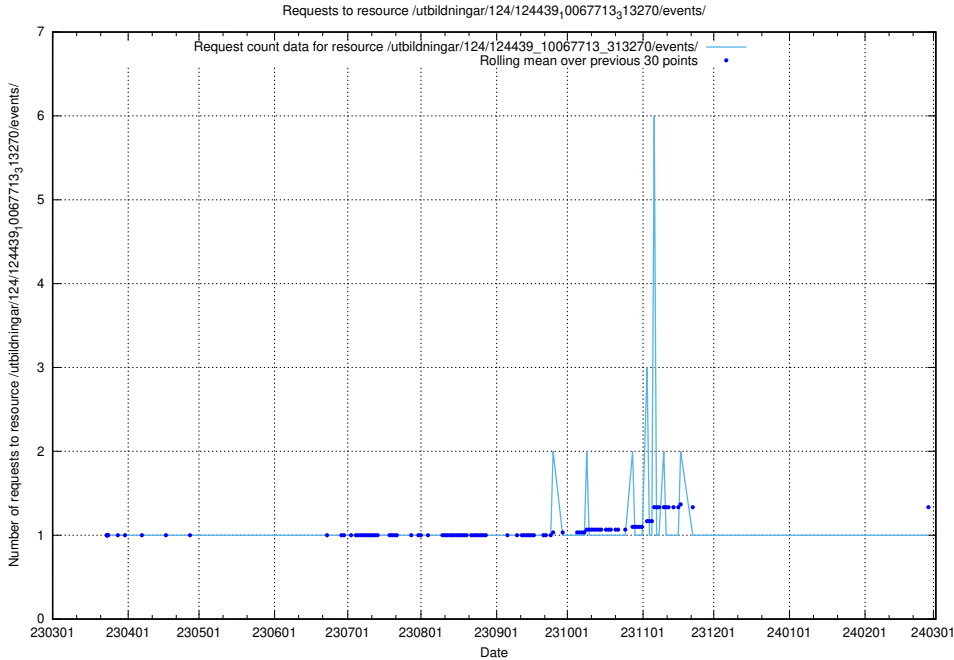

5.3560 Usage of /utbildningar/124/124439_10067713_313270/events/

Here, we count the number of requests to resource /utbildningar/124/124439_10067713_313270/events/