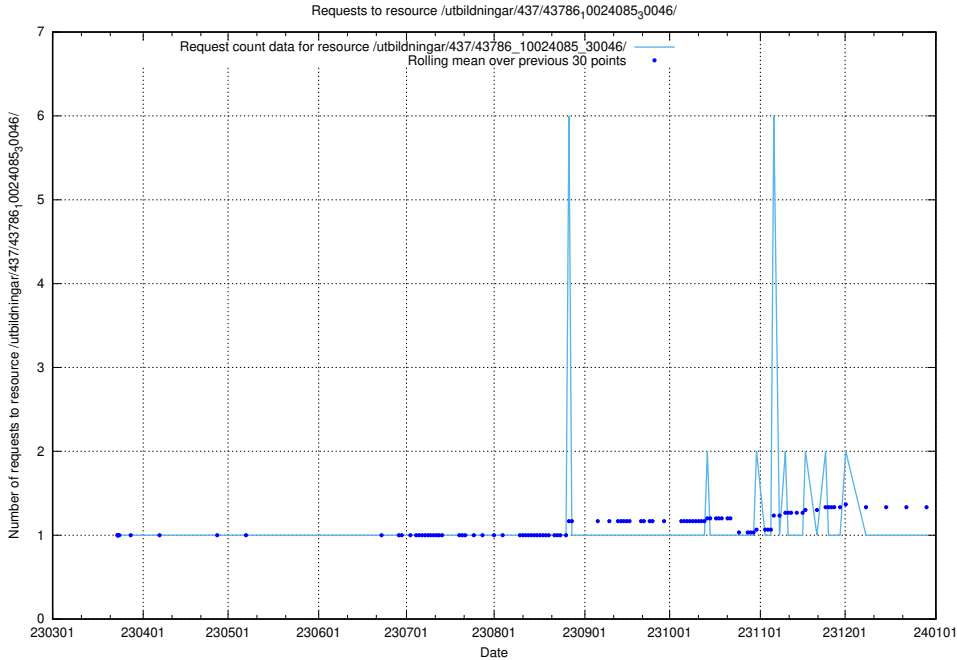

5.6339 Usage of /utbildningar/437/43786_10024085_30046/

Here, we count the number of requests to resource /utbildningar/437/43786_10024085_30046/.