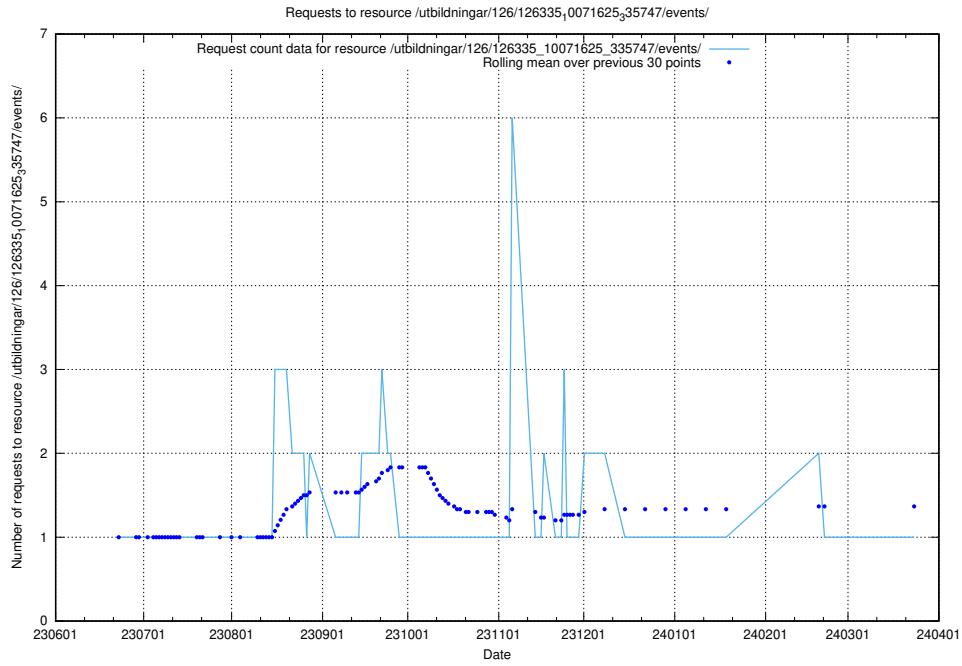

5.5662 Usage of /utbildningar/126/126335_10071625_335747/events/

Here, we count the number of requests to resource /utbildningar/126/126335_10071625_335747/events/