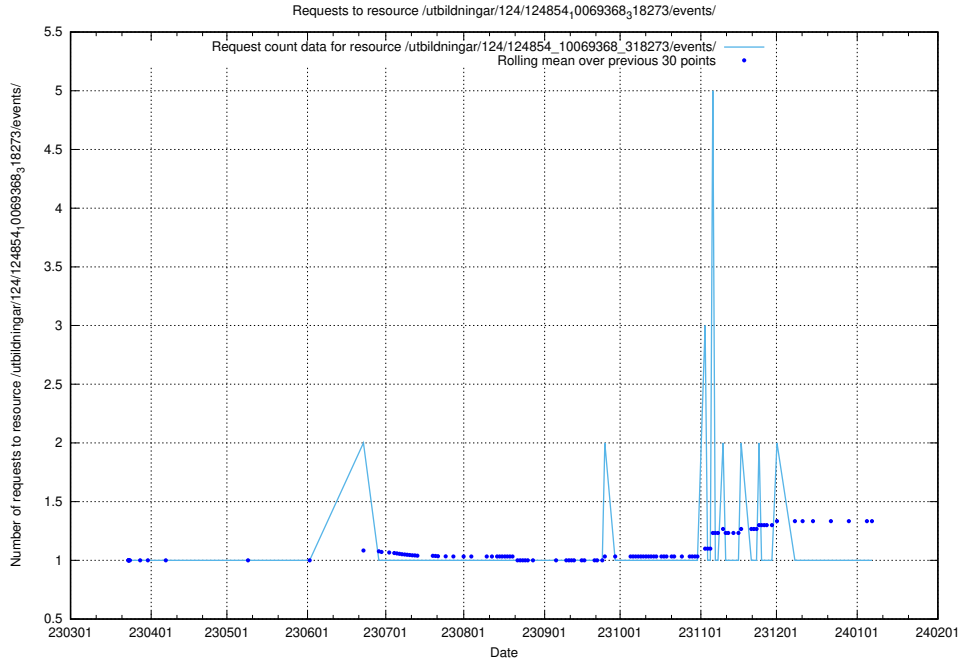

5.1189 Usage of /utbildningar/124/124854_10069368_318273/events/

Here, we count the number of requests to resource /utbildningar/124/124854_10069368_318273/events/