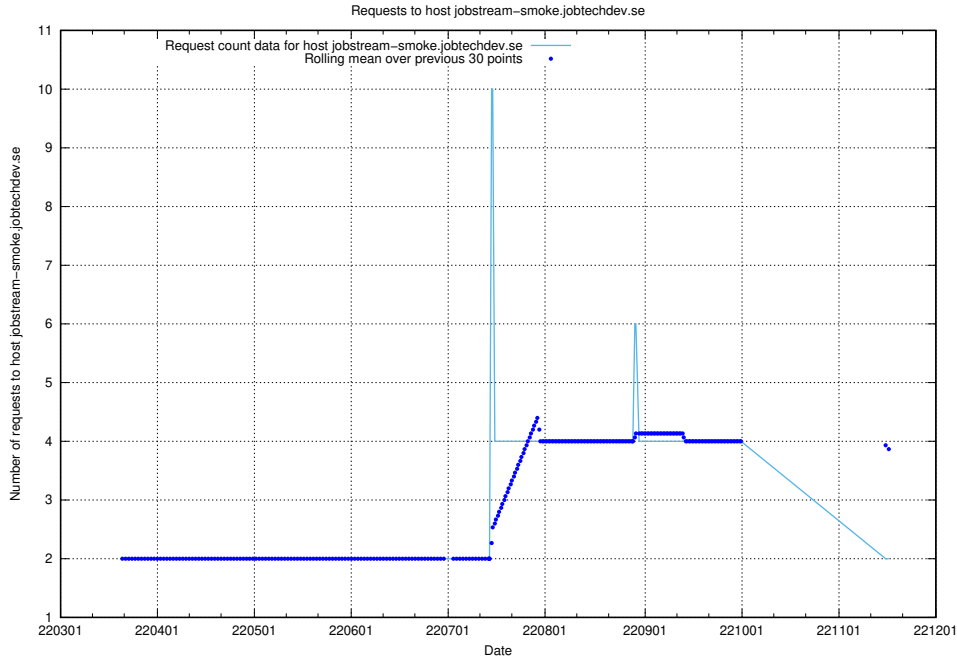

7.488 Usage of `jobstream-smoke.jobtechdev.se`

Here, we count the number of requests to host `jobstream-smoke.jobtechdev.se`.