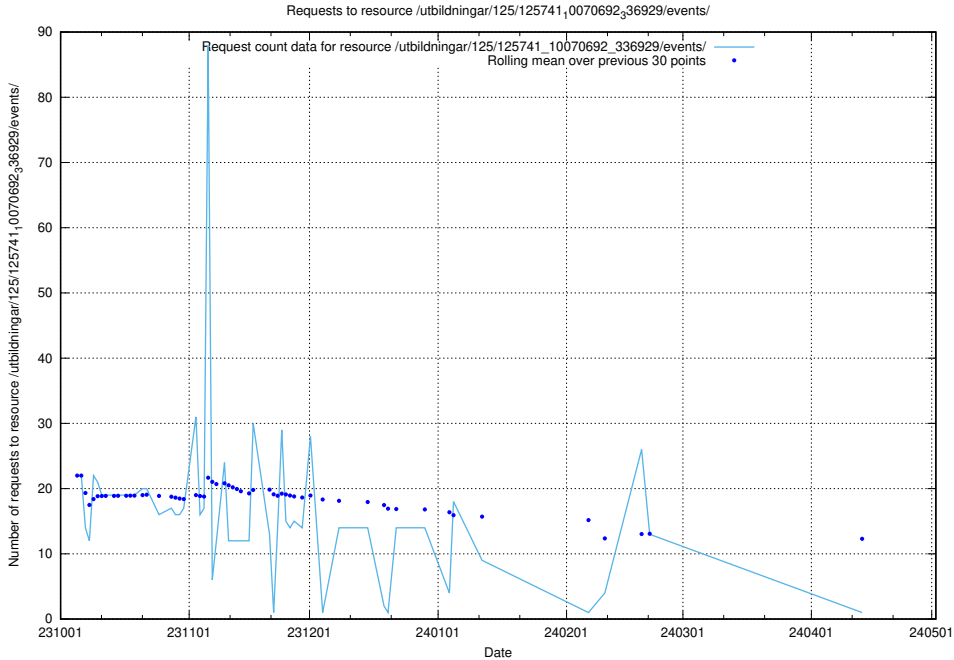

5.4384 Usage of /utbildningar/125/125741_10070692_336929/events/

Here, we count the number of requests to resource /utbildningar/125/125741_10070692_336929/events/