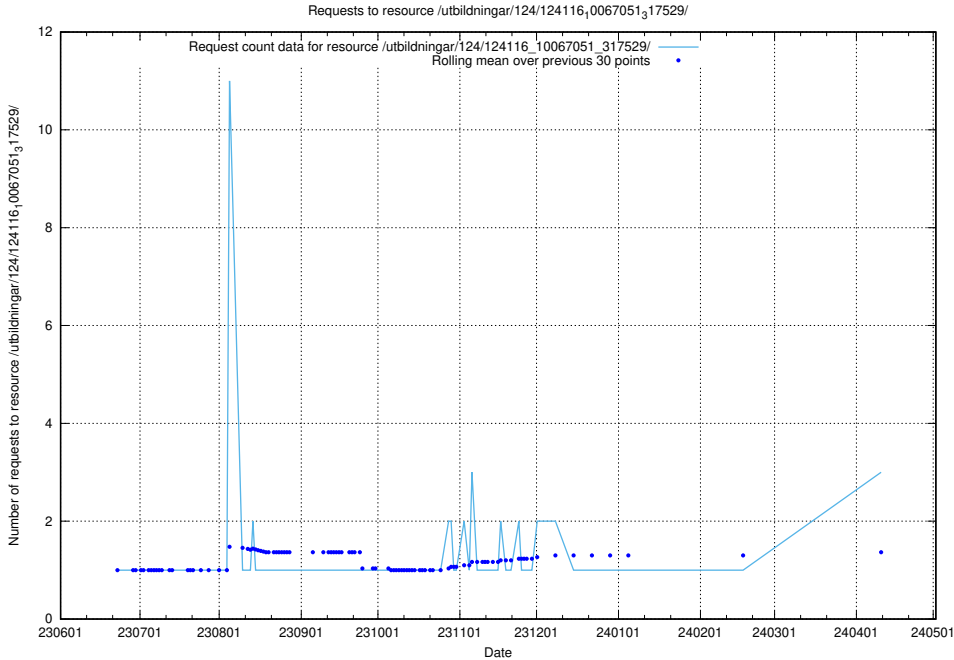

5.389 Usage of /utbildningar/124/124116_10067051_317529/

Here, we count the number of requests to resource /utbildningar/124/124116_10067051_317529/.