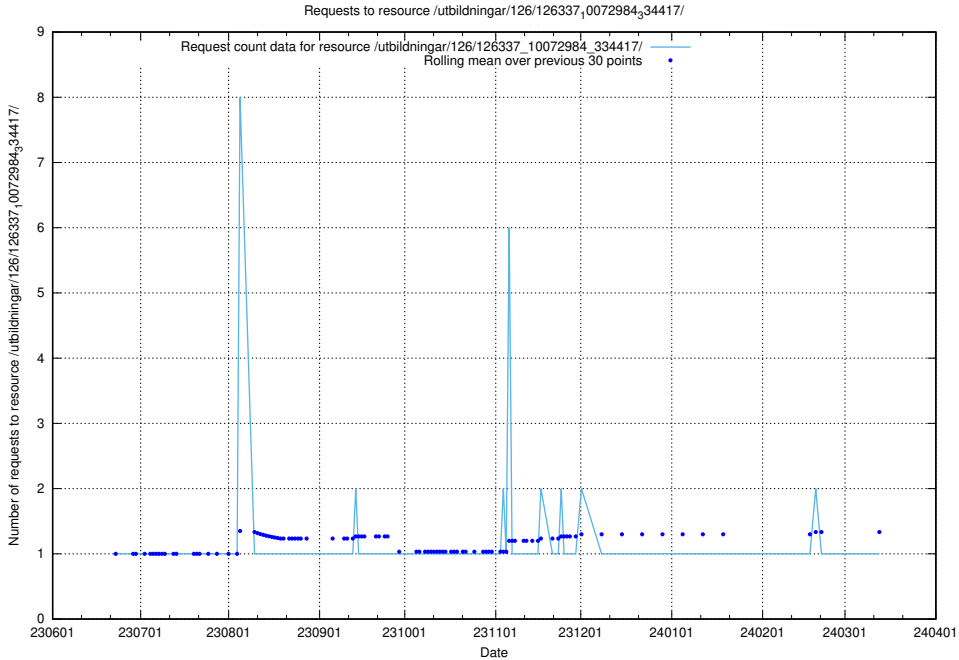

5.5653 Usage of /utbildningar/126/126337_10072984_334417/

Here, we count the number of requests to resource /utbildningar/126/126337_10072984_334417/.