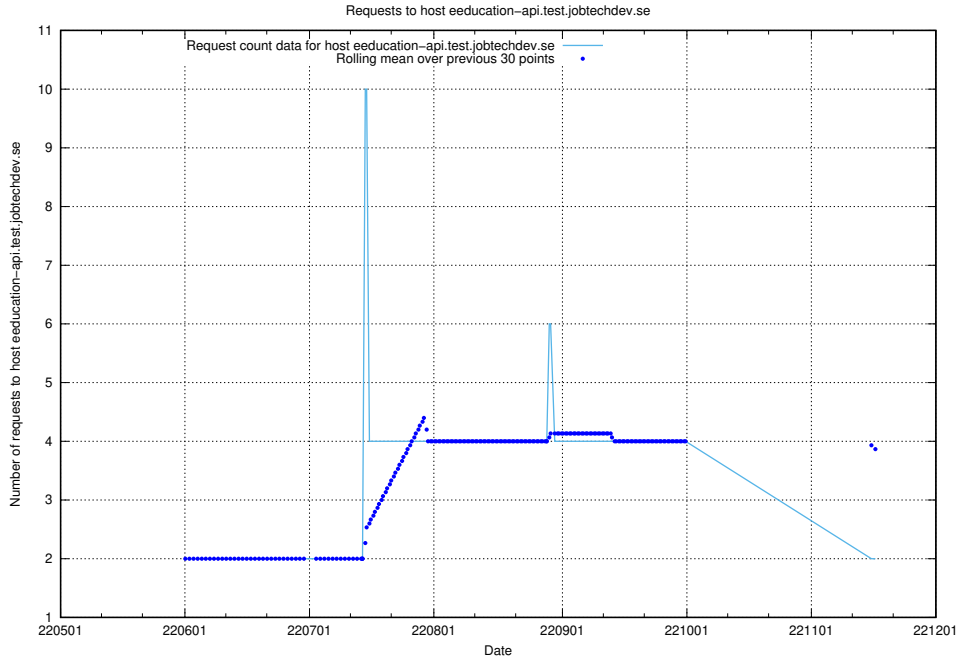

7.412 Usage of eeducation-api.test.jobtechdev.se

Here, we count the number of requests to host eeducation-api.test.jobtechdev.se.