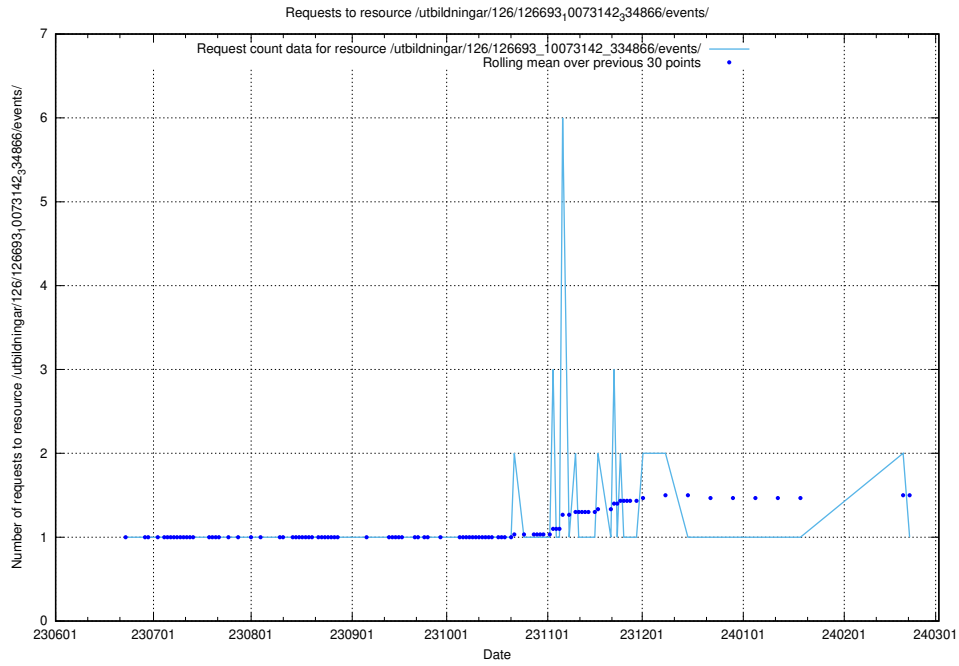

5.5634 Usage of /utbildningar/126/126693_10073142_334866/events/

Here, we count the number of requests to resource /utbildningar/126/126693_10073142_334866/events/