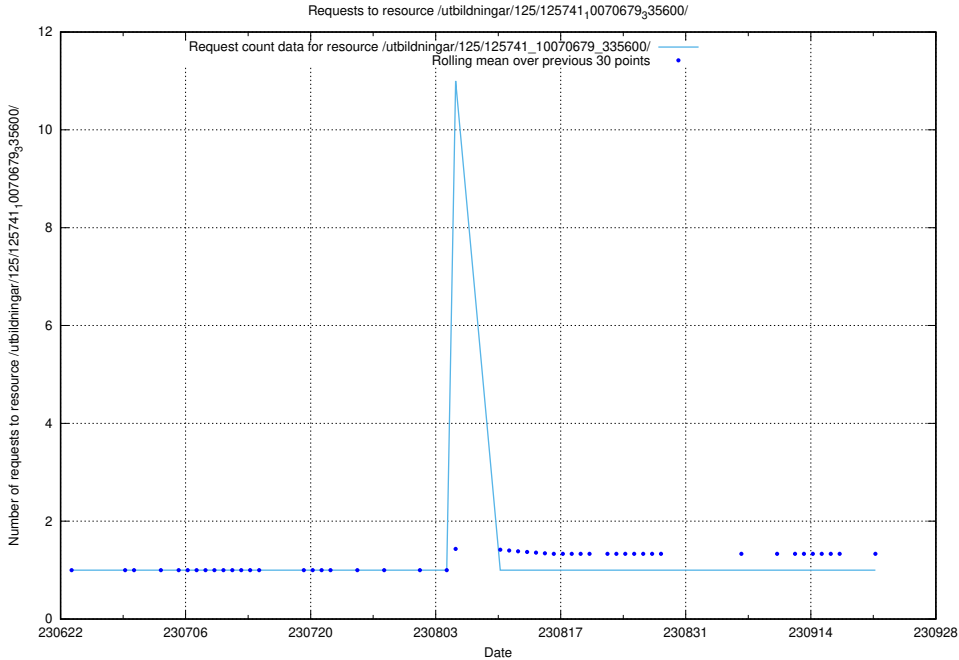

5.5685 Usage of /utbildningar/125/125741_10070679_335600/

Here, we count the number of requests to resource /utbildningar/125/125741_10070679_335600/.