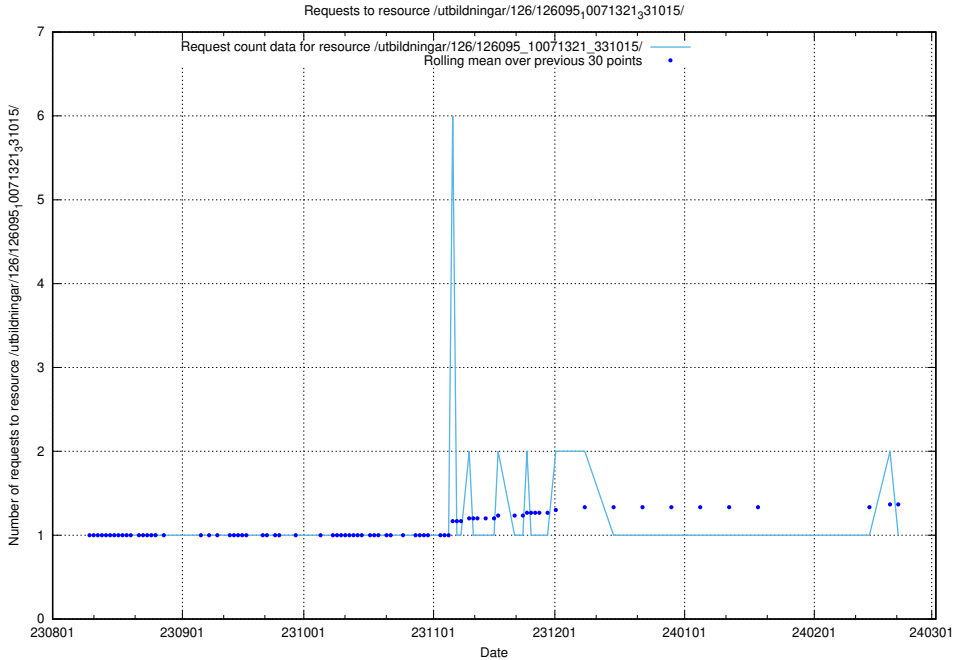

5.4814 Usage of /utbildningar/126/126095_10071321_331015/

Here, we count the number of requests to resource /utbildningar/126/126095_10071321_331015/.