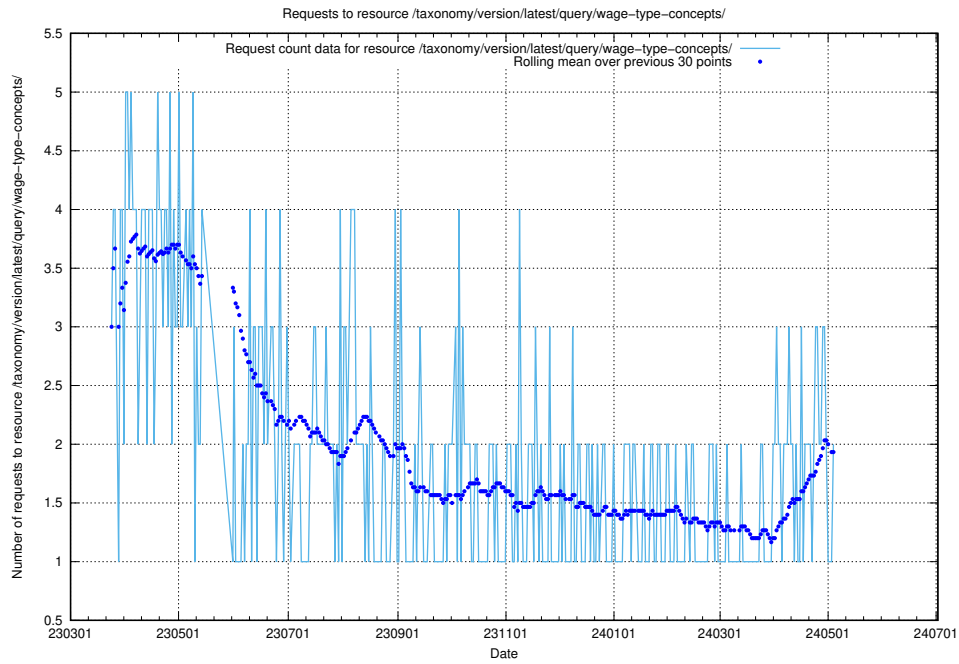

5.898 Usage of /taxonomy/version/latest/query/wage-type-concepts/

Here, we count the number of requests to resource /taxonomy/version/latest/query/wage-type-concepts/.