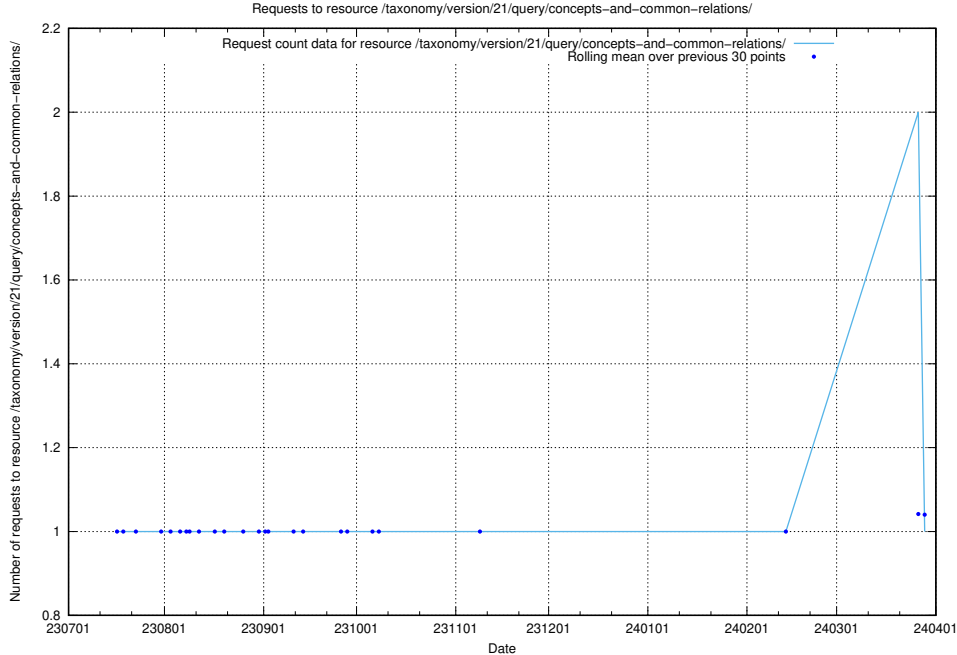

5.5038 Usage of /taxonomy/version/21/query/concepts-and-common-relations/

Here, we count the number of requests to resource /taxonomy/version/21/query/concepts-and-common-relations/.

5.5039 Usage of /utbildningar/122/122967_10065274_281273/