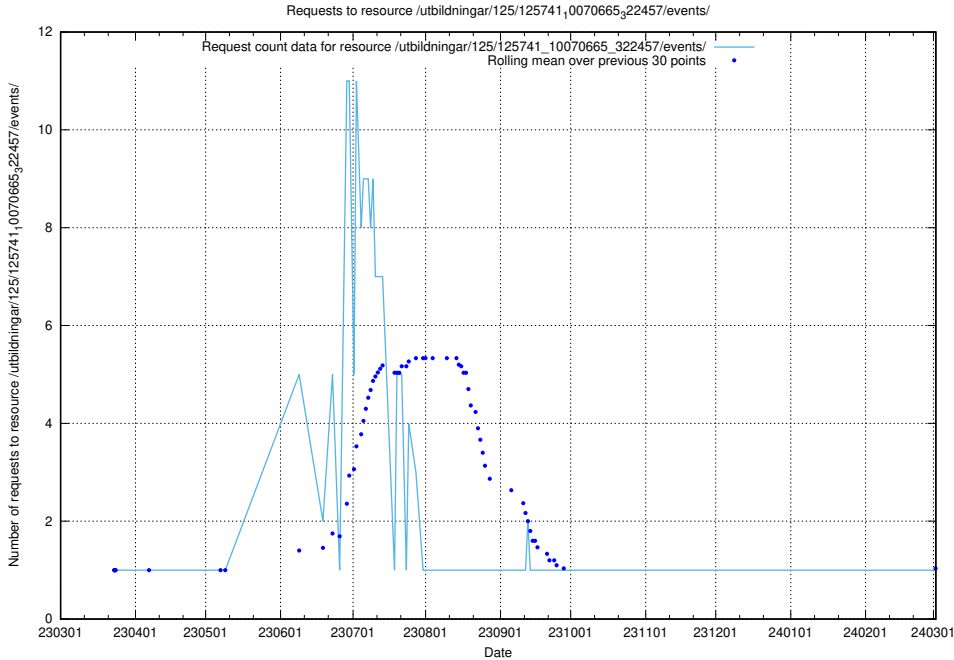

5.6464 Usage of /utbildningar/125/125741_10070665_322457/events/

Here, we count the number of requests to resource /utbildningar/125/125741_10070665_322457/events/