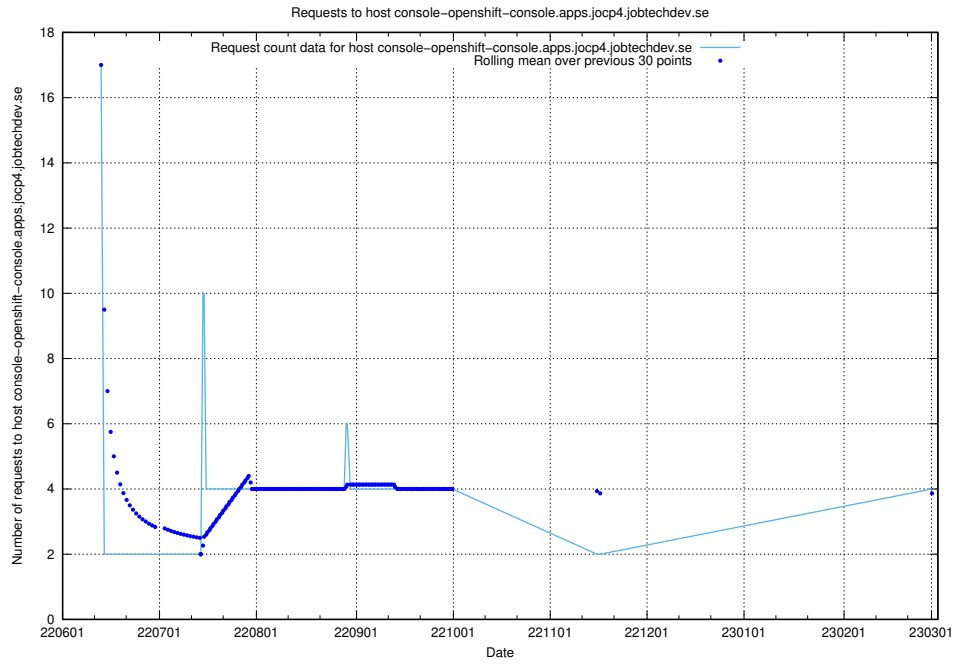

7.141 Usage of console-openshift-console.apps.jocp4.jobtechdev.se

Here, we count the number of requests to host console-openshift-console.apps.jocp4.jobtechdev.se.

7.142 Usage of demo-connect-once.jobtechdev.se