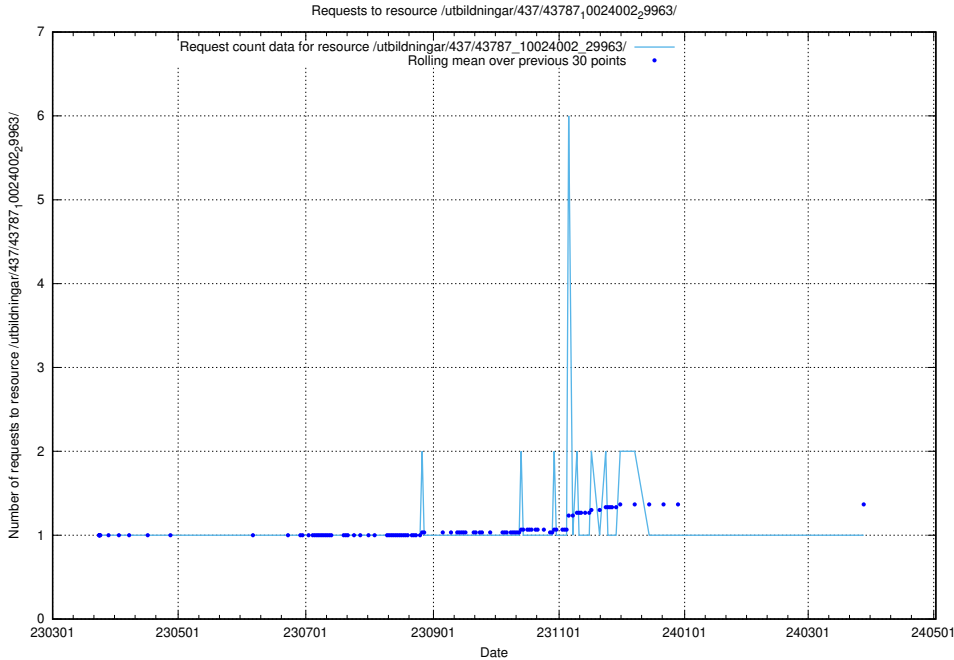

5.6338 Usage of /utbildningar/437/43787_10024002_29963/

Here, we count the number of requests to resource /utbildningar/437/43787_10024002_29963/.