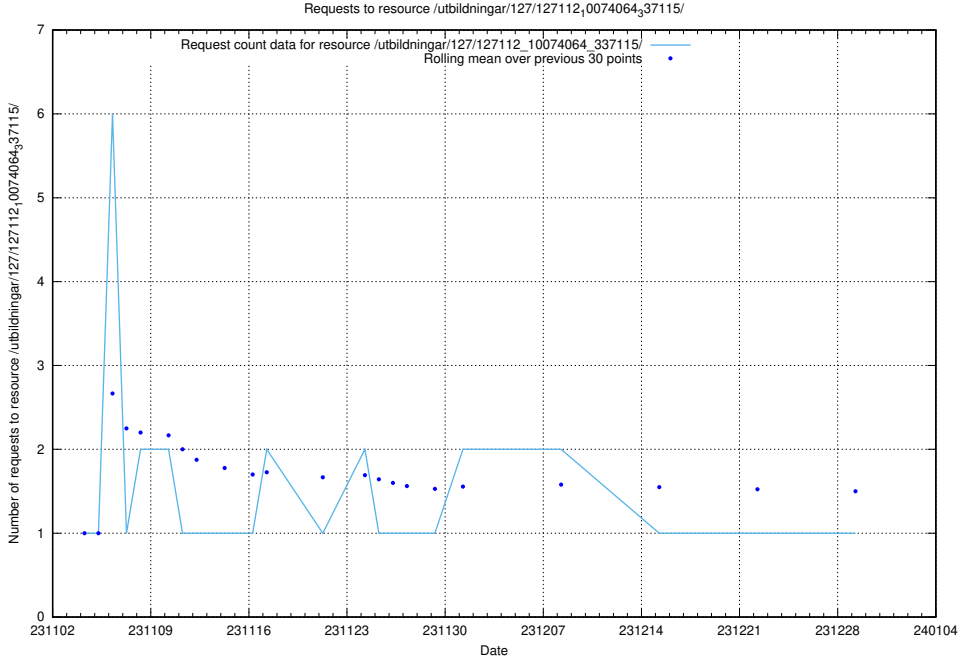

5.4117 Usage of /utbildningar/127/127112_10074064_337115/

Here, we count the number of requests to resource /utbildningar/127/127112_10074064_337115/.