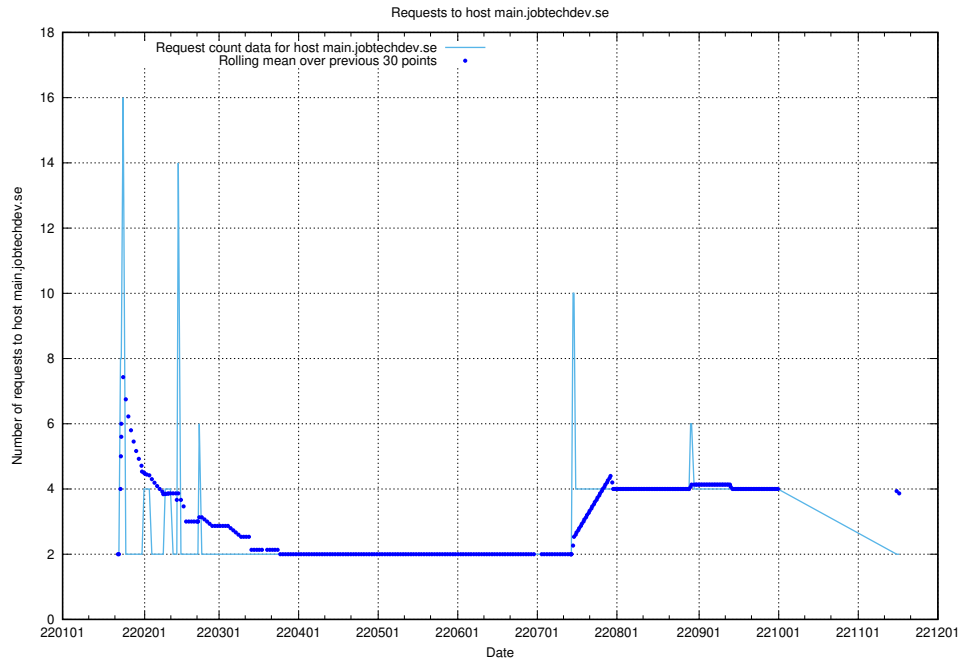

7.592 Usage of main.jobtechdev.se

Here, we count the number of requests to host main.jobtechdev.se.