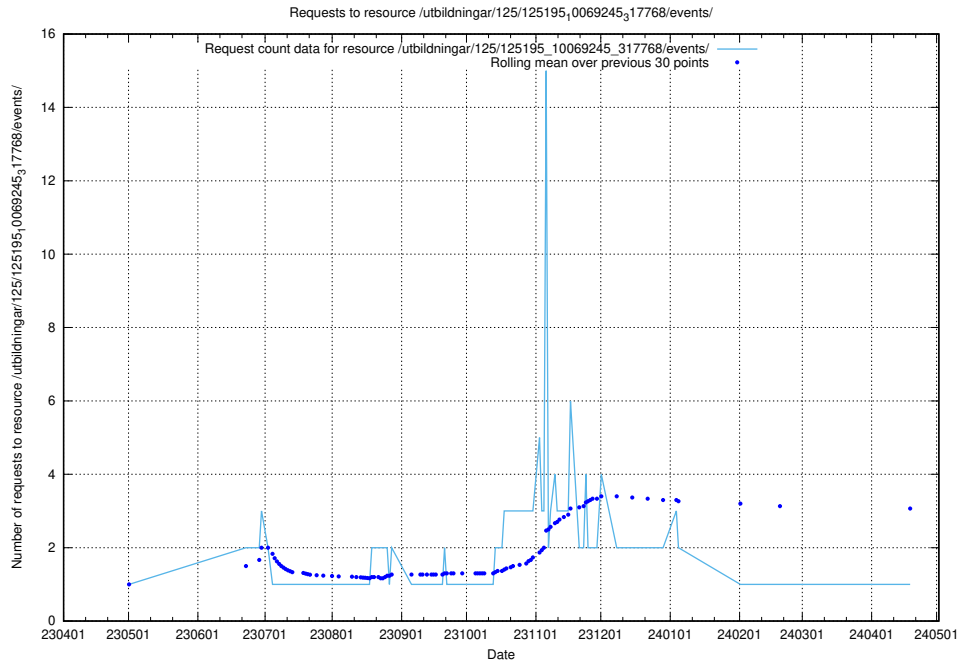

5.5991 Usage of /utbildningar/125/125195_10069245_317768/events/

Here, we count the number of requests to resource /utbildningar/125/125195_10069245_317768/events/