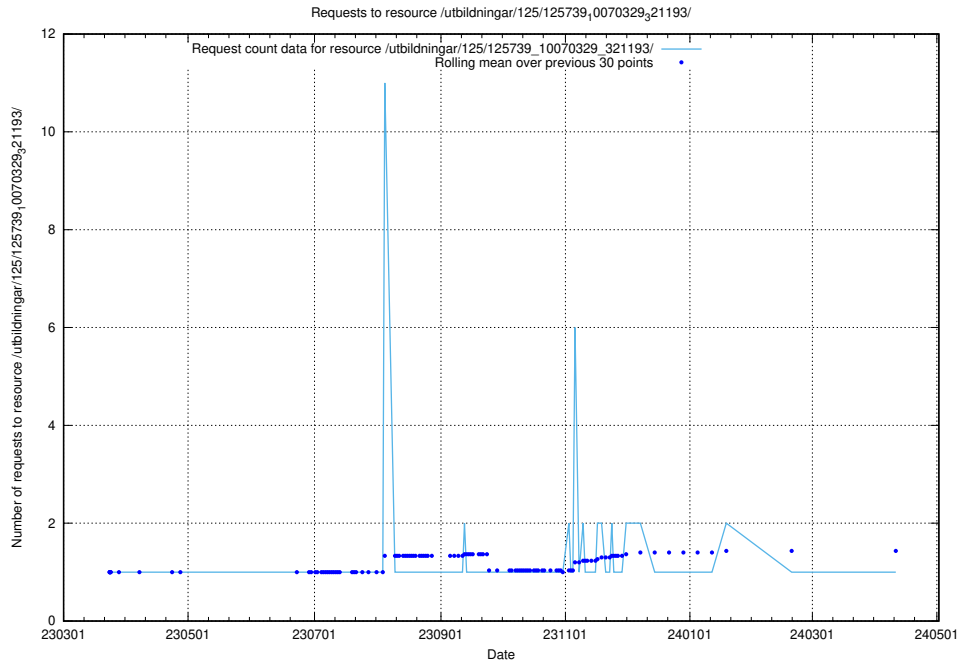

5.997 Usage of /utbildningar/125/125739_10070329_321193/

Here, we count the number of requests to resource /utbildningar/125/125739_10070329_321193/.