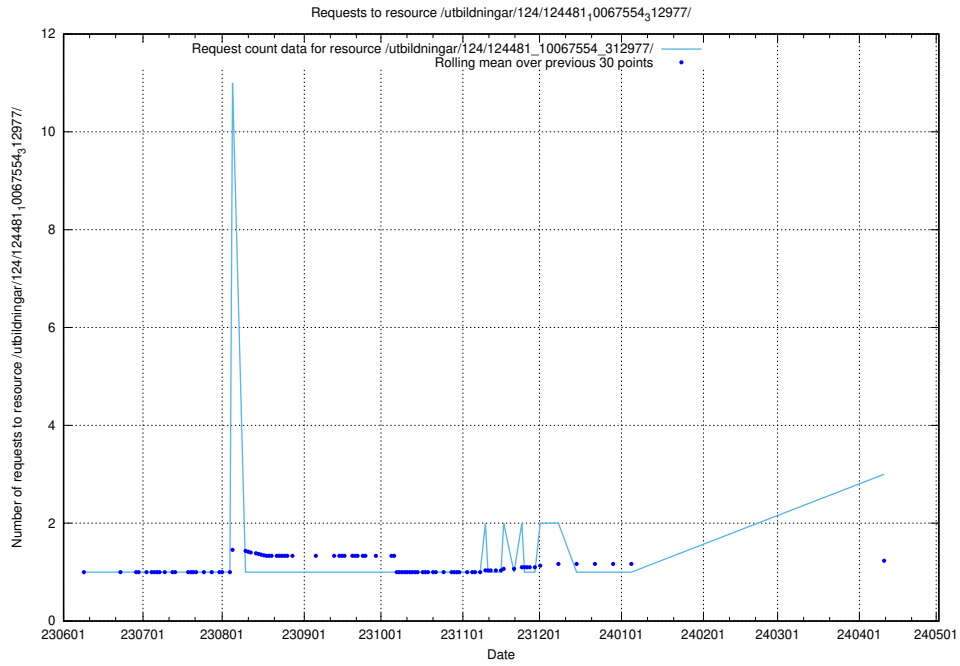

5.397 Usage of /utbildningar/124/124481_10067554_312977/

Here, we count the number of requests to resource /utbildningar/124/124481_10067554_312977/.