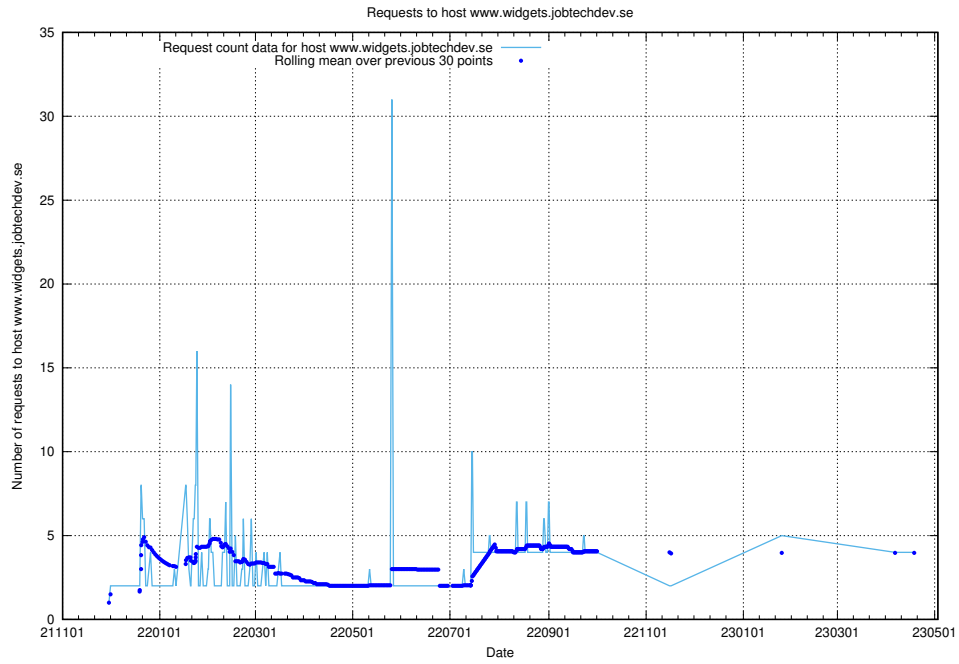

7.132 Usage of www.widgets.jobtechdev.se

Here, we count the number of requests to host www.widgets.jobtechdev.se.