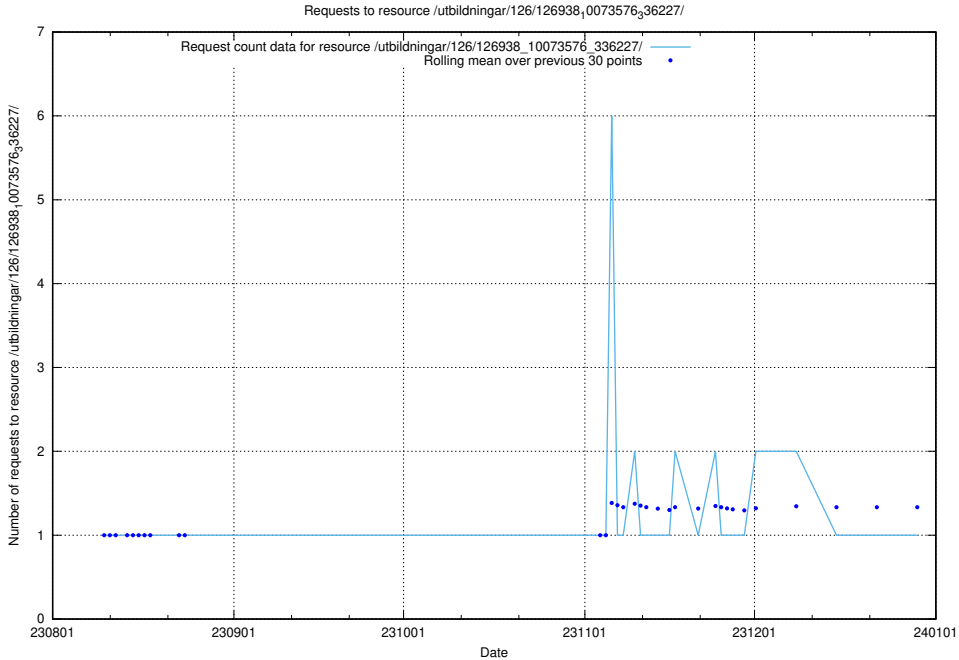

5.4803 Usage of /utbildningar/126/126938_10073576_336227/

Here, we count the number of requests to resource /utbildningar/126/126938_10073576_336227/.