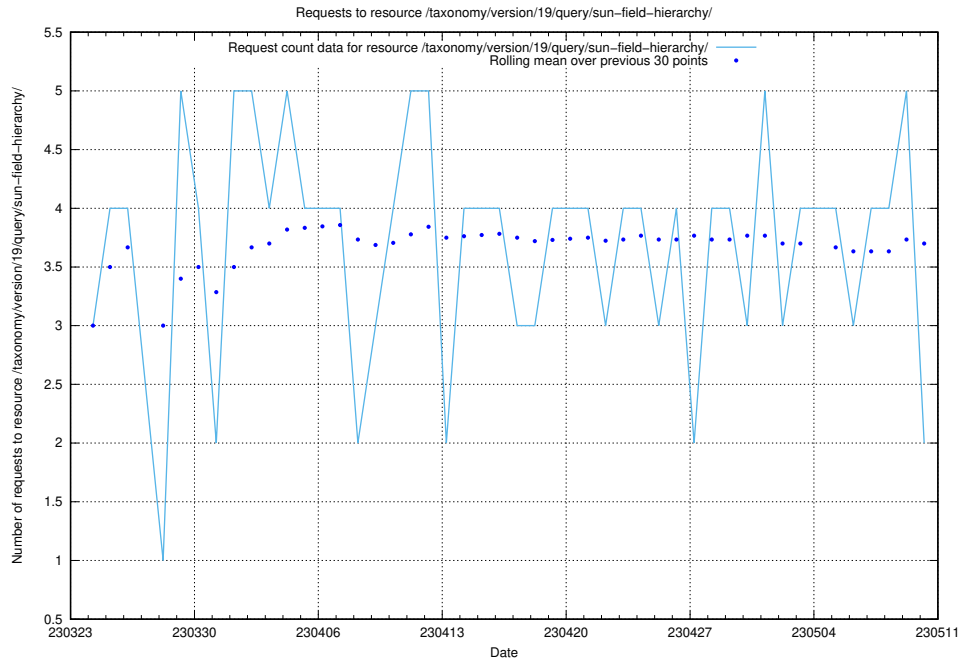

5.907 Usage of /taxonomy/version/19/query/sun-field-hierarchy/

Here, we count the number of requests to resource /taxonomy/version/19/query/sun-field-hierarchy/.