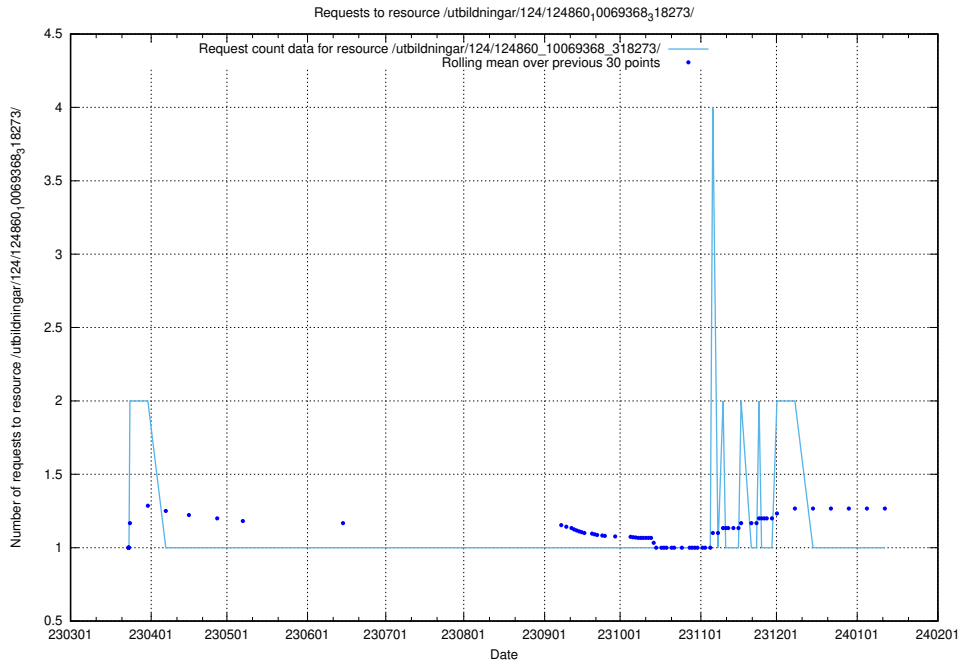

5.1157 Usage of /utbildningar/124/124860_10069368_318273/

Here, we count the number of requests to resource /utbildningar/124/124860_10069368_318273/.