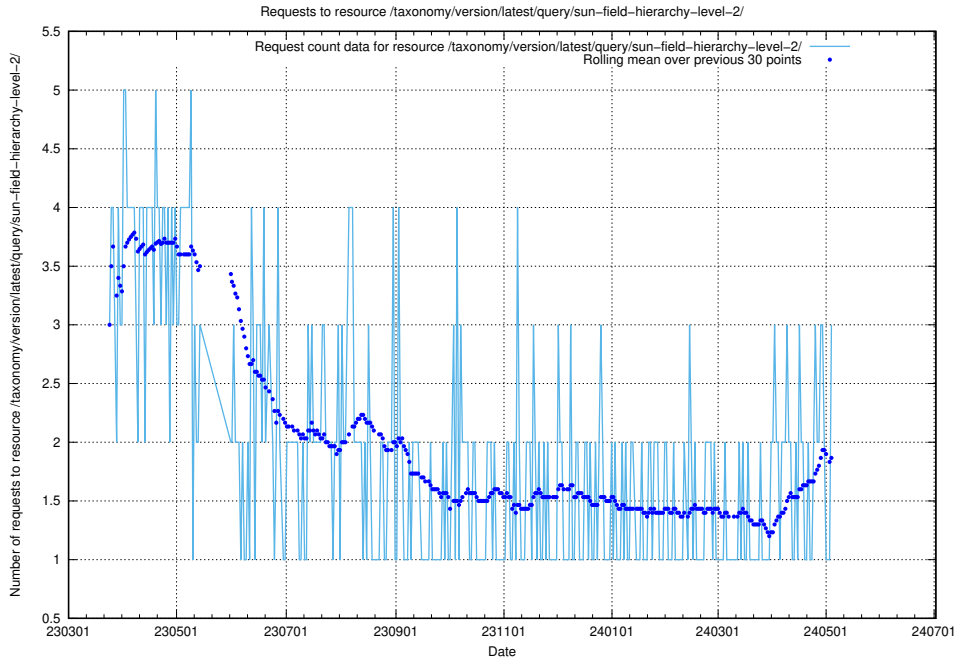

5.416 Usage of /taxonomy/version/latest/query/sun-field-hierarchy-level-2/

Here, we count the number of requests to resource /taxonomy/version/latest/query/sun-field-hierarchy-level-2/.