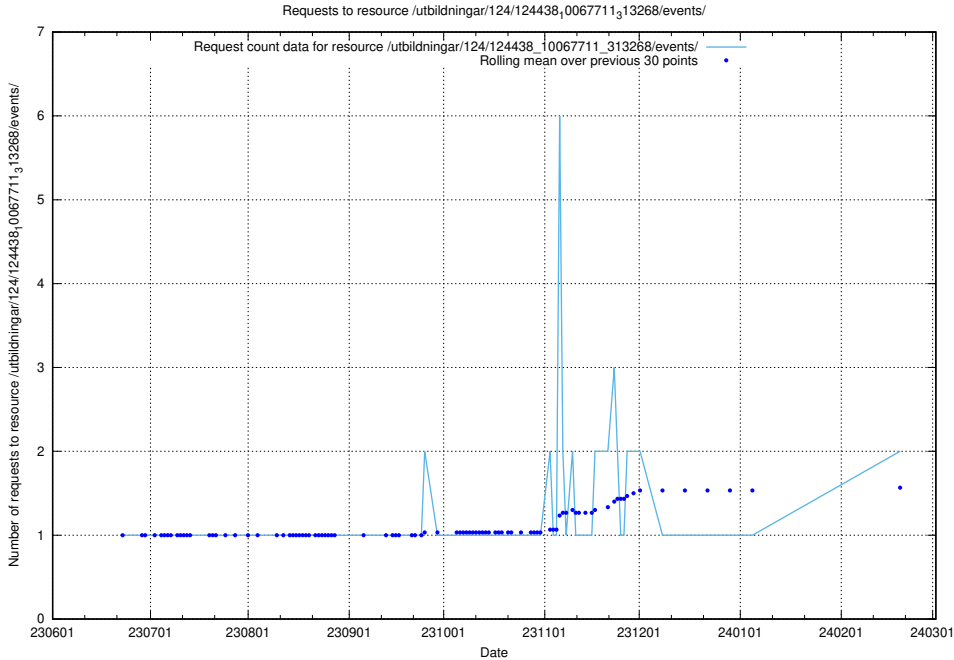

5.868 Usage of /utbildningar/124/124438_10067711_313268/events/

Here, we count the number of requests to resource /utbildningar/124/124438_10067711_313268/events/