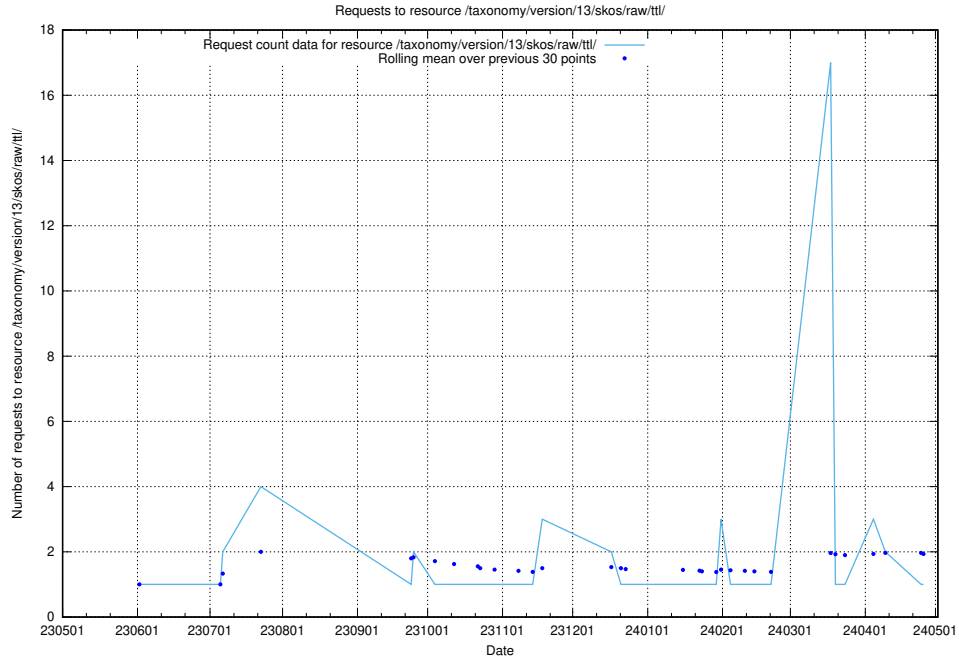

5.5917 Usage of /taxonomy/version/13/skos/raw/ttl/

Here, we count the number of requests to resource /taxonomy/version/13/skos/raw/ttl/.