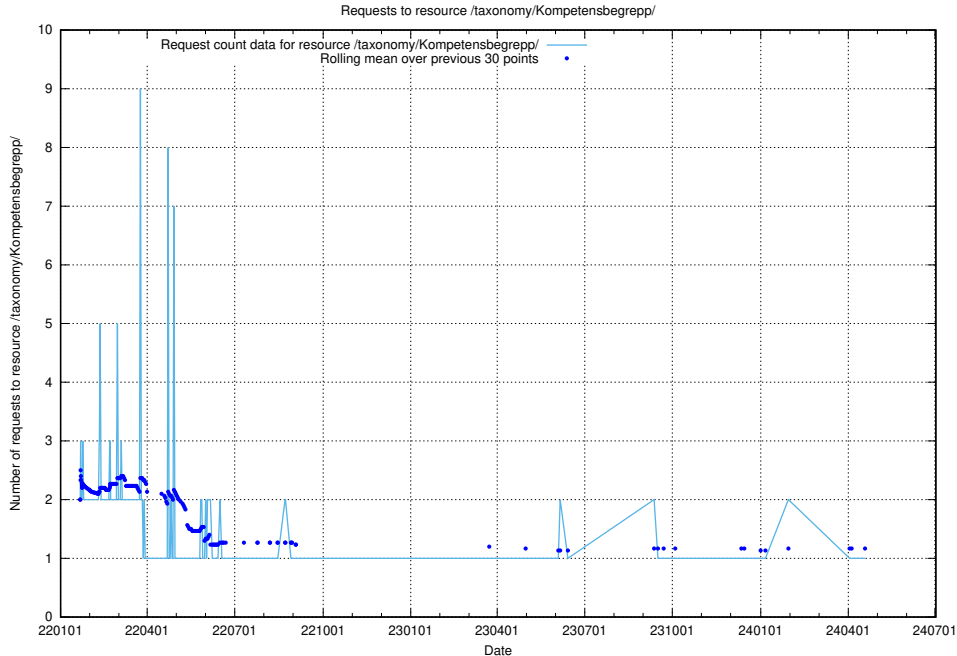

5.6385 Usage of /taxonomy/Kompetensbegrupp/

Here, we count the number of requests to resource /taxonomy/Kompetensbegrupp/.