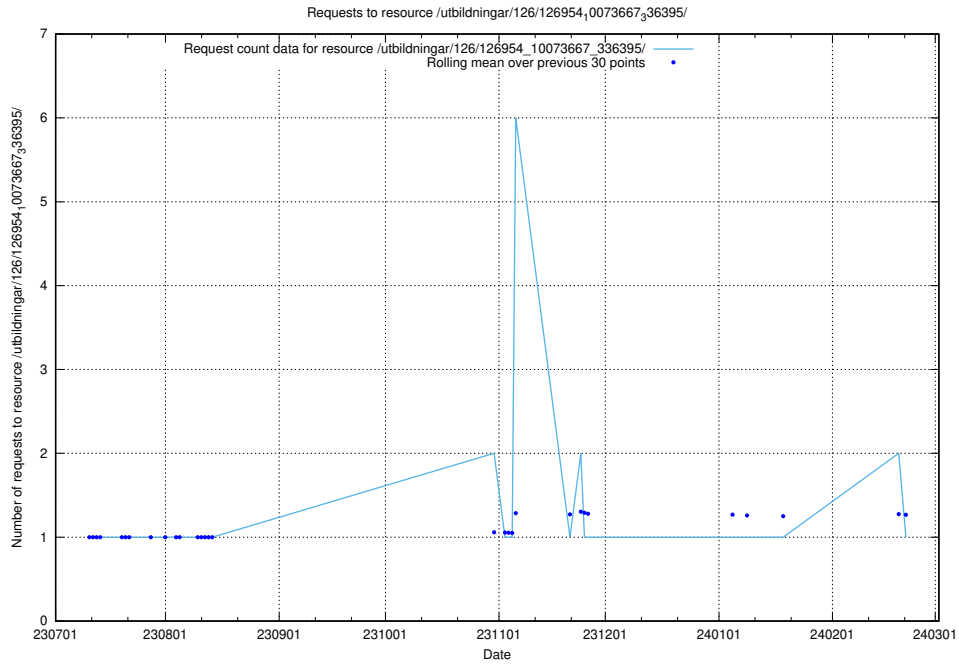

5.5099 Usage of /utbildningar/126/126954_10073667_336395/

Here, we count the number of requests to resource /utbildningar/126/126954_10073667_336395/.