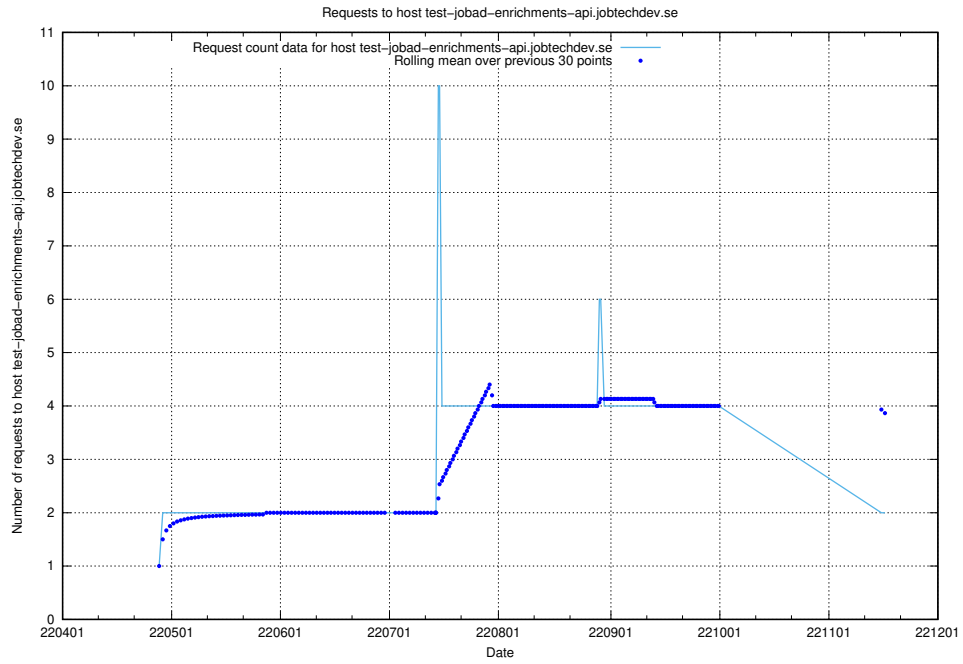

7.435 Usage of test-jobad-enrichments-api.jobtechdev.se

Here, we count the number of requests to host test-jobad-enrichments-api.jobtechdev.se.

7.436 Usage of jobtech-jobad-enrichments-develop.jobtechdev.se