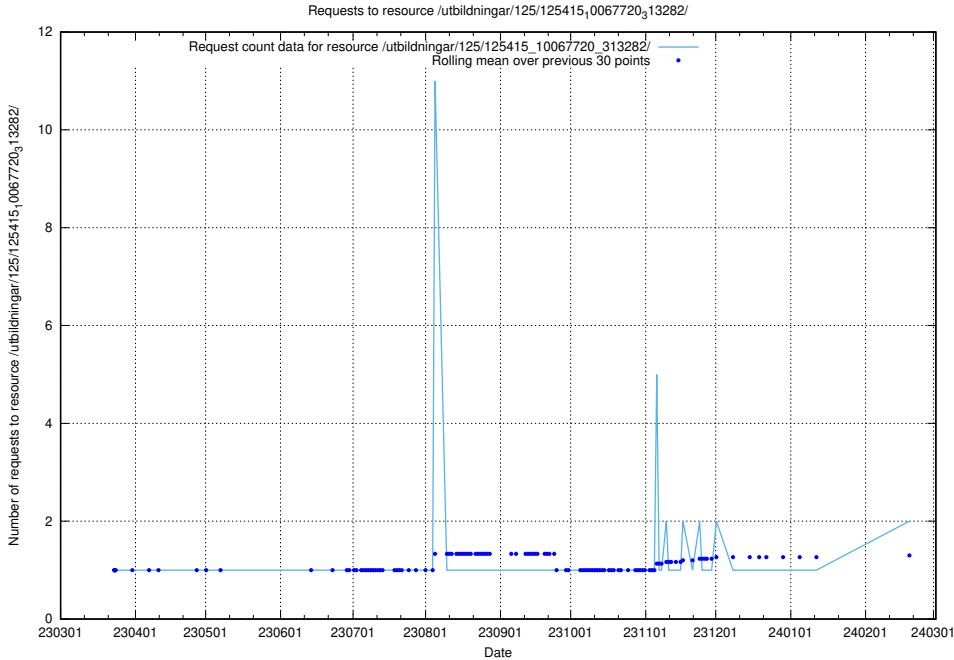

5.494 Usage of /utbildningar/125/125415_10067720_313282/

Here, we count the number of requests to resource /utbildningar/125/125415_10067720_313282/.