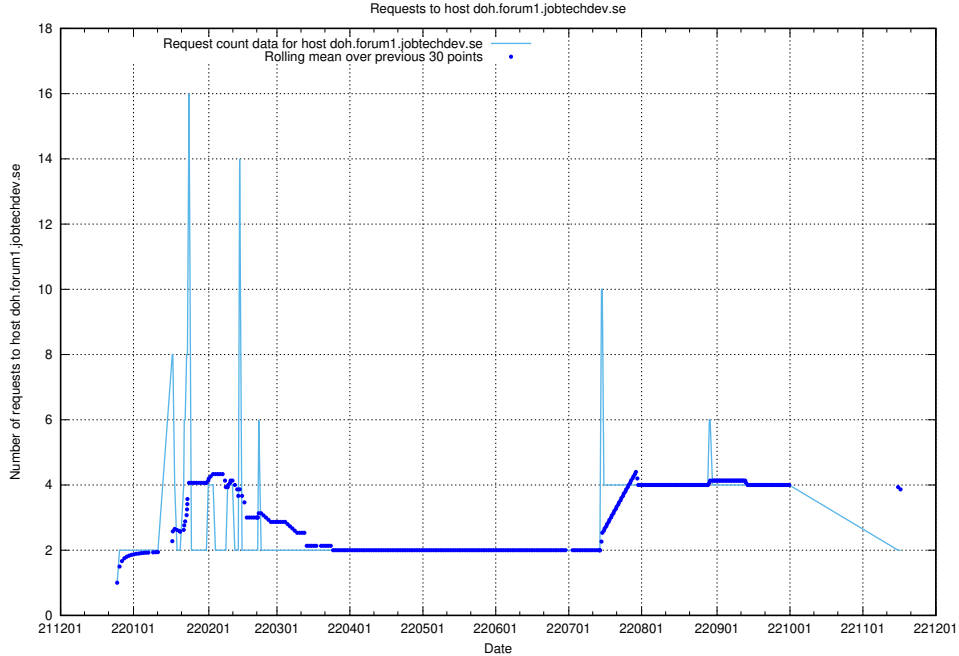

Here, we count the number of requests to host test.jobtechdev.se.

7.360 Usage of doh.forum1.jobtechdev.se

Here, we count the number of requests to host doh.forum1.jobtechdev.se.

7.361 Usage of dns.forum1.jobtechdev.se