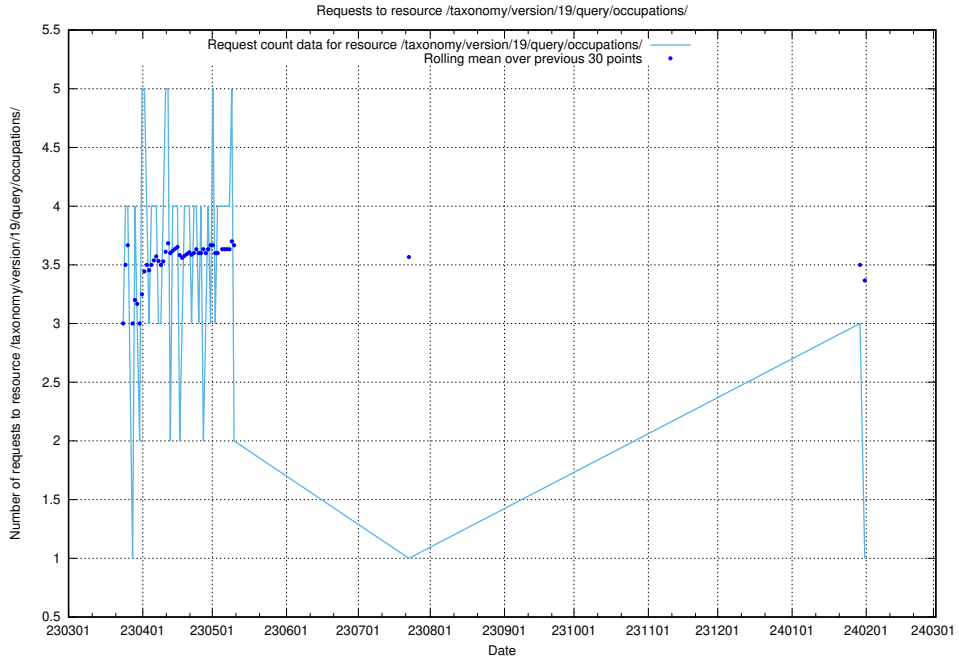

Here, we count the number of requests to resource /taxonomy/version/19/query/occupations/.

5.6110 Usage of /utbildningar/122/122290_10064538_314862/

Here, we count the number of requests to resource /utbildningar/122/122290_10064538_314862/.