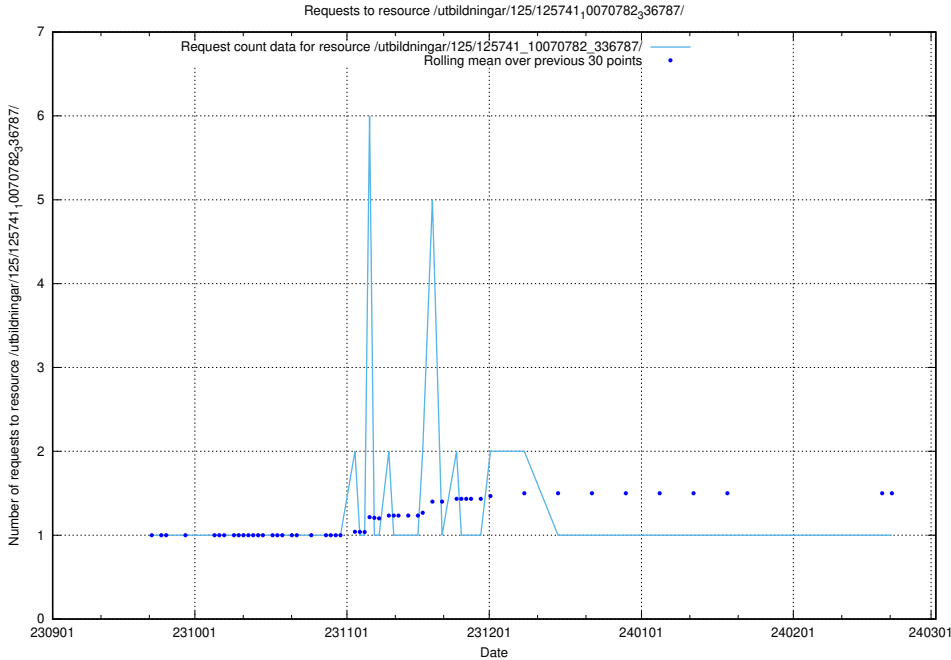

5.4489 Usage of /utbildningar/125/125741_10070782_336787/

Here, we count the number of requests to resource /utbildningar/125/125741_10070782_336787/.