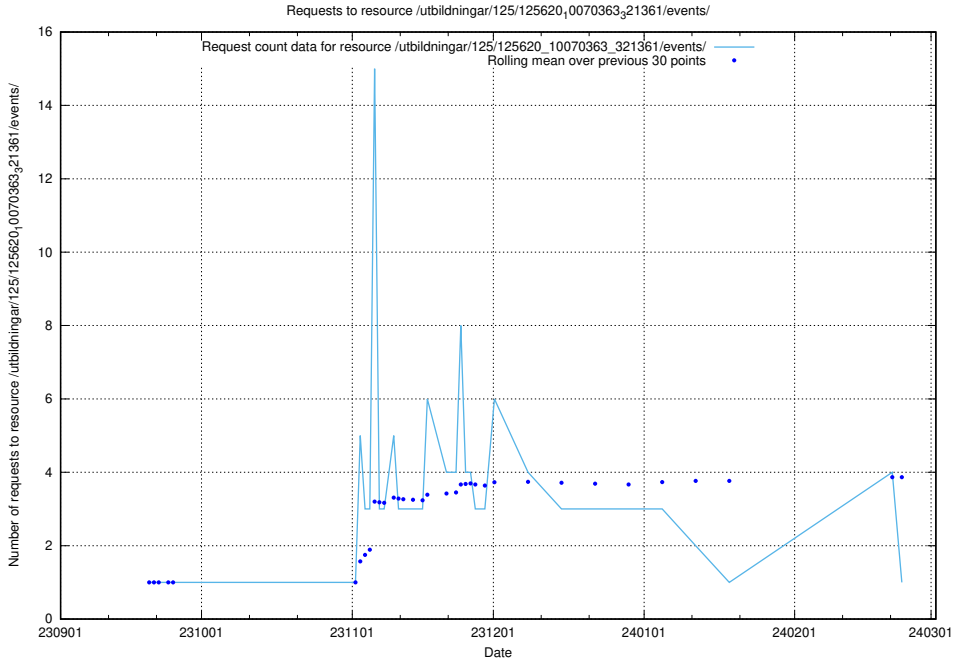

5.4516 Usage of /utbildningar/125/125620_10070363_321361/events/

Here, we count the number of requests to resource /utbildningar/125/125620_10070363_321361/events/