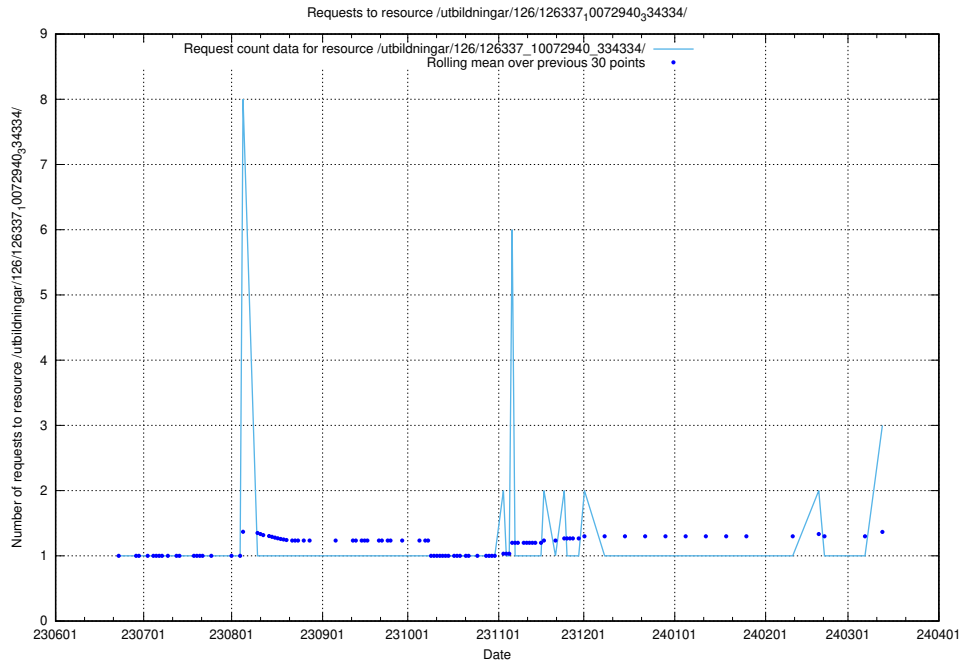

5.370 Usage of /utbildningar/126/126337_10072940_334334/

Here, we count the number of requests to resource /utbildningar/126/126337_10072940_334334/.