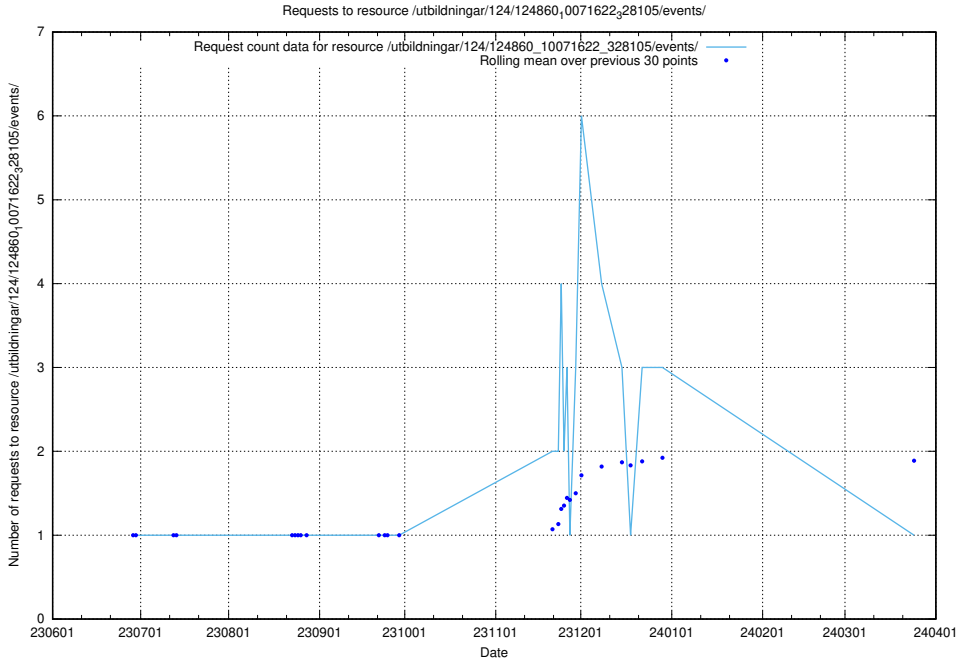

5.5473 Usage of /utbildningar/124/124860_10071622_328105/events/

Here, we count the number of requests to resource /utbildningar/124/124860_10071622_328105/events/