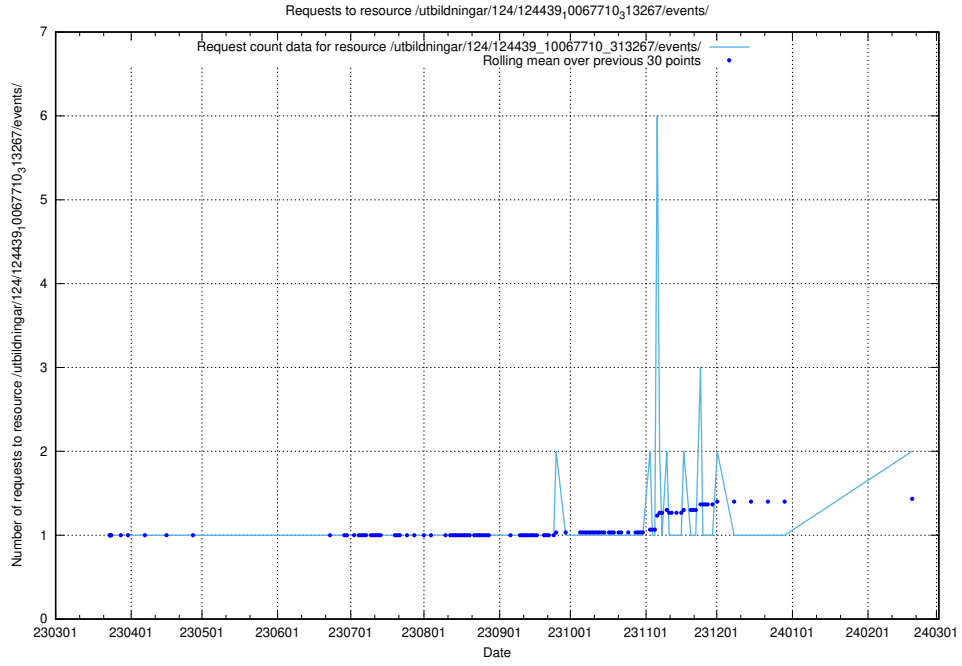

5.663 Usage of /utbildningar/124/124439_10067710_313267/events/

Here, we count the number of requests to resource /utbildningar/124/124439_10067710_313267/events/