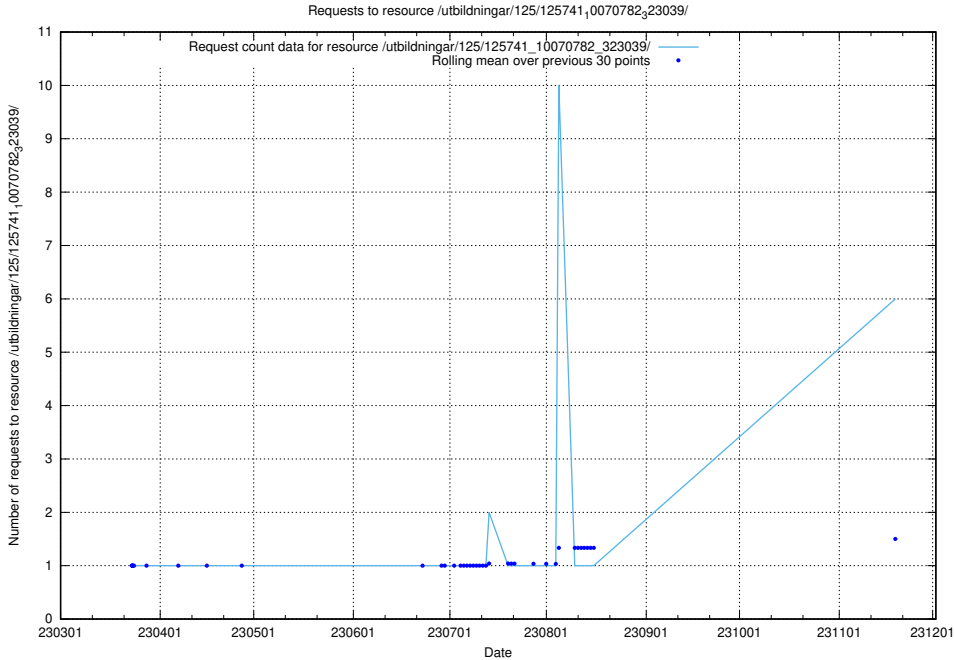

5.102 Usage of /utbildningar/125/125741_10070782_323039/

Here, we count the number of requests to resource /utbildningar/125/125741_10070782_323039/.