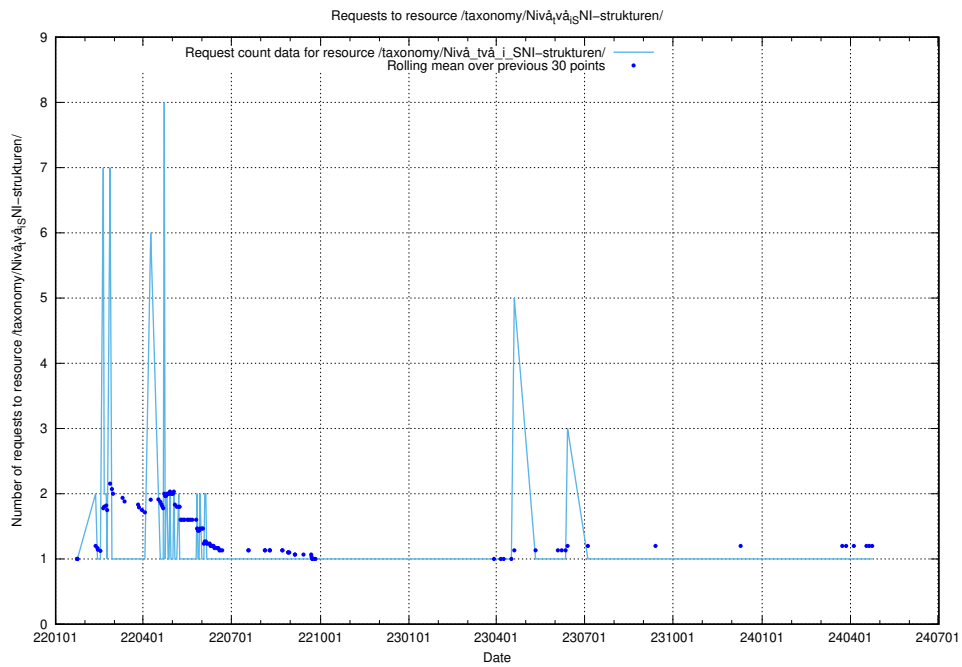

5.4205 Usage of /taxonomy/Nivå_två_i_SNI-strukturen/

Here, we count the number of requests to resource /taxonomy/Nivå_två_i_SNI-strukturen/.