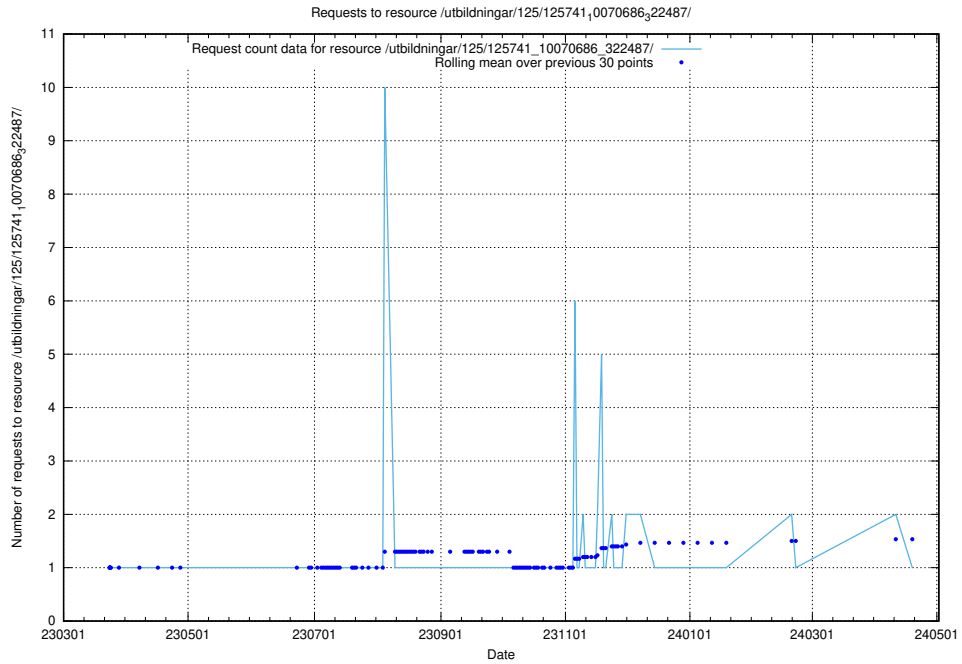

5.6447 Usage of /utbildningar/125/125741_10070686_322487/

Here, we count the number of requests to resource /utbildningar/125/125741_10070686_322487/.