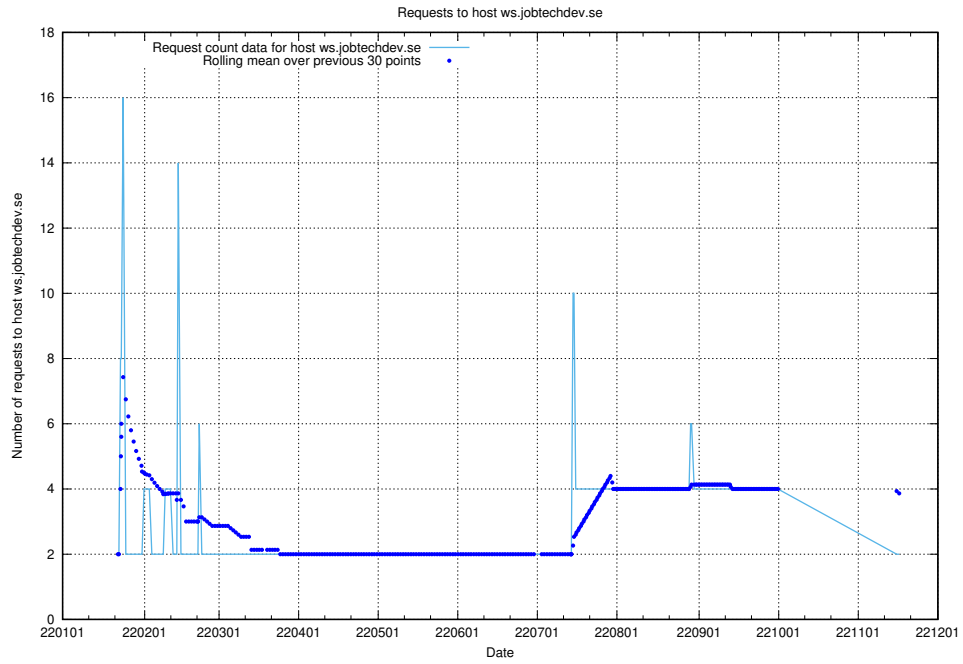

7.573 Usage of ws.jobtechdev.se

Here, we count the number of requests to host ws.jobtechdev.se.