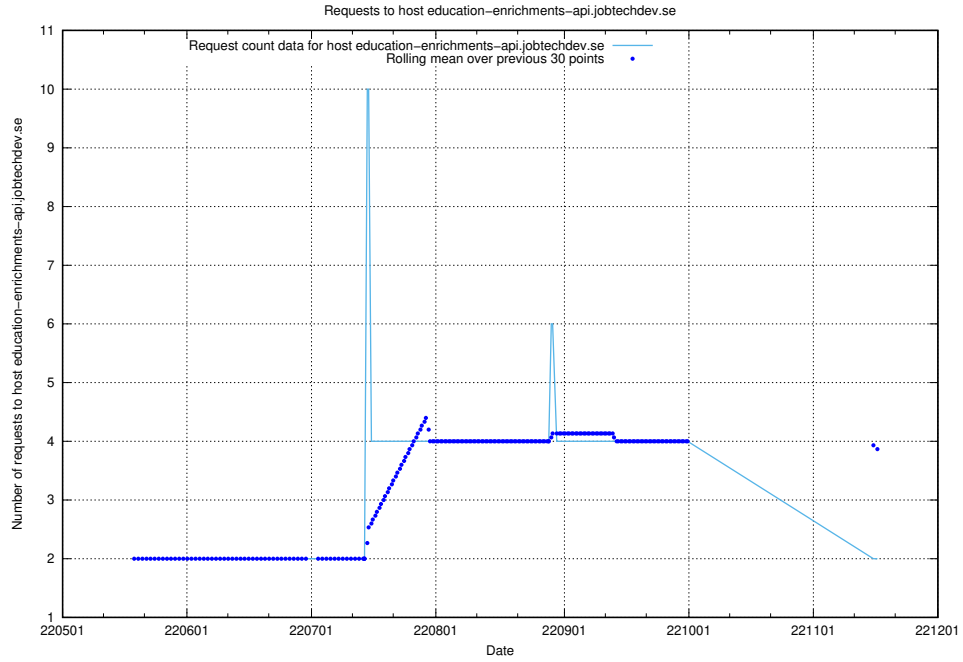

7.420 Usage of education-enrichments-api.jobtechdev.se

Here, we count the number of requests to host education-enrichments-api.jobtechdev.se.