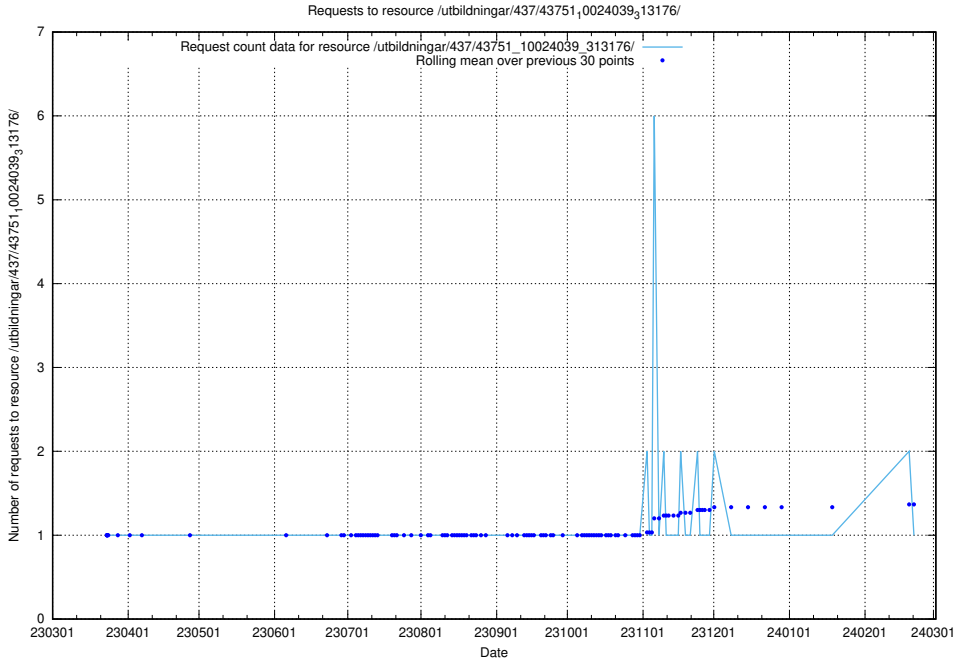

5.6354 Usage of /utbildningar/437/43751_10024039_313176/

Here, we count the number of requests to resource /utbildningar/437/43751_10024039_313176/.