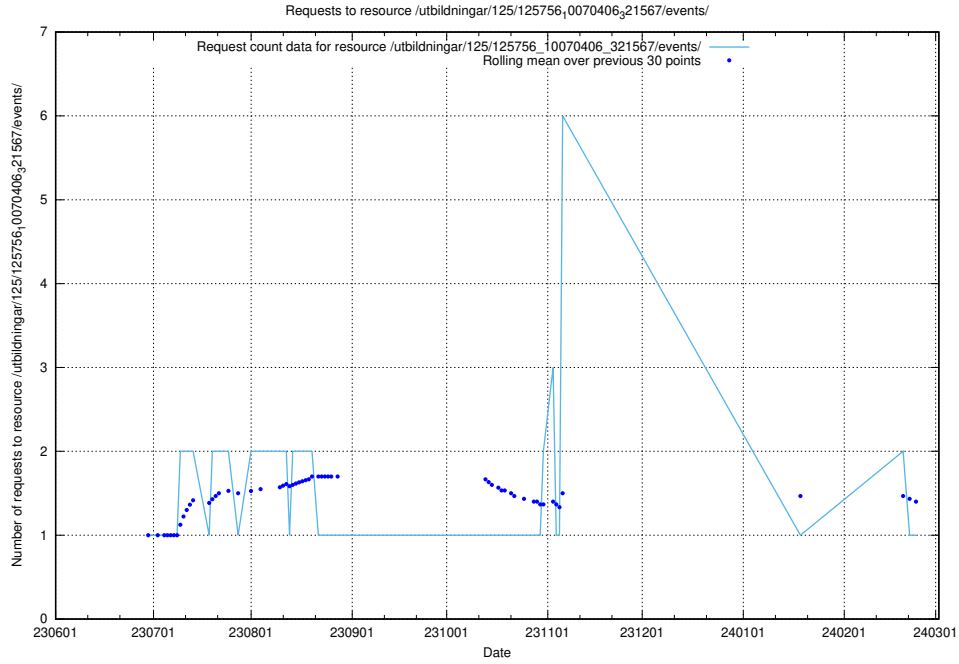

5.5370 Usage of /utbildningar/125/125756_10070406_321567/events/

Here, we count the number of requests to resource /utbildningar/125/125756_10070406_321567/events/