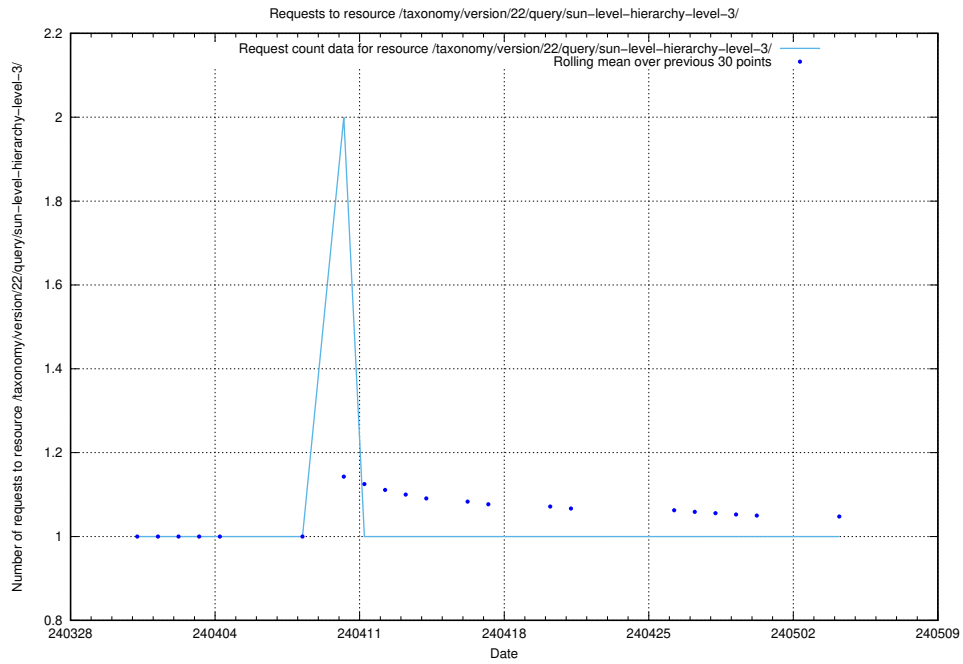

5.1566 Usage of /taxonomy/version/22/query/sun-level-hierarchy-level-3/

Here, we count the number of requests to resource /taxonomy/version/22/query/sun-level-hierarchy-level-3/.