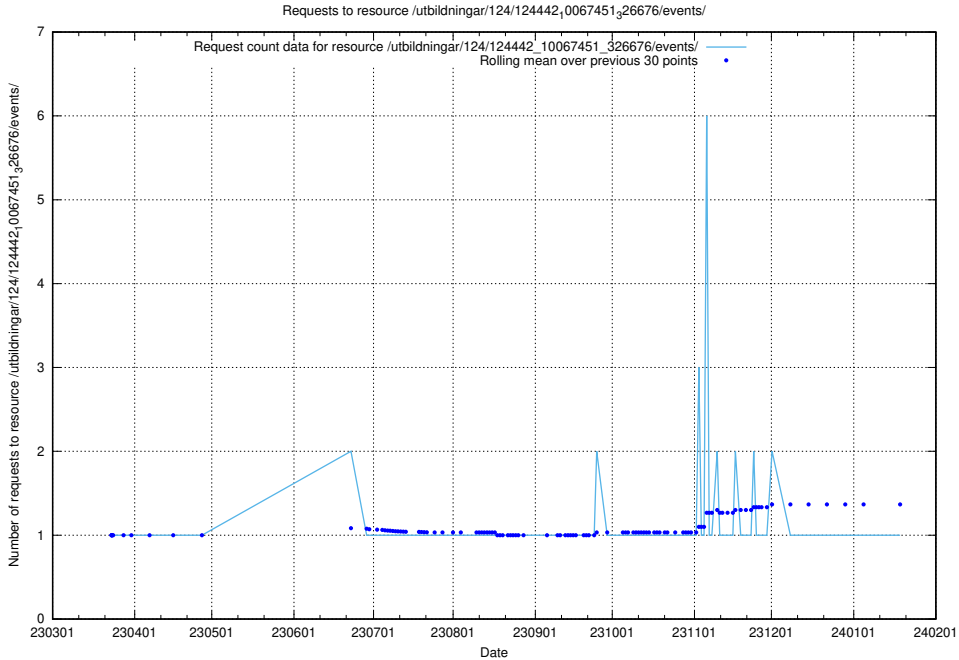

5.3487 Usage of /utbildningar/124/124442_10067451_326676/events/

Here, we count the number of requests to resource /utbildningar/124/124442_10067451_326676/events/