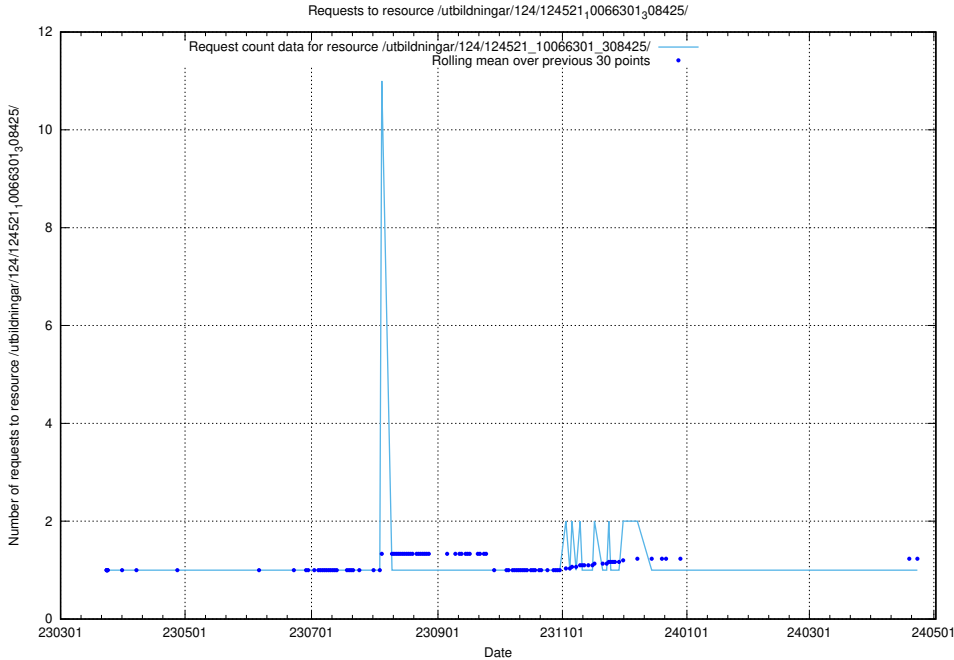

5.1214 Usage of /utbildningar/124/124521_10066301_308425/

Here, we count the number of requests to resource /utbildningar/124/124521_10066301_308425/.