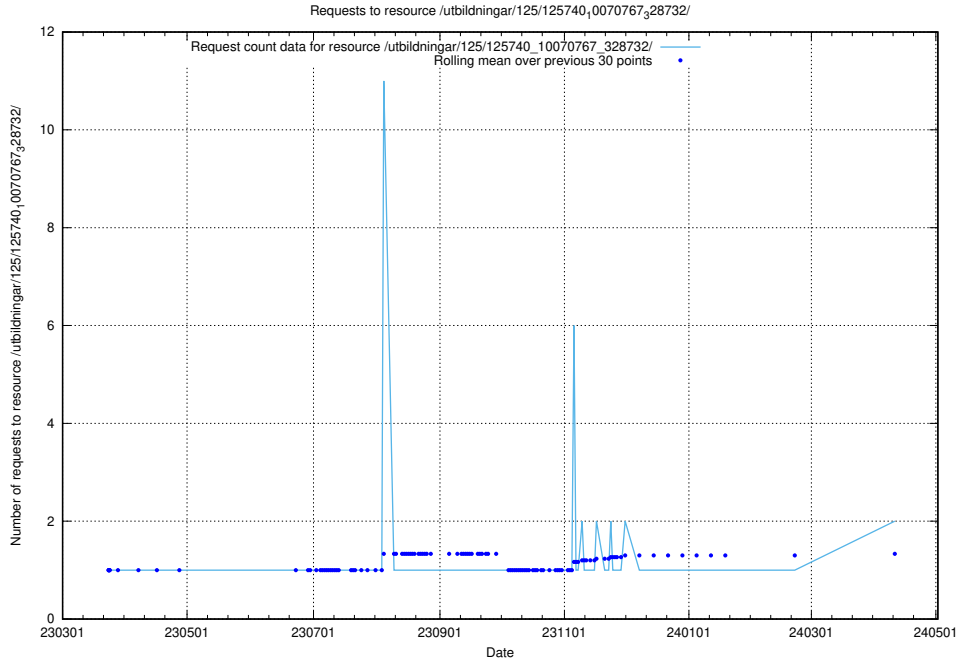

5.472 Usage of /utbildningar/125/125740_10070767_328732/

Here, we count the number of requests to resource /utbildningar/125/125740_10070767_328732/.