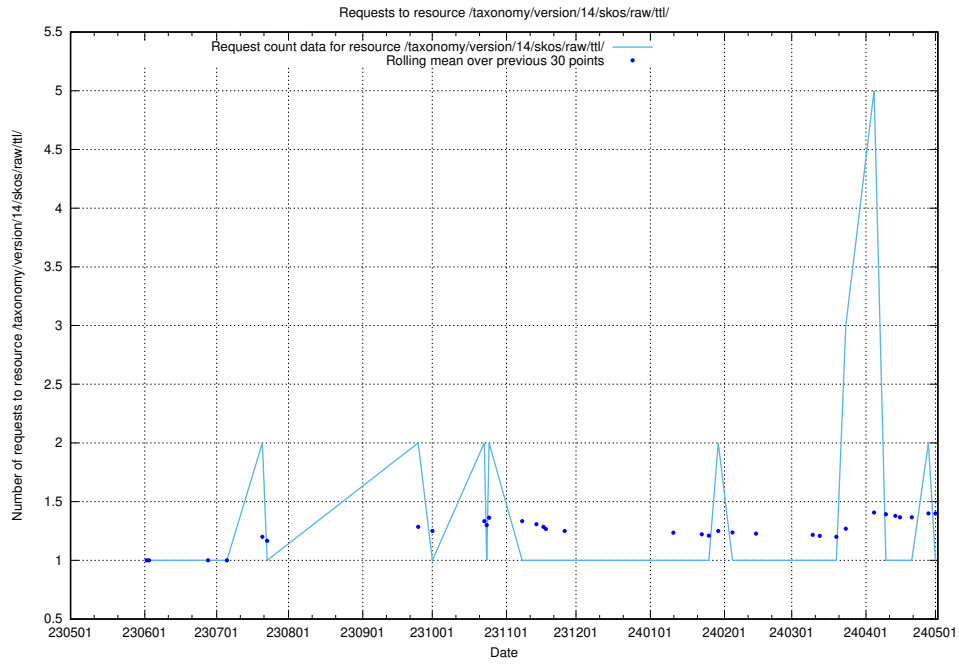

5.5916 Usage of /taxonomy/version/14/skos/raw/ttl/

Here, we count the number of requests to resource /taxonomy/version/14/skos/raw/ttl/.