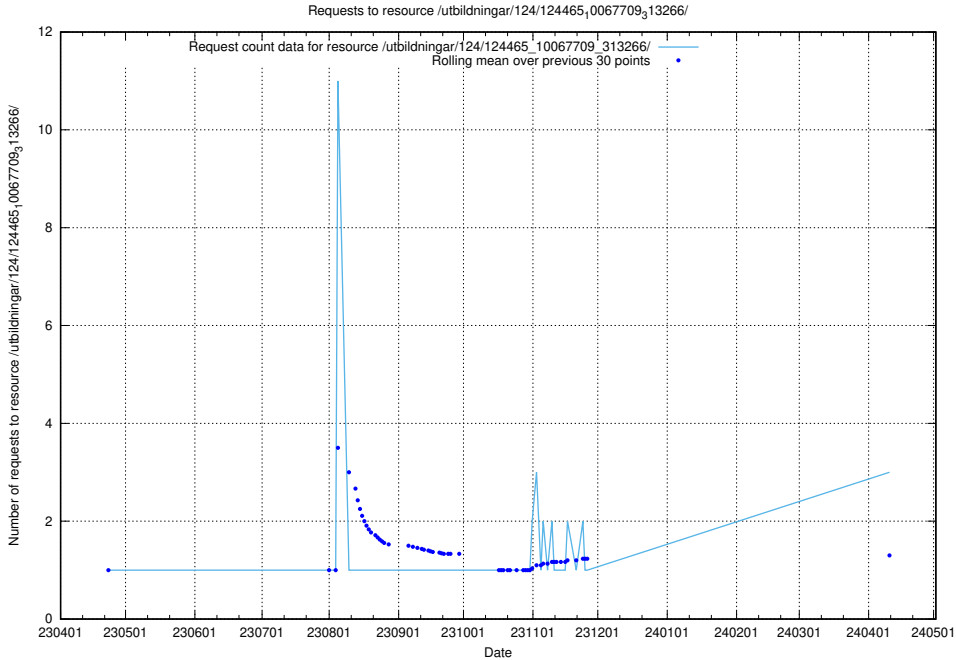

5.404 Usage of /utbildningar/124/124465_10067709_313266/

Here, we count the number of requests to resource /utbildningar/124/124465_10067709_313266/.