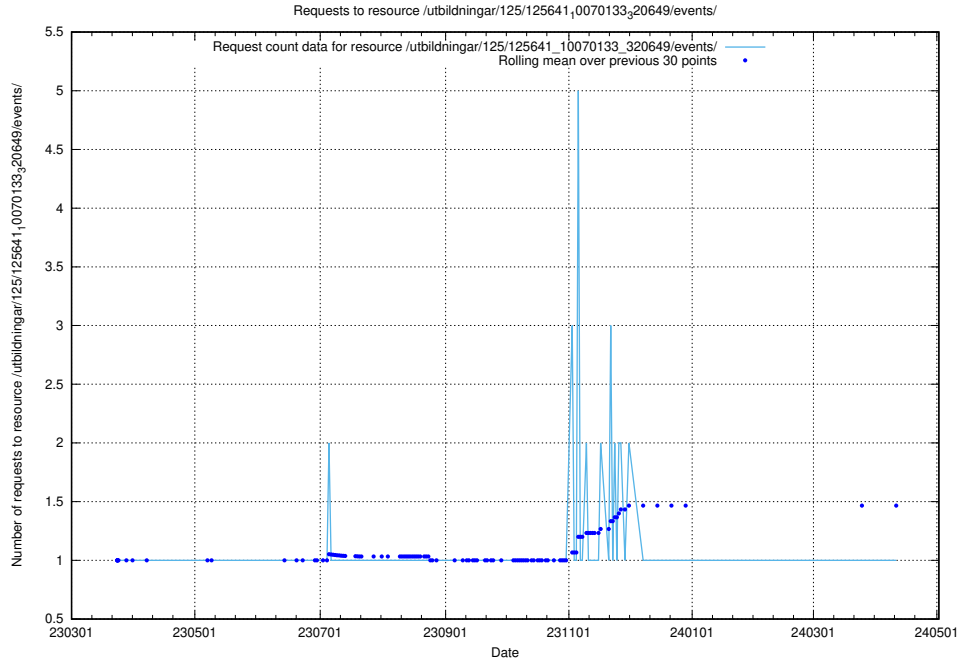

5.1038 Usage of /utbildningar/125/125641_10070133_320649/events/

Here, we count the number of requests to resource /utbildningar/125/125641_10070133_320649/events/