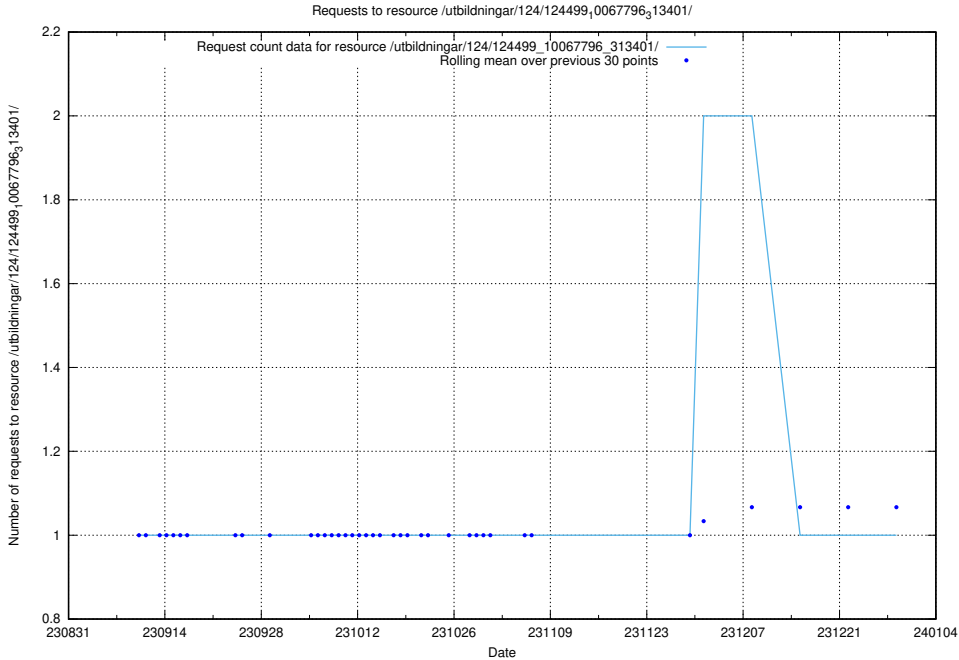

5.4600 Usage of /utbildningar/124/124499_10067796_313401/

Here, we count the number of requests to resource /utbildningar/124/124499_10067796_313401/.