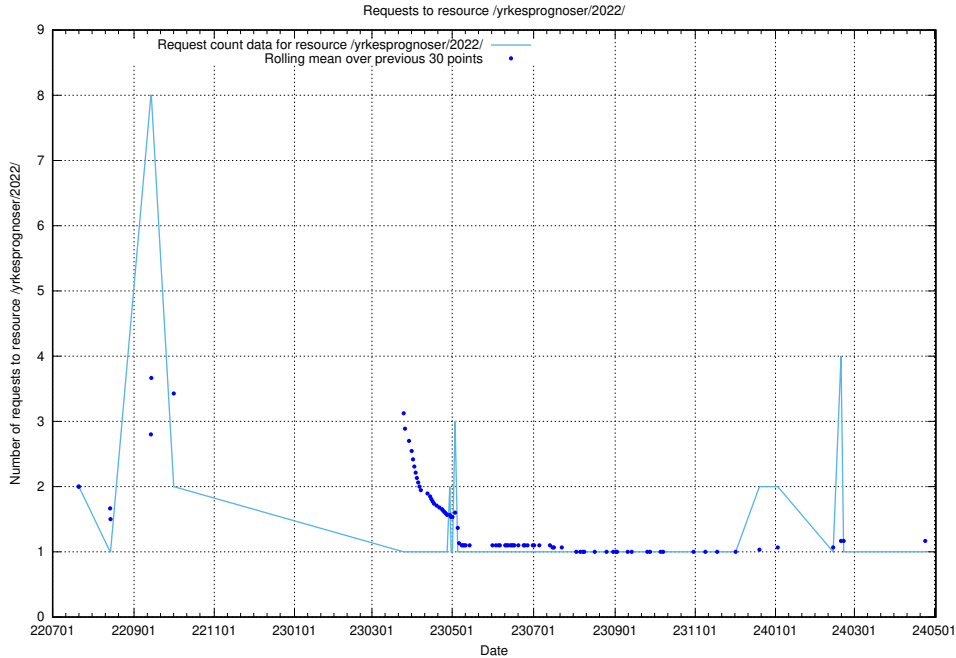

5.974 Usage of /yrkesprognoser/2022/

Here, we count the number of requests to resource /yrkesprognoser/2022/.