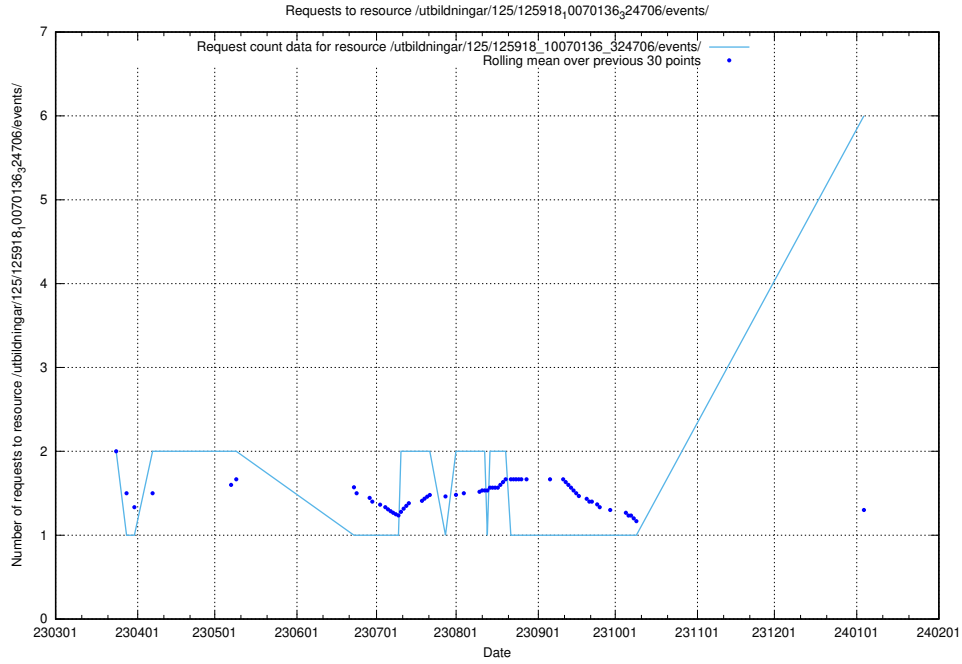

5.96 Usage of /utbildningar/125/125918_10070136_324706/events/

Here, we count the number of requests to resource /utbildningar/125/125918_10070136_324706/events/