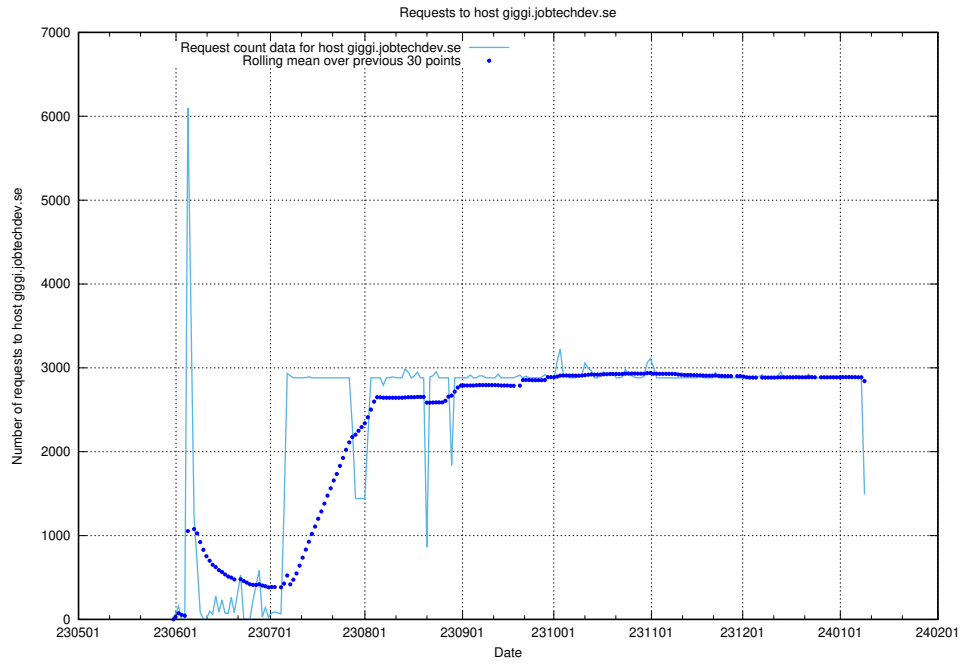

Here, we count the number of requests to host giggi.jobtechdev.se.

7.22 Usage of canary-openshift-ingress-canary.prod.services.jtech.se

Here, we count the number of requests to host canary-openshift-ingress-canary.prod.services.jtech.se.