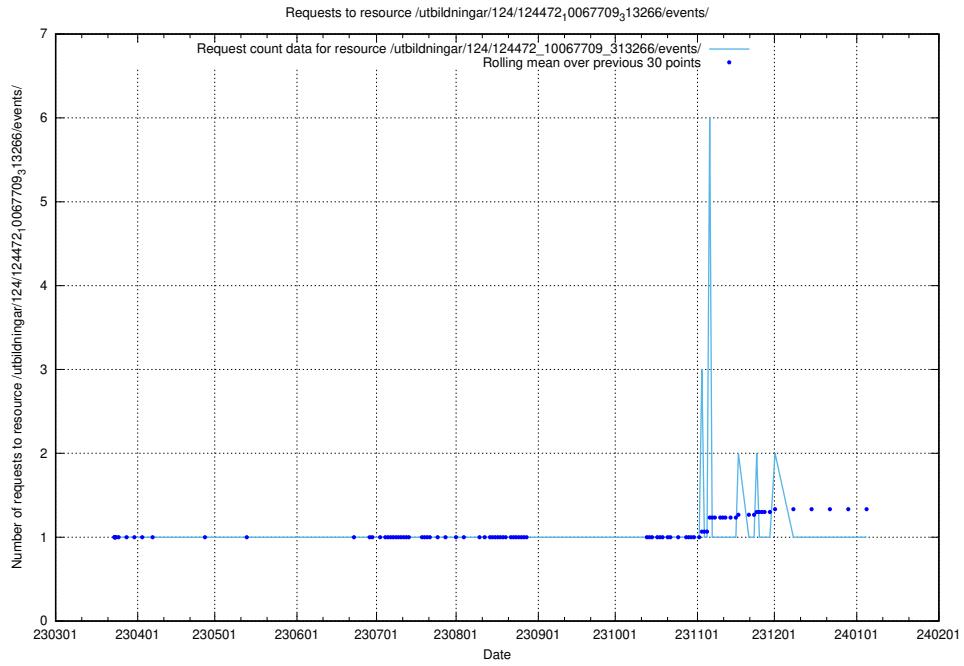

5.3026 Usage of /utbildningar/124/124472_10067709_313266/events/

Here, we count the number of requests to resource /utbildningar/124/124472_10067709_313266/events/