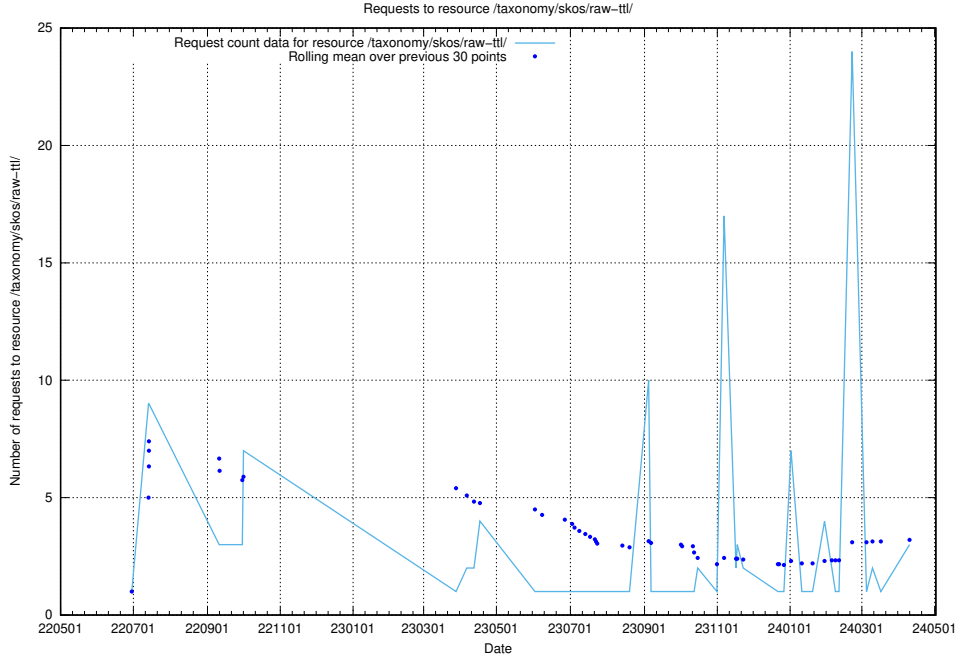

5.248 Usage of /taxonomy/skos/raw-ttl/

Here, we count the number of requests to resource /taxonomy/skos/raw-ttl/.