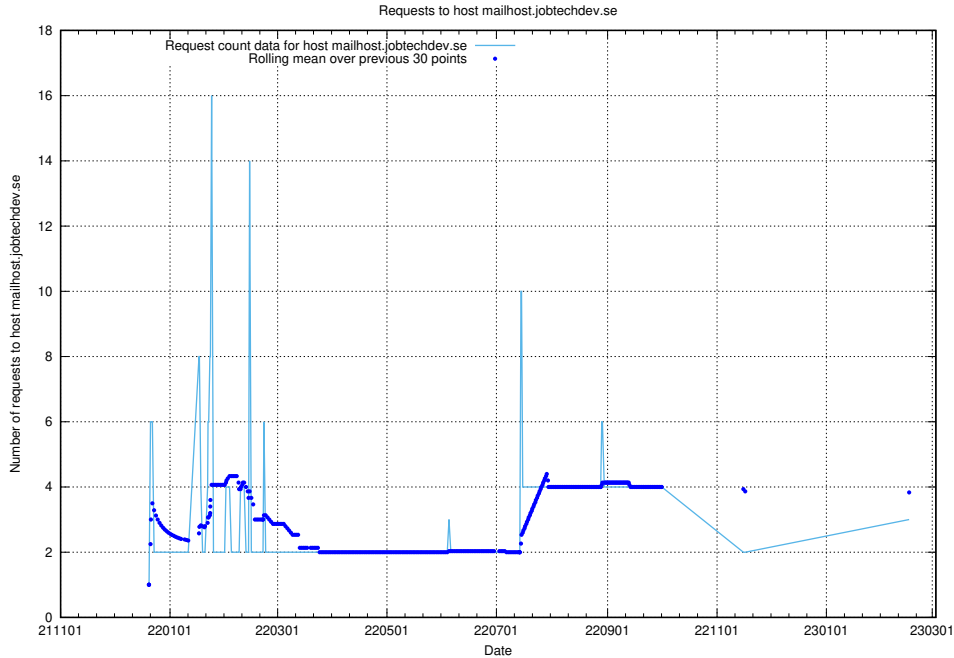

7.195 Usage of mx1.jobtechdev.se

Here, we count the number of requests to host mx1.jobtechdev.se.

7.196 Usage of mailhost.jobtechdev.se

Here, we count the number of requests to host mailhost.jobtechdev.se.