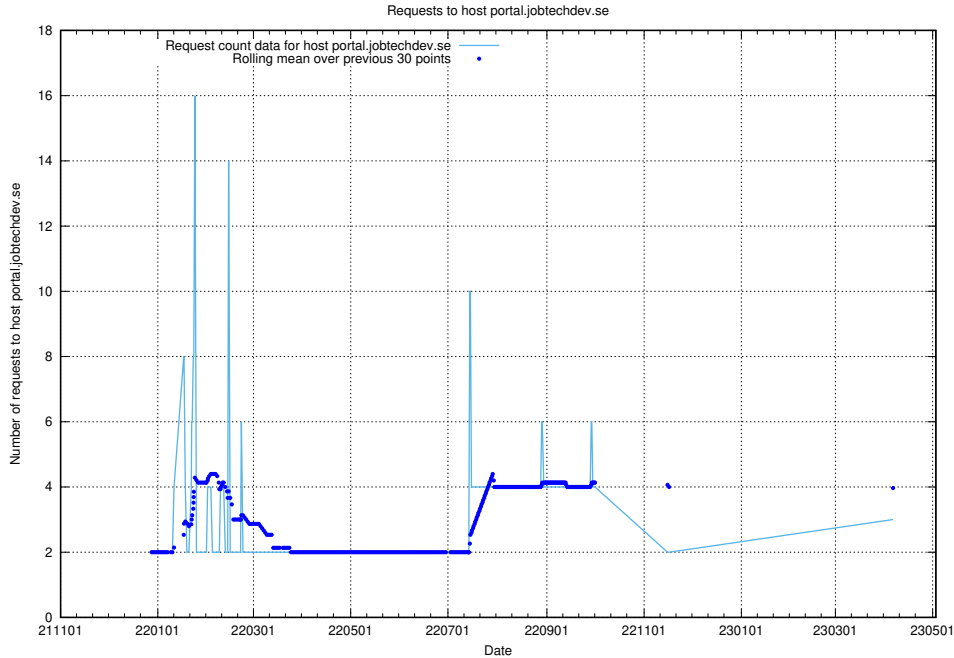

7.187 Usage of portal.jobtechdev.se

Here, we count the number of requests to host portal.jobtechdev.se.