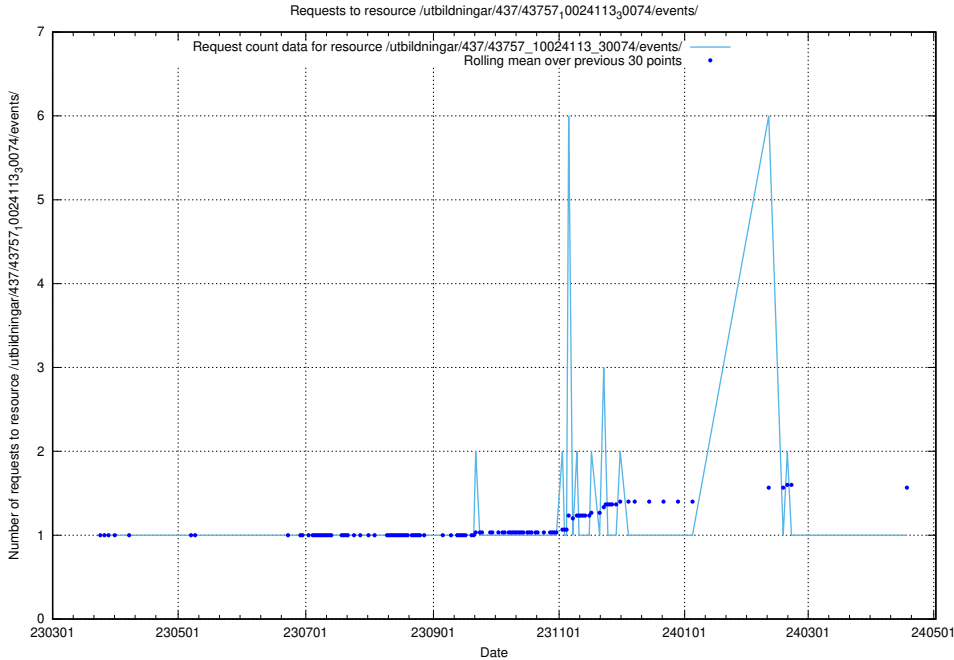

Here, we count the number of requests to resource /utbildningar/437/43763_10024120_298308/events/.

5.6164 Usage of /utbildningar/437/43757_10024113_30074/events/

Here, we count the number of requests to resource /utbildningar/437/43757_10024113_30074/events/.