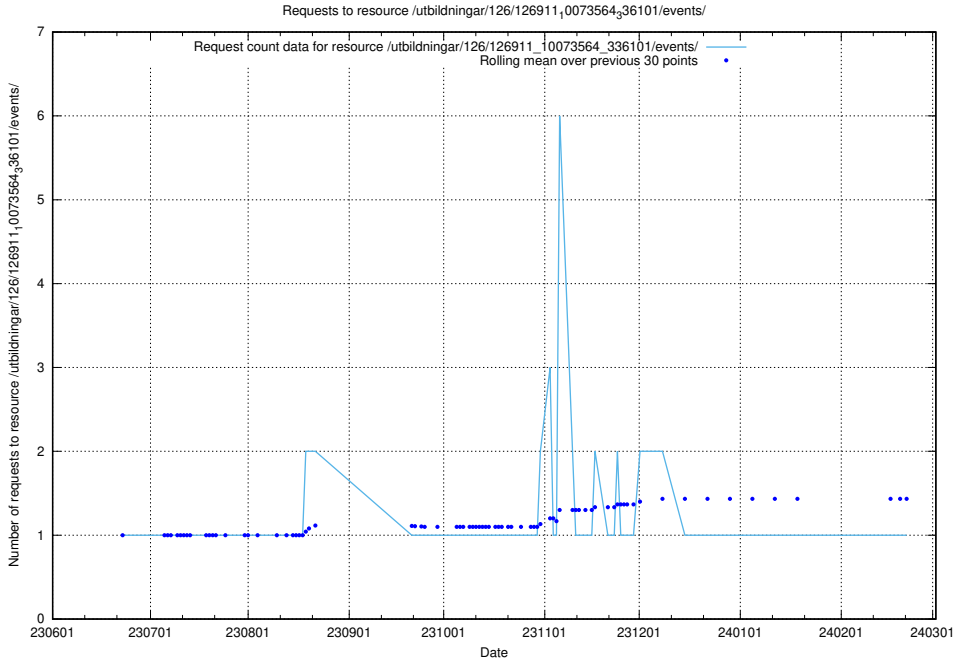

5.5569 Usage of /utbildningar/126/126911_10073564_336101/events/

Here, we count the number of requests to resource /utbildningar/126/126911_10073564_336101/events/