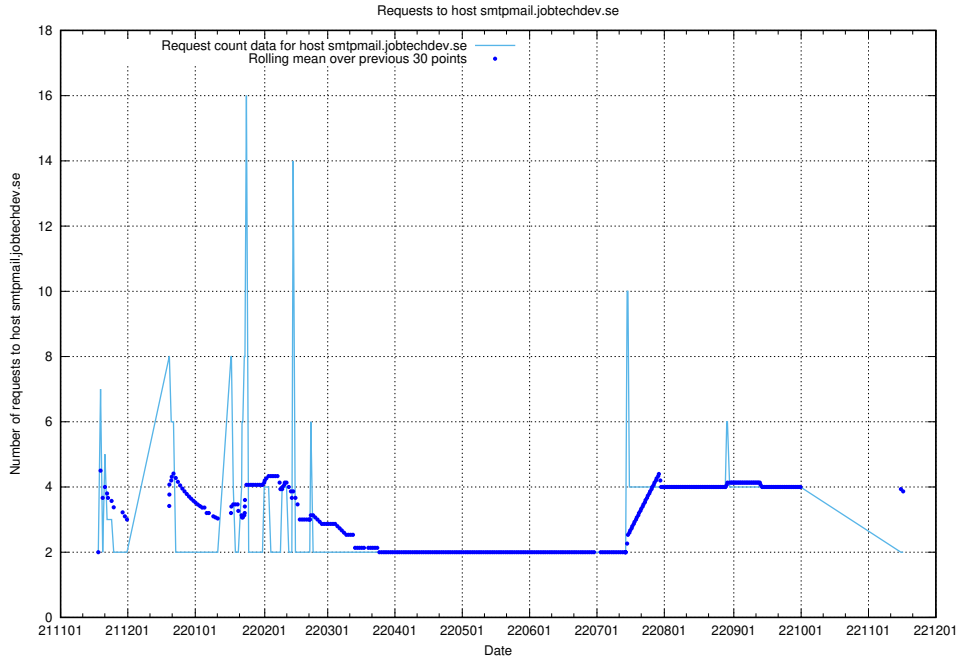

7.471 Usage of smtpmail.jobtechdev.se

Here, we count the number of requests to host smtpmail.jobtechdev.se.