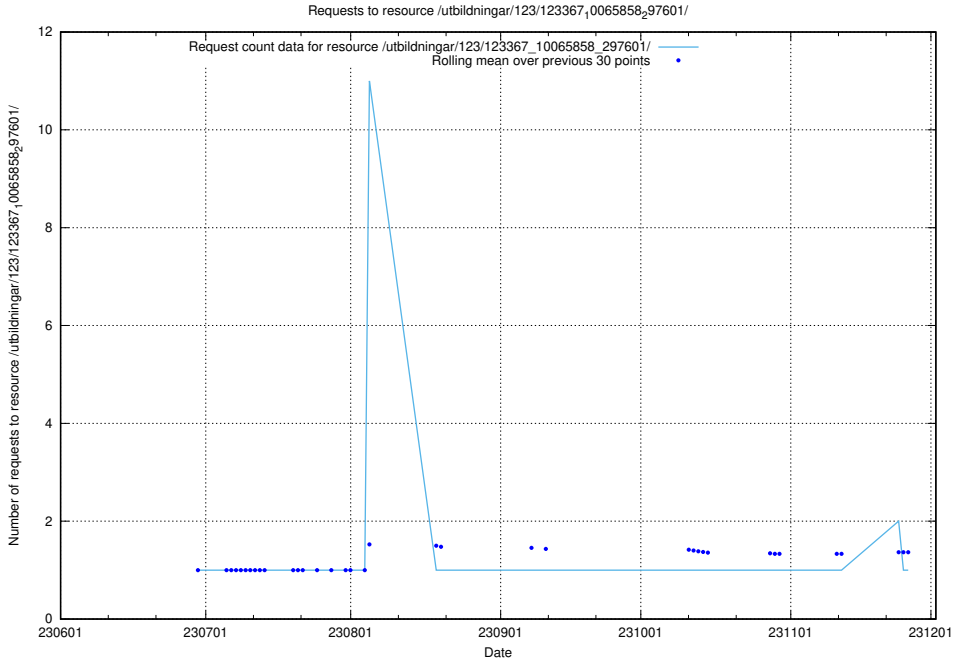

5.5389 Usage of /utbildningar/123/123367_10065858_297601/

Here, we count the number of requests to resource /utbildningar/123/123367_10065858_297601/.