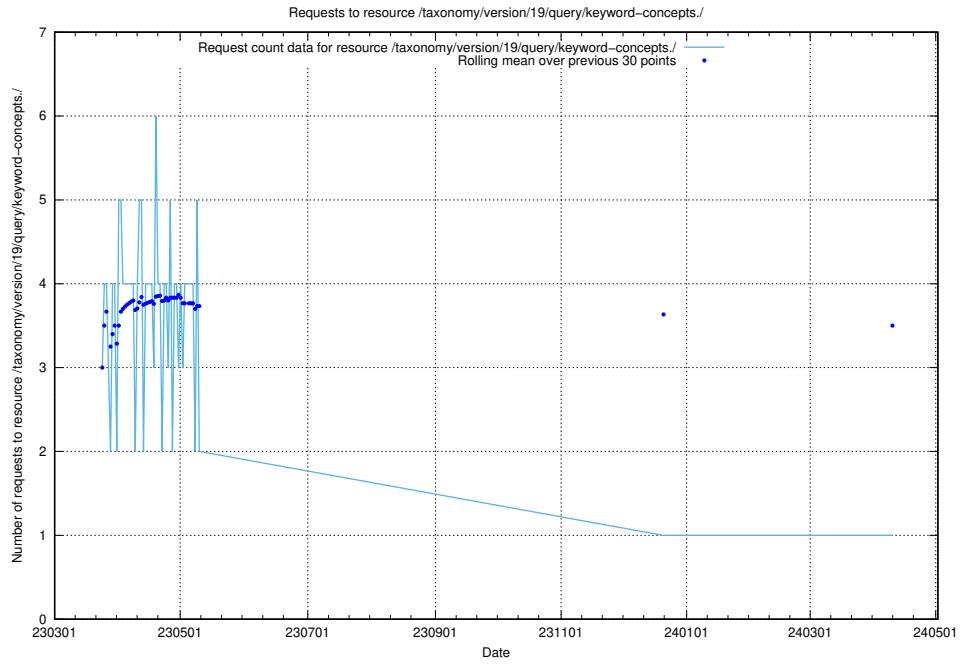

5.6116 Usage of /taxonomy/version/19/query/keyword-concepts./

Here, we count the number of requests to resource /taxonomy/version/19/query/keyword-concepts./.