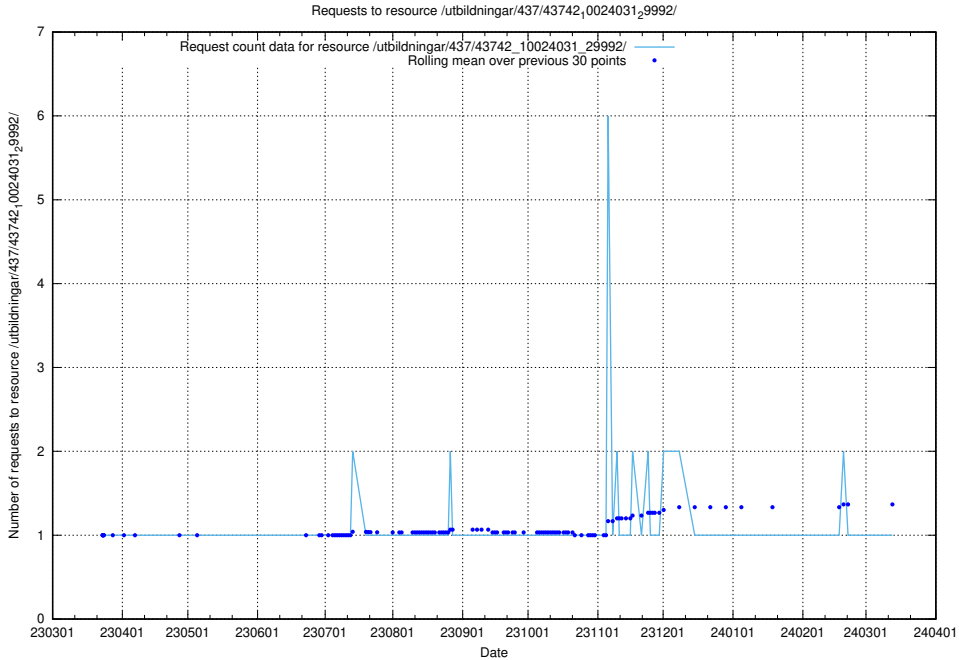

5.6365 Usage of /utbildningar/437/43742_10024031_29992/

Here, we count the number of requests to resource /utbildningar/437/43742_10024031_29992/.