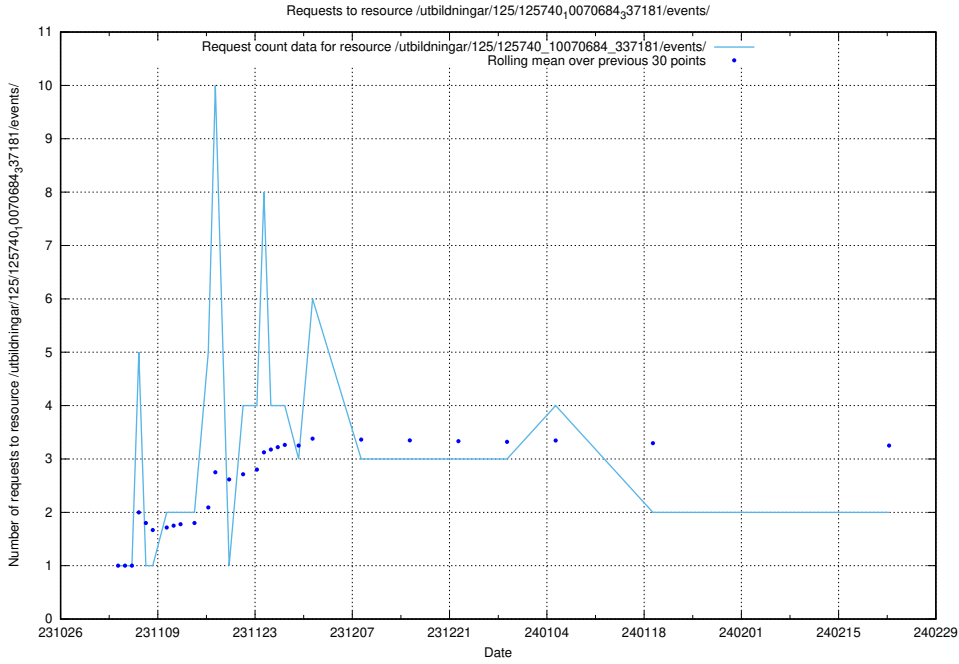

5.710 Usage of /utbildningar/125/125740_10070684_337181/events/

Here, we count the number of requests to resource /utbildningar/125/125740_10070684_337181/events/

5.711 Usage of /taxonomy/version/2/query/employment-length-concepts/