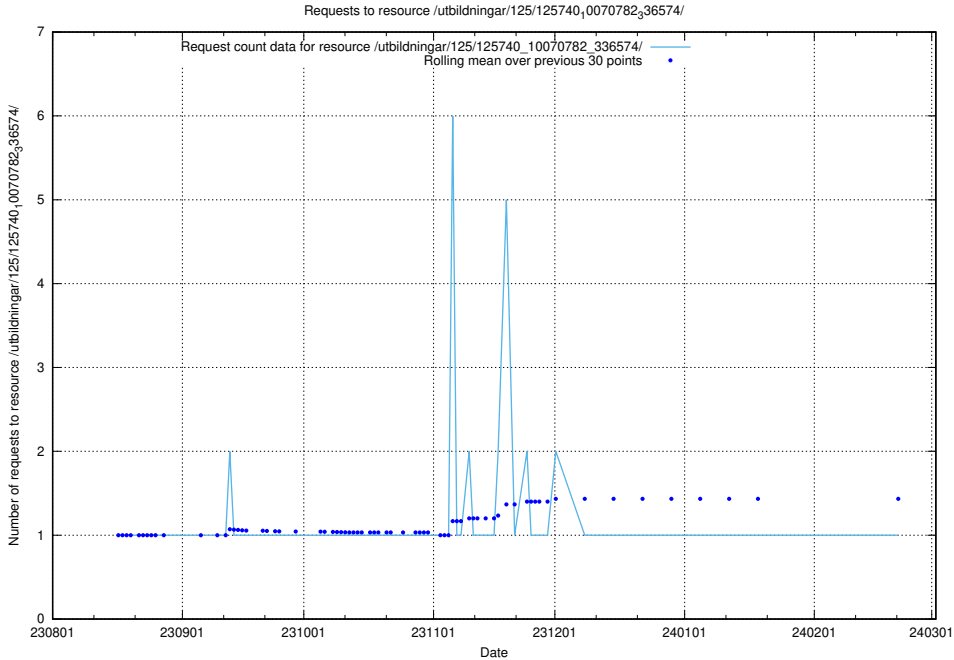

5.4770 Usage of /utbildningar/125/125740_10070782_336574/

Here, we count the number of requests to resource /utbildningar/125/125740_10070782_336574/.