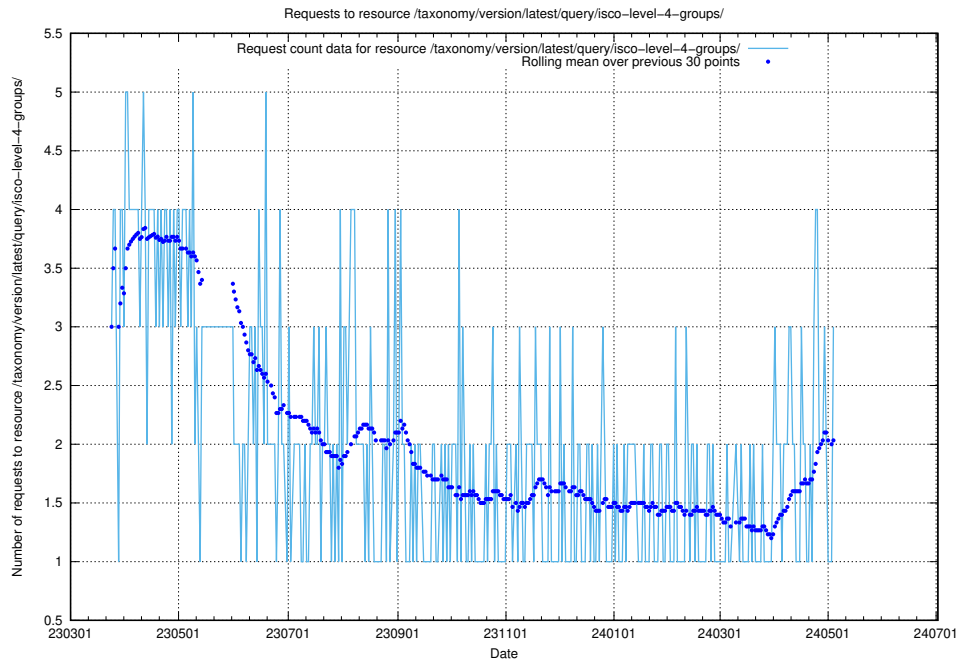

5.439 Usage of /taxonomy/version/latest/query/isco-level-4-groups/

Here, we count the number of requests to resource /taxonomy/version/latest/query/isco-level-4-groups/.