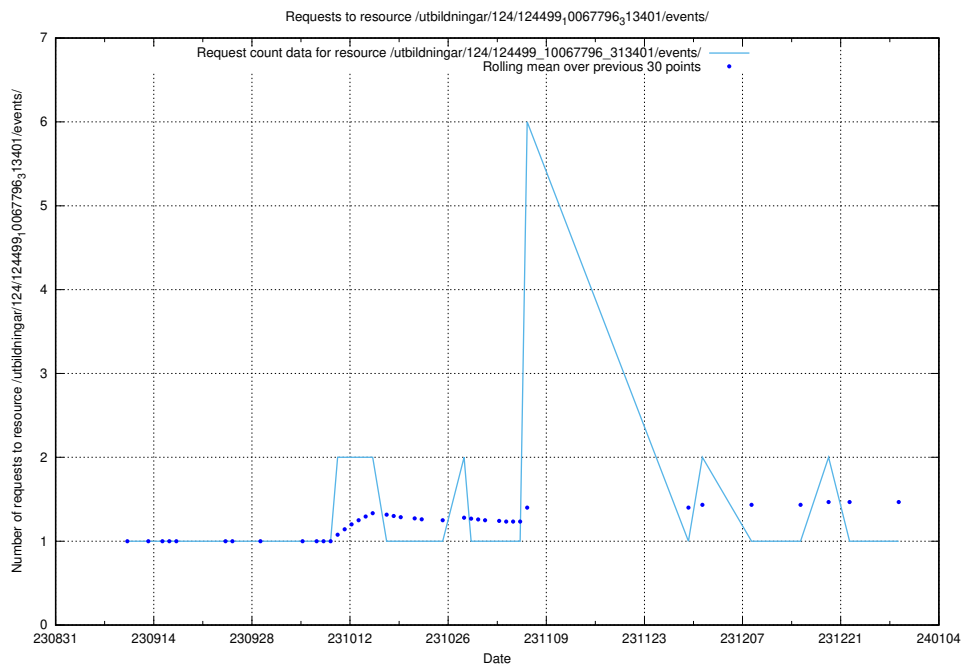

5.4599 Usage of /utbildningar/124/124499_10067796_313401/events/

Here, we count the number of requests to resource /utbildningar/124/124499_10067796_313401/events/