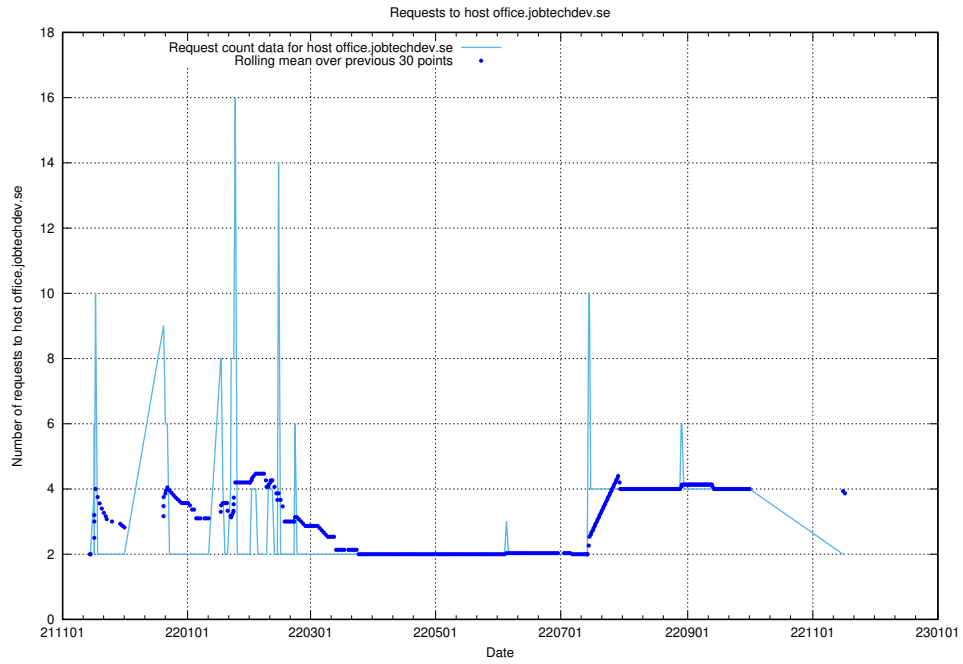

7.559 Usage of office.jobtechdev.se

Here, we count the number of requests to host office.jobtechdev.se.