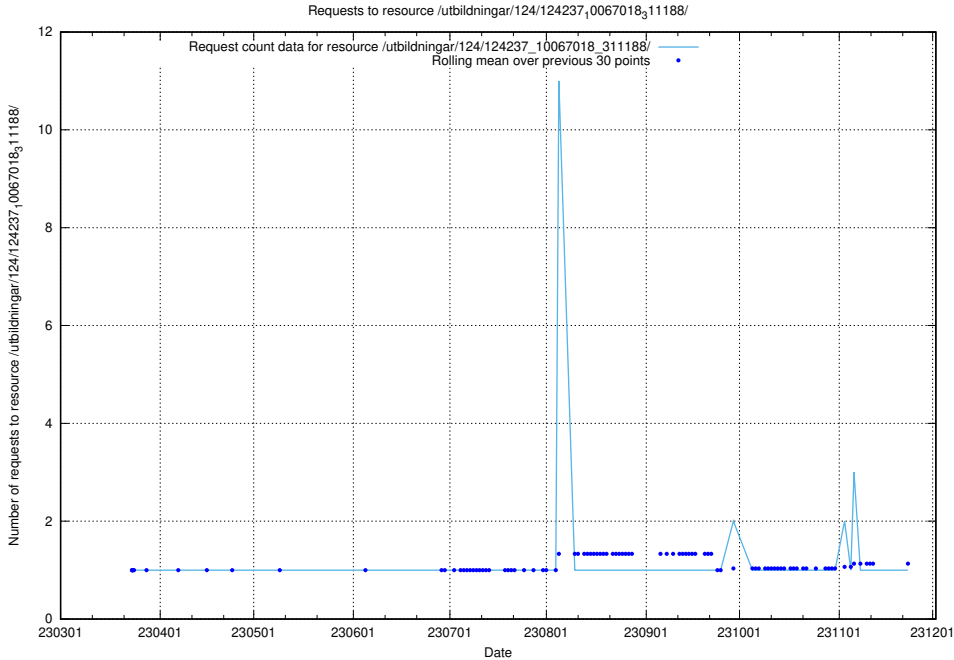

5.4006 Usage of /utbildningar/124/124237_10067018_311188/

Here, we count the number of requests to resource /utbildningar/124/124237_10067018_311188/.