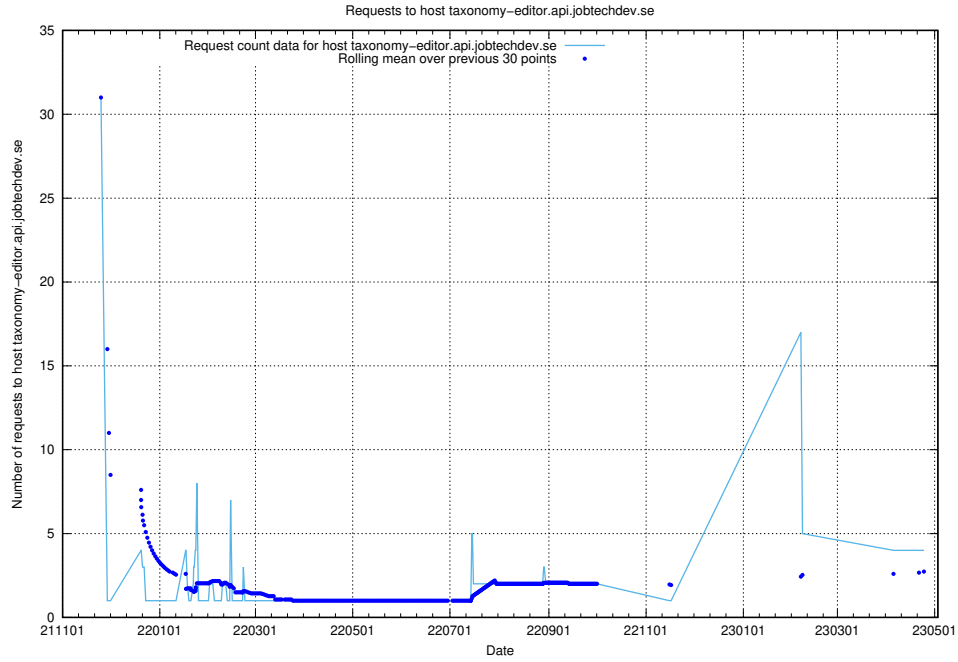

7.134 Usage of taxonomy-editor.api.jobtechdev.se

Here, we count the number of requests to host taxonomy-editor.api.jobtechdev.se.

7.135 Usage of dc9e300b-7078-4781-b333-6ea4ea11a0d2.jobtechdev.se

Here, we count the number of requests to host dc9e300b-7078-4781-b333-6ea4ea11a0d2.jobtechdev.se.