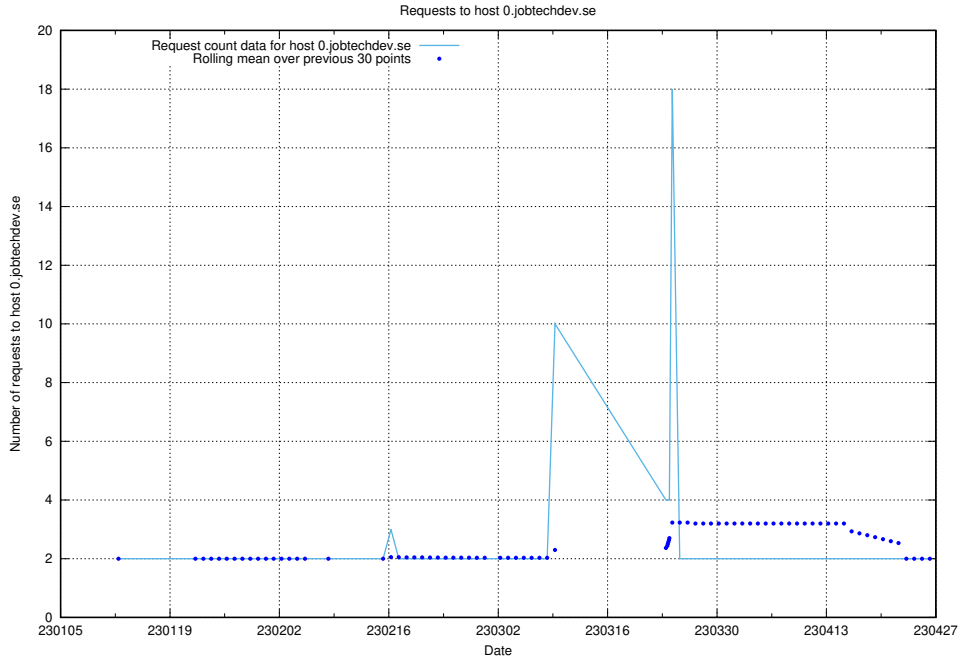

7.297 Usage of 0.jobtechdev.se

Here, we count the number of requests to host 0.jobtechdev.se.