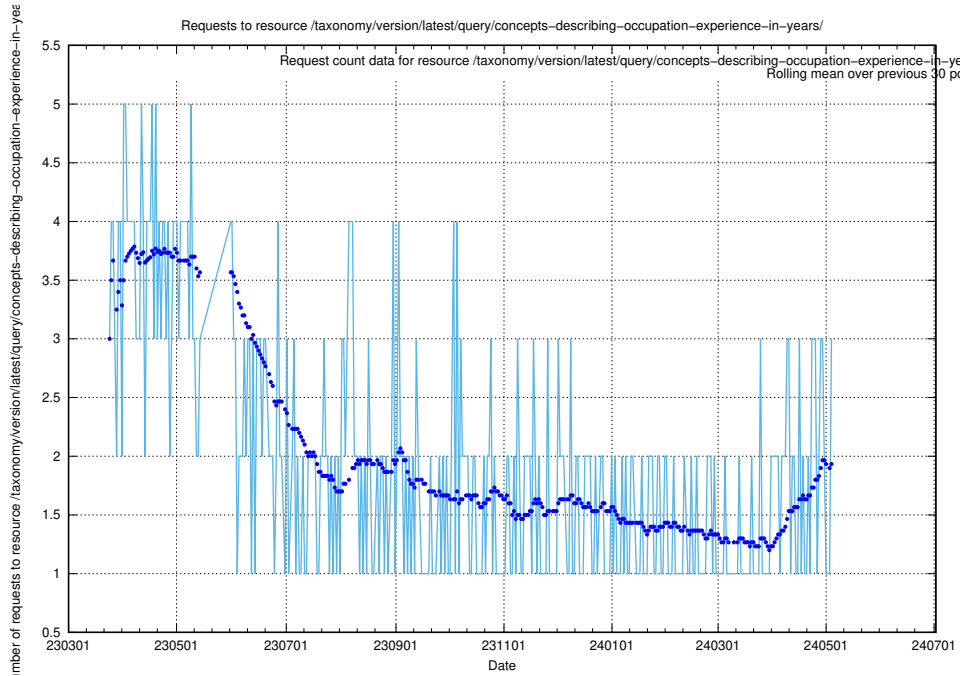

5.446 Usage of /taxonomy/version/latest/query/concepts-describing-occupation-experience-in-years/

Here, we count the number of requests to resource /taxonomy/version/latest/query/concepts-describing-occupation-experience-in-years/.