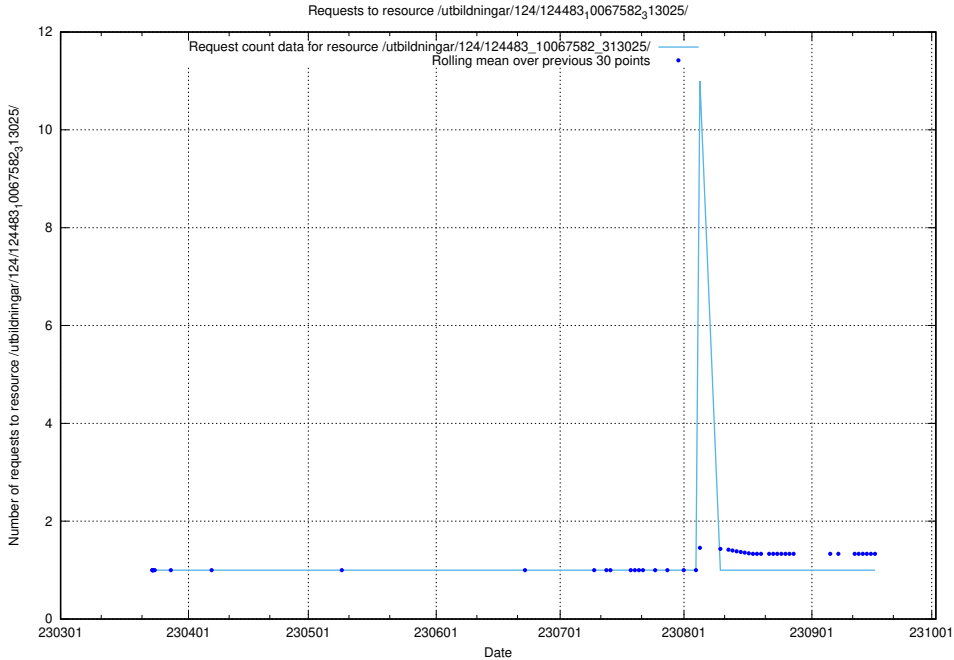

5.2769 Usage of /utbildningar/124/124483_10067582_313025/

Here, we count the number of requests to resource /utbildningar/124/124483_10067582_313025/.