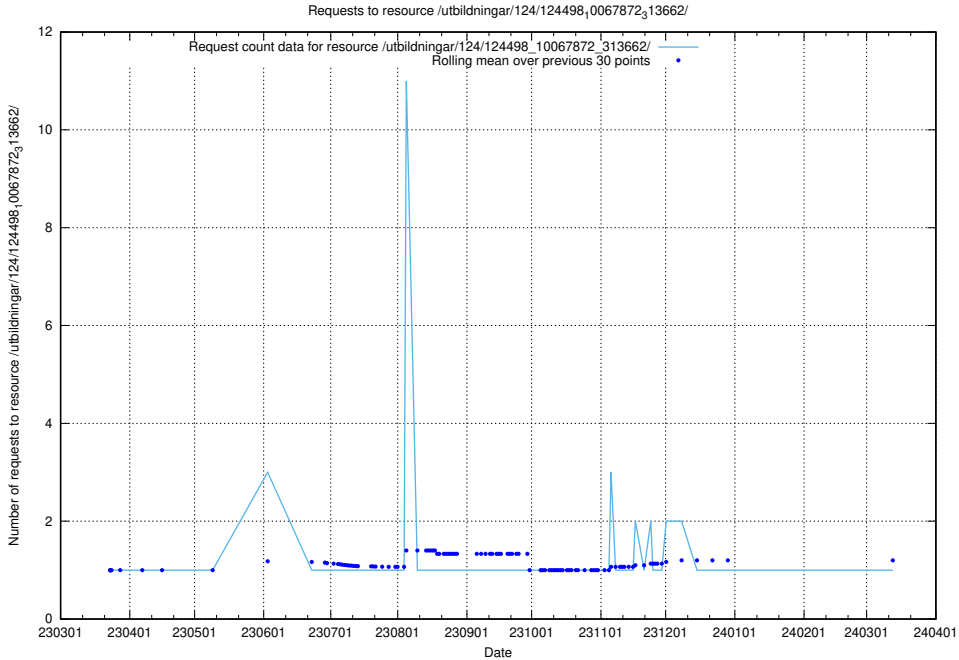

5.2637 Usage of /utbildningar/124/124498_10067872_313662/

Here, we count the number of requests to resource /utbildningar/124/124498_10067872_313662/.