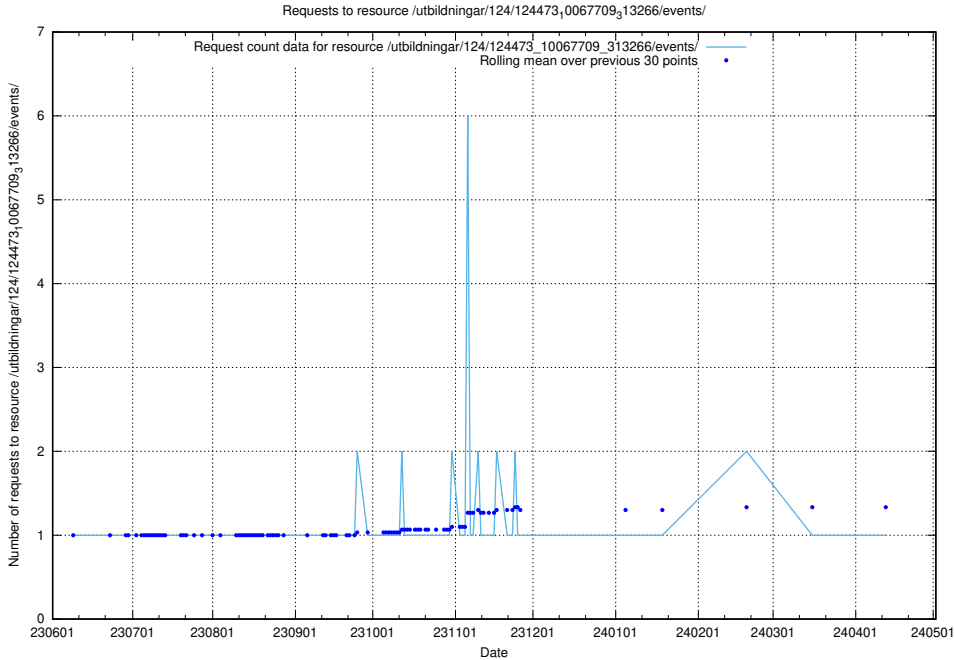

5.5886 Usage of /utbildningar/124/124473_10067709_313266/events/

Here, we count the number of requests to resource /utbildningar/124/124473_10067709_313266/events/