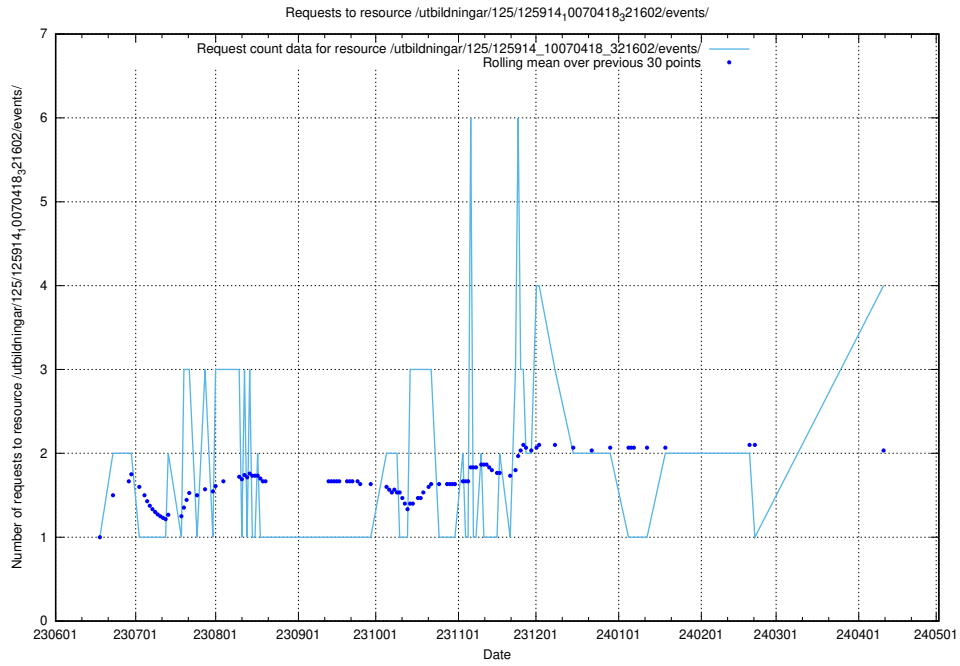

5.230 Usage of /utbildningar/125/125914_10070418_321602/events/

Here, we count the number of requests to resource /utbildningar/125/125914_10070418_321602/events/