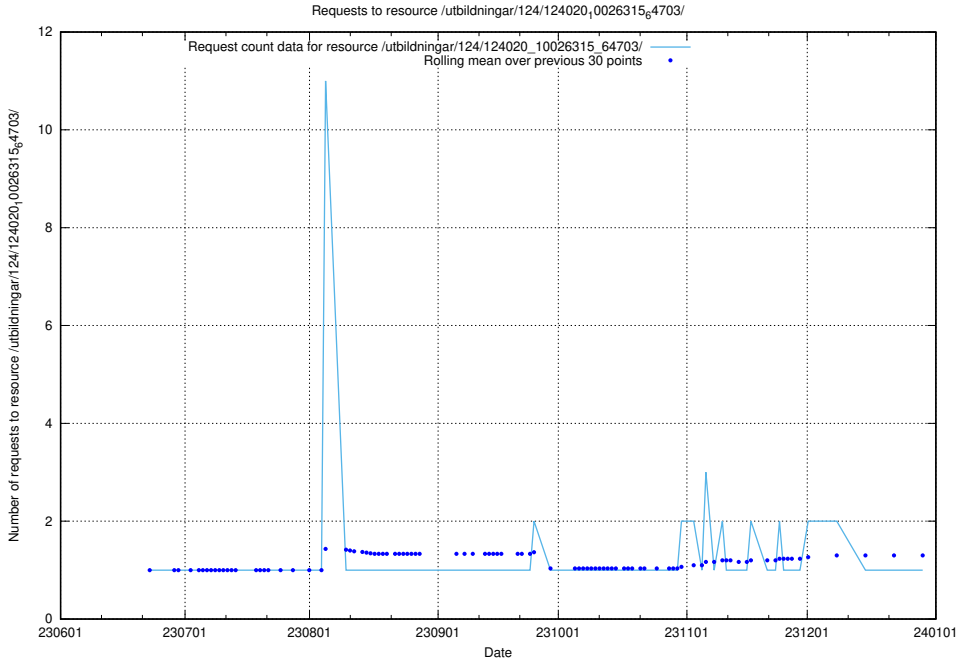

5.5814 Usage of /utbildningar/124/124020_10026315_64703/

Here, we count the number of requests to resource /utbildningar/124/124020_10026315_64703/.