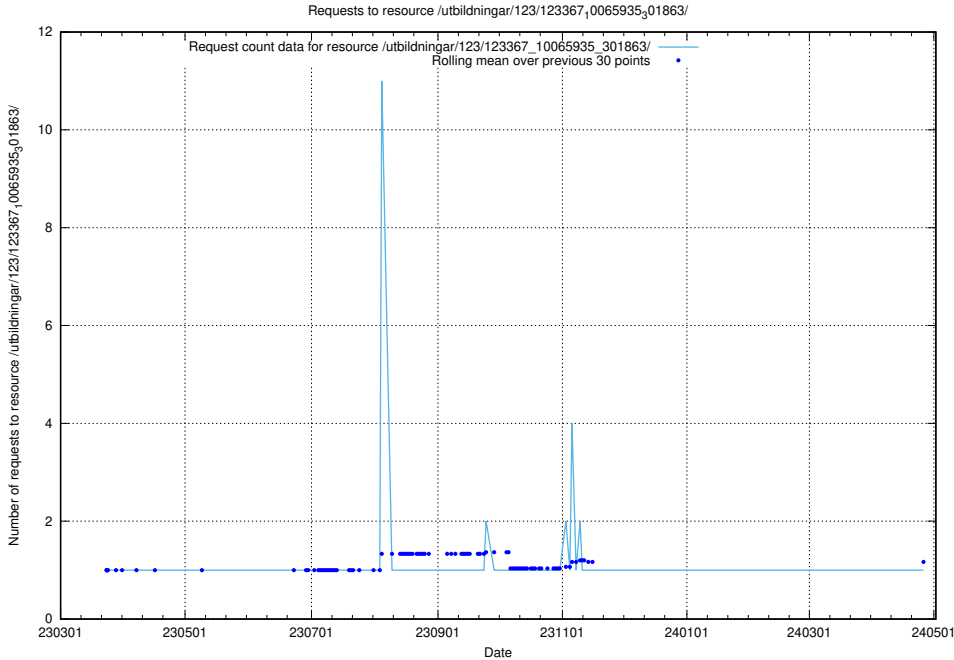

5.4595 Usage of /utbildningar/123/123367_10065935_301863/

Here, we count the number of requests to resource /utbildningar/123/123367_10065935_301863/.