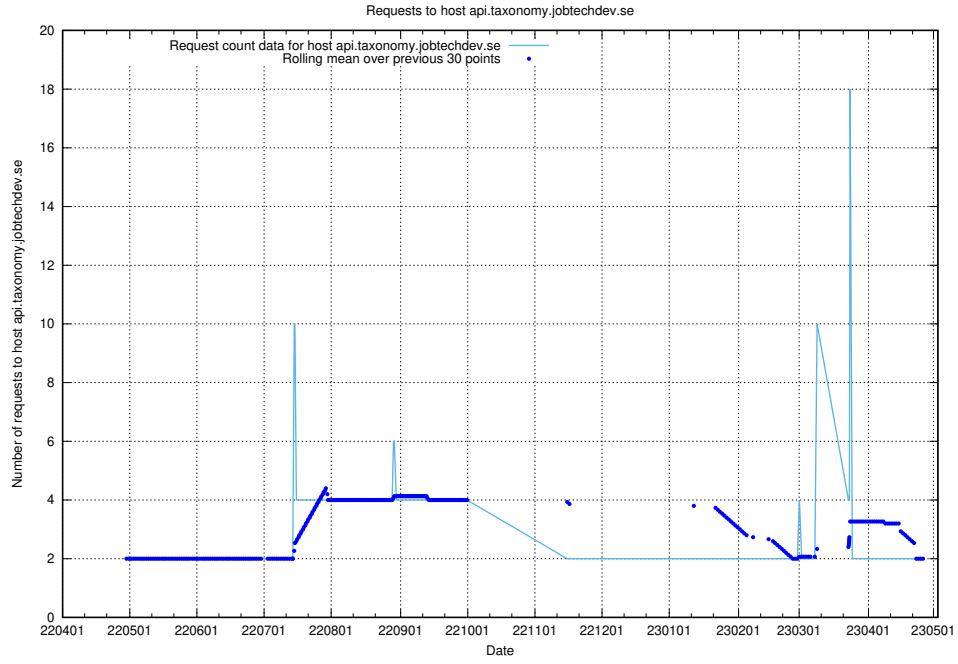

7.433 Usage of api.taxonomy.jobtechdev.se

Here, we count the number of requests to host api.taxonomy.jobtechdev.se.