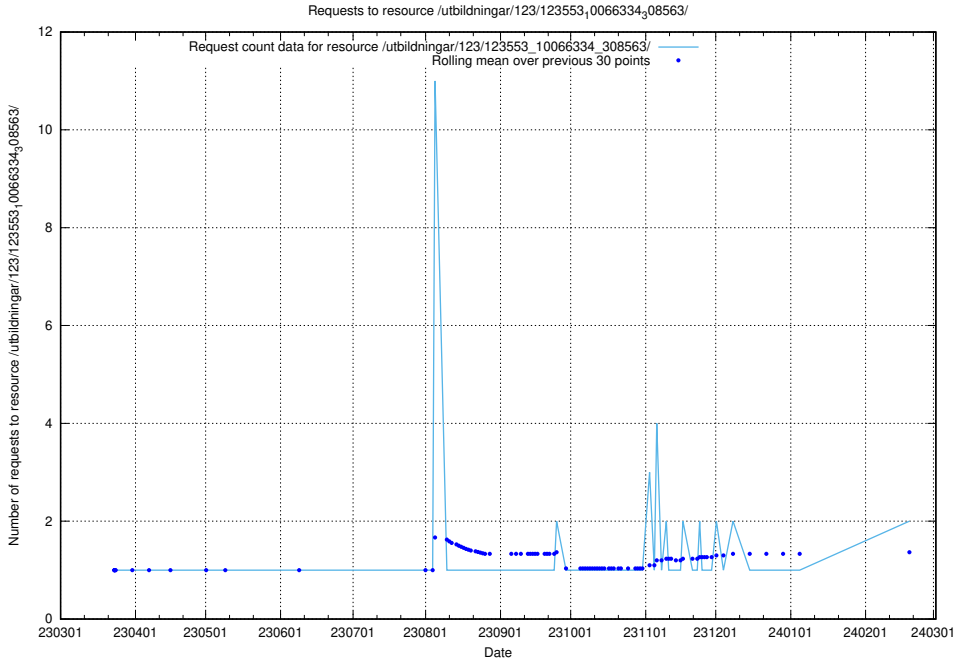

5.739 Usage of /utbildningar/123/123553_10066334_308563/

Here, we count the number of requests to resource /utbildningar/123/123553_10066334_308563/.