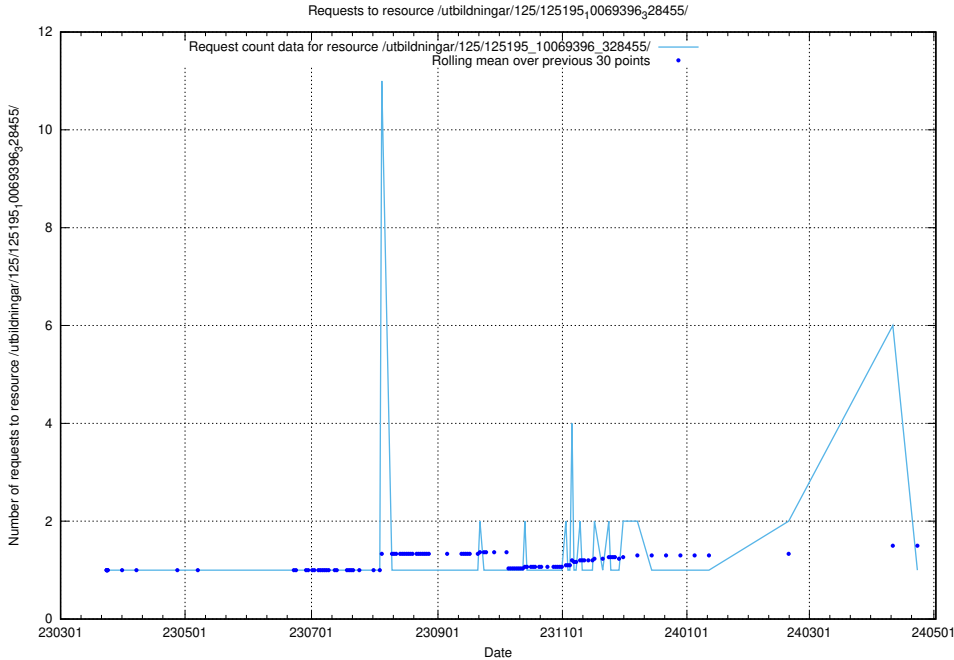

5.1114 Usage of /utbildningar/125/125195_10069396_328455/

Here, we count the number of requests to resource /utbildningar/125/125195_10069396_328455/.