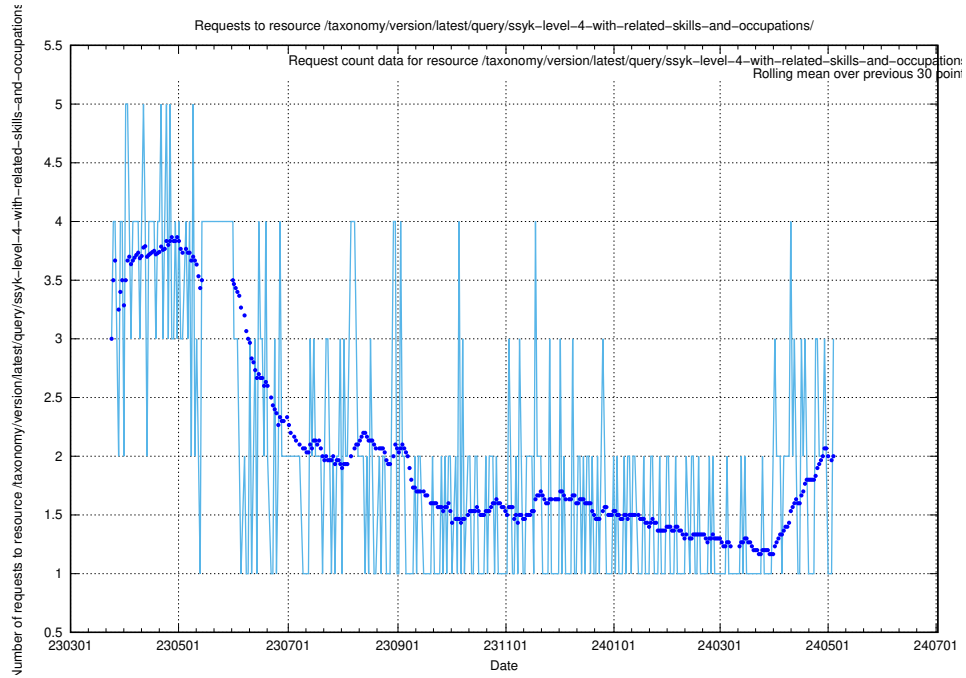

Here, we count the number of requests to resource /taxonomy/version/latest/query/ssyk-level-4-with-related-skills-and-occupations/.

5.419 Usage of /taxonomy/version/latest/query/ssyk-level-4-with-related-isco-level-4-groups/