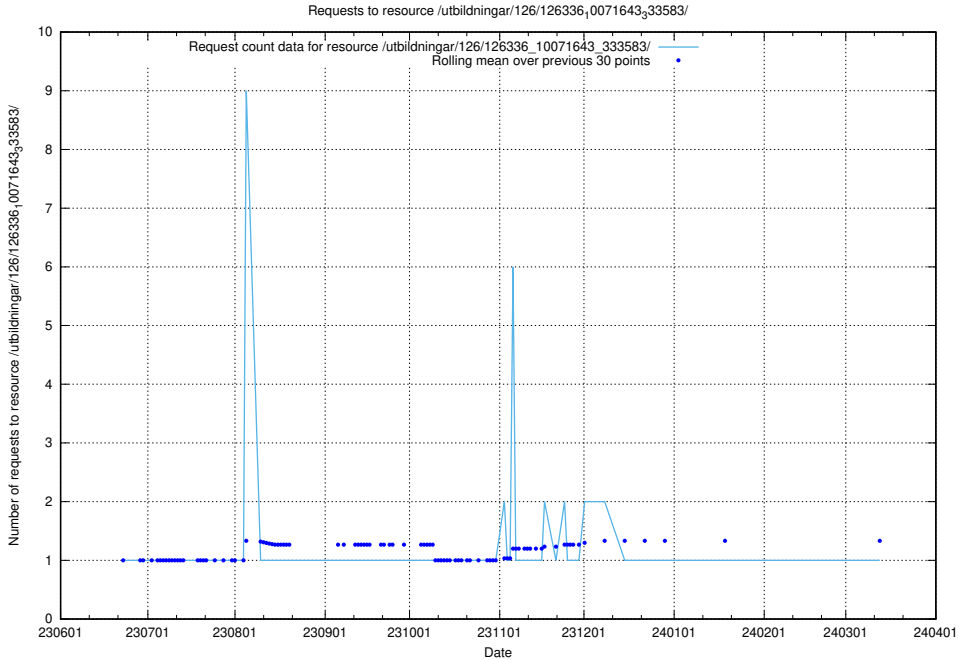

5.5658 Usage of /utbildningar/126/126336_10071643_333583/

Here, we count the number of requests to resource /utbildningar/126/126336_10071643_333583/.