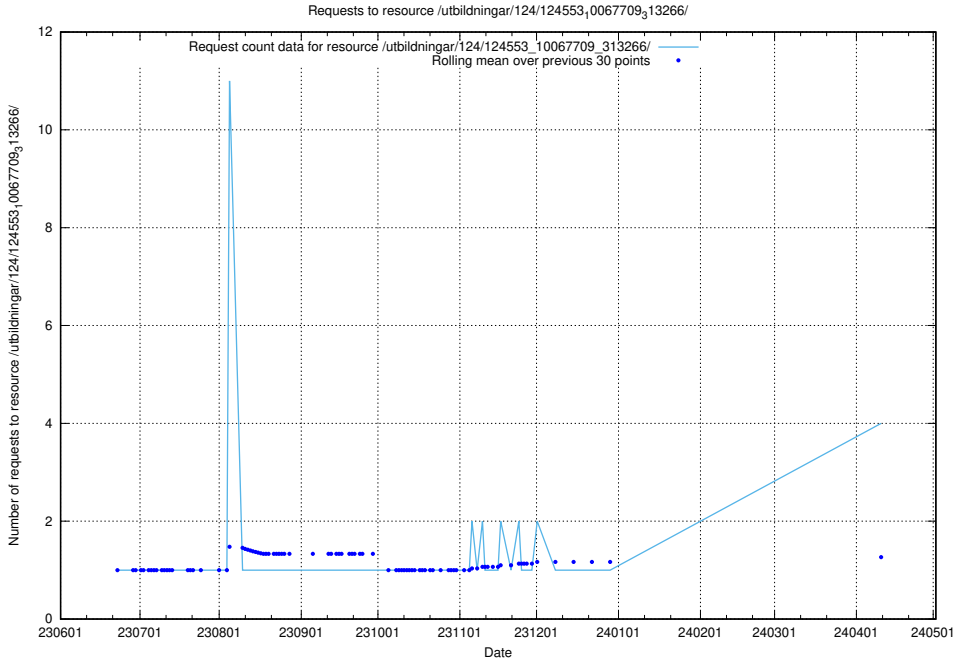

5.228 Usage of /utbildningar/124/124553_10067709_313266/

Here, we count the number of requests to resource /utbildningar/124/124553_10067709_313266/.