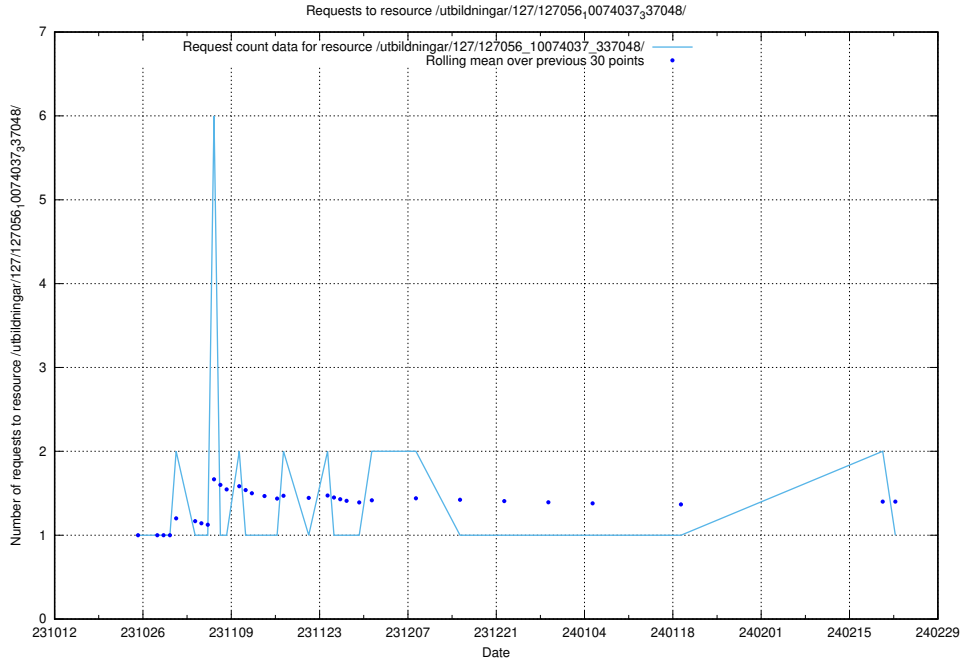

5.4199 Usage of /utbildningar/127/127056_10074024_337004/

Here, we count the number of requests to resource /utbildningar/127/127056_10074024_337004/.

5.4200 Usage of /utbildningar/127/127056_10073972_336919/events/