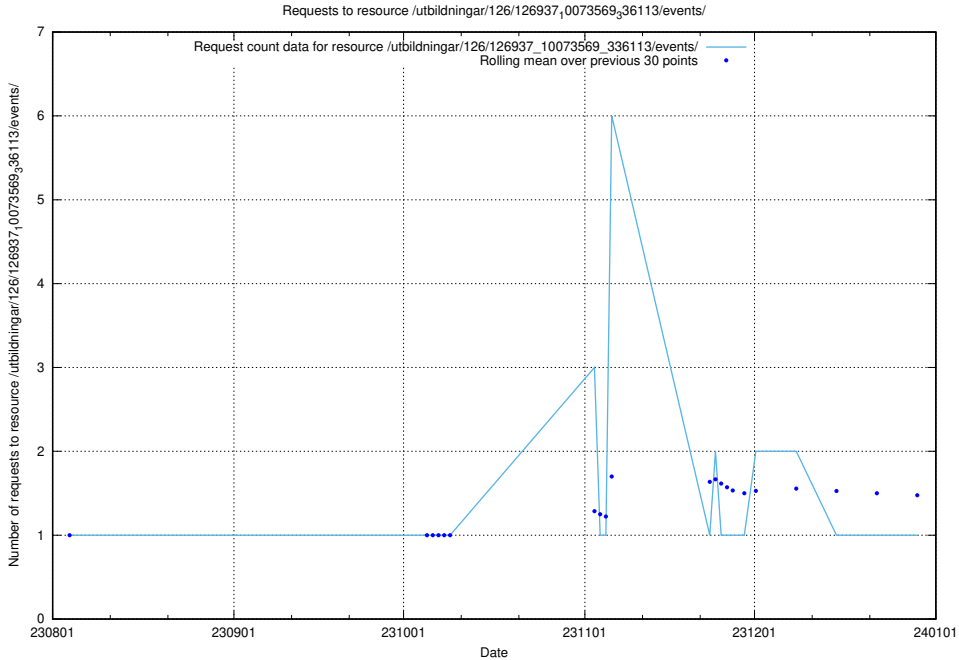

5.4845 Usage of /utbildningar/126/126937_10073569_336113/events/

Here, we count the number of requests to resource /utbildningar/126/126937_10073569_336113/events/