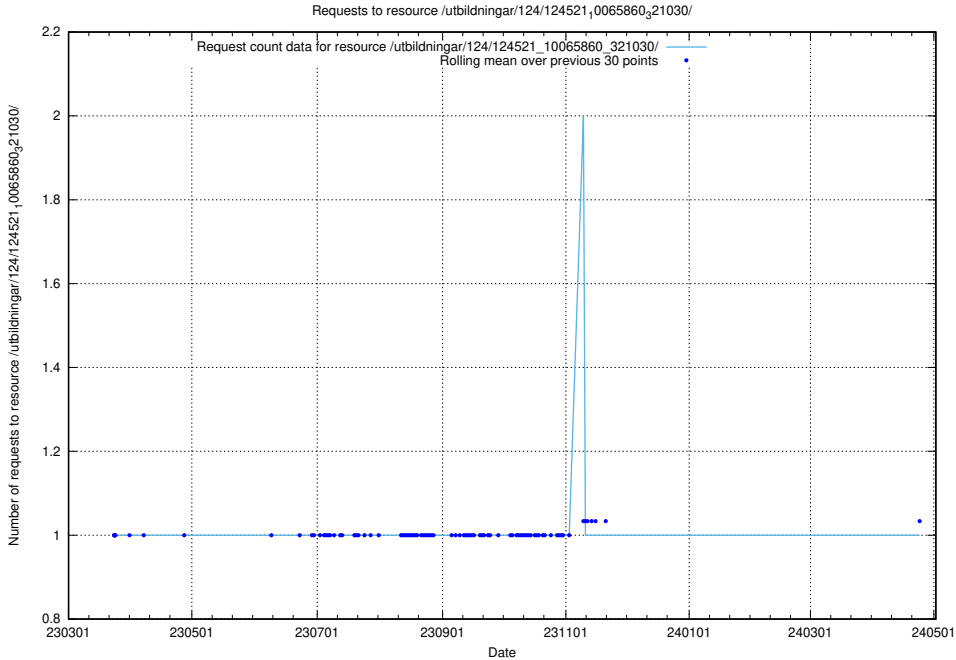

5.1229 Usage of /utbildningar/124/124521_10065860_321030/

Here, we count the number of requests to resource /utbildningar/124/124521_10065860_321030/.