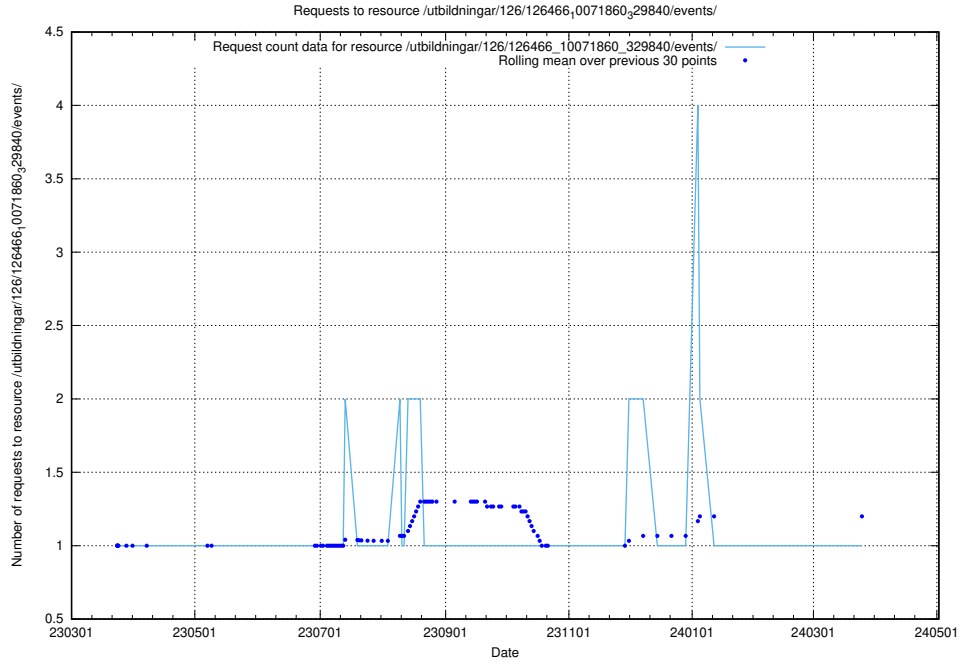

5.6387 Usage of /utbildningar/126/126466_10071860_329840/events/

Here, we count the number of requests to resource /utbildningar/126/126466_10071860_329840/events/