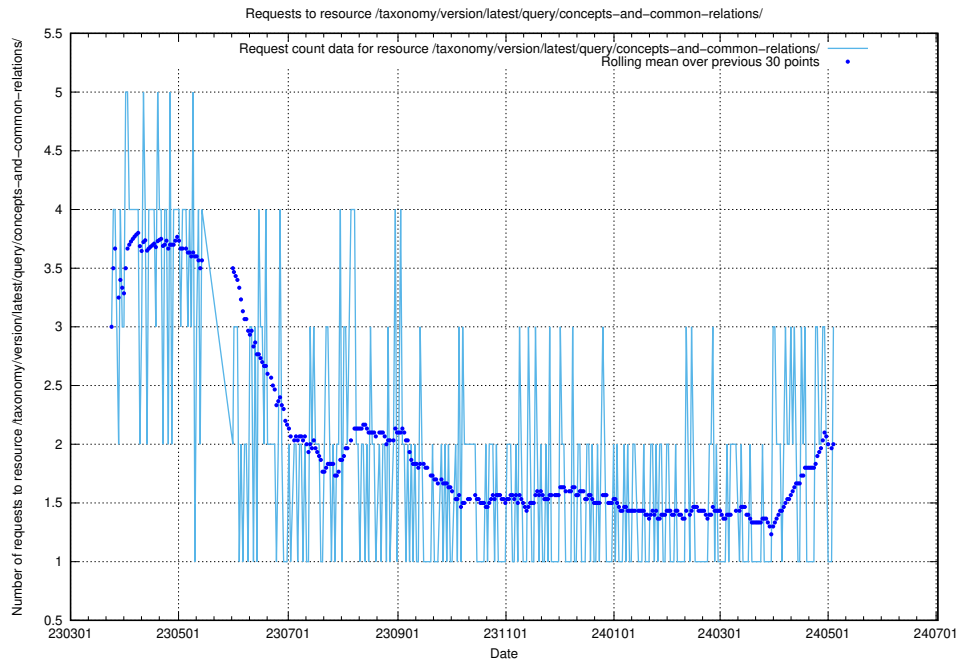

5.447 Usage of /taxonomy/version/latest/query/concepts-and-common-relations/

Here, we count the number of requests to resource /taxonomy/version/latest/query/concepts-and-common-relations/.