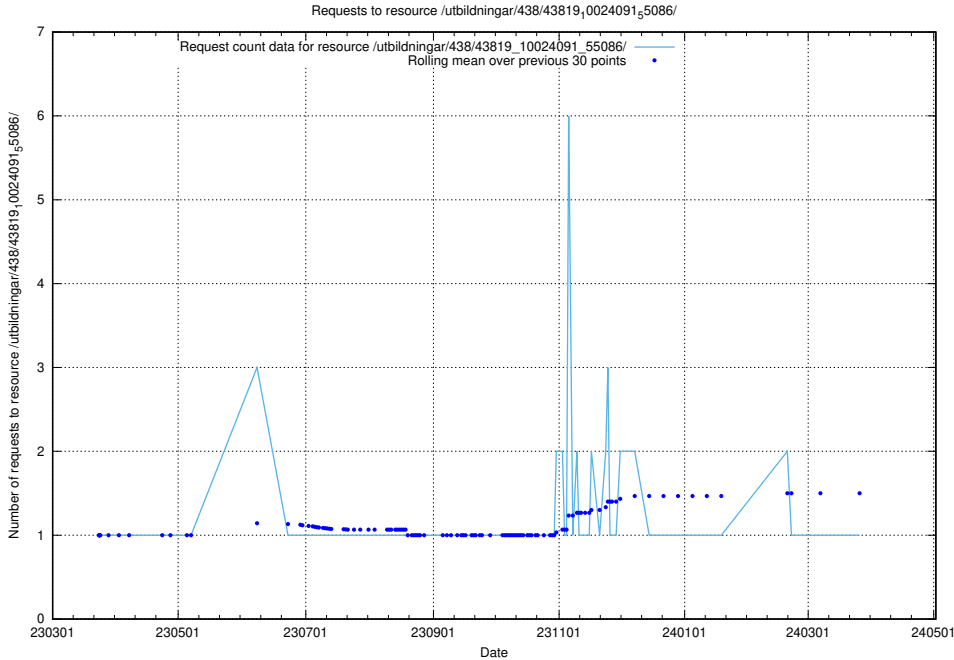

5.6317 Usage of /utbildningar/438/43819_10024091_55086/

Here, we count the number of requests to resource /utbildningar/438/43819_10024091_55086/.