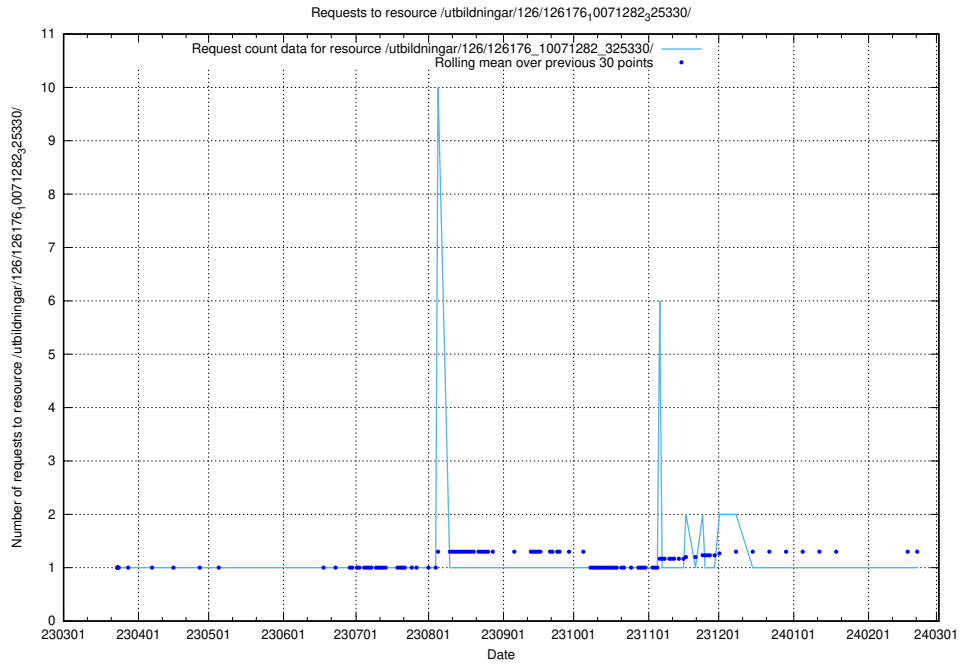

5.6402 Usage of /utbildningar/126/126176_10071282_325330/

Here, we count the number of requests to resource /utbildningar/126/126176_10071282_325330/.