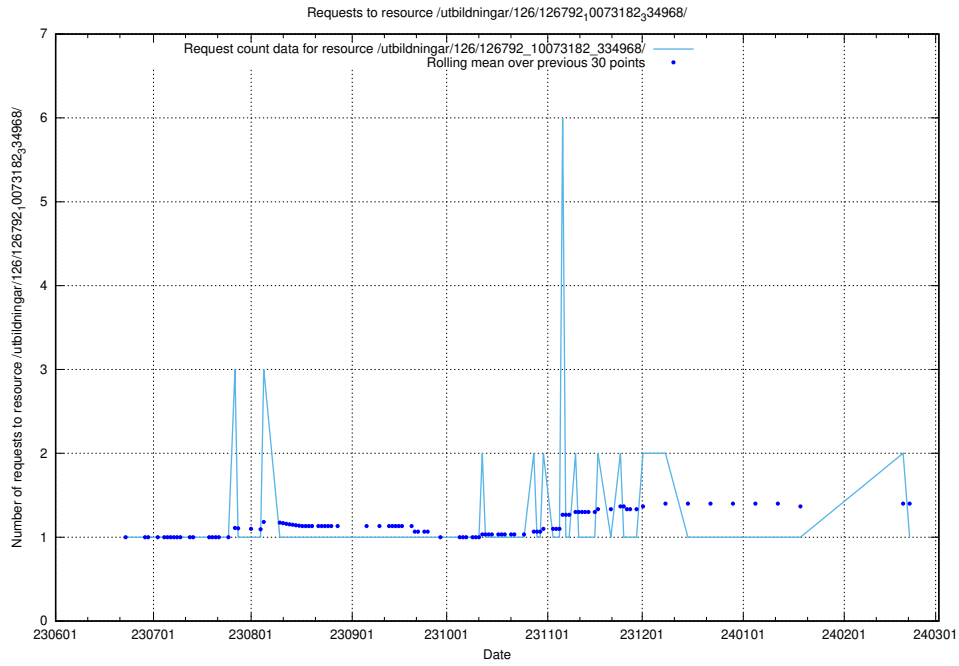

5.5581 Usage of /utbildningar/126/126792_10073182_334968/

Here, we count the number of requests to resource /utbildningar/126/126792_10073182_334968/.