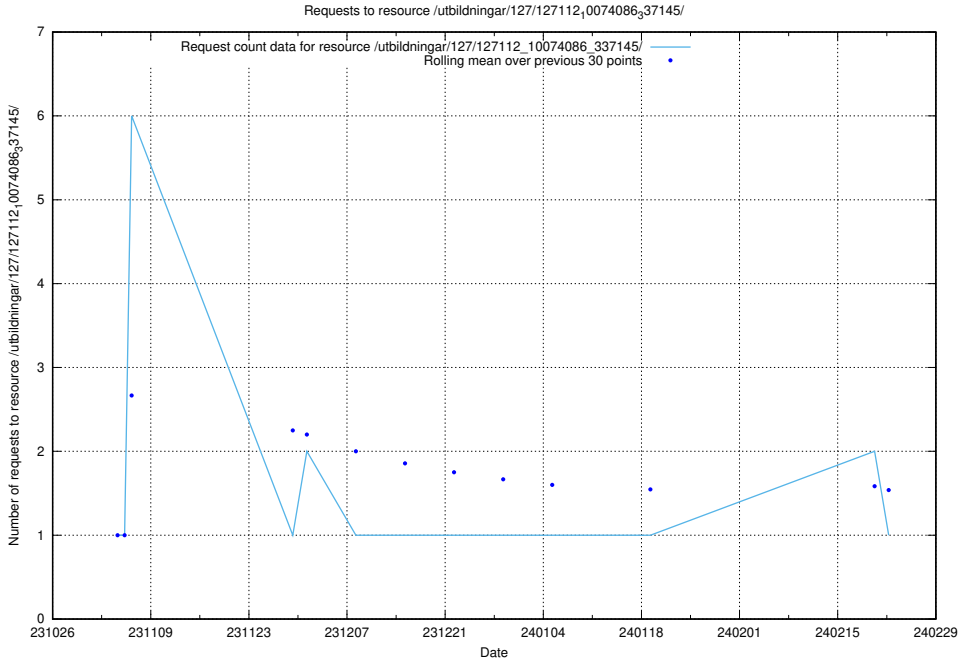

Here, we count the number of requests to resource /utbildningar/127/127112_10074086_337145/.

5.4116 Usage of /utbildningar/127/127112_10074064_337115/events/

Here, we count the number of requests to resource /utbildningar/127/127112_10074064_337115/events/