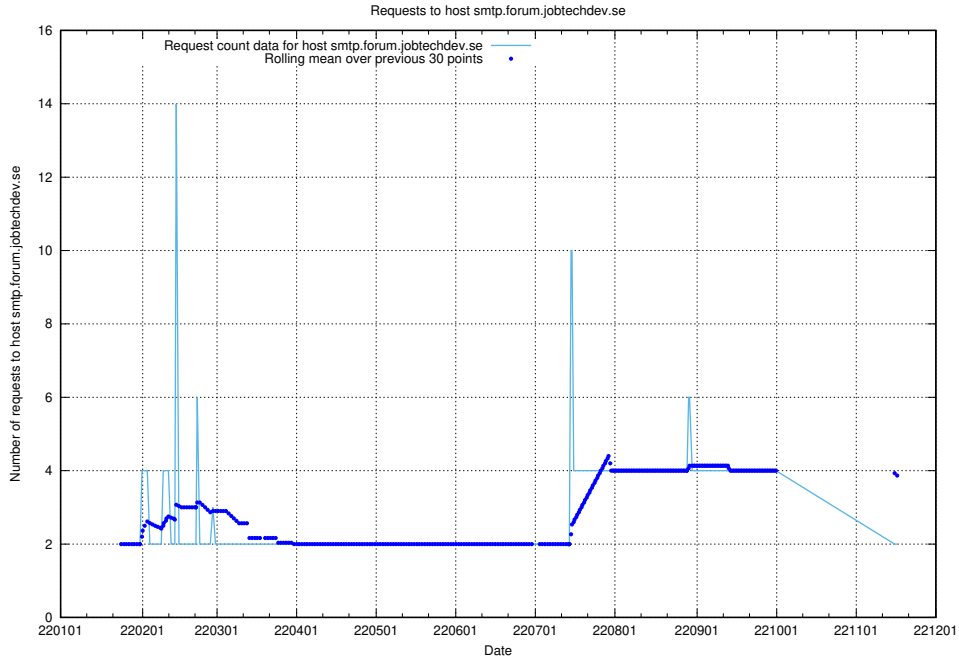

7.571 Usage of smtp.forum.jobtechdev.se

Here, we count the number of requests to host smtp.forum.jobtechdev.se.