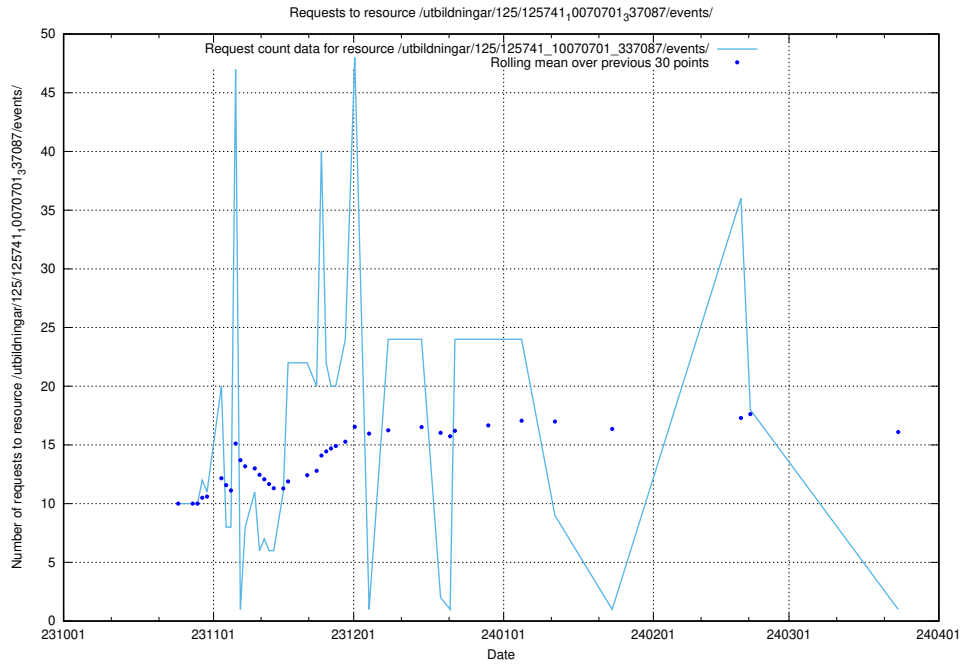

5.4189 Usage of /utbildningar/125/125741_10070701_337087/events/

Here, we count the number of requests to resource /utbildningar/125/125741_10070701_337087/events/