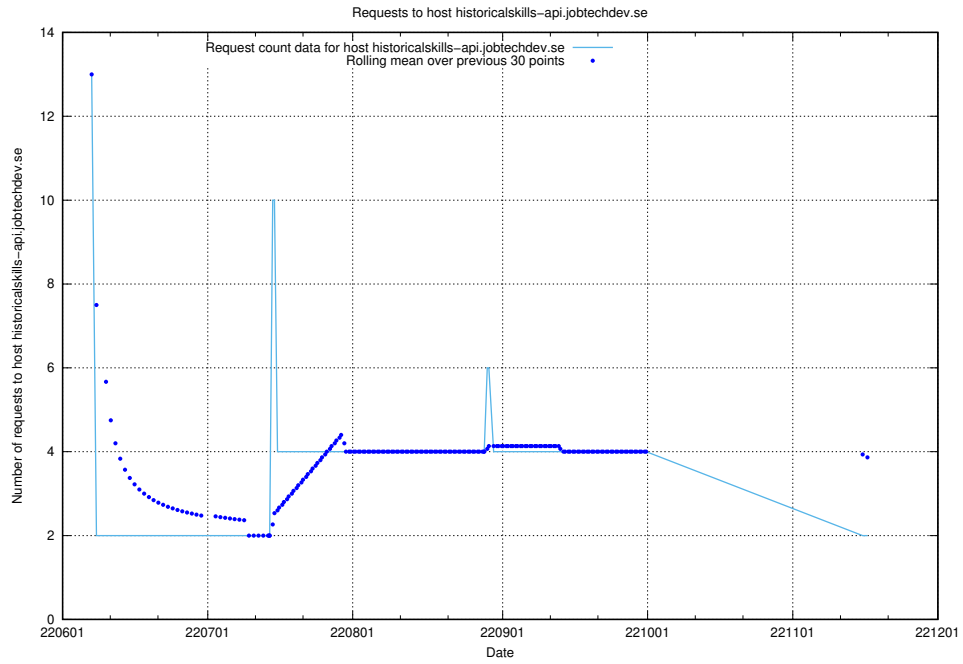

Here, we count the number of requests to host mentor-api-prod.jobtechdev.se.

7.406 Usage of `historicalskills-api.jobtechdev.se`

Here, we count the number of requests to host `historicalskills-api.jobtechdev.se`.