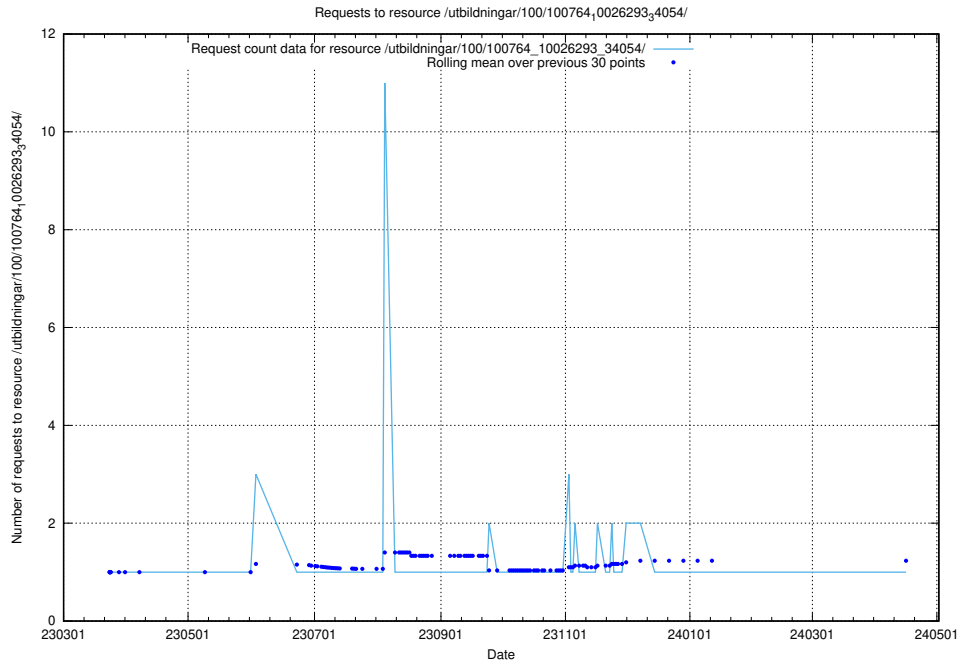

5.5534 Usage of /utbildningar/100/100764_10026293_34054/

Here, we count the number of requests to resource /utbildningar/100/100764_10026293_34054/.