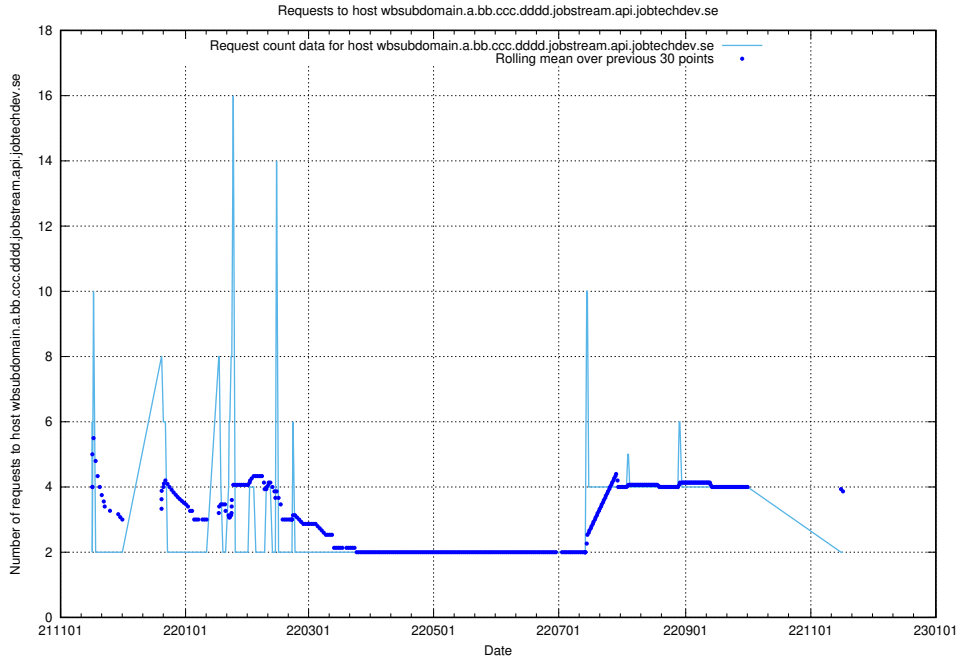

7.520 Usage of wbsubdomain.a.bb.ccc.dddd.jobstream.api.jobtechdev.se

Here, we count the number of requests to host wbsubdomain.a.bb.ccc.dddd.jobstream.api.jobtechdev.se.