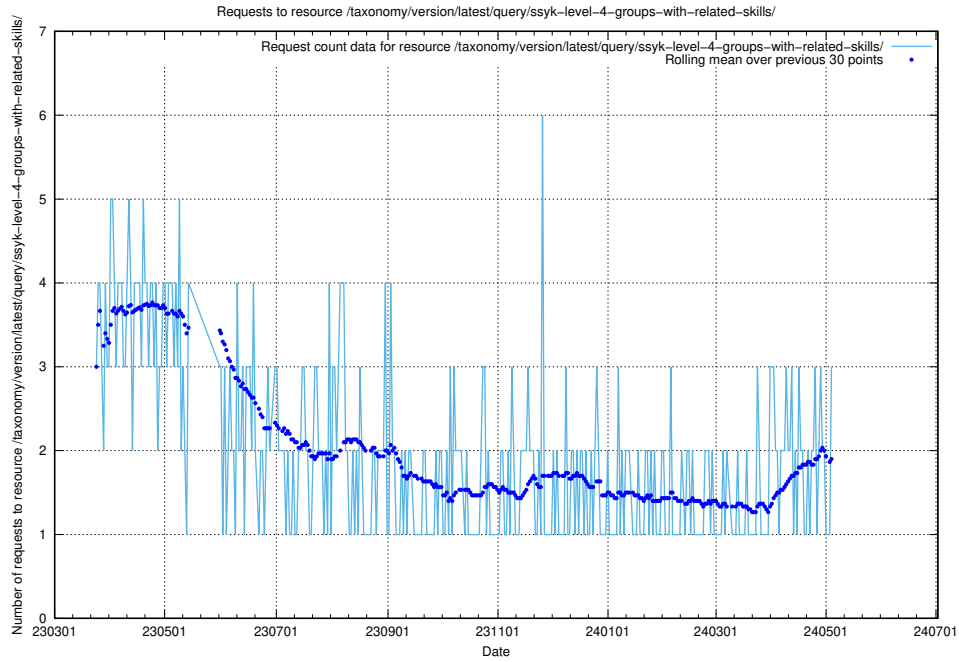

5.420 Usage of /taxonomy/version/latest/query/ssyk-level-4-groups-with-related-skills/

Here, we count the number of requests to resource /taxonomy/version/latest/query/ssyk-level-4-groups-with-related-skills/.