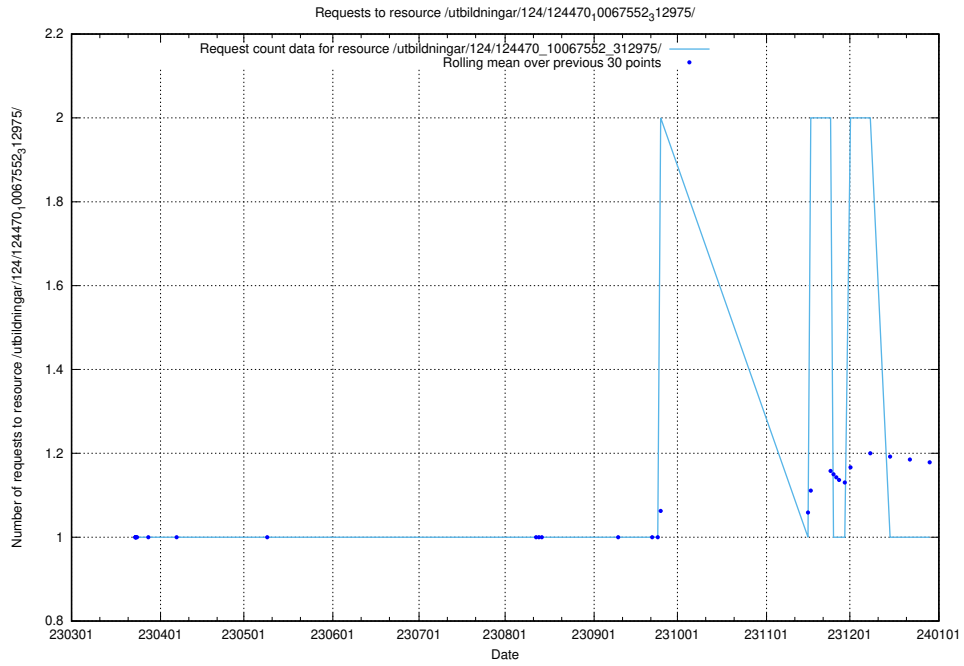

5.3175 Usage of /utbildningar/124/124470_10067552_312975/

Here, we count the number of requests to resource /utbildningar/124/124470_10067552_312975/.