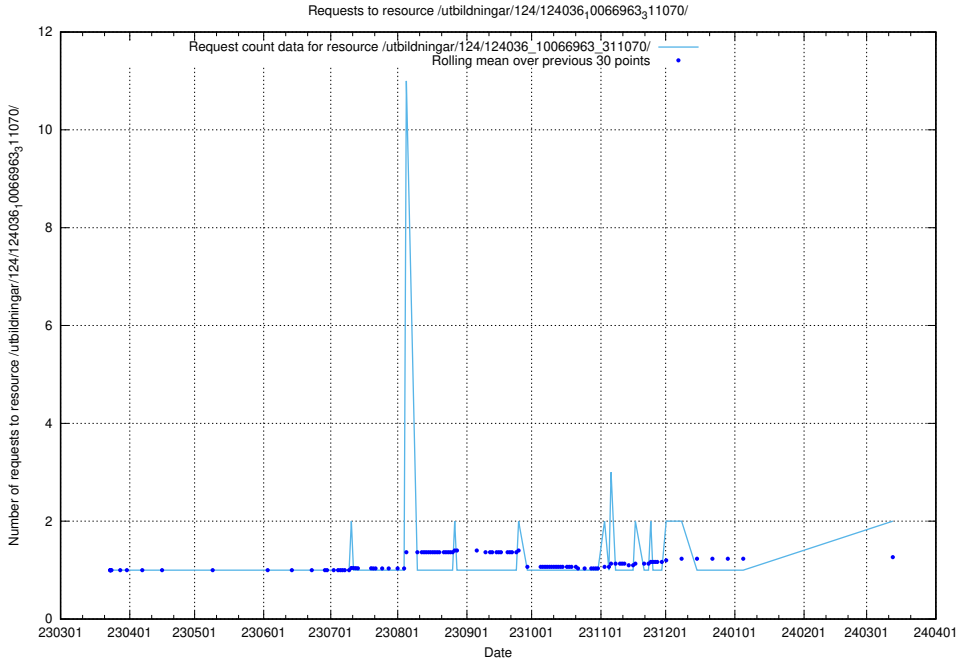

5.729 Usage of /utbildningar/124/124036_10066963_311070/

Here, we count the number of requests to resource /utbildningar/124/124036_10066963_311070/.