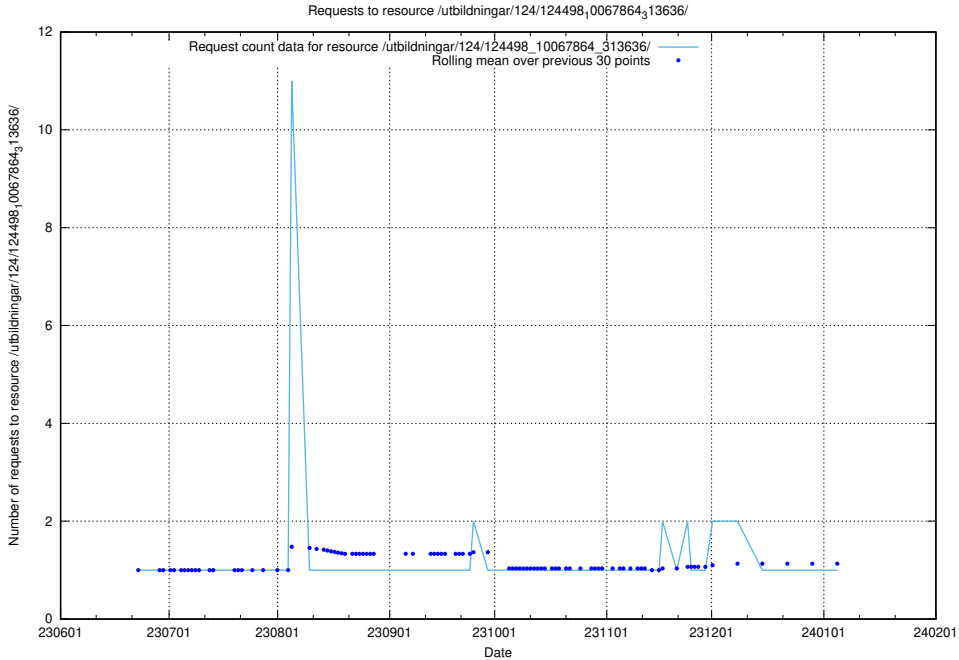

5.5776 Usage of /utbildningar/124/124498_10067864_313636/

Here, we count the number of requests to resource /utbildningar/124/124498_10067864_313636/.