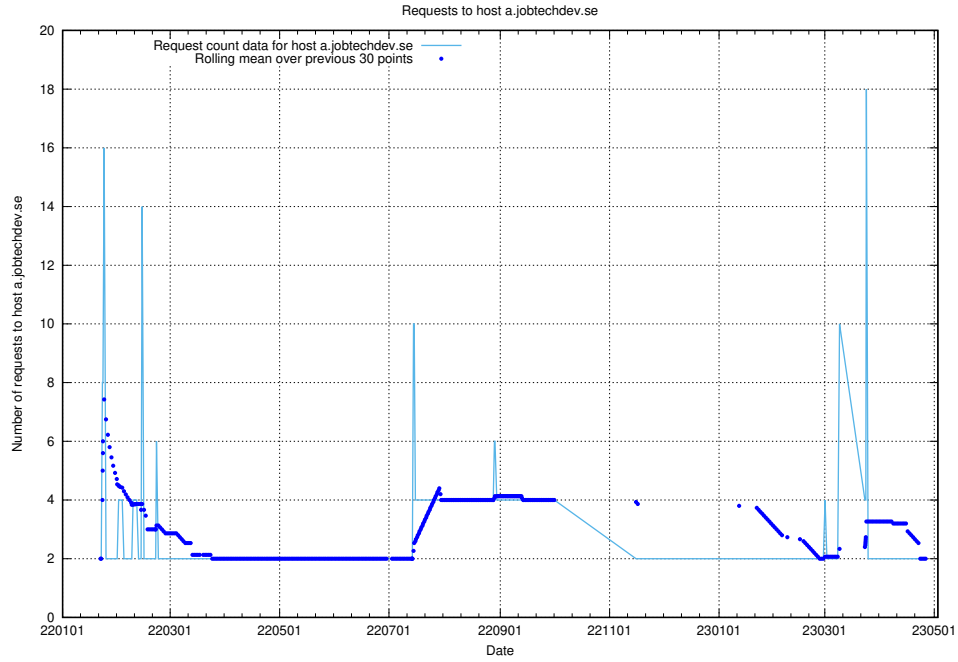

7.258 Usage of a.jobtechdev.se

Here, we count the number of requests to host a.jobtechdev.se.