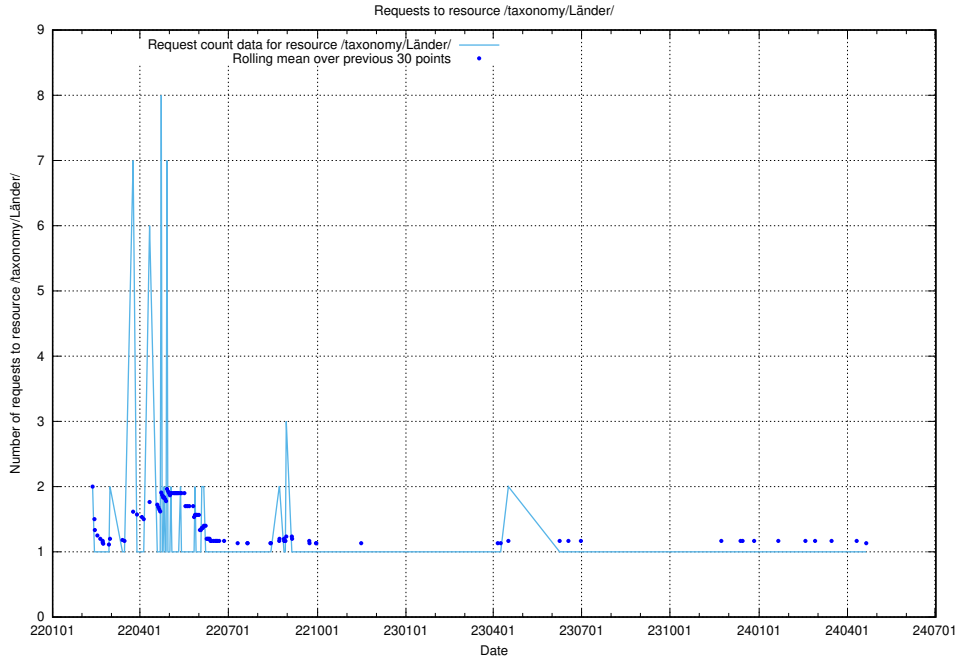

5.1613 Usage of /taxonomy/Länder/

Here, we count the number of requests to resource /taxonomy/Länder/.