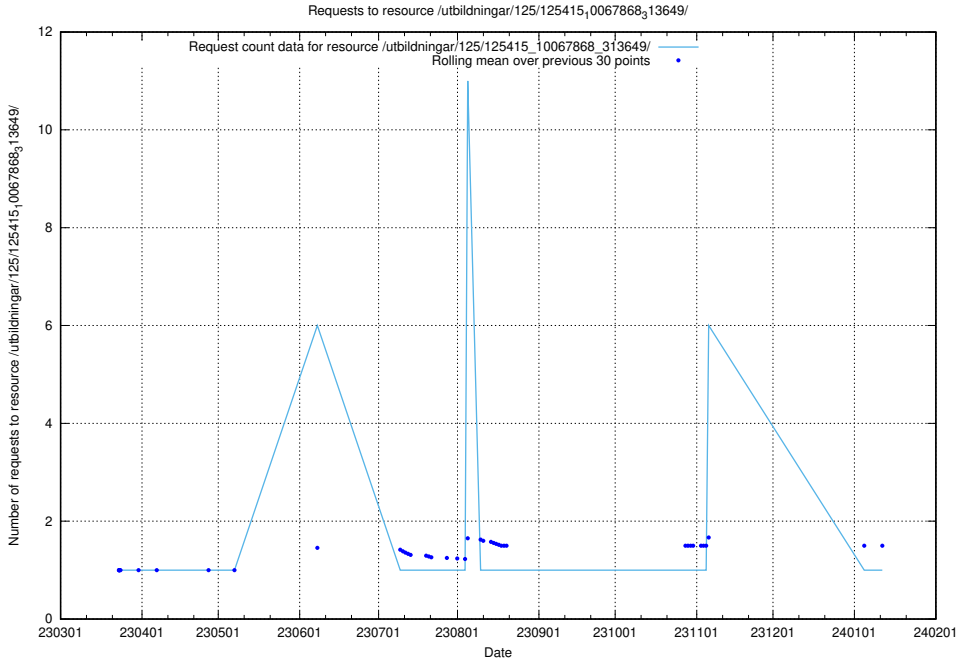

5.1091 Usage of /utbildningar/125/125415_10067868_313649/

Here, we count the number of requests to resource /utbildningar/125/125415_10067868_313649/.