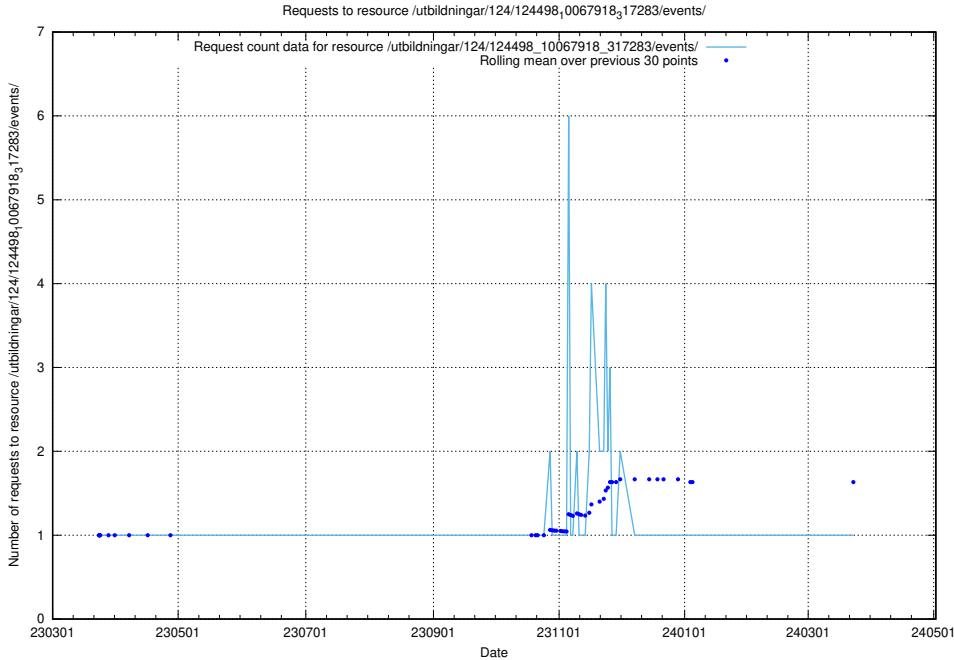

5.2586 Usage of /utbildningar/124/124498_10067918_317283/events/

Here, we count the number of requests to resource /utbildningar/124/124498_10067918_317283/events/