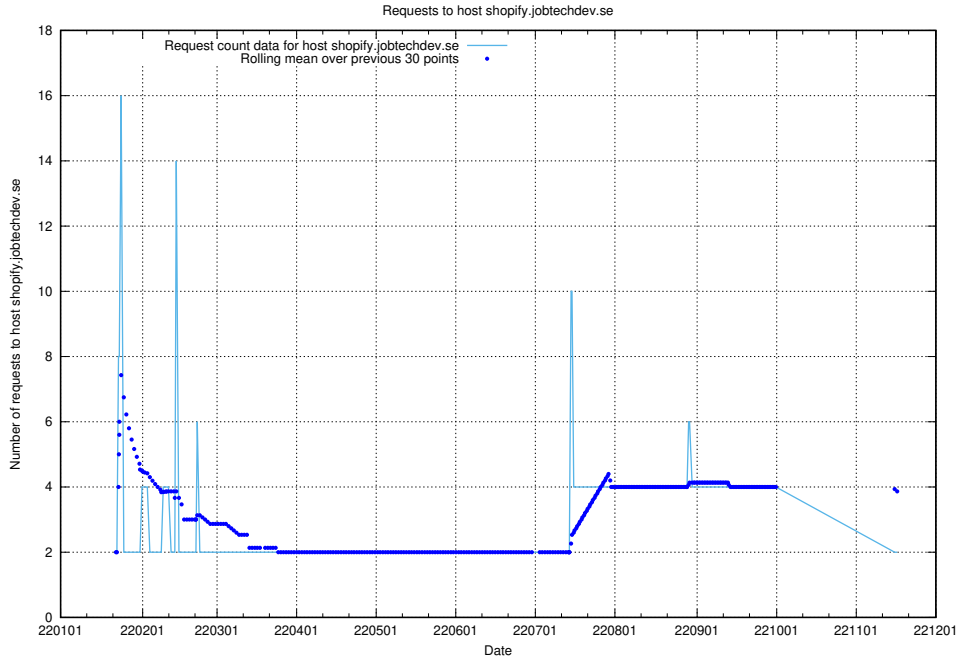

7.582 Usage of shopify.jobtechdev.se

Here, we count the number of requests to host shopify.jobtechdev.se.

7.583 Usage of jijitsi.jobtechdev.se

Here, we count the number of requests to host jijitsi.jobtechdev.se.