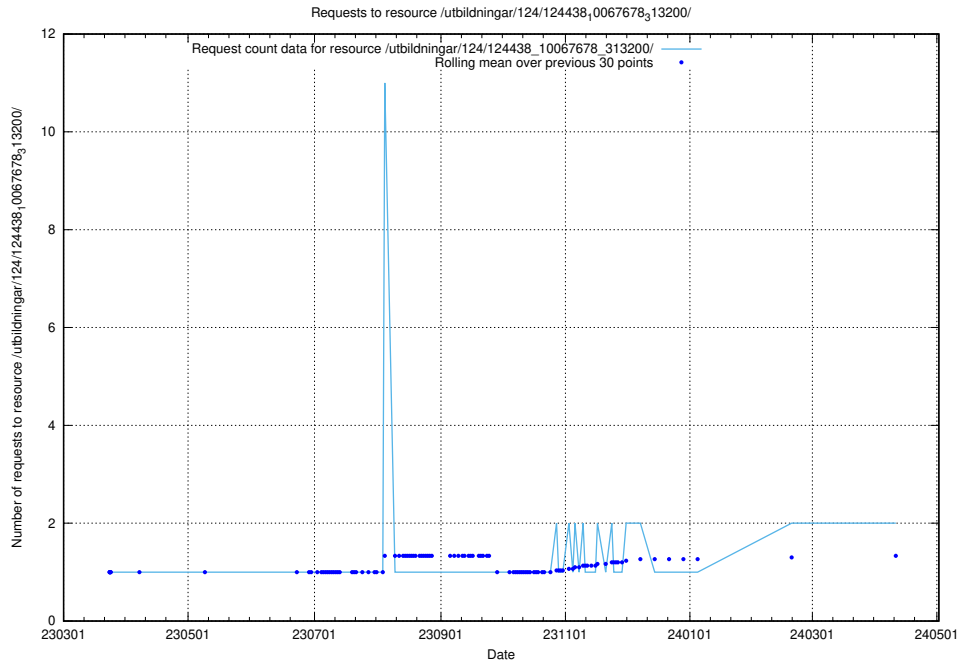

5.668 Usage of /utbildningar/124/124438_10067678_313200/

Here, we count the number of requests to resource /utbildningar/124/124438_10067678_313200/.