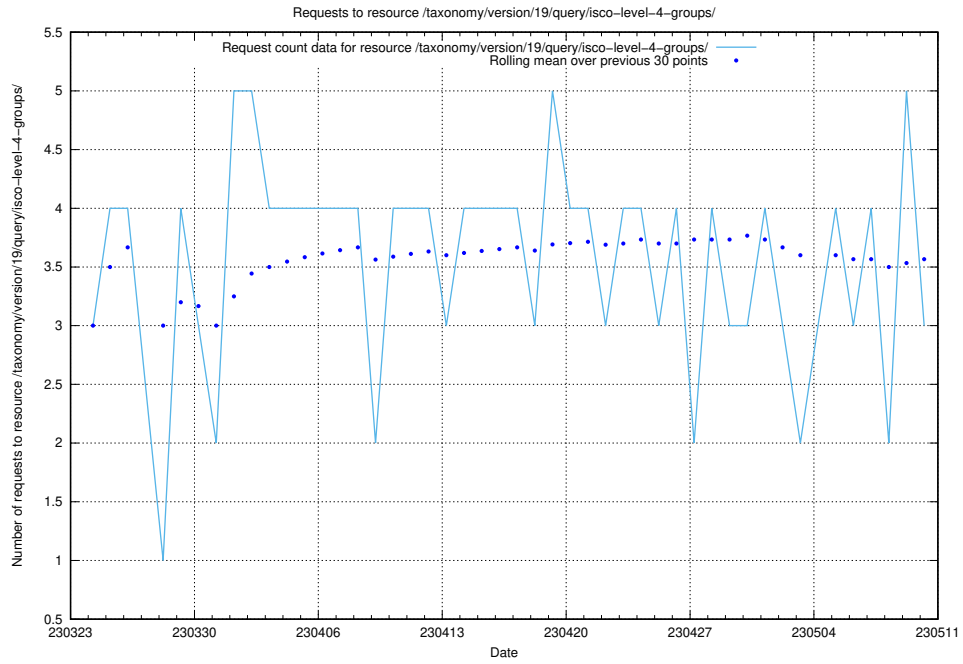

5.452 Usage of /taxonomy/version/19/query/isco-level-4-groups/

Here, we count the number of requests to resource /taxonomy/version/19/query/isco-level-4-groups/.