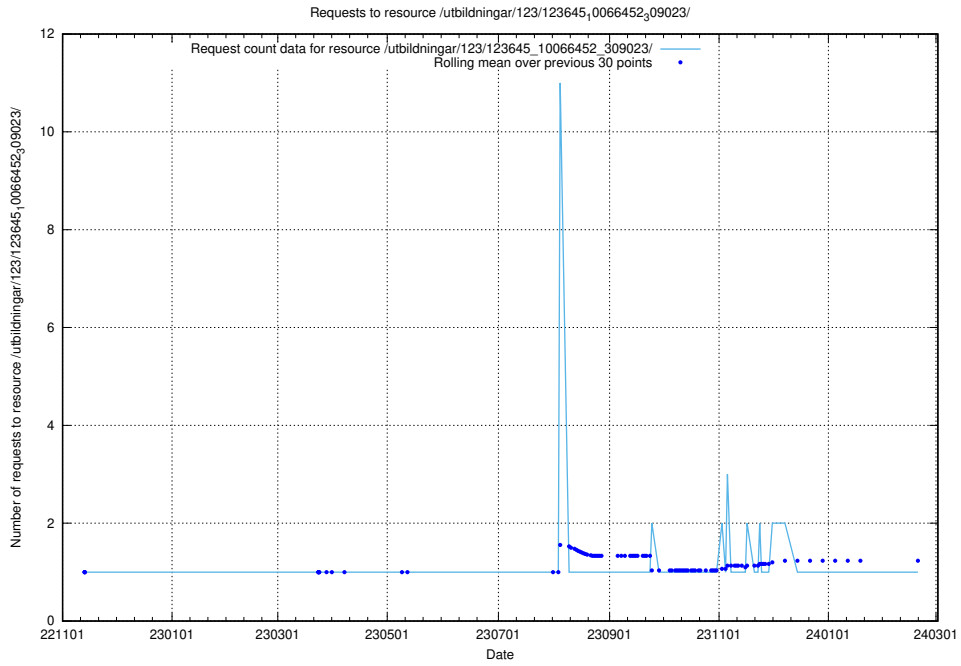

Here, we count the number of requests to resource /taxonomy/version/13/query/employment-variety-concepts/.

5.5931 Usage of /utbildningar/123/123645_10066452_309023/

Here, we count the number of requests to resource /utbildningar/123/123645_10066452_309023/.