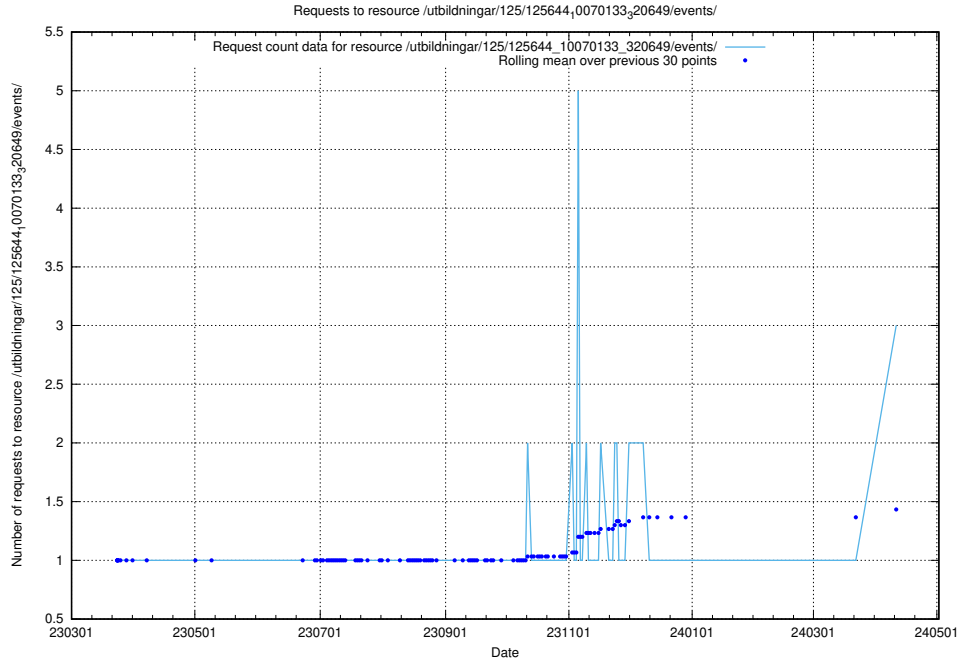

5.249 Usage of /utbildningar/125/125644_10070133_320649/events/

Here, we count the number of requests to resource /utbildningar/125/125644_10070133_320649/events/