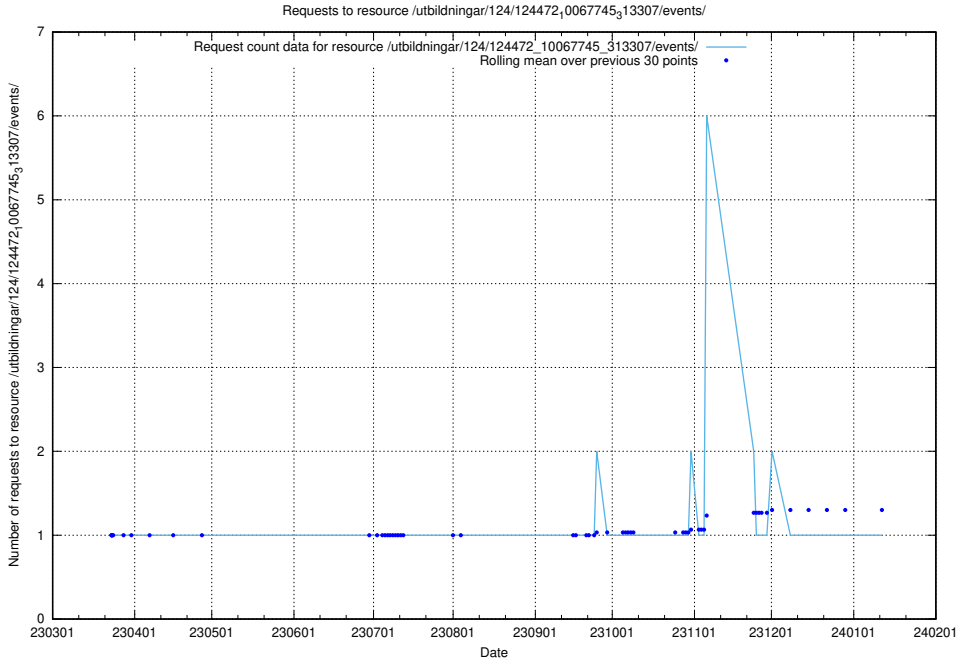

5.2987 Usage of /utbildningar/124/124472_10067745_313307/events/

Here, we count the number of requests to resource /utbildningar/124/124472_10067745_313307/events/