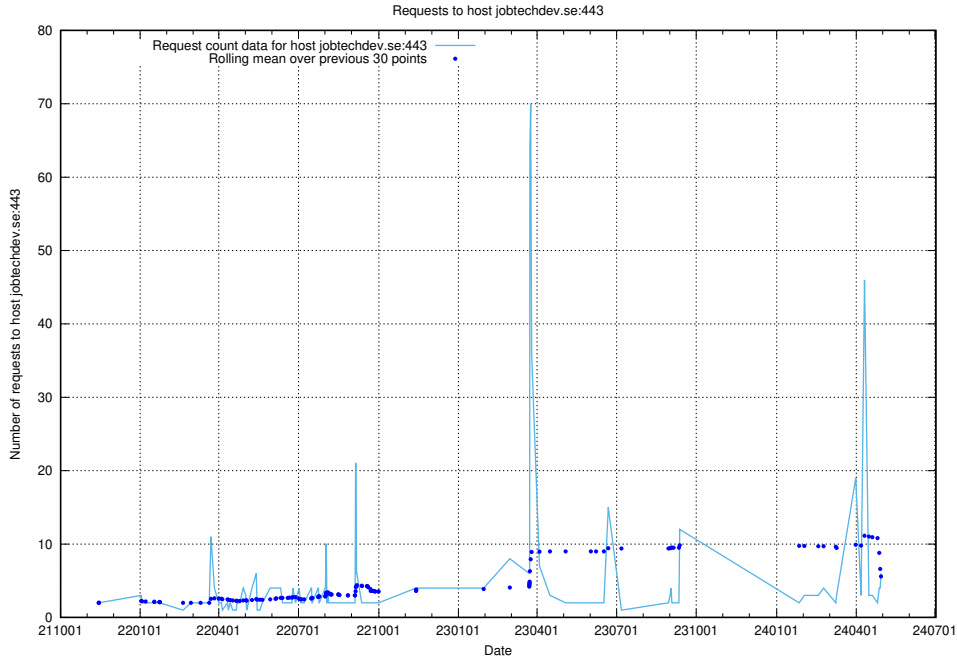

7.81 Usage of jobtechdev.se:443

Here, we count the number of requests to host jobtechdev.se:443.