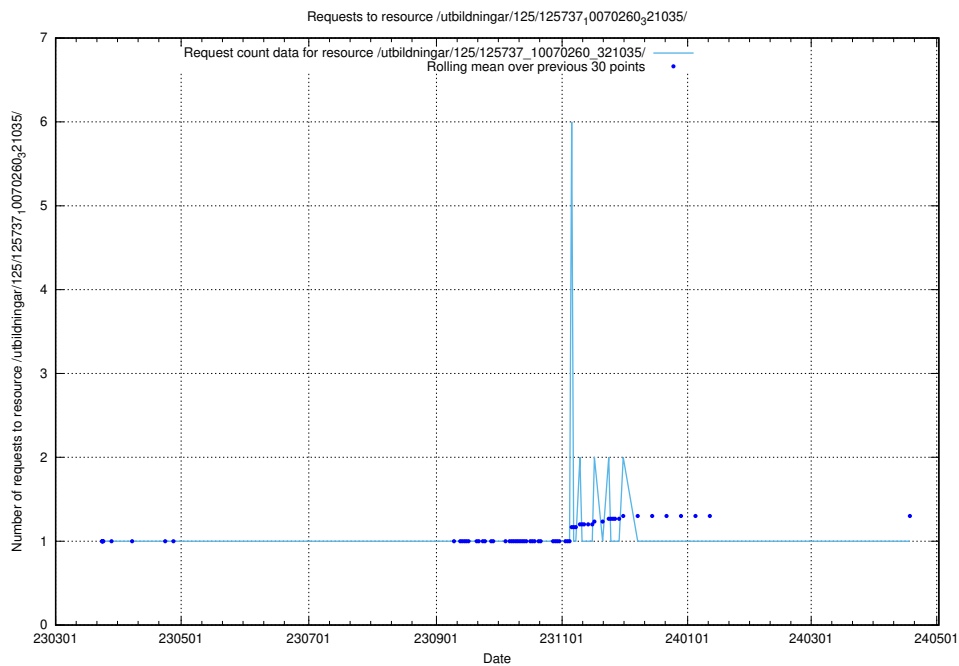

5.999 Usage of /utbildningar/125/125737_10070260_321035/

Here, we count the number of requests to resource /utbildningar/125/125737_10070260_321035/.