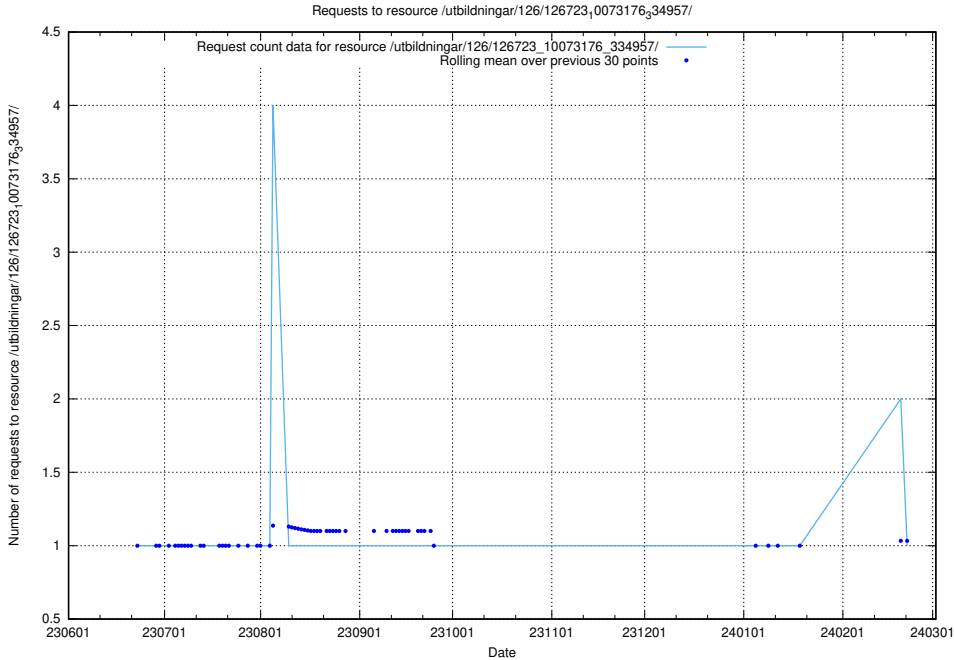

5.5593 Usage of /utbildningar/126/126723_10073176_334957/

Here, we count the number of requests to resource /utbildningar/126/126723_10073176_334957/.