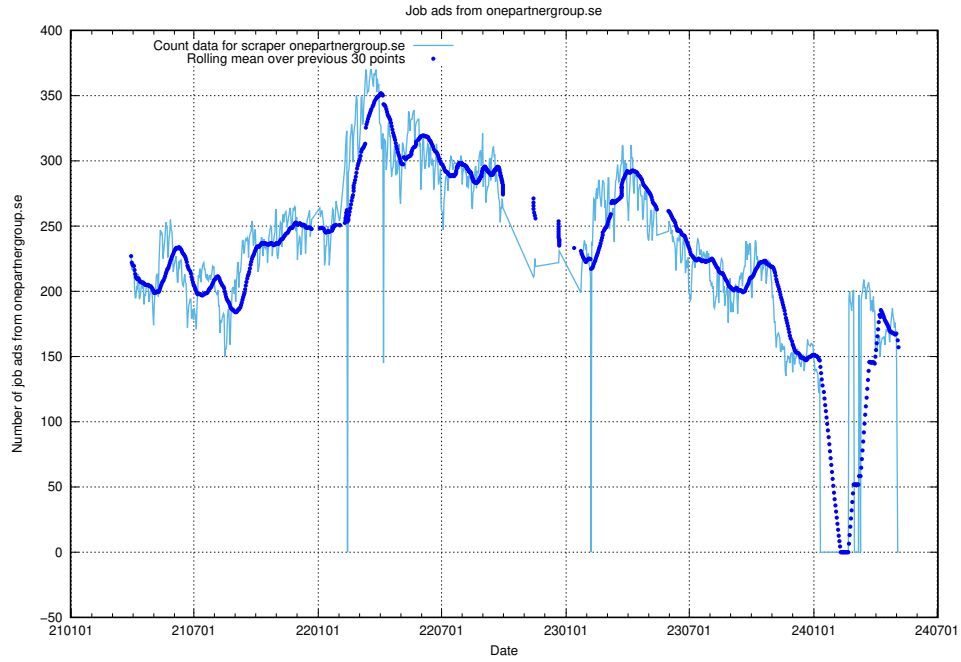

13.13 Number of ads by scraper onepartnergroup.se

Here, we count the number of job ads scraped from onepartnergroup.se.