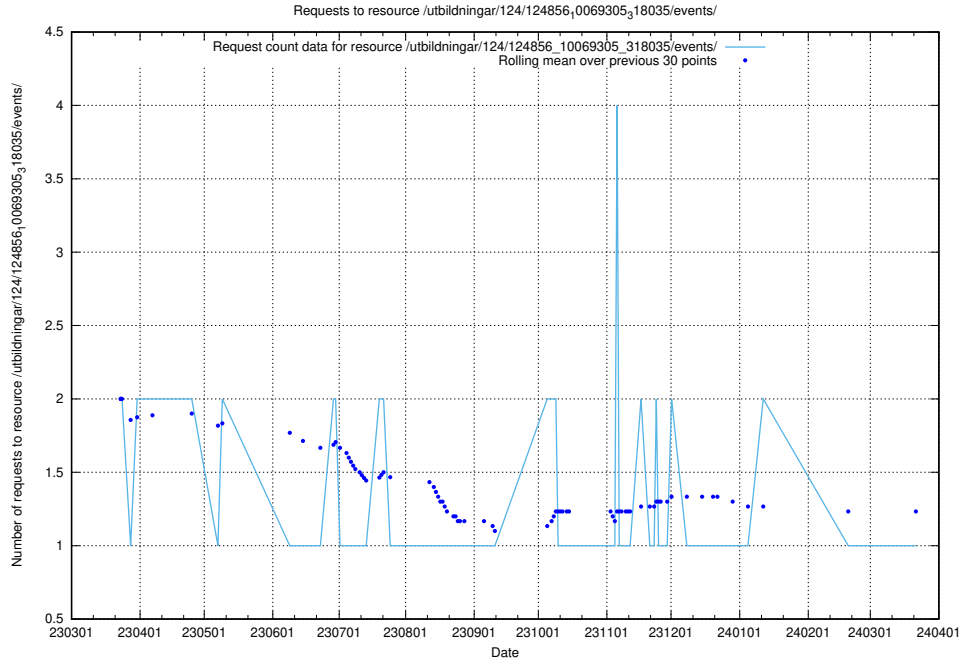

5.6263 Usage of /utbildningar/124/124856_10069305_318035/events/

Here, we count the number of requests to resource /utbildningar/124/124856_10069305_318035/events/