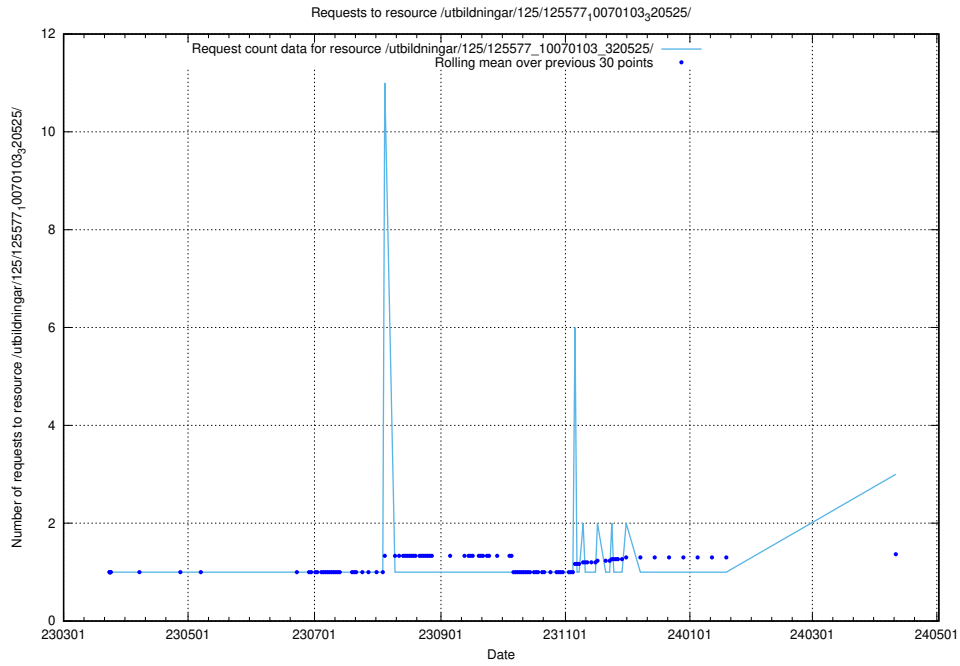

5.250 Usage of /utbildningar/125/125577_10070103_320525/

Here, we count the number of requests to resource /utbildningar/125/125577_10070103_320525/.