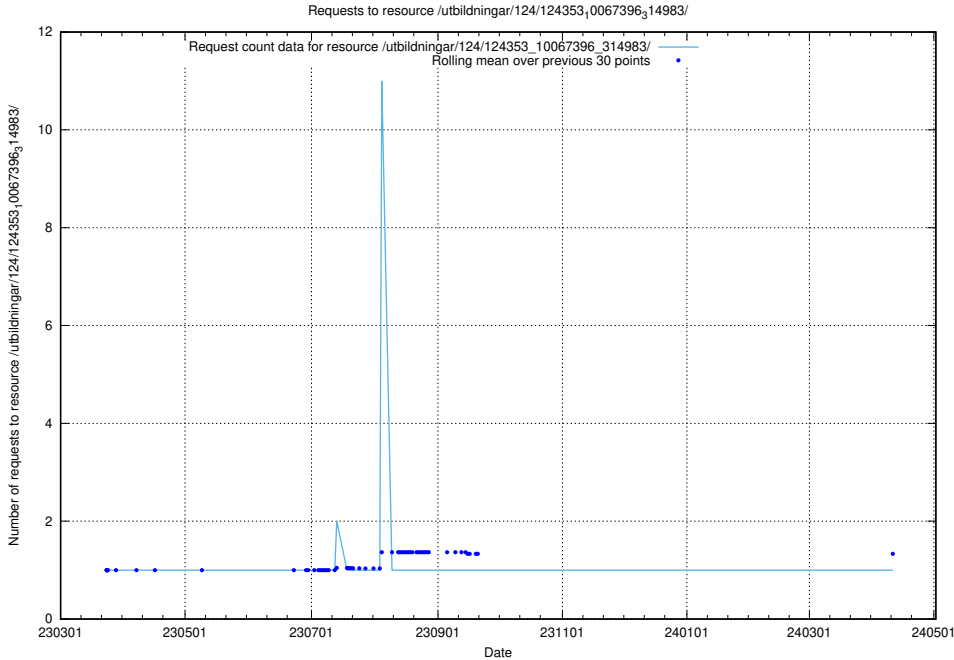

Here, we count the number of requests to resource /utbildningar/124/124353_10067396_314983/.

5.3913 Usage of /taxonomy/version/4/query/all-concepts/

Here, we count the number of requests to resource /taxonomy/version/4/query/all-concepts/.