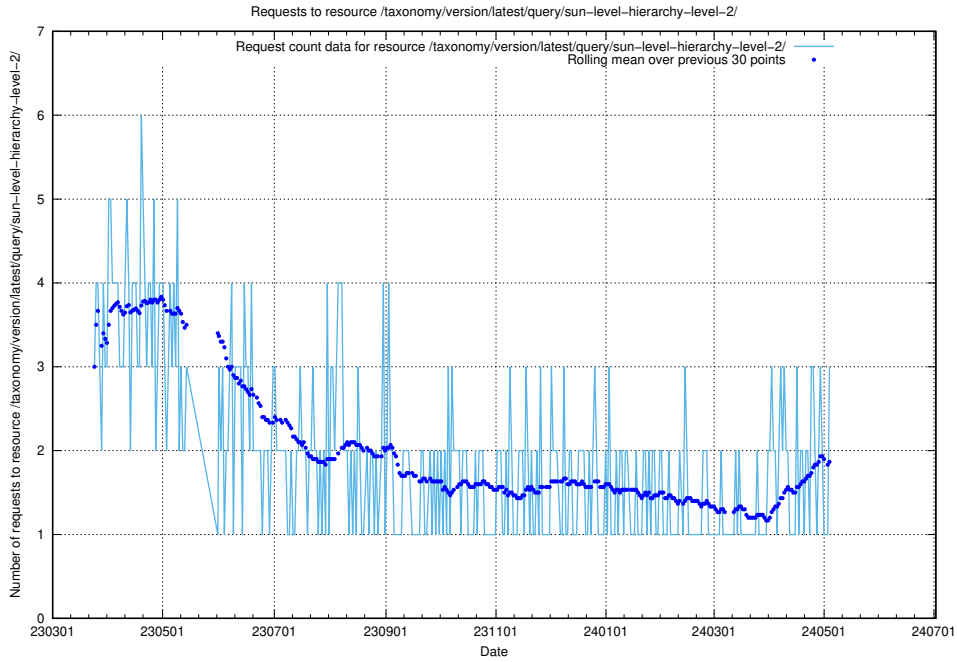

5.411 Usage of /taxonomy/version/latest/query/sun-level-hierarchy-level-2/

Here, we count the number of requests to resource /taxonomy/version/latest/query/sun-level-hierarchy-level-2/.