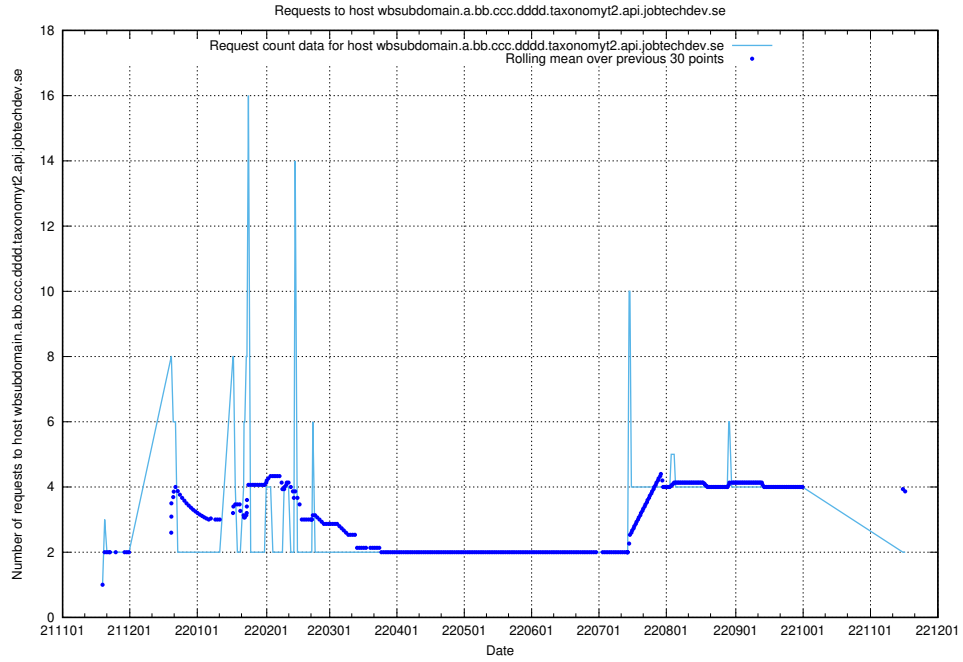

7.454 Usage of wbsubdomain.a.bb.ccc.dddd.taxonomyt2.api.jobtechdev.se

Here, we count the number of requests to host wbsubdomain.a.bb.ccc.dddd.taxonomyt2.api.jobtechdev.se