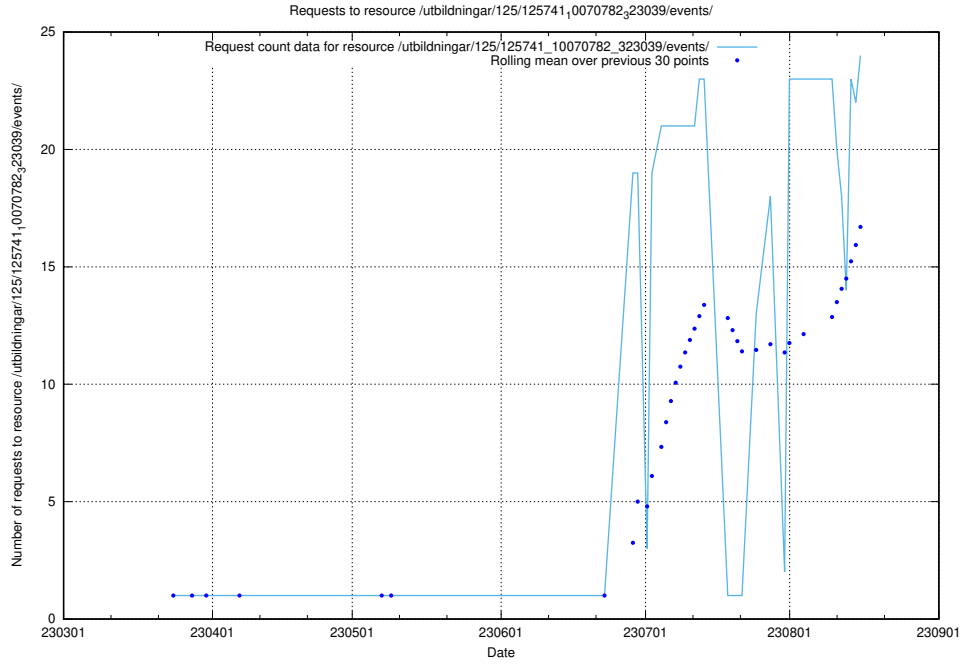

5.8 Usage of /utbildningar/125/125741_10070782_323039/events/

Here, we count the number of requests to resource /utbildningar/125/125741_10070782_323039/events/