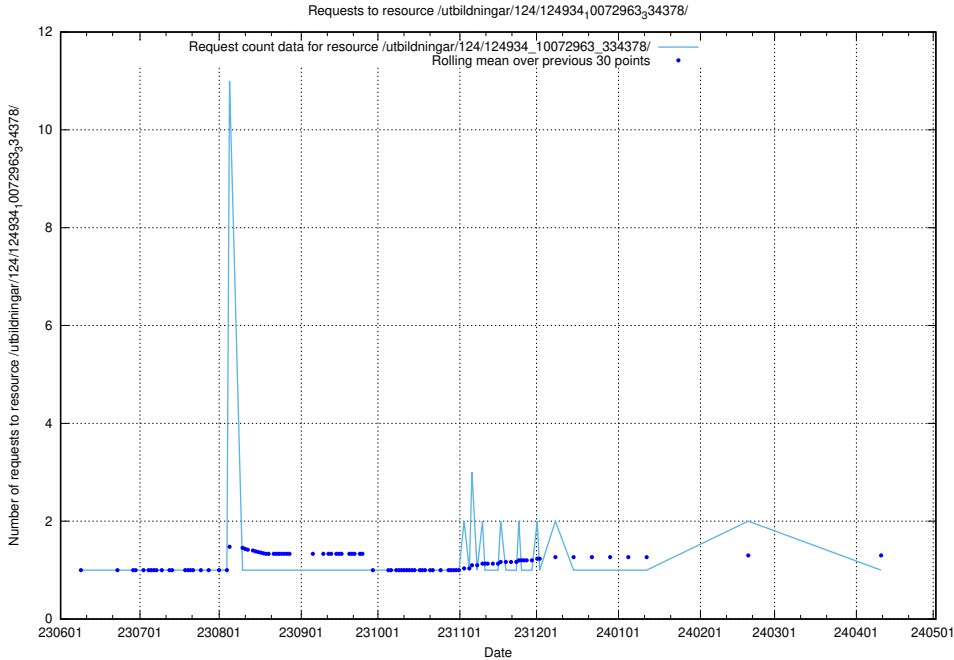

5.5879 Usage of /utbildningar/124/124934_10072963_334378/

Here, we count the number of requests to resource /utbildningar/124/124934_10072963_334378/.