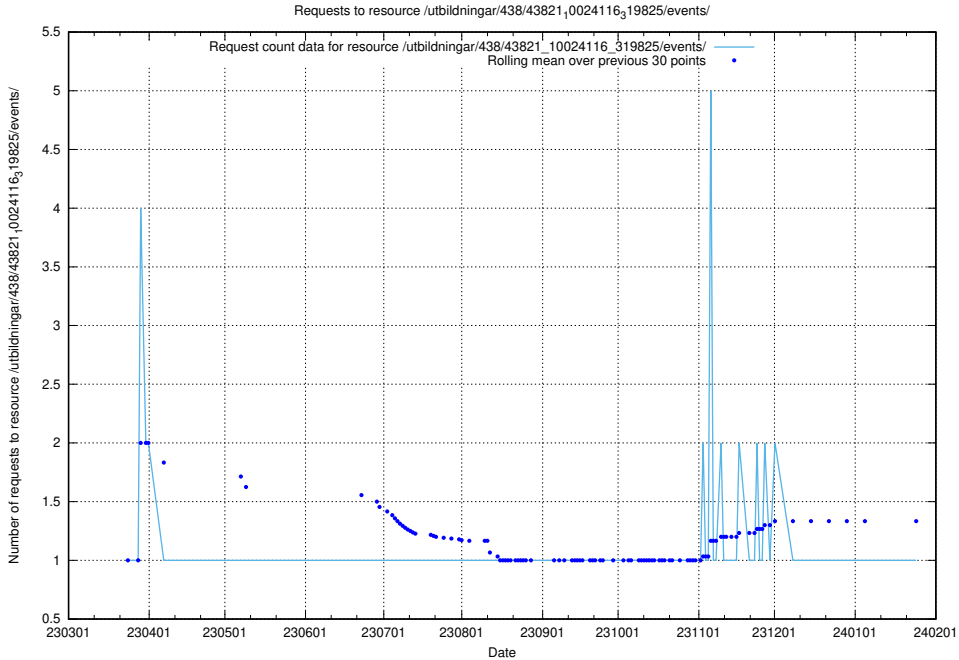

5.6143 Usage of /utbildningar/438/43821_10024116_319825/events/

Here, we count the number of requests to resource /utbildningar/438/43821_10024116_319825/events/.