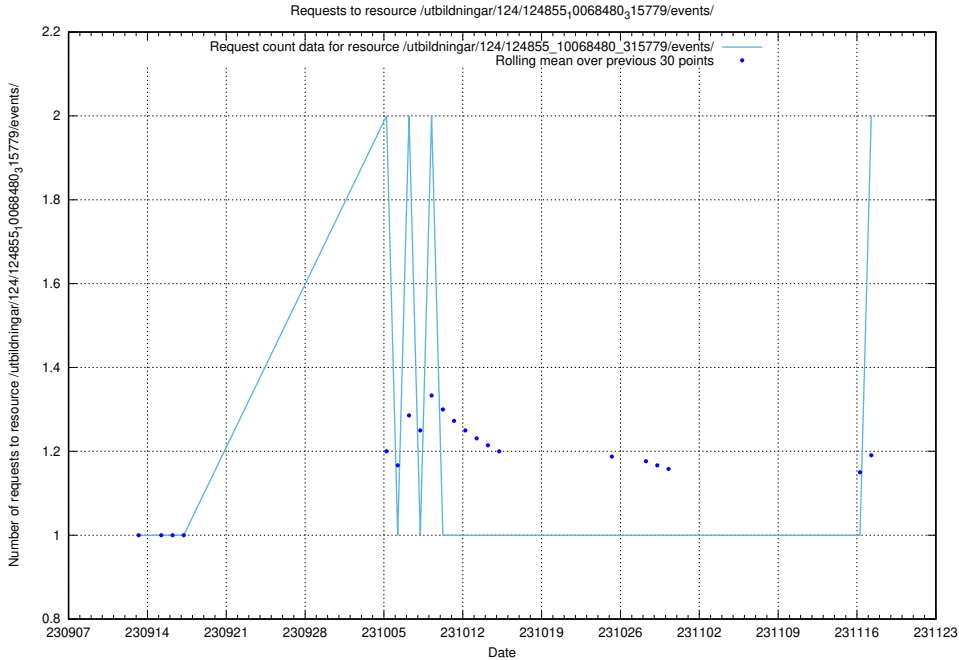

5.749 Usage of /utbildningar/124/124855_10068480_315779/events/

Here, we count the number of requests to resource /utbildningar/124/124855_10068480_315779/events/