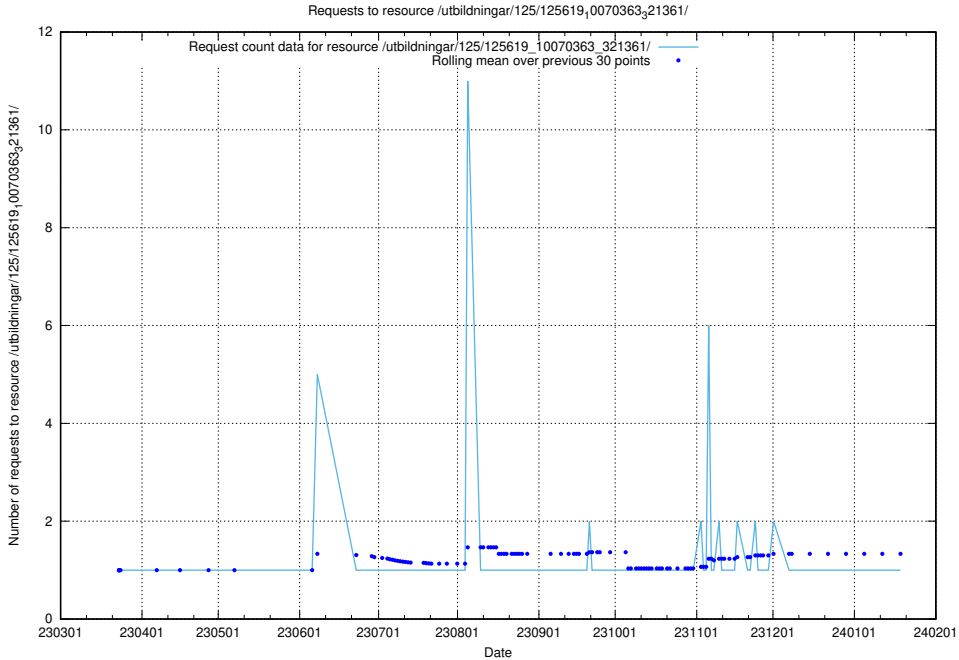

5.1052 Usage of /utbildningar/125/125619_10070363_321361/

Here, we count the number of requests to resource /utbildningar/125/125619_10070363_321361/.