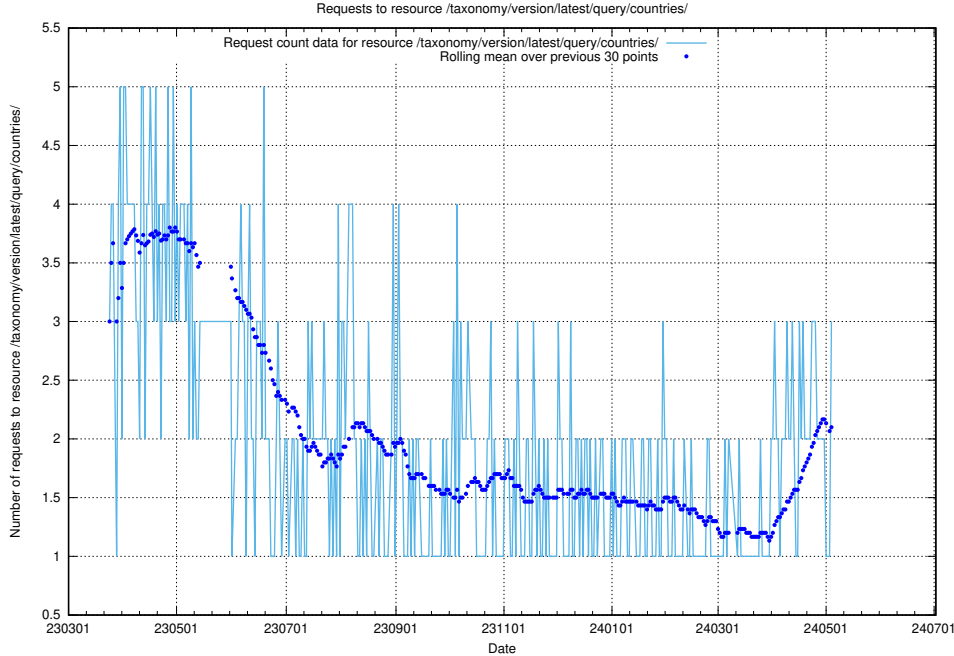

5.444 Usage of /taxonomy/version/latest/query/countries/

Here, we count the number of requests to resource /taxonomy/version/latest/query/countries/.