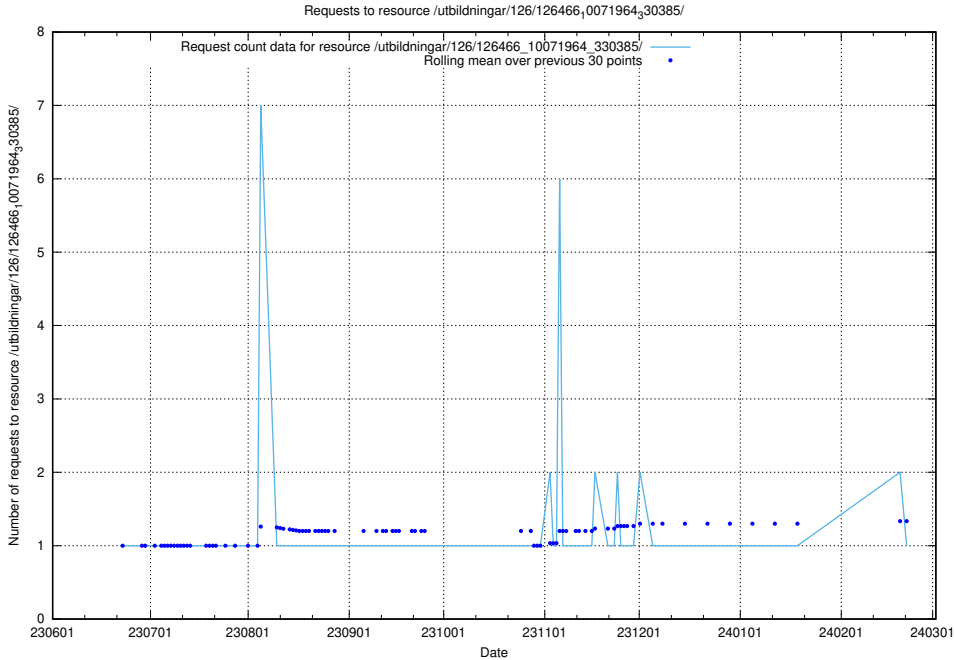

5.5641 Usage of /utbildningar/126/126466_10071964_330385/

Here, we count the number of requests to resource /utbildningar/126/126466_10071964_330385/.