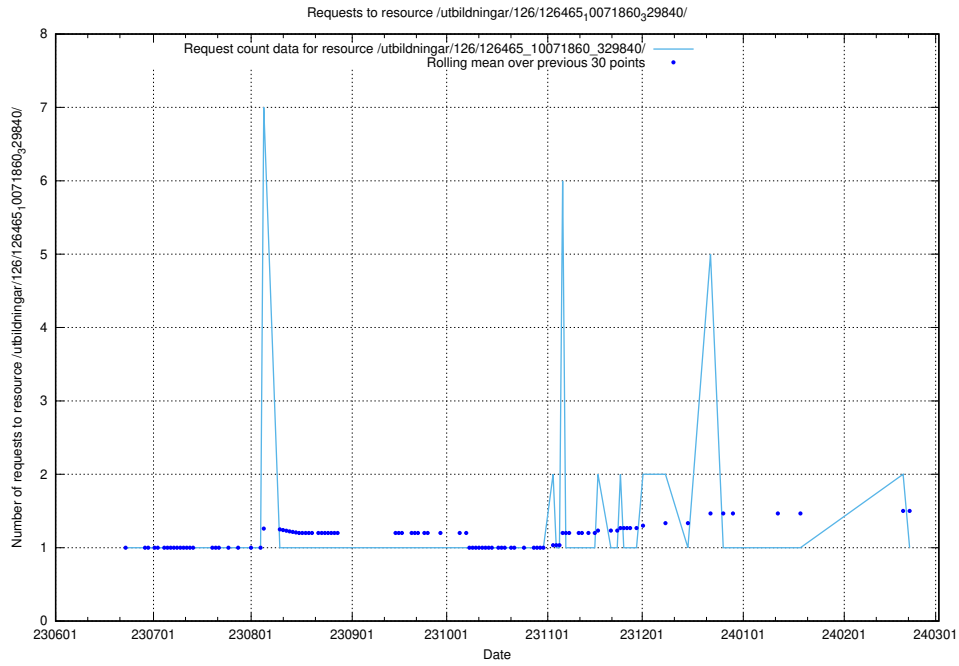

5.5644 Usage of /utbildningar/126/126465_10071860_329840/

Here, we count the number of requests to resource /utbildningar/126/126465_10071860_329840/.