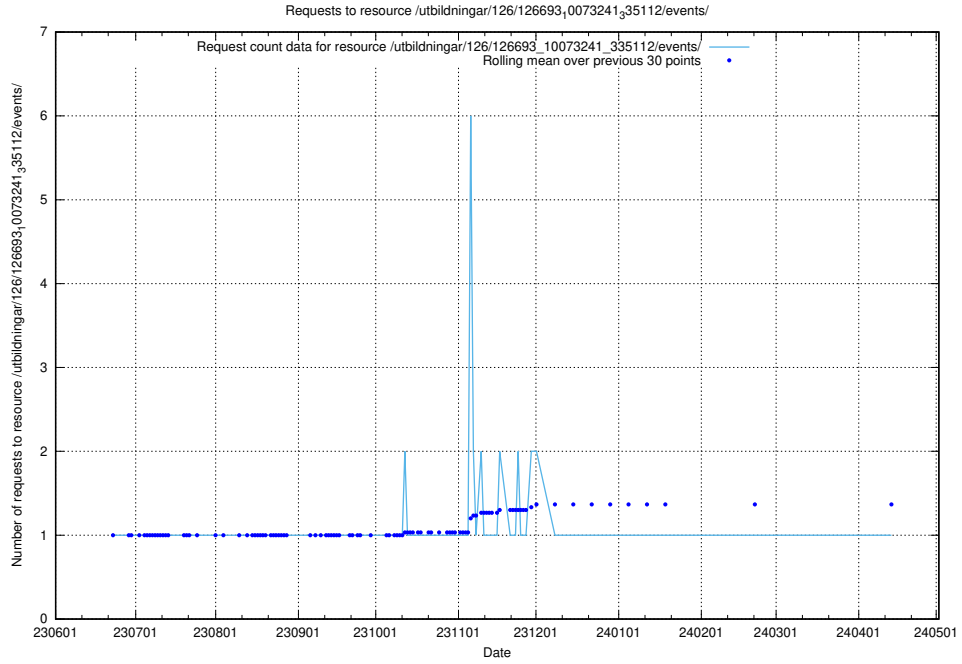

Here, we count the number of requests to resource /utbildningar/126/126693_10073420_335681/.

5.5631 Usage of /utbildningar/126/126693_10073241_335112/events/

Here, we count the number of requests to resource /utbildningar/126/126693_10073241_335112/events/