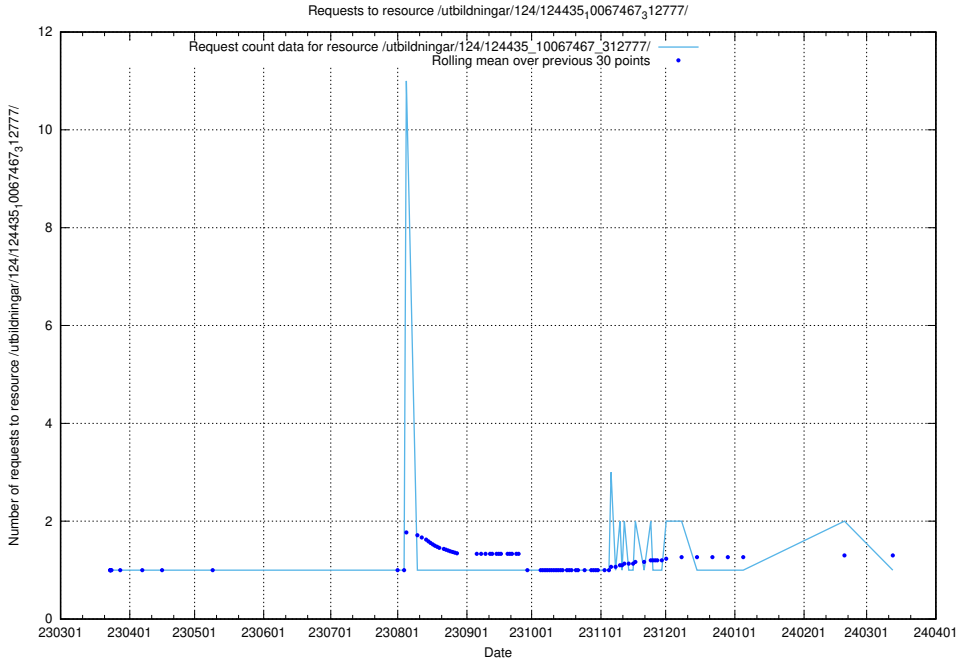

5.3745 Usage of /utbildningar/124/124435_10067467_312777/

Here, we count the number of requests to resource /utbildningar/124/124435_10067467_312777/.