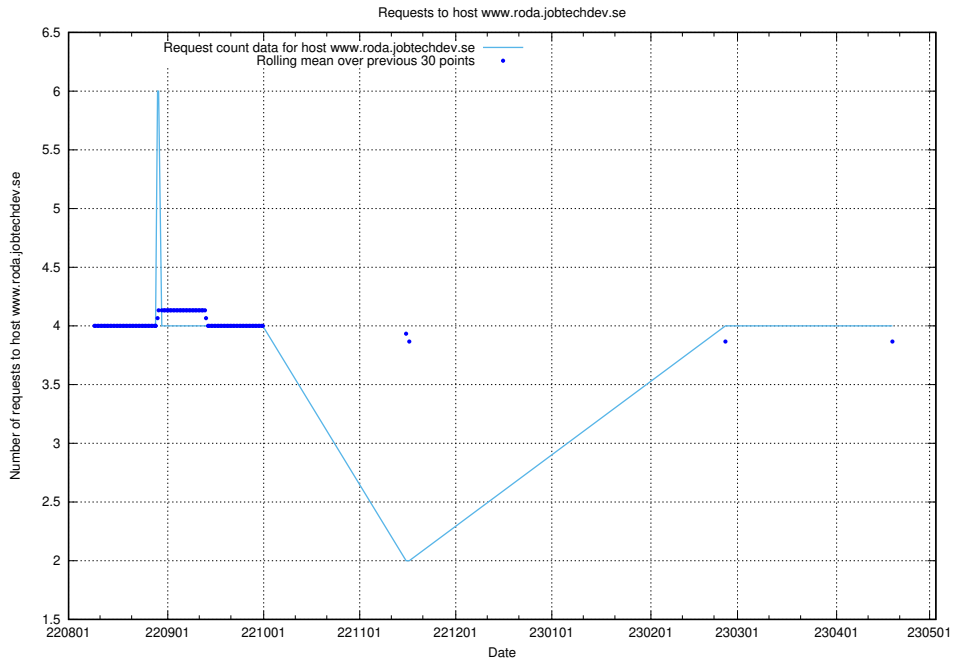

7.125 Usage of www.roda.jobtechdev.se

Here, we count the number of requests to host www.roda.jobtechdev.se.