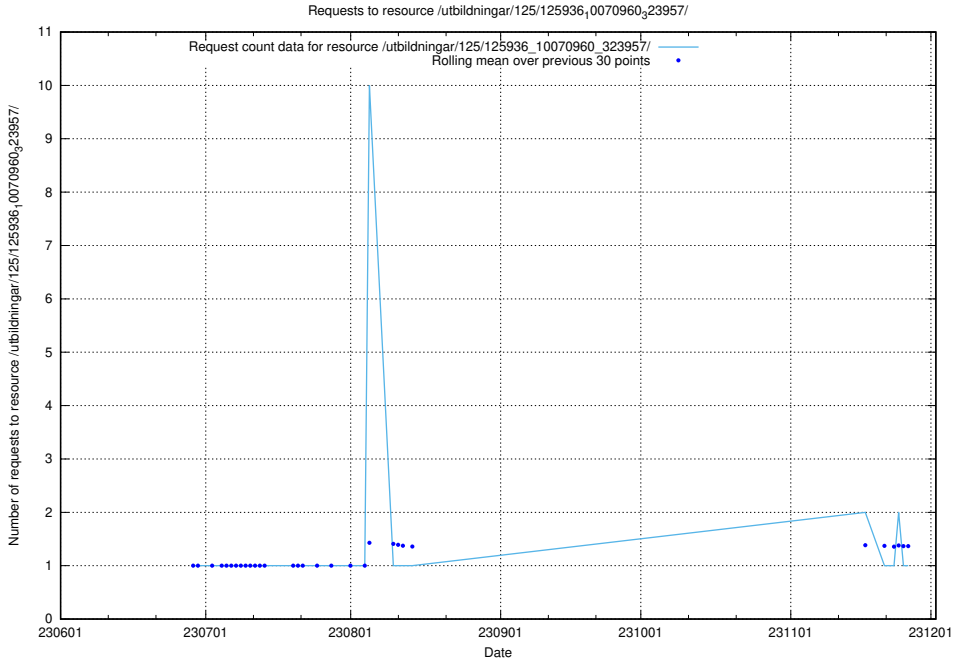

5.5451 Usage of /utbildningar/125/125936_10070960_323957/

Here, we count the number of requests to resource /utbildningar/125/125936_10070960_323957/.