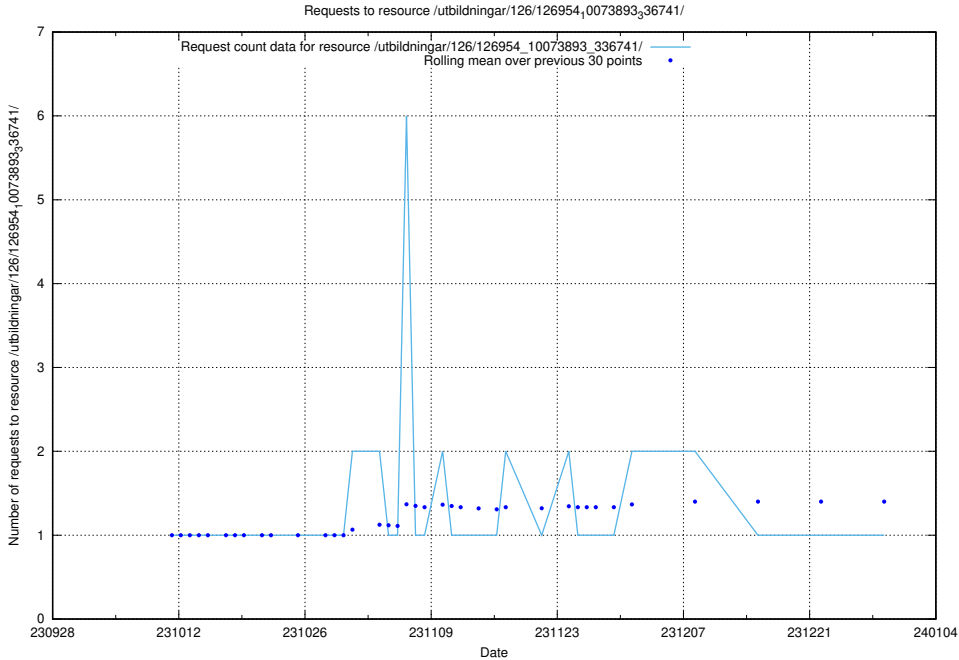

Here, we count the number of requests to resource /utbildningar/126/126954_10073893_336741/.

5.4351 Usage of /utbildningar/126/126751_10072075_331197/events/

Here, we count the number of requests to resource /utbildningar/126/126751_10072075_331197/events/