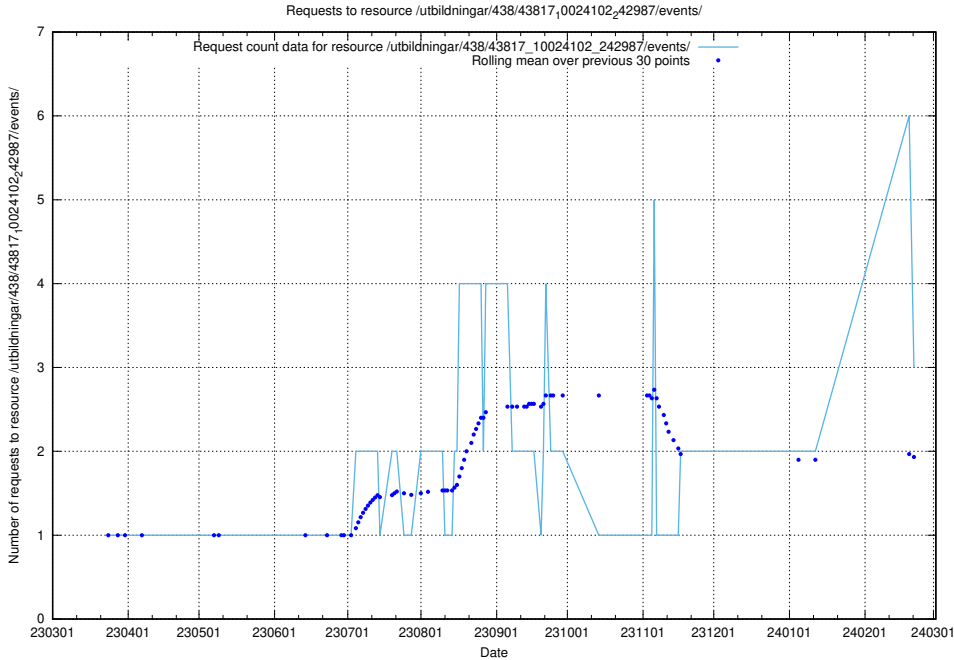

Here, we count the number of requests to resource /taxonomy/version/19/query/employment-variety-concepts/.

5.454 Usage of /utbildningar/438/43817_10024102_242987/events/

Here, we count the number of requests to resource /utbildningar/438/43817_10024102_242987/events/.