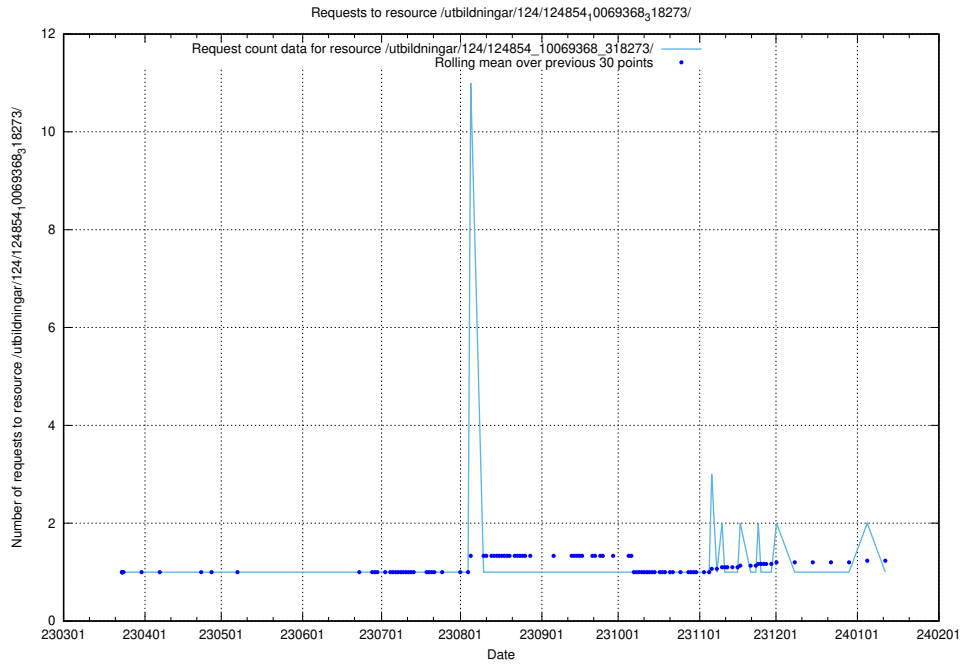

5.1190 Usage of /utbildningar/124/124854_10069368_318273/

Here, we count the number of requests to resource /utbildningar/124/124854_10069368_318273/.