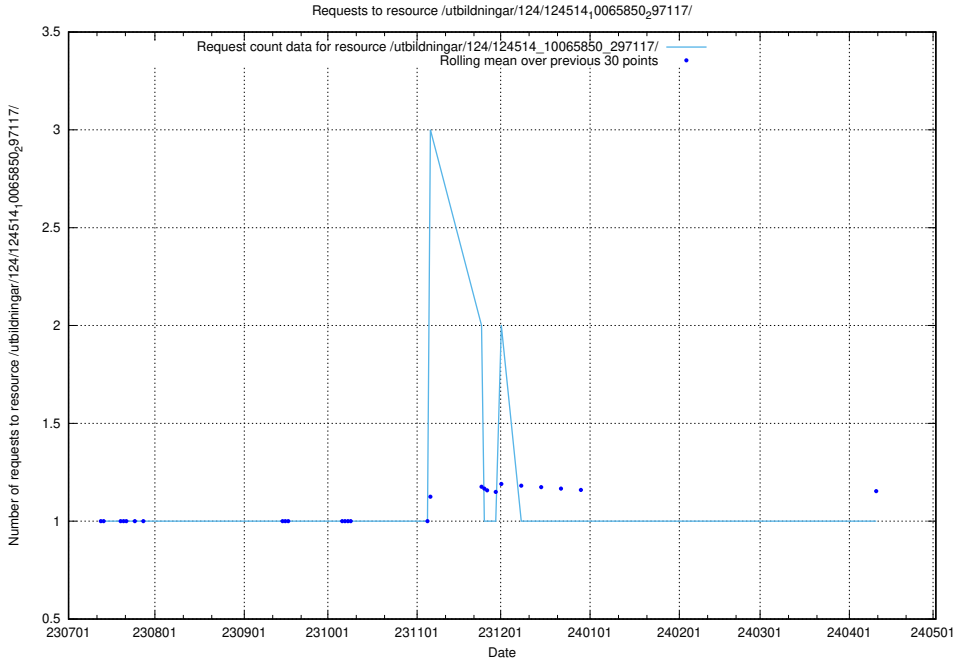

5.5095 Usage of /utbildningar/124/124514_10065850_297117/

Here, we count the number of requests to resource /utbildningar/124/124514_10065850_297117/.