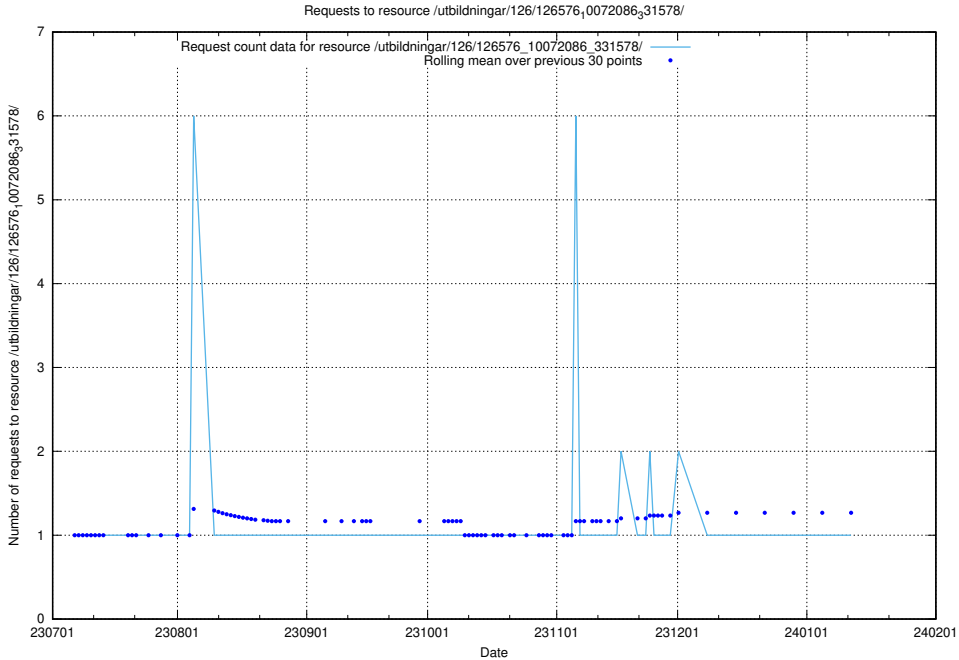

Here, we count the number of requests to resource /utbildningar/125/125600_10070136_324706/events/

5.5282 Usage of /utbildningar/126/126576_10072086_331578/

Here, we count the number of requests to resource /utbildningar/126/126576_10072086_331578/.