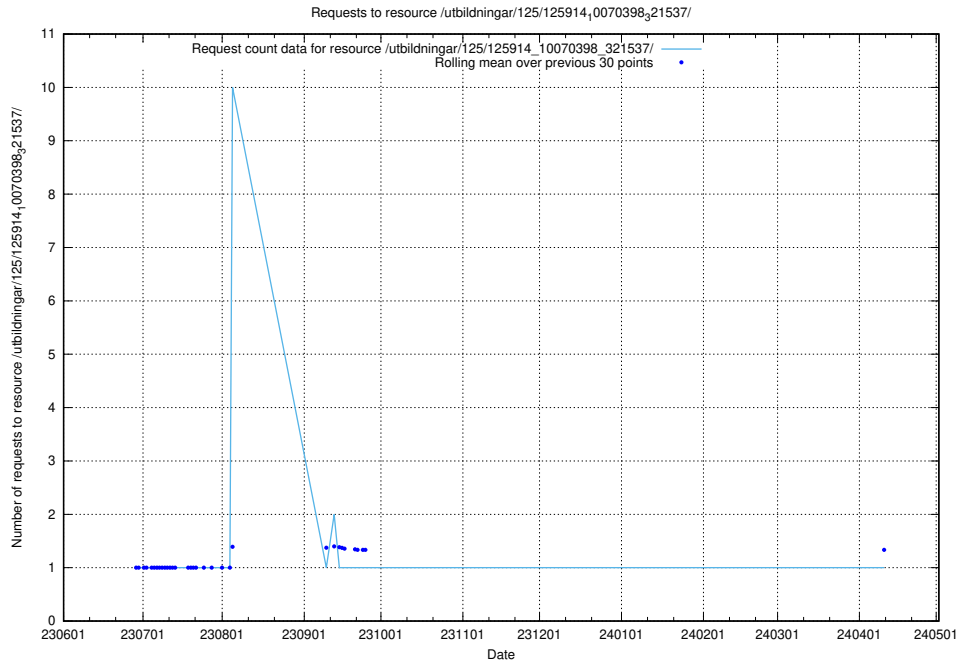

Here, we count the number of requests to resource /utbildningar/125/125914_10070398_321537/events/

5.5456 Usage of /utbildningar/125/125914_10070398_321537/

Here, we count the number of requests to resource /utbildningar/125/125914_10070398_321537/.