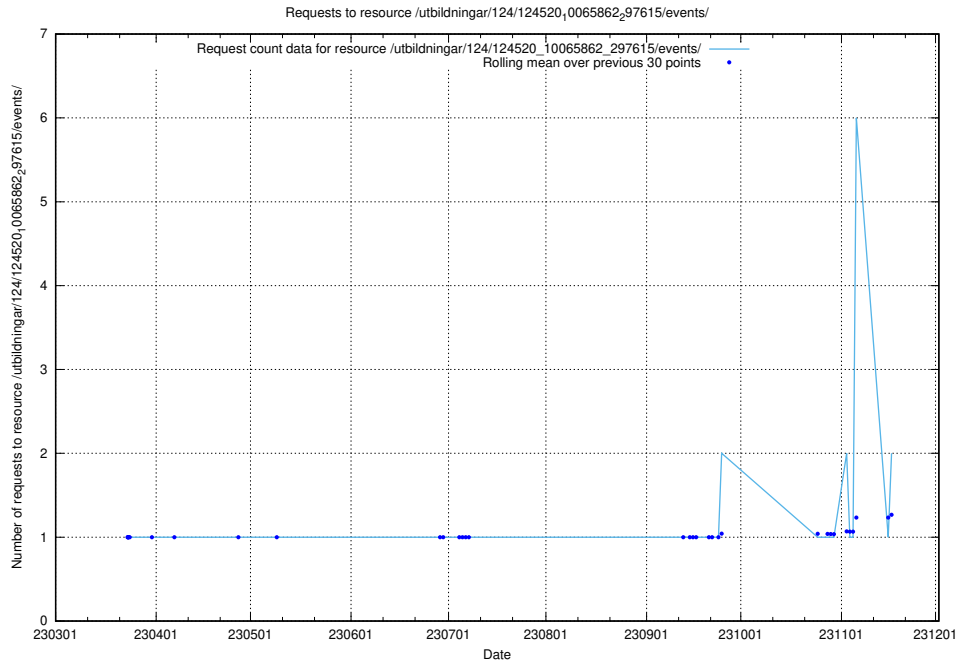

5.503 Usage of /utbildningar/124/124520_10065862_297615/events/

Here, we count the number of requests to resource /utbildningar/124/124520_10065862_297615/events/