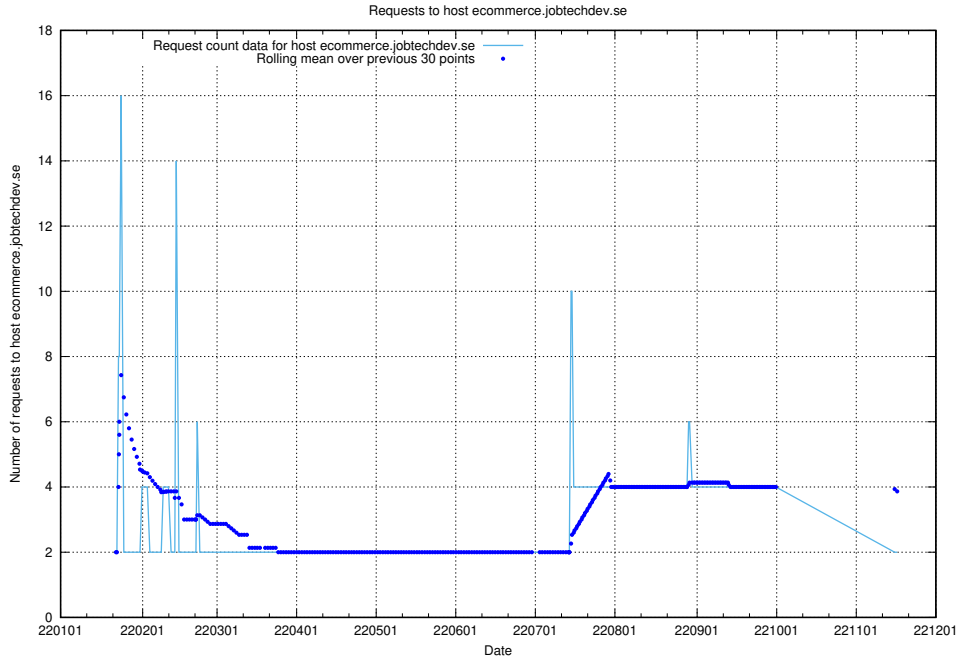

7.251 Usage of ecommerce.jobtechdev.se

Here, we count the number of requests to host ecommerce.jobtechdev.se.