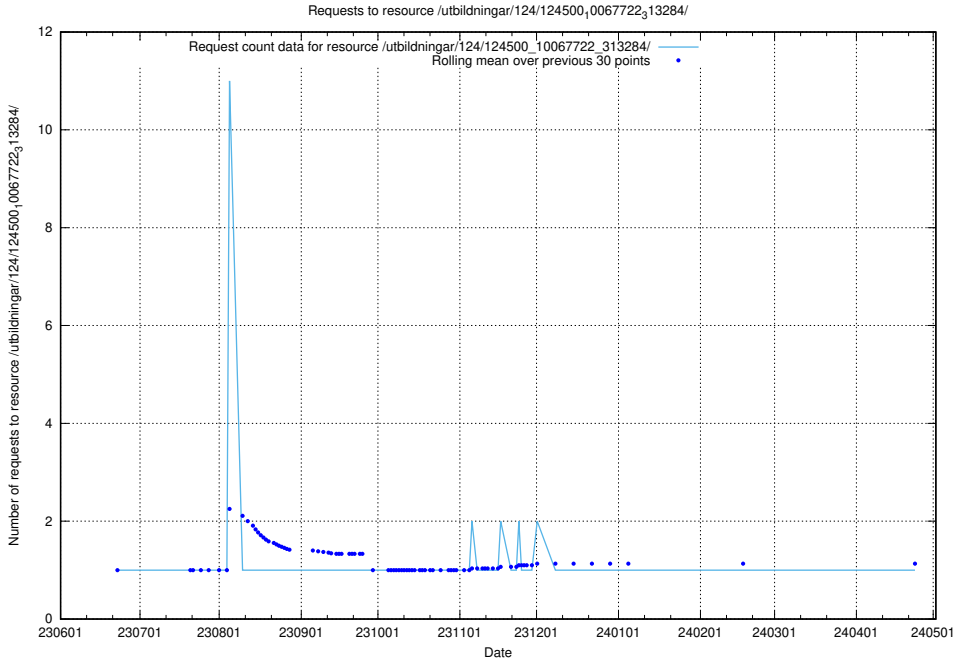

5.5768 Usage of /utbildningar/124/124500_10067722_313284/

Here, we count the number of requests to resource /utbildningar/124/124500_10067722_313284/.