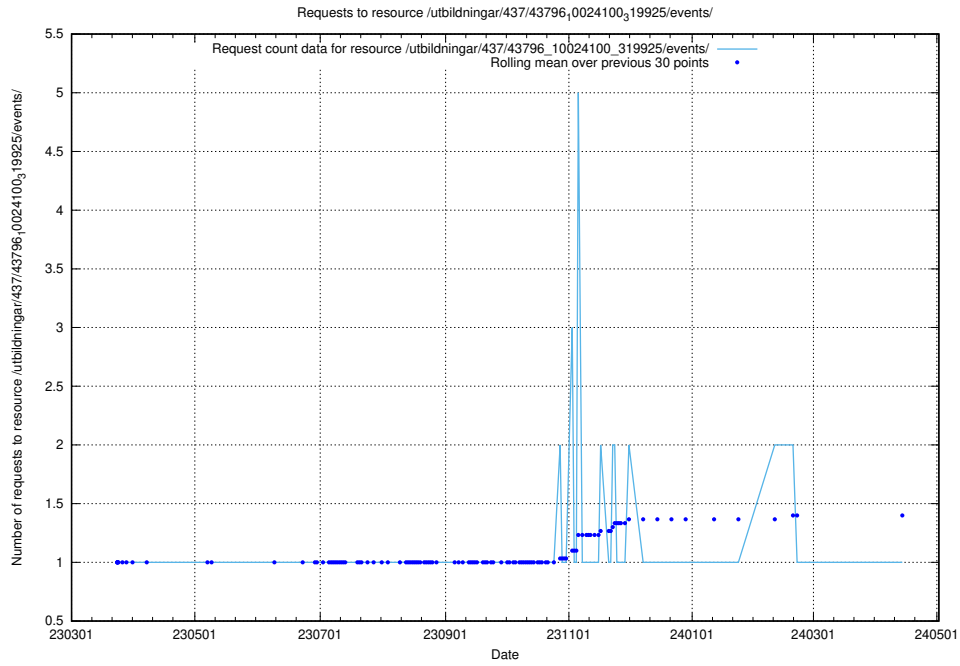

5.6330 Usage of /utbildningar/437/43796_10024100_319925/events/

Here, we count the number of requests to resource /utbildningar/437/43796_10024100_319925/events/.