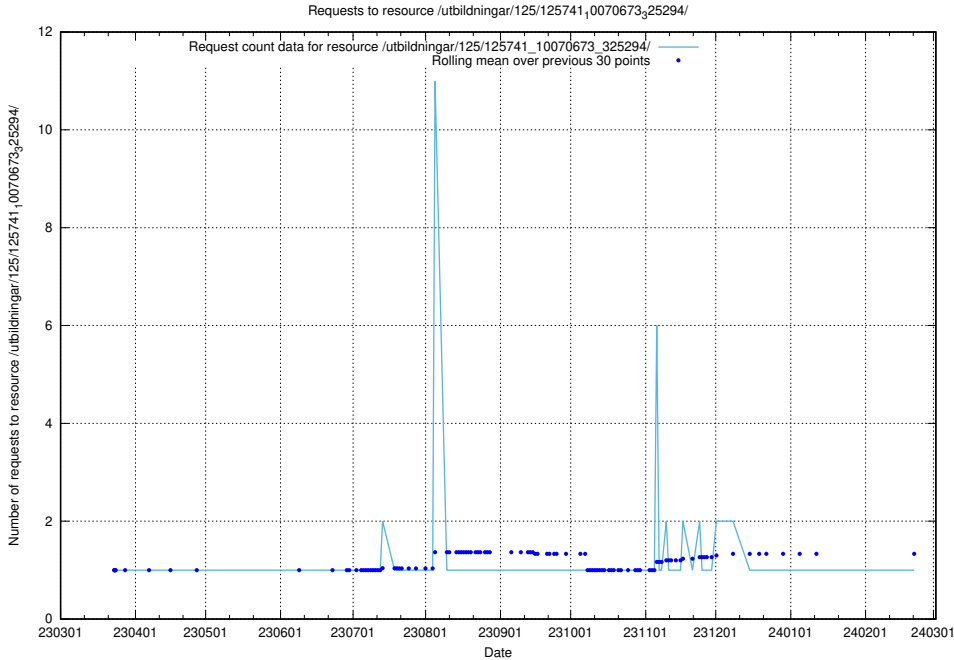

5.6461 Usage of /utbildningar/125/125741_10070673_325294/

Here, we count the number of requests to resource /utbildningar/125/125741_10070673_325294/.