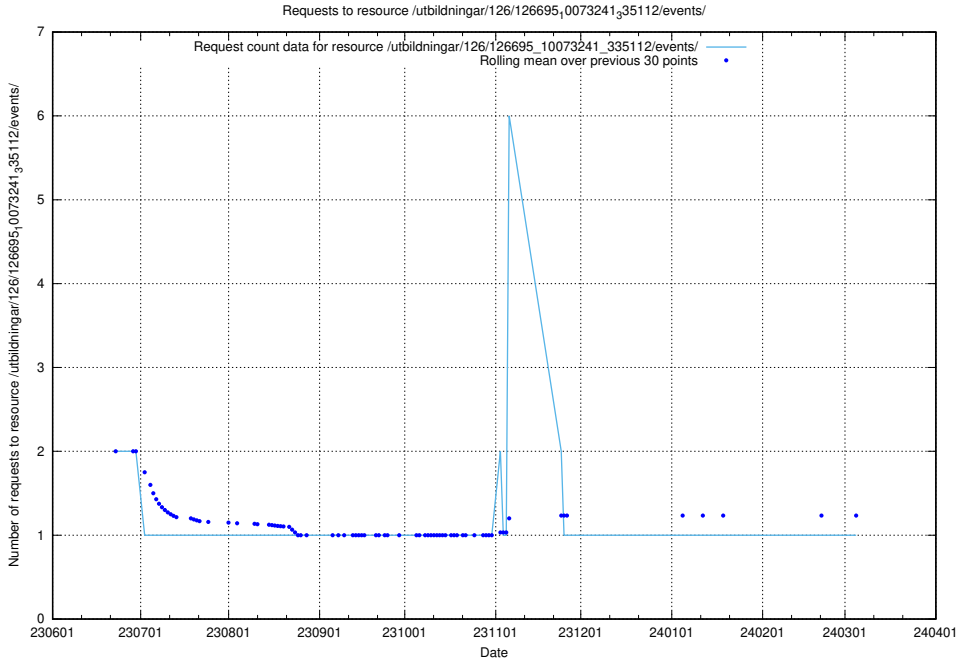

5.5552 Usage of /utbildningar/126/126695_10073241_335112/events/

Here, we count the number of requests to resource /utbildningar/126/126695_10073241_335112/events/