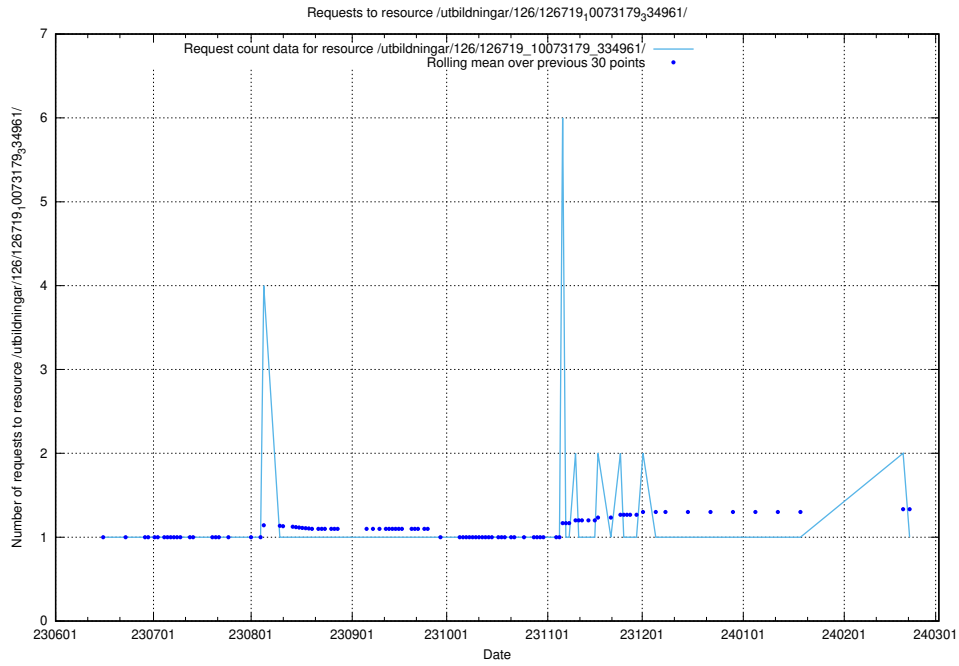

5.5859 Usage of /utbildningar/126/126719_10073179_334961/

Here, we count the number of requests to resource /utbildningar/126/126719_10073179_334961/.