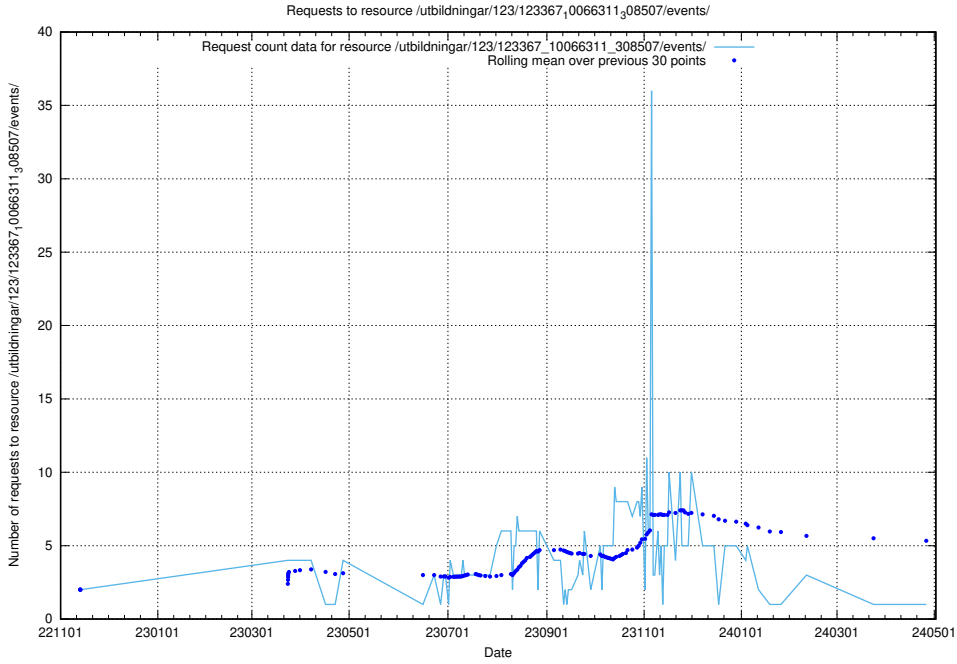

5.5809 Usage of /utbildningar/123/123367_10066311_308507/events/

Here, we count the number of requests to resource /utbildningar/123/123367_10066311_308507/events/