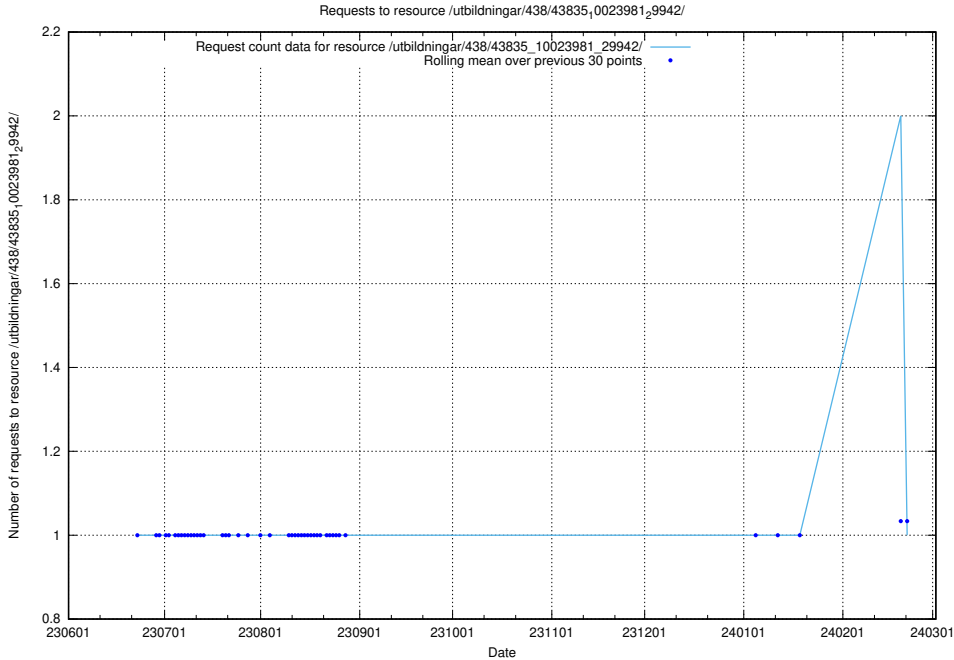

5.5561 Usage of /utbildningar/438/43835_10023981_29942/

Here, we count the number of requests to resource /utbildningar/438/43835_10023981_29942/.