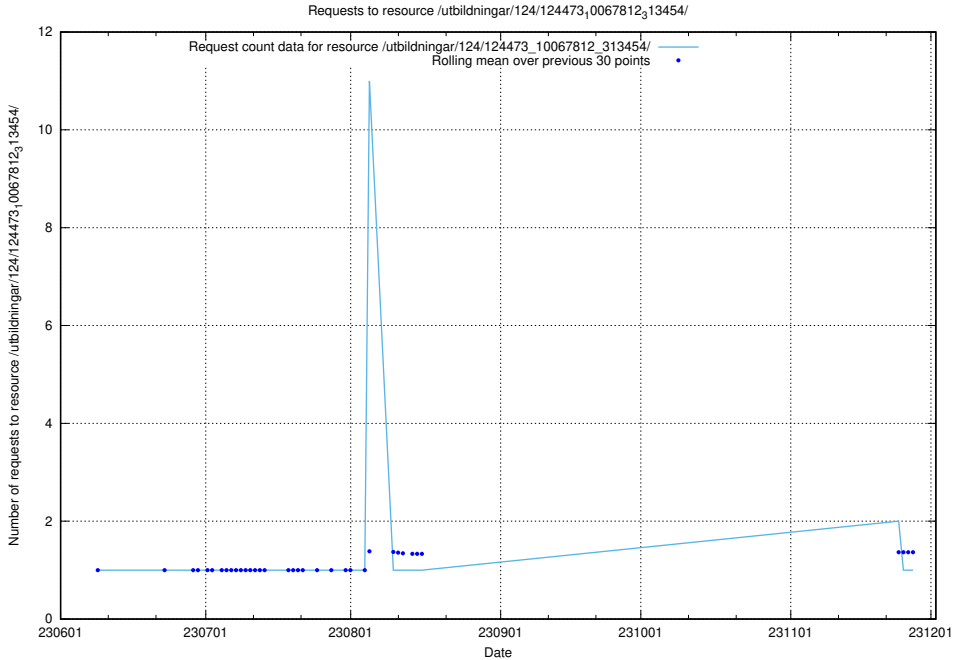

5.5885 Usage of /utbildningar/124/124473_10067812_313454/

Here, we count the number of requests to resource /utbildningar/124/124473_10067812_313454/.

5.5886 Usage of /utbildningar/124/124473_10067709_313266/events/