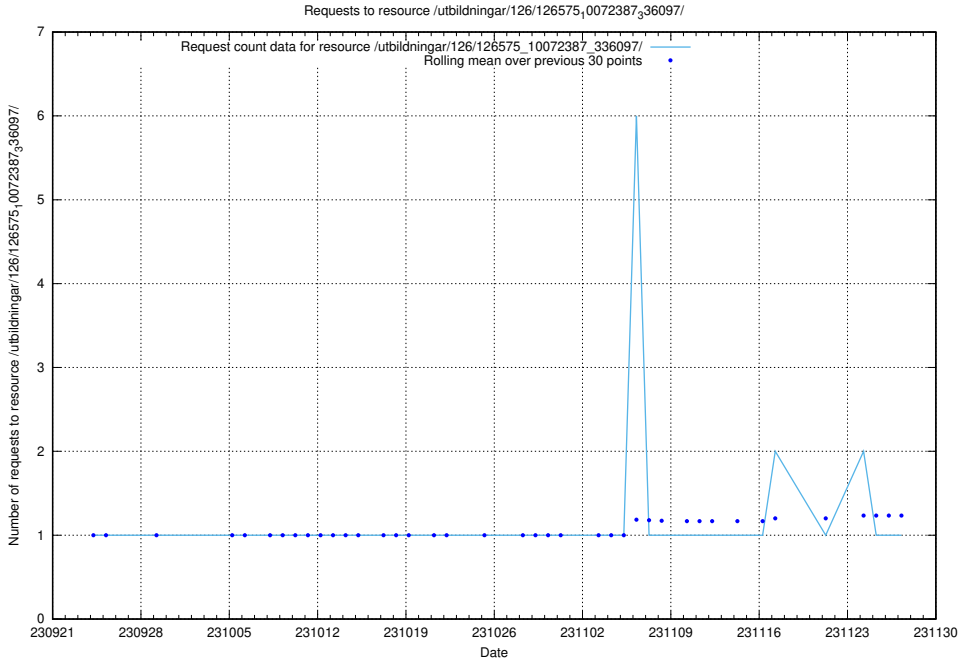

5.4462 Usage of /utbildningar/126/126575_10072387_336097/

Here, we count the number of requests to resource /utbildningar/126/126575_10072387_336097/.