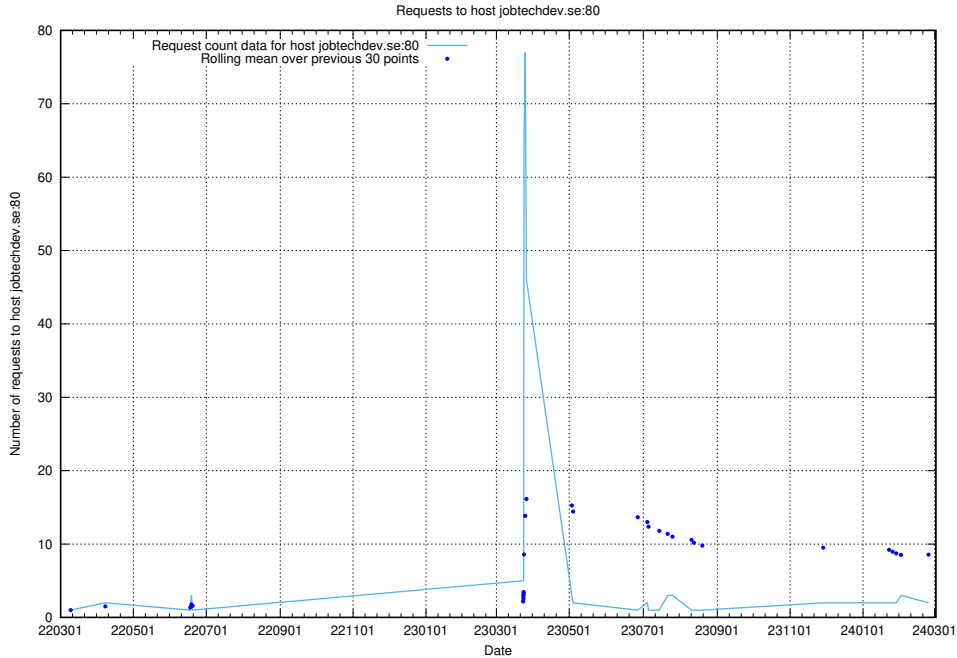

7.500 Usage of jobtechdev.se:80

Here, we count the number of requests to host jobtechdev.se:80.

7.501 Usage of jobsearch.api.jobtechdev.se:80

Here, we count the number of requests to host jobsearch.api.jobtechdev.se:80.