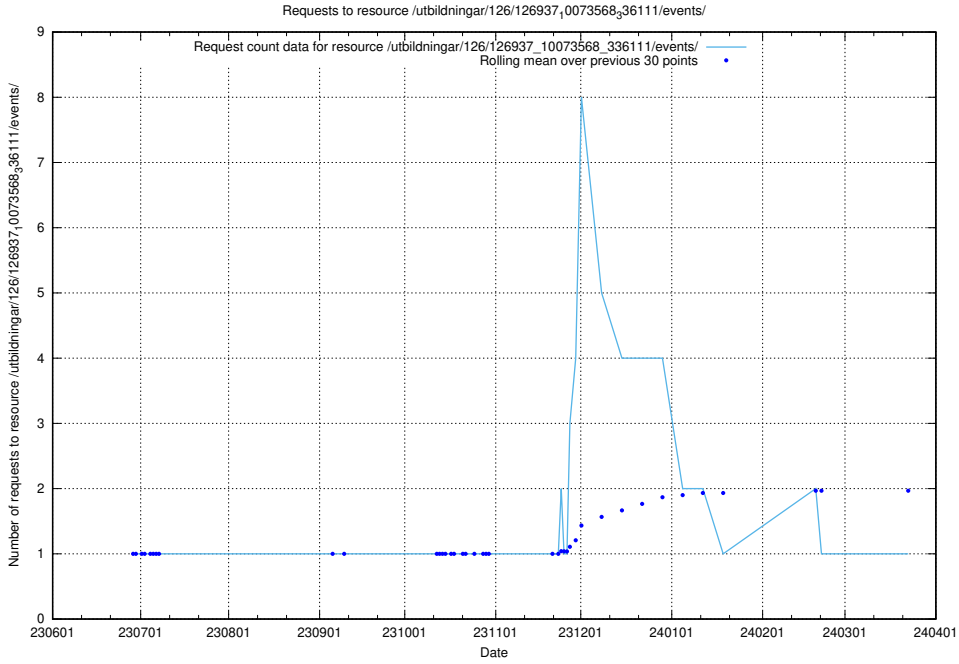

5.5425 Usage of /utbildningar/126/126937_10073568_336111/events/

Here, we count the number of requests to resource /utbildningar/126/126937_10073568_336111/events/