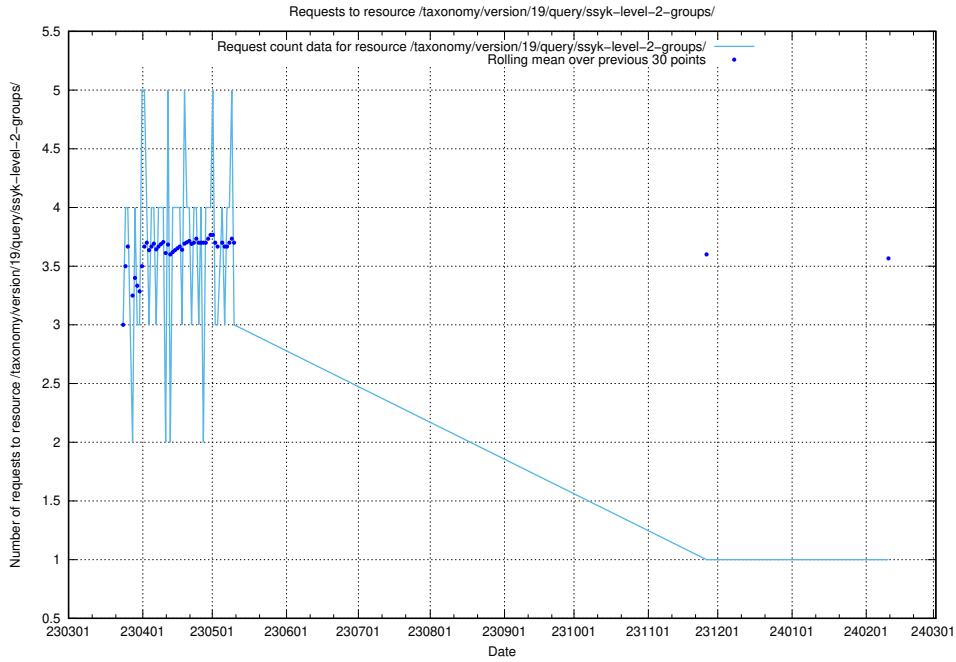

5.6101 Usage of /taxonomy/version/19/query/ssyk-level-2-groups/

Here, we count the number of requests to resource /taxonomy/version/19/query/ssyk-level-2-groups/.