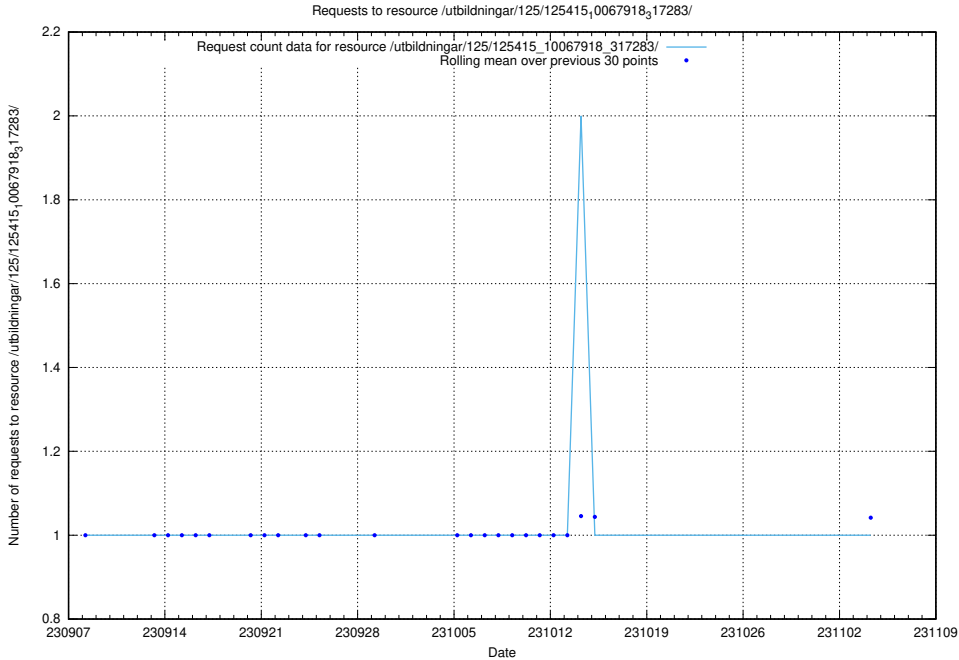

5.4620 Usage of /utbildningar/125/125415_10067918_317283/

Here, we count the number of requests to resource /utbildningar/125/125415_10067918_317283/.