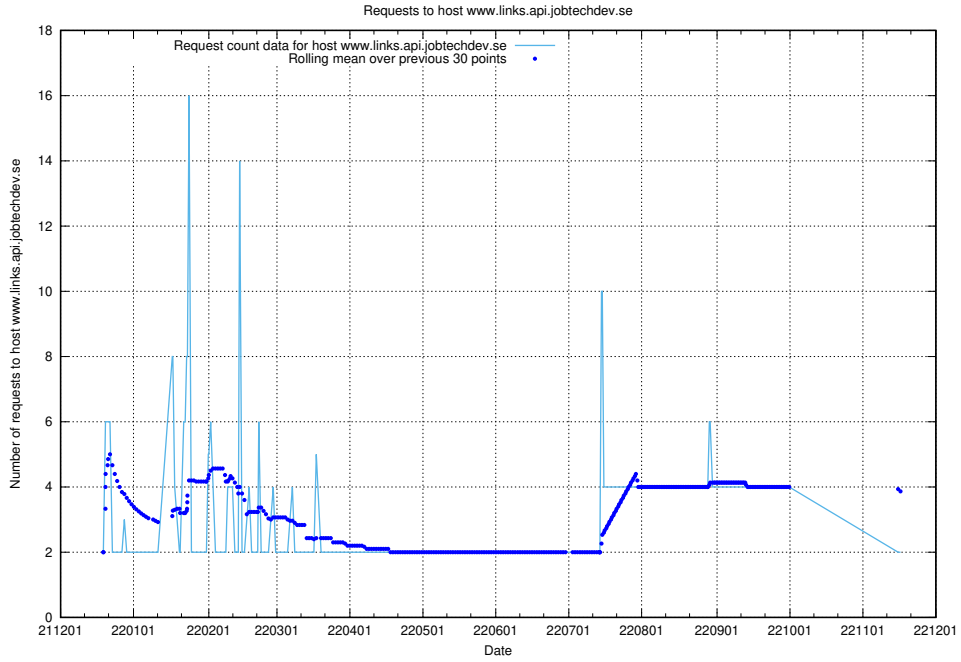

7.375 Usage of `www.links.api.jobtechdev.se`

Here, we count the number of requests to host `www.links.api.jobtechdev.se`.