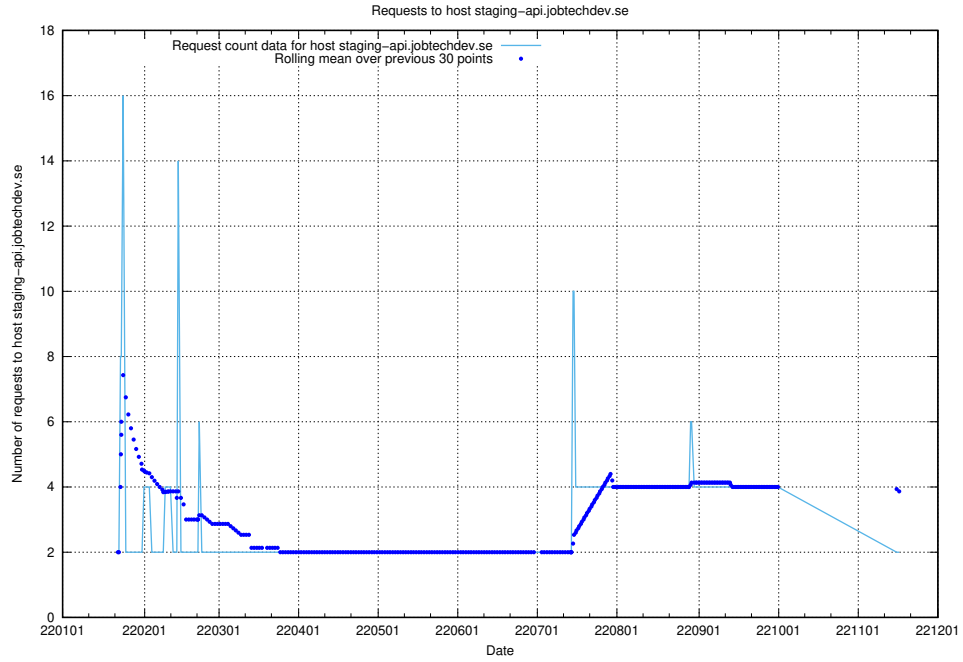

7.579 Usage of staging-api.jobtechdev.se

Here, we count the number of requests to host staging-api.jobtechdev.se.