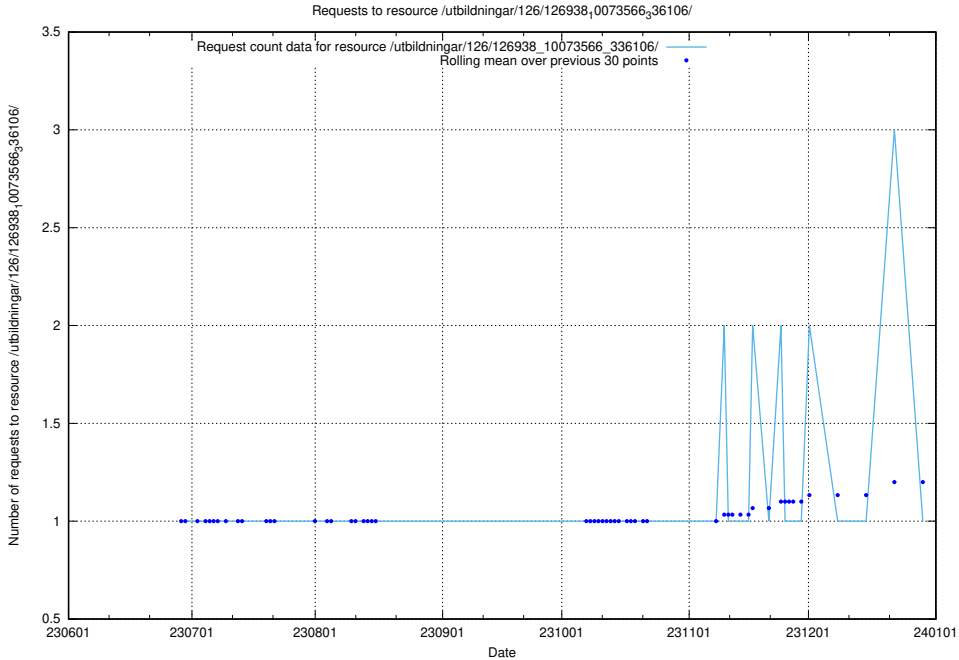

5.5424 Usage of /utbildningar/106/106995_10040732_55261/

Here, we count the number of requests to resource /utbildningar/106/106995_10040732_55261/.

5.5425 Usage of /utbildningar/126/126937_10073568_336111/events/