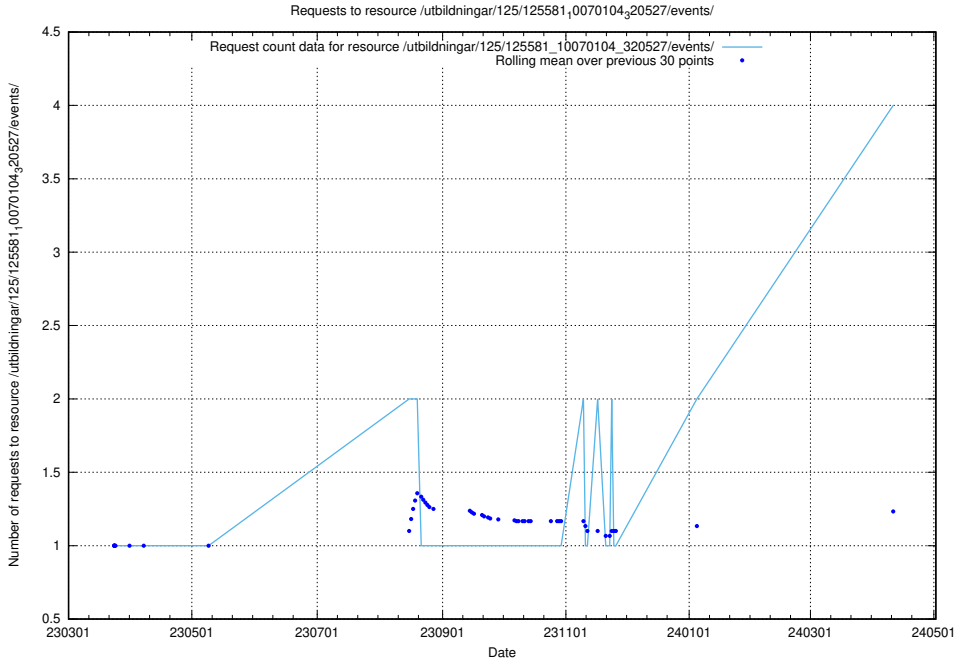

5.156 Usage of /utbildningar/125/125581_10070104_320527/events/

Here, we count the number of requests to resource /utbildningar/125/125581_10070104_320527/events/