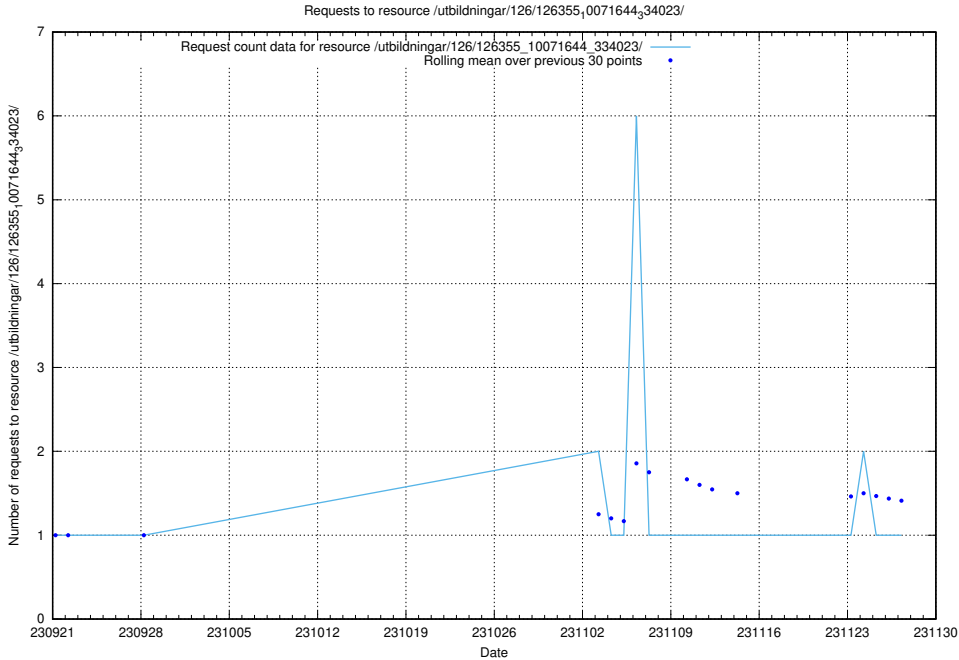

5.4506 Usage of /utbildningar/126/126355_10071644_334023/

Here, we count the number of requests to resource /utbildningar/126/126355_10071644_334023/.