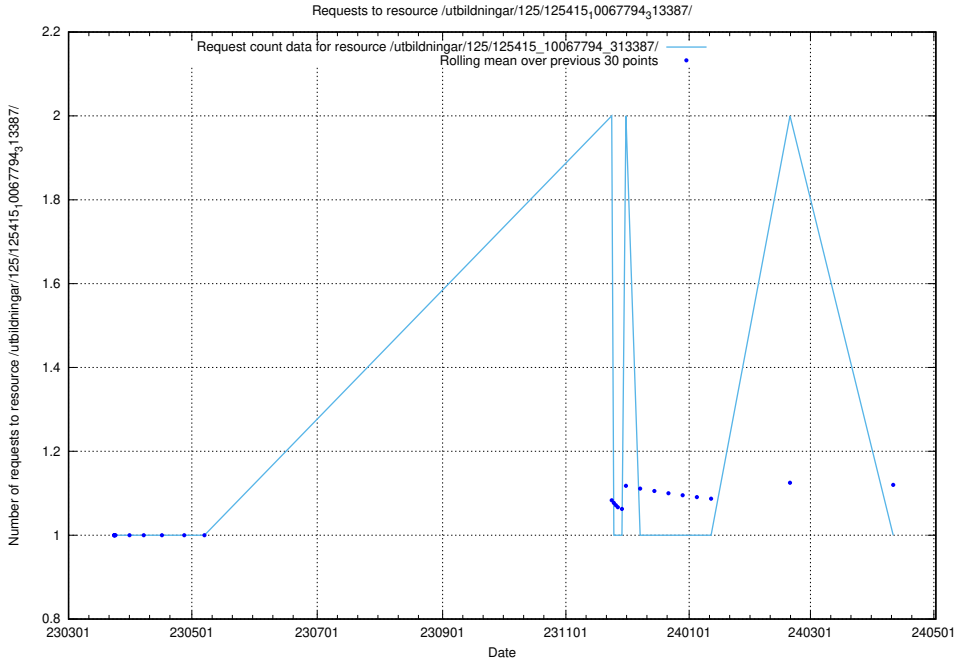

5.1094 Usage of /utbildningar/125/125415_10067794_313387/

Here, we count the number of requests to resource /utbildningar/125/125415_10067794_313387/.