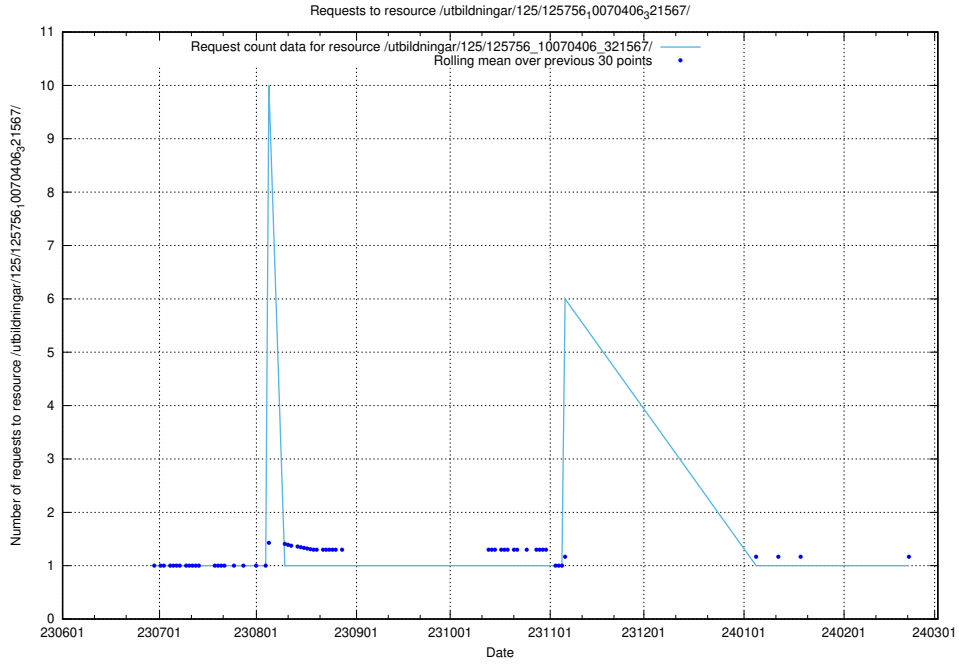

Here, we count the number of requests to resource /utbildningar/125/125756_10070406_321567/events/

5.5371 Usage of /utbildningar/125/125756_10070406_321567/

Here, we count the number of requests to resource /utbildningar/125/125756_10070406_321567/.