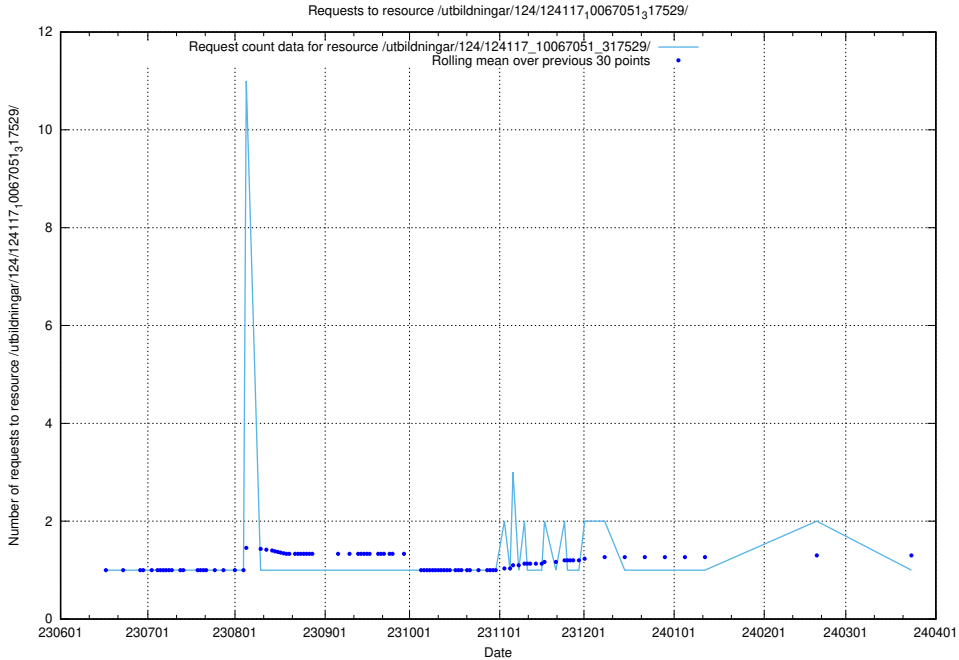

5.5857 Usage of /utbildningar/124/124117_10067051_317529/

Here, we count the number of requests to resource /utbildningar/124/124117_10067051_317529/.