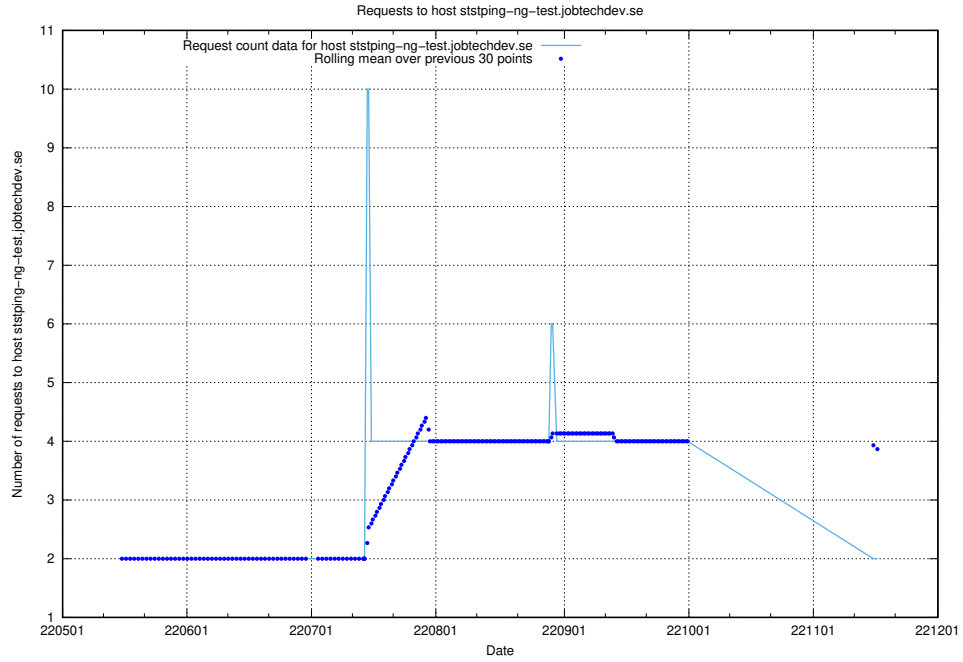

7.422 Usage of ststping-ng-test.jobtechdev.se

Here, we count the number of requests to host ststping-ng-test.jobtechdev.se.