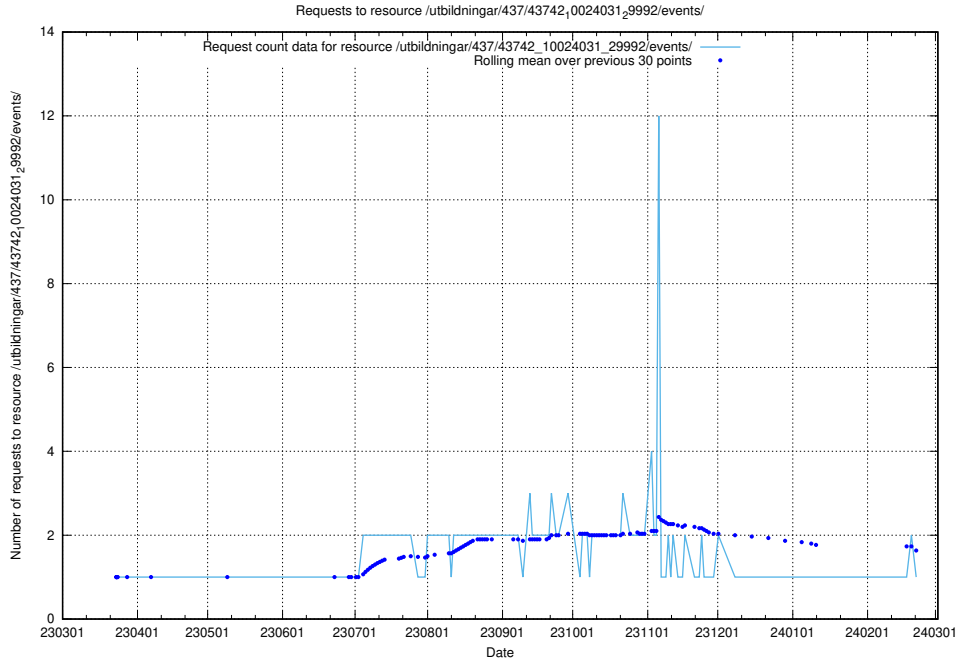

5.6364 Usage of /utbildningar/437/43742_10024031_29992/events/

Here, we count the number of requests to resource /utbildningar/437/43742_10024031_29992/events/.