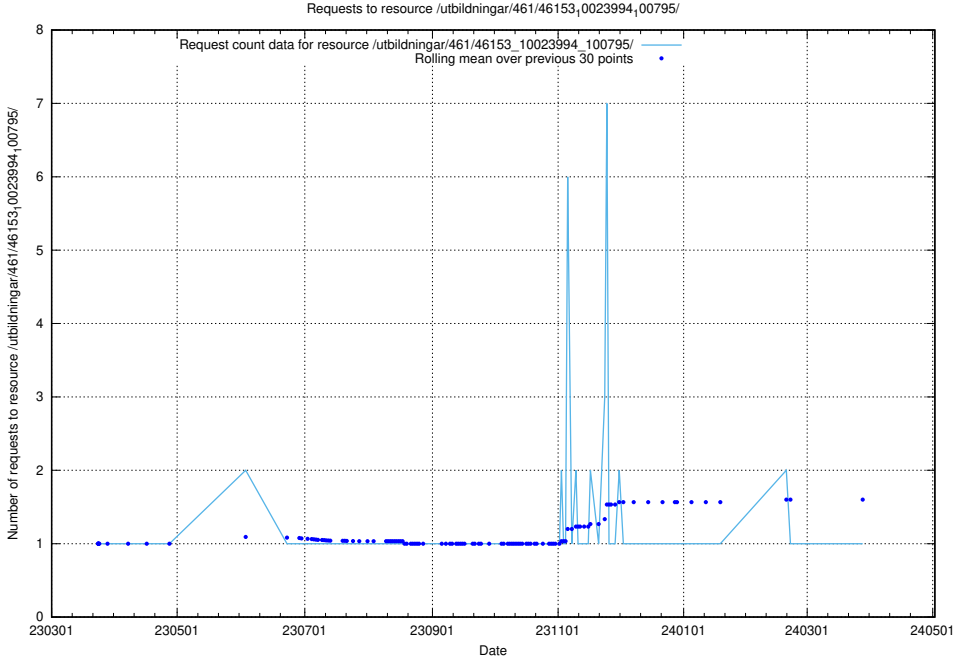

5.6292 Usage of /utbildningar/461/46153_10023994_100795/

Here, we count the number of requests to resource /utbildningar/461/46153_10023994_100795/.