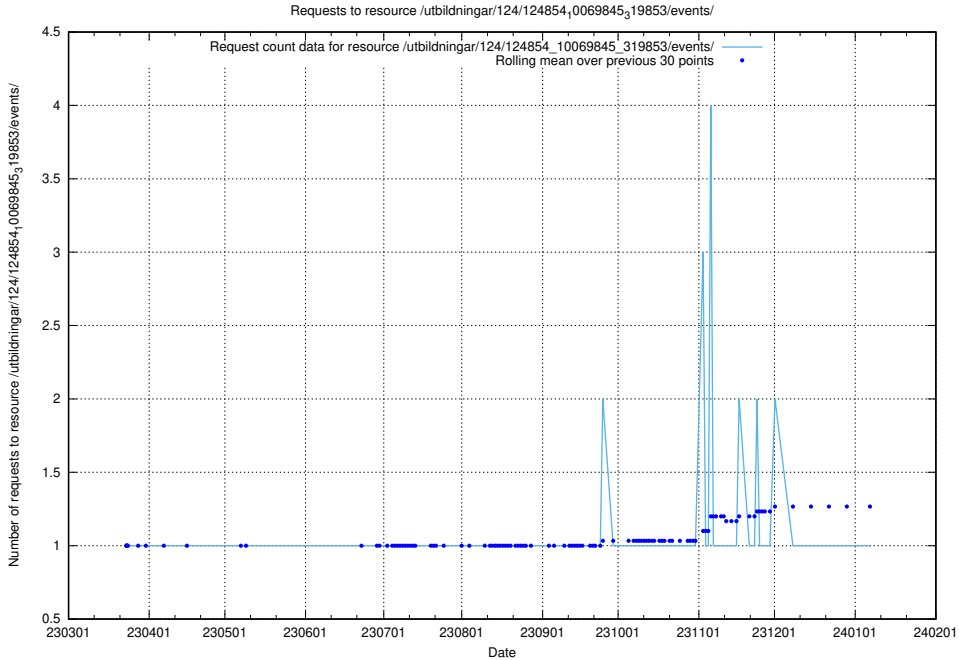

5.1187 Usage of /utbildningar/124/124854_10069845_319853/events/

Here, we count the number of requests to resource /utbildningar/124/124854_10069845_319853/events/