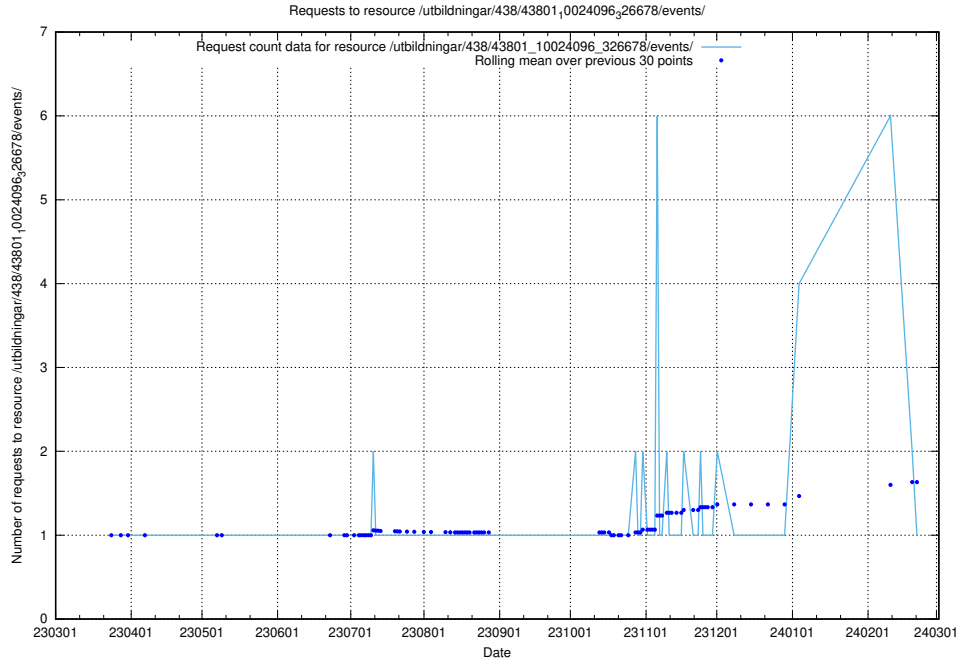

5.6150 Usage of /utbildningar/437/43799_10024013_29974/events/

Here, we count the number of requests to resource /utbildningar/437/43799_10024013_29974/events/.

5.6151 Usage of /utbildningar/437/43797_10024007_32307/events/