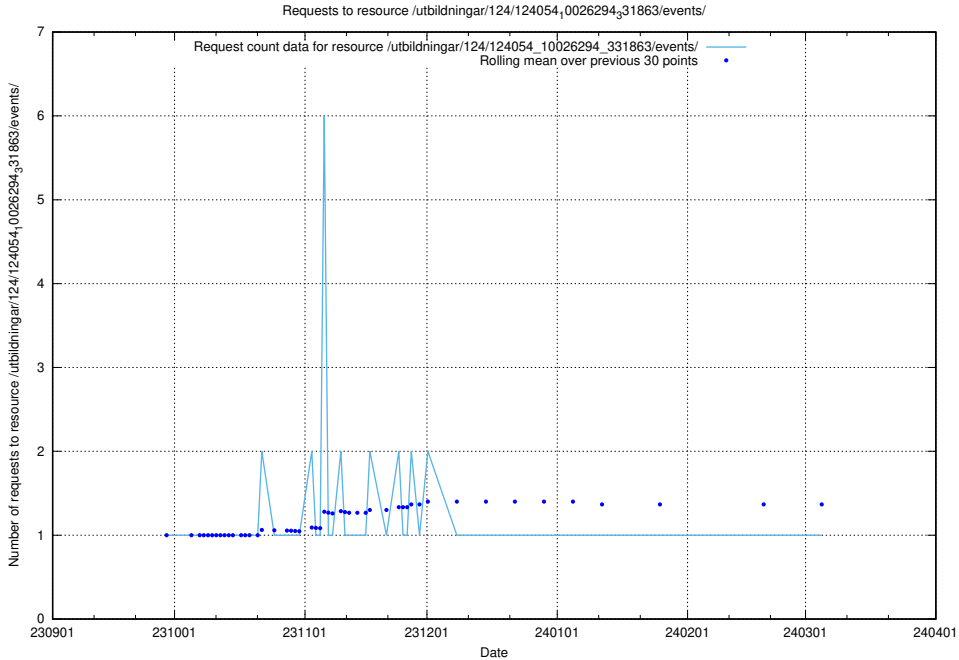

5.4454 Usage of /utbildningar/124/124054_10026294_331863/events/

Here, we count the number of requests to resource /utbildningar/124/124054_10026294_331863/events/