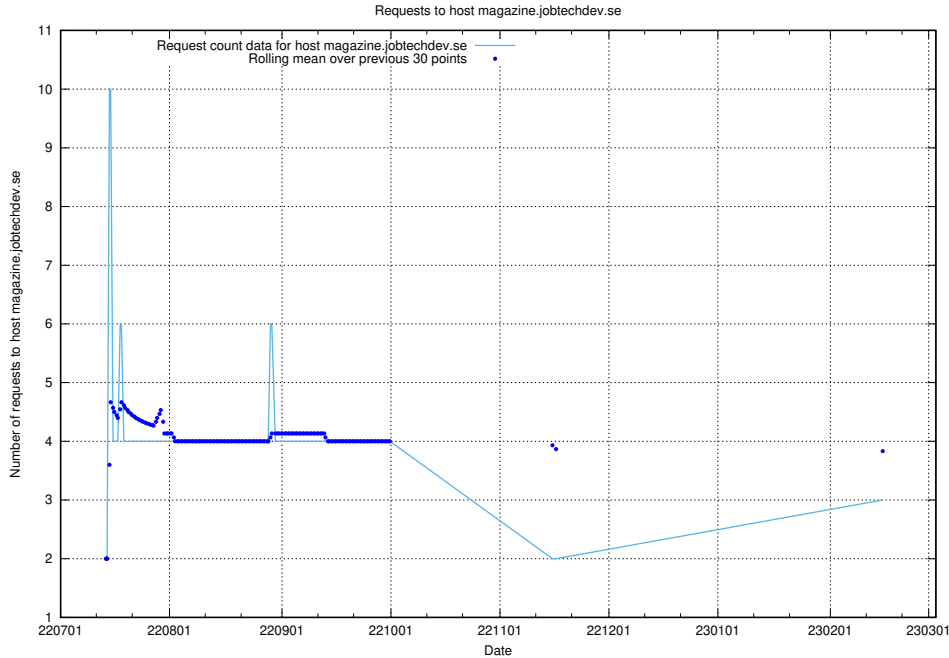

7.205 Usage of magazine.jobtechdev.se

Here, we count the number of requests to host magazine.jobtechdev.se.

7.206 Usage of `blog.atlas.jobtechdev.se`

Here, we count the number of requests to host `blog.atlas.jobtechdev.se`.