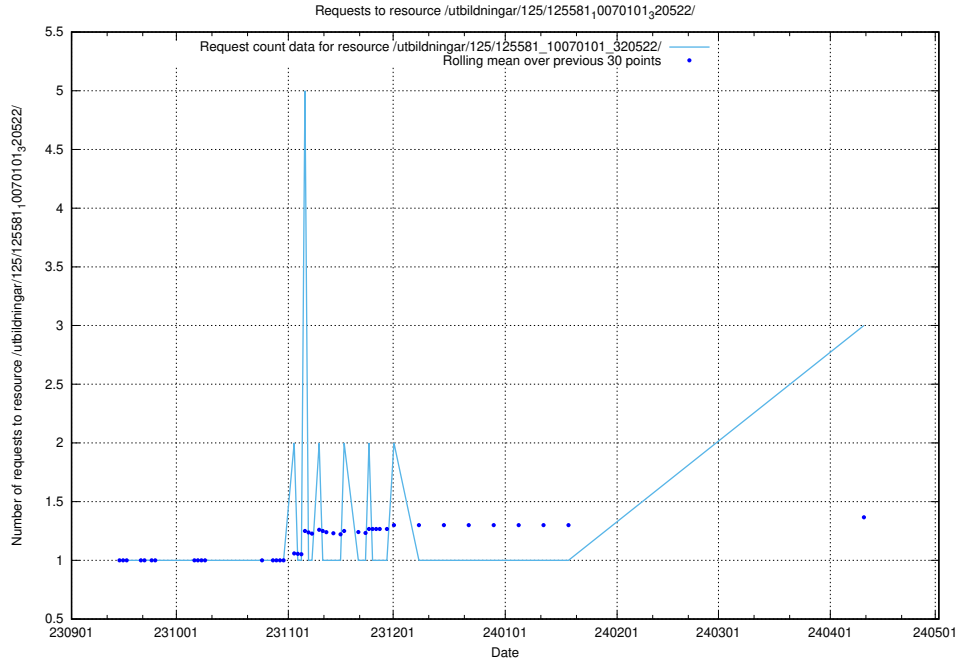

5.342 Usage of /utbildningar/125/125581_10070101_320522/

Here, we count the number of requests to resource /utbildningar/125/125581_10070101_320522/.