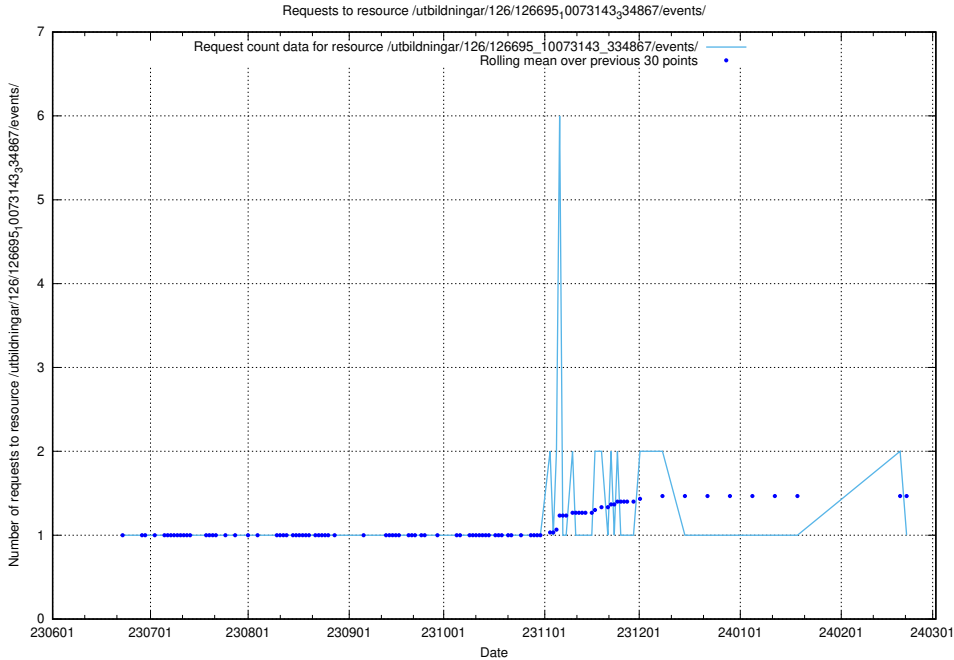

5.5618 Usage of /utbildningar/126/126695_10073143_334867/events/

Here, we count the number of requests to resource /utbildningar/126/126695_10073143_334867/events/