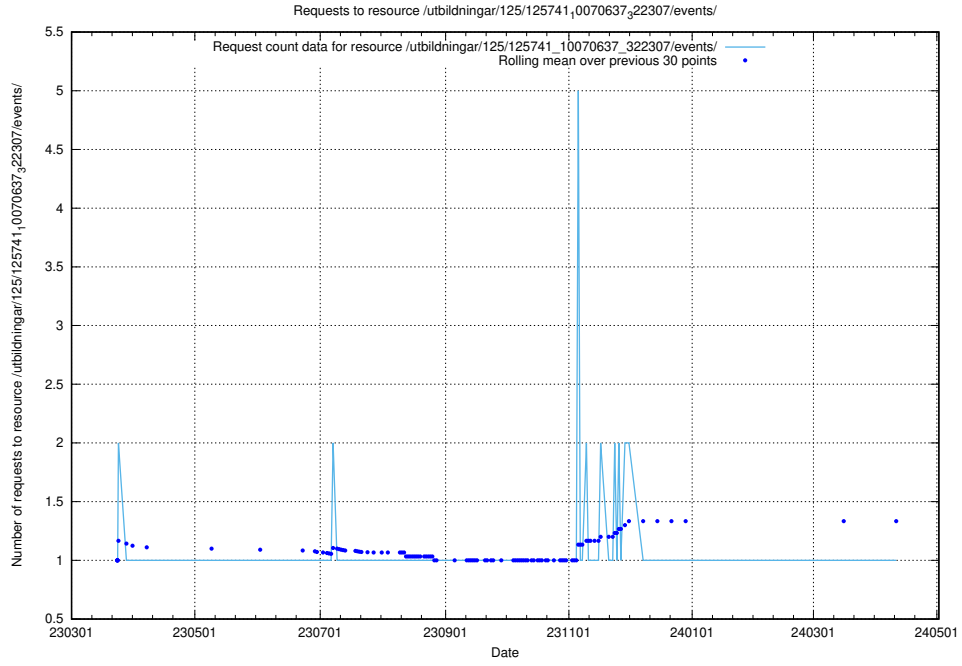

5.950 Usage of /utbildningar/125/125741_10070637_322307/events/

Here, we count the number of requests to resource /utbildningar/125/125741_10070637_322307/events/