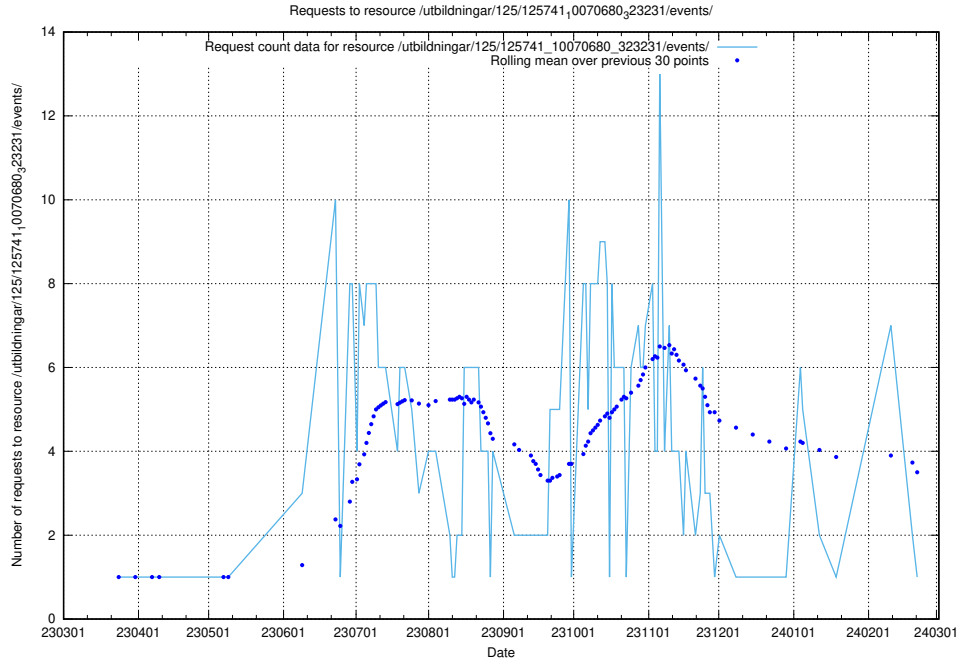

5.6204 Usage of /utbildningar/125/125741_10070680_323231/events/

Here, we count the number of requests to resource /utbildningar/125/125741_10070680_323231/events/