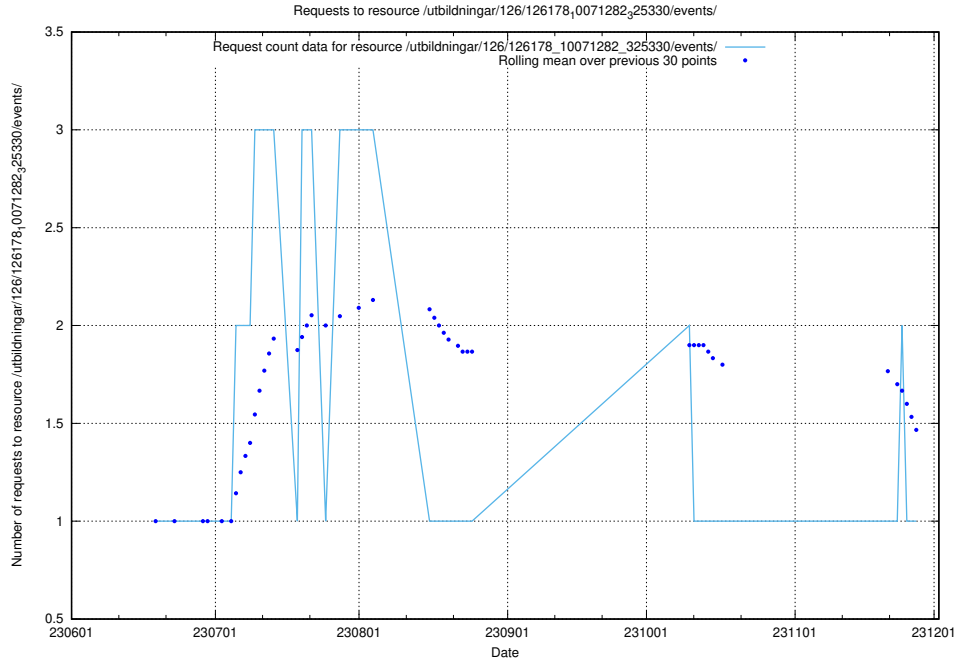

5.5838 Usage of /utbildningar/126/126178_10071282_325330/events/

Here, we count the number of requests to resource /utbildningar/126/126178_10071282_325330/events/