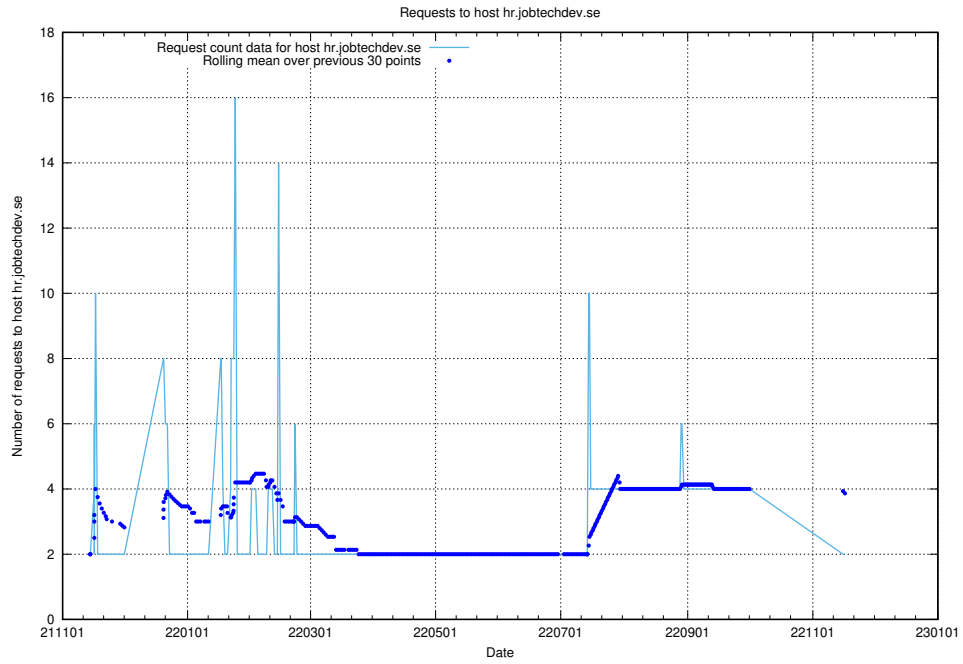

7.595 Usage of events.jobtechdev.se

Here, we count the number of requests to host events.jobtechdev.se.

7.596 Usage of hr.jobtechdev.se

Here, we count the number of requests to host hr.jobtechdev.se.

7.597 Usage of historical-ads-frontend-onprem.jobtechdev.se