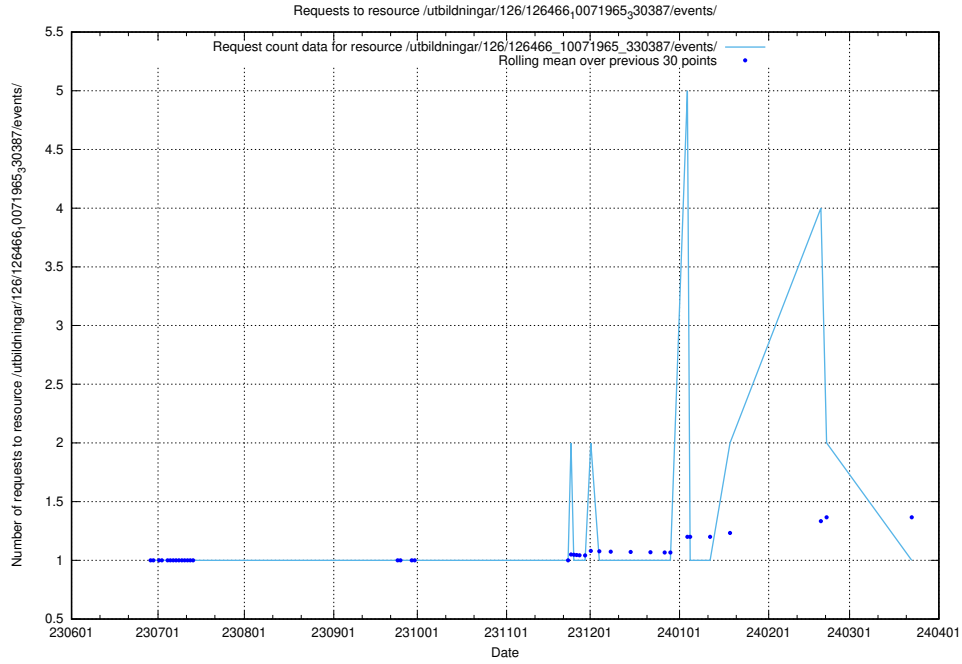

5.5442 Usage of /utbildningar/126/126466_10071965_330387/events/

Here, we count the number of requests to resource /utbildningar/126/126466_10071965_330387/events/