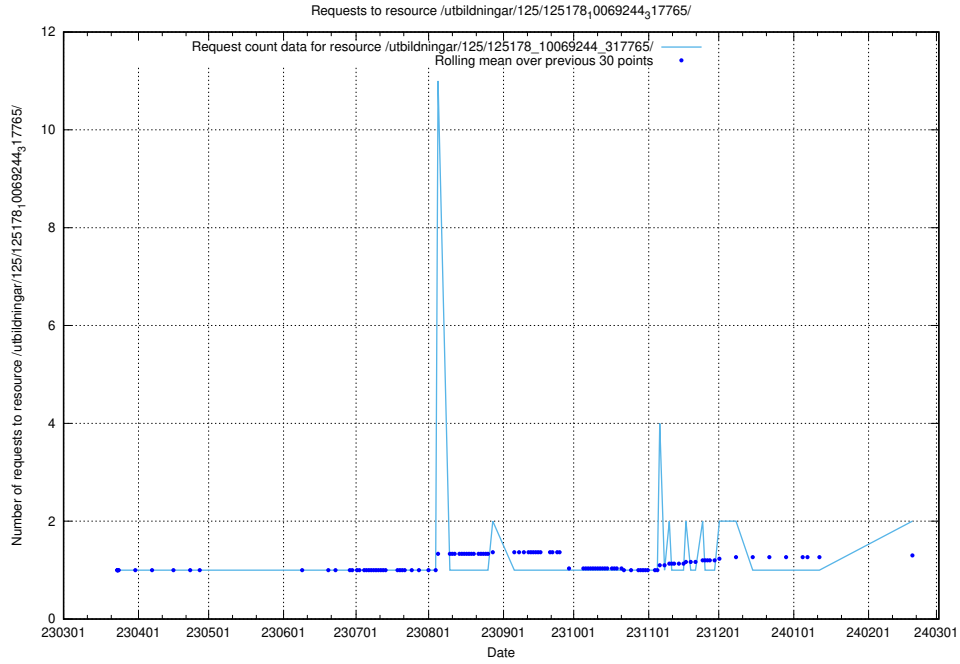

5.498 Usage of /utbildningar/125/125178_10069244_317765/

Here, we count the number of requests to resource /utbildningar/125/125178_10069244_317765/.