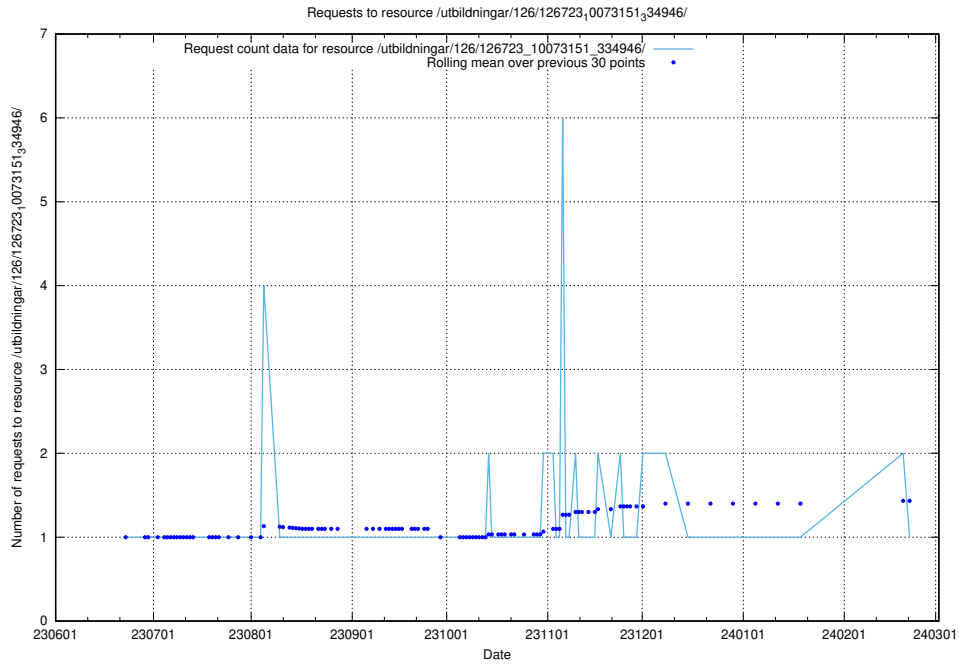

5.5594 Usage of /utbildningar/126/126723_10073151_334946/

Here, we count the number of requests to resource /utbildningar/126/126723_10073151_334946/.