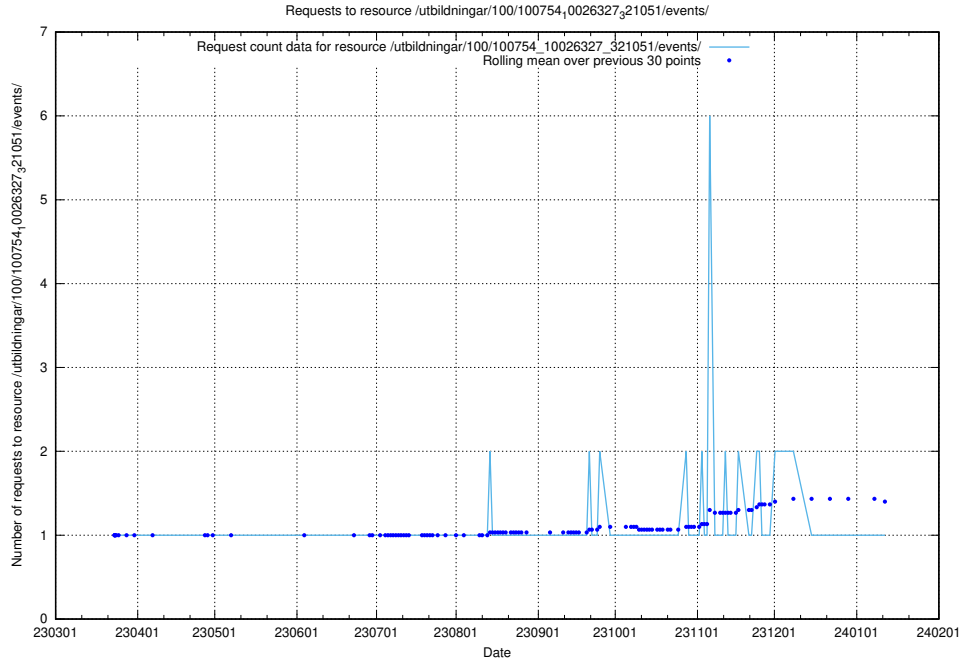

5.5584 Usage of /utbildningar/100/100754_10026327_321051/events/

Here, we count the number of requests to resource /utbildningar/100/100754_10026327_321051/events/