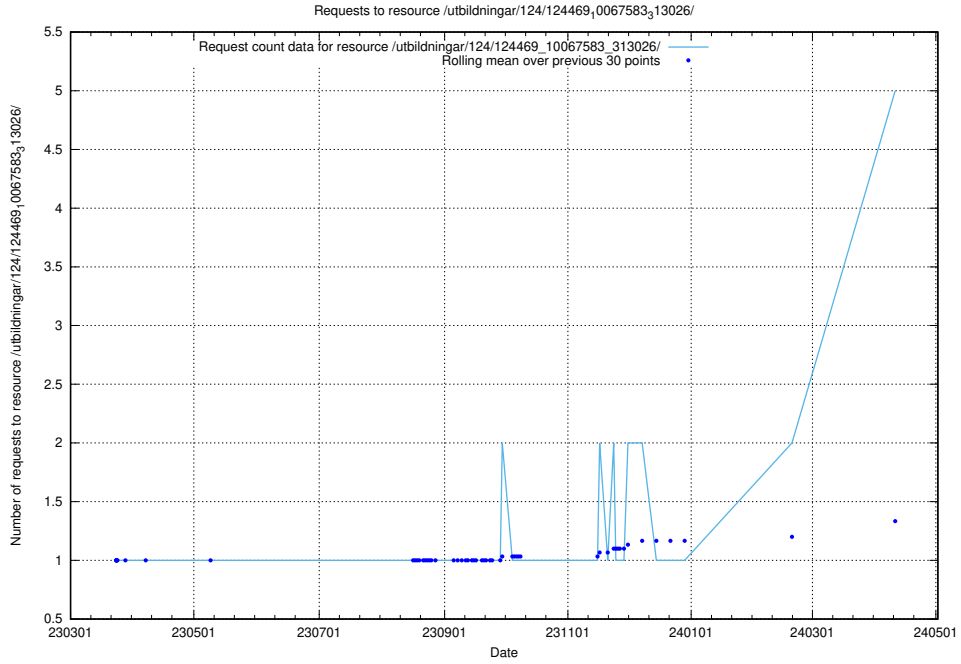

5.128 Usage of /utbildningar/124/124469_10067583_313026/

Here, we count the number of requests to resource /utbildningar/124/124469_10067583_313026/.