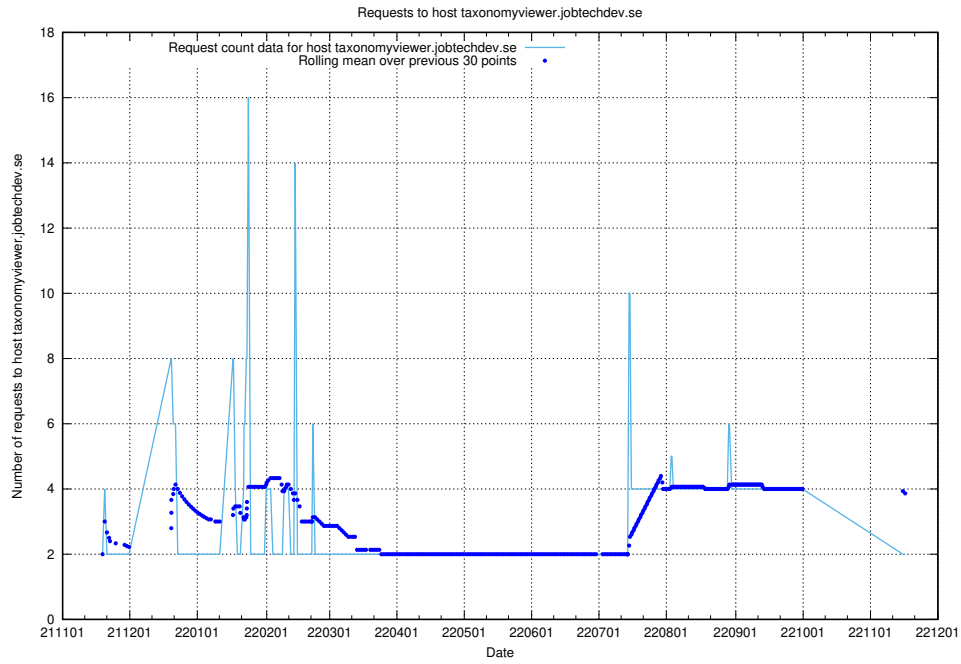

7.457 Usage of taxonomyviewer.jobtechdev.se

Here, we count the number of requests to host taxonomyviewer.jobtechdev.se.