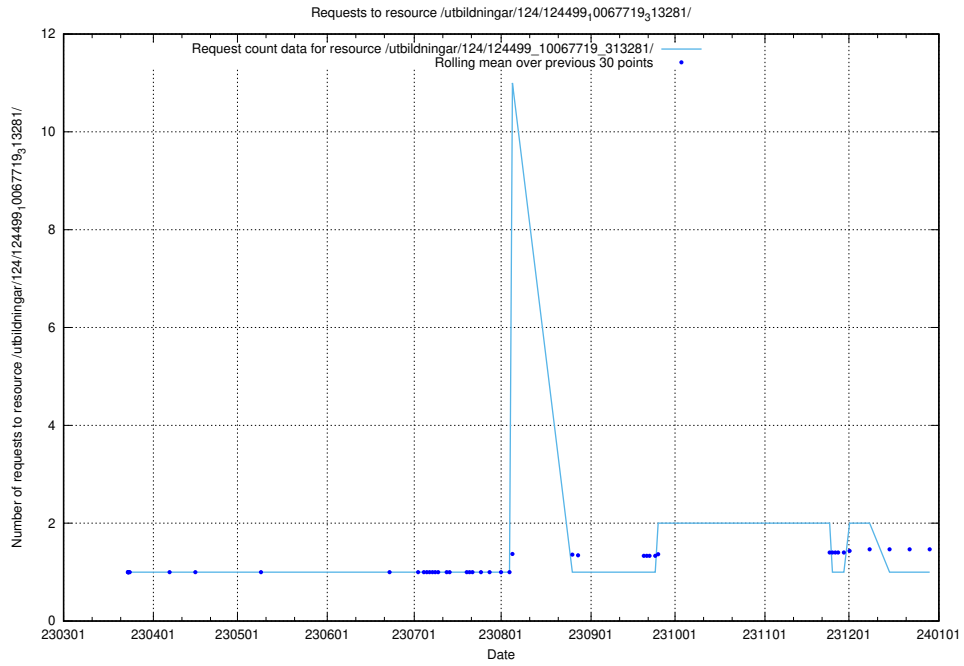

5.2532 Usage of /utbildningar/124/124499_10067719_313281/

Here, we count the number of requests to resource /utbildningar/124/124499_10067719_313281/.