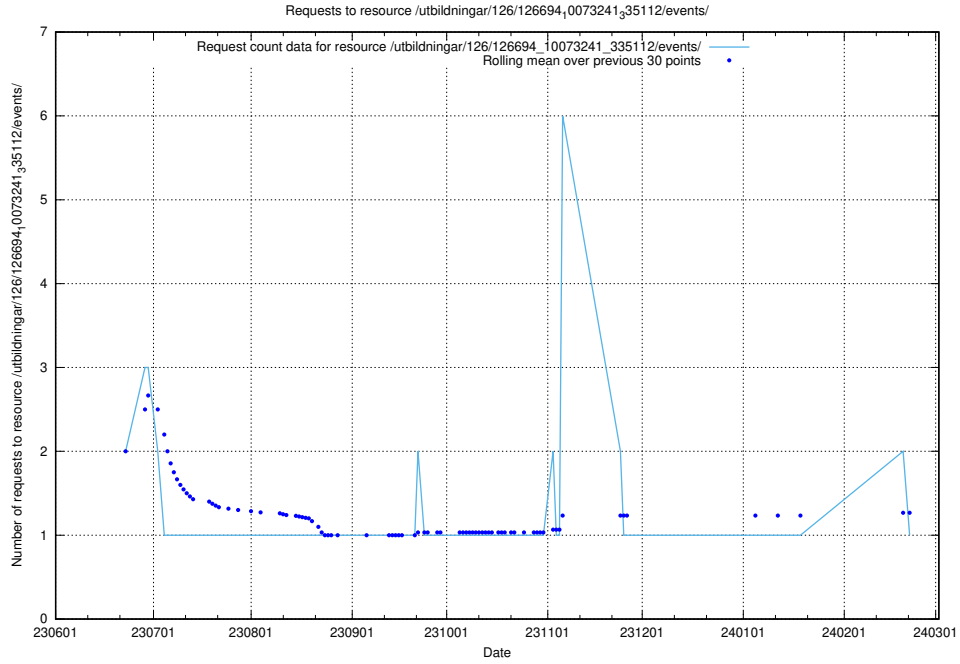

5.5553 Usage of /utbildningar/126/126694_10073241_335112/events/

Here, we count the number of requests to resource /utbildningar/126/126694_10073241_335112/events/