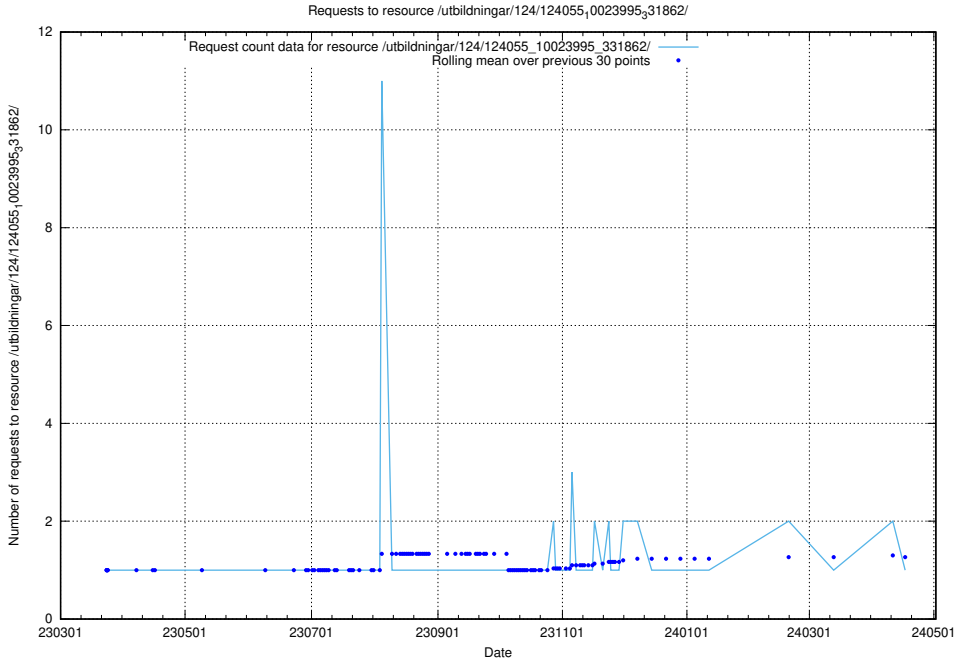

5.4277 Usage of /utbildningar/124/124055_10023995_331862/

Here, we count the number of requests to resource /utbildningar/124/124055_10023995_331862/.