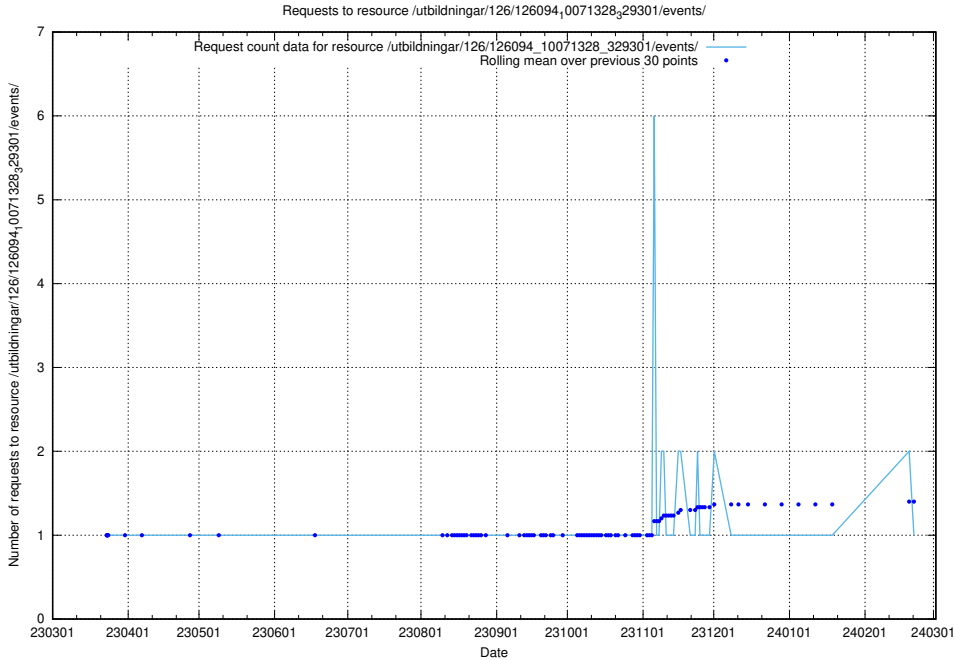

5.6406 Usage of /tst/

Here, we count the number of requests to resource /tst/.

5.6407 Usage of /utbildningar/126/126094_10071328_325707/events/

Here, we count the number of requests to resource /utbildningar/126/126094_10071328_325707/events/