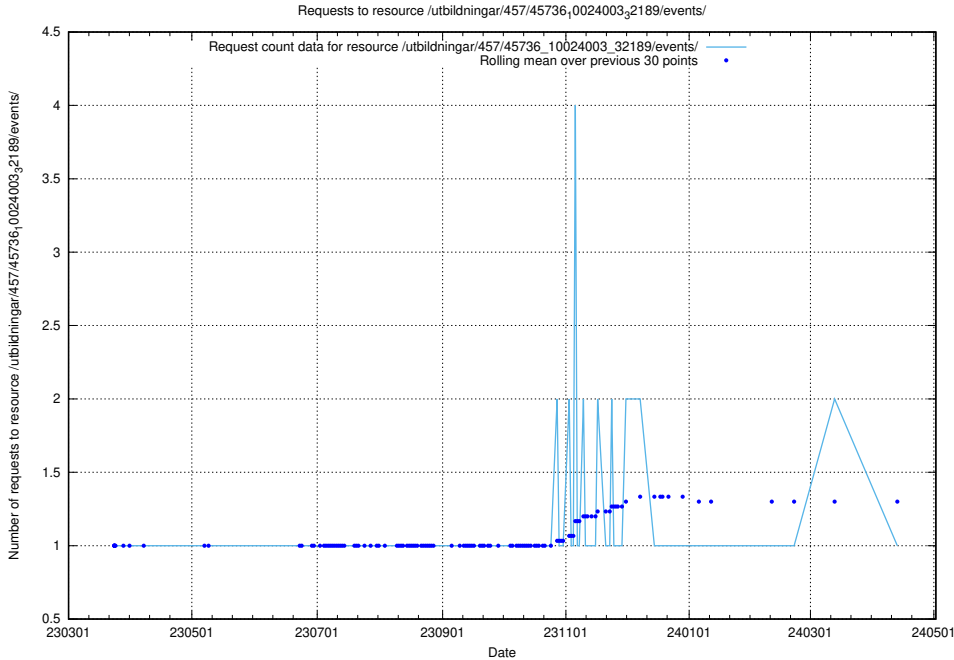

5.6294 Usage of /utbildningar/457/45736_10024003_32189/events/

Here, we count the number of requests to resource /utbildningar/457/45736_10024003_32189/events/.