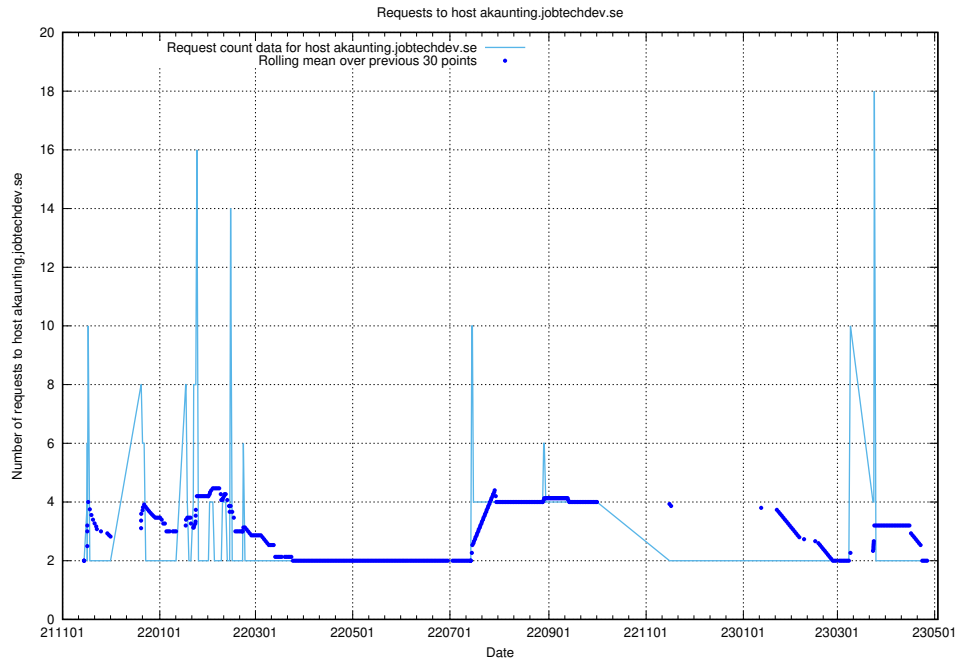

7.286 Usage of cms-test.jobtechdev.se

Here, we count the number of requests to host cms-test.jobtechdev.se.

7.287 Usage of akaunting.jobtechdev.se

Here, we count the number of requests to host akaunting.jobtechdev.se.