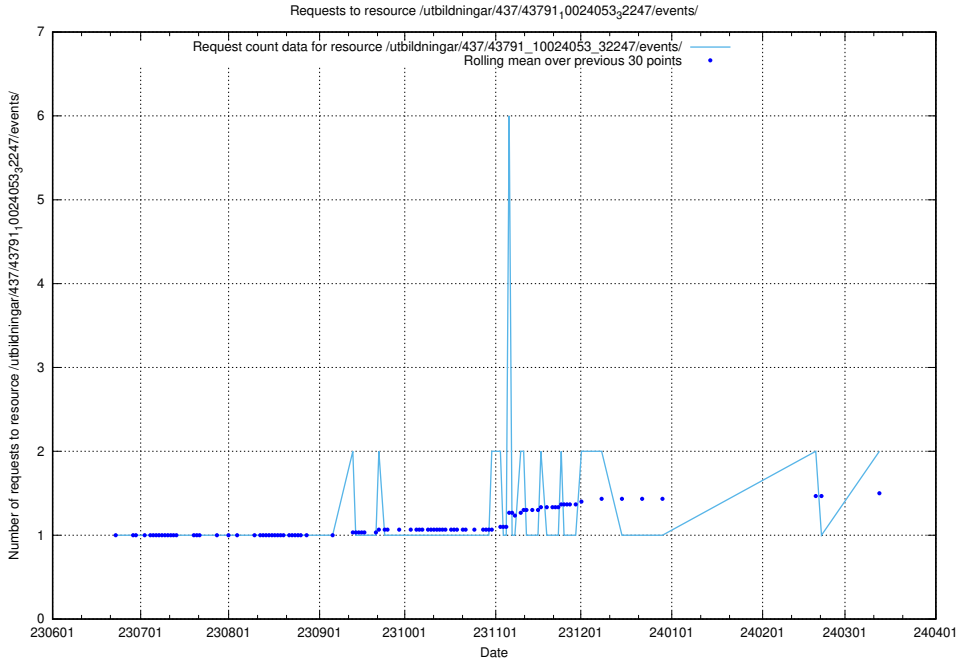

5.837 Usage of /utbildningar/437/43791_10024053_32247/events/

Here, we count the number of requests to resource /utbildningar/437/43791_10024053_32247/events/.