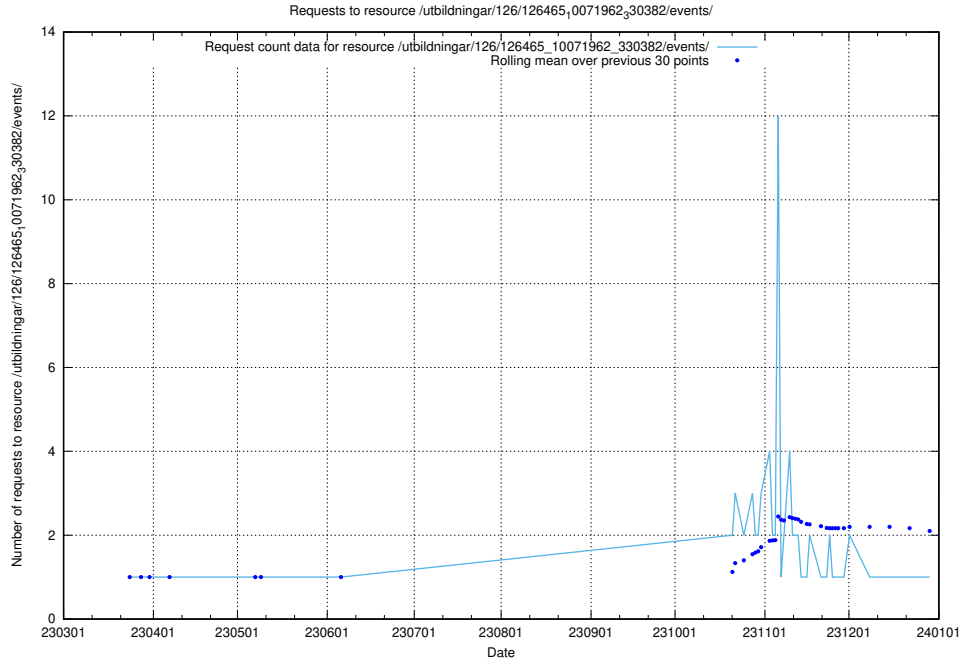

5.6178 Usage of /utbildningar/126/126465_10071962_330382/events/

Here, we count the number of requests to resource /utbildningar/126/126465_10071962_330382/events/