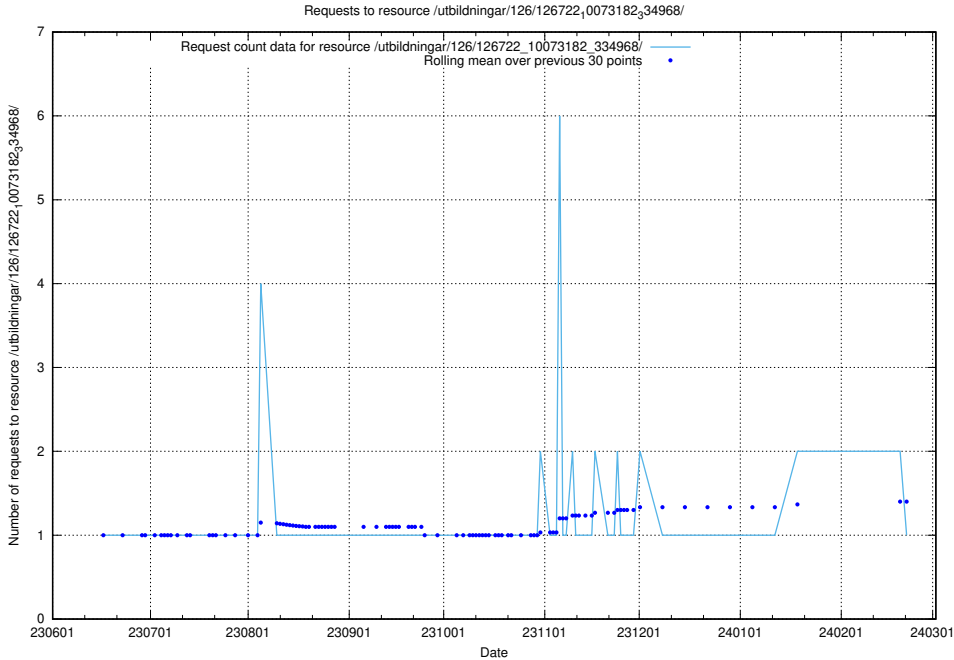

5.5852 Usage of /utbildningar/126/126722_10073182_334968/

Here, we count the number of requests to resource /utbildningar/126/126722_10073182_334968/.