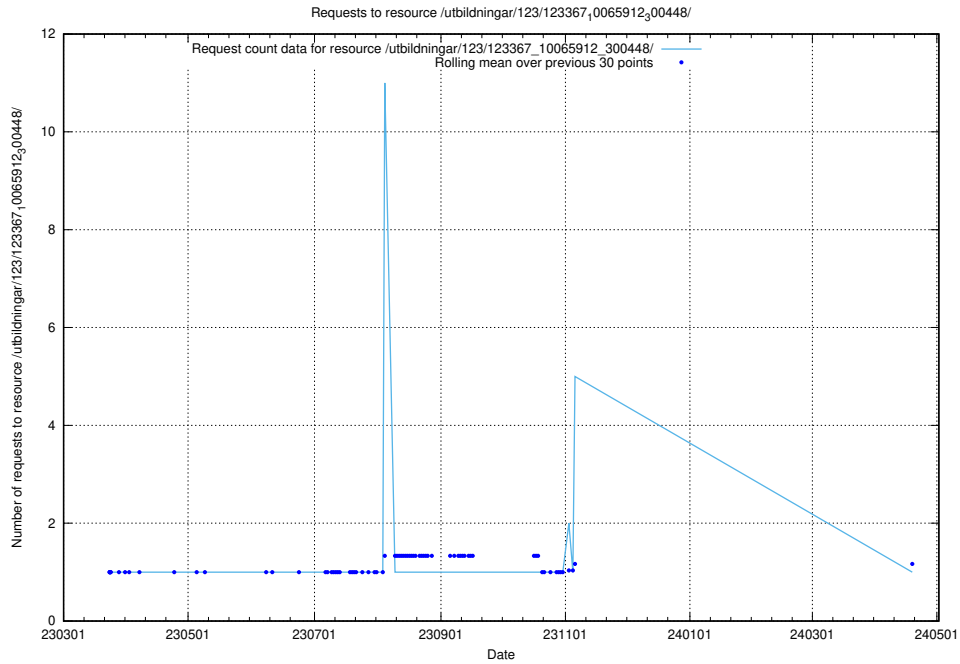

Here, we count the number of requests to resource /utbildningar/126/126237_10071454_326668/.

5.4688 Usage of /utbildningar/123/123367_10065912_300448/

Here, we count the number of requests to resource /utbildningar/123/123367_10065912_300448/.