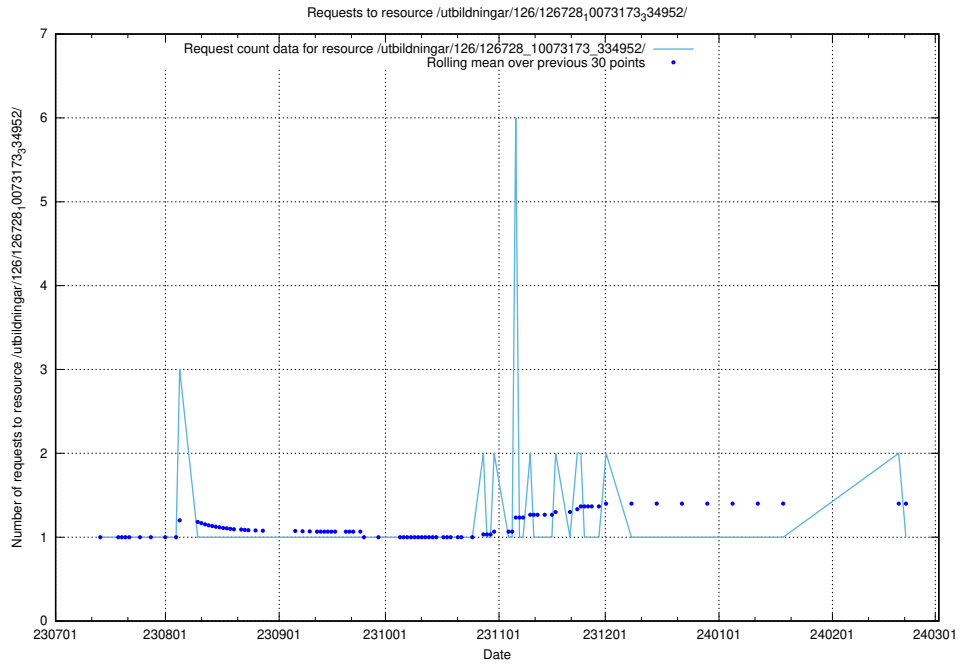

Here, we count the number of requests to resource /utbildningar/126/126728_10073173_334952/events/

5.5055 Usage of /utbildningar/126/126728_10073173_334952/

Here, we count the number of requests to resource /utbildningar/126/126728_10073173_334952/.