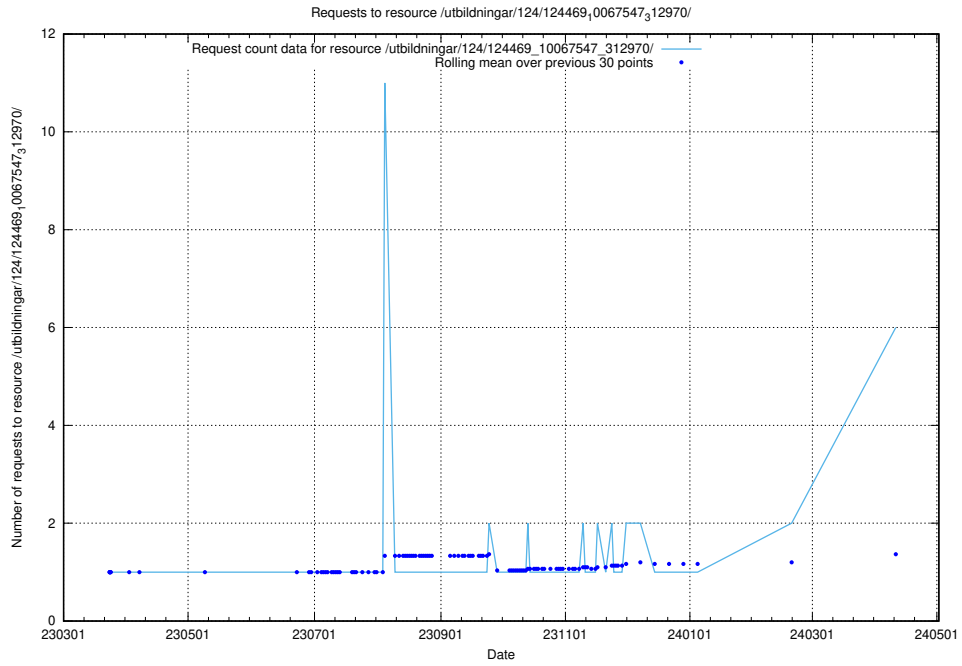

5.57 Usage of /utbildningar/124/124469_10067547_312970/

Here, we count the number of requests to resource /utbildningar/124/124469_10067547_312970/.