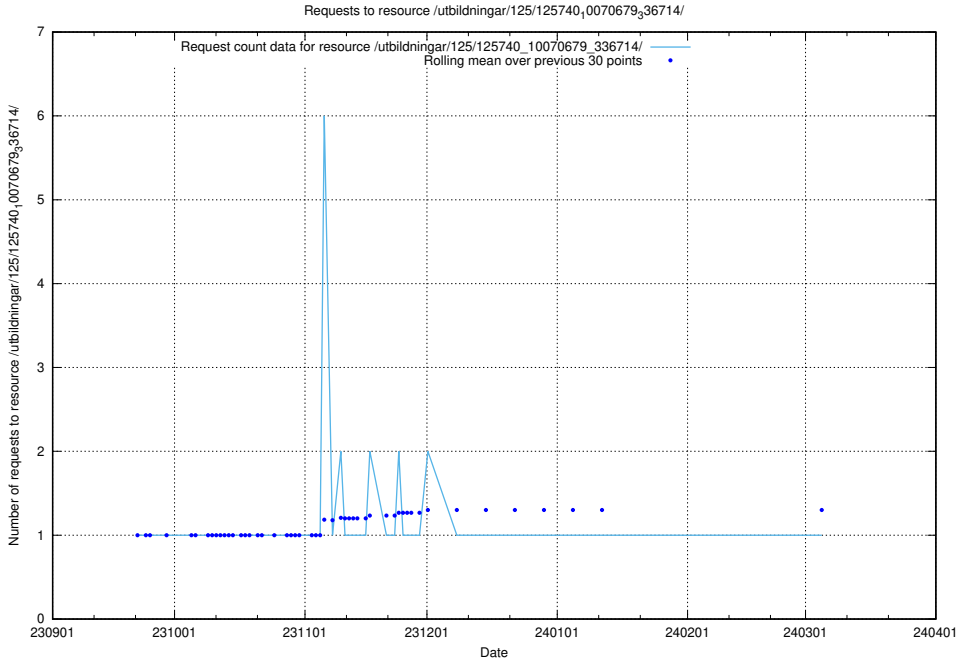

5.4493 Usage of /utbildningar/125/125740_10070679_336714/

Here, we count the number of requests to resource /utbildningar/125/125740_10070679_336714/.