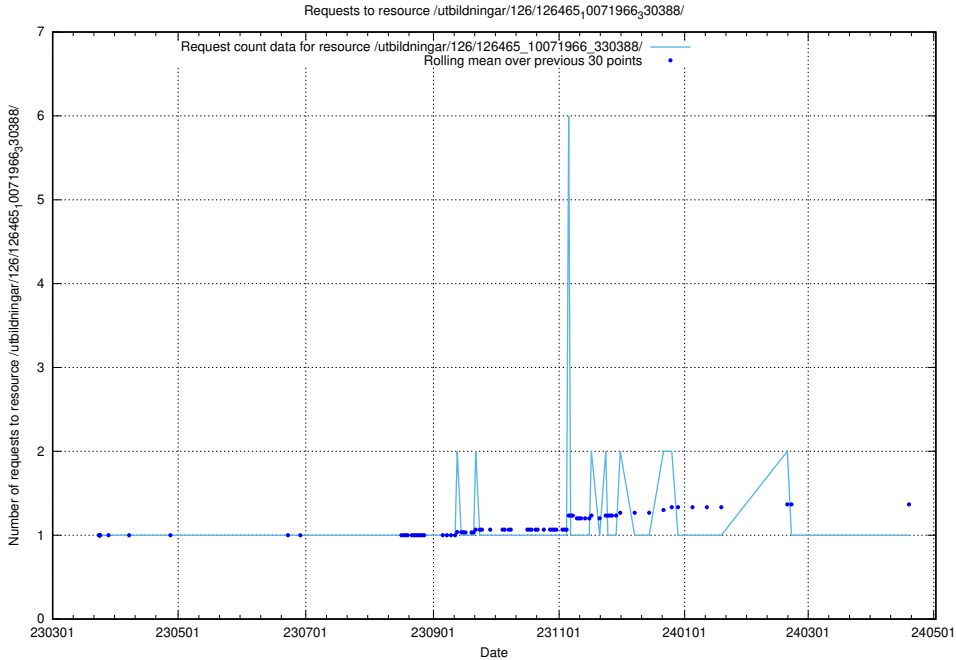

5.6390 Usage of /utbildningar/126/126465_10071966_330388/

Here, we count the number of requests to resource /utbildningar/126/126465_10071966_330388/.