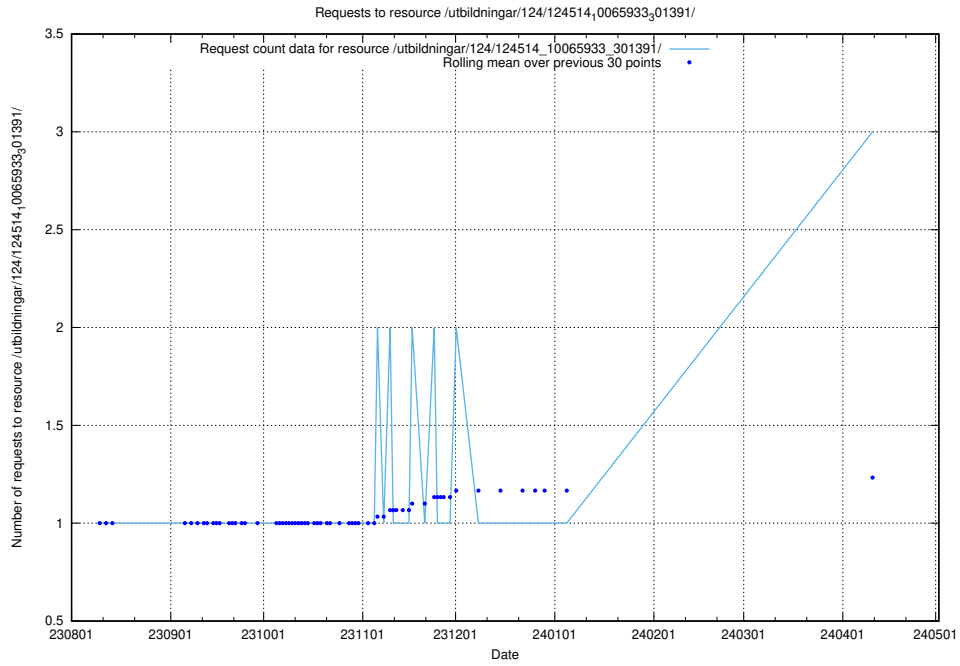

5.348 Usage of `/utbildningar/124/124514_10065933_301391/`

Here, we count the number of requests to resource `/utbildningar/124/124514_10065933_301391/`.