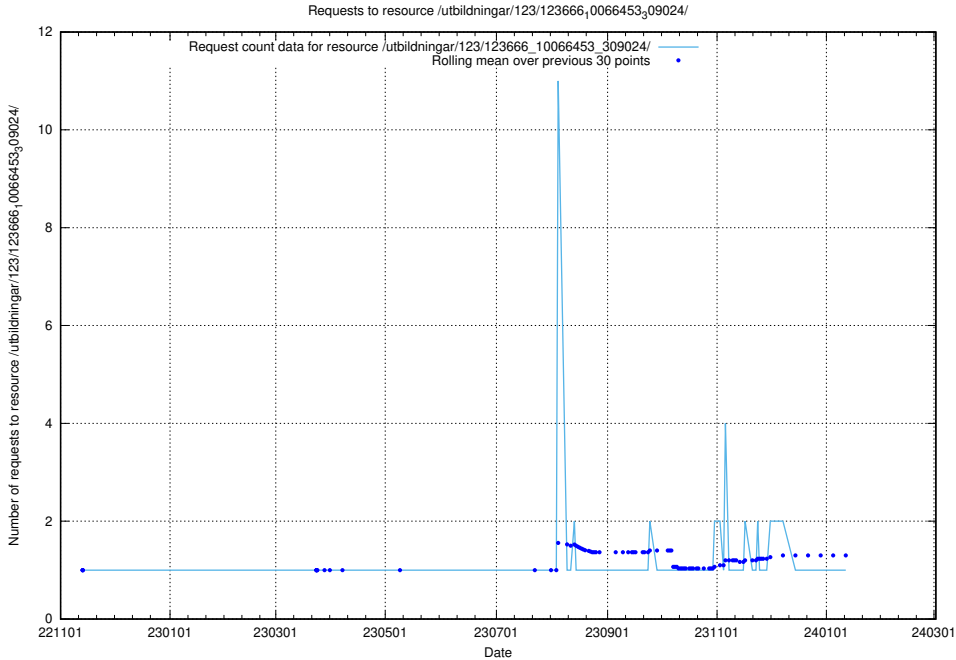

5.5910 Usage of /utbildningar/123/123666_10066453_309024/

Here, we count the number of requests to resource /utbildningar/123/123666_10066453_309024/.