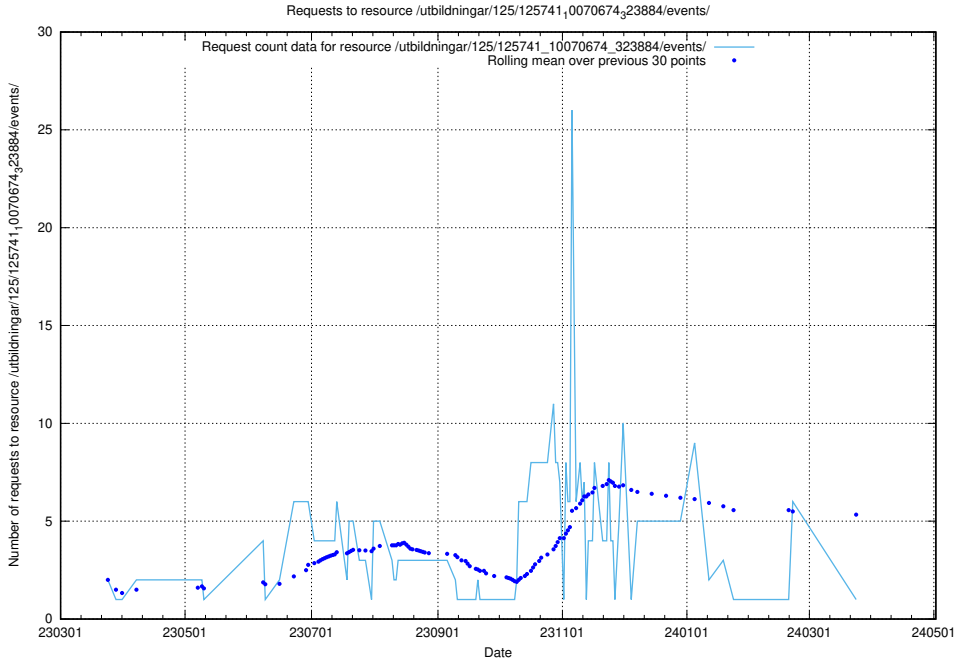

5.6133 Usage of /utbildningar/125/125741_10070674_323884/events/

Here, we count the number of requests to resource /utbildningar/125/125741_10070674_323884/events/