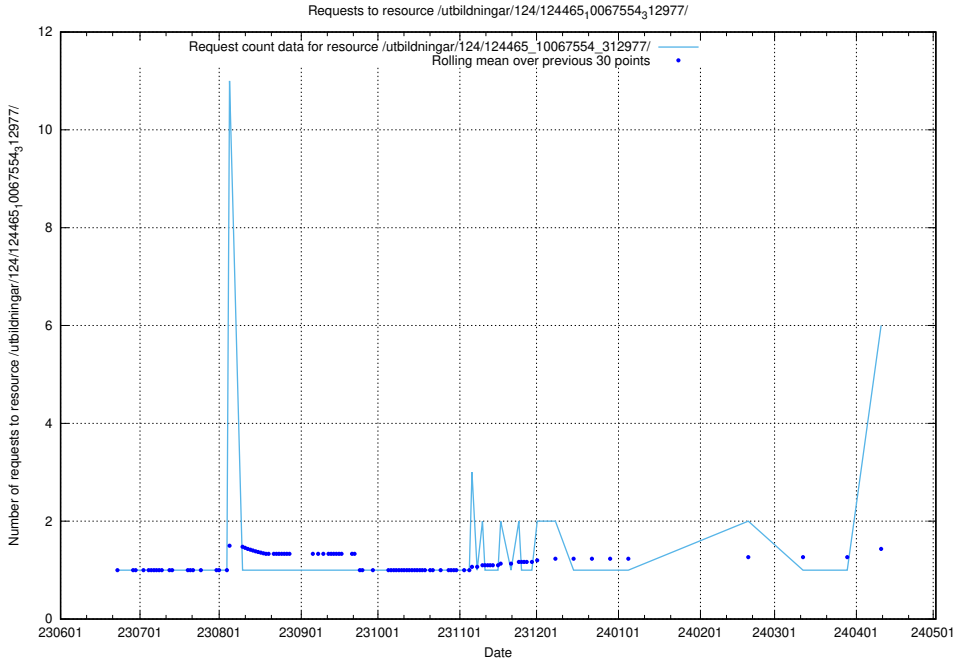

5.92 Usage of /utbildningar/124/124465_10067554_312977/

Here, we count the number of requests to resource /utbildningar/124/124465_10067554_312977/.