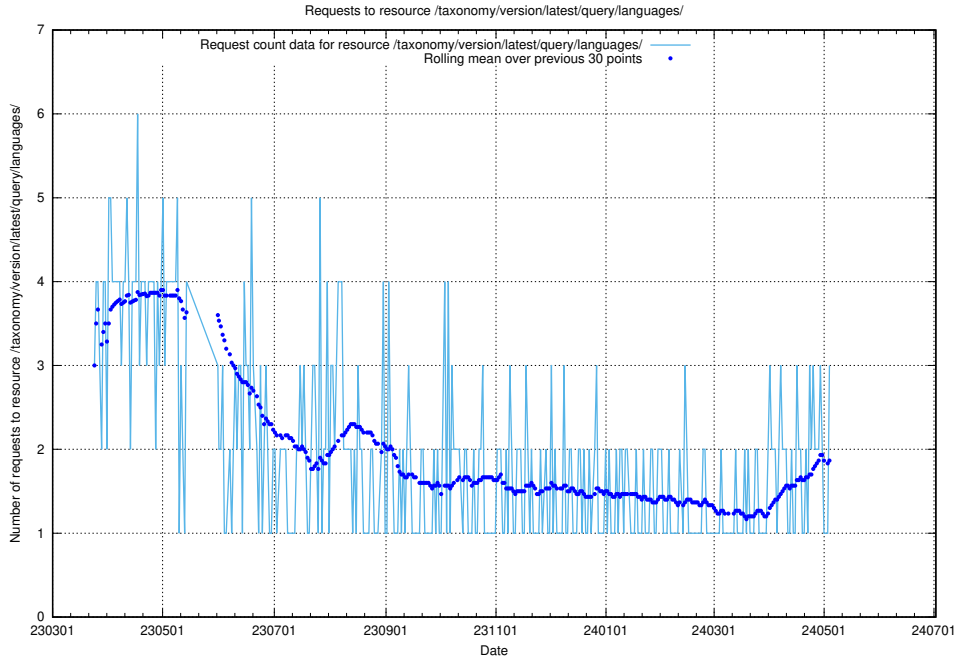

5.436 Usage of `/taxonomy/version/latest/query/languages/`

Here, we count the number of requests to resource `/taxonomy/version/latest/query/languages/`.