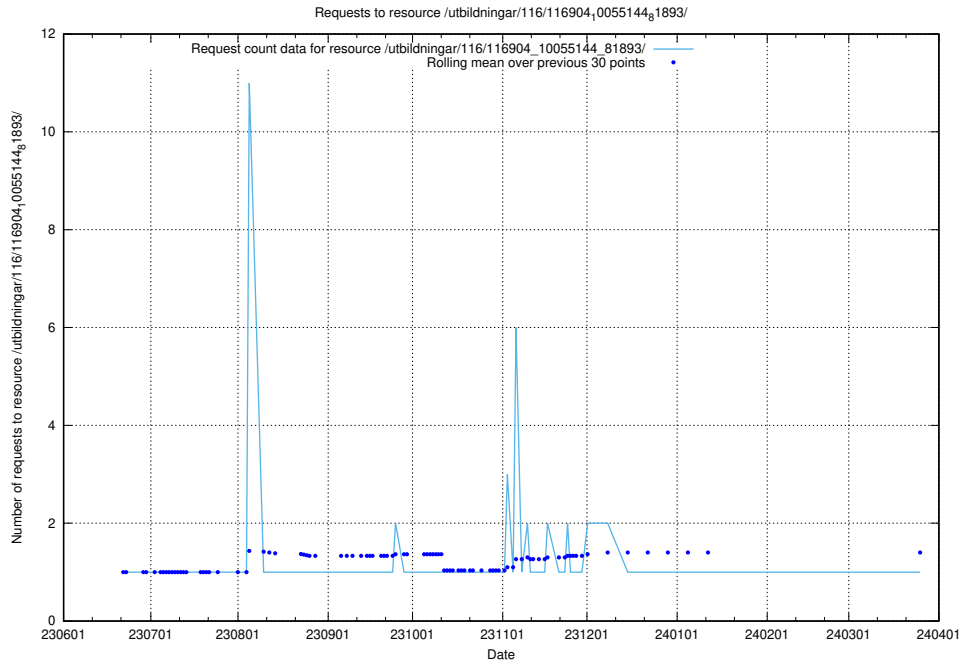

5.5832 Usage of /utbildningar/116/116904_10055144_81893/

Here, we count the number of requests to resource /utbildningar/116/116904_10055144_81893/.