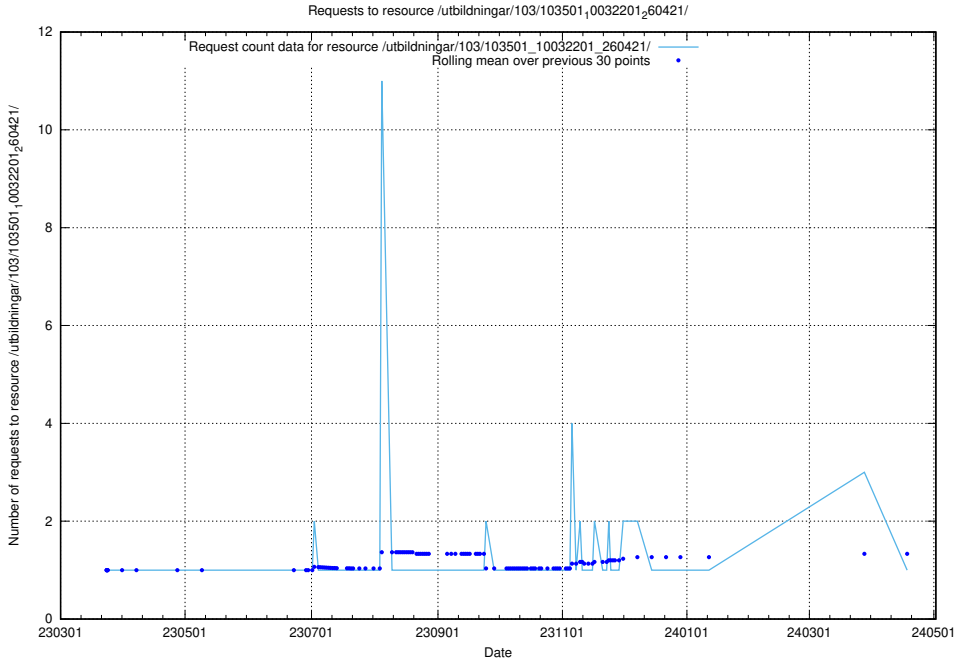

5.5462 Usage of /utbildningar/103/103501_10032201_260421/

Here, we count the number of requests to resource /utbildningar/103/103501_10032201_260421/.