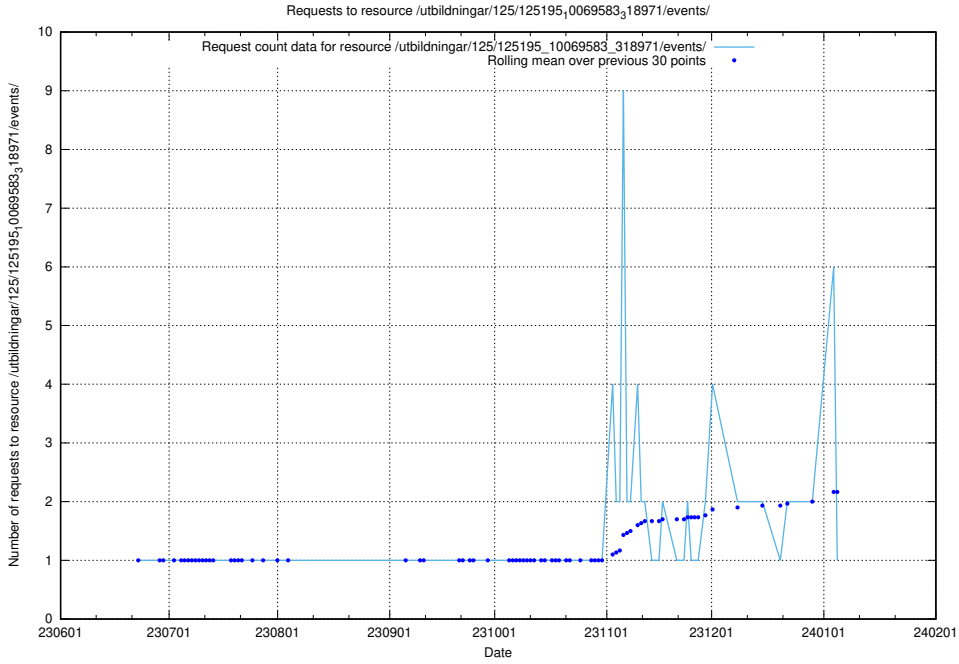

Here, we count the number of requests to resource /utbildningar/125/125197_10069634_319145/.

5.5719 Usage of /utbildningar/125/125195_10069583_318971/events/

Here, we count the number of requests to resource /utbildningar/125/125195_10069583_318971/events/