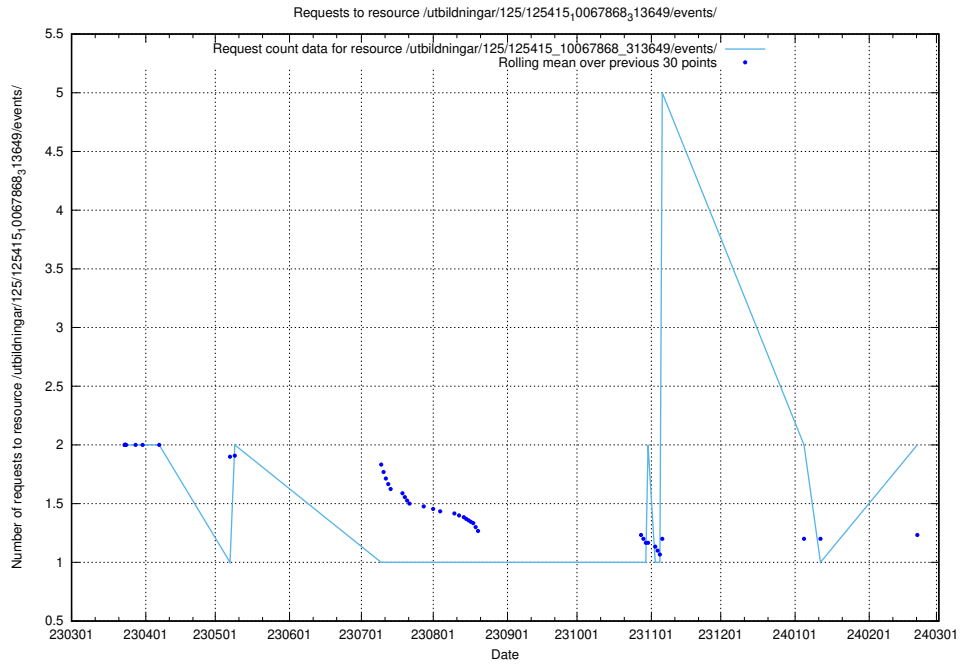

5.926 Usage of /utbildningar/125/125415_10067868_313649/events/

Here, we count the number of requests to resource /utbildningar/125/125415_10067868_313649/events/