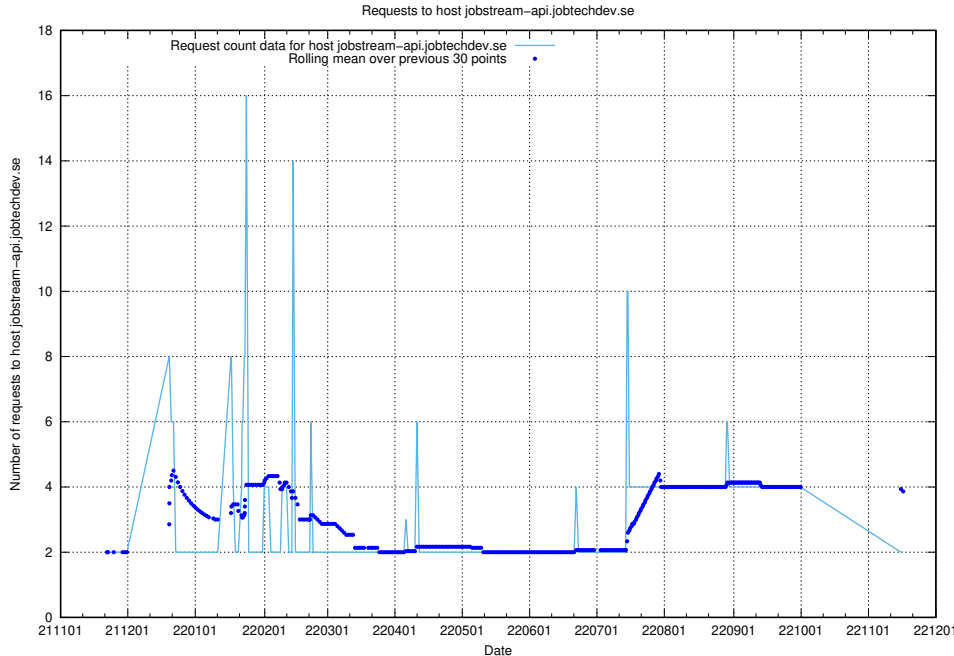

7.432 Usage of jobstream-api.jobtechdev.se

Here, we count the number of requests to host jobstream-api.jobtechdev.se.