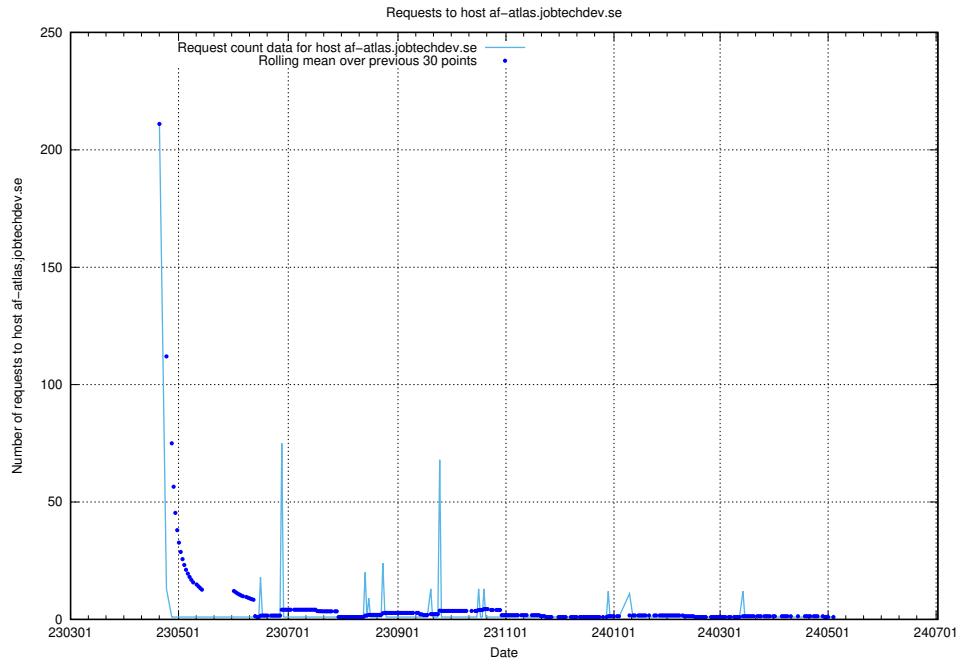

7.602 Usage of af-atlas.jobtechdev.se

Here, we count the number of requests to host af-atlas.jobtechdev.se.