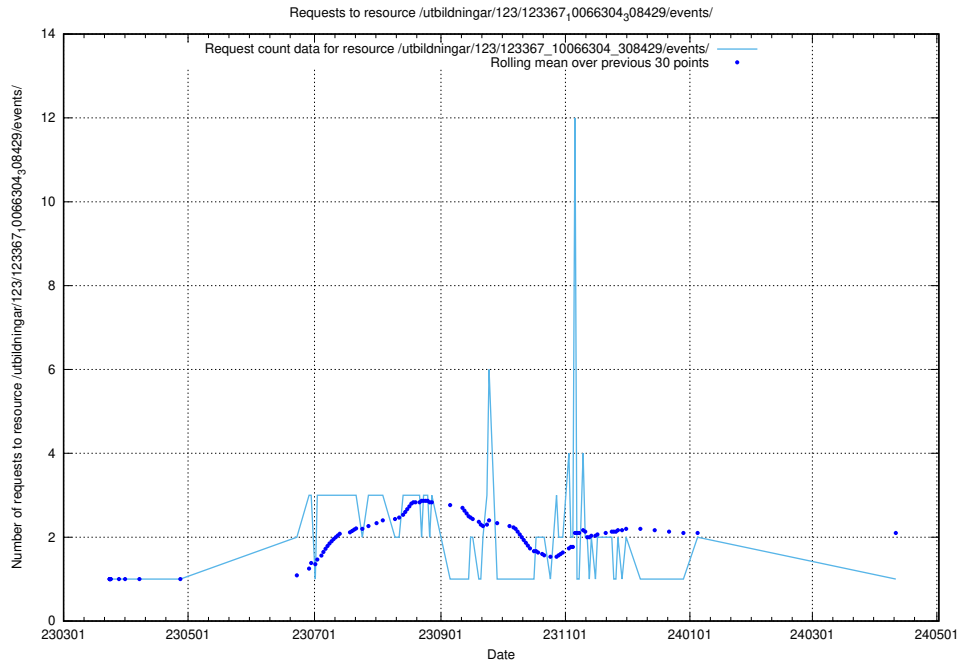

5.4511 Usage of /utbildningar/123/123367_10066304_308429/events/

Here, we count the number of requests to resource /utbildningar/123/123367_10066304_308429/events/