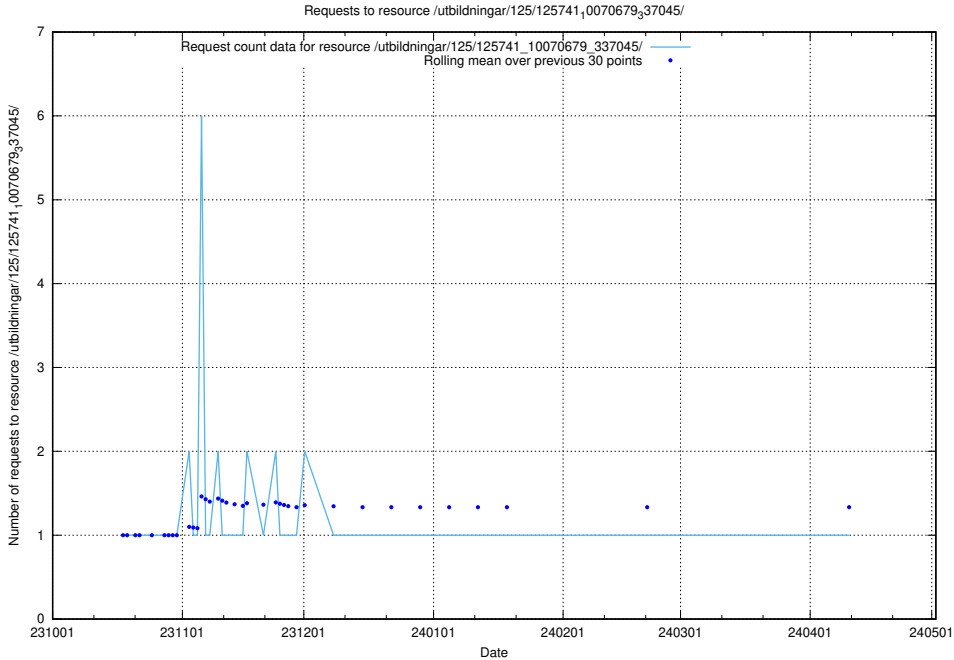

5.4270 Usage of /utbildningar/125/125741_10070679_337045/

Here, we count the number of requests to resource /utbildningar/125/125741_10070679_337045/.