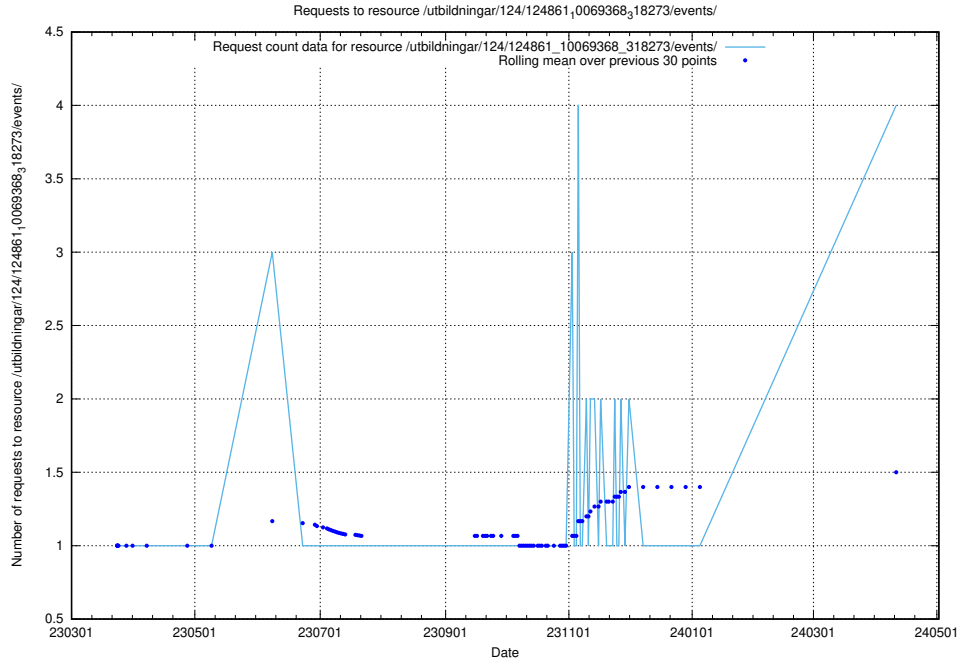

Here, we count the number of requests to resource /utbildningar/124/124998_10068763_316346/.

5.163 Usage of /utbildningar/124/124861_10069368_318273/events/

Here, we count the number of requests to resource /utbildningar/124/124861_10069368_318273/events/