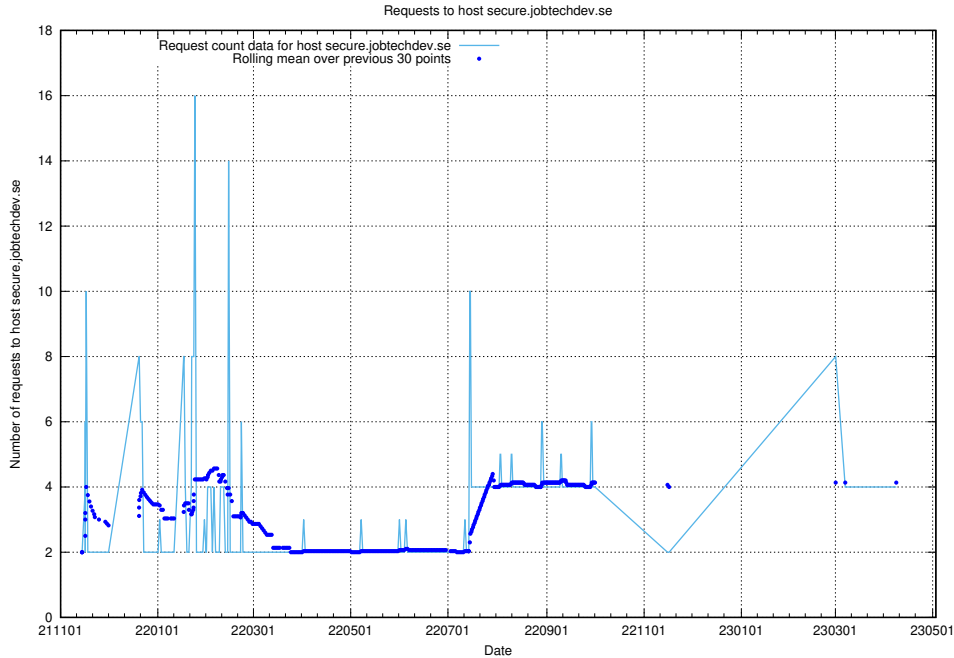

Here, we count the number of requests to host secure.jobtechdev.se.

7.158 Usage of dex-test.jobtechdev.se

Here, we count the number of requests to host dex-test.jobtechdev.se.

7.159 Usage of noc.jobtechdev.se