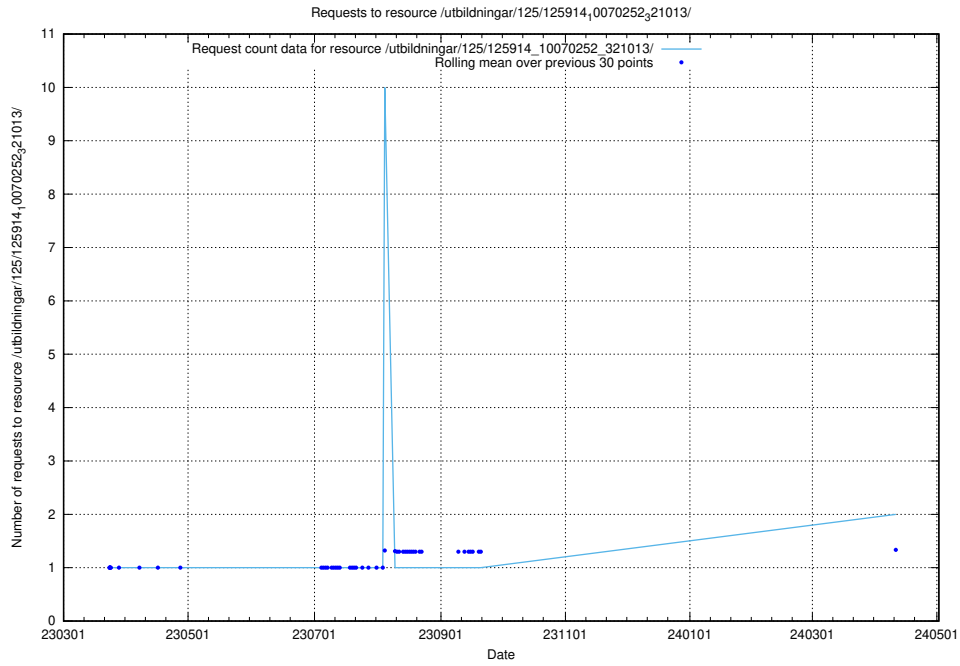

5.942 Usage of /utbildningar/125/125914_10070252_321013/

Here, we count the number of requests to resource /utbildningar/125/125914_10070252_321013/.