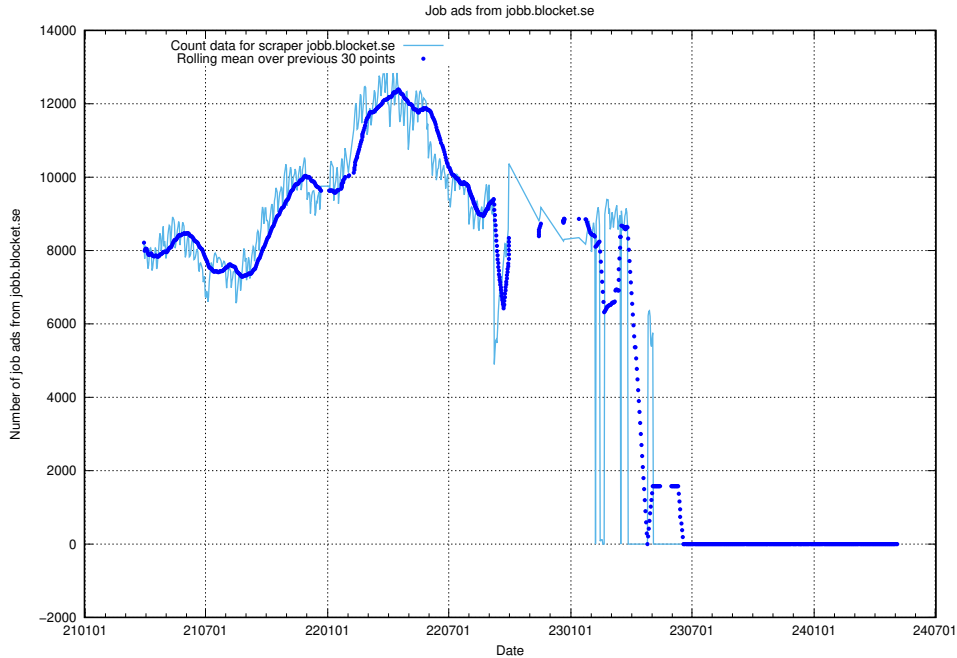

13.20 Number of ads by scraper jobb.blocket.se

Here, we count the number of job ads scraped from jobb.blocket.se.