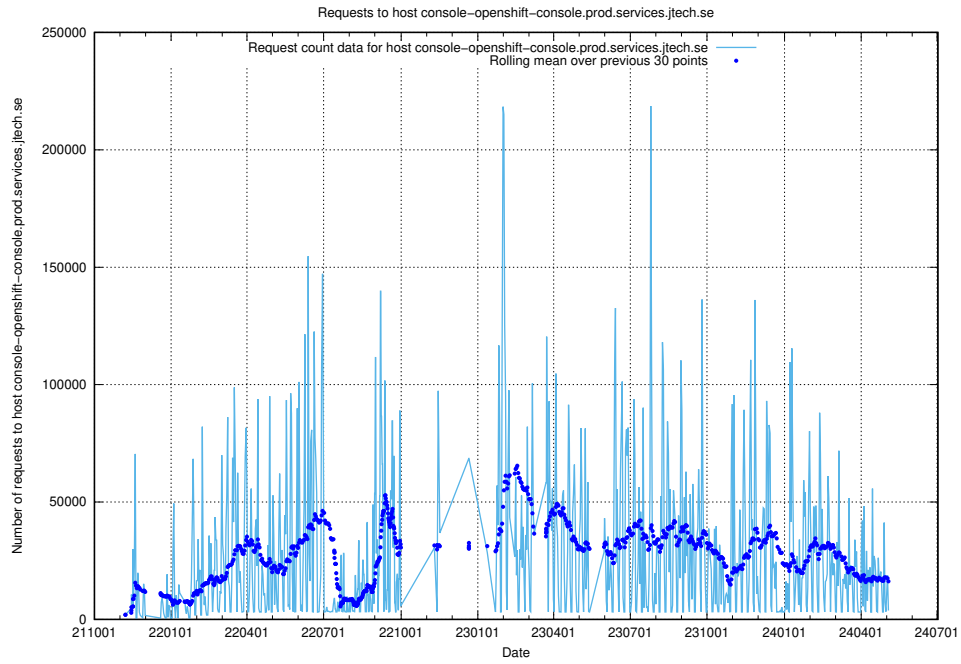

7.15 Usage of console-openshift-console.prod.services.jtech.se

Here, we count the number of requests to host console-openshift-console.prod.services.jtech.se.