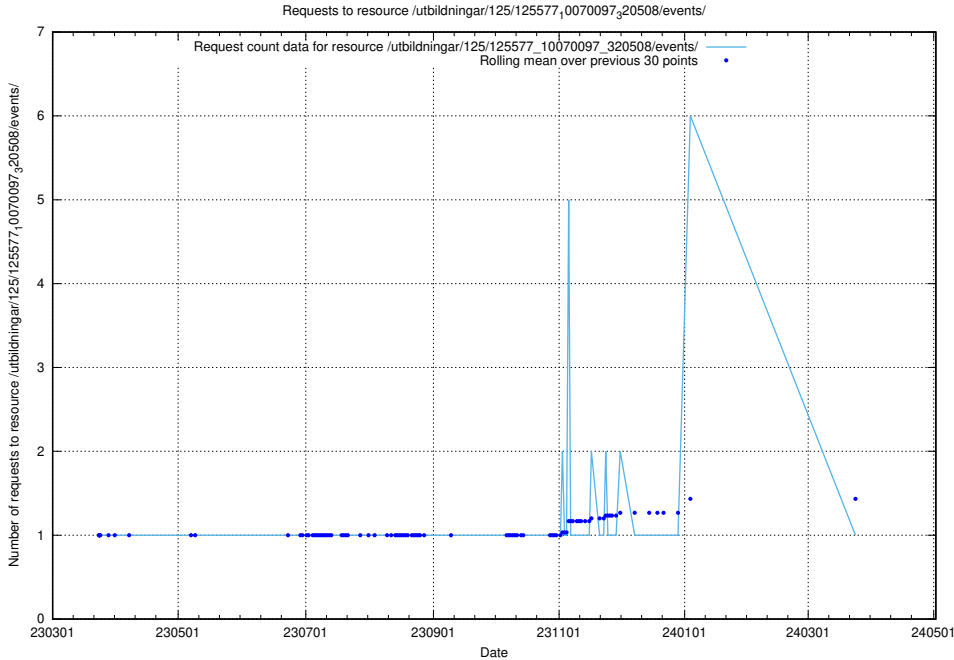

5.1087 Usage of /utbildningar/125/125577_10070097_320508/events/

Here, we count the number of requests to resource /utbildningar/125/125577_10070097_320508/events/