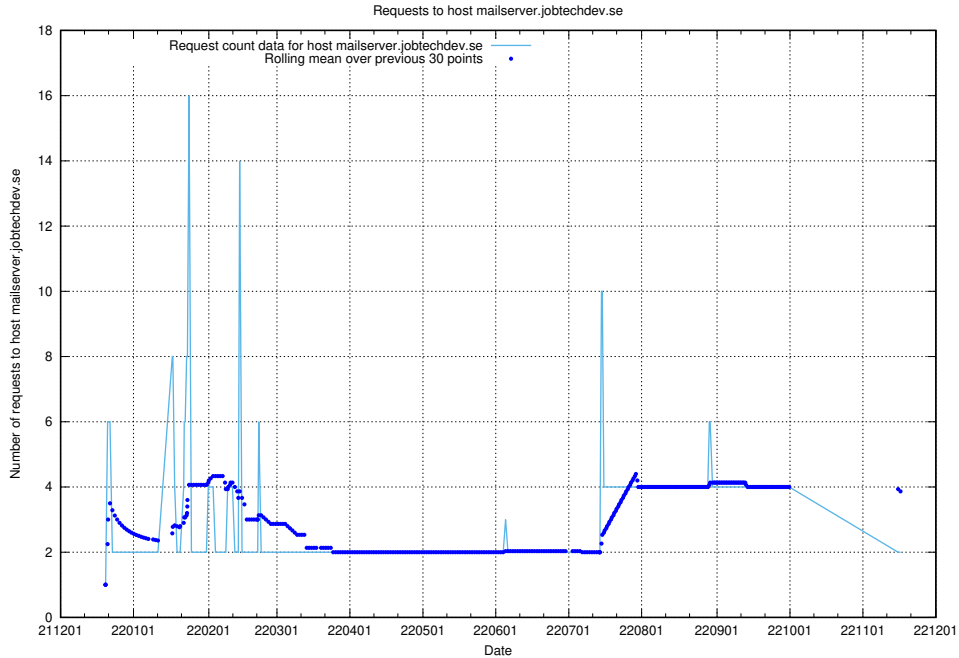

7.368 Usage of mailserver.jobtechdev.se

Here, we count the number of requests to host mailserver.jobtechdev.se.