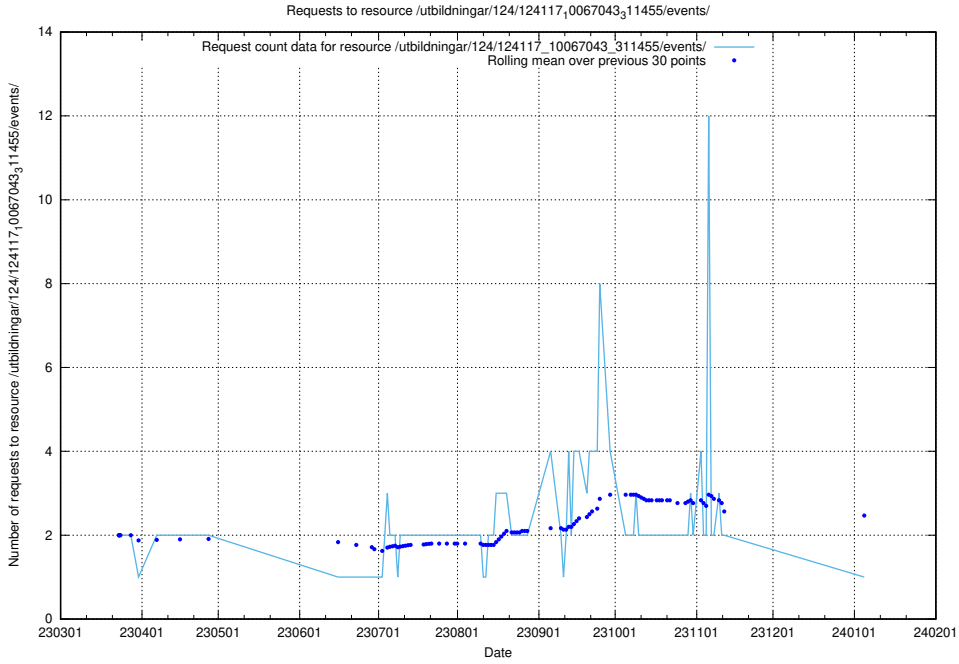

5.6282 Usage of /utbildningar/124/124117_10067043_311455/events/

Here, we count the number of requests to resource /utbildningar/124/124117_10067043_311455/events/