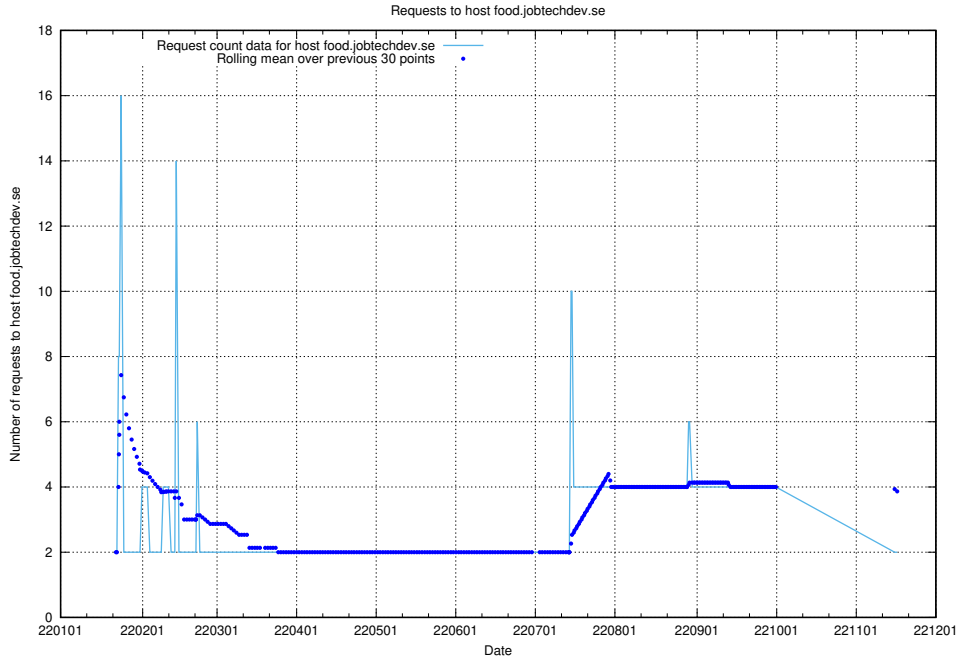

7.595 Usage of events.jobtechdev.se

Here, we count the number of requests to host events.jobtechdev.se.

7.596 Usage of hr.jobtechdev.se

Here, we count the number of requests to host hr.jobtechdev.se.

7.597 Usage of historical-ads-frontend-onprem.jobtechdev.se