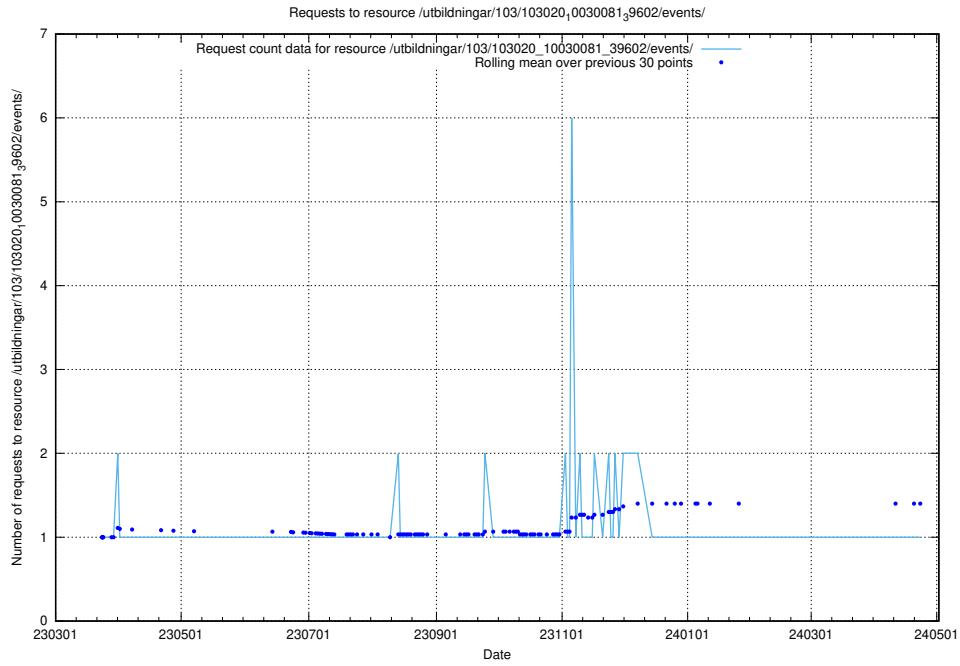

5.5492 Usage of /utbildningar/103/103020_10030081_39602/events/

Here, we count the number of requests to resource /utbildningar/103/103020_10030081_39602/events/.