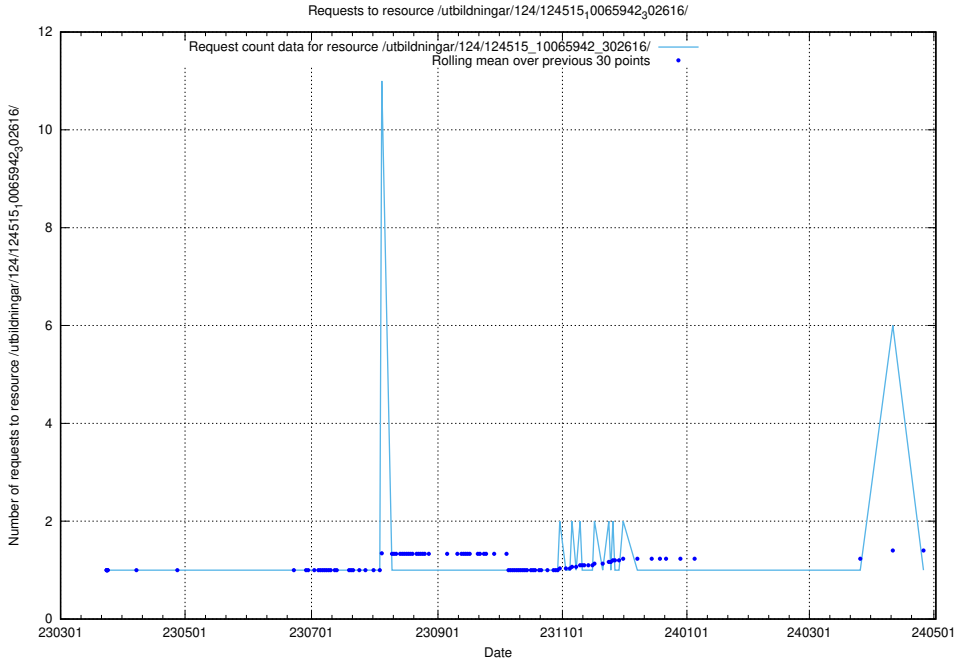

5.1551 Usage of /utbildningar/124/124515_10065942_302616/

Here, we count the number of requests to resource /utbildningar/124/124515_10065942_302616/.