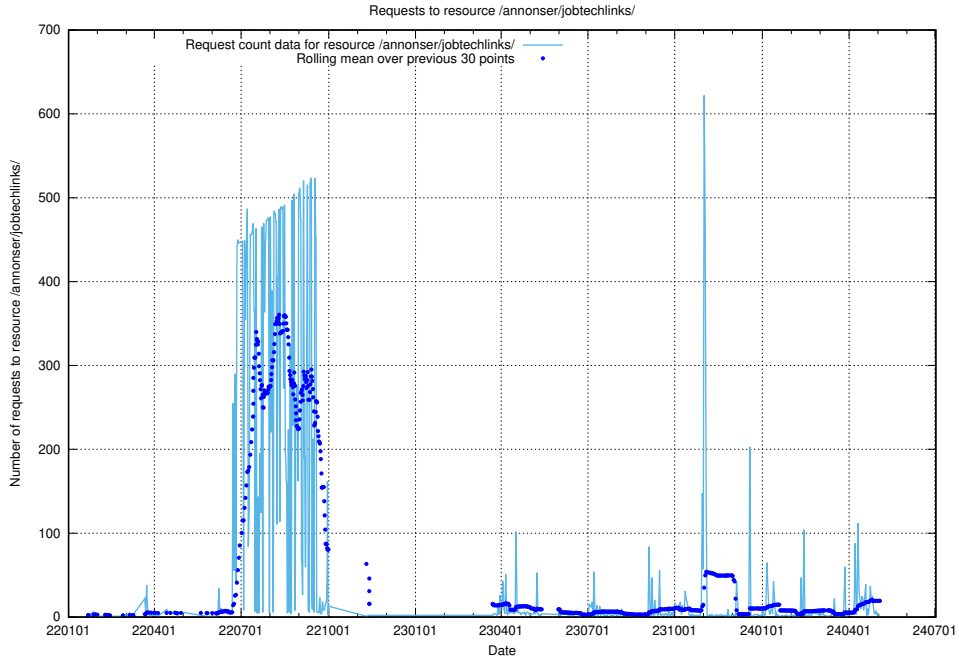

5.298 Usage of /annonser/jobtechlinks/

Here, we count the number of requests to resource /annonser/jobtechlinks/.