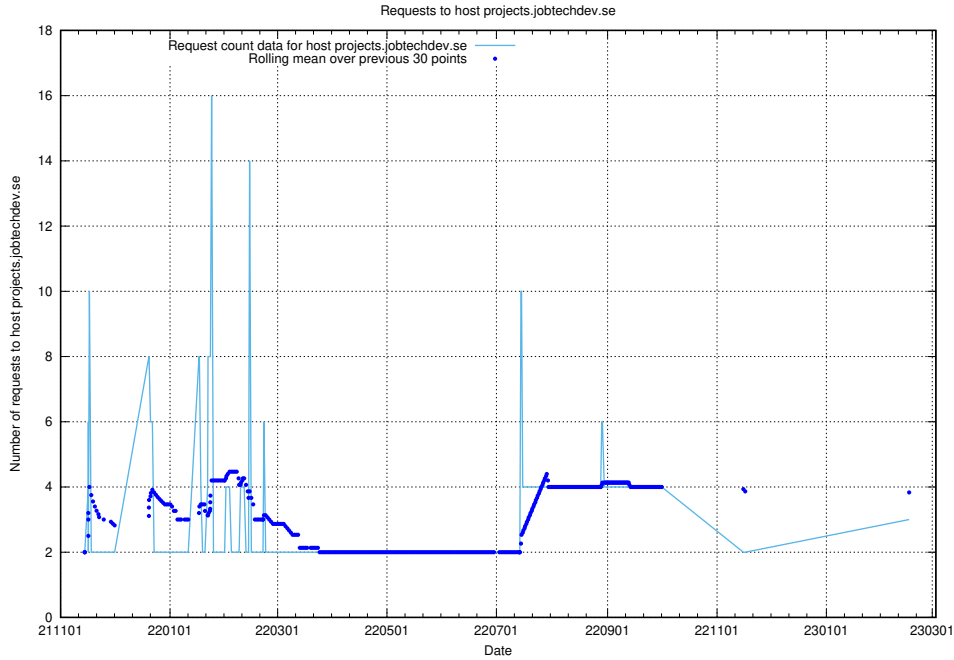

7.232 Usage of projects.jobtechdev.se

Here, we count the number of requests to host projects.jobtechdev.se.