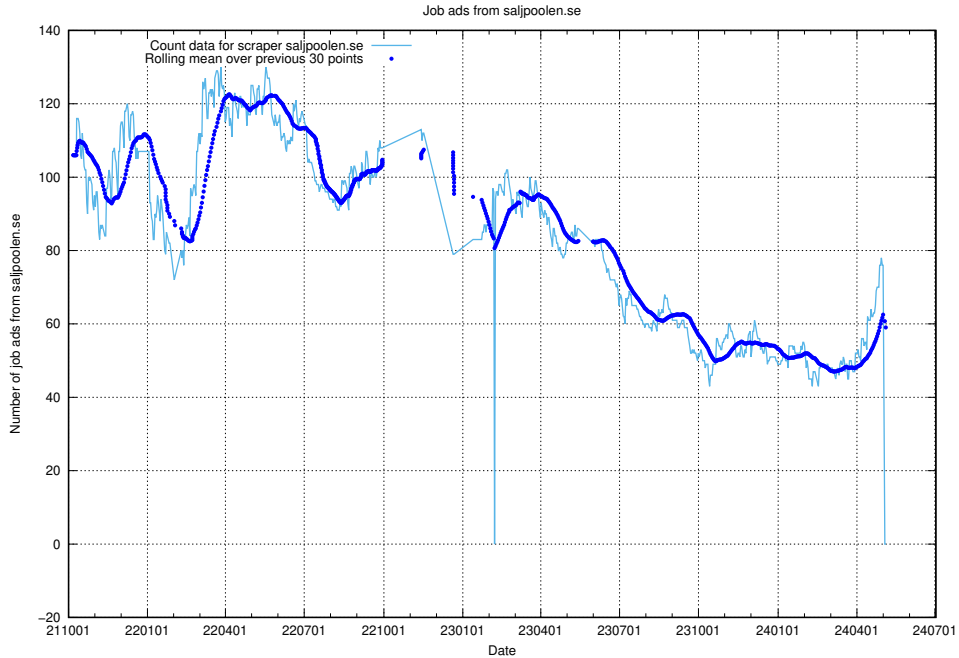

13.15 Number of ads by scraper saljpoolen.se

Here, we count the number of job ads scraped from saljpoolen.se.