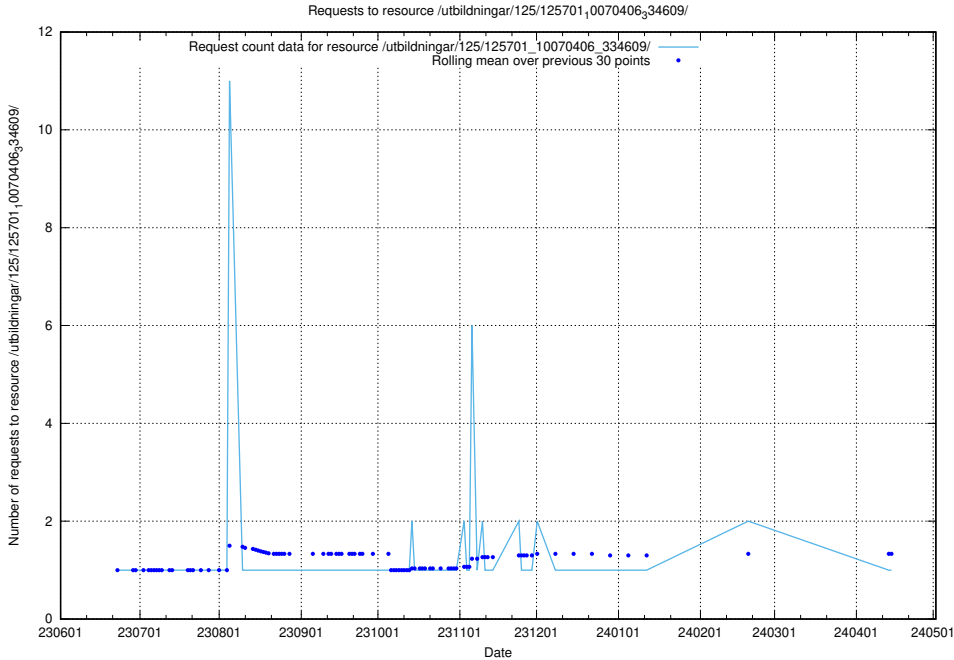

5.5696 Usage of /utbildningar/125/125700_10070460_321835/events/

Here, we count the number of requests to resource /utbildningar/125/125700_10070460_321835/events/

5.5697 Usage of /utbildningar/125/125700_10070438_321732/events/