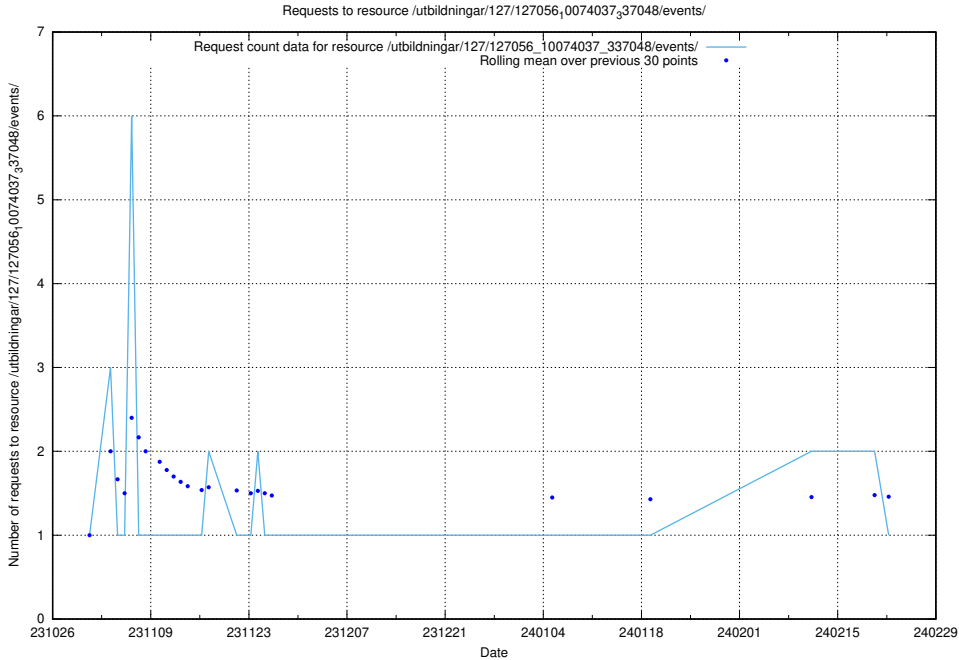

Here, we count the number of requests to resource /utbildningar/127/127057_10074037_337048/events/

5.4153 Usage of /utbildningar/127/127056_10074037_337048/events/

Here, we count the number of requests to resource /utbildningar/127/127056_10074037_337048/events/