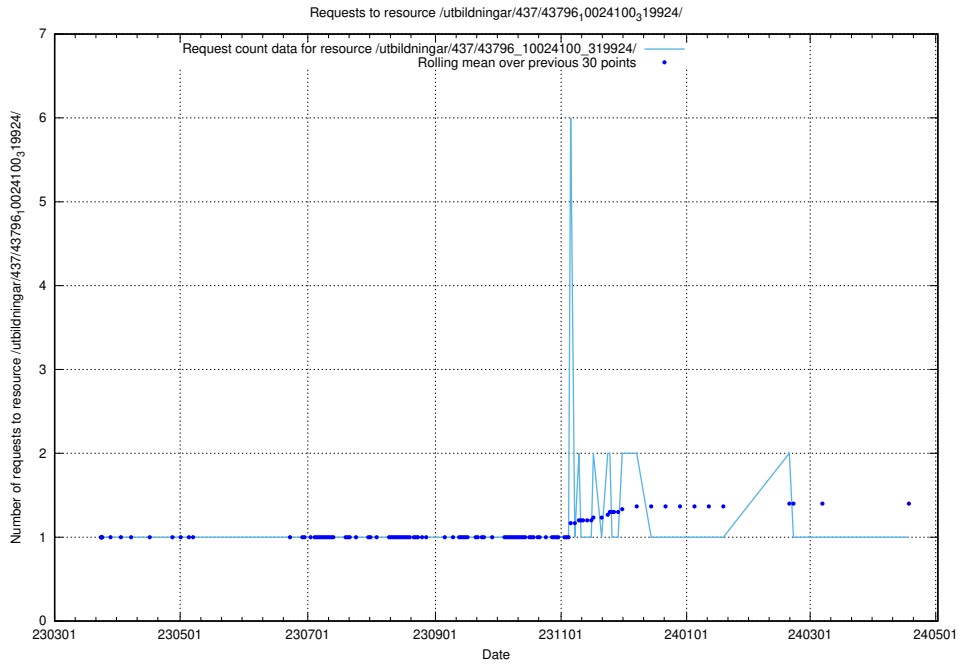

5.6332 Usage of /utbildningar/437/43796_10024100_319924/

Here, we count the number of requests to resource /utbildningar/437/43796_10024100_319924/.