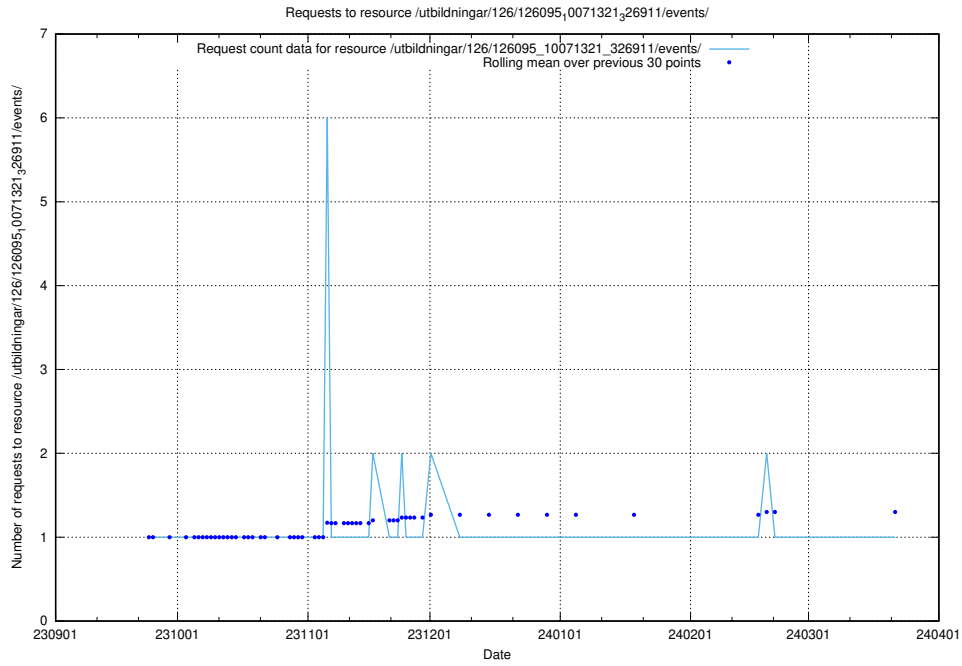

5.4465 Usage of /utbildningar/126/126095_10071321_326911/events/

Here, we count the number of requests to resource /utbildningar/126/126095_10071321_326911/events/