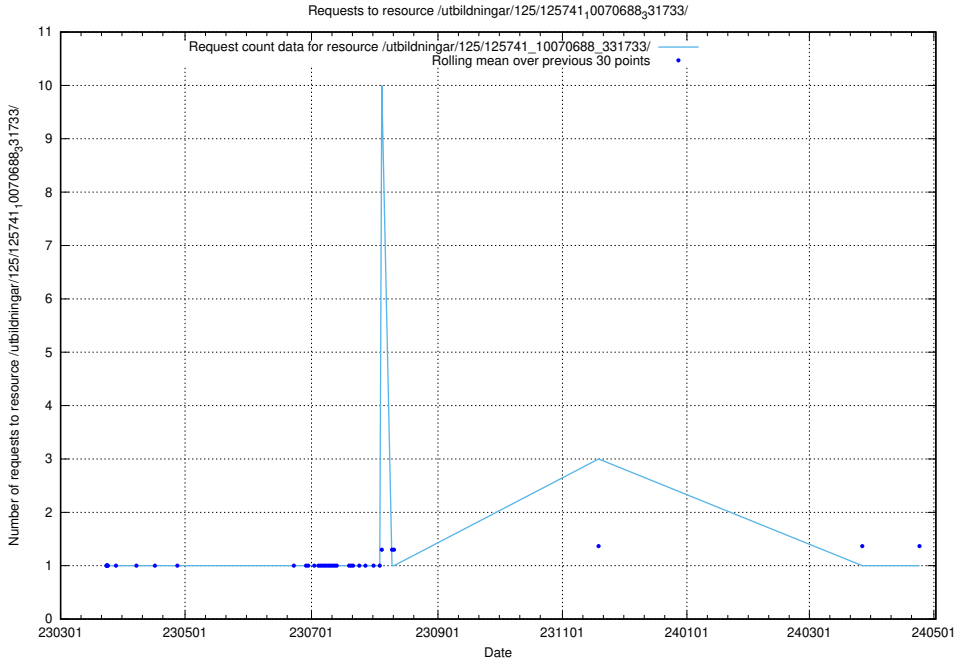

5.6445 Usage of /utbildningar/125/125741_10070688_331733/

Here, we count the number of requests to resource /utbildningar/125/125741_10070688_331733/.