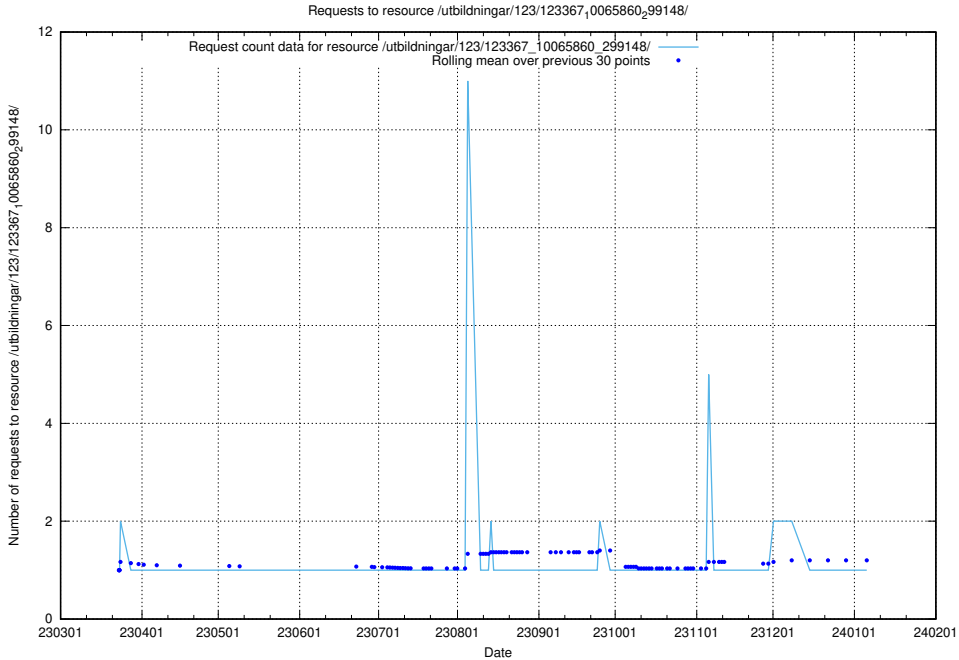

5.4812 Usage of /utbildningar/123/123367_10065860_299148/

Here, we count the number of requests to resource /utbildningar/123/123367_10065860_299148/.