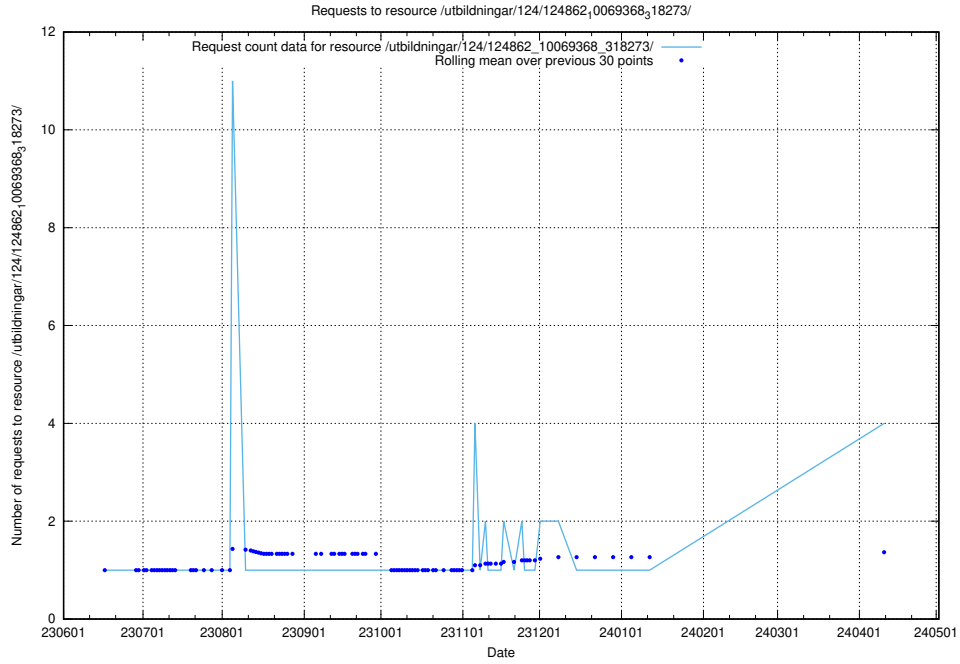

5.232 Usage of /utbildningar/124/124862_10069368_318273/

Here, we count the number of requests to resource /utbildningar/124/124862_10069368_318273/.