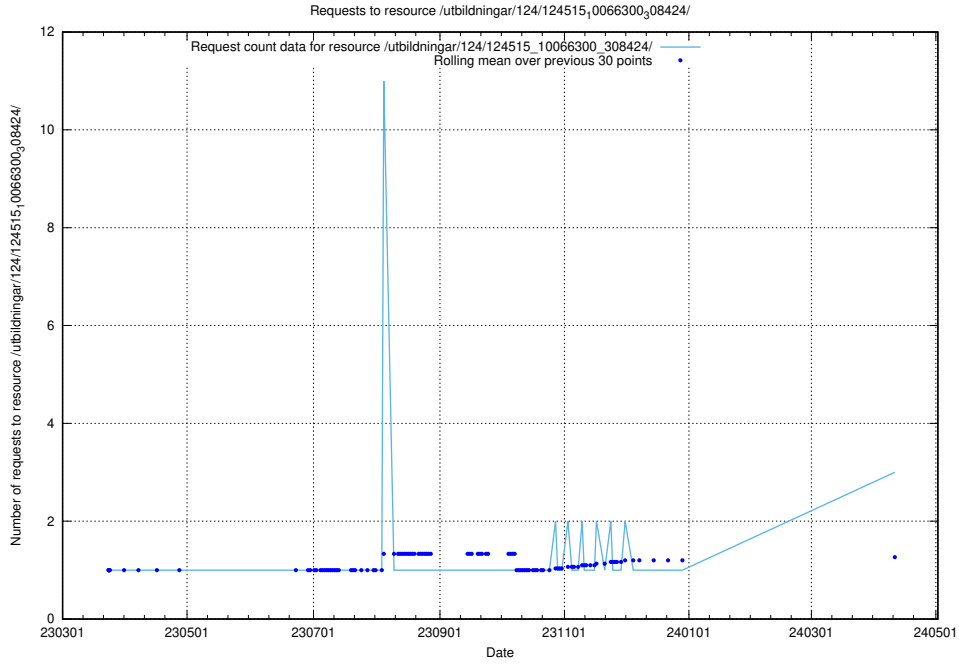

5.271 Usage of /utbildningar/124/124515_10066300_308424/

Here, we count the number of requests to resource /utbildningar/124/124515_10066300_308424/.

5.272 Usage of /availability/kpi/20240404/

Here, we count the number of requests to resource /availability/kpi/20240404/.