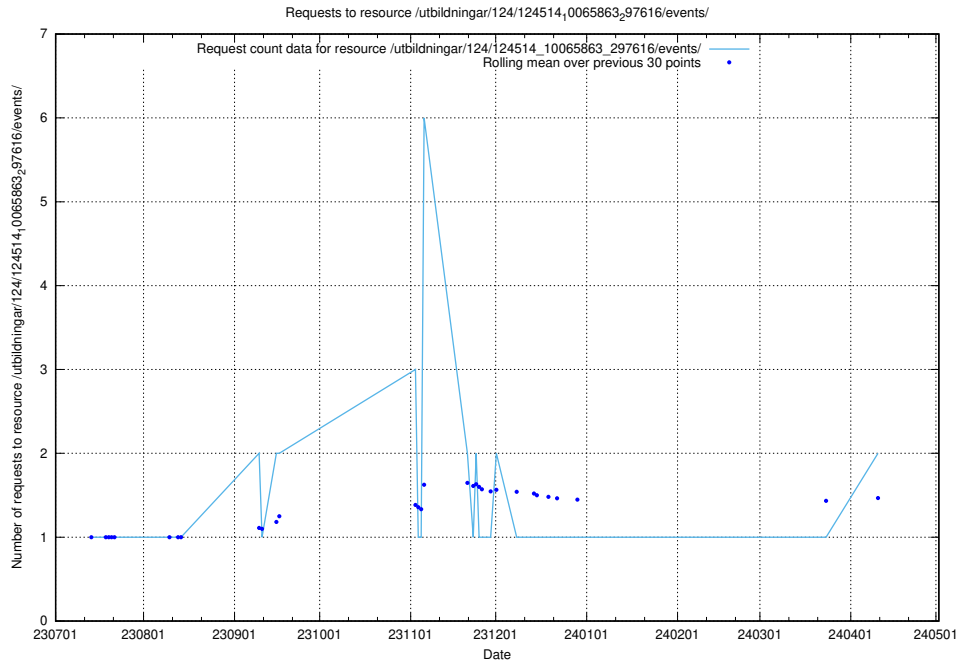

Here, we count the number of requests to resource /utbildningar/122/122967_10065248_280012/.

5.798 Usage of /utbildningar/124/124514_10065863_297616/events/

Here, we count the number of requests to resource /utbildningar/124/124514_10065863_297616/events/