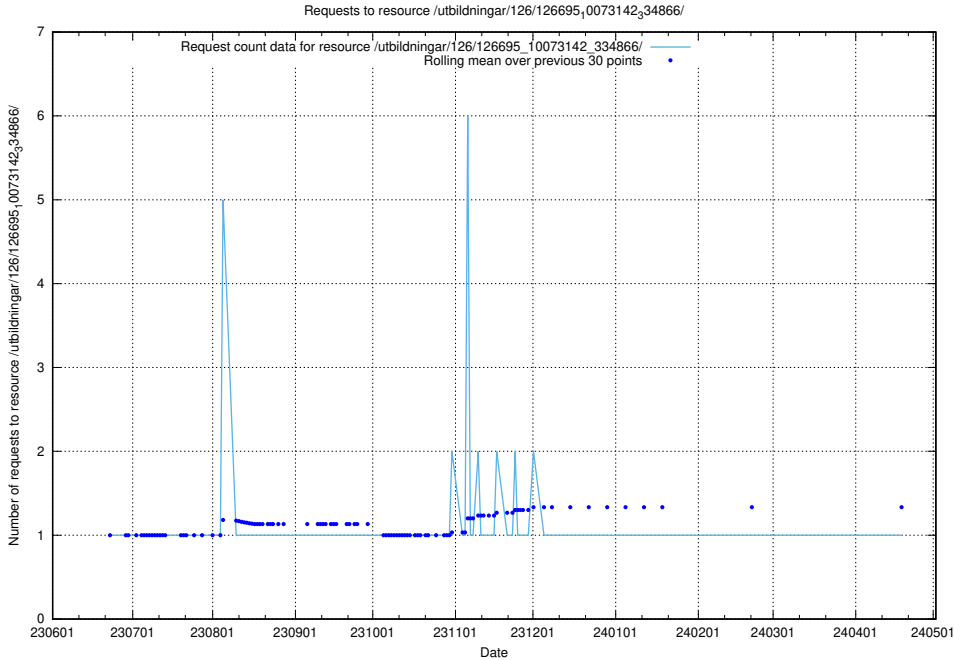

5.5621 Usage of /utbildningar/126/126695_10073142_334866/

Here, we count the number of requests to resource /utbildningar/126/126695_10073142_334866/.