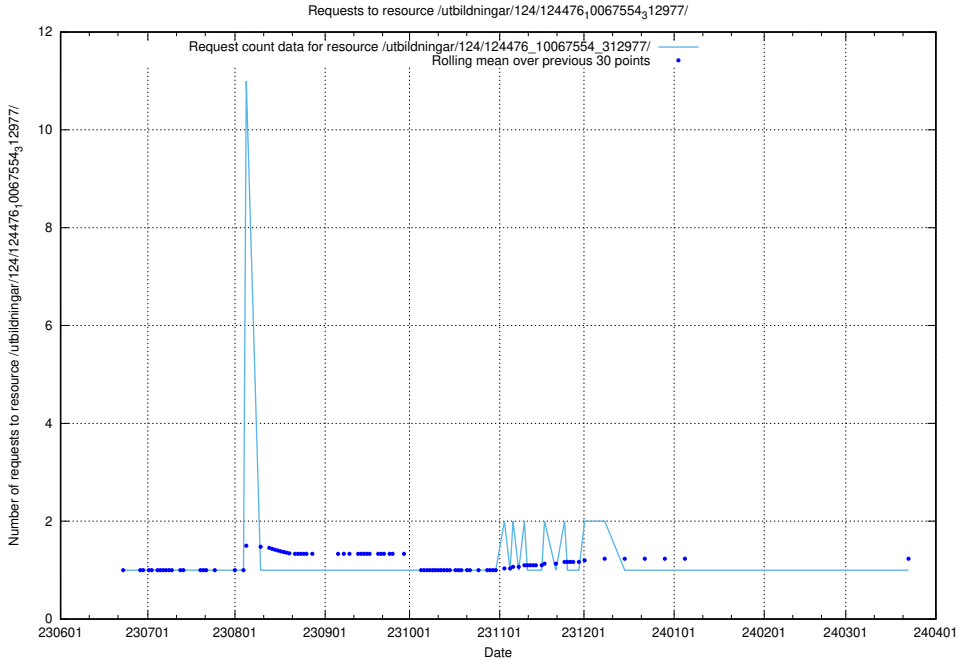

5.5787 Usage of /utbildningar/124/124476_10067554_312977/

Here, we count the number of requests to resource /utbildningar/124/124476_10067554_312977/.