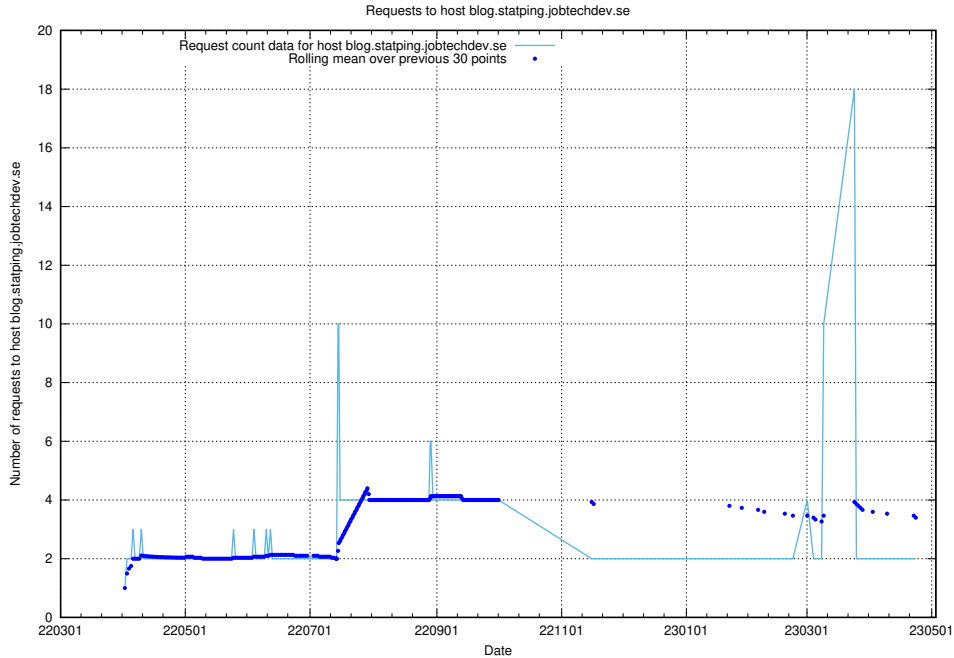

7.472 Usage of `blog.statping.jobtechdev.se`

Here, we count the number of requests to host `blog.statping.jobtechdev.se`.