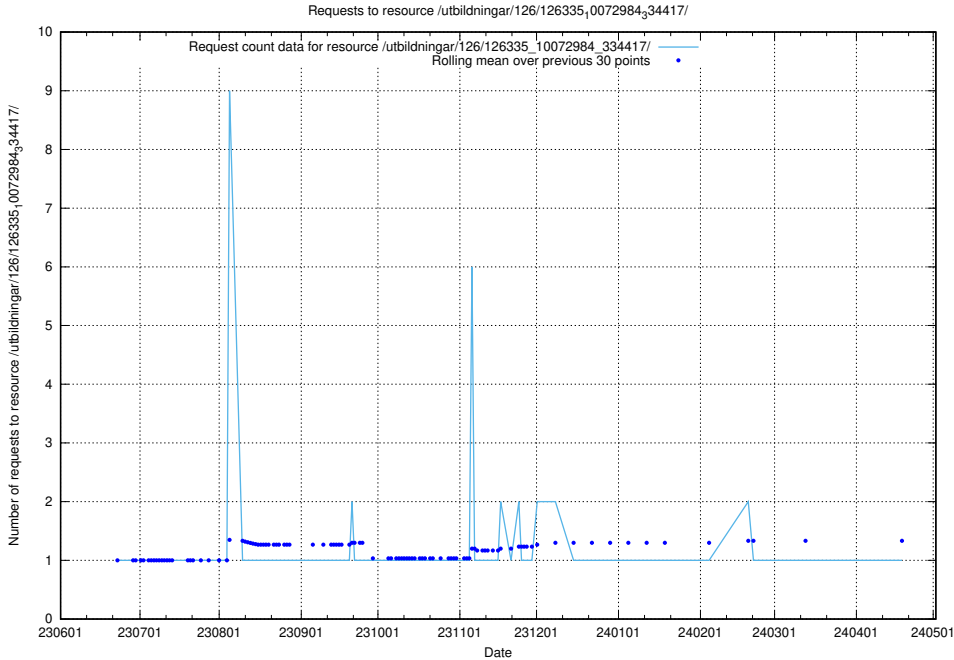

5.5660 Usage of /utbildningar/126/126335_10072984_334417/

Here, we count the number of requests to resource /utbildningar/126/126335_10072984_334417/.