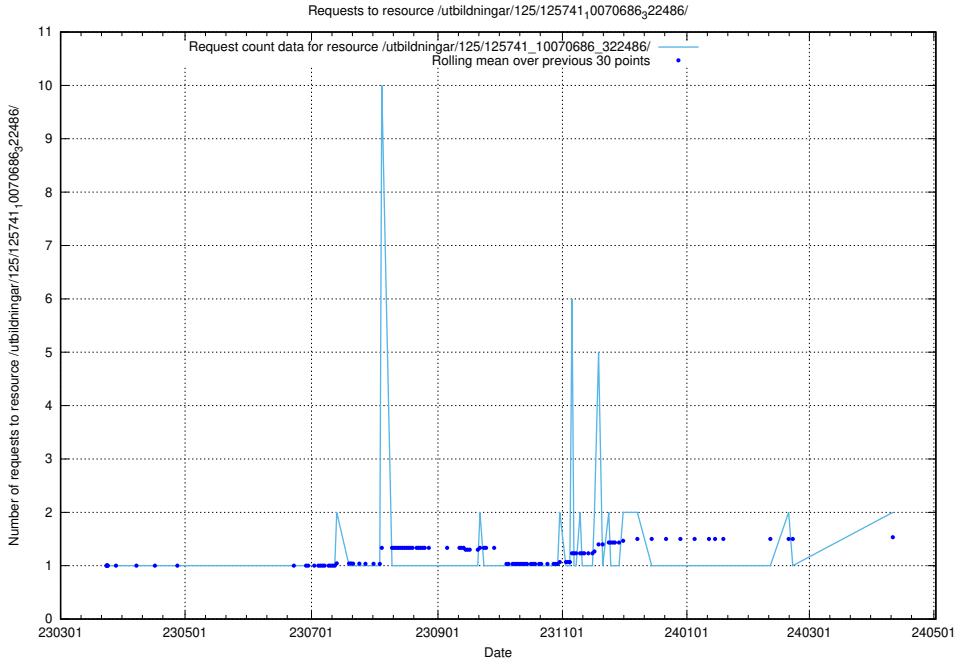

5.946 Usage of /utbildningar/125/125741_10070686_322486/

Here, we count the number of requests to resource /utbildningar/125/125741_10070686_322486/.