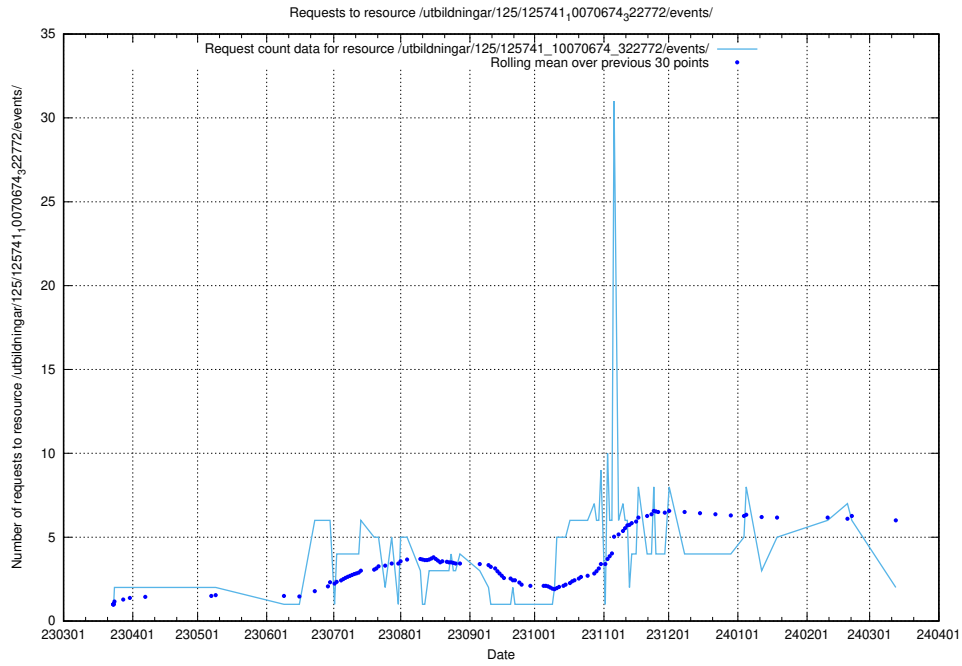

5.948 Usage of /utbildningar/125/125741_10070674_322772/events/

Here, we count the number of requests to resource /utbildningar/125/125741_10070674_322772/events/