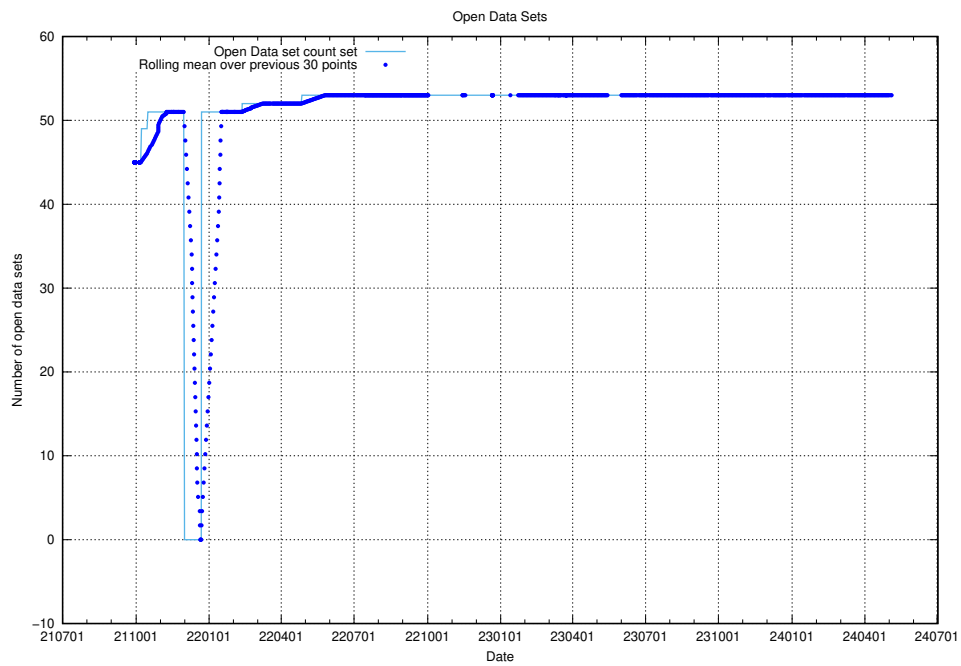

12 Open Data

This section contains statistics about JobTech's published open data in DIGG's [Sweden's data portal](https://www.dataportal.se)¹².

12.1 Number of open data sets

The tables shows the number of open data sets published by JobTech on DIGG's data portal.

¹²<https://www.dataportal.se>