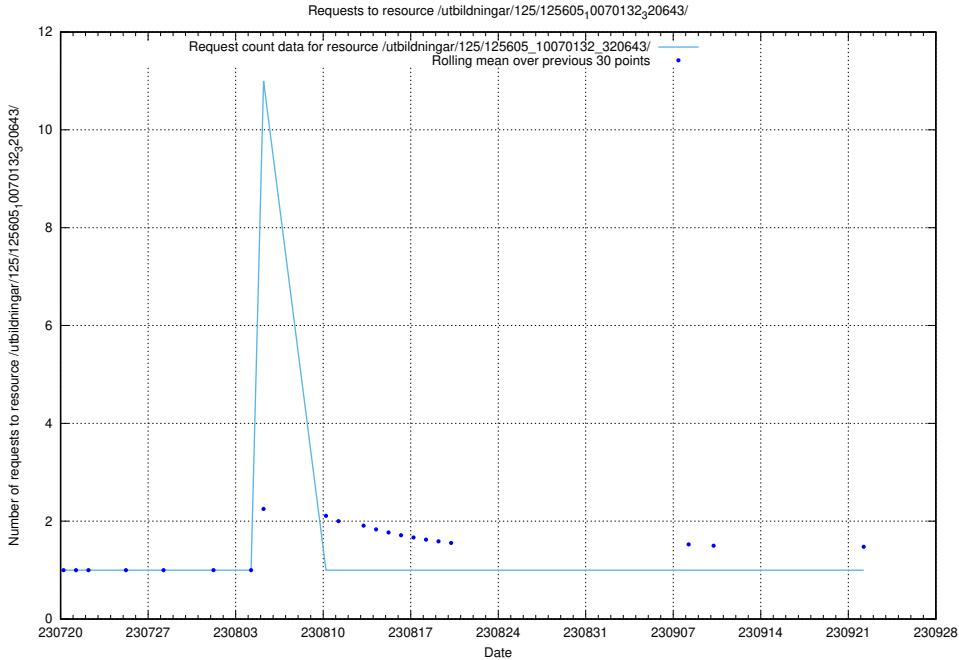

5.4982 Usage of /utbildningar/125/125605_10070132_320643/

Here, we count the number of requests to resource /utbildningar/125/125605_10070132_320643/.