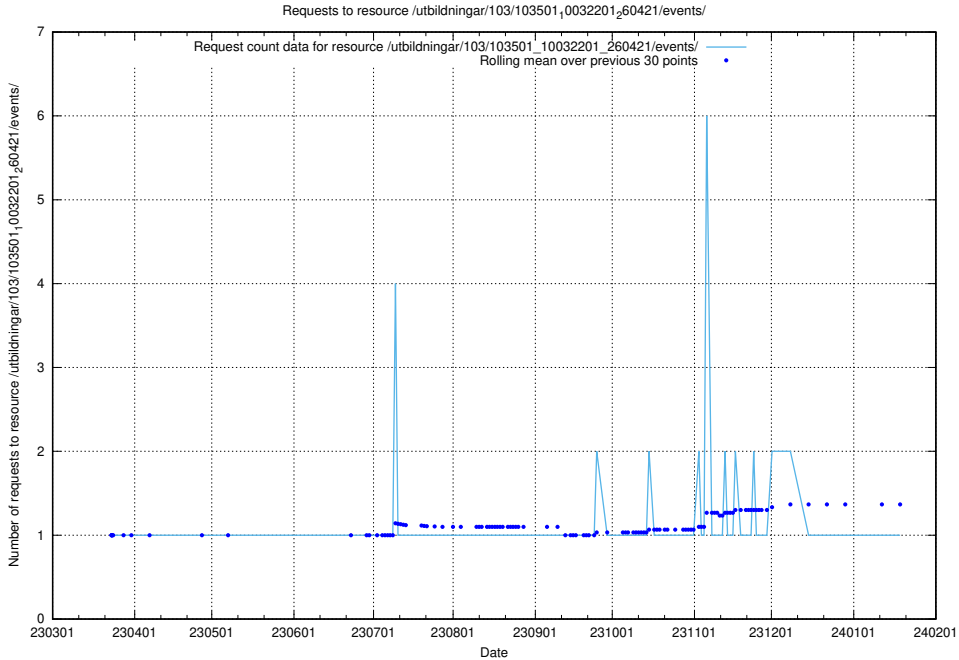

5.5454 Usage of /utbildningar/103/103501_10032201_260421/events/

Here, we count the number of requests to resource /utbildningar/103/103501_10032201_260421/events/