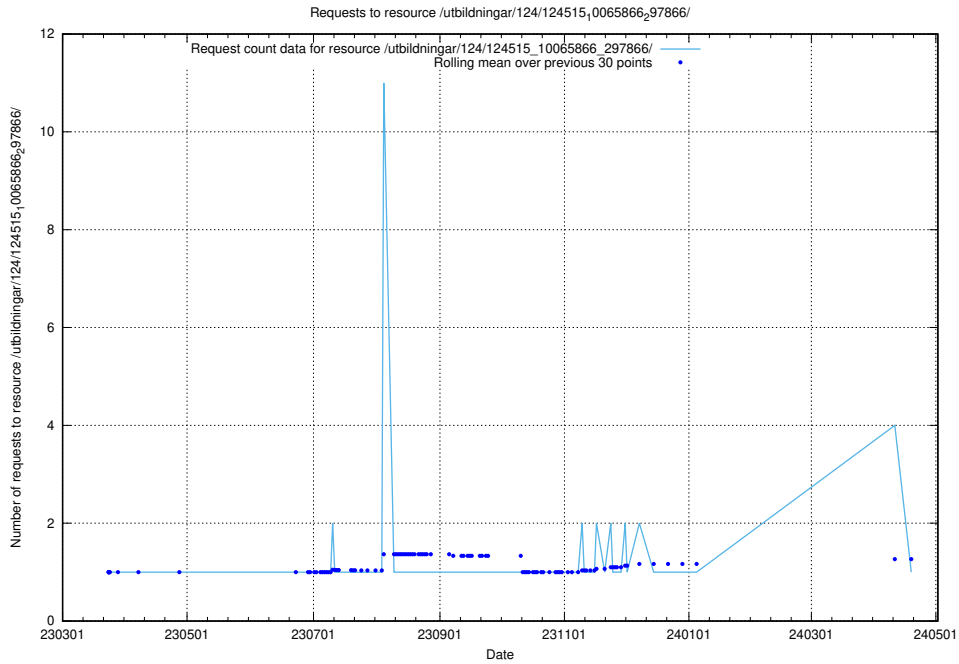

5.1695 Usage of /utbildningar/124/124515_10065866_297866/

Here, we count the number of requests to resource /utbildningar/124/124515_10065866_297866/.