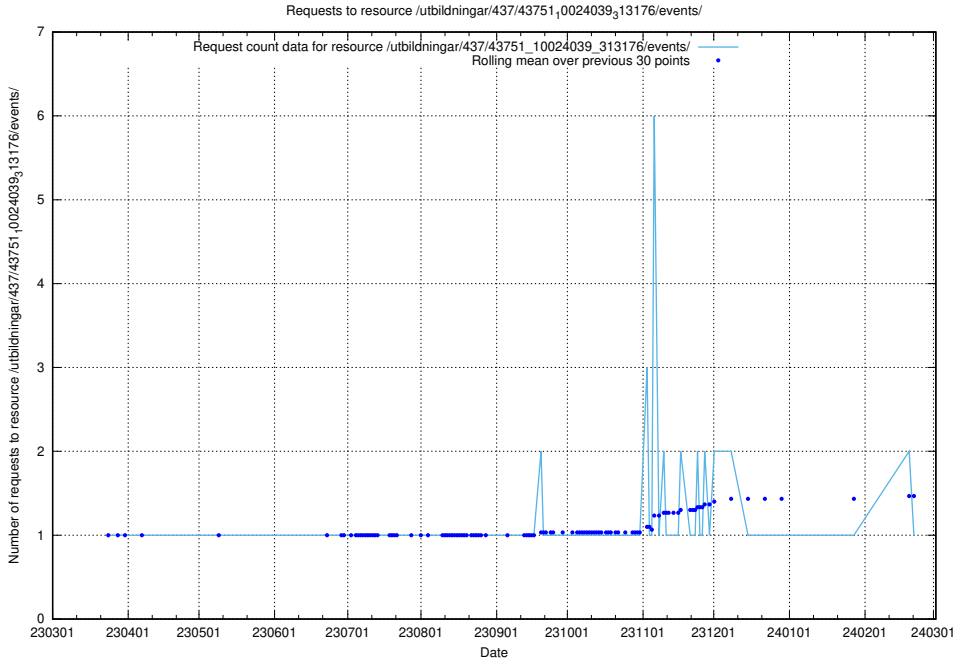

5.6170 Usage of /utbildningar/437/43751_10024039_313176/events/

Here, we count the number of requests to resource /utbildningar/437/43751_10024039_313176/events/.