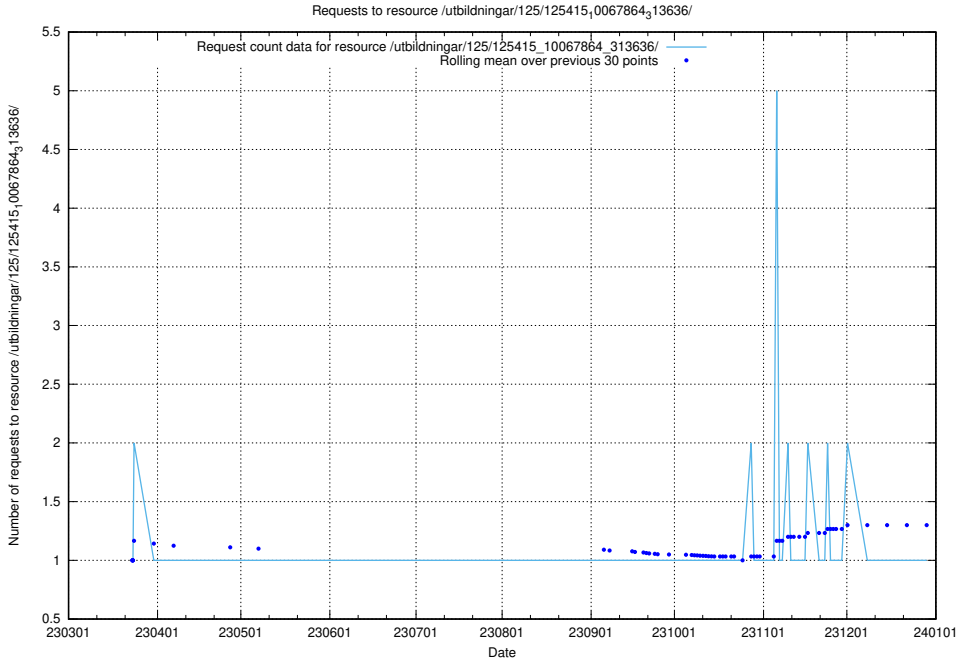

5.1092 Usage of /utbildningar/125/125415_10067864_313636/

Here, we count the number of requests to resource /utbildningar/125/125415_10067864_313636/.