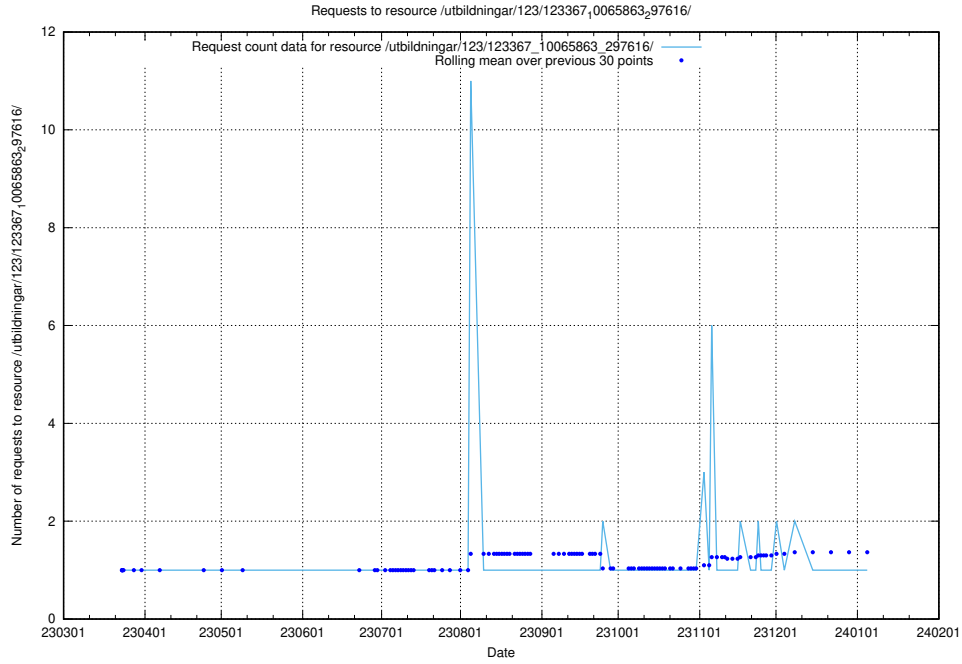

5.4772 Usage of /utbildningar/123/123367_10065863_297616/

Here, we count the number of requests to resource /utbildningar/123/123367_10065863_297616/.