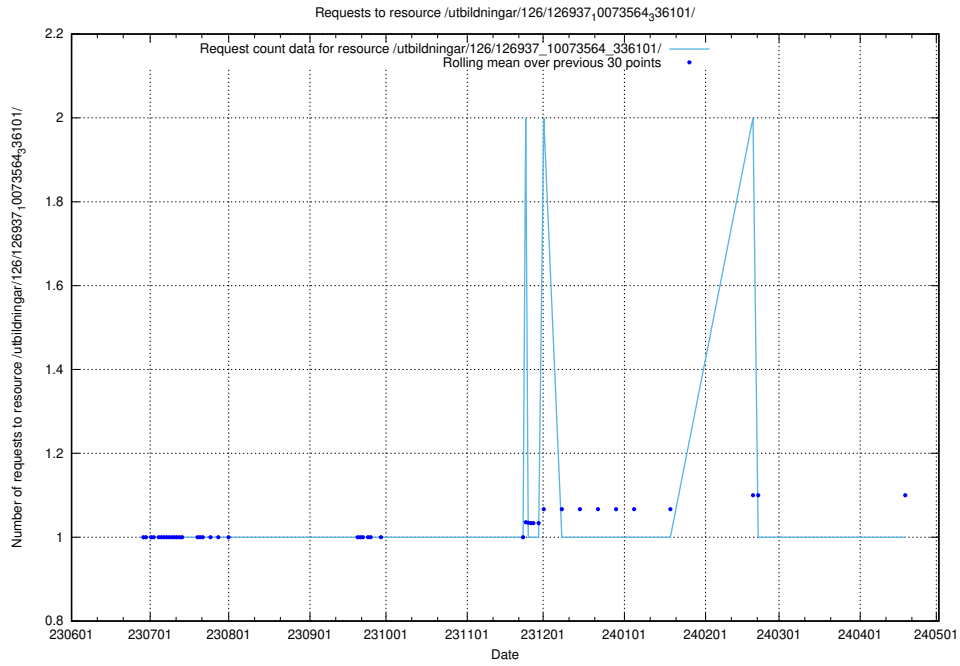

5.5429 Usage of /utbildningar/126/126937_10073564_336101/

Here, we count the number of requests to resource /utbildningar/126/126937_10073564_336101/.