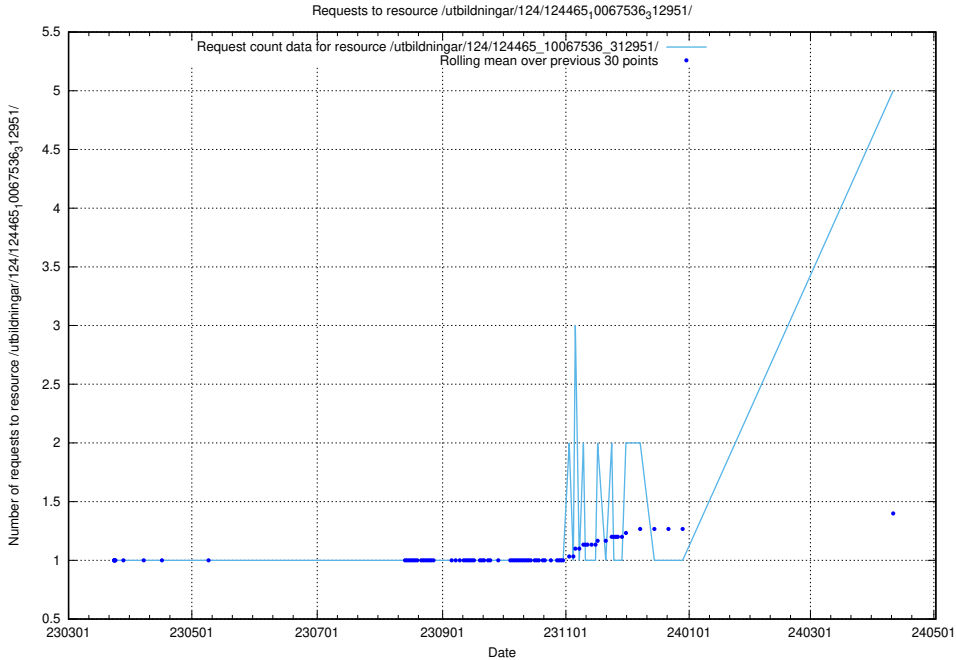

5.129 Usage of /utbildningar/124/124465_10067536_312951/

Here, we count the number of requests to resource /utbildningar/124/124465_10067536_312951/.