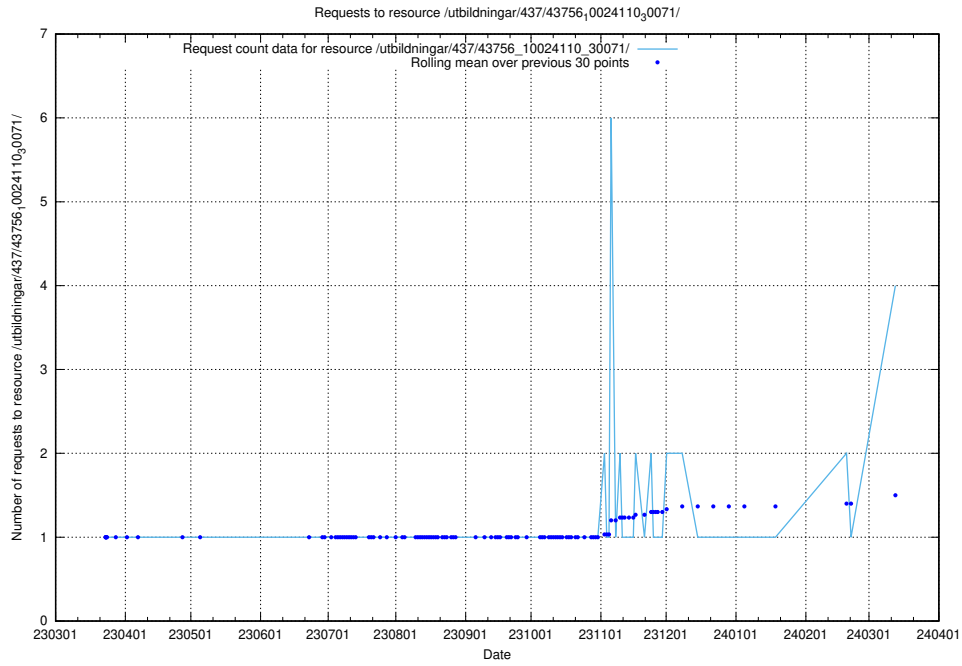

5.241 Usage of /utbildningar/437/43756_10024110_30071/

Here, we count the number of requests to resource /utbildningar/437/43756_10024110_30071/.