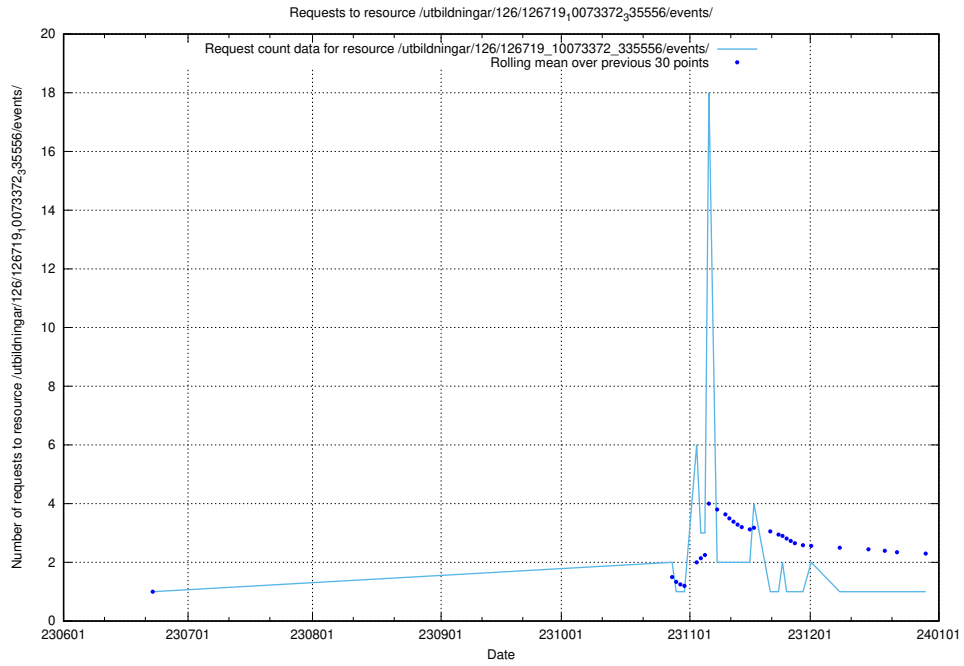

Here, we count the number of requests to resource /utbildningar/126/126720_10073179_334961/.

5.5598 Usage of /utbildningar/126/126719_10073372_335556/events/

Here, we count the number of requests to resource /utbildningar/126/126719_10073372_335556/events/