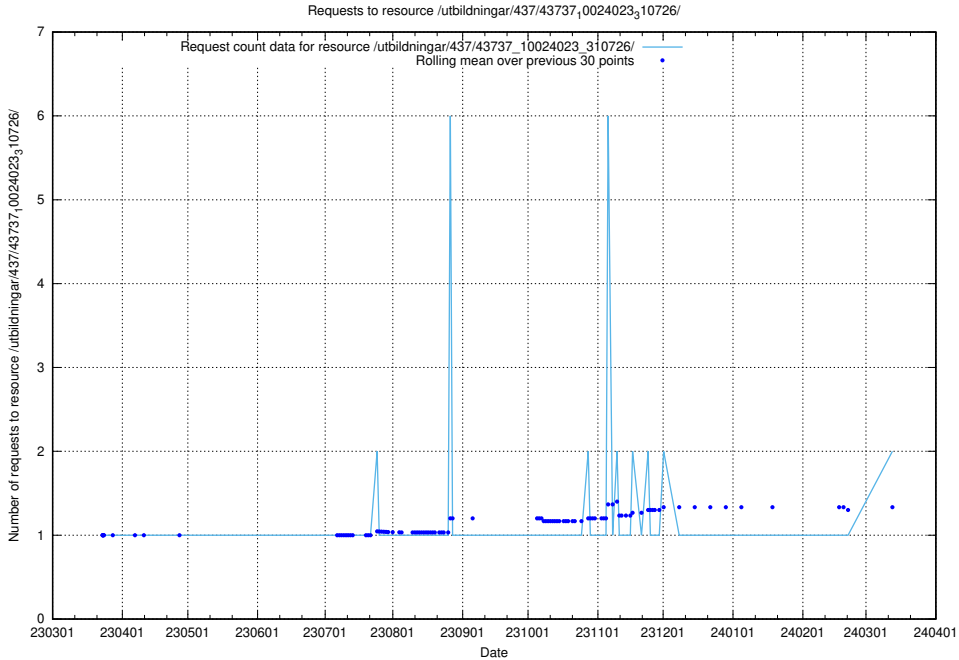

5.935 Usage of /utbildningar/437/43737_10024023_310726/

Here, we count the number of requests to resource /utbildningar/437/43737_10024023_310726/.