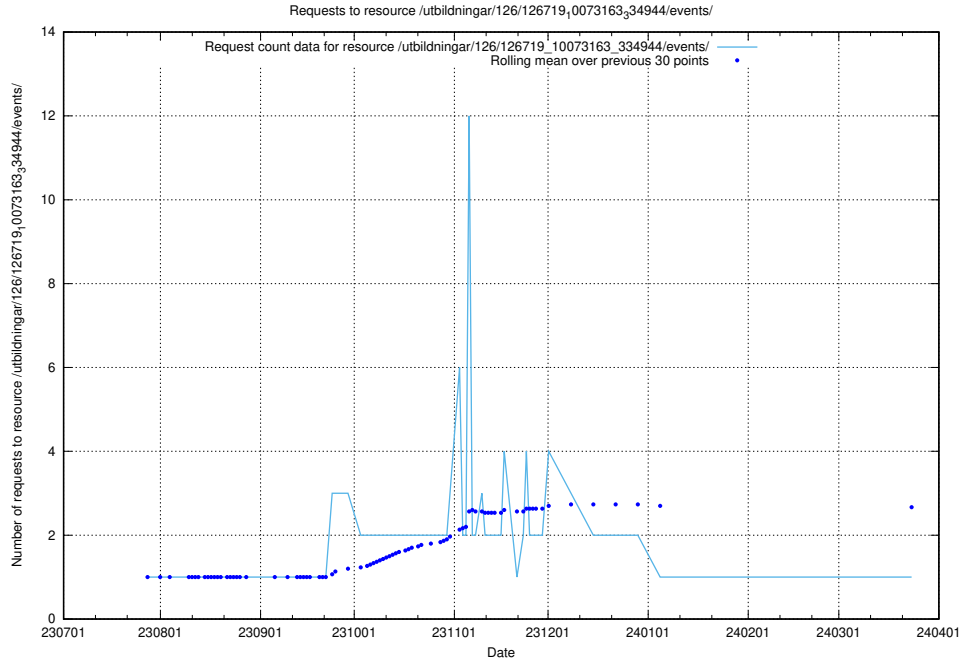

5.4884 Usage of /utbildningar/126/126719_10073163_334944/events/

Here, we count the number of requests to resource /utbildningar/126/126719_10073163_334944/events/