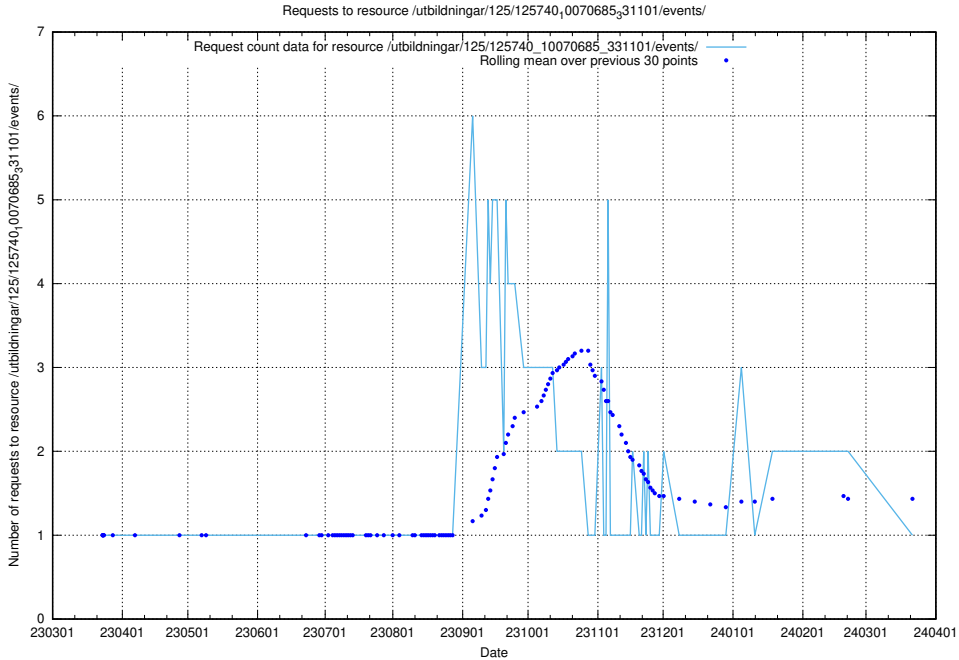

5.971 Usage of /utbildningar/125/125740_10070685_331101/events/

Here, we count the number of requests to resource /utbildningar/125/125740_10070685_331101/events/