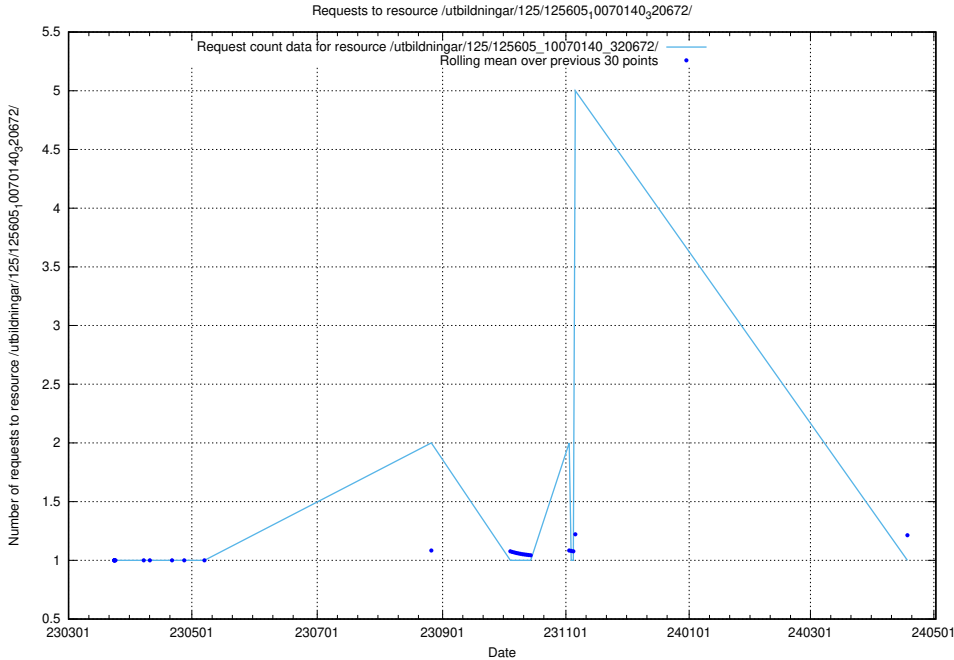

5.1062 Usage of /utbildningar/125/125605_10070140_320672/

Here, we count the number of requests to resource /utbildningar/125/125605_10070140_320672/.