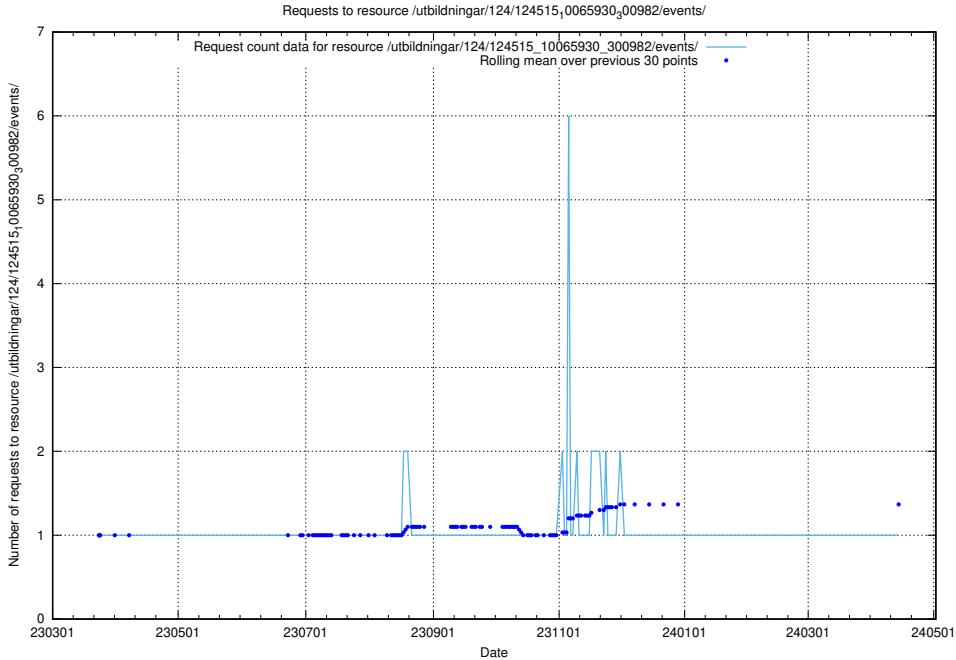

5.1569 Usage of /utbildningar/124/124515_10065930_300982/events/

Here, we count the number of requests to resource /utbildningar/124/124515_10065930_300982/events/