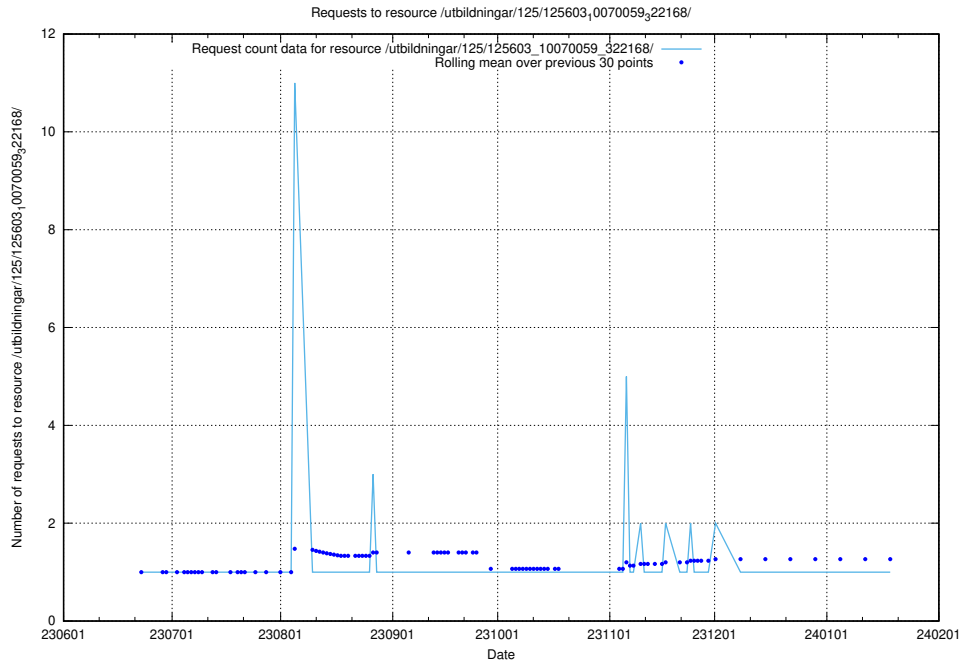

5.5711 Usage of /utbildningar/125/125603_10070059_322168/

Here, we count the number of requests to resource /utbildningar/125/125603_10070059_322168/.