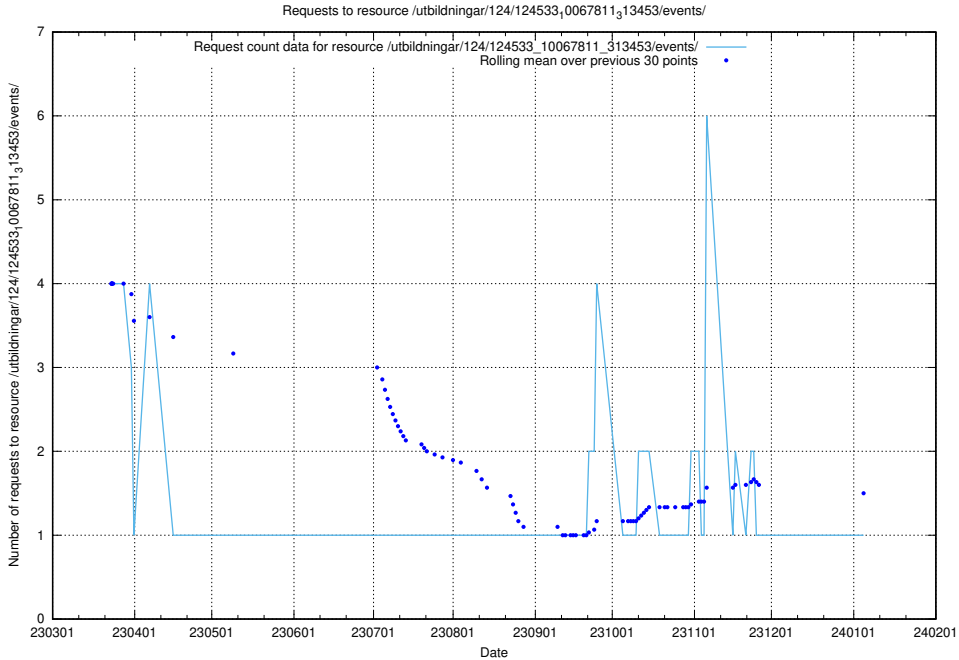

5.6229 Usage of /utbildningar/124/124533_10067811_313453/events/

Here, we count the number of requests to resource /utbildningar/124/124533_10067811_313453/events/