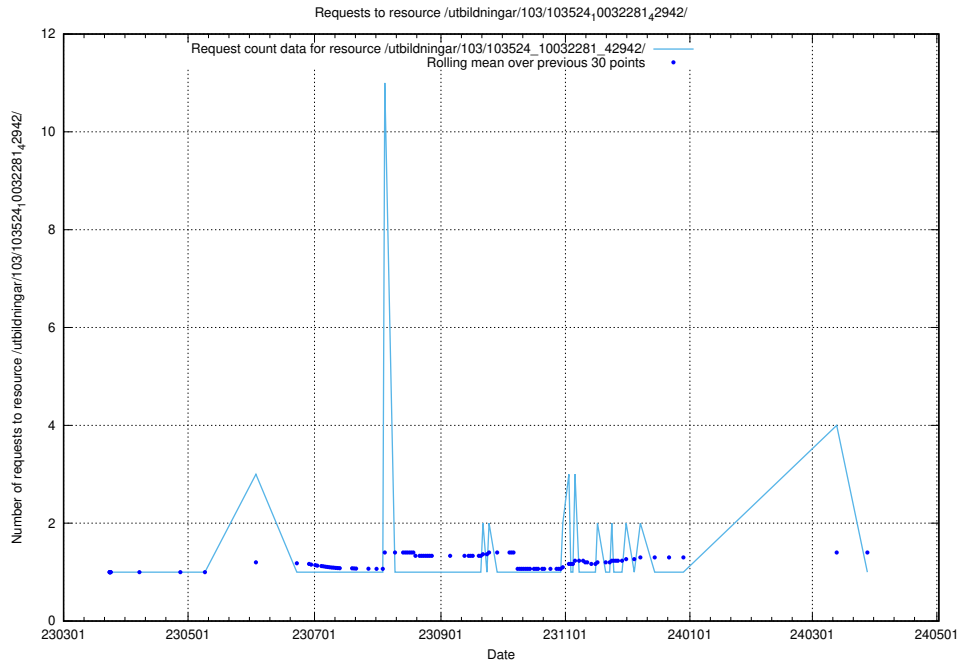

5.5446 Usage of /utbildningar/103/103524_10032281_42942/

Here, we count the number of requests to resource /utbildningar/103/103524_10032281_42942/.