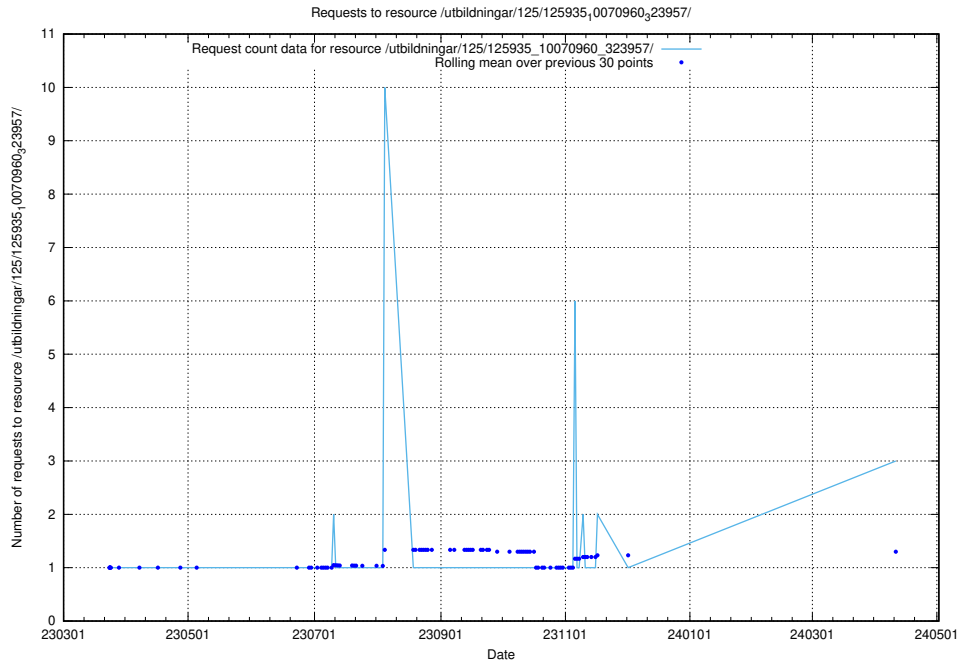

5.464 Usage of /utbildningar/125/125935_10070960_323957/

Here, we count the number of requests to resource /utbildningar/125/125935_10070960_323957/.