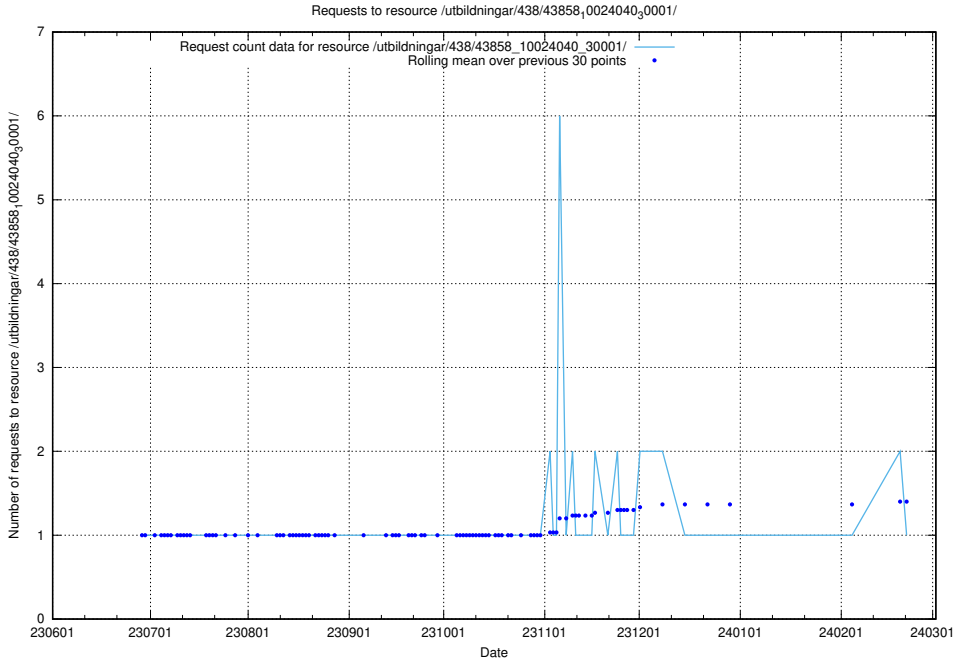

5.5410 Usage of /utbildningar/438/43858_10024040_30001/

Here, we count the number of requests to resource /utbildningar/438/43858_10024040_30001/.