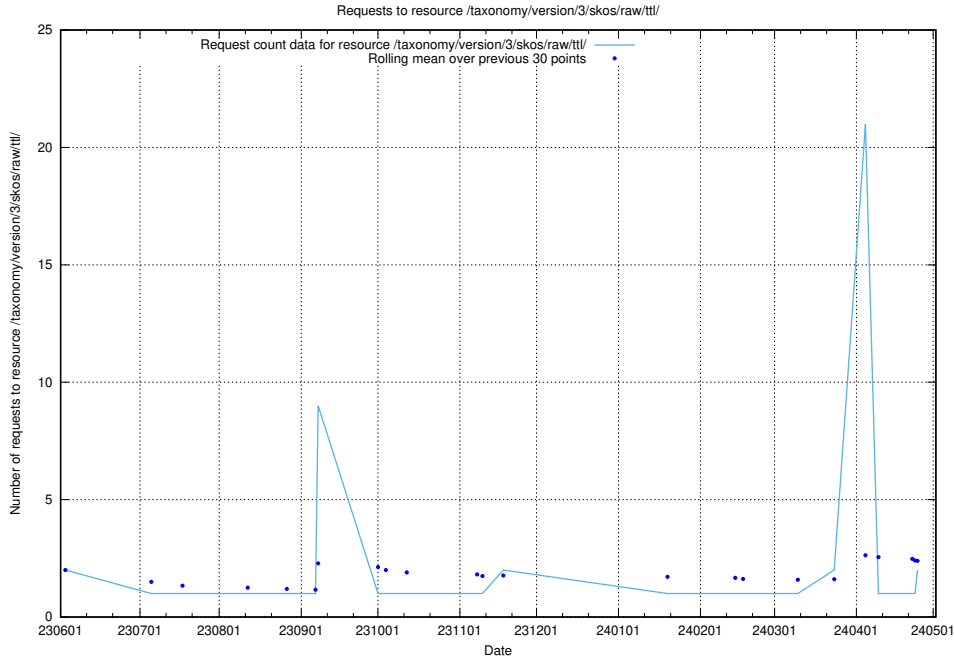

5.886 Usage of /taxonomy/version/3/skos/raw/ttl/

Here, we count the number of requests to resource /taxonomy/version/3/skos/raw/ttl/.