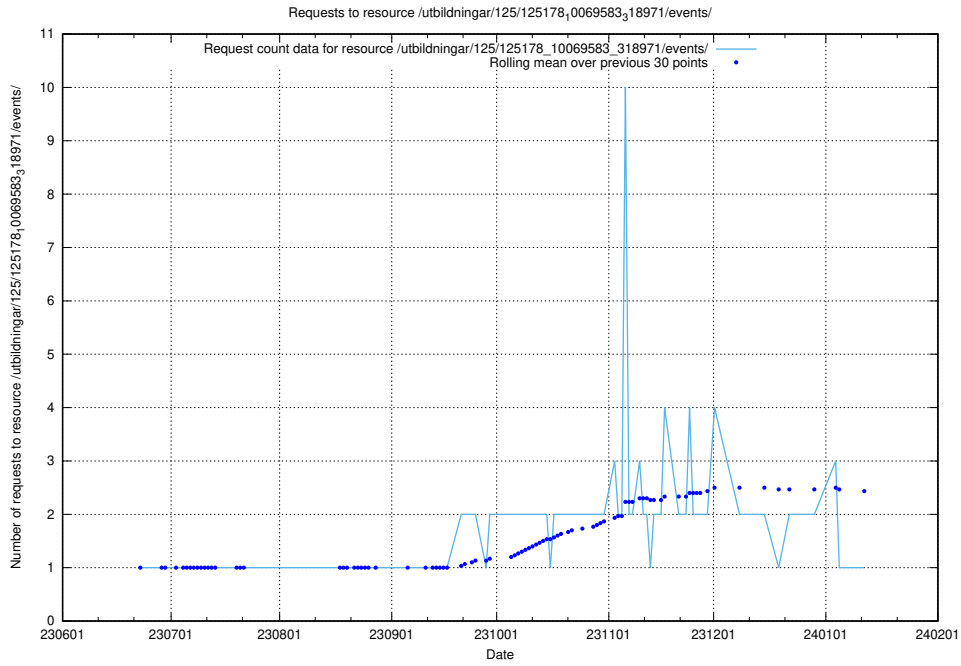

5.5720 Usage of /utbildningar/125/125178_10069583_318971/events/

Here, we count the number of requests to resource /utbildningar/125/125178_10069583_318971/events/