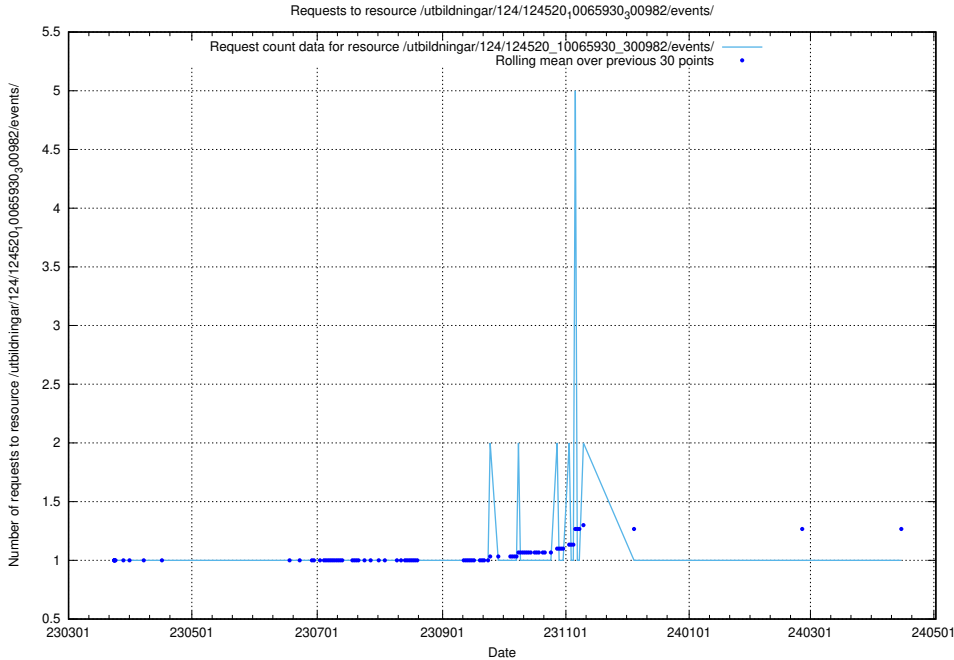

5.1239 Usage of /utbildningar/124/124520_10065930_300982/events/

Here, we count the number of requests to resource /utbildningar/124/124520_10065930_300982/events/