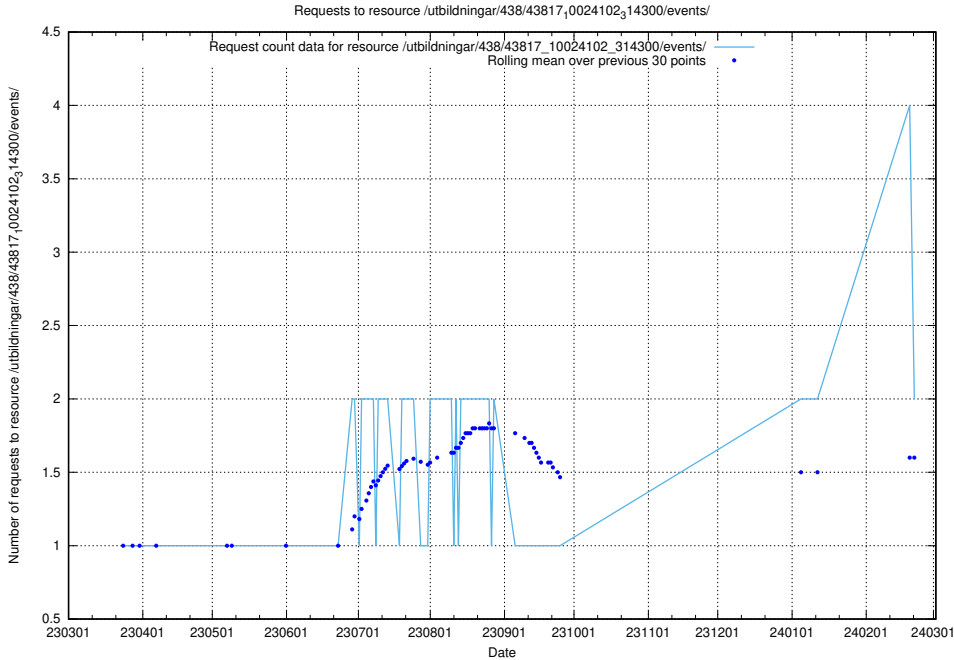

5.914 Usage of /utbildningar/438/43817_10024102_314300/events/

Here, we count the number of requests to resource /utbildningar/438/43817_10024102_314300/events/.