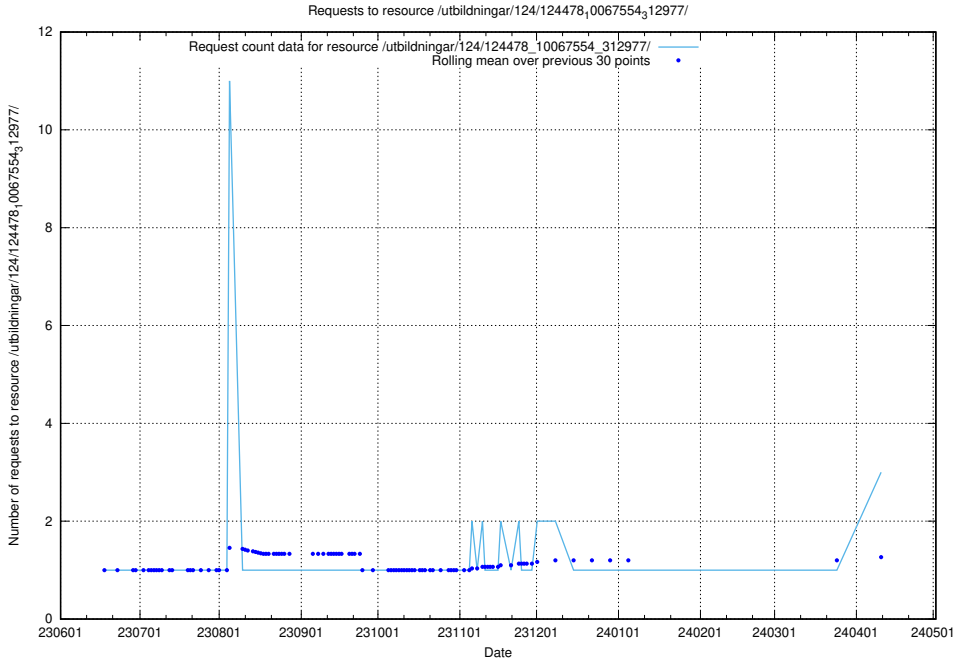

5.392 Usage of /utbildningar/124/124478_10067554_312977/

Here, we count the number of requests to resource /utbildningar/124/124478_10067554_312977/.