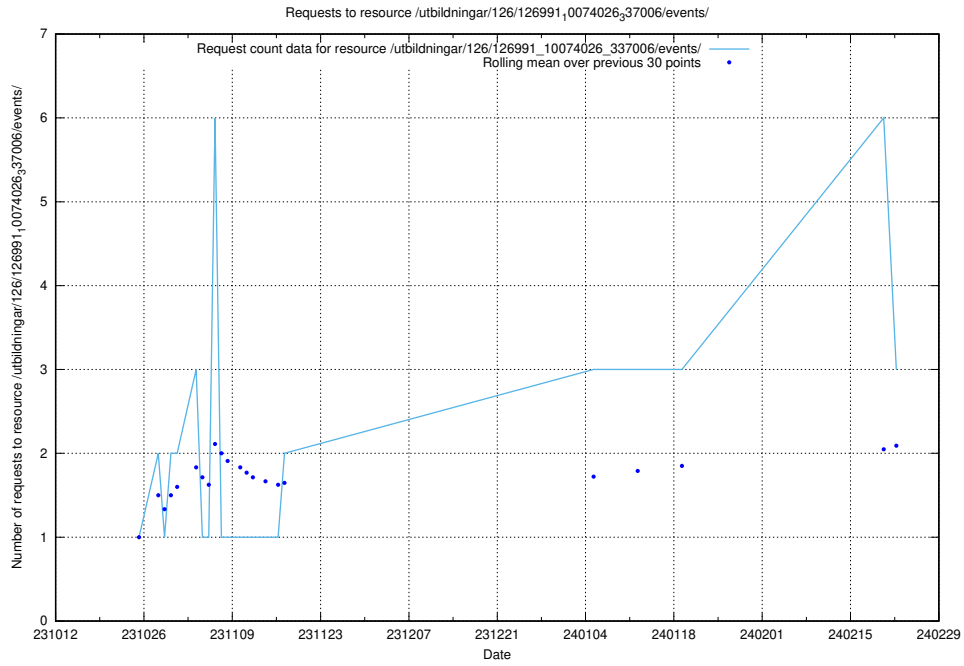

5.325 Usage of /utbildningar/126/126991_10074026_337006/events/

Here, we count the number of requests to resource /utbildningar/126/126991_10074026_337006/events/