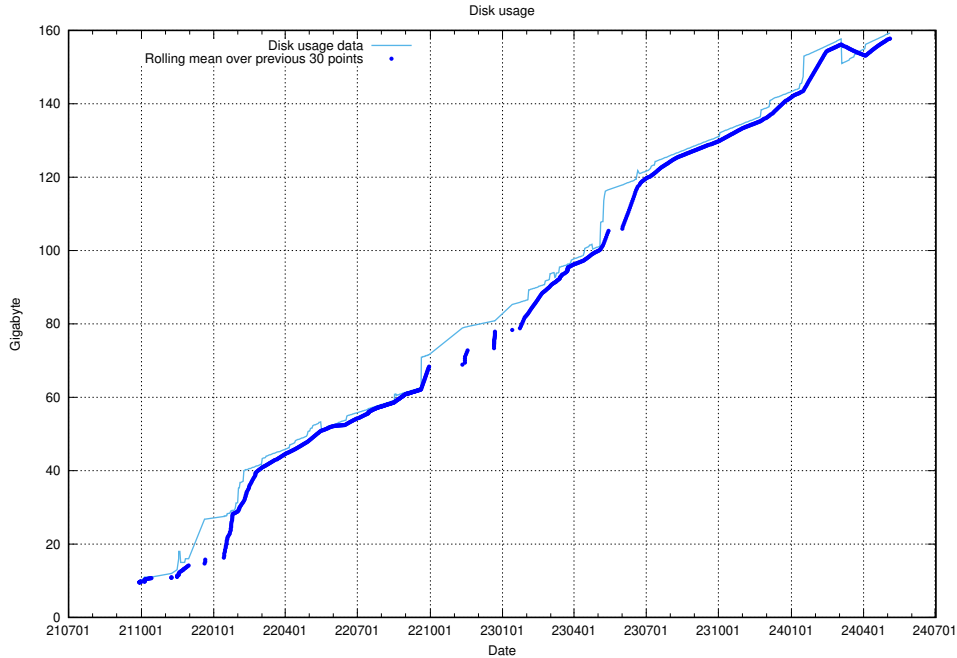

⁶<https://data.jobtechdev.se>

5.2 Disk space usage

A table showing the disk space usage on the data server.

5.4 Usage of /taxonomy/version/6/

Here, we count the number of requests to resource /taxonomy/version/6/.