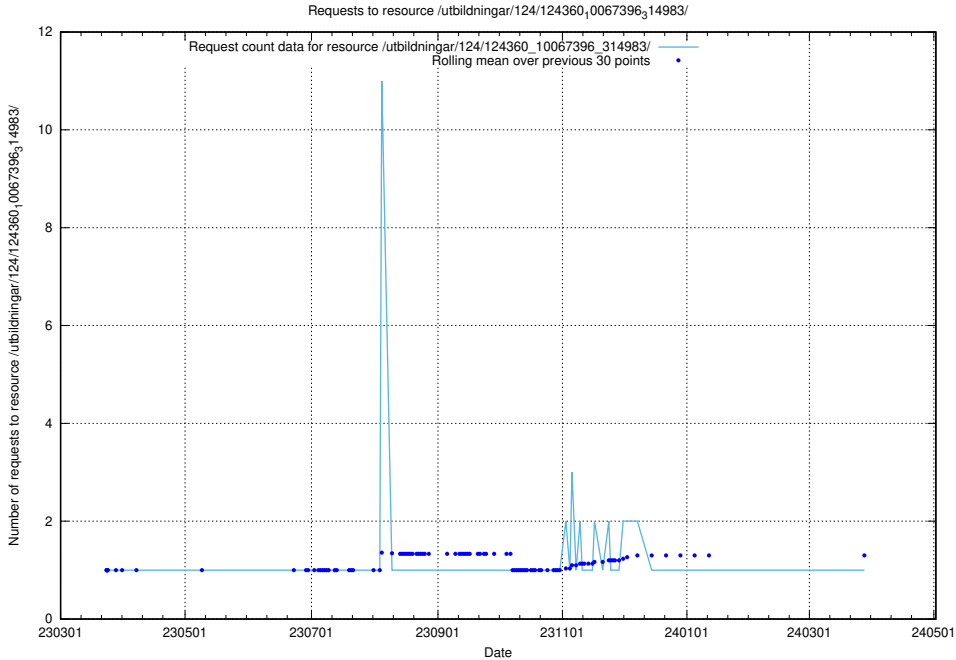

5.3773 Usage of /utbildningar/124/124360_10067396_314983/

Here, we count the number of requests to resource /utbildningar/124/124360_10067396_314983/.