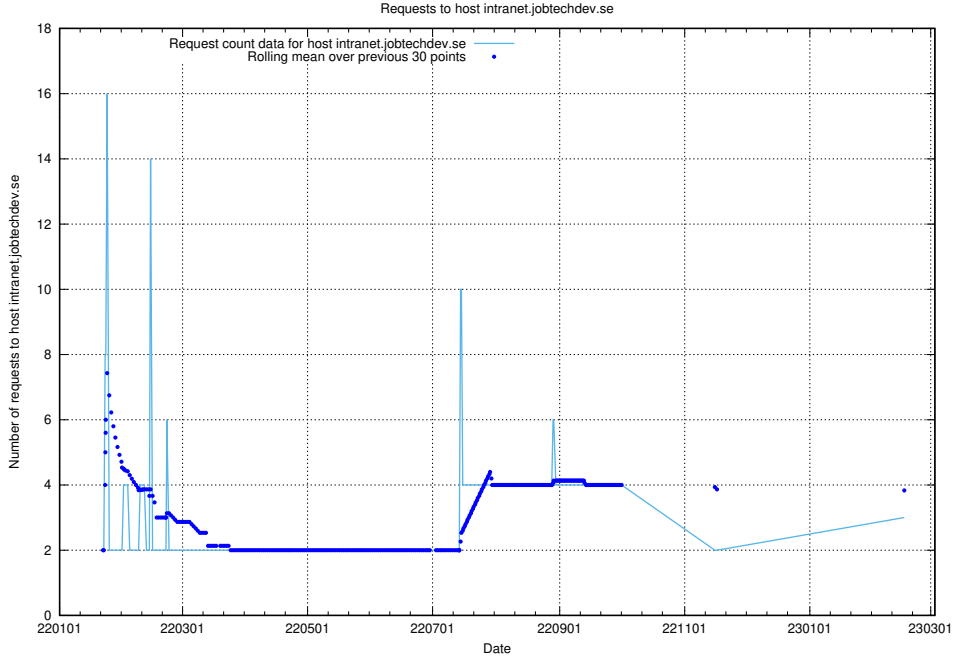

Here, we count the number of requests to host learning.jobtechdev.se.

7.250 Usage of intranet.jobtechdev.se

Here, we count the number of requests to host intranet.jobtechdev.se.

7.251 Usage of ecommerce.jobtechdev.se