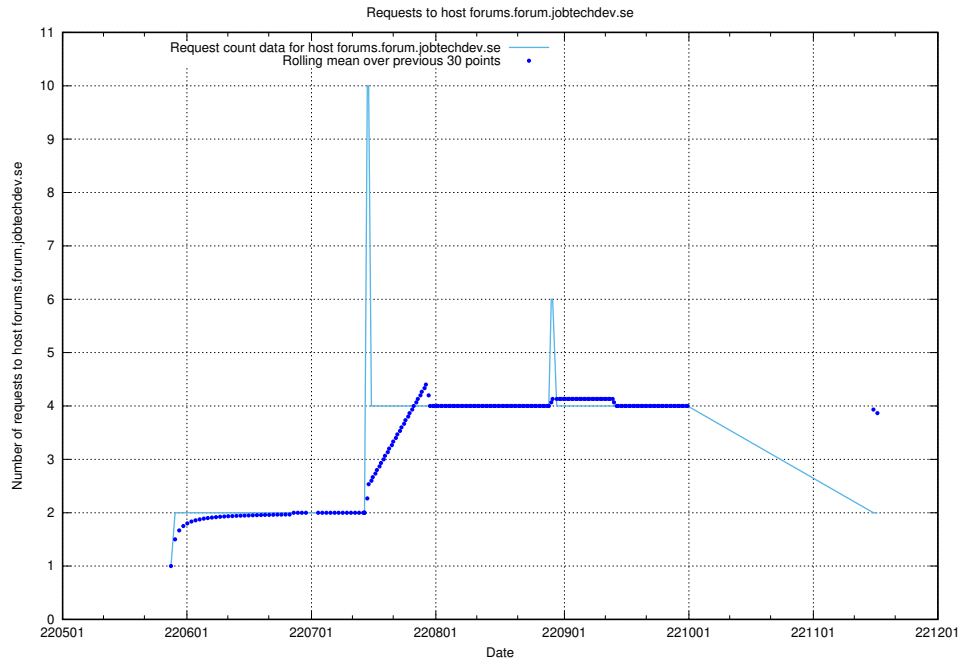

7.414 Usage of forums.forum.jobtechdev.se

Here, we count the number of requests to host forums.forum.jobtechdev.se.