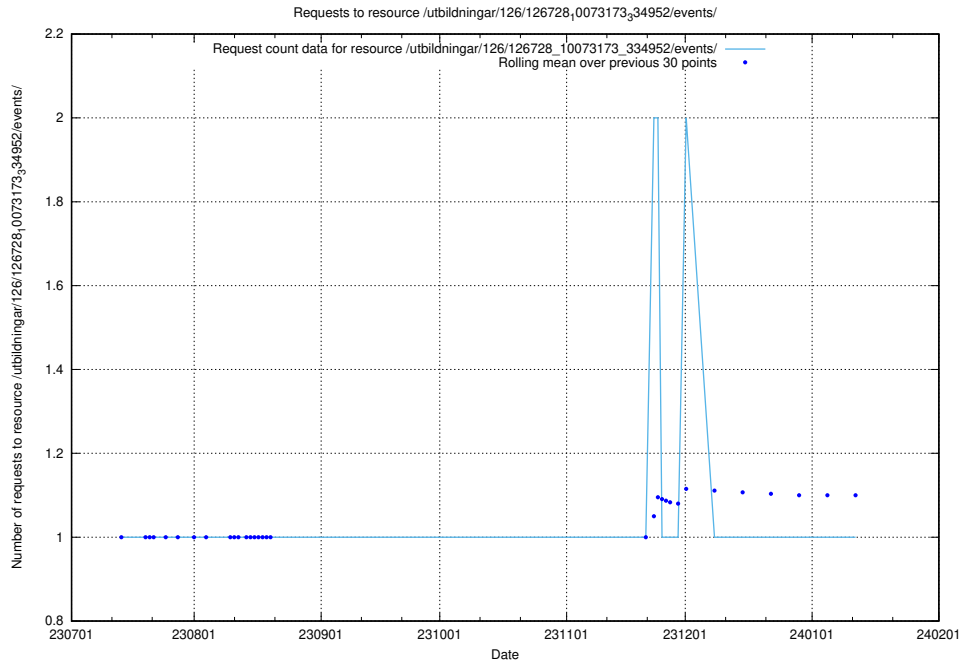

Here, we count the number of requests to resource /utbildningar/126/126728_10073173_334952/events/

5.5055 Usage of /utbildningar/126/126728_10073173_334952/

Here, we count the number of requests to resource /utbildningar/126/126728_10073173_334952/.