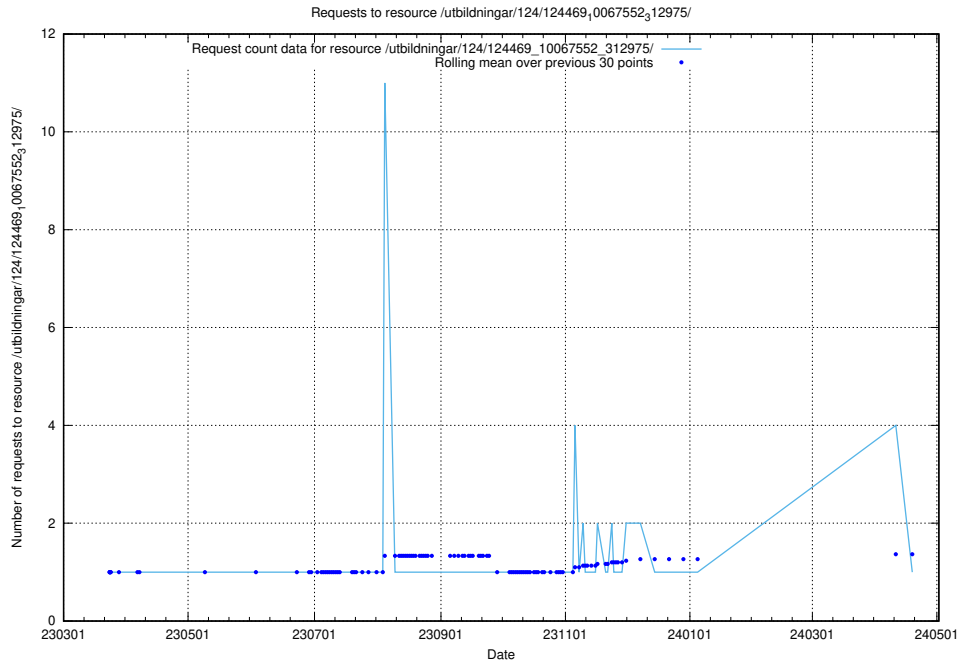

5.3317 Usage of /utbildningar/124/124469_10067552_312975/

Here, we count the number of requests to resource /utbildningar/124/124469_10067552_312975/.