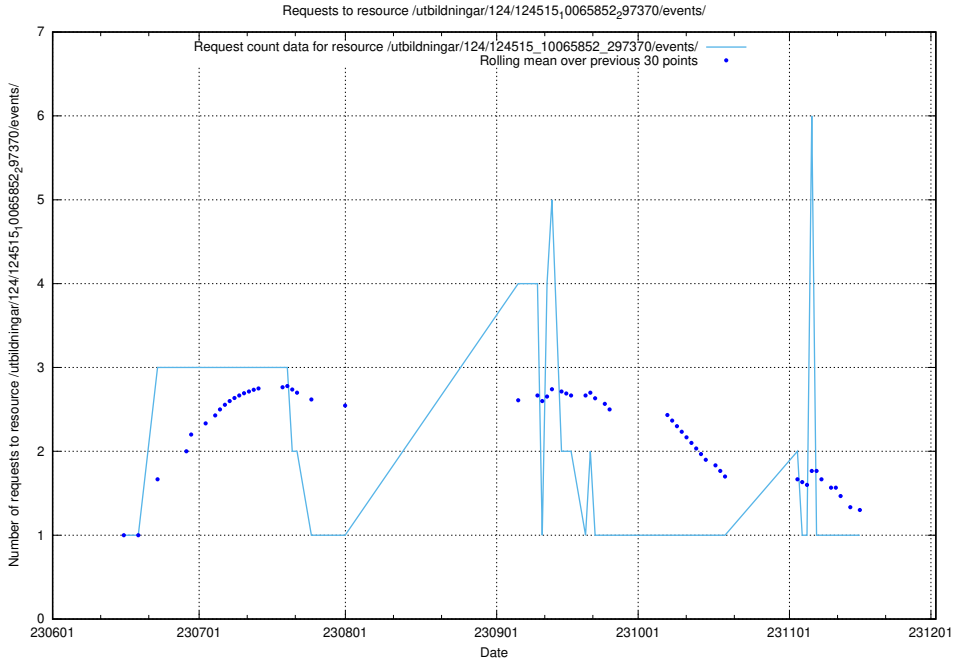

Here, we count the number of requests to resource /utbildningar/124/124521_10065864_333174/.

5.5865 Usage of /utbildningar/124/124515_10065852_297370/events/

Here, we count the number of requests to resource /utbildningar/124/124515_10065852_297370/events/