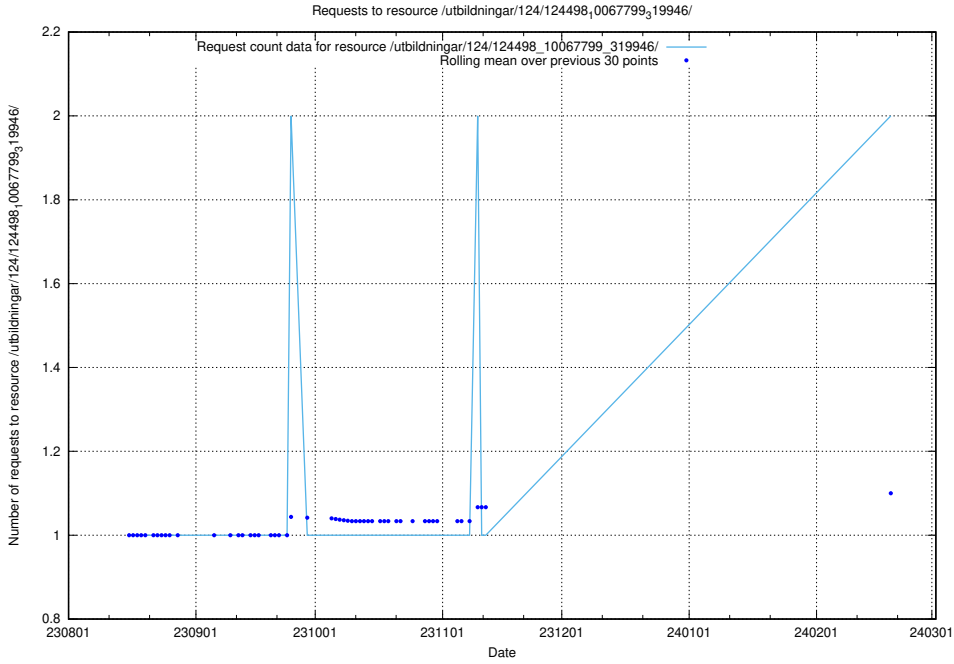

5.763 Usage of /utbildningar/124/124498_10067799_319946/

Here, we count the number of requests to resource /utbildningar/124/124498_10067799_319946/.