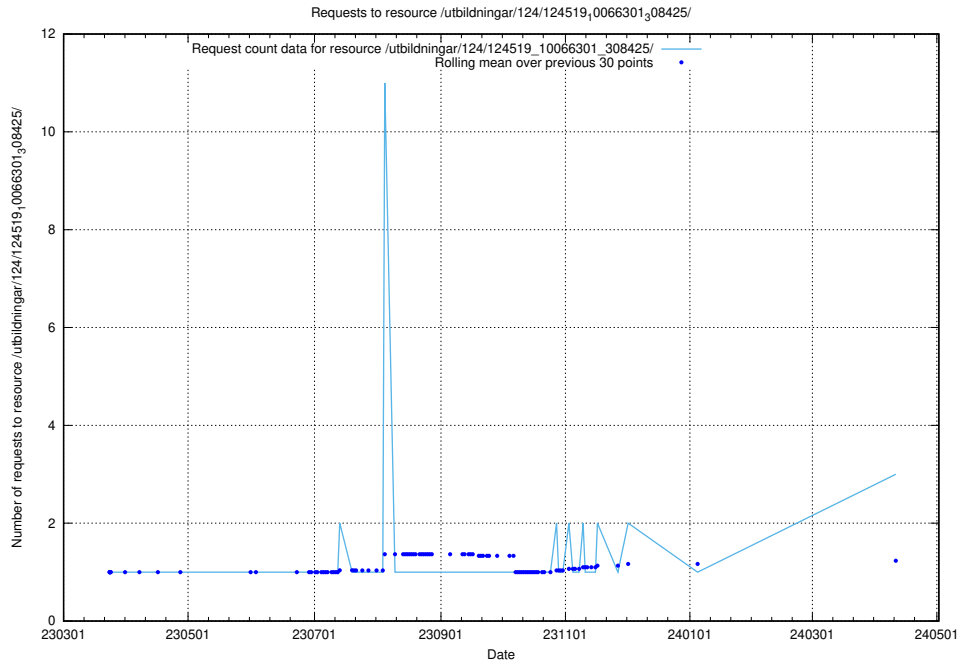

5.258 Usage of /utbildningar/124/124519_10066301_308425/

Here, we count the number of requests to resource /utbildningar/124/124519_10066301_308425/.