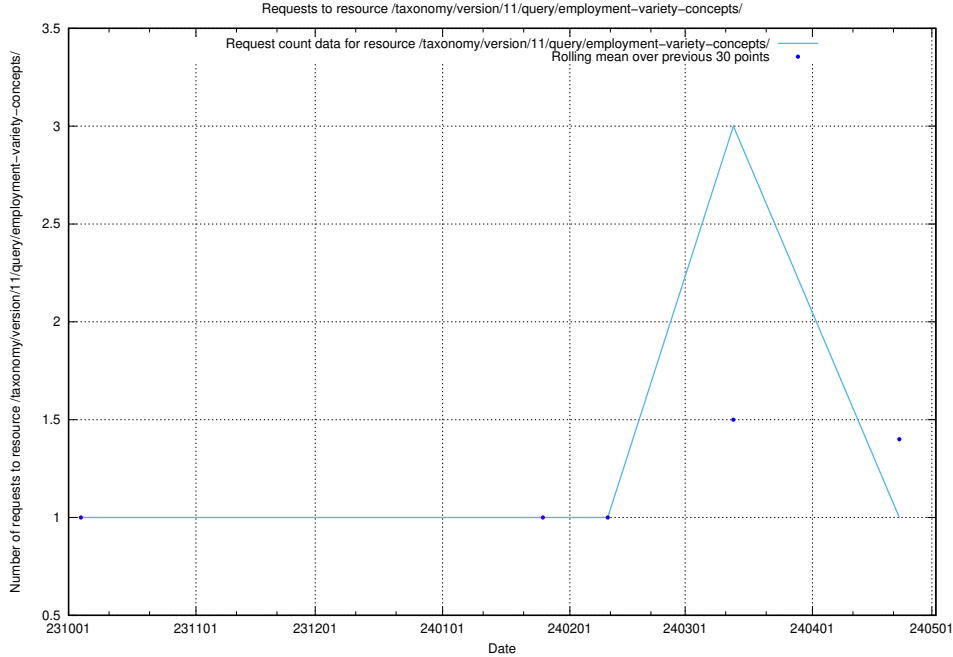

5.4420 Usage of /taxonomy/version/11/query/employment-variety-concepts/

Here, we count the number of requests to resource /taxonomy/version/11/query/employment-variety-concepts/.