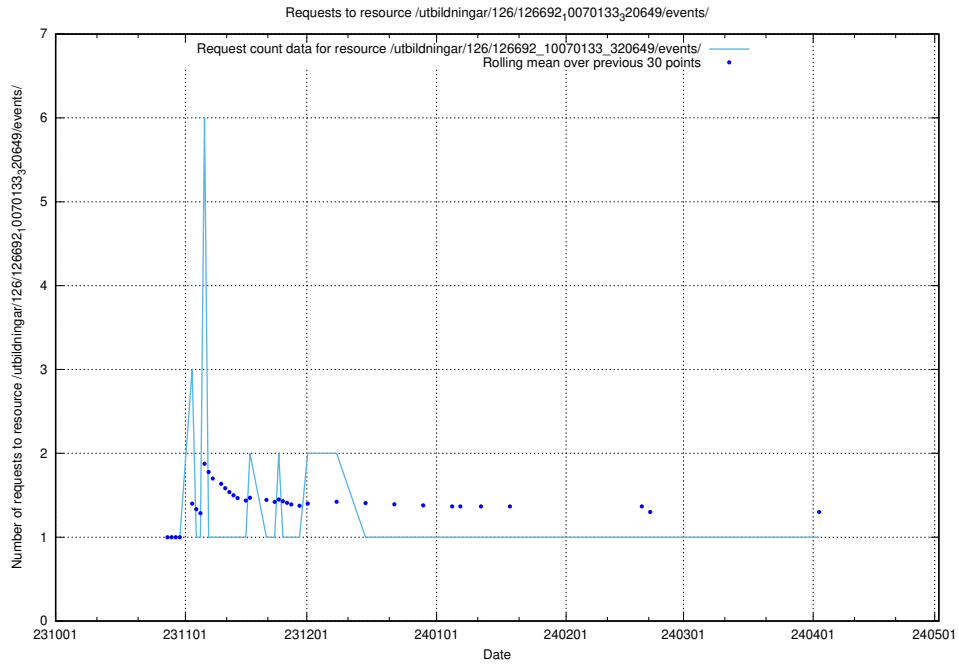

5.4179 Usage of /utbildningar/126/126692_10070133_320649/events/

Here, we count the number of requests to resource /utbildningar/126/126692_10070133_320649/events/