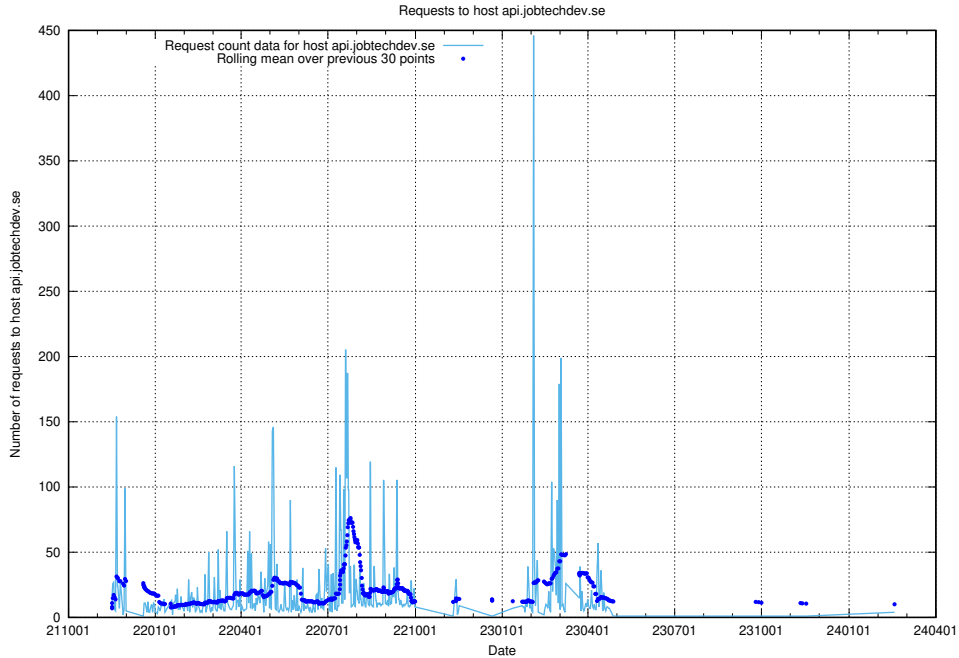

7.151 Usage of api.jobtechdev.se

Here, we count the number of requests to host api.jobtechdev.se.