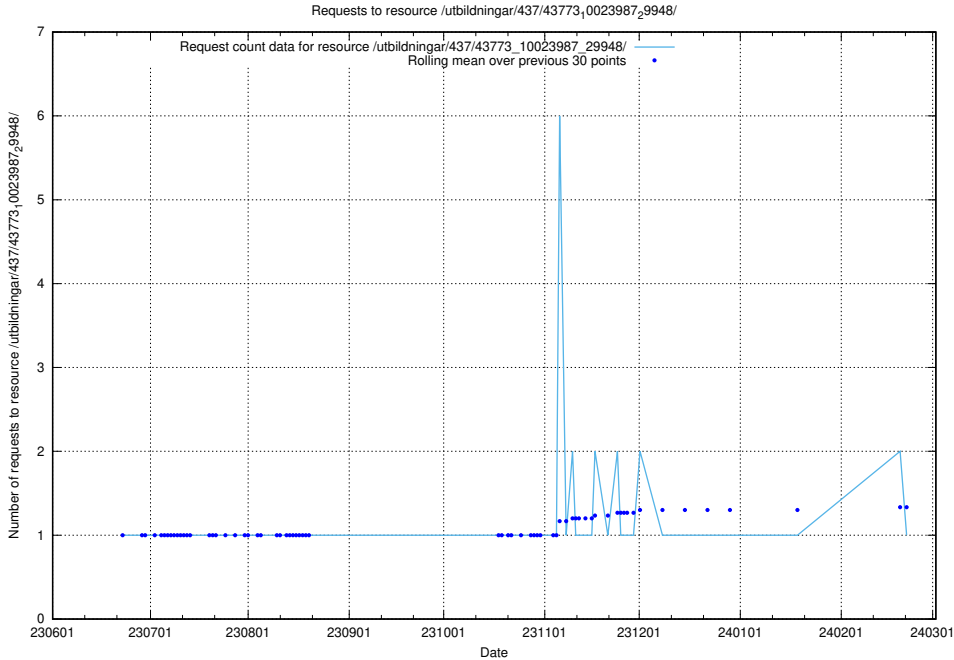

5.5564 Usage of /utbildningar/437/43773_10023987_29948/

Here, we count the number of requests to resource /utbildningar/437/43773_10023987_29948/.