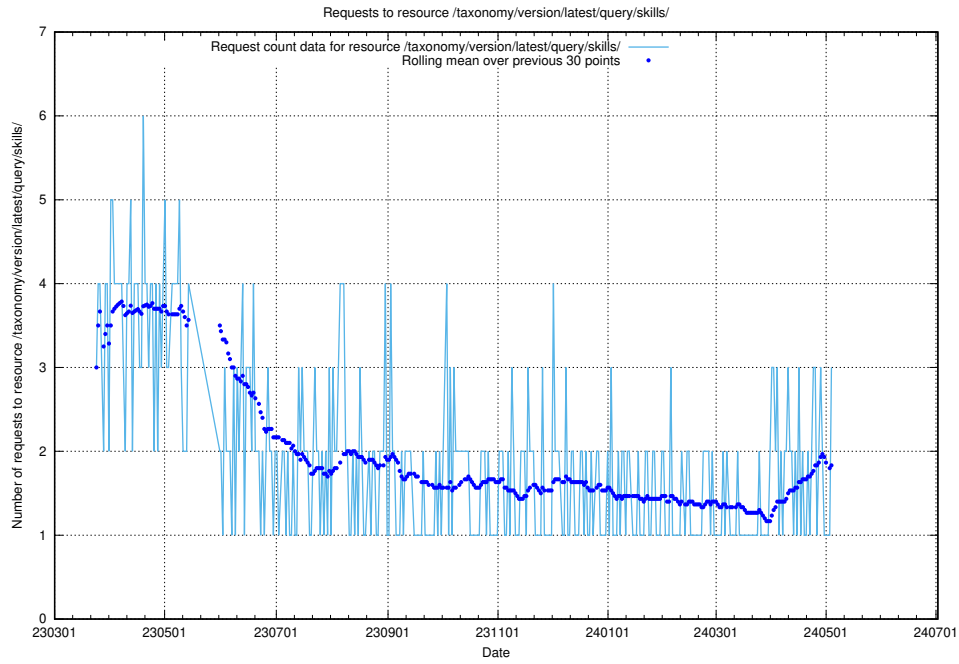

5.429 Usage of /taxonomy/version/latest/query/skills/

Here, we count the number of requests to resource /taxonomy/version/latest/query/skills/.