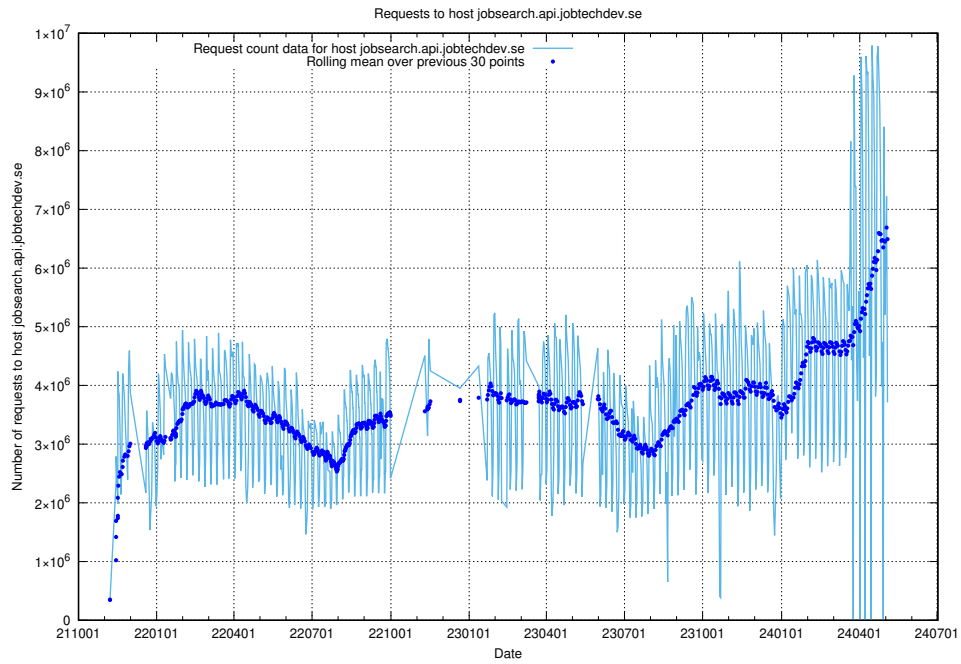

7 Log Stack

This section contains request statistics from [JobTech's log stack](#)⁸.

7.1 Usage of jobsearch.api.jobtechdev.se

Here, we count the number of requests to host jobsearch.api.jobtechdev.se.

---

⁸<https://elk.jobtechdev.se>