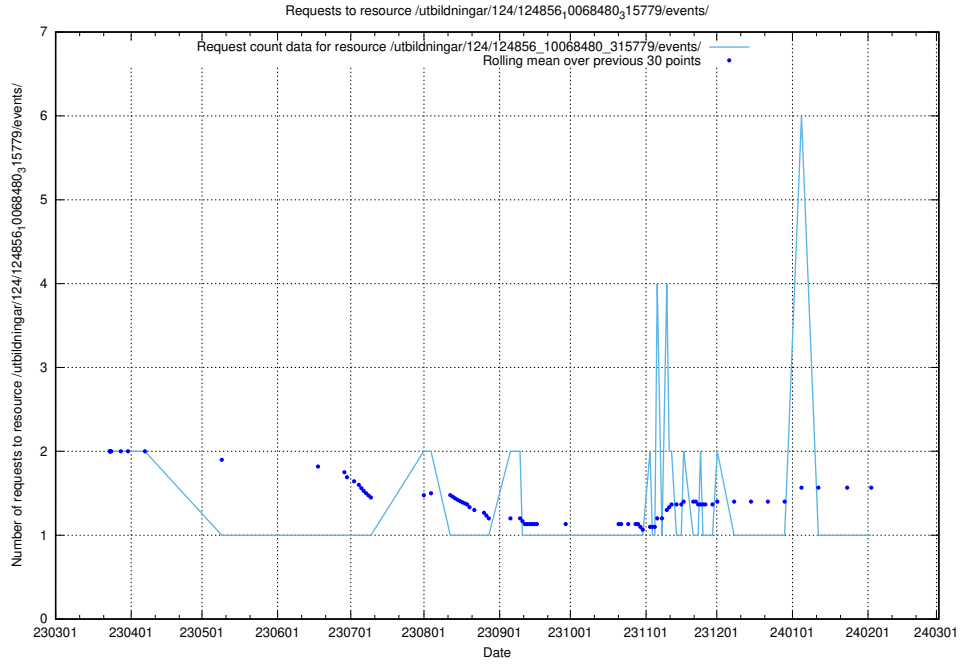

Here, we count the number of requests to resource /utbildningar/124/124856_10069305_318035/events/

5.6264 Usage of /utbildningar/124/124856_10068480_315779/events/

Here, we count the number of requests to resource /utbildningar/124/124856_10068480_315779/events/