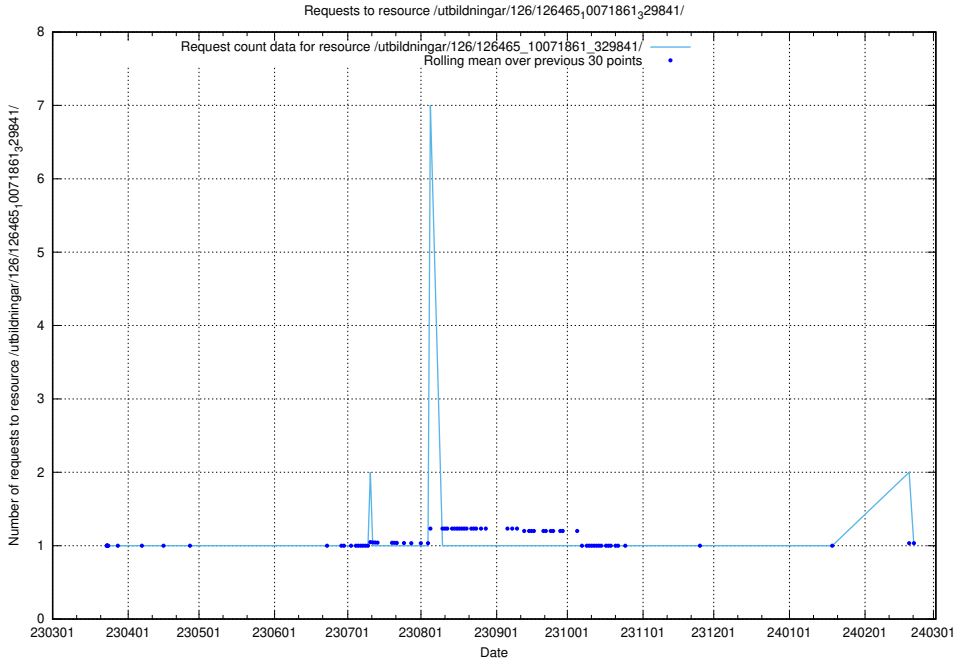

5.6394 Usage of /utbildningar/126/126465_10071861_329841/

Here, we count the number of requests to resource /utbildningar/126/126465_10071861_329841/.