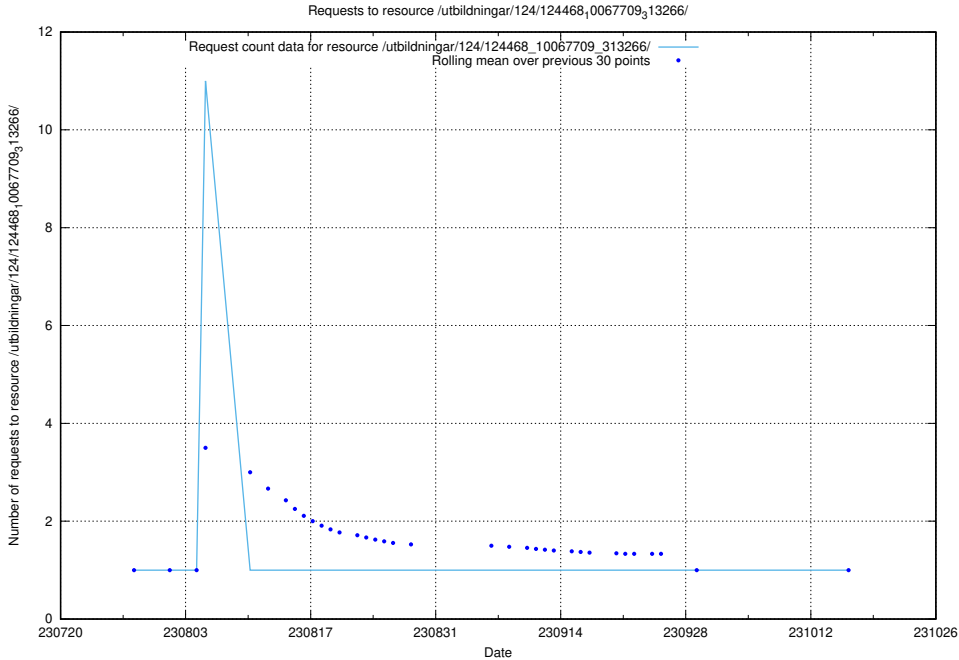

5.4892 Usage of /utbildningar/124/124468_10067709_313266/

Here, we count the number of requests to resource /utbildningar/124/124468_10067709_313266/.