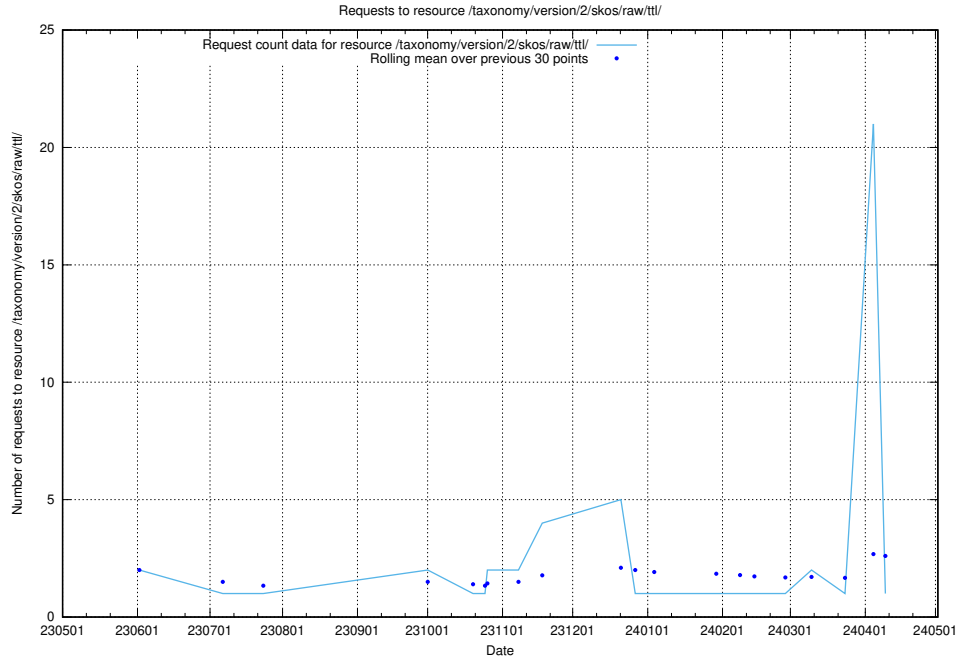

5.5906 Usage of /taxonomy/version/2/skos/raw/ttl/

Here, we count the number of requests to resource /taxonomy/version/2/skos/raw/ttl/.