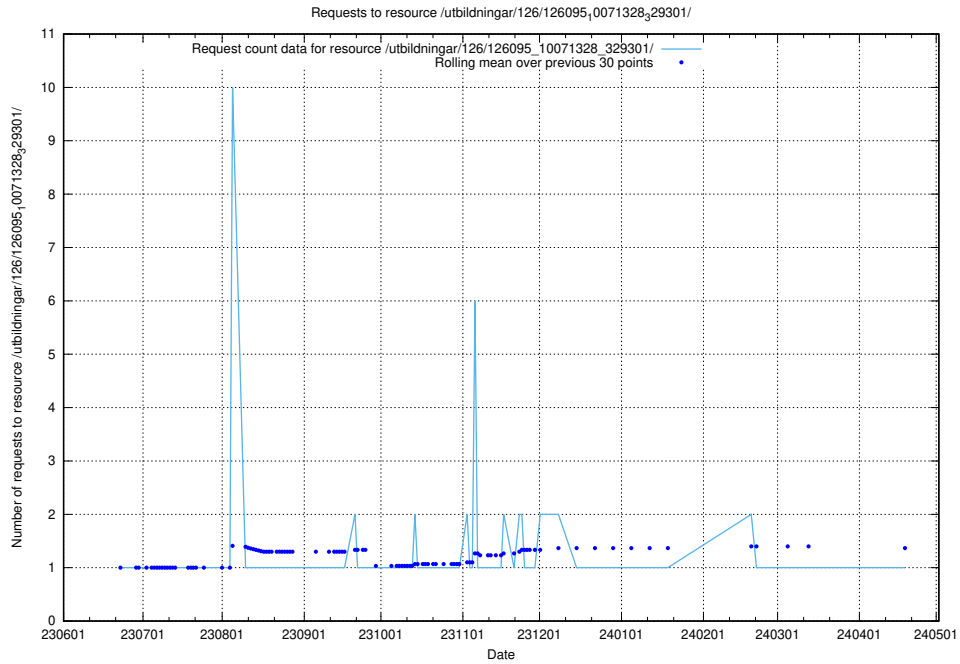

5.5669 Usage of /utbildningar/126/126095_10071328_329301/

Here, we count the number of requests to resource /utbildningar/126/126095_10071328_329301/.