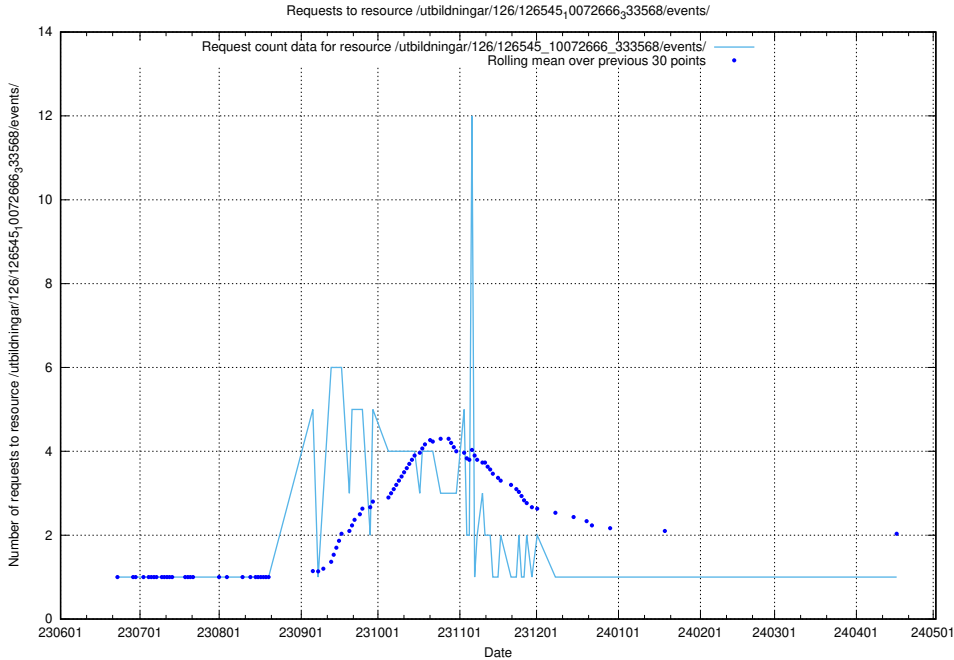

5.5638 Usage of /utbildningar/126/126545_10072666_333568/events/

Here, we count the number of requests to resource /utbildningar/126/126545_10072666_333568/events/