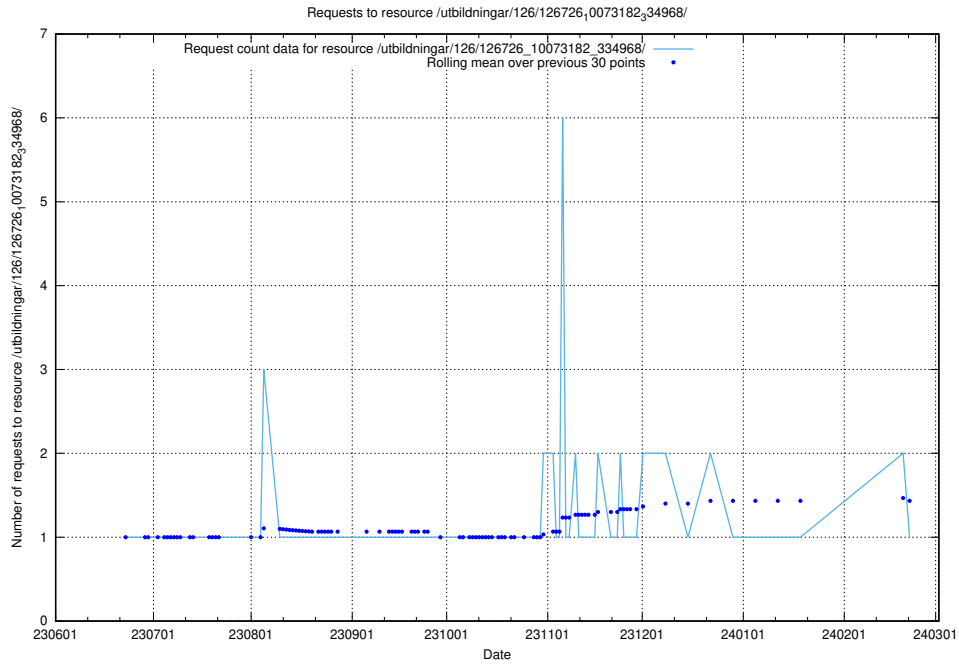

5.5590 Usage of /utbildningar/126/126726_10073182_334968/

Here, we count the number of requests to resource /utbildningar/126/126726_10073182_334968/.