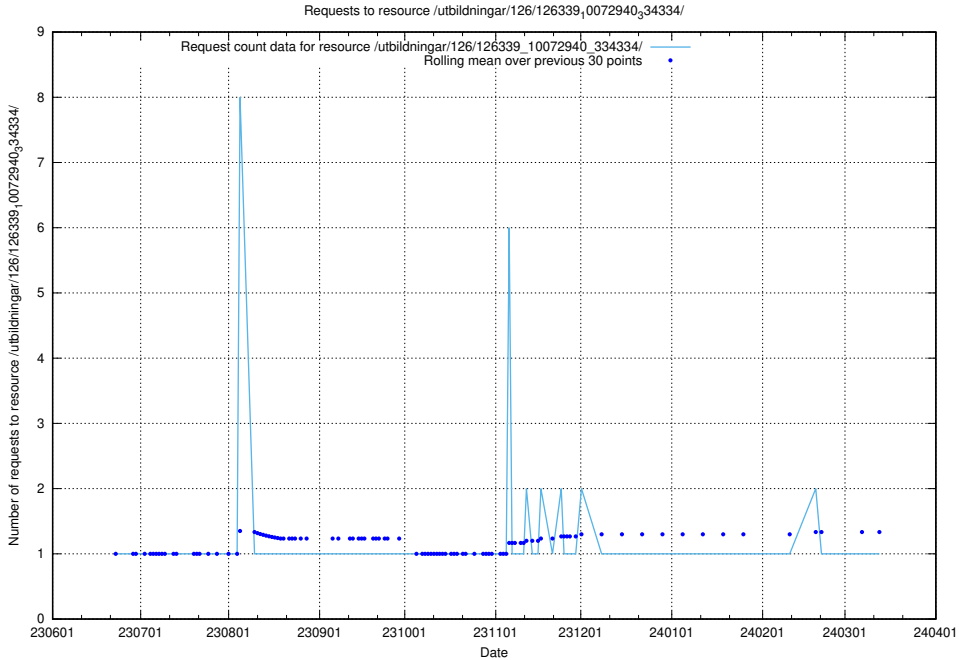

5.5649 Usage of /utbildningar/126/126339_10072940_334334/

Here, we count the number of requests to resource /utbildningar/126/126339_10072940_334334/.