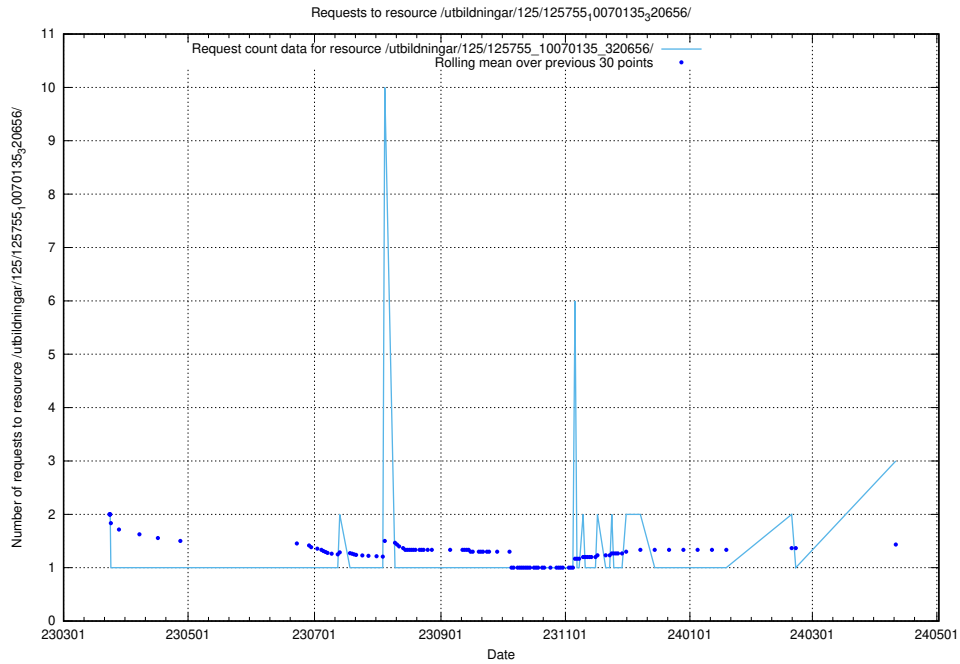

5.460 Usage of /utbildningar/125/125755_10070135_320656/

Here, we count the number of requests to resource /utbildningar/125/125755_10070135_320656/.