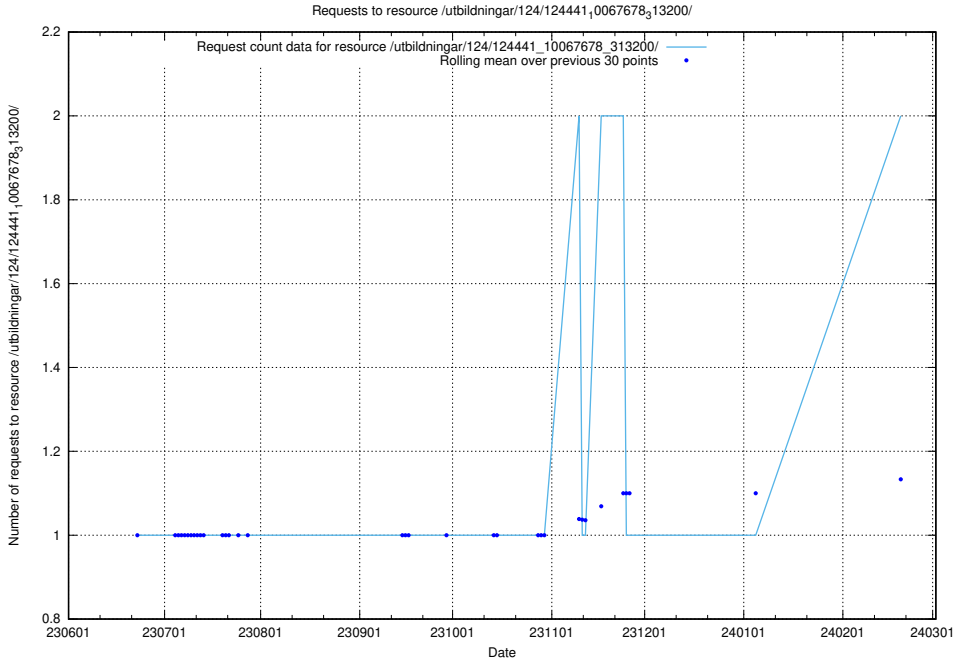

5.867 Usage of /utbildningar/124/124441_10067678_313200/

Here, we count the number of requests to resource /utbildningar/124/124441_10067678_313200/.