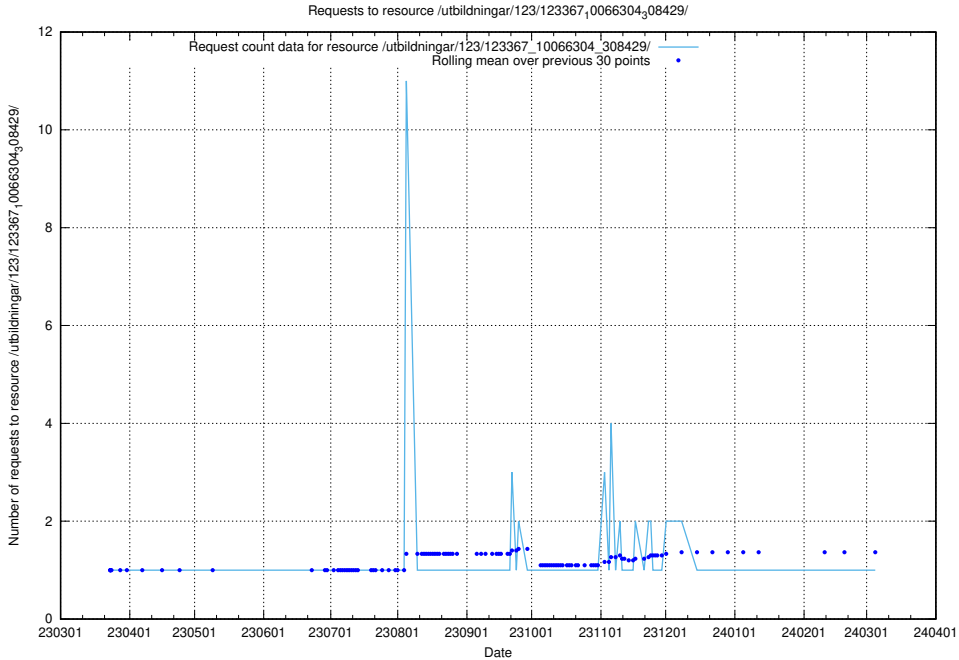

5.4520 Usage of /utbildningar/123/123367_10066304_308429/

Here, we count the number of requests to resource /utbildningar/123/123367_10066304_308429/.