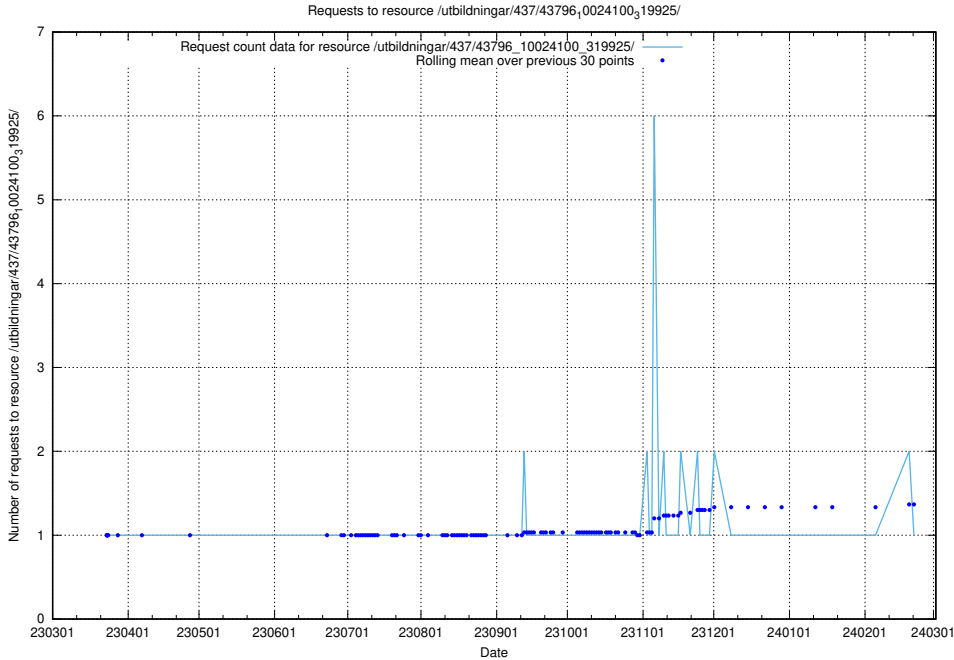

Here, we count the number of requests to resource /utbildningar/437/43796_10024100_319925/events/.

5.6331 Usage of /utbildningar/437/43796_10024100_319925/

Here, we count the number of requests to resource /utbildningar/437/43796_10024100_319925/.