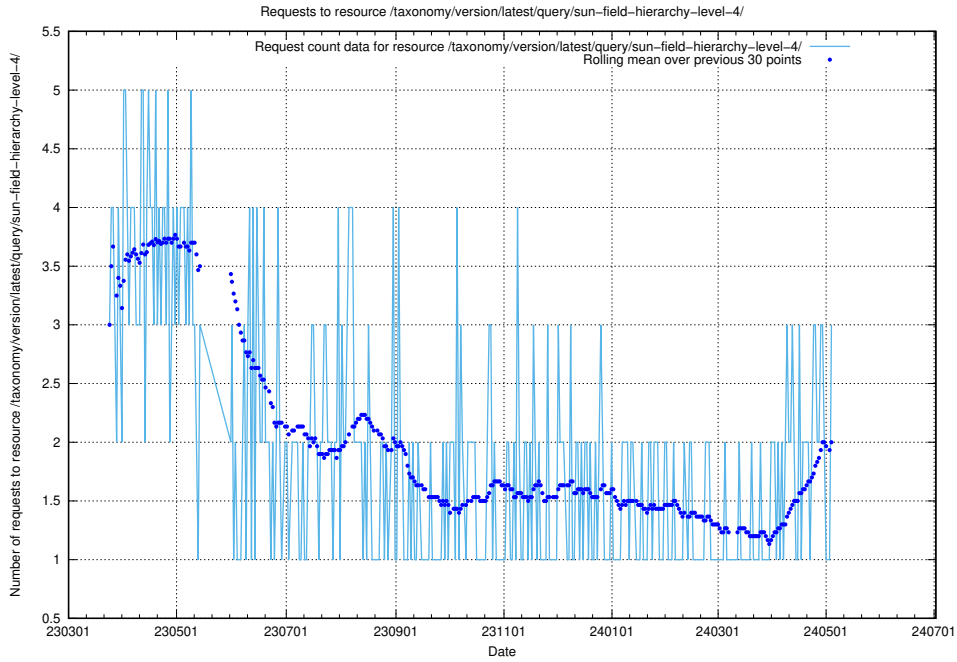

5.414 Usage of /taxonomy/version/latest/query/sun-field-hierarchy-level-4/

Here, we count the number of requests to resource /taxonomy/version/latest/query/sun-field-hierarchy-level-4/.