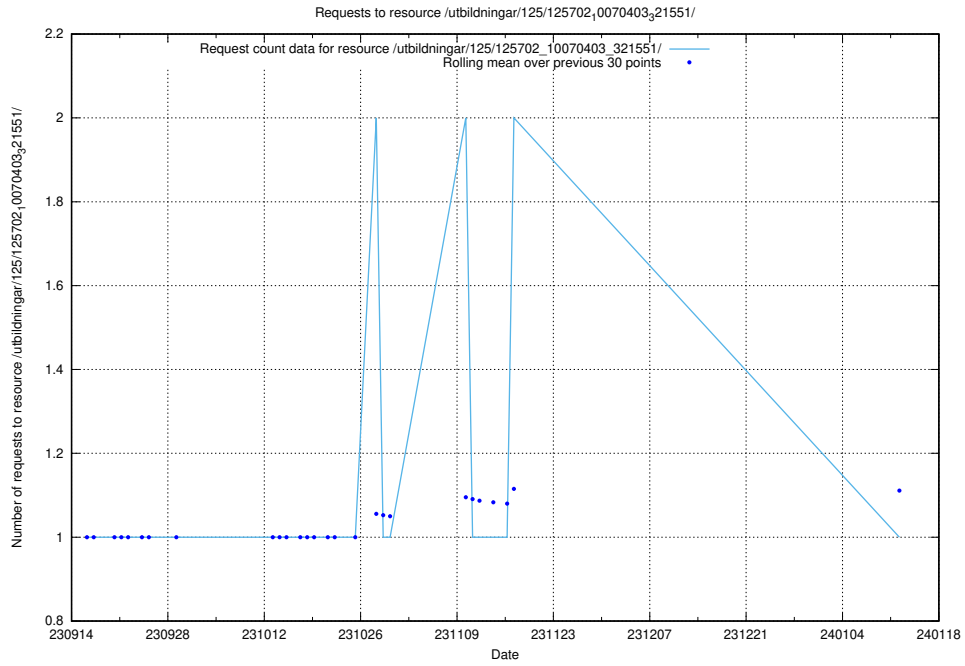

5.4538 Usage of /utbildningar/125/125702_10070403_321551/

Here, we count the number of requests to resource /utbildningar/125/125702_10070403_321551/.