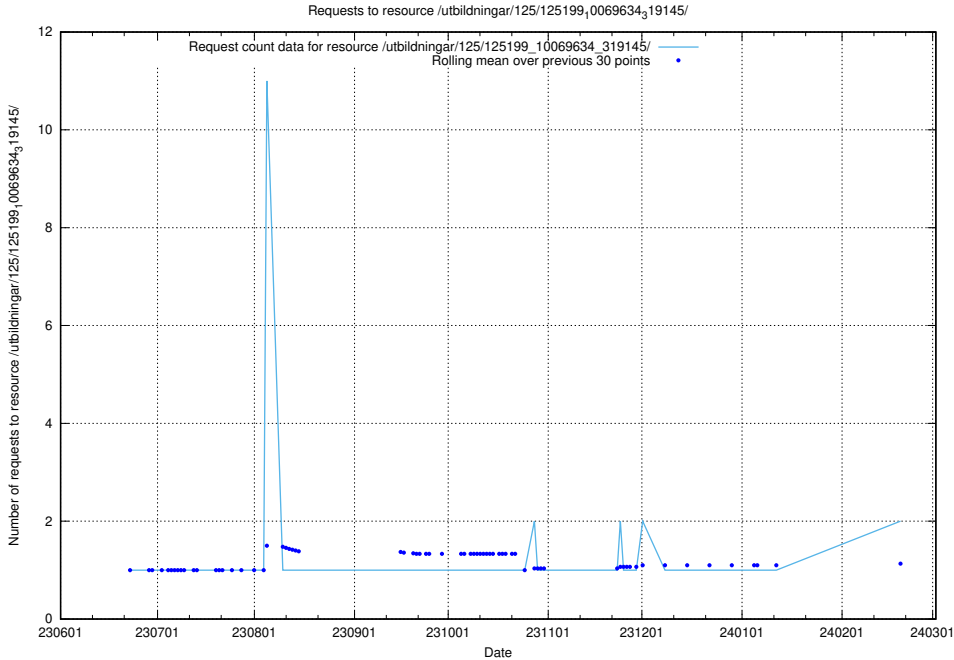

5.846 Usage of /utbildningar/125/125199_10069634_319145/

Here, we count the number of requests to resource /utbildningar/125/125199_10069634_319145/.