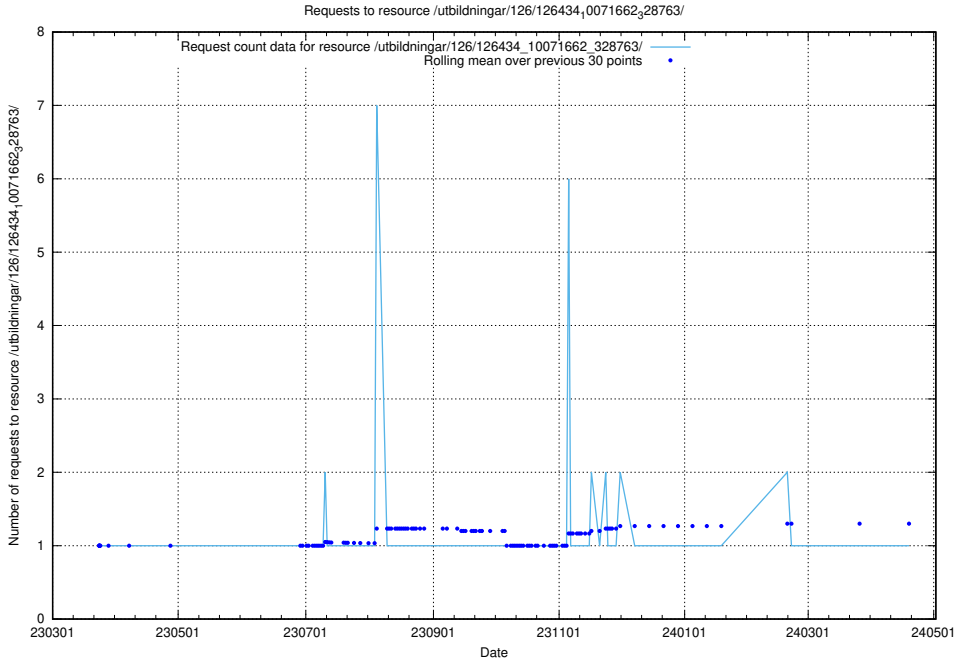

5.6396 Usage of /utbildningar/126/126434_10071662_328763/

Here, we count the number of requests to resource /utbildningar/126/126434_10071662_328763/.