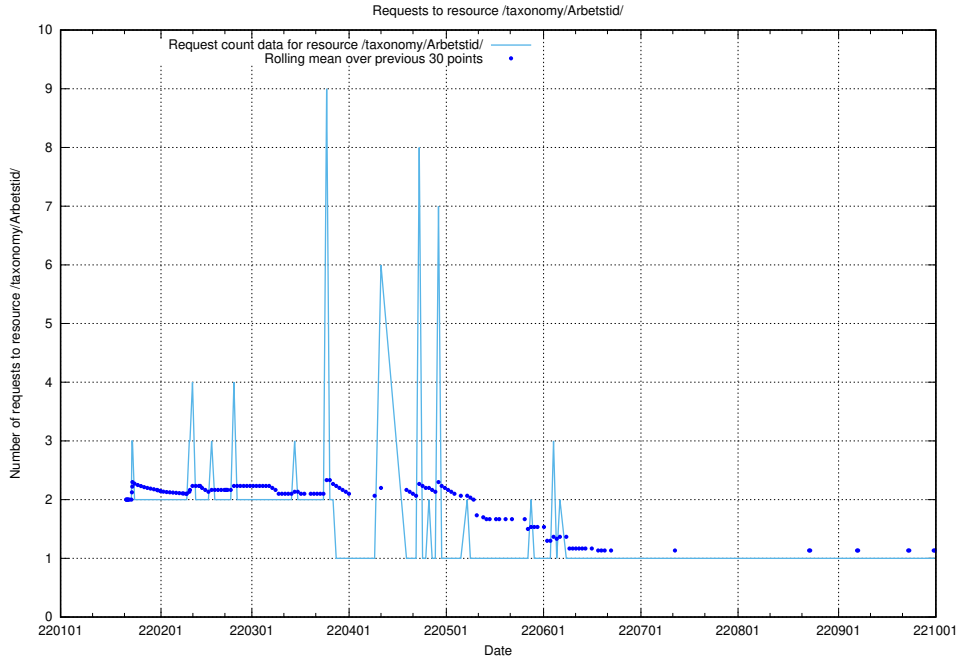

5.1719 Usage of /taxonomy/Arbetstid/

Here, we count the number of requests to resource /taxonomy/Arbetstid/.