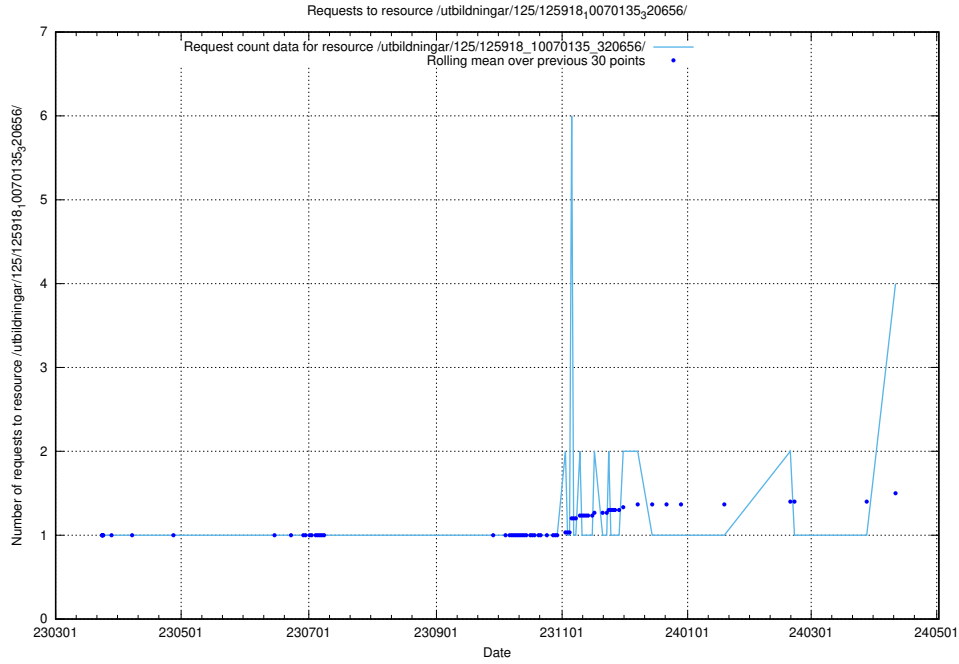

5.244 Usage of /utbildningar/125/125918_10070135_320656/

Here, we count the number of requests to resource /utbildningar/125/125918_10070135_320656/.