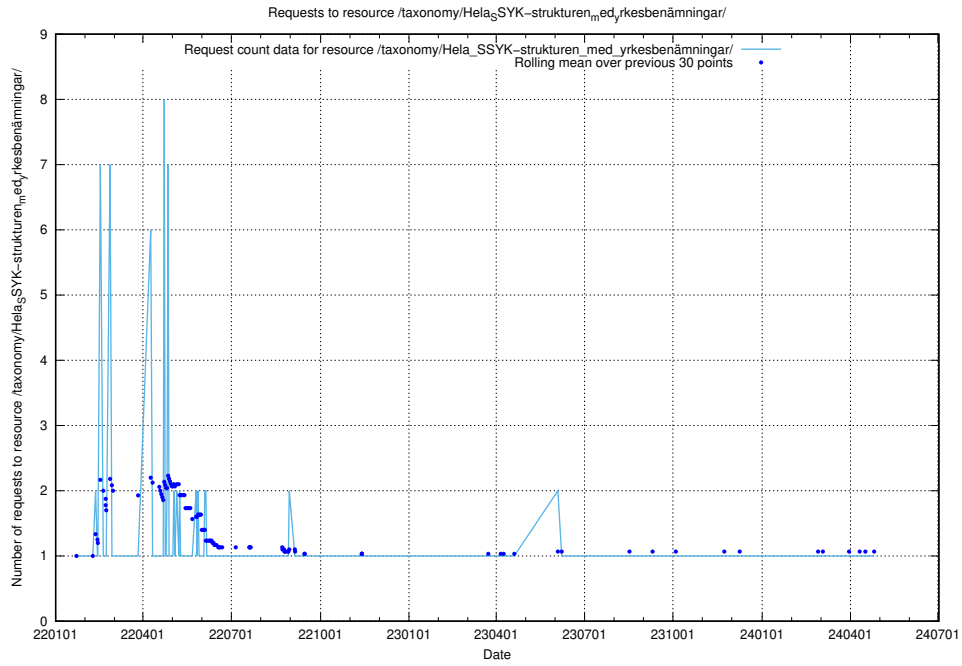

5.5040 Usage of /taxonomy/Hela_SSYK-strukturen_med_yrkesbenämningar/

Here, we count the number of requests to resource /taxonomy/Hela_SSYK-strukturen_med_yrkesbenämningar/.