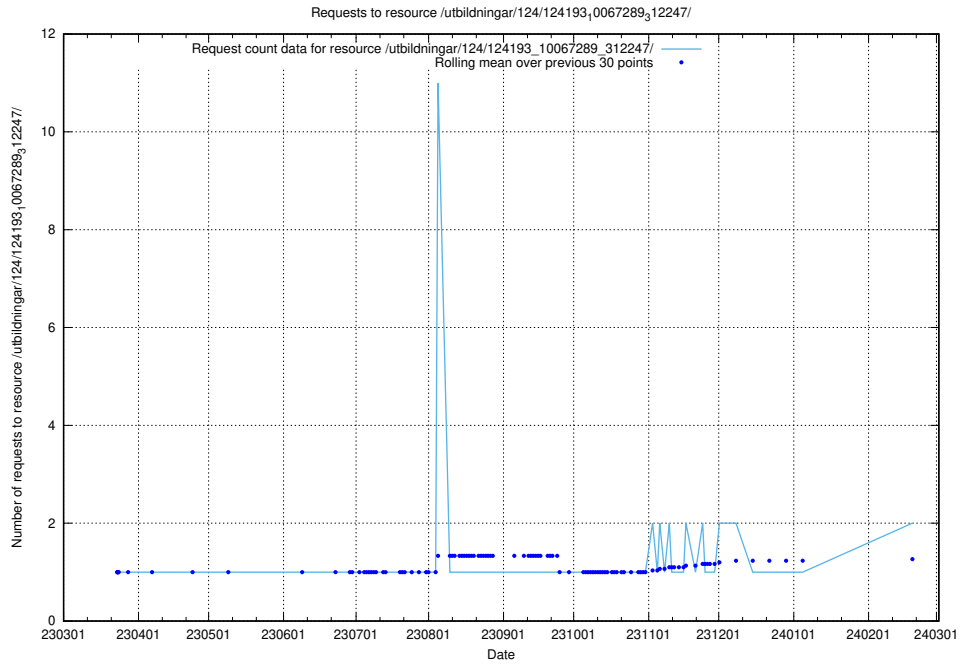

5.693 Usage of /utbildningar/124/124193_10067289_312247/

Here, we count the number of requests to resource /utbildningar/124/124193_10067289_312247/.