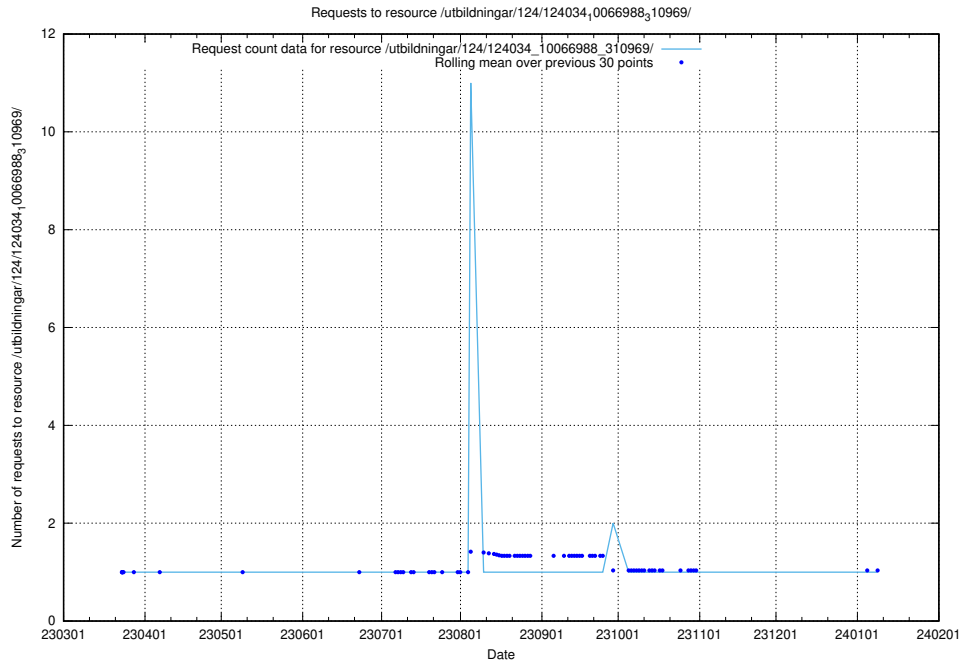

Here, we count the number of requests to resource /utbildningar/124/124476_10067554_312977/events/

5.4382 Usage of /utbildningar/124/124034_10066988_310969/

Here, we count the number of requests to resource /utbildningar/124/124034_10066988_310969/.