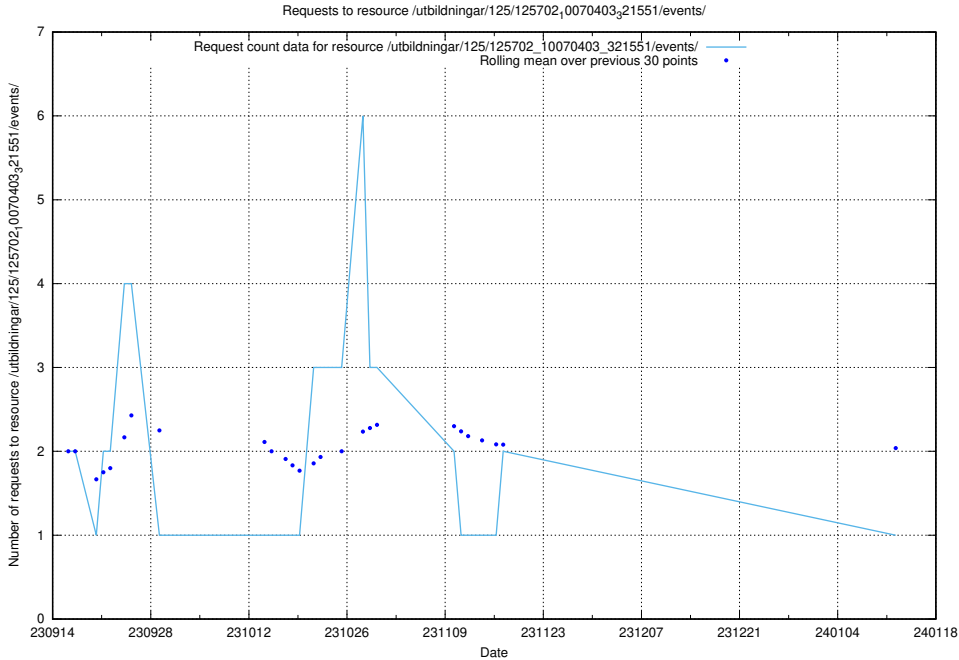

5.4523 Usage of /utbildningar/125/125702_10070403_321551/events/

Here, we count the number of requests to resource /utbildningar/125/125702_10070403_321551/events/