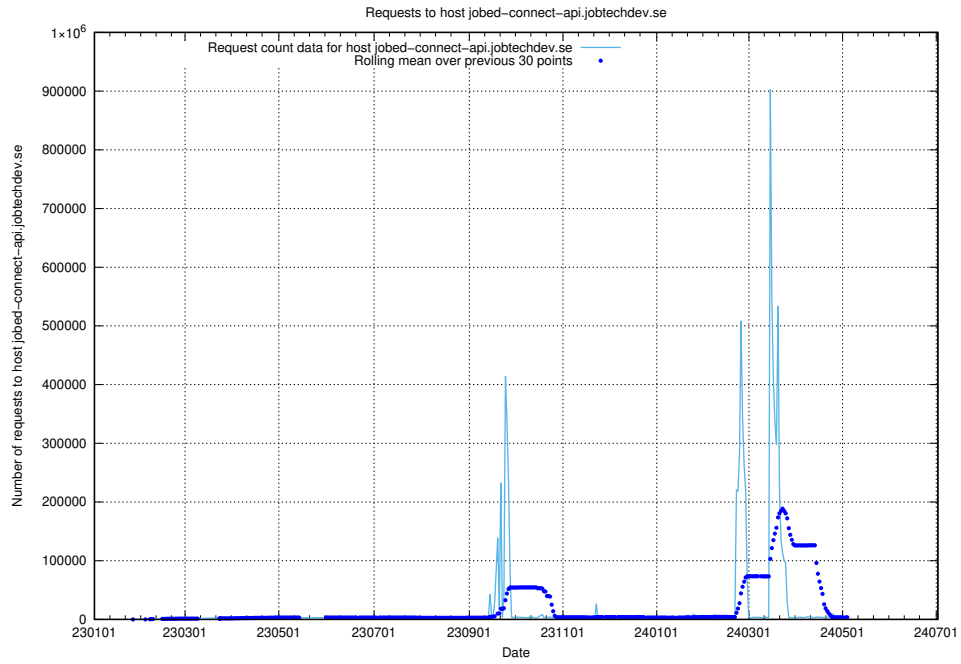

7.16 Usage of `jobed-connect-api.jobtechdev.se`

Here, we count the number of requests to host `jobed-connect-api.jobtechdev.se`.