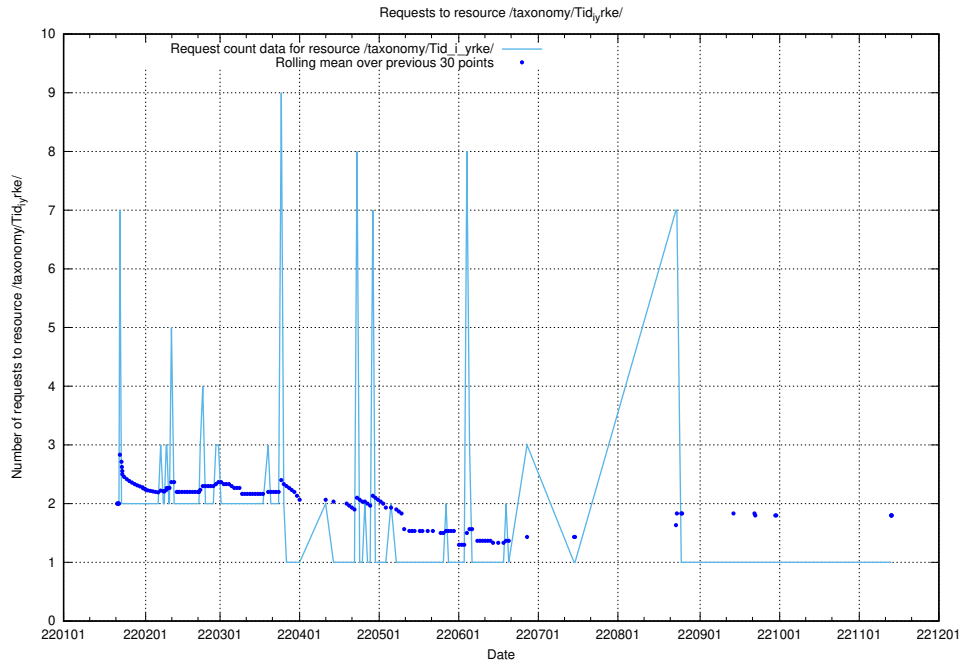

5.6285 Usage of /taxonomy/Tid_i_yrke/

Here, we count the number of requests to resource /taxonomy/Tid_i_yrke/.

5.6286 Usage of /utbildningar/123/123367_10065850_297117/events/

Here, we count the number of requests to resource /utbildningar/123/123367_10065850_297117/events/