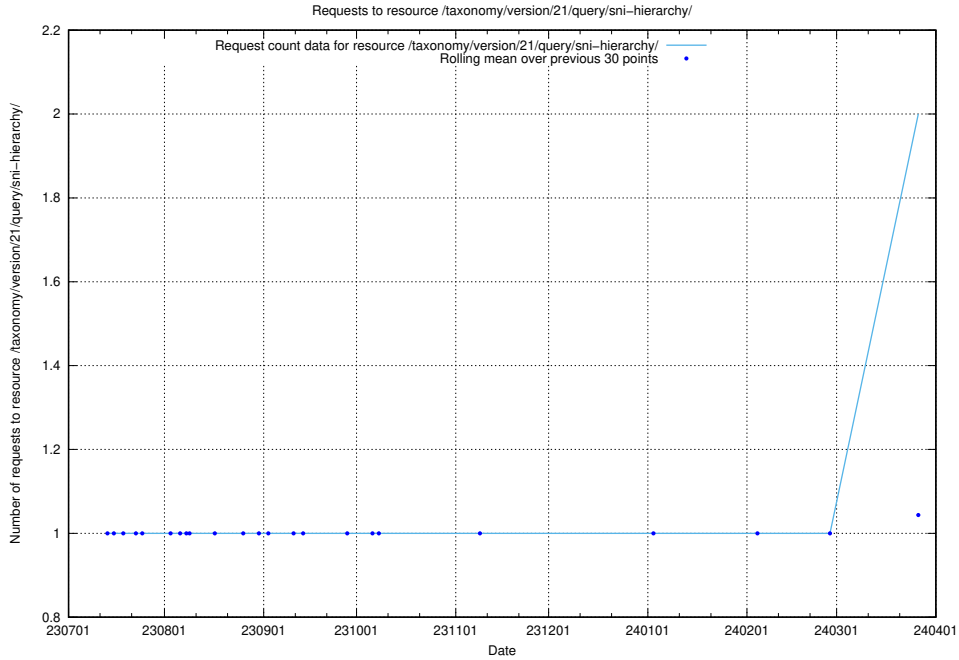

5.800 Usage of /taxonomy/version/21/query/sni-hierarchy/

Here, we count the number of requests to resource /taxonomy/version/21/query/sni-hierarchy/.