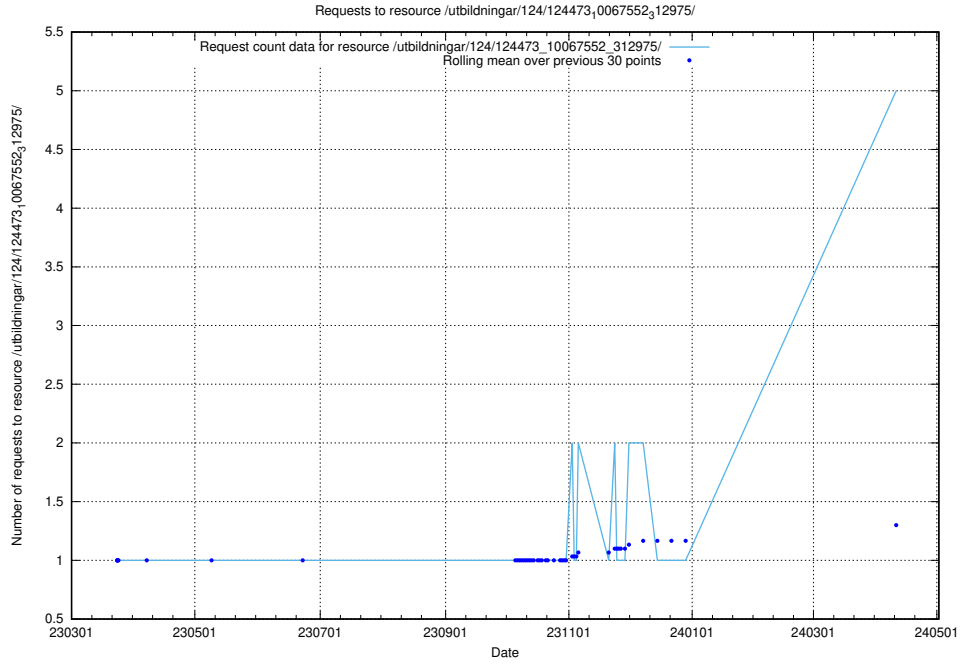

5.126 Usage of /utbildningar/124/124473_10067552_312975/

Here, we count the number of requests to resource /utbildningar/124/124473_10067552_312975/.