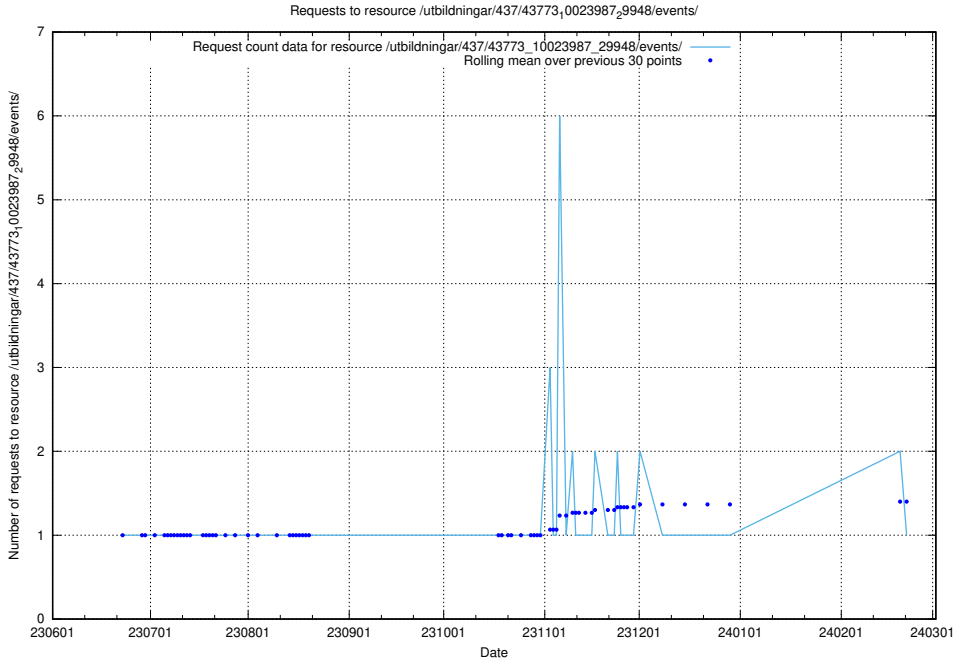

5.5563 Usage of /utbildningar/437/43773_10023987_29948/events/

Here, we count the number of requests to resource /utbildningar/437/43773_10023987_29948/events/.

5.5564 Usage of /utbildningar/437/43773_10023987_29948/