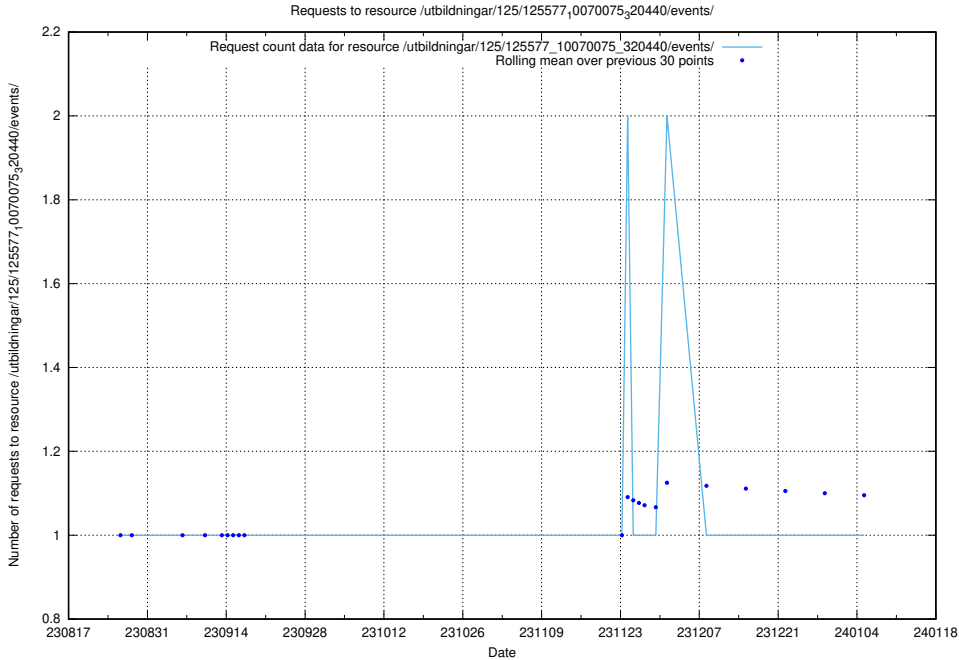

5.4693 Usage of /utbildningar/125/125577_10070075_320440/events/

Here, we count the number of requests to resource /utbildningar/125/125577_10070075_320440/events/