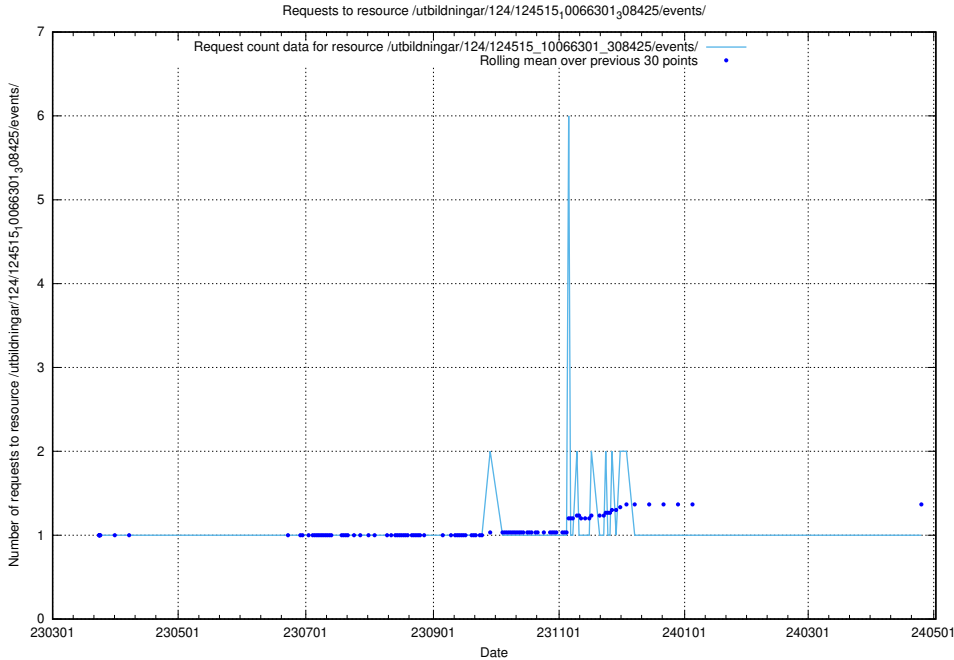

5.1490 Usage of /utbildningar/124/124515_10066301_308425/events/

Here, we count the number of requests to resource /utbildningar/124/124515_10066301_308425/events/