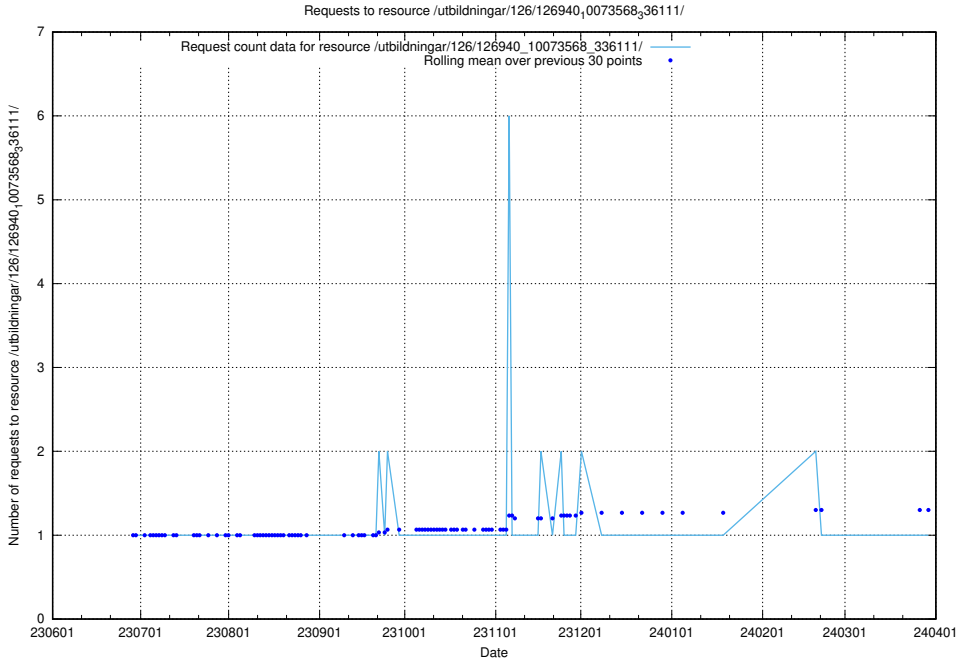

5.5419 Usage of /utbildningar/126/126940_10073568_336111/

Here, we count the number of requests to resource /utbildningar/126/126940_10073568_336111/.