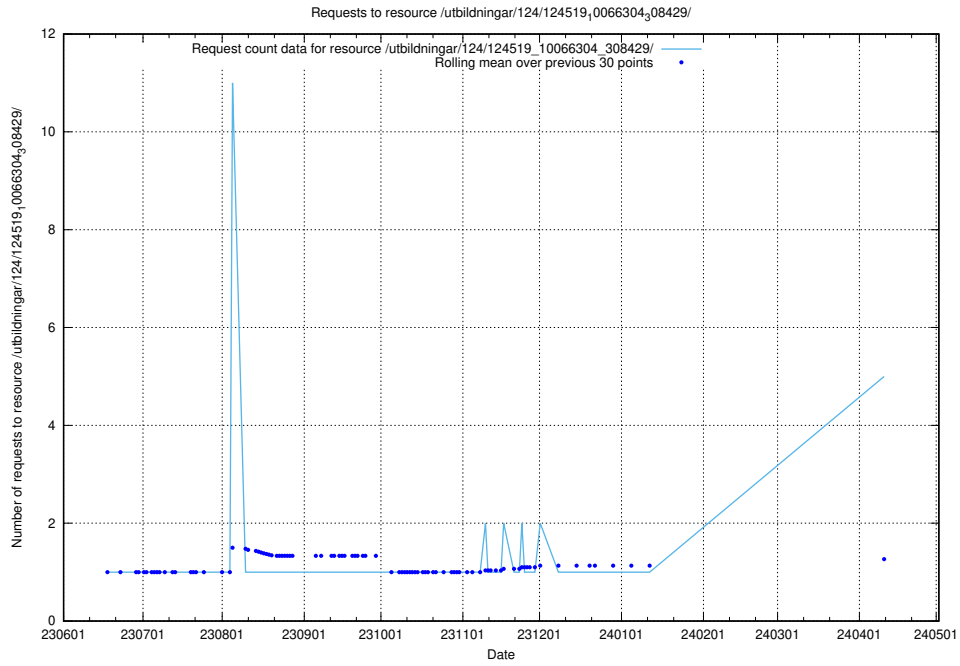

5.147 Usage of /utbildningar/124/124519_10066304_308429/

Here, we count the number of requests to resource /utbildningar/124/124519_10066304_308429/.