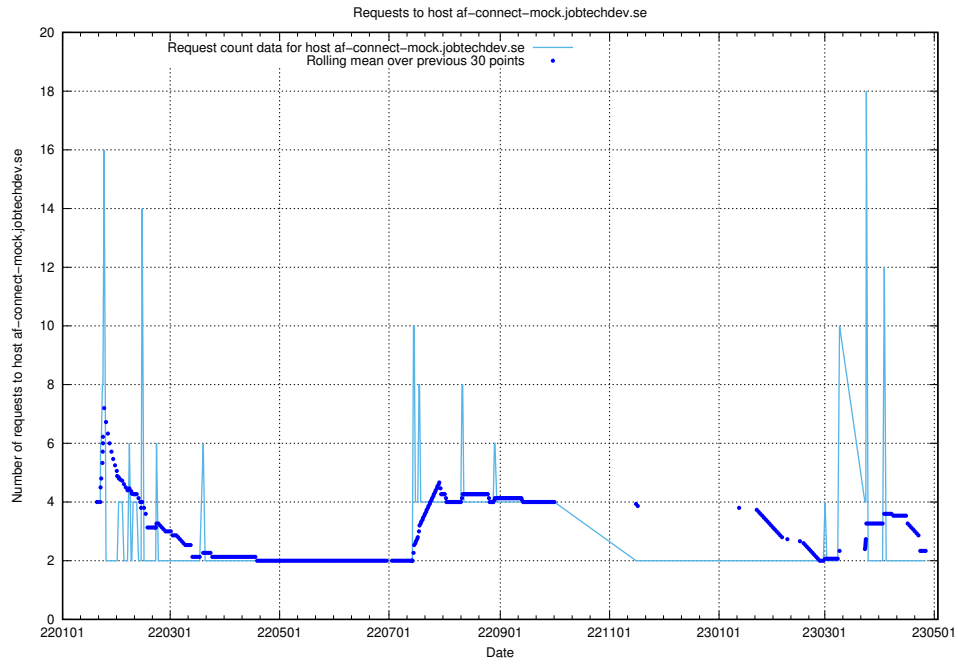

Here, we count the number of requests to host af-connect-mock.jobtechdev.se.

7.263 Usage of jittsi.jobtechdev.se

Here, we count the number of requests to host jittsi.jobtechdev.se.

7.264 Usage of api-jobtech-taxonomy-api-test-in-prod-read.prod.services.jtech.se