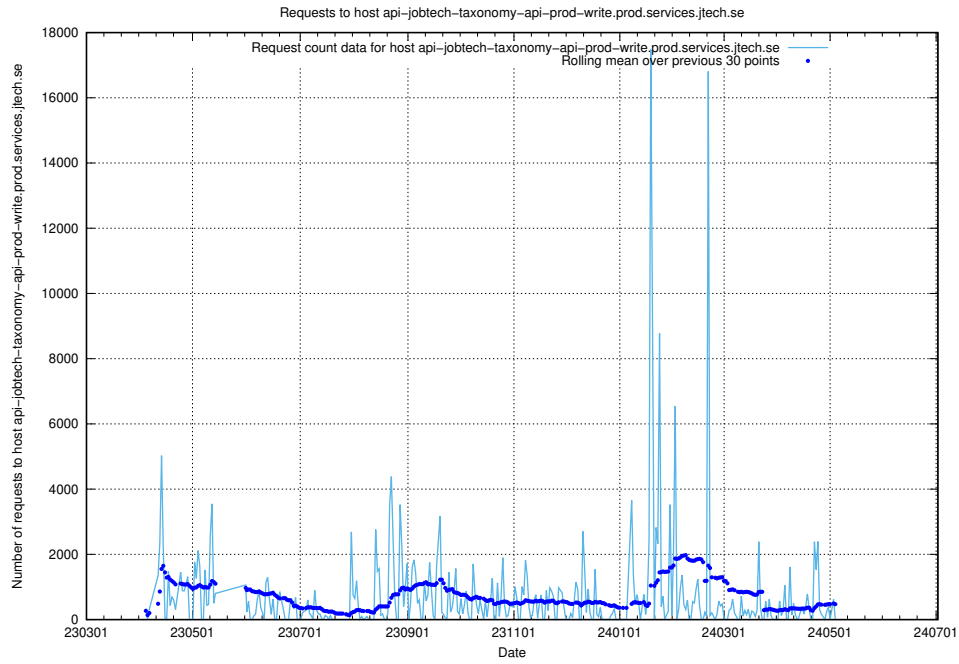

7.606 Usage of enrichments-jobtech-jobad-enrichments-prod.prod.services.jtech.se

Here, we count the number of requests to host enrichments-jobtech-jobad-enrichments-prod.prod.services.jtech.se.

7.607 Usage of test.jobtechdev.se:443