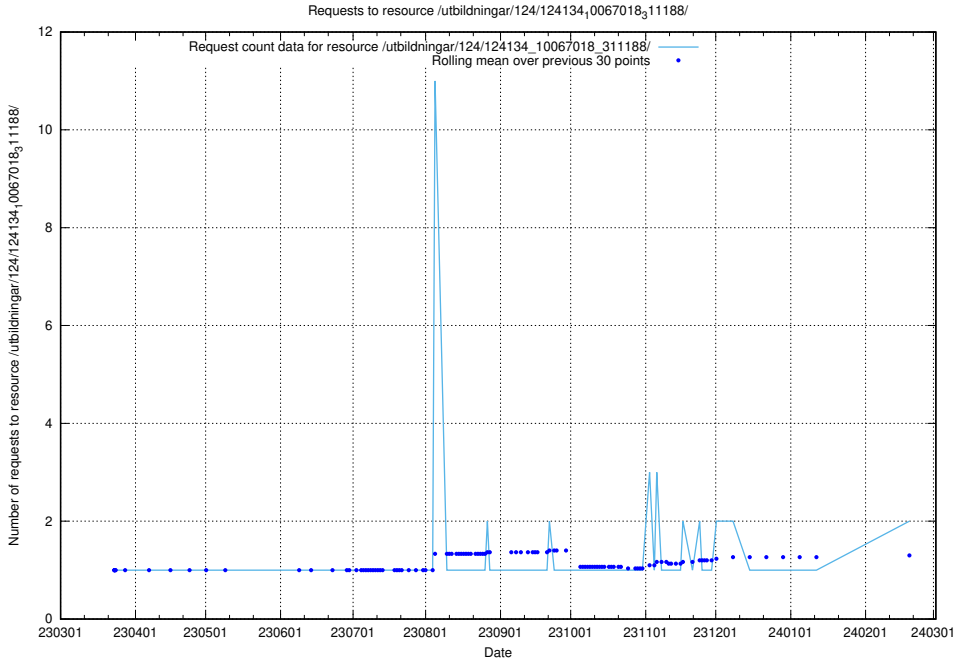

5.701 Usage of /utbildningar/124/124134_10067018_311188/

Here, we count the number of requests to resource /utbildningar/124/124134_10067018_311188/.