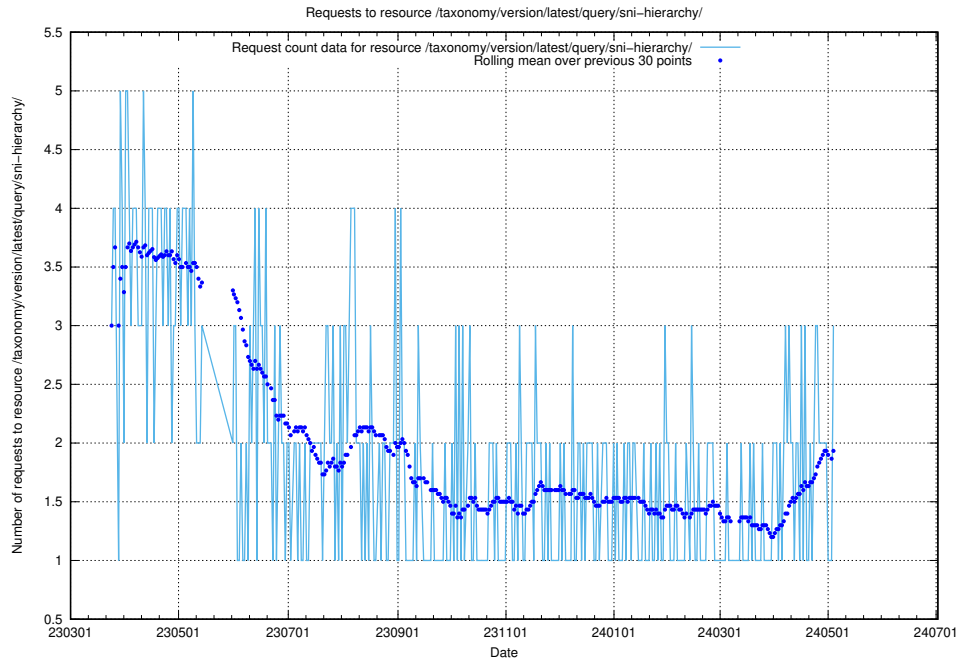

5.428 Usage of /taxonomy/version/latest/query/sni-hierarchy/

Here, we count the number of requests to resource /taxonomy/version/latest/query/sni-hierarchy/.