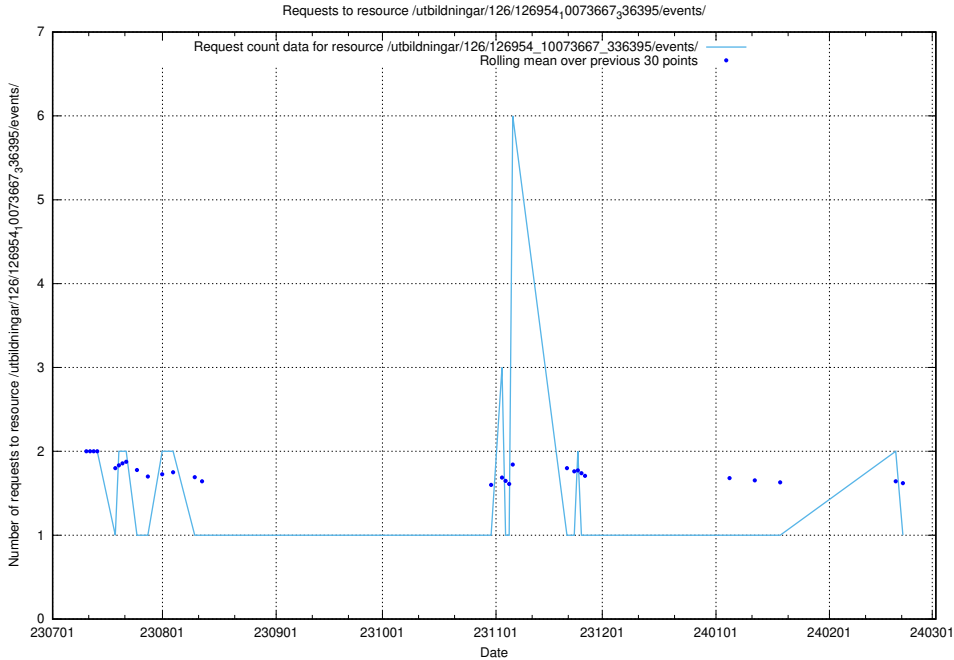

5.5098 Usage of /utbildningar/126/126954_10073667_336395/events/

Here, we count the number of requests to resource /utbildningar/126/126954_10073667_336395/events/