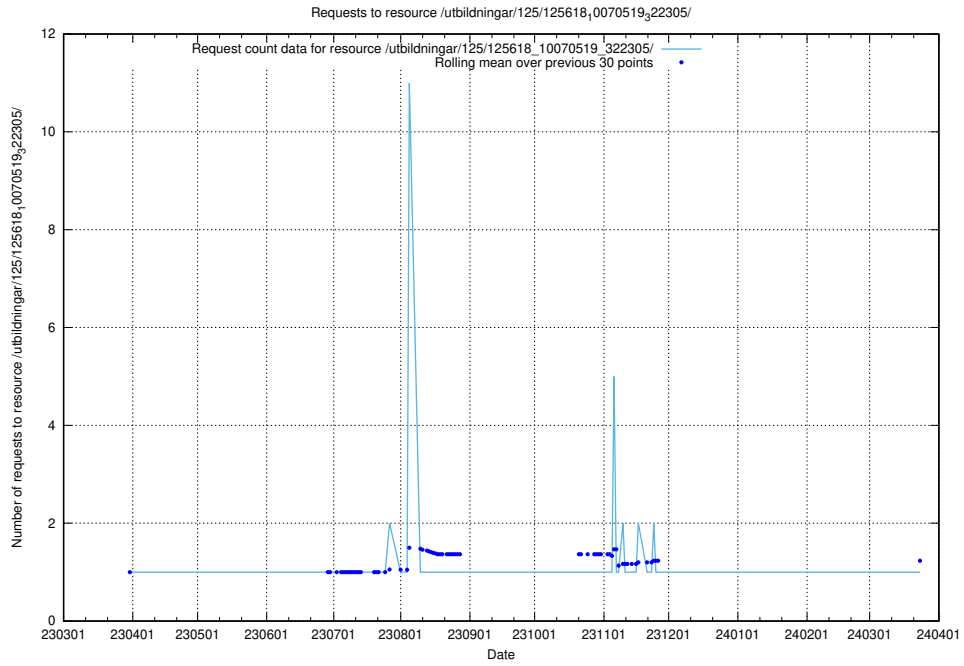

5.6055 Usage of /utbildningar/125/125618_10070519_322305/

Here, we count the number of requests to resource /utbildningar/125/125618_10070519_322305/.