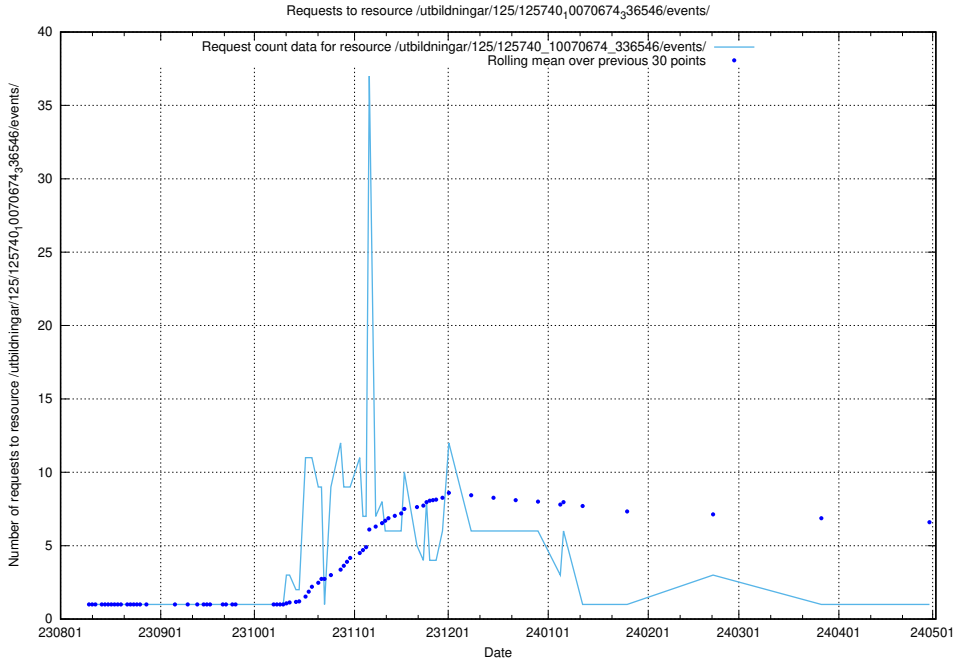

5.4816 Usage of /utbildningar/125/125740_10070674_336546/events/

Here, we count the number of requests to resource /utbildningar/125/125740_10070674_336546/events/