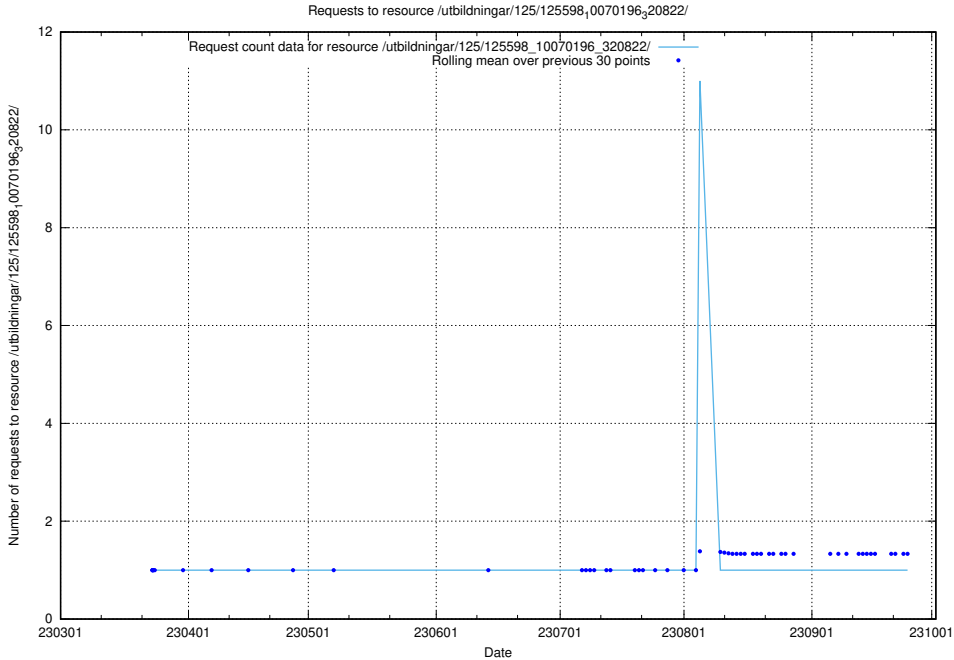

5.1077 Usage of /utbildningar/125/125598_10070196_320822/

Here, we count the number of requests to resource /utbildningar/125/125598_10070196_320822/.