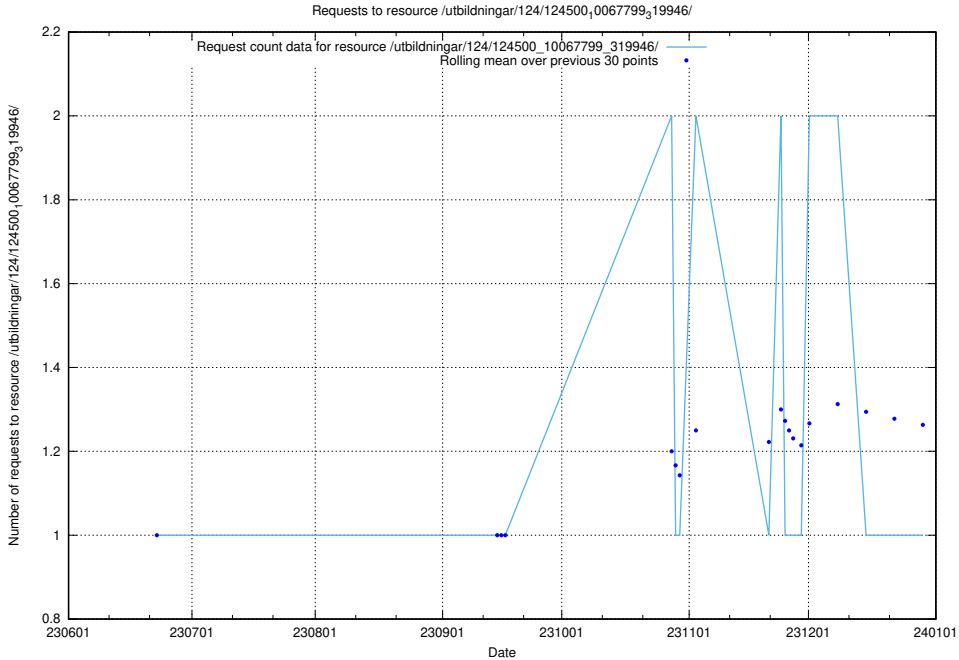

5.5767 Usage of /utbildningar/124/124500_10067799_319946/

Here, we count the number of requests to resource /utbildningar/124/124500_10067799_319946/.