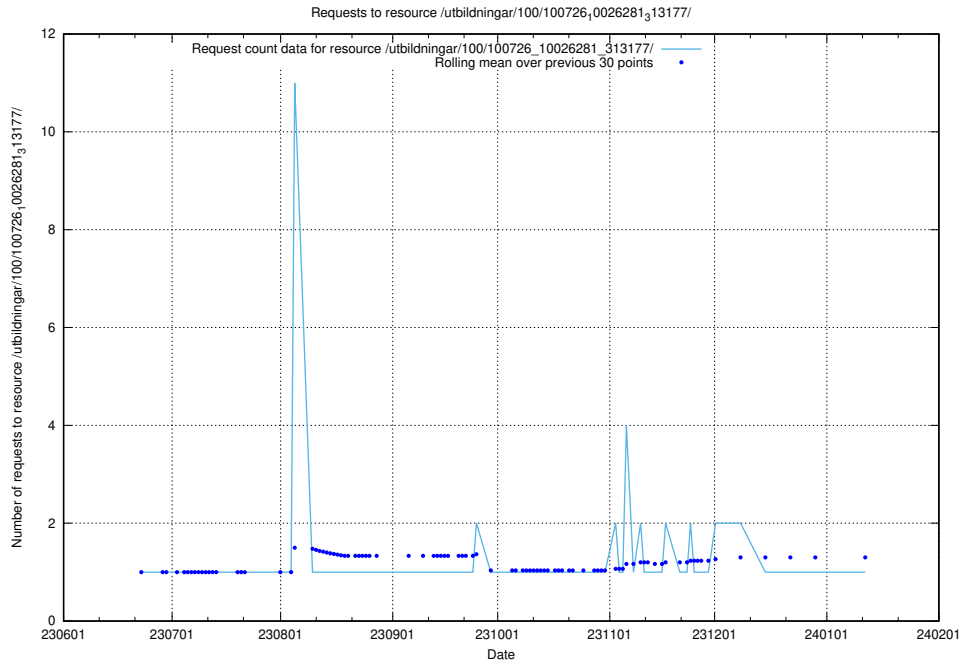

5.5830 Usage of /utbildningar/100/100726_10026281_313177/

Here, we count the number of requests to resource /utbildningar/100/100726_10026281_313177/.