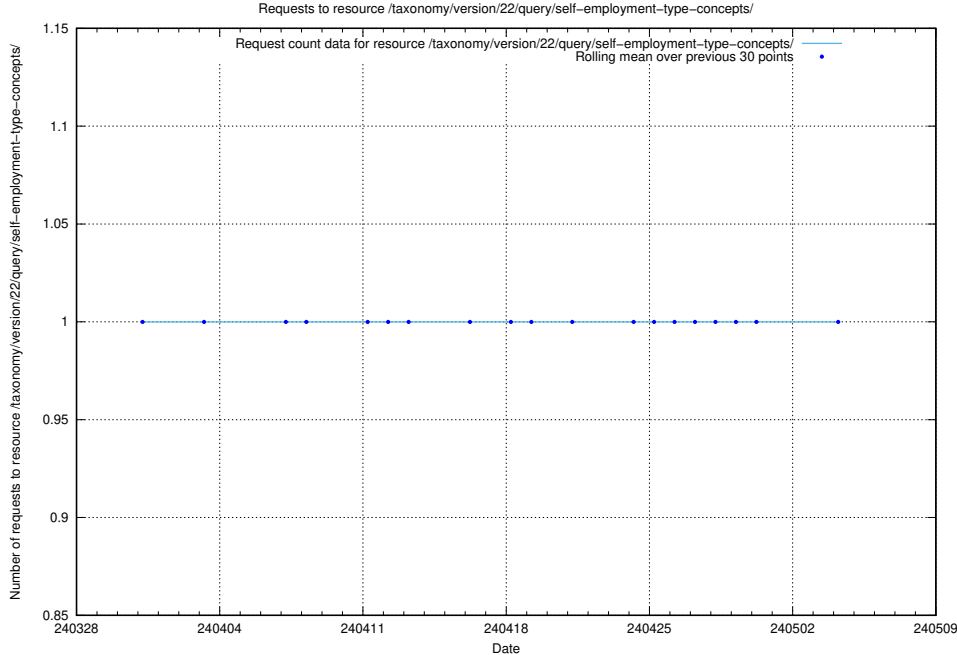

5.1589 Usage of /taxonomy/version/22/query/self-employment-type-concepts/

Here, we count the number of requests to resource /taxonomy/version/22/query/self-employment-type-concepts/.