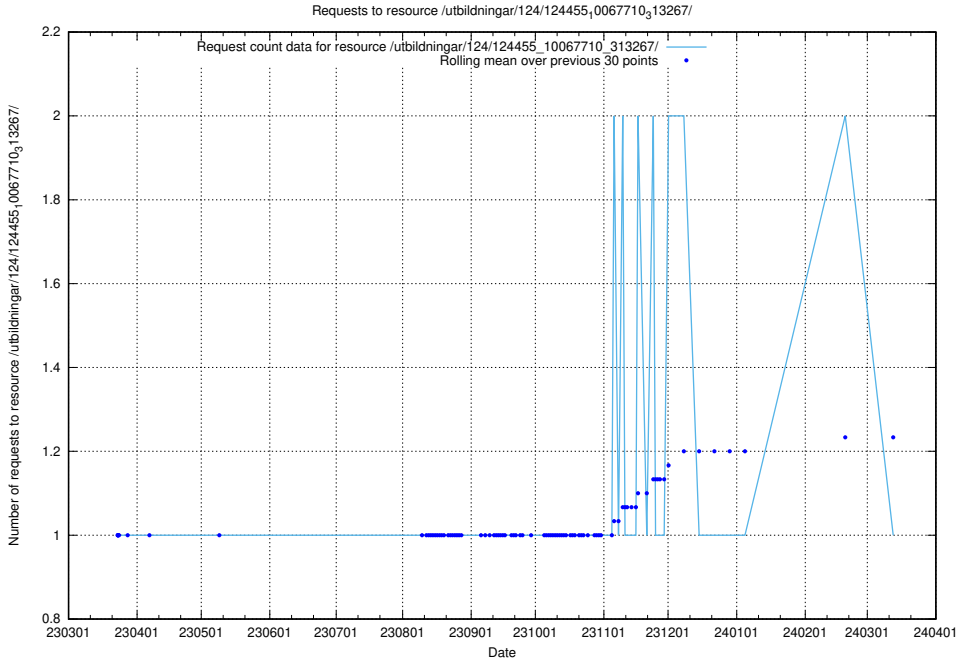

5.3434 Usage of /utbildningar/124/124455_10067710_313267/

Here, we count the number of requests to resource /utbildningar/124/124455_10067710_313267/.