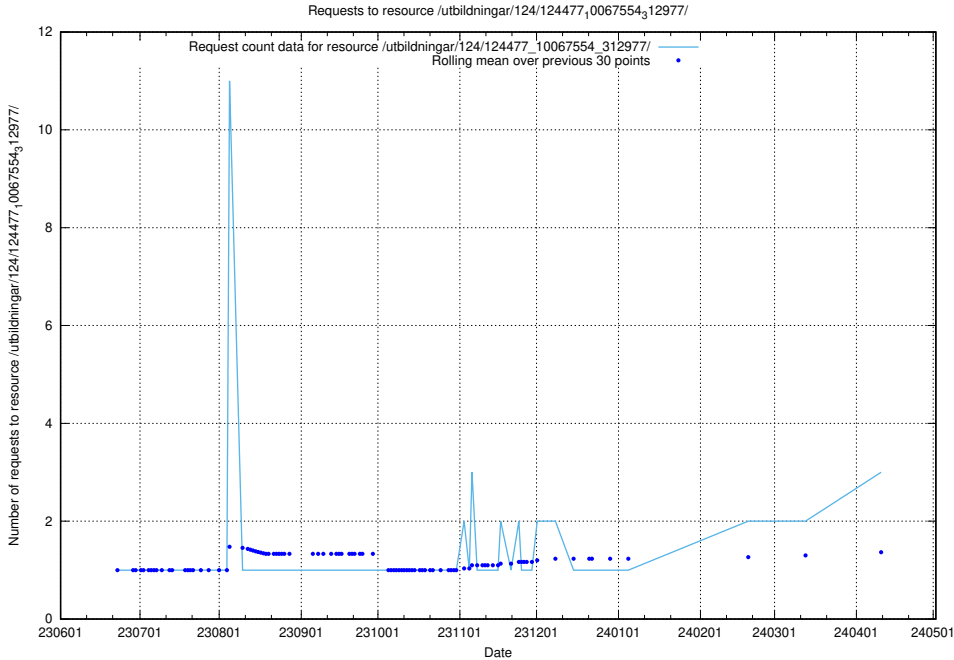

5.384 Usage of /utbildningar/124/124477_10067554_312977/

Here, we count the number of requests to resource /utbildningar/124/124477_10067554_312977/.