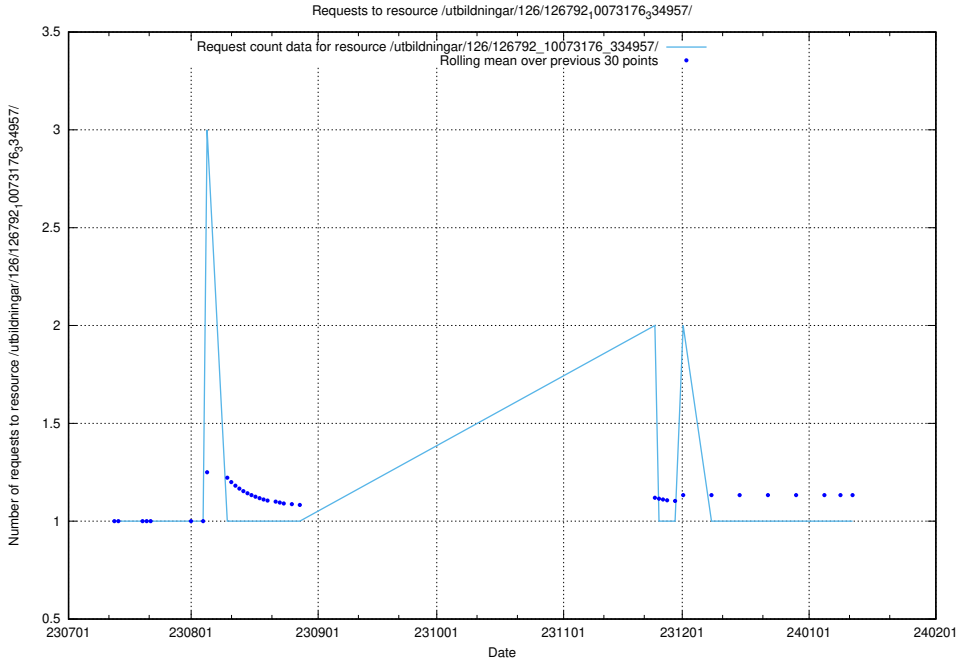

5.5089 Usage of /utbildningar/126/126792_10073176_334957/

Here, we count the number of requests to resource /utbildningar/126/126792_10073176_334957/.