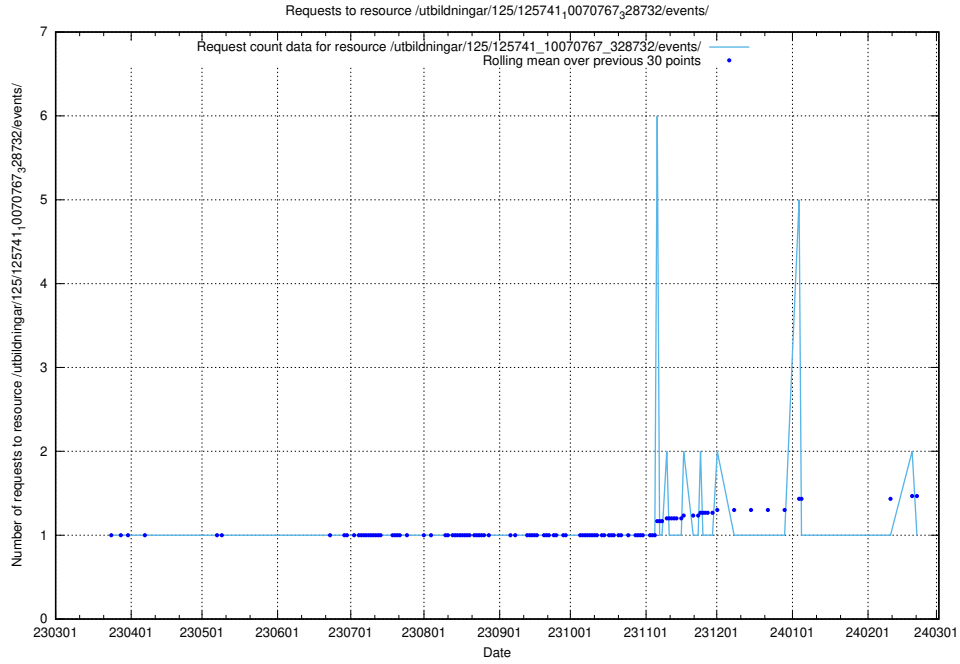

5.6198 Usage of /utbildningar/125/125741_10070767_328732/events/

Here, we count the number of requests to resource /utbildningar/125/125741_10070767_328732/events/