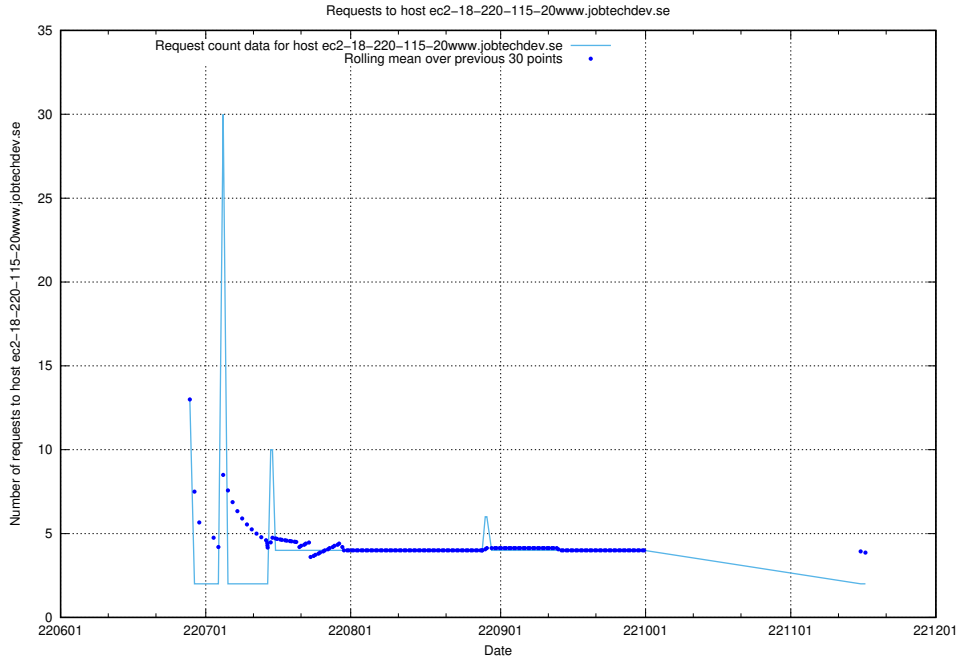

7.392 Usage of ec2-18-220-115-20www.jobtechdev.se

Here, we count the number of requests to host ec2-18-220-115-20www.jobtechdev.se.