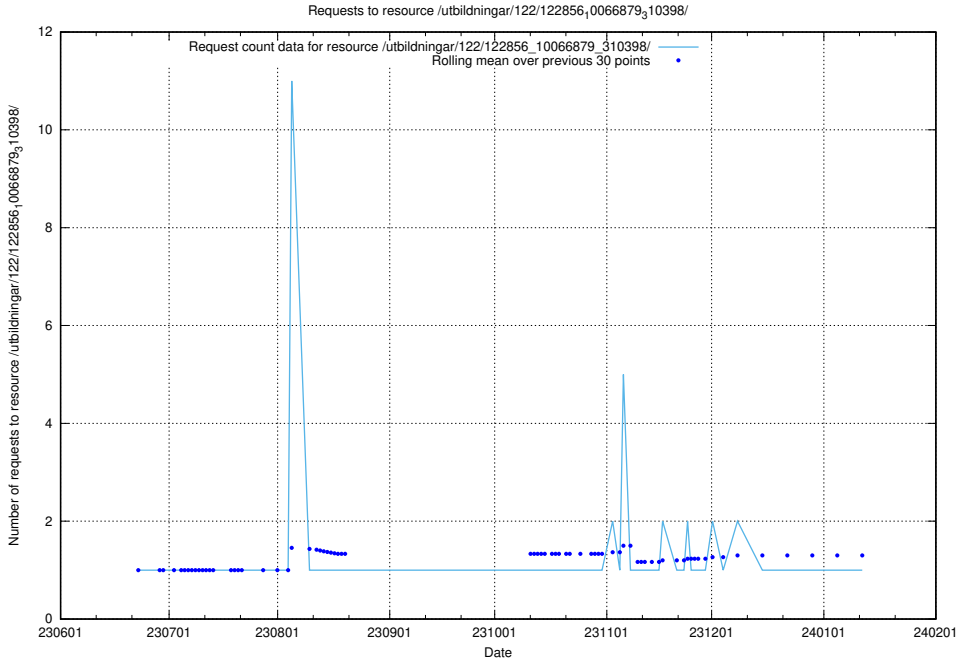

5.5820 Usage of /utbildningar/122/122856_10066879_310398/

Here, we count the number of requests to resource /utbildningar/122/122856_10066879_310398/.