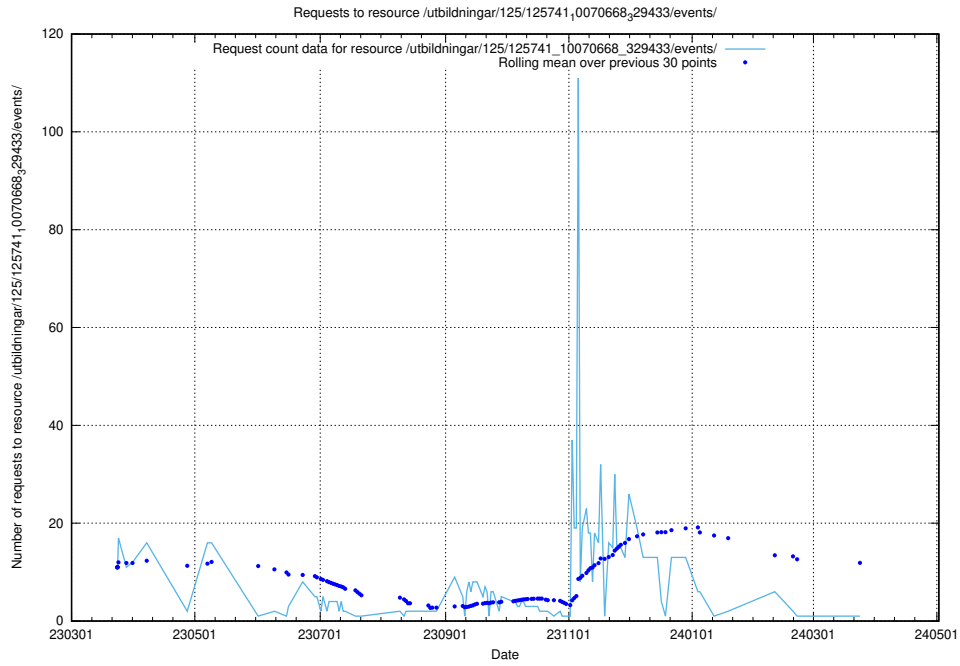

5.6224 Usage of /utbildningar/125/125741_10070668_329433/events/

Here, we count the number of requests to resource /utbildningar/125/125741_10070668_329433/events/