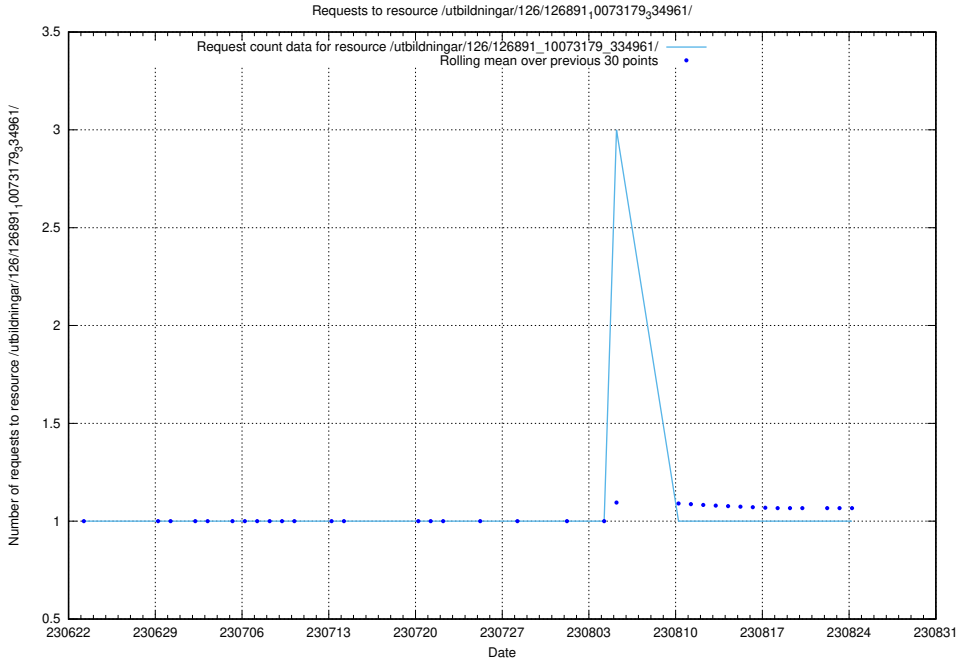

5.5571 Usage of /utbildningar/126/126891_10073179_334961/

Here, we count the number of requests to resource /utbildningar/126/126891_10073179_334961/.