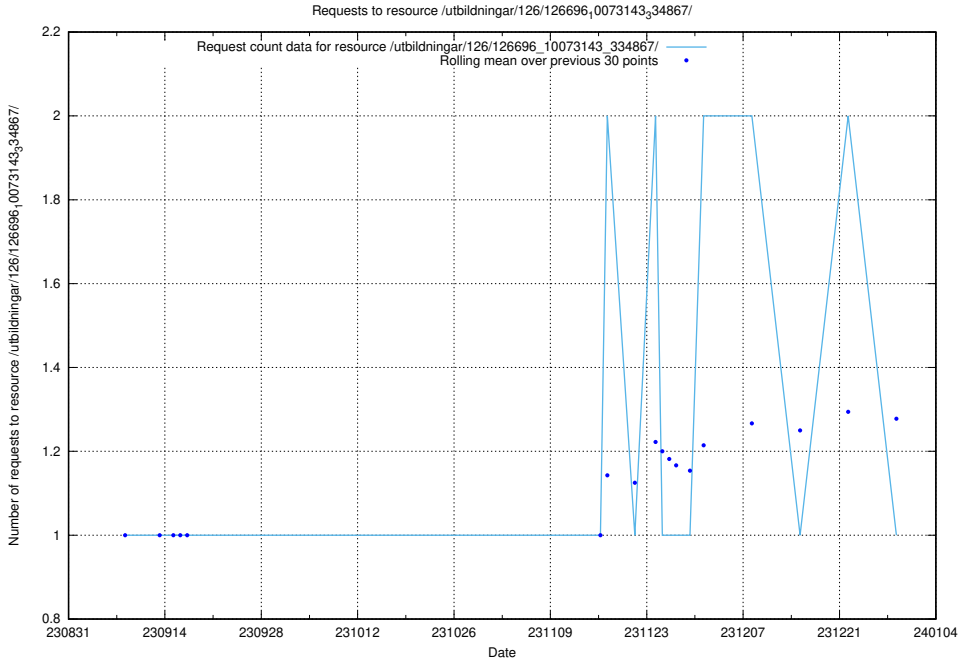

5.4617 Usage of /utbildningar/126/126696_10073143_334867/

Here, we count the number of requests to resource /utbildningar/126/126696_10073143_334867/.