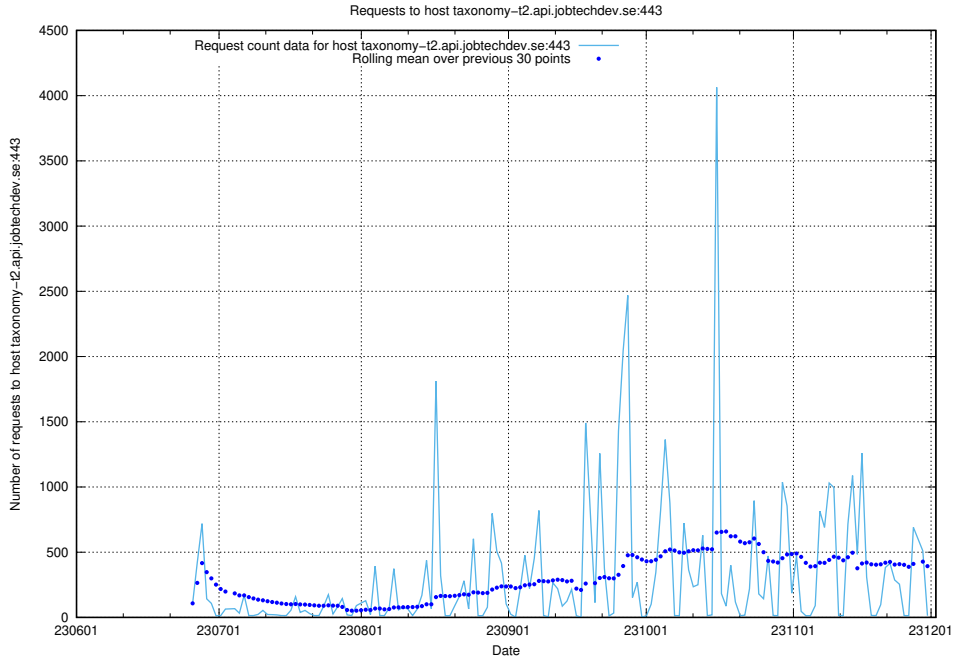

7.42 Usage of taxonomy-t2.api.jobtechdev.se:443

Here, we count the number of requests to host taxonomy-t2.api.jobtechdev.se:443.