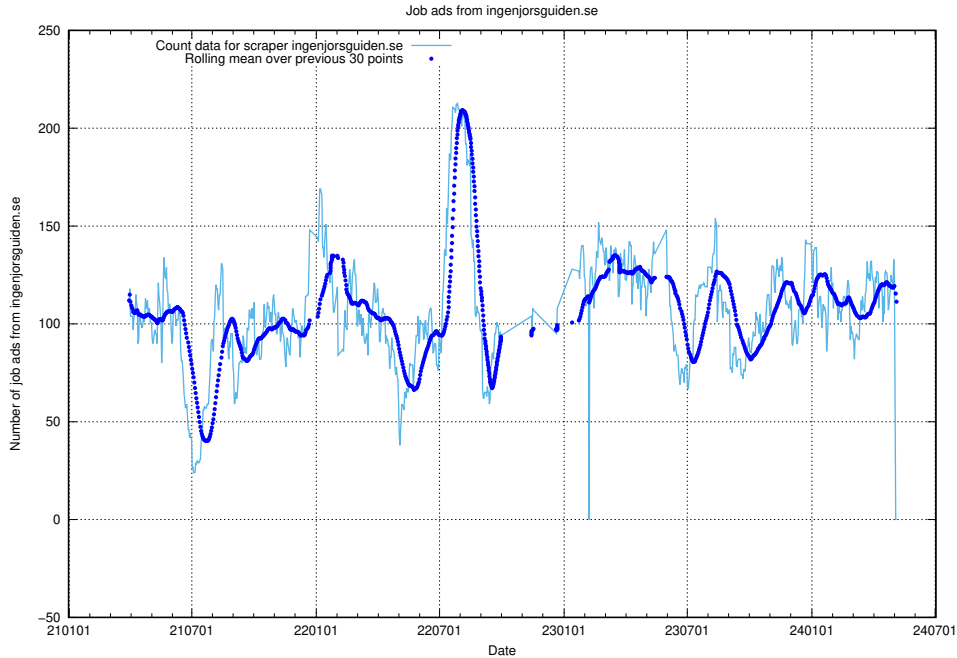

13.22 Number of ads by scraper ingenjorsguiden.se

Here, we count the number of job ads scraped from ingenjorsguiden.se.