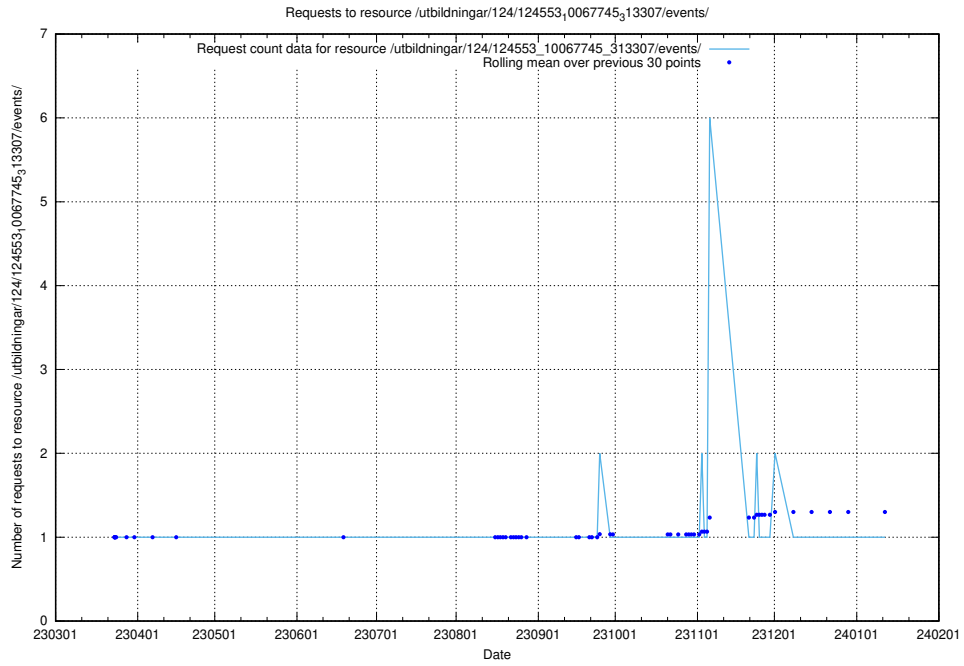

5.1199 Usage of /utbildningar/124/124553_10067745_313307/events/

Here, we count the number of requests to resource /utbildningar/124/124553_10067745_313307/events/