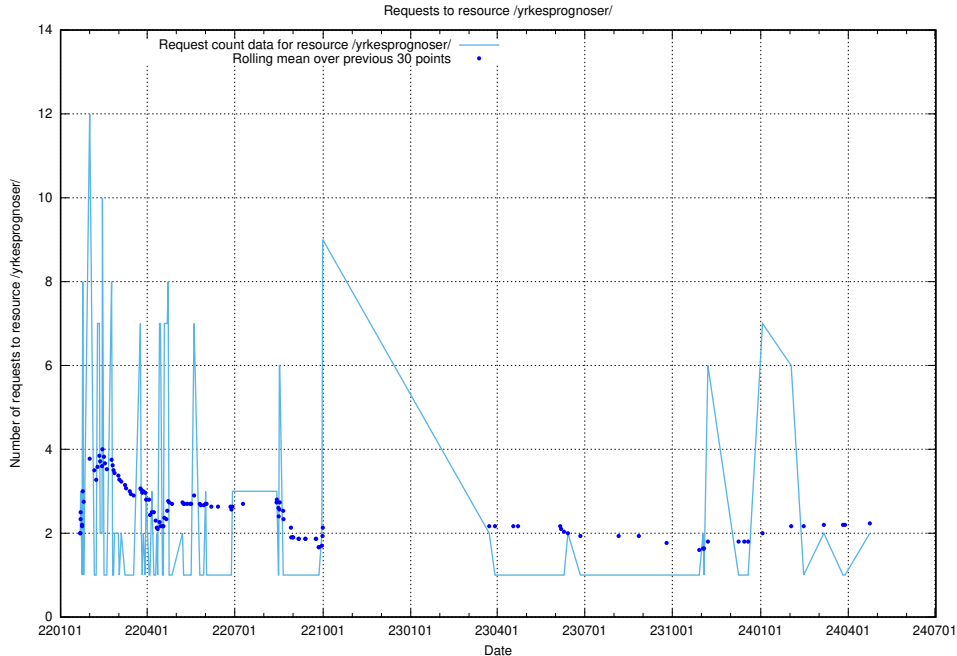

5.917 Usage of /yrkesprognoser/

Here, we count the number of requests to resource /yrkesprognoser/.