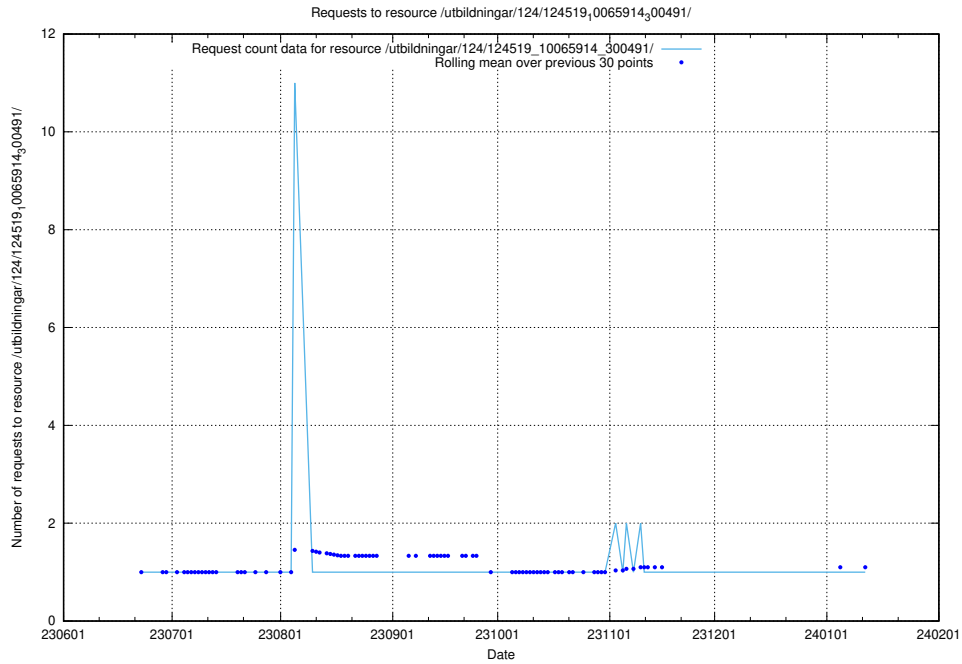

5.5752 Usage of /utbildningar/124/124519_10065914_300491/

Here, we count the number of requests to resource /utbildningar/124/124519_10065914_300491/.