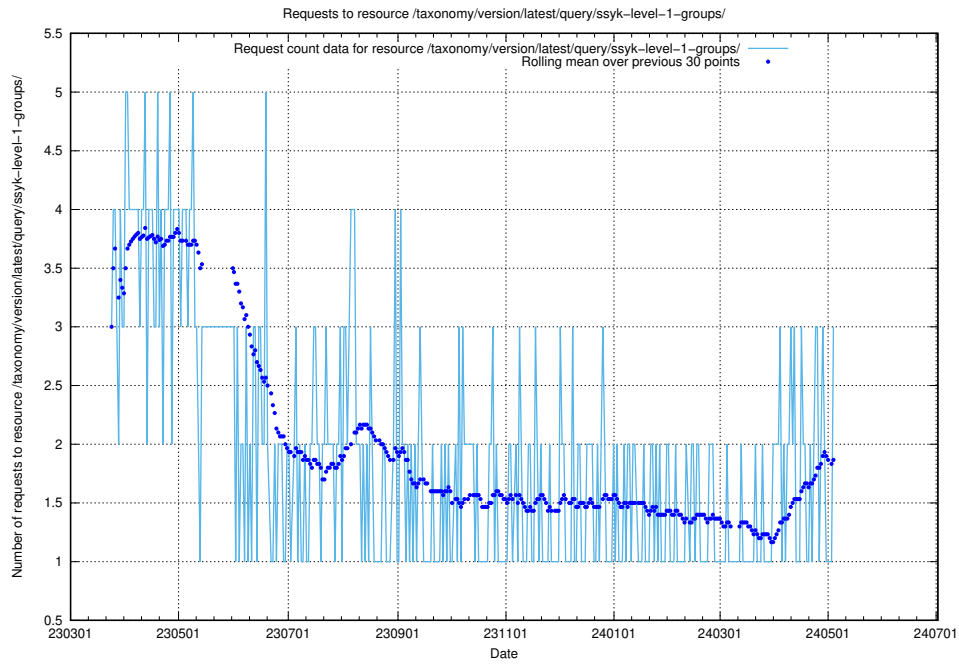

5.424 Usage of /taxonomy/version/latest/query/ssyk-level-1-groups/

Here, we count the number of requests to resource /taxonomy/version/latest/query/ssyk-level-1-groups/.