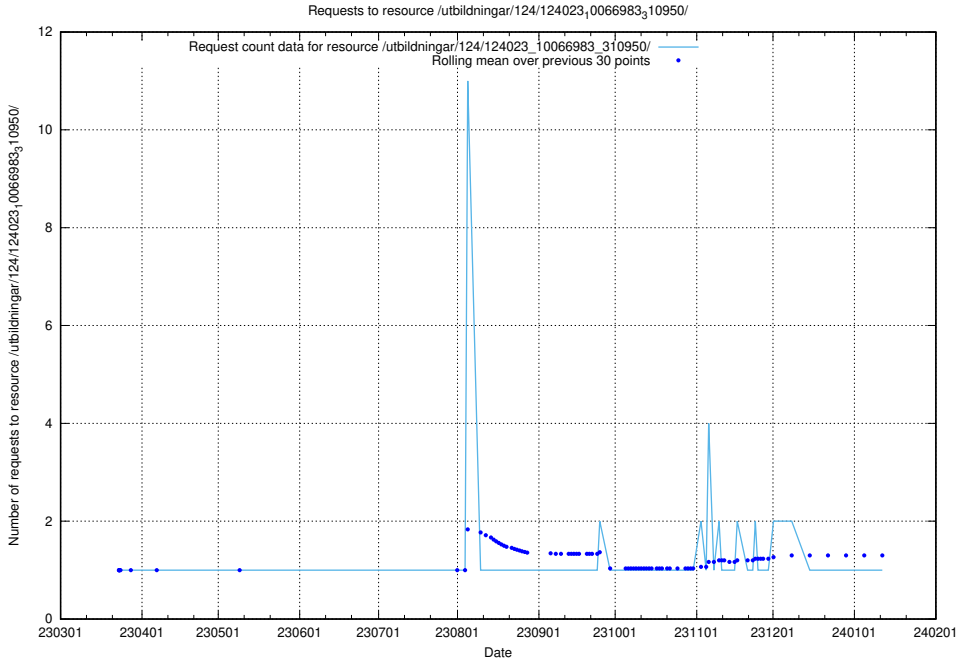

5.4447 Usage of /utbildningar/124/124023_10066983_310950/

Here, we count the number of requests to resource /utbildningar/124/124023_10066983_310950/.