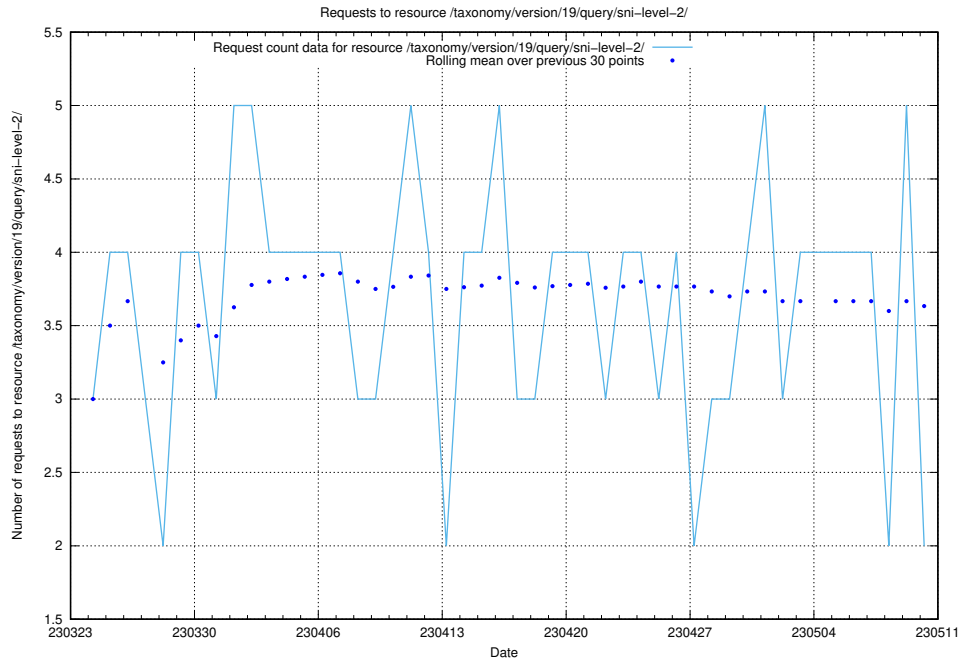

5.908 Usage of /taxonomy/version/19/query/sni-level-2/

Here, we count the number of requests to resource /taxonomy/version/19/query/sni-level-2/.