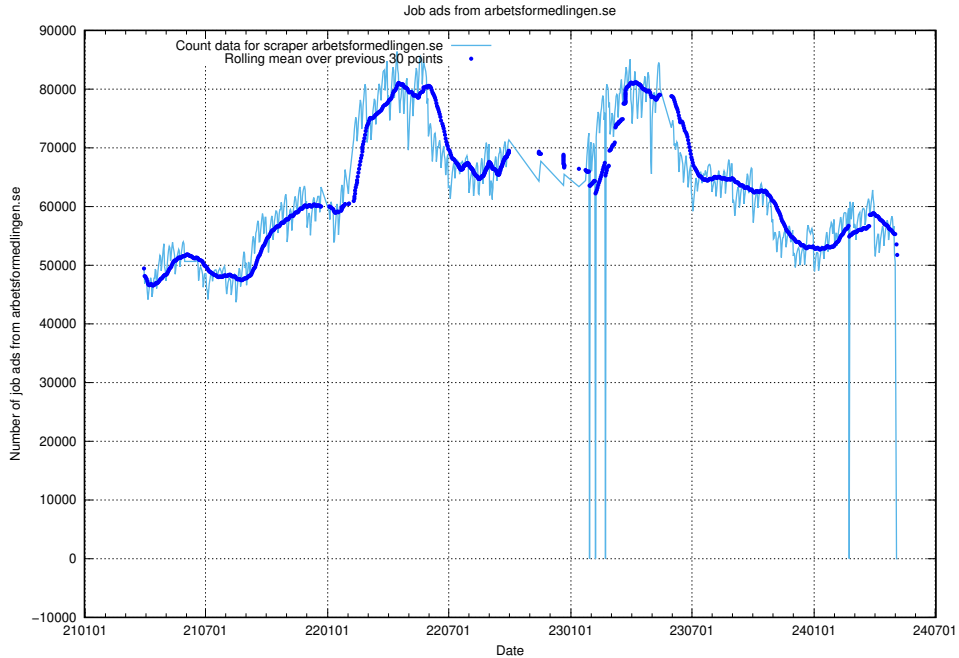

13.19 Number of ads by scraper arbetsformedlingen.se

Here, we count the number of job ads scraped from arbetsformedlingen.se.