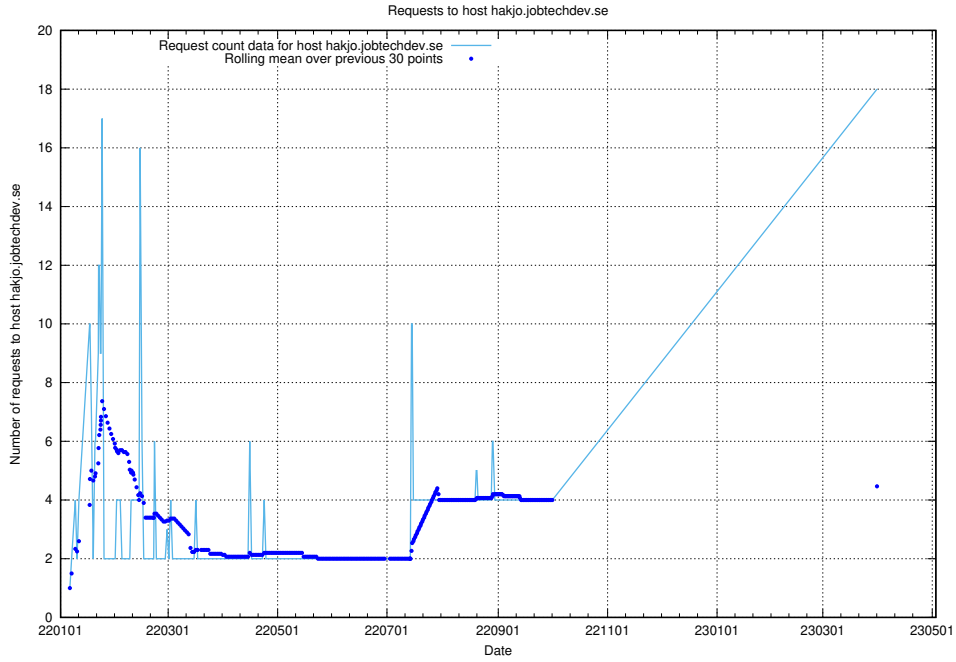

7.36 Usage of hakjo.jobtechdev.se

Here, we count the number of requests to host hakjo.jobtechdev.se.