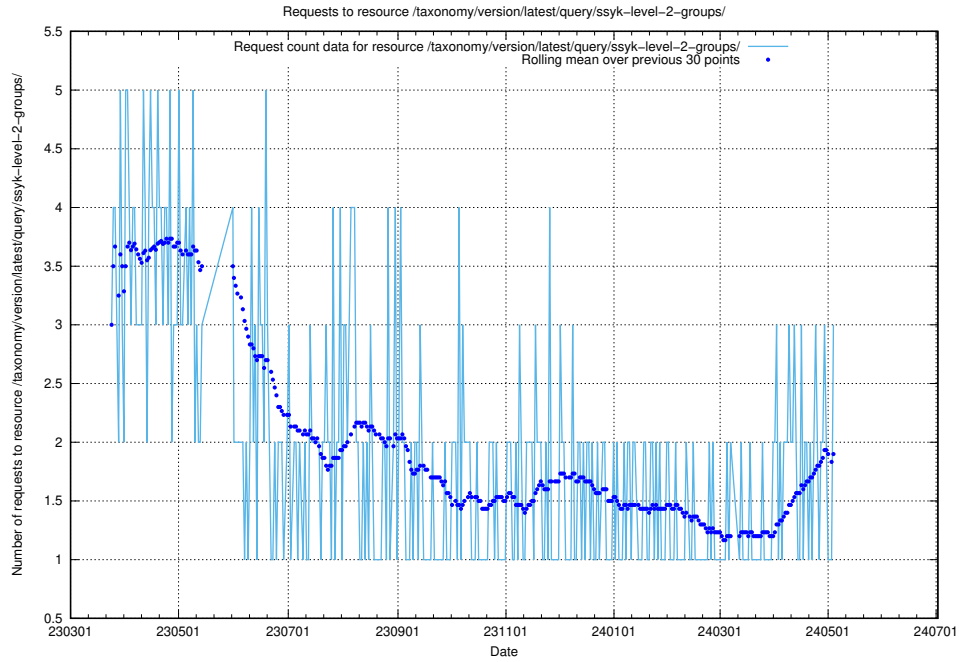

5.423 Usage of /taxonomy/version/latest/query/ssyk-level-2-groups/

Here, we count the number of requests to resource /taxonomy/version/latest/query/ssyk-level-2-groups/.