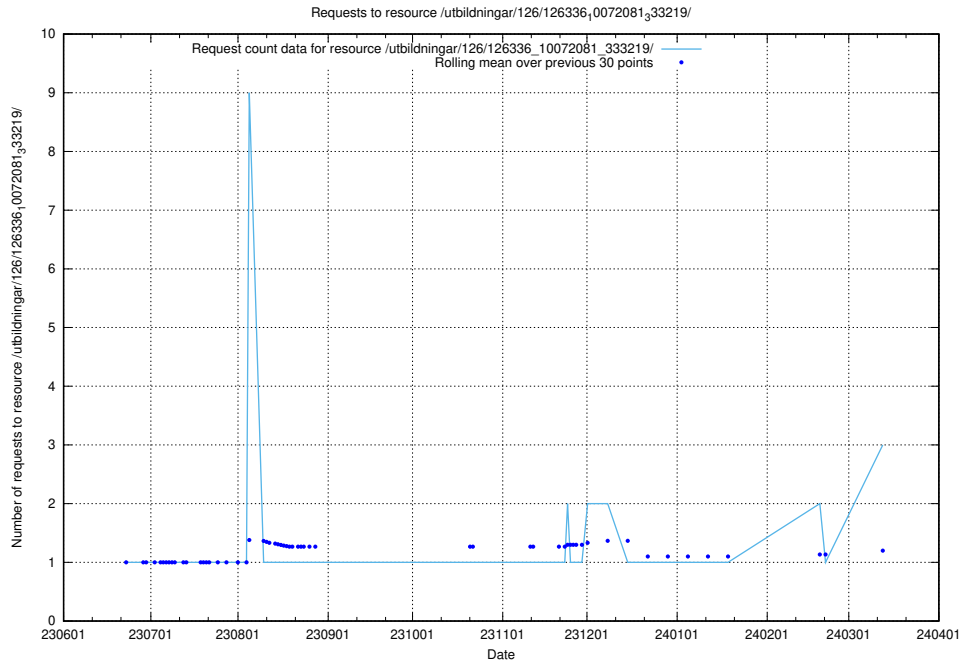

5.372 Usage of /utbildningar/126/126336_10072081_333219/

Here, we count the number of requests to resource /utbildningar/126/126336_10072081_333219/.