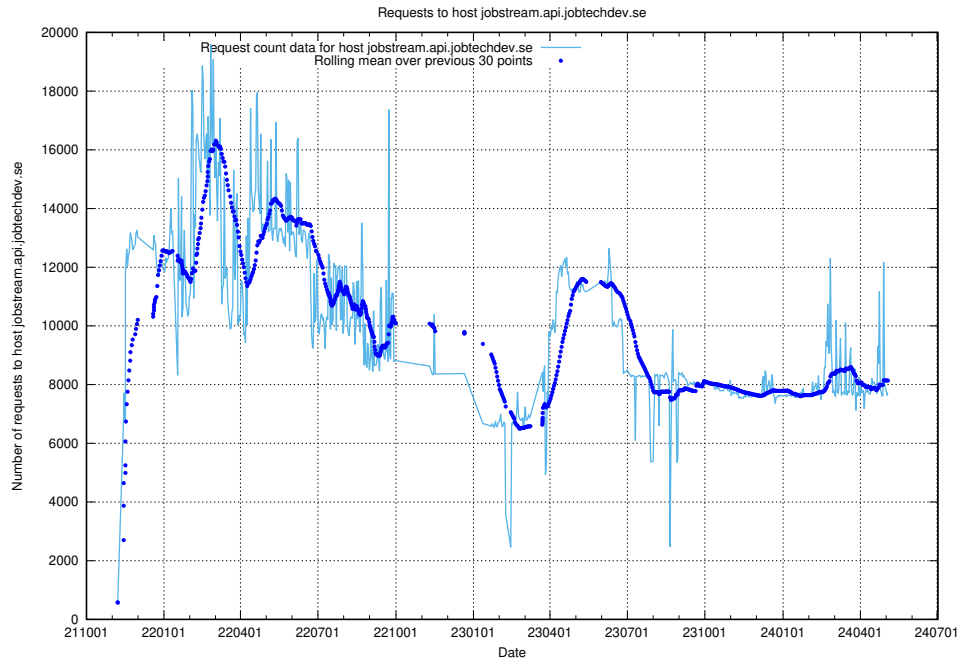

7.13 Usage of console-openshift-console.apps.standby.services.jtech.se

Here, we count the number of requests to host console-openshift-console.apps.standby.services.jtech.se.

7.14 Usage of `historical.api.jobtechdev.se`