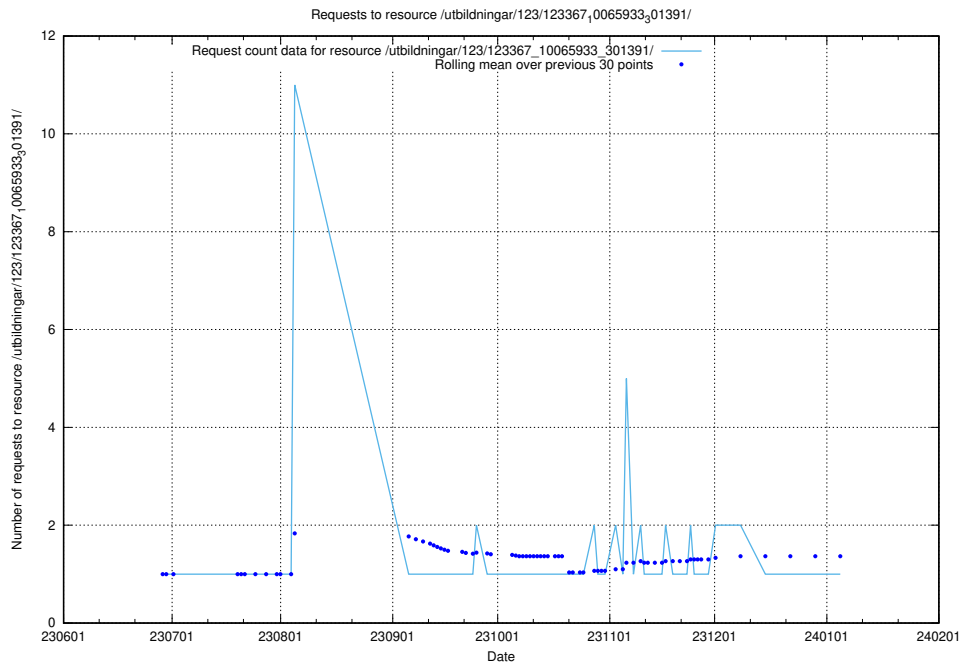

Here, we count the number of requests to resource /utbildningar/123/123367_10065939_302117/events/

5.5519 Usage of /utbildningar/123/123367_10065933_301391/

Here, we count the number of requests to resource /utbildningar/123/123367_10065933_301391/.