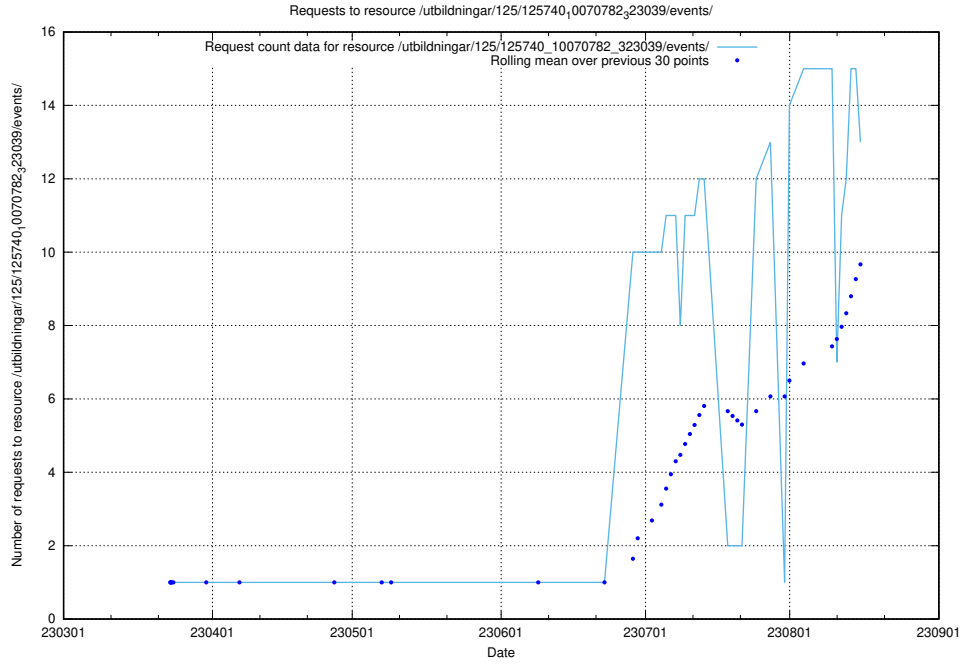

5.11 Usage of /utbildningar/125/125740_10070782_323039/events/

Here, we count the number of requests to resource /utbildningar/125/125740_10070782_323039/events/