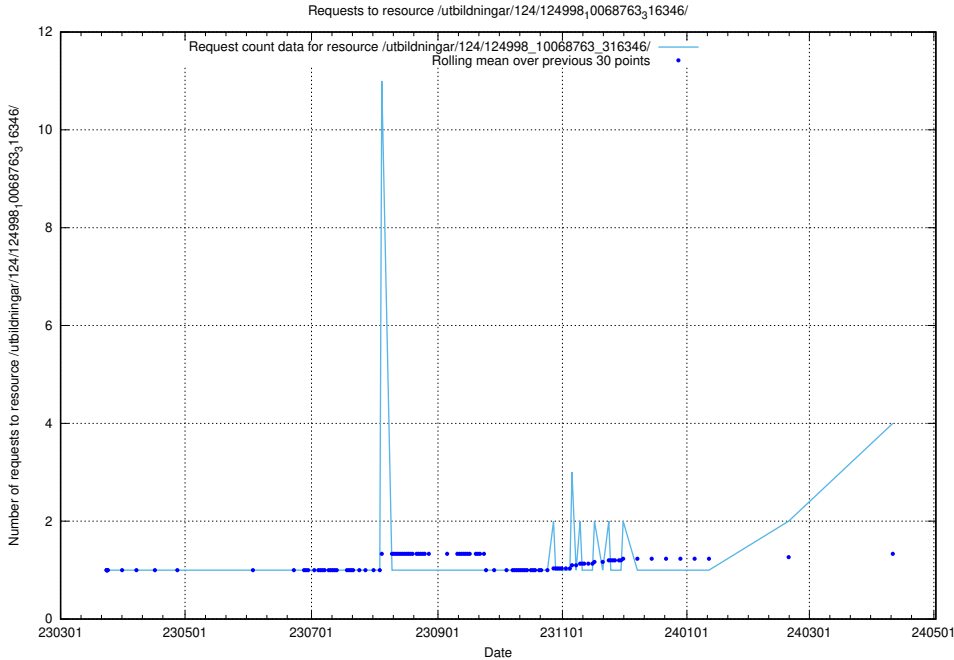

Here, we count the number of requests to resource /utbildningar/124/124998_10068763_316346/.

5.163 Usage of /utbildningar/124/124861_10069368_318273/events/

Here, we count the number of requests to resource /utbildningar/124/124861_10069368_318273/events/