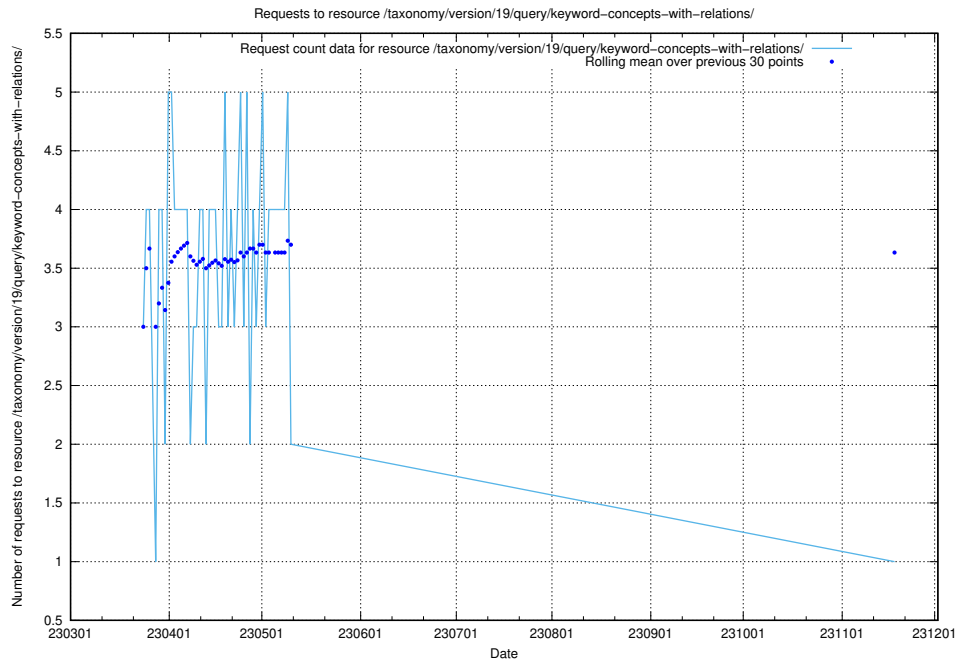

Here, we count the number of requests to resource /taxonomy/version/19/query/keyword-concepts-with-relations/.

5.6118 Usage of /taxonomy/version/19/query/eu-regions/

Here, we count the number of requests to resource /taxonomy/version/19/query/eu-regions/.