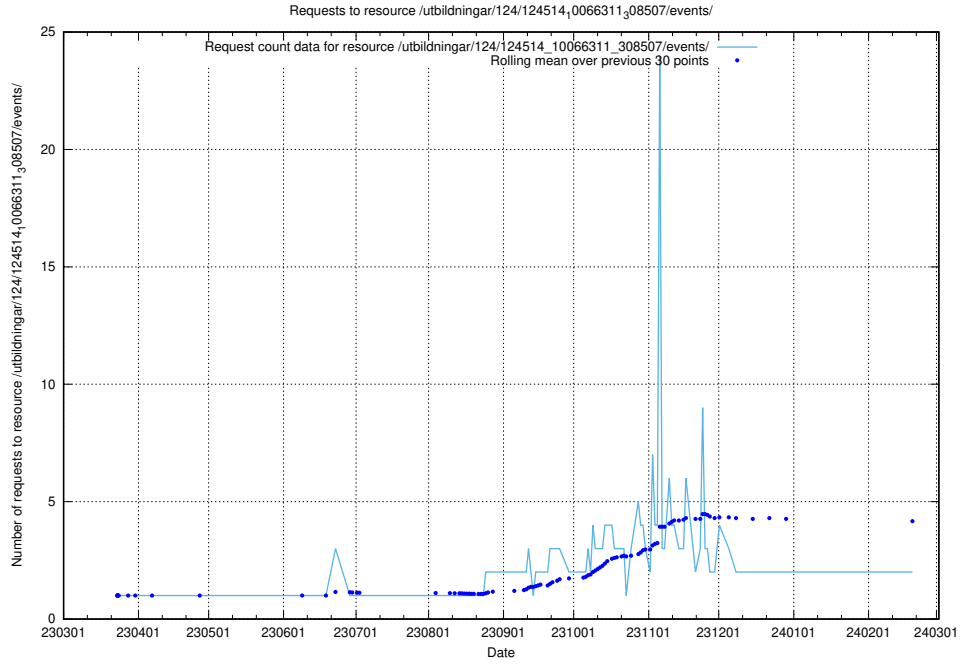

5.536 Usage of /utbildningar/124/124514_10066311_308507/events/

Here, we count the number of requests to resource /utbildningar/124/124514_10066311_308507/events/