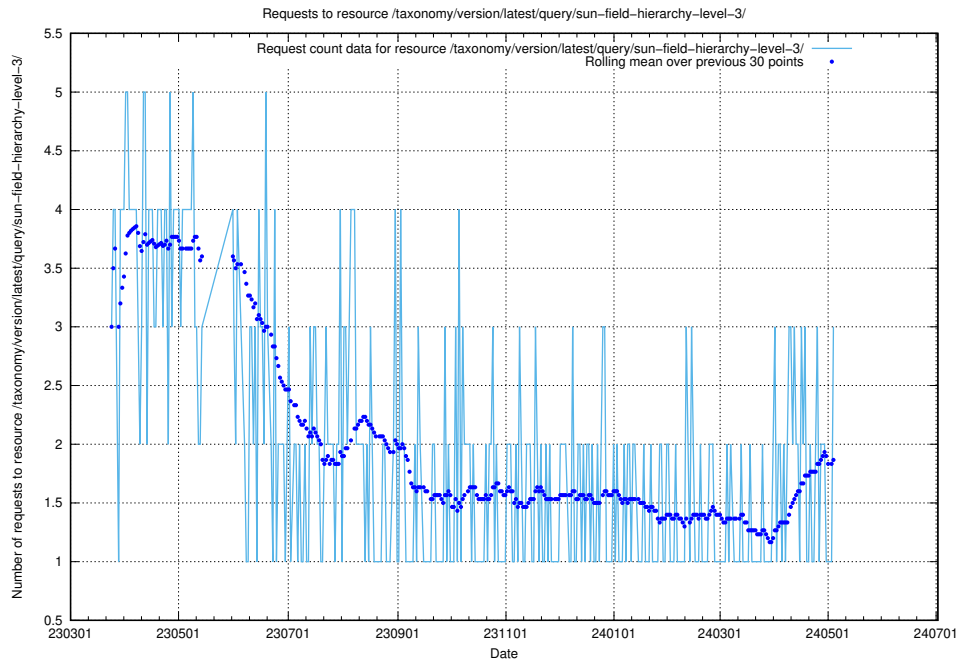

5.415 Usage of /taxonomy/version/latest/query/sun-field-hierarchy-level-3/

Here, we count the number of requests to resource /taxonomy/version/latest/query/sun-field-hierarchy-level-3/.