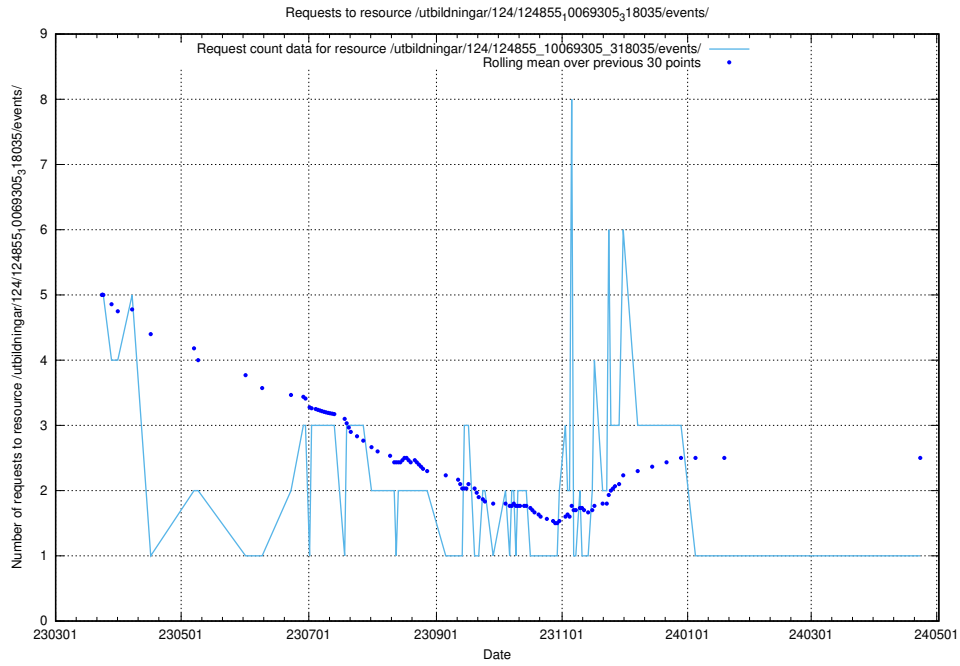

5.6227 Usage of /utbildningar/124/124855_10069305_318035/events/

Here, we count the number of requests to resource /utbildningar/124/124855_10069305_318035/events/