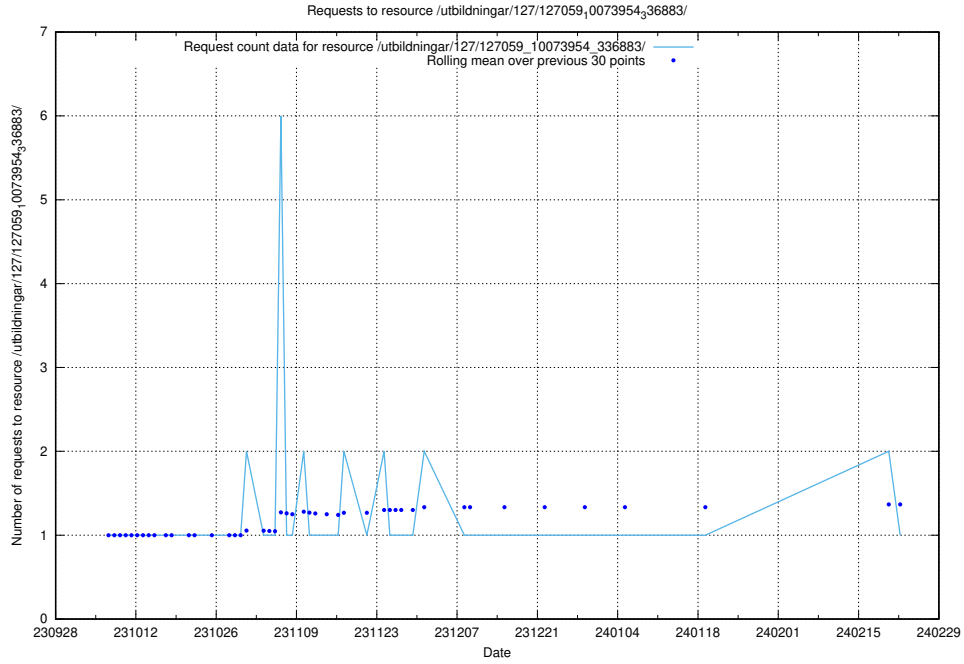

5.4370 Usage of /utbildningar/127/127059_10073954_336883/

Here, we count the number of requests to resource /utbildningar/127/127059_10073954_336883/.