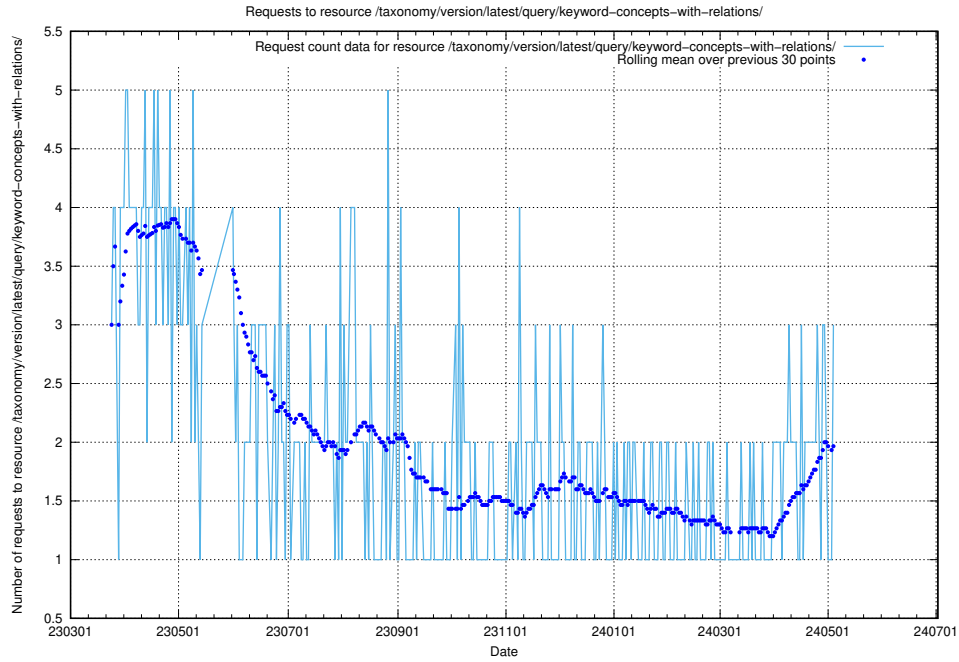

5.438 Usage of /taxonomy/version/latest/query/keyword-concepts-with-relations/

Here, we count the number of requests to resource /taxonomy/version/latest/query/keyword-concepts-with-relations/.