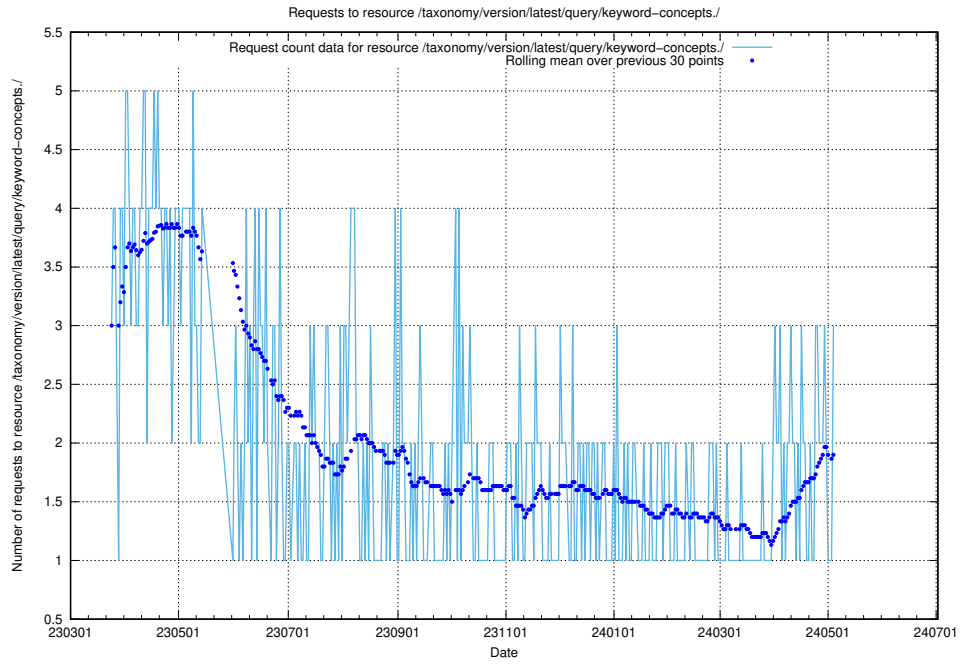

5.437 Usage of /taxonomy/version/latest/query/keyword-concepts./

Here, we count the number of requests to resource /taxonomy/version/latest/query/keyword-concepts./.