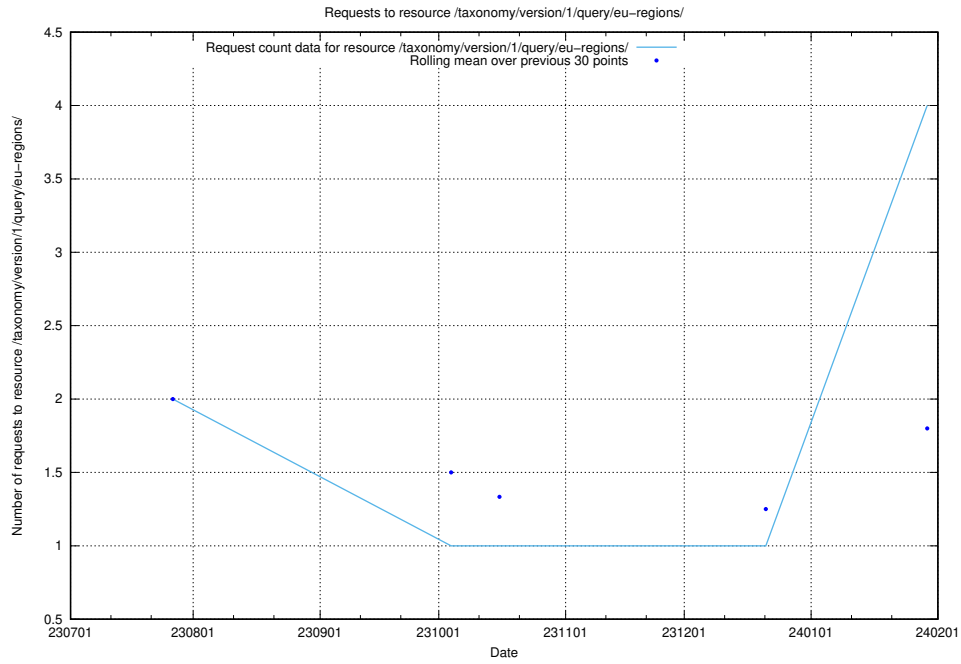

5.220 Usage of `/taxonomy/version/1/query/eu-regions/`

Here, we count the number of requests to resource `/taxonomy/version/1/query/eu-regions/`.