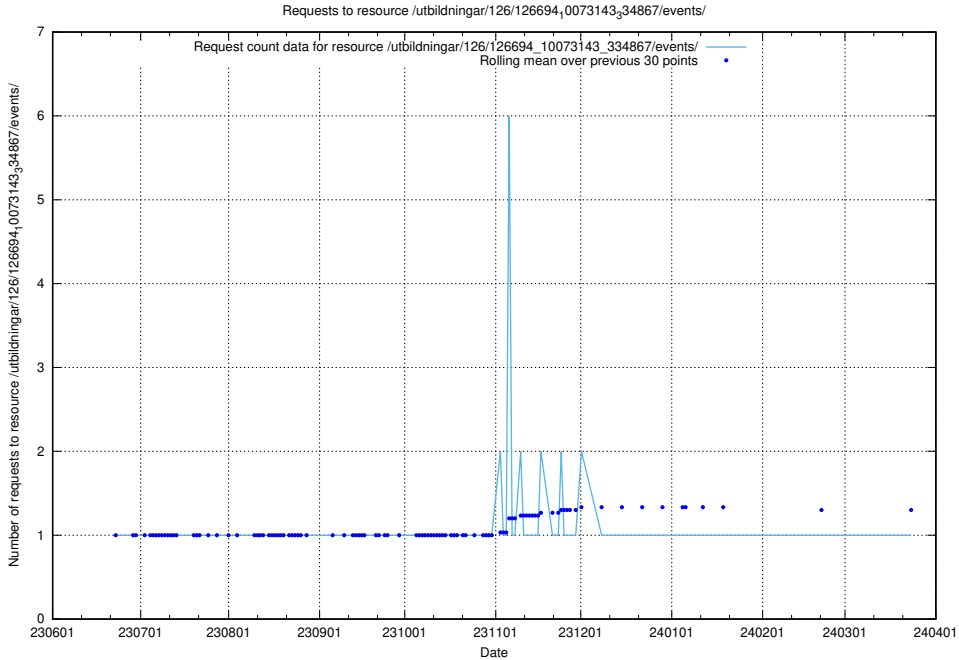

5.5624 Usage of /utbildningar/126/126694_10073143_334867/events/

Here, we count the number of requests to resource /utbildningar/126/126694_10073143_334867/events/