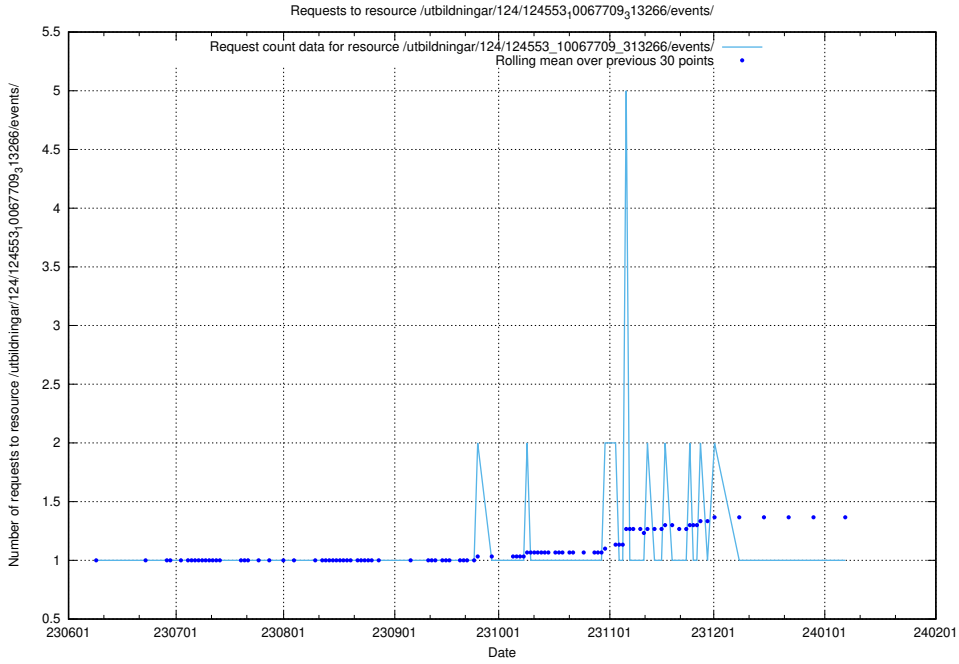

5.5880 Usage of /utbildningar/124/124553_10067709_313266/events/

Here, we count the number of requests to resource /utbildningar/124/124553_10067709_313266/events/