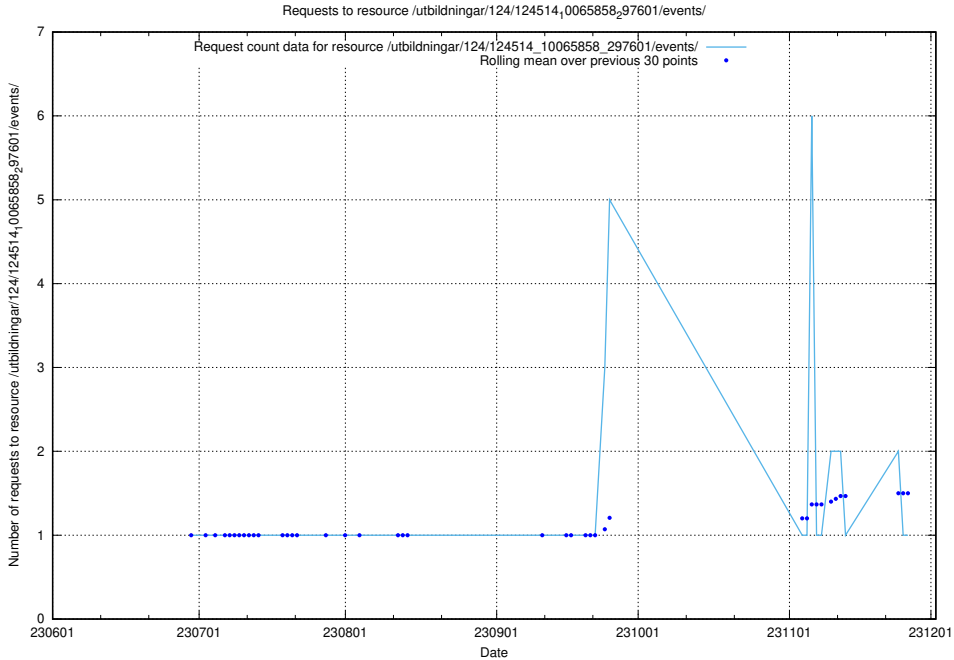

5.5382 Usage of /utbildningar/124/124514_10065858_297601/events/

Here, we count the number of requests to resource /utbildningar/124/124514_10065858_297601/events/