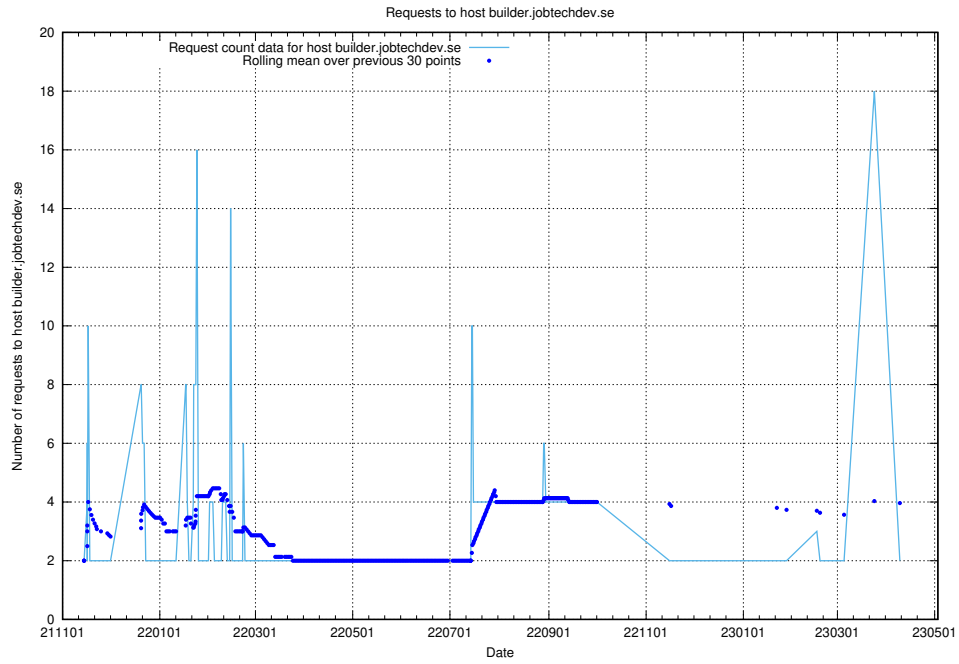

7.274 Usage of builder.jobtechdev.se

Here, we count the number of requests to host builder.jobtechdev.se.