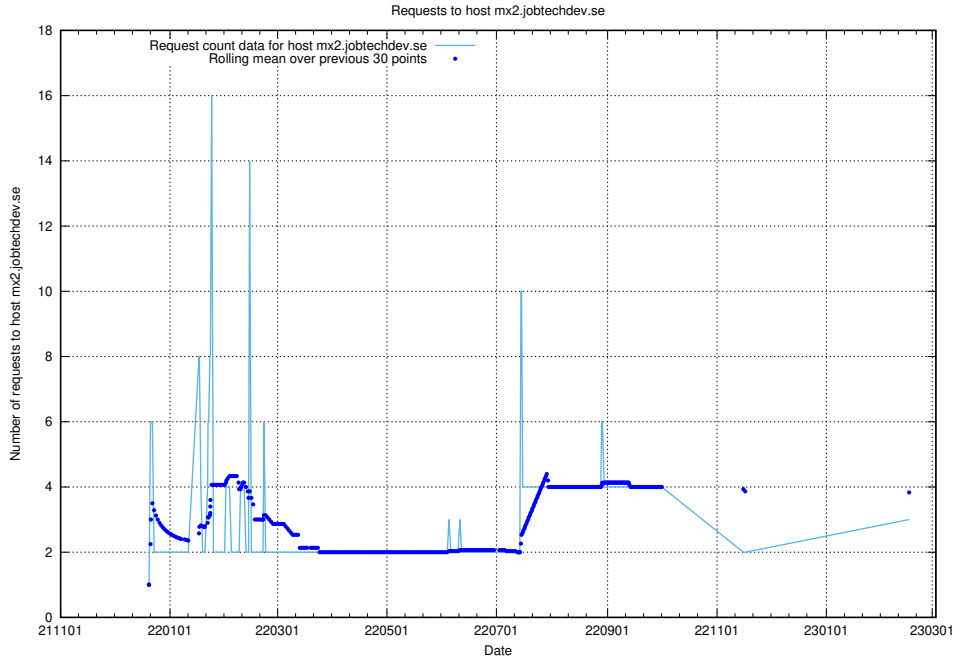

7.195 Usage of mx1.jobtechdev.se

Here, we count the number of requests to host mx1.jobtechdev.se.

7.196 Usage of mailhost.jobtechdev.se

Here, we count the number of requests to host mailhost.jobtechdev.se.