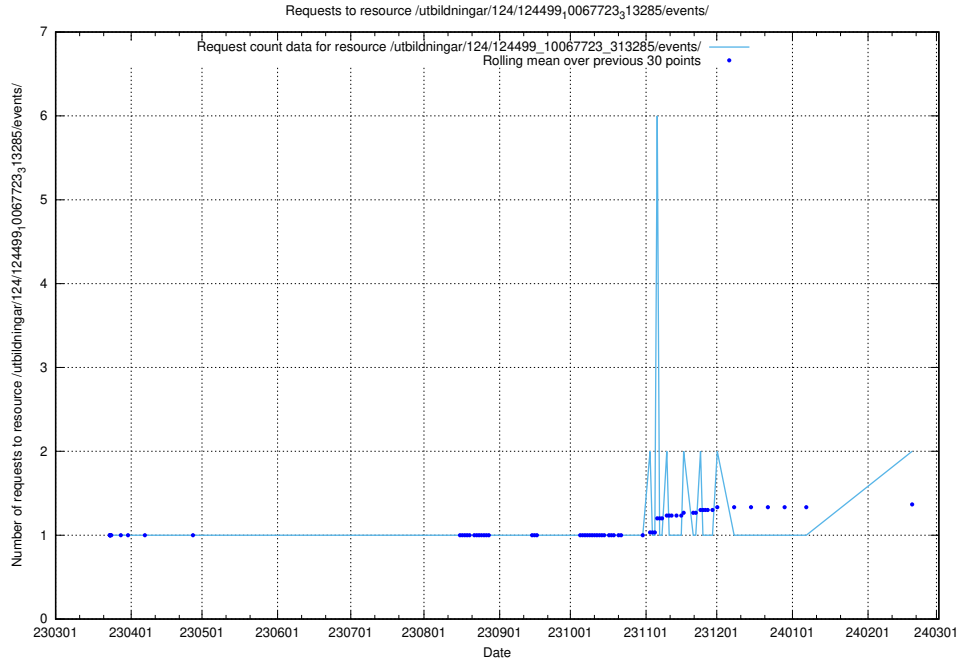

5.578 Usage of /utbildningar/124/124499_10067723_313285/events/

Here, we count the number of requests to resource /utbildningar/124/124499_10067723_313285/events/