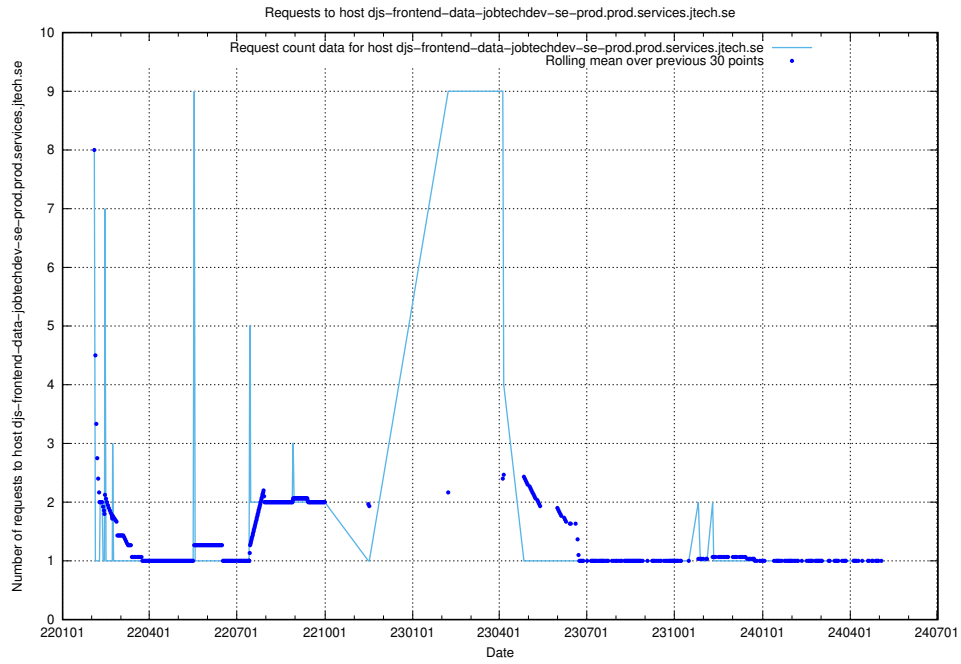

7.656 Usage of djs-frontend-data-jobtechdev-se-prod.prod.services.jtech.se

Here, we count the number of requests to host djs-frontend-data-jobtechdev-se-prod.prod.services.jtech.se.