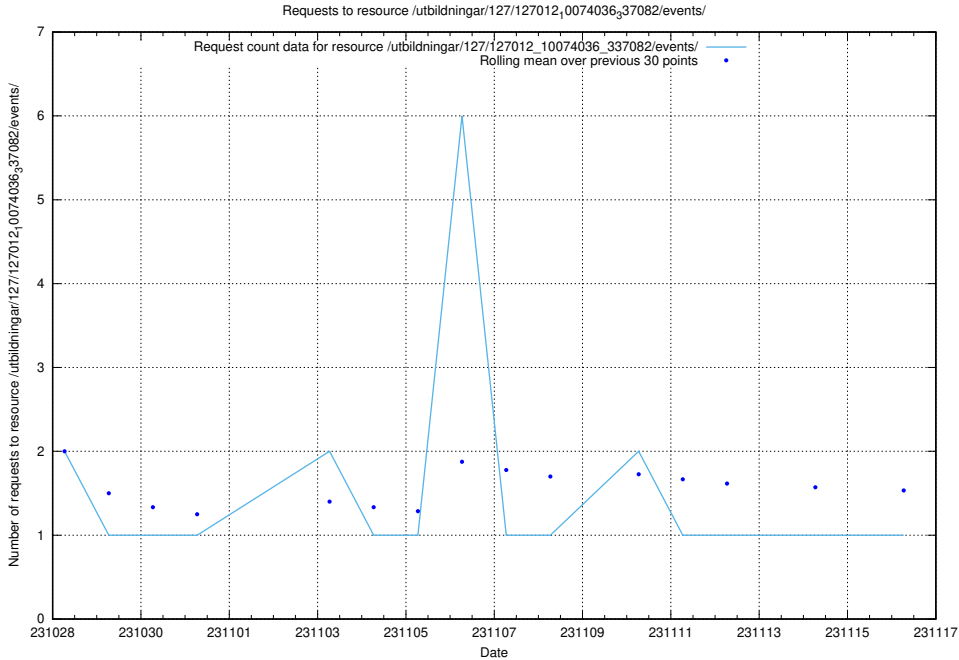

5.4170 Usage of /utbildningar/127/127012_10074036_337082/events/

Here, we count the number of requests to resource /utbildningar/127/127012_10074036_337082/events/

5.4171 Usage of /utbildningar/126/126795_10073175_334956/events/