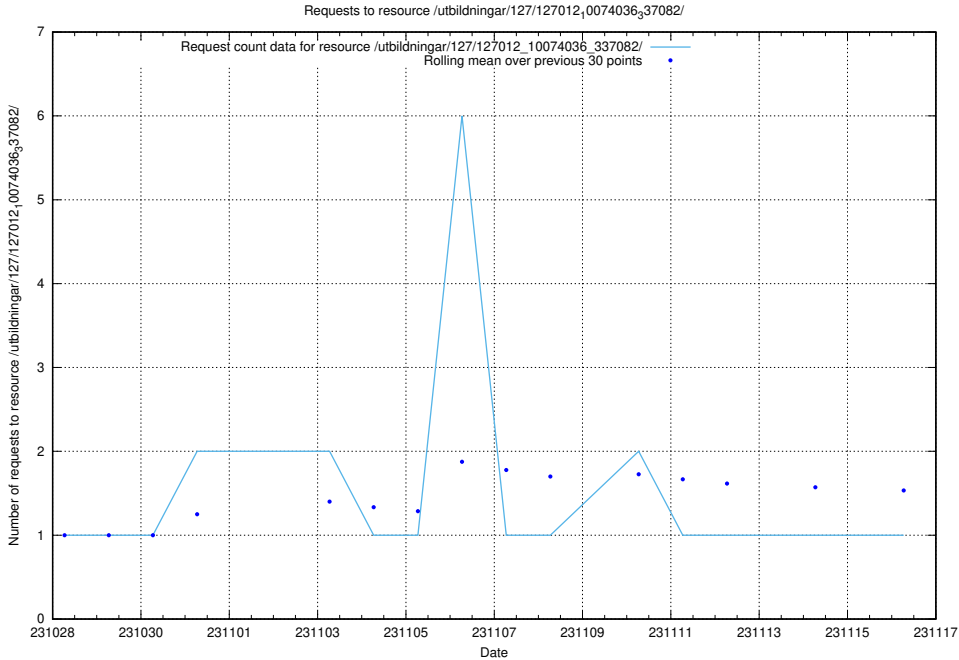

5.4174 Usage of /utbildningar/127/127012_10074036_337082/

Here, we count the number of requests to resource /utbildningar/127/127012_10074036_337082/.