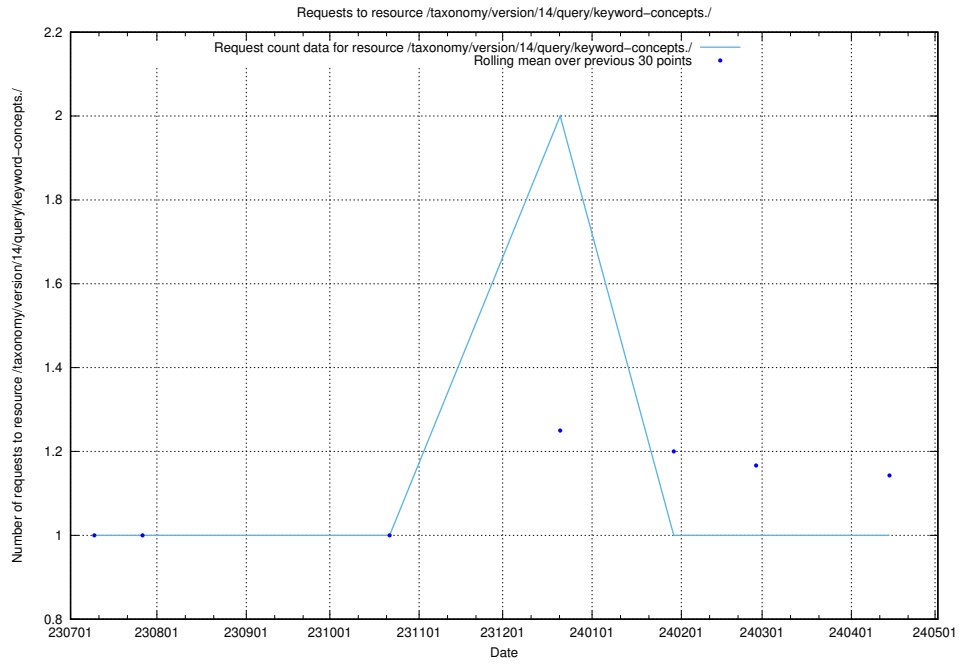

5.5120 Usage of /taxonomy/version/14/query/keyword-concepts./

Here, we count the number of requests to resource /taxonomy/version/14/query/keyword-concepts./.

5.5121 Usage of /taxonomy/version/14/query/isco-level-4-groups/