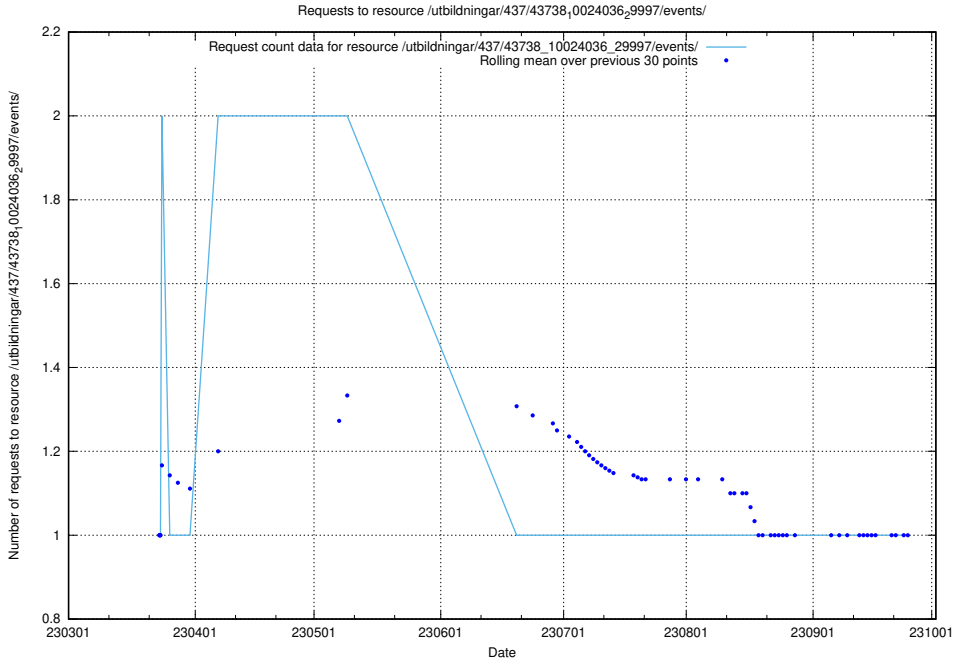

5.6368 Usage of /utbildningar/437/43738_10024036_29997/events/

Here, we count the number of requests to resource /utbildningar/437/43738_10024036_29997/events/.