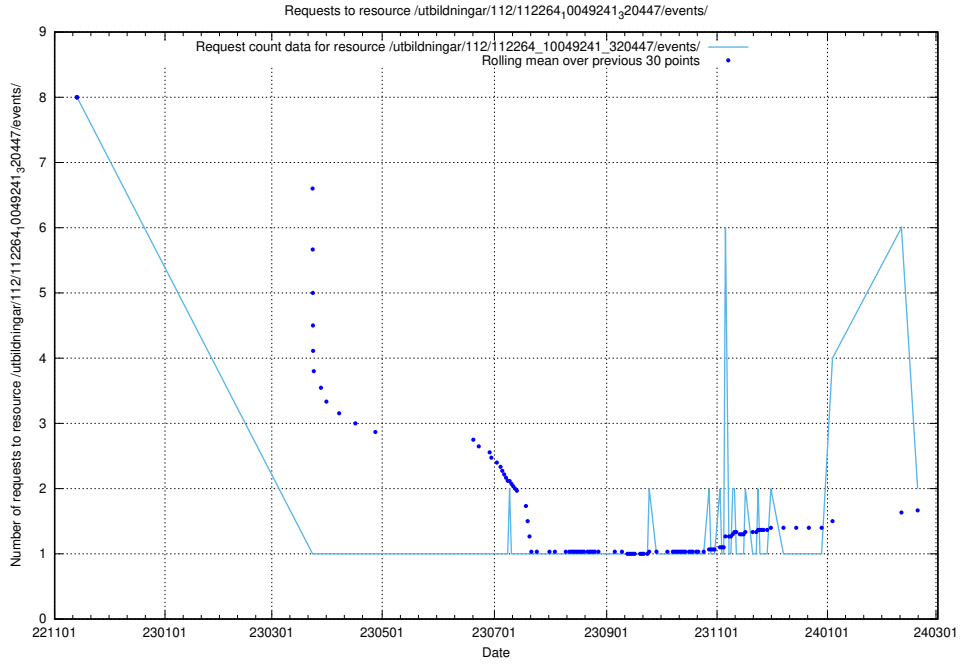

5.854 Usage of /utbildningar/112/112264_10049241_320447/events/

Here, we count the number of requests to resource /utbildningar/112/112264_10049241_320447/events/