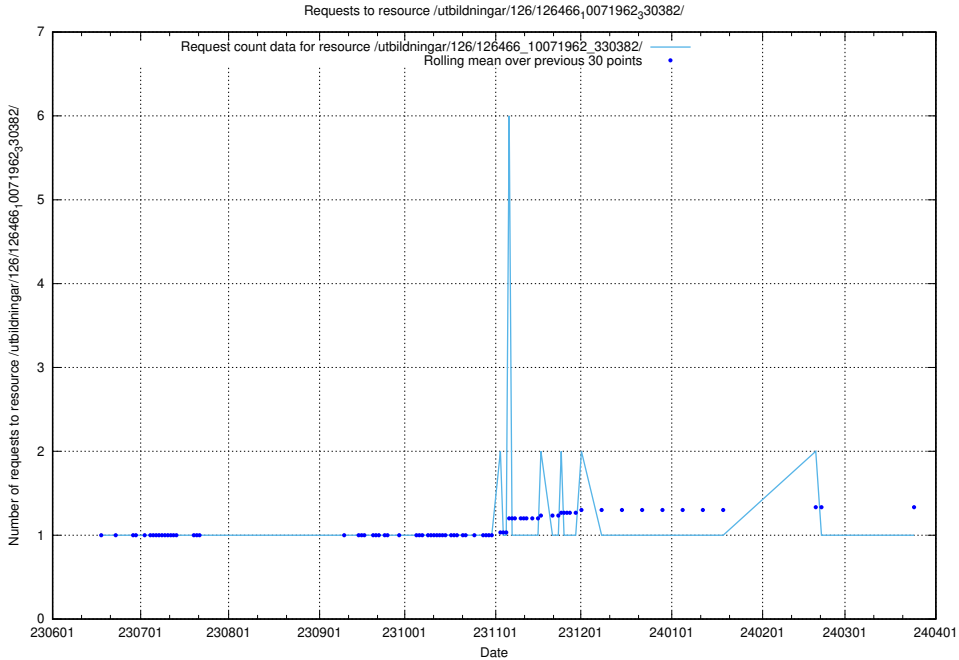

5.5846 Usage of /utbildningar/126/126466_10071962_330382/

Here, we count the number of requests to resource /utbildningar/126/126466_10071962_330382/.