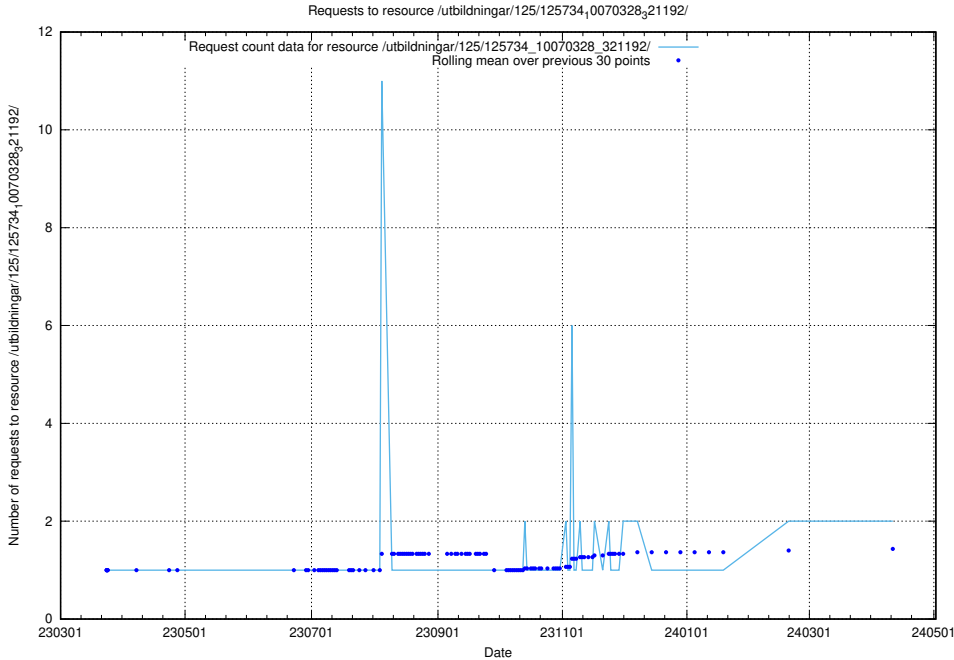

5.478 Usage of /utbildningar/125/125734_10070328_321192/

Here, we count the number of requests to resource /utbildningar/125/125734_10070328_321192/.