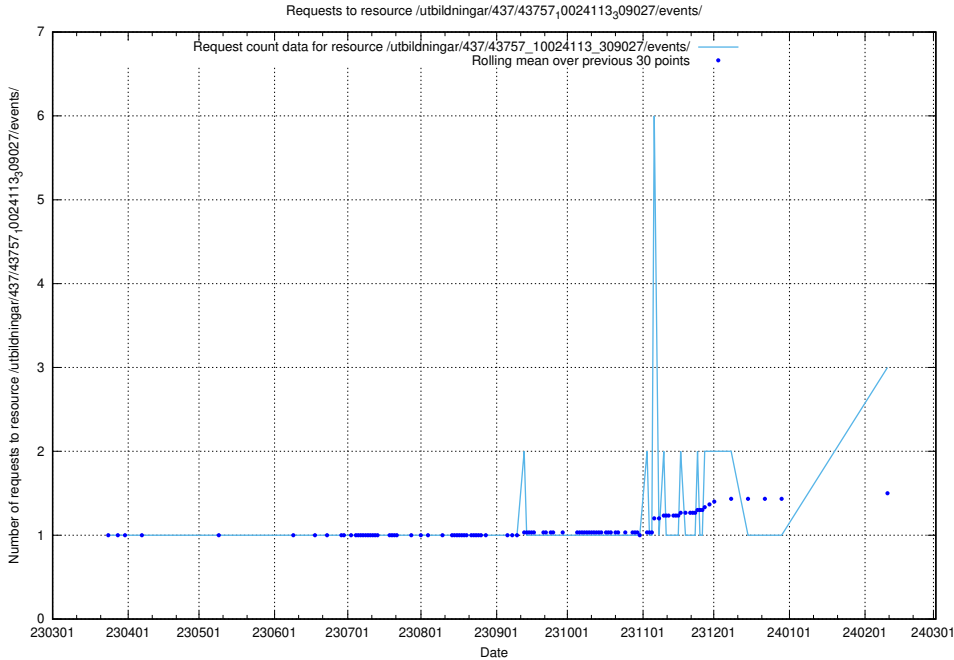

5.455 Usage of /utbildningar/437/43757_10024113_309027/events/

Here, we count the number of requests to resource /utbildningar/437/43757_10024113_309027/events/.