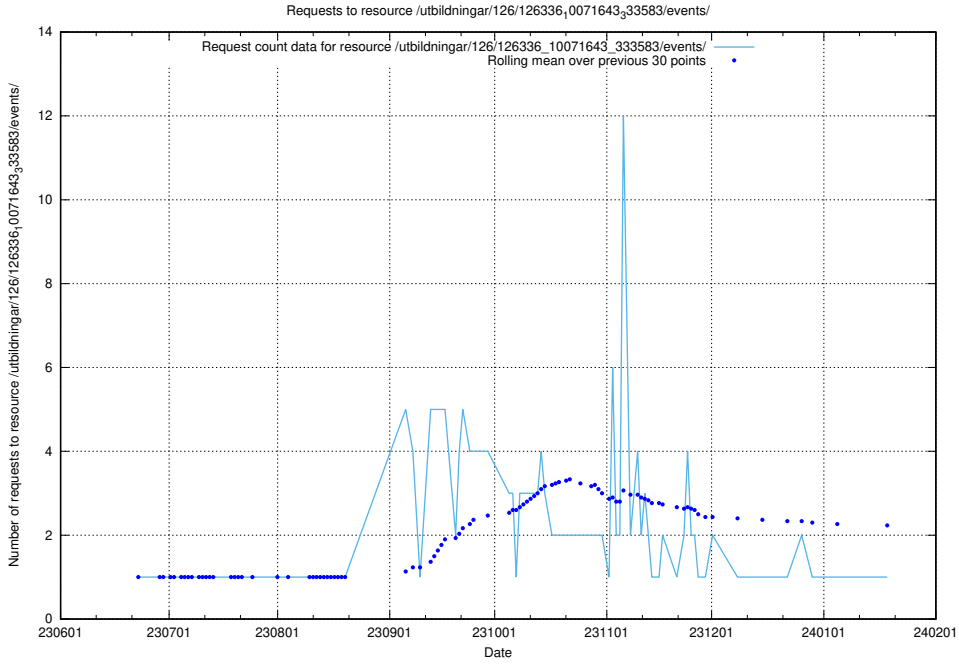

5.5657 Usage of /utbildningar/126/126336_10071643_333583/events/

Here, we count the number of requests to resource /utbildningar/126/126336_10071643_333583/events/