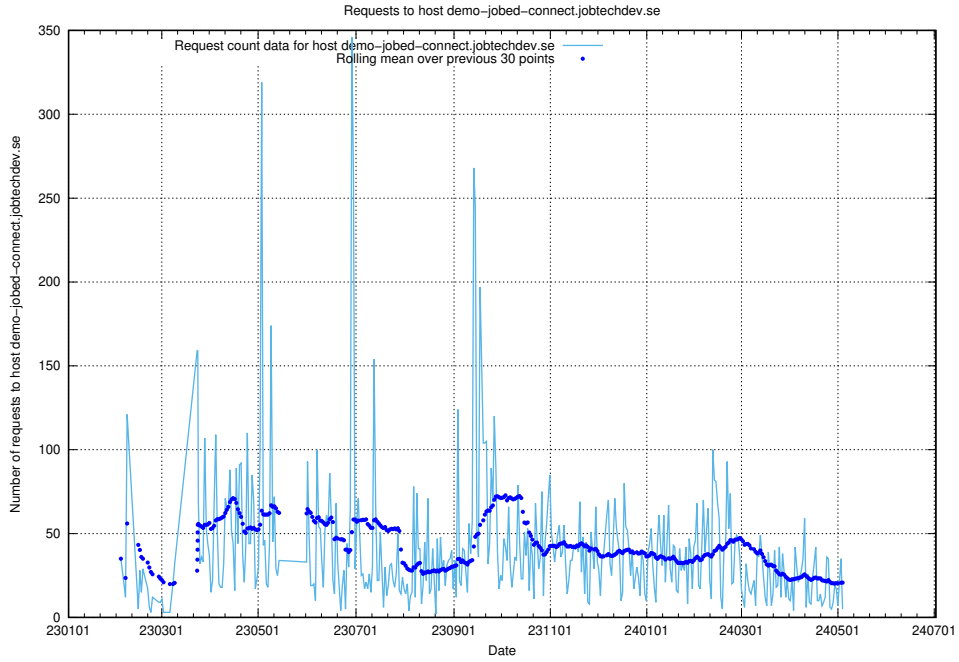

7.84 Usage of demo-jobed-connect.jobtechdev.se

Here, we count the number of requests to host demo-jobed-connect.jobtechdev.se.