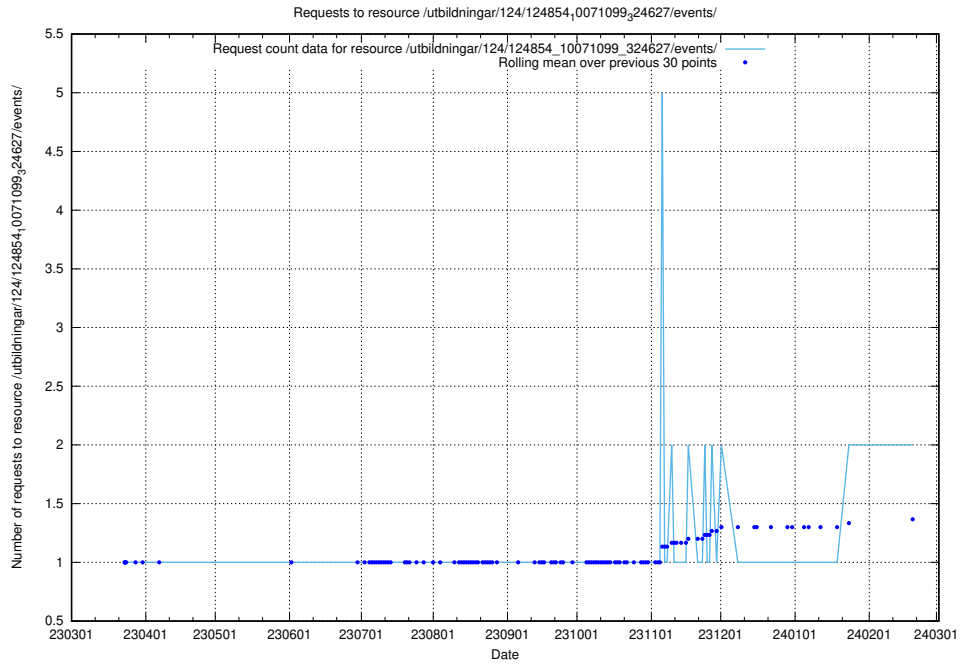

5.501 Usage of /utbildningar/124/124854_10071099_324627/events/

Here, we count the number of requests to resource /utbildningar/124/124854_10071099_324627/events/