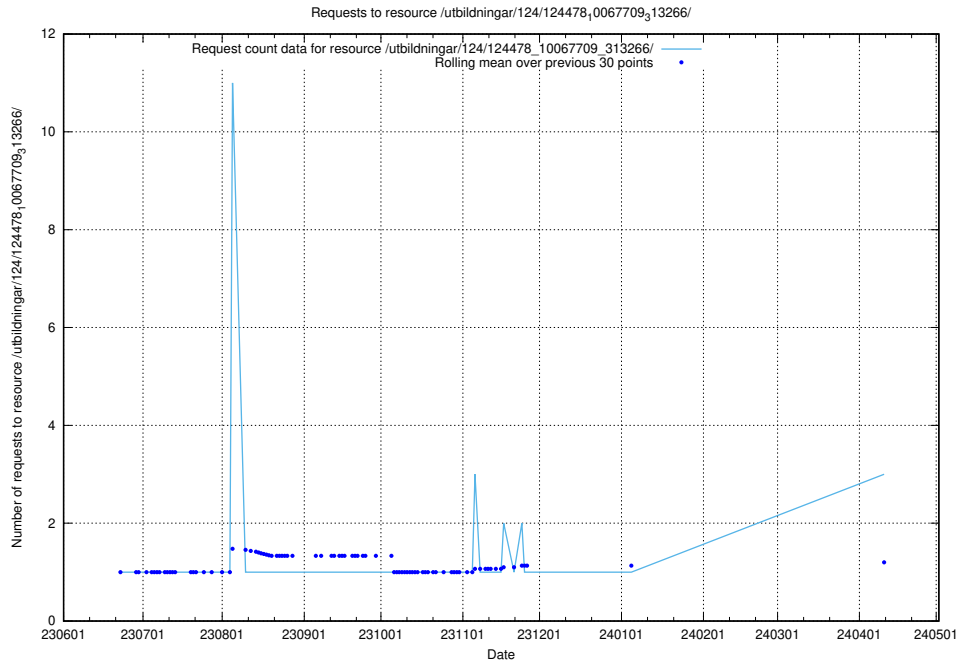

5.383 Usage of /utbildningar/124/124478_10067709_313266/

Here, we count the number of requests to resource /utbildningar/124/124478_10067709_313266/.