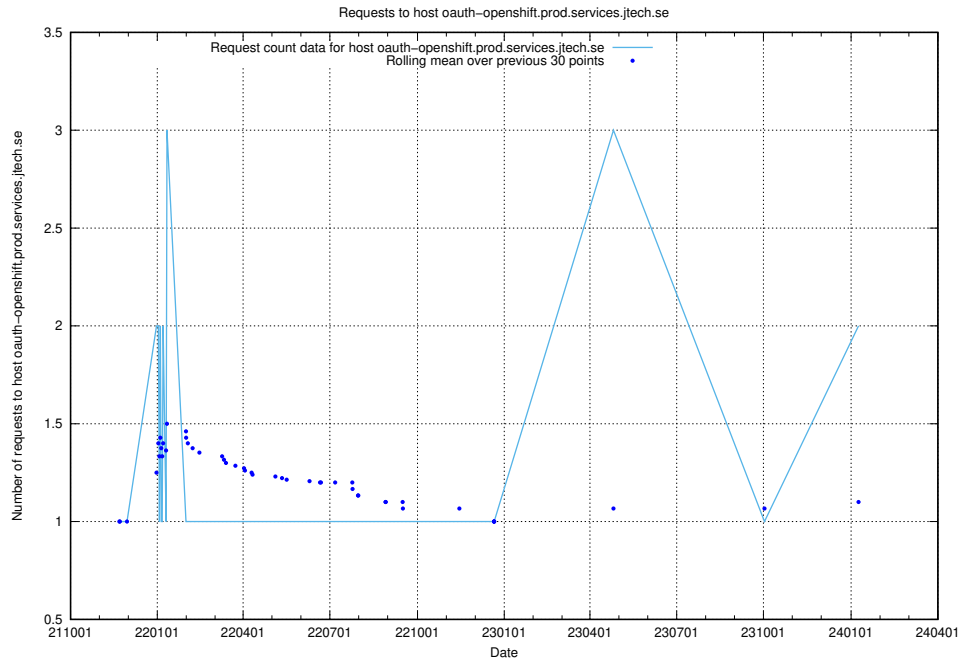

7.429 Usage of `oauth-openshift.prod.services.jtech.se`

Here, we count the number of requests to host `oauth-openshift.prod.services.jtech.se`.