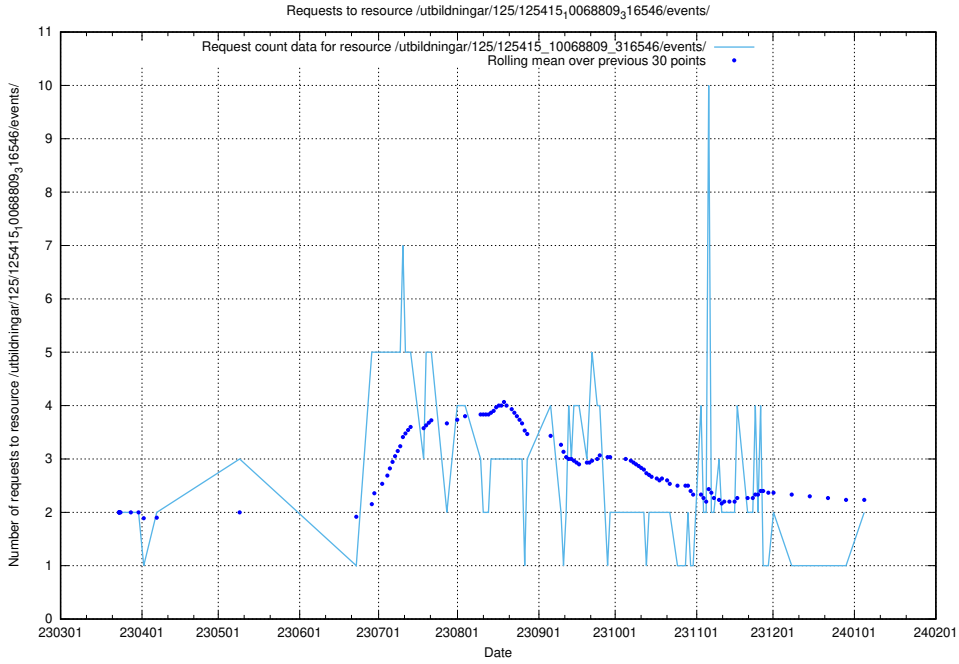

5.924 Usage of /utbildningar/125/125415_10068809_316546/events/

Here, we count the number of requests to resource /utbildningar/125/125415_10068809_316546/events/