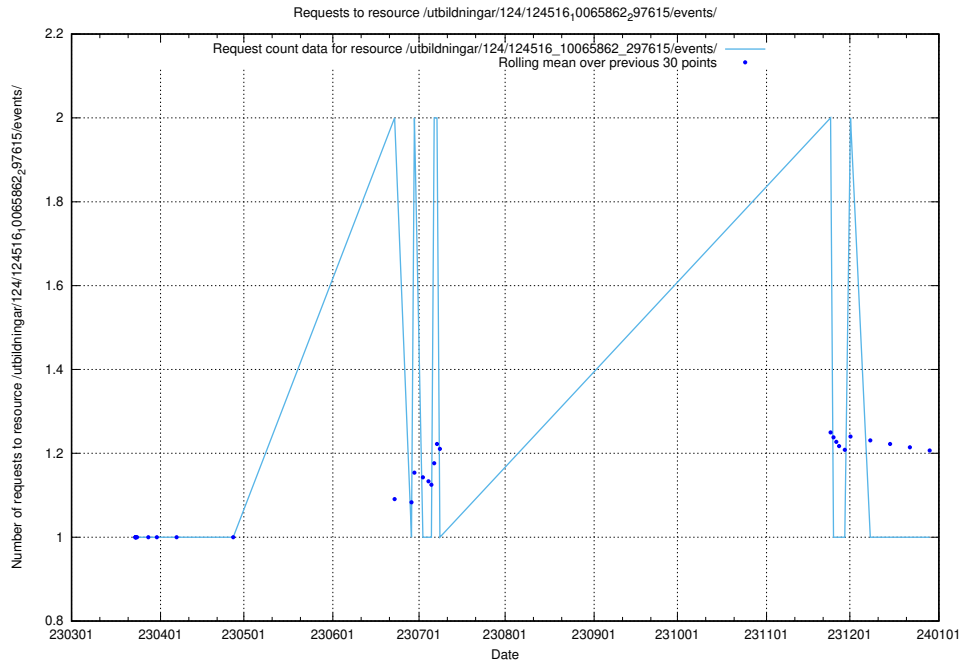

5.1472 Usage of /utbildningar/124/124516_10065862_297615/events/

Here, we count the number of requests to resource /utbildningar/124/124516_10065862_297615/events/