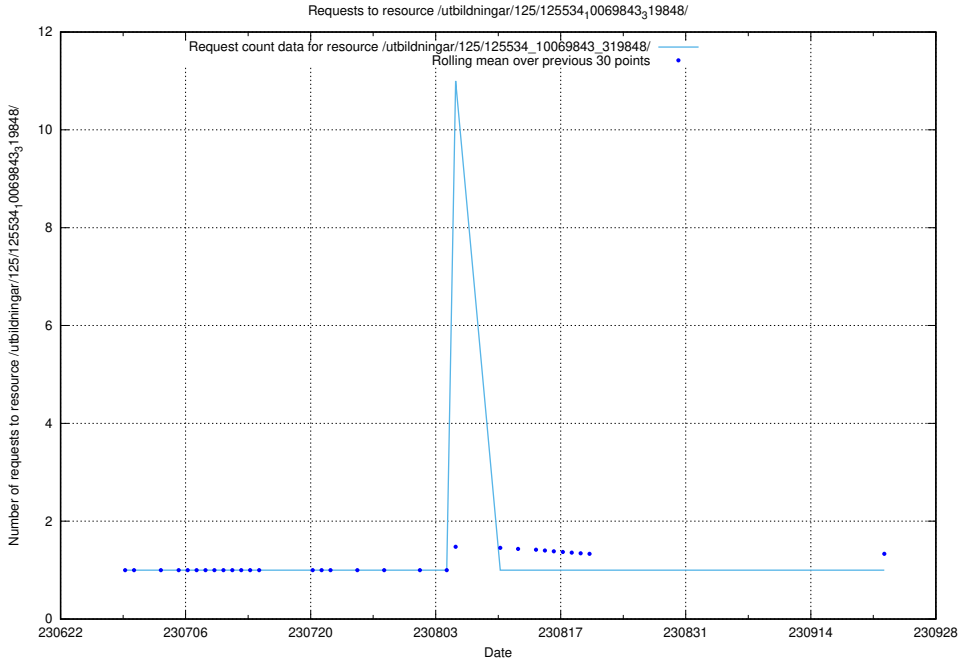

5.5465 Usage of /utbildningar/125/125534_10069843_319848/

Here, we count the number of requests to resource /utbildningar/125/125534_10069843_319848/.