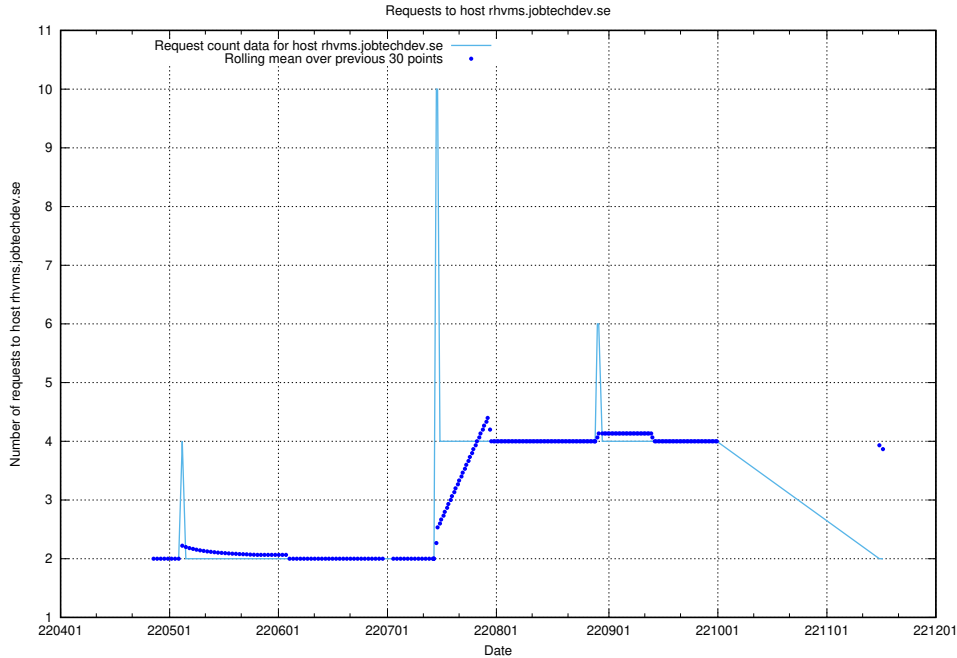

7.443 Usage of rhvms.jobtechdev.se

Here, we count the number of requests to host rhvms.jobtechdev.se.

7.444 Usage of arbetsformedlingen.se.apps.standby.services.jtech.se

Here, we count the number of requests to host arbetsformedlingen.se.apps.standby.services.jtech.se.