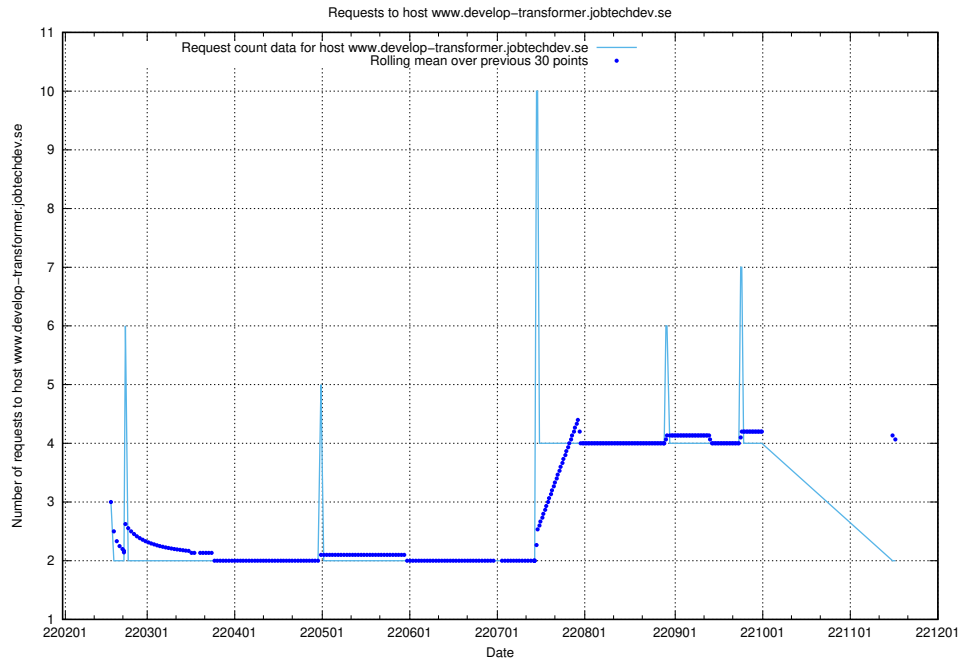

7.533 Usage of www.develop-transformer.jobtechdev.se

Here, we count the number of requests to host www.develop-transformer.jobtechdev.se.

7.534 Usage of standby.jobtechdev.se

Here, we count the number of requests to host standby.jobtechdev.se.