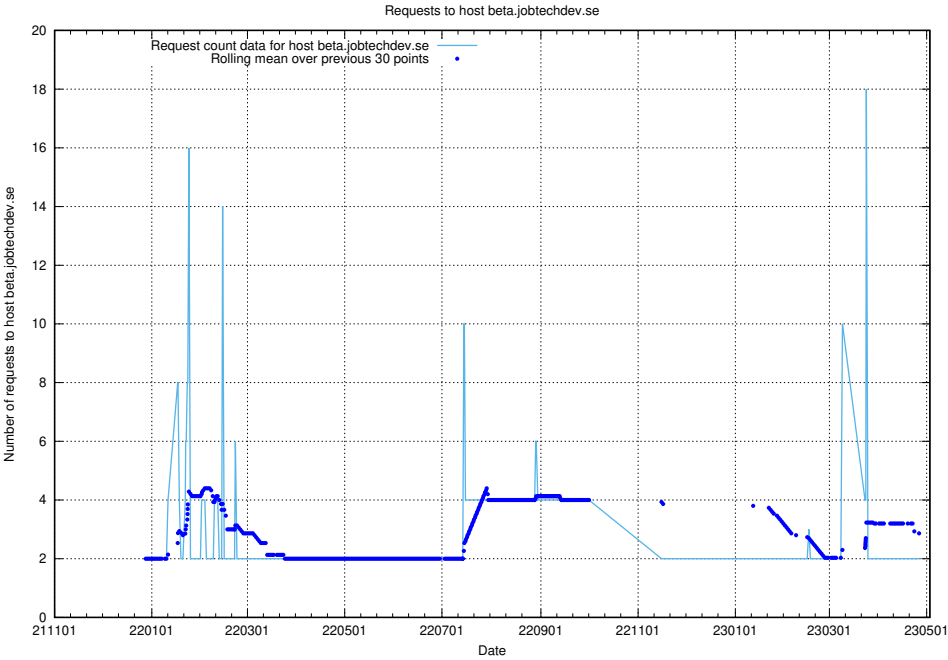

7.354 Usage of beta.jobtechdev.se

Here, we count the number of requests to host beta.jobtechdev.se.