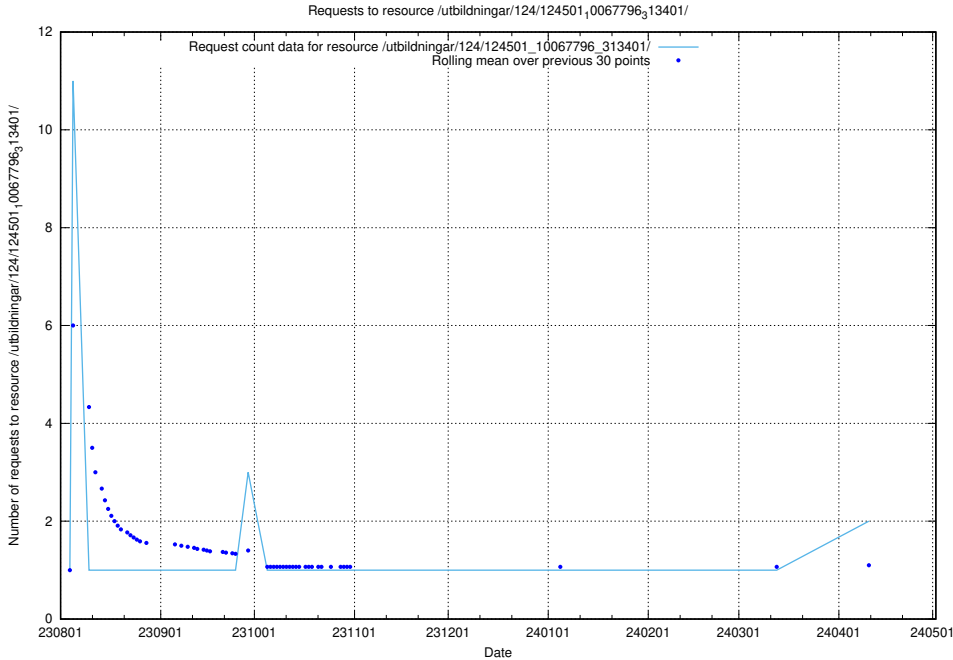

5.780 Usage of /utbildningar/124/124501_10067796_313401/

Here, we count the number of requests to resource /utbildningar/124/124501_10067796_313401/.

5.781 Usage of /utbildningar/125/125708_10070430_326013/events/