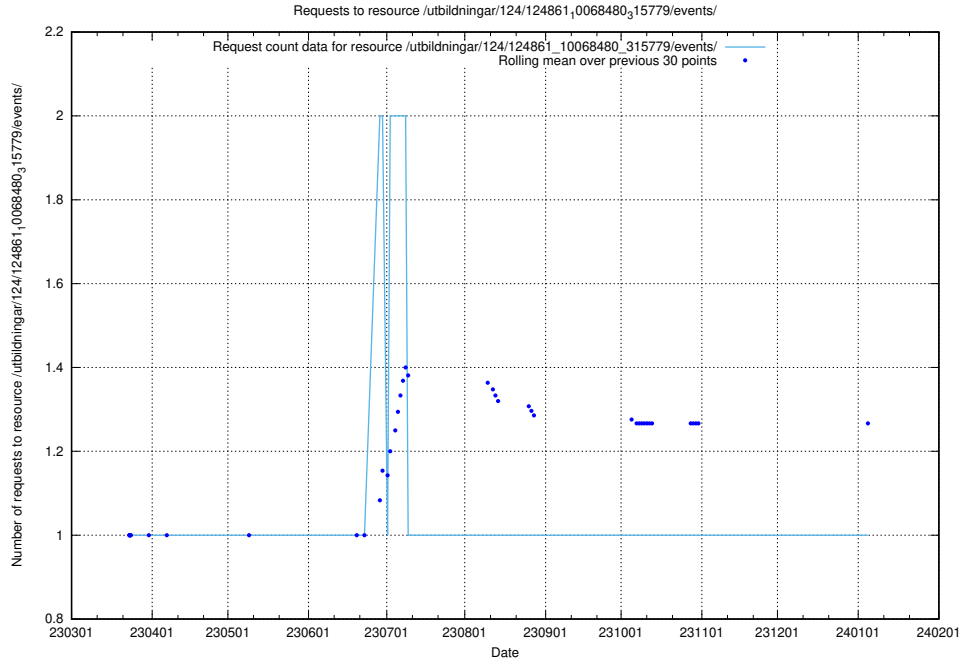

Here, we count the number of requests to resource /utbildningar/124/124861_10069368_318273/.

5.1150 Usage of /utbildningar/124/124861_10068480_315779/events/

Here, we count the number of requests to resource /utbildningar/124/124861_10068480_315779/events/