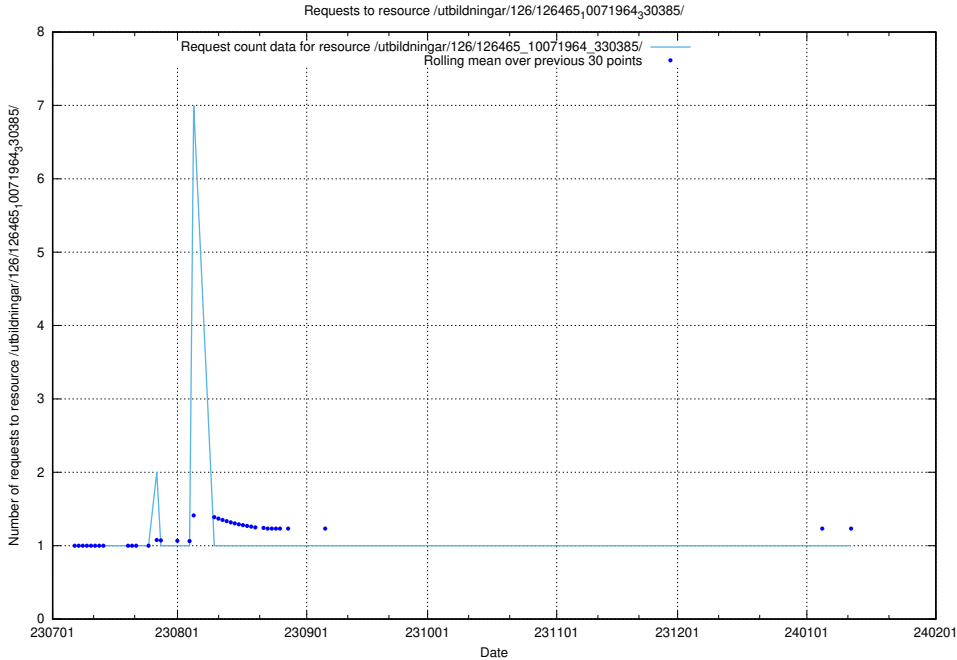

5.5287 Usage of /utbildningar/126/126465_10071964_330385/

Here, we count the number of requests to resource /utbildningar/126/126465_10071964_330385/.