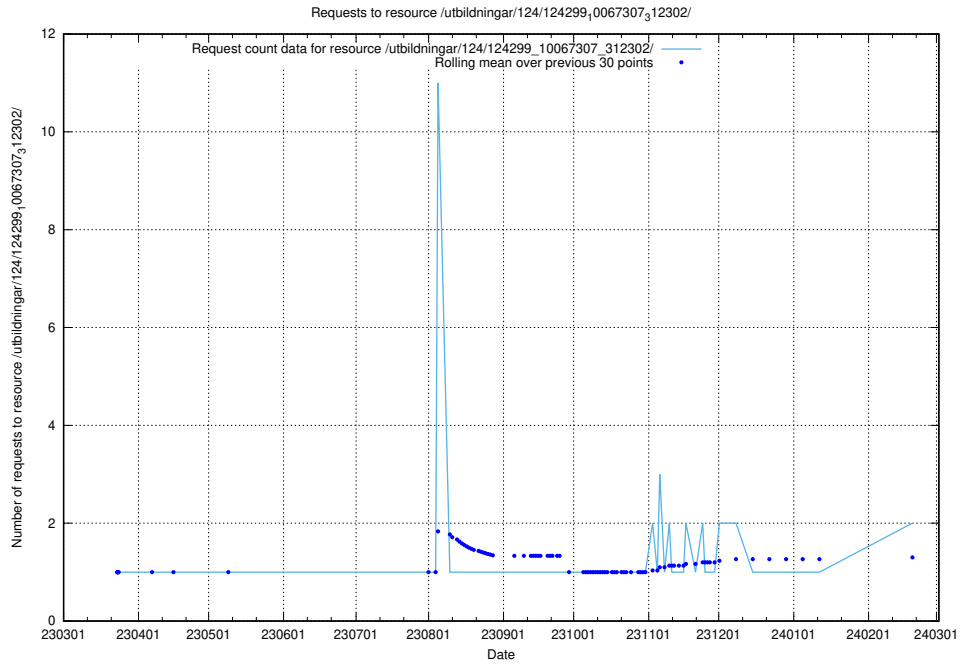

5.686 Usage of /utbildningar/124/124299_10067307_312302/

Here, we count the number of requests to resource /utbildningar/124/124299_10067307_312302/.