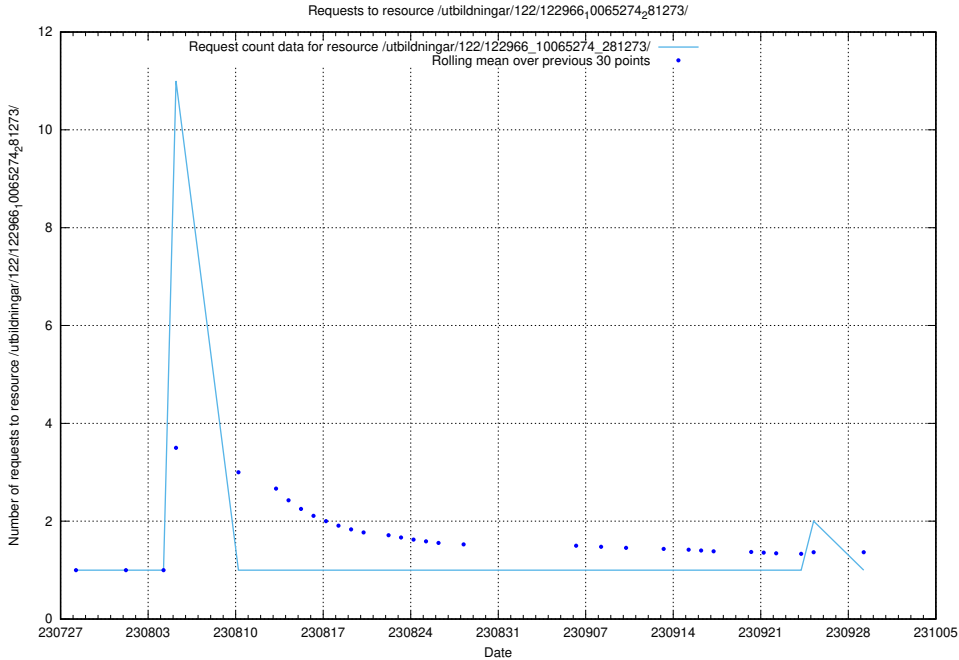

5.4894 Usage of /utbildningar/122/122966_10065274_281273/

Here, we count the number of requests to resource /utbildningar/122/122966_10065274_281273/.