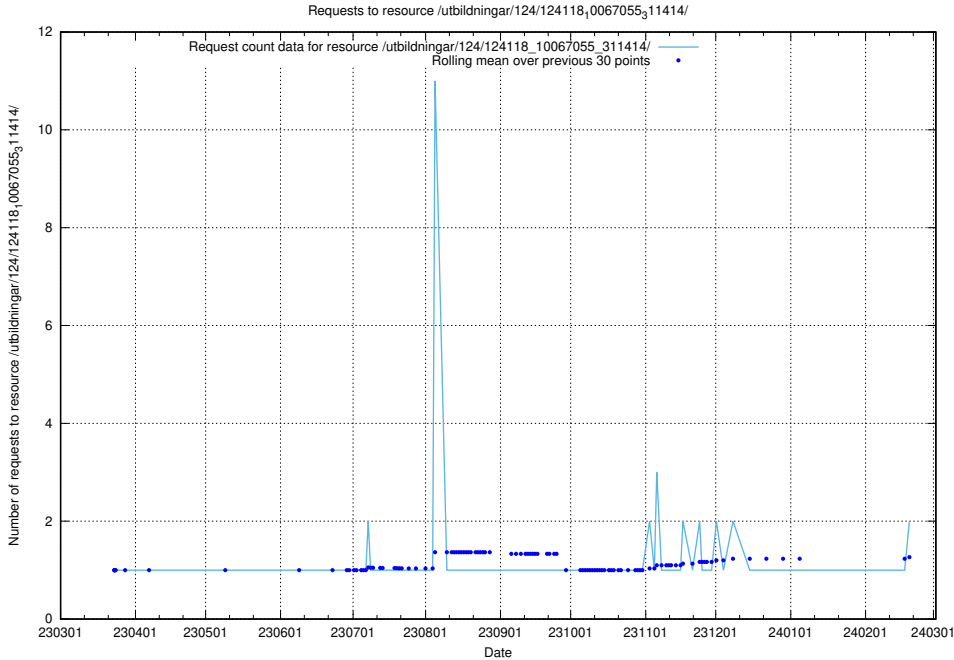

5.707 Usage of /utbildningar/124/124118_10067055_311414/

Here, we count the number of requests to resource /utbildningar/124/124118_10067055_311414/.