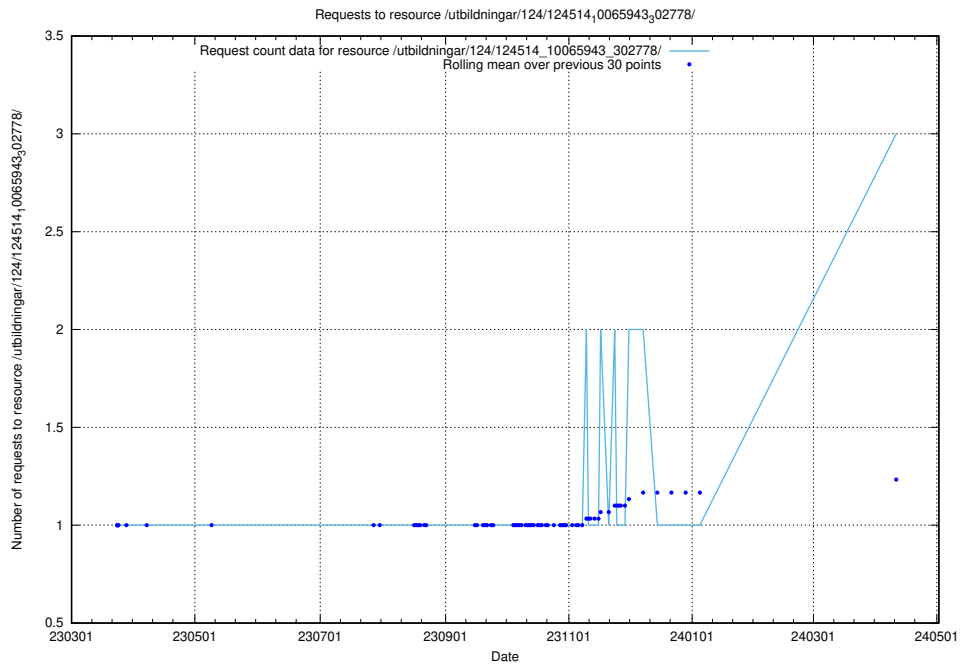

5.278 Usage of /utbildningar/124/124514_10065943_302778/

Here, we count the number of requests to resource /utbildningar/124/124514_10065943_302778/.