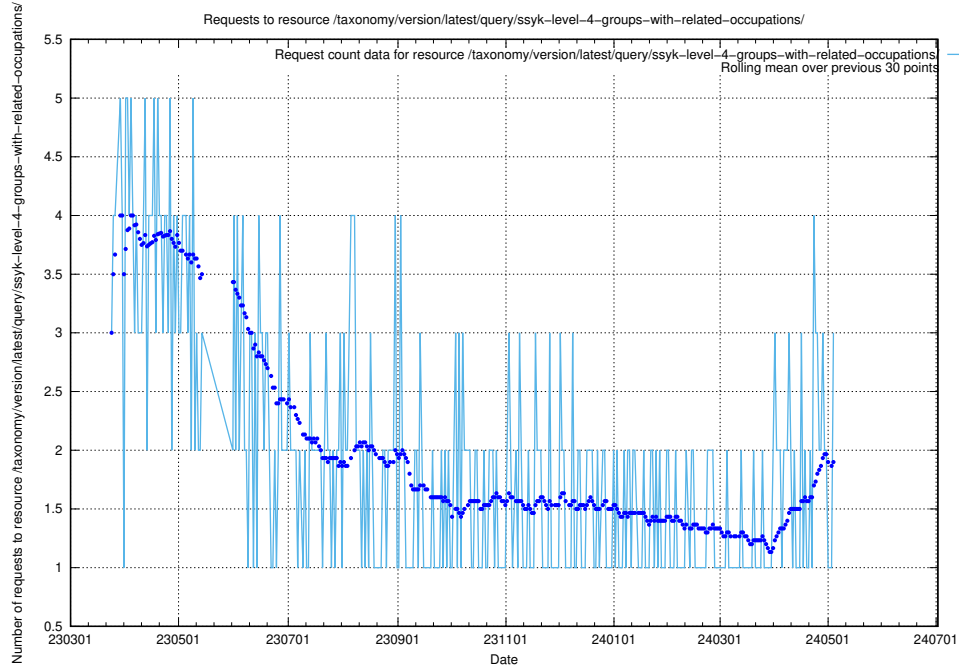

5.421 Usage of /taxonomy/version/latest/query/ssyk-level-4-groups-with-related-occupations/

Here, we count the number of requests to resource /taxonomy/version/latest/query/ssyk-level-4-groups-with-related-occupations/.