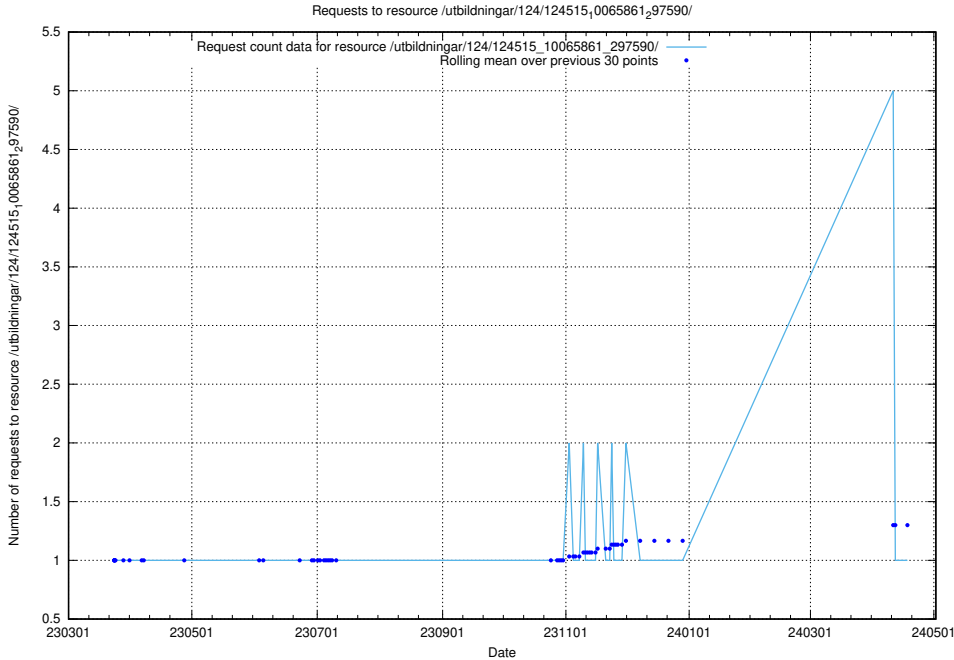

5.1727 Usage of /utbildningar/124/124515_10065861_297590/

Here, we count the number of requests to resource /utbildningar/124/124515_10065861_297590/.