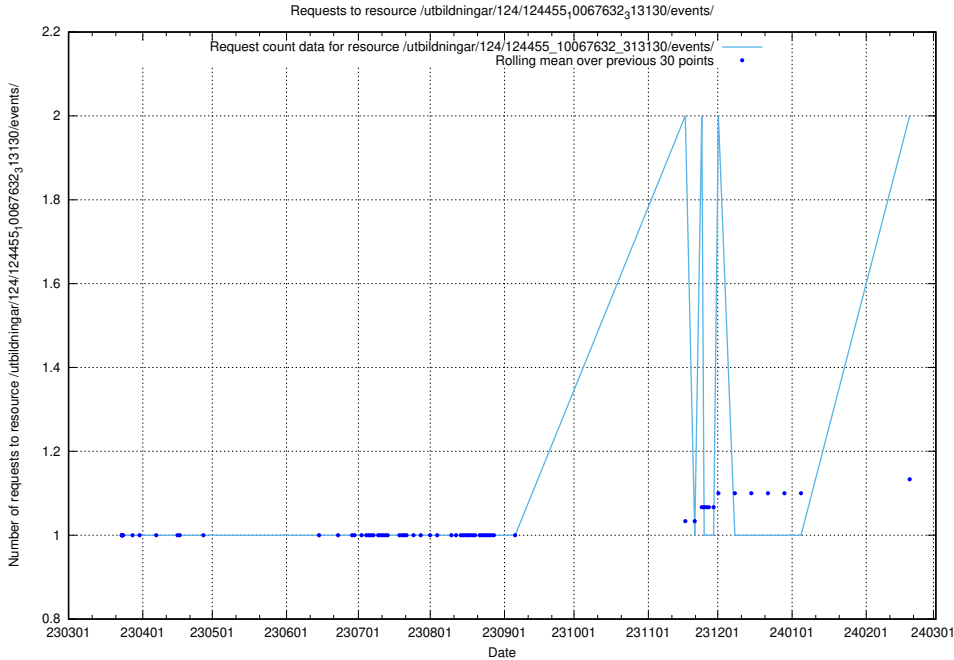

5.655 Usage of /utbildningar/124/124455_10067632_313130/events/

Here, we count the number of requests to resource /utbildningar/124/124455_10067632_313130/events/