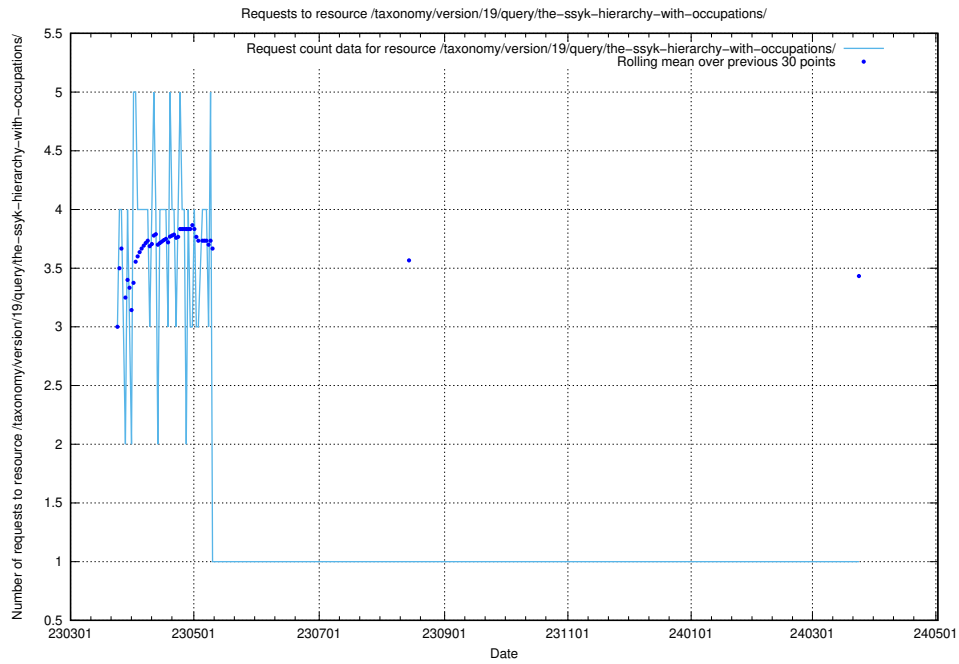

5.6086 Usage of /taxonomy/version/19/query/the-ssyk-hierarchy-with-occupations/

Here, we count the number of requests to resource /taxonomy/version/19/query/the-ssyk-hierarchy-with-occupations/.