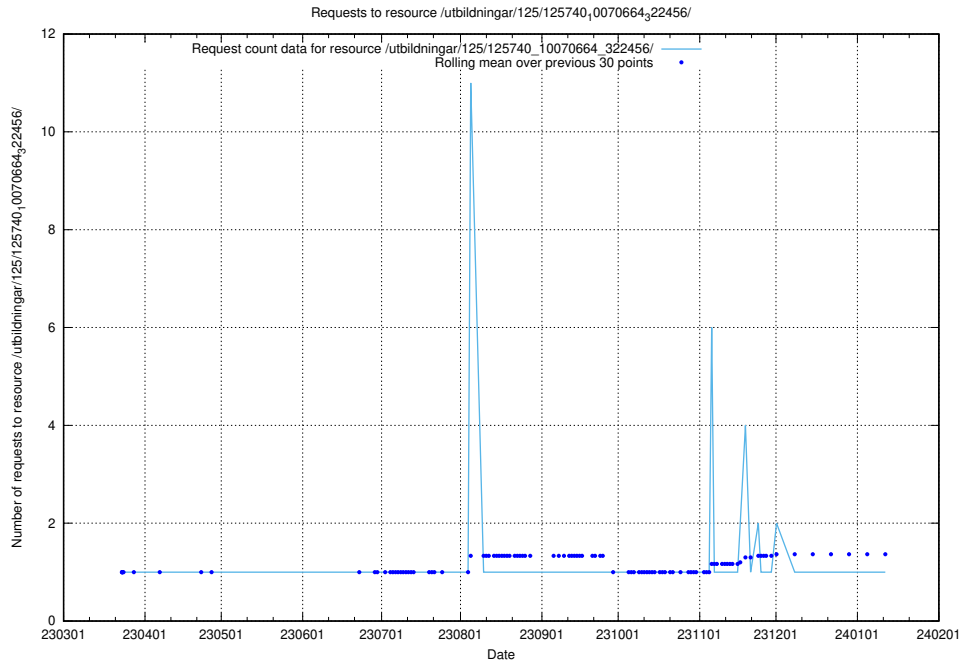

5.994 Usage of /utbildningar/125/125740_10070664_322456/

Here, we count the number of requests to resource /utbildningar/125/125740_10070664_322456/.