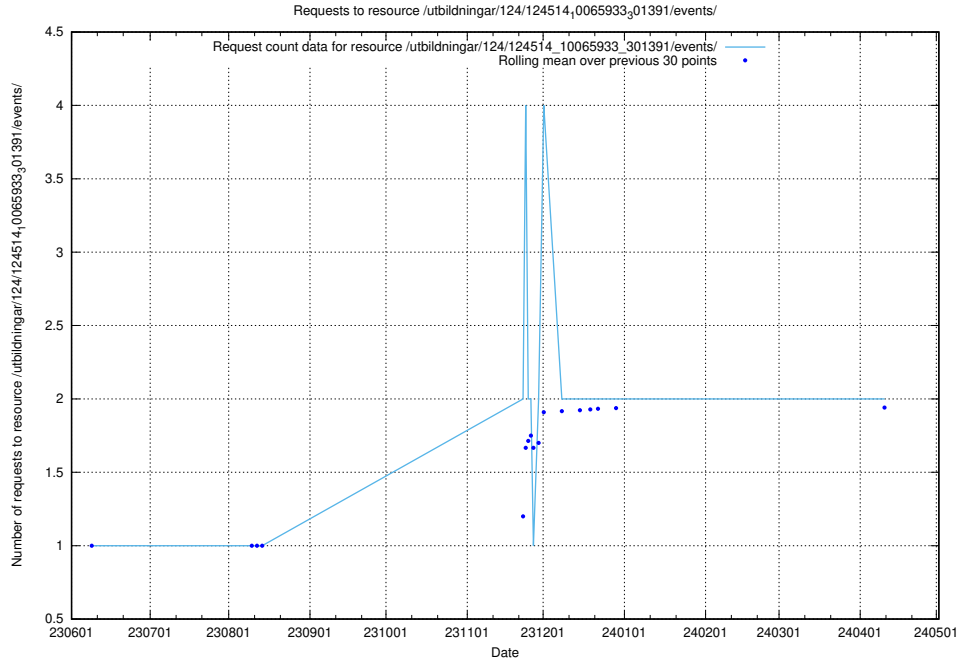

5.883 Usage of /utbildningar/124/124514_10065933_301391/events/

Here, we count the number of requests to resource /utbildningar/124/124514_10065933_301391/events/