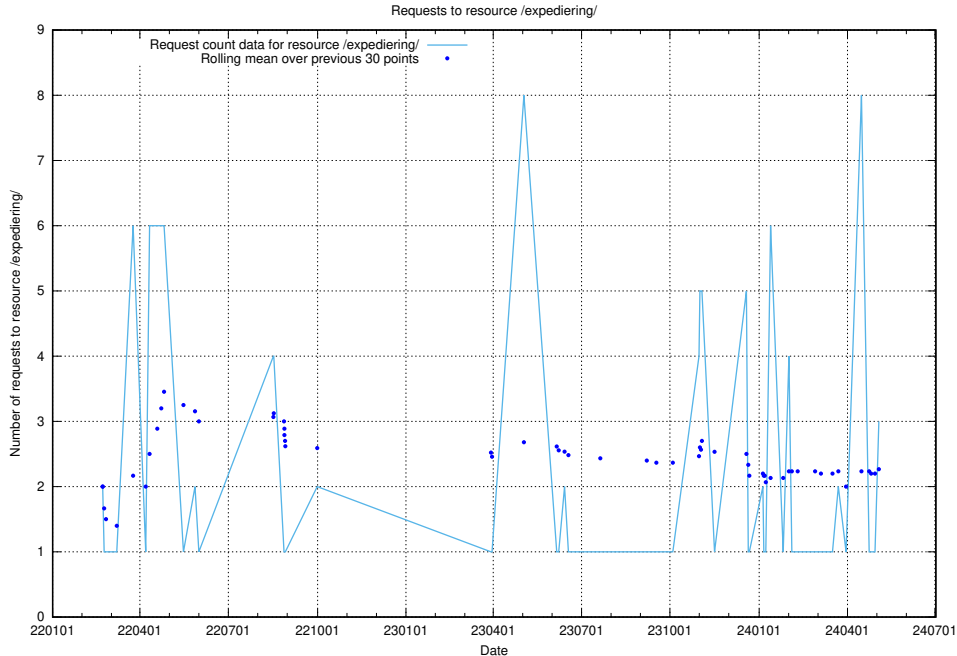

5.256 Usage of /utbildningar/124/124934_10065851_297187/

Here, we count the number of requests to resource /utbildningar/124/124934_10065851_297187/.

5.257 Usage of /expediering/

Here, we count the number of requests to resource /expediering/.