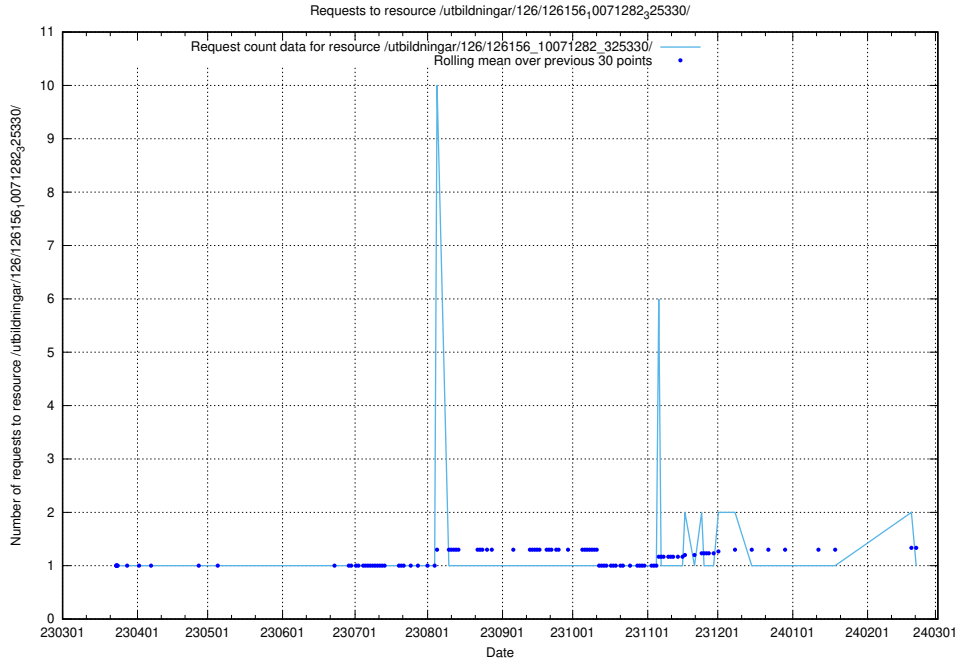

5.6404 Usage of /utbildningar/126/126156_10071282_325330/

Here, we count the number of requests to resource /utbildningar/126/126156_10071282_325330/.