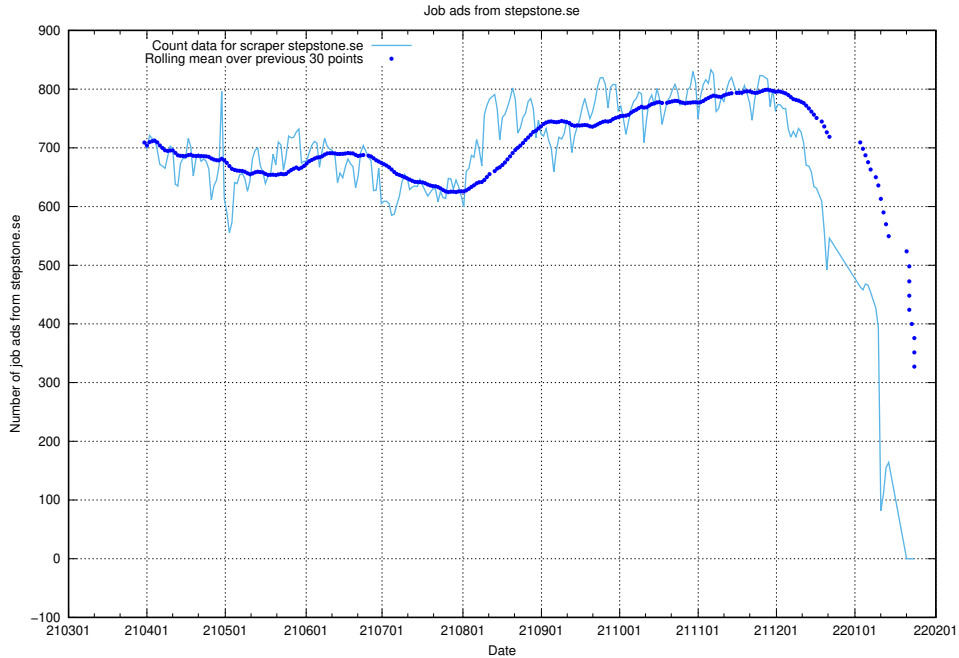

13.6 Number of ads by scraper studentjob.se

Here, we count the number of job ads scraped from studentjob.se.

13.7 Number of ads by scraper stepstone.se

Here, we count the number of job ads scraped from stepstone.se.