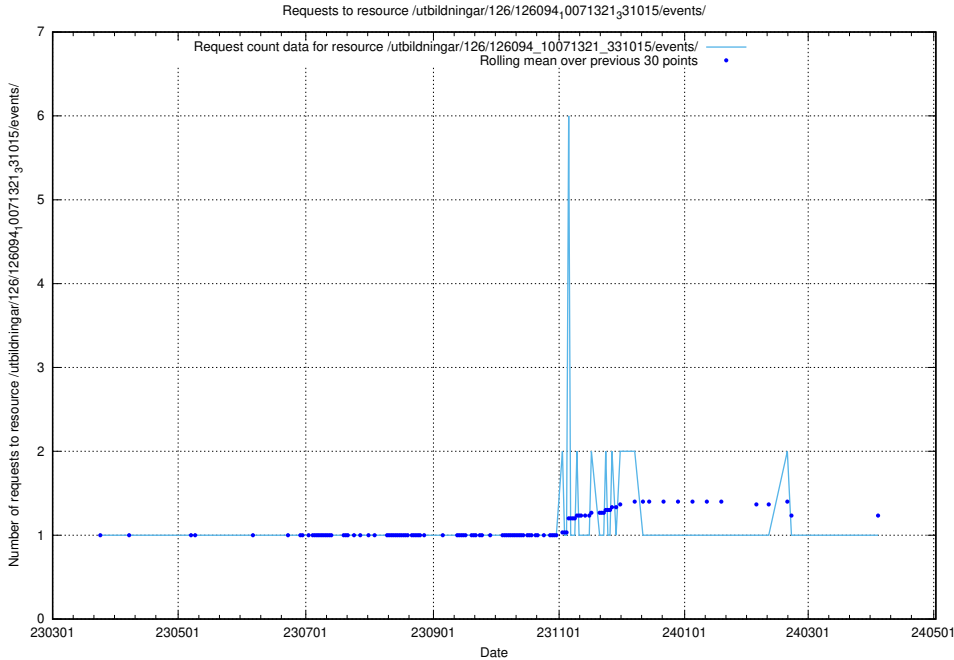

5.6183 Usage of /utbildningar/126/126094_10071321_331015/events/

Here, we count the number of requests to resource /utbildningar/126/126094_10071321_331015/events/