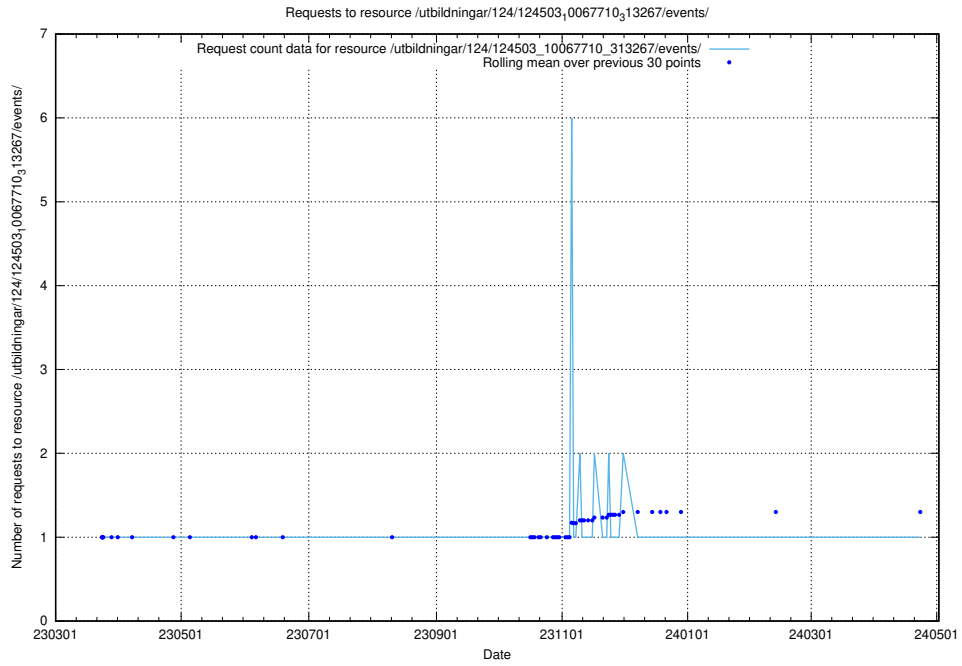

Here, we count the number of requests to resource /utbildningar/utb_emil/126/126696_10073420_337043/

5.2115 Usage of /utbildningar/124/124503_10067710_313267/events/

Here, we count the number of requests to resource /utbildningar/124/124503_10067710_313267/events/