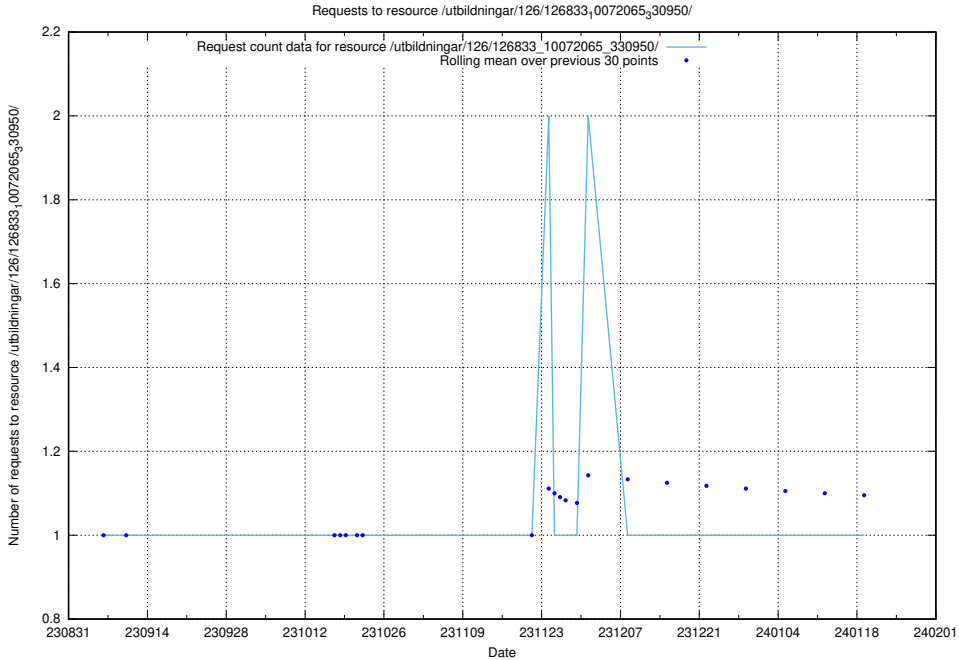

Here, we count the number of requests to resource /utbildningar/126/126833_10072065_330950/events/

5.4647 Usage of /utbildningar/126/126833_10072065_330950/

Here, we count the number of requests to resource /utbildningar/126/126833_10072065_330950/.