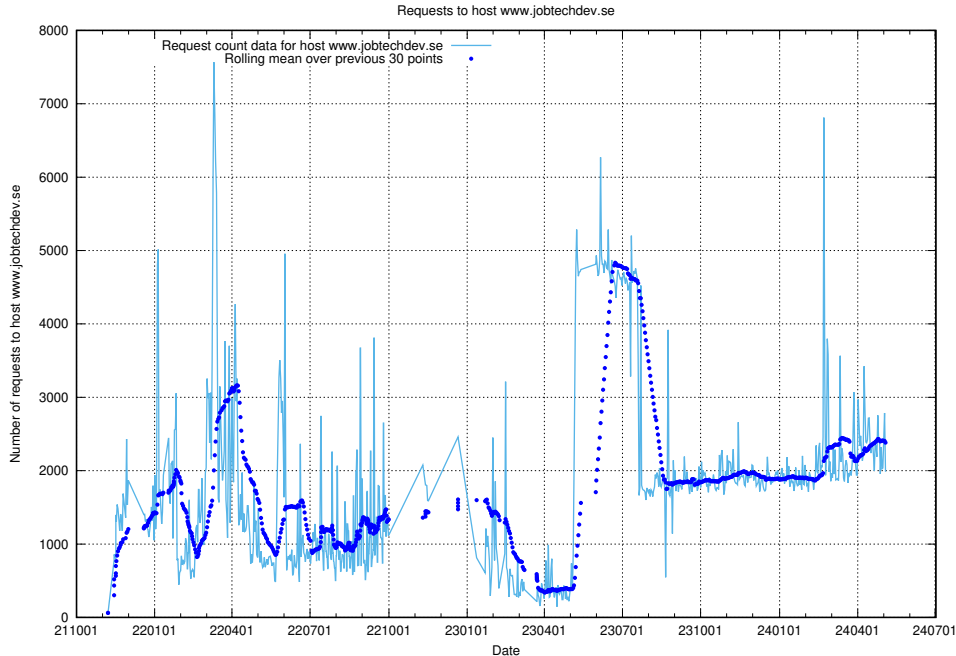

7.20 Usage of www.jobtechdev.se

Here, we count the number of requests to host www.jobtechdev.se.