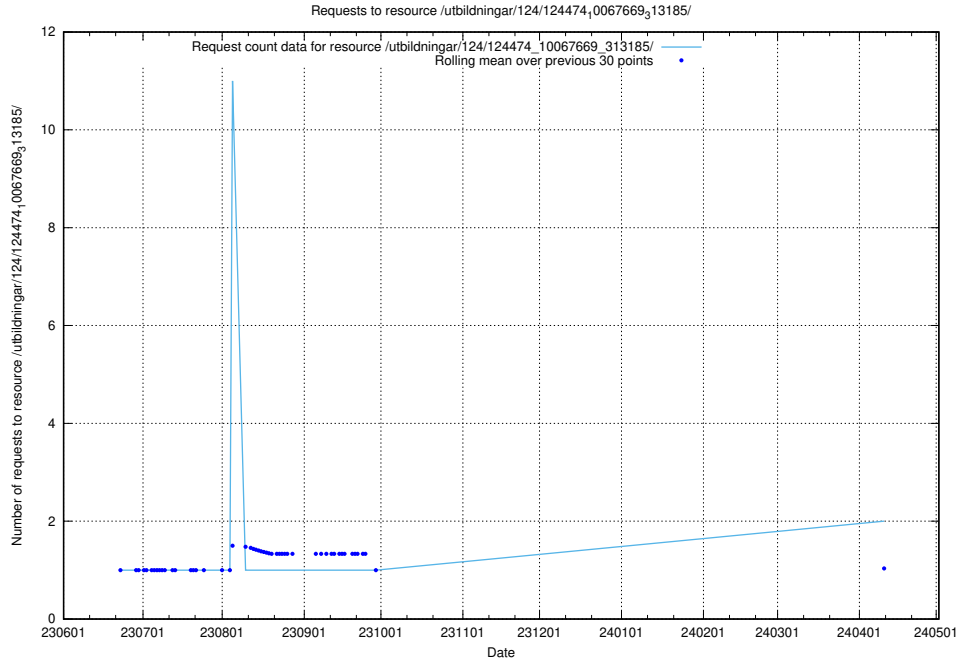

5.859 Usage of /utbildningar/124/124474_10067669_313185/

Here, we count the number of requests to resource /utbildningar/124/124474_10067669_313185/.