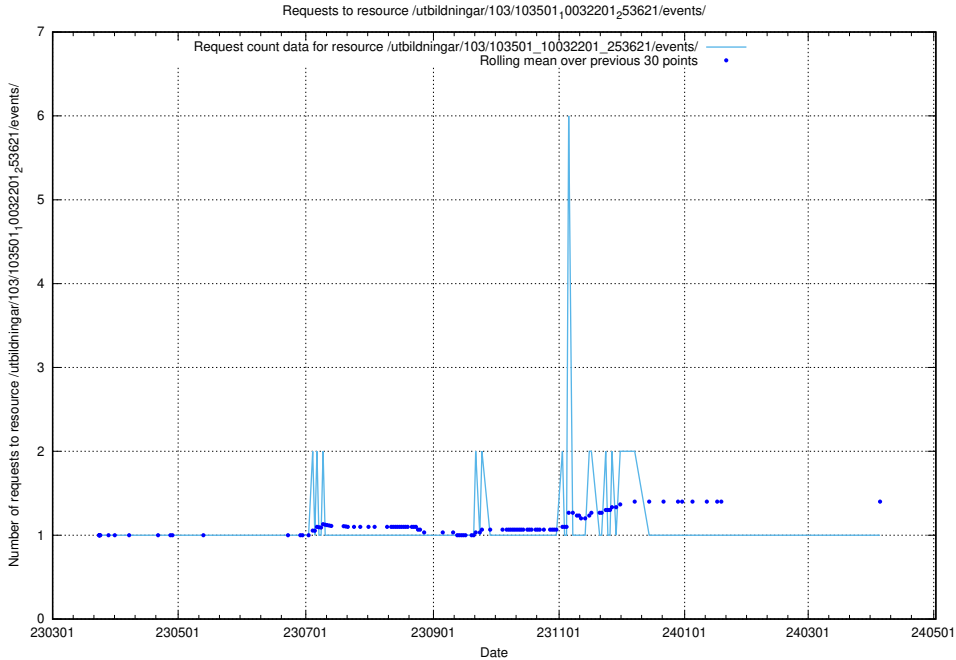

5.5471 Usage of /utbildningar/103/103501_10032201_253621/events/

Here, we count the number of requests to resource /utbildningar/103/103501_10032201_253621/events/