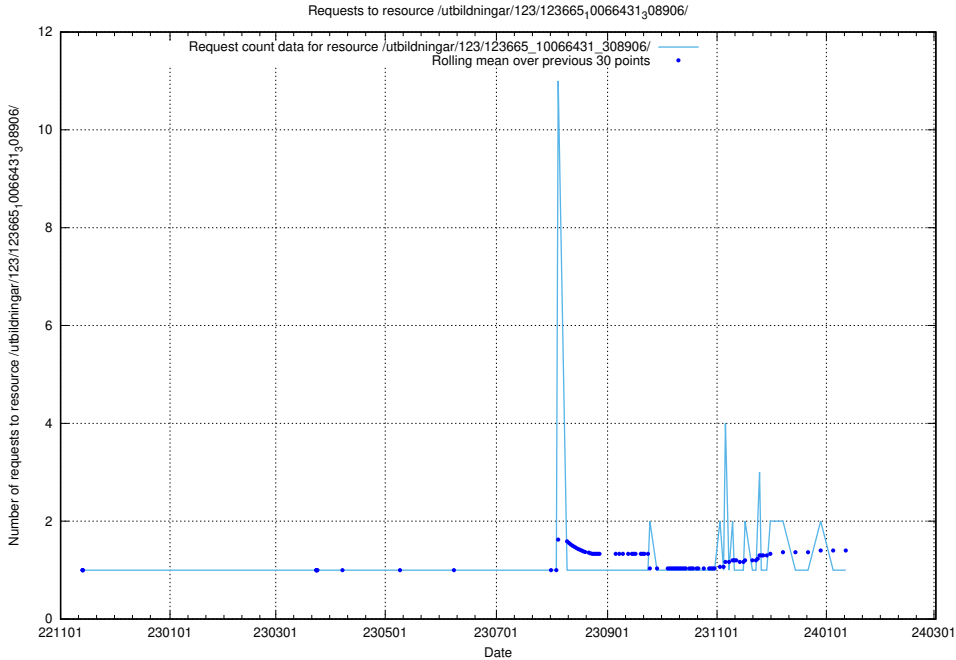

5.5920 Usage of /utbildningar/123/123665_10066431_308906/

Here, we count the number of requests to resource /utbildningar/123/123665_10066431_308906/.