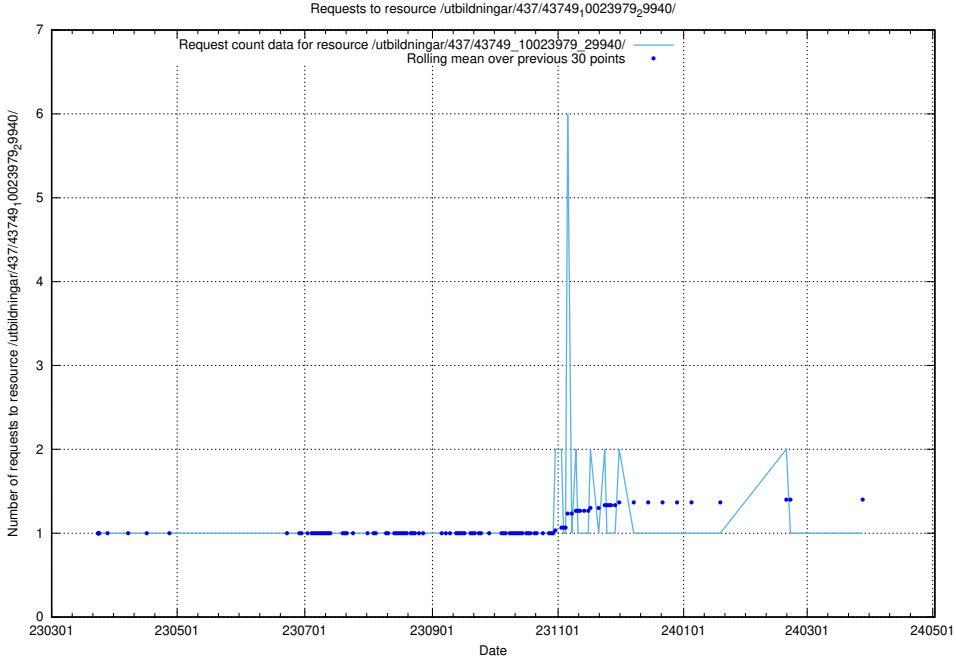

5.6358 Usage of /utbildningar/437/43749_10023979_29940/

Here, we count the number of requests to resource /utbildningar/437/43749_10023979_29940/.