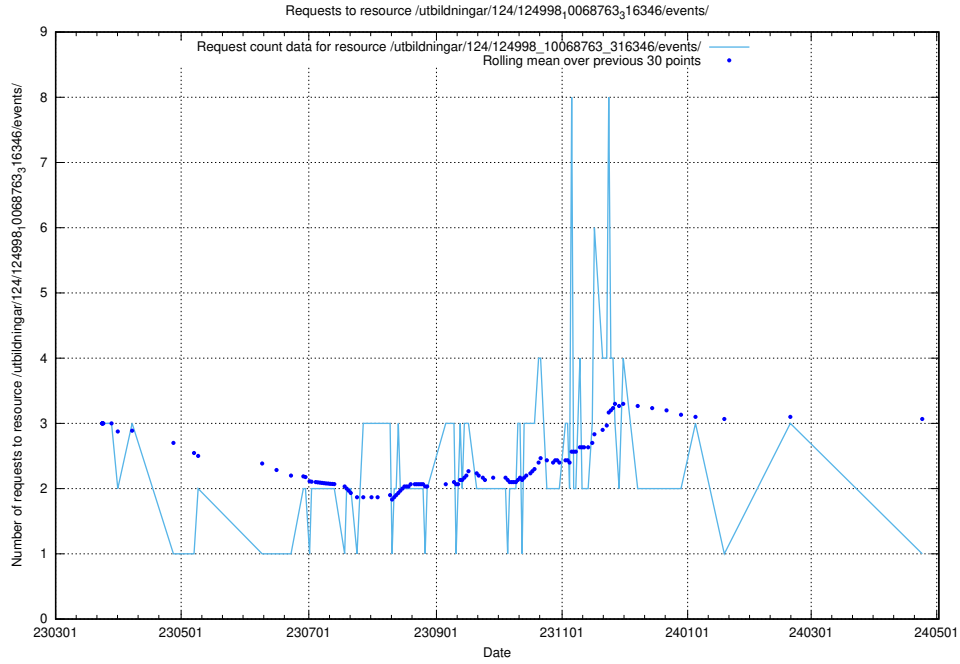

5.6235 Usage of /utbildningar/124/124998_10068763_316346/events/

Here, we count the number of requests to resource /utbildningar/124/124998_10068763_316346/events/

5.6236 Usage of /utbildningar/124/124854_10071121_330533/events/