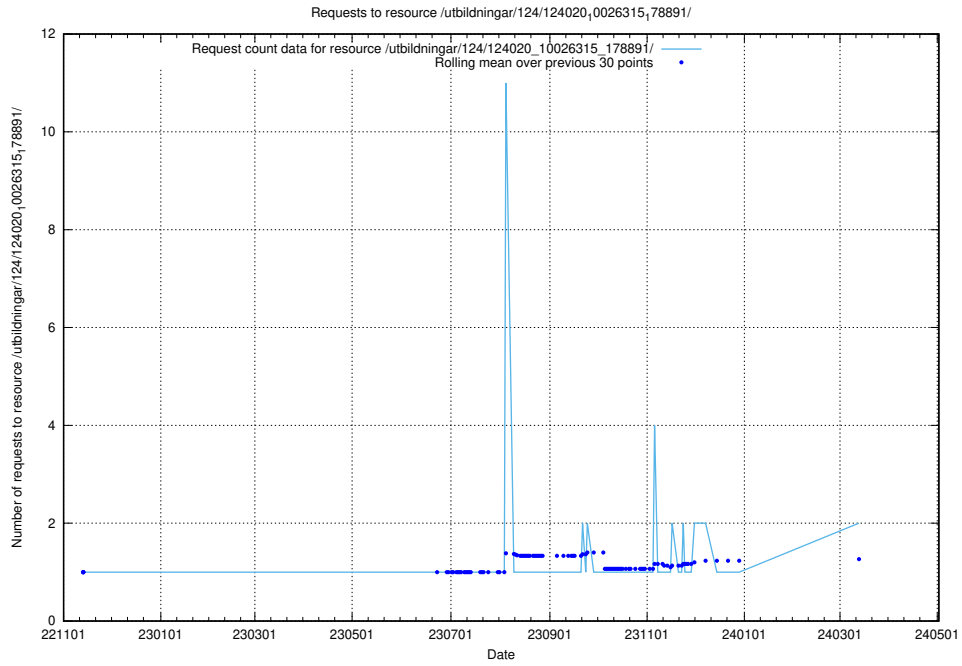

5.877 Usage of /utbildningar/124/124020_10026315_178891/

Here, we count the number of requests to resource /utbildningar/124/124020_10026315_178891/.