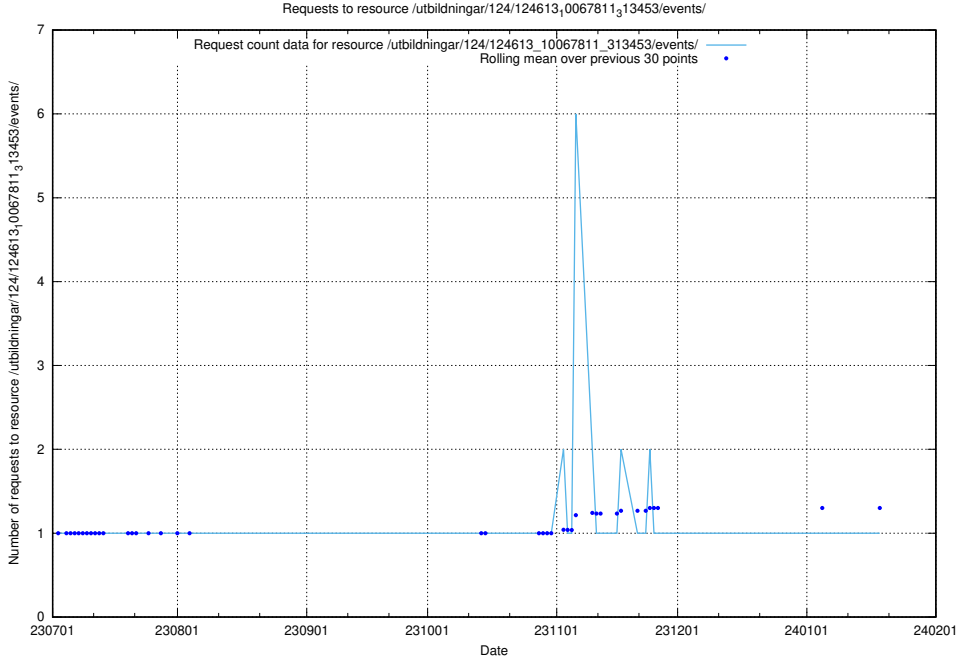

5.5357 Usage of /utbildningar/124/124613_10067811_313453/events/

Here, we count the number of requests to resource /utbildningar/124/124613_10067811_313453/events/