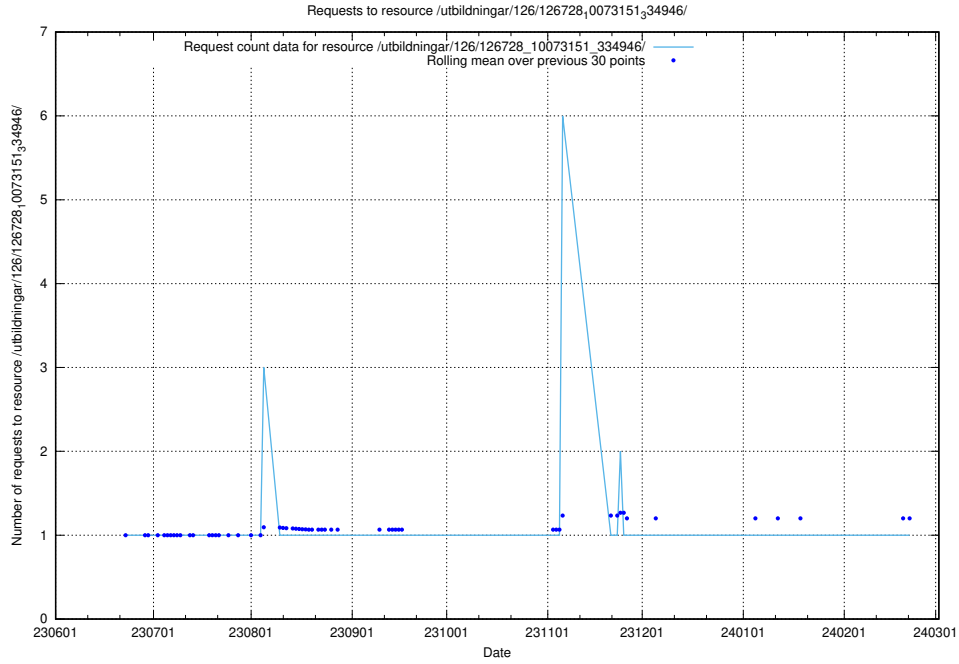

Here, we count the number of requests to resource /utbildningar/126/126728_10073182_334968/.

5.5589 Usage of /utbildningar/126/126728_10073151_334946/

Here, we count the number of requests to resource /utbildningar/126/126728_10073151_334946/.