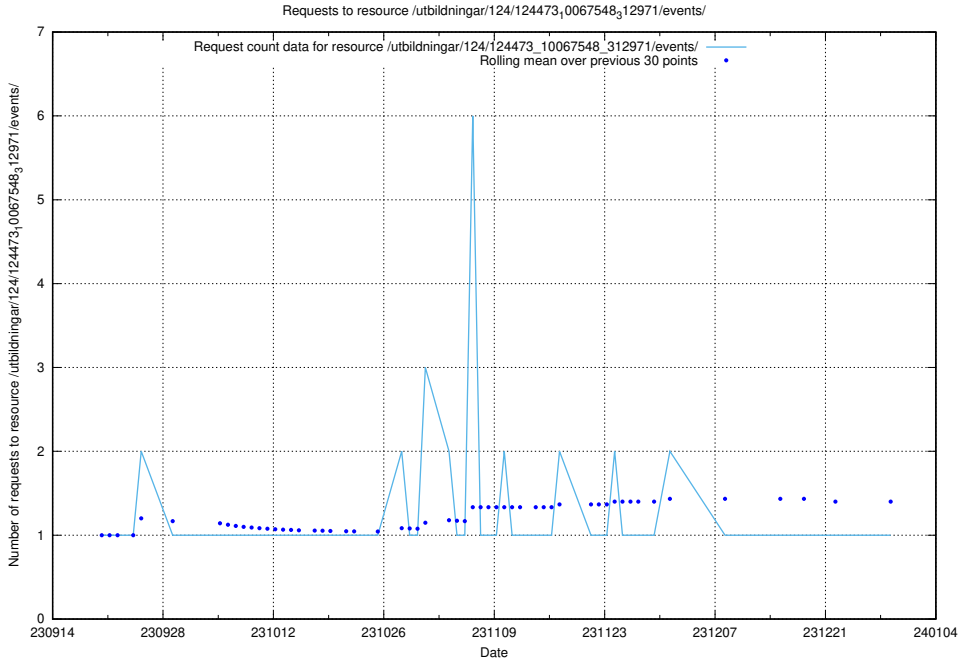

5.4519 Usage of /utbildningar/124/124473_10067548_312971/events/

Here, we count the number of requests to resource /utbildningar/124/124473_10067548_312971/events/

5.4520 Usage of /utbildningar/123/123367_10066304_308429/