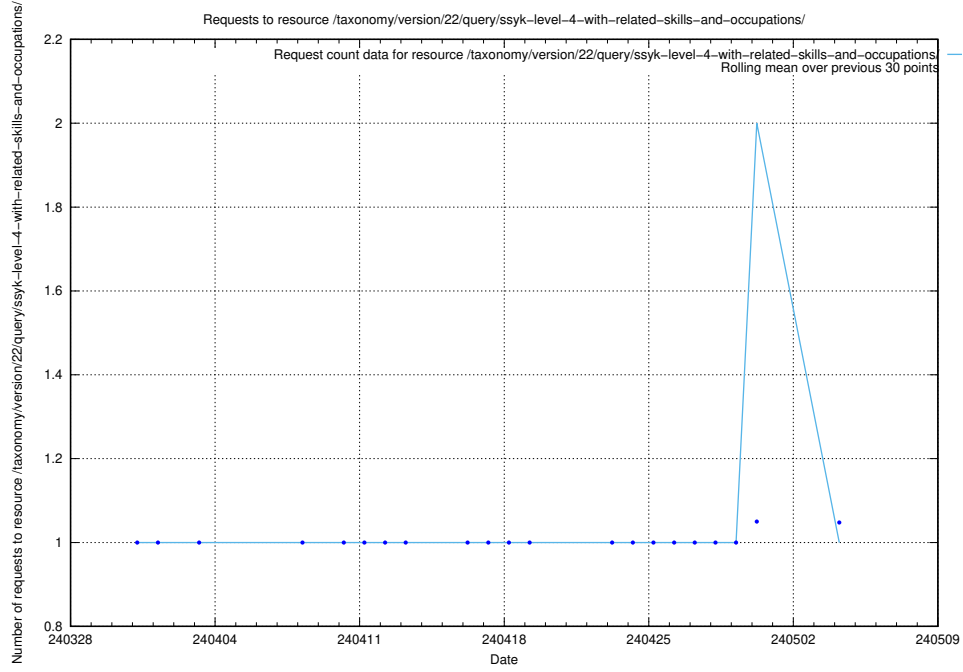

5.1575 Usage of /taxonomy/version/22/query/ssyk-level-4-with-related-skills-and-occupations/

Here, we count the number of requests to resource /taxonomy/version/22/query/ssyk-level-4-with-related-skills-and-occupations/.