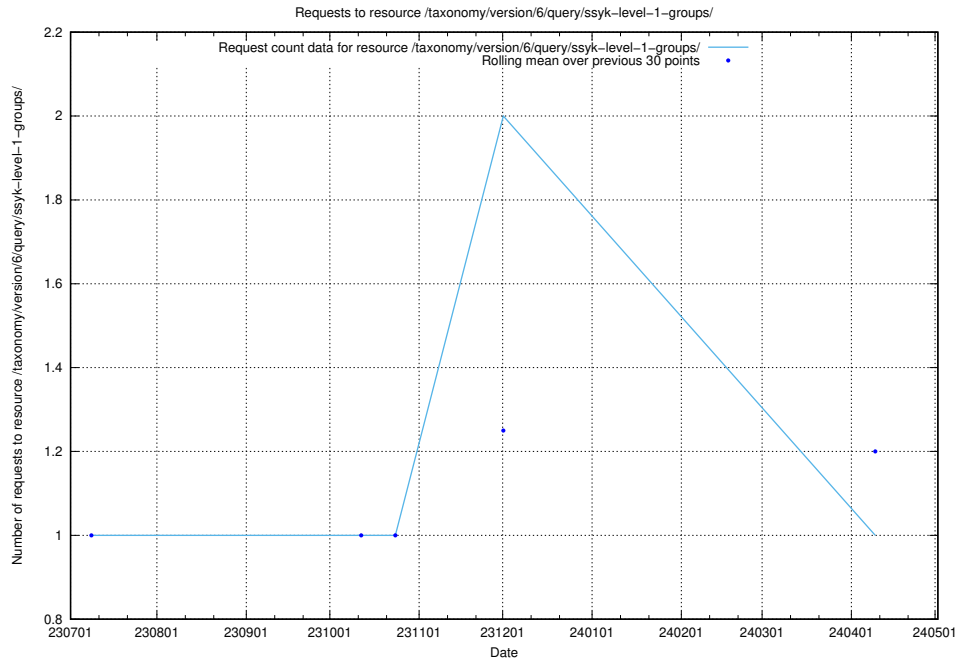

5.5213 Usage of /taxonomy/version/6/query/ssyk-level-1-groups/

Here, we count the number of requests to resource /taxonomy/version/6/query/ssyk-level-1-groups/.