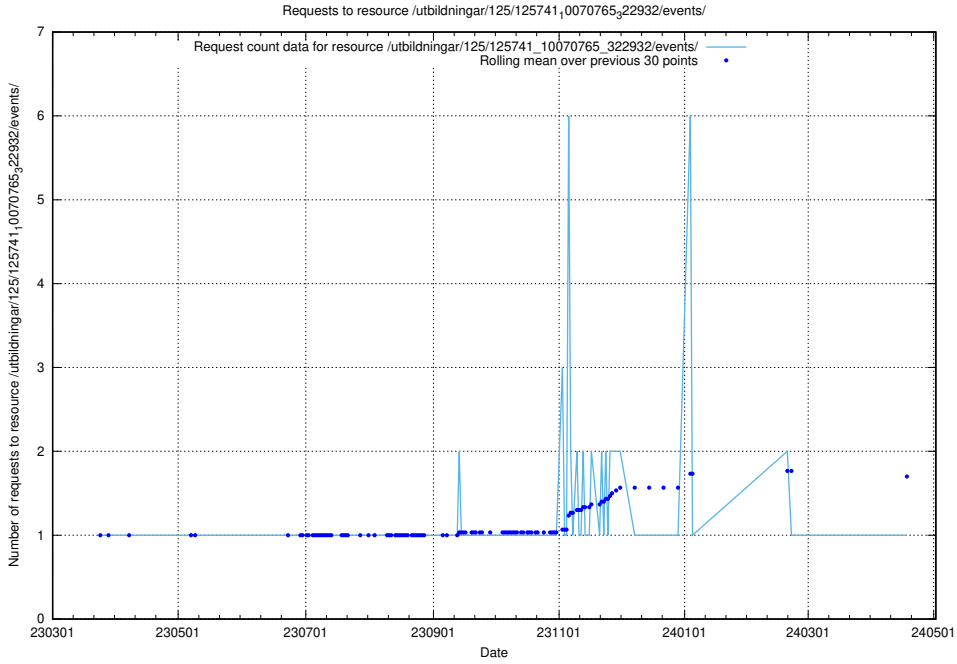

5.6200 Usage of /utbildningar/125/125741_10070765_322932/events/

Here, we count the number of requests to resource /utbildningar/125/125741_10070765_322932/events/