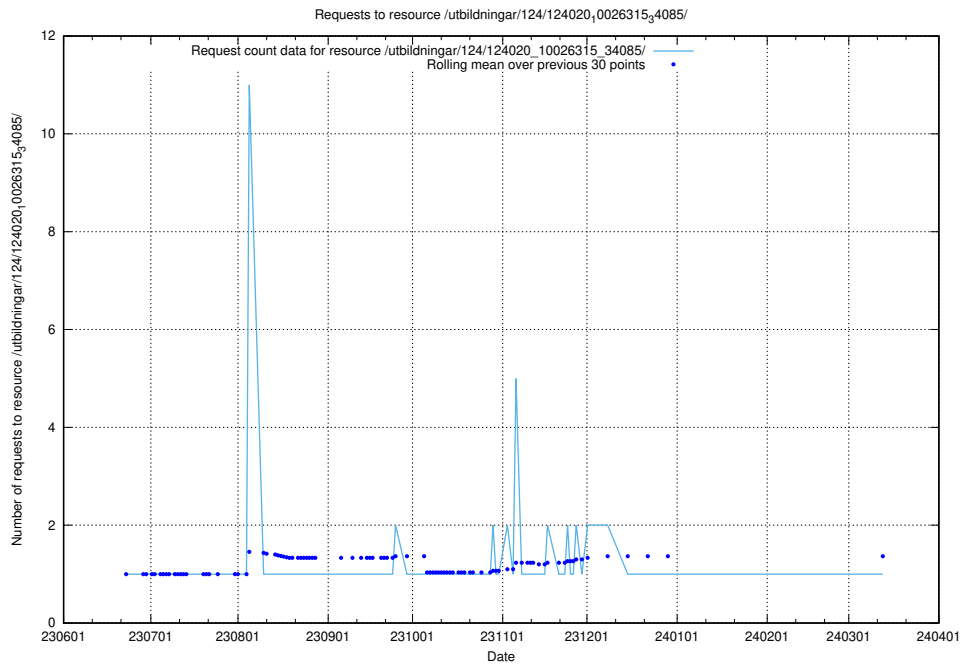

5.5816 Usage of /utbildningar/124/124020_10026315_34085/

Here, we count the number of requests to resource /utbildningar/124/124020_10026315_34085/.