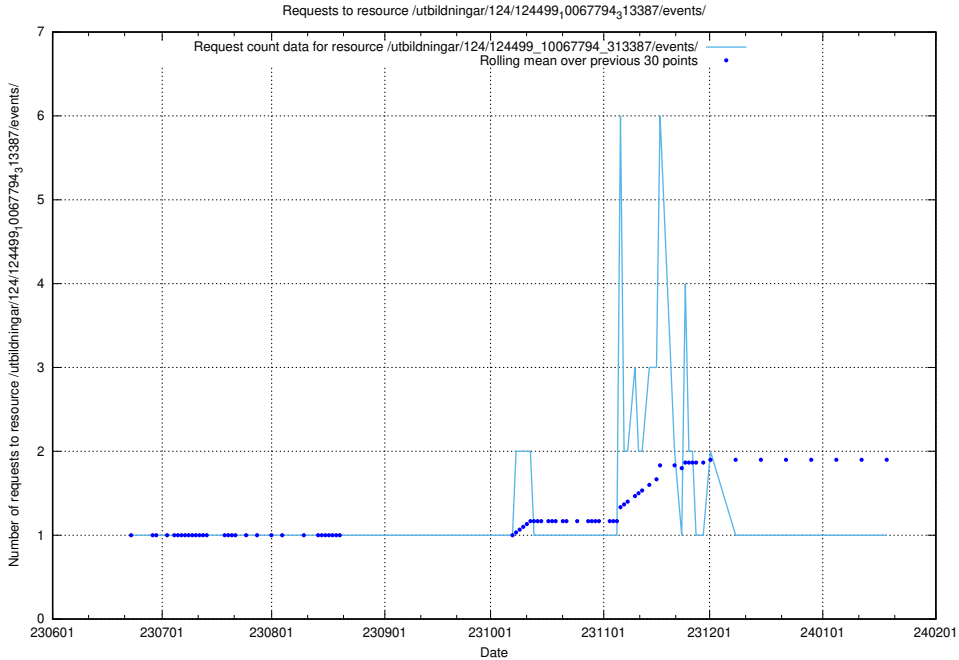

Here, we count the number of requests to resource /utbildningar/124/124499_10067840_313543/.

5.5771 Usage of /utbildningar/124/124499_10067794_313387/events/

Here, we count the number of requests to resource /utbildningar/124/124499_10067794_313387/events/