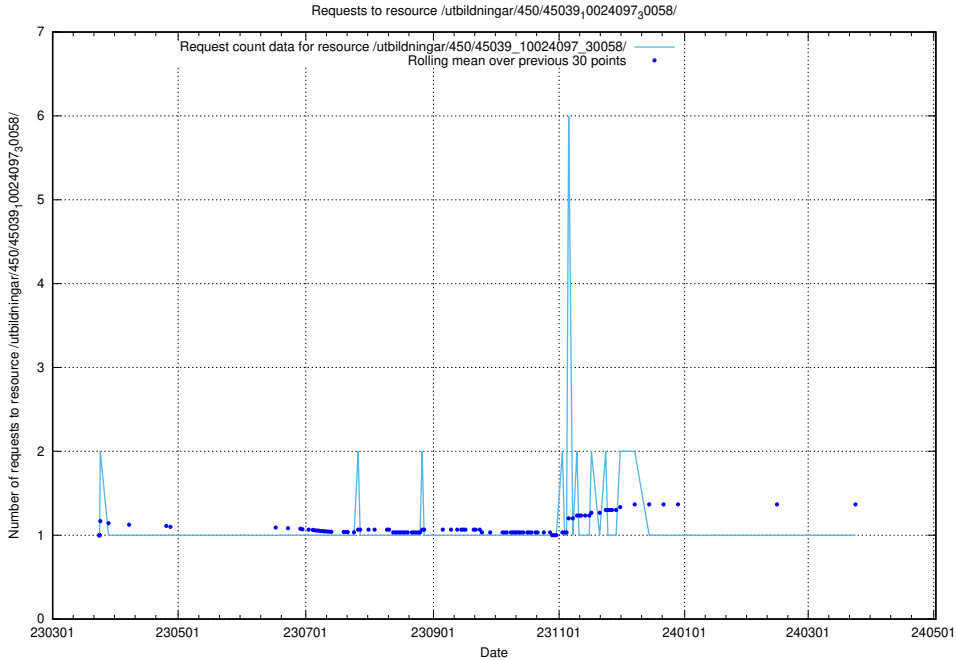

5.6297 Usage of /utbildningar/450/45039_10024097_30058/

Here, we count the number of requests to resource /utbildningar/450/45039_10024097_30058/.