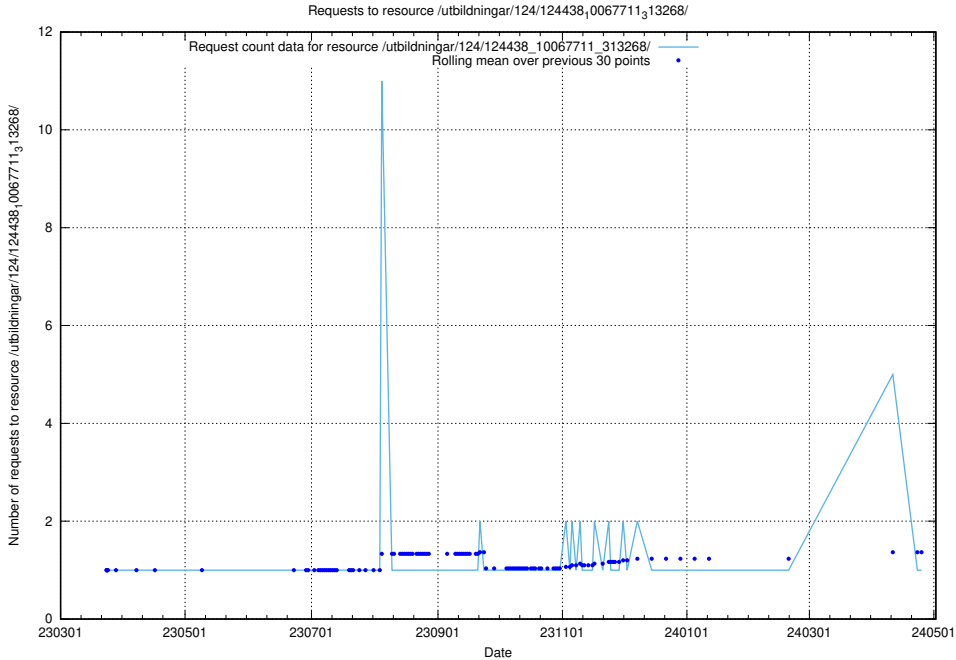

5.3696 Usage of /utbildningar/124/124438_10067711_313268/

Here, we count the number of requests to resource /utbildningar/124/124438_10067711_313268/.