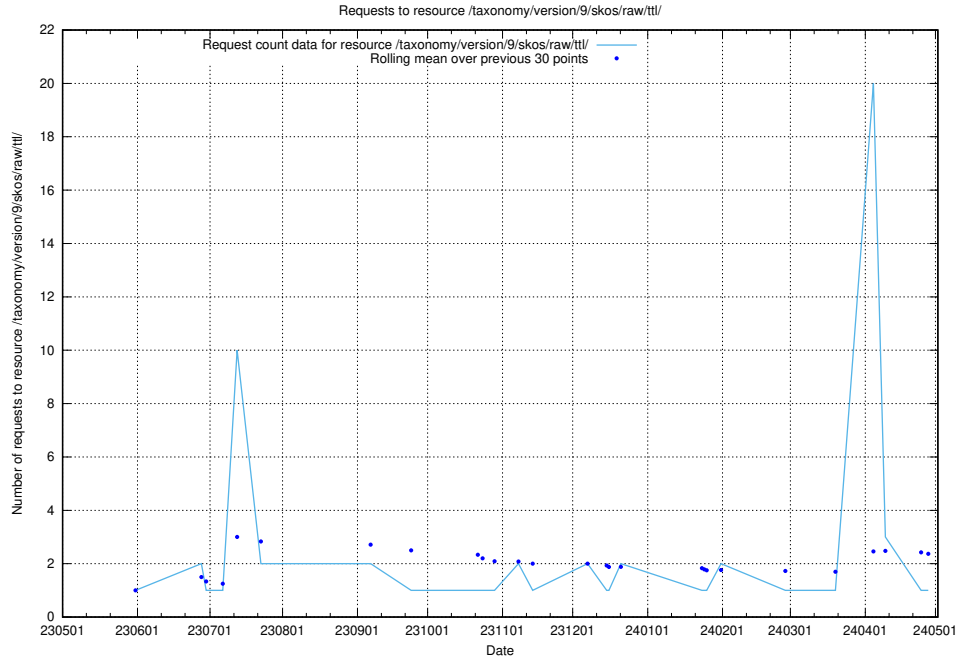

5.5921 Usage of /taxonomy/version/9/skos/raw/ttl/

Here, we count the number of requests to resource /taxonomy/version/9/skos/raw/ttl/.