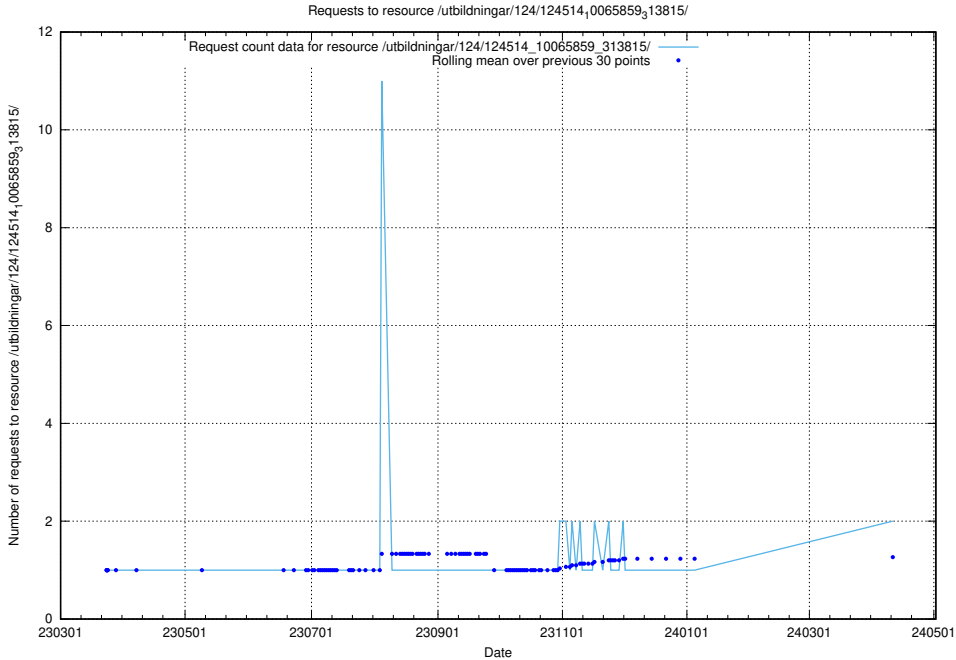

5.550 Usage of /utbildningar/124/124514_10065859_313815/

Here, we count the number of requests to resource /utbildningar/124/124514_10065859_313815/.