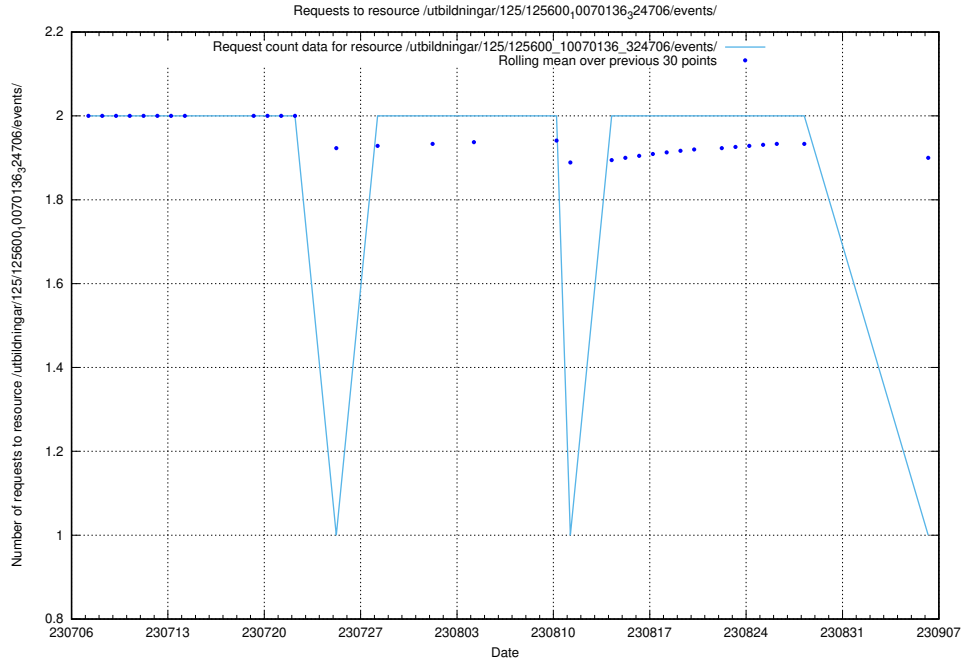

Here, we count the number of requests to resource /utbildningar/125/125600_10070136_324706/events/

5.5282 Usage of /utbildningar/126/126576_10072086_331578/

Here, we count the number of requests to resource /utbildningar/126/126576_10072086_331578/.