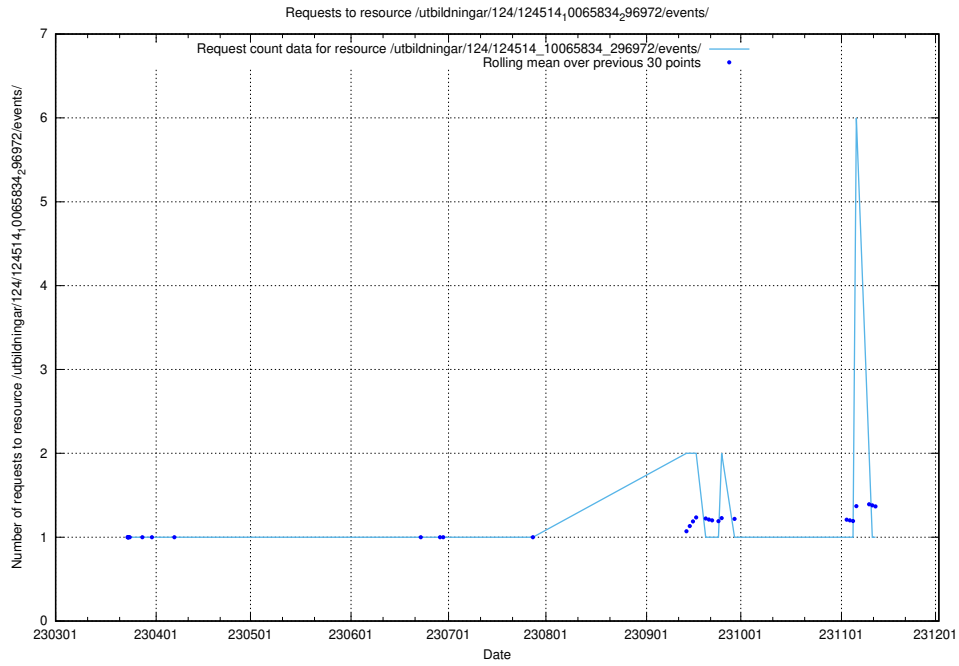

5.2086 Usage of /utbildningar/124/124514_10065834_296972/events/

Here, we count the number of requests to resource /utbildningar/124/124514_10065834_296972/events/