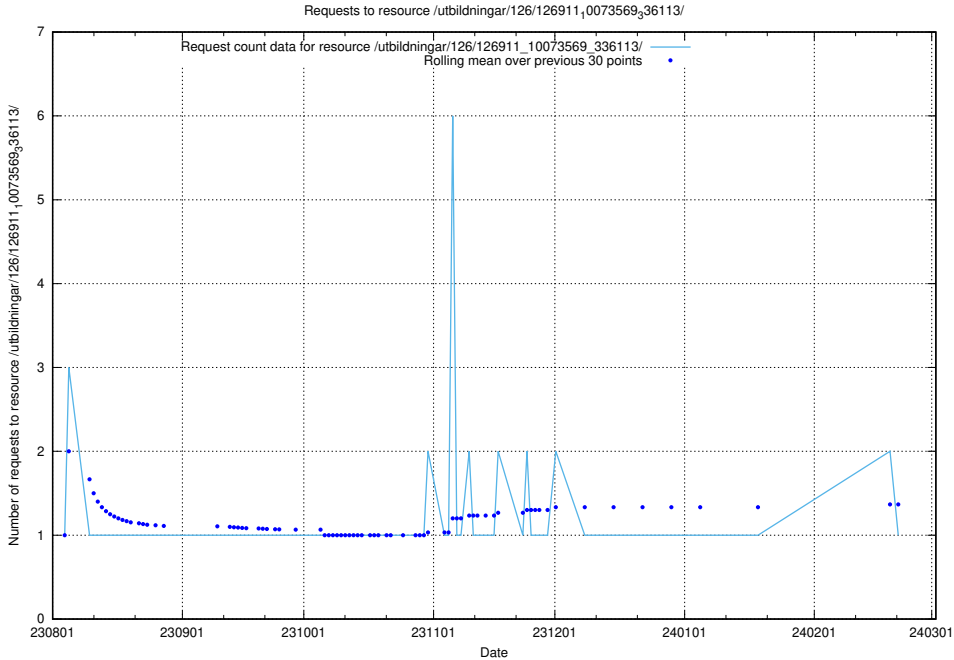

5.4848 Usage of /utbildningar/126/126911_10073569_336113/

Here, we count the number of requests to resource /utbildningar/126/126911_10073569_336113/.