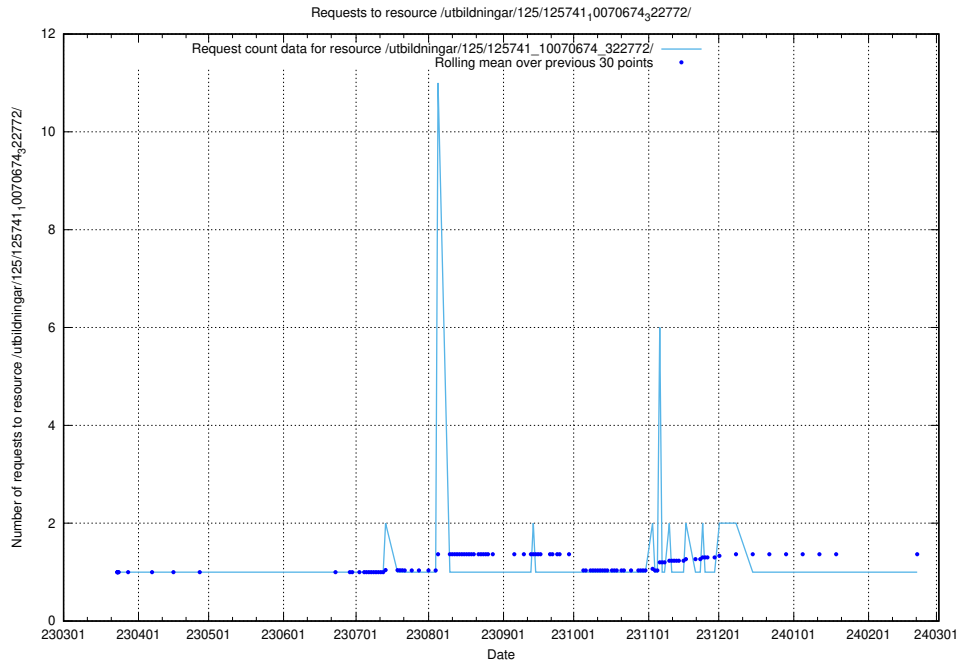

5.6457 Usage of /utbildningar/125/125741_10070674_322772/

Here, we count the number of requests to resource /utbildningar/125/125741_10070674_322772/.