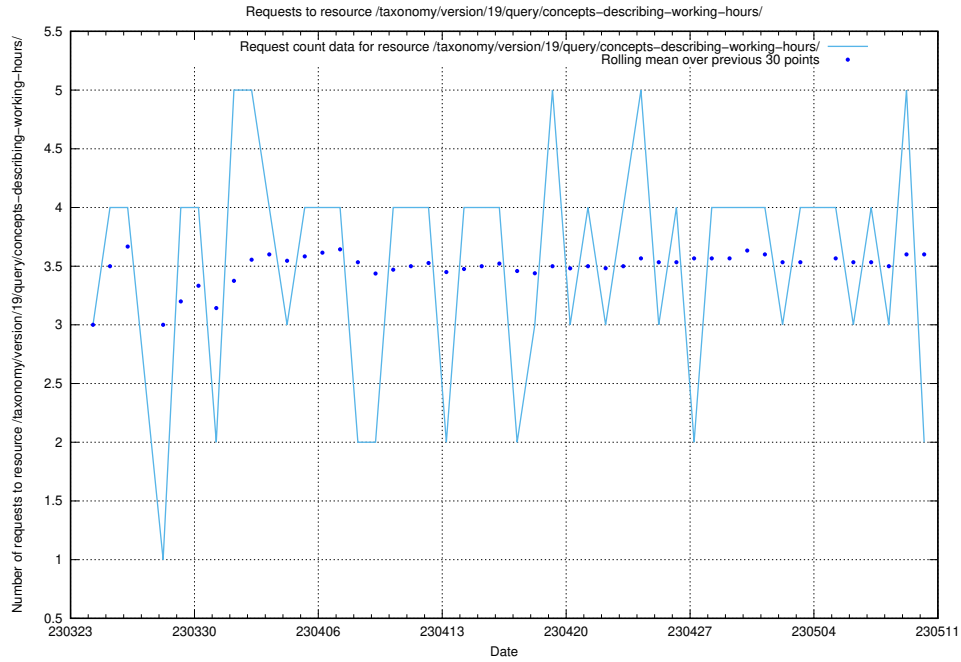

Here, we count the number of requests to resource /taxonomy/version/19/query/concepts-describing-working-hours/.

5.913 Usage of /utbildningar/438/43836_10024038_29999/events/

Here, we count the number of requests to resource /utbildningar/438/43836_10024038_29999/events/.