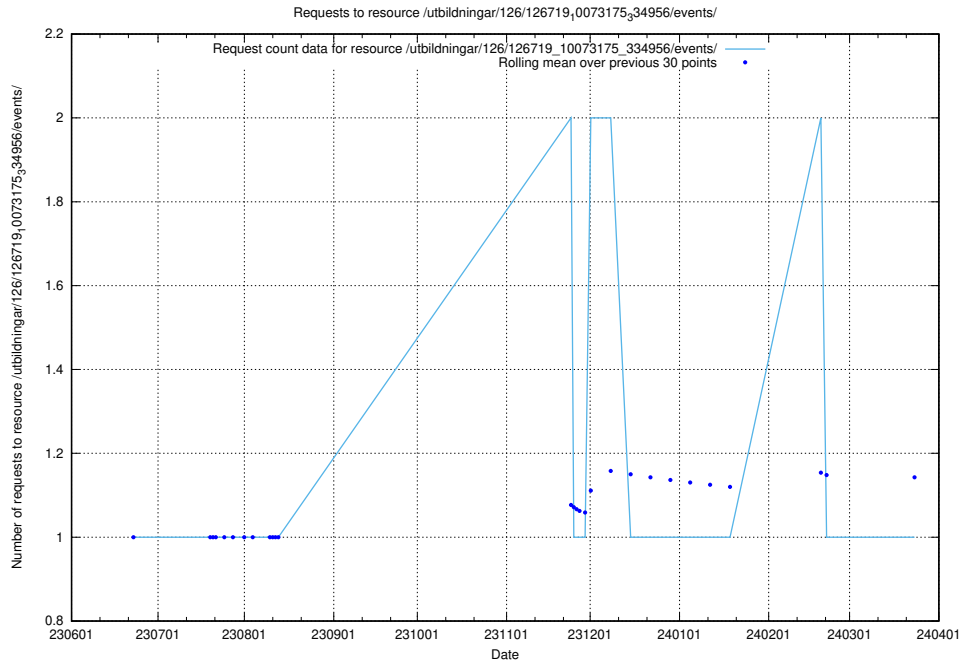

5.5600 Usage of /utbildningar/126/126719_10073175_334956/events/

Here, we count the number of requests to resource /utbildningar/126/126719_10073175_334956/events/