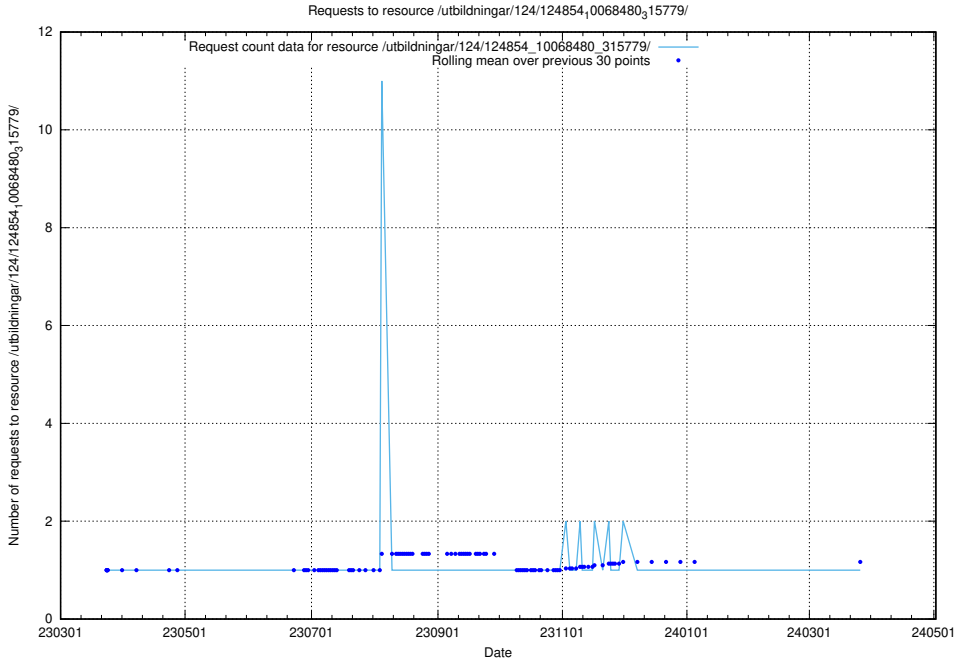

5.1197 Usage of /utbildningar/124/124854_10068480_315779/

Here, we count the number of requests to resource /utbildningar/124/124854_10068480_315779/.