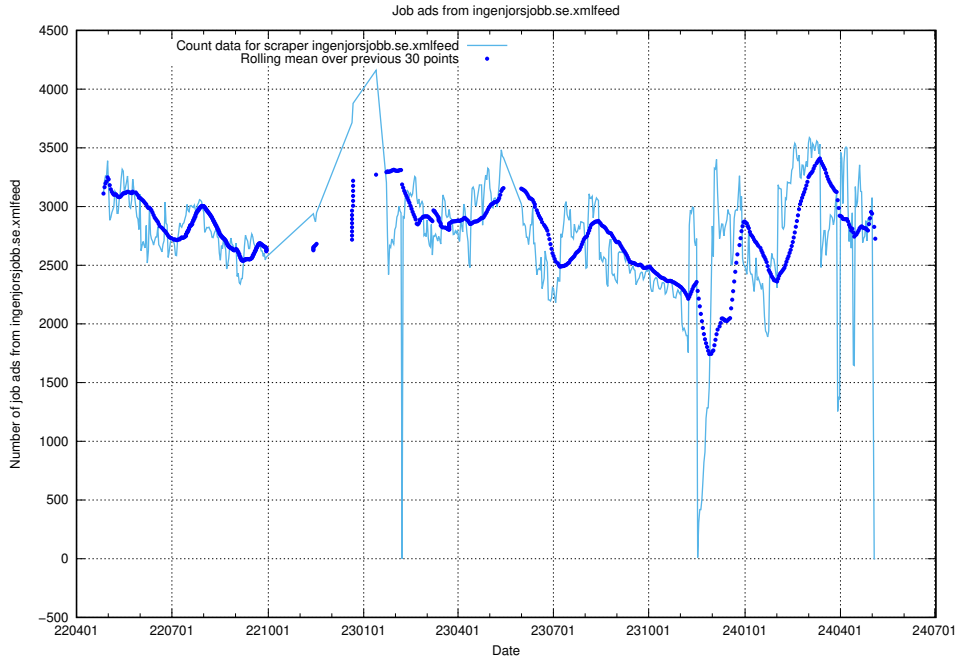

13.12 Number of ads by scraper ingenjorsjobb.se.xmlfeed

Here, we count the number of job ads scraped from ingenjorsjobb.se.xmlfeed.