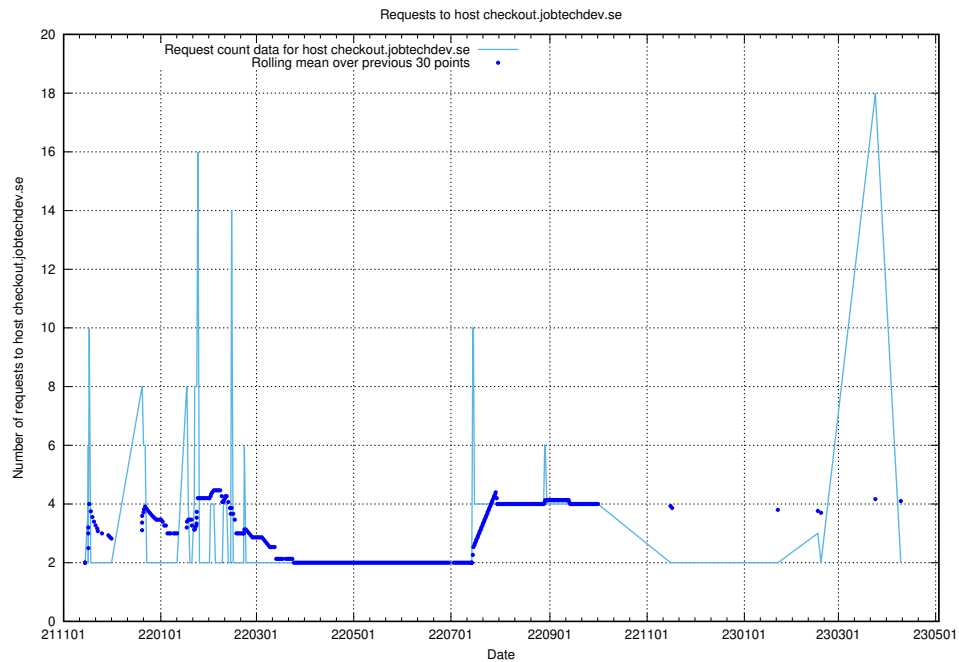

7.270 Usage of checkout.jobtechdev.se

Here, we count the number of requests to host checkout.jobtechdev.se.