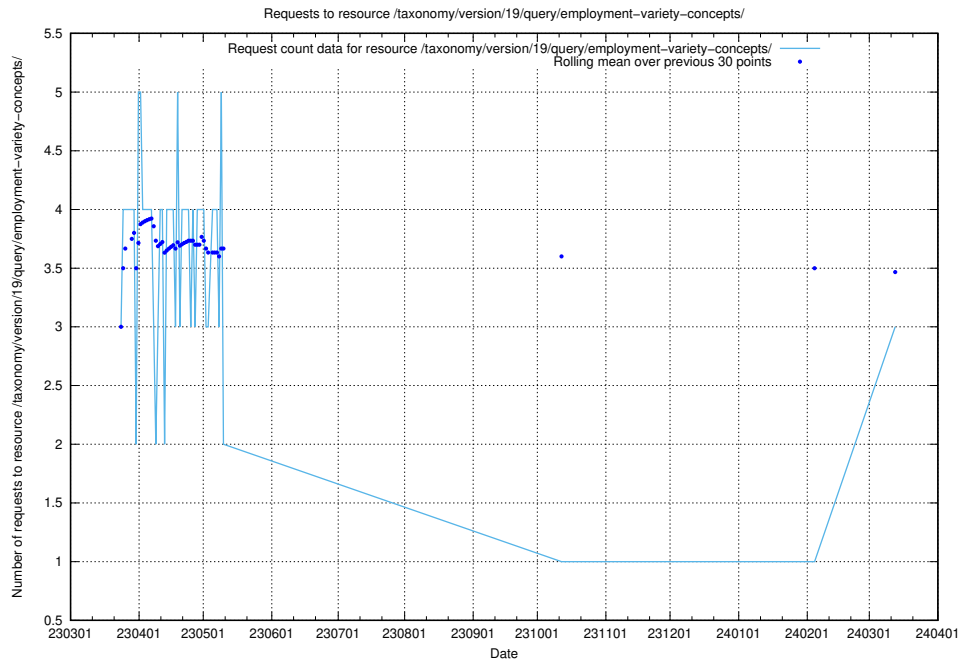

Here, we count the number of requests to resource /taxonomy/version/19/query/employment-variety-concepts/.

5.454 Usage of /utbildningar/438/43817_10024102_242987/events/

Here, we count the number of requests to resource /utbildningar/438/43817_10024102_242987/events/.