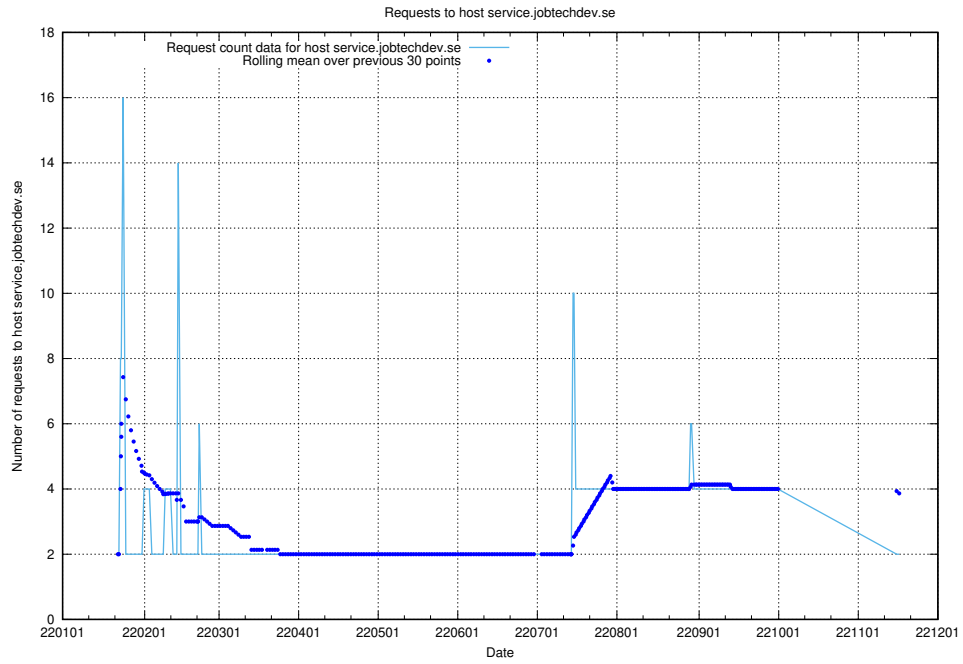

7.584 Usage of service.jobtechdev.se

Here, we count the number of requests to host service.jobtechdev.se.