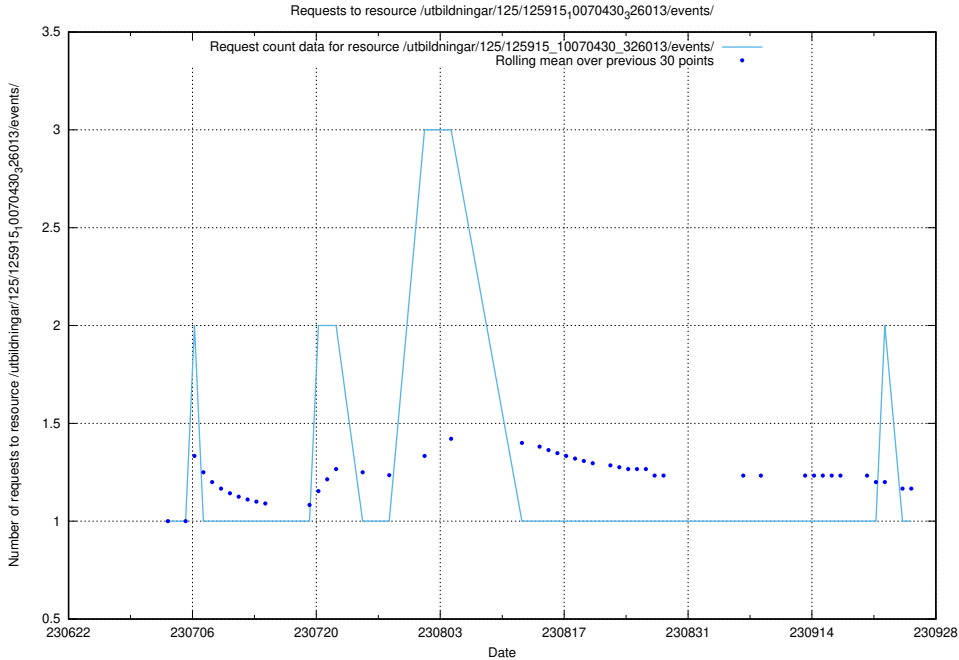

5.5352 Usage of /utbildningar/125/125915_10070430_326013/events/

Here, we count the number of requests to resource /utbildningar/125/125915_10070430_326013/events/