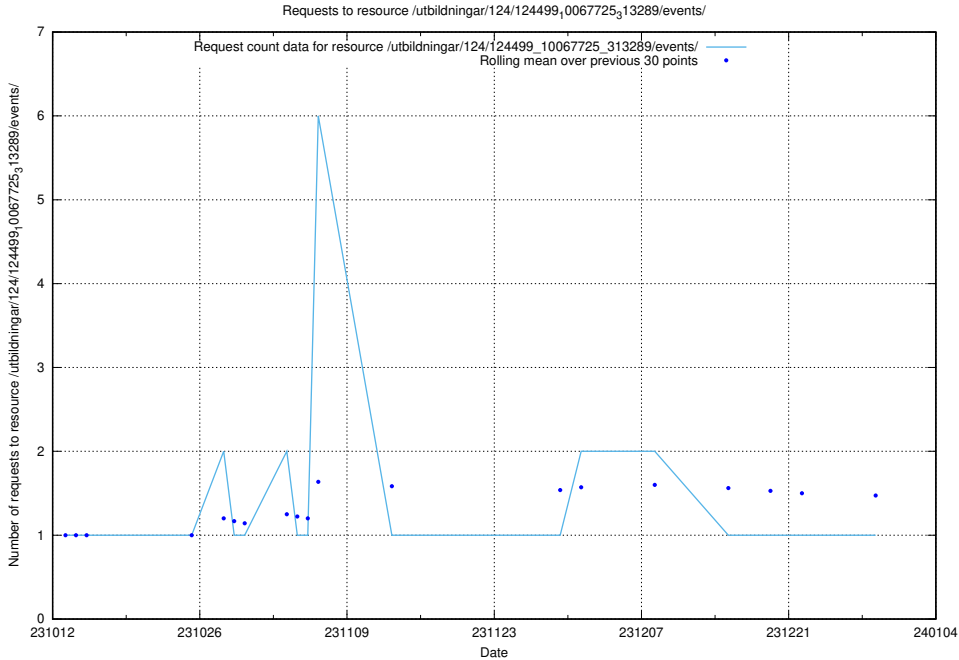

5.4339 Usage of /utbildningar/124/124499_10067725_313289/events/

Here, we count the number of requests to resource /utbildningar/124/124499_10067725_313289/events/