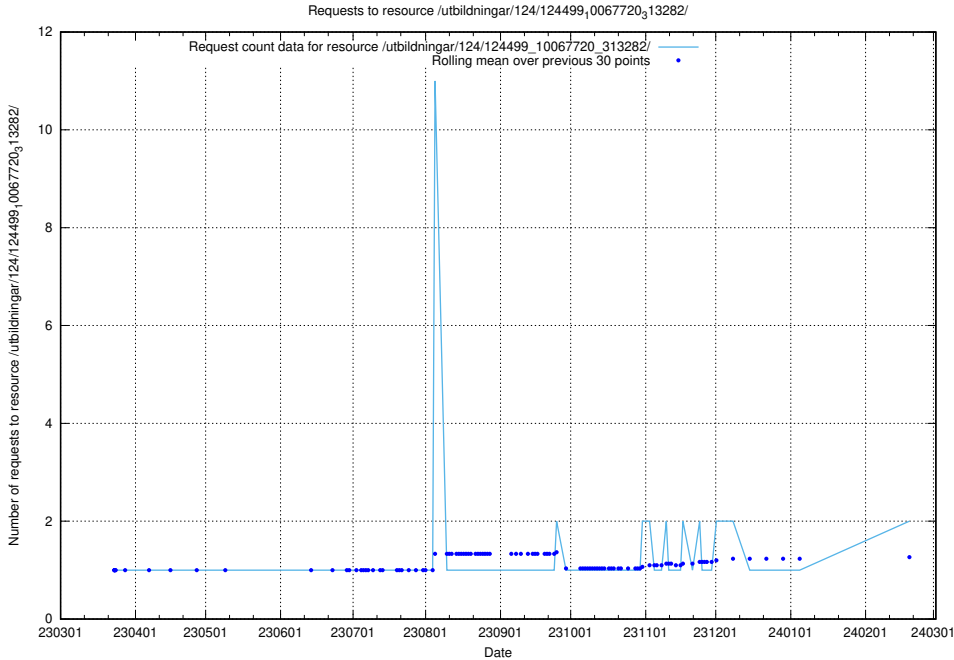

5.579 Usage of /utbildningar/124/124499_10067720_313282/

Here, we count the number of requests to resource /utbildningar/124/124499_10067720_313282/.