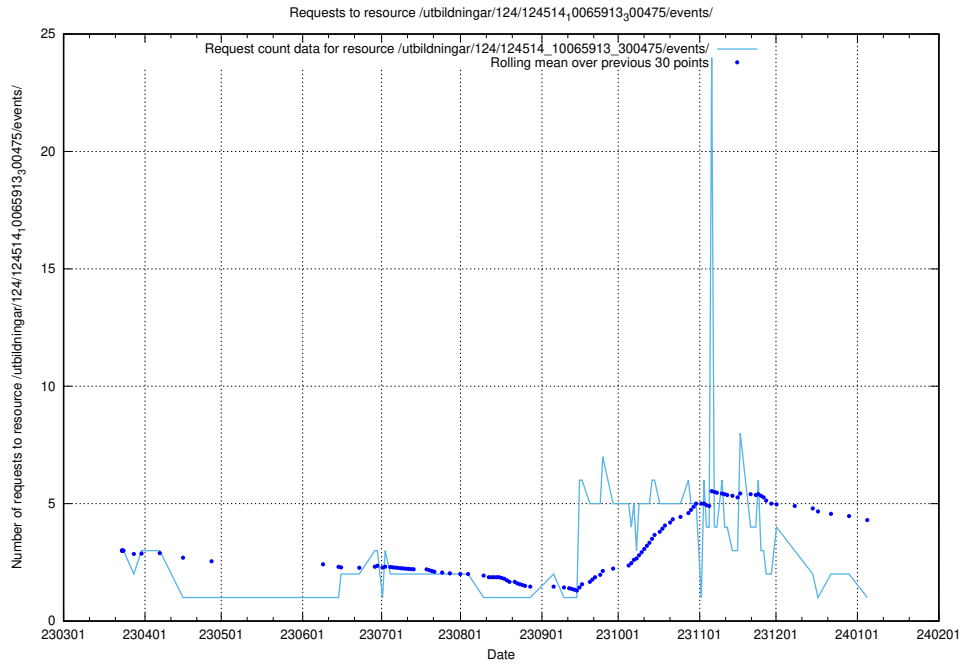

5.6237 Usage of /utbildningar/124/124514_10065913_300475/events/

Here, we count the number of requests to resource /utbildningar/124/124514_10065913_300475/events/