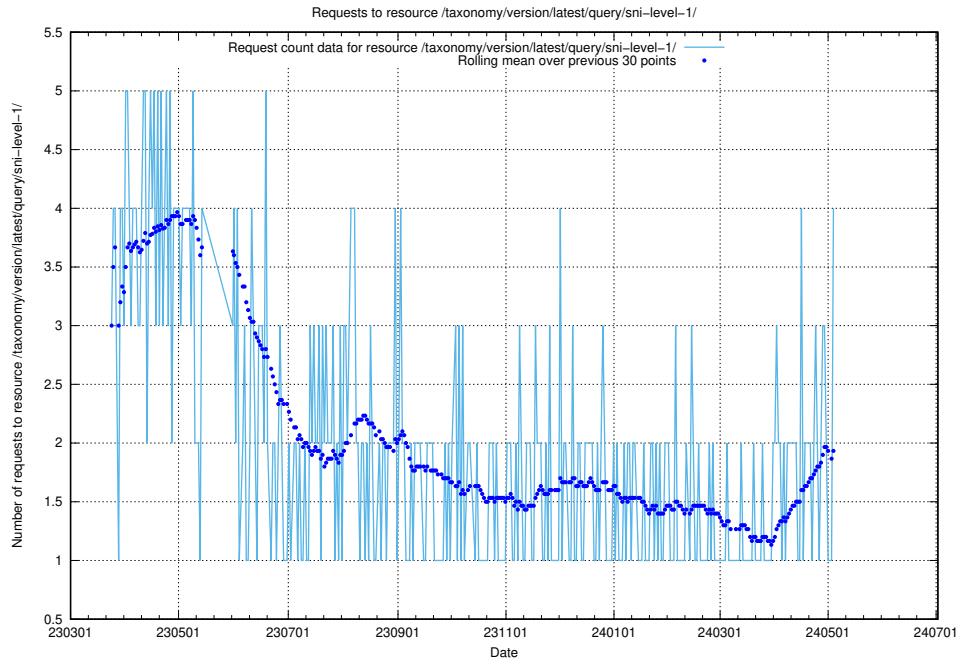

5.236 Usage of /taxonomy/version/latest/query/sni-level-1/

Here, we count the number of requests to resource /taxonomy/version/latest/query/sni-level-1/.