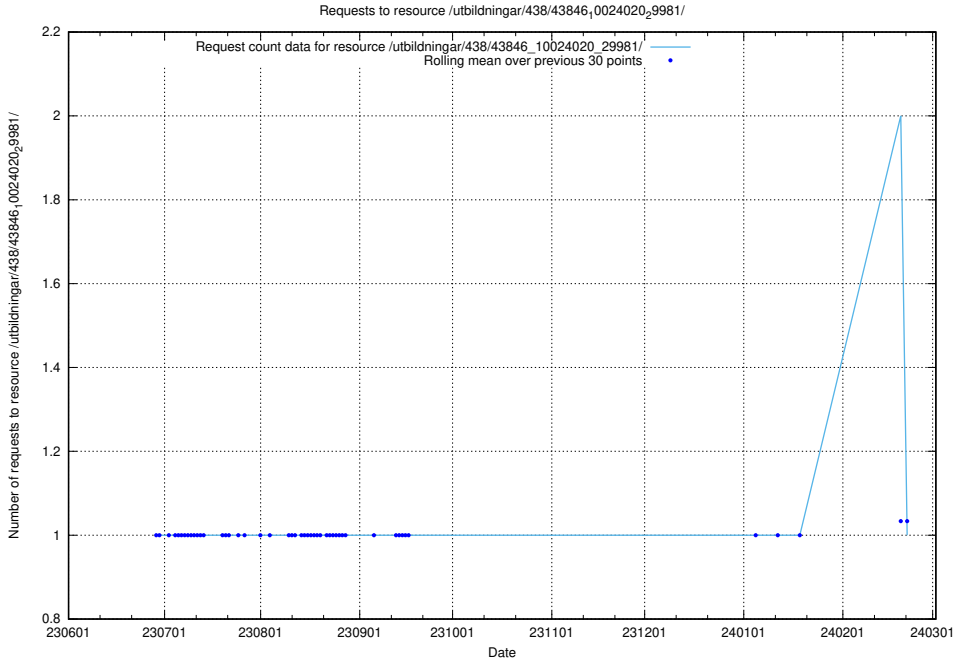

5.5412 Usage of /utbildningar/438/43846_10024020_29981/

Here, we count the number of requests to resource /utbildningar/438/43846_10024020_29981/.