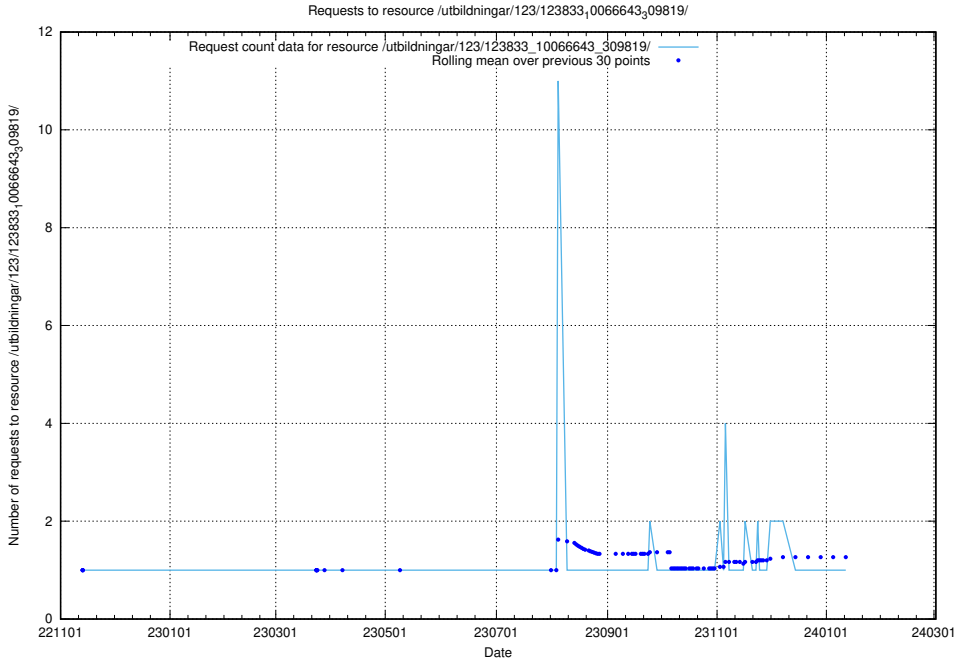

5.5901 Usage of /utbildningar/123/123833_10066643_309819/

Here, we count the number of requests to resource /utbildningar/123/123833_10066643_309819/.