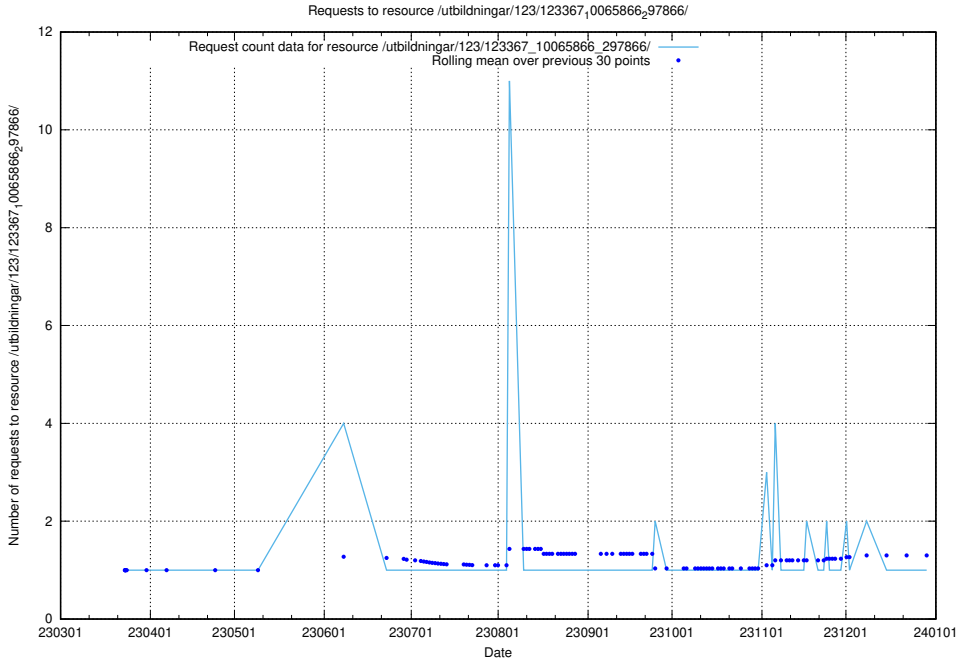

5.4762 Usage of /utbildningar/123/123367_10065866_297866/

Here, we count the number of requests to resource /utbildningar/123/123367_10065866_297866/.