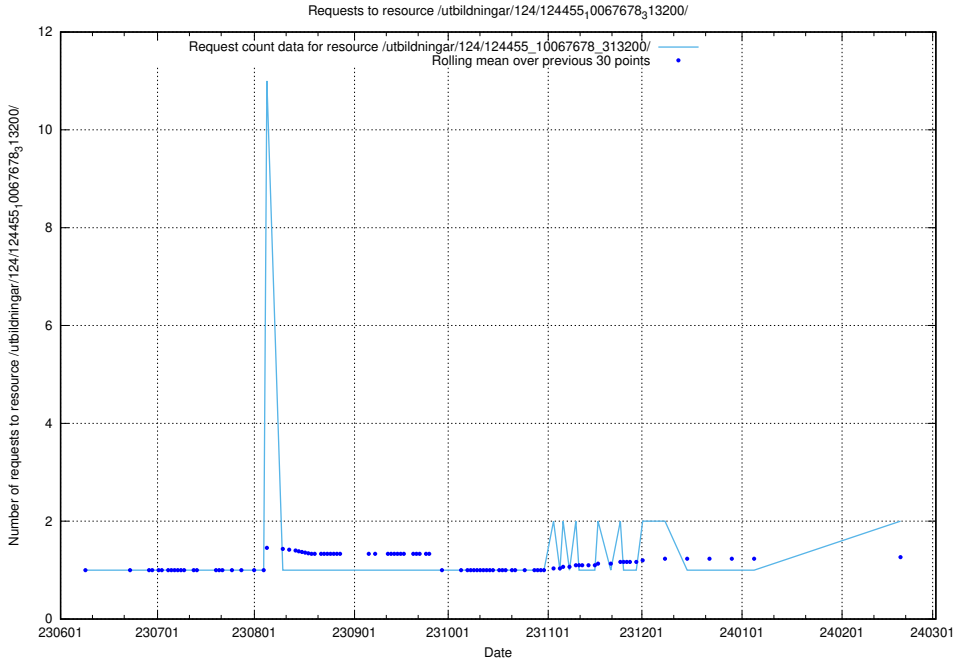

5.884 Usage of /utbildningar/124/124455_10067678_313200/

Here, we count the number of requests to resource /utbildningar/124/124455_10067678_313200/.