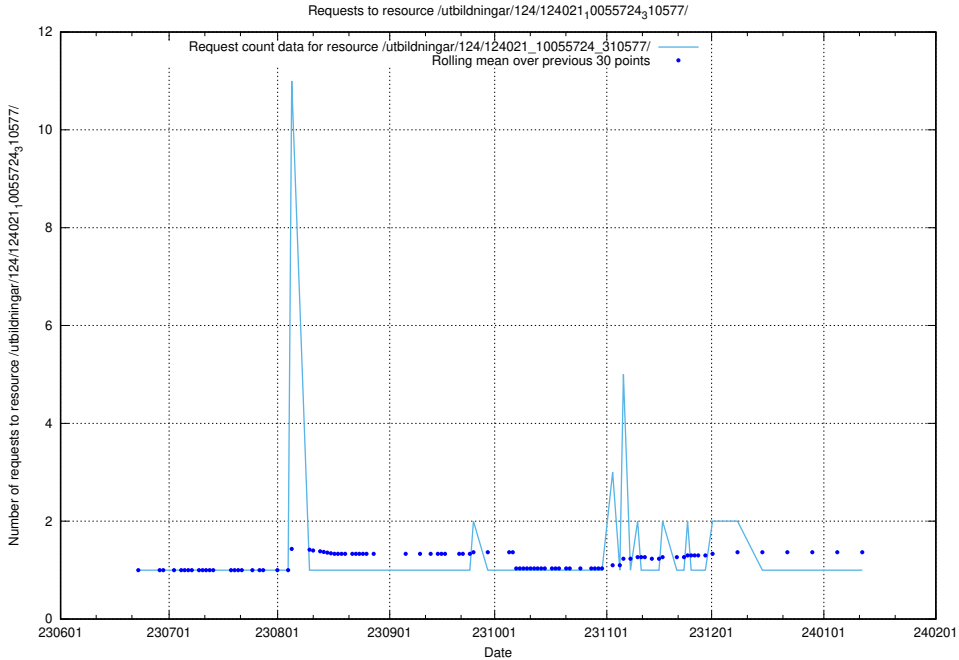

5.5812 Usage of /utbildningar/124/124021_10055724_310577/

Here, we count the number of requests to resource /utbildningar/124/124021_10055724_310577/.