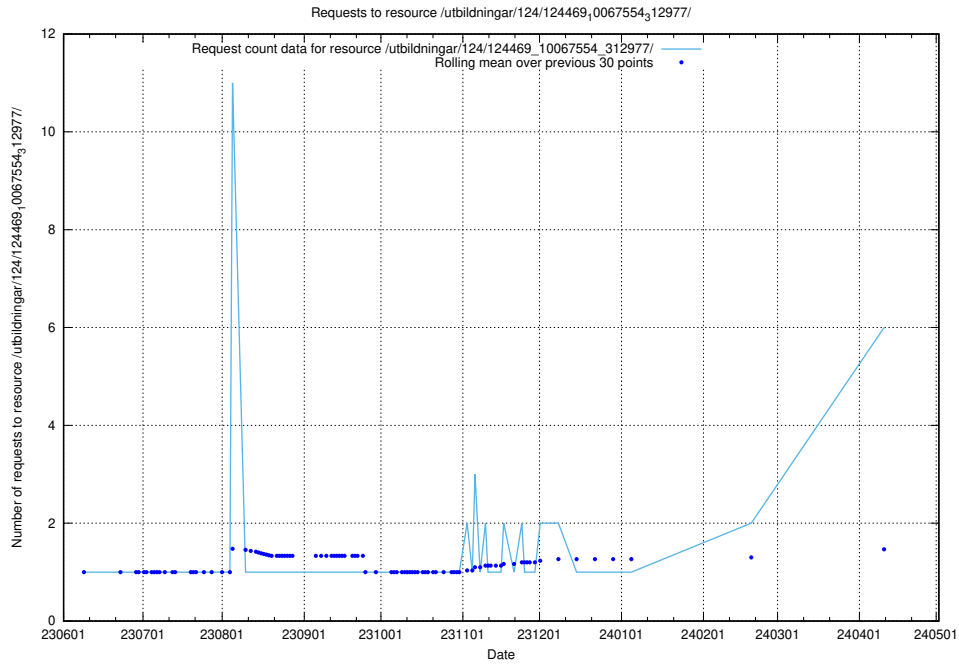

5.93 Usage of /utbildningar/124/124469_10067554_312977/

Here, we count the number of requests to resource /utbildningar/124/124469_10067554_312977/.