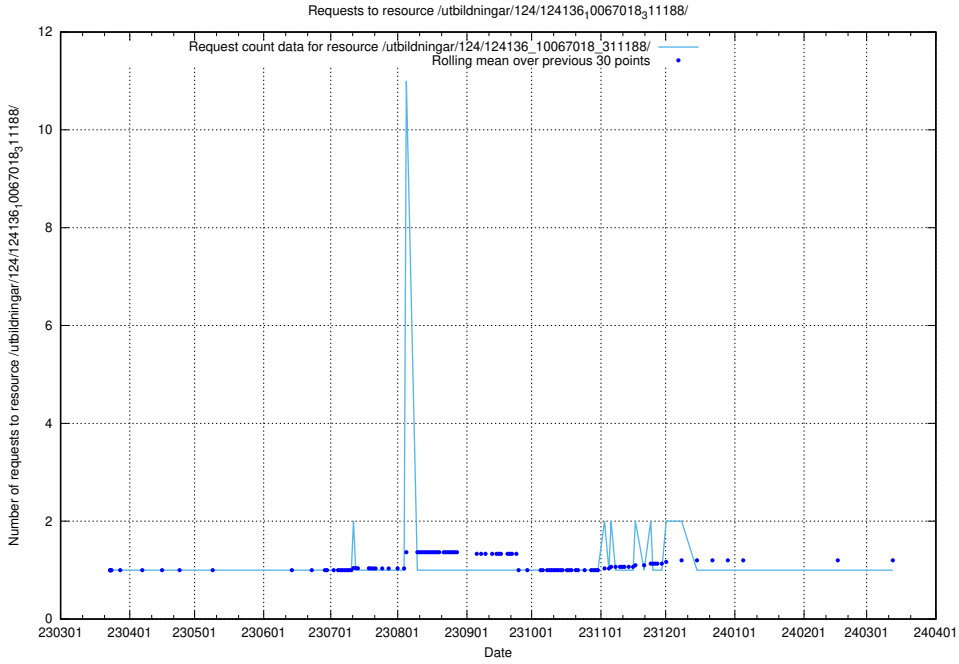

5.4049 Usage of /utbildningar/124/124136_10067018_311188/

Here, we count the number of requests to resource /utbildningar/124/124136_10067018_311188/.