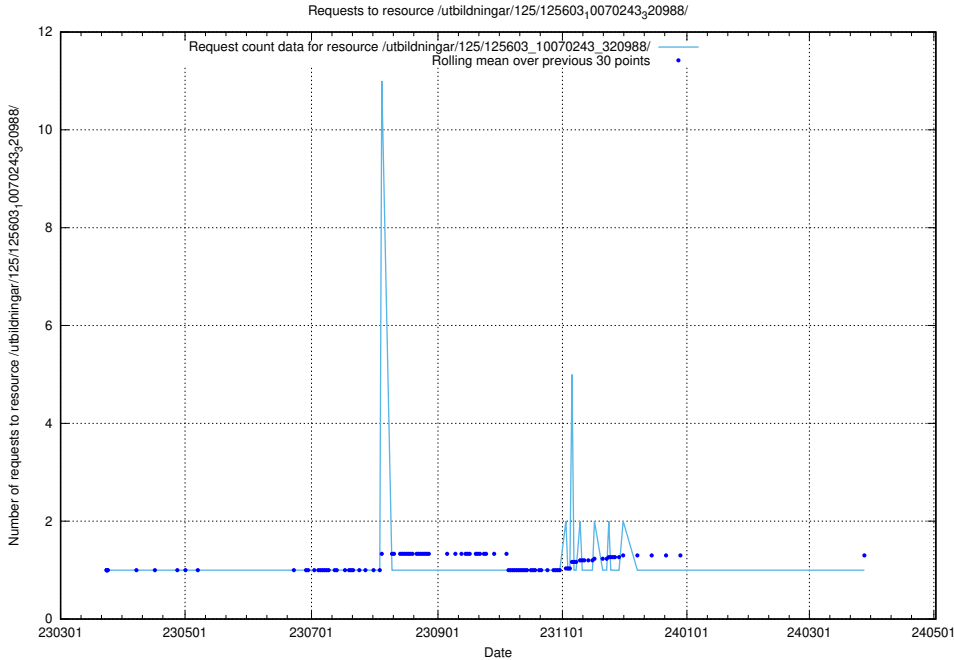

5.1066 Usage of /utbildningar/125/125603_10070243_320988/

Here, we count the number of requests to resource /utbildningar/125/125603_10070243_320988/.