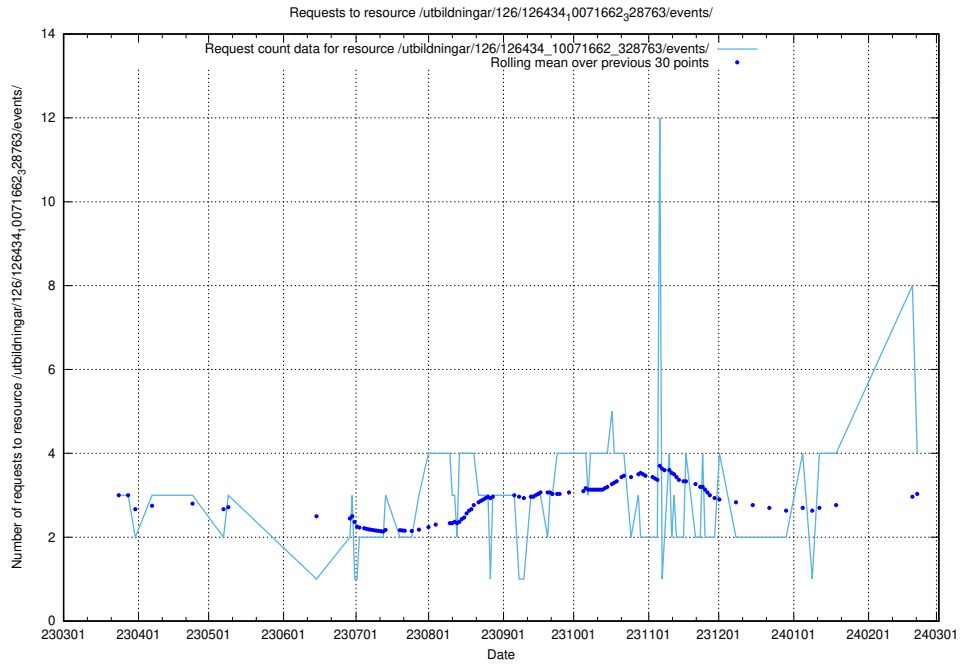

Here, we count the number of requests to resource /taxonomy/version/20/query/isco-level-4-groups/.

5.235 Usage of /utbildningar/126/126434_10071662_328763/events/

Here, we count the number of requests to resource /utbildningar/126/126434_10071662_328763/events/