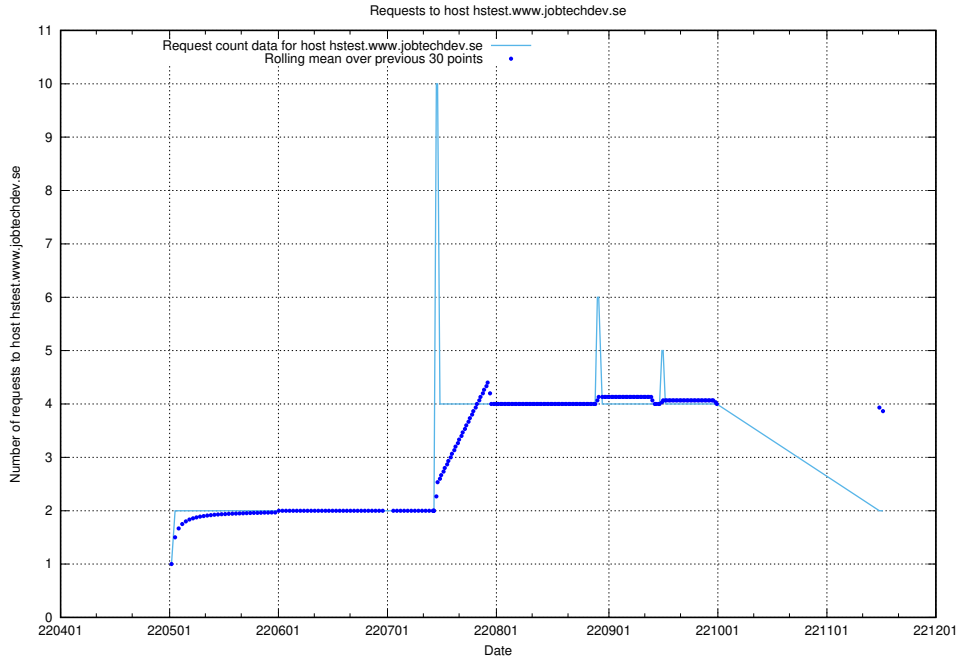

7.431 Usage of hstest.www.jobtechdev.se

Here, we count the number of requests to host hstest.www.jobtechdev.se.