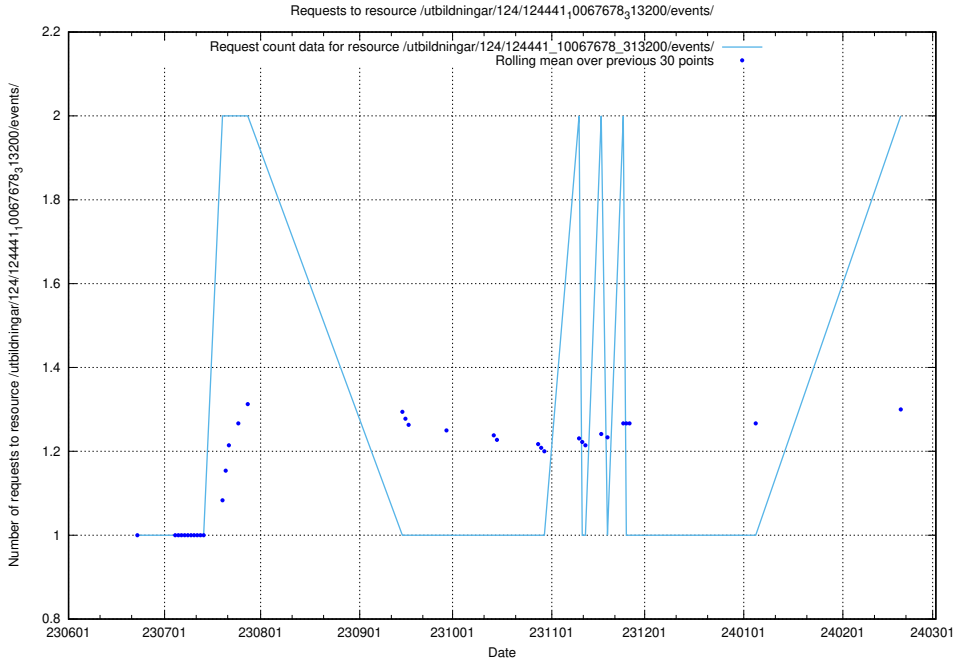

5.866 Usage of /utbildningar/124/124441_10067678_313200/events/

Here, we count the number of requests to resource /utbildningar/124/124441_10067678_313200/events/