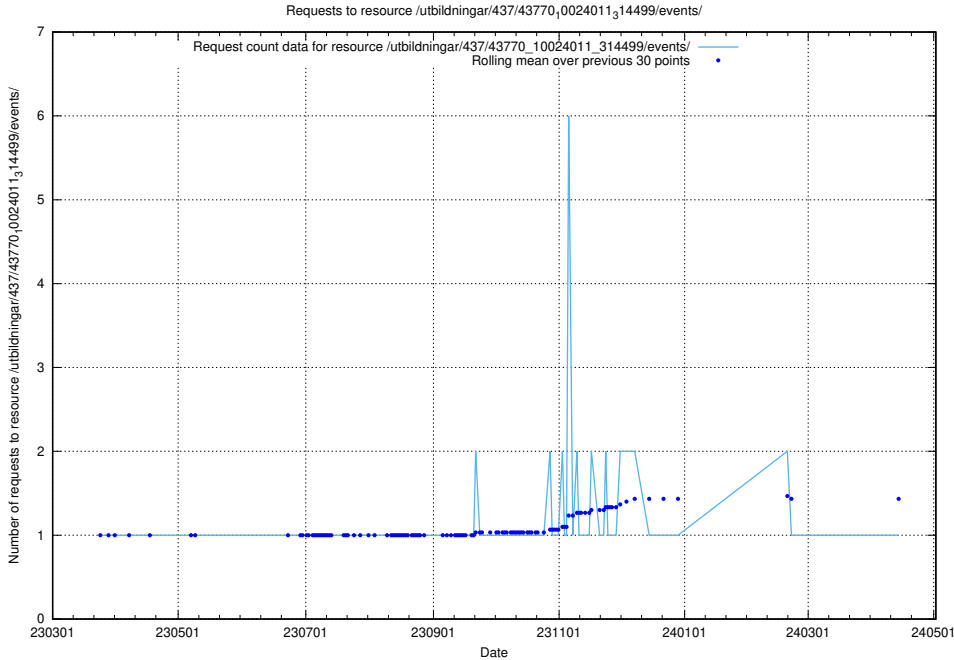

5.6161 Usage of /utbildningar/437/43770_10024011_314499/events/

Here, we count the number of requests to resource /utbildningar/437/43770_10024011_314499/events/.