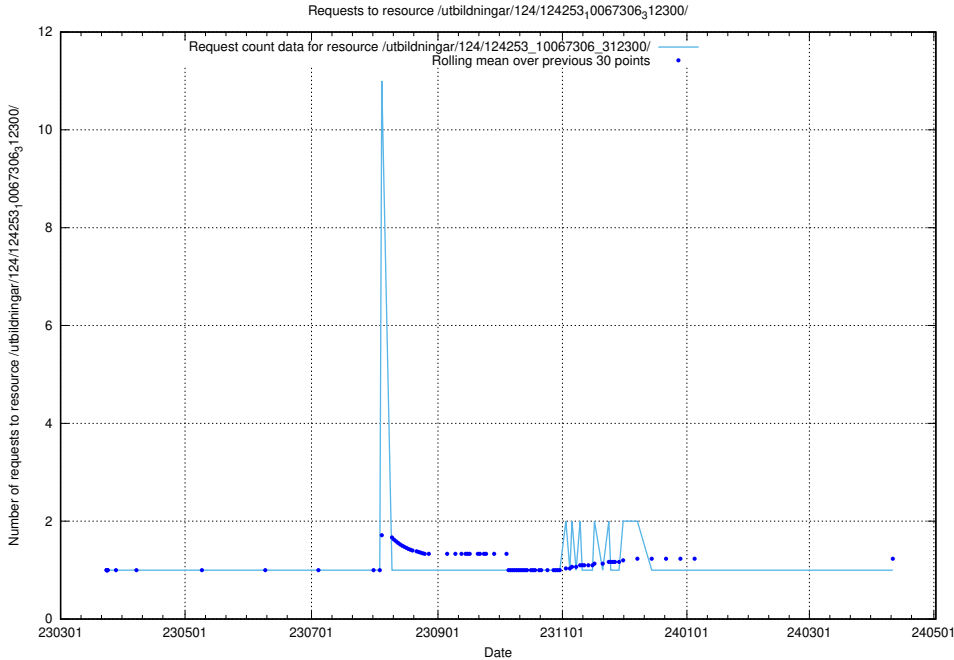

Here, we count the number of requests to resource /taxonomy/version/13/query/keyword-concepts-with-relations/.

5.3988 Usage of /utbildningar/124/124253_10067306_312300/

Here, we count the number of requests to resource /utbildningar/124/124253_10067306_312300/.