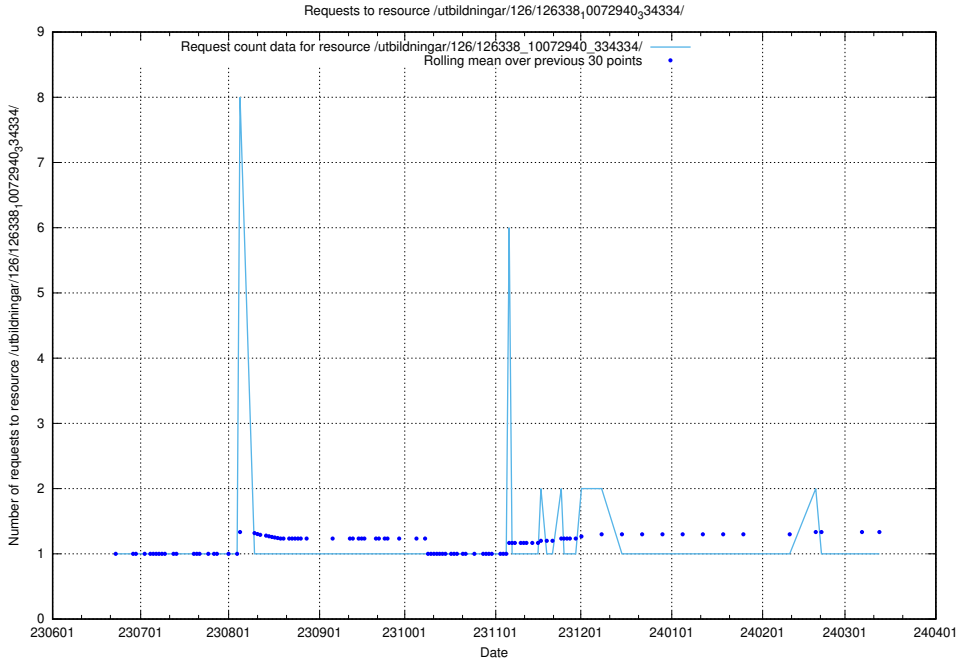

5.5651 Usage of /utbildningar/126/126338_10072940_334334/

Here, we count the number of requests to resource /utbildningar/126/126338_10072940_334334/.