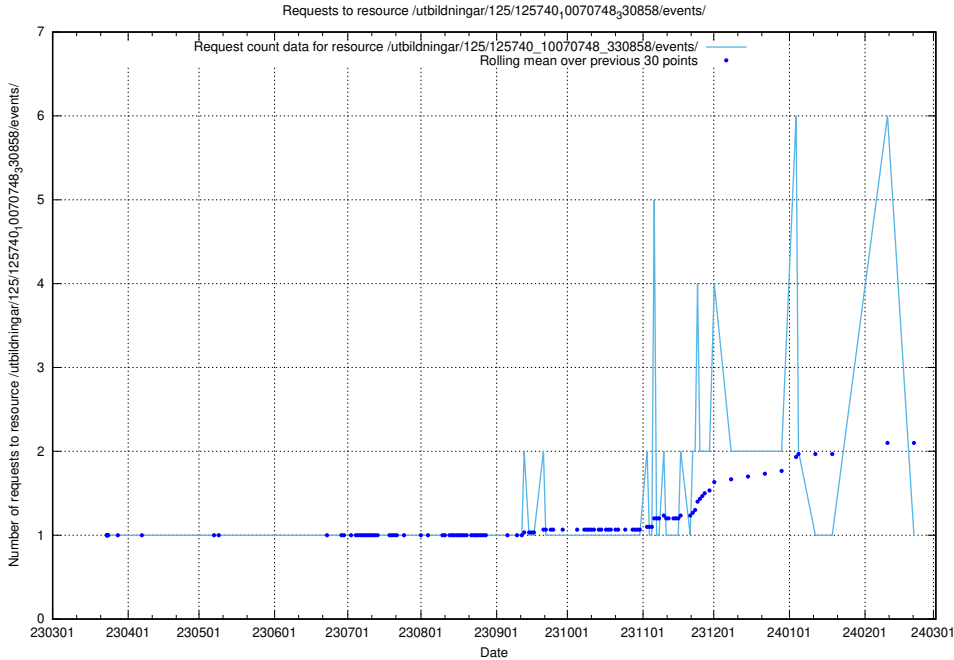

5.958 Usage of /utbildningar/125/125740_10070748_330858/events/

Here, we count the number of requests to resource /utbildningar/125/125740_10070748_330858/events/