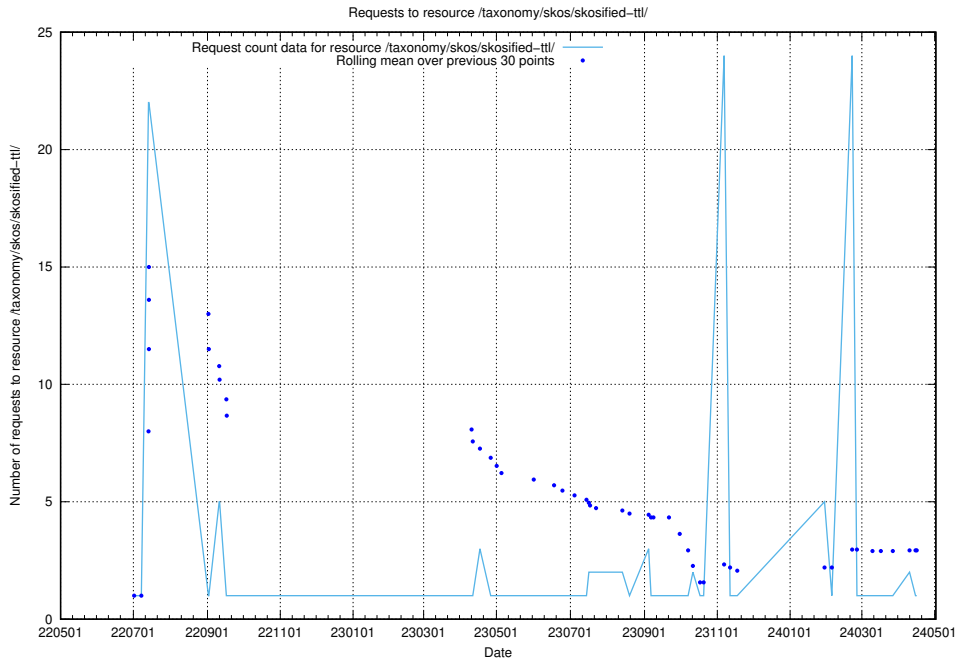

5.983 Usage of /taxonomy/skos/skosified-ttl/

Here, we count the number of requests to resource /taxonomy/skos/skosified-ttl/.