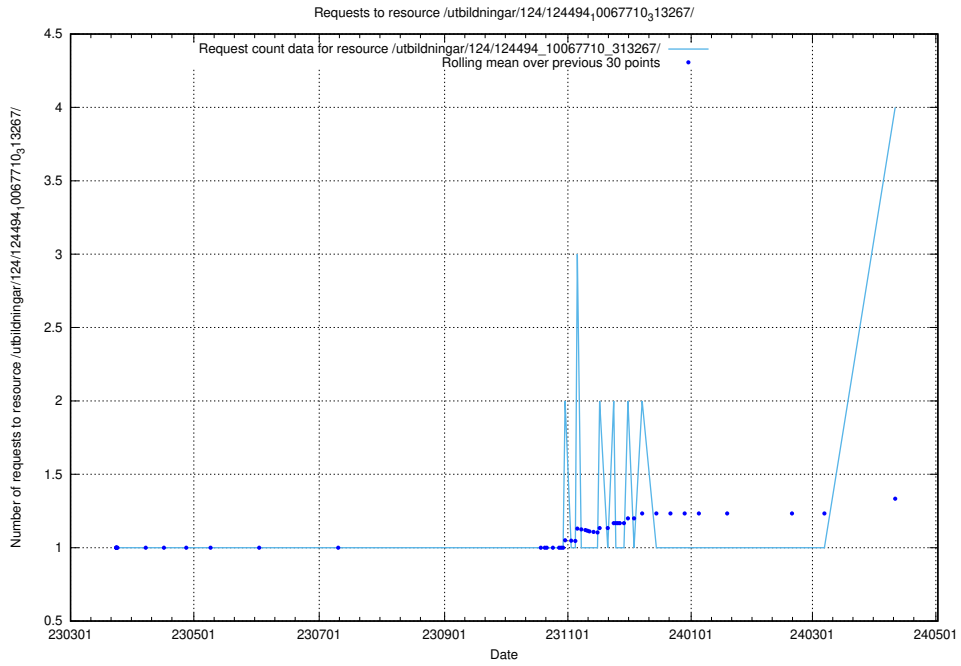

5.183 Usage of /utbildningar/124/124494_10067710_313267/

Here, we count the number of requests to resource /utbildningar/124/124494_10067710_313267/.