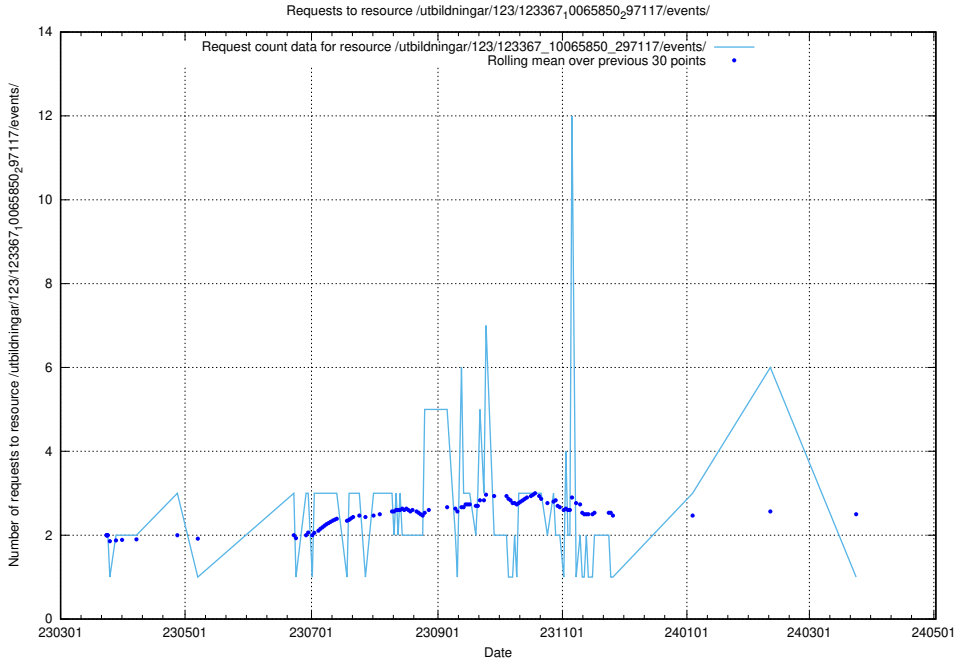

5.6285 Usage of /taxonomy/Tid_i_yrke/

Here, we count the number of requests to resource /taxonomy/Tid_i_yrke/.

5.6286 Usage of /utbildningar/123/123367_10065850_297117/events/

Here, we count the number of requests to resource /utbildningar/123/123367_10065850_297117/events/