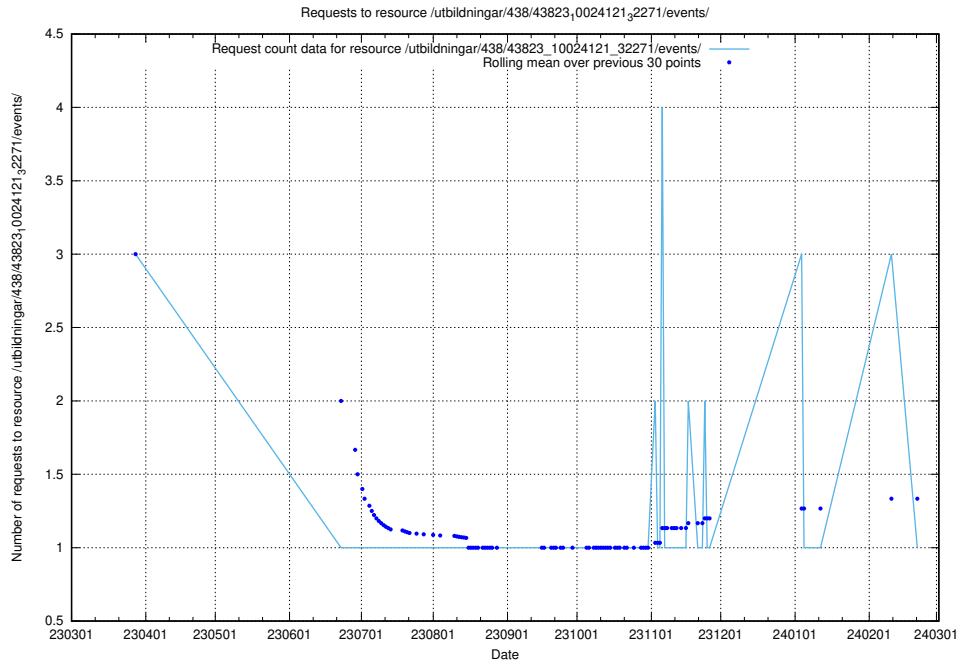

5.6065 Usage of /utbildningar/438/43823_10024121_32271/events/

Here, we count the number of requests to resource /utbildningar/438/43823_10024121_32271/events/.