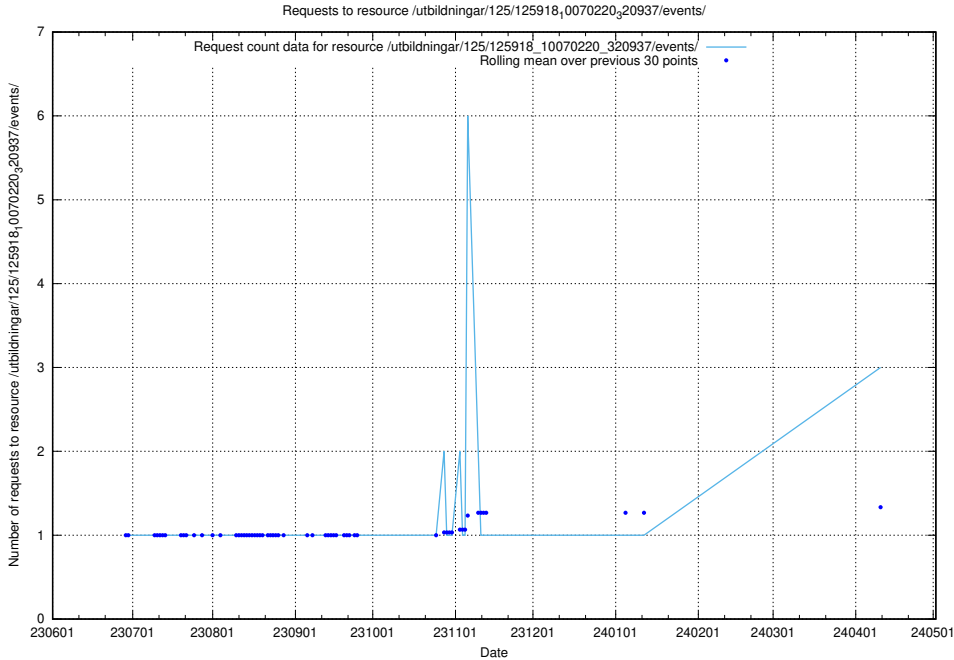

5.363 Usage of /utbildningar/125/125918_10070220_320937/events/

Here, we count the number of requests to resource /utbildningar/125/125918_10070220_320937/events/