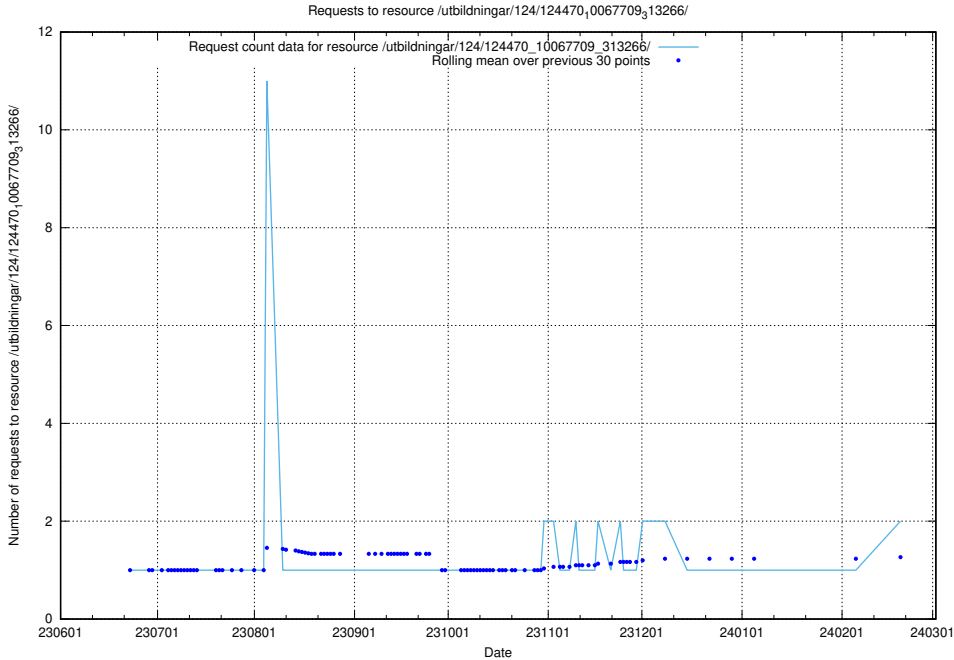

5.862 Usage of /utbildningar/124/124470_10067709_313266/

Here, we count the number of requests to resource /utbildningar/124/124470_10067709_313266/.