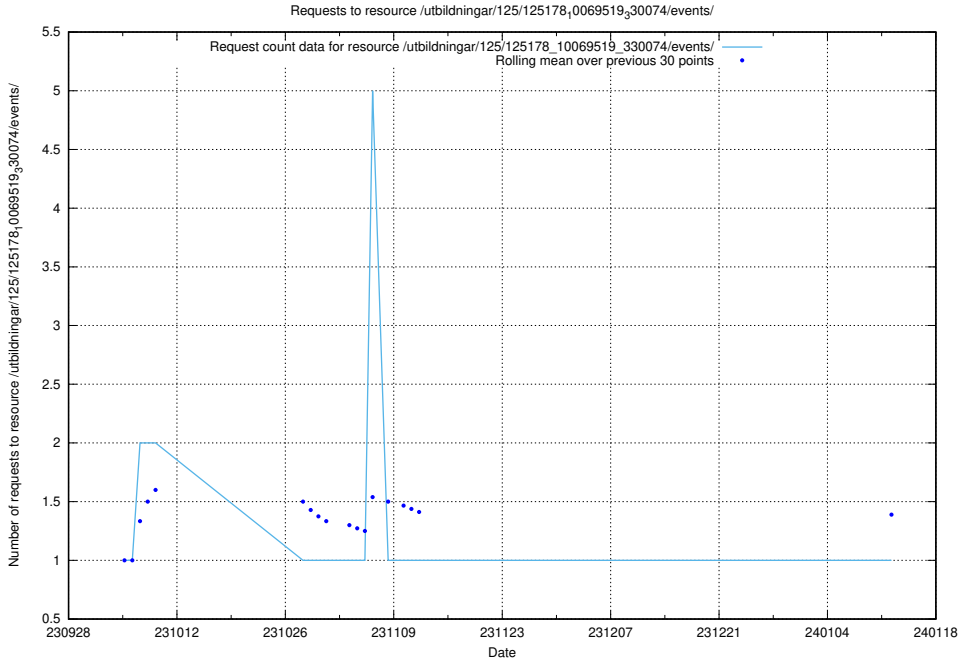

5.4402 Usage of /utbildningar/125/125178_10069519_330074/events/

Here, we count the number of requests to resource /utbildningar/125/125178_10069519_330074/events/