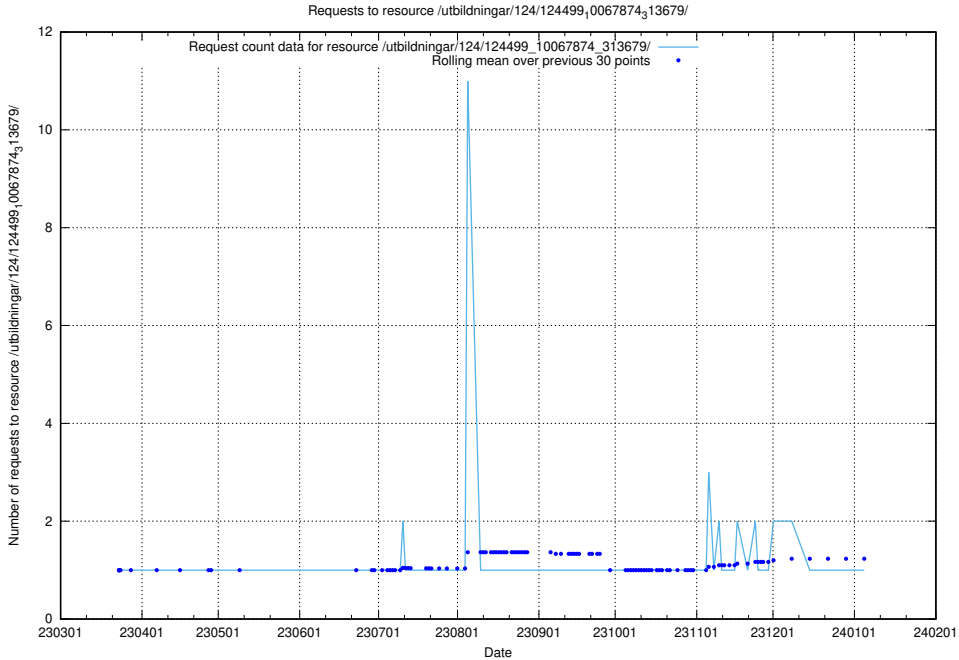

5.2341 Usage of /utbildningar/124/124499_10067874_313679/

Here, we count the number of requests to resource /utbildningar/124/124499_10067874_313679/.