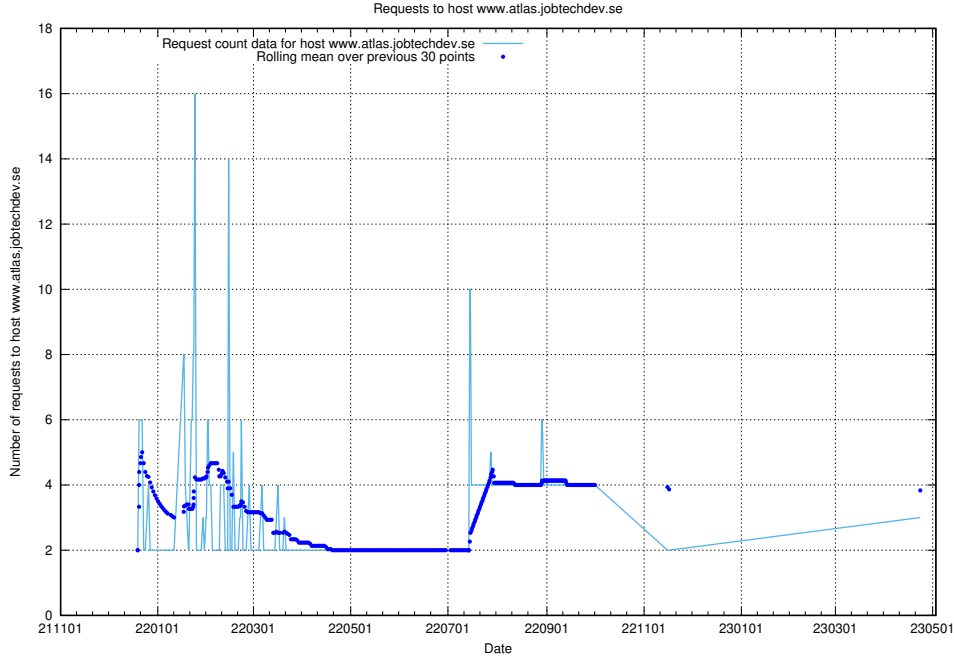

7.201 Usage of `www.atlas.jobtechdev.se`

Here, we count the number of requests to host `www.atlas.jobtechdev.se`.