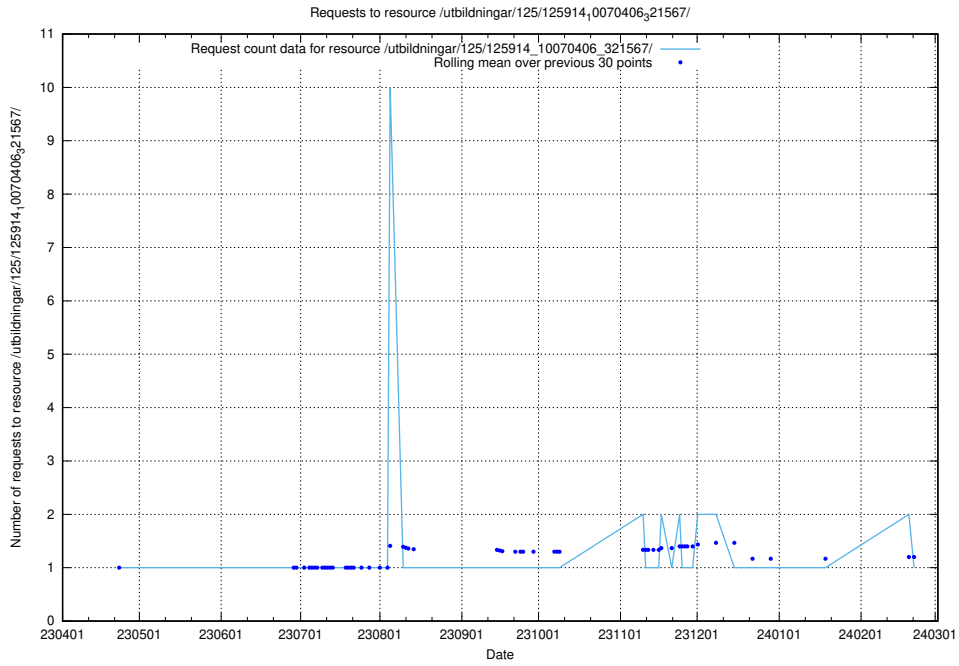

5.6021 Usage of /utbildningar/125/125914_10070406_321567/

Here, we count the number of requests to resource /utbildningar/125/125914_10070406_321567/.