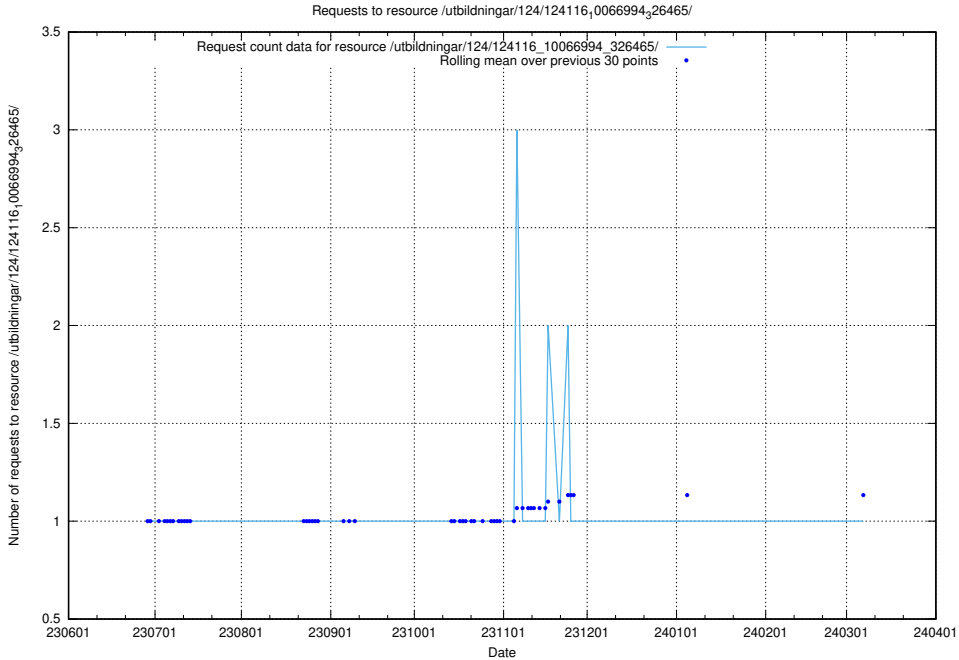

5.5514 Usage of /utbildningar/124/124116_10066994_326465/

Here, we count the number of requests to resource /utbildningar/124/124116_10066994_326465/.