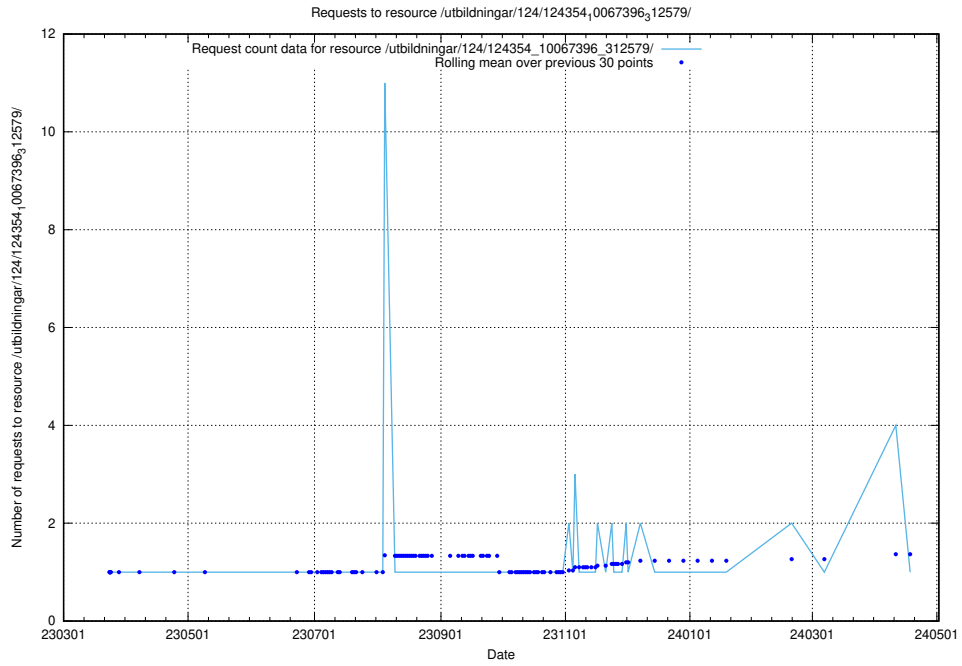

5.3901 Usage of /utbildningar/124/124354_10067396_312579/

Here, we count the number of requests to resource /utbildningar/124/124354_10067396_312579/.