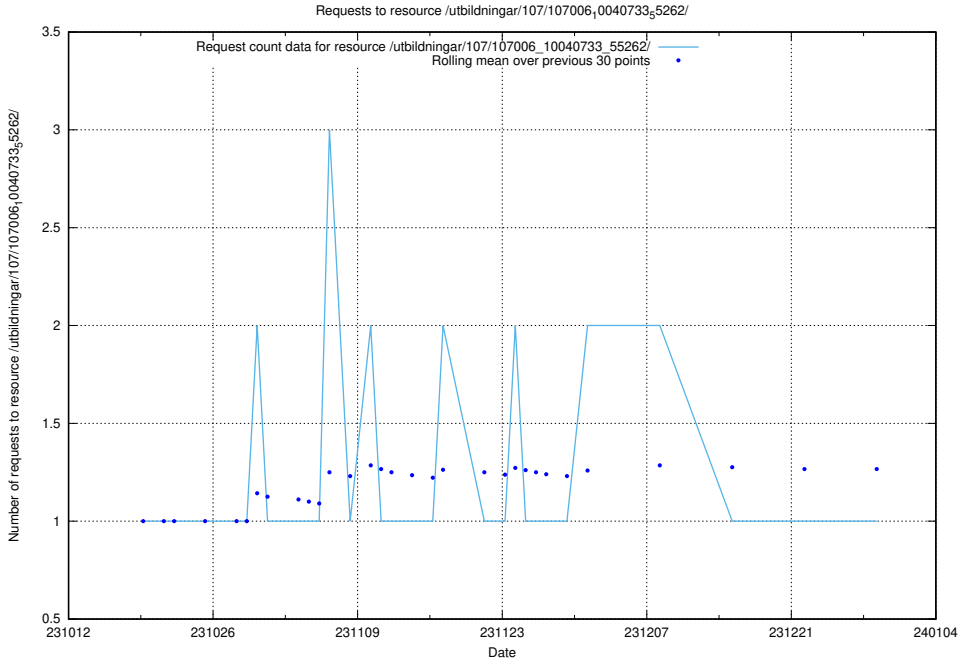

5.4258 Usage of /utbildningar/107/107006_10040733_55262/

Here, we count the number of requests to resource /utbildningar/107/107006_10040733_55262/.