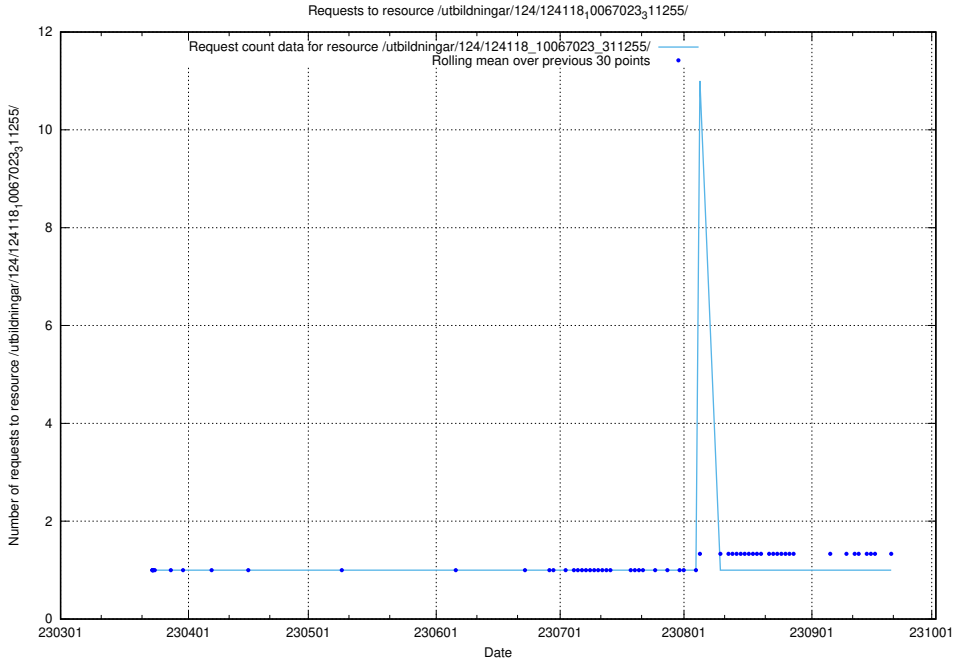

5.4186 Usage of /utbildningar/124/124118_10067023_311255/

Here, we count the number of requests to resource /utbildningar/124/124118_10067023_311255/.