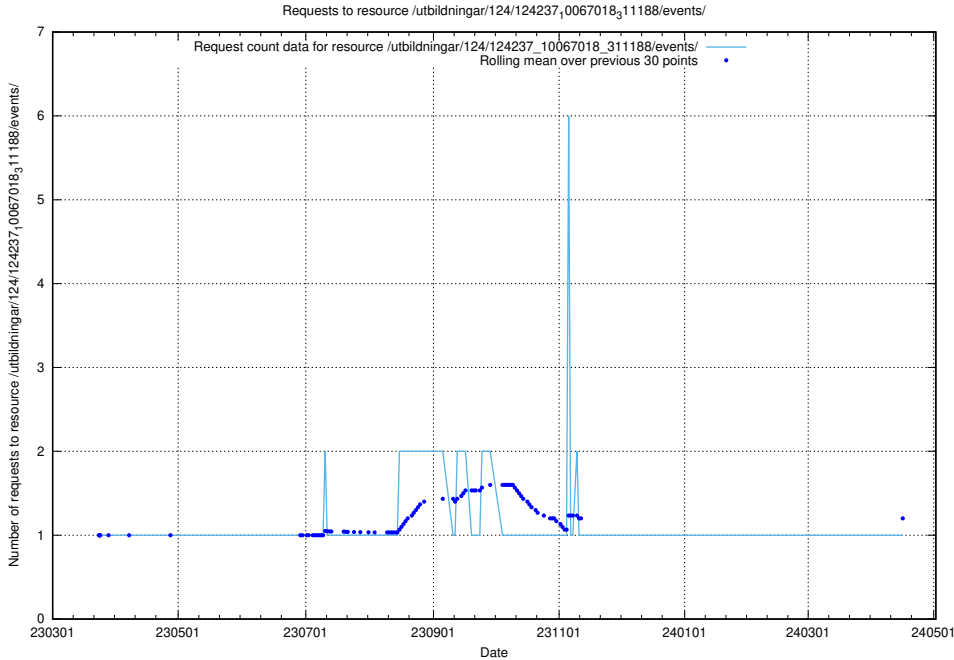

5.3997 Usage of /utbildningar/124/124237_10067018_311188/events/

Here, we count the number of requests to resource /utbildningar/124/124237_10067018_311188/events/