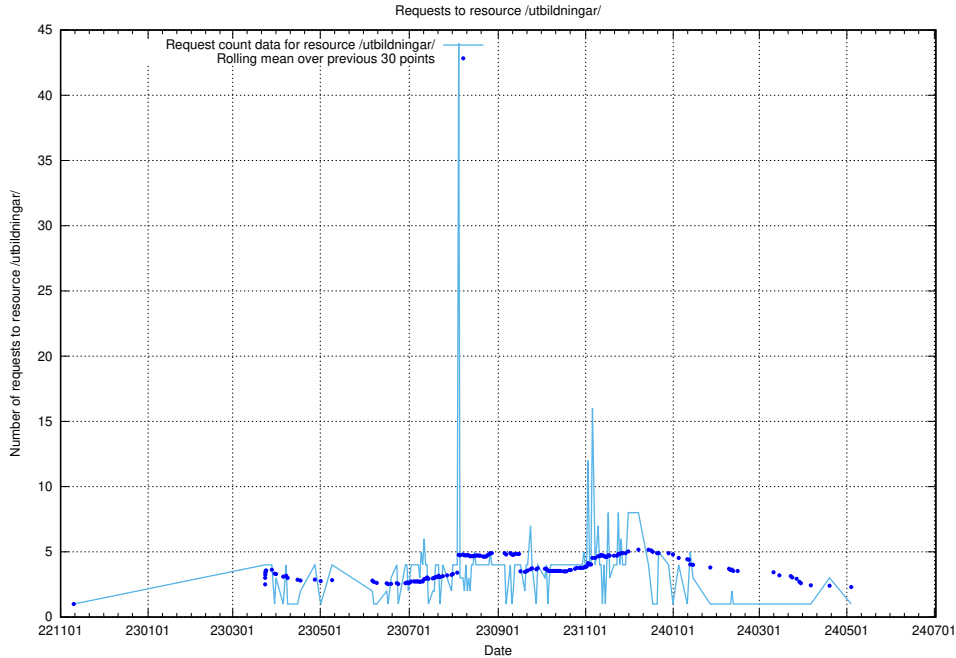

5.6266 Usage of /utbildningar/

Here, we count the number of requests to resource /utbildningar/.