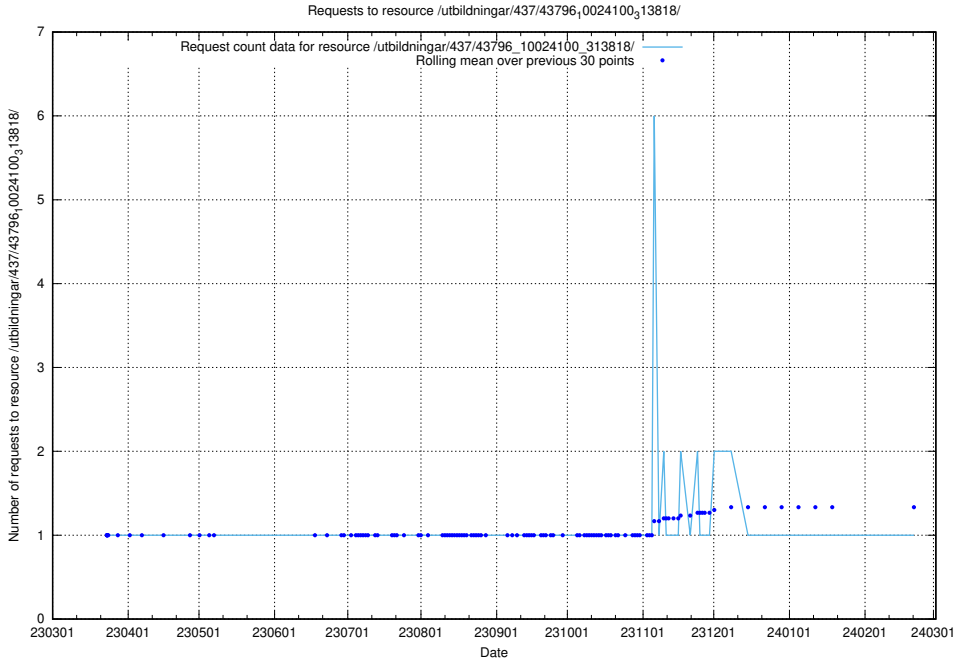

5.6333 Usage of /utbildningar/437/43796_10024100_313818/

Here, we count the number of requests to resource /utbildningar/437/43796_10024100_313818/.