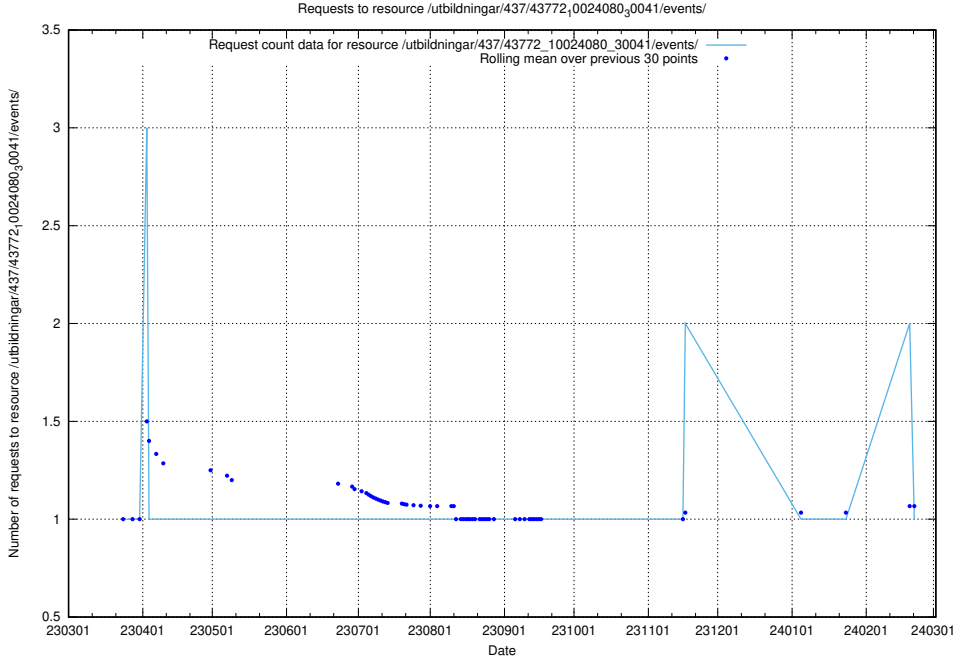

5.6160 Usage of /utbildningar/437/43772_10024080_30041/events/

Here, we count the number of requests to resource /utbildningar/437/43772_10024080_30041/events/.