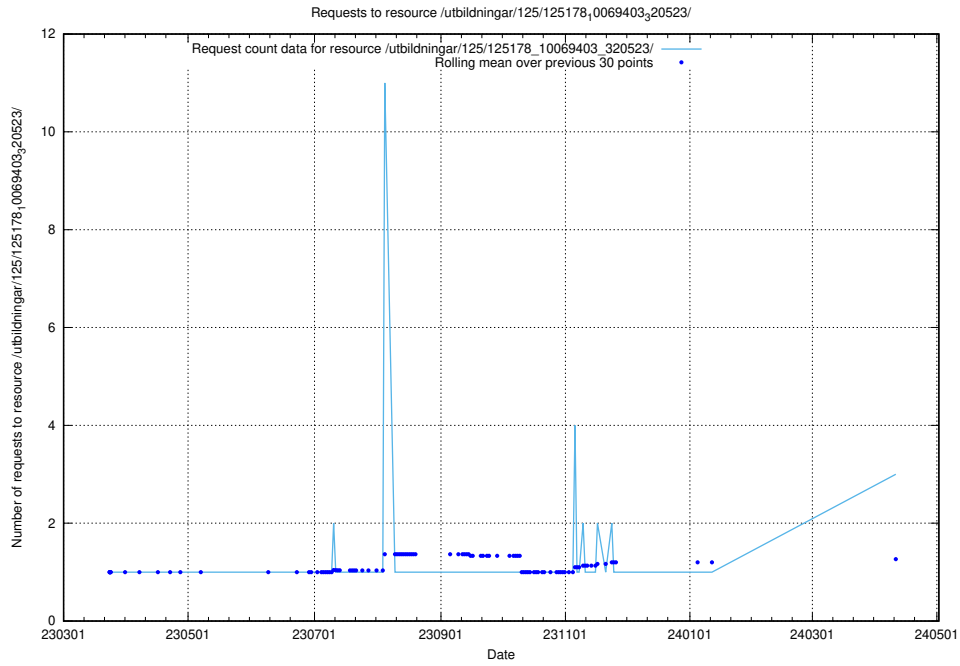

5.256 Usage of /utbildningar/124/124934_10065851_297187/

Here, we count the number of requests to resource /utbildningar/124/124934_10065851_297187/.

5.257 Usage of /expediering/

Here, we count the number of requests to resource /expediering/.