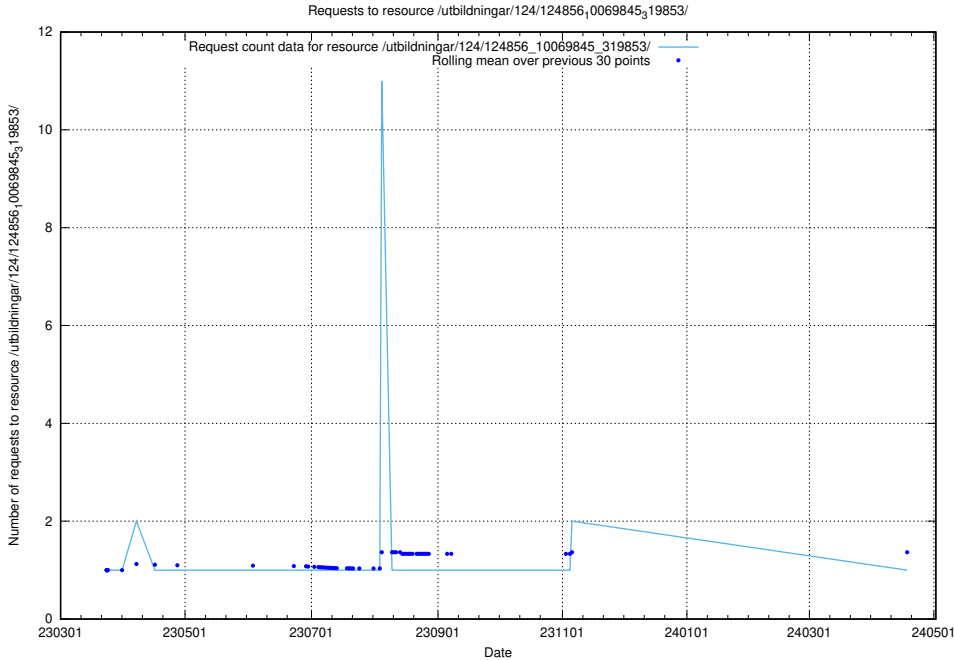

5.1168 Usage of /utbildningar/124/124856_10069845_319853/

Here, we count the number of requests to resource /utbildningar/124/124856_10069845_319853/.