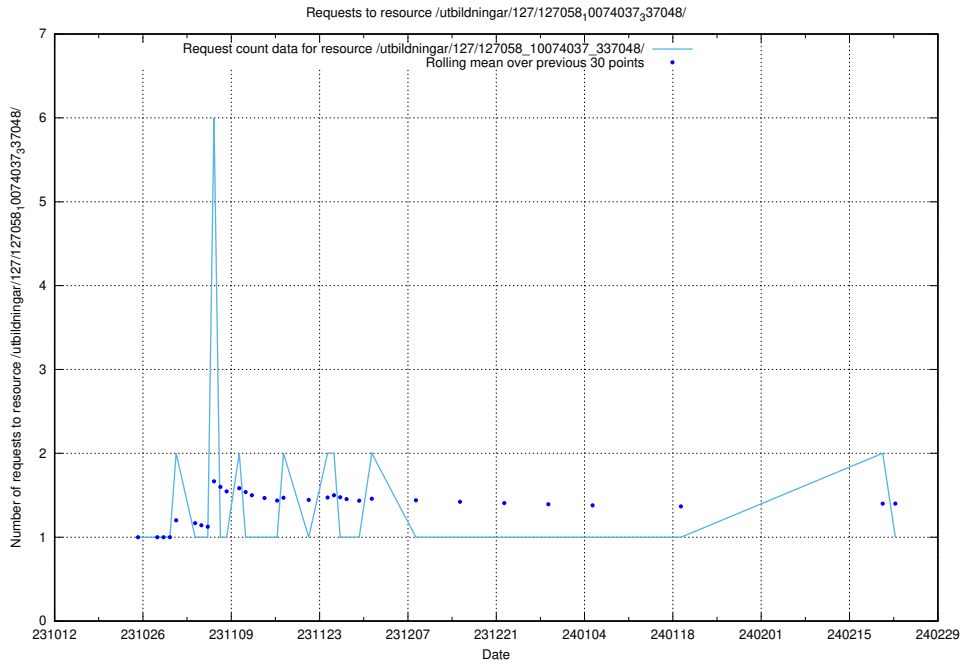

5.4194 Usage of /utbildningar/127/127058_10074037_337048/

Here, we count the number of requests to resource /utbildningar/127/127058_10074037_337048/.