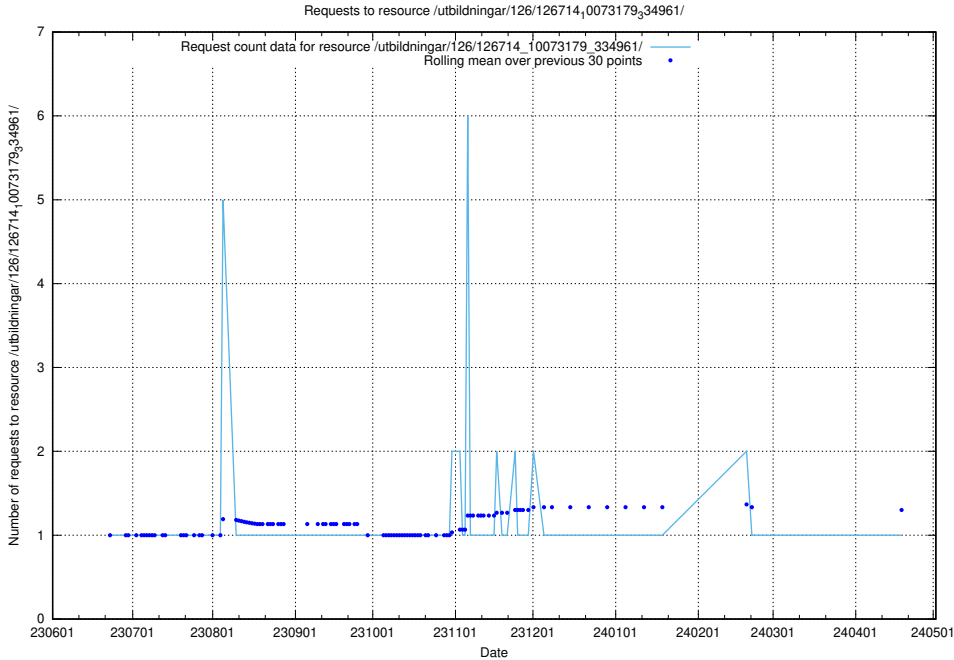

5.5609 Usage of /utbildningar/126/126714_10073179_334961/

Here, we count the number of requests to resource /utbildningar/126/126714_10073179_334961/.