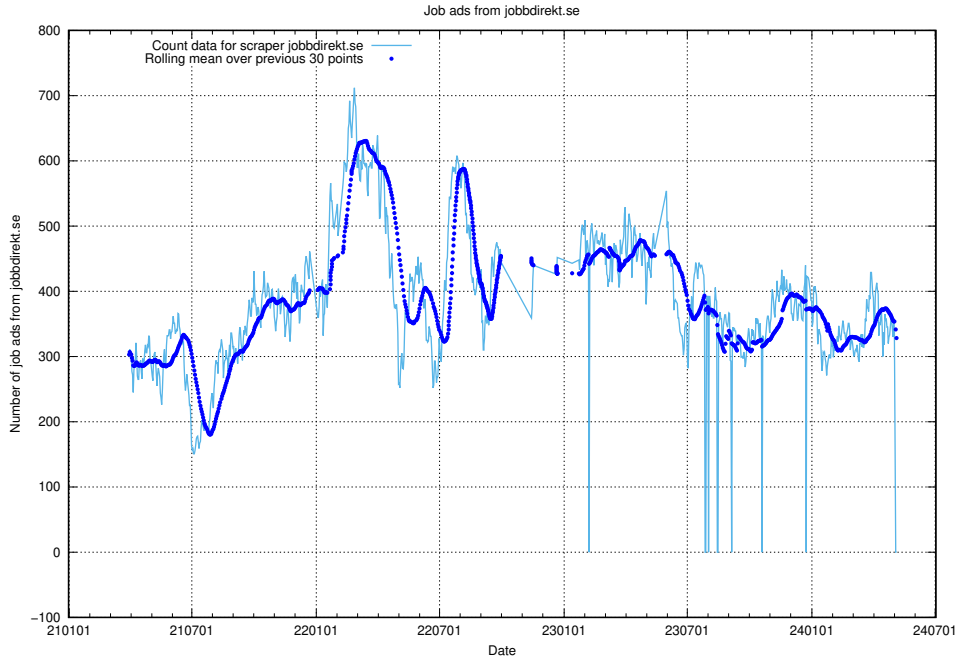

13.9 Number of ads by scraper jobbdirekt.se

Here, we count the number of job ads scraped from jobbdirekt.se.