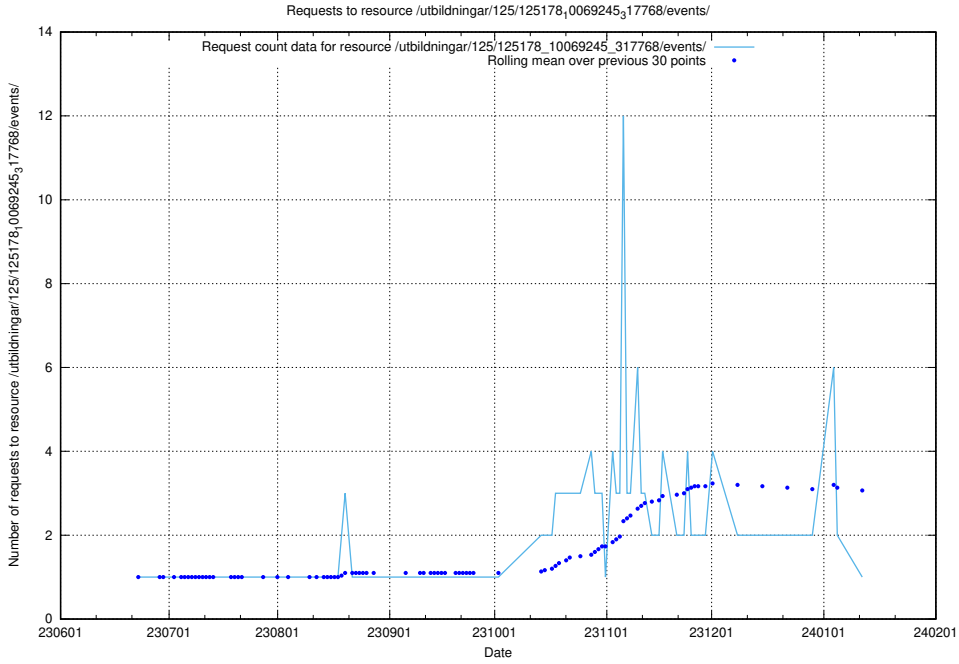

5.5723 Usage of /utbildningar/125/125178_10069245_317768/events/

Here, we count the number of requests to resource /utbildningar/125/125178_10069245_317768/events/