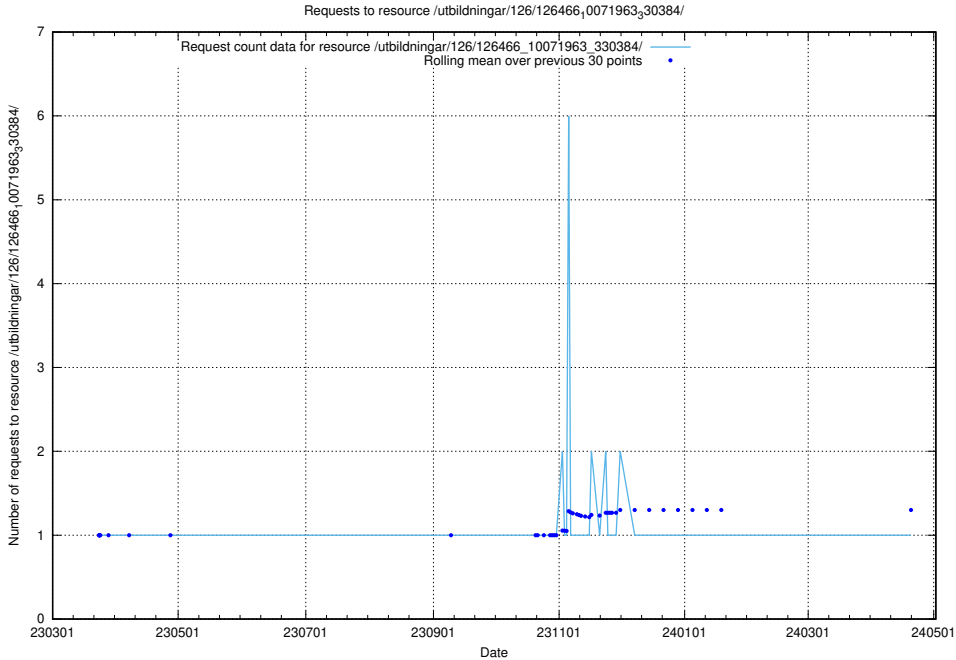

5.6385 Usage of /taxonomy/Kompetensbegrupp/

Here, we count the number of requests to resource /taxonomy/Kompetensbegrupp/.

5.6386 Usage of /utbildningar/126/126466_10071963_330384/

Here, we count the number of requests to resource /utbildningar/126/126466_10071963_330384/.