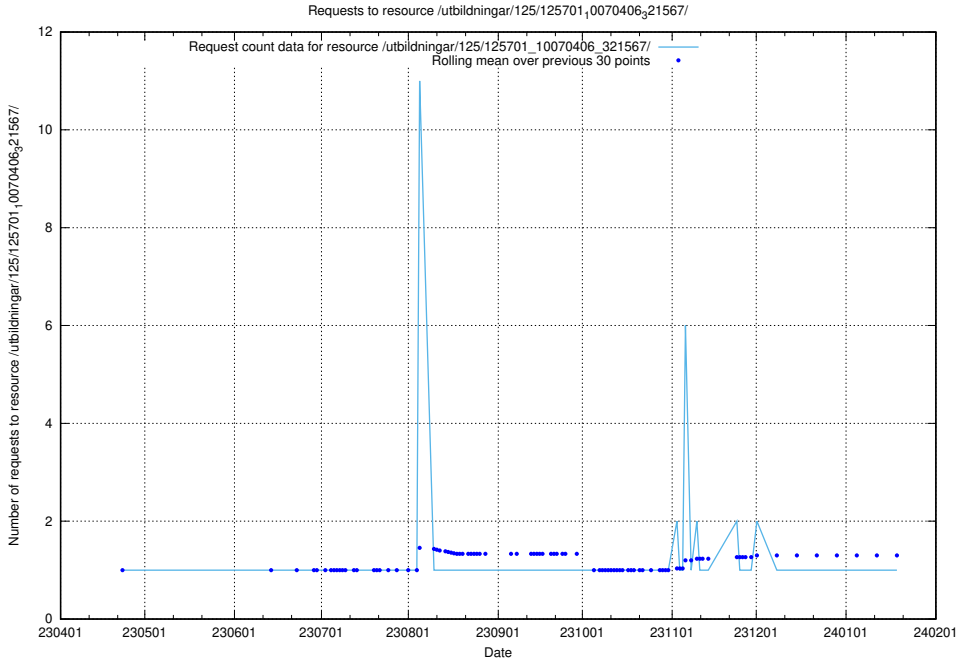

5.6026 Usage of /utbildningar/125/125701_10070406_321567/

Here, we count the number of requests to resource /utbildningar/125/125701_10070406_321567/.