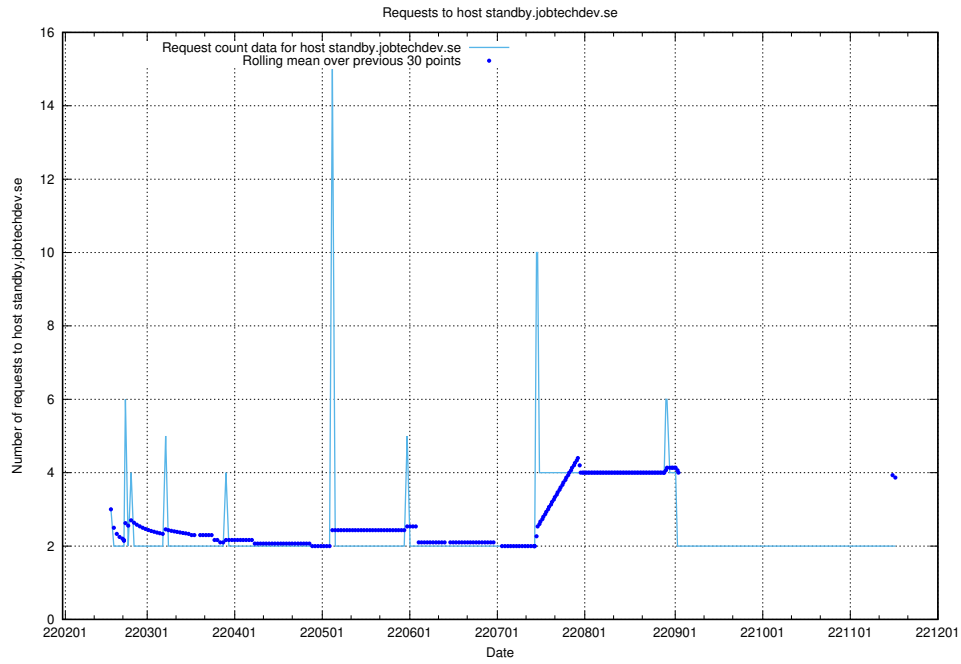

7.533 Usage of www.develop-transformer.jobtechdev.se

Here, we count the number of requests to host www.develop-transformer.jobtechdev.se.

7.534 Usage of standby.jobtechdev.se

Here, we count the number of requests to host standby.jobtechdev.se.