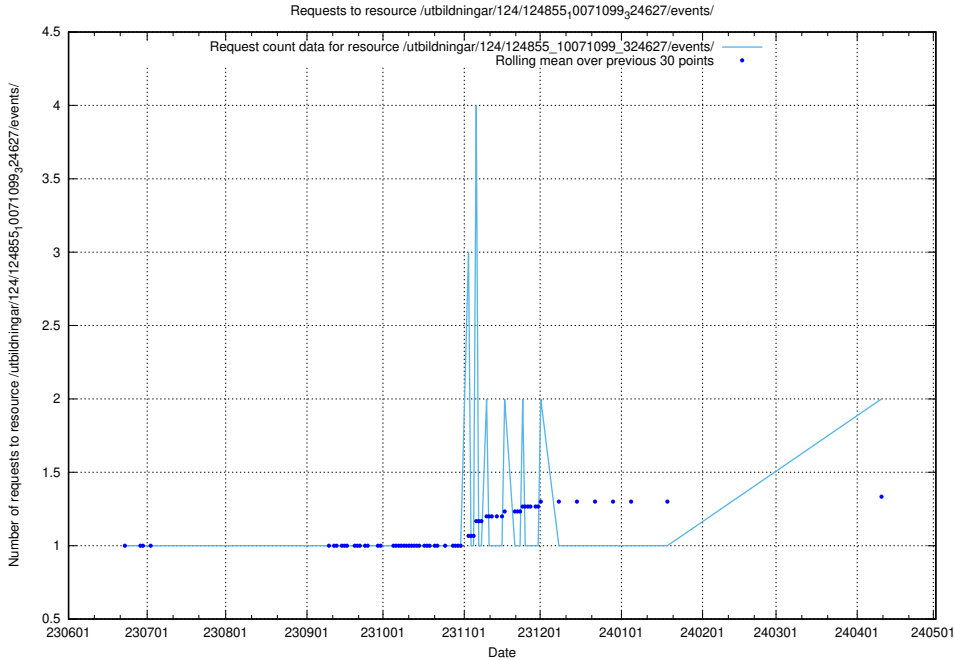

5.849 Usage of /utbildningar/124/124855_10071099_324627/events/

Here, we count the number of requests to resource /utbildningar/124/124855_10071099_324627/events/