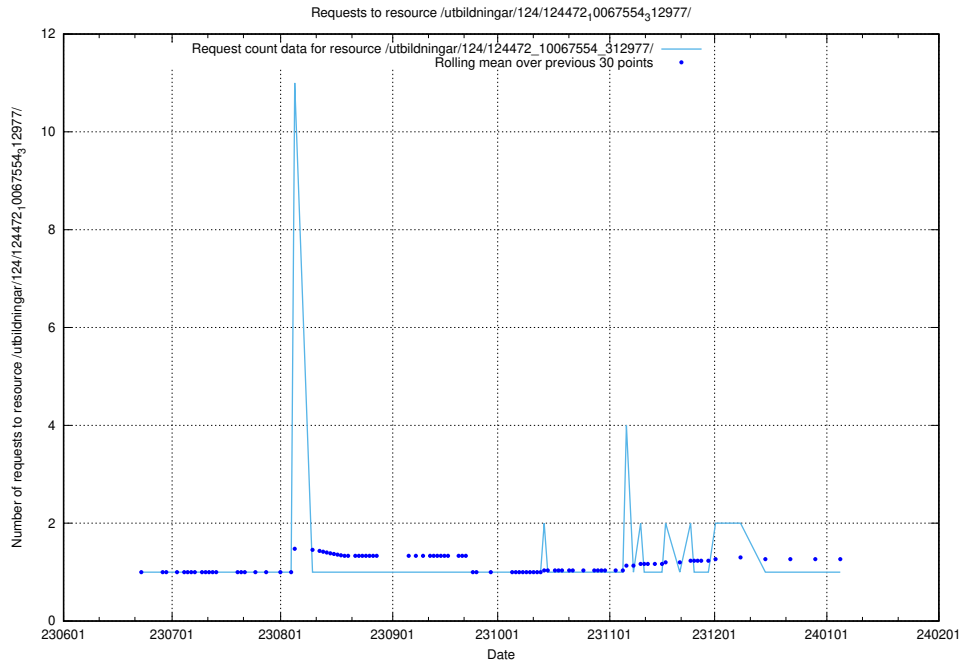

5.5791 Usage of /utbildningar/124/124472_10067554_312977/

Here, we count the number of requests to resource /utbildningar/124/124472_10067554_312977/.