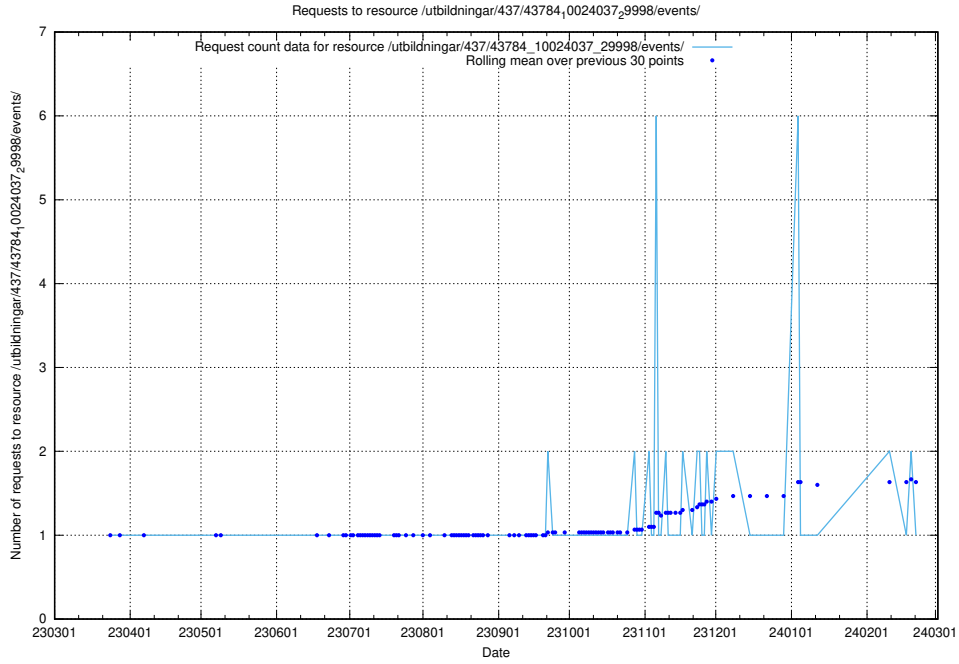

5.6159 Usage of /utbildningar/437/43784_10024037_29998/events/

Here, we count the number of requests to resource /utbildningar/437/43784_10024037_29998/events/.