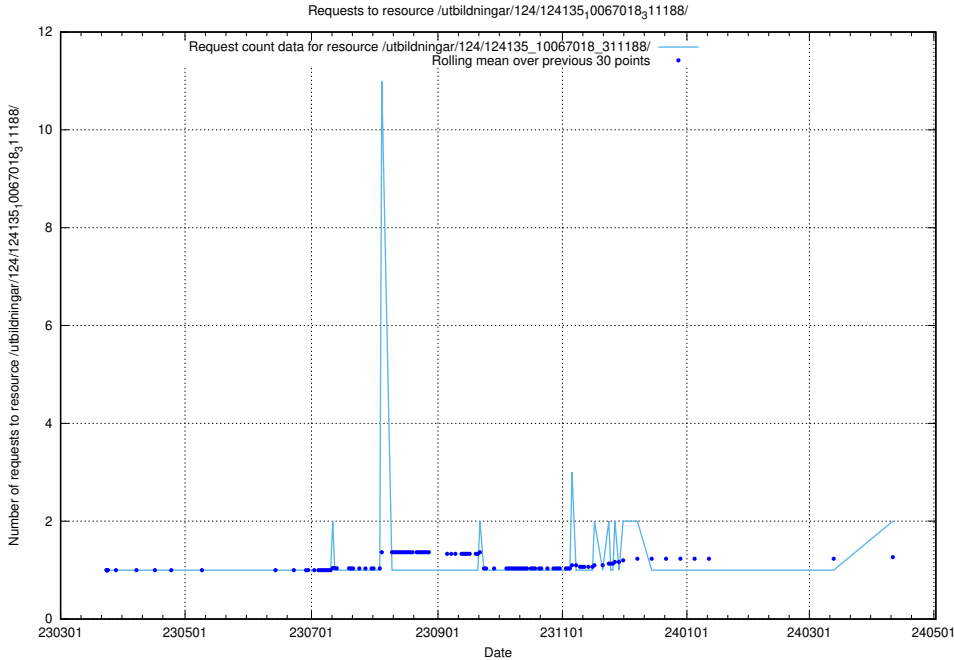

5.698 Usage of /utbildningar/124/124135_10067018_311188/

Here, we count the number of requests to resource /utbildningar/124/124135_10067018_311188/.