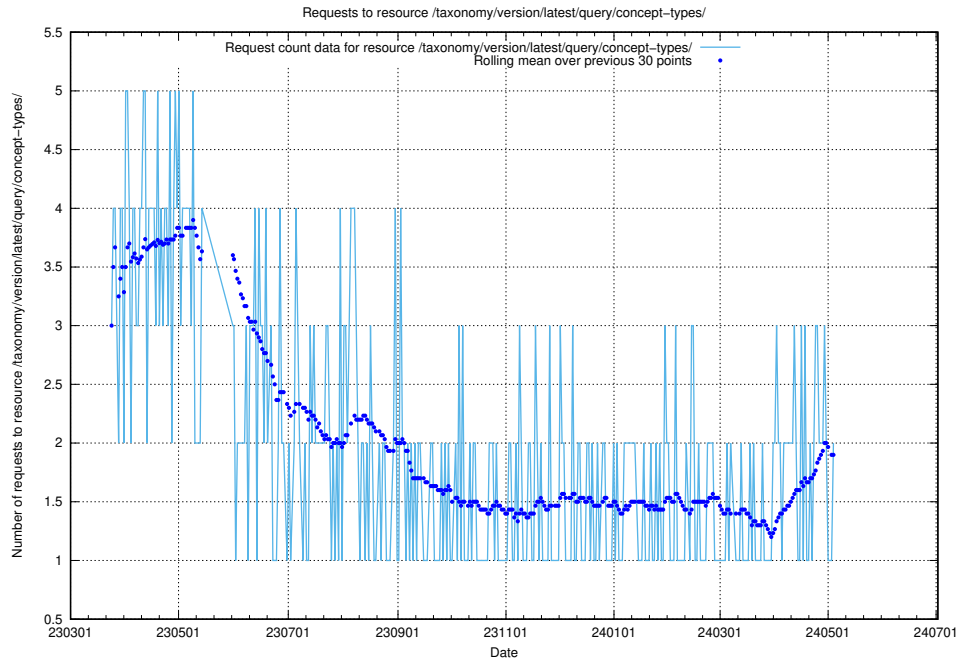

5.904 Usage of /taxonomy/version/latest/query/concept-types/

Here, we count the number of requests to resource /taxonomy/version/latest/query/concept-types/.