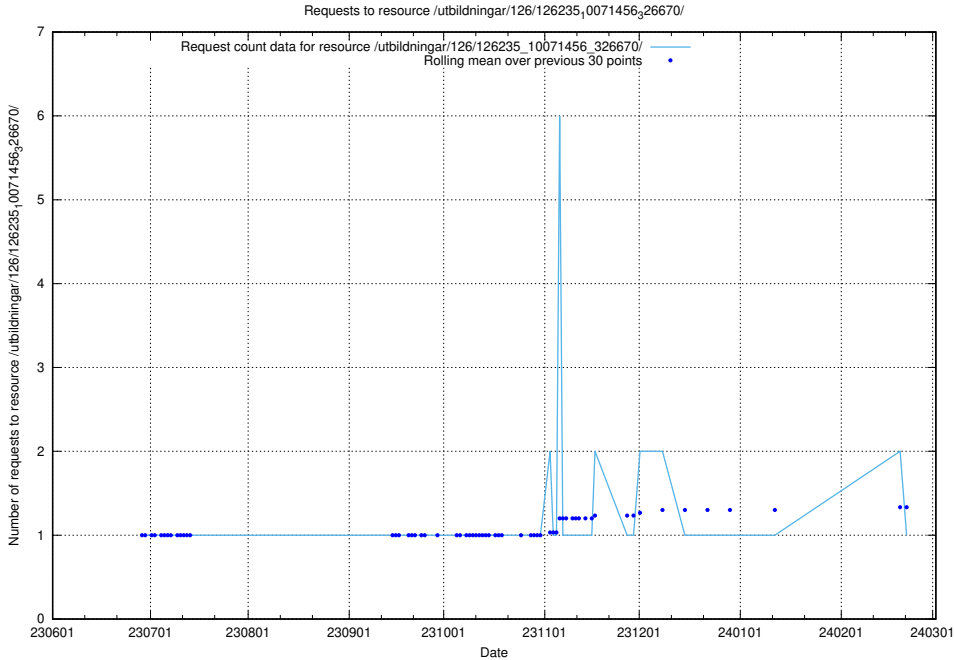

5.5449 Usage of /utbildningar/126/126235_10071456_326670/

Here, we count the number of requests to resource /utbildningar/126/126235_10071456_326670/.