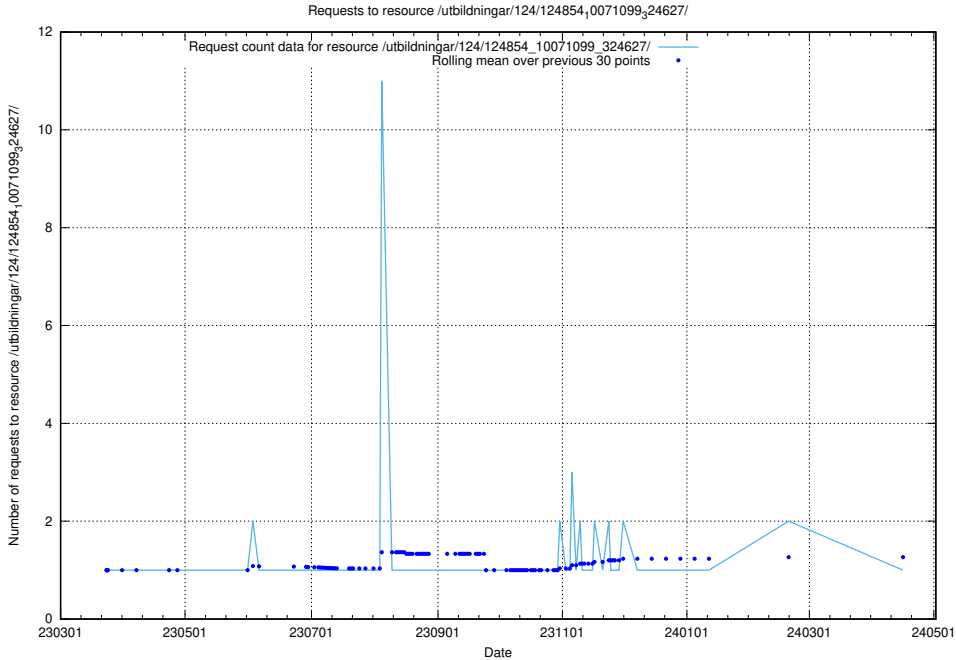

5.1186 Usage of /utbildningar/124/124854_10071099_324627/

Here, we count the number of requests to resource /utbildningar/124/124854_10071099_324627/.