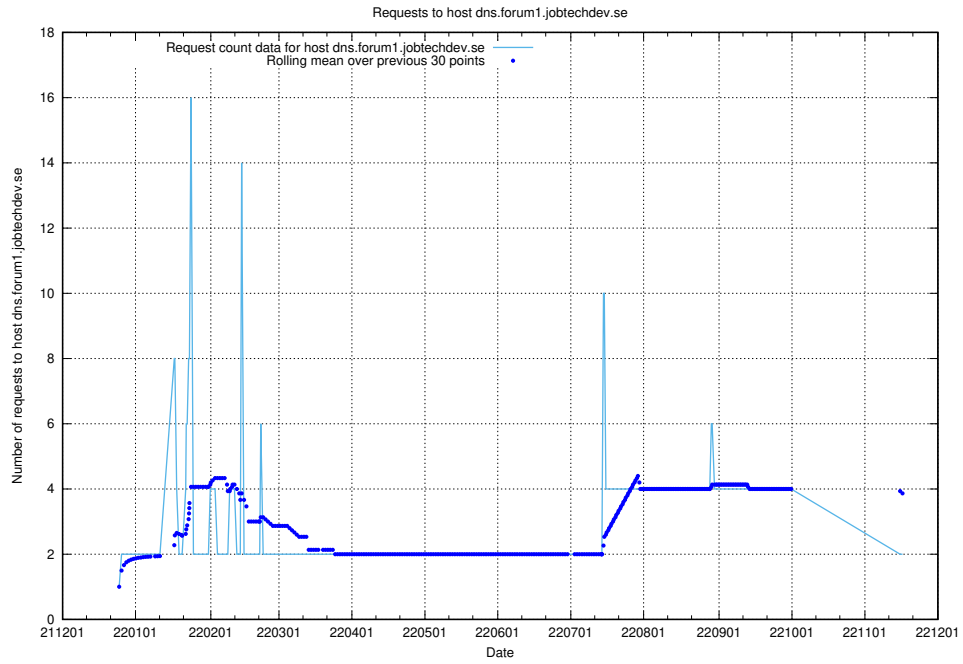

7.361 Usage of dns.forum1.jobtechdev.se

Here, we count the number of requests to host dns.forum1.jobtechdev.se.