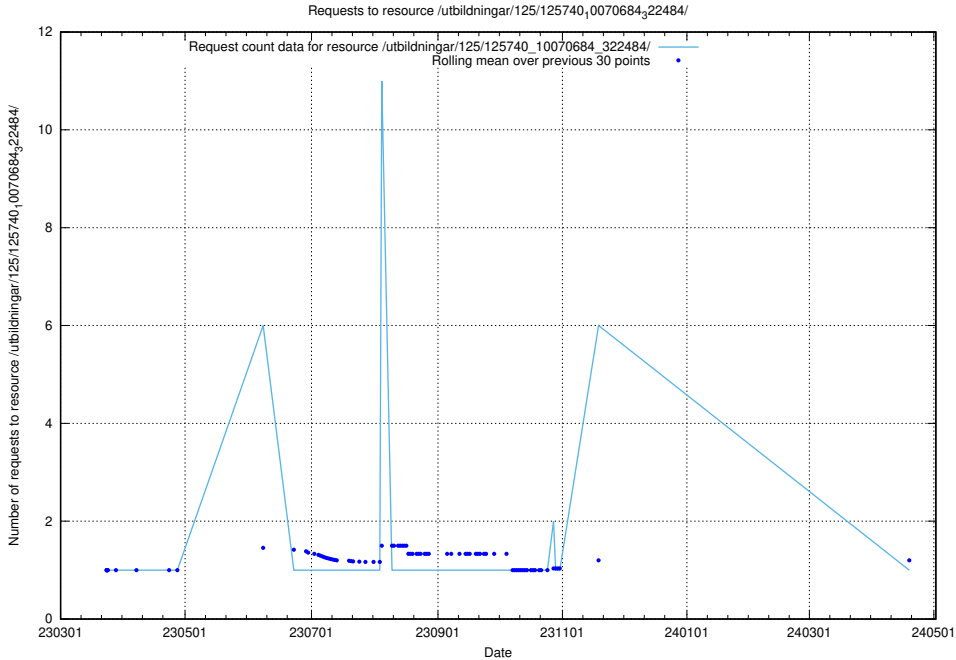

5.973 Usage of /utbildningar/125/125740_10070684_322484/

Here, we count the number of requests to resource /utbildningar/125/125740_10070684_322484/.