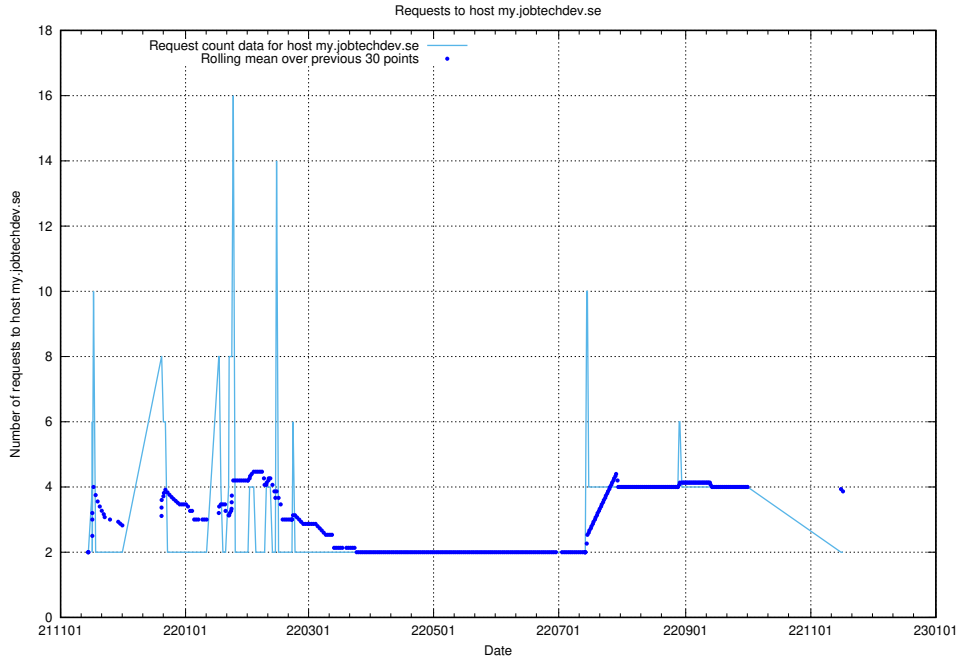

7.560 Usage of my.jobtechdev.se

Here, we count the number of requests to host my.jobtechdev.se.