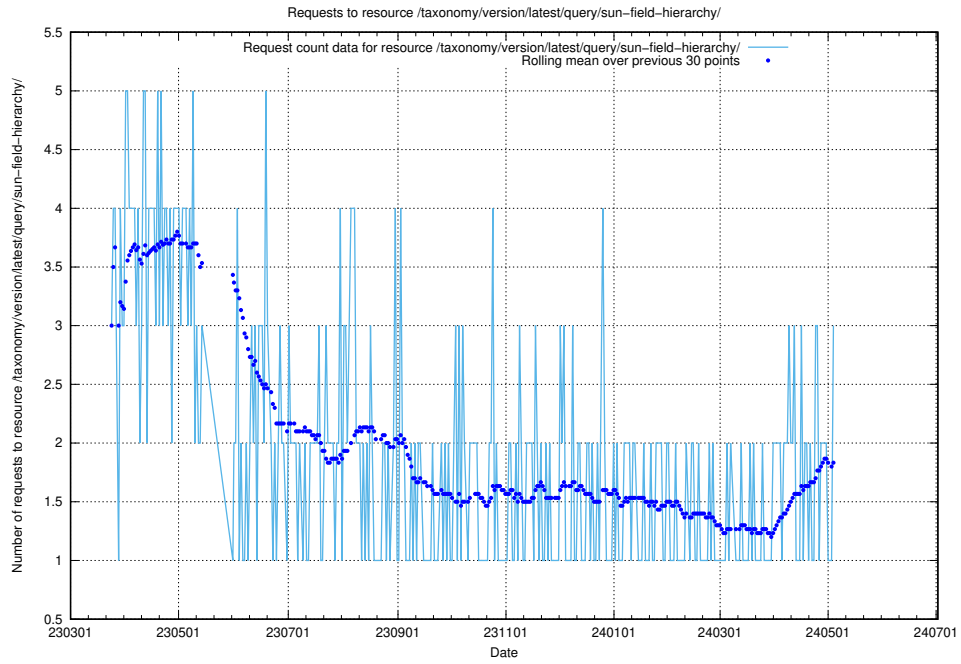

5.413 Usage of /taxonomy/version/latest/query/sun-field-hierarchy/

Here, we count the number of requests to resource /taxonomy/version/latest/query/sun-field-hierarchy/.