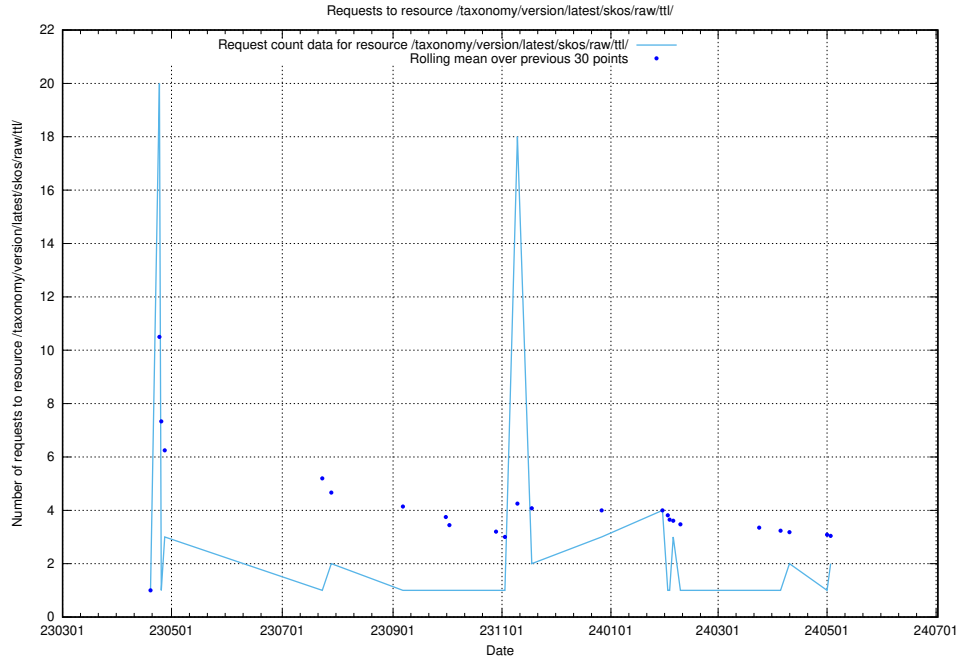

5.894 Usage of `/taxonomy/version/latest/skos/raw/ttl/`

Here, we count the number of requests to resource `/taxonomy/version/latest/skos/raw/ttl/`.