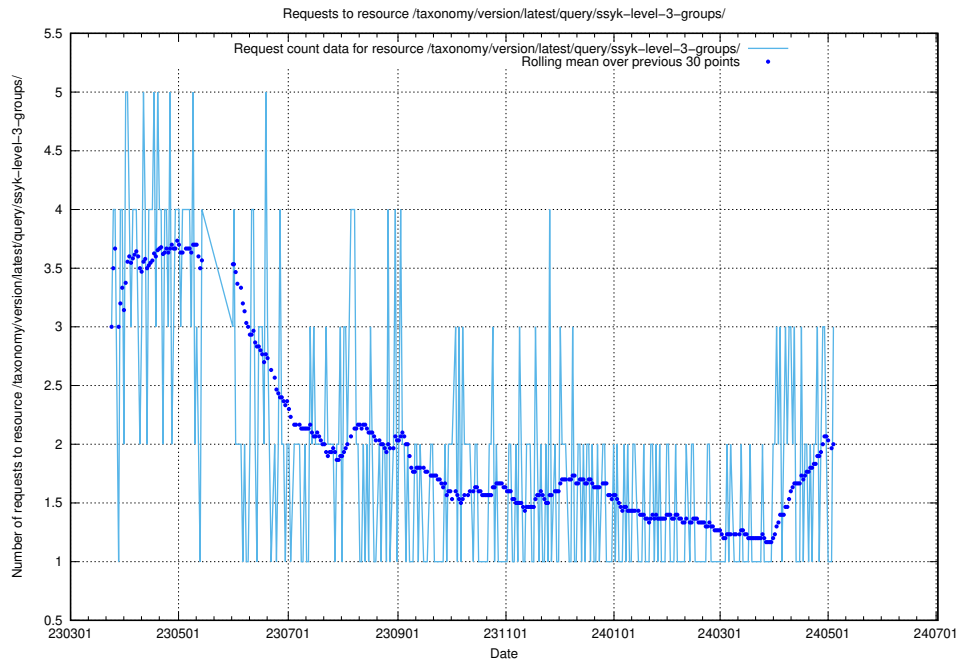

5.422 Usage of /taxonomy/version/latest/query/ssyk-level-3-groups/

Here, we count the number of requests to resource /taxonomy/version/latest/query/ssyk-level-3-groups/.