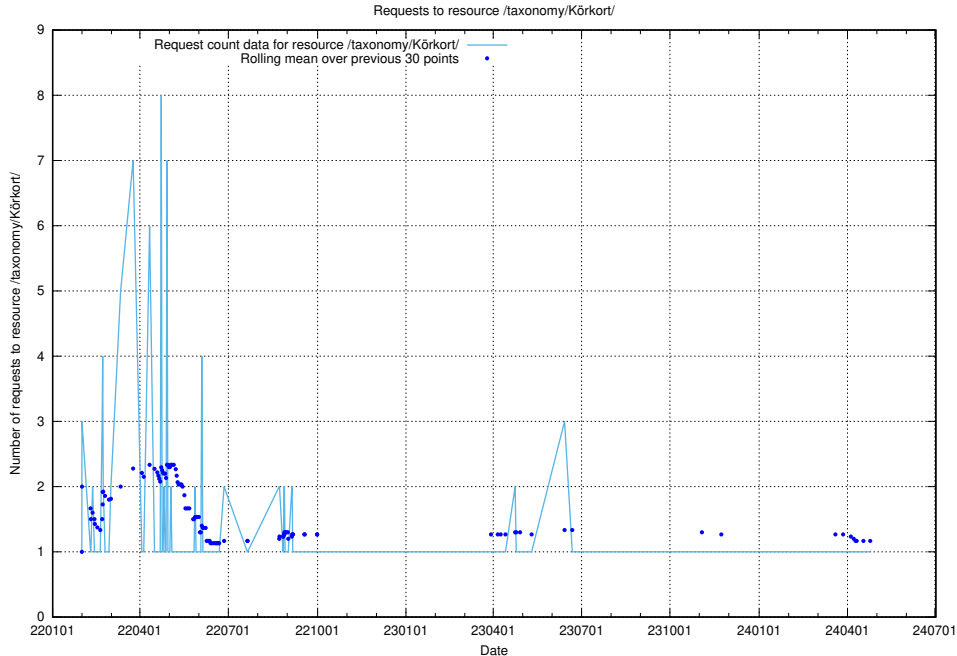

Here, we count the number of requests to resource /utbildningar/124/124455_10067710_313267/events/

5.3423 Usage of /taxonomy/Körkort/

Here, we count the number of requests to resource /taxonomy/Körkort/.