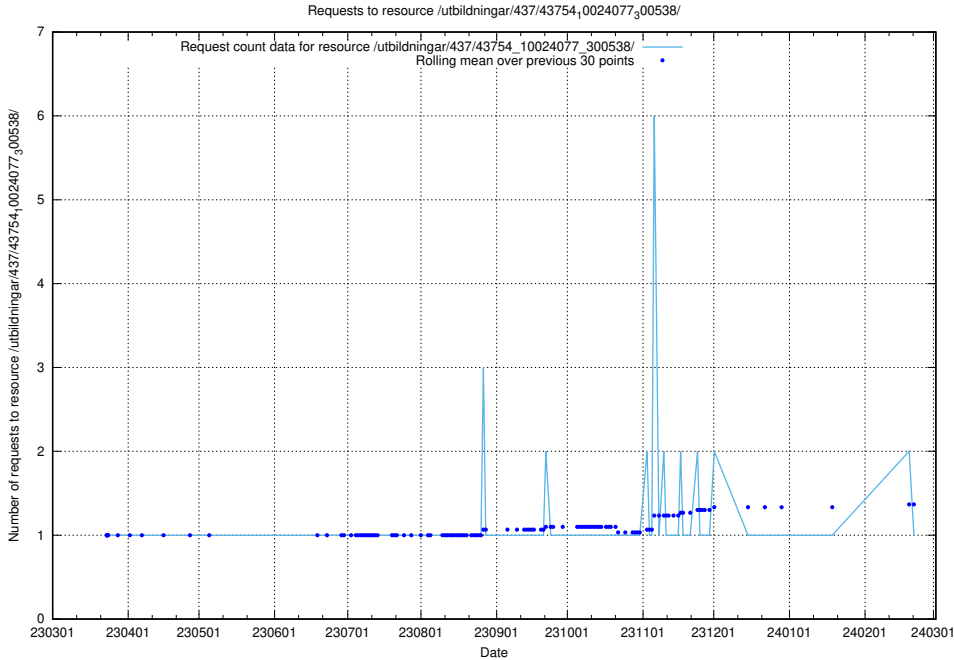

5.6351 Usage of /utbildningar/437/43754_10024077_300538/

Here, we count the number of requests to resource /utbildningar/437/43754_10024077_300538/.