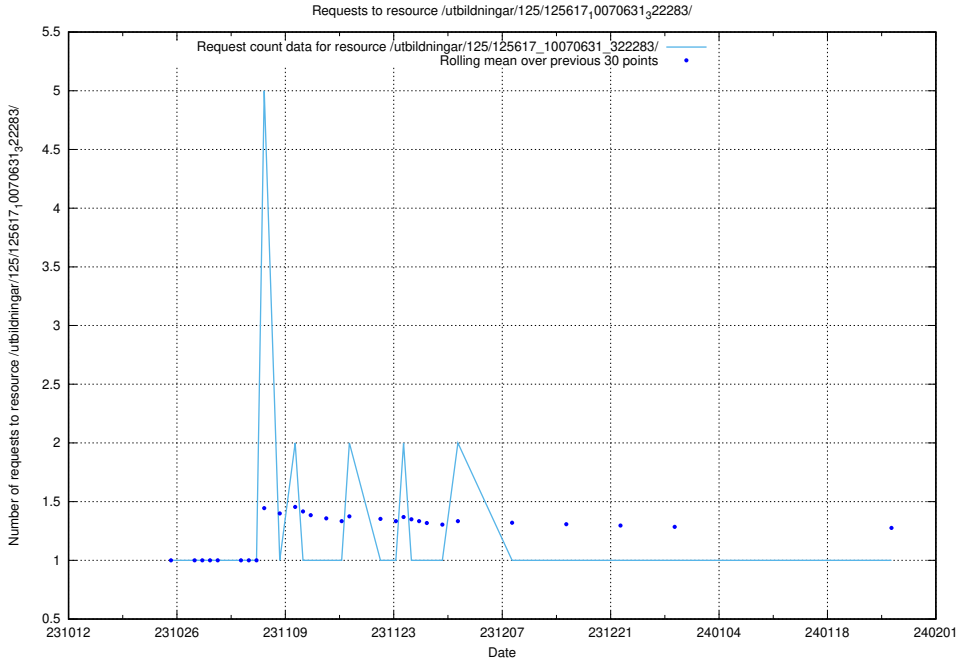

5.4207 Usage of /utbildningar/125/125617_10070631_322283/

Here, we count the number of requests to resource /utbildningar/125/125617_10070631_322283/.