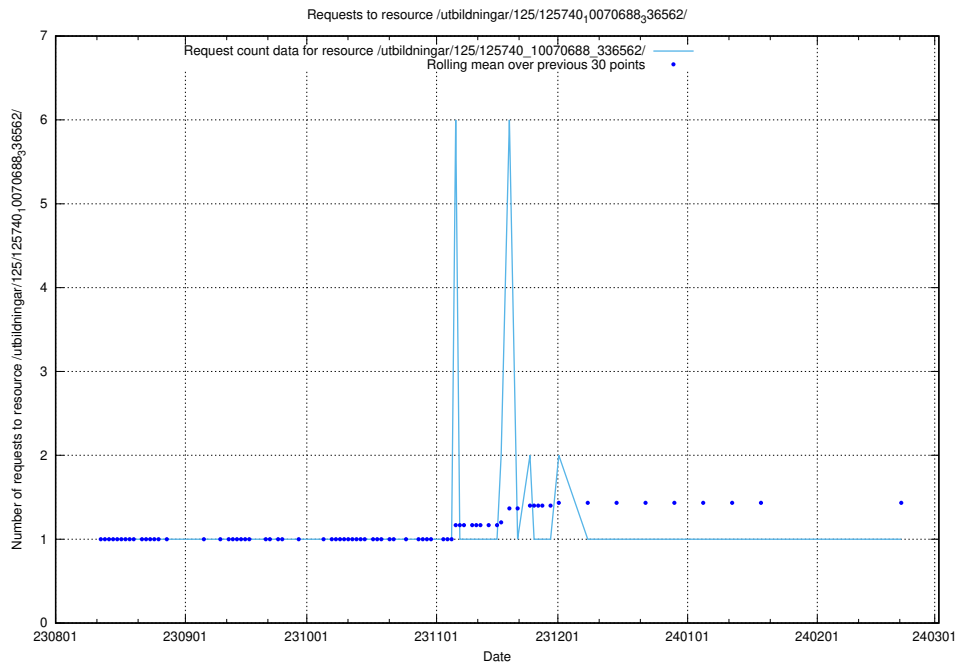

5.4793 Usage of /utbildningar/125/125740_10070688_336562/

Here, we count the number of requests to resource /utbildningar/125/125740_10070688_336562/.