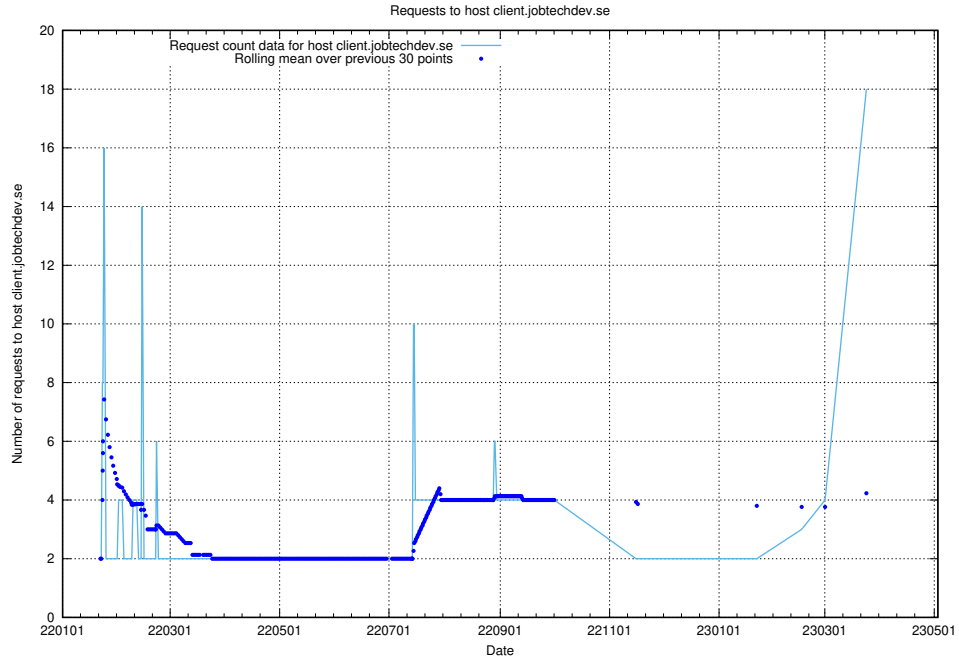

7.34 Usage of client.jobtechdev.se

Here, we count the number of requests to host client.jobtechdev.se.