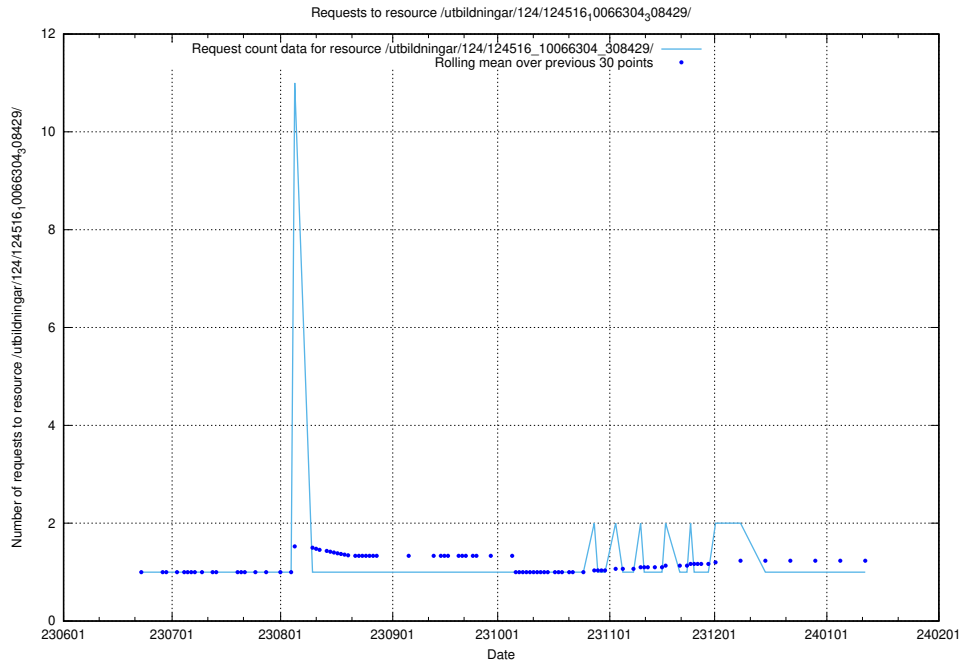

5.5755 Usage of /utbildningar/124/124516_10066304_308429/

Here, we count the number of requests to resource /utbildningar/124/124516_10066304_308429/.