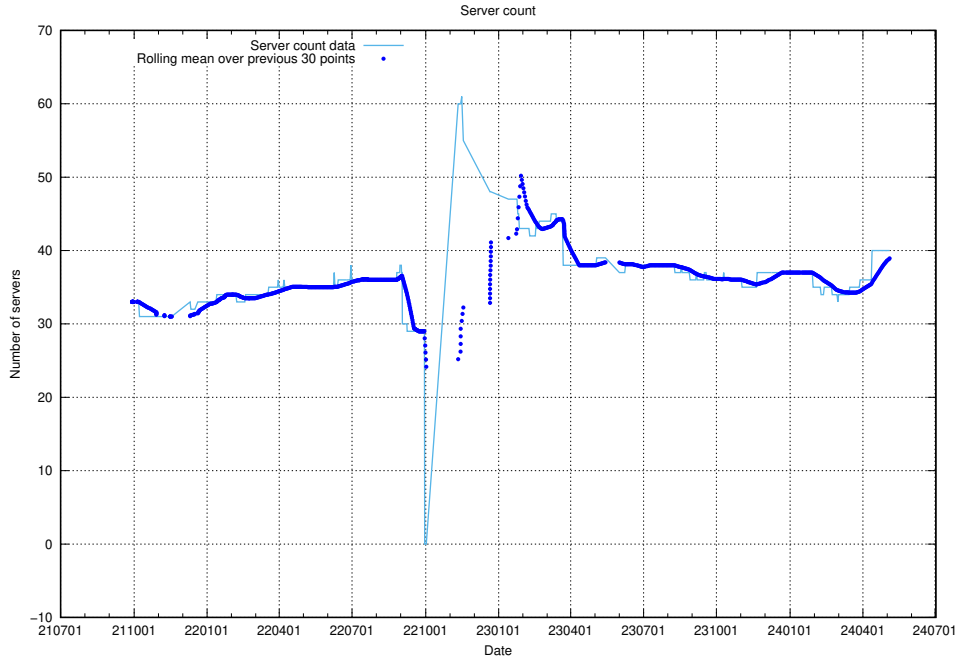

A graph of the servers in AWS region eu-north-1.

3 Dead Link Checker

The [Dead Link Checker](#)⁴ scans JobTech’s web pages for dead html links, and reports the count here.

3.1 Total count of dead links

Here is presented the total number of found dead links across all pages.