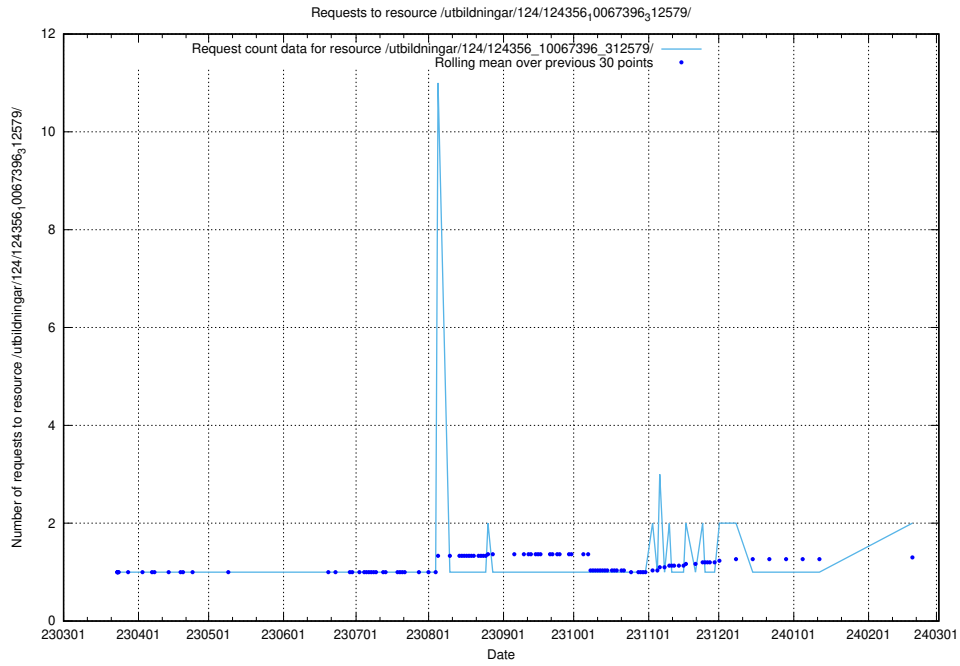

5.679 Usage of /utbildningar/124/124356_10067396_312579/

Here, we count the number of requests to resource /utbildningar/124/124356_10067396_312579/.