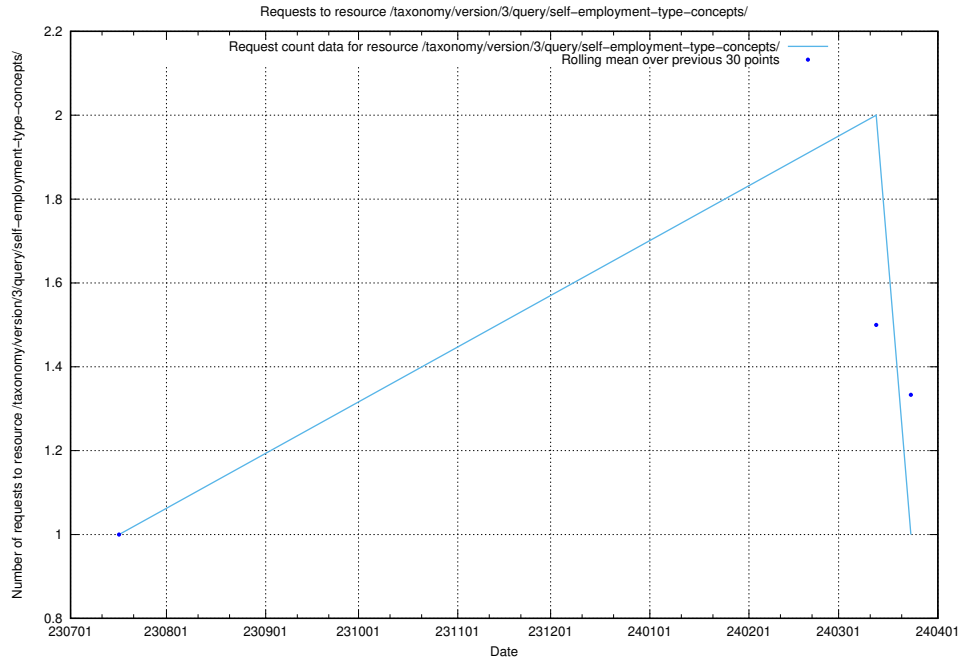

5.5038 Usage of /taxonomy/version/21/query/concepts-and-common-relations/

Here, we count the number of requests to resource /taxonomy/version/21/query/concepts-and-common-relations/.

5.5039 Usage of /utbildningar/122/122967_10065274_281273/