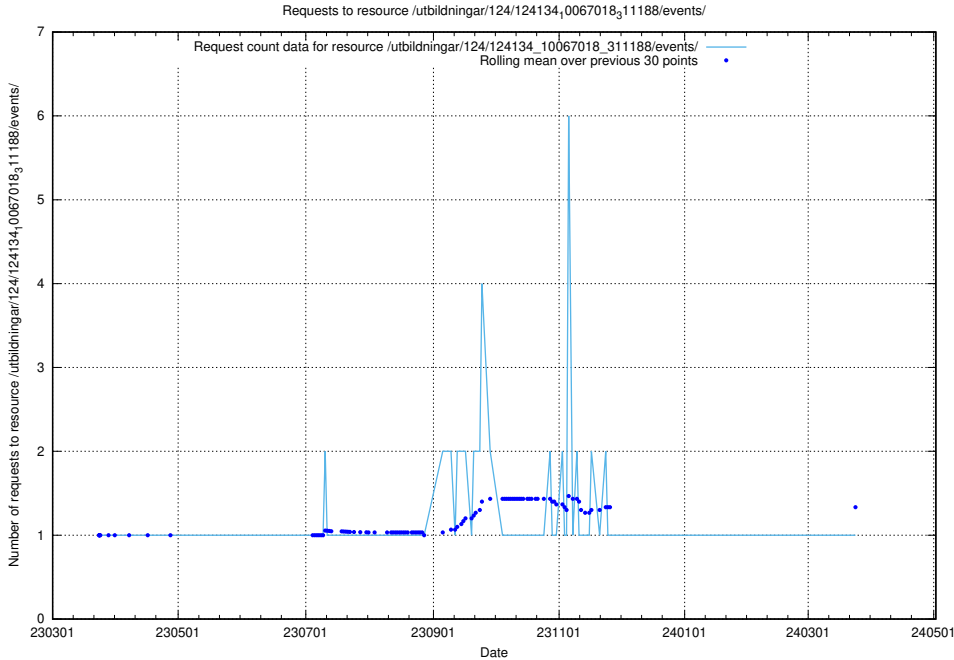

5.4068 Usage of /utbildningar/124/124134_10067018_311188/events/

Here, we count the number of requests to resource /utbildningar/124/124134_10067018_311188/events/