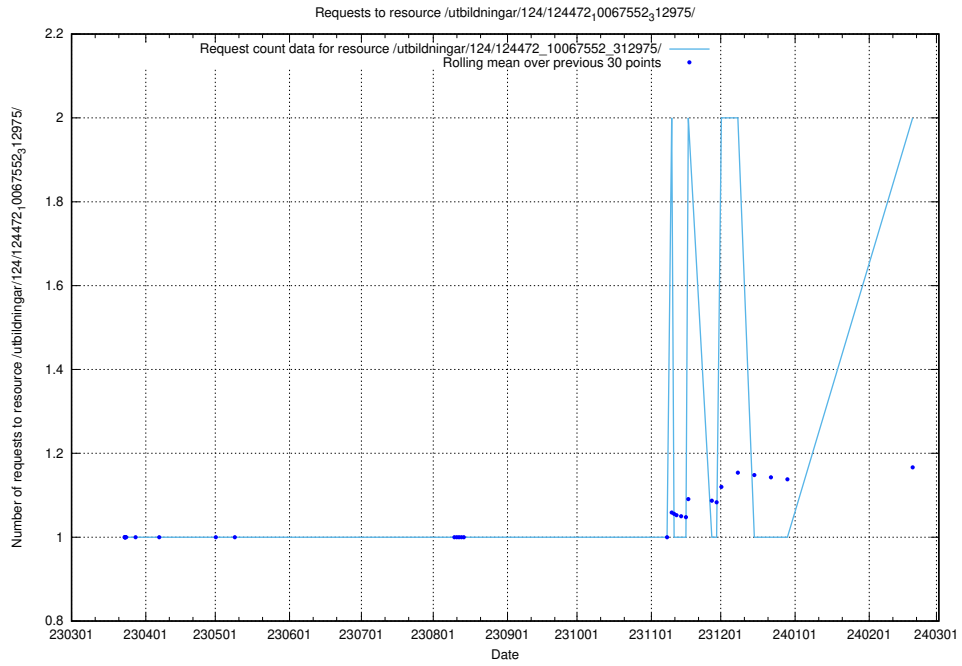

5.641 Usage of /utbildningar/124/124472_10067552_312975/

Here, we count the number of requests to resource /utbildningar/124/124472_10067552_312975/.