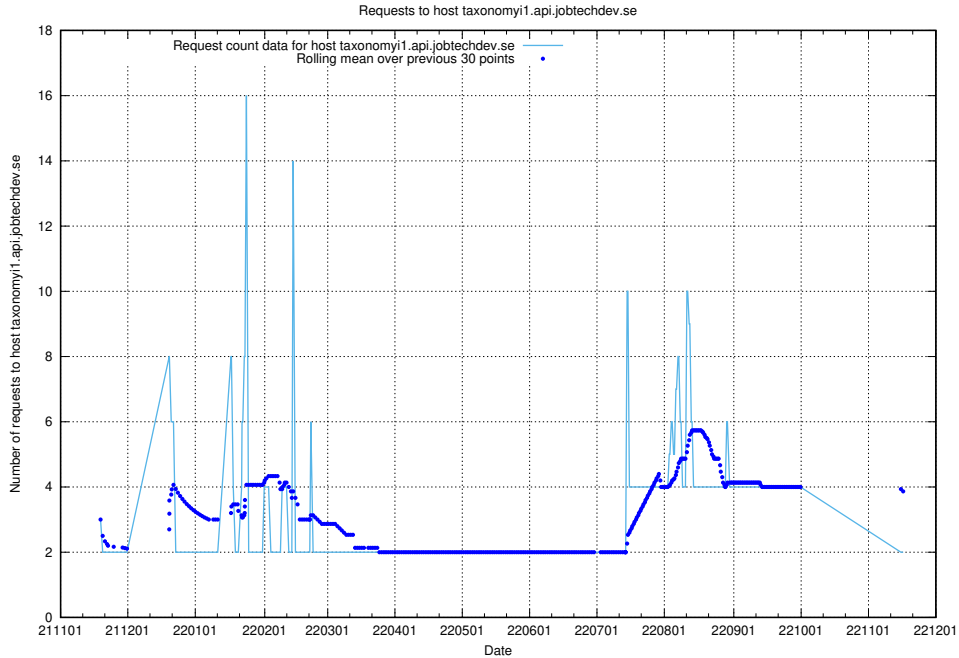

7.462 Usage of taxonomy1.api.jobtechdev.se

Here, we count the number of requests to host taxonomy1.api.jobtechdev.se.