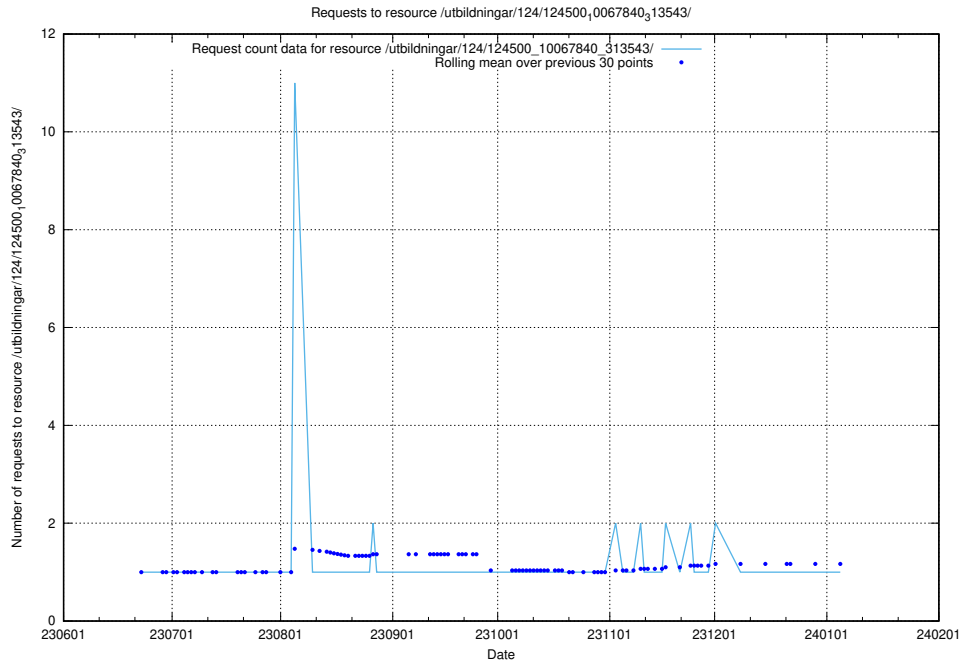

5.5766 Usage of /utbildningar/124/124500_10067840_313543/

Here, we count the number of requests to resource /utbildningar/124/124500_10067840_313543/.