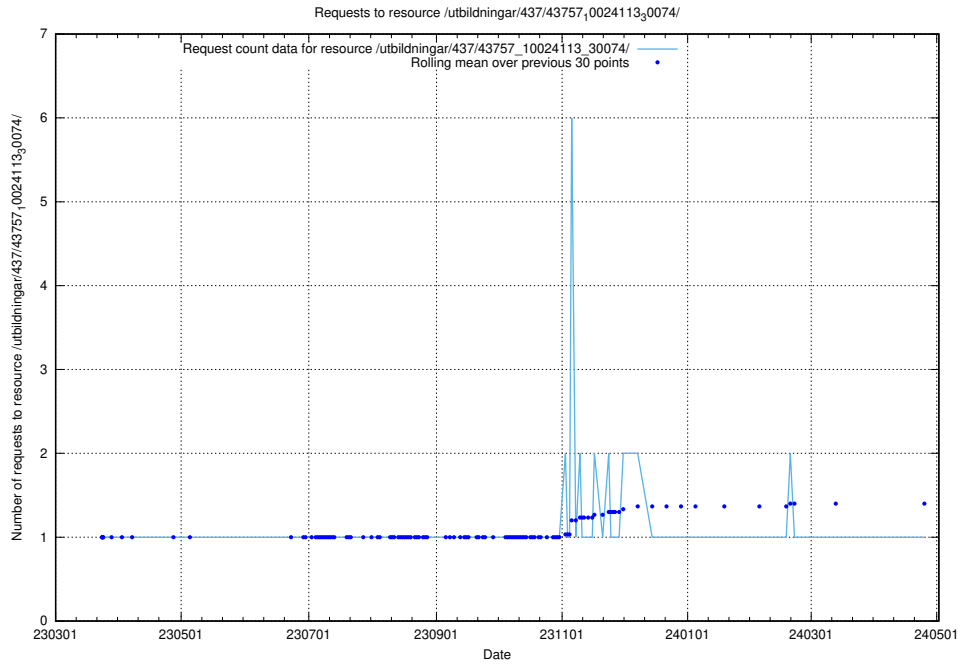

5.6349 Usage of /utbildningar/437/43757_10024113_30074/

Here, we count the number of requests to resource /utbildningar/437/43757_10024113_30074/.