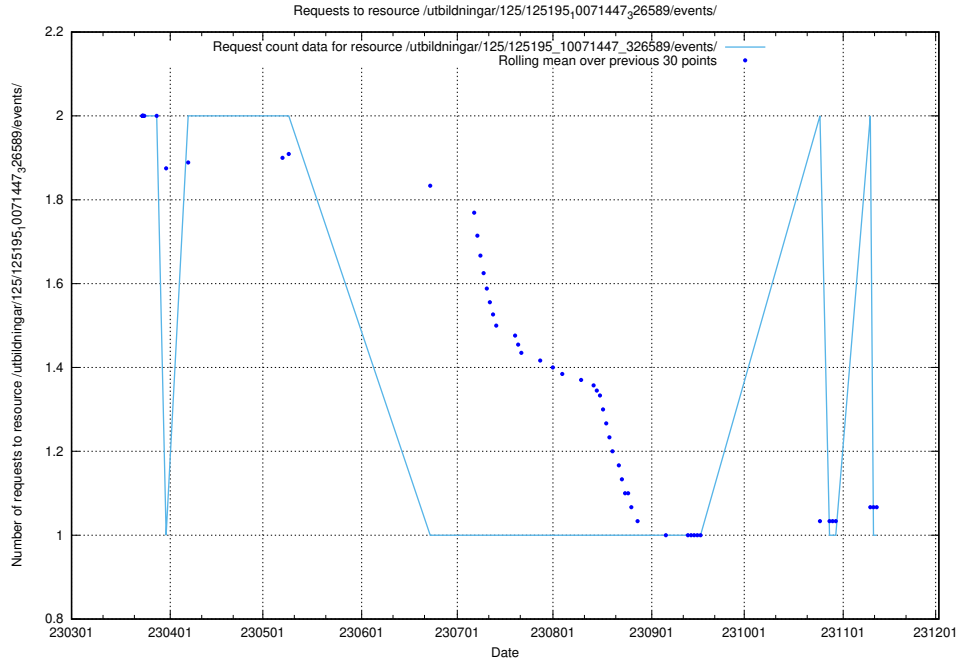

5.6261 Usage of /utbildningar/125/125195_10071447_326589/events/

Here, we count the number of requests to resource /utbildningar/125/125195_10071447_326589/events/