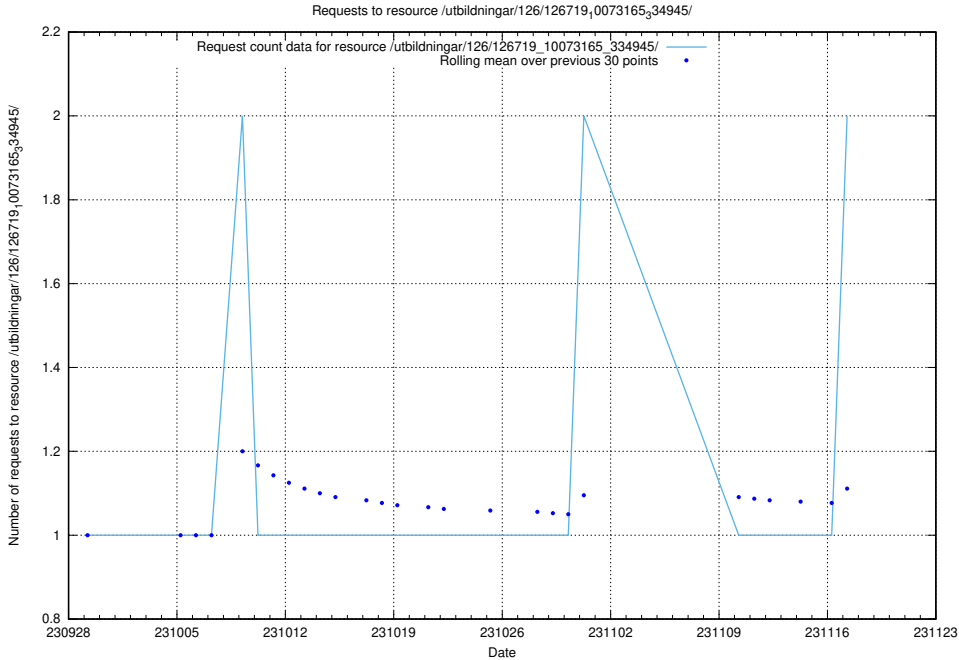

5.735 Usage of /utbildningar/126/126719_10073165_334945/

Here, we count the number of requests to resource /utbildningar/126/126719_10073165_334945/.