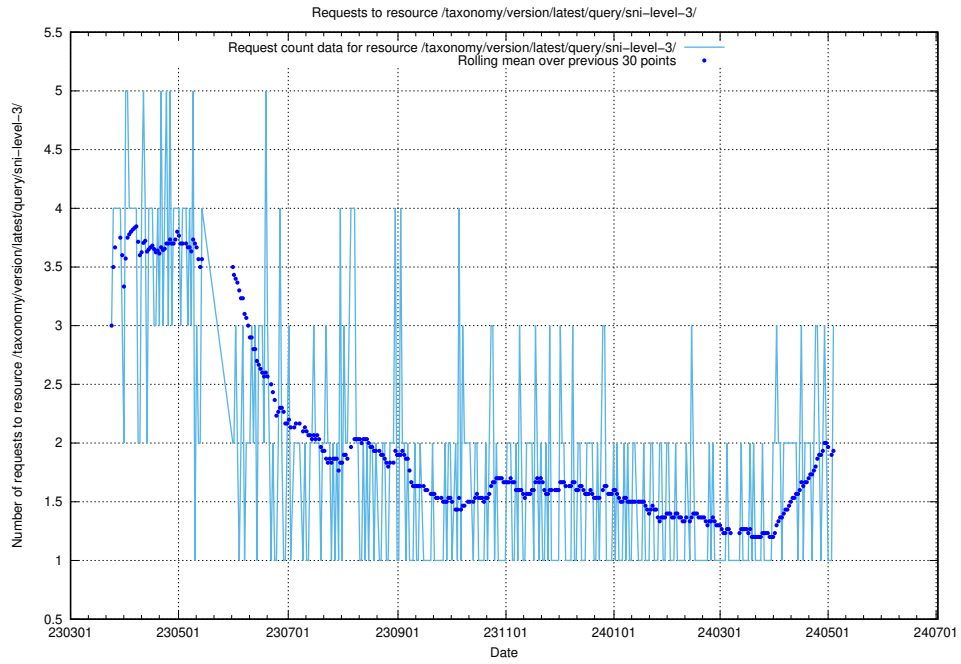

5.426 Usage of /taxonomy/version/latest/query/sni-level-3/

Here, we count the number of requests to resource /taxonomy/version/latest/query/sni-level-3/.