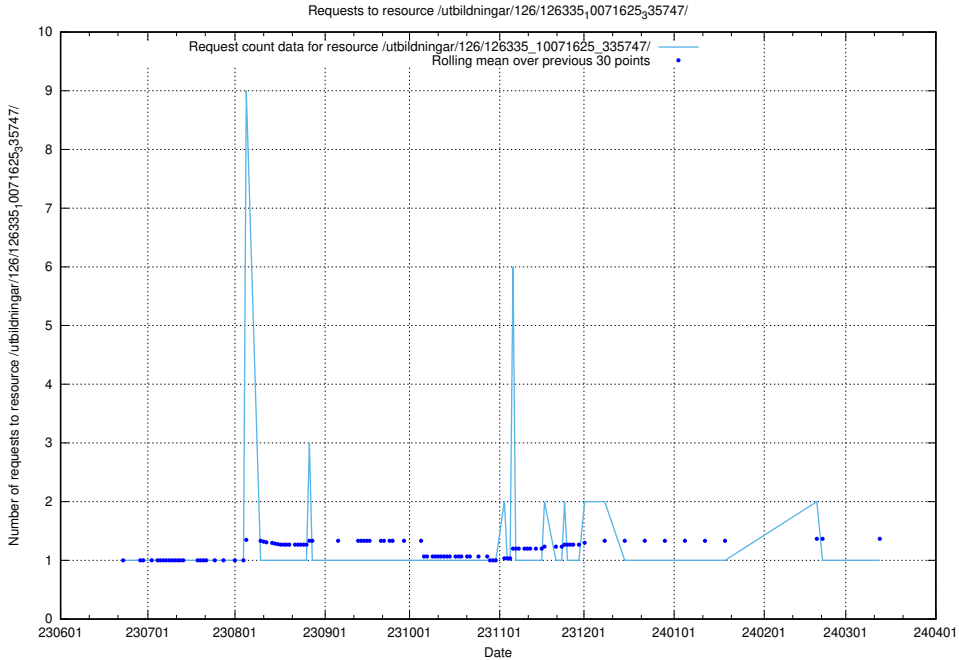

5.5663 Usage of /utbildningar/126/126335_10071625_335747/

Here, we count the number of requests to resource /utbildningar/126/126335_10071625_335747/.