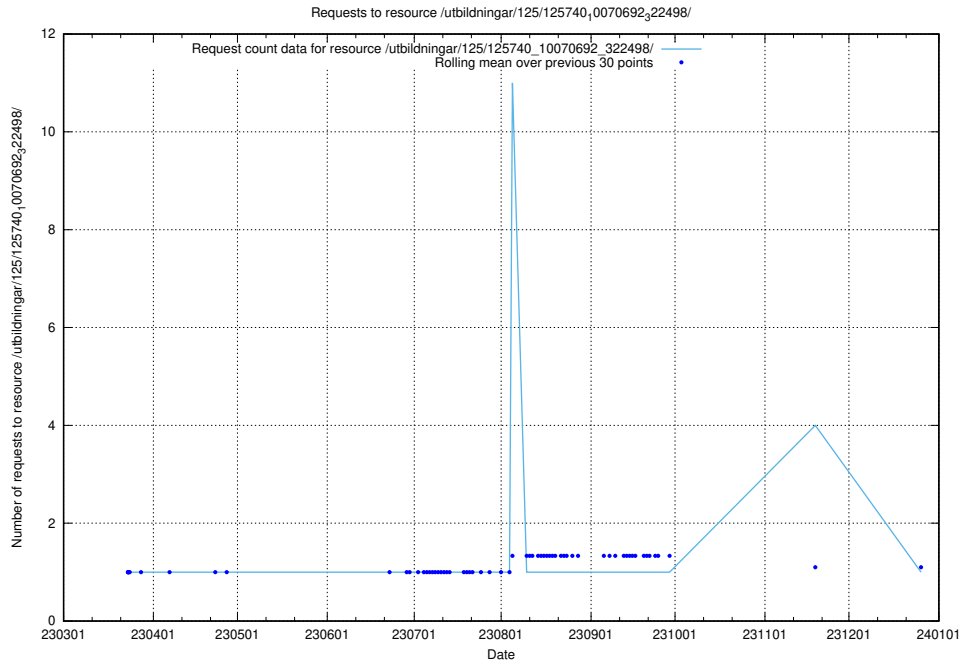

5.966 Usage of /utbildningar/125/125740_10070692_322498/

Here, we count the number of requests to resource /utbildningar/125/125740_10070692_322498/.