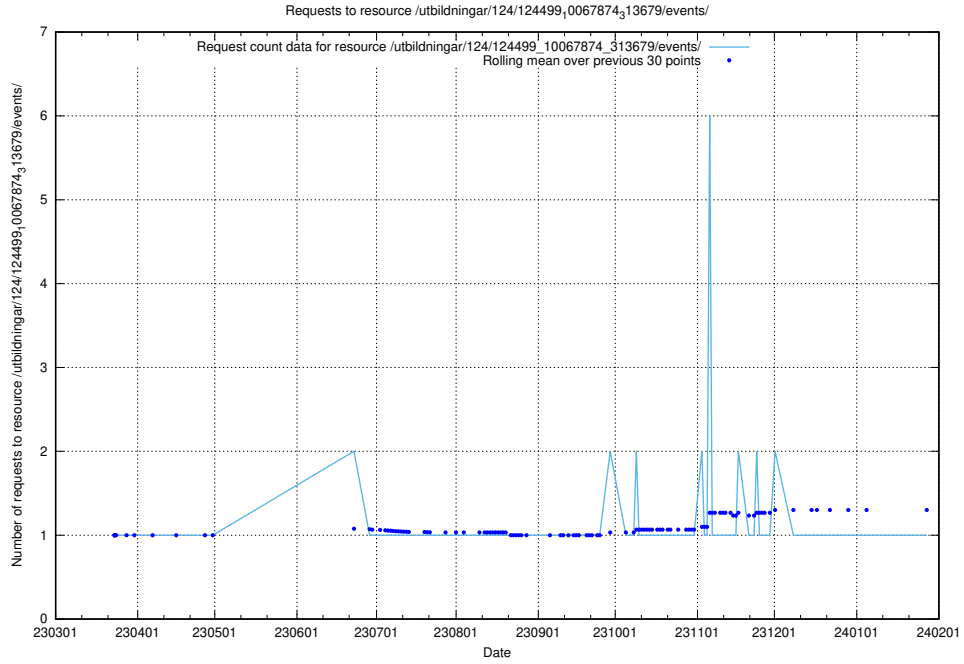

5.2331 Usage of /utbildningar/124/124499_10067874_313679/events/

Here, we count the number of requests to resource /utbildningar/124/124499_10067874_313679/events/