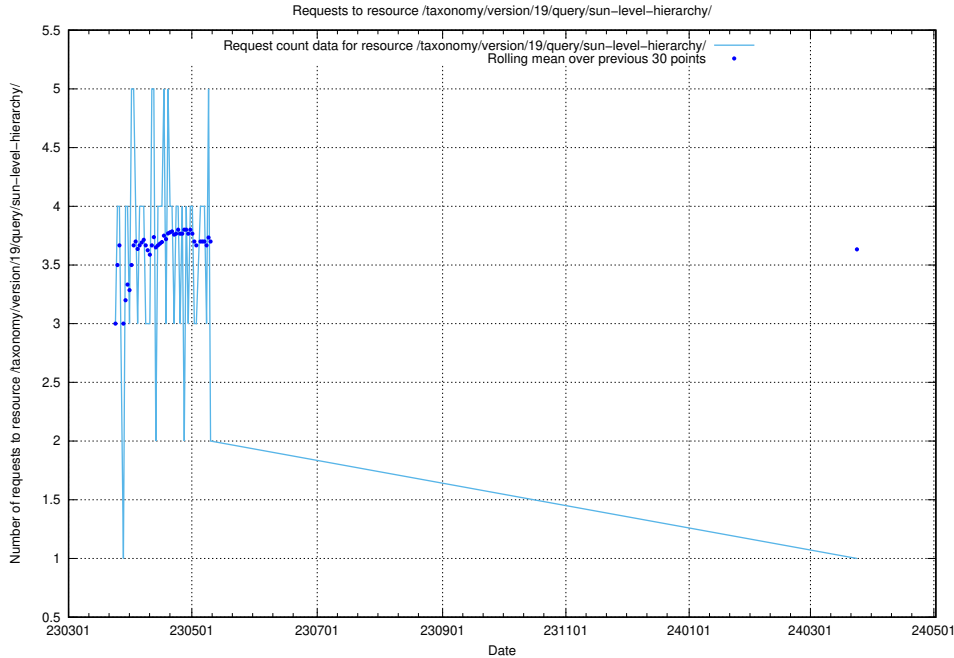

5.6088 Usage of /taxonomy/version/19/query/sun-level-hierarchy/

Here, we count the number of requests to resource /taxonomy/version/19/query/sun-level-hierarchy/.