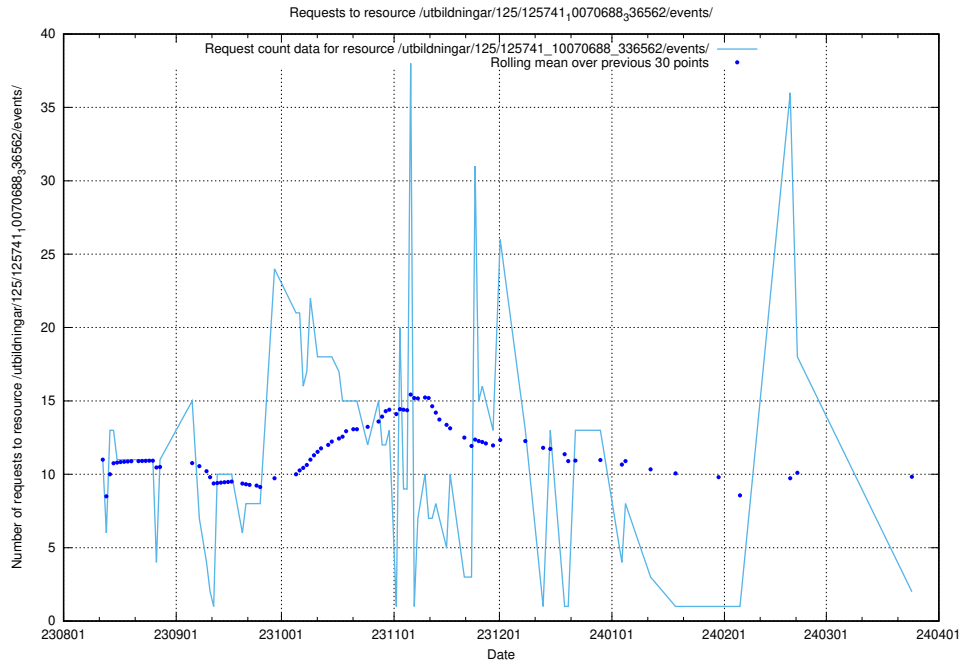

5.765 Usage of /utbildningar/125/125741_10070688_336562/events/

Here, we count the number of requests to resource /utbildningar/125/125741_10070688_336562/events/