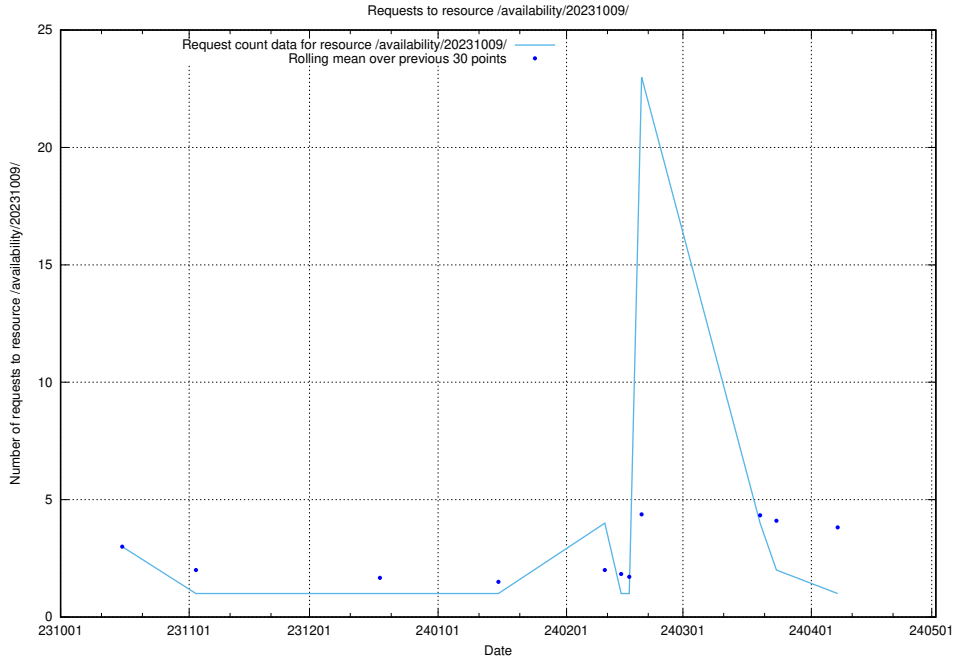

5.4302 Usage of /availability/20231009/

Here, we count the number of requests to resource /availability/20231009/.