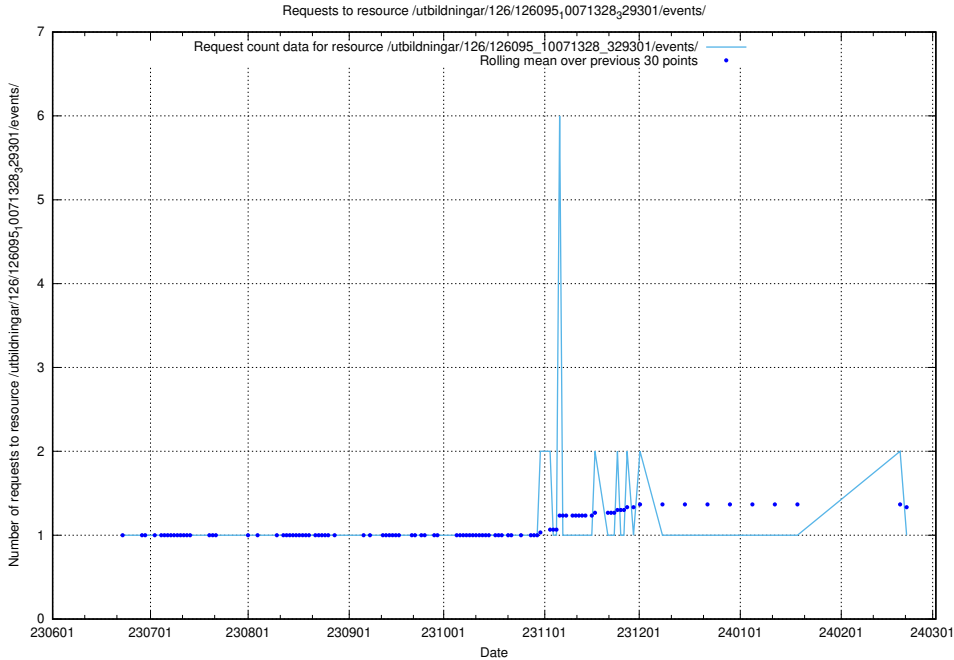

Here, we count the number of requests to resource /utbildningar/126/126176_10071340_325945/.

5.5668 Usage of /utbildningar/126/126095_10071328_329301/events/

Here, we count the number of requests to resource /utbildningar/126/126095_10071328_329301/events/