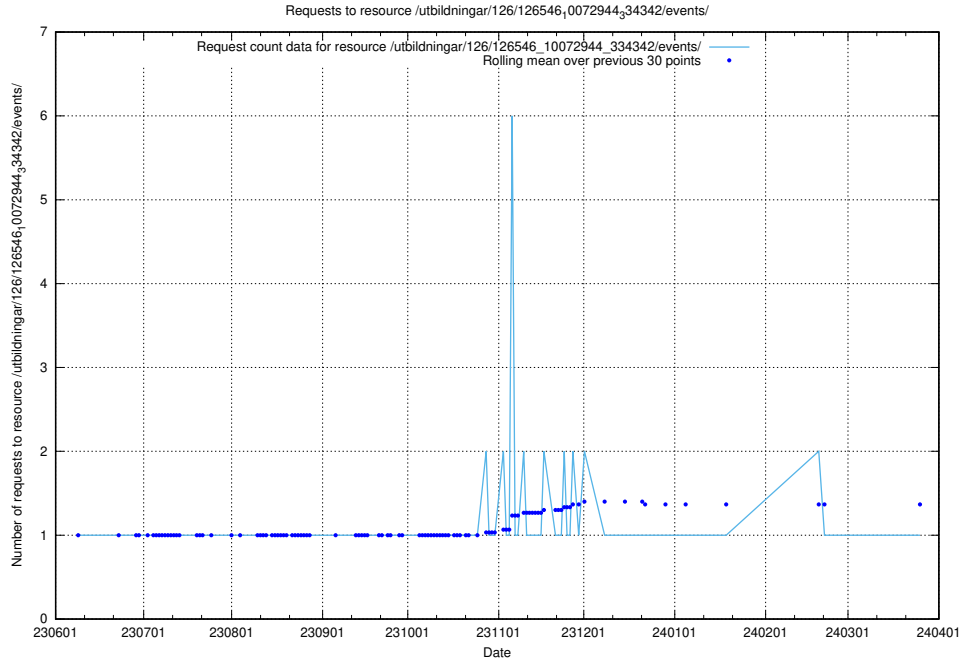

5.5878 Usage of /utbildningar/126/126546_10072944_334342/events/

Here, we count the number of requests to resource /utbildningar/126/126546_10072944_334342/events/