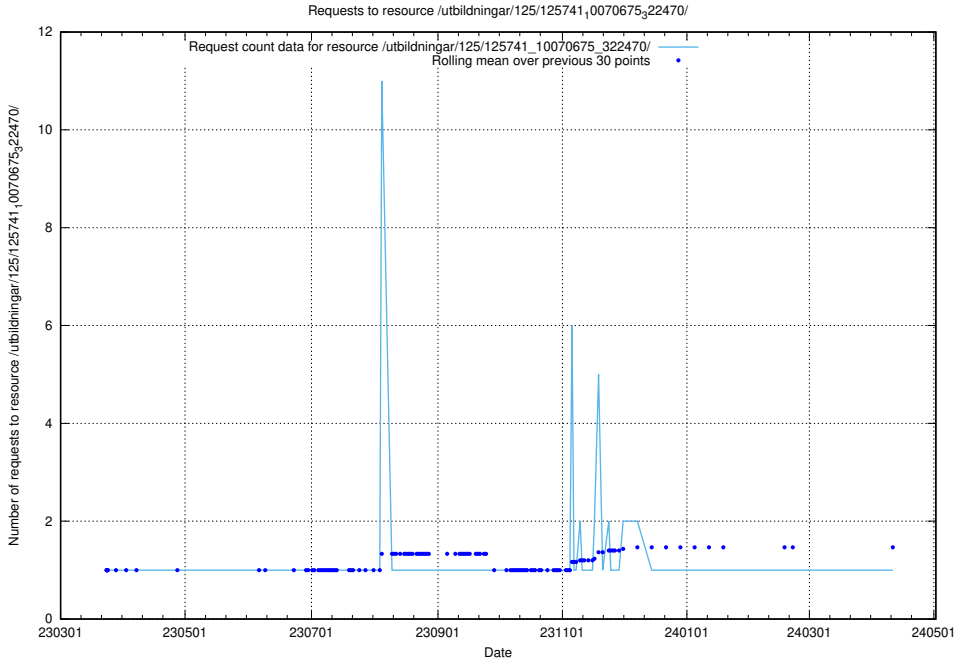

5.6455 Usage of /utbildningar/125/125741_10070675_322470/

Here, we count the number of requests to resource /utbildningar/125/125741_10070675_322470/.