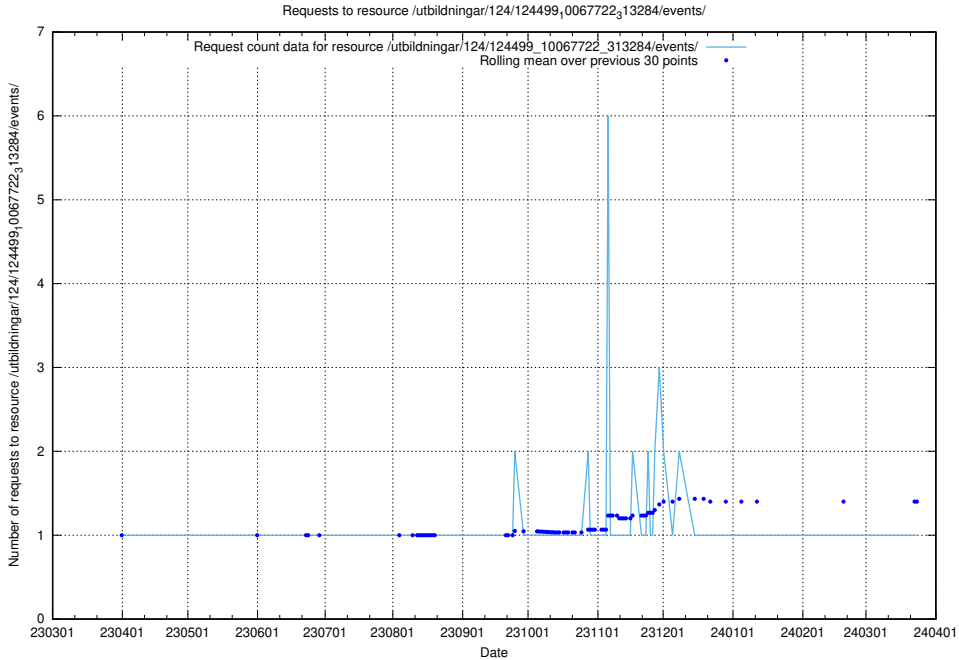

Here, we count the number of requests to resource /utbildningar/124/124516_10065866_297866/.

5.6053 Usage of /utbildningar/124/124499_10067722_313284/events/

Here, we count the number of requests to resource /utbildningar/124/124499_10067722_313284/events/