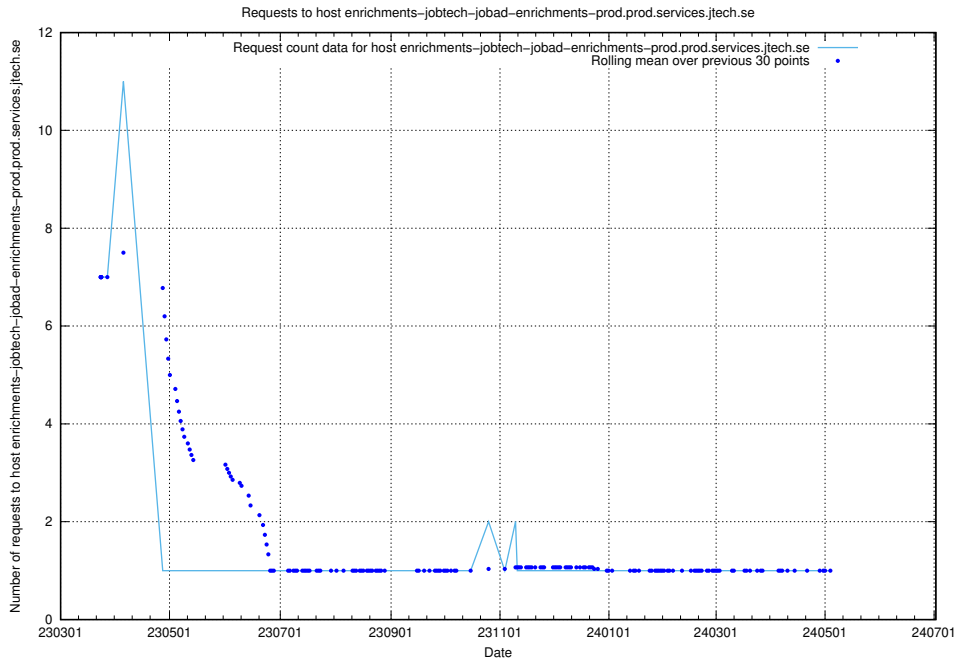

7.606 Usage of enrichments-jobtech-jobad-enrichments-prod.prod.services.jtech.se

Here, we count the number of requests to host enrichments-jobtech-jobad-enrichments-prod.prod.services.jtech.se.

7.607 Usage of test.jobtechdev.se:443