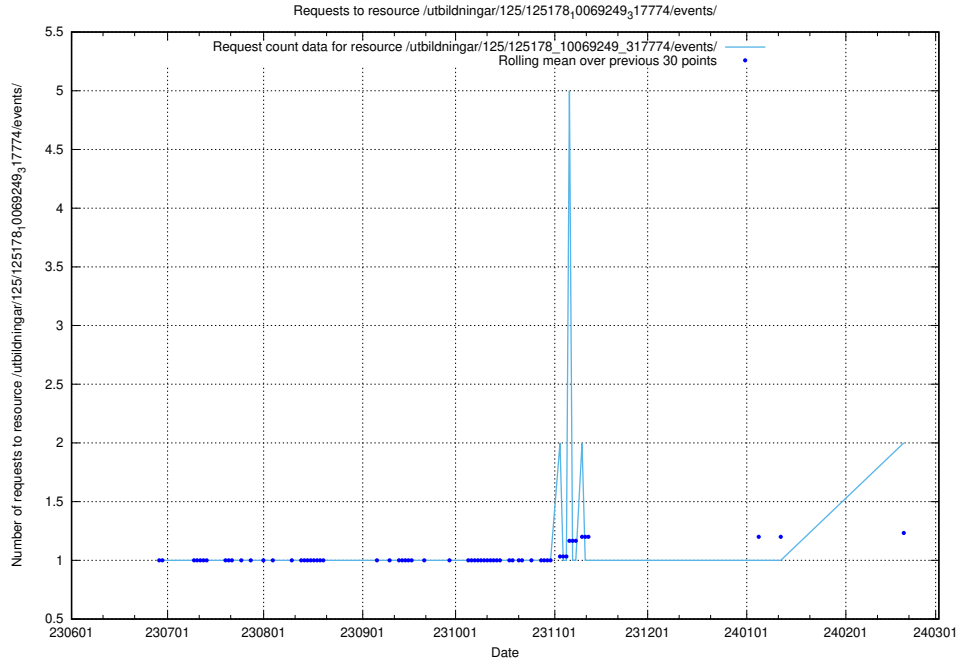

5.823 Usage of /utbildningar/125/125178_10069249_317774/events/

Here, we count the number of requests to resource /utbildningar/125/125178_10069249_317774/events/