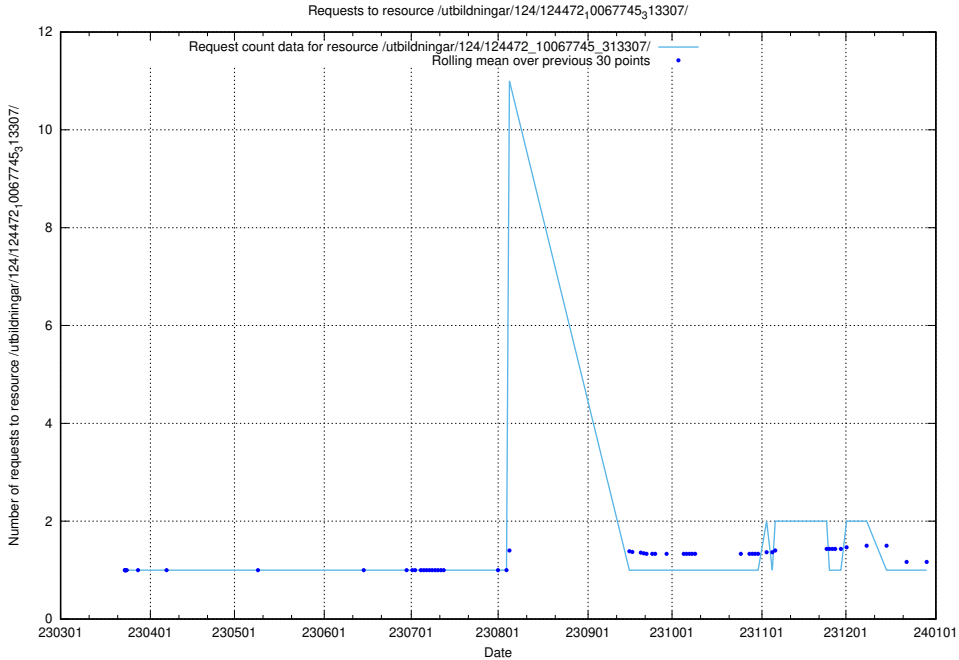

5.2998 Usage of /utbildningar/124/124472_10067745_313307/

Here, we count the number of requests to resource /utbildningar/124/124472_10067745_313307/.