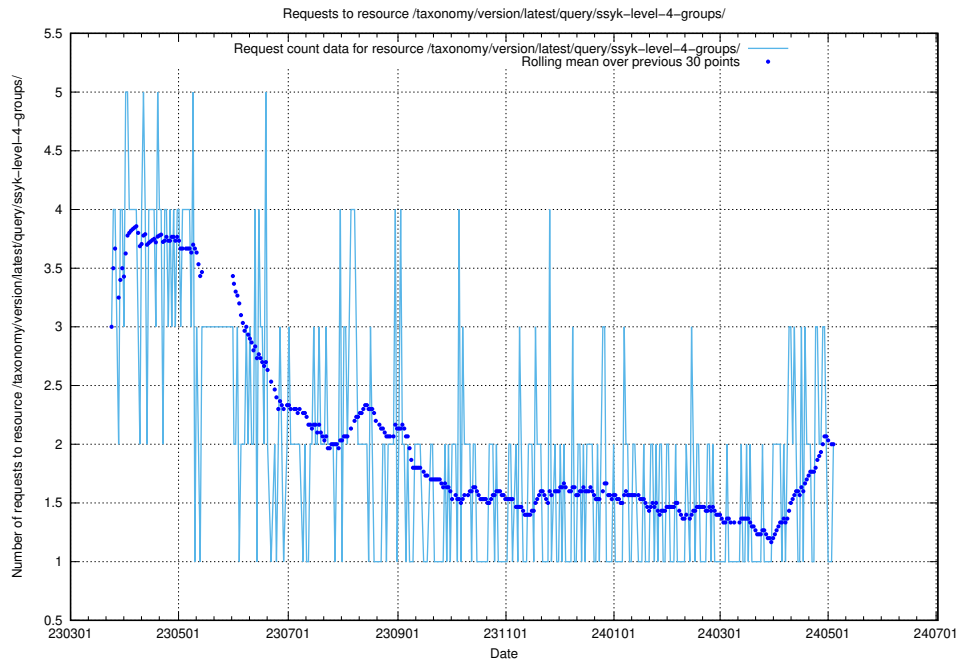

5.900 Usage of /taxonomy/version/latest/query/ssyk-level-4-groups/

Here, we count the number of requests to resource /taxonomy/version/latest/query/ssyk-level-4-groups/.