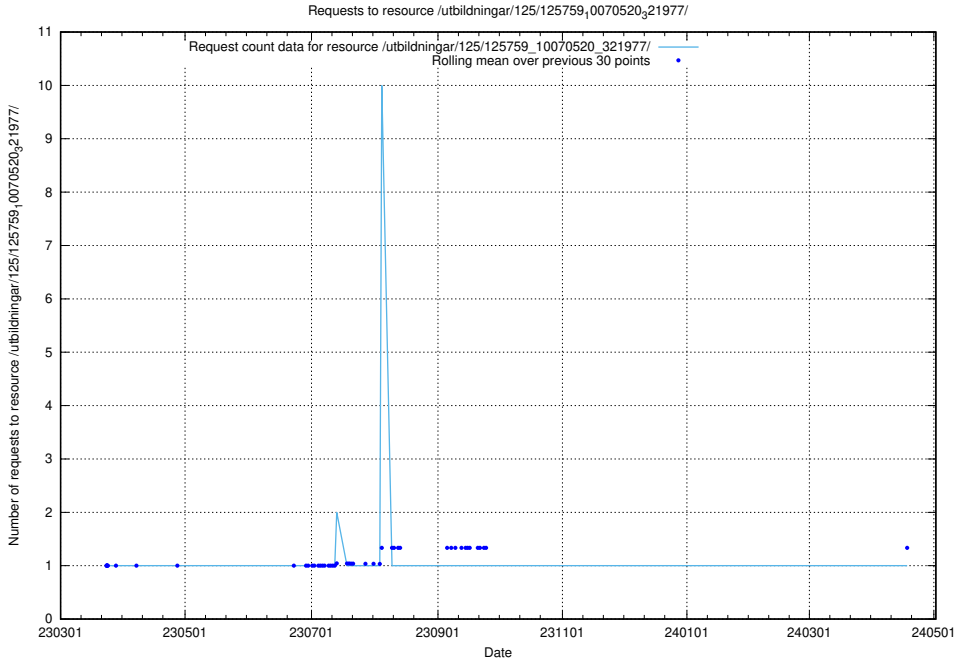

5.6423 Usage of /utbildningar/125/125759_10070520_321977/

Here, we count the number of requests to resource /utbildningar/125/125759_10070520_321977/.