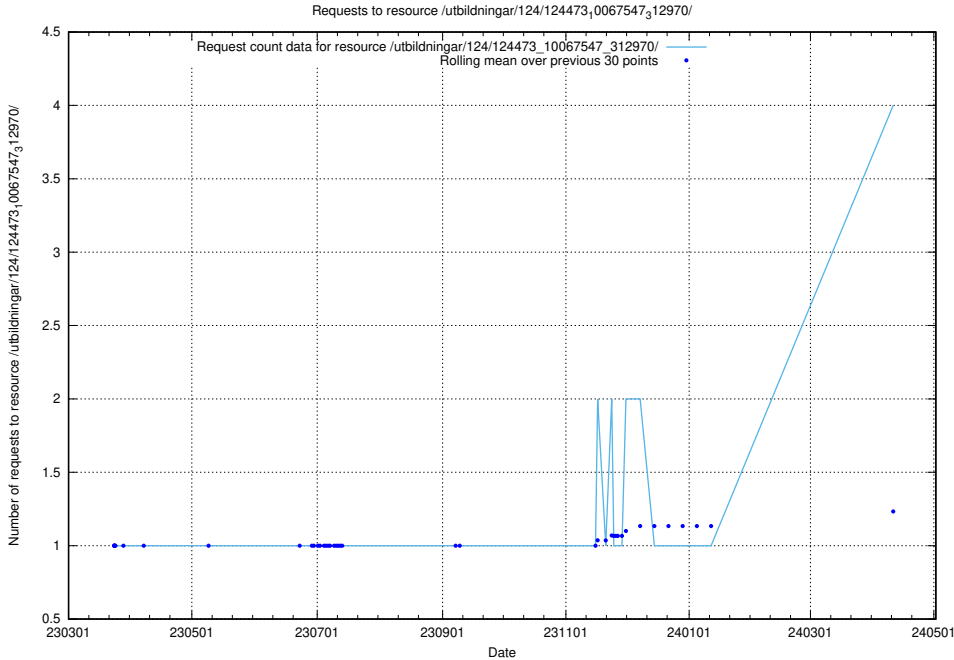

5.186 Usage of /utbildningar/124/124473_10067547_312970/

Here, we count the number of requests to resource /utbildningar/124/124473_10067547_312970/.