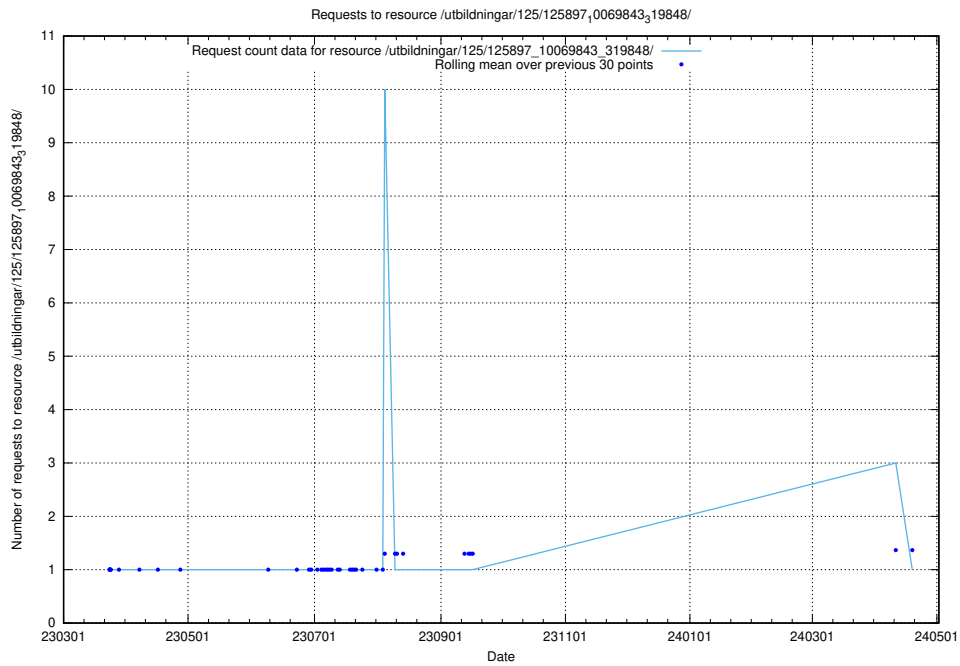

5.6422 Usage of /utbildningar/125/125897_10069843_319848/

Here, we count the number of requests to resource /utbildningar/125/125897_10069843_319848/.