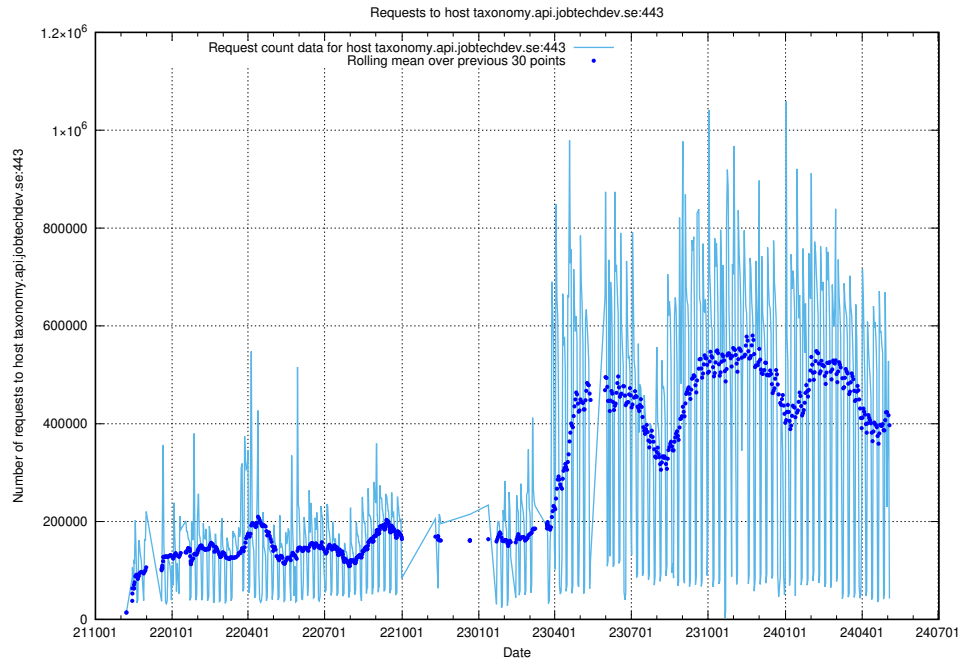

7.6 Usage of taxonomy.api.jobtechdev.se:443

Here, we count the number of requests to host taxonomy.api.jobtechdev.se:443.