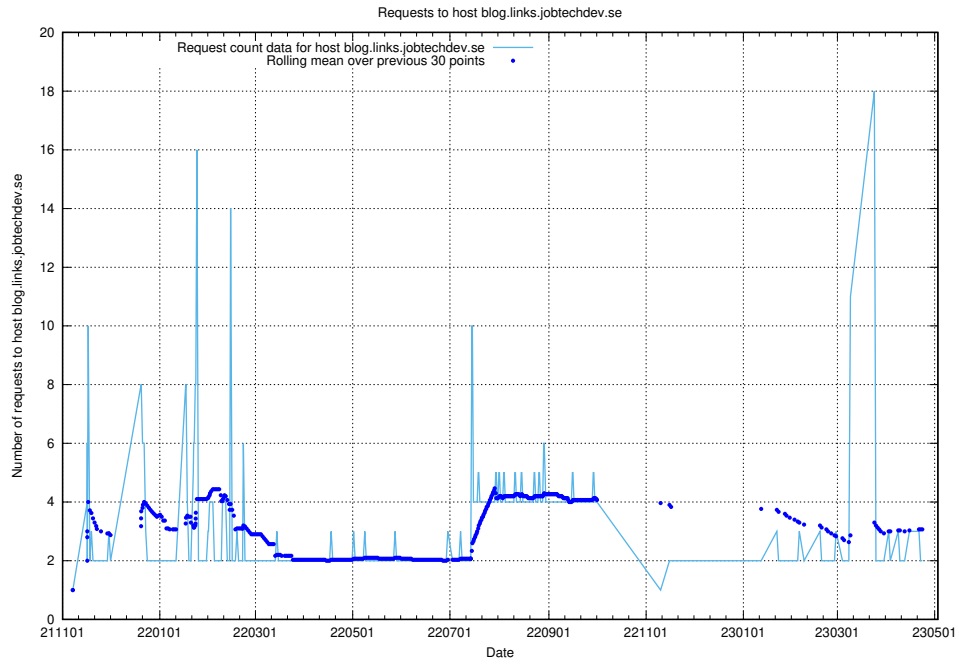

7.426 Usage of `blog.links.jobtechdev.se`

Here, we count the number of requests to host `blog.links.jobtechdev.se`.