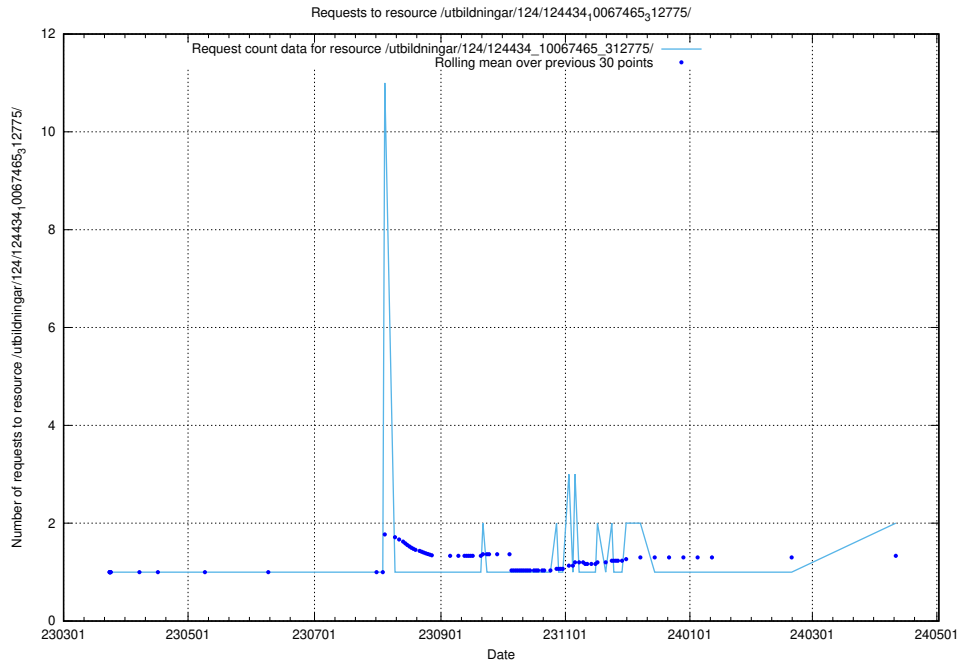

5.671 Usage of /utbildningar/124/124434_10067465_312775/

Here, we count the number of requests to resource /utbildningar/124/124434_10067465_312775/.