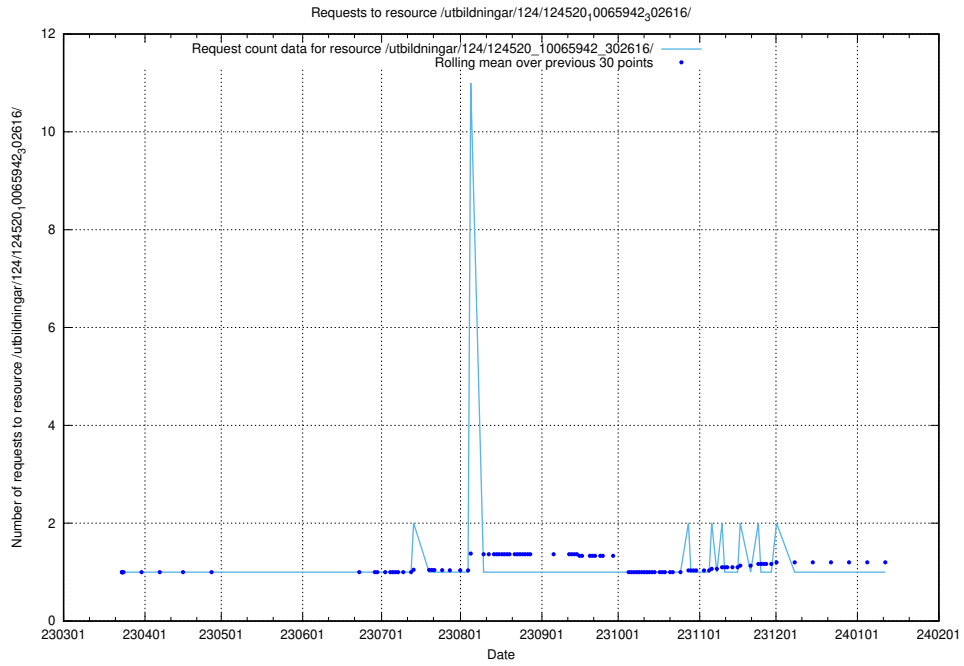

5.1238 Usage of /utbildningar/124/124520_10065942_302616/

Here, we count the number of requests to resource /utbildningar/124/124520_10065942_302616/.