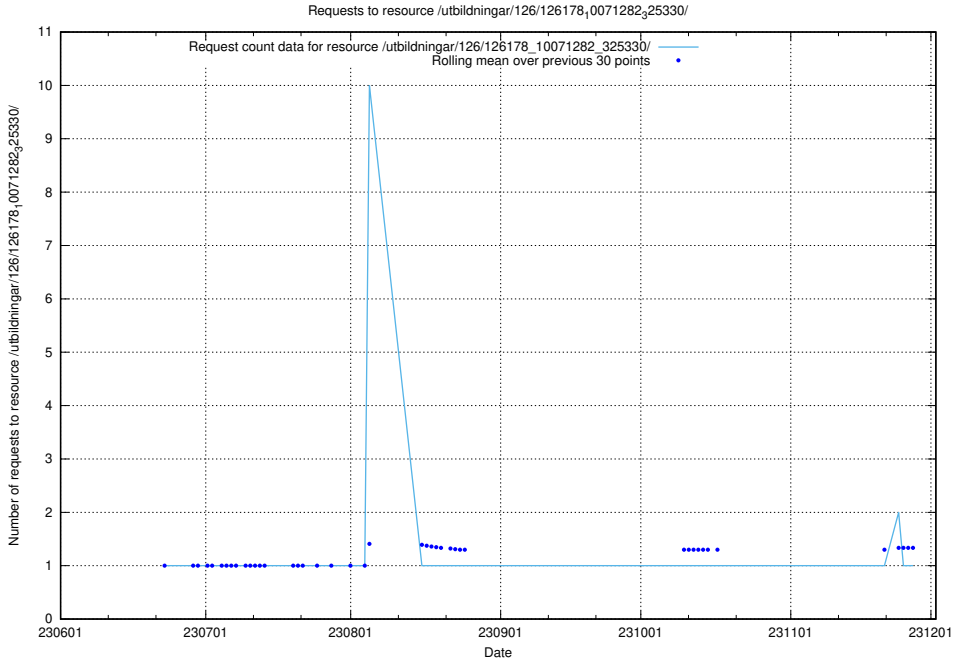

5.5666 Usage of /utbildningar/126/126178_10071282_325330/

Here, we count the number of requests to resource /utbildningar/126/126178_10071282_325330/.