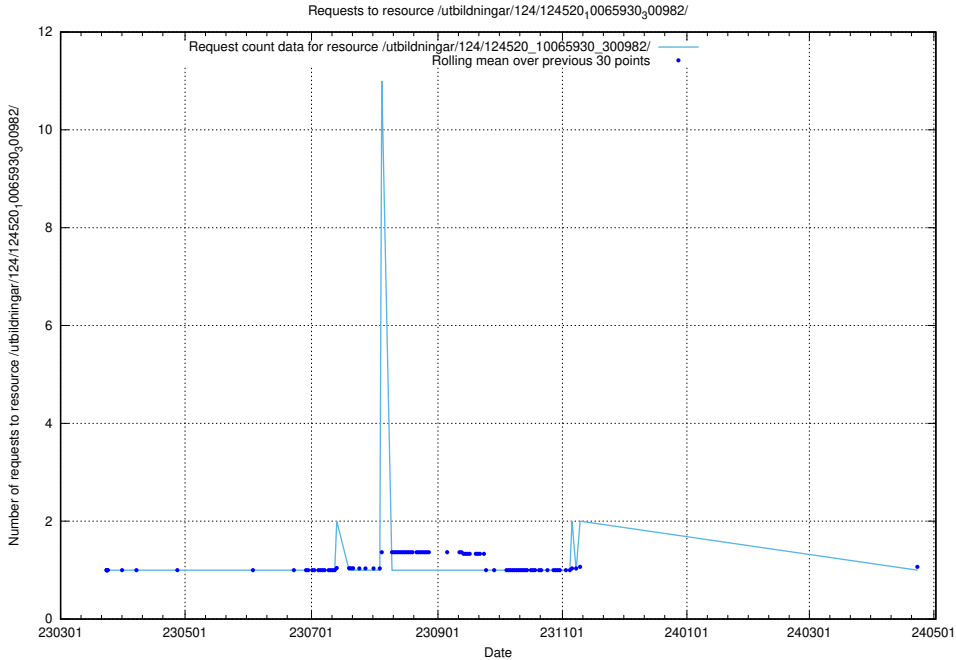

5.1240 Usage of /utbildningar/124/124520_10065930_300982/

Here, we count the number of requests to resource /utbildningar/124/124520_10065930_300982/.