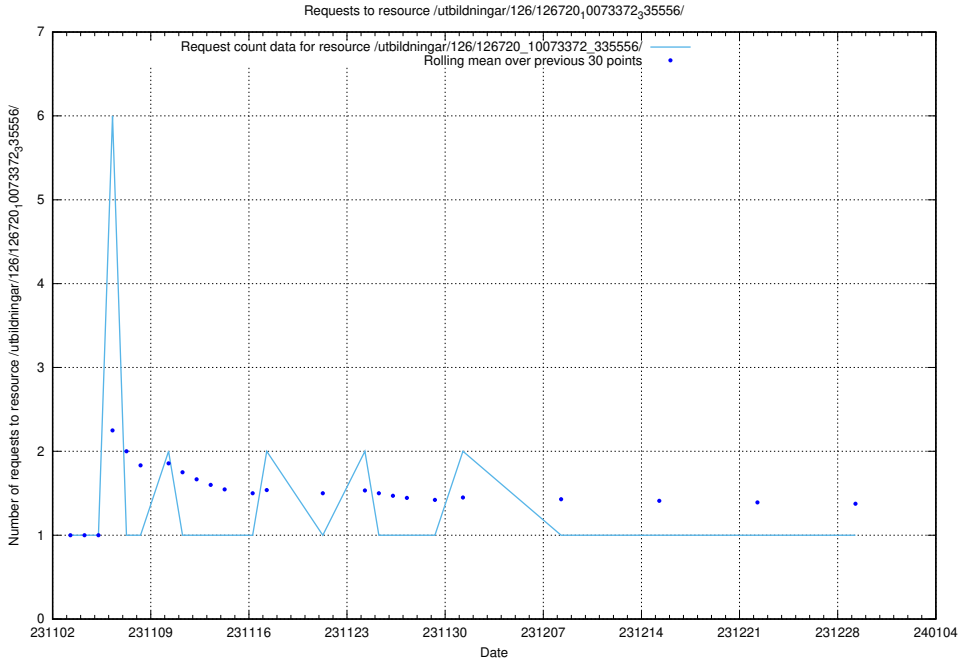

5.4139 Usage of /utbildningar/126/126720_10073372_335556/

Here, we count the number of requests to resource /utbildningar/126/126720_10073372_335556/.