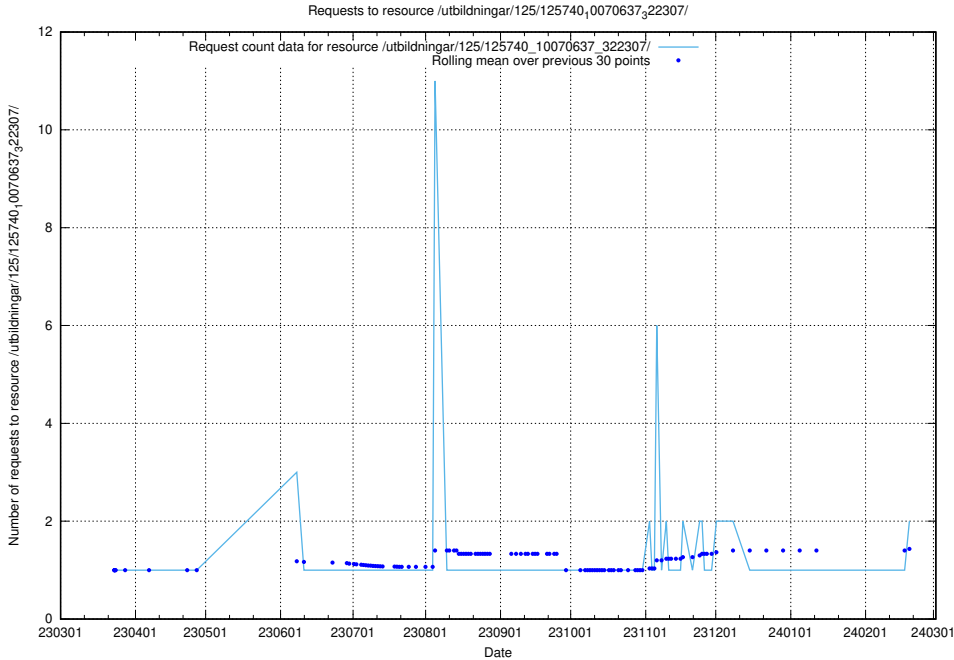

5.477 Usage of /utbildningar/125/125740_10070637_322307/

Here, we count the number of requests to resource /utbildningar/125/125740_10070637_322307/.