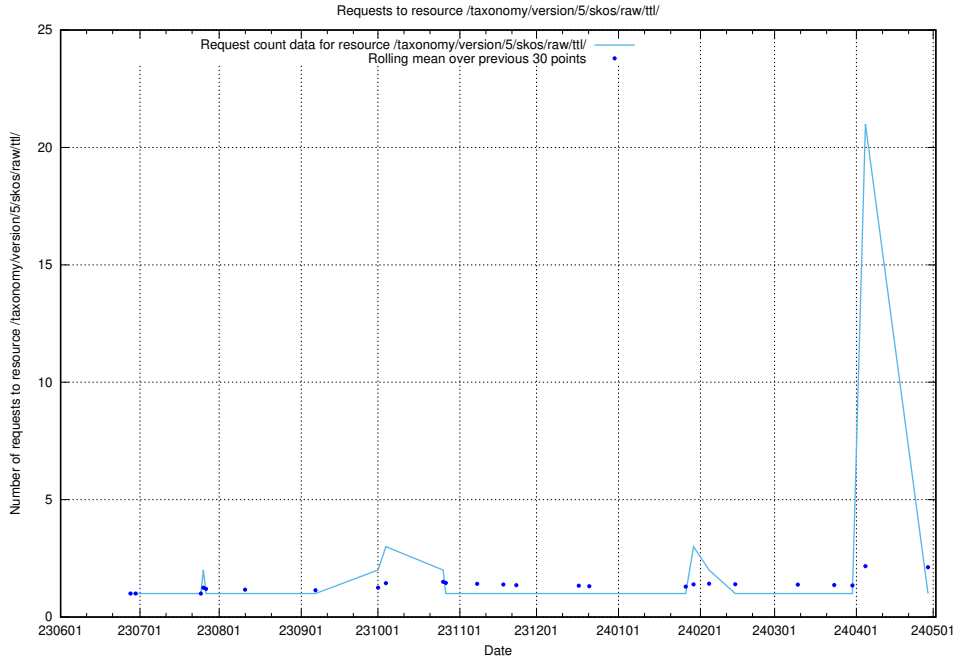

5.5532 Usage of /taxonomy/version/5/skos/raw/ttl/

Here, we count the number of requests to resource /taxonomy/version/5/skos/raw/ttl/.