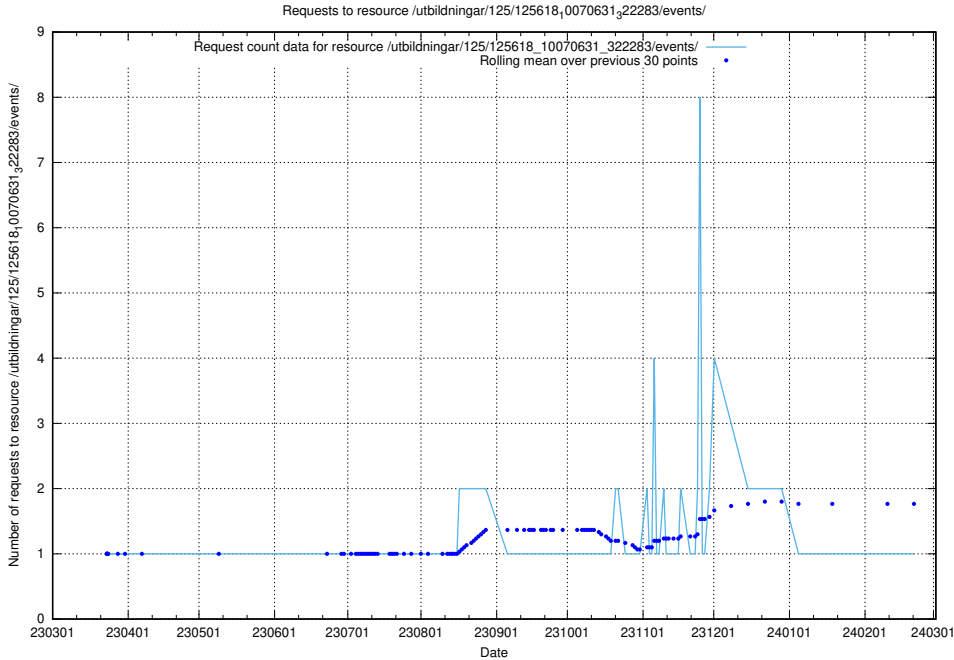

5.1055 Usage of /utbildningar/125/125618_10070631_322283/events/

Here, we count the number of requests to resource /utbildningar/125/125618_10070631_322283/events/