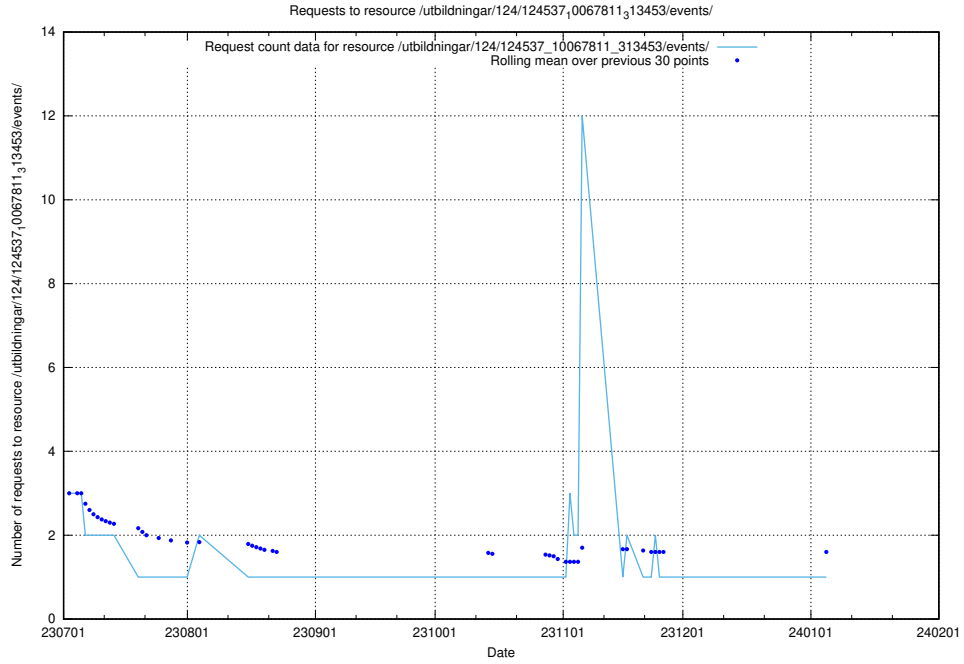

5.5348 Usage of /utbildningar/124/124537_10067811_313453/events/

Here, we count the number of requests to resource /utbildningar/124/124537_10067811_313453/events/