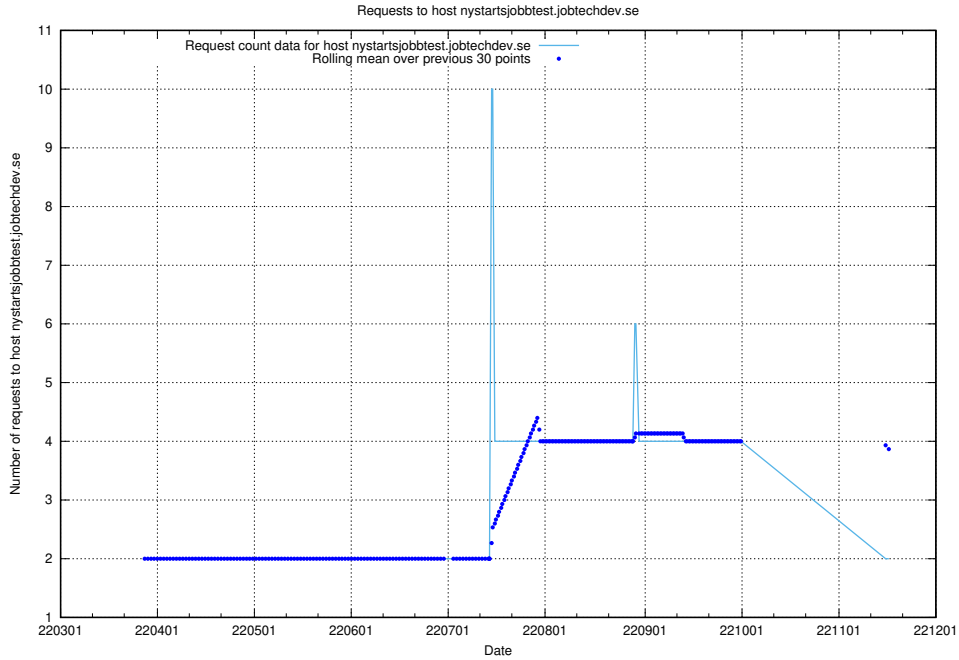

7.483 Usage of nystartsjobbtest.jobtechdev.se

Here, we count the number of requests to host nystartsjobbtest.jobtechdev.se.