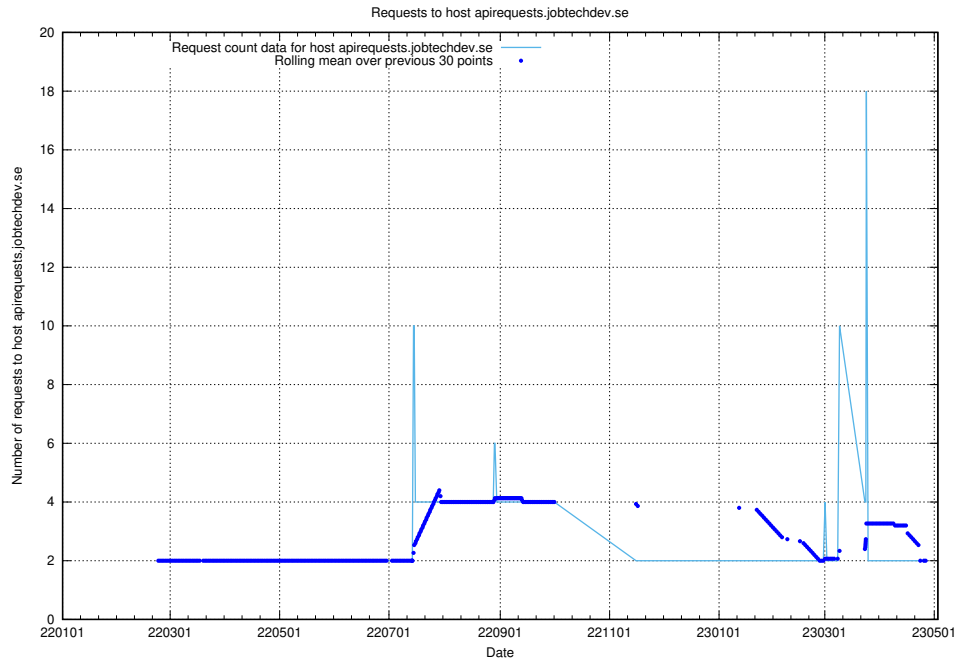

7.511 Usage of apirequests.jobtechdev.se

Here, we count the number of requests to host apirequests.jobtechdev.se.