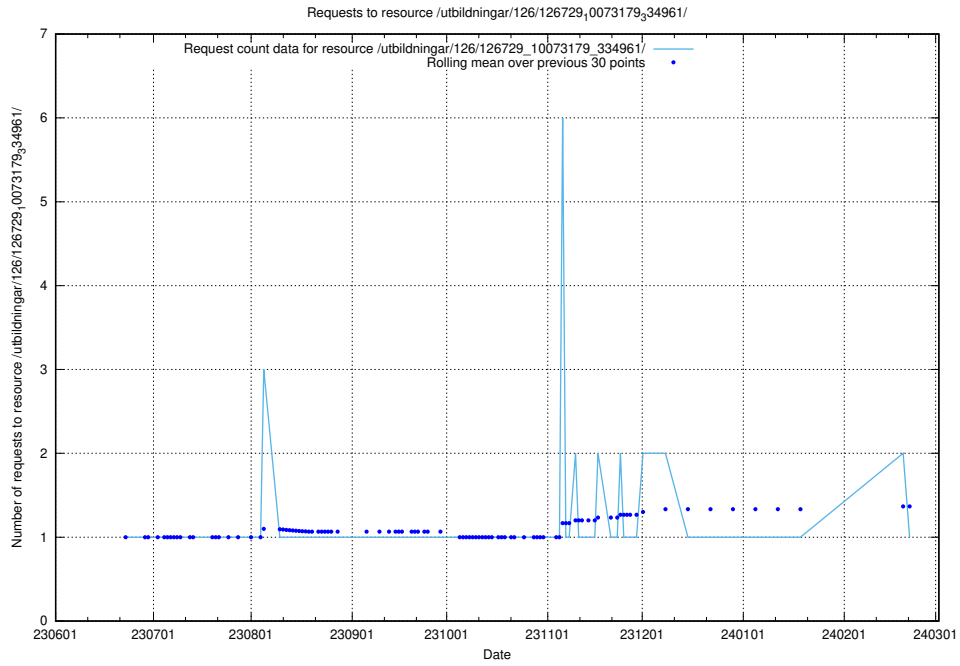

5.5586 Usage of /utbildningar/126/126729_10073179_334961/

Here, we count the number of requests to resource /utbildningar/126/126729_10073179_334961/.