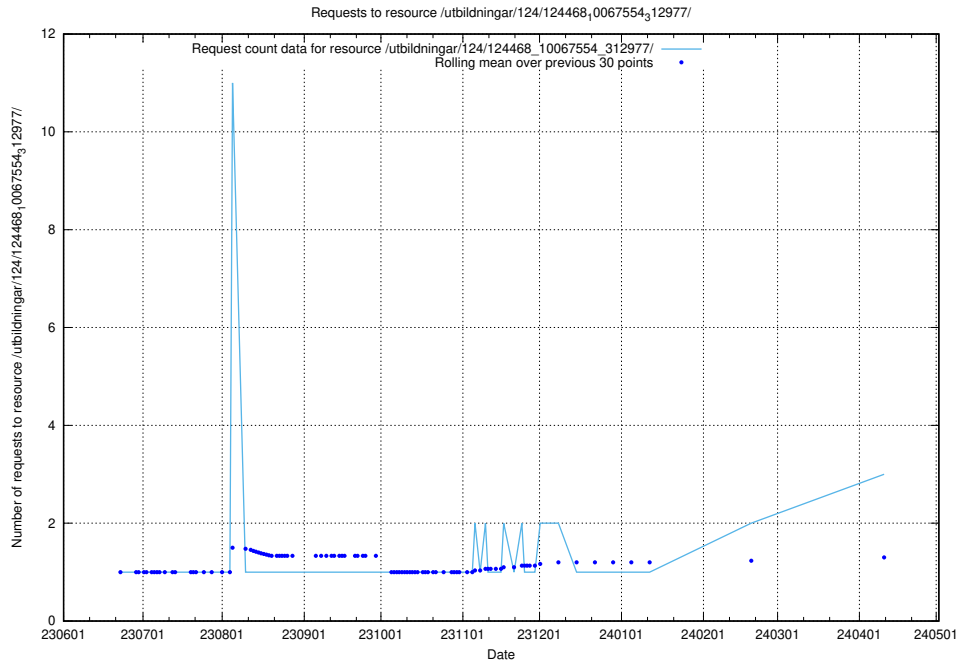

5.386 Usage of /utbildningar/124/124468_10067554_312977/

Here, we count the number of requests to resource /utbildningar/124/124468_10067554_312977/.