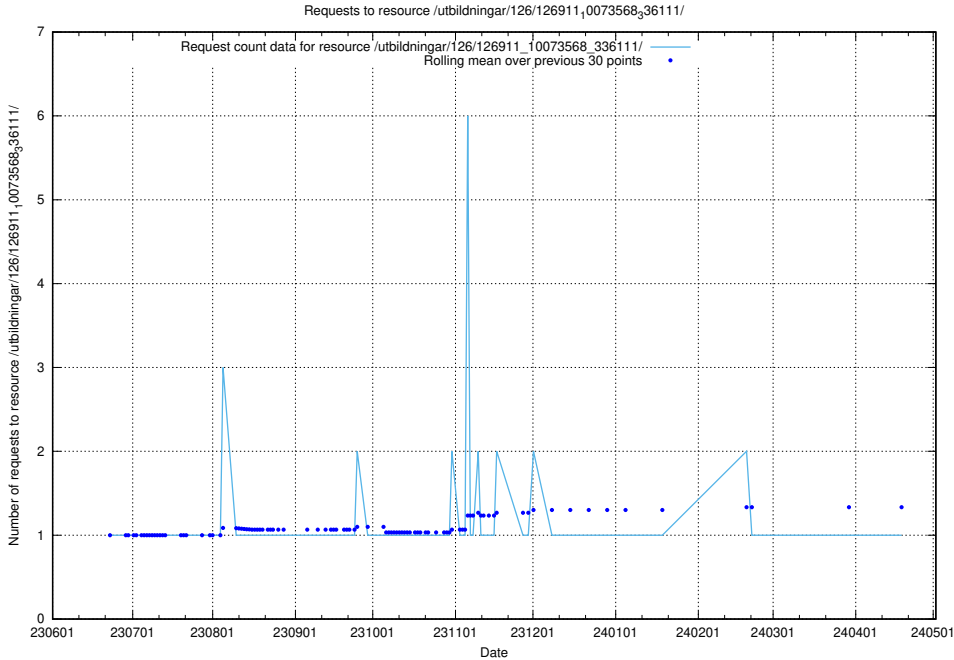

5.5568 Usage of /utbildningar/126/126911_10073568_336111/

Here, we count the number of requests to resource /utbildningar/126/126911_10073568_336111/.