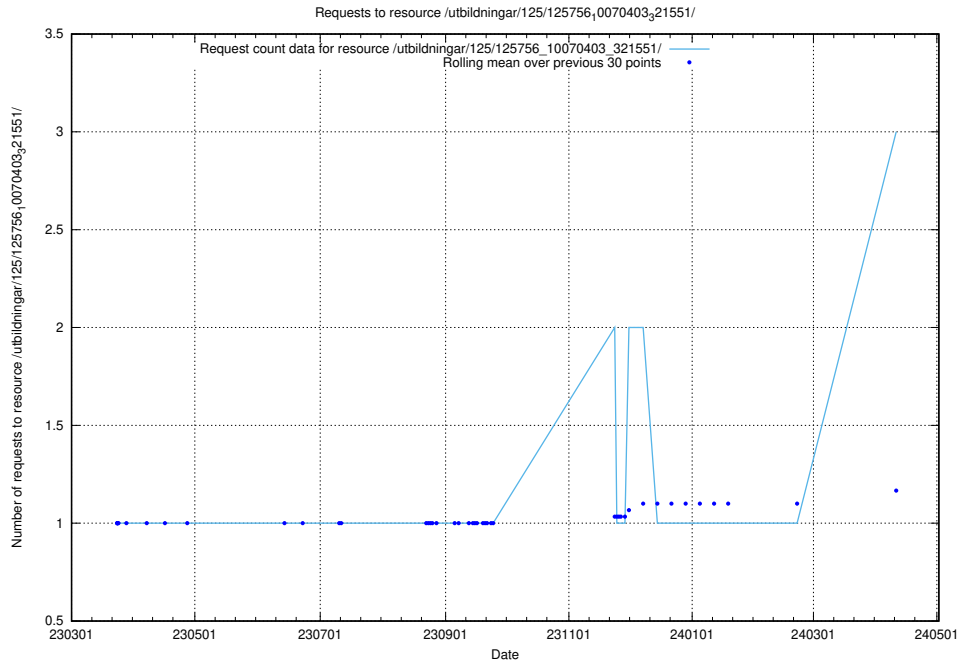

5.467 Usage of /utbildningar/125/125756_10070403_321551/

Here, we count the number of requests to resource /utbildningar/125/125756_10070403_321551/.