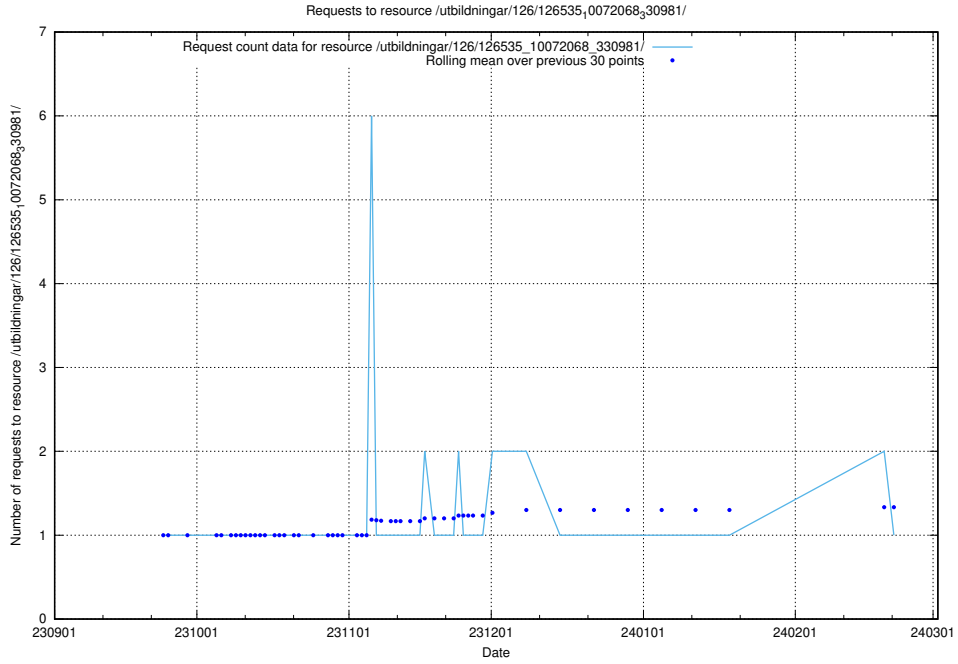

5.4464 Usage of /utbildningar/126/126535_10072068_330981/

Here, we count the number of requests to resource /utbildningar/126/126535_10072068_330981/.