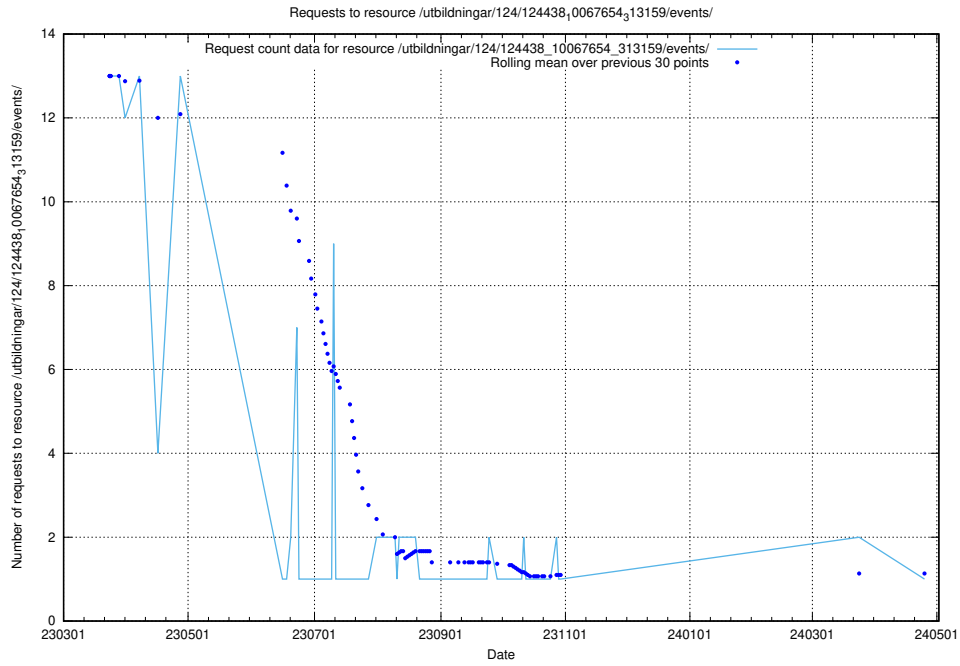

5.6221 Usage of /utbildningar/124/124438_10067654_313159/events/

Here, we count the number of requests to resource /utbildningar/124/124438_10067654_313159/events/