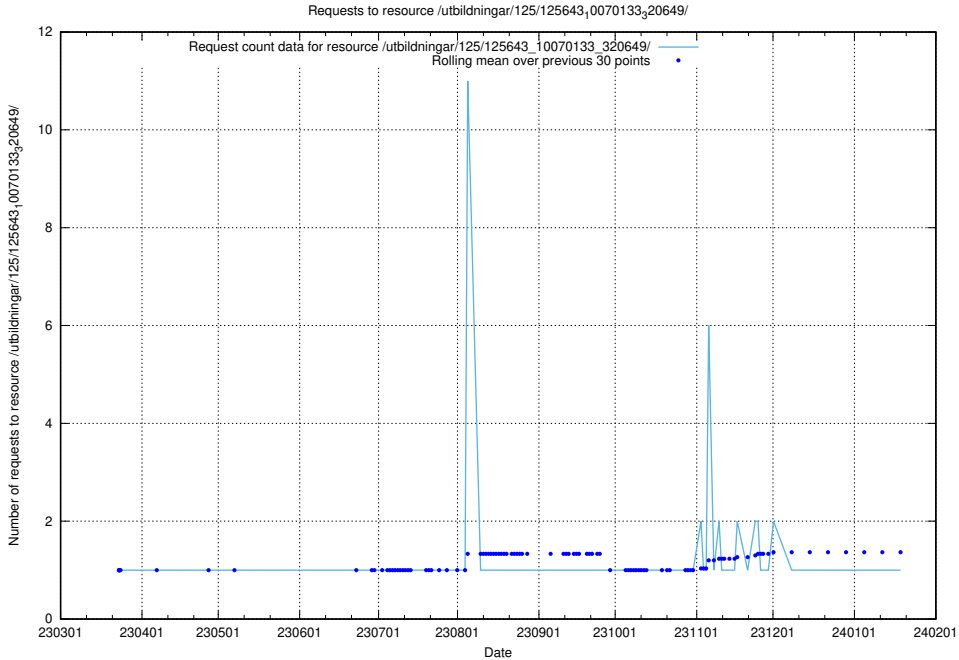

5.1034 Usage of /utbildningar/125/125643_10070133_320649/

Here, we count the number of requests to resource /utbildningar/125/125643_10070133_320649/.