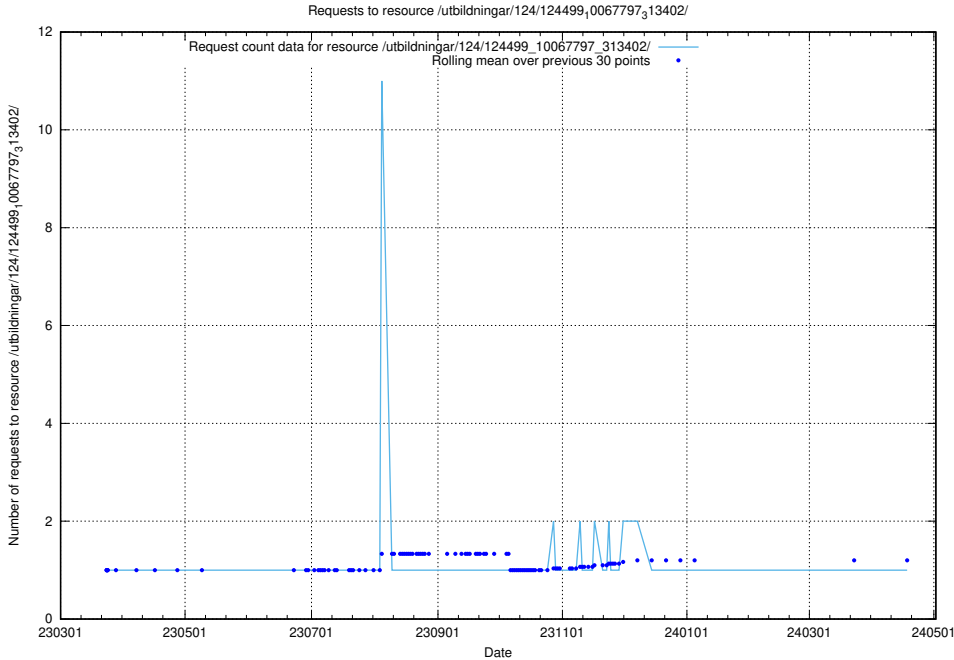

5.2469 Usage of /utbildningar/124/124499_10067797_313402/

Here, we count the number of requests to resource /utbildningar/124/124499_10067797_313402/.