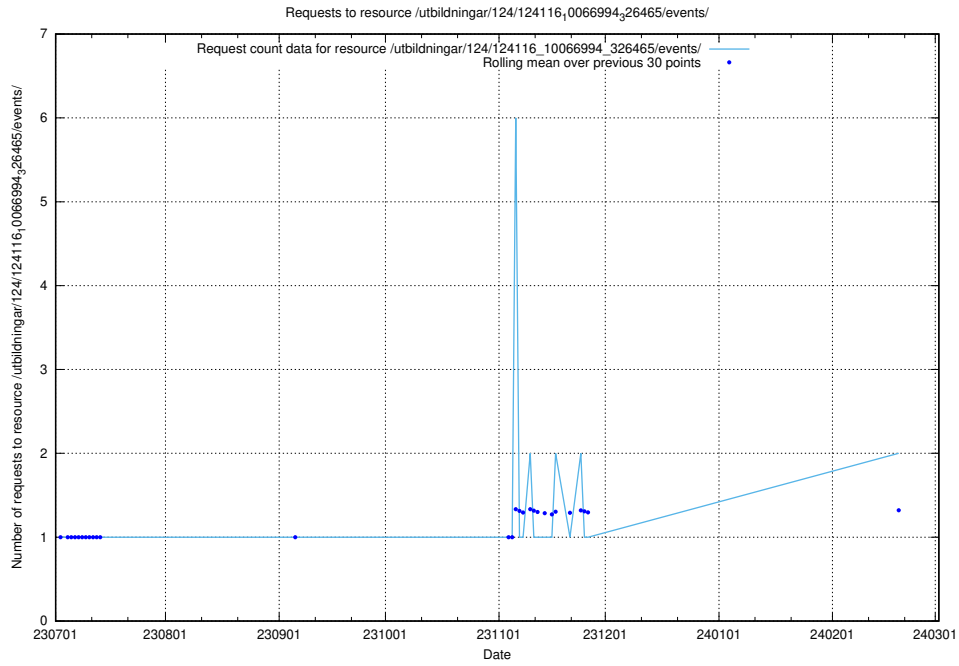

5.815 Usage of /utbildningar/124/124116_10066994_326465/events/

Here, we count the number of requests to resource /utbildningar/124/124116_10066994_326465/events/