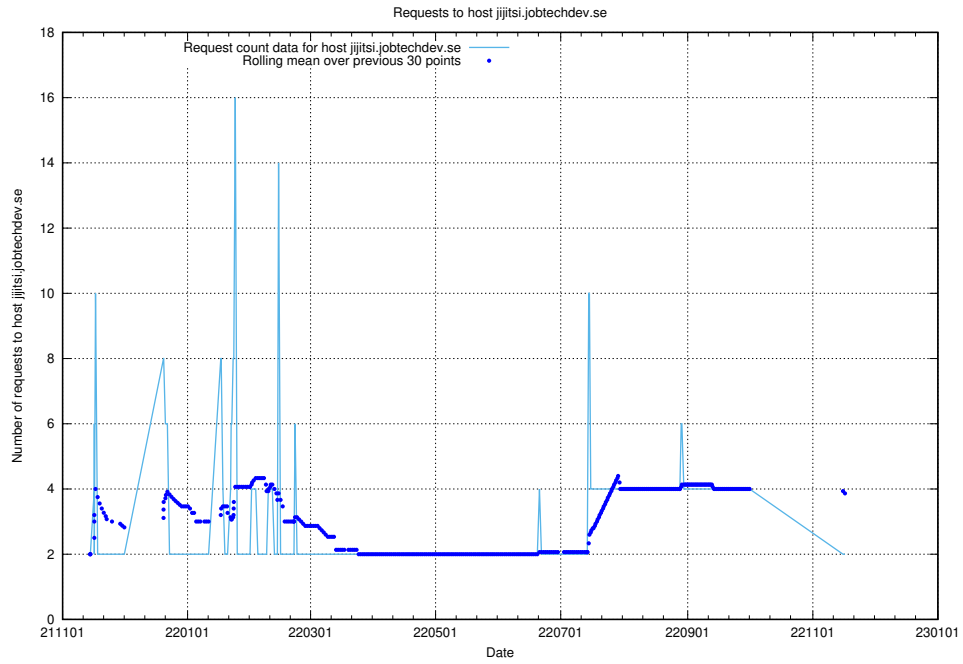

7.583 Usage of jijitsi.jobtechdev.se

Here, we count the number of requests to host jijitsi.jobtechdev.se.