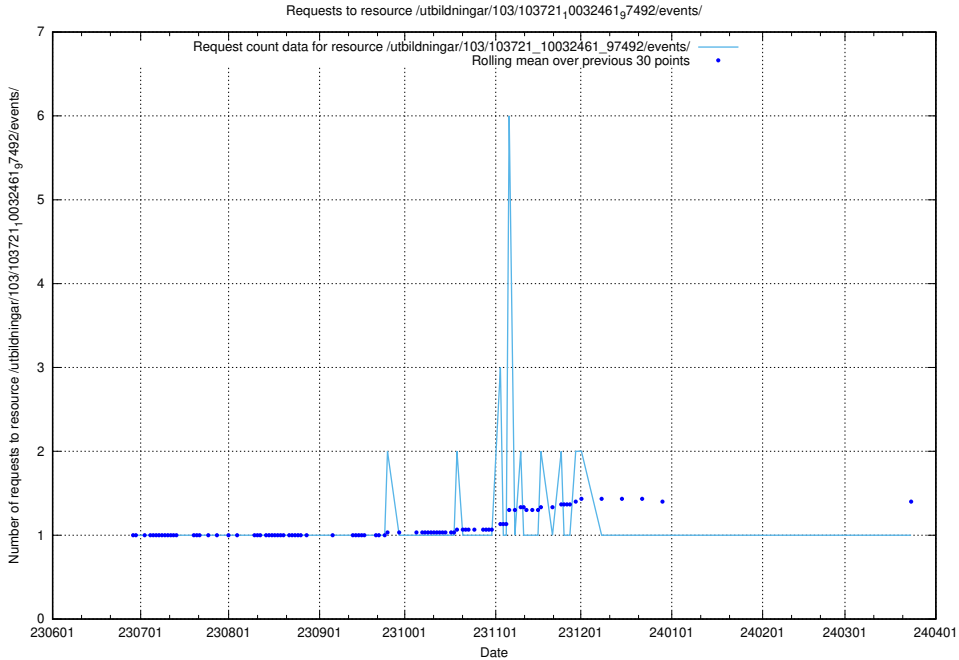

5.5521 Usage of /utbildningar/103/103721_10032461_97492/events/

Here, we count the number of requests to resource /utbildningar/103/103721_10032461_97492/events/.