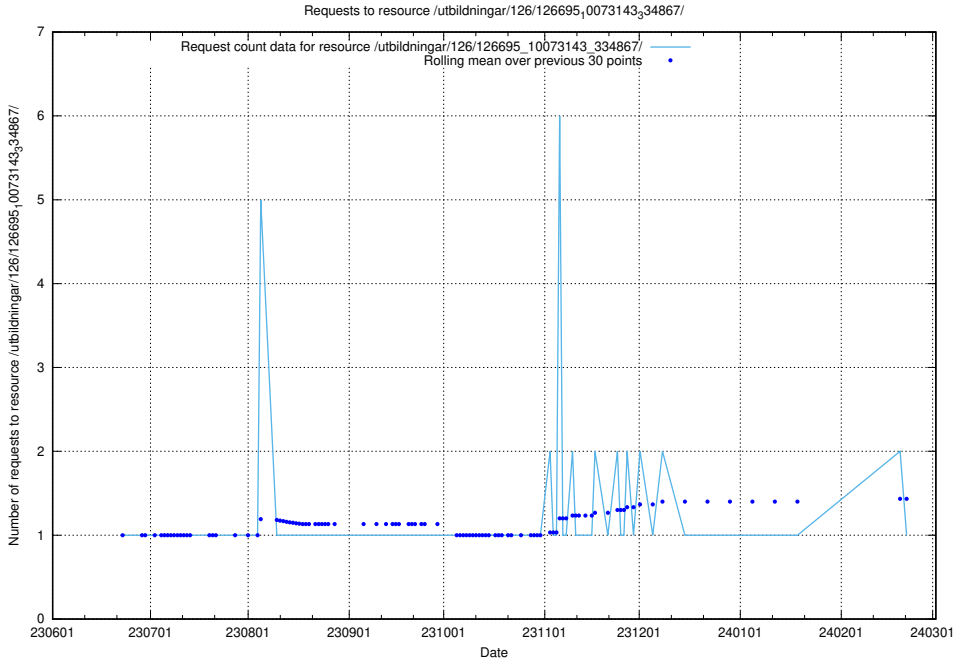

5.5619 Usage of /utbildningar/126/126695_10073143_334867/

Here, we count the number of requests to resource /utbildningar/126/126695_10073143_334867/.