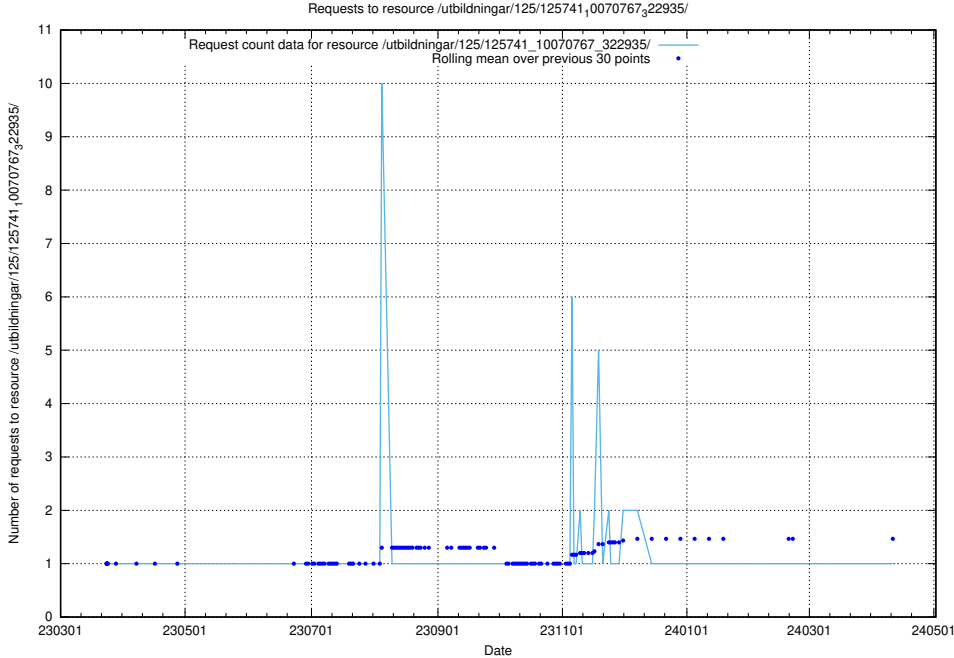

5.6439 Usage of /utbildningar/125/125741_10070767_322935/

Here, we count the number of requests to resource /utbildningar/125/125741_10070767_322935/.