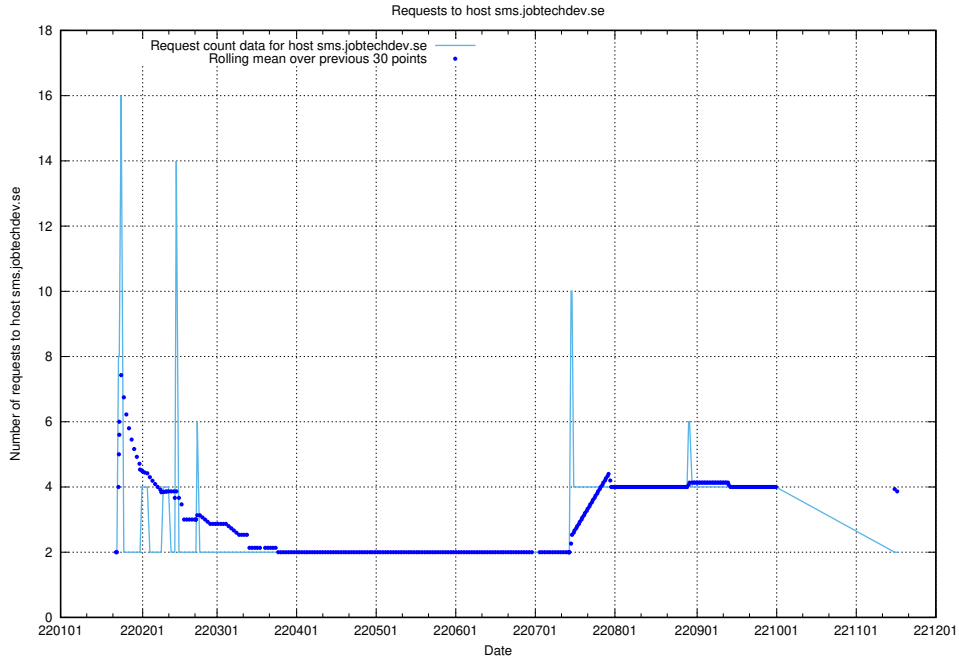

7.580 Usage of sms.jobtechdev.se

Here, we count the number of requests to host sms.jobtechdev.se.