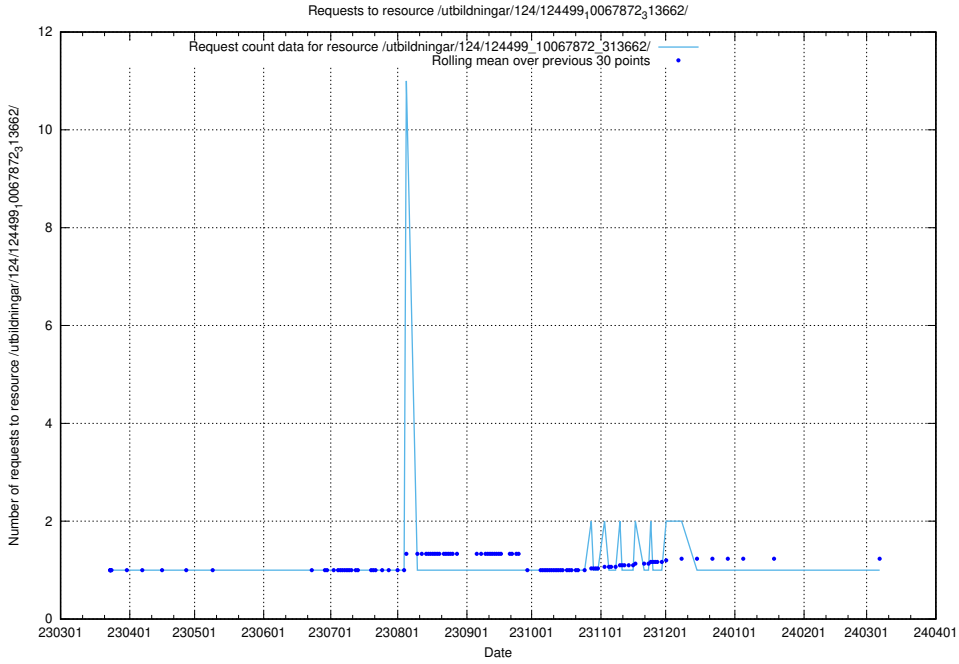

5.2352 Usage of /utbildningar/124/124499_10067872_313662/

Here, we count the number of requests to resource /utbildningar/124/124499_10067872_313662/.