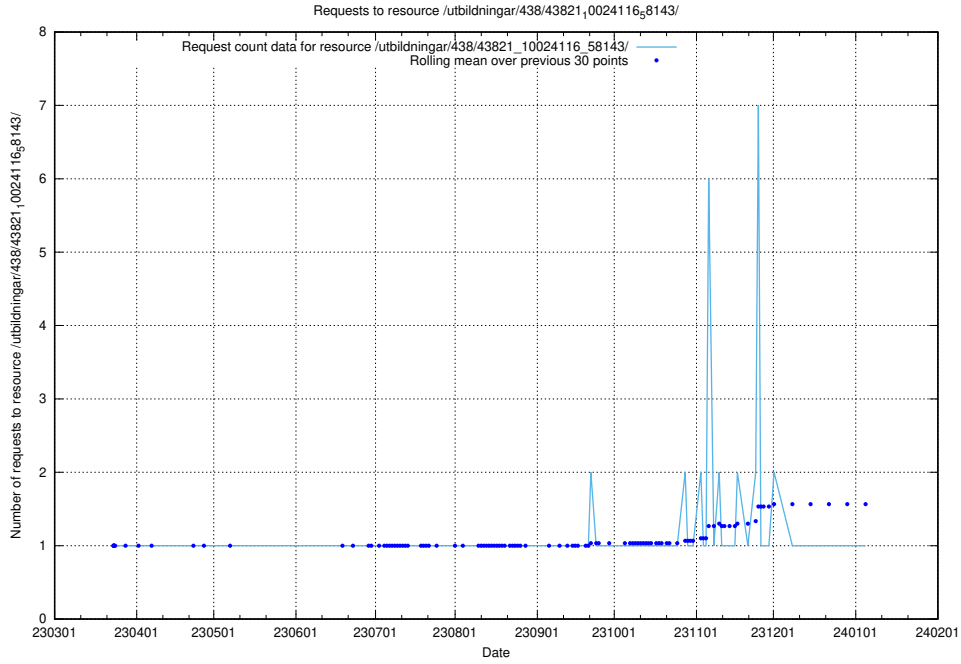

5.6312 Usage of /utbildningar/438/43821_10024116_58143/

Here, we count the number of requests to resource /utbildningar/438/43821_10024116_58143/.