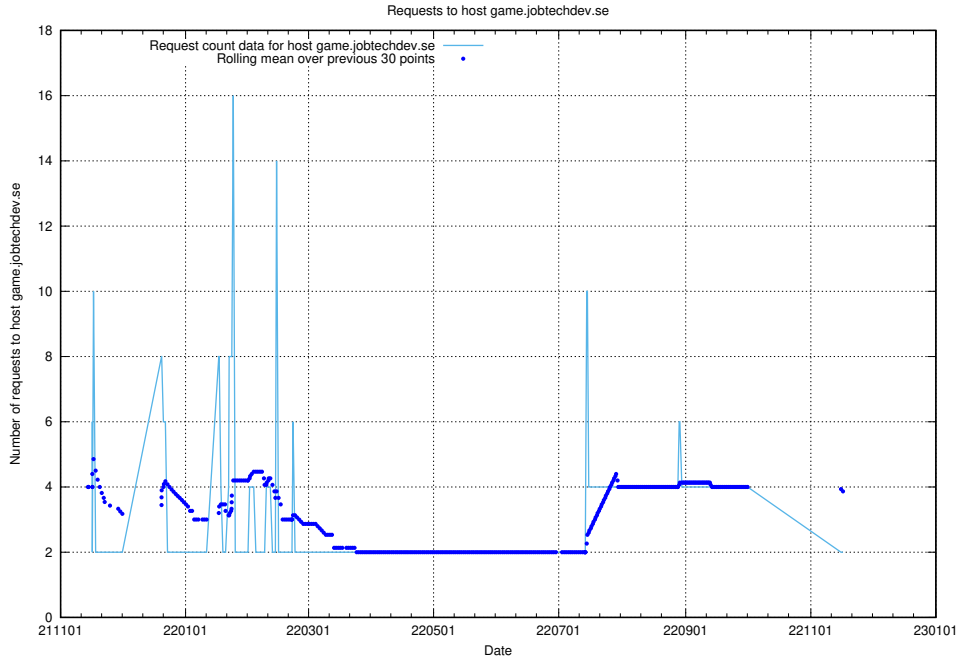

7.259 Usage of game.jobtechdev.se

Here, we count the number of requests to host game.jobtechdev.se.