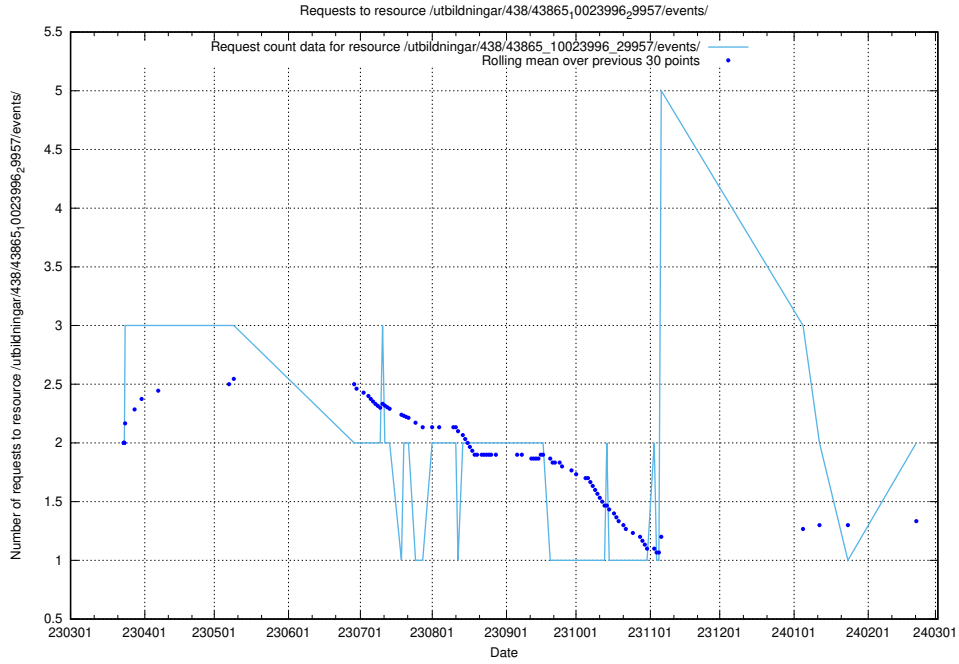

5.920 Usage of /utbildningar/438/43865_10023996_29957/events/

Here, we count the number of requests to resource /utbildningar/438/43865_10023996_29957/events/.