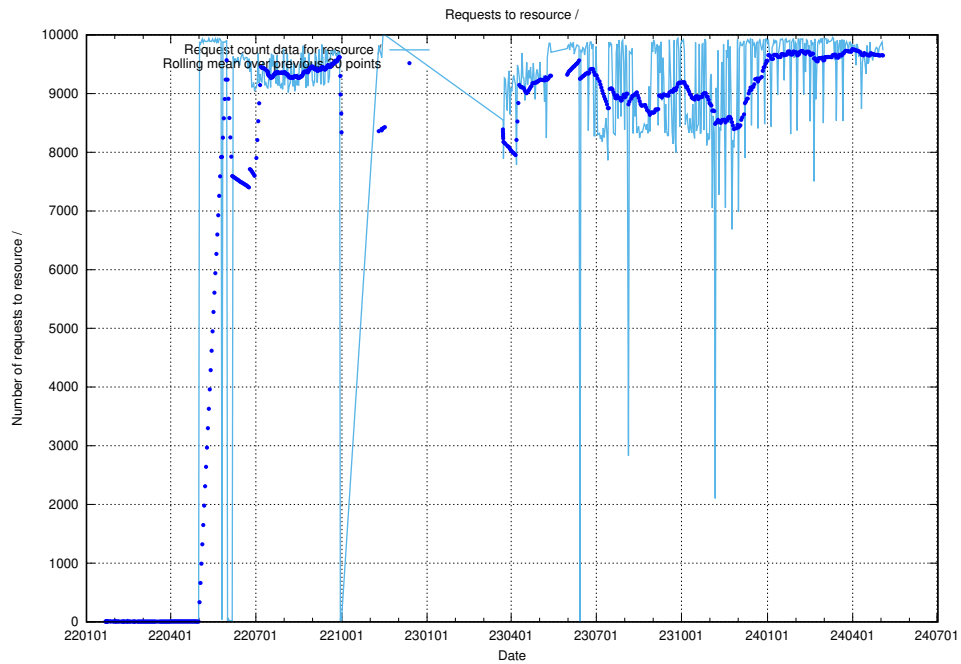

⁶<https://data.jobtechdev.se>

5.2 Disk space usage

A table showing the disk space usage on the data server.

5.4 Usage of /taxonomy/version/6/

Here, we count the number of requests to resource /taxonomy/version/6/.