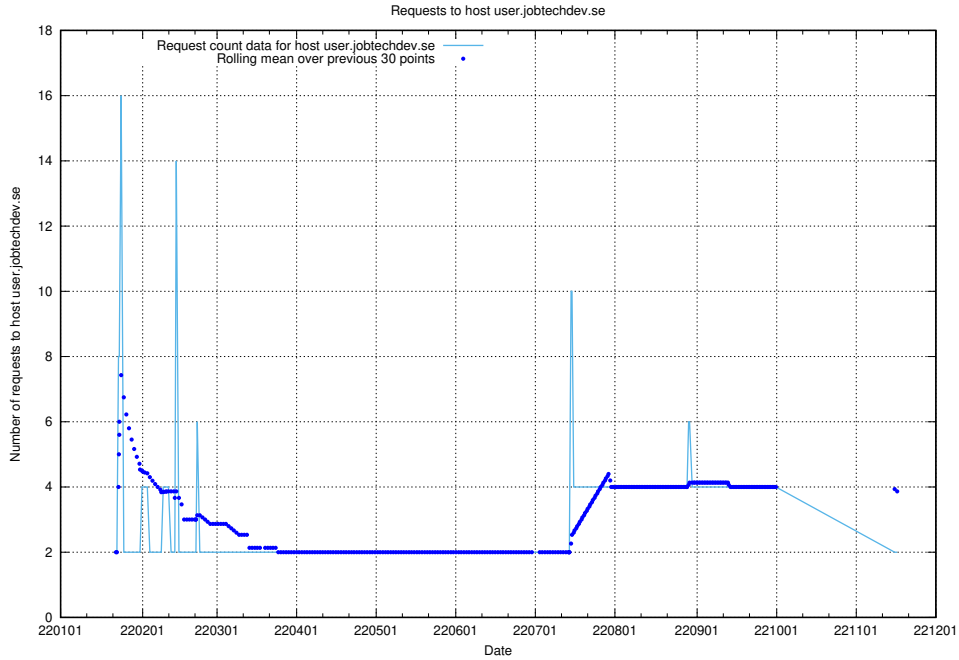

7.577 Usage of user.jobtechdev.se

Here, we count the number of requests to host user.jobtechdev.se.