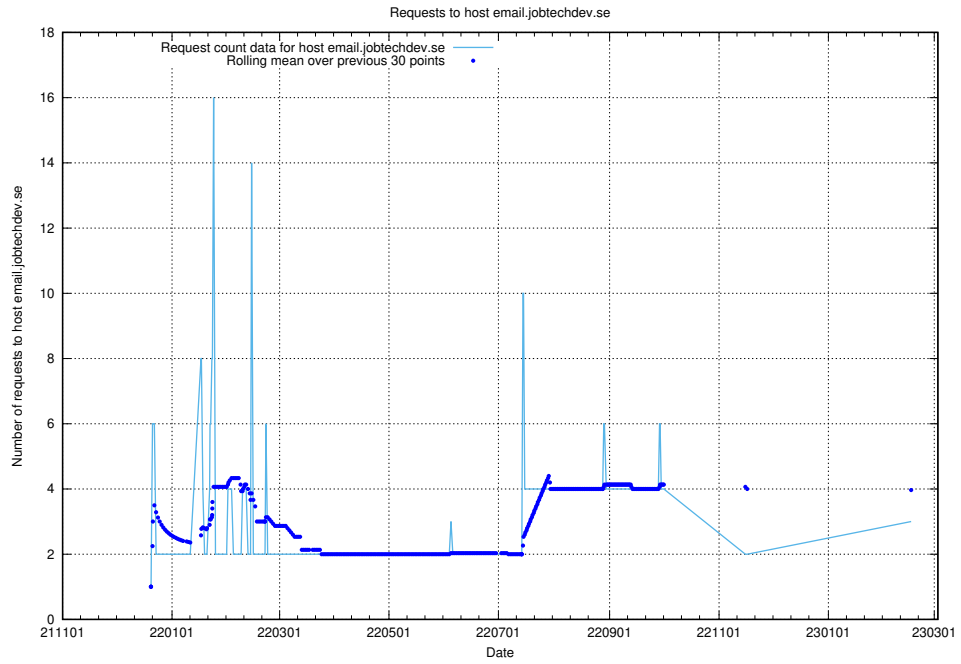

7.199 Usage of email.jobtechdev.se

Here, we count the number of requests to host email.jobtechdev.se.

7.200 Usage of correo.jobtechdev.se

Here, we count the number of requests to host correo.jobtechdev.se.