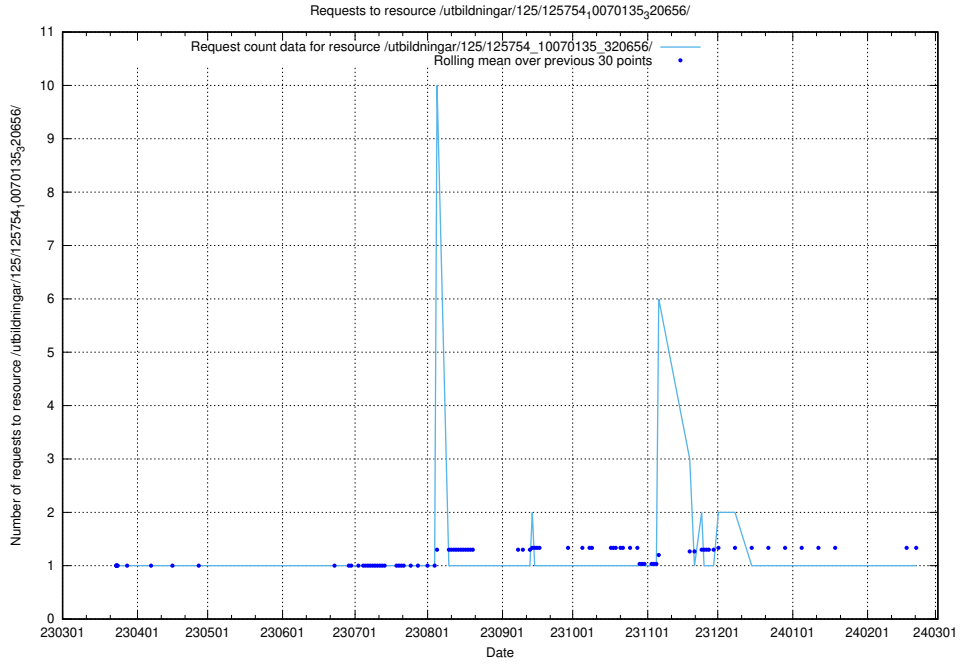

5.6435 Usage of /utbildningar/125/125754_10070135_320656/

Here, we count the number of requests to resource /utbildningar/125/125754_10070135_320656/.