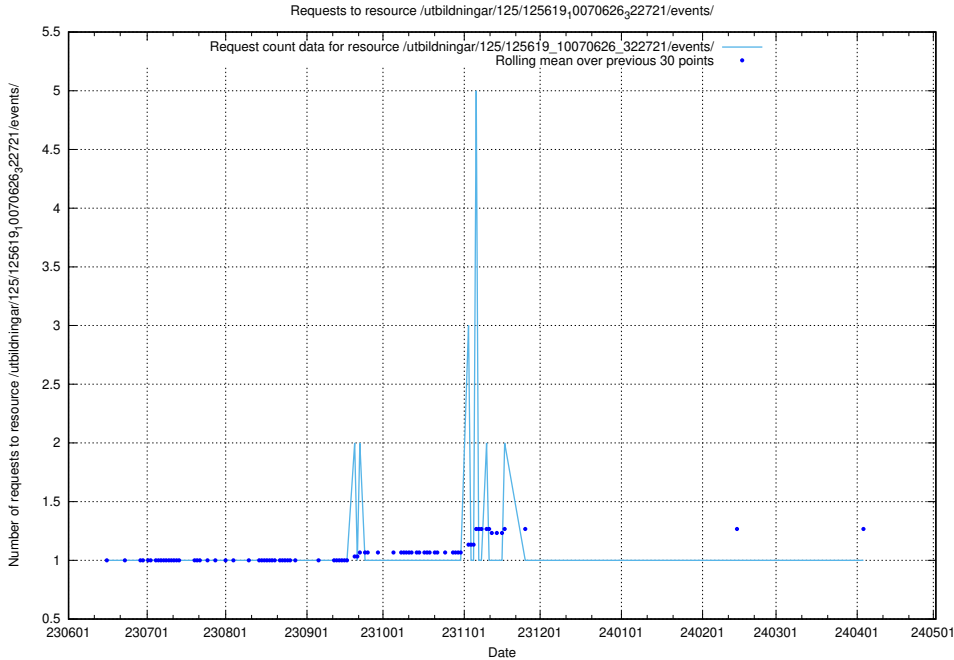

5.5863 Usage of /utbildningar/125/125619_10070626_322721/events/

Here, we count the number of requests to resource /utbildningar/125/125619_10070626_322721/events/