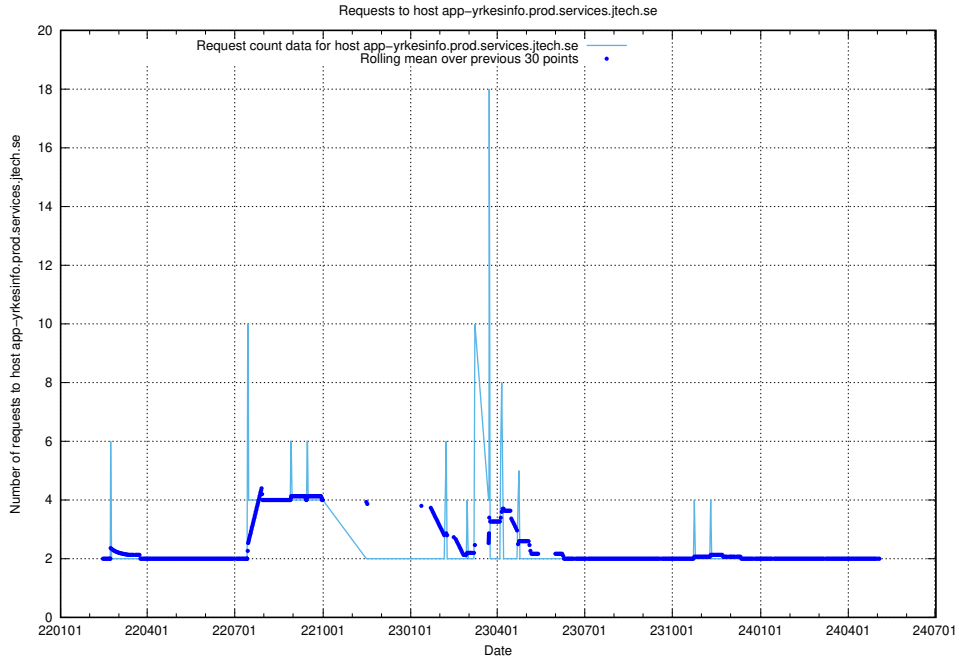

7.537 Usage of app-yrkesinfo.prod.services.jtech.se

Here, we count the number of requests to host app-yrkesinfo.prod.services.jtech.se.