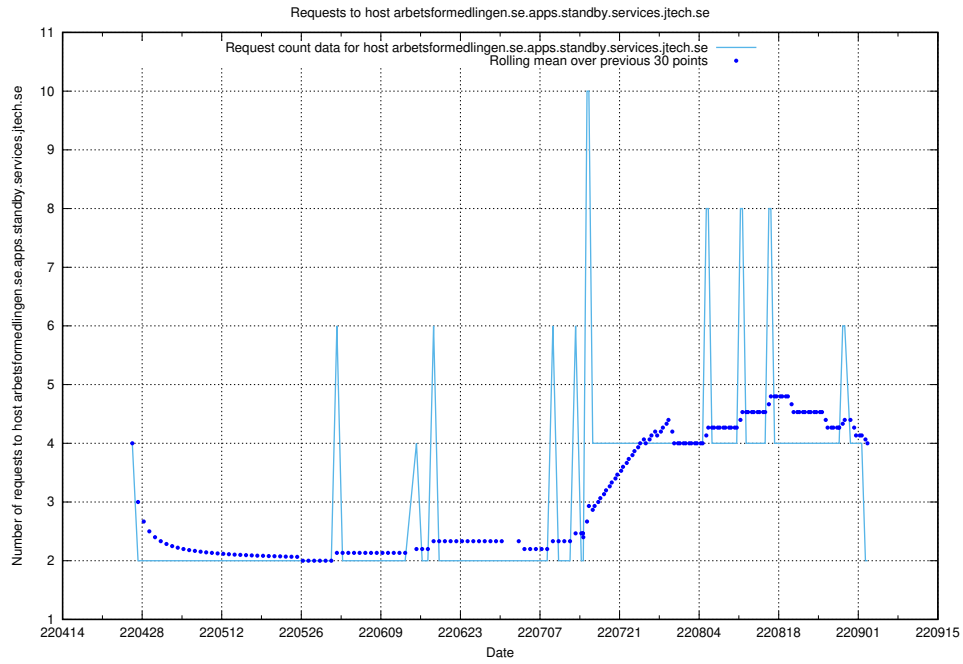

7.443 Usage of rhvms.jobtechdev.se

Here, we count the number of requests to host rhvms.jobtechdev.se.

7.444 Usage of arbetsformedlingen.se.apps.standby.services.jtech.se

Here, we count the number of requests to host arbetsformedlingen.se.apps.standby.services.jtech.se.