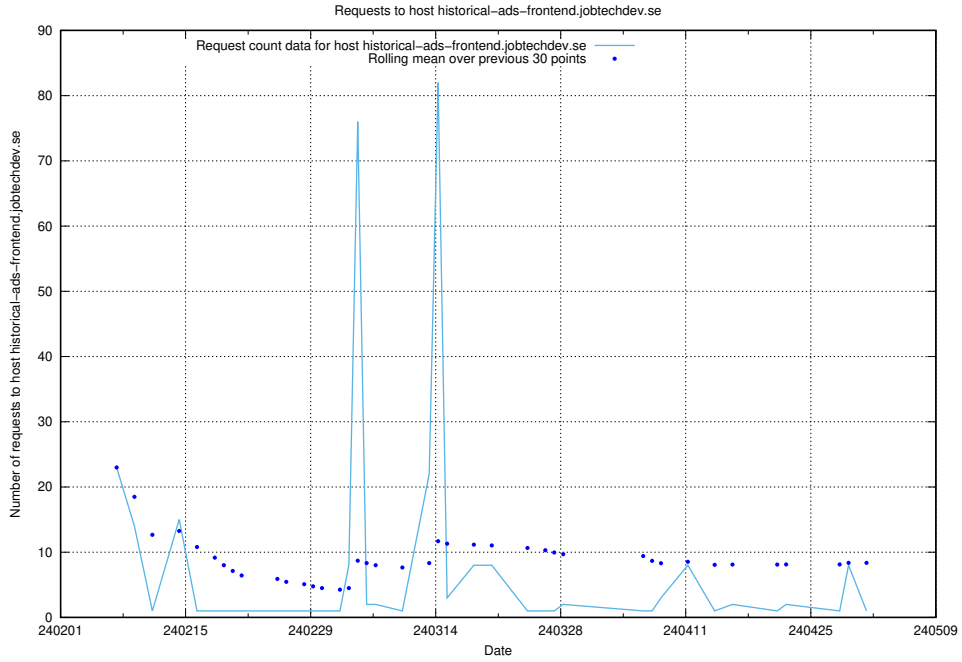

7.657 Usage of historical-ads-frontend.jobtechdev.se

Here, we count the number of requests to host historical-ads-frontend.jobtechdev.se.