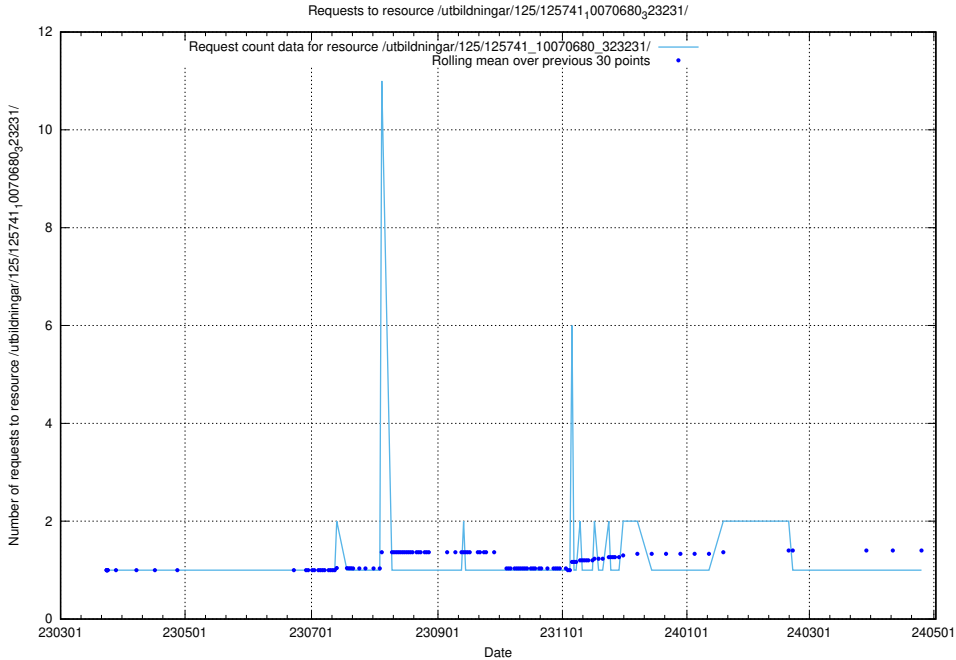

5.6449 Usage of /utbildningar/125/125741_10070680_323231/

Here, we count the number of requests to resource /utbildningar/125/125741_10070680_323231/.