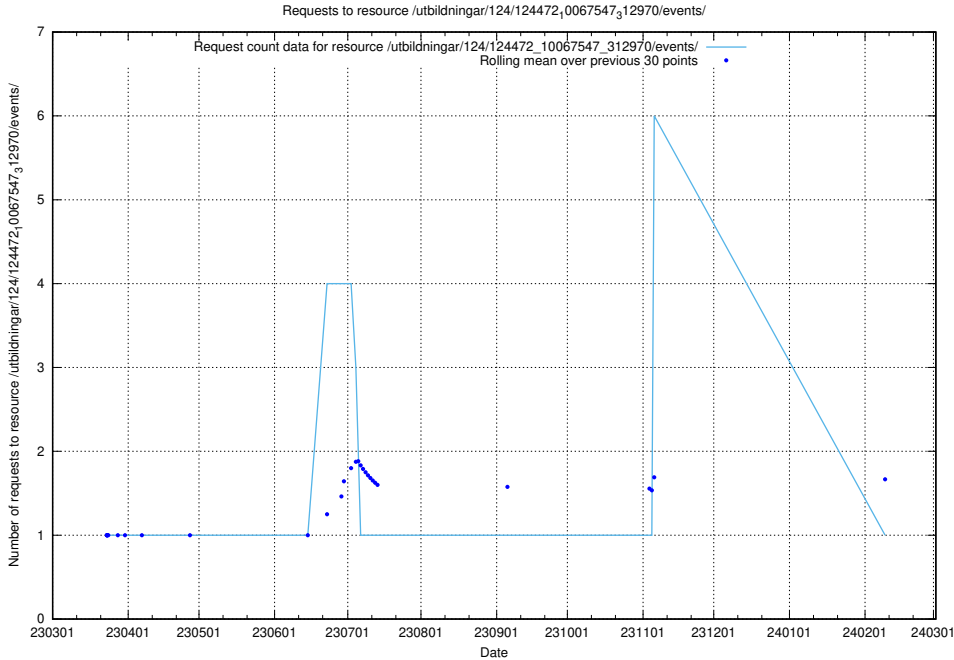

5.3112 Usage of /utbildningar/124/124472_10067547_312970/events/

Here, we count the number of requests to resource /utbildningar/124/124472_10067547_312970/events/