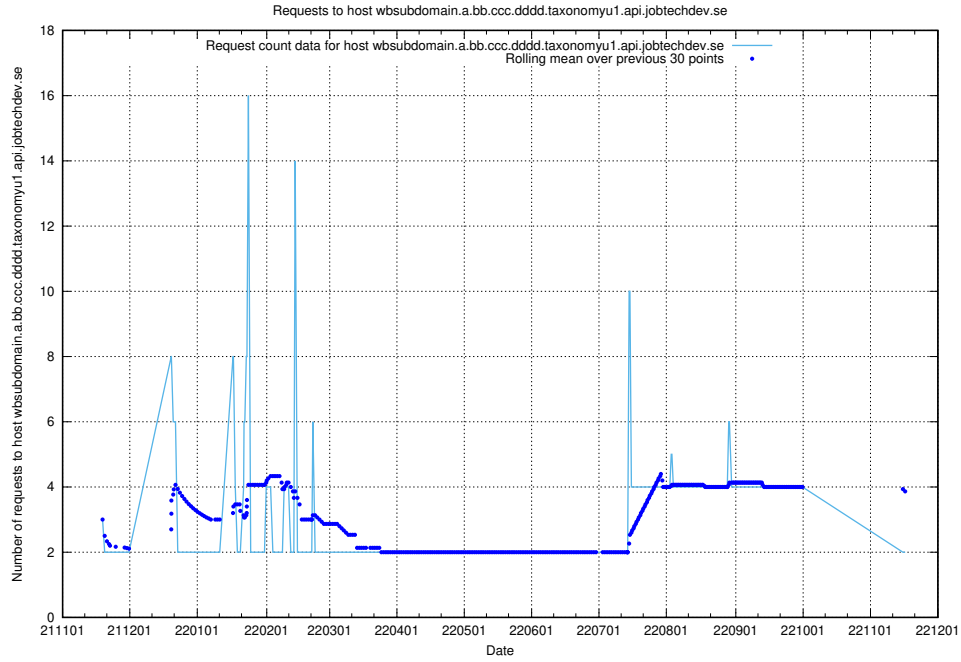

7.453 Usage of wbsubdomain.a.bb.ccc.dddd.taxonomy1.api.jobtechdev.se

Here, we count the number of requests to host wbsubdomain.a.bb.ccc.dddd.taxonomy1.api.jobtechdev.se