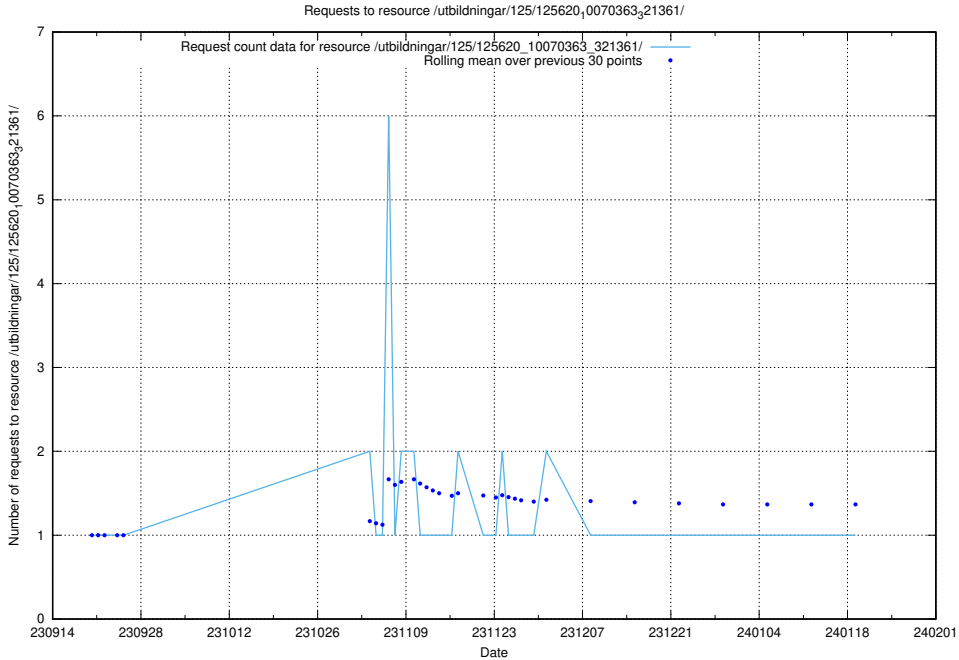

5.4517 Usage of /utbildningar/125/125620_10070363_321361/

Here, we count the number of requests to resource /utbildningar/125/125620_10070363_321361/.