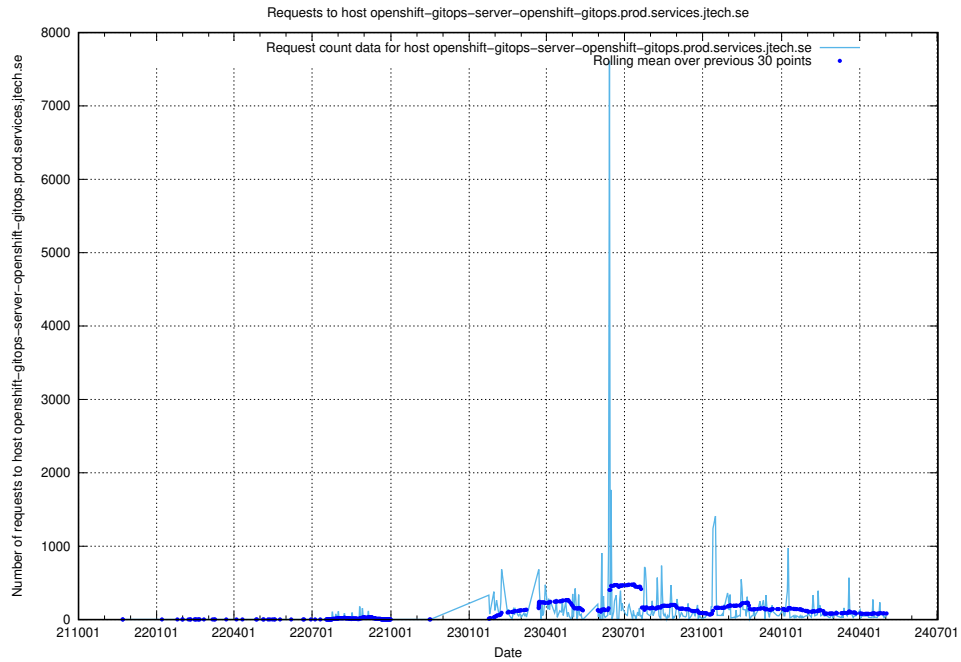

7.26 Usage of openshift-gitops-server-openshift-gitops.prod.services.jtech.se

Here, we count the number of requests to host openshift-gitops-server-openshift-gitops.prod.services.jtech.se.