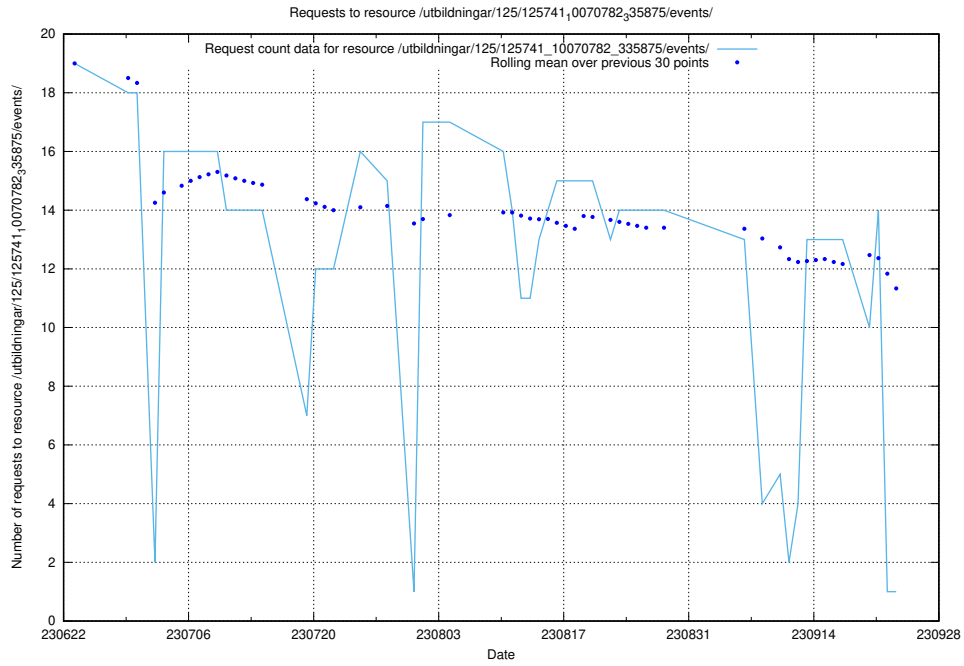

5.5548 Usage of /utbildningar/124/124038_10066963_311070/events/

Here, we count the number of requests to resource /utbildningar/124/124038_10066963_311070/events/

5.5549 Usage of /utbildningar/124/124037_10066963_311070/events/