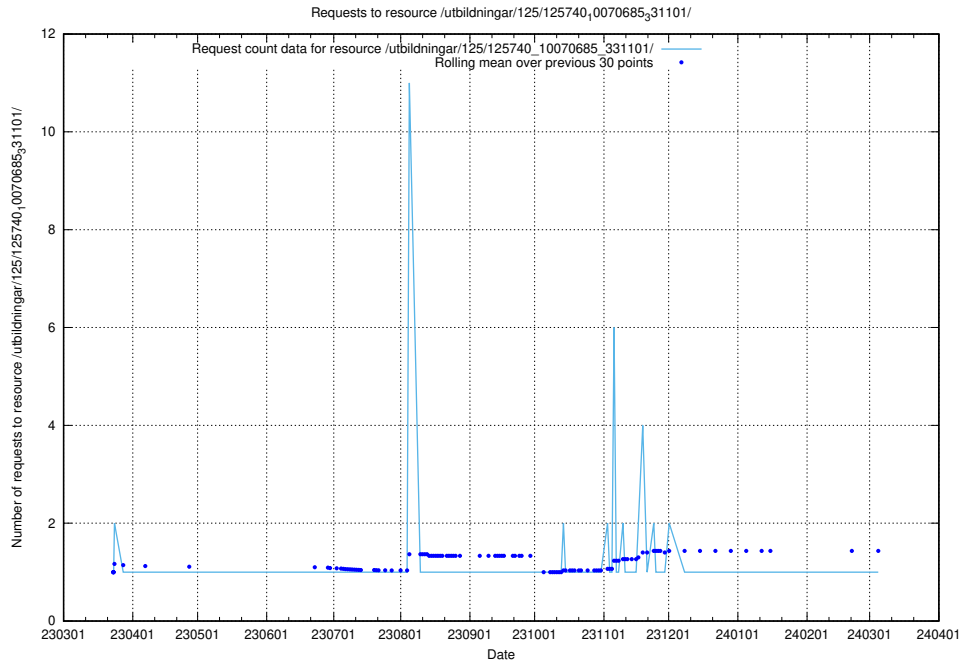

5.972 Usage of /utbildningar/125/125740_10070685_331101/

Here, we count the number of requests to resource /utbildningar/125/125740_10070685_331101/.