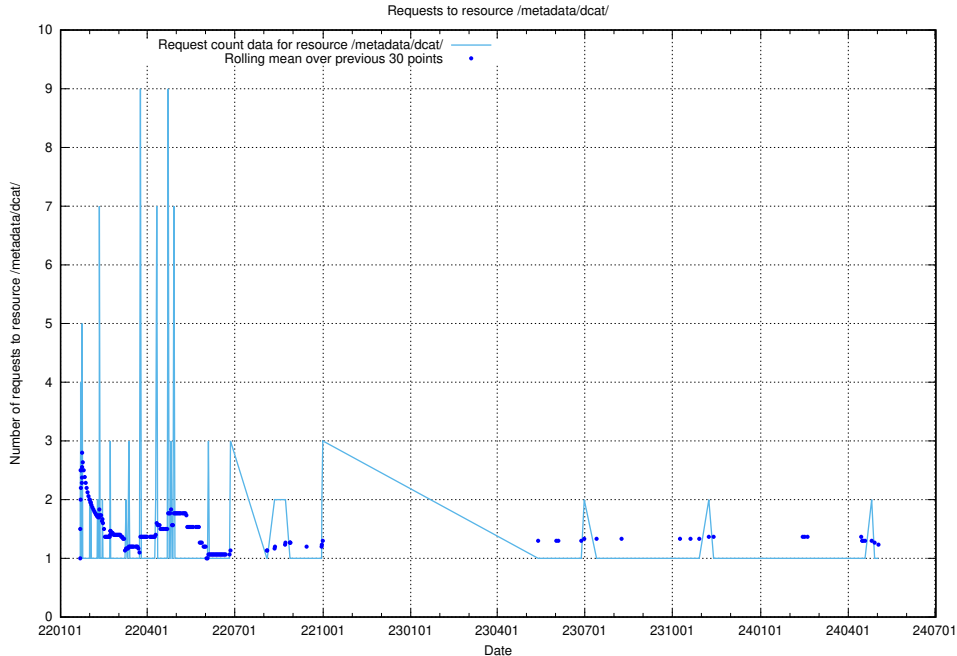

5.6470 Usage of /metadata/dcat/

Here, we count the number of requests to resource /metadata/dcat/.