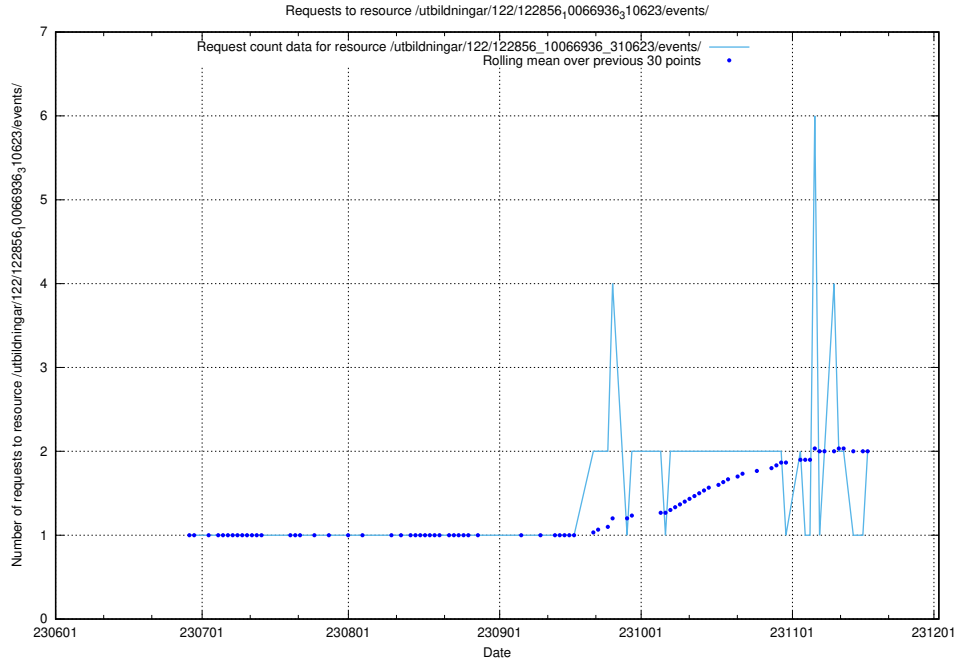

5.834 Usage of /utbildningar/122/122856_10066936_310623/events/

Here, we count the number of requests to resource /utbildningar/122/122856_10066936_310623/events/