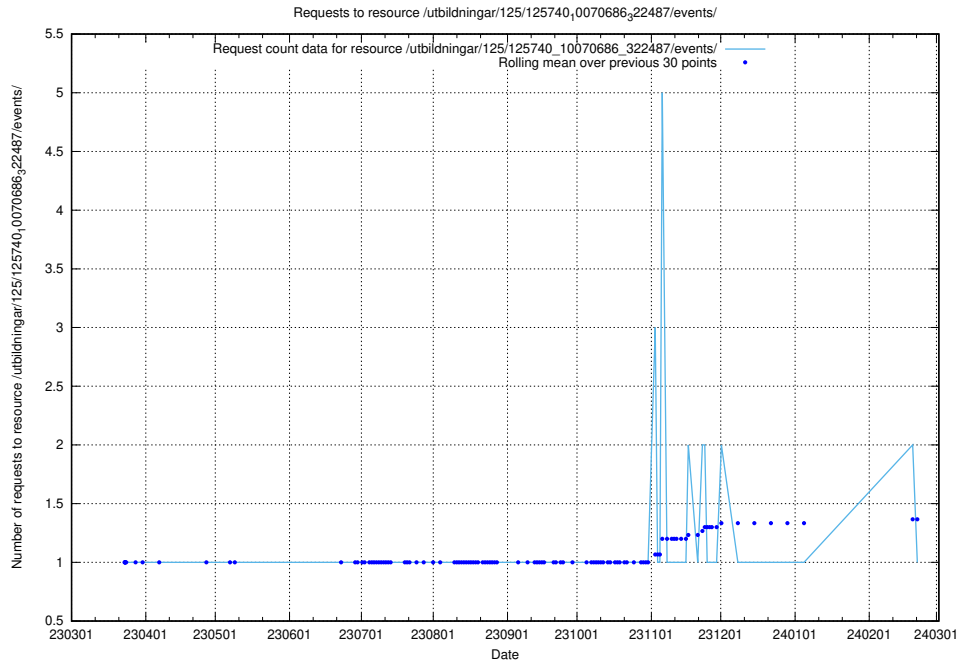

Here, we count the number of requests to resource /utbildningar/125/125740_10070686_323007/.

5.968 Usage of /utbildningar/125/125740_10070686_322487/events/

Here, we count the number of requests to resource /utbildningar/125/125740_10070686_322487/events/