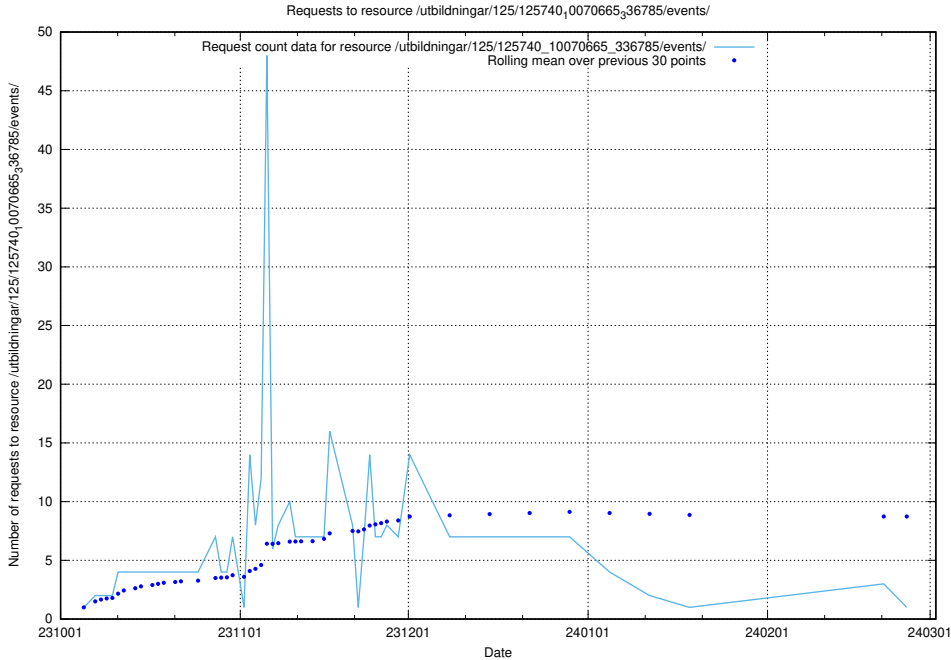

5.4395 Usage of /utbildningar/125/125740_10070665_336785/events/

Here, we count the number of requests to resource /utbildningar/125/125740_10070665_336785/events/