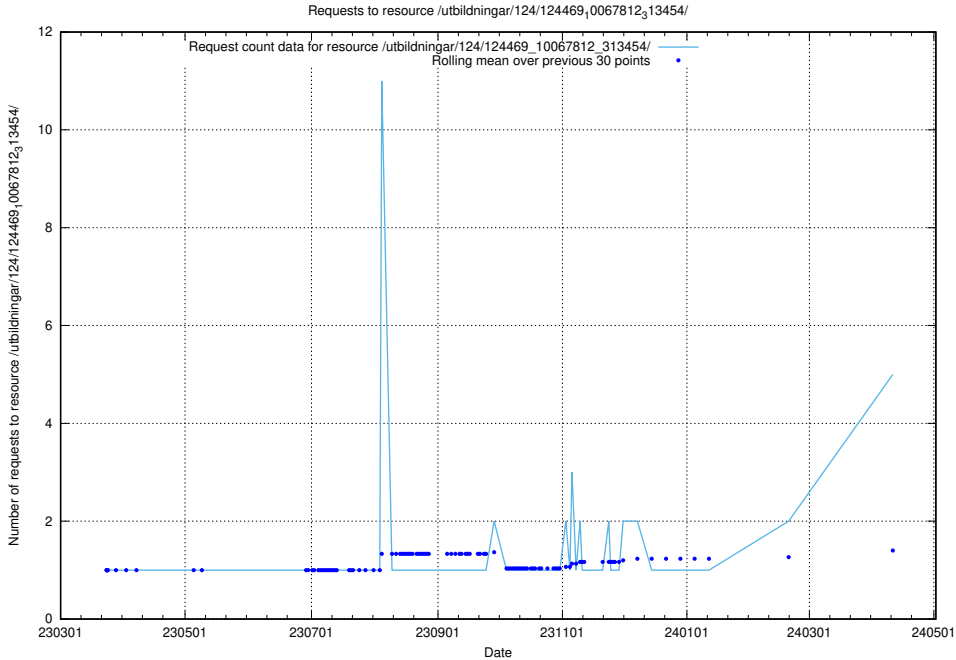

5.127 Usage of /utbildningar/124/124469_10067812_313454/

Here, we count the number of requests to resource /utbildningar/124/124469_10067812_313454/.