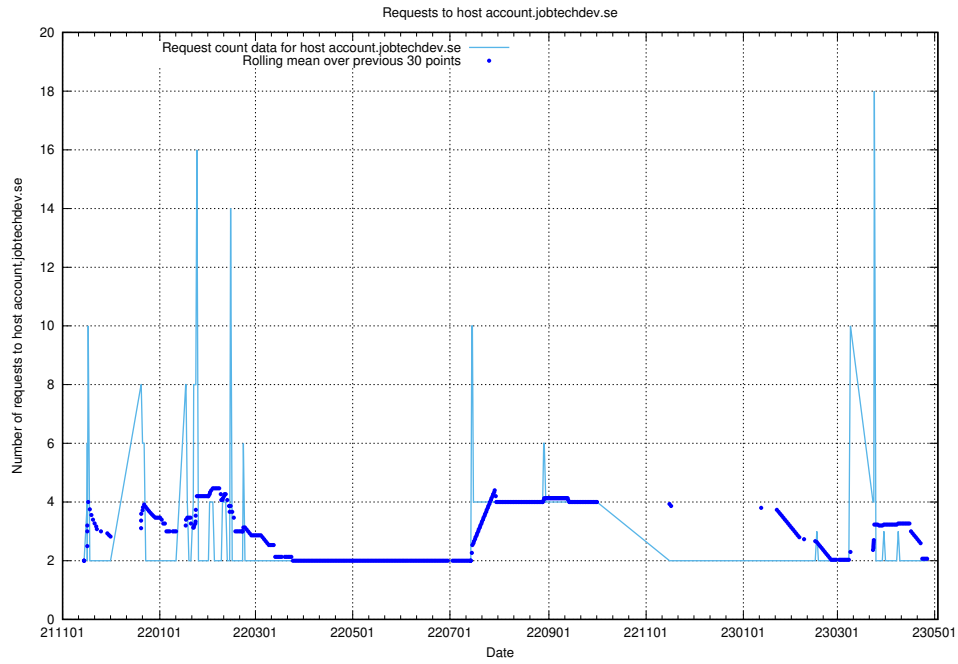

7.293 Usage of account.jobtechdev.se

Here, we count the number of requests to host account.jobtechdev.se.