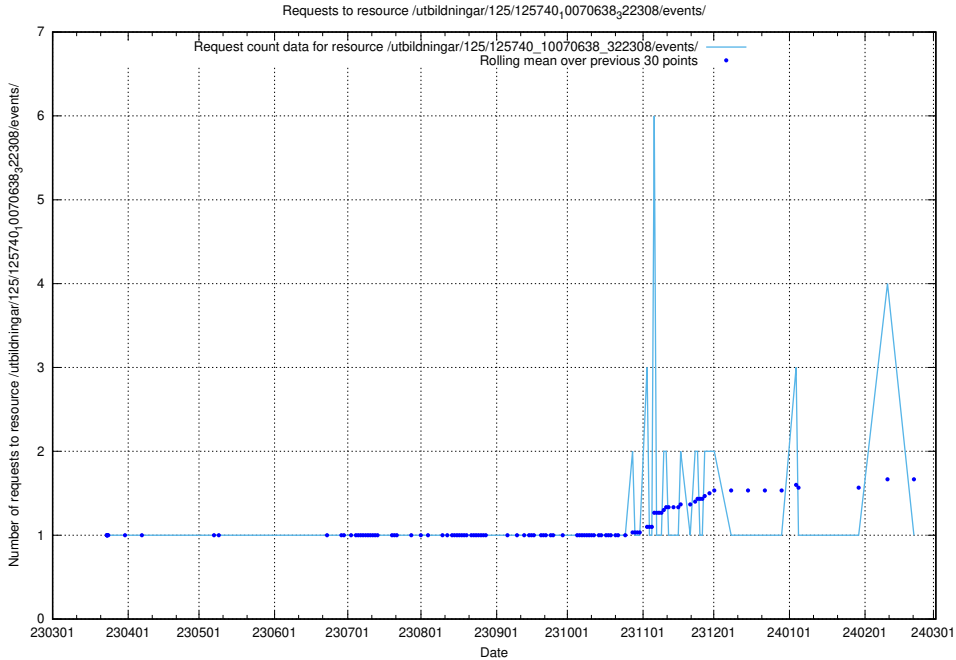

5.995 Usage of /utbildningar/125/125740_10070638_322308/events/

Here, we count the number of requests to resource /utbildningar/125/125740_10070638_322308/events/