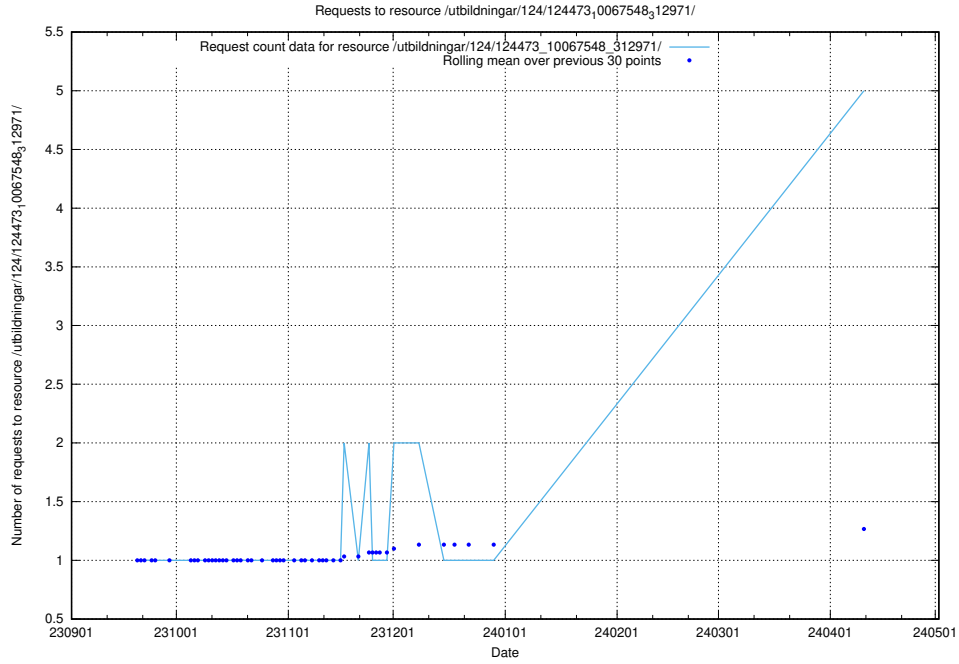

5.138 Usage of /utbildningar/124/124473_10067548_312971/

Here, we count the number of requests to resource /utbildningar/124/124473_10067548_312971/.