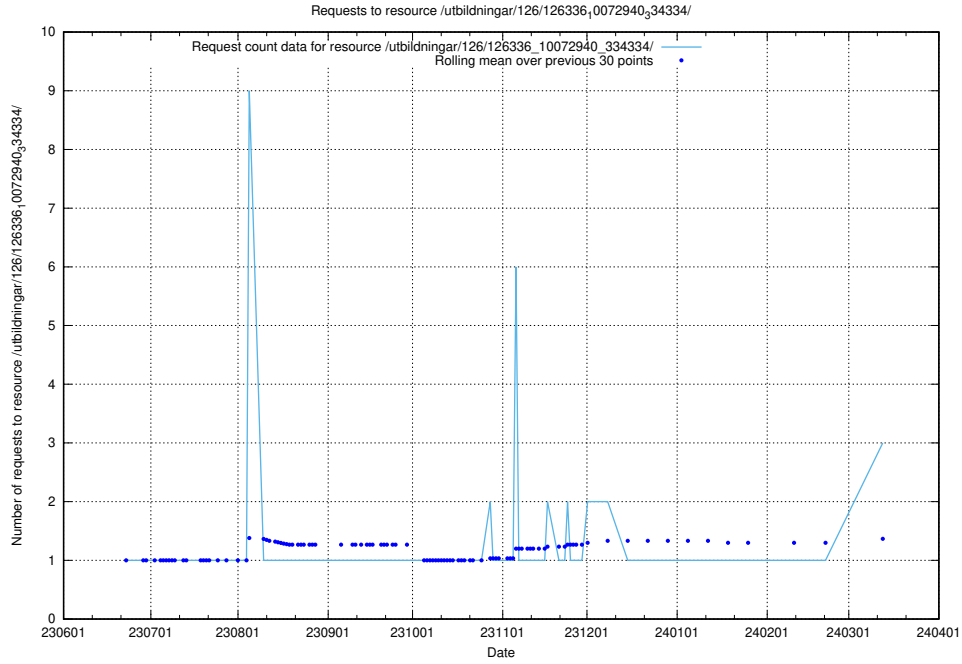

5.371 Usage of /utbildningar/126/126336_10072940_334334/

Here, we count the number of requests to resource /utbildningar/126/126336_10072940_334334/.