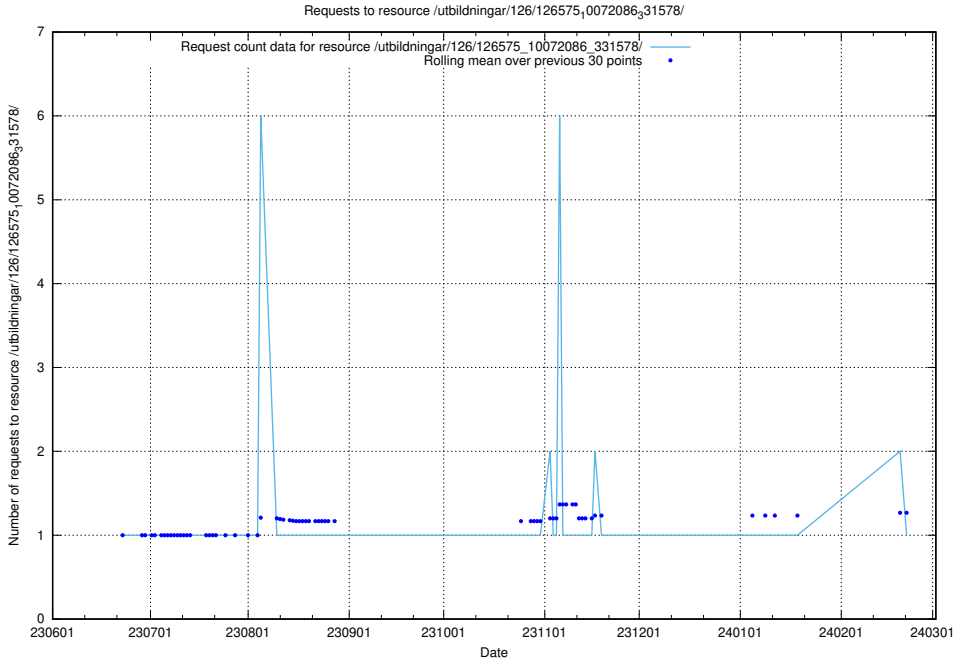

5.5636 Usage of /utbildningar/126/126575_10072086_331578/

Here, we count the number of requests to resource /utbildningar/126/126575_10072086_331578/.