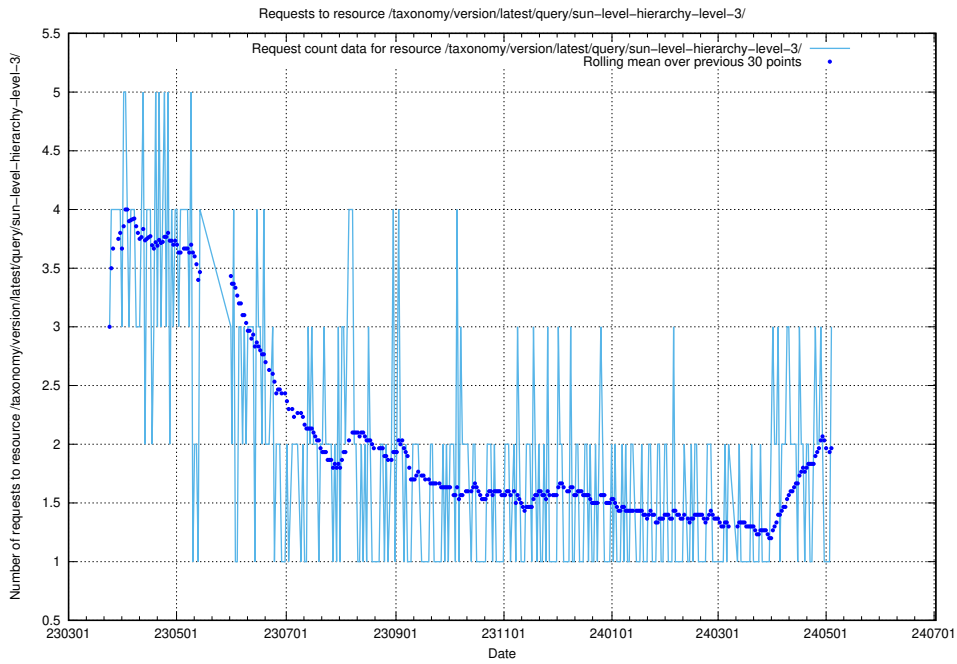

5.410 Usage of /taxonomy/version/latest/query/sun-level-hierarchy-level-3/

Here, we count the number of requests to resource /taxonomy/version/latest/query/sun-level-hierarchy-level-3/.