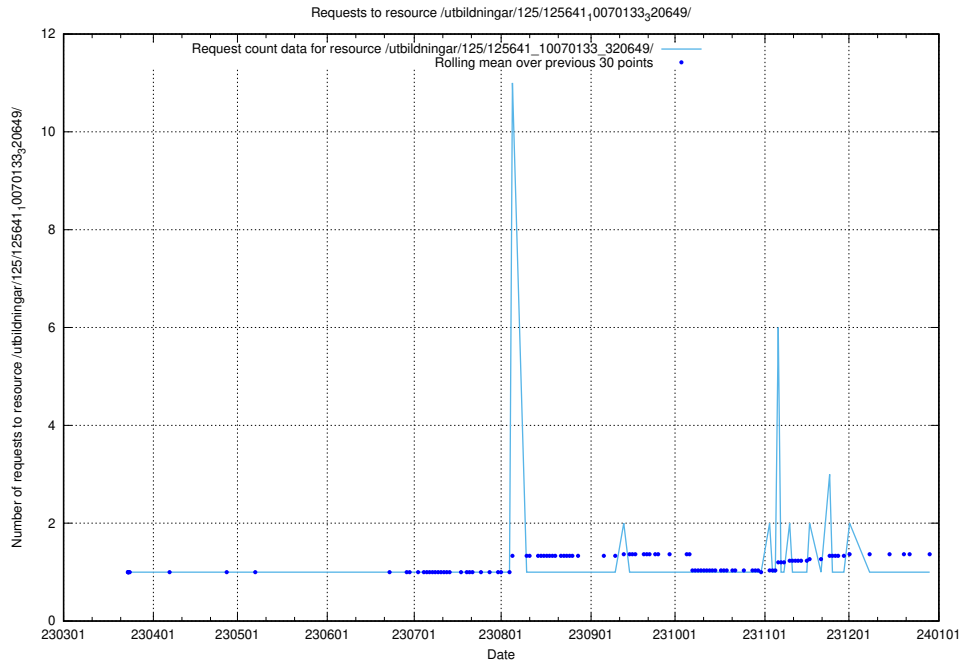

5.1039 Usage of /utbildningar/125/125641_10070133_320649/

Here, we count the number of requests to resource /utbildningar/125/125641_10070133_320649/.