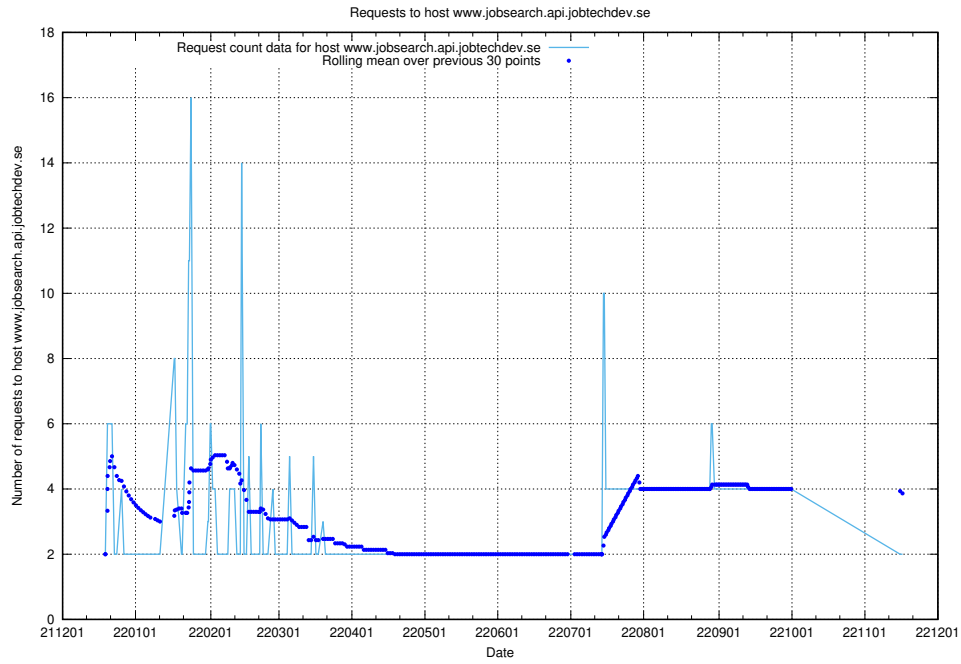

7.376 Usage of www.jobsearch.api.jobtechdev.se

Here, we count the number of requests to host www.jobsearch.api.jobtechdev.se.