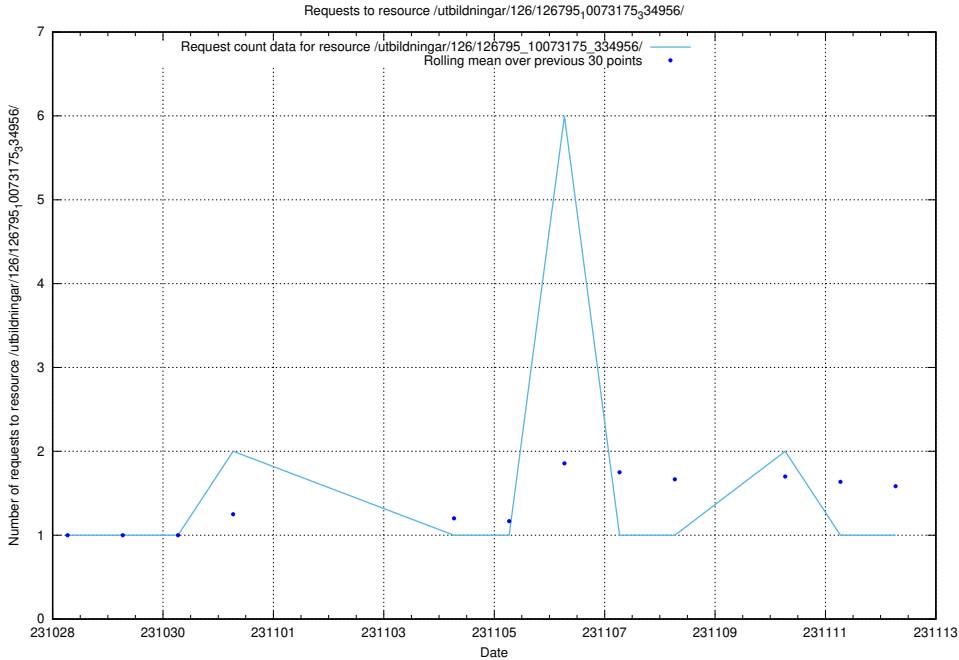

5.4176 Usage of /utbildningar/126/126795_10073175_334956/

Here, we count the number of requests to resource /utbildningar/126/126795_10073175_334956/.