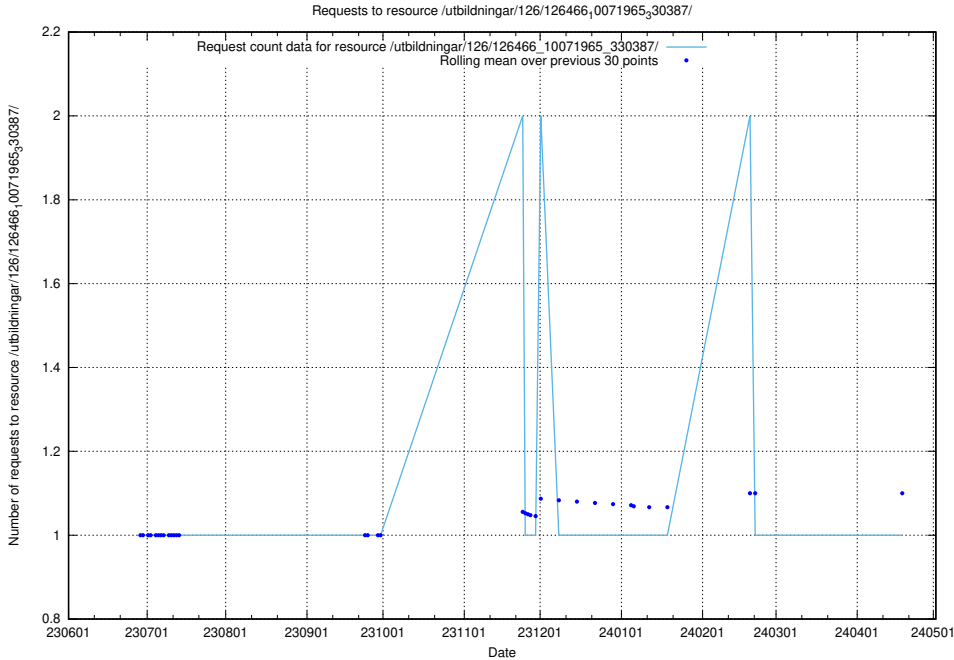

5.5443 Usage of /utbildningar/126/126466_10071965_330387/

Here, we count the number of requests to resource /utbildningar/126/126466_10071965_330387/.