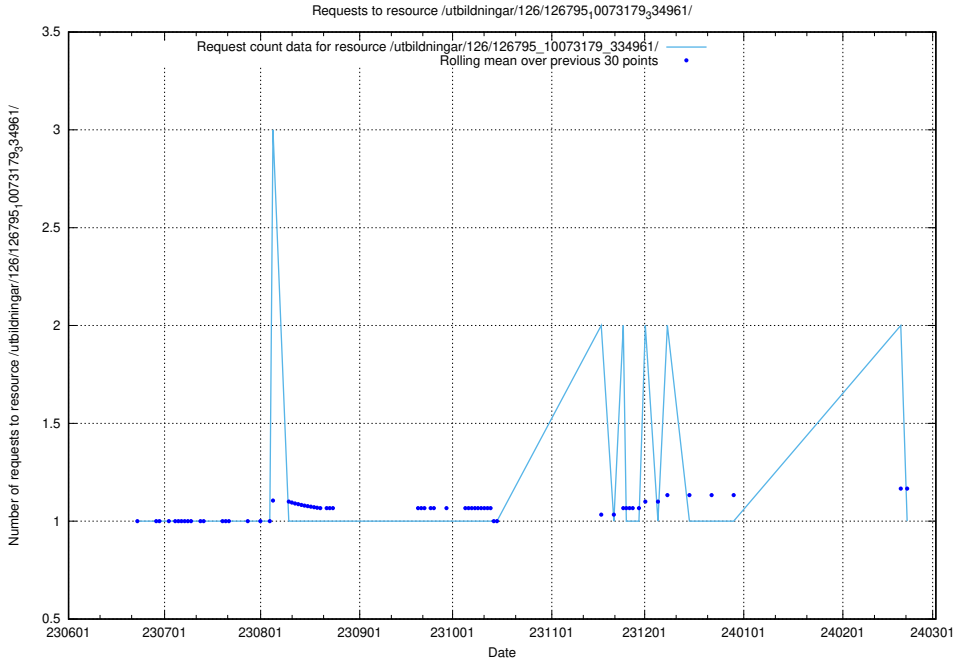

5.5575 Usage of /utbildningar/126/126795_10073163_334944/events/

Here, we count the number of requests to resource /utbildningar/126/126795_10073163_334944/events/

5.5576 Usage of /utbildningar/126/126795_10073163_334944/