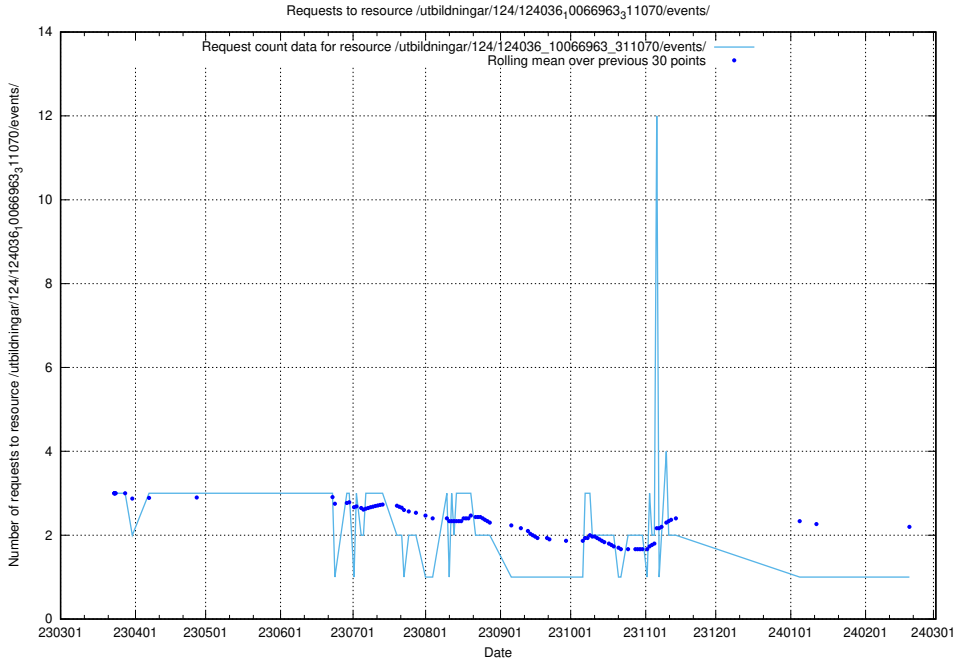

Here, we count the number of requests to resource /utbildningar/124/124499_10067720_313282/events/

5.6240 Usage of /utbildningar/124/124036_10066963_311070/events/

Here, we count the number of requests to resource /utbildningar/124/124036_10066963_311070/events/