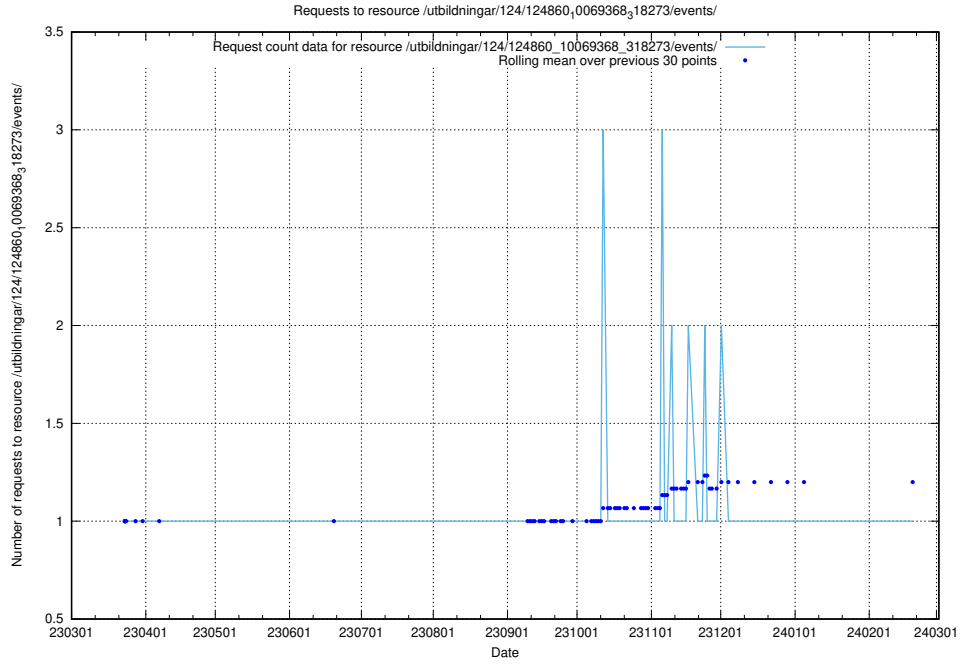

5.1156 Usage of /utbildningar/124/124860_10069368_318273/events/

Here, we count the number of requests to resource /utbildningar/124/124860_10069368_318273/events/