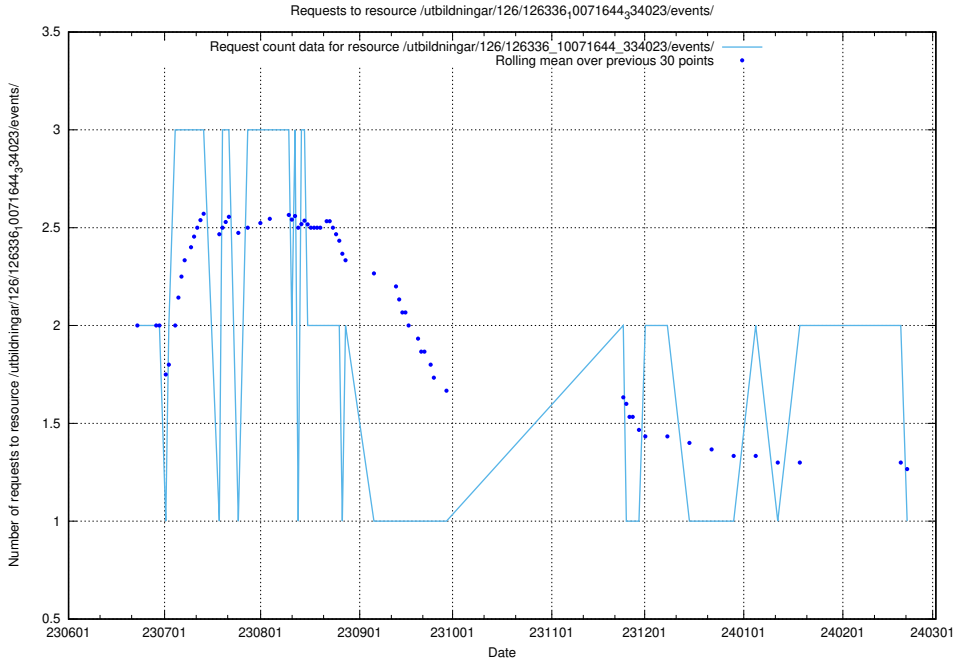

5.5554 Usage of /utbildningar/126/126336_10071644_334023/events/

Here, we count the number of requests to resource /utbildningar/126/126336_10071644_334023/events/