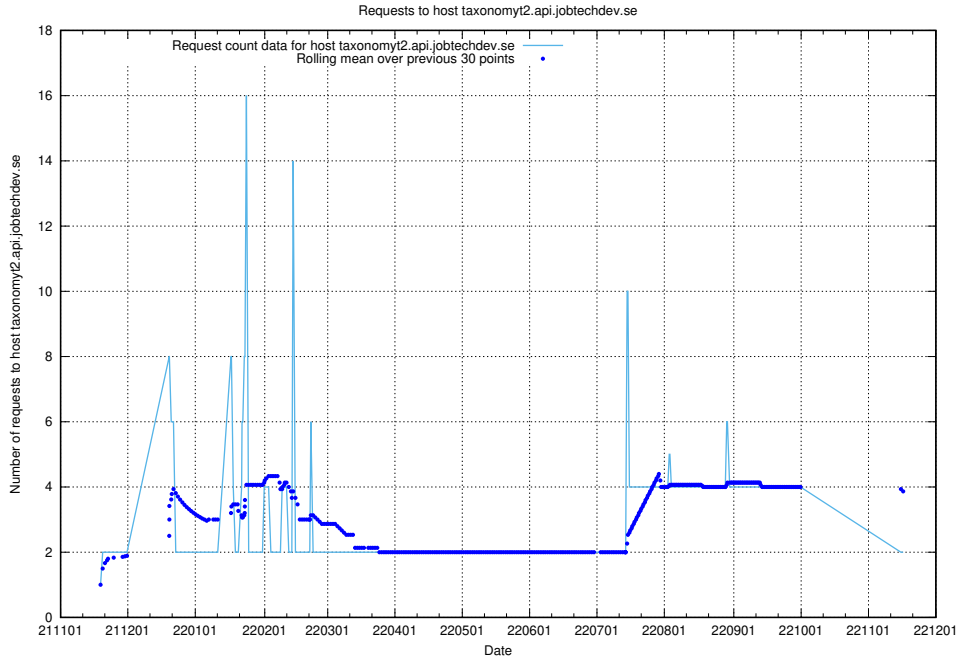

7.459 Usage of taxonomyt2.api.jobtechdev.se

Here, we count the number of requests to host taxonomyt2.api.jobtechdev.se.

7.460 Usage of widget.jobtechdev.se

Here, we count the number of requests to host widget.jobtechdev.se.