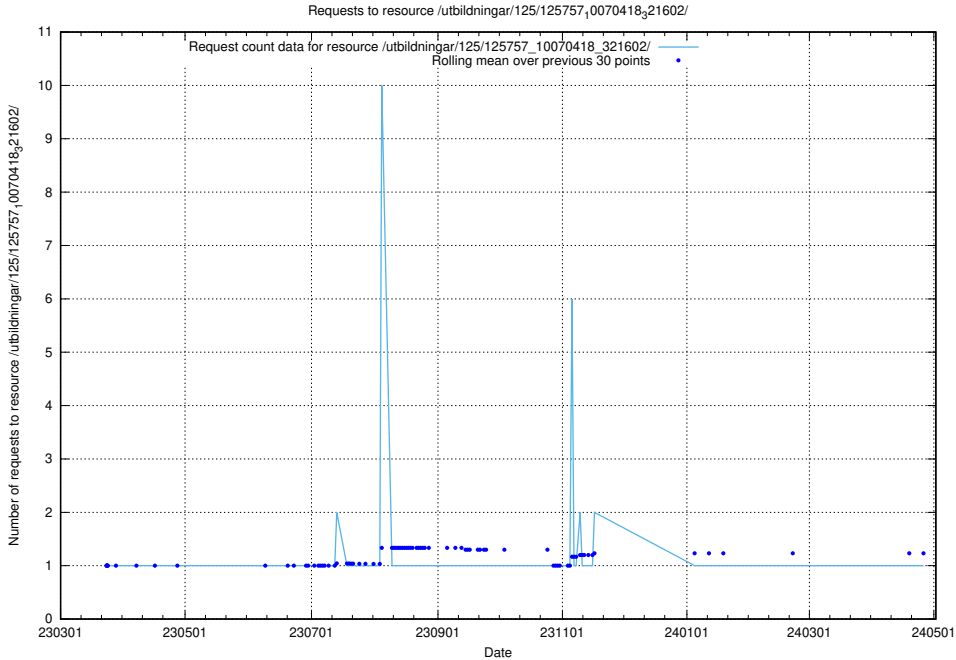

5.6424 Usage of /utbildningar/125/125757_10070418_321602/

Here, we count the number of requests to resource /utbildningar/125/125757_10070418_321602/.