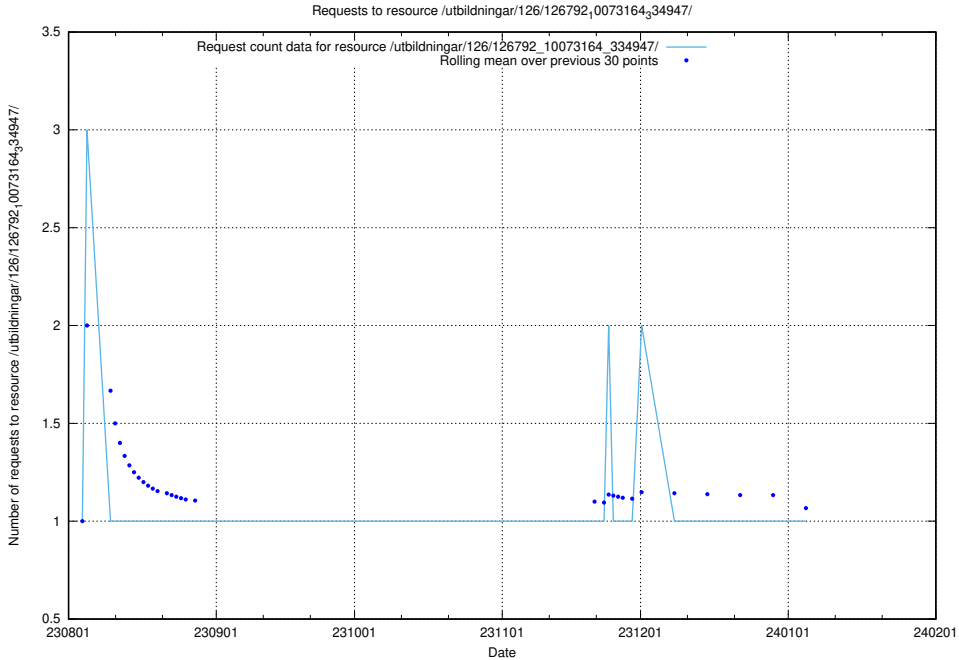

5.4850 Usage of /utbildningar/126/126792_10073164_334947/

Here, we count the number of requests to resource /utbildningar/126/126792_10073164_334947/.