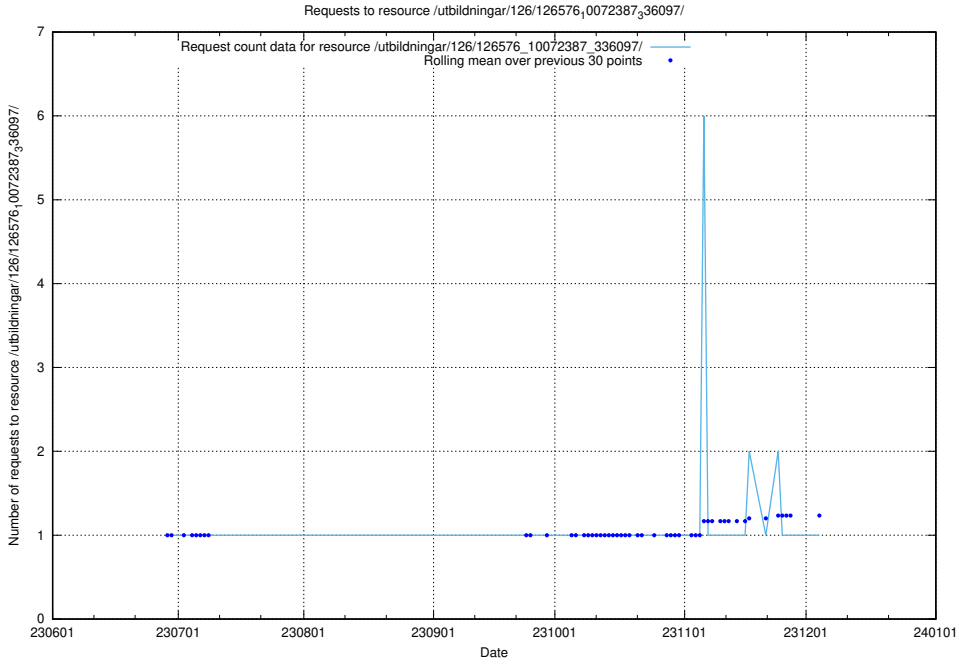

Here, we count the number of requests to resource /utbildningar/126/126576_10072387_336097/events/

5.5441 Usage of /utbildningar/126/126576_10072387_336097/

Here, we count the number of requests to resource /utbildningar/126/126576_10072387_336097/.