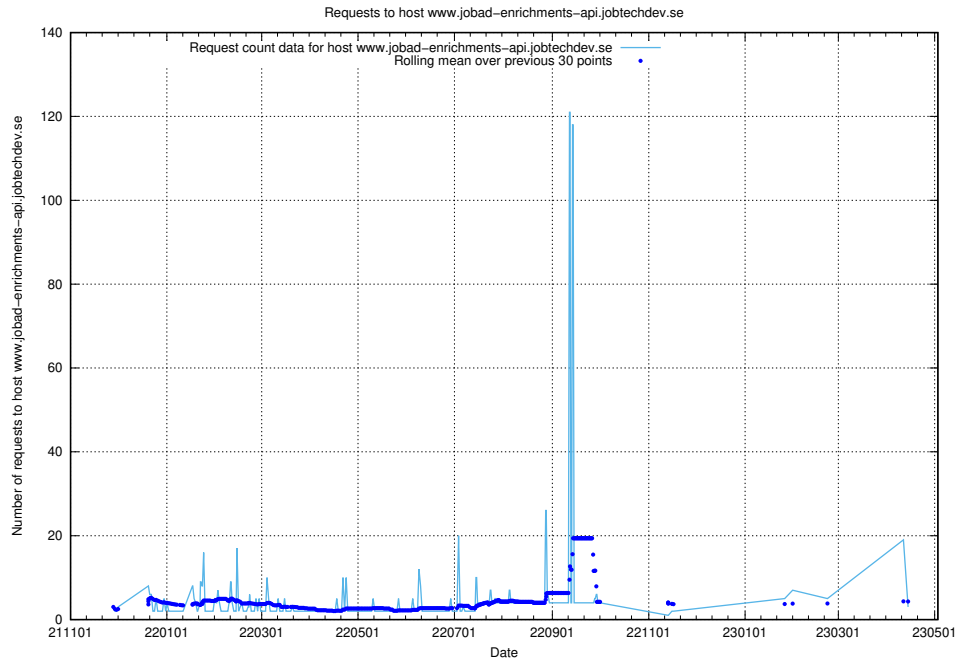

7.204 Usage of www.jobad-enrichments-api.jobtechdev.se

Here, we count the number of requests to host www.jobad-enrichments-api.jobtechdev.se.