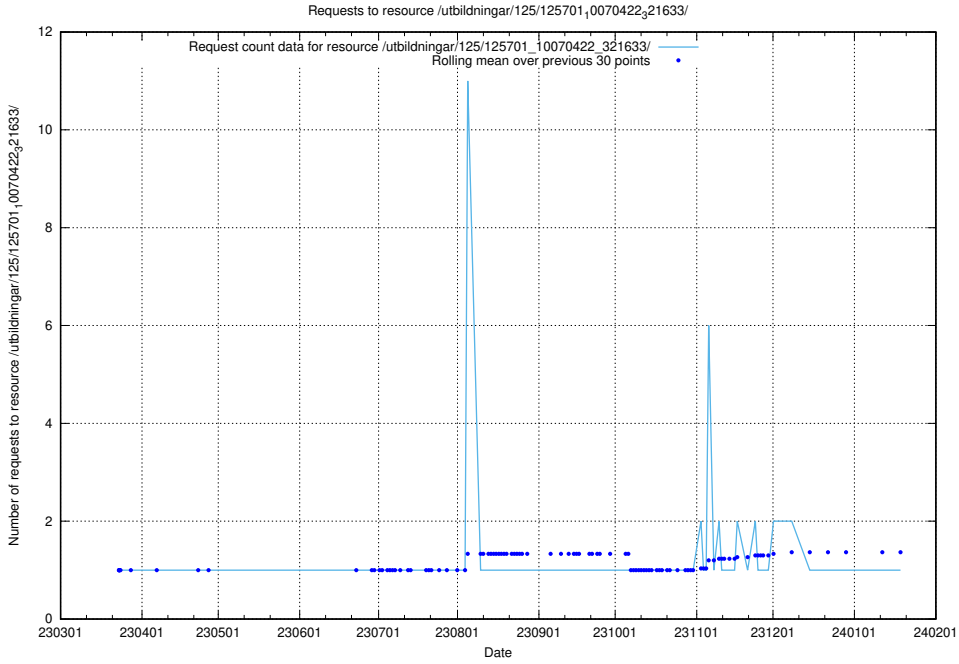

5.1011 Usage of /utbildningar/125/125701_10070422_321633/

Here, we count the number of requests to resource /utbildningar/125/125701_10070422_321633/.