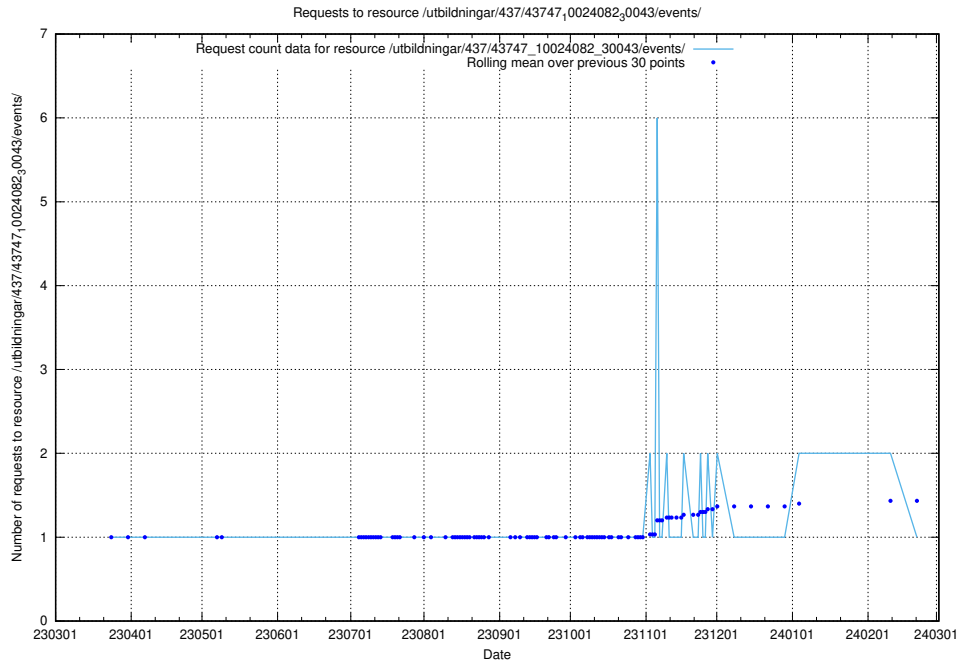

5.6172 Usage of /utbildningar/437/43747_10024082_30043/events/

Here, we count the number of requests to resource /utbildningar/437/43747_10024082_30043/events/.