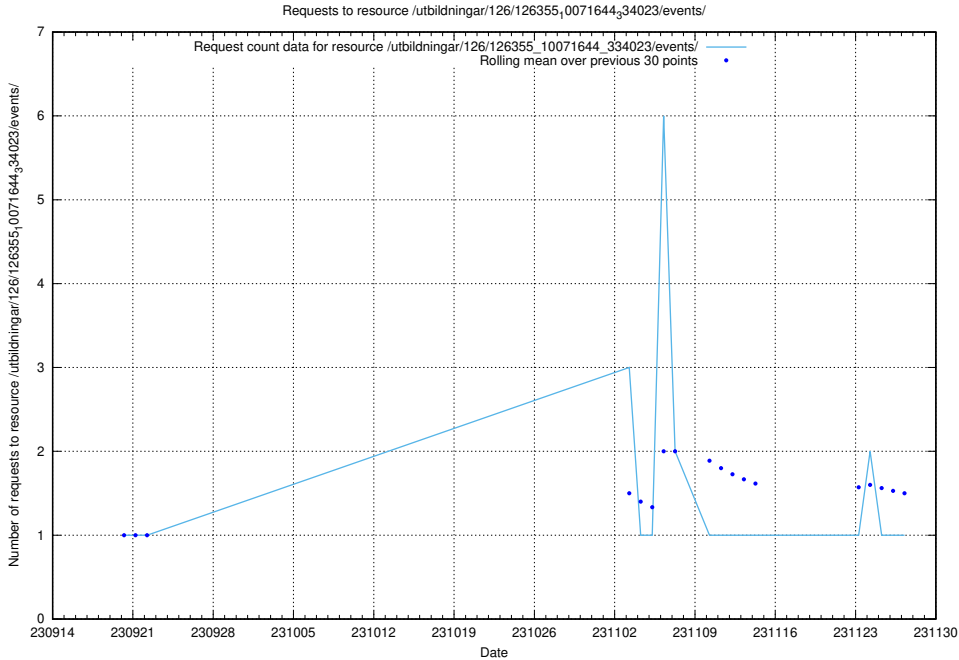

5.4513 Usage of /utbildningar/126/126355_10071644_334023/events/

Here, we count the number of requests to resource /utbildningar/126/126355_10071644_334023/events/