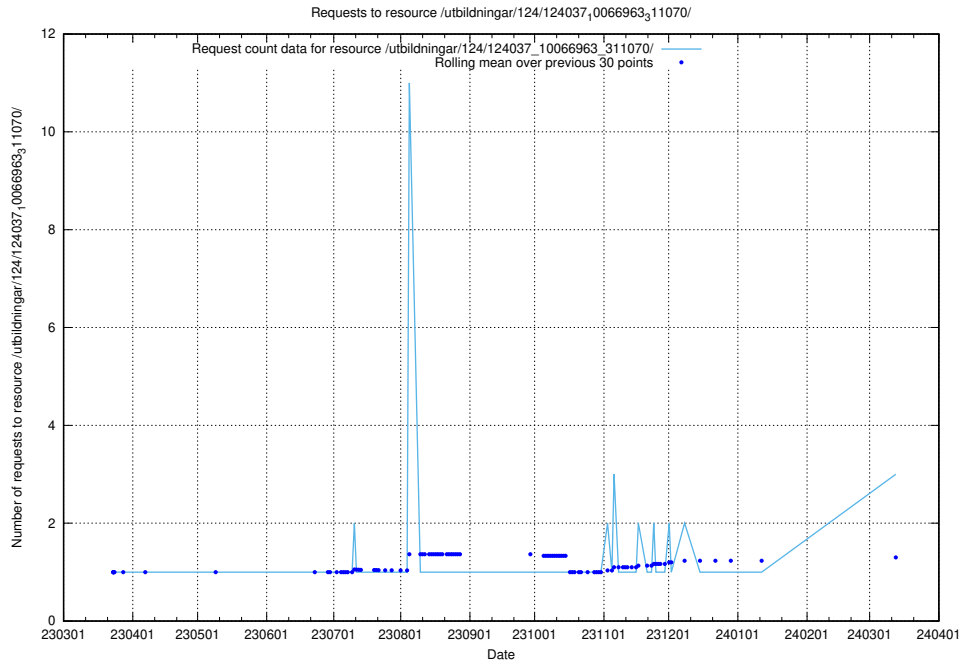

5.335 Usage of /utbildningar/124/124037_10066963_311070/

Here, we count the number of requests to resource /utbildningar/124/124037_10066963_311070/.