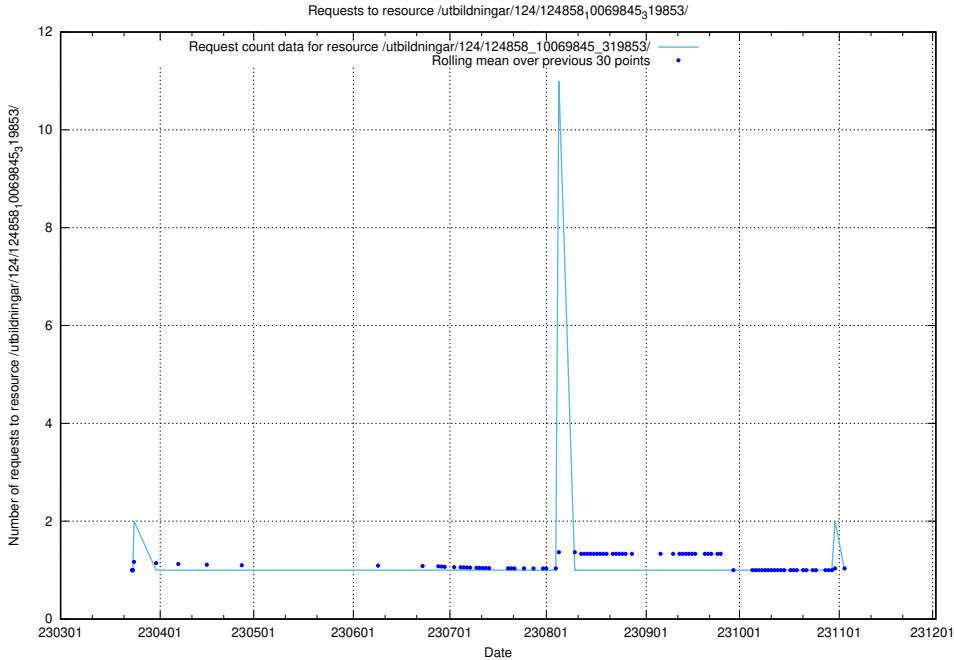

5.1164 Usage of /utbildningar/124/124858_10069845_319853/

Here, we count the number of requests to resource /utbildningar/124/124858_10069845_319853/.