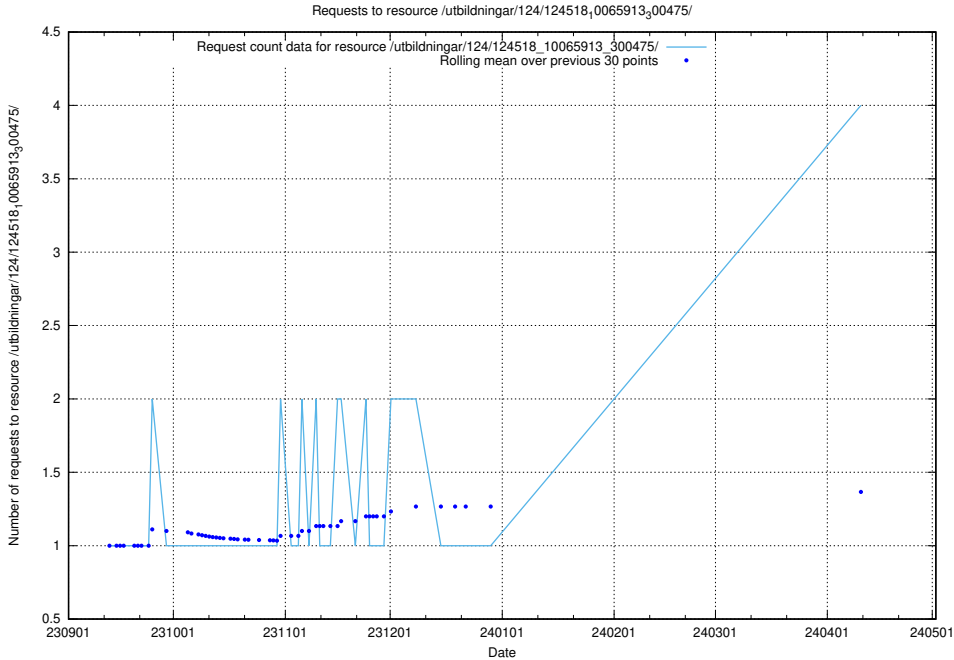

5.210 Usage of /utbildningar/124/124518_10065913_300475/

Here, we count the number of requests to resource /utbildningar/124/124518_10065913_300475/.