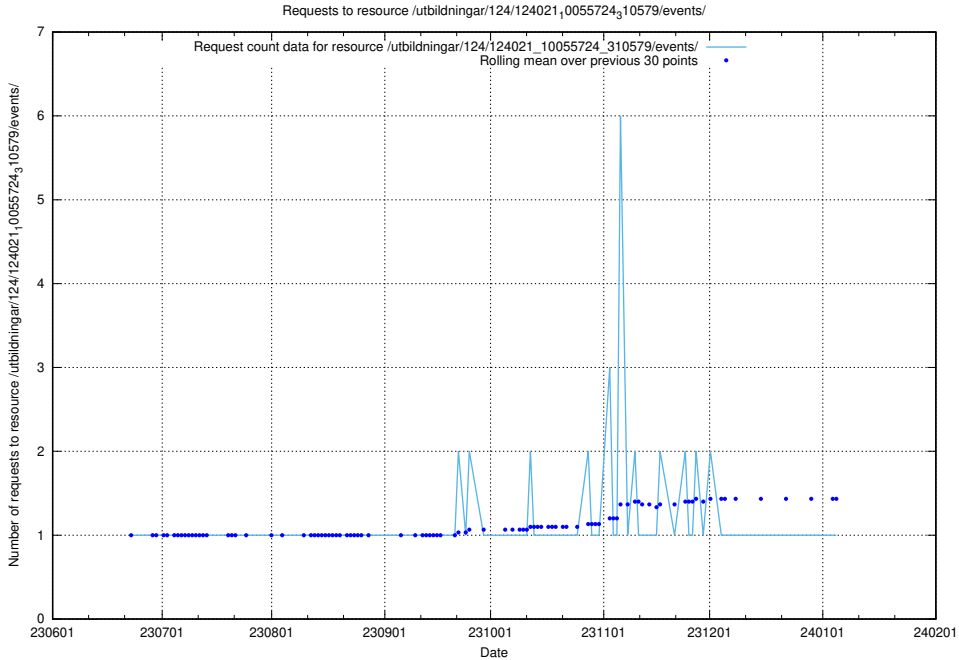

5.5808 Usage of /utbildningar/124/124021_10055724_310579/events/

Here, we count the number of requests to resource /utbildningar/124/124021_10055724_310579/events/