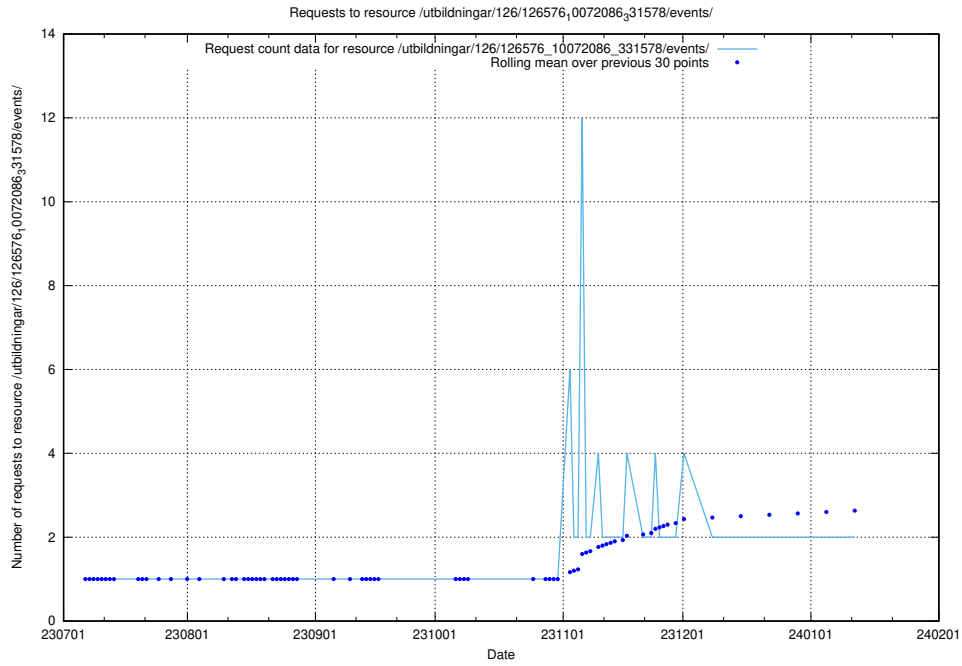

5.811 Usage of /utbildningar/124/124862_10071083_324595/events/

Here, we count the number of requests to resource /utbildningar/124/124862_10071083_324595/events/

5.812 Usage of /utbildningar/124/124520_10065864_333174/events/