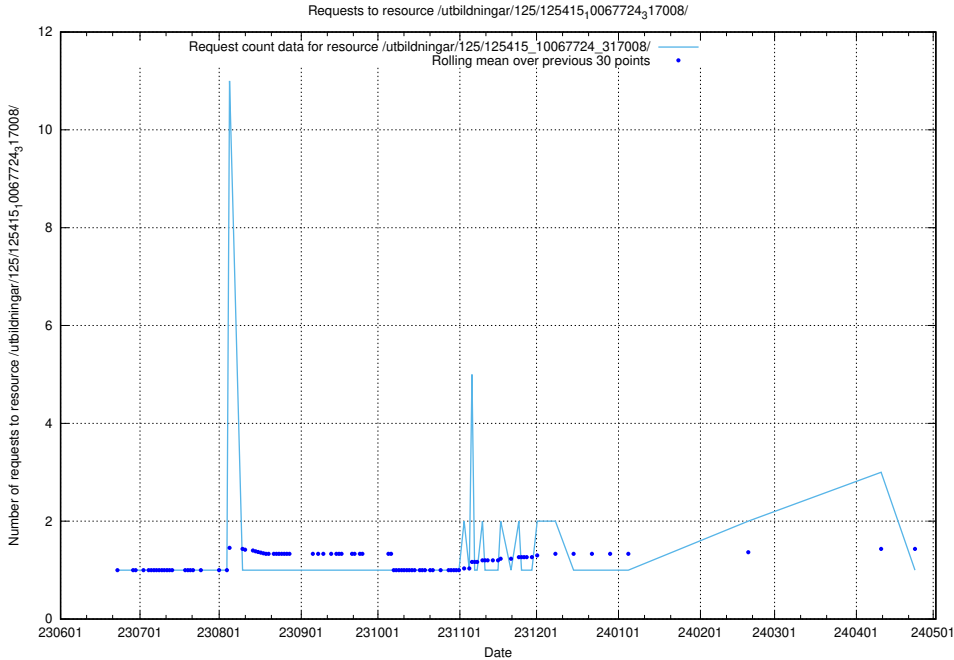

5.5716 Usage of /utbildningar/125/125415_10067724_317008/

Here, we count the number of requests to resource /utbildningar/125/125415_10067724_317008/.