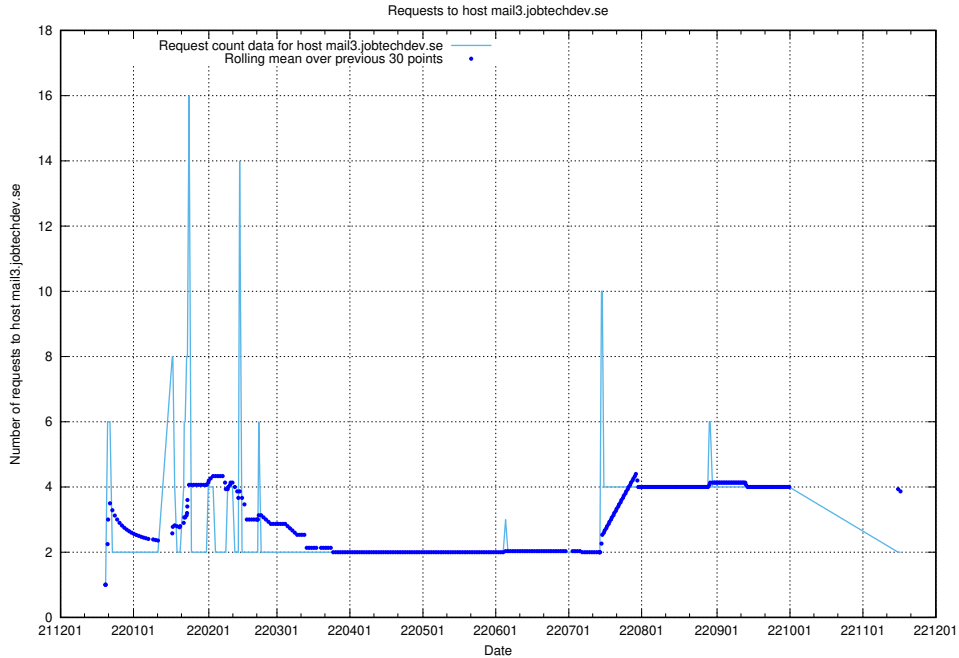

7.369 Usage of mail3.jobtechdev.se

Here, we count the number of requests to host mail3.jobtechdev.se.