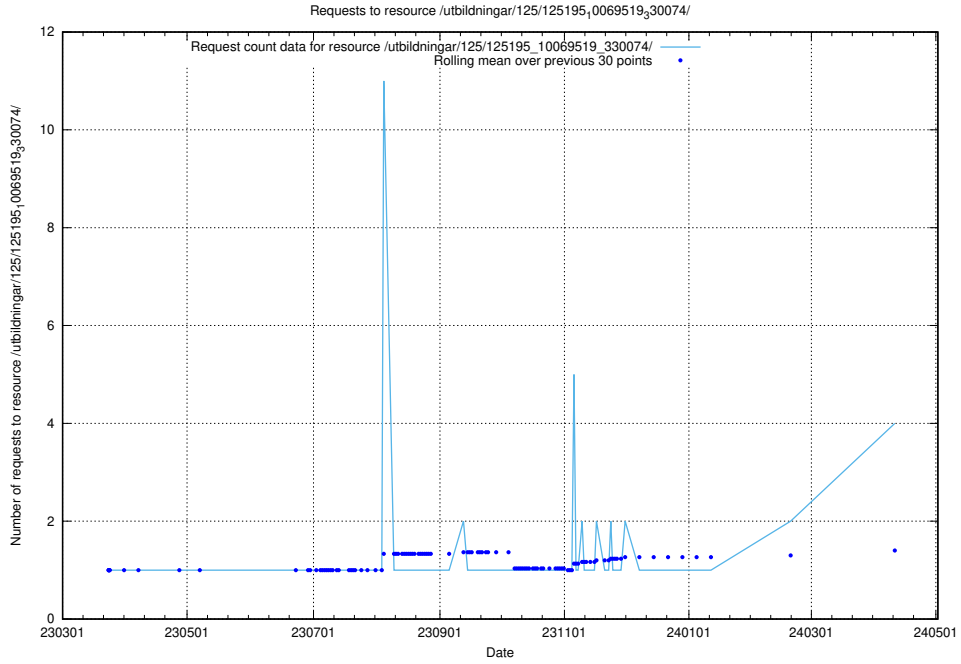

5.159 Usage of /utbildningar/125/125195_10069519_330074/

Here, we count the number of requests to resource /utbildningar/125/125195_10069519_330074/.