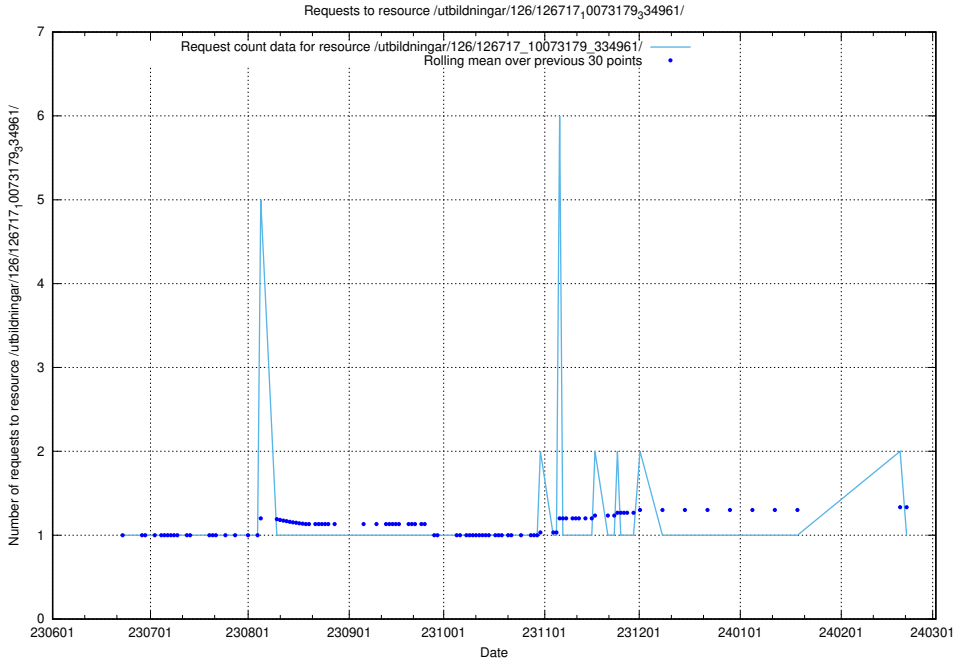

5.5606 Usage of /utbildningar/126/126717_10073179_334961/

Here, we count the number of requests to resource /utbildningar/126/126717_10073179_334961/.