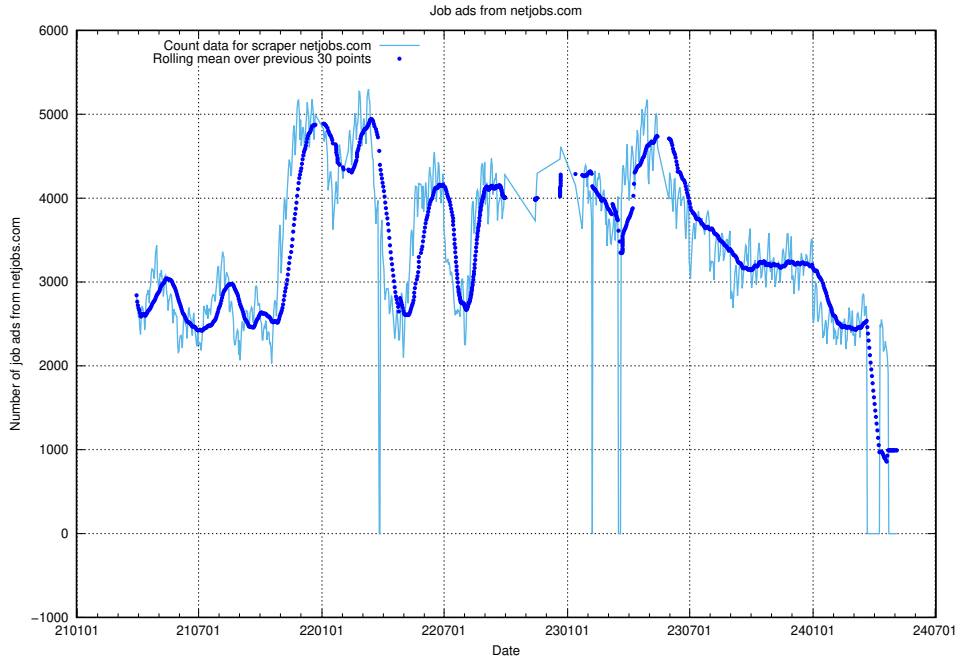

13.4 Number of ads by scraper netjobs.com

Here, we count the number of job ads scraped from netjobs.com.