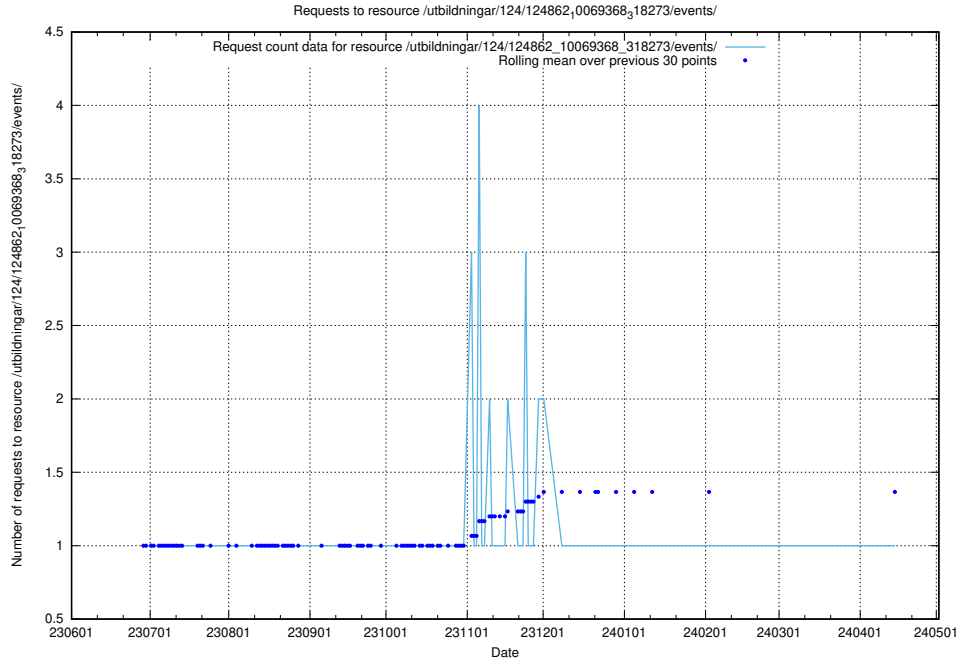

5.5467 Usage of /utbildningar/124/124862_10069368_318273/events/

Here, we count the number of requests to resource /utbildningar/124/124862_10069368_318273/events/