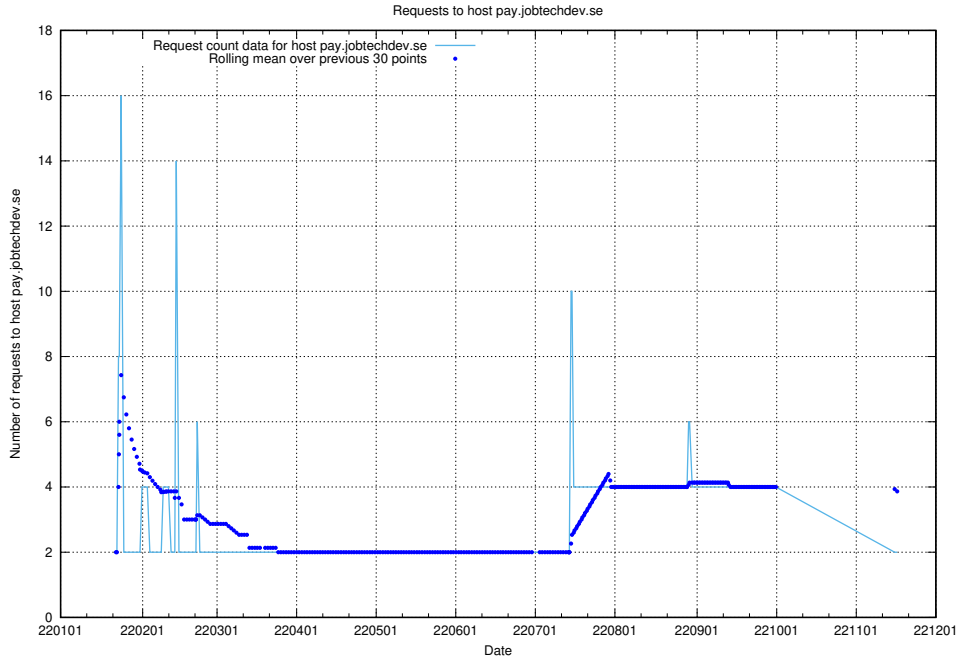

7.587 Usage of pay.jobtechdev.se

Here, we count the number of requests to host pay.jobtechdev.se.