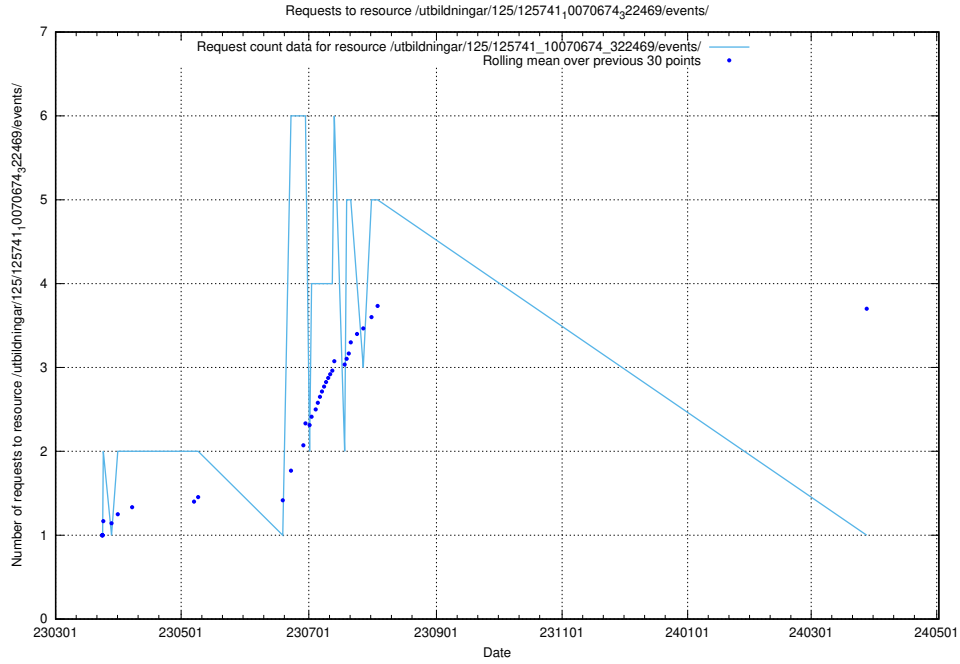

5.6458 Usage of /utbildningar/125/125741_10070674_322469/events/

Here, we count the number of requests to resource /utbildningar/125/125741_10070674_322469/events/