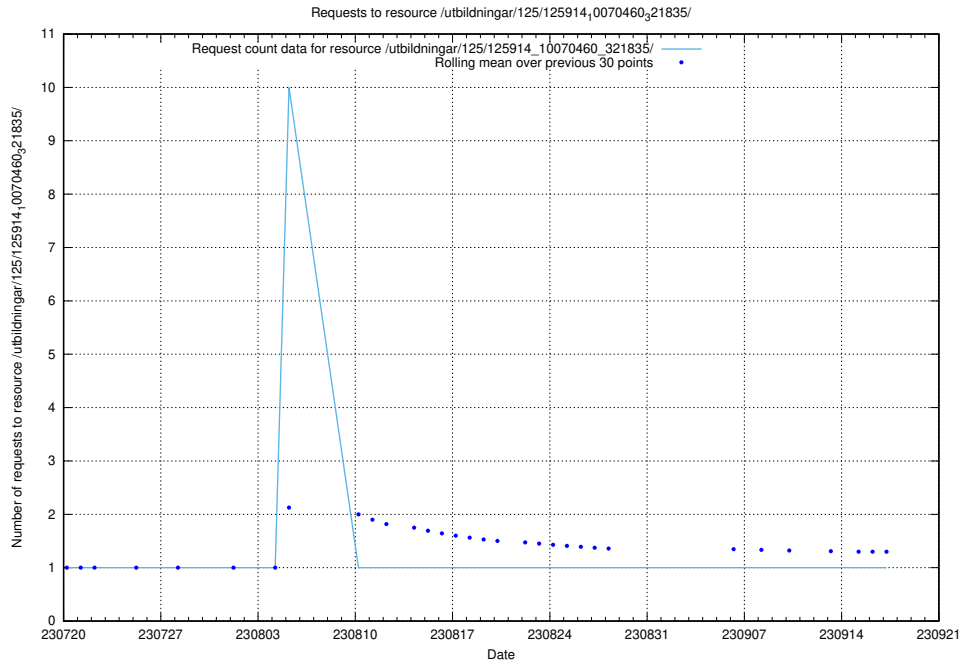

5.4976 Usage of /utbildningar/125/125914_10070460_321835/

Here, we count the number of requests to resource /utbildningar/125/125914_10070460_321835/.