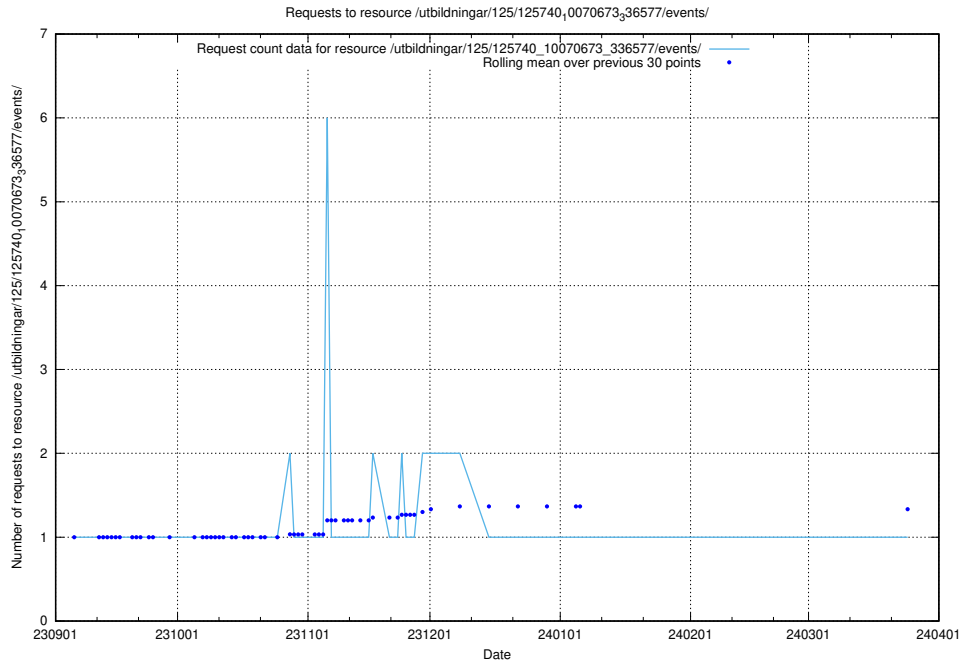

Here, we count the number of requests to resource /utbildningar/125/125741_10070673_336577/.

5.4656 Usage of /utbildningar/125/125740_10070673_336577/events/

Here, we count the number of requests to resource /utbildningar/125/125740_10070673_336577/events/