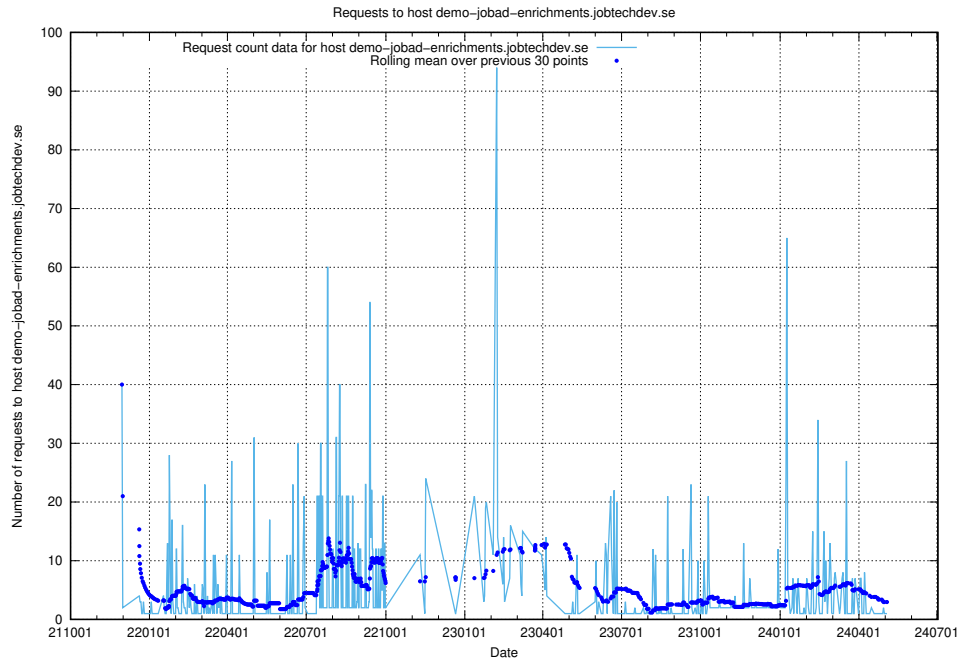

7.622 Usage of q.jobtechdev.se

Here, we count the number of requests to host q.jobtechdev.se.

7.623 Usage of mc.jobtechdev.se

Here, we count the number of requests to host mc.jobtechdev.se.

7.624 Usage of list.jobtechdev.se