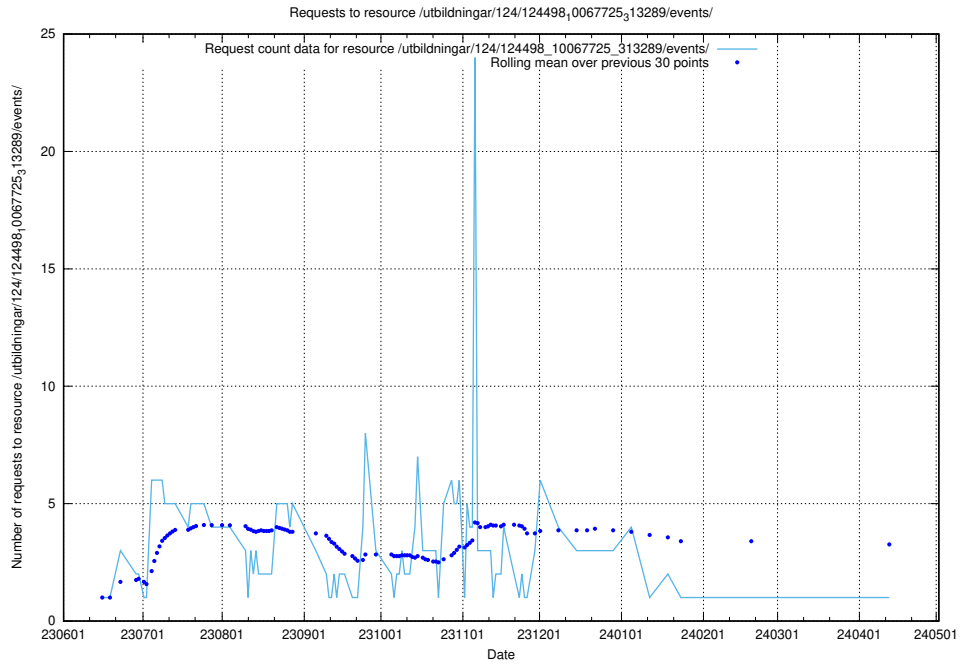

5.5869 Usage of /utbildningar/123/123839_10066432_308907/

Here, we count the number of requests to resource /utbildningar/123/123839_10066432_308907/.

5.5870 Usage of /utbildningar/124/124469_10067547_312970/events/