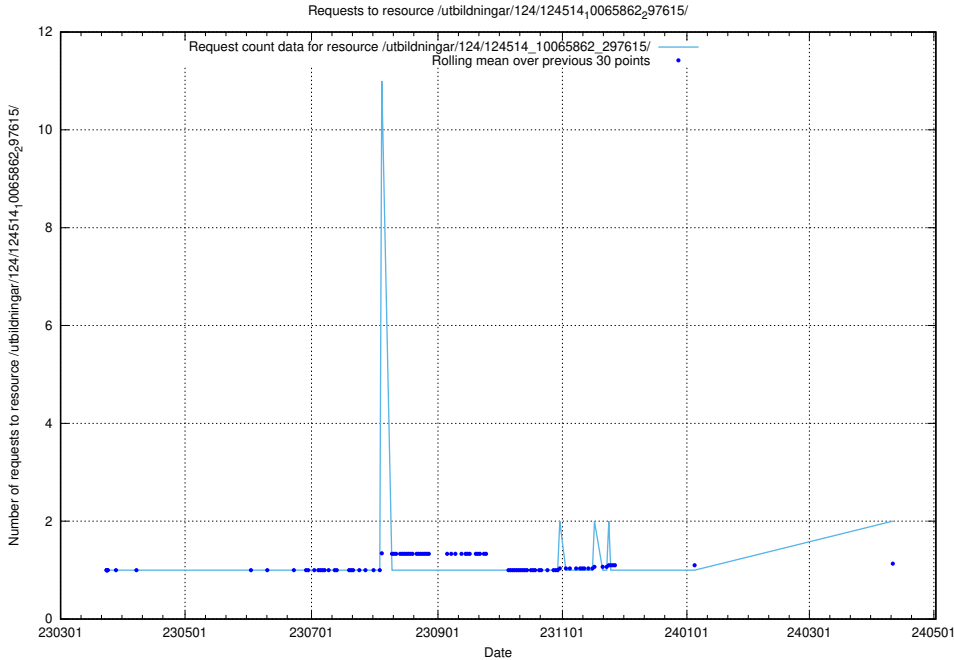

5.544 Usage of /utbildningar/124/124514_10065862_297615/

Here, we count the number of requests to resource /utbildningar/124/124514_10065862_297615/.