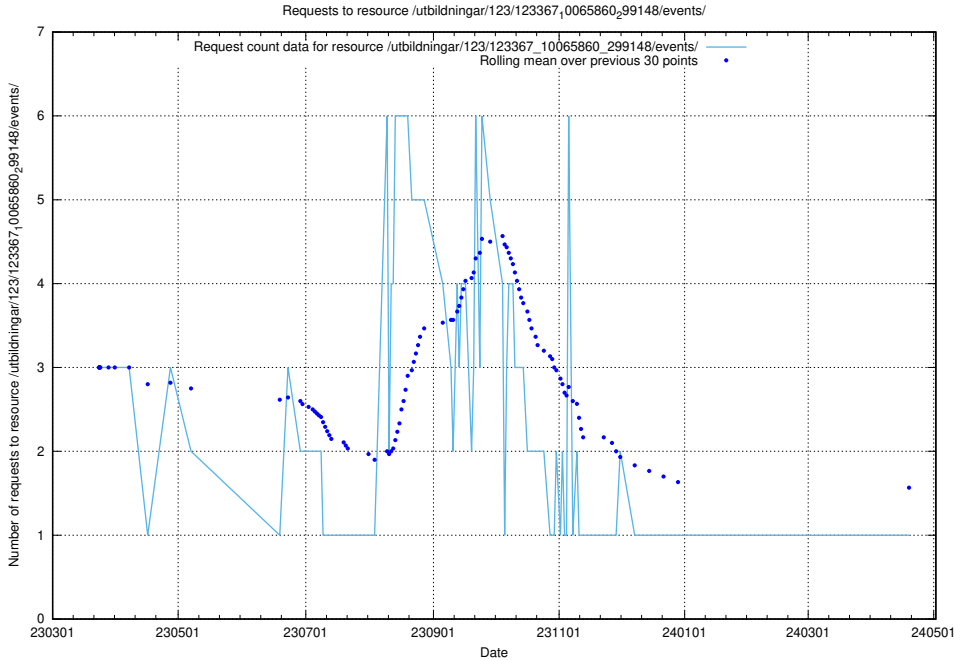

5.6241 Usage of /utbildningar/123/123367_10065860_299148/events/

Here, we count the number of requests to resource /utbildningar/123/123367_10065860_299148/events/