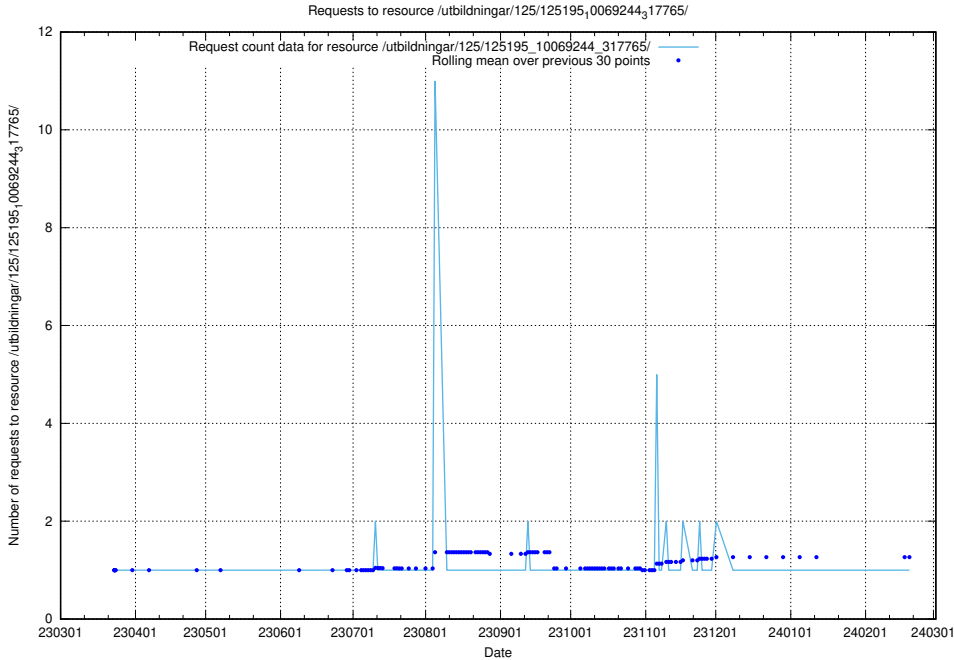

5.1116 Usage of /utbildningar/125/125195_10069244_317765/

Here, we count the number of requests to resource /utbildningar/125/125195_10069244_317765/.