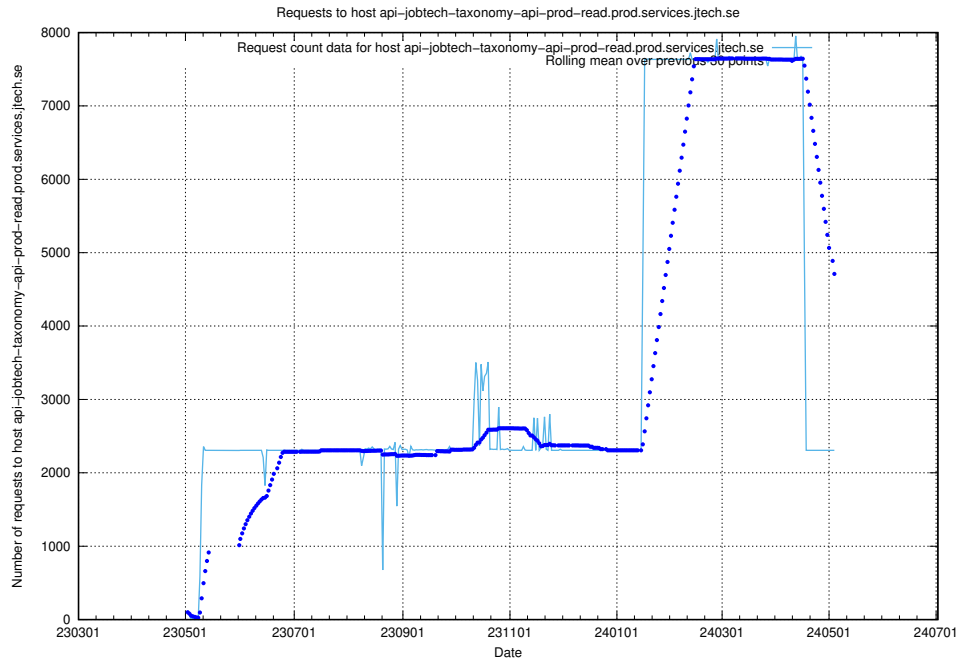

7.19 Usage of api-jobtech-taxonomy-api-prod-read.prod.services.jtech.se

Here, we count the number of requests to host api-jobtech-taxonomy-api-prod-read.prod.services.jtech.se.