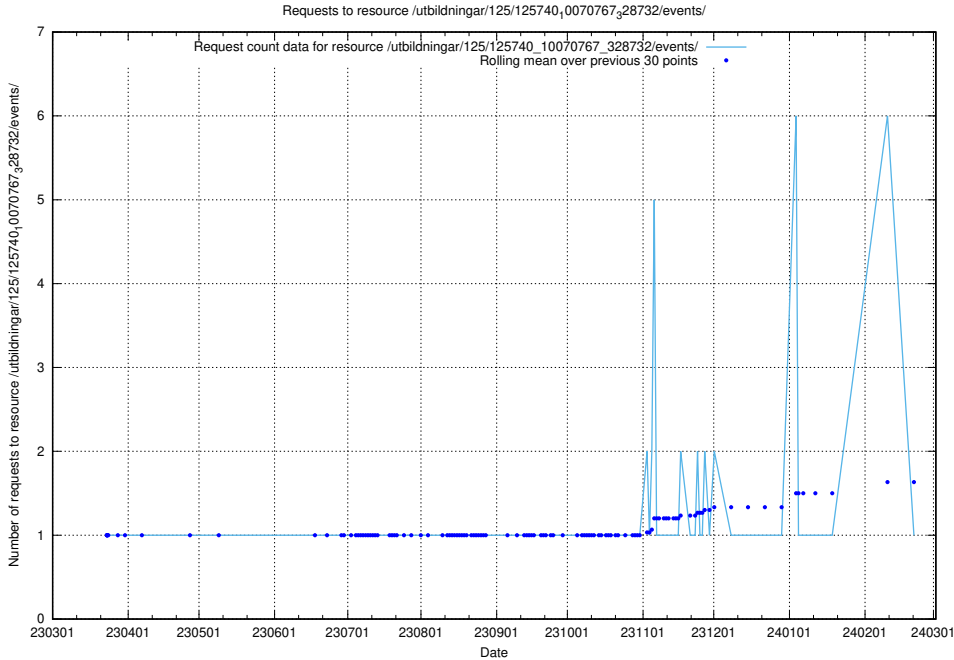

5.955 Usage of /utbildningar/125/125740_10070767_328732/events/

Here, we count the number of requests to resource /utbildningar/125/125740_10070767_328732/events/