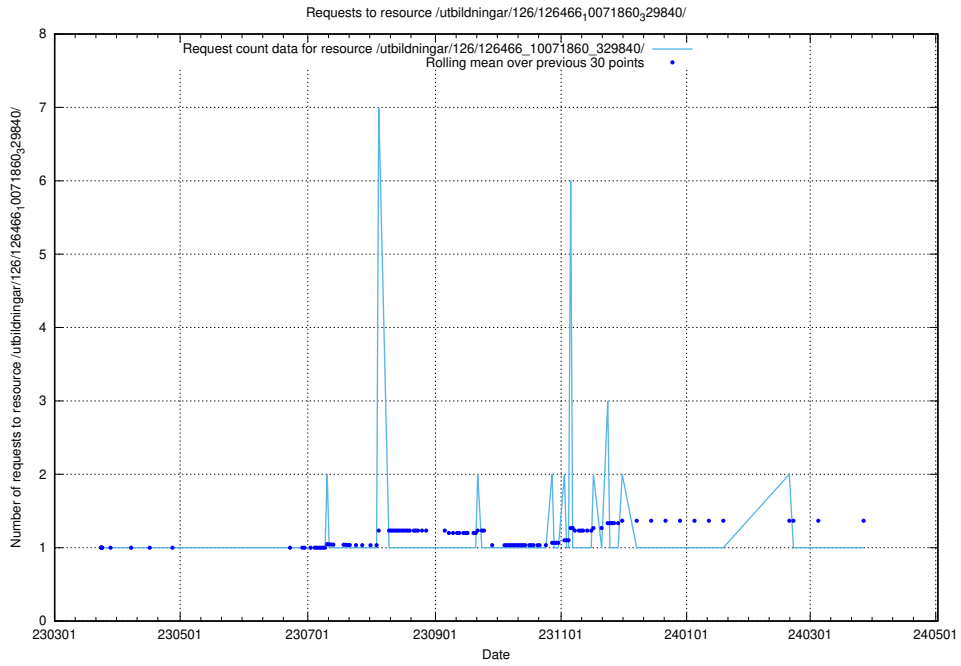

5.6388 Usage of /utbildningar/126/126466_10071860_329840/

Here, we count the number of requests to resource /utbildningar/126/126466_10071860_329840/.