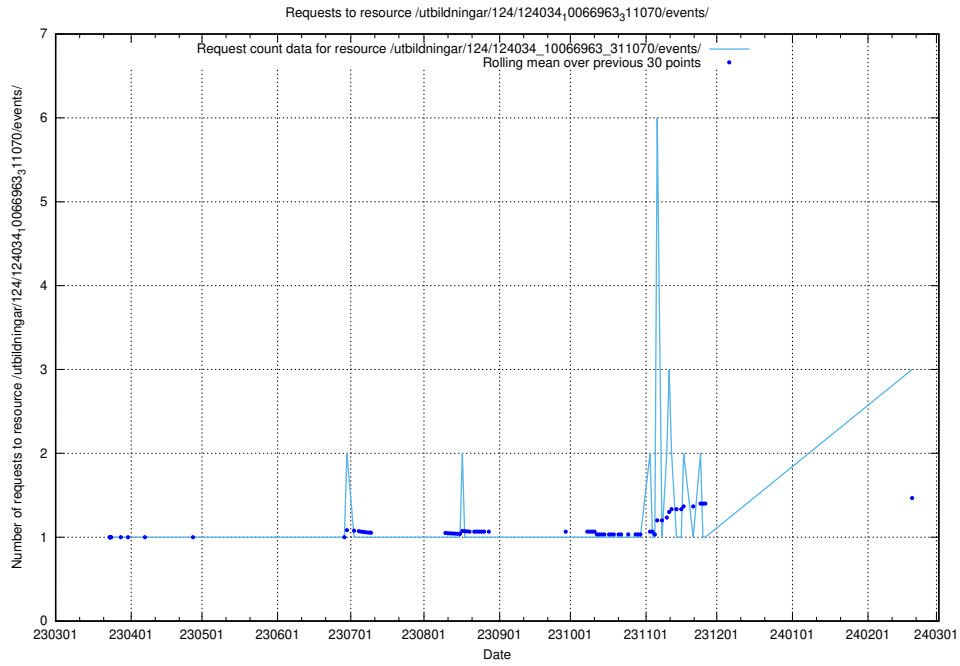

5.337 Usage of /utbildningar/124/124034_10066963_311070/events/

Here, we count the number of requests to resource /utbildningar/124/124034_10066963_311070/events/