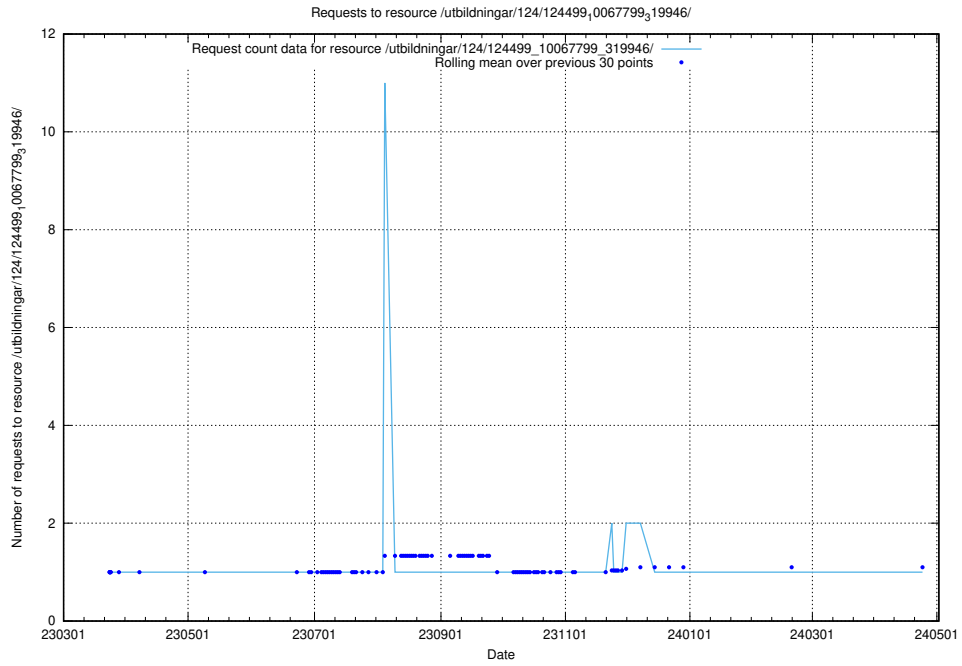

5.2458 Usage of /utbildningar/124/124499_10067799_319946/

Here, we count the number of requests to resource /utbildningar/124/124499_10067799_319946/.