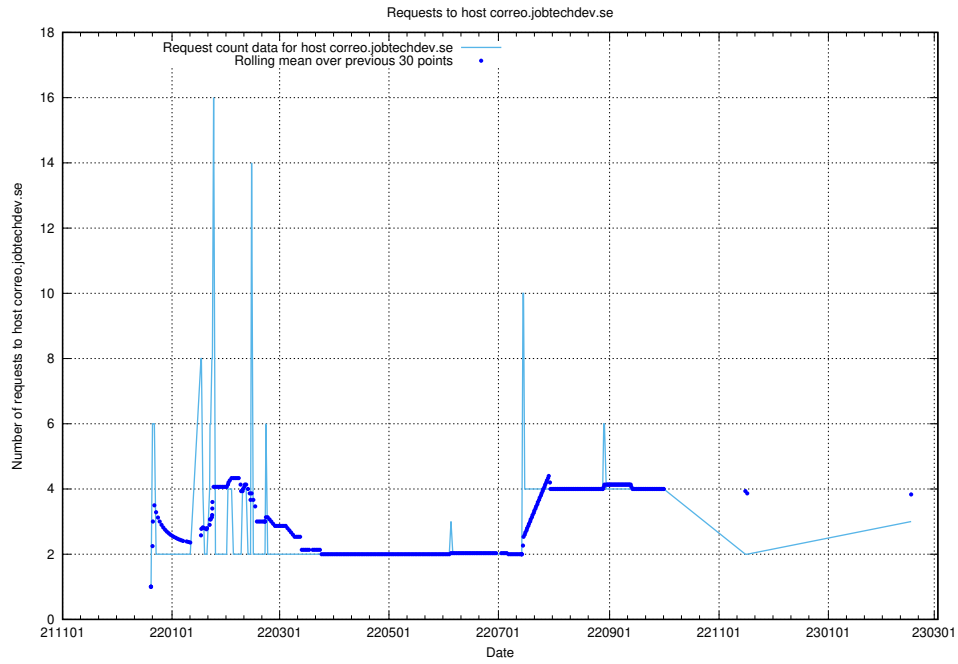

7.199 Usage of email.jobtechdev.se

Here, we count the number of requests to host email.jobtechdev.se.

7.200 Usage of correo.jobtechdev.se

Here, we count the number of requests to host correo.jobtechdev.se.