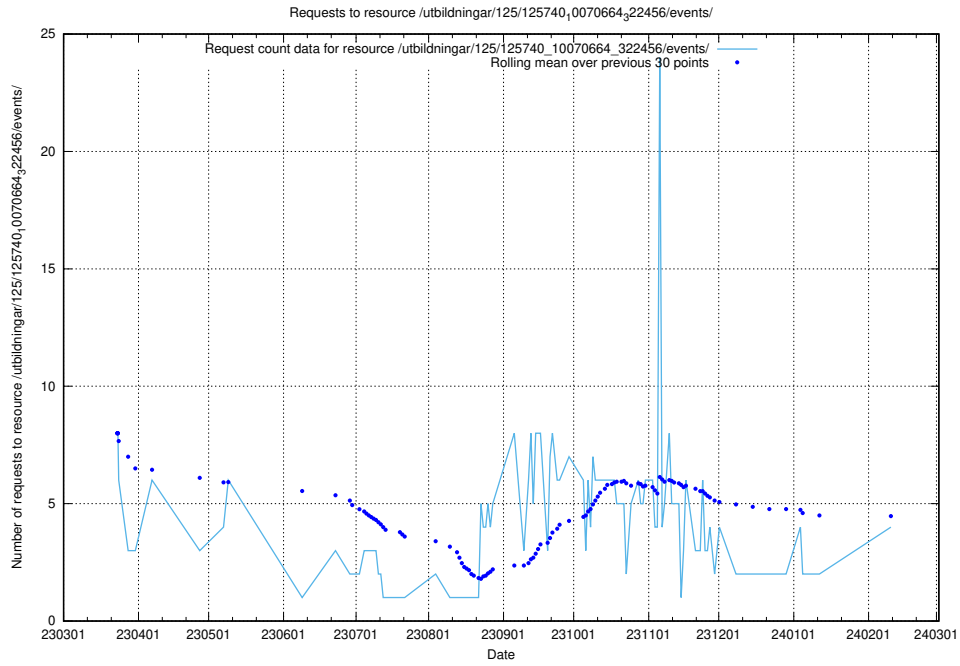

5.238 Usage of /utbildningar/125/125740_10070664_322456/events/

Here, we count the number of requests to resource /utbildningar/125/125740_10070664_322456/events/