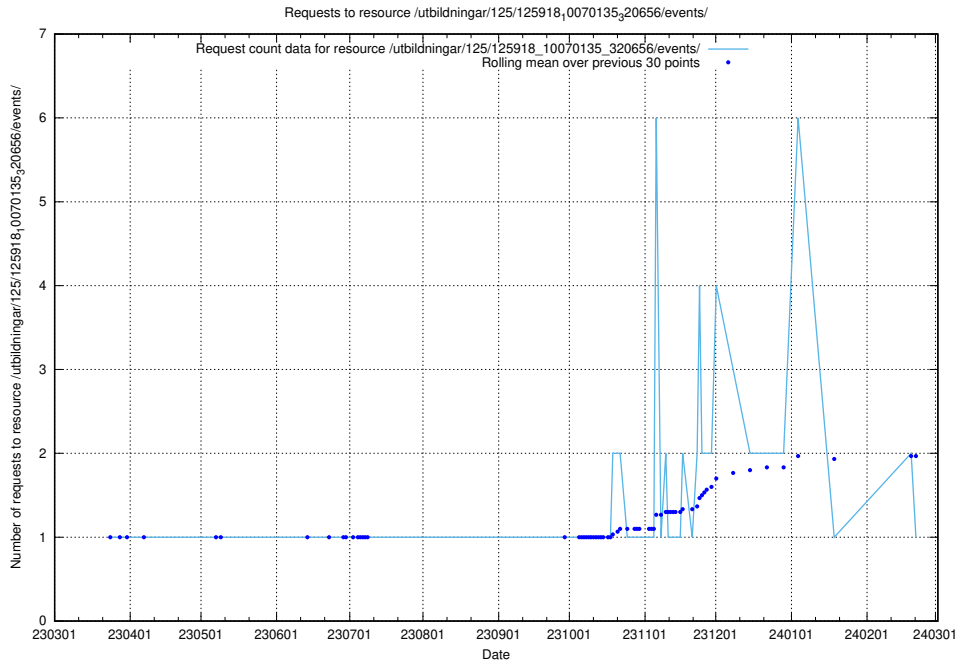

5.6185 Usage of /utbildningar/125/125918_10070135_320656/events/

Here, we count the number of requests to resource /utbildningar/125/125918_10070135_320656/events/