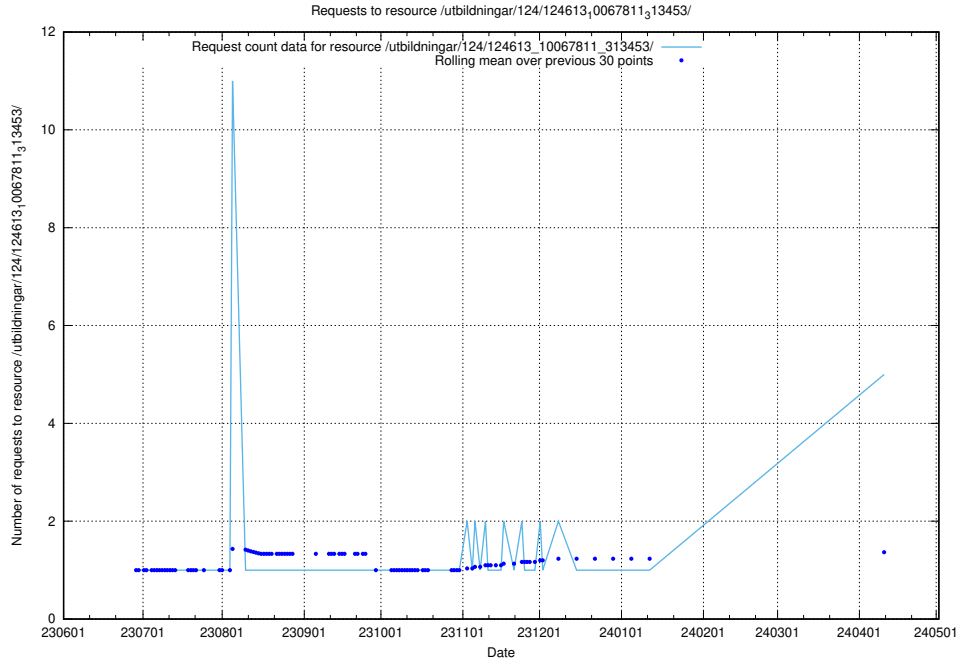

5.145 Usage of /utbildningar/124/124613_10067811_313453/

Here, we count the number of requests to resource /utbildningar/124/124613_10067811_313453/.