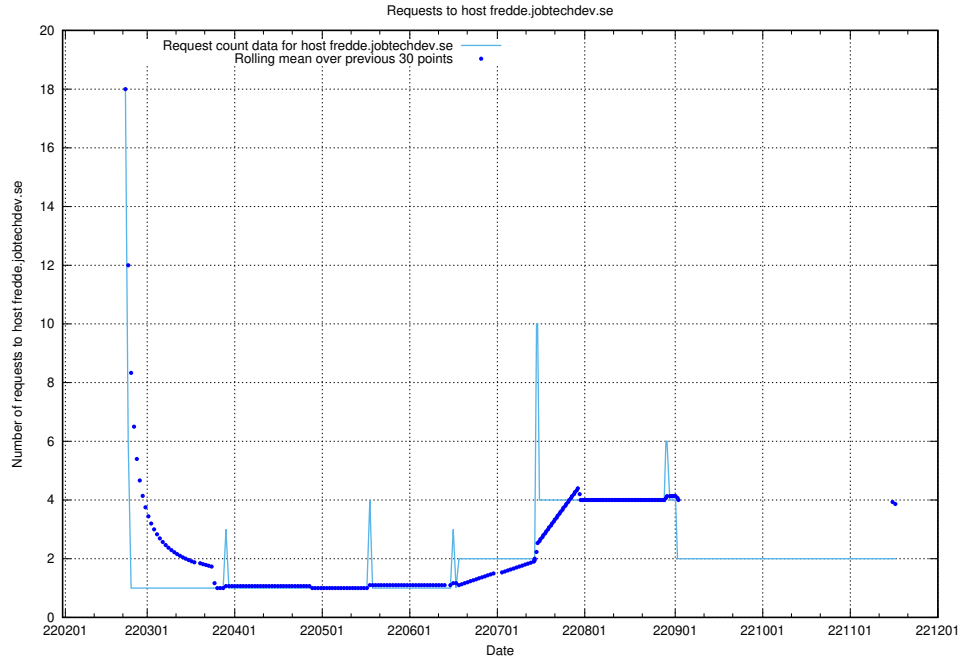

7.514 Usage of fredde.jobtechdev.se

Here, we count the number of requests to host fredde.jobtechdev.se.

7.515 Usage of fredde.api.jobtechdev.se

Here, we count the number of requests to host fredde.api.jobtechdev.se.