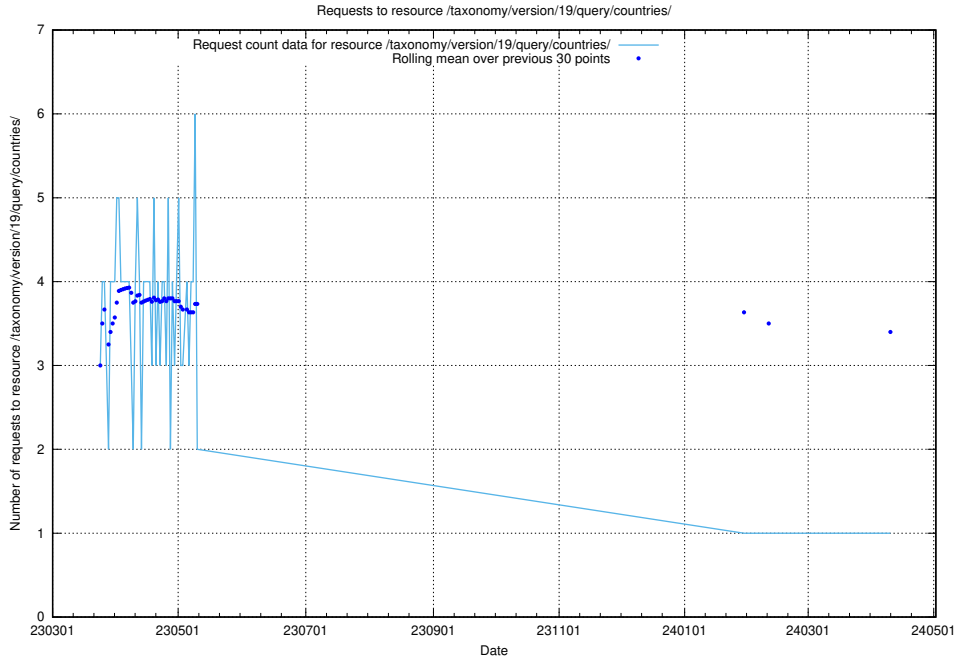

5.6123 Usage of /taxonomy/version/19/query/countries/

Here, we count the number of requests to resource /taxonomy/version/19/query/countries/.