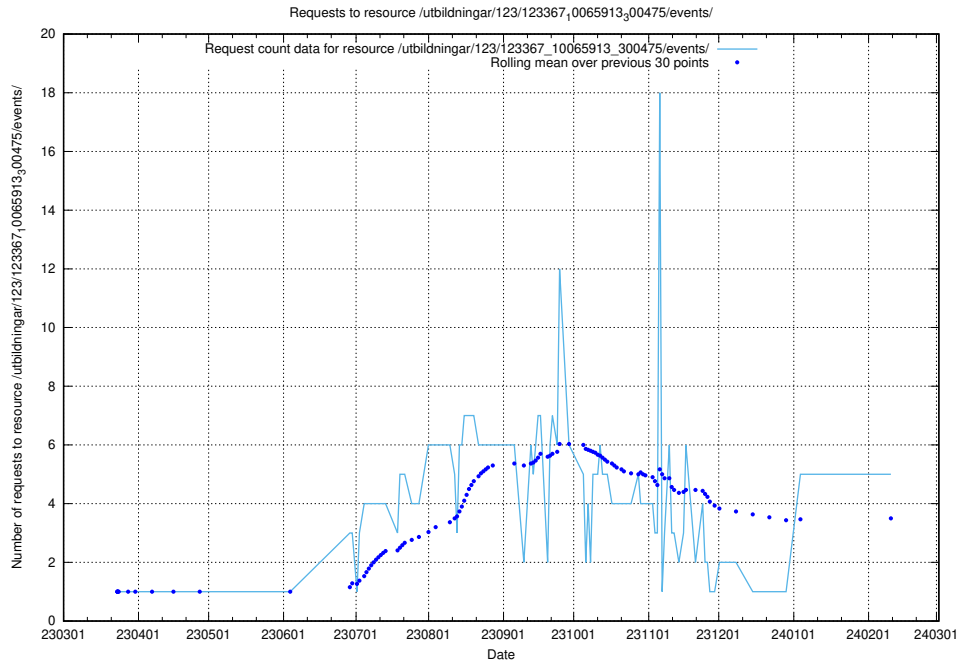

5.140 Usage of /utbildningar/123/123367_10065913_300475/events/

Here, we count the number of requests to resource /utbildningar/123/123367_10065913_300475/events/