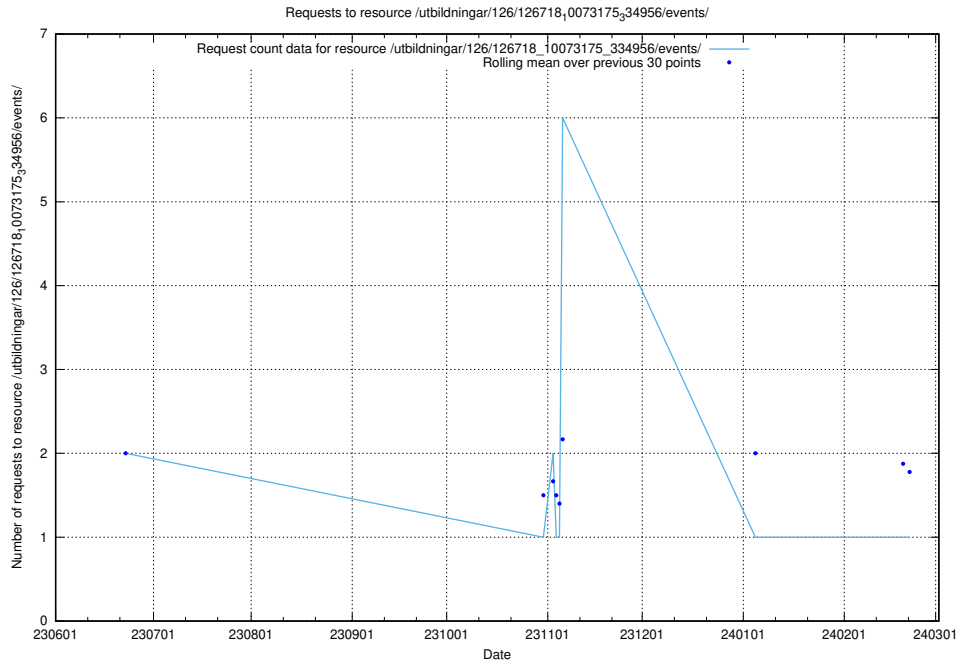

5.5551 Usage of /utbildningar/126/126718_10073175_334956/events/

Here, we count the number of requests to resource /utbildningar/126/126718_10073175_334956/events/