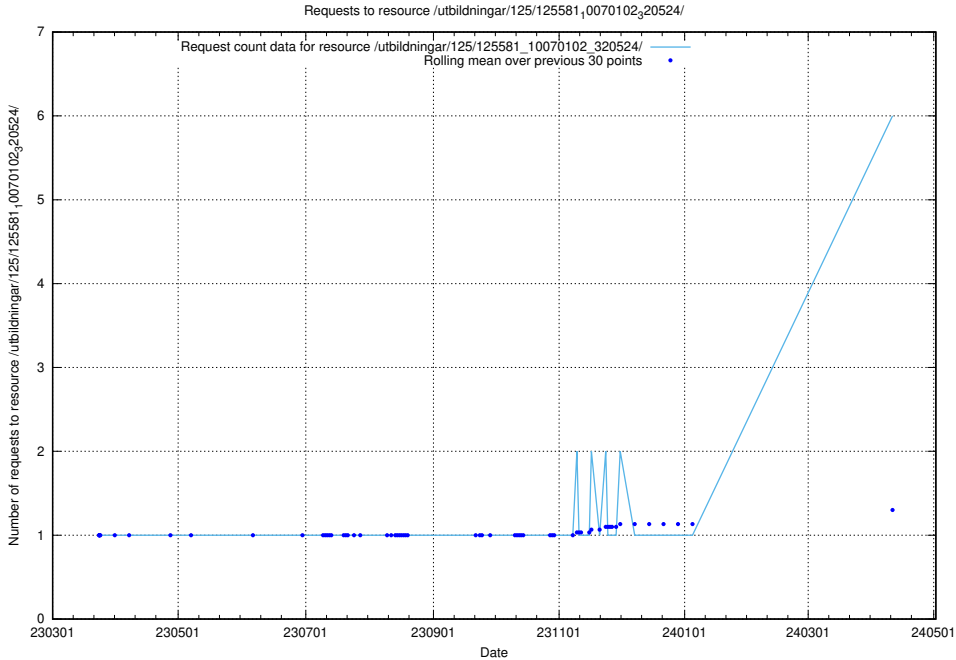

5.46 Usage of /utbildningar/125/125581_10070102_320524/

Here, we count the number of requests to resource /utbildningar/125/125581_10070102_320524/.