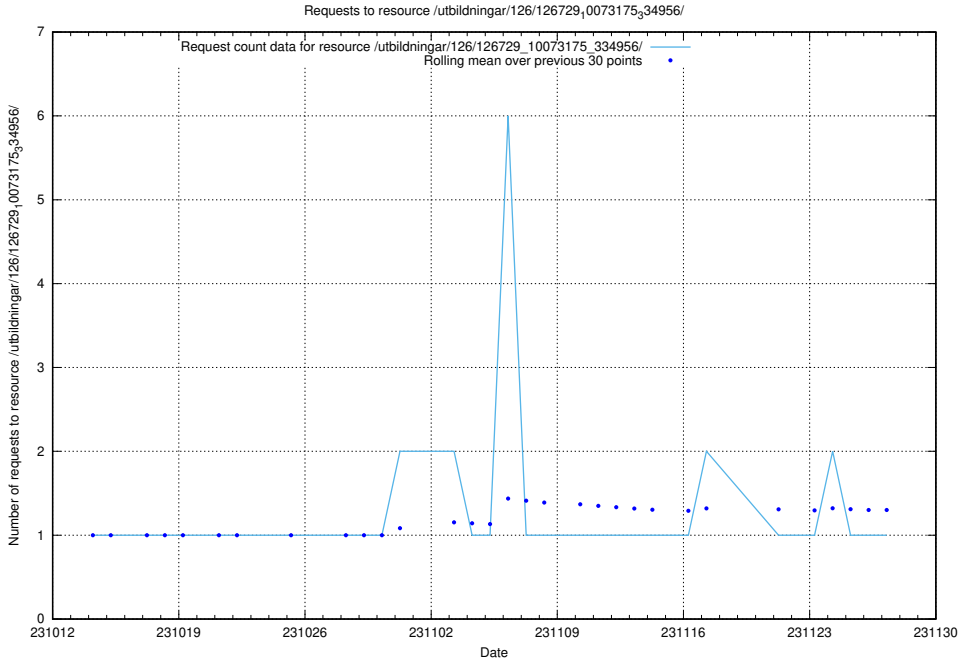

5.4314 Usage of /utbildningar/126/126729_10073175_334956/

Here, we count the number of requests to resource /utbildningar/126/126729_10073175_334956/.