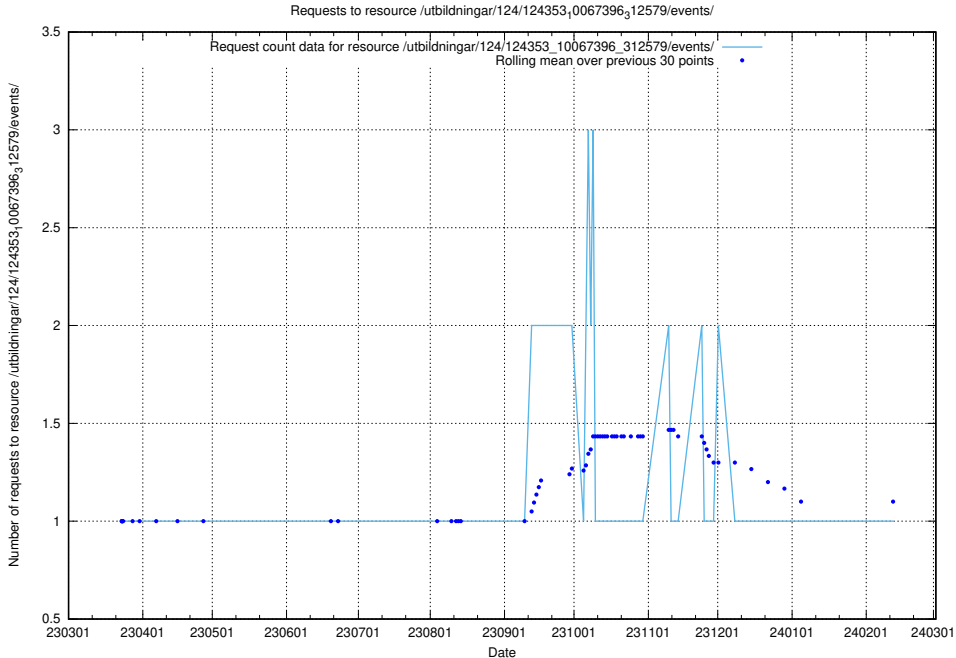

5.3922 Usage of /utbildningar/124/124353_10067396_312579/events/

Here, we count the number of requests to resource /utbildningar/124/124353_10067396_312579/events/