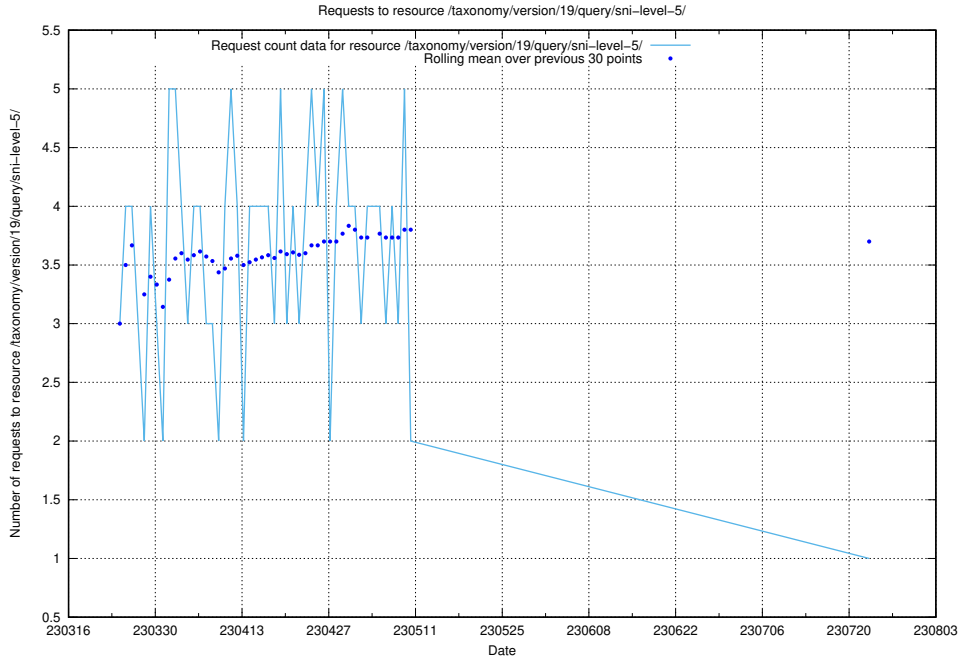

5.6104 Usage of /taxonomy/version/19/query/sni-level-5/

Here, we count the number of requests to resource /taxonomy/version/19/query/sni-level-5/.