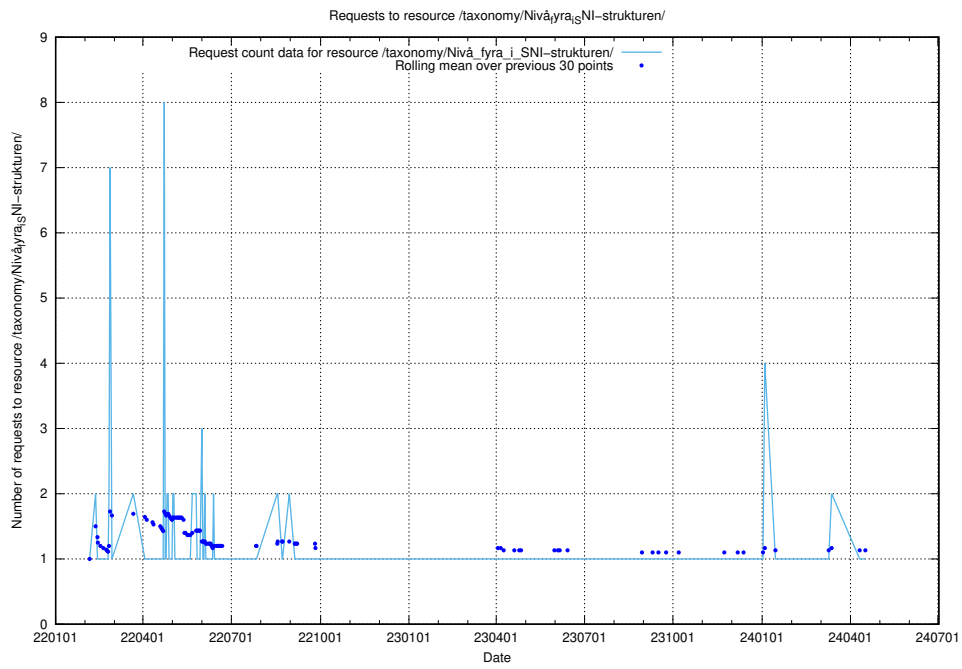

5.2426 Usage of /taxonomy/Nivå_fyra_i_SNI-strukturen/

Here, we count the number of requests to resource /taxonomy/Nivå_fyra_i_SNI-strukturen/.