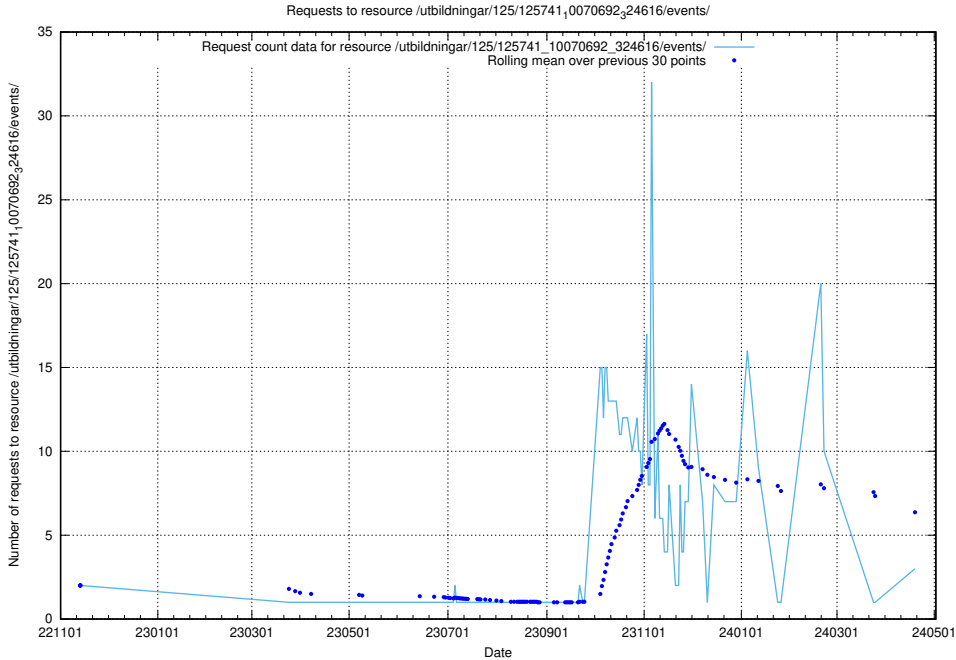

5.388 Usage of /utbildningar/125/125741_10070692_324616/events/

Here, we count the number of requests to resource /utbildningar/125/125741_10070692_324616/events/