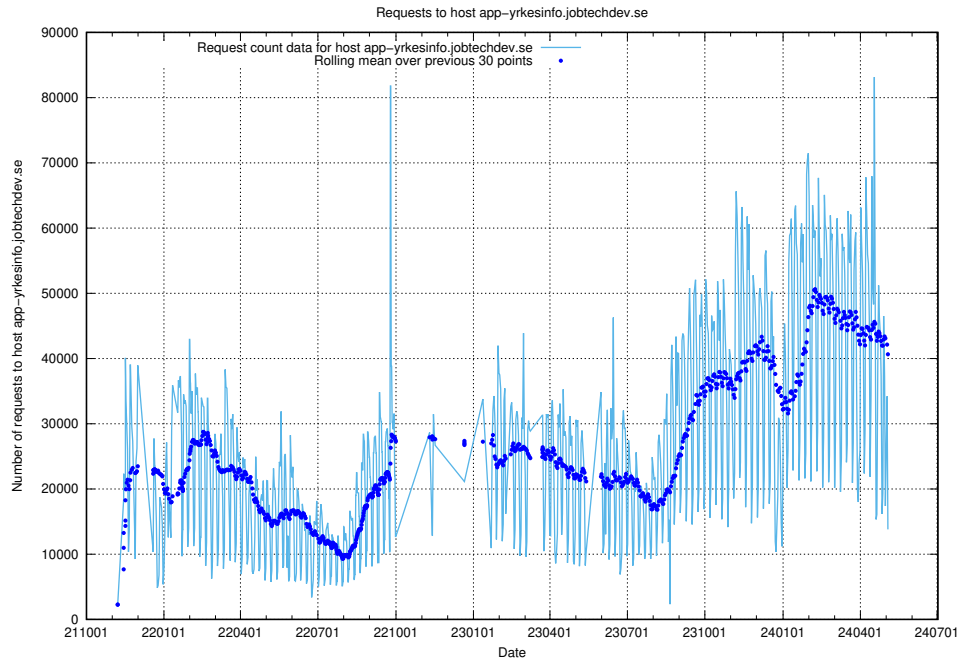

7.9 Usage of app-yrkesinfo.jobtechdev.se

Here, we count the number of requests to host app-yrkesinfo.jobtechdev.se.