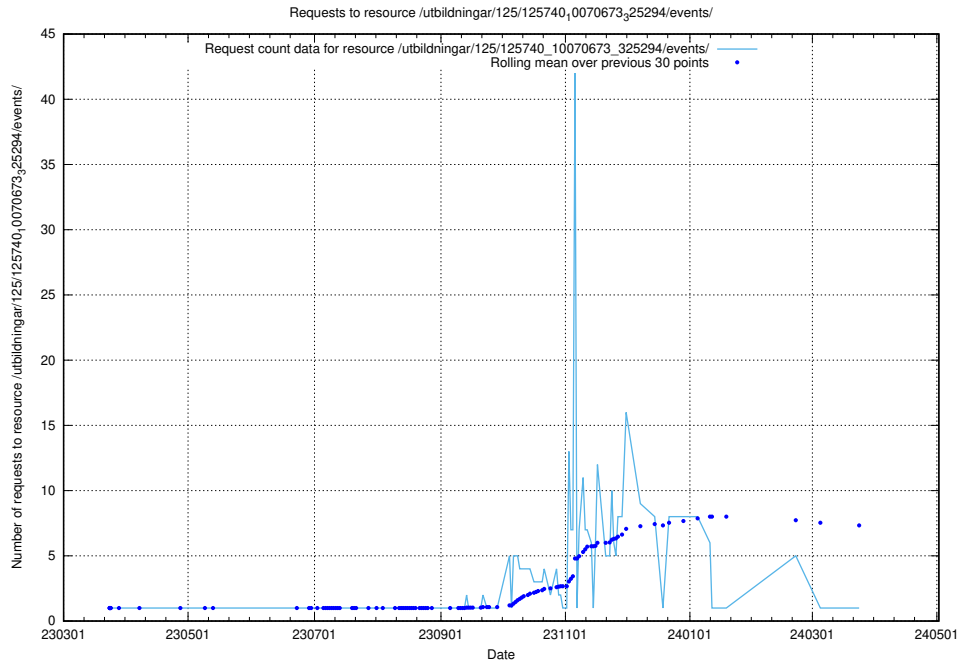

5.986 Usage of /utbildningar/125/125740_10070673_325294/events/

Here, we count the number of requests to resource /utbildningar/125/125740_10070673_325294/events/