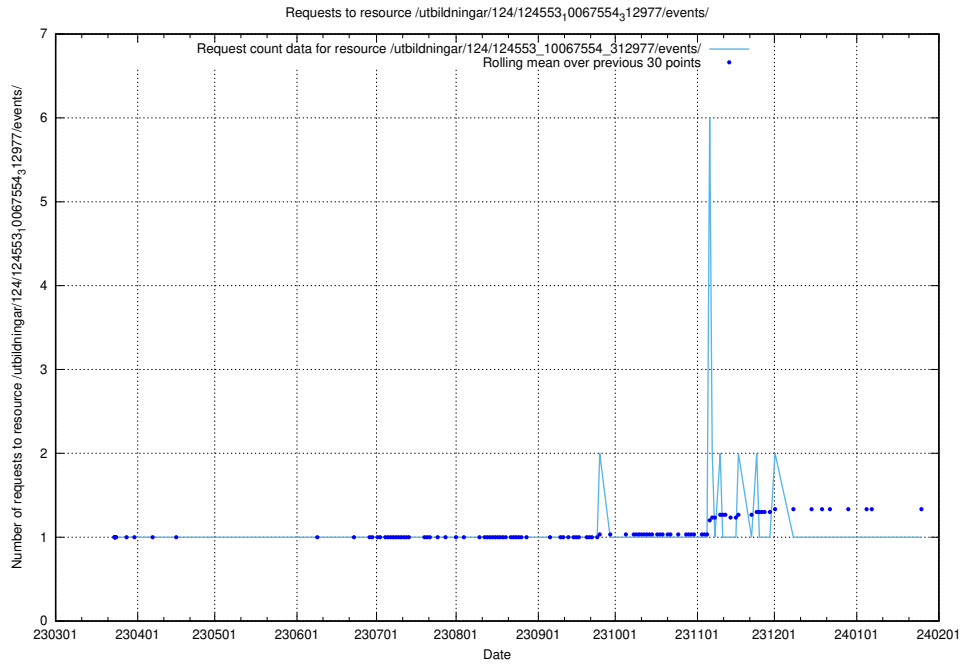

5.1201 Usage of /utbildningar/124/124553_10067554_312977/events/

Here, we count the number of requests to resource /utbildningar/124/124553_10067554_312977/events/