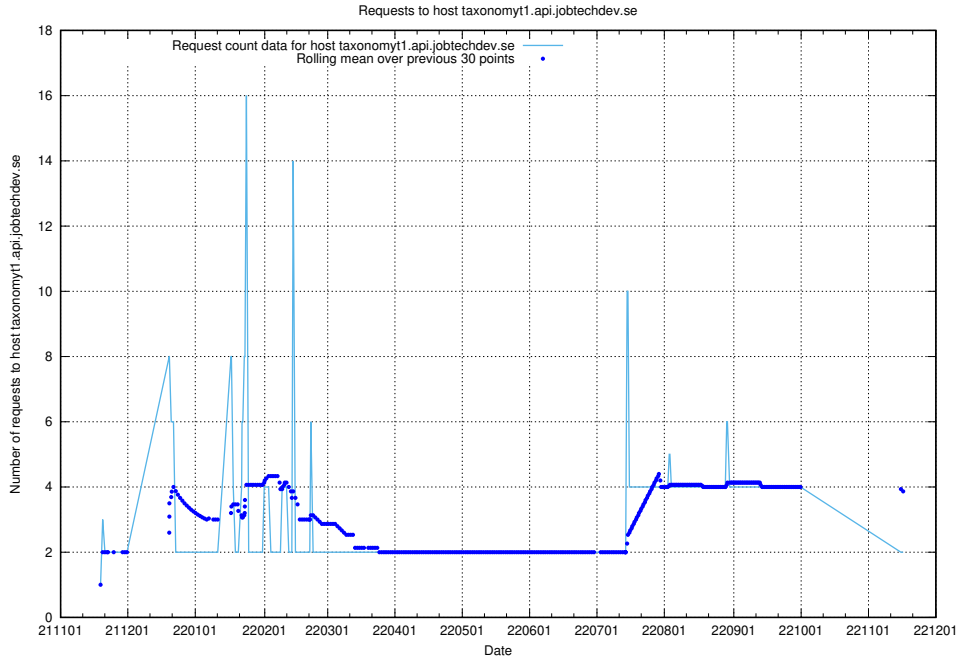

7.461 Usage of taxonomyt1.api.jobtechdev.se

Here, we count the number of requests to host taxonomyt1.api.jobtechdev.se.