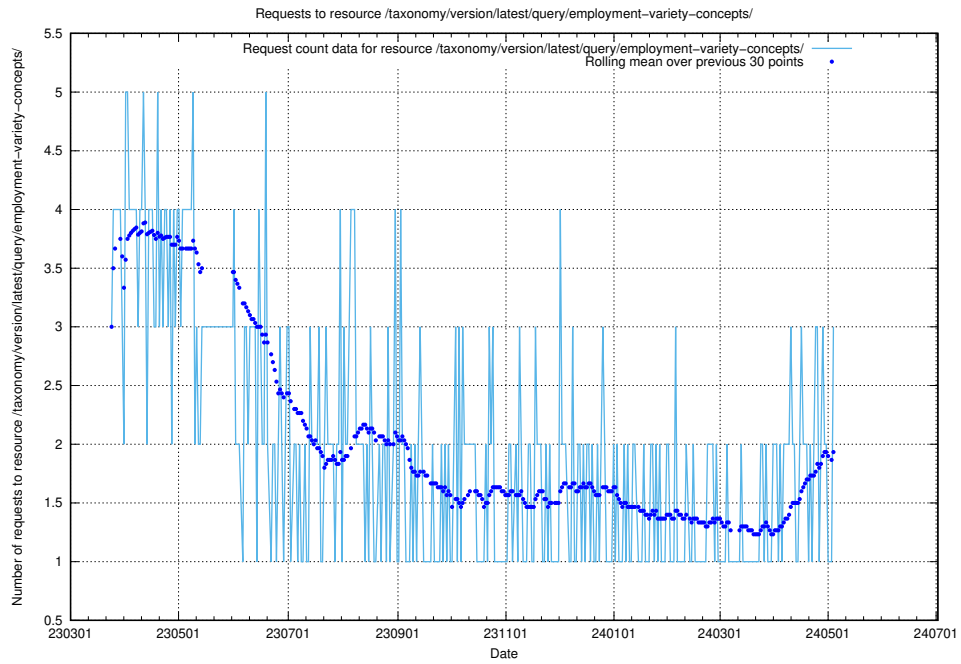

5.440 Usage of /taxonomy/version/latest/query/employment-variety-concepts/

Here, we count the number of requests to resource /taxonomy/version/latest/query/employment-variety-concepts/.