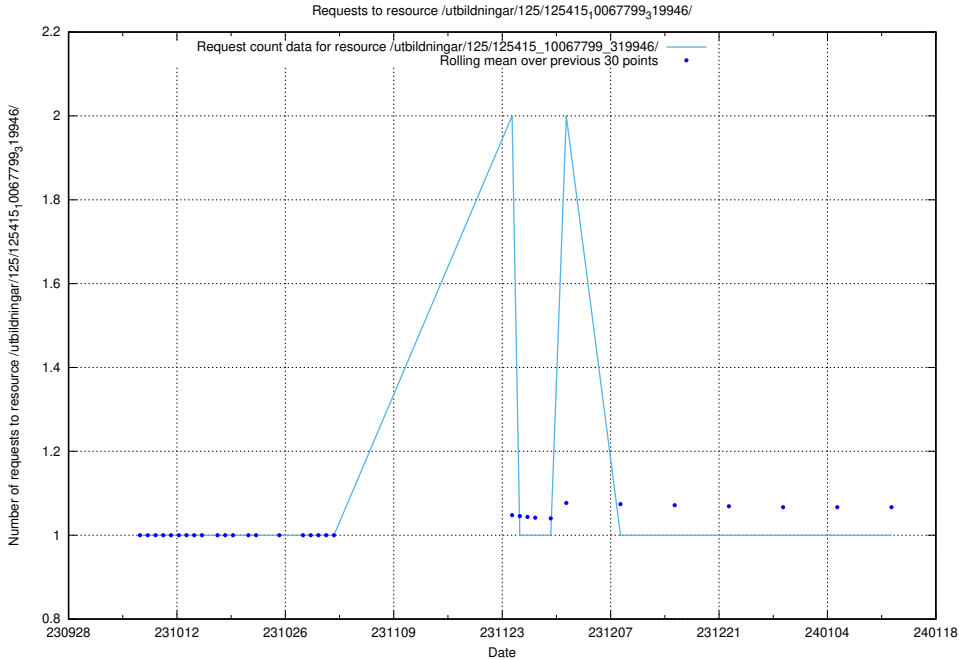

5.4375 Usage of /utbildningar/125/125415_10067799_319946/

Here, we count the number of requests to resource /utbildningar/125/125415_10067799_319946/.