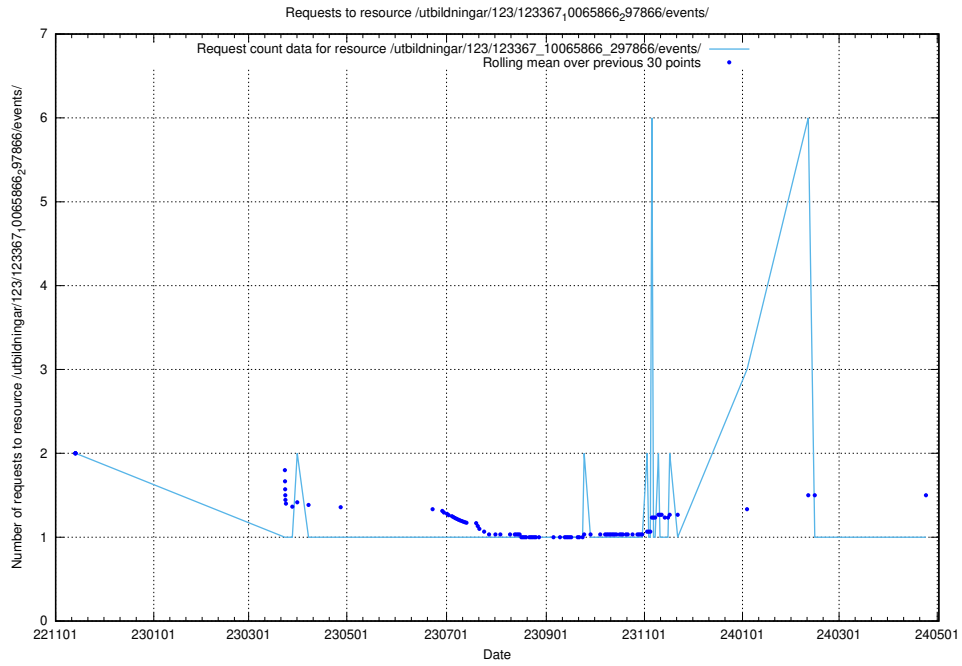

Here, we count the number of requests to resource /utbildningar/123/123367_10065852_297370/events/

5.5818 Usage of /utbildningar/123/123367_10065866_297866/events/

Here, we count the number of requests to resource /utbildningar/123/123367_10065866_297866/events/