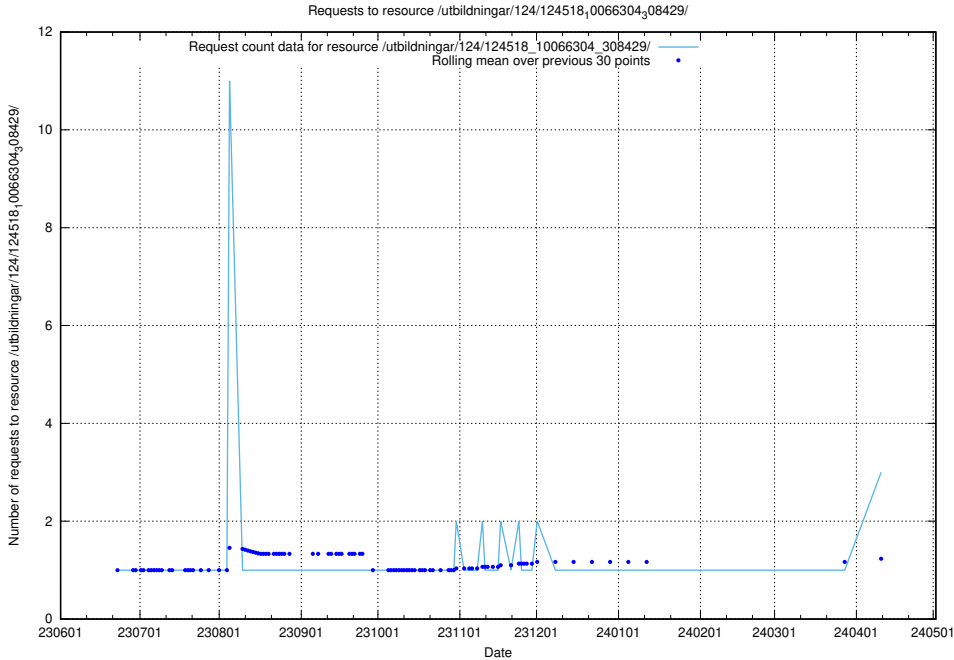

5.377 Usage of /utbildningar/124/124518_10066304_308429/

Here, we count the number of requests to resource /utbildningar/124/124518_10066304_308429/.