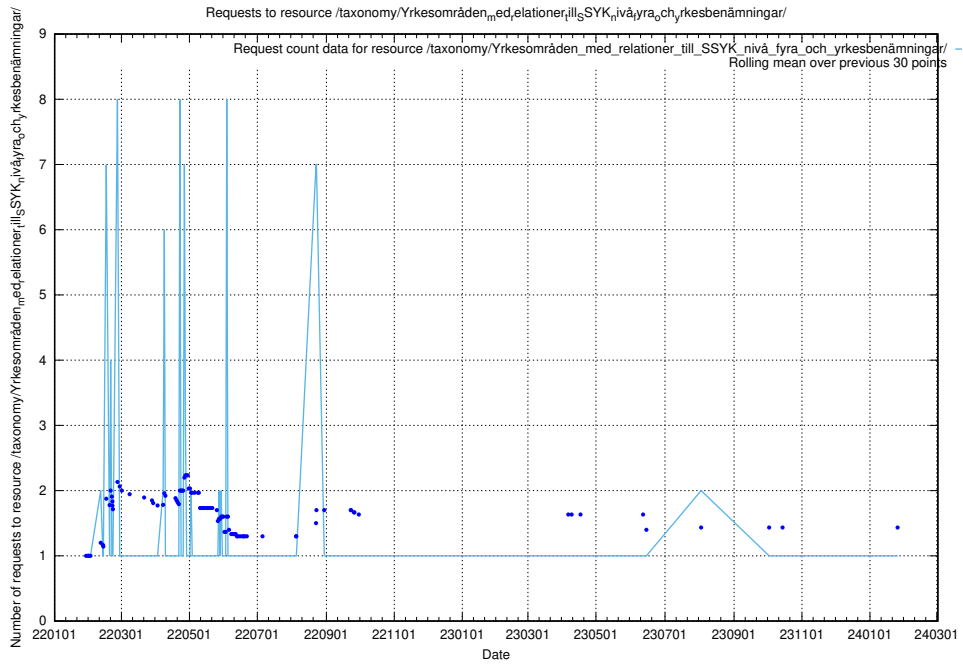

5.3733 Usage of /taxonomy/Yrkesområden_med_relationer_till_SSYK_nivå_fy

Here, we count the number of requests to resource /taxonomy/Yrkesområden_med_relationer_till_SSYK_nivå_fy