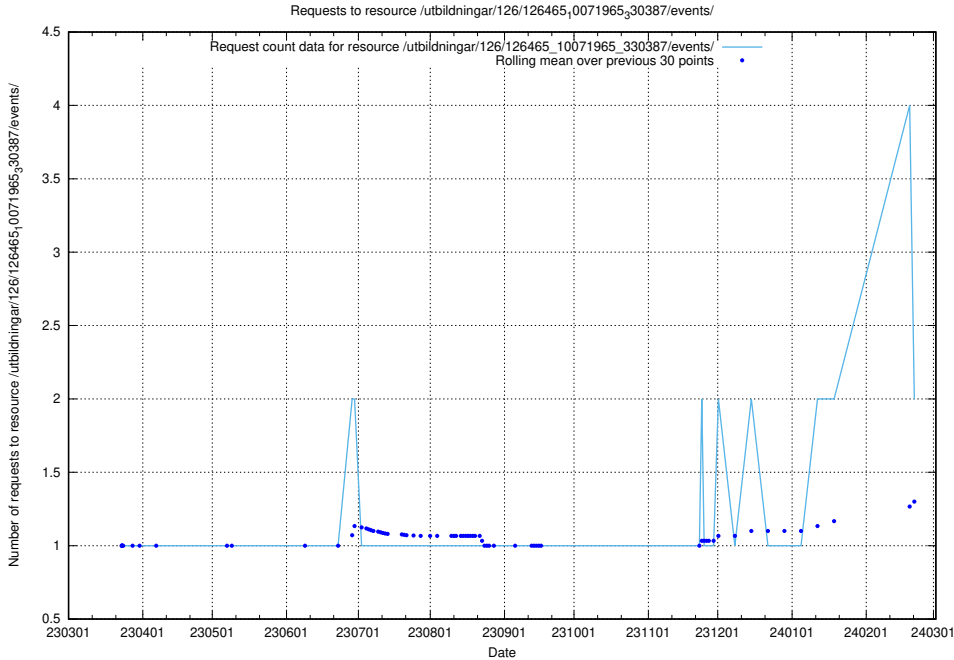

5.937 Usage of /utbildningar/126/126465_10071965_330387/events/

Here, we count the number of requests to resource /utbildningar/126/126465_10071965_330387/events/