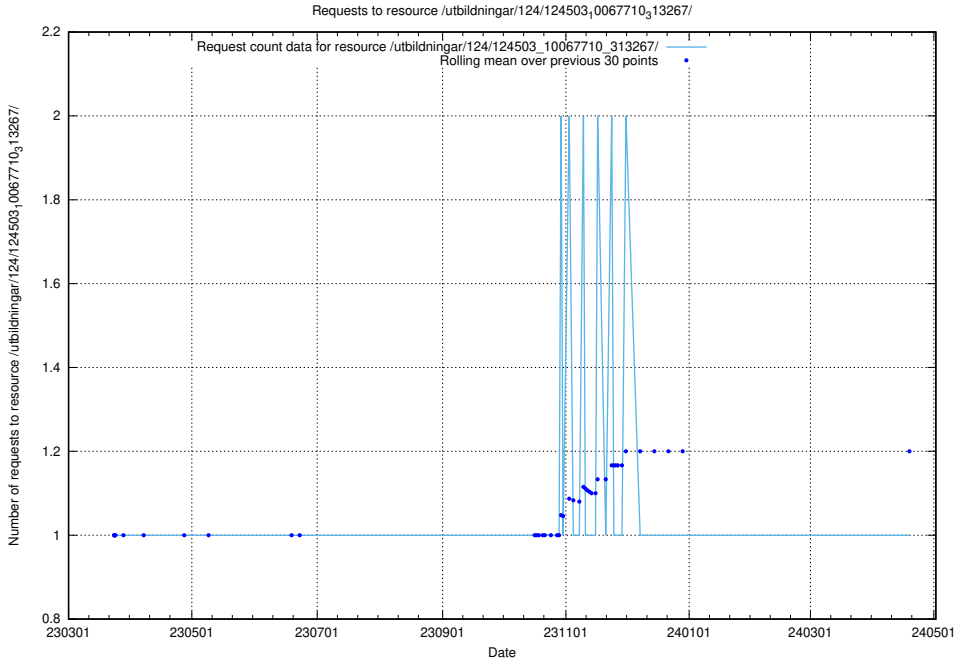

5.2126 Usage of /utbildningar/124/124503_10067710_313267/

Here, we count the number of requests to resource /utbildningar/124/124503_10067710_313267/.