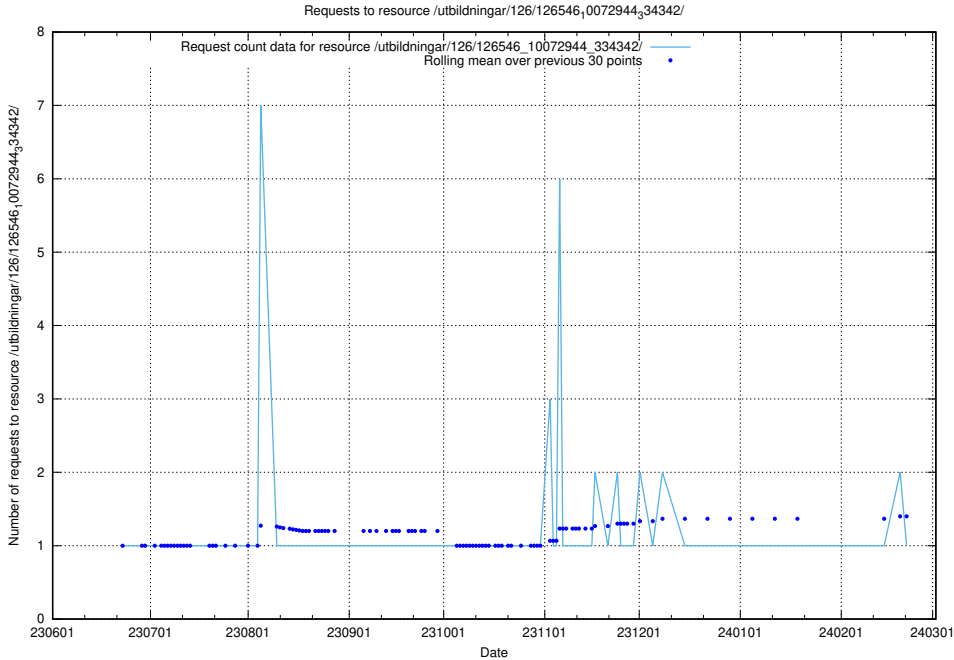

5.5637 Usage of /utbildningar/126/126546_10072944_334342/

Here, we count the number of requests to resource /utbildningar/126/126546_10072944_334342/.