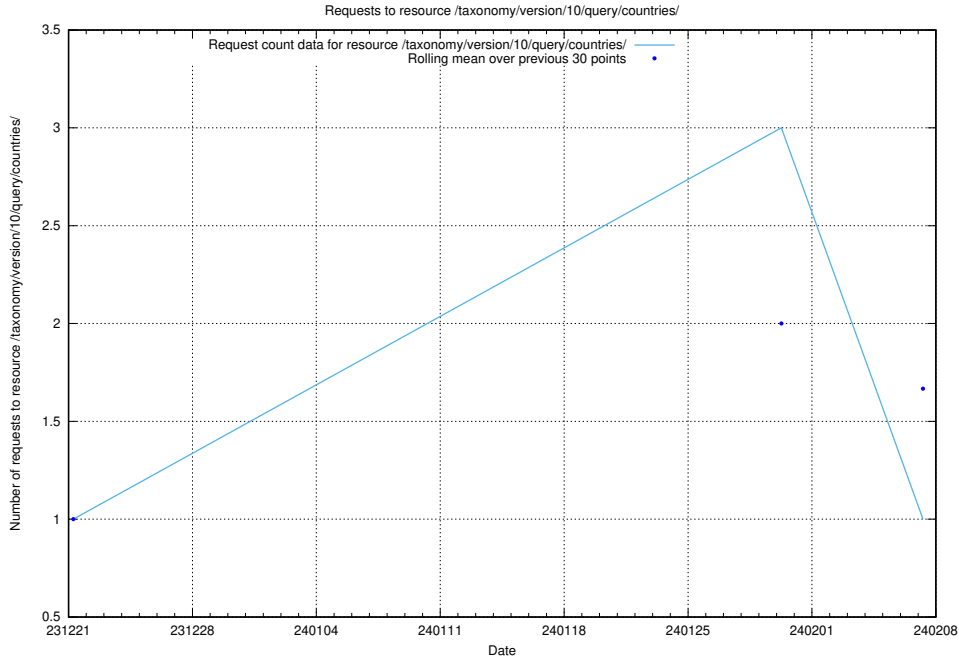

5.3896 Usage of /taxonomy/version/10/query/countries/

Here, we count the number of requests to resource /taxonomy/version/10/query/countries/.