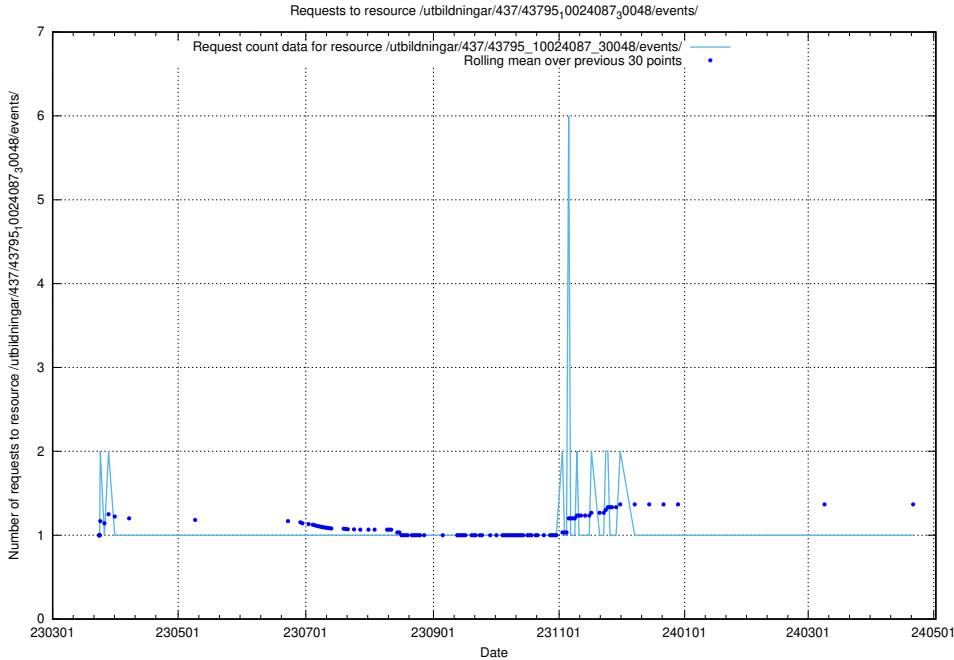

Here, we count the number of requests to resource /utbildningar/437/43796_10024100_313818/.

5.6334 Usage of /utbildningar/437/43795_10024087_30048/events/

Here, we count the number of requests to resource /utbildningar/437/43795_10024087_30048/events/.