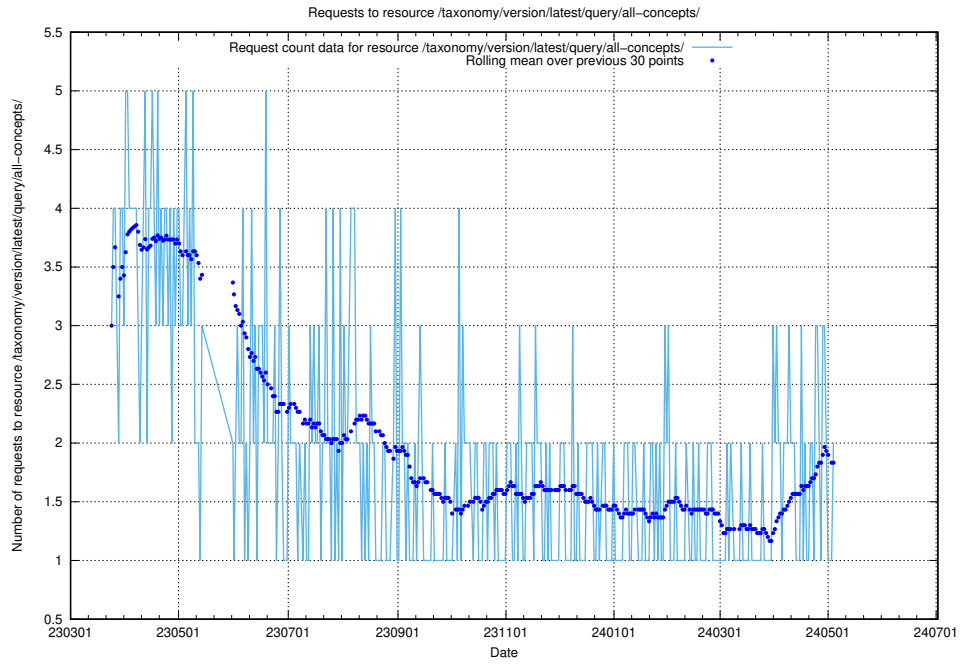

5.905 Usage of /taxonomy/version/latest/query/all-concepts/

Here, we count the number of requests to resource /taxonomy/version/latest/query/all-concepts/.