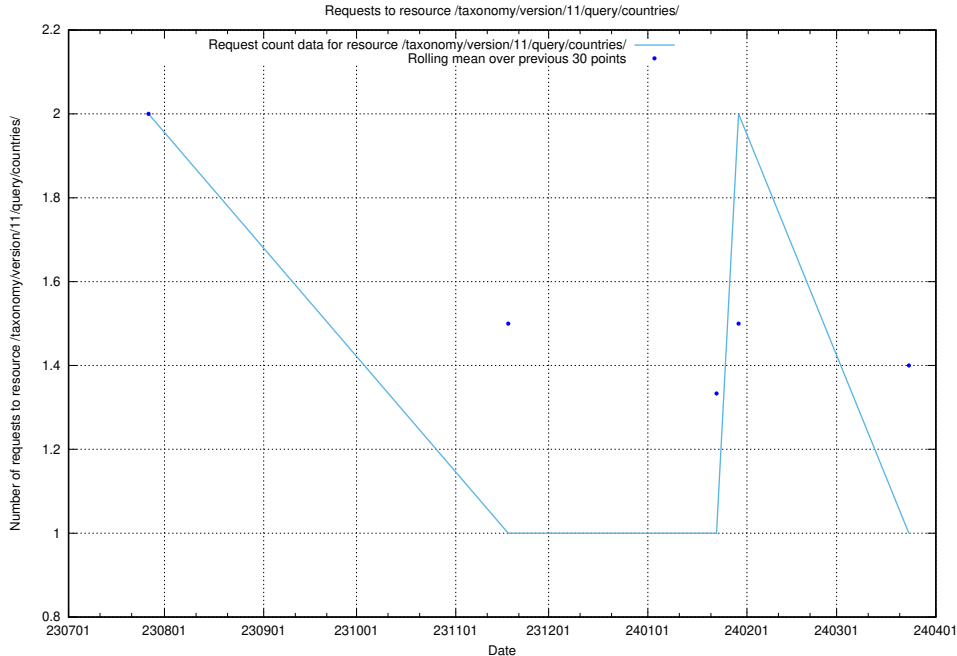

5.4910 Usage of /taxonomy/version/11/query/countries/

Here, we count the number of requests to resource /taxonomy/version/11/query/countries/.