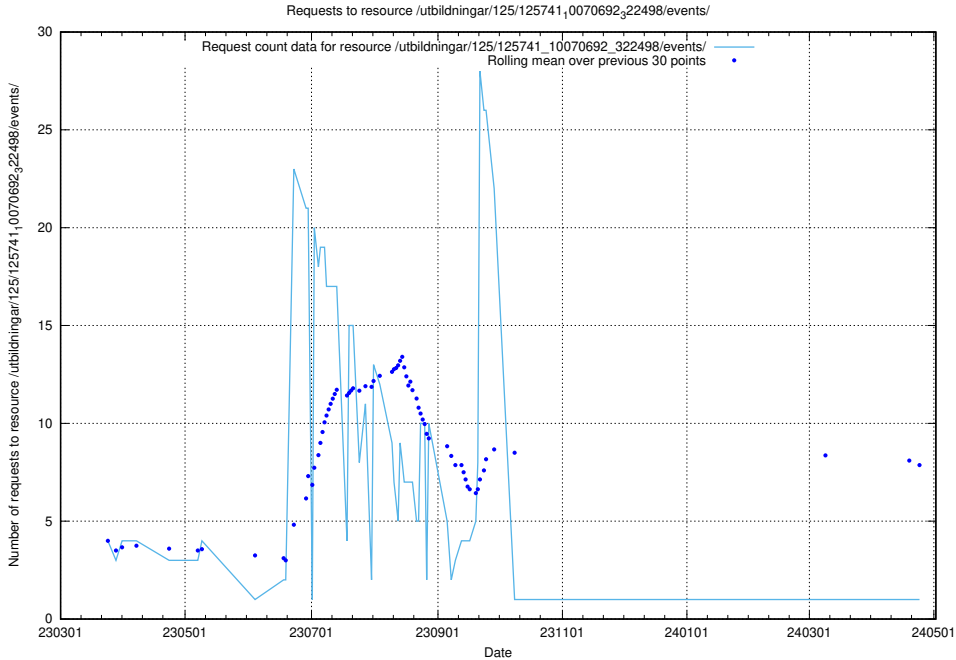

5.6078 Usage of /utbildningar/125/125741_10070692_322498/events/

Here, we count the number of requests to resource /utbildningar/125/125741_10070692_322498/events/