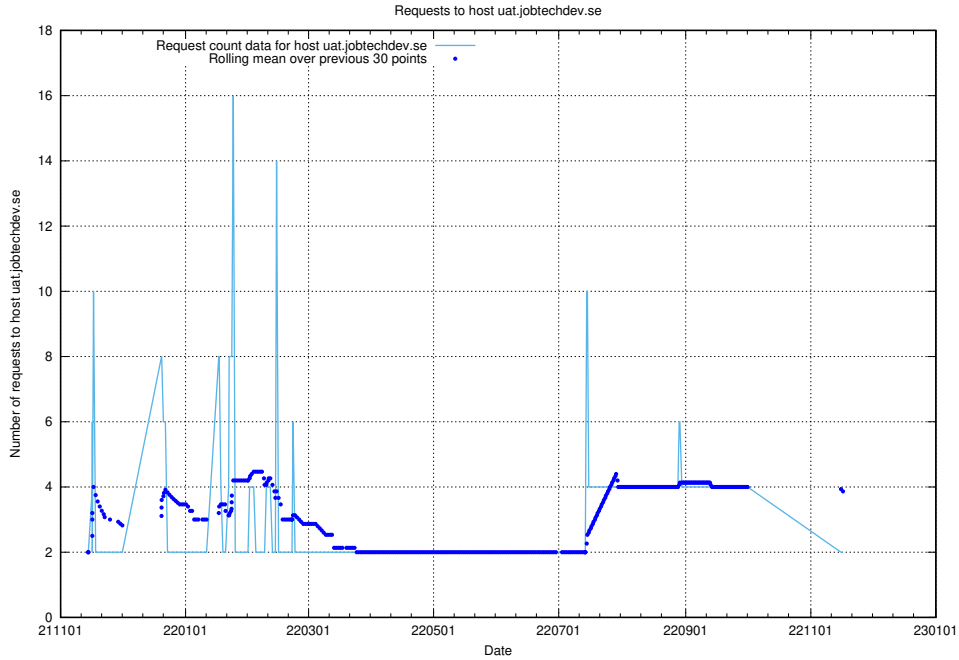

7.548 Usage of uat.jobtechdev.se

Here, we count the number of requests to host uat.jobtechdev.se.