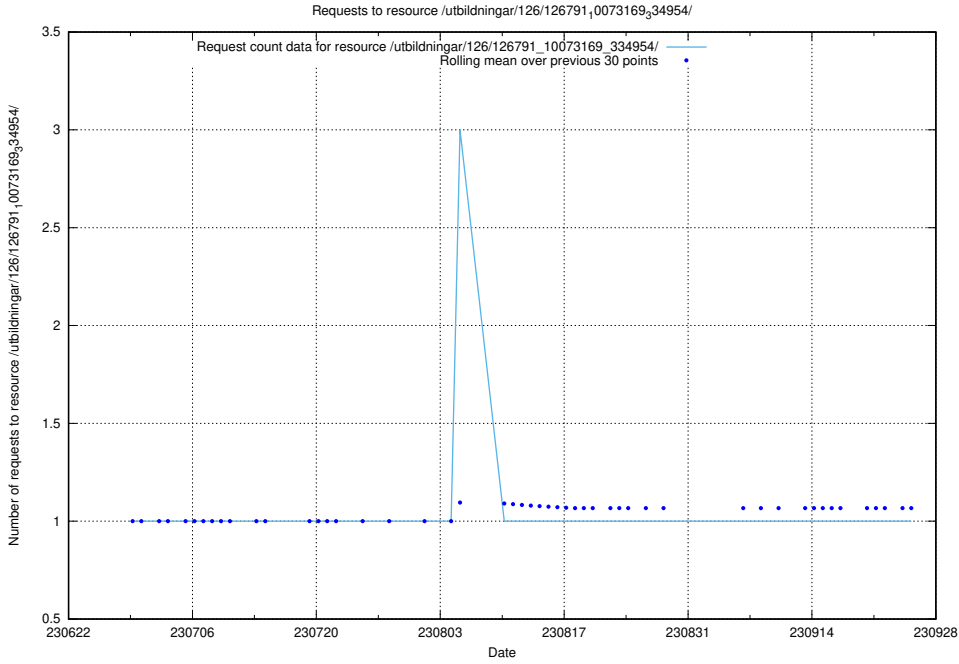

5.5434 Usage of /utbildningar/126/126791_10073169_334954/

Here, we count the number of requests to resource /utbildningar/126/126791_10073169_334954/.