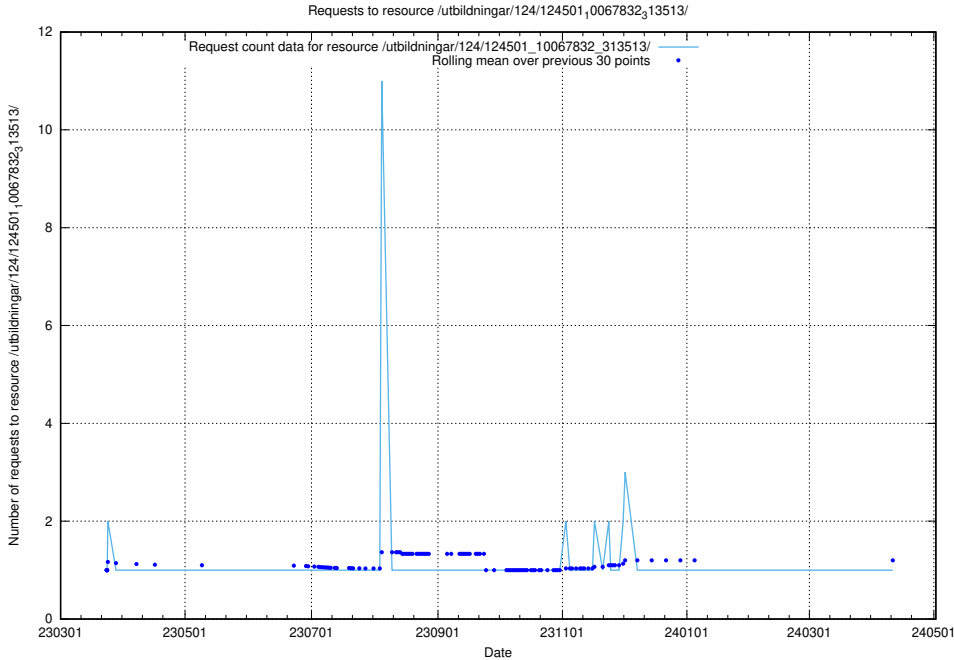

Here, we count the number of requests to resource /utbildningar/utb_emil/125/125796_10070642_322362/events/

5.2217 Usage of /utbildningar/124/124501_10067832_313513/

Here, we count the number of requests to resource /utbildningar/124/124501_10067832_313513/.