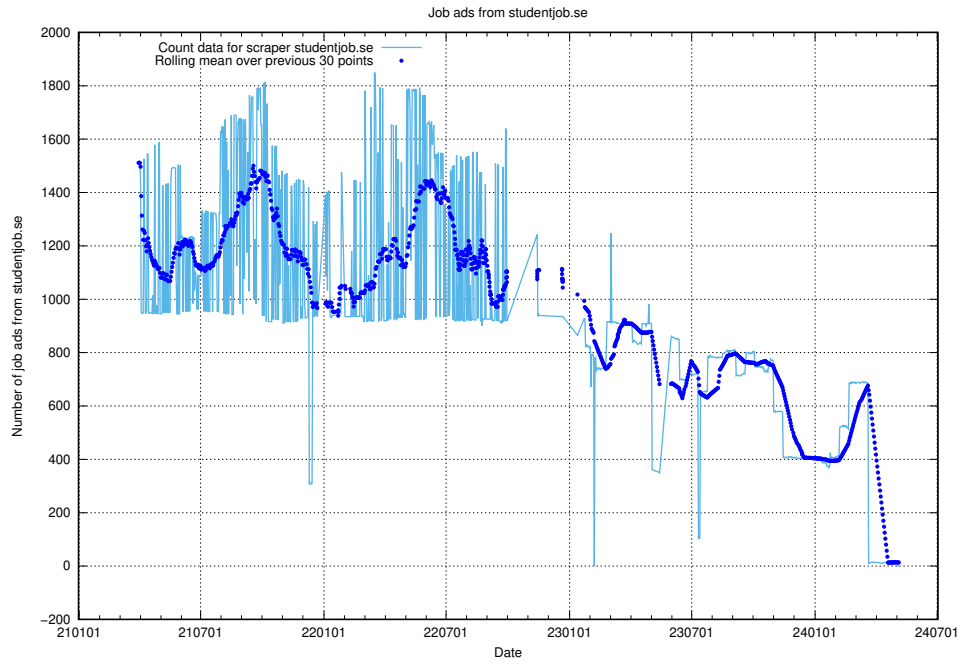

13.6 Number of ads by scraper studentjob.se

Here, we count the number of job ads scraped from studentjob.se.

13.7 Number of ads by scraper stepstone.se

Here, we count the number of job ads scraped from stepstone.se.