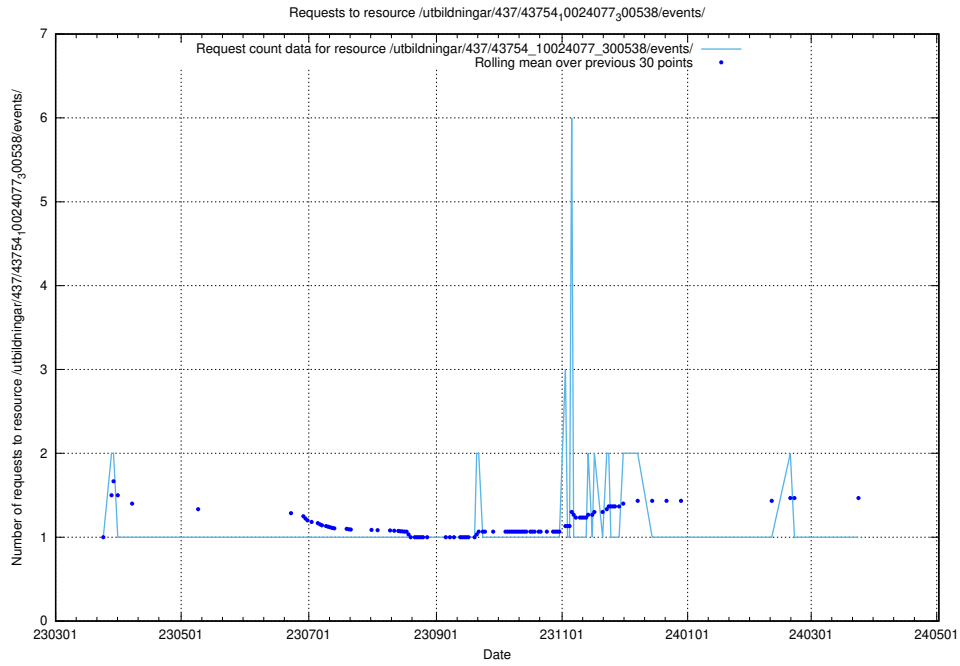

5.6167 Usage of /utbildningar/437/43754_10024077_300538/events/

Here, we count the number of requests to resource /utbildningar/437/43754_10024077_300538/events/.