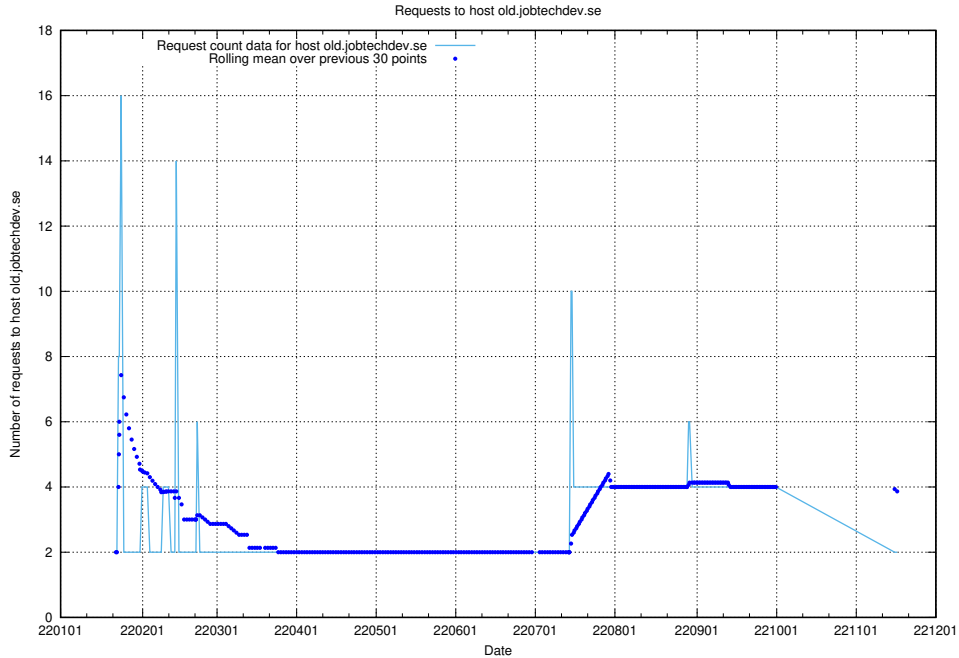

7.588 Usage of old.jobtechdev.se

Here, we count the number of requests to host old.jobtechdev.se.