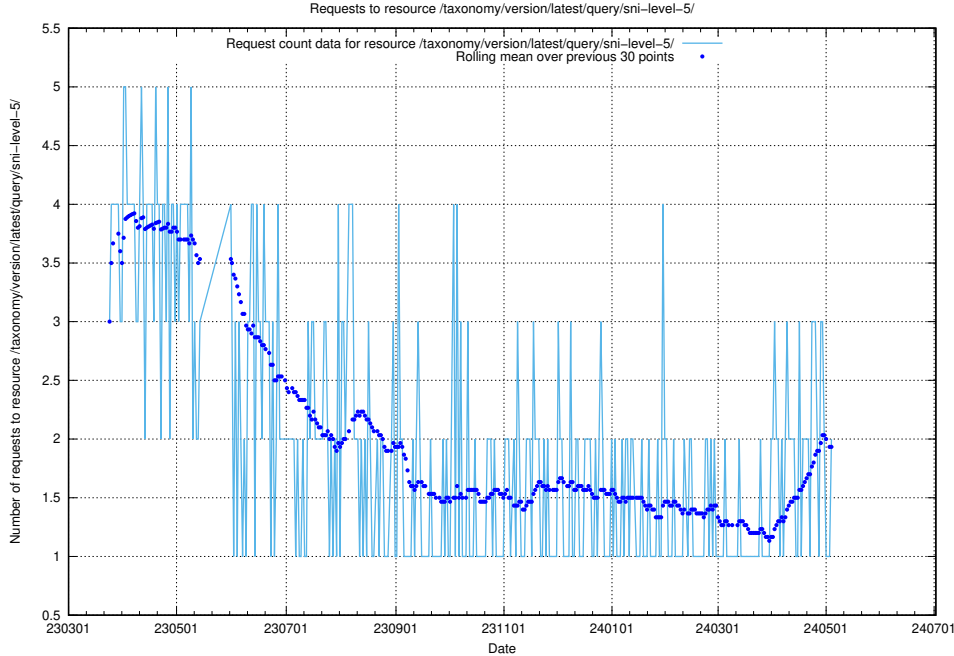

5.901 Usage of /taxonomy/version/latest/query/sni-level-5/

Here, we count the number of requests to resource /taxonomy/version/latest/query/sni-level-5/.