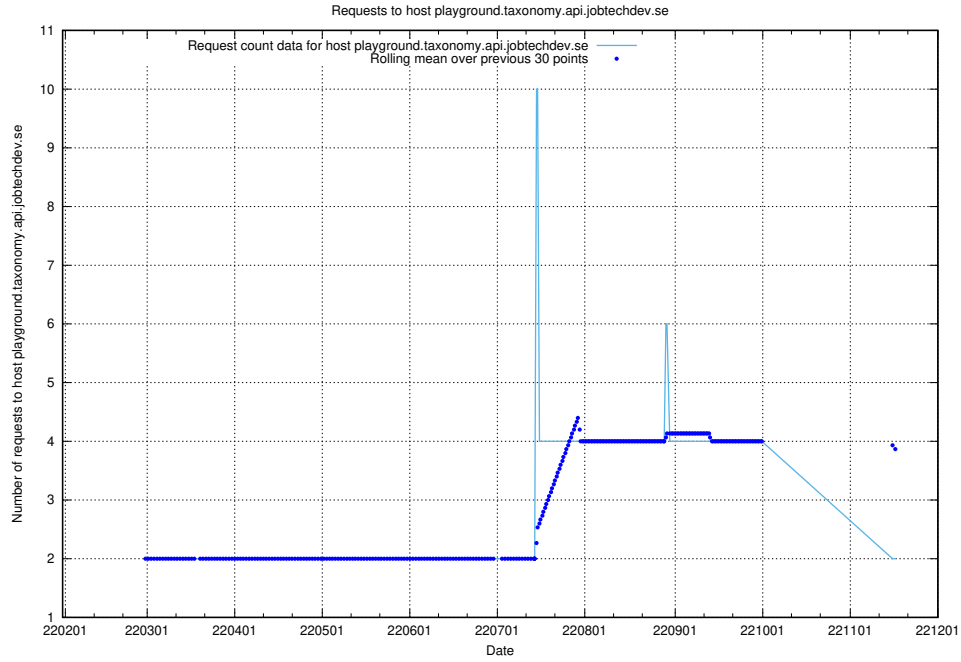

7.504 Usage of playground.taxonomy.api.jobtechdev.se

Here, we count the number of requests to host playground.taxonomy.api.jobtechdev.se.

7.505 Usage of jobscanner.jobtechdev.se:443

Here, we count the number of requests to host jobscanner.jobtechdev.se:443.