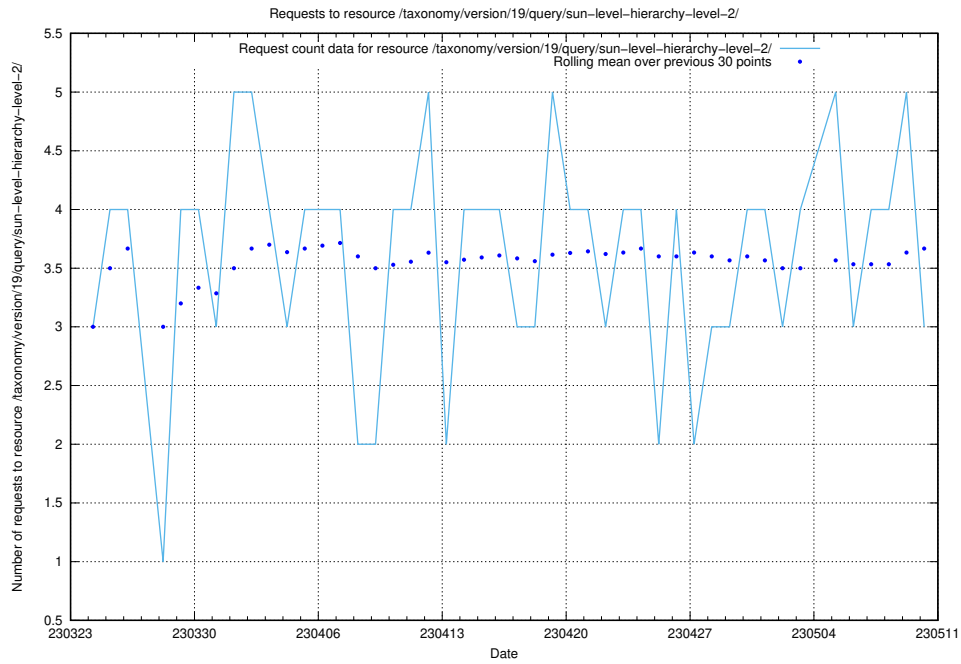

5.448 Usage of /taxonomy/version/19/query/sun-level-hierarchy-level-2/

Here, we count the number of requests to resource /taxonomy/version/19/query/sun-level-hierarchy-level-2/.