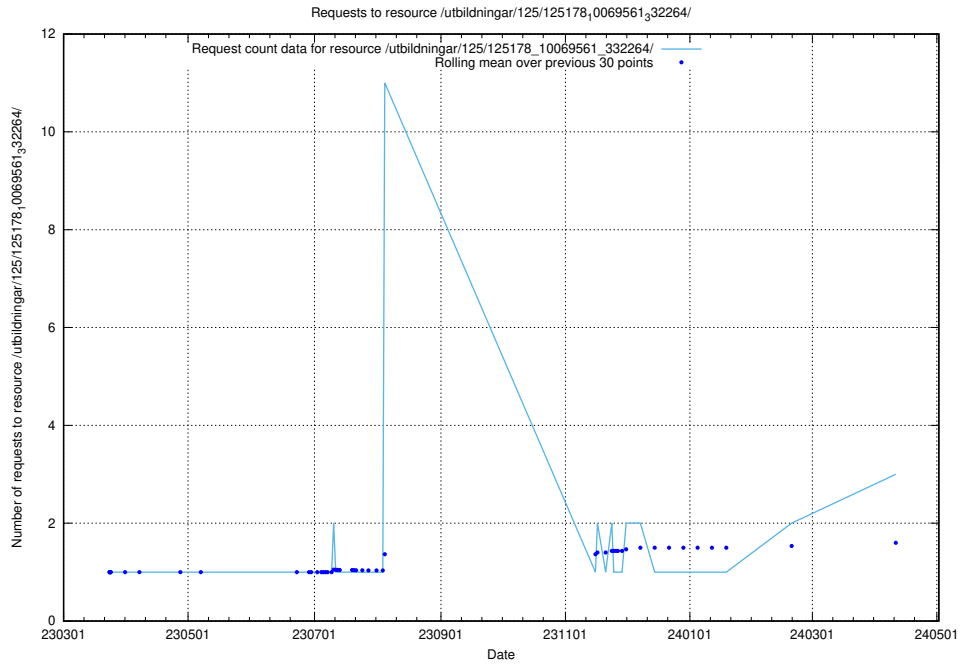

5.253 Usage of /utbildningar/125/125178_10069561_332264/

Here, we count the number of requests to resource /utbildningar/125/125178_10069561_332264/.