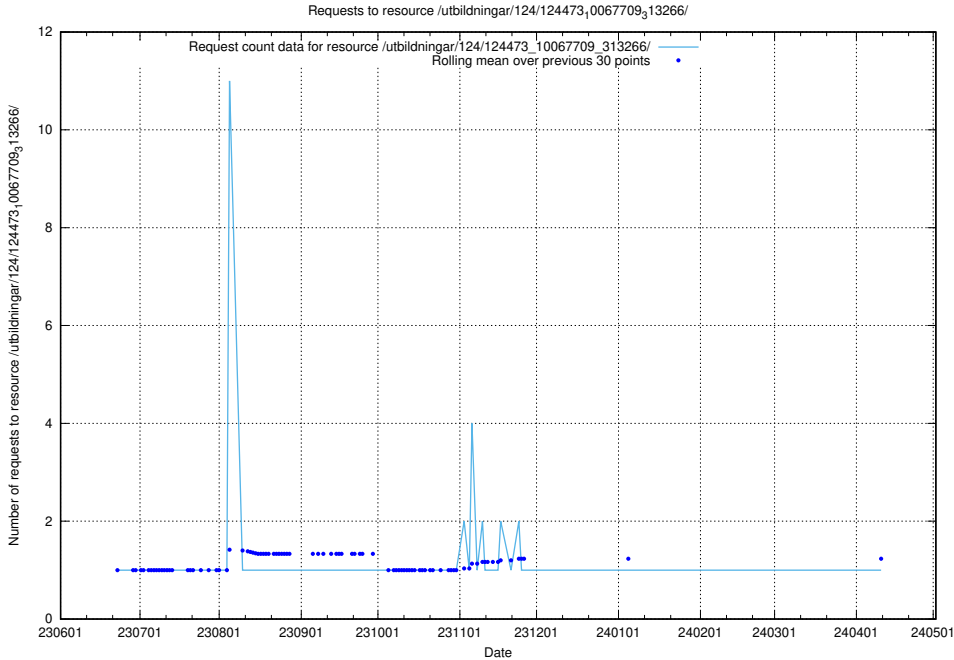

5.5789 Usage of /utbildningar/124/124473_10067709_313266/

Here, we count the number of requests to resource /utbildningar/124/124473_10067709_313266/.