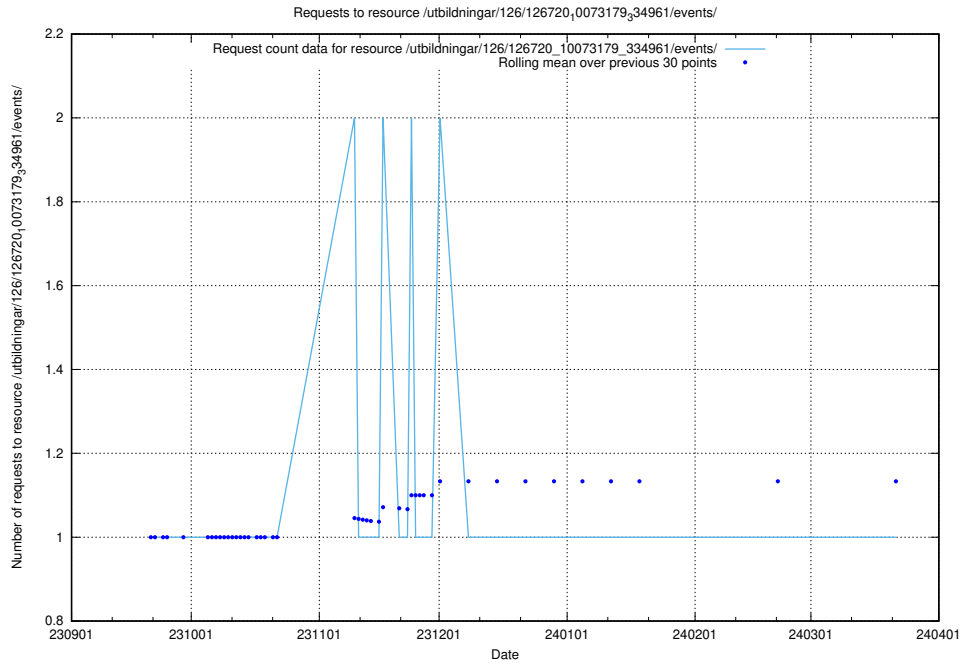

5.4504 Usage of /utbildningar/126/126720_10073179_334961/events/

Here, we count the number of requests to resource /utbildningar/126/126720_10073179_334961/events/