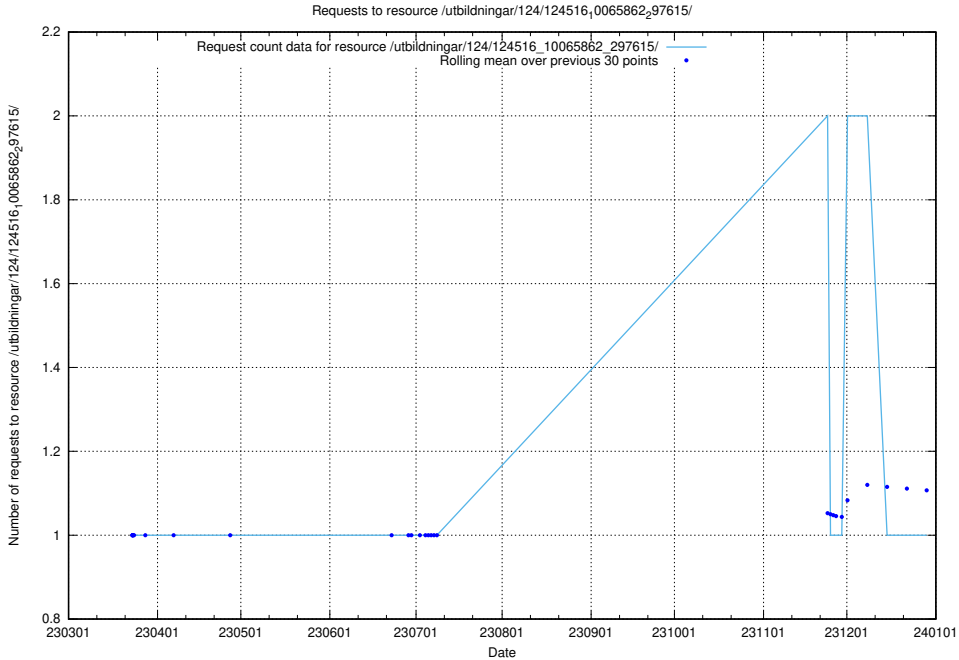

5.1477 Usage of /utbildningar/124/124516_10065862_297615/

Here, we count the number of requests to resource /utbildningar/124/124516_10065862_297615/.