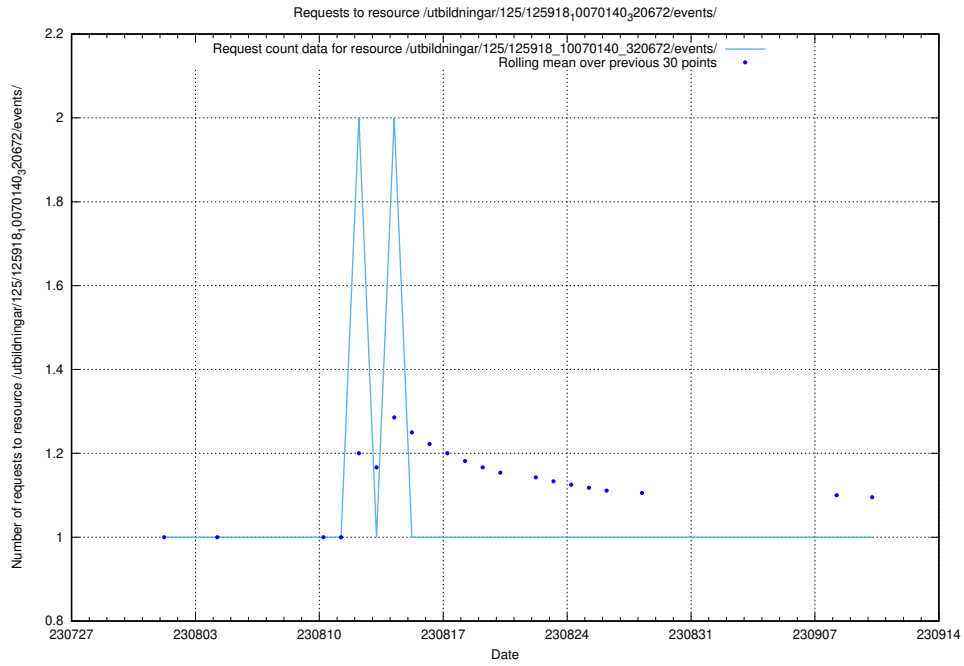

5.4874 Usage of /utbildningar/125/125918_10070140_320672/events/

Here, we count the number of requests to resource /utbildningar/125/125918_10070140_320672/events/