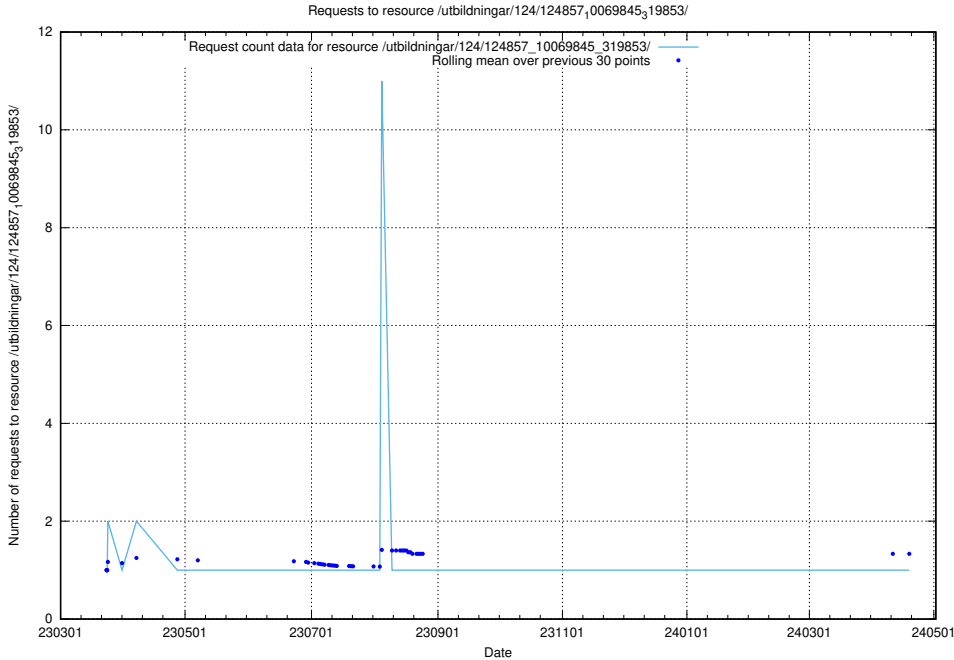

Here, we count the number of requests to resource /utbildningar/124/124857_10069845_319853/events/

5.1166 Usage of /utbildningar/124/124857_10069845_319853/

Here, we count the number of requests to resource /utbildningar/124/124857_10069845_319853/.