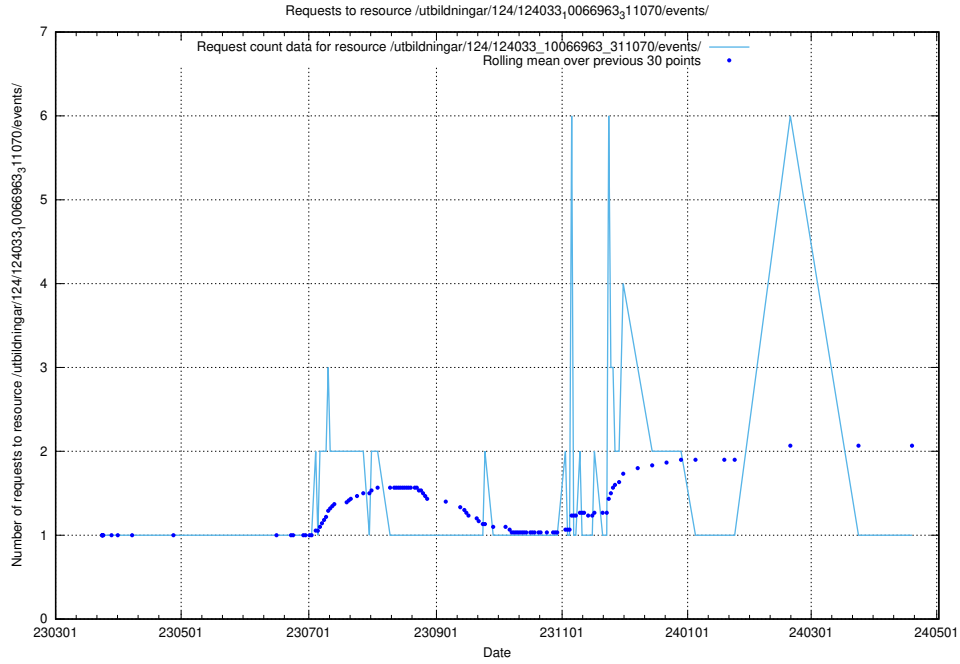

5.4427 Usage of /utbildningar/124/124033_10066963_311070/events/

Here, we count the number of requests to resource /utbildningar/124/124033_10066963_311070/events/