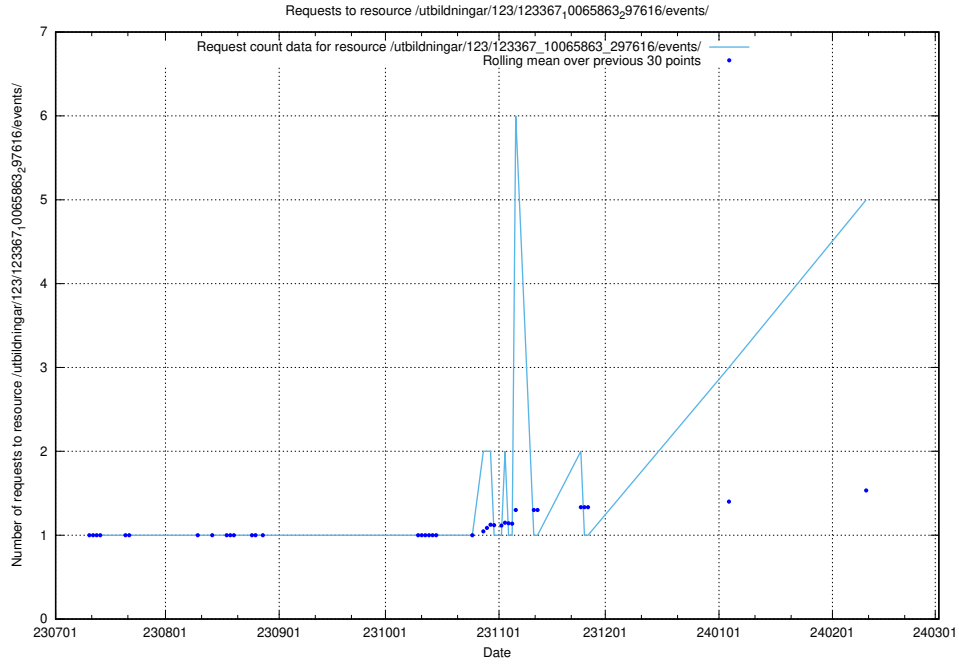

5.142 Usage of /utbildningar/123/123367_10065863_297616/events/

Here, we count the number of requests to resource /utbildningar/123/123367_10065863_297616/events/