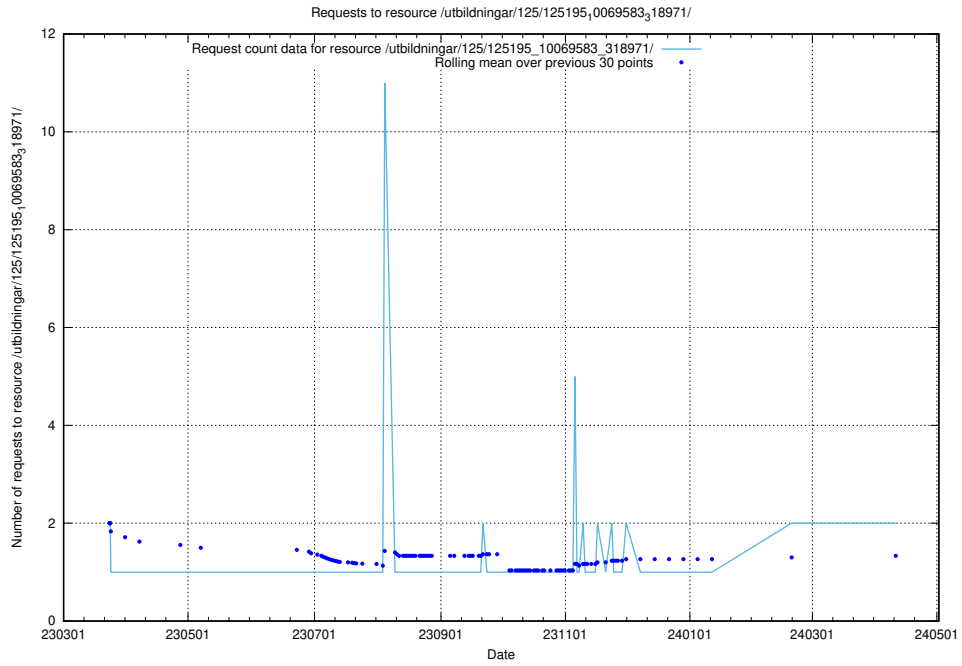

5.927 Usage of /utbildningar/125/125195_10069583_318971/

Here, we count the number of requests to resource /utbildningar/125/125195_10069583_318971/.