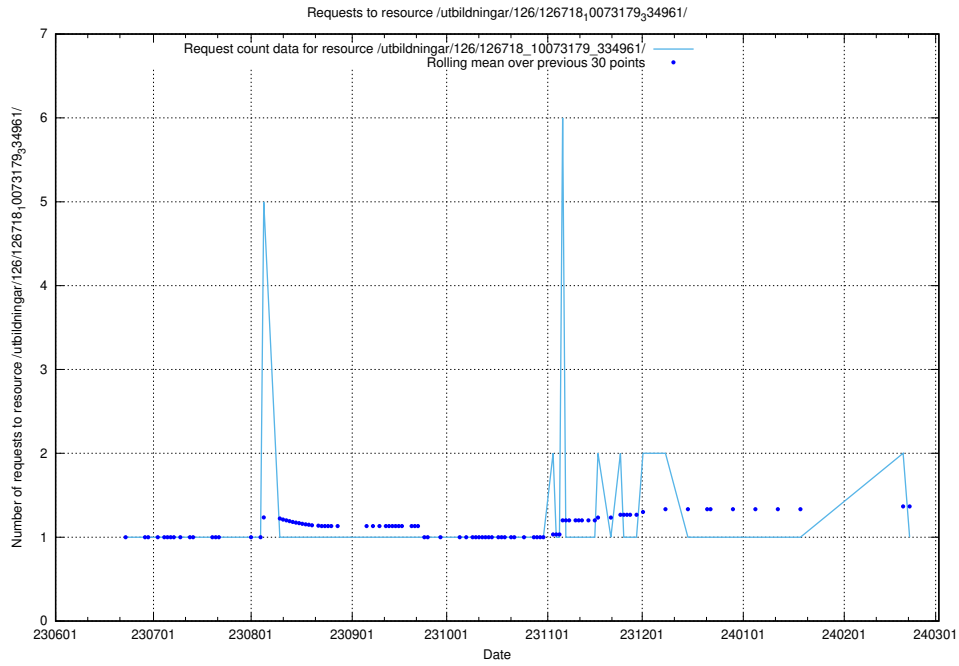

5.5603 Usage of /utbildningar/126/126718_10073179_334961/

Here, we count the number of requests to resource /utbildningar/126/126718_10073179_334961/.