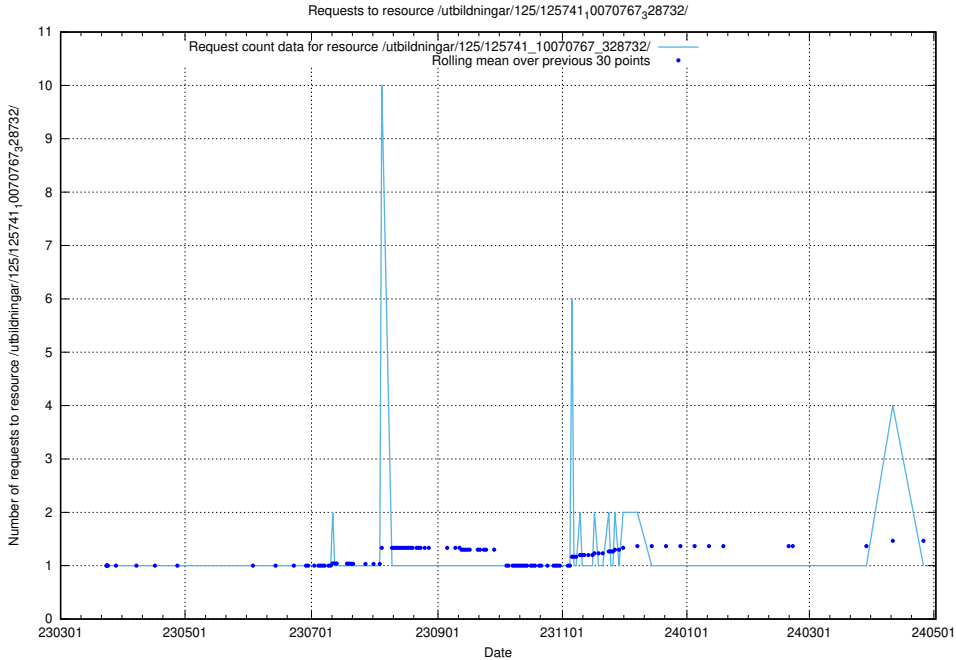

5.6438 Usage of /utbildningar/125/125741_10070767_328732/

Here, we count the number of requests to resource /utbildningar/125/125741_10070767_328732/.