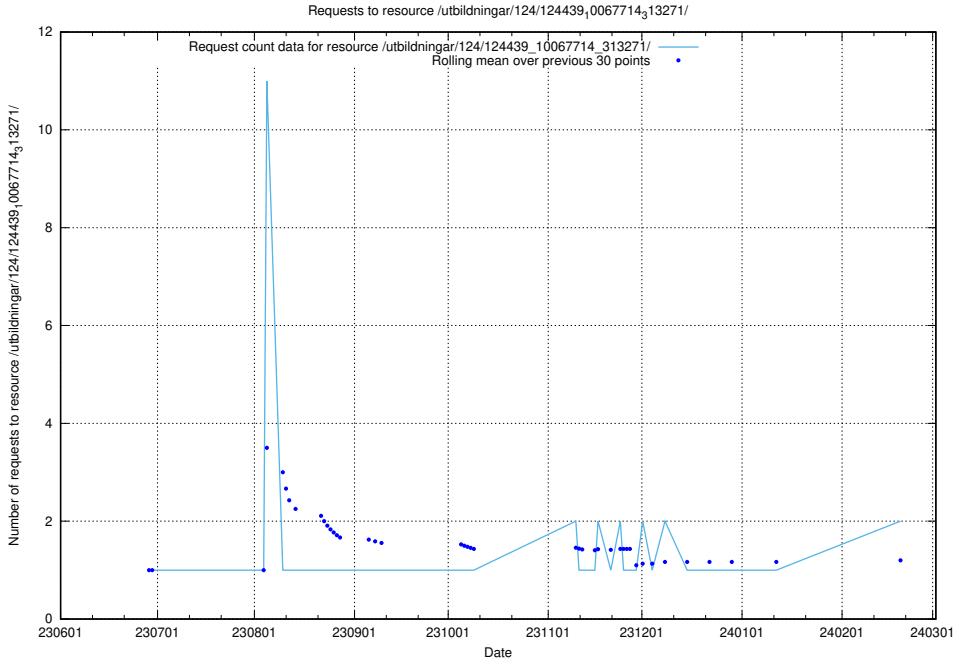

5.832 Usage of /utbildningar/124/124439_10067714_313271/

Here, we count the number of requests to resource /utbildningar/124/124439_10067714_313271/.