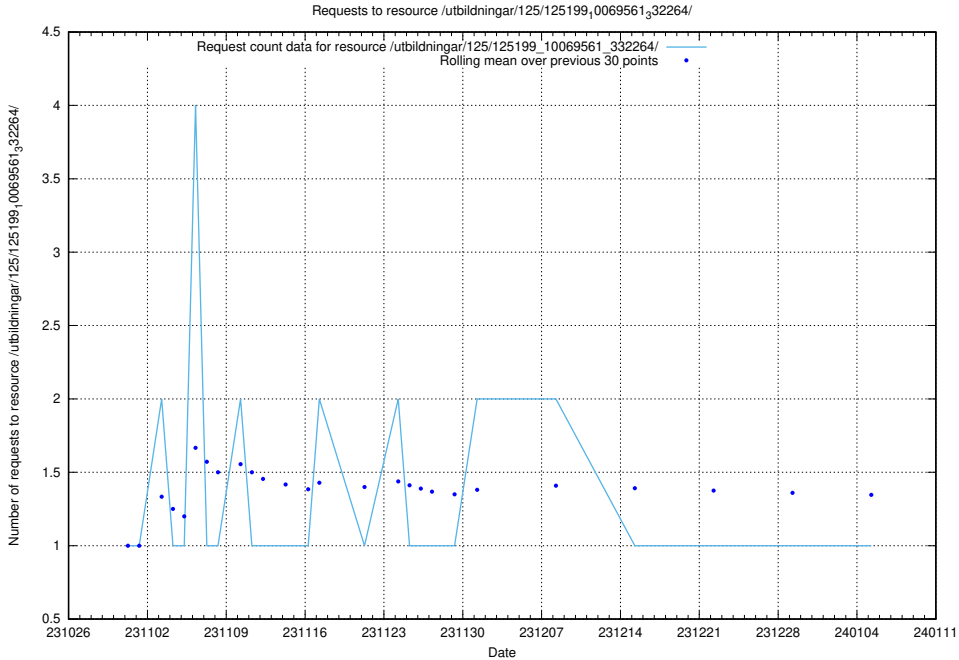

5.4154 Usage of /utbildningar/125/125199_10069561_332264/

Here, we count the number of requests to resource /utbildningar/125/125199_10069561_332264/.