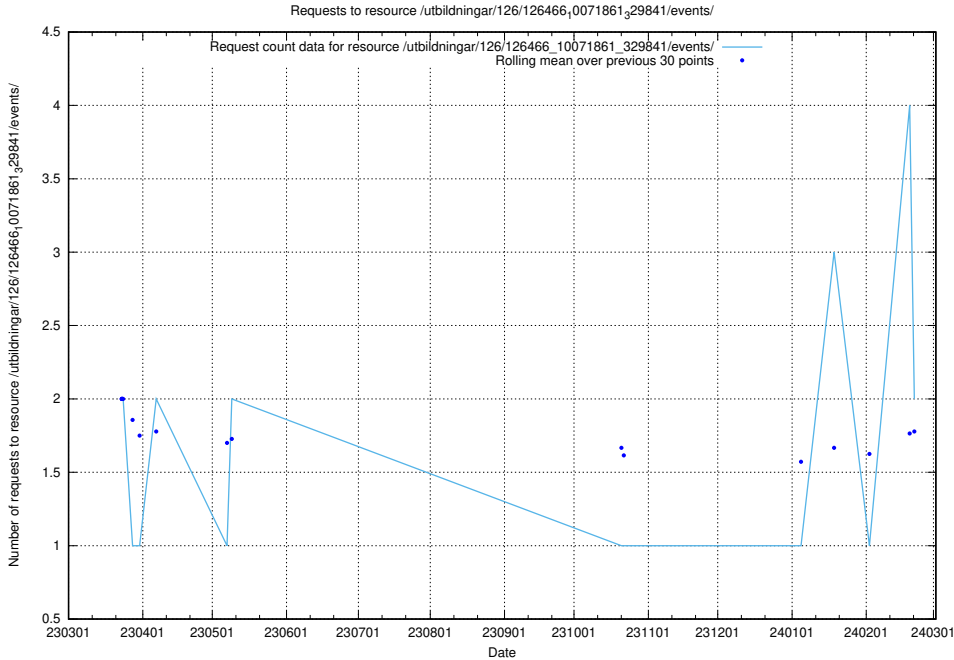

Here, we count the number of requests to resource /utbildningar/438/43865_10023996_29957/events/.

5.921 Usage of /utbildningar/126/126466_10071861_329841/events/

Here, we count the number of requests to resource /utbildningar/126/126466_10071861_329841/events/