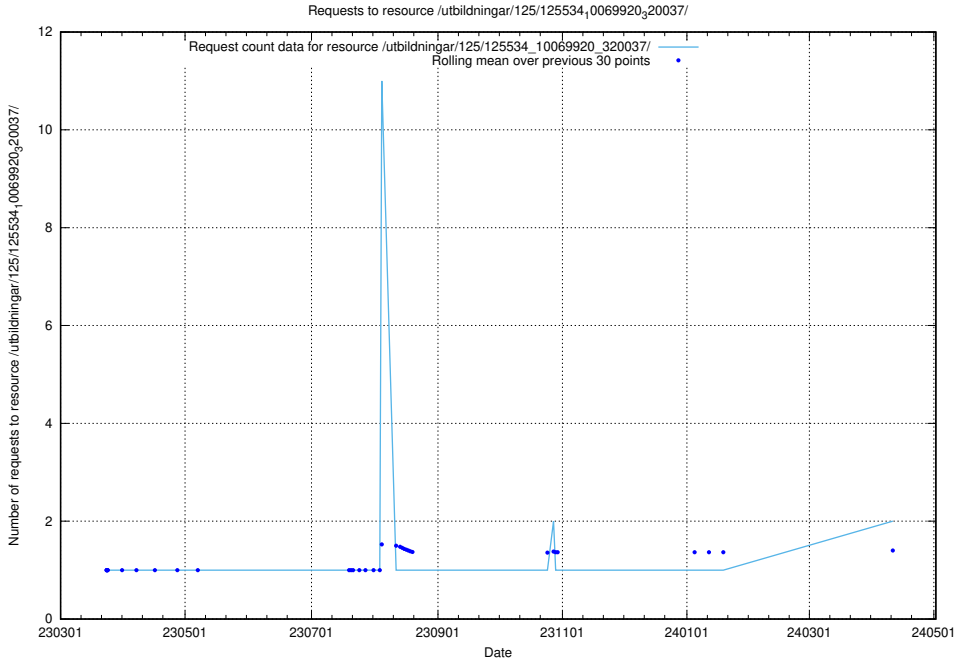

5.492 Usage of /utbildningar/125/125534_10069920_320037/

Here, we count the number of requests to resource /utbildningar/125/125534_10069920_320037/.