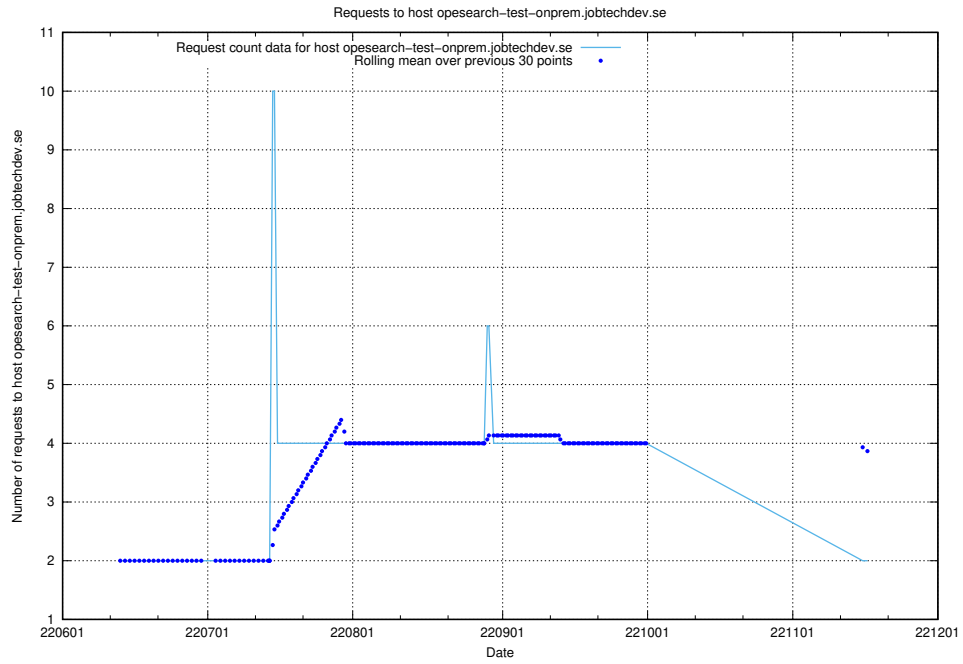

7.400 Usage of opesearch-test-onprem.jobtechdev.se

Here, we count the number of requests to host opesearch-test-onprem.jobtechdev.se.