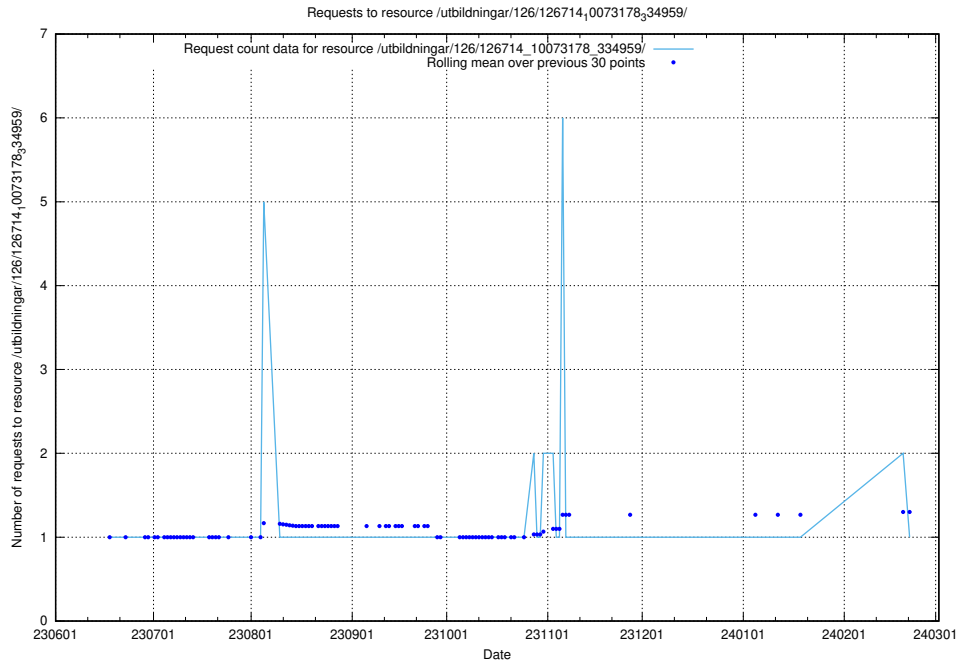

5.5844 Usage of /utbildningar/126/126714_10073178_334959/

Here, we count the number of requests to resource /utbildningar/126/126714_10073178_334959/.