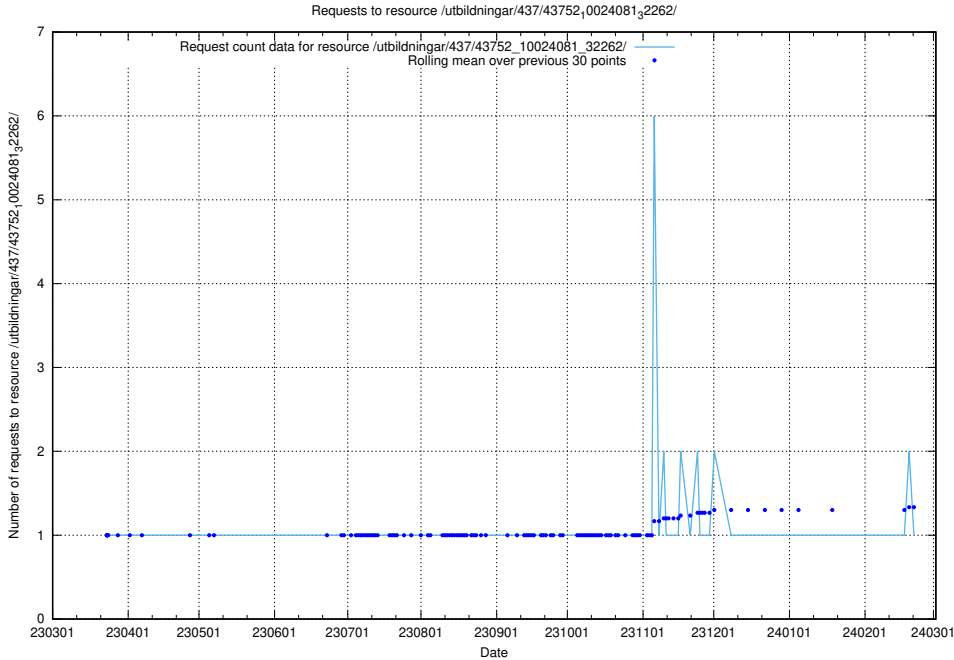

5.6353 Usage of /utbildningar/437/43752_10024081_32262/

Here, we count the number of requests to resource /utbildningar/437/43752_10024081_32262/.