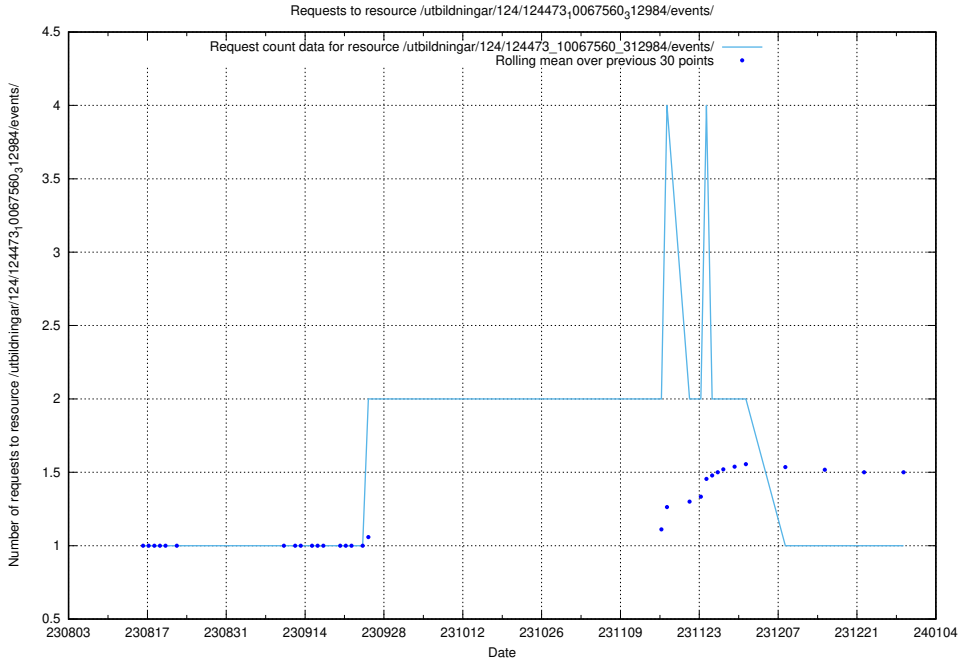

5.4779 Usage of /utbildningar/124/124473_10067560_312984/events/

Here, we count the number of requests to resource /utbildningar/124/124473_10067560_312984/events/