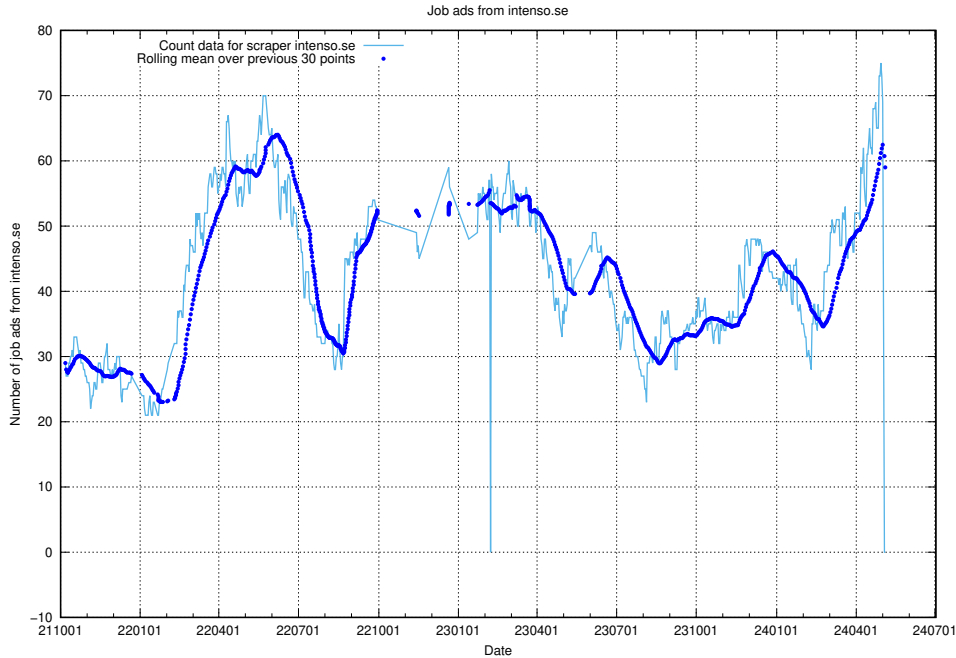

13.16 Number of ads by scraper intenso.se

Here, we count the number of job ads scraped from intenso.se.

13.17 Number of ads by scraper thehub.io

Here, we count the number of job ads scraped from thehub.io.