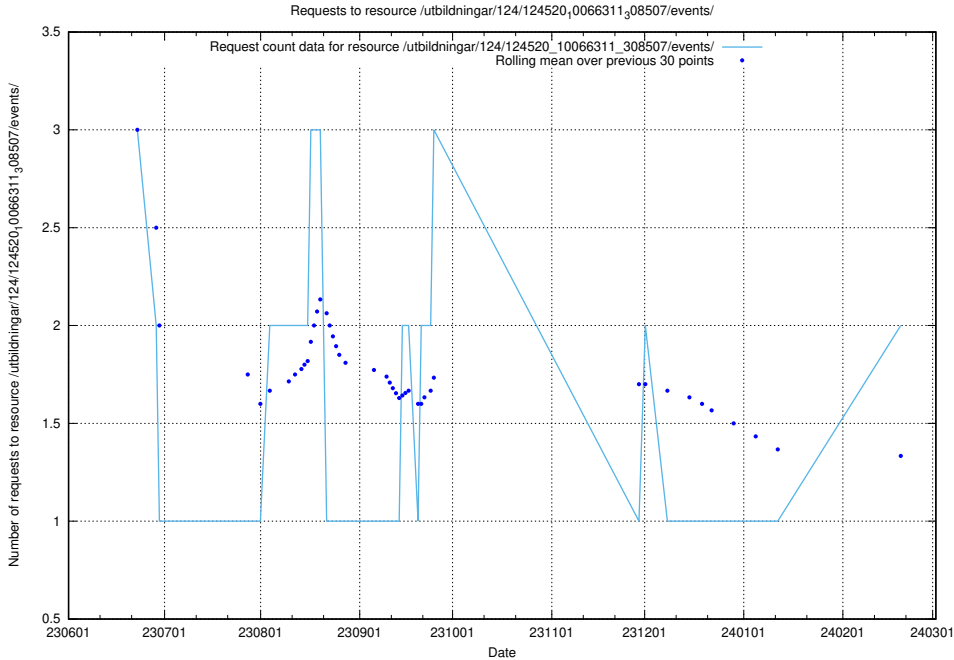

5.835 Usage of /utbildningar/124/124520_10066311_308507/events/

Here, we count the number of requests to resource /utbildningar/124/124520_10066311_308507/events/