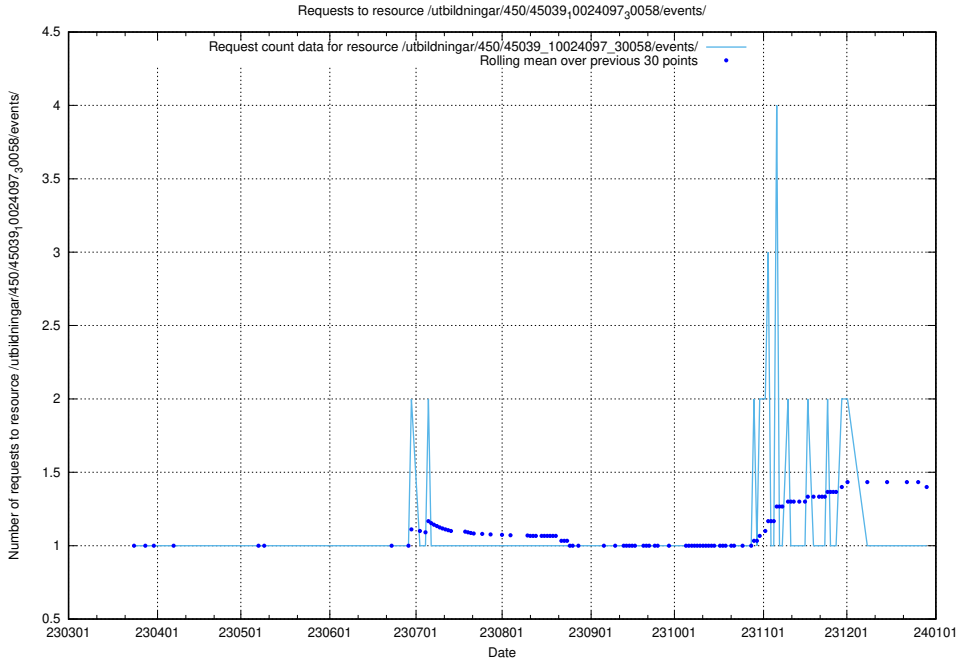

5.6137 Usage of /utbildningar/450/45039_10024097_30058/events/

Here, we count the number of requests to resource /utbildningar/450/45039_10024097_30058/events/.