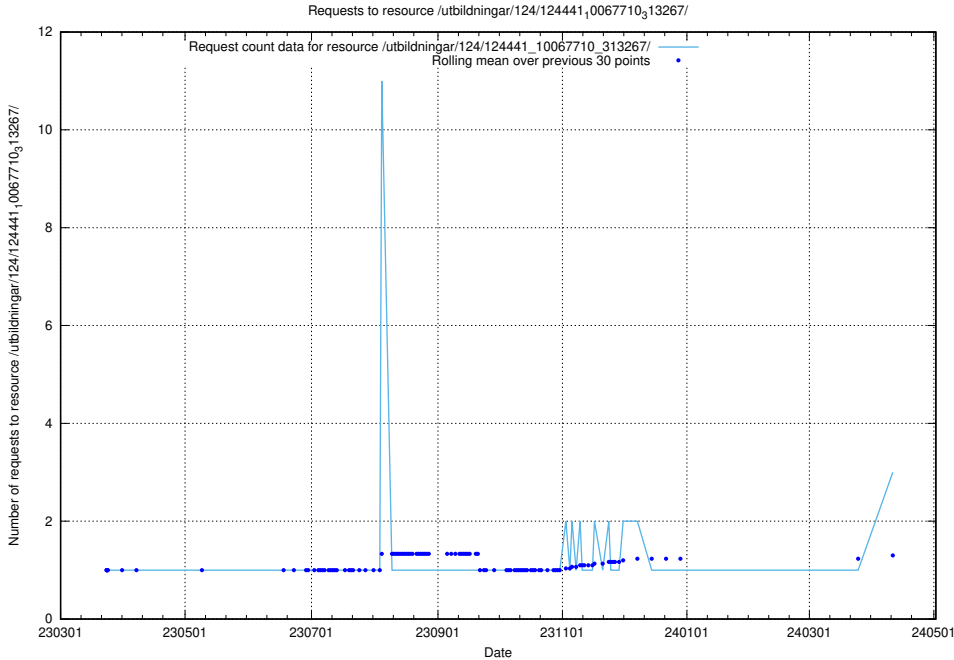

5.305 Usage of /utbildningar/124/124441_10067710_313267/

Here, we count the number of requests to resource /utbildningar/124/124441_10067710_313267/.