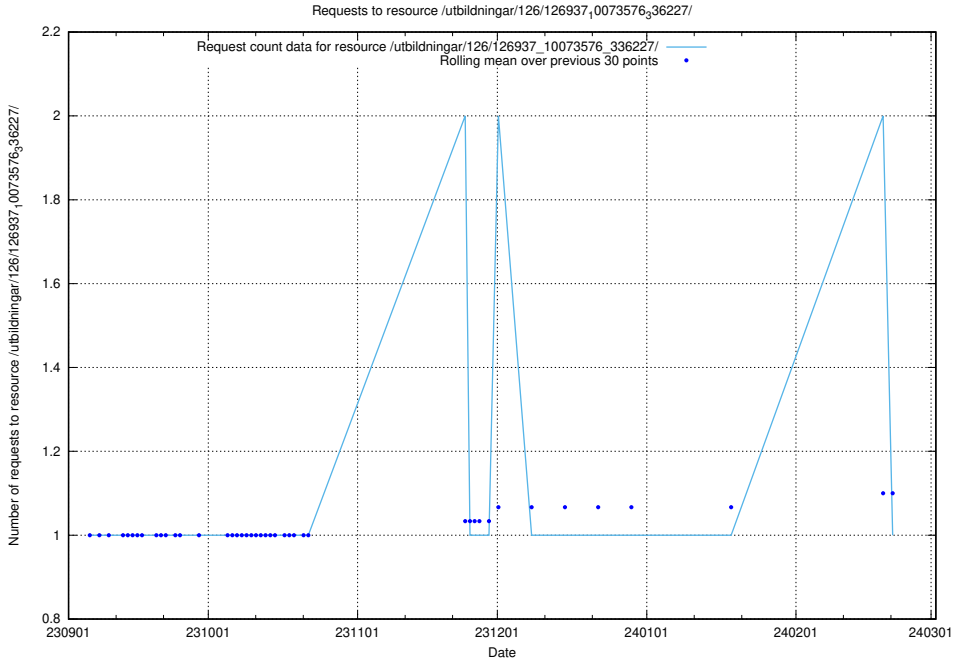

5.4642 Usage of /utbildningar/126/126937_10073576_336227/

Here, we count the number of requests to resource /utbildningar/126/126937_10073576_336227/.