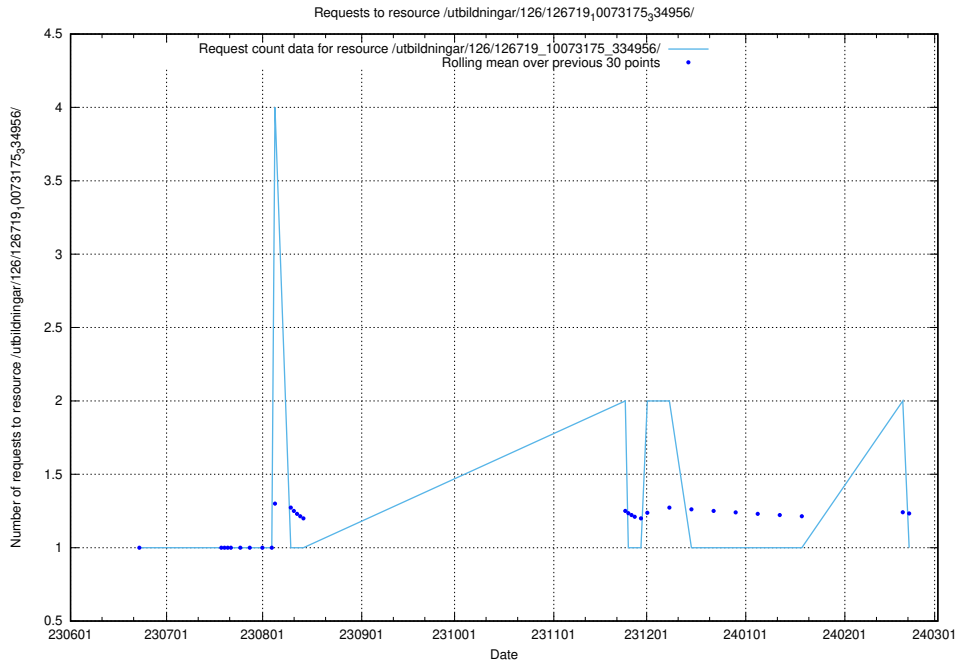

5.5601 Usage of /utbildningar/126/126719_10073175_334956/

Here, we count the number of requests to resource /utbildningar/126/126719_10073175_334956/.