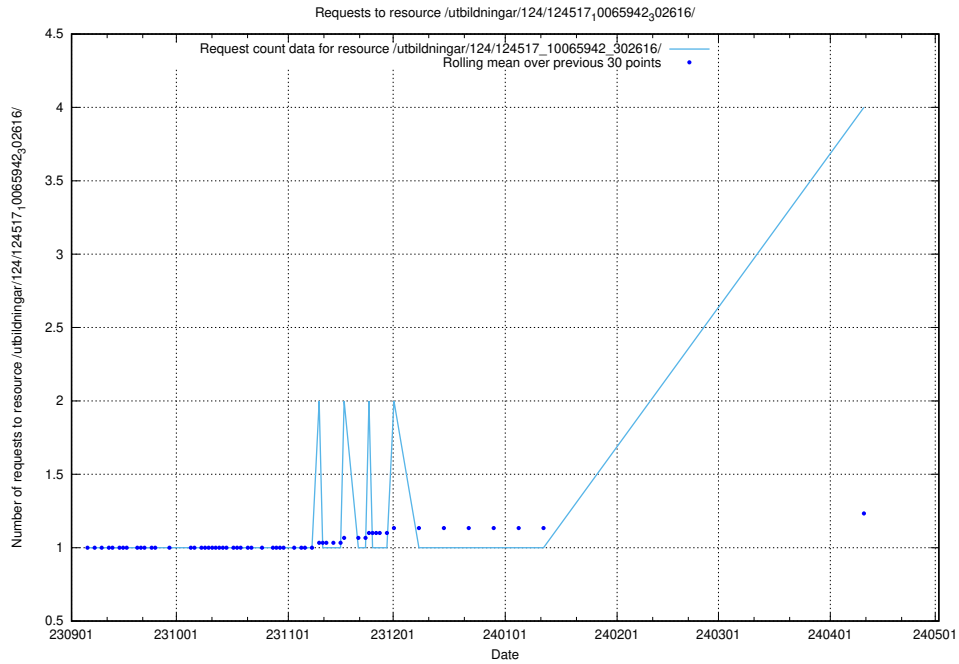

5.212 Usage of /utbildningar/124/124517_10065942_302616/

Here, we count the number of requests to resource /utbildningar/124/124517_10065942_302616/.