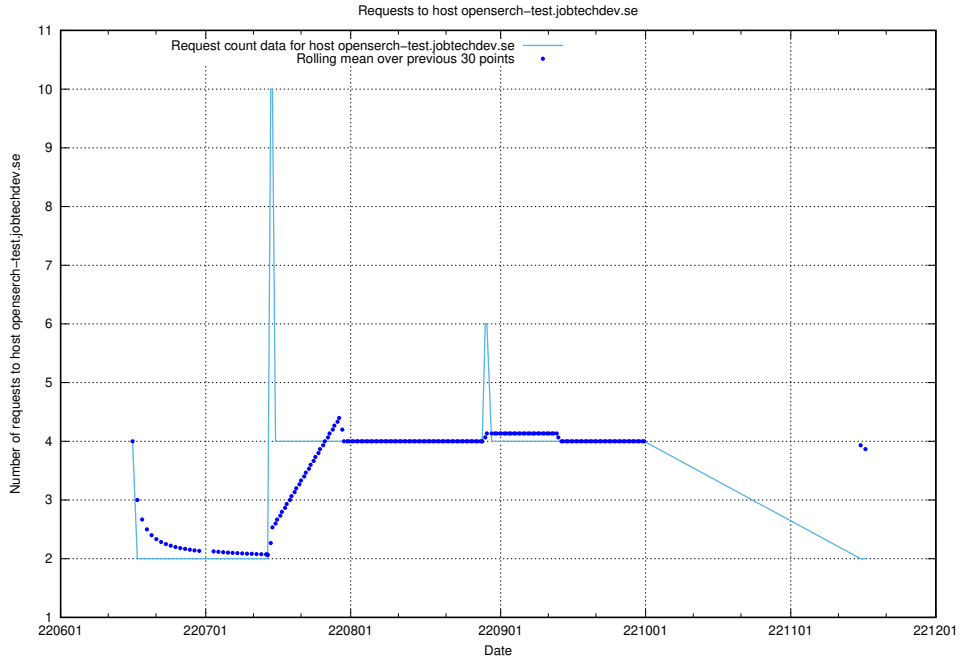

Here, we count the number of requests to host 2f0b40cd-39bc-429b-8f6c-c3d864c6fbd6.jobtechdev.se.

7.397 Usage of openserch-test.jobtechdev.se

Here, we count the number of requests to host openserch-test.jobtechdev.se.