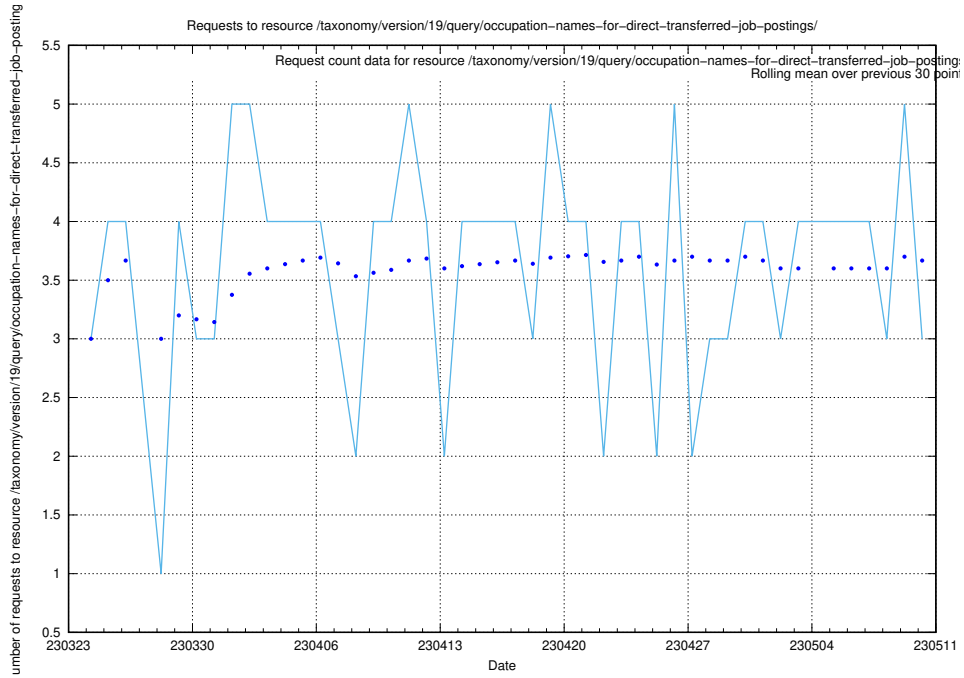

5.451 Usage of /taxonomy/version/19/query/occupation-names-for-direct-transferred-job-postings/

Here, we count the number of requests to resource /taxonomy/version/19/query/occupation-names-for-direct-transferred-job-postings/.