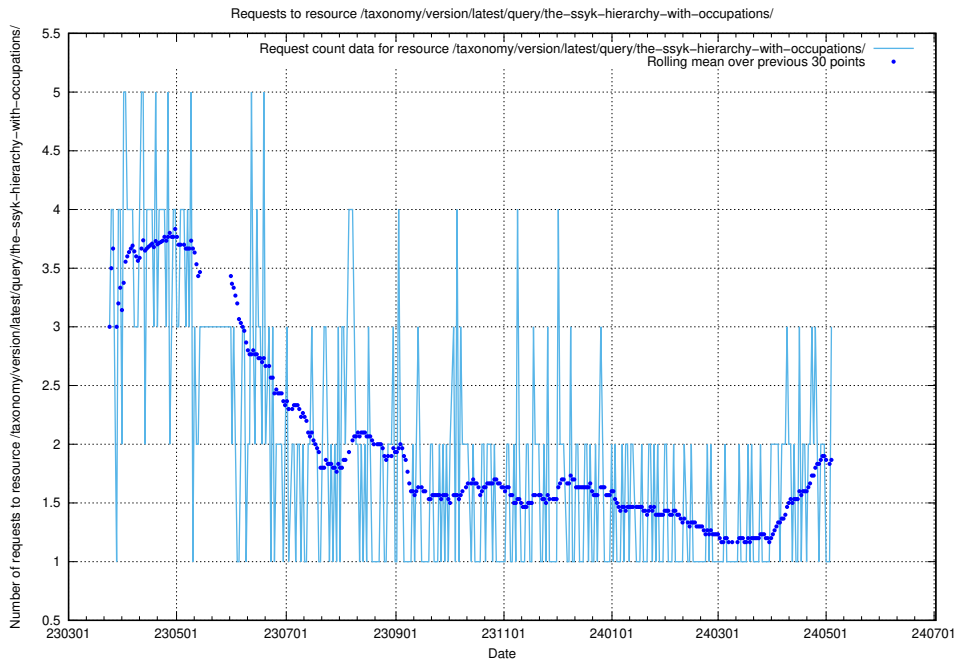

5.407 Usage of /taxonomy/version/latest/query/the-ssyk-hierarchy-with-occupations/

Here, we count the number of requests to resource /taxonomy/version/latest/query/the-ssyk-hierarchy-with-occupations/.