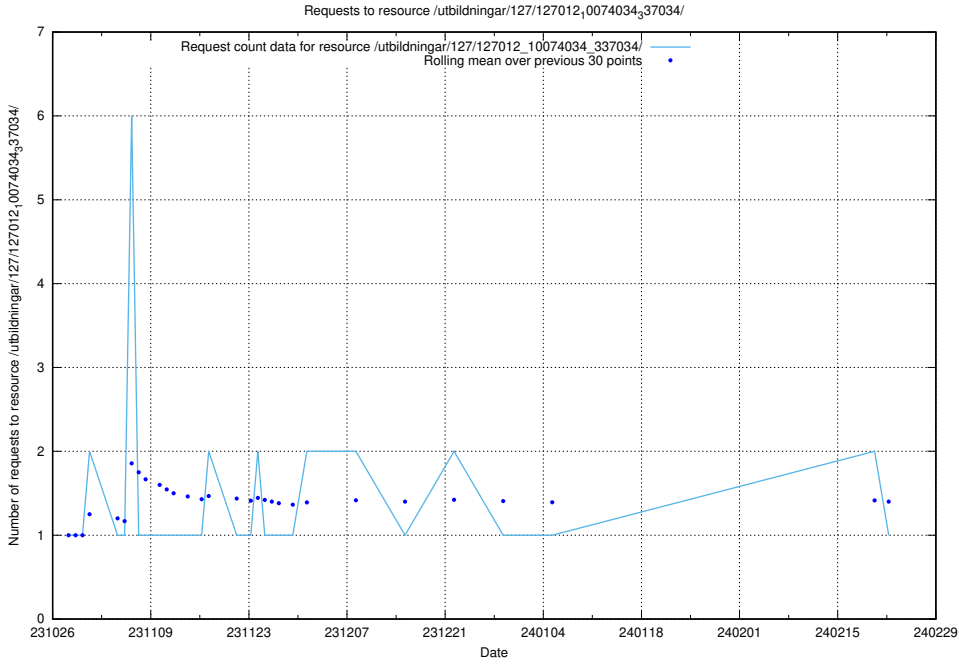

5.4175 Usage of /utbildningar/127/127012_10074034_337034/

Here, we count the number of requests to resource /utbildningar/127/127012_10074034_337034/.