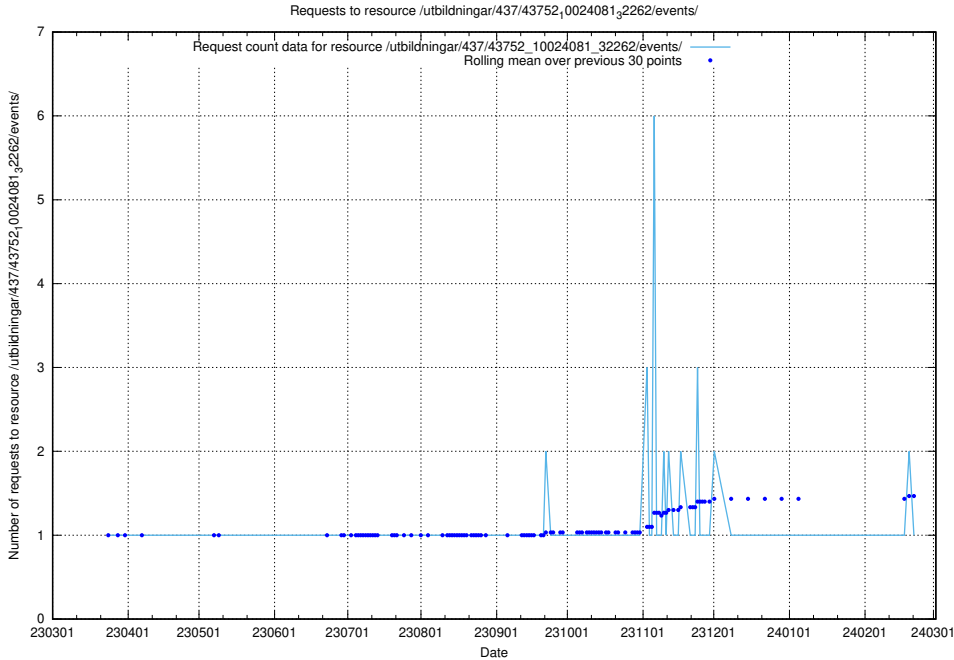

5.6169 Usage of /utbildningar/437/43752_10024081_32262/events/

Here, we count the number of requests to resource /utbildningar/437/43752_10024081_32262/events/.