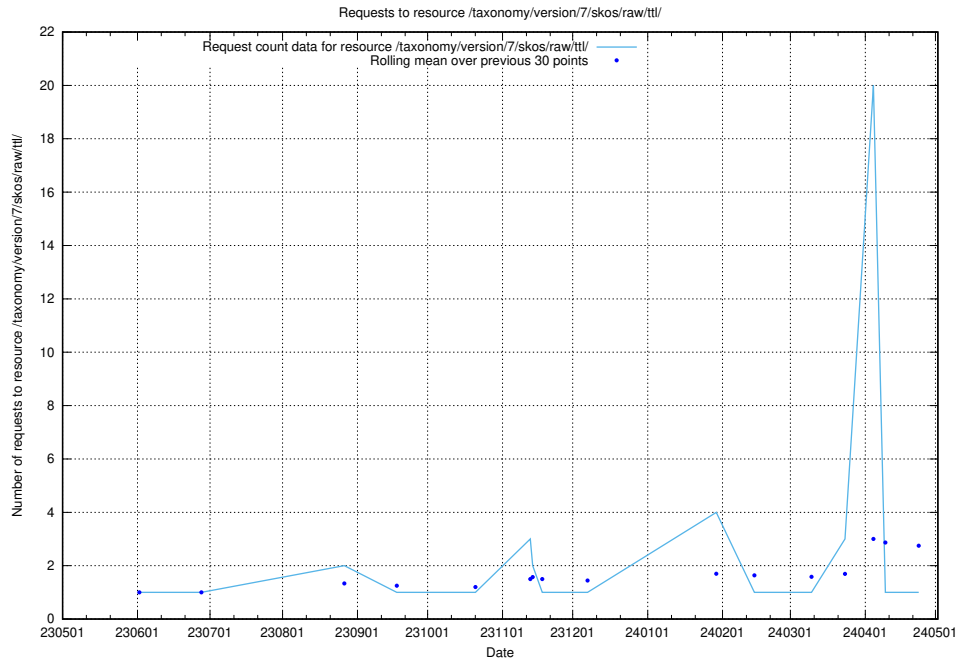

5.5911 Usage of /taxonomy/version/7/skos/raw/ttl/

Here, we count the number of requests to resource /taxonomy/version/7/skos/raw/ttl/.