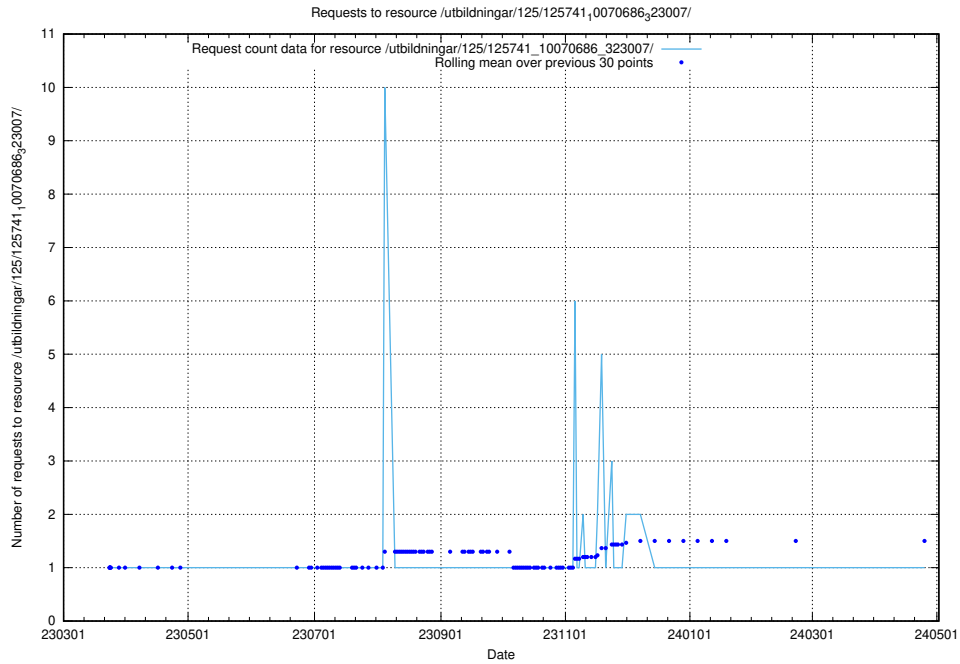

5.6446 Usage of /utbildningar/125/125741_10070686_323007/

Here, we count the number of requests to resource /utbildningar/125/125741_10070686_323007/.