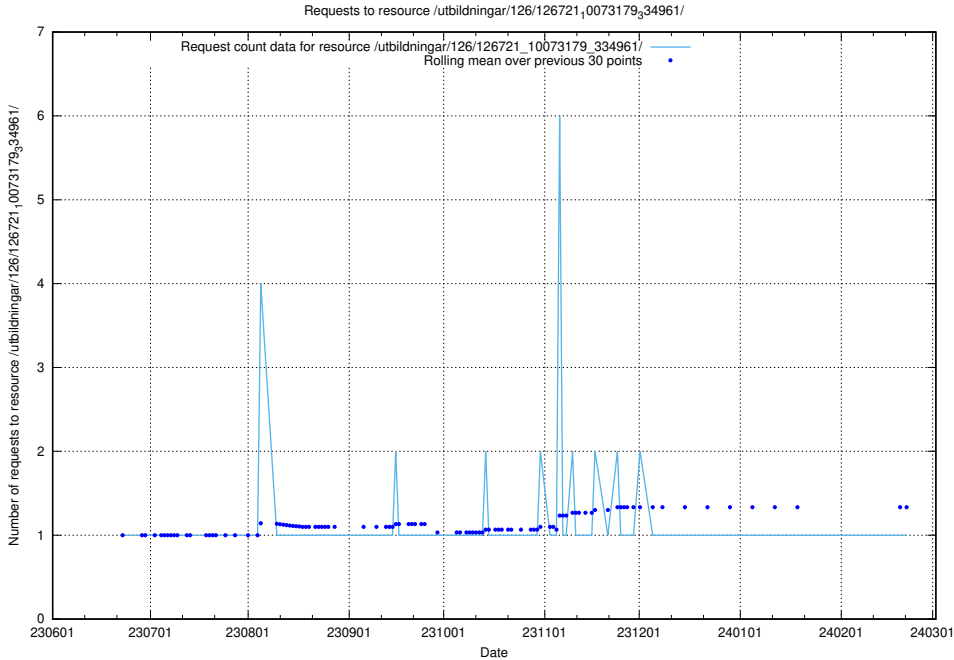

5.5596 Usage of /utbildningar/126/126721_10073179_334961/

Here, we count the number of requests to resource /utbildningar/126/126721_10073179_334961/.