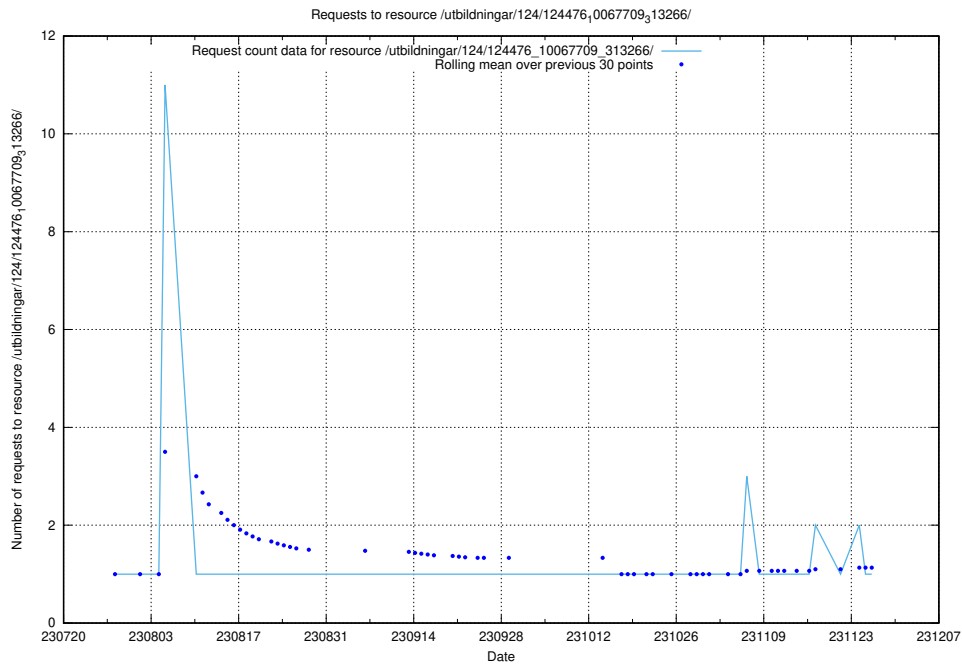

5.4890 Usage of /utbildningar/124/124476_10067709_313266/

Here, we count the number of requests to resource /utbildningar/124/124476_10067709_313266/.