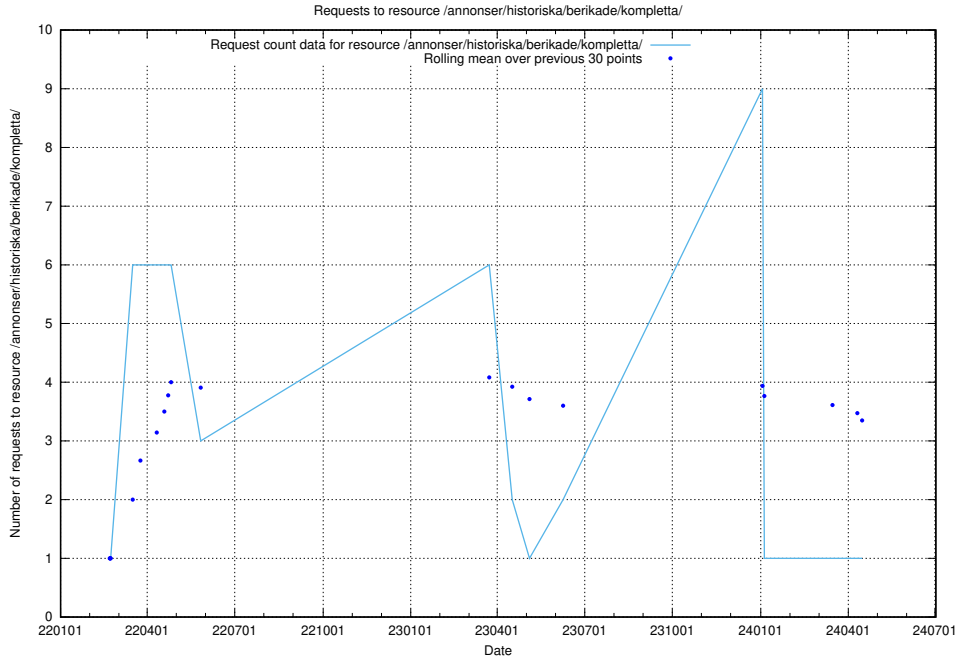

5.1243 Usage of /annonser/historiska/berikade/kompletta/

Here, we count the number of requests to resource /annonser/historiska/berikade/kompletta/.