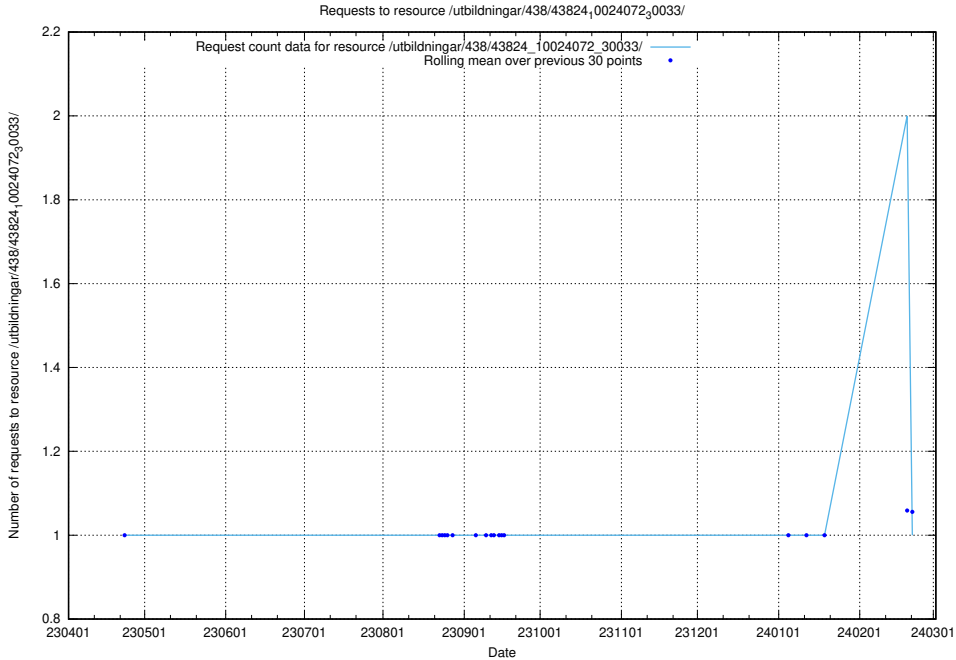

5.6018 Usage of /utbildningar/438/43824_10024072_30033/

Here, we count the number of requests to resource /utbildningar/438/43824_10024072_30033/.