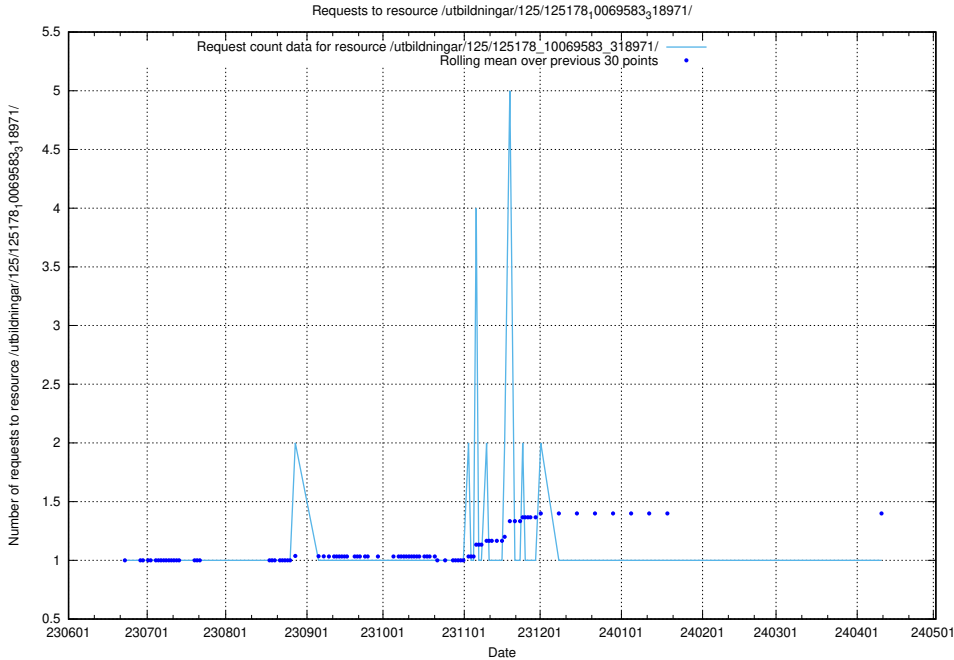

5.5721 Usage of /utbildningar/125/125178_10069583_318971/

Here, we count the number of requests to resource /utbildningar/125/125178_10069583_318971/.