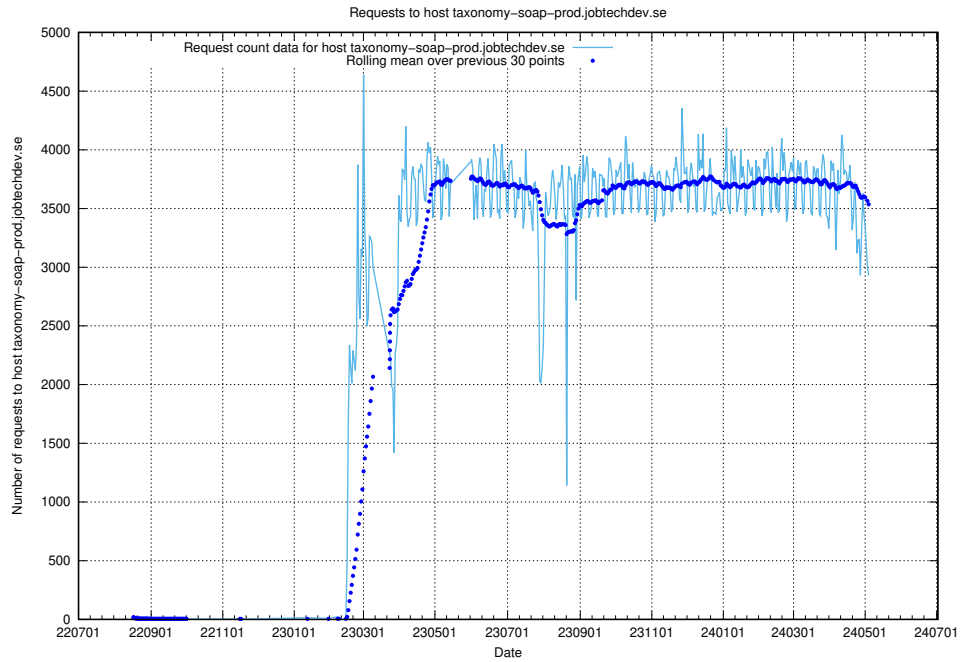

7.17 Usage of taxonomy-soap-prod.jobtechdev.se

Here, we count the number of requests to host taxonomy-soap-prod.jobtechdev.se.