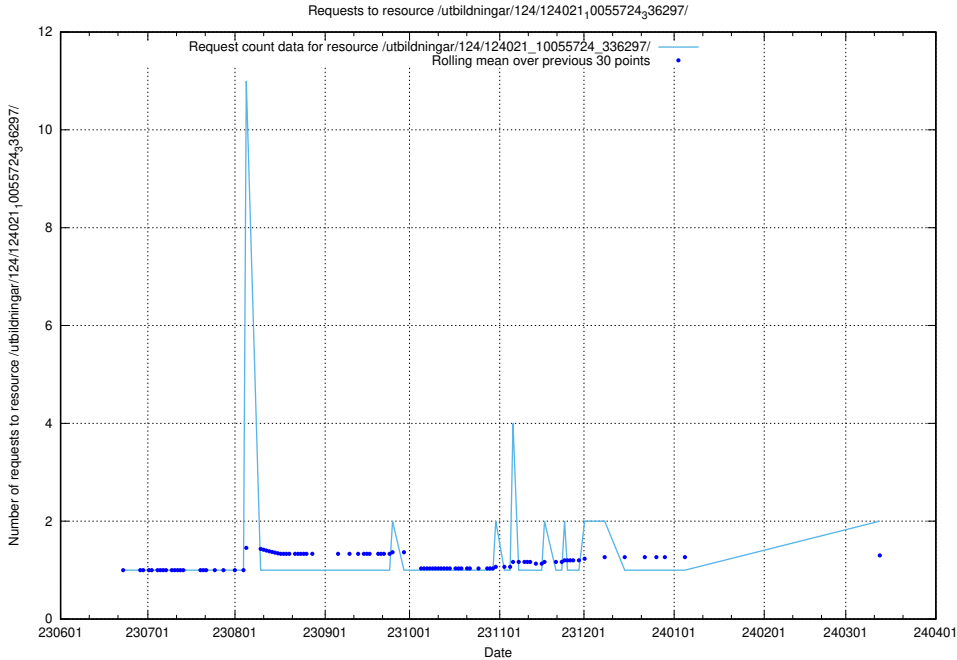

5.869 Usage of /utbildningar/124/124021_10055724_336297/

Here, we count the number of requests to resource /utbildningar/124/124021_10055724_336297/.