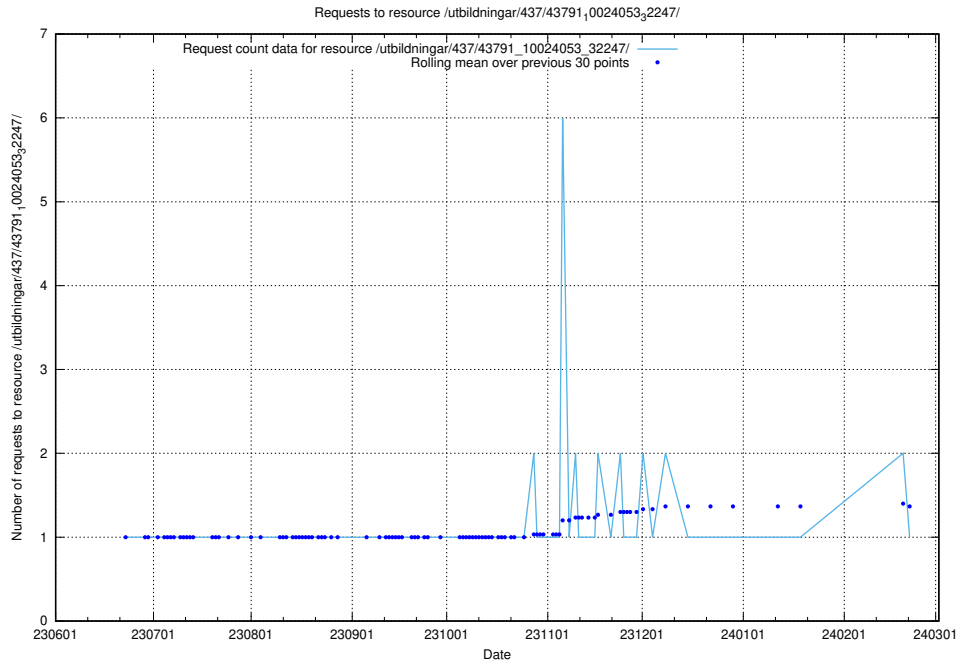

5.5562 Usage of /utbildningar/437/43791_10024053_32247/

Here, we count the number of requests to resource /utbildningar/437/43791_10024053_32247/.