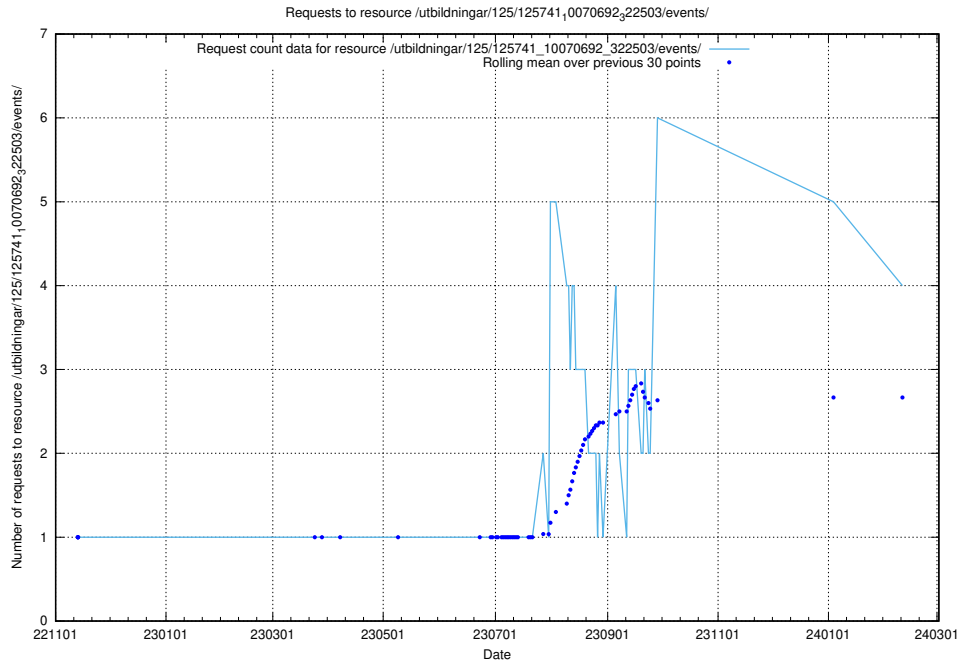

5.231 Usage of /utbildningar/125/125741_10070692_322503/events/

Here, we count the number of requests to resource /utbildningar/125/125741_10070692_322503/events/