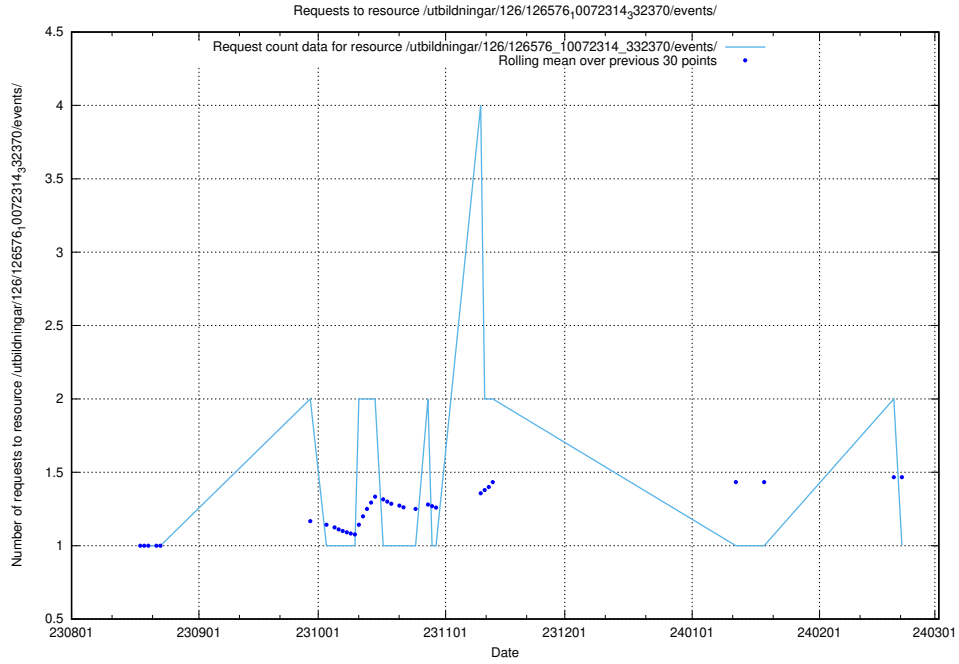

5.4754 Usage of /utbildningar/126/126576_10072314_332370/events/

Here, we count the number of requests to resource /utbildningar/126/126576_10072314_332370/events/