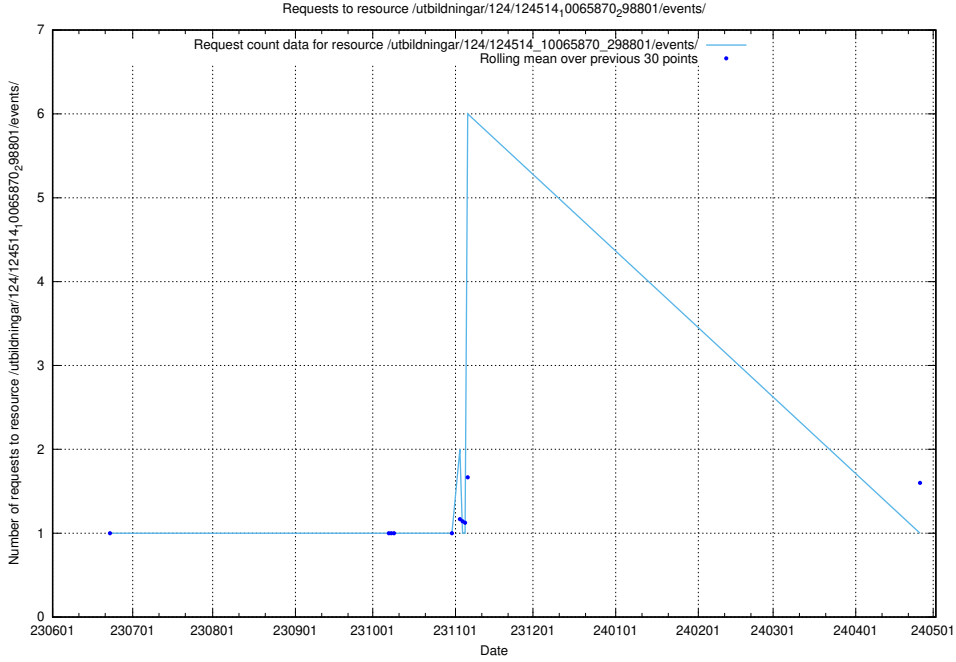

5.5764 Usage of /utbildningar/124/124514_10065870_298801/events/

Here, we count the number of requests to resource /utbildningar/124/124514_10065870_298801/events/