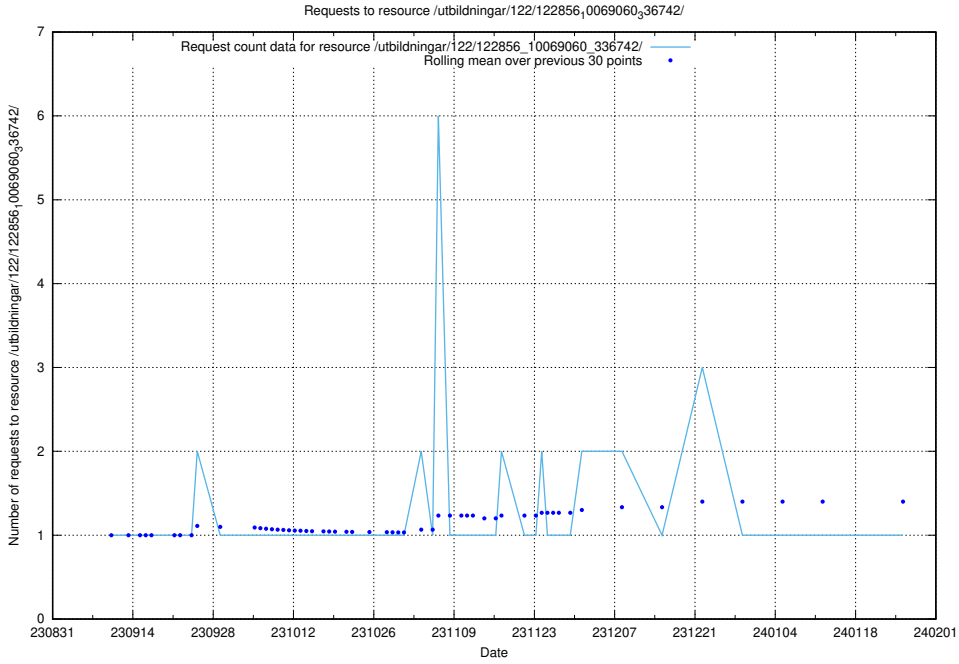

5.4612 Usage of /utbildningar/122/122856_10069060_336742/

Here, we count the number of requests to resource /utbildningar/122/122856_10069060_336742/.