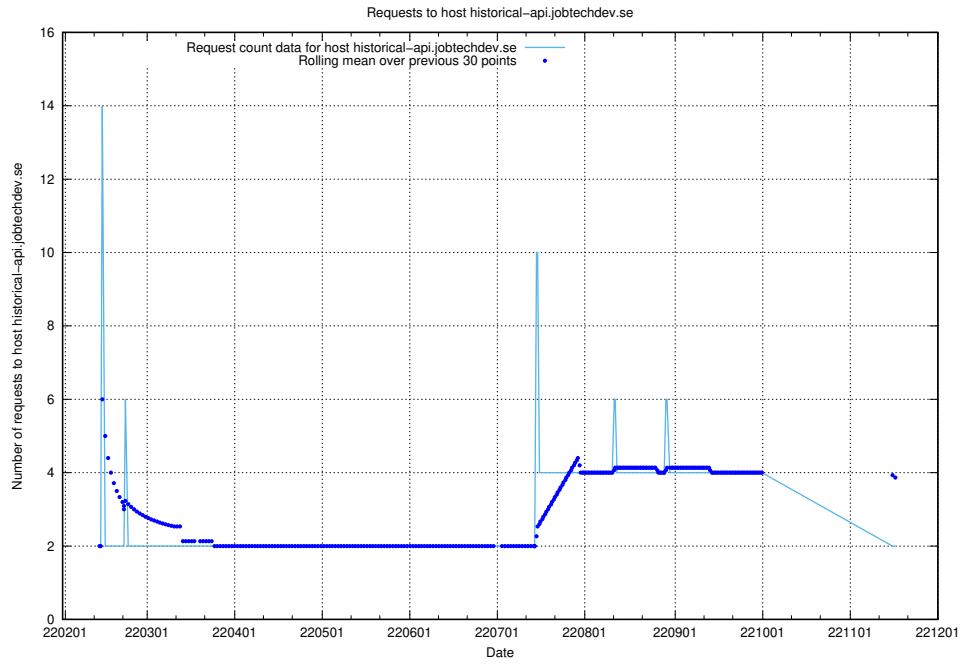

7.539 Usage of historical-api.jobtechdev.se

Here, we count the number of requests to host historical-api.jobtechdev.se.