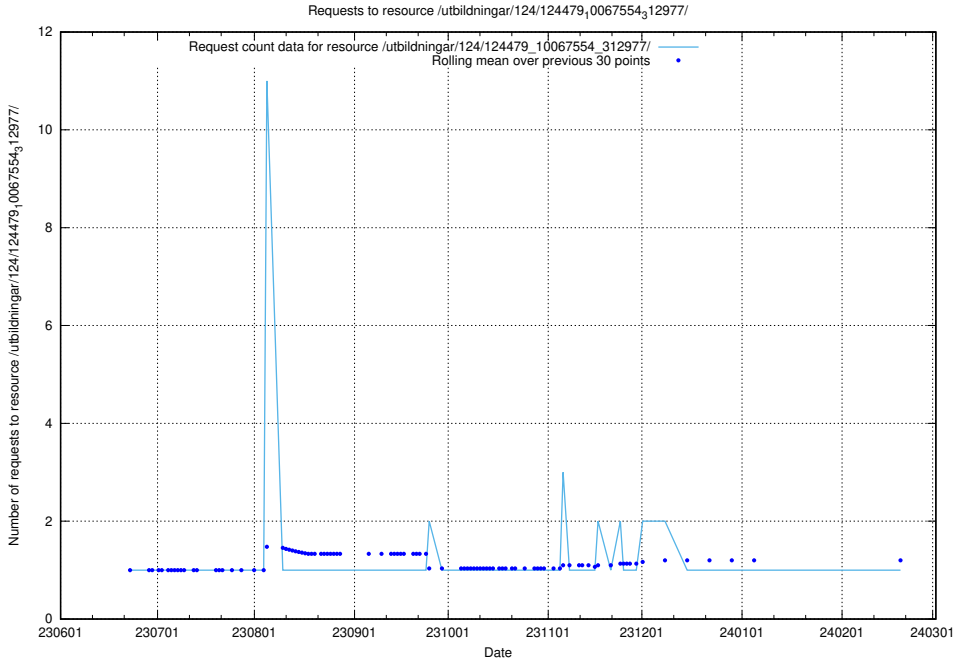

5.5782 Usage of /utbildningar/124/124479_10067554_312977/

Here, we count the number of requests to resource /utbildningar/124/124479_10067554_312977/.