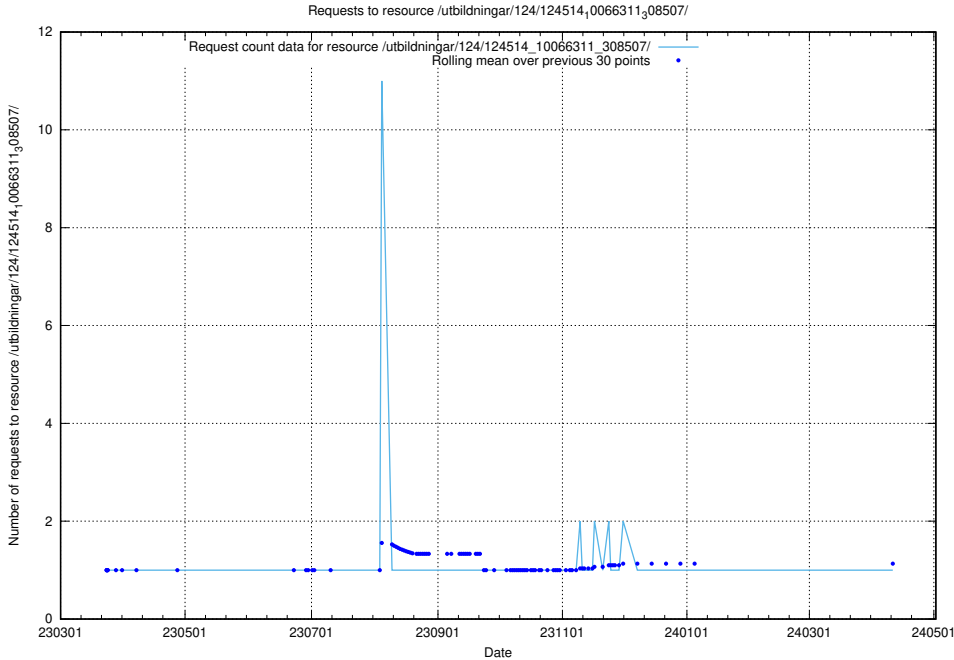

5.1788 Usage of /utbildningar/124/124514_10066311_308507/

Here, we count the number of requests to resource /utbildningar/124/124514_10066311_308507/.