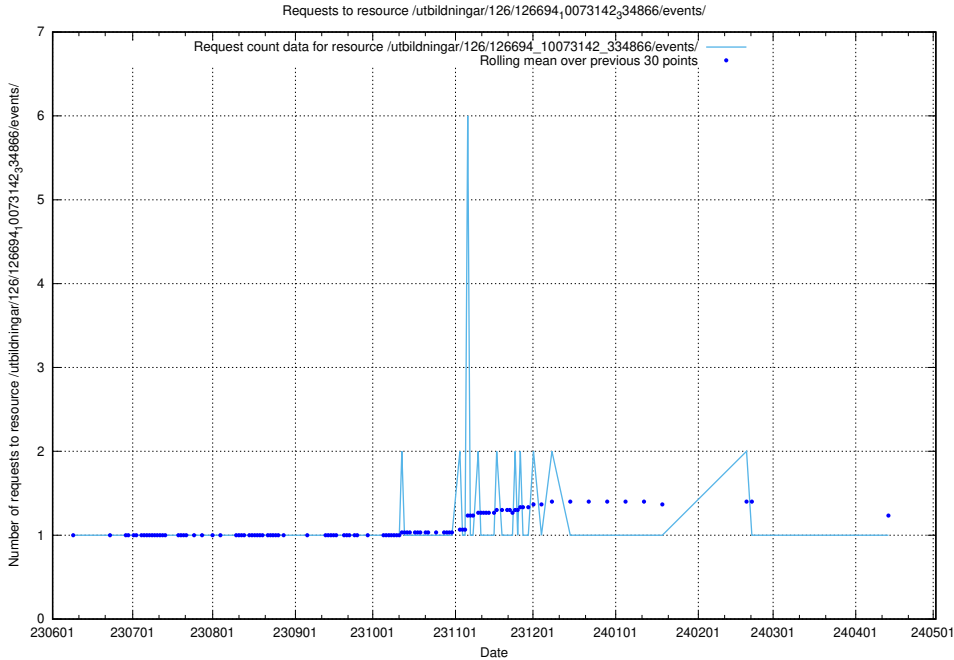

5.5876 Usage of /utbildningar/126/126694_10073142_334866/events/

Here, we count the number of requests to resource /utbildningar/126/126694_10073142_334866/events/