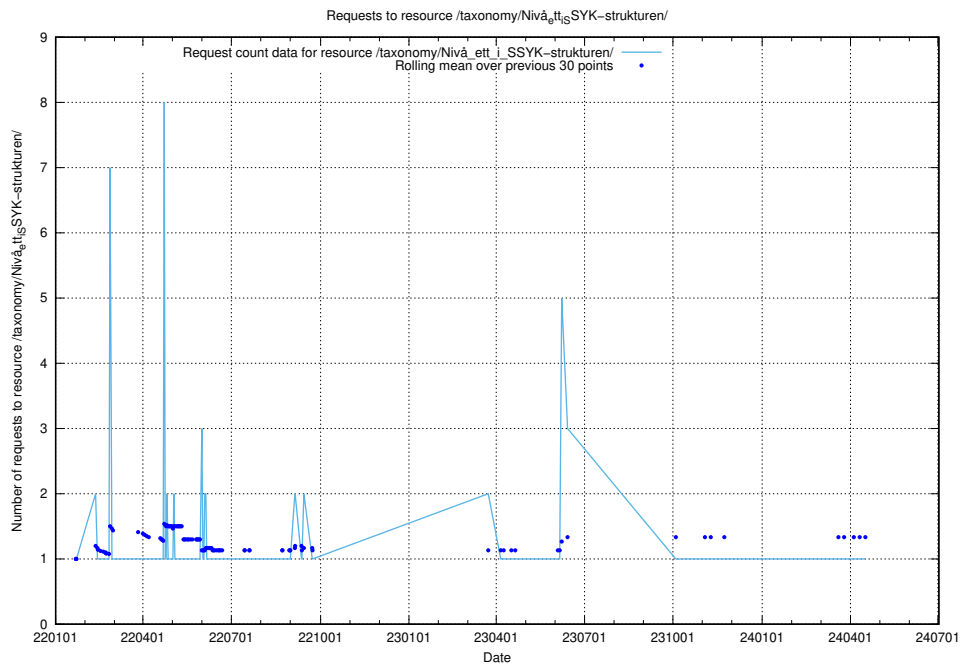

5.5627 Usage of /taxonomy/Nivå_ett_i_SSYK-strukturen/

Here, we count the number of requests to resource /taxonomy/Nivå_ett_i_SSYK-strukturen/.