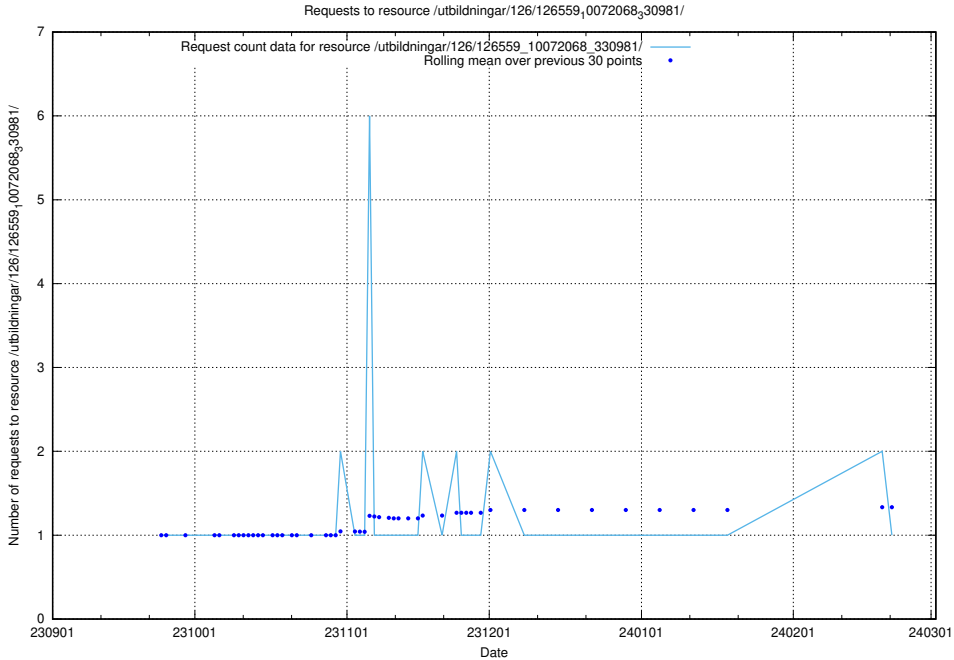

5.4463 Usage of /utbildningar/126/126559_10072068_330981/

Here, we count the number of requests to resource /utbildningar/126/126559_10072068_330981/.