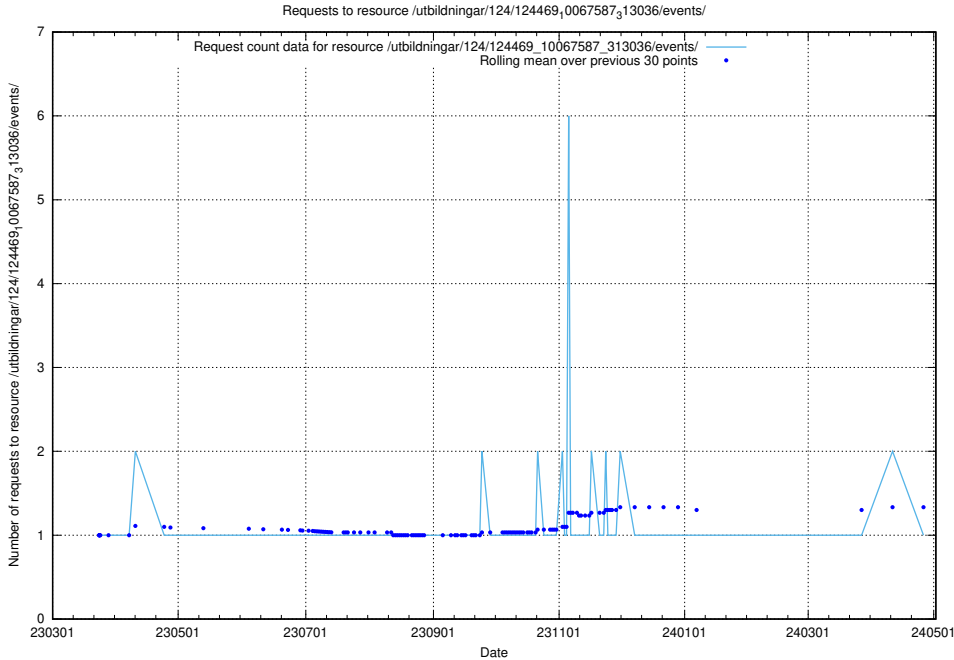

5.3245 Usage of /utbildningar/124/124469_10067587_313036/events/

Here, we count the number of requests to resource /utbildningar/124/124469_10067587_313036/events/