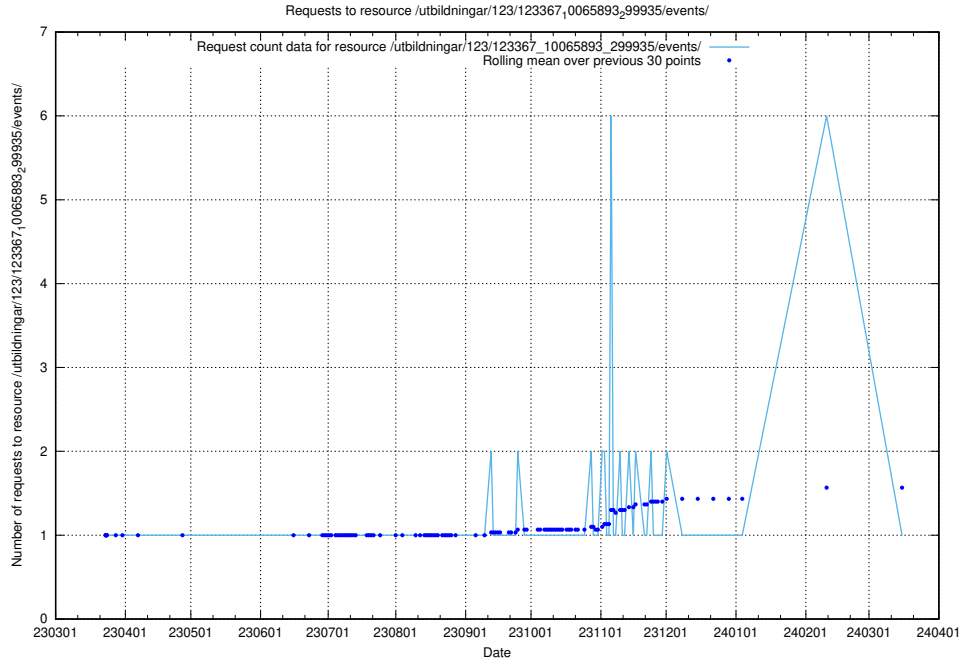

5.4721 Usage of /utbildningar/123/123367_10065893_299935/events/

Here, we count the number of requests to resource /utbildningar/123/123367_10065893_299935/events/