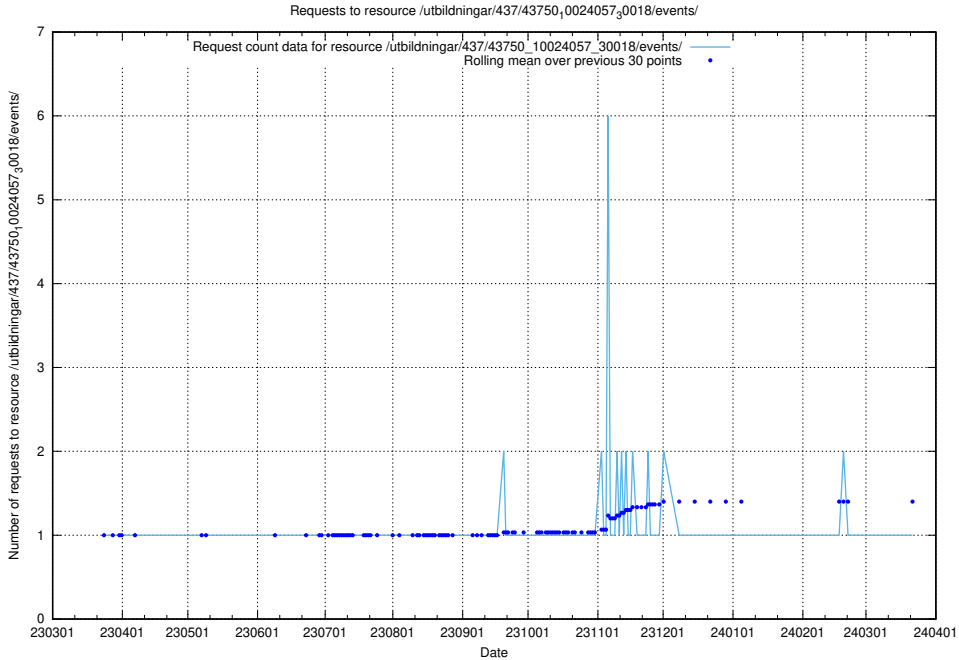

5.6171 Usage of /utbildningar/437/43750_10024057_30018/events/

Here, we count the number of requests to resource /utbildningar/437/43750_10024057_30018/events/.