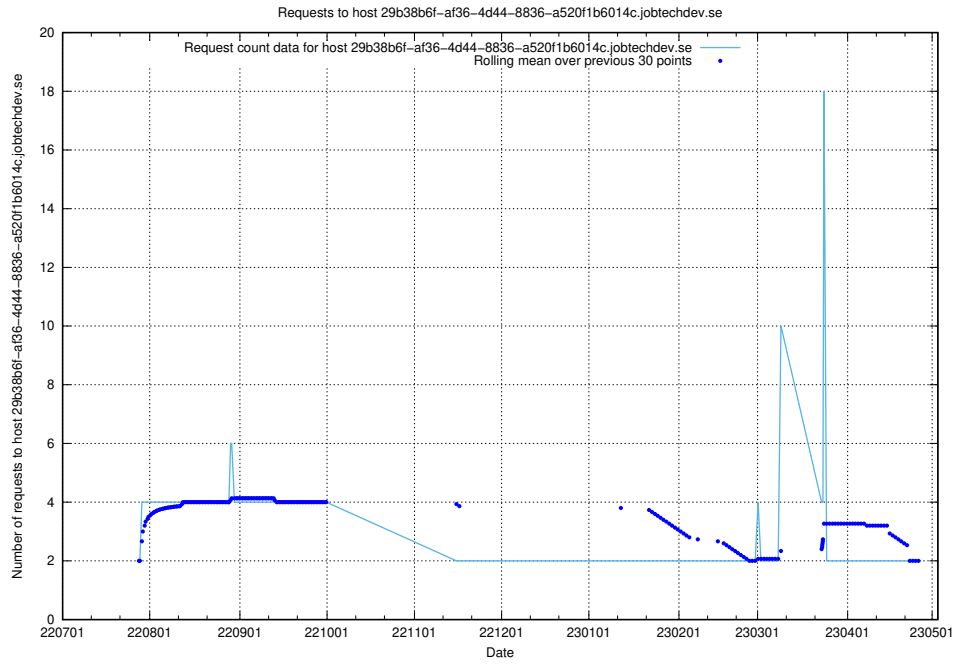

7.380 Usage of 29b38b6f-af36-4d44-8836-a520f1b6014c.jobtechdev.se

Here, we count the number of requests to host 29b38b6f-af36-4d44-8836-a520f1b6014c.jobtechdev.se.

7.381 Usage of f3a814f1-4873-498e-b9ee-af3d3efa533f.jobtechdev.se