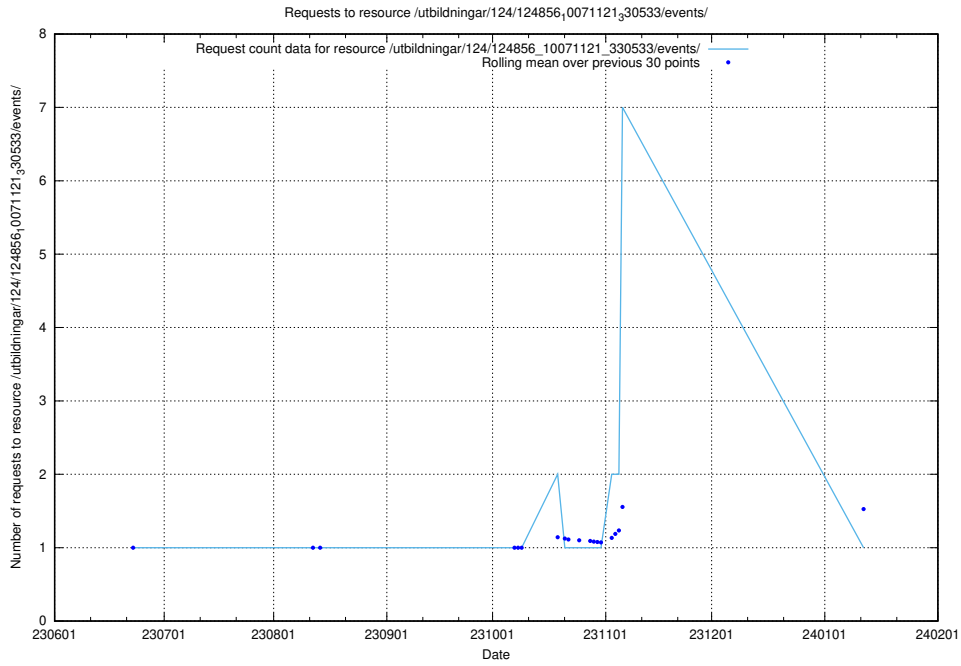

Here, we count the number of requests to resource /utbildningar/124/124860_10071083_324595/.

5.5731 Usage of /utbildningar/124/124856_10071121_330533/events/

Here, we count the number of requests to resource /utbildningar/124/124856_10071121_330533/events/