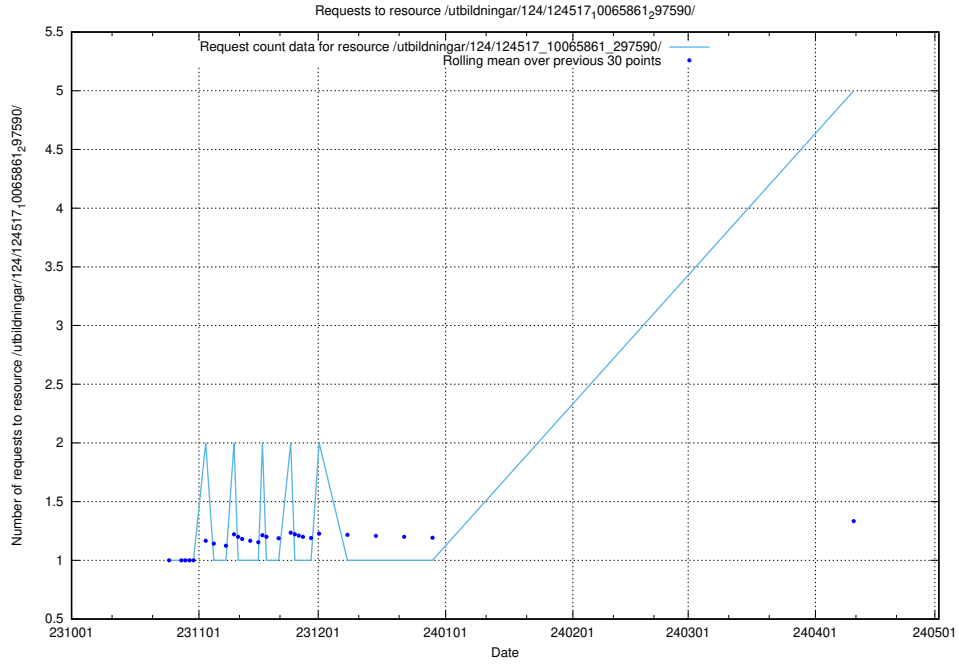

5.137 Usage of /utbildningar/124/124517_10065861_297590/

Here, we count the number of requests to resource /utbildningar/124/124517_10065861_297590/.