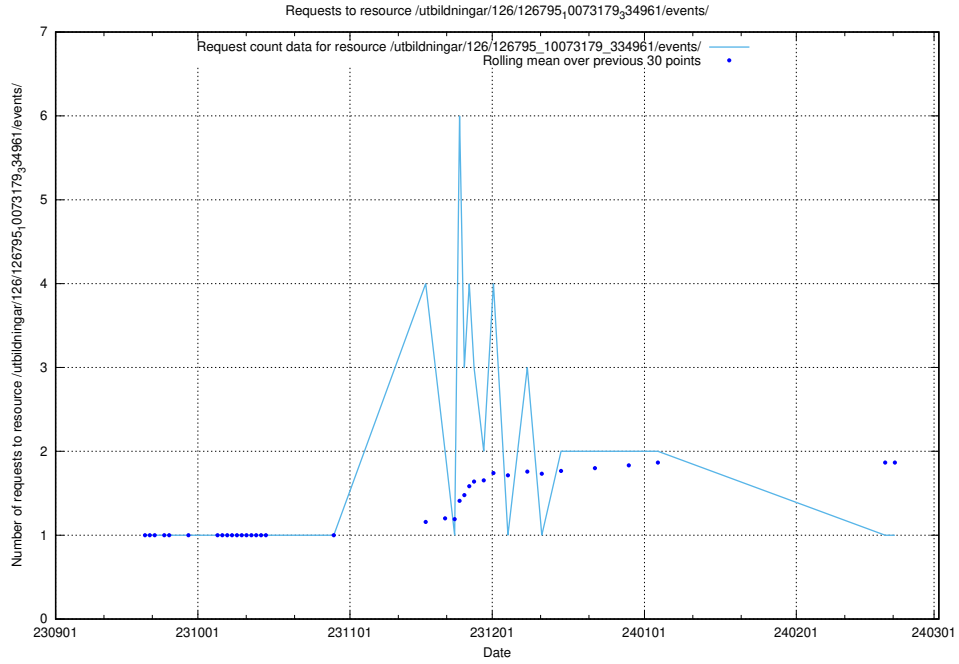

5.4510 Usage of /utbildningar/126/126795_10073179_334961/events/

Here, we count the number of requests to resource /utbildningar/126/126795_10073179_334961/events/

5.4511 Usage of /utbildningar/123/123367_10066304_308429/events/