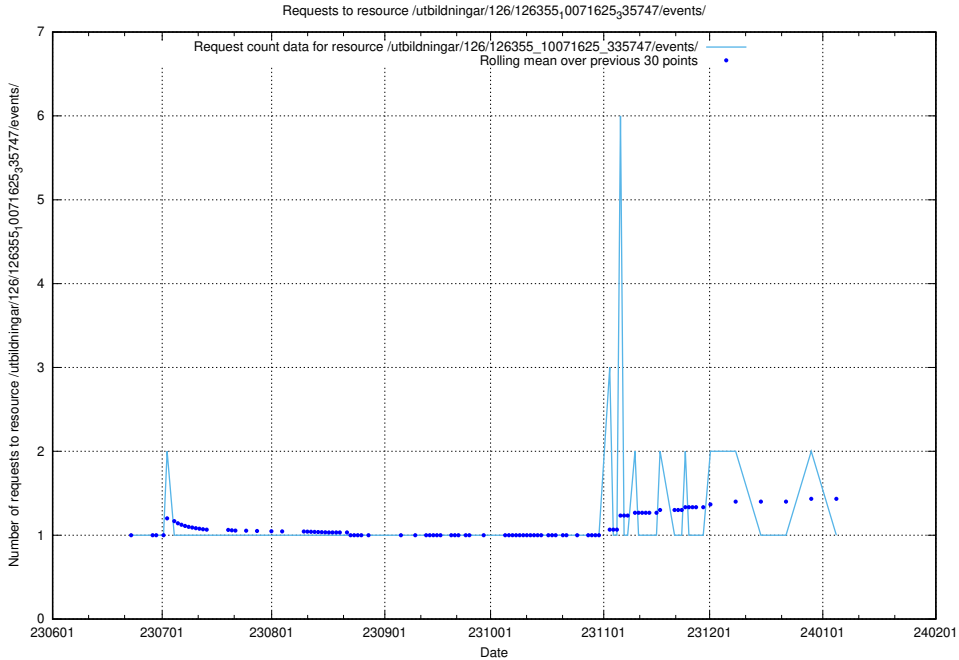

5.5647 Usage of /utbildningar/126/126355_10071625_335747/events/

Here, we count the number of requests to resource /utbildningar/126/126355_10071625_335747/events/

5.5648 Usage of /utbildningar/126/126355_10071625_335747/