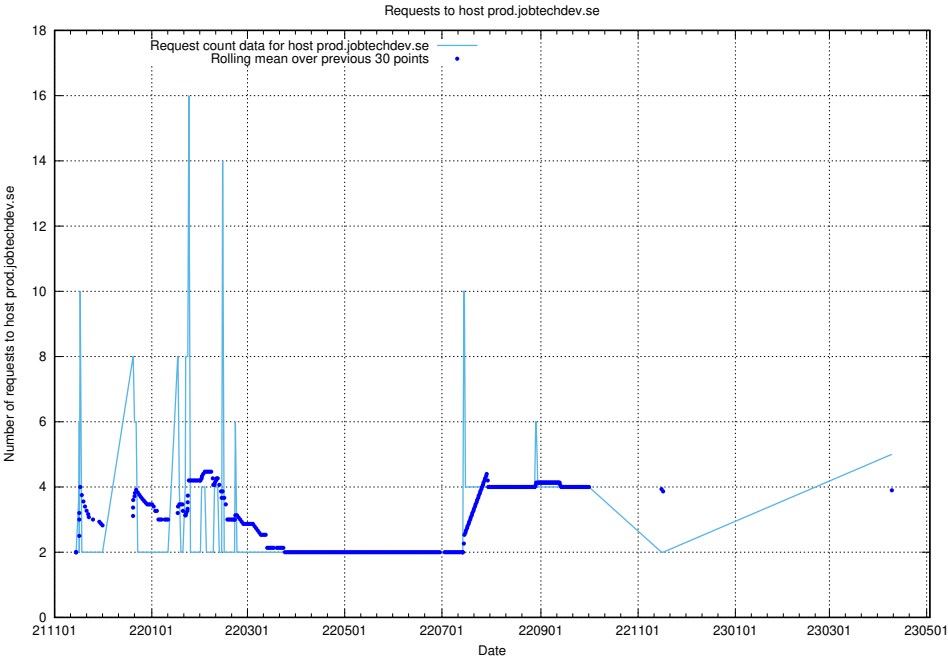

7.92 Usage of prod.jobtechdev.se

Here, we count the number of requests to host prod.jobtechdev.se.