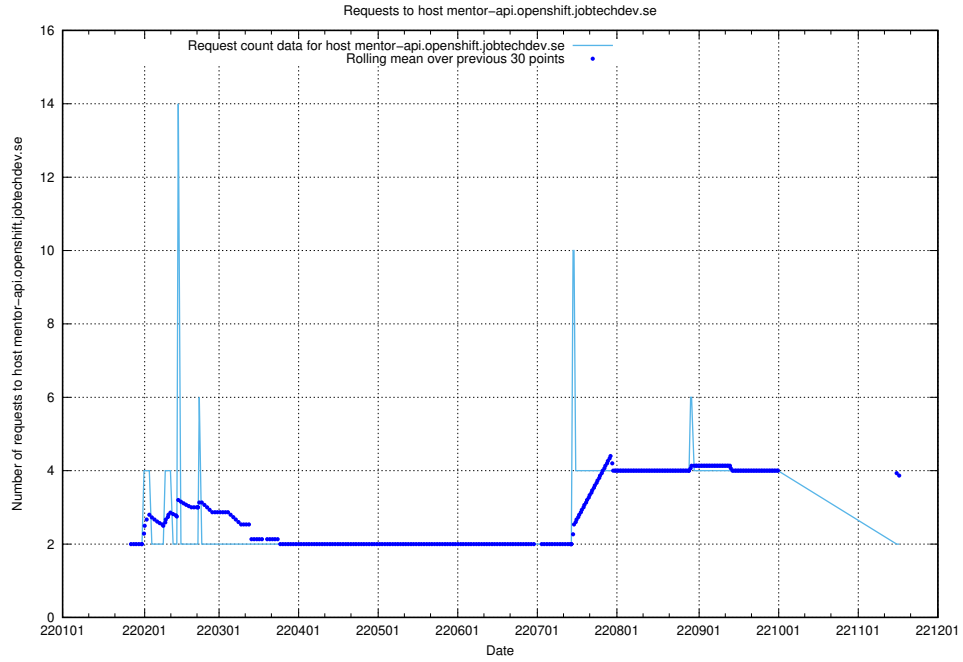

7.567 Usage of mentor-api.openshift.jobtechdev.se

Here, we count the number of requests to host mentor-api.openshift.jobtechdev.se.

7.568 Usage of mentor-api-4.openshift.jobtechdev.se

Here, we count the number of requests to host mentor-api-4.openshift.jobtechdev.se.