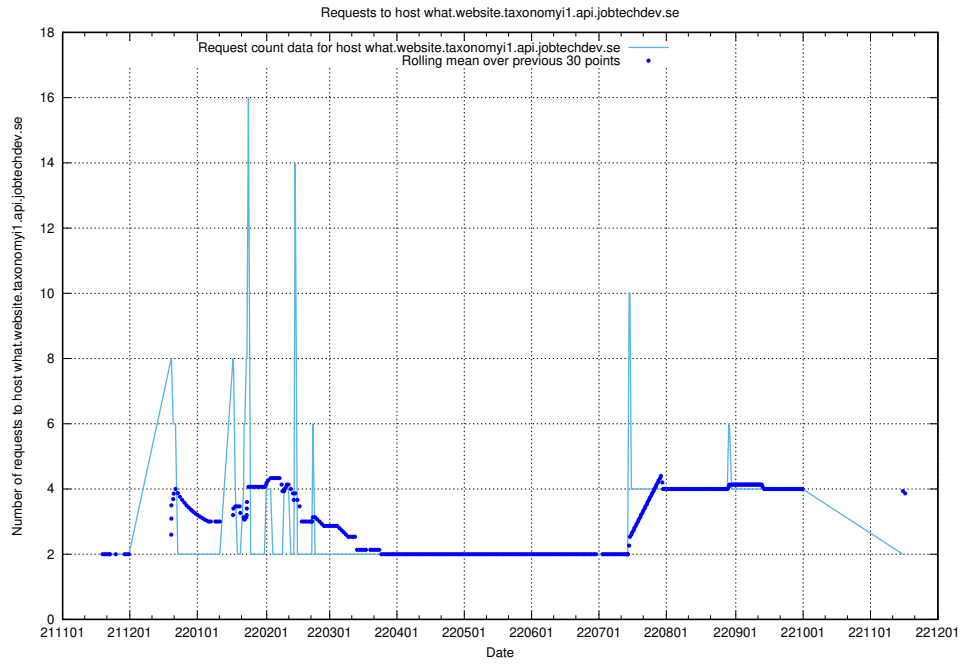

7.451 Usage of what.website.taxonomy1.api.jobtechdev.se

Here, we count the number of requests to host what.website.taxonomy1.api.jobtechdev.se.