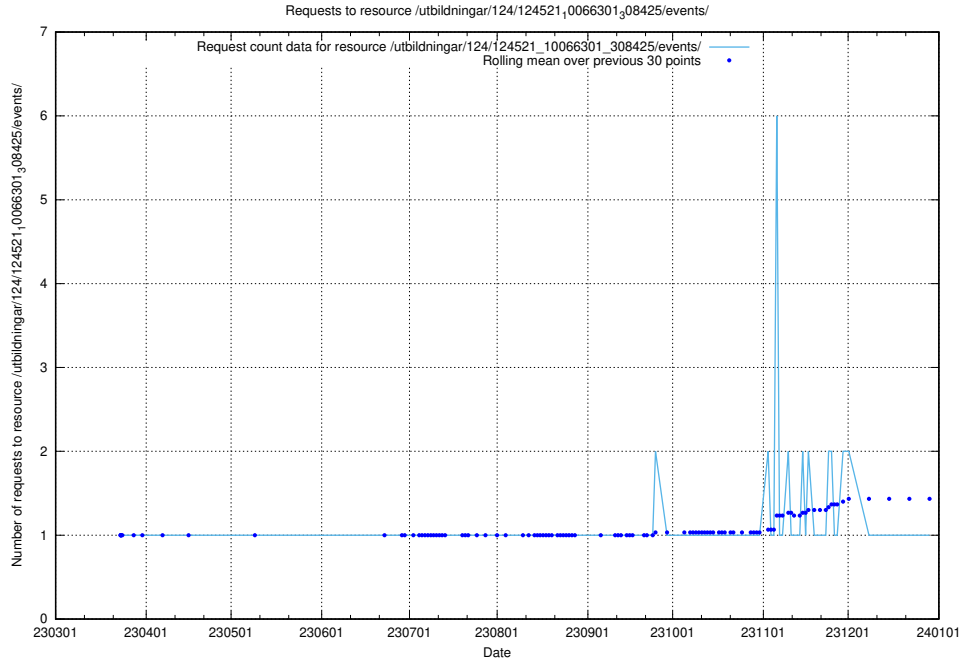

5.1212 Usage of /taxonomy/Chesyrken/

Here, we count the number of requests to resource /taxonomy/Chesyrken/.

5.1213 Usage of /utbildningar/124/124521_10066301_308425/events/

Here, we count the number of requests to resource /utbildningar/124/124521_10066301_308425/events/