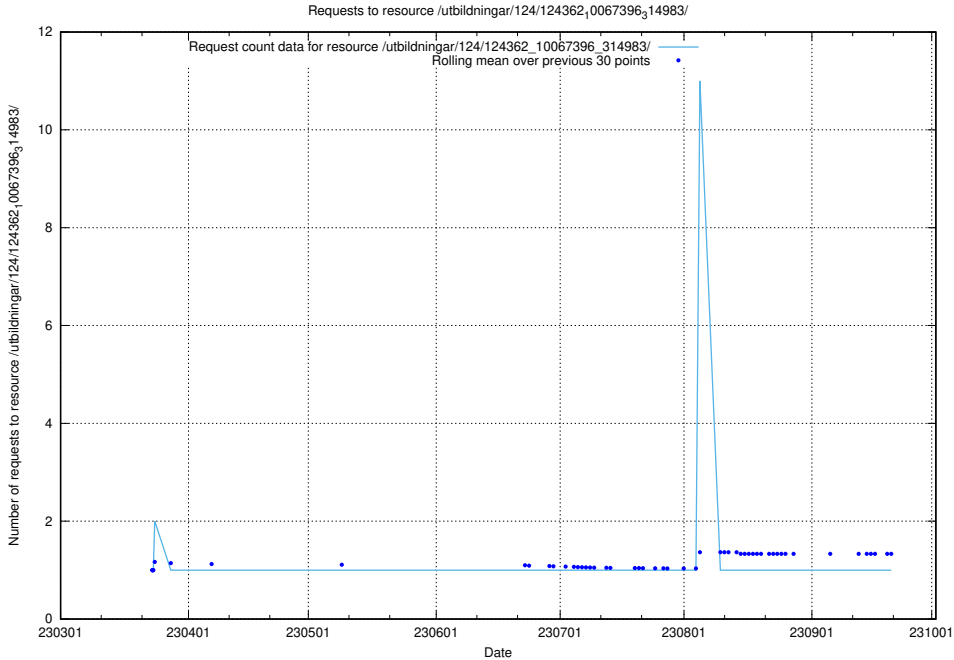

5.3764 Usage of /utbildningar/124/124362_10067396_314983/

Here, we count the number of requests to resource /utbildningar/124/124362_10067396_314983/.