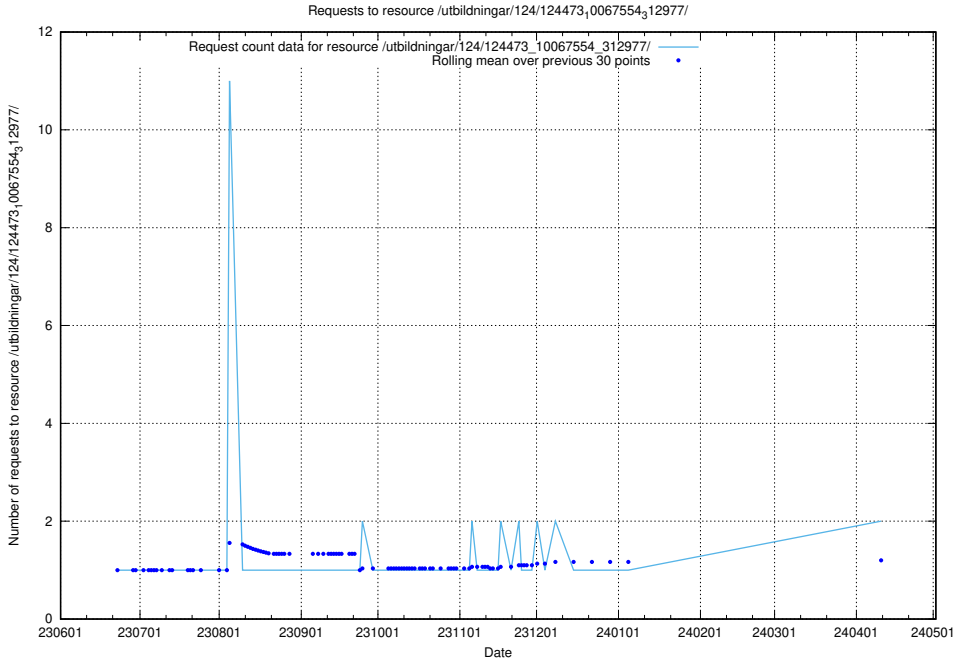

Here, we count the number of requests to resource /utbildningar/124/124473_10067812_313454/events/

5.861 Usage of /utbildningar/124/124473_10067554_312977/

Here, we count the number of requests to resource /utbildningar/124/124473_10067554_312977/.