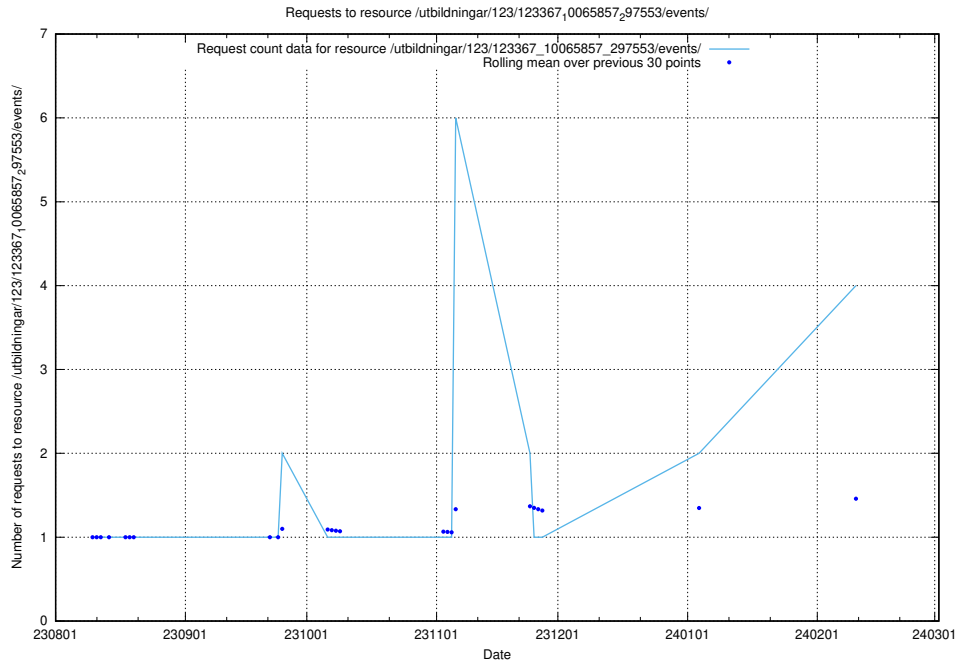

Here, we count the number of requests to resource /utbildningar/125/125741_10070674_336546/.

5.214 Usage of /utbildningar/123/123367_10065857_297553/events/

Here, we count the number of requests to resource /utbildningar/123/123367_10065857_297553/events/