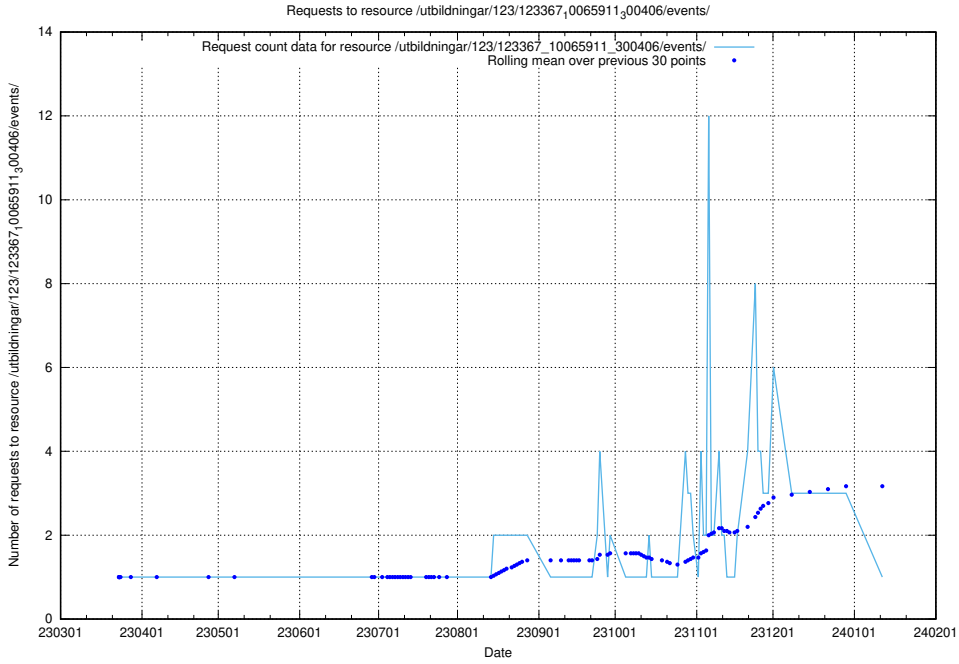

5.4699 Usage of /utbildningar/123/123367_10065911_300406/events/

Here, we count the number of requests to resource /utbildningar/123/123367_10065911_300406/events/