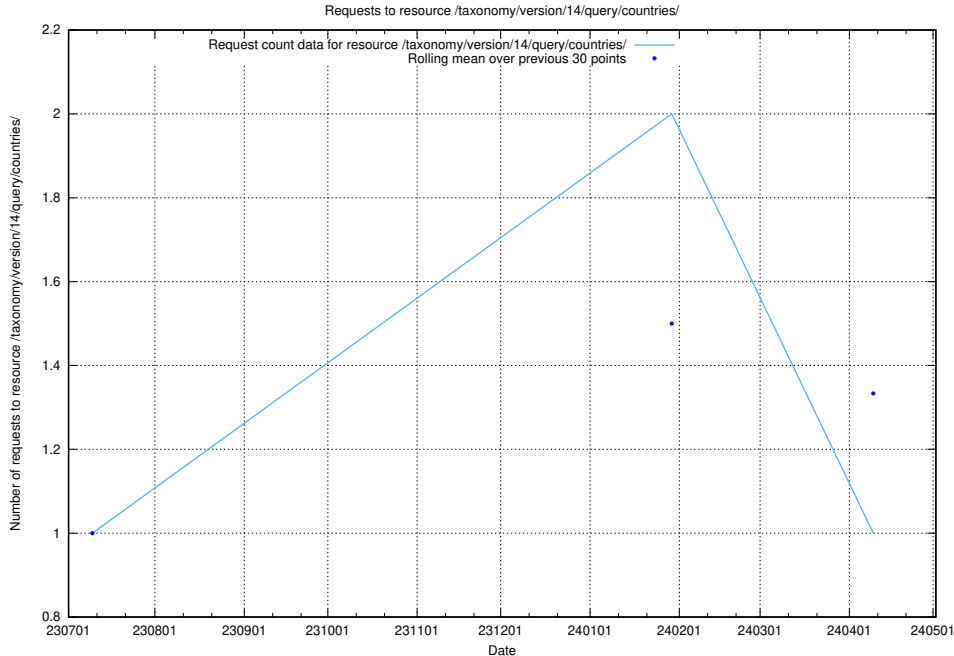

5.5128 Usage of /taxonomy/version/14/query/countries/

Here, we count the number of requests to resource /taxonomy/version/14/query/countries/.