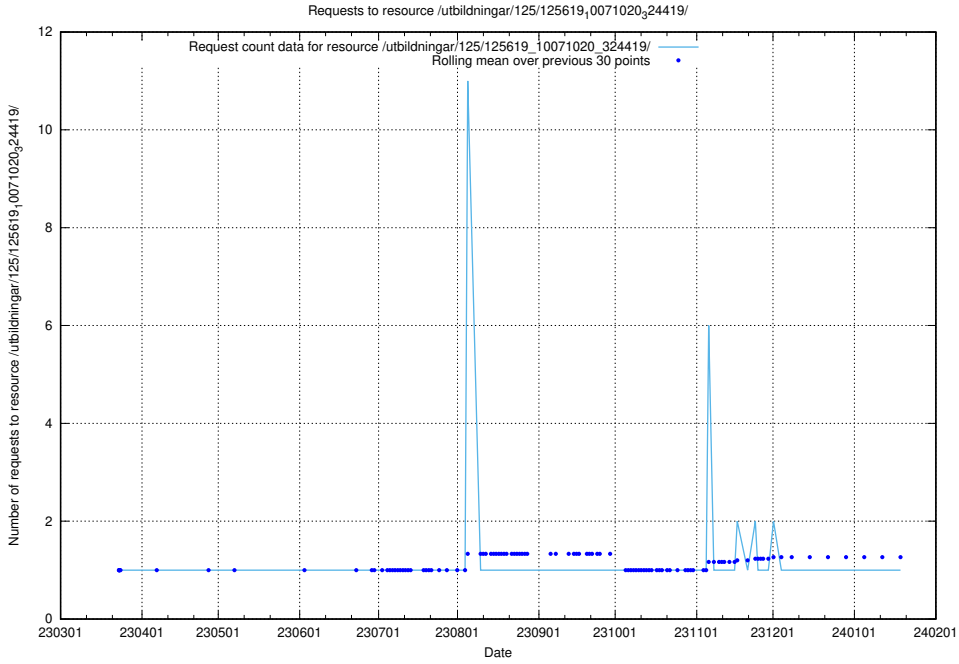

5.1048 Usage of /utbildningar/125/125619_10071020_324419/

Here, we count the number of requests to resource /utbildningar/125/125619_10071020_324419/.