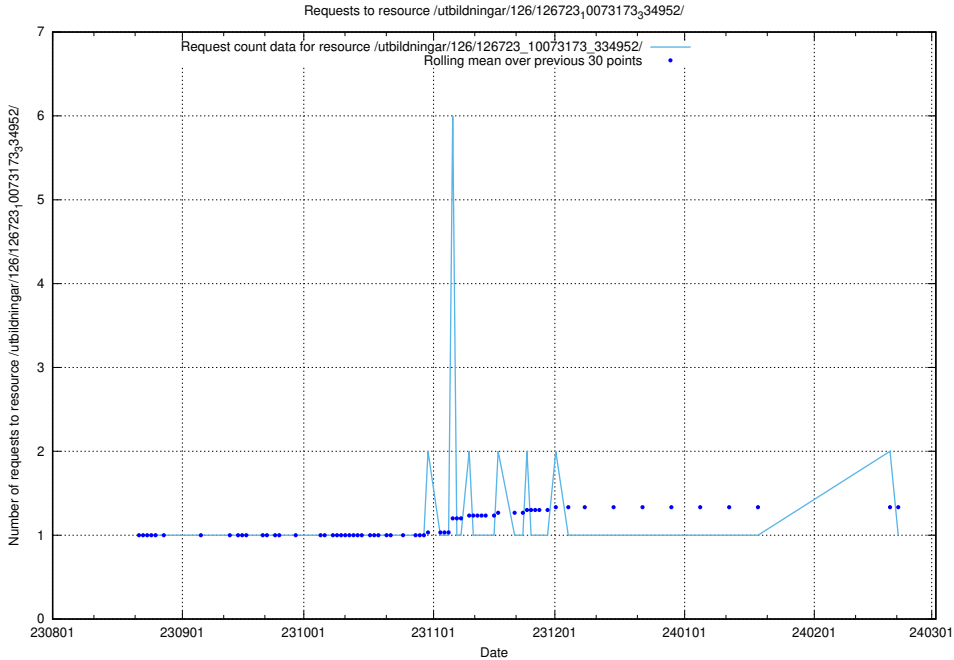

5.4726 Usage of /utbildningar/126/126723_10073173_334952/

Here, we count the number of requests to resource /utbildningar/126/126723_10073173_334952/.