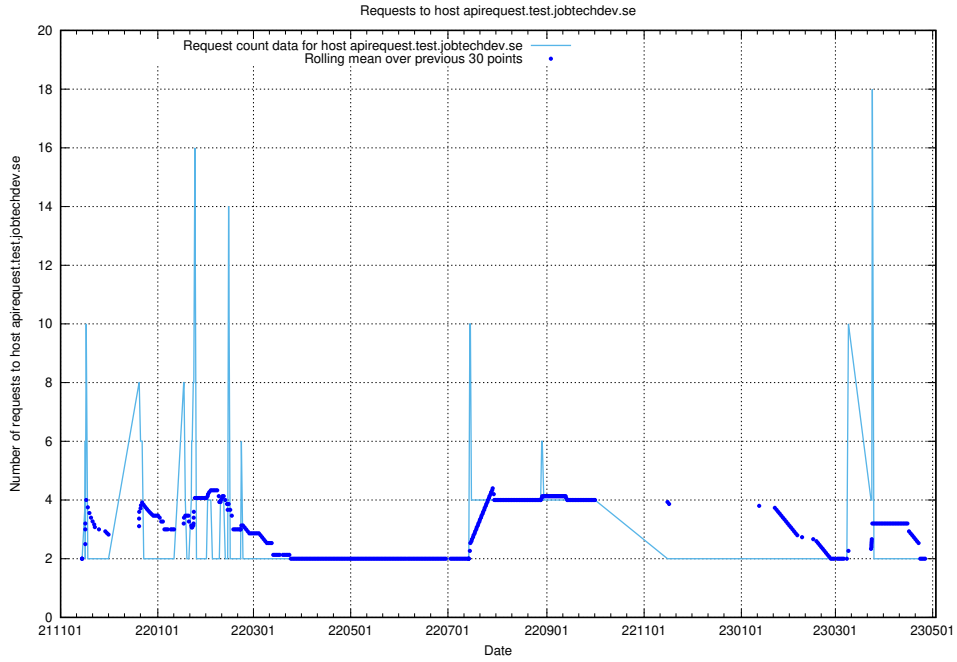

7.283 Usage of `apirequest.test.jobtechdev.se`

Here, we count the number of requests to host `apirequest.test.jobtechdev.se`.