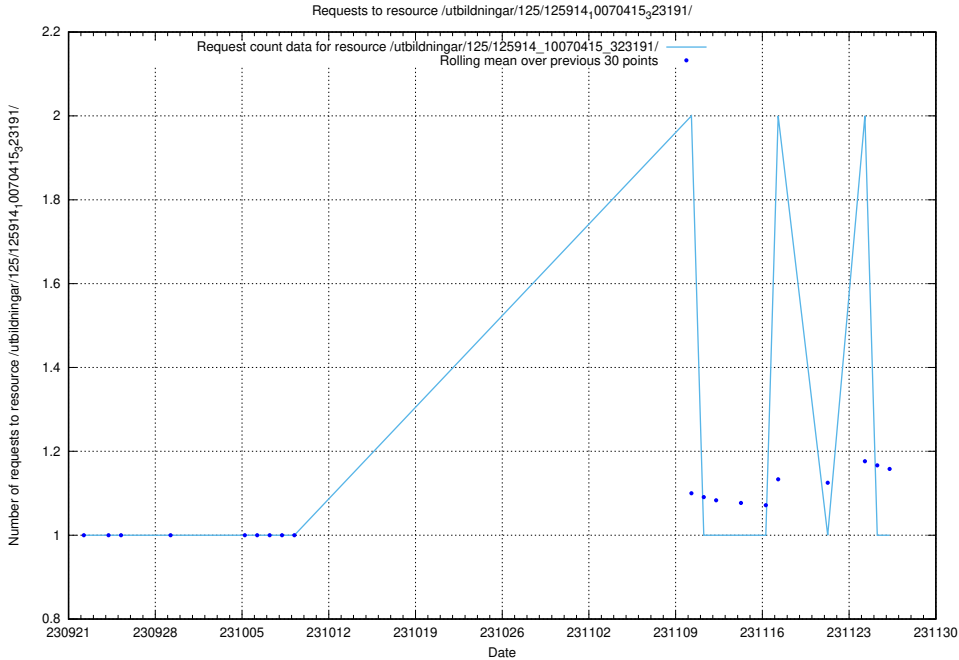

5.4488 Usage of /utbildningar/125/125914_10070415_323191/

Here, we count the number of requests to resource /utbildningar/125/125914_10070415_323191/.