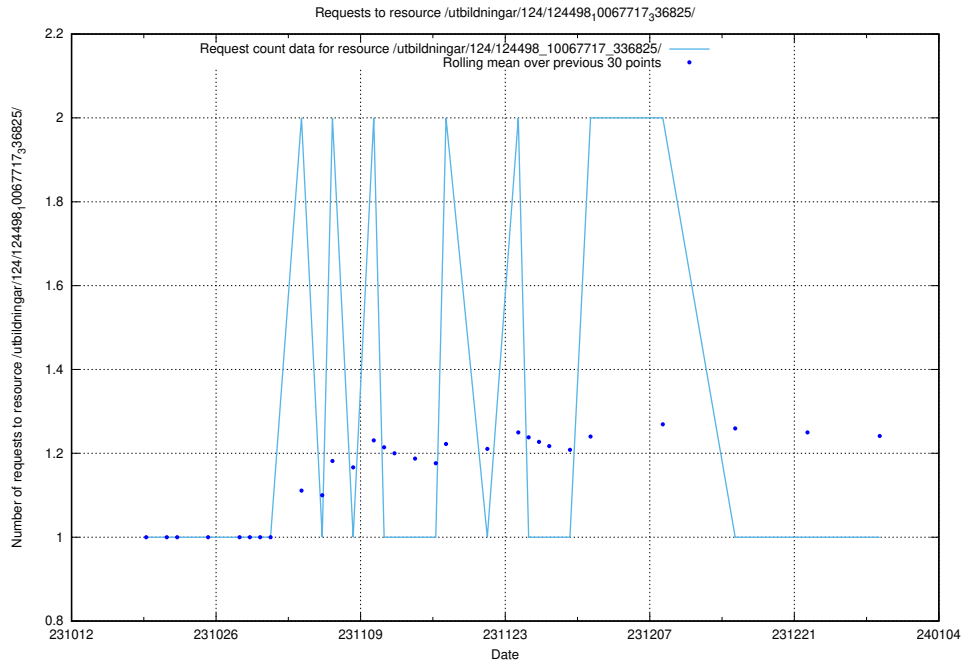

5.4256 Usage of /utbildningar/124/124498_10067717_336825/

Here, we count the number of requests to resource /utbildningar/124/124498_10067717_336825/.