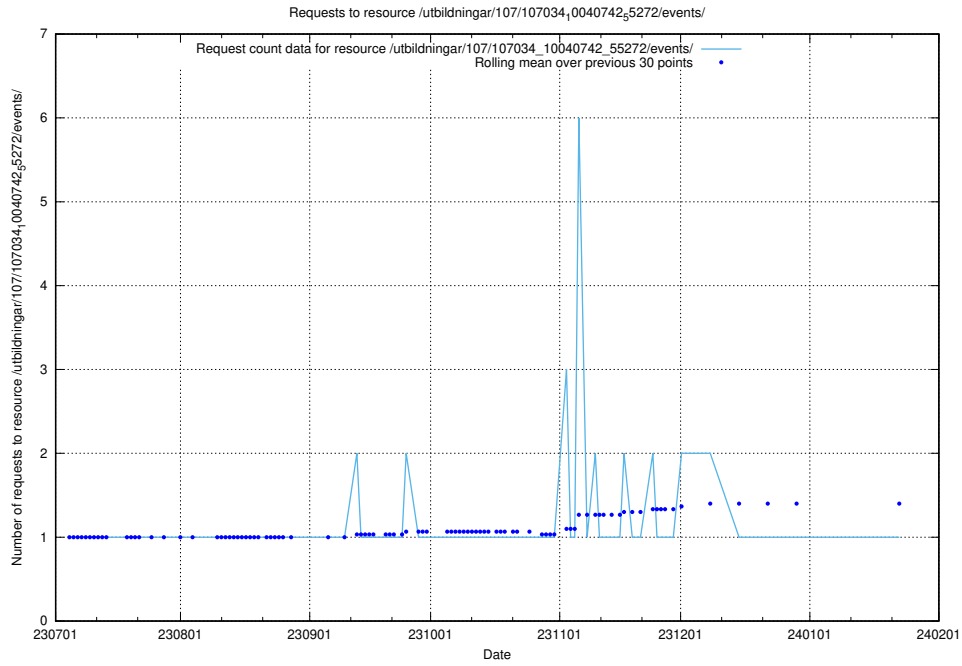

5.5345 Usage of /utbildningar/107/107034_10040742_55272/events/

Here, we count the number of requests to resource /utbildningar/107/107034_10040742_55272/events/.