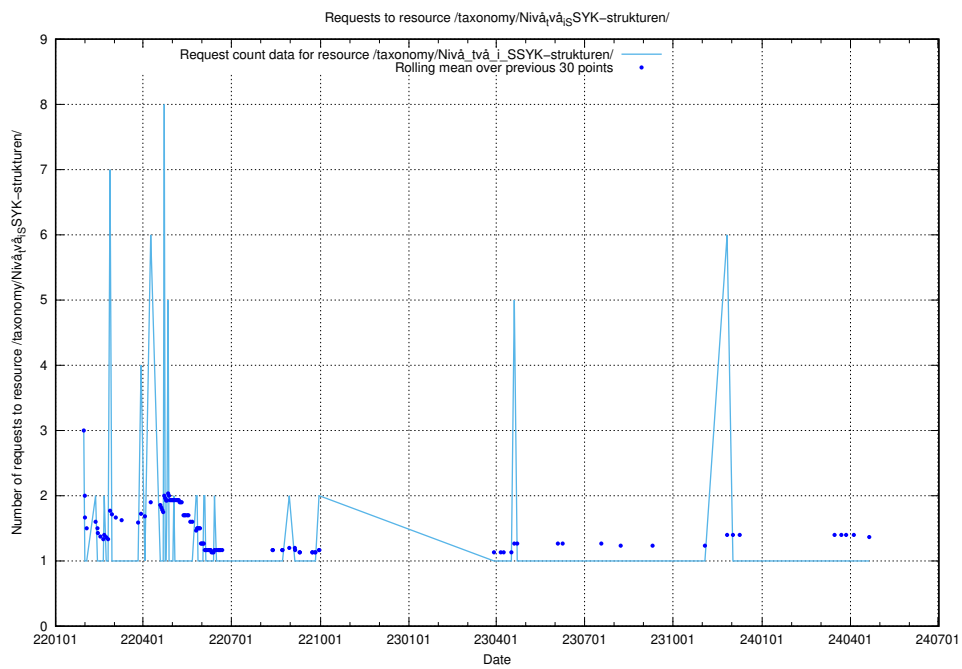

5.3529 Usage of /taxonomy/Nivå_två_i_SSYK-strukturen/

Here, we count the number of requests to resource /taxonomy/Nivå_två_i_SSYK-strukturen/.