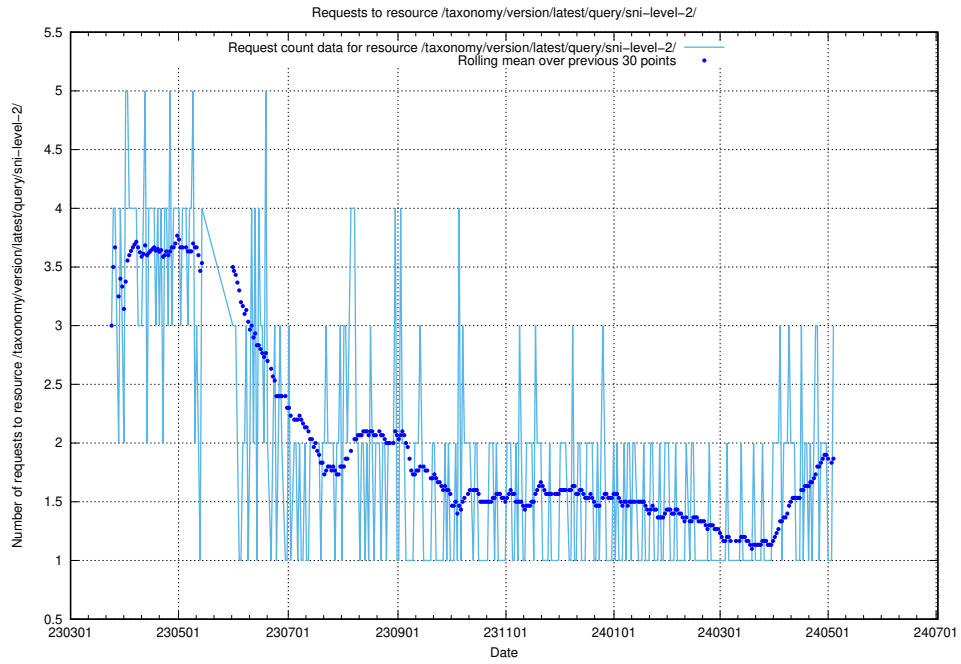

5.427 Usage of /taxonomy/version/latest/query/sni-level-2/

Here, we count the number of requests to resource /taxonomy/version/latest/query/sni-level-2/.