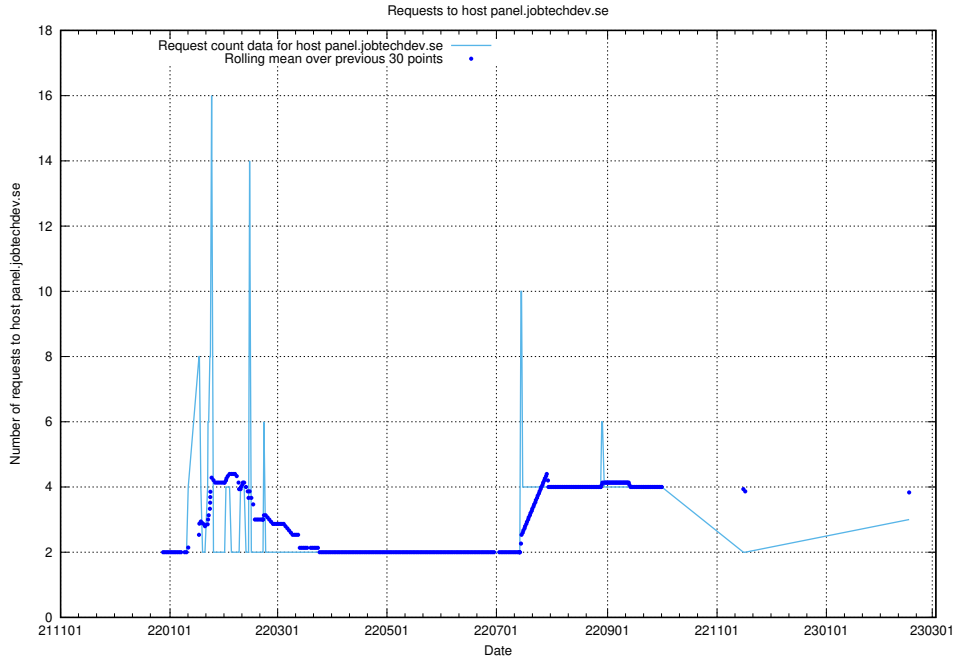

7.188 Usage of panel.jobtechdev.se

Here, we count the number of requests to host panel.jobtechdev.se.