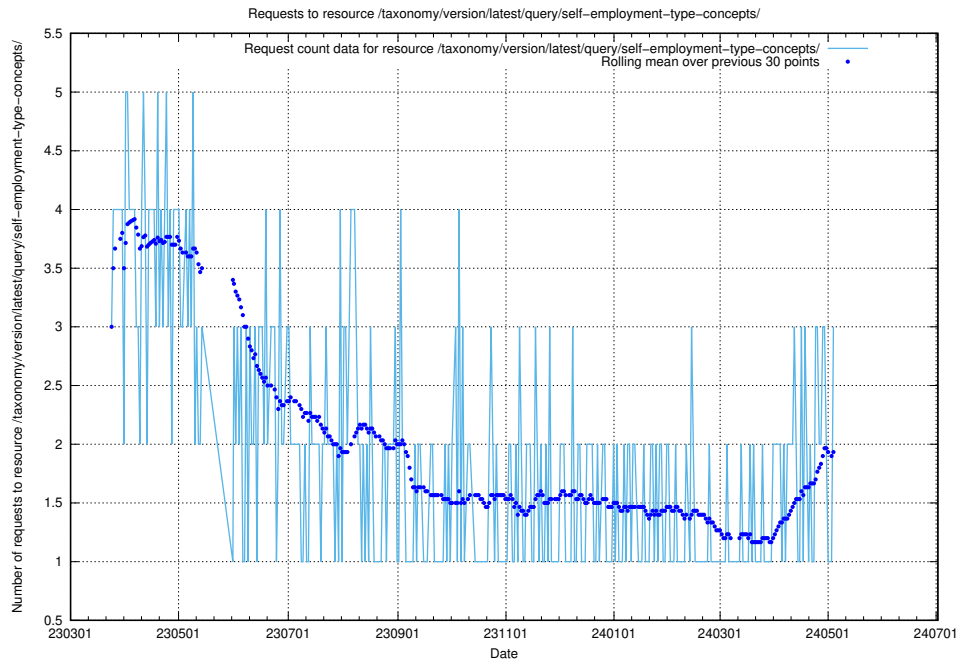

5.431 Usage of /taxonomy/version/latest/query/self-employment-type-concepts/

Here, we count the number of requests to resource /taxonomy/version/latest/query/self-employment-type-concepts/.