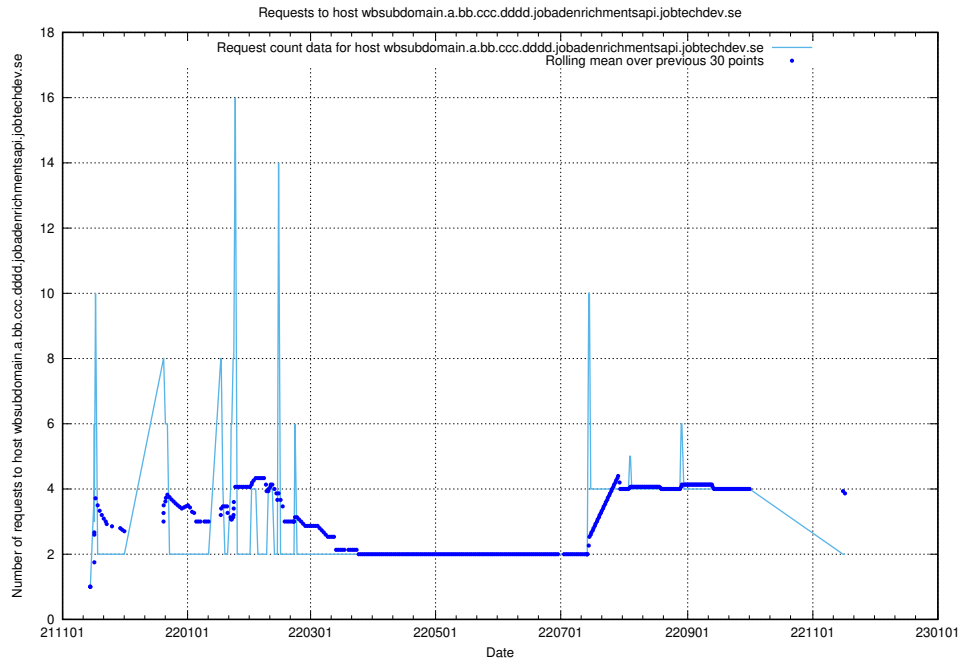

7.543 Usage of wbsubdomain.a.bb.ccc.dddd.jobadenrichmentsapi.jobtechdev.se

Here, we count the number of requests to host wbsubdomain.a.bb.ccc.dddd.jobadenrichmentsapi.jobtechdev.se