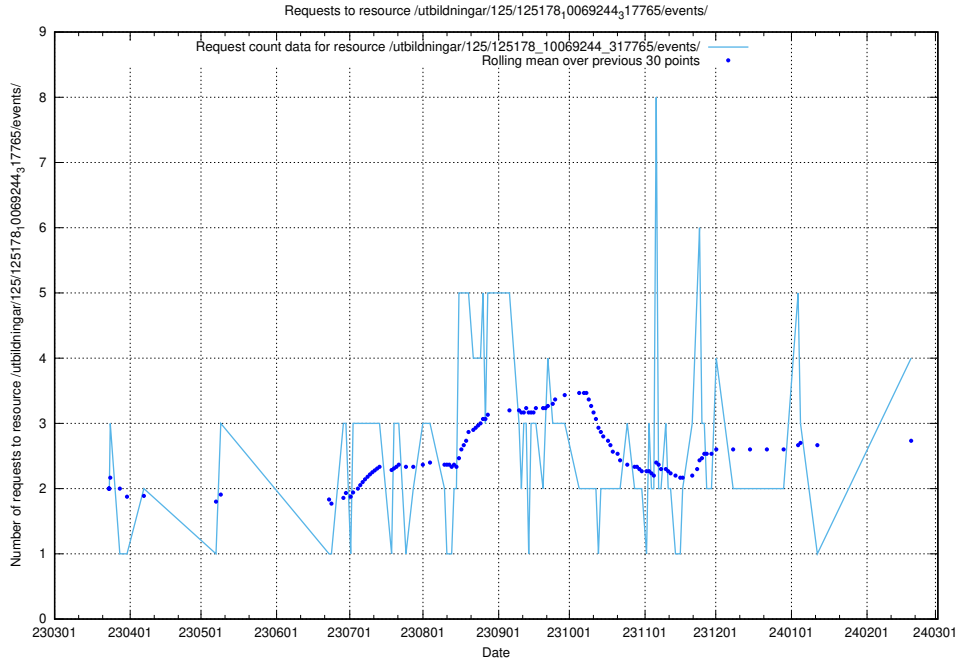

5.240 Usage of /utbildningar/125/125178_10069244_317765/events/

Here, we count the number of requests to resource /utbildningar/125/125178_10069244_317765/events/