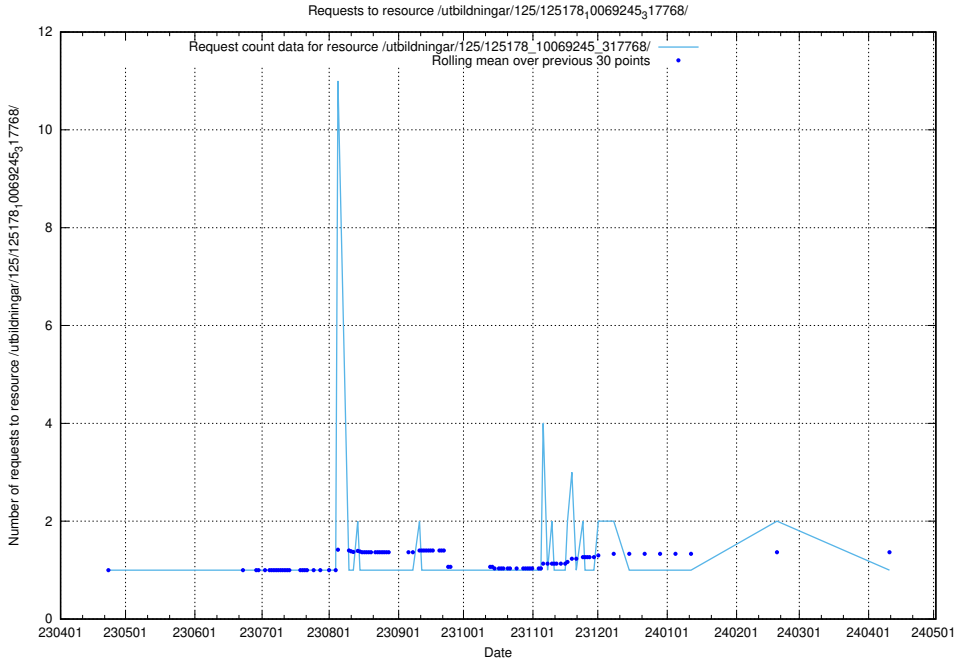

5.6031 Usage of /utbildningar/125/125178_10069245_317768/

Here, we count the number of requests to resource /utbildningar/125/125178_10069245_317768/.