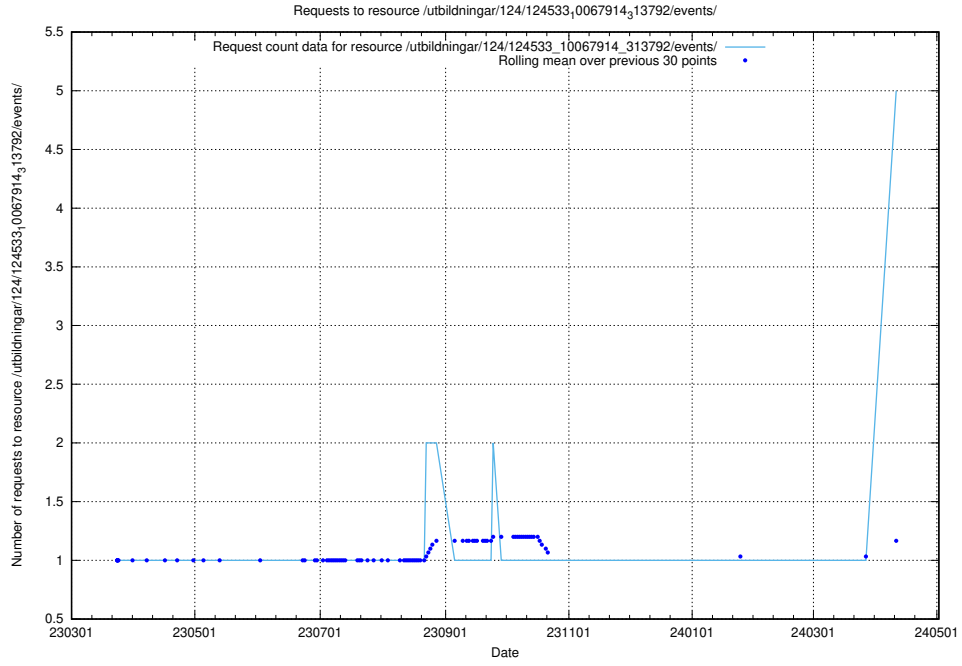

Here, we count the number of requests to resource /utbildningar/124/124533_10067914_313792/events/

5.114 Usage of /availability/kpi/20240505/

Here, we count the number of requests to resource /availability/kpi/20240505/.