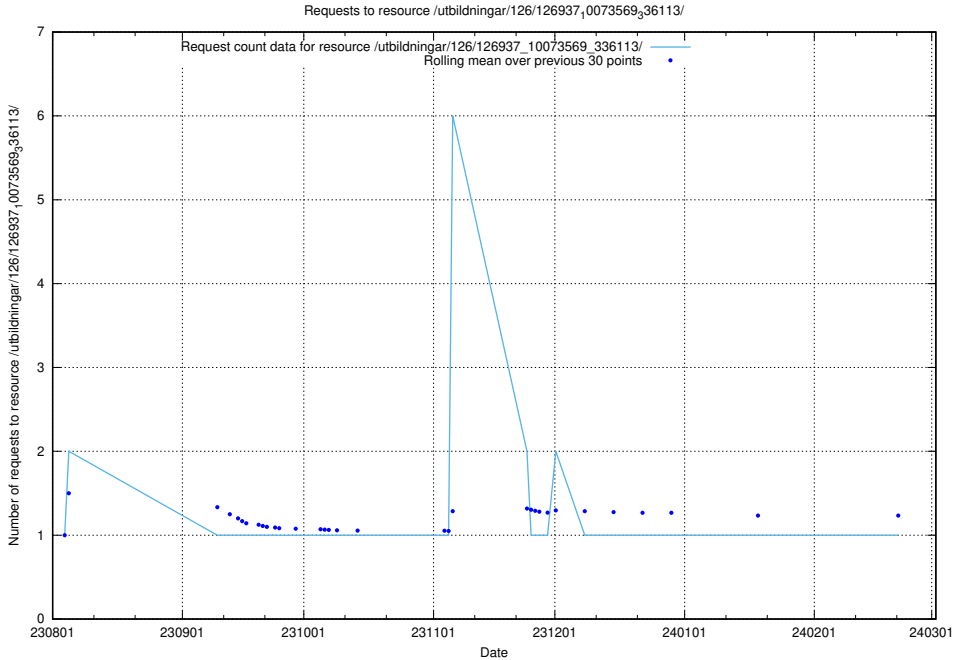

5.4846 Usage of /utbildningar/126/126937_10073569_336113/

Here, we count the number of requests to resource /utbildningar/126/126937_10073569_336113/.