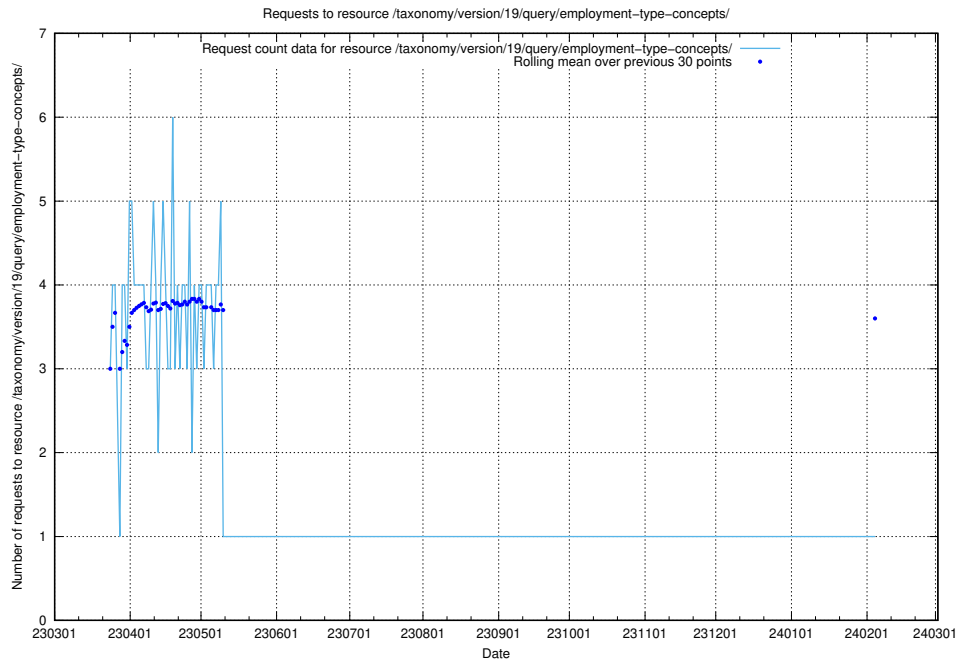

5.6120 Usage of /taxonomy/version/19/query/employment-type-concepts/

Here, we count the number of requests to resource /taxonomy/version/19/query/employment-type-concepts/.