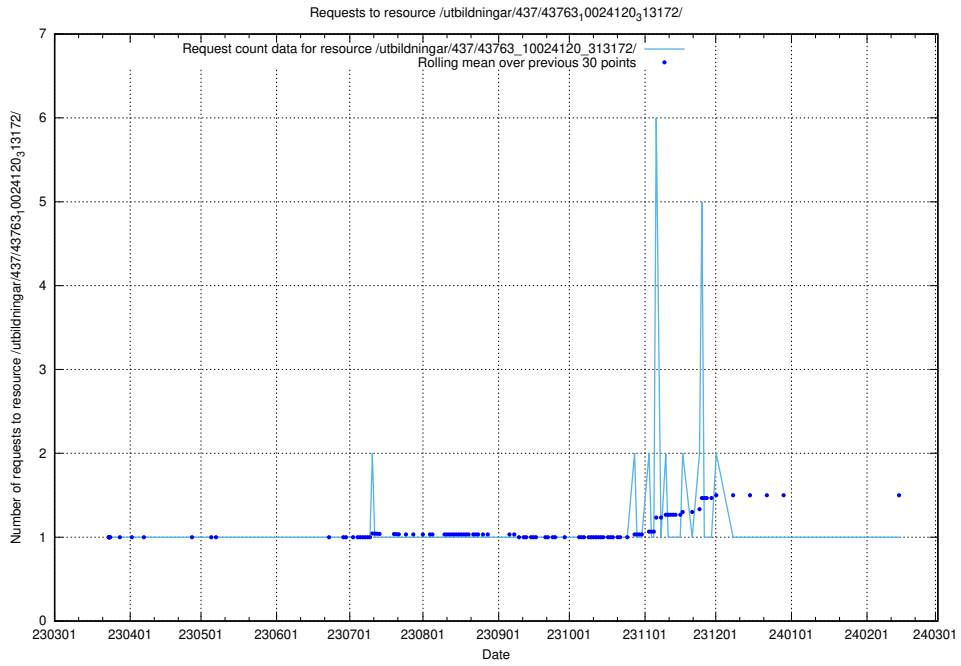

5.6345 Usage of /utbildningar/437/43763_10024120_313172/

Here, we count the number of requests to resource /utbildningar/437/43763_10024120_313172/.