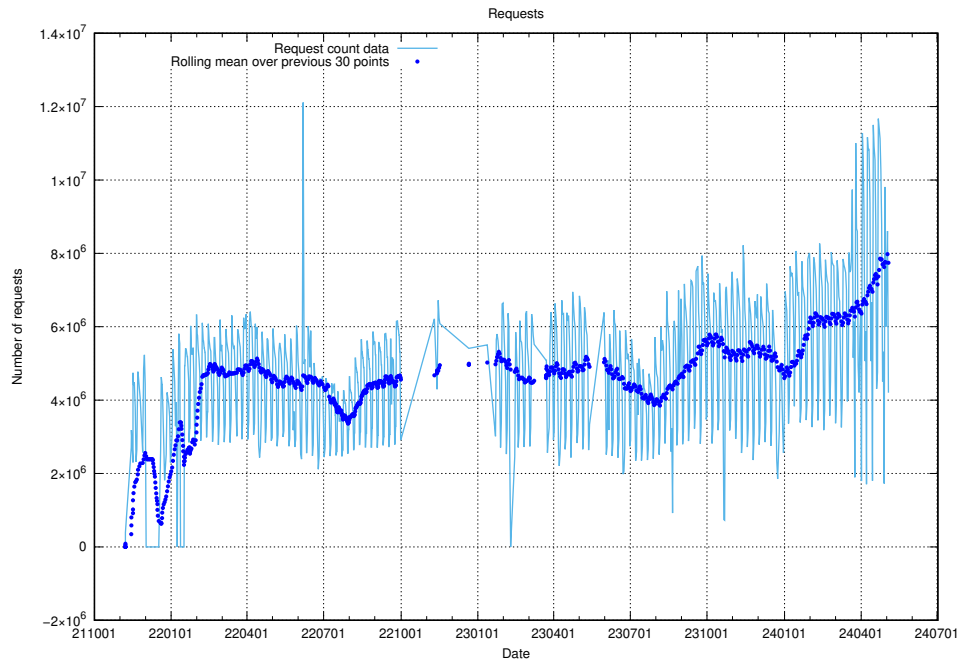

8 Log Stack - General Statistics

This section contains general statistics from [JobTech's log stack](#)⁸.

8.1 Total number of requests

Here, we count the total number of requests.