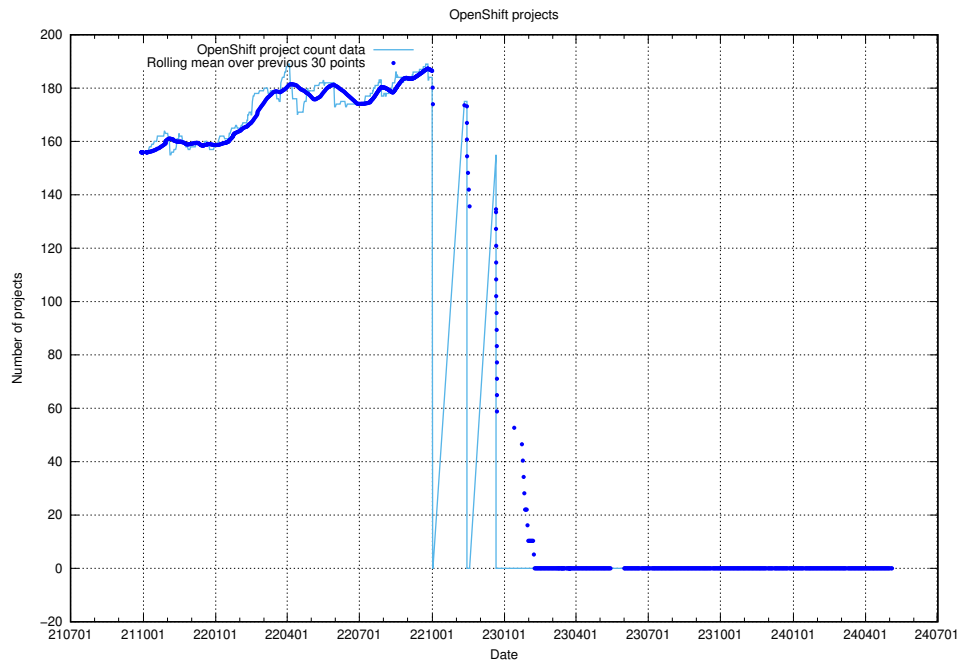

10.1 Number of projects in OpenShift

A graph of the number of projects in JobTech's production cluster of OpenShift.

¹⁰<https://console-openshift-console.prod.services.jtech.se>

11 Customer Relation Management