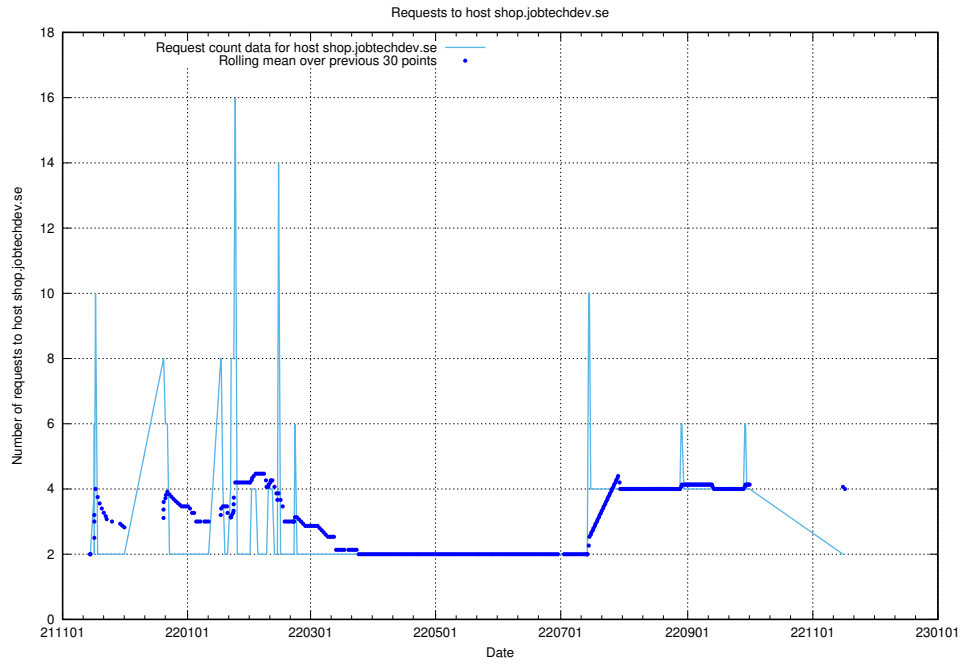

7.557 Usage of yrkeseditor.prod.services.jtech.se

Here, we count the number of requests to host yrkeseditor.prod.services.jtech.se.

7.558 Usage of shop.jobtechdev.se

Here, we count the number of requests to host shop.jobtechdev.se.