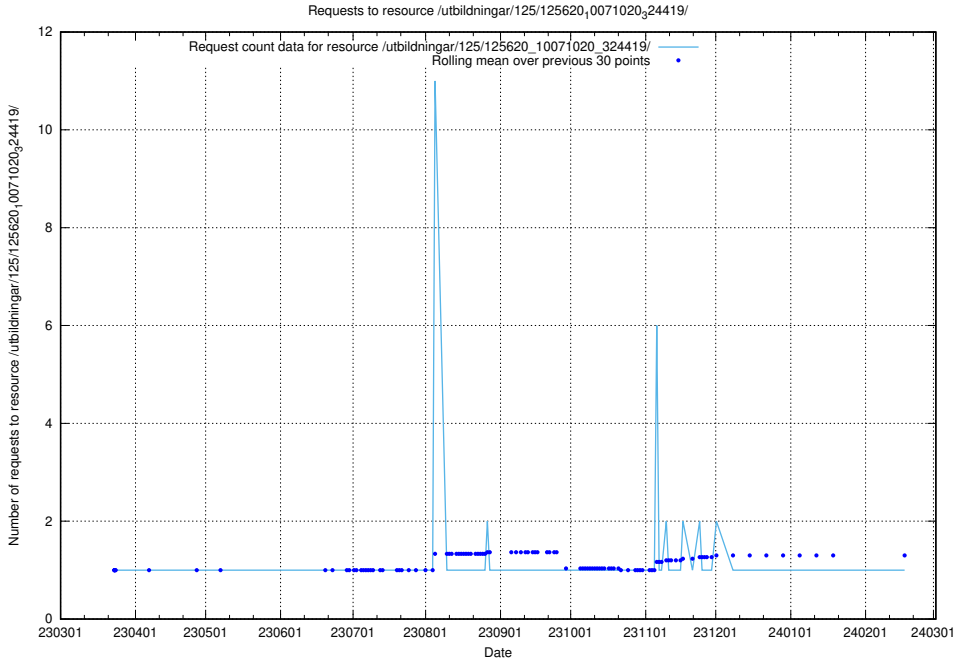

5.1043 Usage of /utbildningar/125/125620_10071020_324419/

Here, we count the number of requests to resource /utbildningar/125/125620_10071020_324419/.