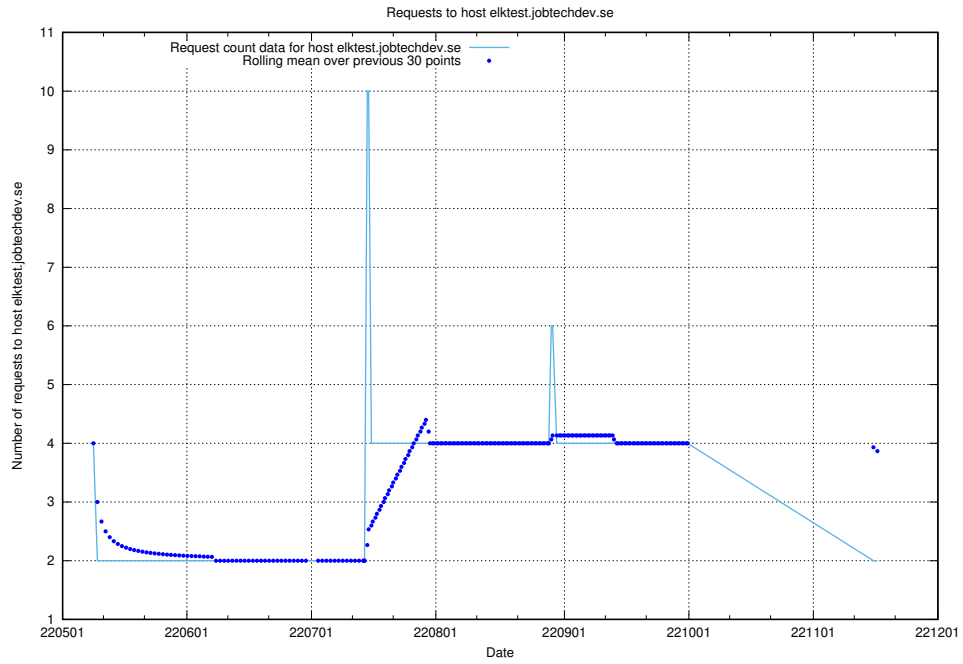

7.424 Usage of elktest.jobtechdev.se

Here, we count the number of requests to host elktest.jobtechdev.se.