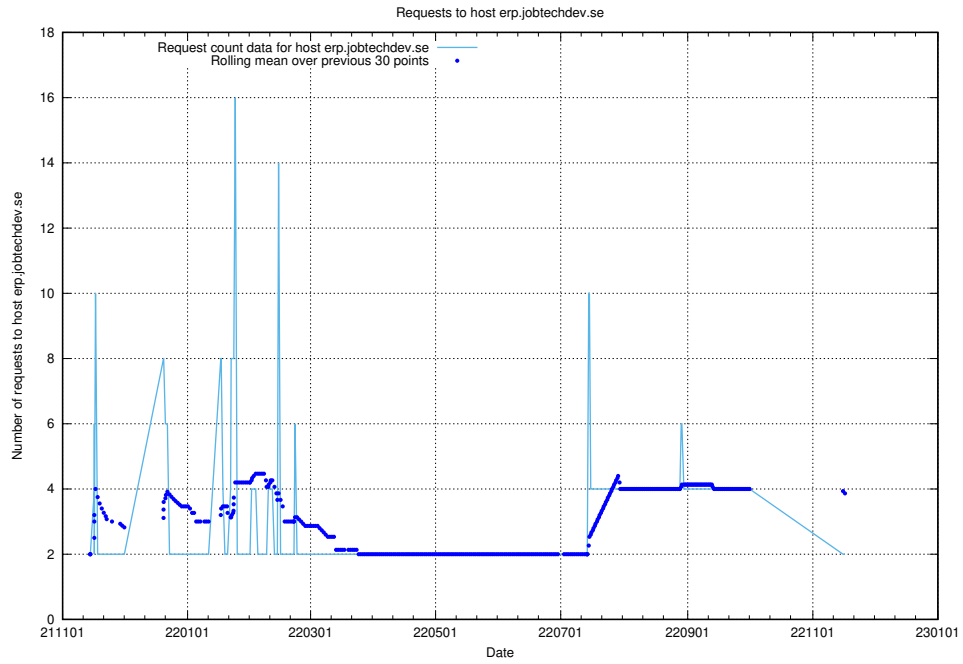

7.260 Usage of erp.jobtechdev.se

Here, we count the number of requests to host erp.jobtechdev.se.