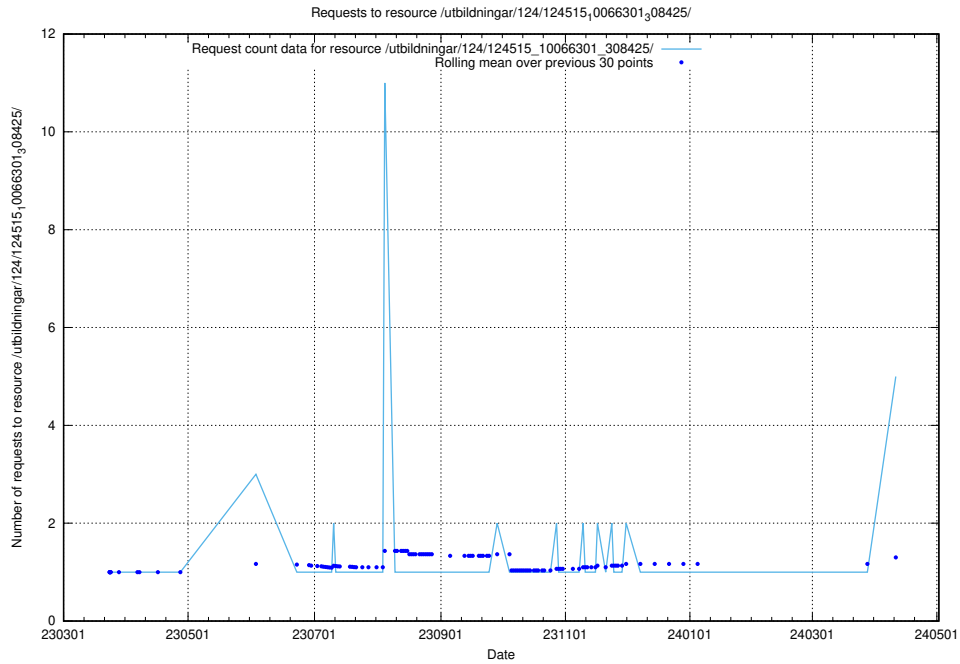

5.120 Usage of /utbildningar/124/124515_10066301_308425/

Here, we count the number of requests to resource /utbildningar/124/124515_10066301_308425/.