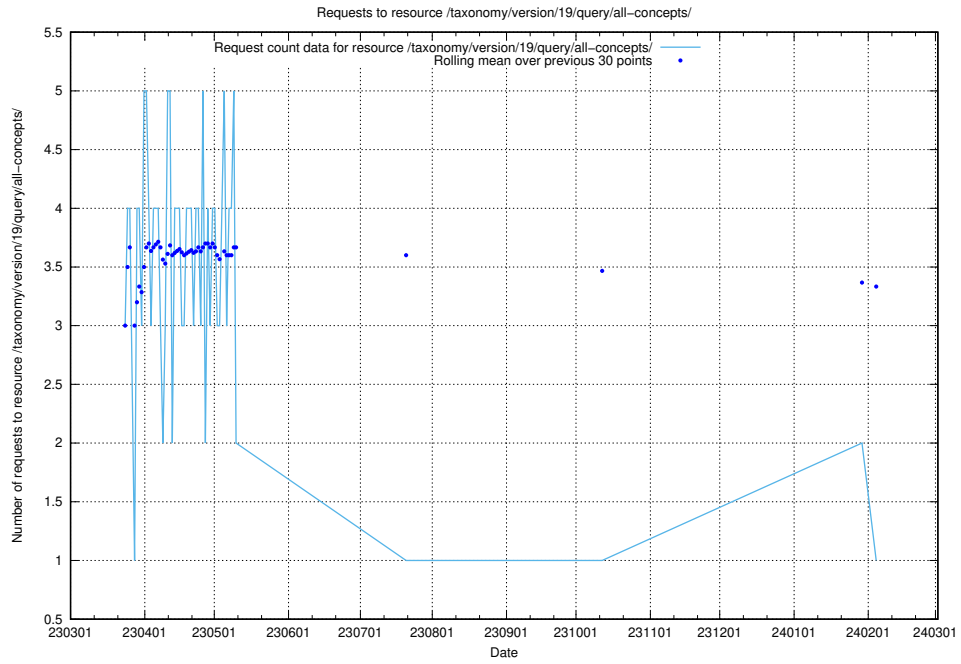

Here, we count the number of requests to resource /taxonomy/version/19/query/concept-types/.

5.6127 Usage of /taxonomy/version/19/query/all-concepts/

Here, we count the number of requests to resource /taxonomy/version/19/query/all-concepts/.