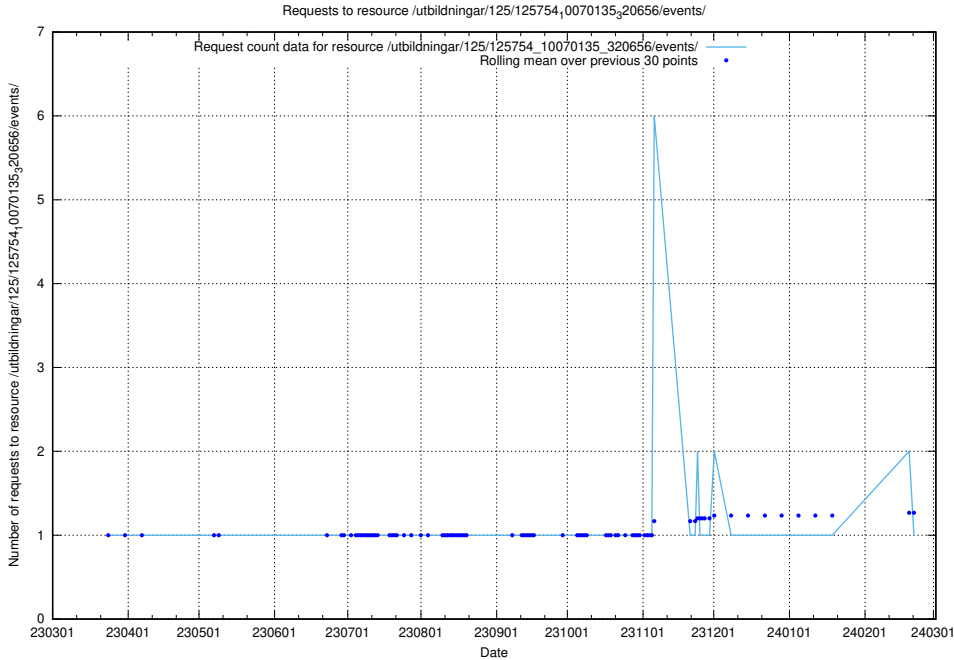

5.6197 Usage of /utbildningar/125/125754_10070135_320656/events/

Here, we count the number of requests to resource /utbildningar/125/125754_10070135_320656/events/