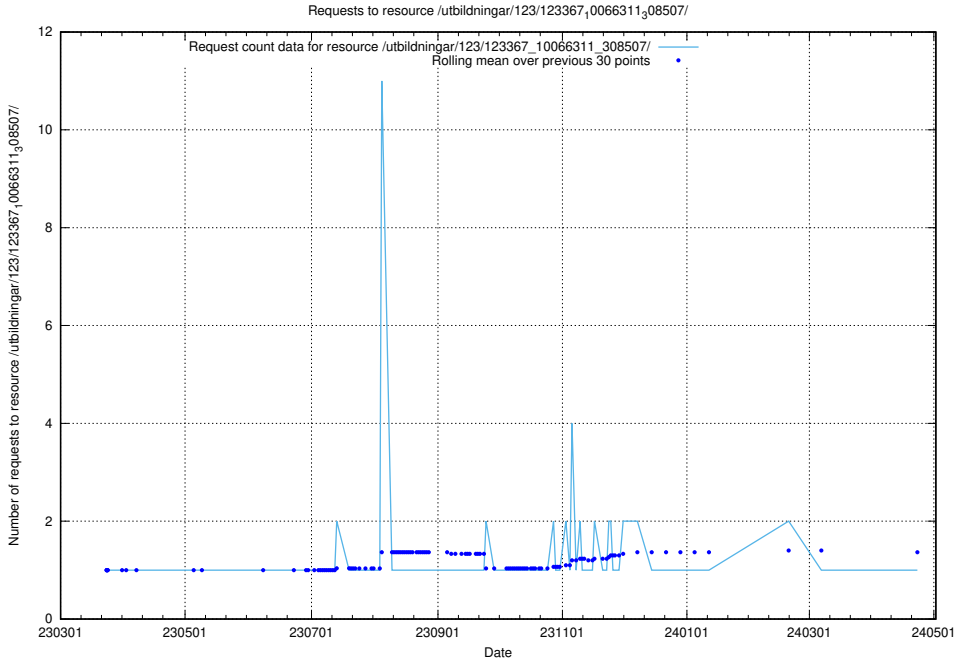

Here, we count the number of requests to resource /utbildningar/123/123367_10066311_308507/.

5.4503 Usage of /availability/20230911/

Here, we count the number of requests to resource /availability/20230911/.