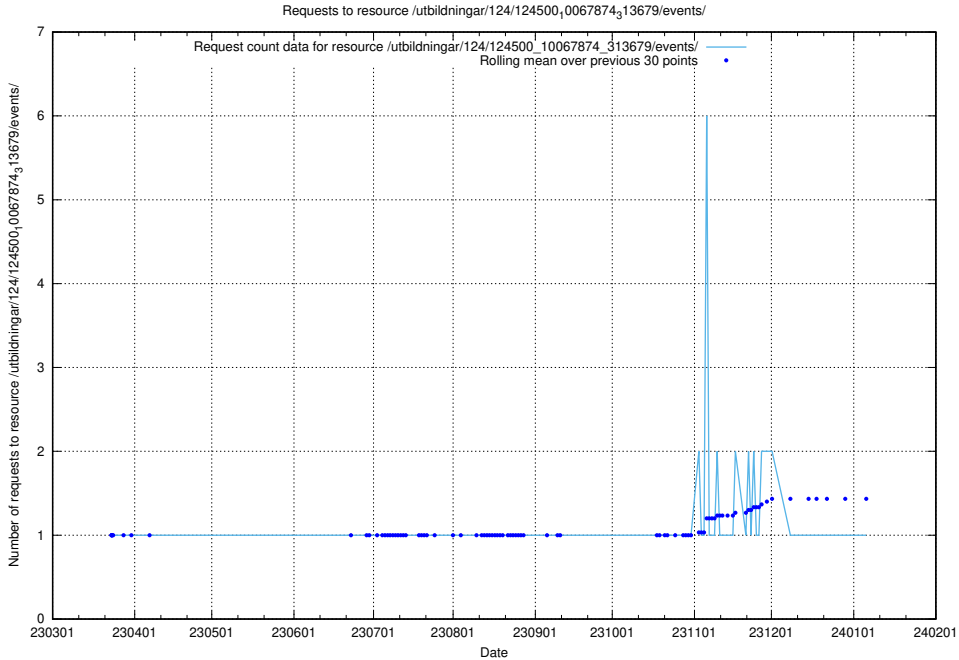

Here, we count the number of requests to resource /taxonomy/version/16/query/swedish-retail-and-wholesale-council-skills/.

5.2268 Usage of /utbildningar/124/124500_10067874_313679/events/

Here, we count the number of requests to resource /utbildningar/124/124500_10067874_313679/events/