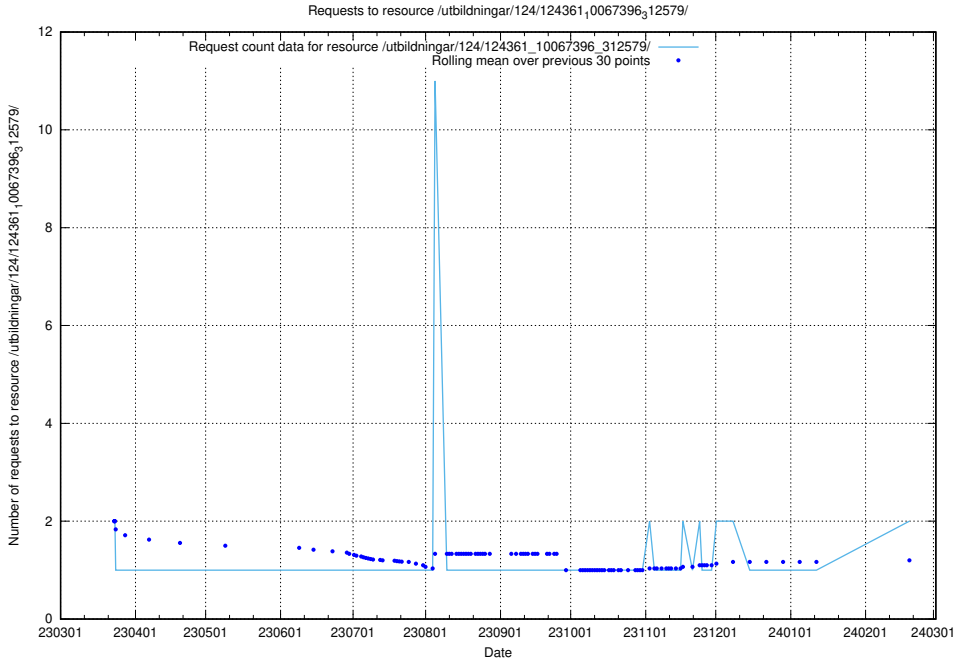

5.932 Usage of /utbildningar/124/124361_10067396_312579/

Here, we count the number of requests to resource /utbildningar/124/124361_10067396_312579/.