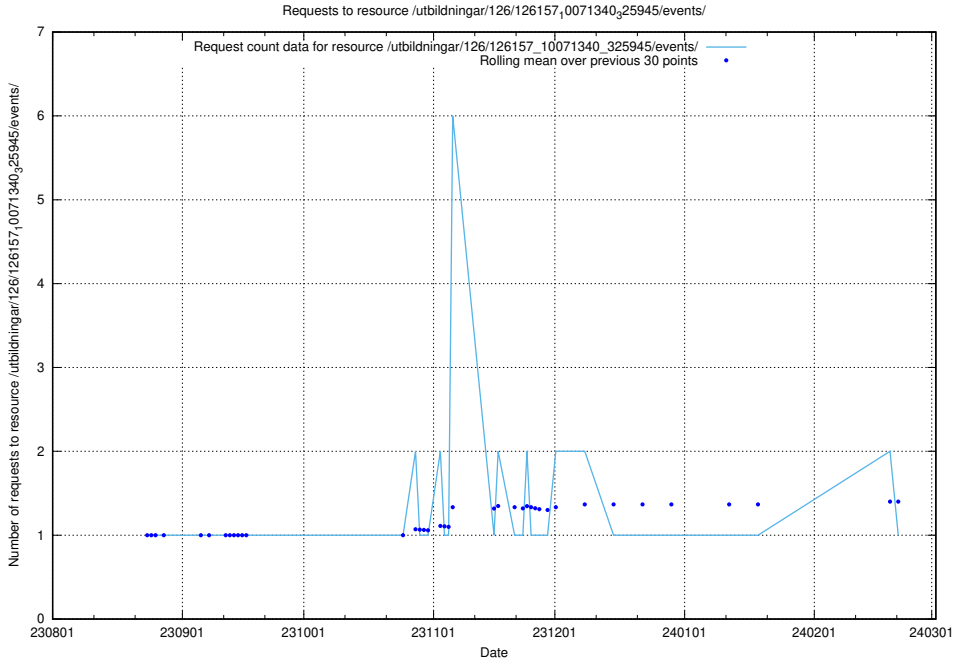

5.4711 Usage of /utbildningar/126/126157_10071340_325945/events/

Here, we count the number of requests to resource /utbildningar/126/126157_10071340_325945/events/