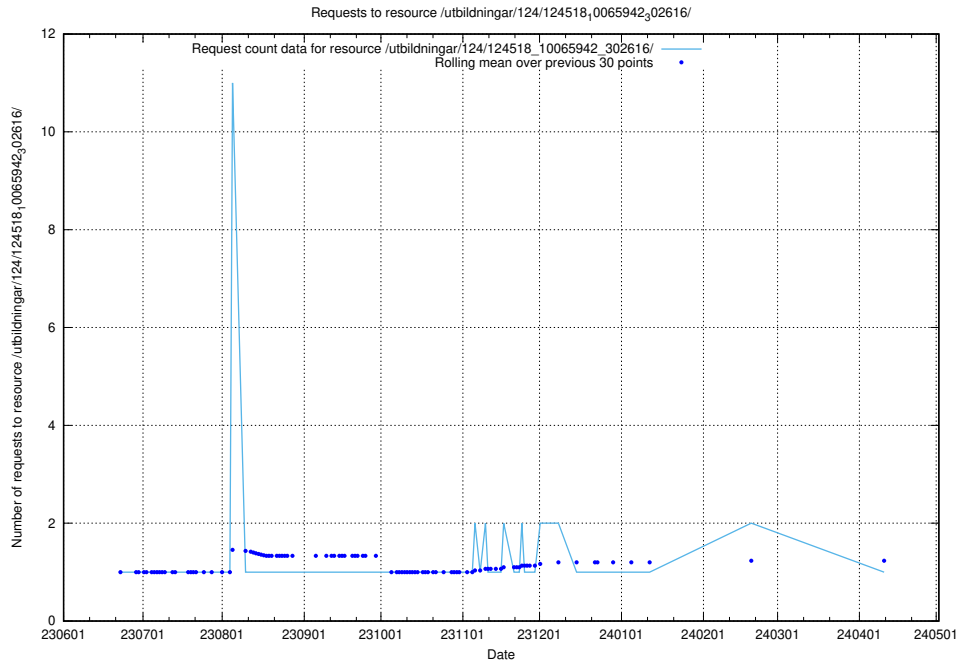

5.5754 Usage of /utbildningar/124/124518_10065942_302616/

Here, we count the number of requests to resource /utbildningar/124/124518_10065942_302616/.