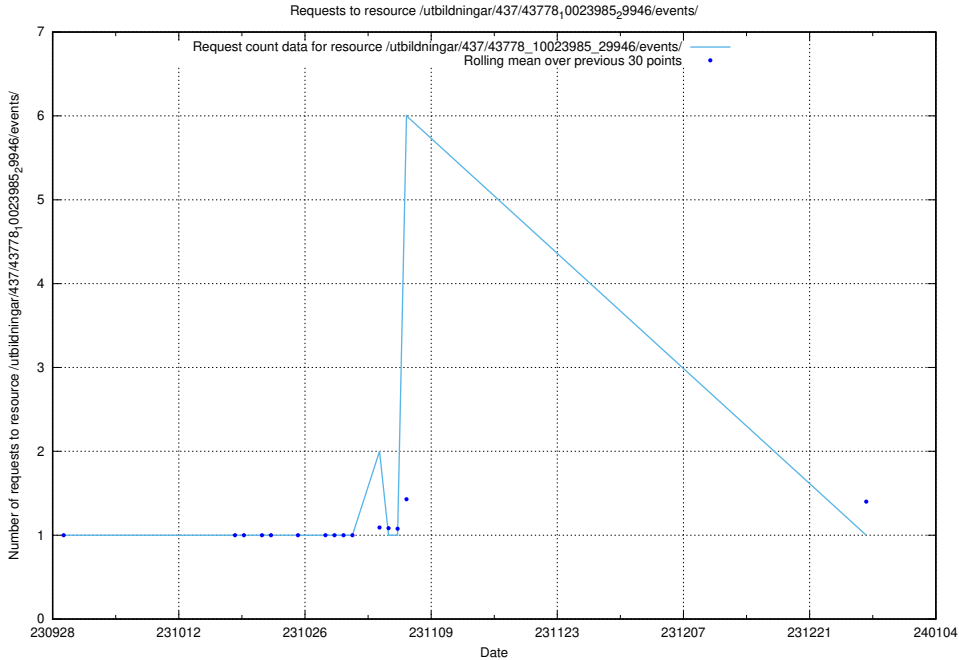

5.4428 Usage of /utbildningar/437/43778_10023985_29946/events/

Here, we count the number of requests to resource /utbildningar/437/43778_10023985_29946/events/.