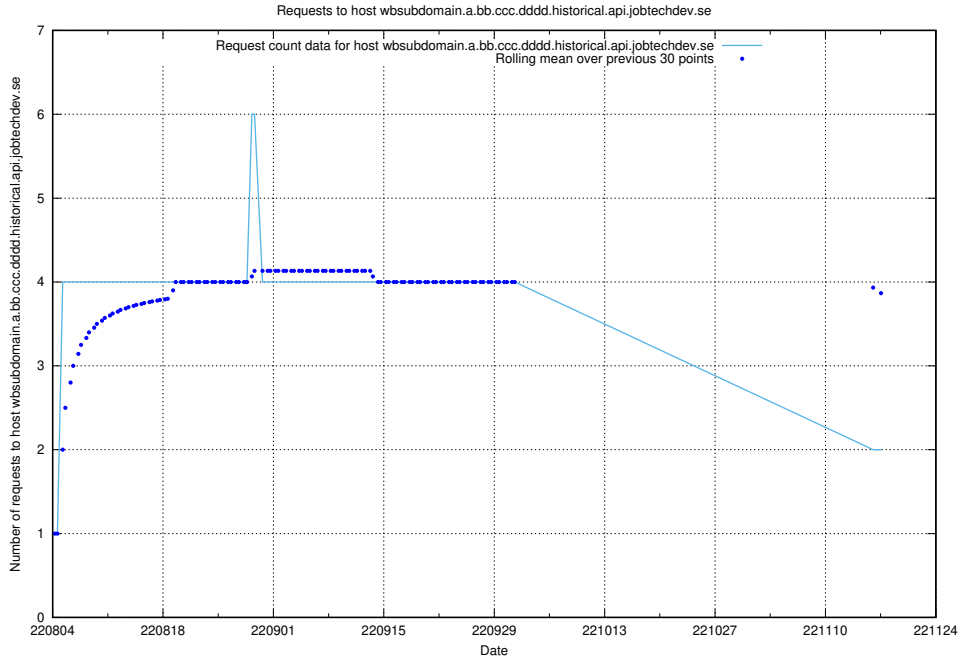

7.346 Usage of wbsubdomain.a.bb.ccc.dddd.historical.api.jobtechdev.se

Here, we count the number of requests to host wbsubdomain.a.bb.ccc.dddd.historical.api.jobtechdev.se.