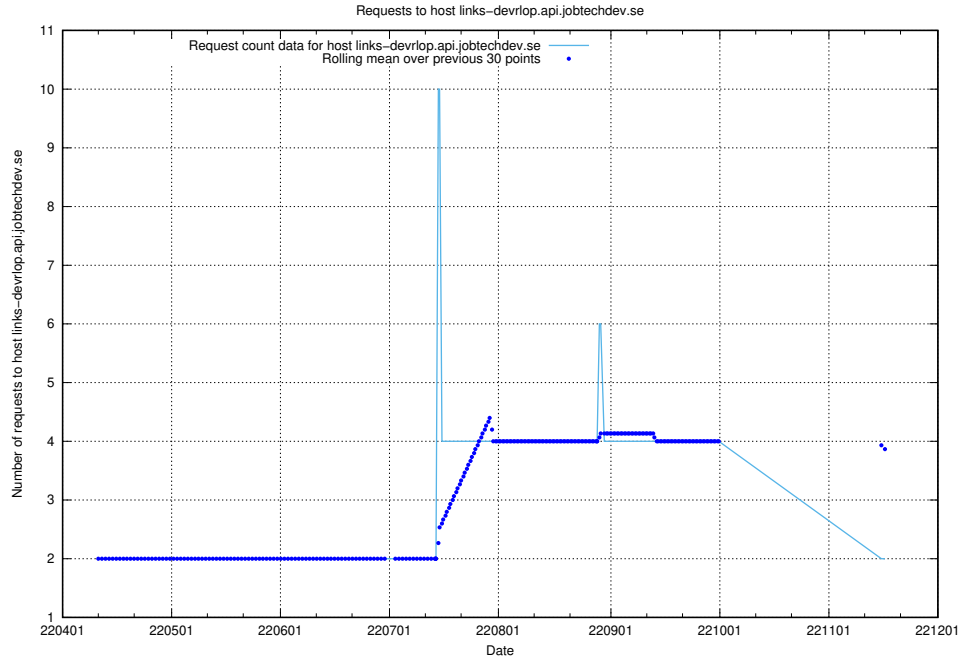

7.463 Usage of links-devrlop.api.jobtechdev.se

Here, we count the number of requests to host links-devrlop.api.jobtechdev.se.