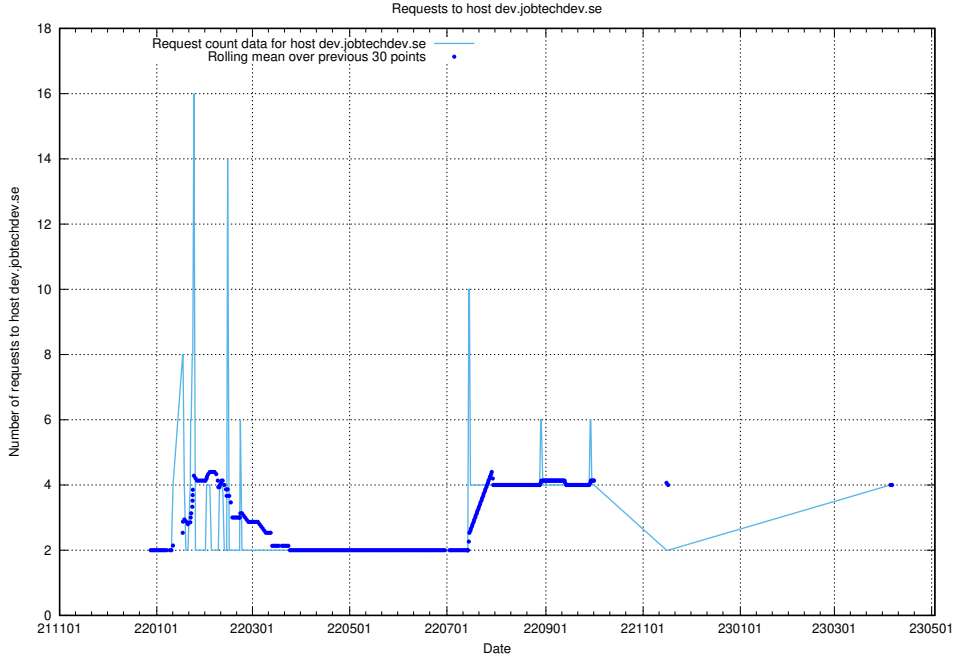

7.128 Usage of dev.jobtechdev.se

Here, we count the number of requests to host dev.jobtechdev.se.