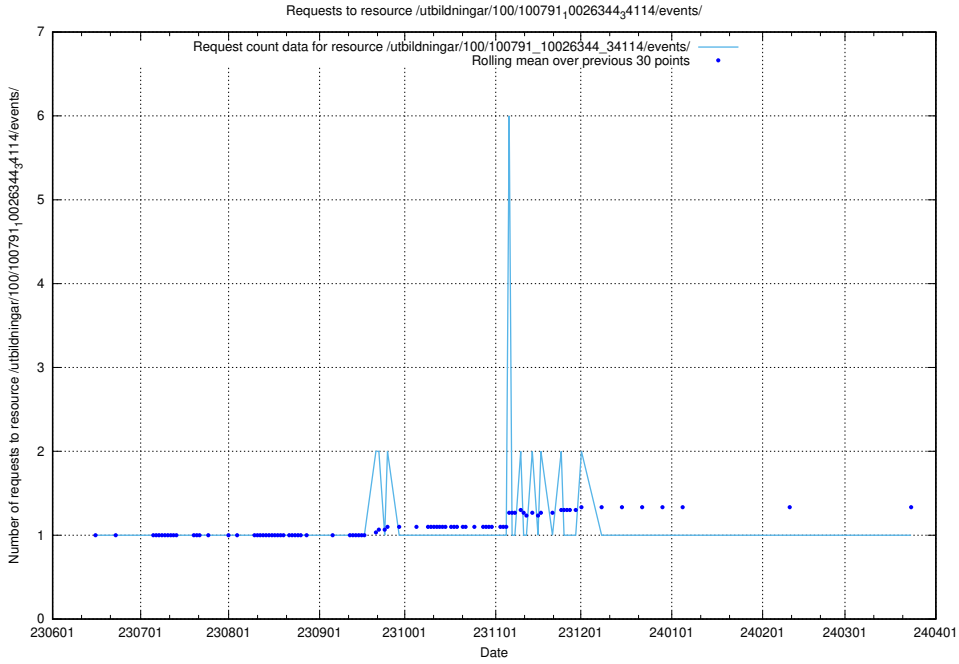

5.5873 Usage of /utbildningar/100/100791_10026344_34114/events/

Here, we count the number of requests to resource /utbildningar/100/100791_10026344_34114/events/.