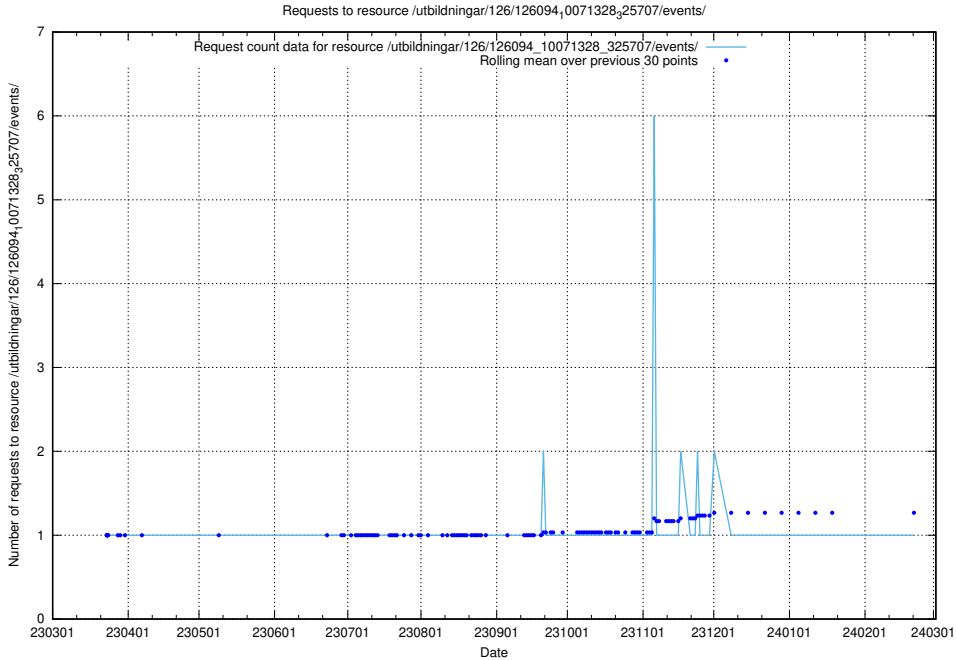

5.6406 Usage of /tst/

Here, we count the number of requests to resource /tst/.

5.6407 Usage of /utbildningar/126/126094_10071328_325707/events/

Here, we count the number of requests to resource /utbildningar/126/126094_10071328_325707/events/