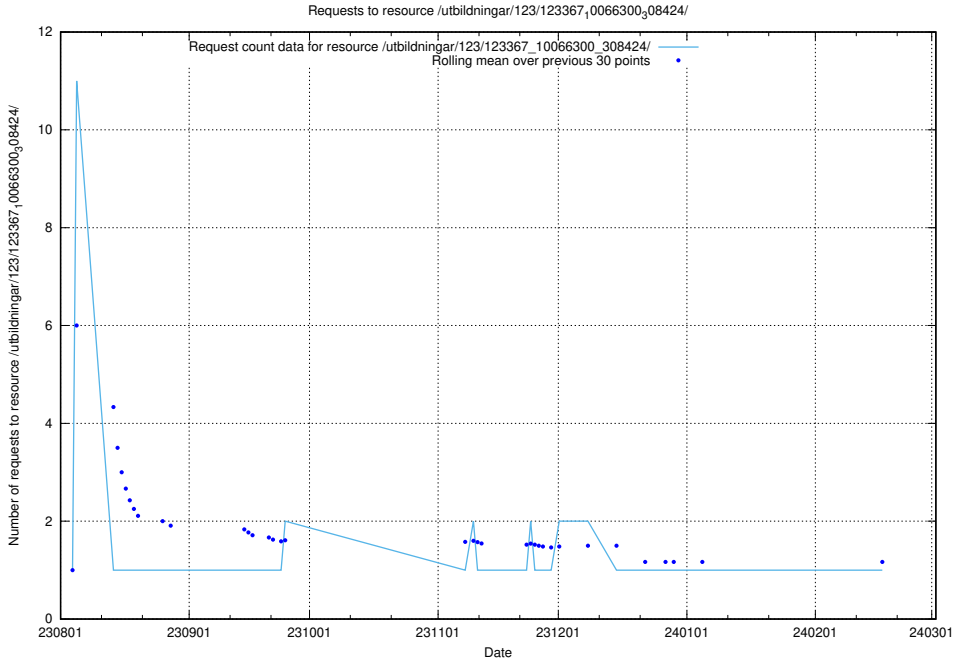

Here, we count the number of requests to resource /utbildningar/123/123367_10066300_308424/events/

5.4868 Usage of /utbildningar/123/123367_10066300_308424/

Here, we count the number of requests to resource /utbildningar/123/123367_10066300_308424/.