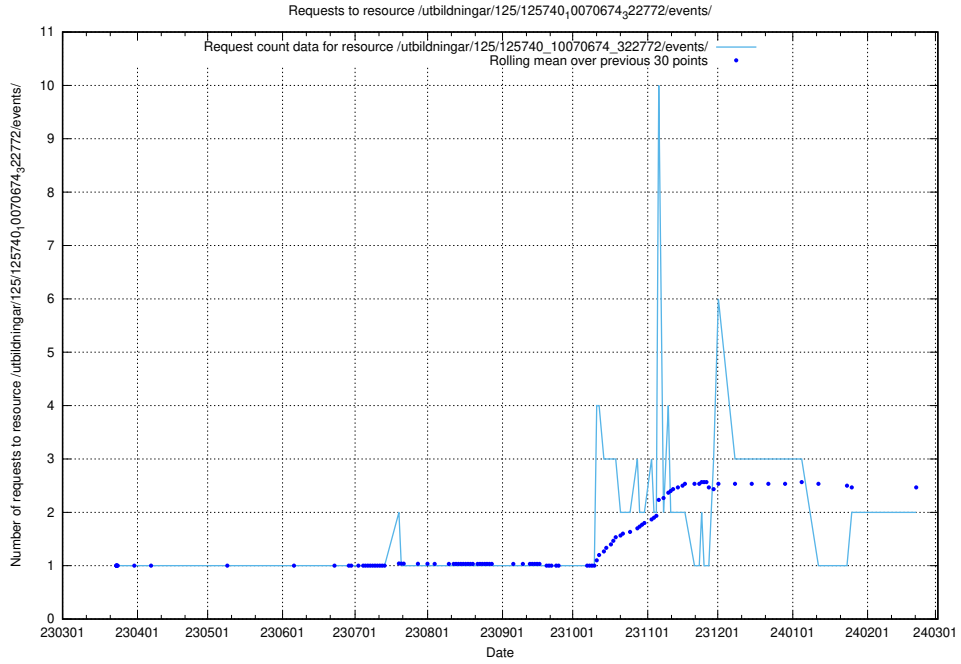

5.475 Usage of /utbildningar/125/125740_10070674_322772/events/

Here, we count the number of requests to resource /utbildningar/125/125740_10070674_322772/events/