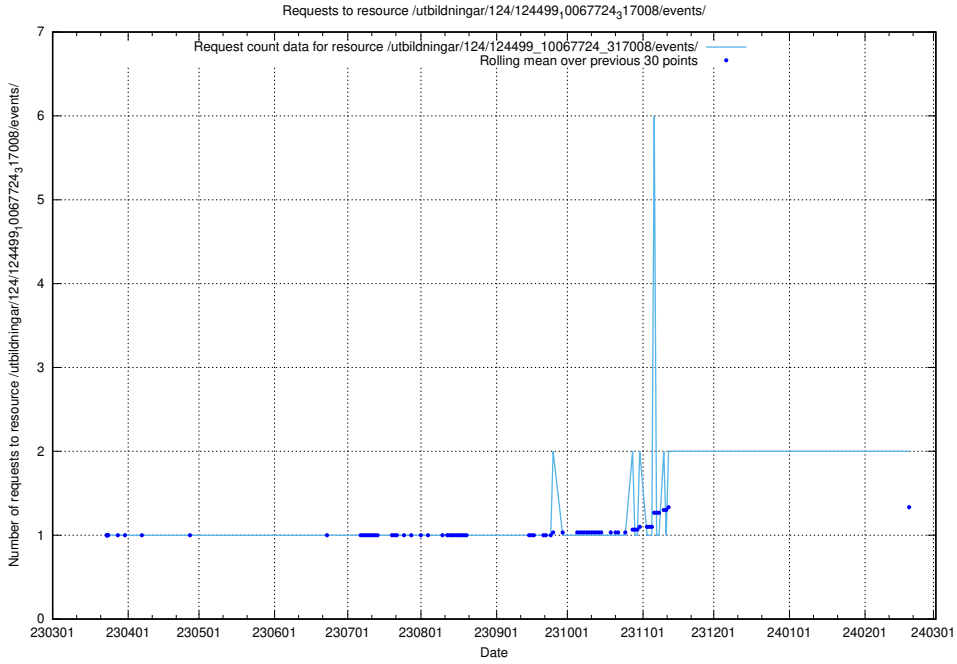

5.577 Usage of /utbildningar/124/124499_10067724_317008/events/

Here, we count the number of requests to resource /utbildningar/124/124499_10067724_317008/events/