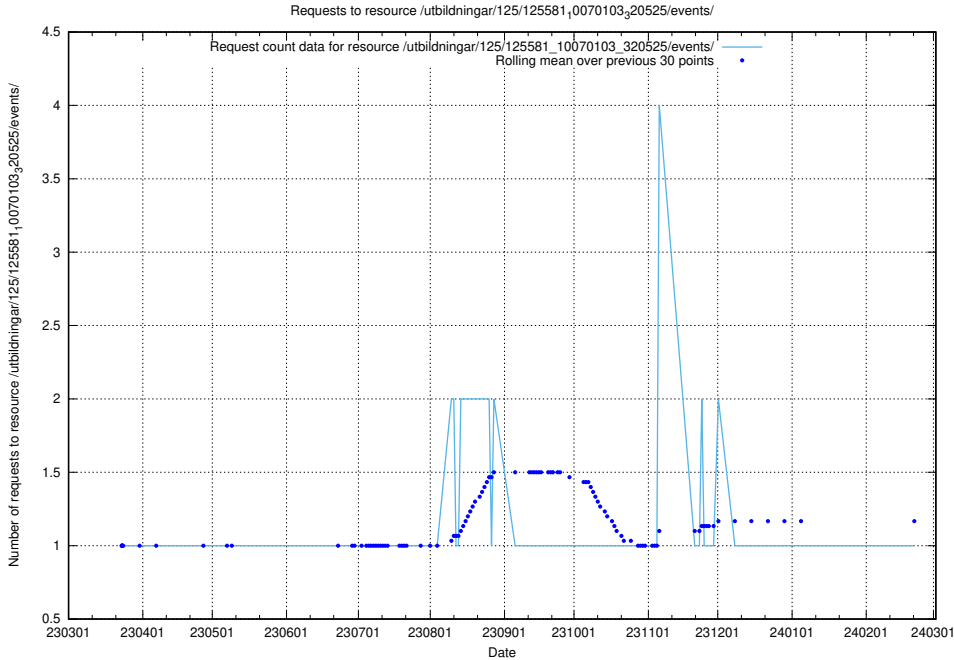

Here, we count the number of requests to resource /utbildningar/125/125581_10070104_320527/.

5.1081 Usage of /utbildningar/125/125581_10070103_320525/events/

Here, we count the number of requests to resource /utbildningar/125/125581_10070103_320525/events/