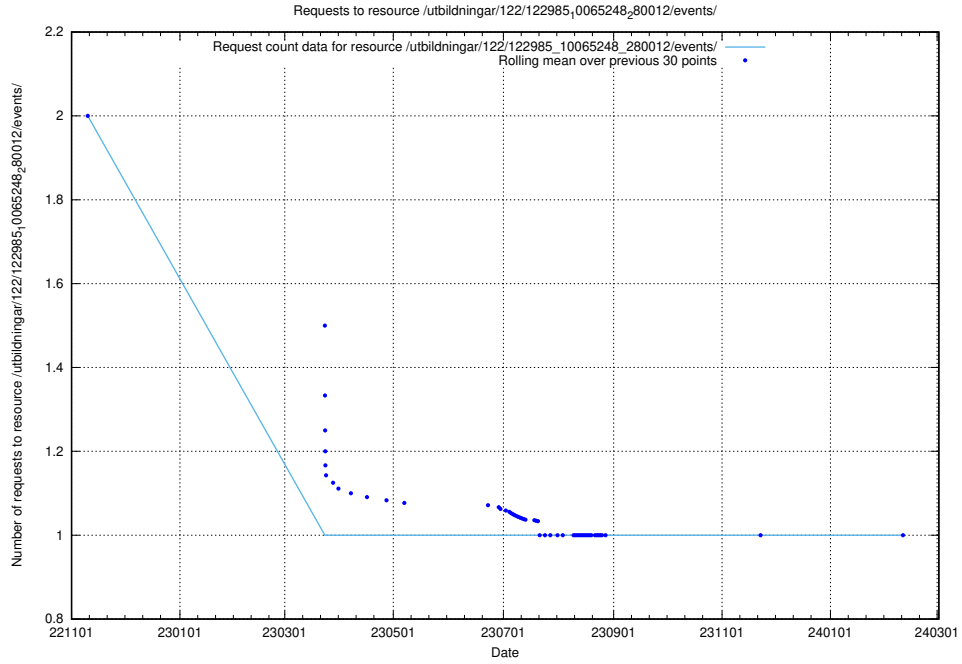

Here, we count the number of requests to resource /utbildningar/126/126466_10071861_329841/.

5.6246 Usage of /utbildningar/122/122985_10065248_280012/events/

Here, we count the number of requests to resource /utbildningar/122/122985_10065248_280012/events/