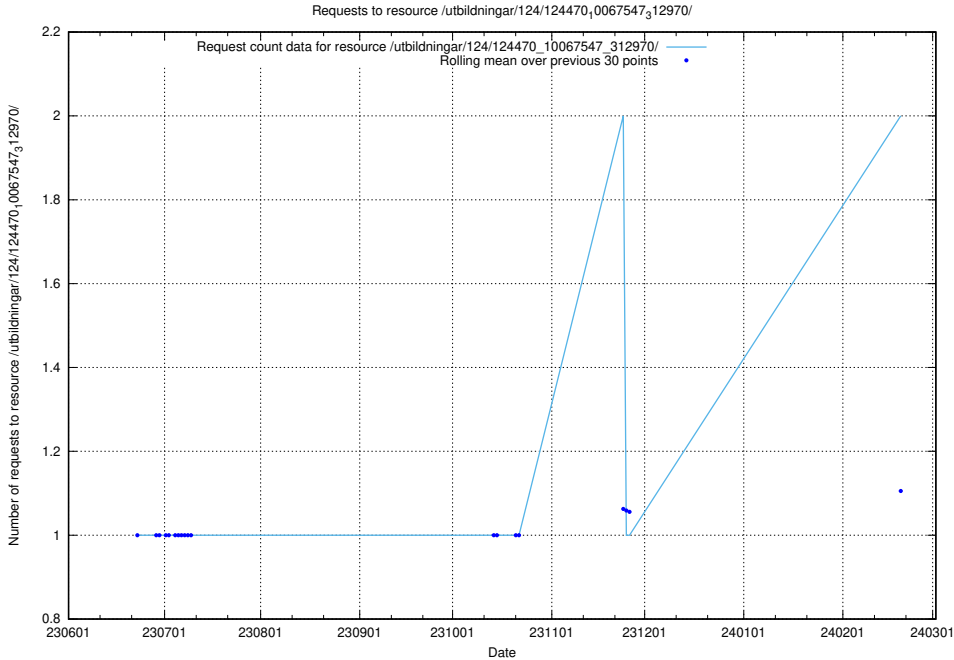

5.864 Usage of /utbildningar/124/124470_10067547_312970/

Here, we count the number of requests to resource /utbildningar/124/124470_10067547_312970/.