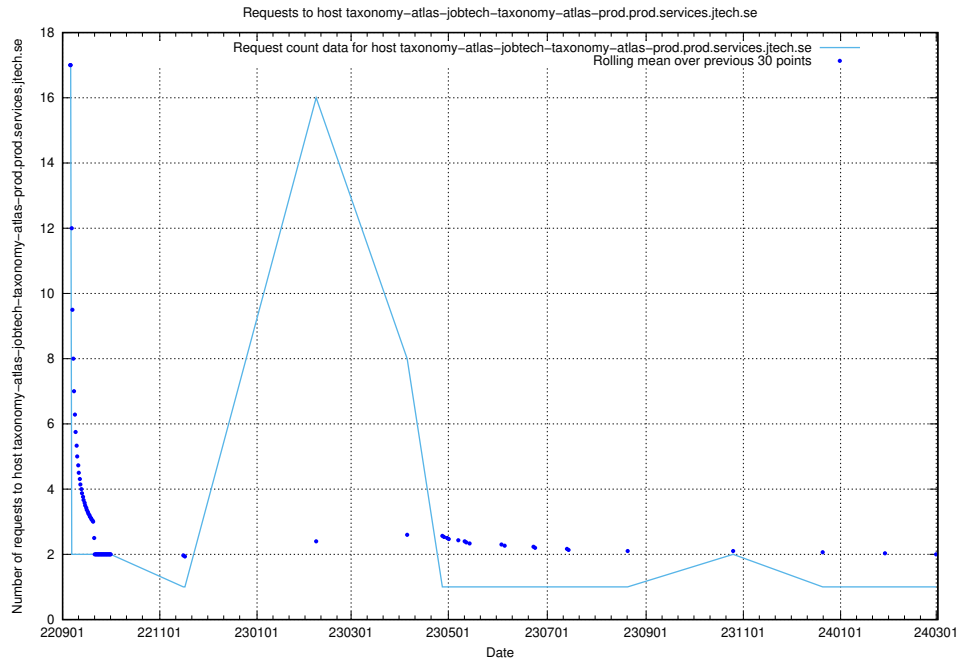

Here, we count the number of requests to host historical.api.jobtechdev.se:80.

7.615 Usage of taxonomy-atlas-jobtech-taxonomy-atlas-prod.prod.services.jtech.se

Here, we count the number of requests to host taxonomy-atlas-jobtech-taxonomy-atlas-prod.prod.services.jtech.se.