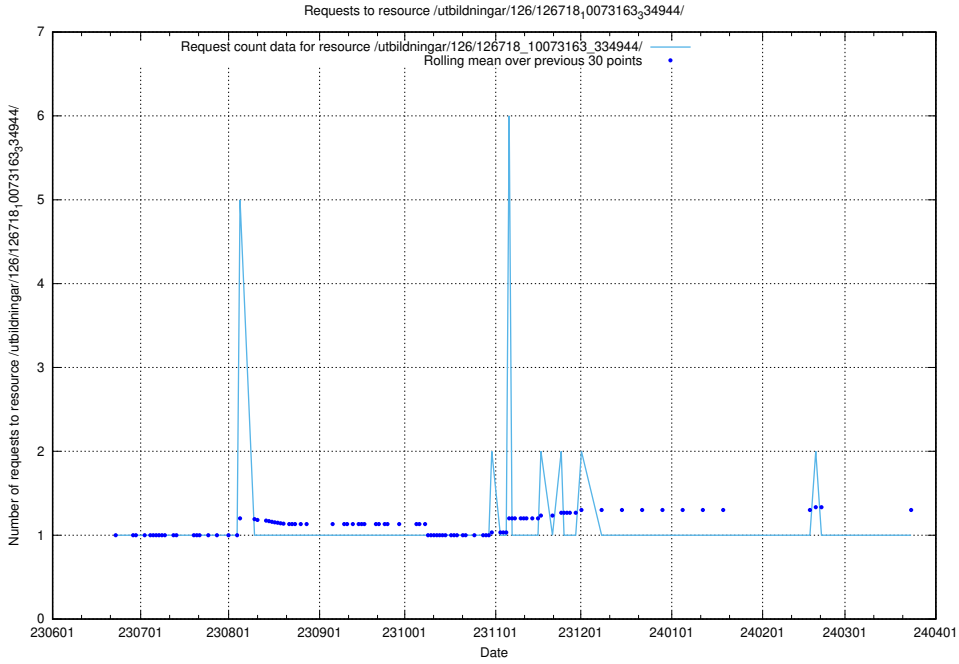

5.5605 Usage of /utbildningar/126/126718_10073163_334944/

Here, we count the number of requests to resource /utbildningar/126/126718_10073163_334944/.