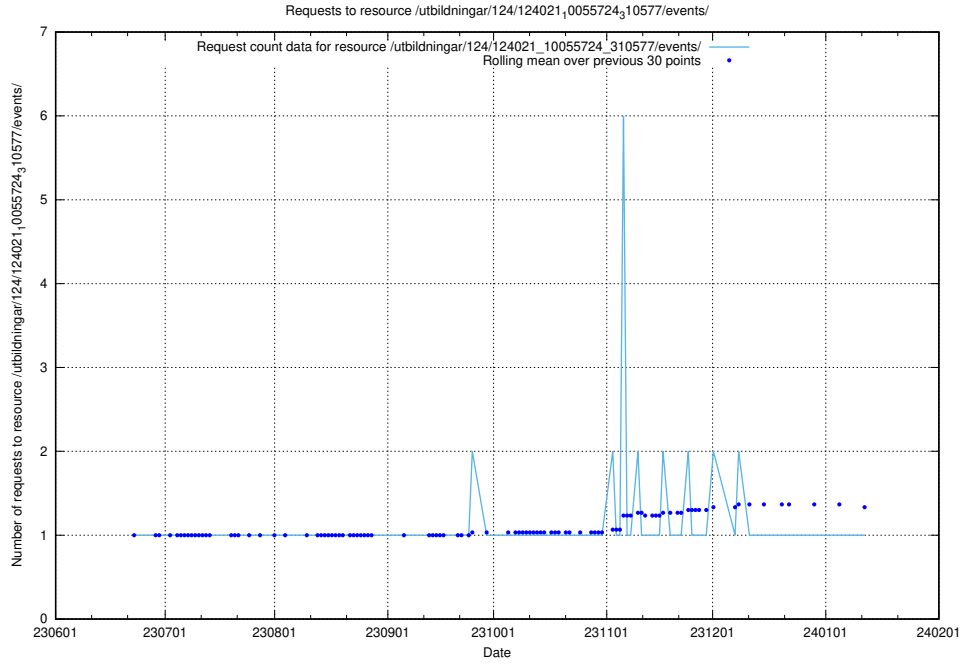

5.5811 Usage of /utbildningar/124/124021_10055724_310577/events/

Here, we count the number of requests to resource /utbildningar/124/124021_10055724_310577/events/