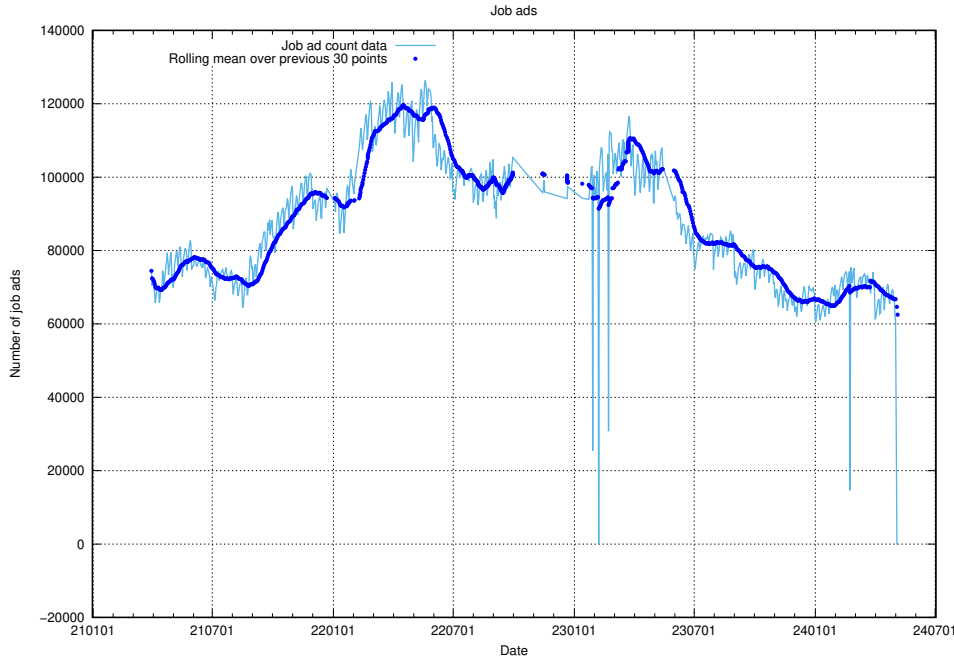

13.23 Number of job ads

Here, we count the number of job ads processed by the pipeline each night.