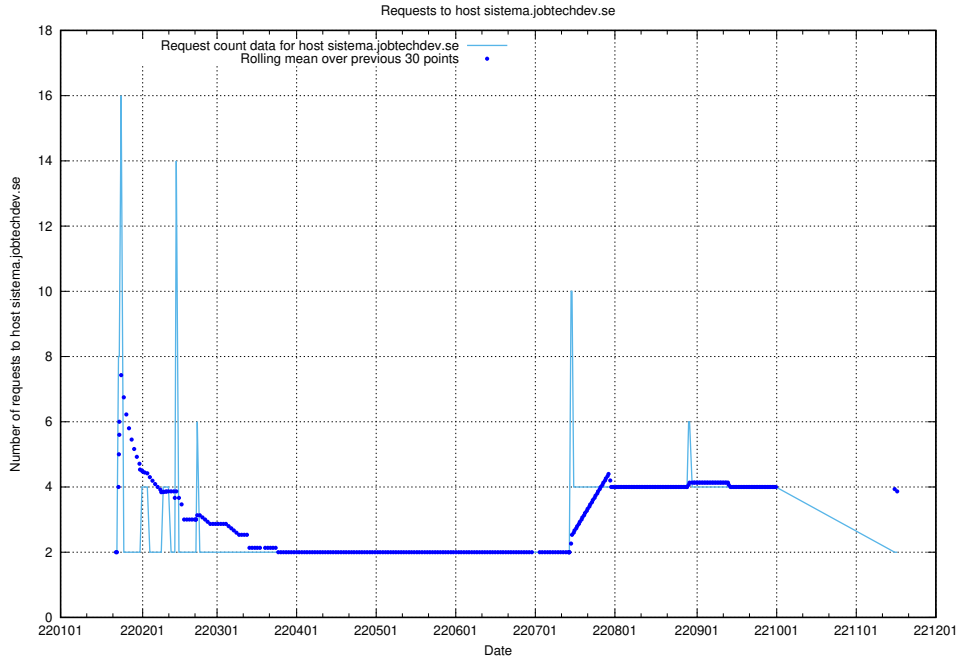

7.582 Usage of shopify.jobtechdev.se

Here, we count the number of requests to host shopify.jobtechdev.se.

7.583 Usage of jijitsi.jobtechdev.se

Here, we count the number of requests to host jijitsi.jobtechdev.se.