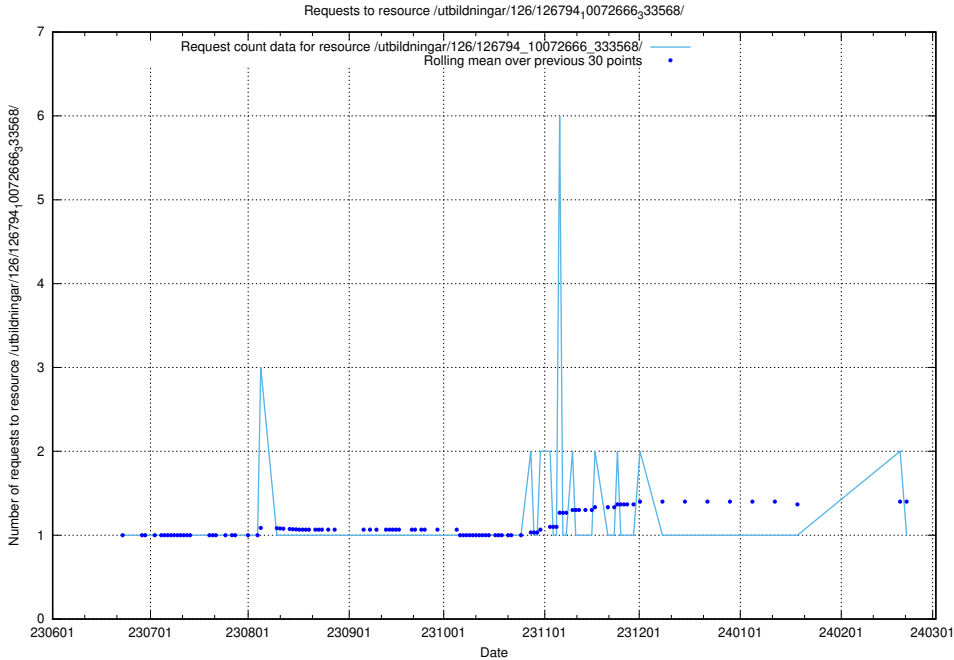

5.5578 Usage of /utbildningar/126/126794_10072666_333568/

Here, we count the number of requests to resource /utbildningar/126/126794_10072666_333568/.