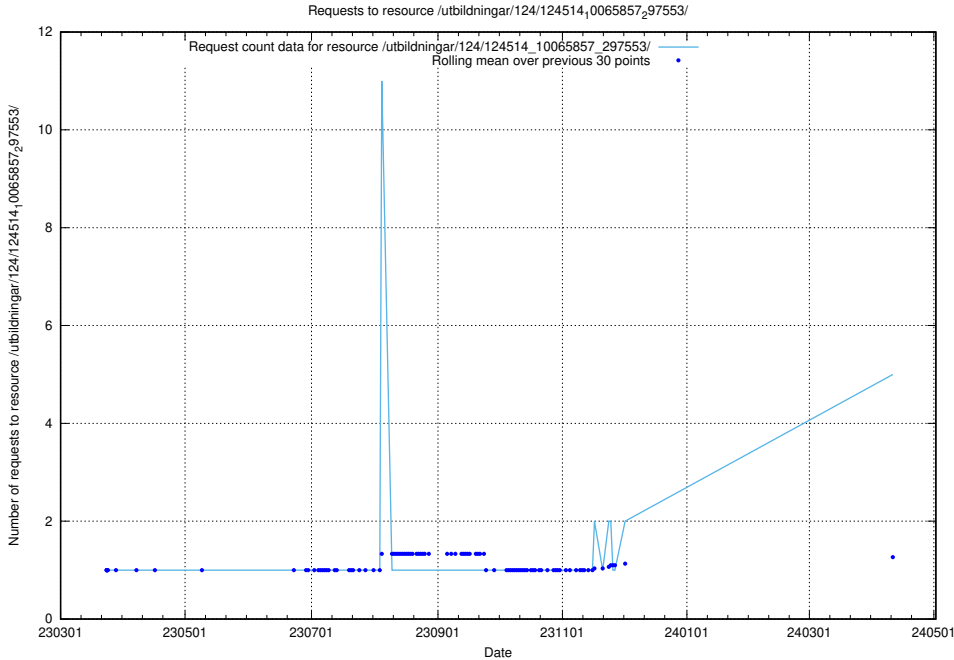

Here, we count the number of requests to resource /utbildningar/124/124514_10065860_299148/.

5.125 Usage of /utbildningar/124/124514_10065857_297553/

Here, we count the number of requests to resource /utbildningar/124/124514_10065857_297553/.