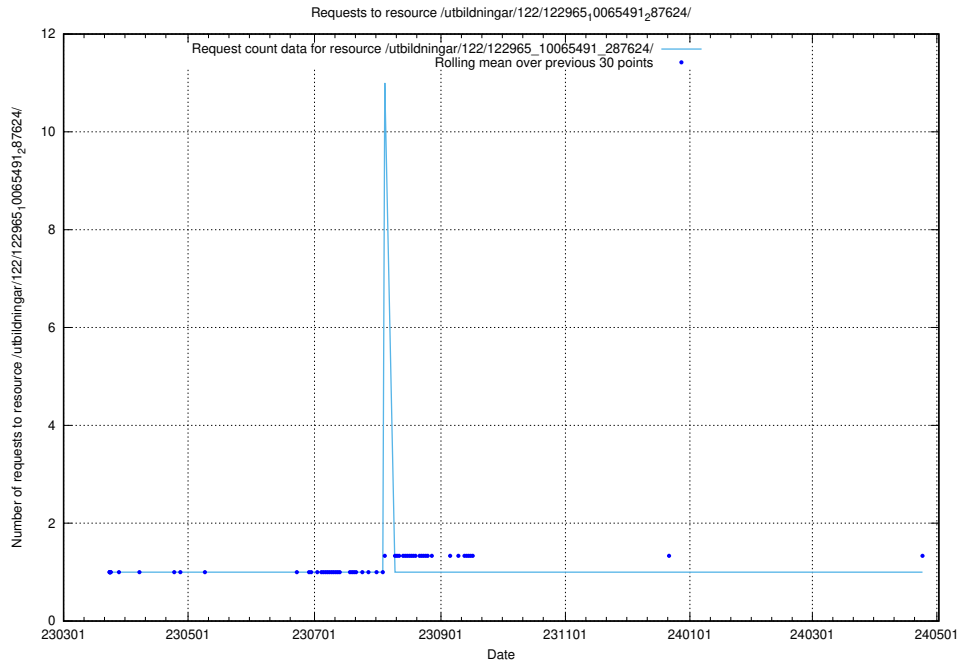

5.5087 Usage of /utbildningar/122/122965_10065491_287624/

Here, we count the number of requests to resource /utbildningar/122/122965_10065491_287624/.