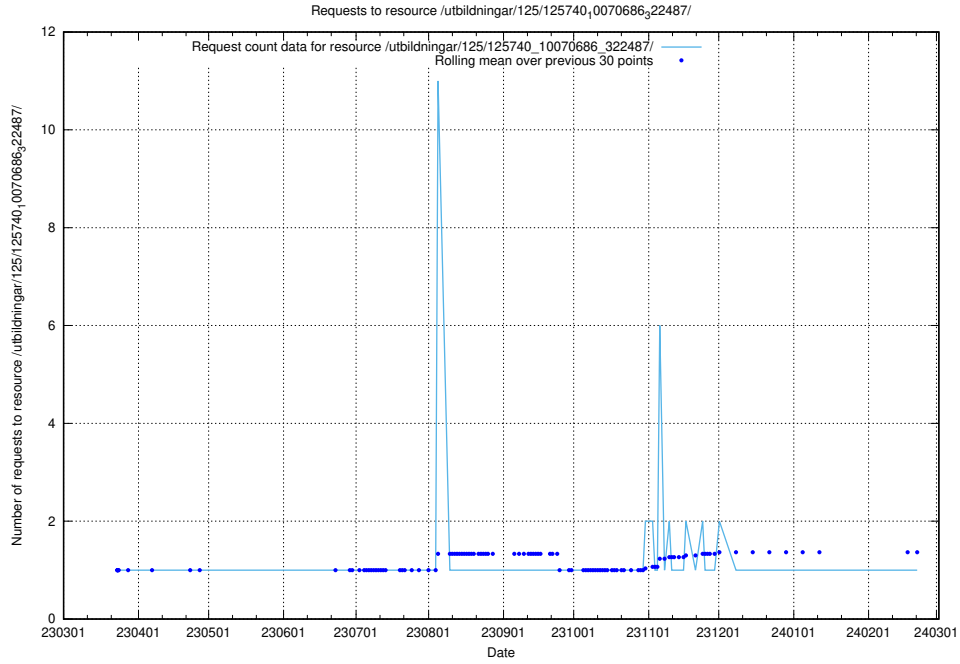

5.969 Usage of /utbildningar/125/125740_10070686_322487/

Here, we count the number of requests to resource /utbildningar/125/125740_10070686_322487/.