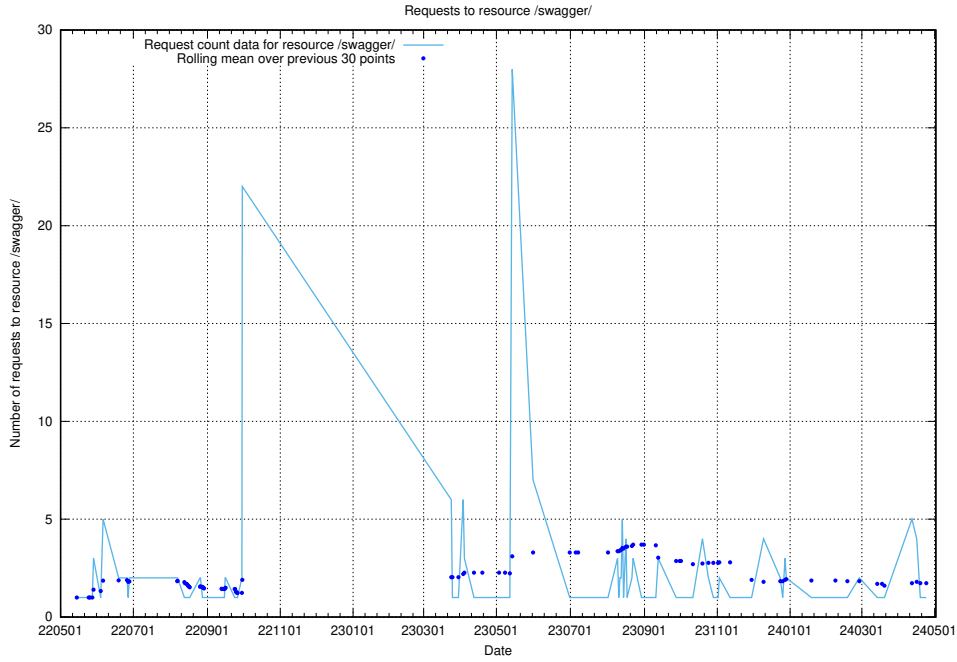

5.1056 Usage of /swagger/

Here, we count the number of requests to resource /swagger/.