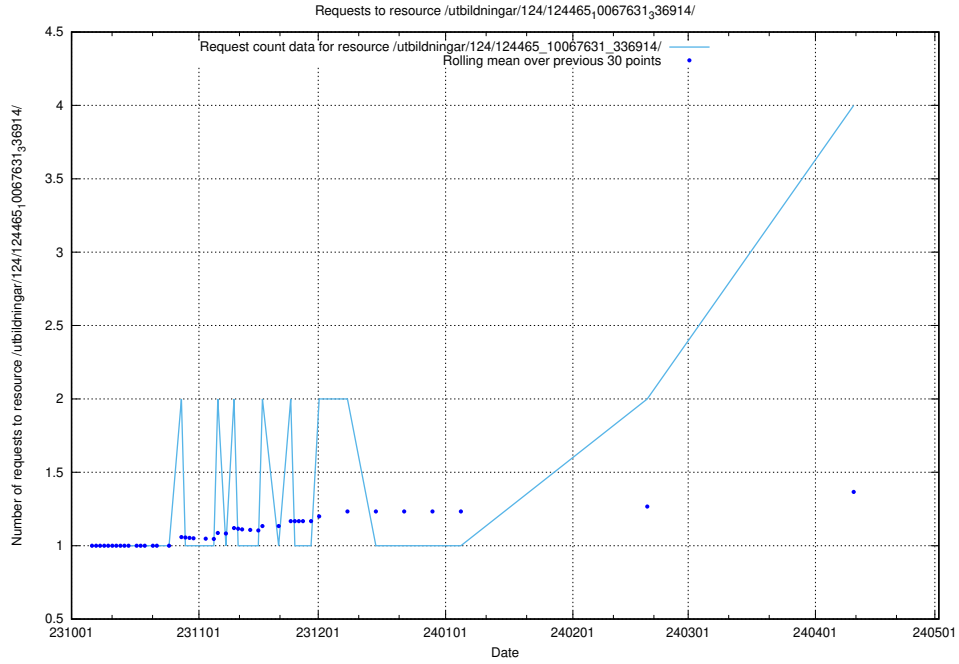

5.208 Usage of /utbildningar/124/124465_10067631_336914/

Here, we count the number of requests to resource /utbildningar/124/124465_10067631_336914/.