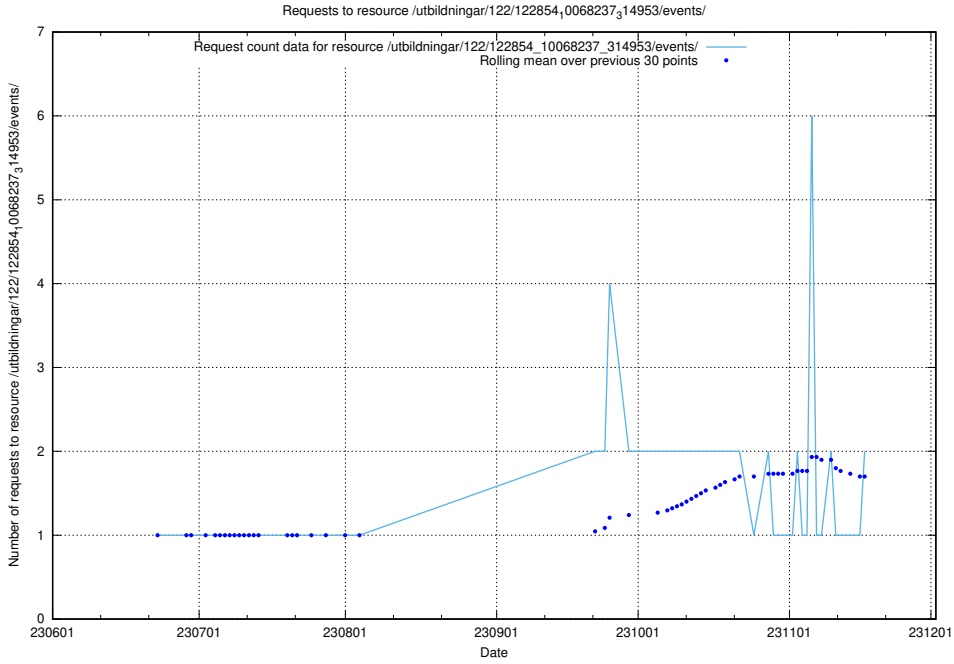

5.871 Usage of /utbildningar/122/122854_10068237_314953/events/

Here, we count the number of requests to resource /utbildningar/122/122854_10068237_314953/events/