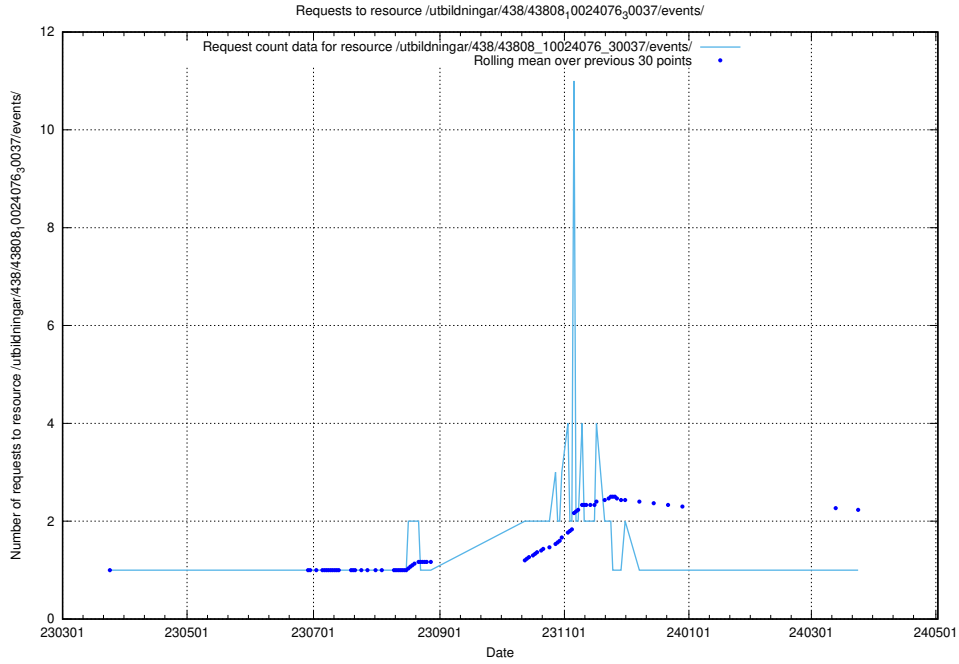

5.6148 Usage of /utbildningar/438/43808_10024076_30037/events/

Here, we count the number of requests to resource /utbildningar/438/43808_10024076_30037/events/.