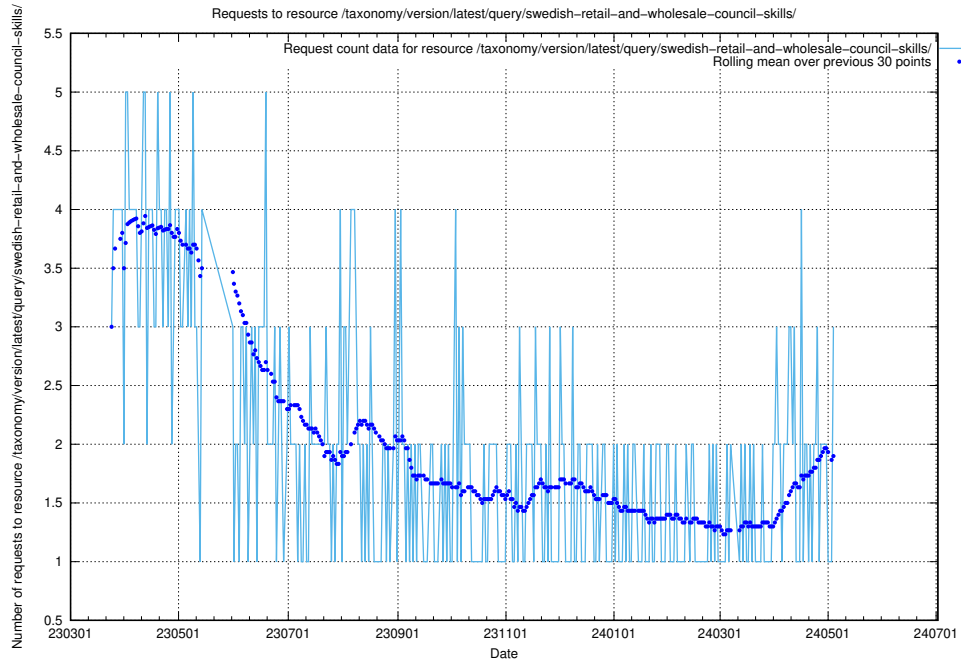

5.408 Usage of /taxonomy/version/latest/query/swedish-retail-and-wholesale-council-skills/

Here, we count the number of requests to resource /taxonomy/version/latest/query/swedish-retail-and-wholesale-council-skills/.