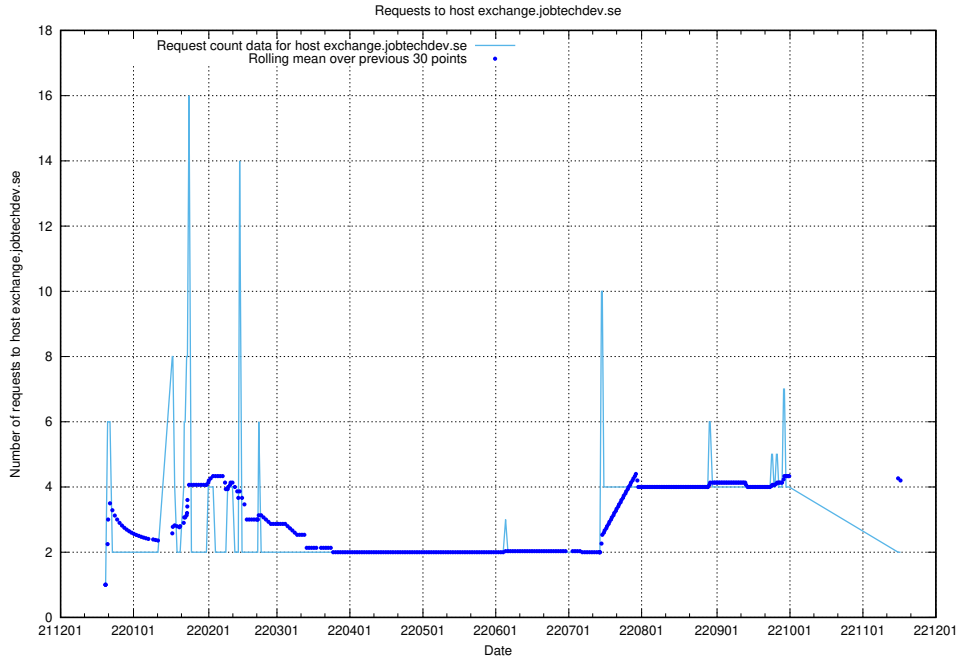

7.372 Usage of mail01.jobtechdev.se

Here, we count the number of requests to host mail01.jobtechdev.se.

7.373 Usage of exchange.jobtechdev.se

Here, we count the number of requests to host exchange.jobtechdev.se.