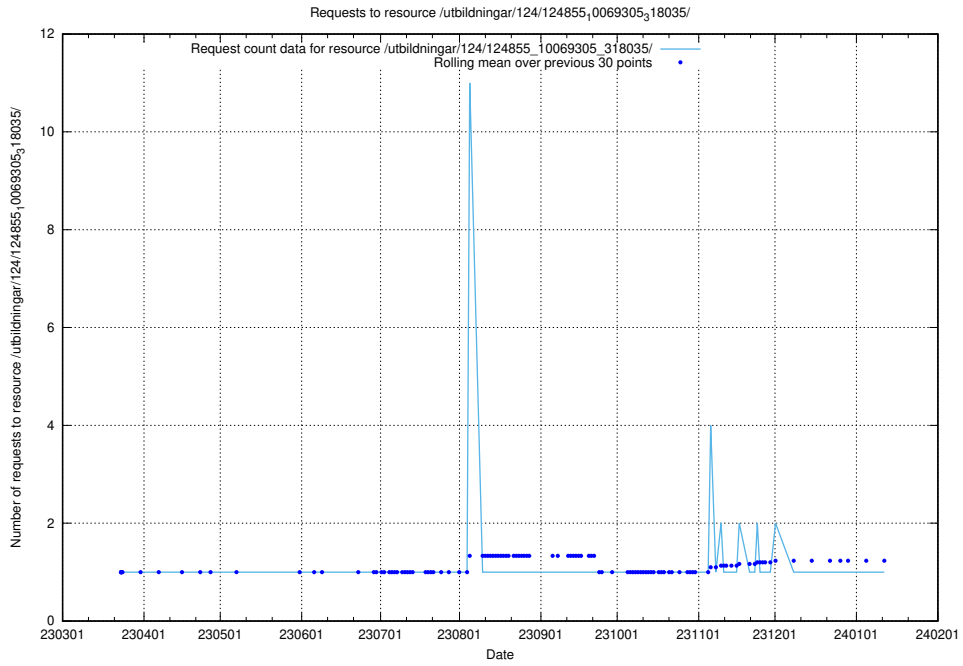

5.1181 Usage of /utbildningar/124/124855_10069305_318035/

Here, we count the number of requests to resource /utbildningar/124/124855_10069305_318035/.