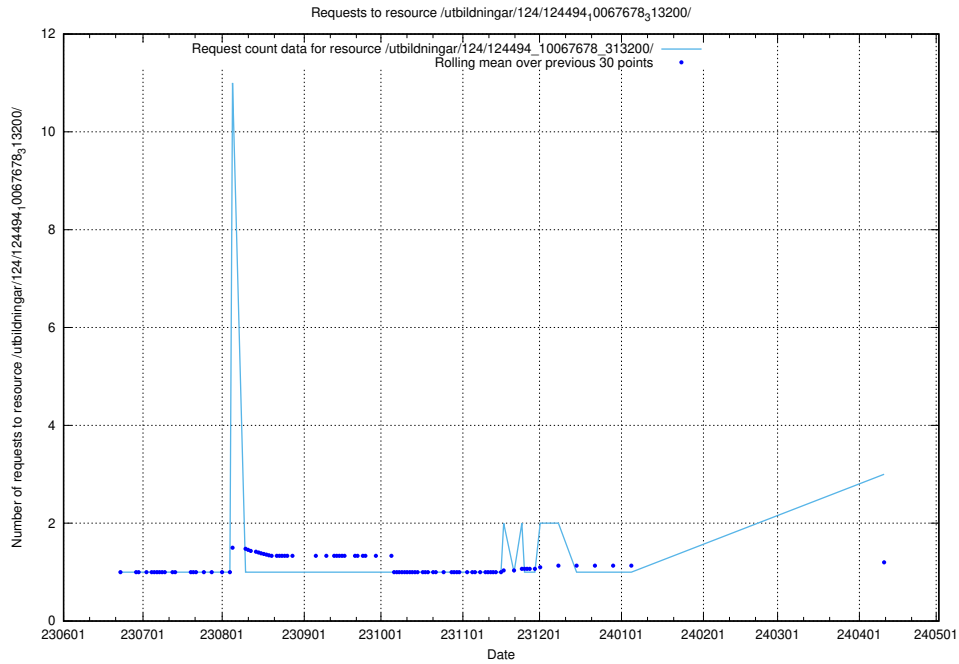

5.381 Usage of /utbildningar/124/124494_10067678_313200/

Here, we count the number of requests to resource /utbildningar/124/124494_10067678_313200/.