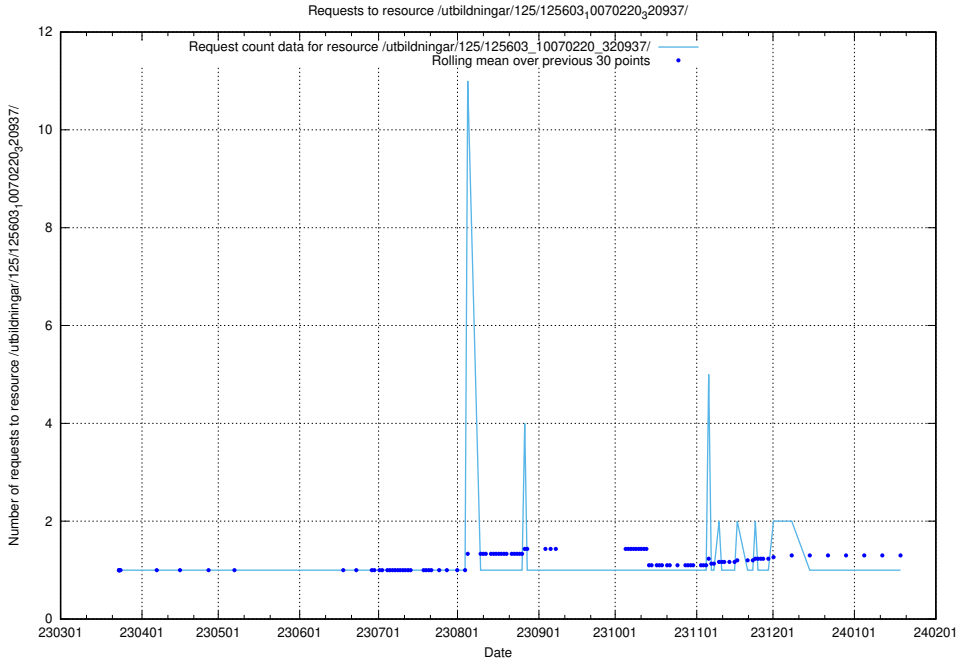

5.1067 Usage of /utbildningar/125/125603_10070220_320937/

Here, we count the number of requests to resource /utbildningar/125/125603_10070220_320937/.