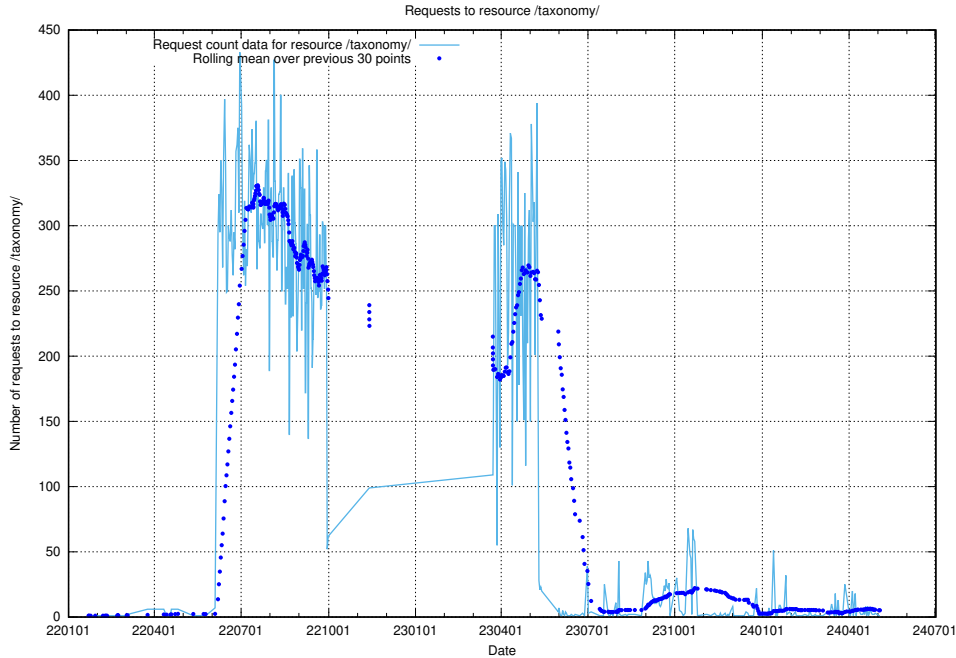

5.5236 Usage of /taxonomy/

Here, we count the number of requests to resource /taxonomy/.