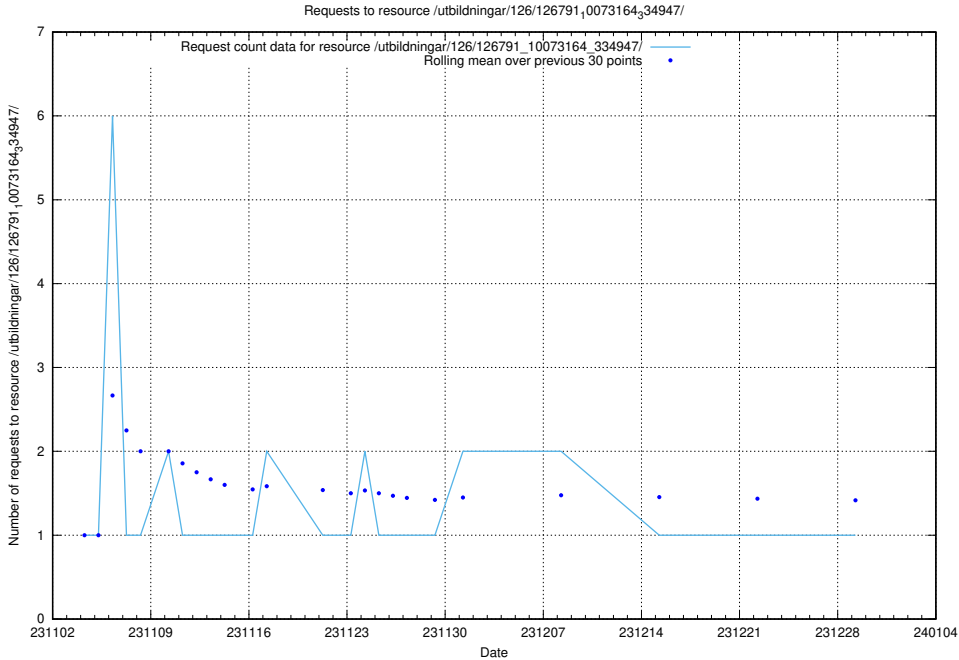

5.4119 Usage of /utbildningar/126/126791_10073164_334947/

Here, we count the number of requests to resource /utbildningar/126/126791_10073164_334947/.