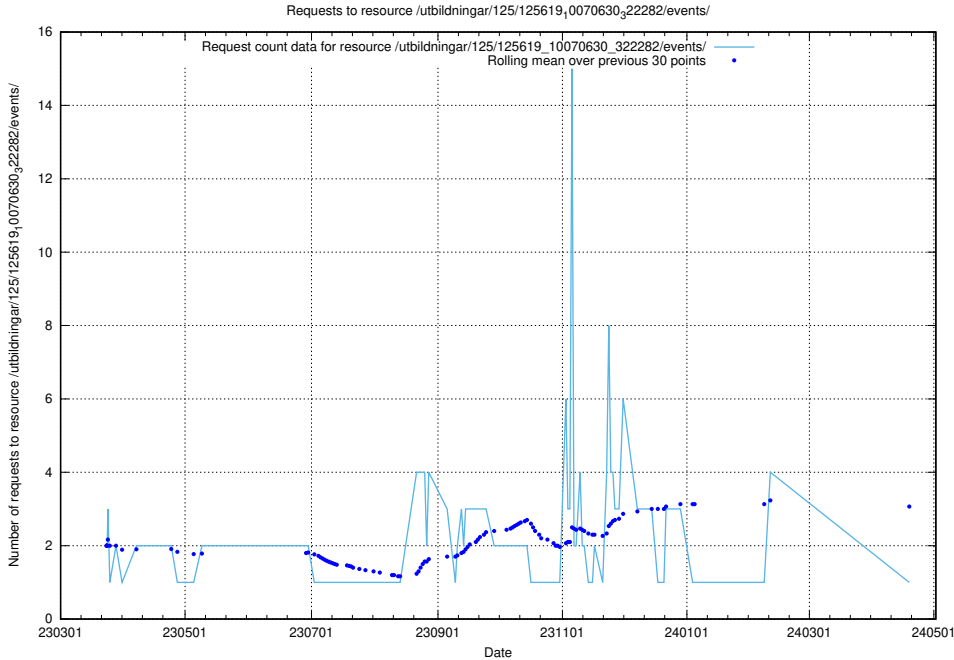

5.6259 Usage of /utbildningar/125/125619_10070630_322282/events/

Here, we count the number of requests to resource /utbildningar/125/125619_10070630_322282/events/