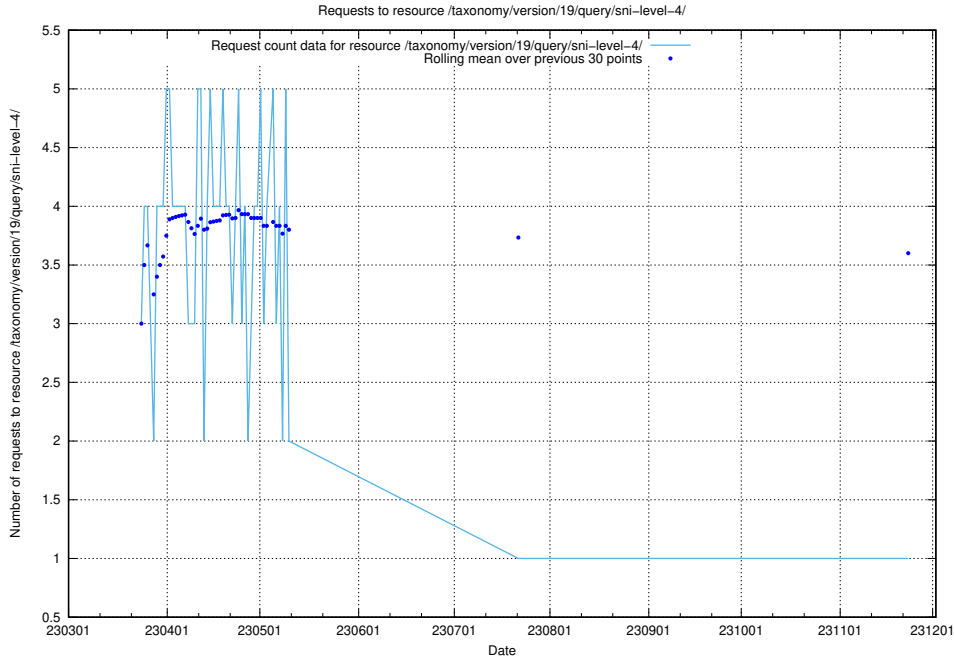

5.6105 Usage of /taxonomy/version/19/query/sni-level-4/

Here, we count the number of requests to resource /taxonomy/version/19/query/sni-level-4/.