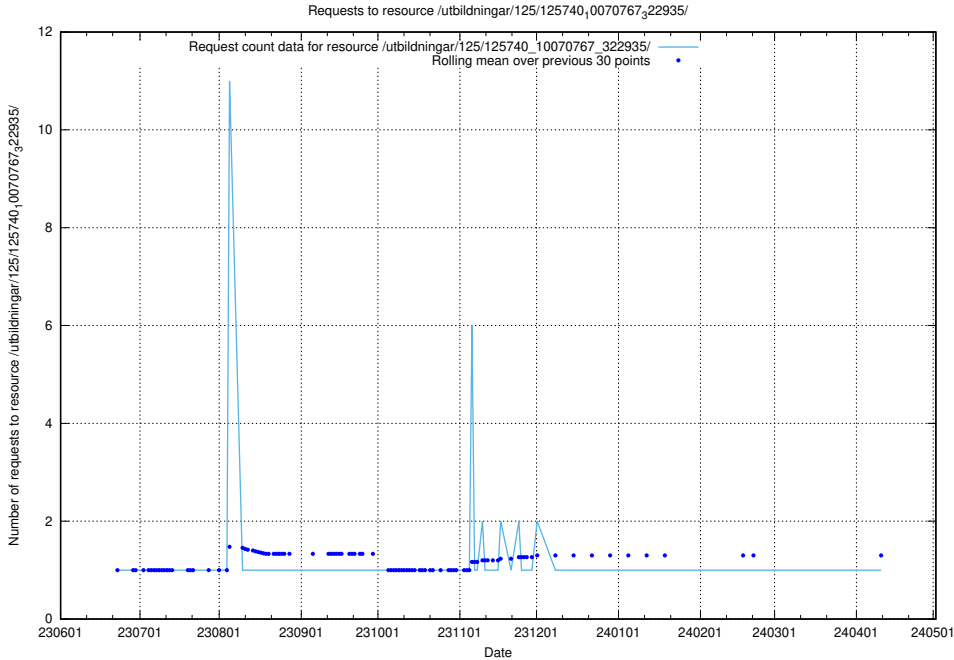

5.5688 Usage of /utbildningar/125/125740_10070767_322935/

Here, we count the number of requests to resource /utbildningar/125/125740_10070767_322935/.