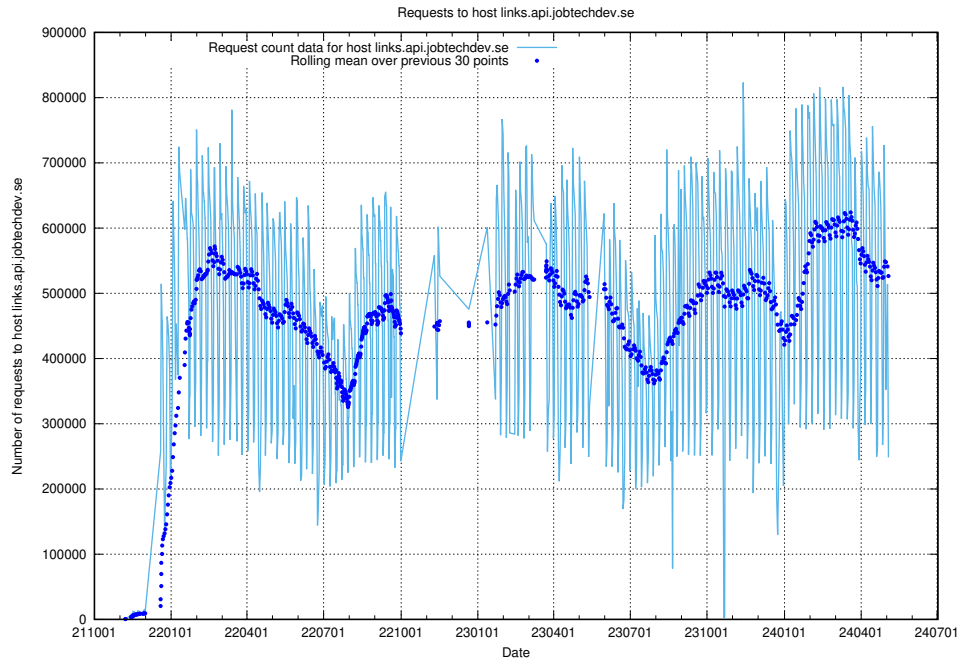

7.2 Usage of links.api.jobtechdev.se

Here, we count the number of requests to host links.api.jobtechdev.se.