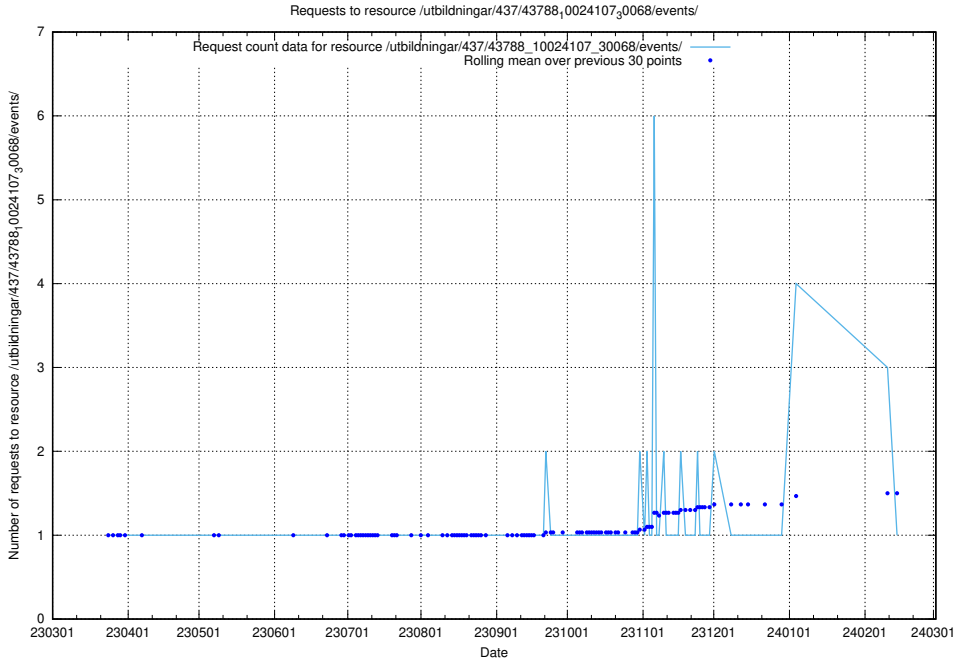

5.6155 Usage of /utbildningar/437/43788_10024107_30068/events/

Here, we count the number of requests to resource /utbildningar/437/43788_10024107_30068/events/.