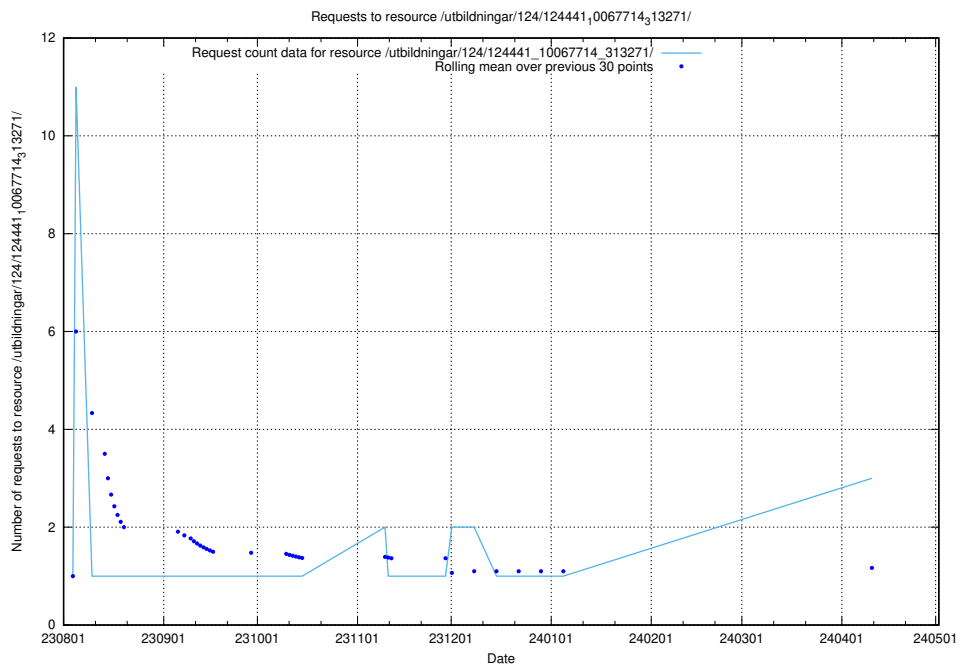

5.349 Usage of /utbildningar/124/124441_10067714_313271/

Here, we count the number of requests to resource /utbildningar/124/124441_10067714_313271/.