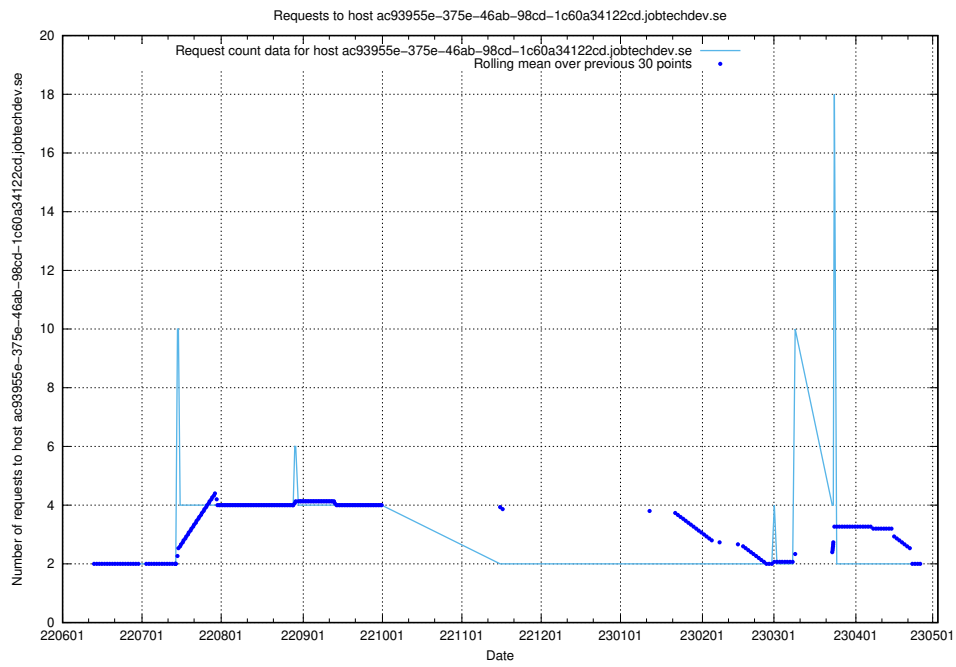

7.403 Usage of ac93955e-375e-46ab-98cd-1c60a34122cd.jobtechdev.se

Here, we count the number of requests to host ac93955e-375e-46ab-98cd-1c60a34122cd.jobtechdev.se.