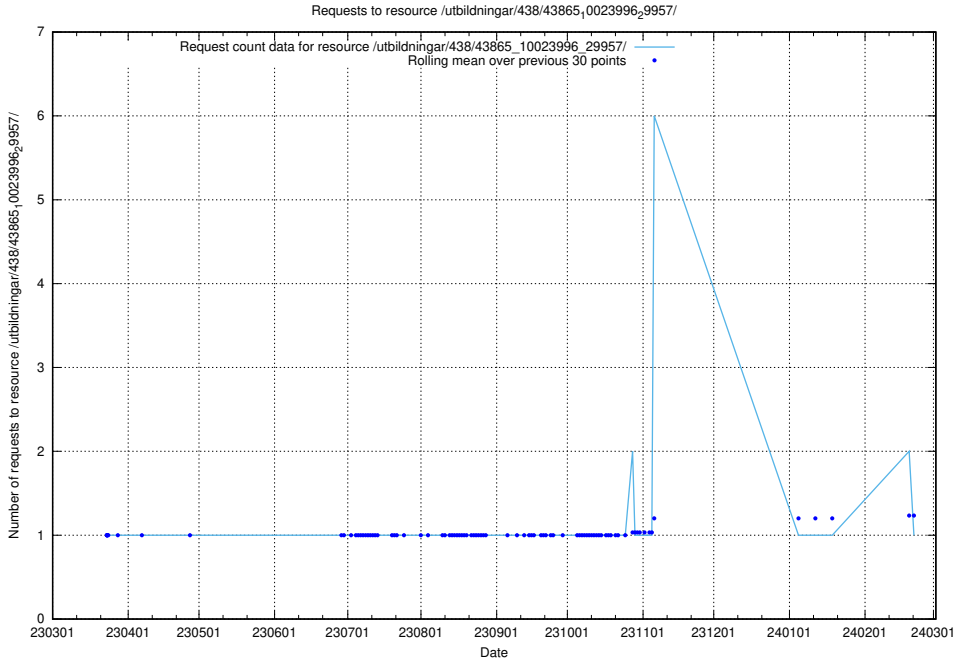

5.6298 Usage of /utbildningar/438/43865_10023996_29957/

Here, we count the number of requests to resource /utbildningar/438/43865_10023996_29957/.