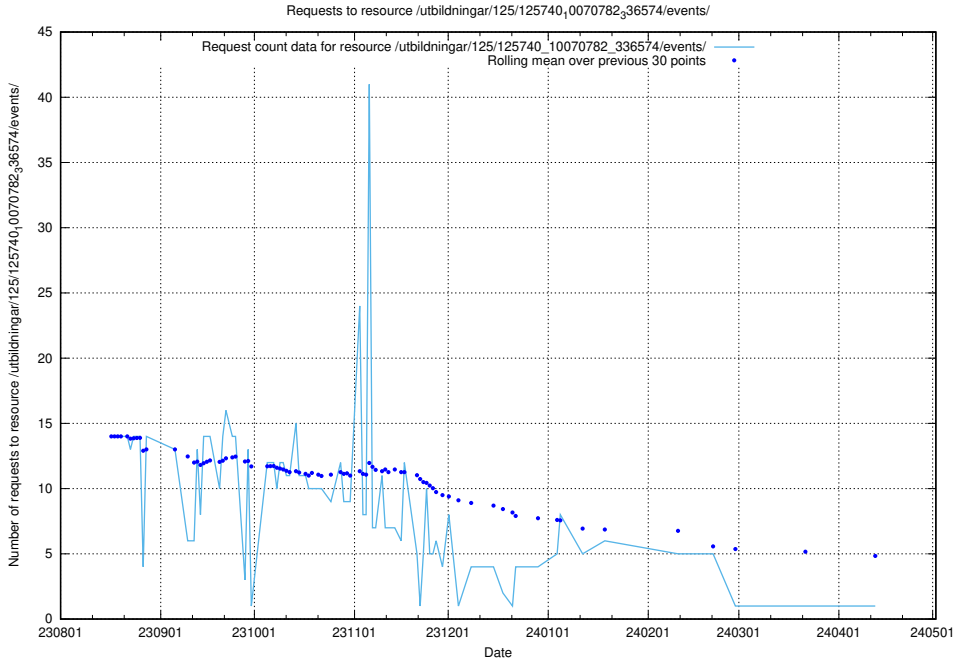

5.4763 Usage of /utbildningar/125/125740_10070782_336574/events/

Here, we count the number of requests to resource /utbildningar/125/125740_10070782_336574/events/