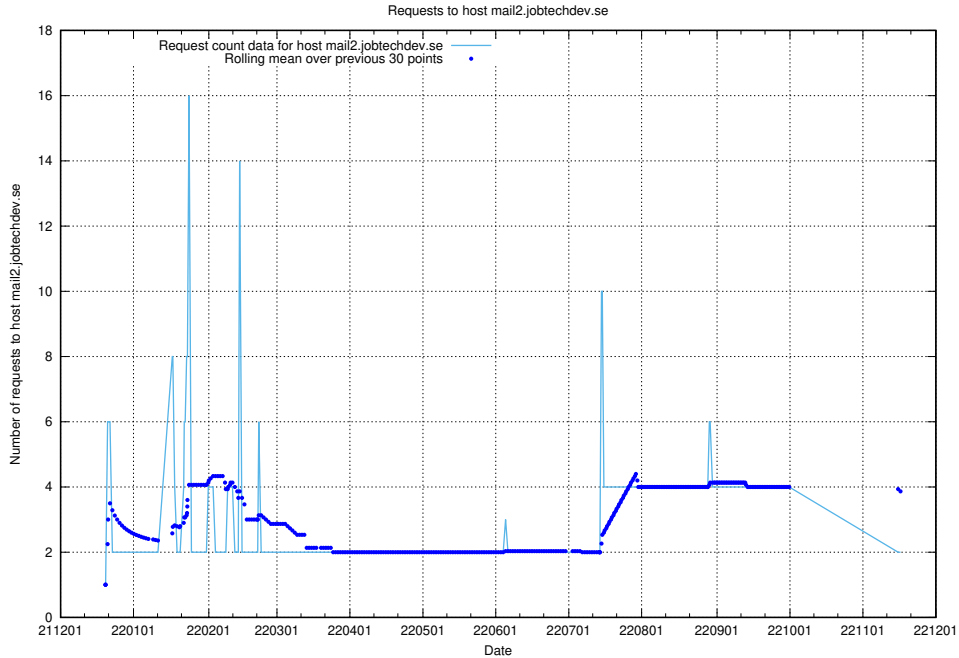

7.370 Usage of mail2.jobtechdev.se

Here, we count the number of requests to host mail2.jobtechdev.se.