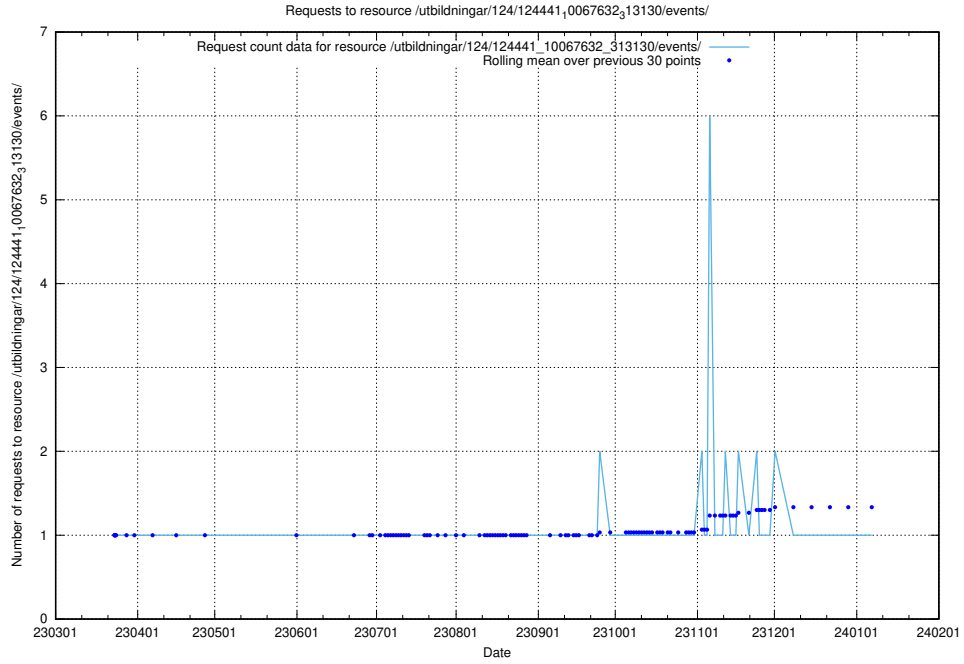

5.3539 Usage of /utbildningar/124/124441_10067632_313130/events/

Here, we count the number of requests to resource /utbildningar/124/124441_10067632_313130/events/