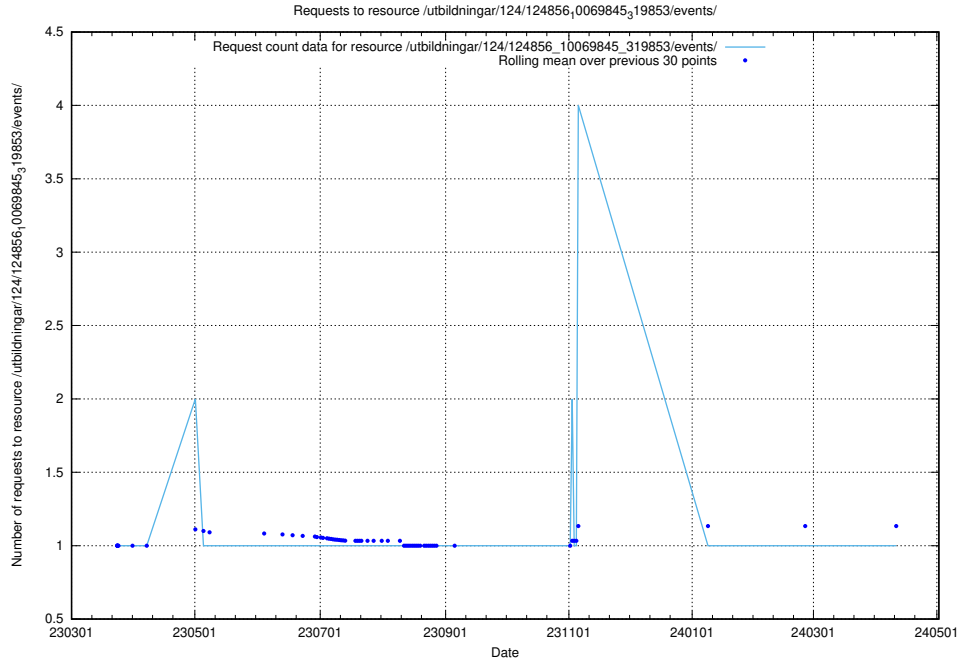

5.1167 Usage of /utbildningar/124/124856_10069845_319853/events/

Here, we count the number of requests to resource /utbildningar/124/124856_10069845_319853/events/