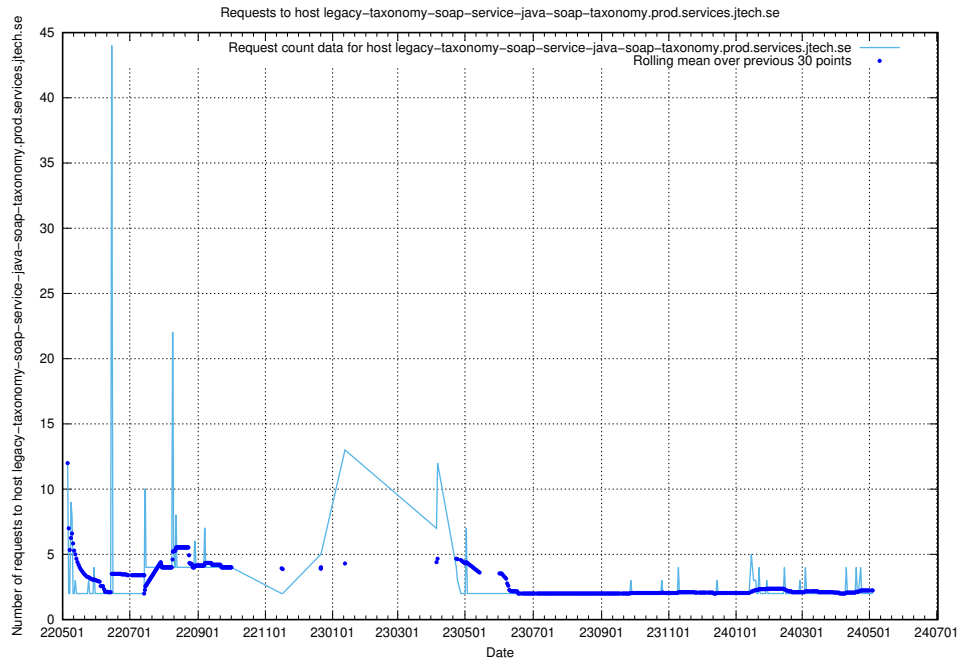

7.427 Usage of odoo-onprem.jobtechdev.se

Here, we count the number of requests to host odoo-onprem.jobtechdev.se.

7.428 Usage of legacy-taxonomy-soap-service-java-soap-taxonomy.prod.services.jte

Here, we count the number of requests to host legacy-taxonomy-soap-service-java-soap-taxonomy.prod.services.jtech.se.