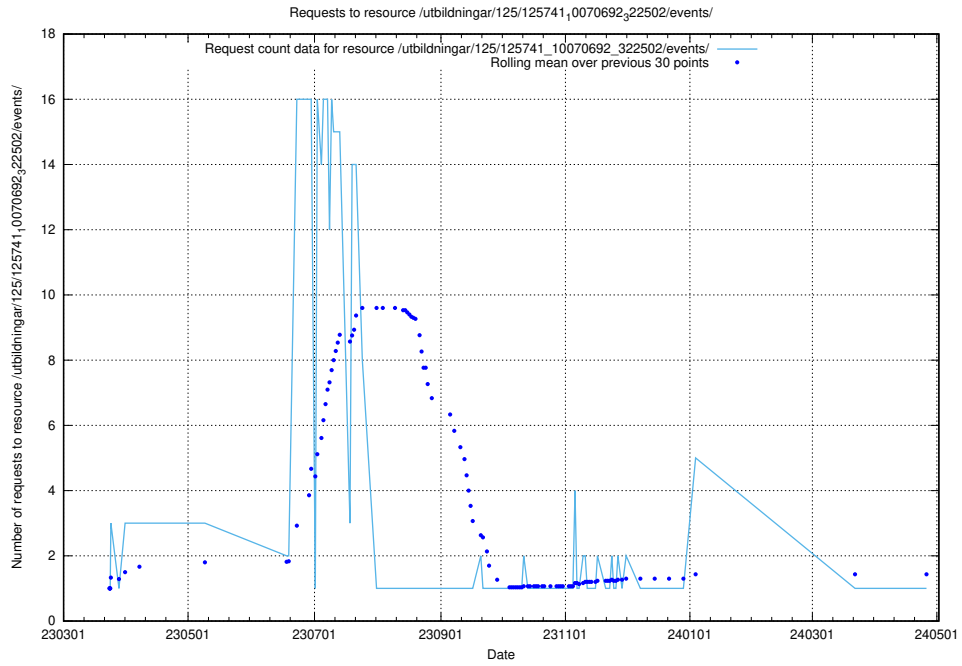

5.6442 Usage of /utbildningar/125/125741_10070692_322502/events/

Here, we count the number of requests to resource /utbildningar/125/125741_10070692_322502/events/