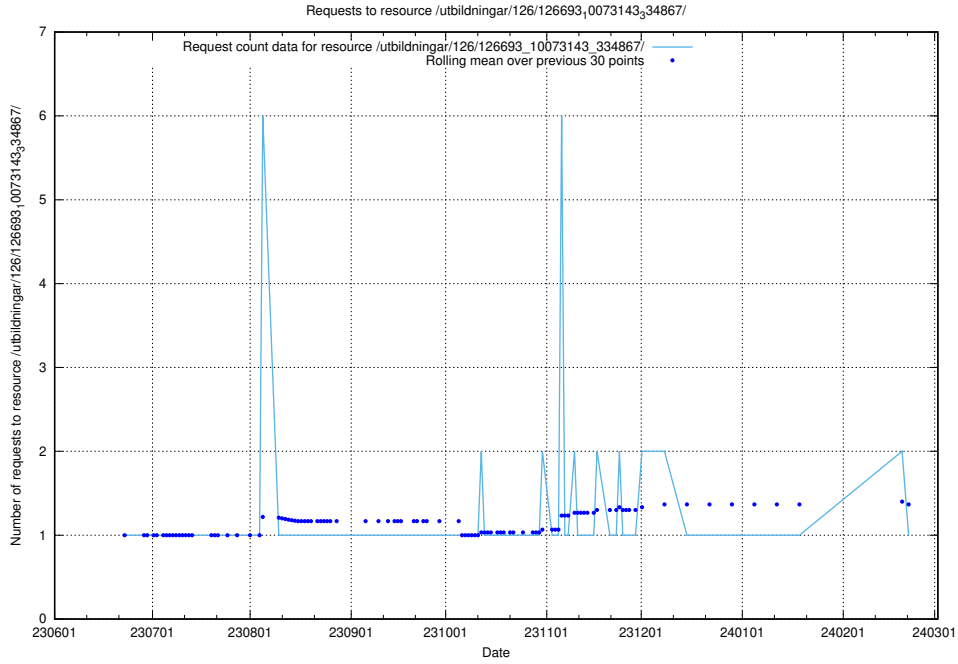

5.5633 Usage of /utbildningar/126/126693_10073143_334867/

Here, we count the number of requests to resource /utbildningar/126/126693_10073143_334867/.