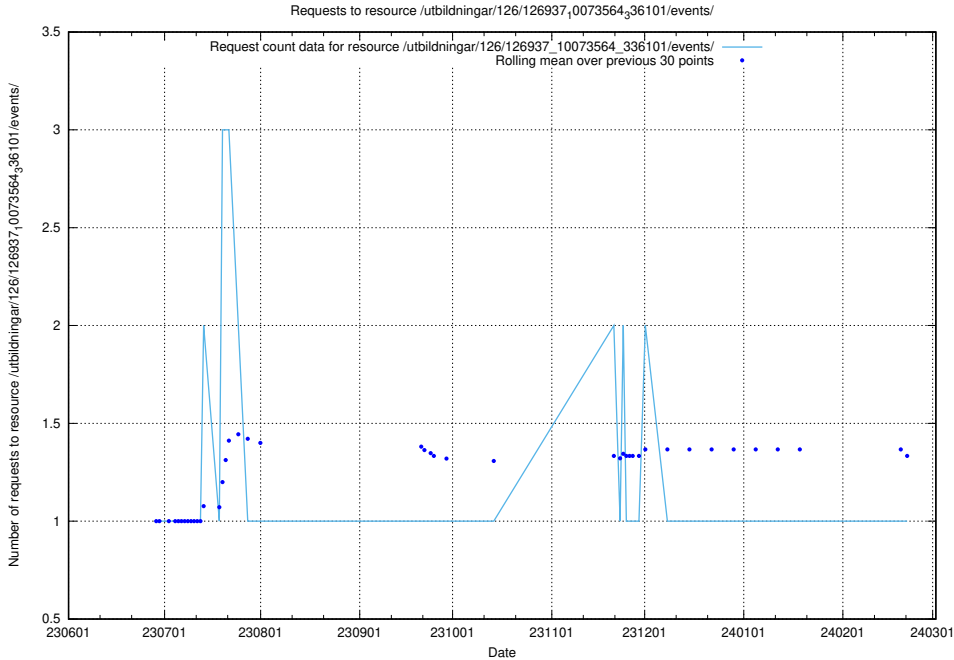

5.5428 Usage of /utbildningar/126/126937_10073564_336101/events/

Here, we count the number of requests to resource /utbildningar/126/126937_10073564_336101/events/