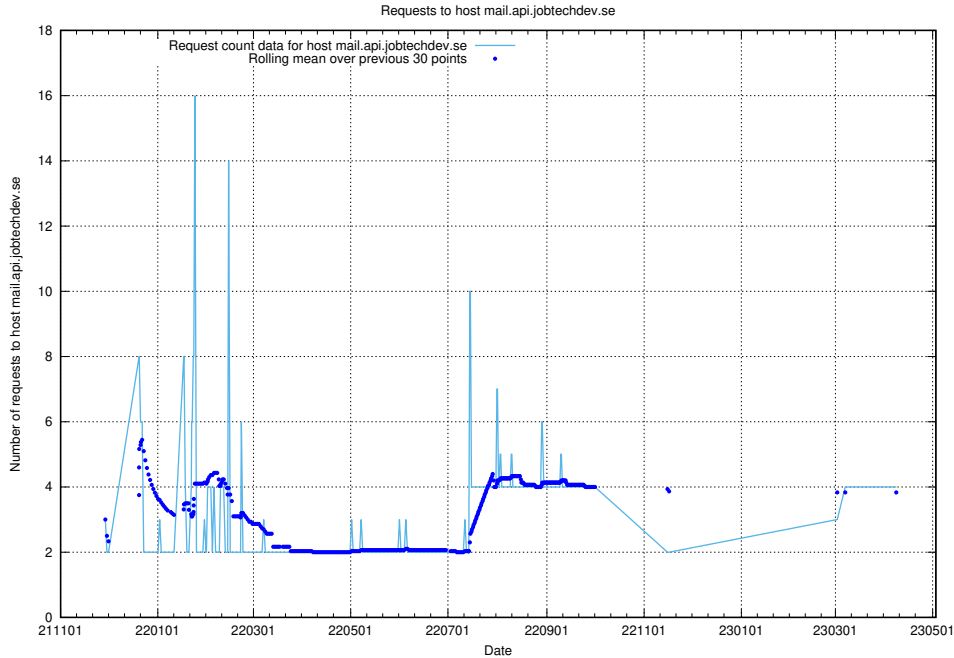

7.133 Usage of mail.api.jobtechdev.se

Here, we count the number of requests to host mail.api.jobtechdev.se.