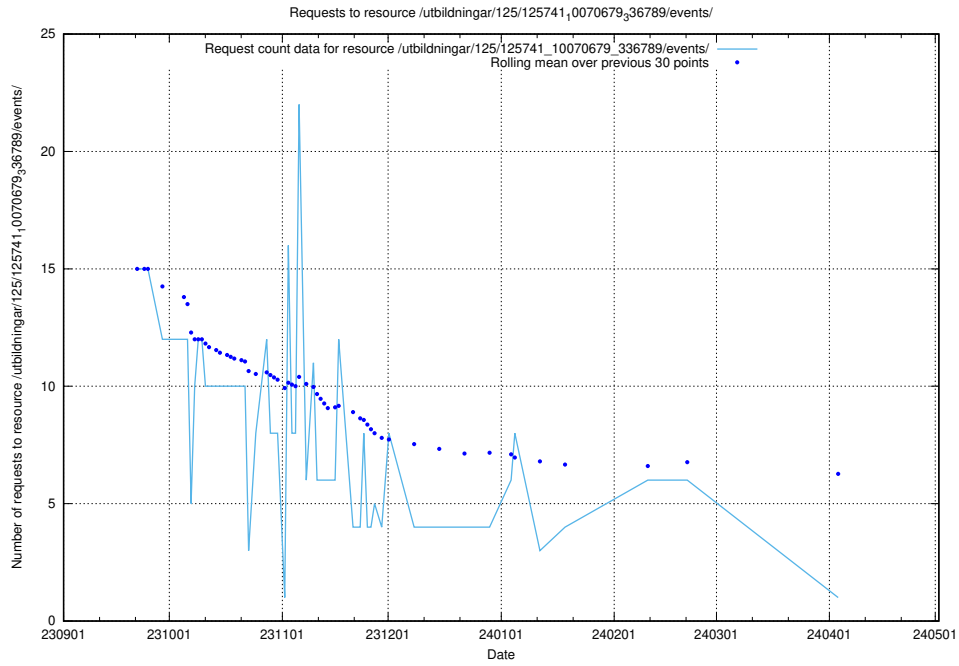

5.4479 Usage of /utbildningar/125/125741_10070679_336789/events/

Here, we count the number of requests to resource /utbildningar/125/125741_10070679_336789/events/