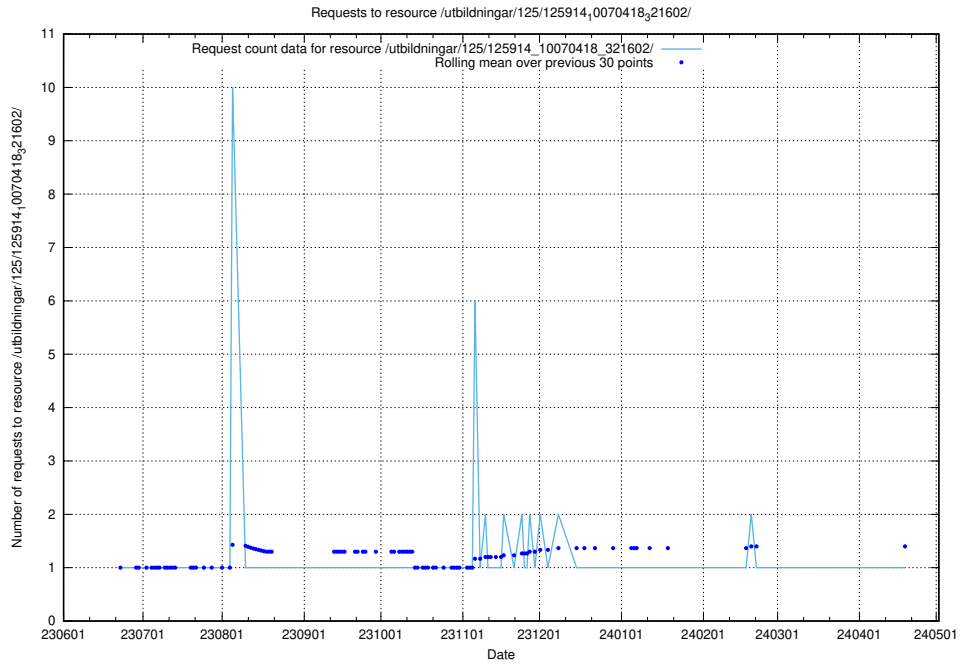

5.5678 Usage of /utbildningar/125/125914_10070418_321602/

Here, we count the number of requests to resource /utbildningar/125/125914_10070418_321602/.