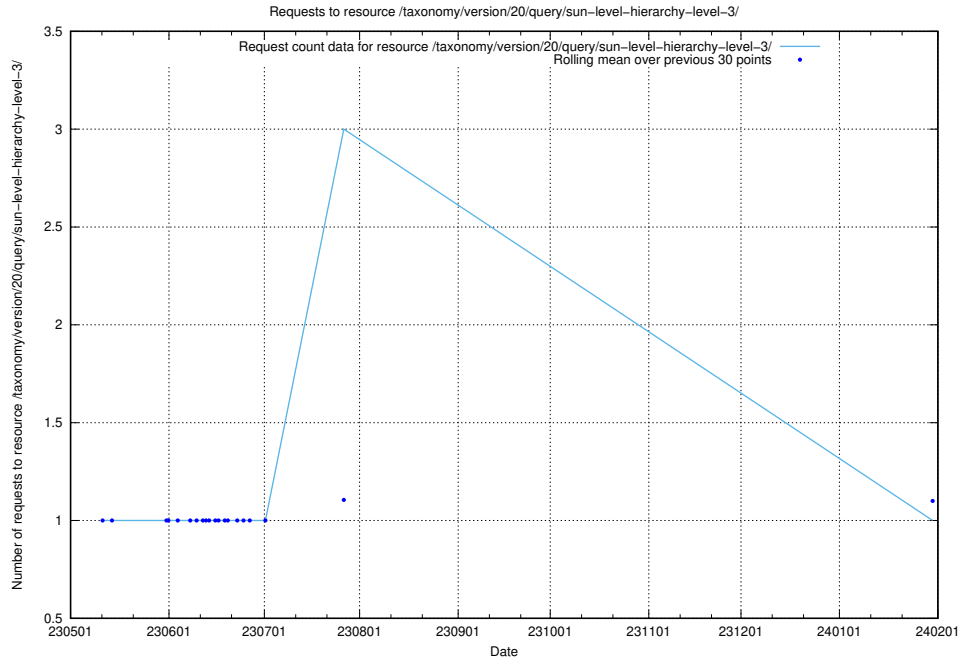

5.5943 Usage of /taxonomy/version/20/query/sun-level-hierarchy-level-3/

Here, we count the number of requests to resource /taxonomy/version/20/query/sun-level-hierarchy-level-3/.