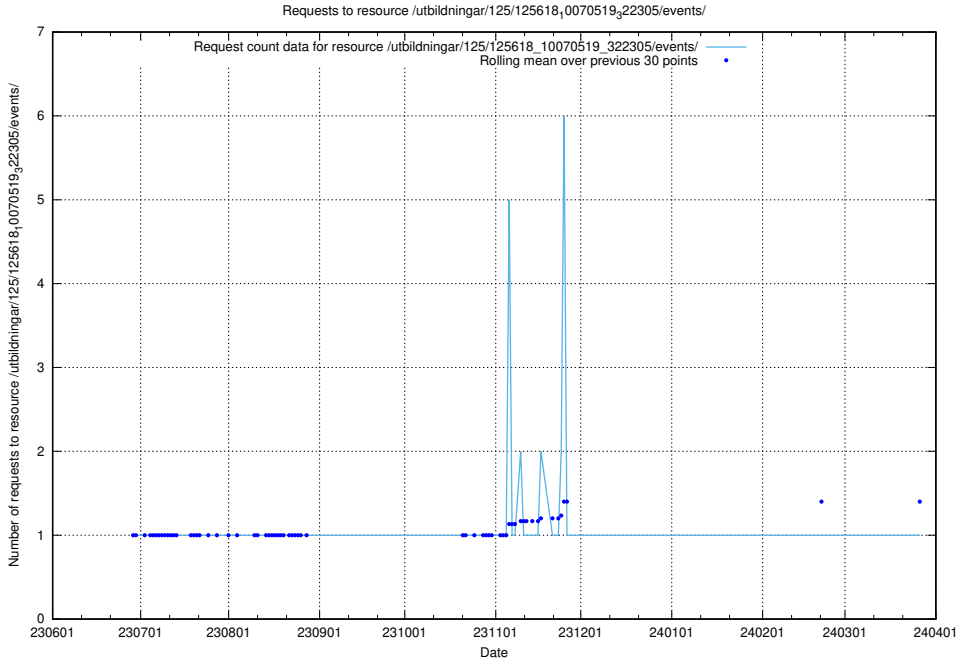

5.5460 Usage of /utbildningar/125/125618_10070519_322305/events/

Here, we count the number of requests to resource /utbildningar/125/125618_10070519_322305/events/