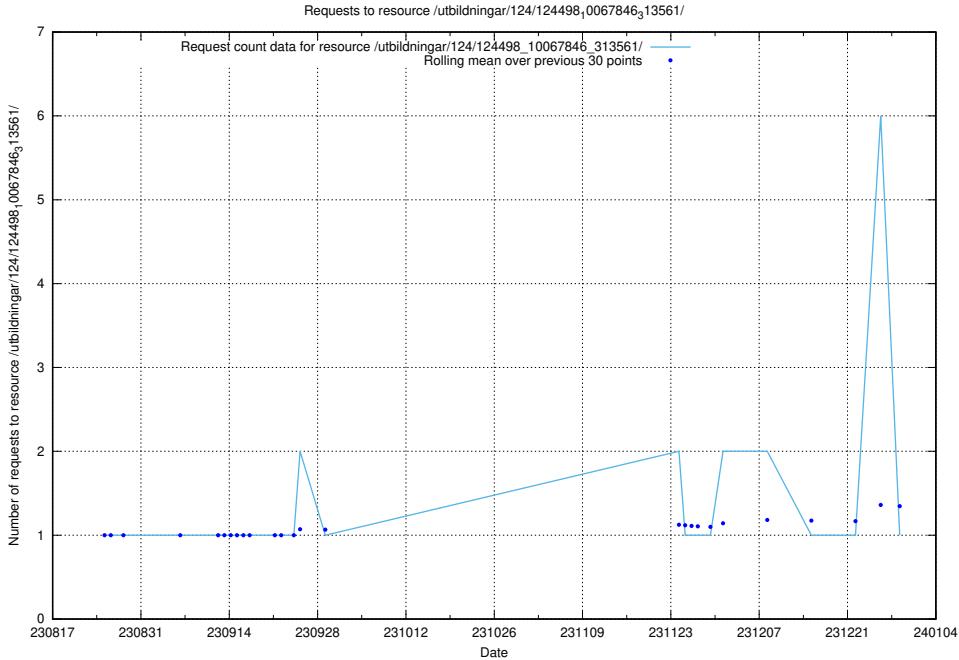

5.4706 Usage of /utbildningar/124/124498_10067846_313561/

Here, we count the number of requests to resource /utbildningar/124/124498_10067846_313561/.