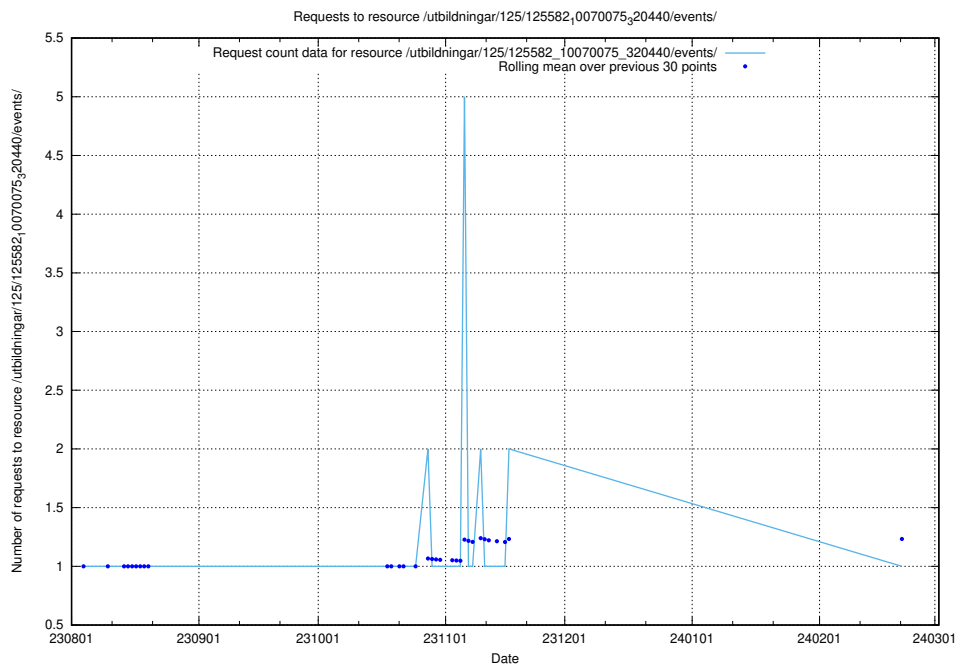

5.4858 Usage of /utbildningar/125/125582_10070075_320440/events/

Here, we count the number of requests to resource /utbildningar/125/125582_10070075_320440/events/