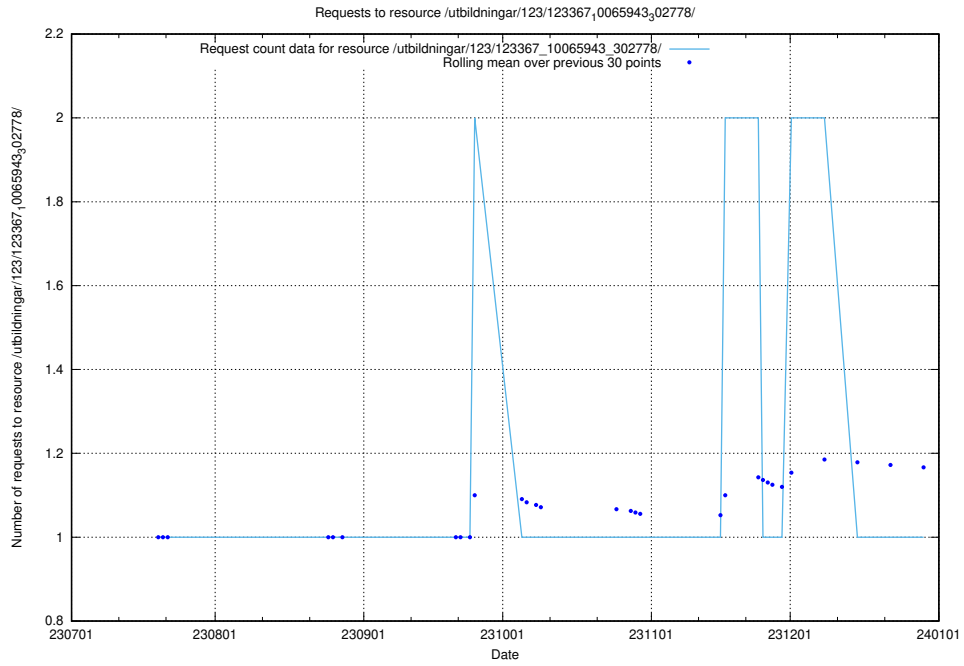

5.4988 Usage of /utbildningar/123/123367_10065943_302778/

Here, we count the number of requests to resource /utbildningar/123/123367_10065943_302778/.