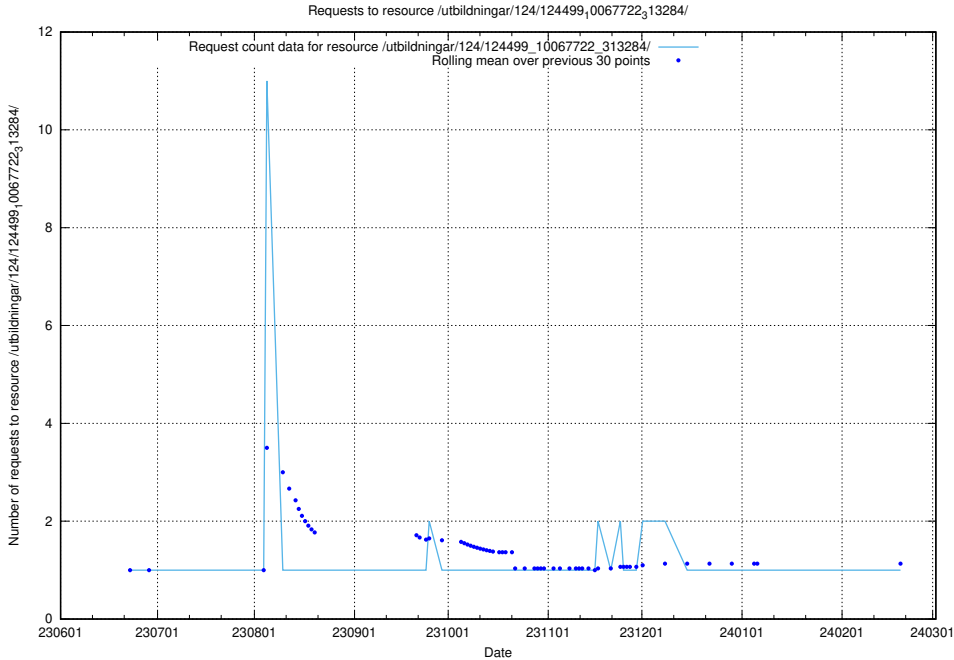

5.5774 Usage of /utbildningar/124/124499_10067722_313284/

Here, we count the number of requests to resource /utbildningar/124/124499_10067722_313284/.