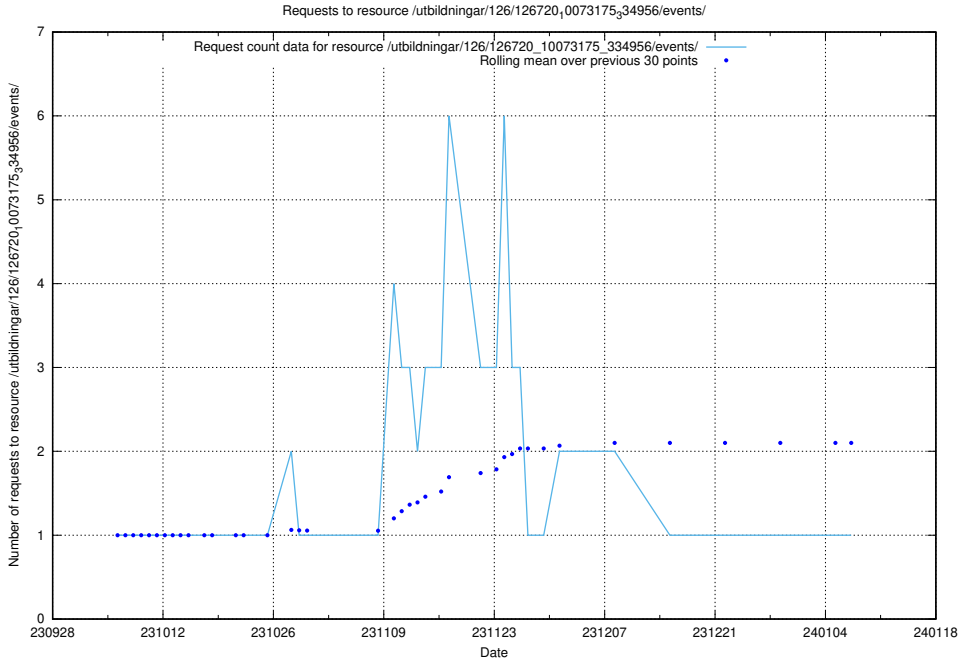

5.4379 Usage of /utbildningar/126/126720_10073175_334956/events/

Here, we count the number of requests to resource /utbildningar/126/126720_10073175_334956/events/