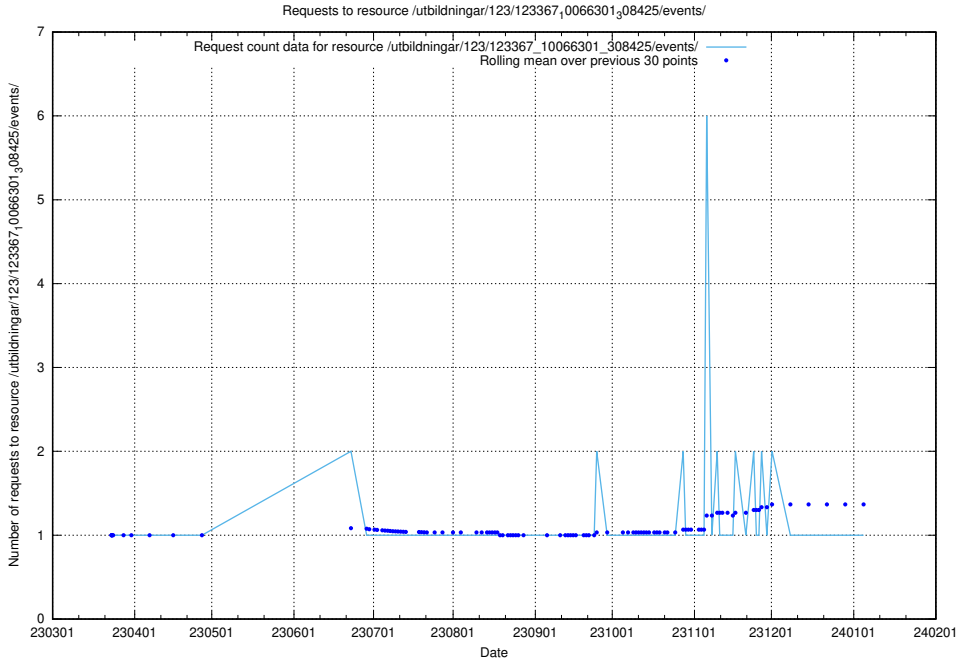

Here, we count the number of requests to resource /utbildningar/126/126254_10071449_329487/.

5.4529 Usage of /utbildningar/123/123367_10066301_308425/events/

Here, we count the number of requests to resource /utbildningar/123/123367_10066301_308425/events/