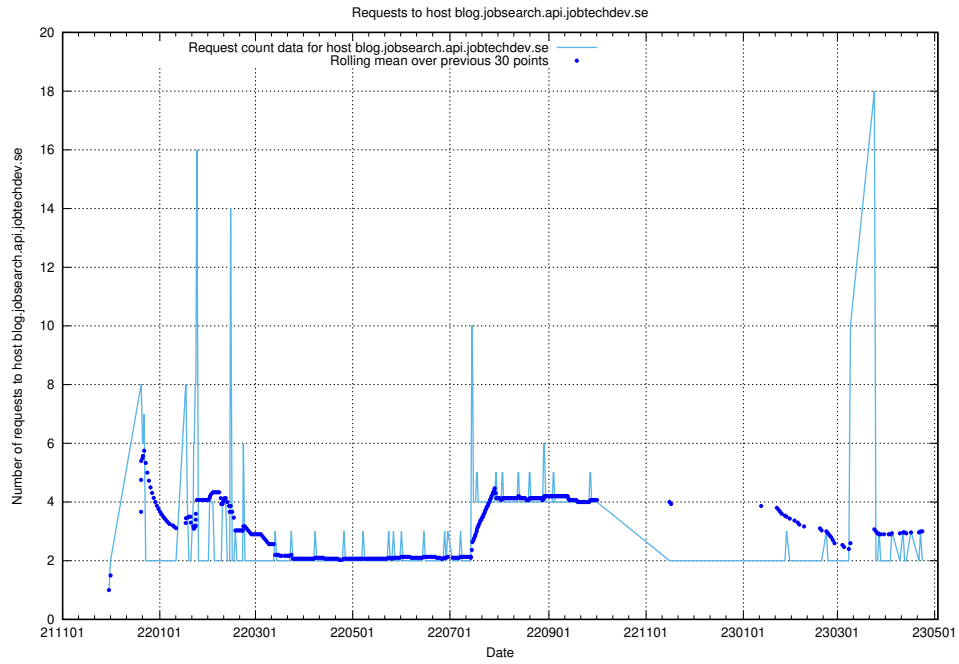

7.379 Usage of `blog.jobsearch.api.jobtechdev.se`

Here, we count the number of requests to host `blog.jobsearch.api.jobtechdev.se`.