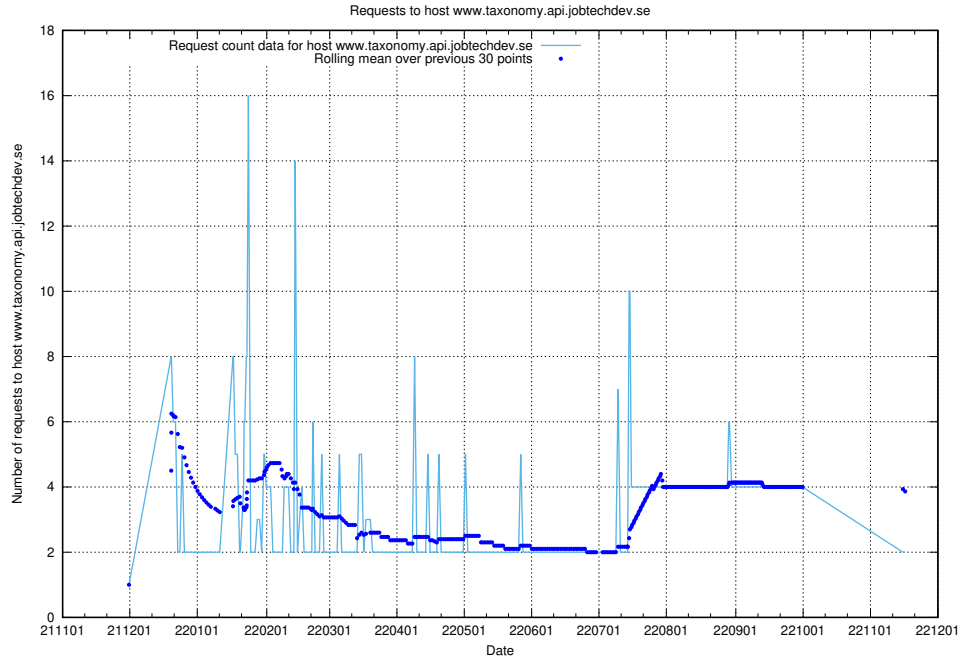

7.378 Usage of `www.taxonomy.api.jobtechdev.se`

Here, we count the number of requests to host `www.taxonomy.api.jobtechdev.se`.