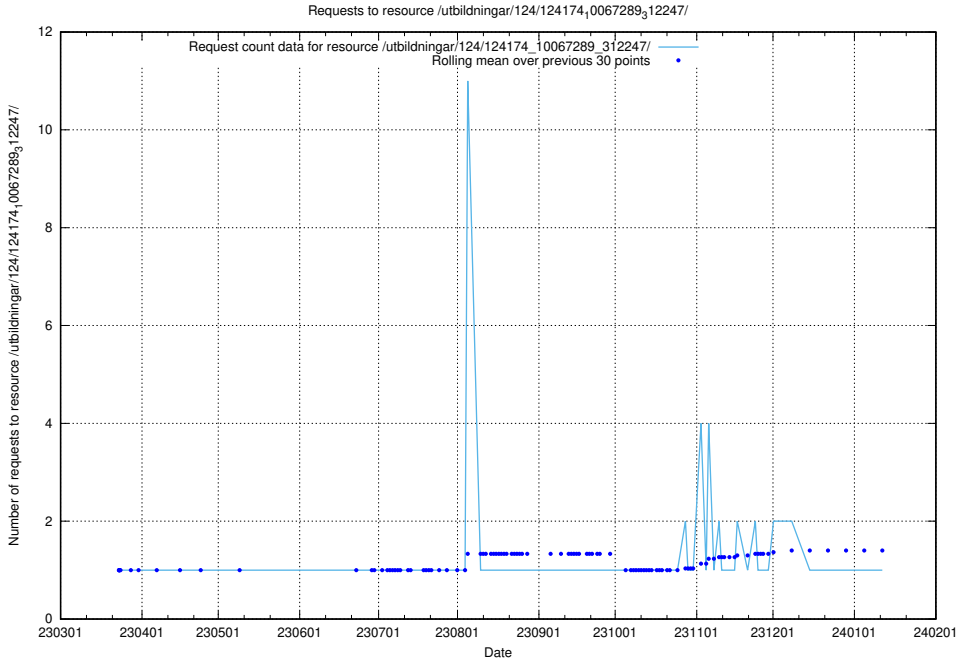

5.4041 Usage of /utbildningar/124/124174_10067289_312247/

Here, we count the number of requests to resource /utbildningar/124/124174_10067289_312247/.