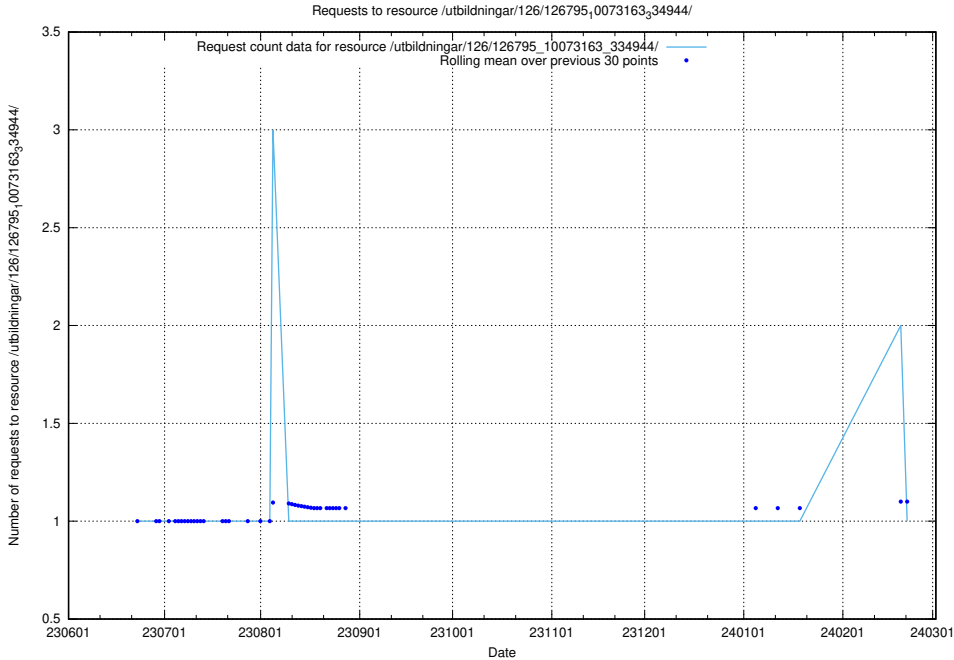

5.5576 Usage of /utbildningar/126/126795_10073163_334944/

Here, we count the number of requests to resource /utbildningar/126/126795_10073163_334944/.