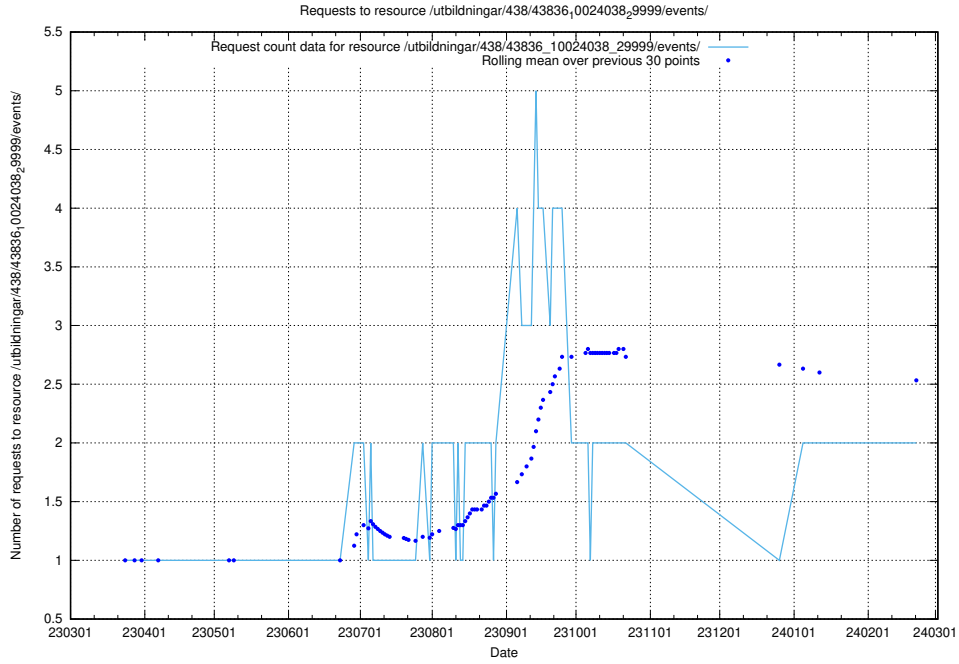

Here, we count the number of requests to resource /taxonomy/version/19/query/concepts-describing-working-hours/.

5.913 Usage of /utbildningar/438/43836_10024038_29999/events/

Here, we count the number of requests to resource /utbildningar/438/43836_10024038_29999/events/.