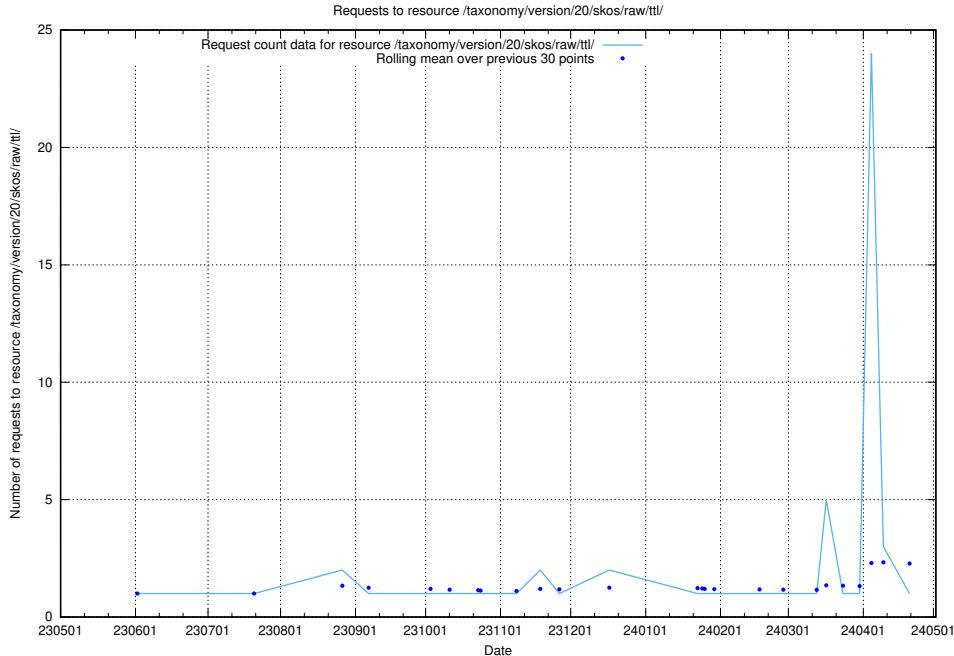

5.5913 Usage of /taxonomy/version/20/skos/raw/ttl/

Here, we count the number of requests to resource /taxonomy/version/20/skos/raw/ttl/.