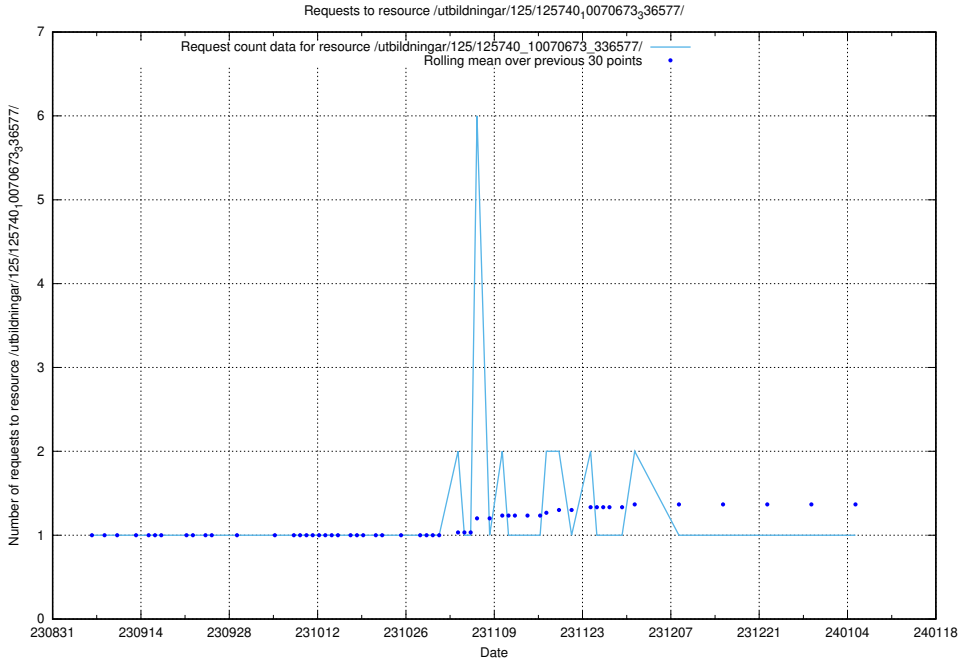

5.4658 Usage of /utbildningar/125/125740_10070673_336577/

Here, we count the number of requests to resource /utbildningar/125/125740_10070673_336577/.