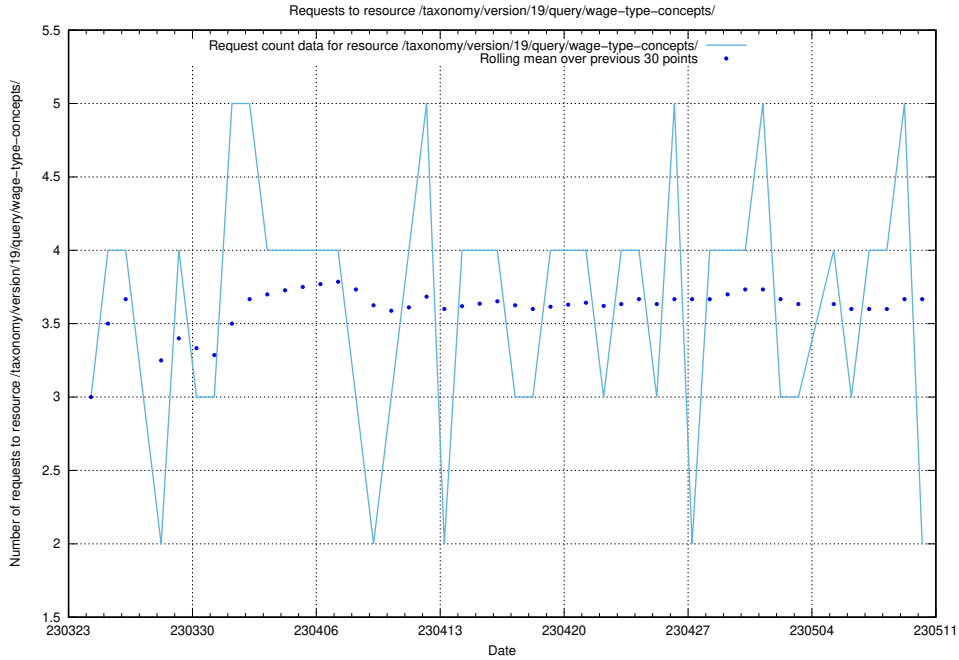

5.906 Usage of /taxonomy/version/19/query/wage-type-concepts/

Here, we count the number of requests to resource /taxonomy/version/19/query/wage-type-concepts/.