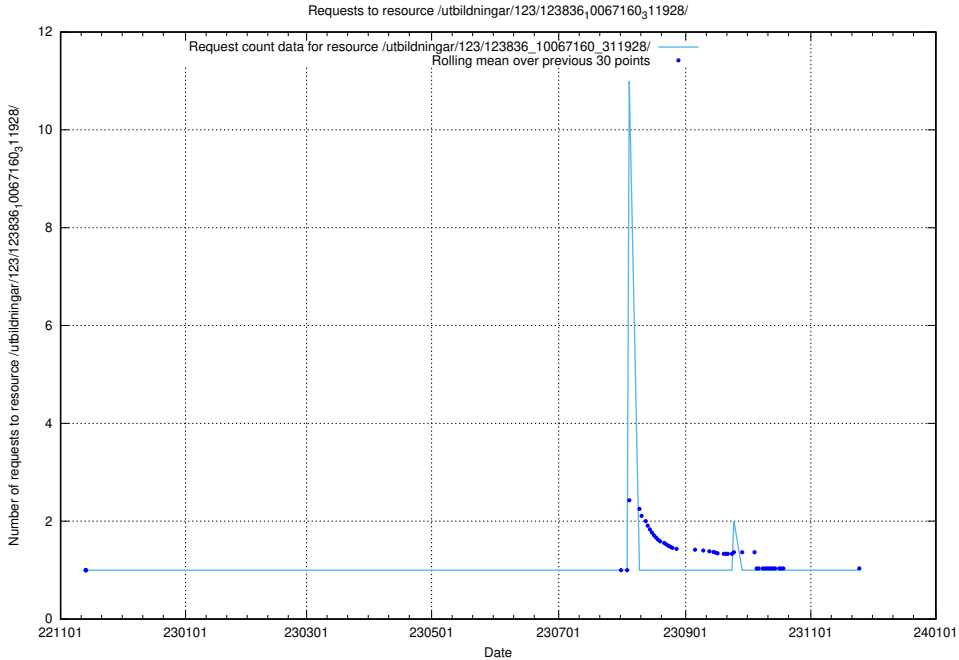

5.5884 Usage of /utbildningar/123/123836_10067160_311928/

Here, we count the number of requests to resource /utbildningar/123/123836_10067160_311928/.