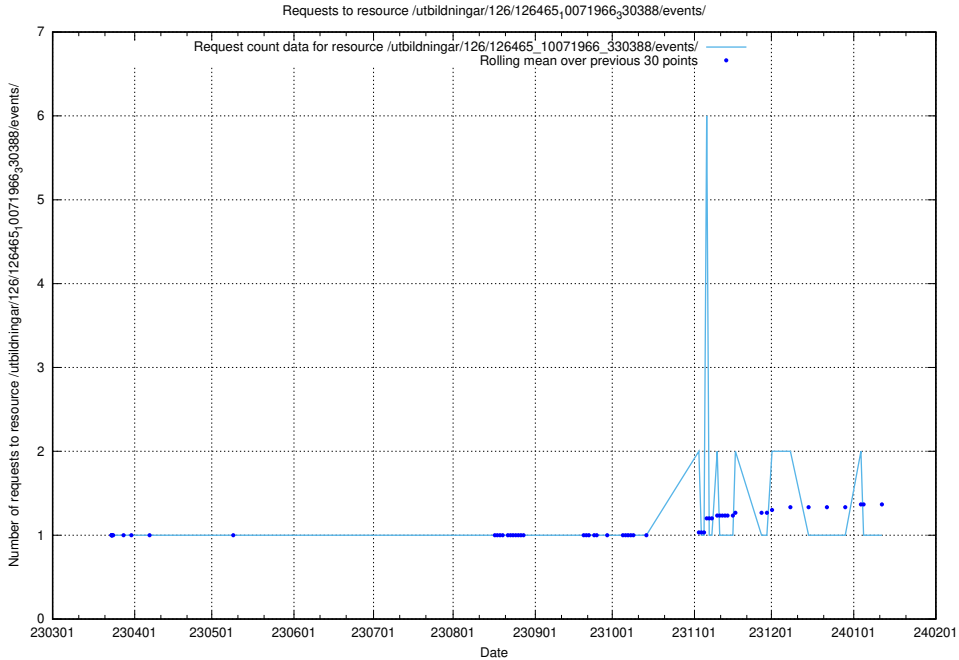

5.6389 Usage of /utbildningar/126/126465_10071966_330388/events/

Here, we count the number of requests to resource /utbildningar/126/126465_10071966_330388/events/