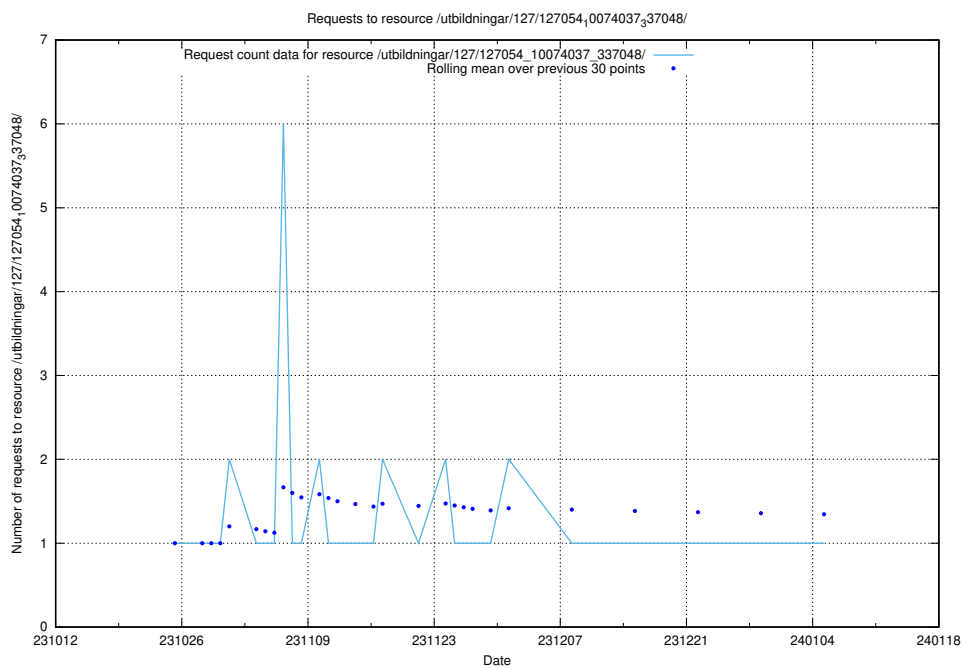

5.4203 Usage of /utbildningar/127/127054_10074037_337048/

Here, we count the number of requests to resource /utbildningar/127/127054_10074037_337048/.