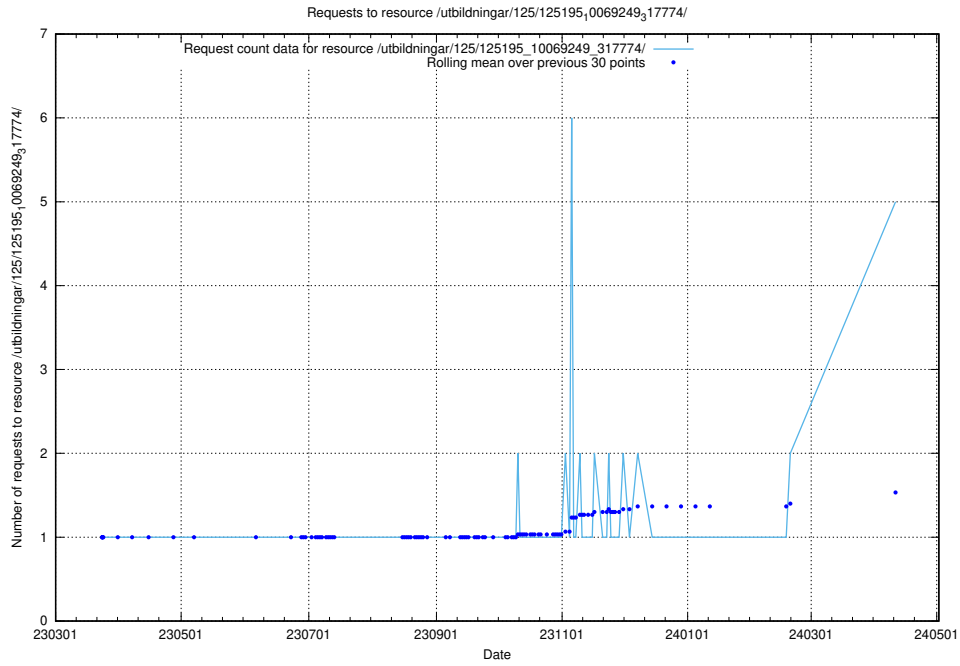

5.110 Usage of /utbildningar/125/125195_10069249_317774/

Here, we count the number of requests to resource /utbildningar/125/125195_10069249_317774/.