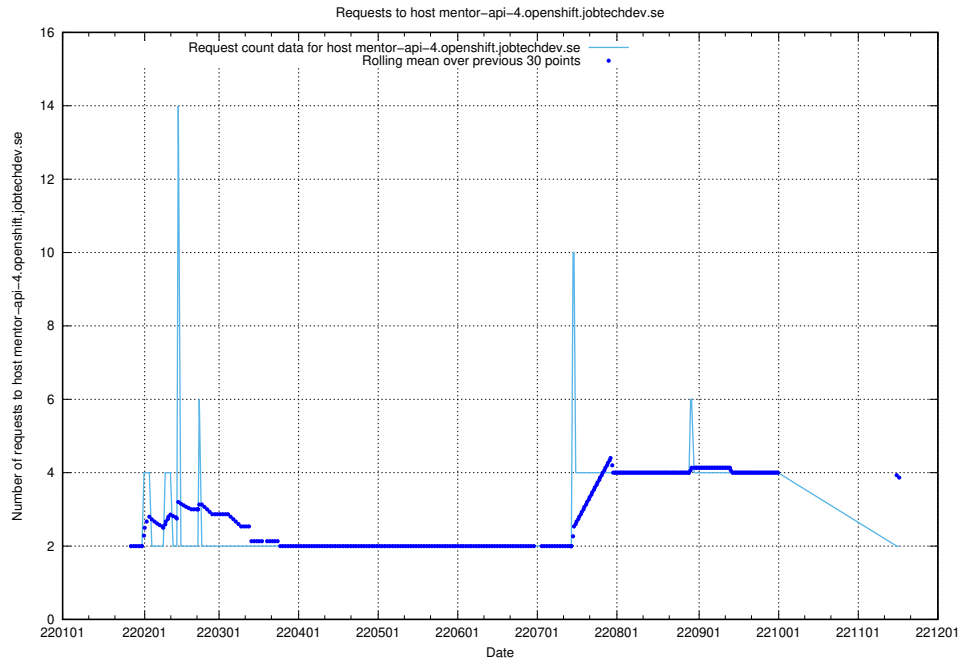

7.567 Usage of mentor-api.openshift.jobtechdev.se

Here, we count the number of requests to host mentor-api.openshift.jobtechdev.se.

7.568 Usage of mentor-api-4.openshift.jobtechdev.se

Here, we count the number of requests to host mentor-api-4.openshift.jobtechdev.se.