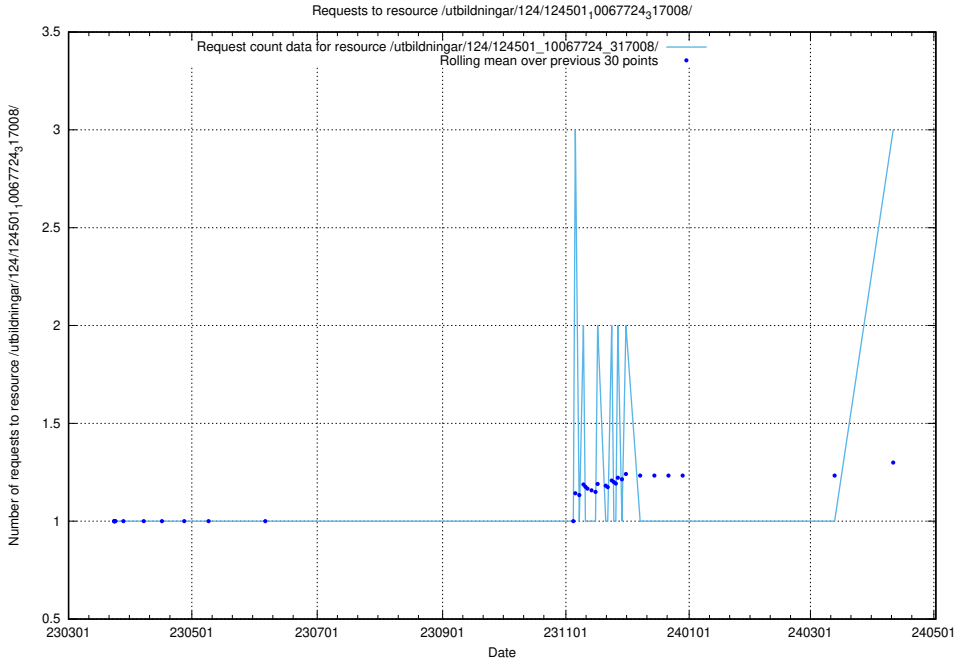

5.288 Usage of /utbildningar/124/124501_10067724_317008/

Here, we count the number of requests to resource /utbildningar/124/124501_10067724_317008/.