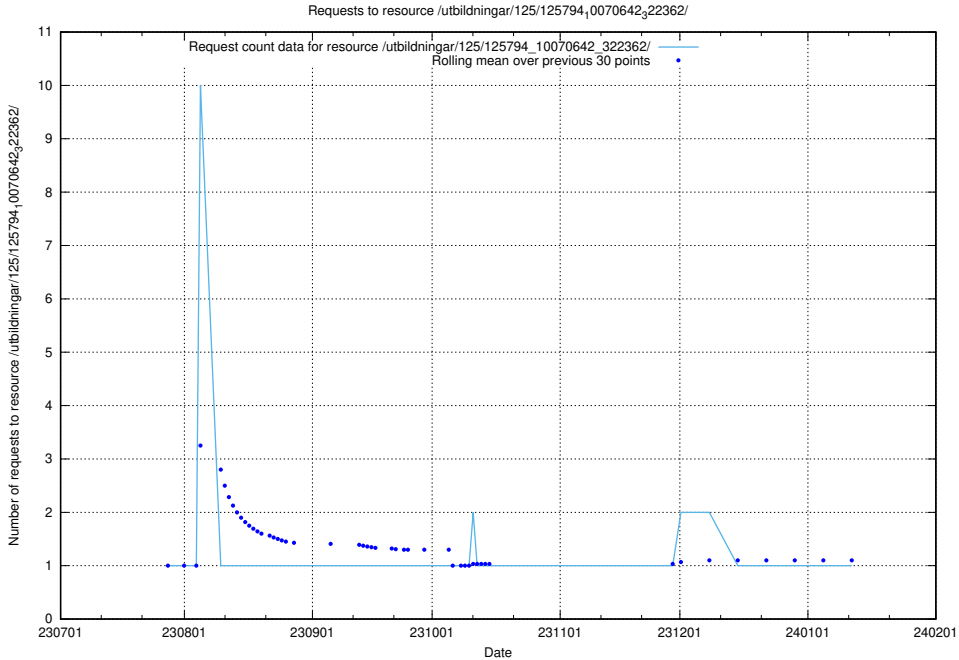

5.4885 Usage of /utbildningar/125/125794_10070642_322362/

Here, we count the number of requests to resource /utbildningar/125/125794_10070642_322362/.