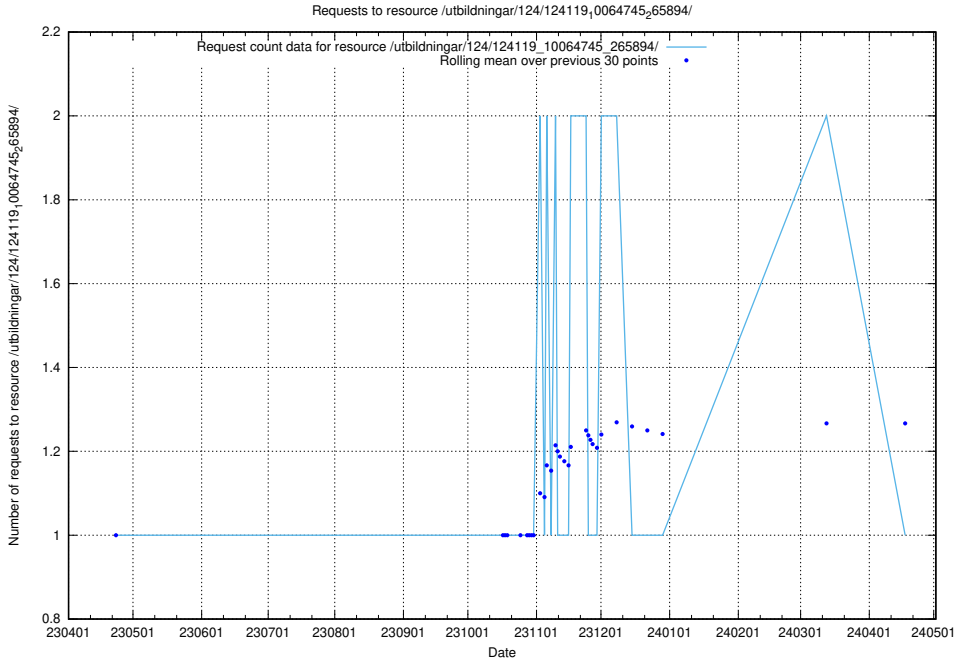

5.6033 Usage of /utbildningar/124/124119_10064745_265894/

Here, we count the number of requests to resource /utbildningar/124/124119_10064745_265894/.