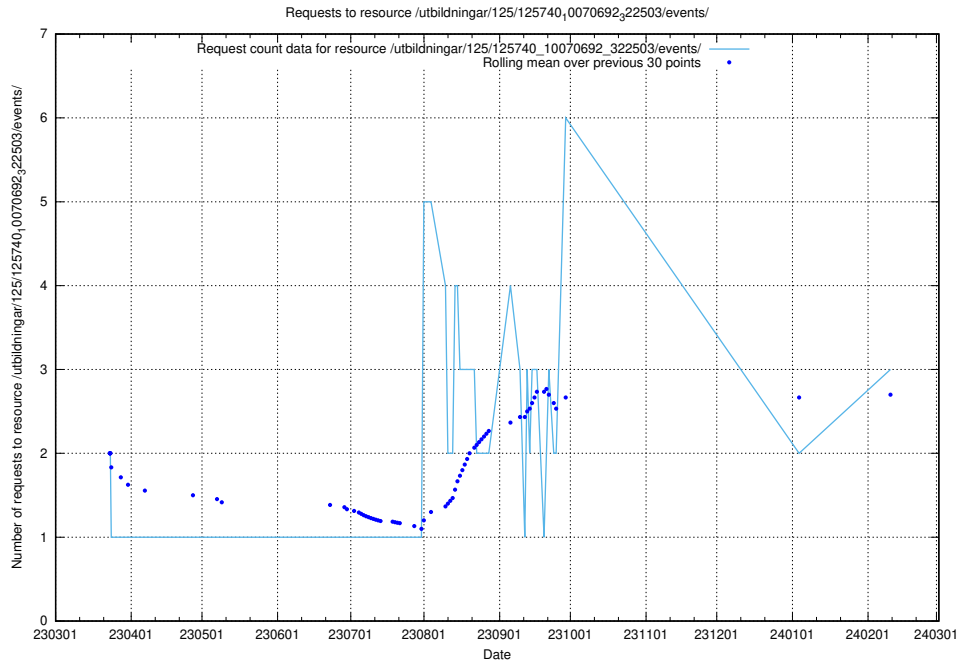

5.461 Usage of /utbildningar/125/125740_10070692_322503/events/

Here, we count the number of requests to resource /utbildningar/125/125740_10070692_322503/events/