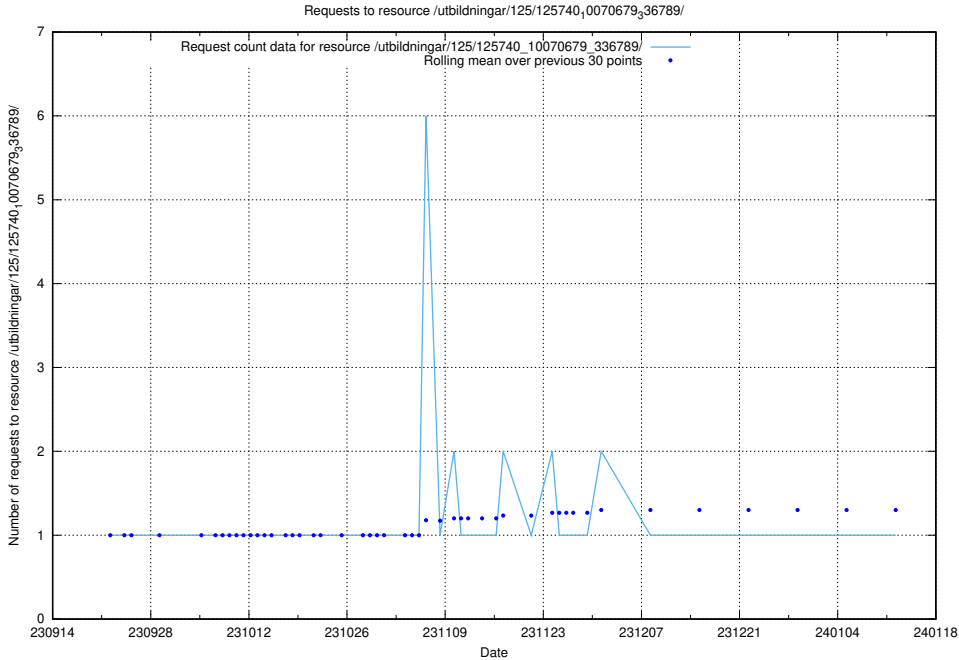

5.4492 Usage of /utbildningar/125/125740_10070679_336789/

Here, we count the number of requests to resource /utbildningar/125/125740_10070679_336789/.