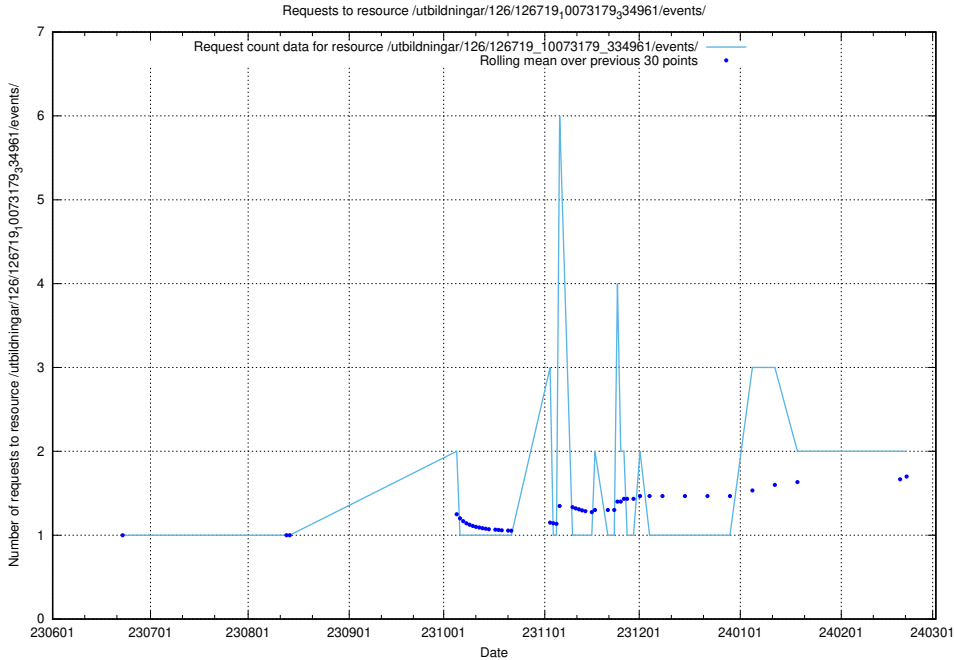

5.838 Usage of /utbildningar/126/126719_10073179_334961/events/

Here, we count the number of requests to resource /utbildningar/126/126719_10073179_334961/events/