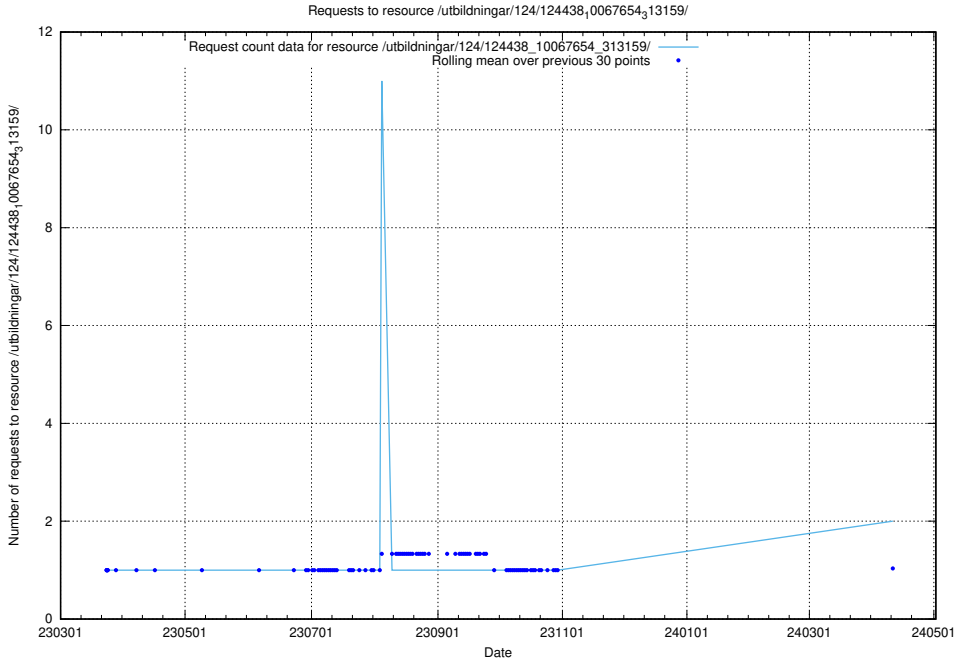

5.669 Usage of /utbildningar/124/124438_10067654_313159/

Here, we count the number of requests to resource /utbildningar/124/124438_10067654_313159/.