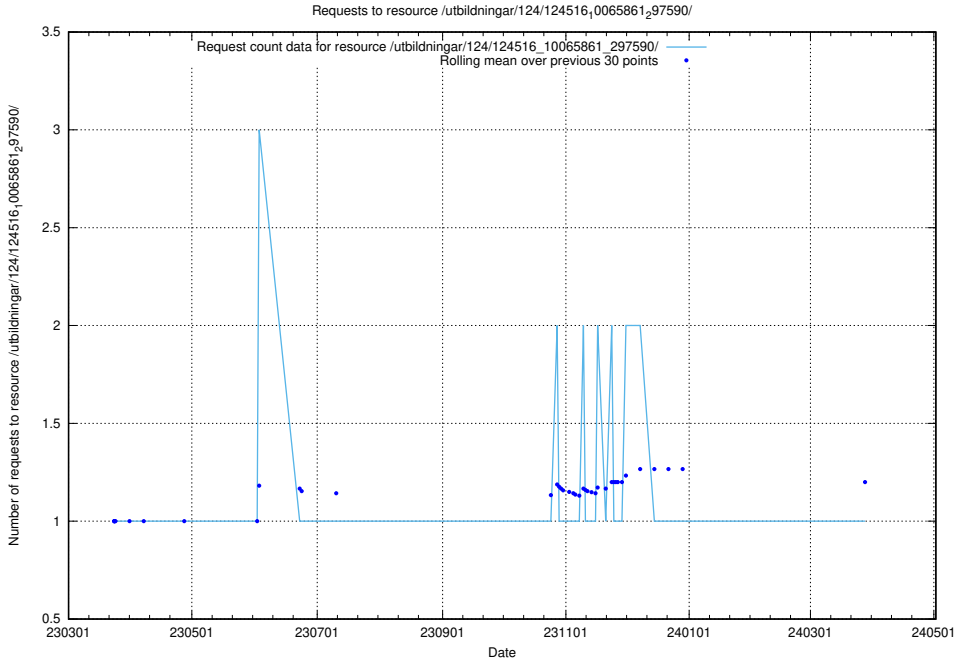

5.1480 Usage of /utbildningar/124/124516_10065861_297590/

Here, we count the number of requests to resource /utbildningar/124/124516_10065861_297590/.

5.1481 Usage of /availability/uptime/20240129/

Here, we count the number of requests to resource /availability/uptime/20240129/.