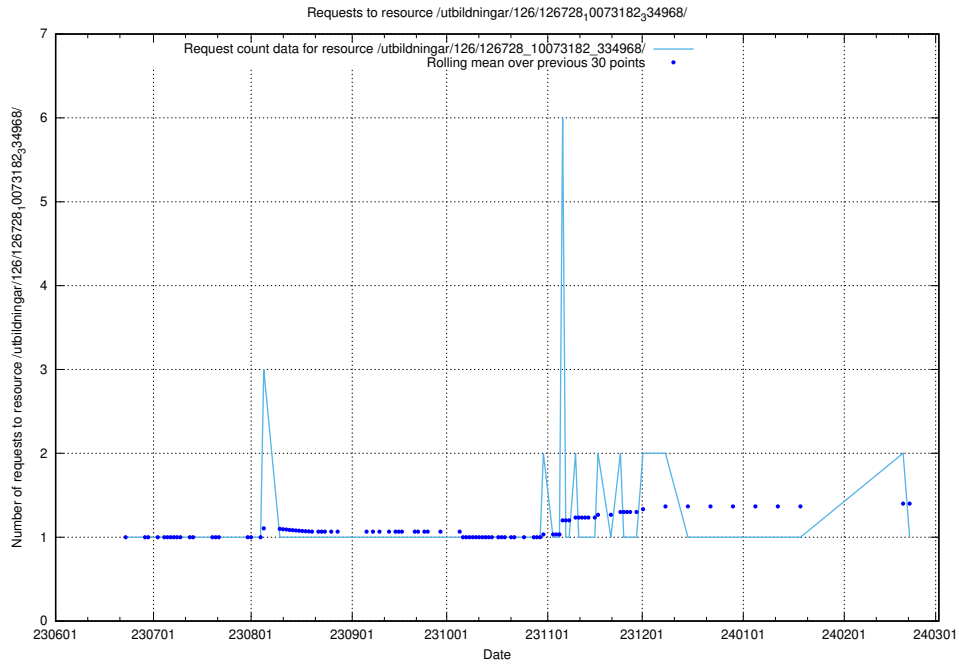

5.5588 Usage of /utbildningar/126/126728_10073182_334968/

Here, we count the number of requests to resource /utbildningar/126/126728_10073182_334968/.