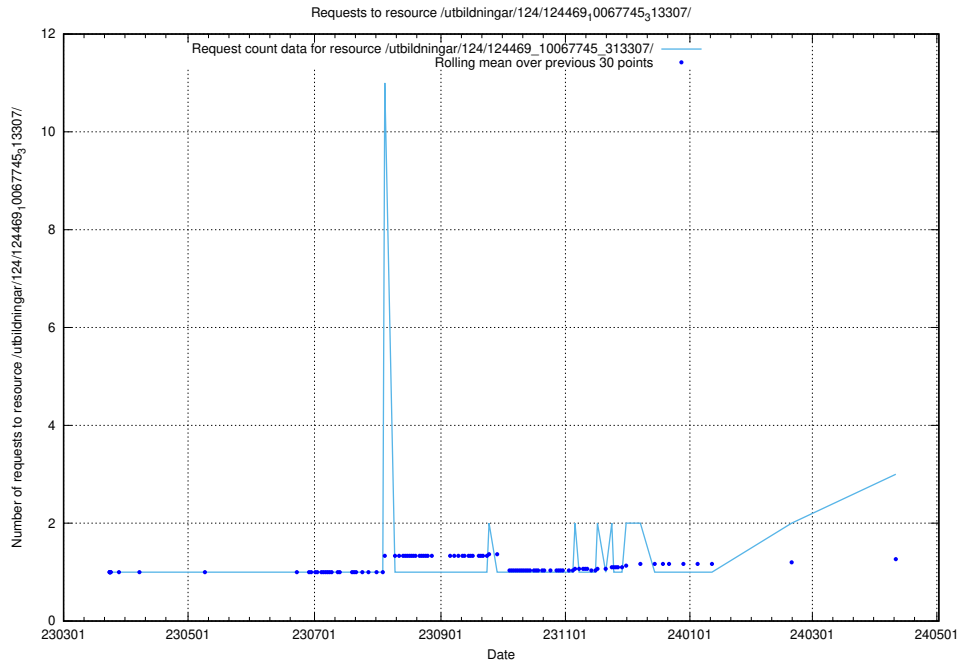

5.304 Usage of /utbildningar/124/124469_10067745_313307/

Here, we count the number of requests to resource /utbildningar/124/124469_10067745_313307/.