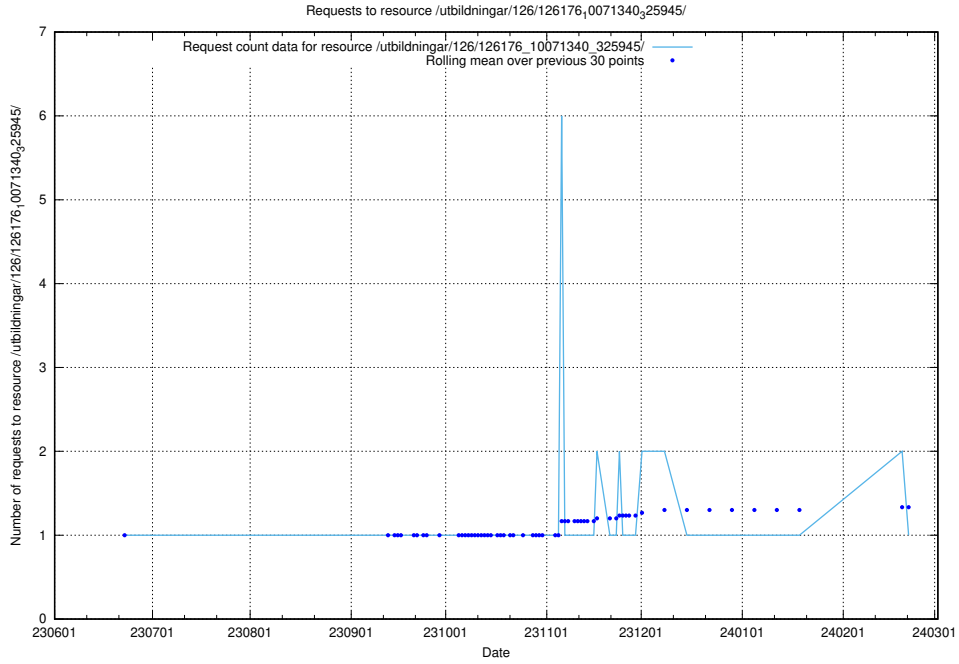

5.5667 Usage of /utbildningar/126/126176_10071340_325945/

Here, we count the number of requests to resource /utbildningar/126/126176_10071340_325945/.