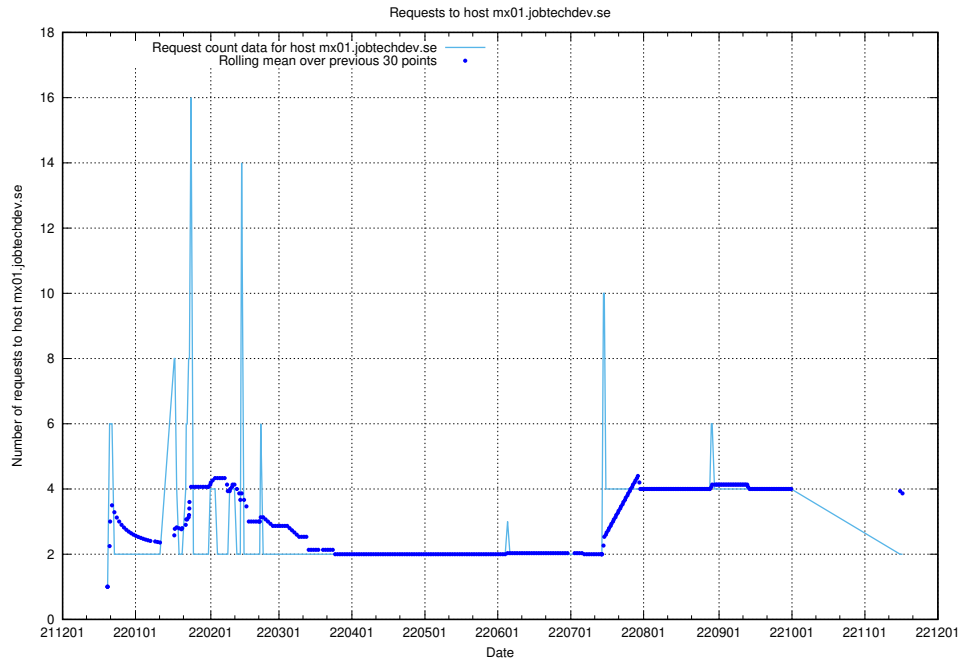

7.366 Usage of mx01.jobtechdev.se

Here, we count the number of requests to host mx01.jobtechdev.se.