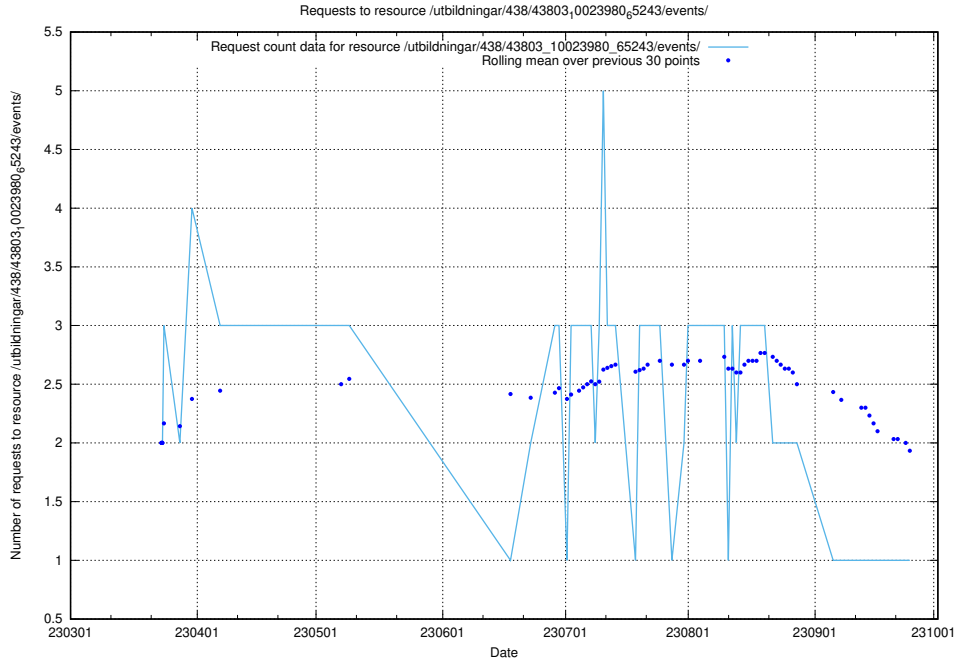

5.6242 Usage of /utbildningar/438/43803_10023980_65243/events/

Here, we count the number of requests to resource /utbildningar/438/43803_10023980_65243/events/.