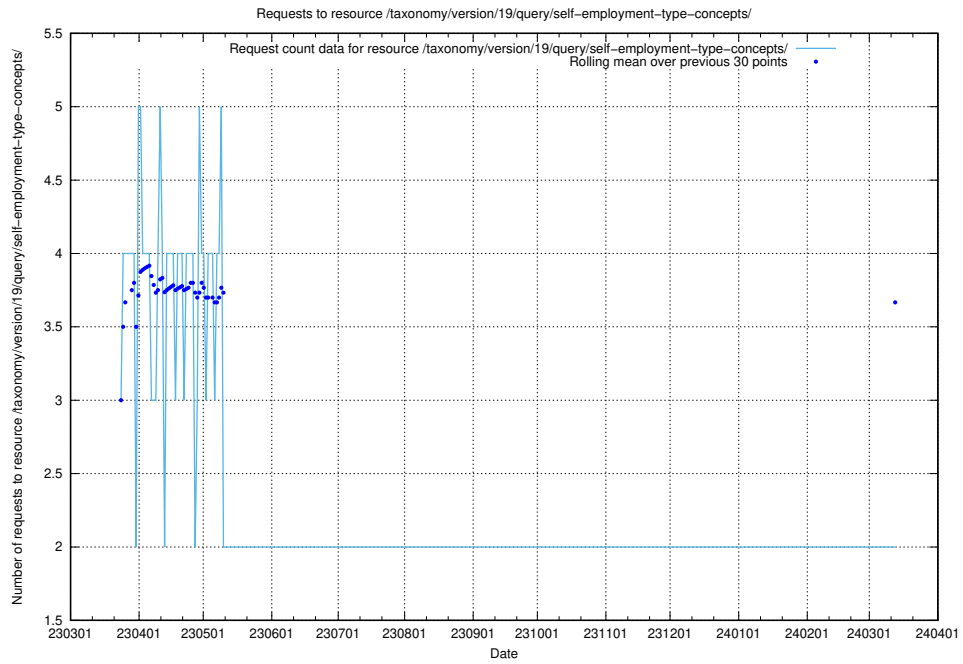

5.911 Usage of /taxonomy/version/19/query/self-employment-type-concepts/

Here, we count the number of requests to resource /taxonomy/version/19/query/self-employment-type-concepts/.