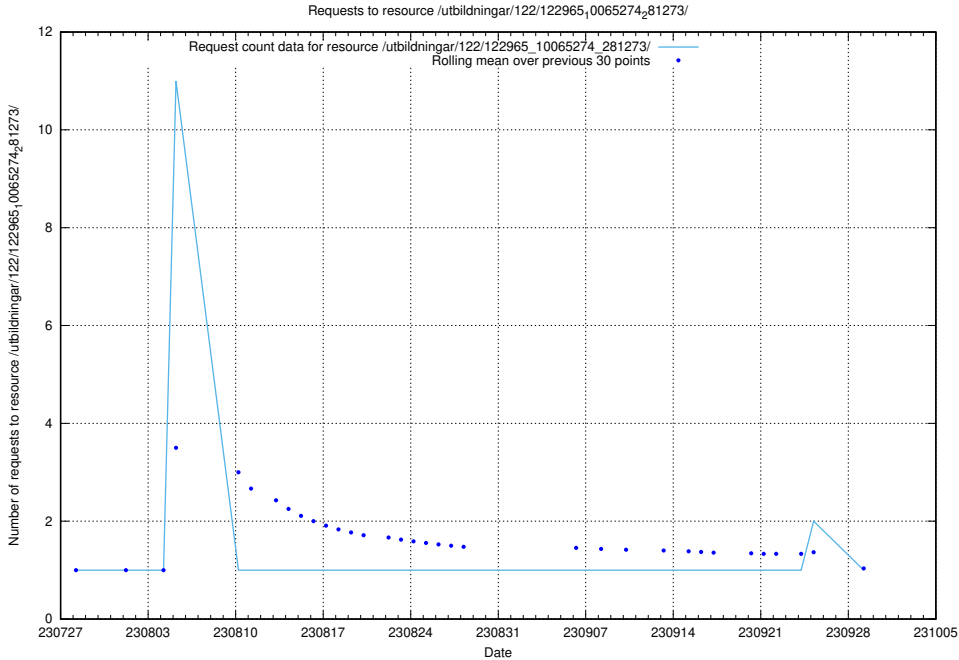

5.4895 Usage of /utbildningar/122/122965_10065274_281273/

Here, we count the number of requests to resource /utbildningar/122/122965_10065274_281273/.