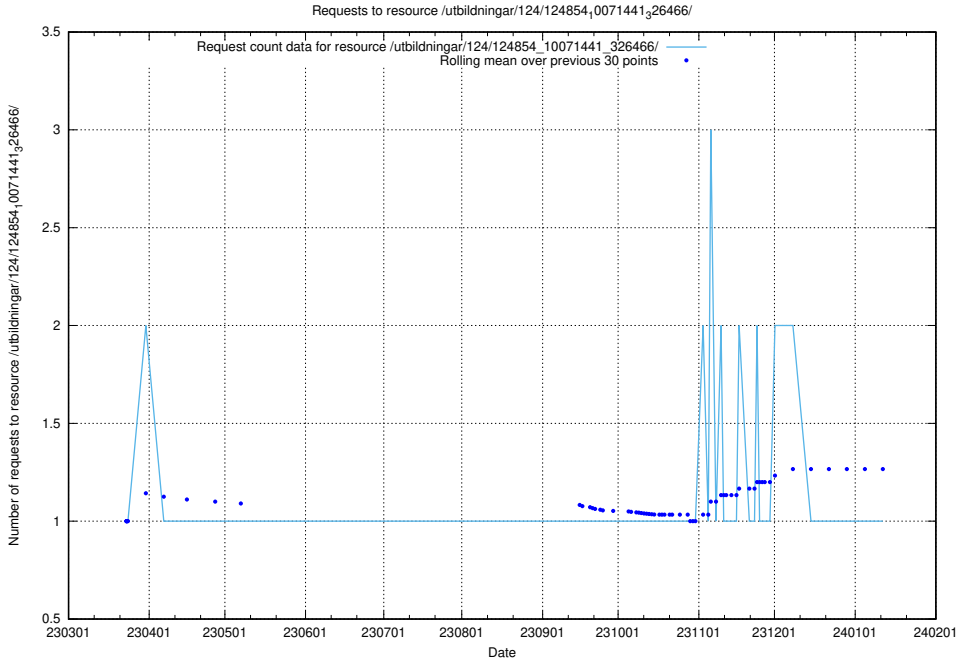

5.1185 Usage of /utbildningar/124/124854_10071441_326466/

Here, we count the number of requests to resource /utbildningar/124/124854_10071441_326466/.