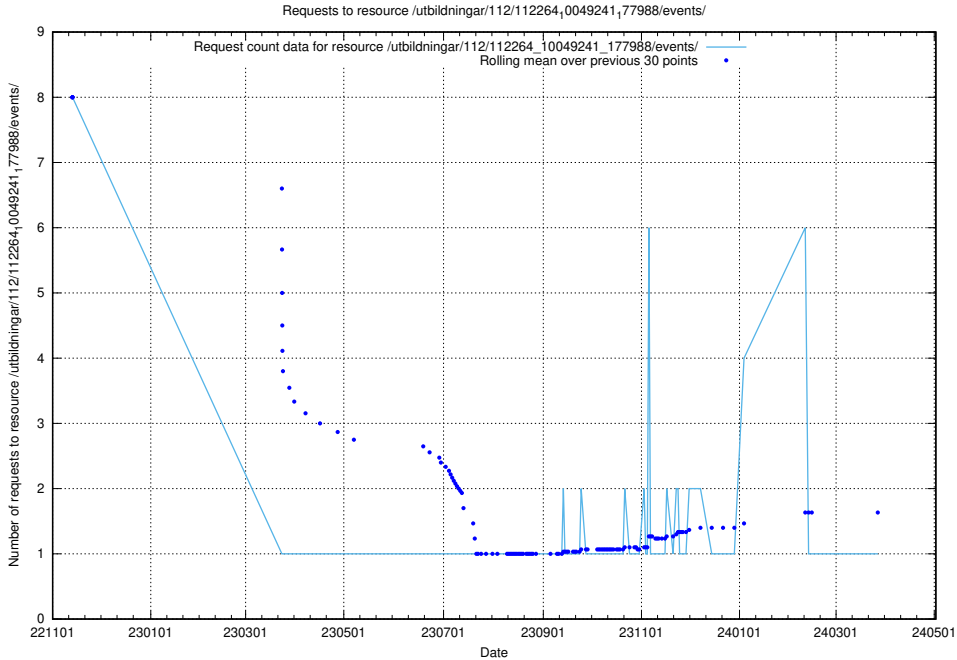

5.5778 Usage of /utbildningar/112/112264_10049241_177988/events/

Here, we count the number of requests to resource /utbildningar/112/112264_10049241_177988/events/