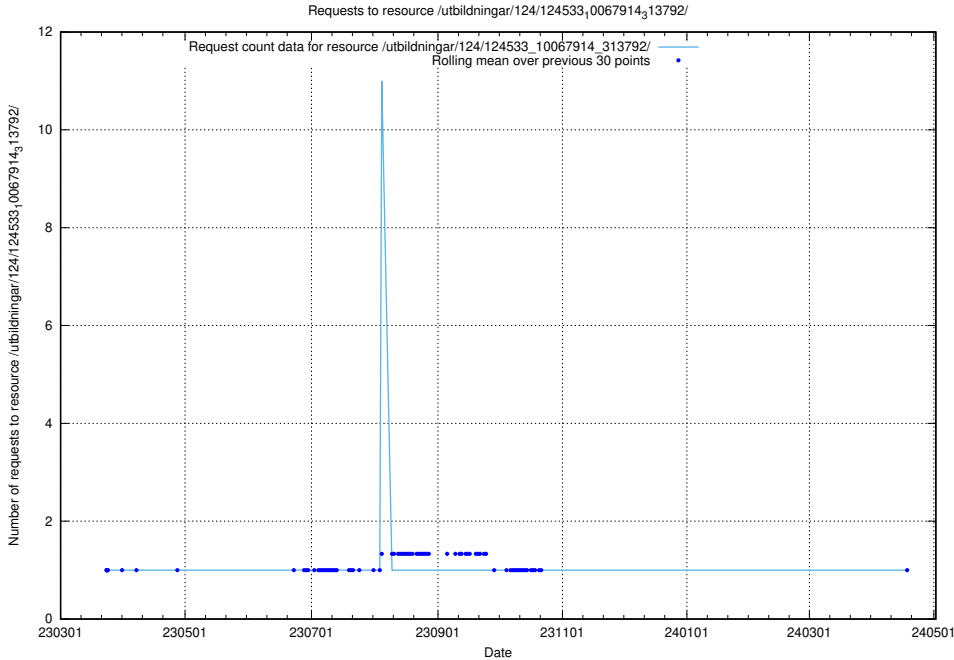

5.1207 Usage of /utbildningar/124/124533_10067914_313792/

Here, we count the number of requests to resource /utbildningar/124/124533_10067914_313792/.