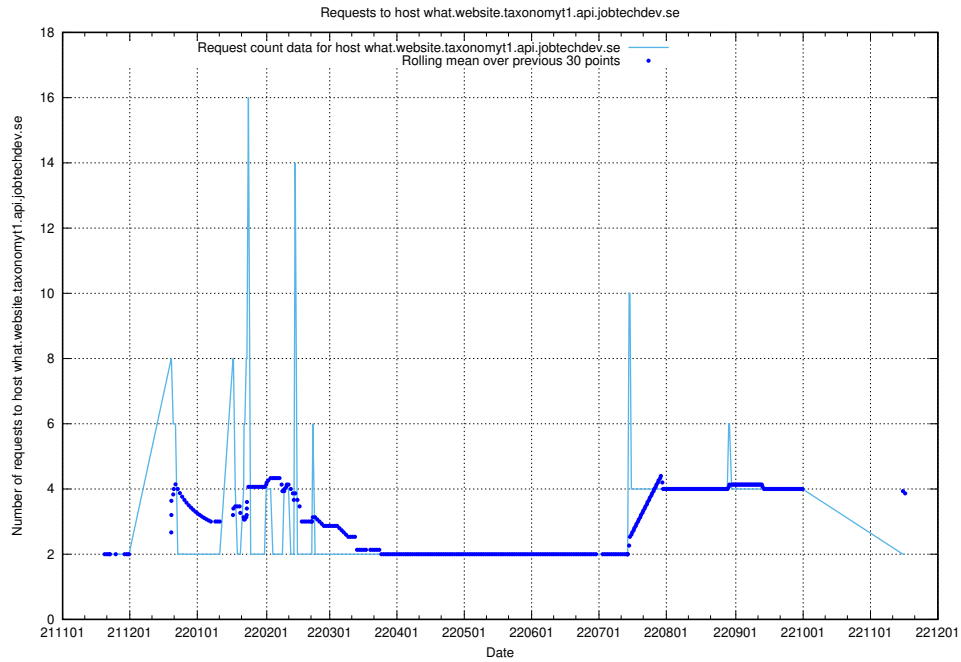

7.448 Usage of what.website.taxonomyt1.api.jobtechdev.se

Here, we count the number of requests to host what.website.taxonomyt1.api.jobtechdev.se.