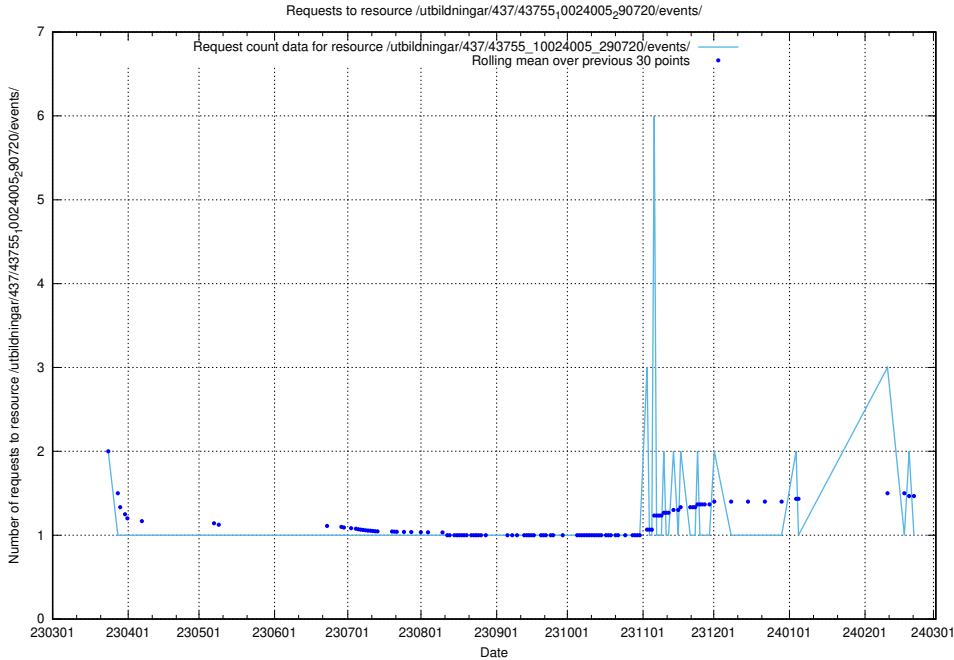

5.6128 Usage of /utbildningar/437/43755_10024005_290720/events/

Here, we count the number of requests to resource /utbildningar/437/43755_10024005_290720/events/.