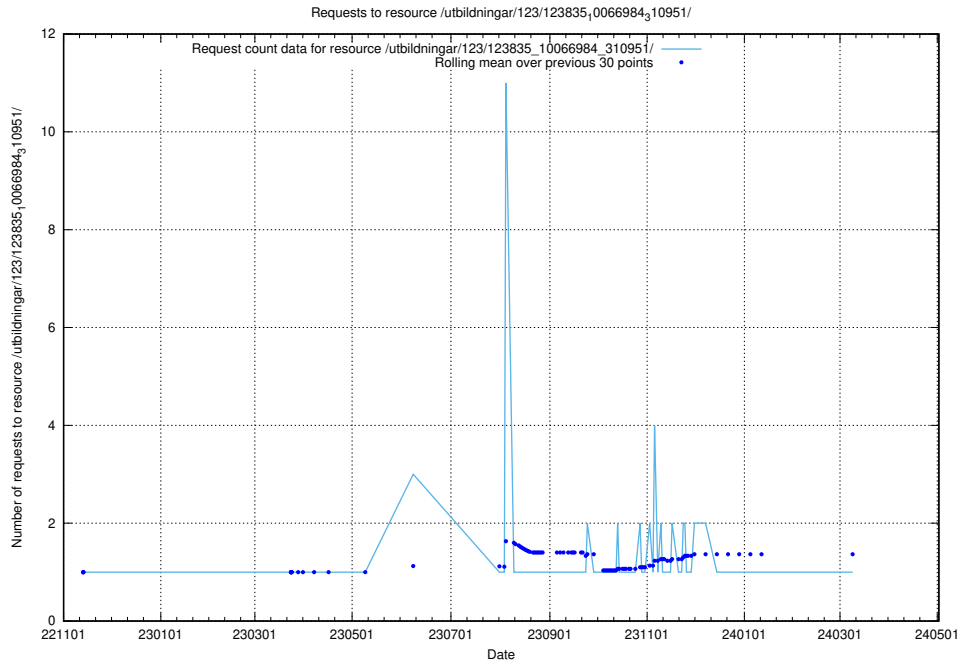

5.5890 Usage of /utbildningar/123/123835_10066984_310951/

Here, we count the number of requests to resource /utbildningar/123/123835_10066984_310951/.