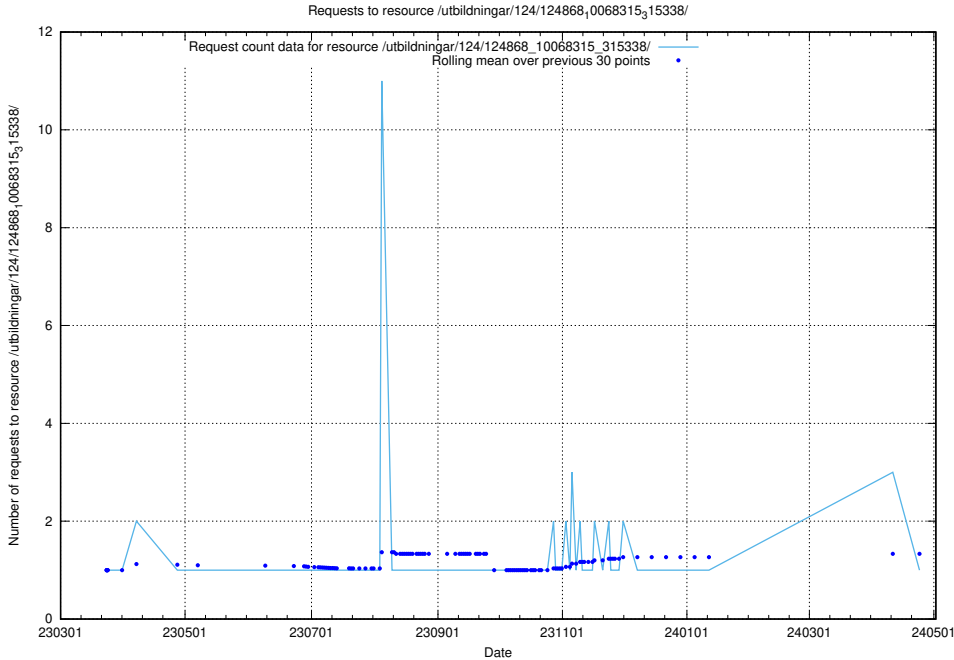

5.1143 Usage of /utbildningar/124/124868_10068315_315338/

Here, we count the number of requests to resource /utbildningar/124/124868_10068315_315338/.