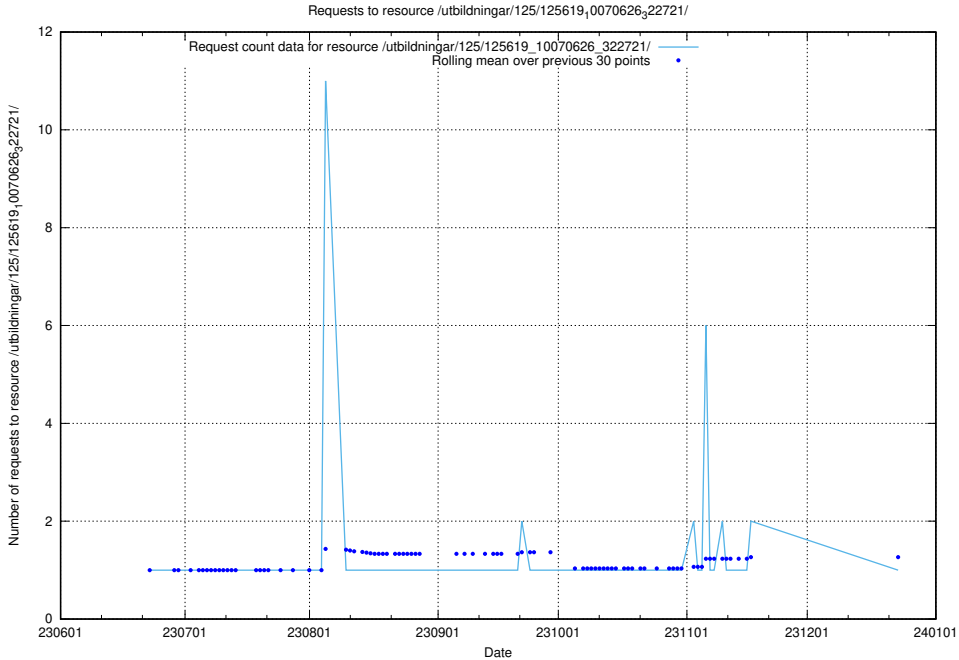

5.5709 Usage of /utbildningar/125/125619_10070626_322721/

Here, we count the number of requests to resource /utbildningar/125/125619_10070626_322721/.