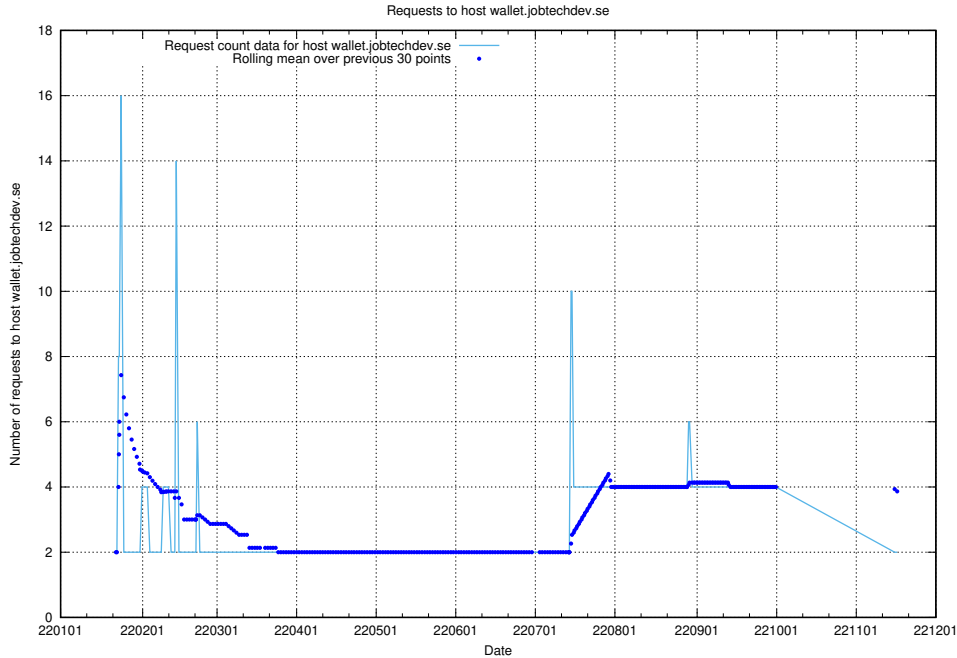

7.575 Usage of wallet.jobtechdev.se

Here, we count the number of requests to host wallet.jobtechdev.se.