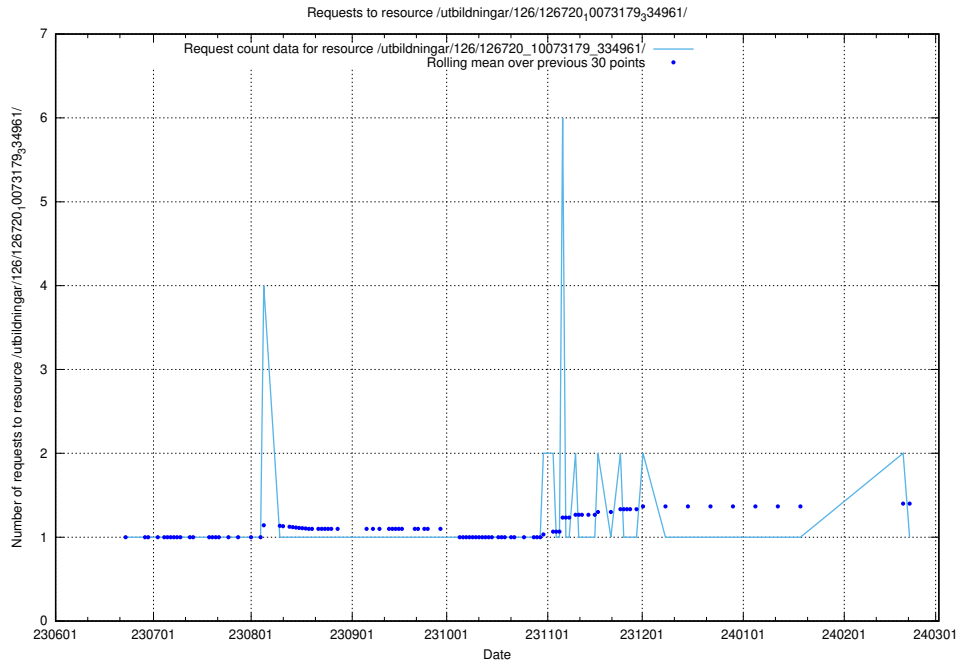

5.5597 Usage of /utbildningar/126/126720_10073179_334961/

Here, we count the number of requests to resource /utbildningar/126/126720_10073179_334961/.