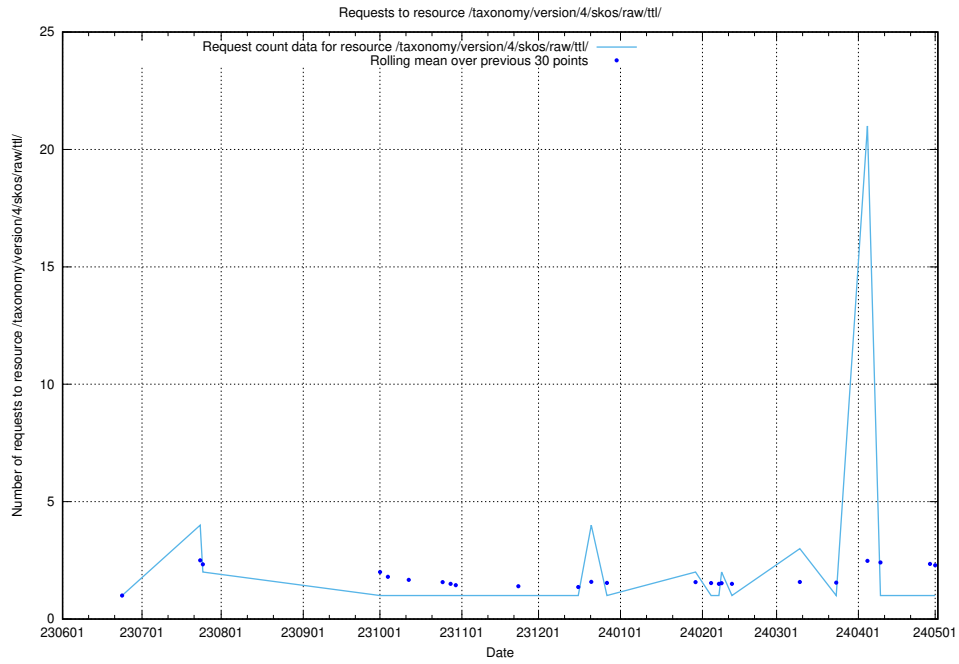

5.5546 Usage of /taxonomy/version/4/skos/raw/ttl/

Here, we count the number of requests to resource /taxonomy/version/4/skos/raw/ttl/.