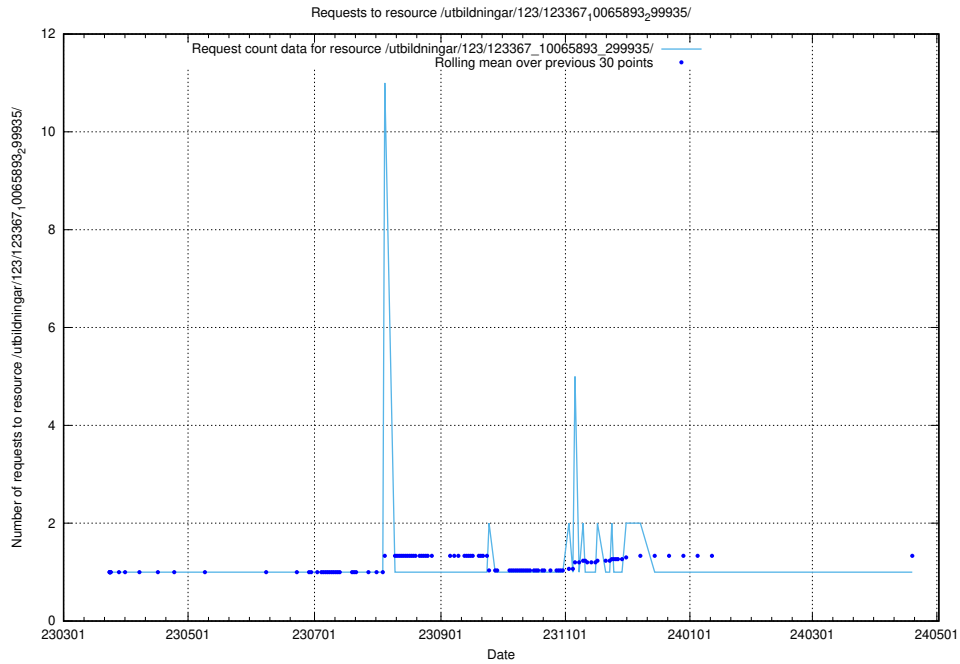

5.4731 Usage of /utbildningar/123/123367_10065893_299935/

Here, we count the number of requests to resource /utbildningar/123/123367_10065893_299935/.