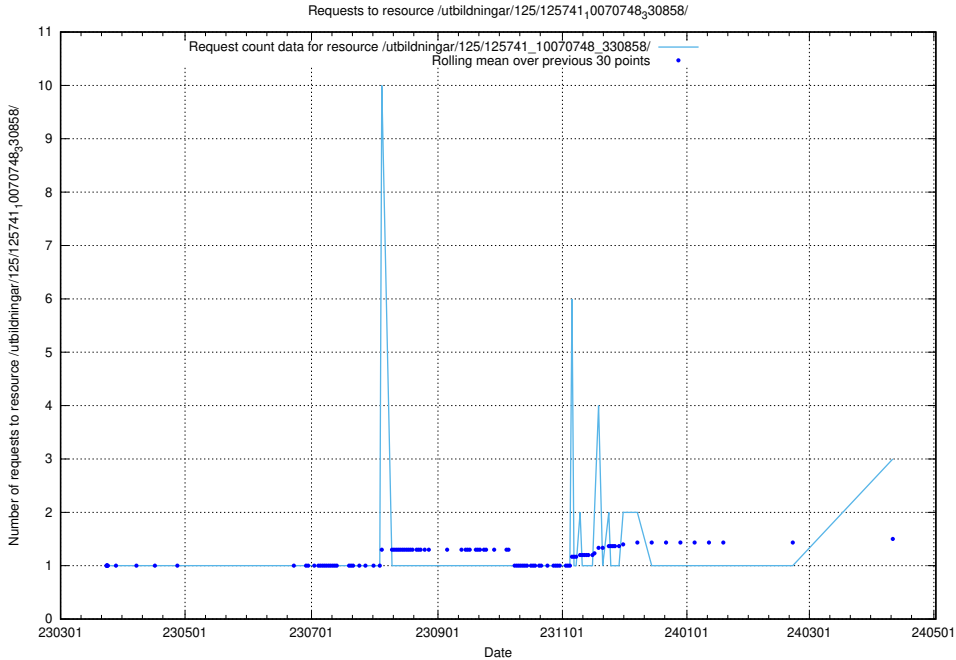

5.468 Usage of /utbildningar/125/125741_10070748_330858/

Here, we count the number of requests to resource /utbildningar/125/125741_10070748_330858/.