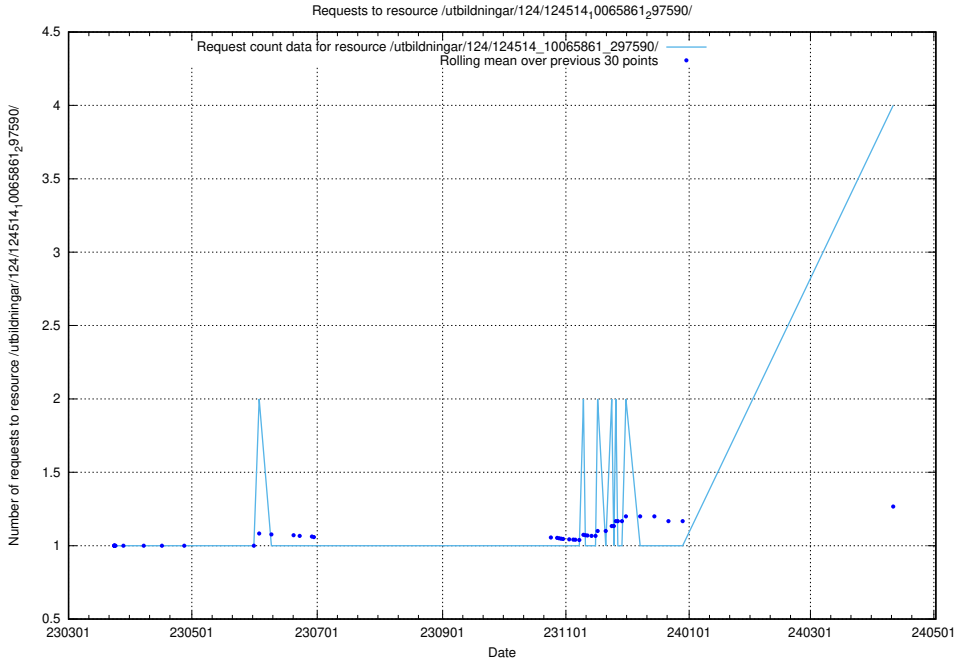

5.177 Usage of /utbildningar/124/124514_10065861_297590/

Here, we count the number of requests to resource /utbildningar/124/124514_10065861_297590/.