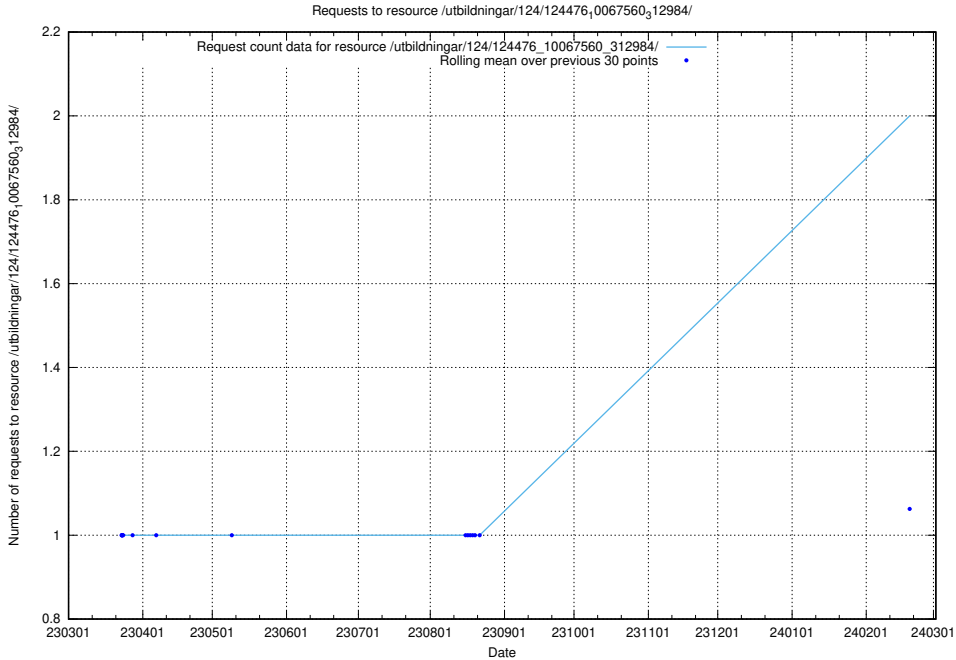

5.631 Usage of /utbildningar/124/124476_10067560_312984/

Here, we count the number of requests to resource /utbildningar/124/124476_10067560_312984/.