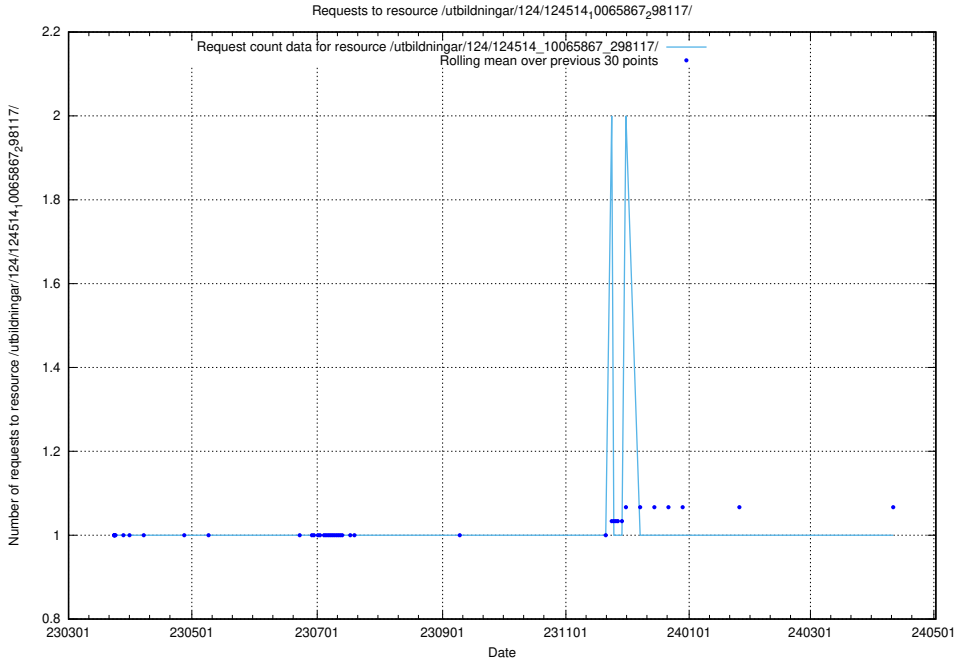

5.1981 Usage of /utbildningar/124/124514_10065867_298117/

Here, we count the number of requests to resource /utbildningar/124/124514_10065867_298117/.