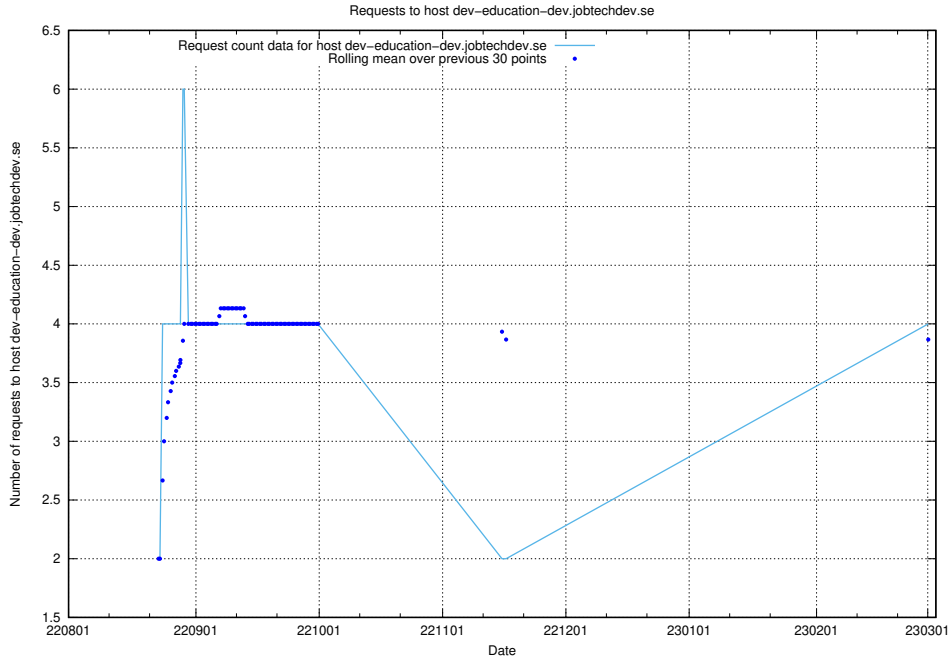

7.122 Usage of dev-education-dev.jobtechdev.se

Here, we count the number of requests to host dev-education-dev.jobtechdev.se.

7.123 Usage of demo-education.dev.jobtechdev.se

Here, we count the number of requests to host demo-education.dev.jobtechdev.se.