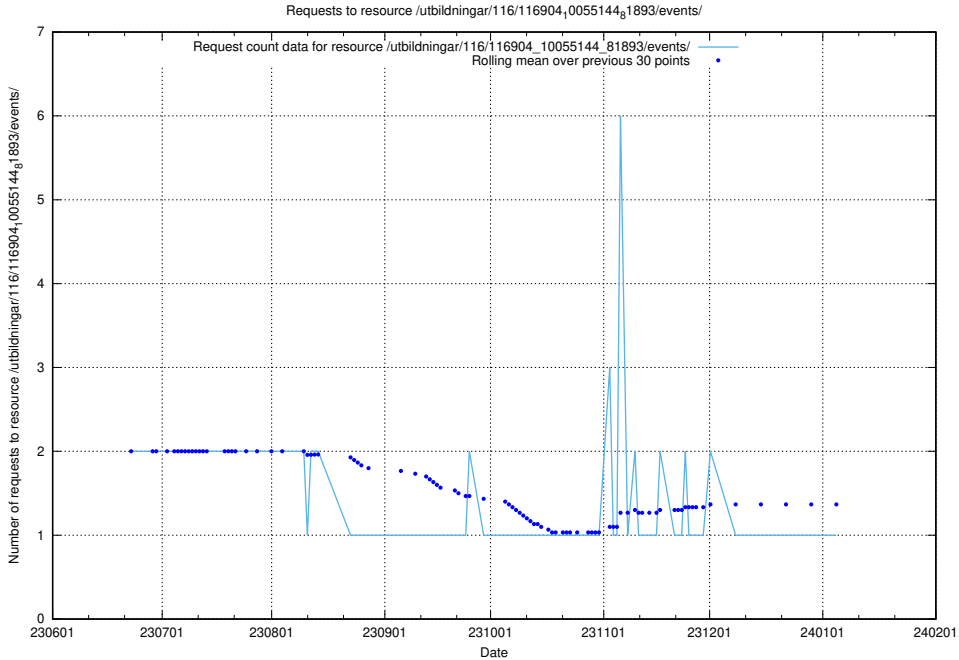

5.5559 Usage of /utbildningar/116/116904_10055144_81893/events/

Here, we count the number of requests to resource /utbildningar/116/116904_10055144_81893/events/.