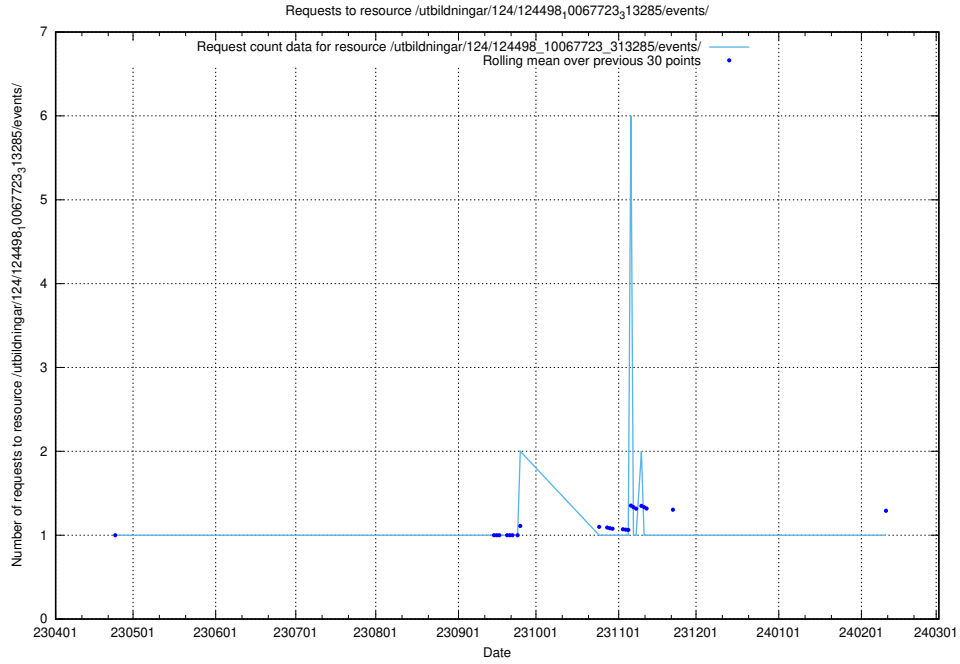

5.6002 Usage of /utbildningar/124/124498_10067723_313285/events/

Here, we count the number of requests to resource /utbildningar/124/124498_10067723_313285/events/