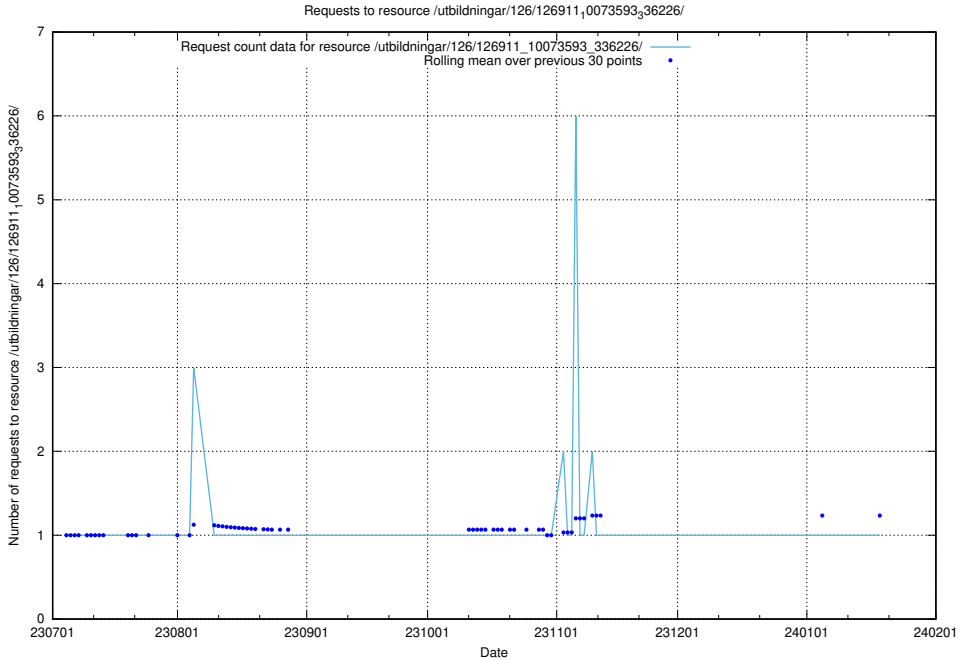

5.5331 Usage of /utbildningar/126/126911_10073593_336226/

Here, we count the number of requests to resource /utbildningar/126/126911_10073593_336226/.