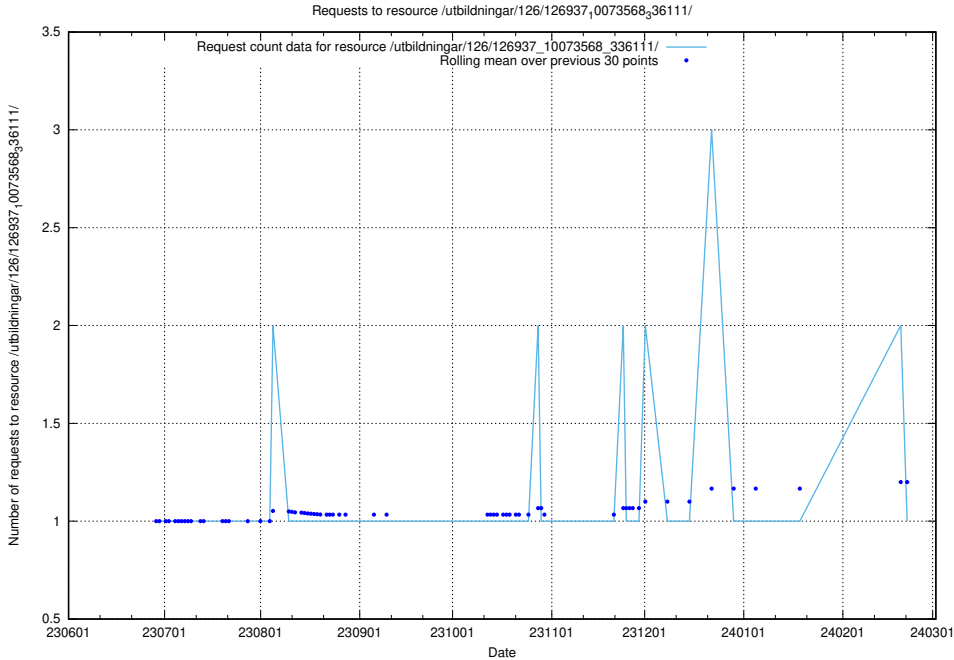

5.5426 Usage of /utbildningar/126/126937_10073568_336111/

Here, we count the number of requests to resource /utbildningar/126/126937_10073568_336111/.