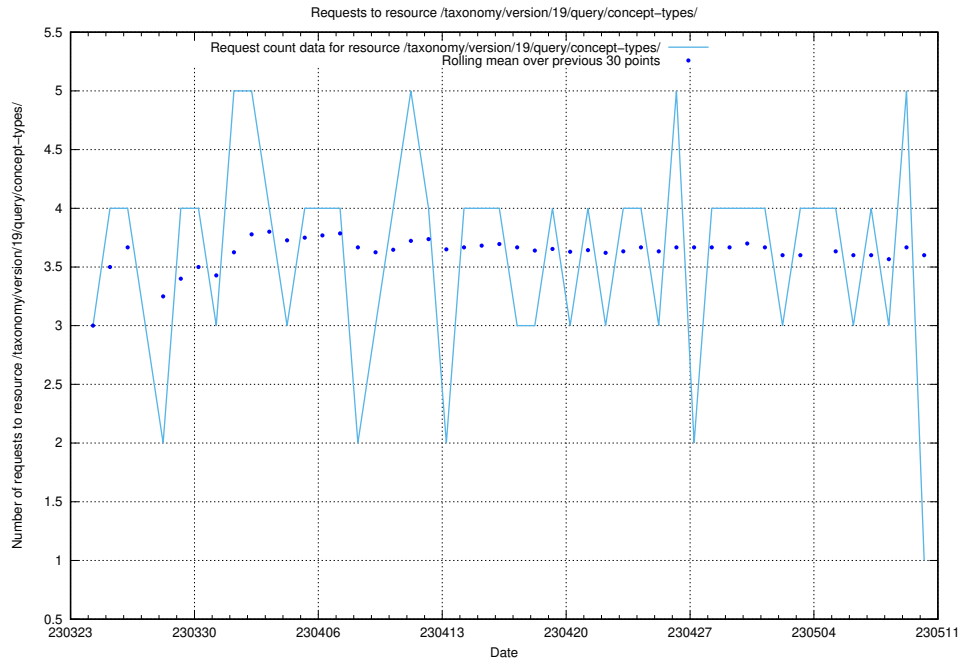

Here, we count the number of requests to resource /taxonomy/version/19/query/concept-types/.

5.6127 Usage of /taxonomy/version/19/query/all-concepts/

Here, we count the number of requests to resource /taxonomy/version/19/query/all-concepts/.