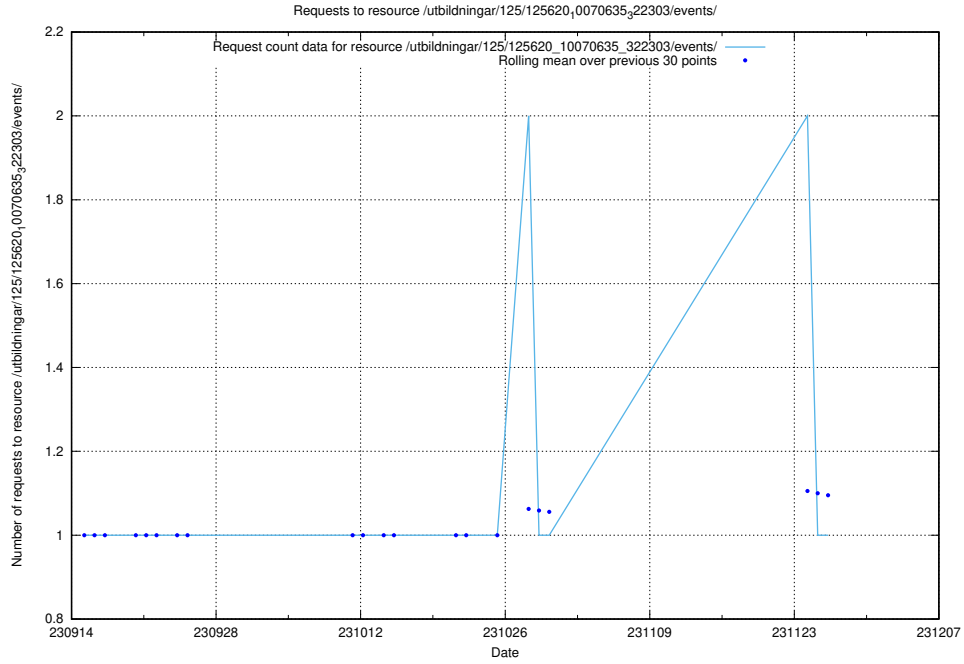

5.4557 Usage of /utbildningar/125/125620_10070635_322303/events/

Here, we count the number of requests to resource /utbildningar/125/125620_10070635_322303/events/