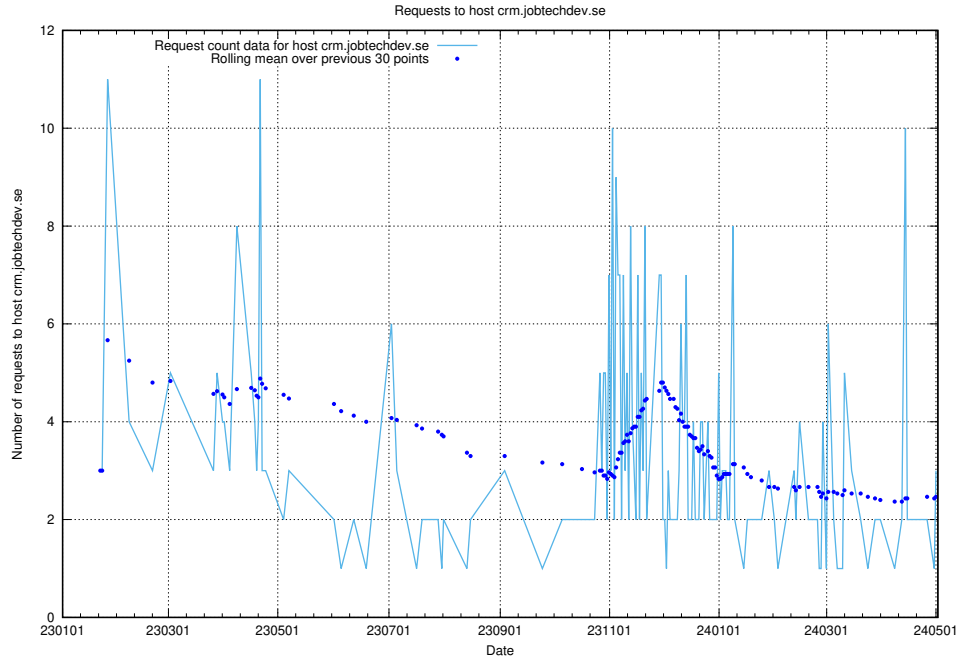

7.175 Usage of crm.jobtechdev.se

Here, we count the number of requests to host crm.jobtechdev.se.