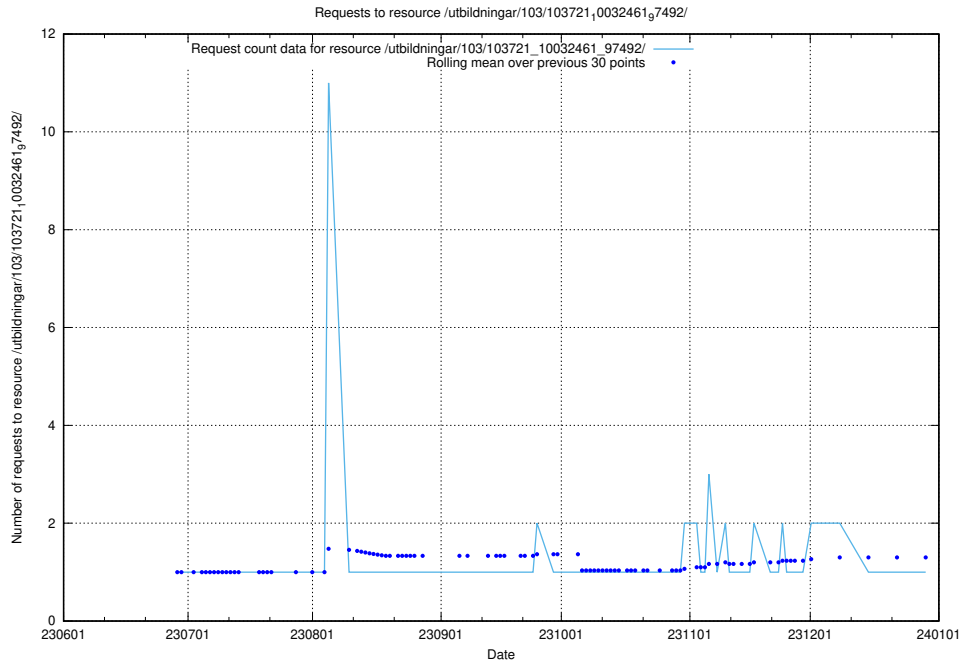

5.5522 Usage of /utbildningar/103/103721_10032461_97492/

Here, we count the number of requests to resource /utbildningar/103/103721_10032461_97492/.