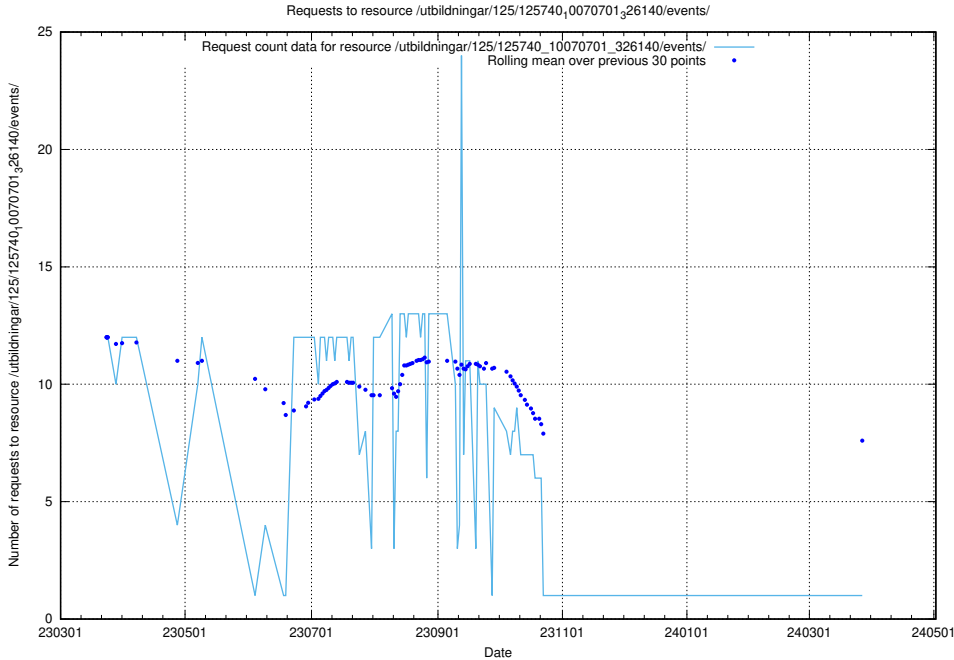

5.6223 Usage of /utbildningar/125/125740_10070701_326140/events/

Here, we count the number of requests to resource /utbildningar/125/125740_10070701_326140/events/