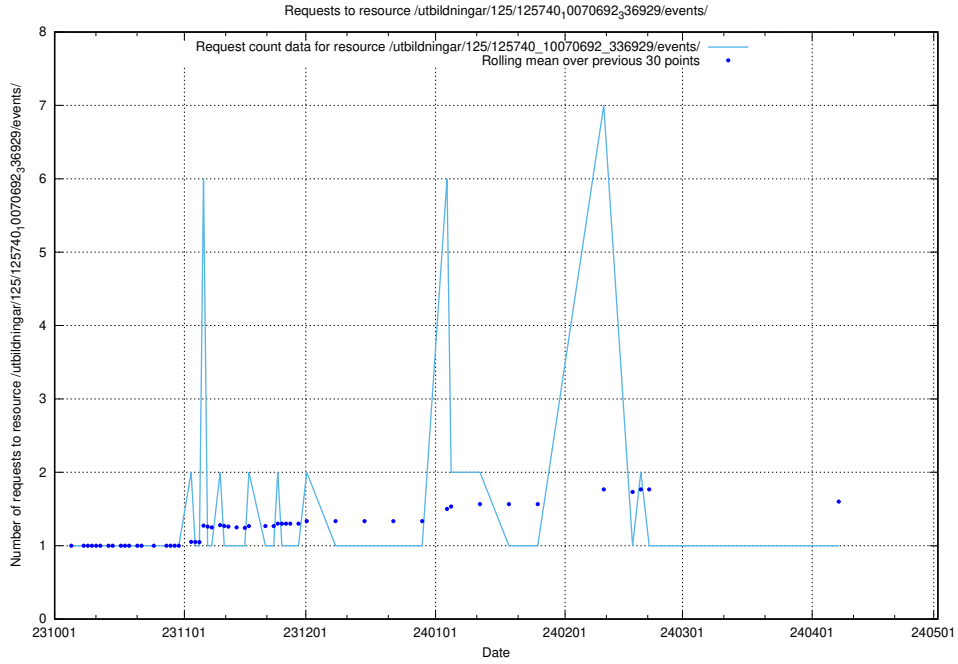

5.4392 Usage of /utbildningar/125/125740_10070692_336929/events/

Here, we count the number of requests to resource /utbildningar/125/125740_10070692_336929/events/