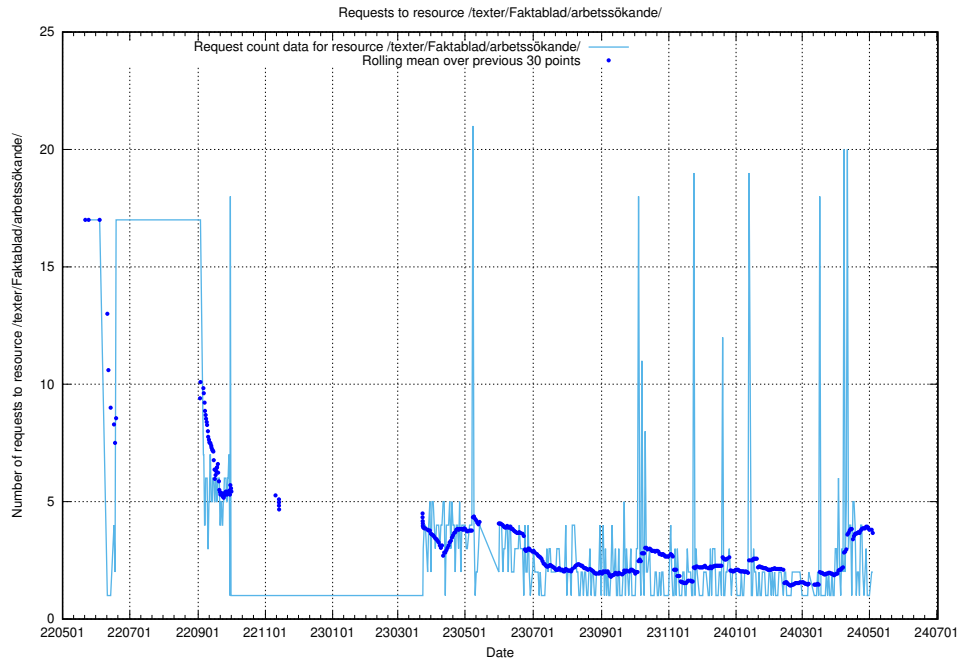

5.483 Usage of /texter/Faktablad/arbetsökande/

Here, we count the number of requests to resource /texter/Faktablad/arbetsökande/.