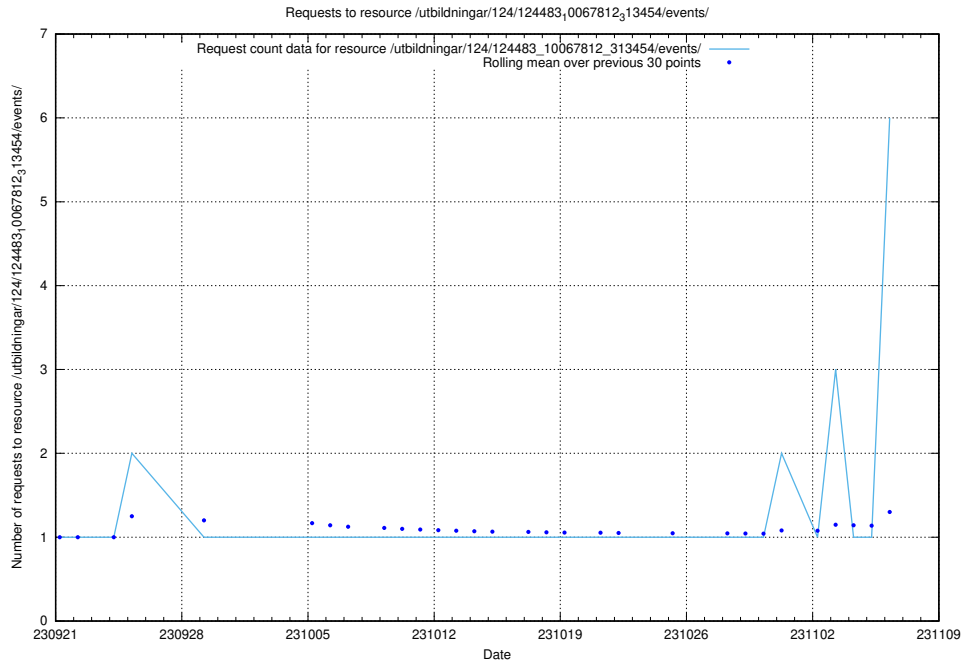

5.75 Usage of /utbildningar/124/124483_10067812_313454/events/

Here, we count the number of requests to resource /utbildningar/124/124483_10067812_313454/events/