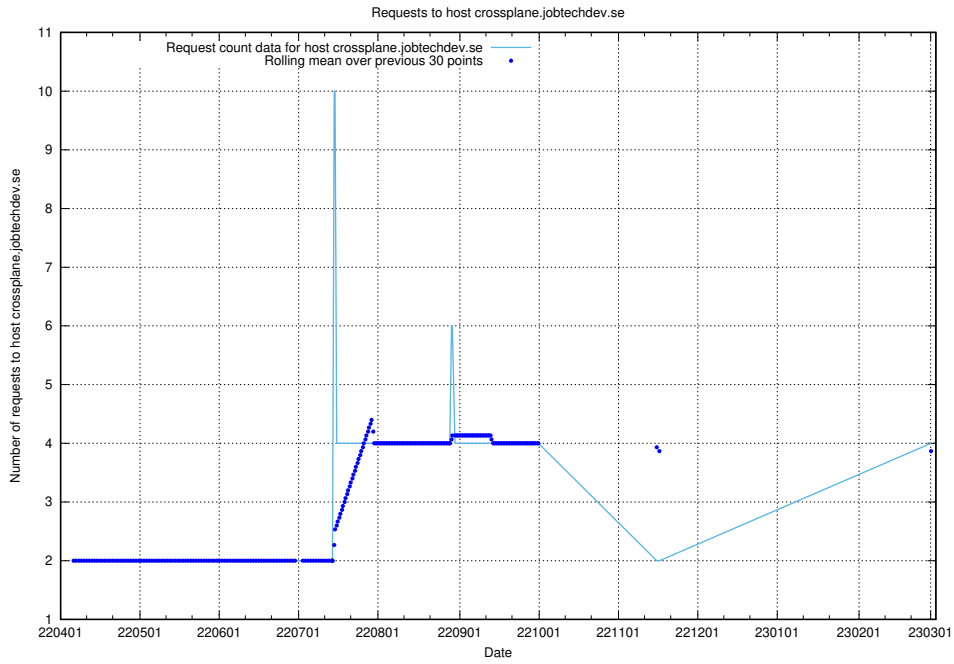

Here, we count the number of requests to host dev-jobad-enrichments-api.jobtechdev.se.

7.148 Usage of crossplane.jobtechdev.se

Here, we count the number of requests to host crossplane.jobtechdev.se.

7.149 Usage of taxonomi.api.jobtechdev.se