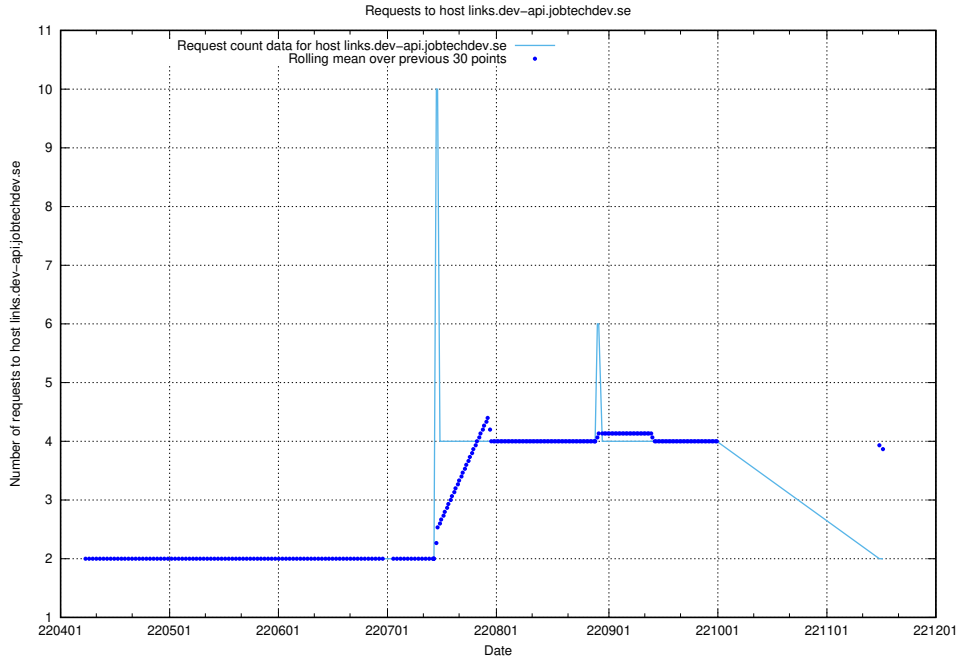

7.466 Usage of links.dev-api.jobtechdev.se

Here, we count the number of requests to host links.dev-api.jobtechdev.se.