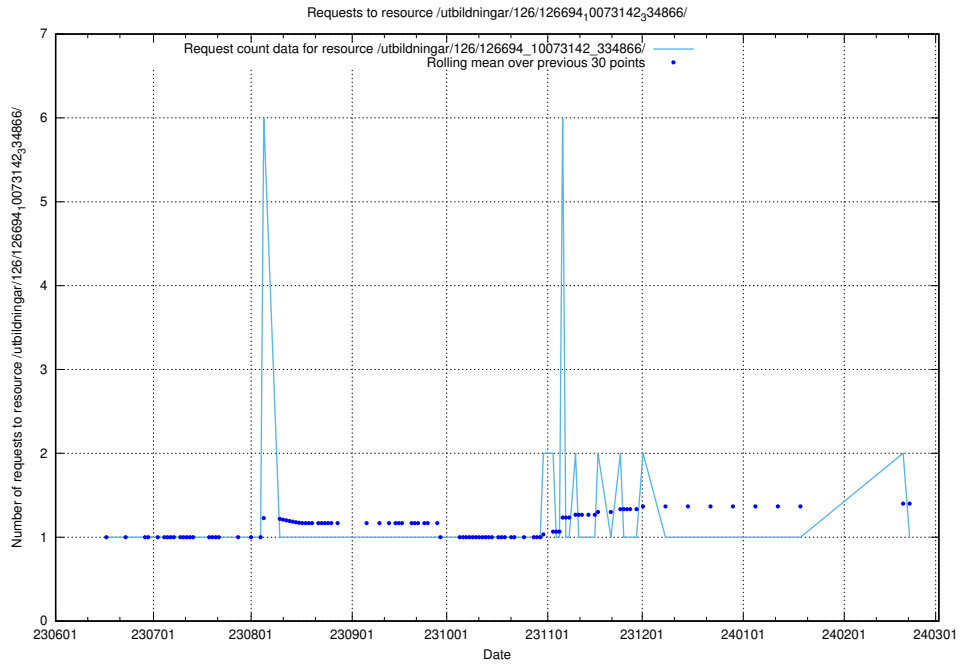

5.5853 Usage of /utbildningar/126/126694_10073142_334866/

Here, we count the number of requests to resource /utbildningar/126/126694_10073142_334866/.