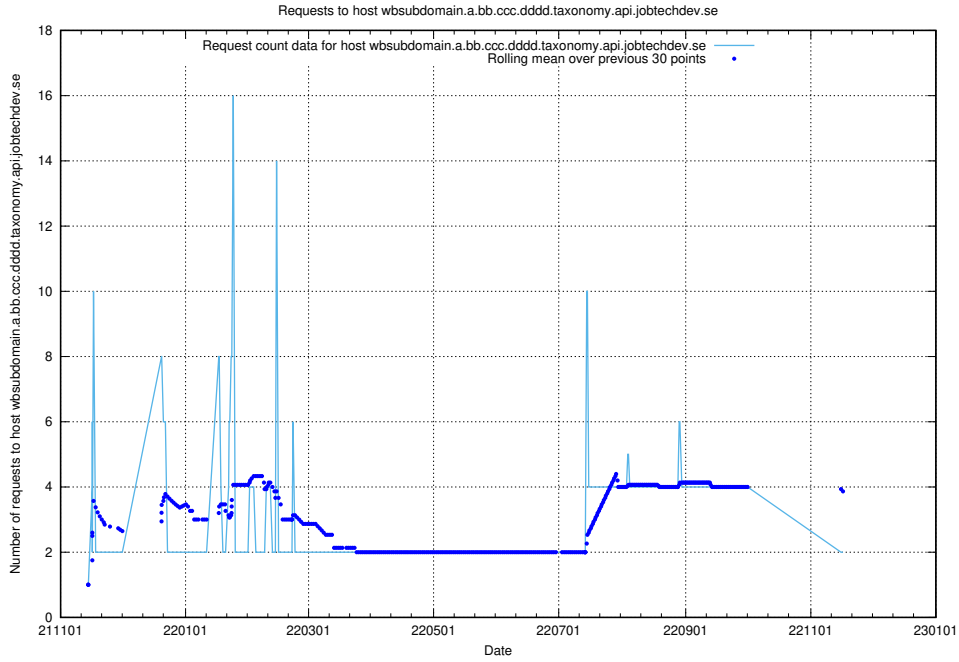

7.542 Usage of wbsubdomain.a.bb.ccc.dddd.taxonomy.api.jobtechdev.se

Here, we count the number of requests to host wbsubdomain.a.bb.ccc.dddd.taxonomy.api.jobtechdev.se.