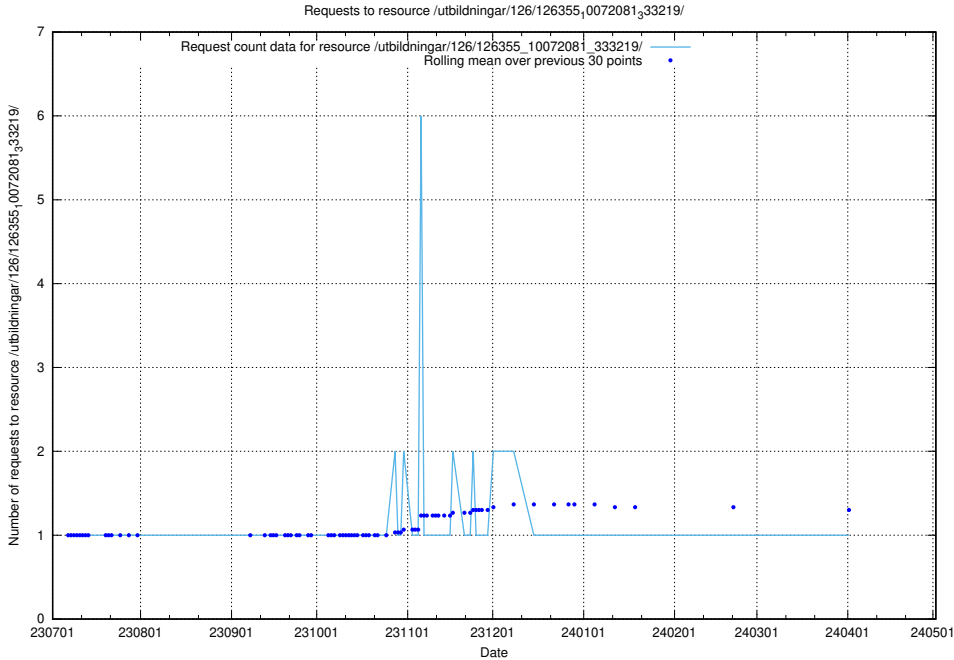

5.5289 Usage of /utbildningar/126/126355_10072081_333219/

Here, we count the number of requests to resource /utbildningar/126/126355_10072081_333219/.