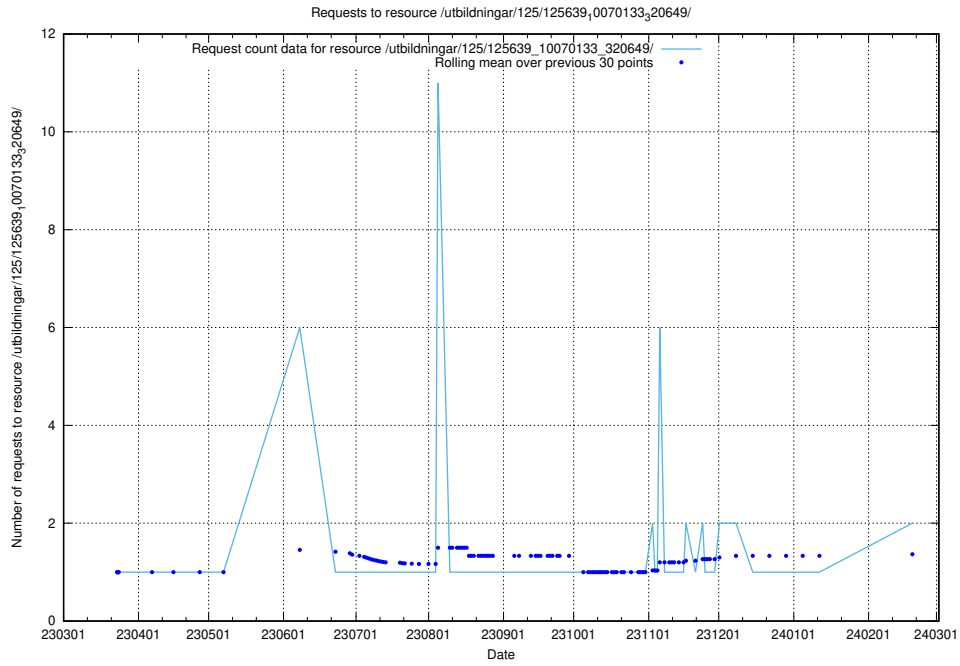

5.484 Usage of /utbildningar/125/125639_10070133_320649/

Here, we count the number of requests to resource /utbildningar/125/125639_10070133_320649/.