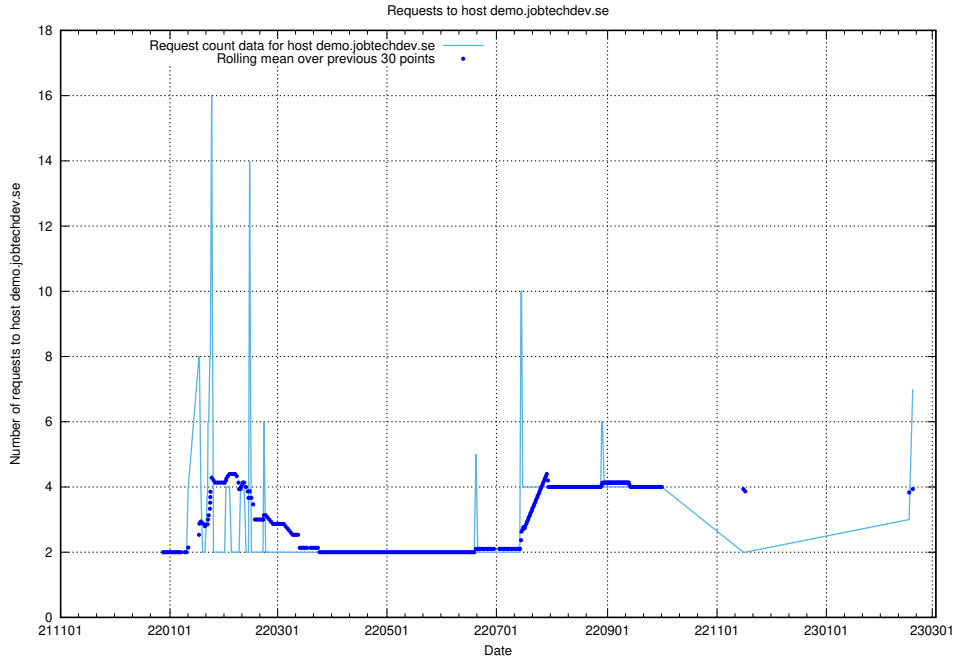

Here, we count the number of requests to host education-api.jobtechdev.se.

7.71 Usage of demo.jobtechdev.se

Here, we count the number of requests to host demo.jobtechdev.se.

7.72 Usage of taxonomy-viewer.jobtechdev.se