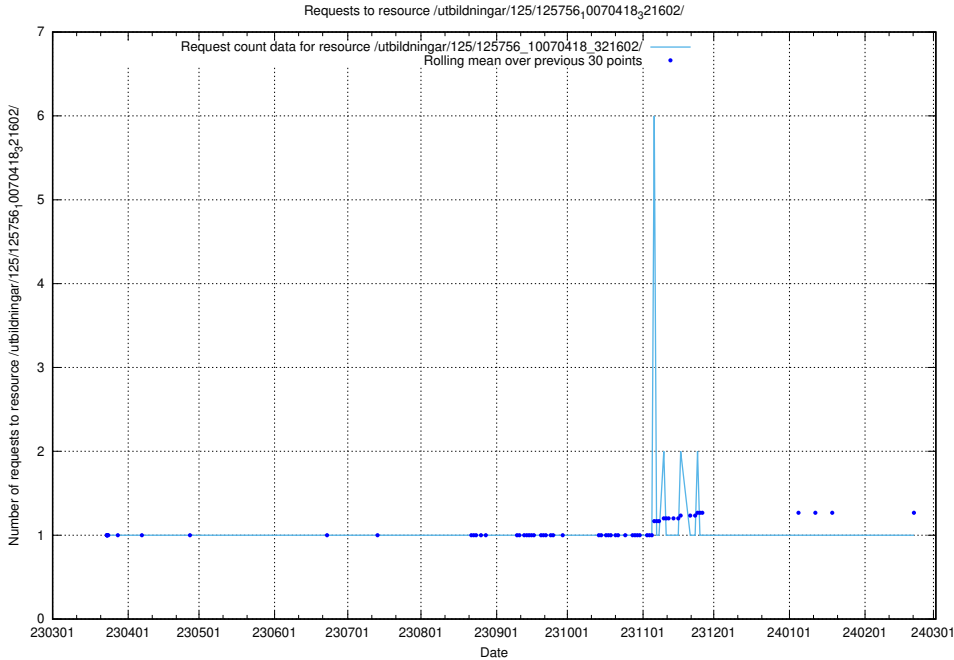

5.6427 Usage of /utbildningar/125/125756_10070418_321602/

Here, we count the number of requests to resource /utbildningar/125/125756_10070418_321602/.