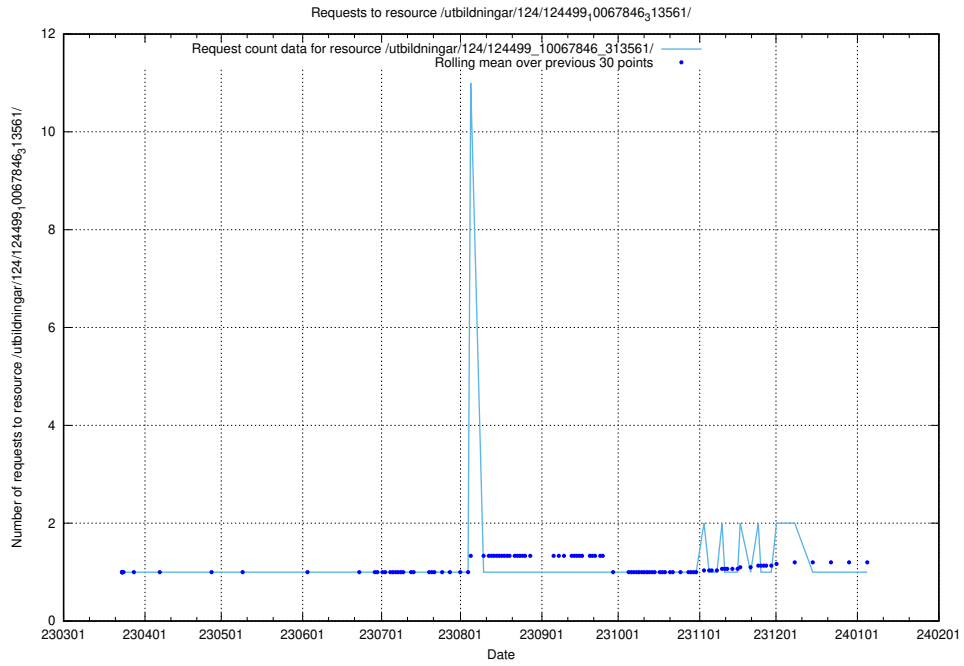

5.2392 Usage of /utbildningar/124/124499_10067846_313561/

Here, we count the number of requests to resource /utbildningar/124/124499_10067846_313561/.