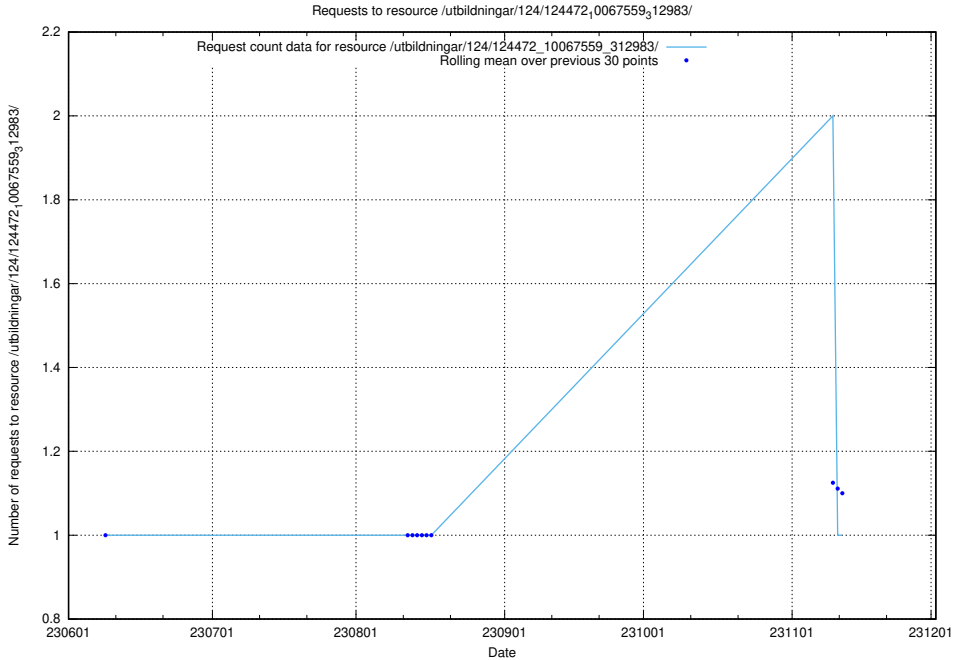

5.5887 Usage of /utbildningar/124/124472_10067559_312983/

Here, we count the number of requests to resource /utbildningar/124/124472_10067559_312983/.