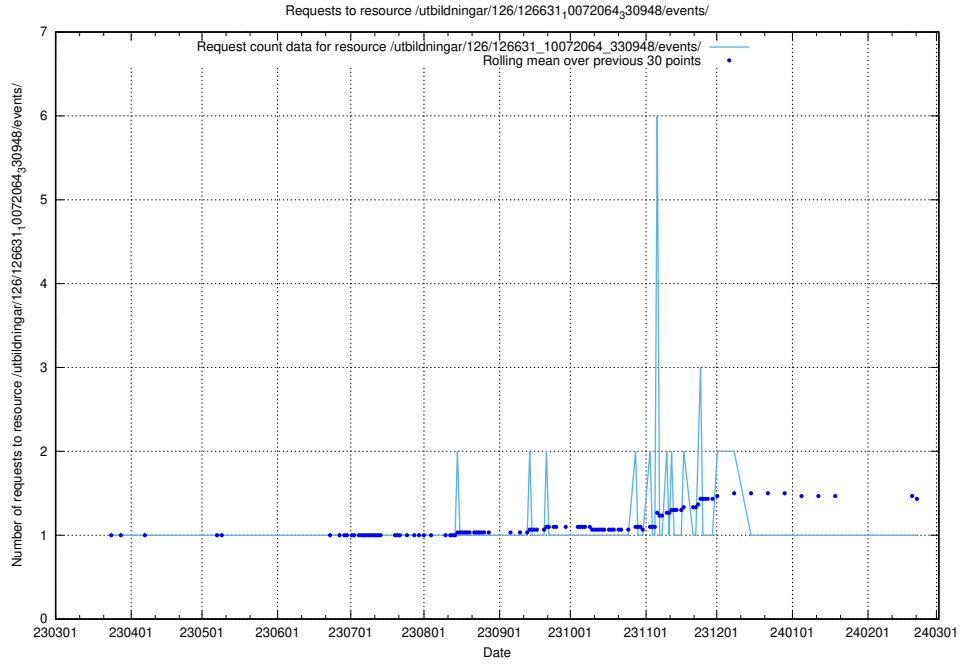

5.6176 Usage of /utbildningar/126/126631_10072064_330948/events/

Here, we count the number of requests to resource /utbildningar/126/126631_10072064_330948/events/