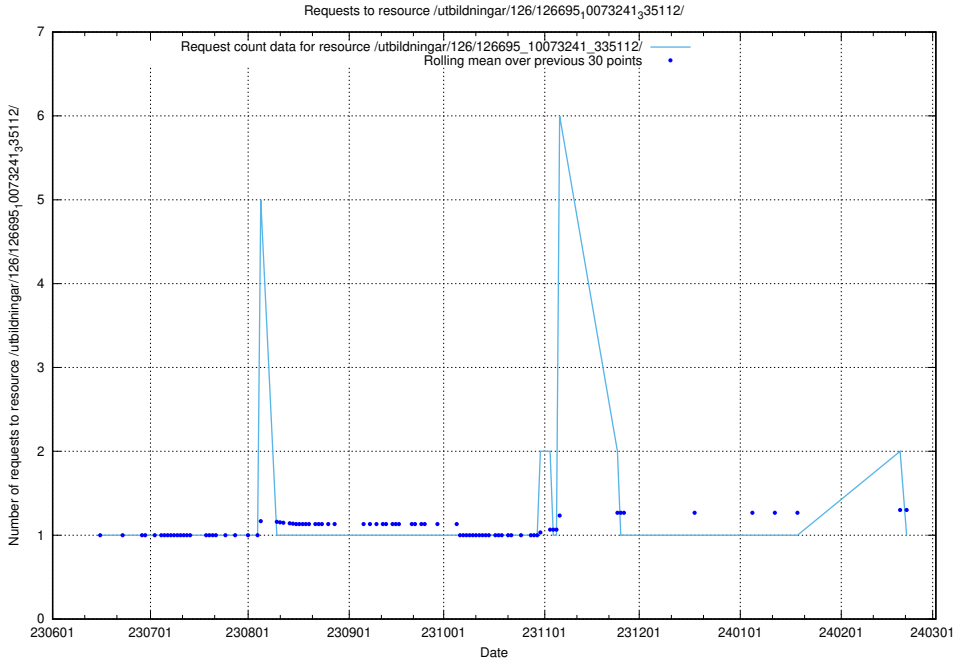

5.5860 Usage of /utbildningar/126/126695_10073241_335112/

Here, we count the number of requests to resource /utbildningar/126/126695_10073241_335112/.