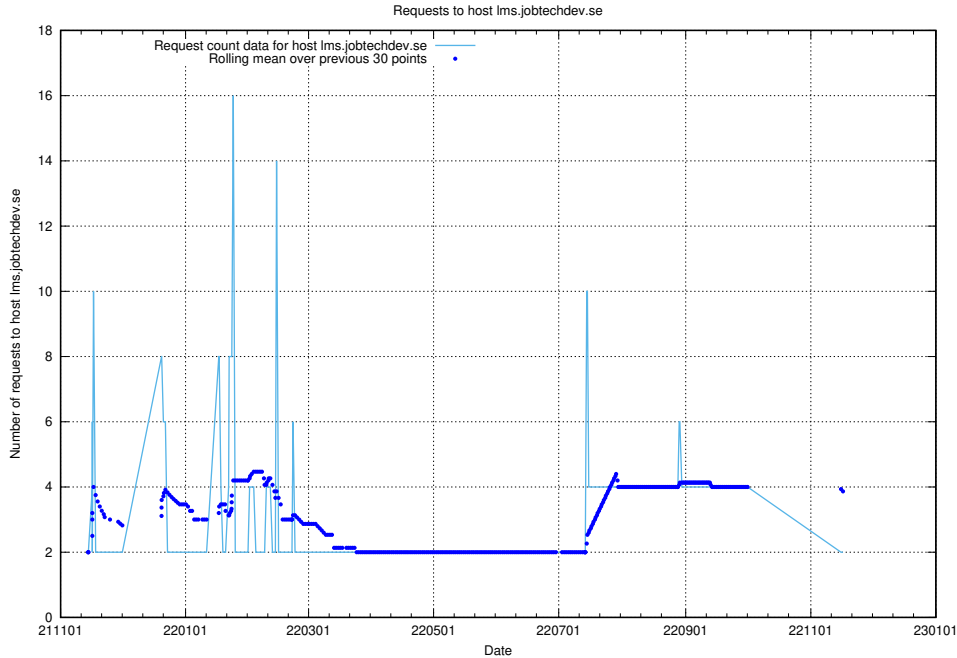

7.570 Usage of lms.jobtechdev.se

Here, we count the number of requests to host lms.jobtechdev.se.