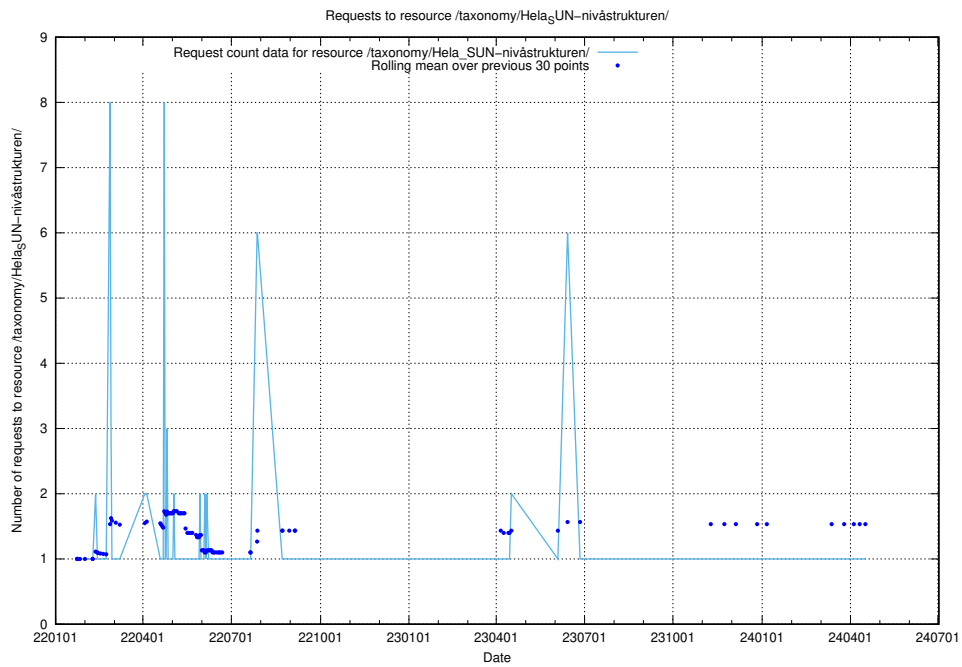

5.4288 Usage of /taxonomy/Hela_SUN-nivåstrukturen/

Here, we count the number of requests to resource /taxonomy/Hela_SUN-nivåstrukturen/.