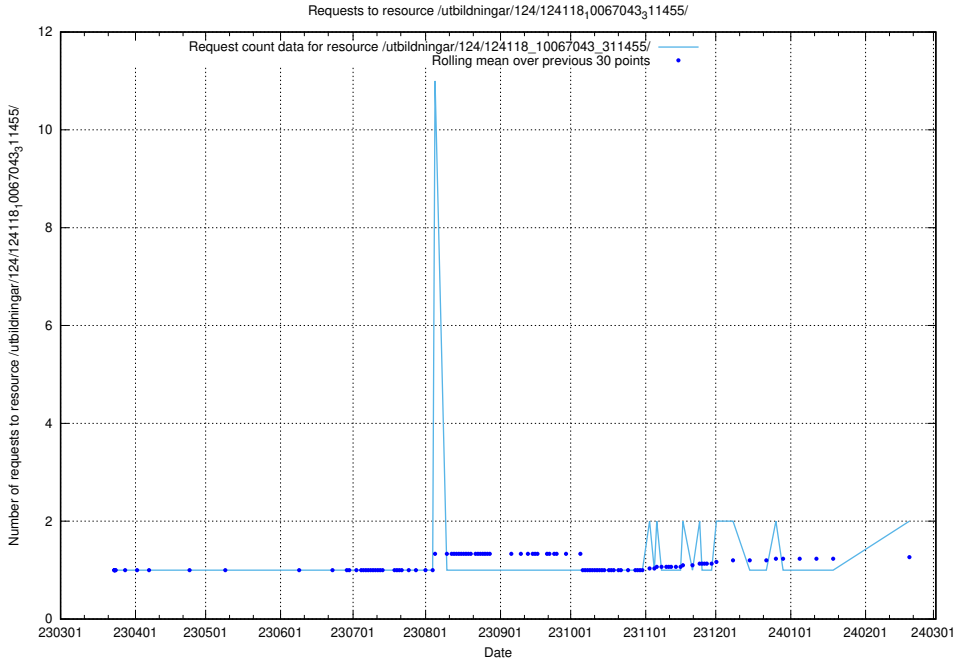

5.713 Usage of /utbildningar/124/124118_10067043_311455/

Here, we count the number of requests to resource /utbildningar/124/124118_10067043_311455/.