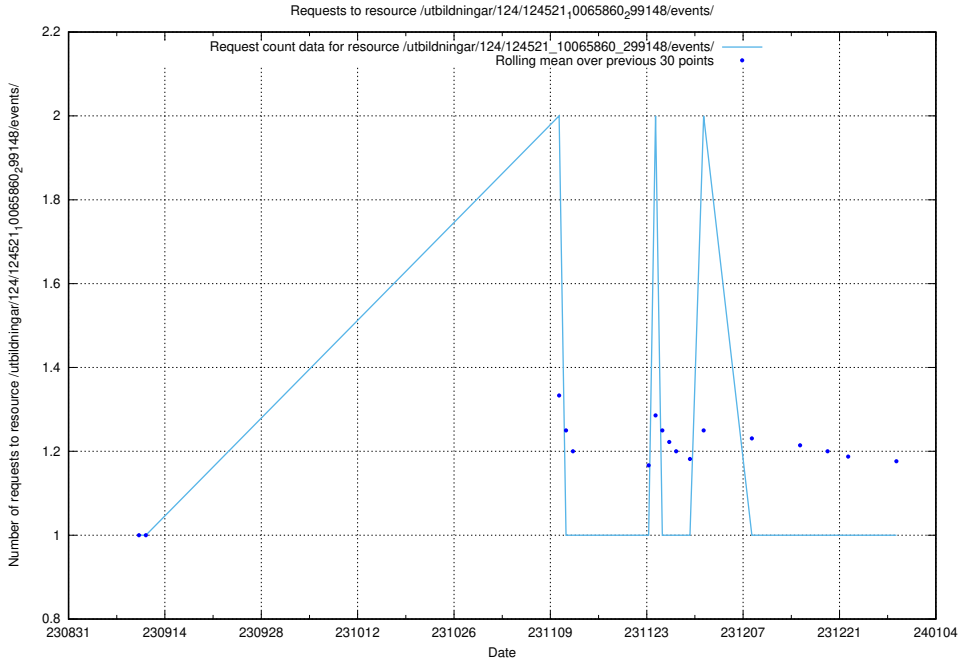

5.4597 Usage of /utbildningar/124/124521_10065860_299148/events/

Here, we count the number of requests to resource /utbildningar/124/124521_10065860_299148/events/

5.4598 Usage of /utbildningar/124/124520_10065933_301391/