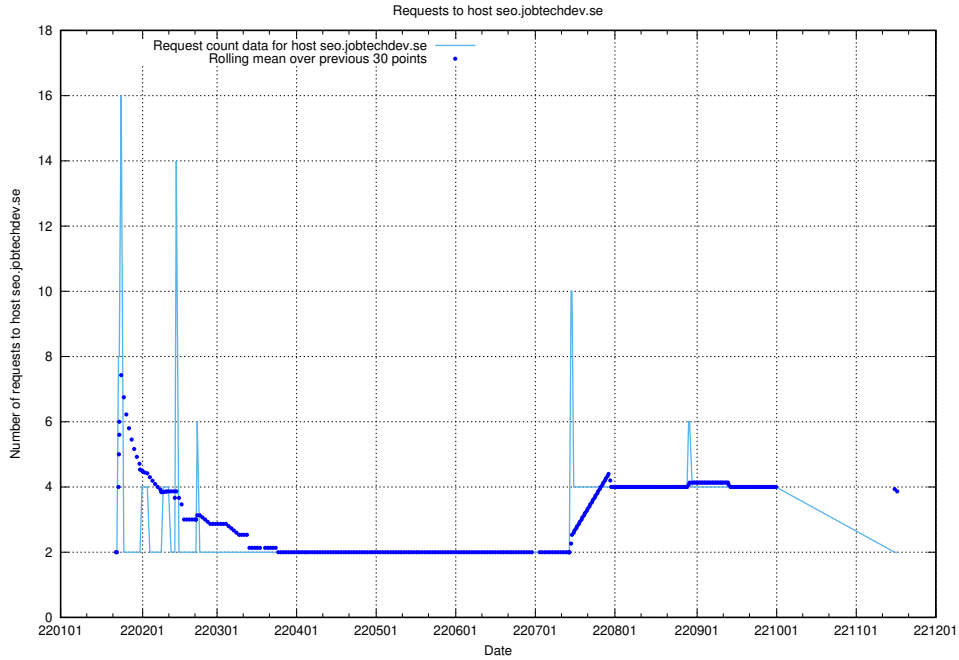

7.585 Usage of seo.jobtechdev.se

Here, we count the number of requests to host seo.jobtechdev.se.