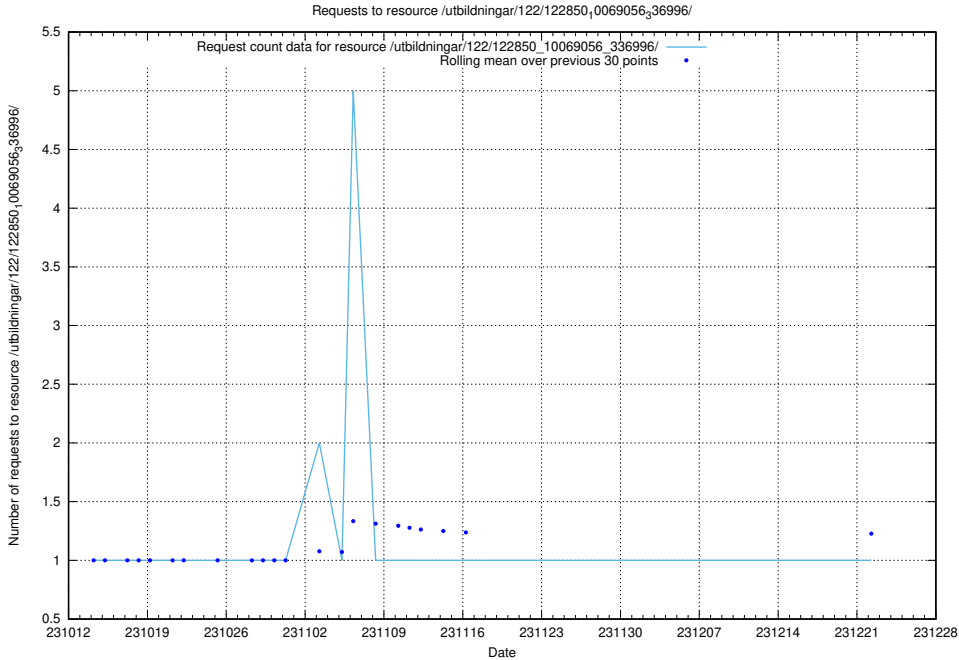

5.4326 Usage of /utbildningar/122/122850_10069056_336996/

Here, we count the number of requests to resource /utbildningar/122/122850_10069056_336996/.