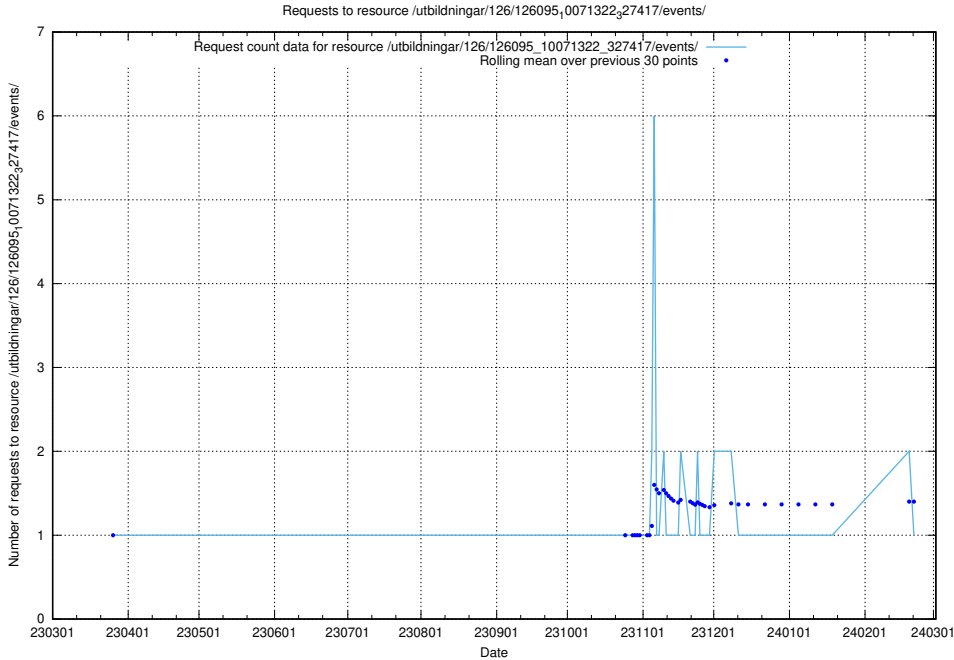

5.6073 Usage of /utbildningar/126/126095_10071322_327417/events/

Here, we count the number of requests to resource /utbildningar/126/126095_10071322_327417/events/