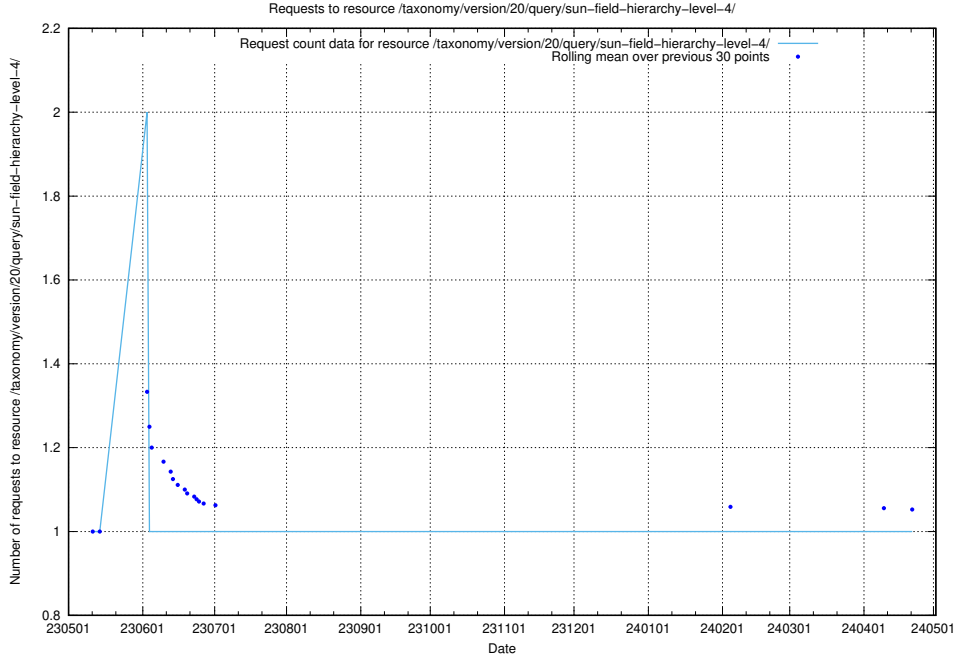

5.5947 Usage of /taxonomy/version/20/query/sun-field-hierarchy-level-4/

Here, we count the number of requests to resource /taxonomy/version/20/query/sun-field-hierarchy-level-4/.