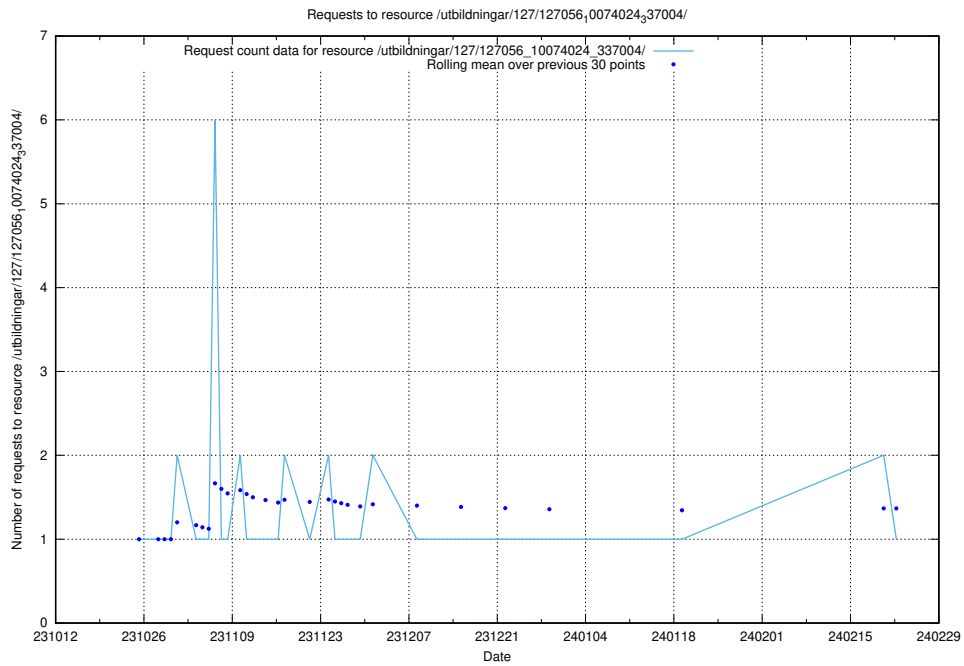

5.4199 Usage of /utbildningar/127/127056_10074024_337004/

Here, we count the number of requests to resource /utbildningar/127/127056_10074024_337004/.

5.4200 Usage of /utbildningar/127/127056_10073972_336919/events/