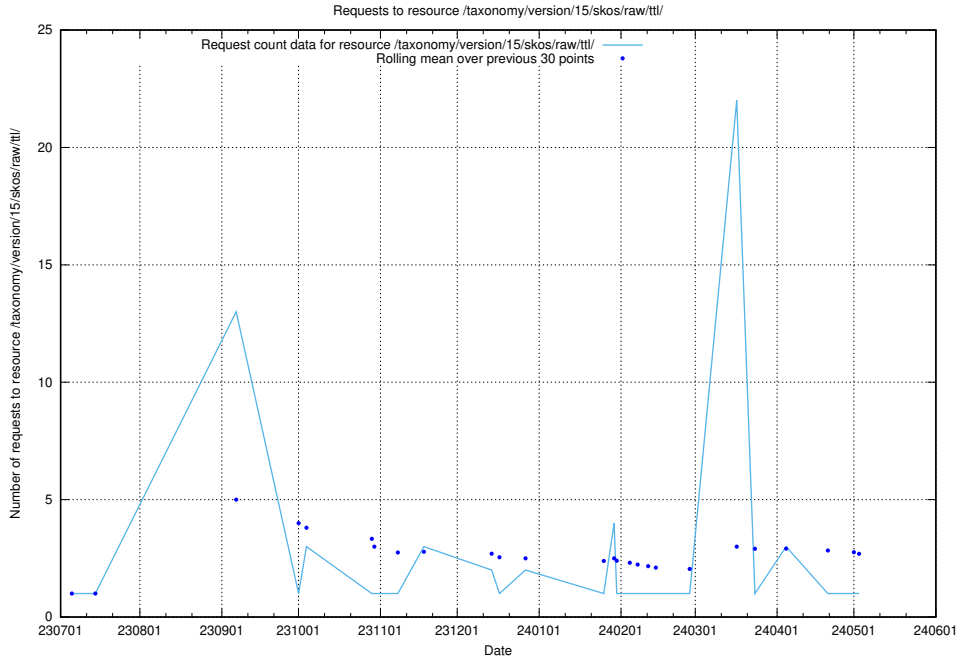

5.5328 Usage of /taxonomy/version/15/skos/raw/ttl/

Here, we count the number of requests to resource /taxonomy/version/15/skos/raw/ttl/.