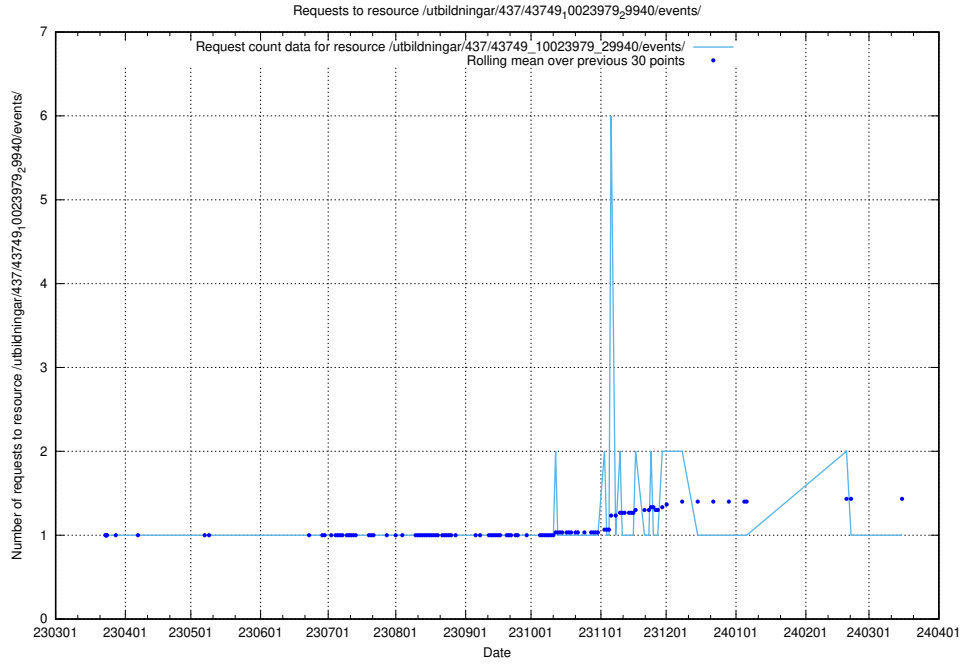

5.6356 Usage of /utbildningar/437/43749_10023979_29940/events/

Here, we count the number of requests to resource /utbildningar/437/43749_10023979_29940/events/.