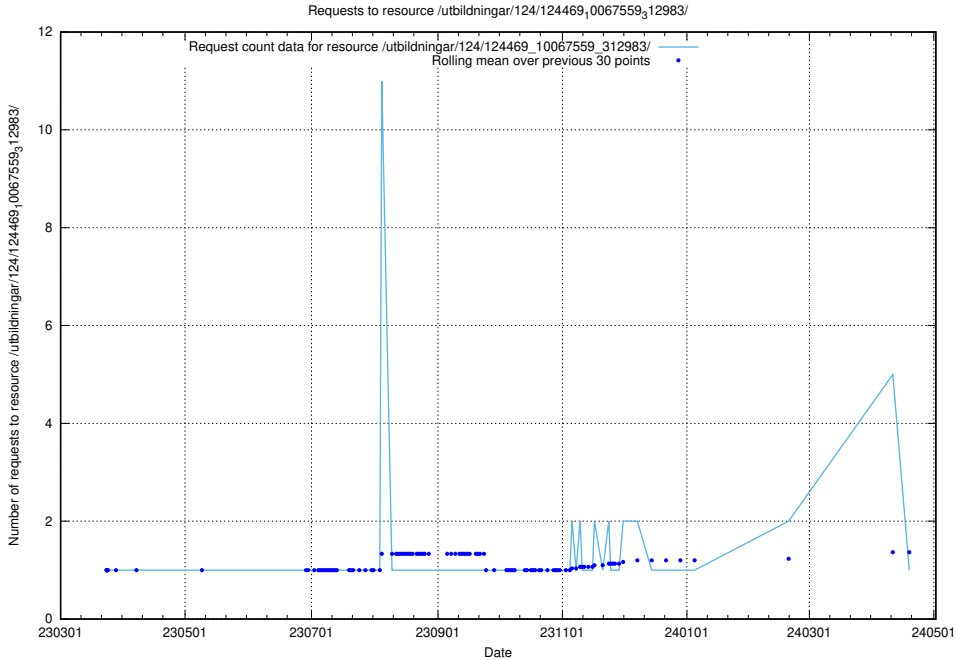

5.3296 Usage of /utbildningar/124/124469_10067559_312983/

Here, we count the number of requests to resource /utbildningar/124/124469_10067559_312983/.