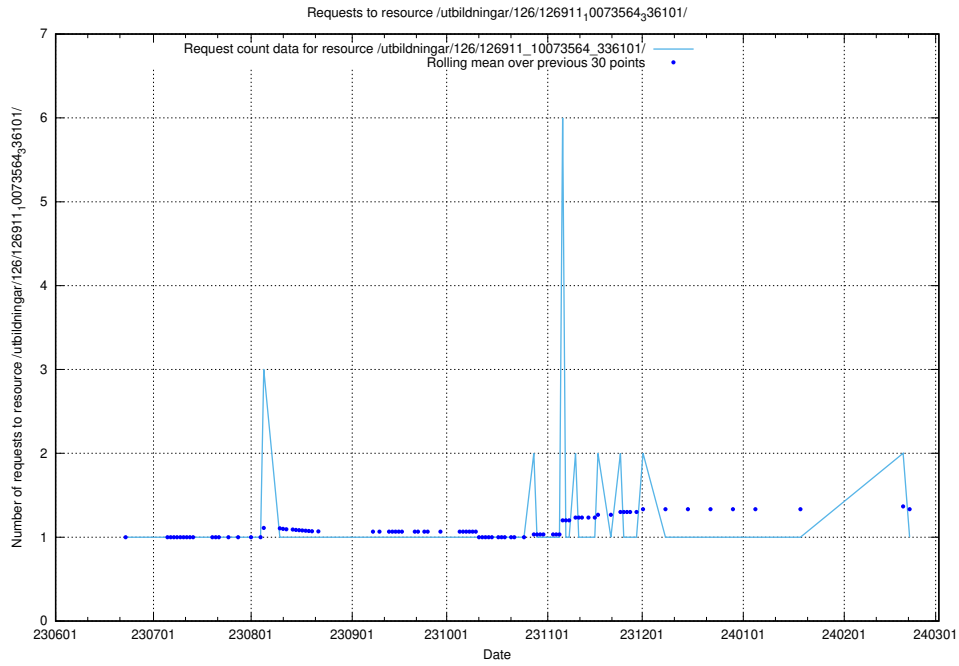

5.5570 Usage of /utbildningar/126/126911_10073564_336101/

Here, we count the number of requests to resource /utbildningar/126/126911_10073564_336101/.