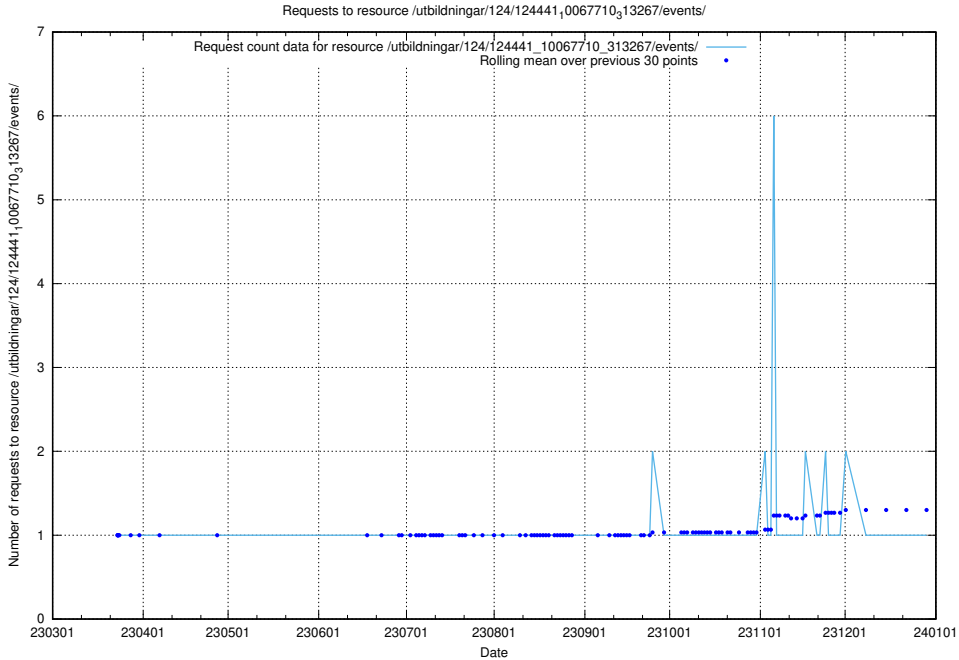

5.3508 Usage of /utbildningar/124/124441_10067710_313267/events/

Here, we count the number of requests to resource /utbildningar/124/124441_10067710_313267/events/