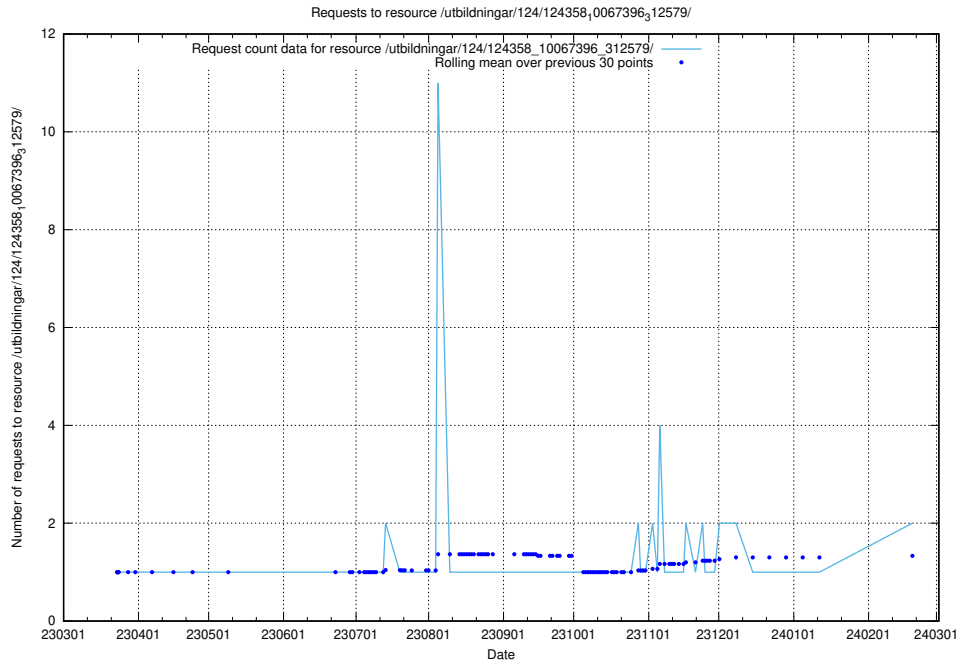

5.678 Usage of /utbildningar/124/124358_10067396_312579/

Here, we count the number of requests to resource /utbildningar/124/124358_10067396_312579/.