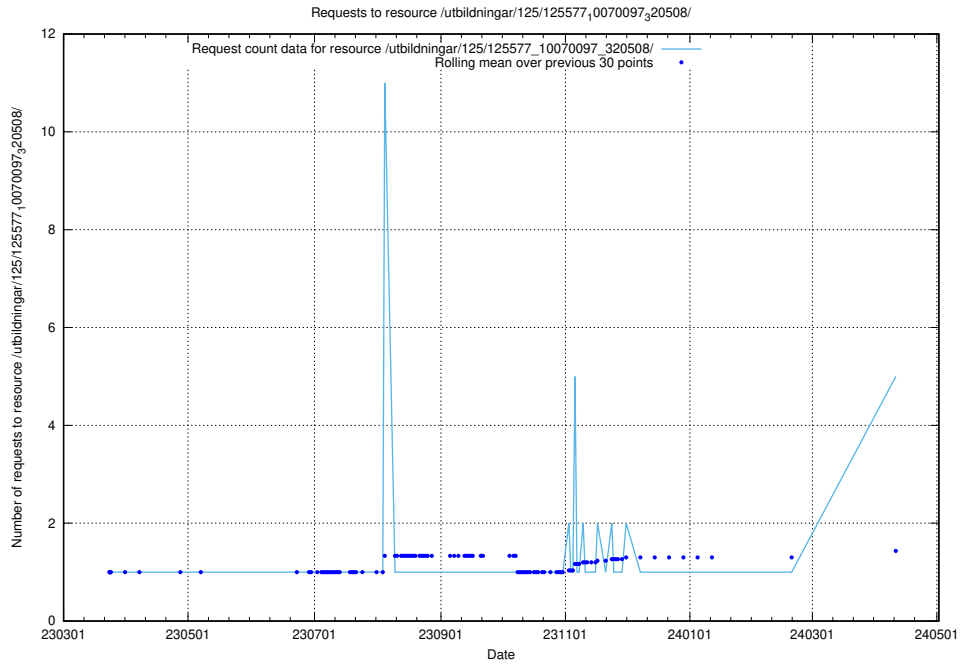

5.108 Usage of /utbildningar/125/125577_10070097_320508/

Here, we count the number of requests to resource /utbildningar/125/125577_10070097_320508/.