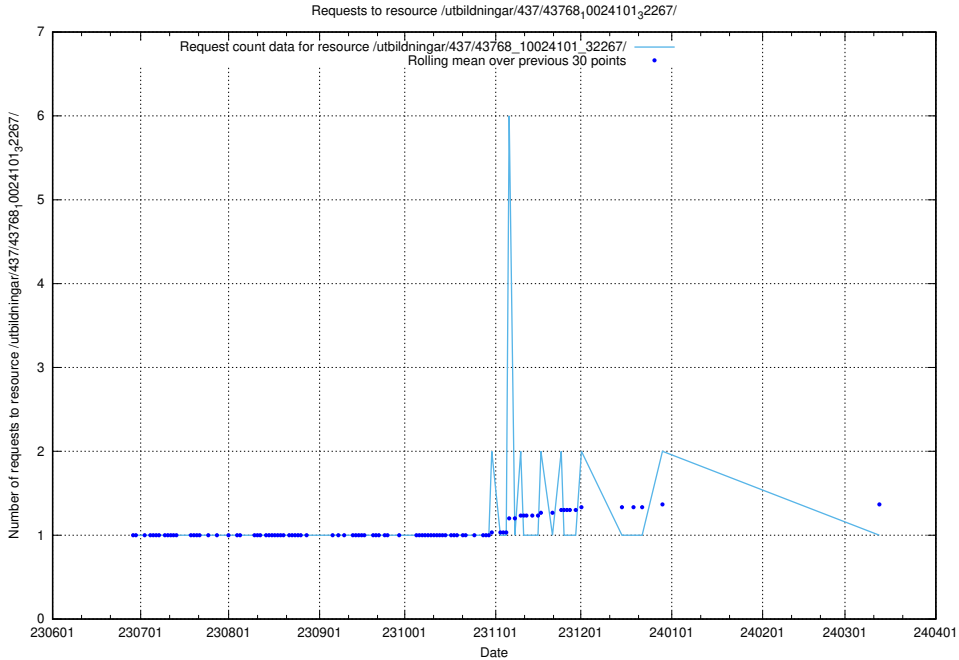

5.5418 Usage of /utbildningar/437/43768_10024101_32267/

Here, we count the number of requests to resource /utbildningar/437/43768_10024101_32267/.