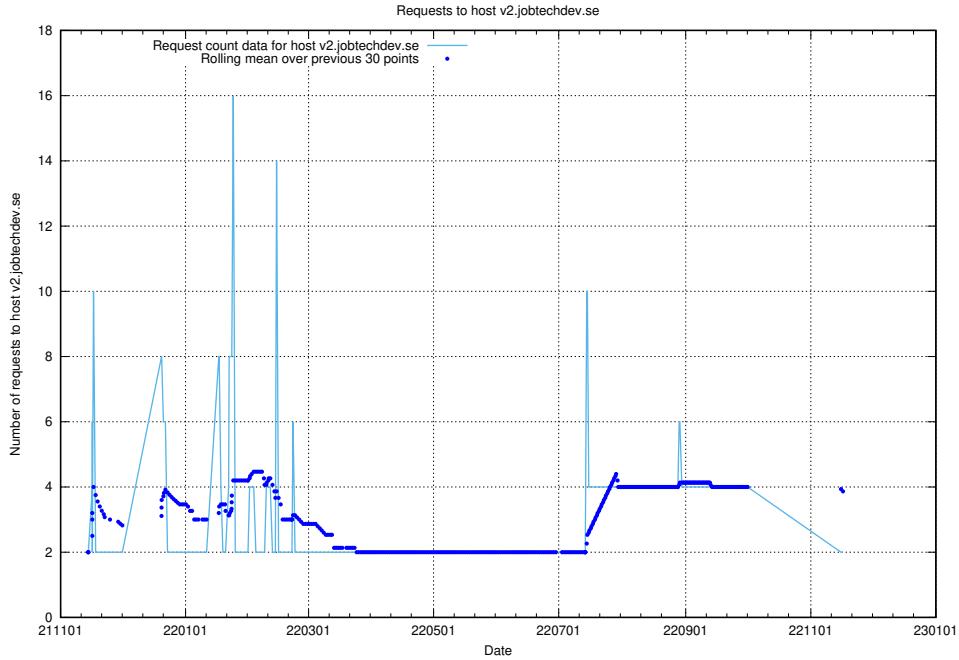

7.547 Usage of v2.jobtechdev.se

Here, we count the number of requests to host v2.jobtechdev.se.