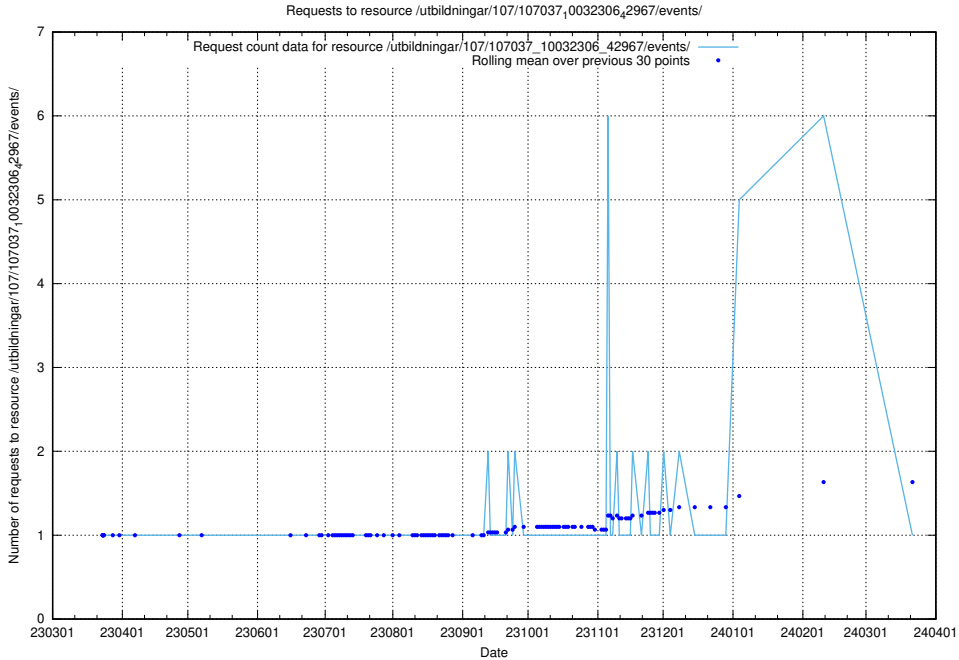

5.5356 Usage of /utbildningar/107/107037_10032306_42967/events/

Here, we count the number of requests to resource /utbildningar/107/107037_10032306_42967/events/.