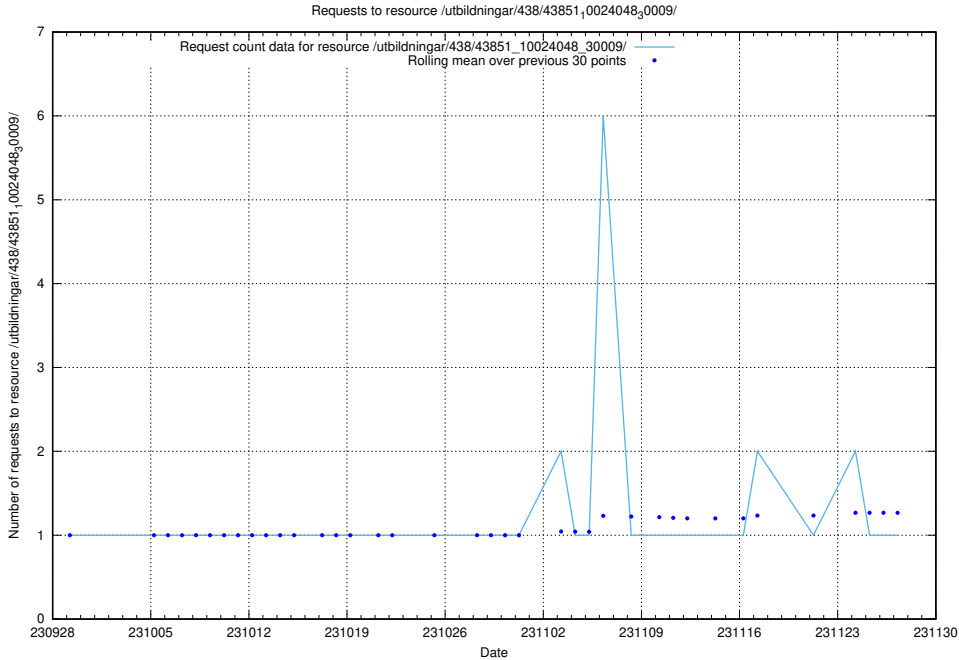

5.4426 Usage of /utbildningar/438/43851_10024048_30009/

Here, we count the number of requests to resource /utbildningar/438/43851_10024048_30009/.