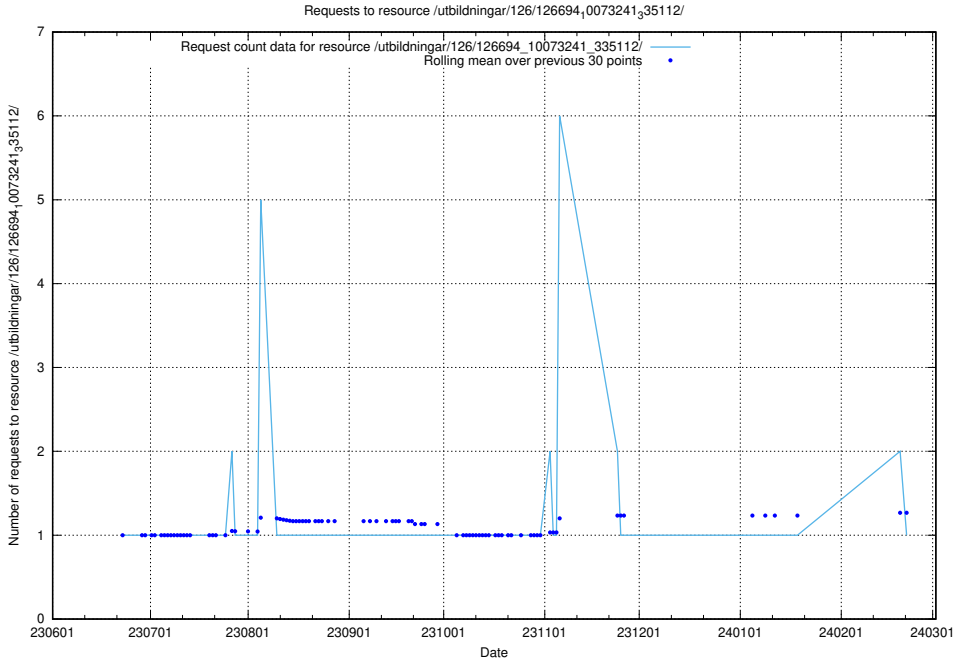

5.5623 Usage of /utbildningar/126/126694_10073241_335112/

Here, we count the number of requests to resource /utbildningar/126/126694_10073241_335112/.