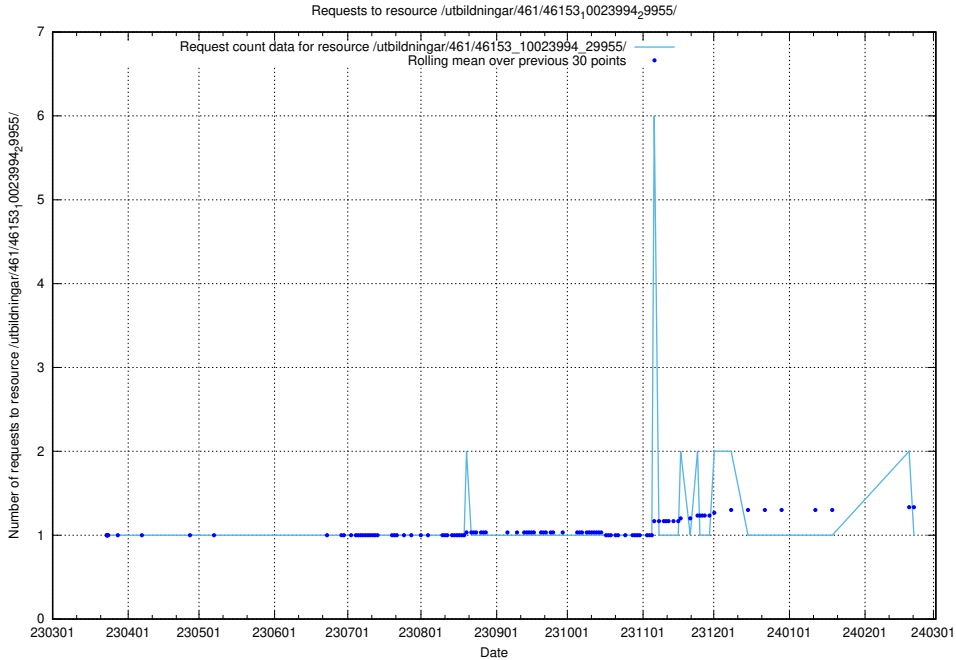

5.6291 Usage of /utbildningar/461/46153_10023994_29955/

Here, we count the number of requests to resource /utbildningar/461/46153_10023994_29955/.