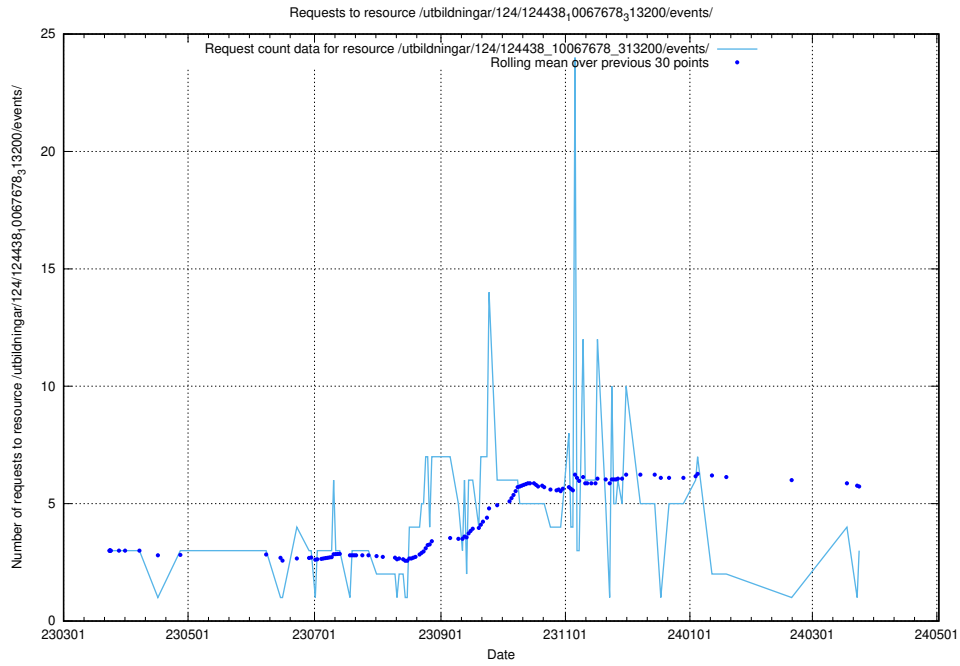

5.459 Usage of /utbildningar/124/124438_10067678_313200/events/

Here, we count the number of requests to resource /utbildningar/124/124438_10067678_313200/events/