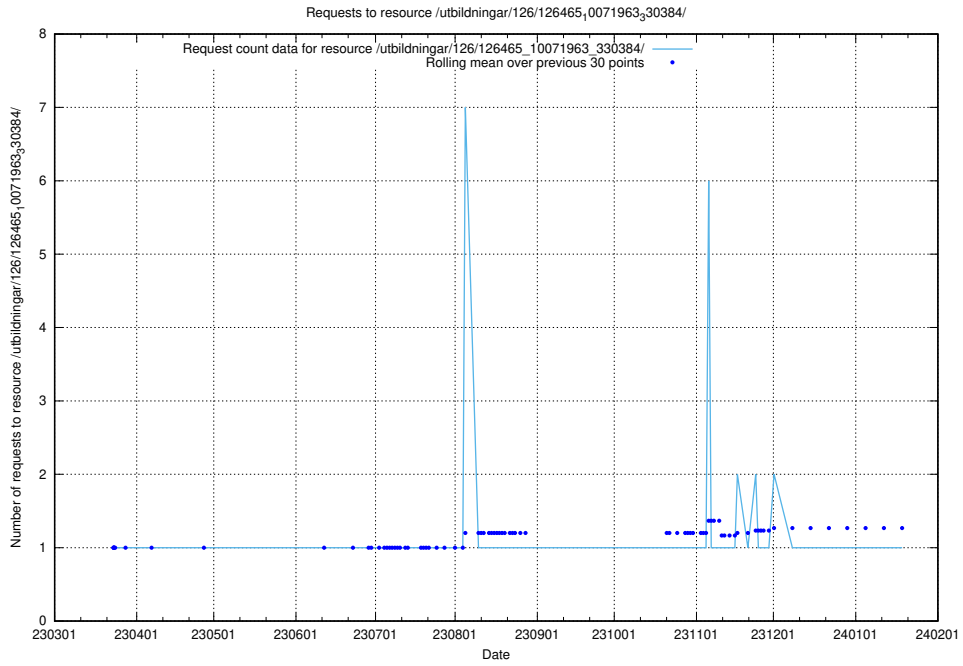

5.6392 Usage of /utbildningar/126/126465_10071963_330384/

Here, we count the number of requests to resource /utbildningar/126/126465_10071963_330384/.