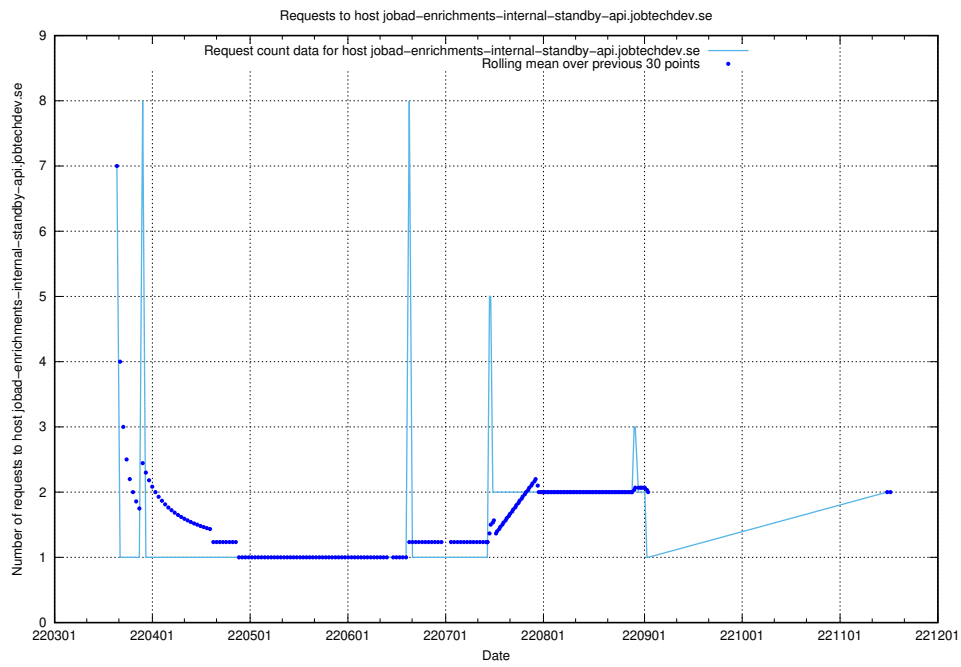

7.489 Usage of jobad-enrichments-internal-standby-api.jobtechdev.se

Here, we count the number of requests to host jobad-enrichments-internal-standby-api.jobtechdev.se.