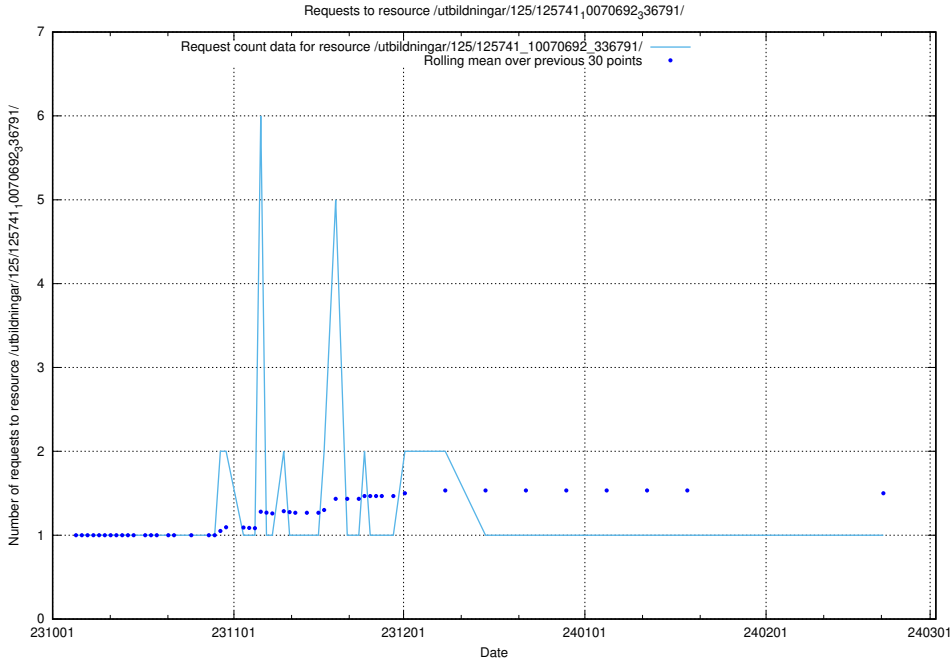

5.4391 Usage of /utbildningar/125/125741_10070692_336791/

Here, we count the number of requests to resource /utbildningar/125/125741_10070692_336791/.