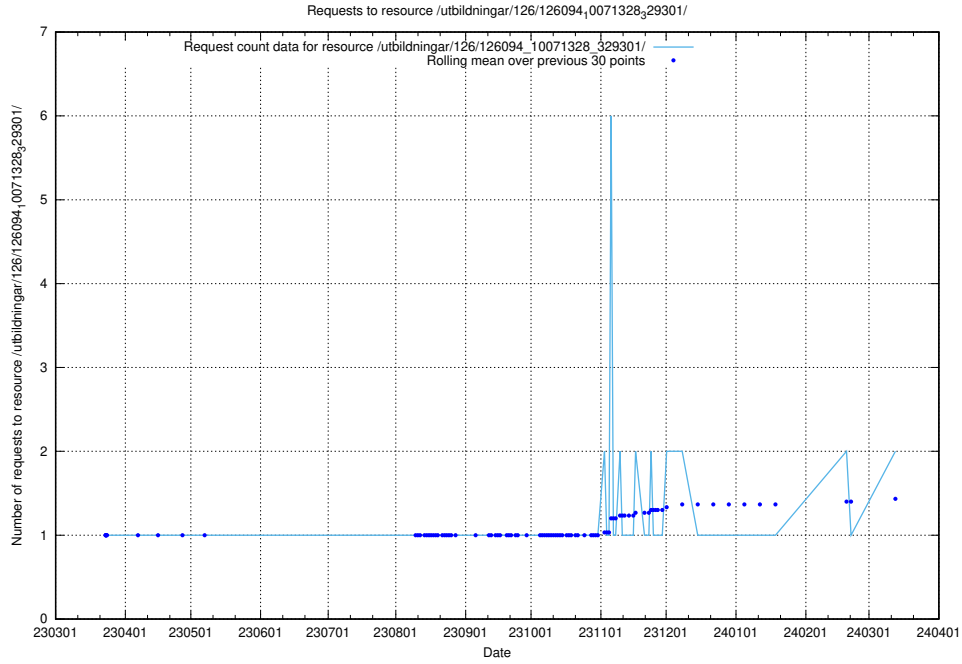

5.938 Usage of /utbildningar/126/126094_10071328_329301/

Here, we count the number of requests to resource /utbildningar/126/126094_10071328_329301/.