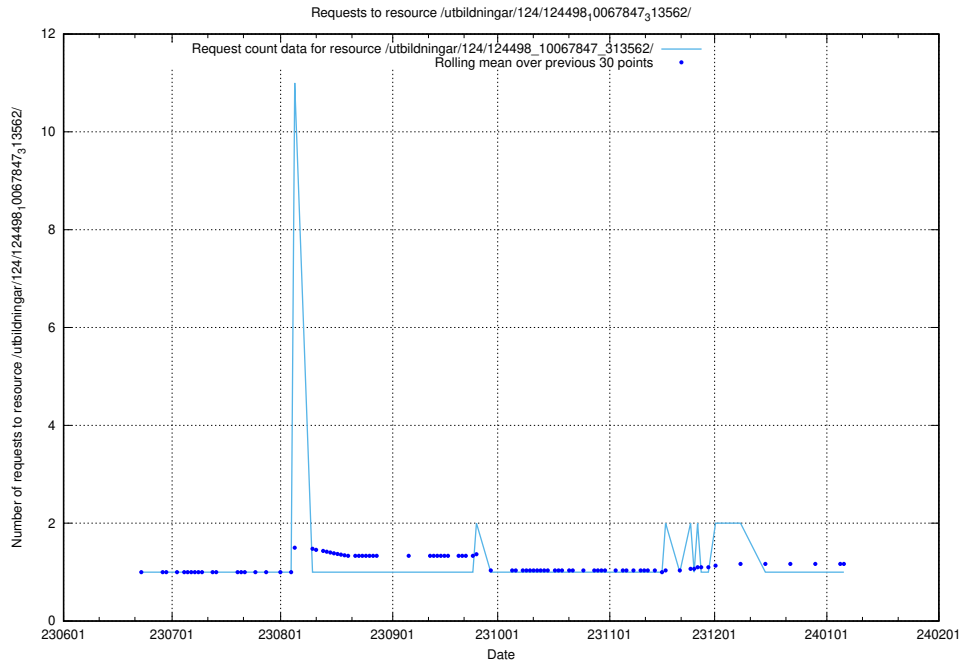

5.5777 Usage of /utbildningar/124/124498_10067847_313562/

Here, we count the number of requests to resource /utbildningar/124/124498_10067847_313562/.