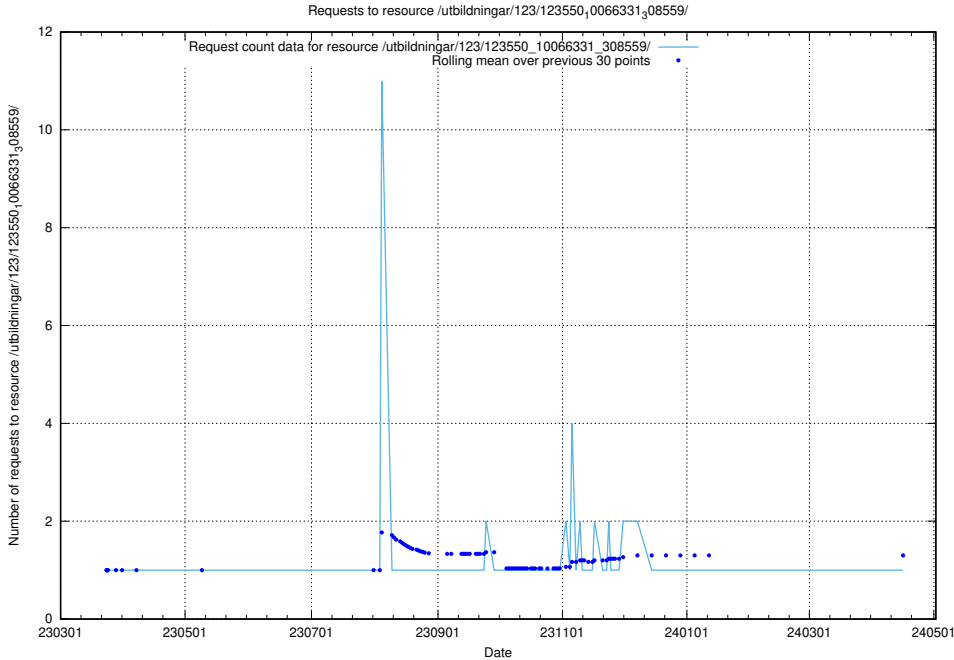

5.4484 Usage of /utbildningar/123/123550_10066331_308559/

Here, we count the number of requests to resource /utbildningar/123/123550_10066331_308559/.