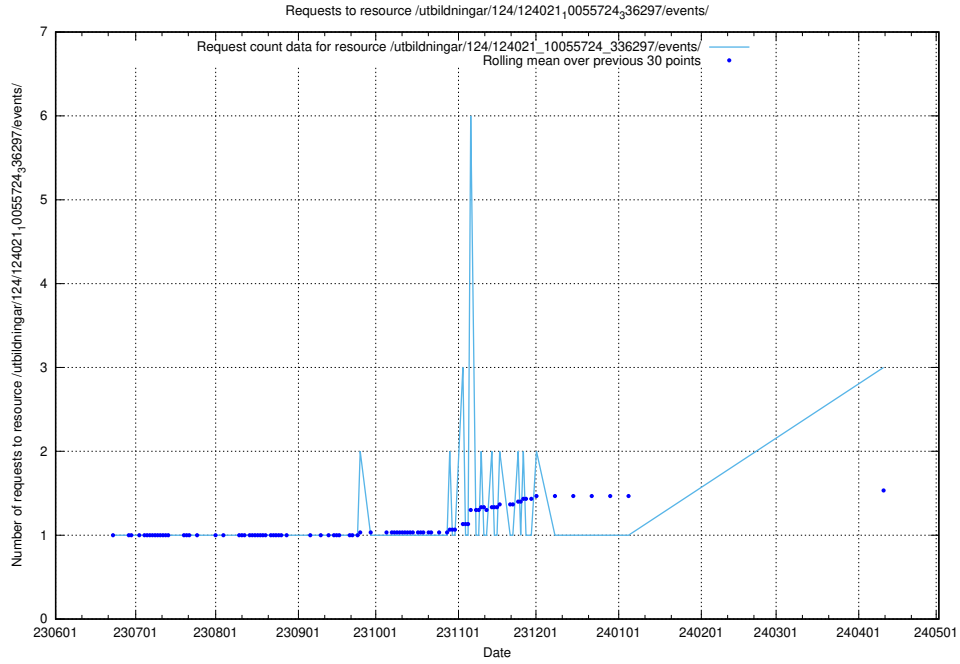

5.390 Usage of /utbildningar/124/124021_10055724_336297/events/

Here, we count the number of requests to resource /utbildningar/124/124021_10055724_336297/events/