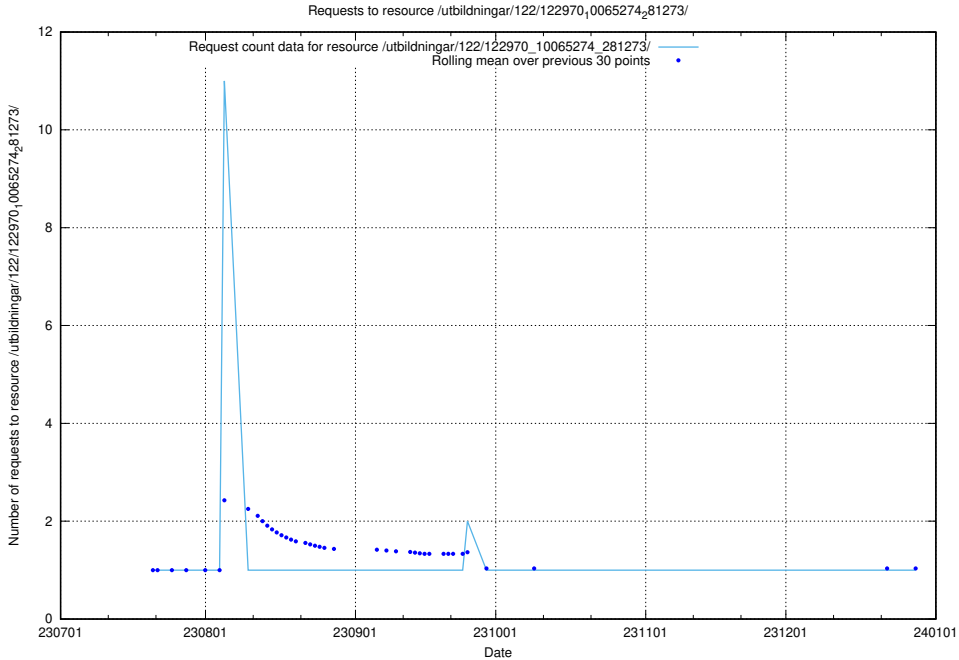

5.4967 Usage of /utbildningar/122/122970_10065274_281273/

Here, we count the number of requests to resource /utbildningar/122/122970_10065274_281273/.