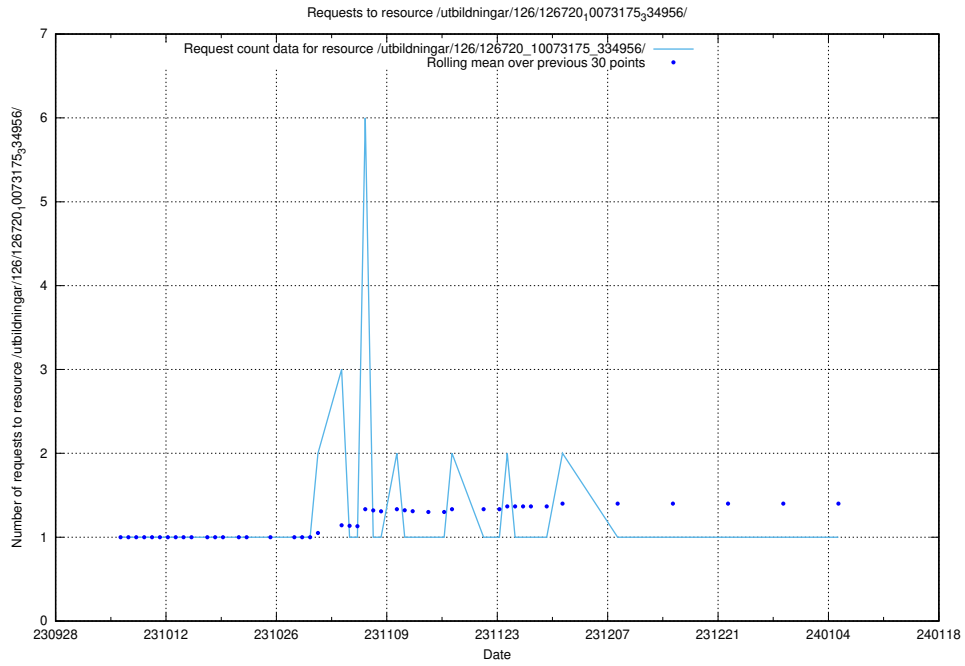

5.4380 Usage of /utbildningar/126/126720_10073175_334956/

Here, we count the number of requests to resource /utbildningar/126/126720_10073175_334956/.