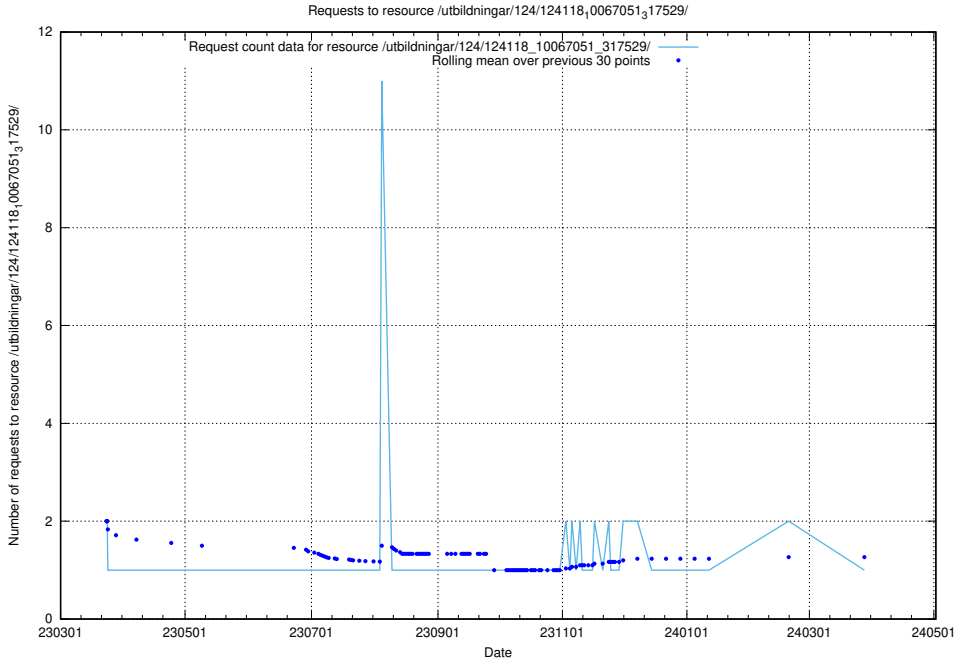

5.6281 Usage of /utbildningar/124/124118_10067051_317529/

Here, we count the number of requests to resource /utbildningar/124/124118_10067051_317529/.