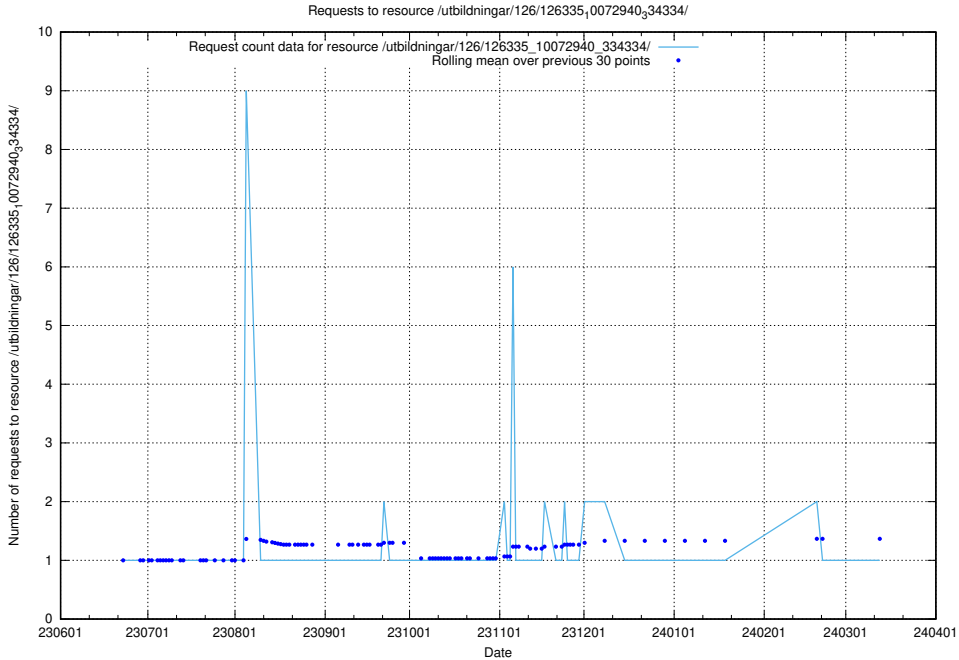

5.5661 Usage of /utbildningar/126/126335_10072940_334334/

Here, we count the number of requests to resource /utbildningar/126/126335_10072940_334334/.