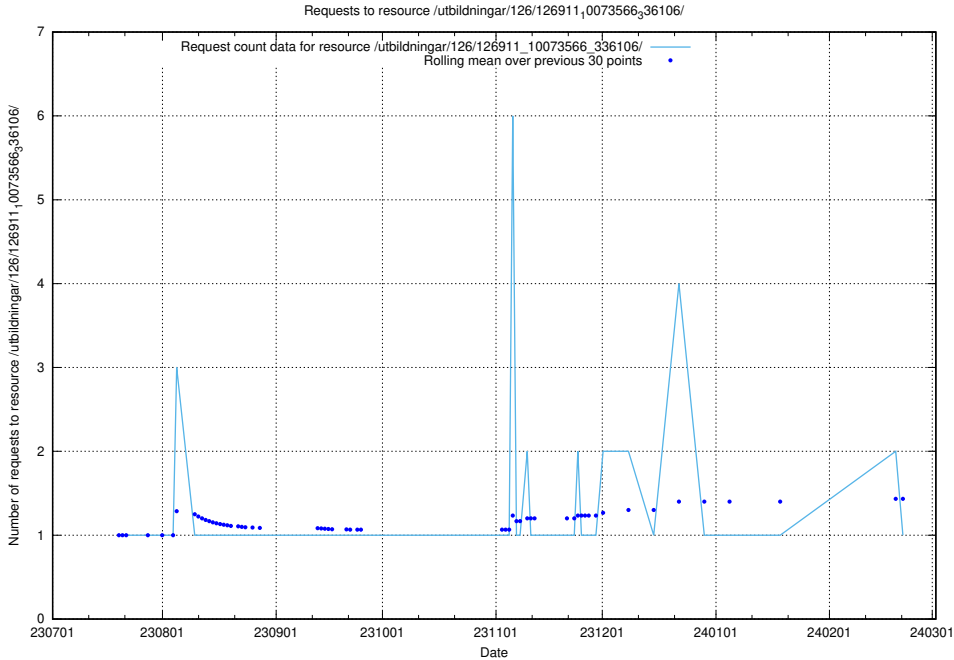

Here, we count the number of requests to resource /utbildningar/126/126911_10073566_336106/.

5.4975 Usage of /utbildningar/125/125914_10070460_321835/events/

Here, we count the number of requests to resource /utbildningar/125/125914_10070460_321835/events/