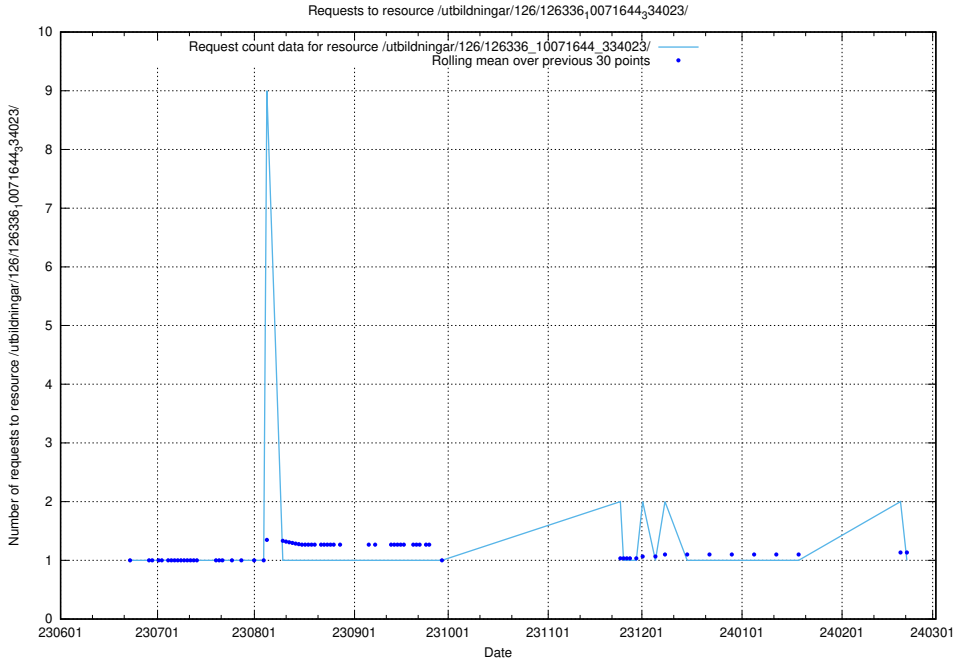

5.5656 Usage of /utbildningar/126/126336_10071644_334023/

Here, we count the number of requests to resource /utbildningar/126/126336_10071644_334023/.