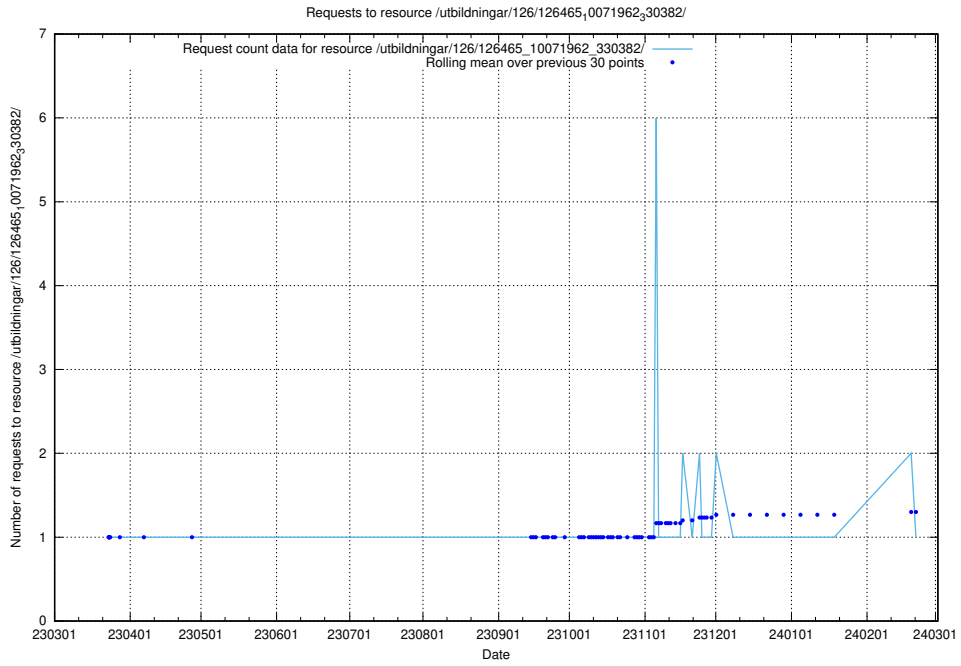

5.6393 Usage of /utbildningar/126/126465_10071962_330382/

Here, we count the number of requests to resource /utbildningar/126/126465_10071962_330382/.