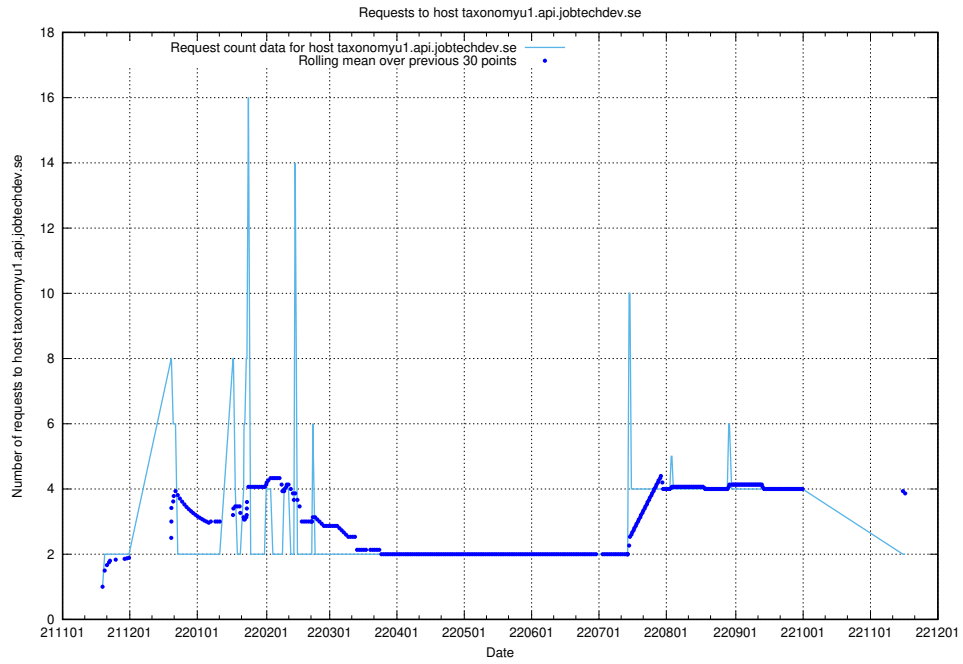

7.459 Usage of taxonomyt2.api.jobtechdev.se

Here, we count the number of requests to host taxonomyt2.api.jobtechdev.se.

7.460 Usage of widget.jobtechdev.se

Here, we count the number of requests to host widget.jobtechdev.se.