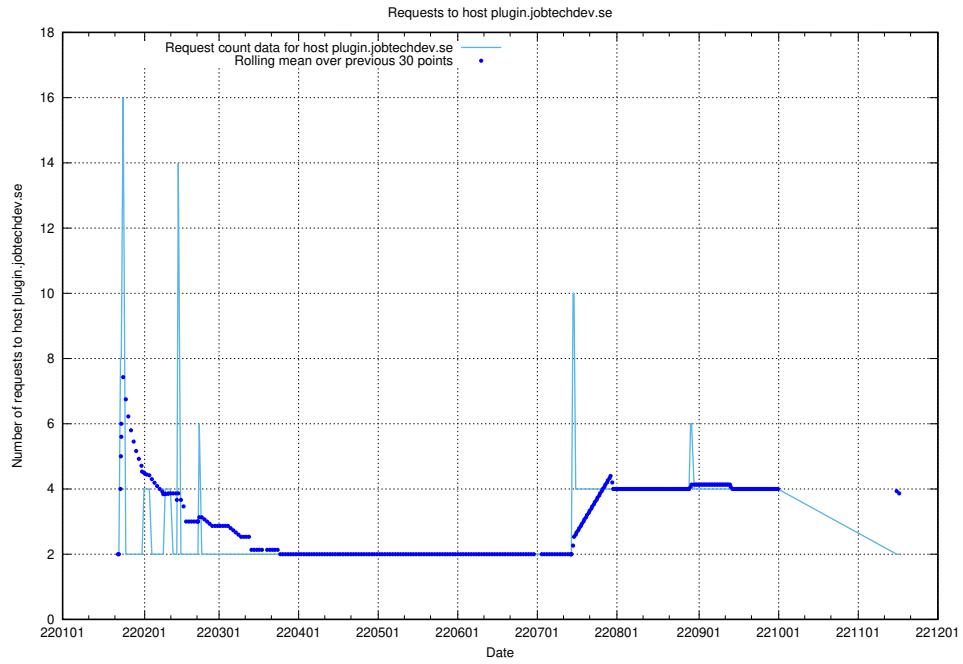

7.586 Usage of plugin.jobtechdev.se

Here, we count the number of requests to host plugin.jobtechdev.se.