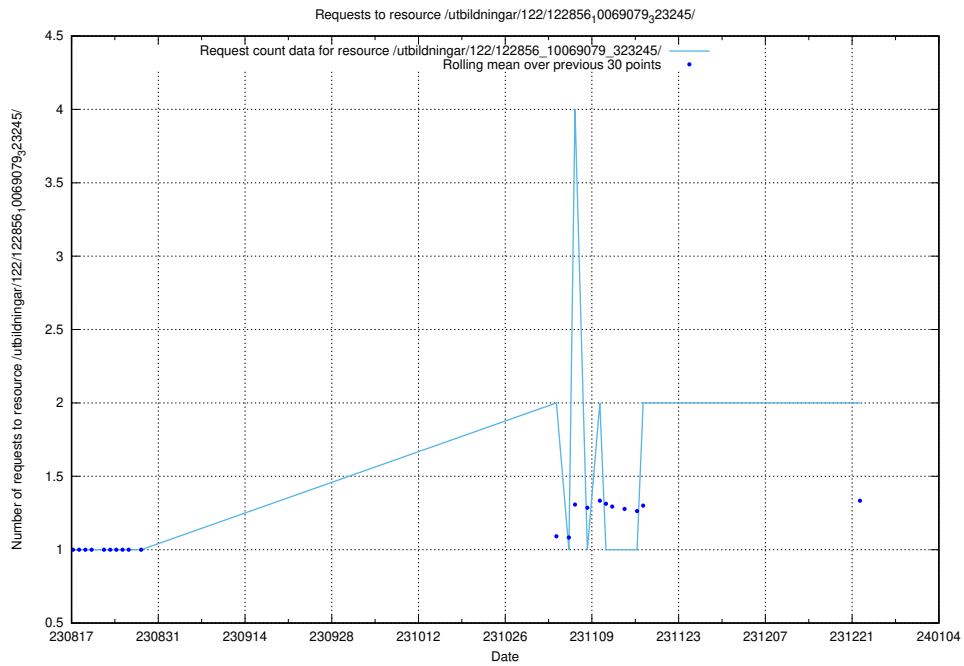

5.762 Usage of /utbildningar/122/122856_10069079_323245/

Here, we count the number of requests to resource /utbildningar/122/122856_10069079_323245/.