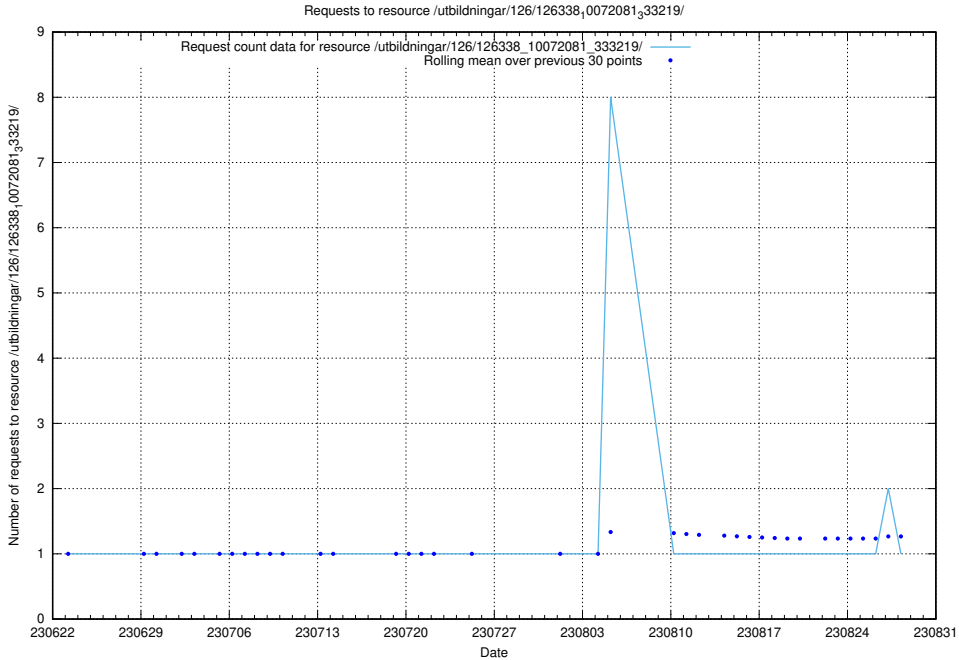

5.5652 Usage of /utbildningar/126/126338_10072081_333219/

Here, we count the number of requests to resource /utbildningar/126/126338_10072081_333219/.