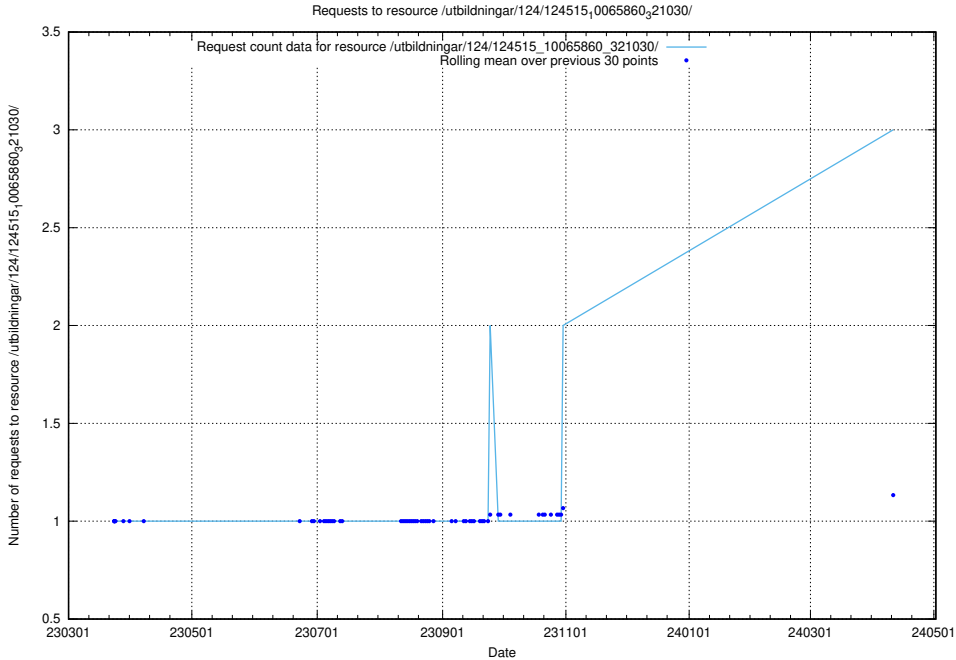

5.276 Usage of /utbildningar/124/124515_10065860_321030/

Here, we count the number of requests to resource /utbildningar/124/124515_10065860_321030/.