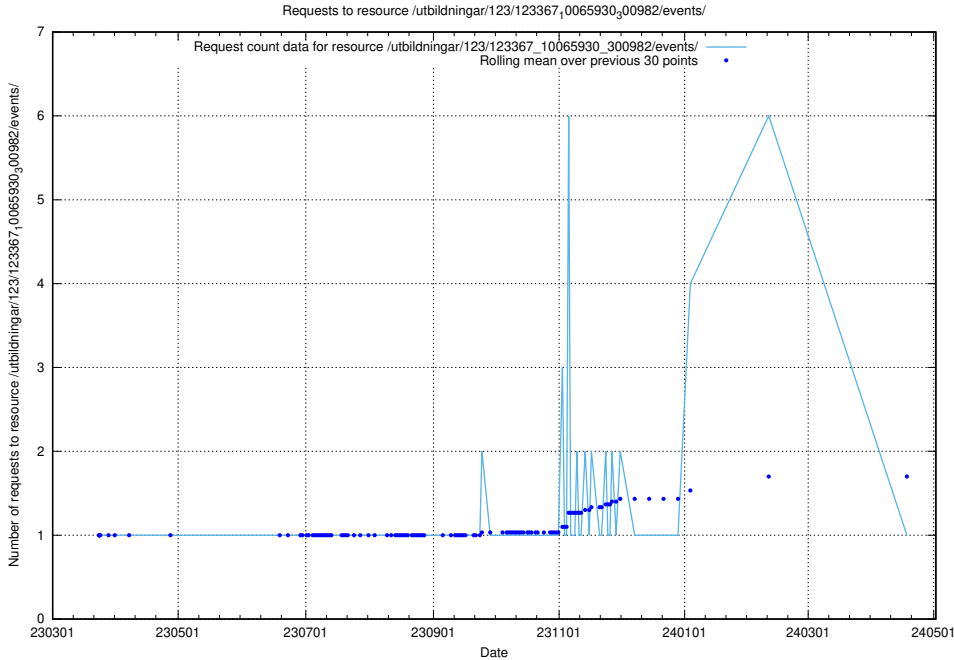

5.4606 Usage of /utbildningar/123/123367_10065930_300982/events/

Here, we count the number of requests to resource /utbildningar/123/123367_10065930_300982/events/