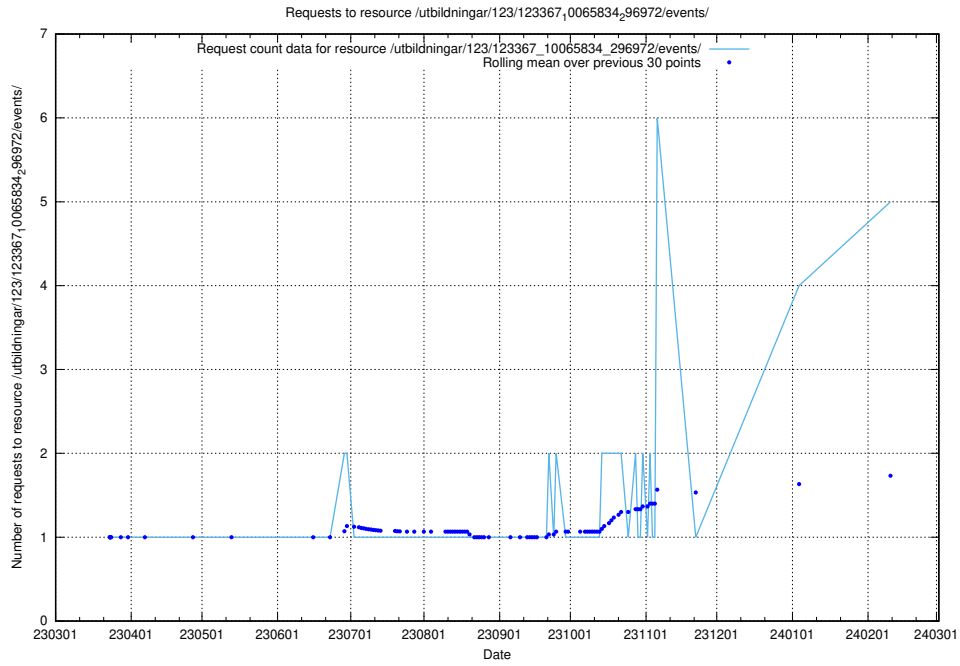

5.141 Usage of /utbildningar/123/123367_10065834_296972/events/

Here, we count the number of requests to resource /utbildningar/123/123367_10065834_296972/events/