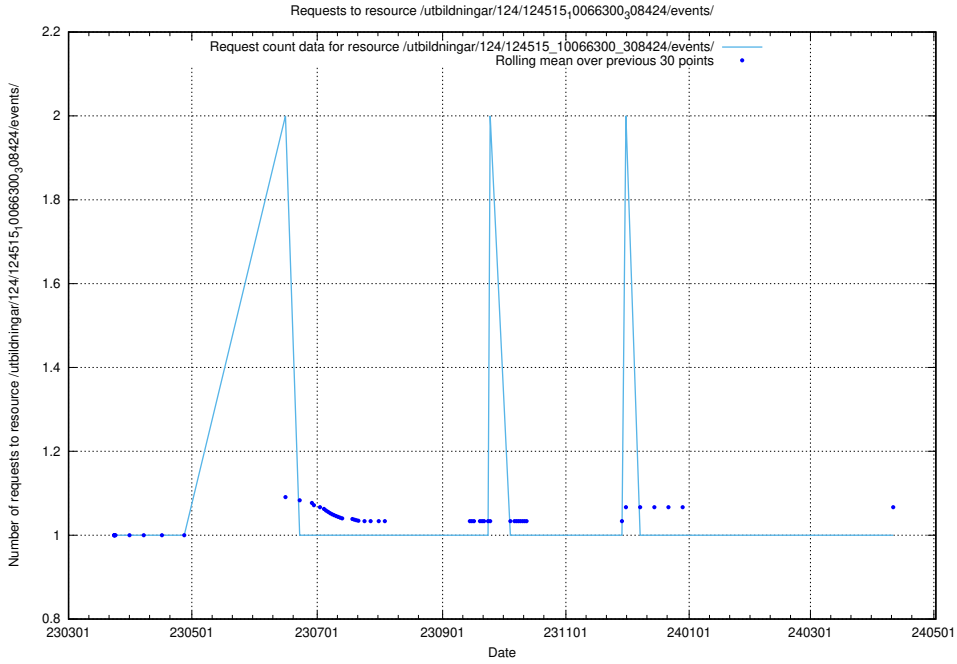

5.1510 Usage of /availability/kpi/20240409/

Here, we count the number of requests to resource /availability/kpi/20240409/.

5.1511 Usage of /utbildningar/124/124515_10066300_308424/events/

Here, we count the number of requests to resource /utbildningar/124/124515_10066300_308424/events/