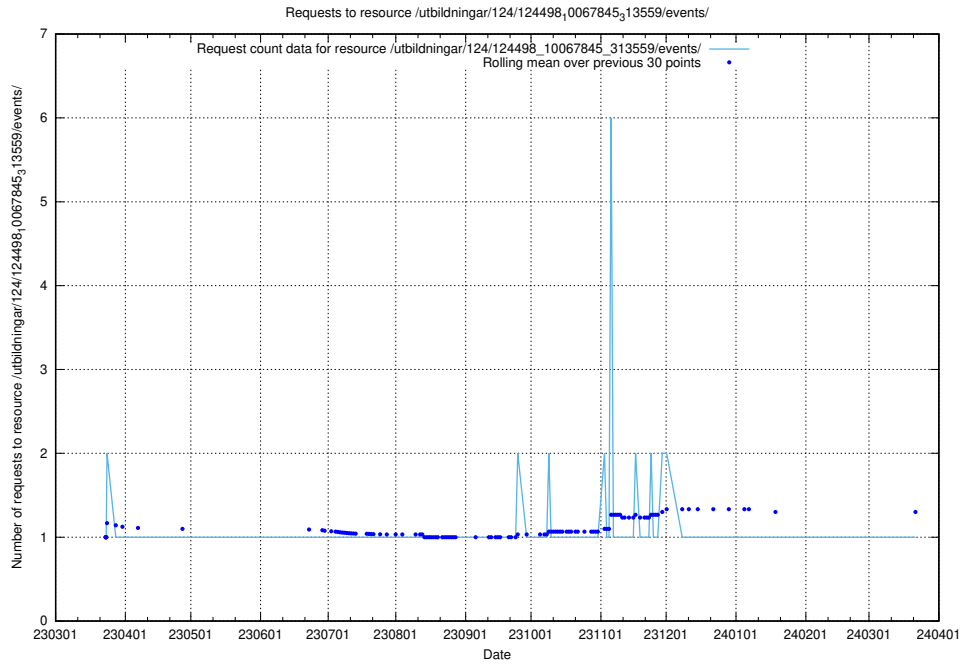

5.2655 Usage of /utbildningar/124/124498_10067845_313559/events/

Here, we count the number of requests to resource /utbildningar/124/124498_10067845_313559/events/