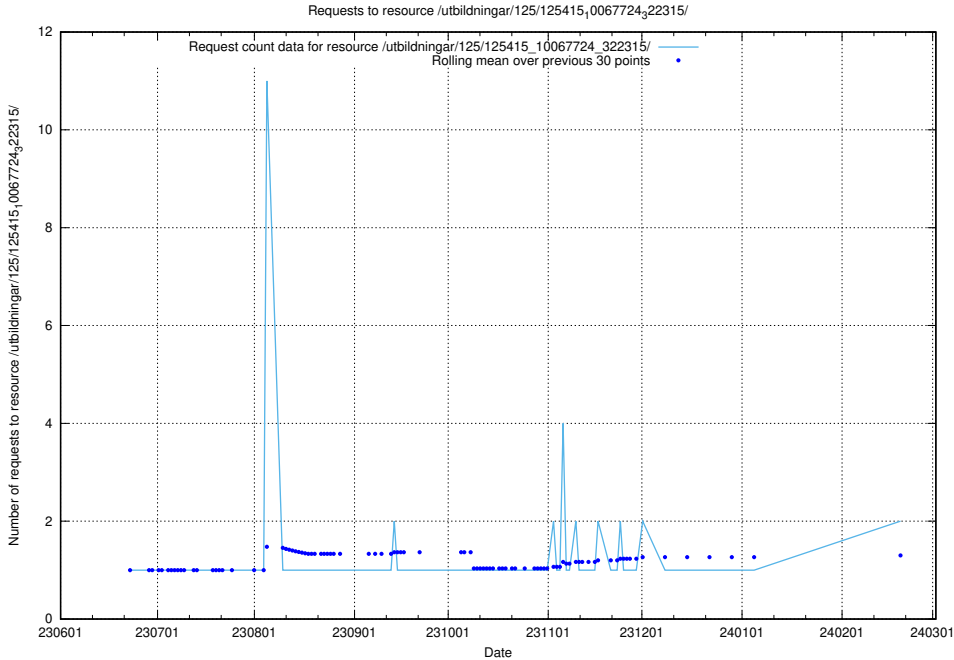

5.845 Usage of /utbildningar/125/125415_10067724_322315/

Here, we count the number of requests to resource /utbildningar/125/125415_10067724_322315/.