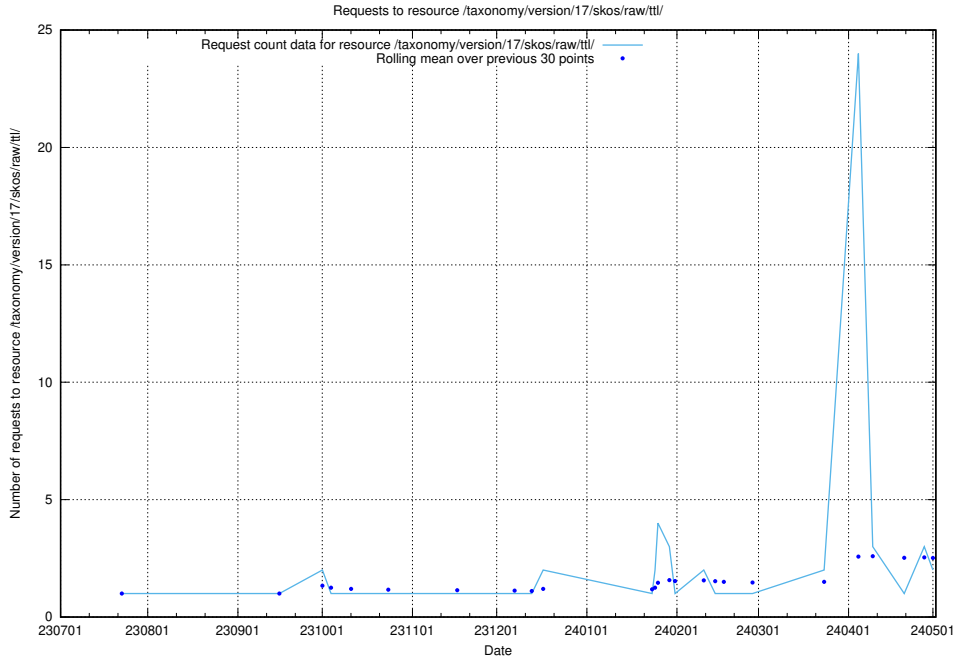

5.789 Usage of /taxonomy/version/17/skos/raw/ttl/

Here, we count the number of requests to resource /taxonomy/version/17/skos/raw/ttl/.