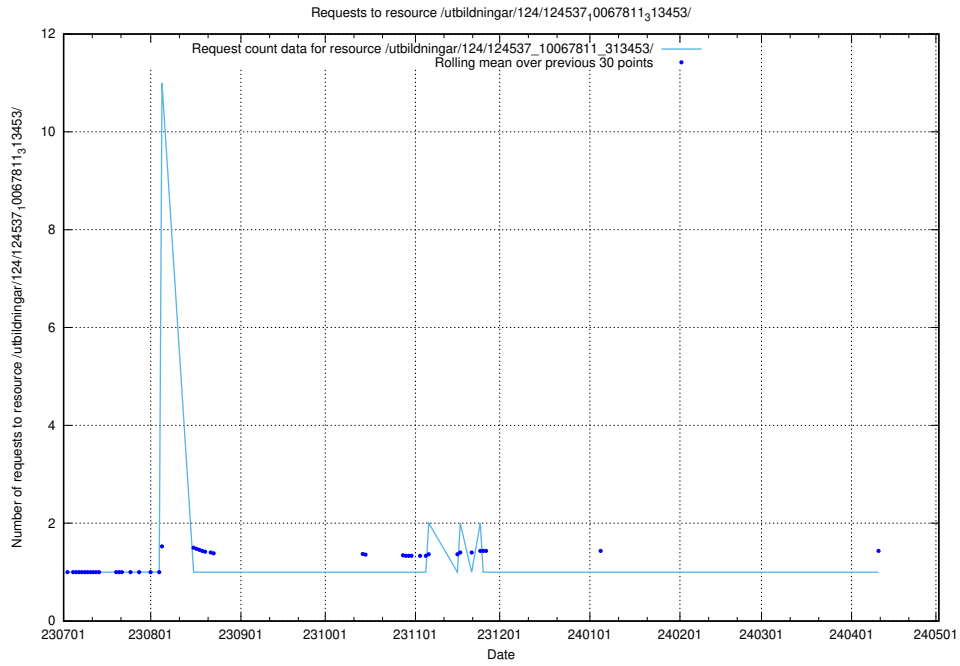

5.5358 Usage of /utbildningar/124/124537_10067811_313453/

Here, we count the number of requests to resource /utbildningar/124/124537_10067811_313453/.