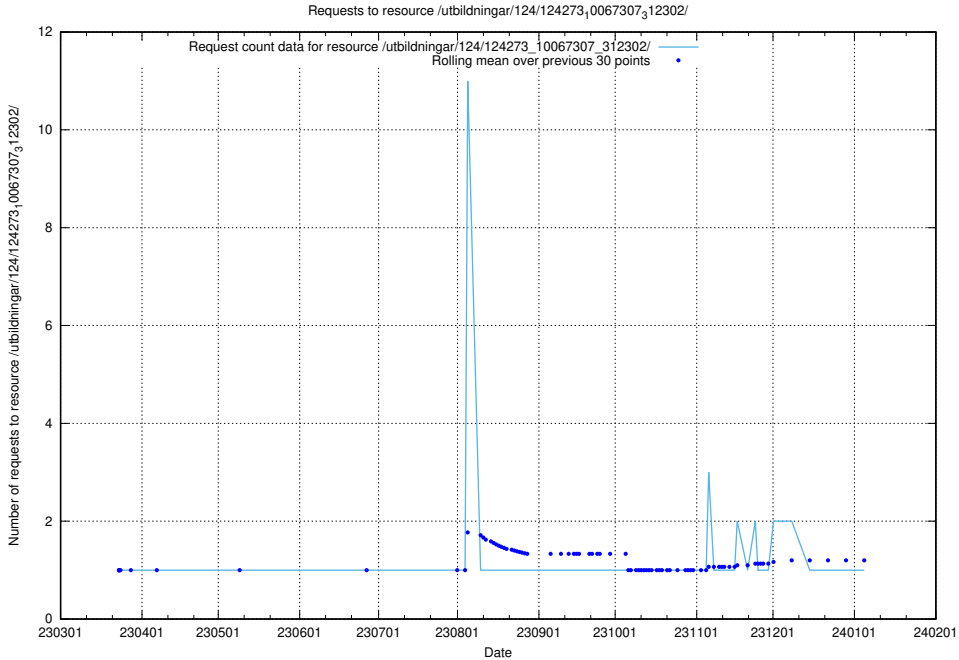

5.3977 Usage of /utbildningar/124/124273_10067307_312302/

Here, we count the number of requests to resource /utbildningar/124/124273_10067307_312302/.

5.3978 Usage of /taxonomy/version/18/query/concepts-describing-working-hours/