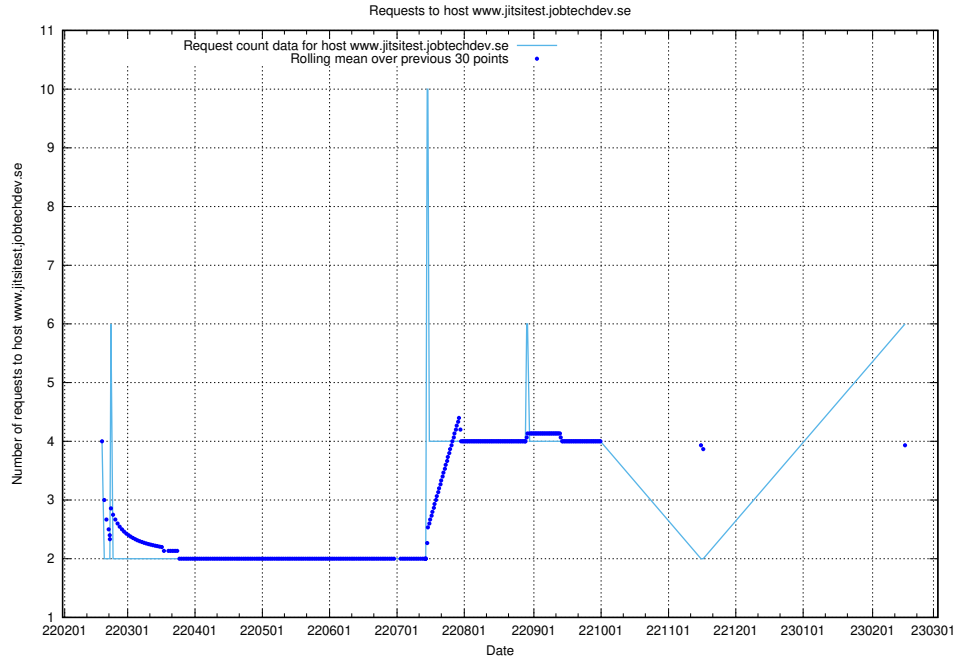

7.80 Usage of www.jitsitest.jobtechdev.se

Here, we count the number of requests to host www.jitsitest.jobtechdev.se.