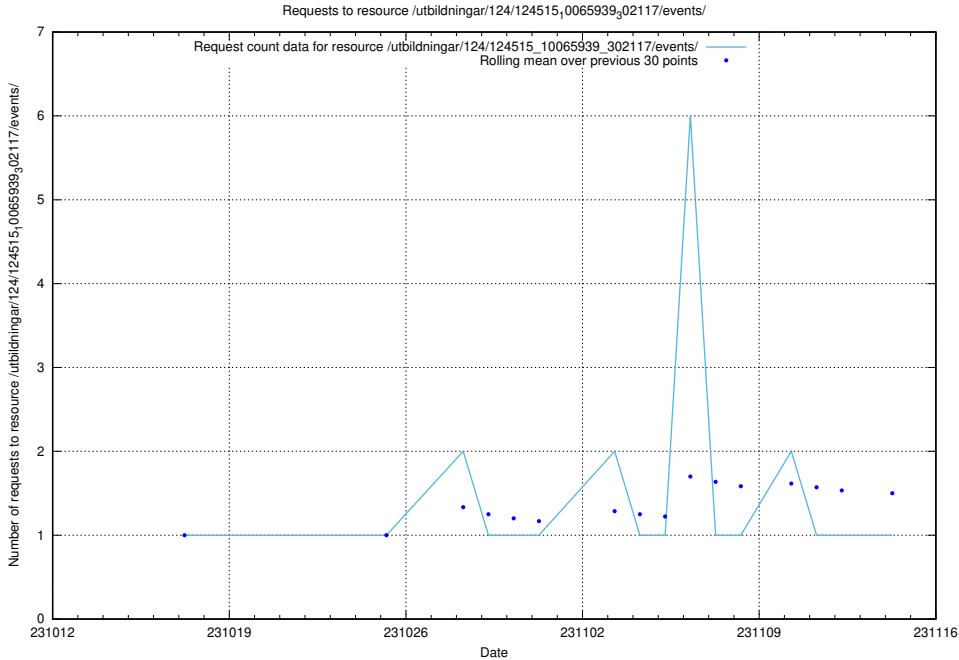

Here, we count the number of requests to resource /utbildningar/124/124894_10068682_316220/.

5.4292 Usage of /utbildningar/124/124515_10065939_302117/events/

Here, we count the number of requests to resource /utbildningar/124/124515_10065939_302117/events/