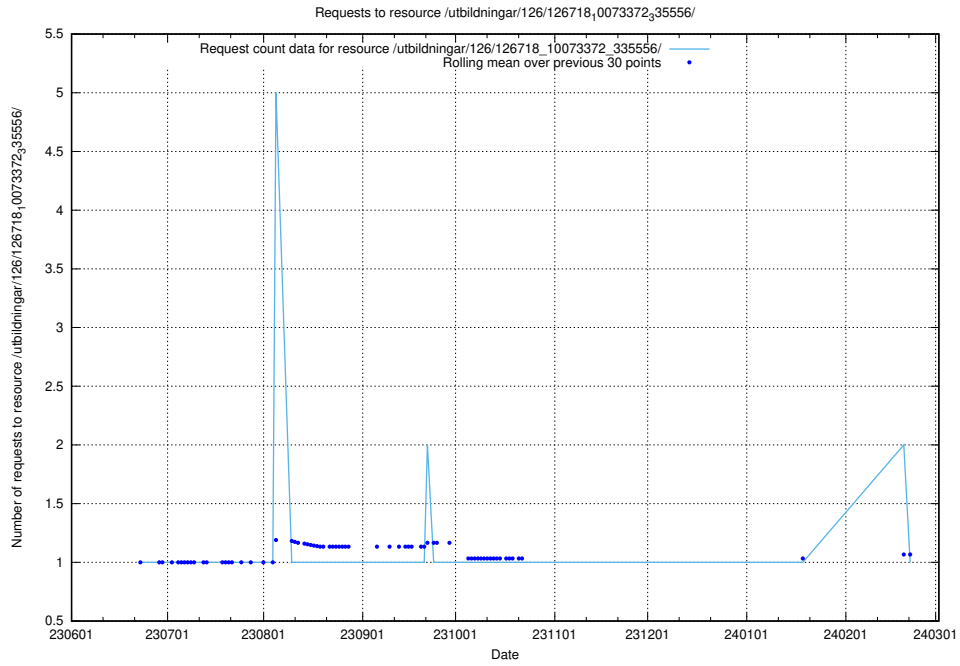

5.5602 Usage of /utbildningar/126/126718_10073372_335556/

Here, we count the number of requests to resource /utbildningar/126/126718_10073372_335556/.