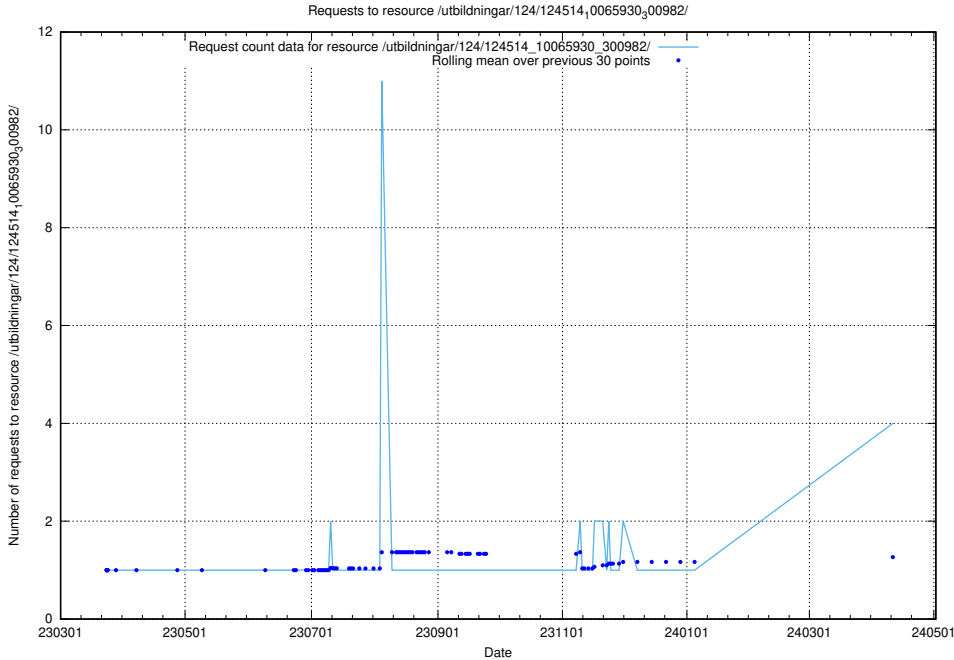

5.174 Usage of /utbildningar/124/124514_10065930_300982/

Here, we count the number of requests to resource /utbildningar/124/124514_10065930_300982/.