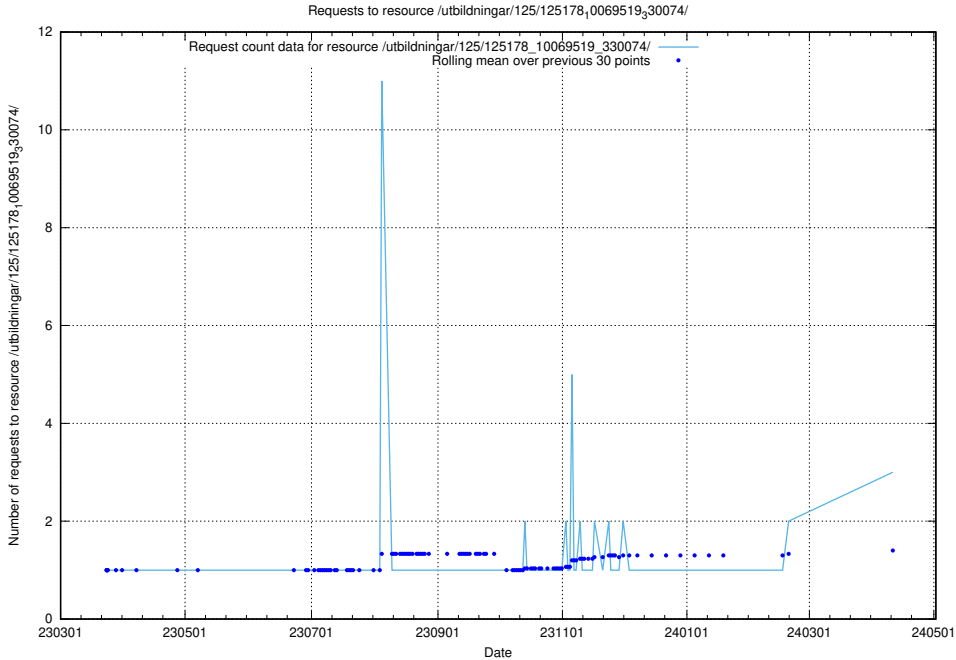

5.254 Usage of /utbildningar/125/125178_10069519_330074/

Here, we count the number of requests to resource /utbildningar/125/125178_10069519_330074/.