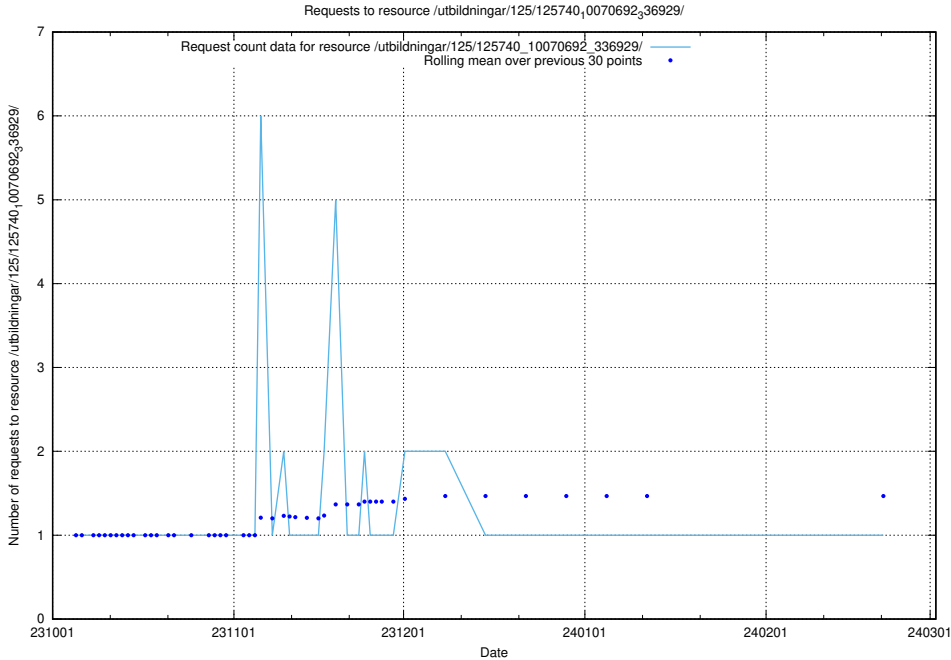

Here, we count the number of requests to resource /utbildningar/125/125740_10070692_336929/events/

5.4393 Usage of /utbildningar/125/125740_10070692_336929/

Here, we count the number of requests to resource /utbildningar/125/125740_10070692_336929/.