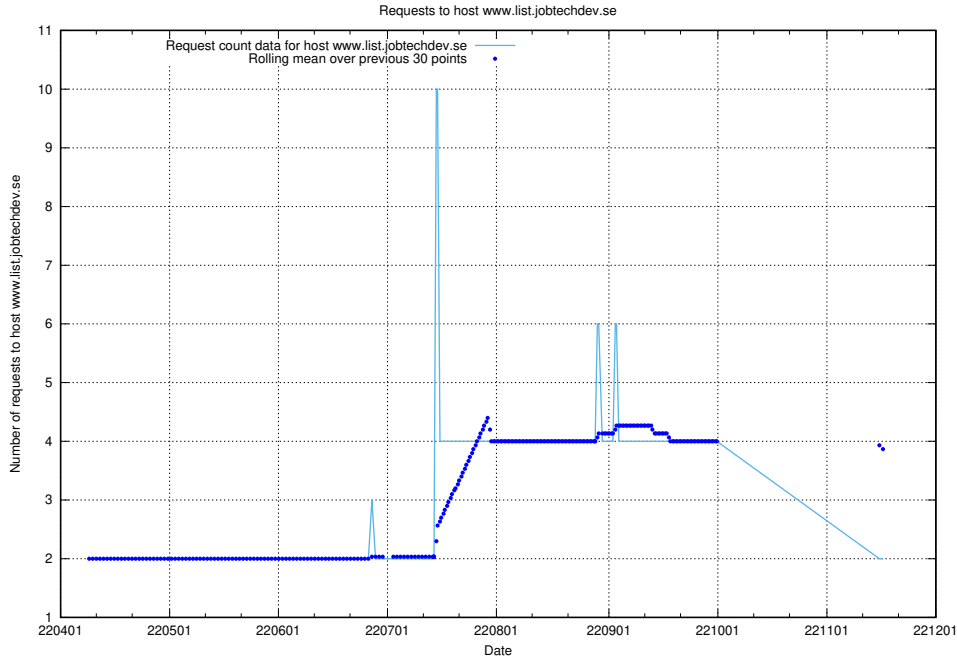

7.465 Usage of `www.list.jobtechdev.se`

Here, we count the number of requests to host `www.list.jobtechdev.se`.