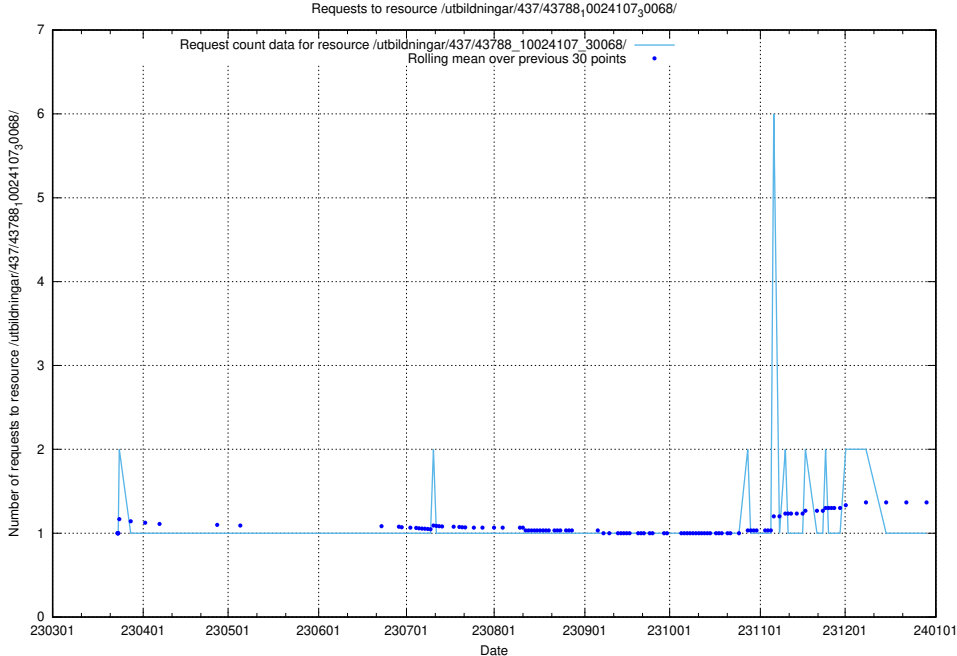

5.6337 Usage of /utbildningar/437/43788_10024107_30068/

Here, we count the number of requests to resource /utbildningar/437/43788_10024107_30068/.