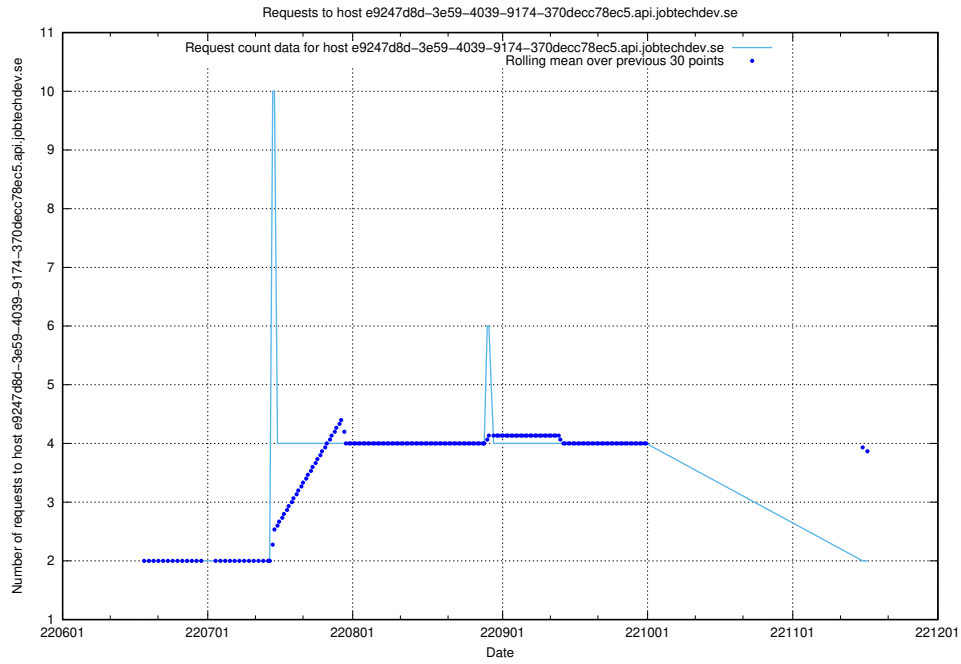

7.395 Usage of e9247d8d-3e59-4039-9174-370decc78ec5.api.jobtechdev.se

Here, we count the number of requests to host e9247d8d-3e59-4039-9174-370decc78ec5.api.jobtechdev.se.