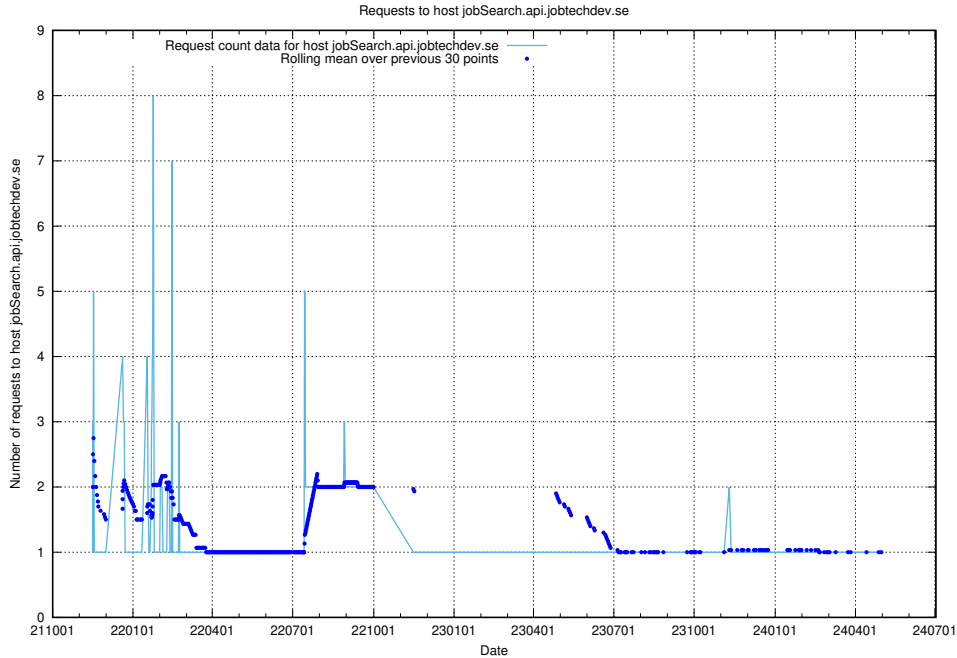

7.645 Usage of jobSearch.api.jobtechdev.se

Here, we count the number of requests to host jobSearch.api.jobtechdev.se.