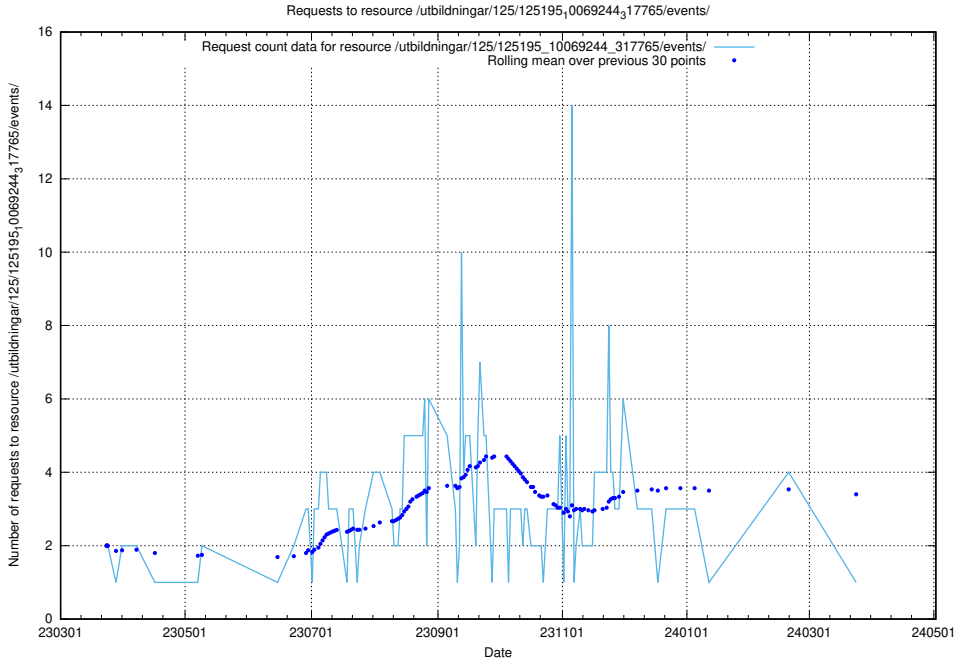

5.6262 Usage of /utbildningar/125/125195_10069244_317765/events/

Here, we count the number of requests to resource /utbildningar/125/125195_10069244_317765/events/