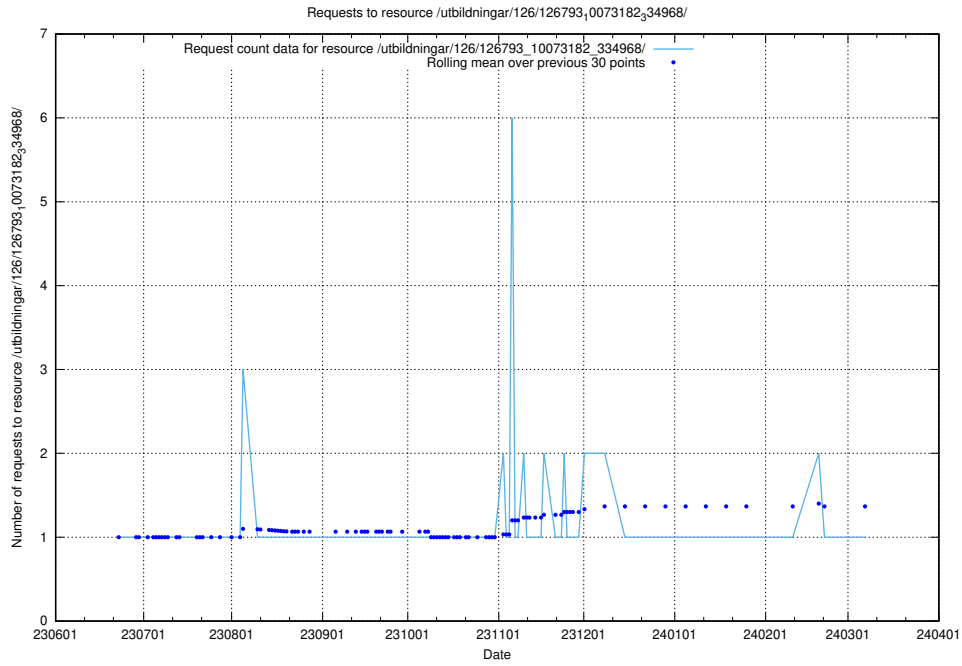

5.5579 Usage of /utbildningar/126/126793_10073182_334968/

Here, we count the number of requests to resource /utbildningar/126/126793_10073182_334968/.