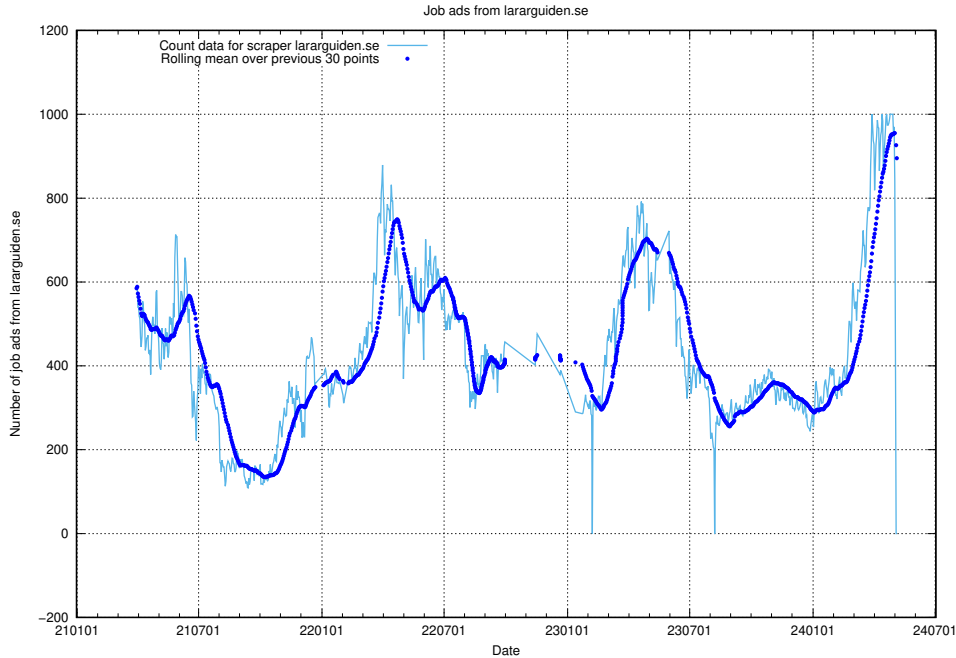

13.8 Number of ads by scraper lararguiden.se

Here, we count the number of job ads scraped from lararguiden.se.