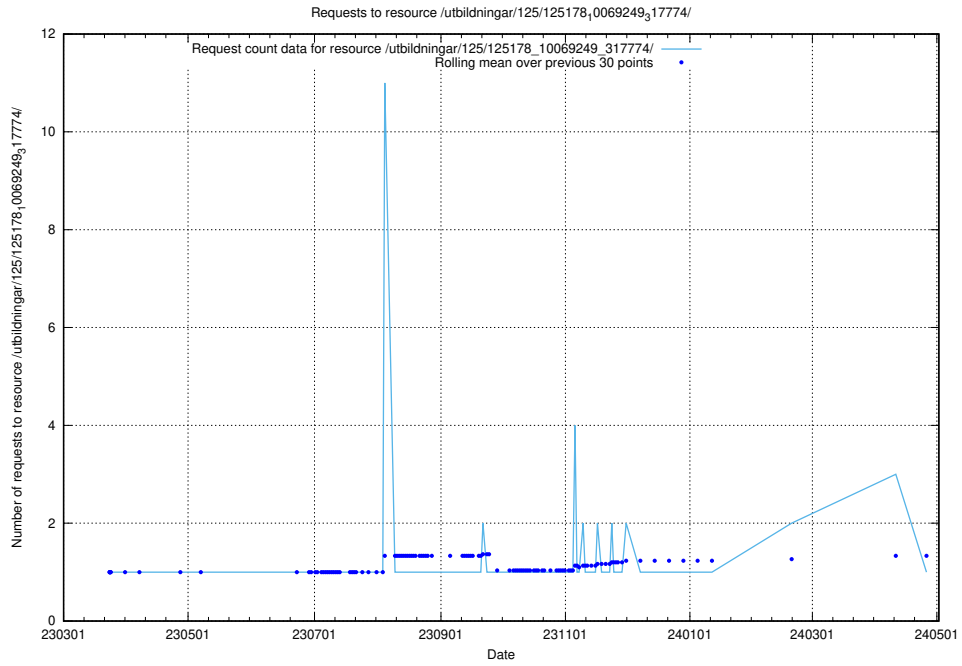

5.1124 Usage of /utbildningar/125/125178_10069249_317774/

Here, we count the number of requests to resource /utbildningar/125/125178_10069249_317774/.