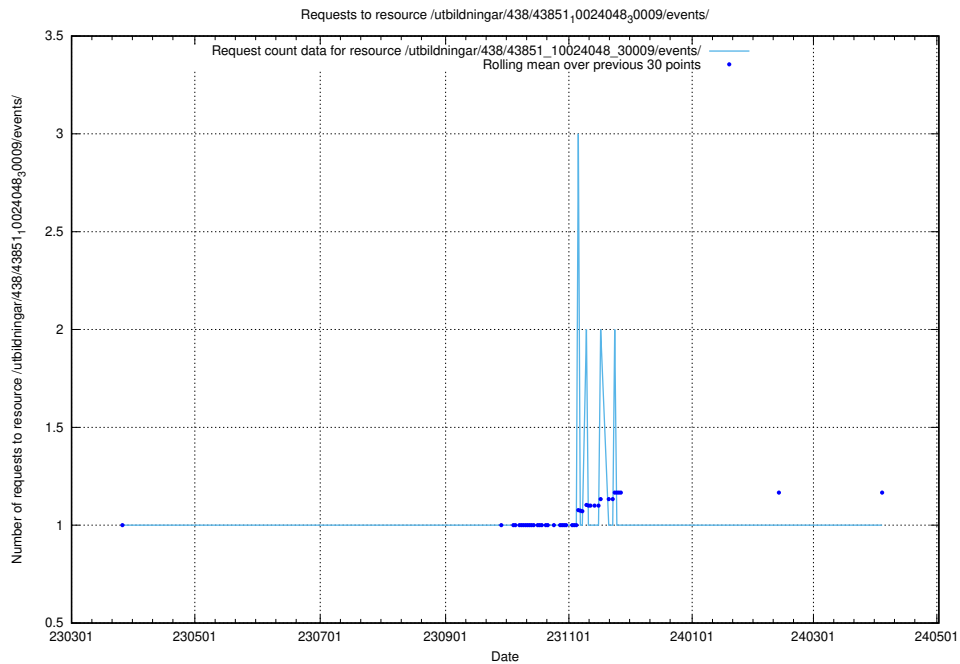

5.6067 Usage of /utbildningar/438/43851_10024048_30009/events/

Here, we count the number of requests to resource /utbildningar/438/43851_10024048_30009/events/.