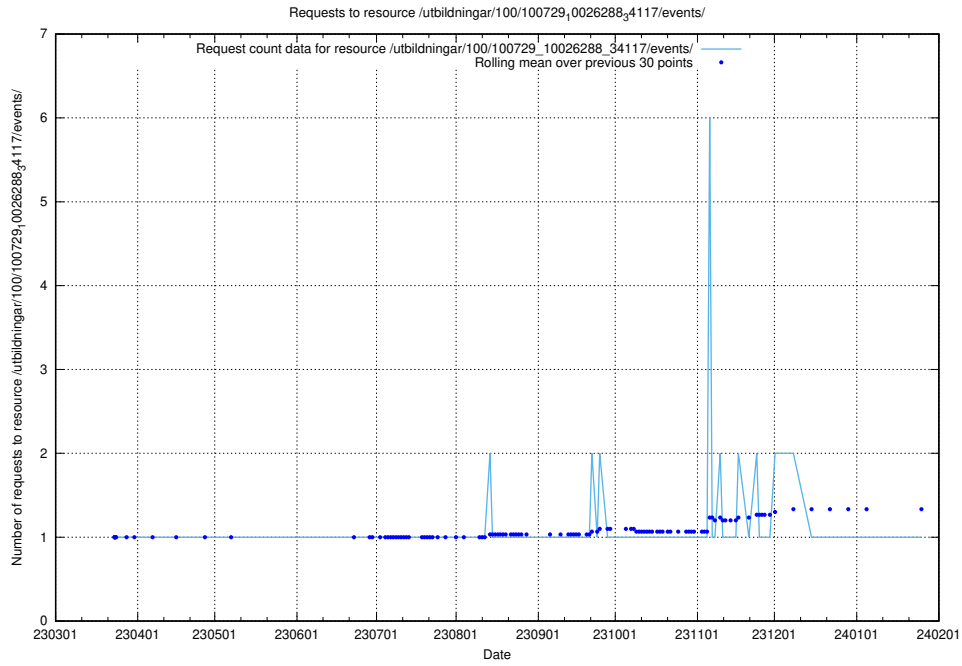

5.5664 Usage of /utbildningar/100/100729_10026288_34117/events/

Here, we count the number of requests to resource /utbildningar/100/100729_10026288_34117/events/.