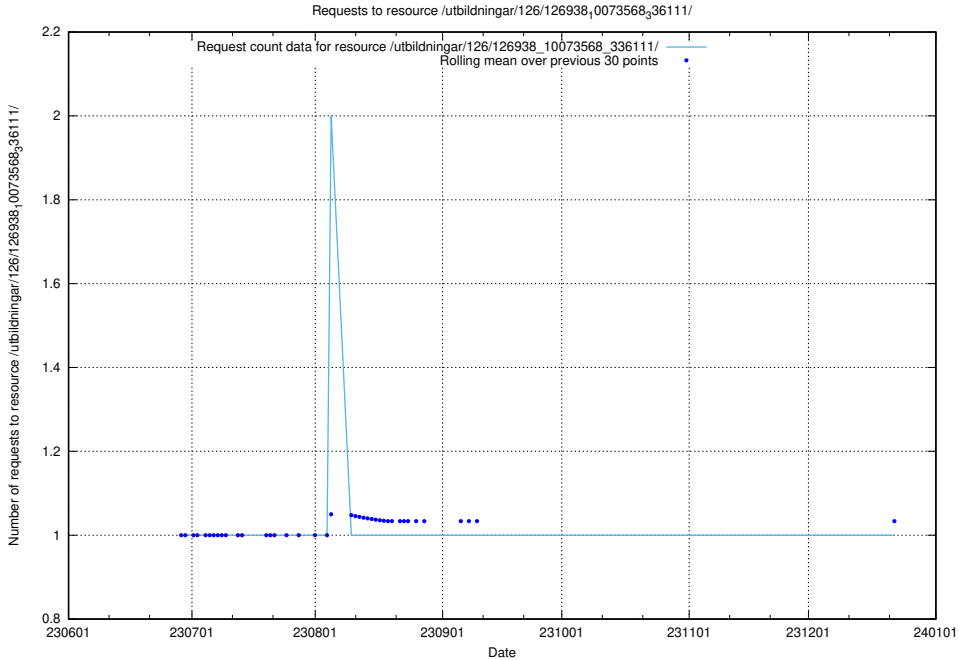

5.5422 Usage of /utbildningar/126/126938_10073568_336111/

Here, we count the number of requests to resource /utbildningar/126/126938_10073568_336111/.