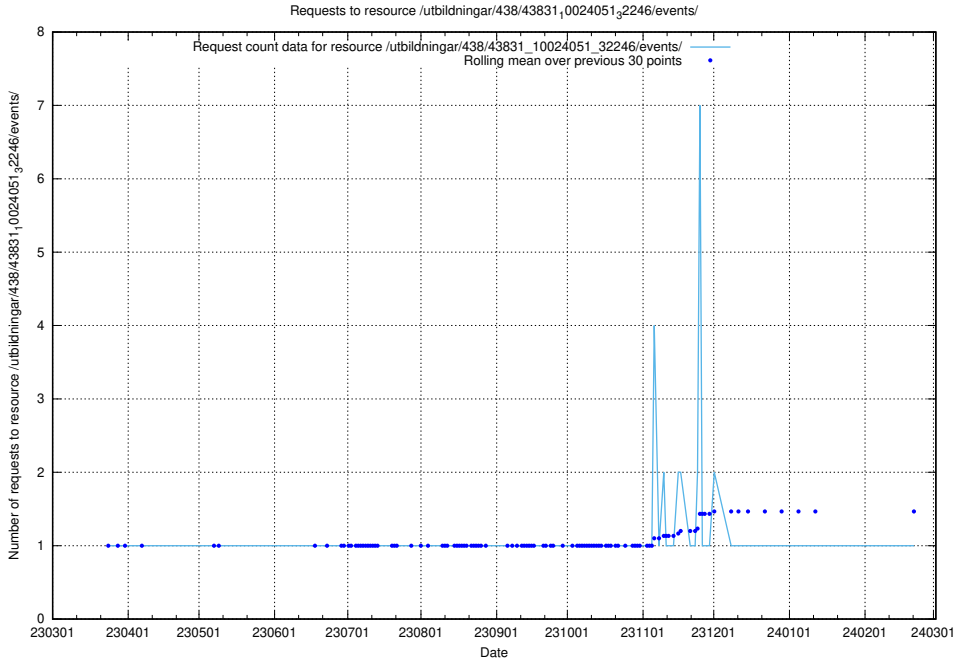

5.6142 Usage of /utbildningar/438/43831_10024051_32246/events/

Here, we count the number of requests to resource /utbildningar/438/43831_10024051_32246/events/.