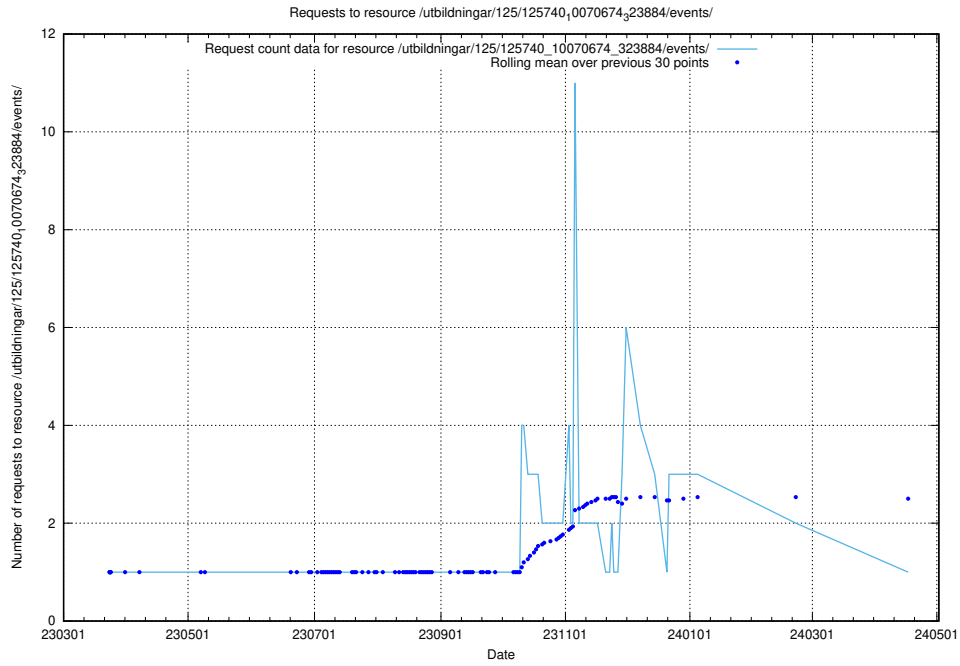

5.981 Usage of /utbildningar/125/125740_10070674_323884/events/

Here, we count the number of requests to resource /utbildningar/125/125740_10070674_323884/events/