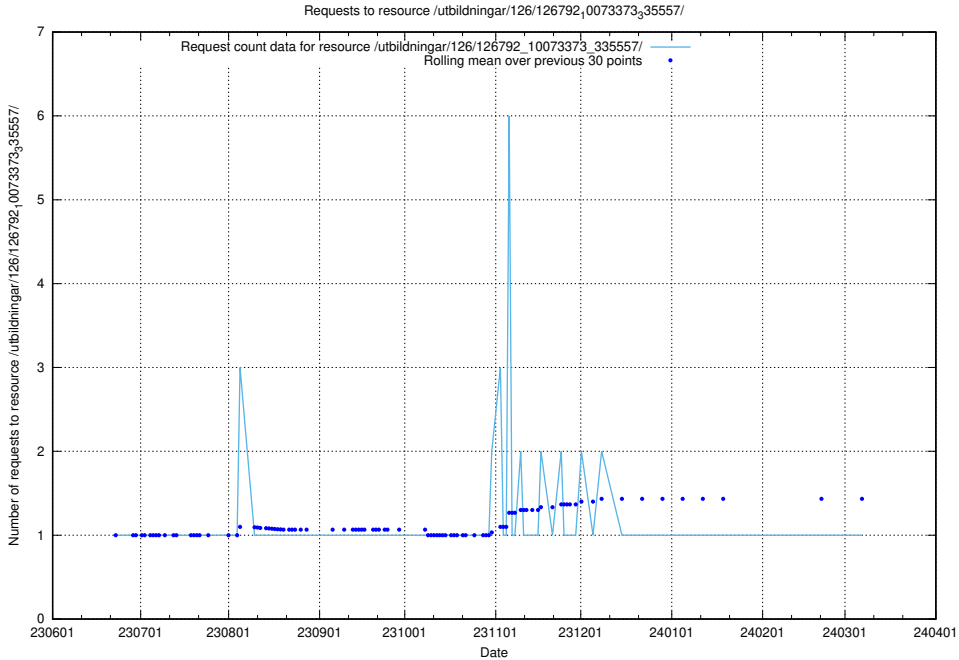

5.5580 Usage of /utbildningar/126/126792_10073373_335557/

Here, we count the number of requests to resource /utbildningar/126/126792_10073373_335557/.