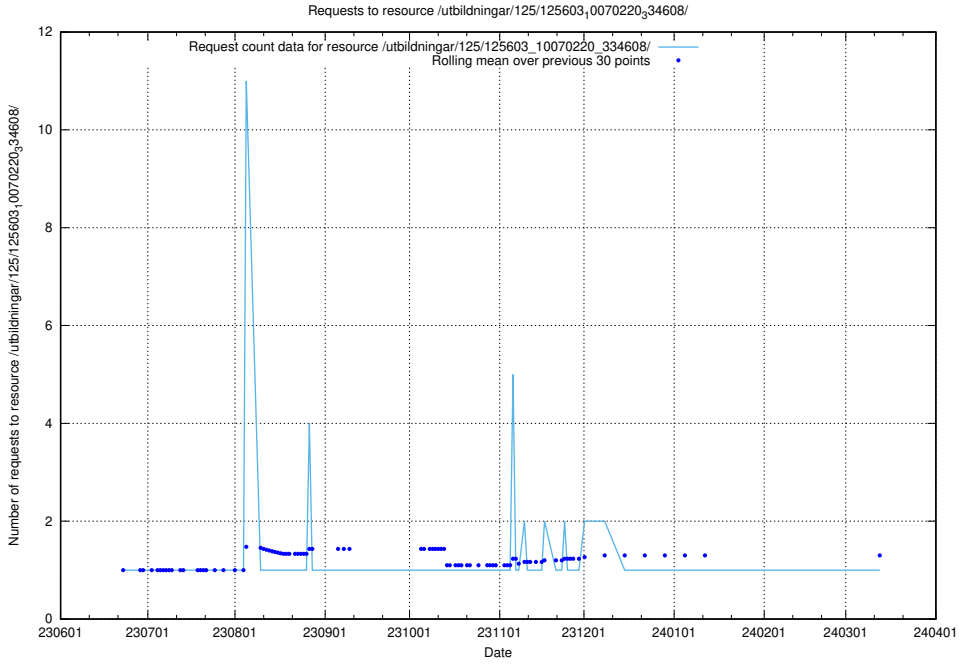

5.5710 Usage of /utbildningar/125/125603_10070220_334608/

Here, we count the number of requests to resource /utbildningar/125/125603_10070220_334608/.