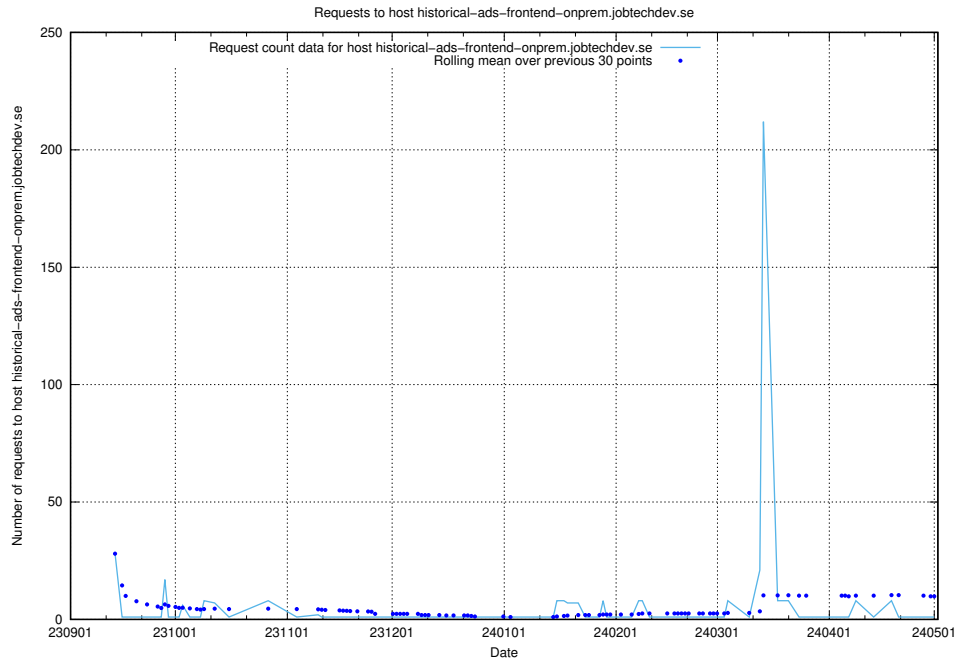

7.597 Usage of historical-ads-frontend-onprem.jobtechdev.se

Here, we count the number of requests to host historical-ads-frontend-onprem.jobtechdev.se.