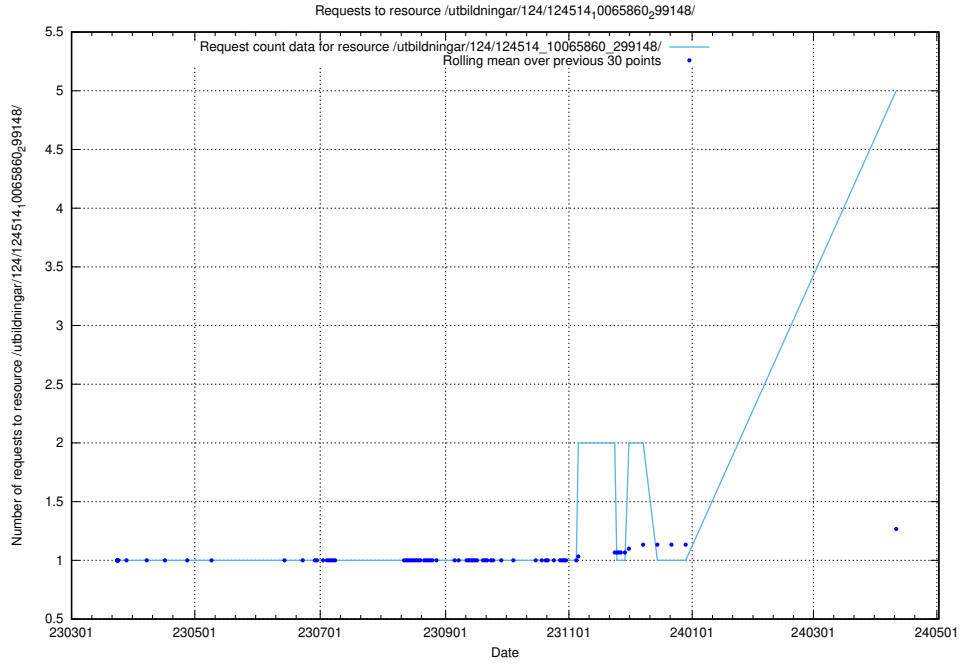

5.124 Usage of /utbildningar/124/124514_10065860_299148/

Here, we count the number of requests to resource /utbildningar/124/124514_10065860_299148/.