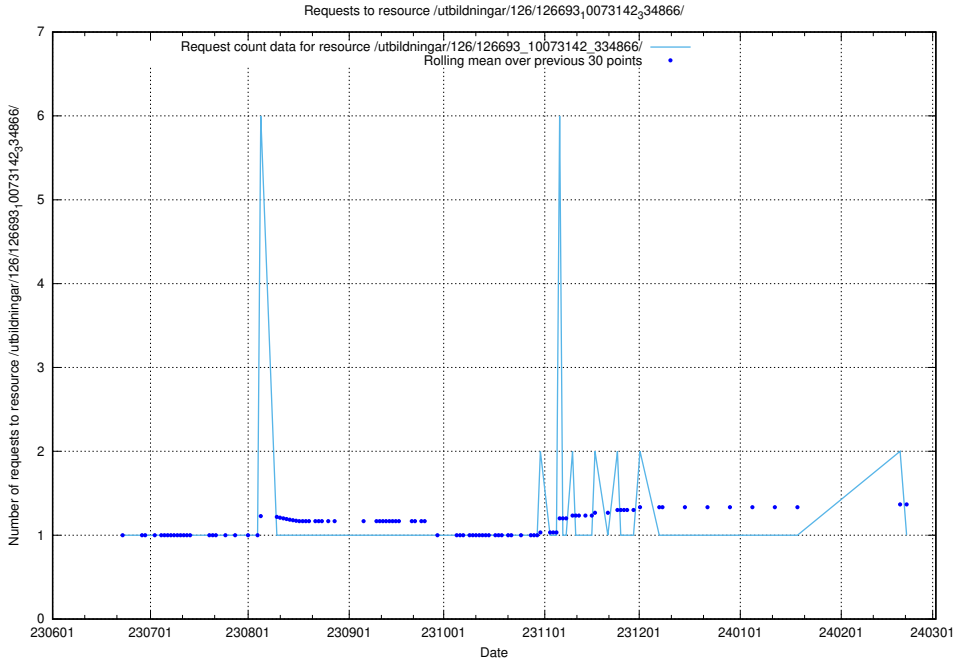

5.5635 Usage of /utbildningar/126/126693_10073142_334866/

Here, we count the number of requests to resource /utbildningar/126/126693_10073142_334866/.