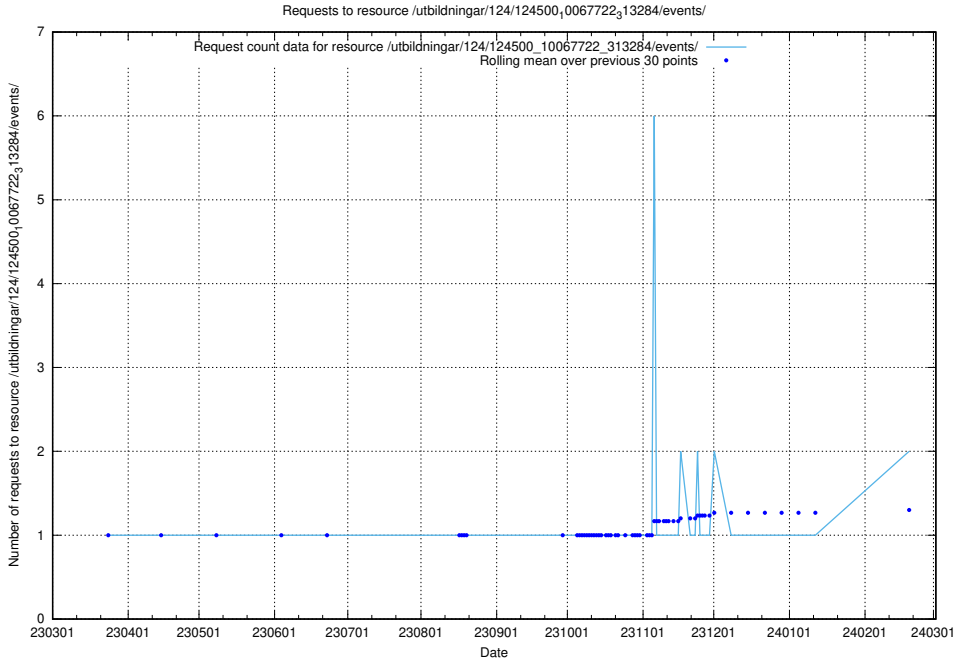

5.918 Usage of /utbildningar/124/124500_10067722_313284/events/

Here, we count the number of requests to resource /utbildningar/124/124500_10067722_313284/events/