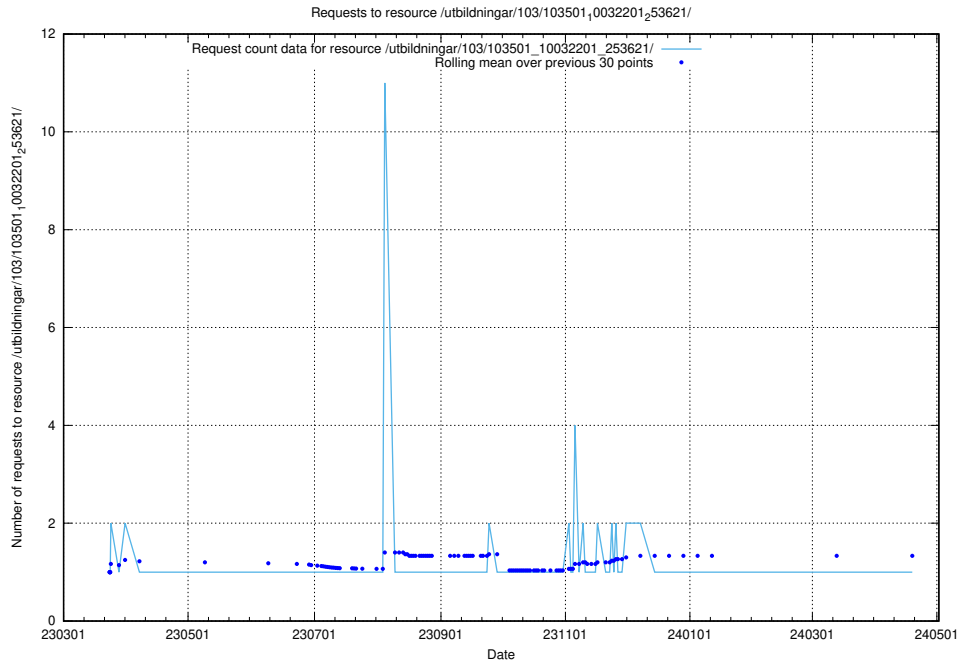

5.5481 Usage of /utbildningar/103/103501_10032201_253621/

Here, we count the number of requests to resource /utbildningar/103/103501_10032201_253621/.