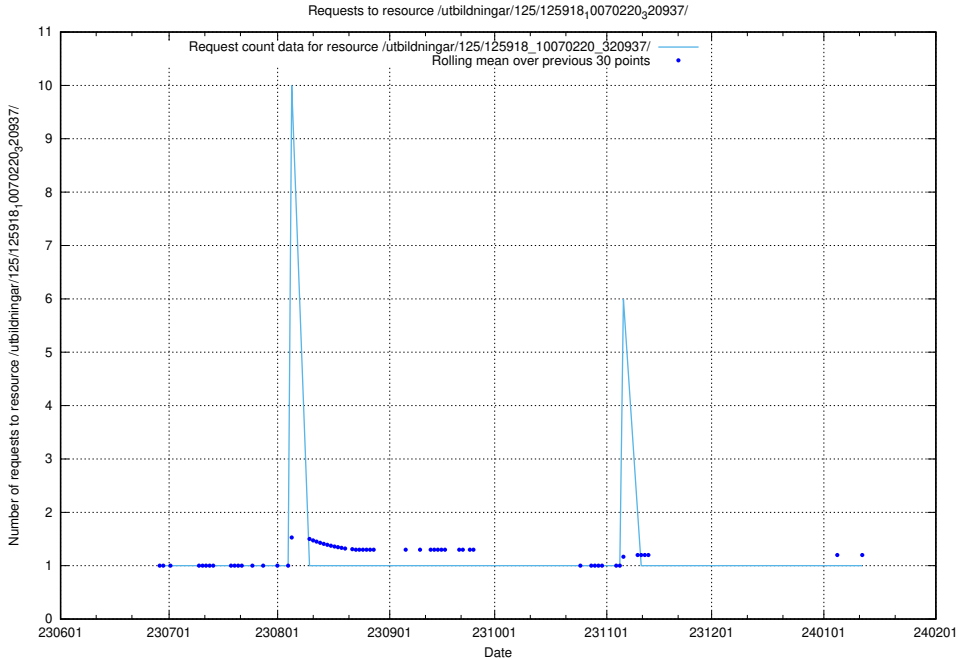

5.5452 Usage of /utbildningar/125/125918_10070220_320937/

Here, we count the number of requests to resource /utbildningar/125/125918_10070220_320937/.