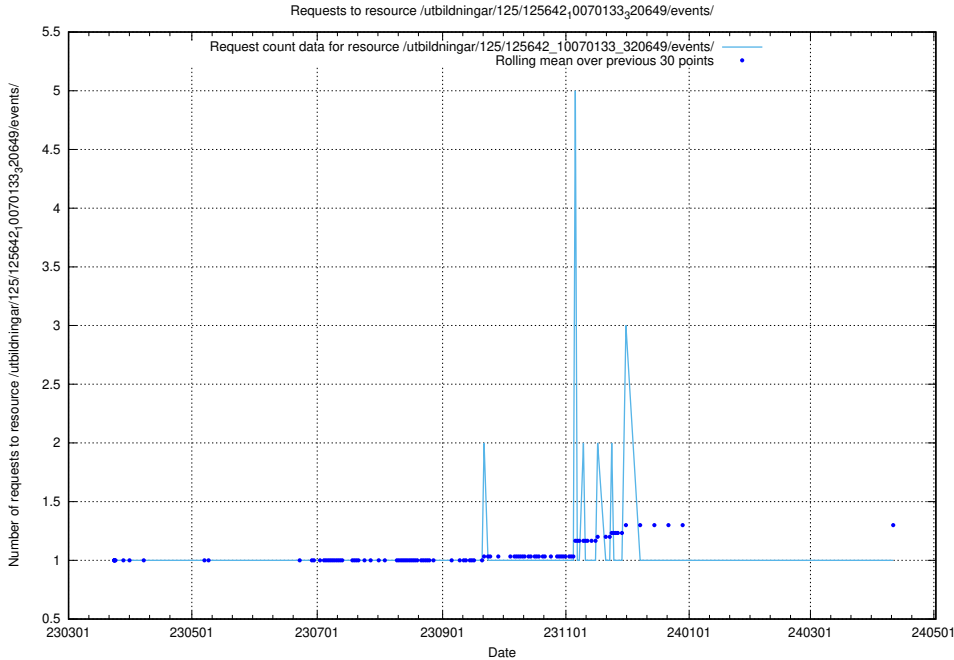

5.1035 Usage of /utbildningar/125/125642_10070133_320649/events/

Here, we count the number of requests to resource /utbildningar/125/125642_10070133_320649/events/