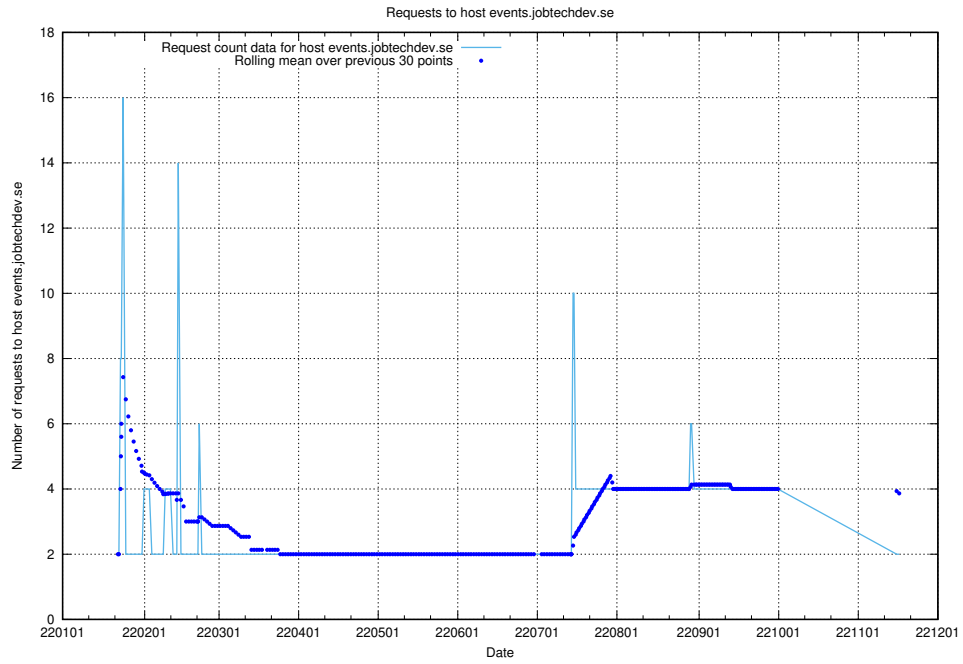

7.595 Usage of events.jobtechdev.se

Here, we count the number of requests to host events.jobtechdev.se.

7.596 Usage of hr.jobtechdev.se

Here, we count the number of requests to host hr.jobtechdev.se.

7.597 Usage of historical-ads-frontend-onprem.jobtechdev.se