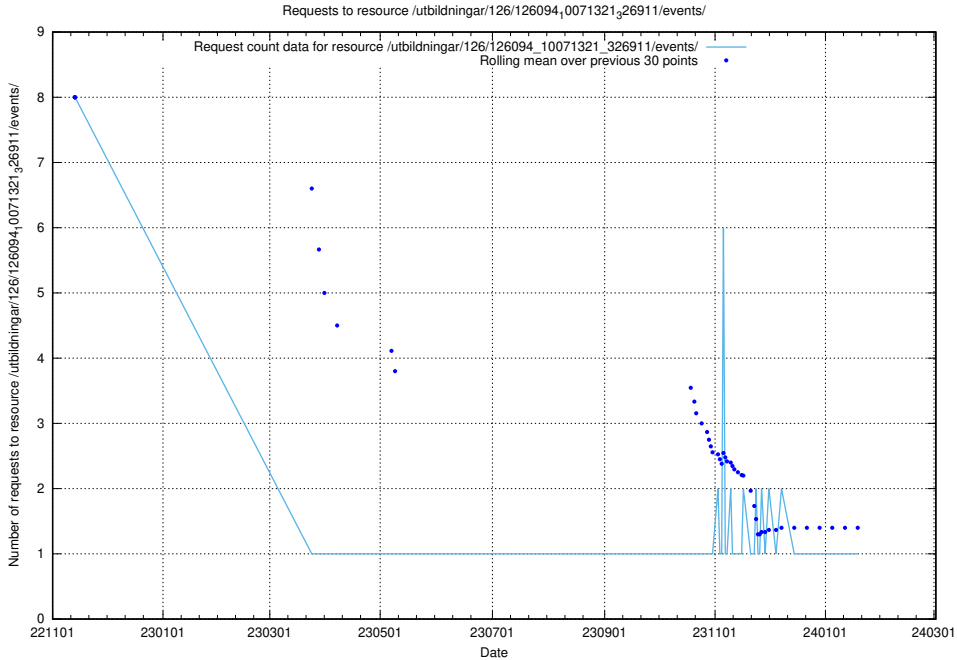

Here, we count the number of requests to resource /utbildningar/124/124516_10066304_308429/.

5.5756 Usage of /utbildningar/126/126094_10071321_326911/events/

Here, we count the number of requests to resource /utbildningar/126/126094_10071321_326911/events/