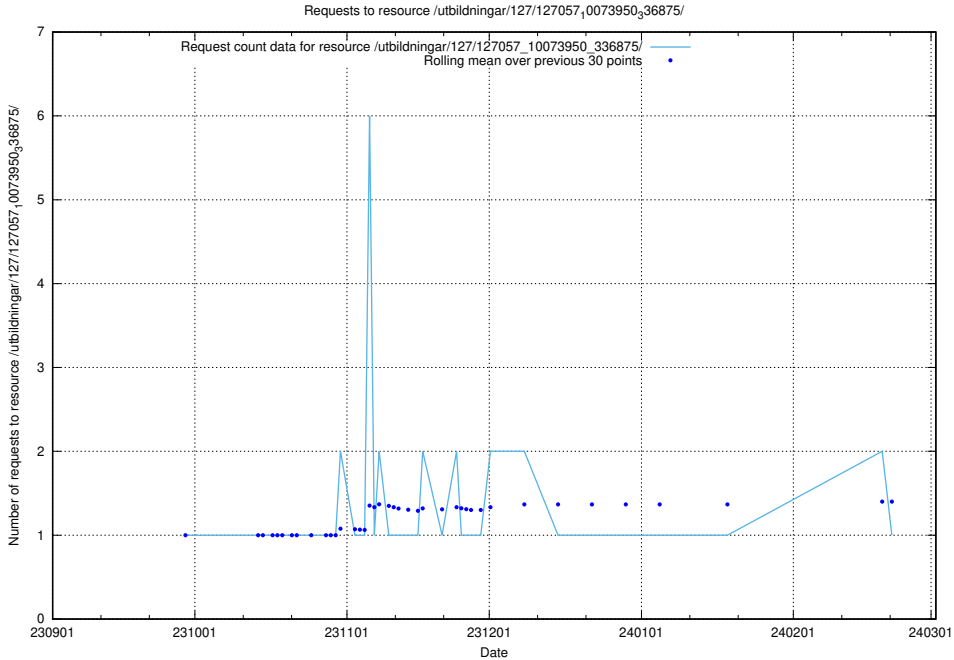

Here, we count the number of requests to resource /utbildningar/127/127057_10073950_336875/events/

5.4430 Usage of /utbildningar/127/127057_10073950_336875/

Here, we count the number of requests to resource /utbildningar/127/127057_10073950_336875/.