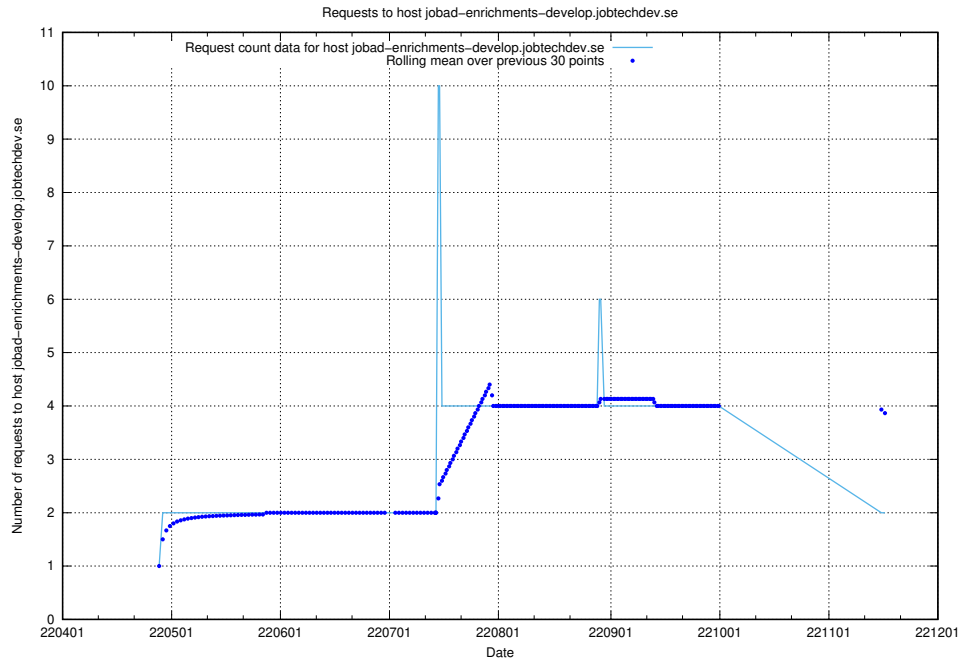

7.439 Usage of `jobad-enrichments-develop.jobtechdev.se`

Here, we count the number of requests to host `jobad-enrichments-develop.jobtechdev.se`.