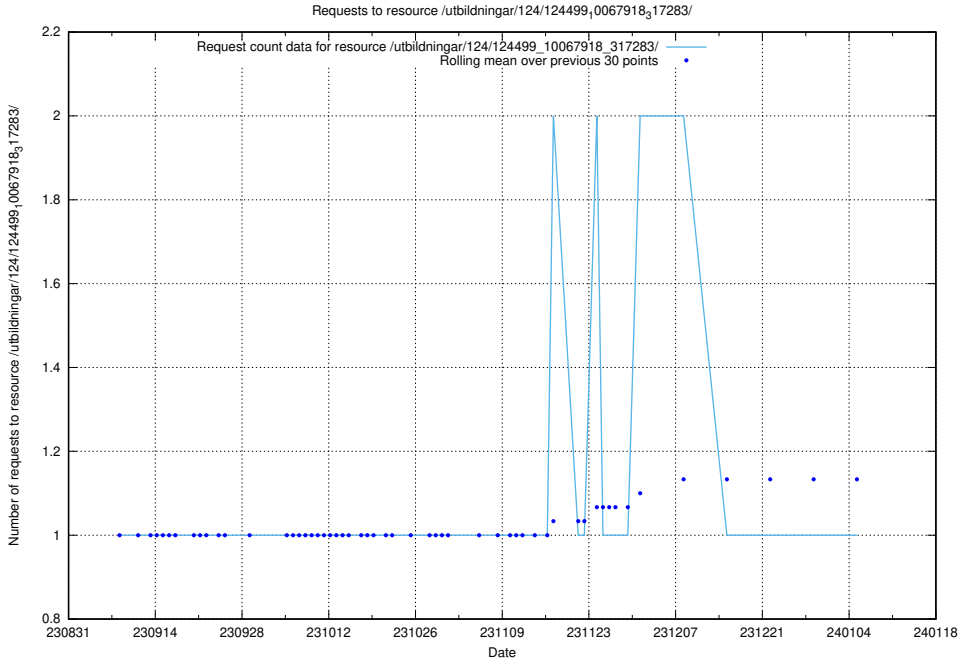

5.4623 Usage of /utbildningar/124/124499_10067918_317283/

Here, we count the number of requests to resource /utbildningar/124/124499_10067918_317283/.