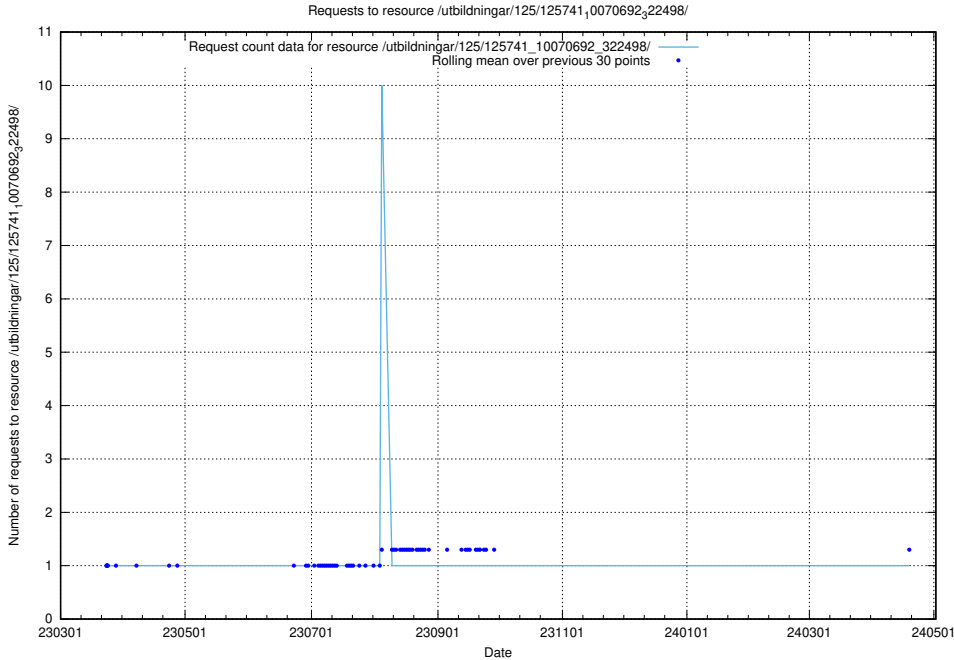

5.6444 Usage of /utbildningar/125/125741_10070692_322498/

Here, we count the number of requests to resource /utbildningar/125/125741_10070692_322498/.