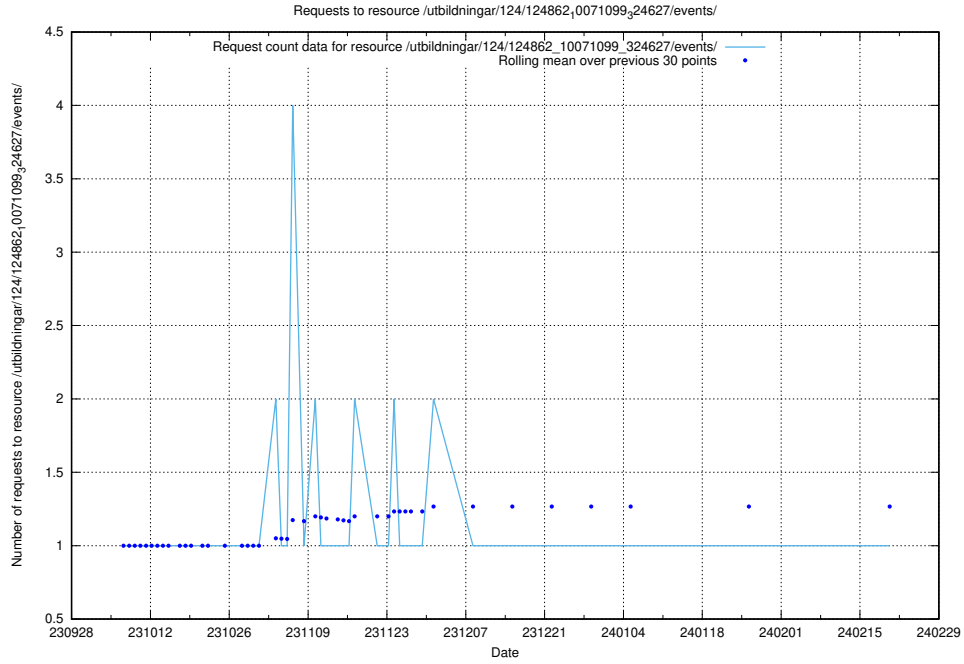

Here, we count the number of requests to resource /utbildningar/125/125415_10067799_319946/.

5.4376 Usage of /utbildningar/124/124862_10071099_324627/events/

Here, we count the number of requests to resource /utbildningar/124/124862_10071099_324627/events/