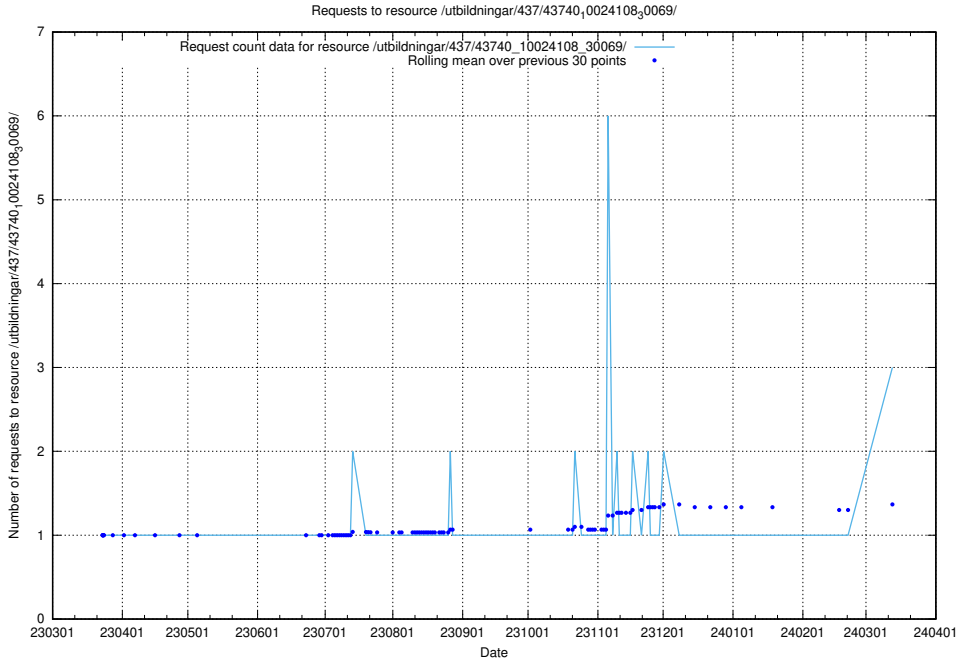

Here, we count the number of requests to resource /utbildningar/437/43740_10024108_30069/events/.

5.463 Usage of /utbildningar/437/43740_10024108_30069/

Here, we count the number of requests to resource /utbildningar/437/43740_10024108_30069/.