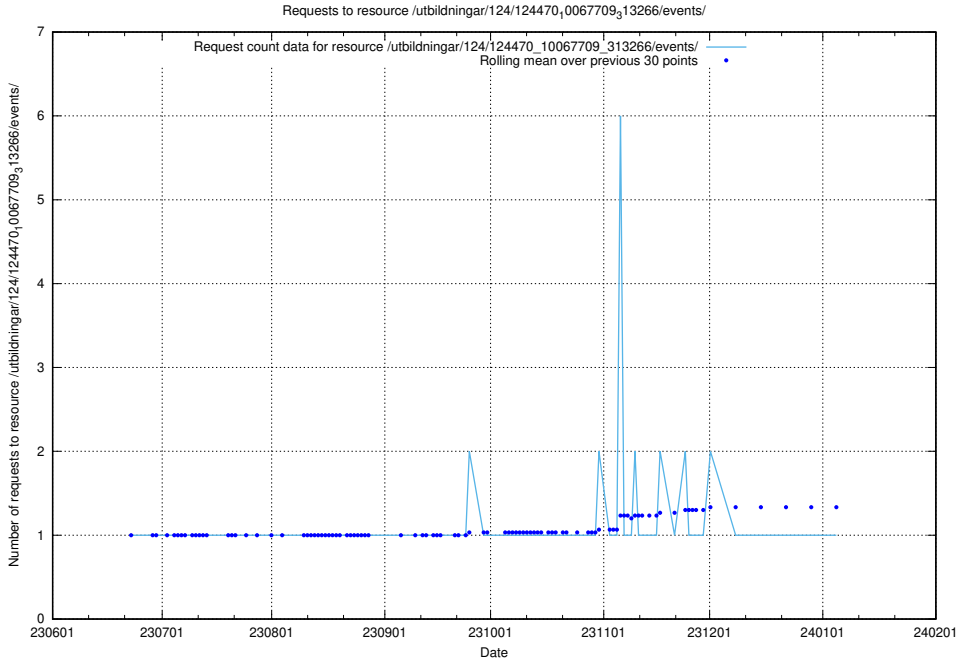

Here, we count the number of requests to resource /utbildningar/124/124472_10067554_312977/.

5.5792 Usage of /utbildningar/124/124470_10067709_313266/events/

Here, we count the number of requests to resource /utbildningar/124/124470_10067709_313266/events/