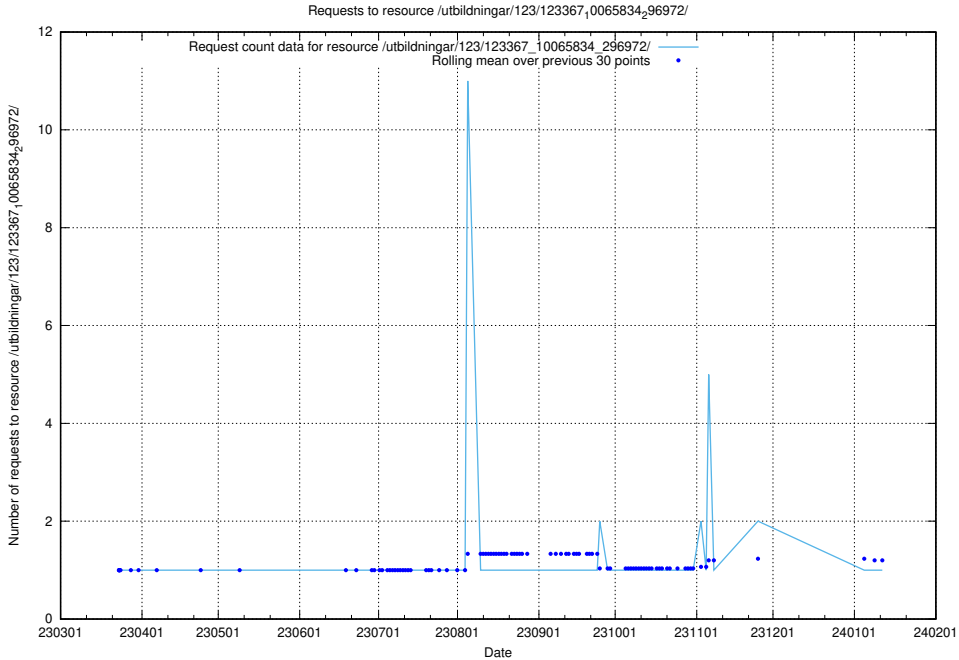

5.4852 Usage of /utbildningar/123/123367_10065834_296972/

Here, we count the number of requests to resource /utbildningar/123/123367_10065834_296972/.