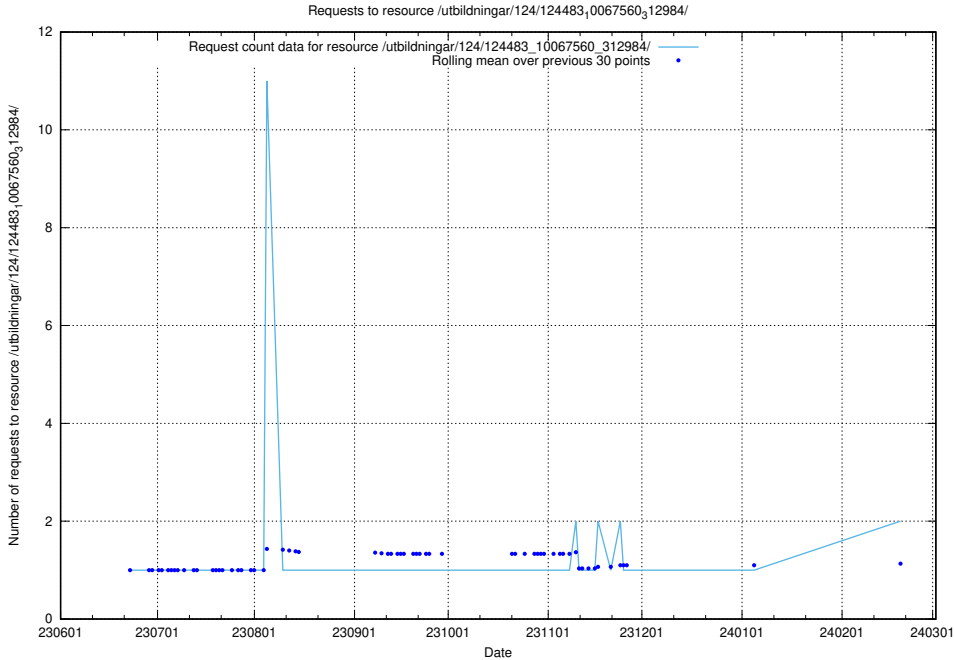

5.857 Usage of /utbildningar/124/124483_10067560_312984/

Here, we count the number of requests to resource /utbildningar/124/124483_10067560_312984/.