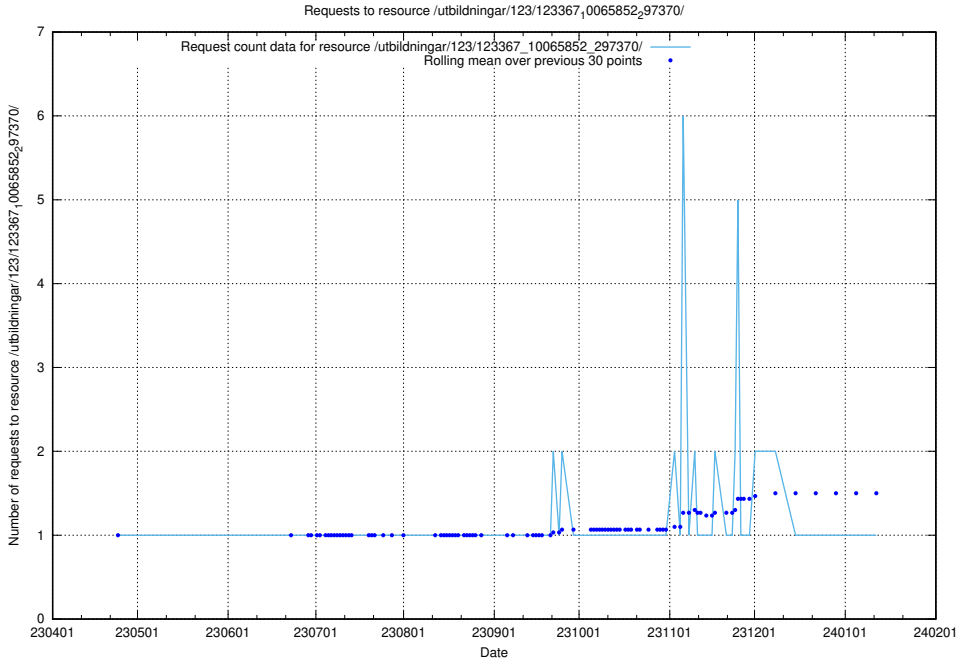

5.6004 Usage of /utbildningar/123/123367_10065852_297370/

Here, we count the number of requests to resource /utbildningar/123/123367_10065852_297370/.