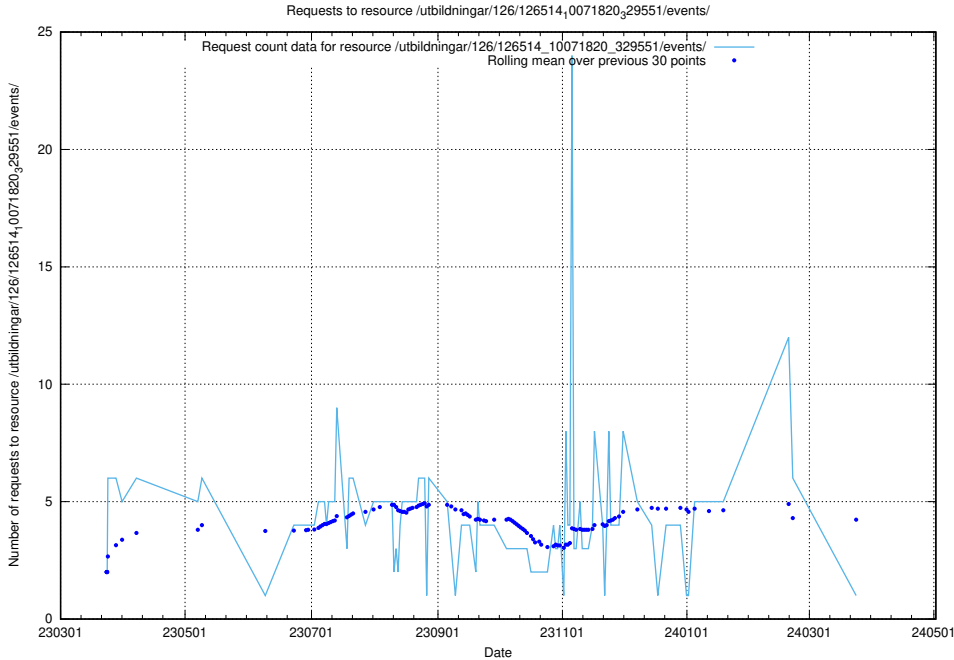

5.6244 Usage of /utbildningar/126/126514_10071820_329551/events/

Here, we count the number of requests to resource /utbildningar/126/126514_10071820_329551/events/