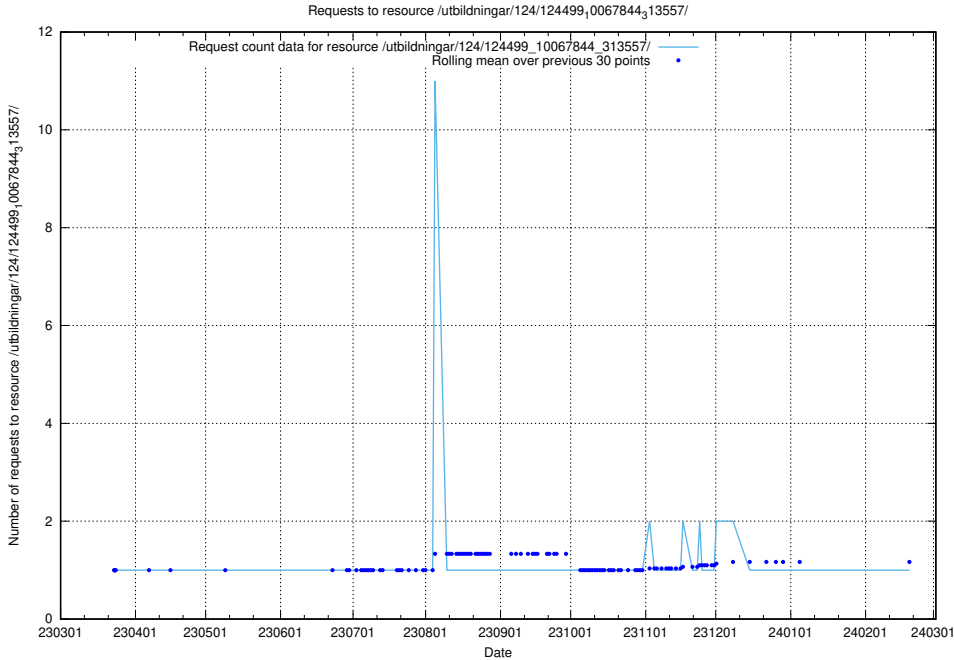

5.2414 Usage of /utbildningar/124/124499_10067844_313557/

Here, we count the number of requests to resource /utbildningar/124/124499_10067844_313557/.