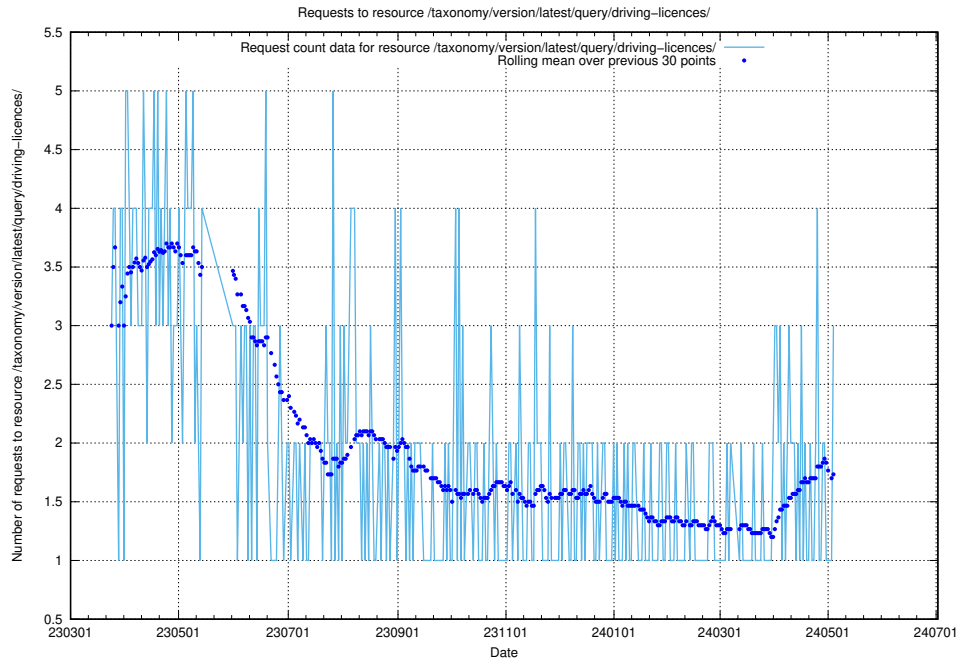

5.443 Usage of /taxonomy/version/latest/query/driving-licences/

Here, we count the number of requests to resource /taxonomy/version/latest/query/driving-licences/.