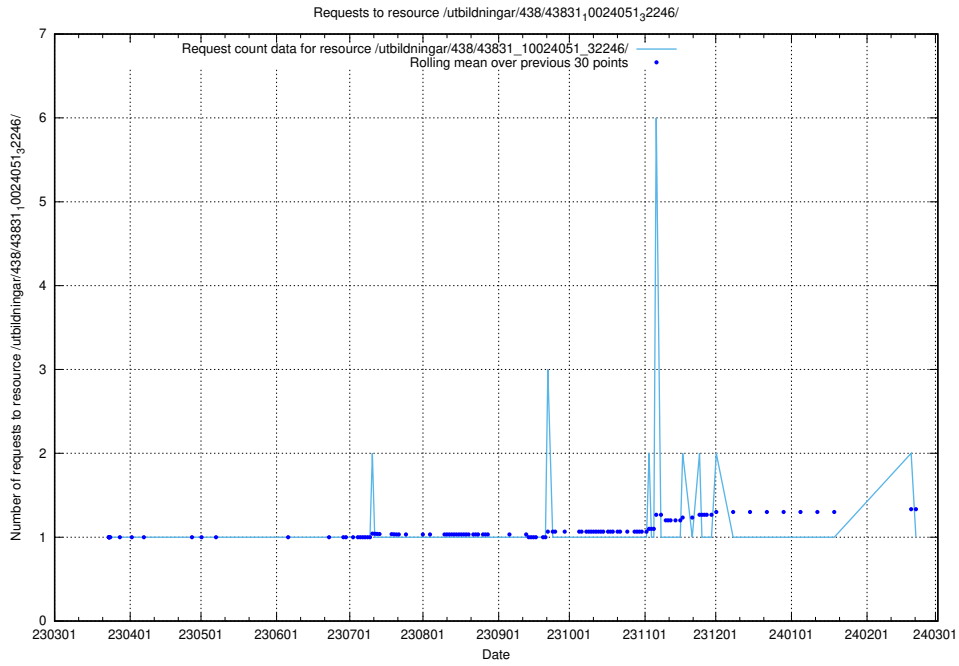

Here, we count the number of requests to resource /utbildningar/438/43831_10024051_32246/.

5.6310 Usage of /utbildningar/438/43830_10023988_29949/events/

Here, we count the number of requests to resource /utbildningar/438/43830_10023988_29949/events/.