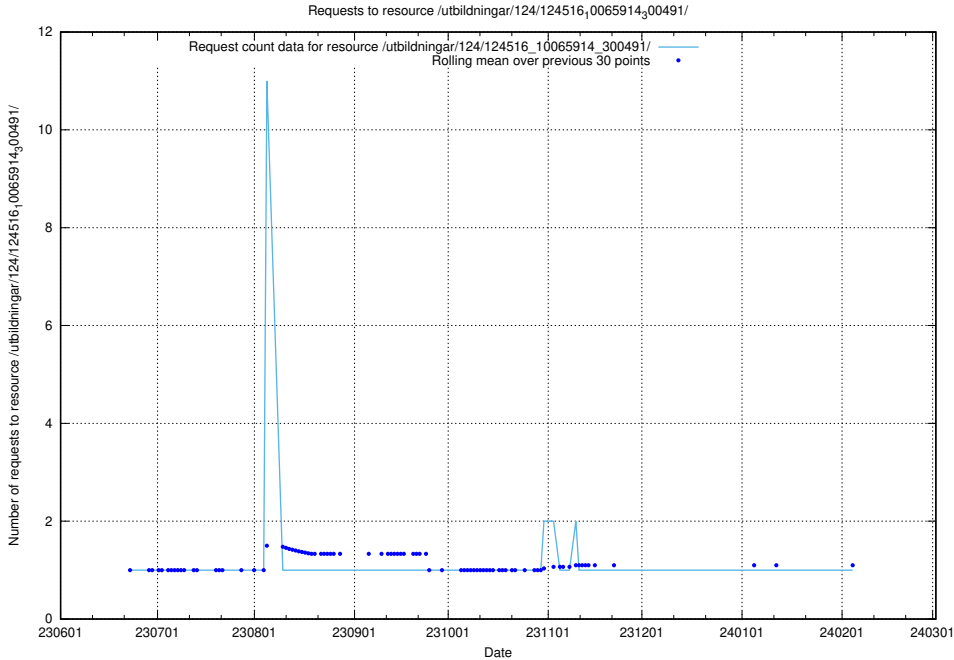

5.5757 Usage of /utbildningar/124/124516_10065914_300491/

Here, we count the number of requests to resource /utbildningar/124/124516_10065914_300491/.