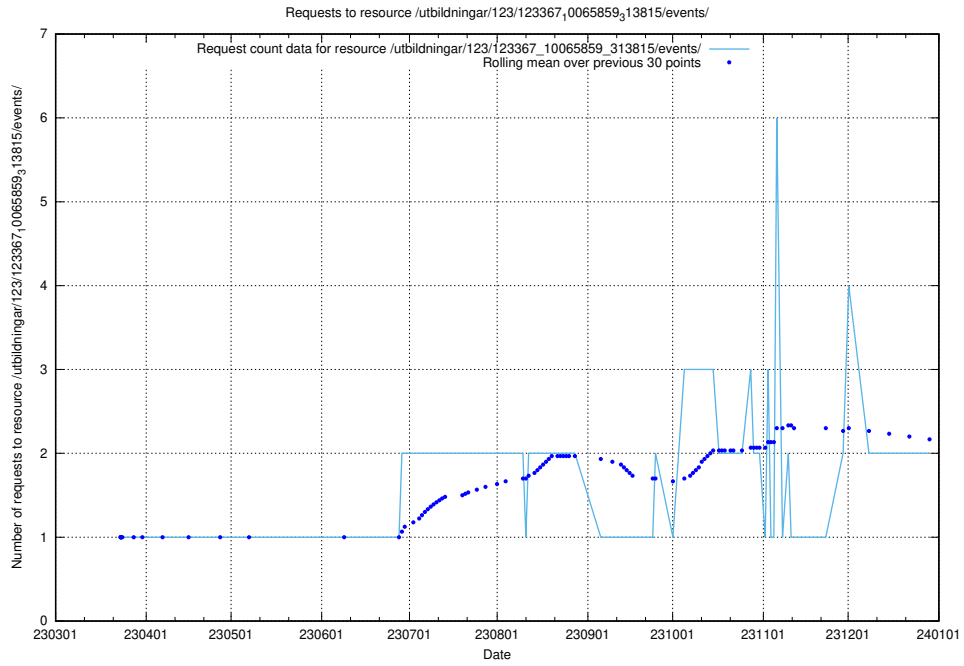

5.774 Usage of /utbildningar/123/123367_10065859_313815/events/

Here, we count the number of requests to resource /utbildningar/123/123367_10065859_313815/events/