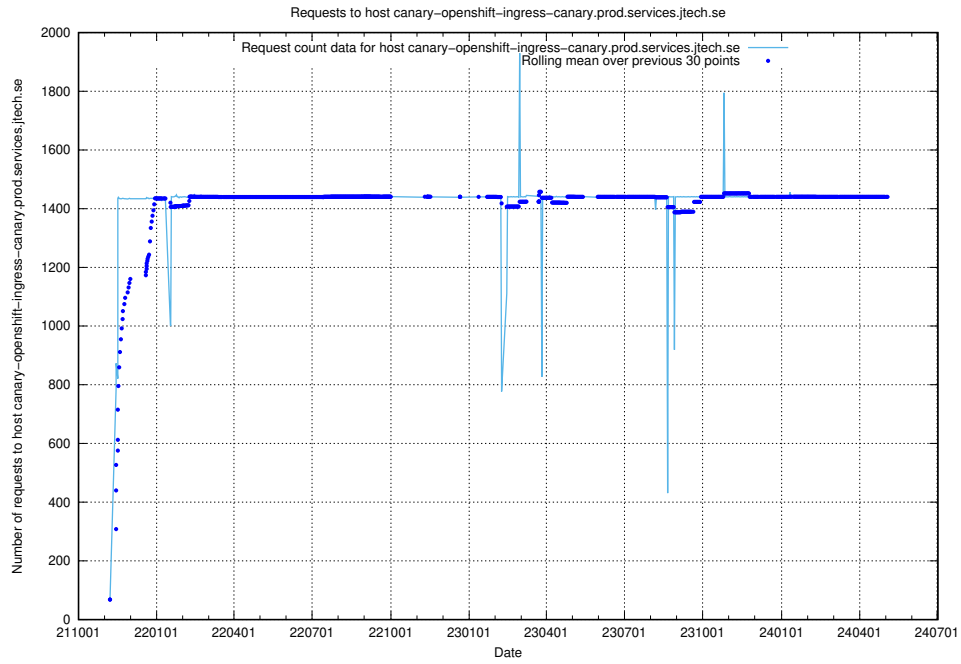

Here, we count the number of requests to host giggi.jobtechdev.se.

7.22 Usage of canary-openshift-ingress-canary.prod.services.jtech.se

Here, we count the number of requests to host canary-openshift-ingress-canary.prod.services.jtech.se.