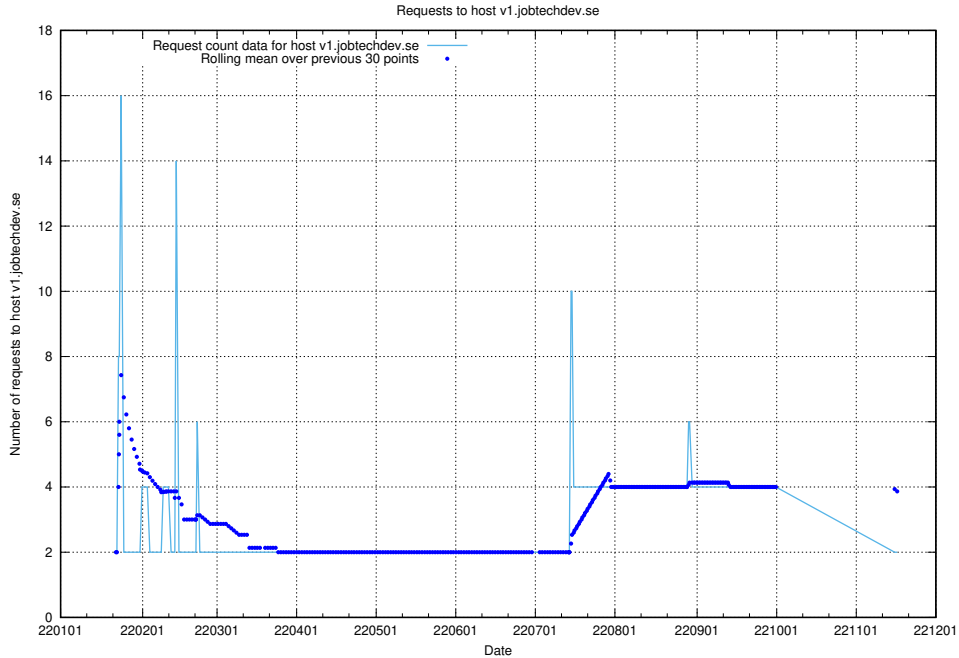

7.576 Usage of v1.jobtechdev.se

Here, we count the number of requests to host v1.jobtechdev.se.