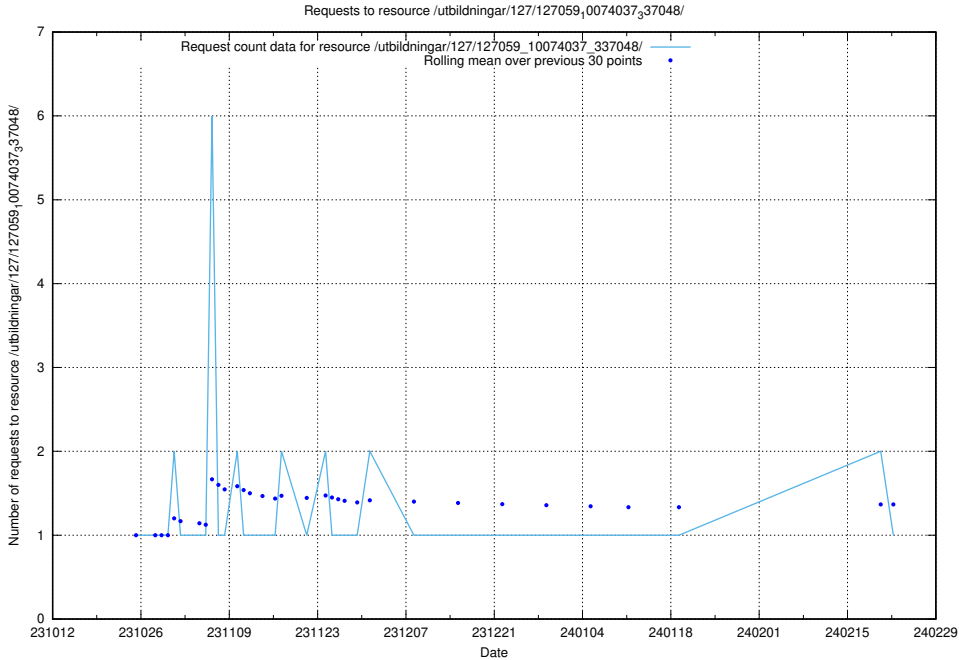

5.4193 Usage of /utbildningar/127/127059_10074037_337048/

Here, we count the number of requests to resource /utbildningar/127/127059_10074037_337048/.