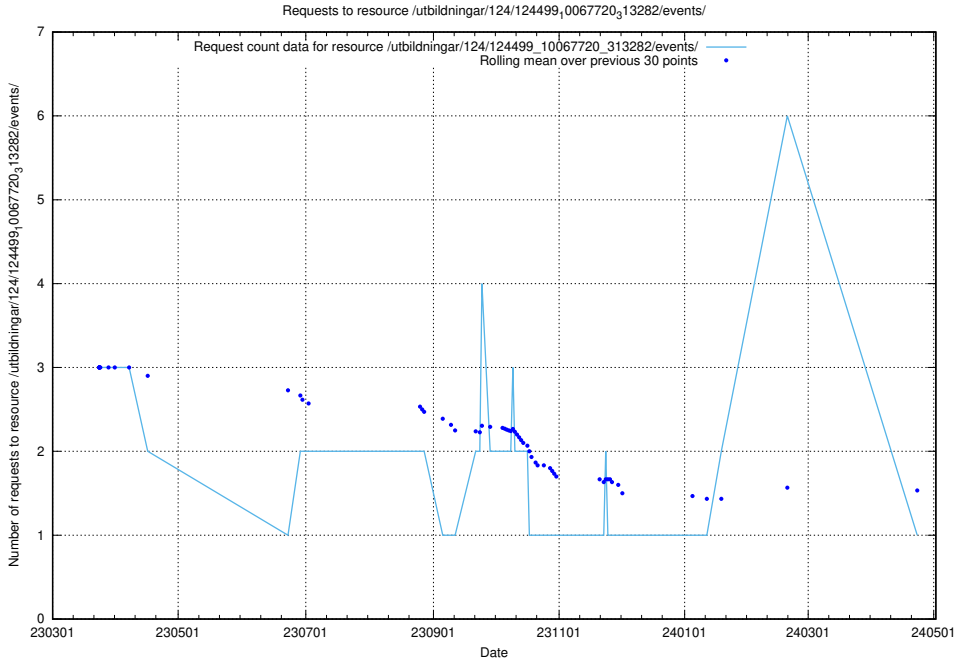

5.6239 Usage of /utbildningar/124/124499_10067720_313282/events/

Here, we count the number of requests to resource /utbildningar/124/124499_10067720_313282/events/