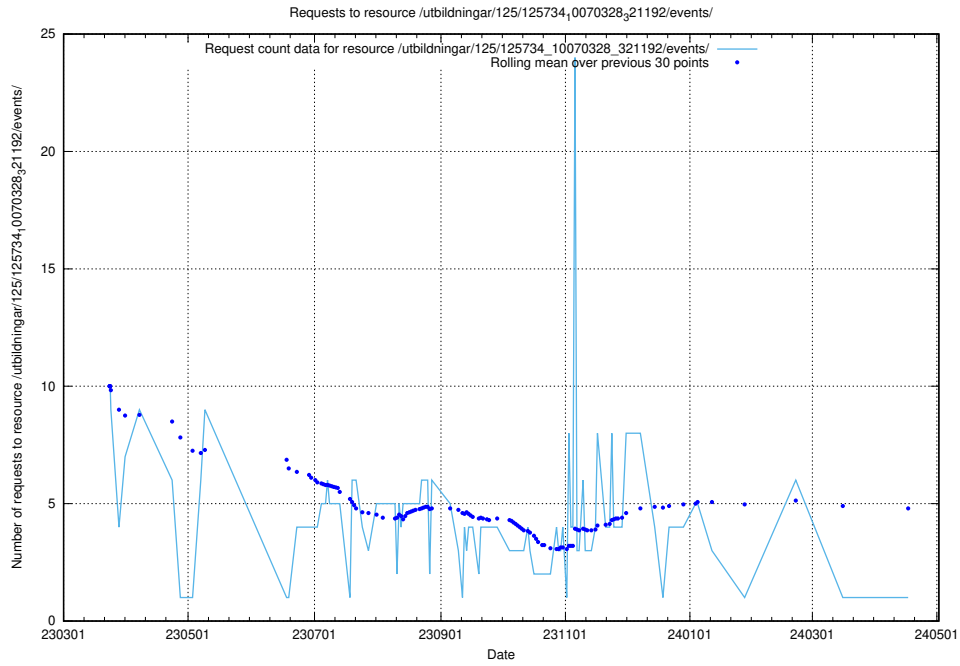

5.6225 Usage of /utbildningar/125/125734_10070328_321192/events/

Here, we count the number of requests to resource /utbildningar/125/125734_10070328_321192/events/