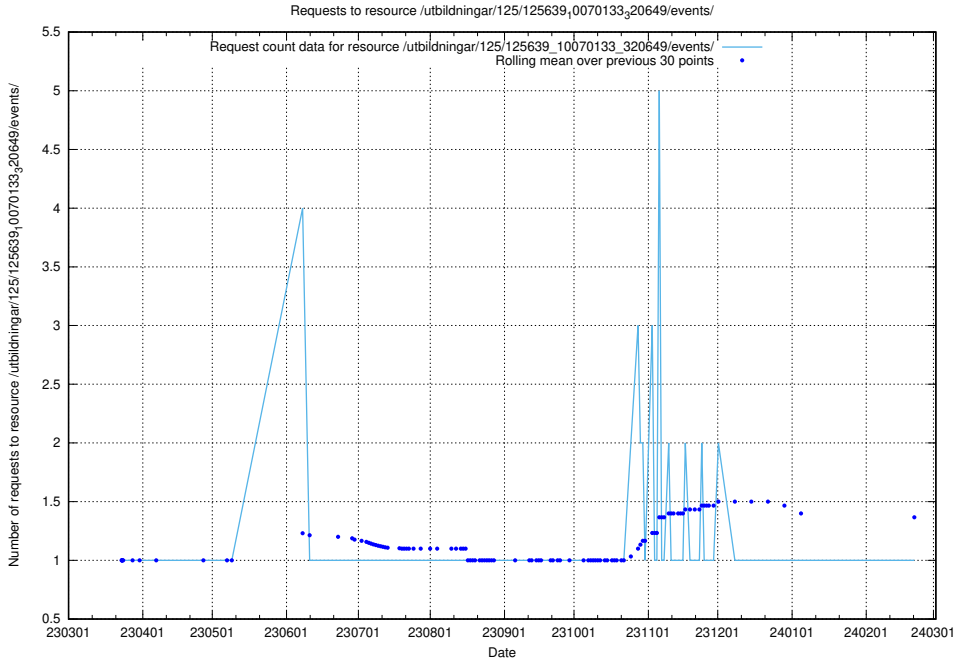

5.1042 Usage of /utbildningar/125/125639_10070133_320649/events/

Here, we count the number of requests to resource /utbildningar/125/125639_10070133_320649/events/