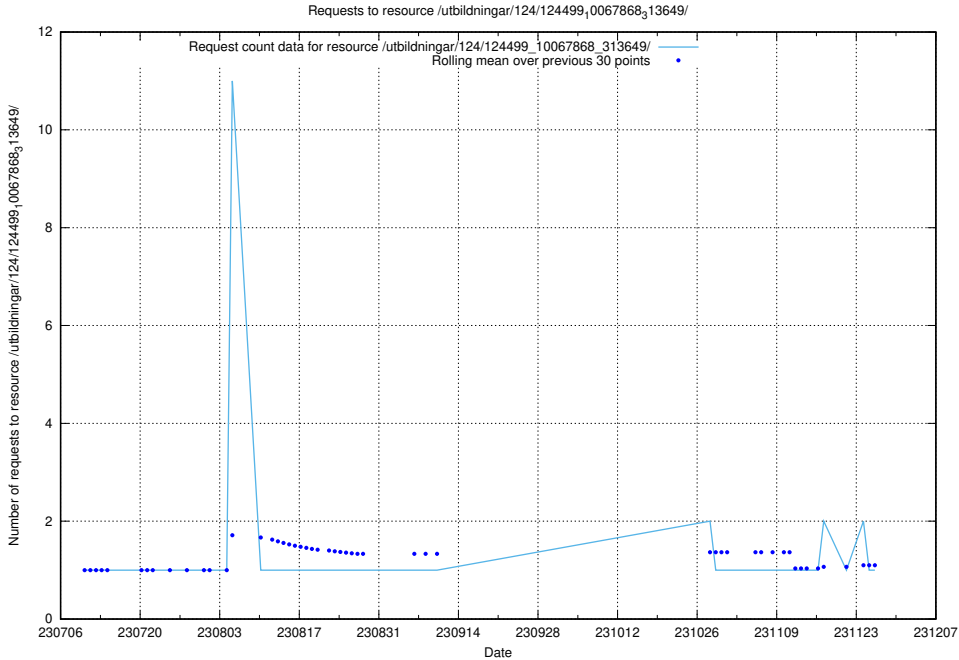

5.5108 Usage of /utbildningar/124/124499_10067868_313649/

Here, we count the number of requests to resource /utbildningar/124/124499_10067868_313649/.