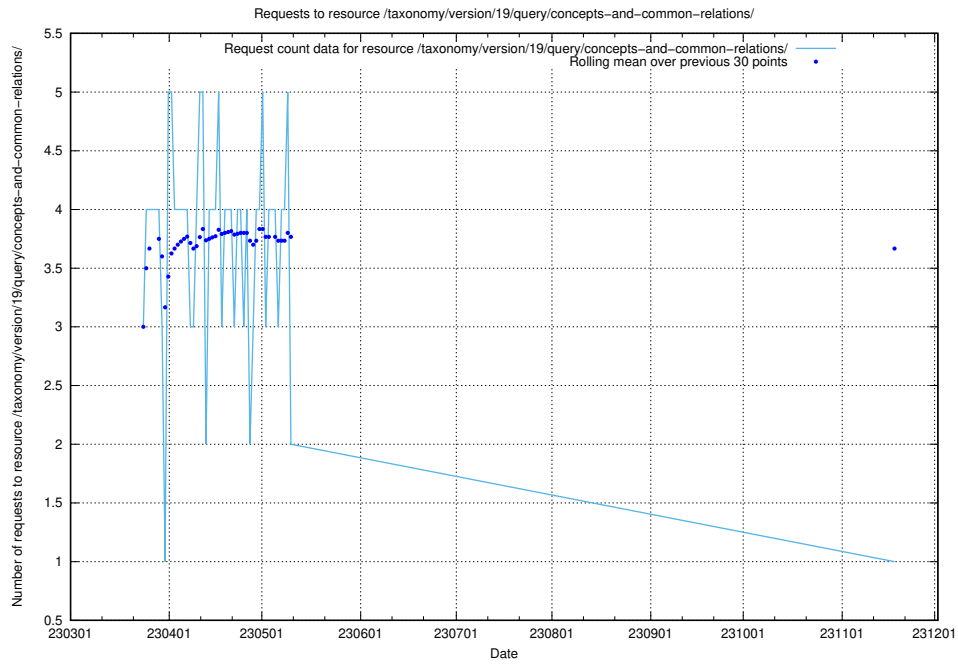

5.6125 Usage of /taxonomy/version/19/query/concepts-and-common-relations/

Here, we count the number of requests to resource /taxonomy/version/19/query/concepts-and-common-relations/.