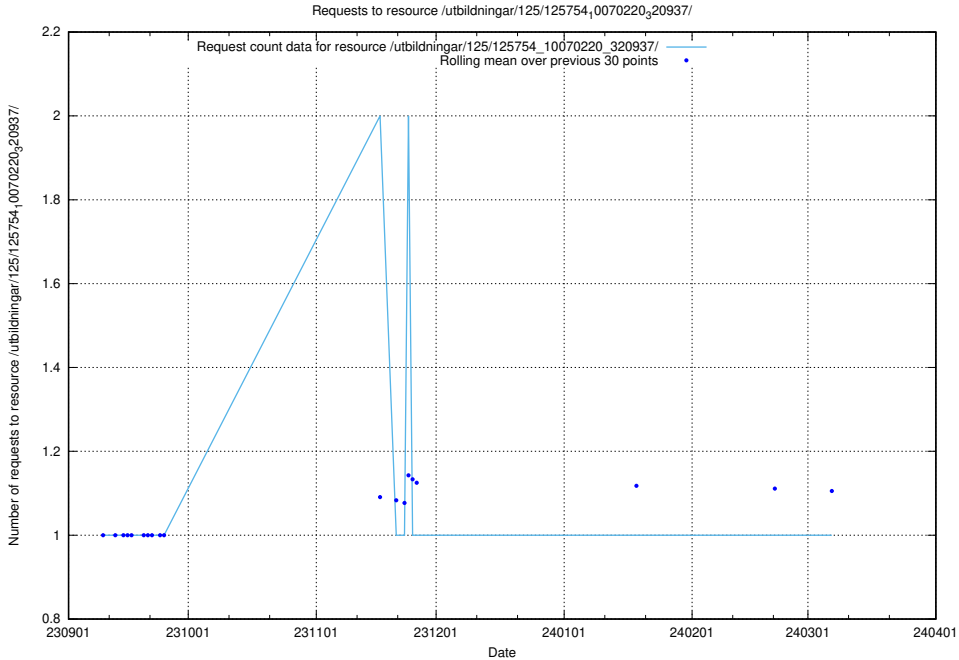

5.4591 Usage of /utbildningar/125/125754_10070220_320937/

Here, we count the number of requests to resource /utbildningar/125/125754_10070220_320937/.