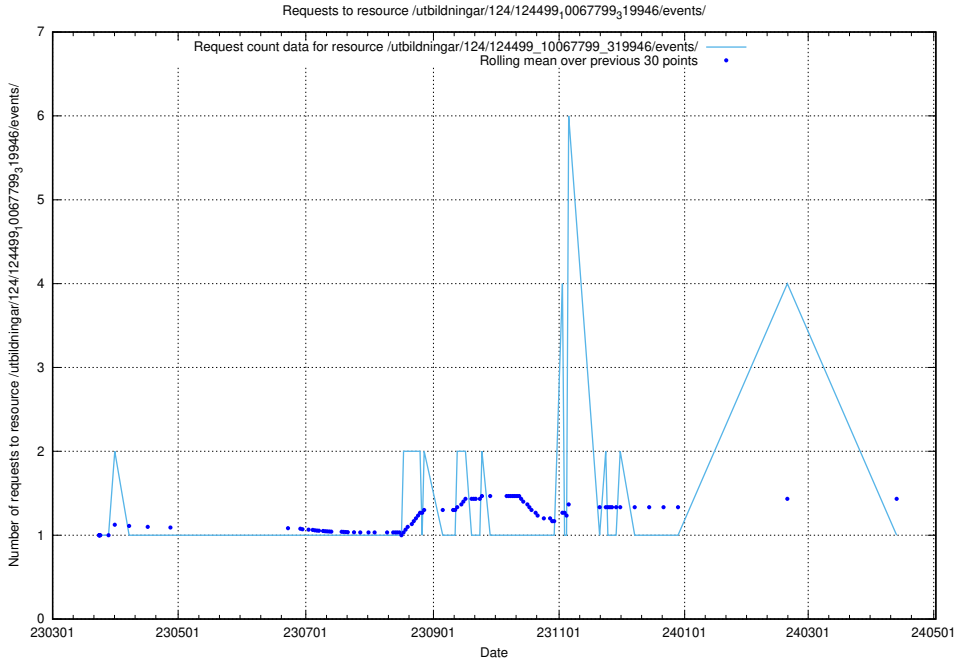

5.2448 Usage of /utbildningar/124/124499_10067799_319946/events/

Here, we count the number of requests to resource /utbildningar/124/124499_10067799_319946/events/