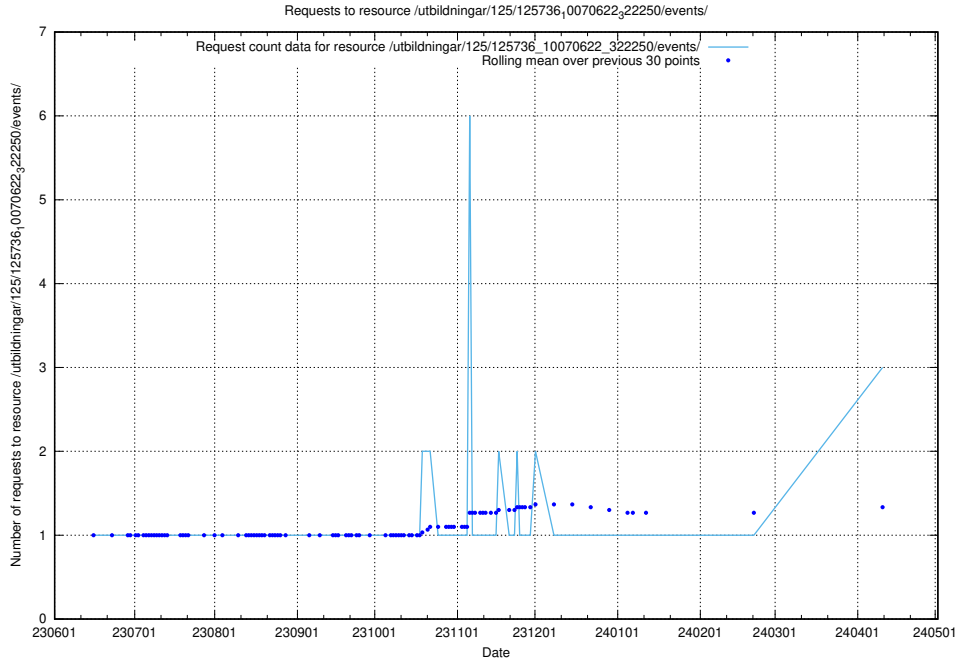

5.393 Usage of /utbildningar/125/125736_10070622_322250/events/

Here, we count the number of requests to resource /utbildningar/125/125736_10070622_322250/events/