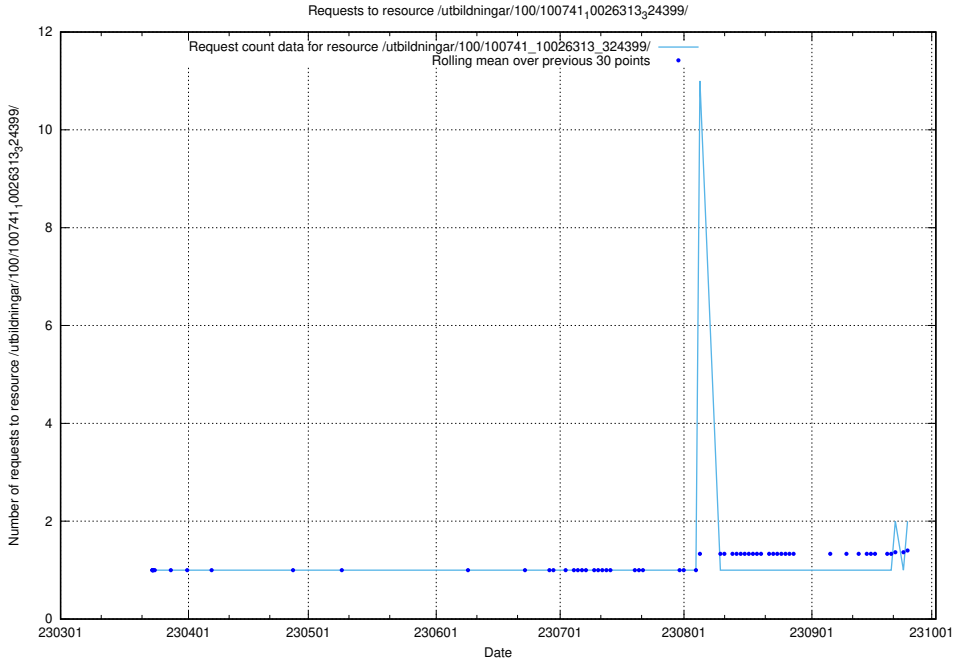

5.841 Usage of /utbildningar/100/100741_10026313_324399/

Here, we count the number of requests to resource /utbildningar/100/100741_10026313_324399/.