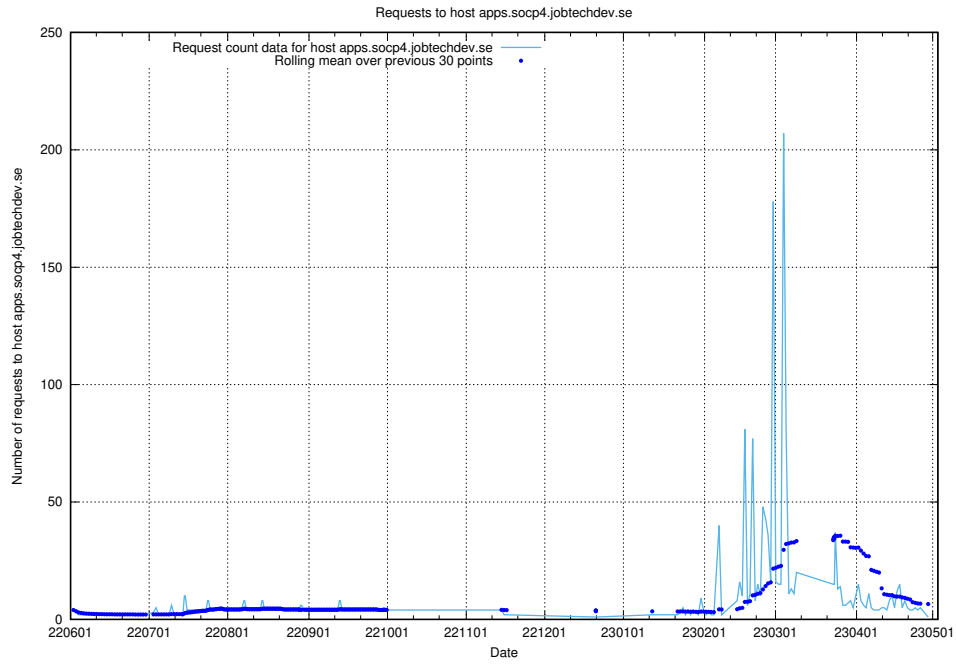

7.627 Usage of apps.socp4.jobtechdev.se

Here, we count the number of requests to host apps.socp4.jobtechdev.se.