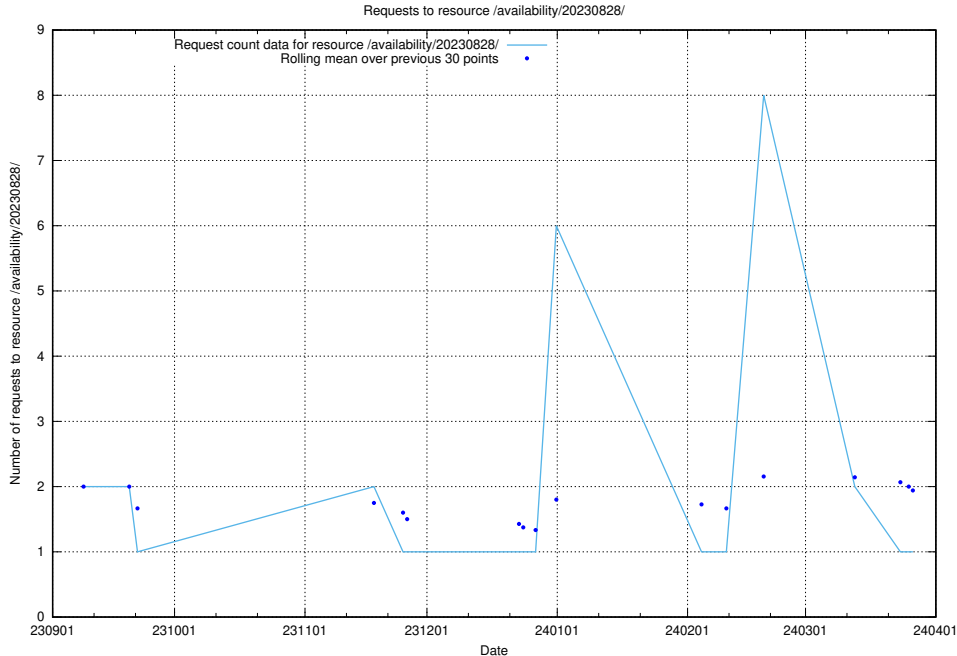

5.4615 Usage of /availability/20230828/

Here, we count the number of requests to resource /availability/20230828/.