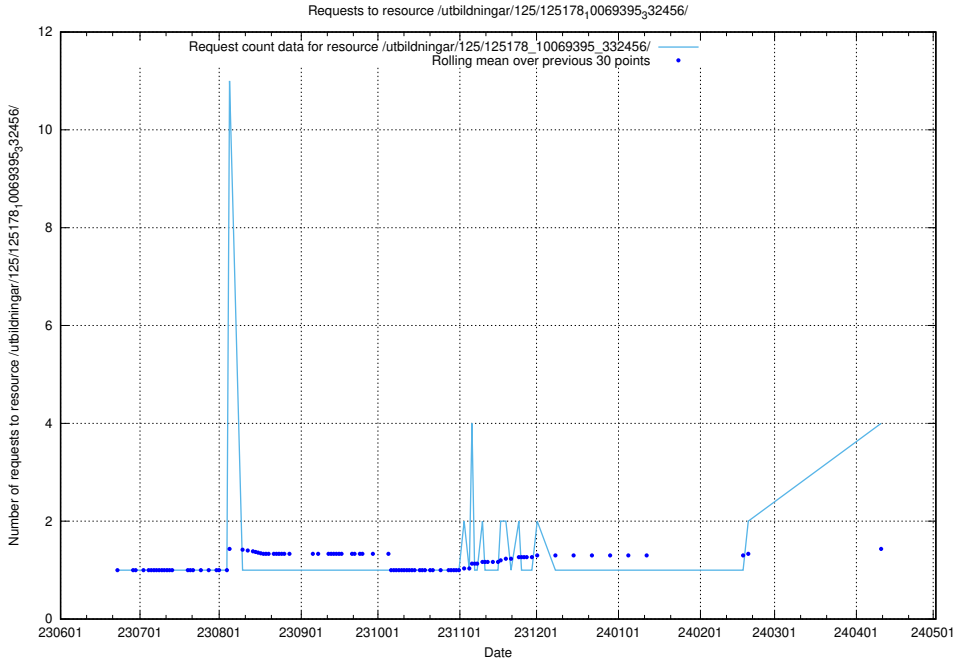

5.227 Usage of /utbildningar/125/125178_10069395_332456/

Here, we count the number of requests to resource /utbildningar/125/125178_10069395_332456/.