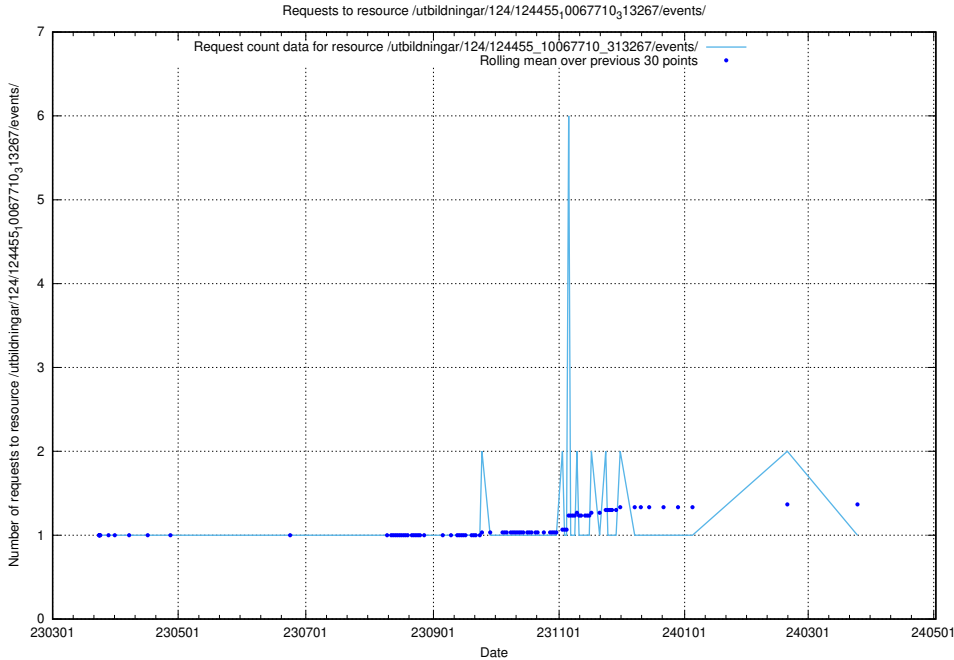

Here, we count the number of requests to resource /utbildningar/124/124455_10067710_313267/events/

5.3423 Usage of /taxonomy/Körkort/

Here, we count the number of requests to resource /taxonomy/Körkort/.