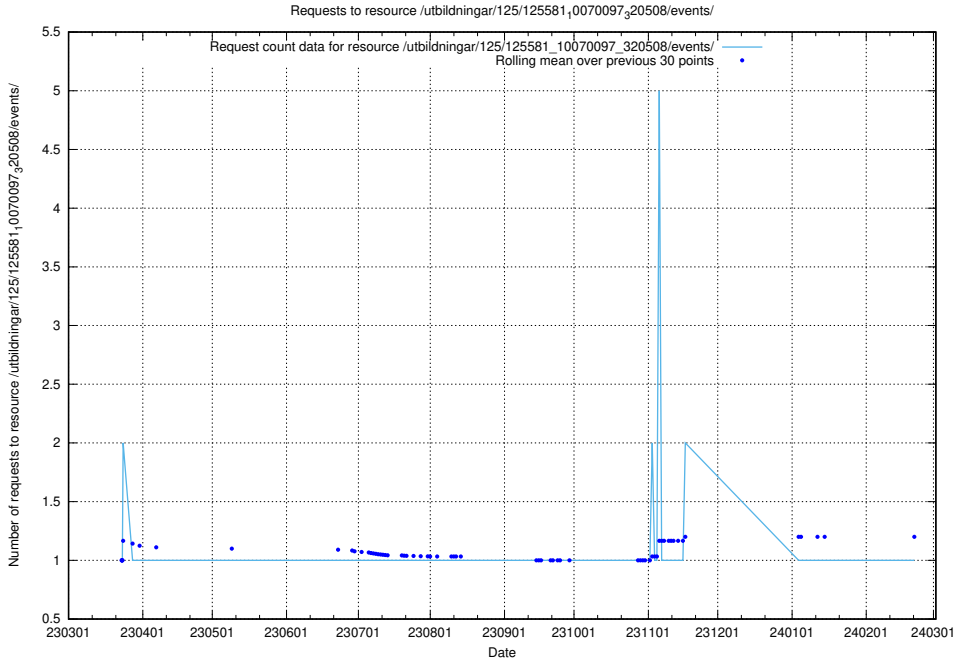

5.1083 Usage of /utbildningar/125/125581_10070097_320508/events/

Here, we count the number of requests to resource /utbildningar/125/125581_10070097_320508/events/