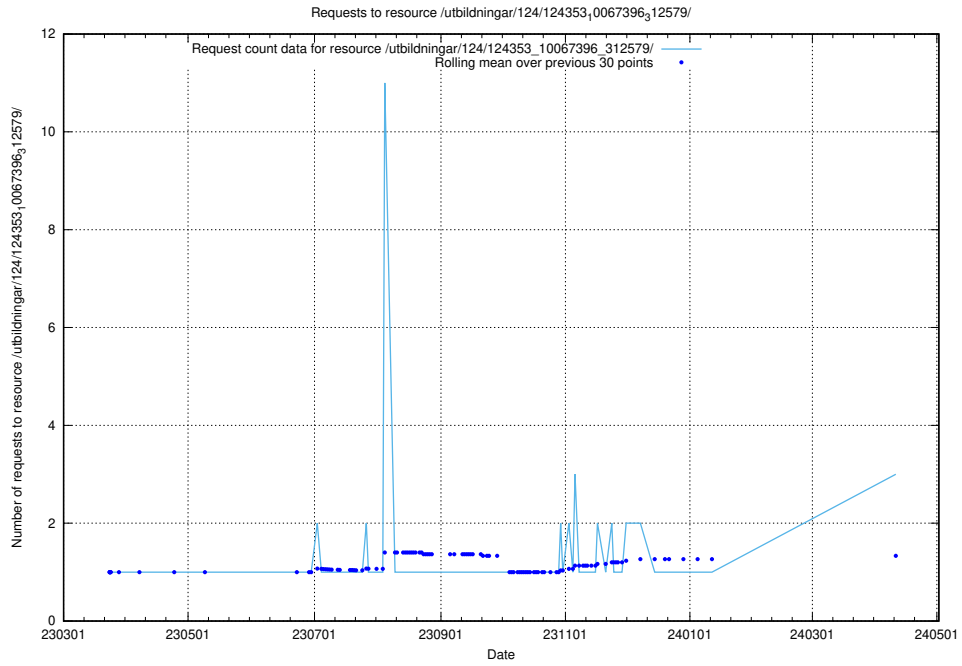

5.312 Usage of /utbildningar/124/124353_10067396_312579/

Here, we count the number of requests to resource /utbildningar/124/124353_10067396_312579/.