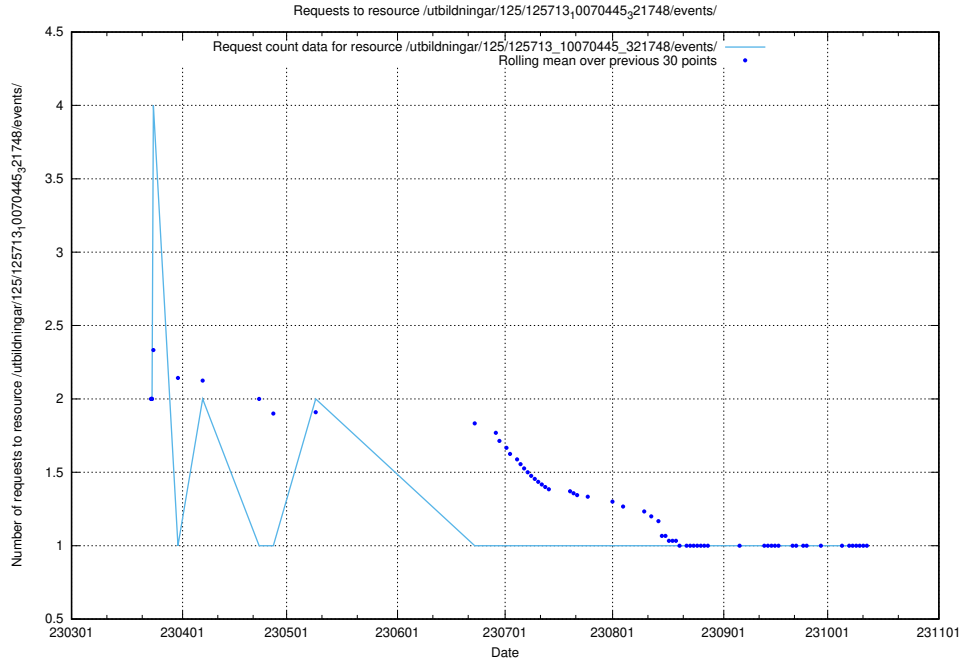

5.6257 Usage of /utbildningar/125/125713_10070445_321748/events/

Here, we count the number of requests to resource /utbildningar/125/125713_10070445_321748/events/