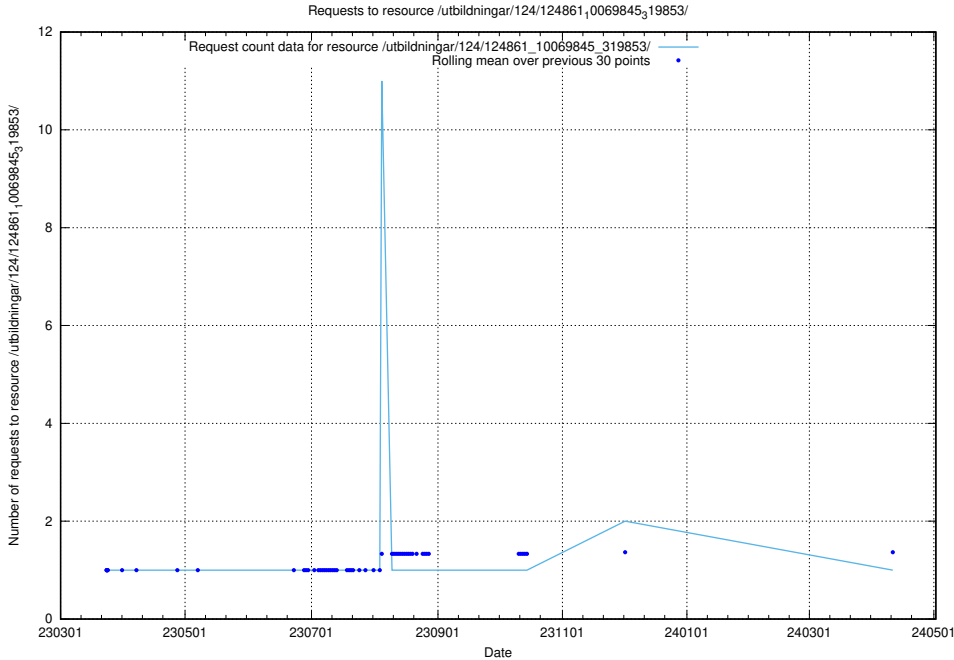

5.1148 Usage of /utbildningar/124/124861_10069845_319853/

Here, we count the number of requests to resource /utbildningar/124/124861_10069845_319853/.