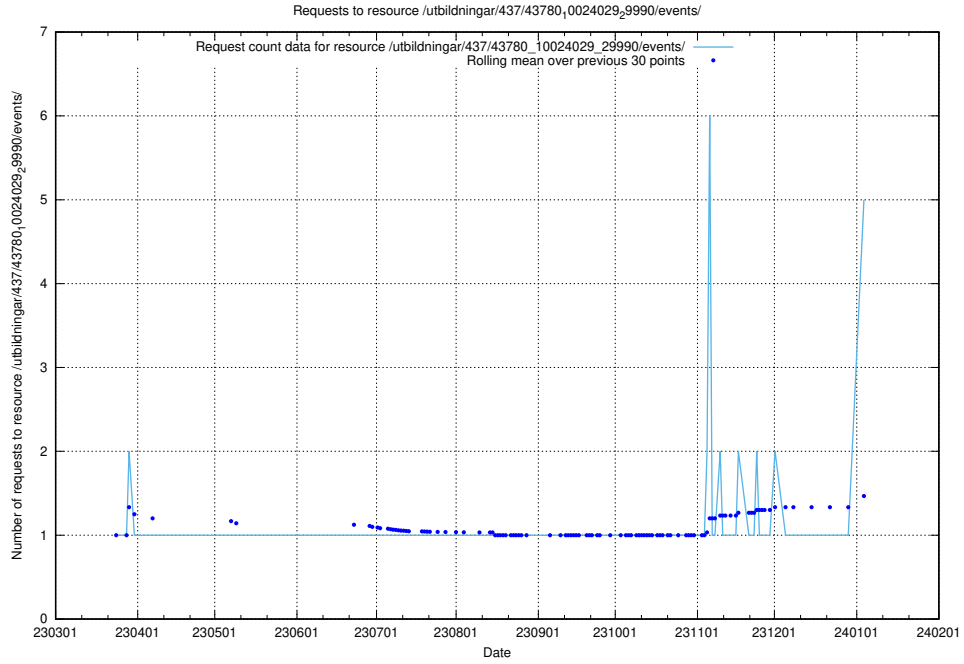

5.149 Usage of /utbildningar/437/43780_10024029_29990/events/

Here, we count the number of requests to resource /utbildningar/437/43780_10024029_29990/events/.