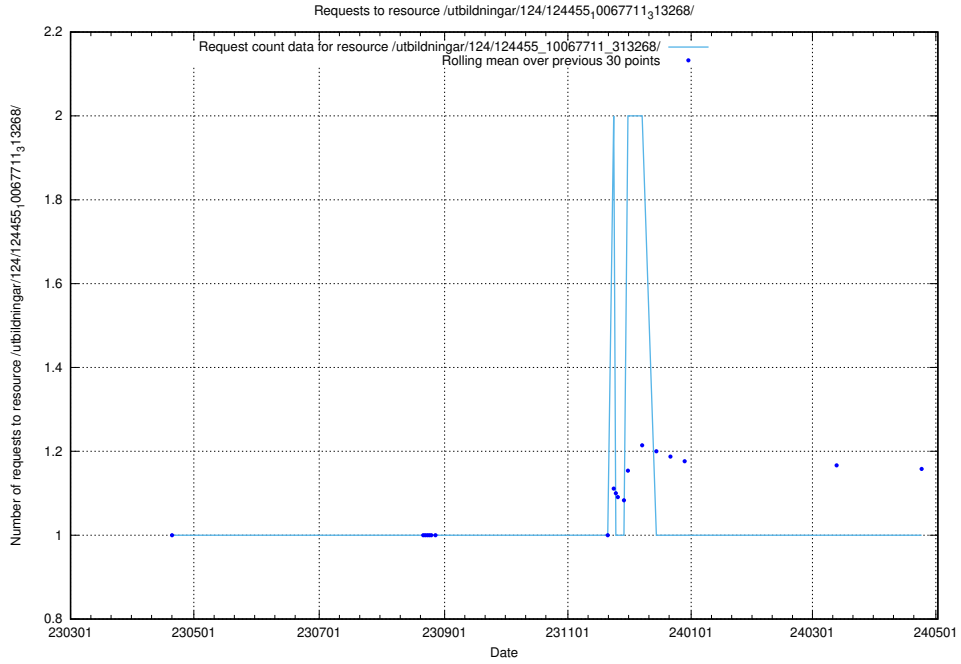

5.6043 Usage of /utbildningar/124/124455_10067711_313268/

Here, we count the number of requests to resource /utbildningar/124/124455_10067711_313268/.