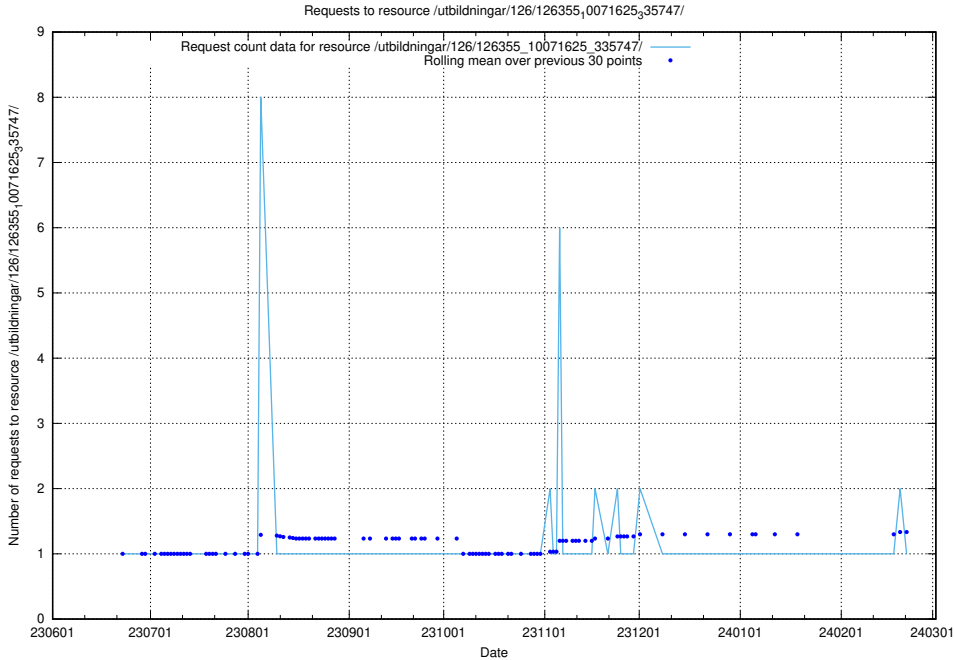

5.5648 Usage of /utbildningar/126/126355_10071625_335747/

Here, we count the number of requests to resource /utbildningar/126/126355_10071625_335747/.