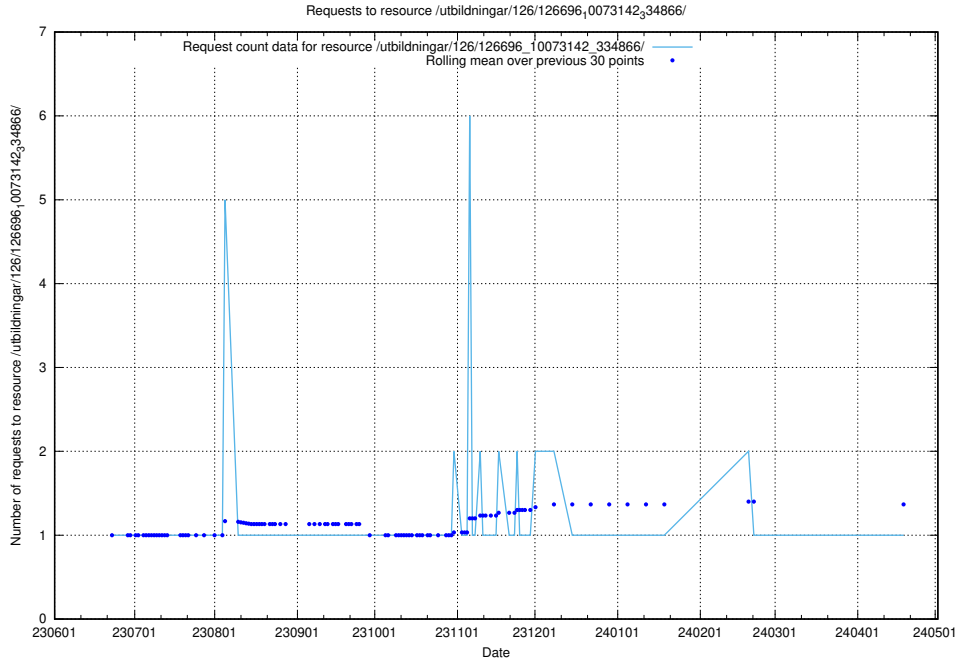

5.5614 Usage of /utbildningar/126/126696_10073142_334866/

Here, we count the number of requests to resource /utbildningar/126/126696_10073142_334866/.