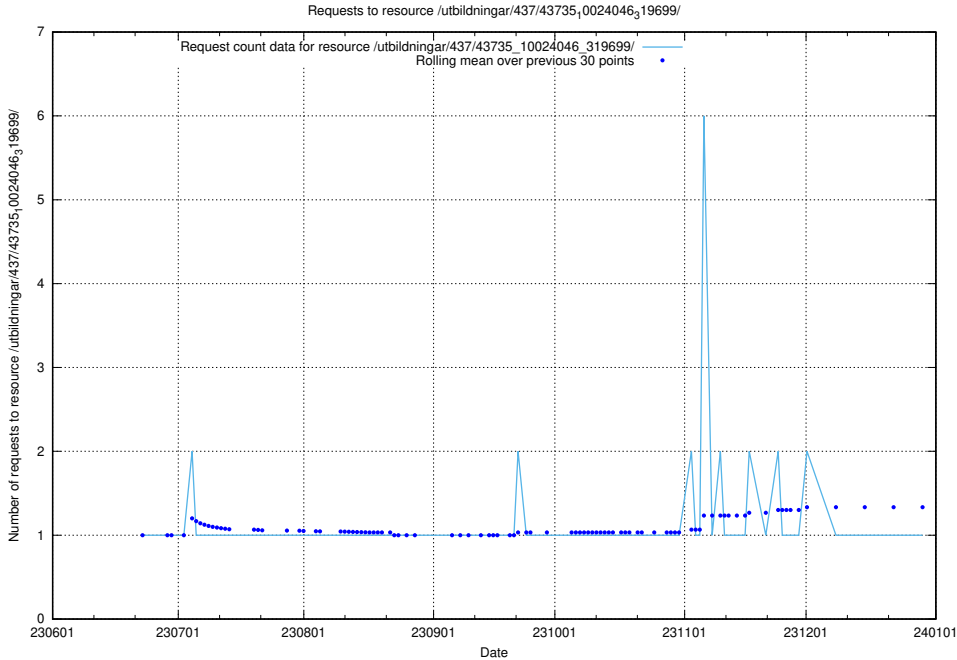

5.5565 Usage of /utbildningar/437/43735_10024046_319699/

Here, we count the number of requests to resource /utbildningar/437/43735_10024046_319699/.