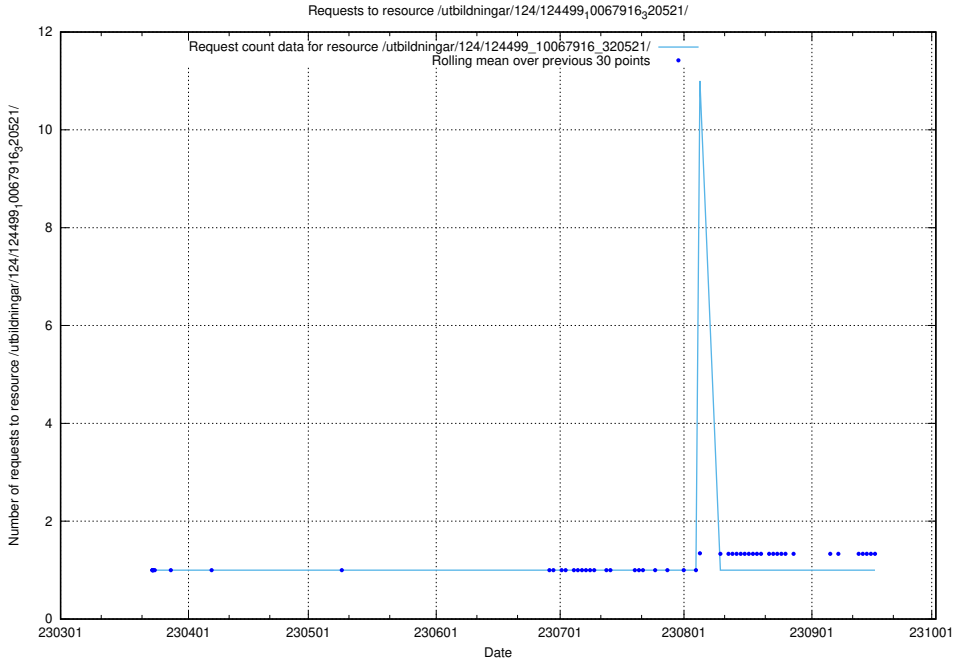

5.2319 Usage of /utbildningar/124/124499_10067916_320521/

Here, we count the number of requests to resource /utbildningar/124/124499_10067916_320521/.