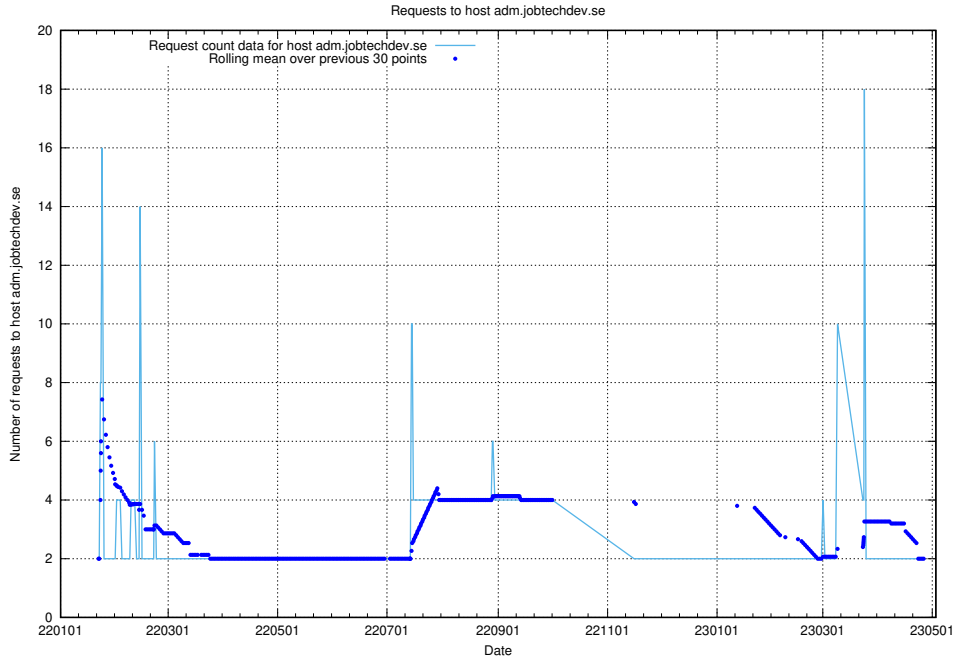

7.256 Usage of adm.jobtechdev.se

Here, we count the number of requests to host adm.jobtechdev.se.