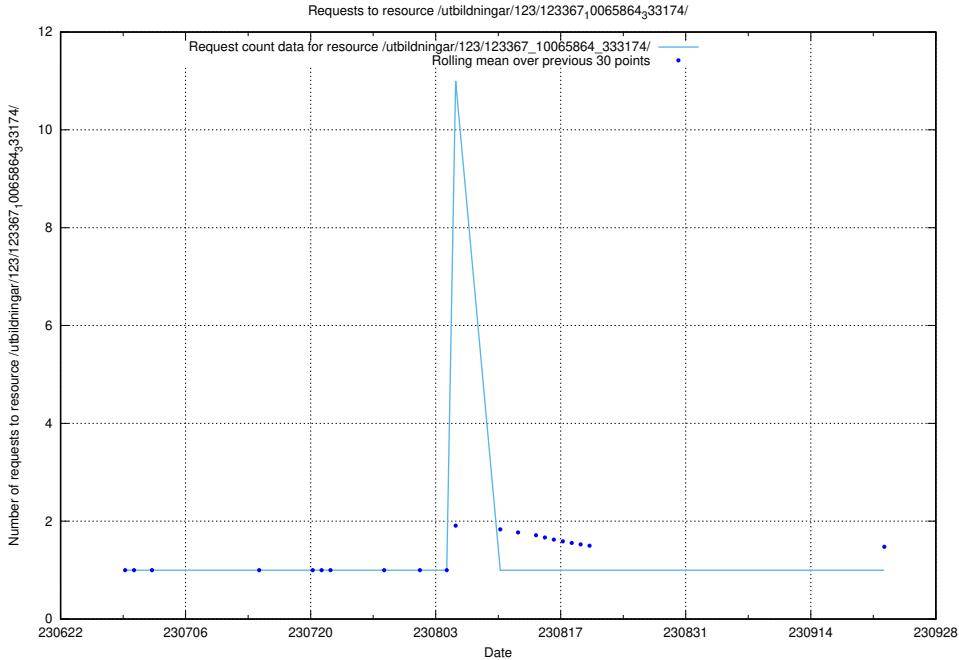

5.5520 Usage of /utbildningar/123/123367_10065864_333174/

Here, we count the number of requests to resource /utbildningar/123/123367_10065864_333174/.