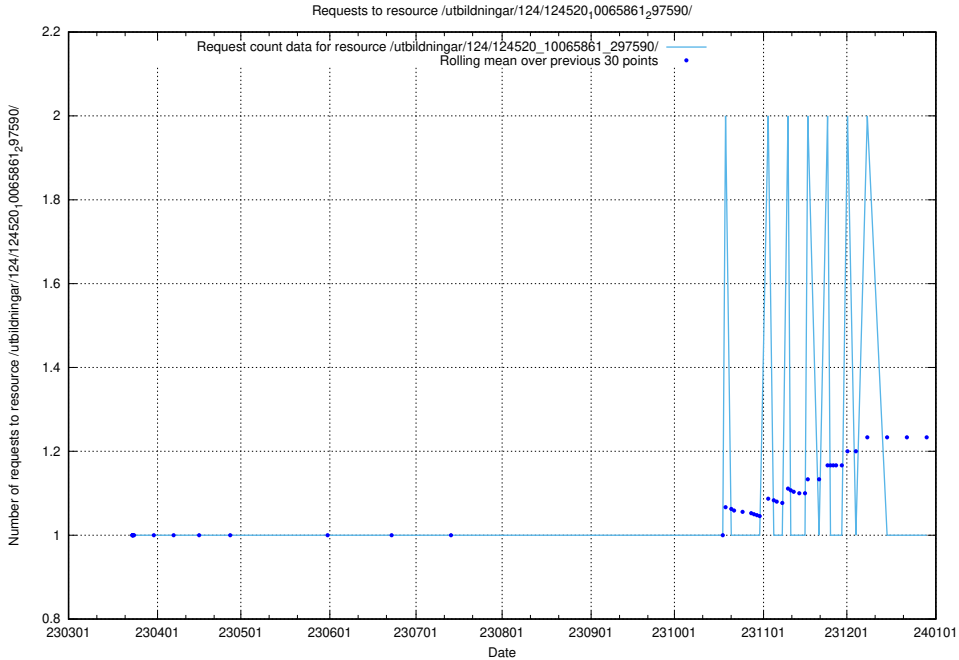

5.1255 Usage of /utbildningar/124/124520_10065861_297590/

Here, we count the number of requests to resource /utbildningar/124/124520_10065861_297590/.