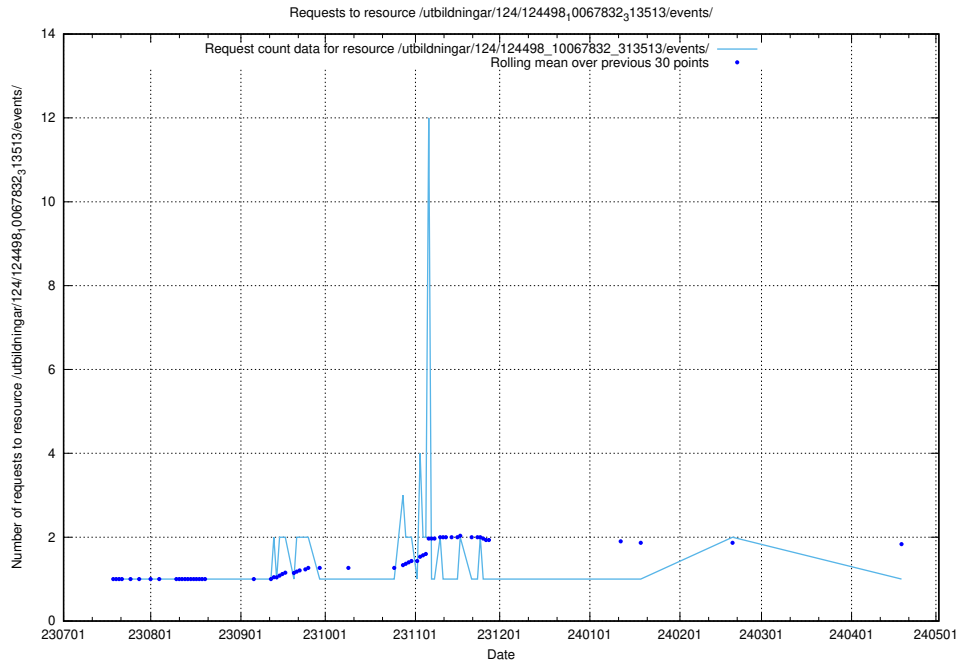

Here, we count the number of requests to resource /utbildningar/125/125195_10071448_333524/events/

5.5007 Usage of /utbildningar/124/124498_10067832_313513/events/

Here, we count the number of requests to resource /utbildningar/124/124498_10067832_313513/events/