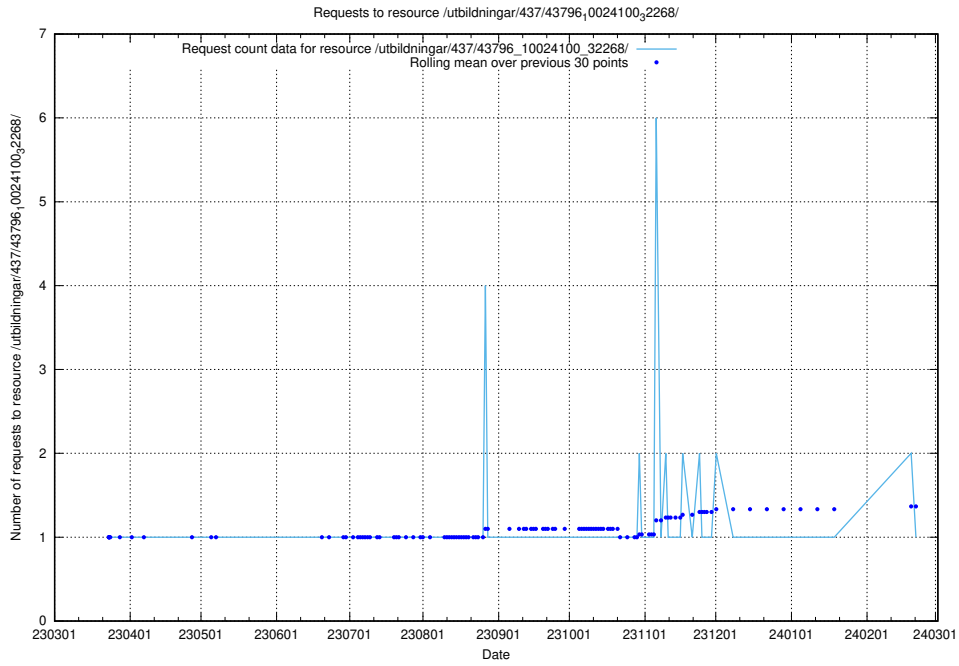

5.6329 Usage of /utbildningar/437/43796_10024100_32268/

Here, we count the number of requests to resource /utbildningar/437/43796_10024100_32268/.