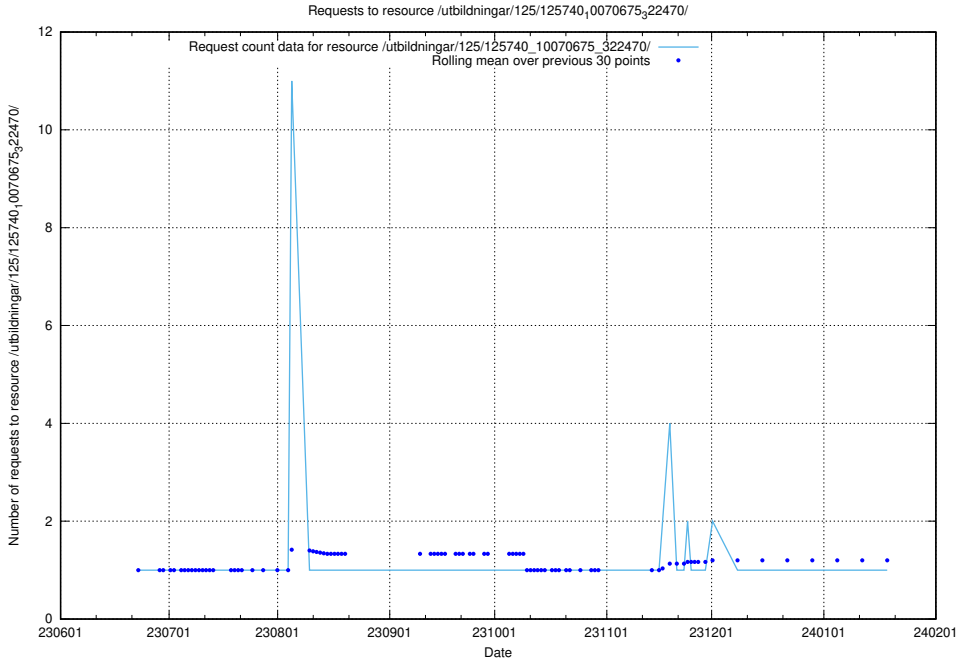

5.5689 Usage of /utbildningar/125/125740_10070675_322470/

Here, we count the number of requests to resource /utbildningar/125/125740_10070675_322470/.