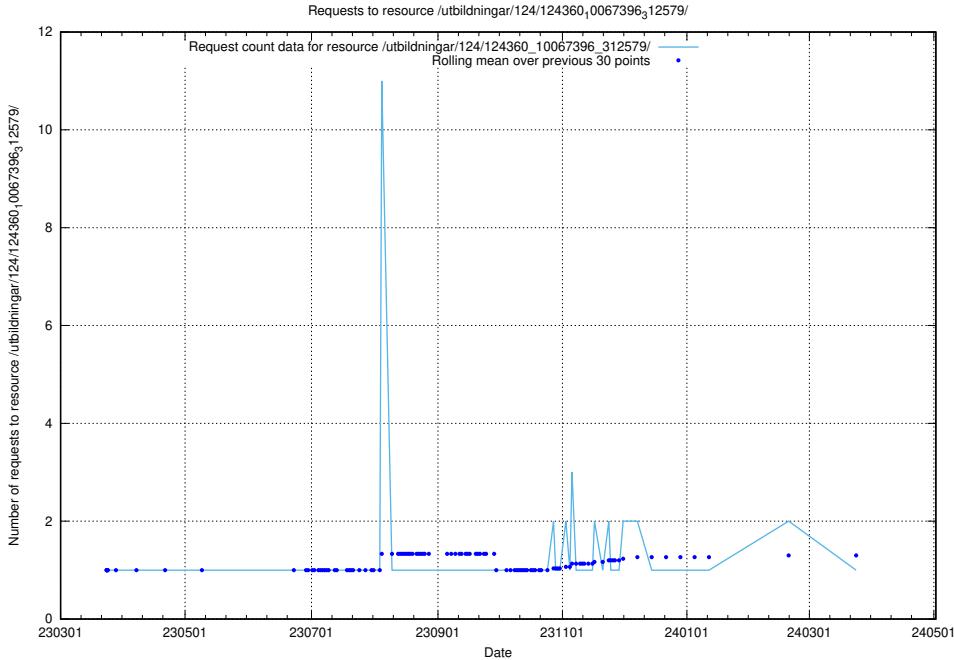

5.3784 Usage of /utbildningar/124/124360_10067396_312579/

Here, we count the number of requests to resource /utbildningar/124/124360_10067396_312579/.