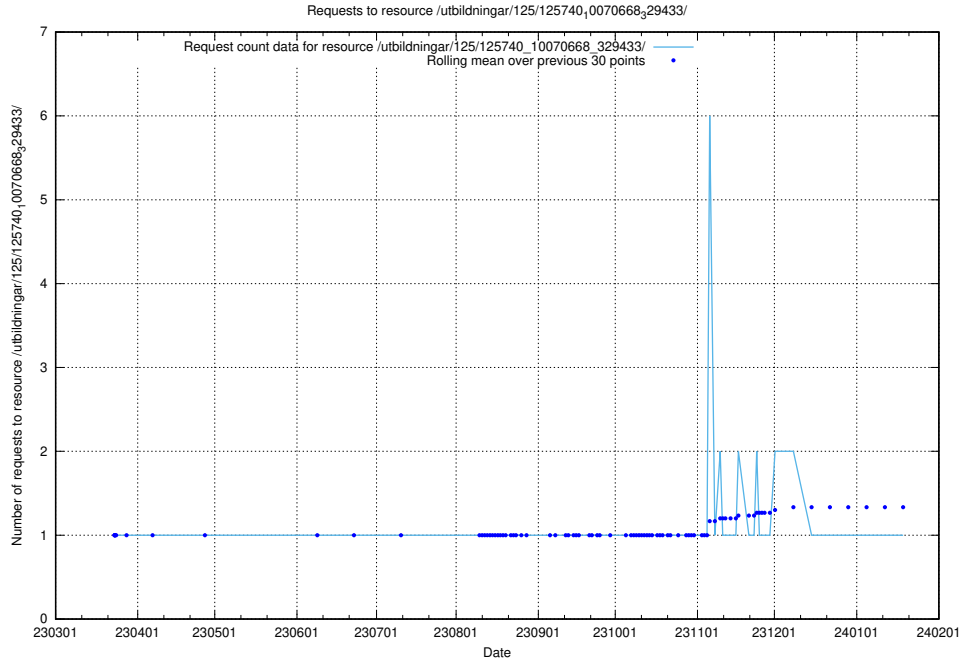

5.991 Usage of /utbildningar/125/125740_10070668_329433/

Here, we count the number of requests to resource /utbildningar/125/125740_10070668_329433/.