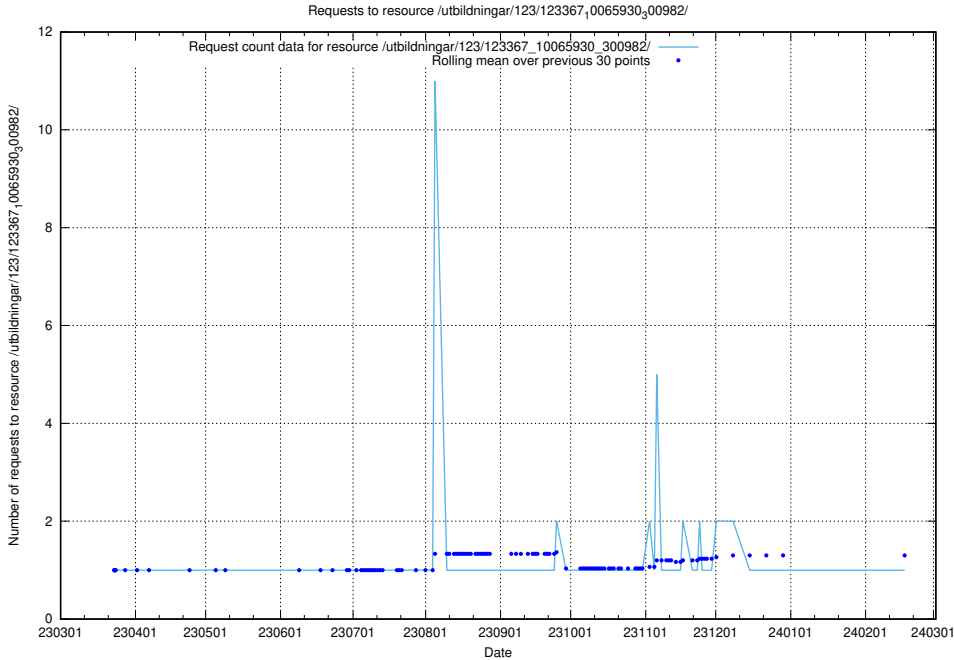

5.4616 Usage of /utbildningar/123/123367_10065930_300982/

Here, we count the number of requests to resource /utbildningar/123/123367_10065930_300982/.