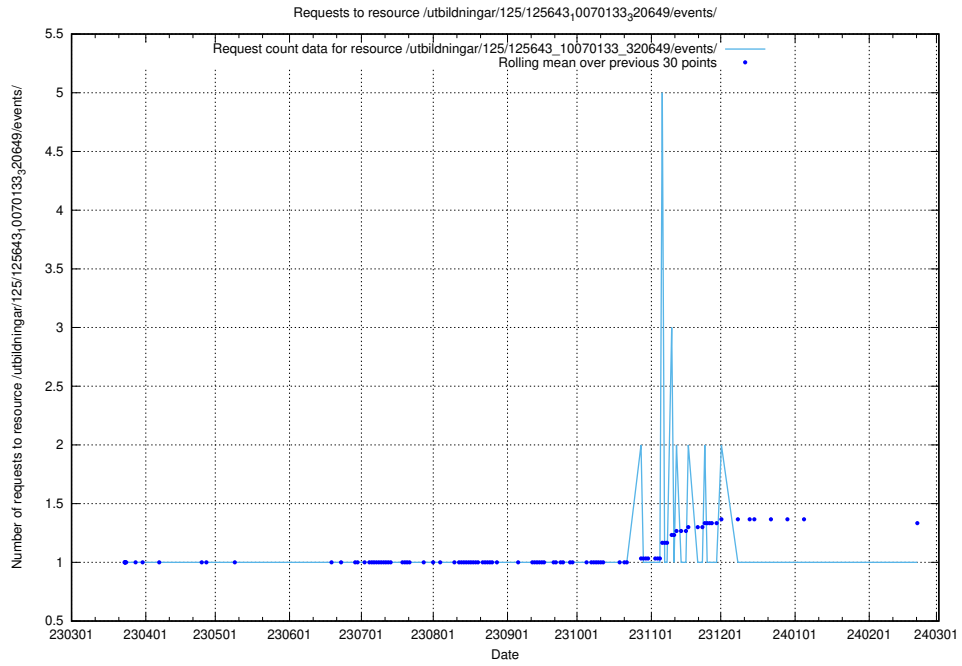

5.1033 Usage of /utbildningar/125/125643_10070133_320649/events/

Here, we count the number of requests to resource /utbildningar/125/125643_10070133_320649/events/