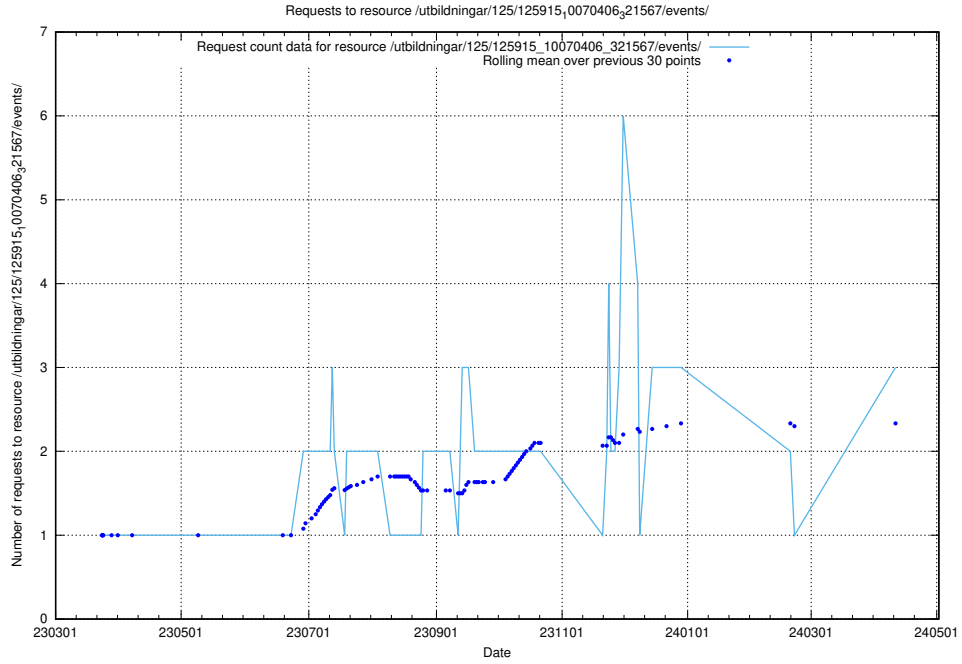

5.465 Usage of /utbildningar/125/125915_10070406_321567/events/

Here, we count the number of requests to resource /utbildningar/125/125915_10070406_321567/events/