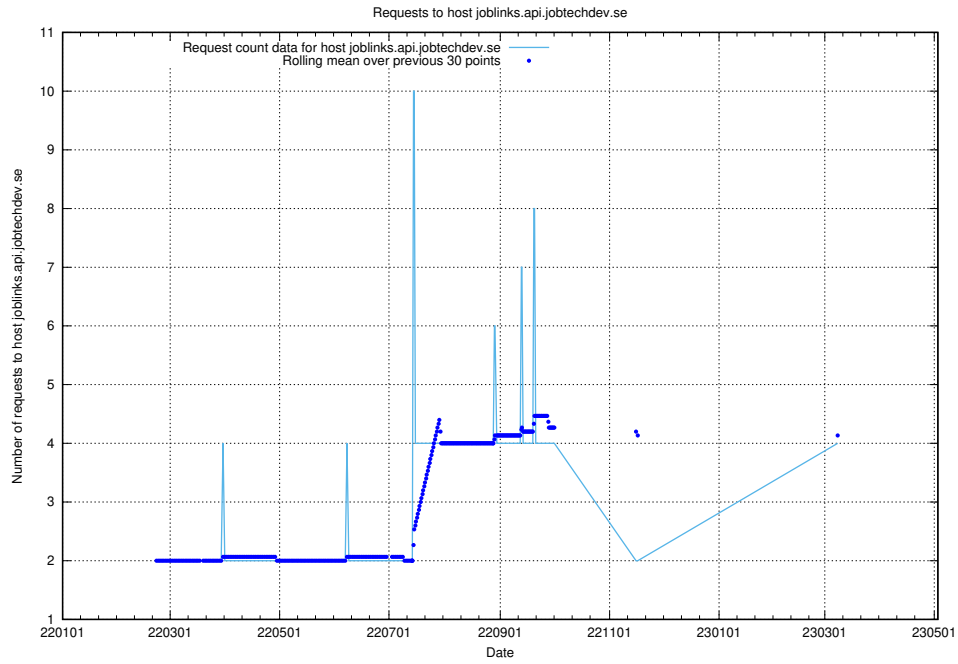

7.152 Usage of `joblinks.api.jobtechdev.se`

Here, we count the number of requests to host `joblinks.api.jobtechdev.se`.