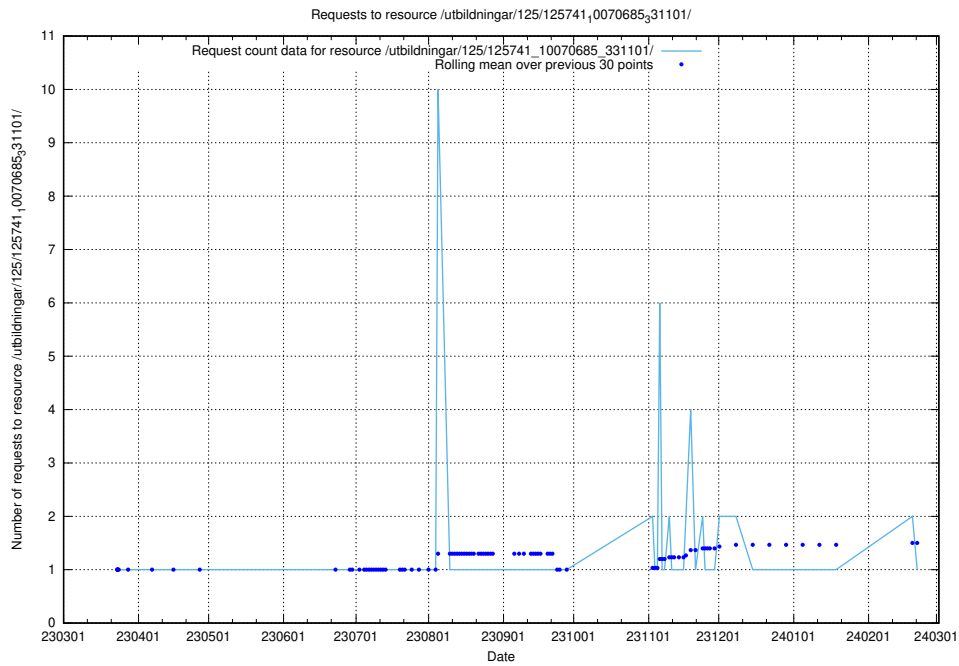

5.6448 Usage of /utbildningar/125/125741_10070685_331101/

Here, we count the number of requests to resource /utbildningar/125/125741_10070685_331101/.