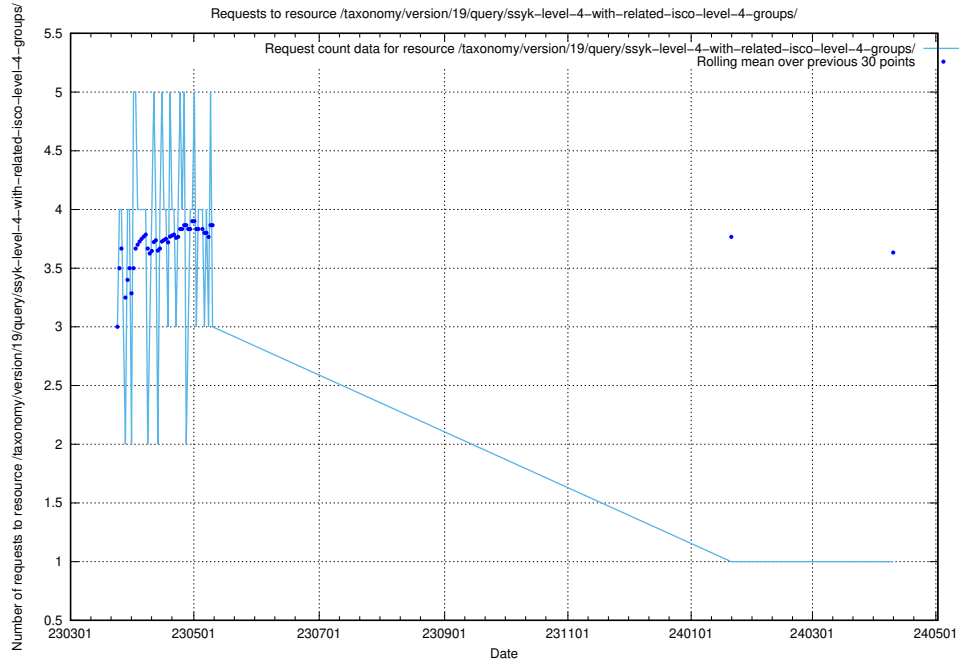

5.6097 Usage of /taxonomy/version/19/query/ssyk-level-4-with-related-isco-level-4-groups/

Here, we count the number of requests to resource /taxonomy/version/19/query/ssyk-level-4-with-related-isco-level-4-groups/.