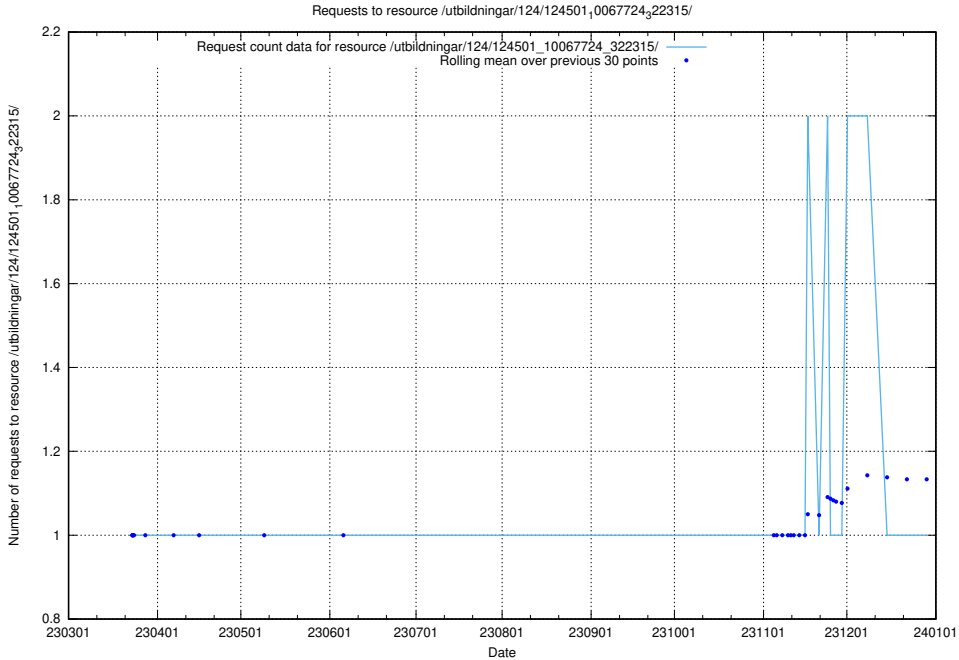

5.2249 Usage of /utbildningar/124/124501_10067724_322315/

Here, we count the number of requests to resource /utbildningar/124/124501_10067724_322315/.