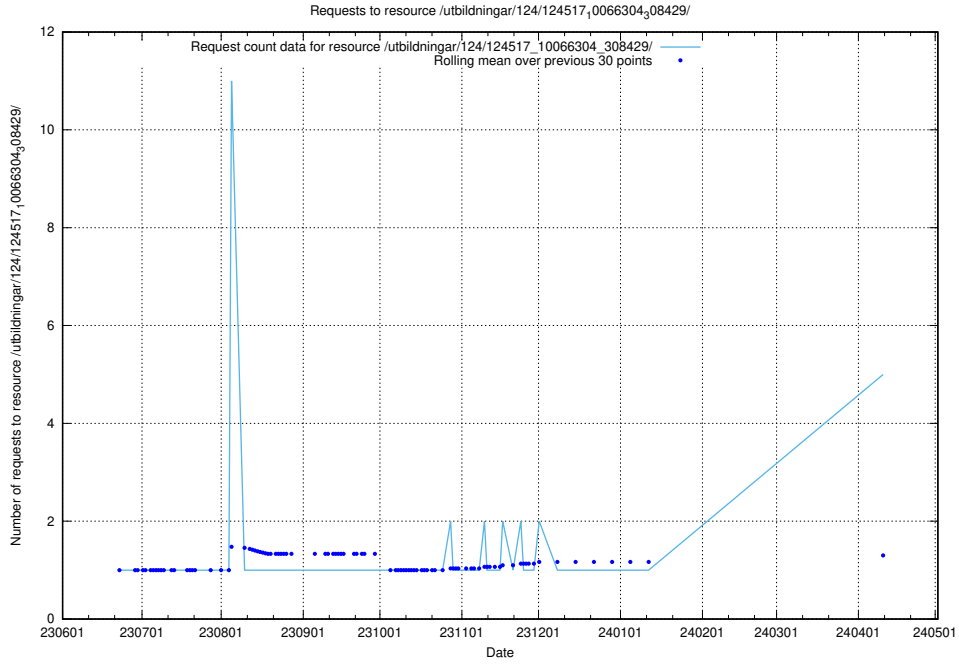

5.146 Usage of /utbildningar/124/124517_10066304_308429/

Here, we count the number of requests to resource /utbildningar/124/124517_10066304_308429/.