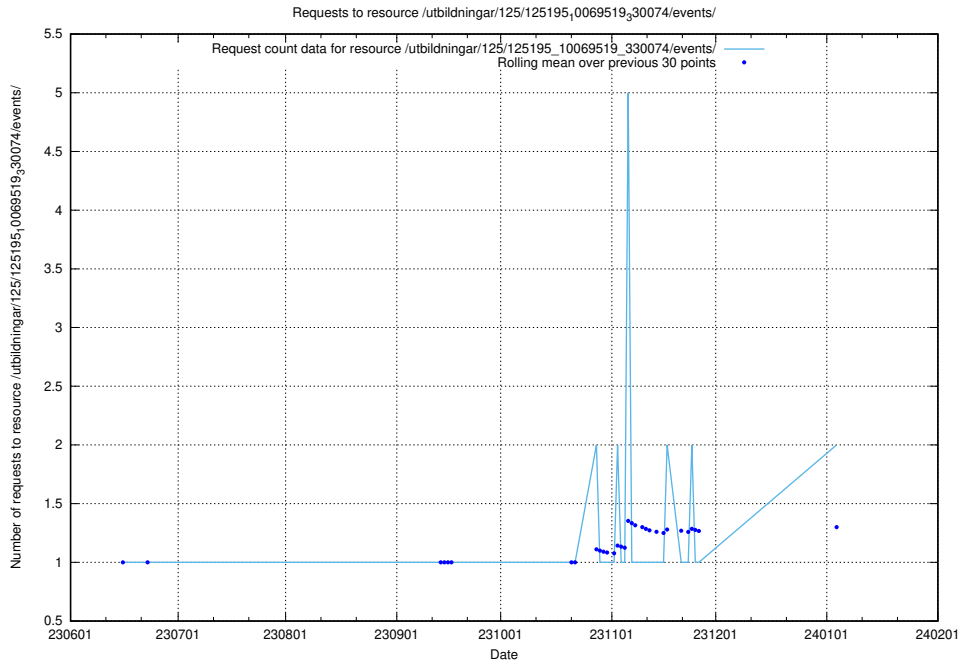

5.878 Usage of /utbildningar/125/125195_10069519_330074/events/

Here, we count the number of requests to resource /utbildningar/125/125195_10069519_330074/events/