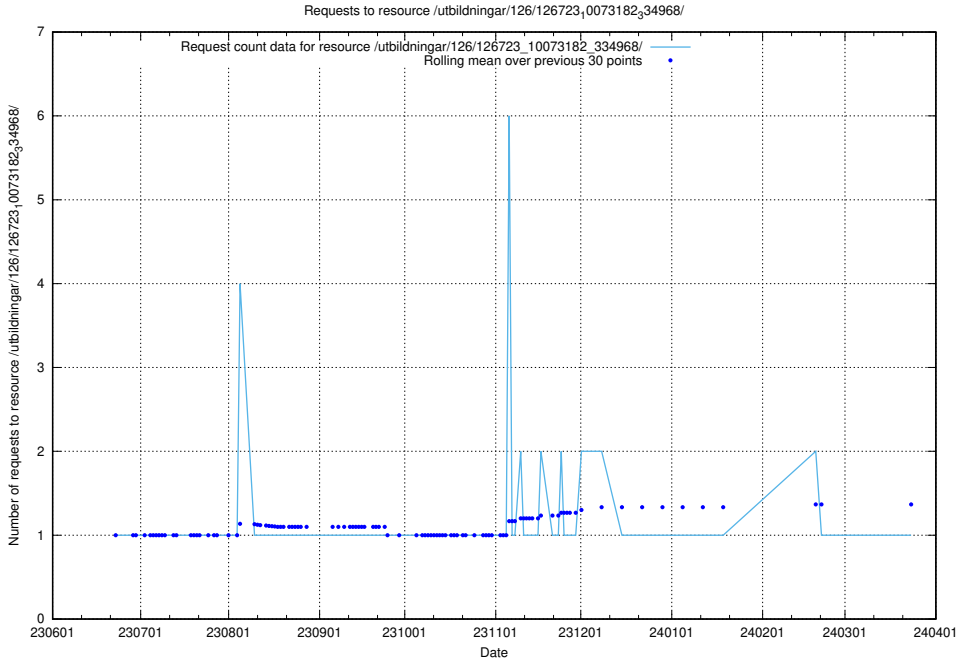

5.5592 Usage of /utbildningar/126/126723_10073182_334968/

Here, we count the number of requests to resource /utbildningar/126/126723_10073182_334968/.