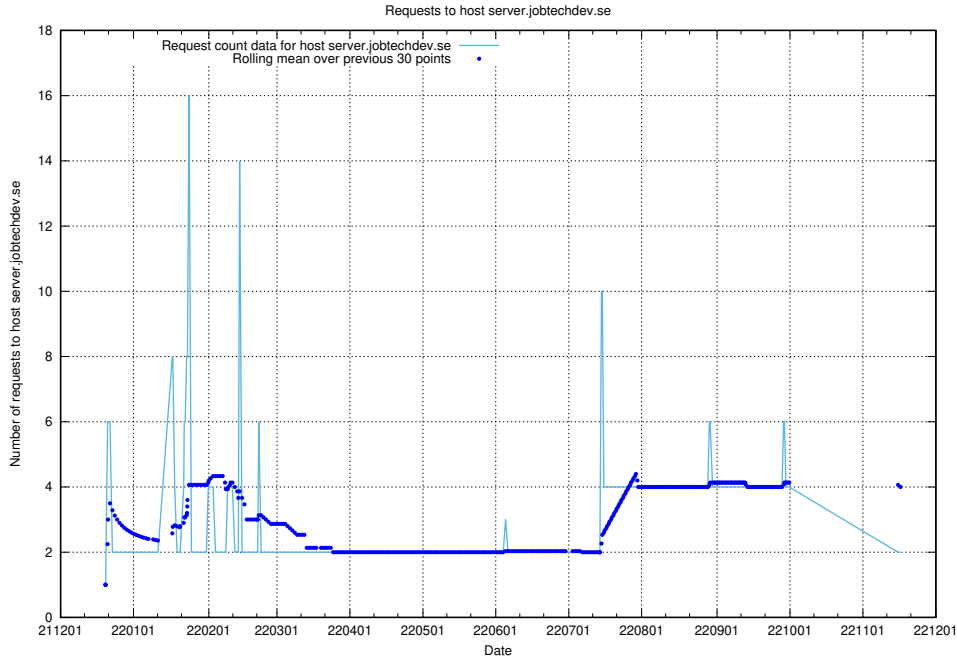

7.365 Usage of server.jobtechdev.se

Here, we count the number of requests to host server.jobtechdev.se.