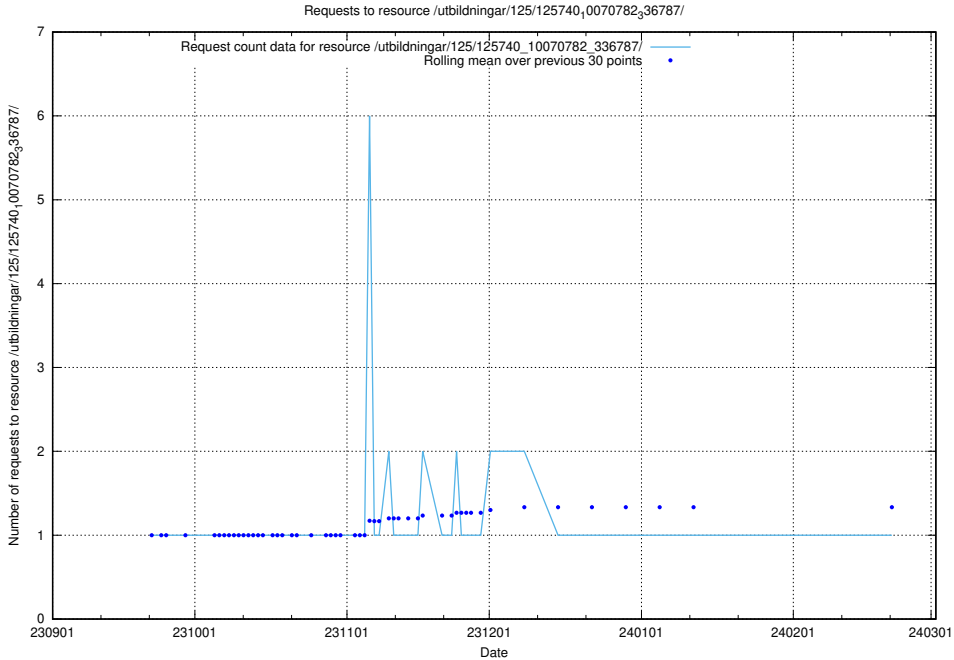

5.4491 Usage of /utbildningar/125/125740_10070782_336787/

Here, we count the number of requests to resource /utbildningar/125/125740_10070782_336787/.