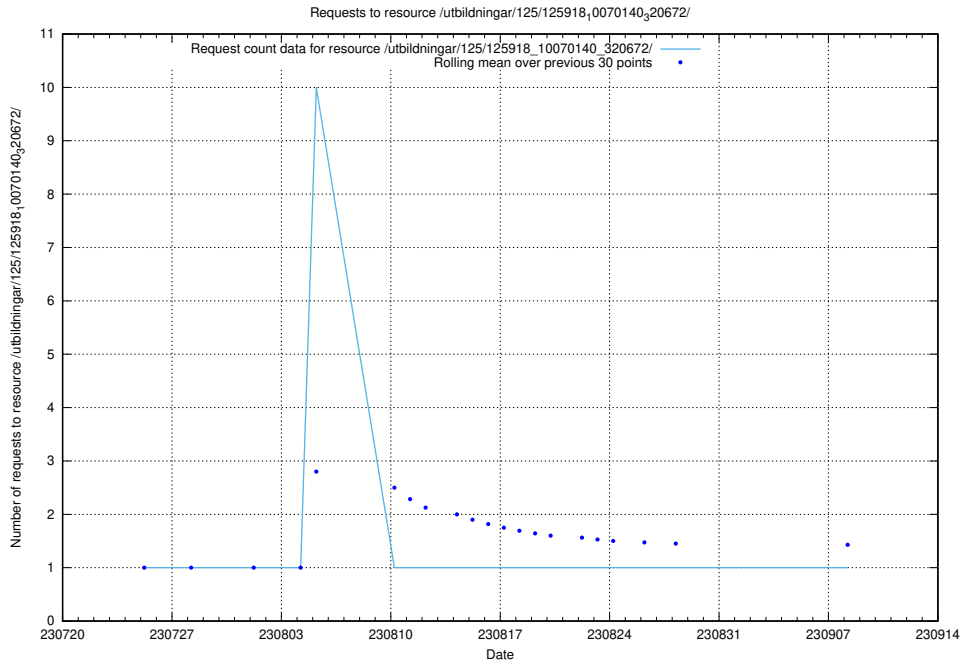

5.4933 Usage of /utbildningar/125/125918_10070140_320672/

Here, we count the number of requests to resource /utbildningar/125/125918_10070140_320672/.