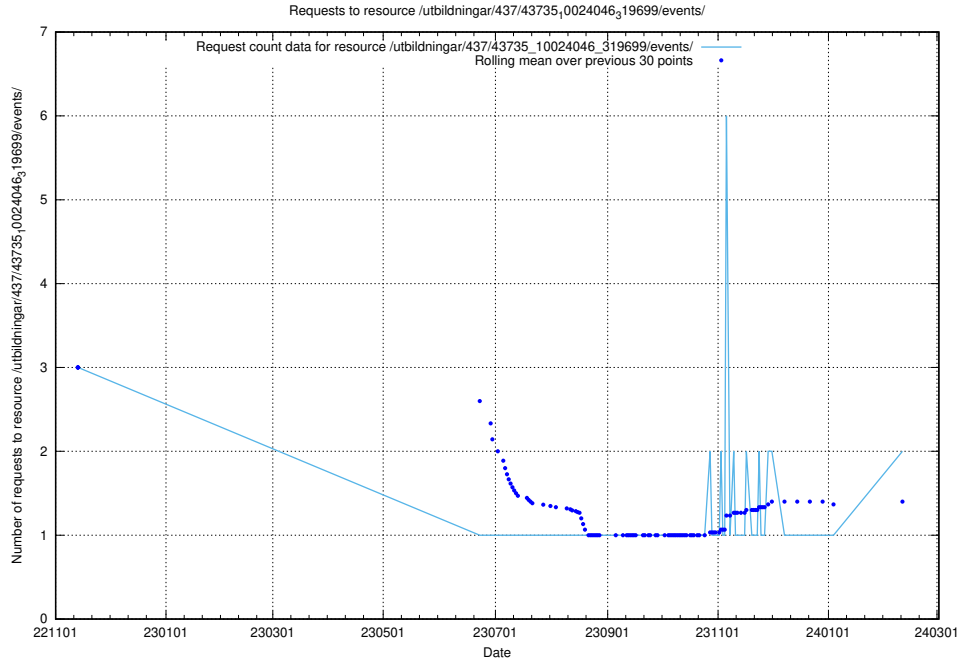

5.865 Usage of /utbildningar/437/43735_10024046_319699/events/

Here, we count the number of requests to resource /utbildningar/437/43735_10024046_319699/events/.