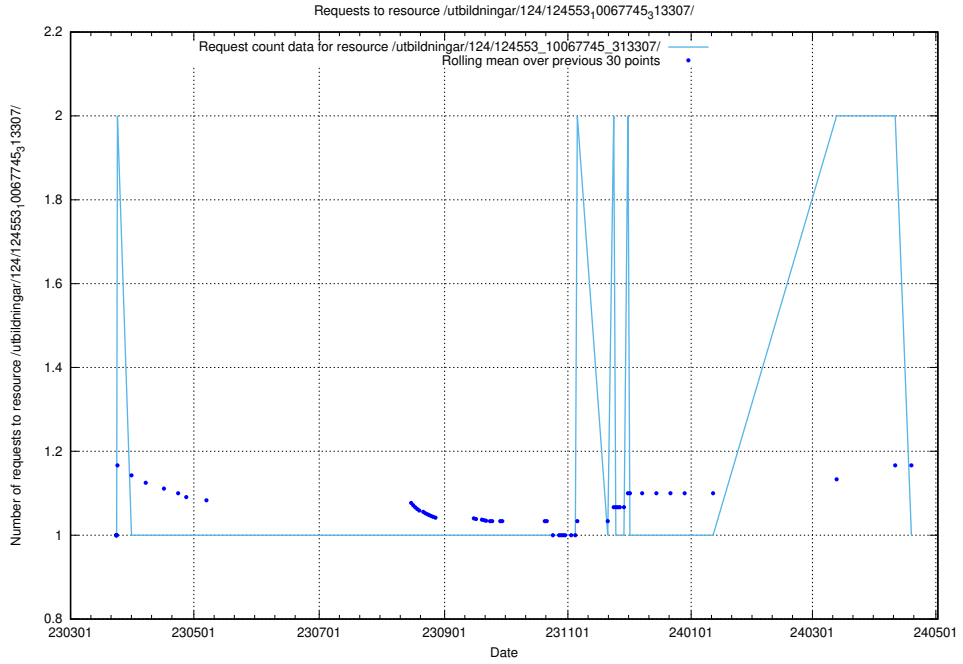

Here, we count the number of requests to resource /utbildningar/124/124553_10067745_313307/events/

5.1200 Usage of /utbildningar/124/124553_10067745_313307/

Here, we count the number of requests to resource /utbildningar/124/124553_10067745_313307/.