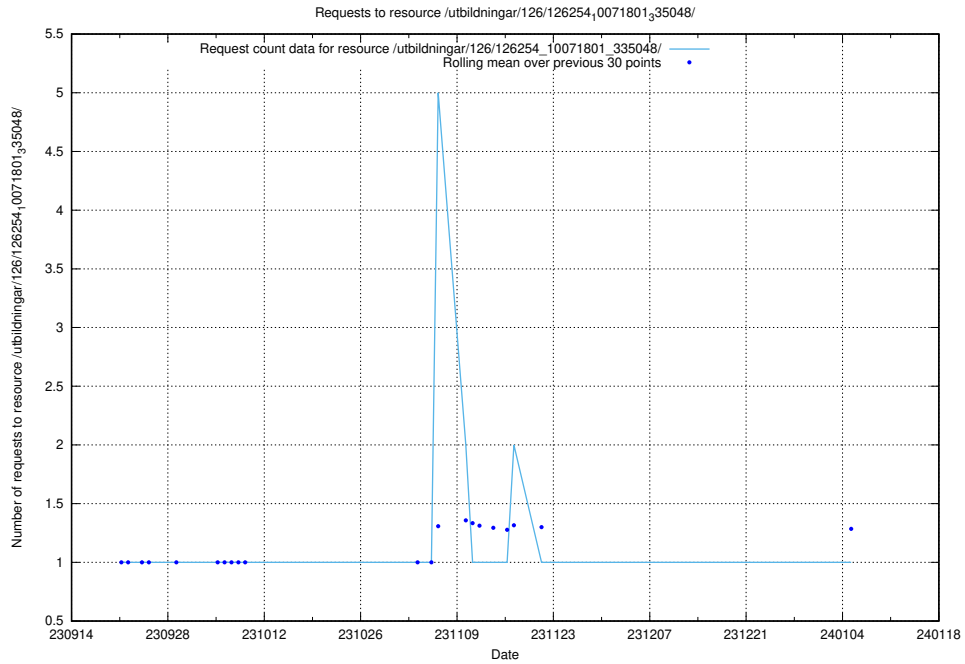

5.4507 Usage of /utbildningar/126/126254_10071801_335048/

Here, we count the number of requests to resource /utbildningar/126/126254_10071801_335048/.