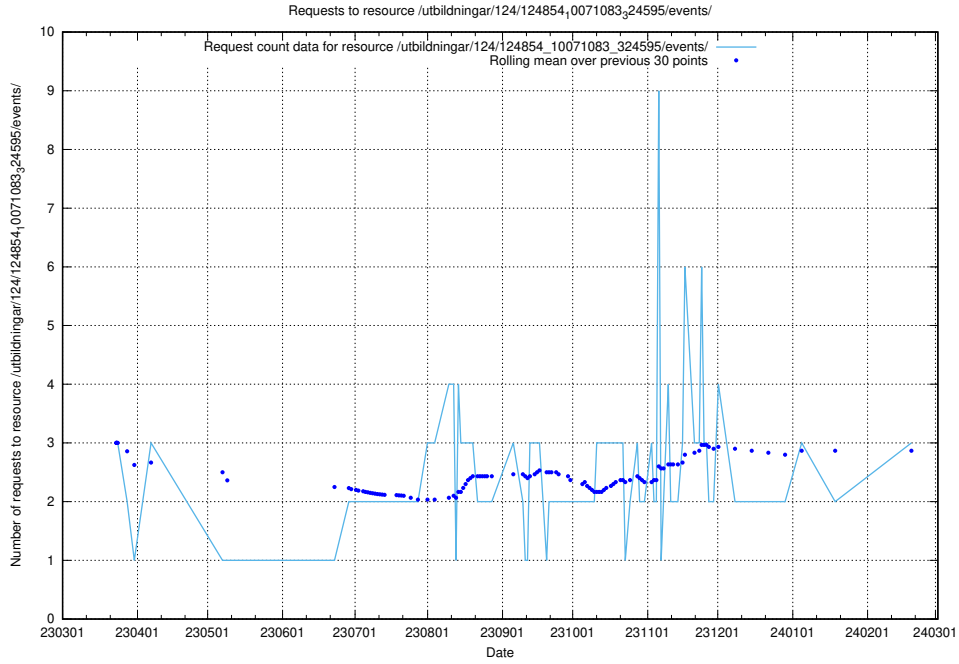

5.458 Usage of /utbildningar/124/124854_10071083_324595/events/

Here, we count the number of requests to resource /utbildningar/124/124854_10071083_324595/events/