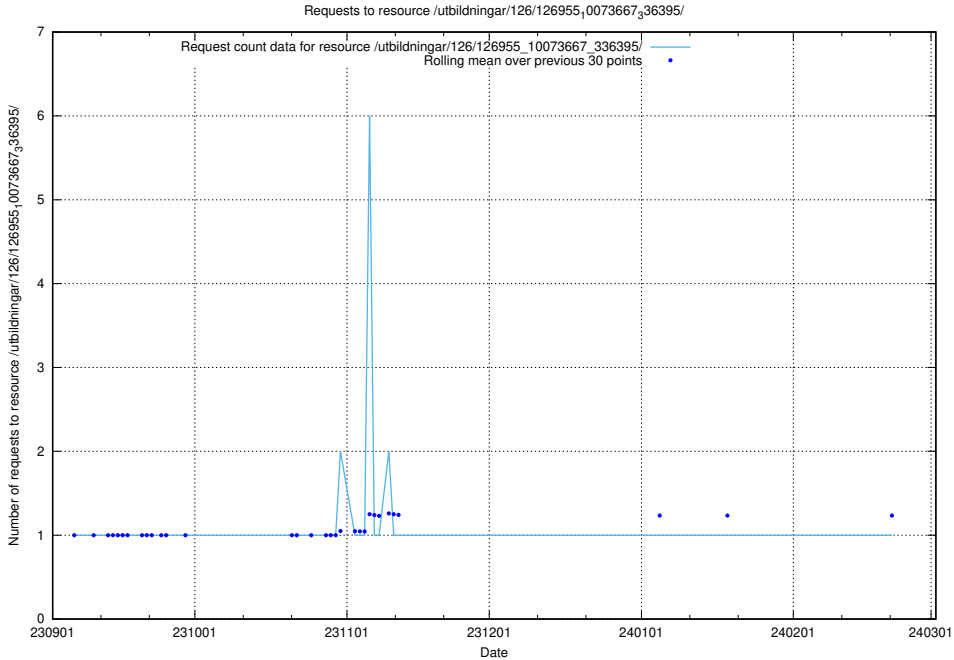

5.4639 Usage of /utbildningar/126/126955_10073667_336395/

Here, we count the number of requests to resource /utbildningar/126/126955_10073667_336395/.