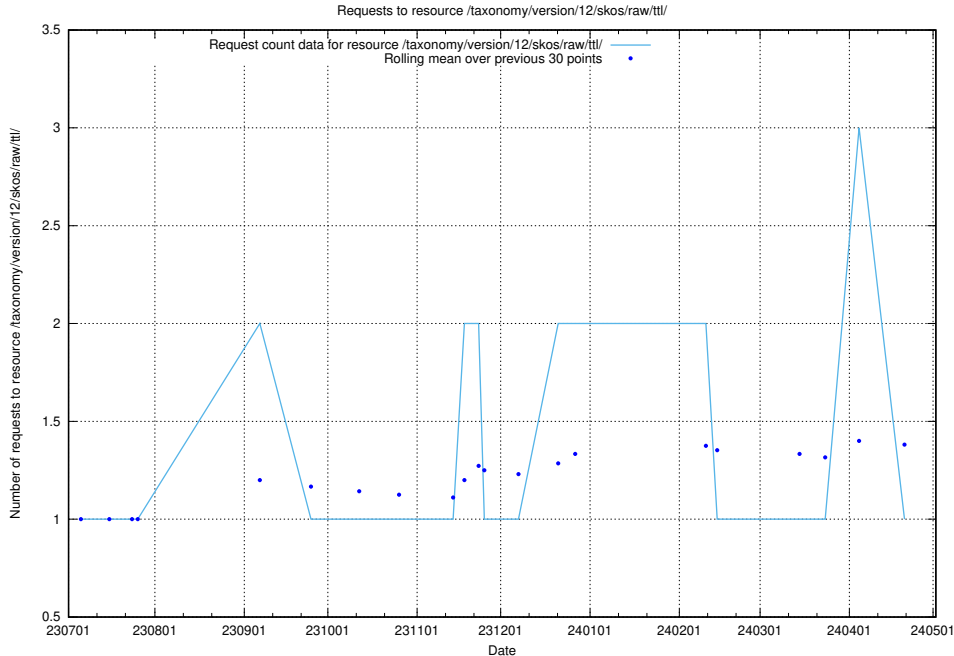

5.5329 Usage of /taxonomy/version/12/skos/raw/ttl/

Here, we count the number of requests to resource /taxonomy/version/12/skos/raw/ttl/.