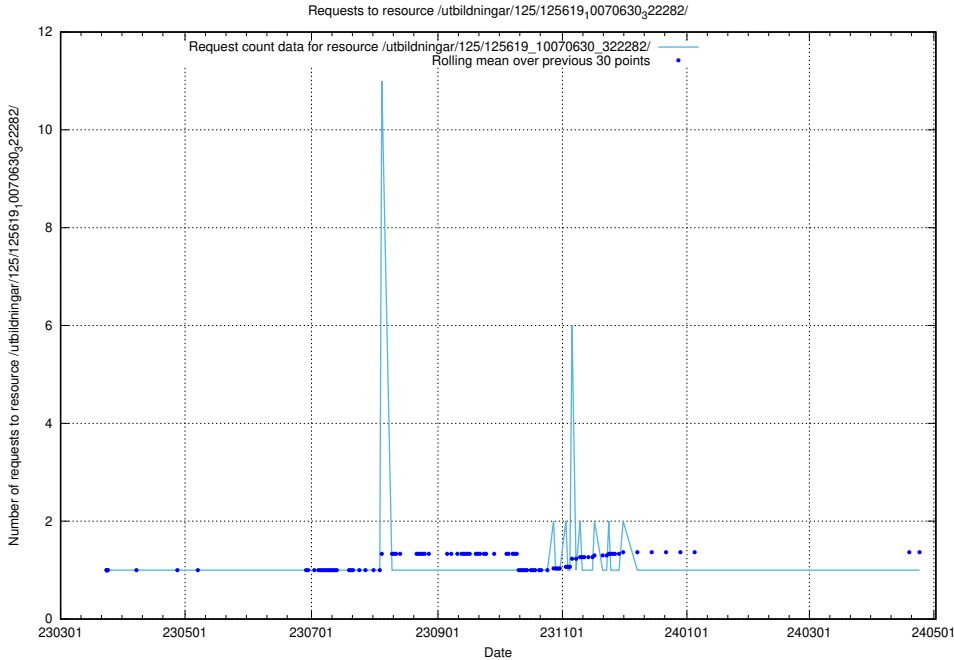

5.1050 Usage of /utbildningar/125/125619_10070630_322282/

Here, we count the number of requests to resource /utbildningar/125/125619_10070630_322282/.