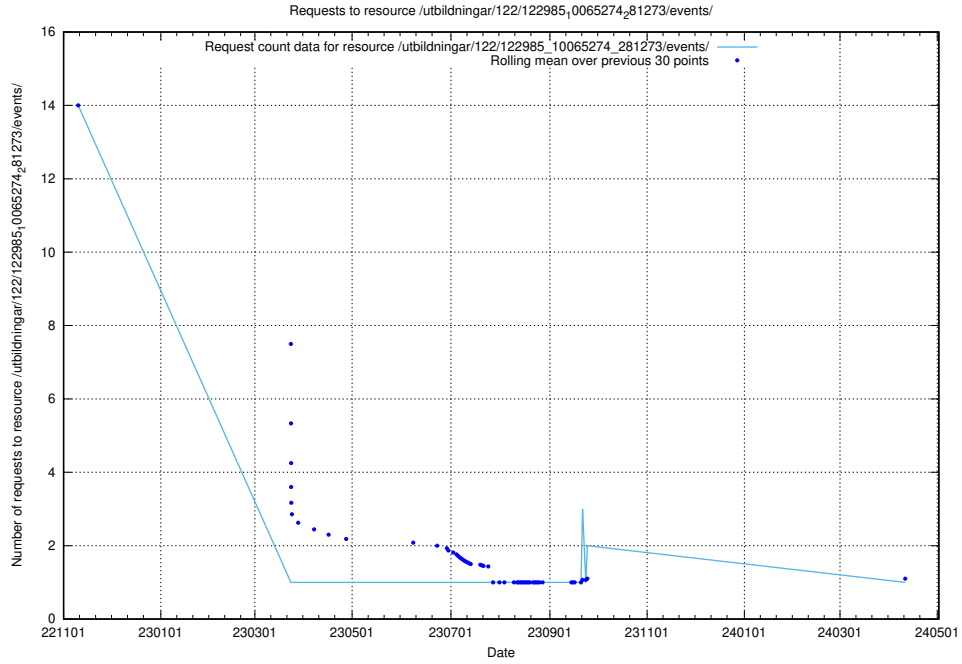

5.6196 Usage of /utbildningar/122/122985_10065274_281273/events/

Here, we count the number of requests to resource /utbildningar/122/122985_10065274_281273/events/