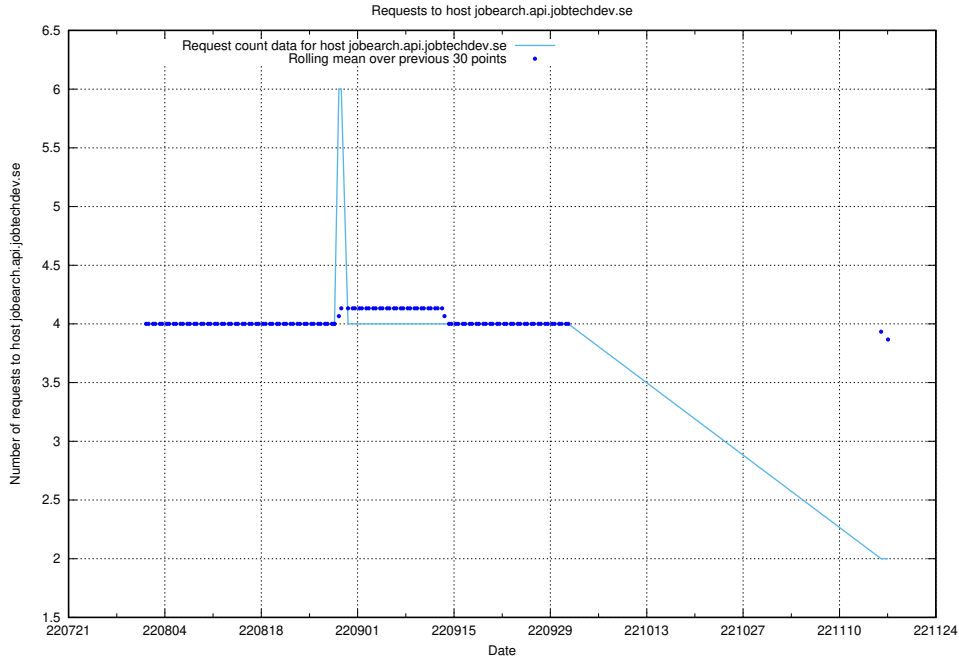

7.377 Usage of jobearch.api.jobtechdev.se

Here, we count the number of requests to host jobearch.api.jobtechdev.se.