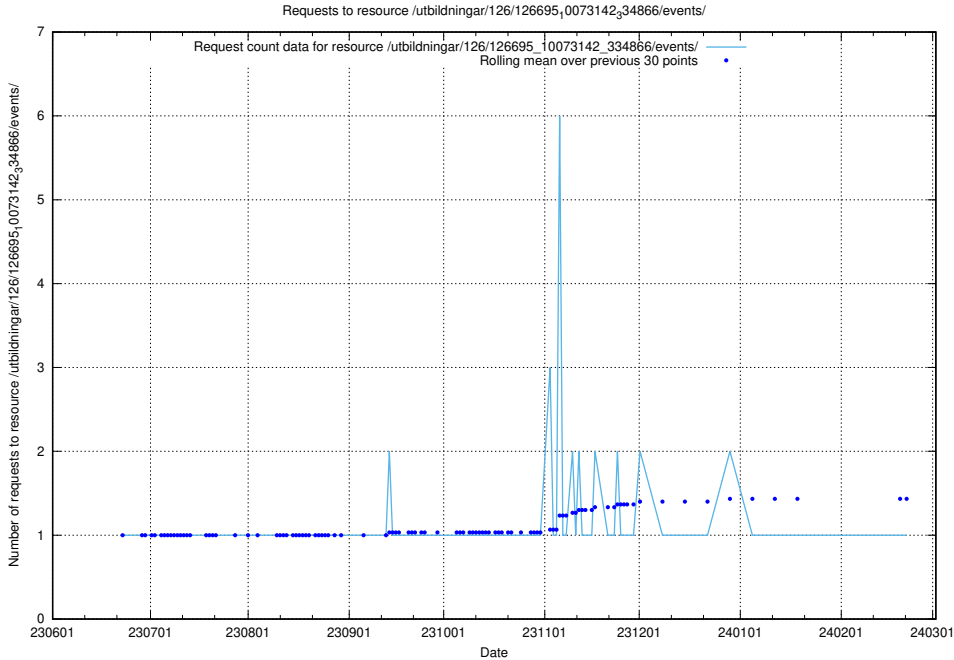

5.5620 Usage of /utbildningar/126/126695_10073142_334866/events/

Here, we count the number of requests to resource /utbildningar/126/126695_10073142_334866/events/