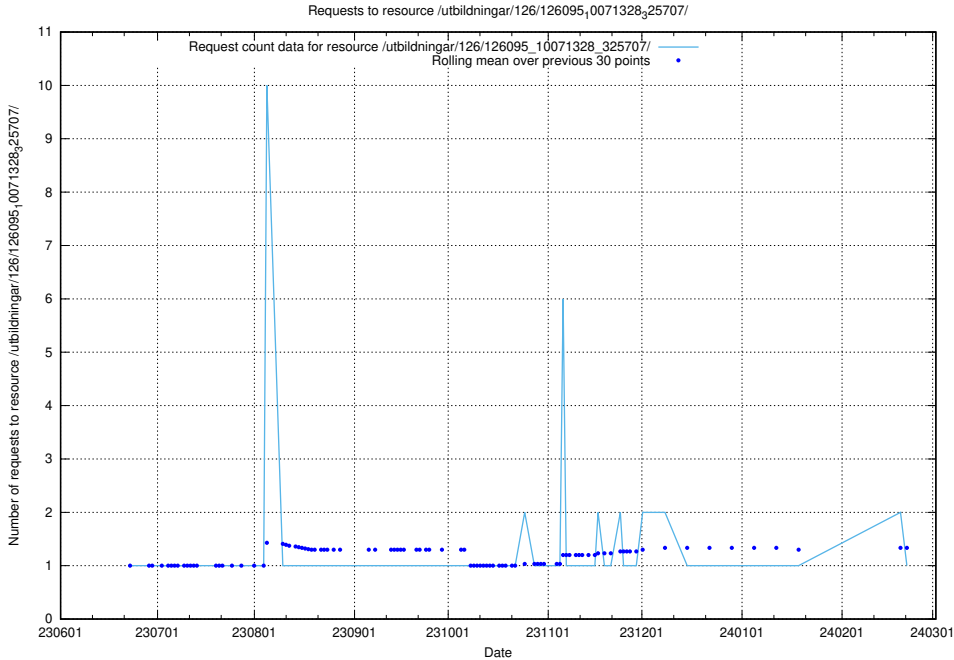

5.5671 Usage of /utbildningar/126/126095_10071328_325707/

Here, we count the number of requests to resource /utbildningar/126/126095_10071328_325707/.