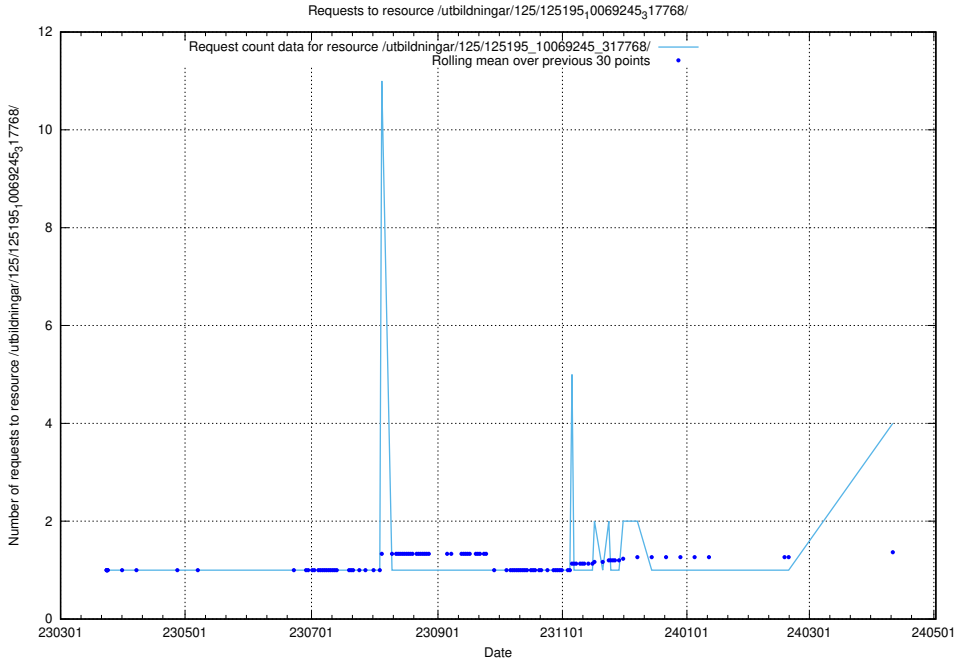

5.160 Usage of /utbildningar/125/125195_10069245_317768/

Here, we count the number of requests to resource /utbildningar/125/125195_10069245_317768/.