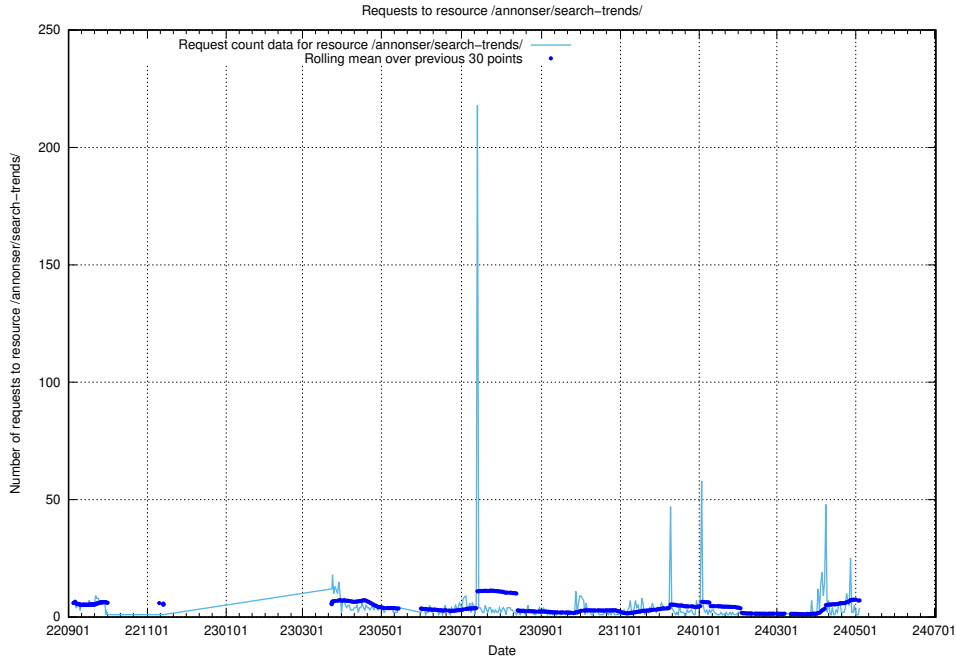

5.243 Usage of /annonser/search-trends/

Here, we count the number of requests to resource /annonser/search-trends/.