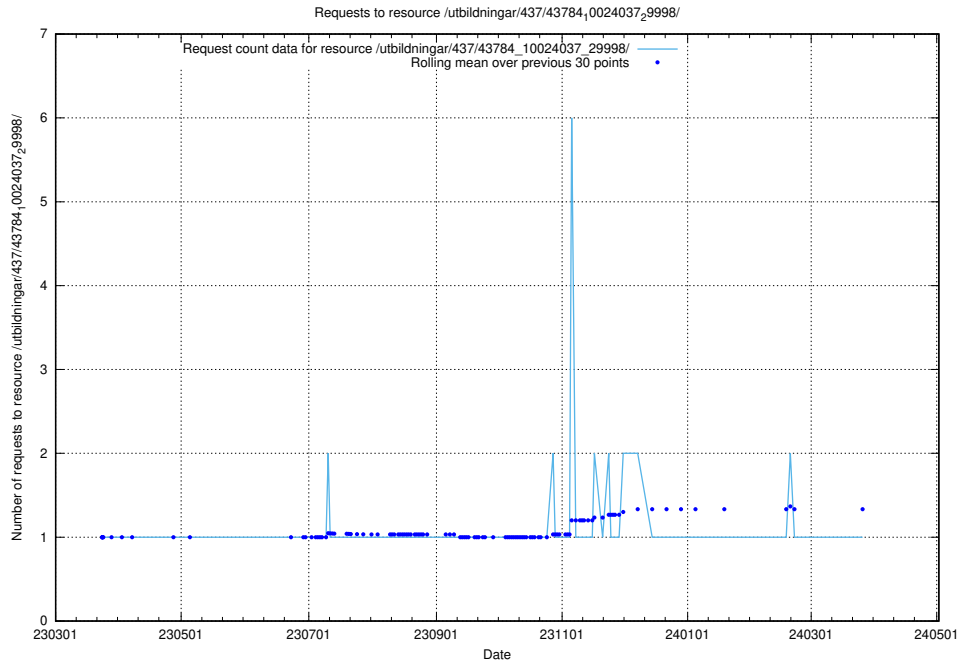

5.6340 Usage of /utbildningar/437/43784_10024037_29998/

Here, we count the number of requests to resource /utbildningar/437/43784_10024037_29998/.