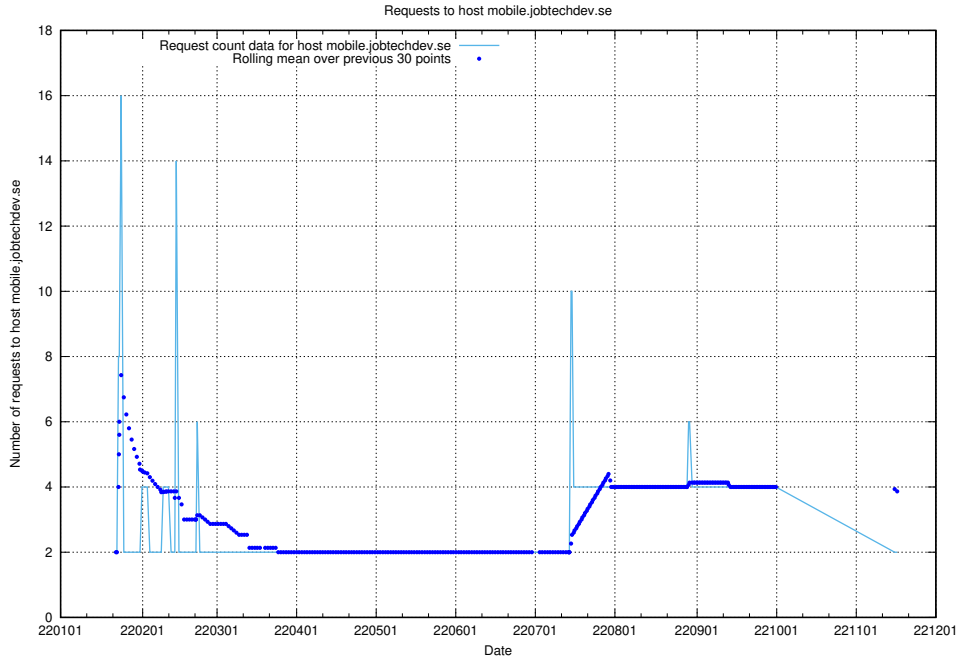

7.589 Usage of mobile.jobtechdev.se

Here, we count the number of requests to host mobile.jobtechdev.se.