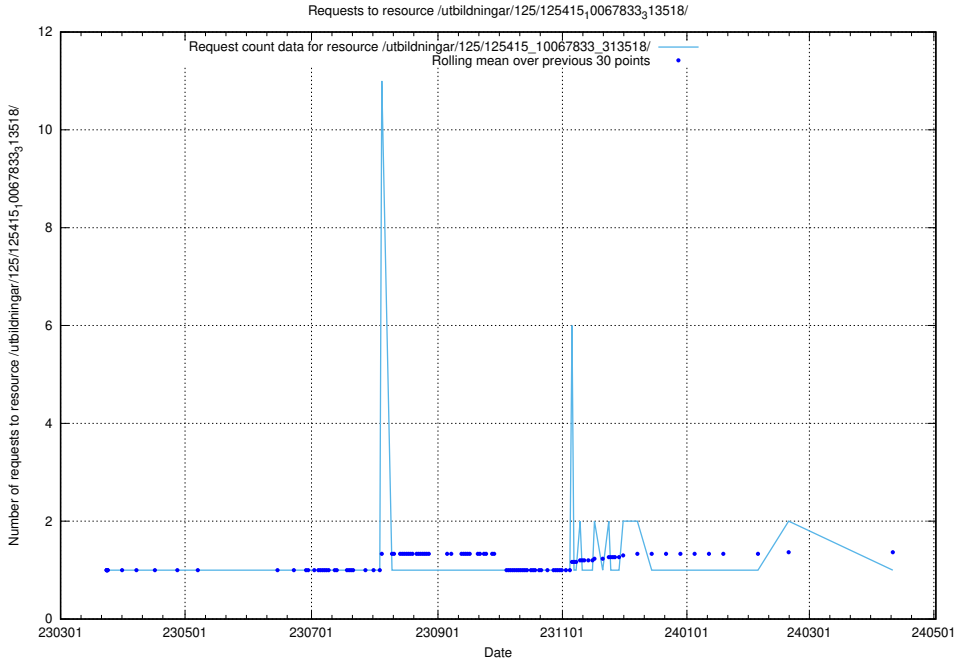

5.1093 Usage of /utbildningar/125/125415_10067833_313518/

Here, we count the number of requests to resource /utbildningar/125/125415_10067833_313518/.