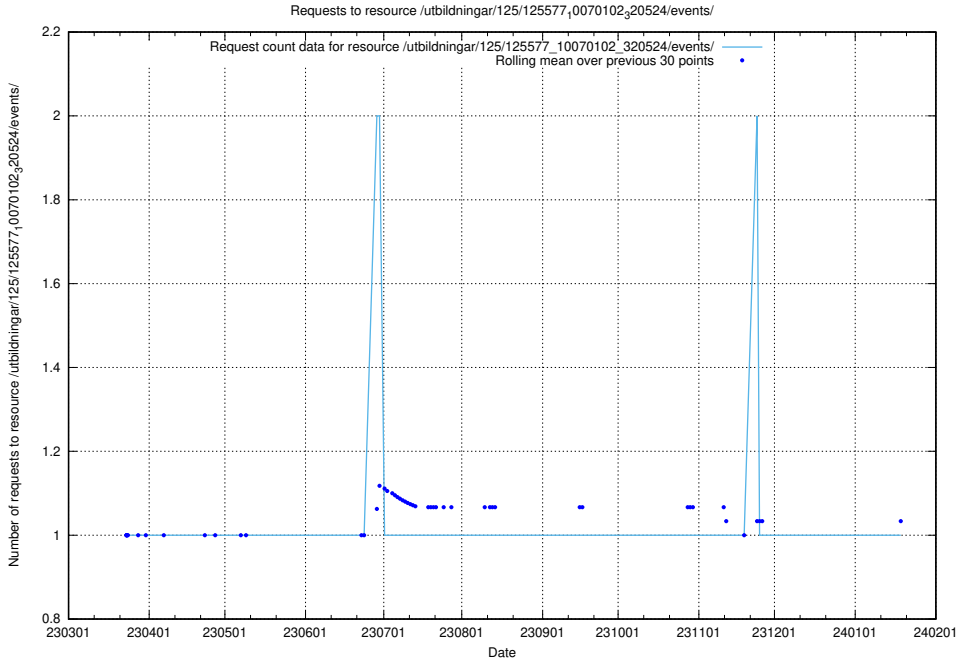

5.1086 Usage of /utbildningar/125/125577_10070102_320524/events/

Here, we count the number of requests to resource /utbildningar/125/125577_10070102_320524/events/