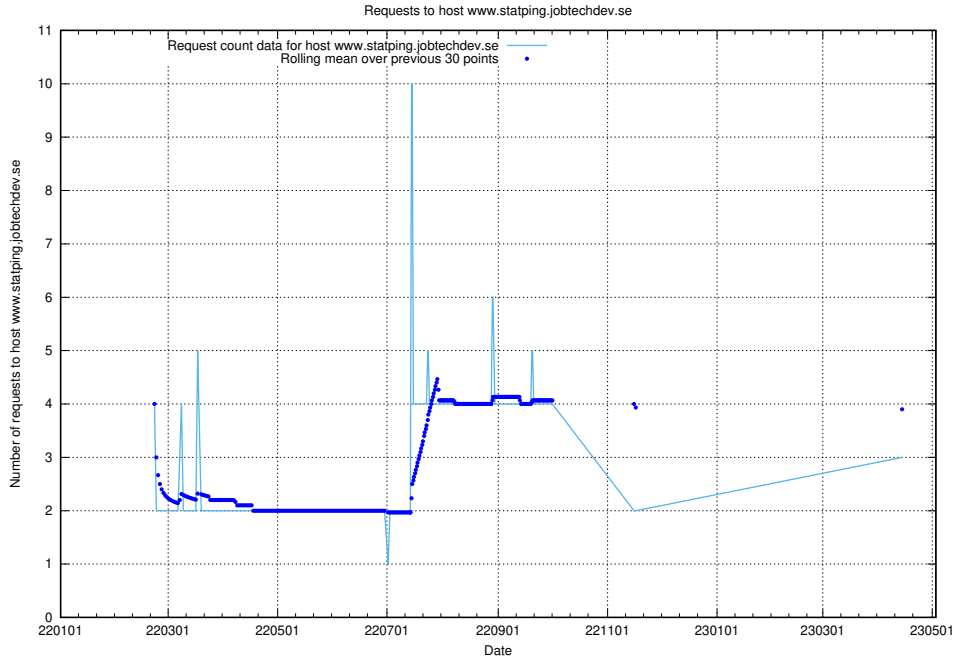

7.221 Usage of www.statping.jobtechdev.se

Here, we count the number of requests to host www.statping.jobtechdev.se.