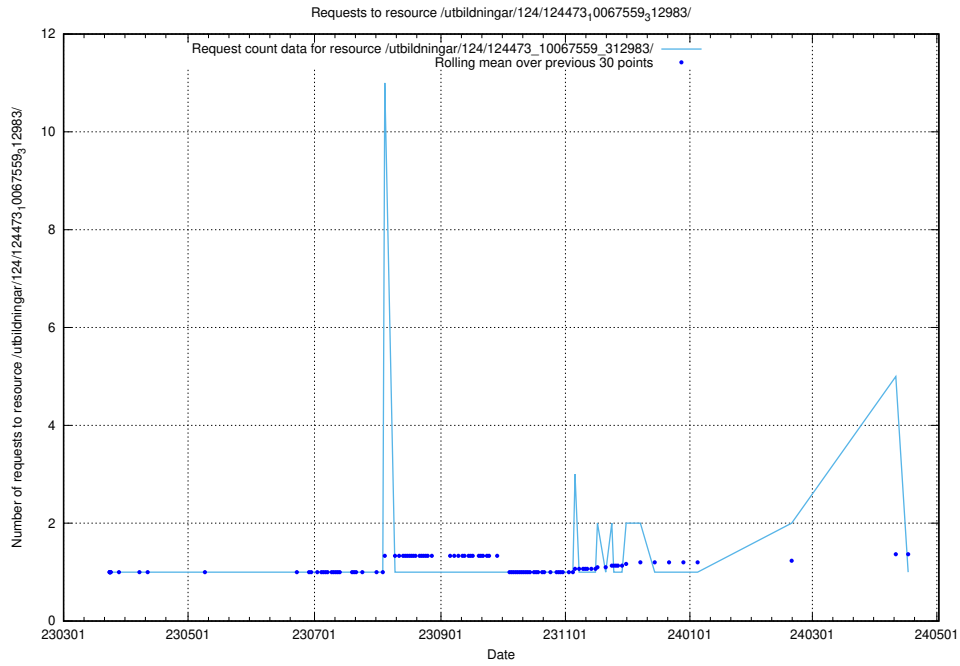

5.2926 Usage of /utbildningar/124/124473_10067559_312983/

Here, we count the number of requests to resource /utbildningar/124/124473_10067559_312983/.