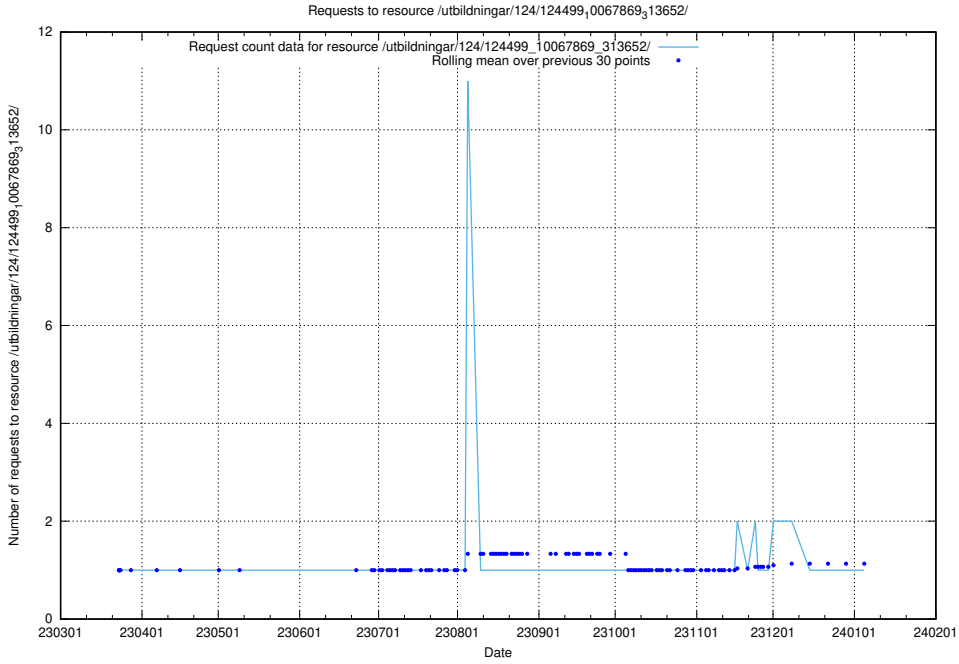

5.2371 Usage of /utbildningar/124/124499_10067869_313652/

Here, we count the number of requests to resource /utbildningar/124/124499_10067869_313652/.