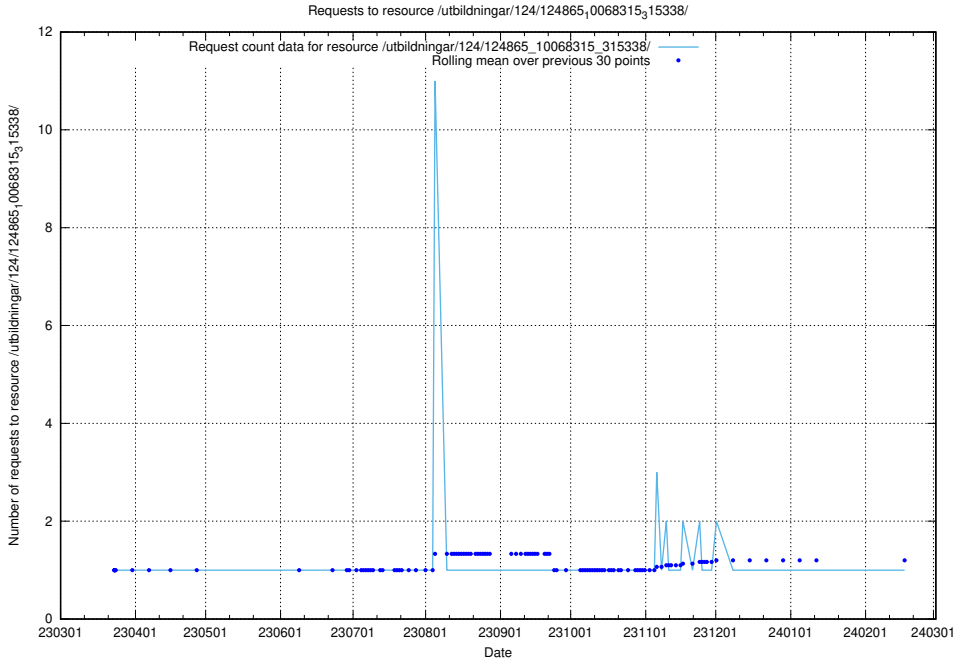

5.1144 Usage of /utbildningar/124/124865_10068315_315338/

Here, we count the number of requests to resource /utbildningar/124/124865_10068315_315338/.