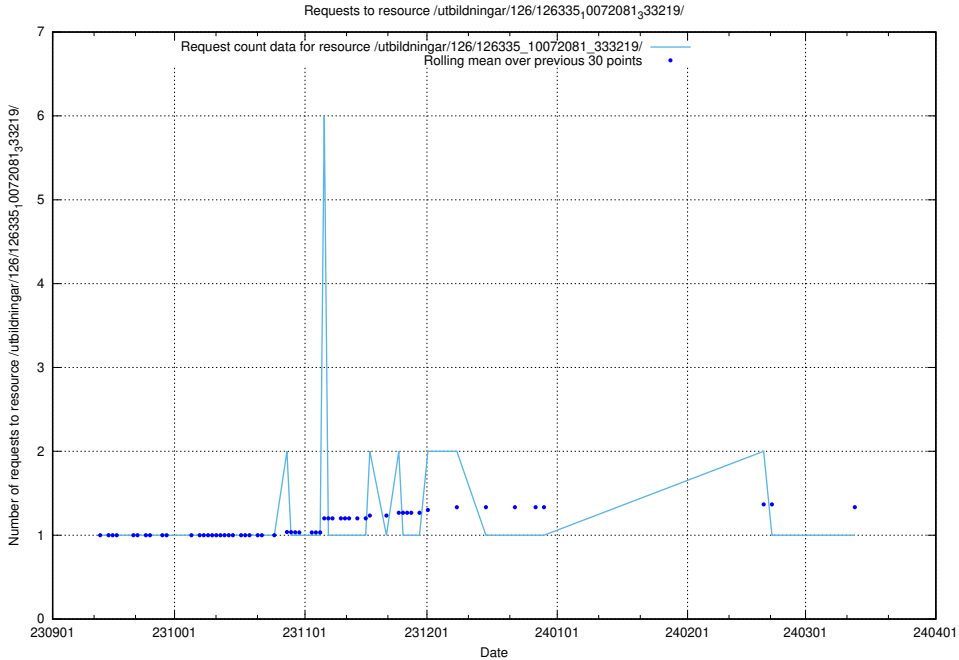

5.4574 Usage of /utbildningar/126/126335_10072081_333219/

Here, we count the number of requests to resource /utbildningar/126/126335_10072081_333219/.