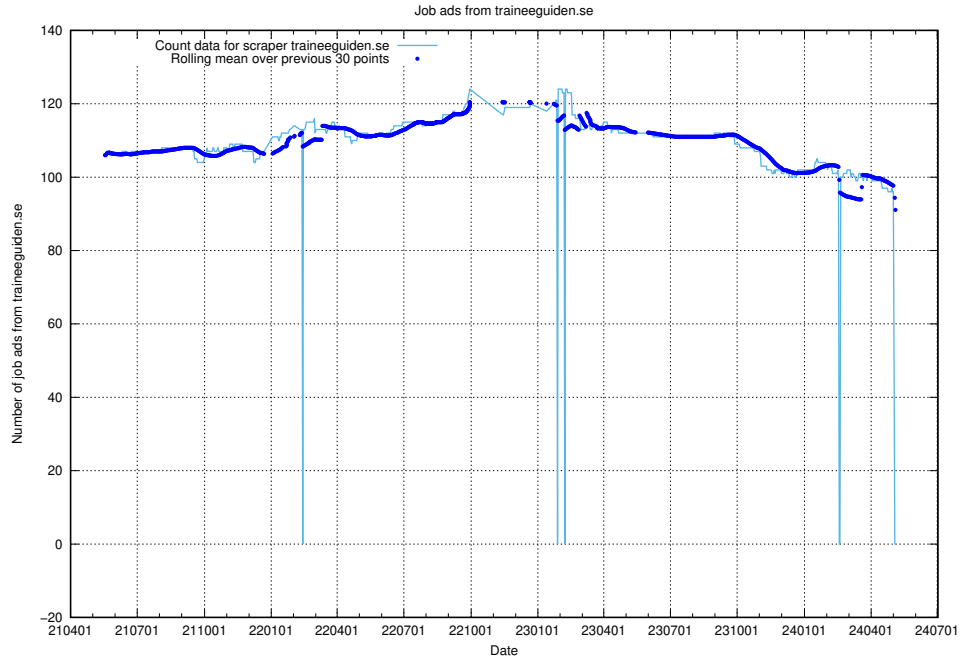

13.18 Number of ads by scraper traineeguiden.se

Here, we count the number of job ads scraped from traineeguiden.se.