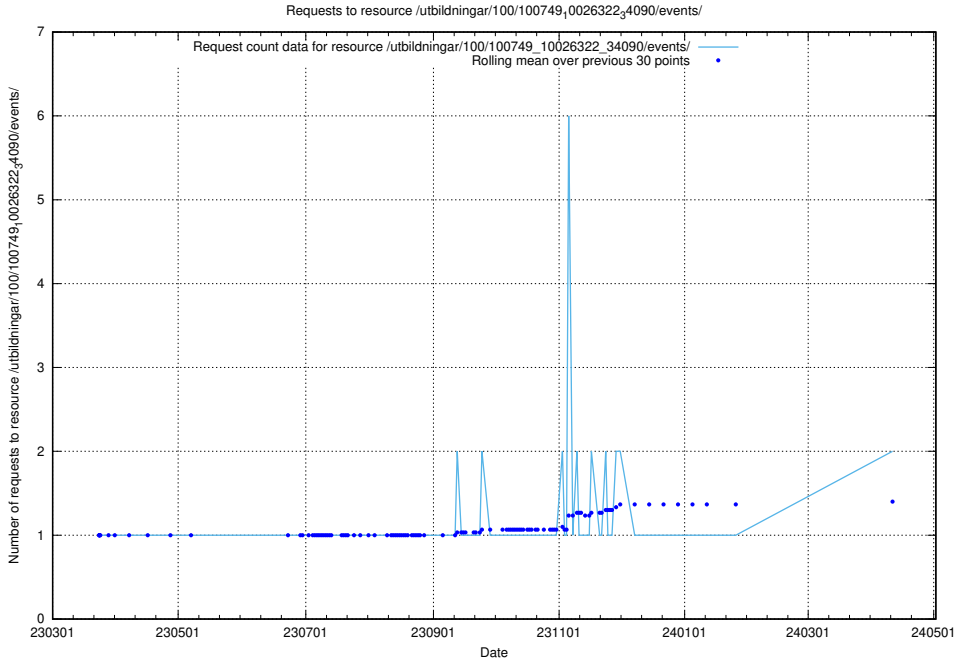

5.839 Usage of /utbildningar/100/100749_10026322_34090/events/

Here, we count the number of requests to resource /utbildningar/100/100749_10026322_34090/events/.