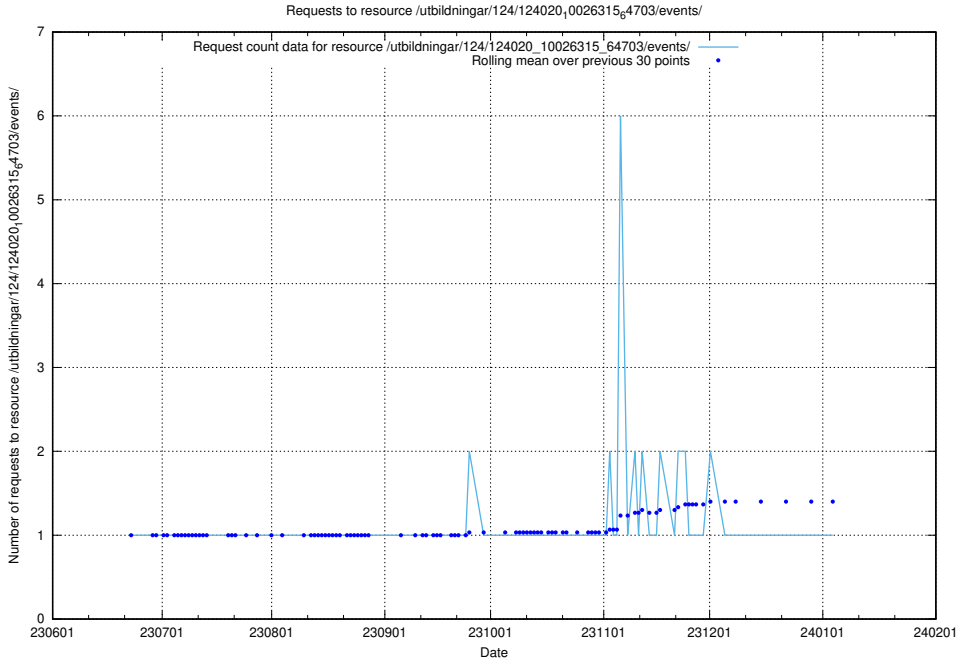

5.5813 Usage of /utbildningar/124/124020_10026315_64703/events/

Here, we count the number of requests to resource /utbildningar/124/124020_10026315_64703/events/.

5.5814 Usage of /utbildningar/124/124020_10026315_64703/