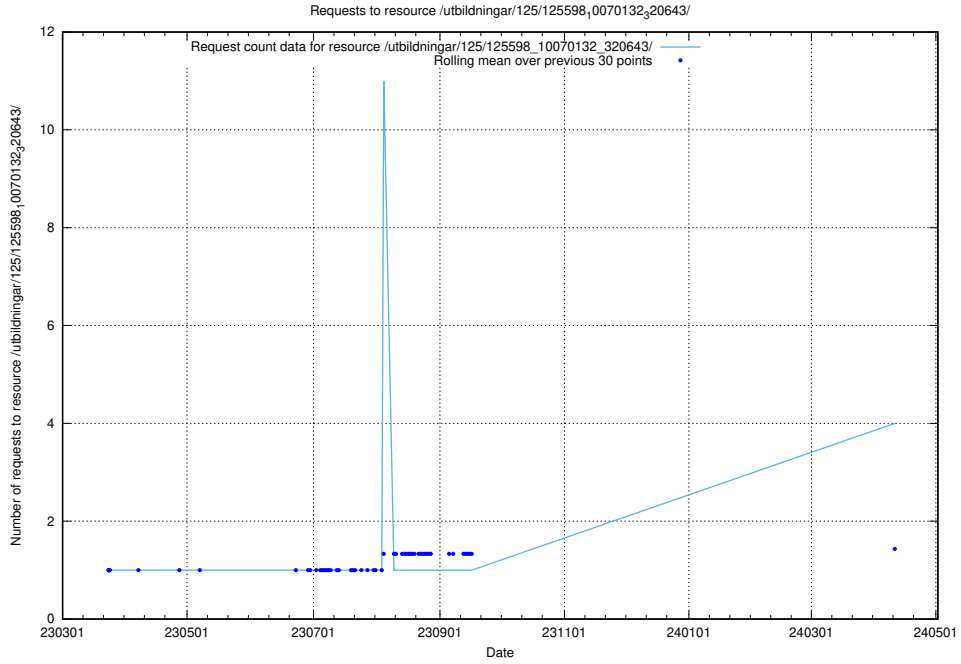

5.155 Usage of /utbildningar/125/125598_10070132_320643/

Here, we count the number of requests to resource /utbildningar/125/125598_10070132_320643/.