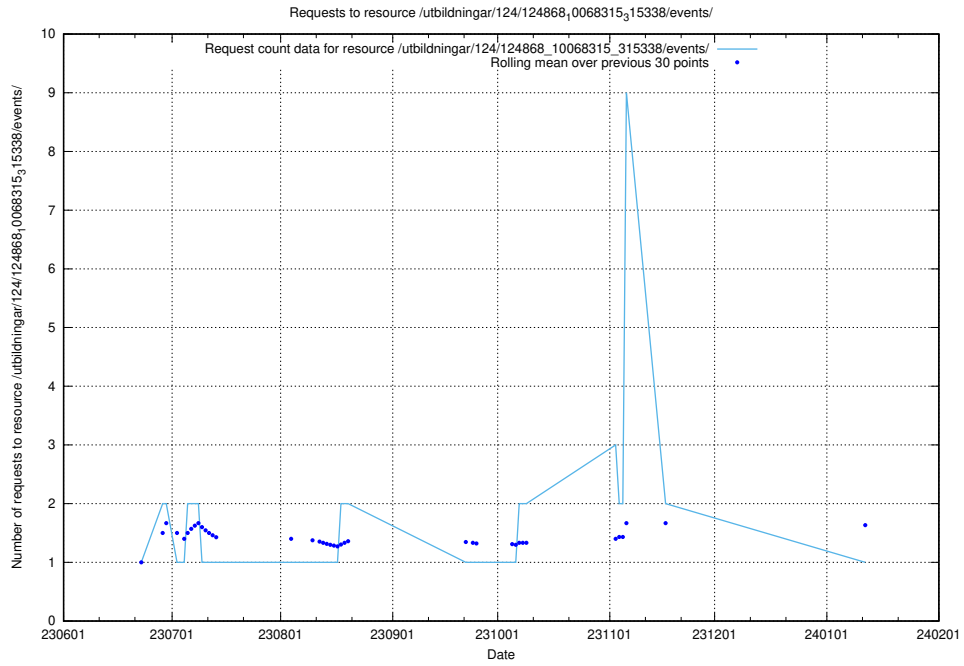

5.5726 Usage of /utbildningar/124/124868_10068315_315338/events/

Here, we count the number of requests to resource /utbildningar/124/124868_10068315_315338/events/