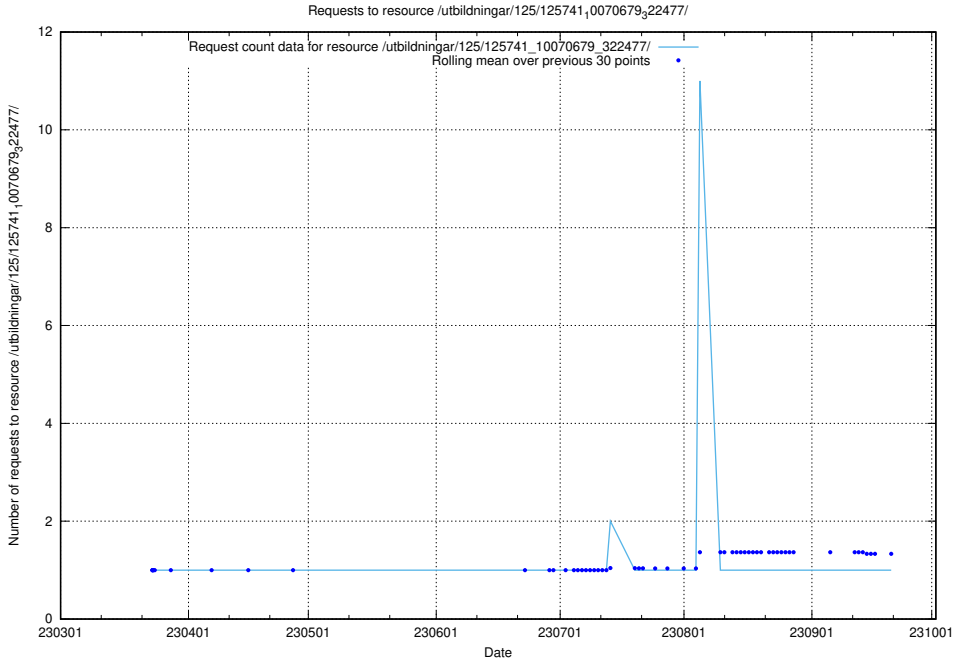

5.6451 Usage of /utbildningar/125/125741_10070679_322477/

Here, we count the number of requests to resource /utbildningar/125/125741_10070679_322477/.