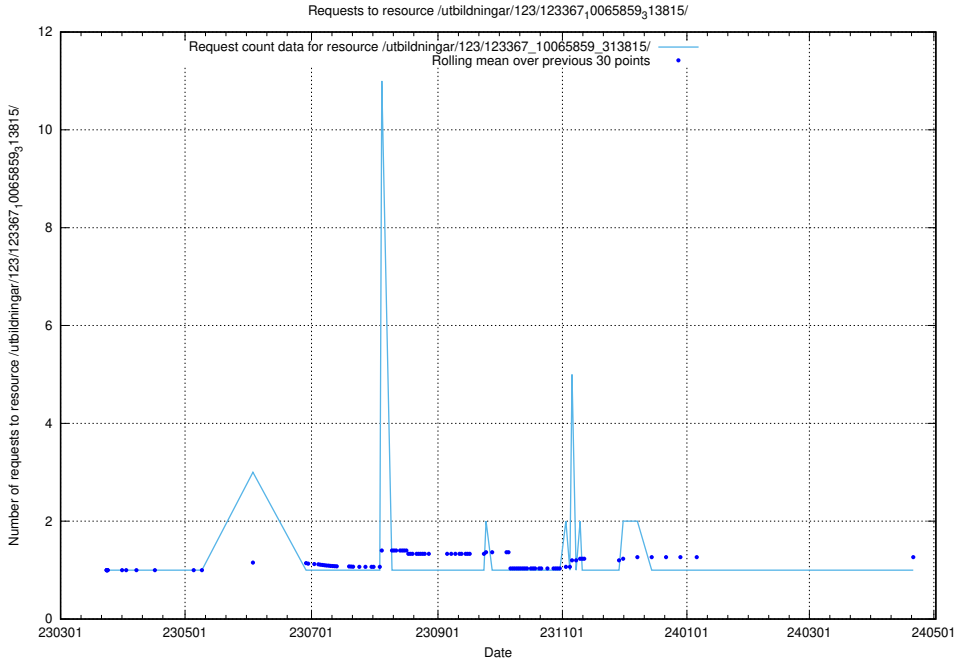

5.4826 Usage of /utbildningar/123/123367_10065859_313815/

Here, we count the number of requests to resource /utbildningar/123/123367_10065859_313815/.