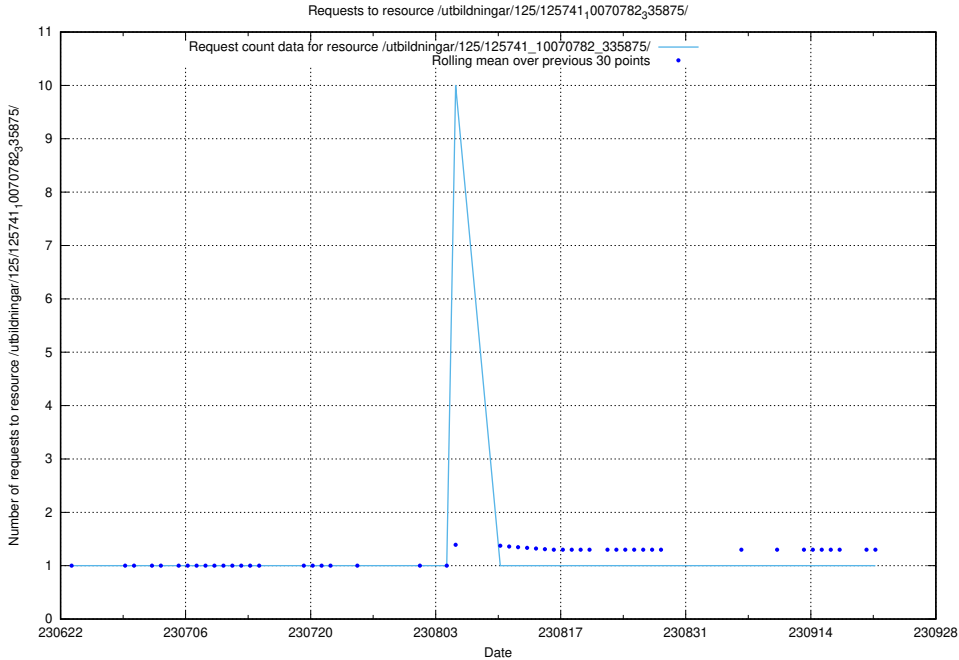

5.5682 Usage of /utbildningar/125/125741_10070782_335875/

Here, we count the number of requests to resource /utbildningar/125/125741_10070782_335875/.