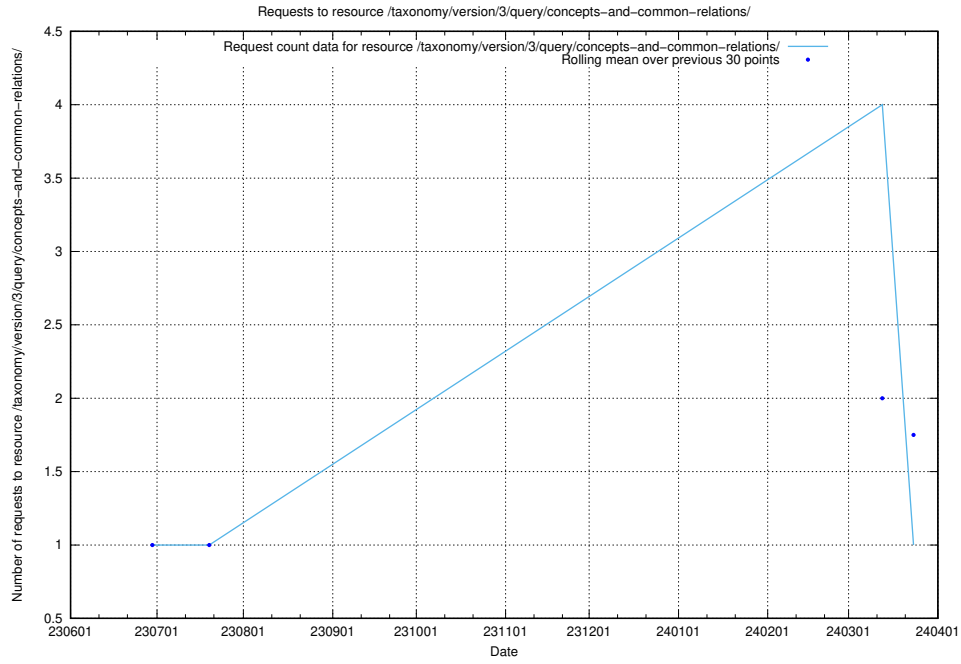

5.5397 Usage of /taxonomy/version/3/query/concepts-and-common-relations/

Here, we count the number of requests to resource /taxonomy/version/3/query/concepts-and-common-relations/.