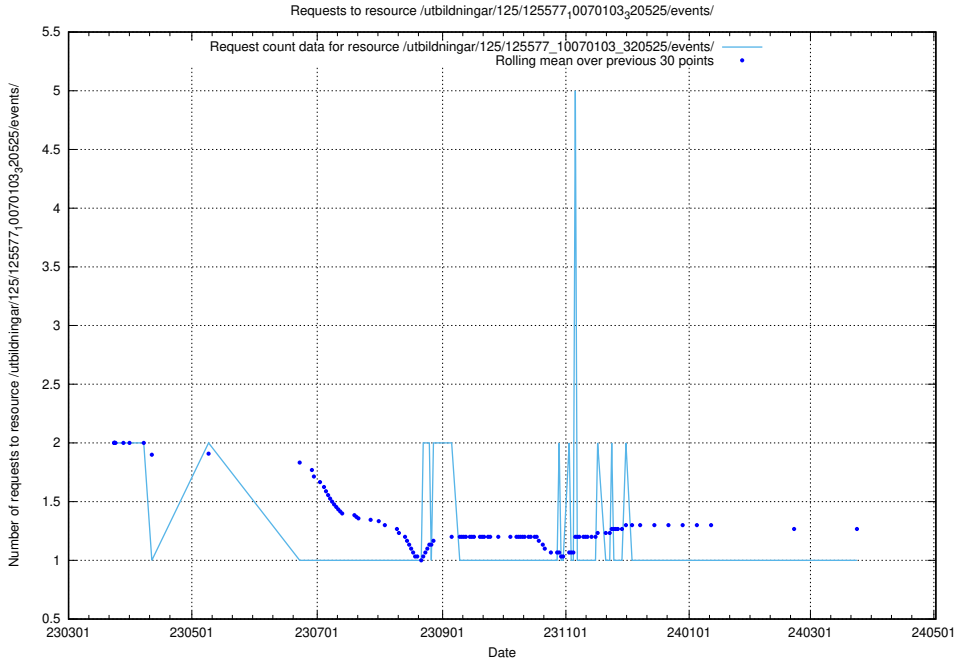

5.6260 Usage of /utbildningar/125/125577_10070103_320525/events/

Here, we count the number of requests to resource /utbildningar/125/125577_10070103_320525/events/