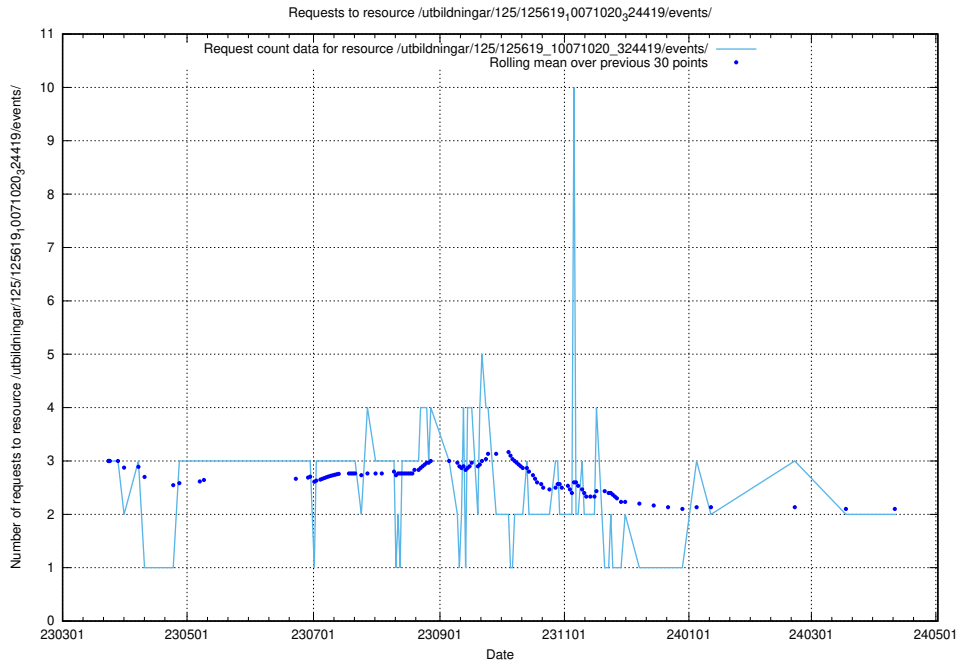

5.919 Usage of /utbildningar/125/125619_10071020_324419/events/

Here, we count the number of requests to resource /utbildningar/125/125619_10071020_324419/events/