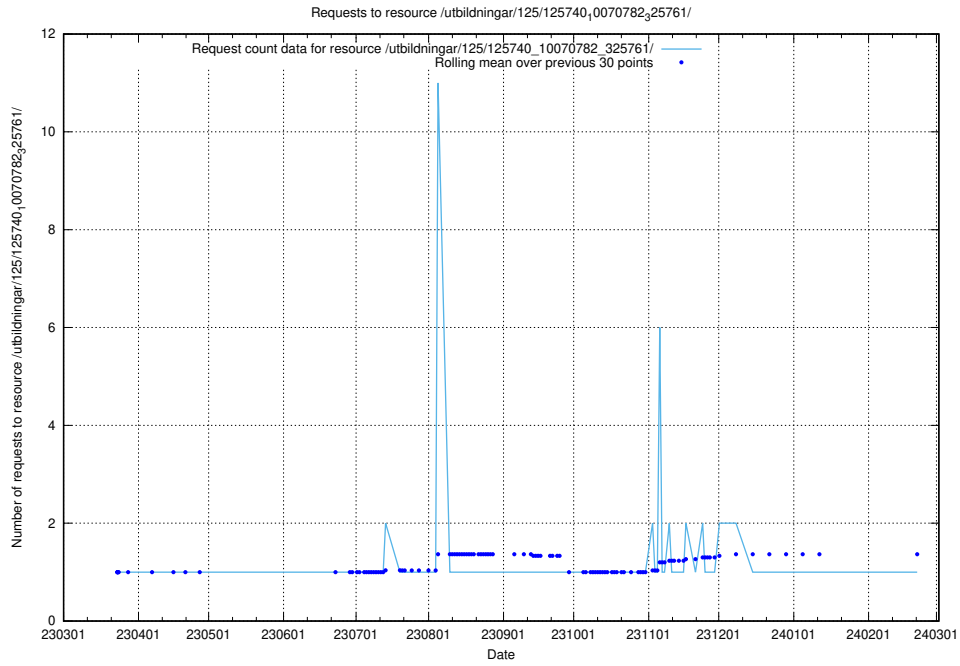

5.952 Usage of /utbildningar/125/125740_10070782_325761/

Here, we count the number of requests to resource /utbildningar/125/125740_10070782_325761/.