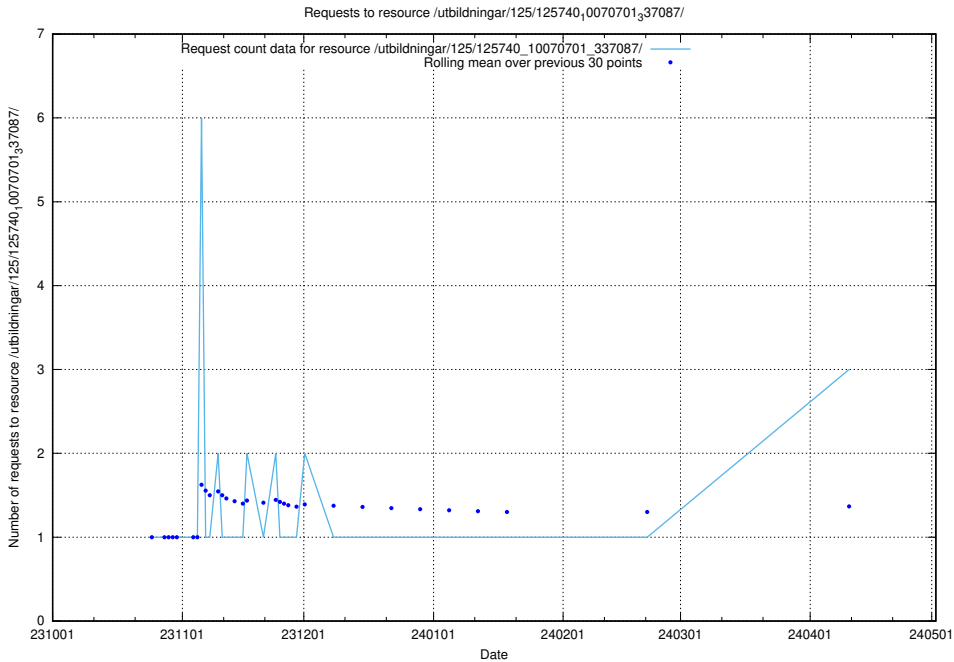

5.326 Usage of /utbildningar/125/125740_10070701_337087/

Here, we count the number of requests to resource /utbildningar/125/125740_10070701_337087/.