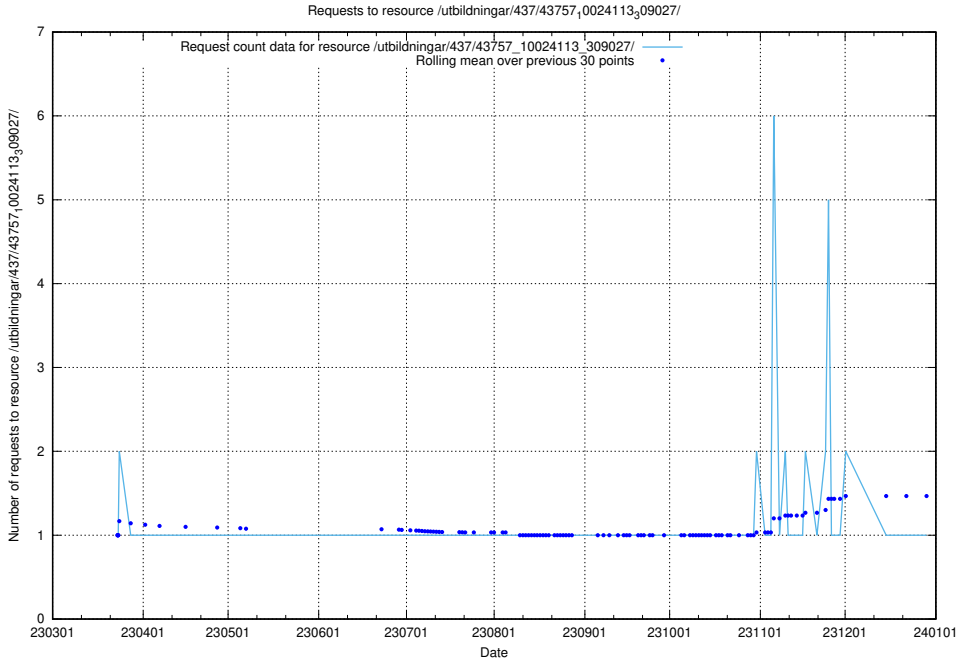

5.6348 Usage of /utbildningar/437/43757_10024113_309027/

Here, we count the number of requests to resource /utbildningar/437/43757_10024113_309027/.