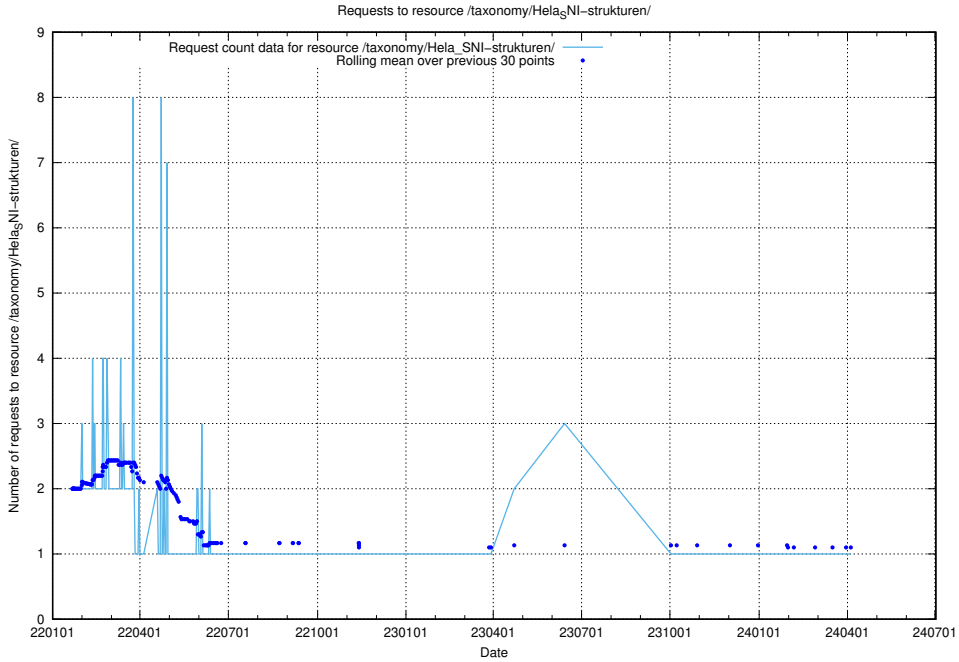

5.1037 Usage of /taxonomy/Hela_SNI-strukturen/

Here, we count the number of requests to resource /taxonomy/Hela_SNI-strukturen/.