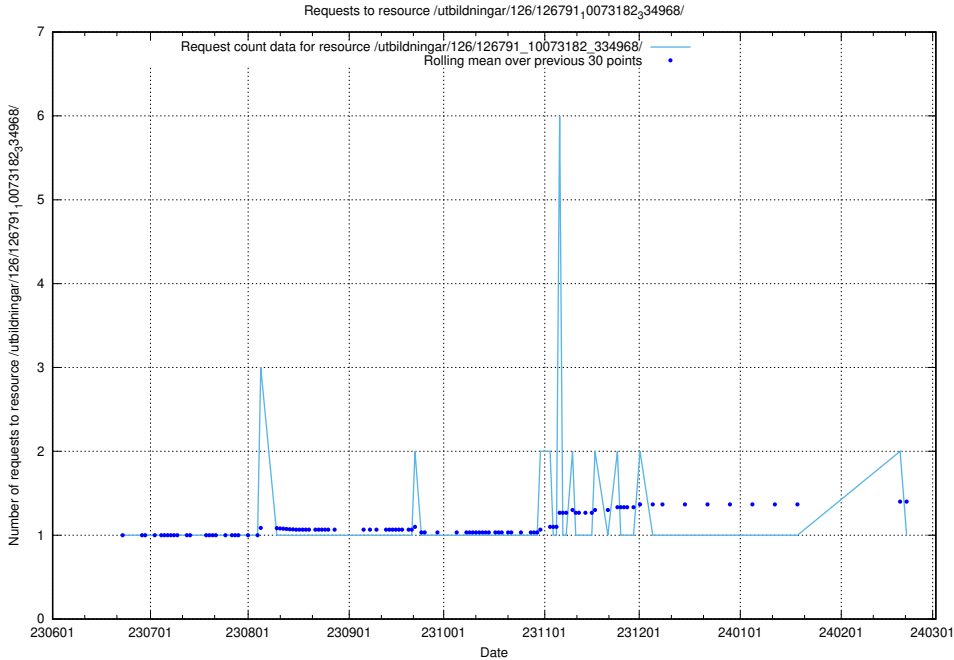

5.5583 Usage of /utbildningar/126/126791_10073182_334968/

Here, we count the number of requests to resource /utbildningar/126/126791_10073182_334968/.