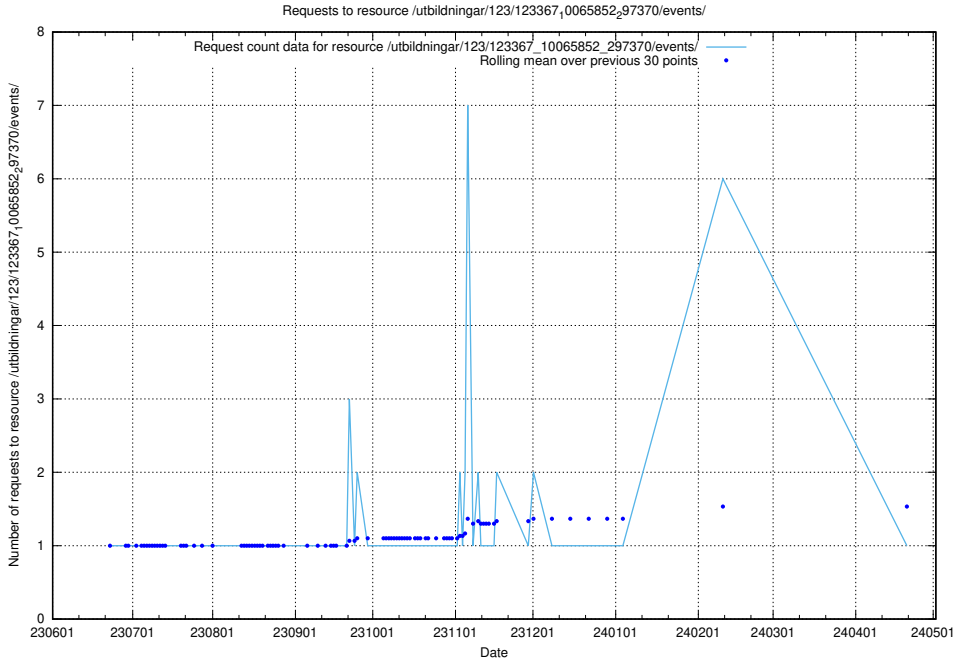

5.5817 Usage of /utbildningar/123/123367_10065852_297370/events/

Here, we count the number of requests to resource /utbildningar/123/123367_10065852_297370/events/