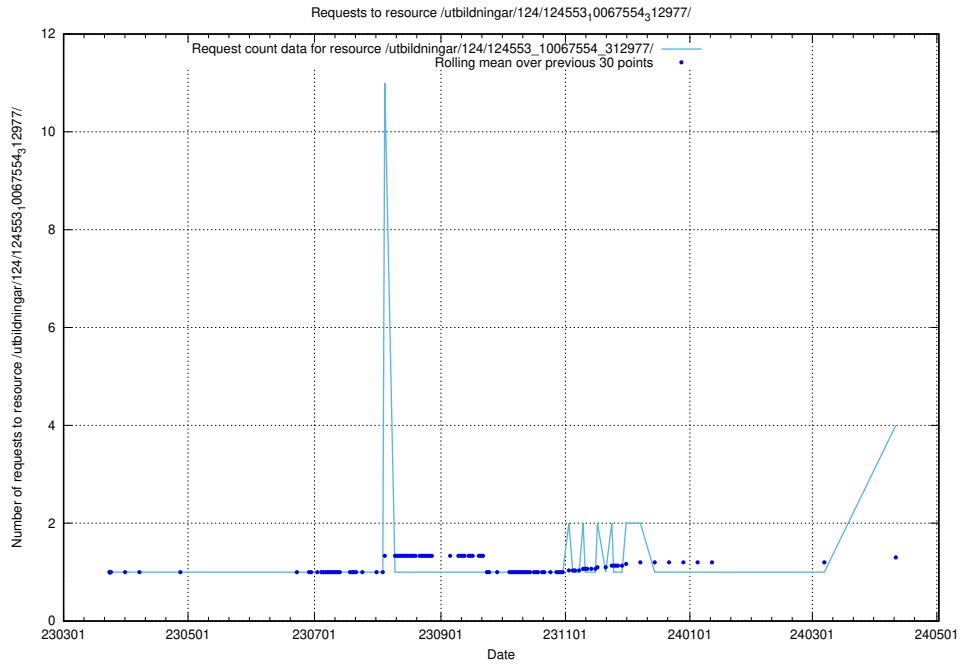

5.165 Usage of /utbildningar/124/124553_10067554_312977/

Here, we count the number of requests to resource /utbildningar/124/124553_10067554_312977/.