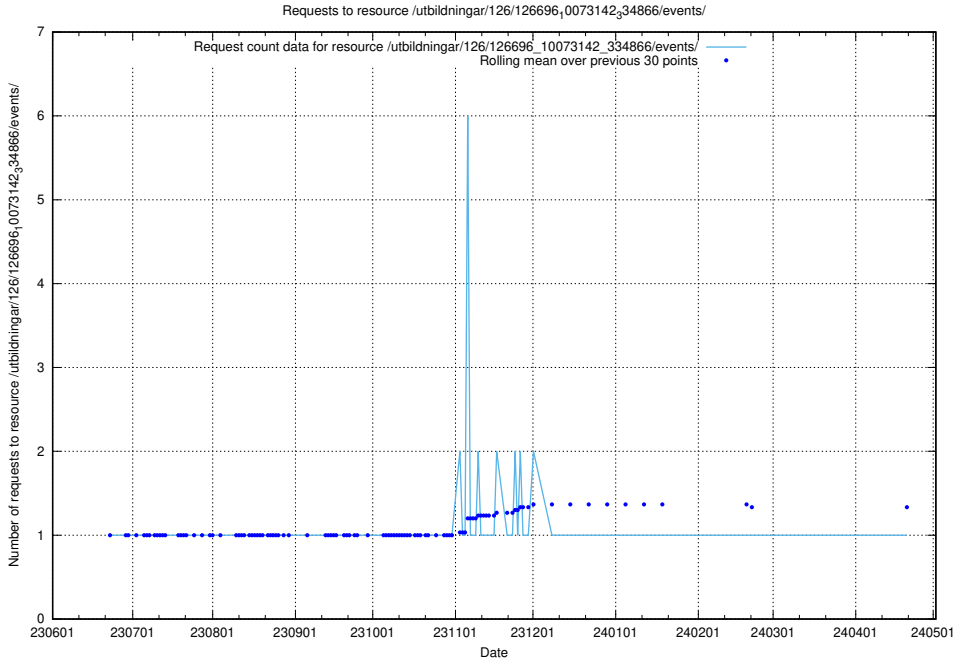

Here, we count the number of requests to resource /utbildningar/126/126696_10073241_335112/.

5.5613 Usage of /utbildningar/126/126696_10073142_334866/events/

Here, we count the number of requests to resource /utbildningar/126/126696_10073142_334866/events/