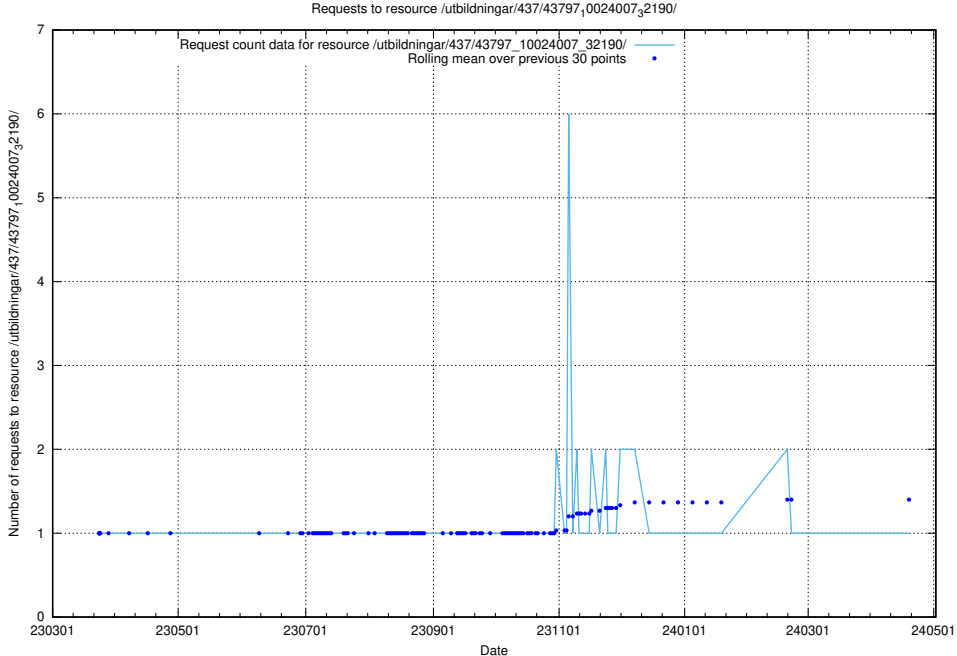

5.6327 Usage of /utbildningar/437/43797_10024007_32190/

Here, we count the number of requests to resource /utbildningar/437/43797_10024007_32190/.