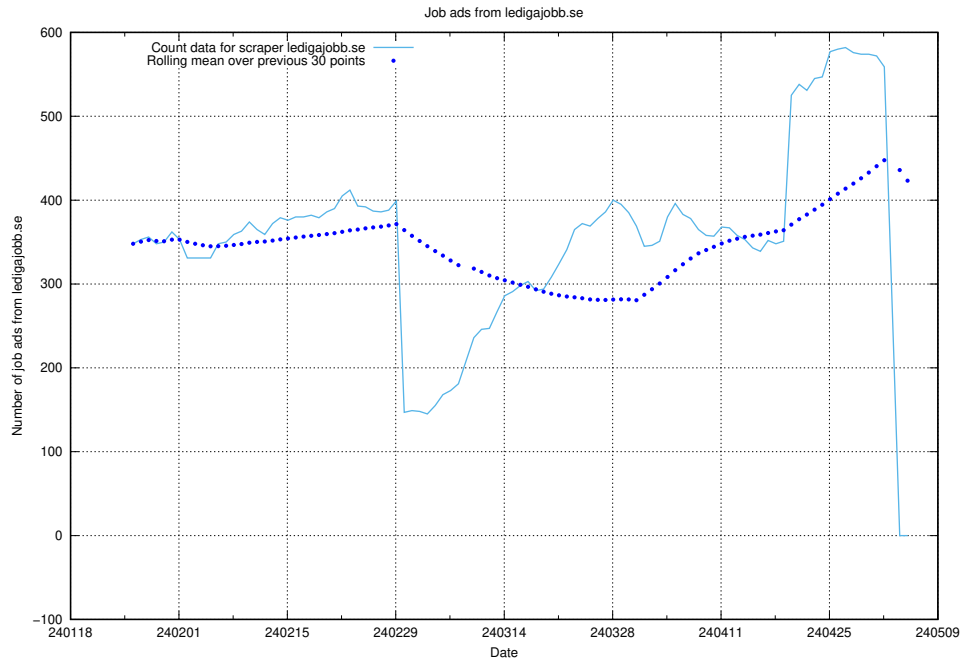

13.10 Number of ads by scraper ledigajobb.se

Here, we count the number of job ads scraped from ledigajobb.se.