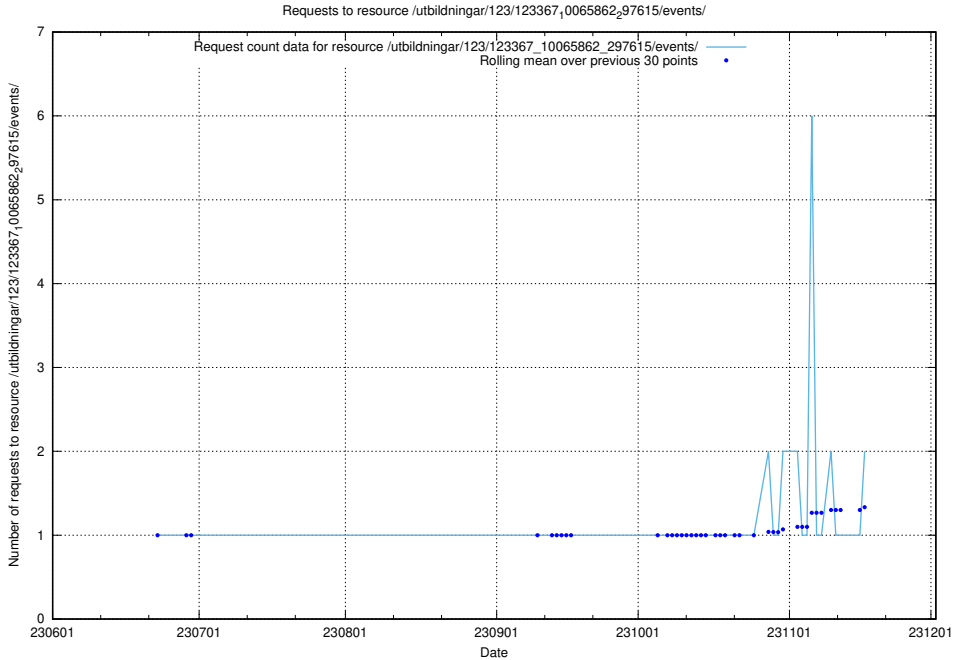

5.870 Usage of /utbildningar/123/123367_10065862_297615/events/

Here, we count the number of requests to resource /utbildningar/123/123367_10065862_297615/events/