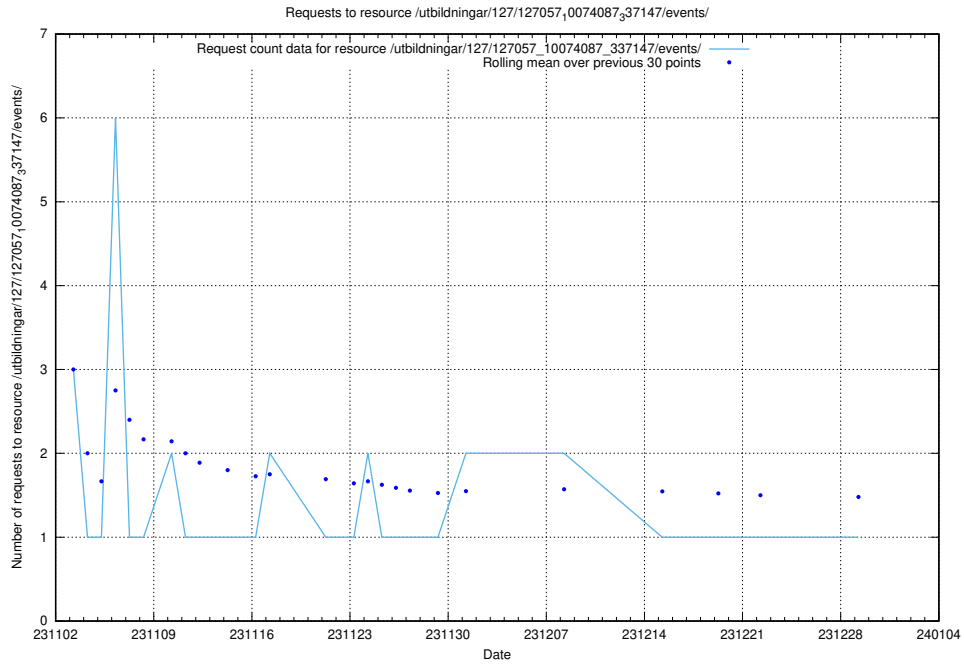

Here, we count the number of requests to resource /utbildningar/127/127111_10074050_337080/events/

5.4126 Usage of /utbildningar/127/127057_10074087_337147/events/

Here, we count the number of requests to resource /utbildningar/127/127057_10074087_337147/events/