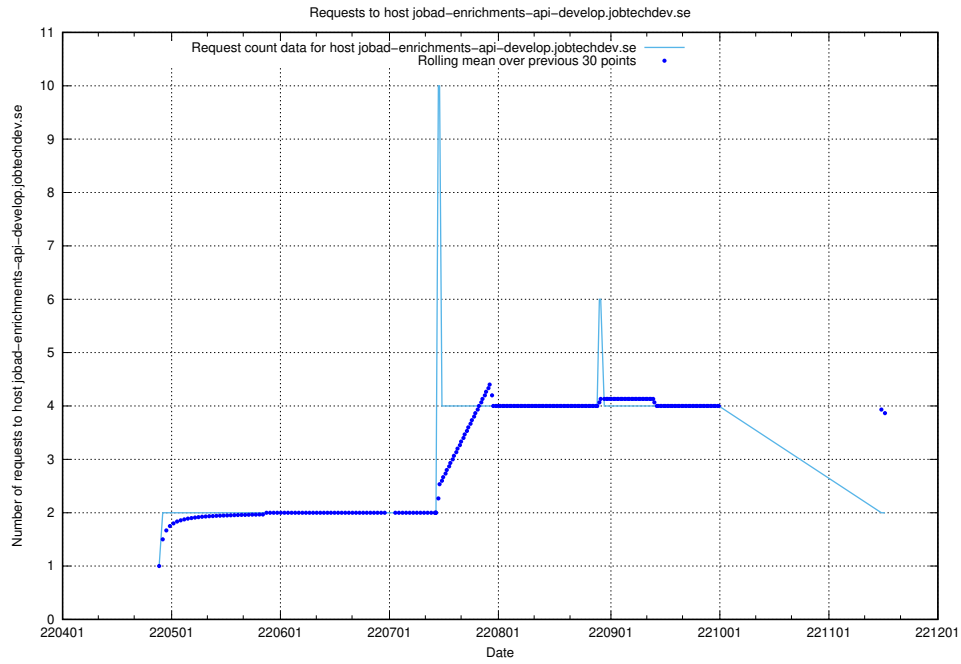

7.442 Usage of jobad-enrichments-api-develop.jobtechdev.se

Here, we count the number of requests to host jobad-enrichments-api-develop.jobtechdev.se.