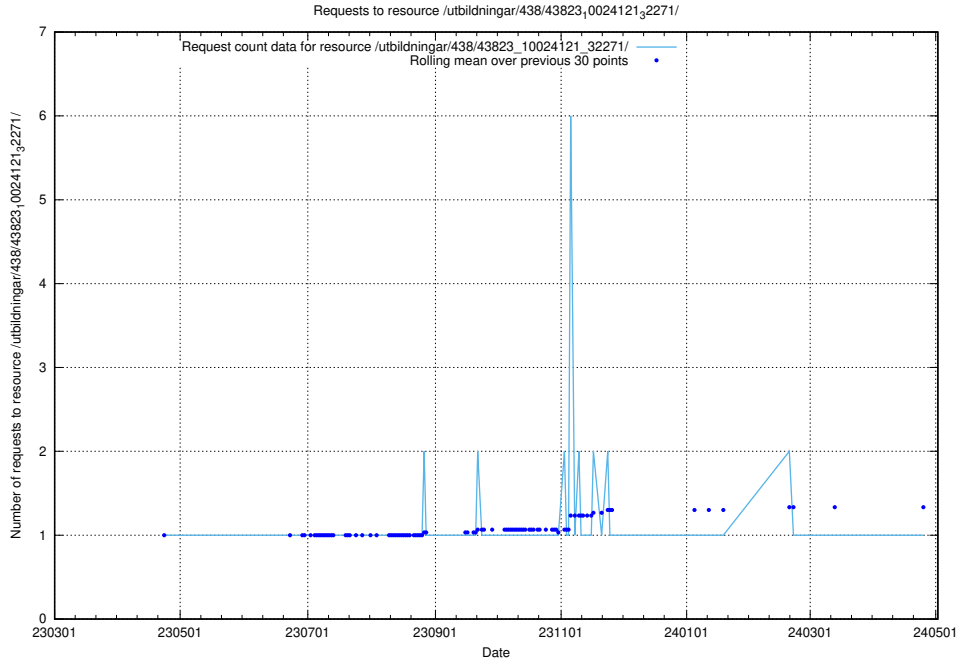

5.6019 Usage of /utbildningar/438/43823_10024121_32271/

Here, we count the number of requests to resource /utbildningar/438/43823_10024121_32271/.