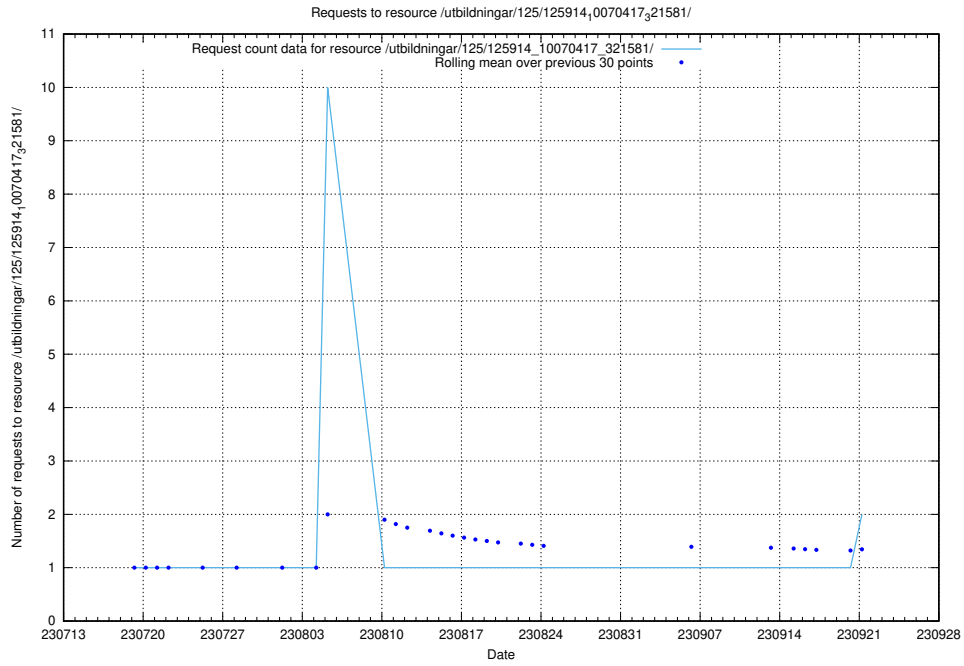

5.793 Usage of /utbildningar/125/125914_10070417_321581/

Here, we count the number of requests to resource /utbildningar/125/125914_10070417_321581/.