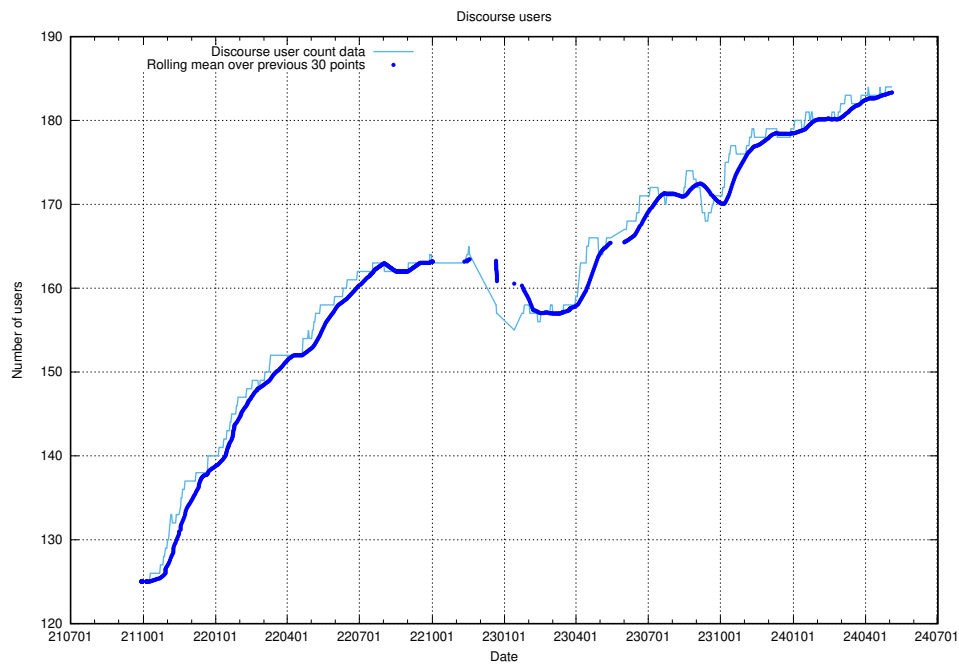

4 Discourse

This section summarises activities from the [JobTech Discourse Forum](https://forum.jobtechdev.se)⁵.

4.1 User count

A table of the number of users in Discourse.

---

⁵<https://forum.jobtechdev.se>