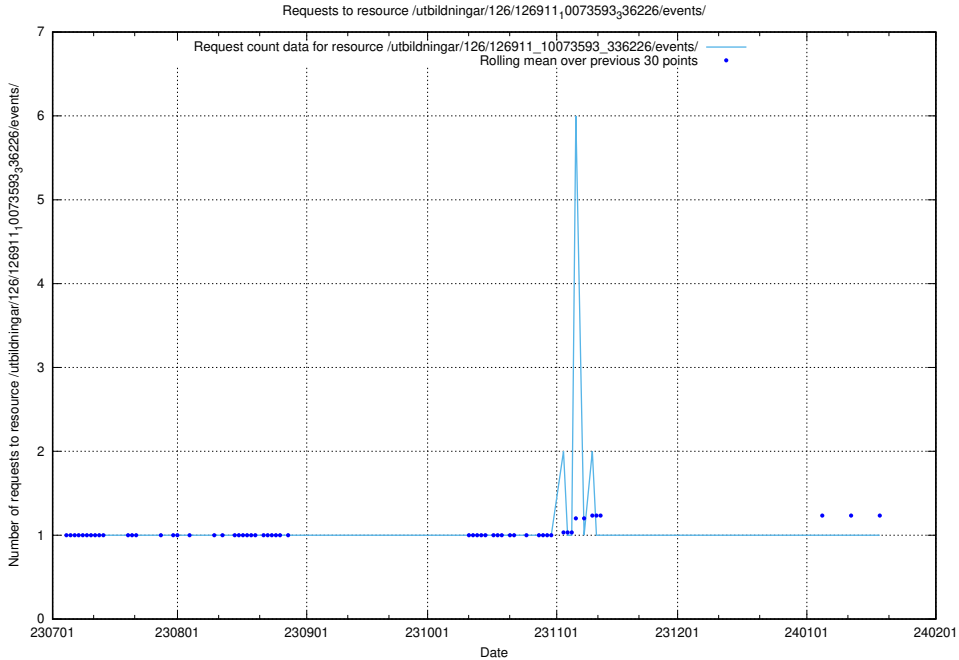

5.5330 Usage of /utbildningar/126/126911_10073593_336226/events/

Here, we count the number of requests to resource /utbildningar/126/126911_10073593_336226/events/

5.5331 Usage of /utbildningar/126/126911_10073593_336226/