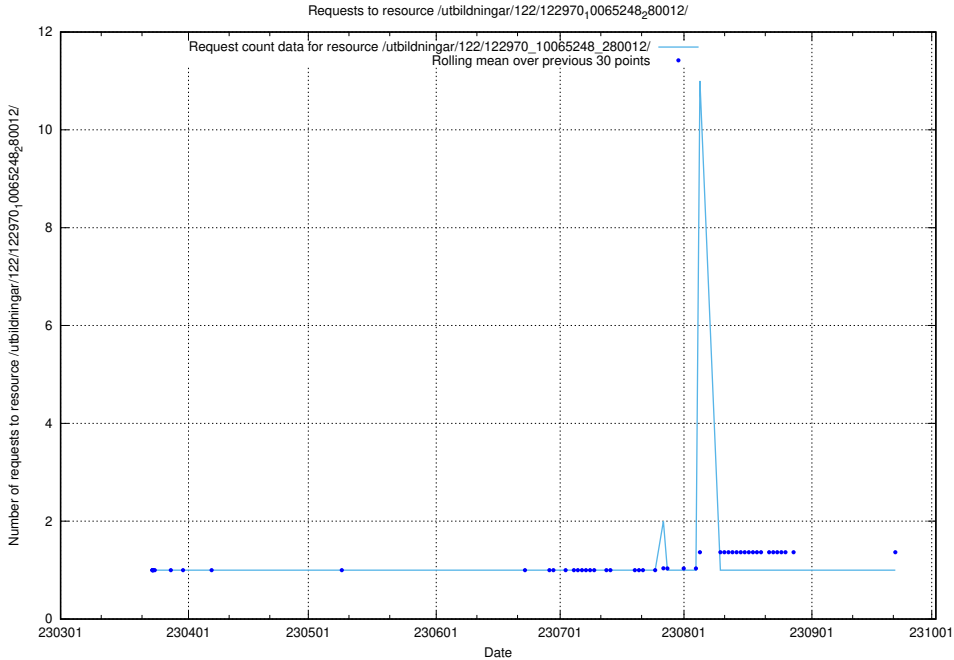

5.4961 Usage of /utbildningar/122/122970_10065248_280012/

Here, we count the number of requests to resource /utbildningar/122/122970_10065248_280012/.