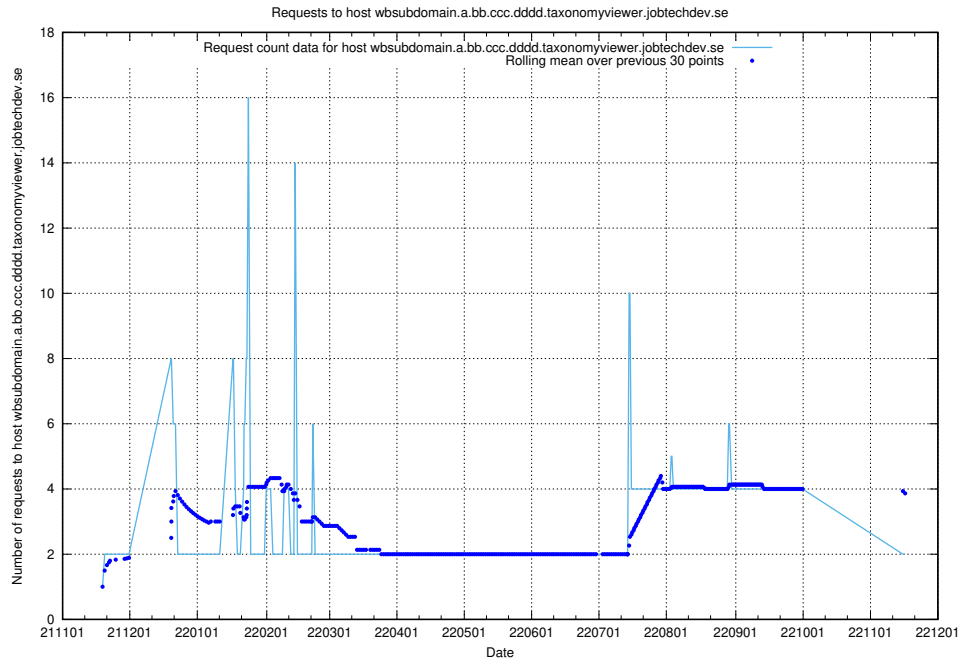

7.452 Usage of wbsubdomain.a.bb.ccc.dddd.taxonomyviewer.jobtechdev.se

Here, we count the number of requests to host wbsubdomain.a.bb.ccc.dddd.taxonomyviewer.jobtechdev.se