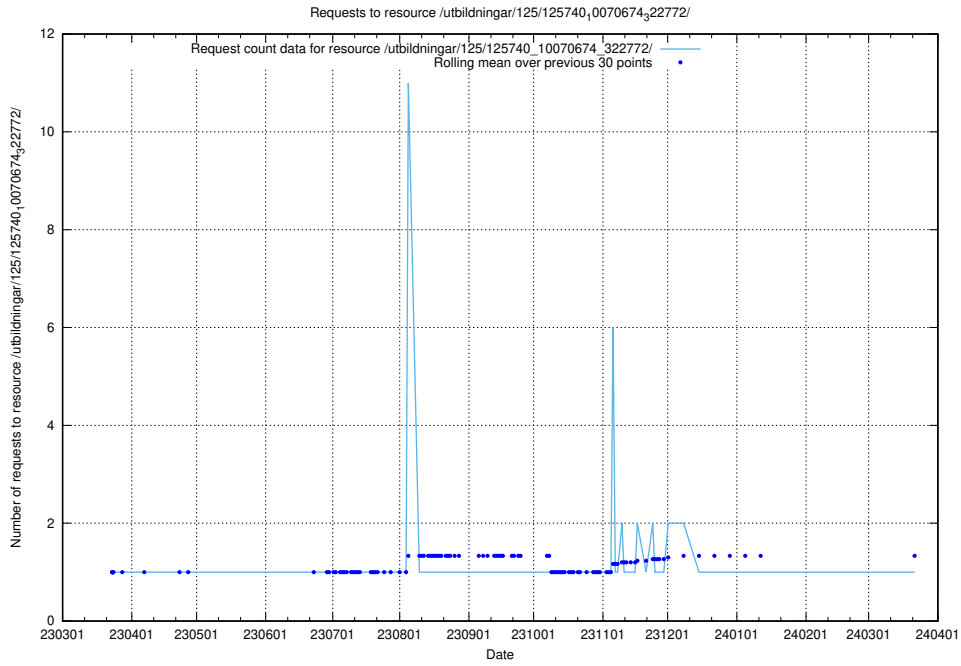

5.984 Usage of /utbildningar/125/125740_10070674_322772/

Here, we count the number of requests to resource /utbildningar/125/125740_10070674_322772/.