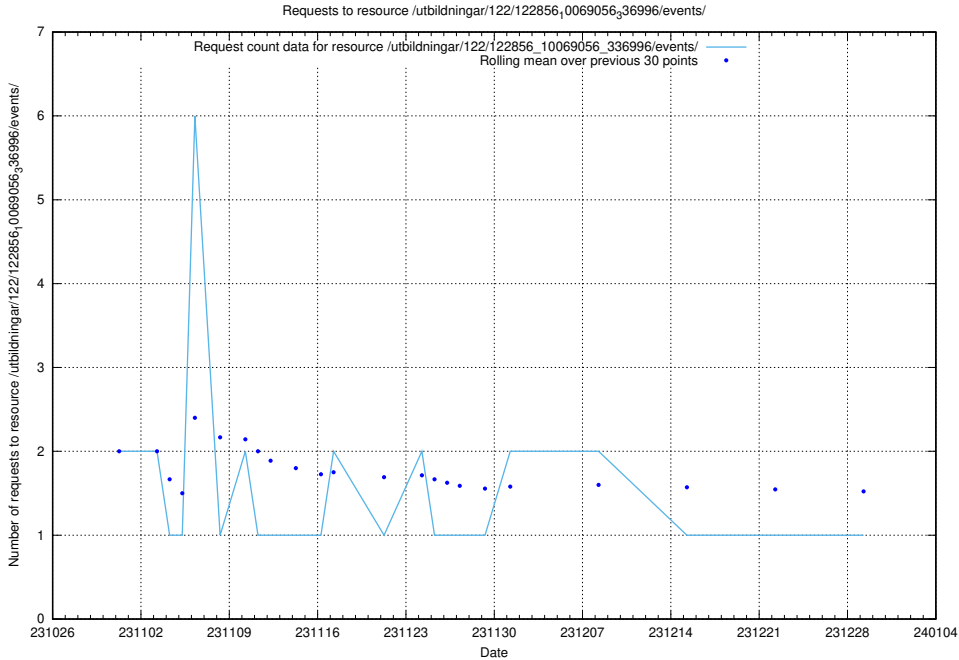

5.4151 Usage of /utbildningar/122/122856_10069056_336996/events/

Here, we count the number of requests to resource /utbildningar/122/122856_10069056_336996/events/