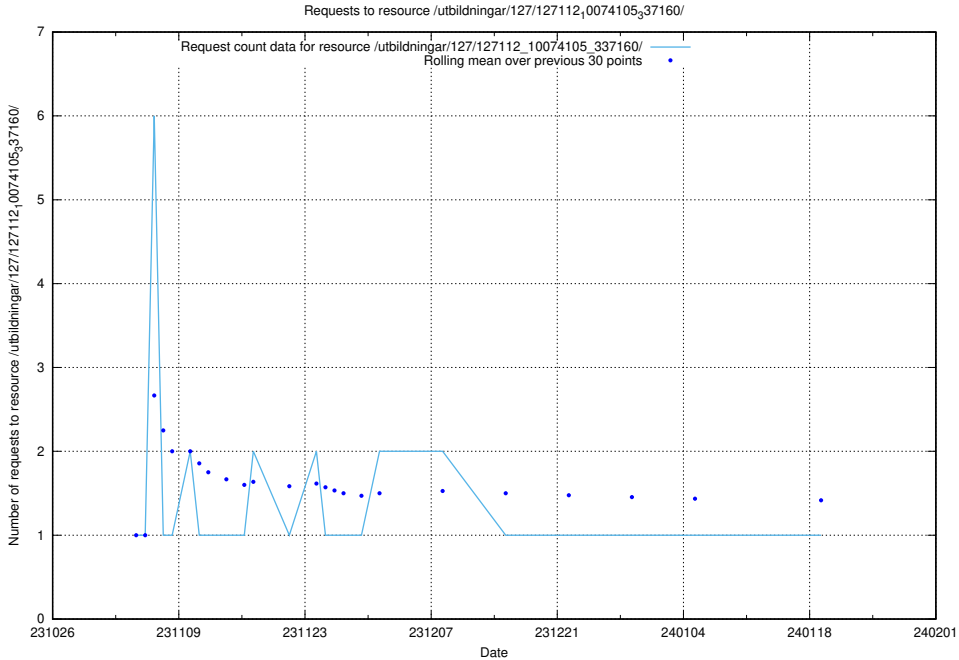

5.4114 Usage of /utbildningar/127/127112_10074105_337160/

Here, we count the number of requests to resource /utbildningar/127/127112_10074105_337160/.