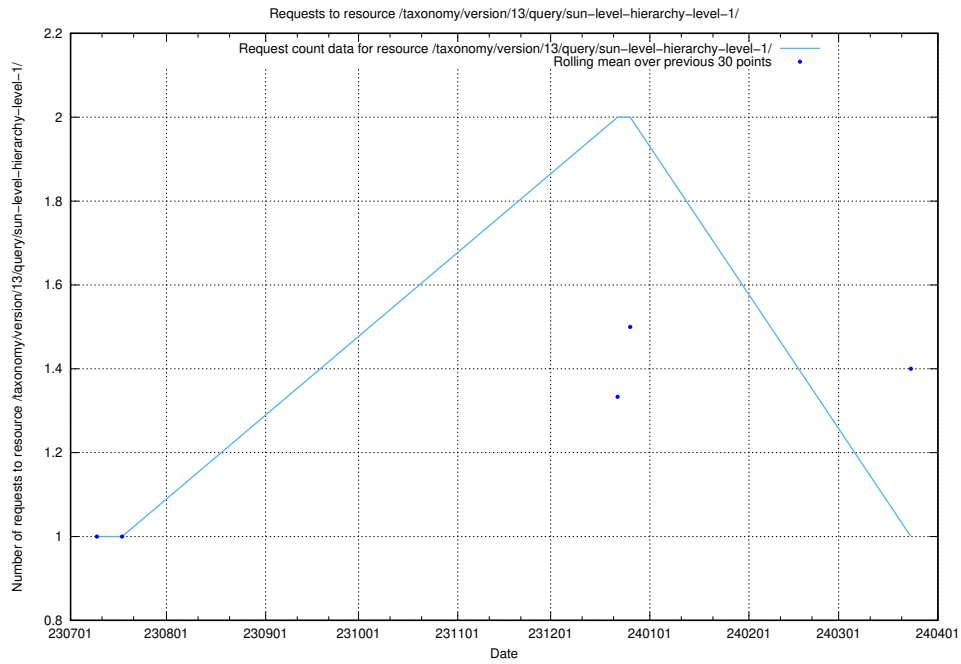

5.5140 Usage of /taxonomy/version/13/query/sun-level-hierarchy-level-1/

Here, we count the number of requests to resource /taxonomy/version/13/query/sun-level-hierarchy-level-1/.