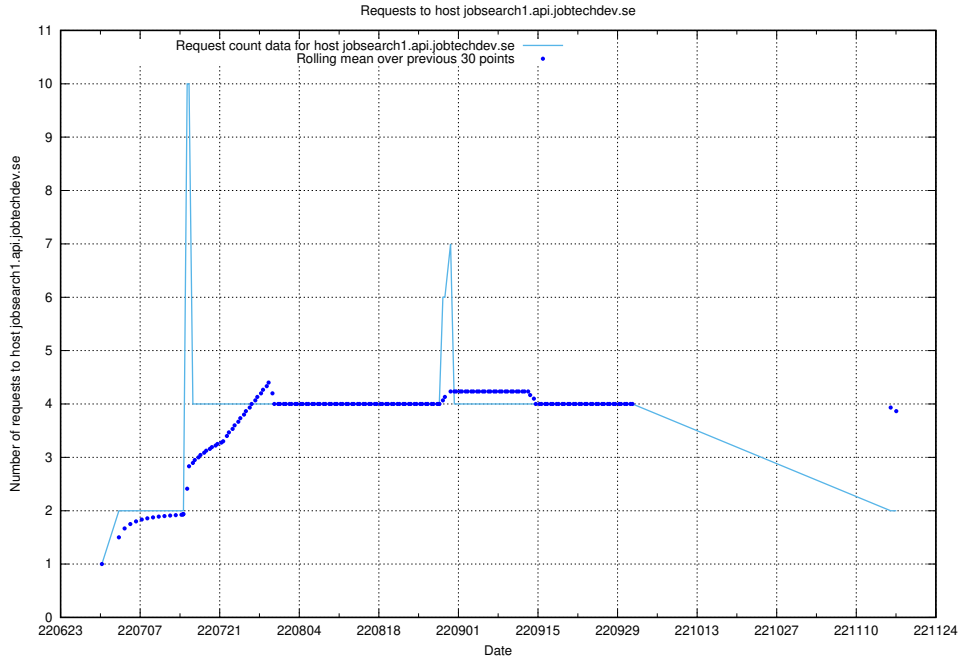

7.390 Usage of jobsearch1.api.jobtechdev.se

Here, we count the number of requests to host jobsearch1.api.jobtechdev.se.