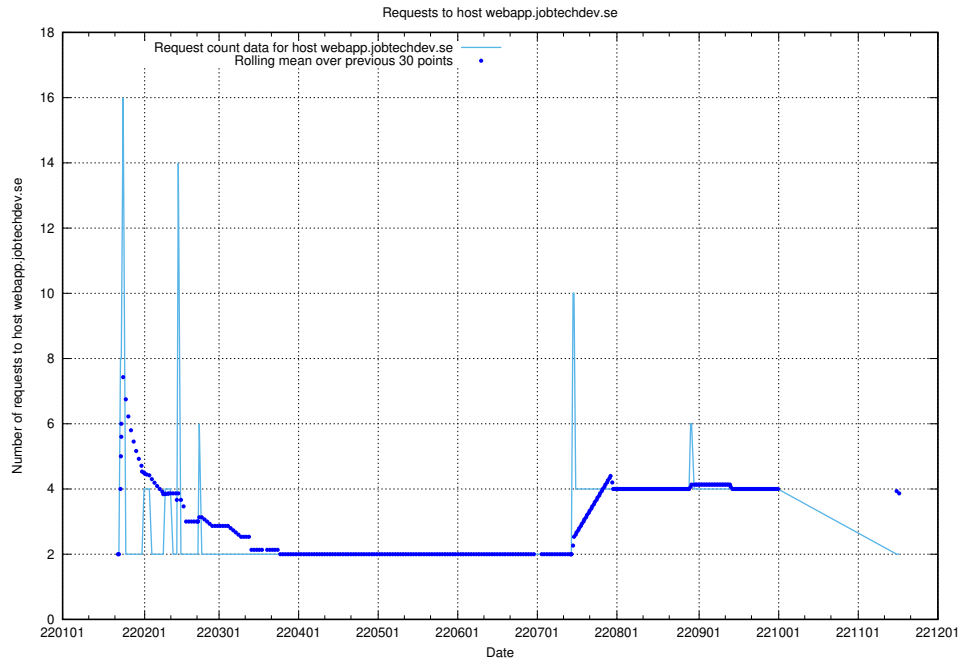

7.574 Usage of webapp.jobtechdev.se

Here, we count the number of requests to host webapp.jobtechdev.se.