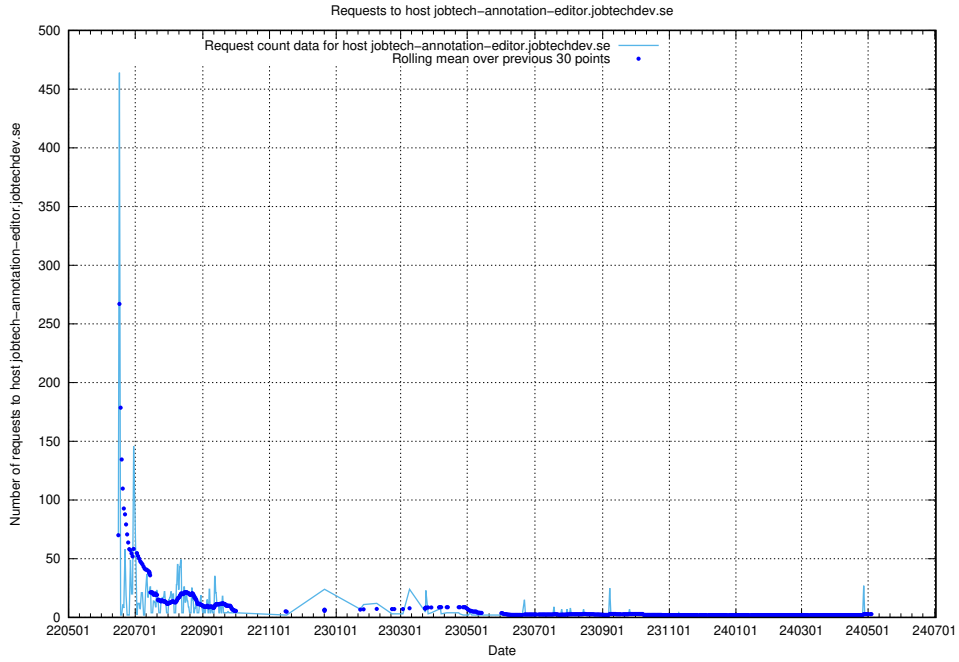

7.399 Usage of jobtech-annotation-editor.jobtechdev.se

Here, we count the number of requests to host jobtech-annotation-editor.jobtechdev.se.