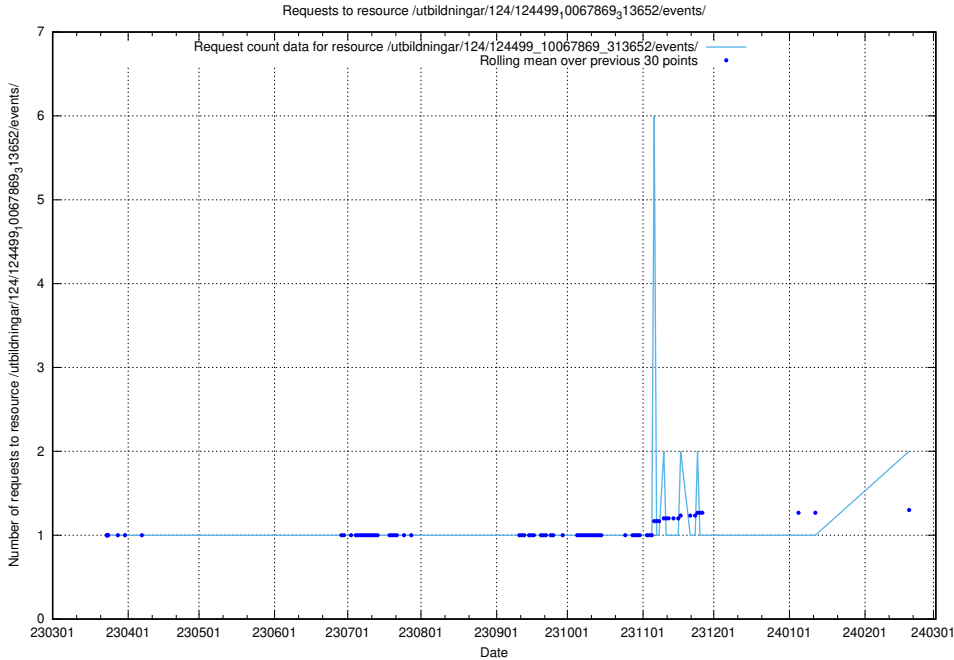

5.573 Usage of /utbildningar/124/124499_10067869_313652/events/

Here, we count the number of requests to resource /utbildningar/124/124499_10067869_313652/events/