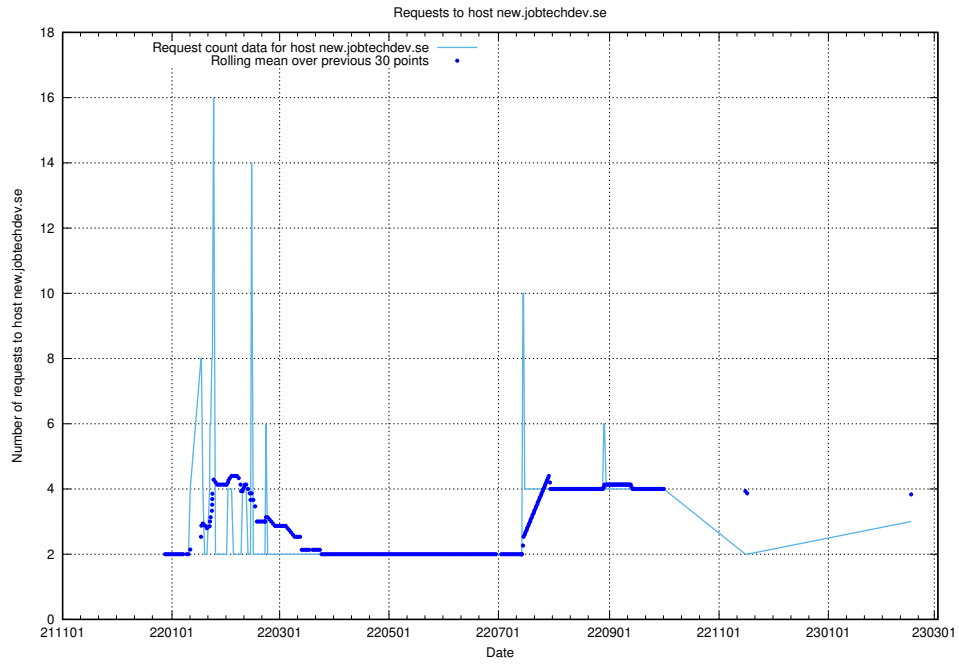

7.189 Usage of new.jobtechdev.se

Here, we count the number of requests to host new.jobtechdev.se.