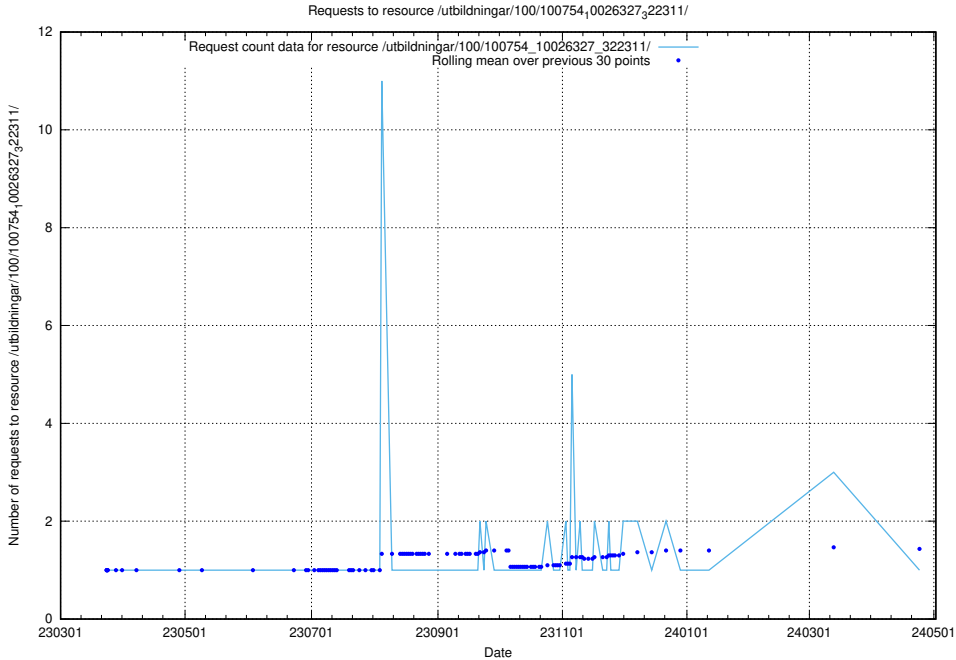

5.5573 Usage of /utbildningar/100/100754_10026327_322311/

Here, we count the number of requests to resource /utbildningar/100/100754_10026327_322311/.