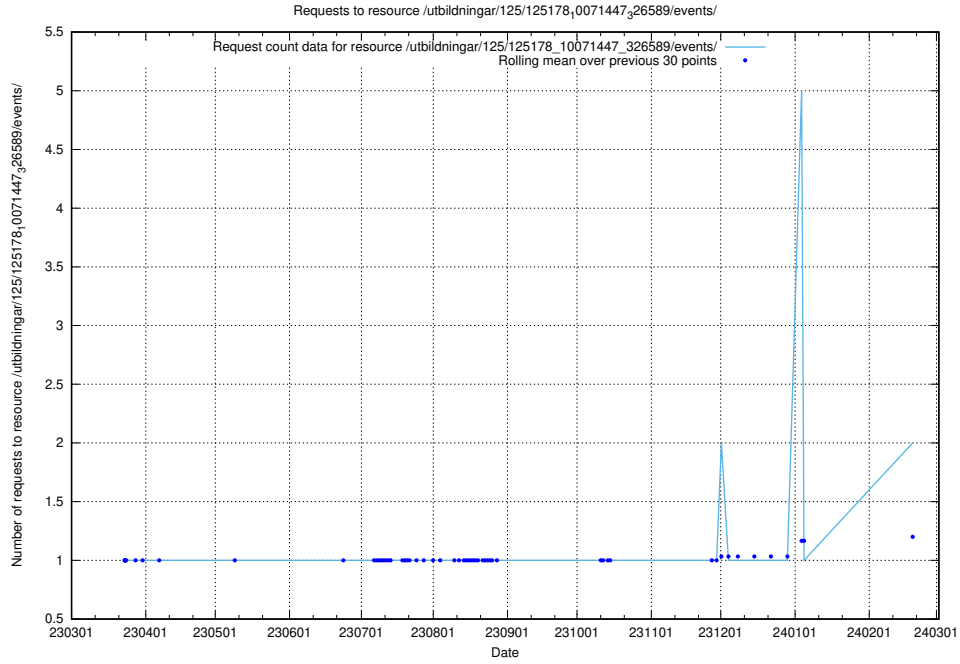

Here, we count the number of requests to resource /utbildningar/125/125195_10069397_323486/.

5.496 Usage of /utbildningar/125/125178_10071447_326589/events/

Here, we count the number of requests to resource /utbildningar/125/125178_10071447_326589/events/