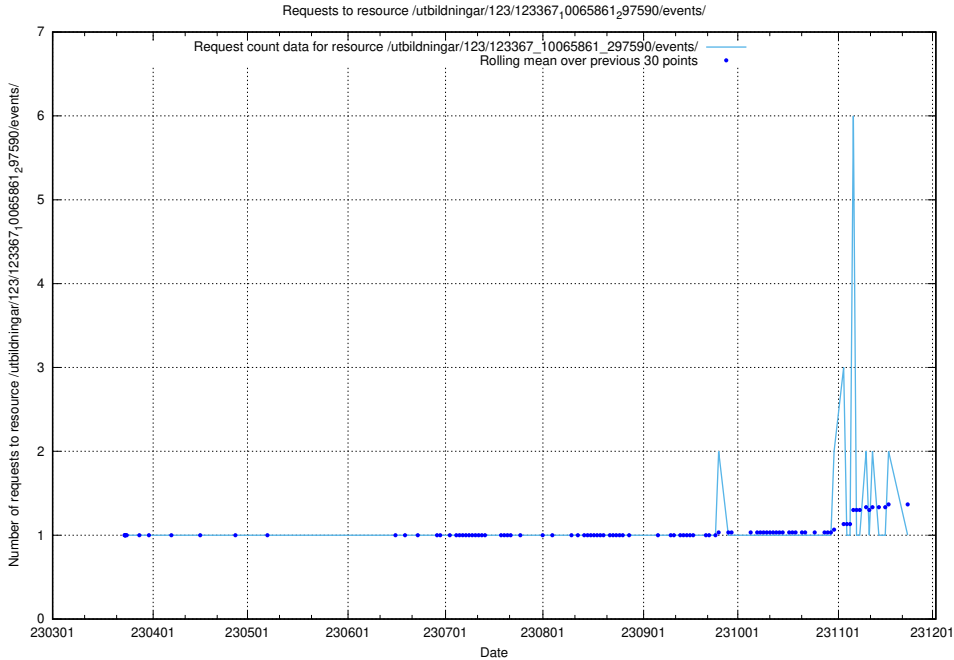

5.4788 Usage of /utbildningar/123/123367_10065861_297590/events/

Here, we count the number of requests to resource /utbildningar/123/123367_10065861_297590/events/