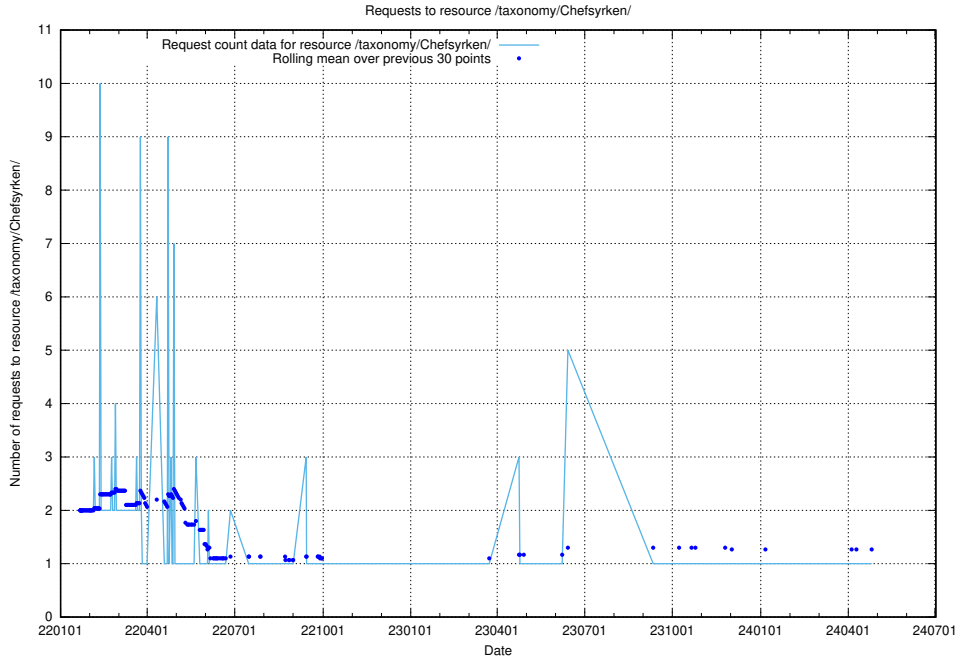

5.1212 Usage of /taxonomy/Chesyrken/

Here, we count the number of requests to resource /taxonomy/Chesyrken/.

5.1213 Usage of /utbildningar/124/124521_10066301_308425/events/

Here, we count the number of requests to resource /utbildningar/124/124521_10066301_308425/events/