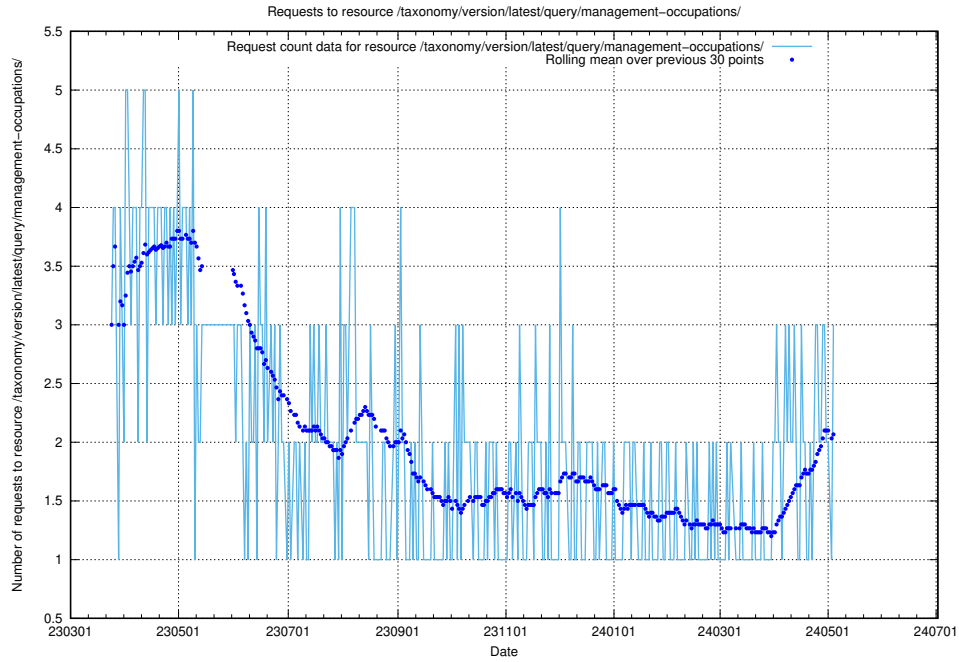

5.435 Usage of /taxonomy/version/latest/query/management-occupations/

Here, we count the number of requests to resource /taxonomy/version/latest/query/management-occupations/.