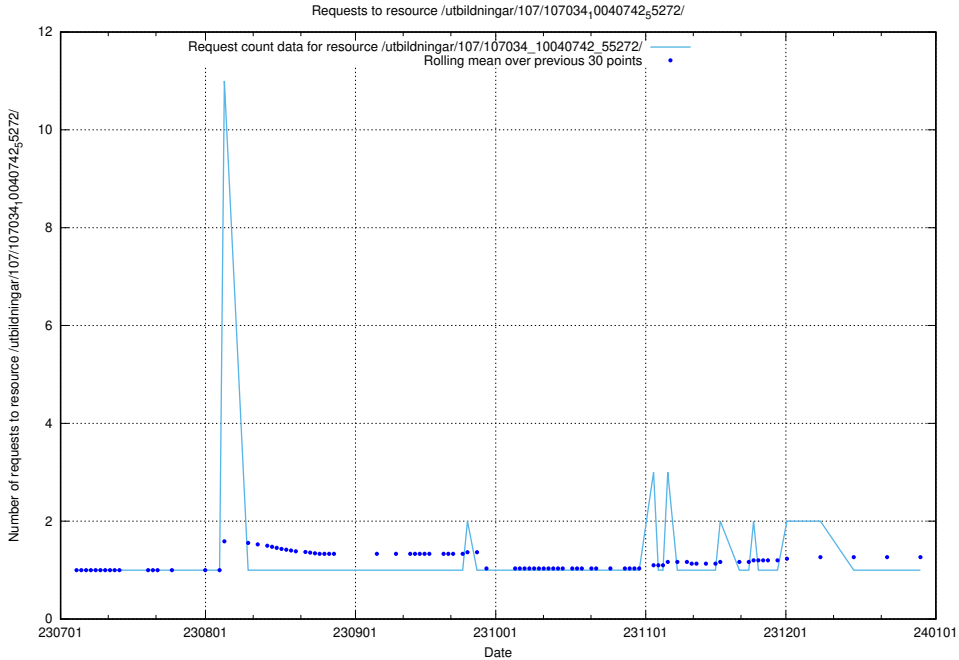

5.5347 Usage of /utbildningar/107/107034_10040742_55272/

Here, we count the number of requests to resource /utbildningar/107/107034_10040742_55272/.