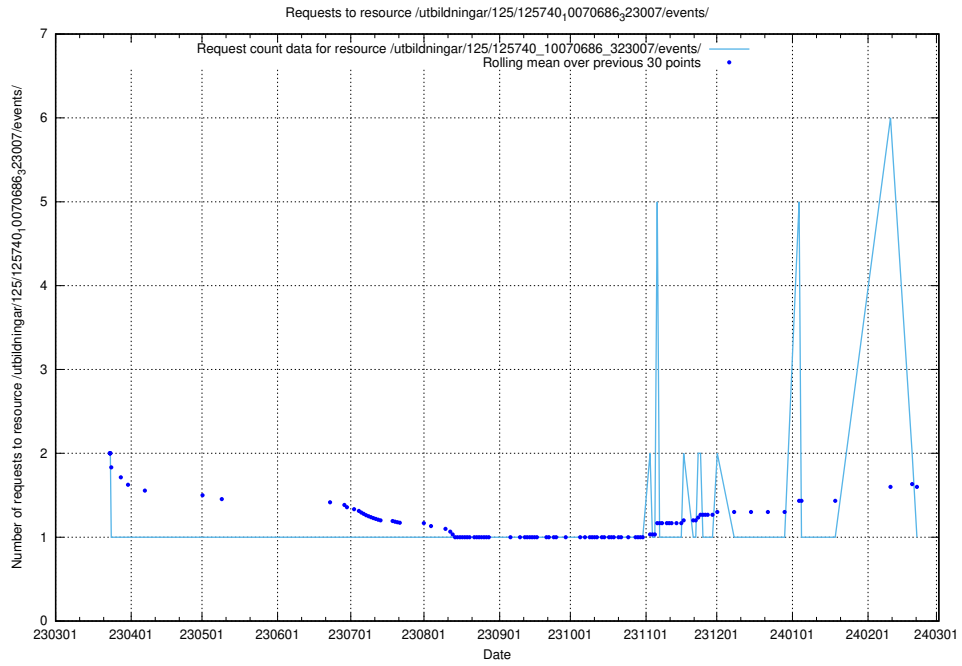

5.6253 Usage of /utbildningar/125/125740_10070686_323007/events/

Here, we count the number of requests to resource /utbildningar/125/125740_10070686_323007/events/