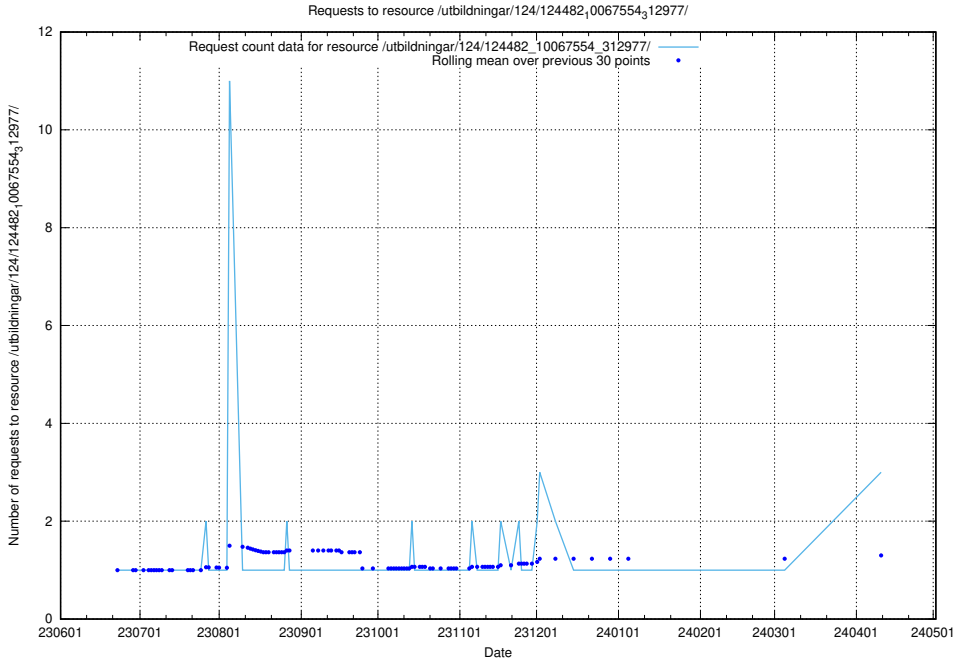

5.382 Usage of /utbildningar/124/124482_10067554_312977/

Here, we count the number of requests to resource /utbildningar/124/124482_10067554_312977/.