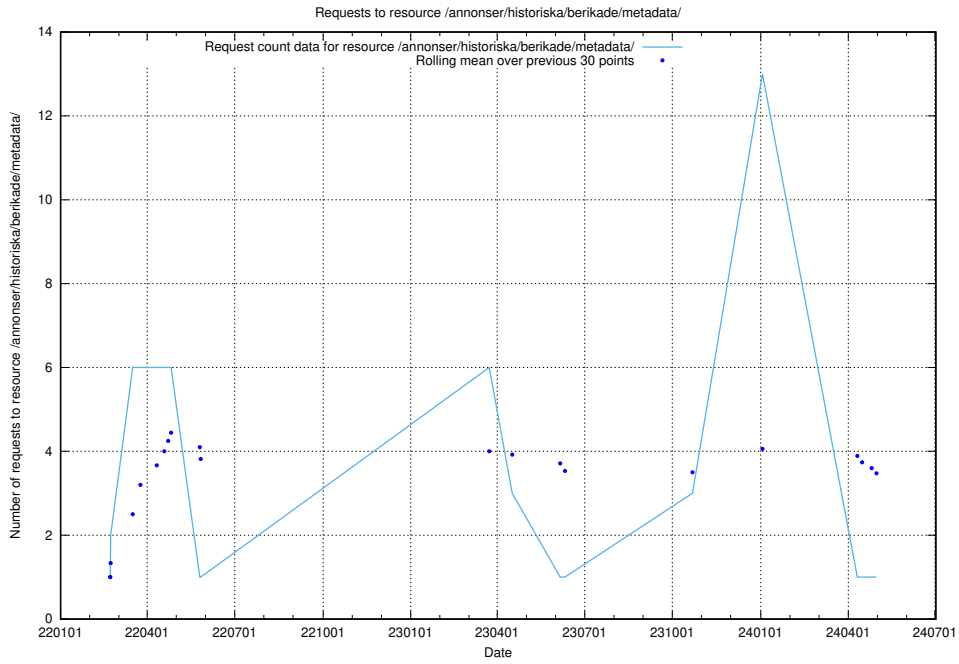

5.1232 Usage of /annonser/historiska/berikade/metadata/

Here, we count the number of requests to resource /annonser/historiska/berikade/metadata/.