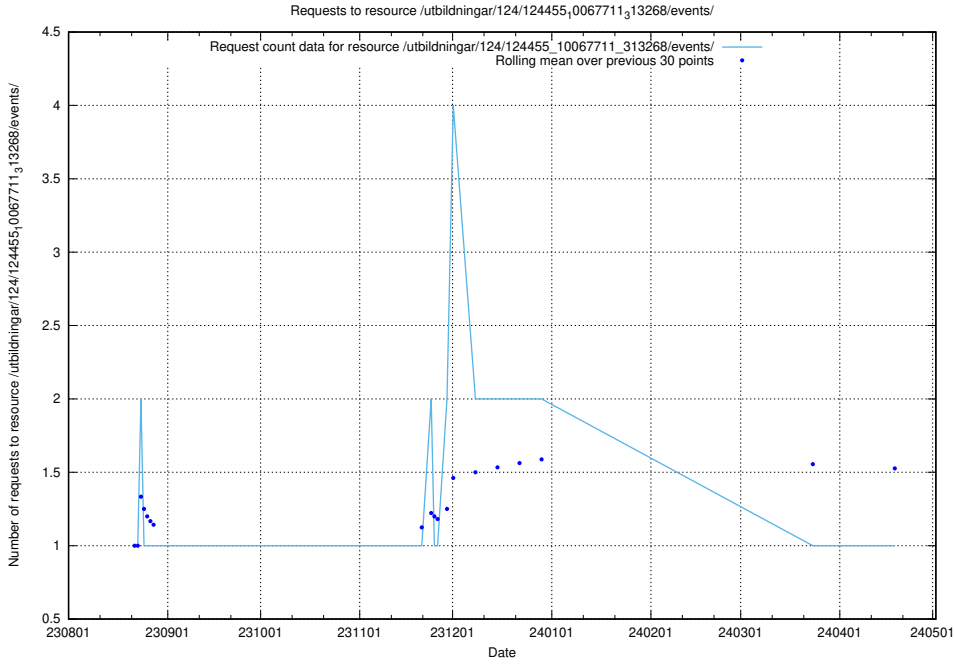

Here, we count the number of requests to resource /utbildningar/124/124455_10067711_313268/events/

5.4734 Usage of /taxonomy/version/17/query/concepts-and-common-relations/

Here, we count the number of requests to resource /taxonomy/version/17/query/concepts-and-common-relations/.