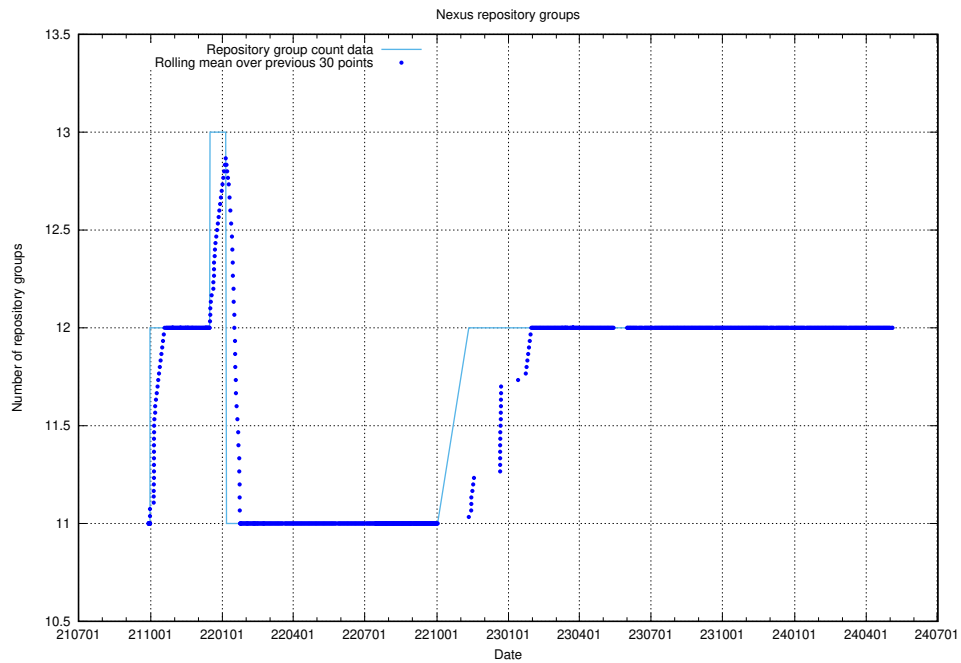

9 Nexus

This section contains statistics from the [image and package repositories](https://nexus.jobtechdev.se)⁹ of JobTech.

9.1 Number of repository groups in Nexus

A graph showing the number of repository groups.

⁹<https://nexus.jobtechdev.se>