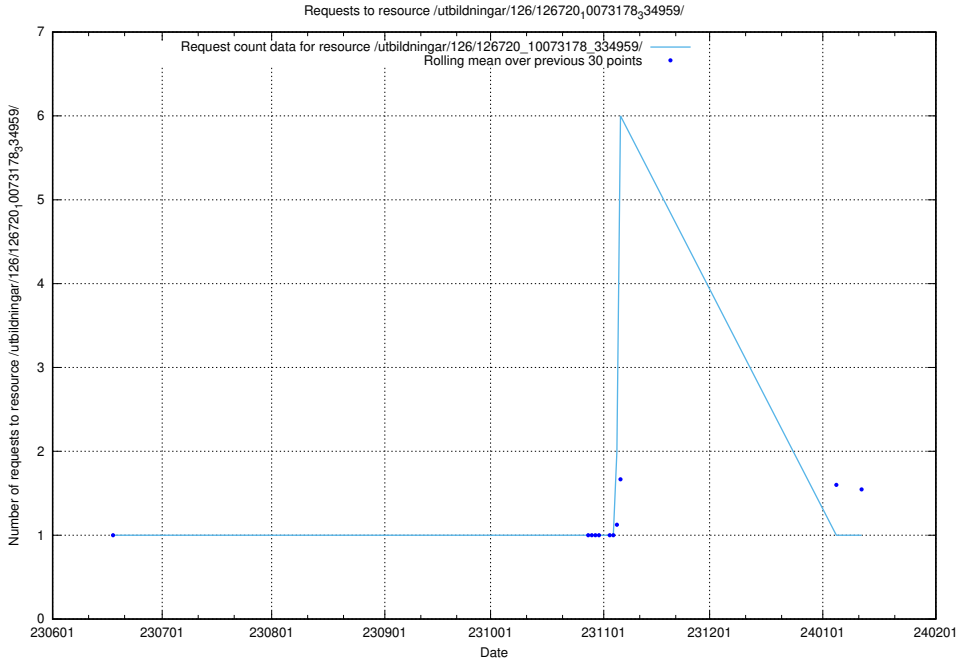

5.5843 Usage of /utbildningar/126/126720_10073178_334959/

Here, we count the number of requests to resource /utbildningar/126/126720_10073178_334959/.