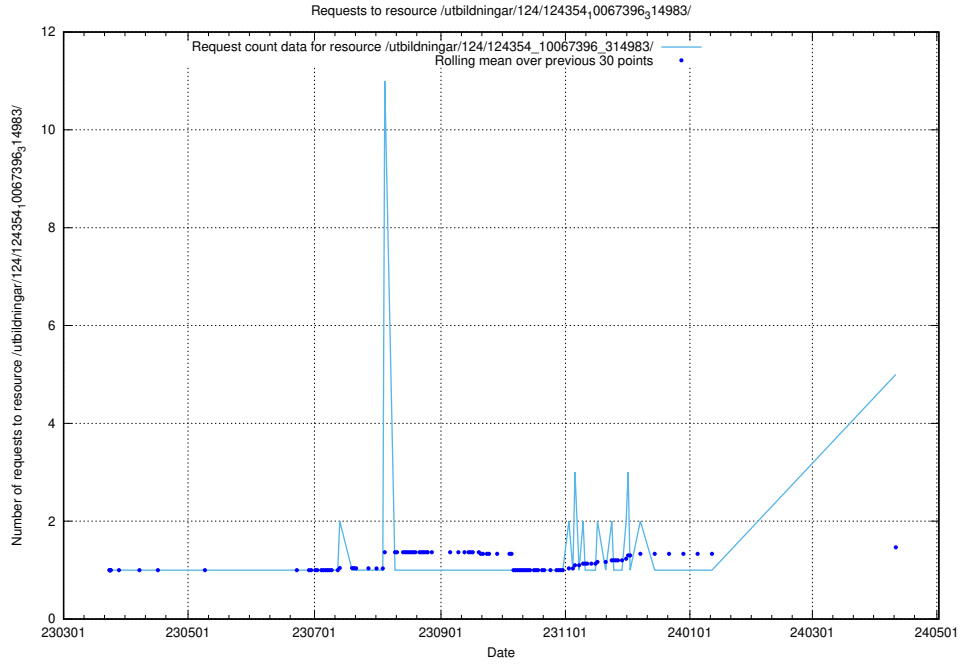

5.131 Usage of /utbildningar/124/124354_10067396_314983/

Here, we count the number of requests to resource /utbildningar/124/124354_10067396_314983/.