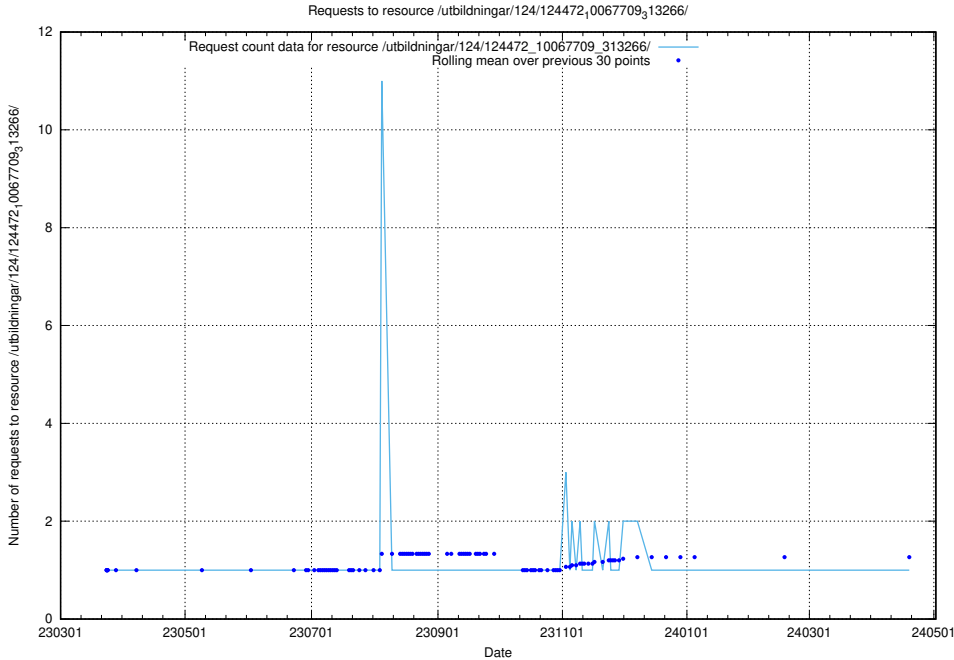

5.3036 Usage of /utbildningar/124/124472_10067709_313266/

Here, we count the number of requests to resource /utbildningar/124/124472_10067709_313266/.