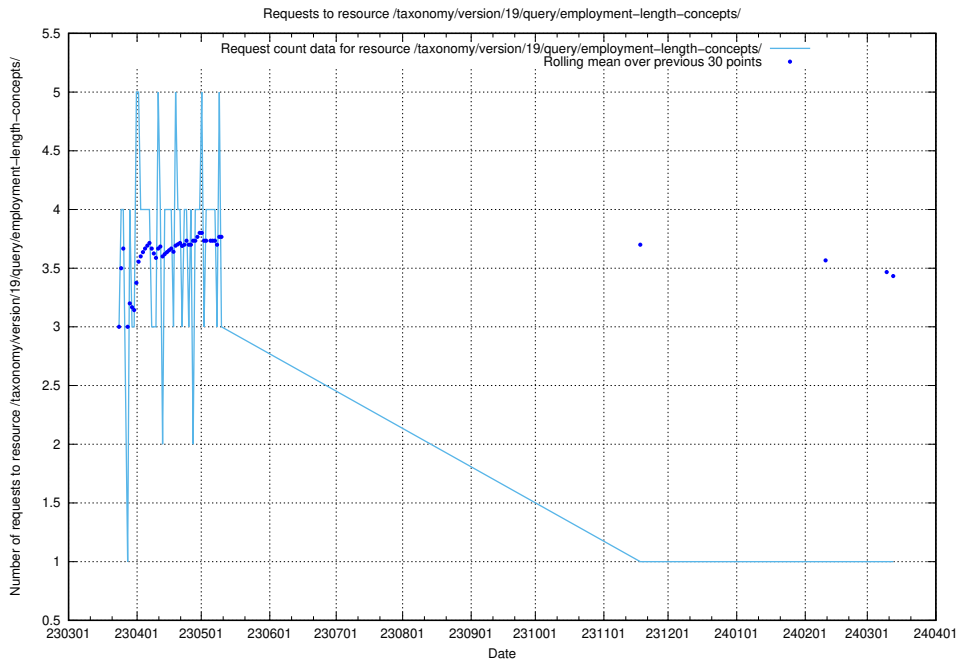

5.6121 Usage of /taxonomy/version/19/query/employment-length-concepts/

Here, we count the number of requests to resource /taxonomy/version/19/query/employment-length-concepts/.