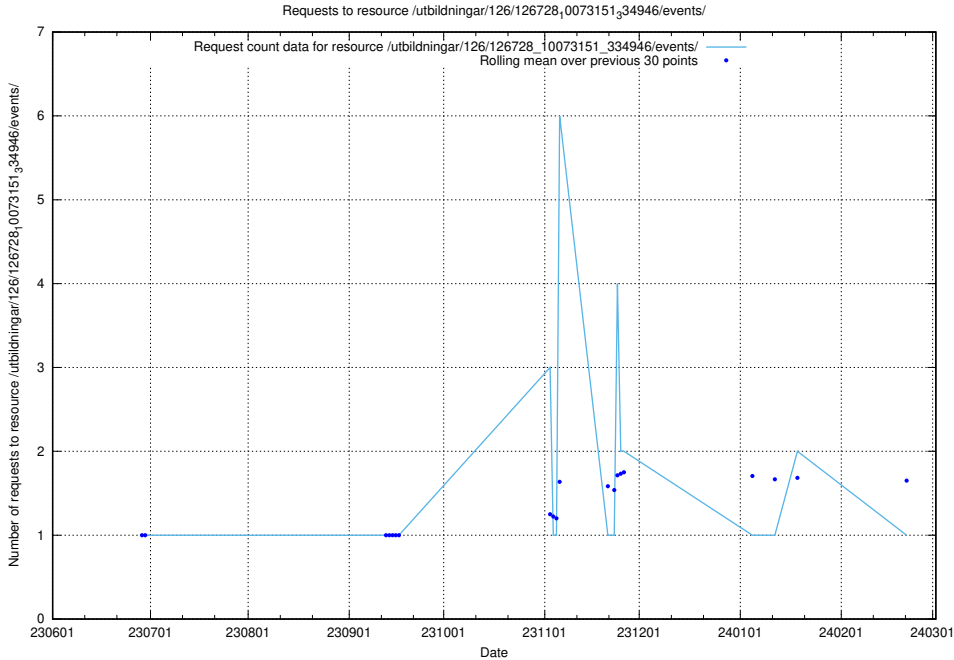

5.5438 Usage of /utbildningar/126/126728_10073151_334946/events/

Here, we count the number of requests to resource /utbildningar/126/126728_10073151_334946/events/