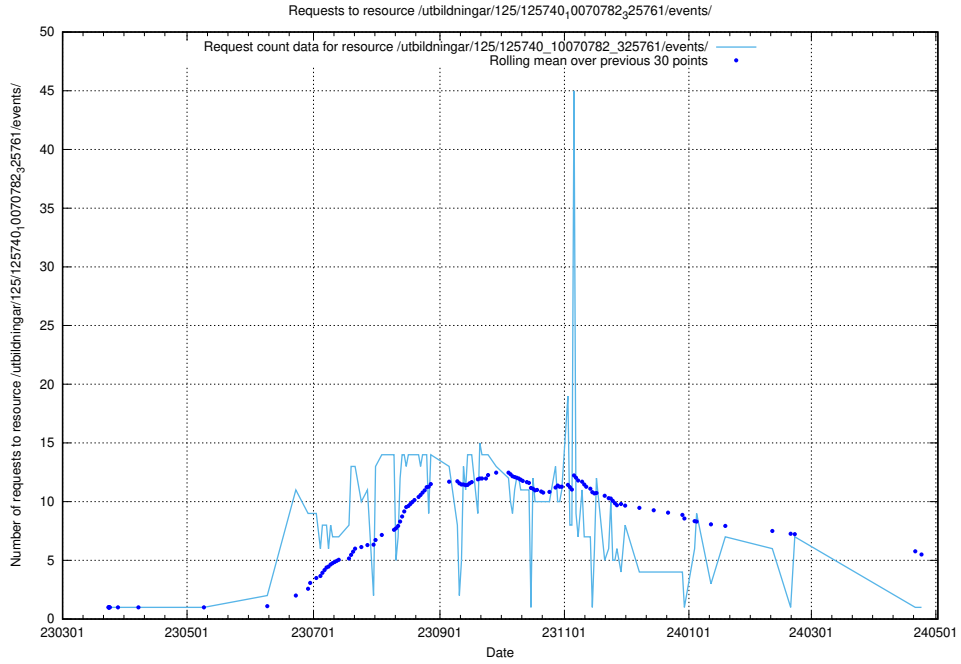

5.951 Usage of /utbildningar/125/125740_10070782_325761/events/

Here, we count the number of requests to resource /utbildningar/125/125740_10070782_325761/events/