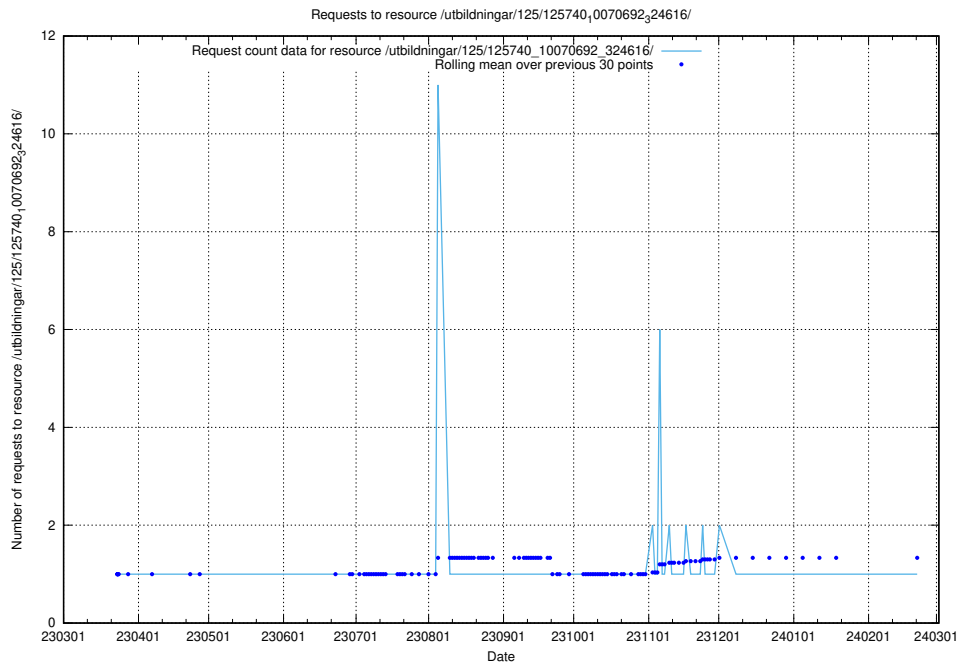

5.961 Usage of /utbildningar/125/125740_10070692_324616/

Here, we count the number of requests to resource /utbildningar/125/125740_10070692_324616/.