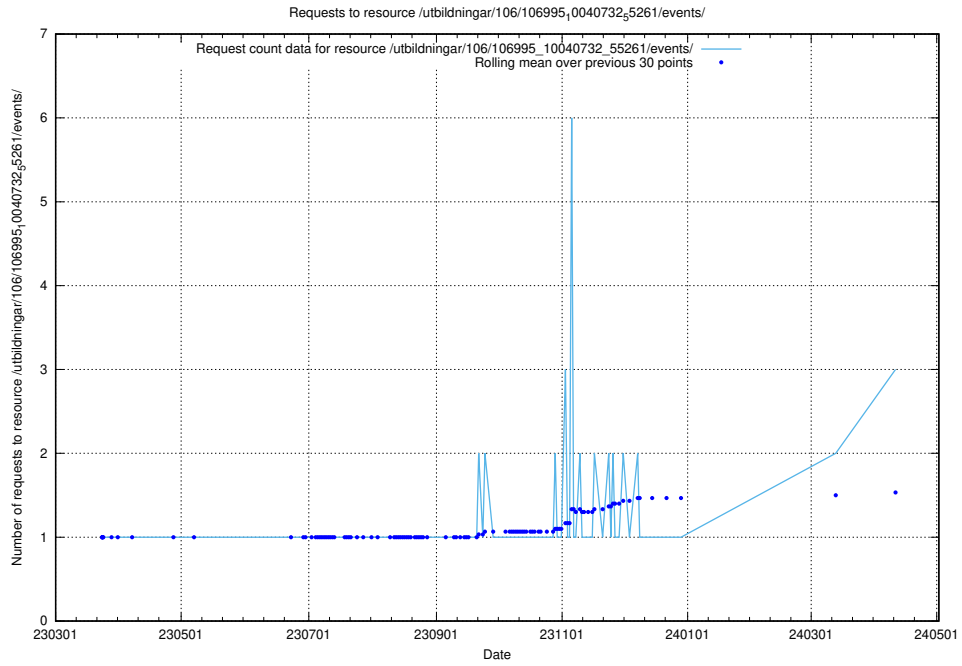

5.362 Usage of /utbildningar/106/106995_10040732_55261/events/

Here, we count the number of requests to resource /utbildningar/106/106995_10040732_55261/events/.