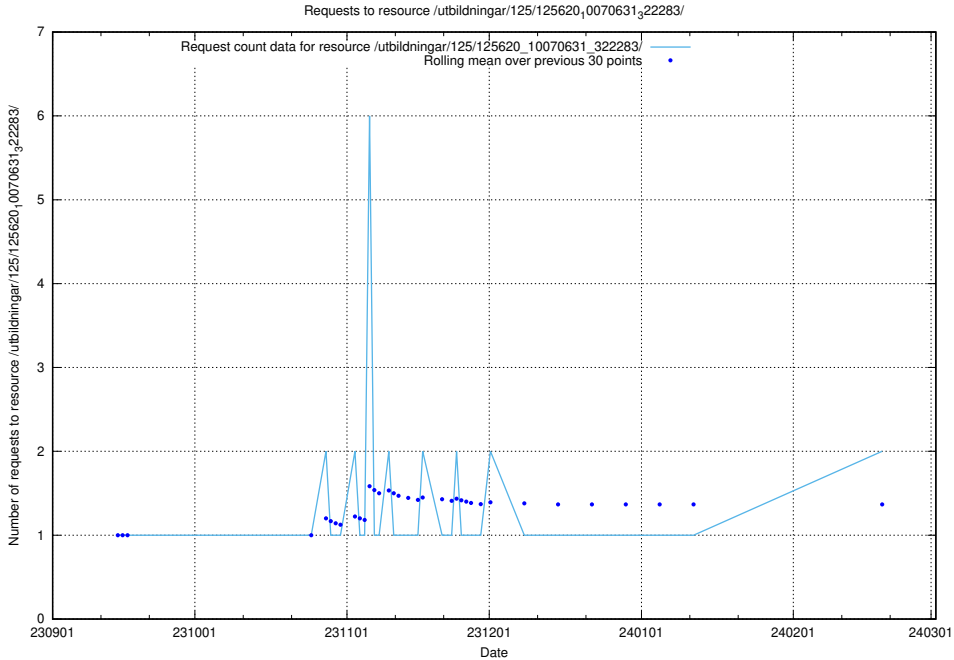

5.747 Usage of /utbildningar/125/125620_10070631_322283/

Here, we count the number of requests to resource /utbildningar/125/125620_10070631_322283/.