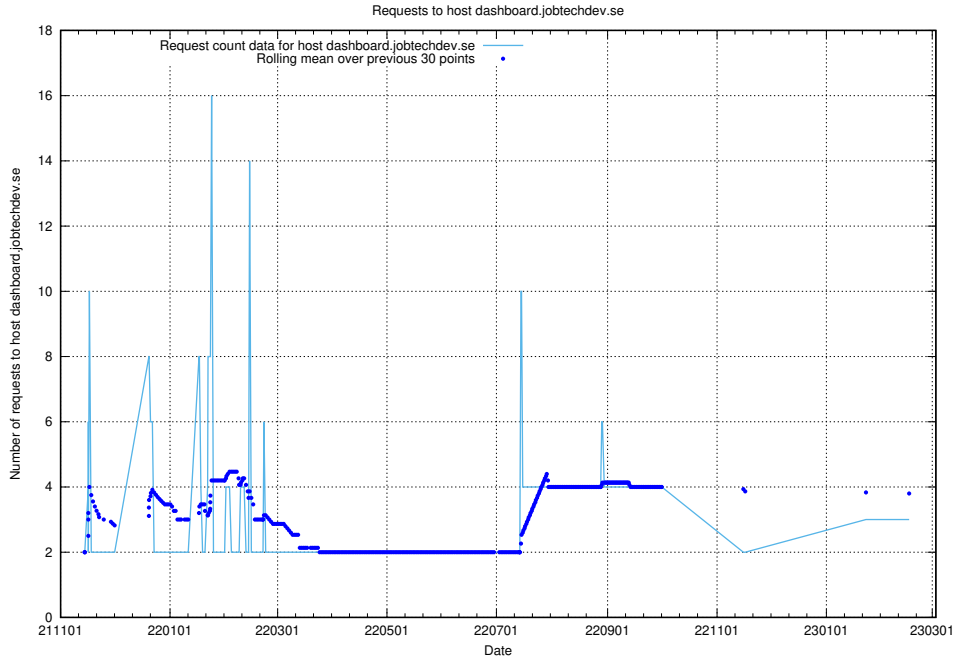

7.166 Usage of dashboard.jobtechdev.se

Here, we count the number of requests to host dashboard.jobtechdev.se.