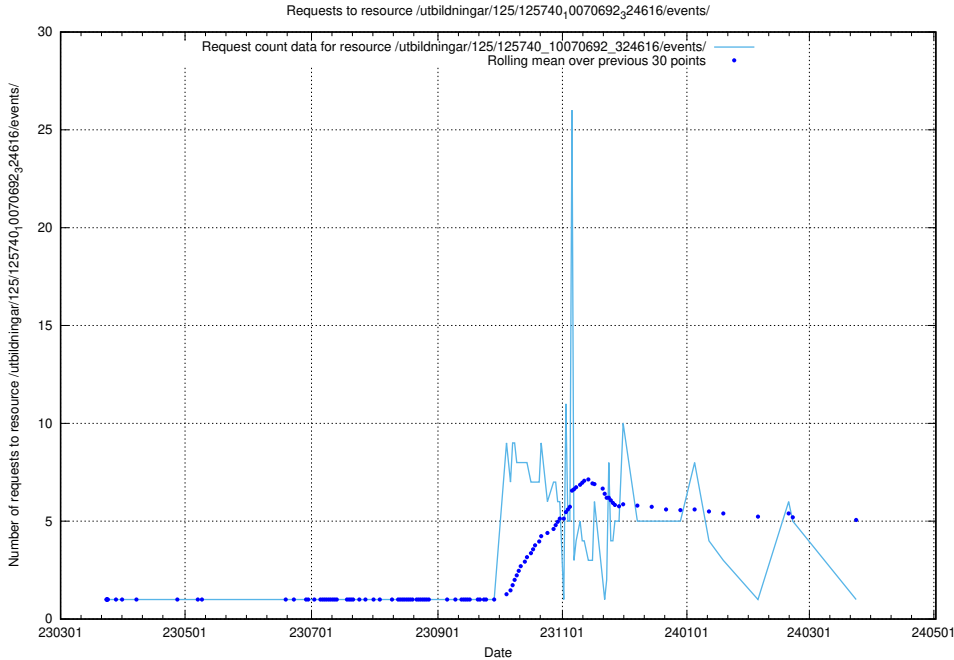

5.960 Usage of /utbildningar/125/125740_10070692_324616/events/

Here, we count the number of requests to resource /utbildningar/125/125740_10070692_324616/events/