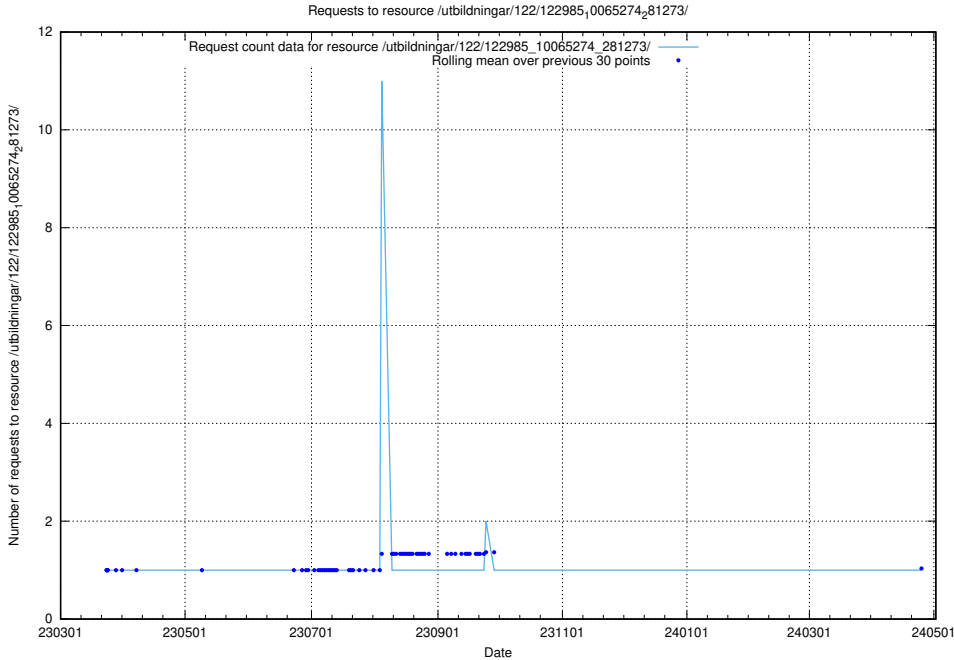

5.4905 Usage of /utbildningar/122/122985_10065274_281273/

Here, we count the number of requests to resource /utbildningar/122/122985_10065274_281273/.