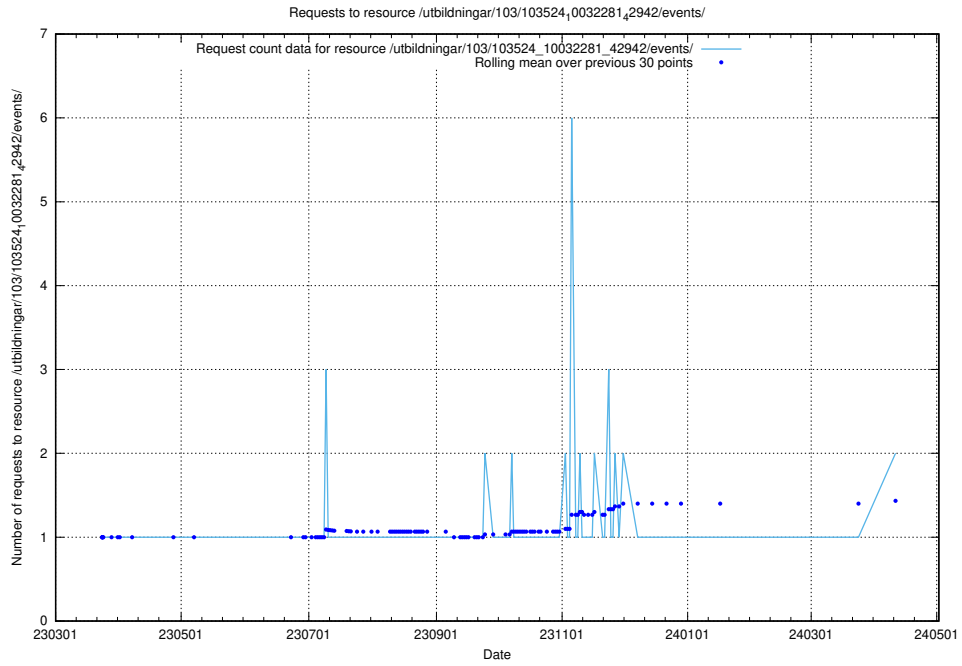

5.819 Usage of /utbildningar/103/103524_10032281_42942/events/

Here, we count the number of requests to resource /utbildningar/103/103524_10032281_42942/events/.