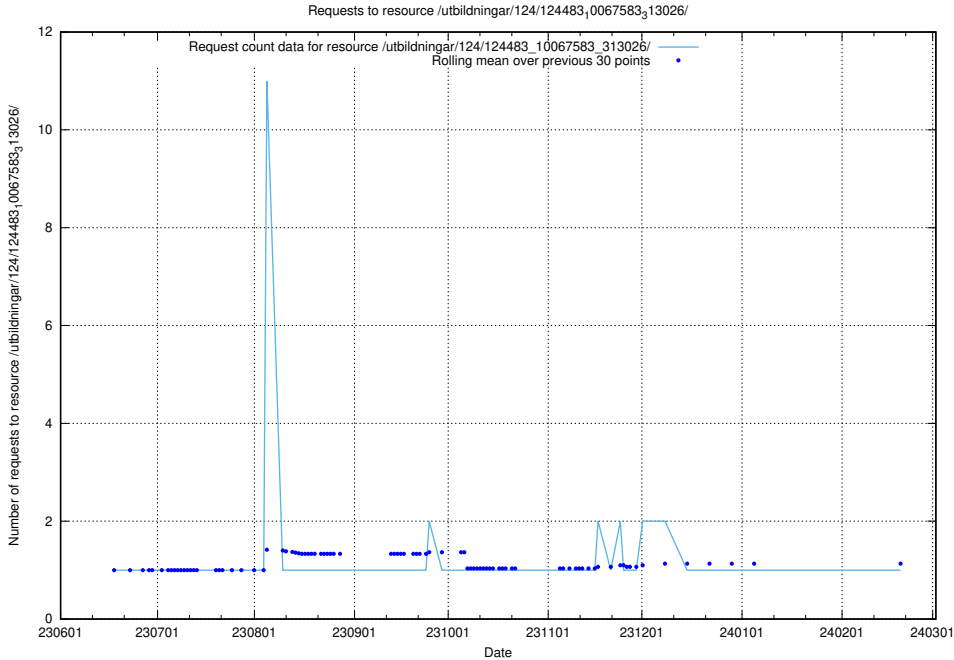

5.5849 Usage of /utbildningar/124/124483_10067583_313026/

Here, we count the number of requests to resource /utbildningar/124/124483_10067583_313026/.