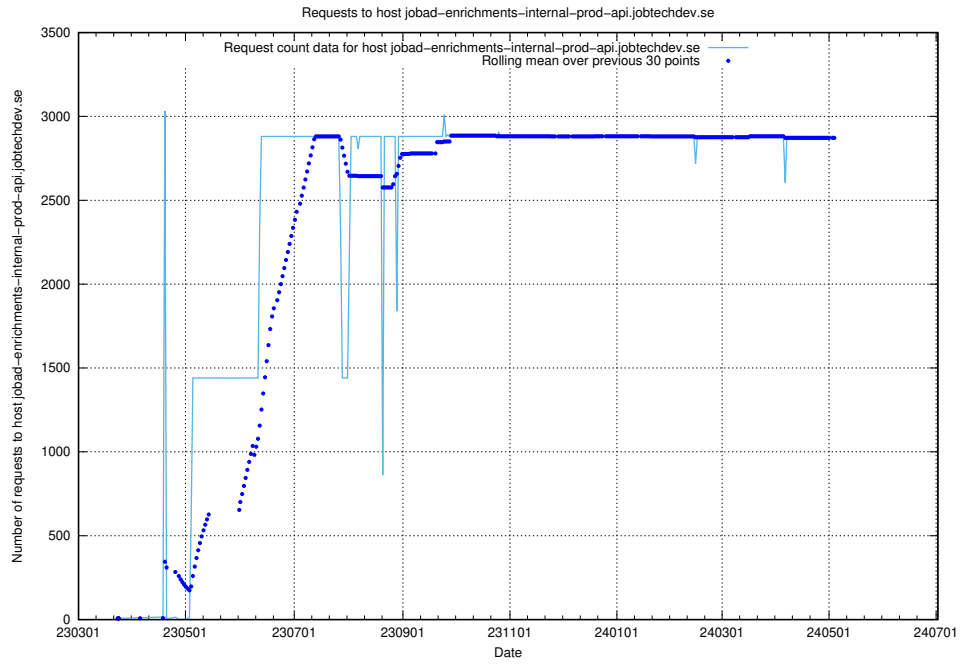

7.18 Usage of jobad-enrichments-internal-prod-api.jobtechdev.se

Here, we count the number of requests to host jobad-enrichments-internal-prod-api.jobtechdev.se.