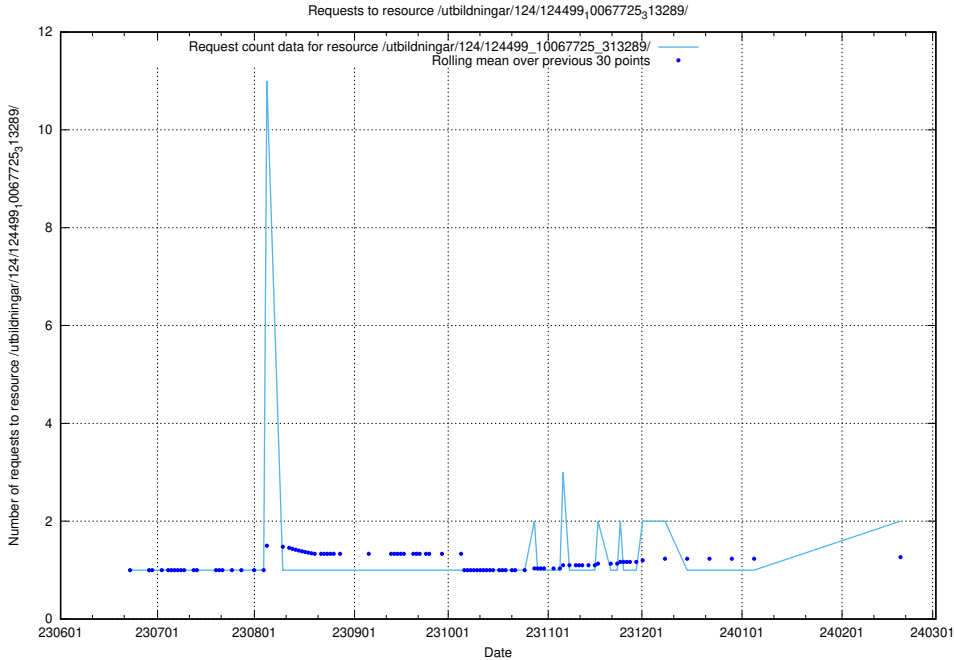

5.855 Usage of /utbildningar/124/124499_10067725_313289/

Here, we count the number of requests to resource /utbildningar/124/124499_10067725_313289/.