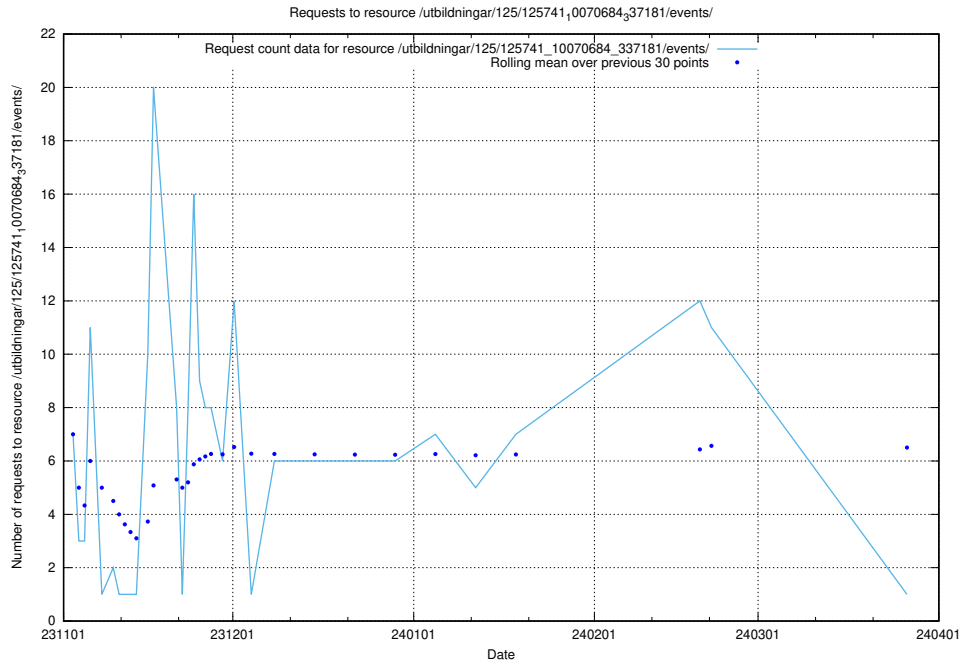

Here, we count the number of requests to resource /utbildningar/126/126334_10071625_335747/.

5.4123 Usage of /utbildningar/125/125741_10070684_337181/events/

Here, we count the number of requests to resource /utbildningar/125/125741_10070684_337181/events/