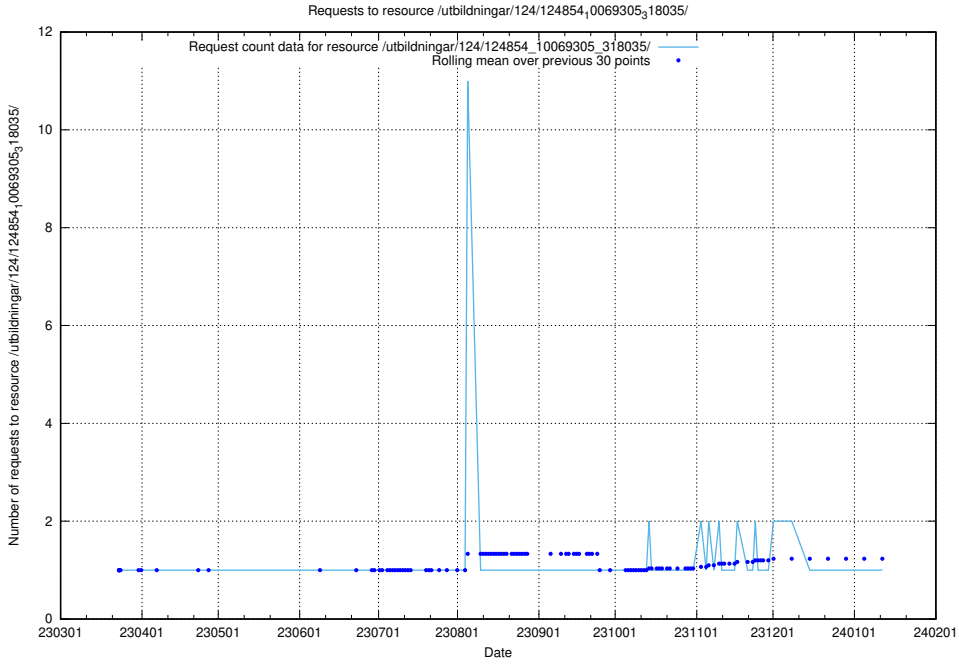

5.1192 Usage of /utbildningar/124/124854_10069305_318035/

Here, we count the number of requests to resource /utbildningar/124/124854_10069305_318035/.