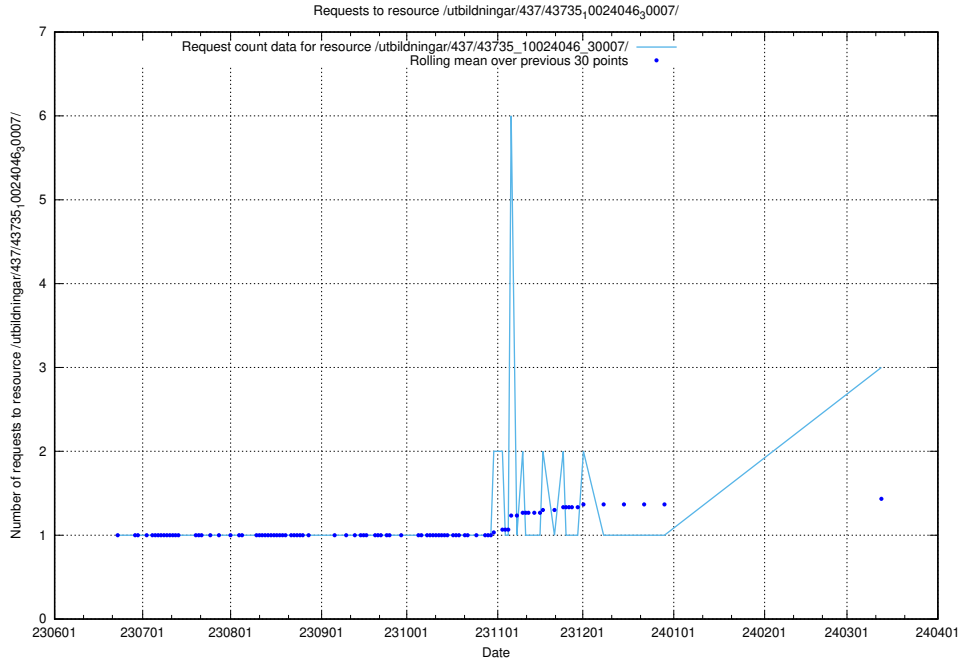

5.368 Usage of /utbildningar/437/43735_10024046_30007/

Here, we count the number of requests to resource /utbildningar/437/43735_10024046_30007/.