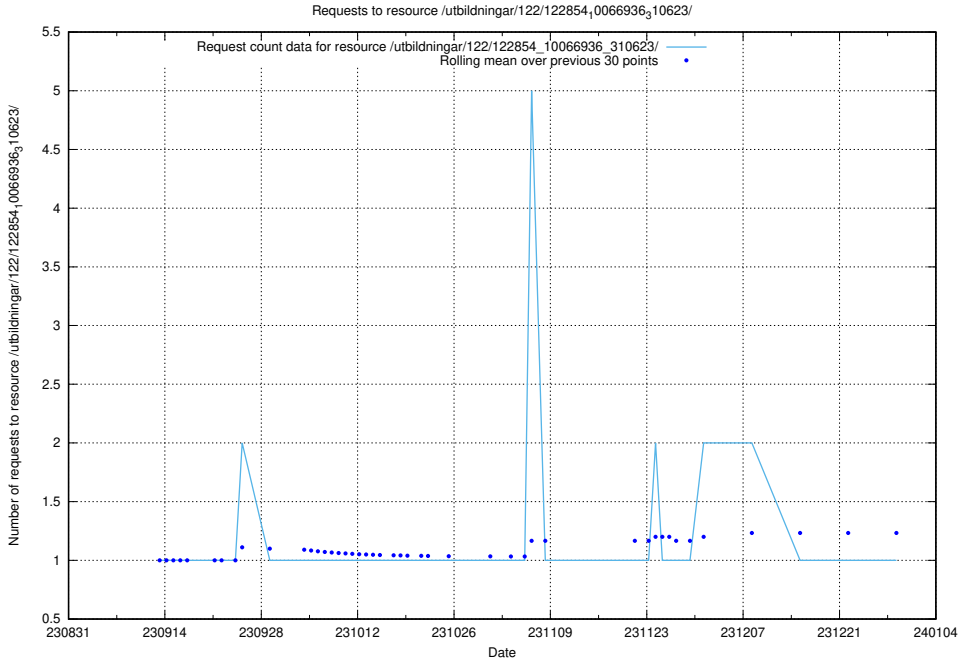

5.4579 Usage of /utbildningar/122/122854_10066936_310623/

Here, we count the number of requests to resource /utbildningar/122/122854_10066936_310623/.