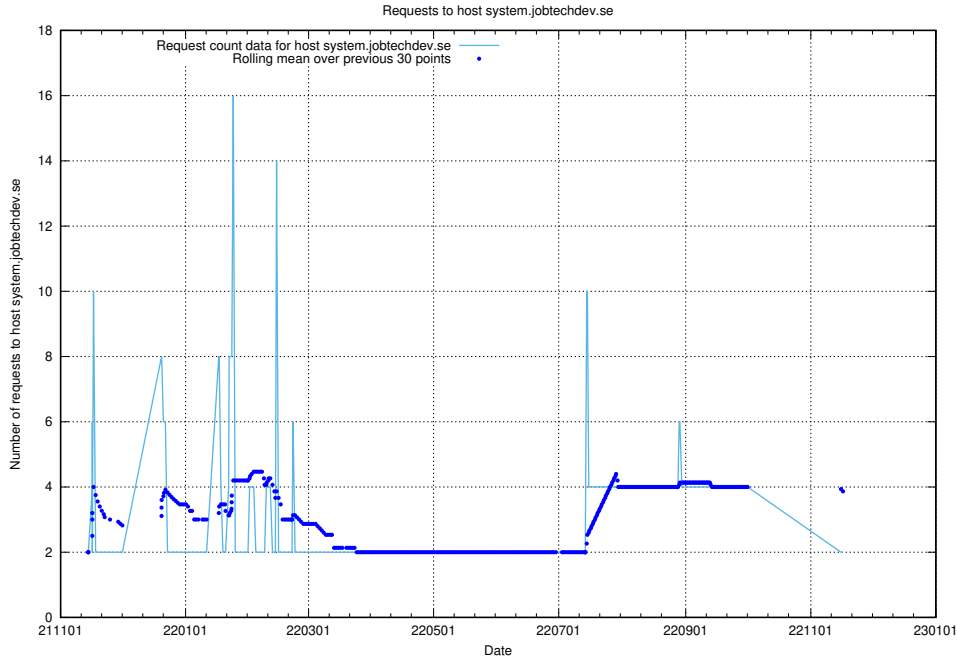

7.549 Usage of system.jobtechdev.se

Here, we count the number of requests to host system.jobtechdev.se.