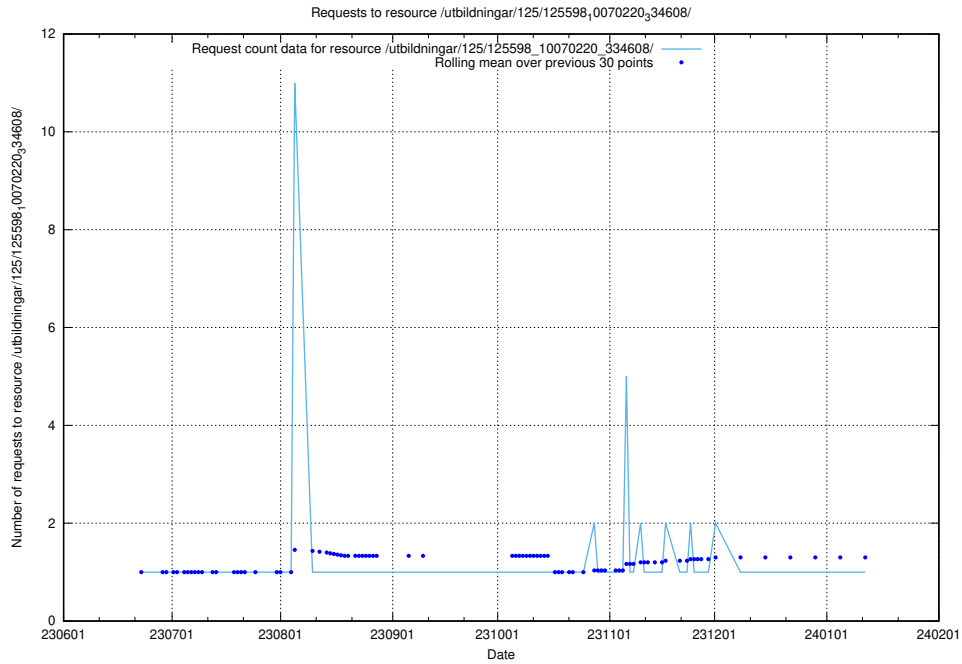

5.5712 Usage of /utbildningar/125/125598_10070220_334608/

Here, we count the number of requests to resource /utbildningar/125/125598_10070220_334608/.