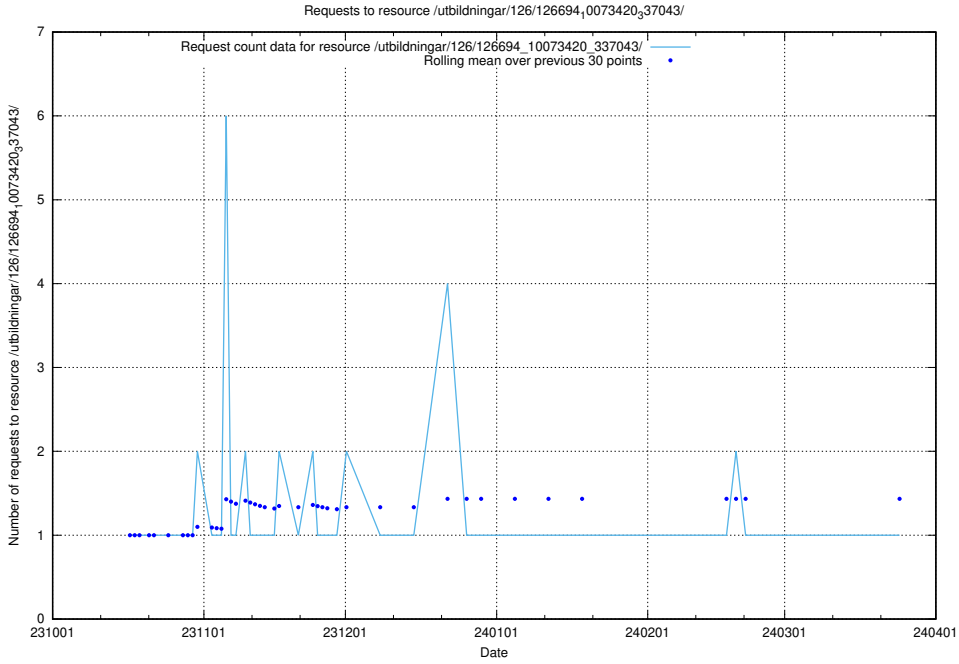

5.4286 Usage of /utbildningar/126/126694_10073420_337043/

Here, we count the number of requests to resource /utbildningar/126/126694_10073420_337043/.