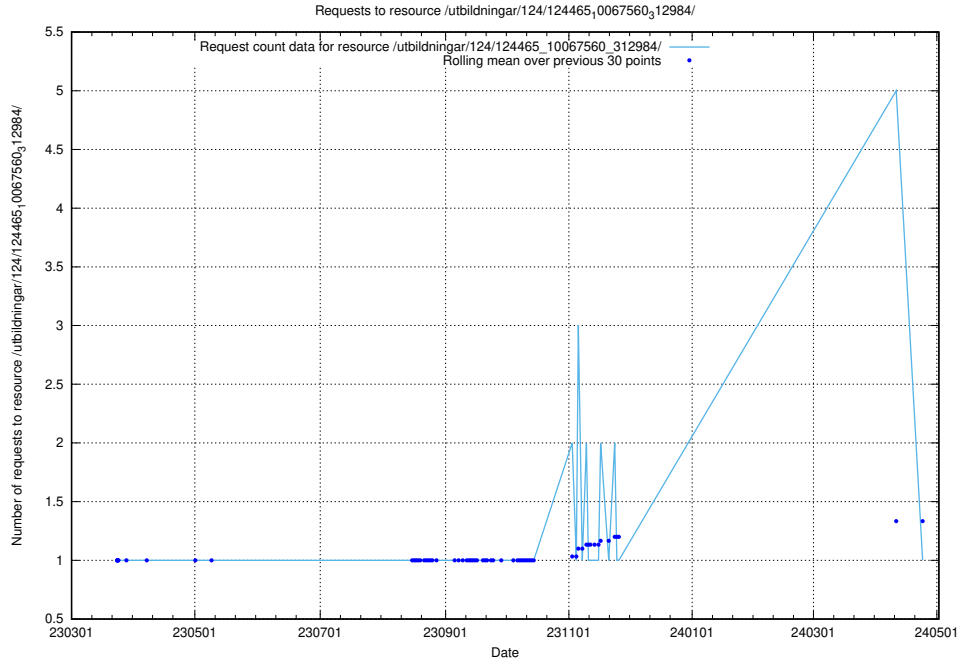

5.3401 Usage of /utbildningar/124/124465_10067560_312984/

Here, we count the number of requests to resource /utbildningar/124/124465_10067560_312984/.