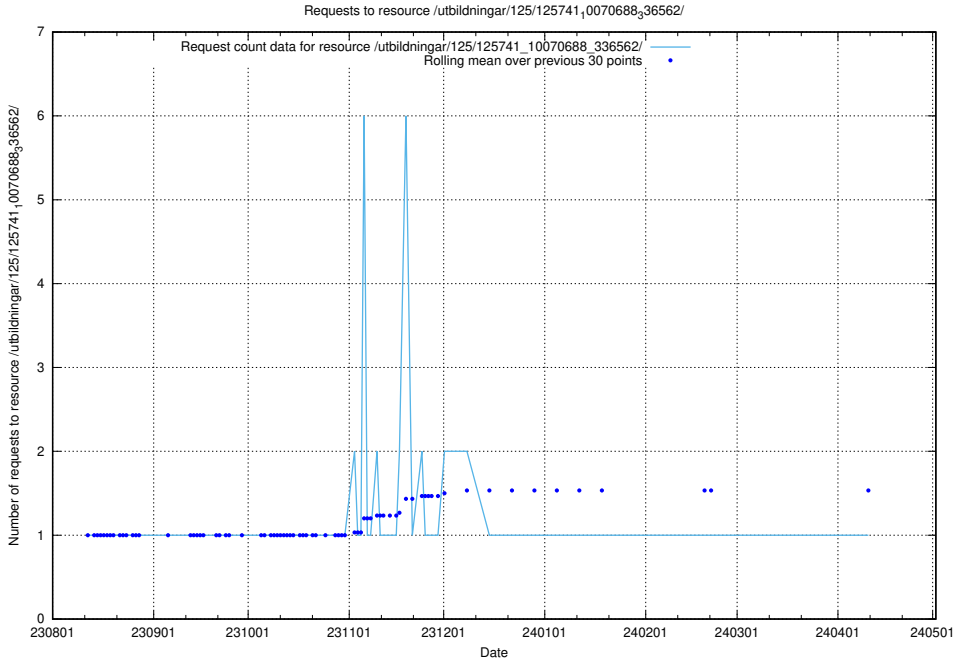

5.4792 Usage of /utbildningar/125/125741_10070688_336562/

Here, we count the number of requests to resource /utbildningar/125/125741_10070688_336562/.