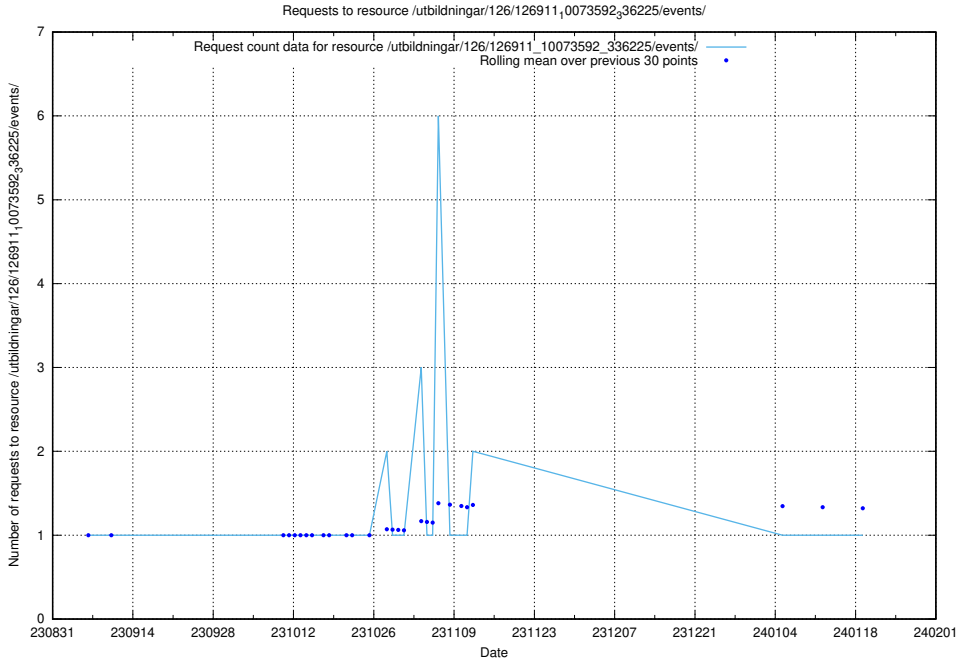

5.4643 Usage of /utbildningar/126/126911_10073592_336225/events/

Here, we count the number of requests to resource /utbildningar/126/126911_10073592_336225/events/