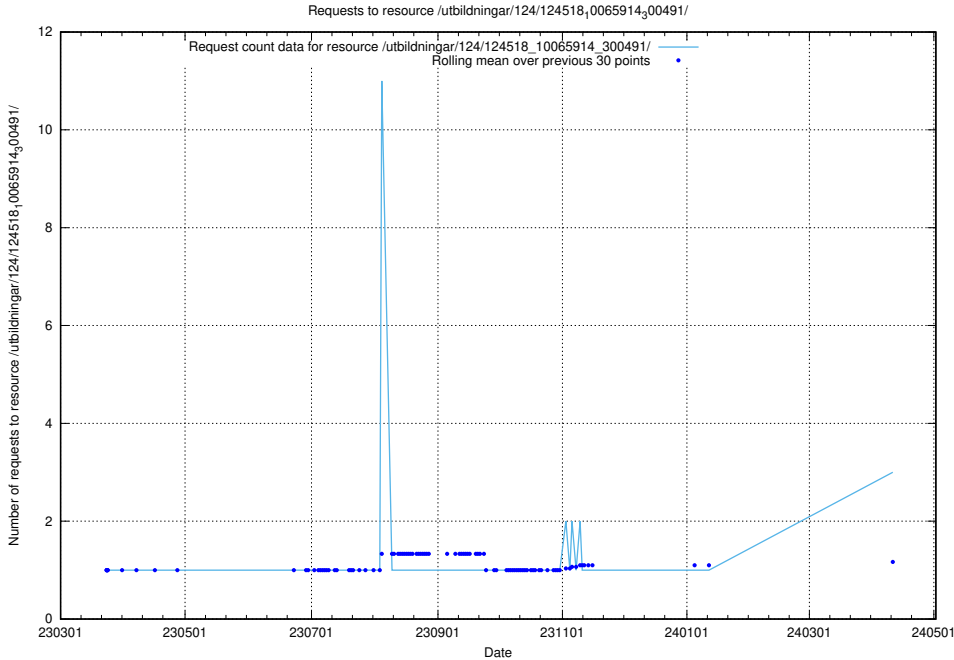

5.262 Usage of /utbildningar/124/124518_10065914_300491/

Here, we count the number of requests to resource /utbildningar/124/124518_10065914_300491/.