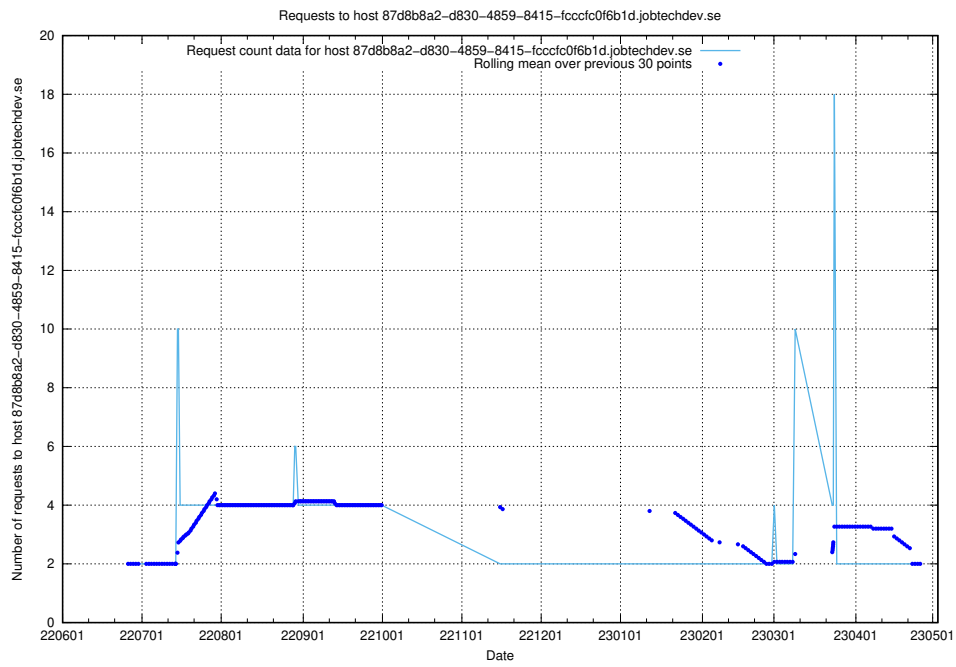

7.393 Usage of 87d8b8a2-d830-4859-8415-fccfc0f6b1d.jobtechdev.se

Here, we count the number of requests to host 87d8b8a2-d830-4859-8415-fccfc0f6b1d.jobtechdev.se.