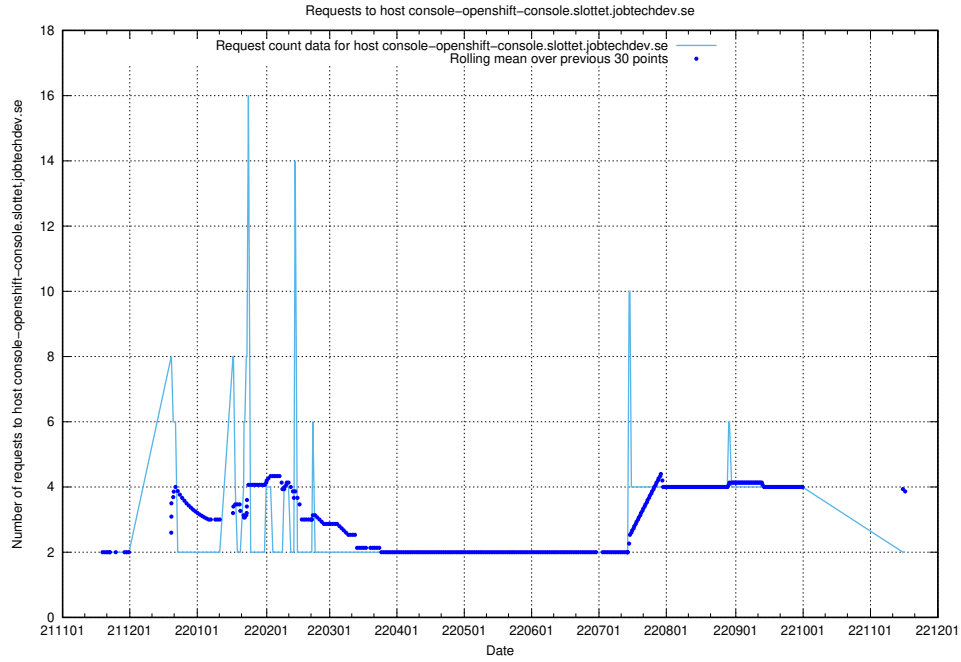

7.467 Usage of console-openshift-console.slottet.jobtechdev.se

Here, we count the number of requests to host console-openshift-console.slottet.jobtechdev.se.

7.468 Usage of `blog.mattermost2.jobtechdev.se`