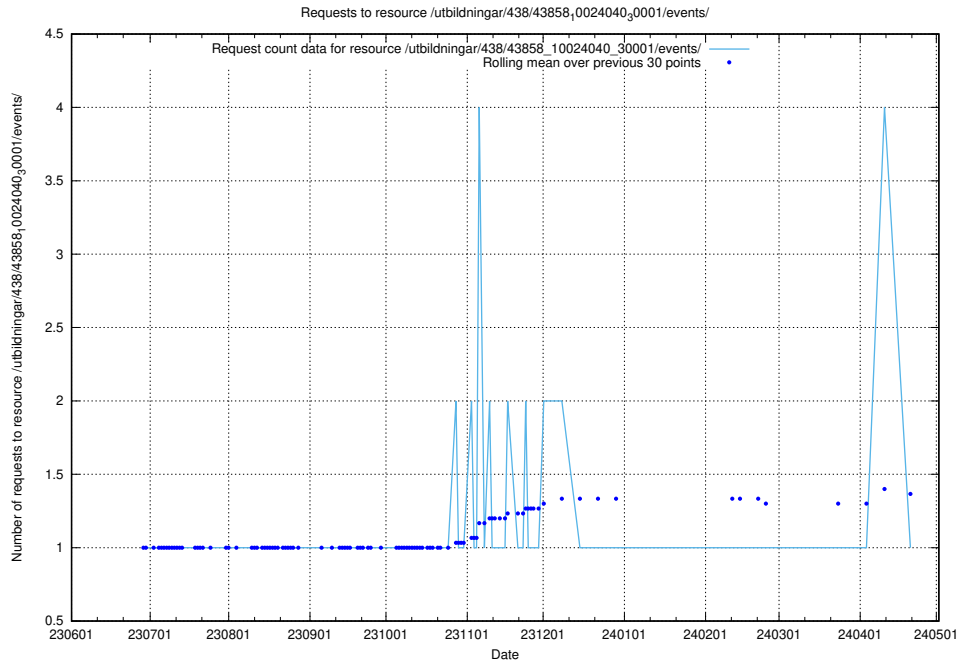

5.5409 Usage of /utbildningar/438/43858_10024040_30001/events/

Here, we count the number of requests to resource /utbildningar/438/43858_10024040_30001/events/.