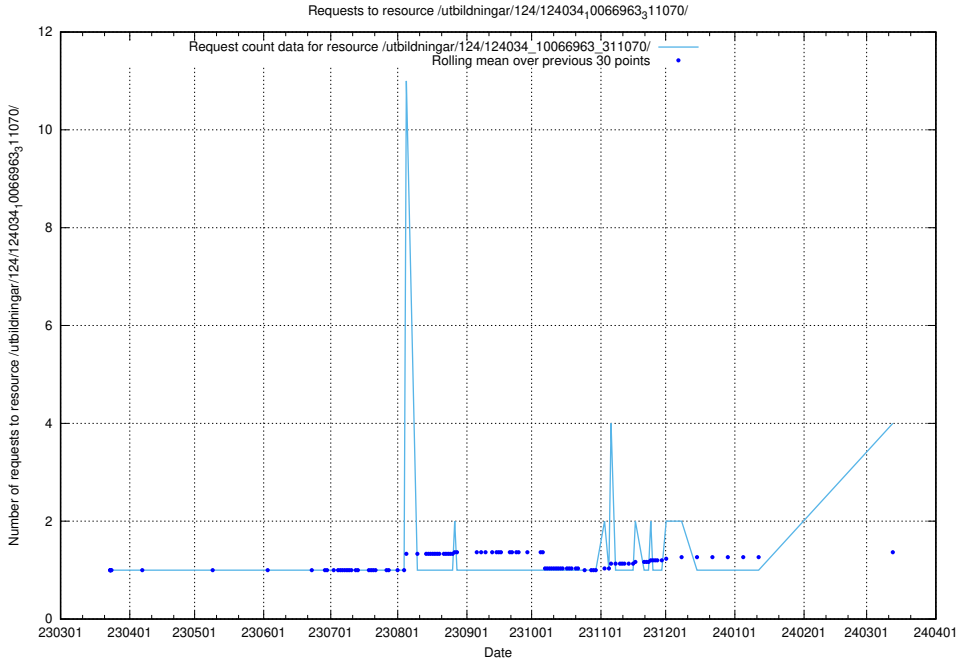

5.209 Usage of /utbildningar/124/124034_10066963_311070/

Here, we count the number of requests to resource /utbildningar/124/124034_10066963_311070/.