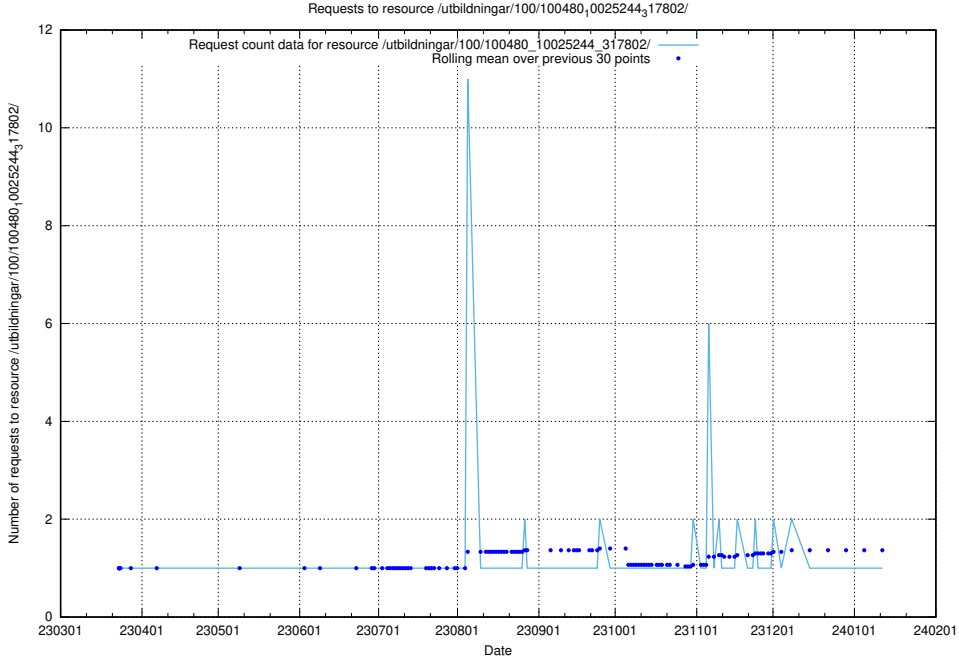

5.5704 Usage of /utbildningar/100/100480_10025244_317802/

Here, we count the number of requests to resource /utbildningar/100/100480_10025244_317802/.