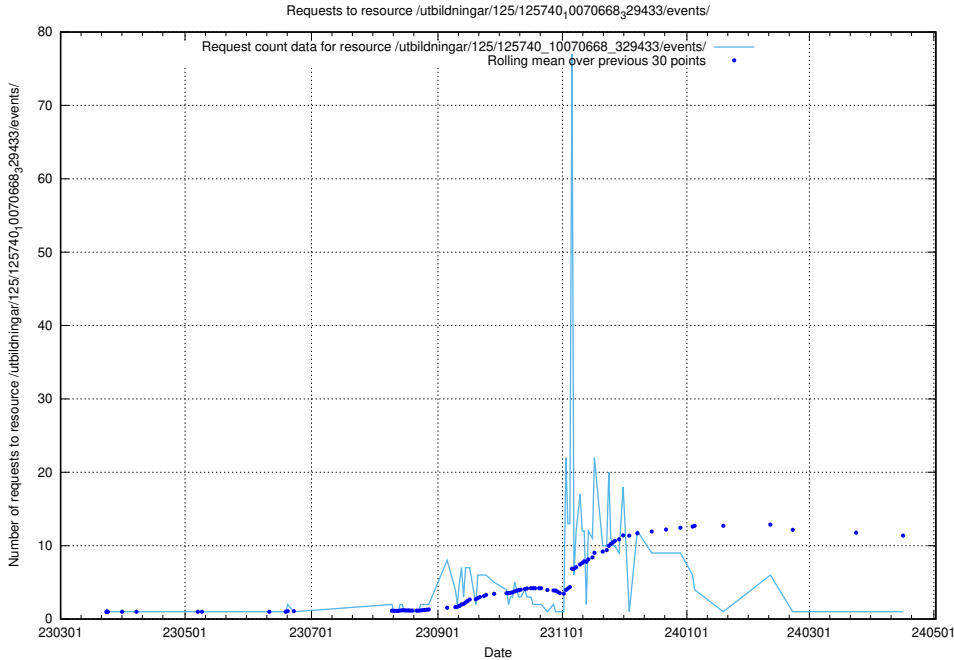

5.990 Usage of /utbildningar/125/125740_10070668_329433/events/

Here, we count the number of requests to resource /utbildningar/125/125740_10070668_329433/events/