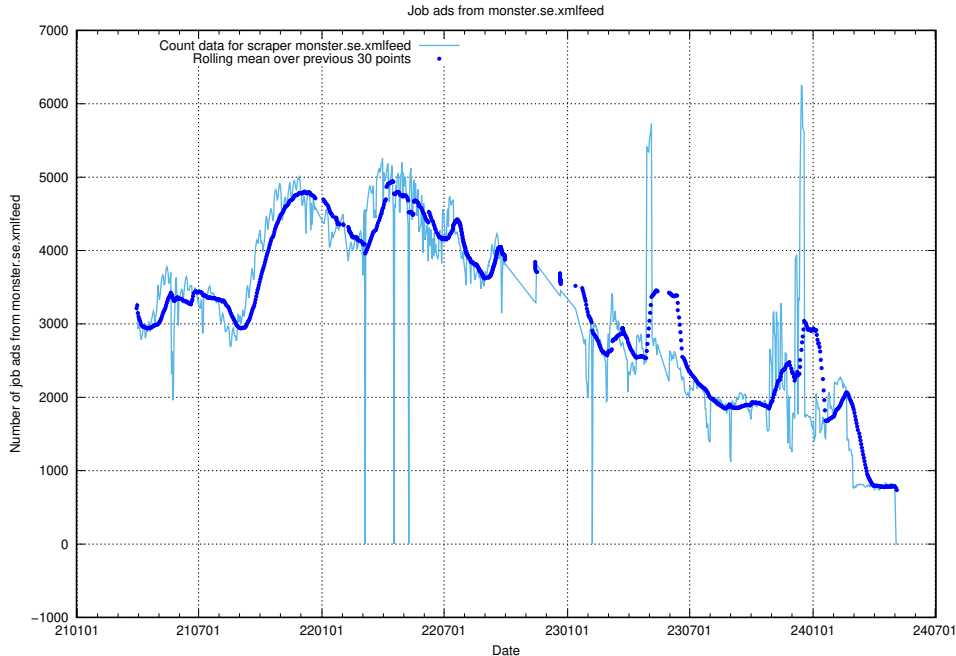

13.3 Number of ads by scraper monster.se.xmlfeed

Here, we count the number of job ads scraped from monster.se.xmlfeed.