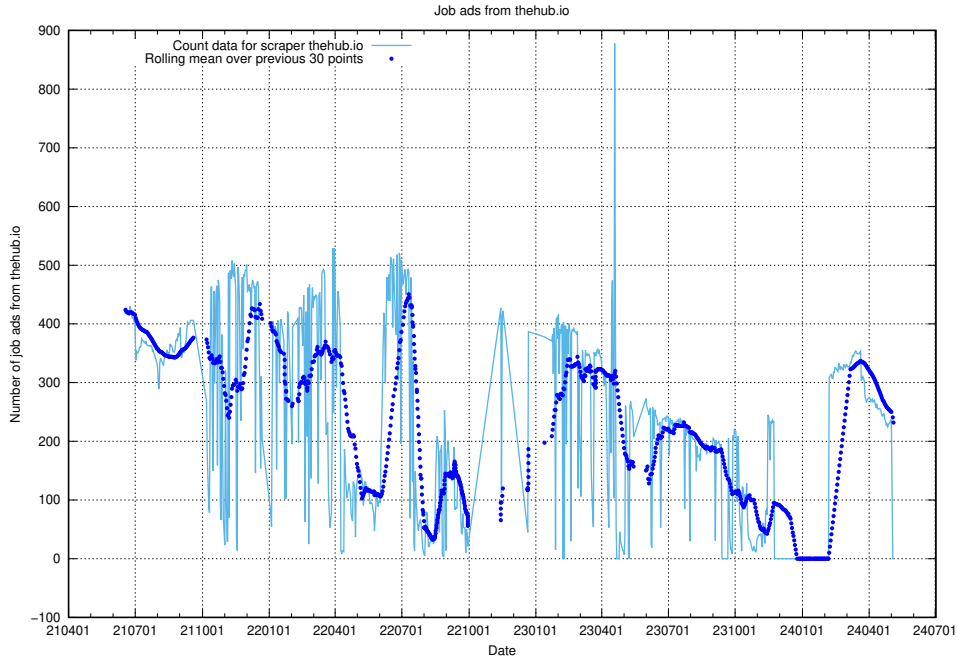

13.16 Number of ads by scraper intenso.se

Here, we count the number of job ads scraped from intenso.se.

13.17 Number of ads by scraper thehub.io

Here, we count the number of job ads scraped from thehub.io.