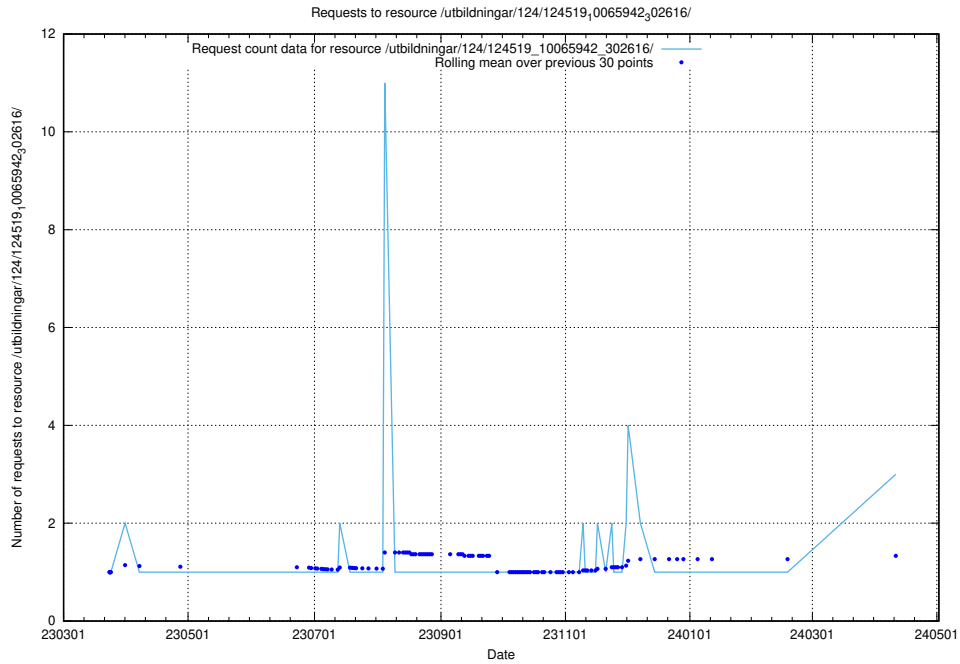

5.259 Usage of /utbildningar/124/124519_10065942_302616/

Here, we count the number of requests to resource /utbildningar/124/124519_10065942_302616/.