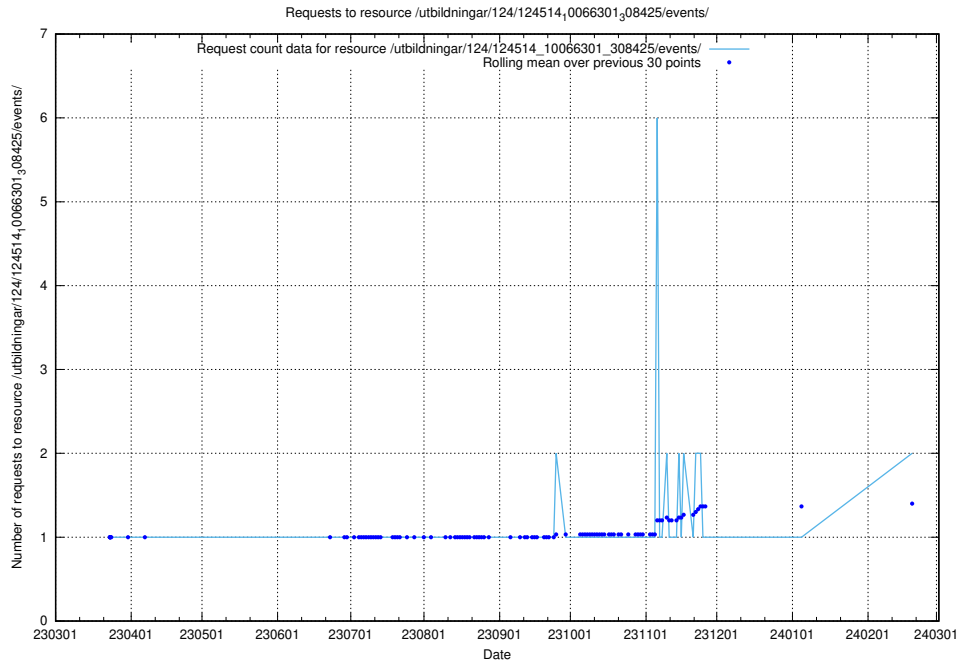

5.538 Usage of /utbildningar/124/124514_10066301_308425/events/

Here, we count the number of requests to resource /utbildningar/124/124514_10066301_308425/events/