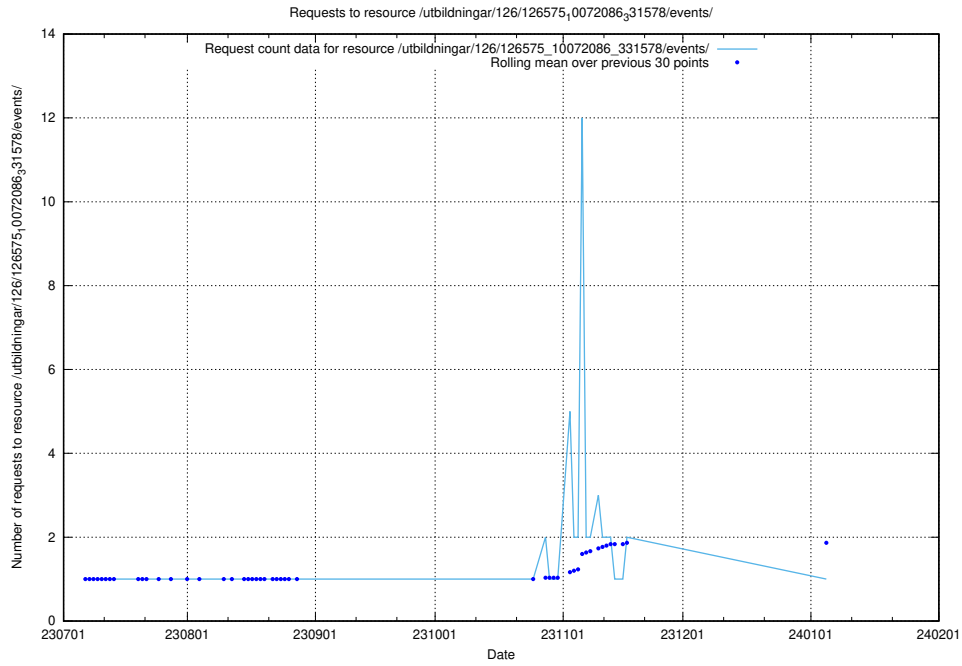

5.5283 Usage of /utbildningar/126/126575_10072086_331578/events/

Here, we count the number of requests to resource /utbildningar/126/126575_10072086_331578/events/