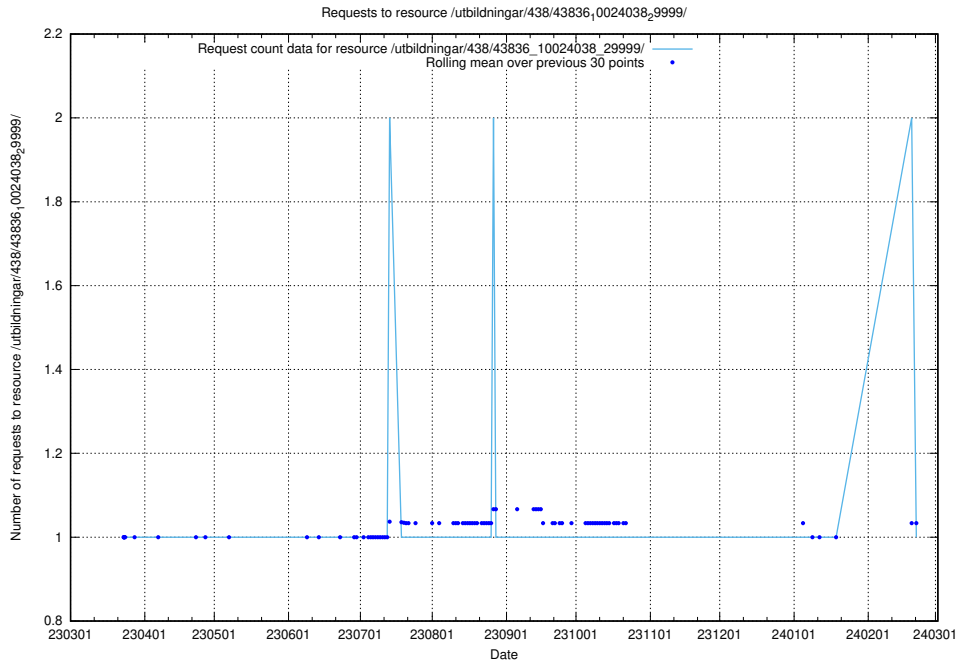

5.6308 Usage of /utbildningar/438/43836_10024038_29999/

Here, we count the number of requests to resource /utbildningar/438/43836_10024038_29999/.