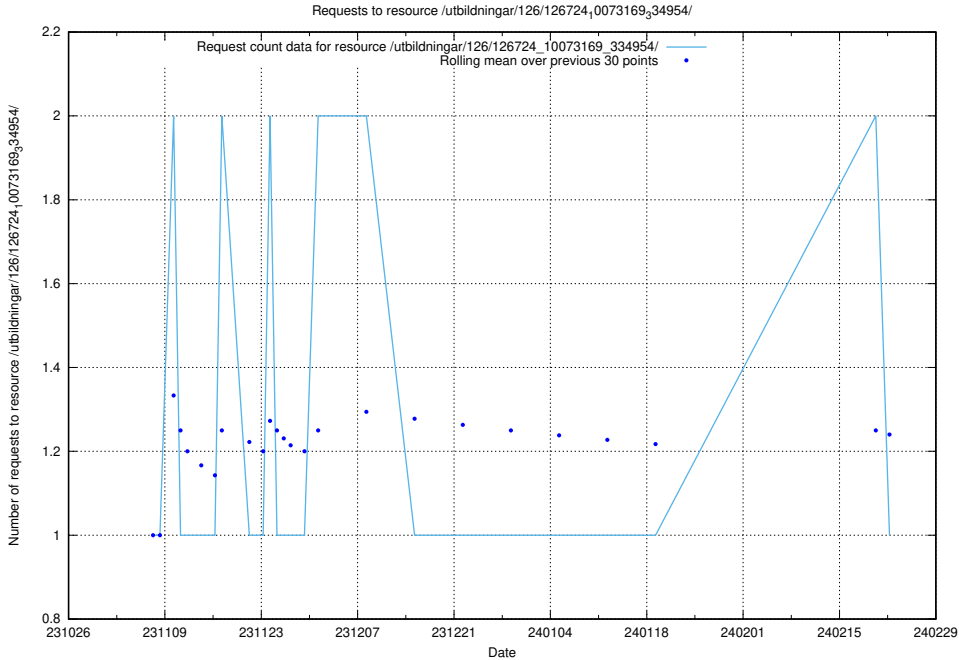

5.4107 Usage of /utbildningar/126/126724_10073169_334954/

Here, we count the number of requests to resource /utbildningar/126/126724_10073169_334954/.