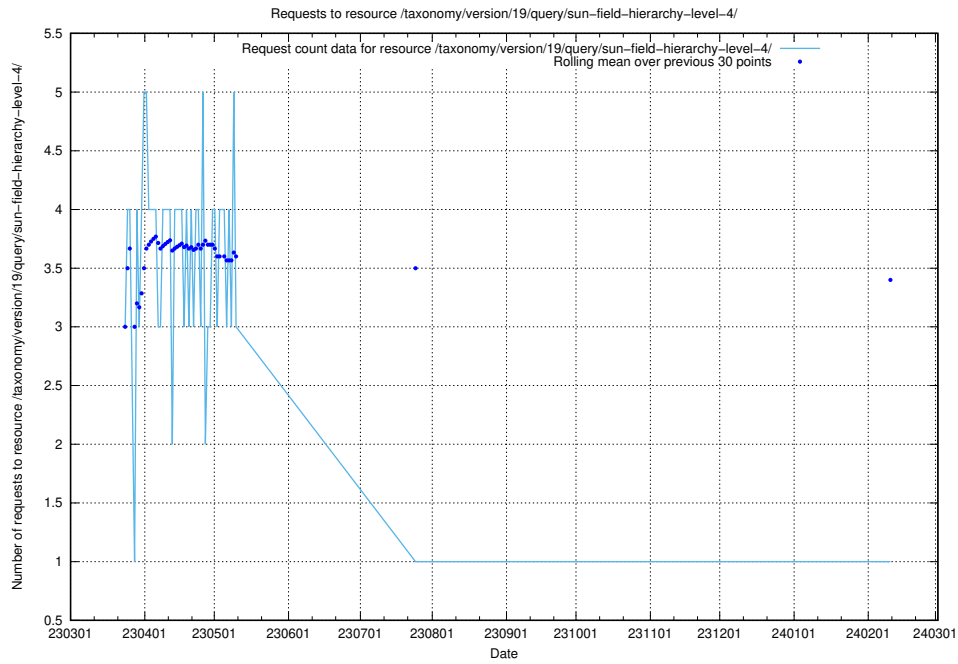

5.6091 Usage of /taxonomy/version/19/query/sun-field-hierarchy-level-4/

Here, we count the number of requests to resource /taxonomy/version/19/query/sun-field-hierarchy-level-4/.