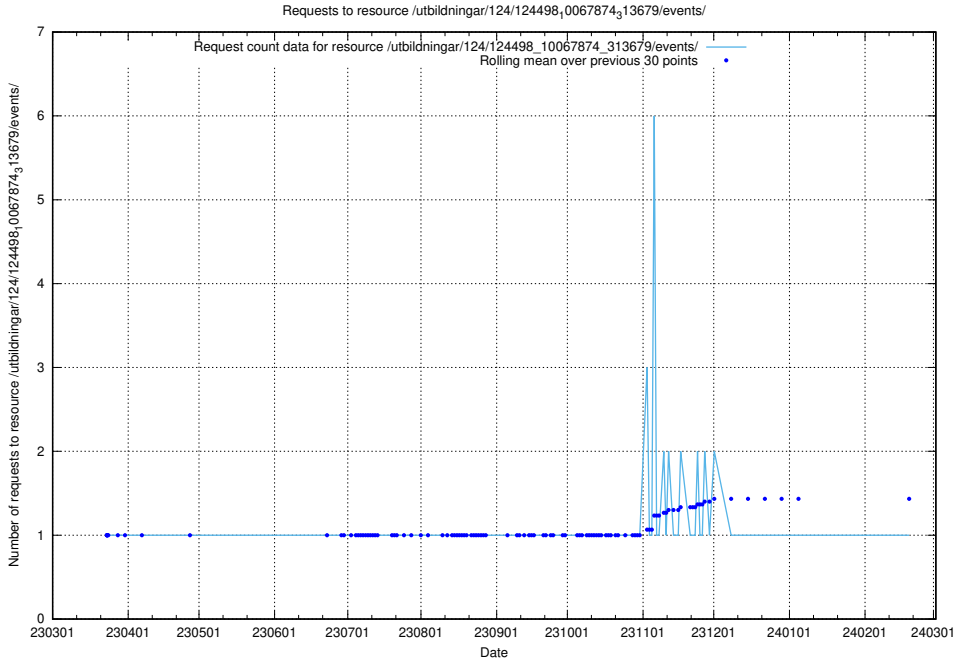

Here, we count the number of requests to resource /taxonomy/version/10/query/occupations/.

5.2615 Usage of /utbildningar/124/124498_10067874_313679/events/

Here, we count the number of requests to resource /utbildningar/124/124498_10067874_313679/events/