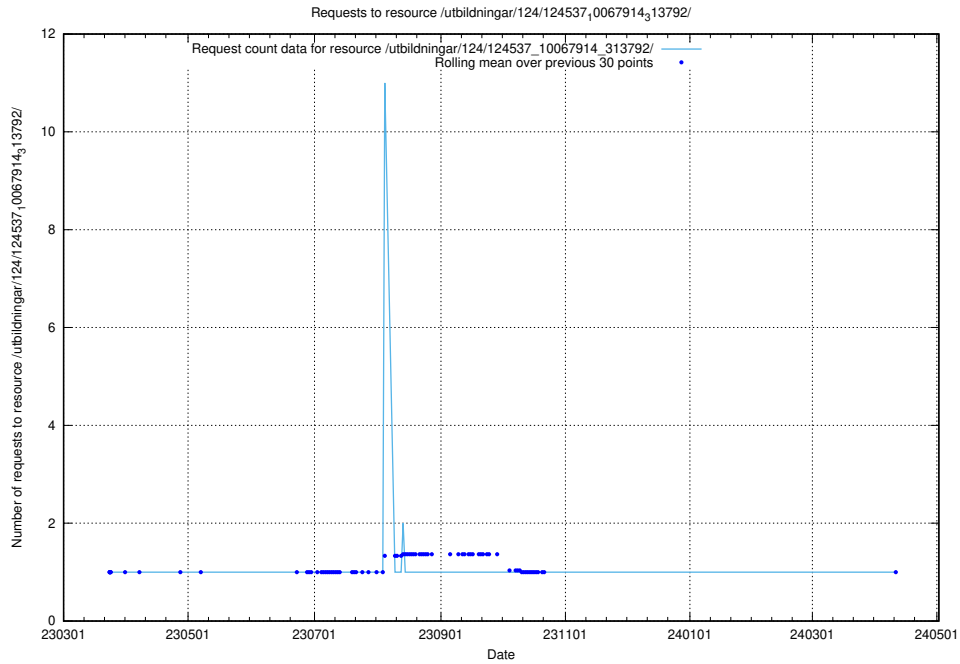

5.1204 Usage of /utbildningar/124/124537_10067914_313792/

Here, we count the number of requests to resource /utbildningar/124/124537_10067914_313792/.