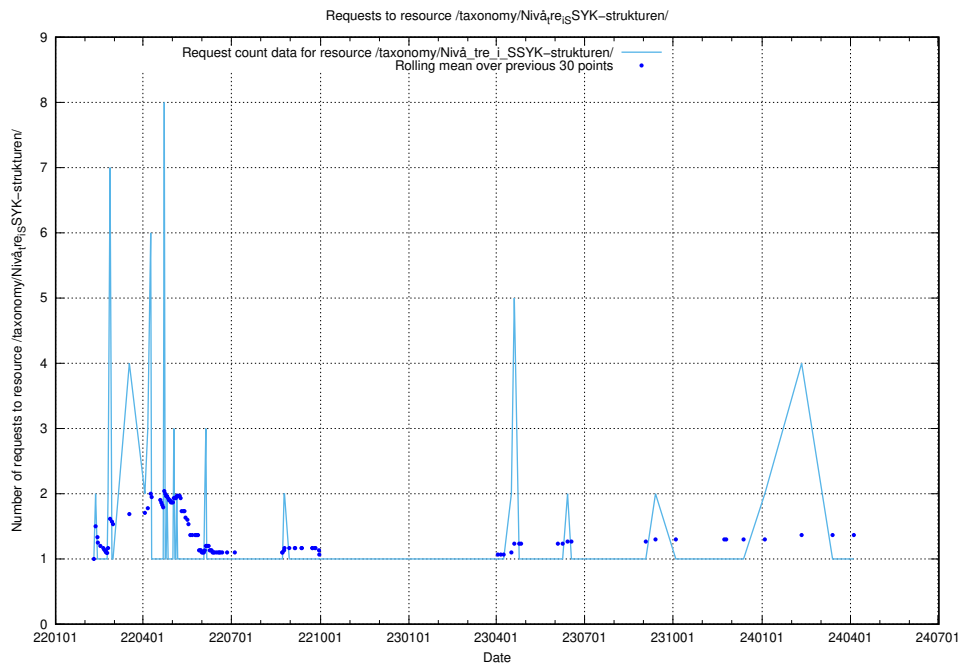

5.1917 Usage of /taxonomy/Nivå_tre_i_SSYK-strukturen/

Here, we count the number of requests to resource /taxonomy/Nivå_tre_i_SSYK-strukturen/.