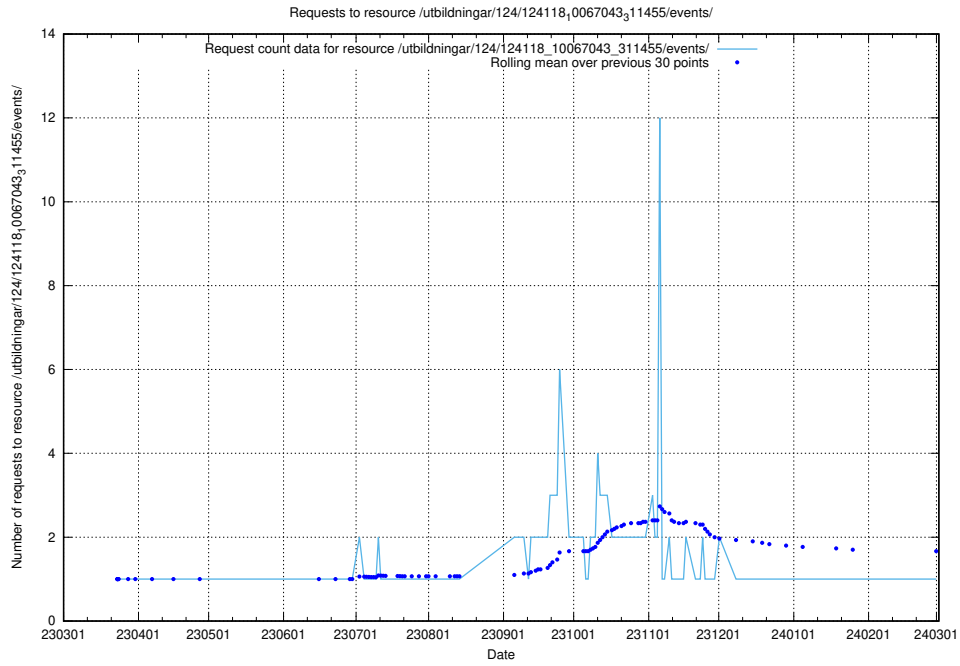

5.4159 Usage of /utbildningar/124/124118_10067043_311455/events/

Here, we count the number of requests to resource /utbildningar/124/124118_10067043_311455/events/