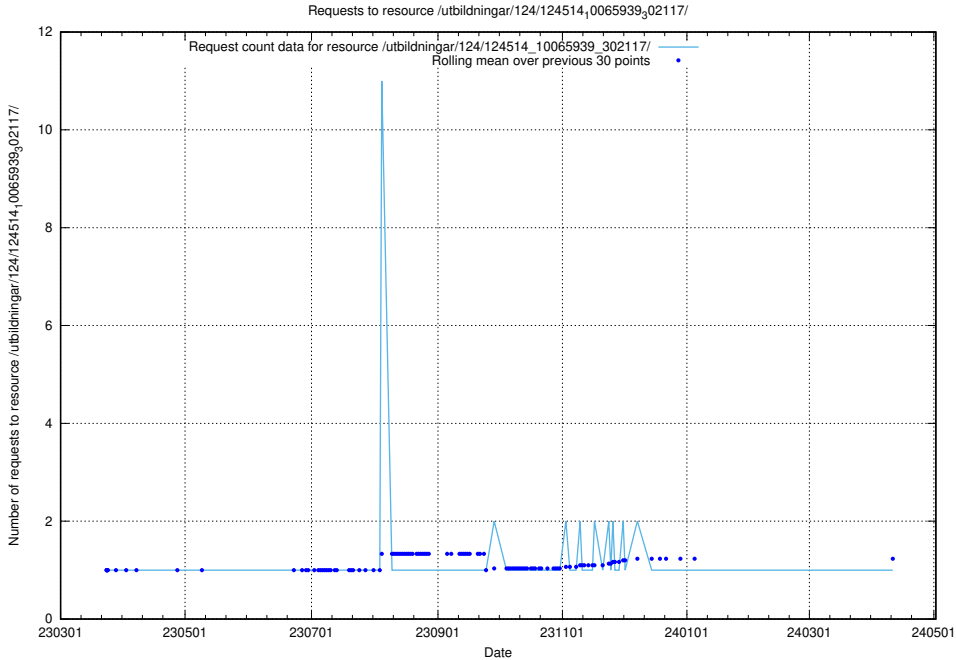

5.1867 Usage of /utbildningar/124/124514_10065939_302117/

Here, we count the number of requests to resource /utbildningar/124/124514_10065939_302117/.