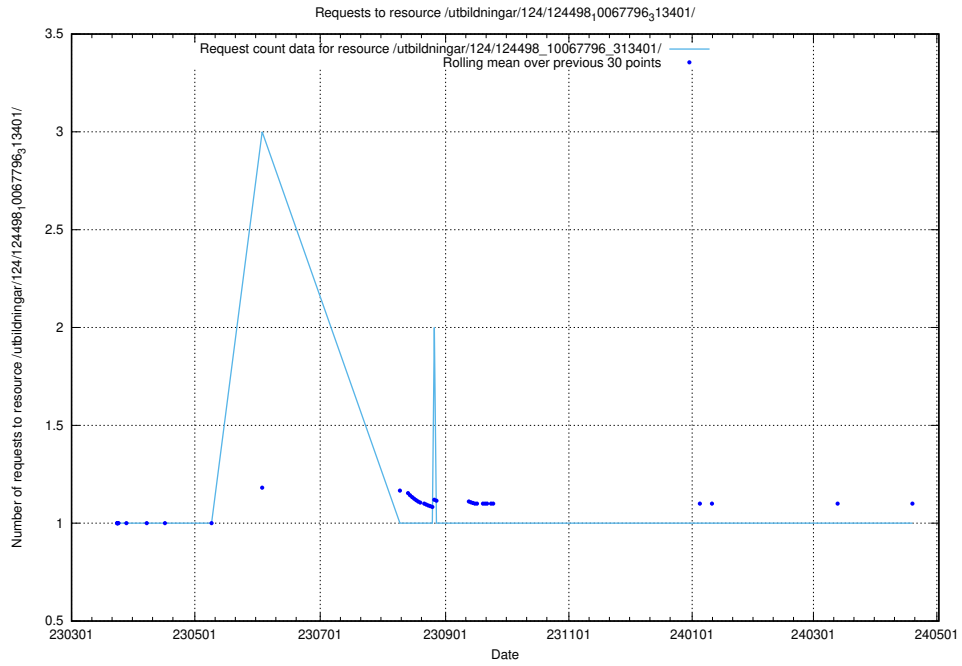

5.2676 Usage of /utbildningar/124/124498_10067796_313401/

Here, we count the number of requests to resource /utbildningar/124/124498_10067796_313401/.