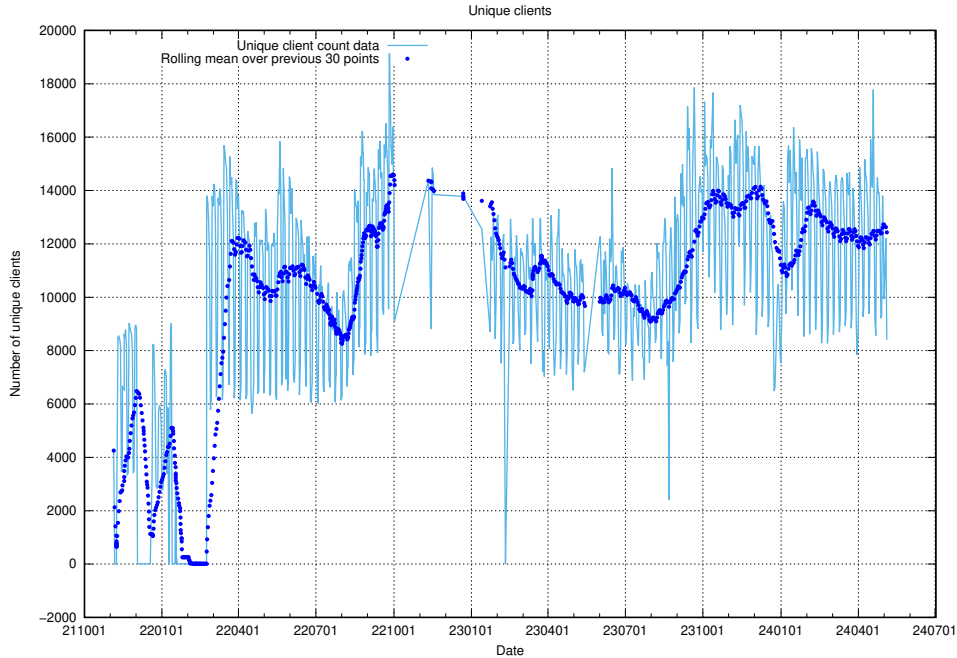

8.2 Number of unique clients

Here we extract the number of unique clients that have used our APIs.