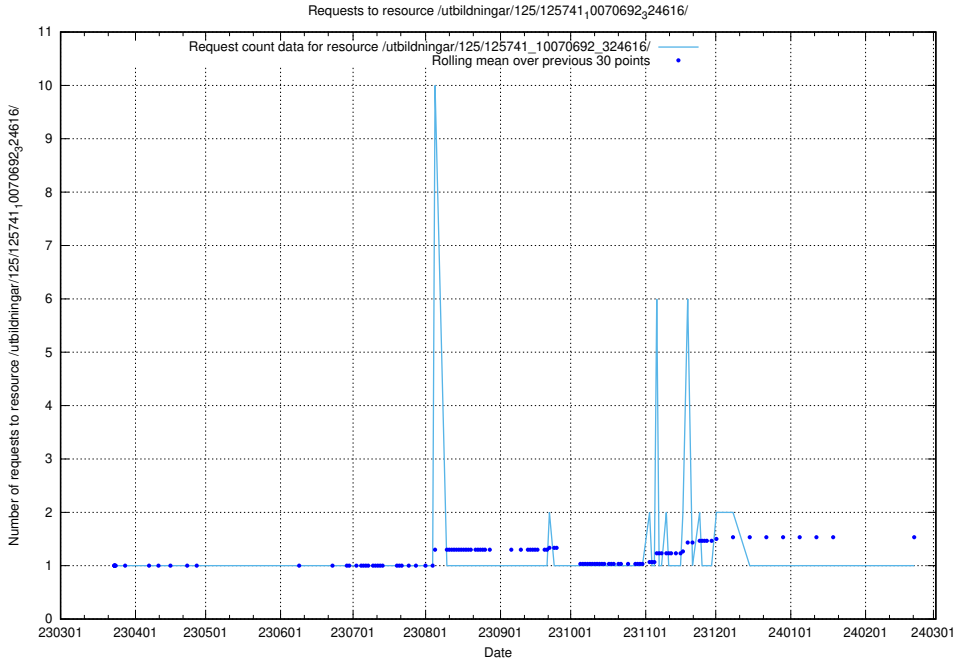

5.6441 Usage of /utbildningar/125/125741_10070692_324616/

Here, we count the number of requests to resource /utbildningar/125/125741_10070692_324616/.