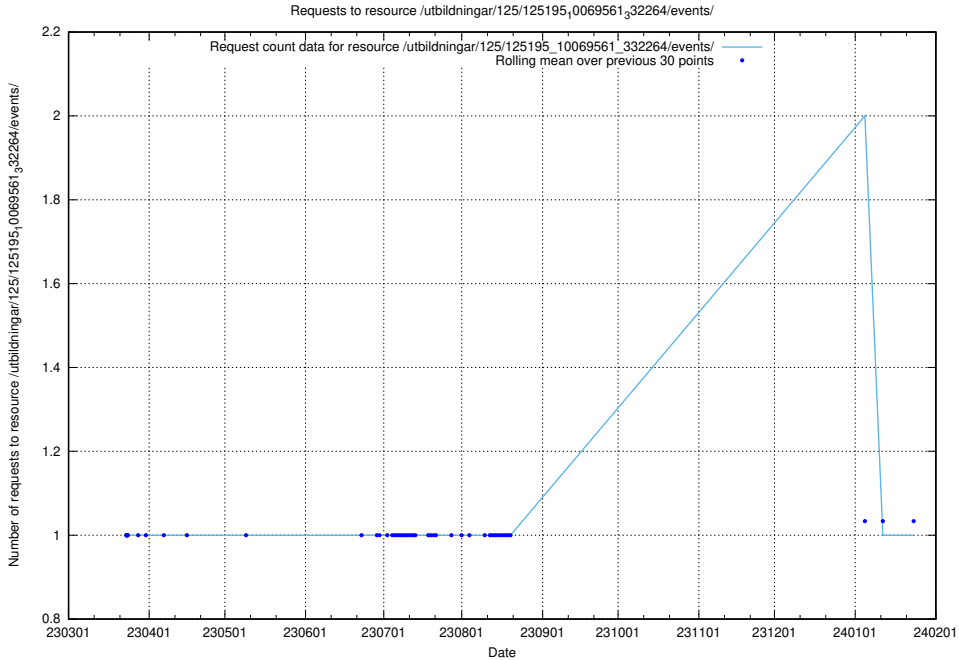

Here, we count the number of requests to resource /utbildningar/125/125195_10071447_326589/.

5.1110 Usage of /utbildningar/125/125195_10069561_332264/events/

Here, we count the number of requests to resource /utbildningar/125/125195_10069561_332264/events/