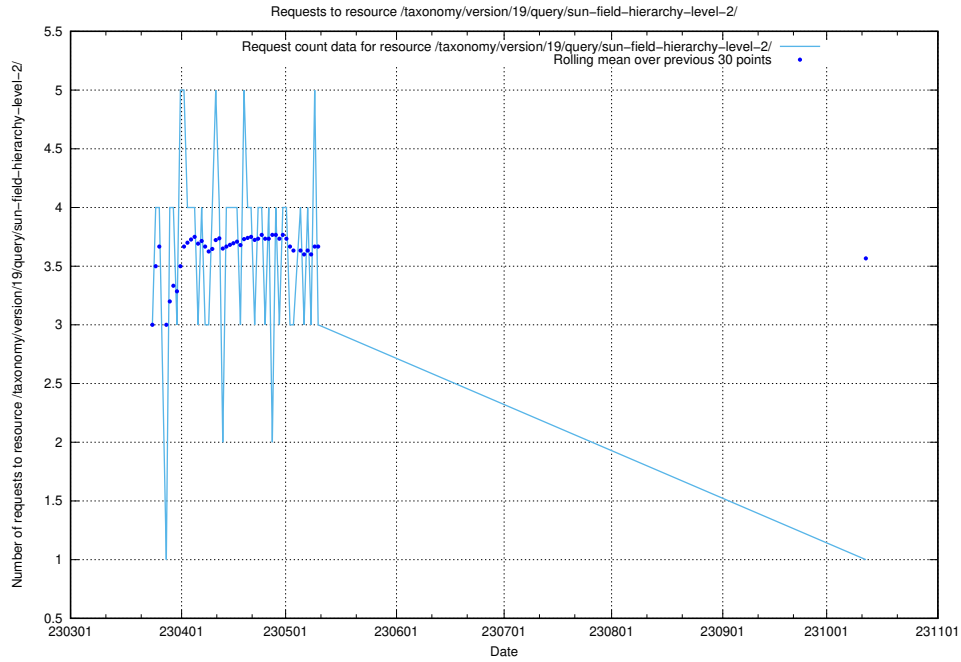

5.6093 Usage of /taxonomy/version/19/query/sun-field-hierarchy-level-2/

Here, we count the number of requests to resource /taxonomy/version/19/query/sun-field-hierarchy-level-2/.