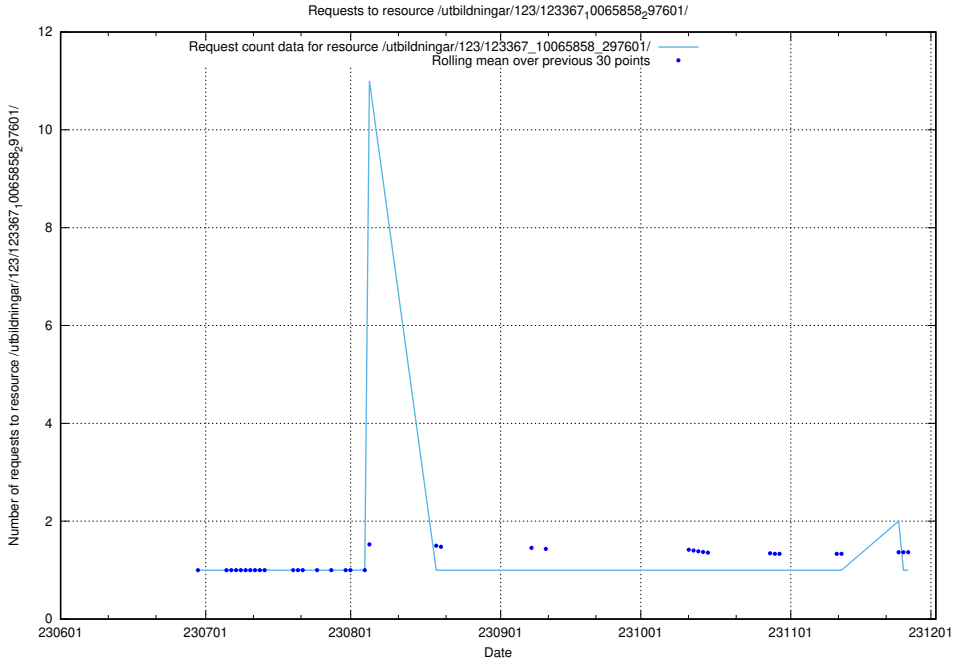

5.5337 Usage of /utbildningar/123/123367_10065858_297601/

Here, we count the number of requests to resource /utbildningar/123/123367_10065858_297601/.