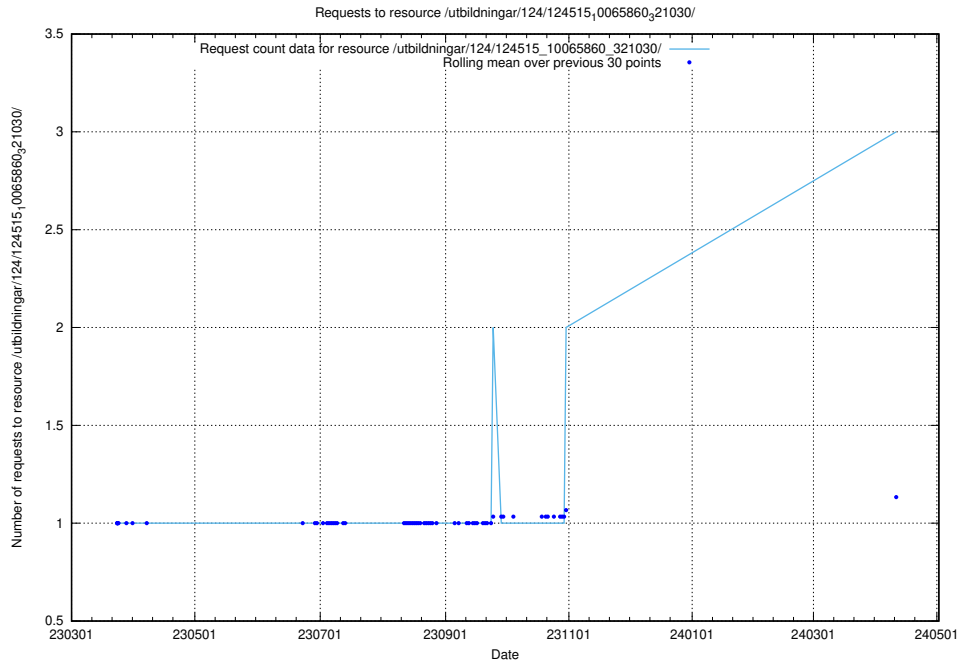

5.272 Usage of /utbildningar/124/124515_10065860_321030/

Here, we count the number of requests to resource /utbildningar/124/124515_10065860_321030/.