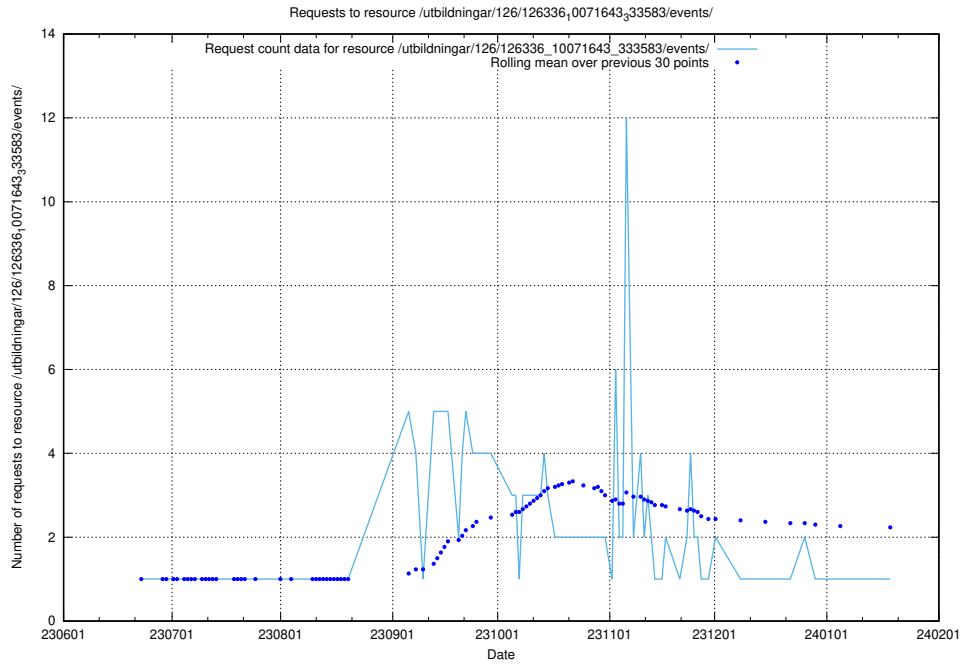

5.5605 Usage of /utbildningar/126/126336_10071643_333583/events/

Here, we count the number of requests to resource /utbildningar/126/126336_10071643_333583/events/