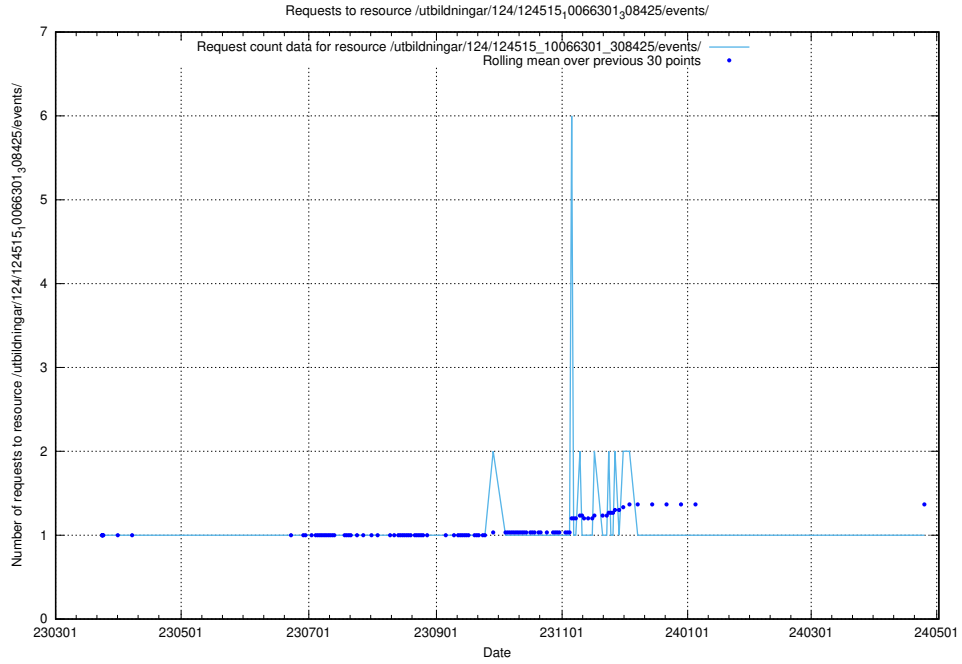

5.1438 Usage of /utbildningar/124/124515_10066301_308425/events/

Here, we count the number of requests to resource /utbildningar/124/124515_10066301_308425/events/