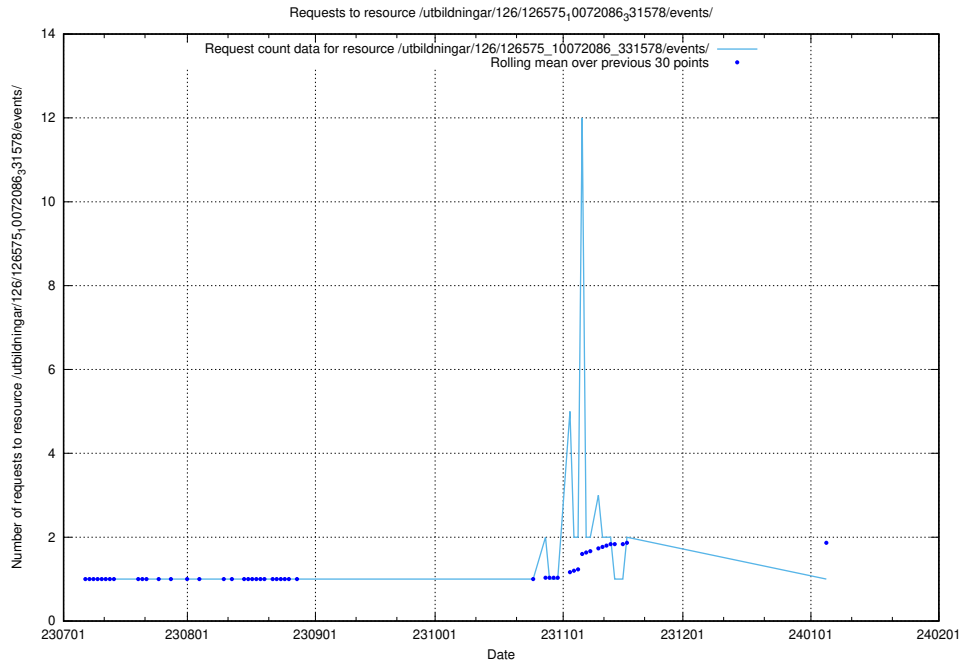

5.5231 Usage of /utbildningar/126/126575_10072086_331578/events/

Here, we count the number of requests to resource /utbildningar/126/126575_10072086_331578/events/