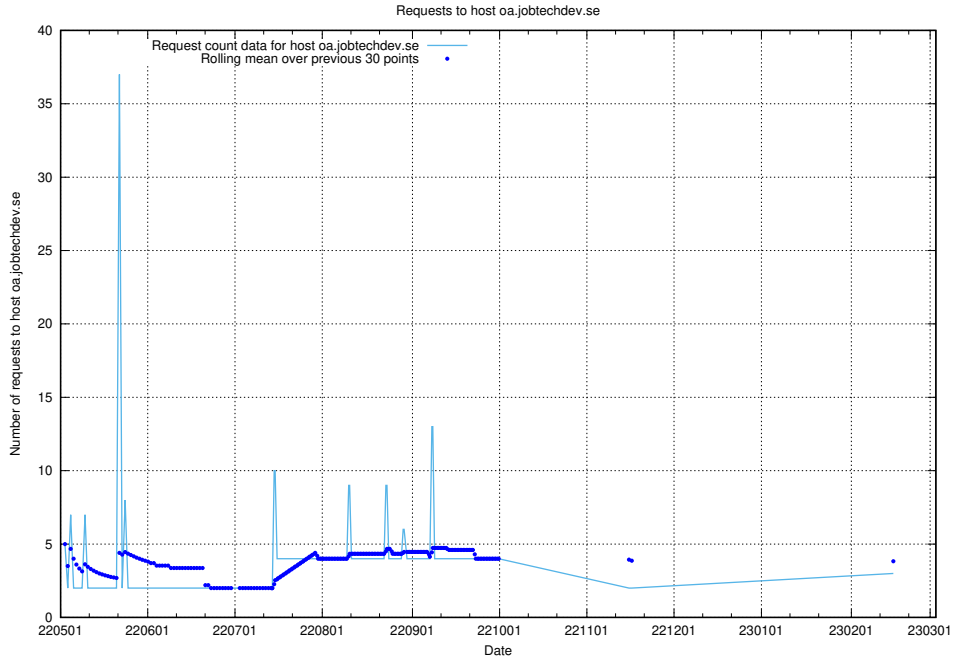

7.214 Usage of oa.jobtechdev.se

Here, we count the number of requests to host oa.jobtechdev.se.