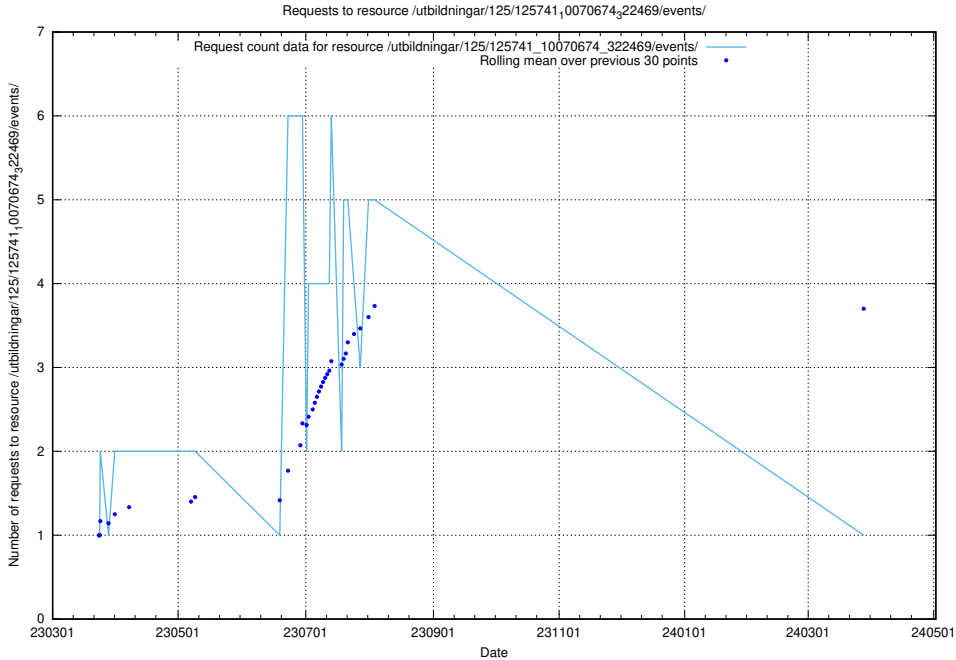

5.6456 Usage of /utbildningar/125/125741_10070674_322469/events/

Here, we count the number of requests to resource /utbildningar/125/125741_10070674_322469/events/