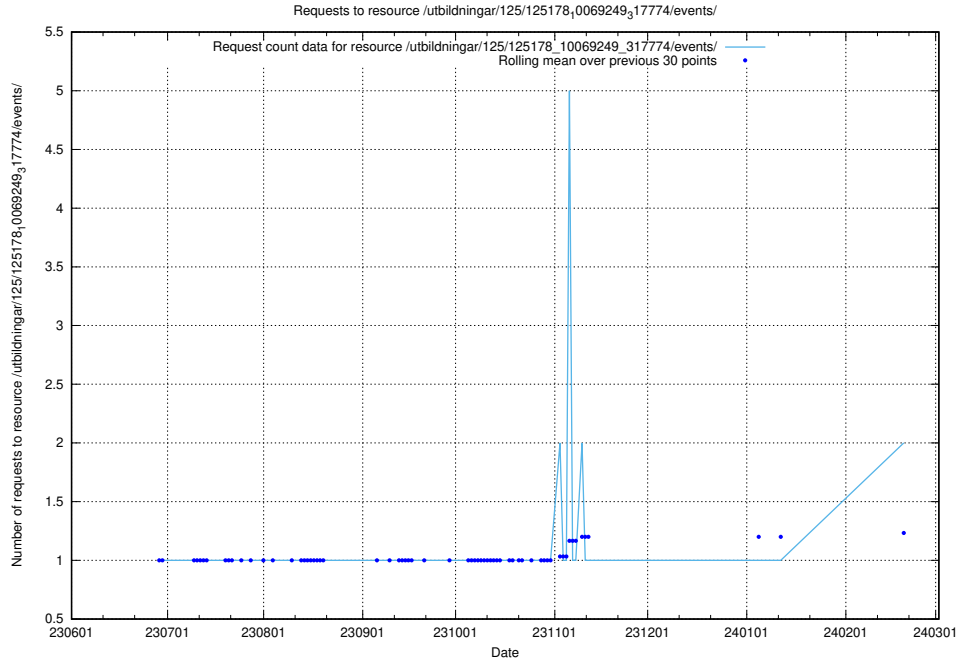

5.779 Usage of /utbildningar/125/125178_10069249_317774/events/

Here, we count the number of requests to resource /utbildningar/125/125178_10069249_317774/events/