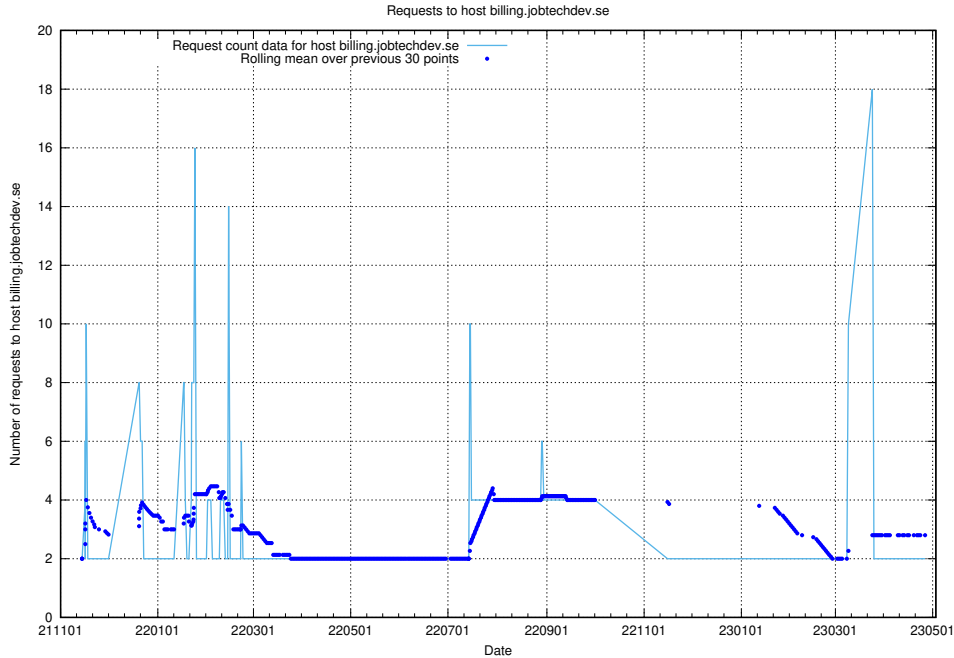

7.282 Usage of billing.jobtechdev.se

Here, we count the number of requests to host billing.jobtechdev.se.