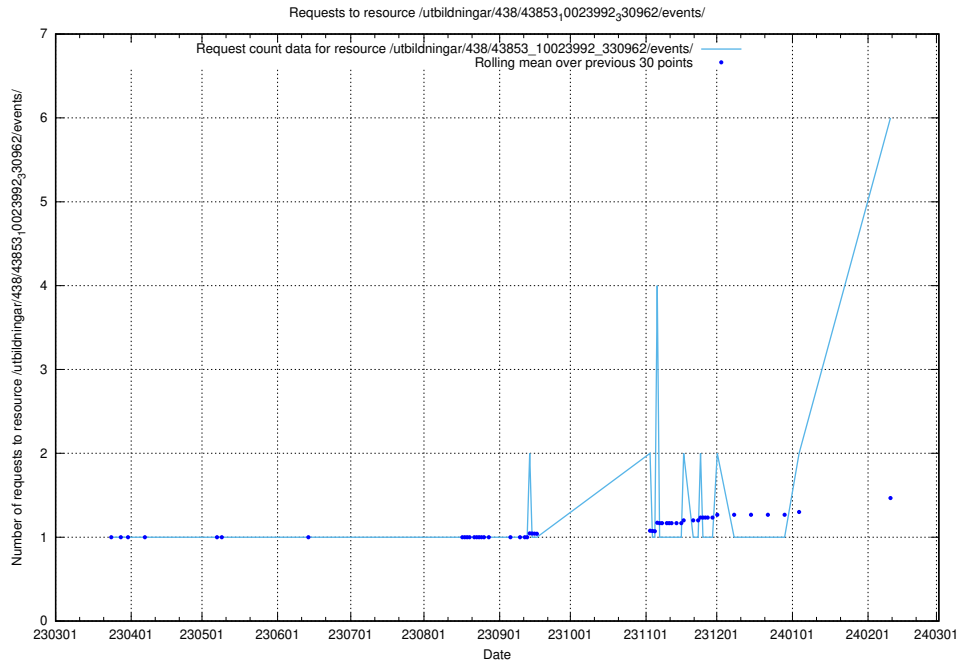

Here, we count the number of requests to resource /utbildningar/125/125918_10070136_324706/events/

5.97 Usage of /utbildningar/438/43853_10023992_330962/events/

Here, we count the number of requests to resource /utbildningar/438/43853_10023992_330962/events/.