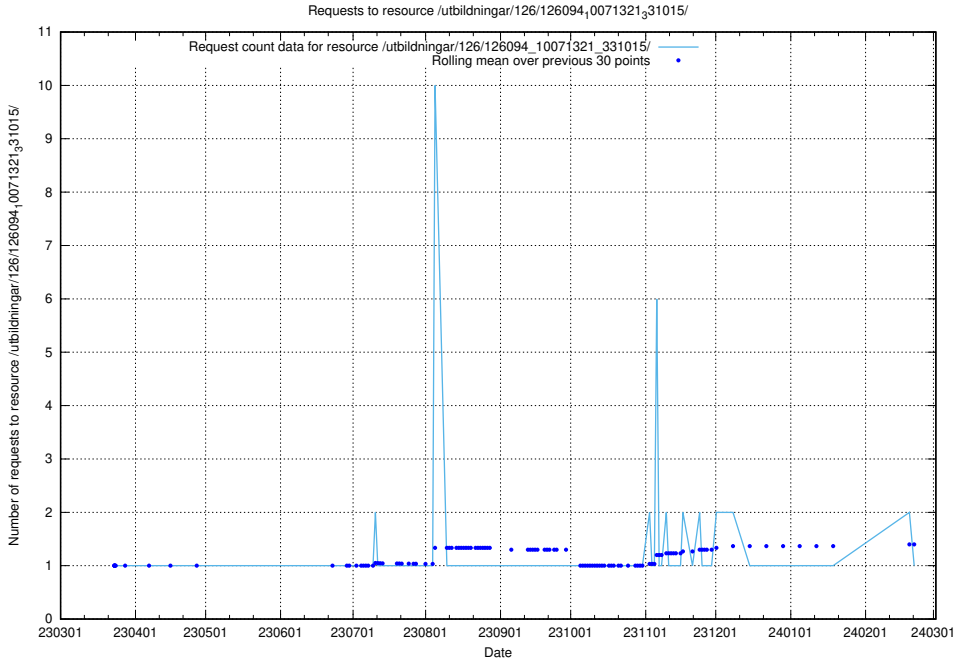

5.6407 Usage of /utbildningar/126/126094_10071321_331015/

Here, we count the number of requests to resource /utbildningar/126/126094_10071321_331015/.