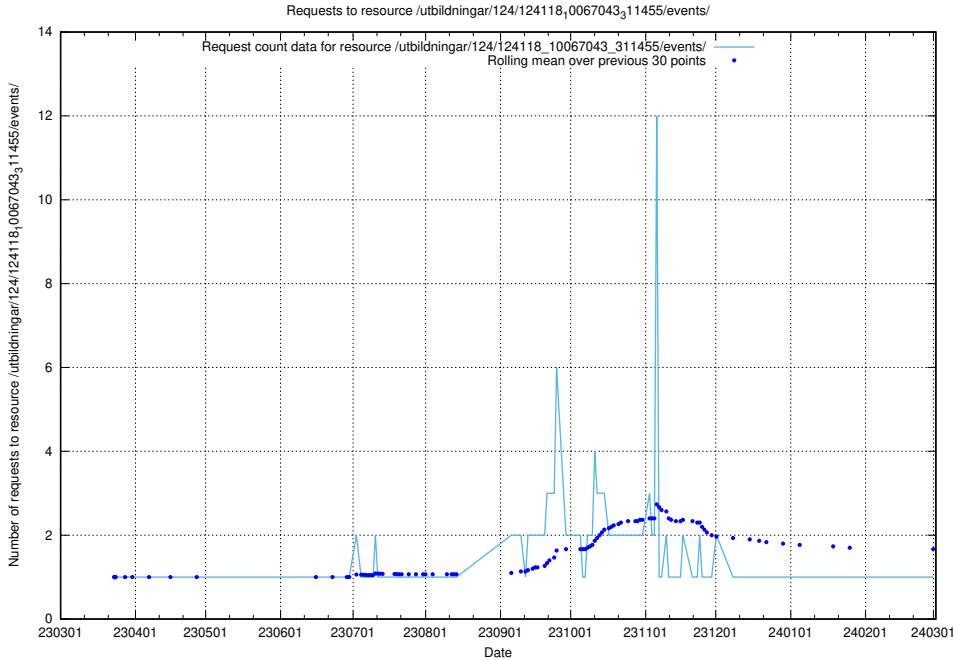

5.4107 Usage of /utbildningar/124/124118_10067043_311455/events/

Here, we count the number of requests to resource /utbildningar/124/124118_10067043_311455/events/