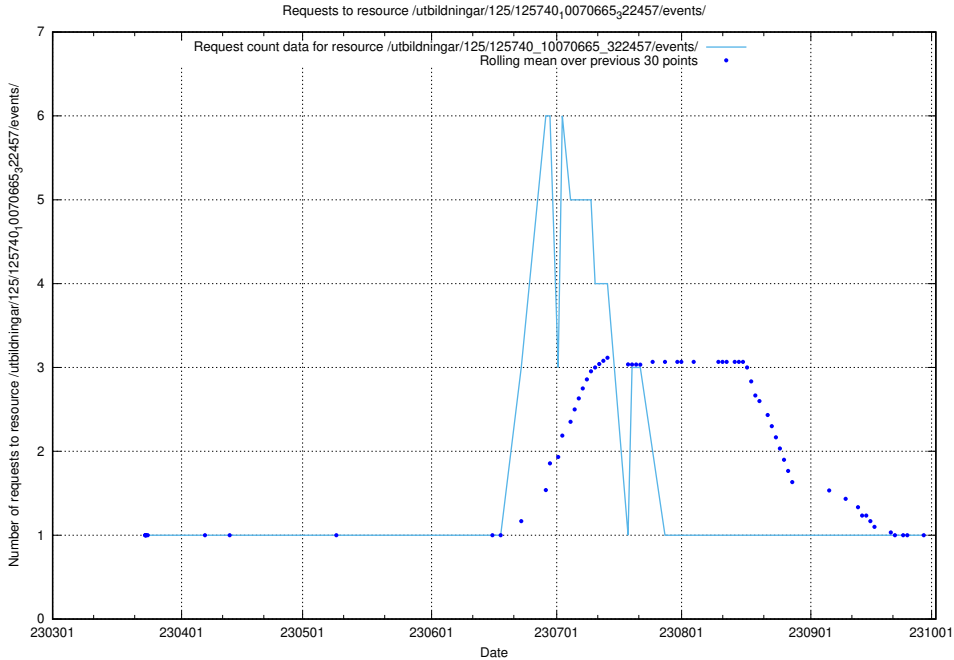

5.940 Usage of /utbildningar/125/125740_10070665_322457/events/

Here, we count the number of requests to resource /utbildningar/125/125740_10070665_322457/events/