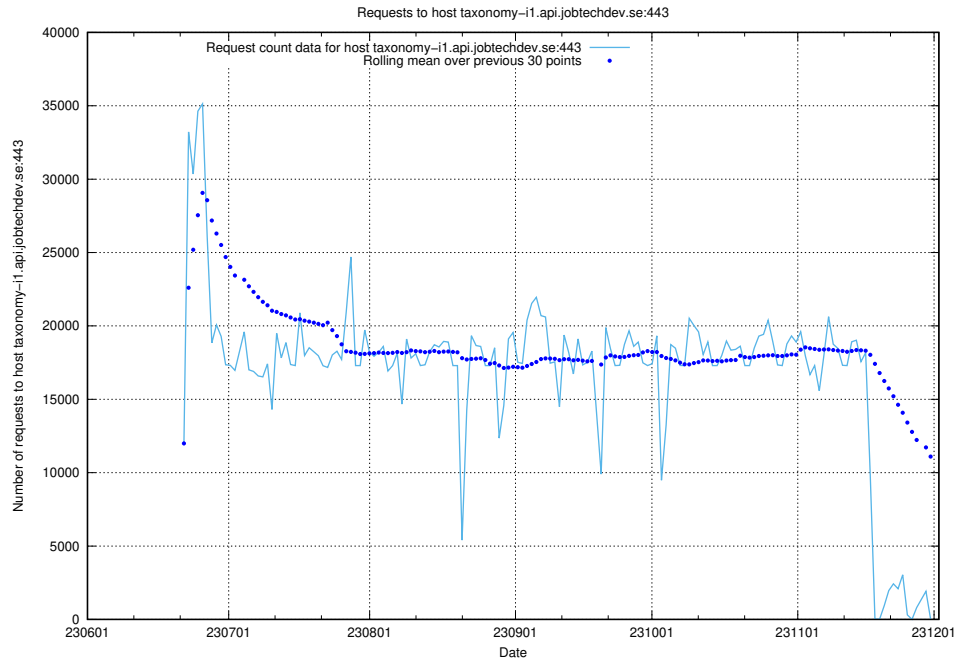

Here, we count the number of requests to host taxonomy-i1.api.jobtechdev.se:443.

7.42 Usage of `www.apirequest.jobtechdev.se`

Here, we count the number of requests to host `www.apirequest.jobtechdev.se`.