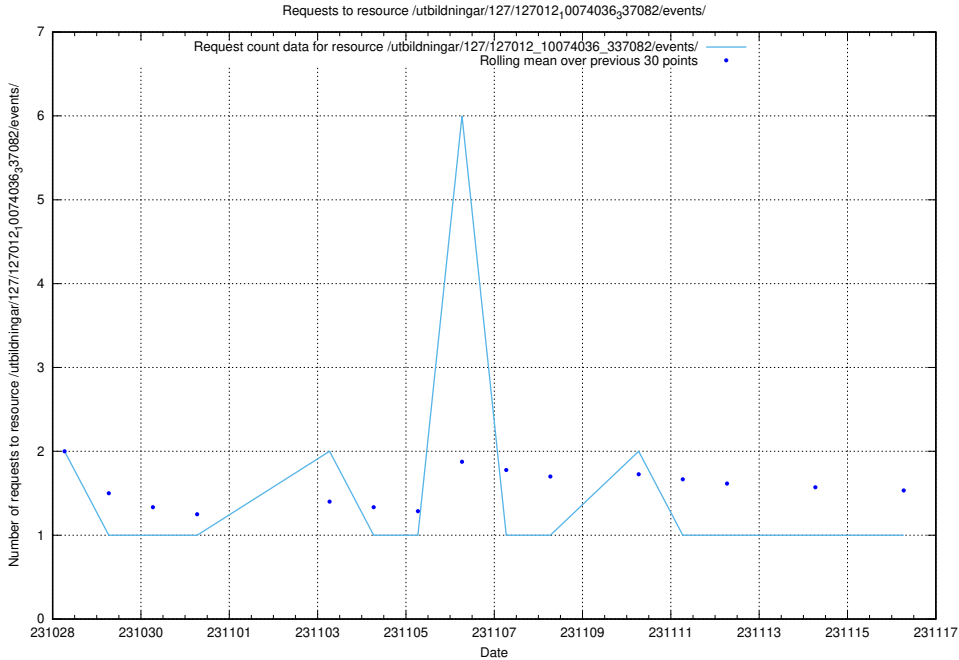

Here, we count the number of requests to resource /utbildningar/127/127012_10074036_337082/events/

5.4119 Usage of /utbildningar/126/126795_10073175_334956/events/

Here, we count the number of requests to resource /utbildningar/126/126795_10073175_334956/events/