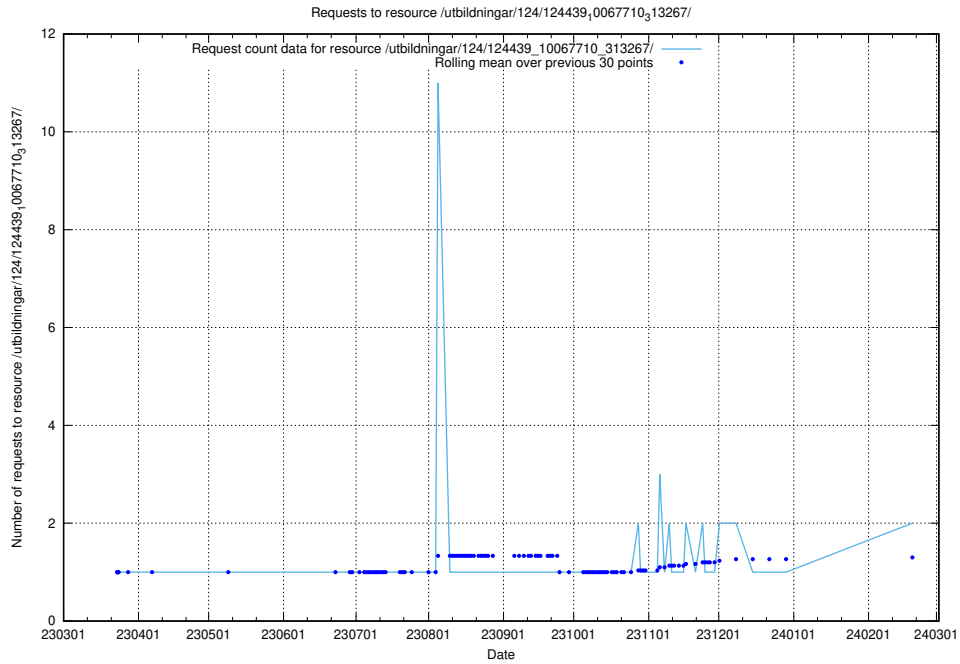

5.620 Usage of /utbildningar/124/124439_10067710_313267/

Here, we count the number of requests to resource /utbildningar/124/124439_10067710_313267/.