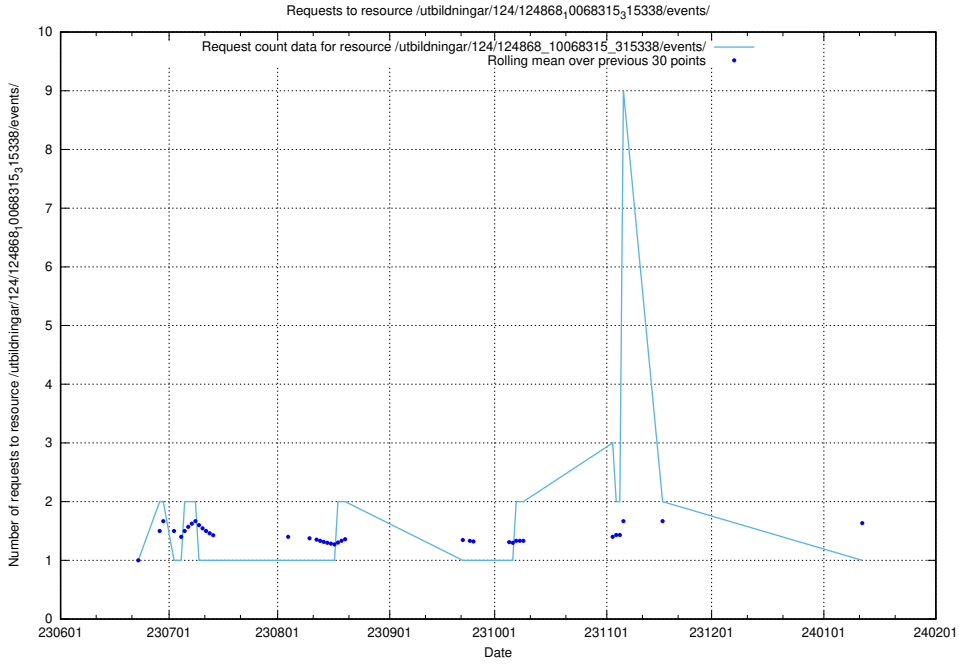

5.5674 Usage of /utbildningar/124/124868_10068315_315338/events/

Here, we count the number of requests to resource /utbildningar/124/124868_10068315_315338/events/