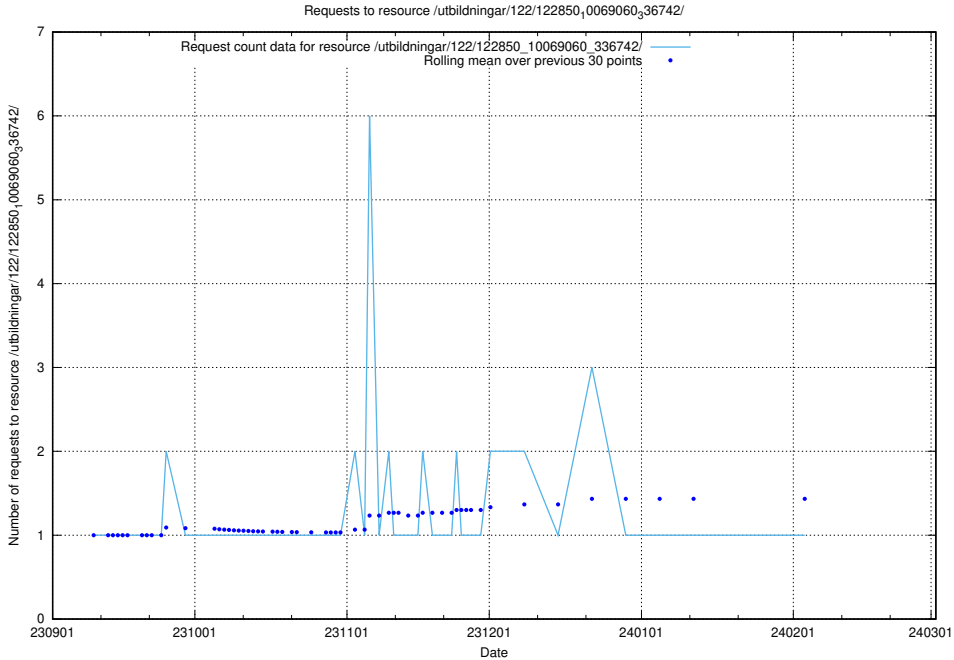

5.4562 Usage of /utbildningar/122/122850_10069060_336742/

Here, we count the number of requests to resource /utbildningar/122/122850_10069060_336742/.