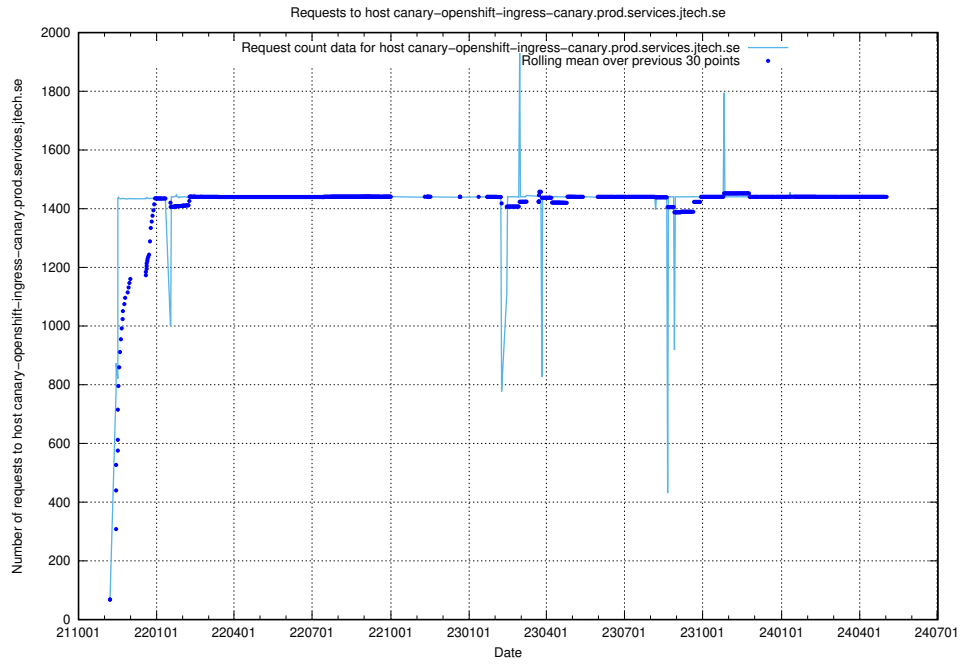

7.21 Usage of giggi.jobtechdev.se

Here, we count the number of requests to host giggi.jobtechdev.se.

7.22 Usage of canary-openshift-ingress-canary.prod.services.jtech.se

Here, we count the number of requests to host canary-openshift-ingress-canary.prod.services.jtech.se.