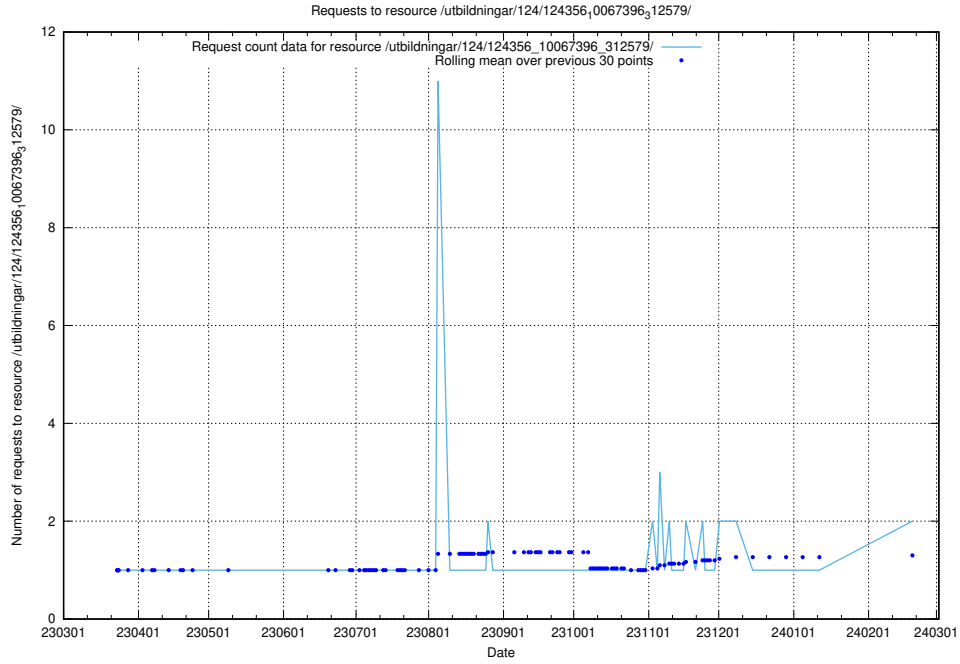

5.635 Usage of /utbildningar/124/124356_10067396_312579/

Here, we count the number of requests to resource /utbildningar/124/124356_10067396_312579/.