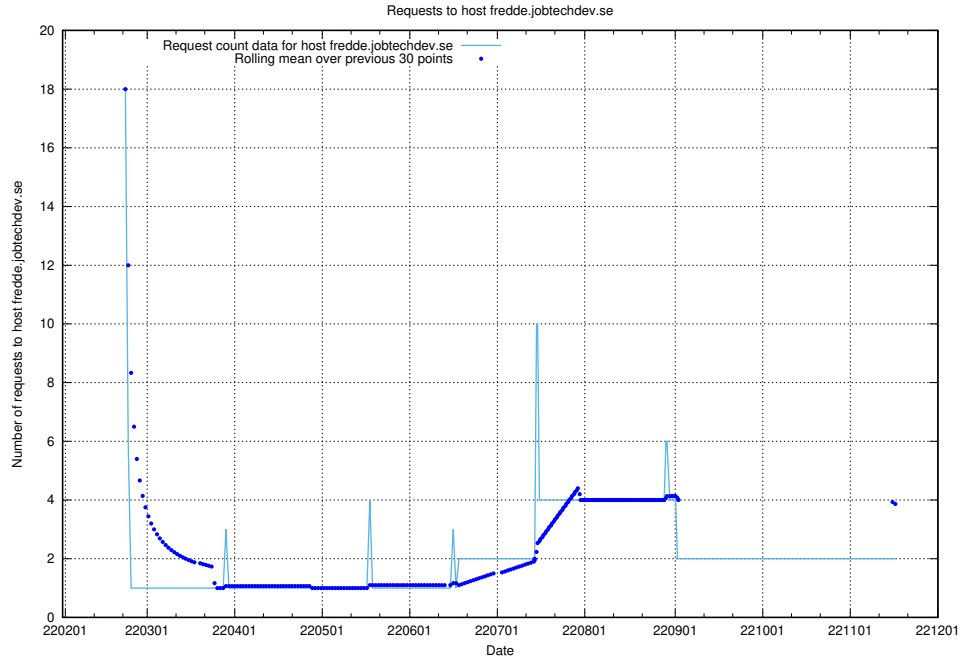

7.515 Usage of fredde.jobtechdev.se

Here, we count the number of requests to host fredde.jobtechdev.se.

7.516 Usage of fredde.api.jobtechdev.se

Here, we count the number of requests to host fredde.api.jobtechdev.se.