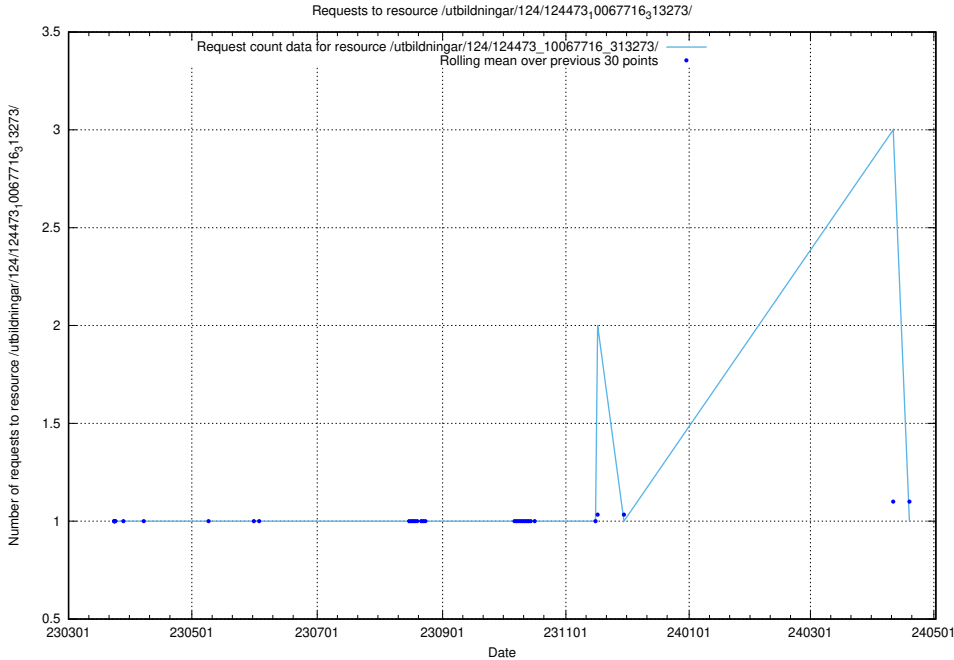

5.2852 Usage of /utbildningar/124/124473_10067716_313273/

Here, we count the number of requests to resource /utbildningar/124/124473_10067716_313273/.