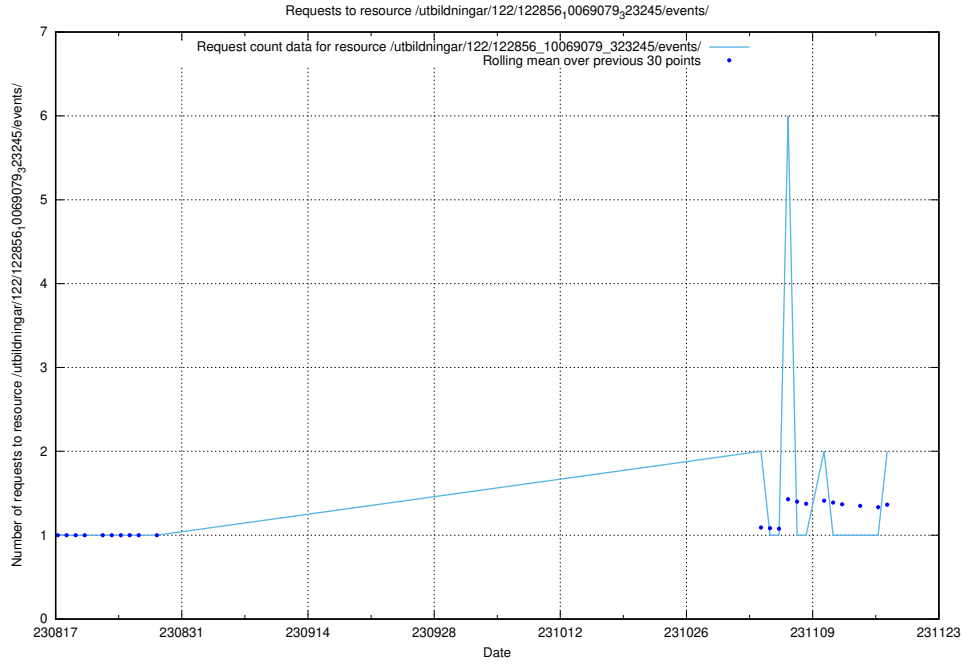

5.717 Usage of /utbildningar/122/122856_10069079_323245/events/

Here, we count the number of requests to resource /utbildningar/122/122856_10069079_323245/events/