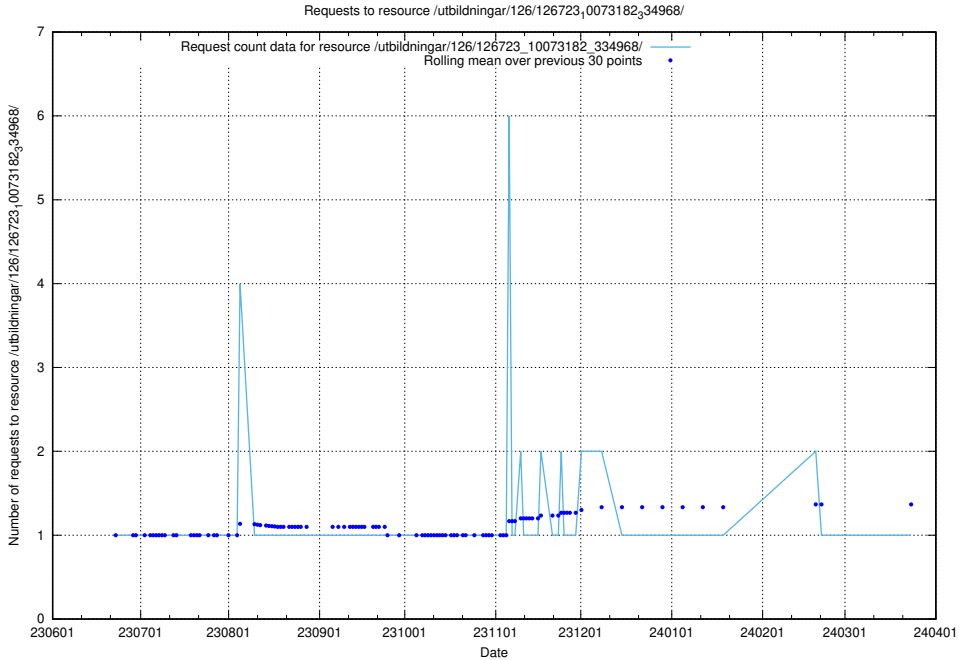

5.5540 Usage of /utbildningar/126/126723_10073182_334968/

Here, we count the number of requests to resource /utbildningar/126/126723_10073182_334968/.