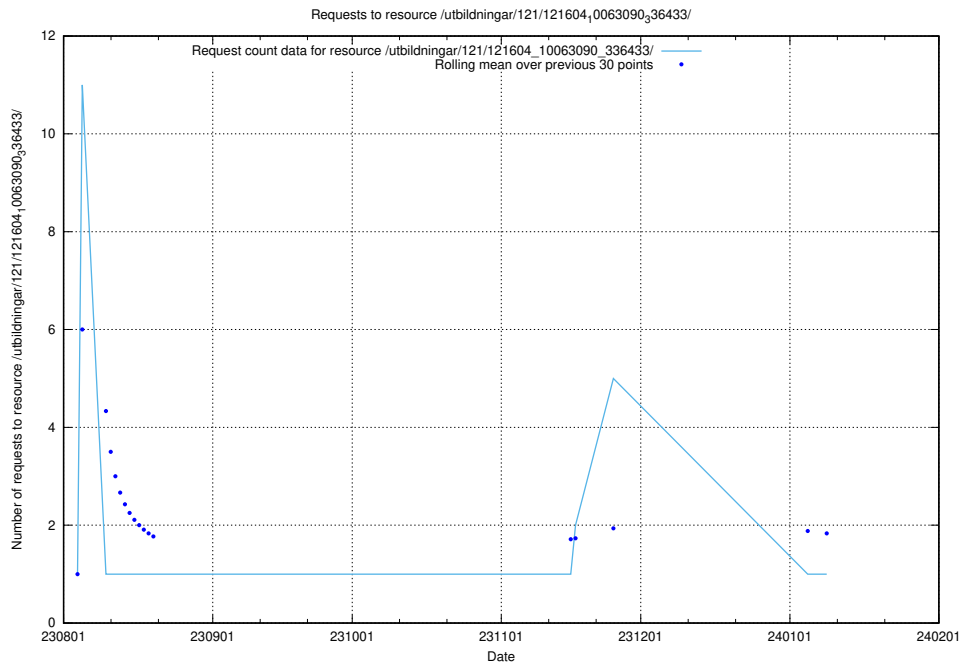

5.4819 Usage of /utbildningar/121/121604_10063090_336433/

Here, we count the number of requests to resource /utbildningar/121/121604_10063090_336433/.