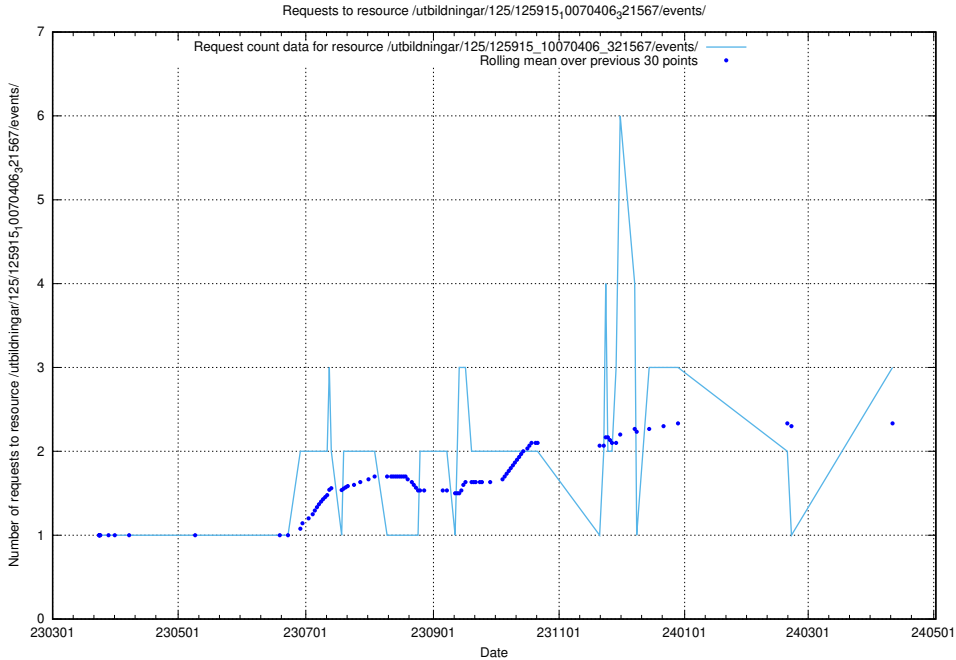

5.420 Usage of /utbildningar/125/125915_10070406_321567/events/

Here, we count the number of requests to resource /utbildningar/125/125915_10070406_321567/events/