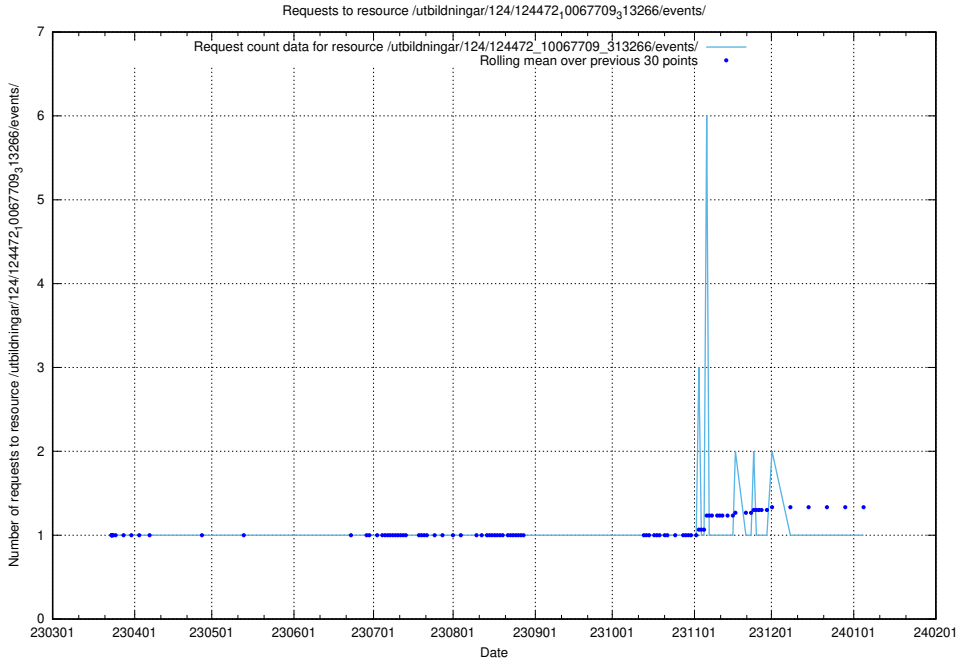

5.2973 Usage of /utbildningar/124/124472_10067709_313266/events/

Here, we count the number of requests to resource /utbildningar/124/124472_10067709_313266/events/