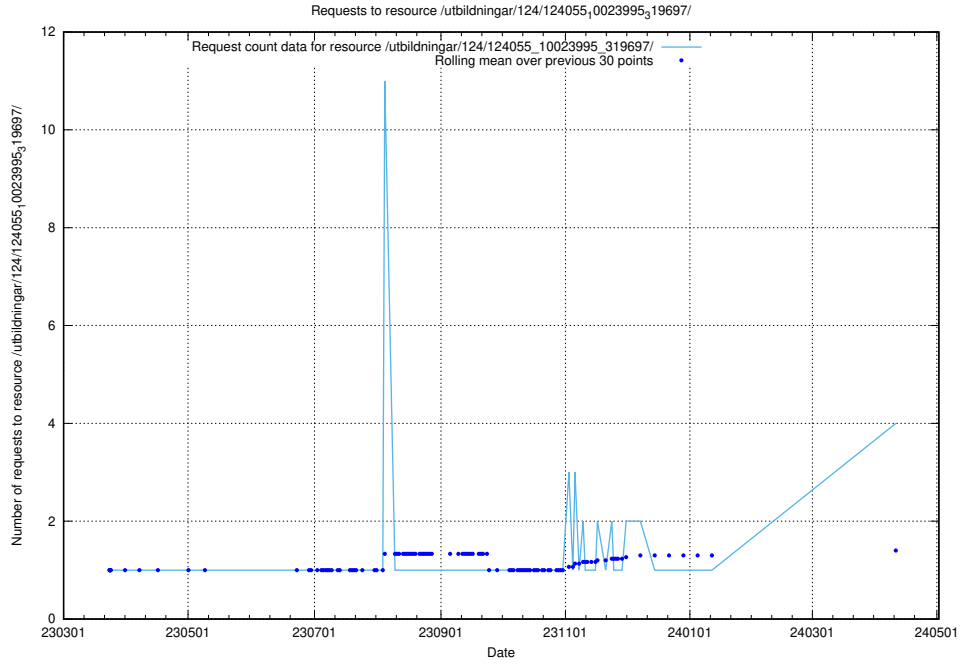

Here, we count the number of requests to resource /utbildningar/124/124055_10023995_319697/.

5.204 Usage of /utbildningar/125/125741_10070665_336785/events/

Here, we count the number of requests to resource /utbildningar/125/125741_10070665_336785/events/