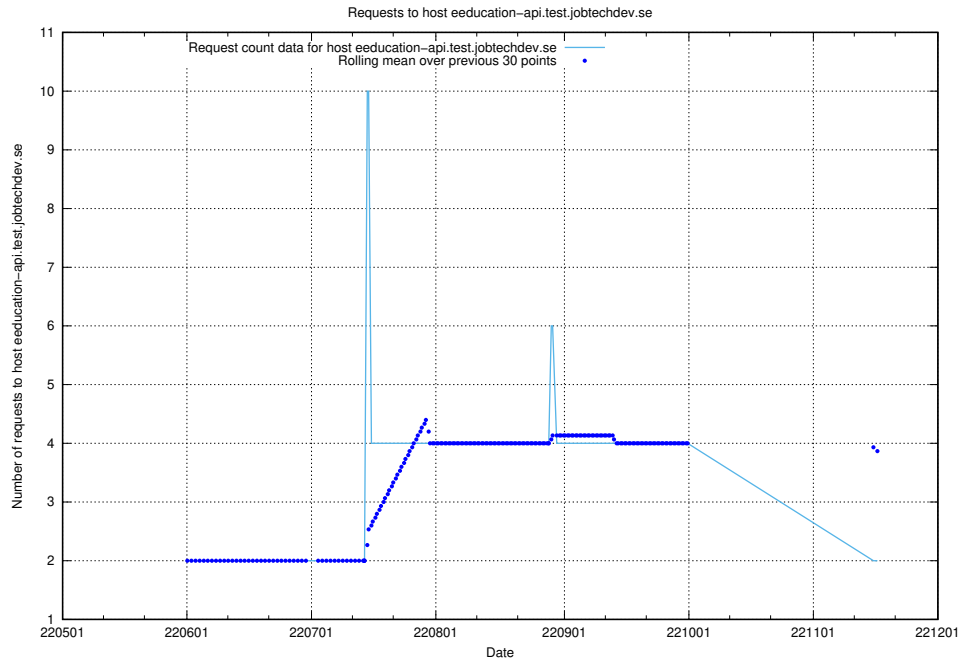

7.413 Usage of eeducation-api.test.jobtechdev.se

Here, we count the number of requests to host eeducation-api.test.jobtechdev.se.