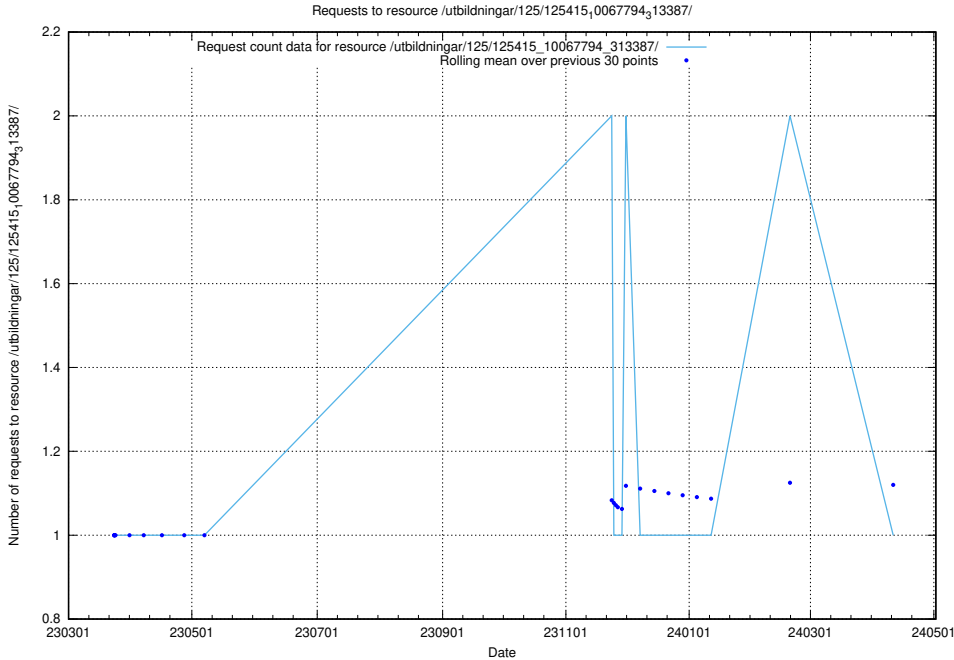

5.1043 Usage of /utbildningar/125/125415_10067794_313387/

Here, we count the number of requests to resource /utbildningar/125/125415_10067794_313387/.