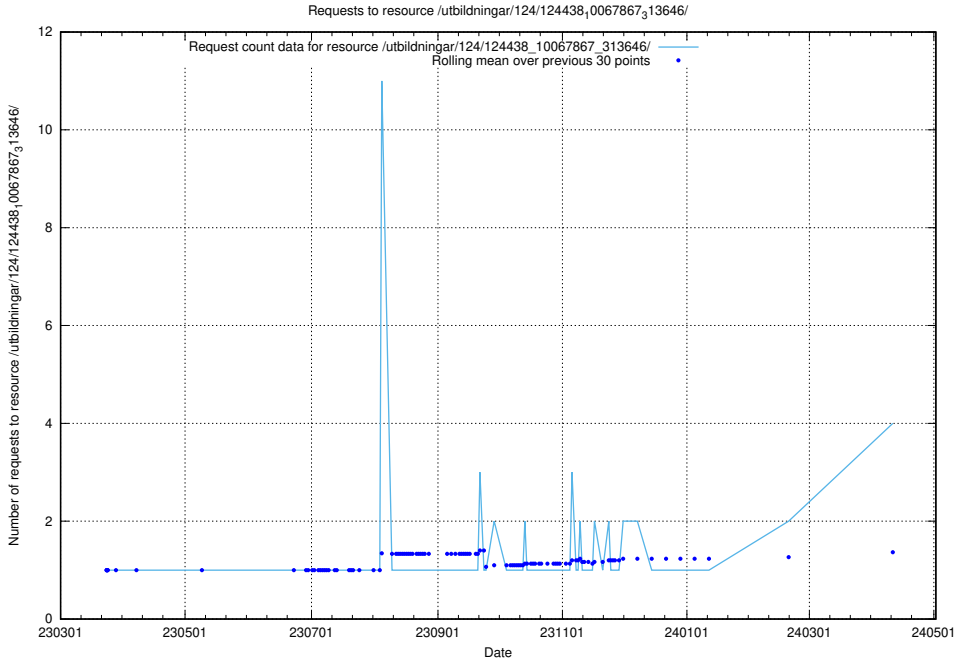

5.188 Usage of /utbildningar/124/124438_10067867_313646/

Here, we count the number of requests to resource /utbildningar/124/124438_10067867_313646/.