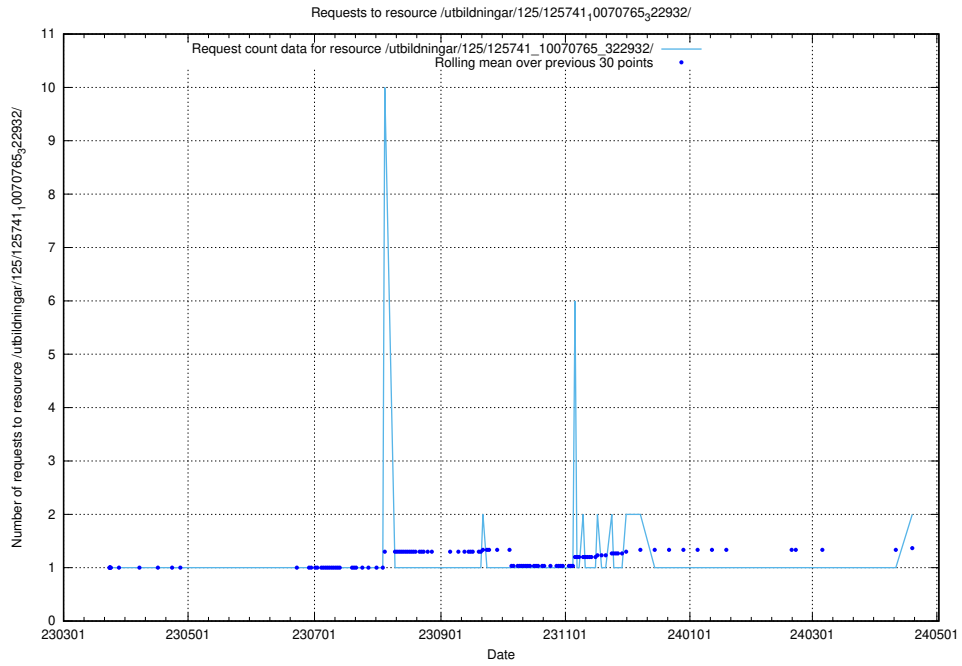

Here, we count the number of requests to resource /utbildningar/125/125741_10070765_322932/.

5.894 Usage of /utbildningar/125/125741_10070686_322486/

Here, we count the number of requests to resource /utbildningar/125/125741_10070686_322486/.