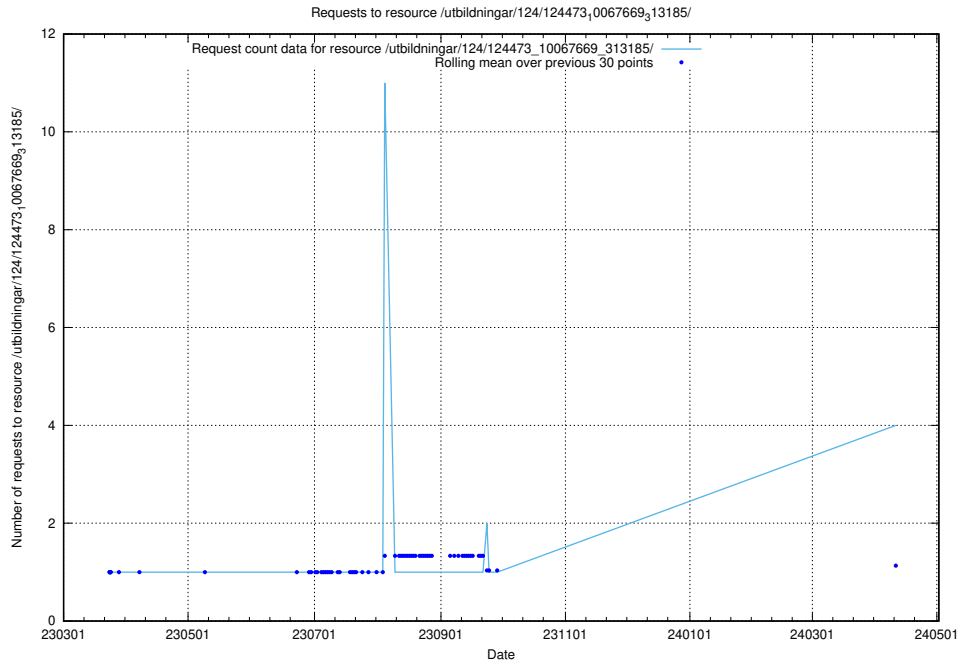

5.183 Usage of /utbildningar/124/124473_10067669_313185/

Here, we count the number of requests to resource /utbildningar/124/124473_10067669_313185/.