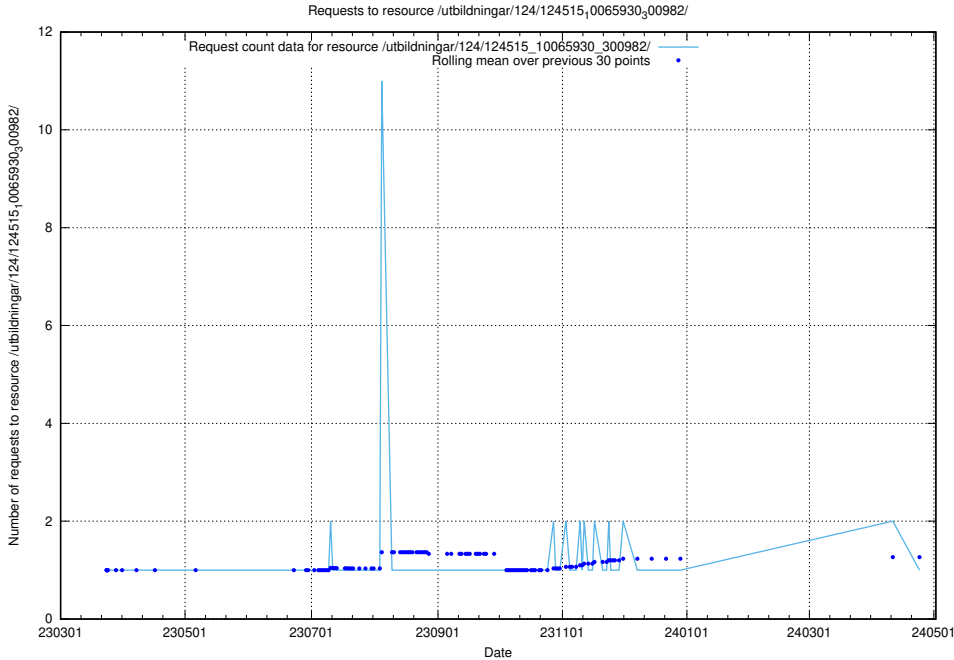

5.1526 Usage of /utbildningar/124/124515_10065930_300982/

Here, we count the number of requests to resource /utbildningar/124/124515_10065930_300982/.