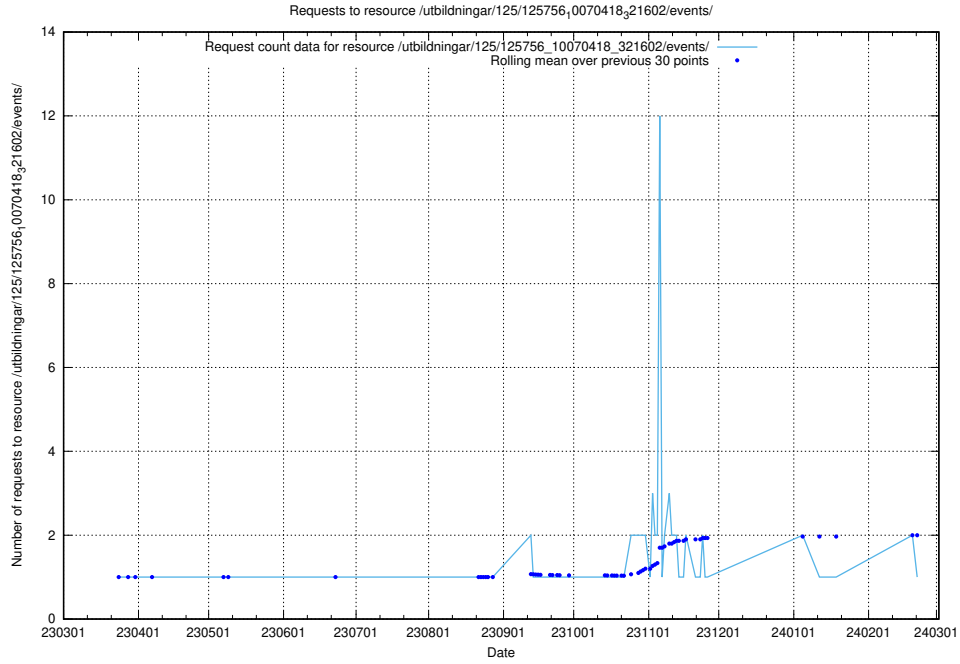

5.6192 Usage of /utbildningar/125/125756_10070418_321602/events/

Here, we count the number of requests to resource /utbildningar/125/125756_10070418_321602/events/