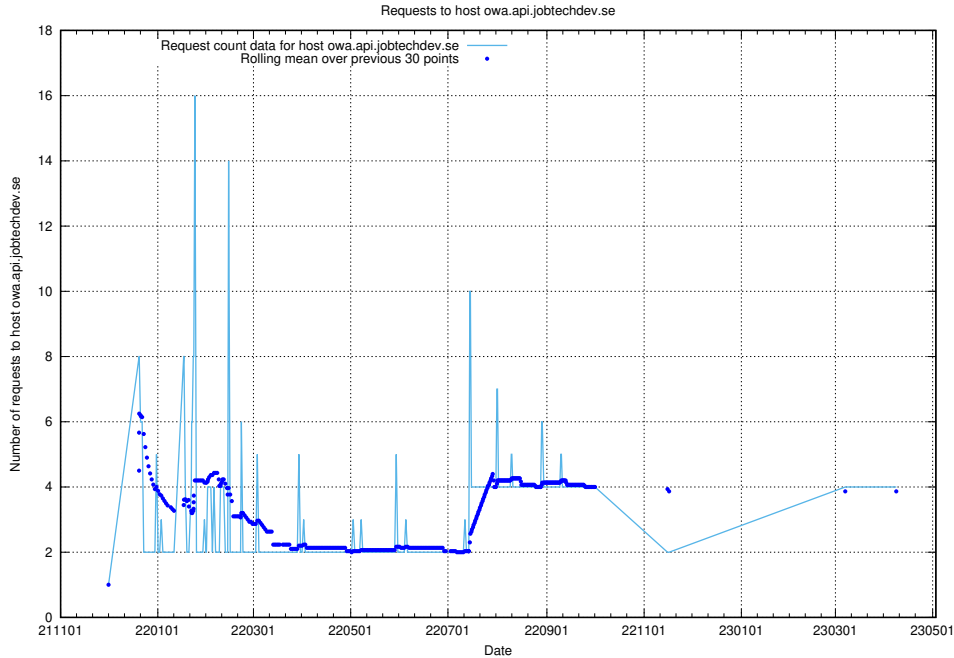

7.132 Usage of owa.api.jobtechdev.se

Here, we count the number of requests to host owa.api.jobtechdev.se.