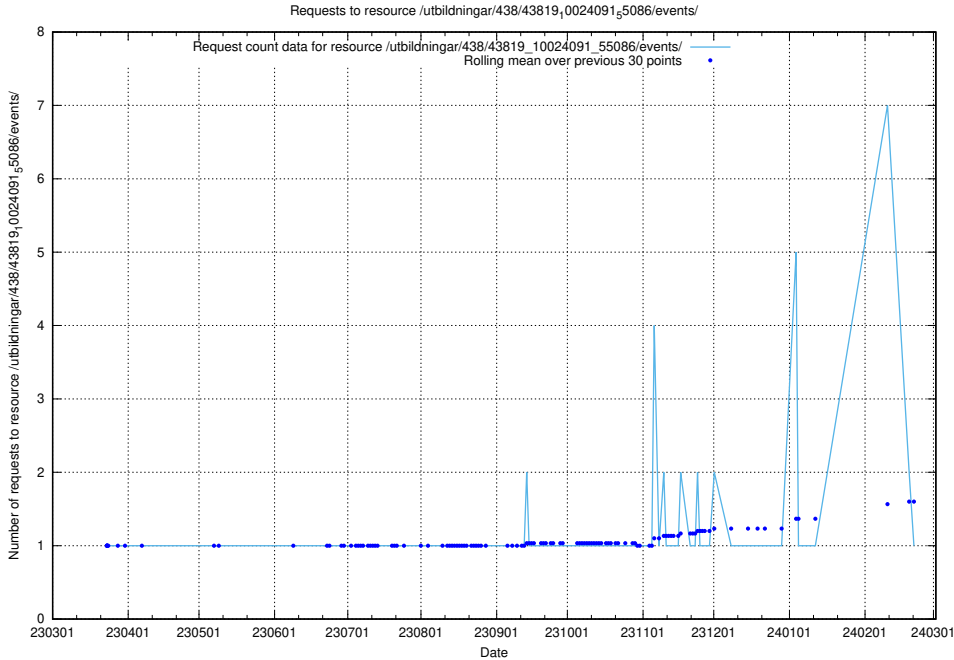

5.6313 Usage of /utbildningar/438/43819_10024091_55086/events/

Here, we count the number of requests to resource /utbildningar/438/43819_10024091_55086/events/.