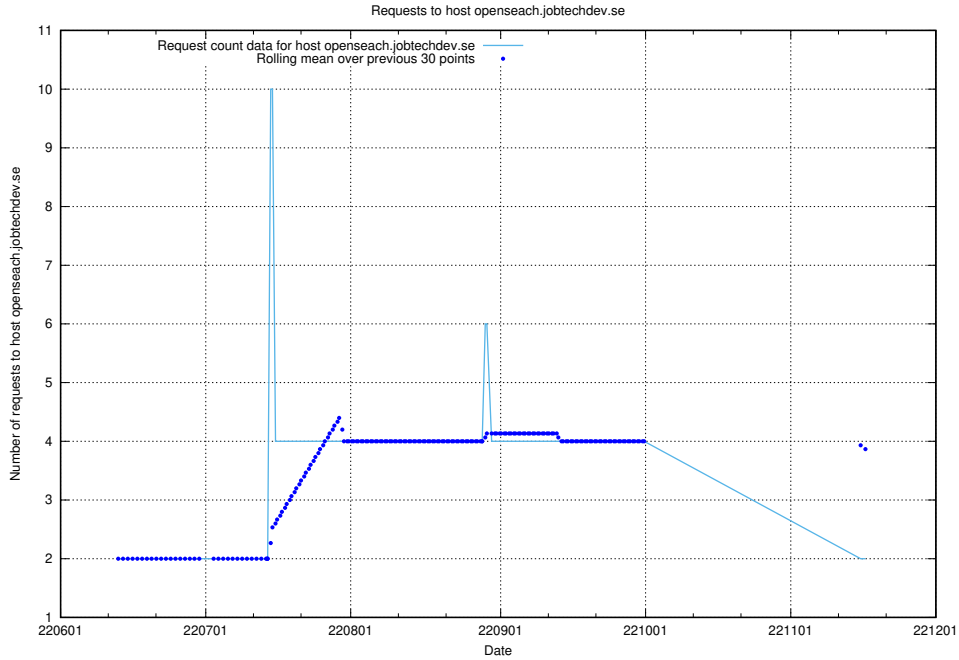

7.402 Usage of openseach.jobtechdev.se

Here, we count the number of requests to host openseach.jobtechdev.se.