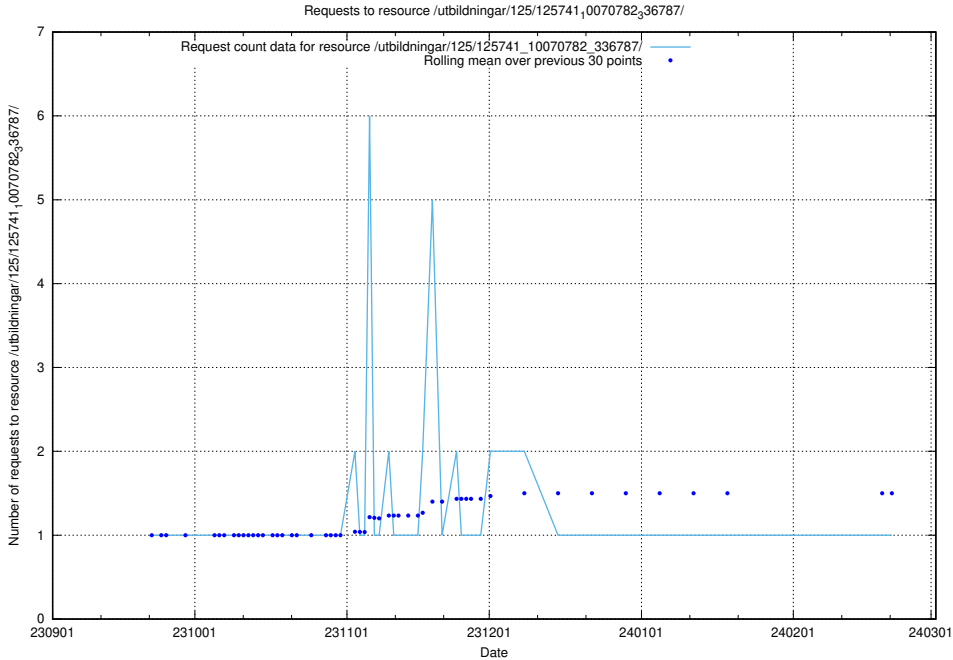

5.4437 Usage of /utbildningar/125/125741_10070782_336787/

Here, we count the number of requests to resource /utbildningar/125/125741_10070782_336787/.