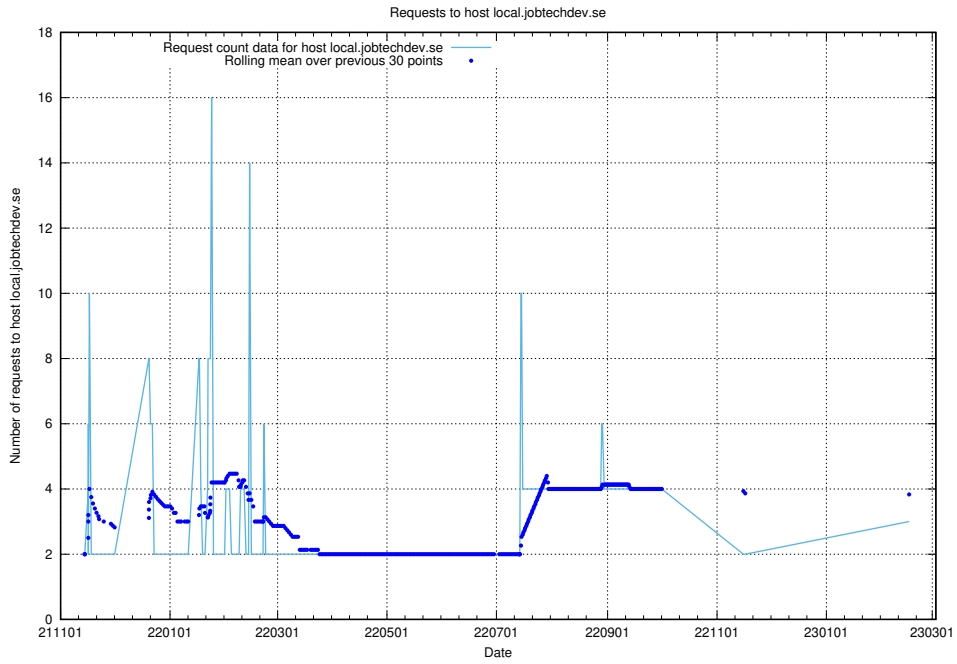

7.243 Usage of local.jobtechdev.se

Here, we count the number of requests to host local.jobtechdev.se.