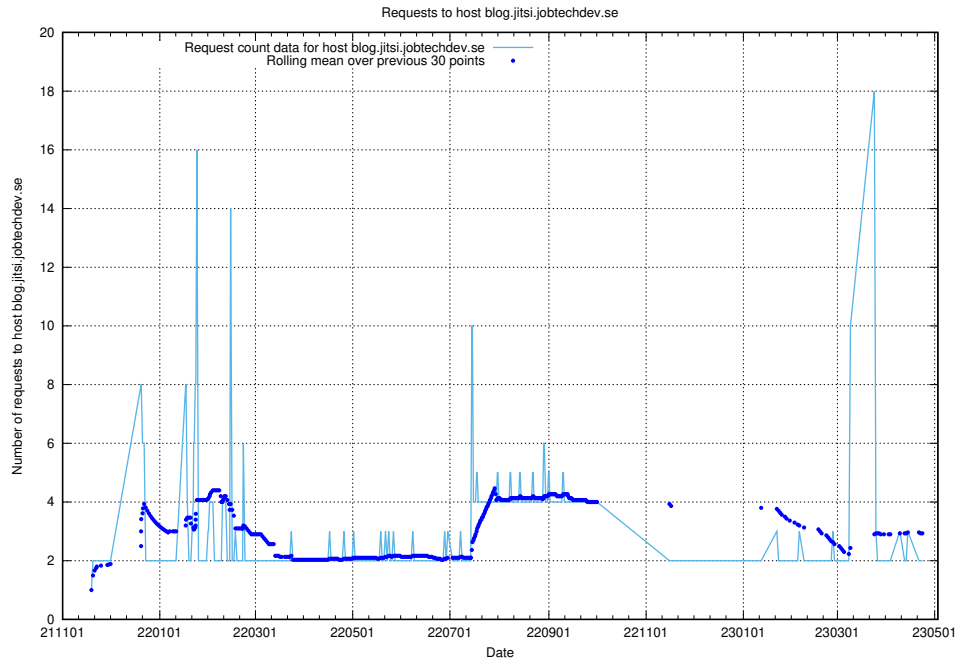

7.471 Usage of `blog.jitsi.jobtechdev.se`

Here, we count the number of requests to host `blog.jitsi.jobtechdev.se`.