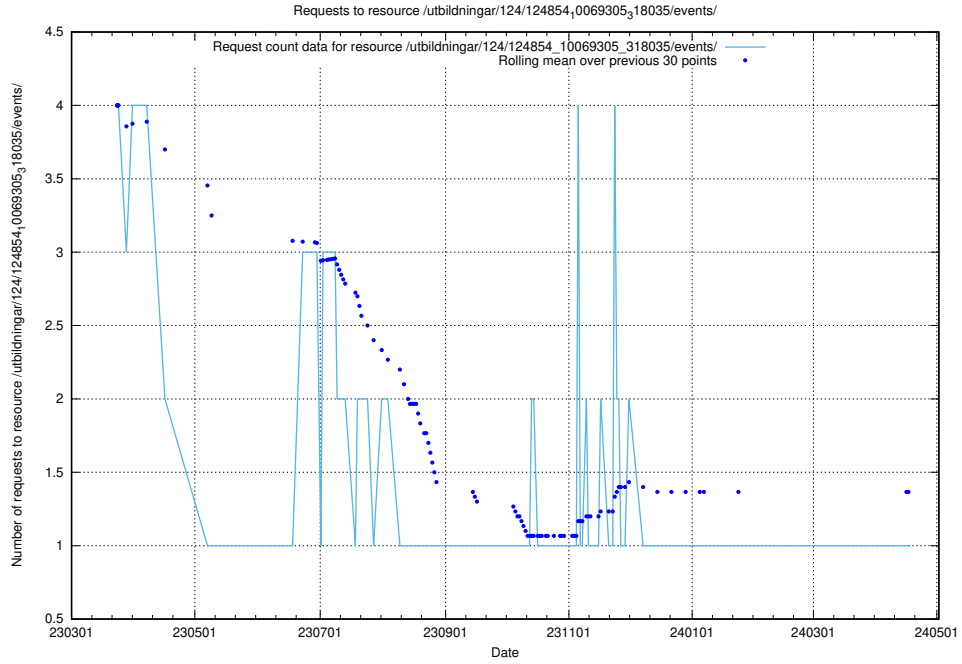

Here, we count the number of requests to resource /utbildningar/124/124855_10069305_318035/events/

5.6226 Usage of /utbildningar/124/124854_10069305_318035/events/

Here, we count the number of requests to resource /utbildningar/124/124854_10069305_318035/events/