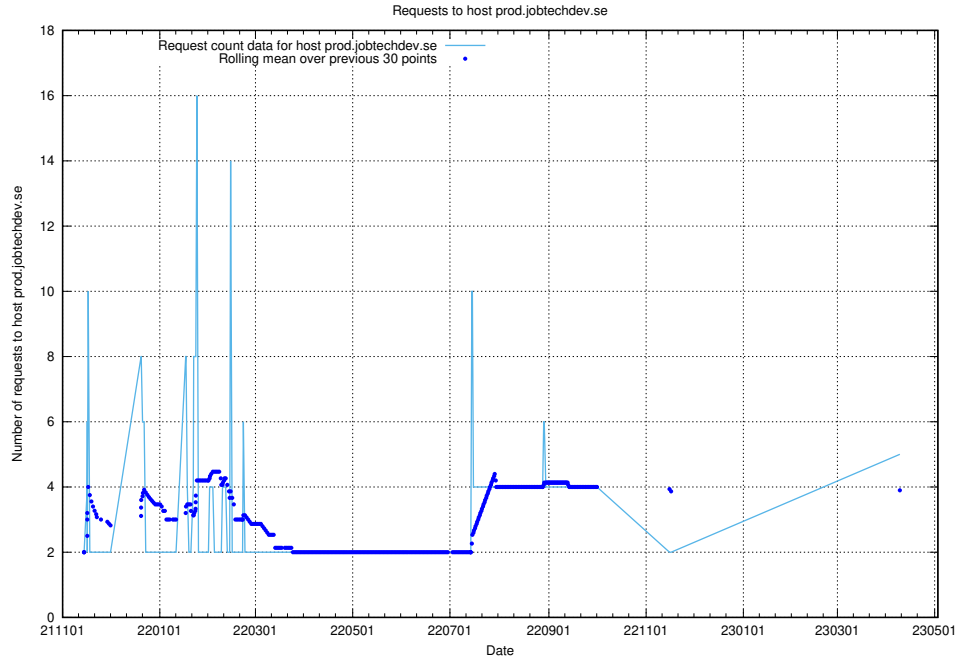

7.93 Usage of prod.jobtechdev.se

Here, we count the number of requests to host prod.jobtechdev.se.