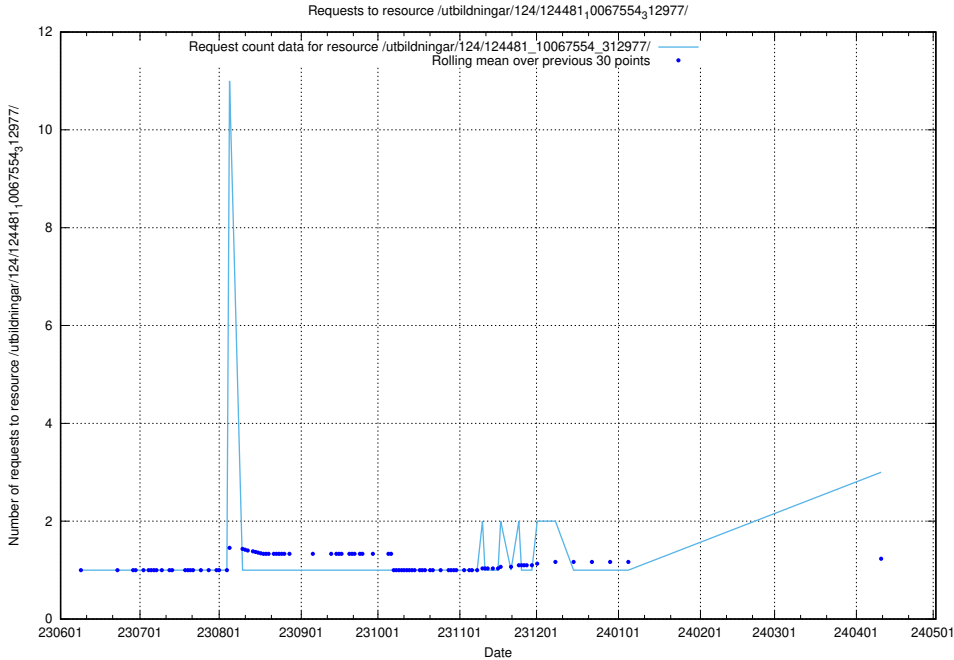

5.392 Usage of /utbildningar/124/124481_10067554_312977/

Here, we count the number of requests to resource /utbildningar/124/124481_10067554_312977/.