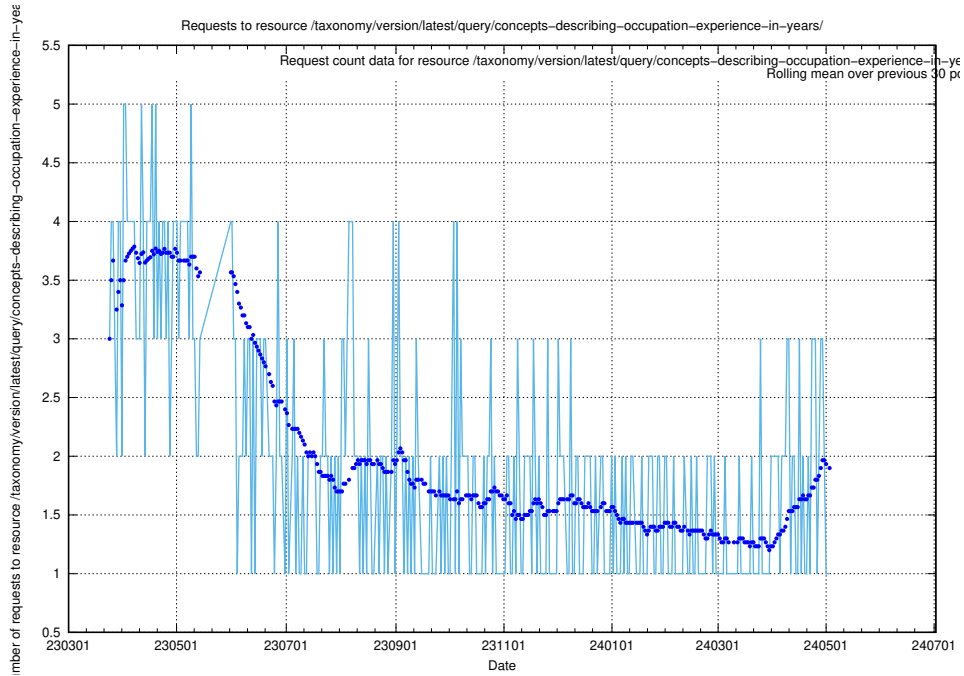

5.6079 Usage of /taxonomy/version/latest/query/concepts-describing-occupation-experience-in-years/

Here, we count the number of requests to resource /taxonomy/version/latest/query/concepts-describing-occupation-experience-in-years/.