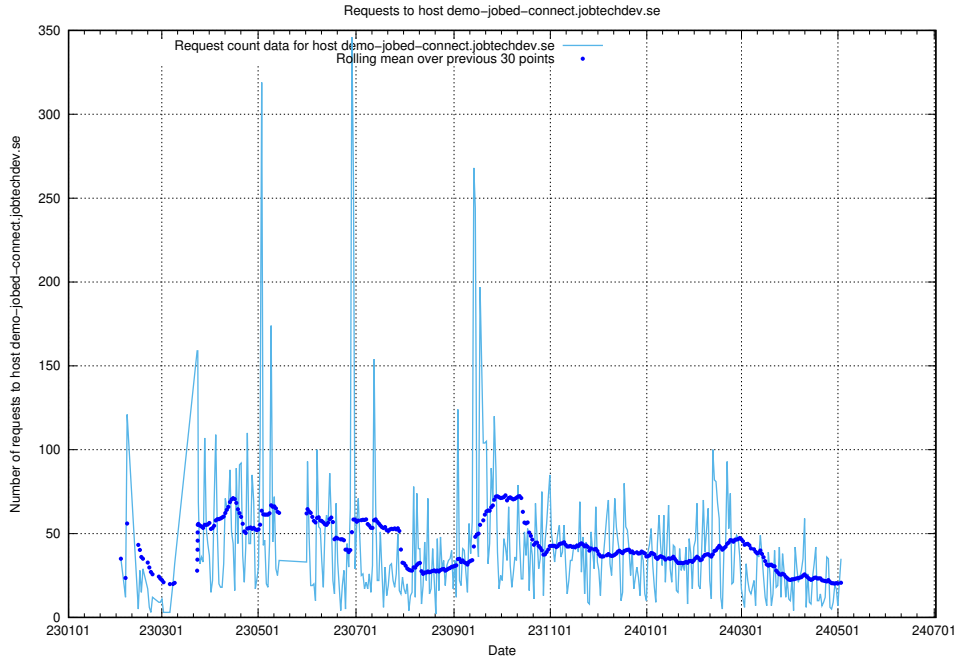

7.30 Usage of demo-jobed-connect.jobtechdev.se

Here, we count the number of requests to host demo-jobed-connect.jobtechdev.se.