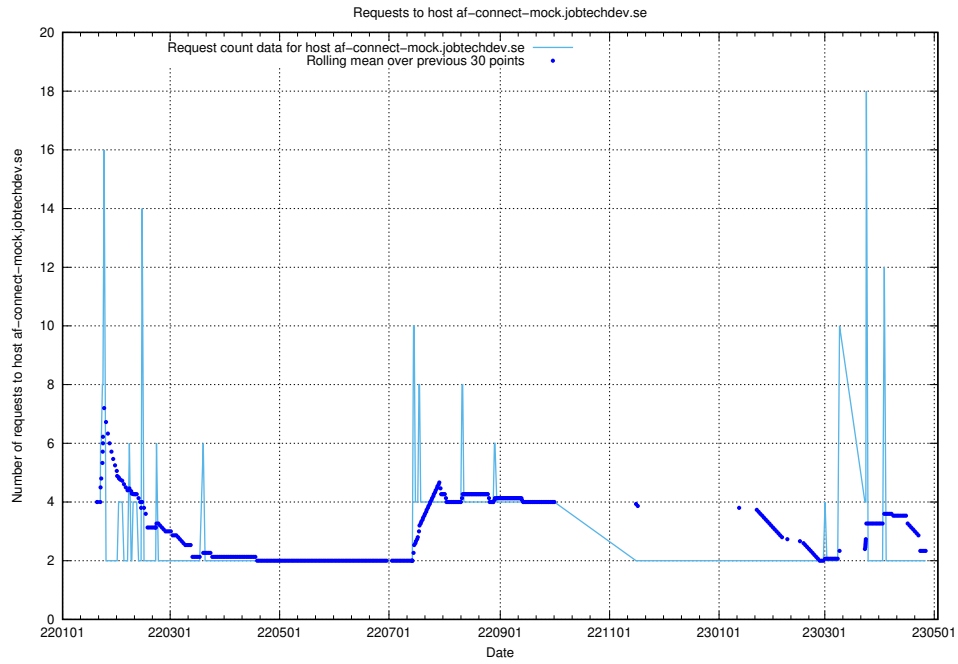

Here, we count the number of requests to host af-connect-mock.jobtechdev.se.

7.264 Usage of jittsi.jobtechdev.se

Here, we count the number of requests to host jittsi.jobtechdev.se.

7.265 Usage of api-jobtech-taxonomy-api-test-in-prod-read.prod.services.jtech.se