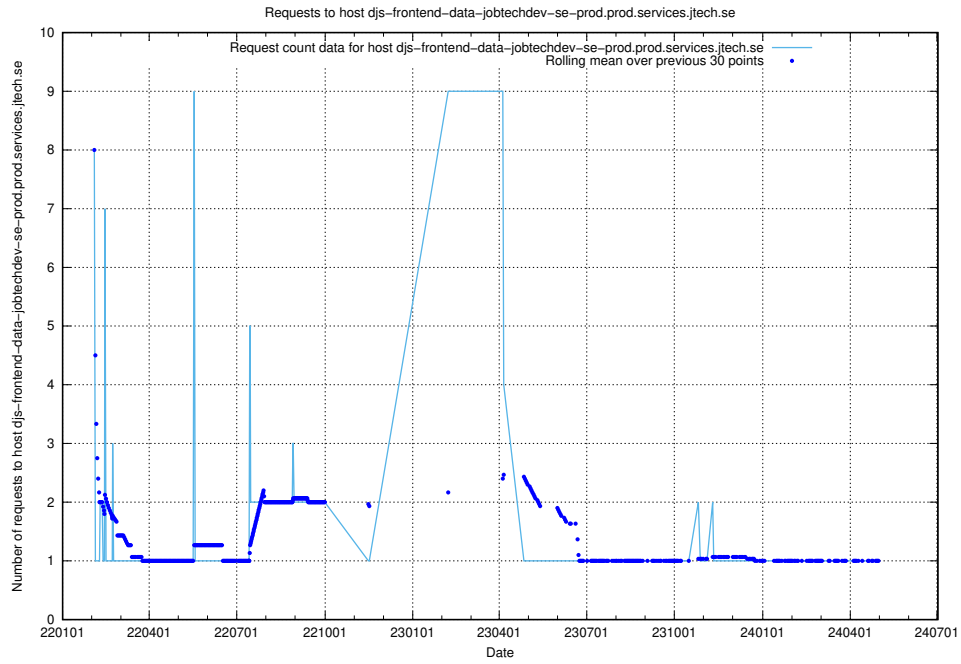

7.656 Usage of djs-frontend-data-jobtechdev-se-prod.prod.services.jtech.se

Here, we count the number of requests to host djs-frontend-data-jobtechdev-se-prod.prod.services.jtech.se.