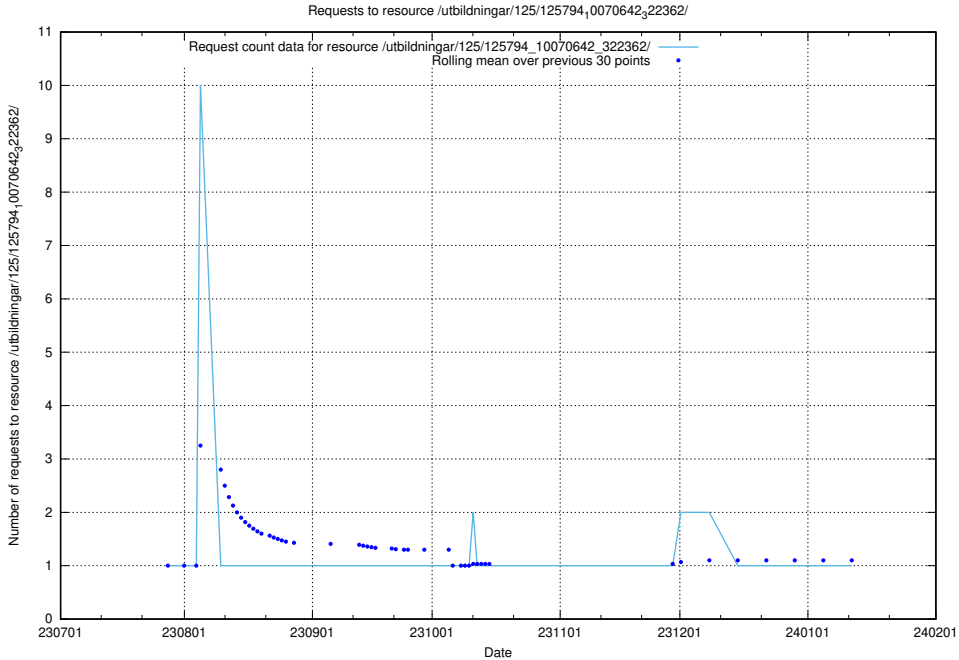

5.4833 Usage of /utbildningar/125/125794_10070642_322362/

Here, we count the number of requests to resource /utbildningar/125/125794_10070642_322362/.