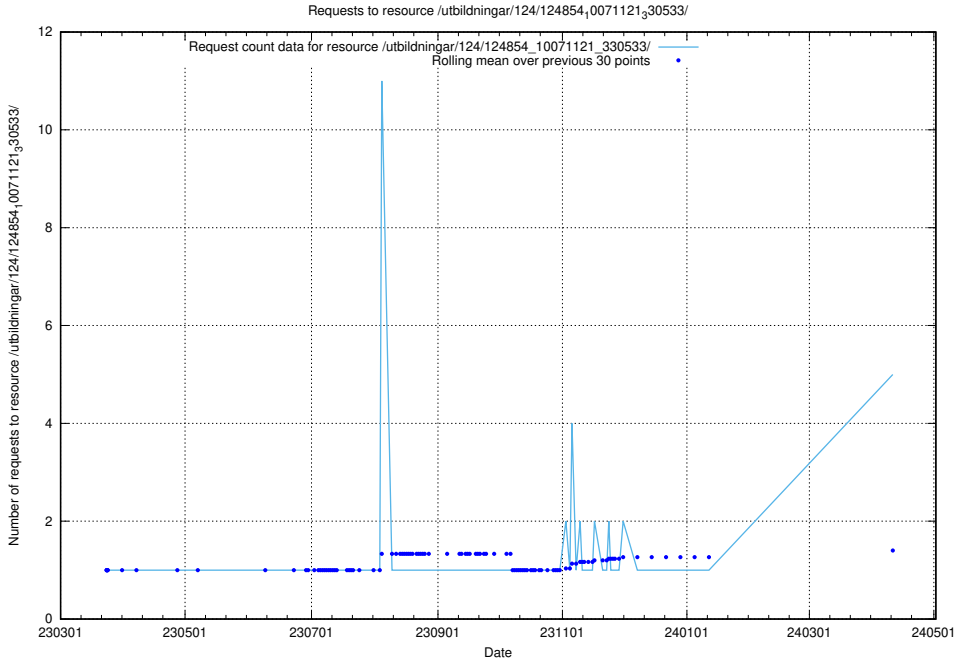

5.112 Usage of /utbildningar/124/124854_10071121_330533/

Here, we count the number of requests to resource /utbildningar/124/124854_10071121_330533/.