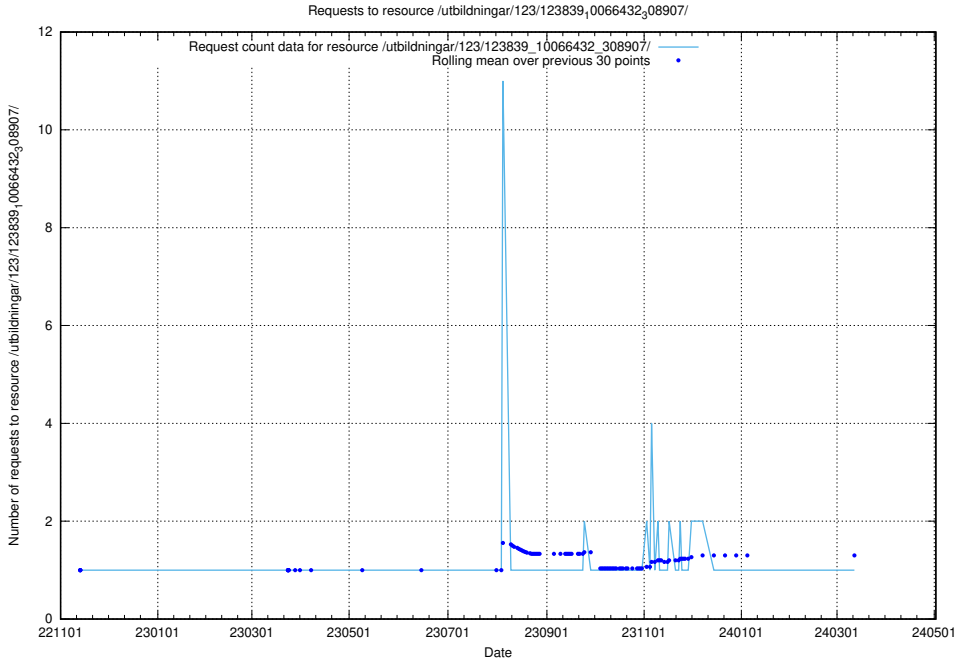

5.5817 Usage of /utbildningar/123/123839_10066432_308907/

Here, we count the number of requests to resource /utbildningar/123/123839_10066432_308907/.