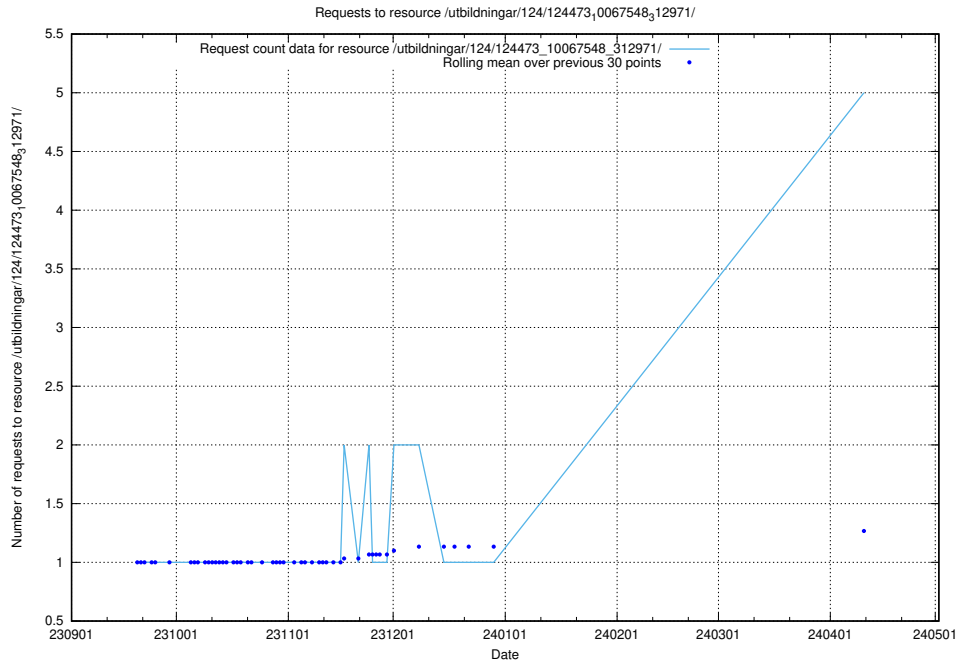

5.136 Usage of /utbildningar/124/124473_10067548_312971/

Here, we count the number of requests to resource /utbildningar/124/124473_10067548_312971/.