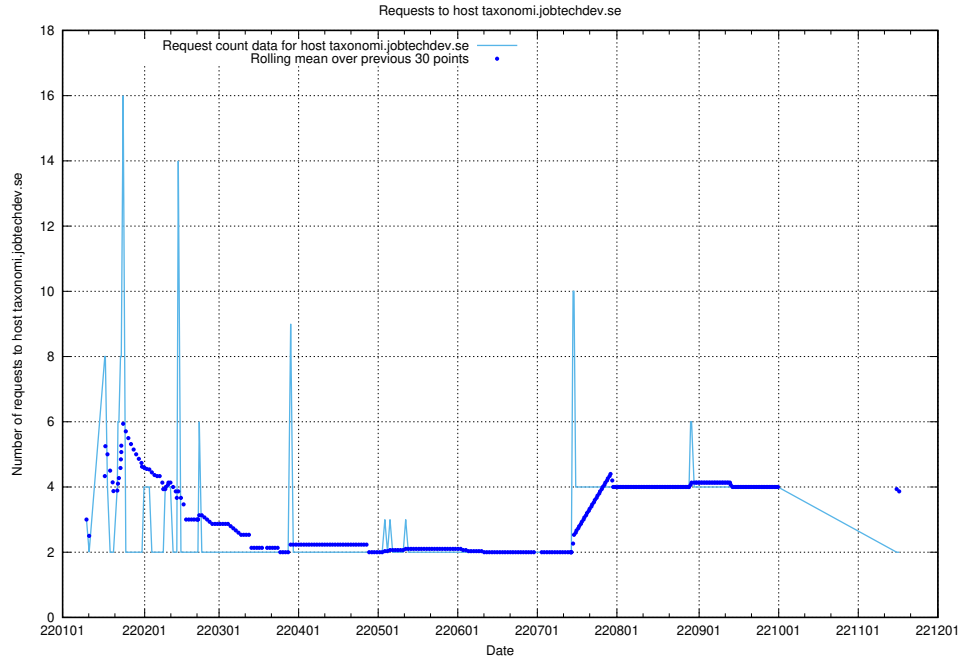

7.279 Usage of taxonomy.api.jobtechdev.se:80

Here, we count the number of requests to host taxonomy.api.jobtechdev.se:80.

7.280 Usage of taxonomi.jobtechdev.se

Here, we count the number of requests to host taxonomi.jobtechdev.se.