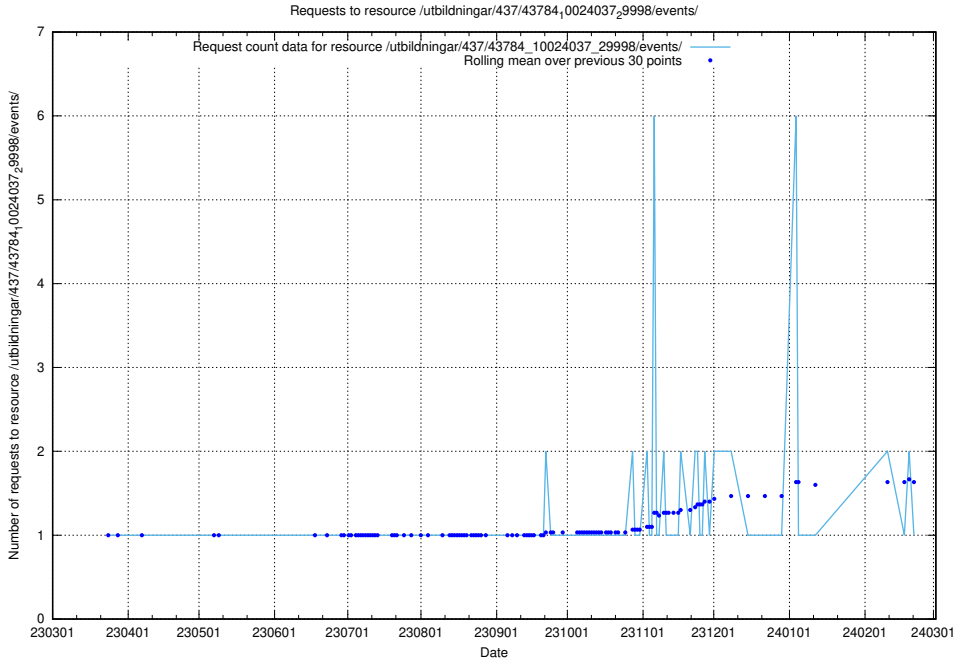

5.6157 Usage of /utbildningar/437/43784_10024037_29998/events/

Here, we count the number of requests to resource /utbildningar/437/43784_10024037_29998/events/.