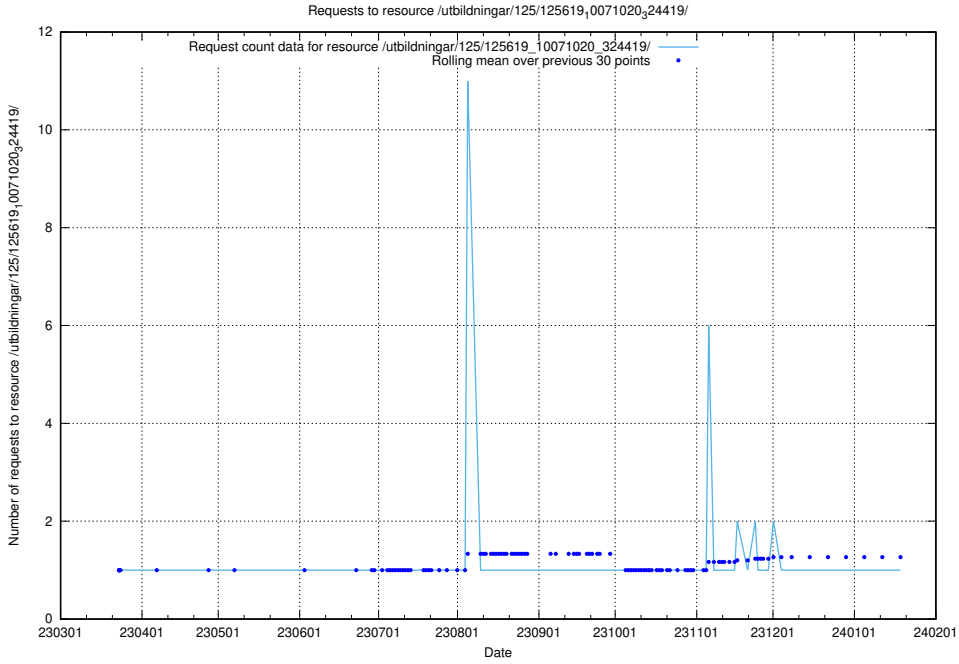

5.997 Usage of /utbildningar/125/125619_10071020_324419/

Here, we count the number of requests to resource /utbildningar/125/125619_10071020_324419/.