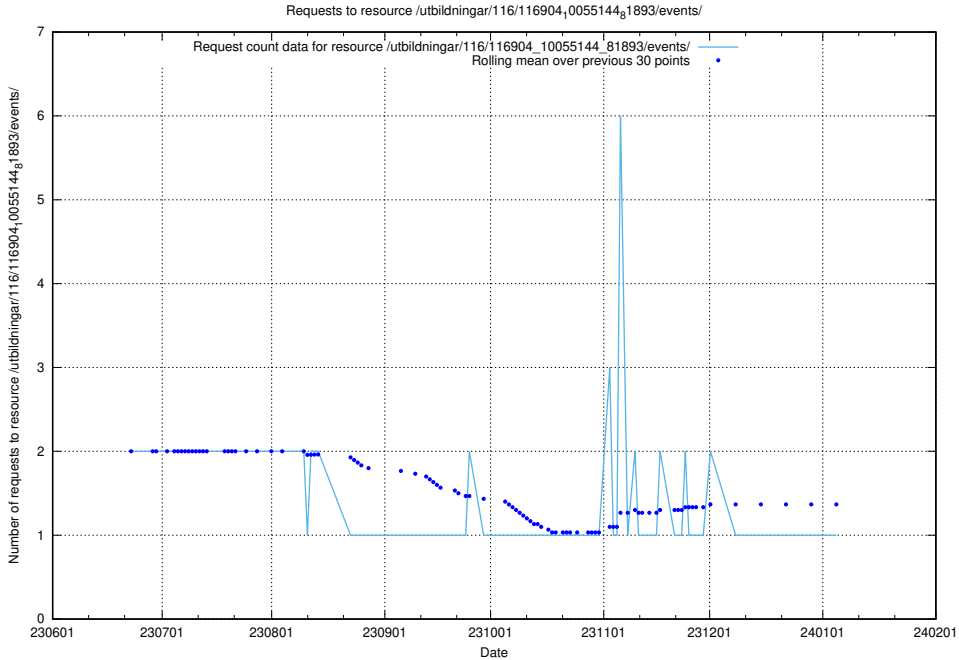

5.5507 Usage of /utbildningar/116/116904_10055144_81893/events/

Here, we count the number of requests to resource /utbildningar/116/116904_10055144_81893/events/.