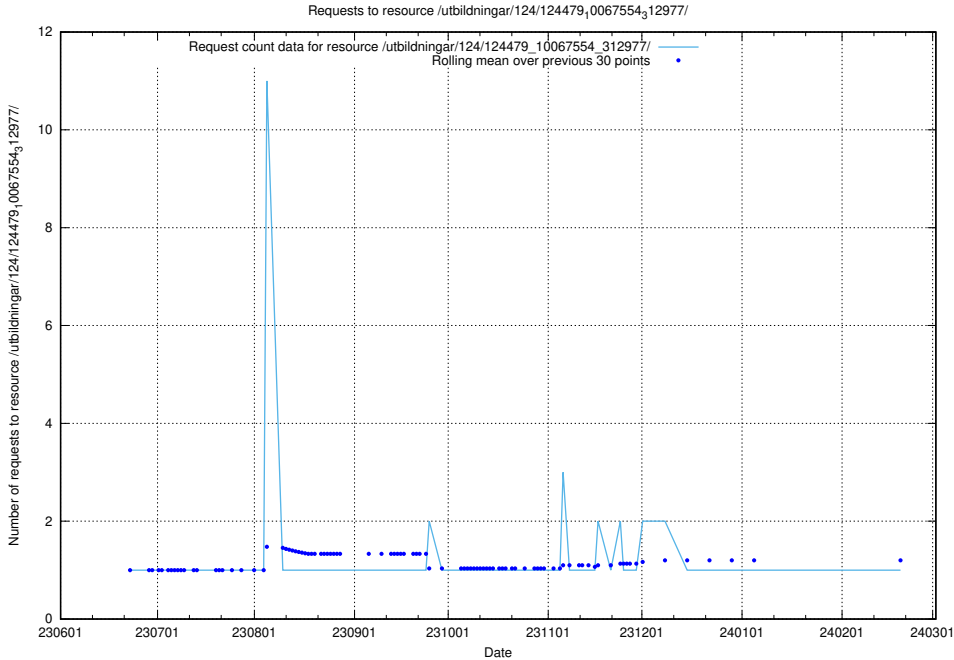

5.5730 Usage of /utbildningar/124/124479_10067554_312977/

Here, we count the number of requests to resource /utbildningar/124/124479_10067554_312977/.