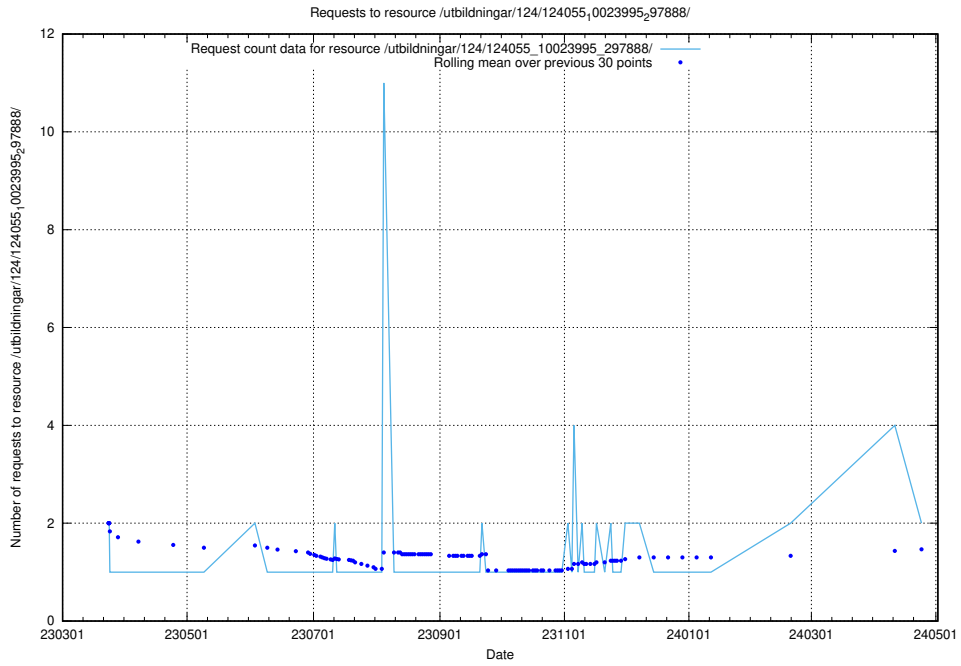

5.881 Usage of /utbildningar/124/124055_10023995_297888/

Here, we count the number of requests to resource /utbildningar/124/124055_10023995_297888/.