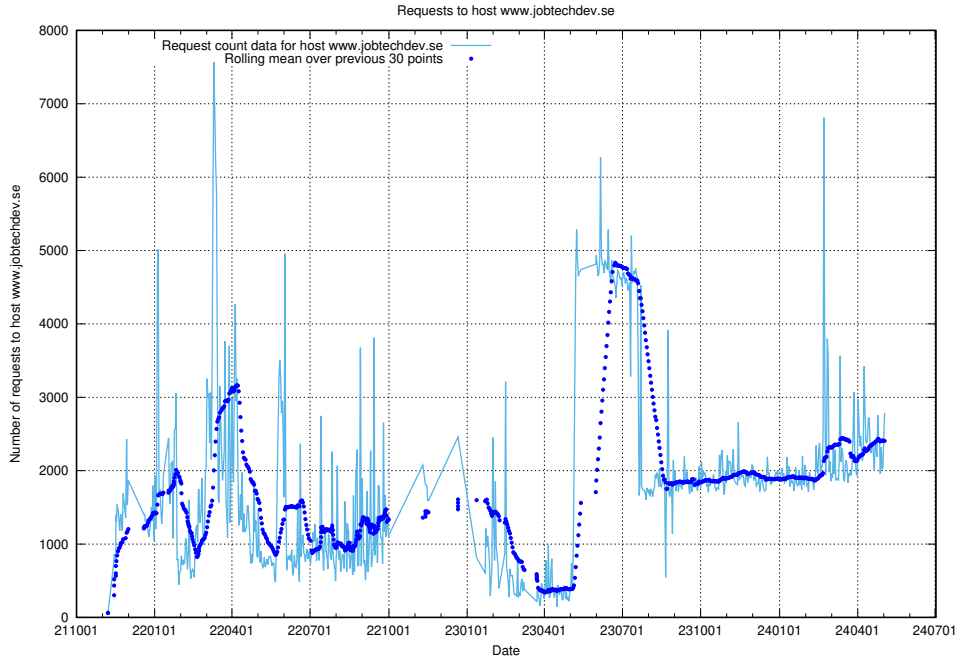

7.19 Usage of www.jobtechdev.se

Here, we count the number of requests to host www.jobtechdev.se.