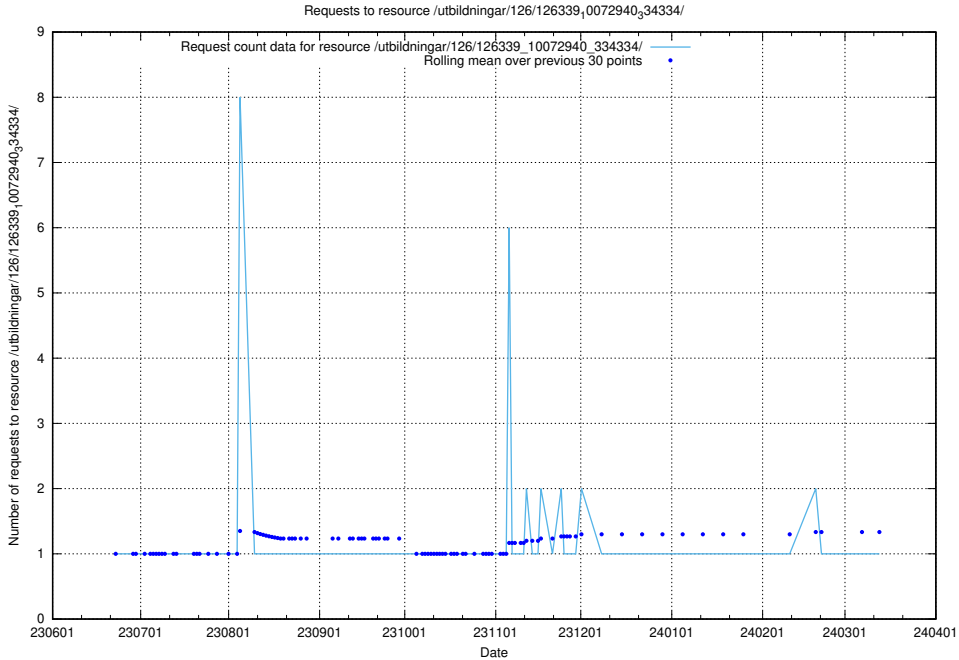

5.5597 Usage of /utbildningar/126/126339_10072940_334334/

Here, we count the number of requests to resource /utbildningar/126/126339_10072940_334334/.