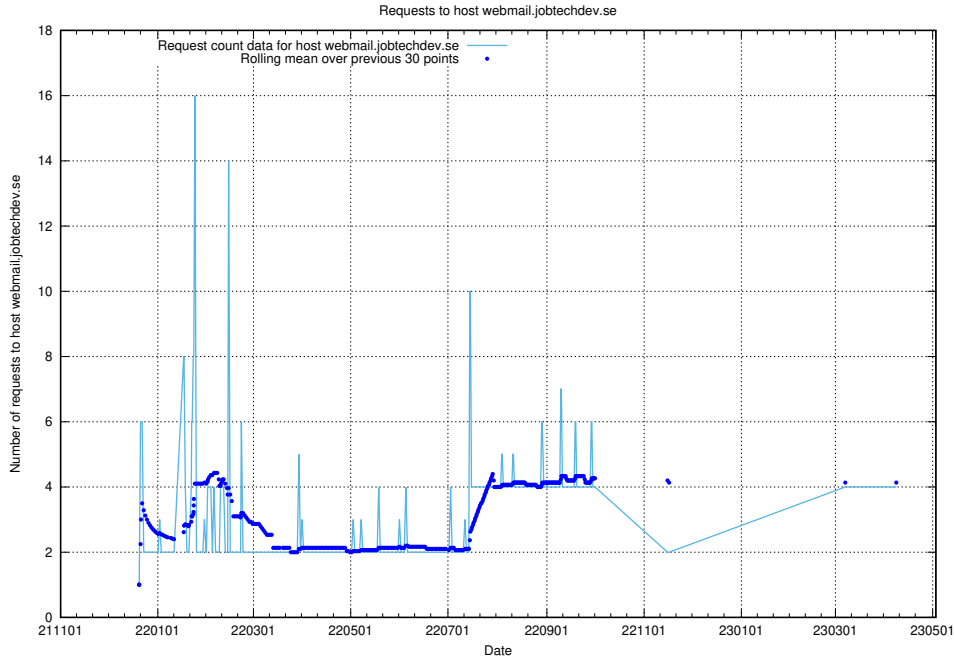

7.130 Usage of webmail.jobtechdev.se

Here, we count the number of requests to host webmail.jobtechdev.se.