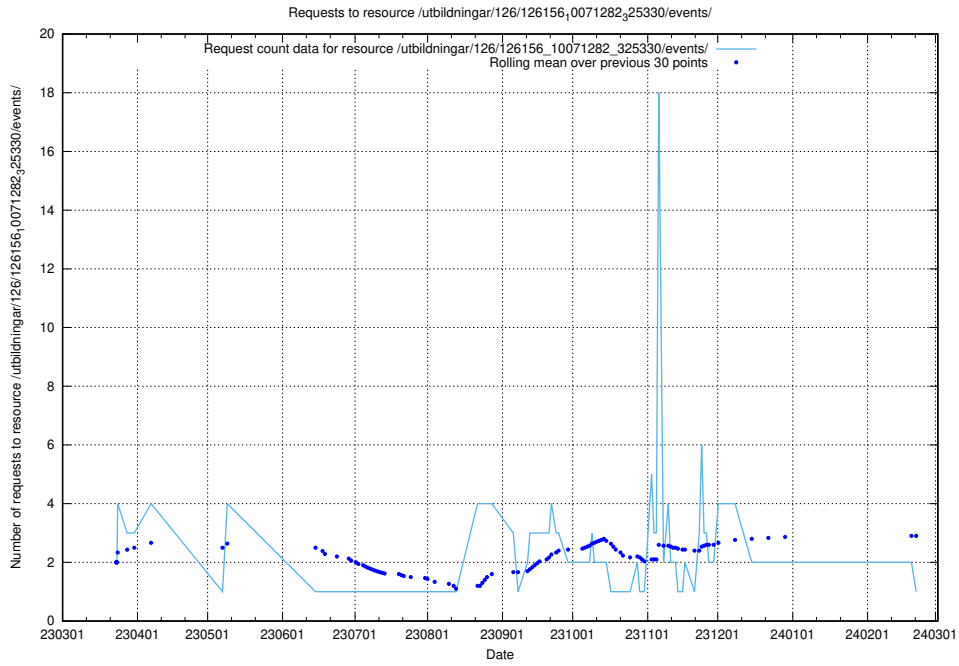

5.6245 Usage of /utbildningar/126/126156_10071282_325330/events/

Here, we count the number of requests to resource /utbildningar/126/126156_10071282_325330/events/