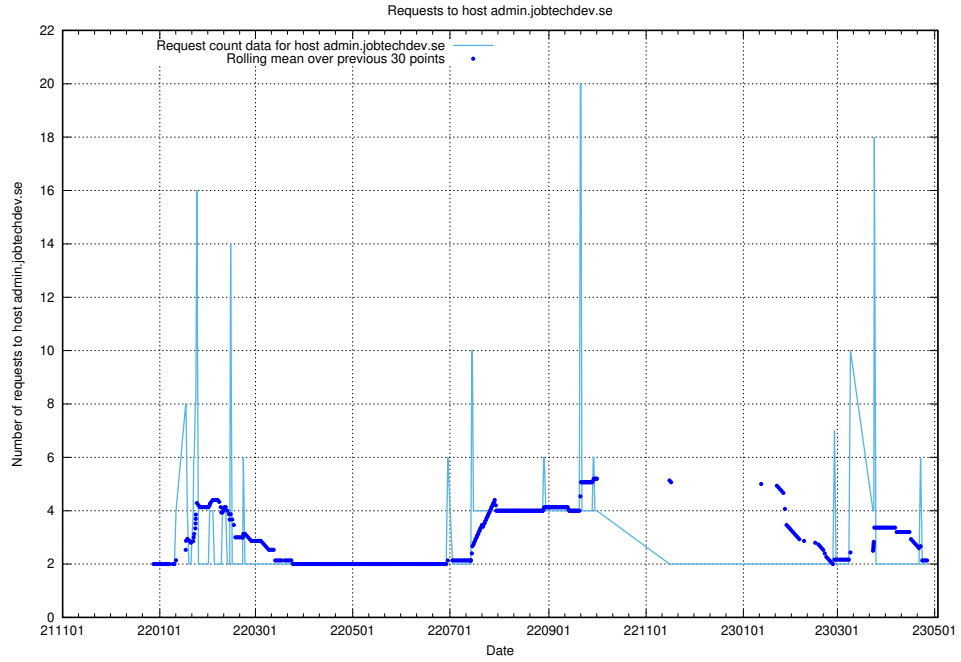

7.359 Usage of admin.jobtechdev.se

Here, we count the number of requests to host admin.jobtechdev.se.