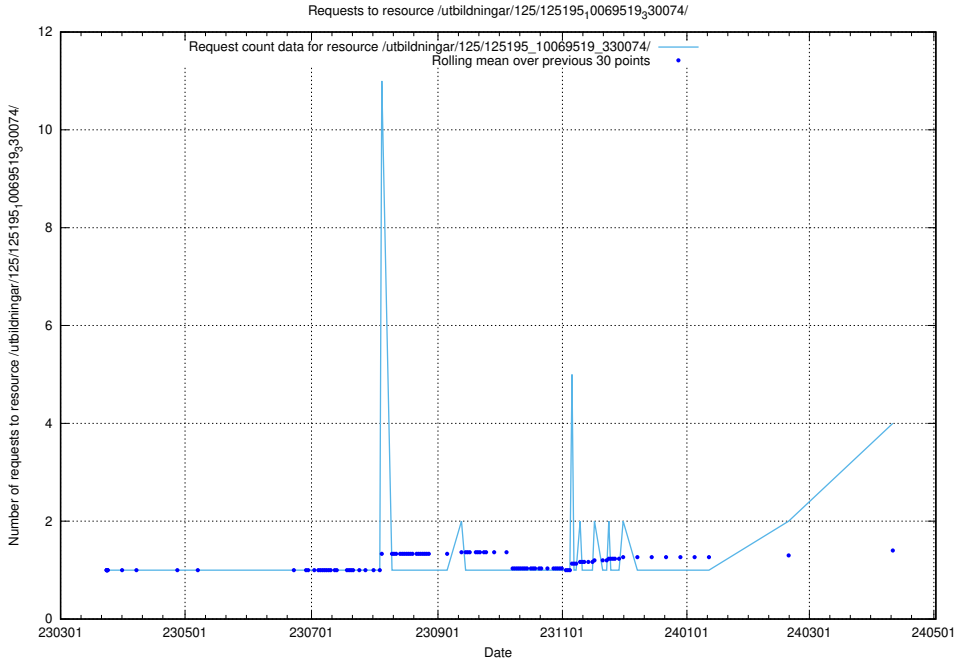

5.157 Usage of /utbildningar/125/125195_10069519_330074/

Here, we count the number of requests to resource /utbildningar/125/125195_10069519_330074/.