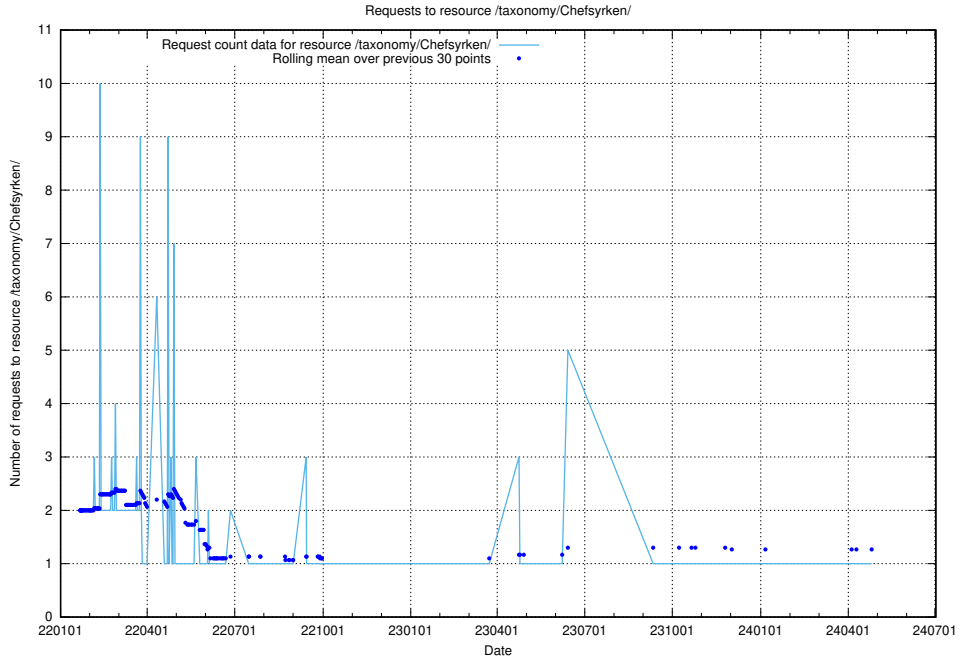

5.1161 Usage of /taxonomy/Chefsyrken/

Here, we count the number of requests to resource /taxonomy/Chefsyrken/.