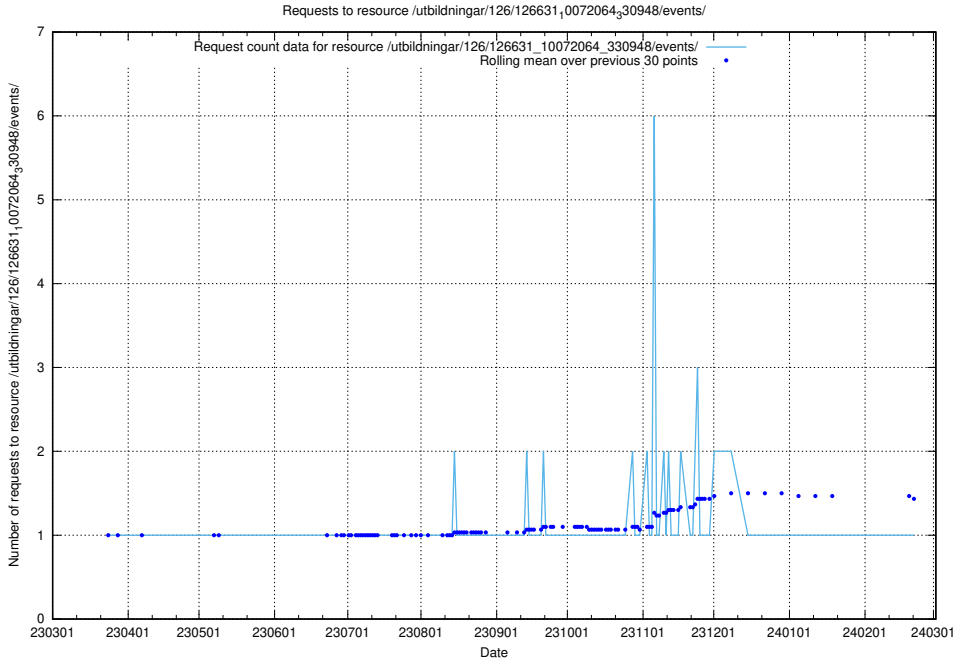

5.6174 Usage of /utbildningar/126/126631_10072064_330948/events/

Here, we count the number of requests to resource /utbildningar/126/126631_10072064_330948/events/