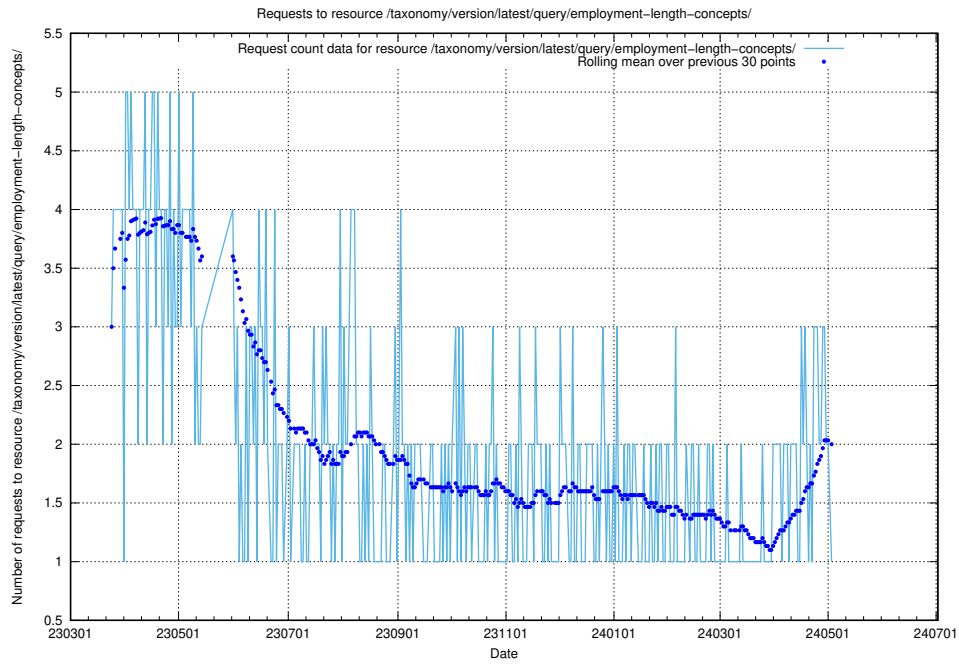

5.6075 Usage of /taxonomy/version/latest/query/employment-length-concepts/

Here, we count the number of requests to resource /taxonomy/version/latest/query/employment-length-concepts/.