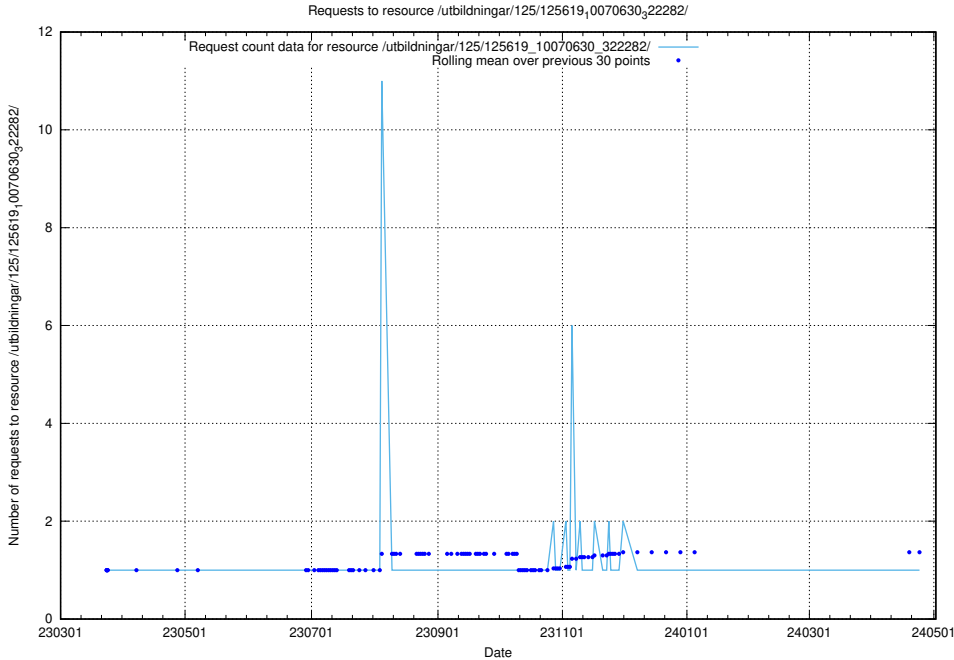

5.999 Usage of /utbildningar/125/125619_10070630_322282/

Here, we count the number of requests to resource /utbildningar/125/125619_10070630_322282/.