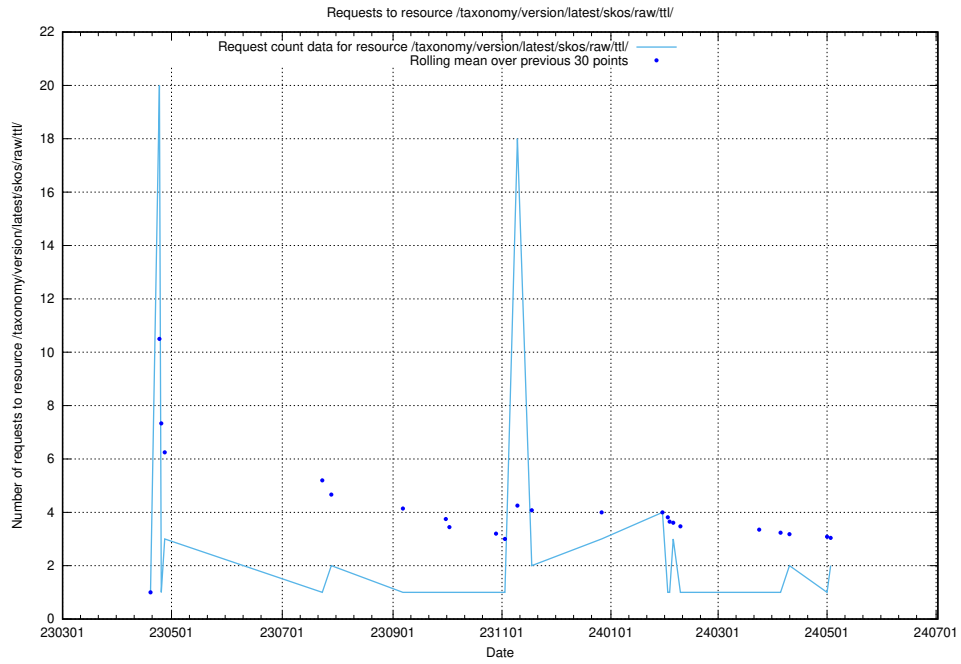

5.850 Usage of `/taxonomy/version/latest/skos/raw/ttl/`

Here, we count the number of requests to resource `/taxonomy/version/latest/skos/raw/ttl/`.