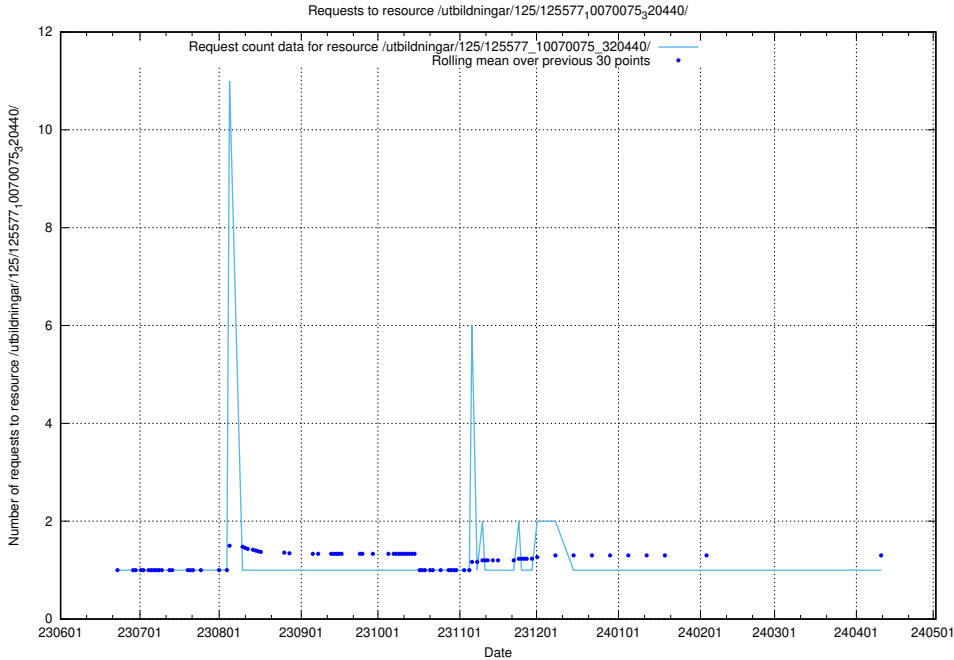

5.5661 Usage of /utbildningar/125/125577_10070075_320440/

Here, we count the number of requests to resource /utbildningar/125/125577_10070075_320440/.