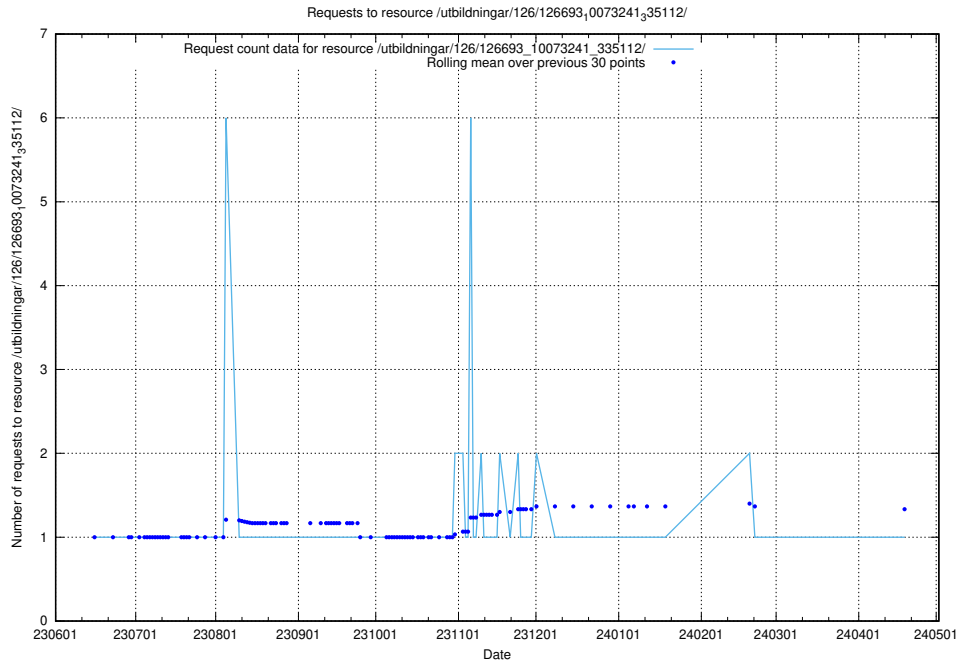

5.5809 Usage of /utbildningar/126/126693_10073241_335112/

Here, we count the number of requests to resource /utbildningar/126/126693_10073241_335112/.