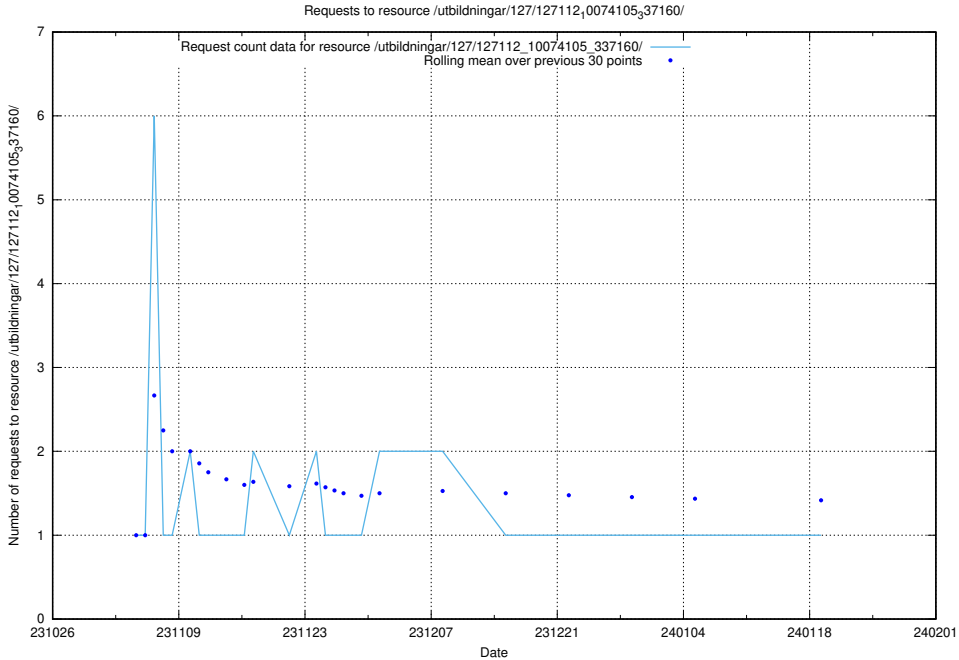

5.4063 Usage of /utbildningar/127/127112_10074086_337145/

Here, we count the number of requests to resource /utbildningar/127/127112_10074086_337145/.

5.4064 Usage of /utbildningar/127/127112_10074064_337115/events/