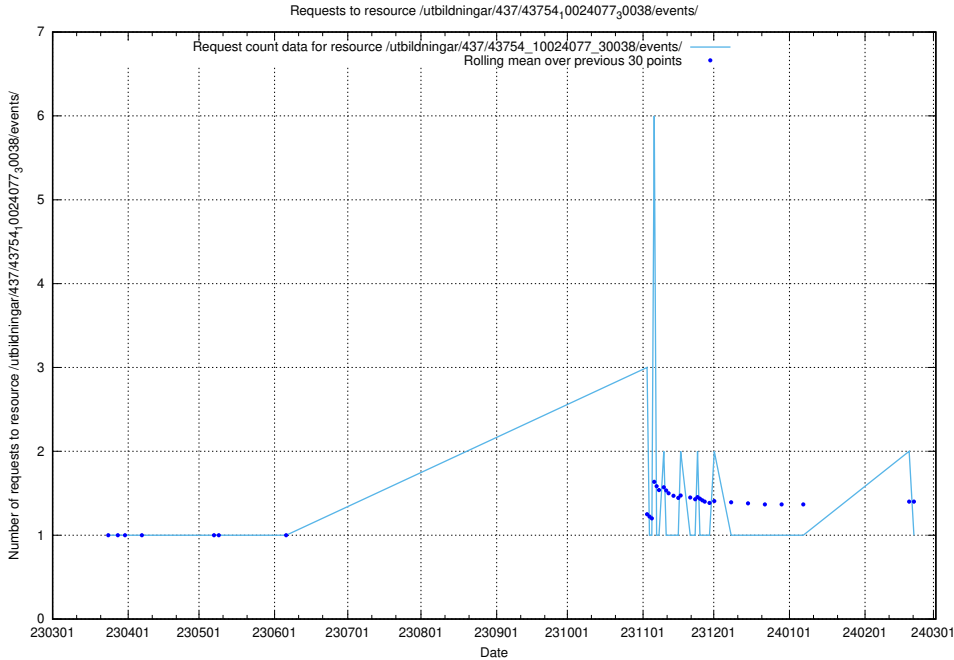

Here, we count the number of requests to resource /utbildningar/437/43754_10024077_300538/events/.

5.6166 Usage of /utbildningar/437/43754_10024077_30038/events/

Here, we count the number of requests to resource /utbildningar/437/43754_10024077_30038/events/.