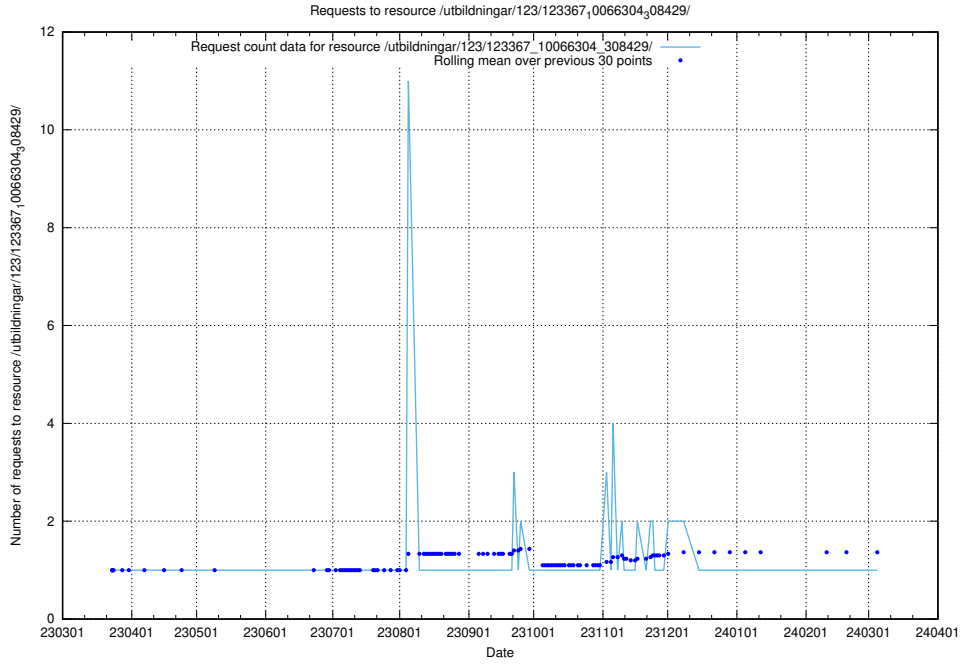

5.4468 Usage of /utbildningar/123/123367_10066304_308429/

Here, we count the number of requests to resource /utbildningar/123/123367_10066304_308429/.