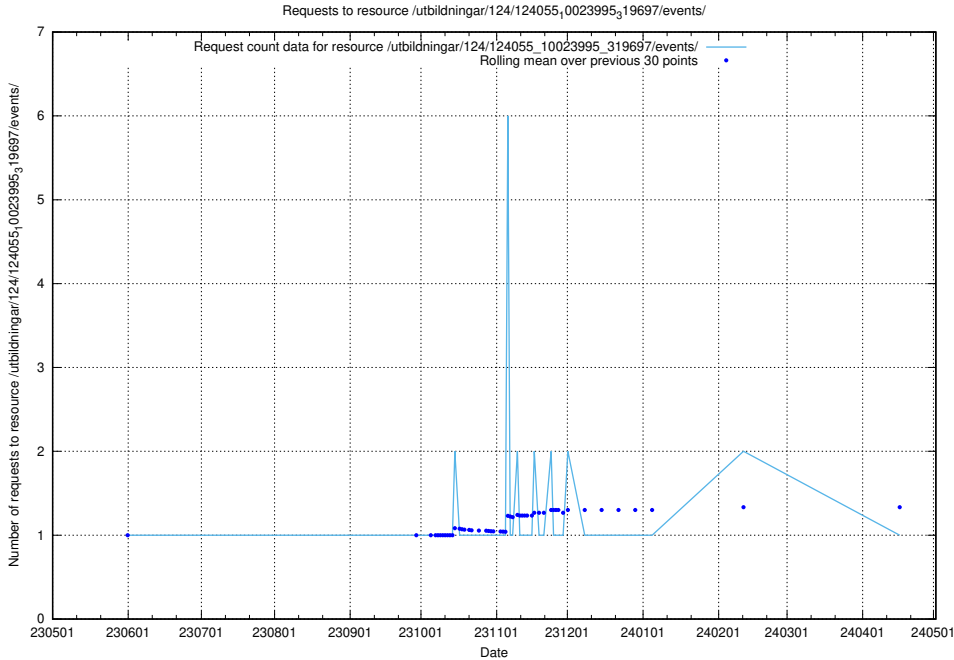

5.5867 Usage of /utbildningar/124/124055_10023995_319697/events/

Here, we count the number of requests to resource /utbildningar/124/124055_10023995_319697/events/