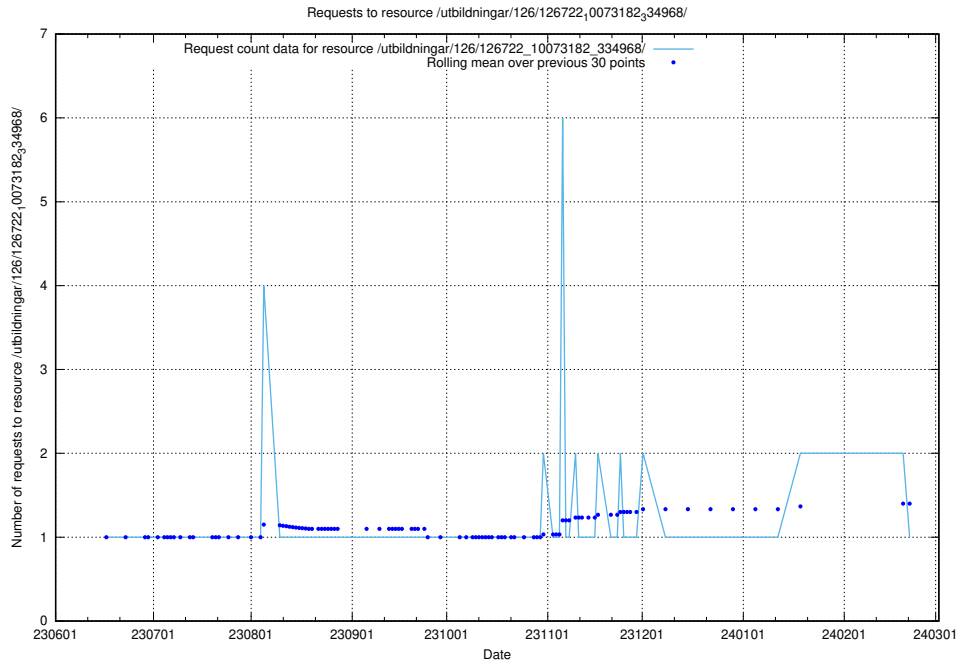

5.5800 Usage of /utbildningar/126/126722_10073182_334968/

Here, we count the number of requests to resource /utbildningar/126/126722_10073182_334968/.