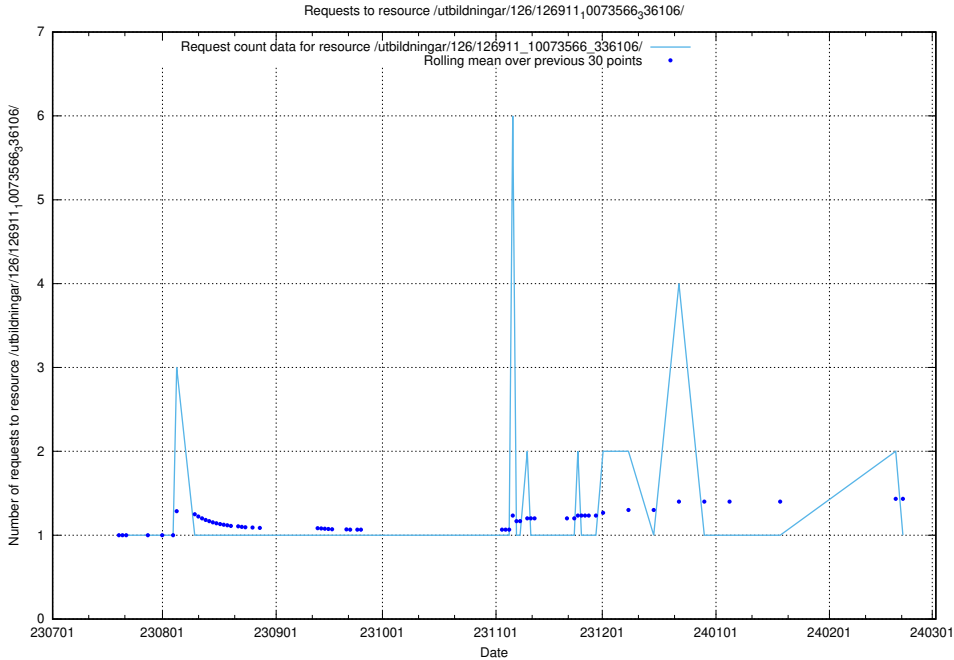

Here, we count the number of requests to resource /utbildningar/126/126911_10073566_336106/.

5.4923 Usage of /utbildningar/125/125914_10070460_321835/events/

Here, we count the number of requests to resource /utbildningar/125/125914_10070460_321835/events/