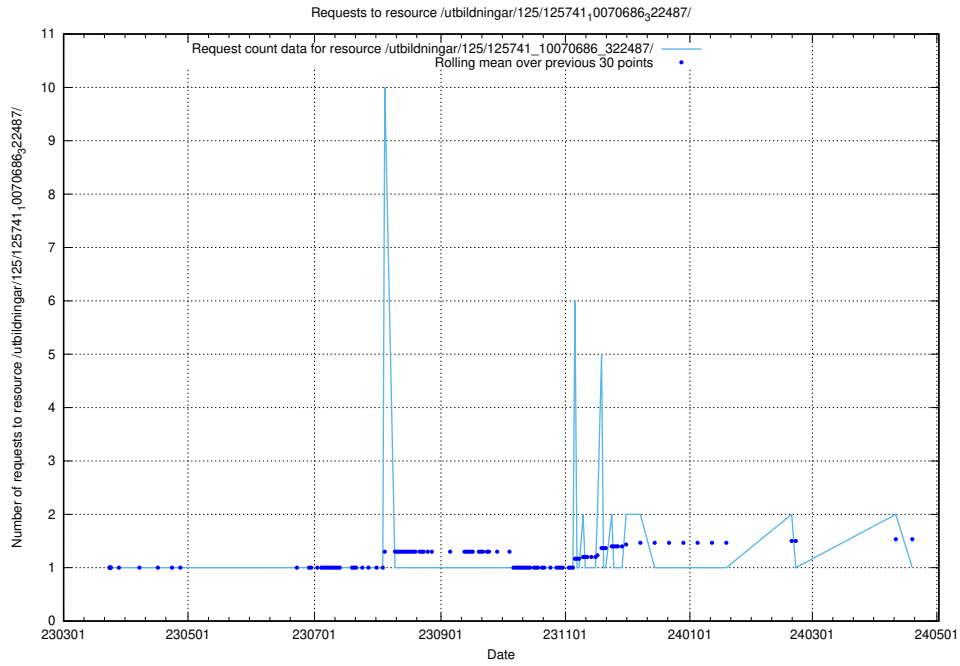

5.6445 Usage of /utbildningar/125/125741_10070686_322487/

Here, we count the number of requests to resource /utbildningar/125/125741_10070686_322487/.