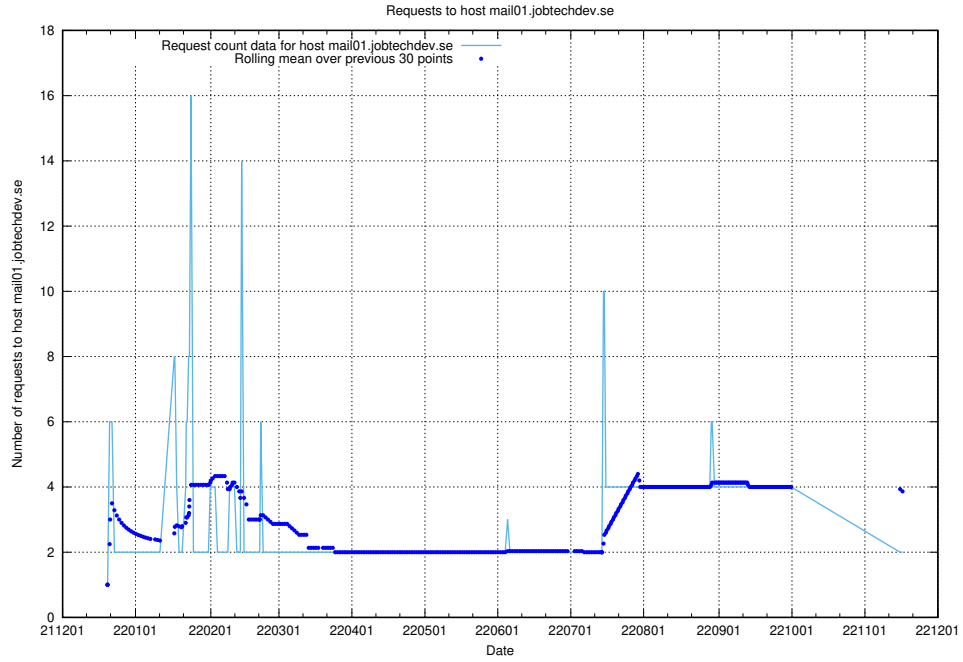

7.373 Usage of mail01.jobtechdev.se

Here, we count the number of requests to host mail01.jobtechdev.se.

7.374 Usage of exchange.jobtechdev.se

Here, we count the number of requests to host exchange.jobtechdev.se.