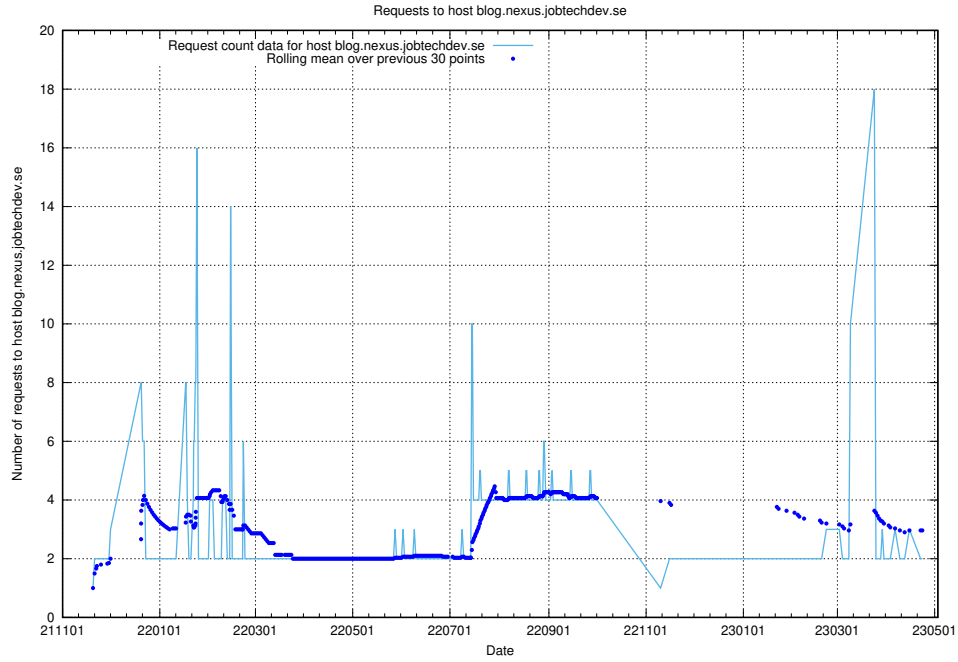

7.450 Usage of `blog.nexus.jobtechdev.se`

Here, we count the number of requests to host `blog.nexus.jobtechdev.se`.