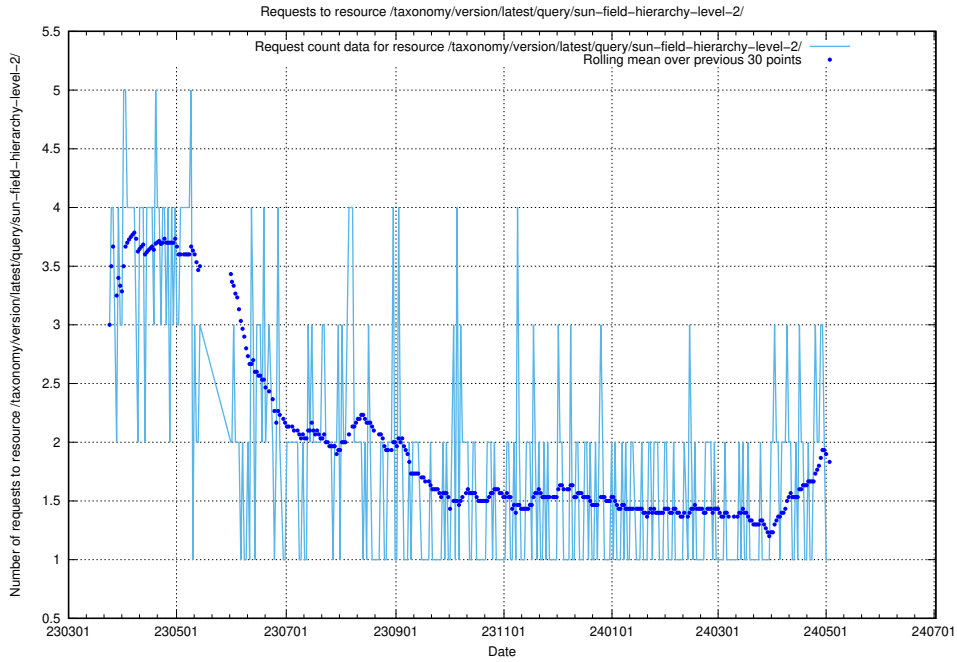

5.6039 Usage of /taxonomy/version/latest/query/sun-field-hierarchy-level-2/

Here, we count the number of requests to resource /taxonomy/version/latest/query/sun-field-hierarchy-level-2/.