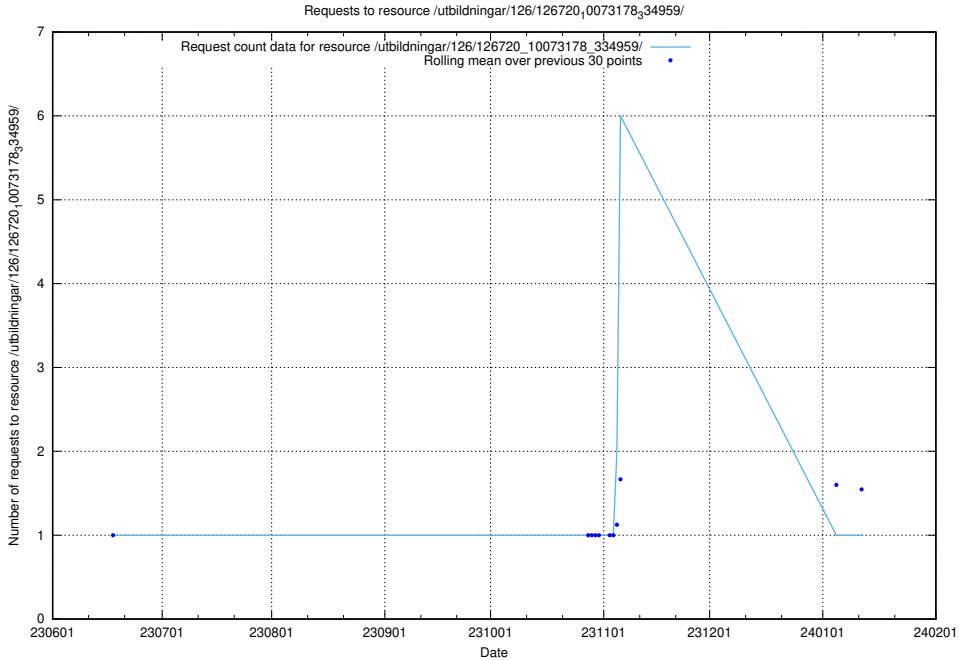

5.5791 Usage of /utbildningar/126/126720_10073178_334959/

Here, we count the number of requests to resource /utbildningar/126/126720_10073178_334959/.