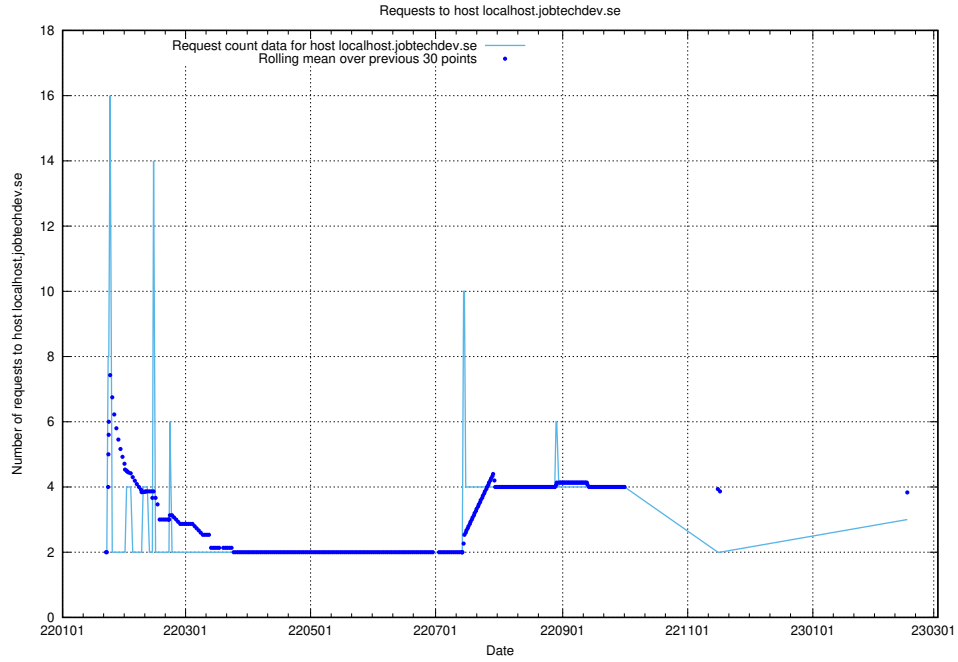

7.249 Usage of localhost.jobtechdev.se

Here, we count the number of requests to host localhost.jobtechdev.se.