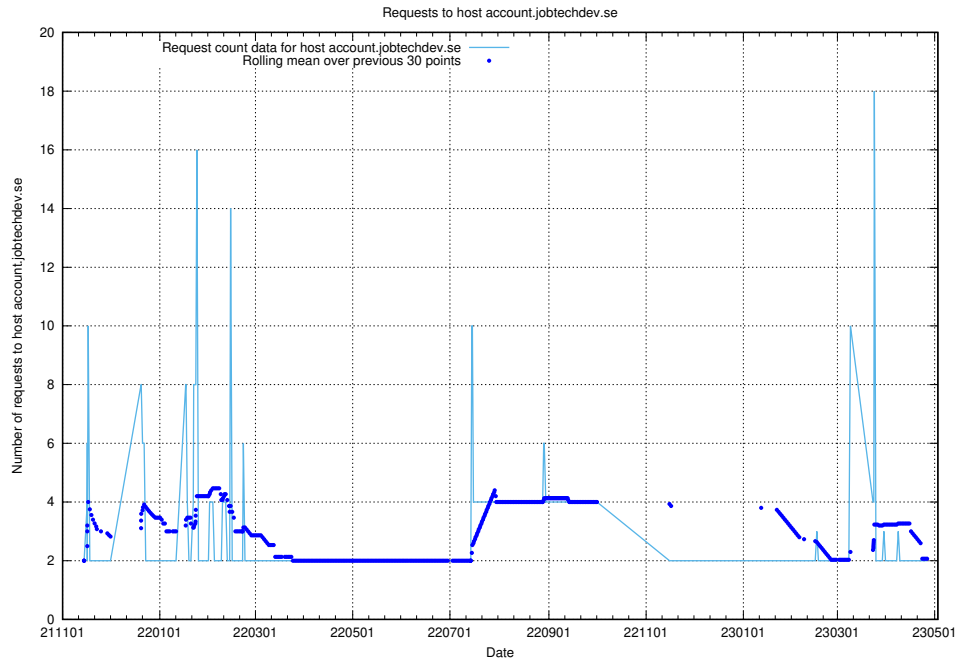

7.294 Usage of account.jobtechdev.se

Here, we count the number of requests to host account.jobtechdev.se.