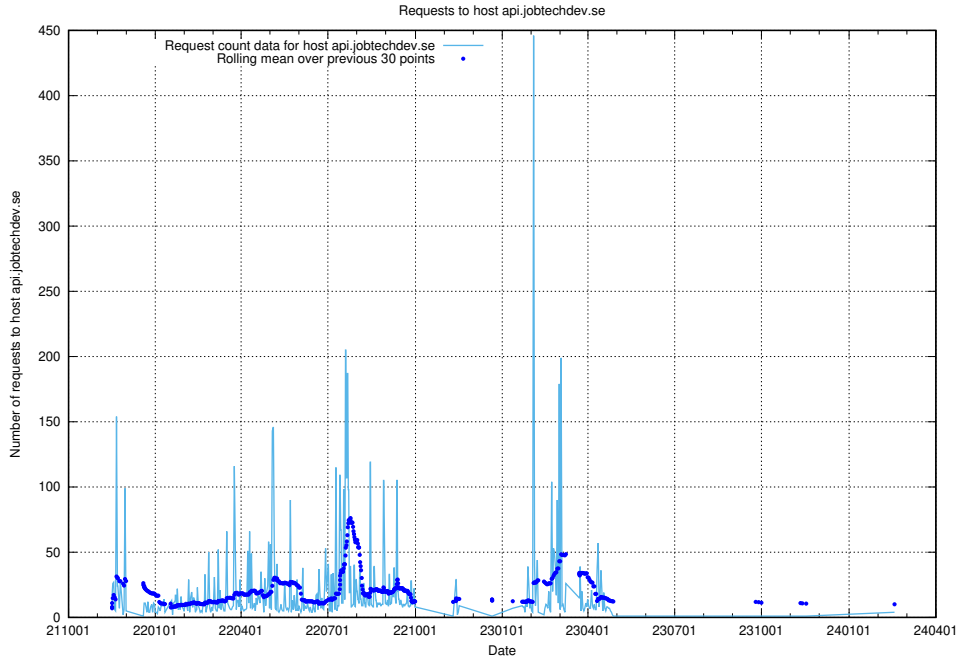

7.152 Usage of api.jobtechdev.se

Here, we count the number of requests to host api.jobtechdev.se.