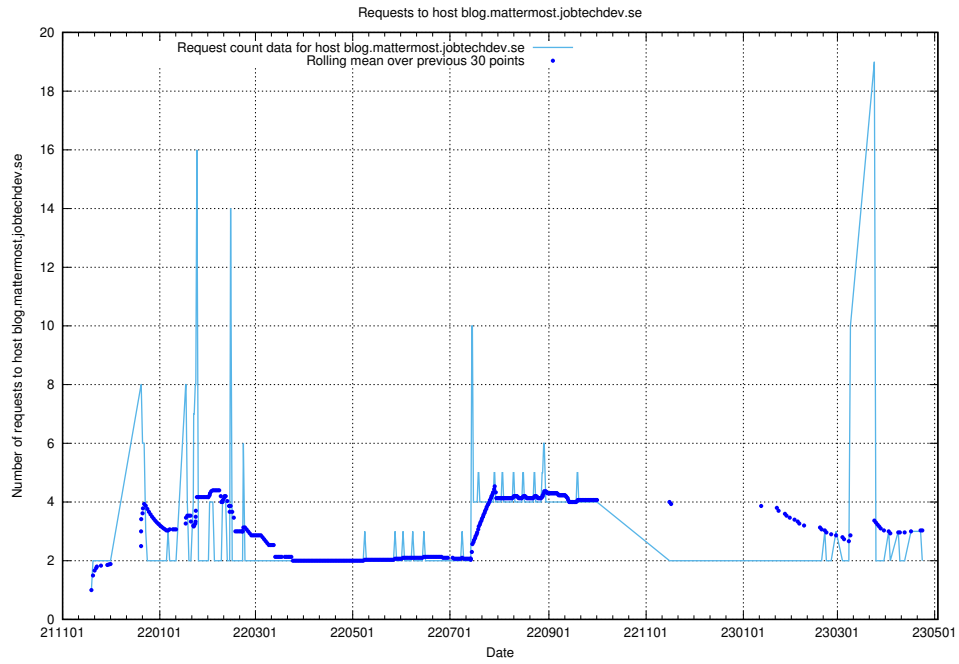

7.470 Usage of `blog.mattermost.jobtechdev.se`

Here, we count the number of requests to host `blog.mattermost.jobtechdev.se`.