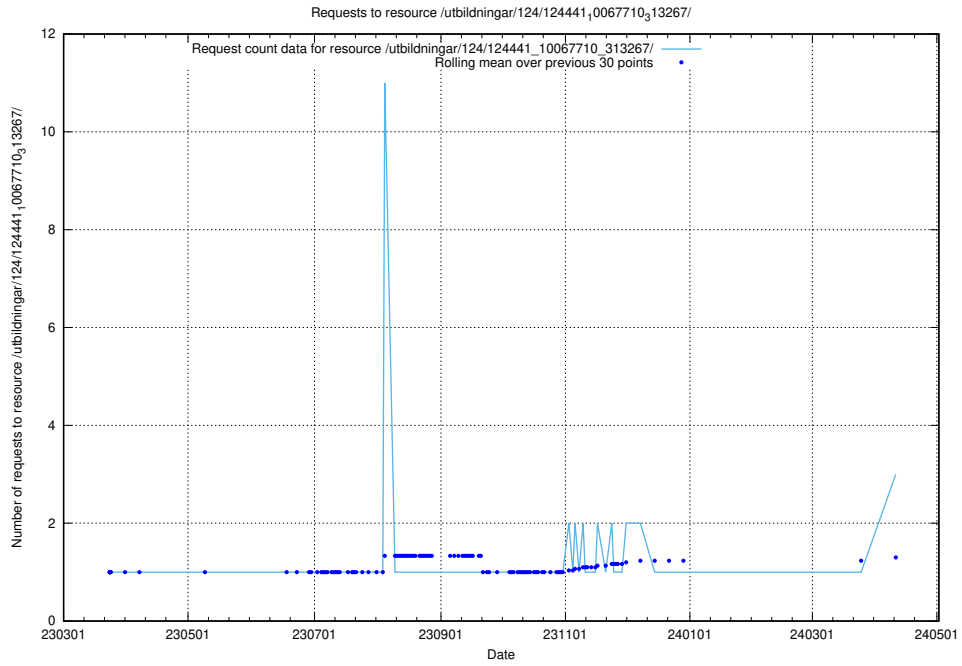

5.301 Usage of /utbildningar/124/124441_10067710_313267/

Here, we count the number of requests to resource /utbildningar/124/124441_10067710_313267/.