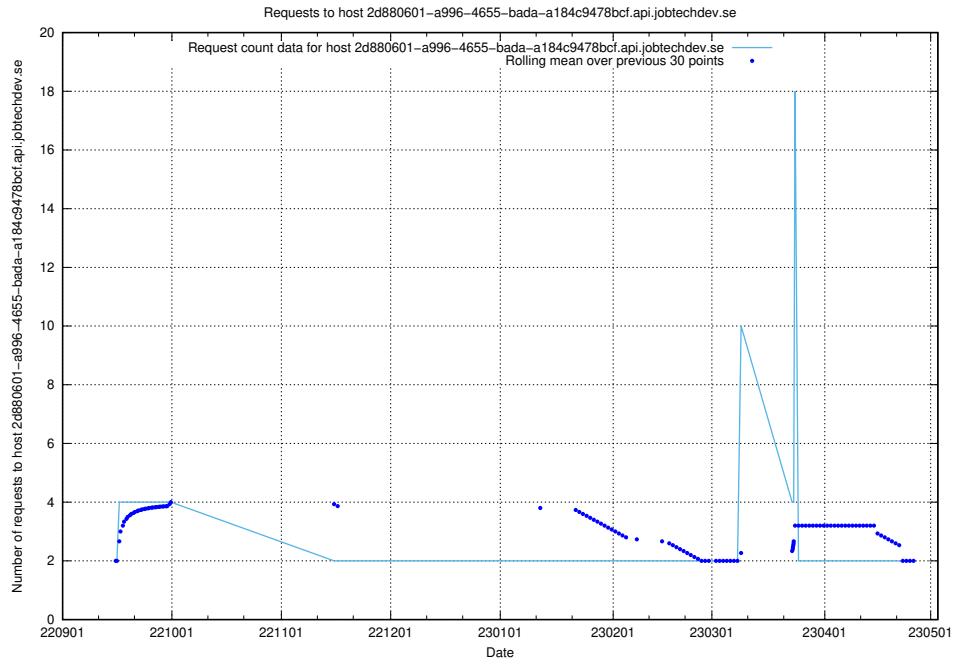

7.319 Usage of 2d880601-a996-4655-bada-a184c9478bcf.api.jobtechdev.se

Here, we count the number of requests to host 2d880601-a996-4655-bada-a184c9478bcf.api.jobtechdev.se.