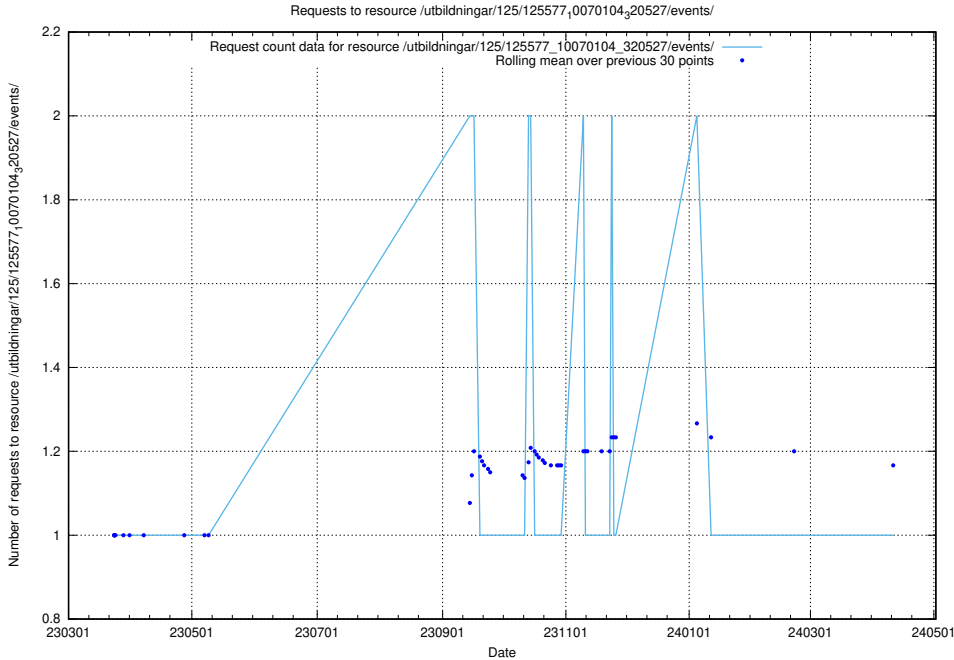

5.1033 Usage of /utbildningar/125/125577_10070104_320527/events/

Here, we count the number of requests to resource /utbildningar/125/125577_10070104_320527/events/