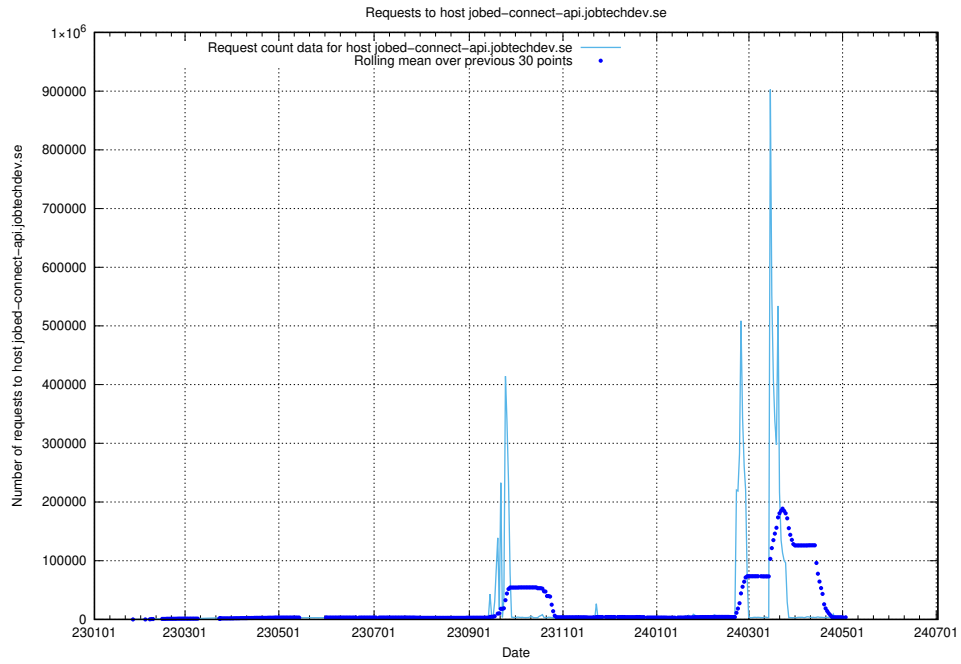

Here, we count the number of requests to host `historical.api.jobtechdev.se`.

7.16 Usage of `jobed-connect-api.jobtechdev.se`

Here, we count the number of requests to host `jobed-connect-api.jobtechdev.se`.