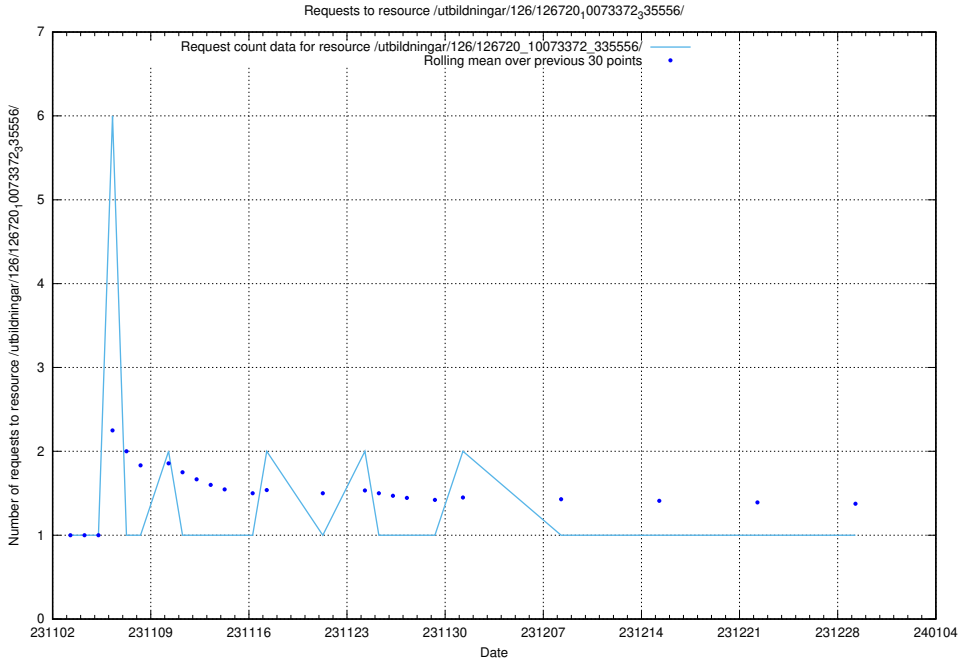

5.4087 Usage of /utbildningar/126/126720_10073372_335556/

Here, we count the number of requests to resource /utbildningar/126/126720_10073372_335556/.