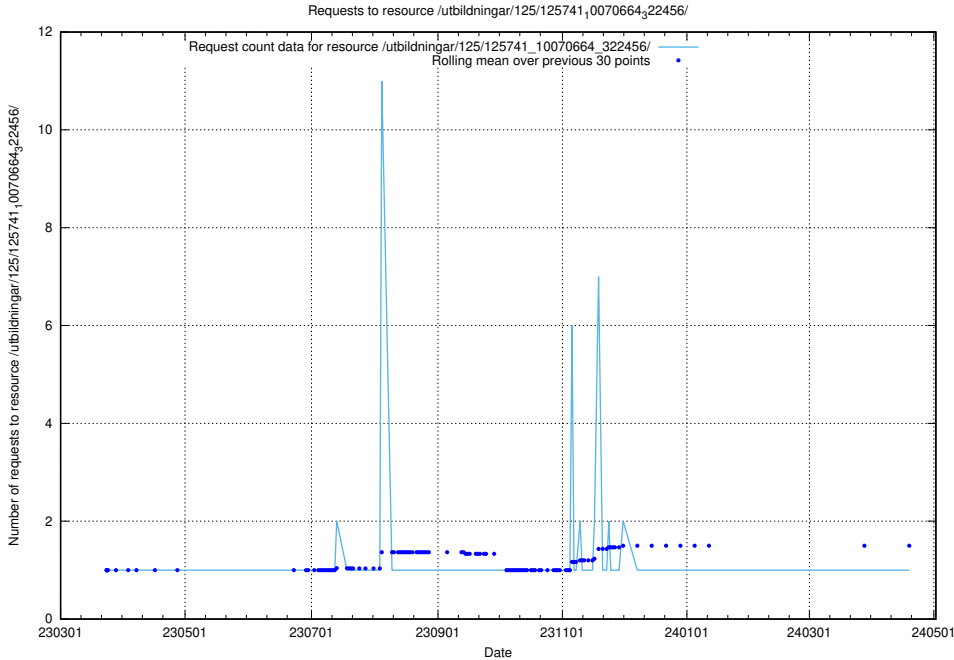

5.6464 Usage of /utbildningar/125/125741_10070664_322456/

Here, we count the number of requests to resource /utbildningar/125/125741_10070664_322456/.