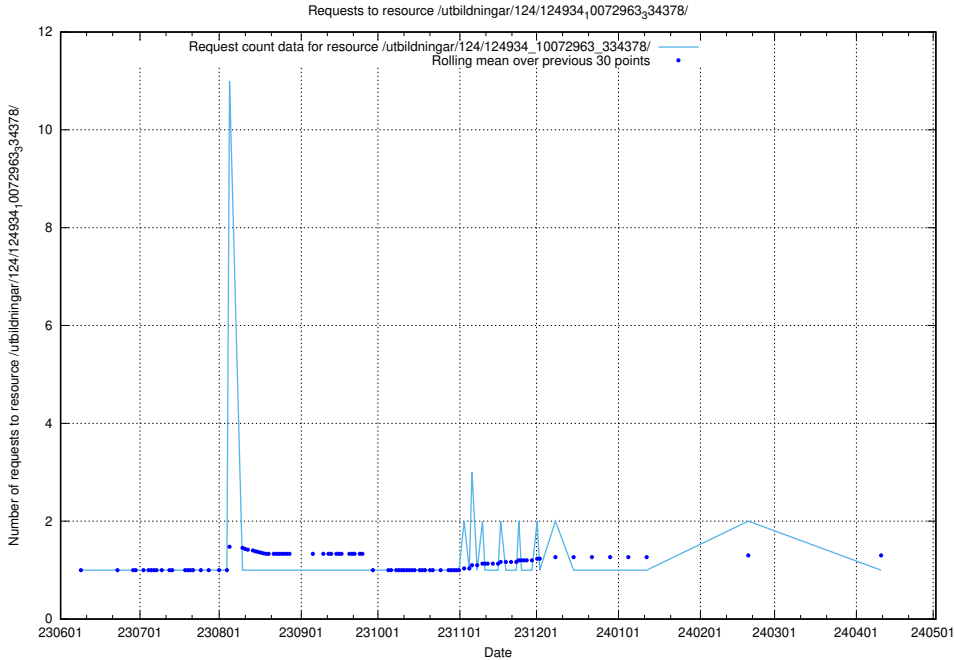

5.5827 Usage of /utbildningar/124/124934_10072963_334378/

Here, we count the number of requests to resource /utbildningar/124/124934_10072963_334378/.