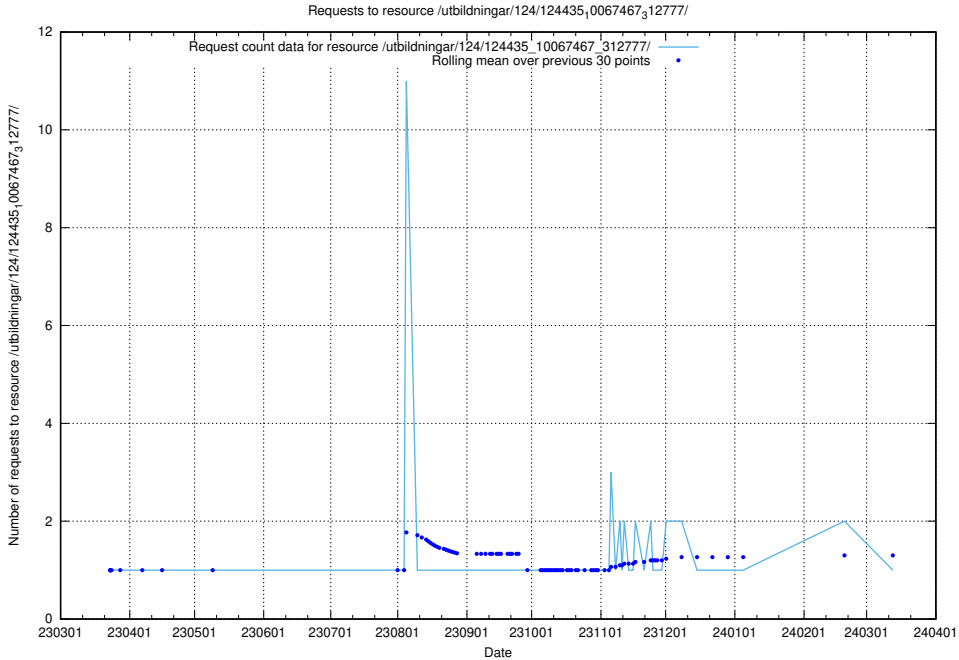

5.3693 Usage of /utbildningar/124/124435_10067467_312777/

Here, we count the number of requests to resource /utbildningar/124/124435_10067467_312777/.