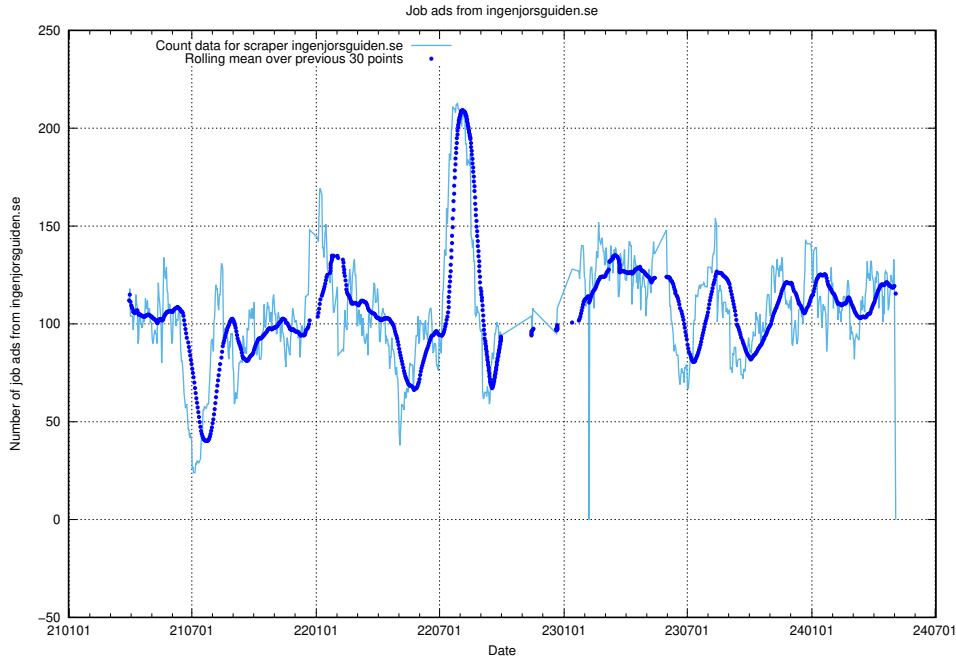

13.22 Number of ads by scraper ingenjorsguiden.se

Here, we count the number of job ads scraped from ingenjorsguiden.se.