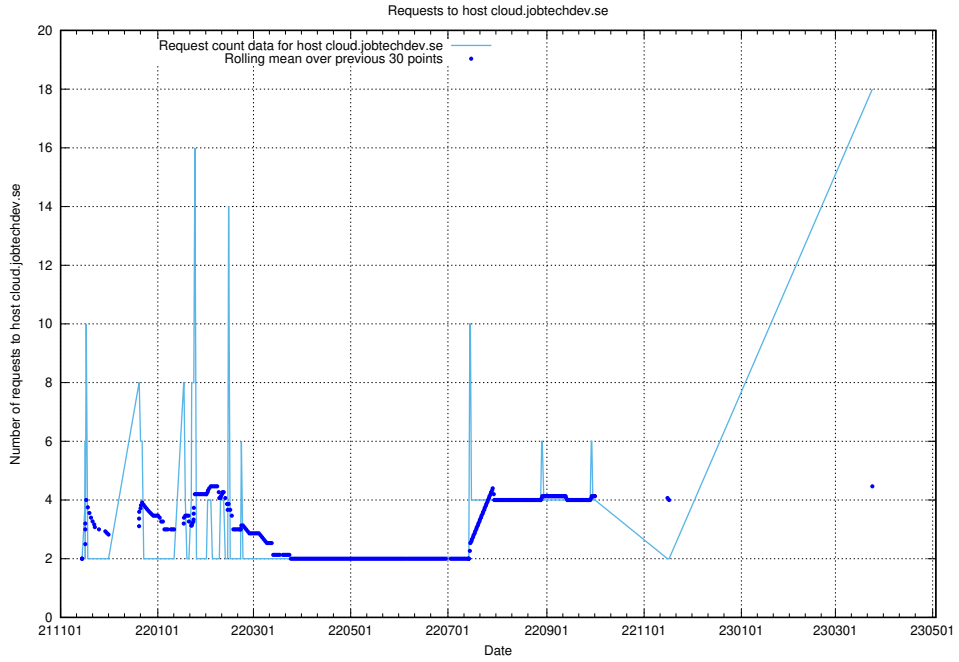

7.37 Usage of cloud.jobtechdev.se

Here, we count the number of requests to host cloud.jobtechdev.se.