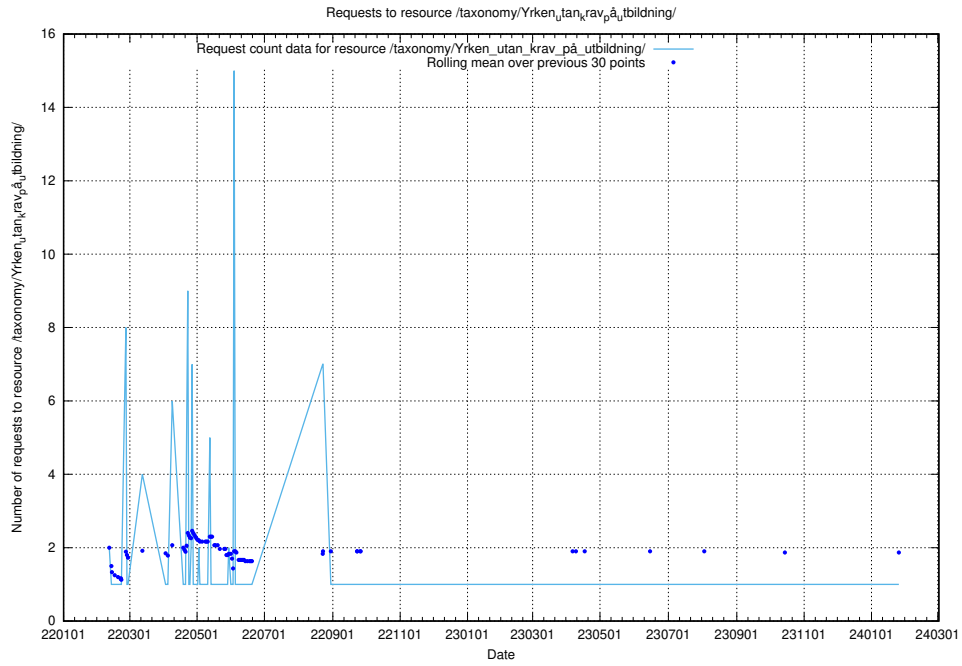

5.1388 Usage of /taxonomy/Yrken_utan_krav_på_utbildning/

Here, we count the number of requests to resource /taxonomy/Yrken_utan_krav_på_utbildning/.