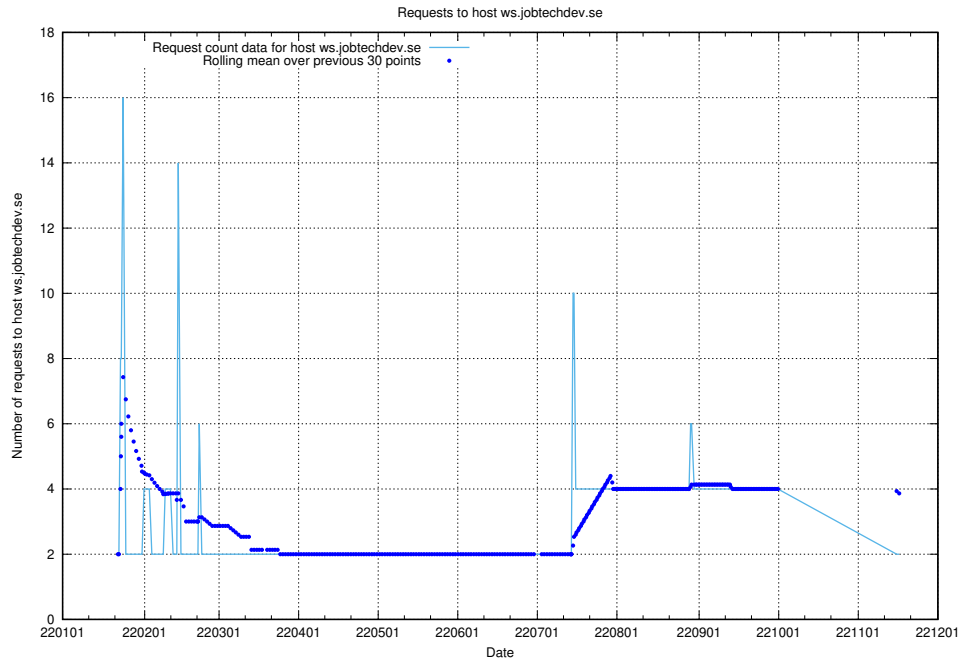

7.574 Usage of ws.jobtechdev.se

Here, we count the number of requests to host ws.jobtechdev.se.