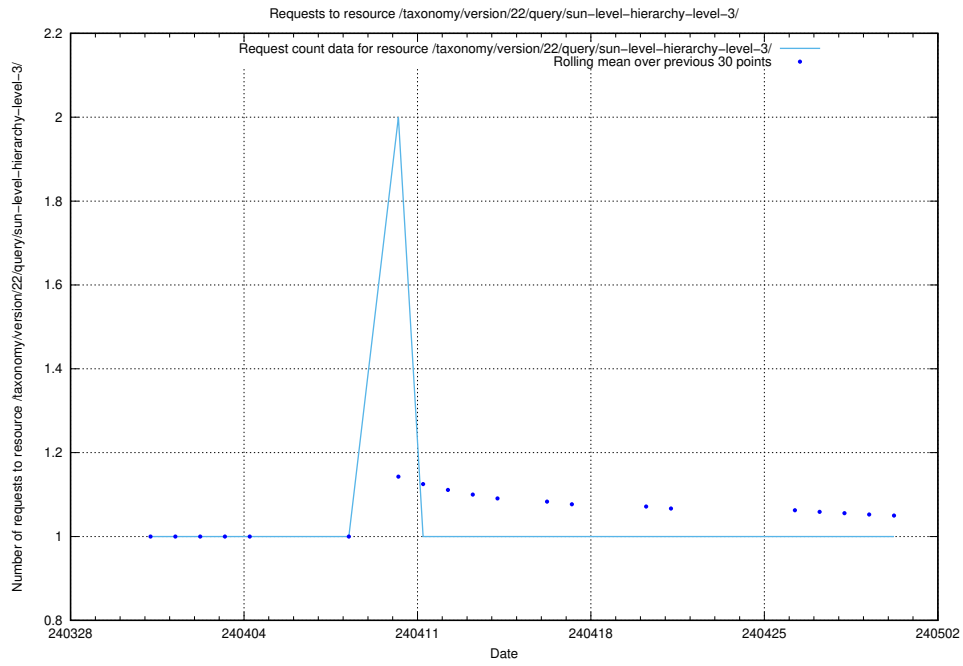

5.1514 Usage of /taxonomy/version/22/query/sun-level-hierarchy-level-3/

Here, we count the number of requests to resource /taxonomy/version/22/query/sun-level-hierarchy-level-3/.