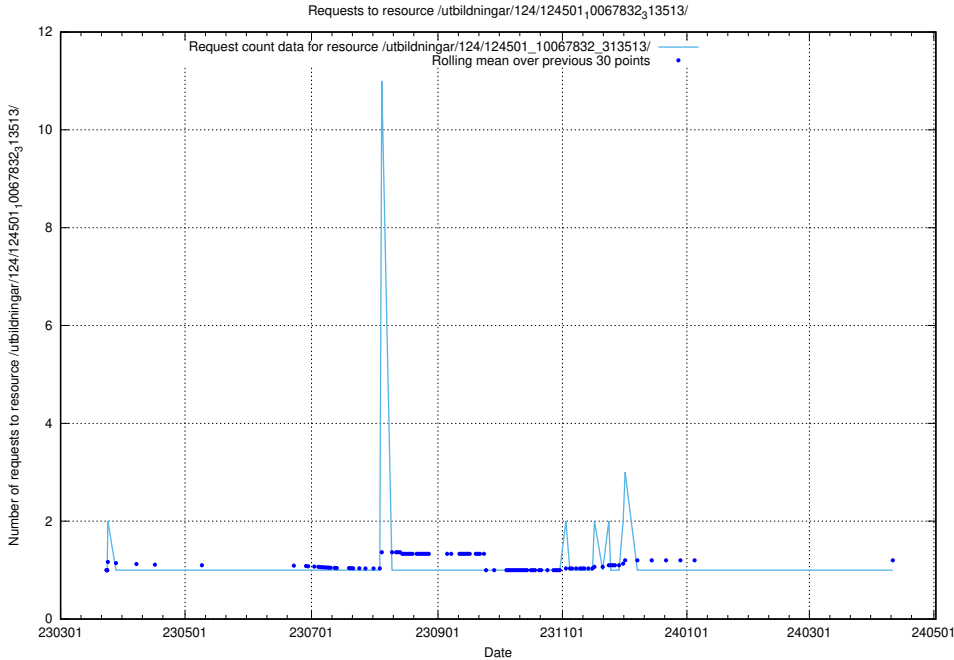

Here, we count the number of requests to resource /utbildningar/utb_emil/125/125796_10070642_322362/events/

5.2164 Usage of /utbildningar/124/124501_10067832_313513/

Here, we count the number of requests to resource /utbildningar/124/124501_10067832_313513/.