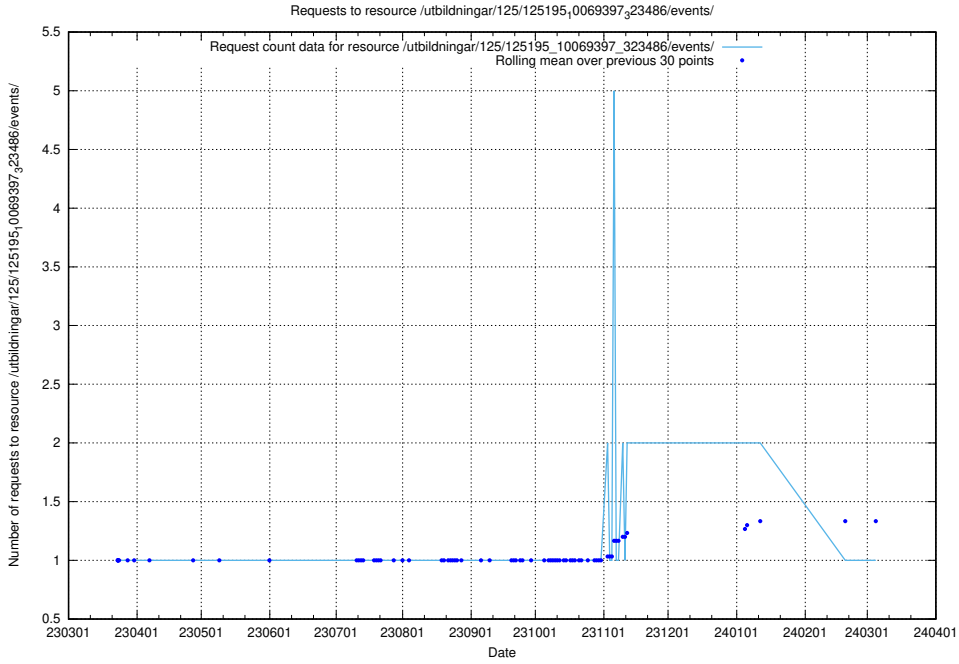

Here, we count the number of requests to resource /utbildningar/125/125195_10069397_323486/events/

5.1063 Usage of /utbildningar/125/125195_10069396_328455/

Here, we count the number of requests to resource /utbildningar/125/125195_10069396_328455/.