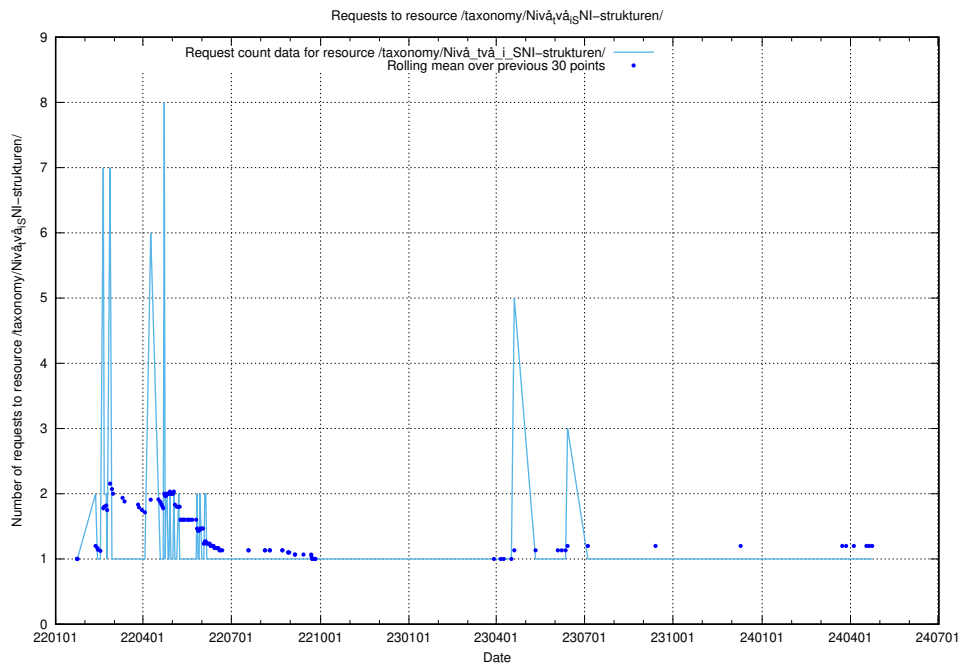

5.4153 Usage of /taxonomy/Nivå_två_i_SNI-strukturen/

Here, we count the number of requests to resource /taxonomy/Nivå_två_i_SNI-strukturen/.