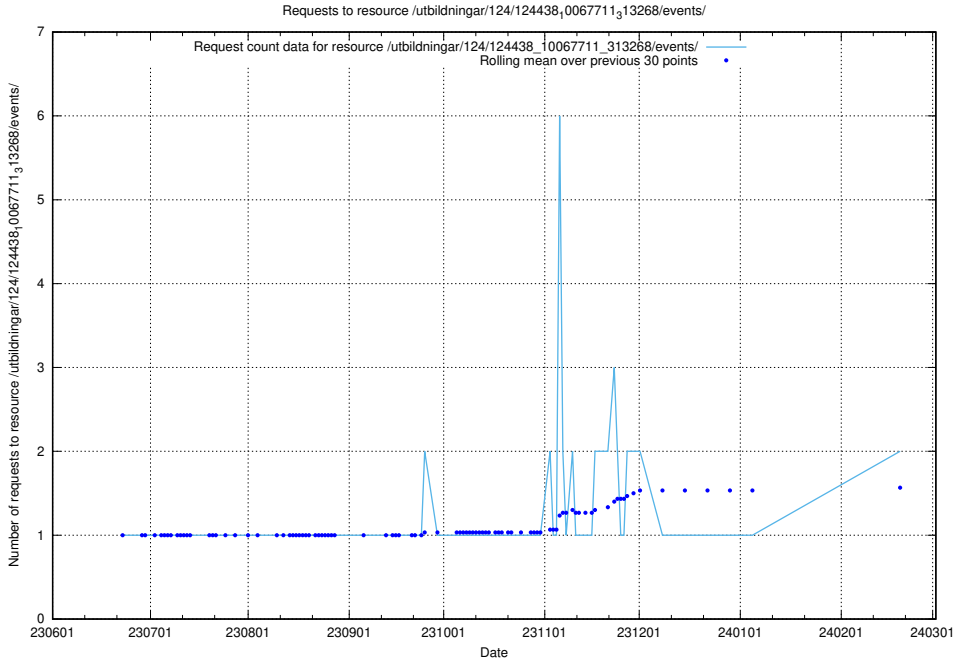

5.824 Usage of /utbildningar/124/124438_10067711_313268/events/

Here, we count the number of requests to resource /utbildningar/124/124438_10067711_313268/events/