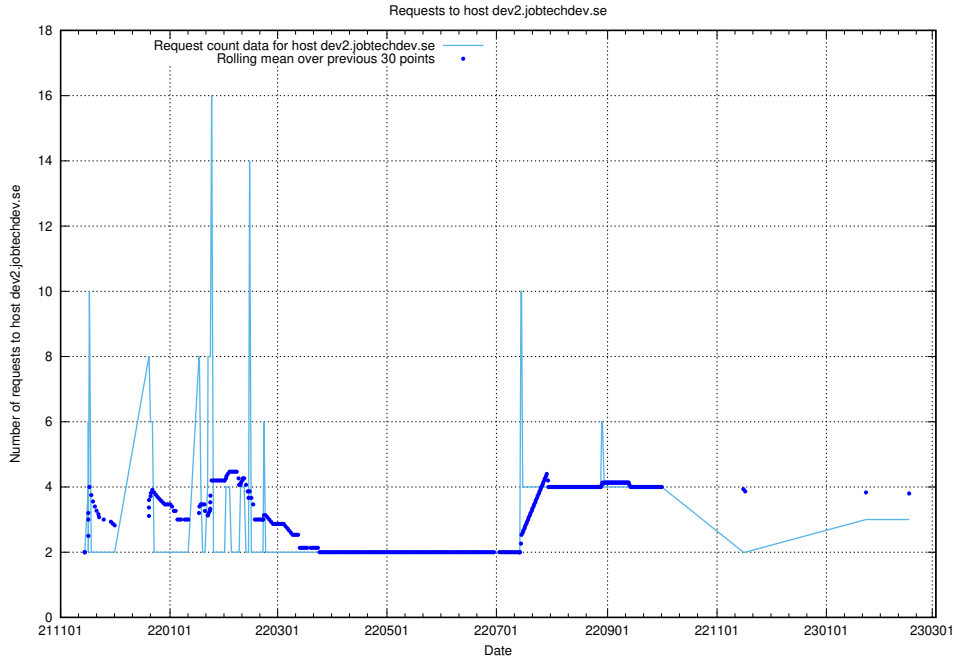

7.164 Usage of dev2.jobtechdev.se

Here, we count the number of requests to host dev2.jobtechdev.se.