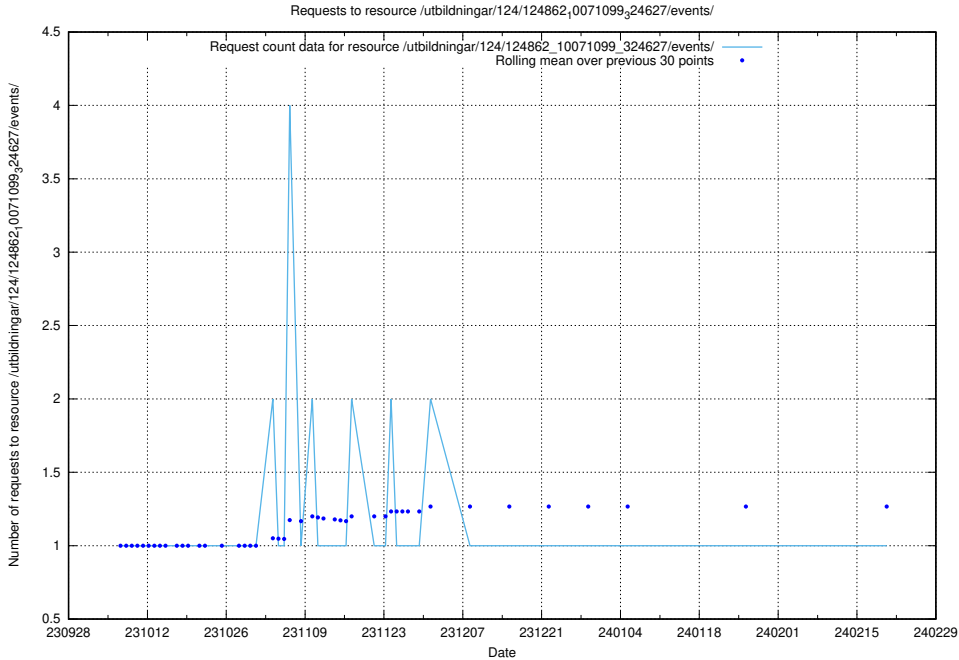

5.4324 Usage of /utbildningar/124/124862_10071099_324627/events/

Here, we count the number of requests to resource /utbildningar/124/124862_10071099_324627/events/