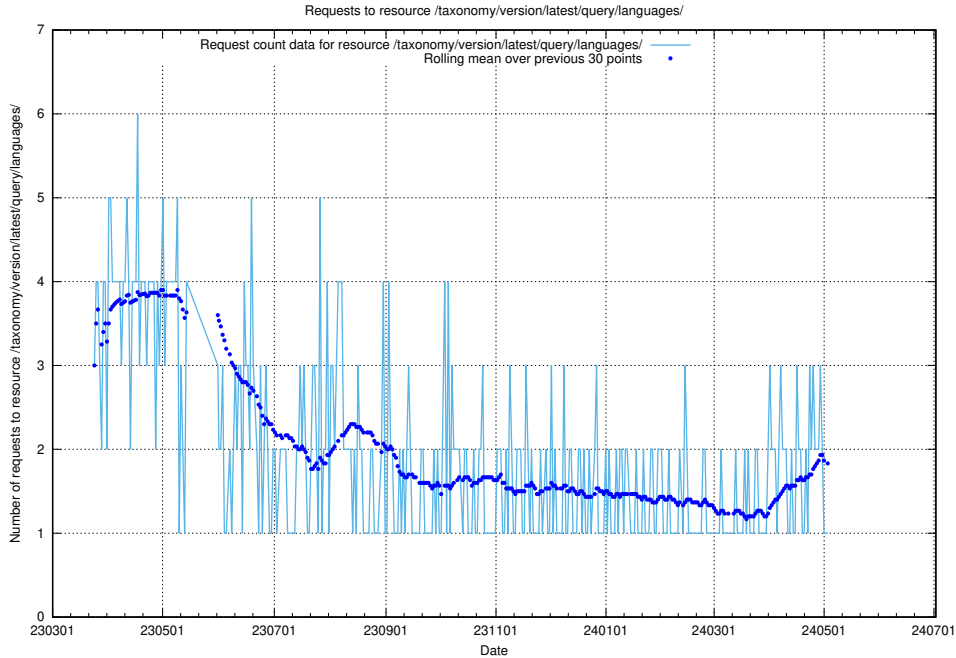

5.6067 Usage of /taxonomy/version/latest/query/languages/

Here, we count the number of requests to resource /taxonomy/version/latest/query/languages/.