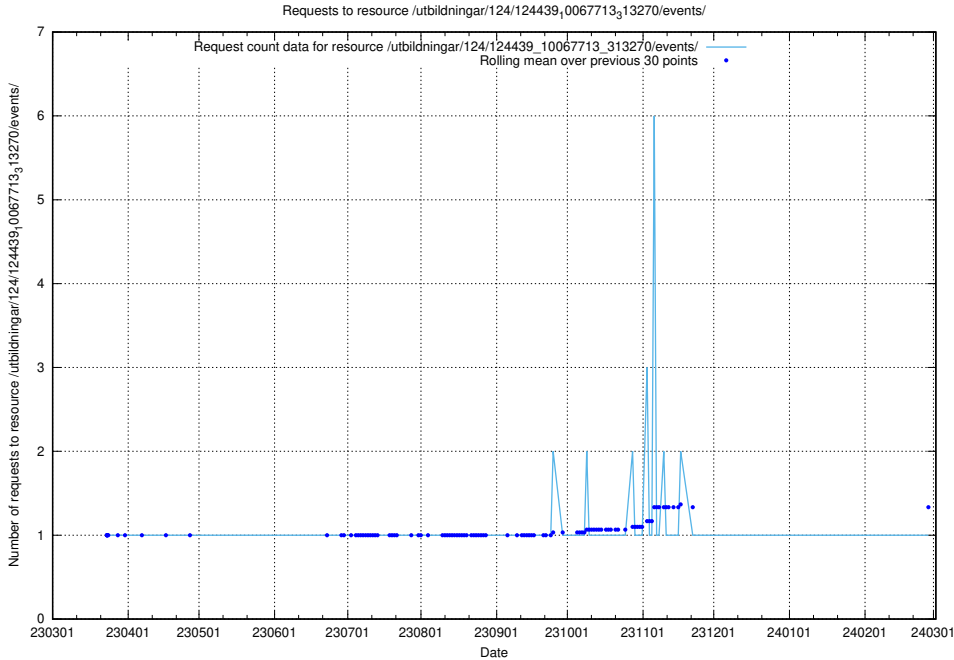

5.3507 Usage of /utbildningar/124/124439_10067713_313270/events/

Here, we count the number of requests to resource /utbildningar/124/124439_10067713_313270/events/