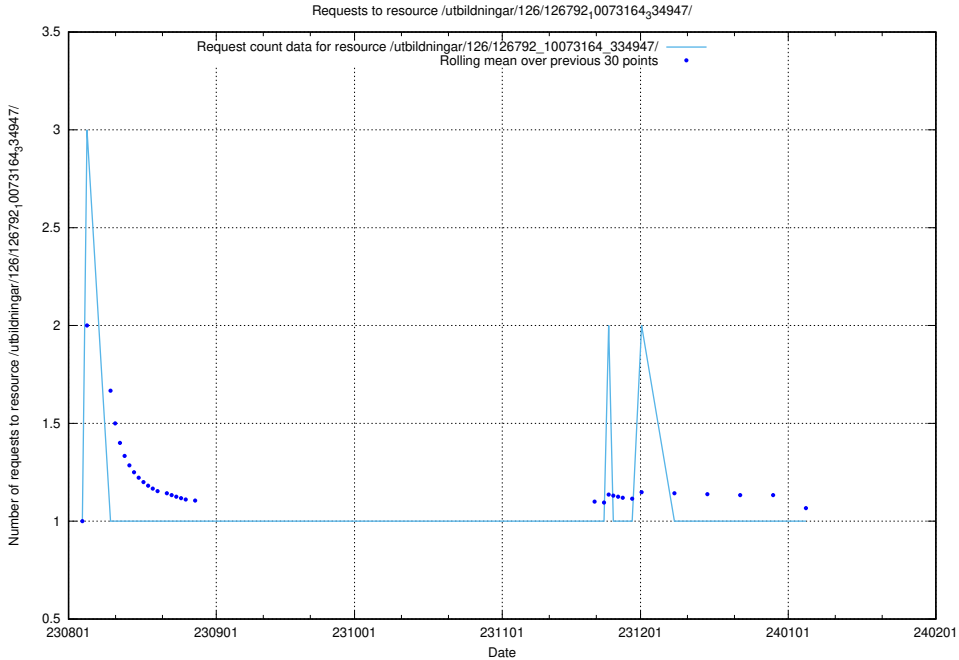

5.4798 Usage of /utbildningar/126/126792_10073164_334947/

Here, we count the number of requests to resource /utbildningar/126/126792_10073164_334947/.