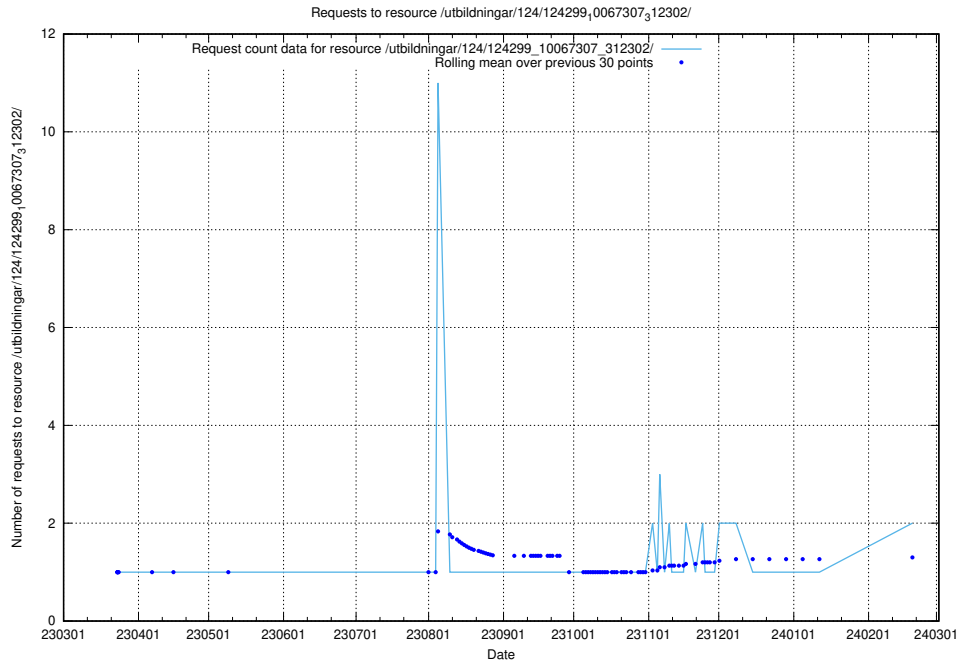

Here, we count the number of requests to resource /utbildningar/124/124499_10067794_316088/.

5.642 Usage of /utbildningar/124/124299_10067307_312302/

Here, we count the number of requests to resource /utbildningar/124/124299_10067307_312302/.