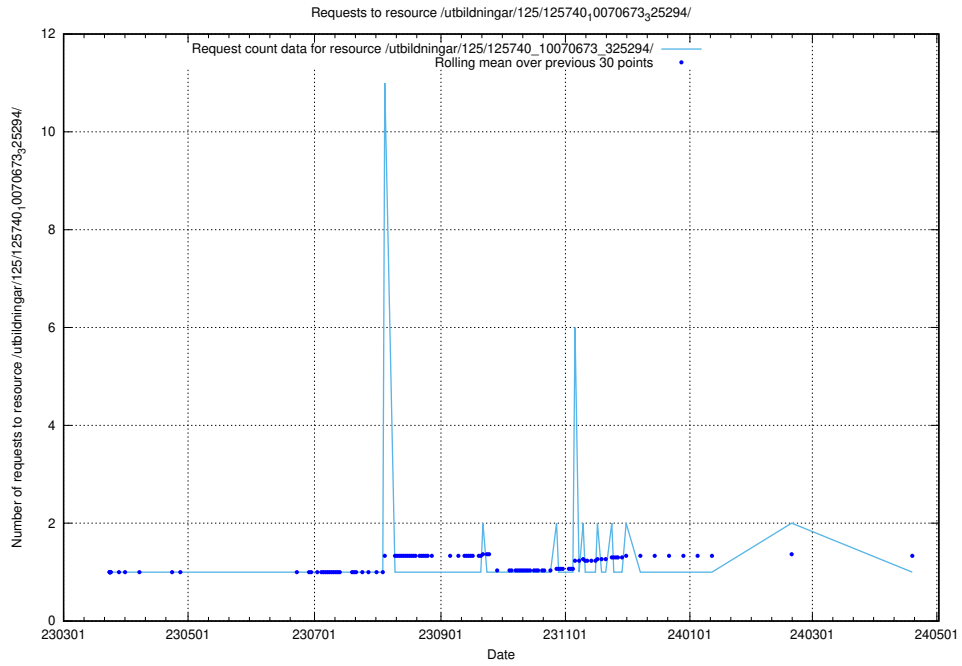

5.935 Usage of /utbildningar/125/125740_10070673_325294/

Here, we count the number of requests to resource /utbildningar/125/125740_10070673_325294/.