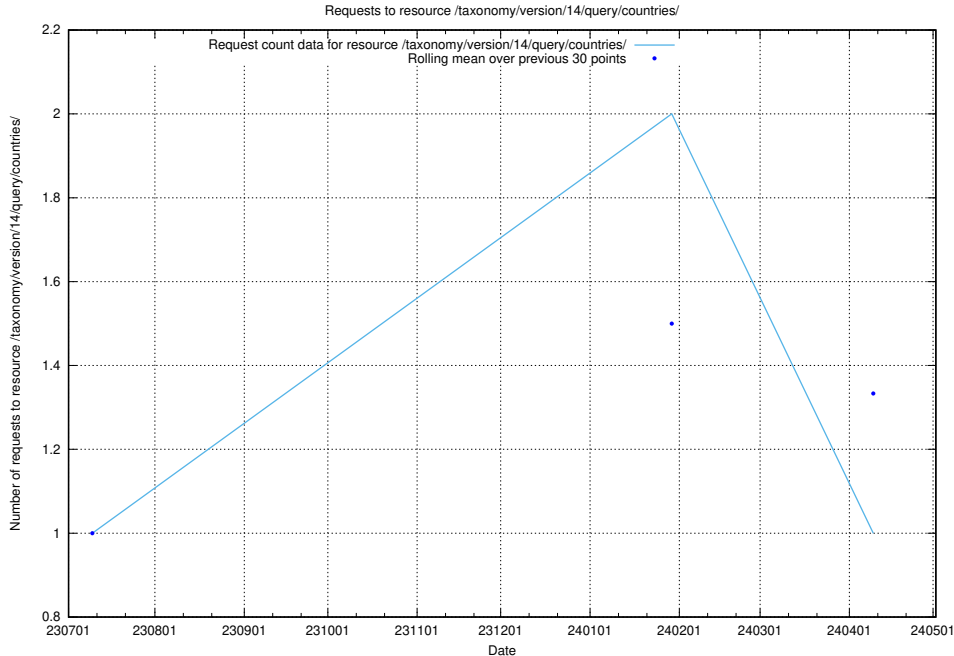

5.5076 Usage of /taxonomy/version/14/query/countries/

Here, we count the number of requests to resource /taxonomy/version/14/query/countries/.