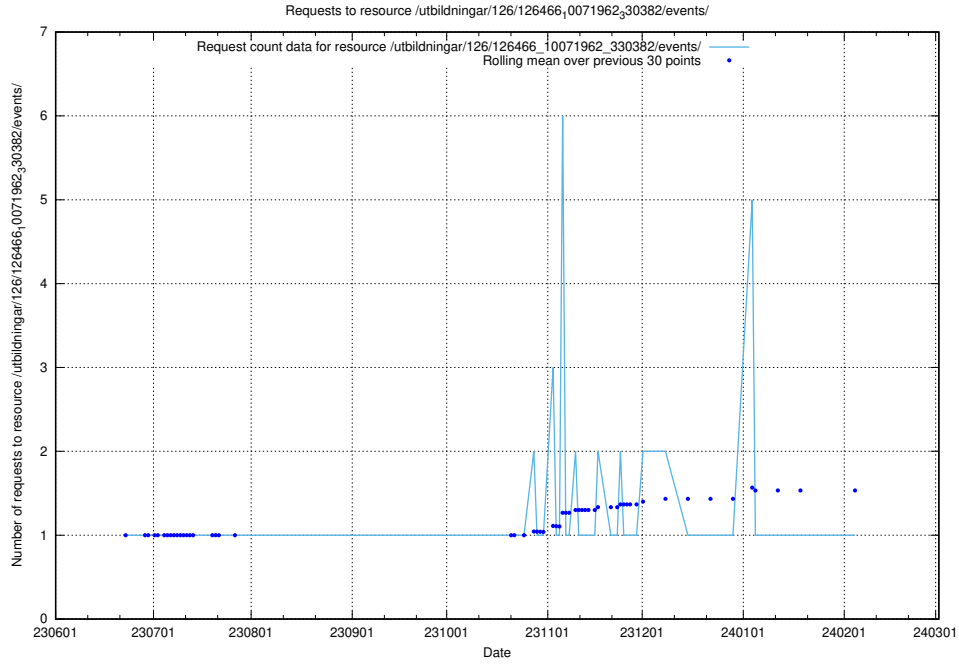

Here, we count the number of requests to resource /utbildningar/126/126466_10071962_330382/events/

5.5591 Usage of /utbildningar/126/126465_10071860_329840/events/

Here, we count the number of requests to resource /utbildningar/126/126465_10071860_329840/events/