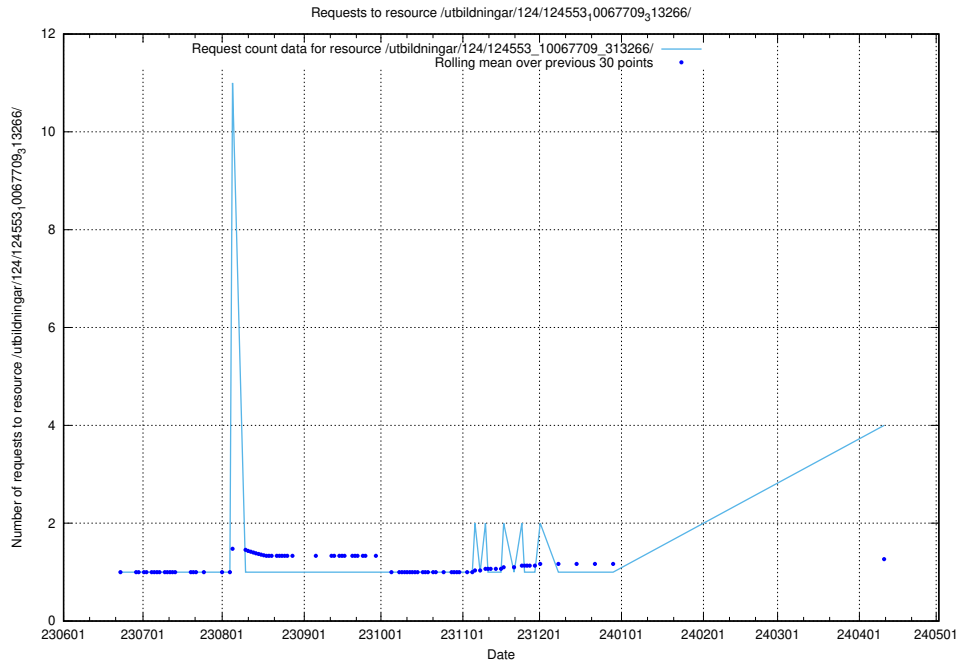

5.226 Usage of /utbildningar/124/124553_10067709_313266/

Here, we count the number of requests to resource /utbildningar/124/124553_10067709_313266/.