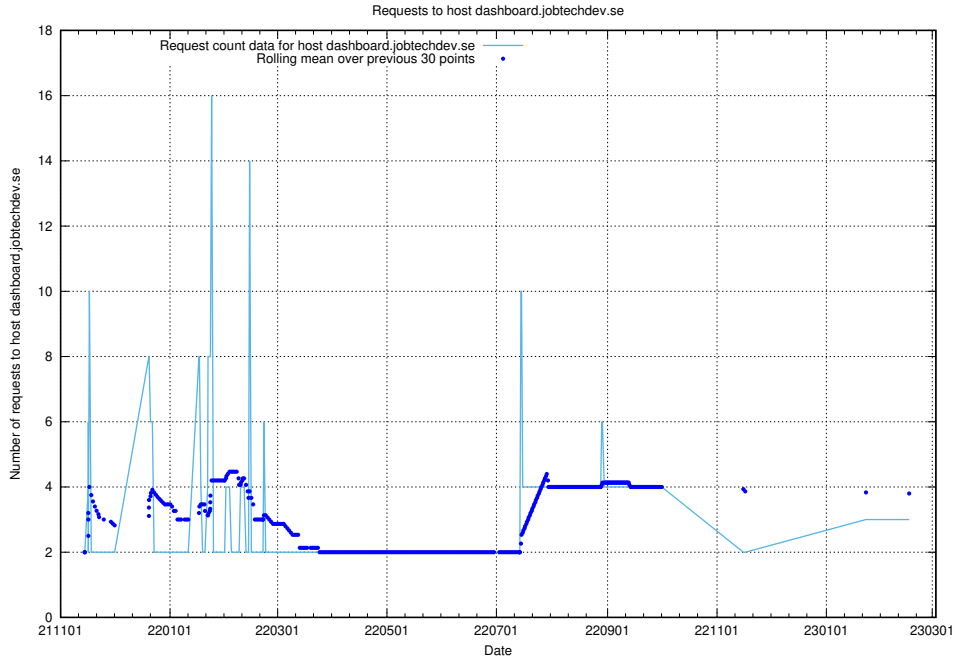

7.167 Usage of dashboard.jobtechdev.se

Here, we count the number of requests to host dashboard.jobtechdev.se.