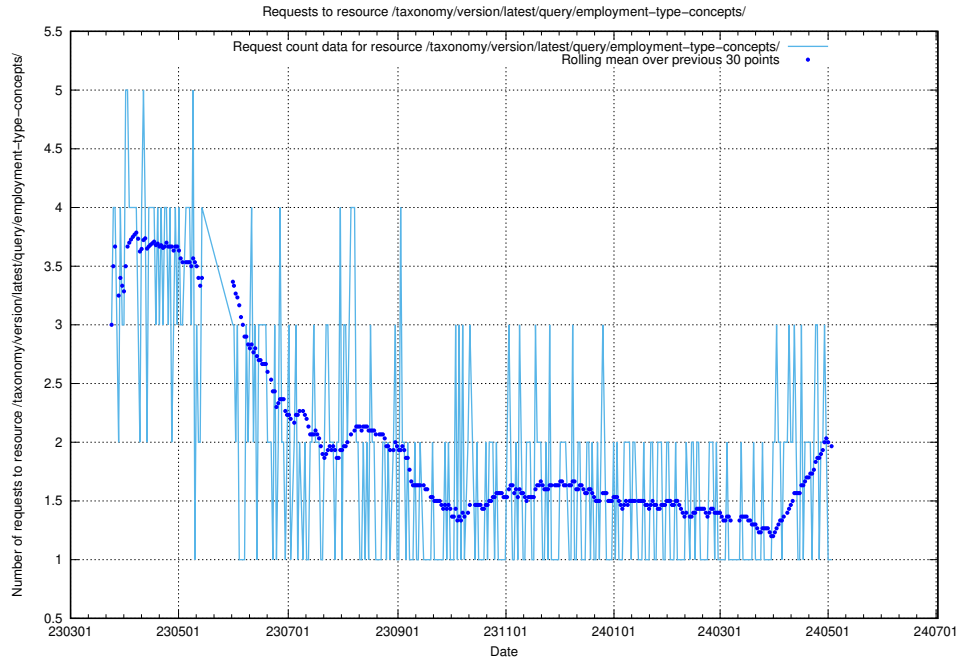

5.6074 Usage of /taxonomy/version/latest/query/employment-type-concepts/

Here, we count the number of requests to resource /taxonomy/version/latest/query/employment-type-concepts/.