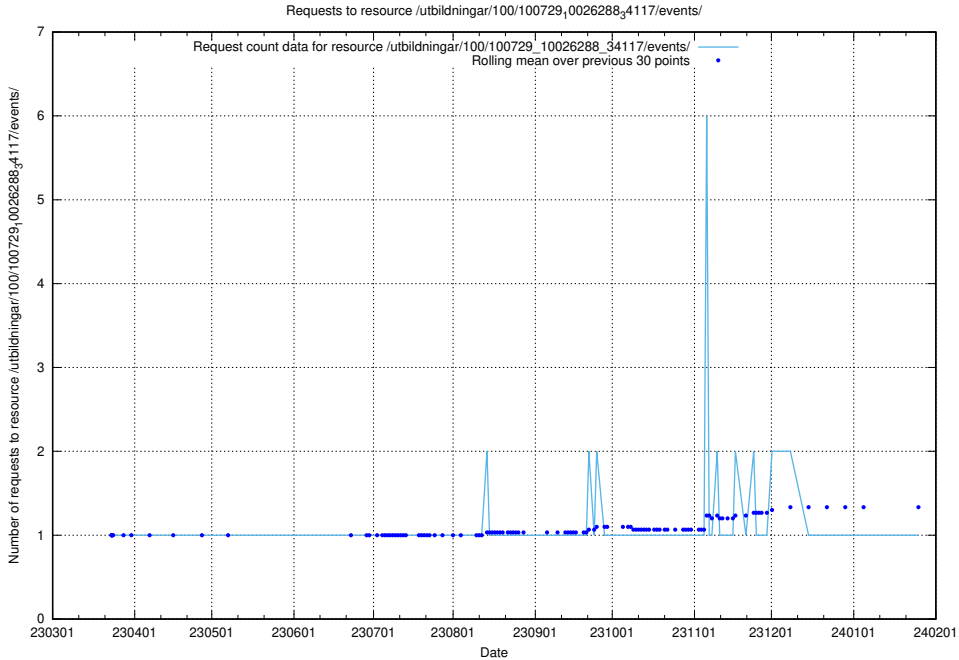

5.5612 Usage of /utbildningar/100/100729_10026288_34117/events/

Here, we count the number of requests to resource /utbildningar/100/100729_10026288_34117/events/.