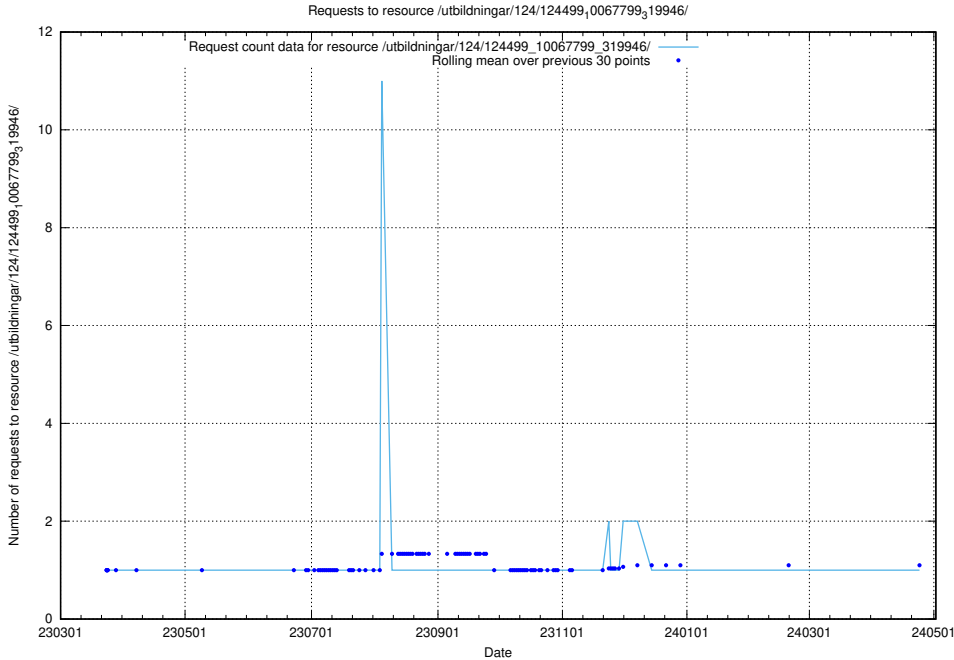

5.2405 Usage of /utbildningar/124/124499_10067799_319946/

Here, we count the number of requests to resource /utbildningar/124/124499_10067799_319946/.