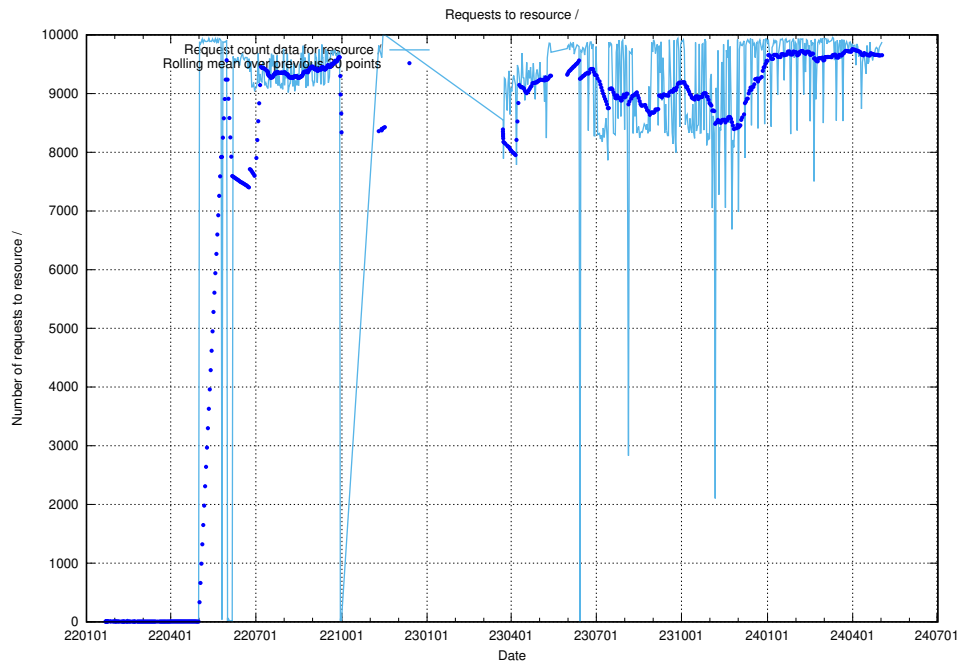

⁶<https://data.jobtechdev.se>

5.2 Disk space usage

A table showing the disk space usage on the data server.

5.4 Usage of /taxonomy/version/6/

Here, we count the number of requests to resource /taxonomy/version/6/.