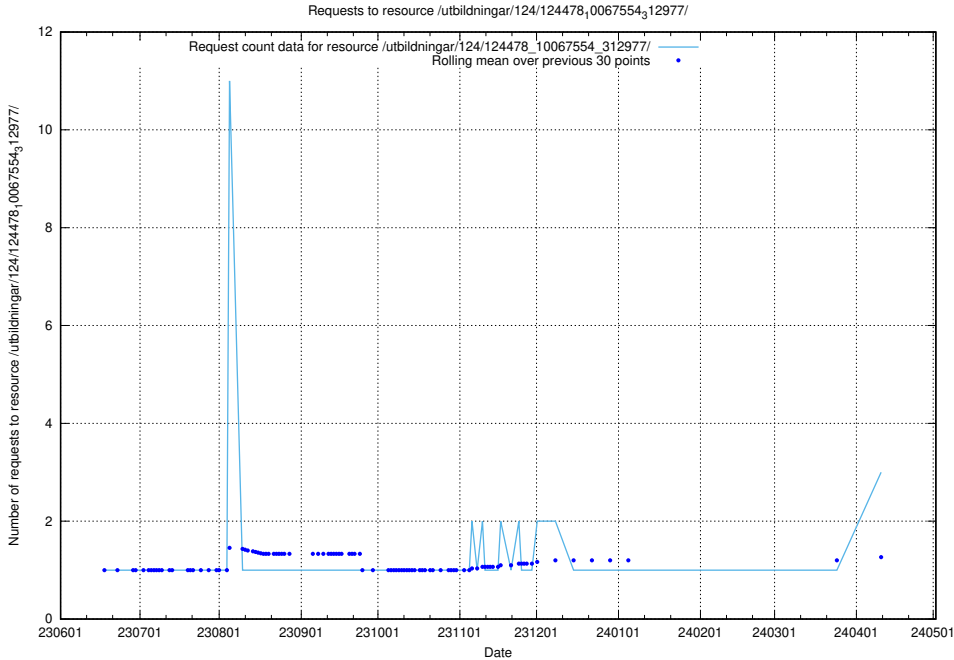

5.387 Usage of /utbildningar/124/124478_10067554_312977/

Here, we count the number of requests to resource /utbildningar/124/124478_10067554_312977/.