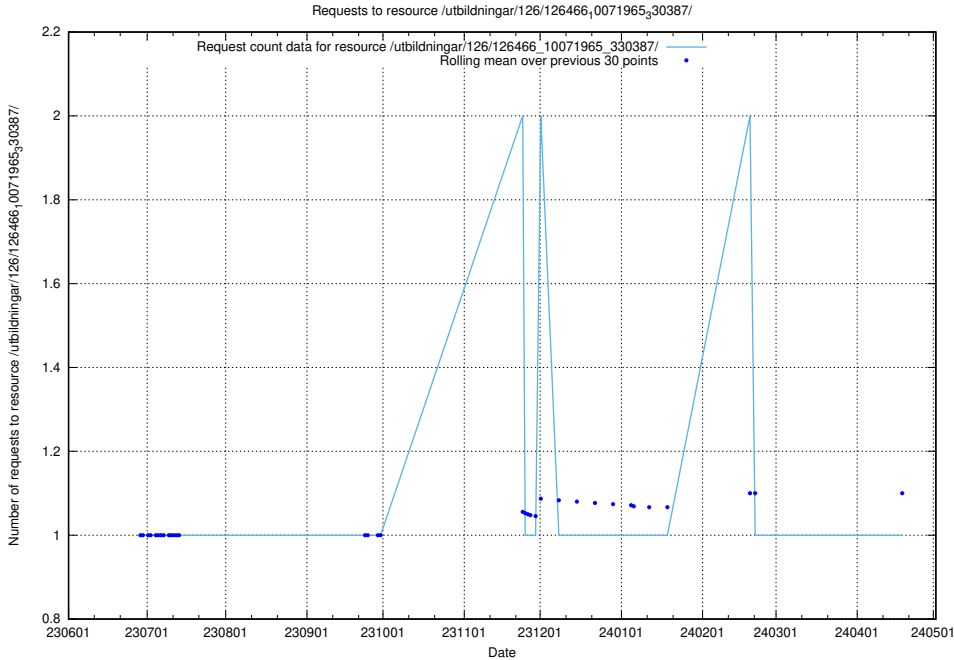

5.5391 Usage of /utbildningar/126/126466_10071965_330387/

Here, we count the number of requests to resource /utbildningar/126/126466_10071965_330387/.