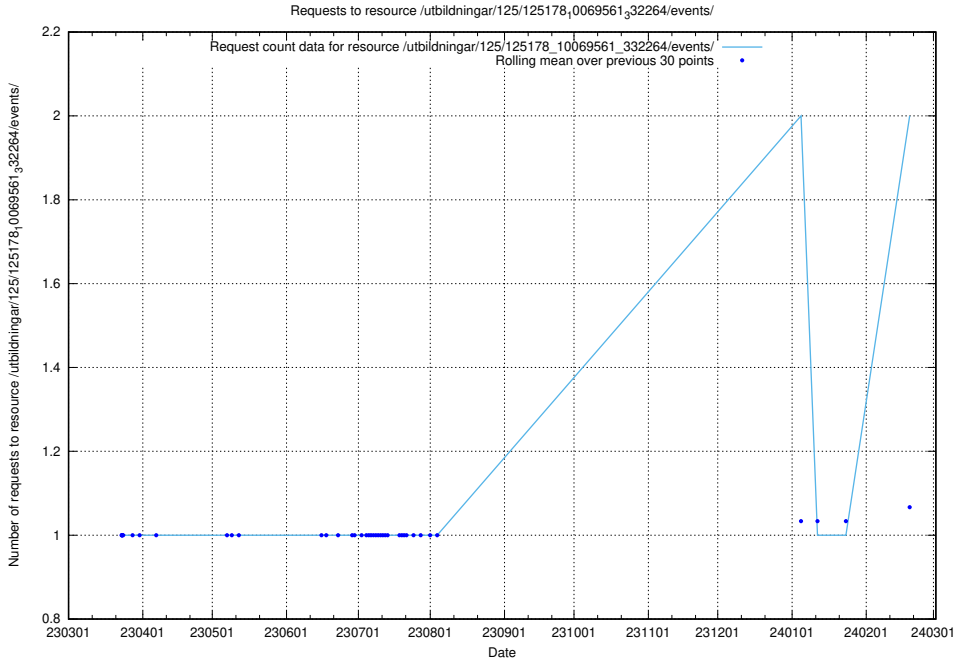

5.451 Usage of /utbildningar/125/125178_10069561_332264/events/

Here, we count the number of requests to resource /utbildningar/125/125178_10069561_332264/events/