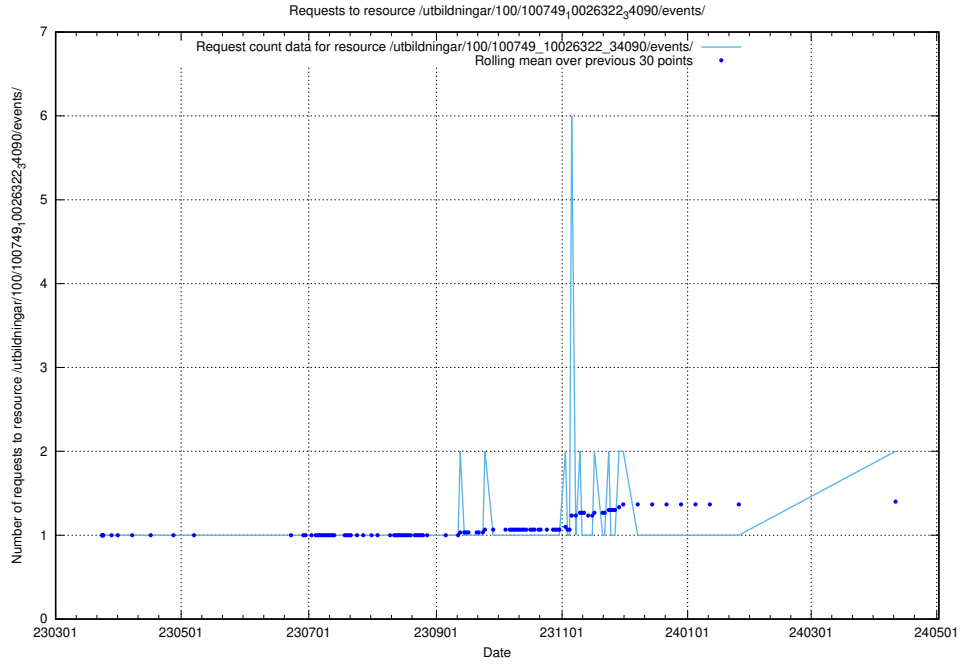

5.795 Usage of /utbildningar/100/100749_10026322_34090/events/

Here, we count the number of requests to resource /utbildningar/100/100749_10026322_34090/events/.