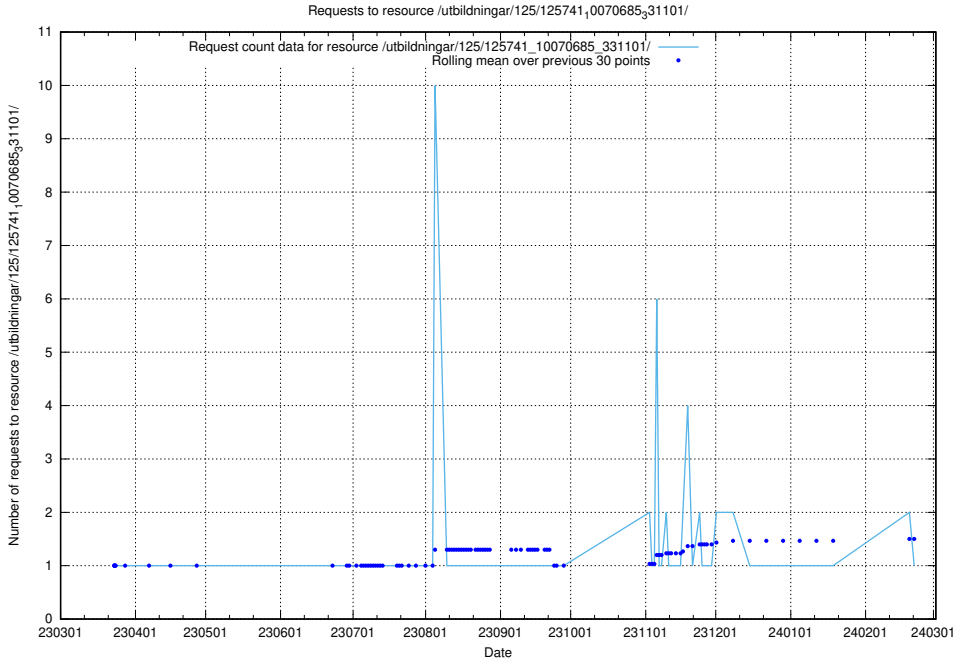

5.6446 Usage of /utbildningar/125/125741_10070685_331101/

Here, we count the number of requests to resource /utbildningar/125/125741_10070685_331101/.