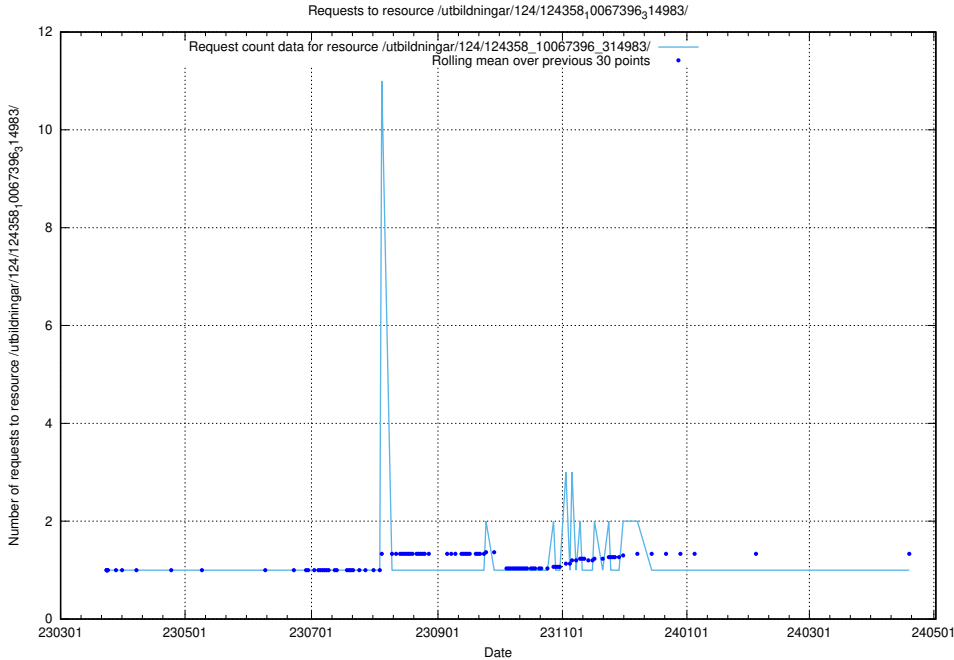

Here, we count the number of requests to resource /utbildningar/126/126576_10072387_337149/events/

5.3763 Usage of /utbildningar/124/124358_10067396_314983/

Here, we count the number of requests to resource /utbildningar/124/124358_10067396_314983/.