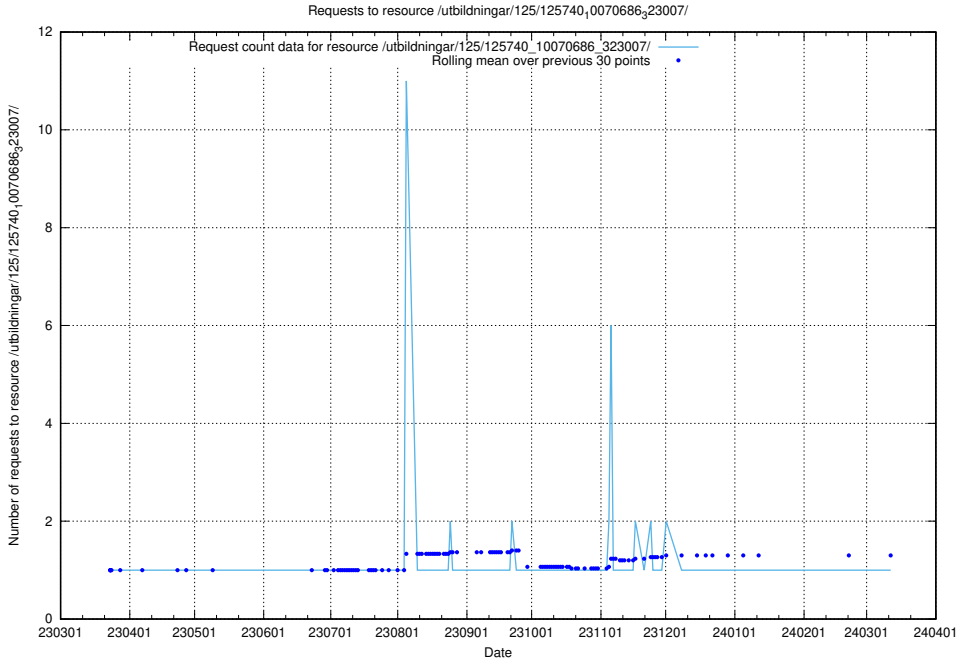

5.915 Usage of /utbildningar/125/125740_10070686_323007/

Here, we count the number of requests to resource /utbildningar/125/125740_10070686_323007/.