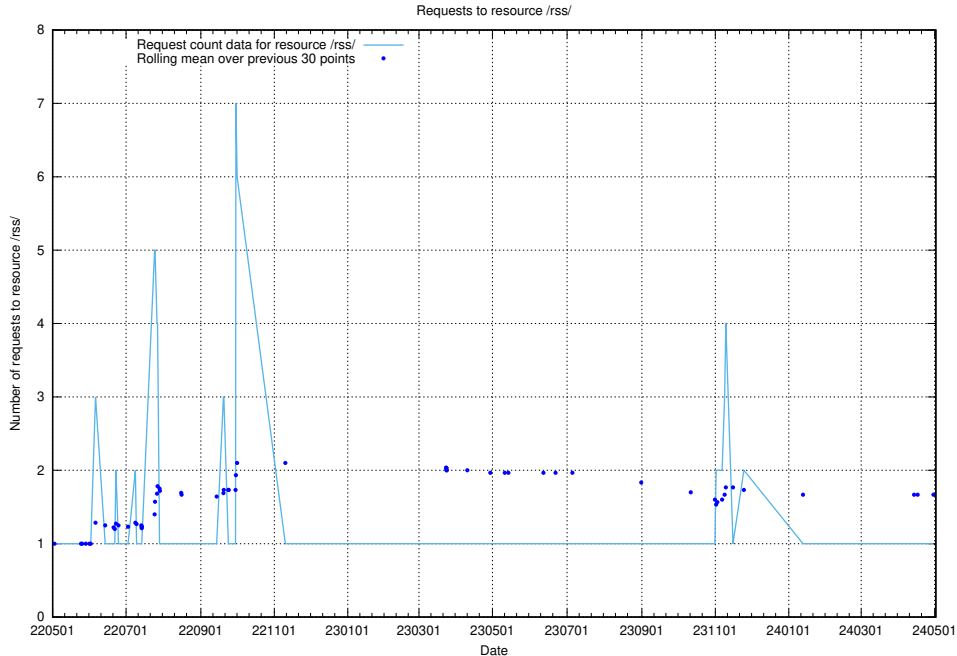

5.1014 Usage of /rss/

Here, we count the number of requests to resource /rss/.