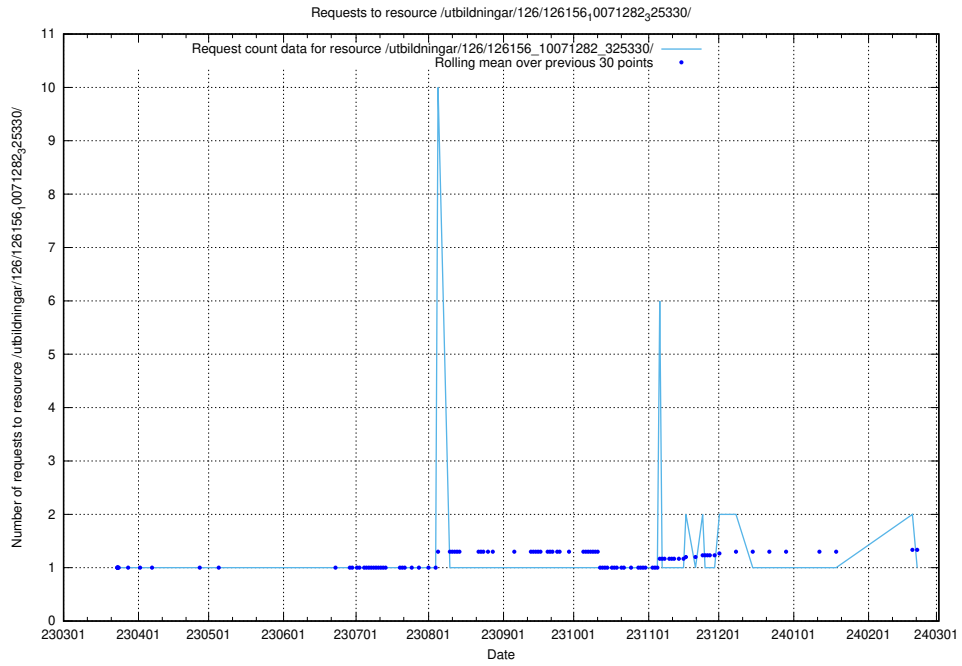

5.6401 Usage of /utbildningar/126/126156_10071282_325330/

Here, we count the number of requests to resource /utbildningar/126/126156_10071282_325330/.