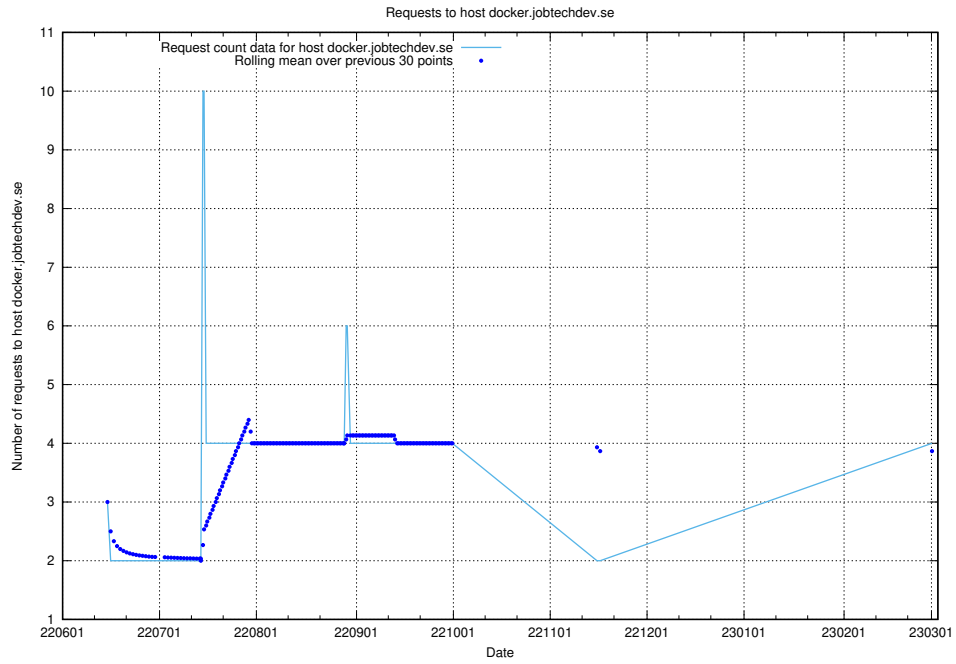

7.141 Usage of docker.jobtechdev.se

Here, we count the number of requests to host docker.jobtechdev.se.