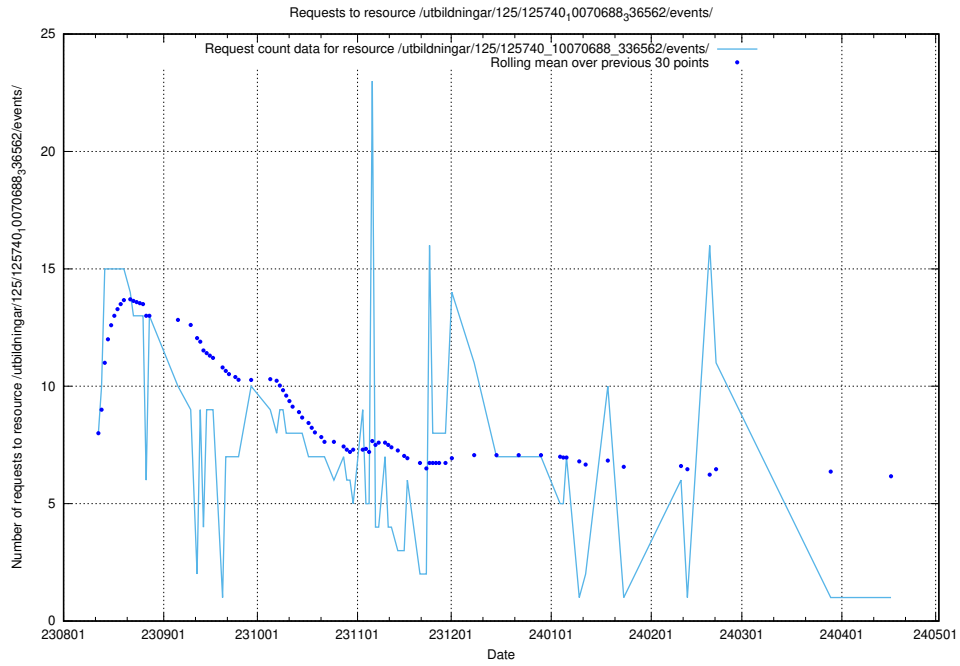

5.4735 Usage of /utbildningar/125/125740_10070688_336562/events/

Here, we count the number of requests to resource /utbildningar/125/125740_10070688_336562/events/