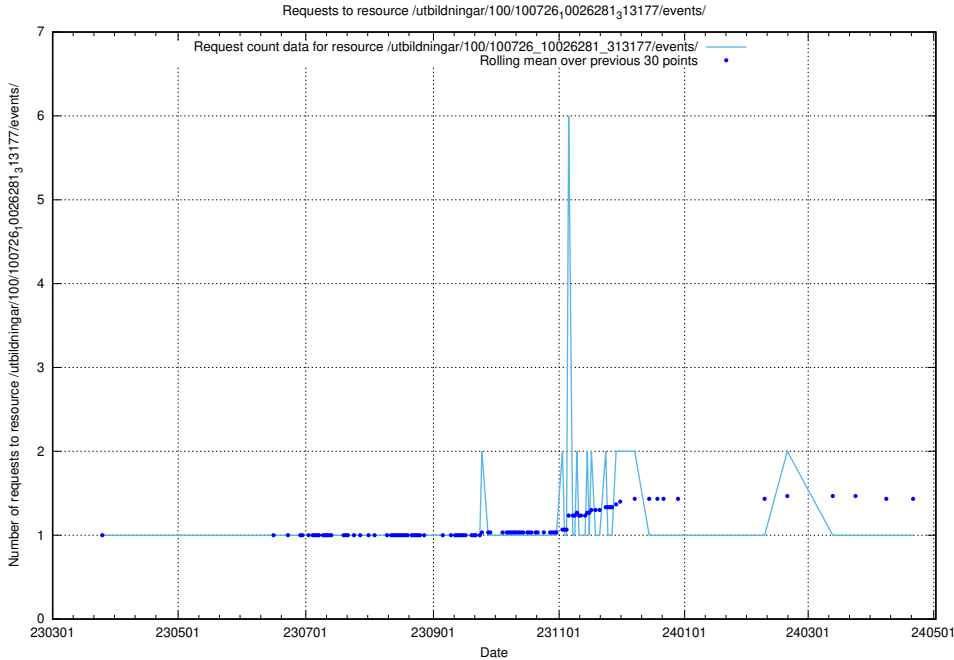

5.6022 Usage of /utbildningar/100/100726_10026281_313177/events/

Here, we count the number of requests to resource /utbildningar/100/100726_10026281_313177/events/