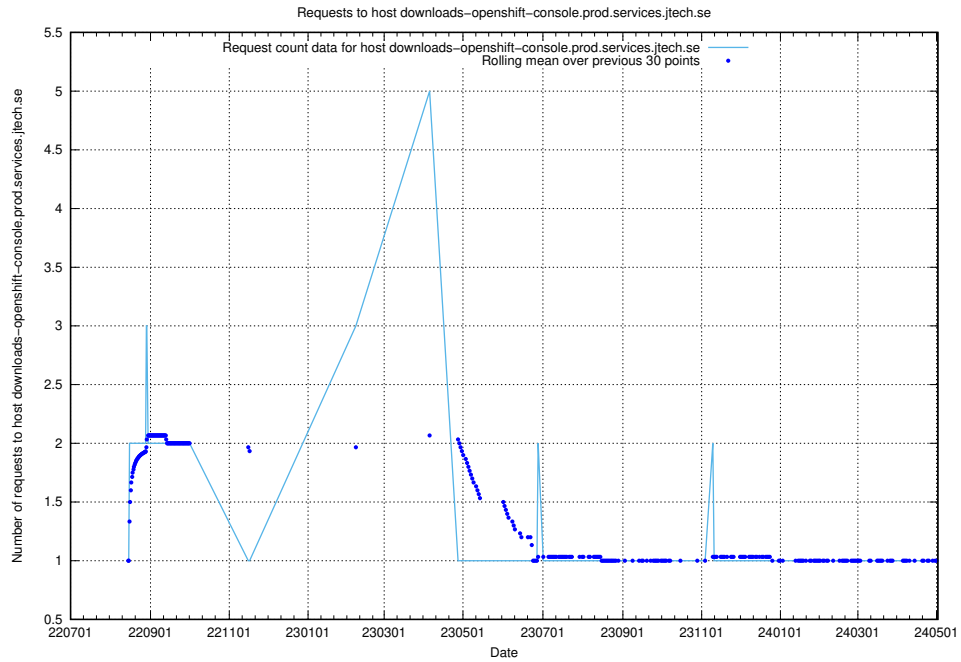

7.616 Usage of downloads-openshift-console.prod.services.jtech.se

Here, we count the number of requests to host downloads-openshift-console.prod.services.jtech.se.