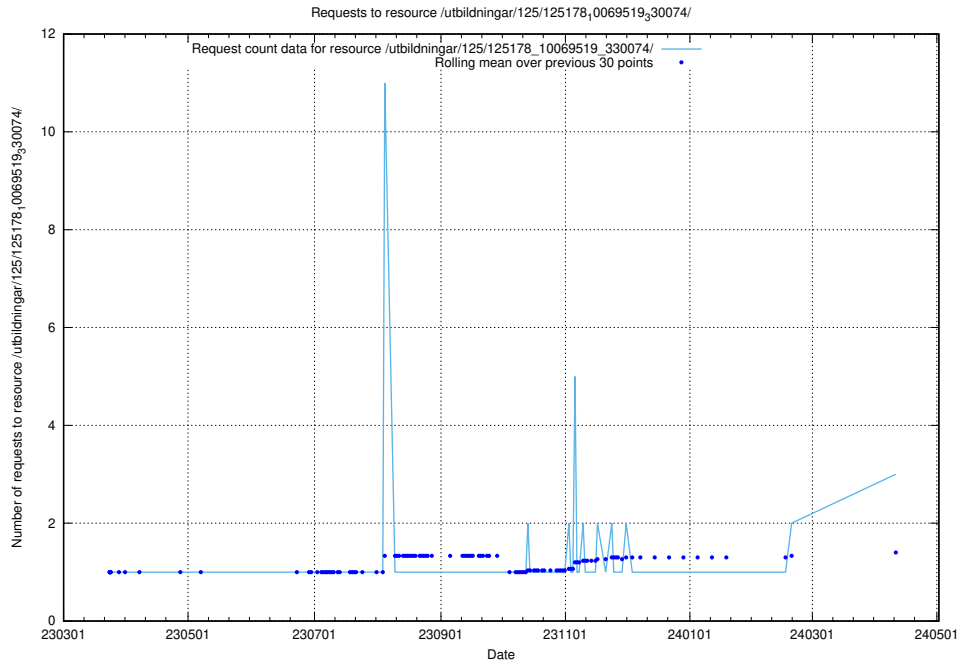

5.250 Usage of /utbildningar/125/125178_10069519_330074/

Here, we count the number of requests to resource /utbildningar/125/125178_10069519_330074/.