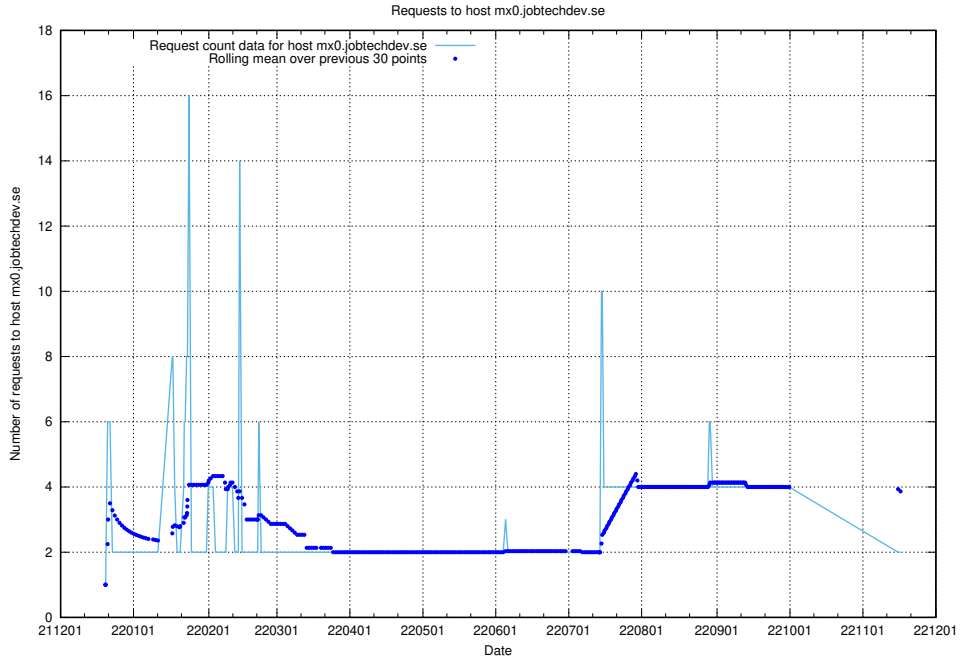

Here, we count the number of requests to host server.jobtechdev.se.

7.367 Usage of mx01.jobtechdev.se

Here, we count the number of requests to host mx01.jobtechdev.se.

7.368 Usage of mx0.jobtechdev.se

Here, we count the number of requests to host mx0.jobtechdev.se.