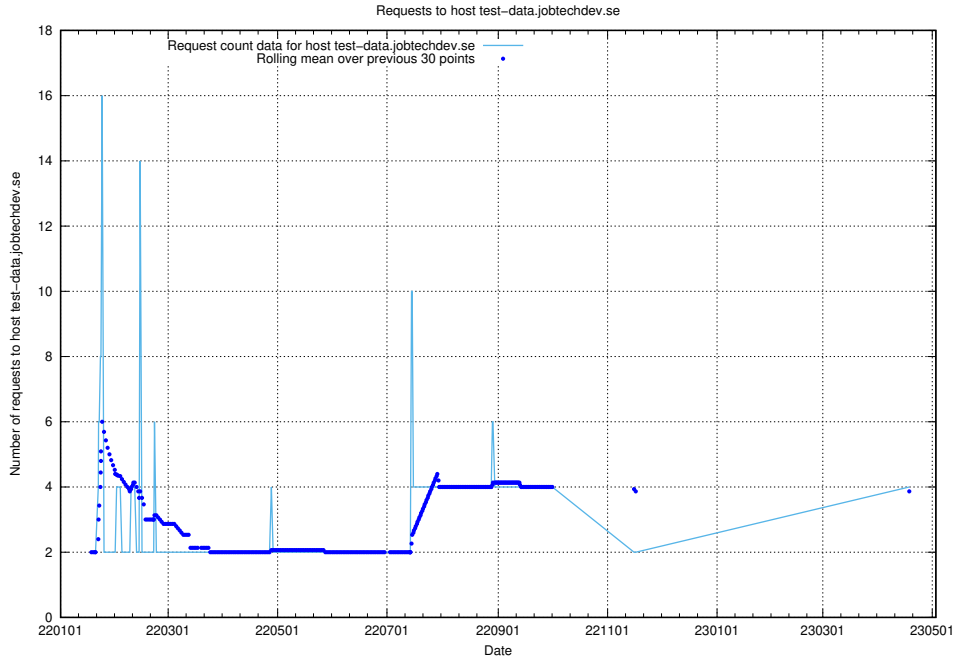

7.98 Usage of test-data.jobtechdev.se

Here, we count the number of requests to host test-data.jobtechdev.se.