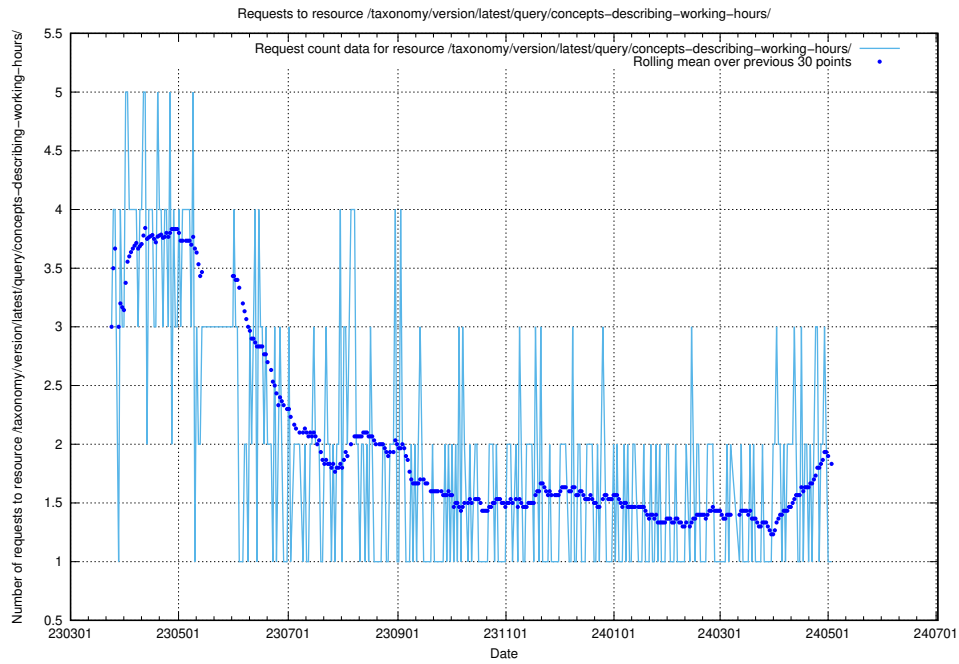

5.6078 Usage of /taxonomy/version/latest/query/concepts-describing-working-hours/

Here, we count the number of requests to resource /taxonomy/version/latest/query/concepts-describing-working-hours/.