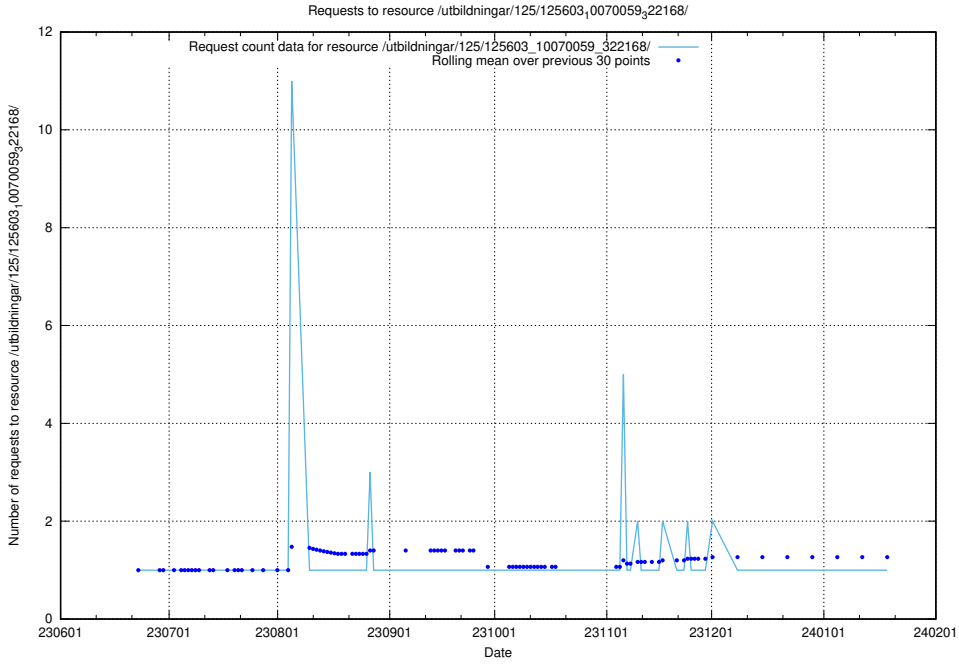

5.5659 Usage of /utbildningar/125/125603_10070059_322168/

Here, we count the number of requests to resource /utbildningar/125/125603_10070059_322168/.