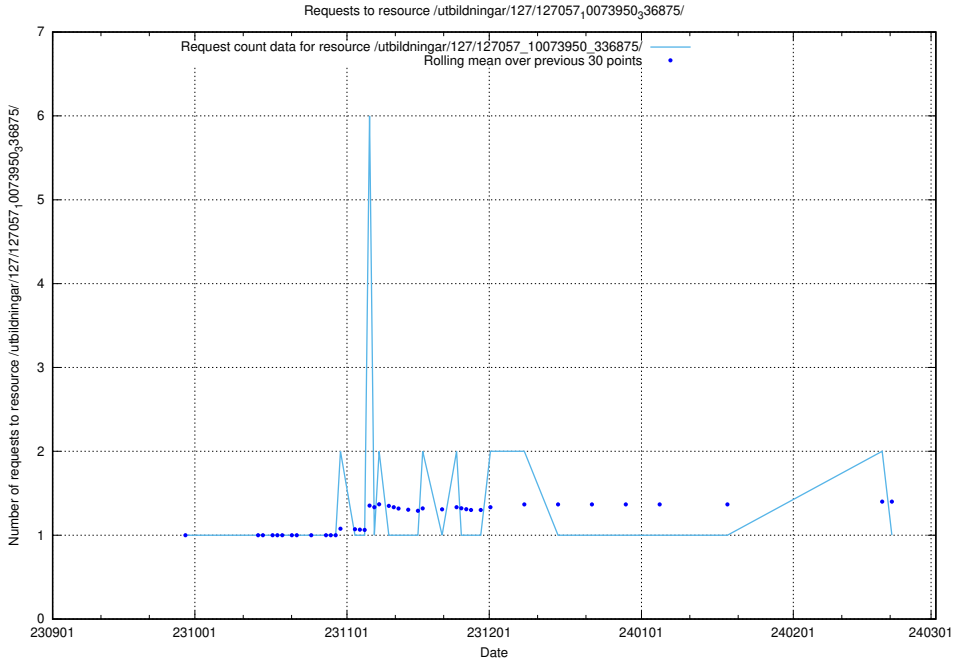

Here, we count the number of requests to resource /utbildningar/127/127057_10073950_336875/events/

5.4378 Usage of /utbildningar/127/127057_10073950_336875/

Here, we count the number of requests to resource /utbildningar/127/127057_10073950_336875/.