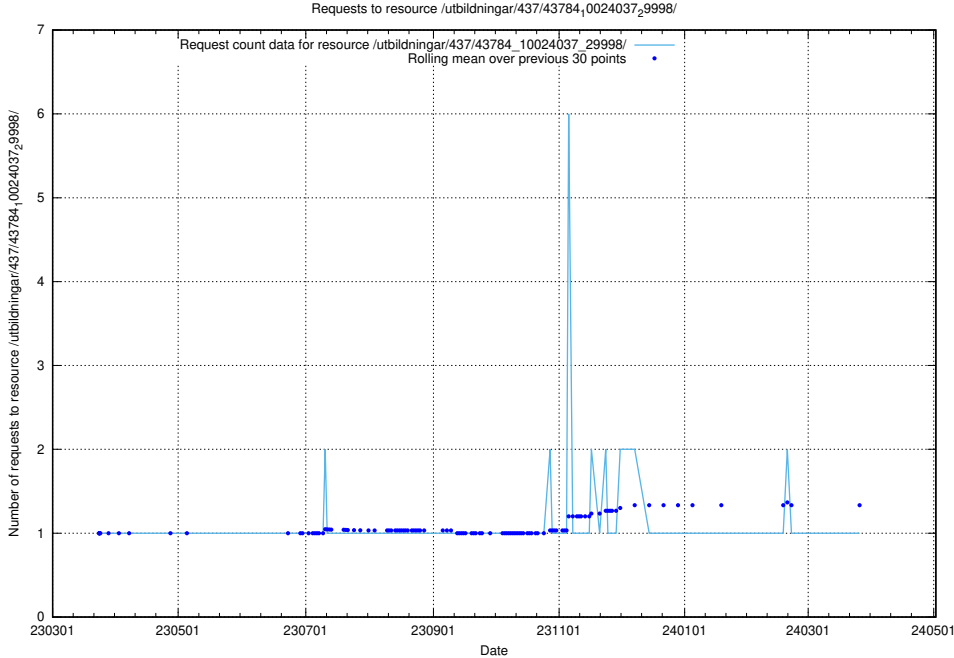

5.6337 Usage of /utbildningar/437/43784_10024037_29998/

Here, we count the number of requests to resource /utbildningar/437/43784_10024037_29998/.