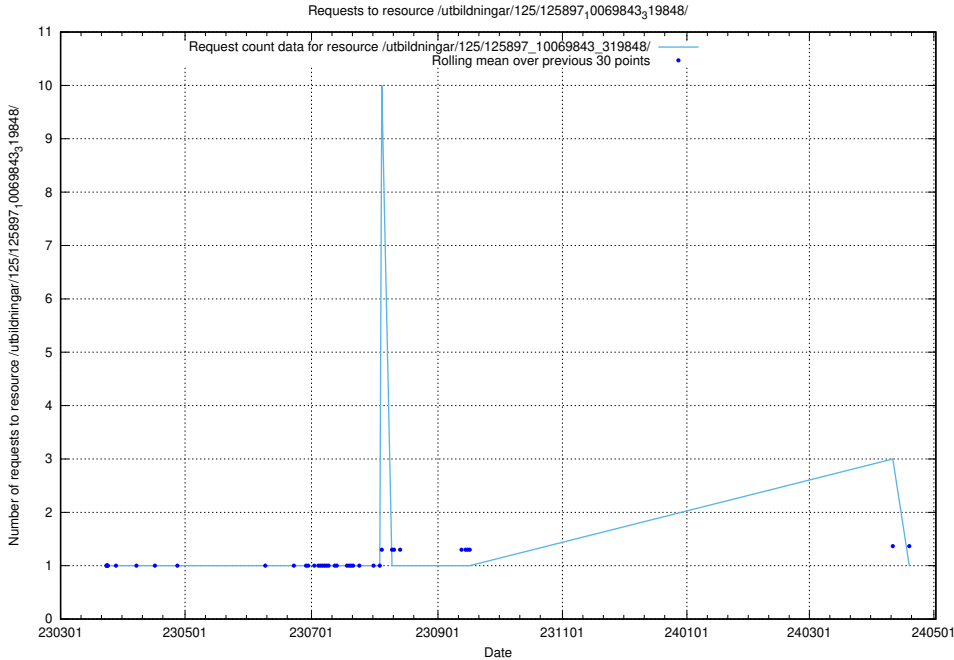

5.6420 Usage of /utbildningar/125/125897_10069843_319848/

Here, we count the number of requests to resource /utbildningar/125/125897_10069843_319848/.