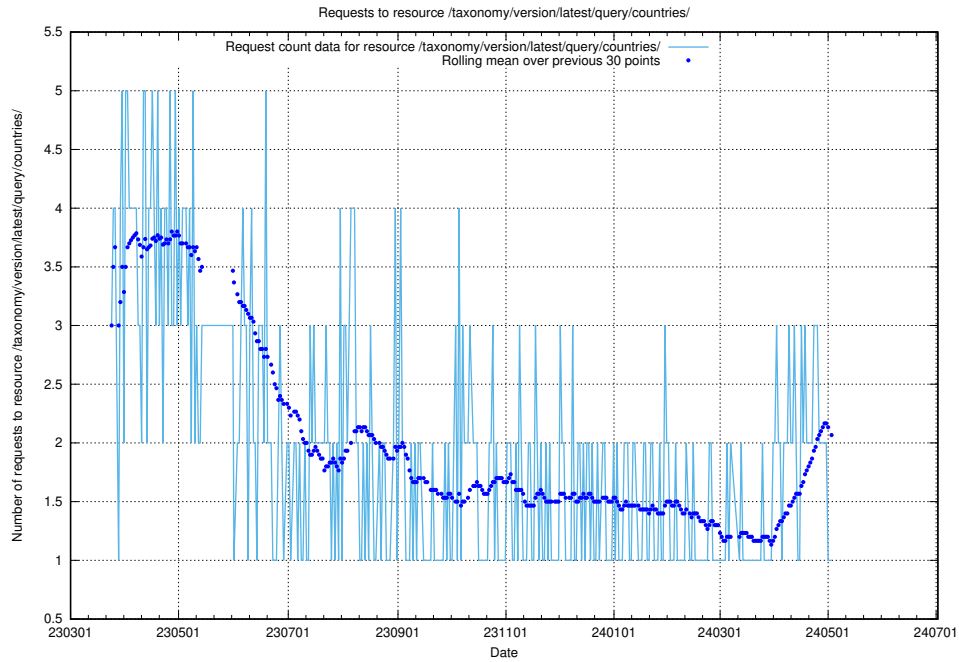

5.6077 Usage of /taxonomy/version/latest/query/countries/

Here, we count the number of requests to resource /taxonomy/version/latest/query/countries/.