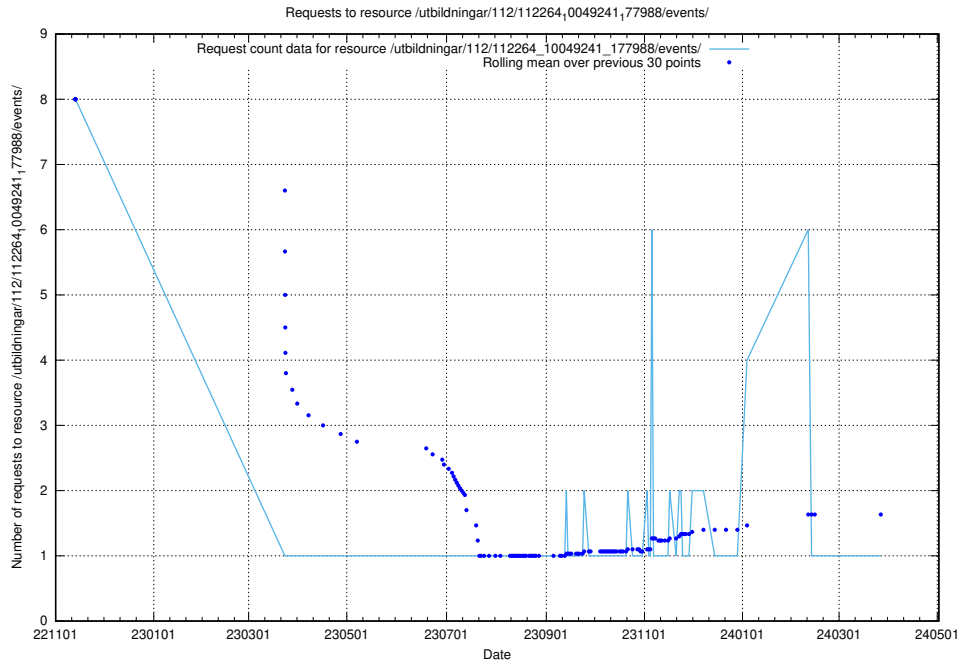

5.5726 Usage of /utbildningar/112/112264_10049241_177988/events/

Here, we count the number of requests to resource /utbildningar/112/112264_10049241_177988/events/