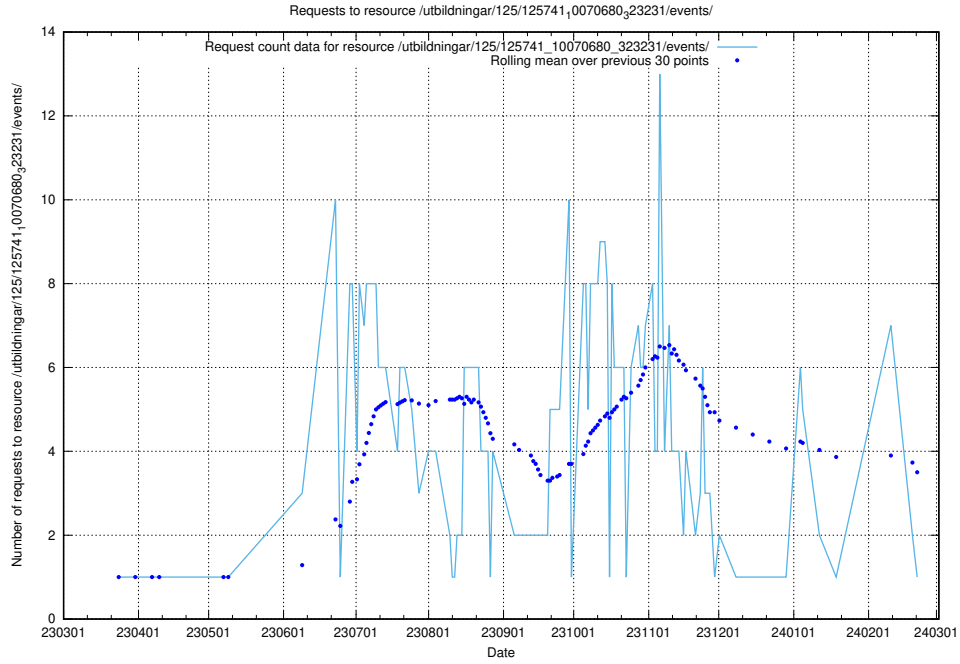

5.6202 Usage of /utbildningar/125/125741_10070680_323231/events/

Here, we count the number of requests to resource /utbildningar/125/125741_10070680_323231/events/