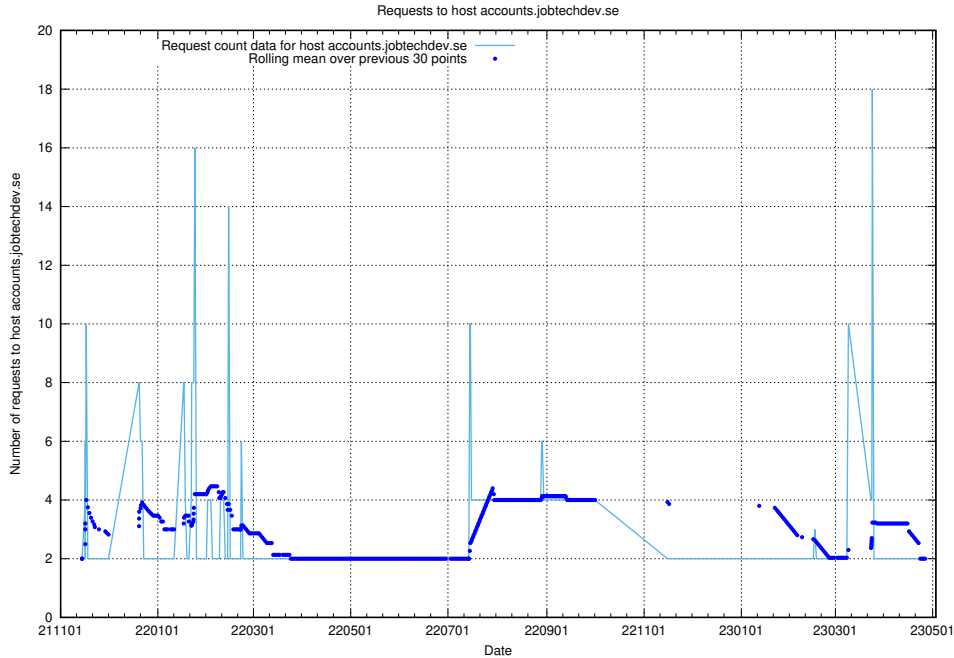

7.289 Usage of prod-historical-search.jobtechdev.se

Here, we count the number of requests to host prod-historical-search.jobtechdev.se.

7.290 Usage of accounts.jobtechdev.se

Here, we count the number of requests to host accounts.jobtechdev.se.