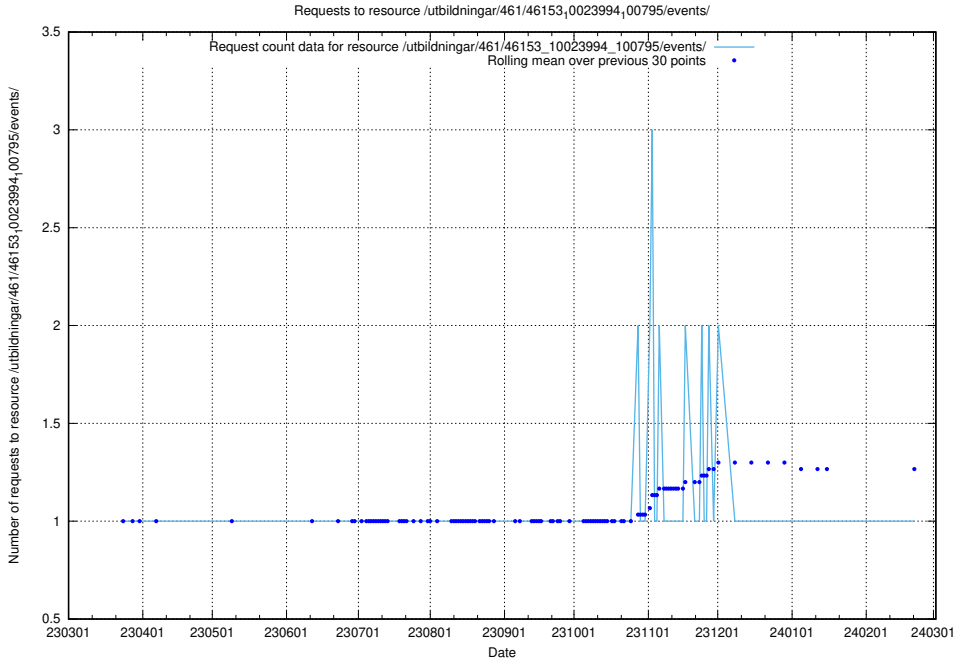

5.6133 Usage of /utbildningar/461/46153_10023994_100795/events/

Here, we count the number of requests to resource /utbildningar/461/46153_10023994_100795/events/.