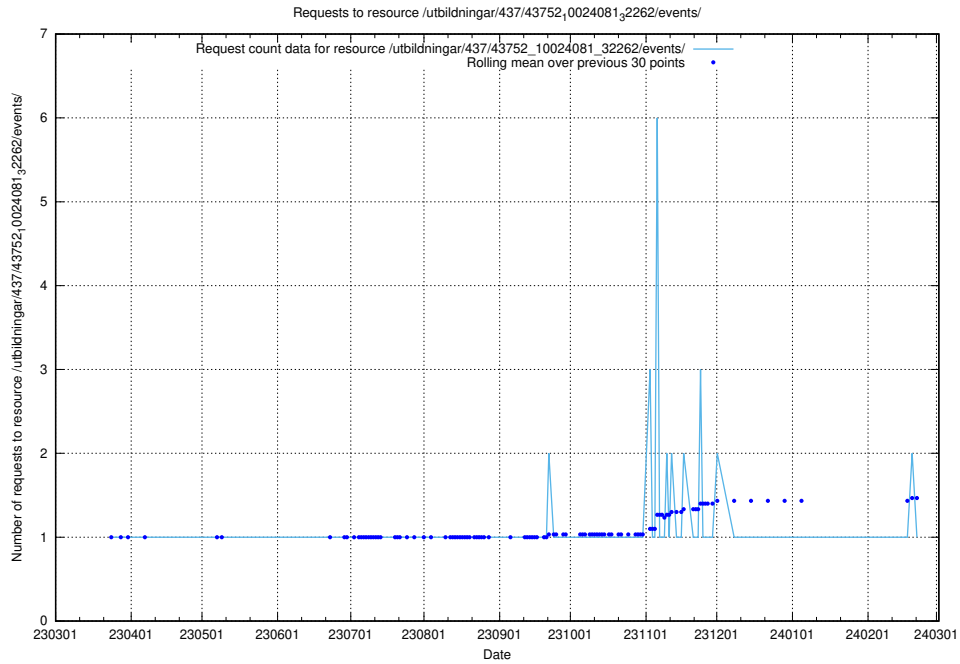

5.6167 Usage of /utbildningar/437/43752_10024081_32262/events/

Here, we count the number of requests to resource /utbildningar/437/43752_10024081_32262/events/.