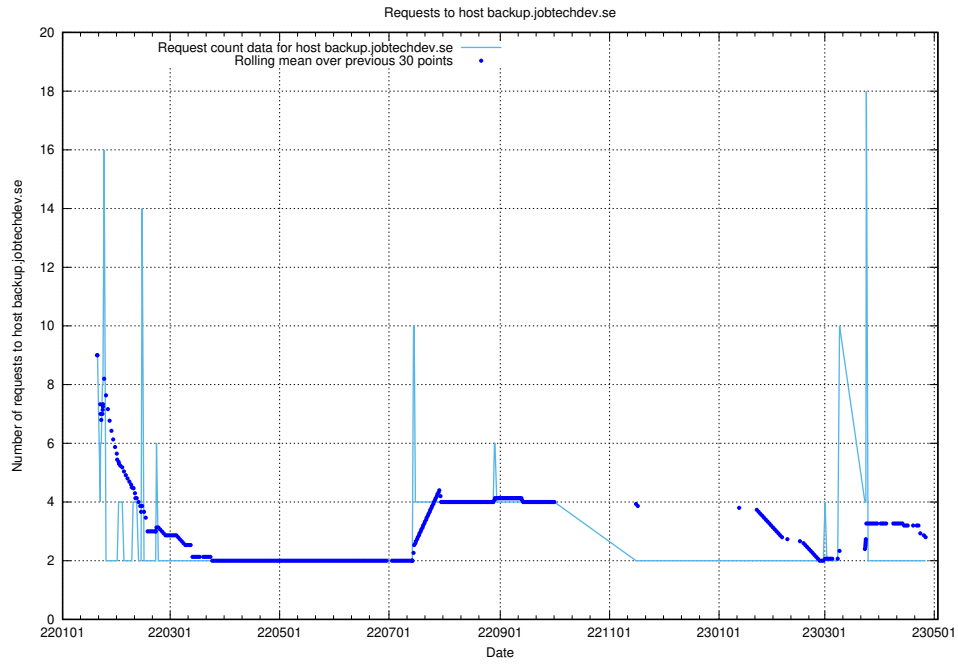

7.262 Usage of backup.jobtechdev.se

Here, we count the number of requests to host backup.jobtechdev.se.