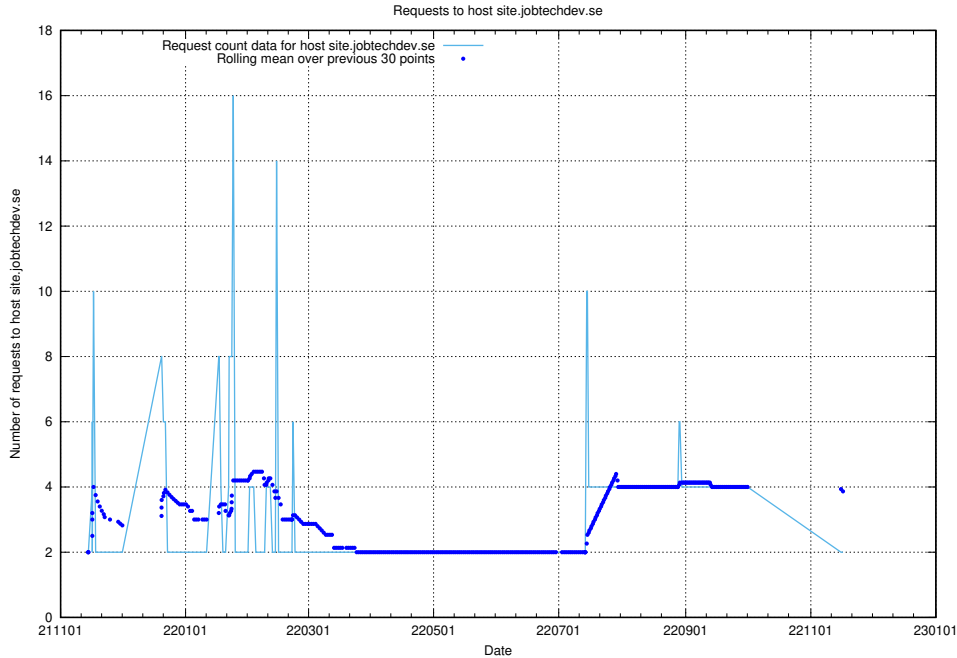

7.558 Usage of yrkeseditor.prod.services.jtech.se

Here, we count the number of requests to host yrkeseditor.prod.services.jtech.se.

7.559 Usage of shop.jobtechdev.se

Here, we count the number of requests to host shop.jobtechdev.se.