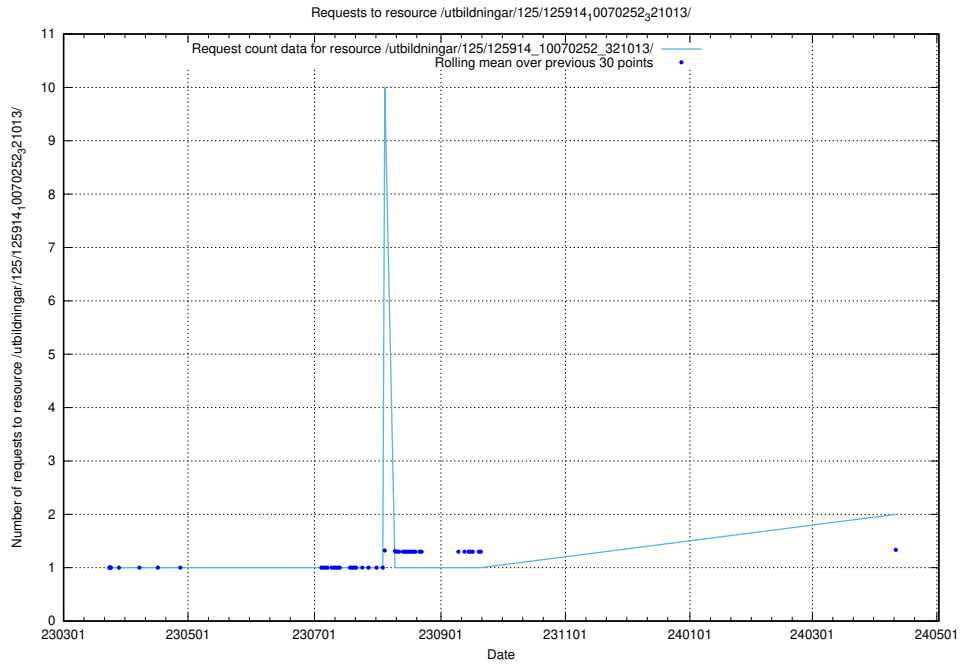

5.890 Usage of /utbildningar/125/125914_10070252_321013/

Here, we count the number of requests to resource /utbildningar/125/125914_10070252_321013/.