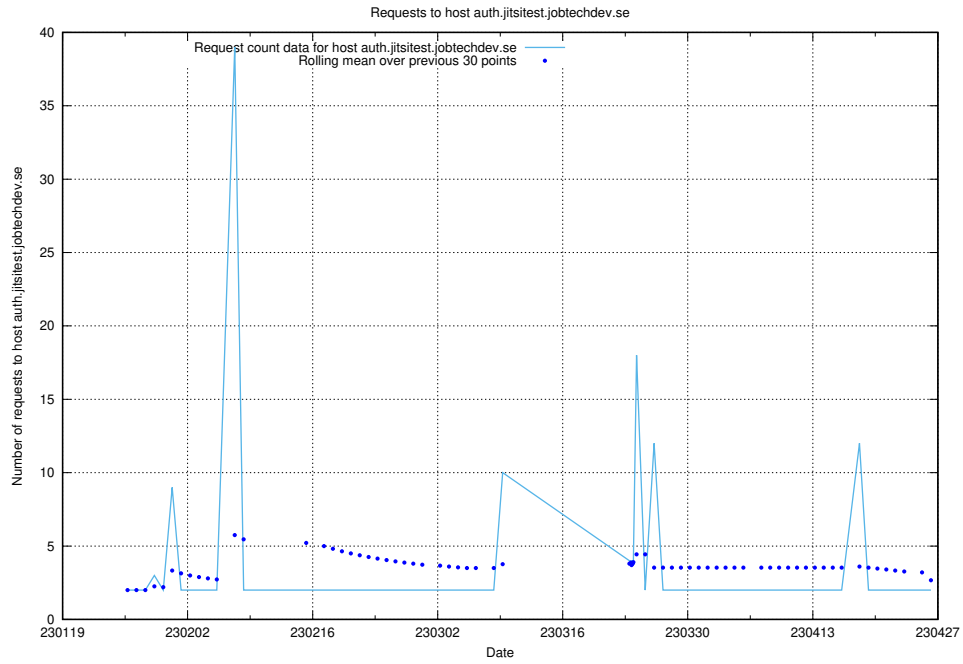

7.291 Usage of auth.jitsitest.jobtechdev.se

Here, we count the number of requests to host auth.jitsitest.jobtechdev.se.