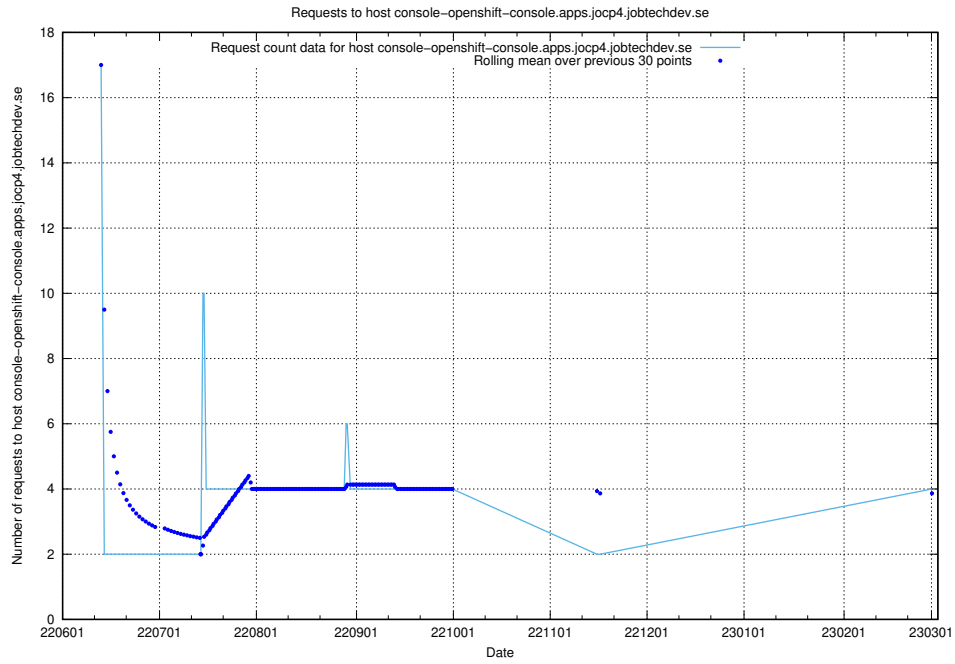

7.142 Usage of console-openshift-console.apps.jocp4.jobtechdev.se

Here, we count the number of requests to host console-openshift-console.apps.jocp4.jobtechdev.se.