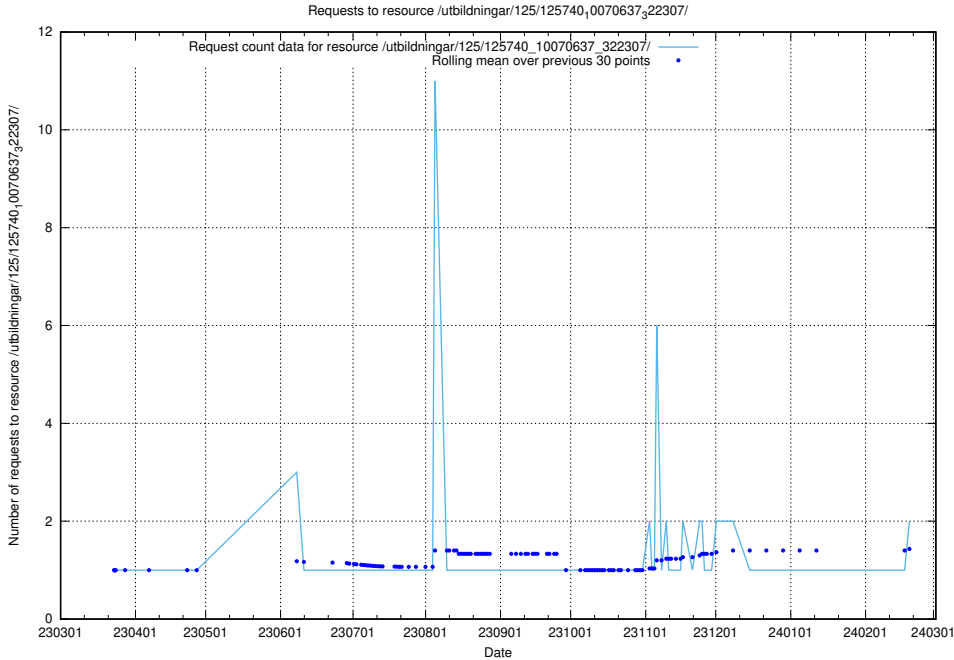

5.432 Usage of /utbildningar/125/125740_10070637_322307/

Here, we count the number of requests to resource /utbildningar/125/125740_10070637_322307/.