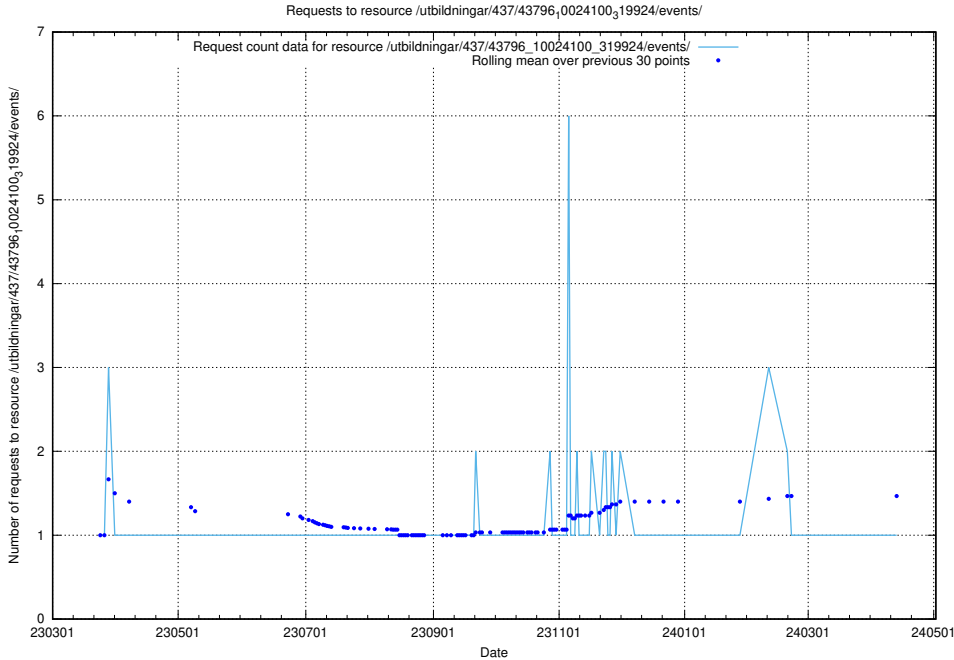

5.6152 Usage of /utbildningar/437/43796_10024100_319924/events/

Here, we count the number of requests to resource /utbildningar/437/43796_10024100_319924/events/.