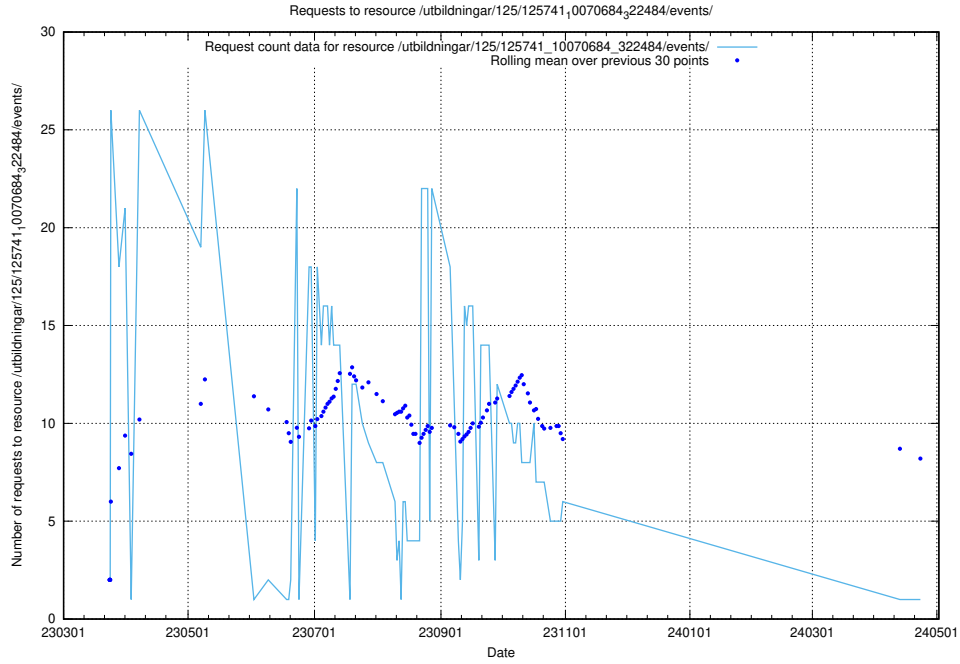

5.6248 Usage of /utbildningar/125/125741_10070684_322484/events/

Here, we count the number of requests to resource /utbildningar/125/125741_10070684_322484/events/