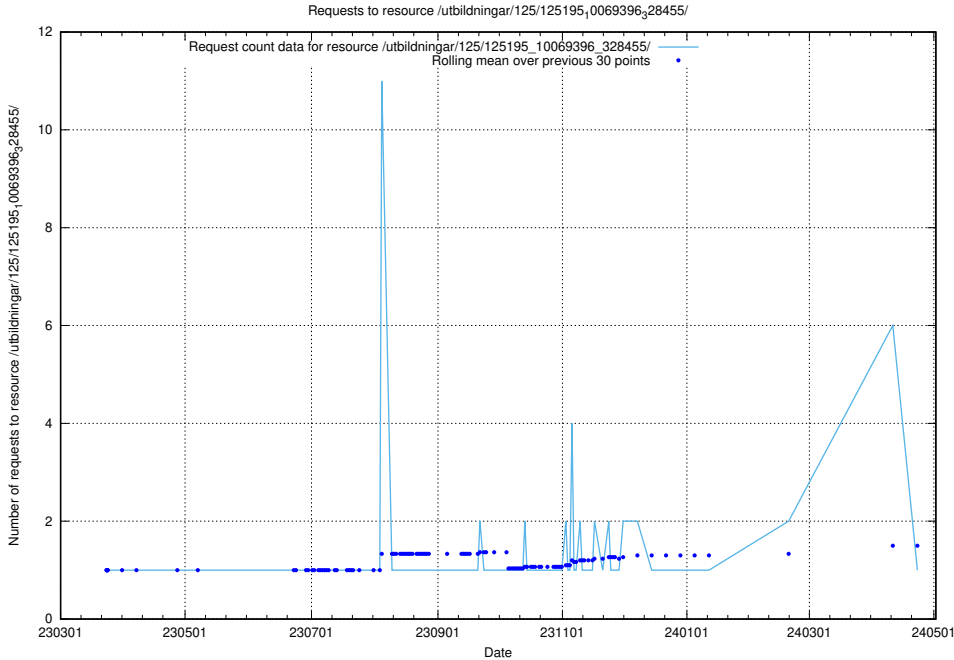

Here, we count the number of requests to resource /utbildningar/125/125195_10069397_323486/events/

5.1063 Usage of /utbildningar/125/125195_10069396_328455/

Here, we count the number of requests to resource /utbildningar/125/125195_10069396_328455/.