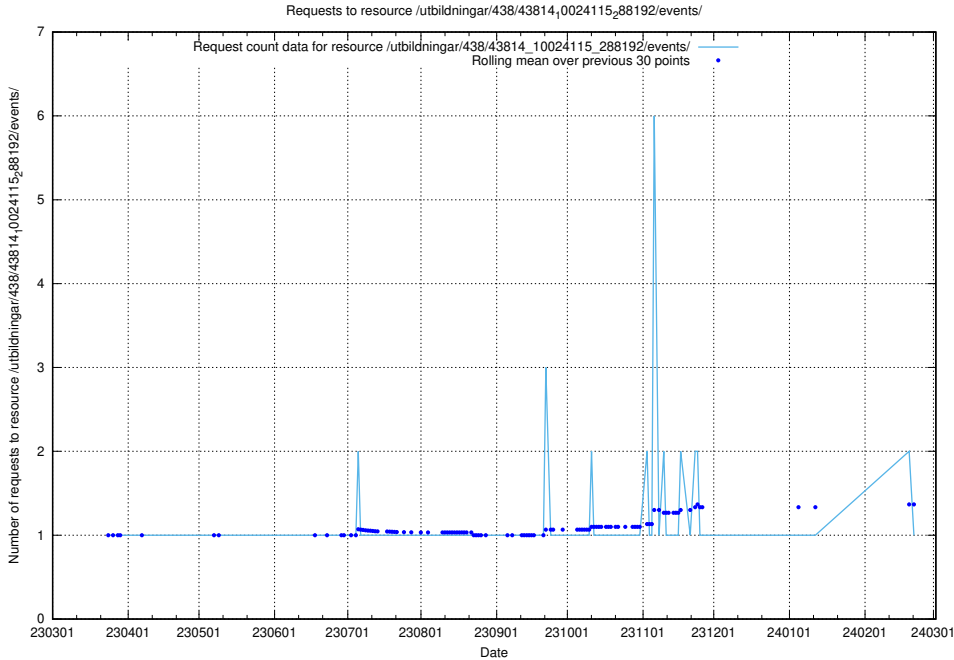

5.6143 Usage of /utbildningar/438/43814_10024115_288192/events/

Here, we count the number of requests to resource /utbildningar/438/43814_10024115_288192/events/.