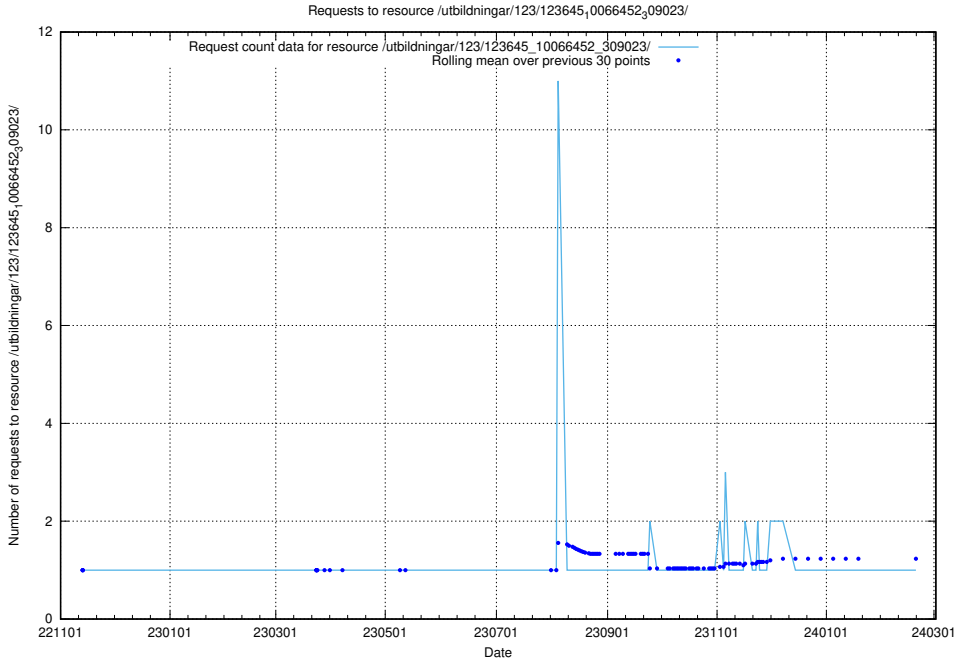

Here, we count the number of requests to resource /taxonomy/version/13/query/employment-variety-concepts/.

5.5879 Usage of /utbildningar/123/123645_10066452_309023/

Here, we count the number of requests to resource /utbildningar/123/123645_10066452_309023/.