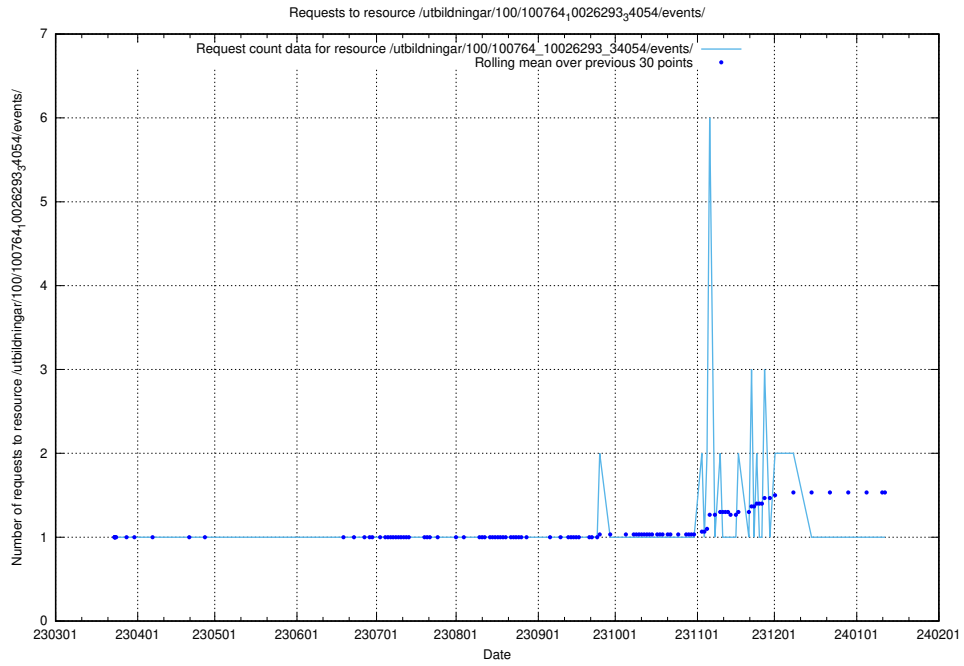

5.5471 Usage of /utbildningar/100/100764_10026293_34054/events/

Here, we count the number of requests to resource /utbildningar/100/100764_10026293_34054/events/.