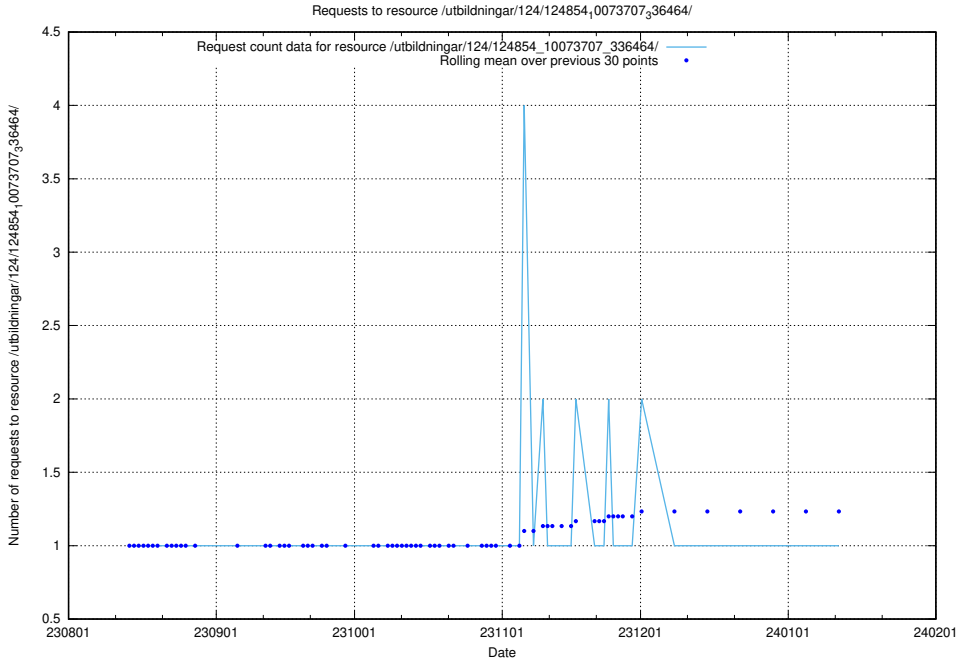

5.4732 Usage of /utbildningar/124/124854_10073707_336464/

Here, we count the number of requests to resource /utbildningar/124/124854_10073707_336464/.