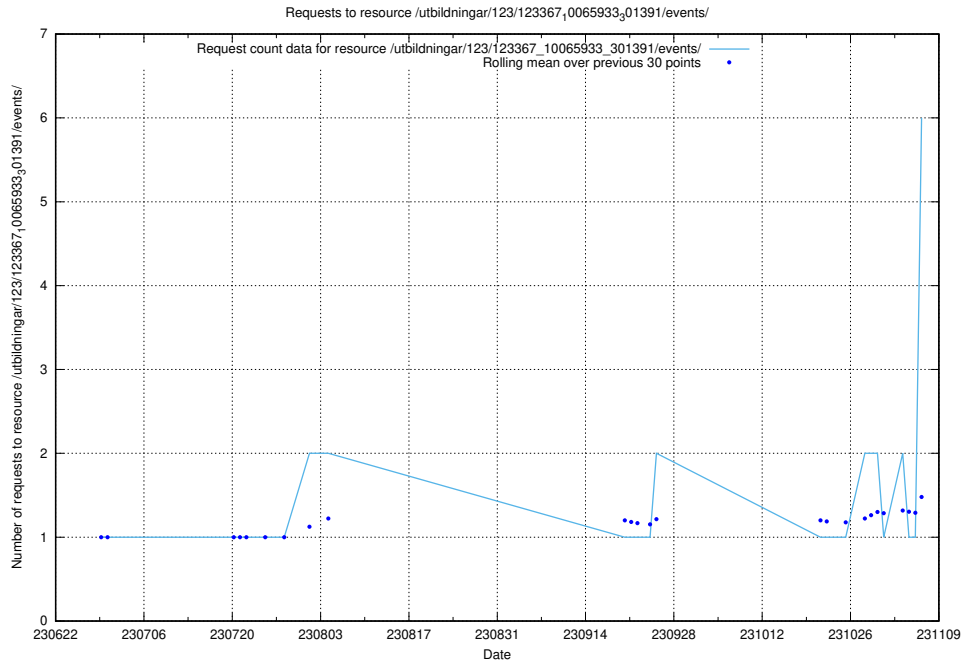

5.87 Usage of /utbildningar/123/123367_10065933_301391/events/

Here, we count the number of requests to resource /utbildningar/123/123367_10065933_301391/events/