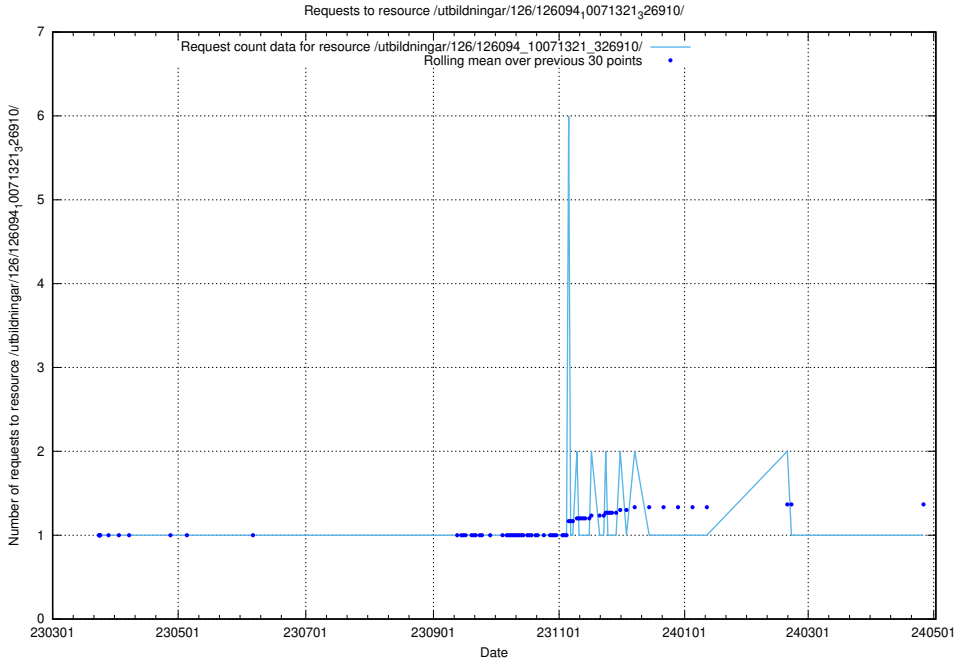

5.6409 Usage of /utbildningar/126/126094_10071321_326910/

Here, we count the number of requests to resource /utbildningar/126/126094_10071321_326910/.