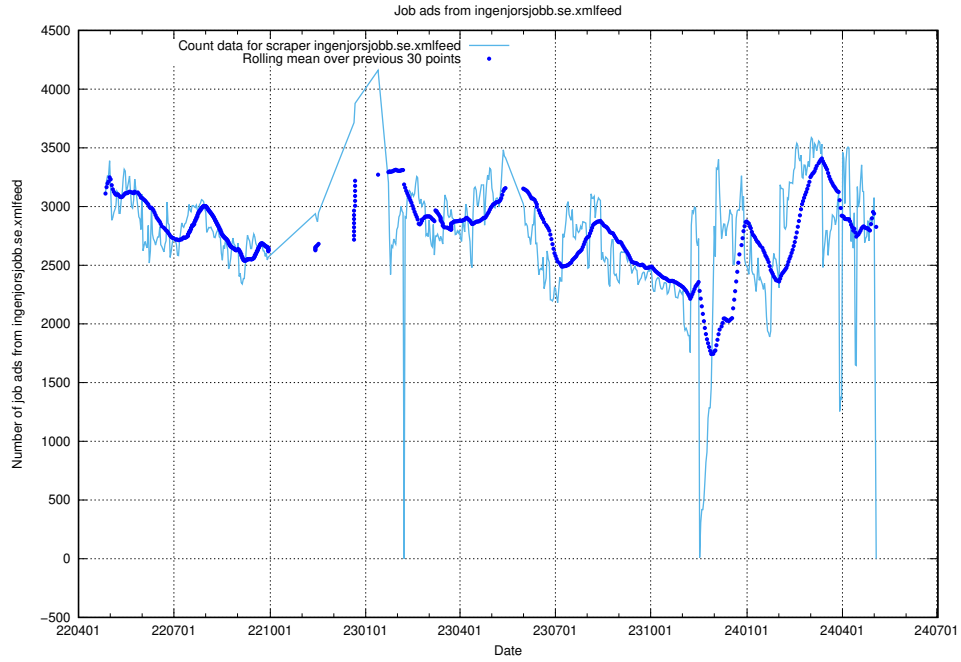

13.12 Number of ads by scraper ingenjorsjobb.se.xmlfeed

Here, we count the number of job ads scraped from ingenjorsjobb.se.xmlfeed.