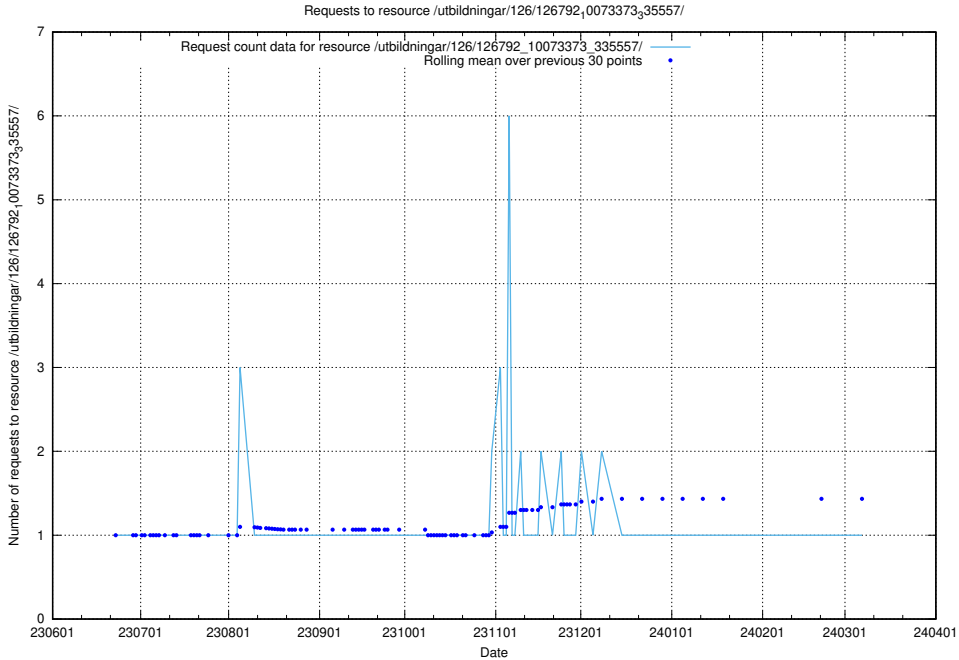

5.5528 Usage of /utbildningar/126/126792_10073373_335557/

Here, we count the number of requests to resource /utbildningar/126/126792_10073373_335557/.