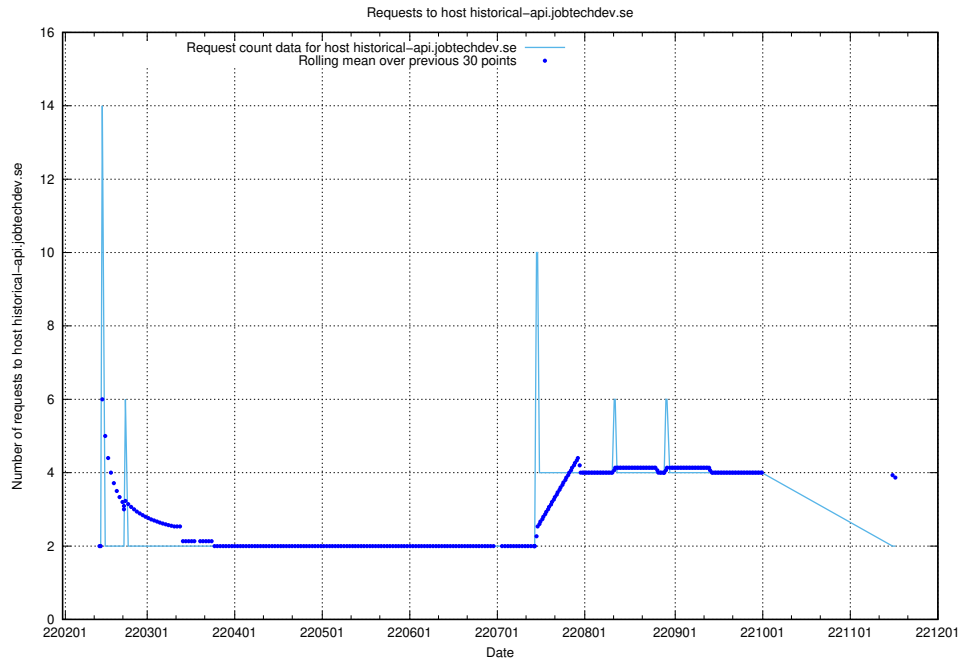

7.540 Usage of historical-api.jobtechdev.se

Here, we count the number of requests to host historical-api.jobtechdev.se.