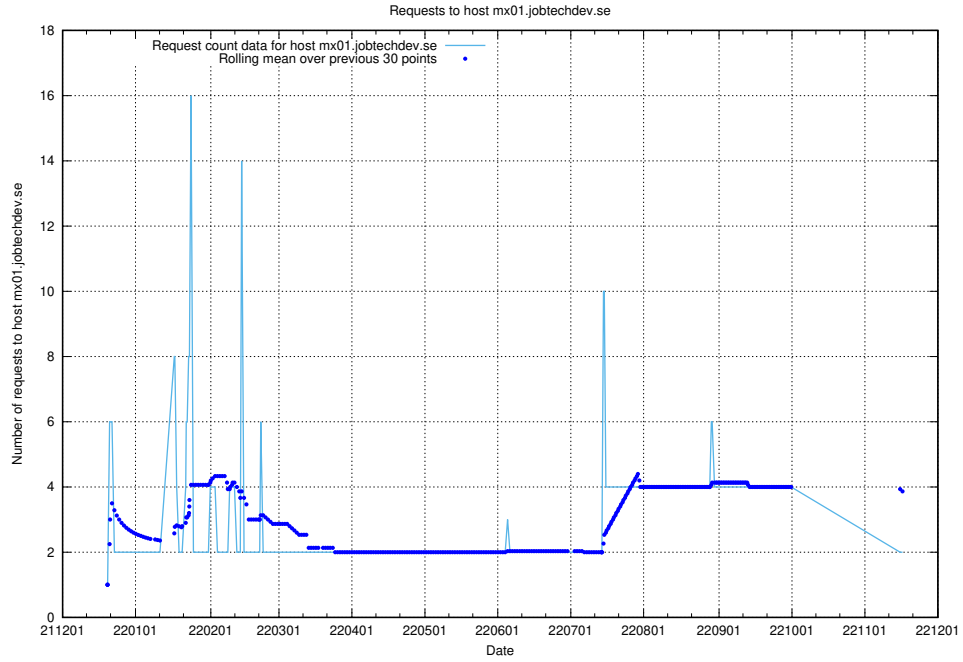

7.367 Usage of mx01.jobtechdev.se

Here, we count the number of requests to host mx01.jobtechdev.se.