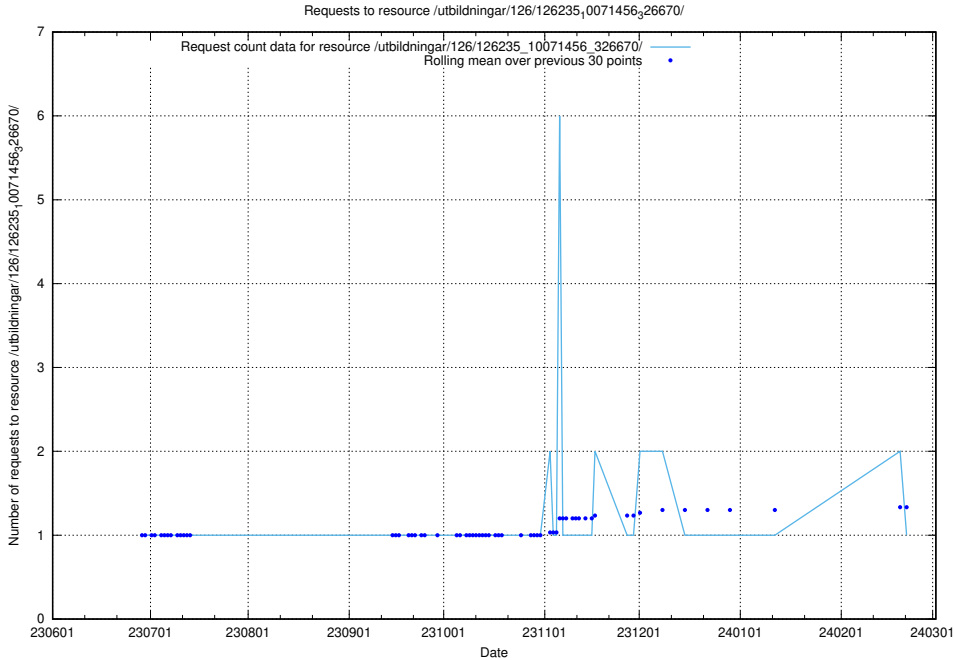

5.5397 Usage of /utbildningar/126/126235_10071456_326670/

Here, we count the number of requests to resource /utbildningar/126/126235_10071456_326670/.