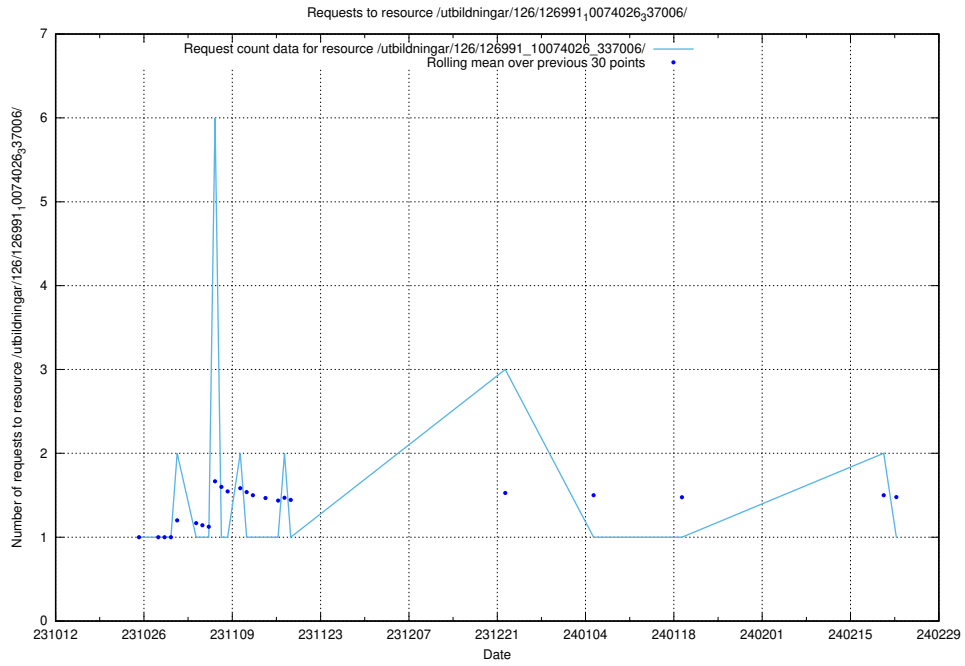

5.4152 Usage of /utbildningar/126/126991_10074026_337006/

Here, we count the number of requests to resource /utbildningar/126/126991_10074026_337006/.