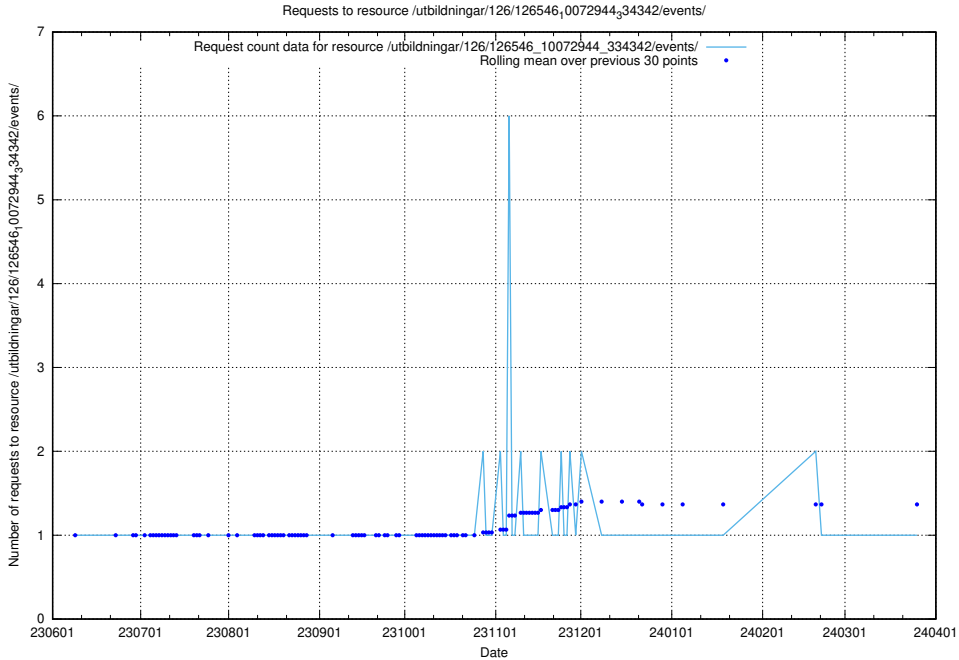

5.5826 Usage of /utbildningar/126/126546_10072944_334342/events/

Here, we count the number of requests to resource /utbildningar/126/126546_10072944_334342/events/