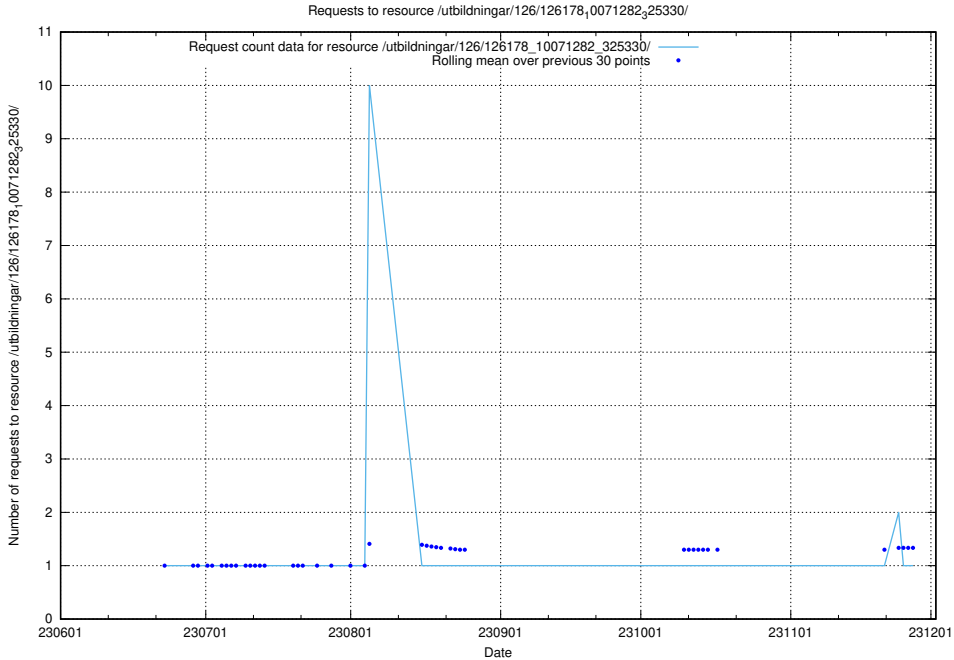

5.5614 Usage of /utbildningar/126/126178_10071282_325330/

Here, we count the number of requests to resource /utbildningar/126/126178_10071282_325330/.