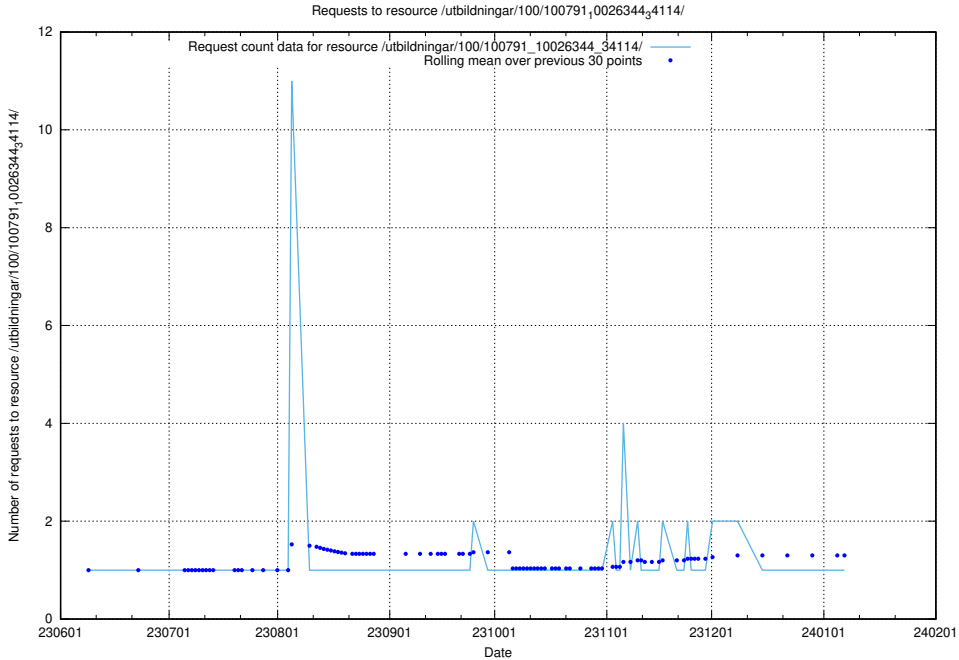

5.5839 Usage of /utbildningar/100/100791_10026344_34114/

Here, we count the number of requests to resource /utbildningar/100/100791_10026344_34114/.