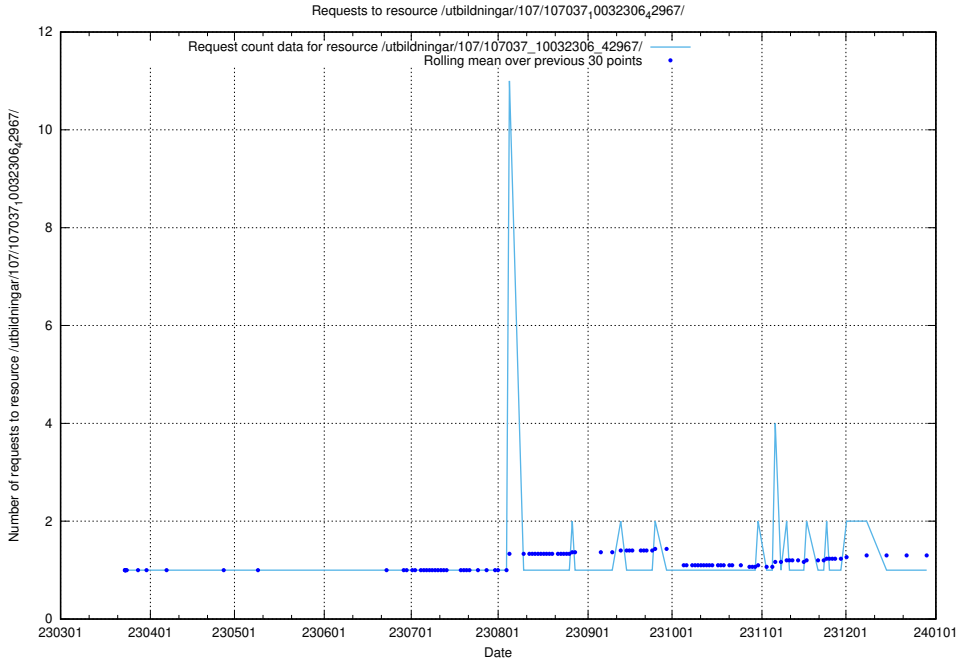

Here, we count the number of requests to resource /taxonomy/version/13/query/languages/.

5.5311 Usage of /utbildningar/107/107037_10032306_42967/

Here, we count the number of requests to resource /utbildningar/107/107037_10032306_42967/.