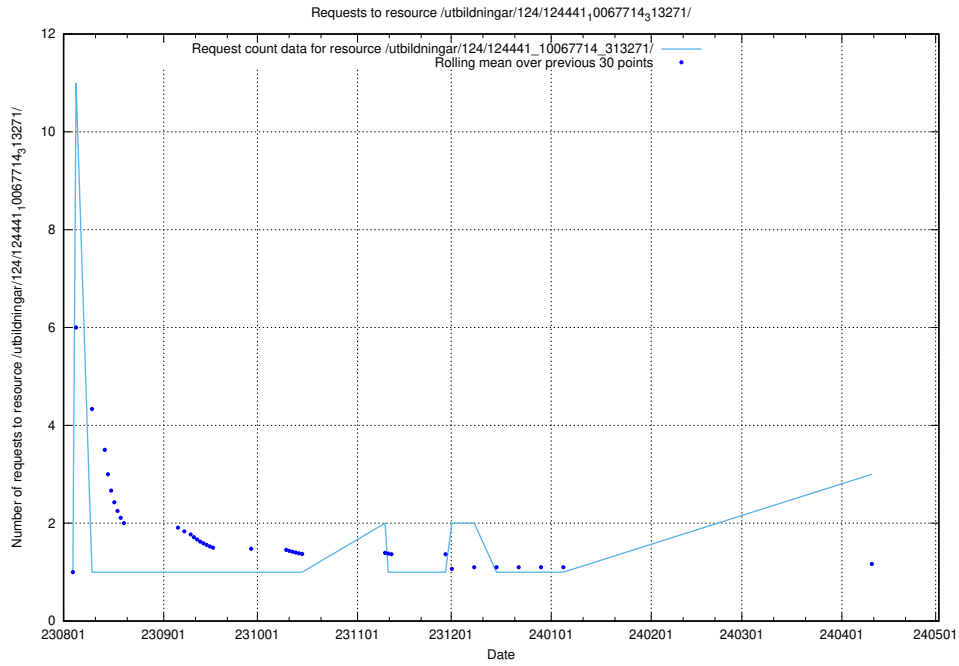

5.344 Usage of /utbildningar/124/124441_10067714_313271/

Here, we count the number of requests to resource /utbildningar/124/124441_10067714_313271/.