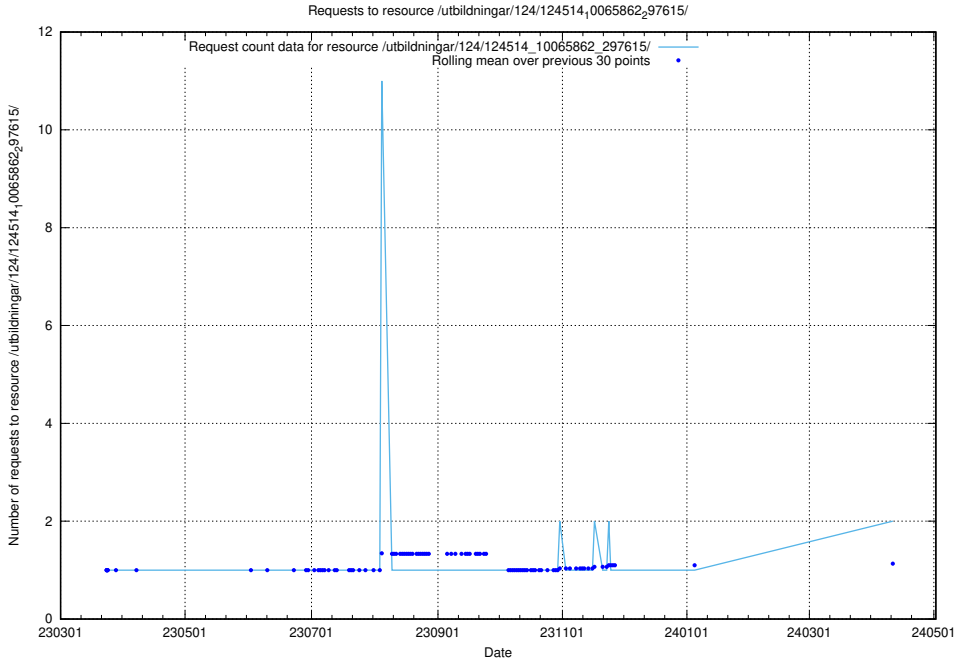

5.499 Usage of /utbildningar/124/124514_10065862_297615/

Here, we count the number of requests to resource /utbildningar/124/124514_10065862_297615/.