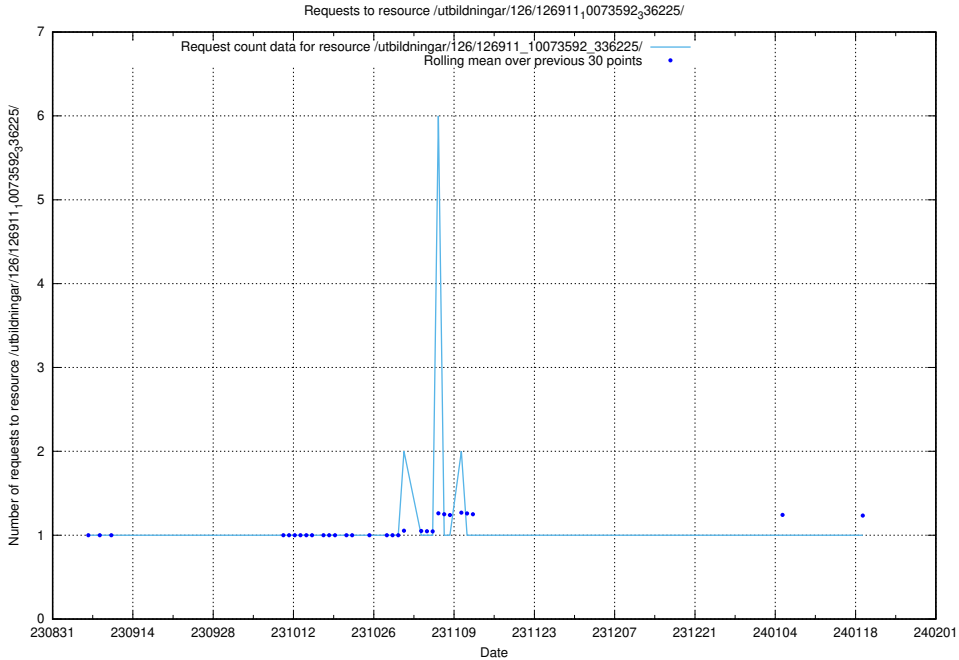

5.4592 Usage of /utbildningar/126/126911_10073592_336225/

Here, we count the number of requests to resource /utbildningar/126/126911_10073592_336225/.