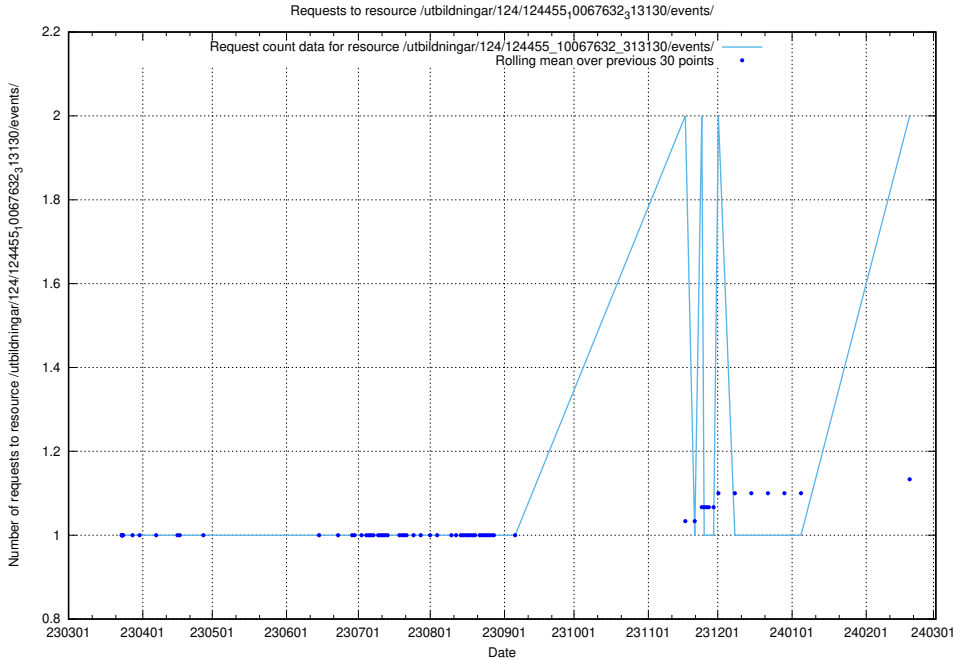

5.611 Usage of /utbildningar/124/124455_10067632_313130/events/

Here, we count the number of requests to resource /utbildningar/124/124455_10067632_313130/events/