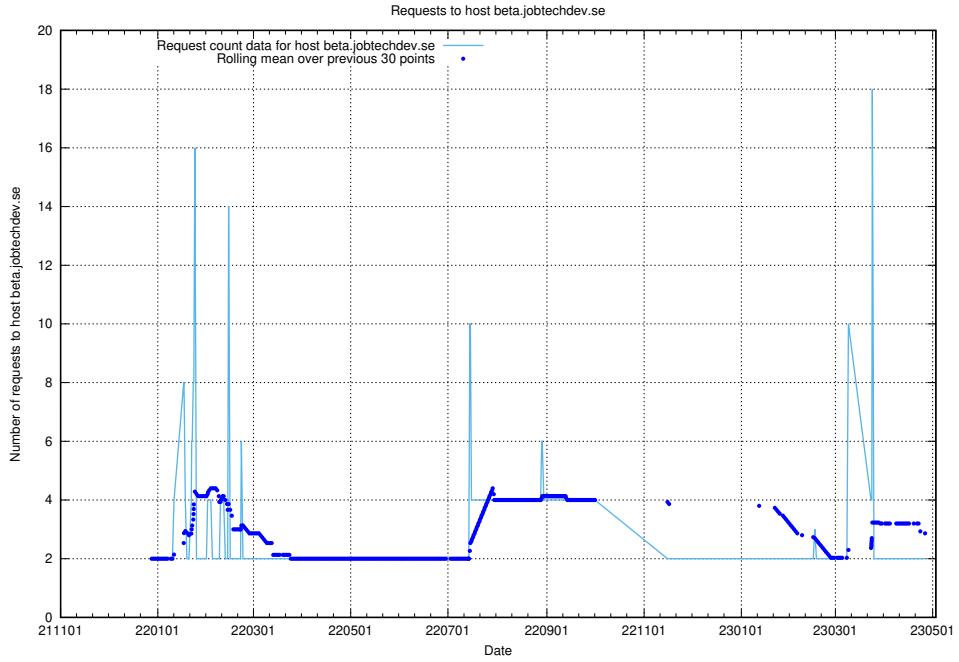

7.355 Usage of beta.jobtechdev.se

Here, we count the number of requests to host beta.jobtechdev.se.