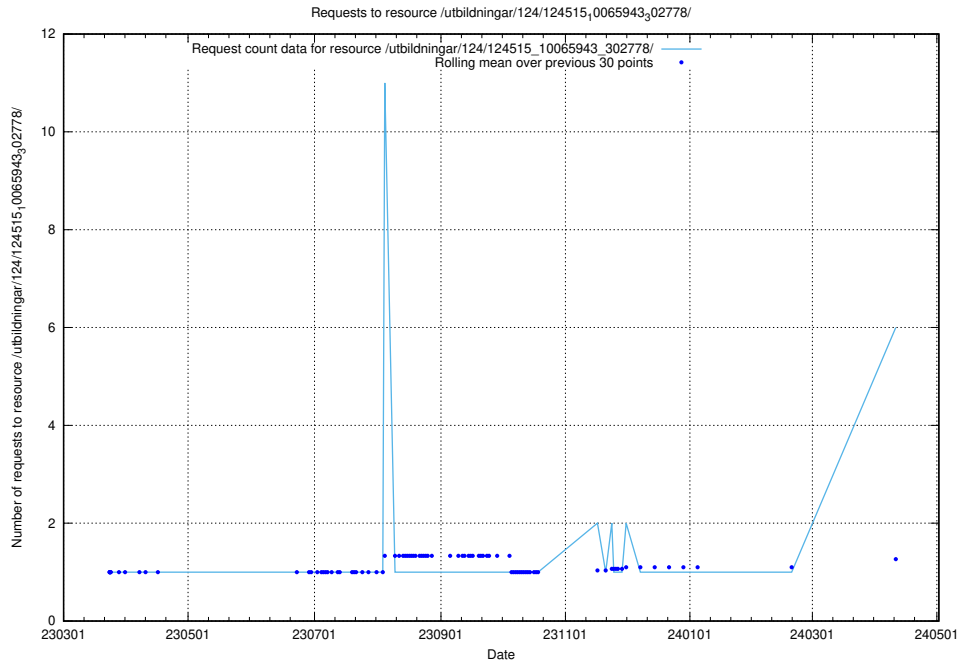

5.51 Usage of /utbildningar/124/124515_10065943_302778/

Here, we count the number of requests to resource /utbildningar/124/124515_10065943_302778/.