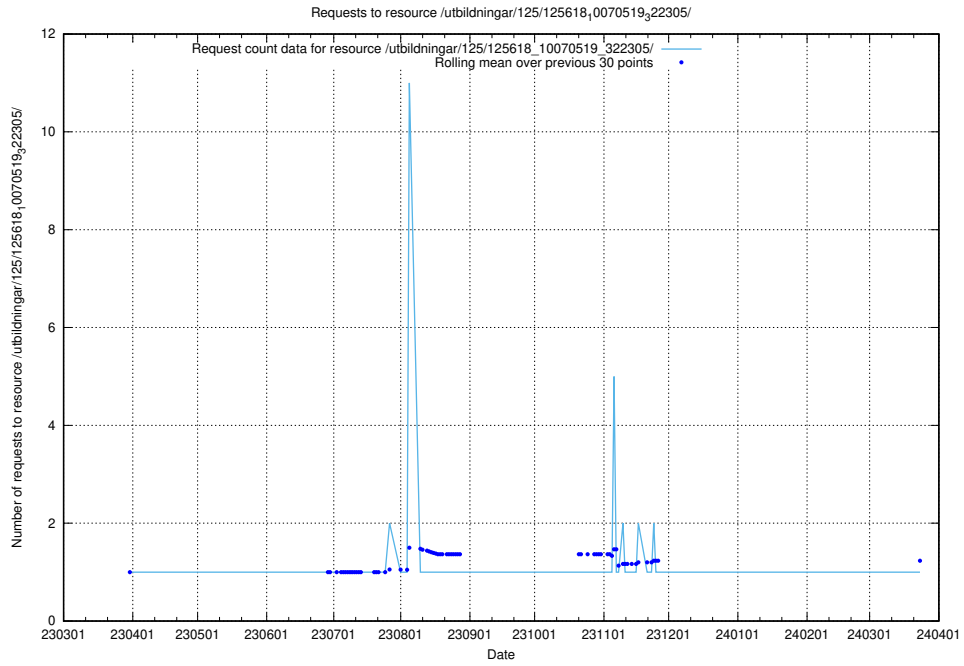

5.6003 Usage of /utbildningar/125/125618_10070519_322305/

Here, we count the number of requests to resource /utbildningar/125/125618_10070519_322305/.