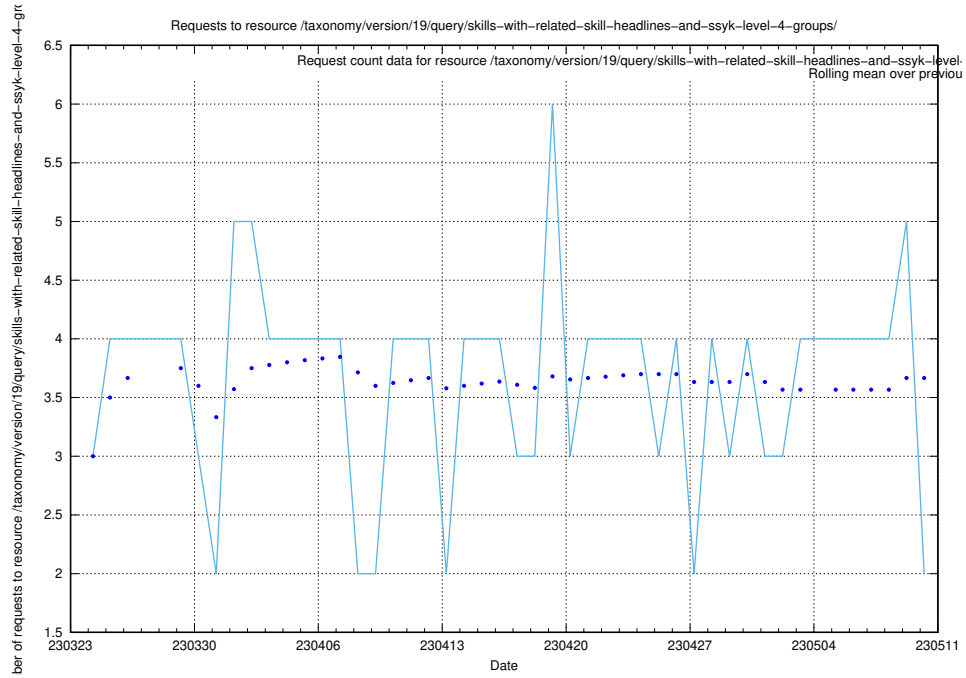

5.858 Usage of /taxonomy/version/19/query/skills-with-related-skill-headlines-and-ssyk-level-4-groups/

Here, we count the number of requests to resource /taxonomy/version/19/query/skills-with-related-skill-headlines-and-ssyk-level-4-groups/.