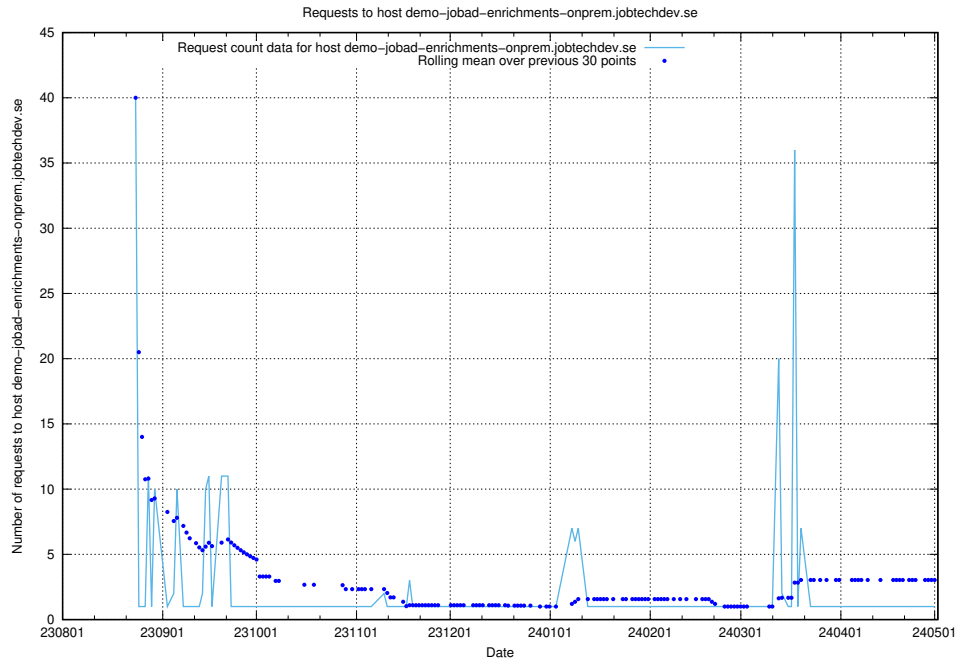

7.602 Usage of demo-jobad-enrichments-onprem.jobtechdev.se

Here, we count the number of requests to host demo-jobad-enrichments-onprem.jobtechdev.se.