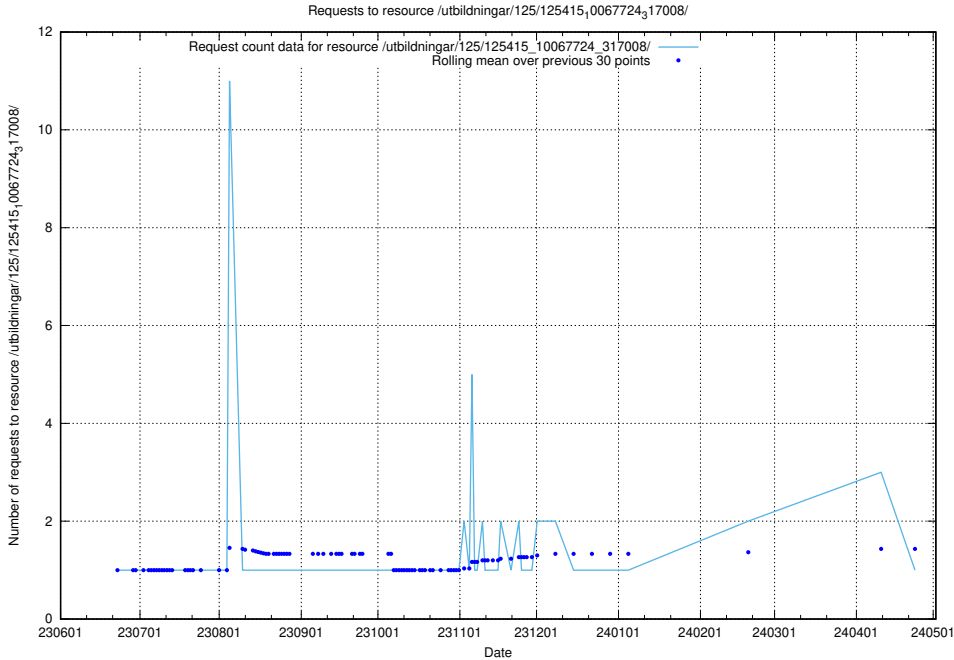

5.5664 Usage of /utbildningar/125/125415_10067724_317008/

Here, we count the number of requests to resource /utbildningar/125/125415_10067724_317008/.