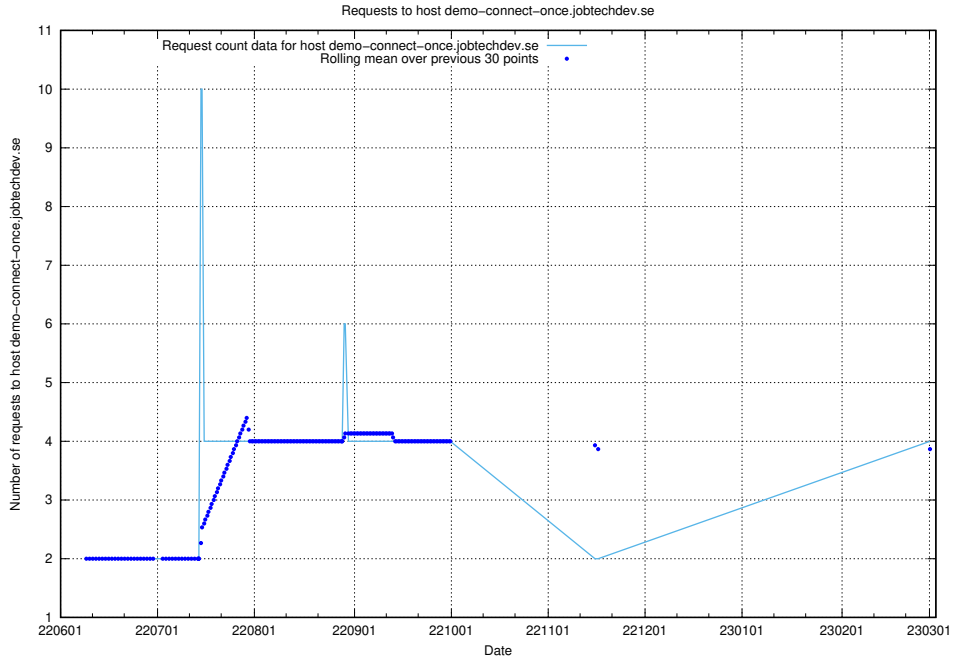

7.143 Usage of demo-connect-once.jobtechdev.se

Here, we count the number of requests to host demo-connect-once.jobtechdev.se.

7.144 Usage of jobsearcht1.api.jobtechdev.se

Here, we count the number of requests to host jobsearcht1.api.jobtechdev.se.