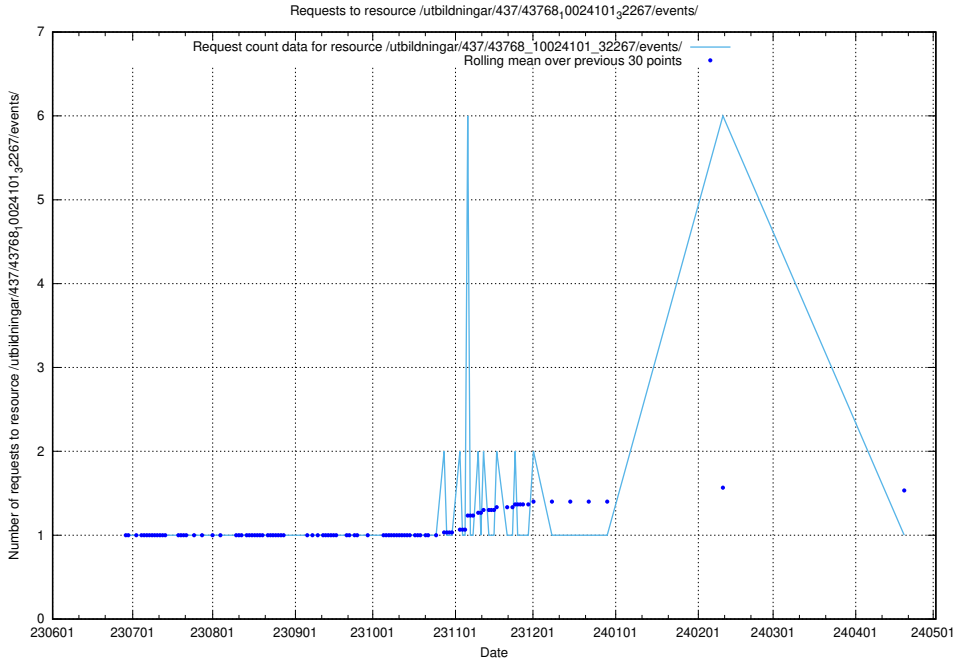

Here, we count the number of requests to resource /utbildningar/438/43808_10024076_30037/.

5.5365 Usage of /utbildningar/437/43768_10024101_32267/events/

Here, we count the number of requests to resource /utbildningar/437/43768_10024101_32267/events/.