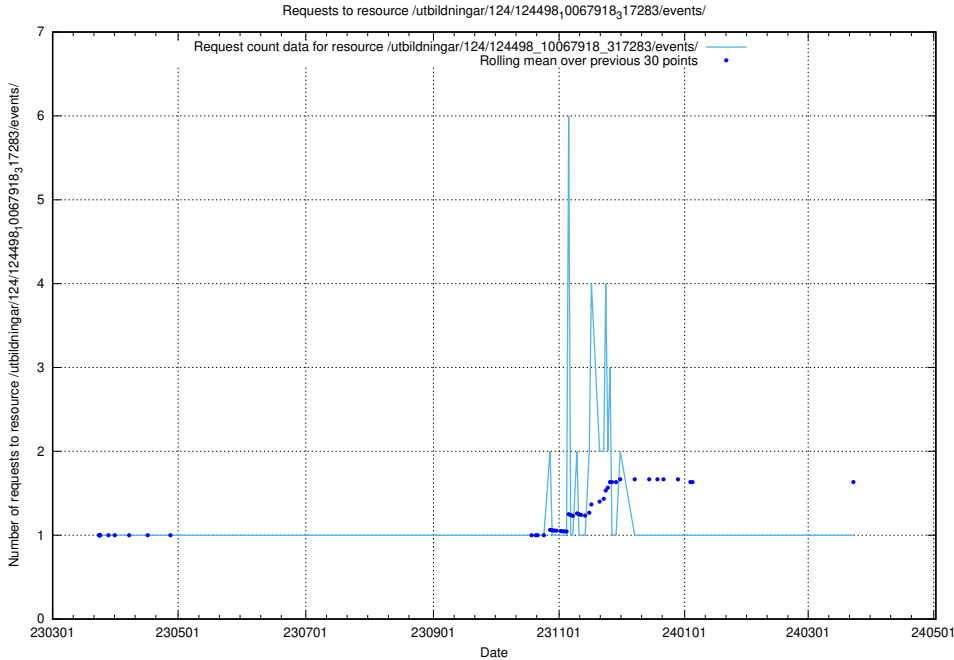

5.2533 Usage of /utbildningar/124/124498_10067918_317283/events/

Here, we count the number of requests to resource /utbildningar/124/124498_10067918_317283/events/