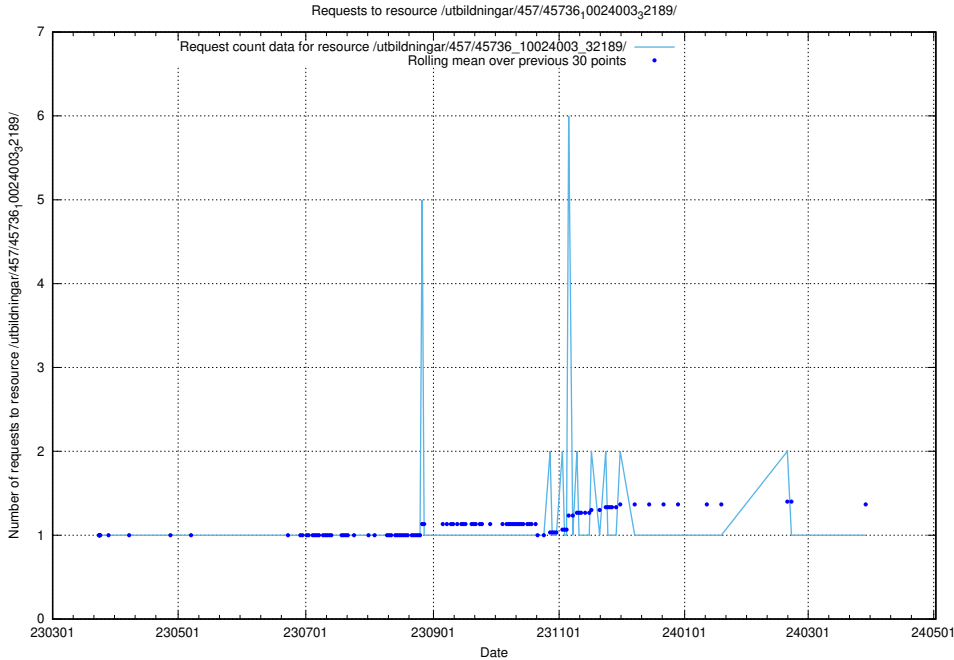

Here, we count the number of requests to resource /utbildningar/457/45736_10024003_32189/events/.

5.6293 Usage of /utbildningar/457/45736_10024003_32189/

Here, we count the number of requests to resource /utbildningar/457/45736_10024003_32189/.