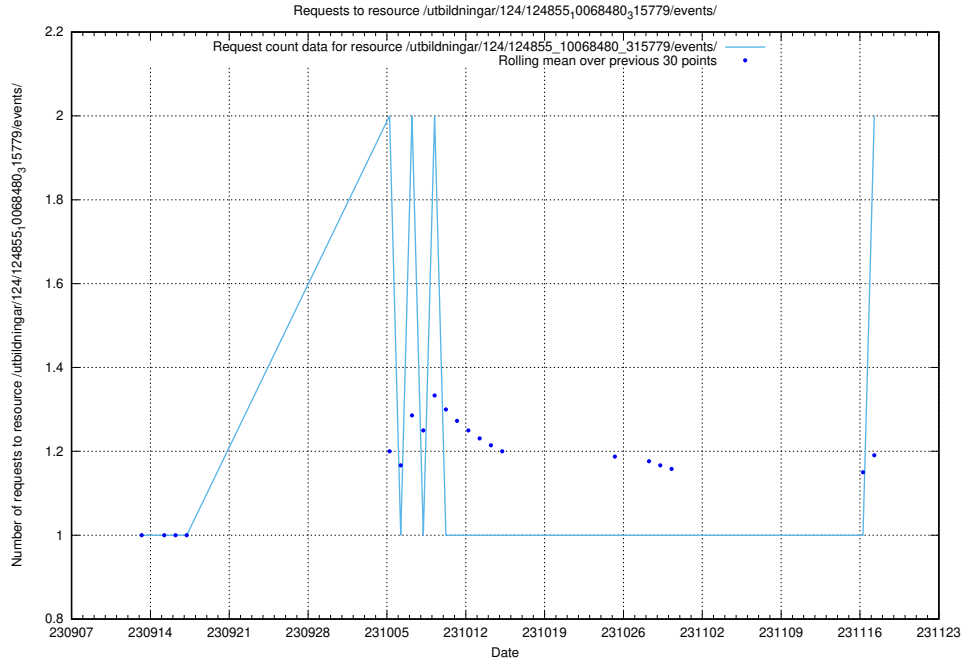

5.705 Usage of /utbildningar/124/124855_10068480_315779/events/

Here, we count the number of requests to resource /utbildningar/124/124855_10068480_315779/events/