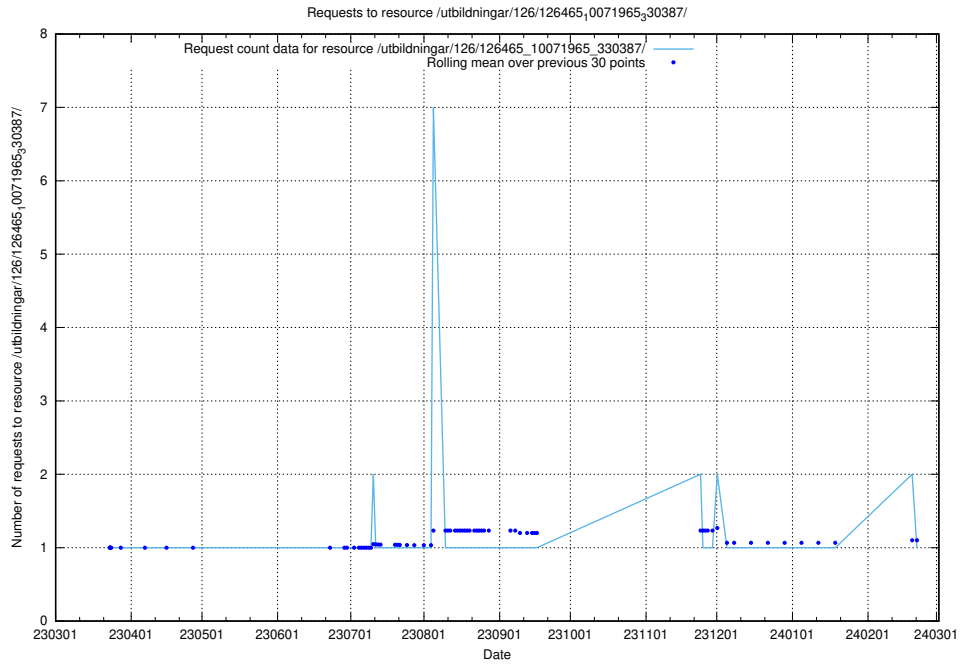

5.6388 Usage of /utbildningar/126/126465_10071965_330387/

Here, we count the number of requests to resource /utbildningar/126/126465_10071965_330387/.