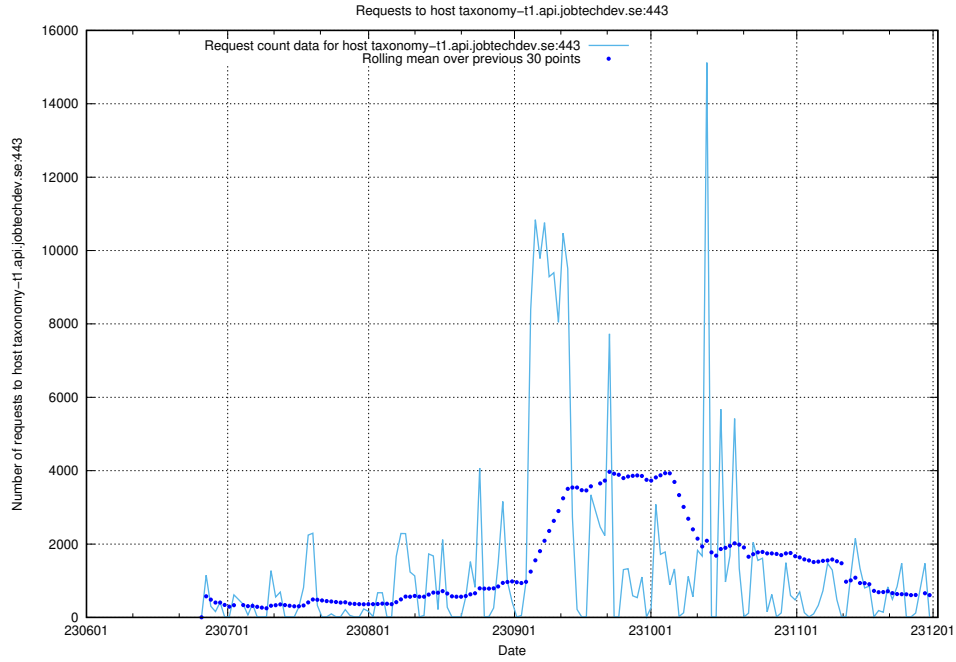

7.60 Usage of taxonomy-t1.api.jobtechdev.se:443

Here, we count the number of requests to host taxonomy-t1.api.jobtechdev.se:443.