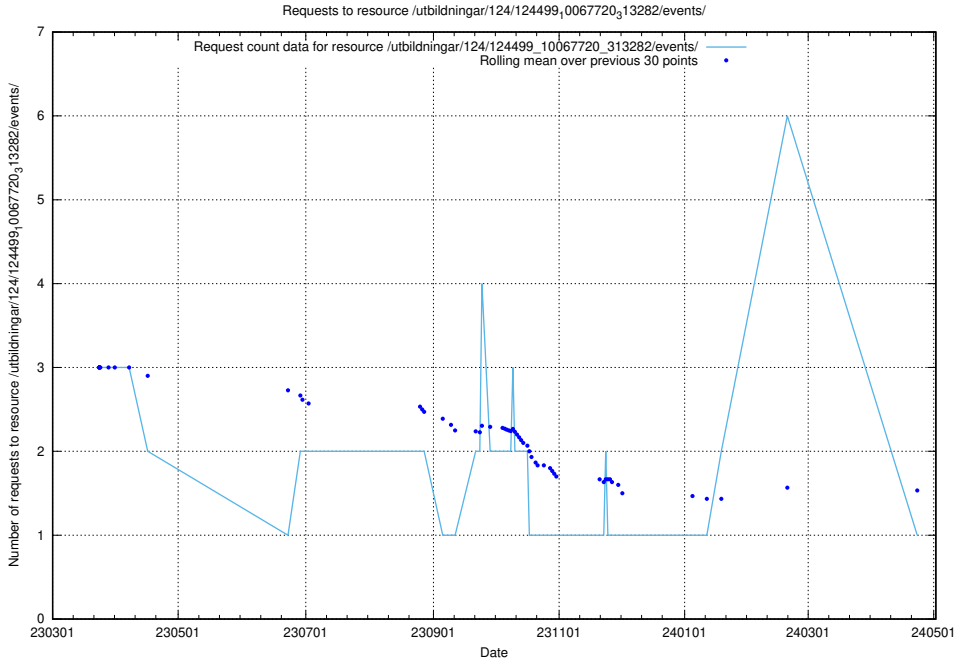

5.6237 Usage of /utbildningar/124/124499_10067720_313282/events/

Here, we count the number of requests to resource /utbildningar/124/124499_10067720_313282/events/