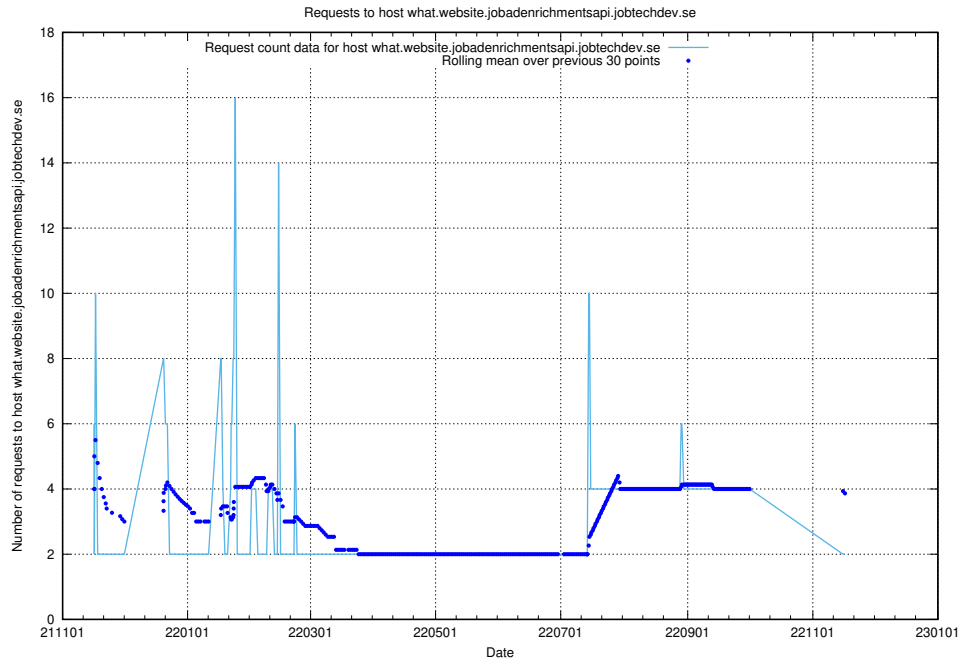

7.500 Usage of what.website.jobadenrichmentsapi.jobtechdev.se

Here, we count the number of requests to host what.website.jobadenrichmentsapi.jobtechdev.se.