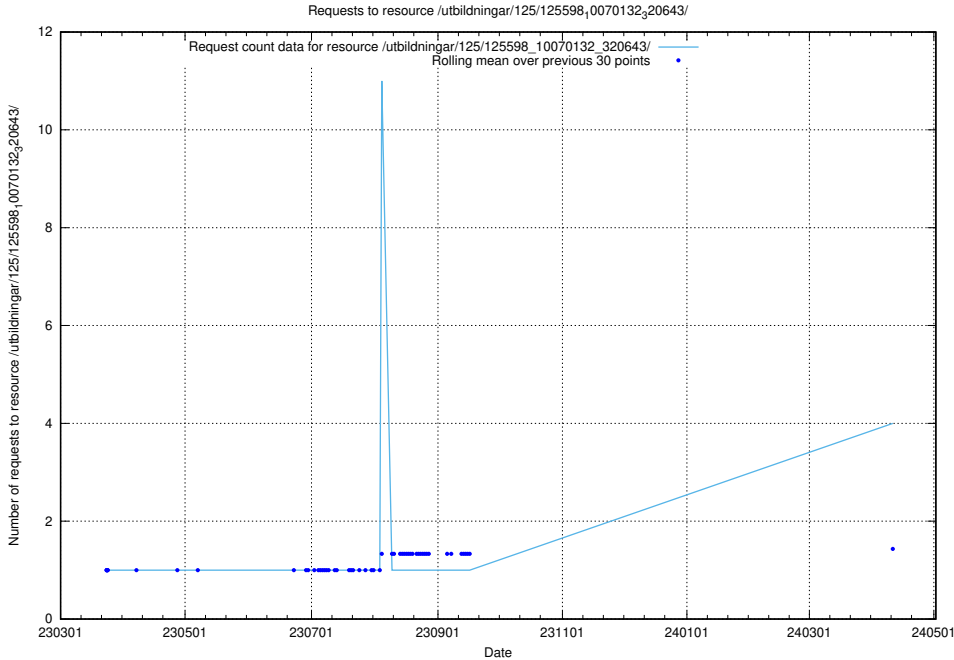

5.153 Usage of /utbildningar/125/125598_10070132_320643/

Here, we count the number of requests to resource /utbildningar/125/125598_10070132_320643/.