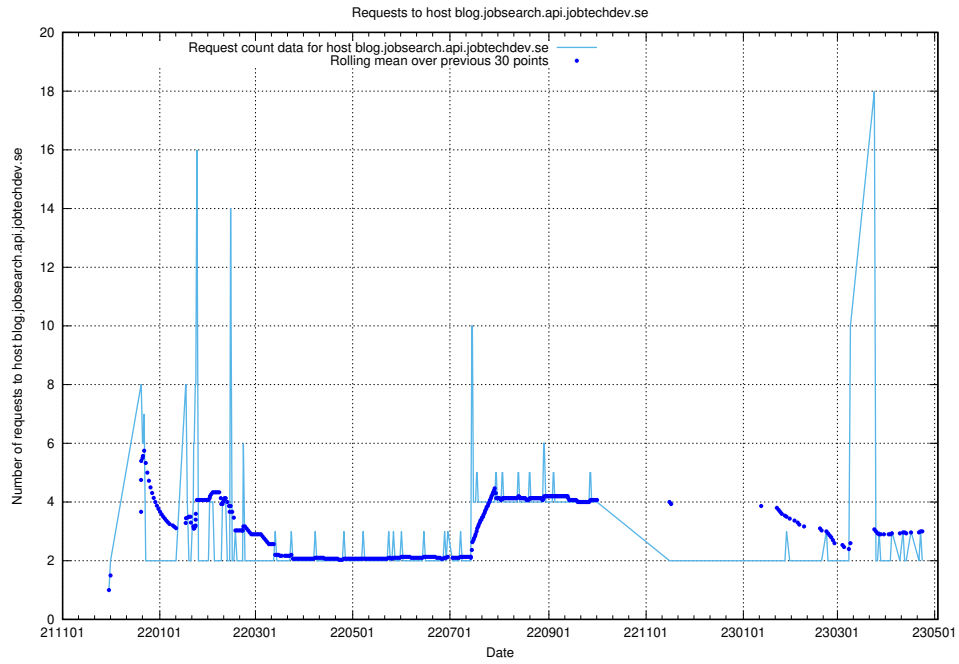

7.380 Usage of `blog.jobsearch.api.jobtechdev.se`

Here, we count the number of requests to host `blog.jobsearch.api.jobtechdev.se`.