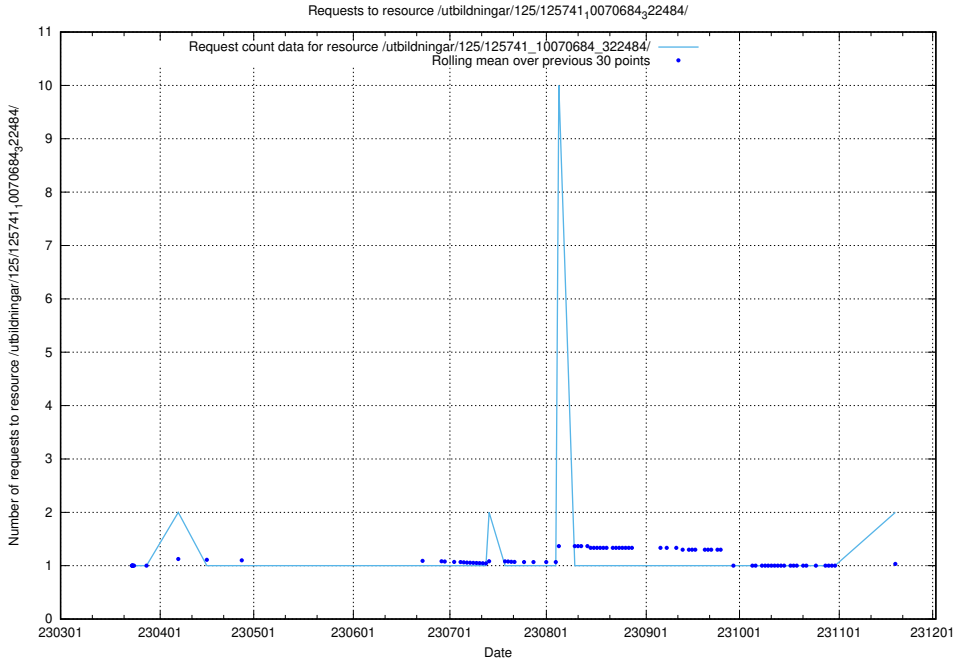

5.895 Usage of /utbildningar/125/125741_10070684_322484/

Here, we count the number of requests to resource /utbildningar/125/125741_10070684_322484/.