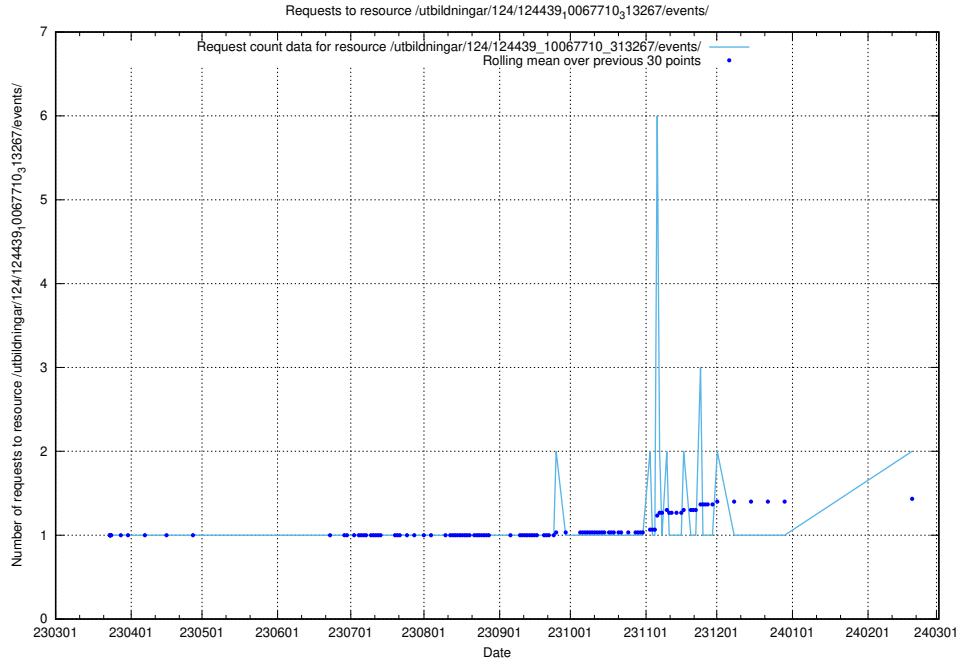

5.619 Usage of /utbildningar/124/124439_10067710_313267/events/

Here, we count the number of requests to resource /utbildningar/124/124439_10067710_313267/events/