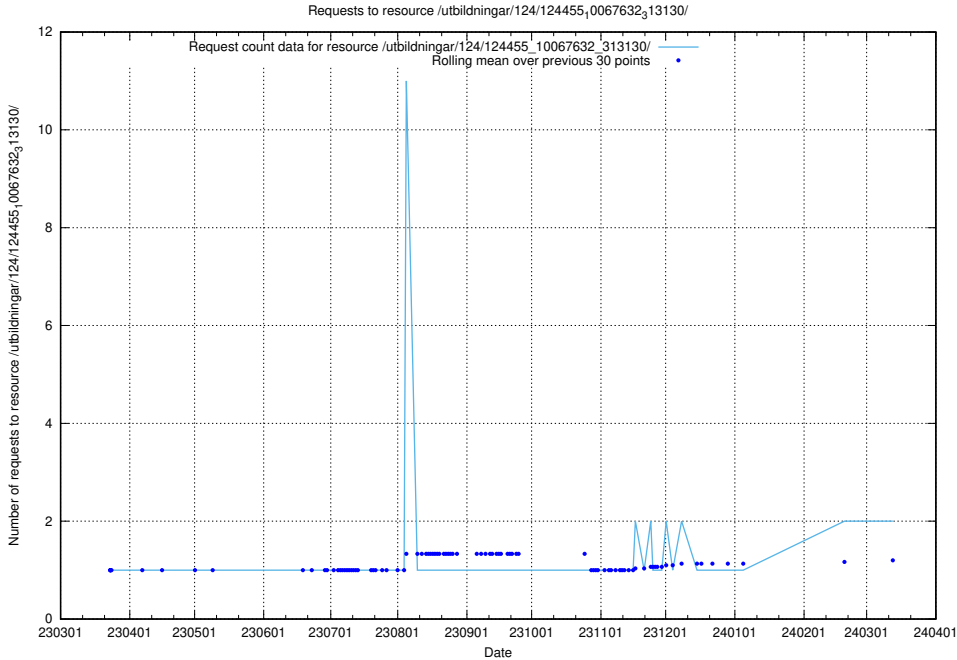

5.612 Usage of /utbildningar/124/124455_10067632_313130/

Here, we count the number of requests to resource /utbildningar/124/124455_10067632_313130/.