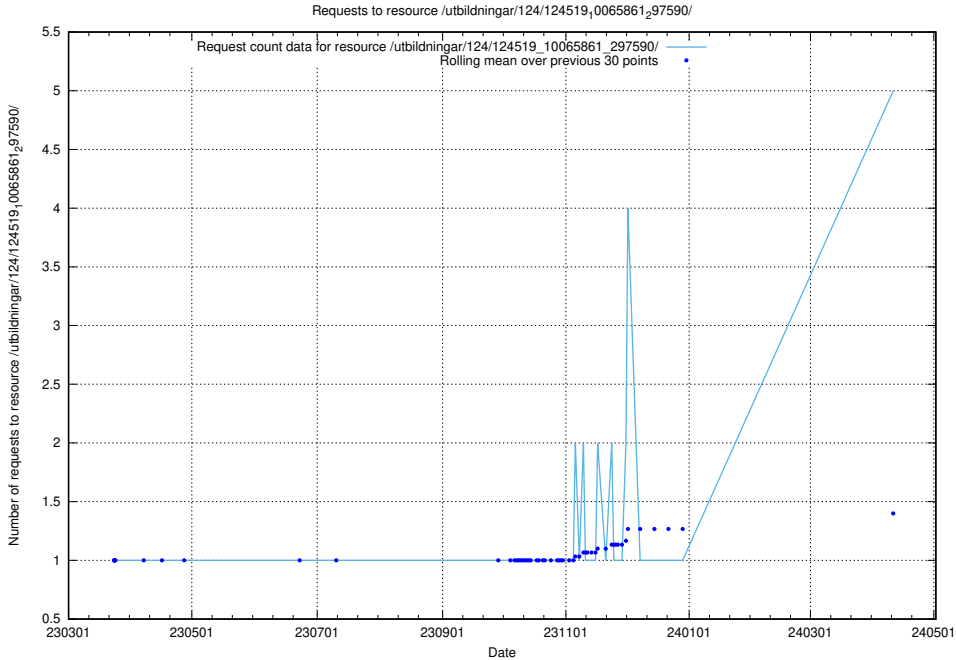

5.115 Usage of /utbildningar/124/124519_10065861_297590/

Here, we count the number of requests to resource /utbildningar/124/124519_10065861_297590/.