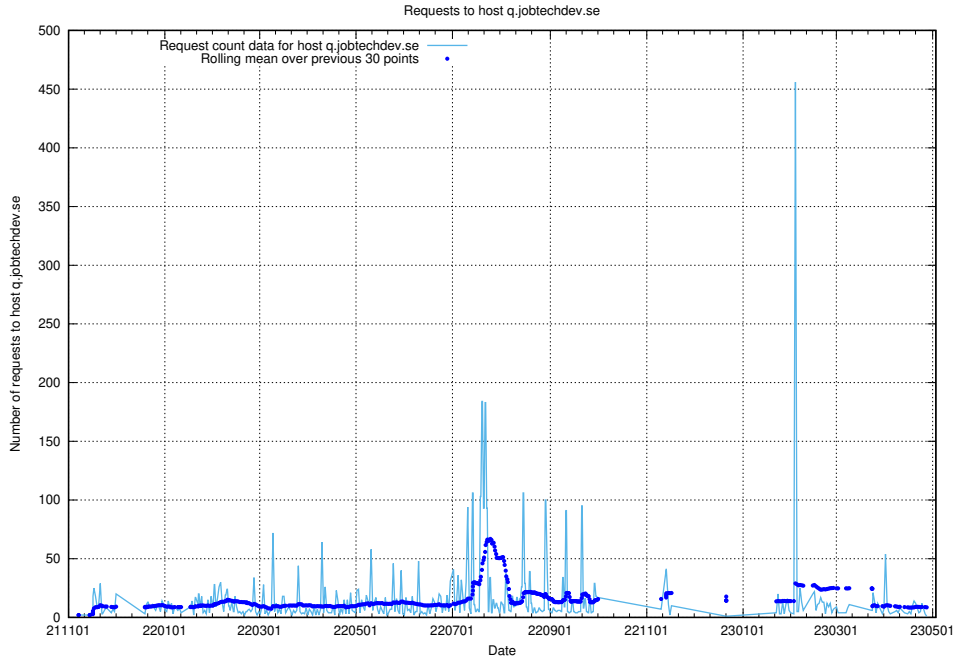

7.622 Usage of q.jobtechdev.se

Here, we count the number of requests to host q.jobtechdev.se.

7.623 Usage of mc.jobtechdev.se

Here, we count the number of requests to host mc.jobtechdev.se.

7.624 Usage of list.jobtechdev.se