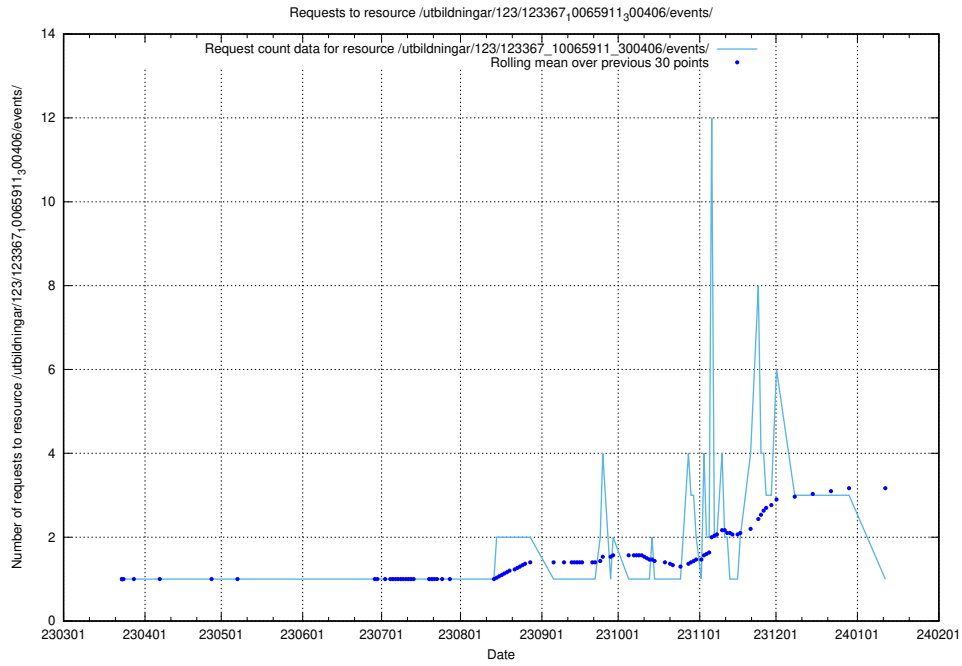

5.4647 Usage of /utbildningar/123/123367_10065911_300406/events/

Here, we count the number of requests to resource /utbildningar/123/123367_10065911_300406/events/

5.4648 Usage of /utbildningar/124/124500_10067840_313543/events/