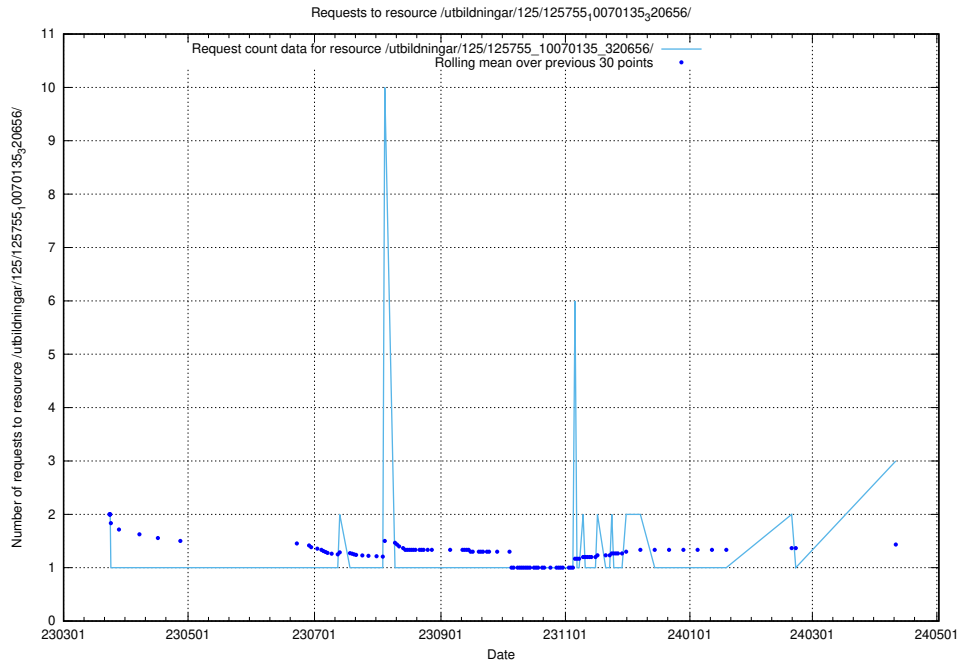

5.414 Usage of /utbildningar/125/125755_10070135_320656/

Here, we count the number of requests to resource /utbildningar/125/125755_10070135_320656/.