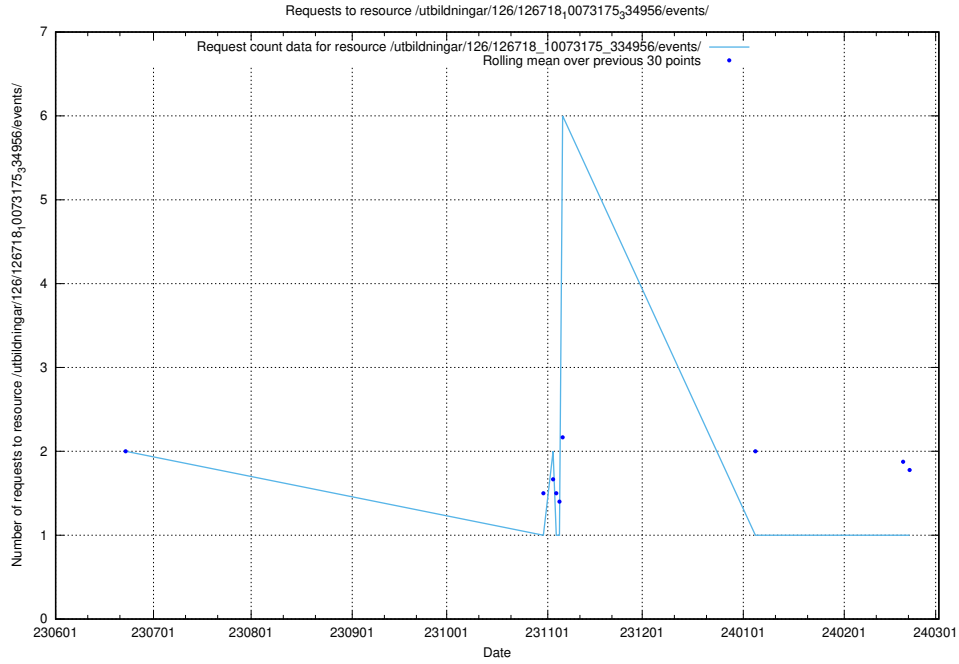

5.5499 Usage of /utbildningar/126/126718_10073175_334956/events/

Here, we count the number of requests to resource /utbildningar/126/126718_10073175_334956/events/