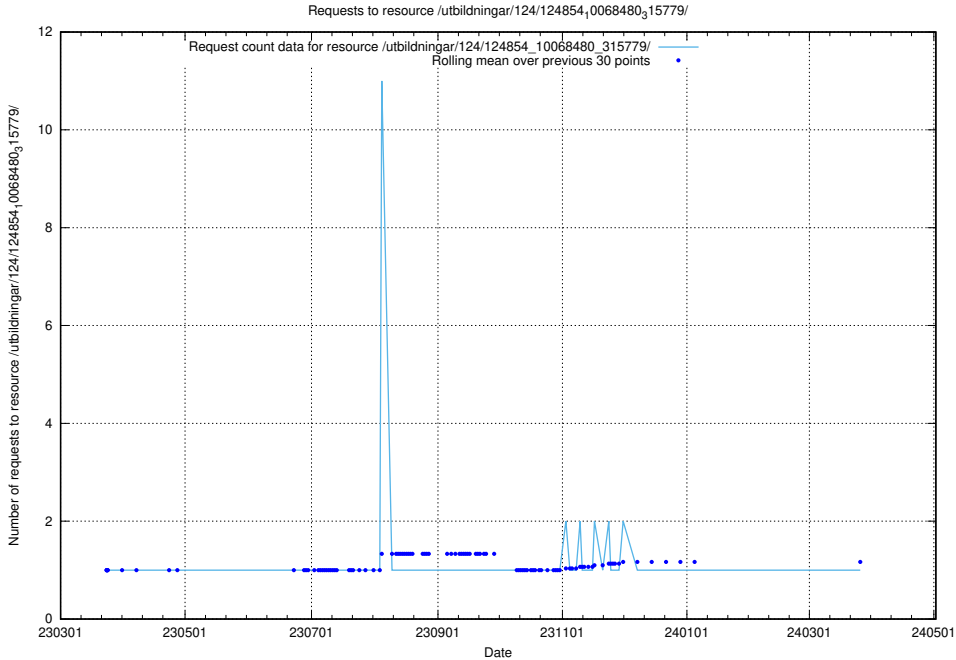

5.1146 Usage of /utbildningar/124/124854_10068480_315779/

Here, we count the number of requests to resource /utbildningar/124/124854_10068480_315779/.