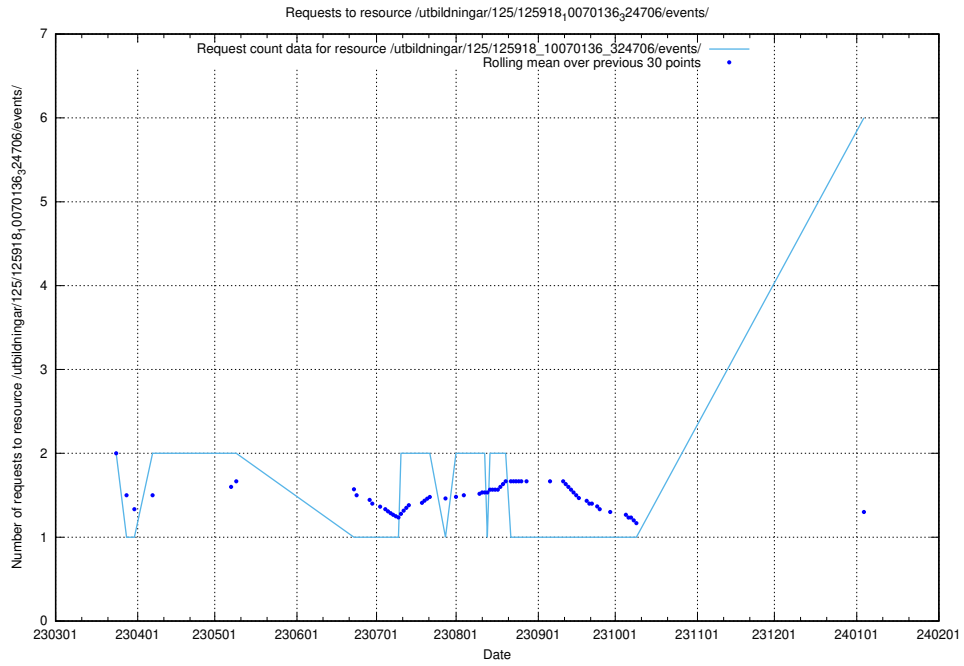

Here, we count the number of requests to resource /utbildningar/125/125918_10070136_324706/events/

5.97 Usage of /utbildningar/438/43853_10023992_330962/events/

Here, we count the number of requests to resource /utbildningar/438/43853_10023992_330962/events/.