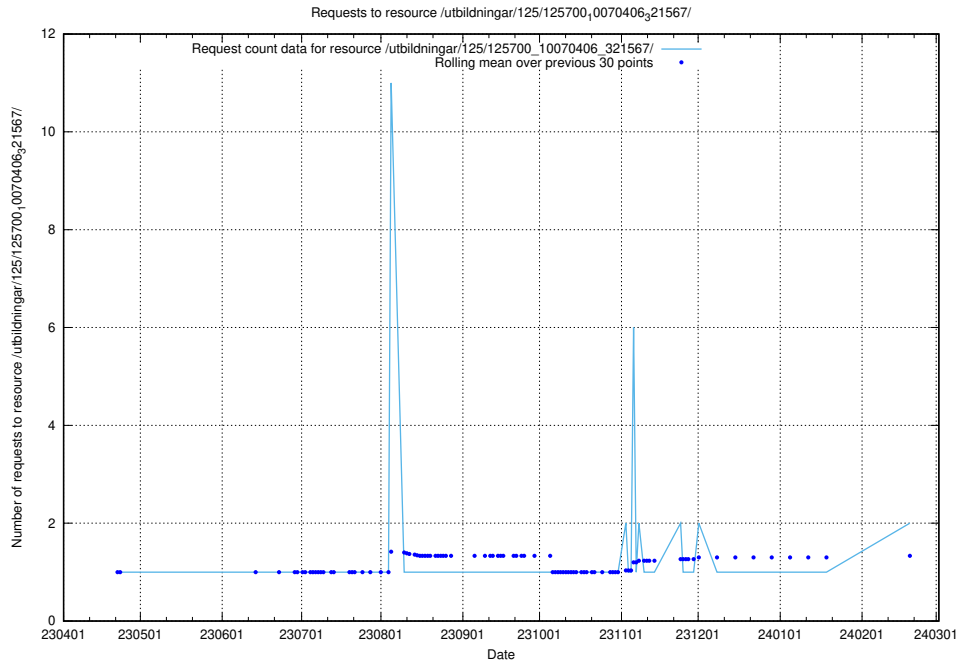

5.849 Usage of /utbildningar/125/125700_10070406_321567/

Here, we count the number of requests to resource /utbildningar/125/125700_10070406_321567/.