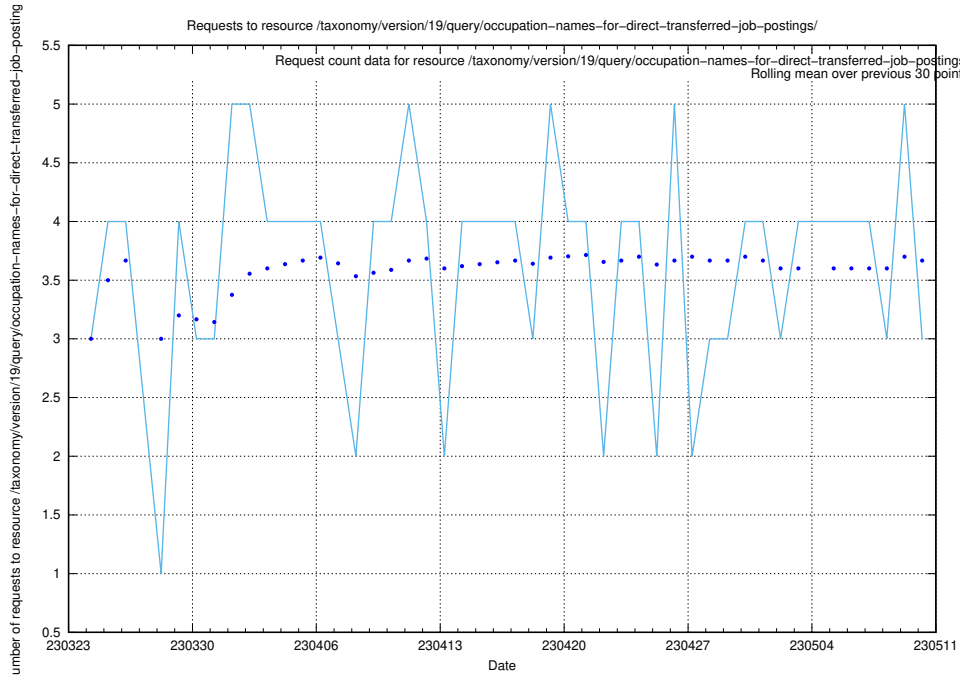

5.405 Usage of /taxonomy/version/19/query/occupation-names-for-direct-transferred-job-postings/

Here, we count the number of requests to resource /taxonomy/version/19/query/occupation-names-for-direct-transferred-job-postings/.