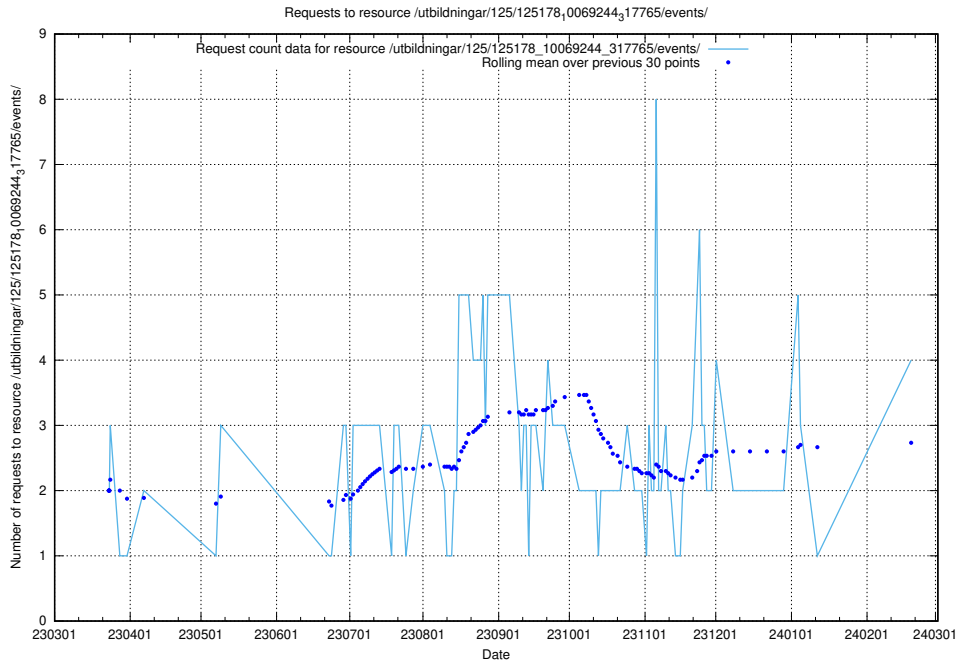

5.237 Usage of /utbildningar/125/125178_10069244_317765/events/

Here, we count the number of requests to resource /utbildningar/125/125178_10069244_317765/events/