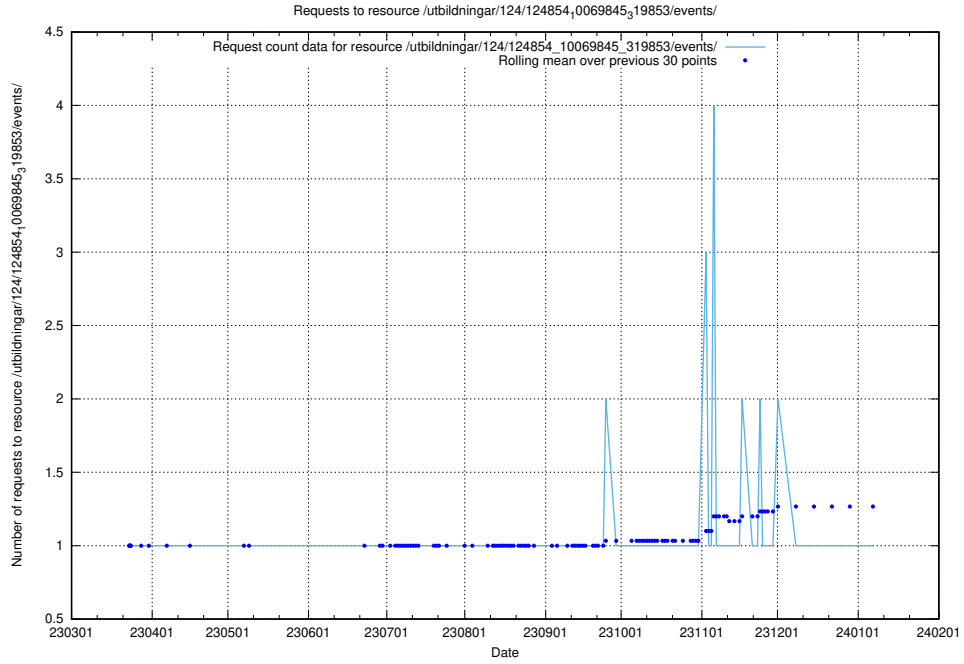

5.1136 Usage of /utbildningar/124/124854_10069845_319853/events/

Here, we count the number of requests to resource /utbildningar/124/124854_10069845_319853/events/