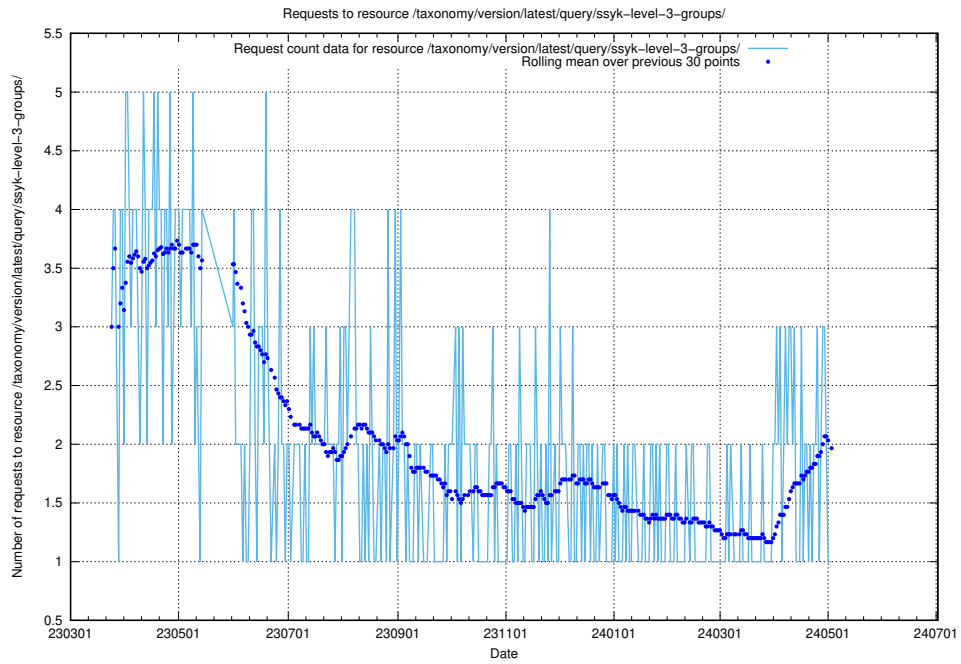

5.6048 Usage of /taxonomy/version/latest/query/ssyk-level-3-groups/

Here, we count the number of requests to resource /taxonomy/version/latest/query/ssyk-level-3-groups/.