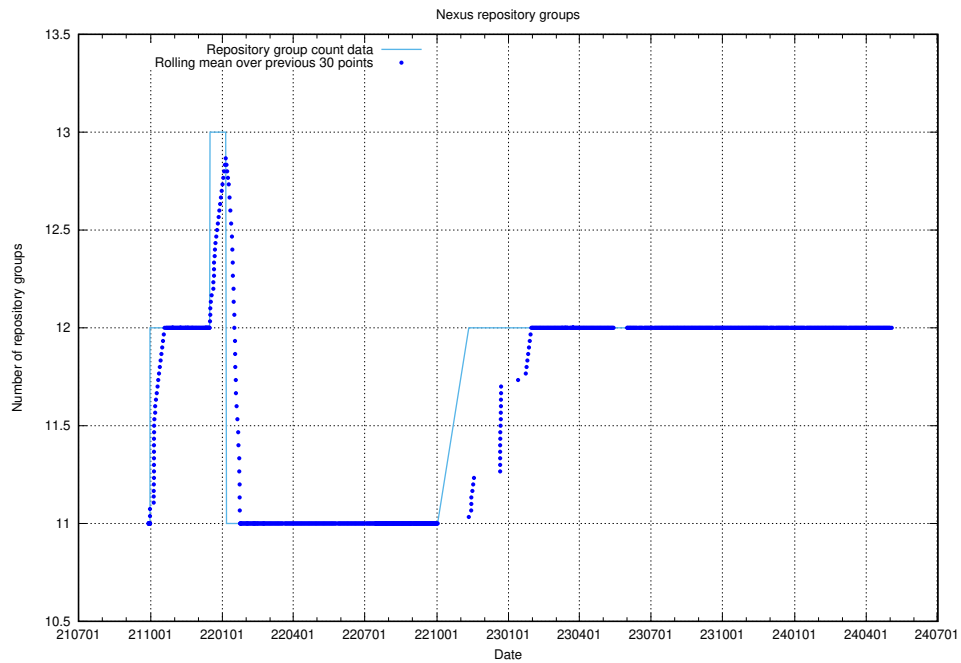

9 Nexus

This section contains statistics from the [image and package repositories](https://nexus.jobtechdev.se)⁹ of JobTech.

9.1 Number of repository groups in Nexus

A graph showing the number of repository groups.

⁹<https://nexus.jobtechdev.se>