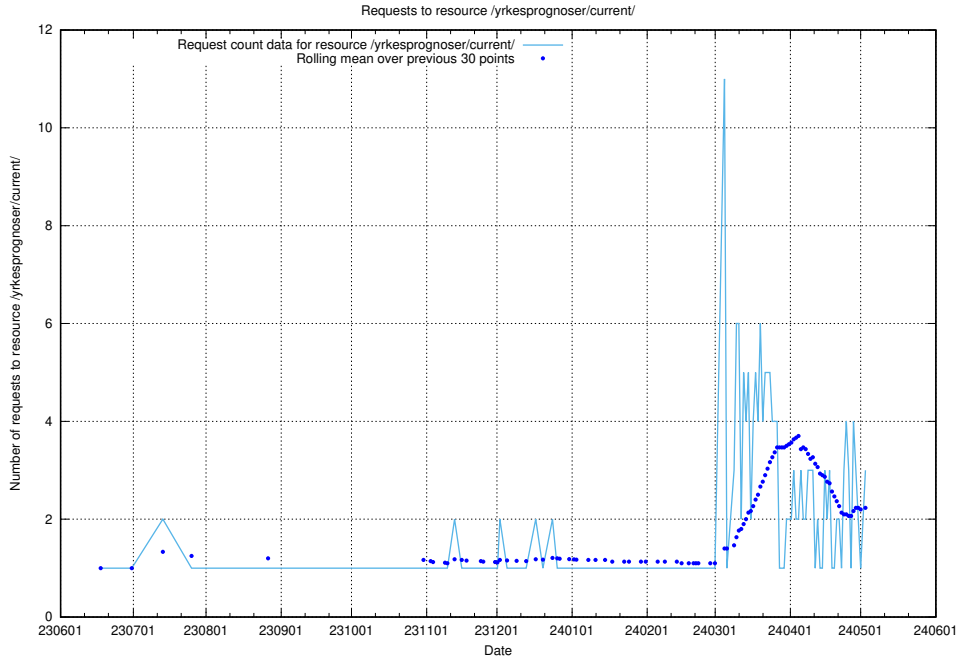

5.386 Usage of /yrkesprognoser/current/

Here, we count the number of requests to resource /yrkesprognoser/current/.