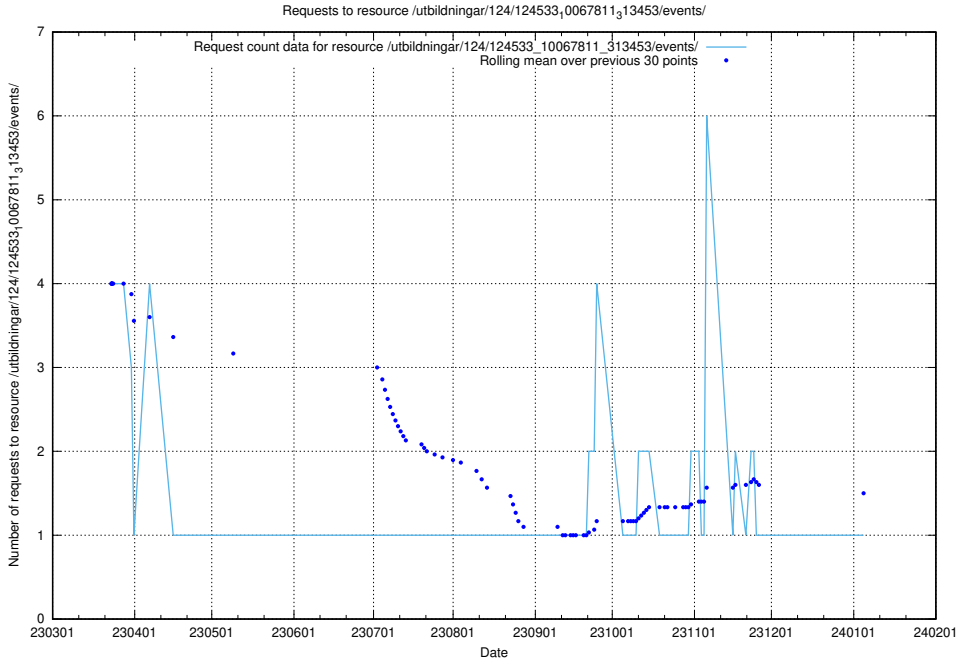

5.6227 Usage of /utbildningar/124/124533_10067811_313453/events/

Here, we count the number of requests to resource /utbildningar/124/124533_10067811_313453/events/