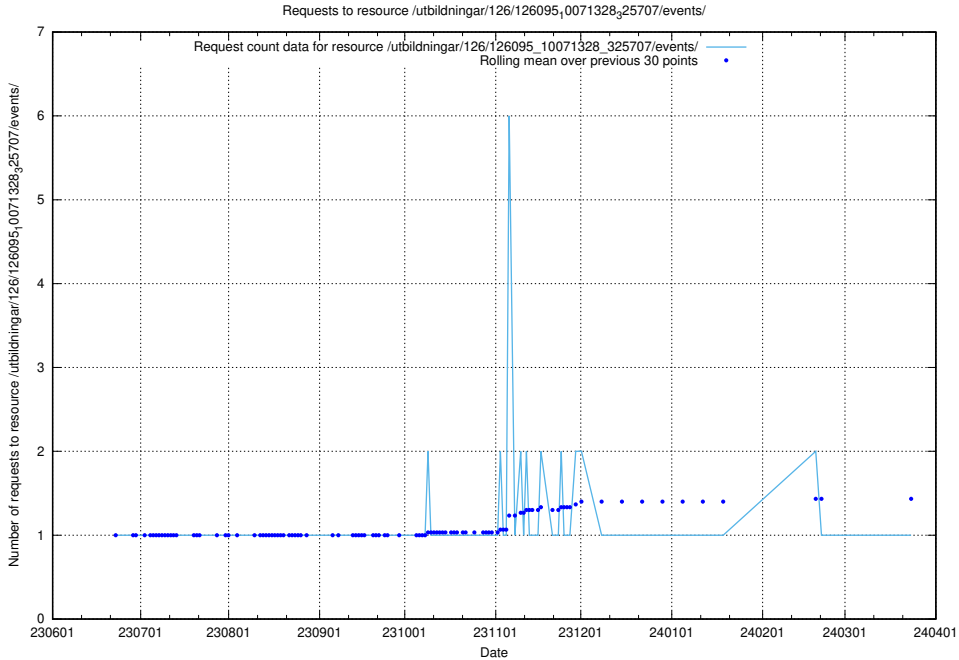

5.5618 Usage of /utbildningar/126/126095_10071328_325707/events/

Here, we count the number of requests to resource /utbildningar/126/126095_10071328_325707/events/