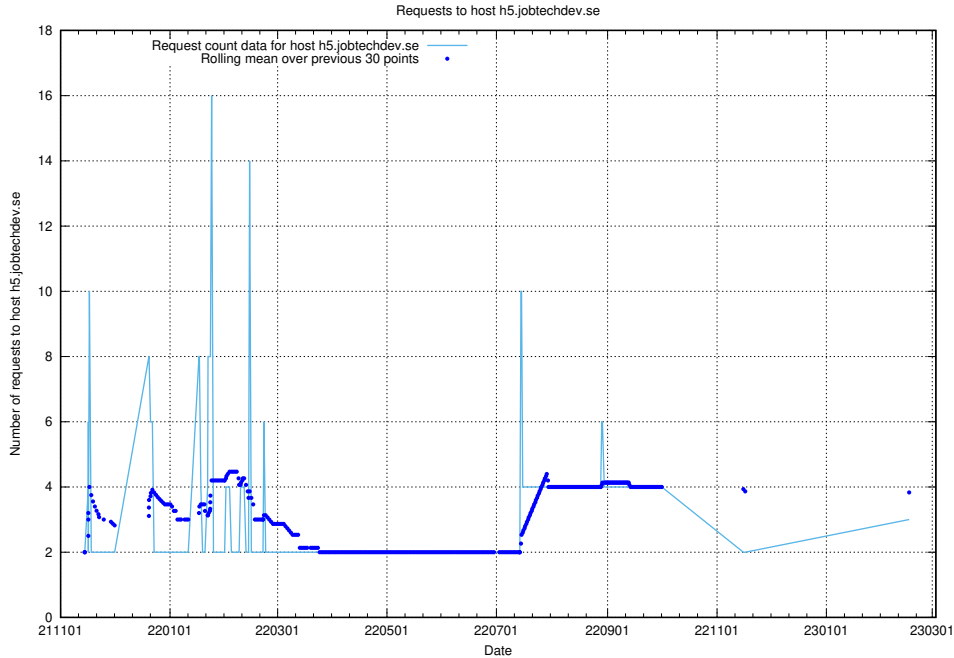

7.162 Usage of h5.jobtechdev.se

Here, we count the number of requests to host h5.jobtechdev.se.