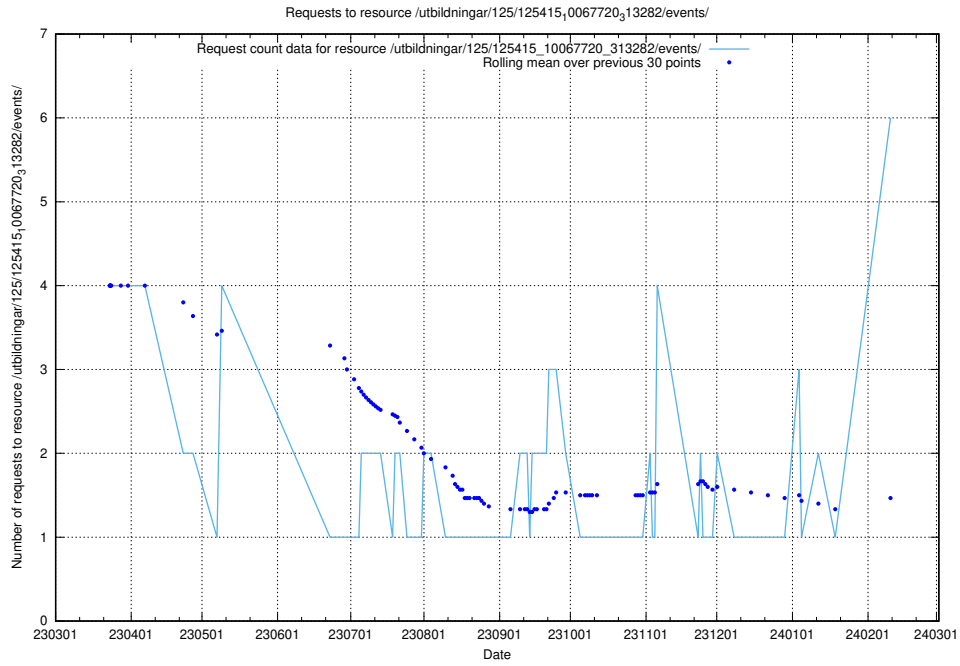

5.99 Usage of /utbildningar/125/125415_10067720_313282/events/

Here, we count the number of requests to resource /utbildningar/125/125415_10067720_313282/events/