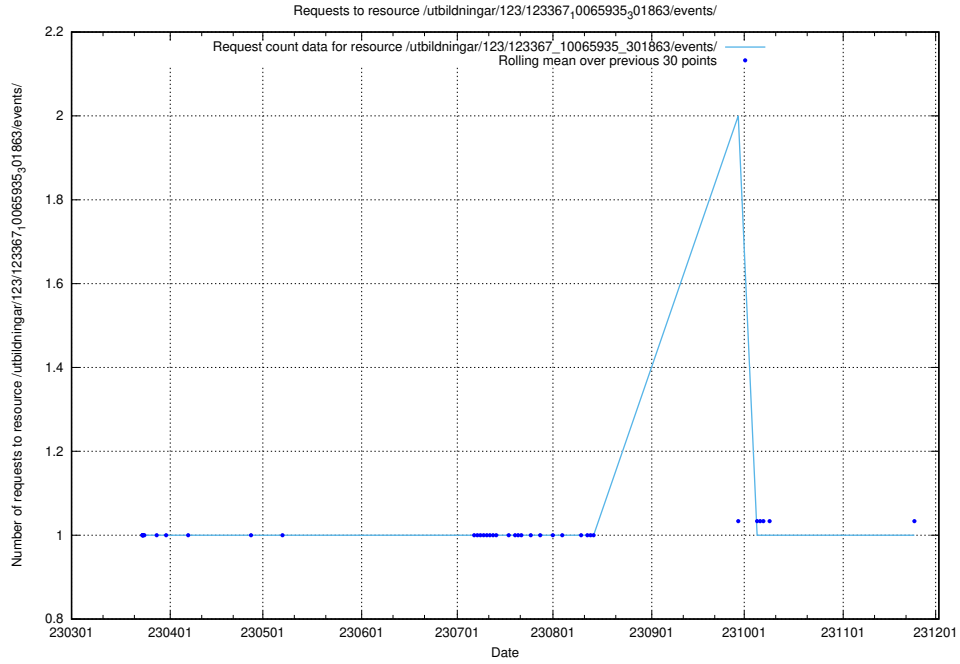

5.4535 Usage of /utbildningar/123/123367_10065935_301863/events/

Here, we count the number of requests to resource /utbildningar/123/123367_10065935_301863/events/