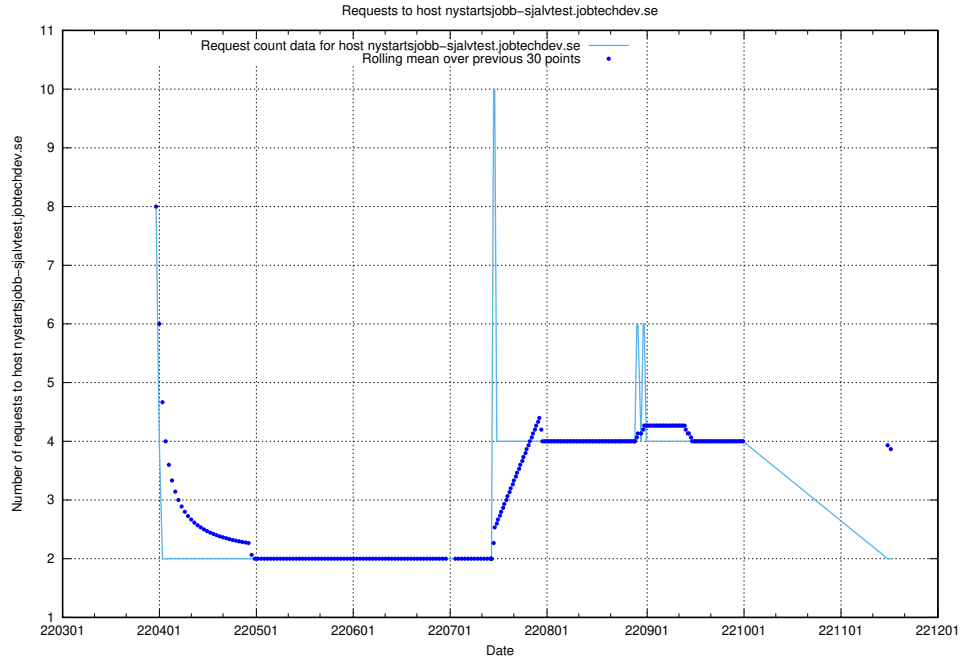

7.477 Usage of nystartsjobb-sjalvtest.jobtechdev.se

Here, we count the number of requests to host nystartsjobb-sjalvtest.jobtechdev.se.