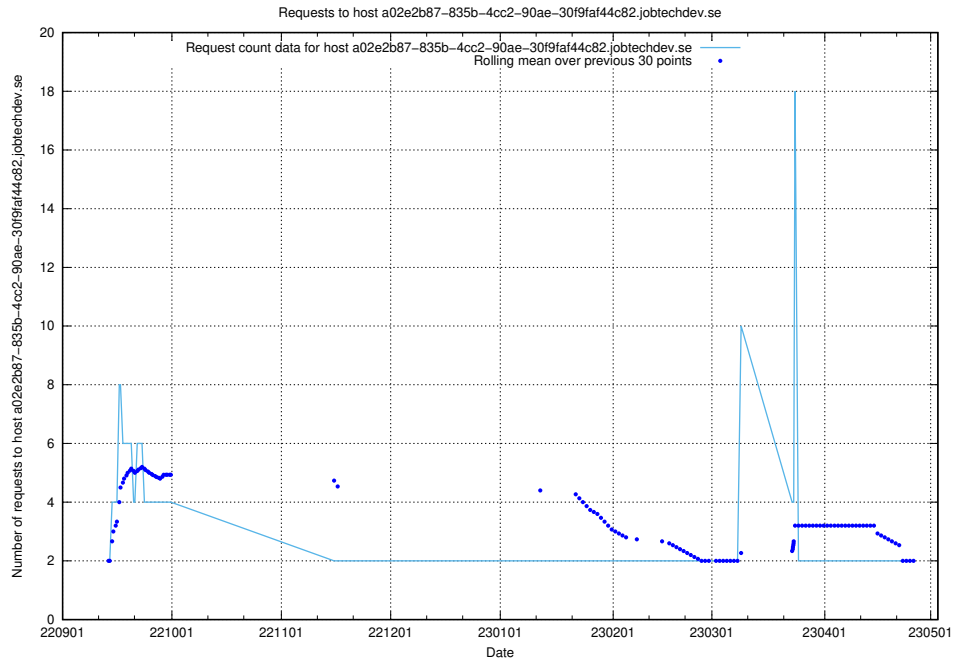

7.320 Usage of a02e2b87-835b-4cc2-90ae-30f9faf44c82.jobtechdev.se

Here, we count the number of requests to host a02e2b87-835b-4cc2-90ae-30f9faf44c82.jobtechdev.se.