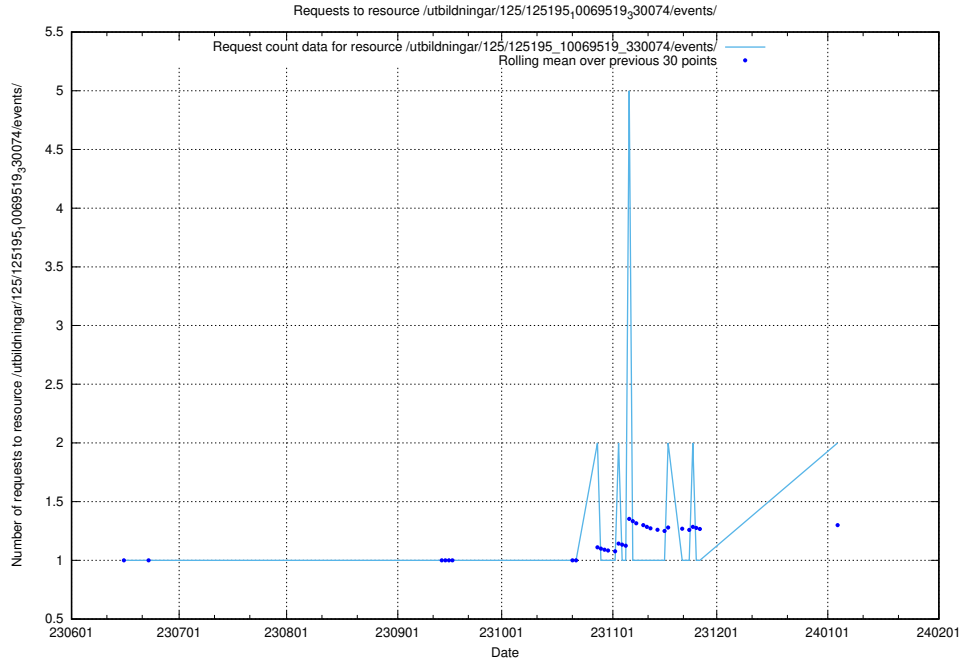

5.834 Usage of /utbildningar/125/125195_10069519_330074/events/

Here, we count the number of requests to resource /utbildningar/125/125195_10069519_330074/events/