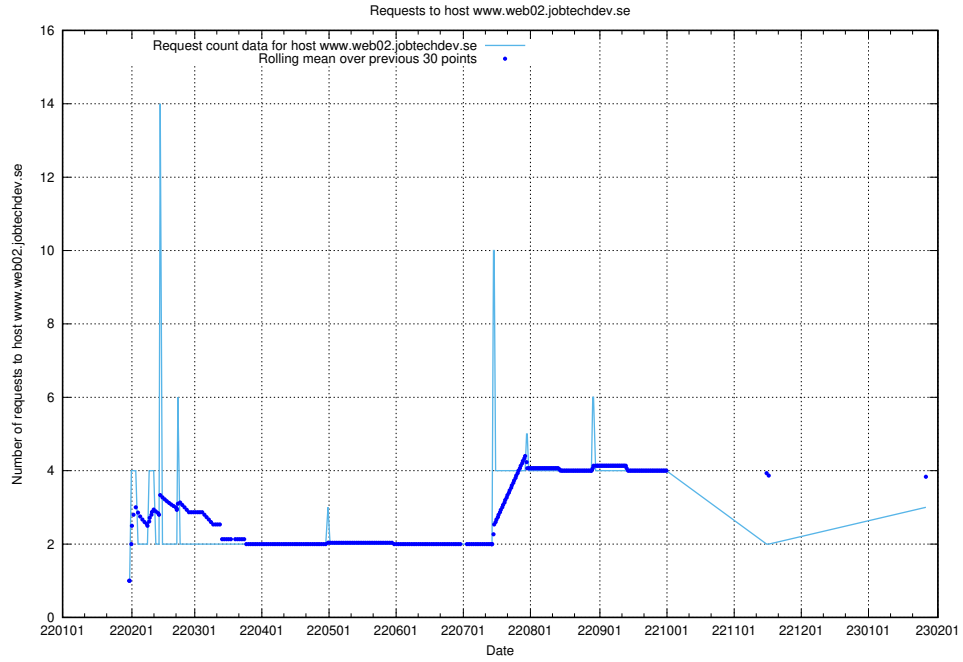

7.235 Usage of www.web02.jobtechdev.se

Here, we count the number of requests to host www.web02.jobtechdev.se.