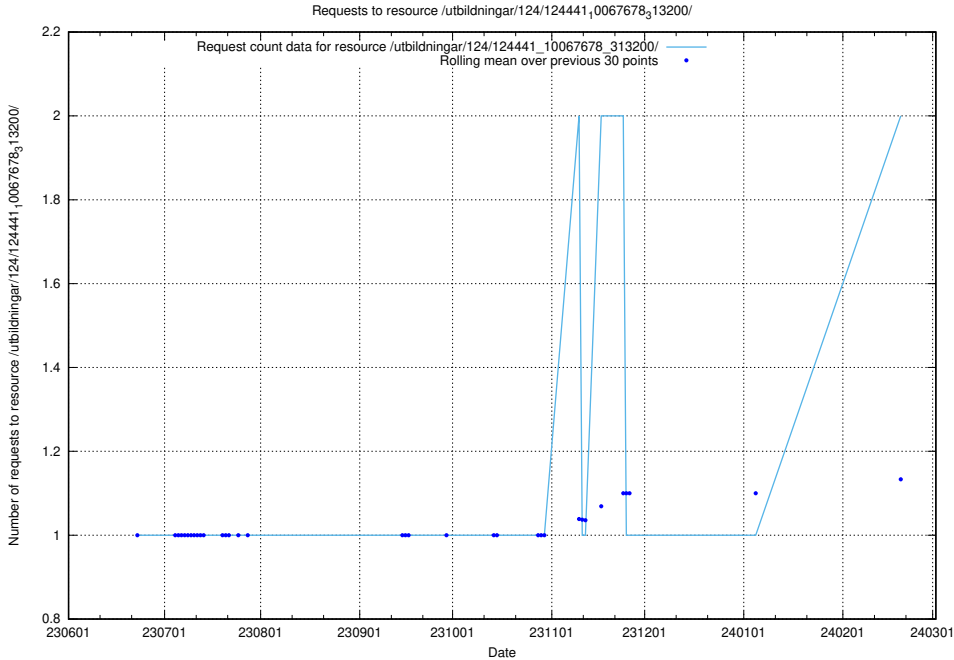

5.823 Usage of /utbildningar/124/124441_10067678_313200/

Here, we count the number of requests to resource /utbildningar/124/124441_10067678_313200/.