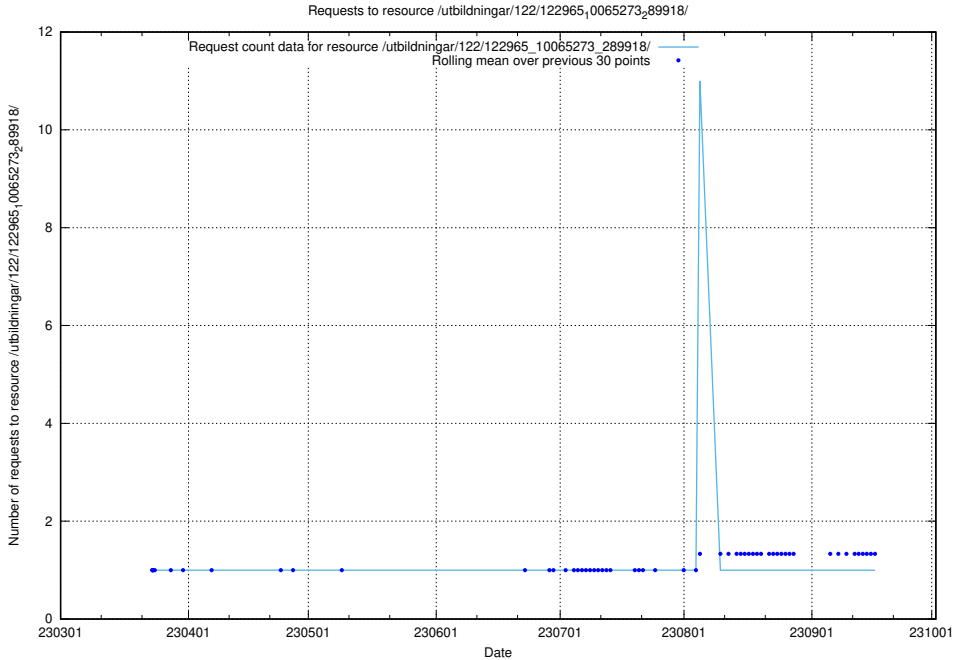

5.5071 Usage of /utbildningar/122/122965_10065273_289918/

Here, we count the number of requests to resource /utbildningar/122/122965_10065273_289918/.

5.5072 Usage of /taxonomy/version/14/query/employment-variety-concepts/