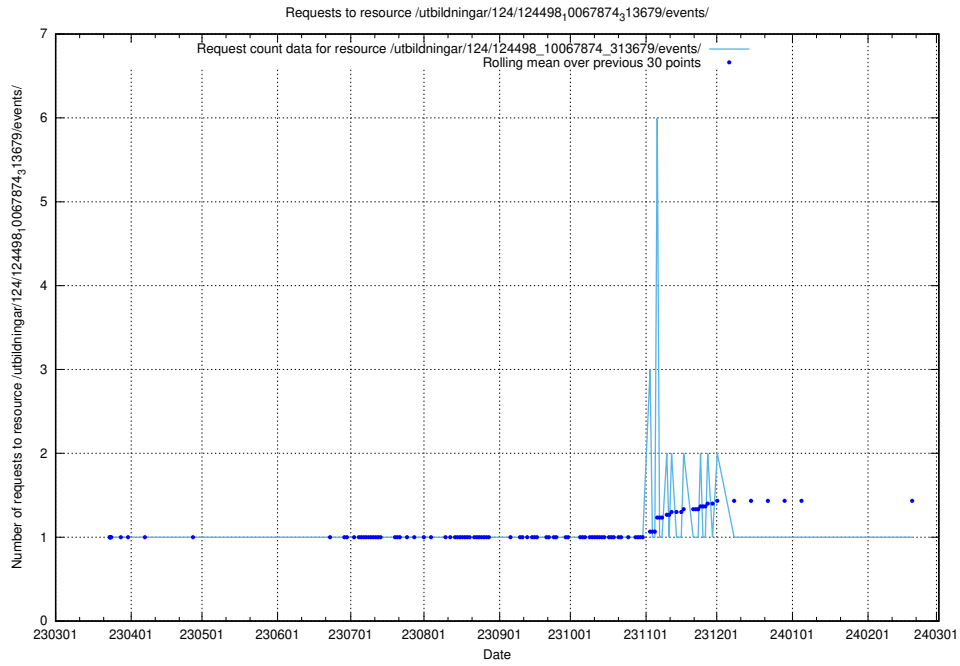

5.2562 Usage of /utbildningar/124/124498_10067874_313679/events/

Here, we count the number of requests to resource /utbildningar/124/124498_10067874_313679/events/