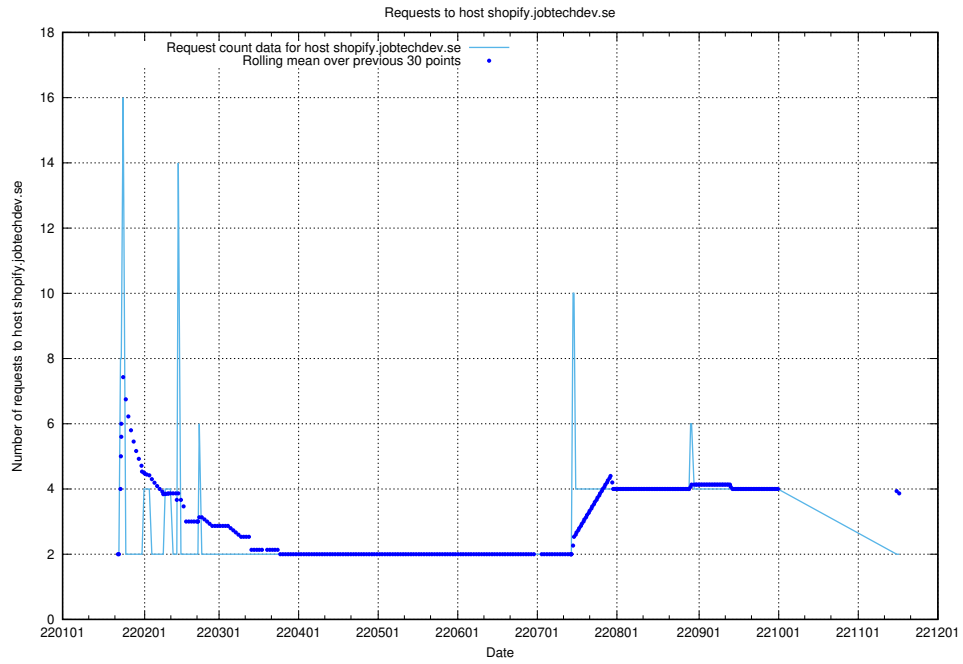

Here, we count the number of requests to host shopify.jobtechdev.se.

7.584 Usage of jijitsi.jobtechdev.se

Here, we count the number of requests to host jijitsi.jobtechdev.se.

7.585 Usage of service.jobtechdev.se