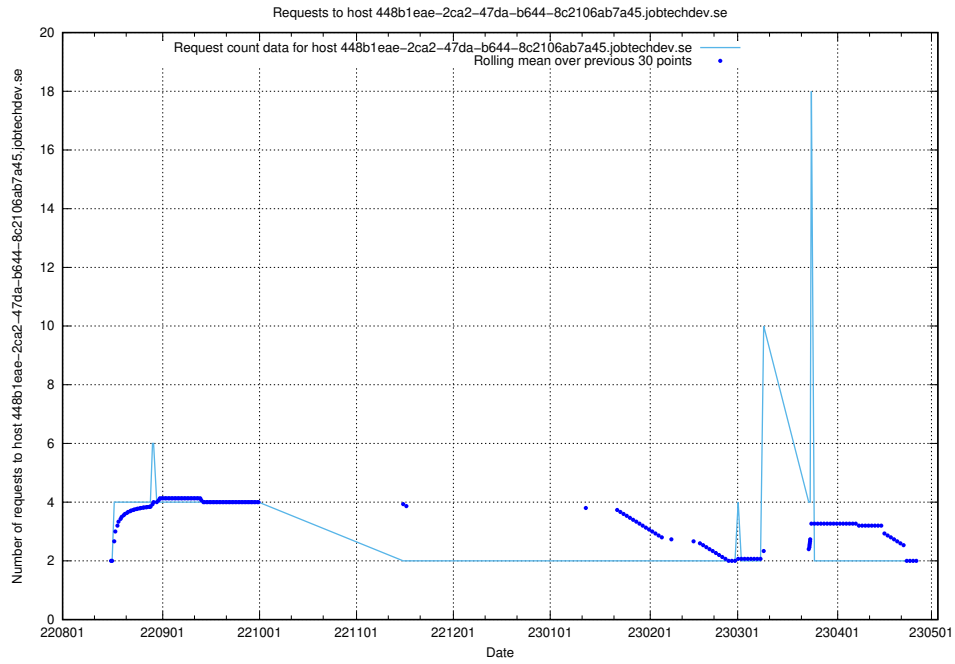

7.342 Usage of 448b1eae-2ca2-47da-b644-8c2106ab7a45.jobtechdev.se

Here, we count the number of requests to host 448b1eae-2ca2-47da-b644-8c2106ab7a45.jobtechdev.se.

7.343 Usage of se2.jobtechdev.se

Here, we count the number of requests to host se2.jobtechdev.se.