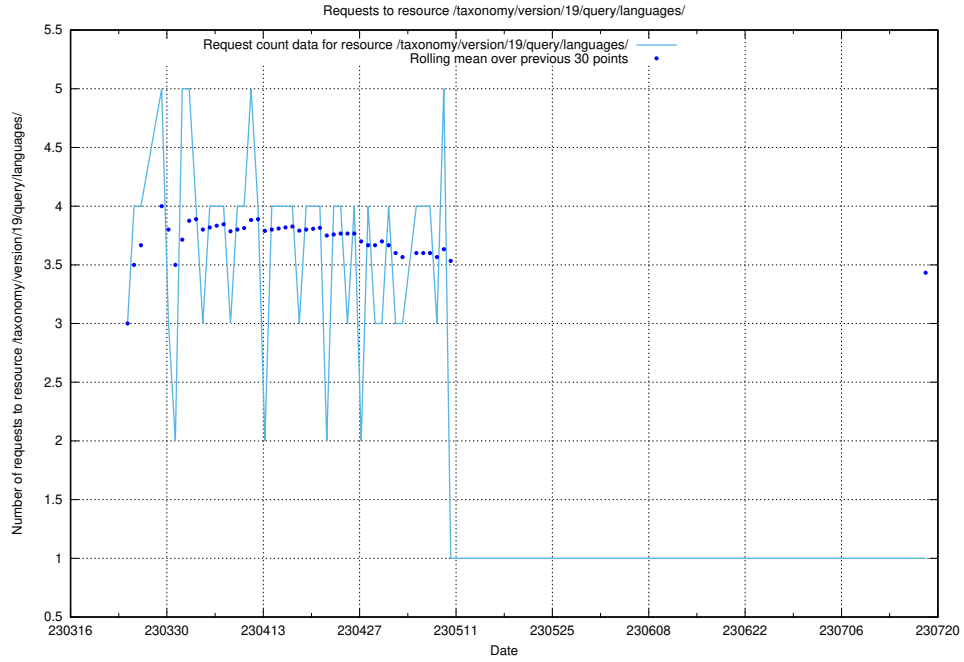

5.6113 Usage of /taxonomy/version/19/query/languages/

Here, we count the number of requests to resource /taxonomy/version/19/query/languages/.