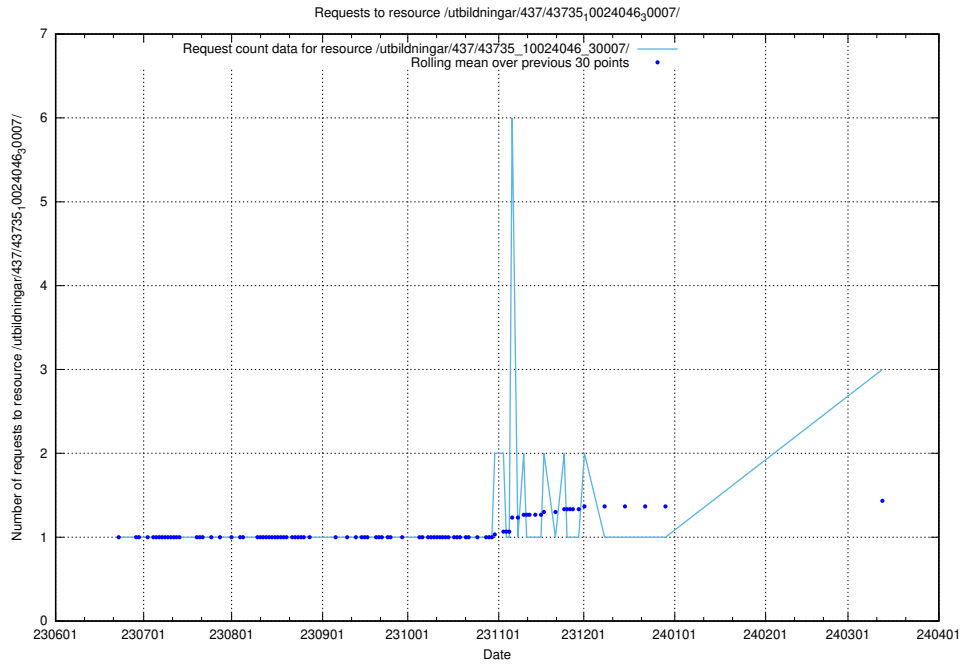

5.363 Usage of /utbildningar/437/43735_10024046_30007/

Here, we count the number of requests to resource /utbildningar/437/43735_10024046_30007/.