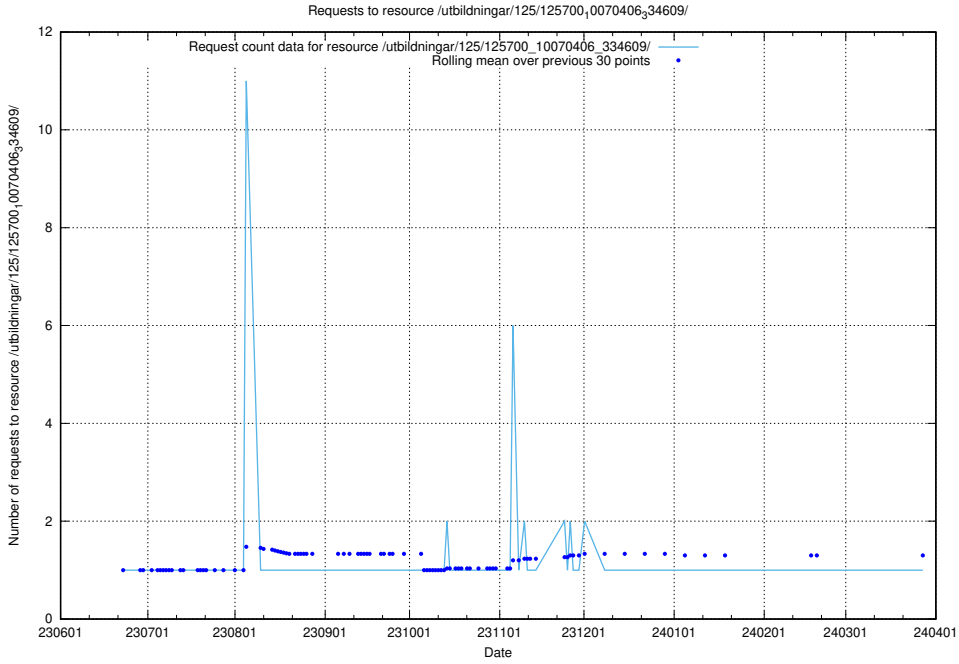

5.5648 Usage of /utbildningar/125/125700_10070406_334609/

Here, we count the number of requests to resource /utbildningar/125/125700_10070406_334609/.