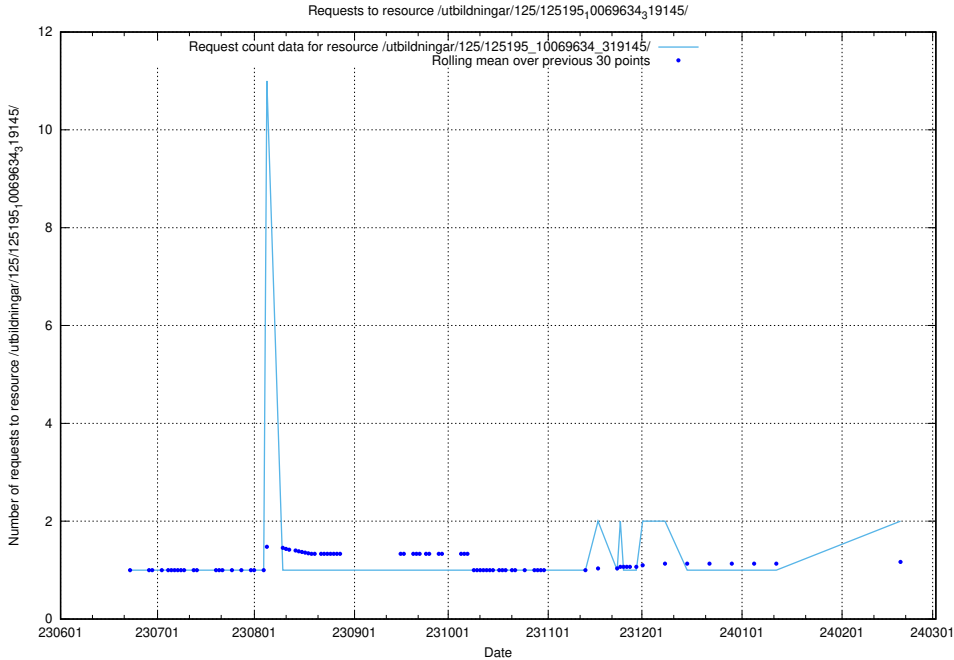

5.804 Usage of /utbildningar/124/124934_10072963_334378/events/

Here, we count the number of requests to resource /utbildningar/124/124934_10072963_334378/events/

5.805 Usage of /utbildningar/124/124855_10071099_324627/events/