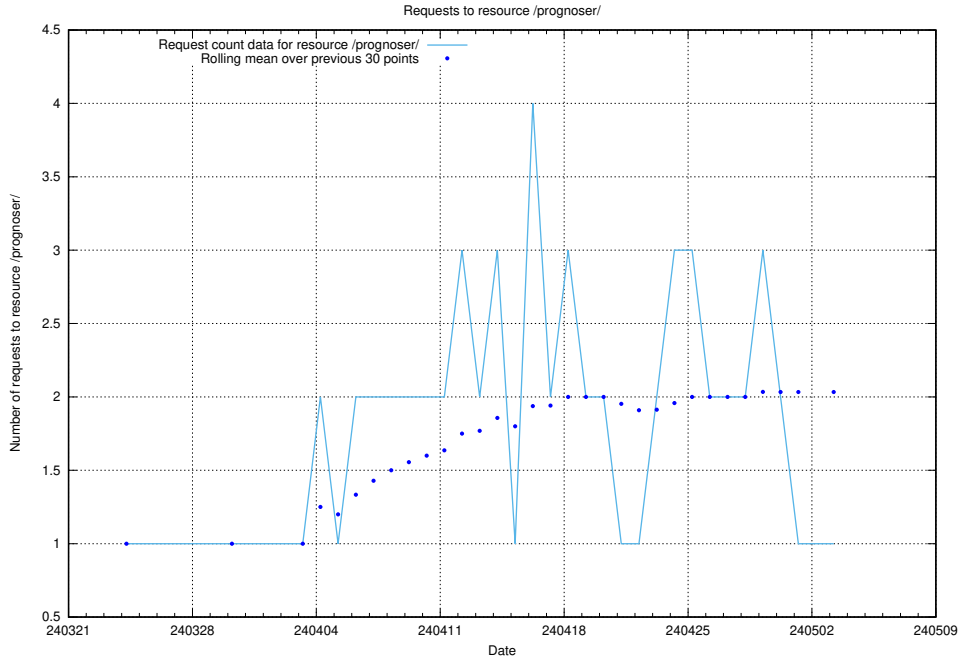

5.1576 Usage of /prognoser/

Here, we count the number of requests to resource /prognoser/.