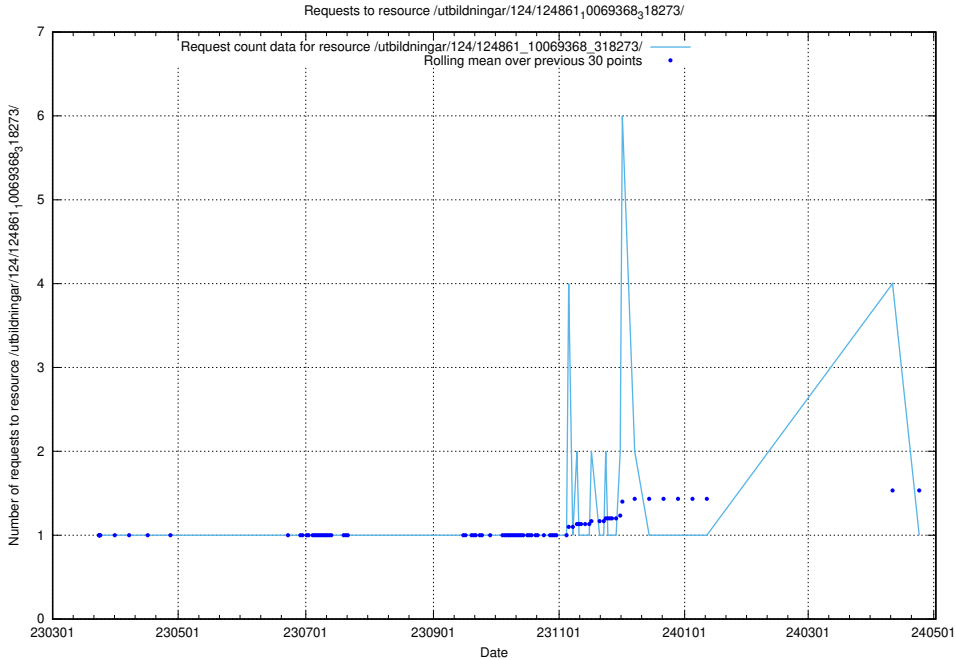

5.1098 Usage of /utbildningar/124/124861_10069368_318273/

Here, we count the number of requests to resource /utbildningar/124/124861_10069368_318273/.