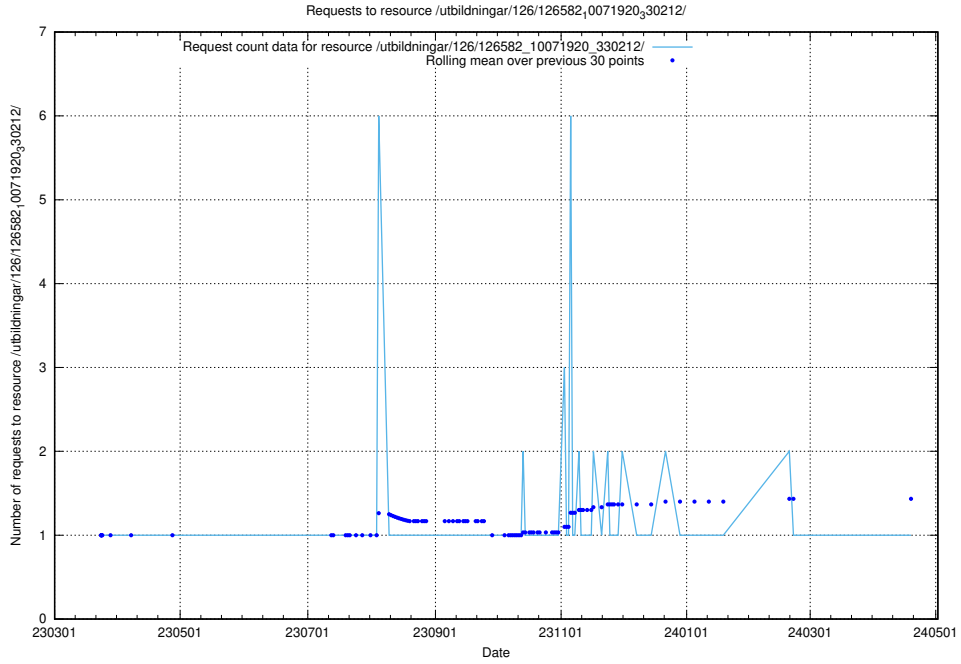

5.6370 Usage of /utbildningar/126/126582_10071920_330212/

Here, we count the number of requests to resource /utbildningar/126/126582_10071920_330212/.