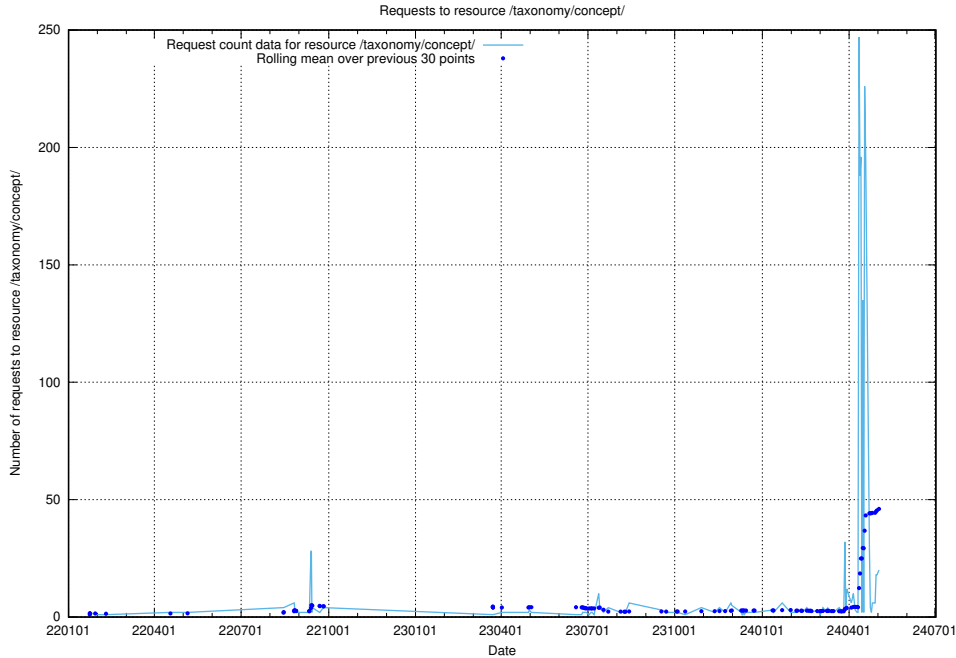

5.10 Usage of /taxonomy/concept/

Here, we count the number of requests to resource /taxonomy/concept/.