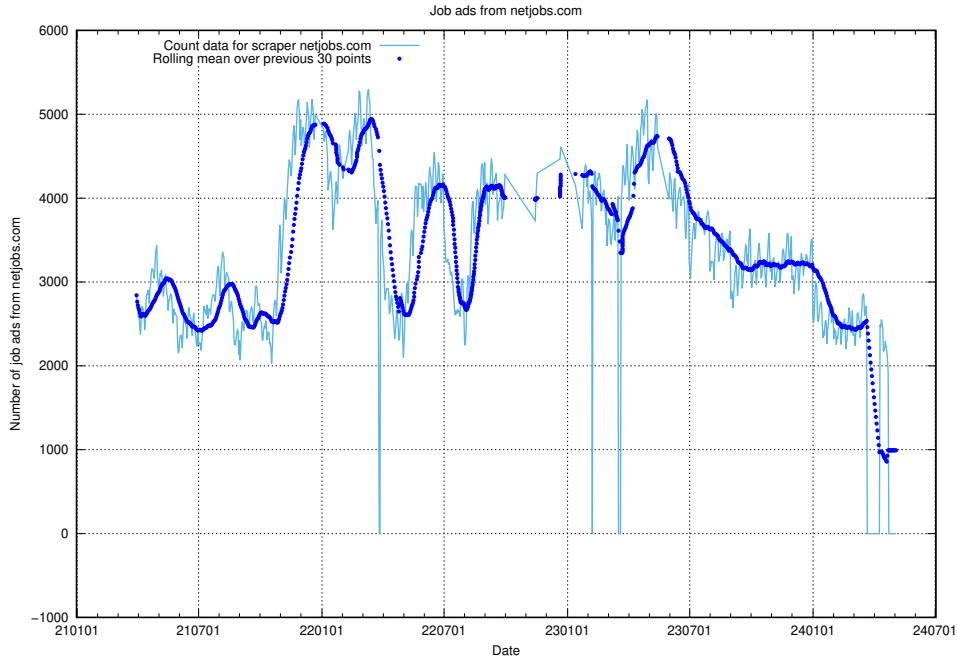

13.4 Number of ads by scraper netjobs.com

Here, we count the number of job ads scraped from netjobs.com.