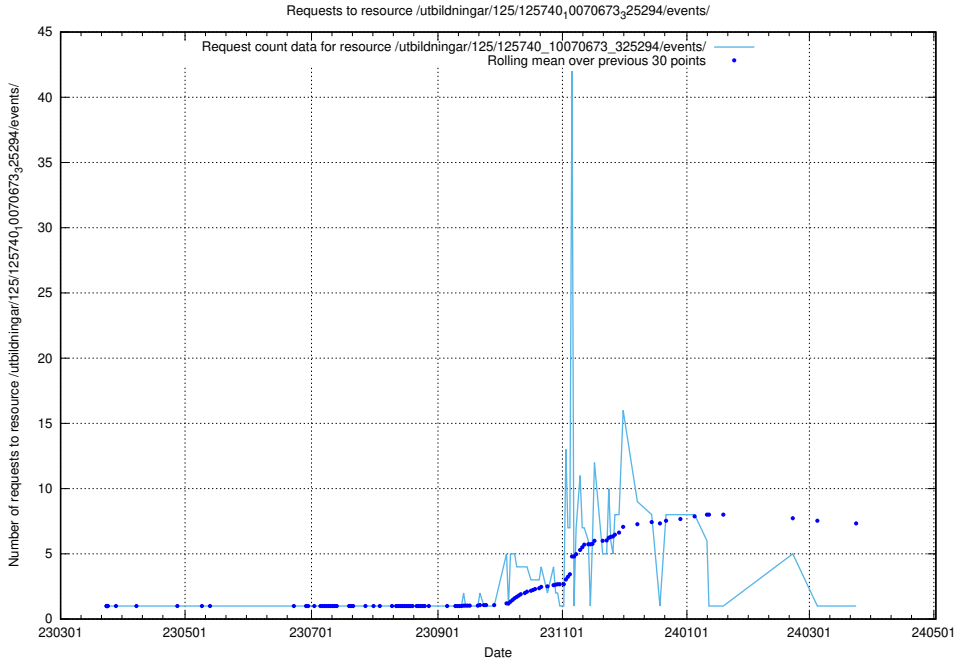

5.934 Usage of /utbildningar/125/125740_10070673_325294/events/

Here, we count the number of requests to resource /utbildningar/125/125740_10070673_325294/events/