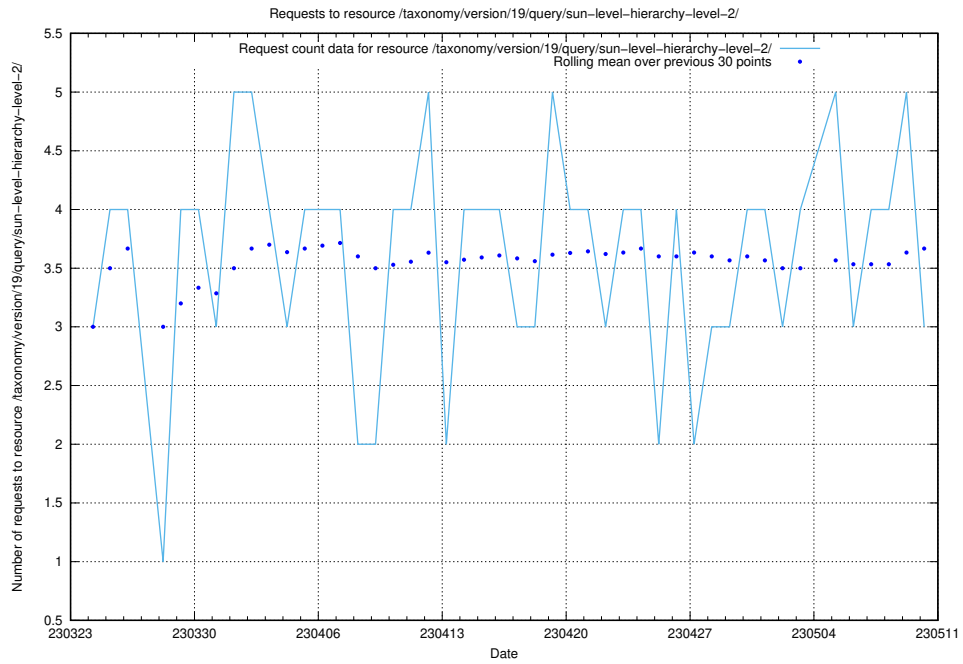

5.402 Usage of /taxonomy/version/19/query/sun-level-hierarchy-level-2/

Here, we count the number of requests to resource /taxonomy/version/19/query/sun-level-hierarchy-level-2/.