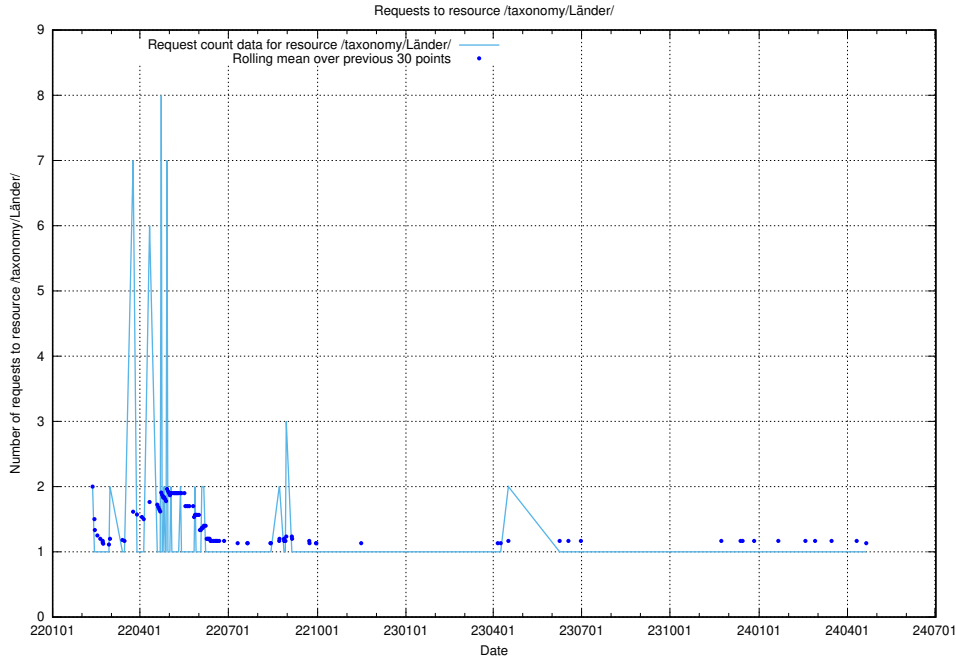

5.1559 Usage of /taxonomy/Länder/

Here, we count the number of requests to resource /taxonomy/Länder/.