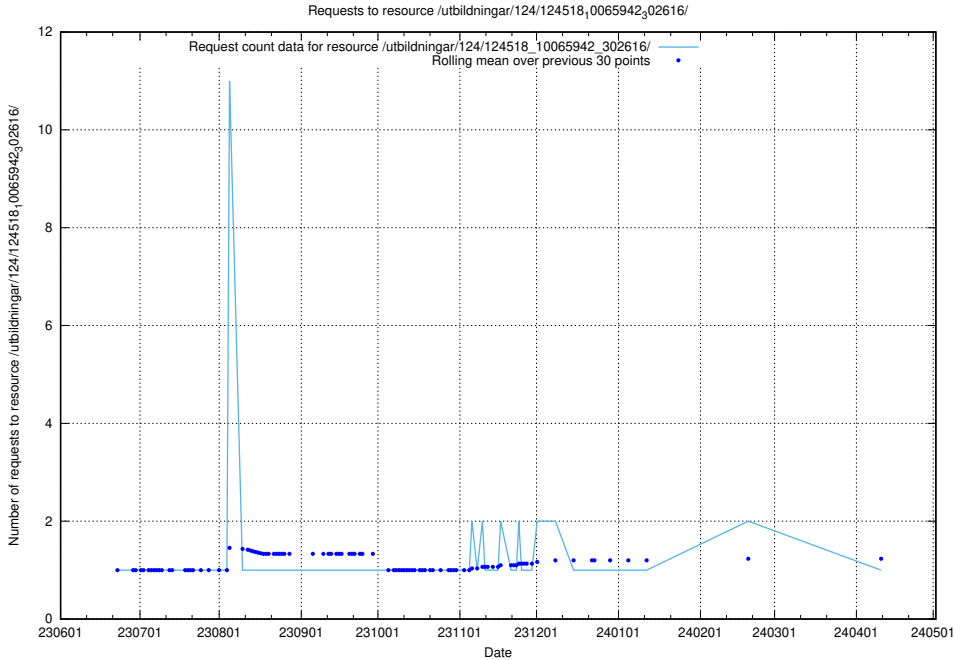

5.5702 Usage of /utbildningar/124/124518_10065942_302616/

Here, we count the number of requests to resource /utbildningar/124/124518_10065942_302616/.