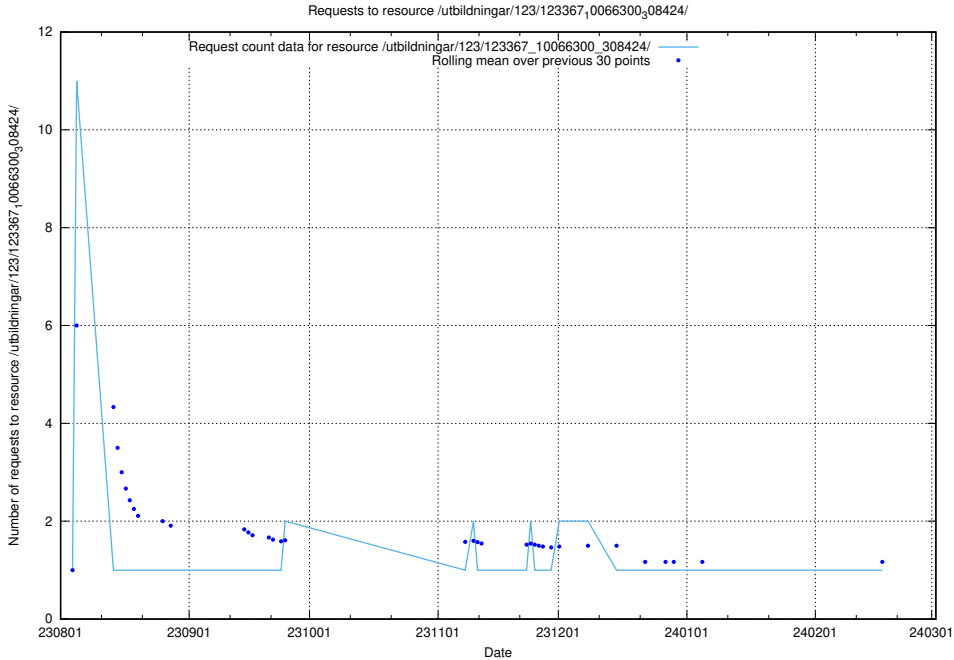

Here, we count the number of requests to resource /utbildningar/123/123367_10066300_308424/events/

5.4816 Usage of /utbildningar/123/123367_10066300_308424/

Here, we count the number of requests to resource /utbildningar/123/123367_10066300_308424/.