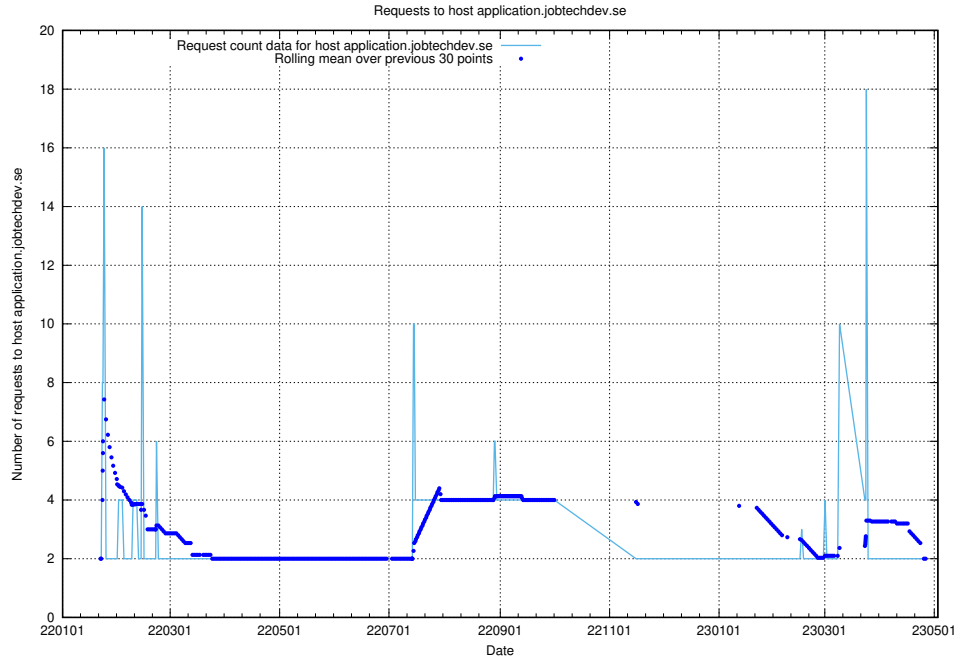

7.256 Usage of application.jobtechdev.se

Here, we count the number of requests to host application.jobtechdev.se.