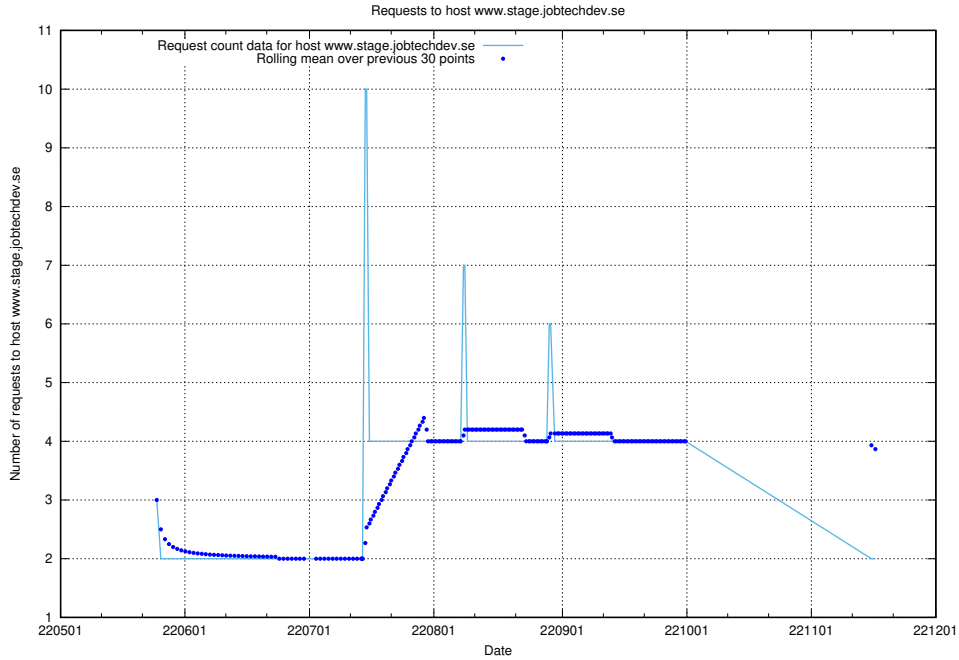

7.417 Usage of www.stage.jobtechdev.se

Here, we count the number of requests to host www.stage.jobtechdev.se.