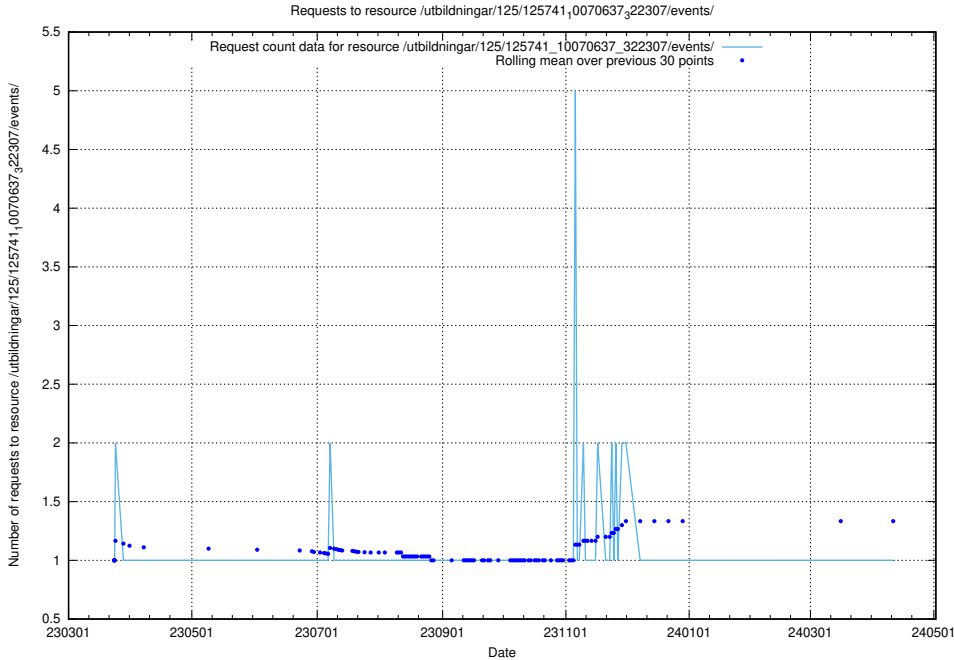

5.898 Usage of /utbildningar/125/125741_10070637_322307/events/

Here, we count the number of requests to resource /utbildningar/125/125741_10070637_322307/events/