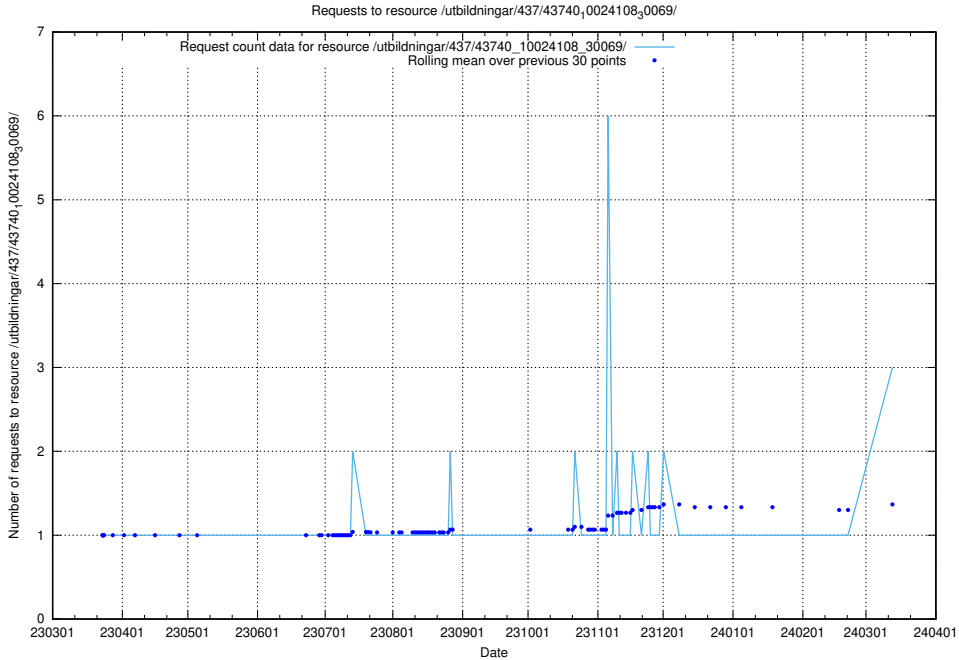

5.418 Usage of /utbildningar/437/43740_10024108_30069/

Here, we count the number of requests to resource /utbildningar/437/43740_10024108_30069/.