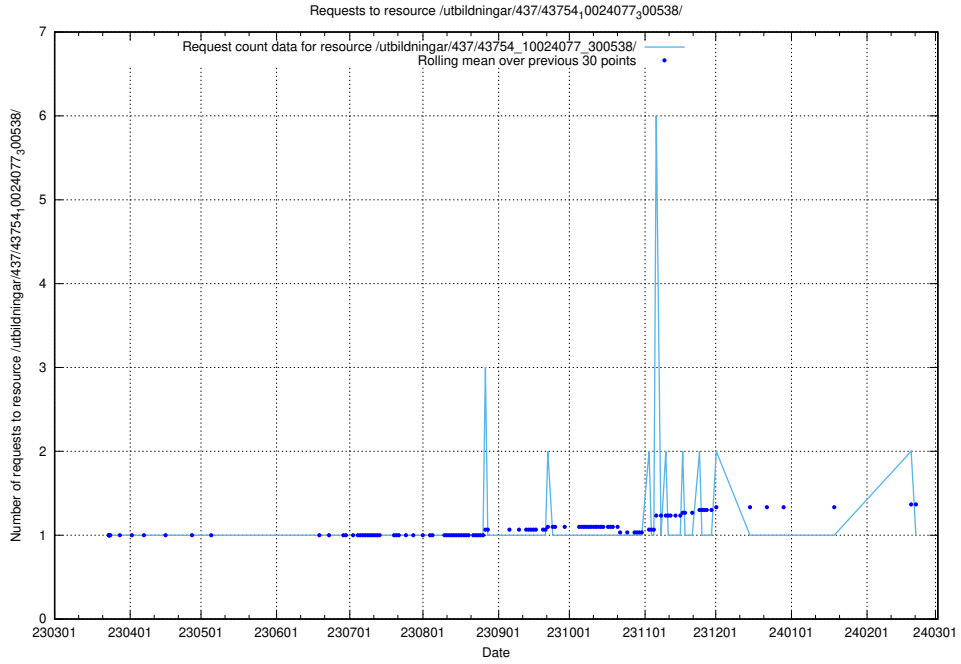

5.6348 Usage of /utbildningar/437/43754_10024077_300538/

Here, we count the number of requests to resource /utbildningar/437/43754_10024077_300538/.