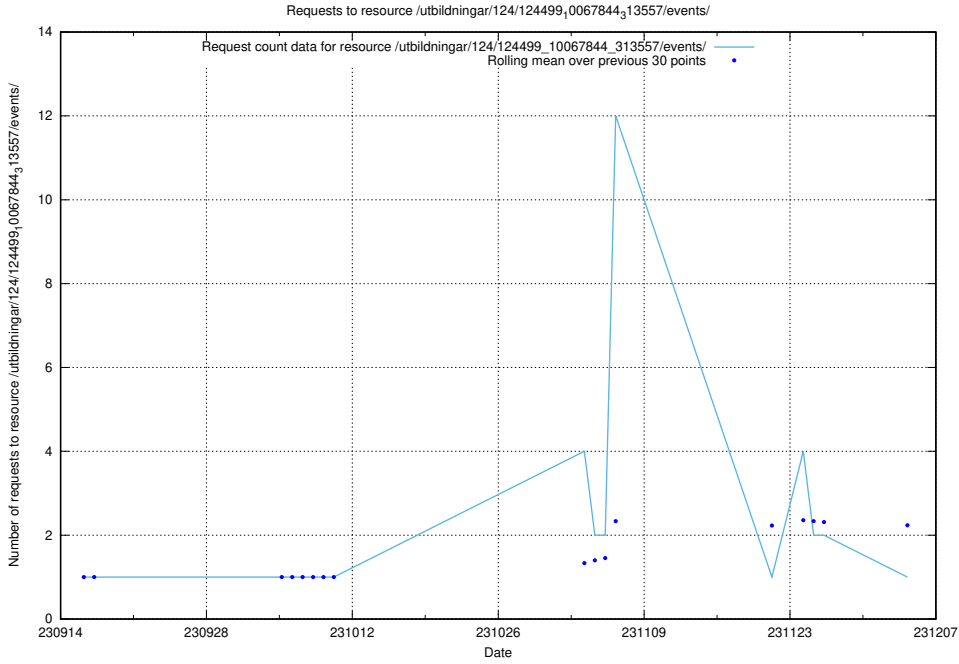

5.4488 Usage of /utbildningar/124/124499_10067844_313557/events/

Here, we count the number of requests to resource /utbildningar/124/124499_10067844_313557/events/