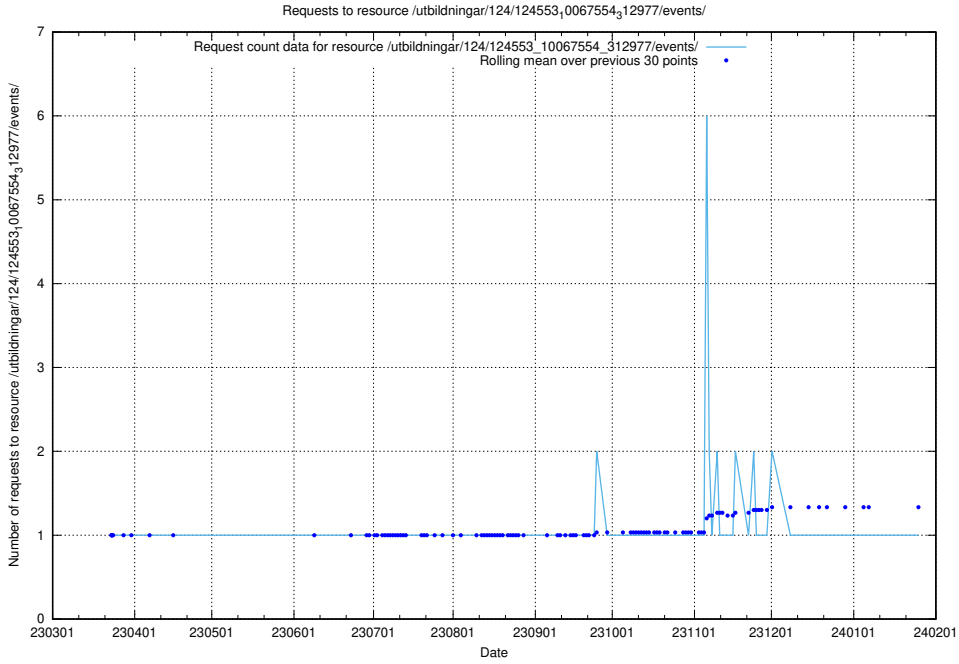

5.1150 Usage of /utbildningar/124/124553_10067554_312977/events/

Here, we count the number of requests to resource /utbildningar/124/124553_10067554_312977/events/