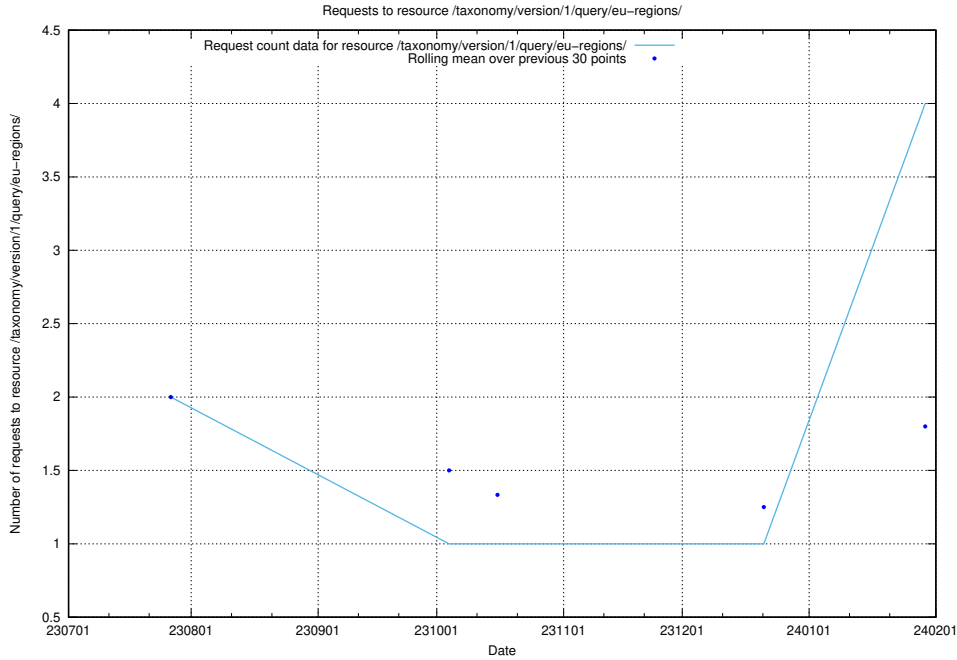

5.218 Usage of /taxonomy/version/1/query/eu-regions/

Here, we count the number of requests to resource /taxonomy/version/1/query/eu-regions/.