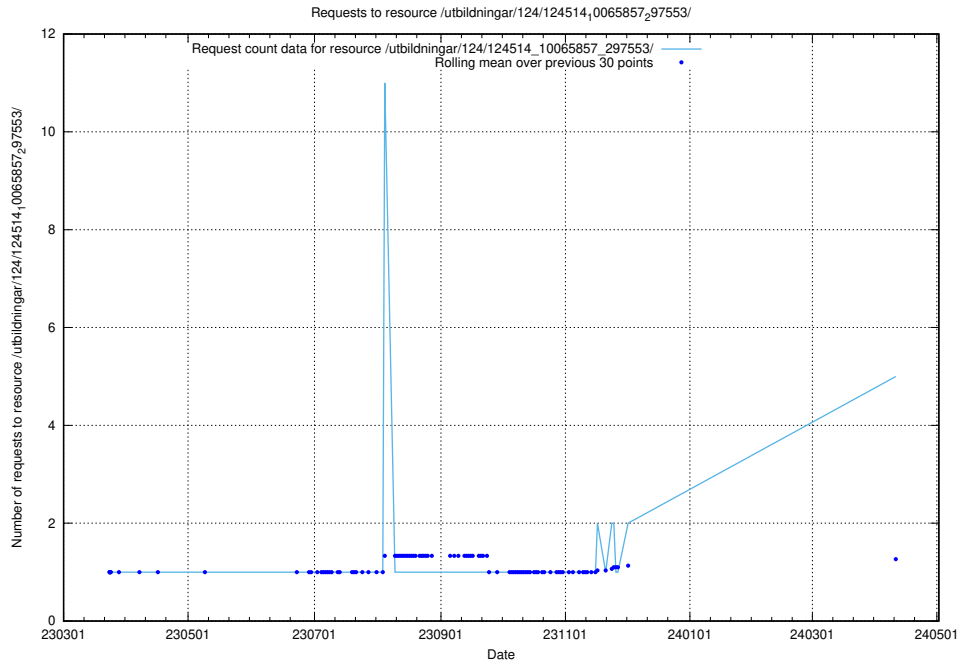

5.123 Usage of /utbildningar/124/124514_10065857_297553/

Here, we count the number of requests to resource /utbildningar/124/124514_10065857_297553/.