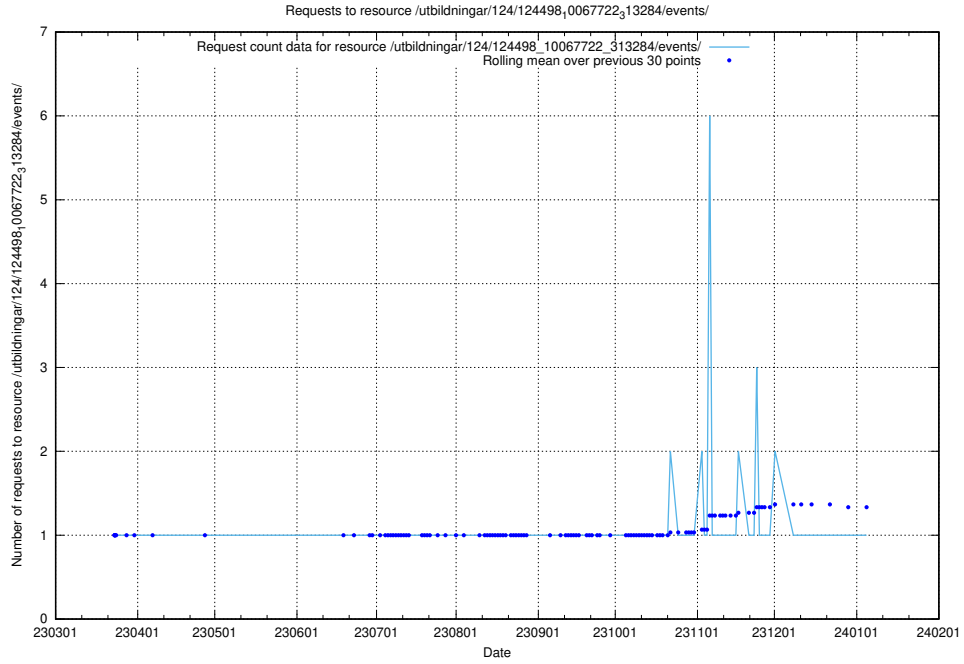

5.2631 Usage of /utbildningar/124/124498_10067722_313284/events/

Here, we count the number of requests to resource /utbildningar/124/124498_10067722_313284/events/