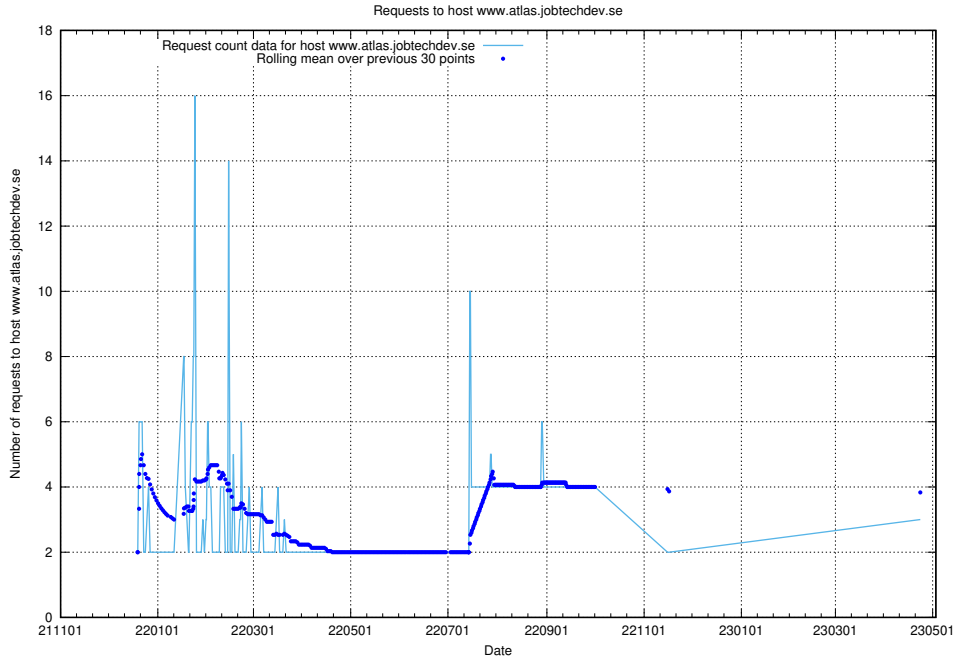

Here, we count the number of requests to host correo.jobtechdev.se.

7.202 Usage of www.atlas.jobtechdev.se

Here, we count the number of requests to host www.atlas.jobtechdev.se.

7.203 Usage of jobsearch.jobtechdev.se