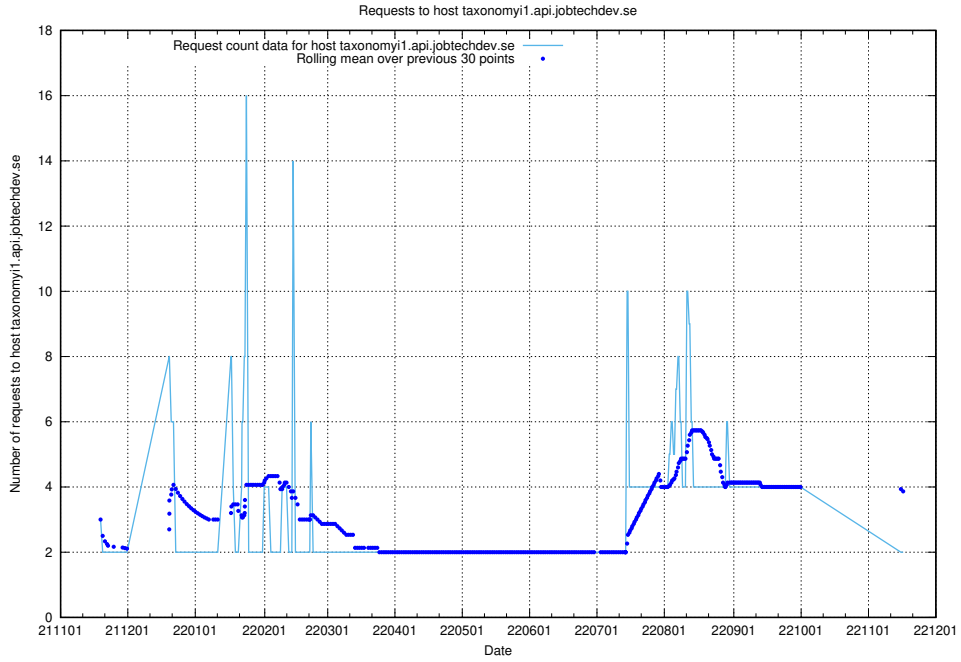

7.463 Usage of taxonomy1.api.jobtechdev.se

Here, we count the number of requests to host taxonomy1.api.jobtechdev.se.