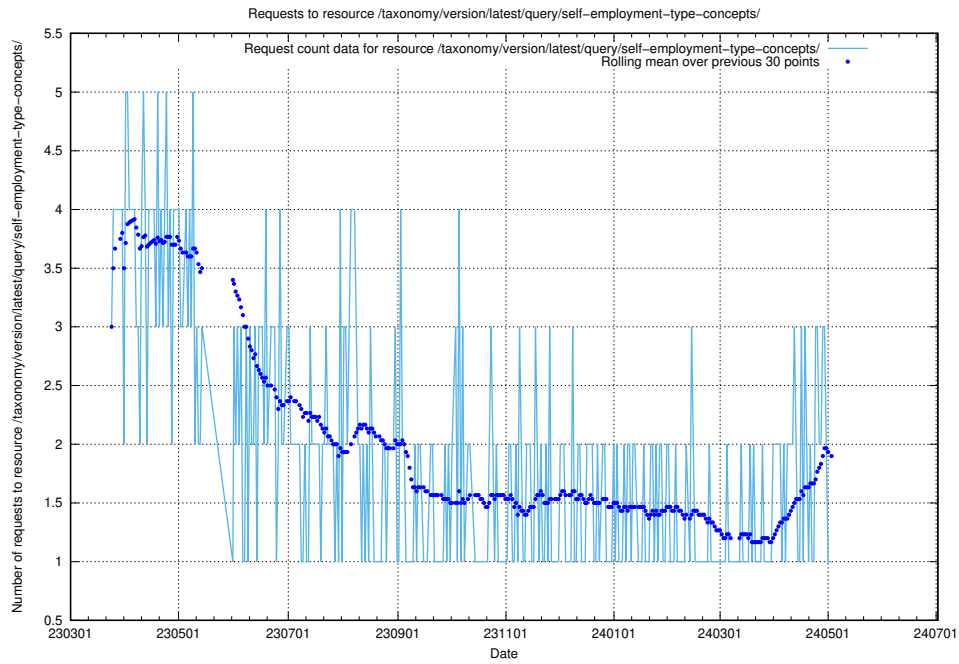

5.6060 Usage of /taxonomy/version/latest/query/self-employment-type-concepts/

Here, we count the number of requests to resource /taxonomy/version/latest/query/self-employment-type-concepts/.