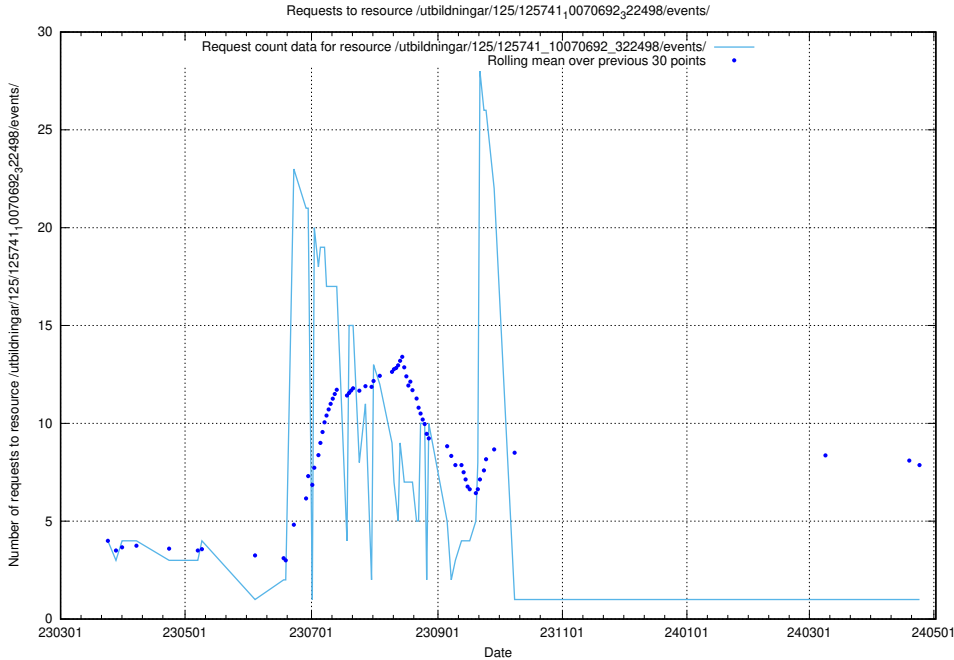

5.6026 Usage of /utbildningar/125/125741_10070692_322498/events/

Here, we count the number of requests to resource /utbildningar/125/125741_10070692_322498/events/