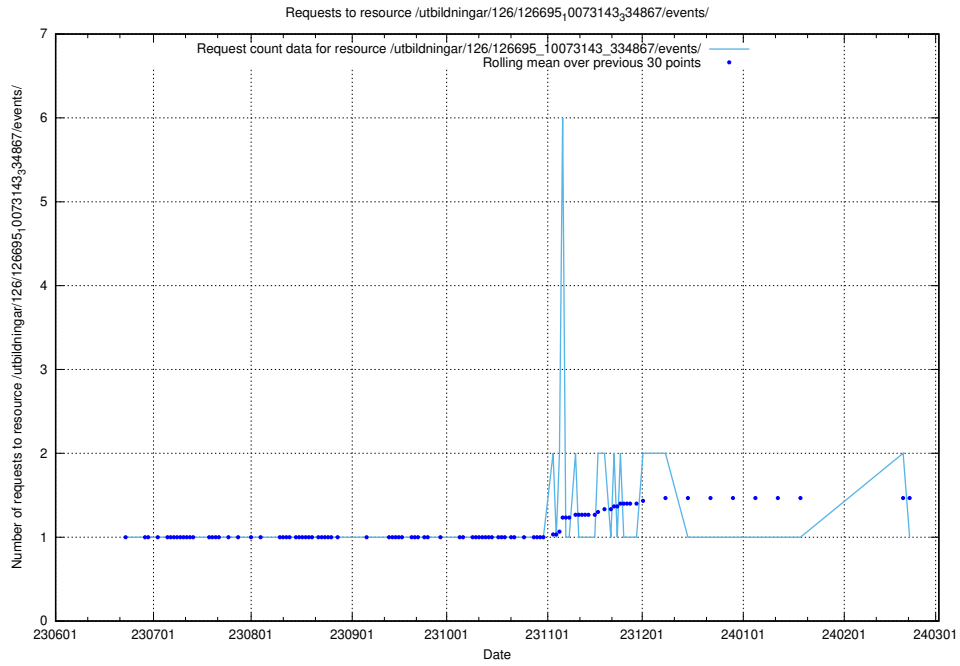

5.5566 Usage of /utbildningar/126/126695_10073143_334867/events/

Here, we count the number of requests to resource /utbildningar/126/126695_10073143_334867/events/