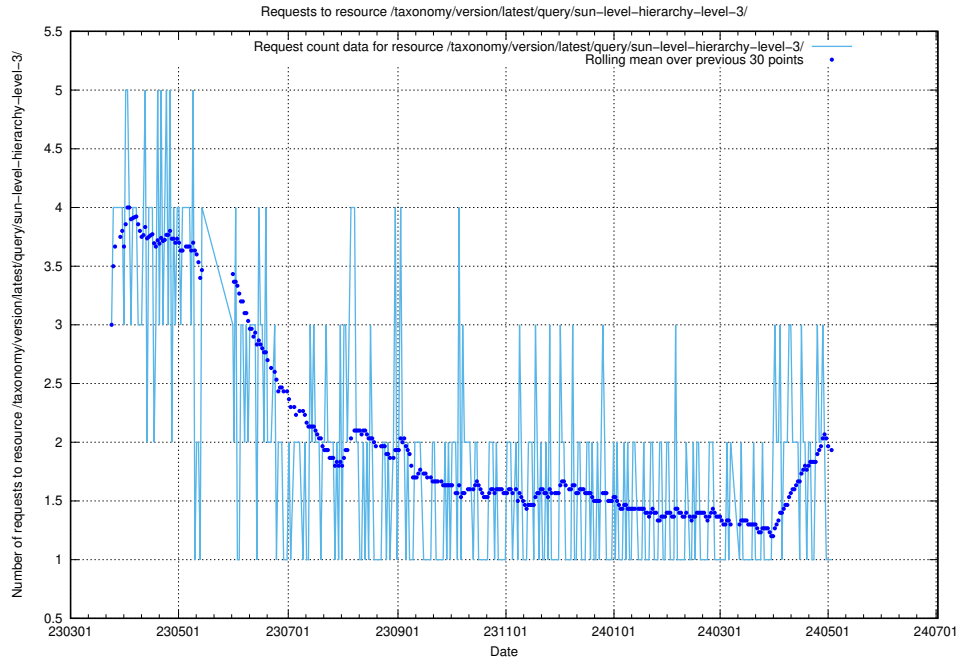

5.6033 Usage of /taxonomy/version/latest/query/sun-level-hierarchy-level-3/

Here, we count the number of requests to resource /taxonomy/version/latest/query/sun-level-hierarchy-level-3/.