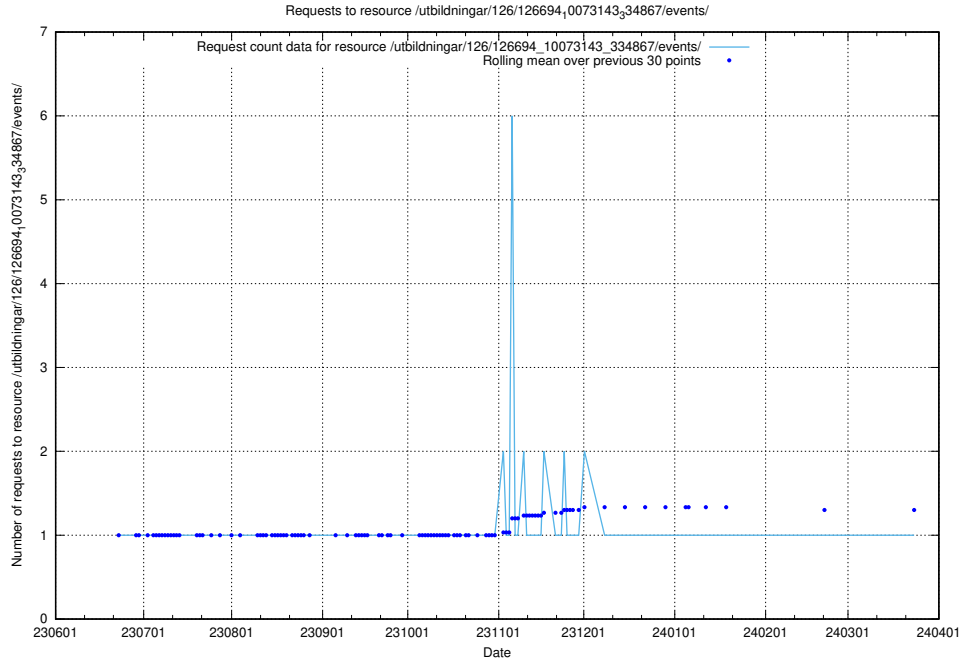

5.5572 Usage of /utbildningar/126/126694_10073143_334867/events/

Here, we count the number of requests to resource /utbildningar/126/126694_10073143_334867/events/