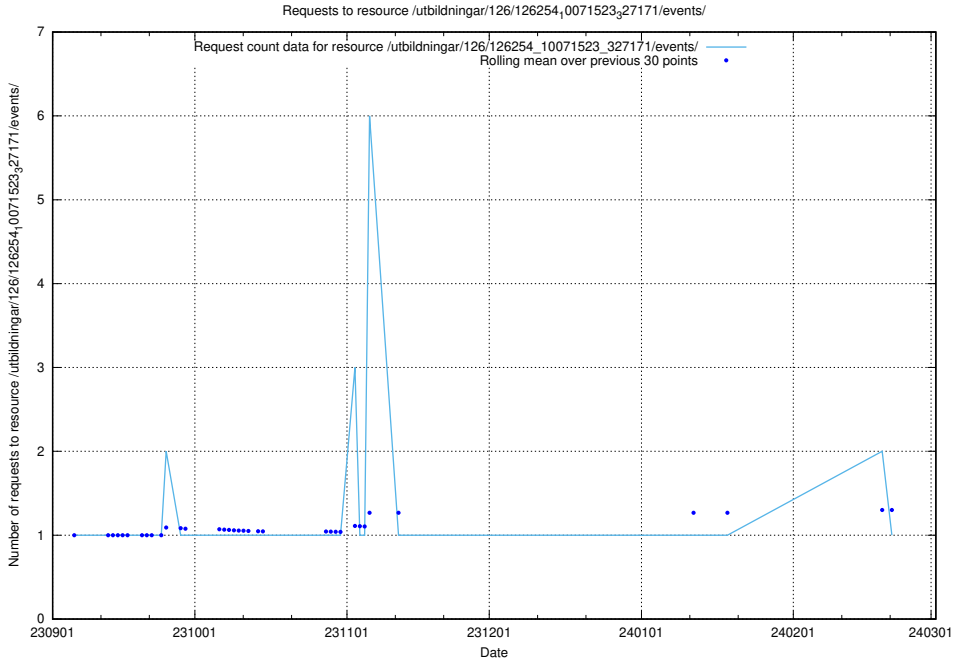

5.4598 Usage of /utbildningar/126/126254_10071523_327171/events/

Here, we count the number of requests to resource /utbildningar/126/126254_10071523_327171/events/