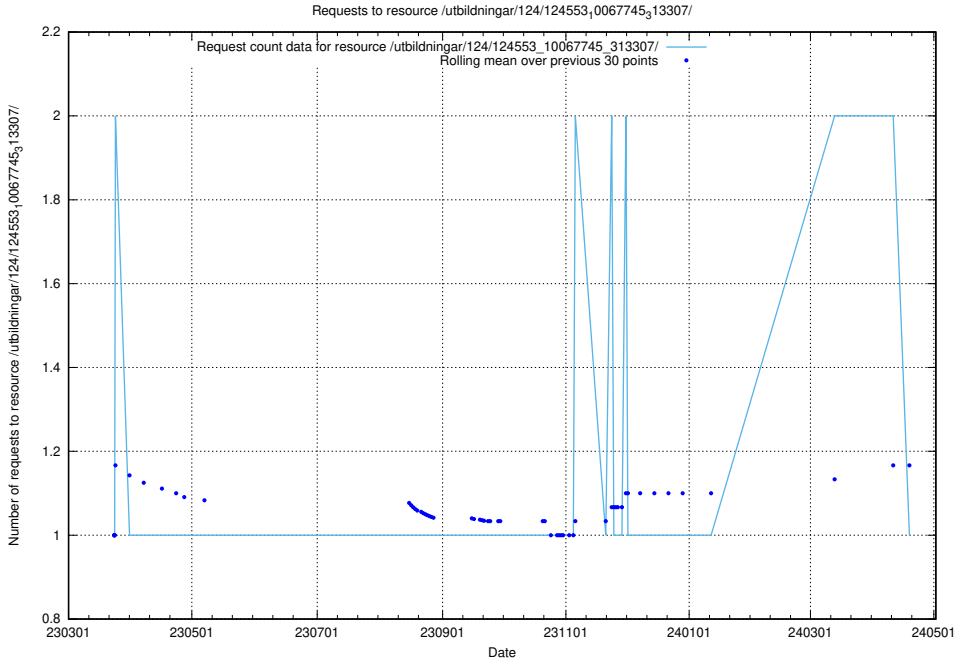

Here, we count the number of requests to resource /utbildningar/124/124553_10067745_313307/events/

5.1149 Usage of /utbildningar/124/124553_10067745_313307/

Here, we count the number of requests to resource /utbildningar/124/124553_10067745_313307/.