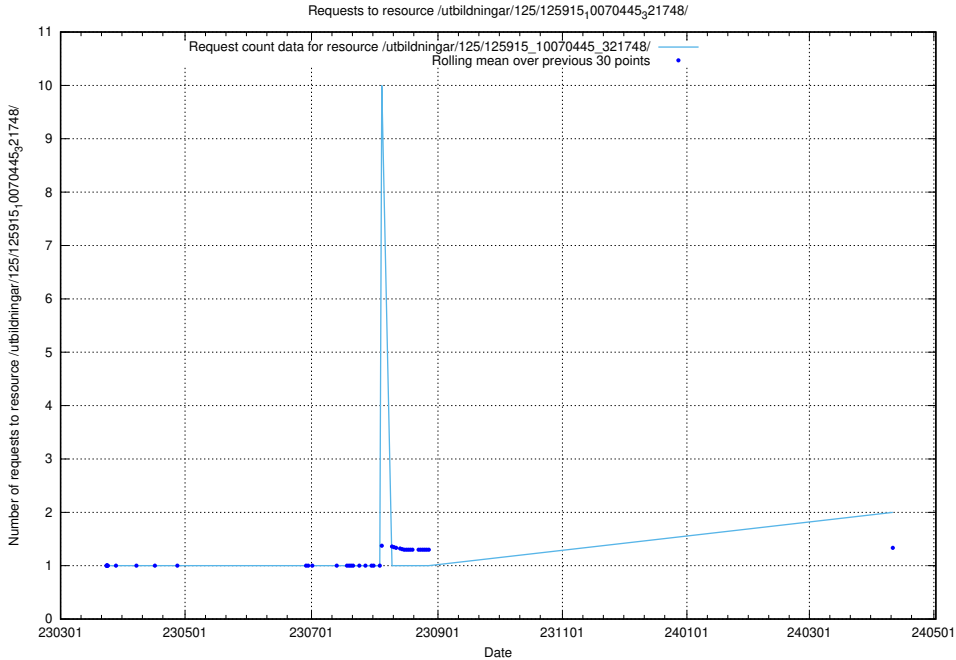

5.888 Usage of /utbildningar/125/125915_10070445_321748/

Here, we count the number of requests to resource /utbildningar/125/125915_10070445_321748/.