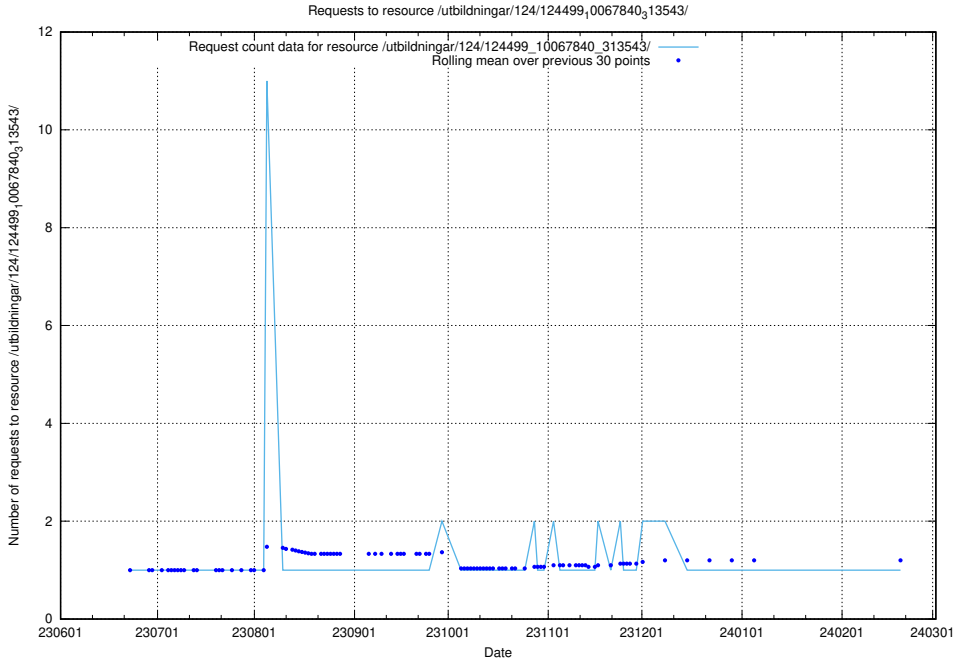

5.5718 Usage of /utbildningar/124/124499_10067840_313543/

Here, we count the number of requests to resource /utbildningar/124/124499_10067840_313543/.