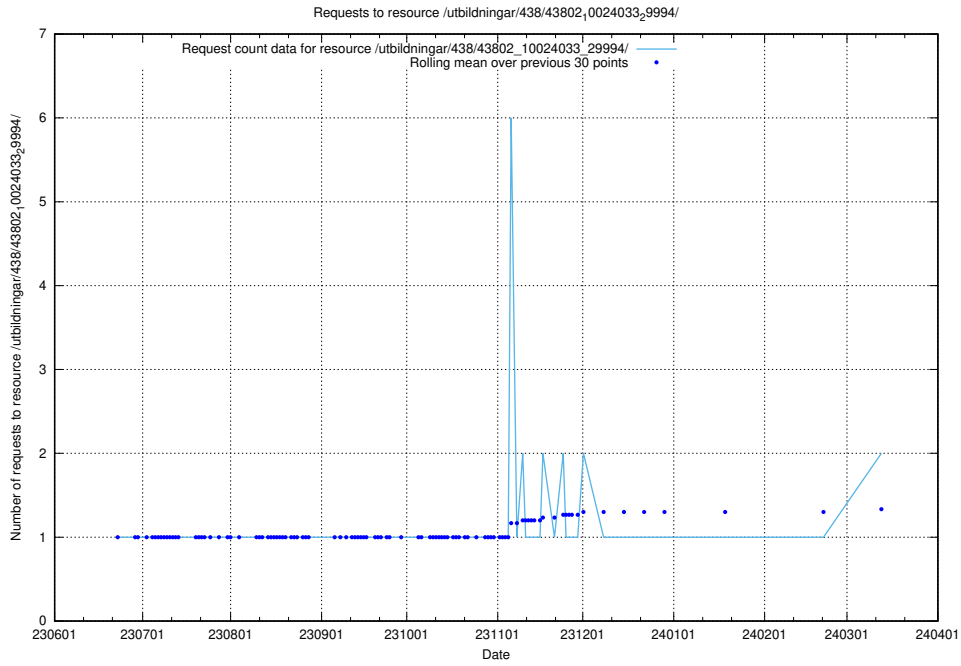

5.792 Usage of /utbildningar/438/43802_10024033_29994/

Here, we count the number of requests to resource /utbildningar/438/43802_10024033_29994/.