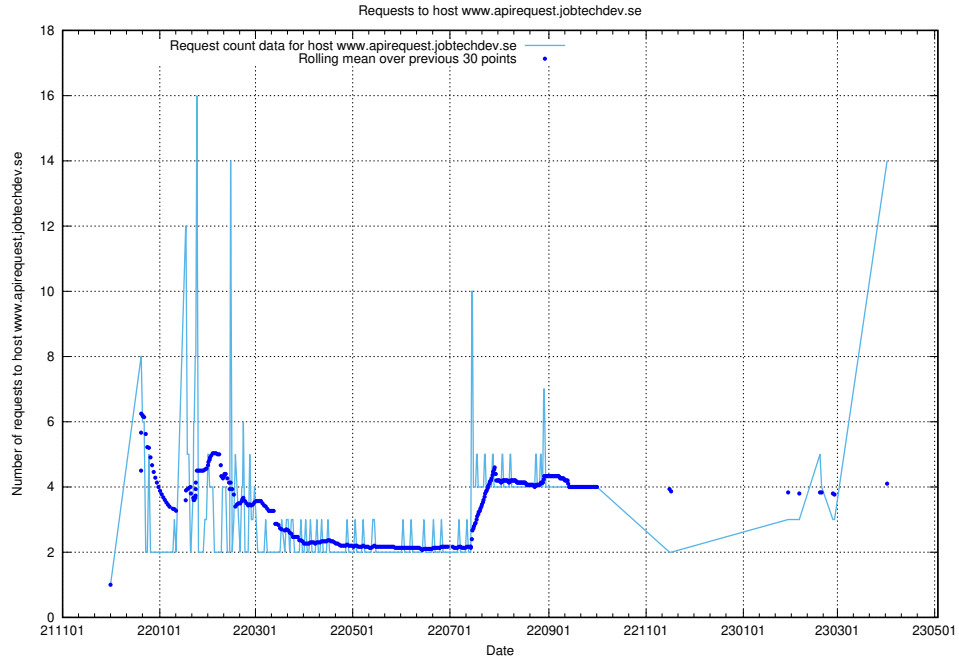

Here, we count the number of requests to host taxonomy-i1.api.jobtechdev.se:443.

7.42 Usage of `www.apirequest.jobtechdev.se`

Here, we count the number of requests to host `www.apirequest.jobtechdev.se`.