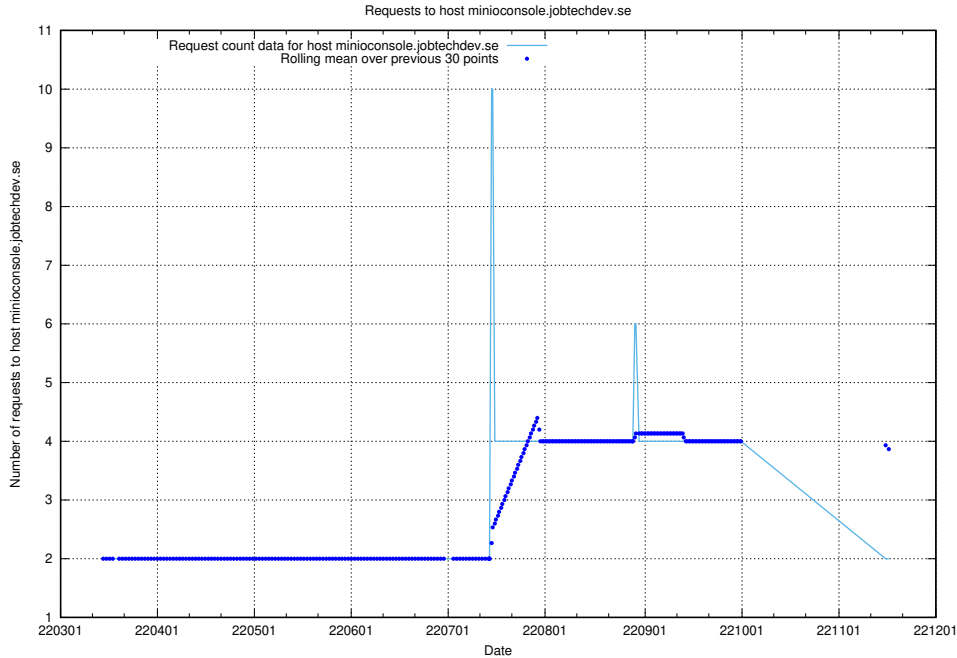

7.493 Usage of minioconsole.jobtechdev.se

Here, we count the number of requests to host minioconsole.jobtechdev.se.

7.494 Usage of minio-console.jobtechdev.se

Here, we count the number of requests to host minio-console.jobtechdev.se.