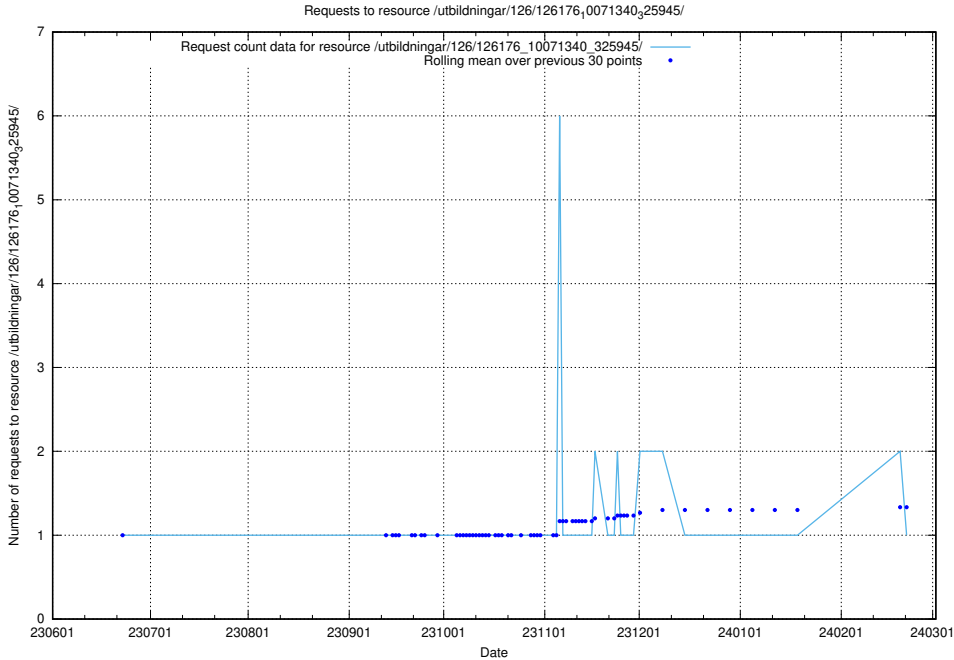

5.5615 Usage of /utbildningar/126/126176_10071340_325945/

Here, we count the number of requests to resource /utbildningar/126/126176_10071340_325945/.