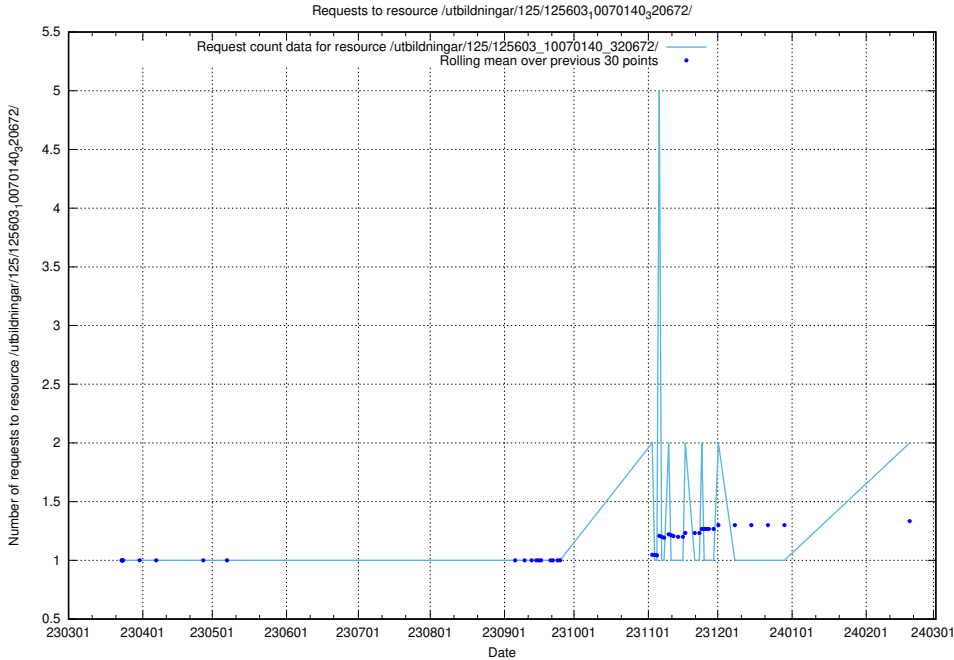

5.442 Usage of /utbildningar/125/125603_10070140_320672/

Here, we count the number of requests to resource /utbildningar/125/125603_10070140_320672/.