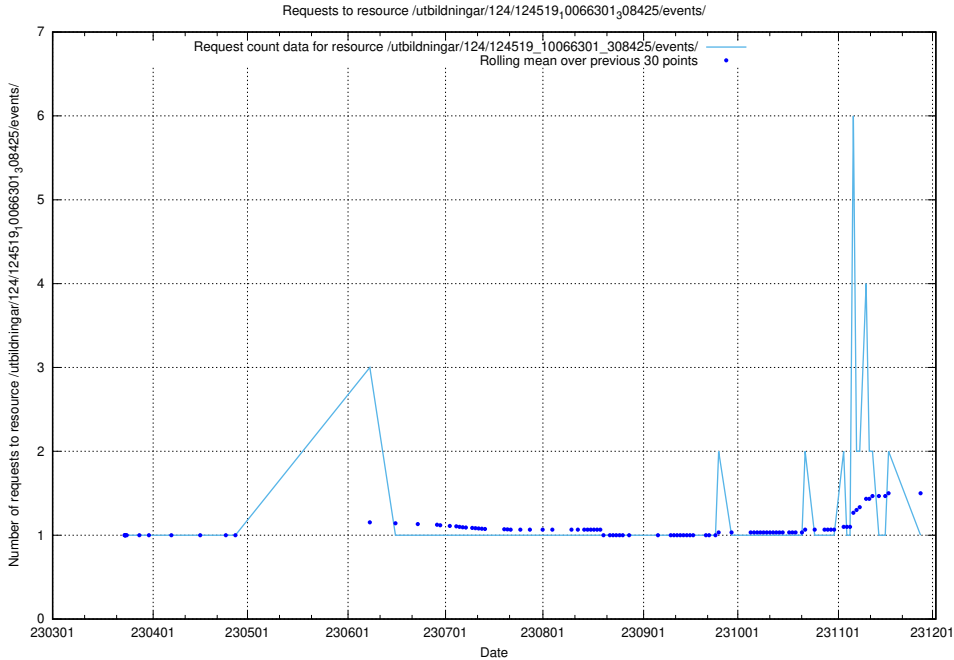

5.1212 Usage of /utbildningar/124/124519_10066301_308425/events/

Here, we count the number of requests to resource /utbildningar/124/124519_10066301_308425/events/