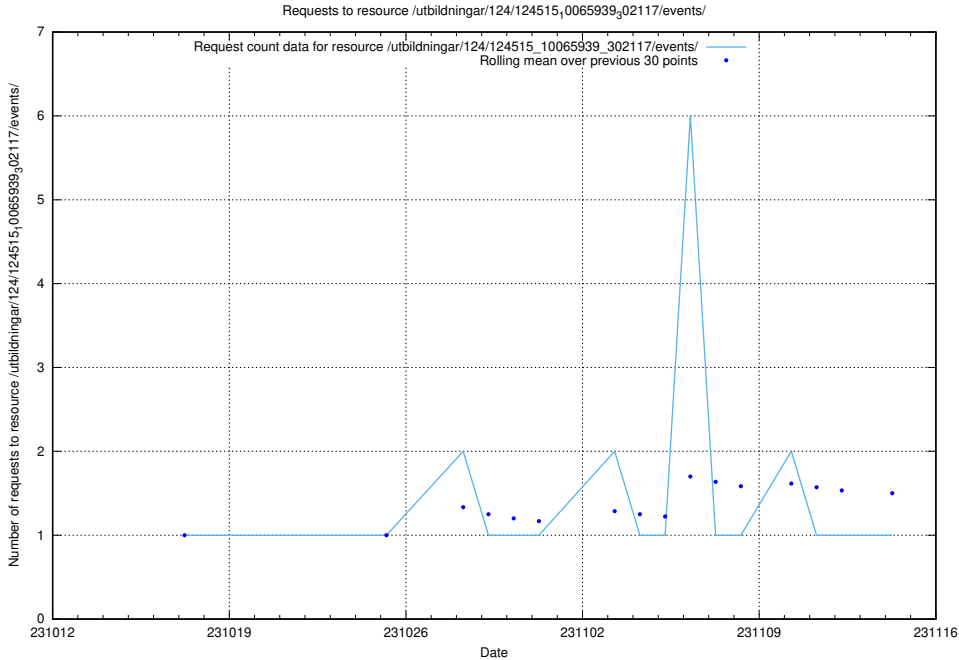

Here, we count the number of requests to resource /utbildningar/124/124894_10068682_316220/.

5.4240 Usage of /utbildningar/124/124515_10065939_302117/events/

Here, we count the number of requests to resource /utbildningar/124/124515_10065939_302117/events/