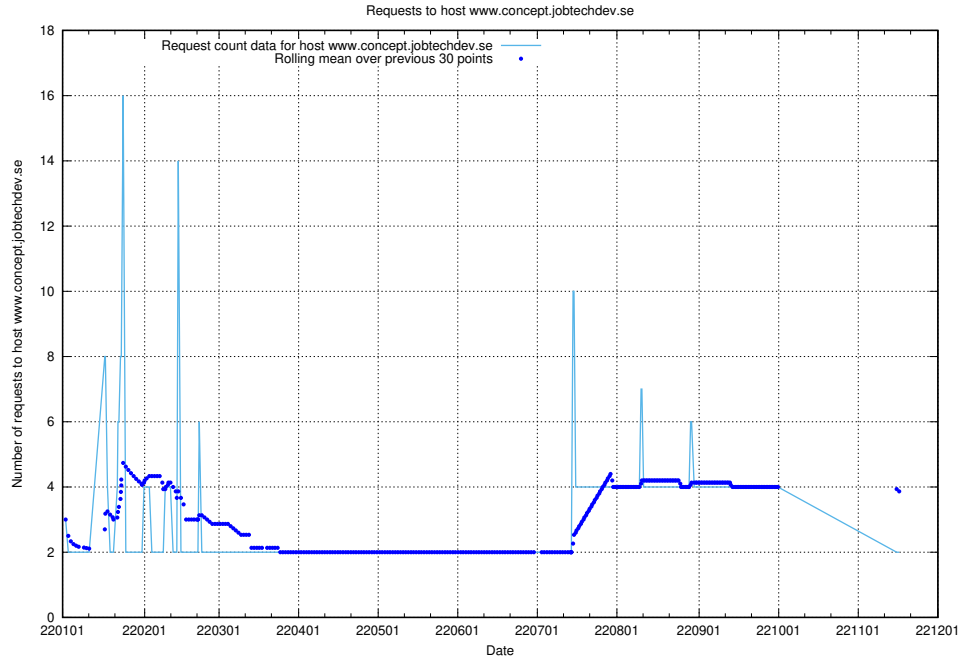

7.304 Usage of www.concept.jobtechdev.se

Here, we count the number of requests to host www.concept.jobtechdev.se.