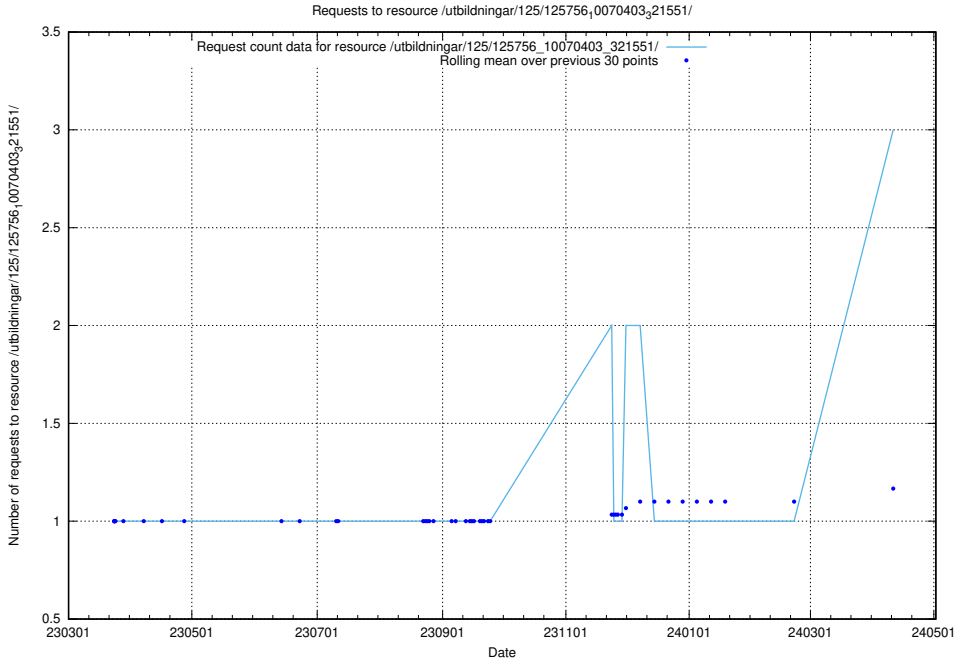

5.422 Usage of /utbildningar/125/125756_10070403_321551/

Here, we count the number of requests to resource /utbildningar/125/125756_10070403_321551/.