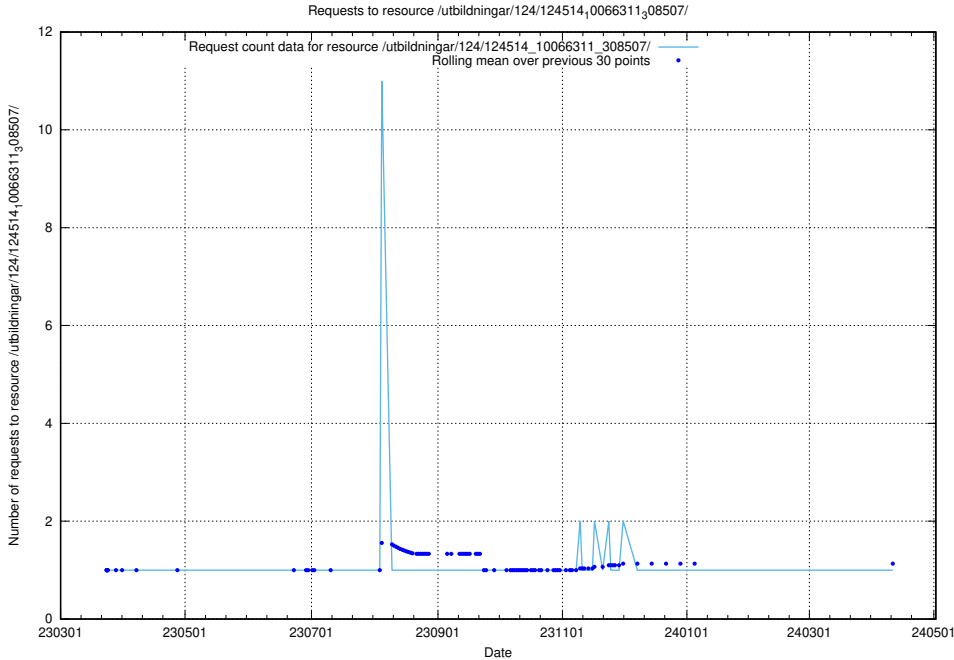

5.1735 Usage of /utbildningar/124/124514_10066311_308507/

Here, we count the number of requests to resource /utbildningar/124/124514_10066311_308507/.