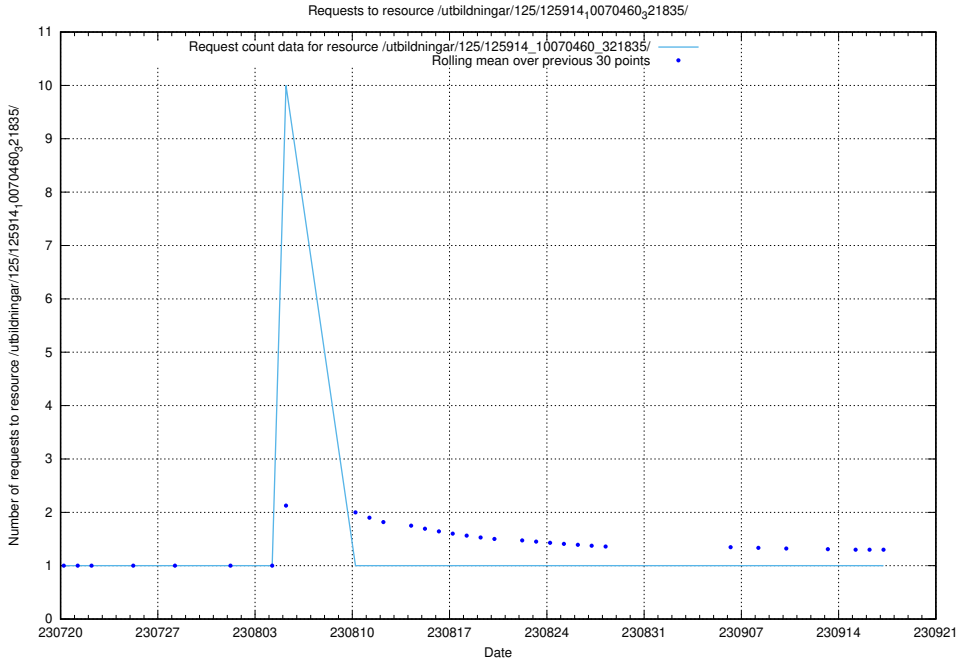

5.4924 Usage of /utbildningar/125/125914_10070460_321835/

Here, we count the number of requests to resource /utbildningar/125/125914_10070460_321835/.