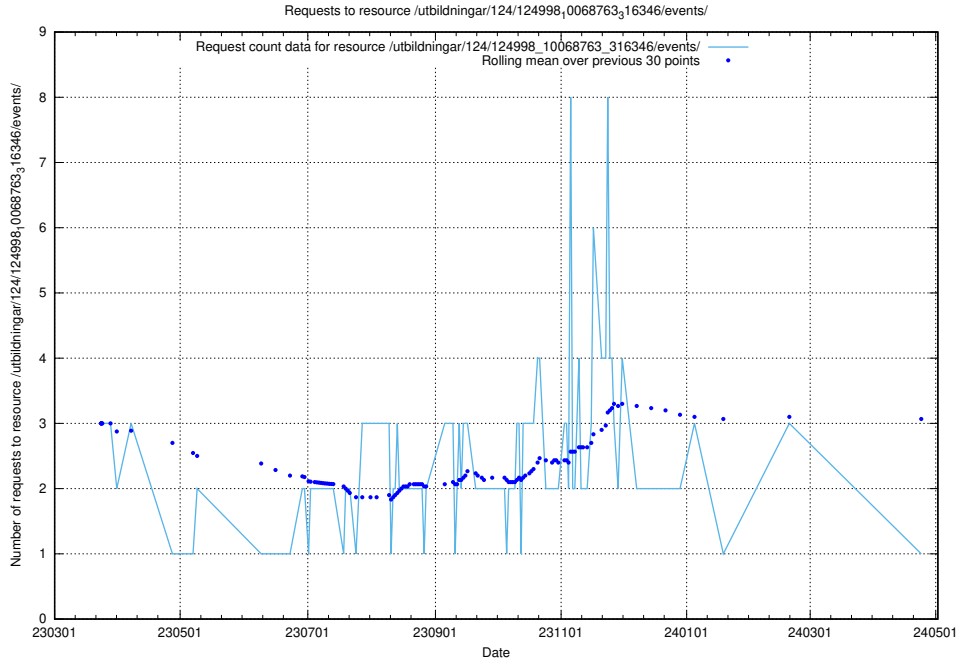

5.6233 Usage of /utbildningar/124/124998_10068763_316346/events/

Here, we count the number of requests to resource /utbildningar/124/124998_10068763_316346/events/

5.6234 Usage of /utbildningar/124/124854_10071121_330533/events/