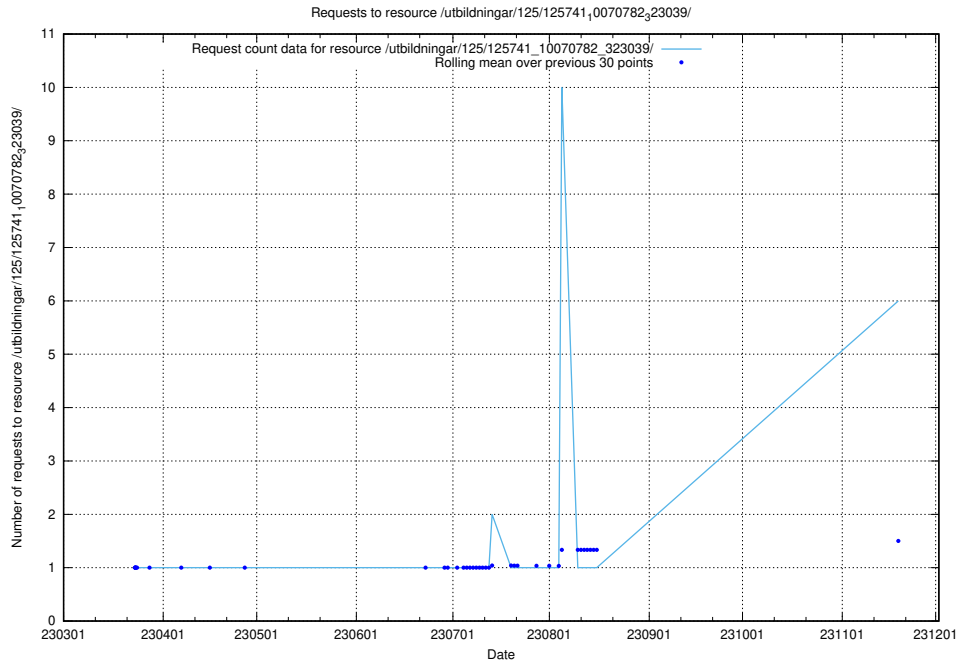

5.102 Usage of /utbildningar/125/125741_10070782_323039/

Here, we count the number of requests to resource /utbildningar/125/125741_10070782_323039/.