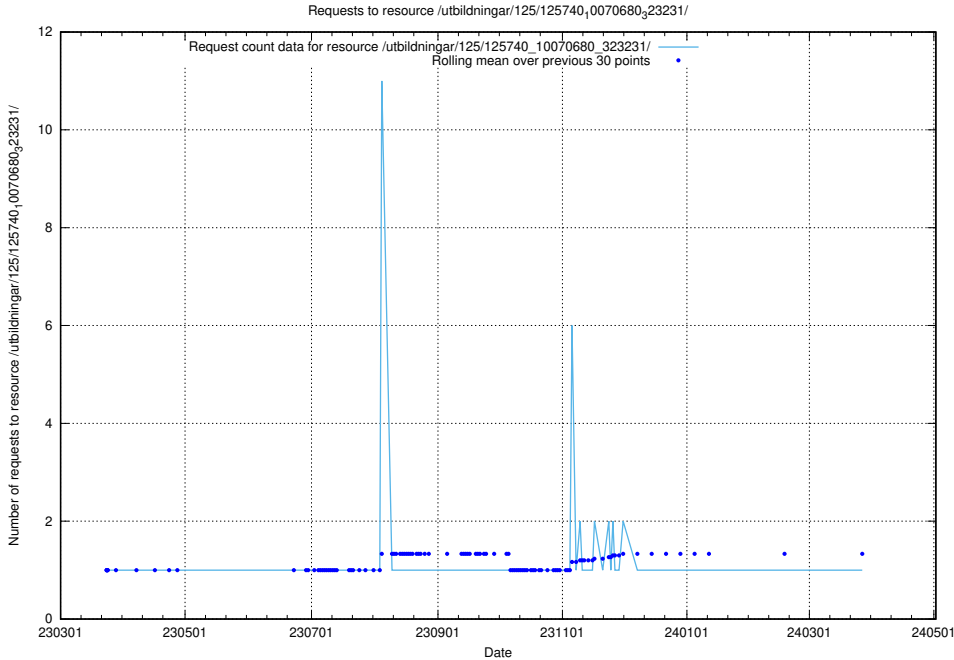

5.924 Usage of /utbildningar/125/125740_10070680_323231/

Here, we count the number of requests to resource /utbildningar/125/125740_10070680_323231/.