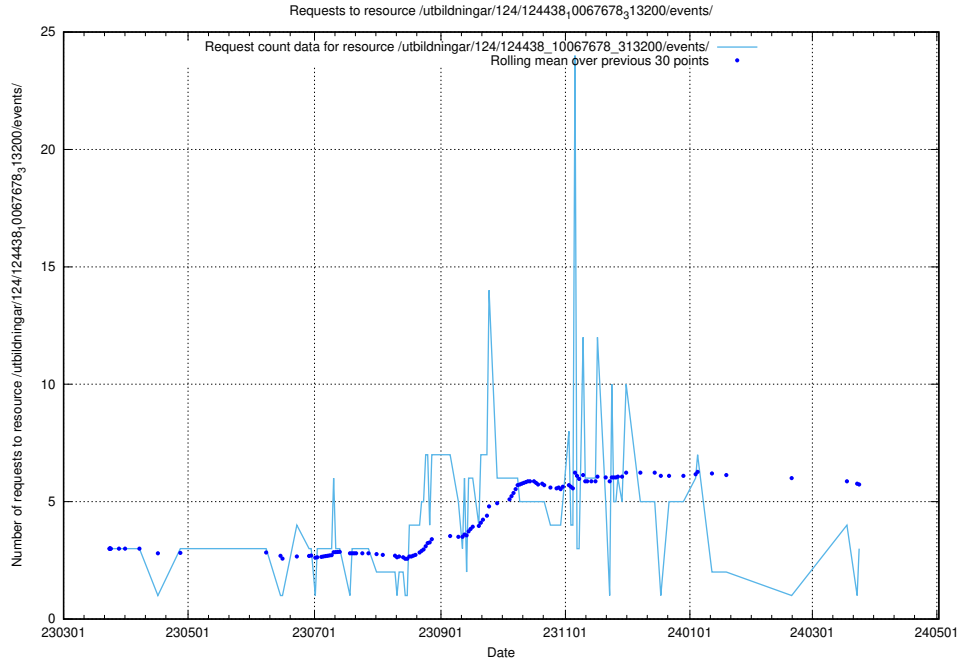

5.413 Usage of /utbildningar/124/124438_10067678_313200/events/

Here, we count the number of requests to resource /utbildningar/124/124438_10067678_313200/events/