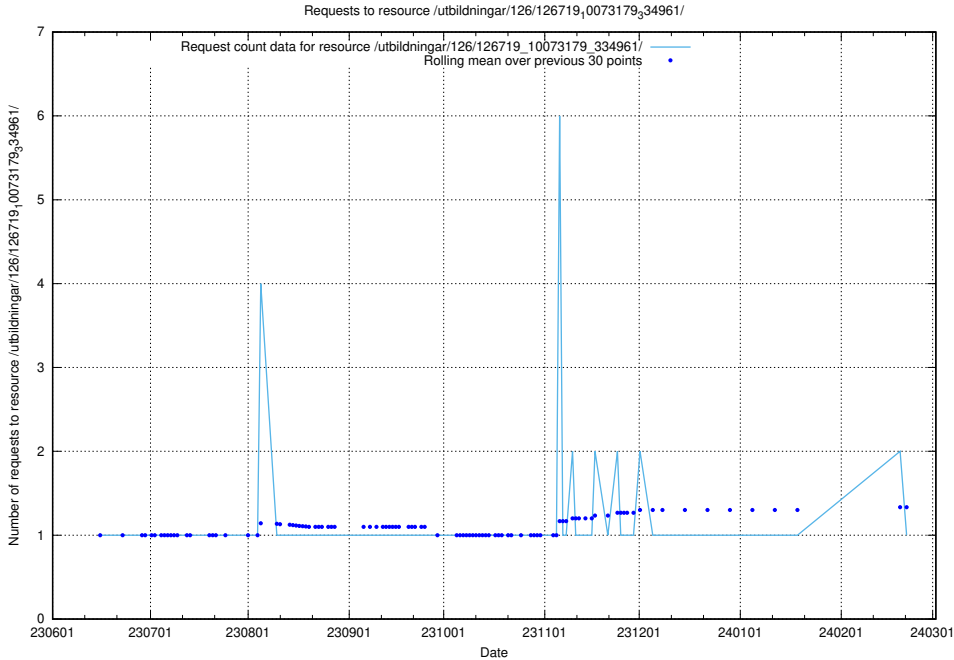

5.5807 Usage of /utbildningar/126/126719_10073179_334961/

Here, we count the number of requests to resource /utbildningar/126/126719_10073179_334961/.