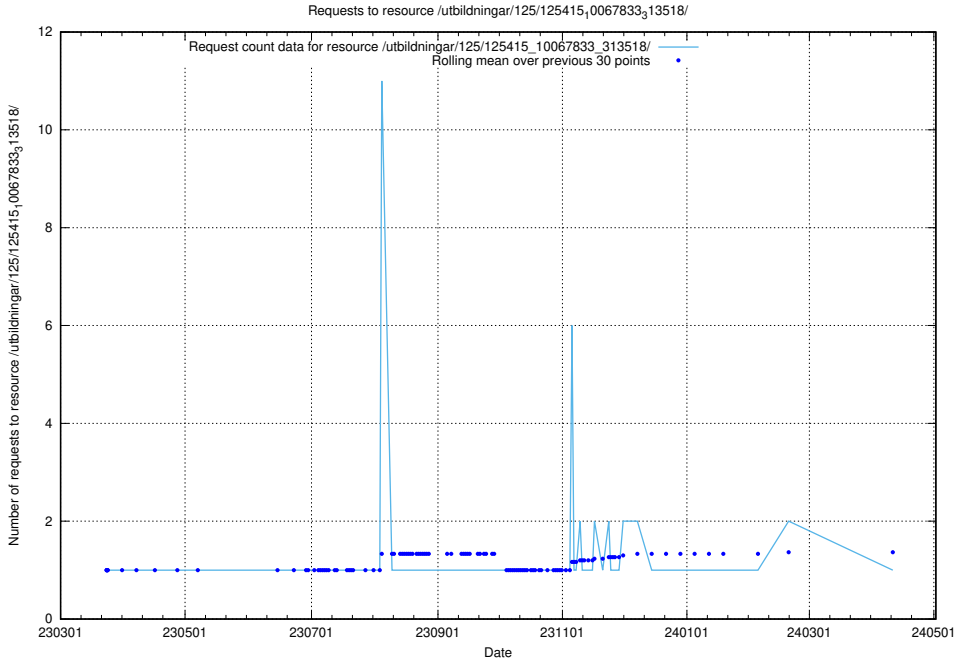

5.1042 Usage of /utbildningar/125/125415_10067833_313518/

Here, we count the number of requests to resource /utbildningar/125/125415_10067833_313518/.