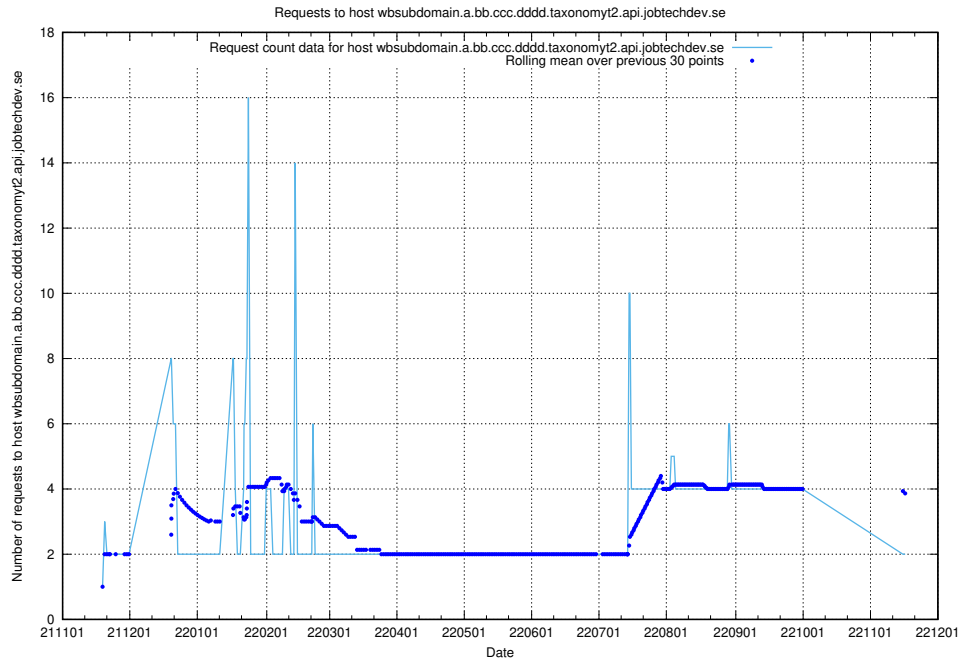

7.455 Usage of wbsubdomain.a.bb.ccc.dddd.taxonomyt2.api.jobtechdev.se

Here, we count the number of requests to host wbsubdomain.a.bb.ccc.dddd.taxonomyt2.api.jobtechdev.se