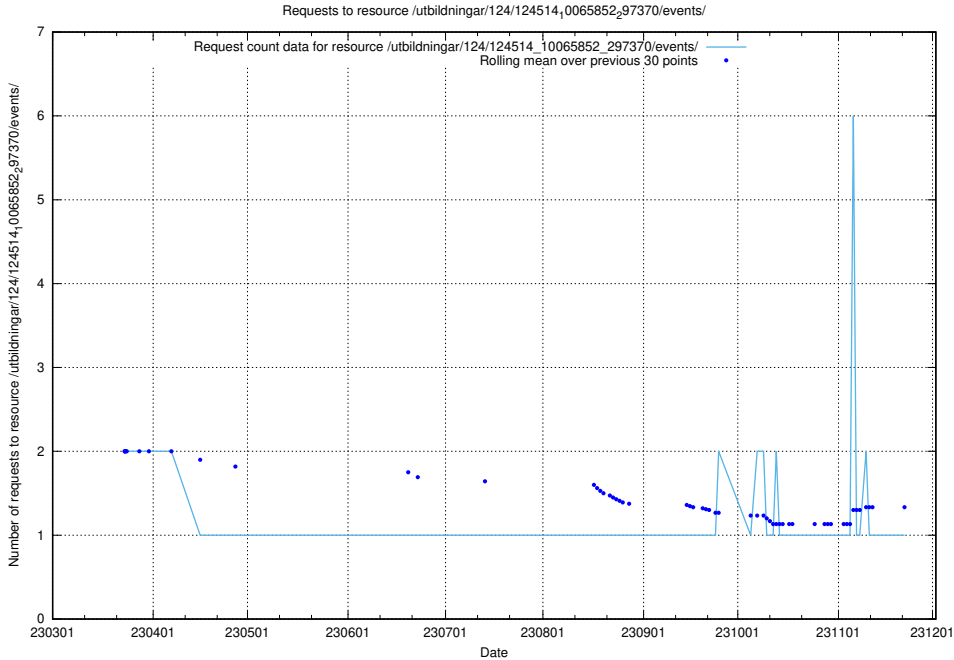

5.6267 Usage of /utbildningar/124/124514_10065852_297370/events/

Here, we count the number of requests to resource /utbildningar/124/124514_10065852_297370/events/