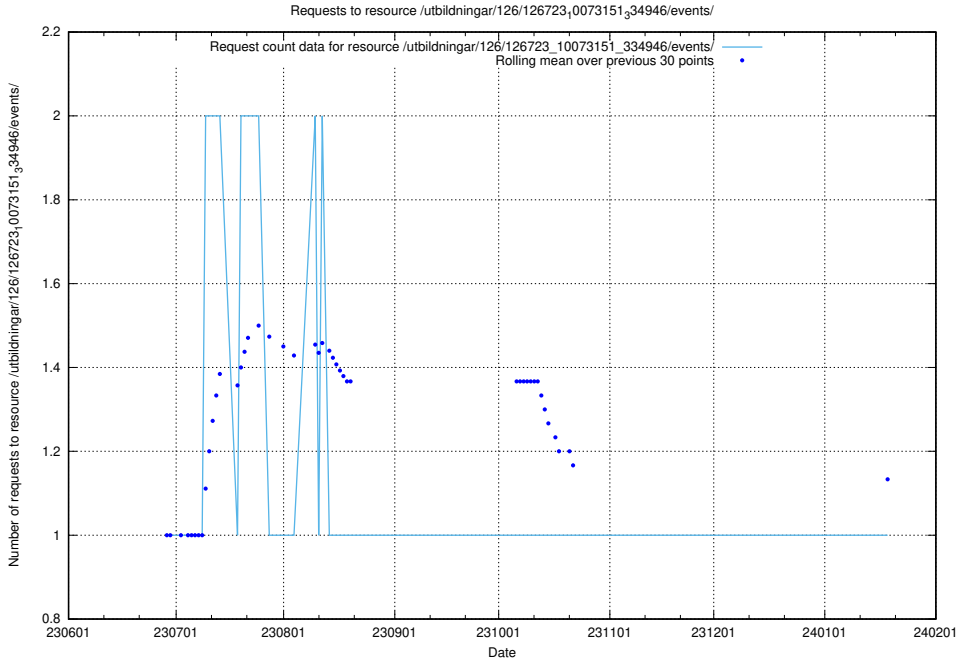

5.5387 Usage of /utbildningar/126/126723_10073151_334946/events/

Here, we count the number of requests to resource /utbildningar/126/126723_10073151_334946/events/