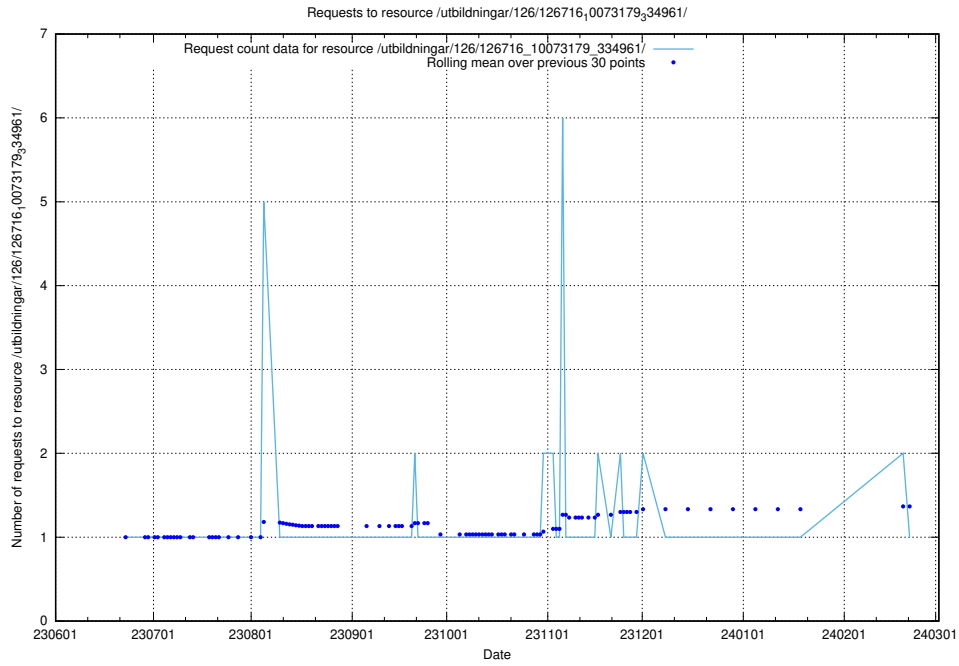

5.5555 Usage of /utbildningar/126/126716_10073179_334961/

Here, we count the number of requests to resource /utbildningar/126/126716_10073179_334961/.