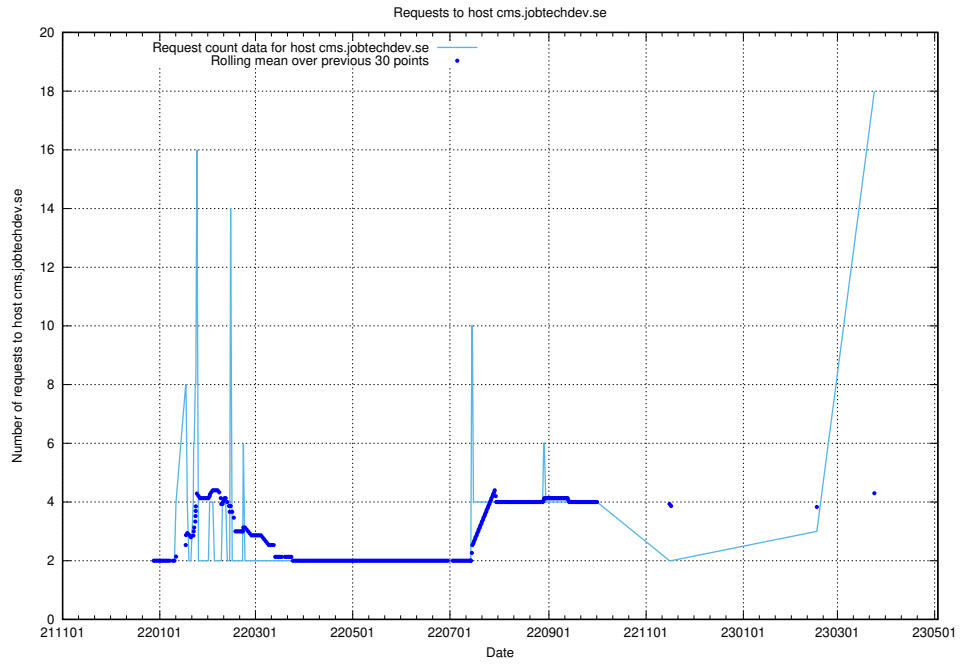

7.39 Usage of cms.jobtechdev.se

Here, we count the number of requests to host cms.jobtechdev.se.