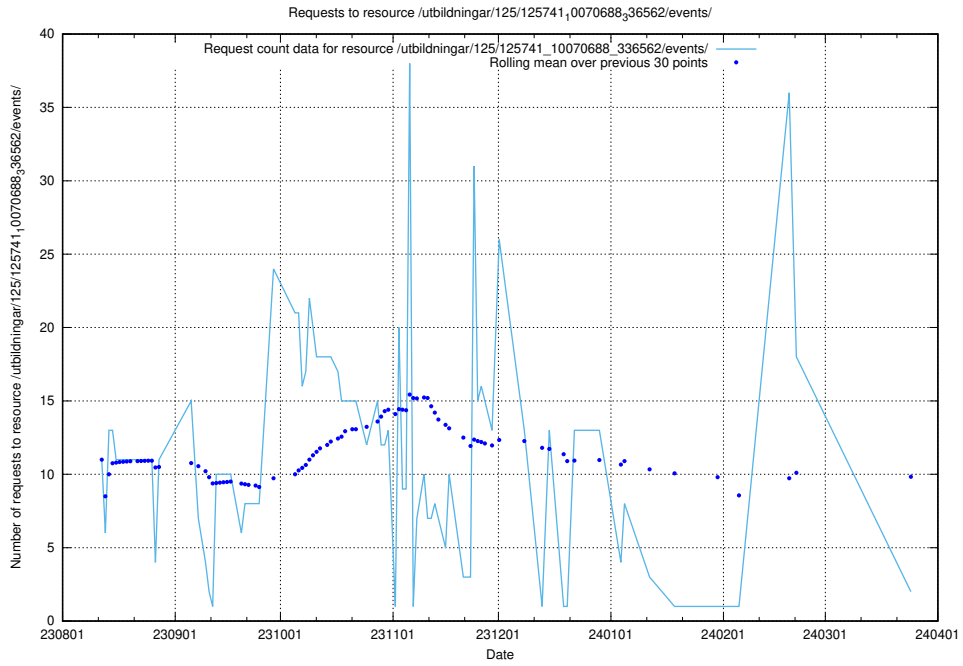

5.721 Usage of /utbildningar/125/125741_10070688_336562/events/

Here, we count the number of requests to resource /utbildningar/125/125741_10070688_336562/events/