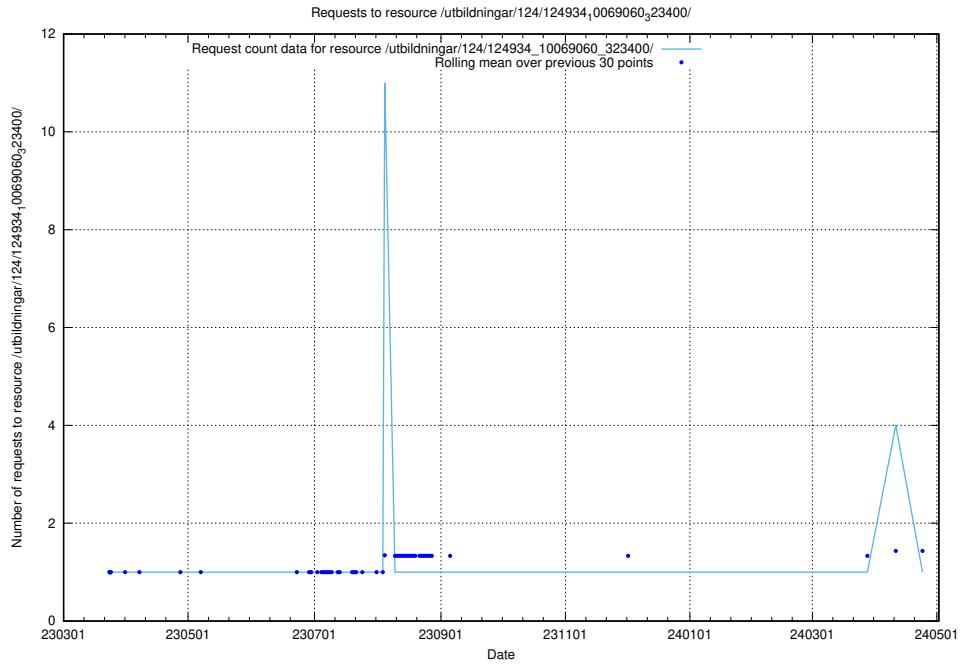

5.1082 Usage of /utbildningar/124/124934_10069060_323400/

Here, we count the number of requests to resource /utbildningar/124/124934_10069060_323400/.