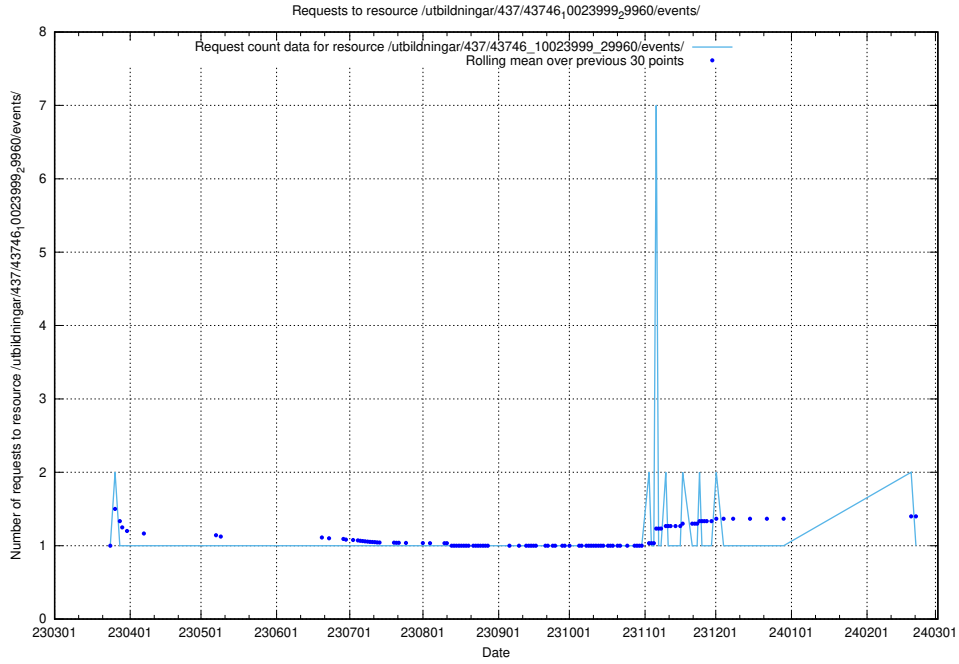

5.6171 Usage of /utbildningar/437/43746_10023999_29960/events/

Here, we count the number of requests to resource /utbildningar/437/43746_10023999_29960/events/.