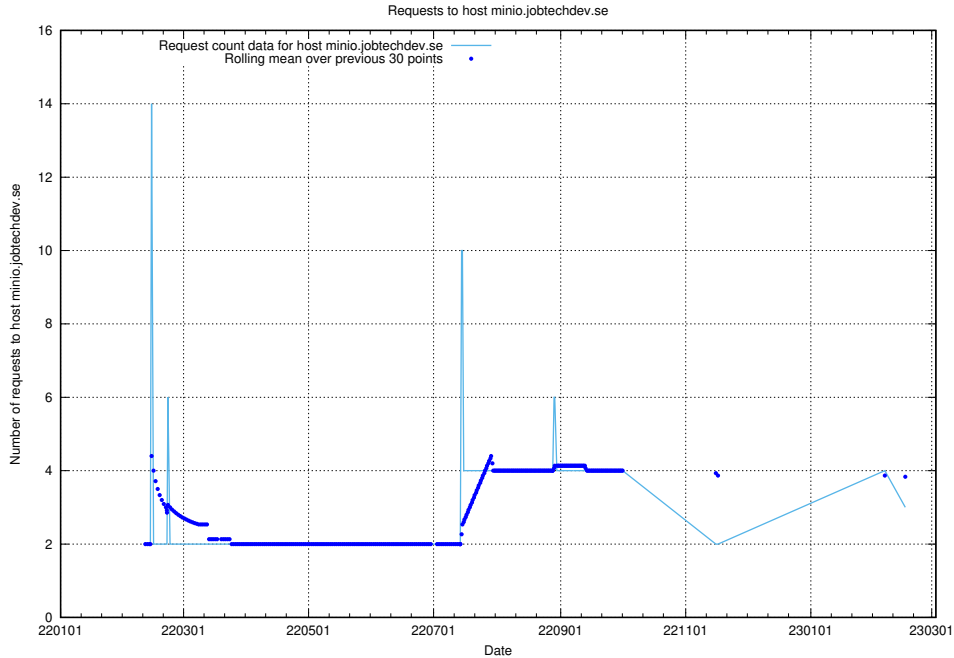

7.230 Usage of minio.jobtechdev.se

Here, we count the number of requests to host minio.jobtechdev.se.