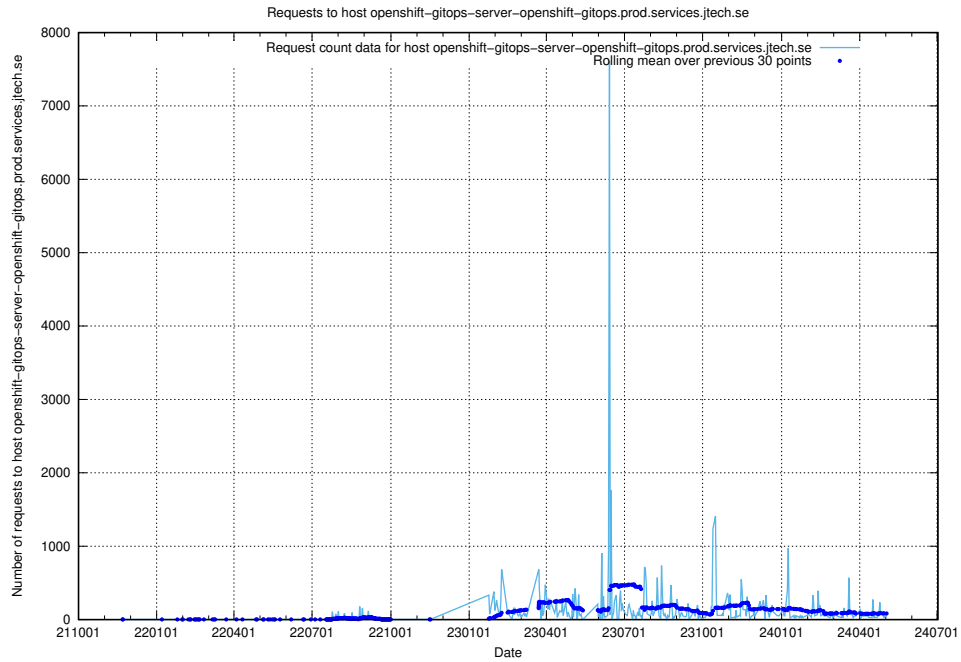

7.27 Usage of openshift-gitops-server-openshift-gitops.prod.services.jtech.se

Here, we count the number of requests to host openshift-gitops-server-openshift-gitops.prod.services.jtech.se.