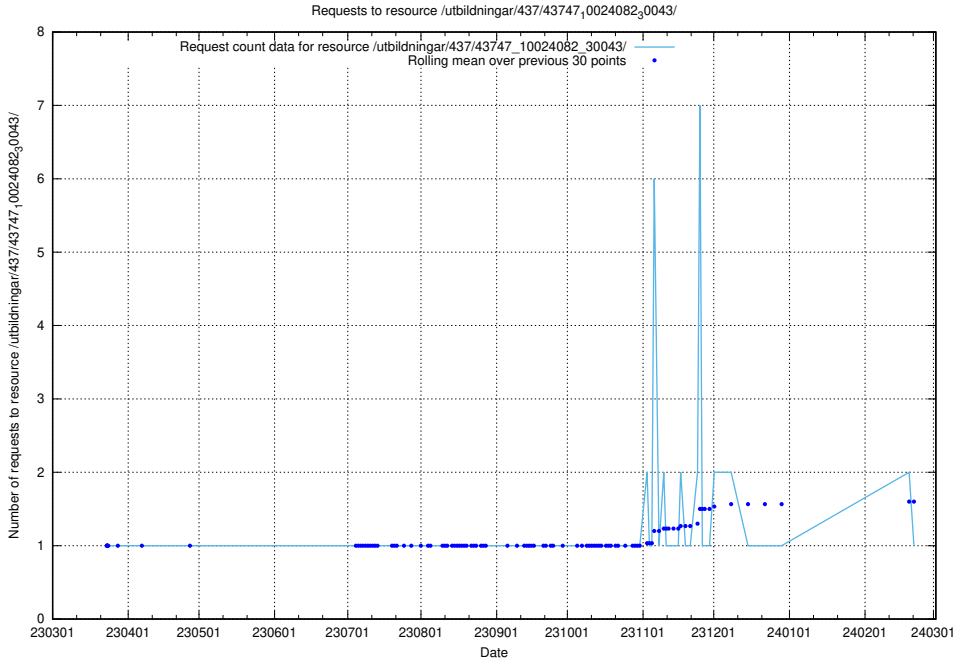

5.6356 Usage of /utbildningar/437/43747_10024082_30043/

Here, we count the number of requests to resource /utbildningar/437/43747_10024082_30043/.