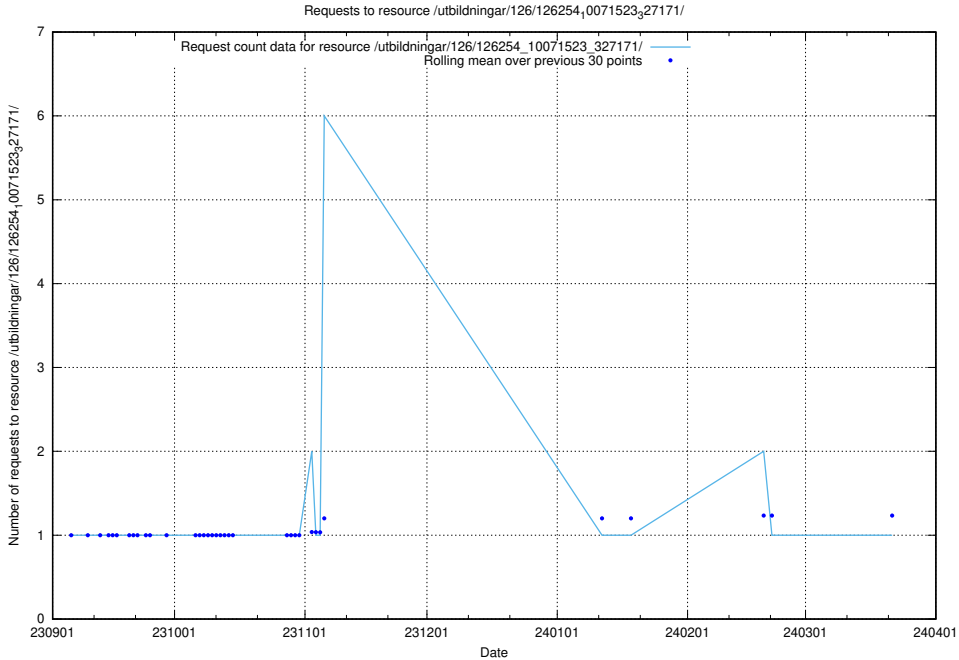

5.4599 Usage of /utbildningar/126/126254_10071523_327171/

Here, we count the number of requests to resource /utbildningar/126/126254_10071523_327171/.