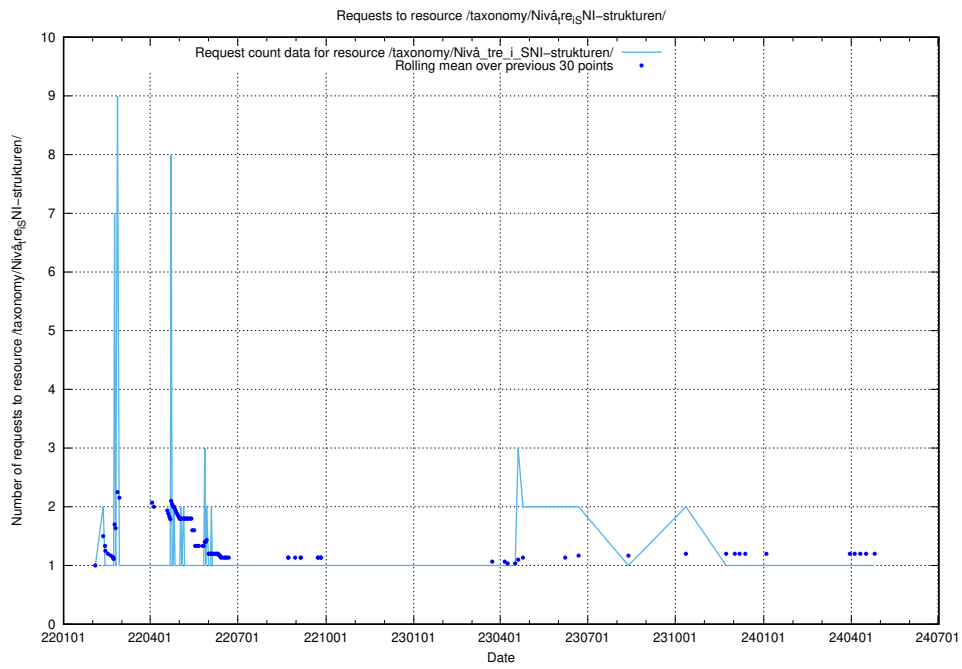

5.2954 Usage of /taxonomy/Nivå_tre_i_SNI-strukturen/

Here, we count the number of requests to resource /taxonomy/Nivå_tre_i_SNI-strukturen/.