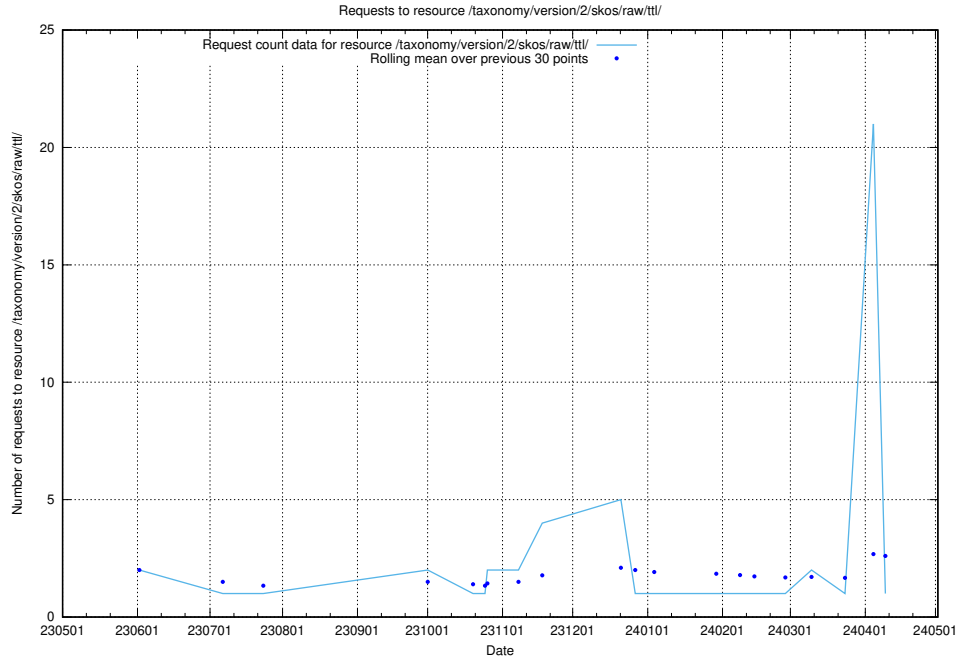

5.5854 Usage of /taxonomy/version/2/skos/raw/ttl/

Here, we count the number of requests to resource /taxonomy/version/2/skos/raw/ttl/.