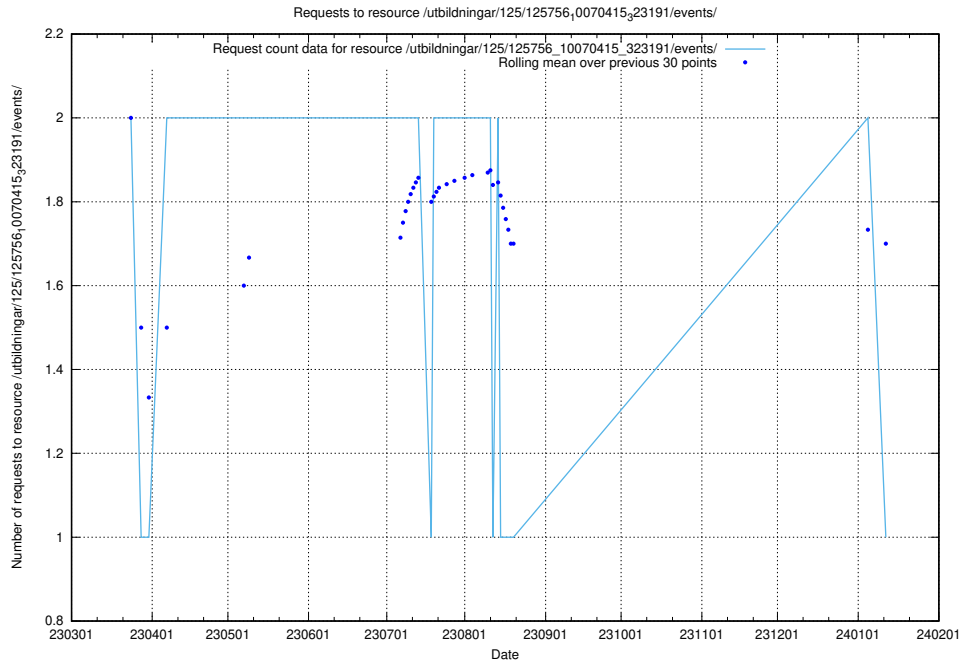

5.6129 Usage of /utbildningar/125/125756_10070415_323191/events/

Here, we count the number of requests to resource /utbildningar/125/125756_10070415_323191/events/