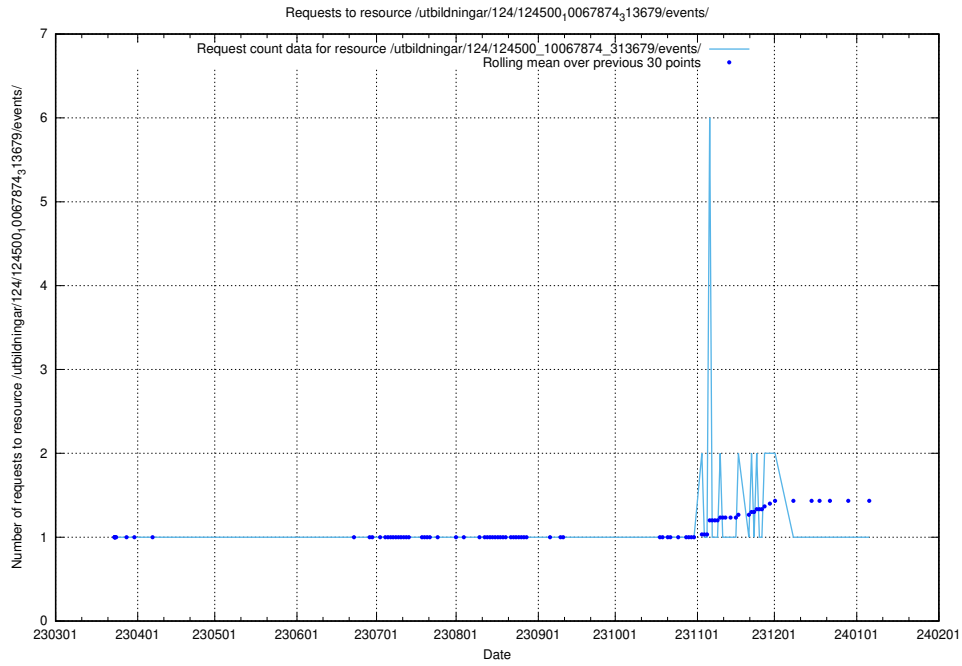

Here, we count the number of requests to resource /taxonomy/version/16/query/swedish-retail-and-wholesale-council-skills/.

5.2215 Usage of /utbildningar/124/124500_10067874_313679/events/

Here, we count the number of requests to resource /utbildningar/124/124500_10067874_313679/events/