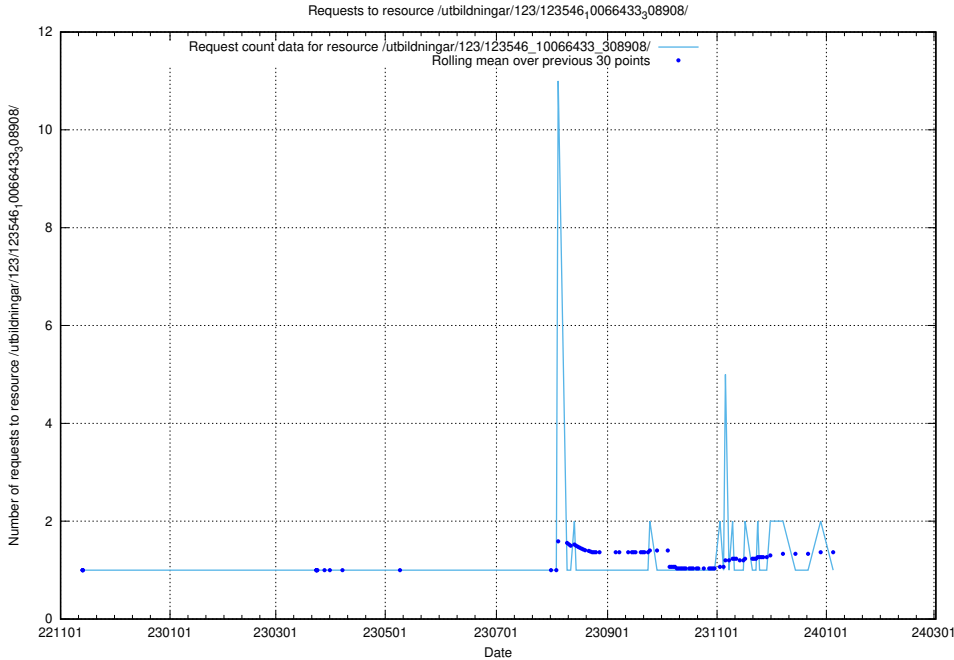

5.5888 Usage of /utbildningar/123/123546_10066433_308908/

Here, we count the number of requests to resource /utbildningar/123/123546_10066433_308908/.