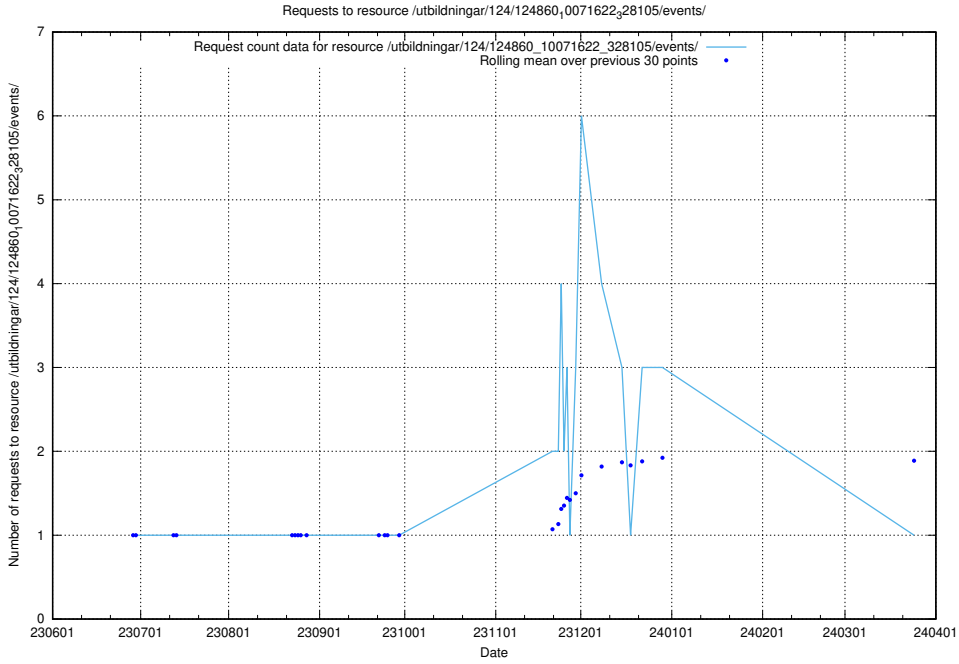

Here, we count the number of requests to resource /utbildningar/124/124861_10069061_317737/.

5.5421 Usage of /utbildningar/124/124860_10071622_328105/events/

Here, we count the number of requests to resource /utbildningar/124/124860_10071622_328105/events/