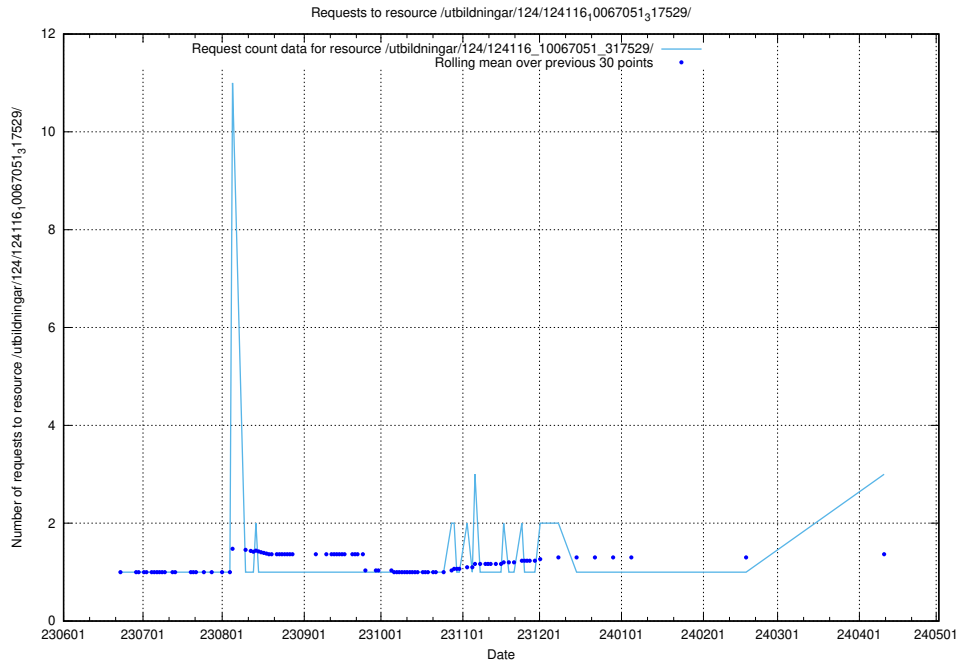

5.384 Usage of /utbildningar/124/124116_10067051_317529/

Here, we count the number of requests to resource /utbildningar/124/124116_10067051_317529/.