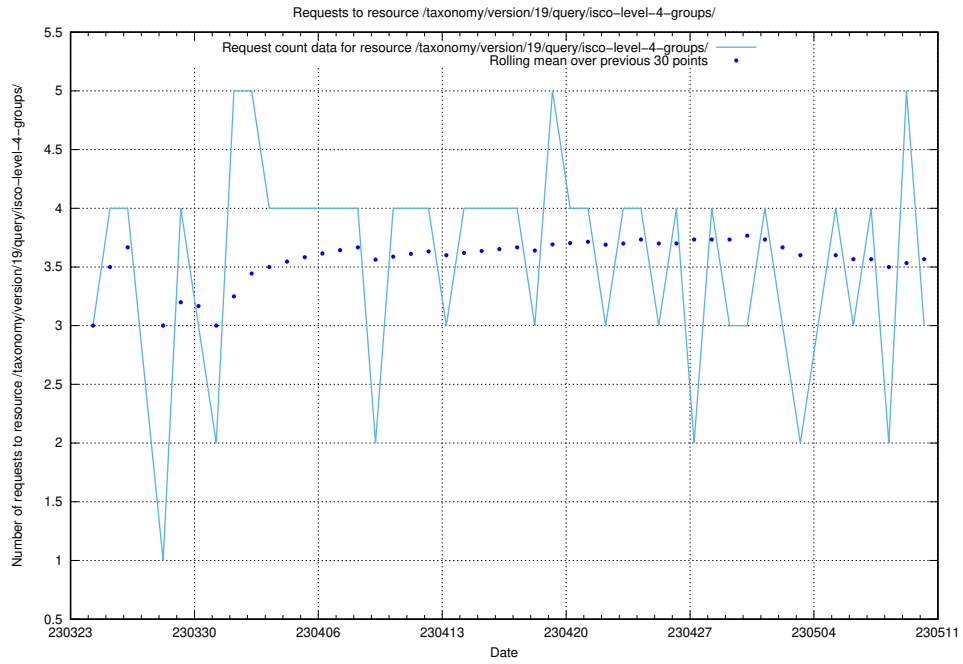

5.406 Usage of /taxonomy/version/19/query/isco-level-4-groups/

Here, we count the number of requests to resource /taxonomy/version/19/query/isco-level-4-groups/.