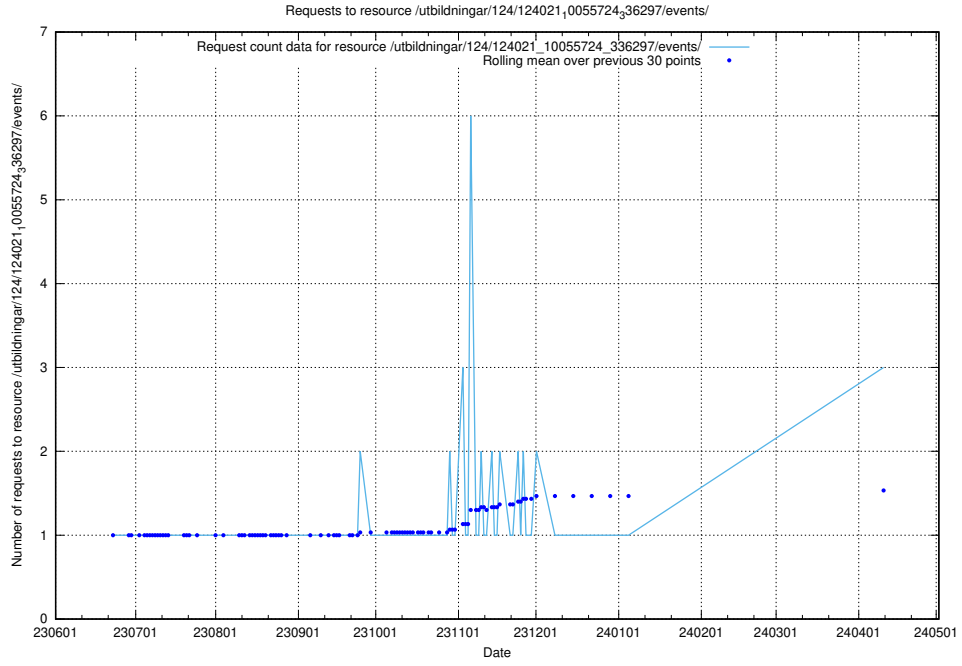

5.385 Usage of /utbildningar/124/124021_10055724_336297/events/

Here, we count the number of requests to resource /utbildningar/124/124021_10055724_336297/events/