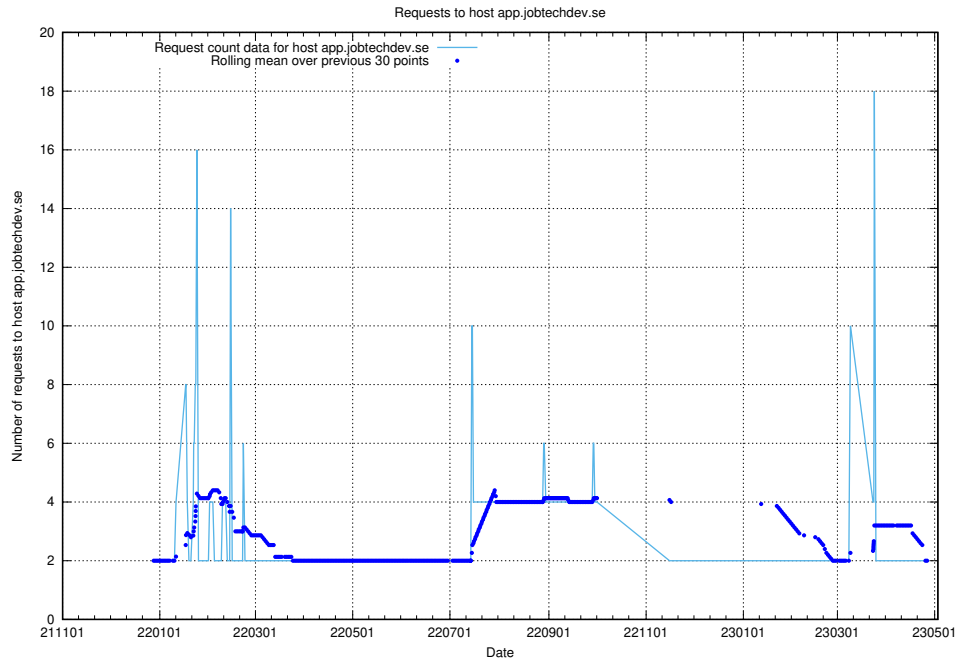

7.358 Usage of app.jobtechdev.se

Here, we count the number of requests to host app.jobtechdev.se.