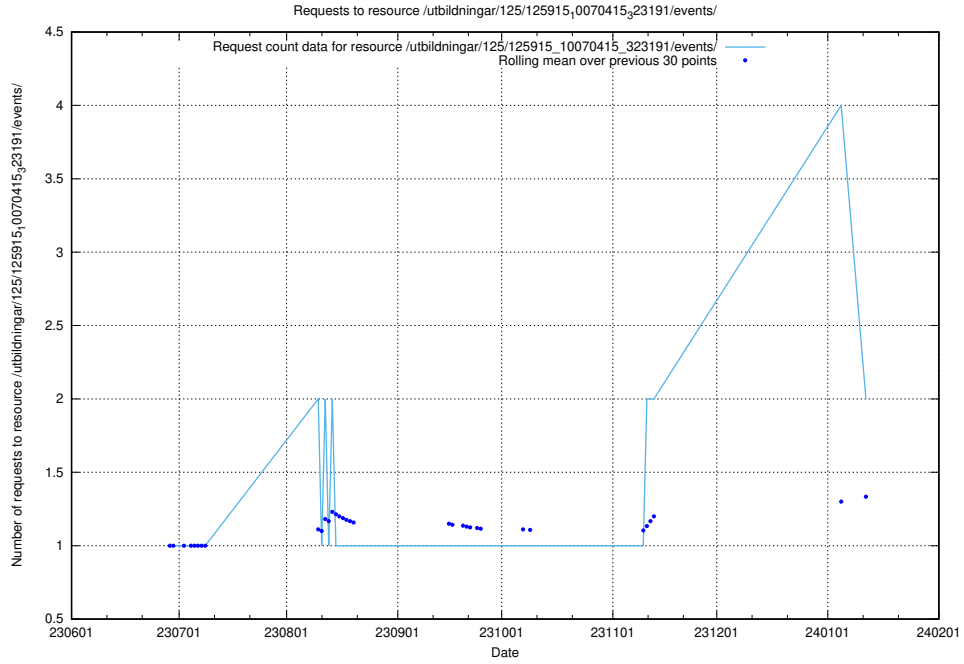

5.777 Usage of /utbildningar/125/125915_10070415_323191/events/

Here, we count the number of requests to resource /utbildningar/125/125915_10070415_323191/events/