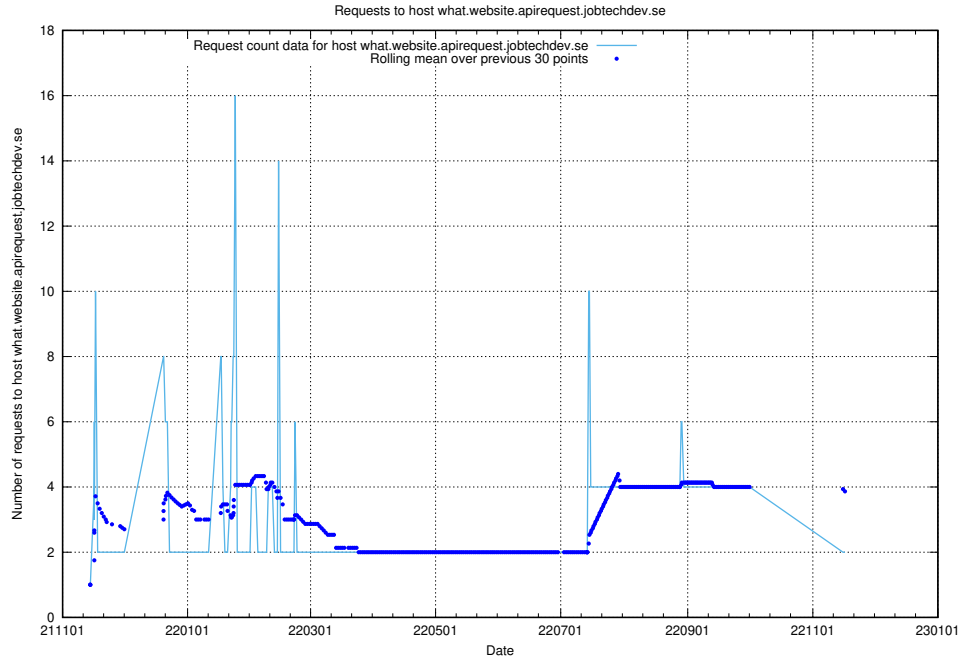

7.542 Usage of what.website.apirequest.jobtechdev.se

Here, we count the number of requests to host what.website.apirequest.jobtechdev.se.