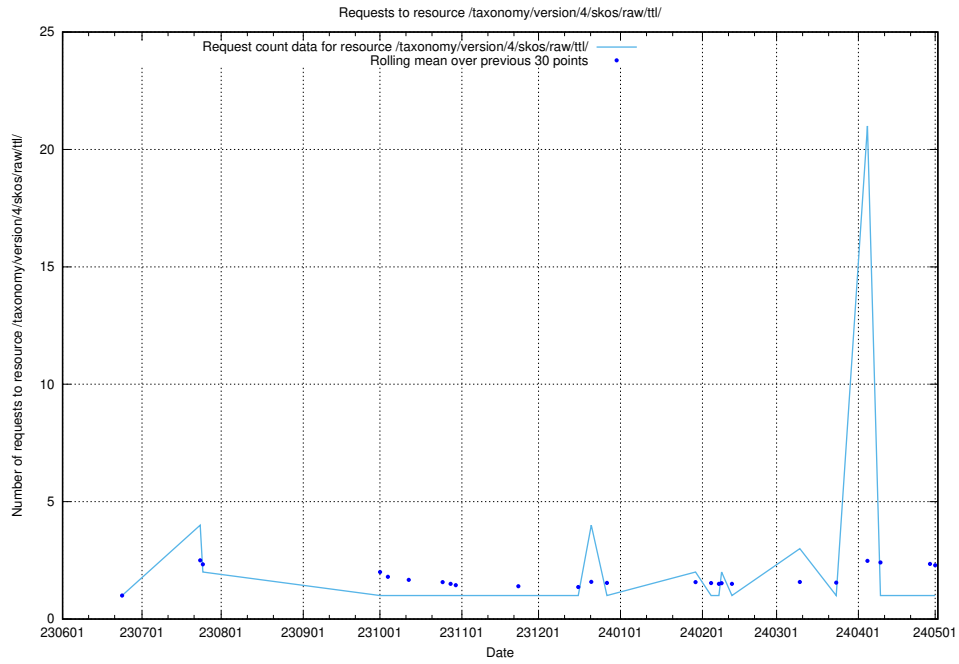

5.5494 Usage of /taxonomy/version/4/skos/raw/ttl/

Here, we count the number of requests to resource /taxonomy/version/4/skos/raw/ttl/.