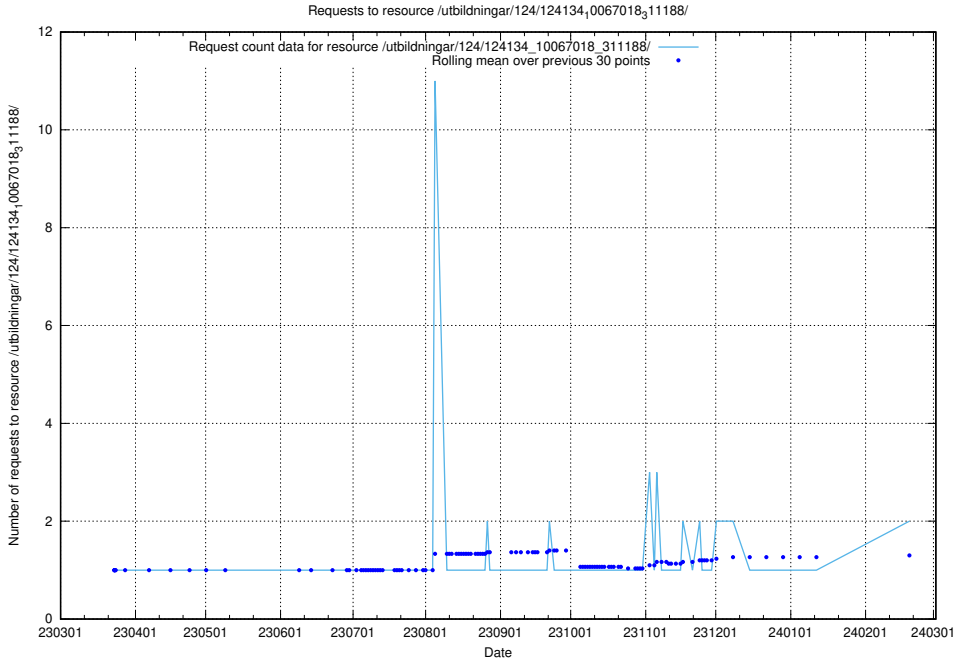

5.657 Usage of /utbildningar/124/124134_10067018_311188/

Here, we count the number of requests to resource /utbildningar/124/124134_10067018_311188/.