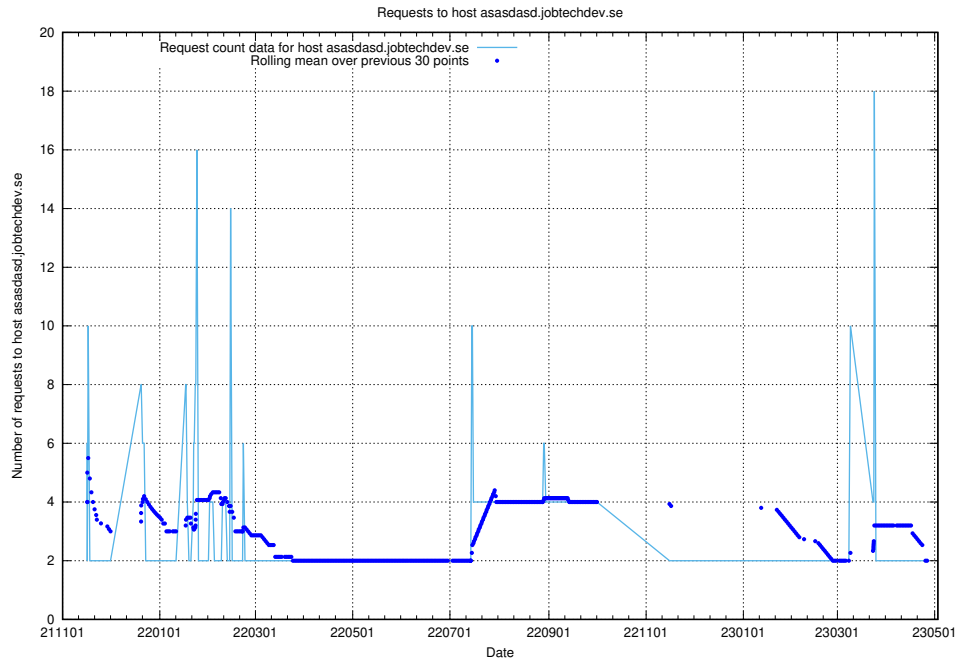

7.536 Usage of `asasdasd.jobtechdev.se`

Here, we count the number of requests to host `asasdasd.jobtechdev.se`.