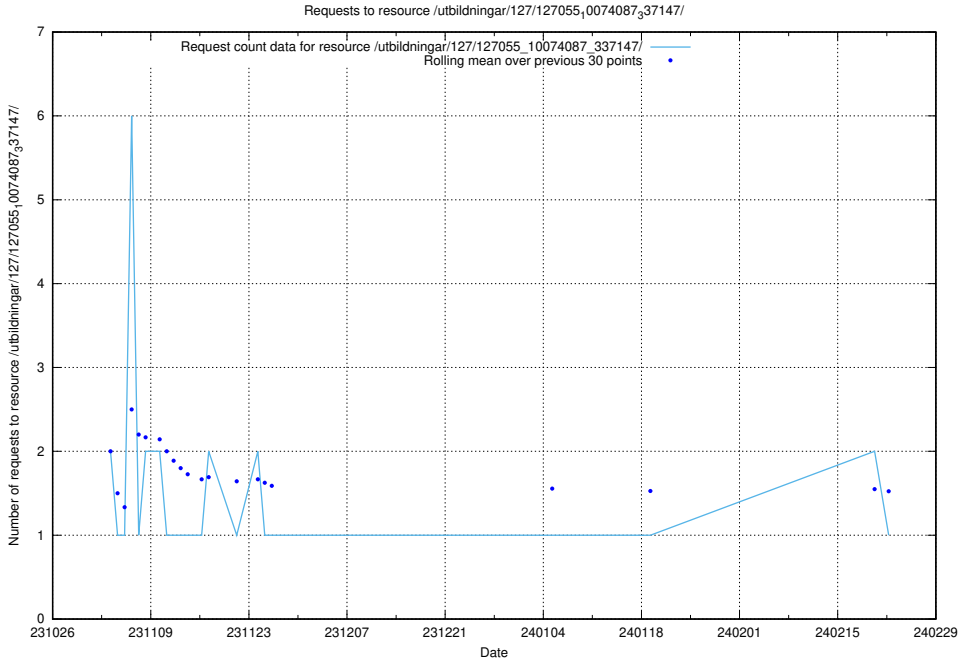

5.4080 Usage of /utbildningar/127/127055_10074087_337147/

Here, we count the number of requests to resource /utbildningar/127/127055_10074087_337147/.