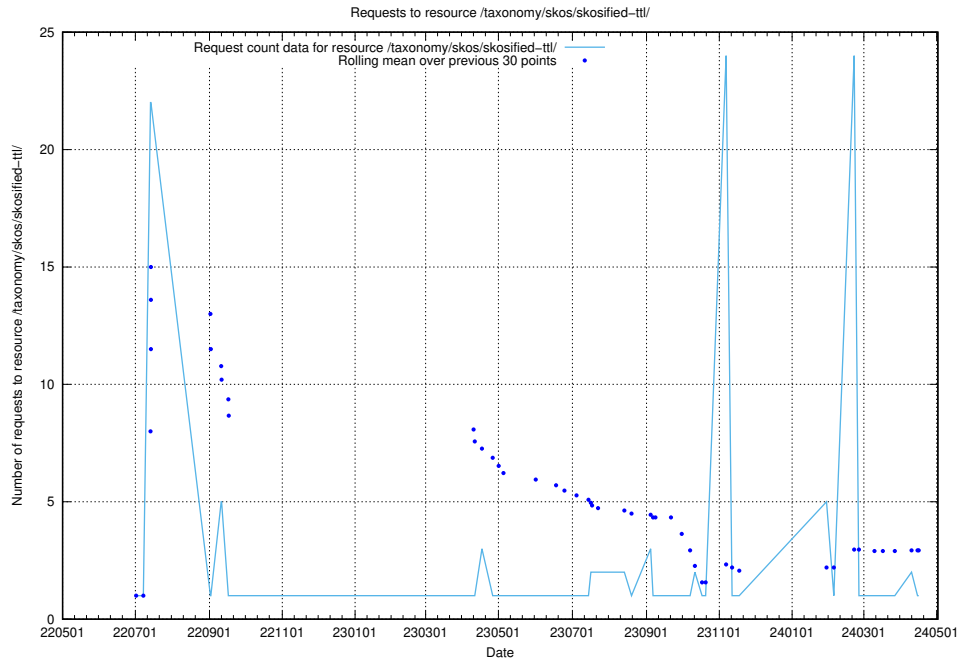

5.931 Usage of /taxonomy/skos/skosified-ttl/

Here, we count the number of requests to resource /taxonomy/skos/skosified-ttl/.