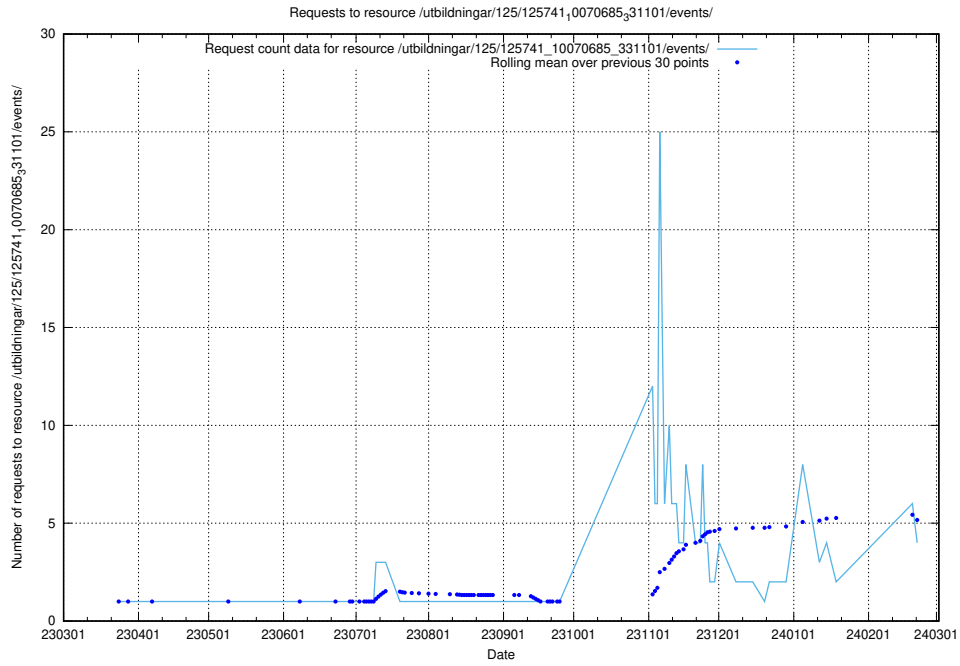

5.234 Usage of /utbildningar/125/125741_10070685_331101/events/

Here, we count the number of requests to resource /utbildningar/125/125741_10070685_331101/events/