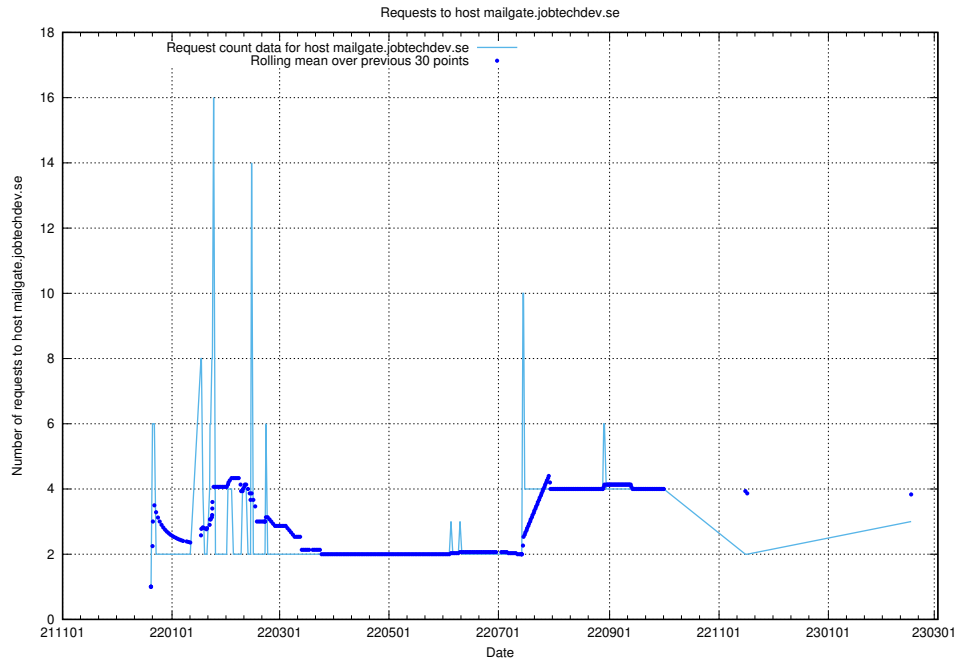

7.198 Usage of mailgate.jobtechdev.se

Here, we count the number of requests to host mailgate.jobtechdev.se.