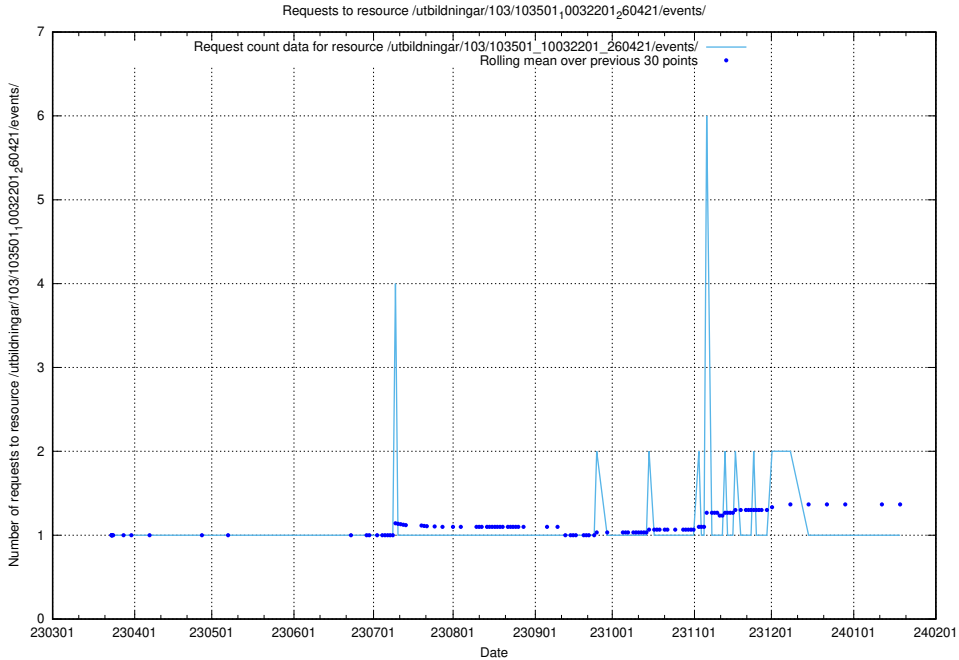

5.5402 Usage of /utbildningar/103/103501_10032201_260421/events/

Here, we count the number of requests to resource /utbildningar/103/103501_10032201_260421/events/