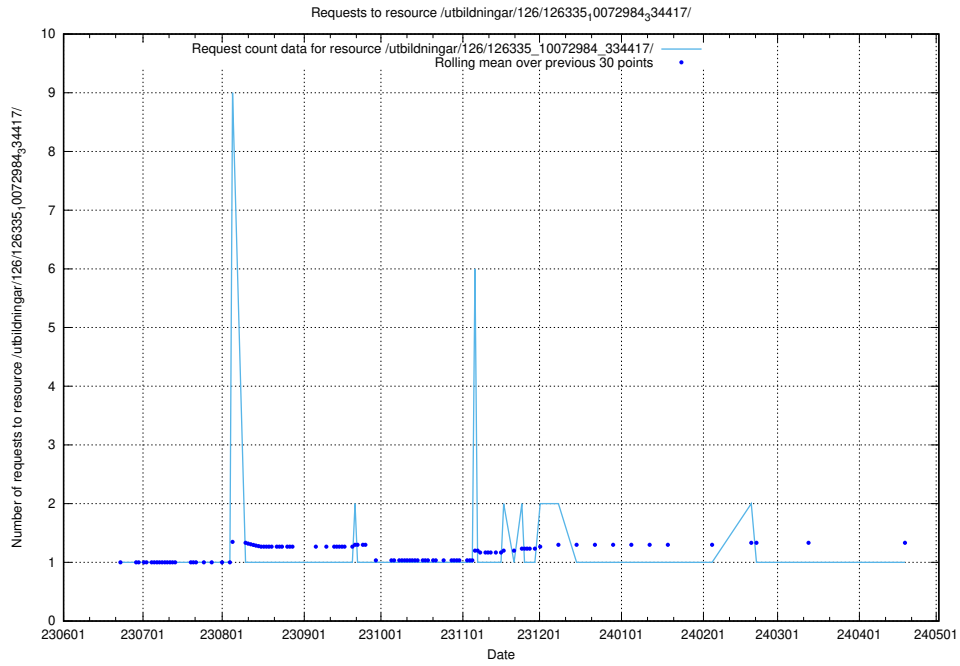

5.5608 Usage of /utbildningar/126/126335_10072984_334417/

Here, we count the number of requests to resource /utbildningar/126/126335_10072984_334417/.