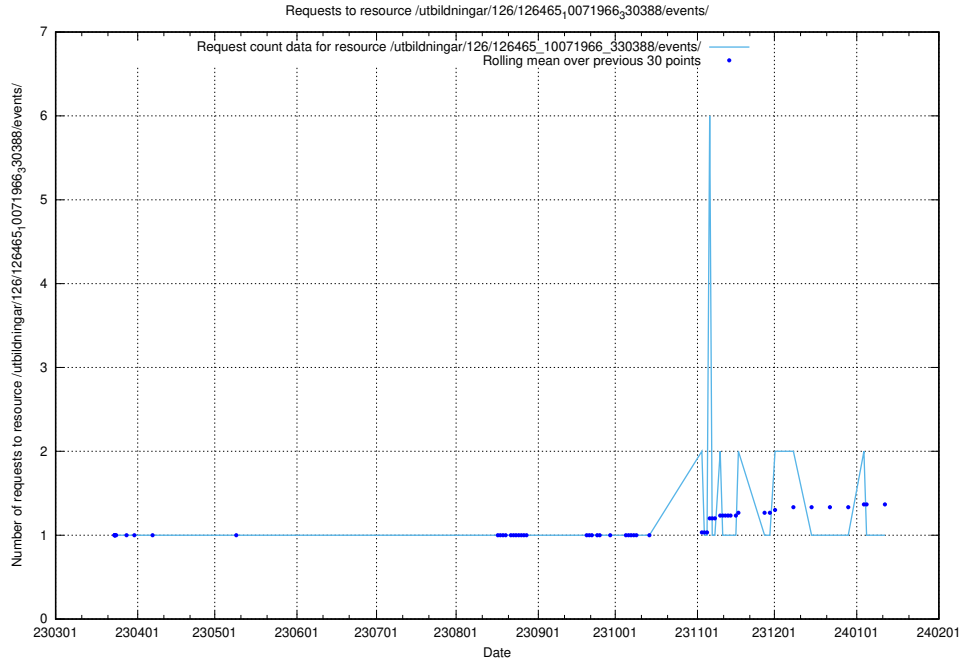

5.6386 Usage of /utbildningar/126/126465_10071966_330388/events/

Here, we count the number of requests to resource /utbildningar/126/126465_10071966_330388/events/