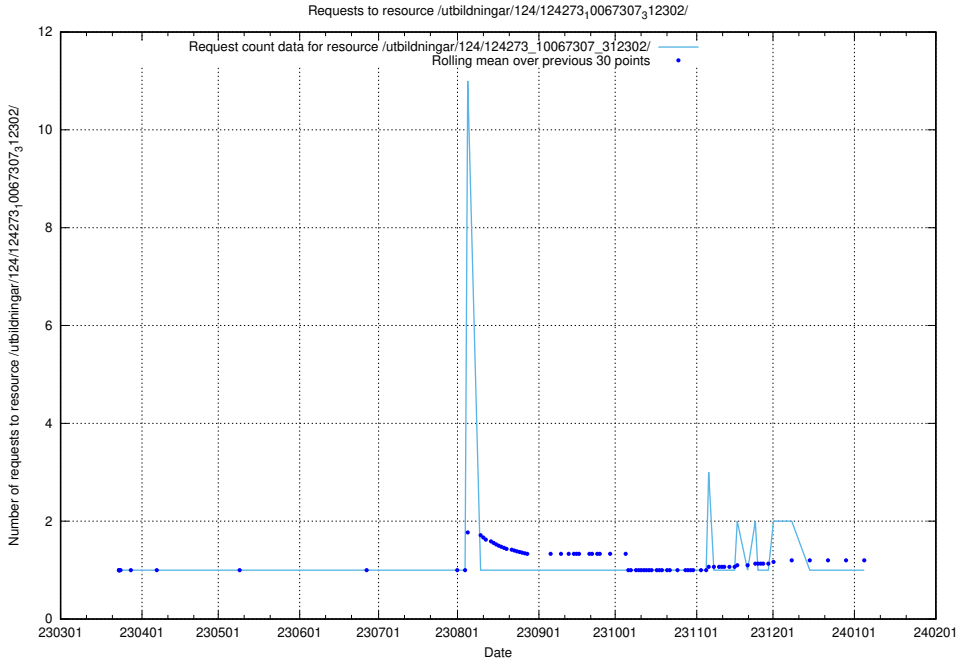

5.3925 Usage of /utbildningar/124/124273_10067307_312302/

Here, we count the number of requests to resource /utbildningar/124/124273_10067307_312302/.

5.3926 Usage of /taxonomy/version/18/query/concepts-describing-working-hours/