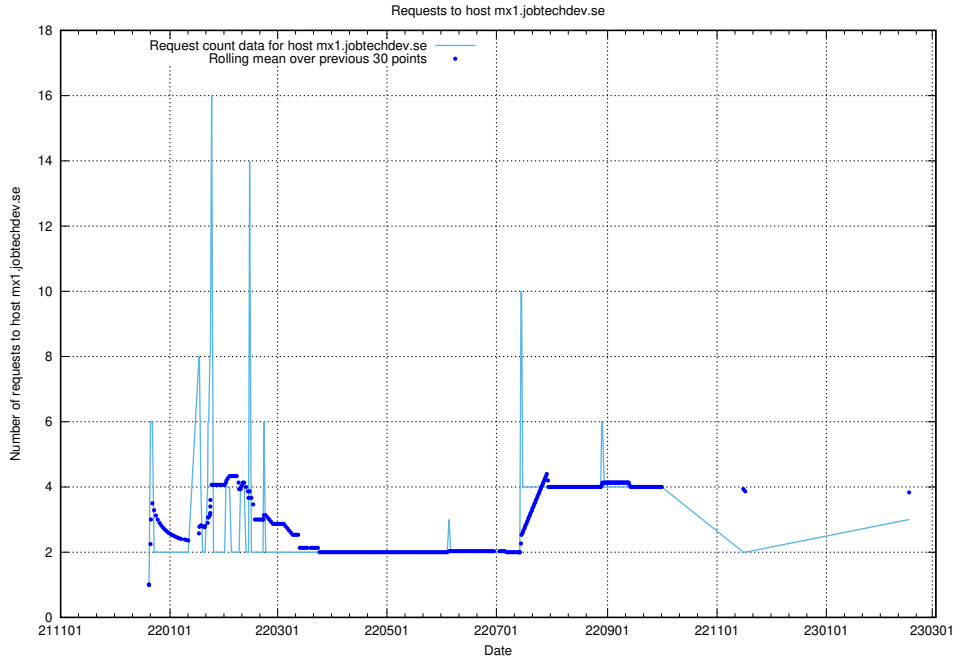

7.196 Usage of mx1.jobtechdev.se

Here, we count the number of requests to host mx1.jobtechdev.se.