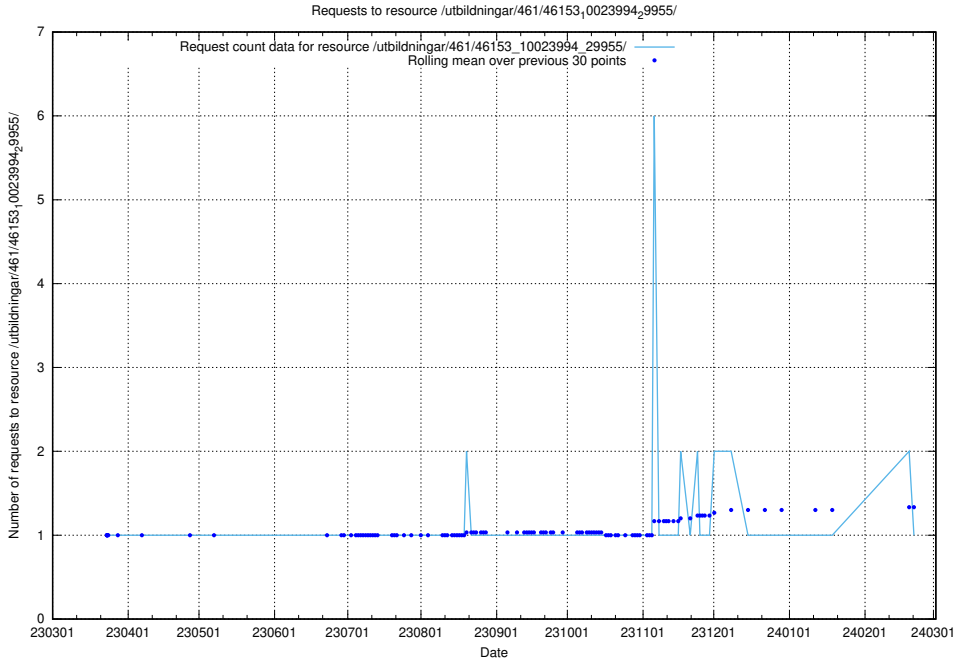

5.6288 Usage of /utbildningar/461/46153_10023994_29955/

Here, we count the number of requests to resource /utbildningar/461/46153_10023994_29955/.