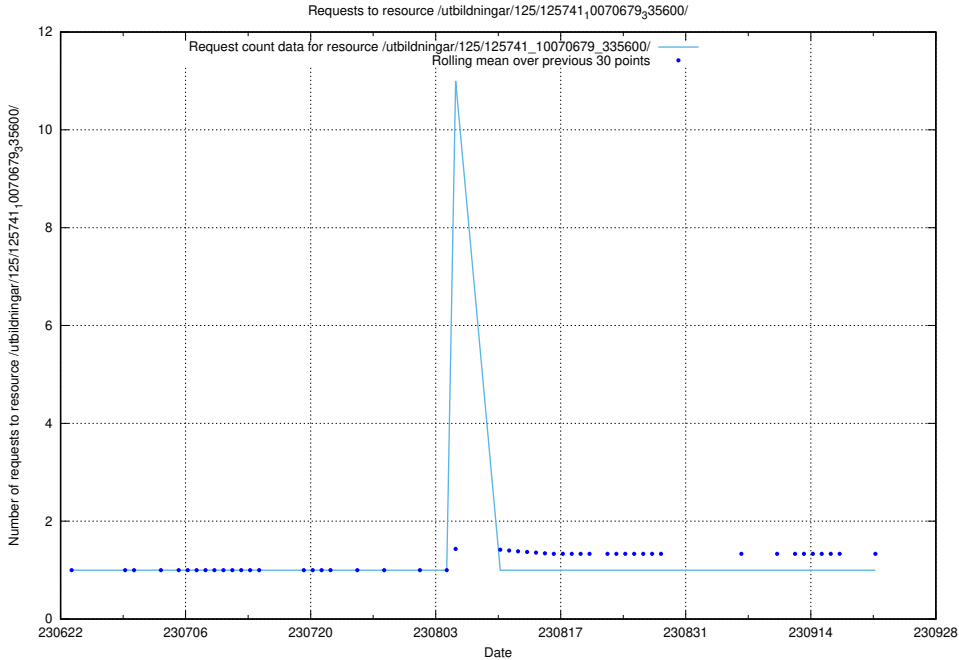

5.5633 Usage of /utbildningar/125/125741_10070679_335600/

Here, we count the number of requests to resource /utbildningar/125/125741_10070679_335600/.