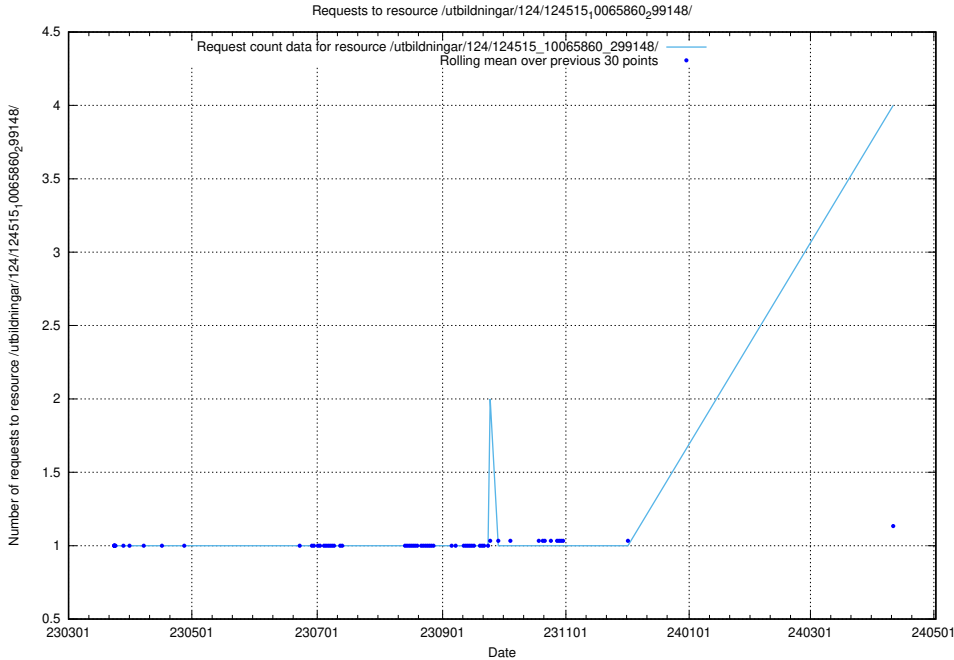

5.171 Usage of /utbildningar/124/124515_10065860_299148/

Here, we count the number of requests to resource /utbildningar/124/124515_10065860_299148/.

5.172 Usage of /utbildningar/124/124514_10065930_300982/