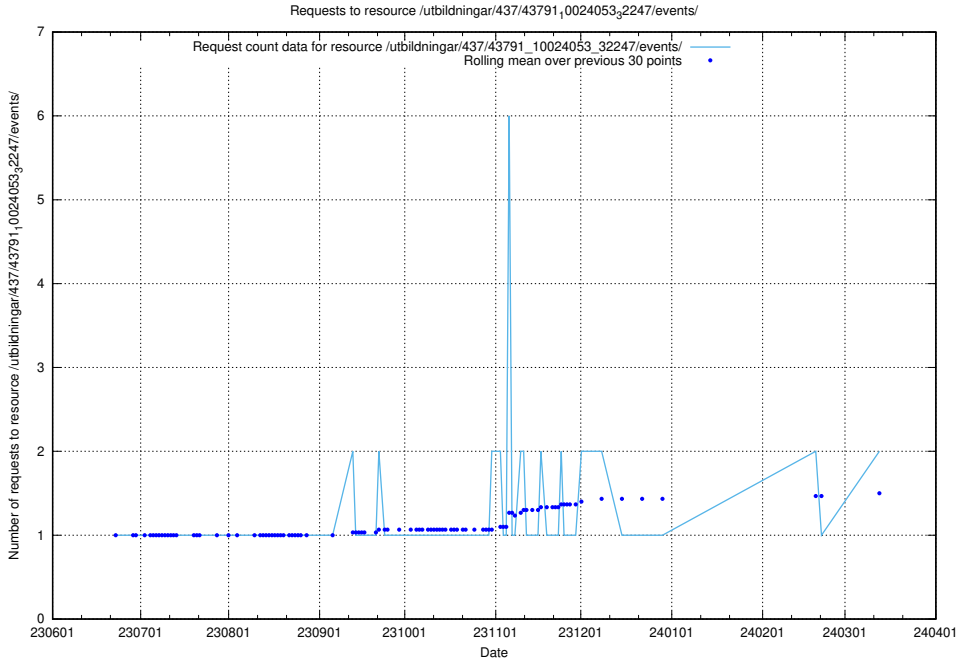

5.793 Usage of /utbildningar/437/43791_10024053_32247/events/

Here, we count the number of requests to resource /utbildningar/437/43791_10024053_32247/events/.