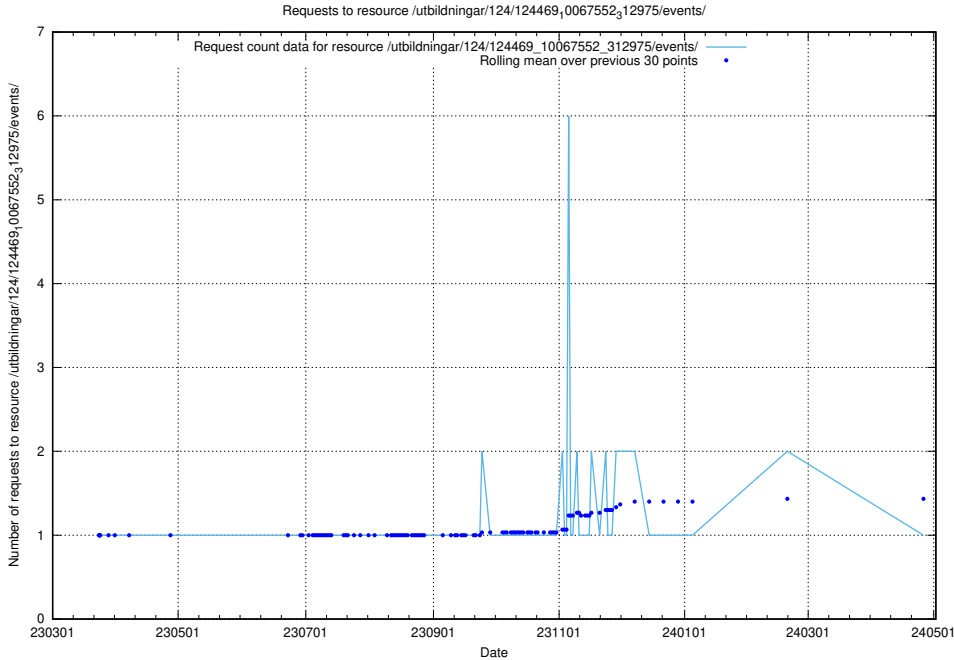

5.3254 Usage of /utbildningar/124/124469_10067552_312975/events/

Here, we count the number of requests to resource /utbildningar/124/124469_10067552_312975/events/