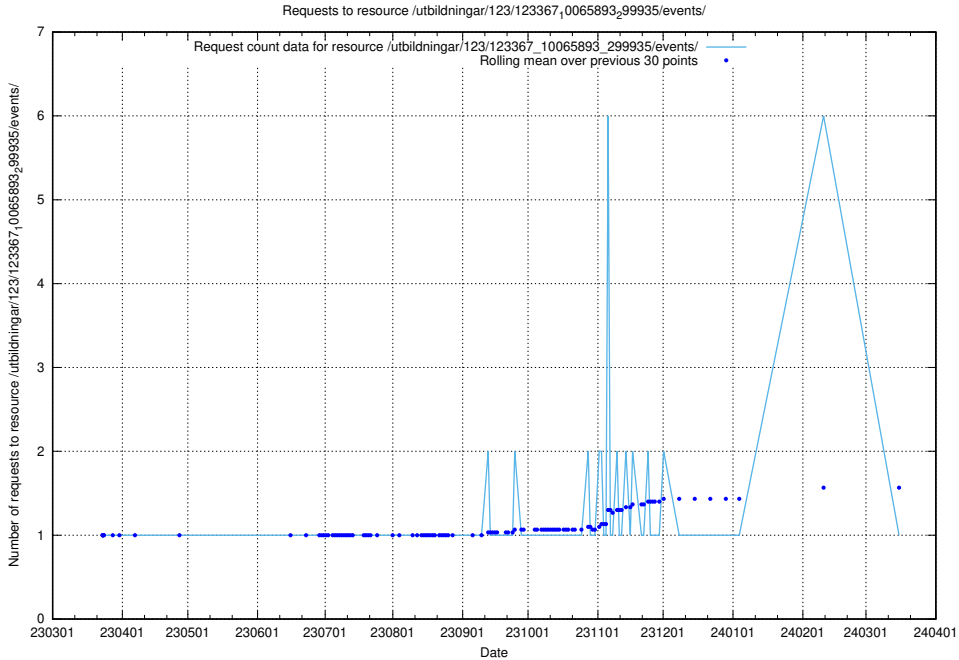

5.4669 Usage of /utbildningar/123/123367_10065893_299935/events/

Here, we count the number of requests to resource /utbildningar/123/123367_10065893_299935/events/