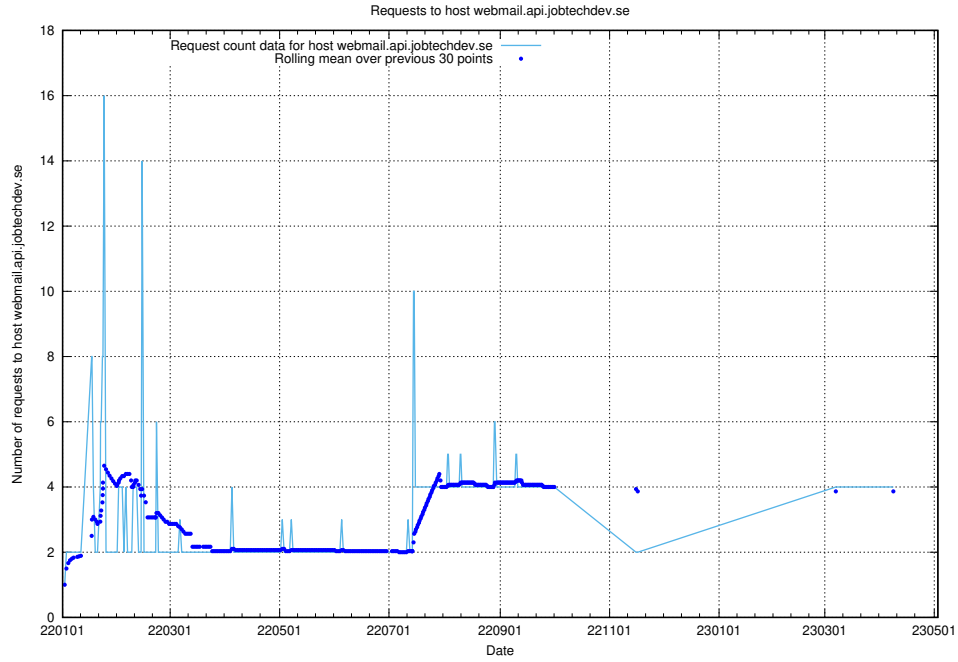

7.112 Usage of webmail.api.jobtechdev.se

Here, we count the number of requests to host webmail.api.jobtechdev.se.