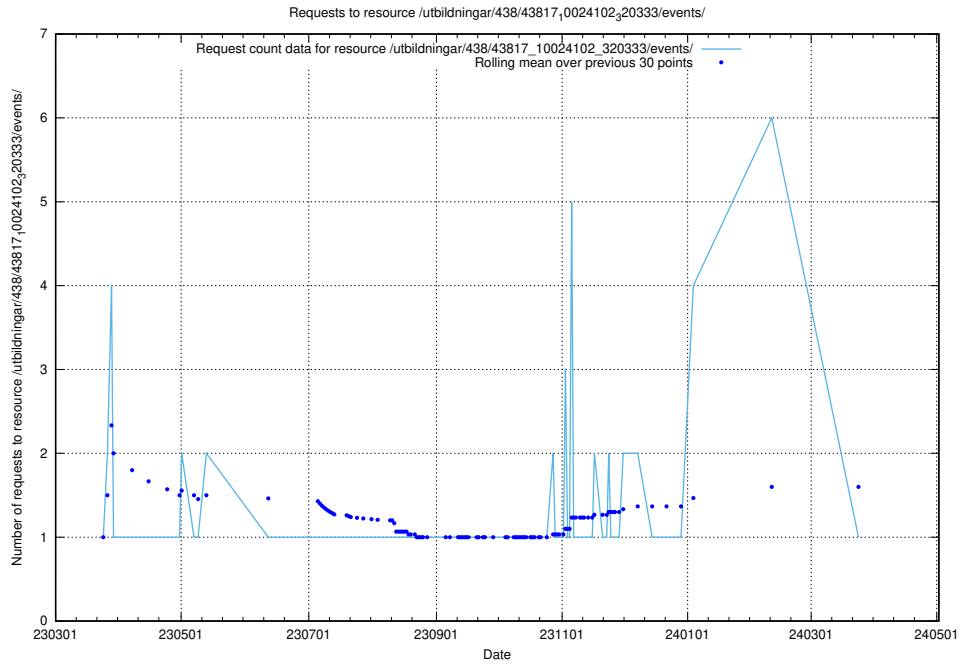

5.6142 Usage of /utbildningar/438/43817_10024102_320333/events/

Here, we count the number of requests to resource /utbildningar/438/43817_10024102_320333/events/.