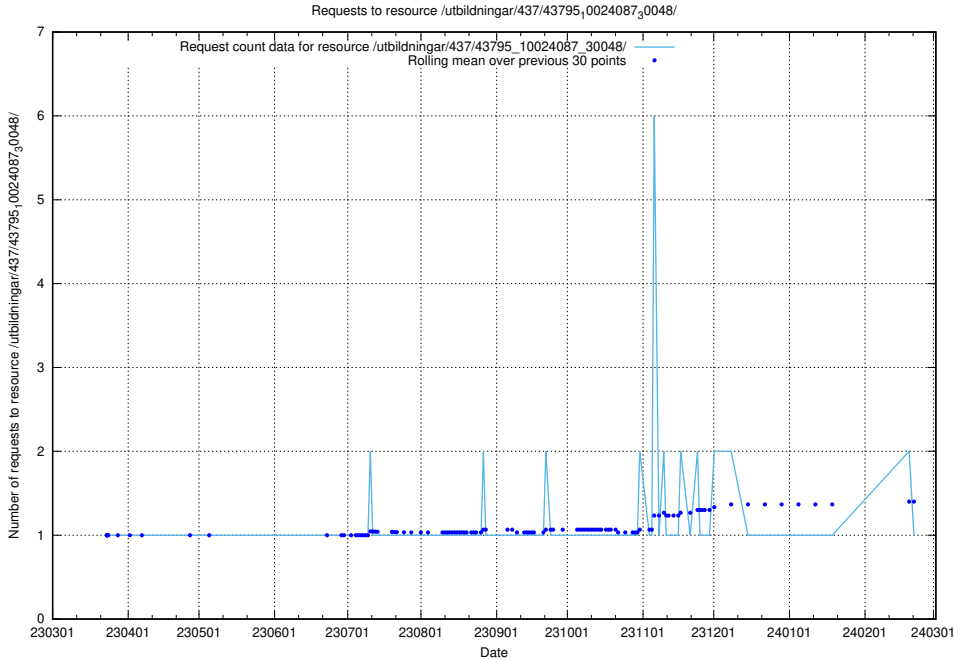

5.6332 Usage of /utbildningar/437/43795_10024087_30048/

Here, we count the number of requests to resource /utbildningar/437/43795_10024087_30048/.