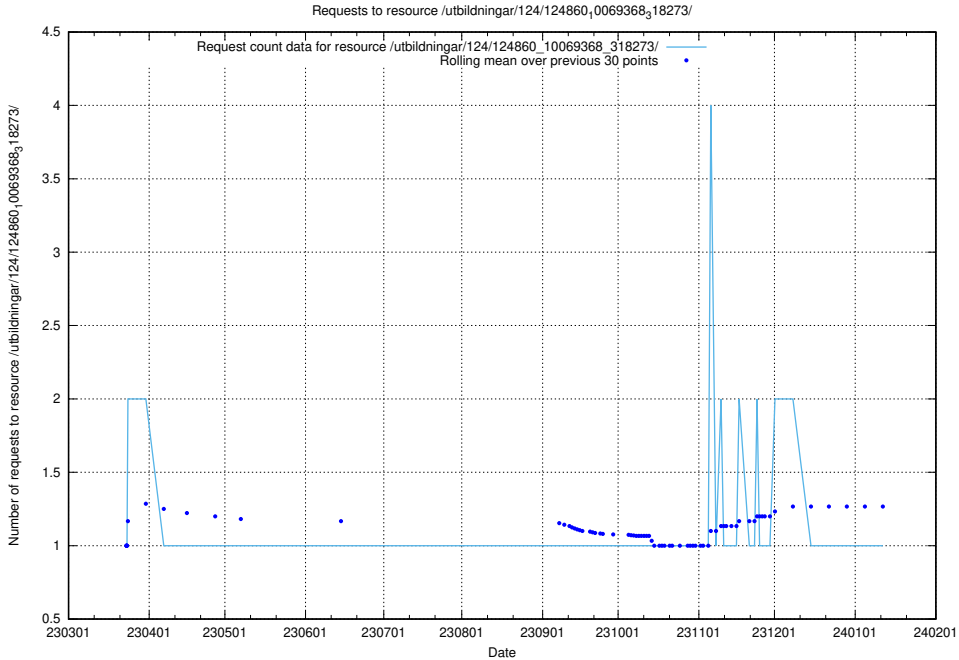

5.1106 Usage of /utbildningar/124/124860_10069368_318273/

Here, we count the number of requests to resource /utbildningar/124/124860_10069368_318273/.