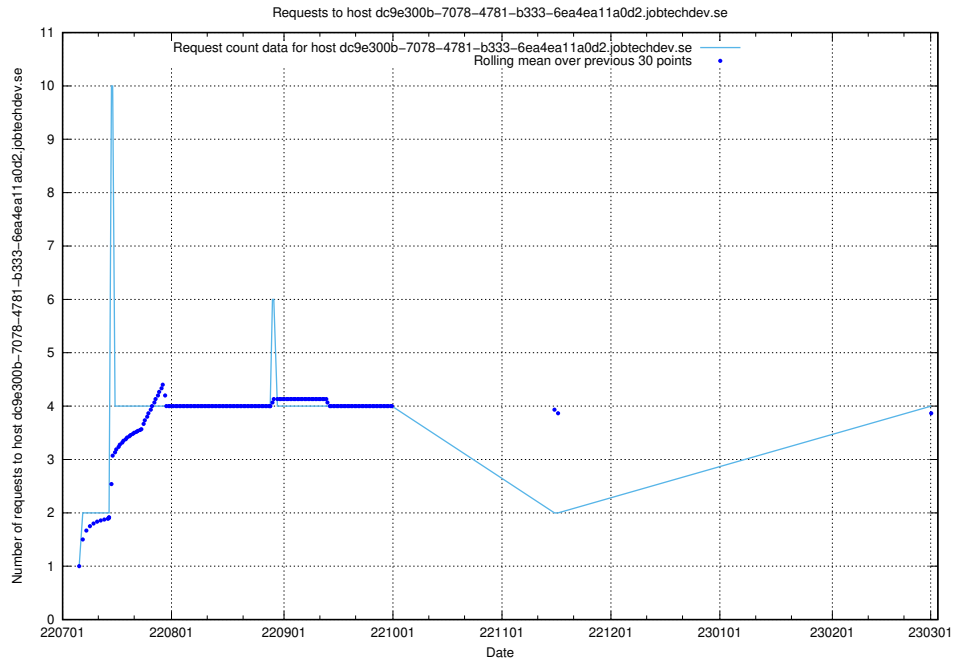

7.136 Usage of dc9e300b-7078-4781-b333-6ea4ea11a0d2.jobtechdev.se

Here, we count the number of requests to host dc9e300b-7078-4781-b333-6ea4ea11a0d2.jobtechdev.se.

7.137 Usage of dbe517d0-1a0b-4541-afc3-729929ef0020.jobtechdev.se