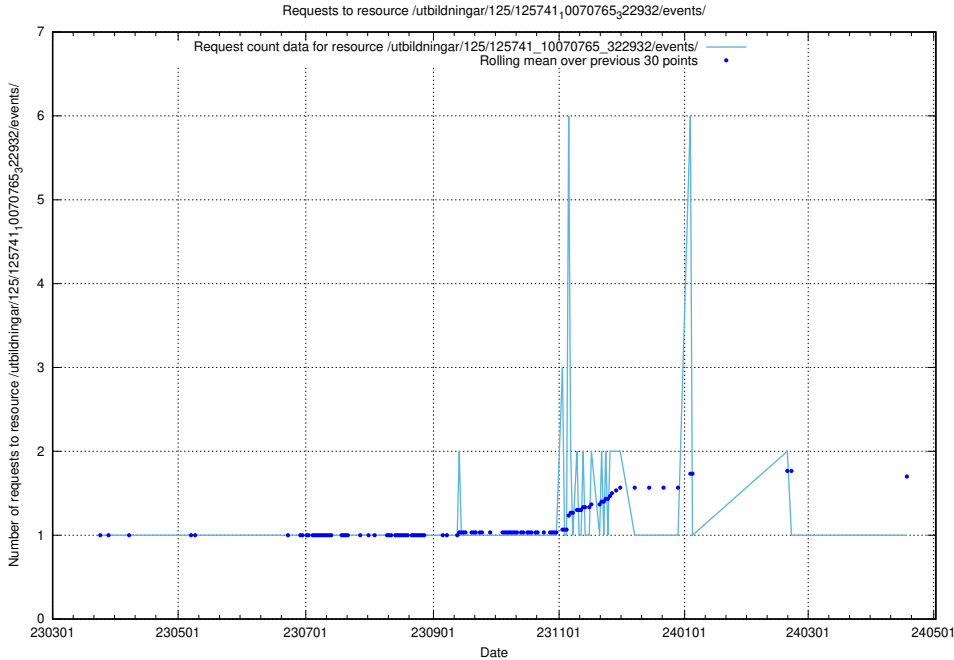

5.6198 Usage of /utbildningar/125/125741_10070765_322932/events/

Here, we count the number of requests to resource /utbildningar/125/125741_10070765_322932/events/