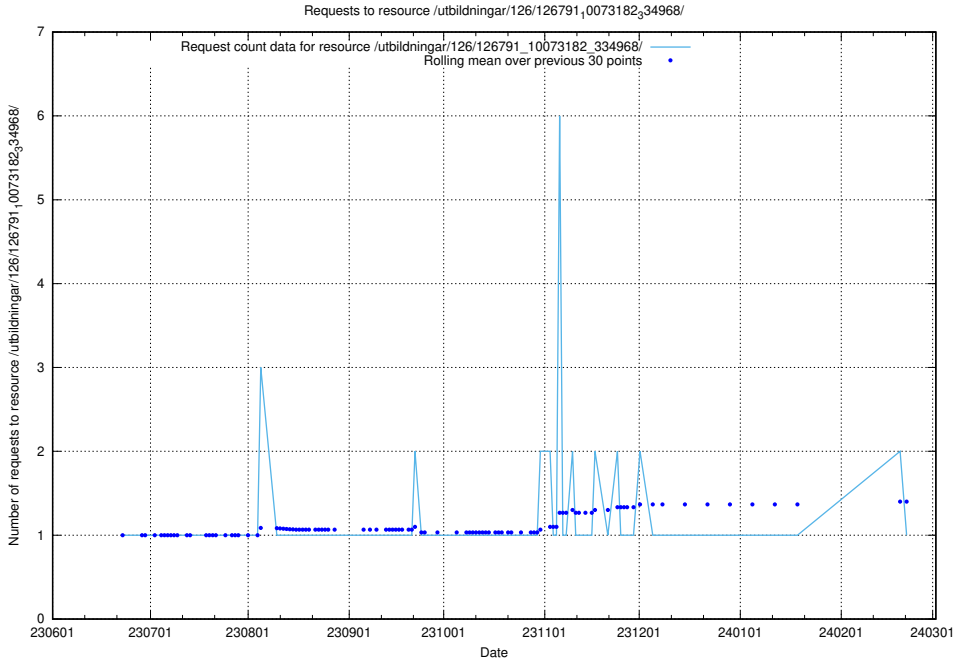

Here, we count the number of requests to resource /utbildningar/126/126792_10073169_334954/.

5.5531 Usage of /utbildningar/126/126791_10073182_334968/

Here, we count the number of requests to resource /utbildningar/126/126791_10073182_334968/.