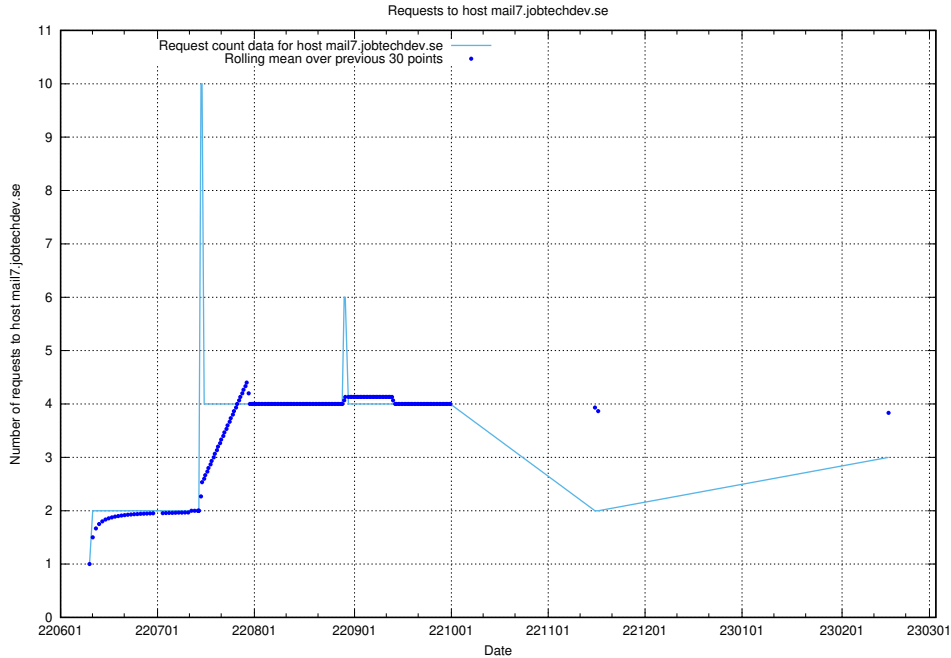

Here, we count the number of requests to host mail7.jobtechdev.se.

7.210 Usage of `jobad-enrichments-tf-serving.jobtechdev.se`

Here, we count the number of requests to host `jobad-enrichments-tf-serving.jobtechdev.se`.