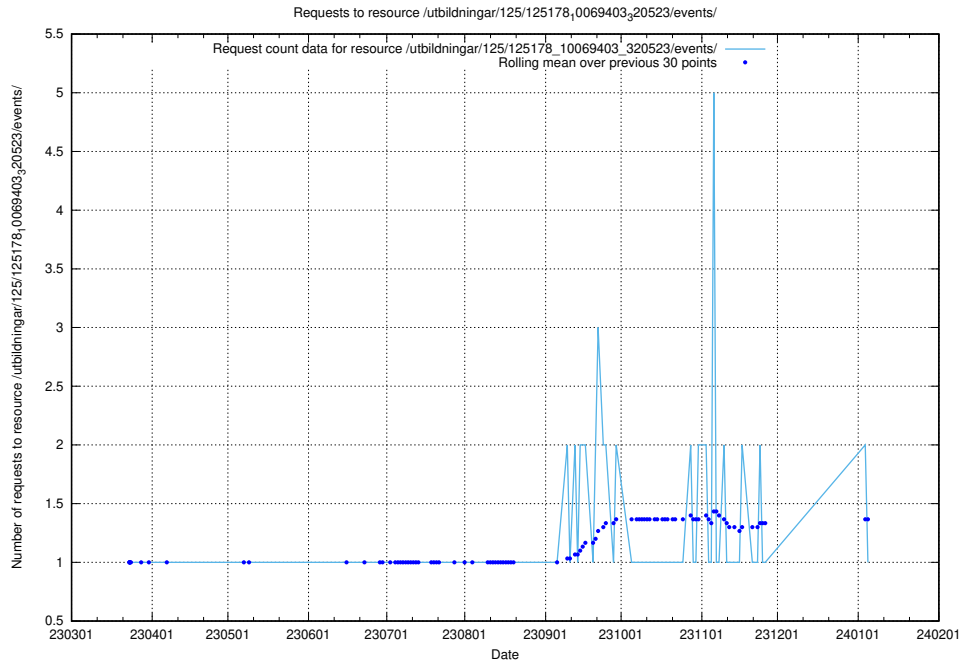

5.1070 Usage of /utbildningar/125/125178_10069403_320523/events/

Here, we count the number of requests to resource /utbildningar/125/125178_10069403_320523/events/