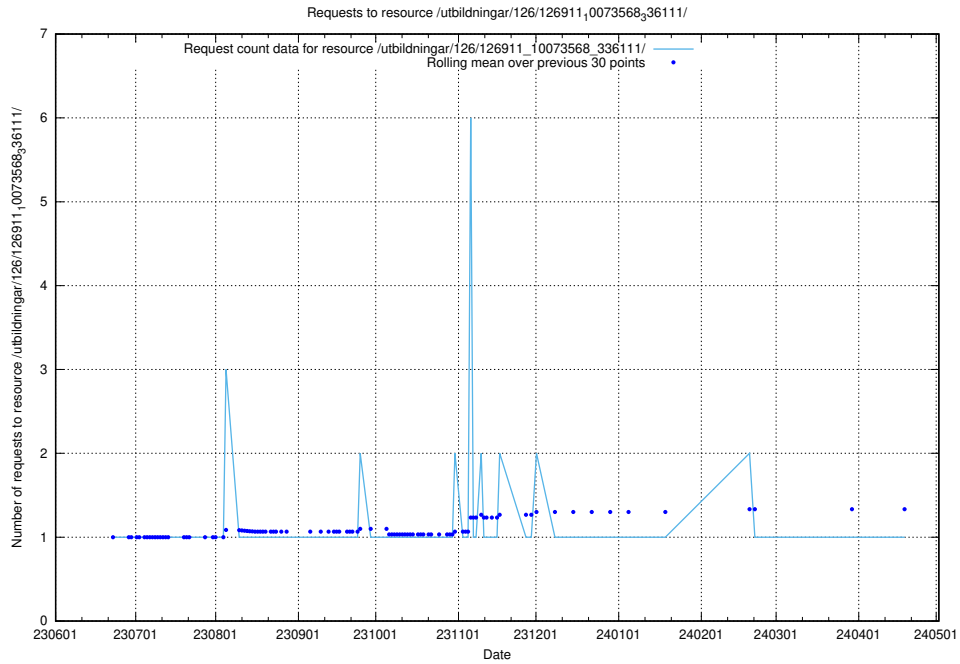

5.5516 Usage of /utbildningar/126/126911_10073568_336111/

Here, we count the number of requests to resource /utbildningar/126/126911_10073568_336111/.