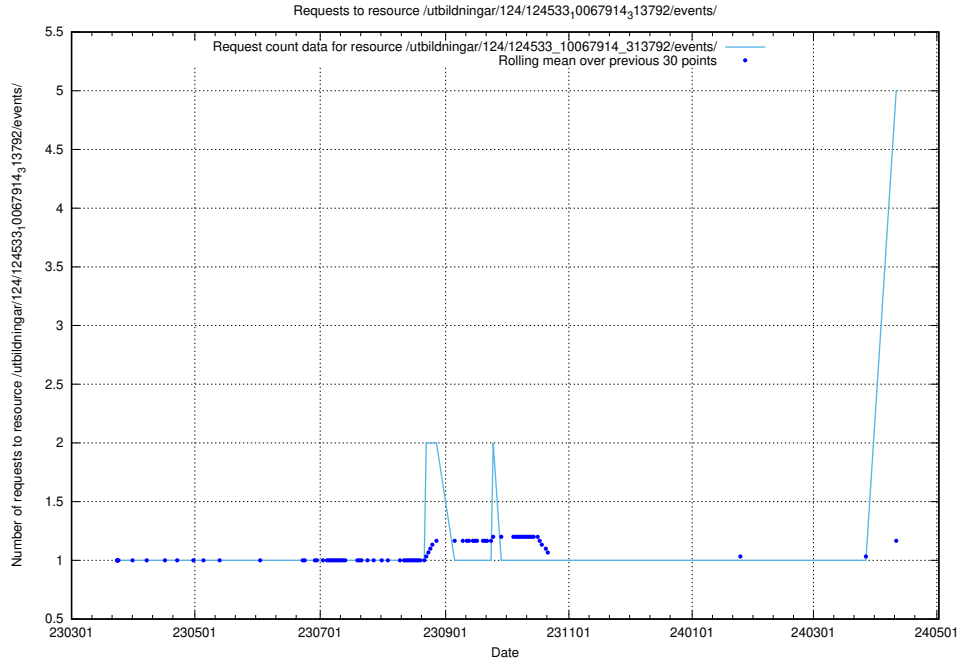

Here, we count the number of requests to resource /utbildningar/124/124854_10071121_330533/.

5.113 Usage of /utbildningar/124/124533_10067914_313792/events/

Here, we count the number of requests to resource /utbildningar/124/124533_10067914_313792/events/