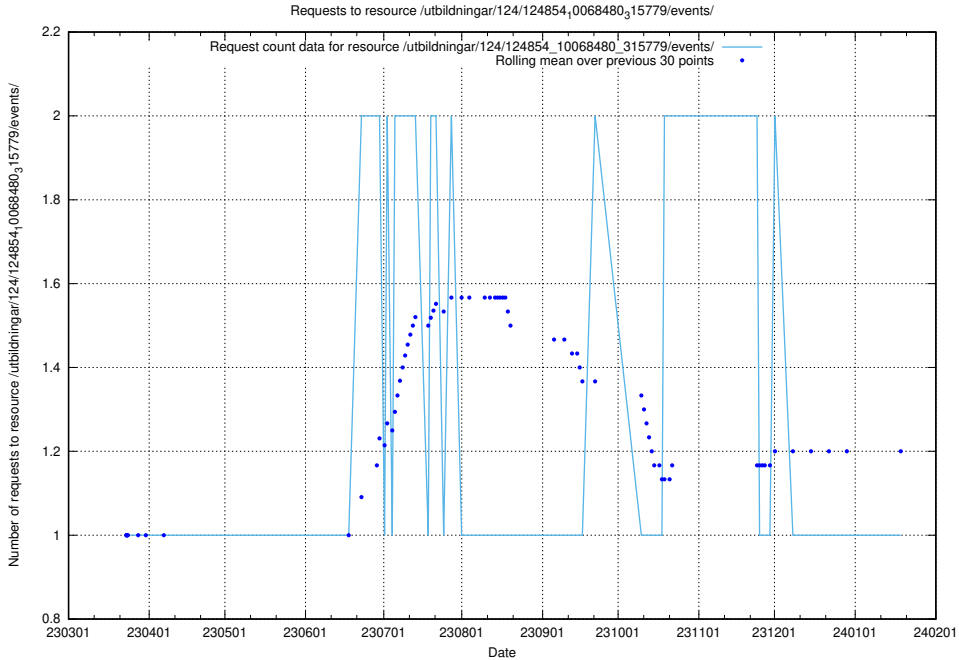

5.1145 Usage of /utbildningar/124/124854_10068480_315779/events/

Here, we count the number of requests to resource /utbildningar/124/124854_10068480_315779/events/