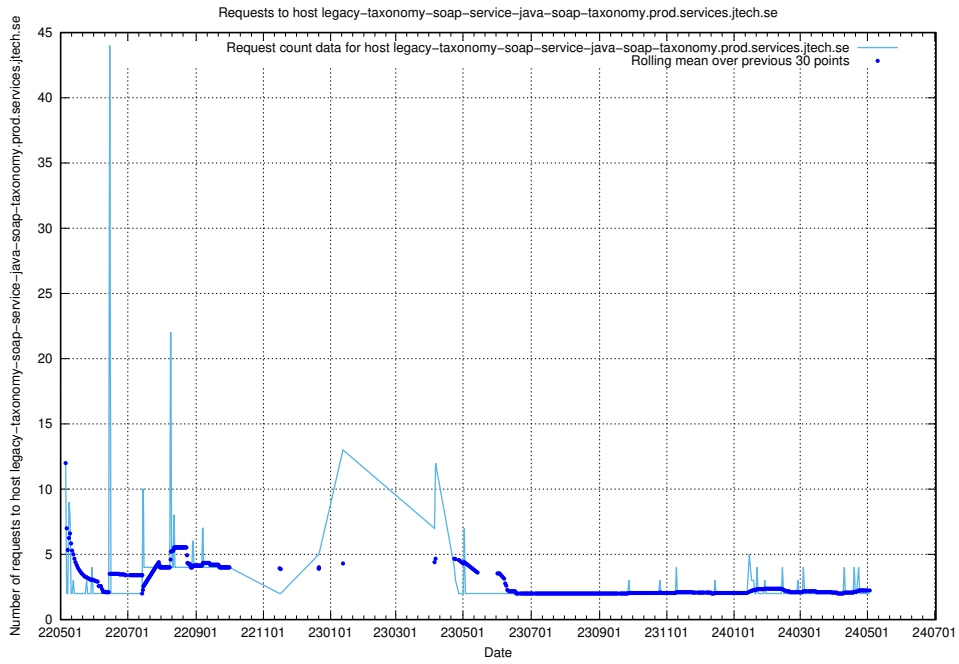

7.429 Usage of legacy-taxonomy-soap-service-java-soap-taxonomy.prod.services.jte

Here, we count the number of requests to host legacy-taxonomy-soap-service-java-soap-taxonomy.prod.services.jtech.se.