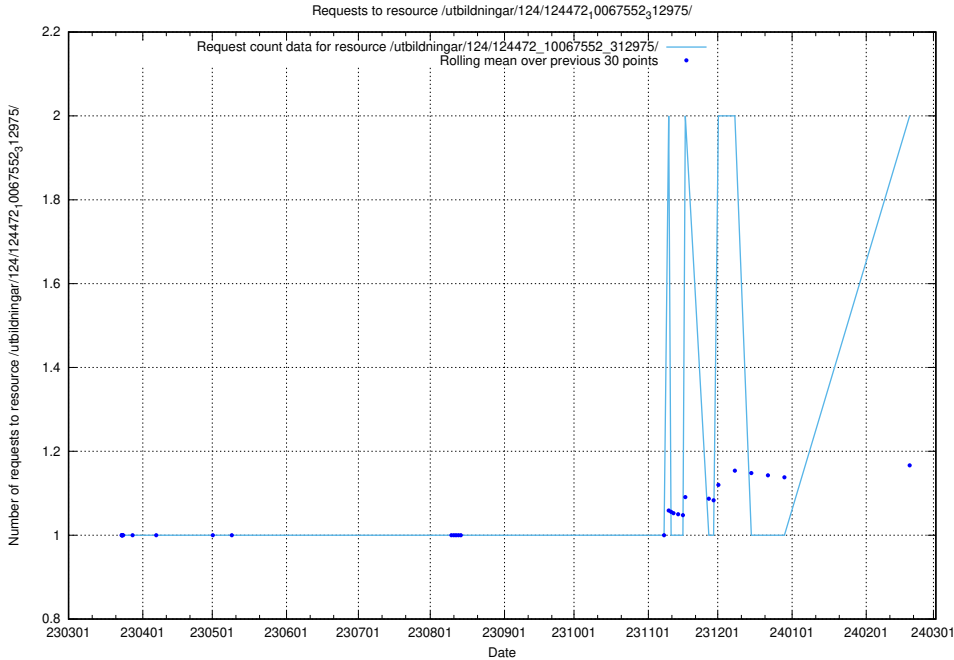

5.597 Usage of /utbildningar/124/124472_10067552_312975/

Here, we count the number of requests to resource /utbildningar/124/124472_10067552_312975/.