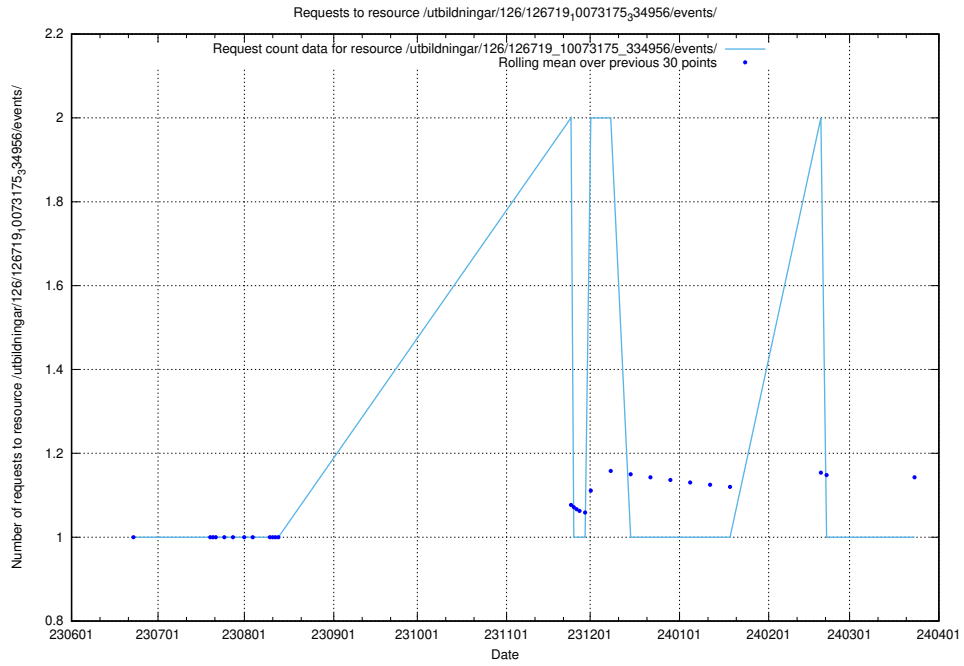

5.5548 Usage of /utbildningar/126/126719_10073175_334956/events/

Here, we count the number of requests to resource /utbildningar/126/126719_10073175_334956/events/