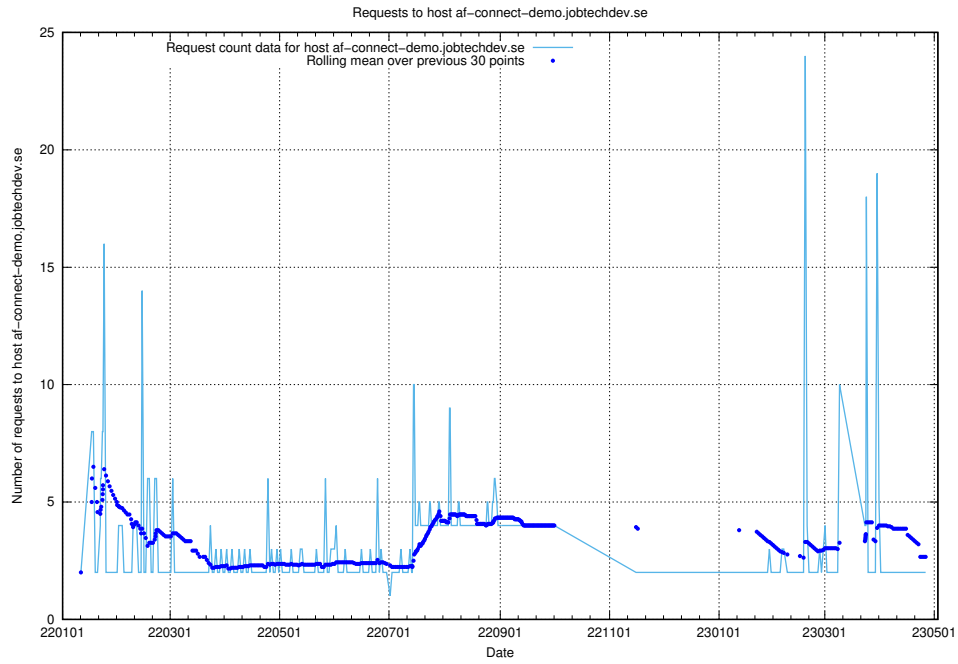

7.278 Usage of af-connect-demo.jobtechdev.se

Here, we count the number of requests to host af-connect-demo.jobtechdev.se.