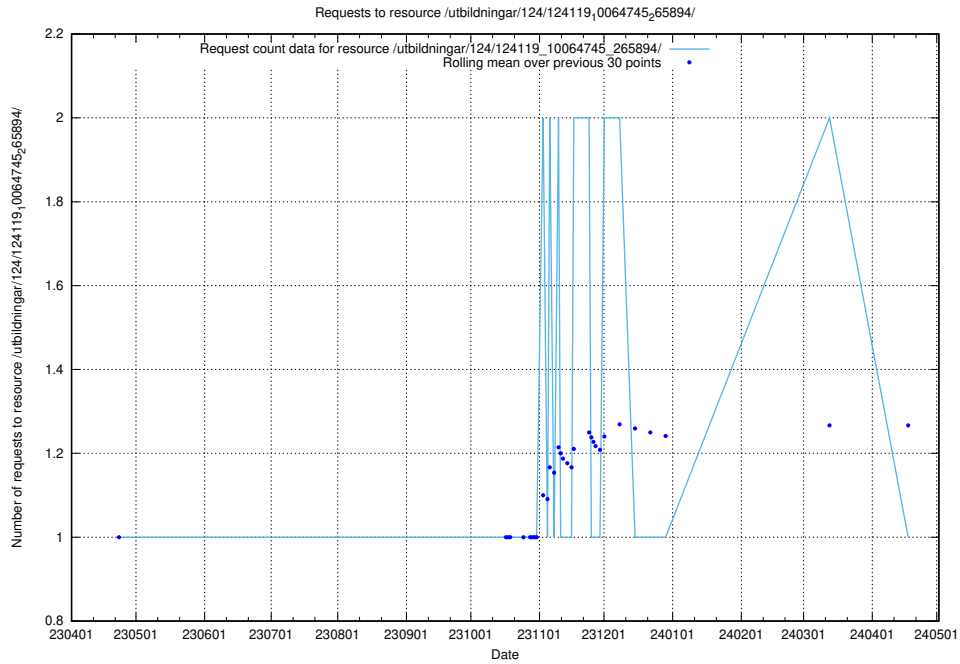

5.5981 Usage of /utbildningar/124/124119_10064745_265894/

Here, we count the number of requests to resource /utbildningar/124/124119_10064745_265894/.