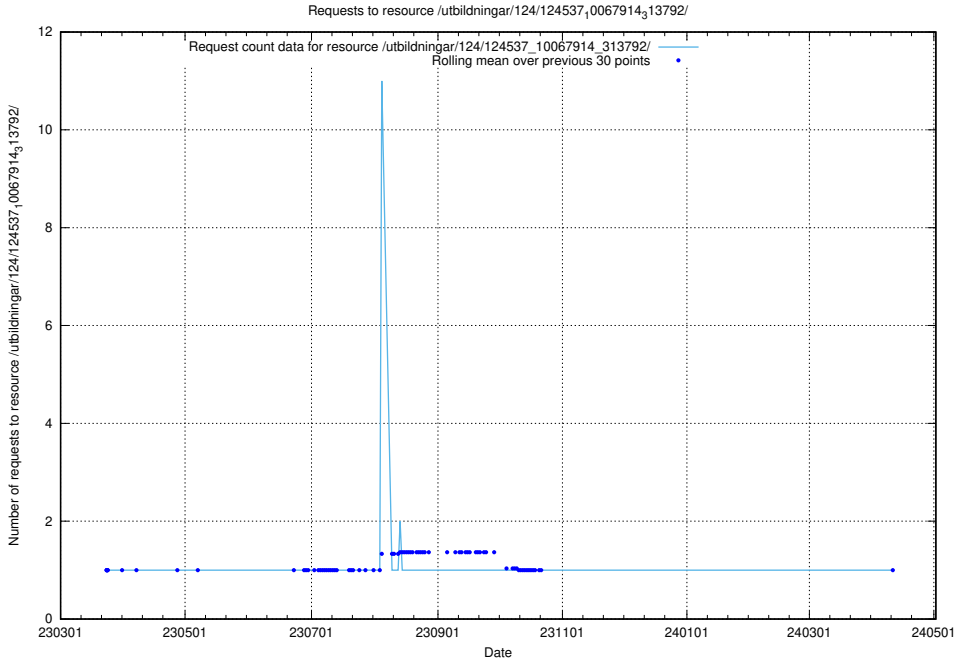

5.1153 Usage of /utbildningar/124/124537_10067914_313792/

Here, we count the number of requests to resource /utbildningar/124/124537_10067914_313792/.