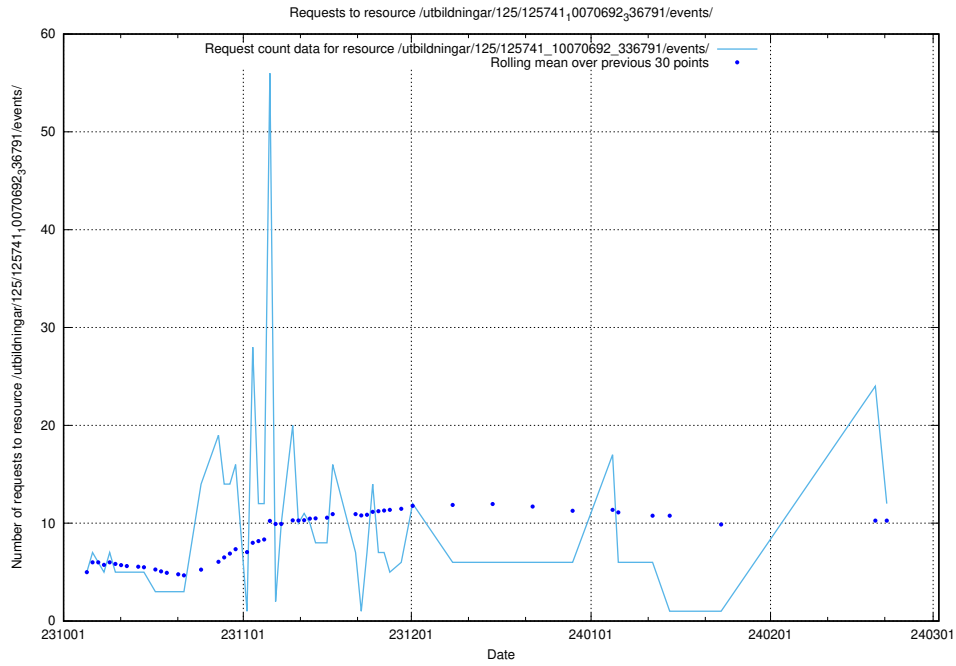

5.18 Usage of /utbildningar/125/125741_10070692_336791/events/

Here, we count the number of requests to resource /utbildningar/125/125741_10070692_336791/events/