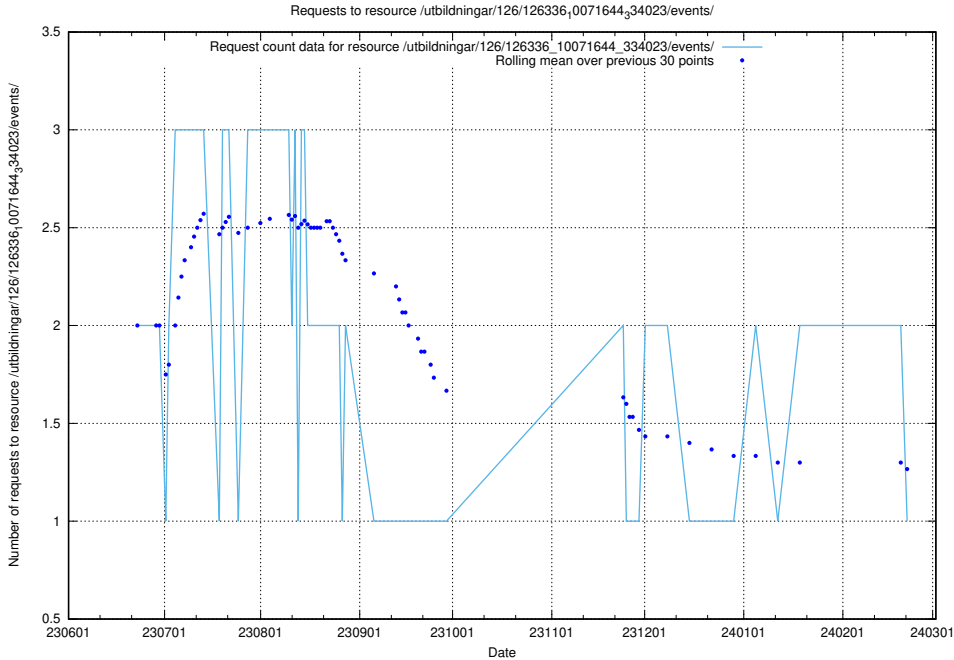

5.5502 Usage of /utbildningar/126/126336_10071644_334023/events/

Here, we count the number of requests to resource /utbildningar/126/126336_10071644_334023/events/