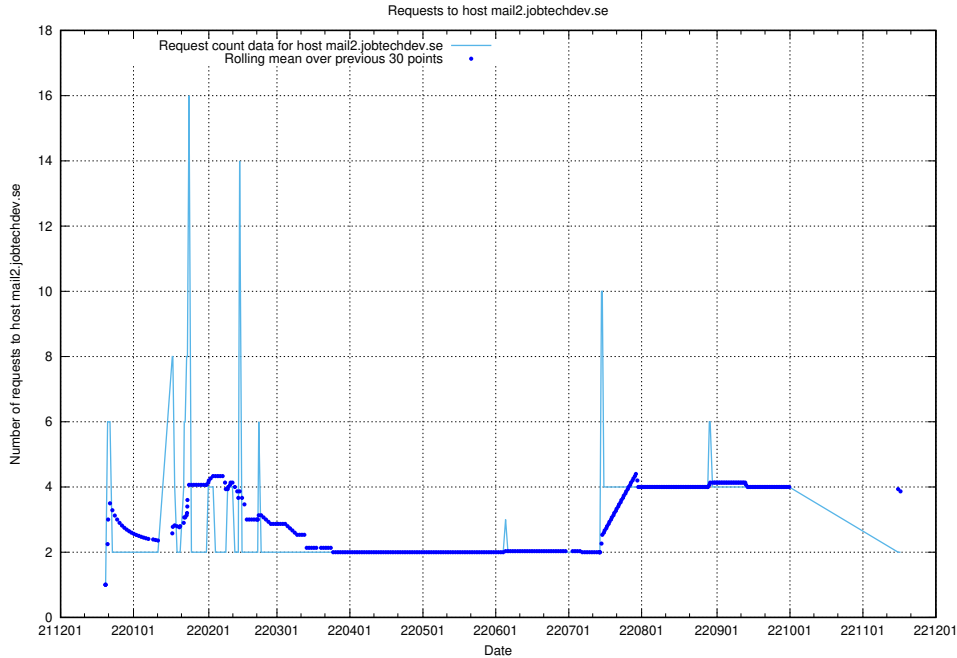

7.371 Usage of mail2.jobtechdev.se

Here, we count the number of requests to host mail2.jobtechdev.se.