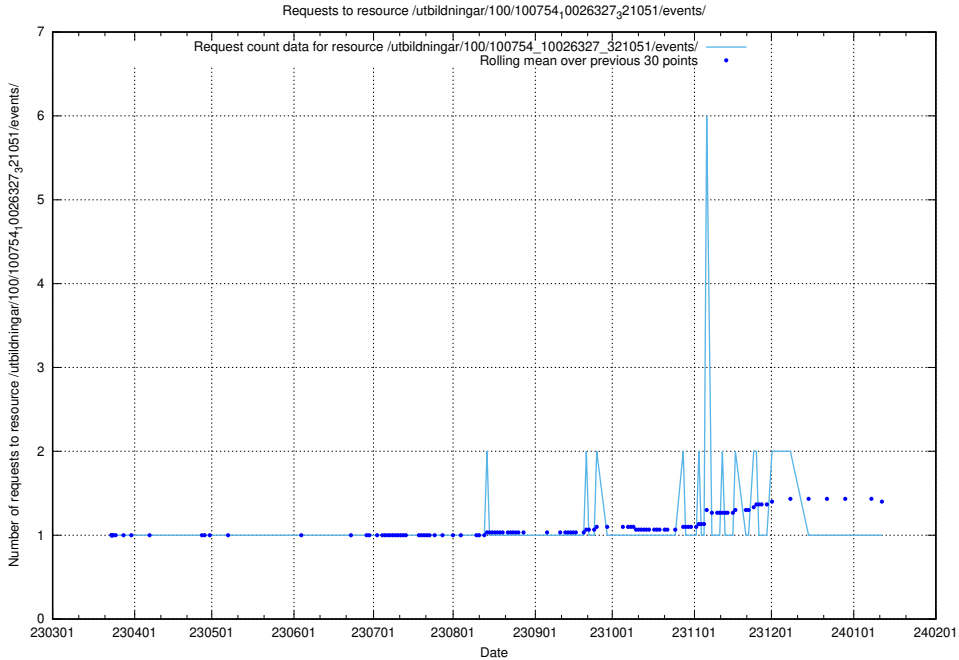

5.5532 Usage of /utbildningar/100/100754_10026327_321051/events/

Here, we count the number of requests to resource /utbildningar/100/100754_10026327_321051/events/