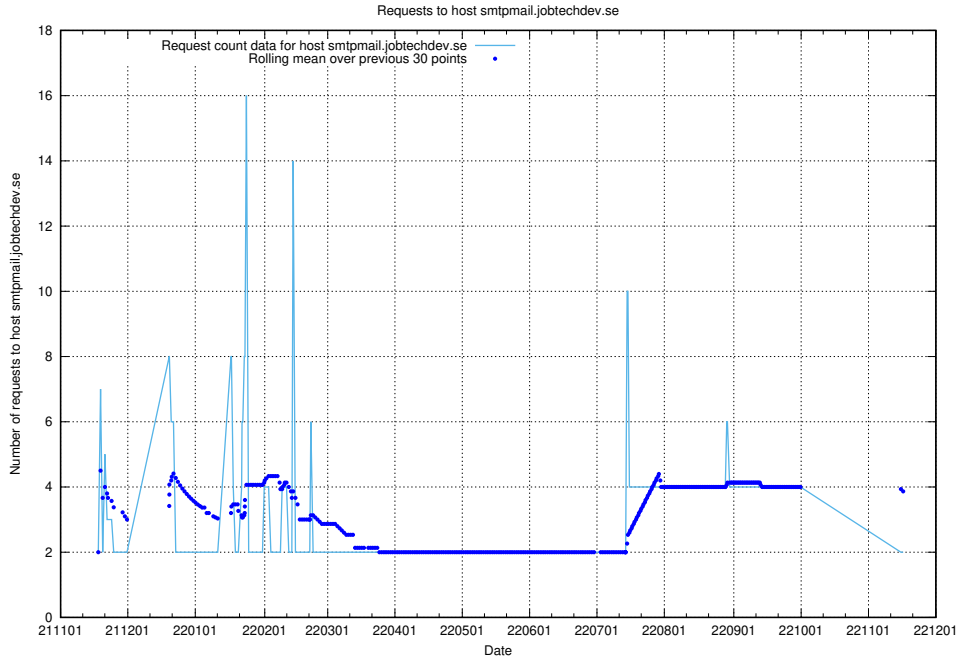

7.472 Usage of smtpmail.jobtechdev.se

Here, we count the number of requests to host smtpmail.jobtechdev.se.