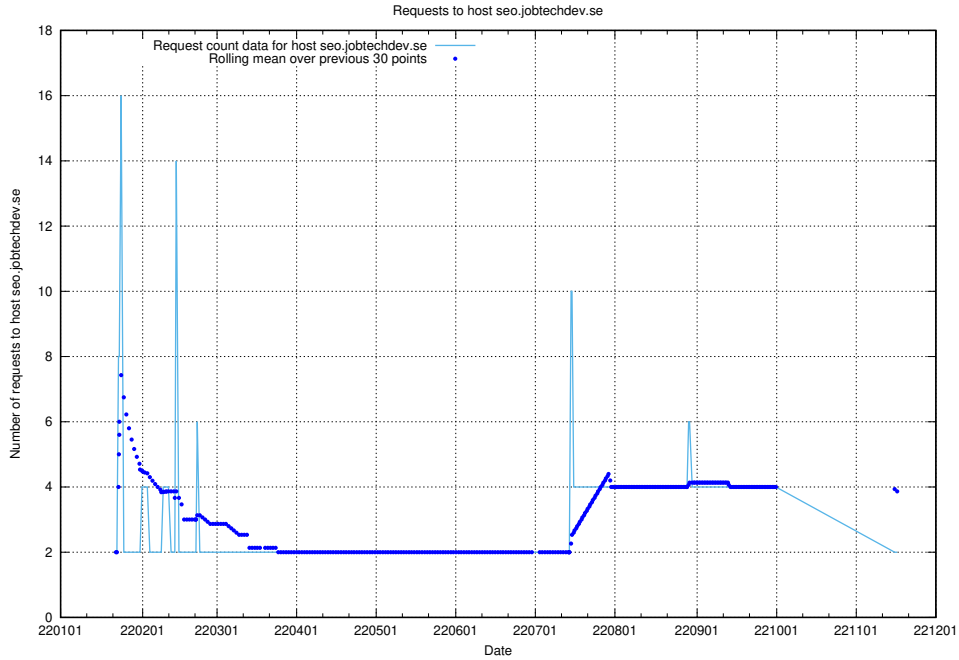

7.586 Usage of seo.jobtechdev.se

Here, we count the number of requests to host seo.jobtechdev.se.