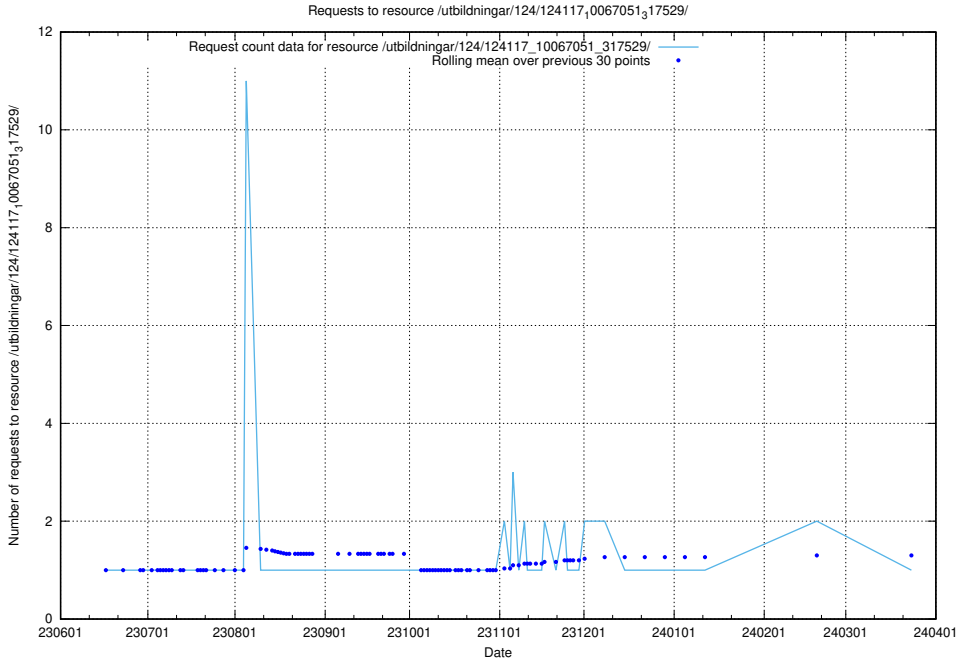

5.5805 Usage of /utbildningar/124/124117_10067051_317529/

Here, we count the number of requests to resource /utbildningar/124/124117_10067051_317529/.