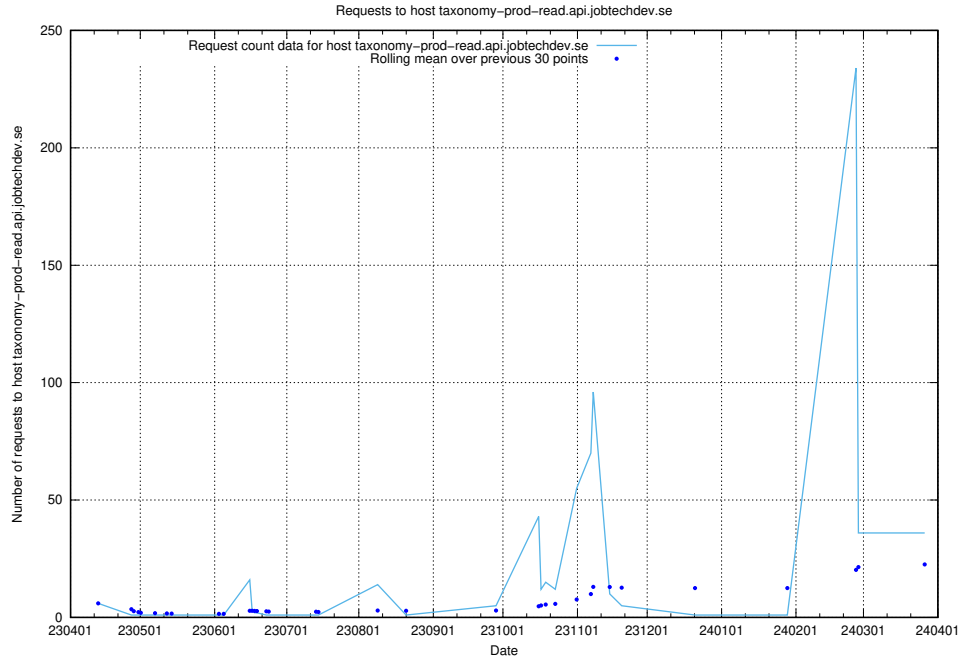

7.29 Usage of taxonomy-prod-read.api.jobtechdev.se

Here, we count the number of requests to host taxonomy-prod-read.api.jobtechdev.se.