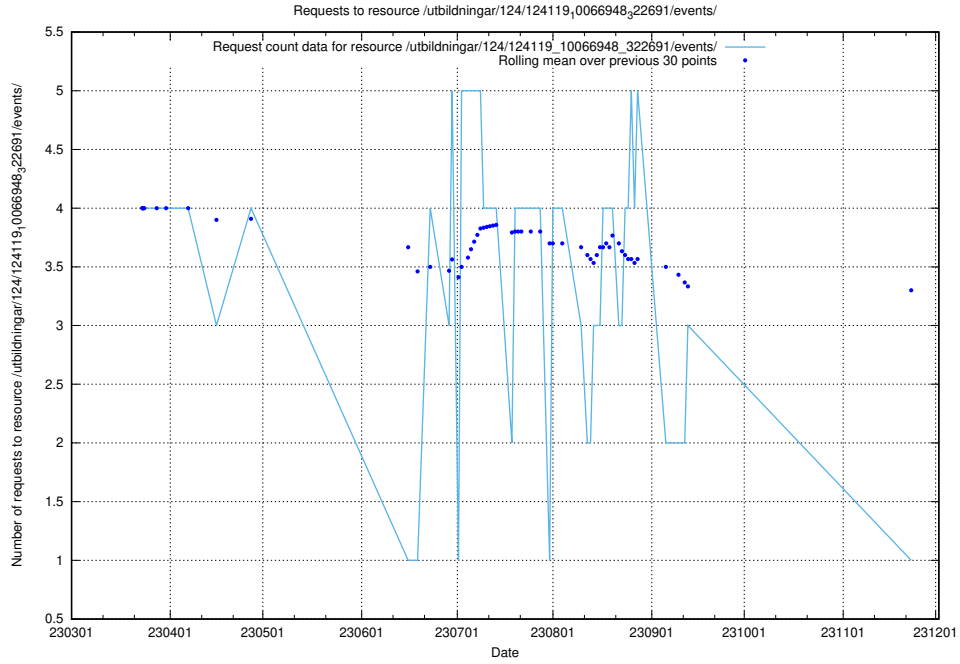

5.6231 Usage of /utbildningar/124/124119_10066948_322691/events/

Here, we count the number of requests to resource /utbildningar/124/124119_10066948_322691/events/