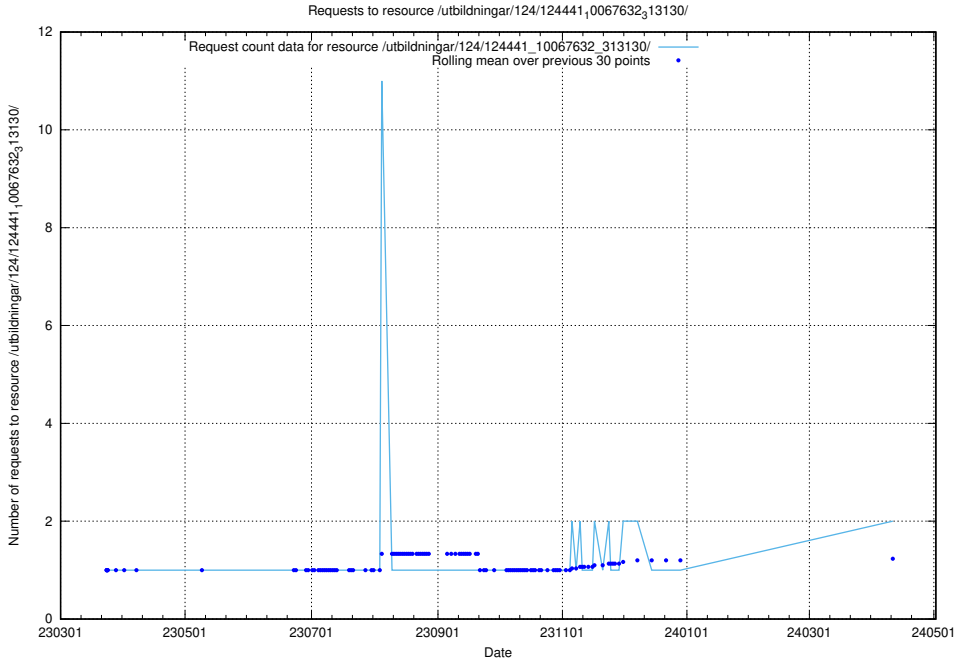

5.616 Usage of /utbildningar/124/124441_10067632_313130/

Here, we count the number of requests to resource /utbildningar/124/124441_10067632_313130/.