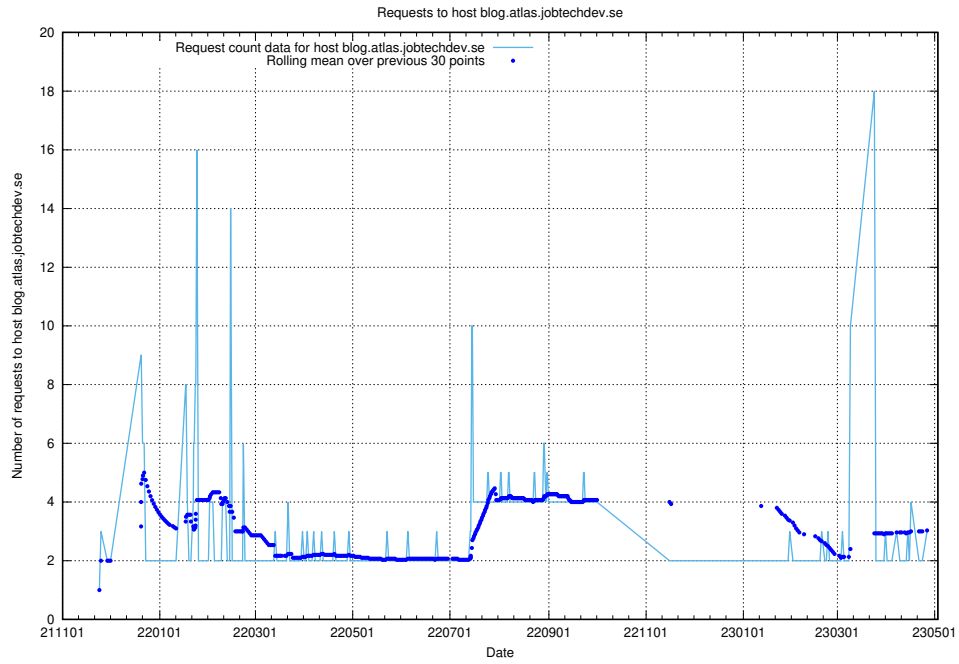

7.207 Usage of `blog.atlas.jobtechdev.se`

Here, we count the number of requests to host `blog.atlas.jobtechdev.se`.