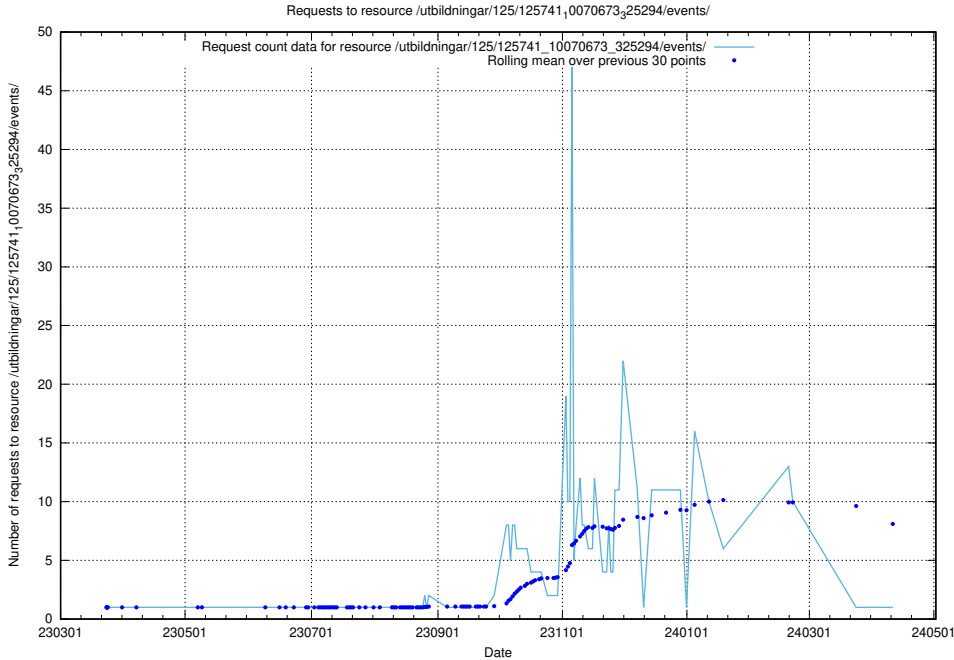

5.6458 Usage of /utbildningar/125/125741_10070673_325294/events/

Here, we count the number of requests to resource /utbildningar/125/125741_10070673_325294/events/