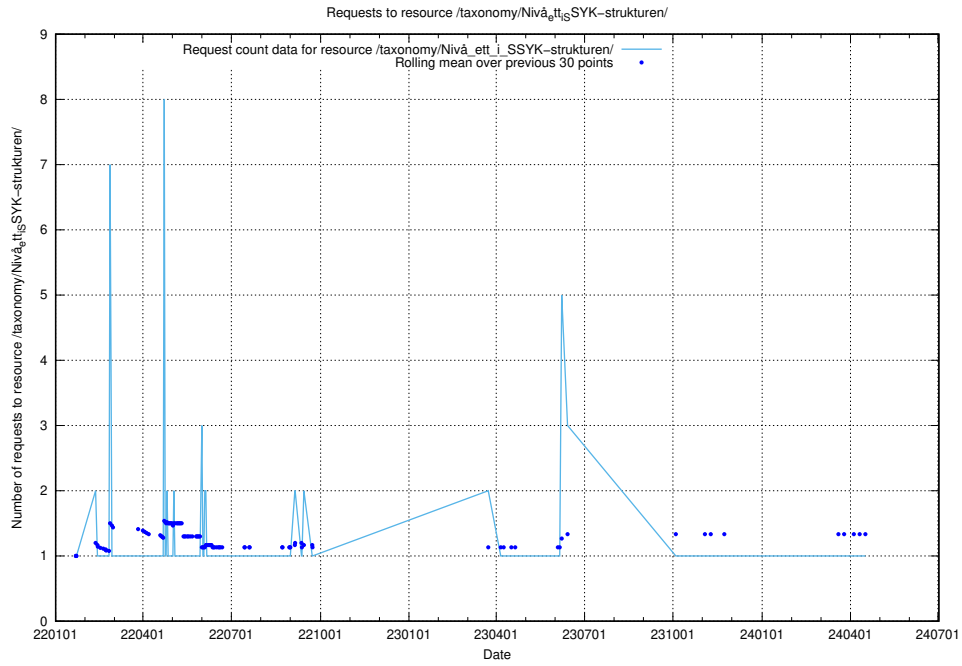

5.5575 Usage of /taxonomy/Nivå_ett_i_SSYK-strukturen/

Here, we count the number of requests to resource /taxonomy/Nivå_ett_i_SSYK-strukturen/.