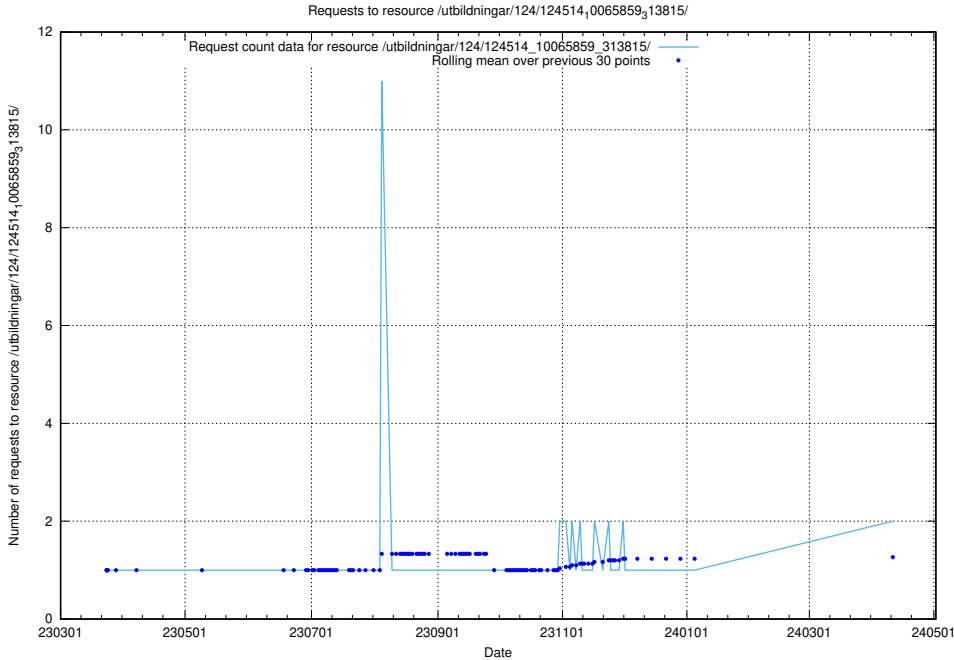

5.505 Usage of /utbildningar/124/124514_10065859_313815/

Here, we count the number of requests to resource /utbildningar/124/124514_10065859_313815/.