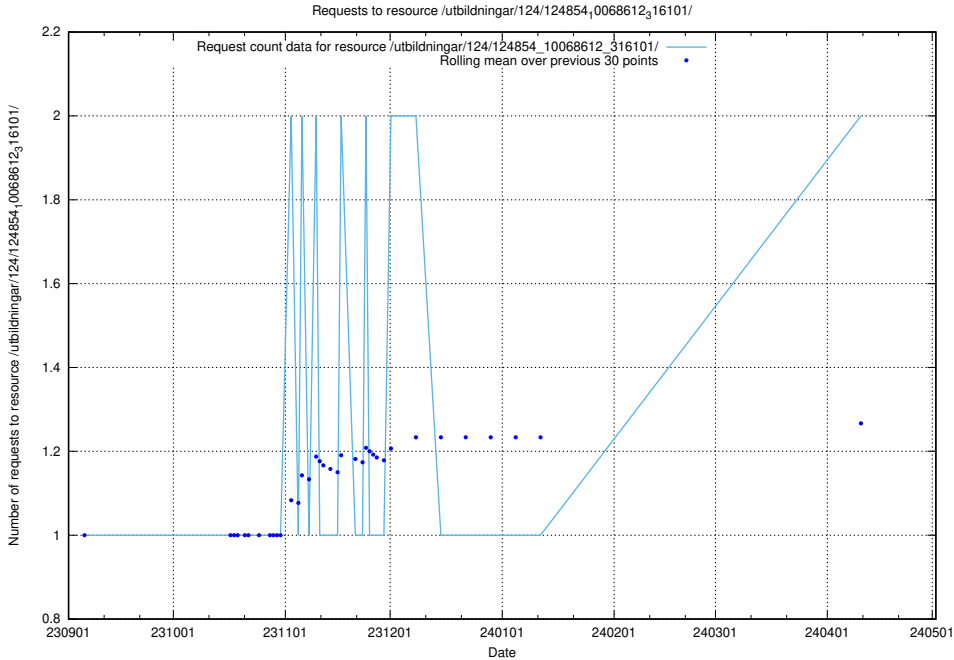

5.712 Usage of /utbildningar/124/124854_10068612_316101/

Here, we count the number of requests to resource /utbildningar/124/124854_10068612_316101/.