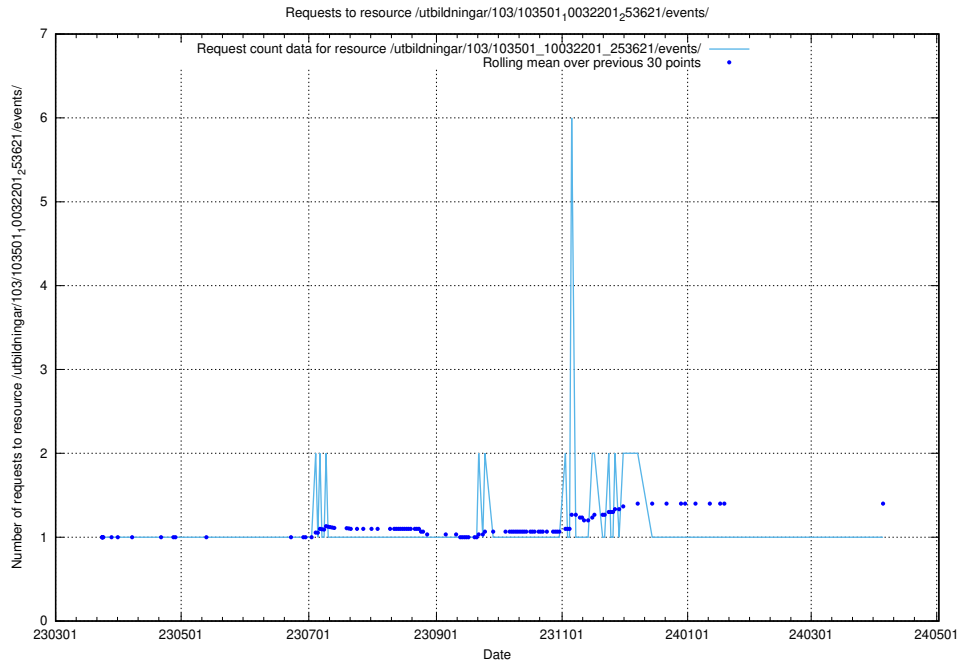

5.5419 Usage of /utbildningar/103/103501_10032201_253621/events/

Here, we count the number of requests to resource /utbildningar/103/103501_10032201_253621/events/