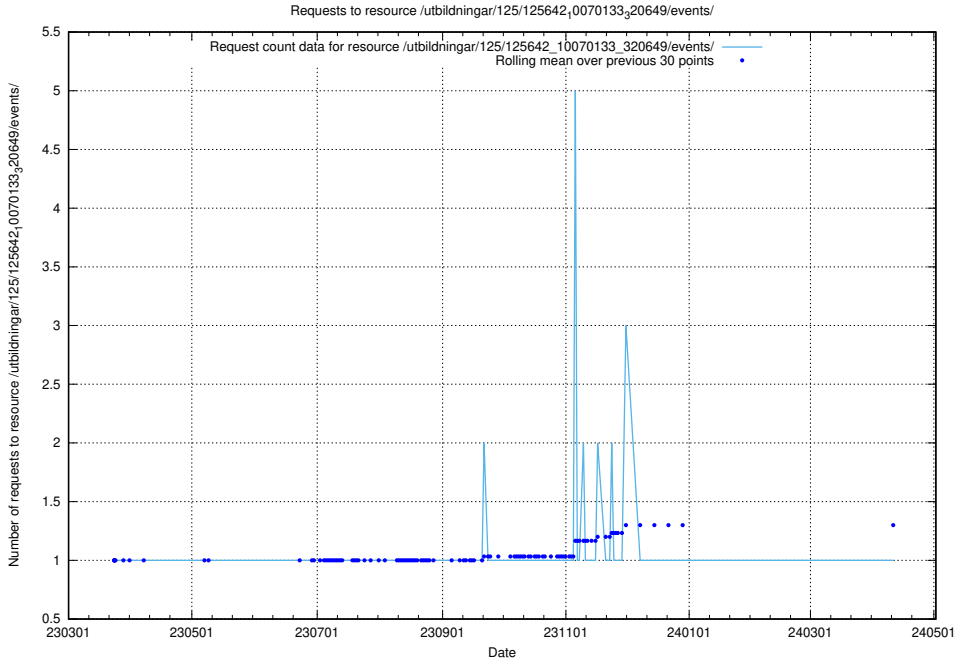

5.983 Usage of /utbildningar/125/125642_10070133_320649/events/

Here, we count the number of requests to resource /utbildningar/125/125642_10070133_320649/events/