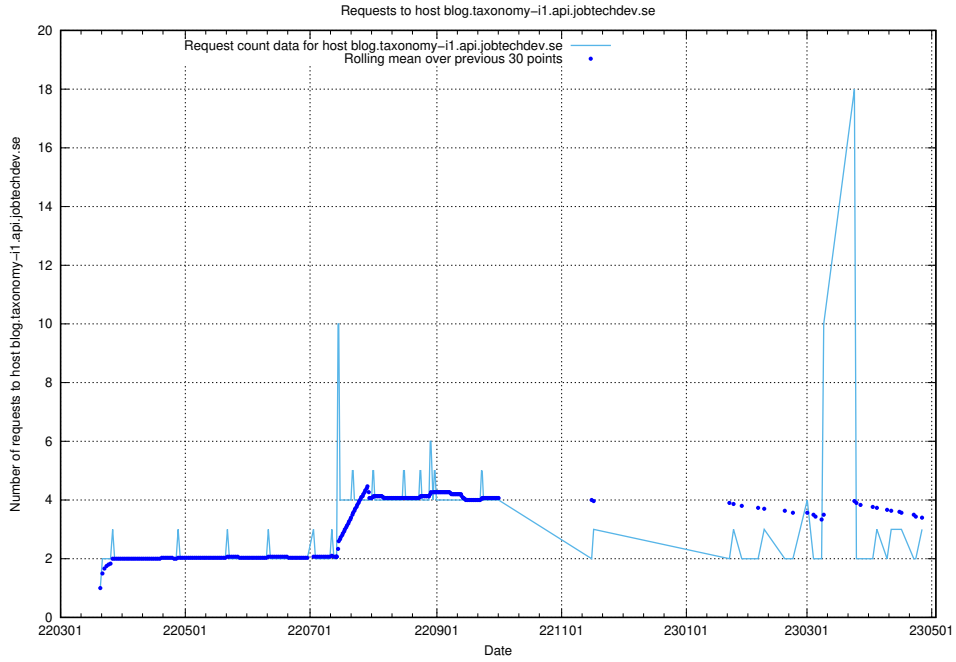

7.219 Usage of `blog.taxonomy-i1.api.jobtechdev.se`

Here, we count the number of requests to host `blog.taxonomy-i1.api.jobtechdev.se`.