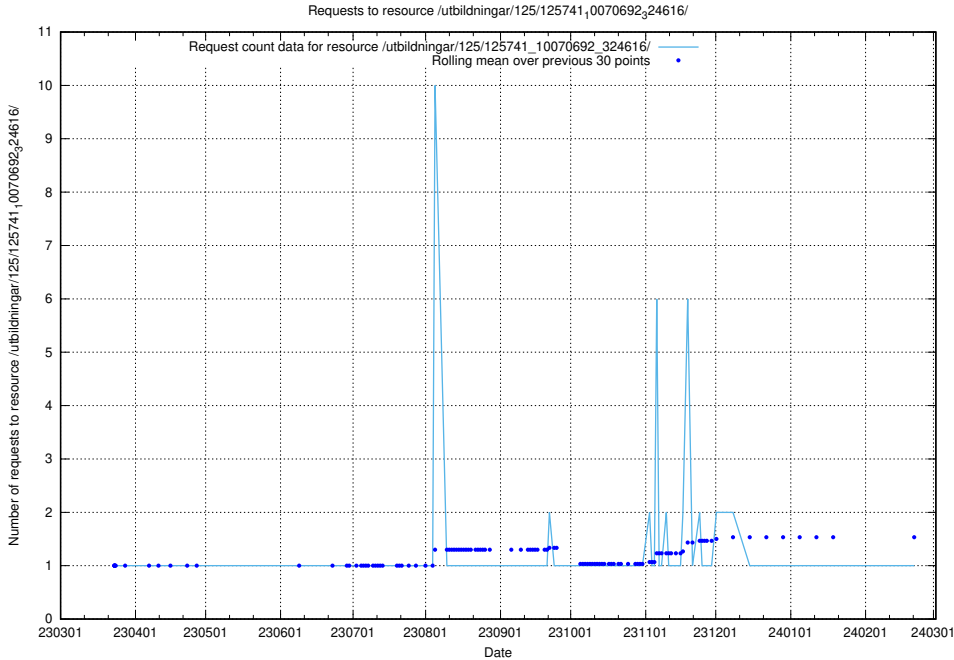

5.6439 Usage of /utbildningar/125/125741_10070692_324616/

Here, we count the number of requests to resource /utbildningar/125/125741_10070692_324616/.