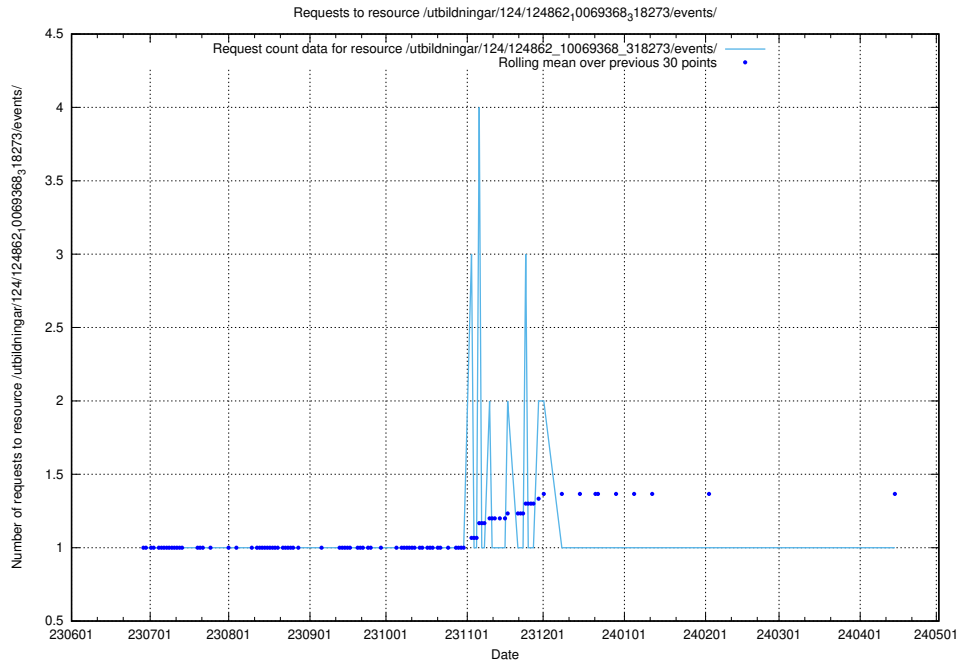

5.5415 Usage of /utbildningar/124/124862_10069368_318273/events/

Here, we count the number of requests to resource /utbildningar/124/124862_10069368_318273/events/