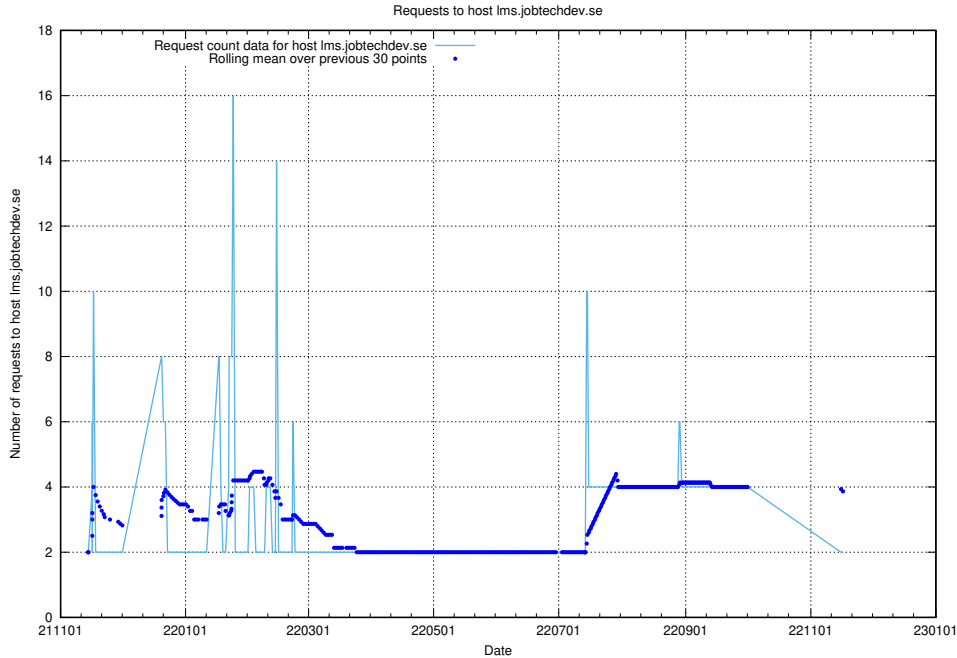

7.571 Usage of lms.jobtechdev.se

Here, we count the number of requests to host lms.jobtechdev.se.