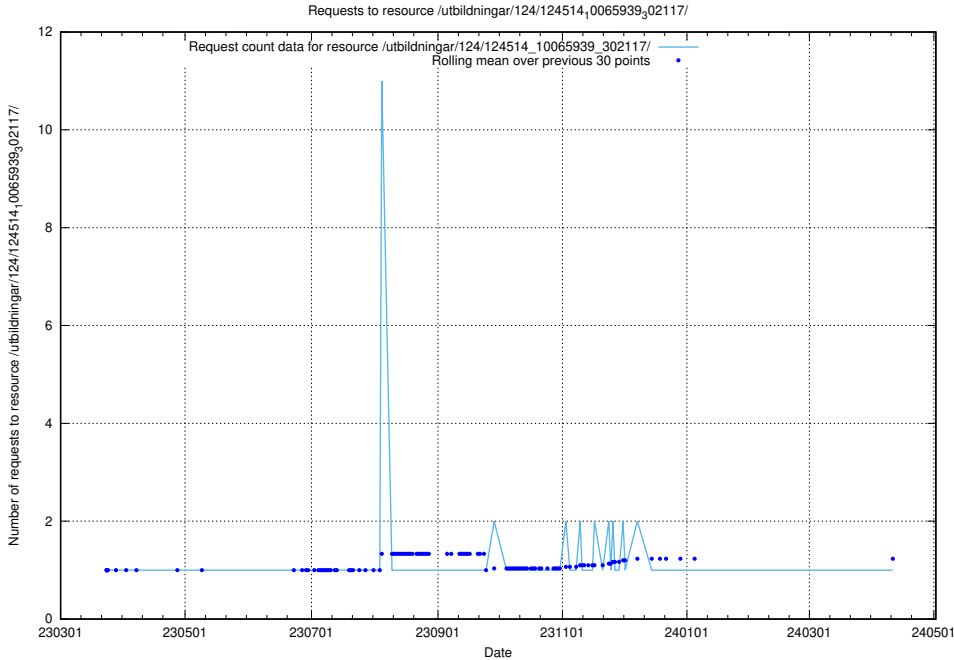

5.1814 Usage of /utbildningar/124/124514_10065939_302117/

Here, we count the number of requests to resource /utbildningar/124/124514_10065939_302117/.