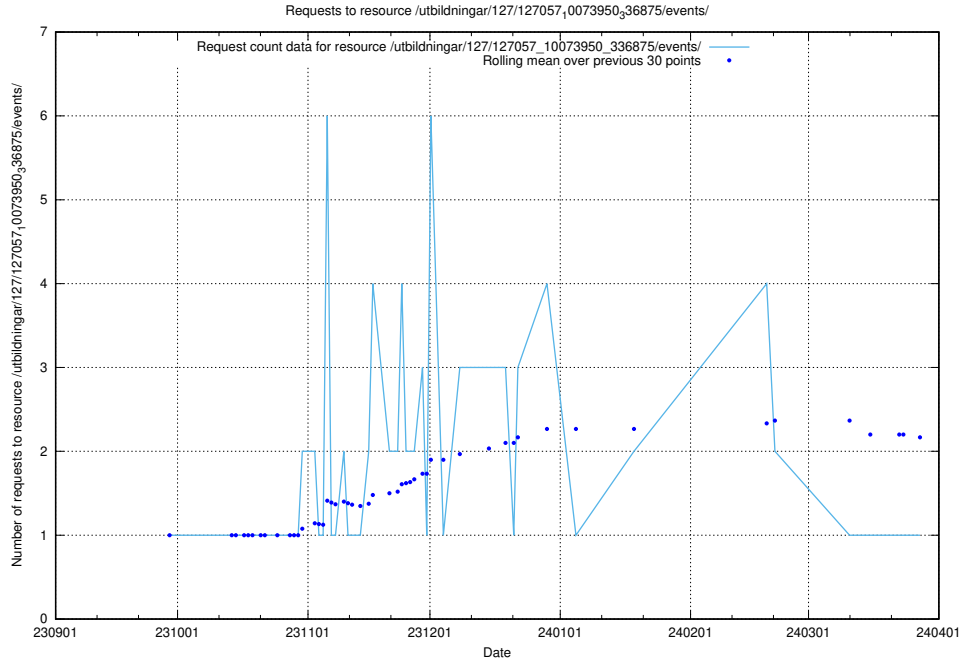

5.4377 Usage of /utbildningar/127/127057_10073950_336875/events/

Here, we count the number of requests to resource /utbildningar/127/127057_10073950_336875/events/