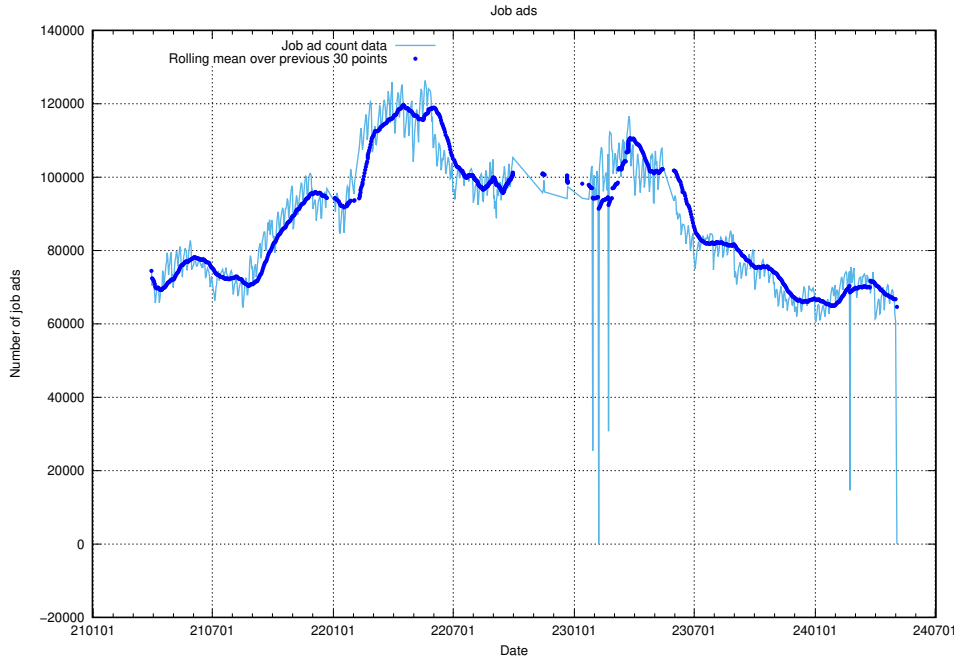

13.23 Number of job ads

Here, we count the number of job ads processed by the pipeline each night.