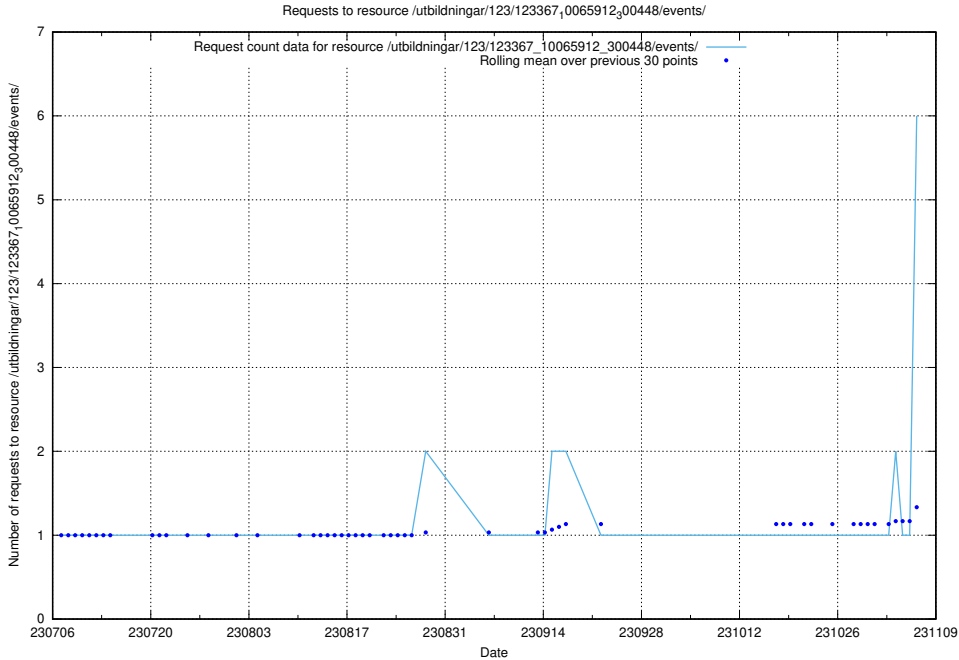

Here, we count the number of requests to resource /taxonomy/version/6/query/employment-variety-concepts/.

5.85 Usage of /utbildningar/123/123367_10065912_300448/events/

Here, we count the number of requests to resource /utbildningar/123/123367_10065912_300448/events/