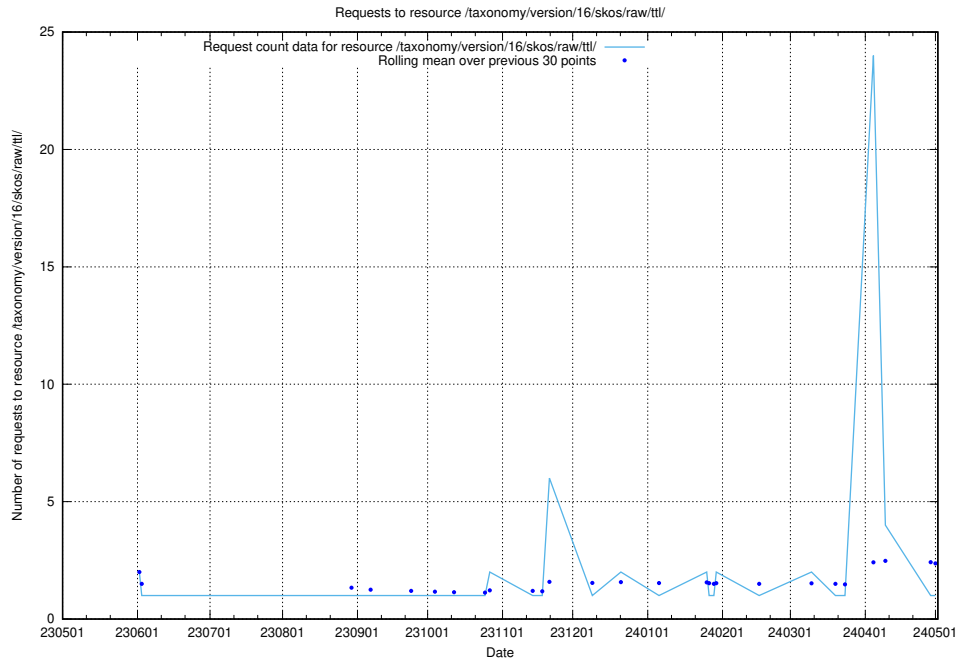

5.5855 Usage of /taxonomy/version/16/skos/raw/ttl/

Here, we count the number of requests to resource /taxonomy/version/16/skos/raw/ttl/.