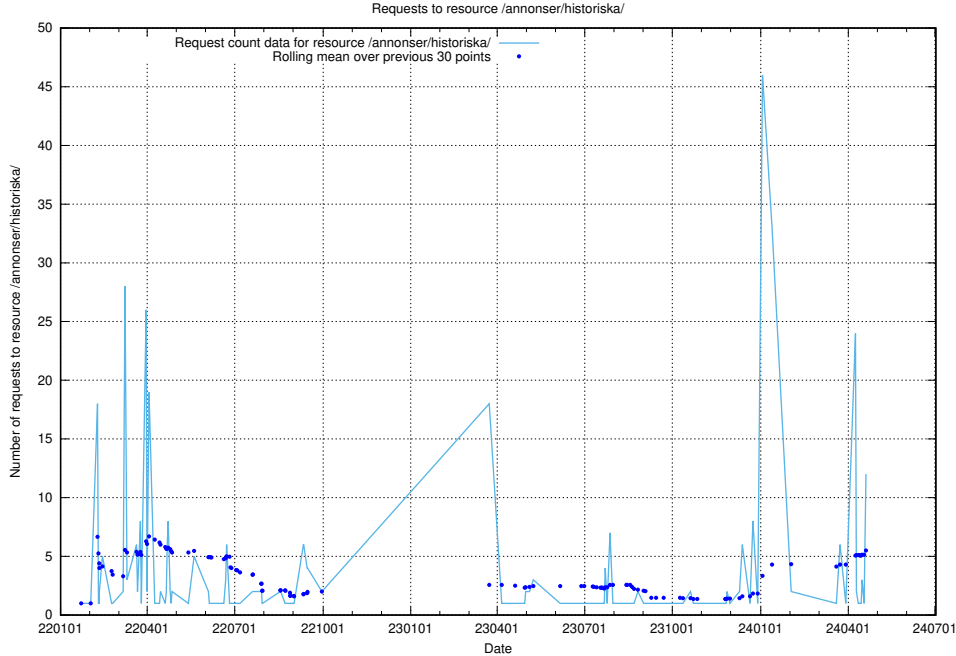

5.19 Usage of /annonser/historiska/

Here, we count the number of requests to resource /annonser/historiska/.