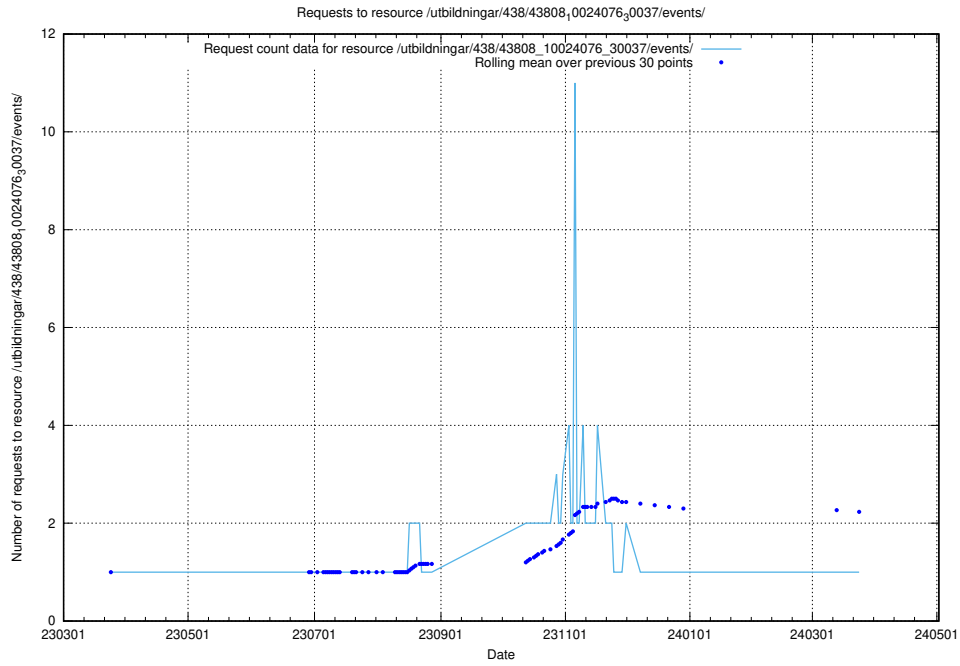

5.6146 Usage of /utbildningar/438/43808_10024076_30037/events/

Here, we count the number of requests to resource /utbildningar/438/43808_10024076_30037/events/.