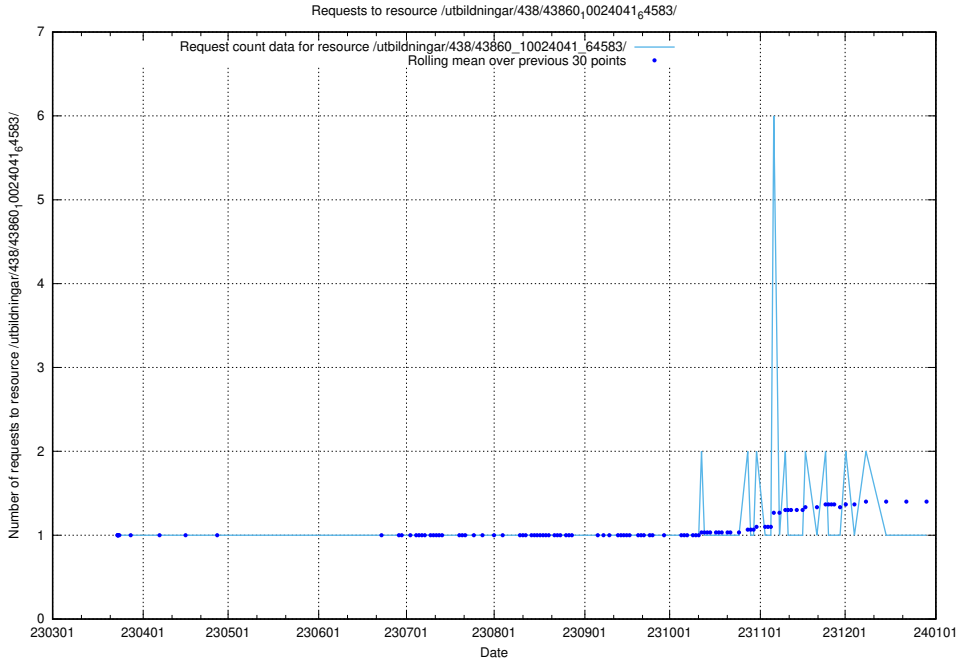

5.6297 Usage of /utbildningar/438/43860_10024041_64583/

Here, we count the number of requests to resource /utbildningar/438/43860_10024041_64583/.