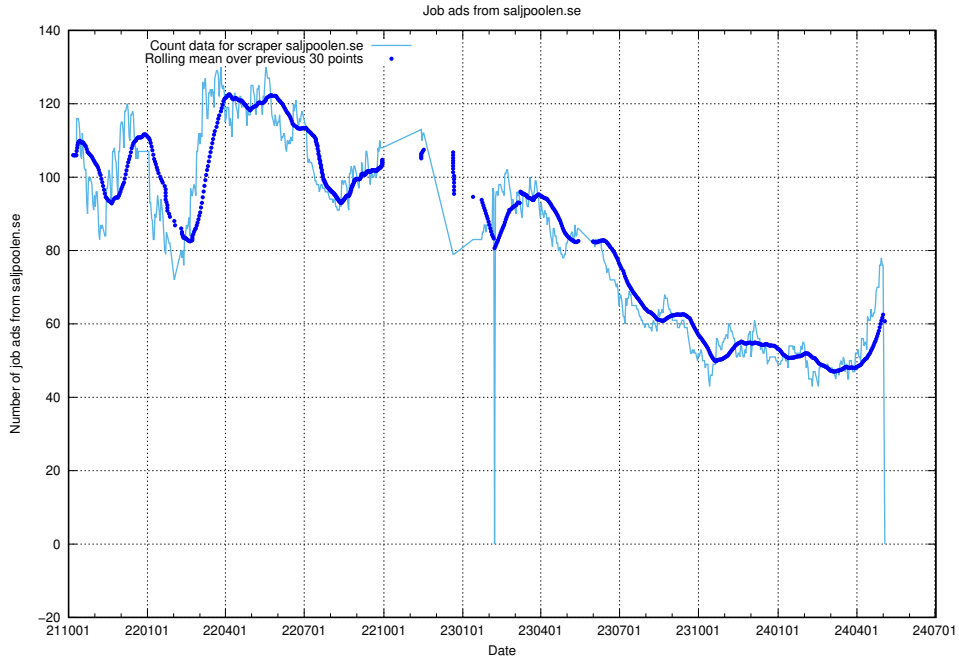

13.15 Number of ads by scraper saljpoolen.se

Here, we count the number of job ads scraped from saljpoolen.se.