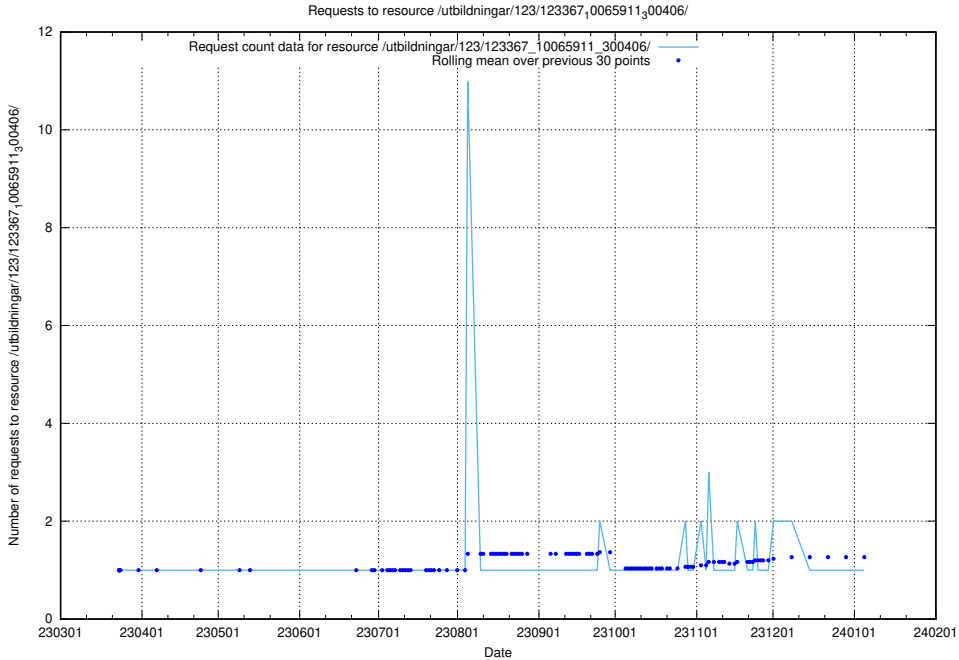

5.4658 Usage of /utbildningar/123/123367_10065911_300406/

Here, we count the number of requests to resource /utbildningar/123/123367_10065911_300406/.