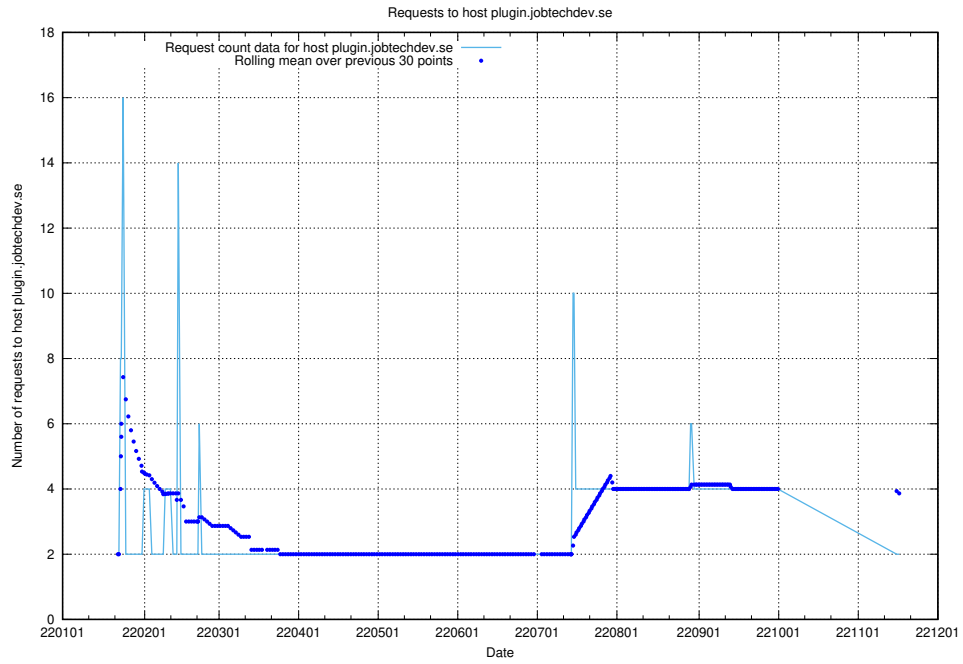

7.587 Usage of plugin.jobtechdev.se

Here, we count the number of requests to host plugin.jobtechdev.se.