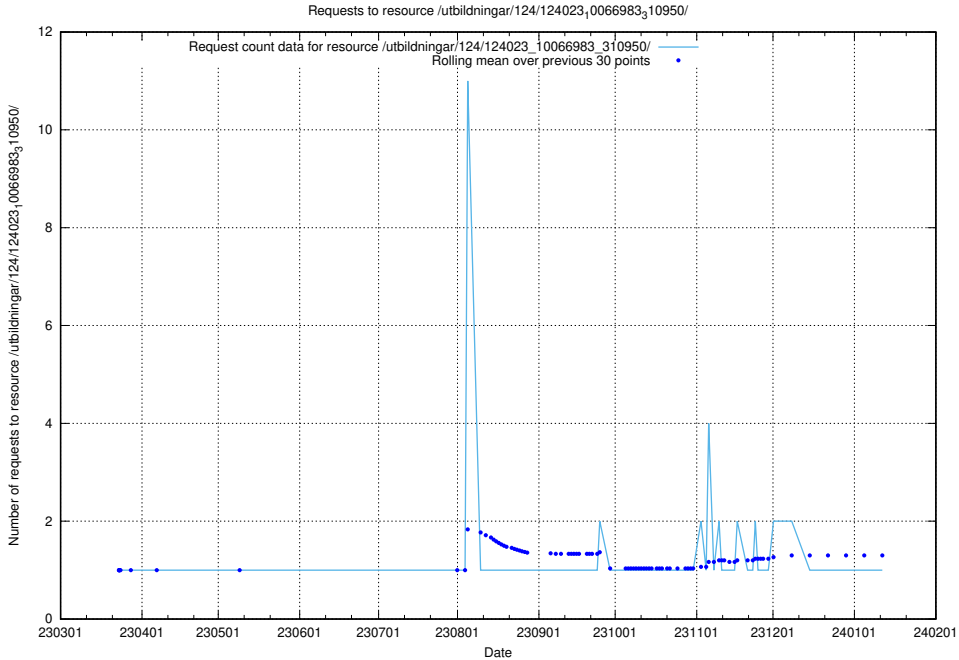

5.4395 Usage of /utbildningar/124/124023_10066983_310950/

Here, we count the number of requests to resource /utbildningar/124/124023_10066983_310950/.