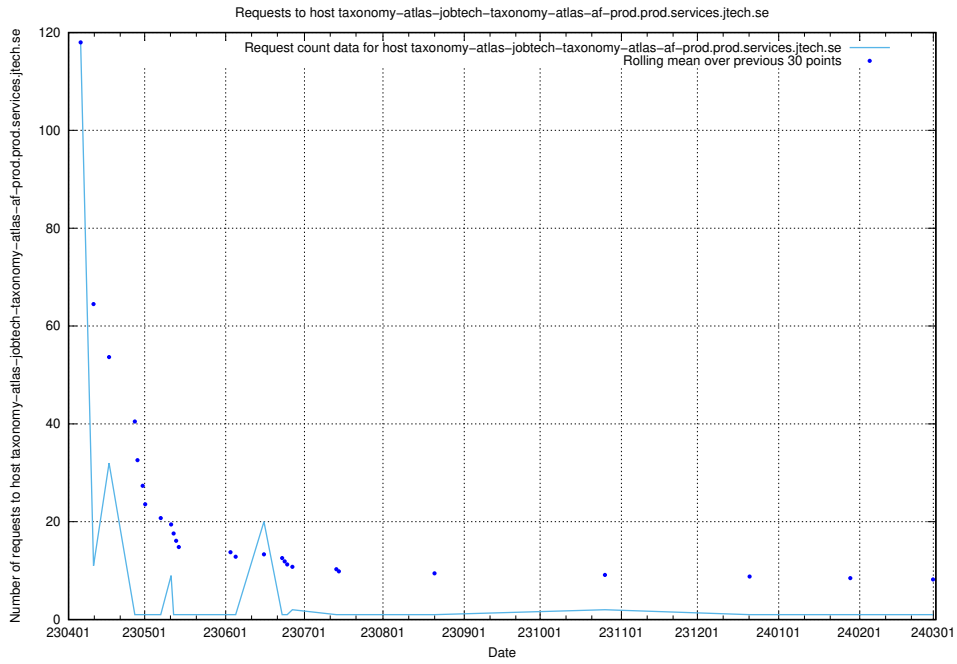

7.605 Usage of taxonomy-atlas-jobtech-taxonomy-atlas-af-prod.prod.services.jtech

Here, we count the number of requests to host taxonomy-atlas-jobtech-taxonomy-atlas-af-prod.prod.services.jtech.se.