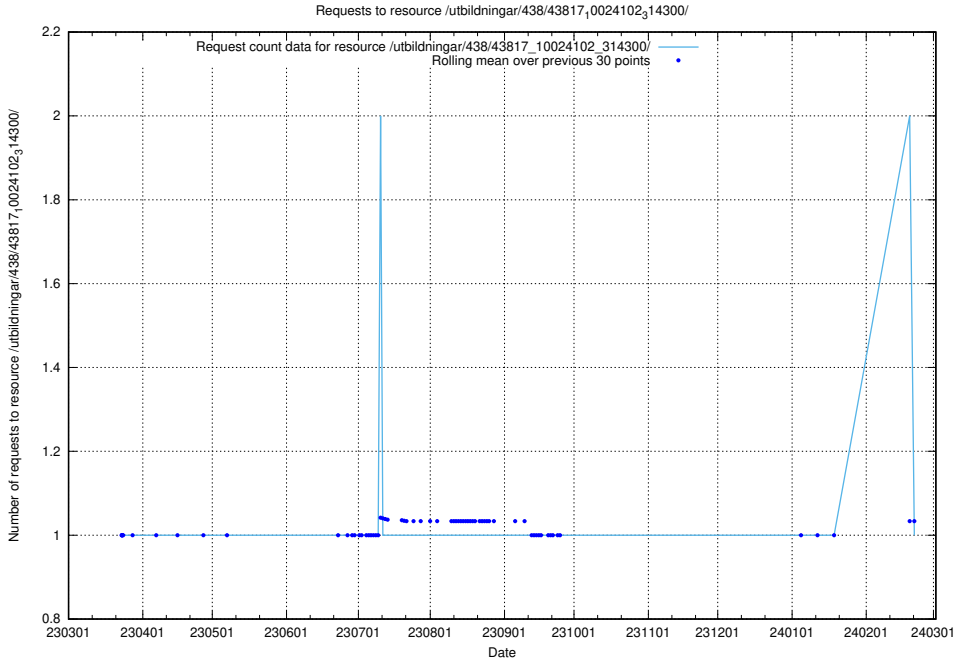

5.6316 Usage of /utbildningar/438/43817_10024102_314300/

Here, we count the number of requests to resource /utbildningar/438/43817_10024102_314300/.