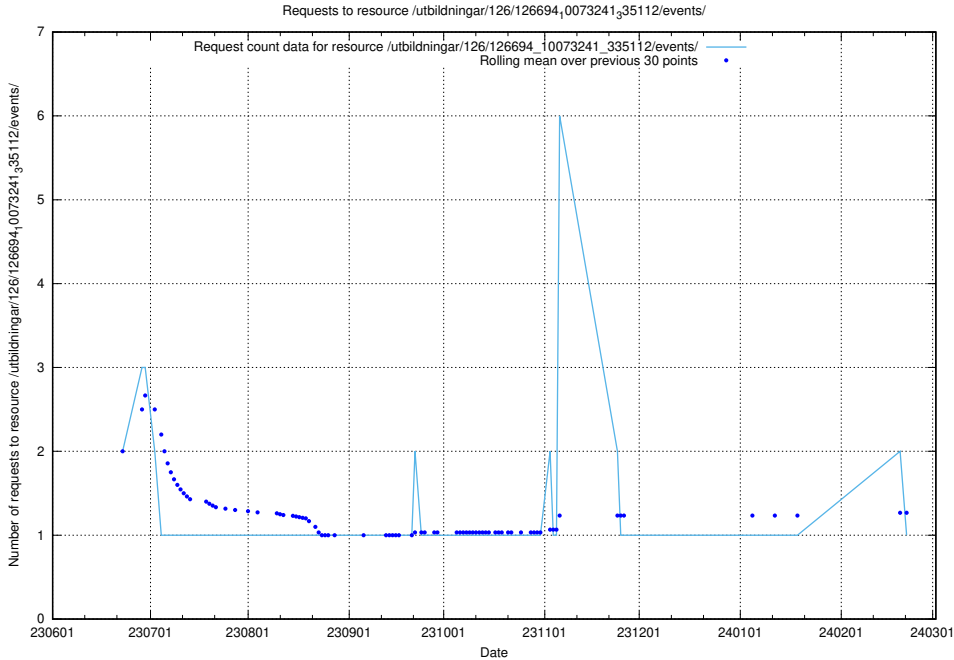

5.5501 Usage of /utbildningar/126/126694_10073241_335112/events/

Here, we count the number of requests to resource /utbildningar/126/126694_10073241_335112/events/