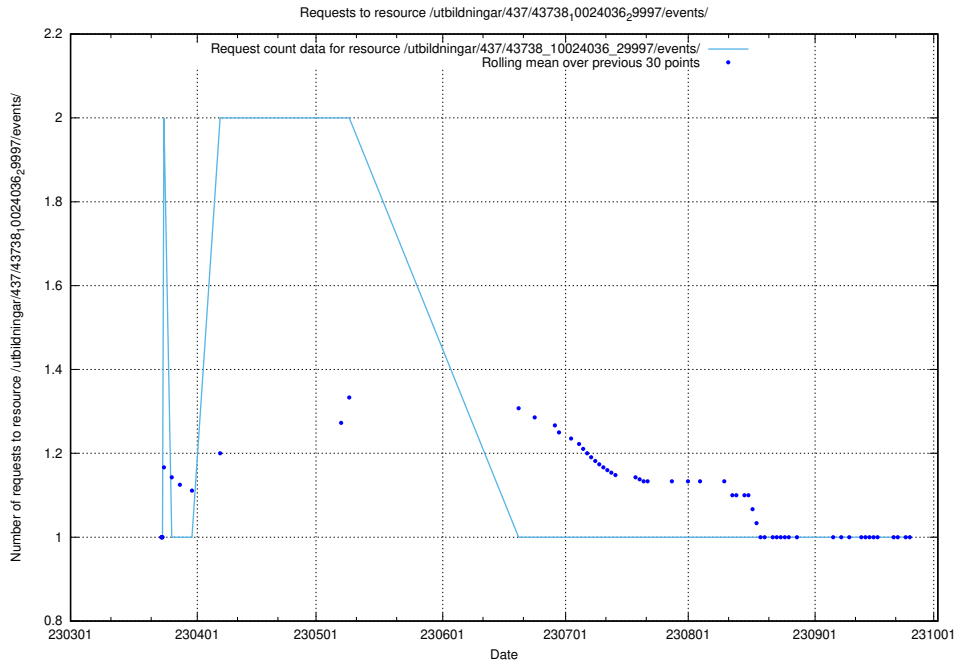

Here, we count the number of requests to resource /utbildningar/437/43738_10024036_29997/events/.

5.6366 Usage of /utbildningar/437/43738_10024036_29997/

Here, we count the number of requests to resource /utbildningar/437/43738_10024036_29997/.