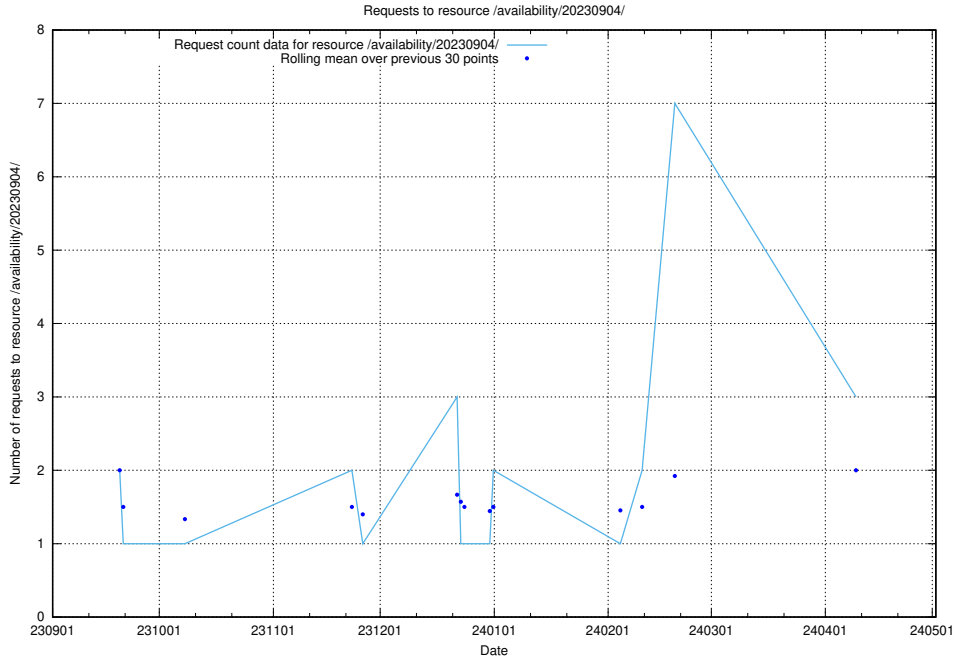

5.335 Usage of /availability/20230904/

Here, we count the number of requests to resource /availability/20230904/.