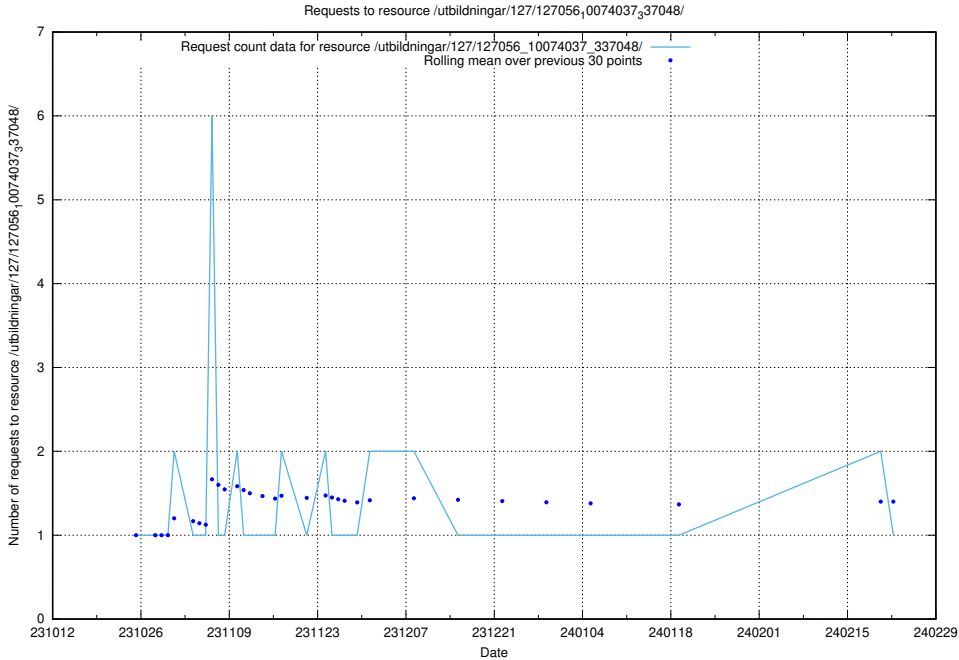

5.4146 Usage of /utbildningar/127/127056_10074037_337048/

Here, we count the number of requests to resource /utbildningar/127/127056_10074037_337048/.