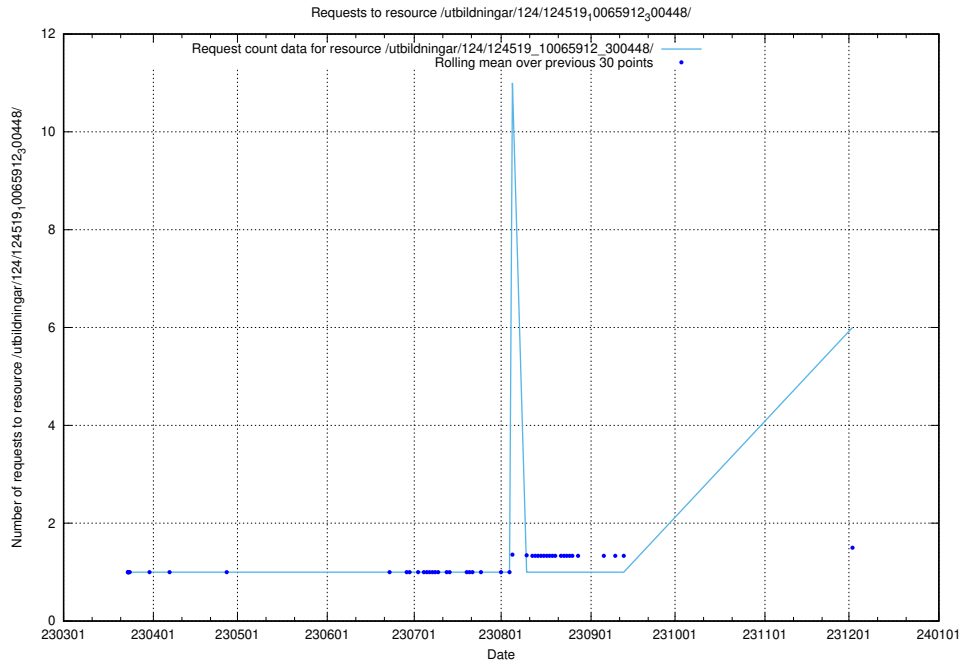

5.49 Usage of /utbildningar/124/124519_10065912_300448/

Here, we count the number of requests to resource /utbildningar/124/124519_10065912_300448/.