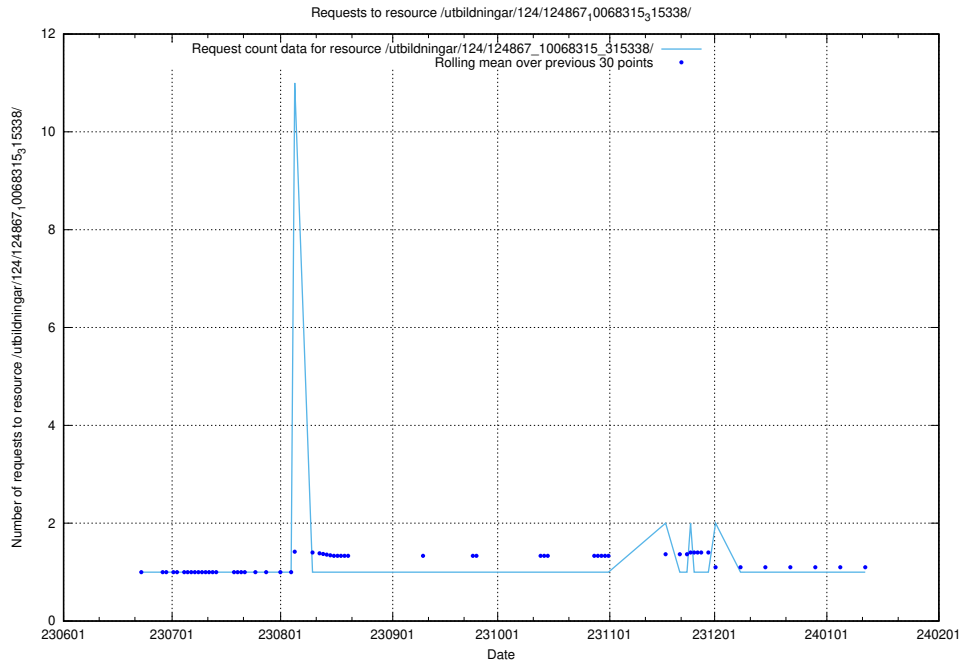

5.5676 Usage of /utbildningar/124/124867_10068315_315338/

Here, we count the number of requests to resource /utbildningar/124/124867_10068315_315338/.