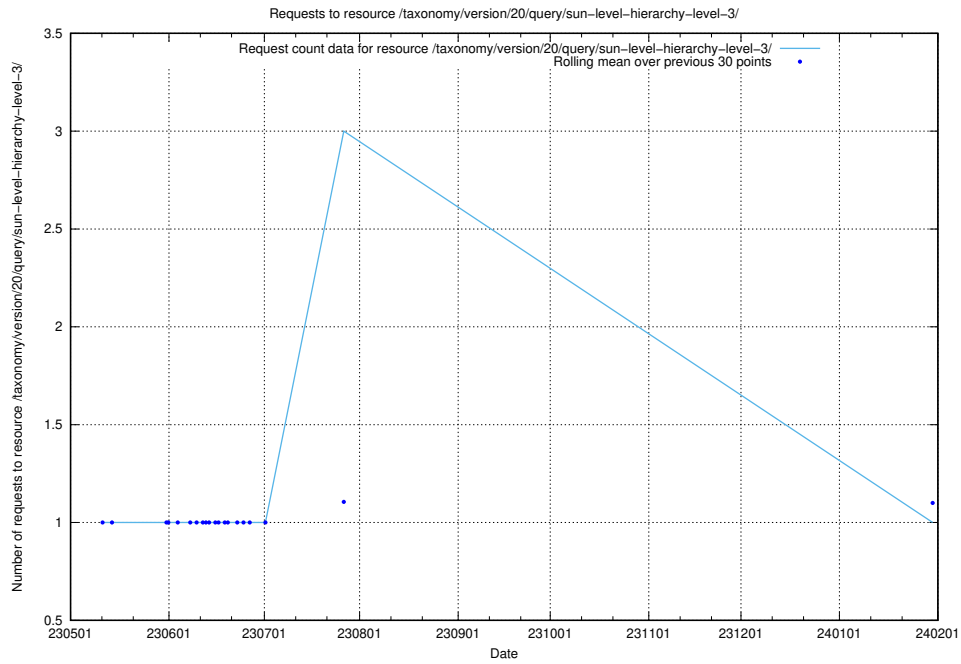

5.5891 Usage of /taxonomy/version/20/query/sun-level-hierarchy-level-3/

Here, we count the number of requests to resource /taxonomy/version/20/query/sun-level-hierarchy-level-3/.