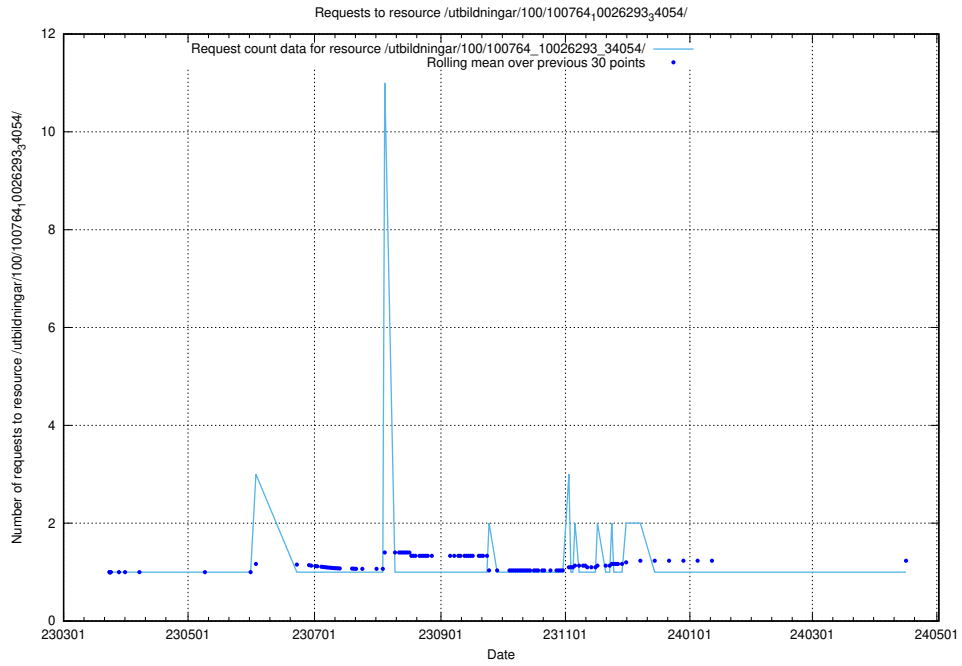

5.5482 Usage of /utbildningar/100/100764_10026293_34054/

Here, we count the number of requests to resource /utbildningar/100/100764_10026293_34054/.