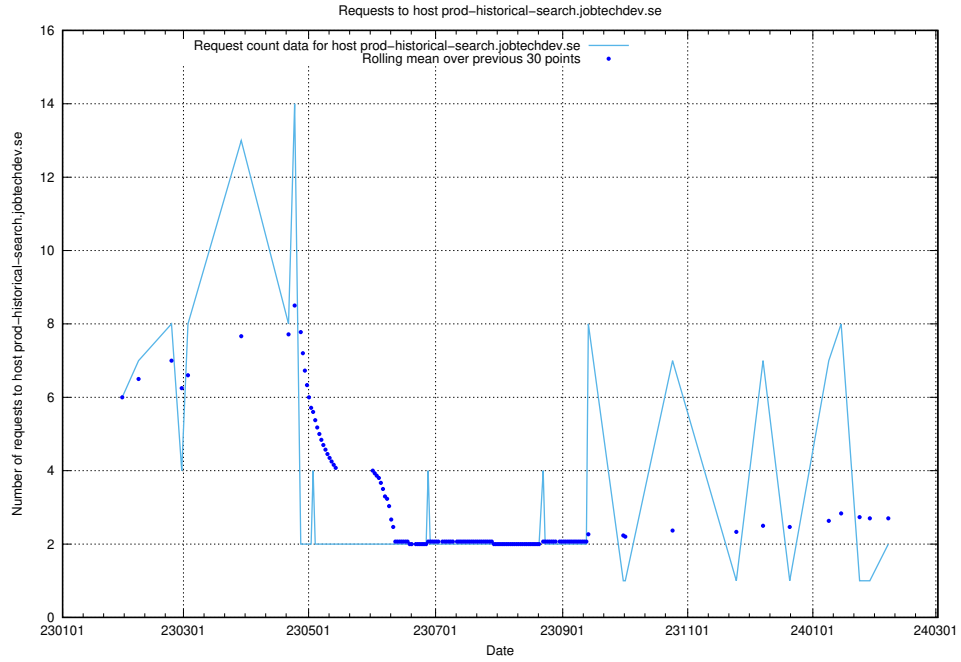

7.289 Usage of prod-historical-search.jobtechdev.se

Here, we count the number of requests to host prod-historical-search.jobtechdev.se.

7.290 Usage of accounts.jobtechdev.se

Here, we count the number of requests to host accounts.jobtechdev.se.