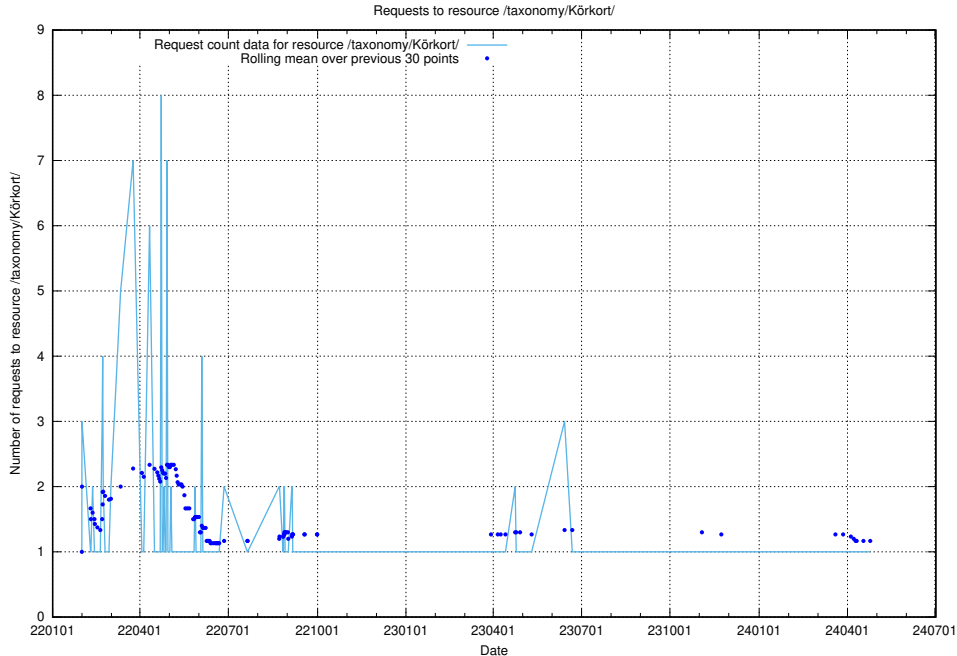

5.3370 Usage of /taxonomy/Körkort/

Here, we count the number of requests to resource /taxonomy/Körkort/.