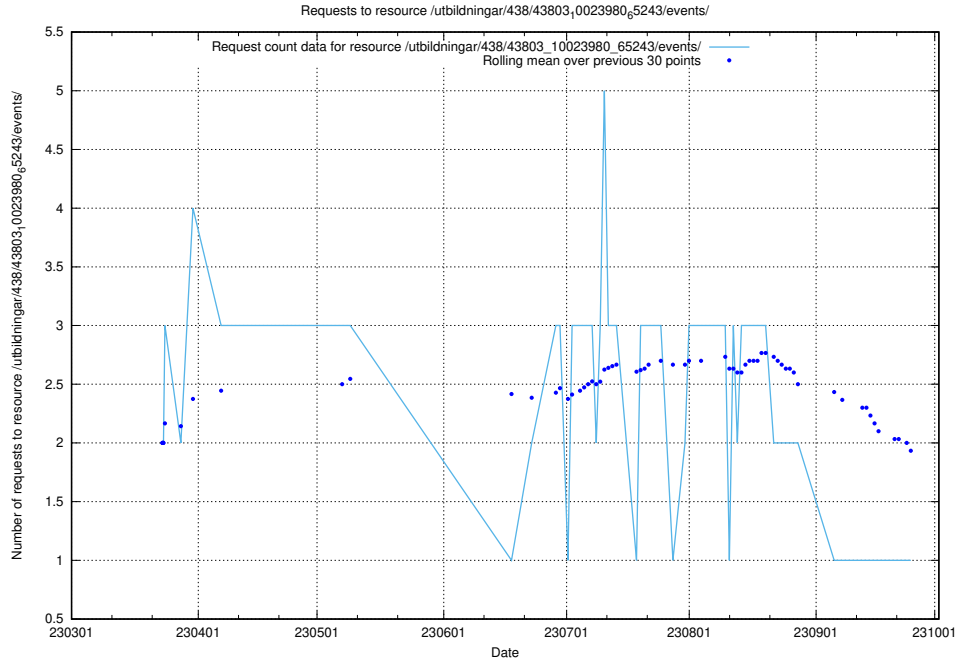

5.6240 Usage of /utbildningar/438/43803_10023980_65243/events/

Here, we count the number of requests to resource /utbildningar/438/43803_10023980_65243/events/.