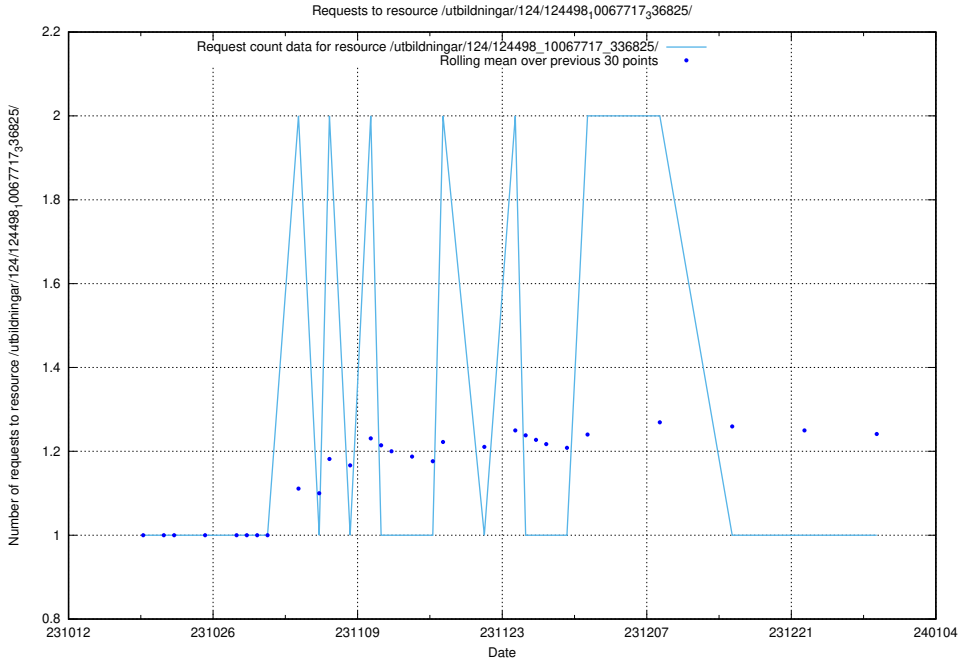

5.4204 Usage of /utbildningar/124/124498_10067717_336825/

Here, we count the number of requests to resource /utbildningar/124/124498_10067717_336825/.