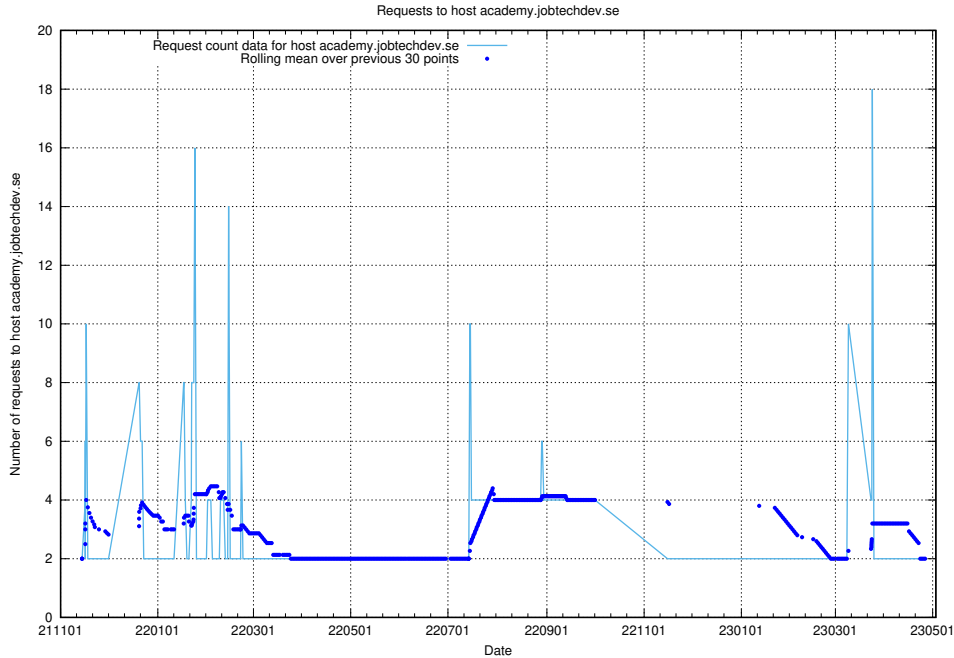

7.302 Usage of academy.jobtechdev.se

Here, we count the number of requests to host academy.jobtechdev.se.