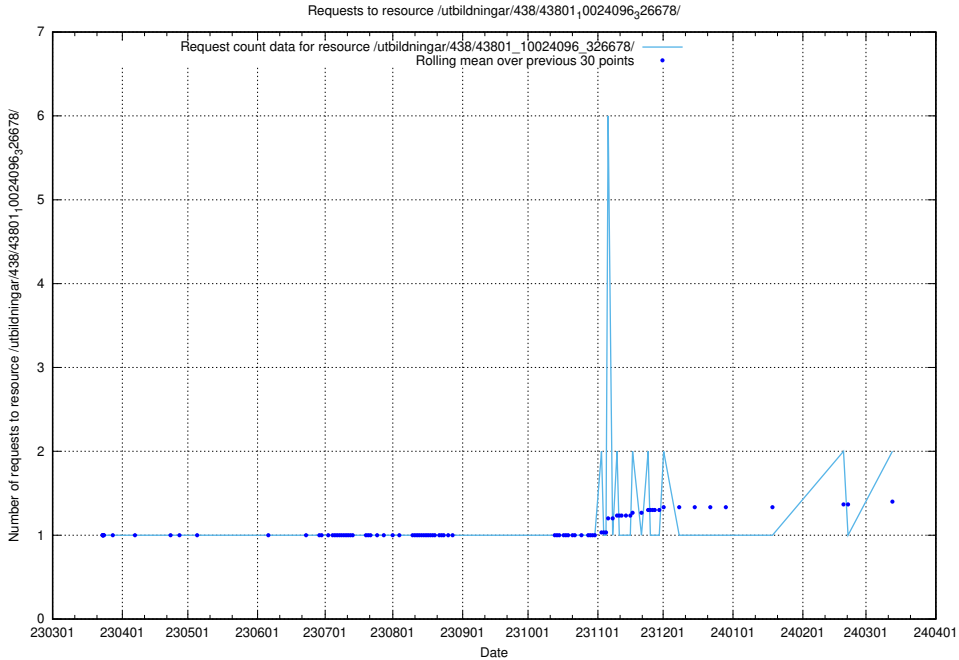

5.882 Usage of /utbildningar/438/43801_10024096_326678/

Here, we count the number of requests to resource /utbildningar/438/43801_10024096_326678/.