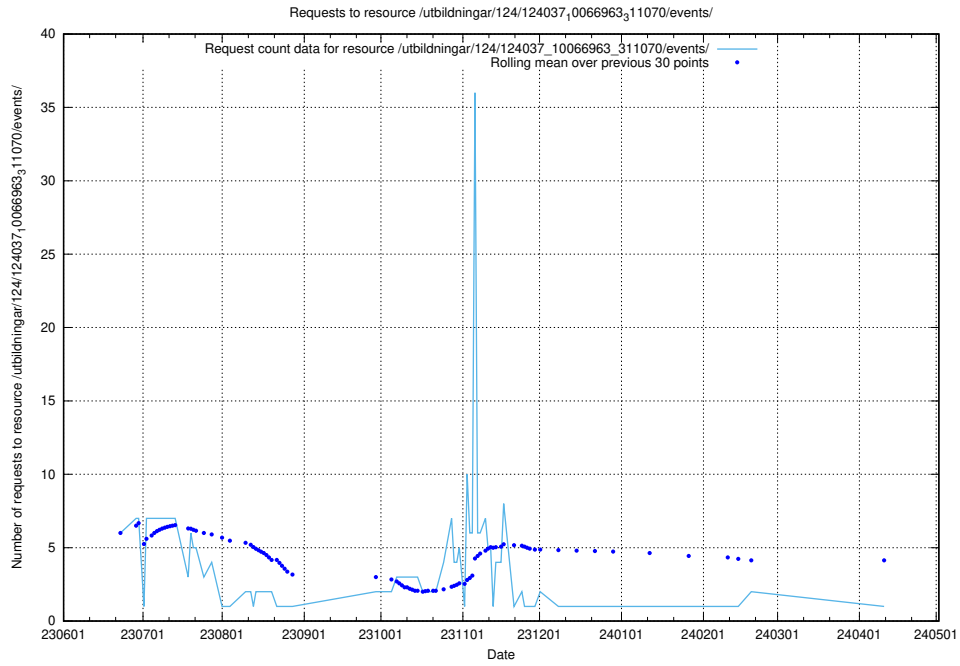

5.5497 Usage of /utbildningar/124/124037_10066963_311070/events/

Here, we count the number of requests to resource /utbildningar/124/124037_10066963_311070/events/