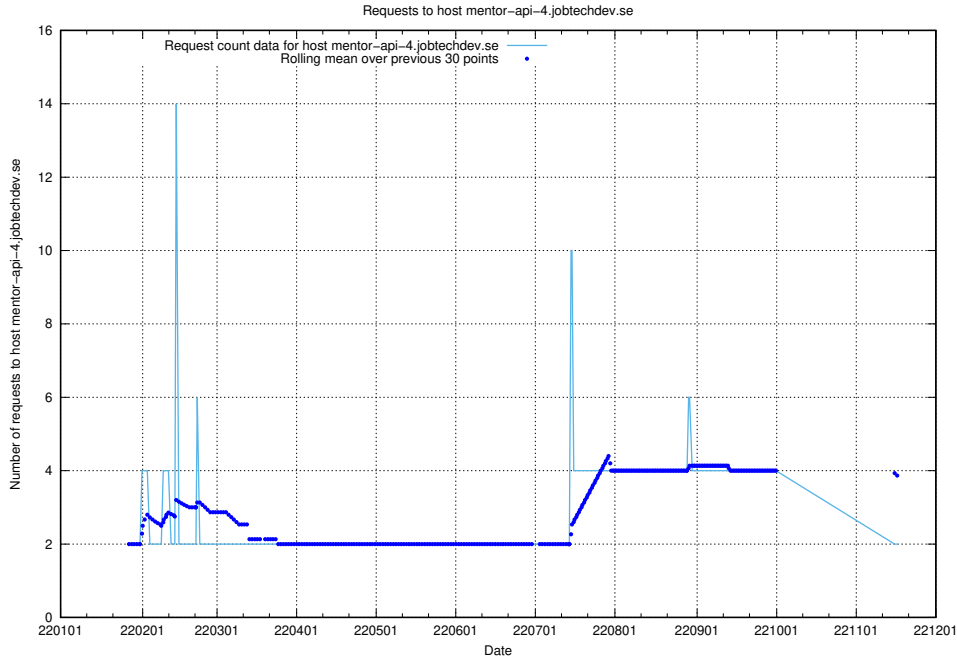

7.570 Usage of mentor-api-4.jobtechdev.se

Here, we count the number of requests to host mentor-api-4.jobtechdev.se.