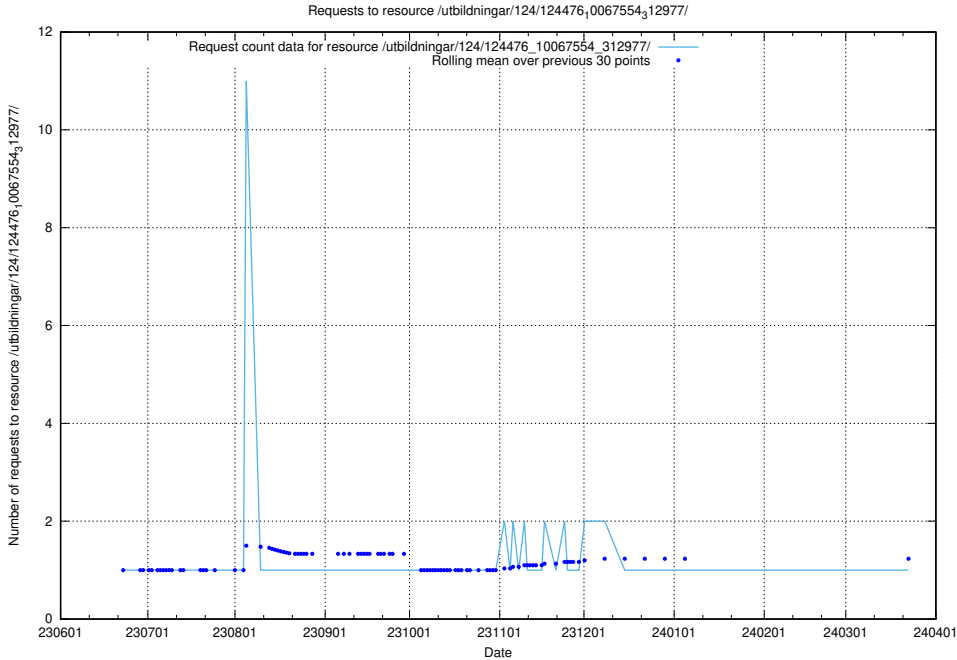

5.5735 Usage of /utbildningar/124/124476_10067554_312977/

Here, we count the number of requests to resource /utbildningar/124/124476_10067554_312977/.