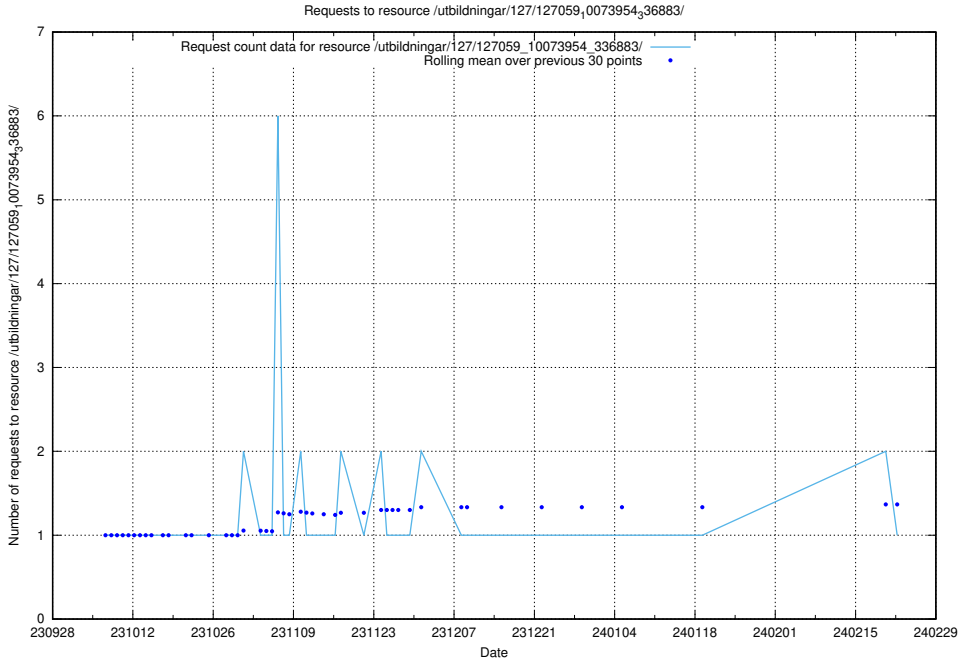

5.4318 Usage of /utbildningar/127/127059_10073954_336883/

Here, we count the number of requests to resource /utbildningar/127/127059_10073954_336883/.