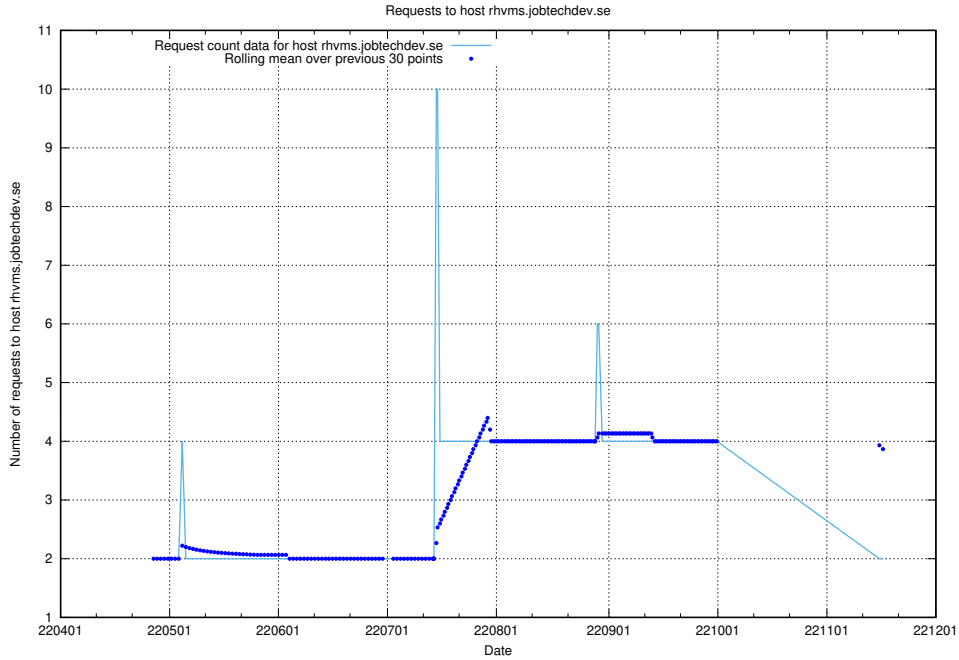

7.444 Usage of rhvms.jobtechdev.se

Here, we count the number of requests to host rhvms.jobtechdev.se.

7.445 Usage of arbetsformedlingen.se.apps.standby.services.jtech.se

Here, we count the number of requests to host arbetsformedlingen.se.apps.standby.services.jtech.se.