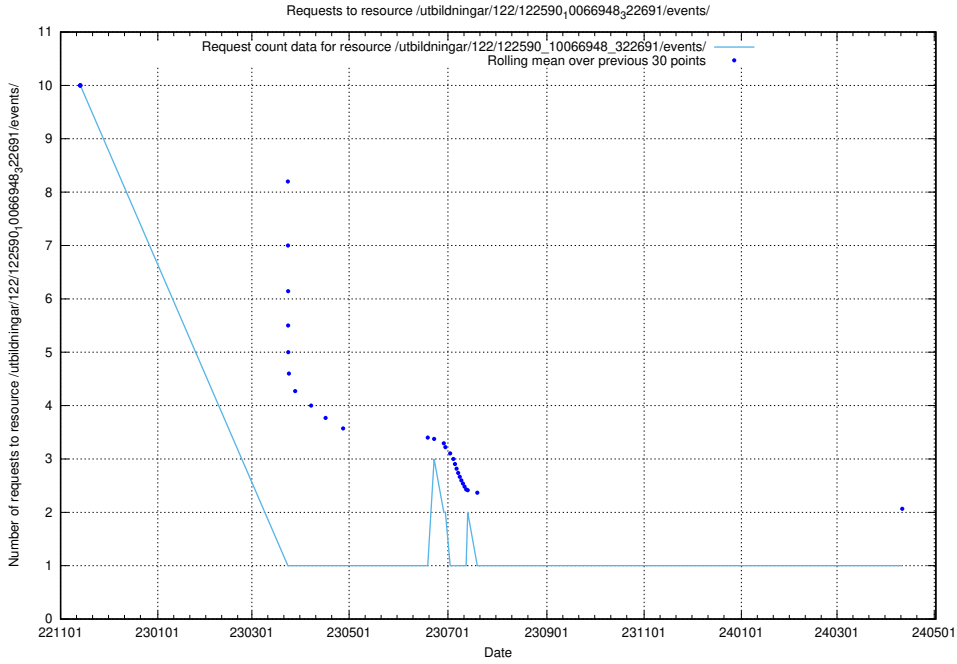

5.5687 Usage of /utbildningar/122/122590_10066948_322691/events/

Here, we count the number of requests to resource /utbildningar/122/122590_10066948_322691/events/