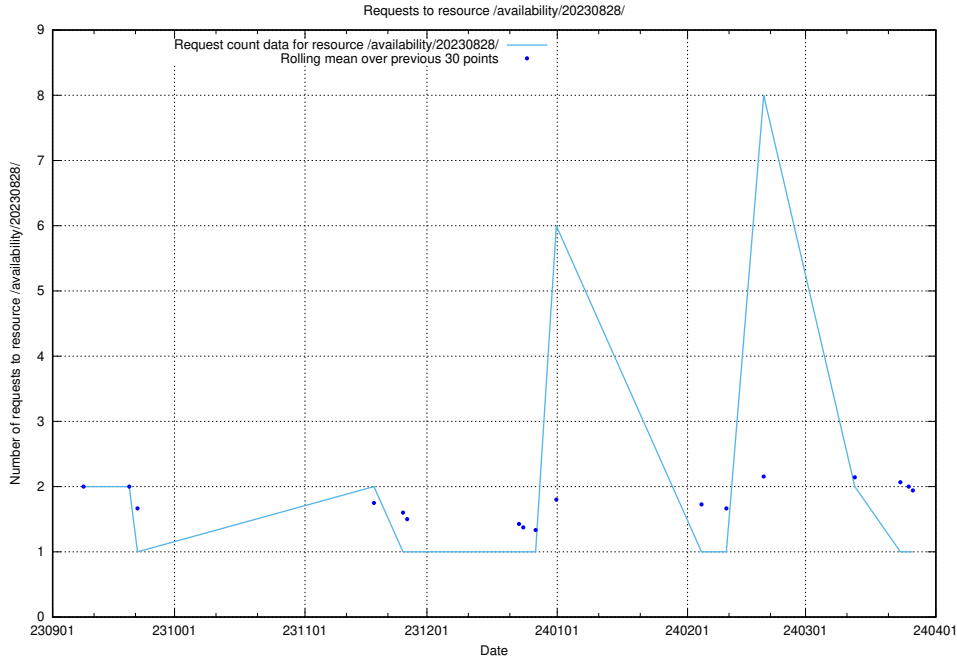

Here, we count the number of requests to resource /utbildningar/122/122850_10069060_336742/.

5.4563 Usage of /availability/20230828/

Here, we count the number of requests to resource /availability/20230828/.