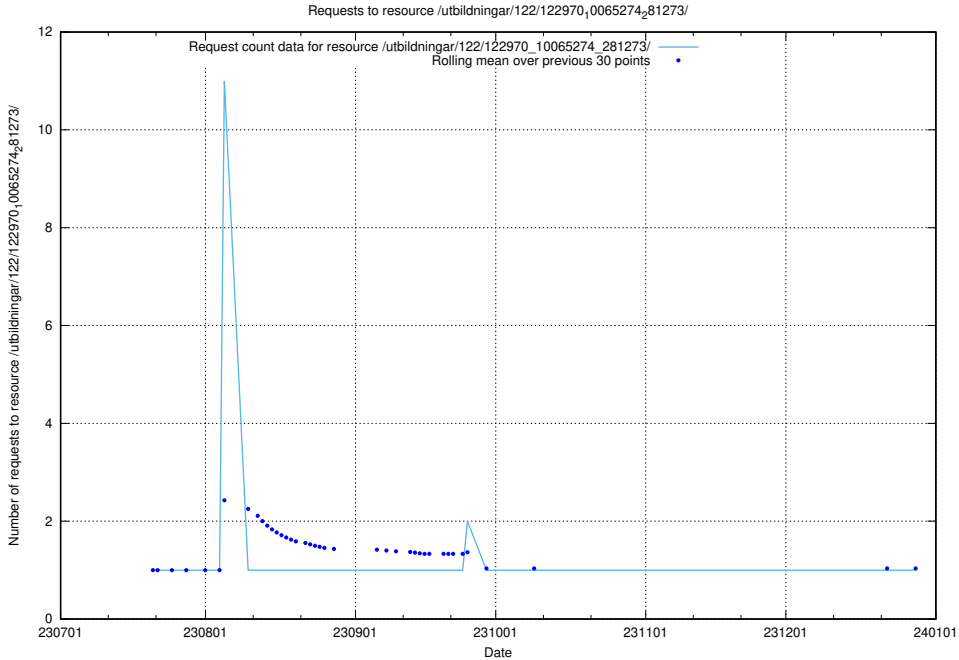

5.4915 Usage of /utbildningar/122/122970_10065274_281273/

Here, we count the number of requests to resource /utbildningar/122/122970_10065274_281273/.