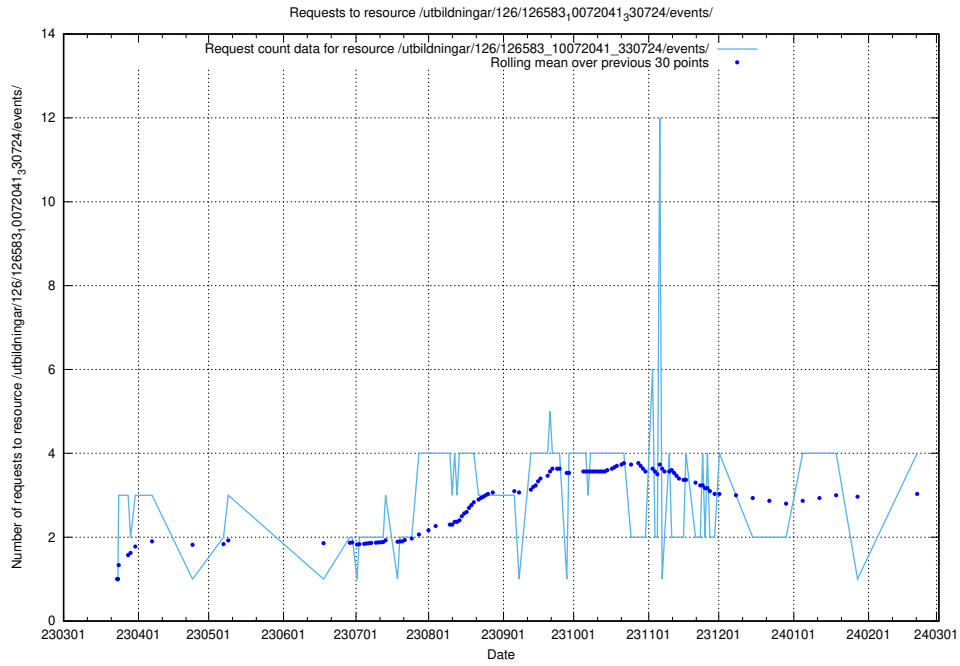

5.239 Usage of /utbildningar/126/126583_10072041_330724/events/

Here, we count the number of requests to resource /utbildningar/126/126583_10072041_330724/events/