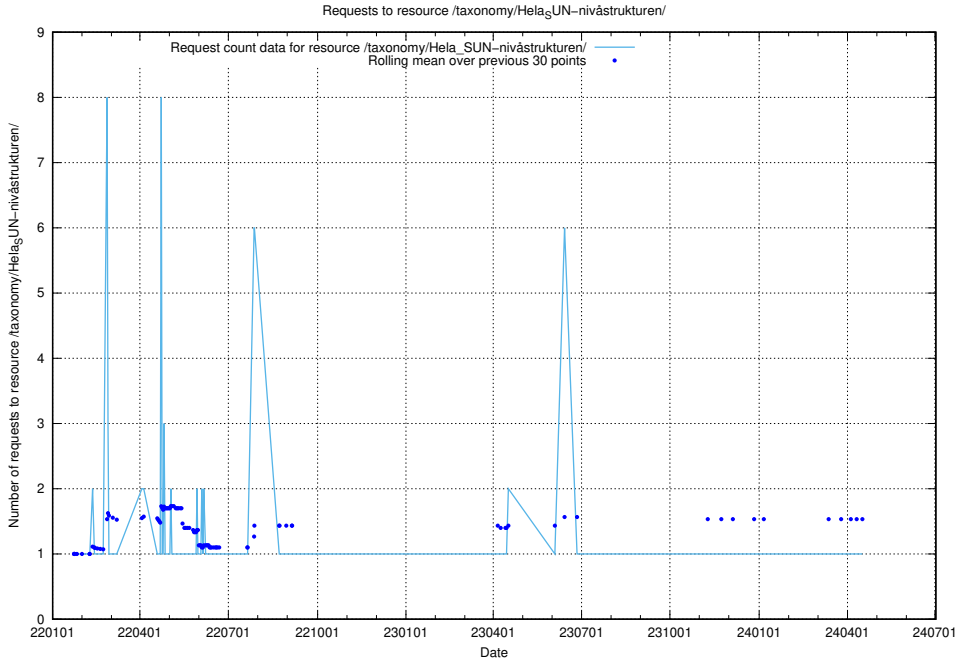

5.4236 Usage of /taxonomy/Hela_SUN-nivåstrukturen/

Here, we count the number of requests to resource /taxonomy/Hela_SUN-nivåstrukturen/.