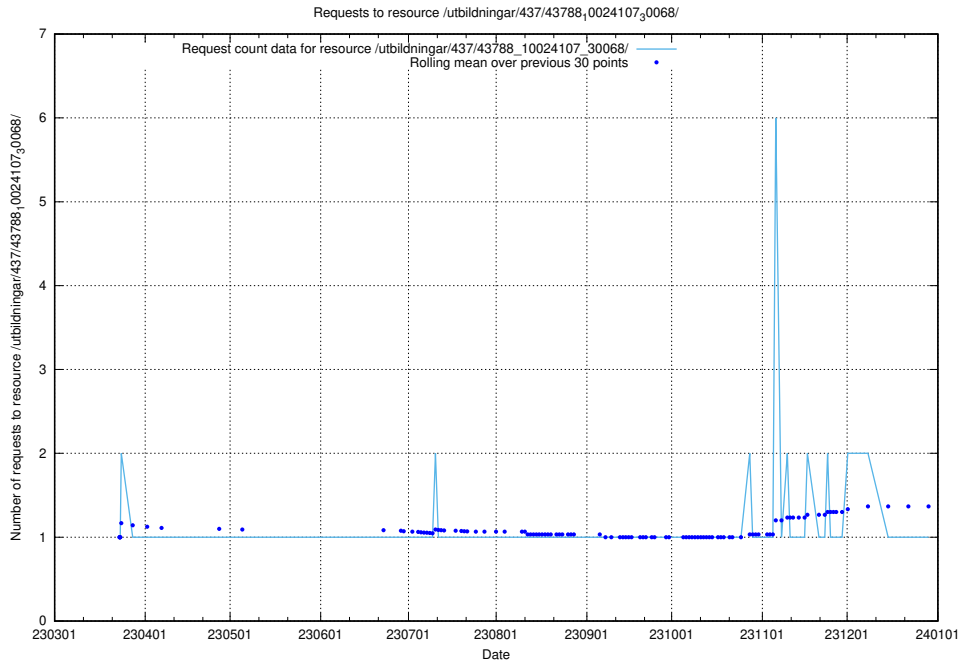

5.6334 Usage of /utbildningar/437/43788_10024107_30068/

Here, we count the number of requests to resource /utbildningar/437/43788_10024107_30068/.