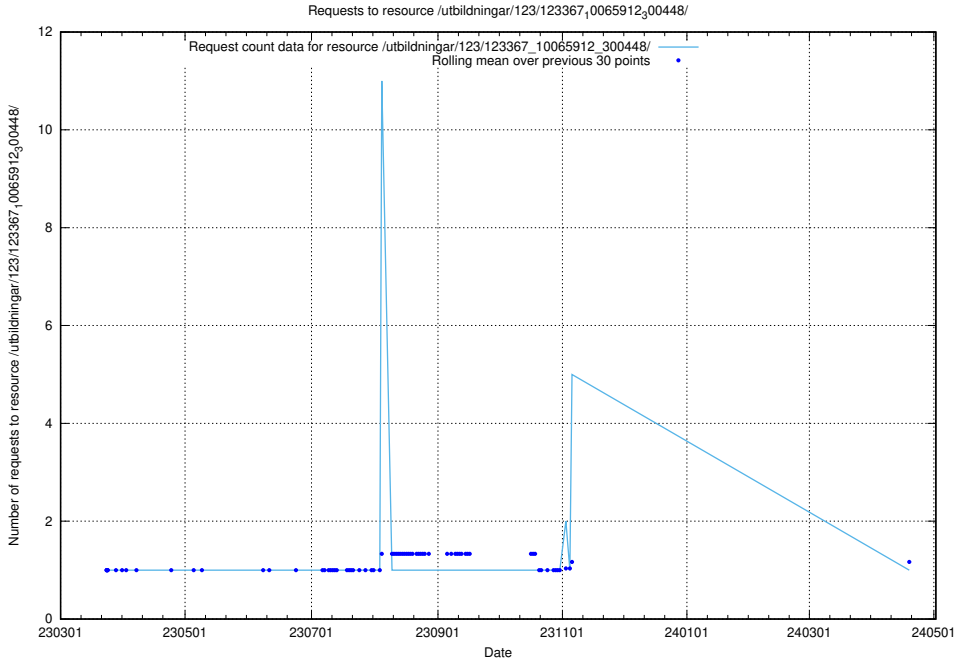

Here, we count the number of requests to resource /utbildningar/123/123367_10065912_300448/.

5.4637 Usage of /utbildningar/125/125915_10070460_321835/events/

Here, we count the number of requests to resource /utbildningar/125/125915_10070460_321835/events/