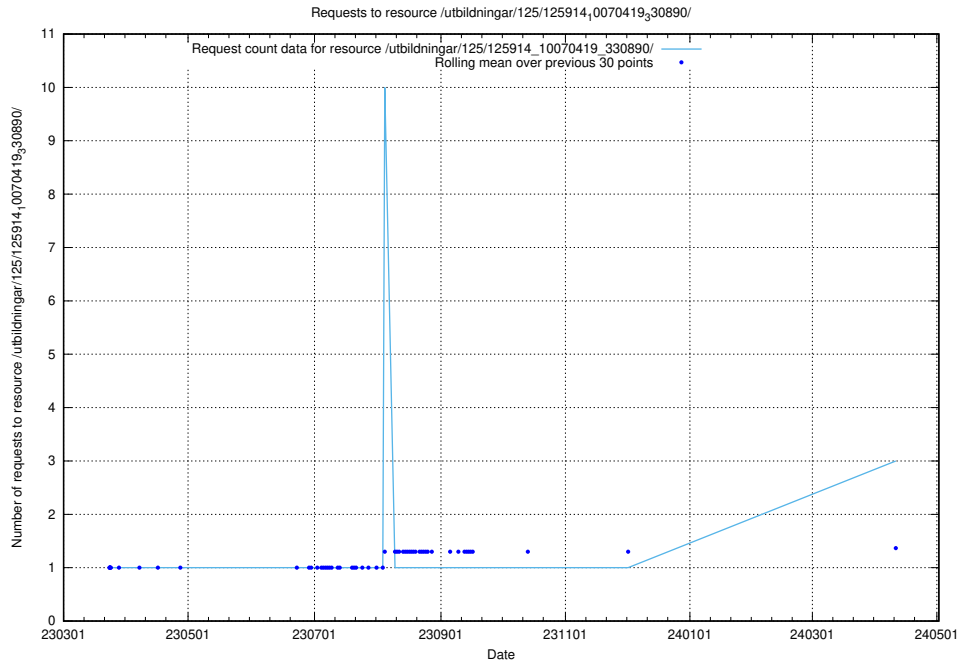

5.421 Usage of /utbildningar/125/125914_10070419_330890/

Here, we count the number of requests to resource /utbildningar/125/125914_10070419_330890/.