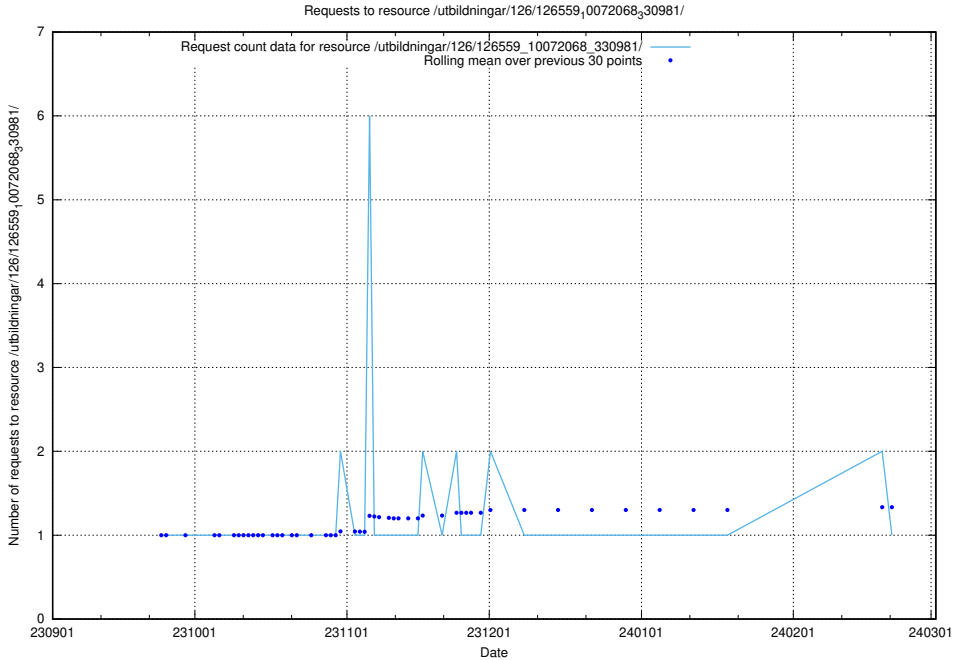

5.4411 Usage of /utbildningar/126/126559_10072068_330981/

Here, we count the number of requests to resource /utbildningar/126/126559_10072068_330981/.