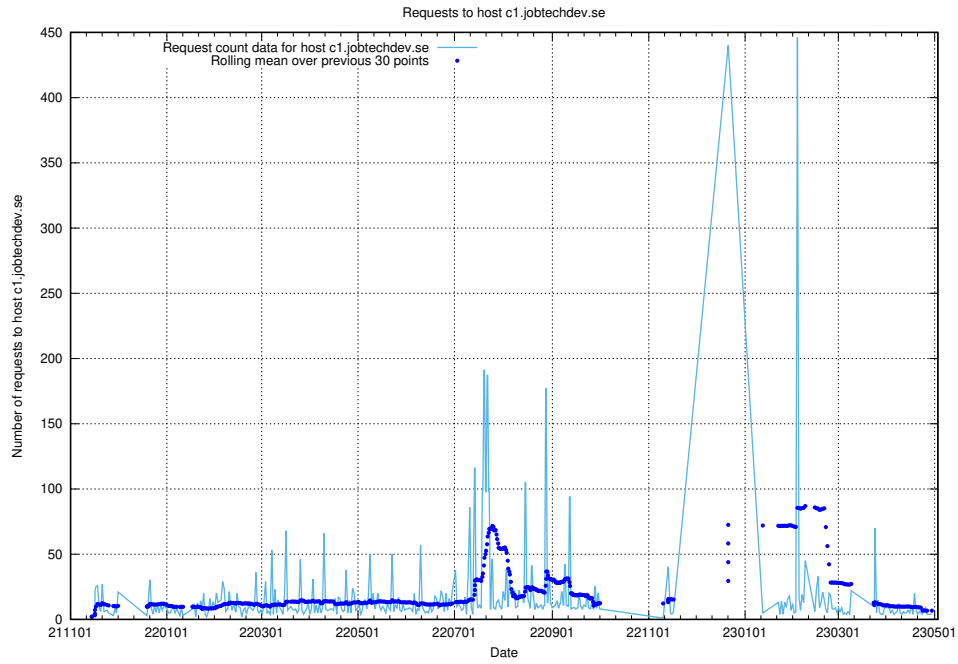

7.99 Usage of c1.jobtechdev.se

Here, we count the number of requests to host c1.jobtechdev.se.