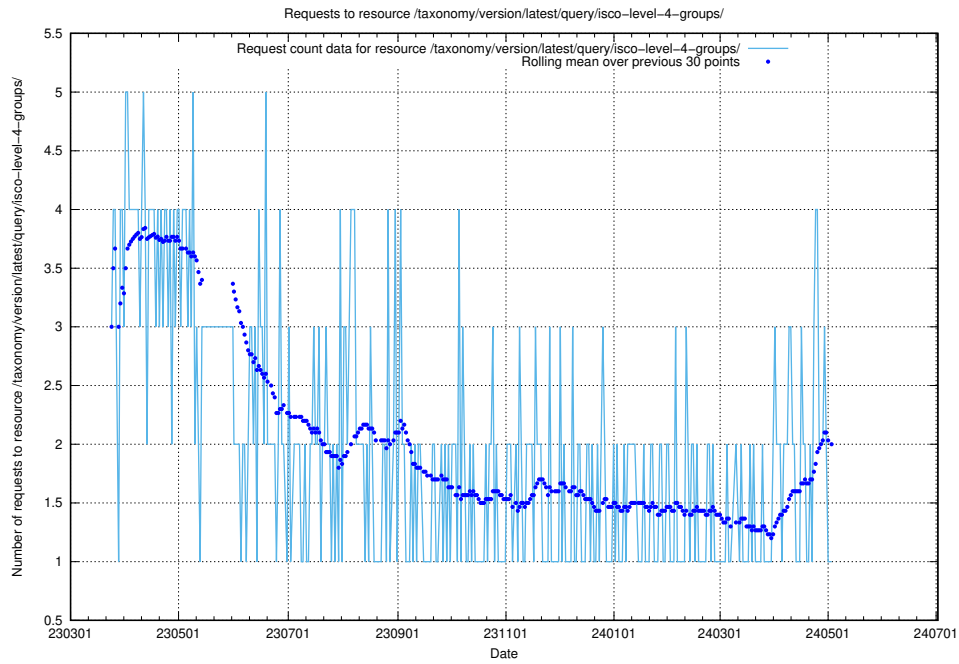

5.6070 Usage of /taxonomy/version/latest/query/isco-level-4-groups/

Here, we count the number of requests to resource /taxonomy/version/latest/query/isco-level-4-groups/.