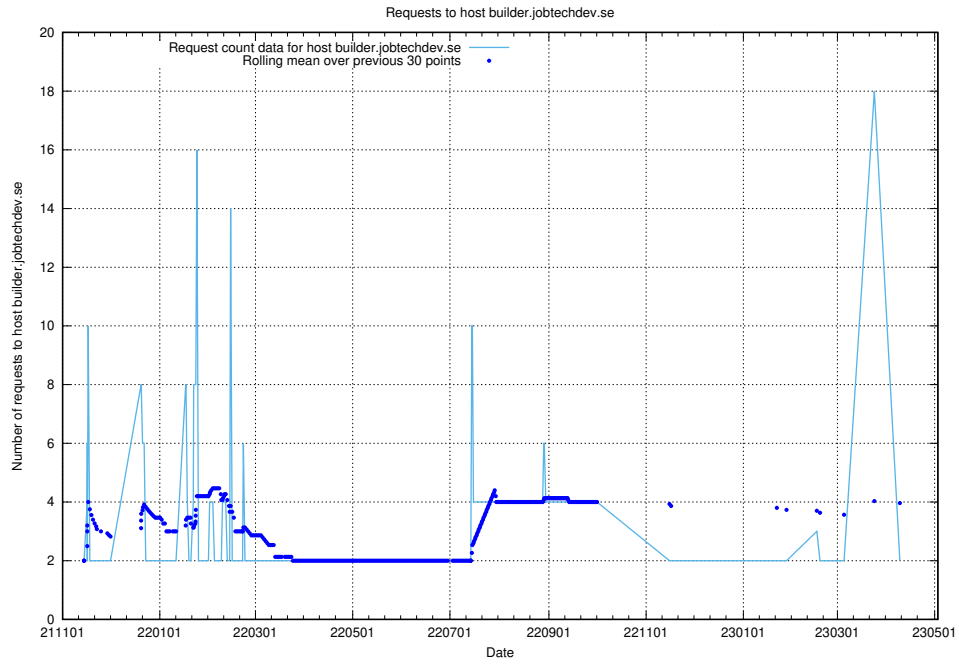

7.275 Usage of builder.jobtechdev.se

Here, we count the number of requests to host builder.jobtechdev.se.