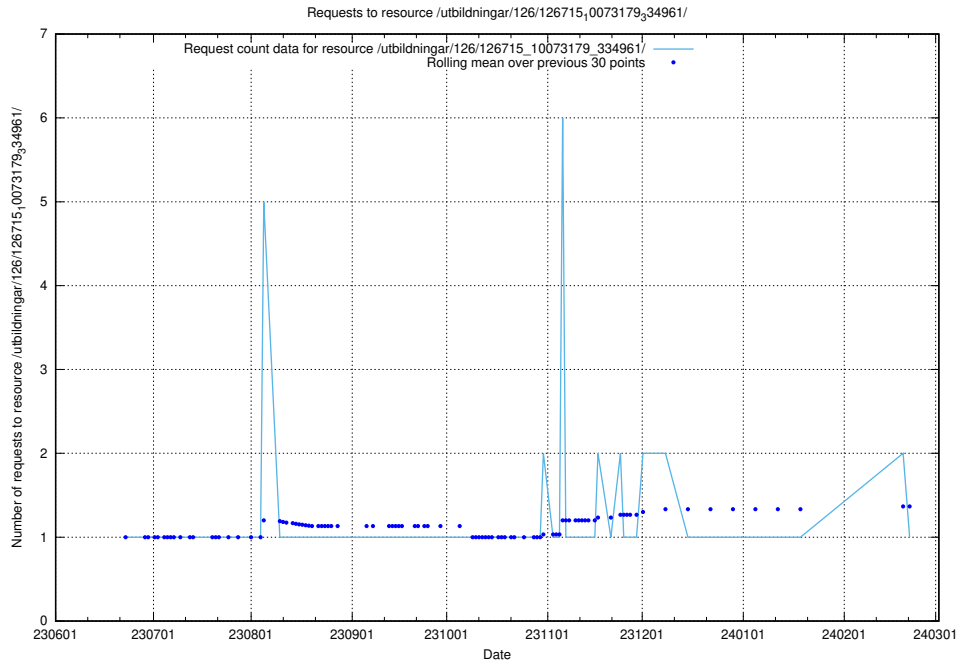

5.5556 Usage of /utbildningar/126/126715_10073179_334961/

Here, we count the number of requests to resource /utbildningar/126/126715_10073179_334961/.