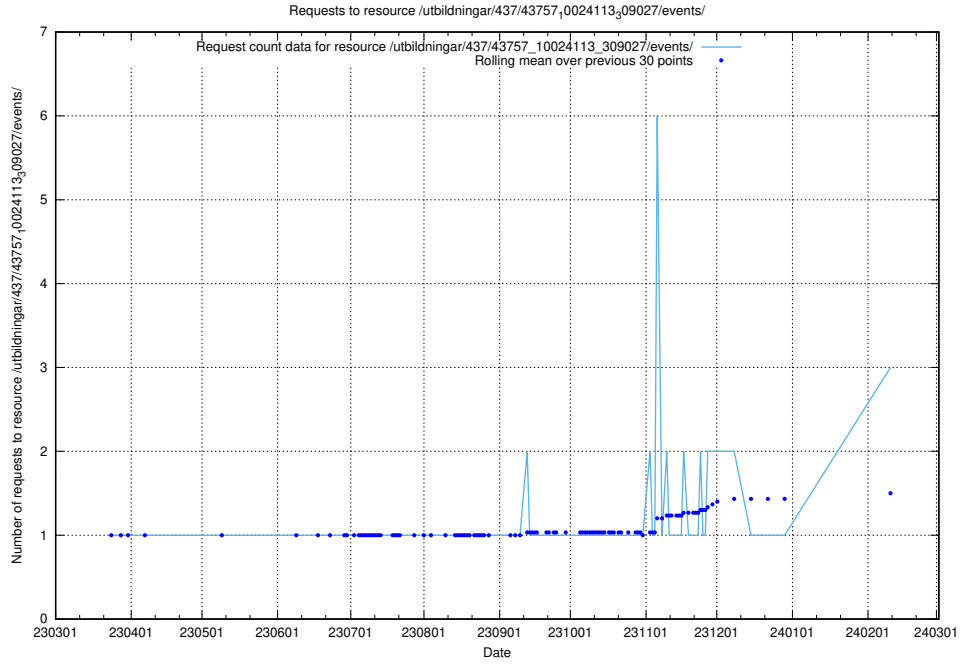

5.409 Usage of /utbildningar/437/43757_10024113_309027/events/

Here, we count the number of requests to resource /utbildningar/437/43757_10024113_309027/events/.