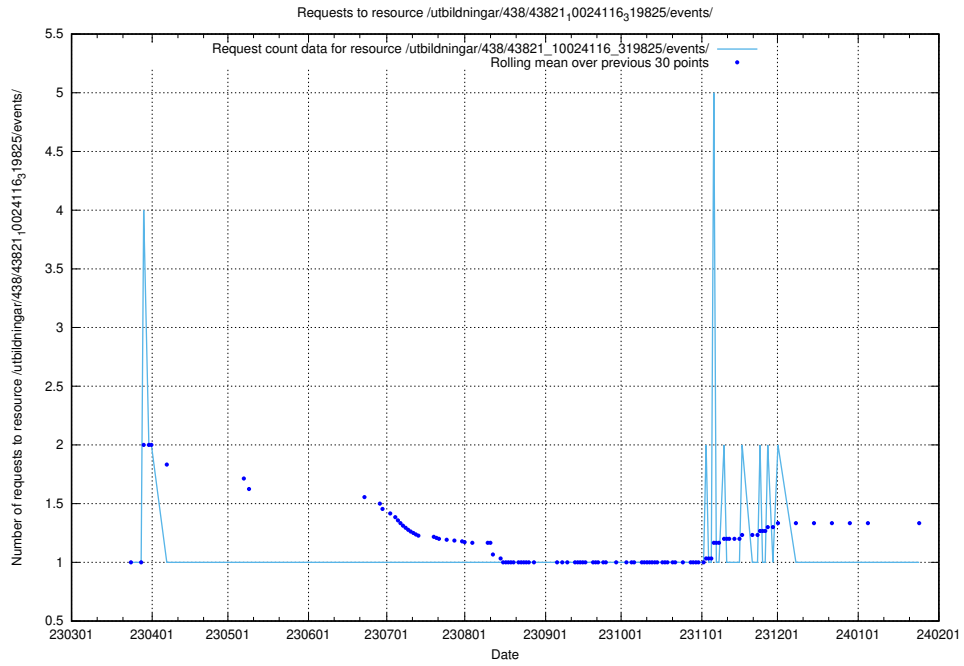

5.6141 Usage of /utbildningar/438/43821_10024116_319825/events/

Here, we count the number of requests to resource /utbildningar/438/43821_10024116_319825/events/.