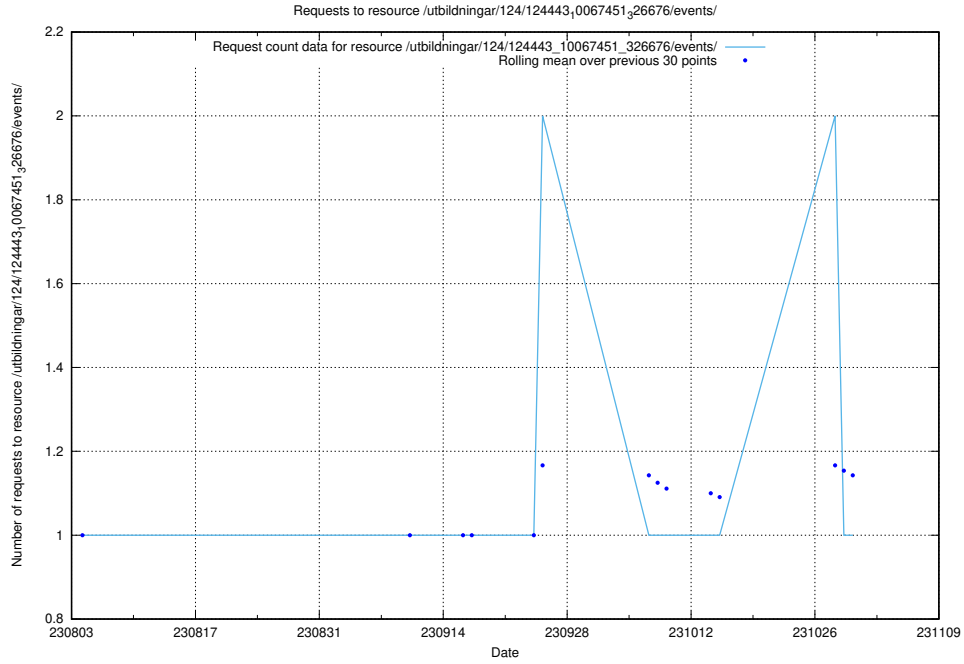

5.4811 Usage of /utbildningar/124/124443_10067451_326676/events/

Here, we count the number of requests to resource /utbildningar/124/124443_10067451_326676/events/