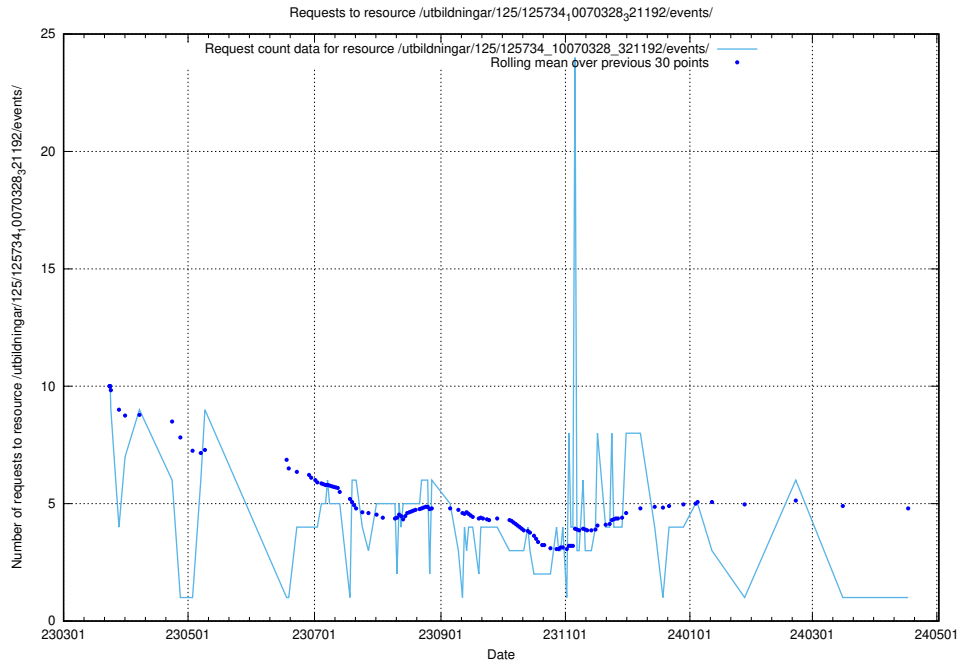

5.6223 Usage of /utbildningar/125/125734_10070328_321192/events/

Here, we count the number of requests to resource /utbildningar/125/125734_10070328_321192/events/