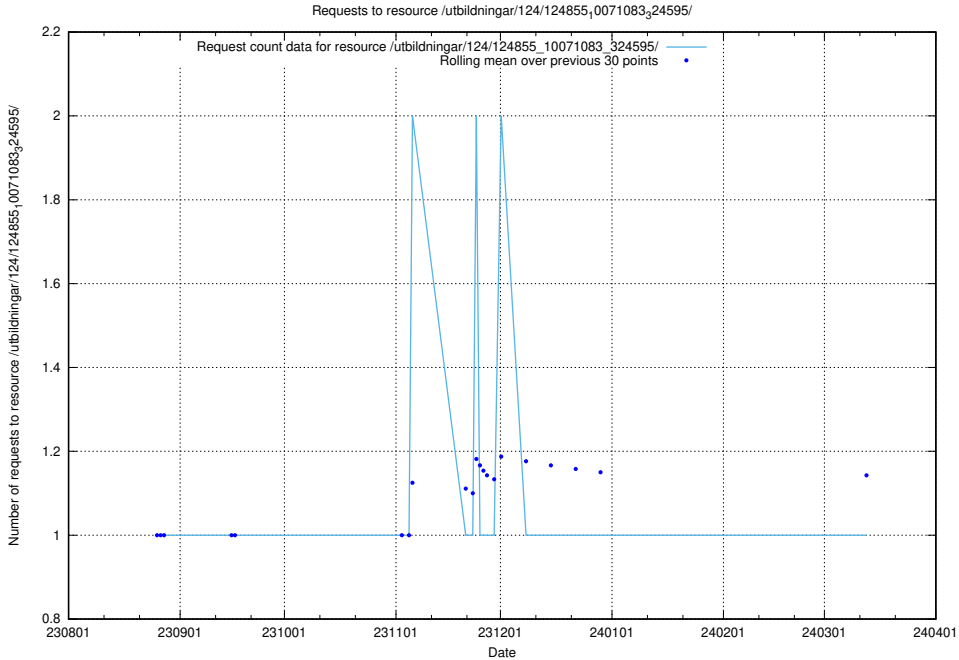

5.4644 Usage of /utbildningar/124/124855_10071083_324595/

Here, we count the number of requests to resource /utbildningar/124/124855_10071083_324595/.