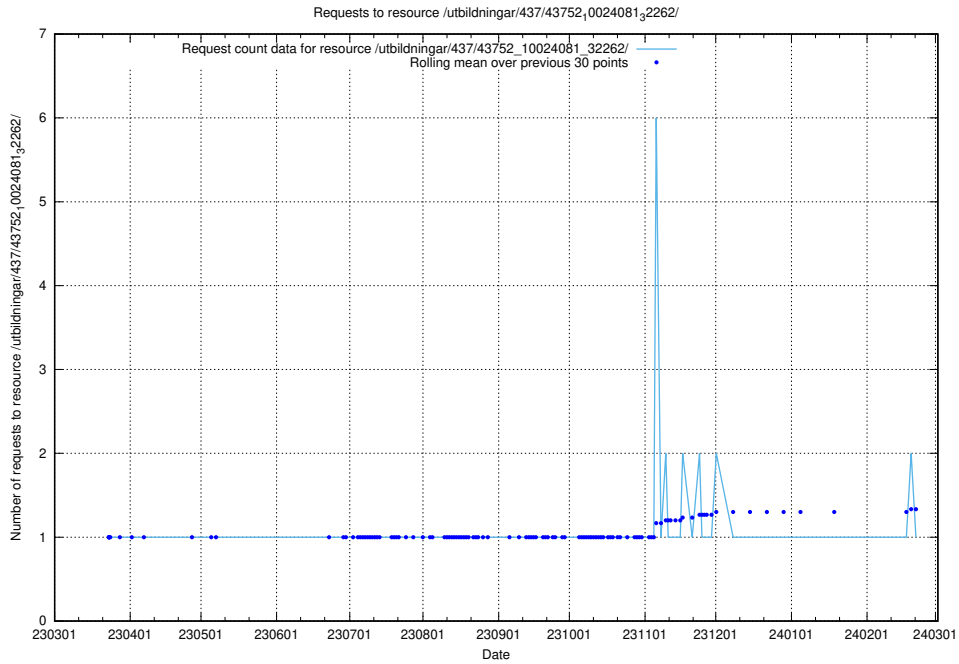

5.6350 Usage of /utbildningar/437/43752_10024081_32262/

Here, we count the number of requests to resource /utbildningar/437/43752_10024081_32262/.