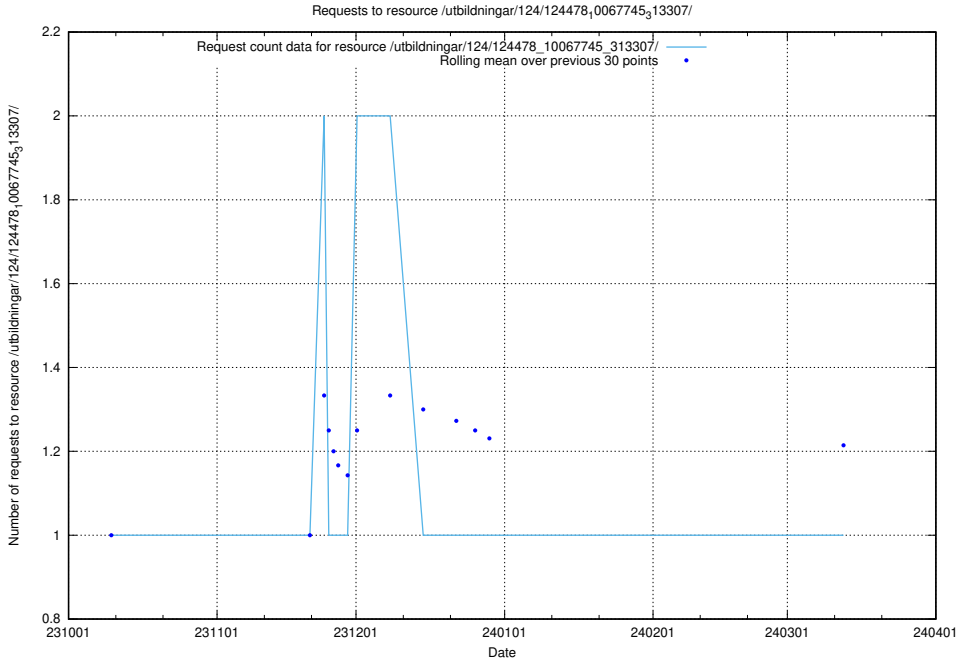

5.4312 Usage of /utbildningar/124/124478_10067745_313307/

Here, we count the number of requests to resource /utbildningar/124/124478_10067745_313307/.