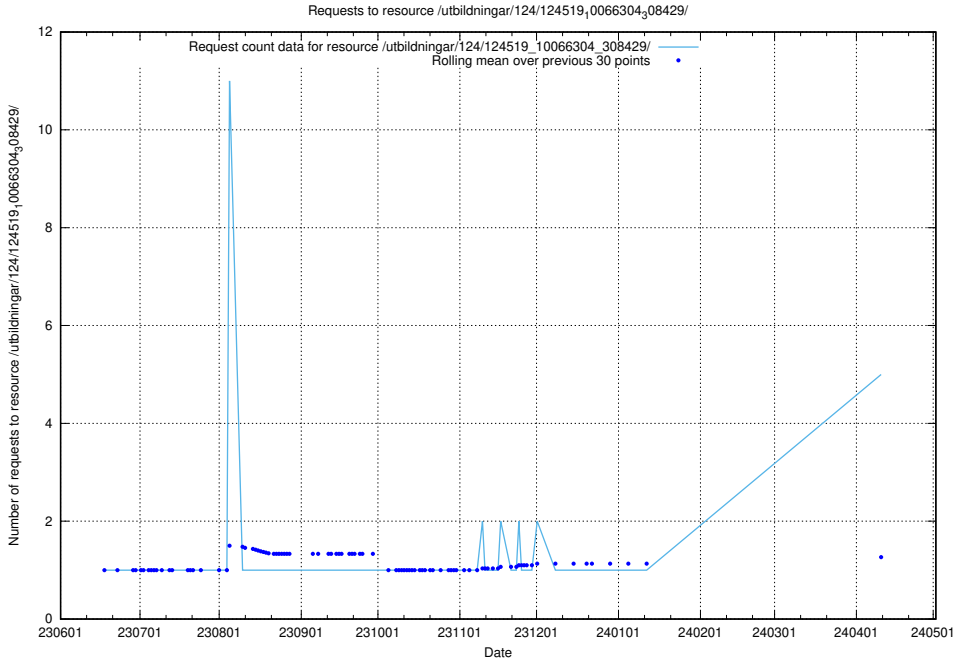

5.145 Usage of /utbildningar/124/124519_10066304_308429/

Here, we count the number of requests to resource /utbildningar/124/124519_10066304_308429/.