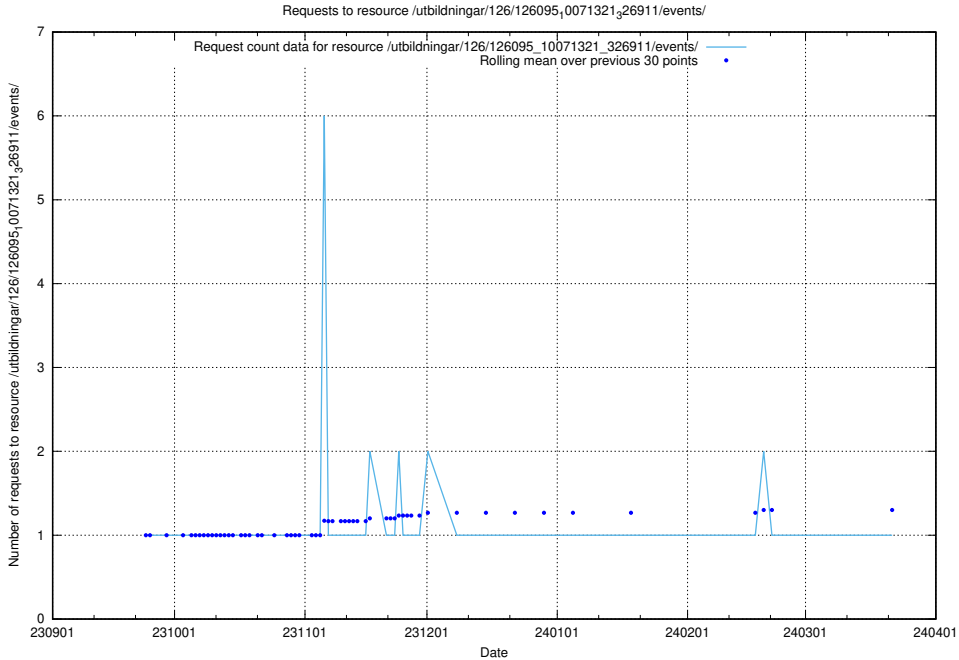

5.4413 Usage of /utbildningar/126/126095_10071321_326911/events/

Here, we count the number of requests to resource /utbildningar/126/126095_10071321_326911/events/

5.4414 Usage of /utbildningar/126/126095_10071321_326911/