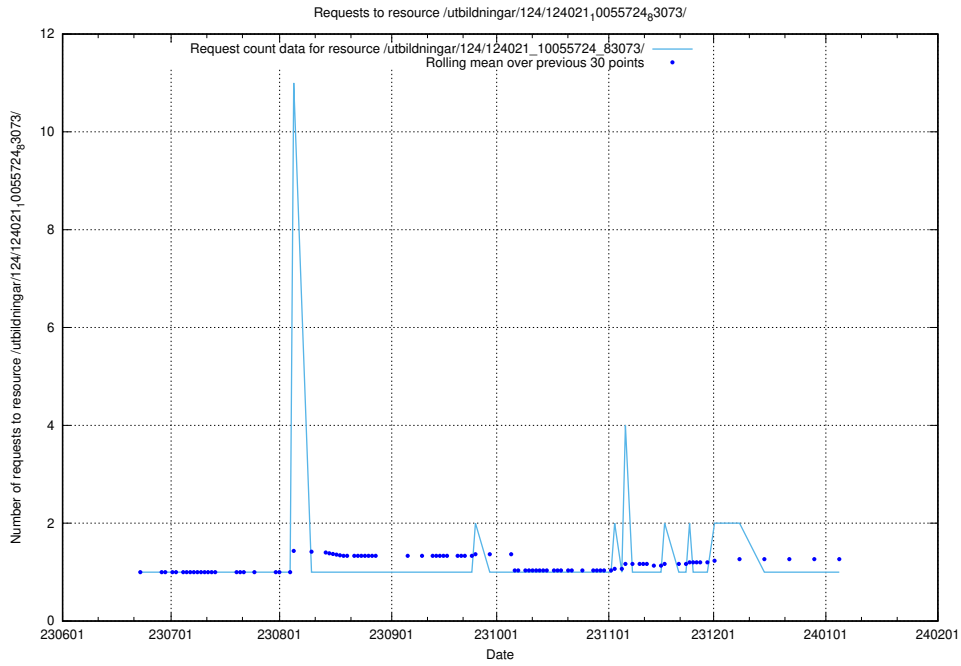

5.5755 Usage of /utbildningar/124/124021_10055724_83073/

Here, we count the number of requests to resource /utbildningar/124/124021_10055724_83073/.