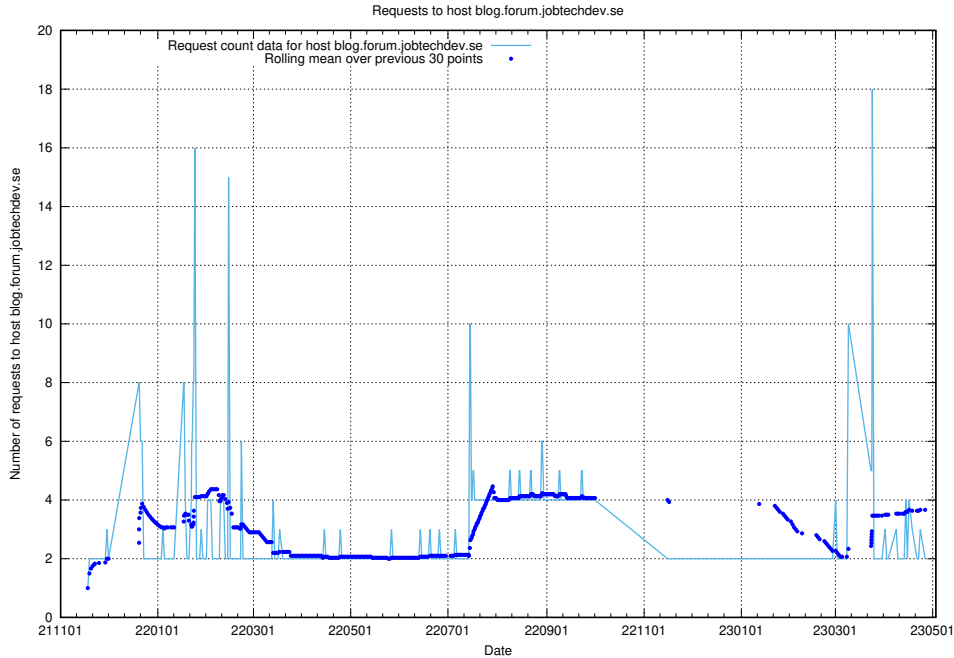

7.482 Usage of blog.forum.jobtechdev.se

Here, we count the number of requests to host blog.forum.jobtechdev.se.