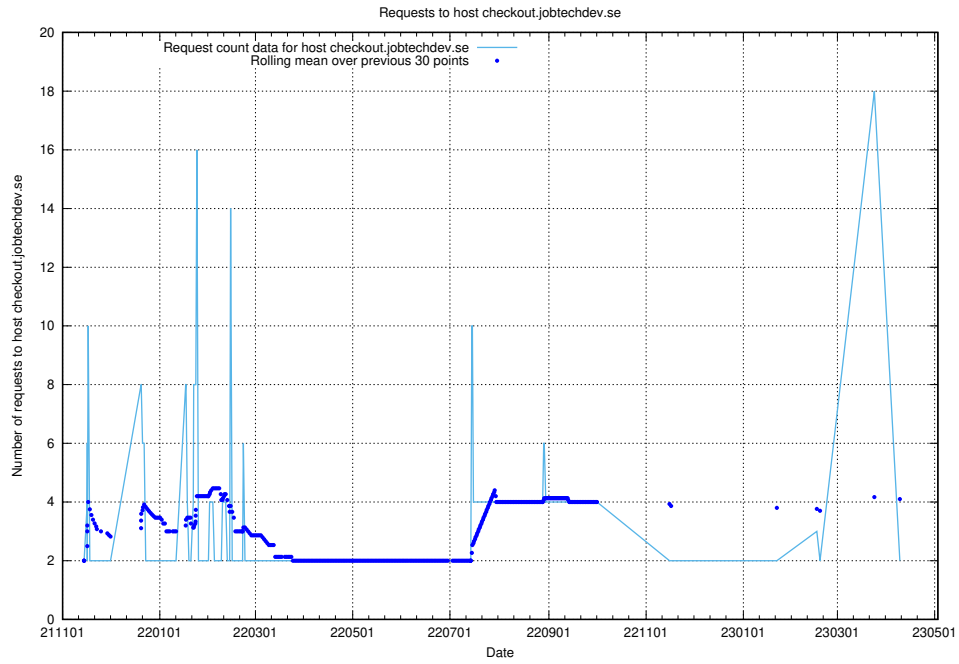

7.271 Usage of checkout.jobtechdev.se

Here, we count the number of requests to host checkout.jobtechdev.se.