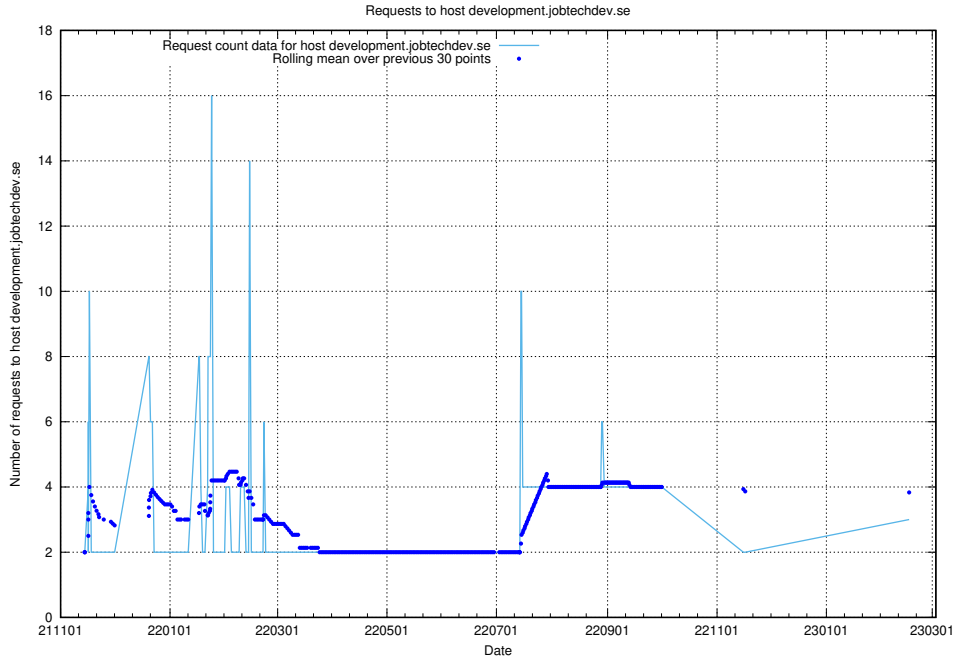

7.163 Usage of development.jobtechdev.se

Here, we count the number of requests to host development.jobtechdev.se.