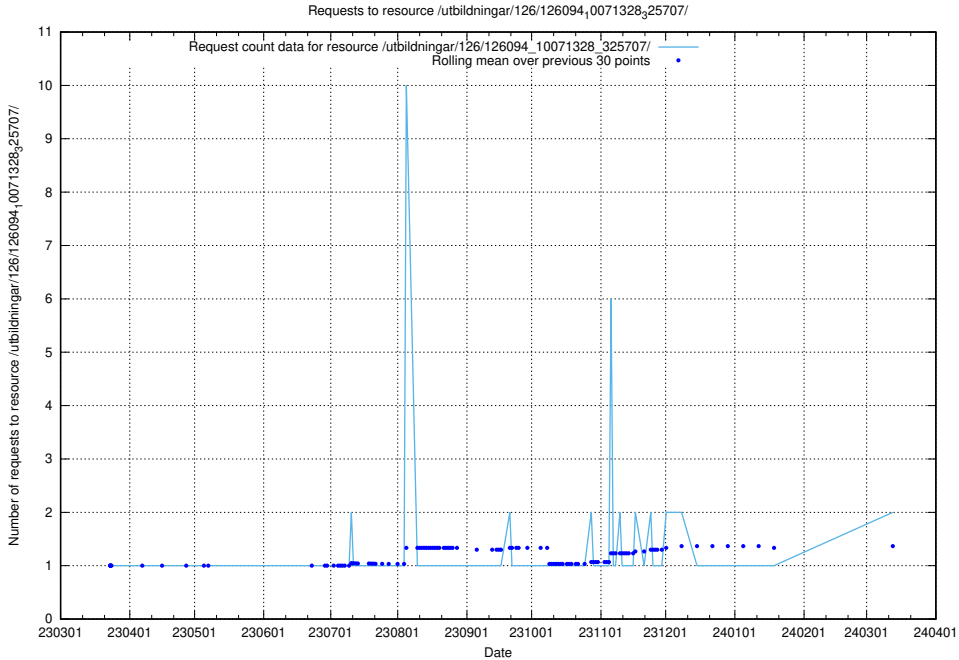

5.887 Usage of /utbildningar/126/126094_10071328_325707/

Here, we count the number of requests to resource /utbildningar/126/126094_10071328_325707/.