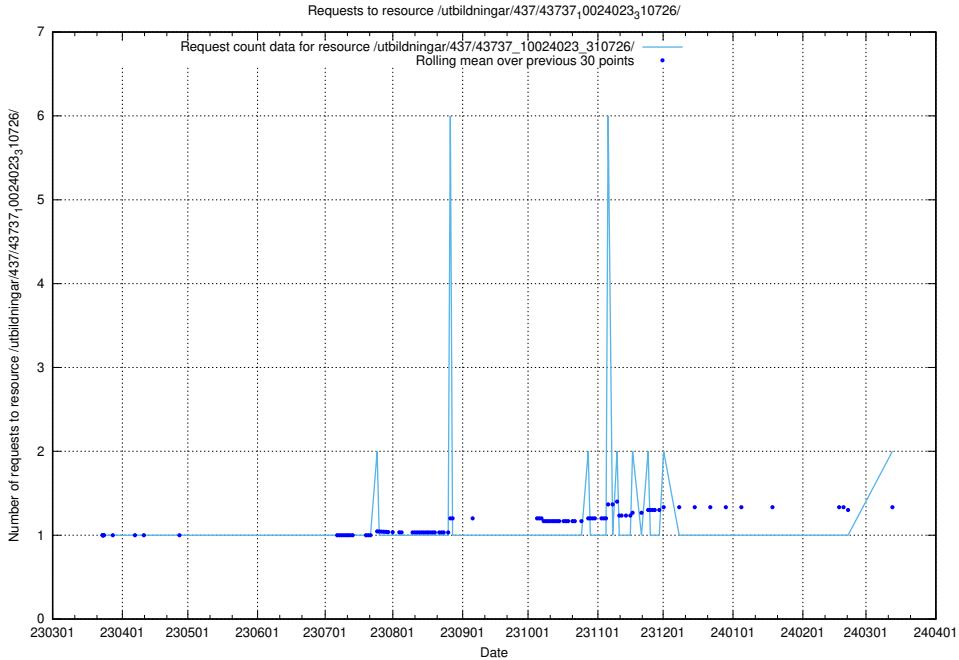

5.883 Usage of /utbildningar/437/43737_10024023_310726/

Here, we count the number of requests to resource /utbildningar/437/43737_10024023_310726/.