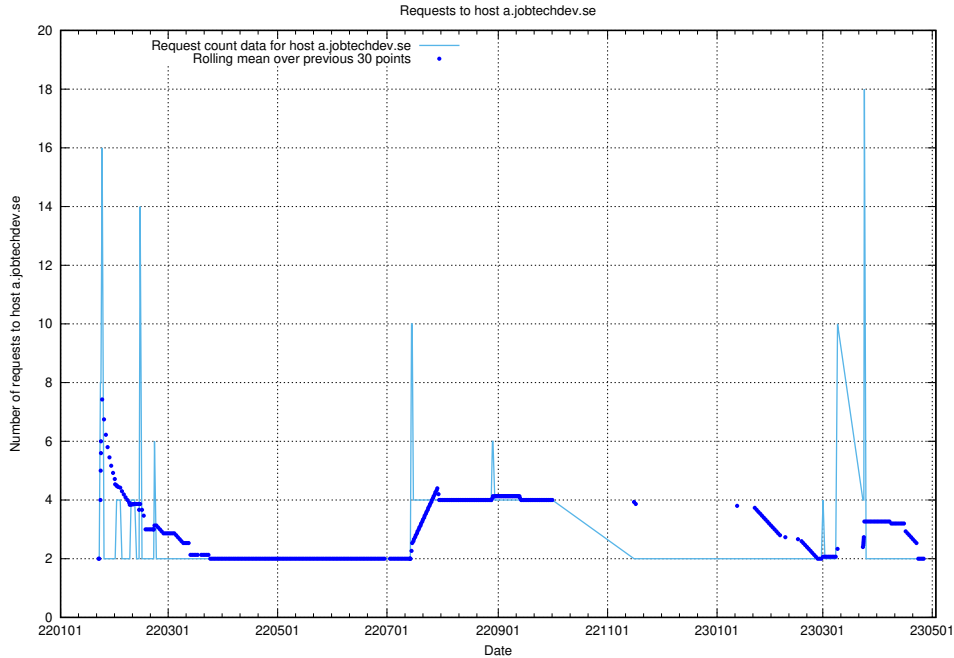

7.259 Usage of a.jobtechdev.se

Here, we count the number of requests to host a.jobtechdev.se.