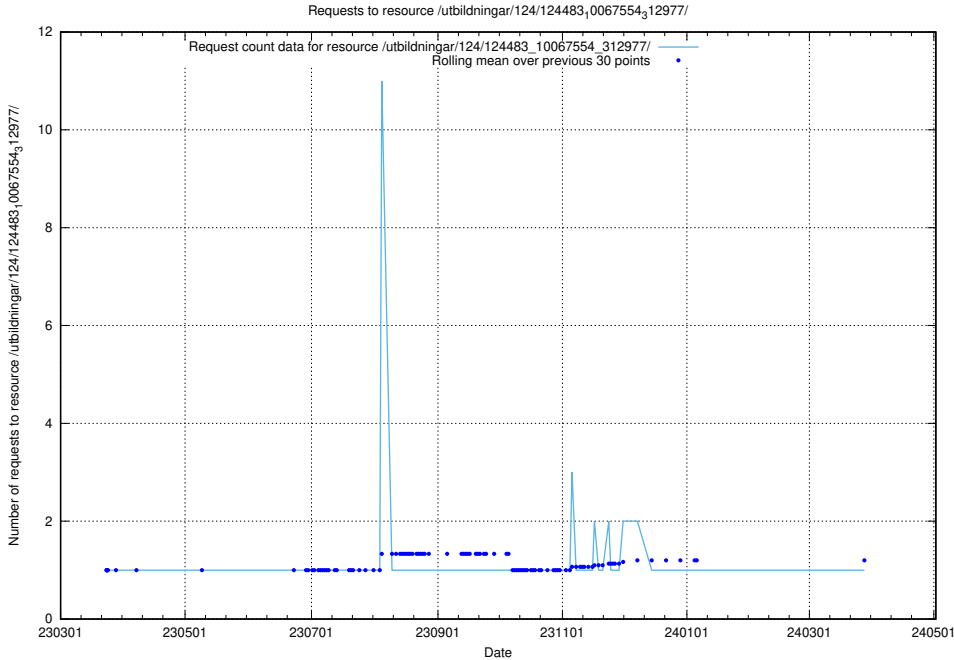

5.2727 Usage of /utbildningar/124/124483_10067554_312977/

Here, we count the number of requests to resource /utbildningar/124/124483_10067554_312977/.