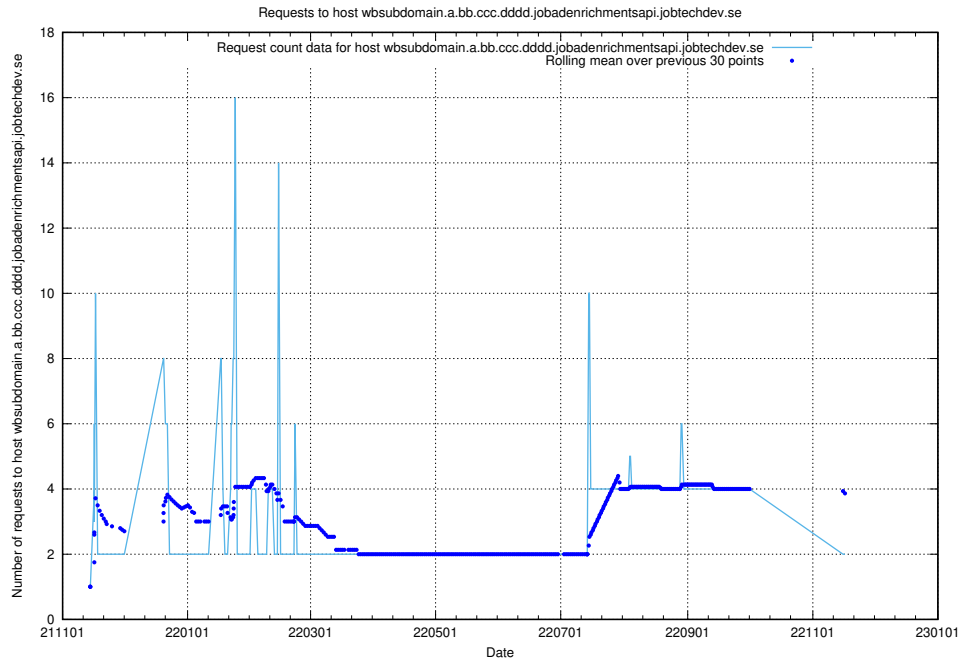

7.544 Usage of wbsubdomain.a.bb.ccc.dddd.jobadenrichmentsapi.jobtechdev.se

Here, we count the number of requests to host wbsubdomain.a.bb.ccc.dddd.jobadenrichmentsapi.jobtechdev.se