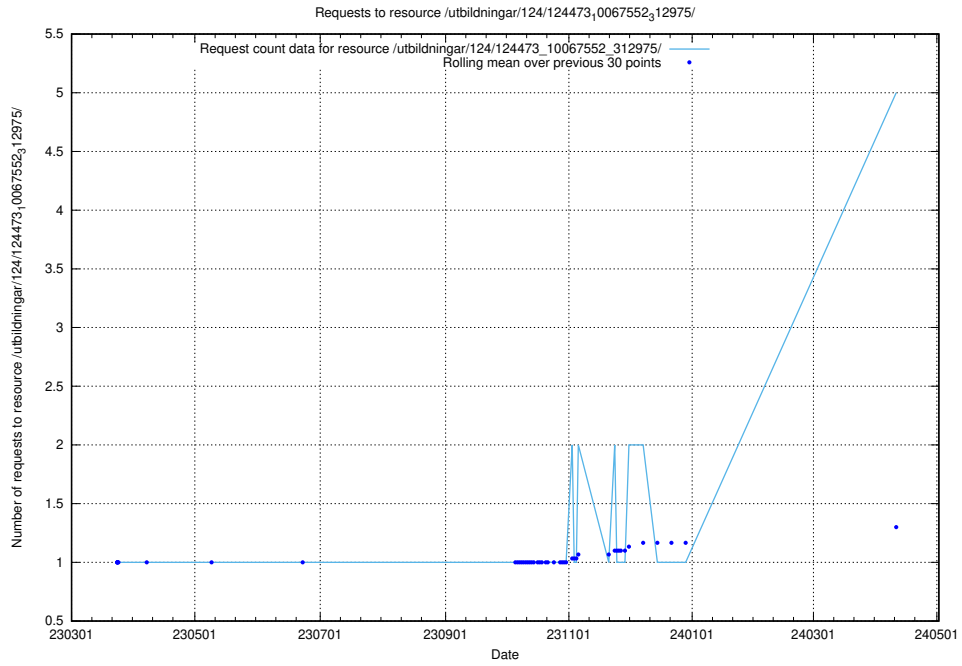

5.124 Usage of /utbildningar/124/124473_10067552_312975/

Here, we count the number of requests to resource /utbildningar/124/124473_10067552_312975/.