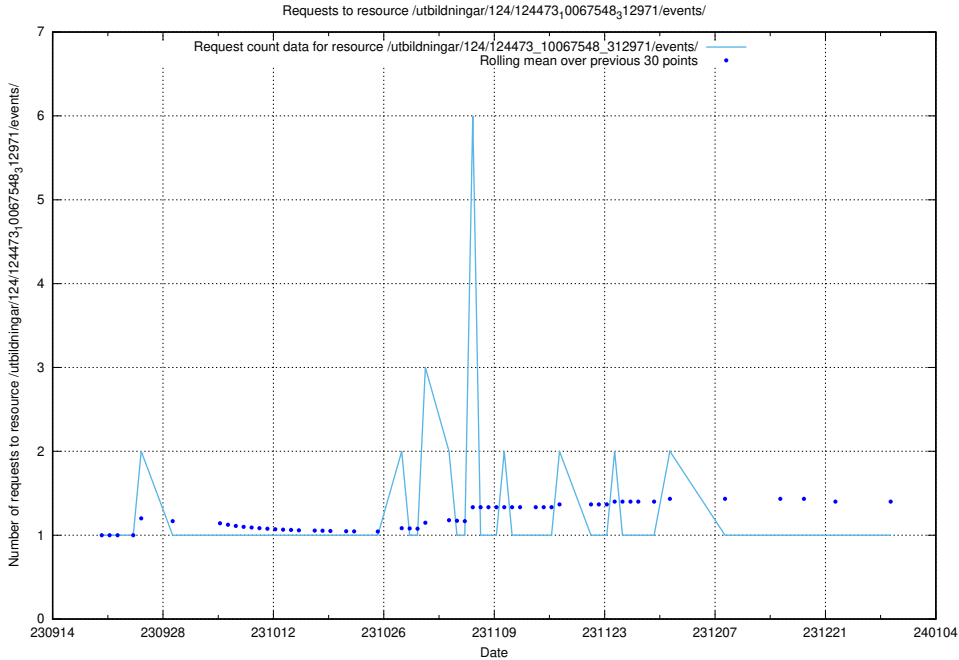

Here, we count the number of requests to resource /utbildningar/124/124483_10067812_313454/.

5.4467 Usage of /utbildningar/124/124473_10067548_312971/events/

Here, we count the number of requests to resource /utbildningar/124/124473_10067548_312971/events/