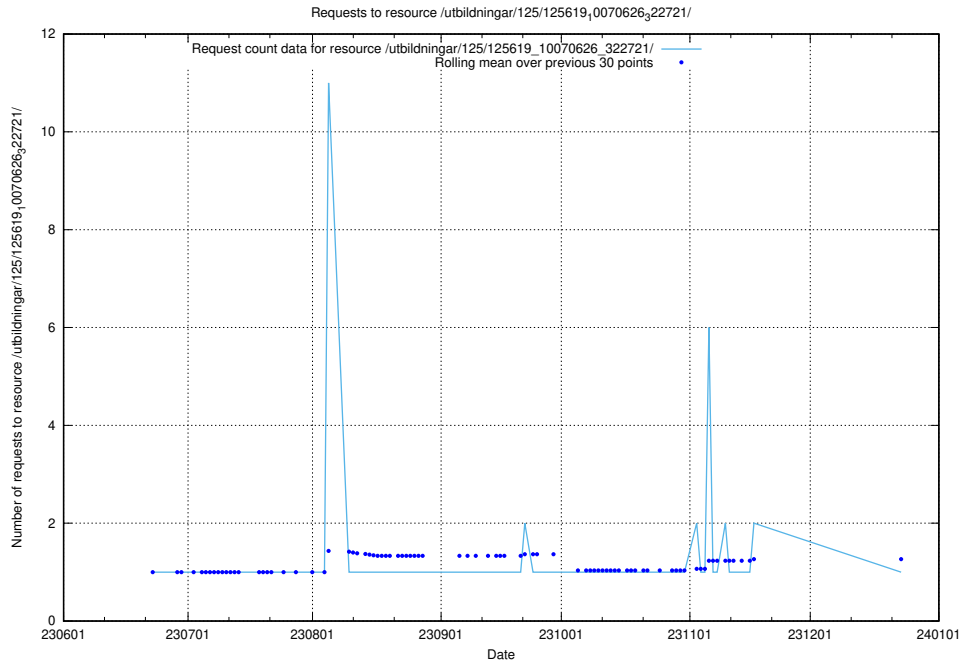

5.5657 Usage of /utbildningar/125/125619_10070626_322721/

Here, we count the number of requests to resource /utbildningar/125/125619_10070626_322721/.