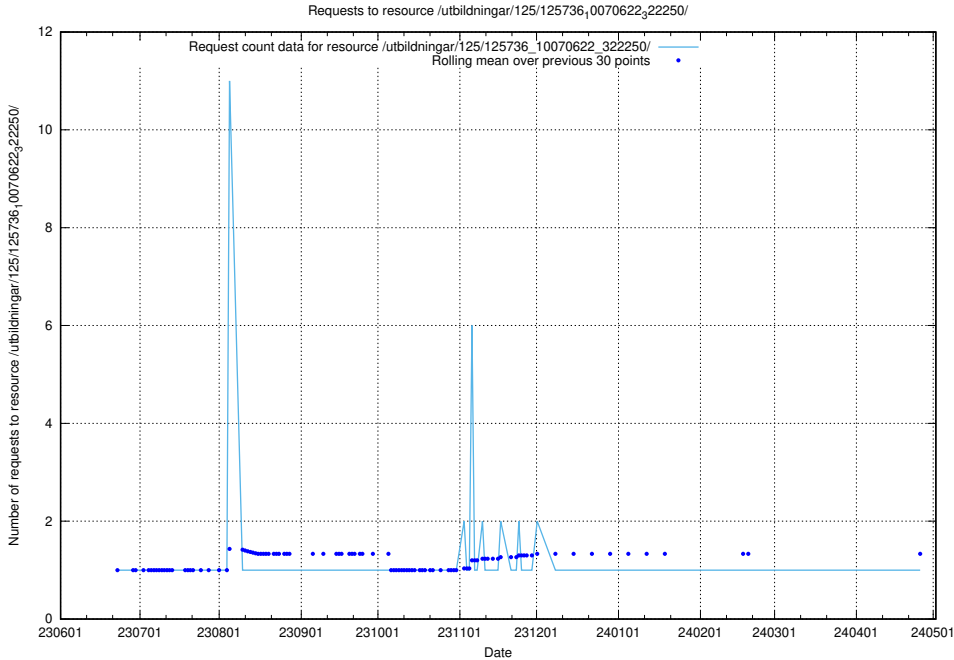

5.5638 Usage of /utbildningar/125/125736_10070622_322250/

Here, we count the number of requests to resource /utbildningar/125/125736_10070622_322250/.