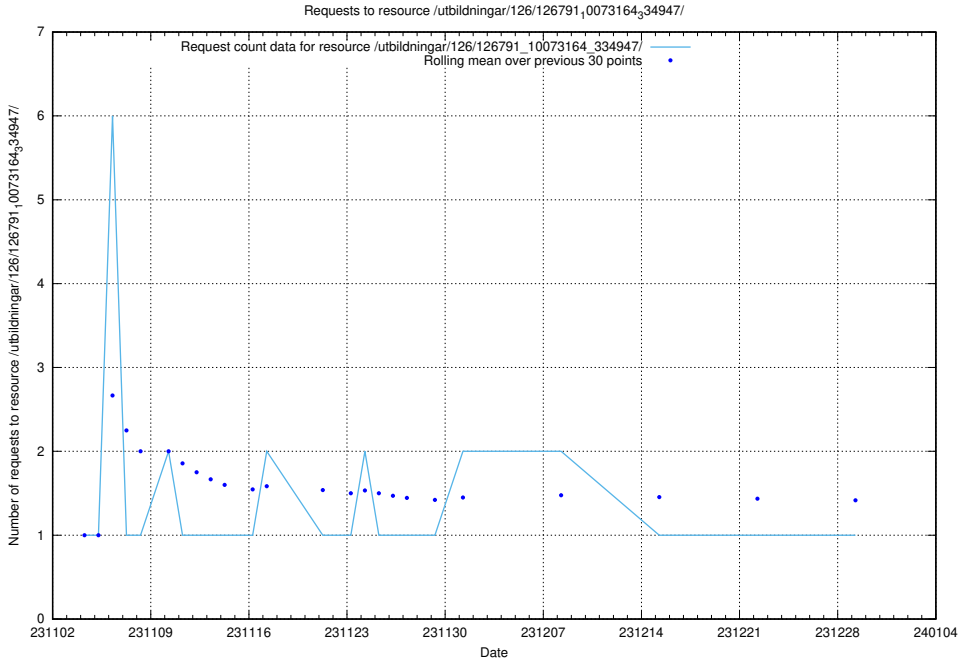

5.4067 Usage of /utbildningar/126/126791_10073164_334947/

Here, we count the number of requests to resource /utbildningar/126/126791_10073164_334947/.