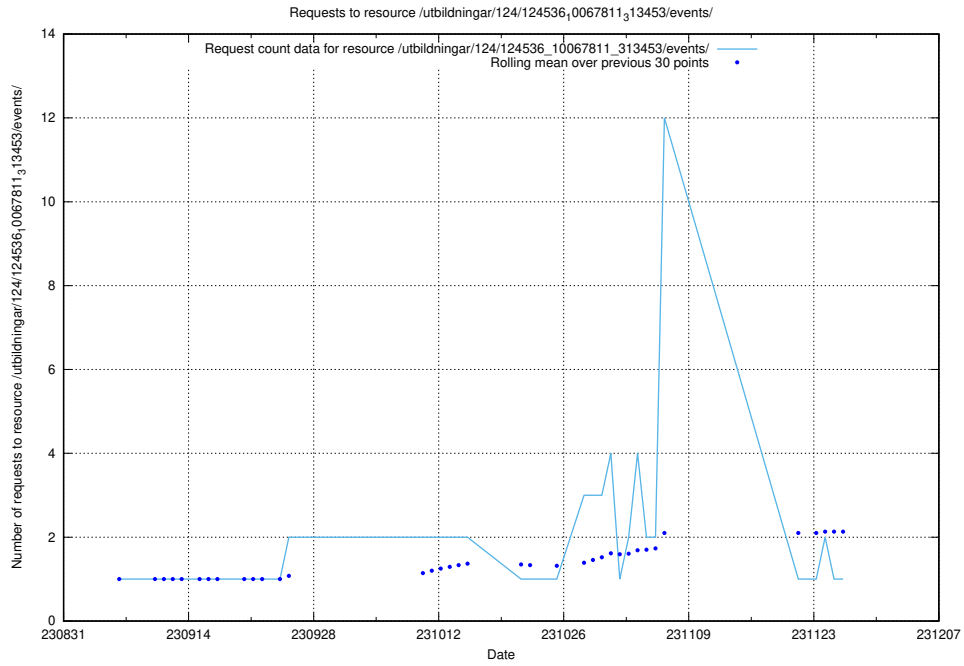

5.4617 Usage of /utbildningar/124/124536_10067811_313453/events/

Here, we count the number of requests to resource /utbildningar/124/124536_10067811_313453/events/