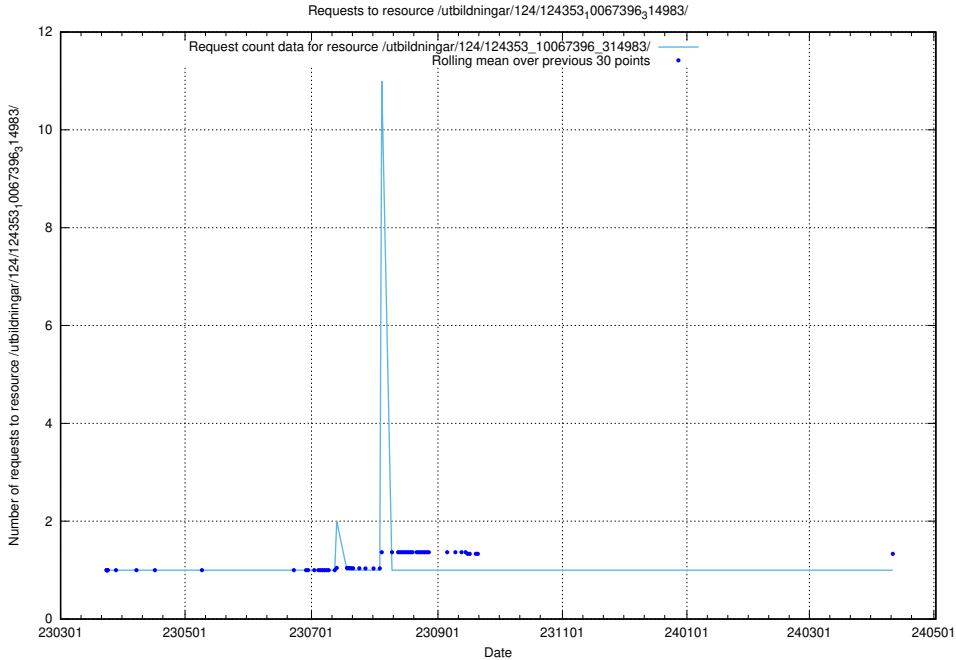

5.3860 Usage of /utbildningar/124/124353_10067396_314983/

Here, we count the number of requests to resource /utbildningar/124/124353_10067396_314983/.