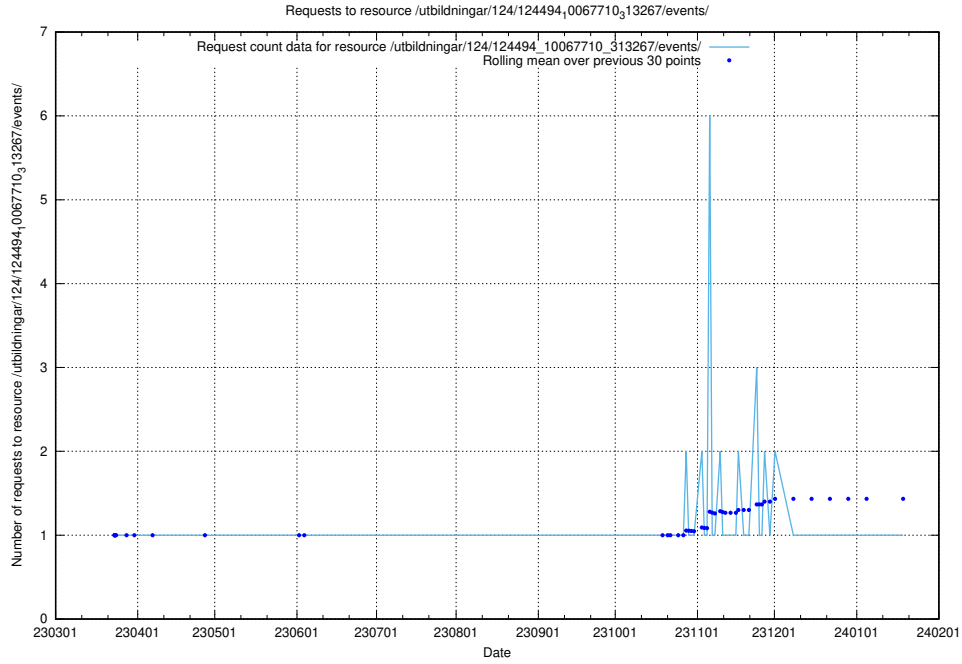

5.2669 Usage of /utbildningar/124/124494_10067710_313267/events/

Here, we count the number of requests to resource /utbildningar/124/124494_10067710_313267/events/