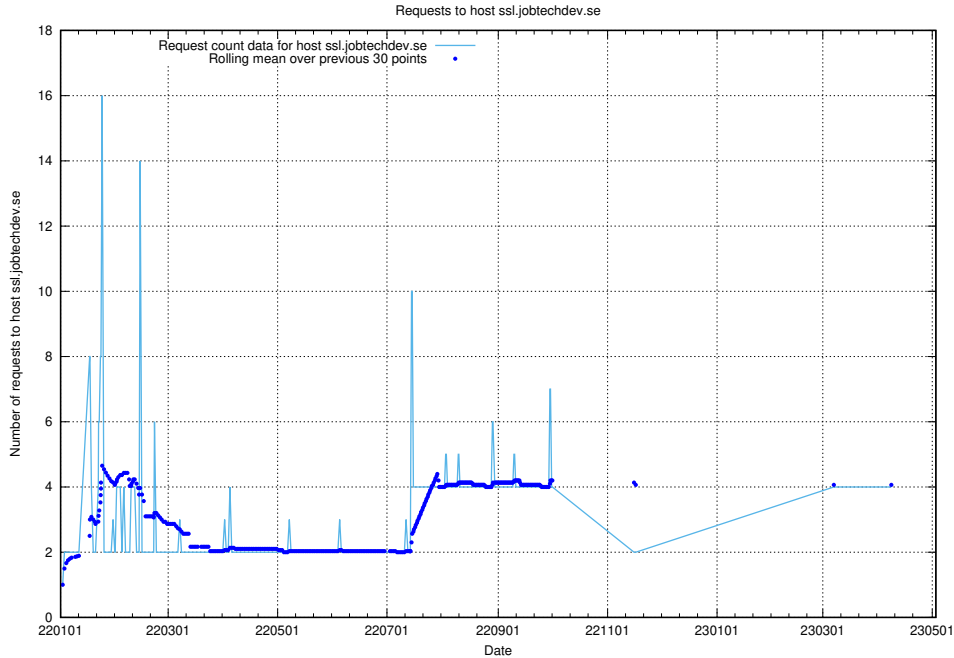

7.113 Usage of ssl.jobtechdev.se

Here, we count the number of requests to host ssl.jobtechdev.se.