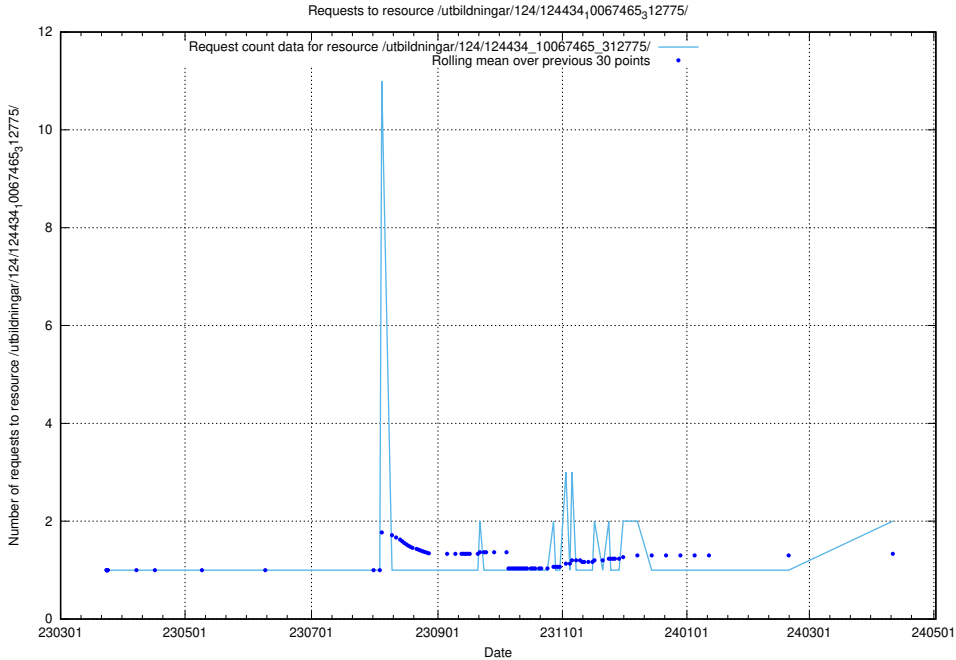

5.627 Usage of /utbildningar/124/124434_10067465_312775/

Here, we count the number of requests to resource /utbildningar/124/124434_10067465_312775/.