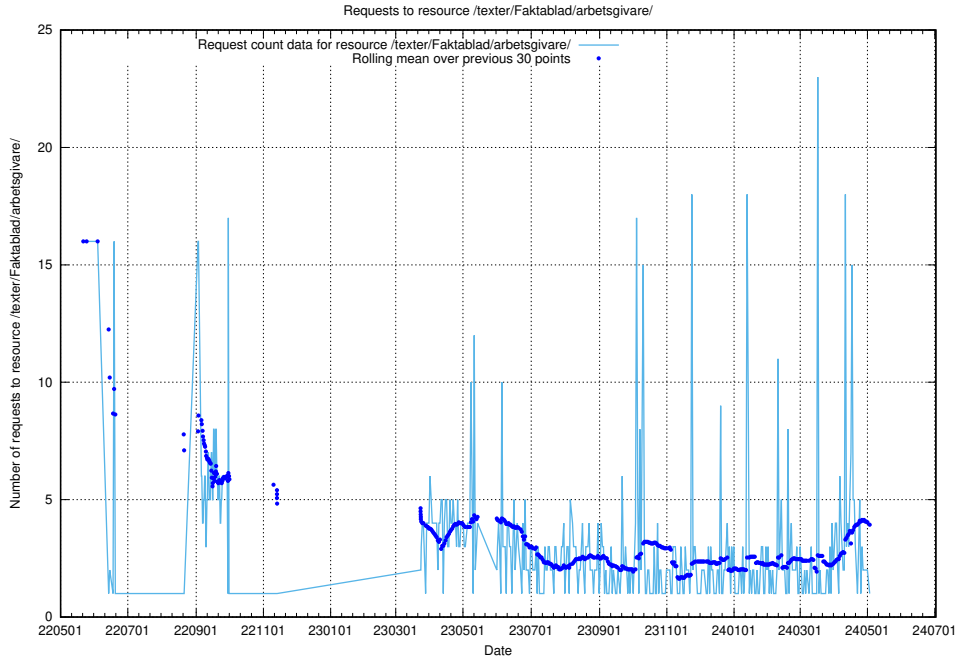

5.995 Usage of /texter/Faktablad/arbetsgivare/

Here, we count the number of requests to resource /texter/Faktablad/arbetsgivare/.