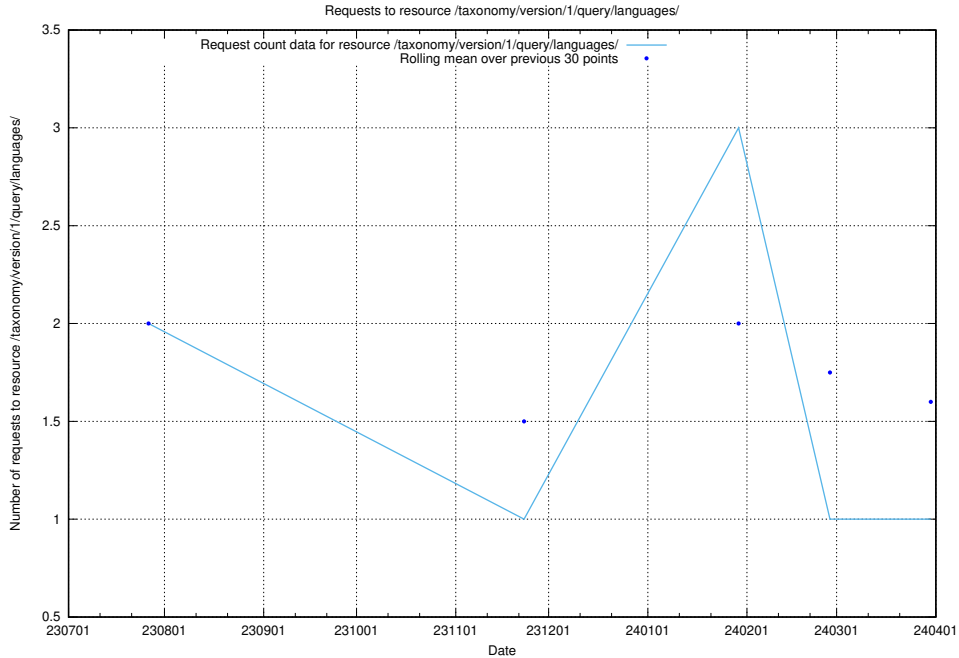

5.4860 Usage of /taxonomy/version/1/query/languages/

Here, we count the number of requests to resource /taxonomy/version/1/query/languages/.