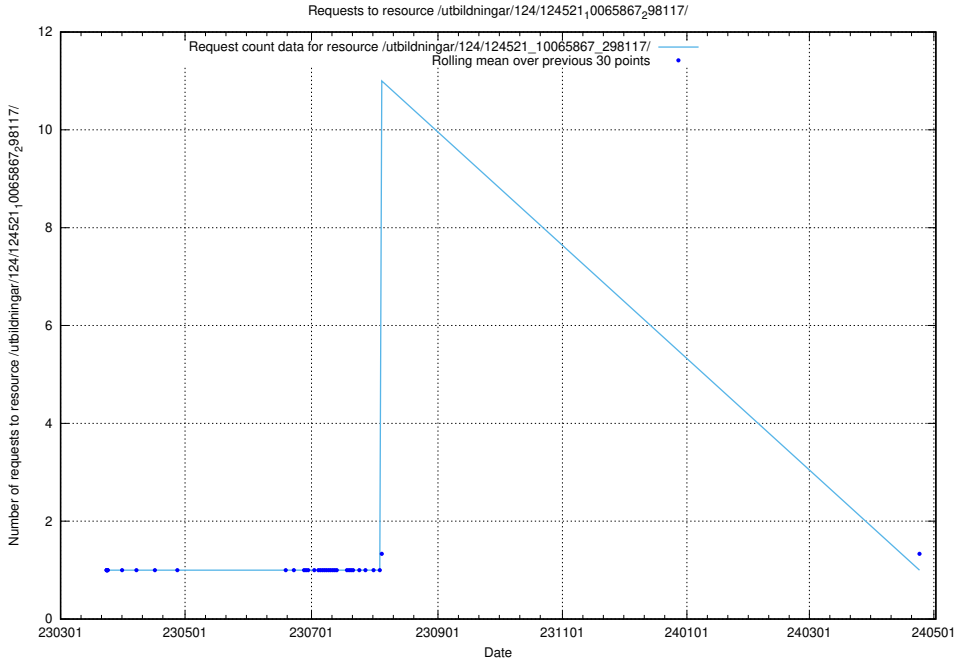

5.1170 Usage of /utbildningar/124/124521_10065867_298117/

Here, we count the number of requests to resource /utbildningar/124/124521_10065867_298117/.