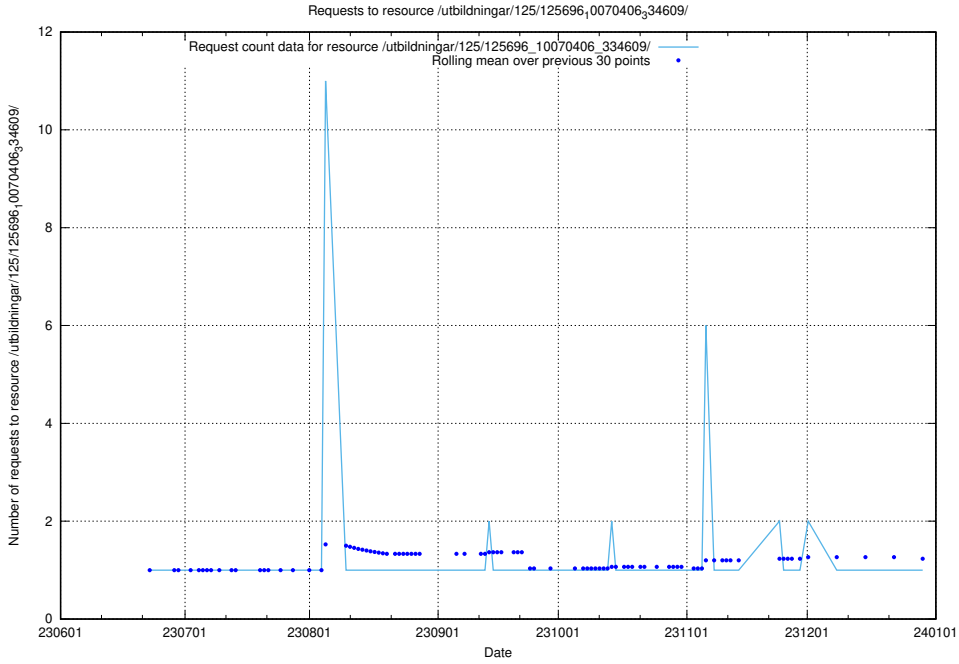

5.5653 Usage of /utbildningar/125/125696_10070406_334609/

Here, we count the number of requests to resource /utbildningar/125/125696_10070406_334609/.