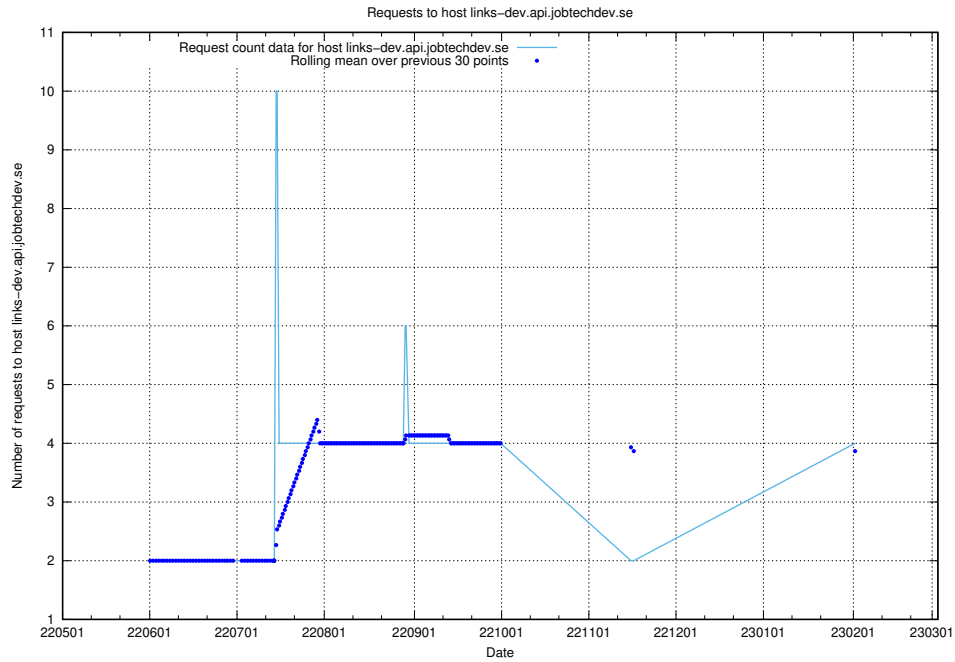

7.145 Usage of links-dev.api.jobtechdev.se

Here, we count the number of requests to host links-dev.api.jobtechdev.se.