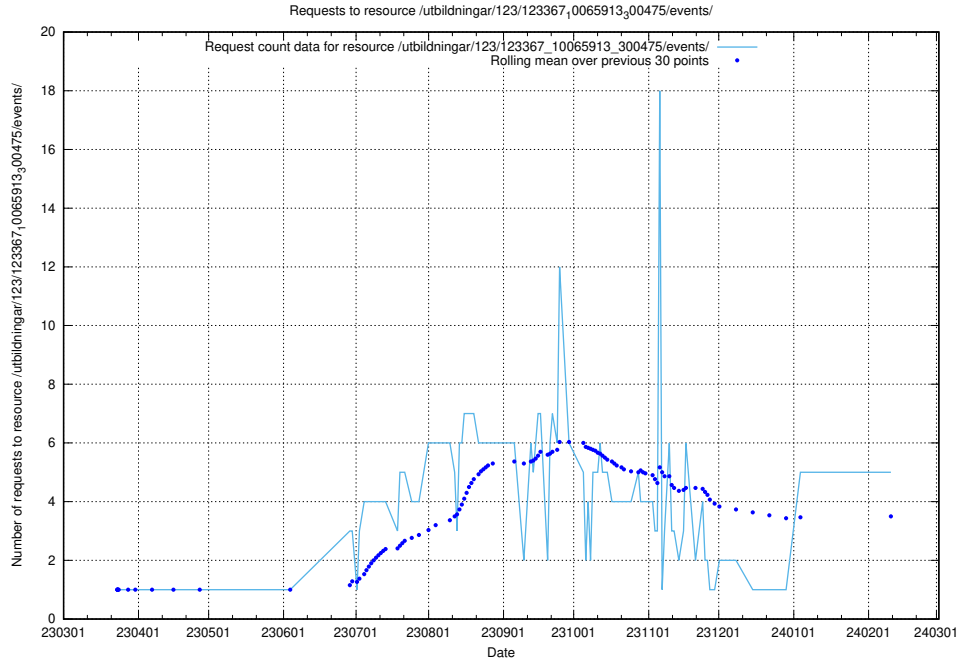

5.138 Usage of /utbildningar/123/123367_10065913_300475/events/

Here, we count the number of requests to resource /utbildningar/123/123367_10065913_300475/events/