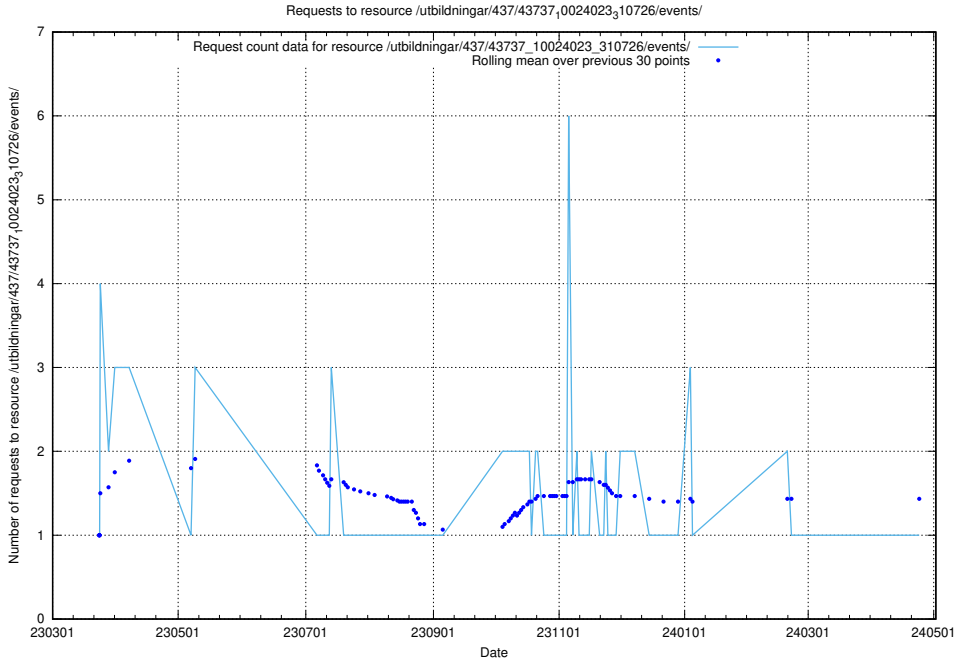

5.6367 Usage of /utbildningar/437/43737_10024023_310726/events/

Here, we count the number of requests to resource /utbildningar/437/43737_10024023_310726/events/.