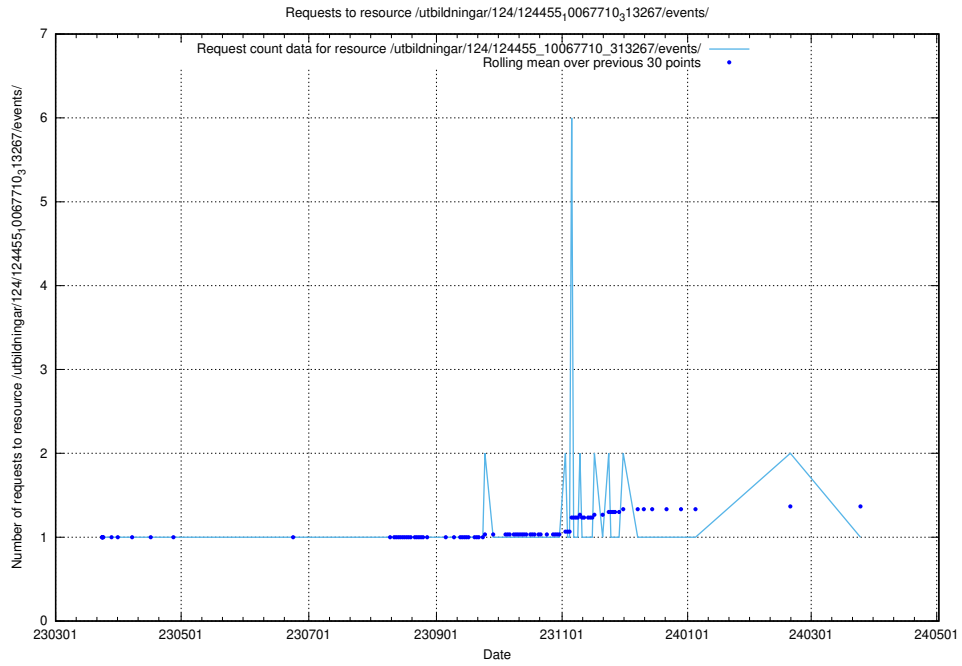

5.3369 Usage of /utbildningar/124/124455_10067710_313267/events/

Here, we count the number of requests to resource /utbildningar/124/124455_10067710_313267/events/