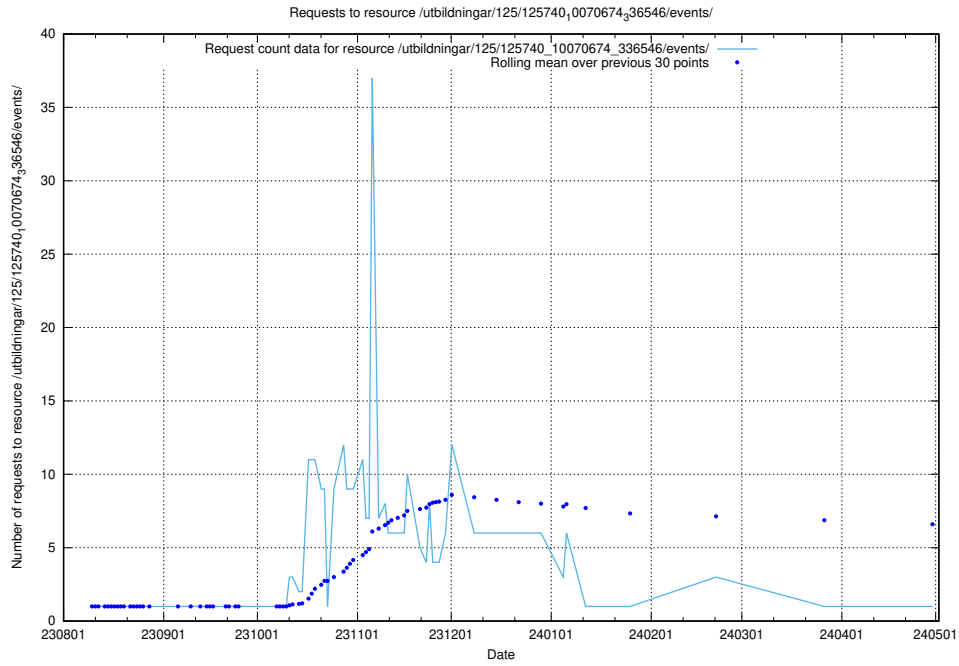

5.4764 Usage of /utbildningar/125/125740_10070674_336546/events/

Here, we count the number of requests to resource /utbildningar/125/125740_10070674_336546/events/