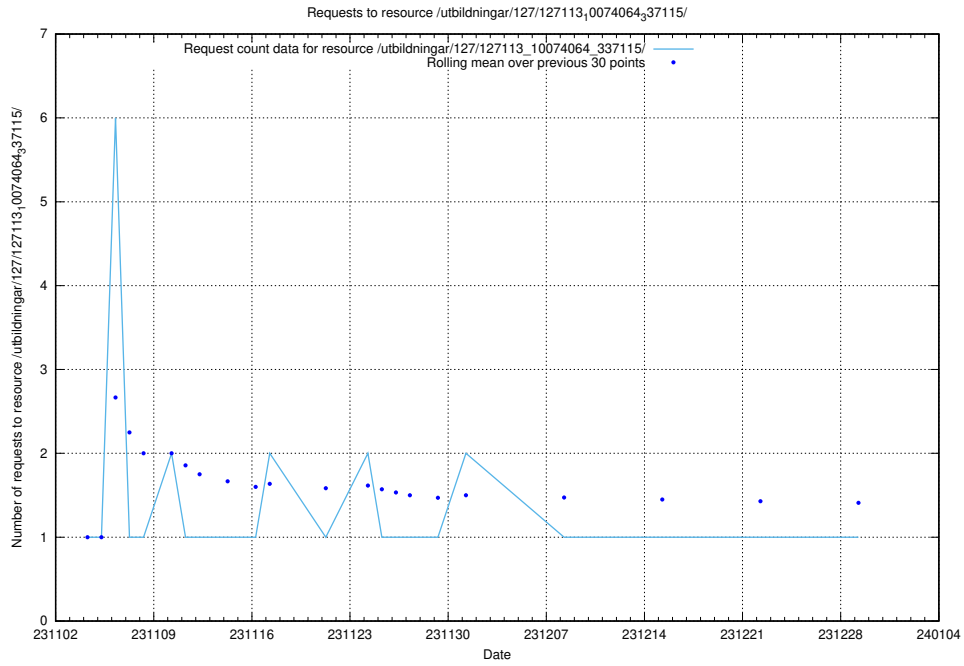

5.4060 Usage of /utbildningar/127/127113_10074064_337115/

Here, we count the number of requests to resource /utbildningar/127/127113_10074064_337115/.