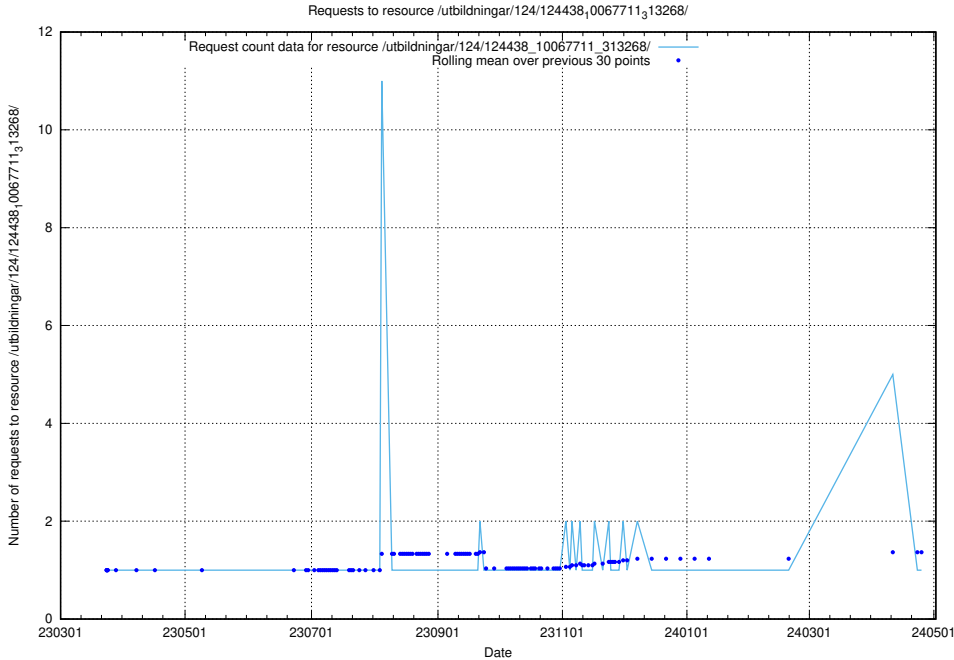

5.3643 Usage of /utbildningar/124/124438_10067711_313268/

Here, we count the number of requests to resource /utbildningar/124/124438_10067711_313268/.