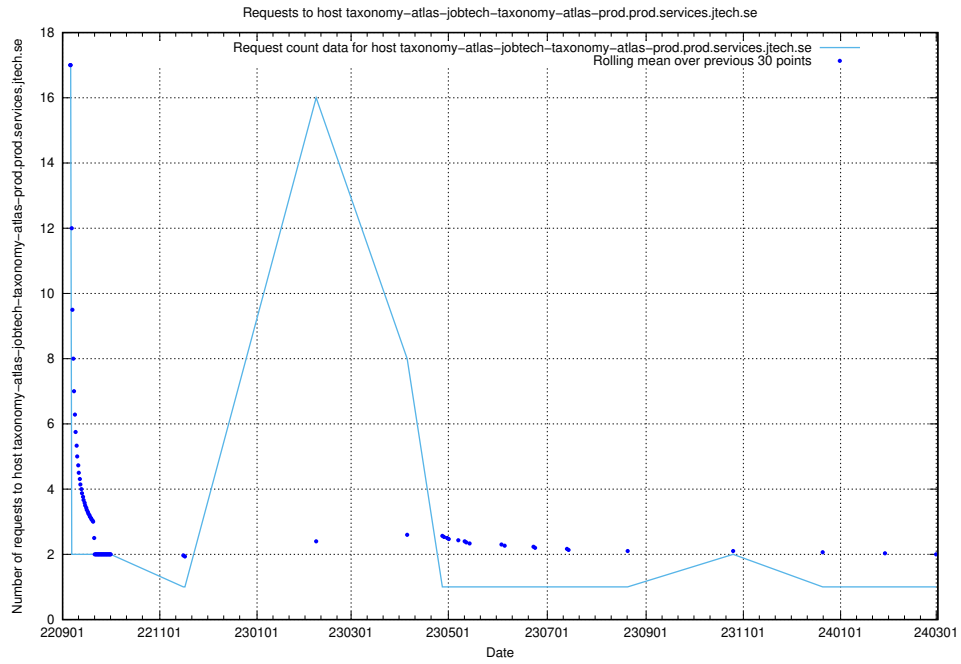

7.615 Usage of taxonomy-atlas-jobtech-taxonomy-atlas-prod.prod.services.jtech.se

Here, we count the number of requests to host taxonomy-atlas-jobtech-taxonomy-atlas-prod.prod.services.jtech.se.