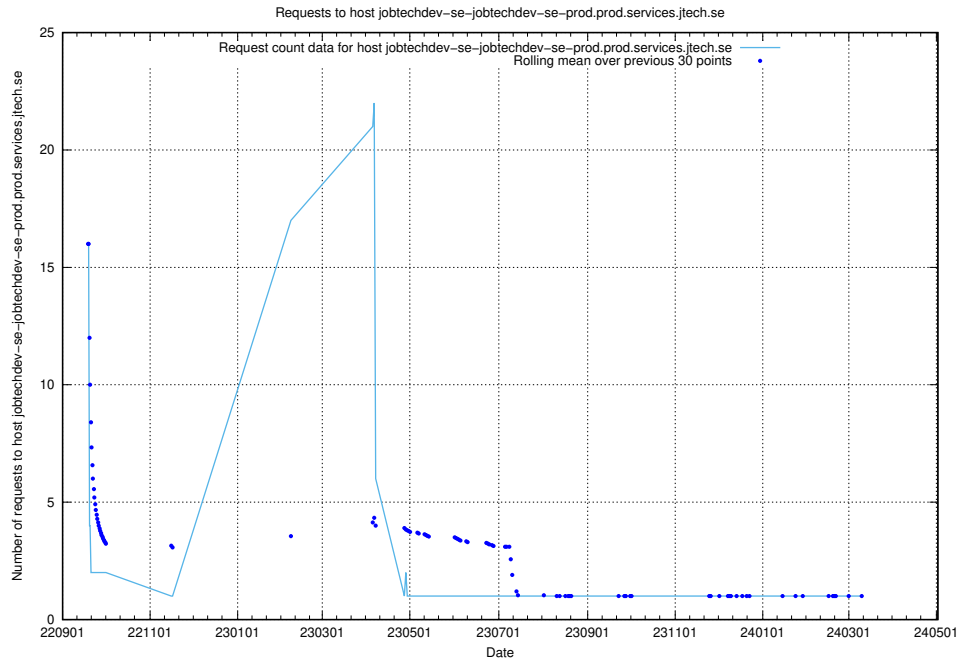

7.611 Usage of jobtechdev-se-jobtechdev-se-prod.prod.services.jtech.se

Here, we count the number of requests to host jobtechdev-se-jobtechdev-se-prod.prod.services.jtech.se.