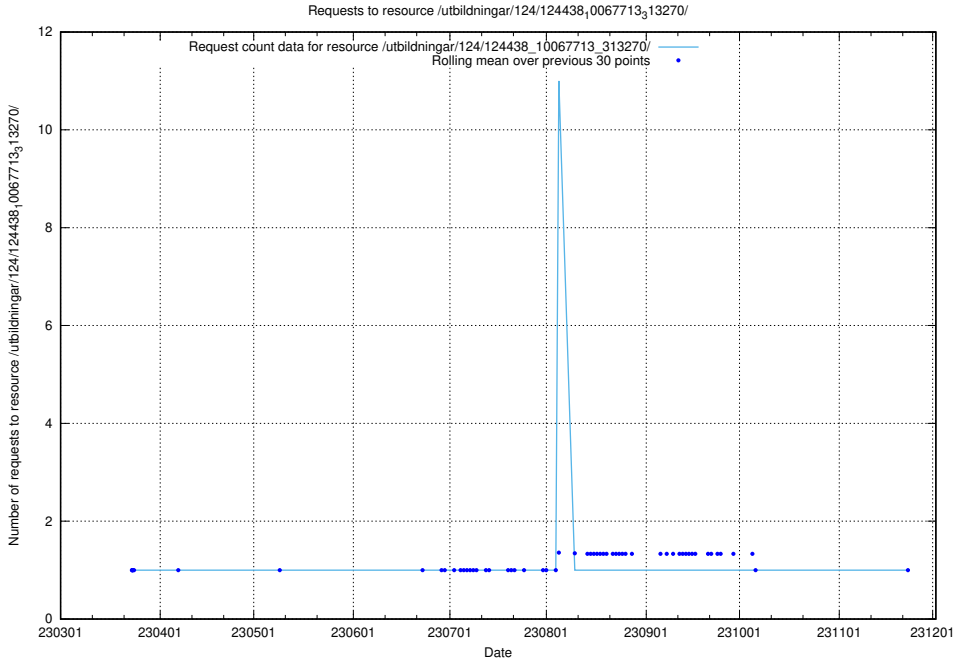

5.3622 Usage of /utbildningar/124/124438_10067713_313270/

Here, we count the number of requests to resource /utbildningar/124/124438_10067713_313270/.