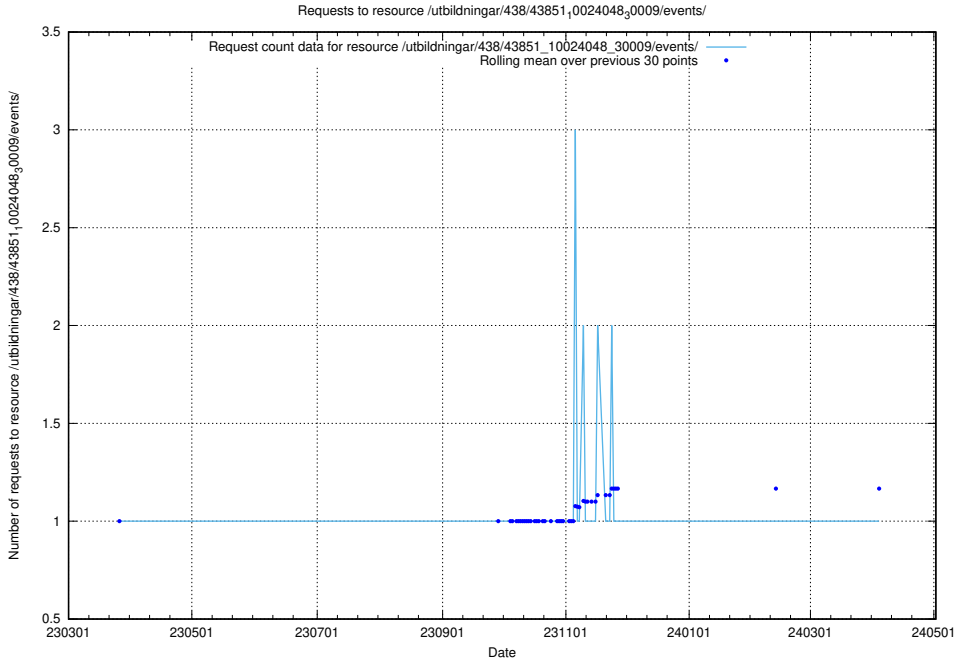

5.6015 Usage of /utbildningar/438/43851_10024048_30009/events/

Here, we count the number of requests to resource /utbildningar/438/43851_10024048_30009/events/.