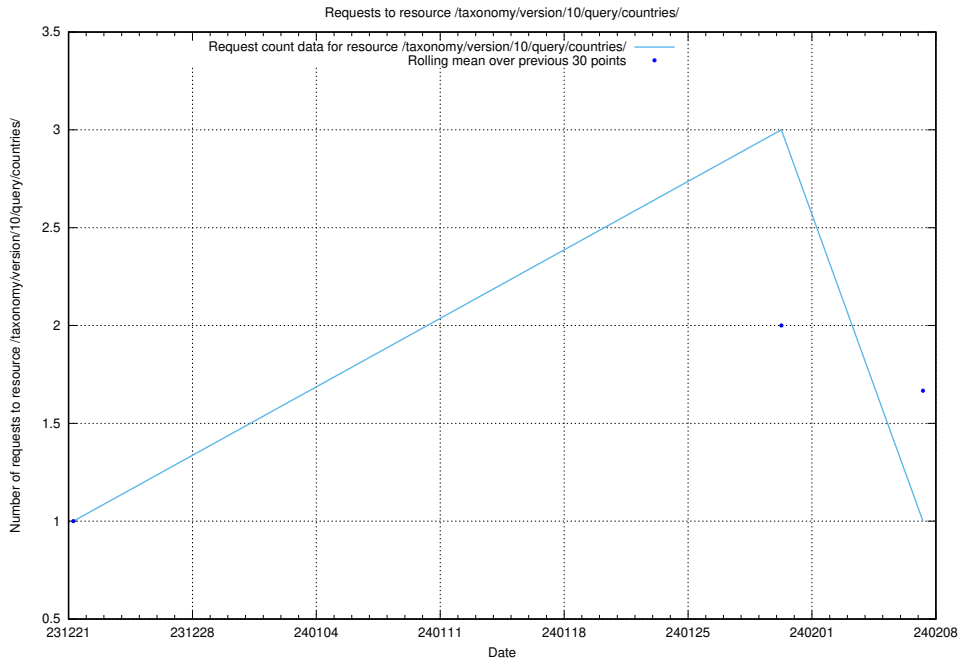

5.3844 Usage of /taxonomy/version/10/query/countries/

Here, we count the number of requests to resource /taxonomy/version/10/query/countries/.