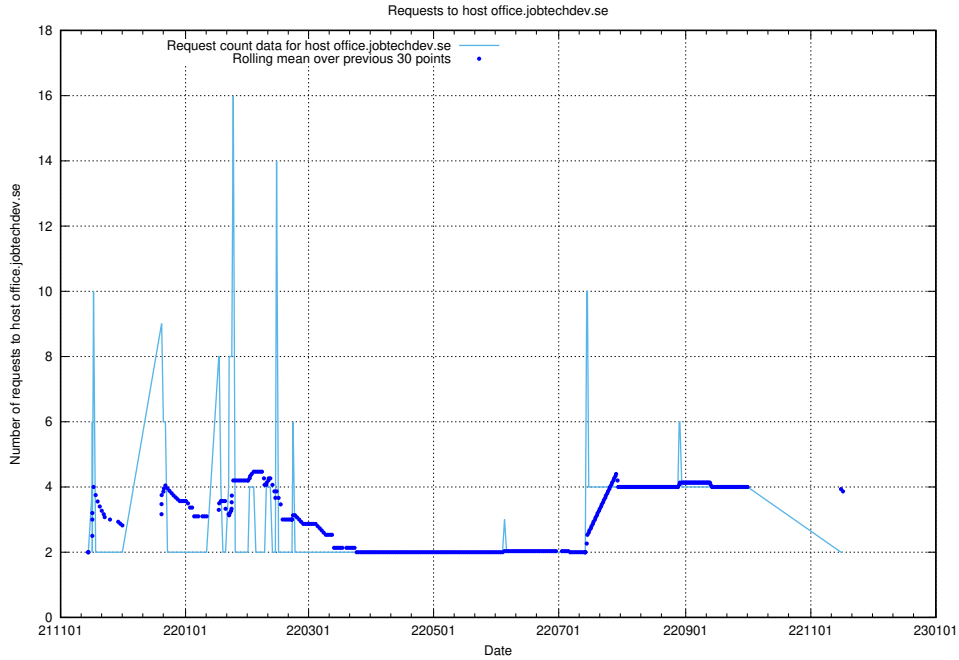

7.560 Usage of office.jobtechdev.se

Here, we count the number of requests to host office.jobtechdev.se.