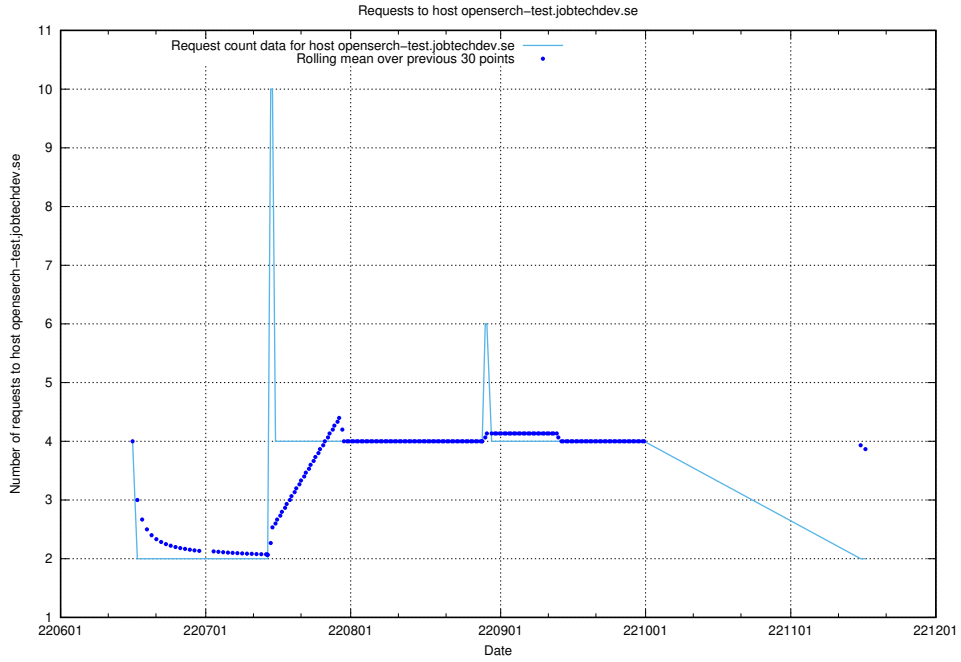

7.398 Usage of openserch-test.jobtechdev.se

Here, we count the number of requests to host openserch-test.jobtechdev.se.

7.399 Usage of opensearch-onprem-test.jobtechdev.se

Here, we count the number of requests to host opensearch-onprem-test.jobtechdev.se.