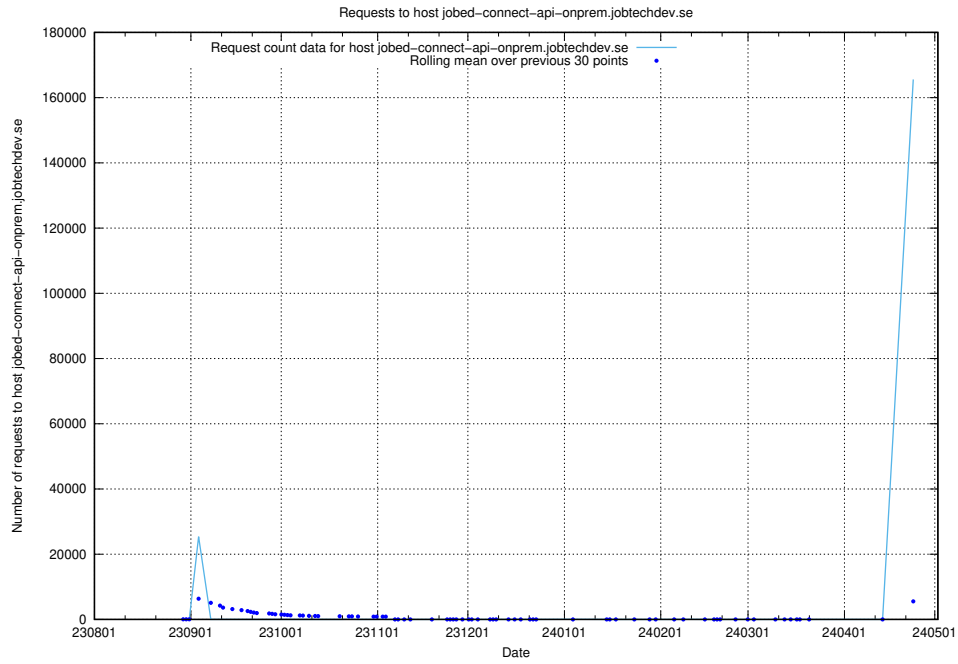

7.4 Usage of `jobed-connect-api-onprem.jobtechdev.se`

Here, we count the number of requests to host `jobed-connect-api-onprem.jobtechdev.se`.

7.5 Usage of data.jobtechdev.se

Here, we count the number of requests to host data.jobtechdev.se.