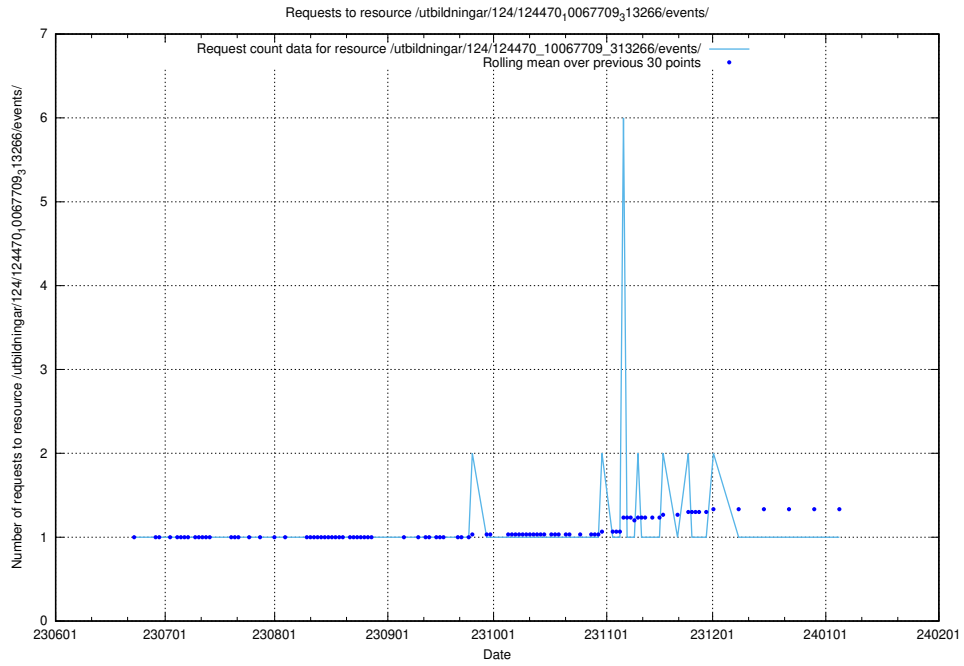

Here, we count the number of requests to resource /utbildningar/124/124472_10067554_312977/.

5.5740 Usage of /utbildningar/124/124470_10067709_313266/events/

Here, we count the number of requests to resource /utbildningar/124/124470_10067709_313266/events/