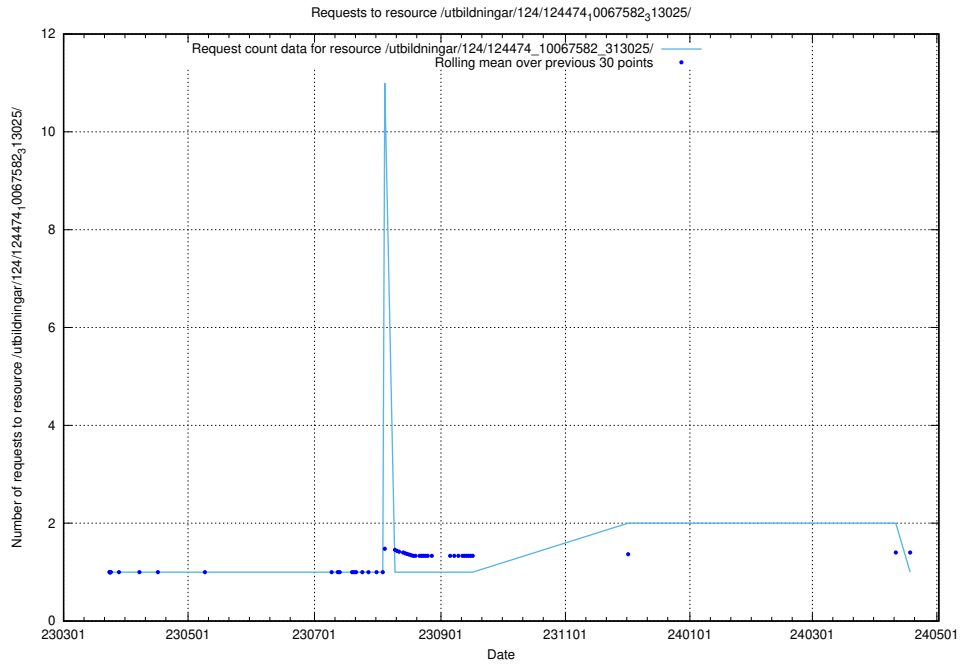

5.2821 Usage of /utbildningar/124/124474_10067582_313025/

Here, we count the number of requests to resource /utbildningar/124/124474_10067582_313025/.