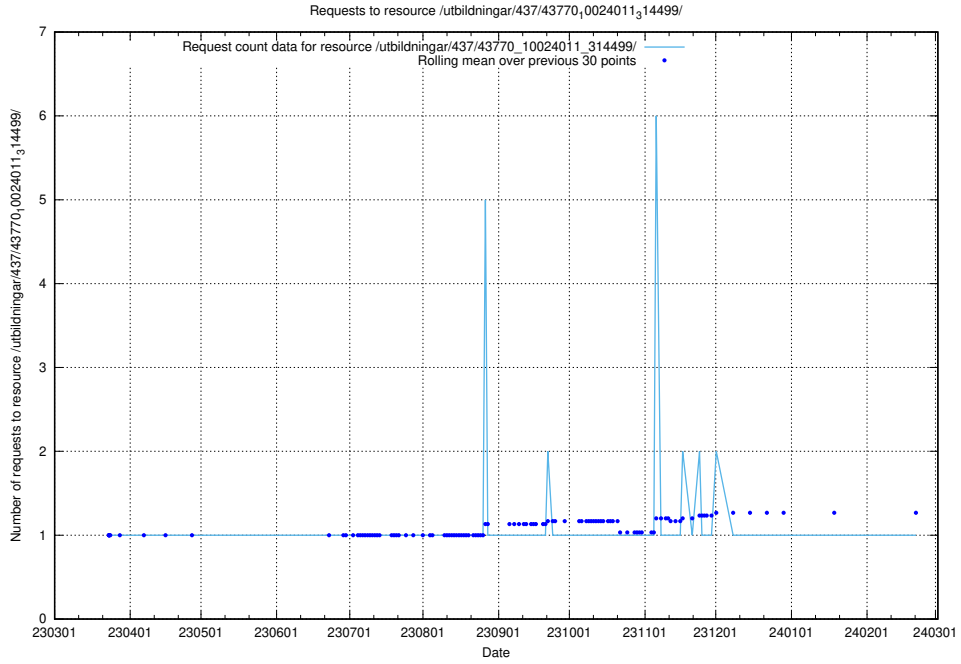

5.6341 Usage of /utbildningar/437/43770_10024011_314499/

Here, we count the number of requests to resource /utbildningar/437/43770_10024011_314499/.