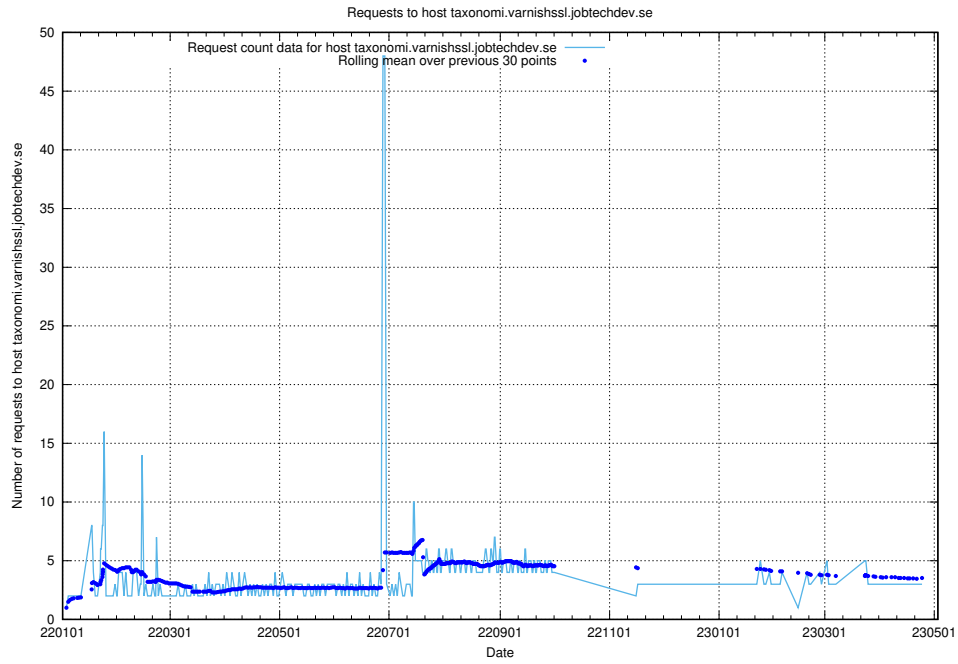

7.174 Usage of `taxonomi.varnishssl.jobtechdev.se`

Here, we count the number of requests to host `taxonomi.varnishssl.jobtechdev.se`.