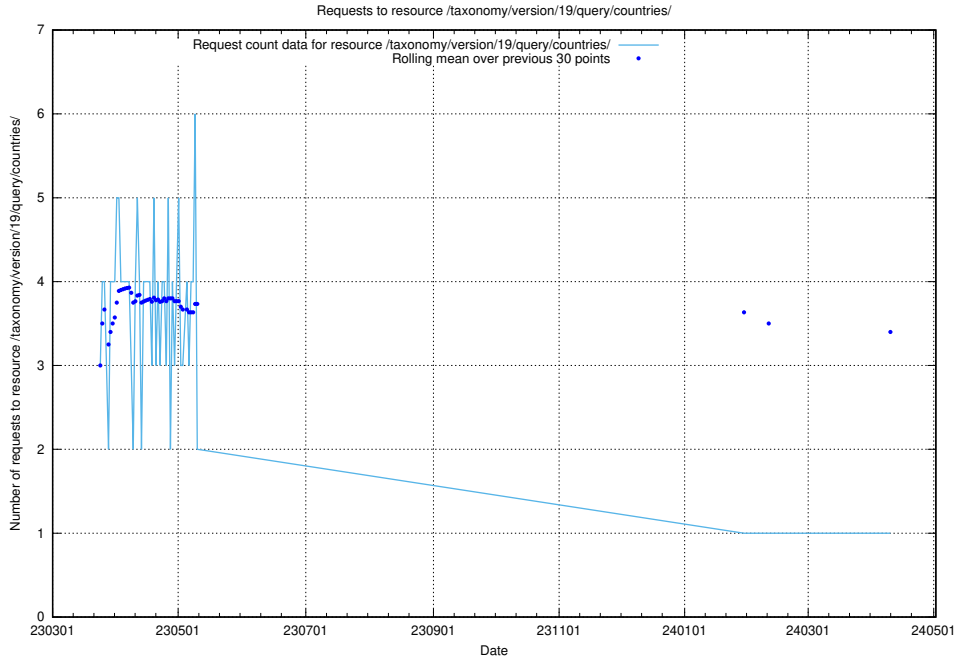

5.6121 Usage of /taxonomy/version/19/query/countries/

Here, we count the number of requests to resource /taxonomy/version/19/query/countries/.