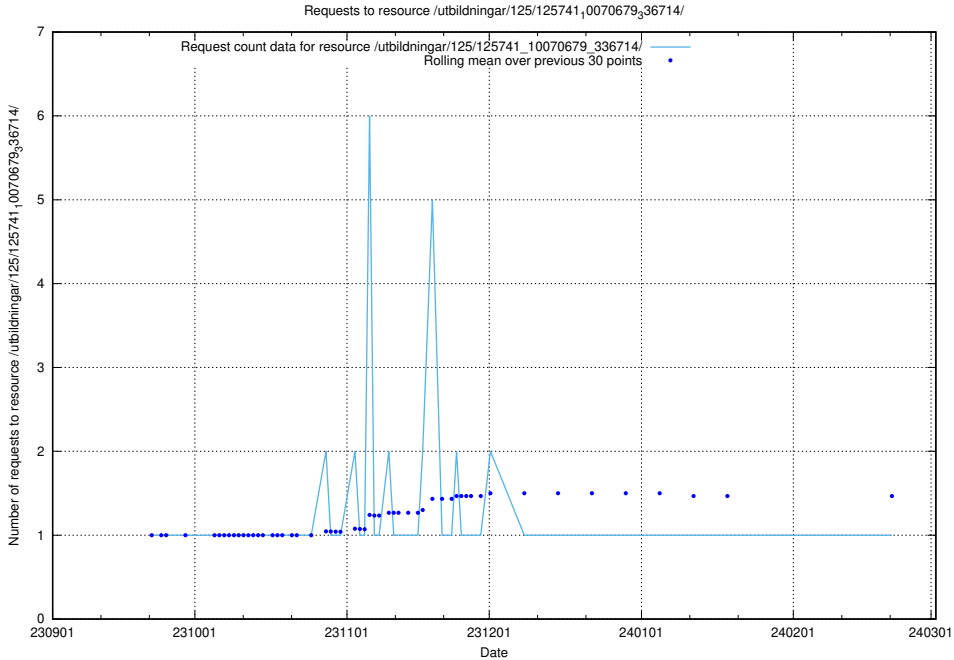

5.4438 Usage of /utbildningar/125/125741_10070679_336714/

Here, we count the number of requests to resource /utbildningar/125/125741_10070679_336714/.