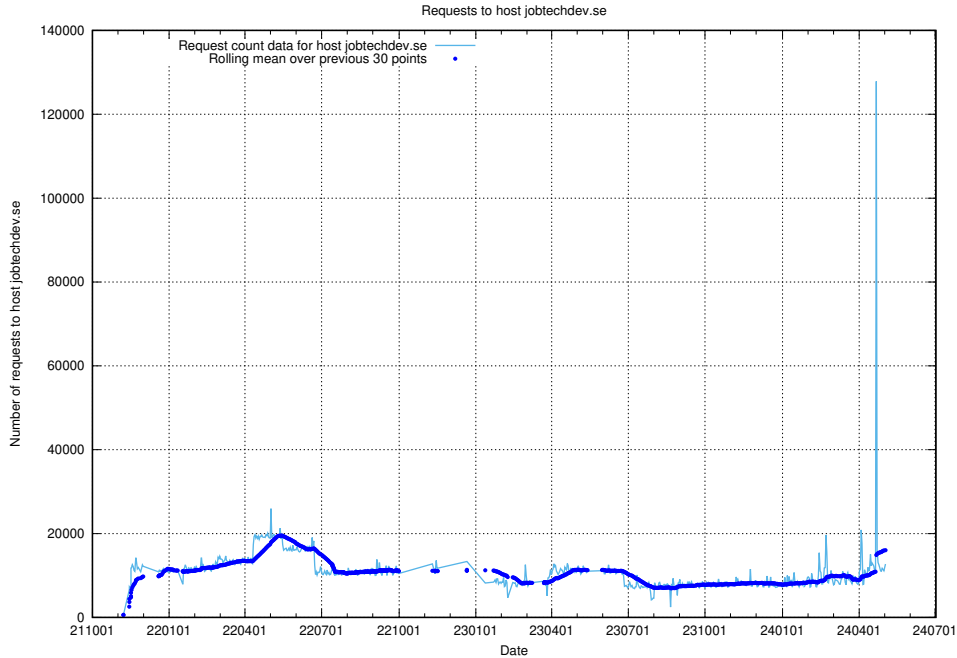

7.12 Usage of jobtechdev.se

Here, we count the number of requests to host jobtechdev.se.