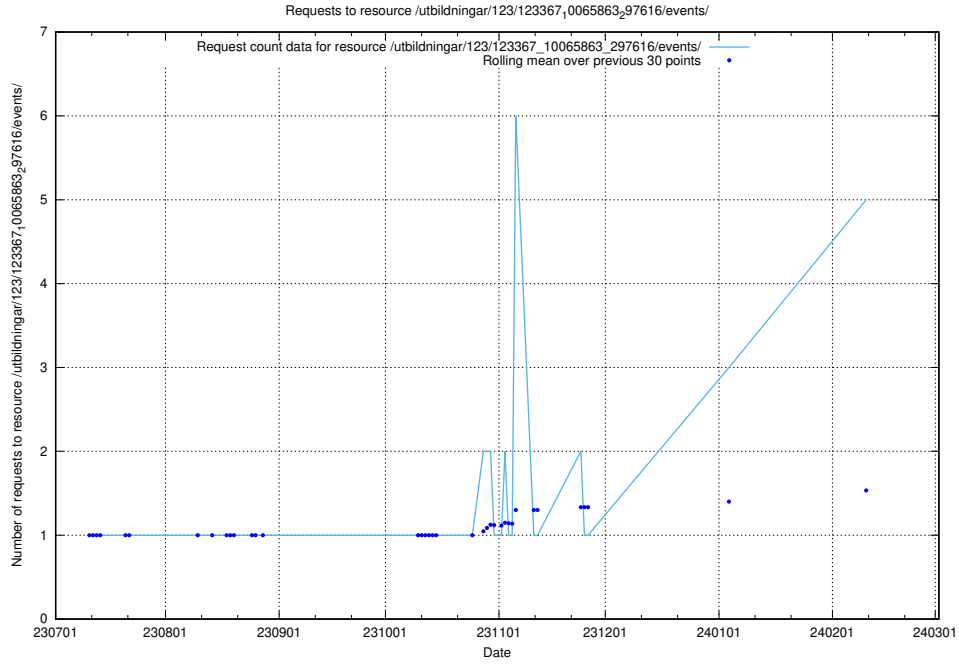

Here, we count the number of requests to resource /utbildningar/123/123367_10065834_296972/events/

5.140 Usage of /utbildningar/123/123367_10065863_297616/events/

Here, we count the number of requests to resource /utbildningar/123/123367_10065863_297616/events/