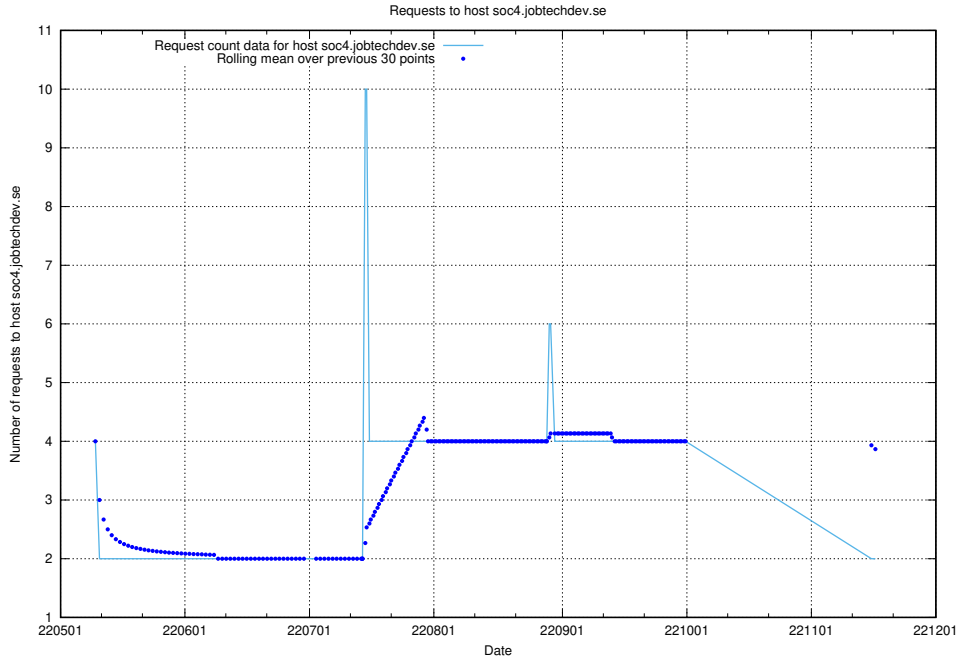

7.424 Usage of soc4.jobtechdev.se

Here, we count the number of requests to host soc4.jobtechdev.se.