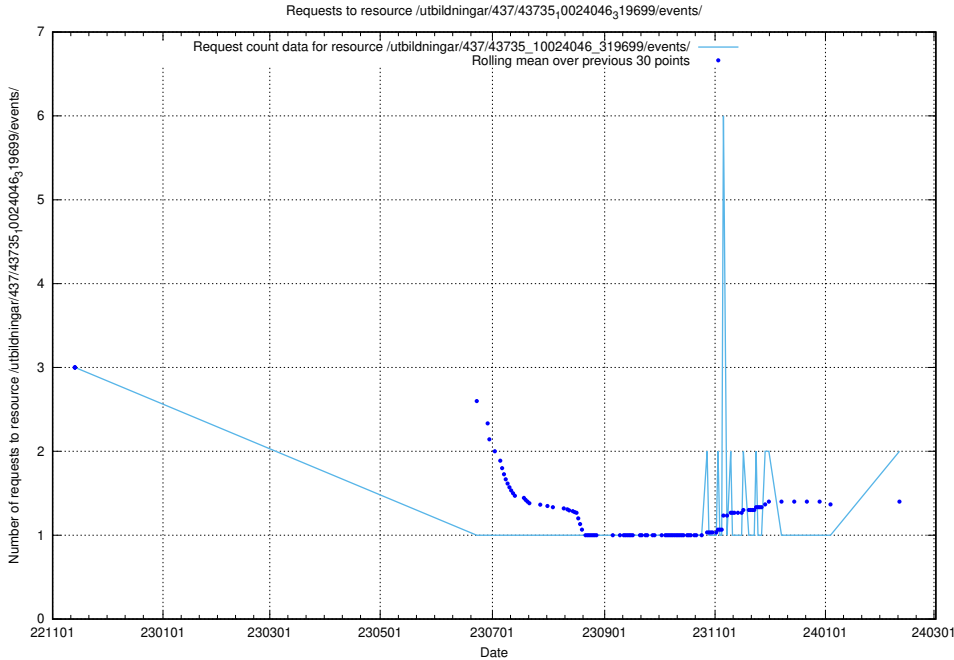

5.821 Usage of /utbildningar/437/43735_10024046_319699/events/

Here, we count the number of requests to resource /utbildningar/437/43735_10024046_319699/events/.