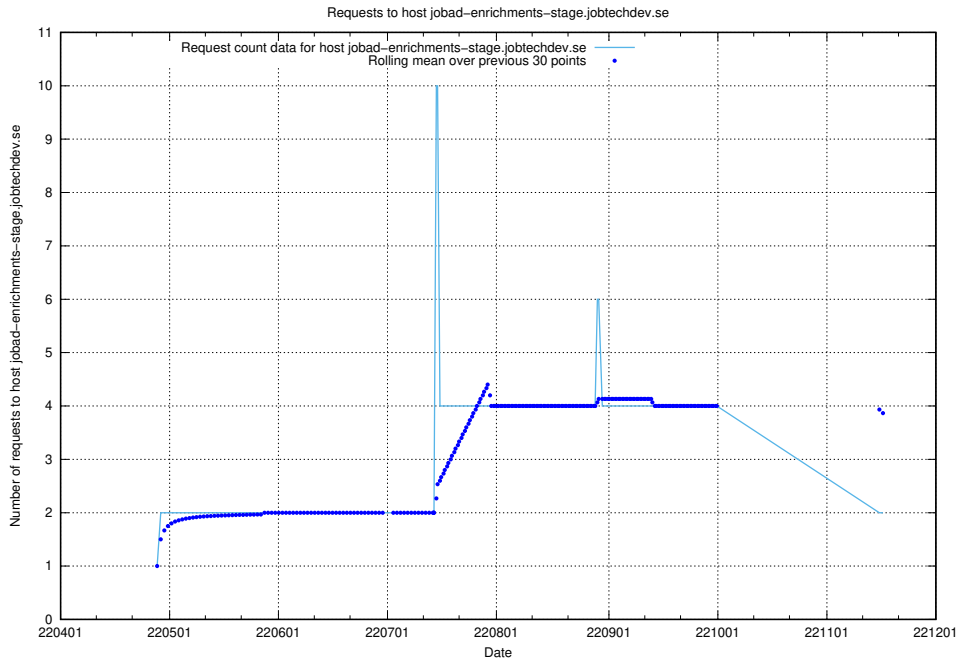

7.439 Usage of jobad-enrichments-stage.jobtechdev.se

Here, we count the number of requests to host jobad-enrichments-stage.jobtechdev.se.