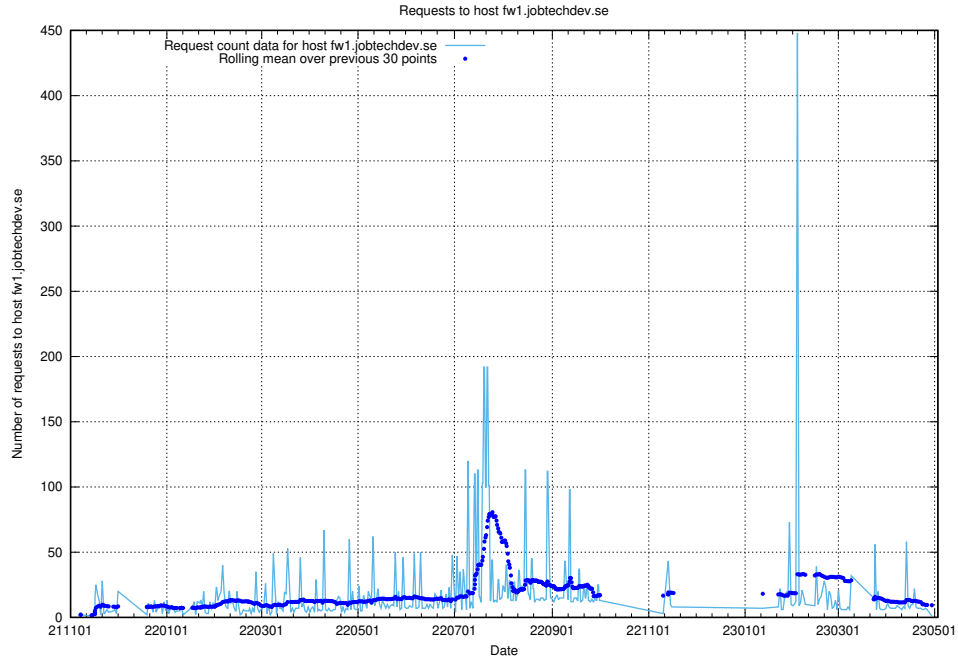

7.628 Usage of fw1.jobtechdev.se

Here, we count the number of requests to host fw1.jobtechdev.se.