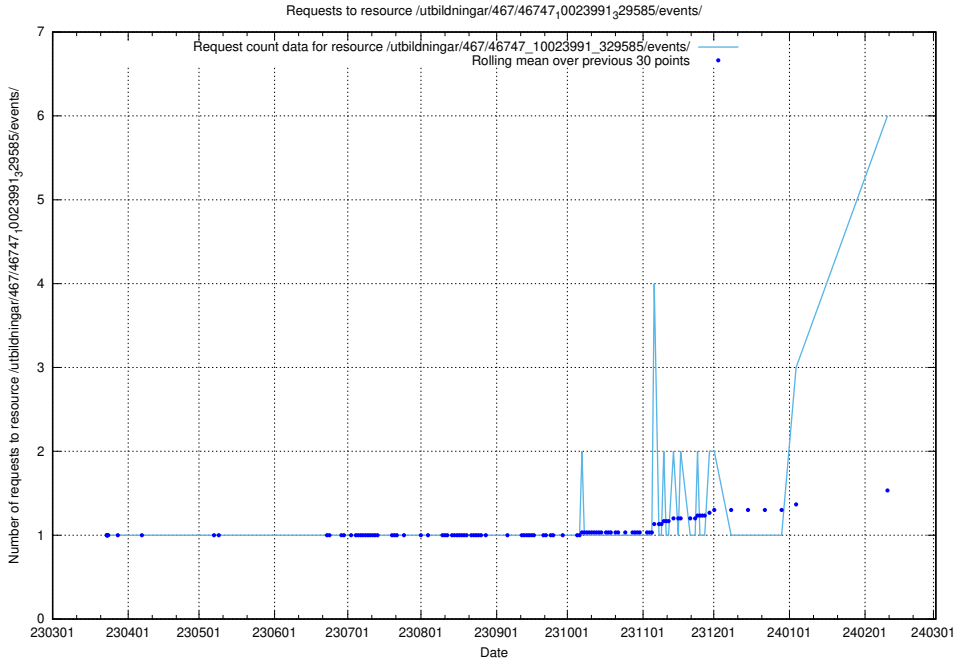

5.100 Usage of /utbildningar/467/46747_10023991_329585/events/

Here, we count the number of requests to resource /utbildningar/467/46747_10023991_329585/events/.