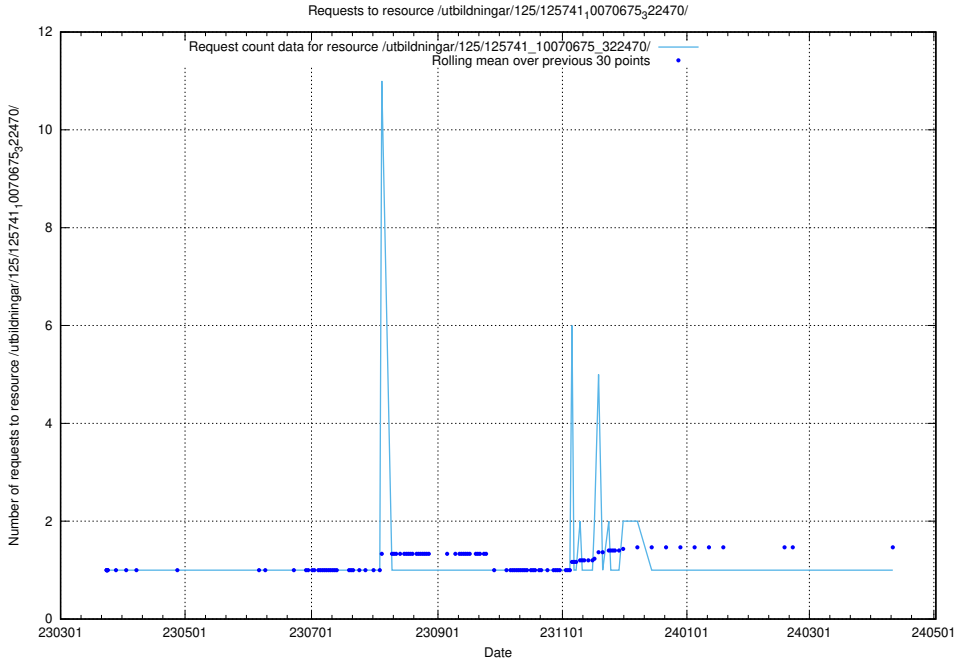

5.6453 Usage of /utbildningar/125/125741_10070675_322470/

Here, we count the number of requests to resource /utbildningar/125/125741_10070675_322470/.