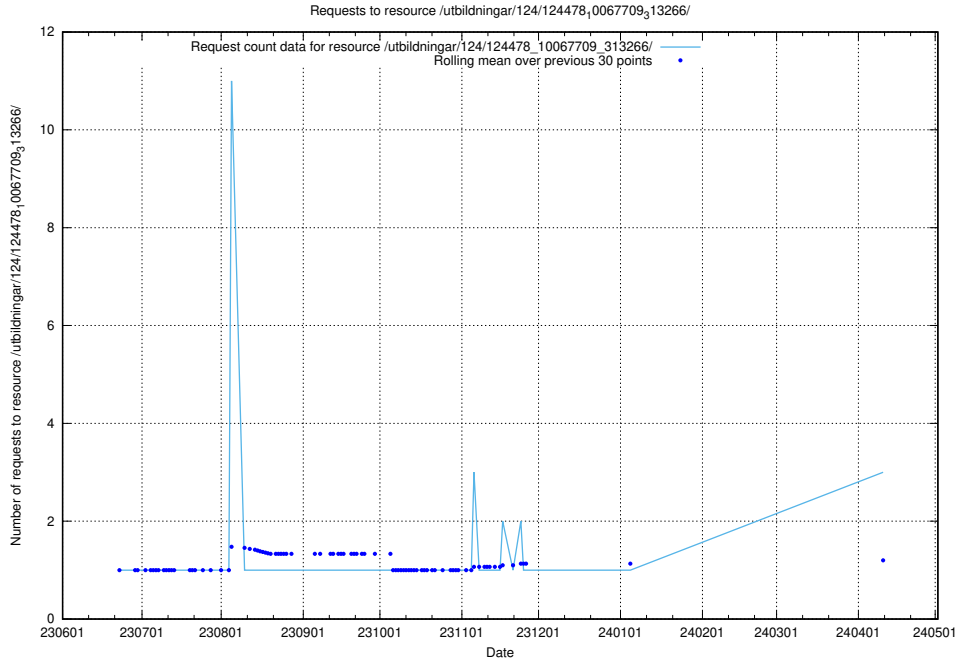

5.378 Usage of /utbildningar/124/124478_10067709_313266/

Here, we count the number of requests to resource /utbildningar/124/124478_10067709_313266/.