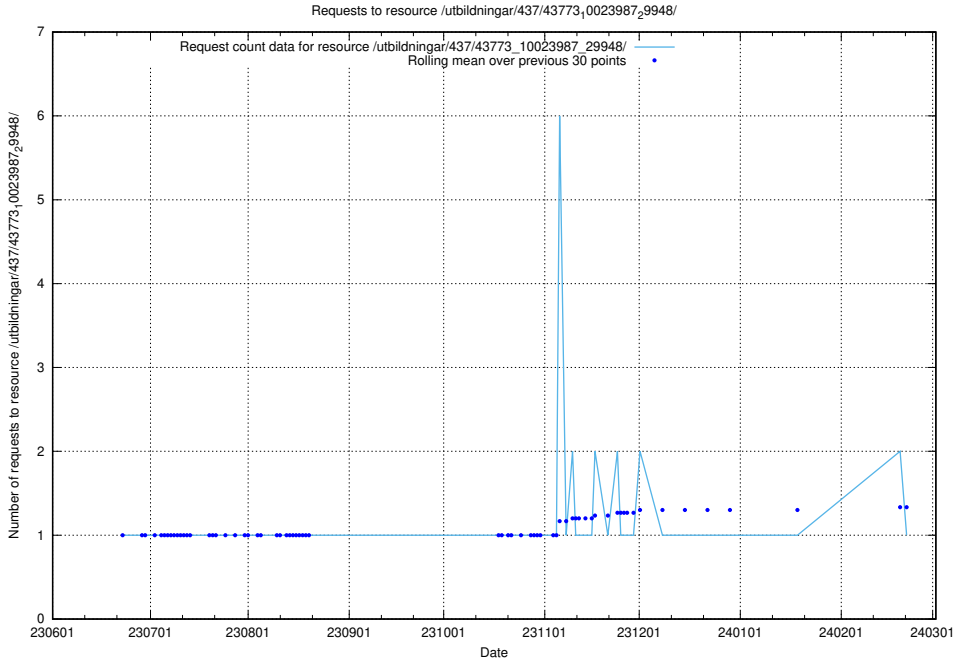

5.5512 Usage of /utbildningar/437/43773_10023987_29948/

Here, we count the number of requests to resource /utbildningar/437/43773_10023987_29948/.