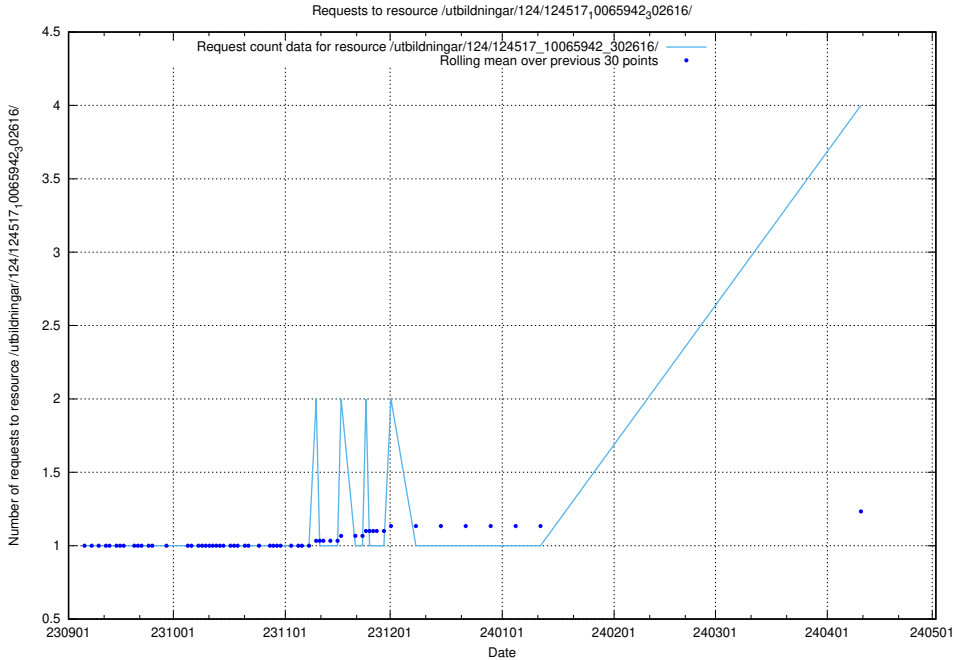

5.210 Usage of /utbildningar/124/124517_10065942_302616/

Here, we count the number of requests to resource /utbildningar/124/124517_10065942_302616/.