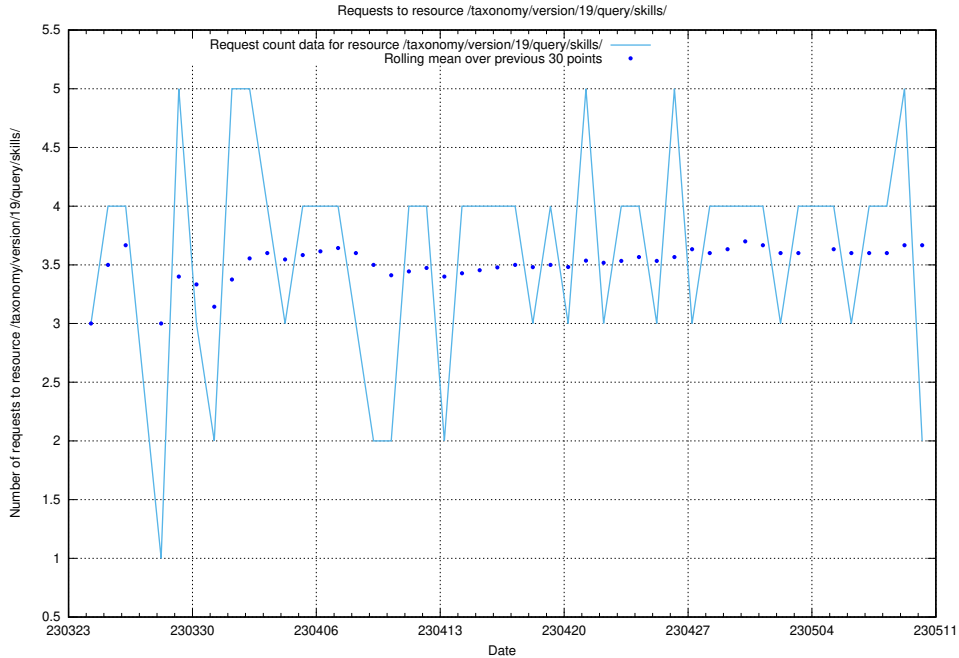

5.857 Usage of /taxonomy/version/19/query/skills/

Here, we count the number of requests to resource /taxonomy/version/19/query/skills/.