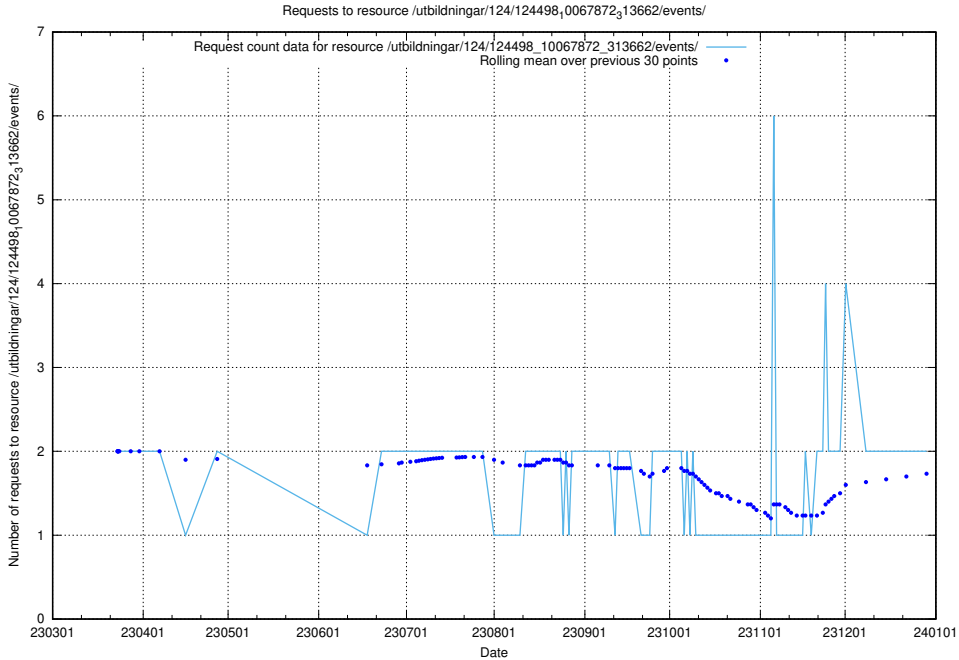

5.879 Usage of /utbildningar/124/124498_10067872_313662/events/

Here, we count the number of requests to resource /utbildningar/124/124498_10067872_313662/events/