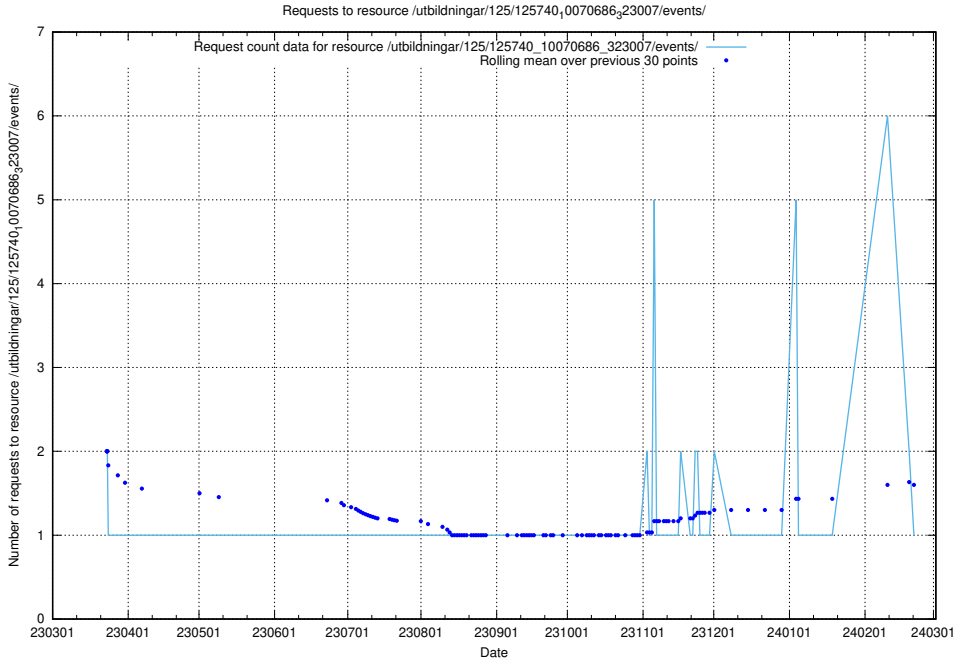

5.6251 Usage of /utbildningar/125/125740_10070686_323007/events/

Here, we count the number of requests to resource /utbildningar/125/125740_10070686_323007/events/