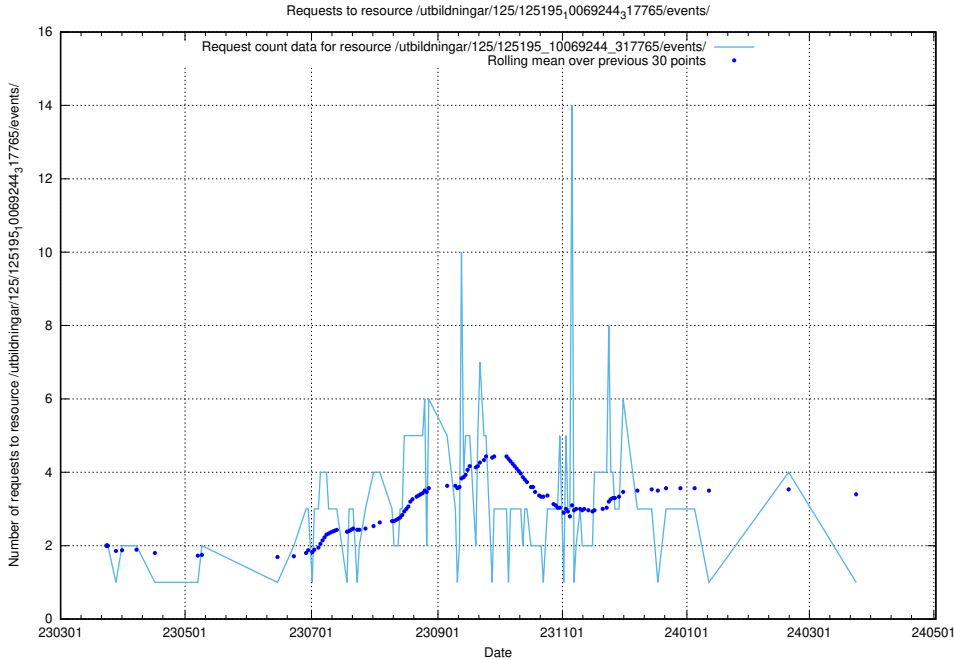

5.6260 Usage of /utbildningar/125/125195_10069244_317765/events/

Here, we count the number of requests to resource /utbildningar/125/125195_10069244_317765/events/