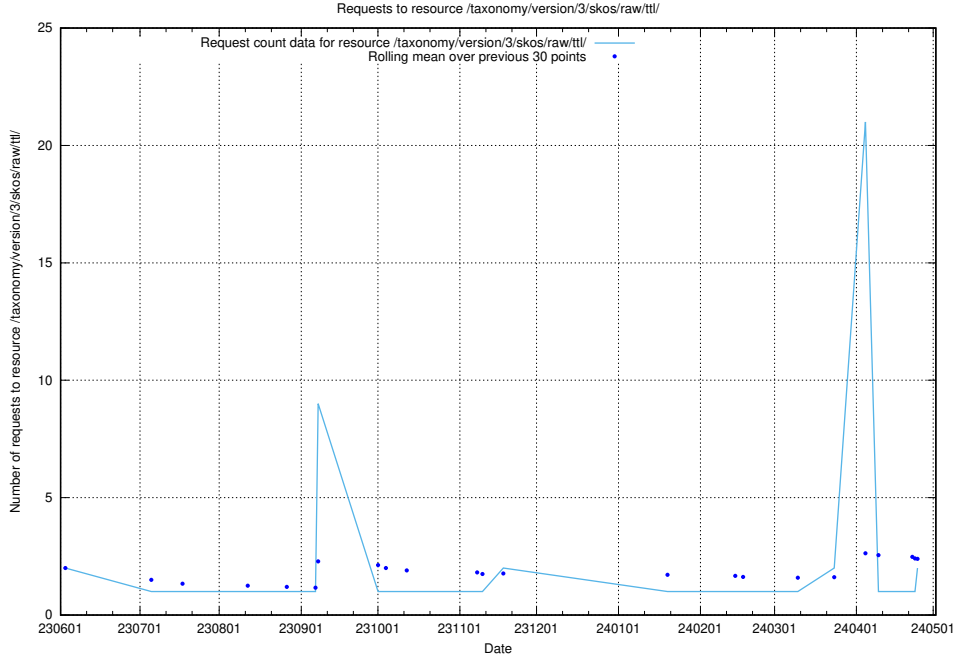

5.842 Usage of /taxonomy/version/3/skos/raw/ttl/

Here, we count the number of requests to resource /taxonomy/version/3/skos/raw/ttl/.