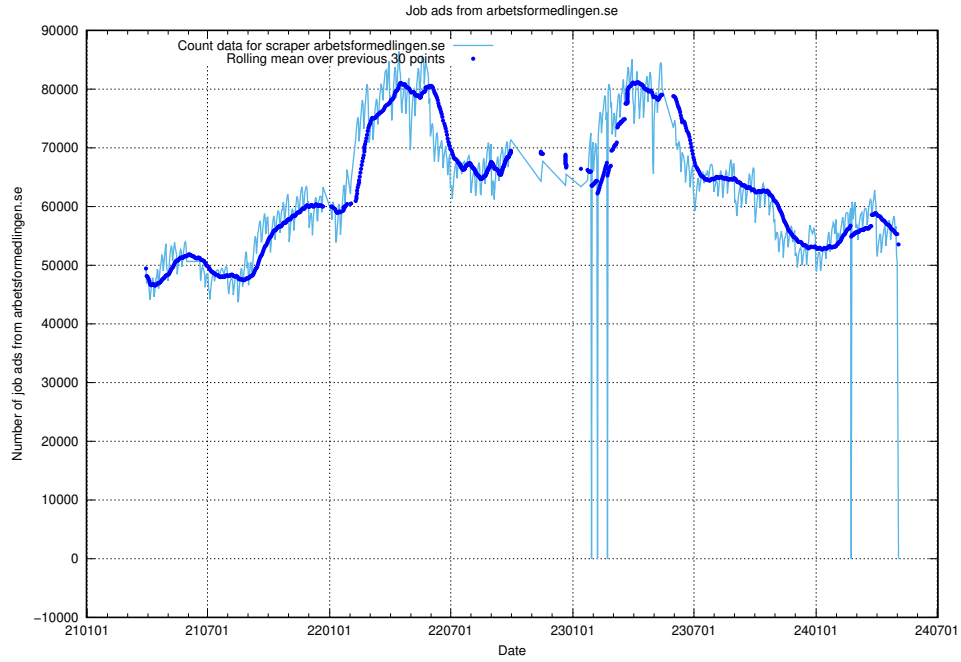

13.19 Number of ads by scraper arbetsformedlingen.se

Here, we count the number of job ads scraped from arbetsformedlingen.se.