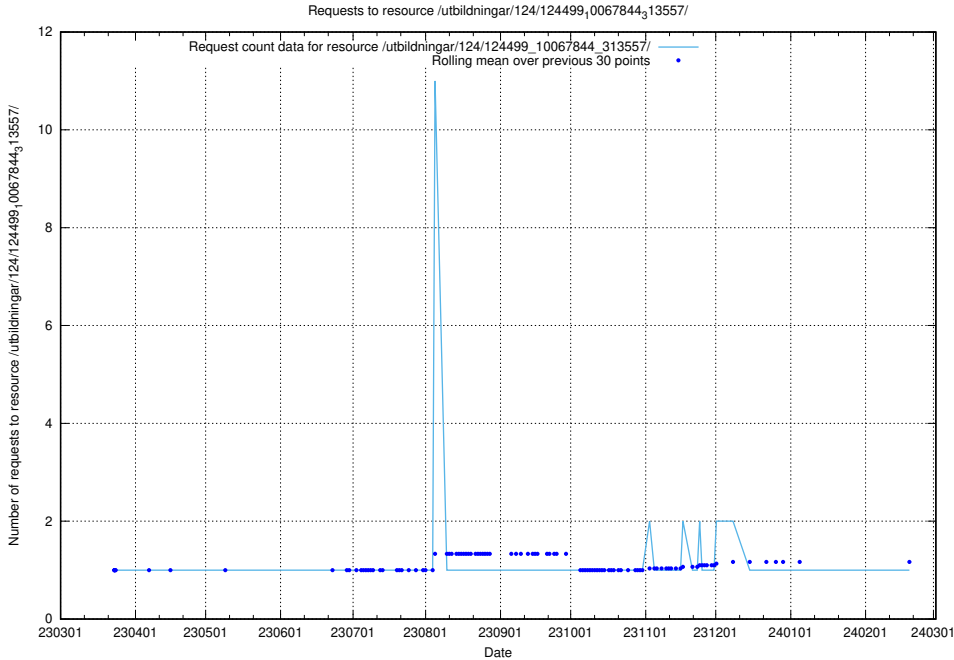

5.2361 Usage of /utbildningar/124/124499_10067844_313557/

Here, we count the number of requests to resource /utbildningar/124/124499_10067844_313557/.