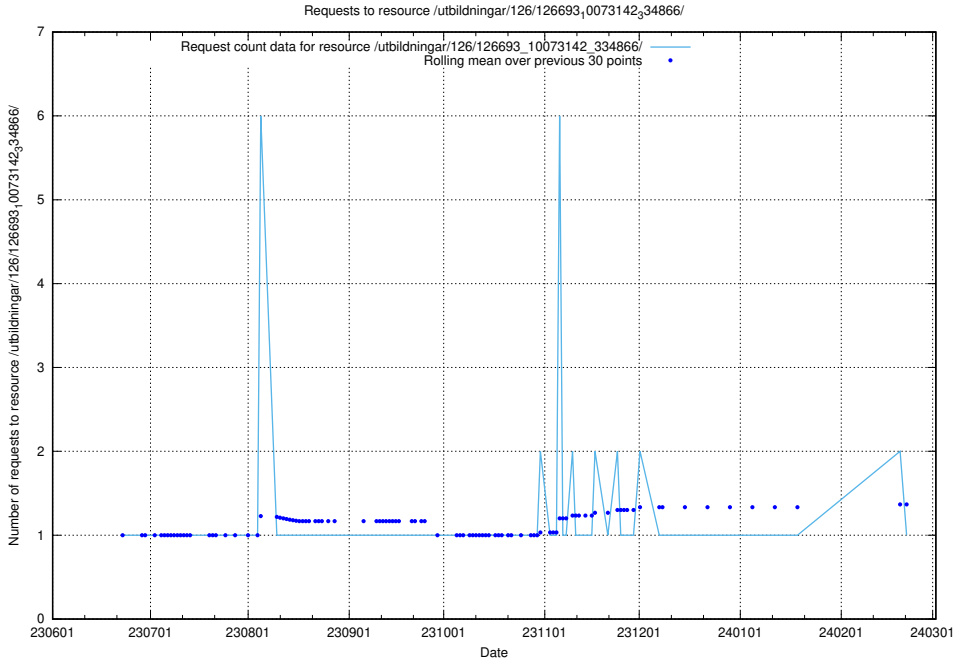

5.5583 Usage of /utbildningar/126/126693_10073142_334866/

Here, we count the number of requests to resource /utbildningar/126/126693_10073142_334866/.