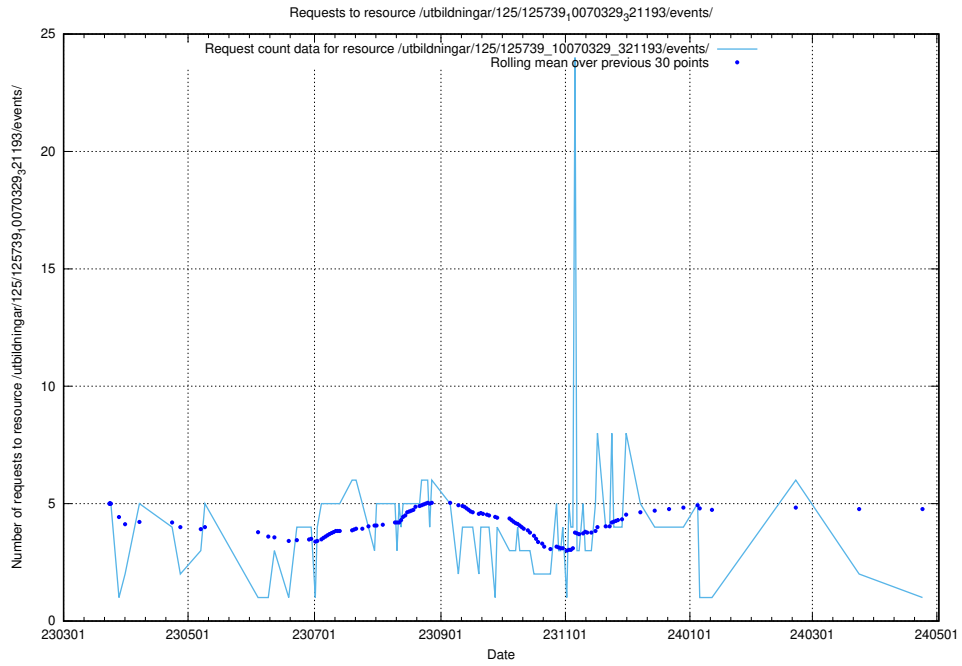

5.6224 Usage of /utbildningar/125/125739_10070329_321193/events/

Here, we count the number of requests to resource /utbildningar/125/125739_10070329_321193/events/