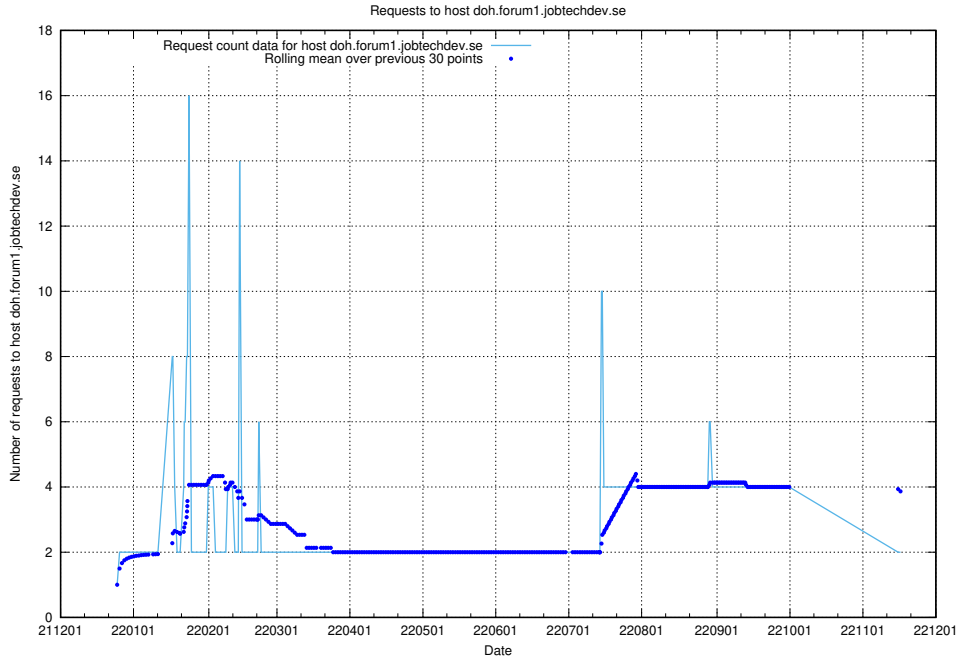

Here, we count the number of requests to host test.jobtechdev.se.

7.361 Usage of doh.forum1.jobtechdev.se

Here, we count the number of requests to host doh.forum1.jobtechdev.se.

7.362 Usage of dns.forum1.jobtechdev.se