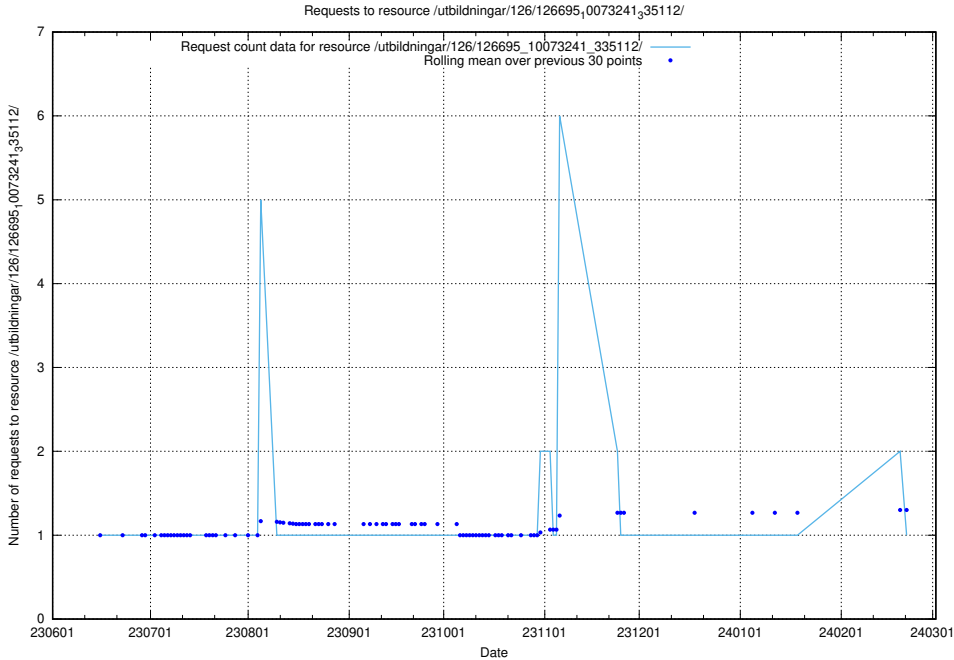

5.5808 Usage of /utbildningar/126/126695_10073241_335112/

Here, we count the number of requests to resource /utbildningar/126/126695_10073241_335112/.