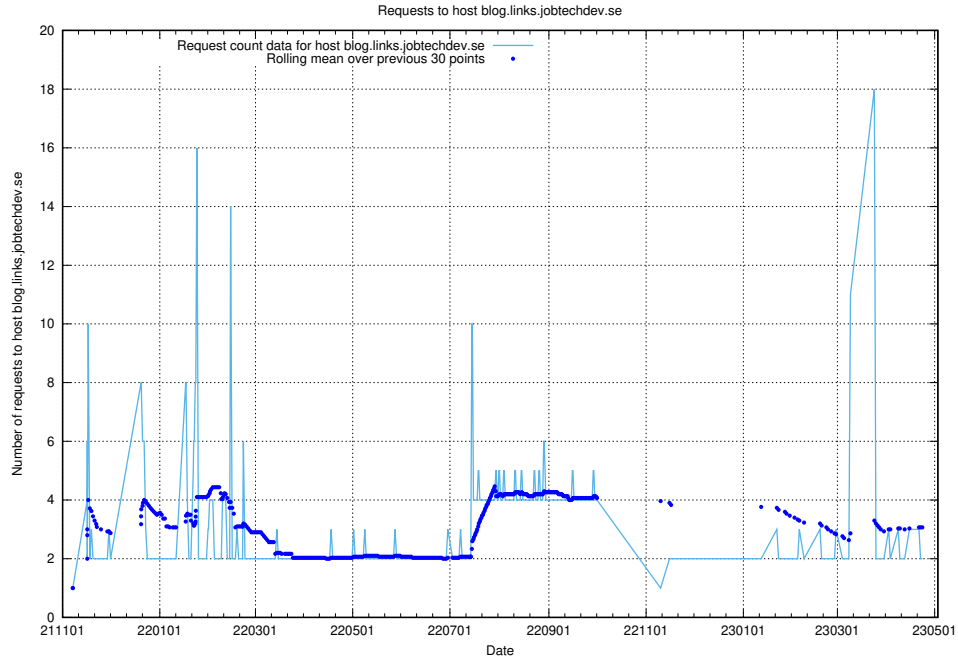

7.427 Usage of `blog.links.jobtechdev.se`

Here, we count the number of requests to host `blog.links.jobtechdev.se`.