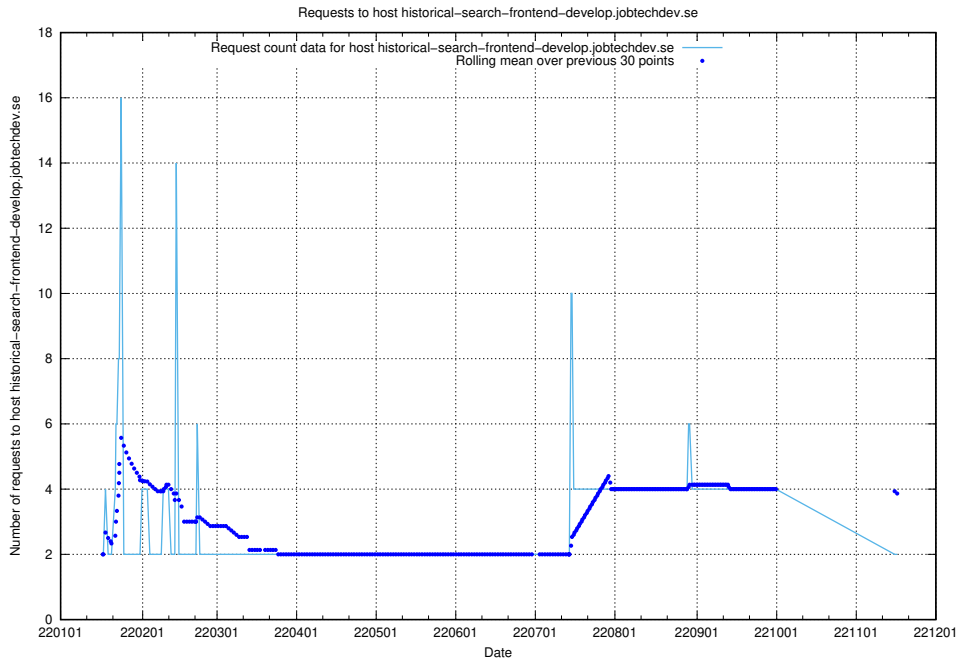

7.268 Usage of historical-search-frontend-develop.jobtechdev.se

Here, we count the number of requests to host historical-search-frontend-develop.jobtechdev.se.