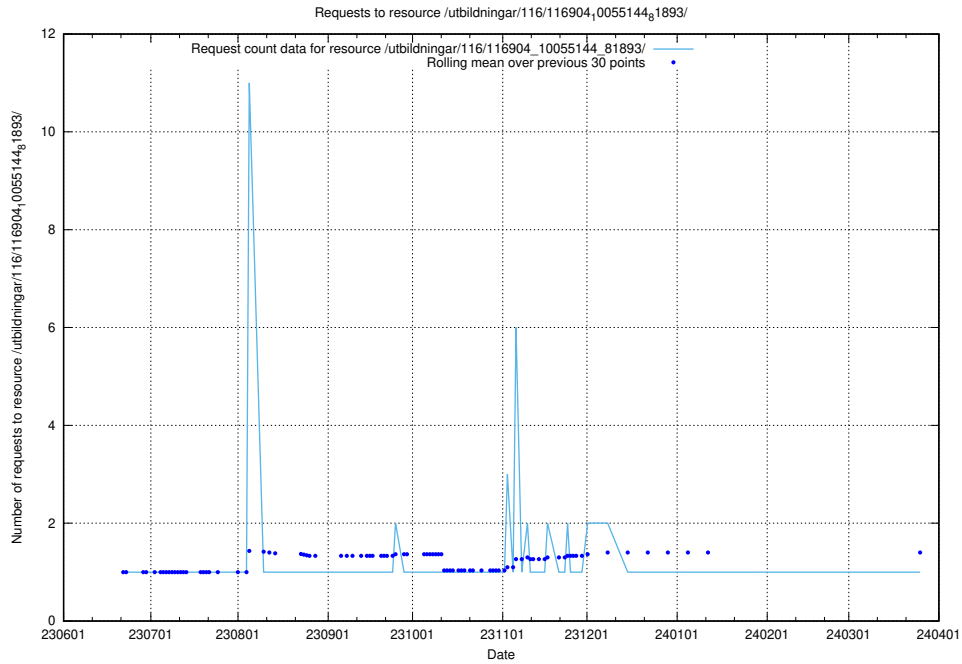

5.5780 Usage of /utbildningar/116/116904_10055144_81893/

Here, we count the number of requests to resource /utbildningar/116/116904_10055144_81893/.