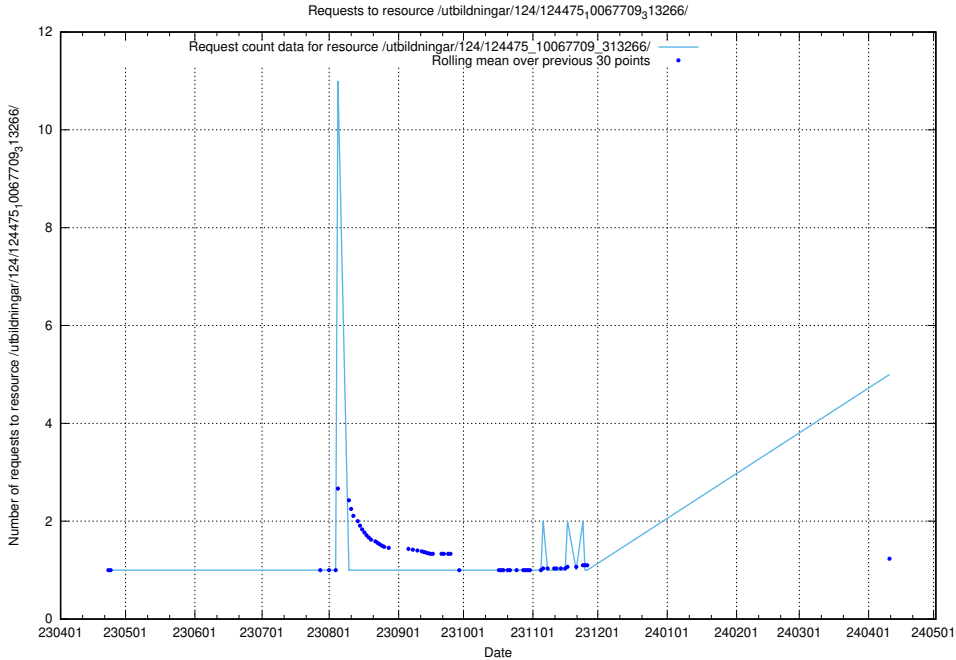

5.146 Usage of /utbildningar/124/124475_10067709_313266/

Here, we count the number of requests to resource /utbildningar/124/124475_10067709_313266/.