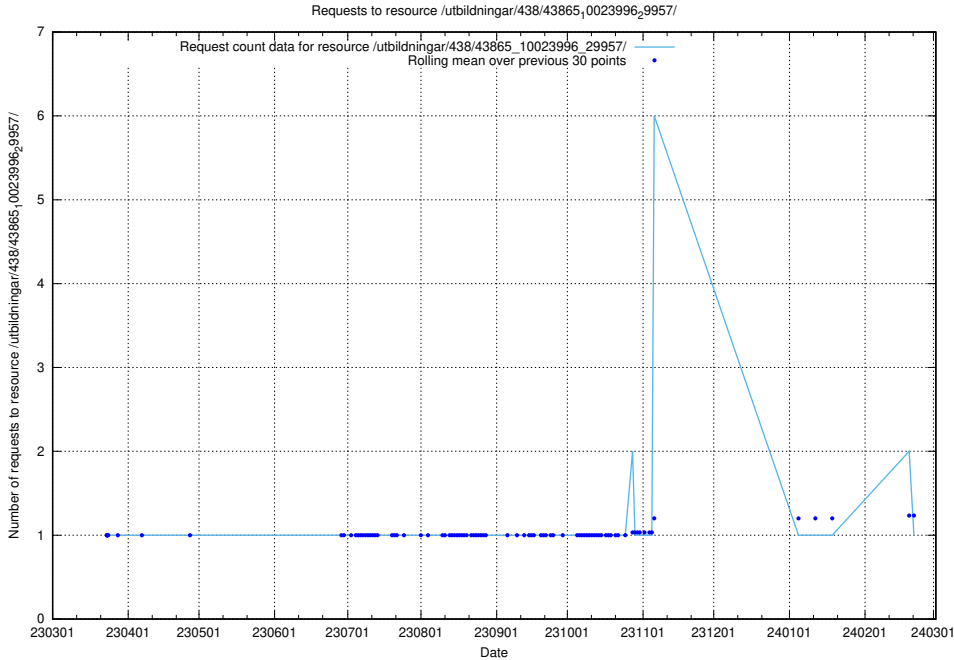

5.6295 Usage of /utbildningar/438/43865_10023996_29957/

Here, we count the number of requests to resource /utbildningar/438/43865_10023996_29957/.