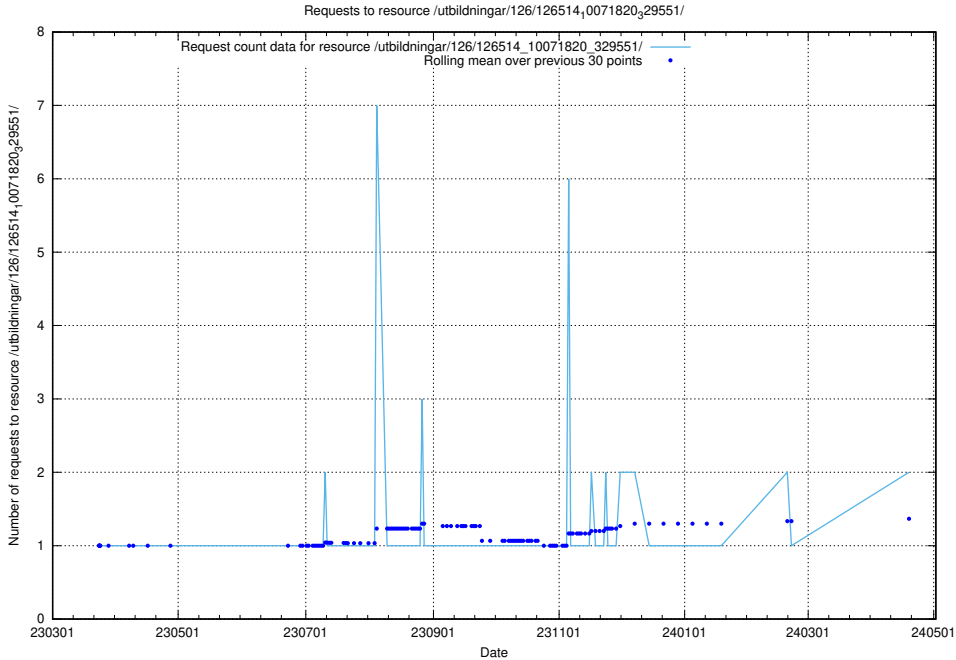

5.884 Usage of /utbildningar/126/126514_10071820_329551/

Here, we count the number of requests to resource /utbildningar/126/126514_10071820_329551/.