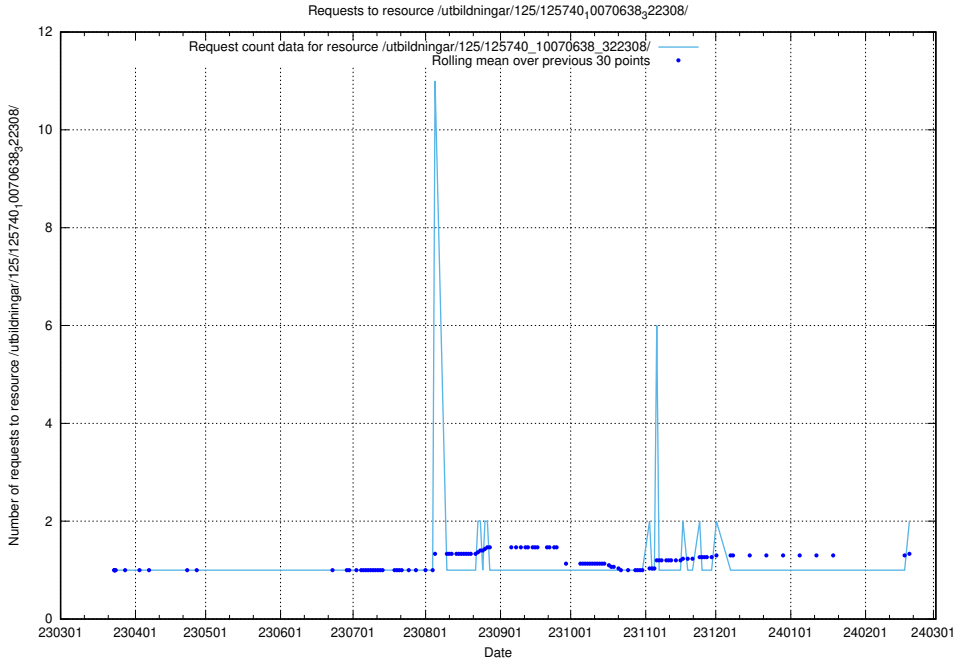

5.431 Usage of /utbildningar/125/125740_10070638_322308/

Here, we count the number of requests to resource /utbildningar/125/125740_10070638_322308/.