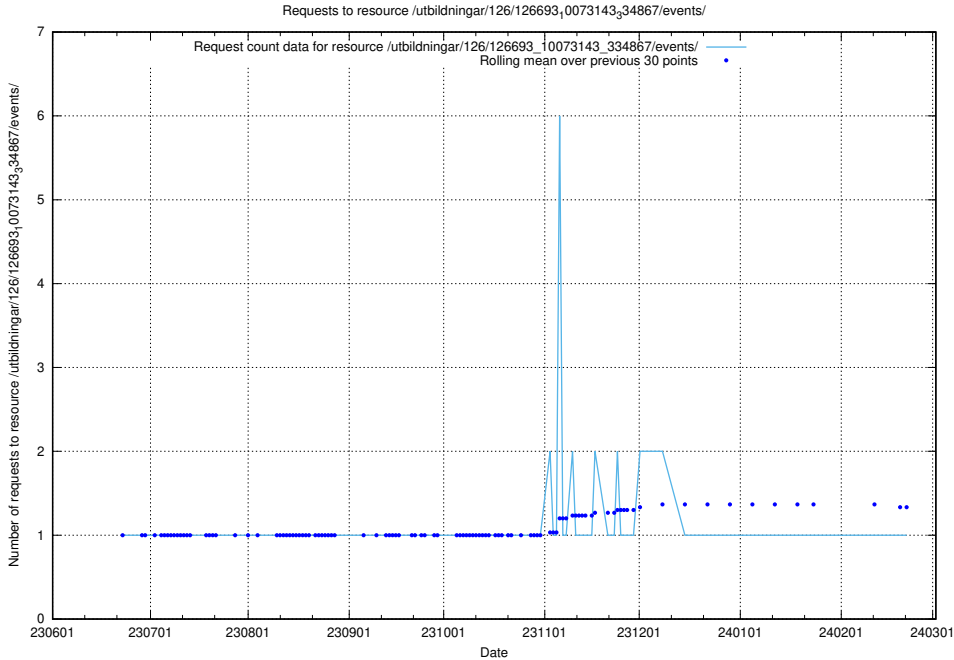

5.5580 Usage of /utbildningar/126/126693_10073143_334867/events/

Here, we count the number of requests to resource /utbildningar/126/126693_10073143_334867/events/