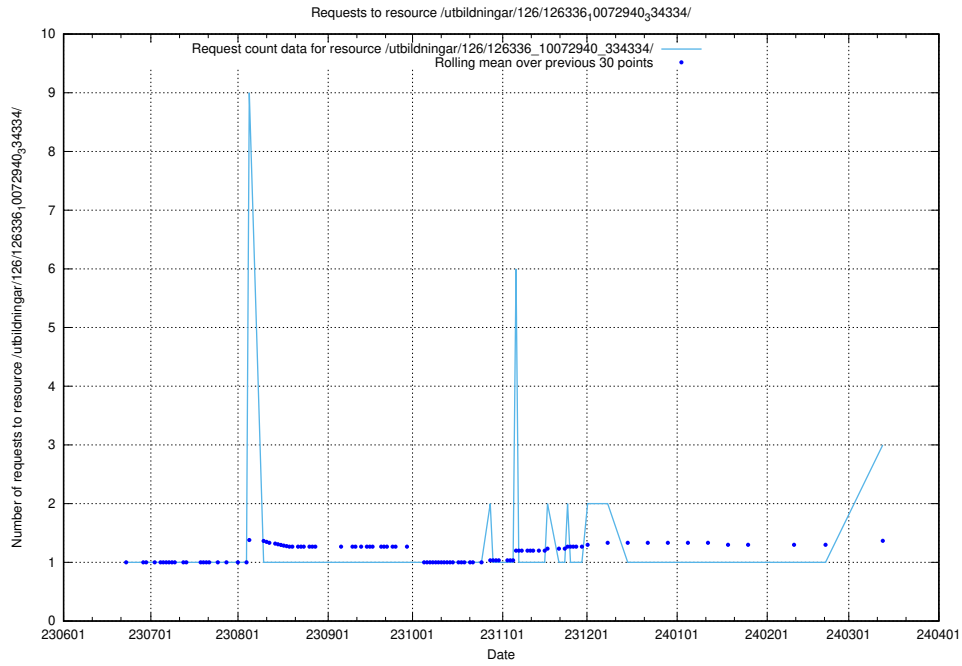

5.366 Usage of /utbildningar/126/126336_10072940_334334/

Here, we count the number of requests to resource /utbildningar/126/126336_10072940_334334/.