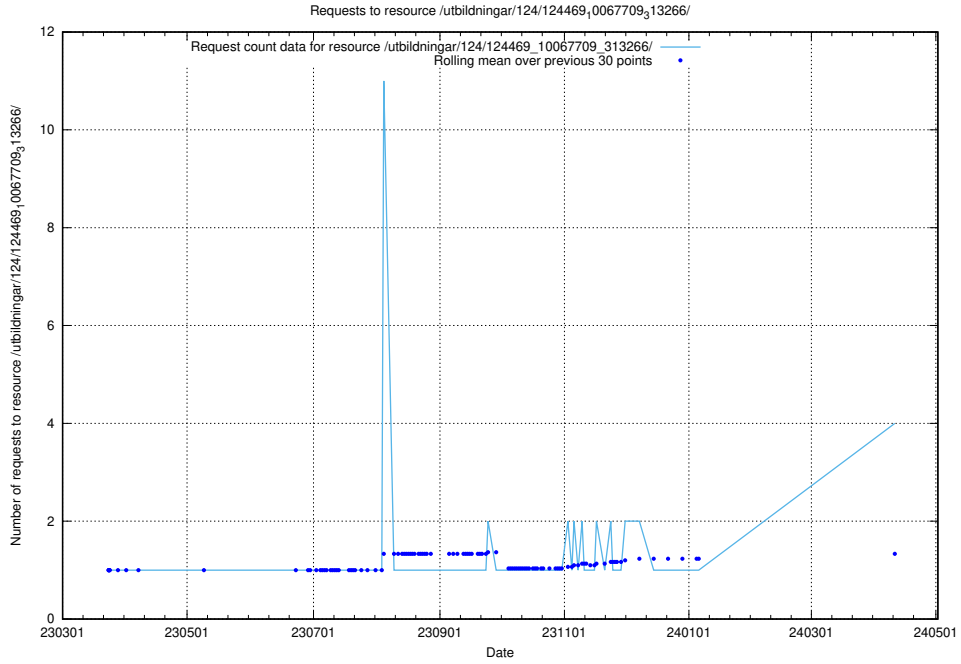

5.187 Usage of /utbildningar/124/124469_10067709_313266/

Here, we count the number of requests to resource /utbildningar/124/124469_10067709_313266/.