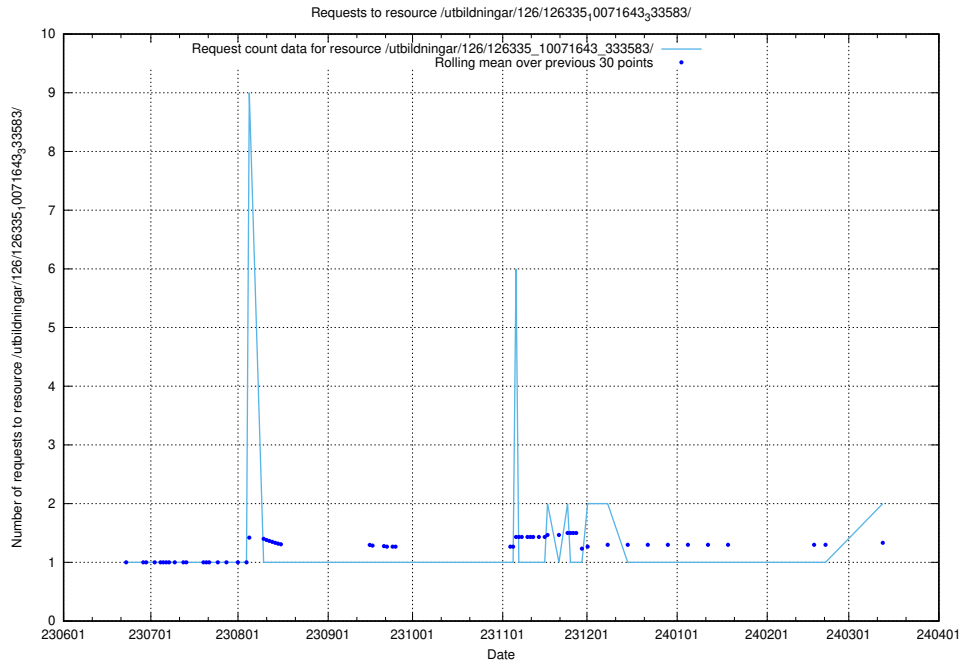

5.798 Usage of /utbildningar/126/126335_10071643_333583/

Here, we count the number of requests to resource /utbildningar/126/126335_10071643_333583/.