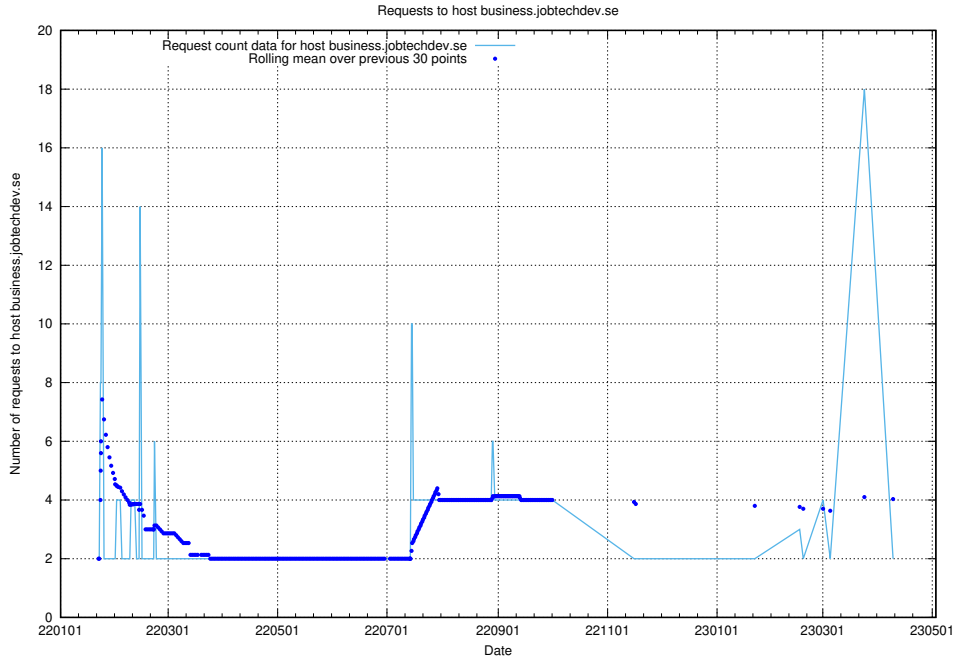

7.253 Usage of business.jobtechdev.se

Here, we count the number of requests to host business.jobtechdev.se.