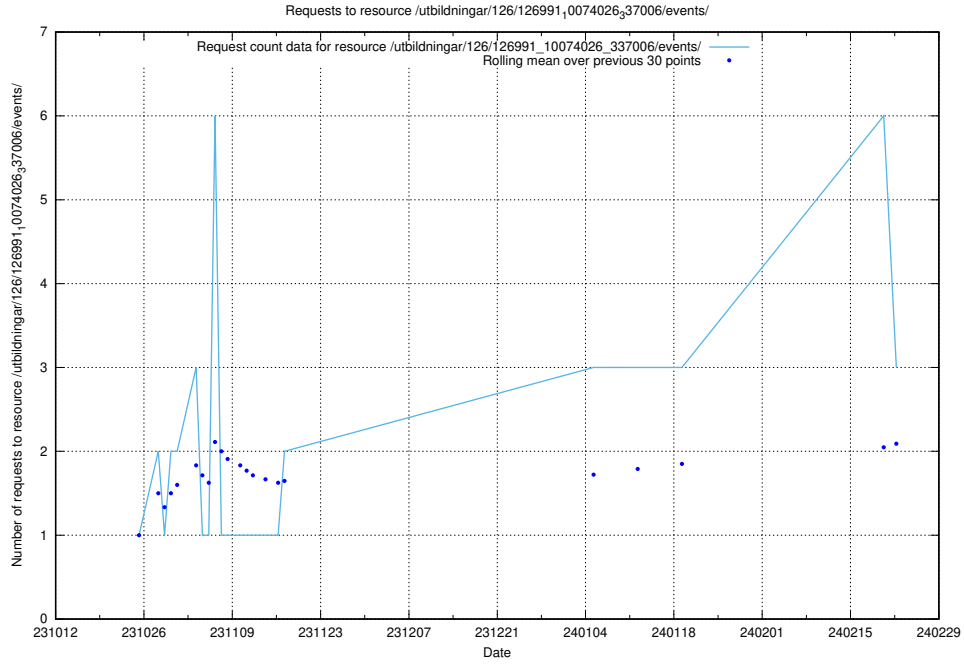

5.320 Usage of /utbildningar/126/126991_10074026_337006/events/

Here, we count the number of requests to resource /utbildningar/126/126991_10074026_337006/events/