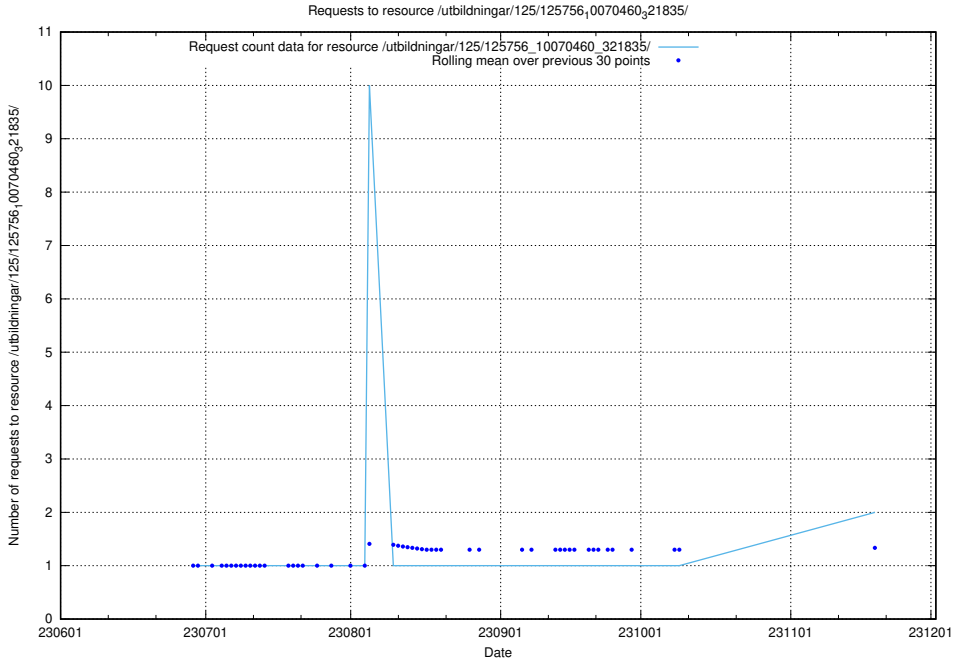

5.778 Usage of /utbildningar/125/125756_10070460_321835/

Here, we count the number of requests to resource /utbildningar/125/125756_10070460_321835/.