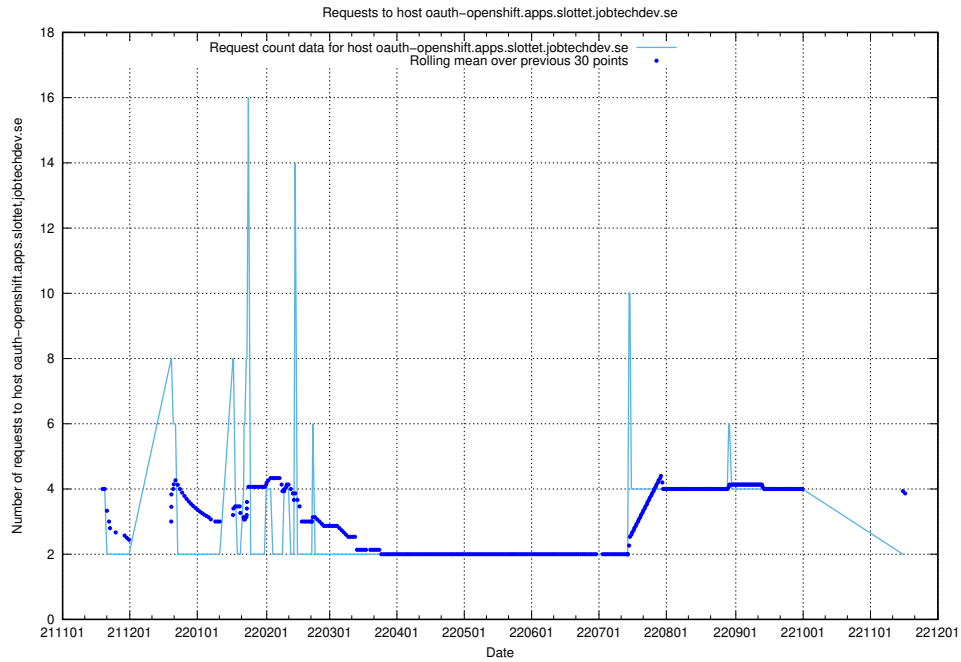

7.465 Usage of `oauth-openshift.apps.slottet.jobtechdev.se`

Here, we count the number of requests to host `oauth-openshift.apps.slottet.jobtechdev.se`.