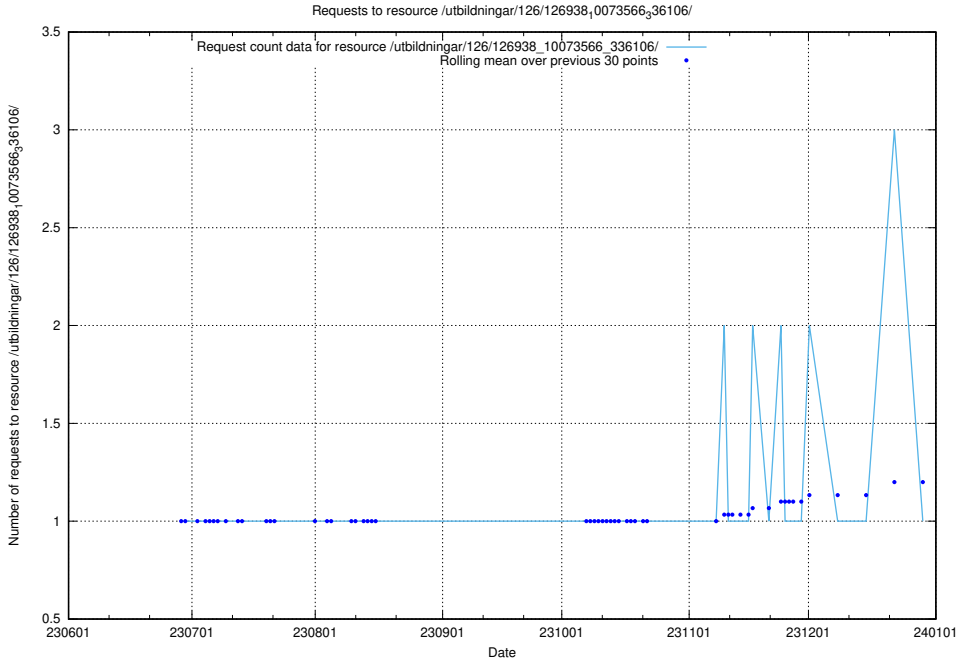

5.5371 Usage of /utbildningar/126/126938_10073566_336106/

Here, we count the number of requests to resource /utbildningar/126/126938_10073566_336106/.