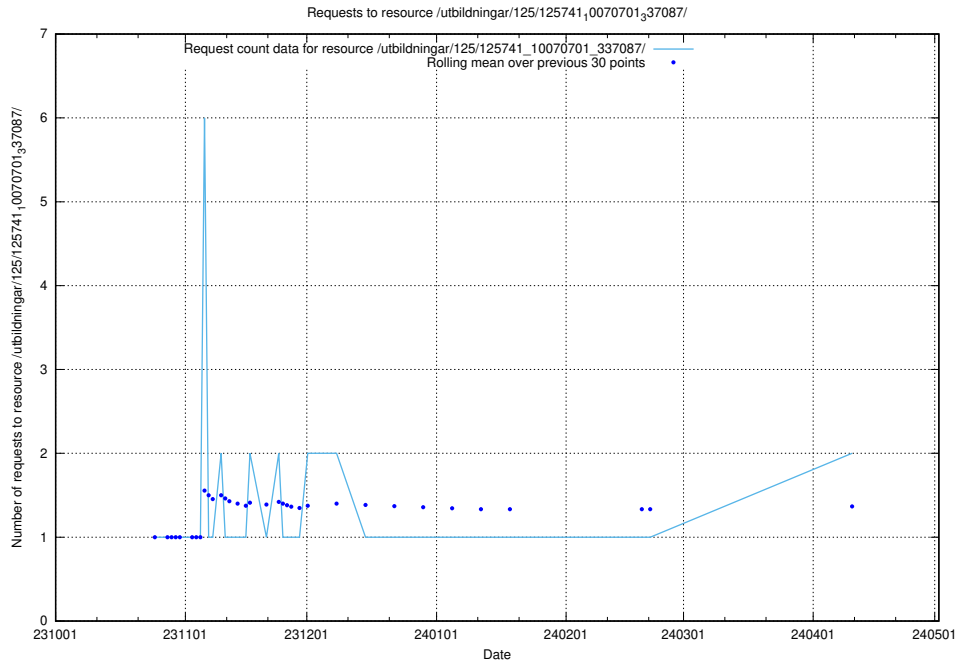

5.672 Usage of /utbildningar/125/125741_10070701_337087/

Here, we count the number of requests to resource /utbildningar/125/125741_10070701_337087/.