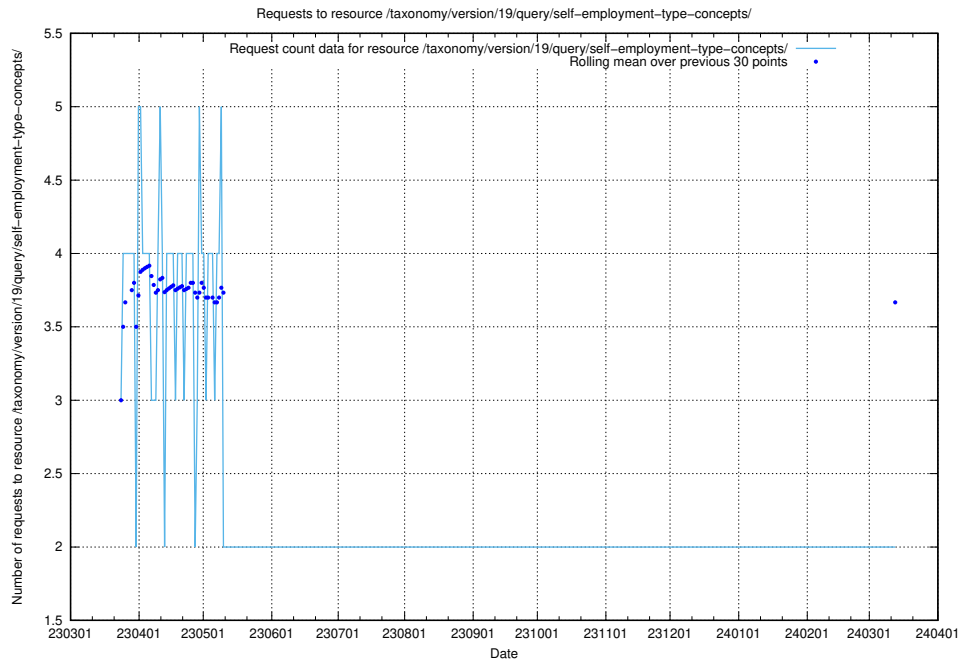

5.859 Usage of /taxonomy/version/19/query/self-employment-type-concepts/

Here, we count the number of requests to resource /taxonomy/version/19/query/self-employment-type-concepts/.