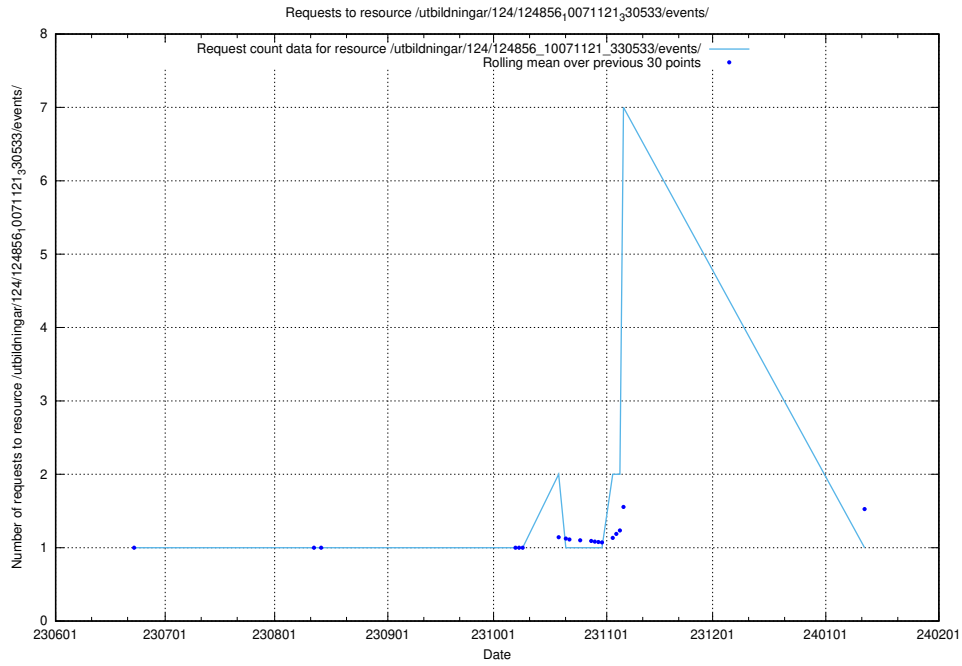

5.5679 Usage of /utbildningar/124/124856_10071121_330533/events/

Here, we count the number of requests to resource /utbildningar/124/124856_10071121_330533/events/