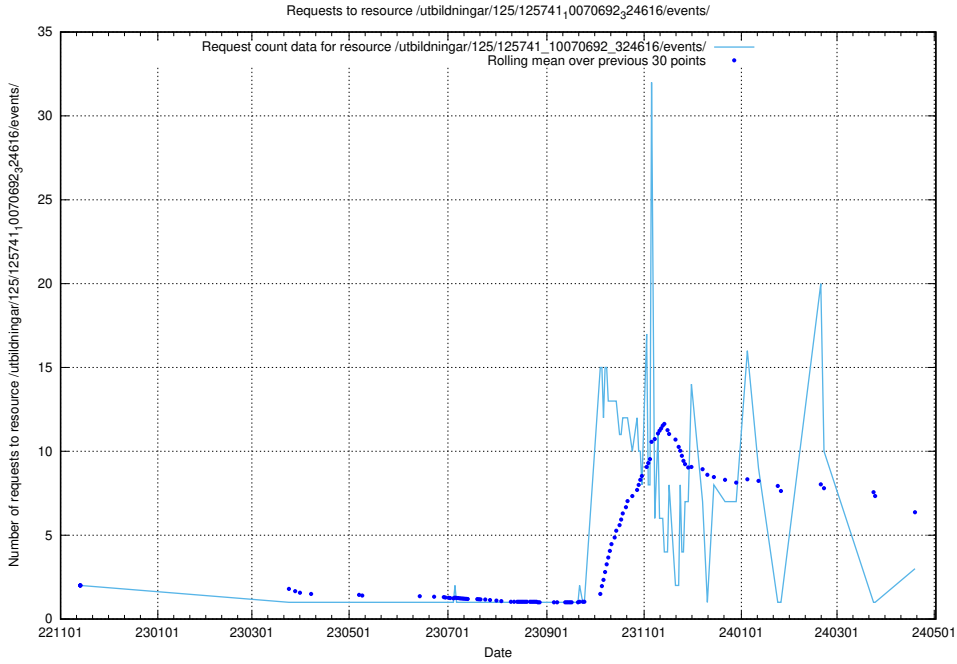

Here, we count the number of requests to resource /utbildningar/124/124133_10067018_311188/.

5.383 Usage of /utbildningar/125/125741_10070692_324616/events/

Here, we count the number of requests to resource /utbildningar/125/125741_10070692_324616/events/