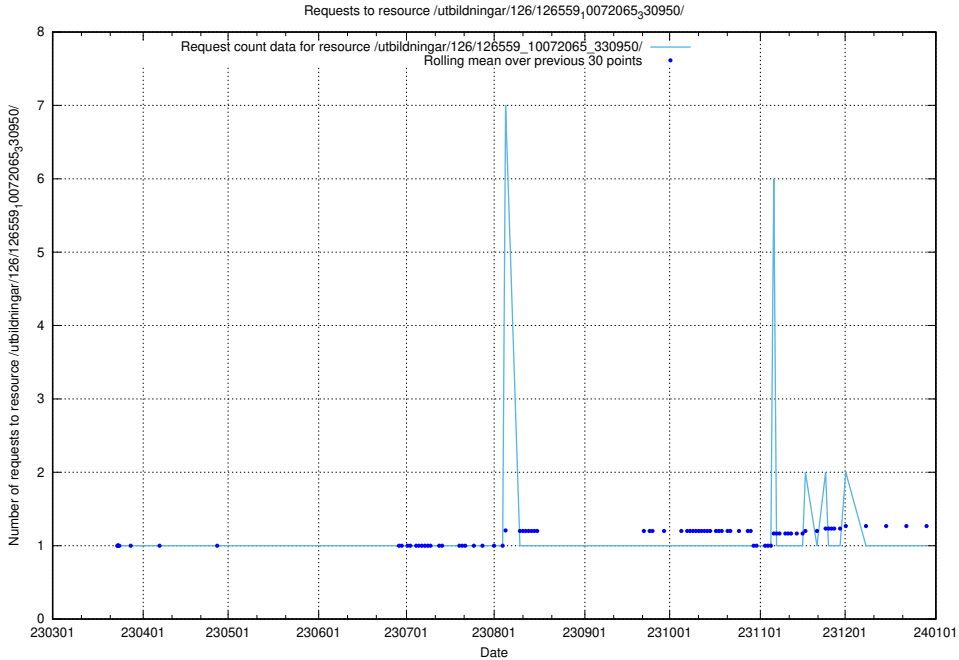

5.6374 Usage of /utbildningar/126/126559_10072065_330950/

Here, we count the number of requests to resource /utbildningar/126/126559_10072065_330950/.