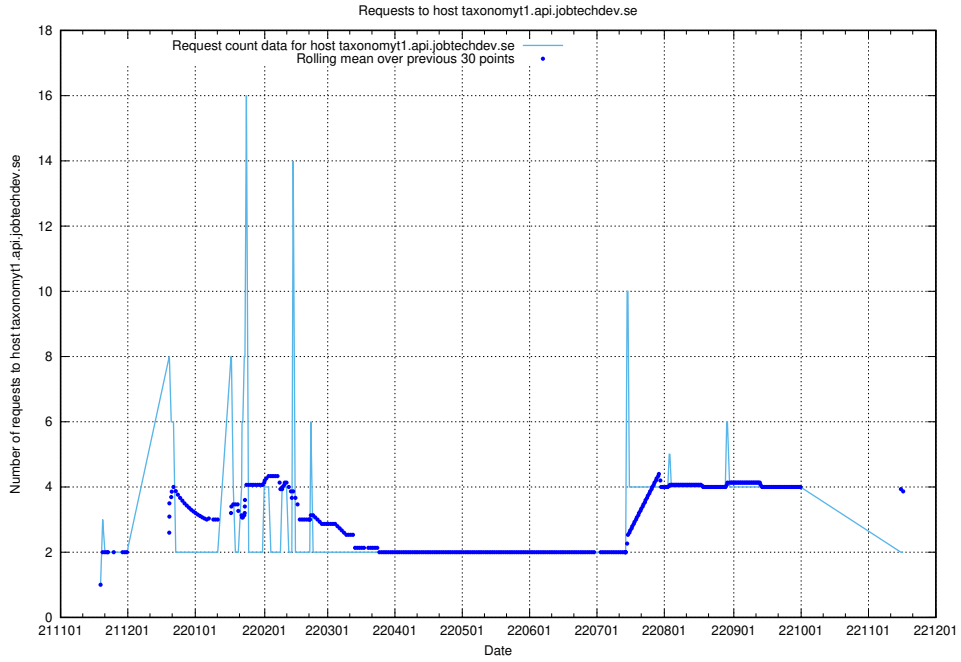

7.462 Usage of taxonomyt1.api.jobtechdev.se

Here, we count the number of requests to host taxonomyt1.api.jobtechdev.se.