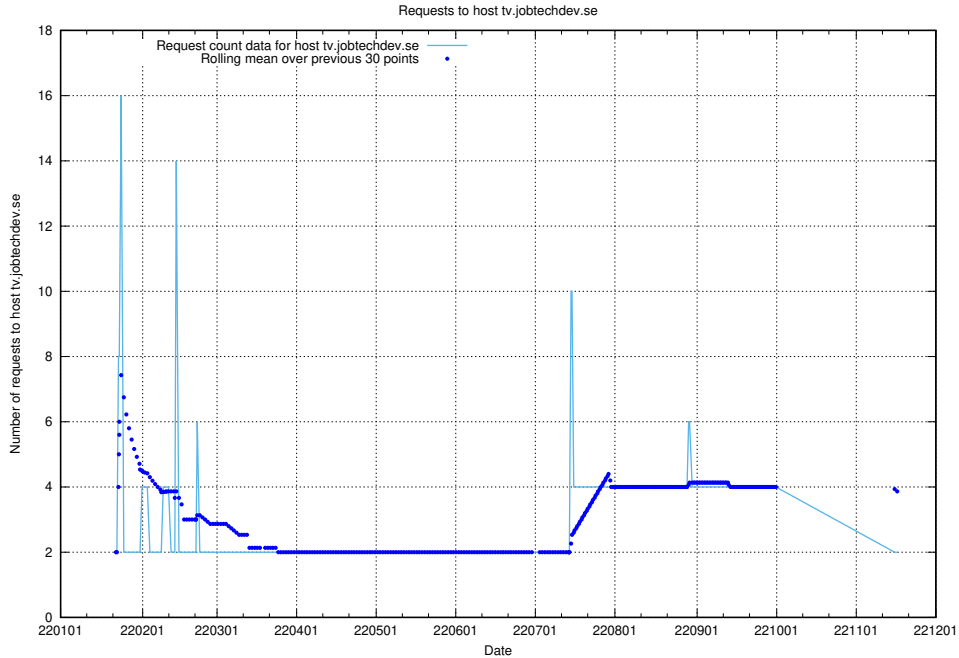

7.579 Usage of tv.jobtechdev.se

Here, we count the number of requests to host tv.jobtechdev.se.