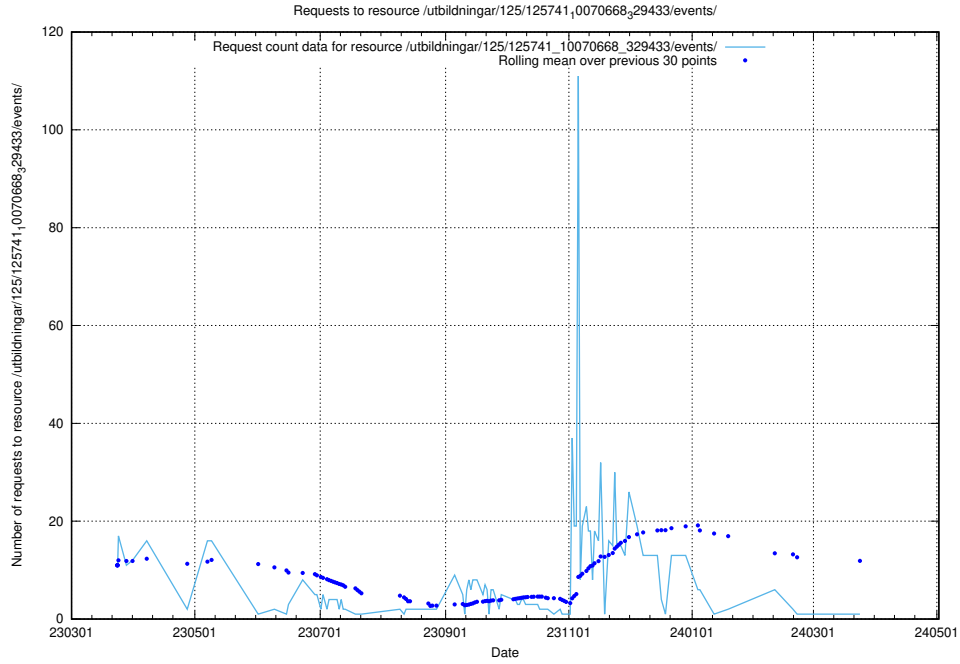

5.6222 Usage of /utbildningar/125/125741_10070668_329433/events/

Here, we count the number of requests to resource /utbildningar/125/125741_10070668_329433/events/