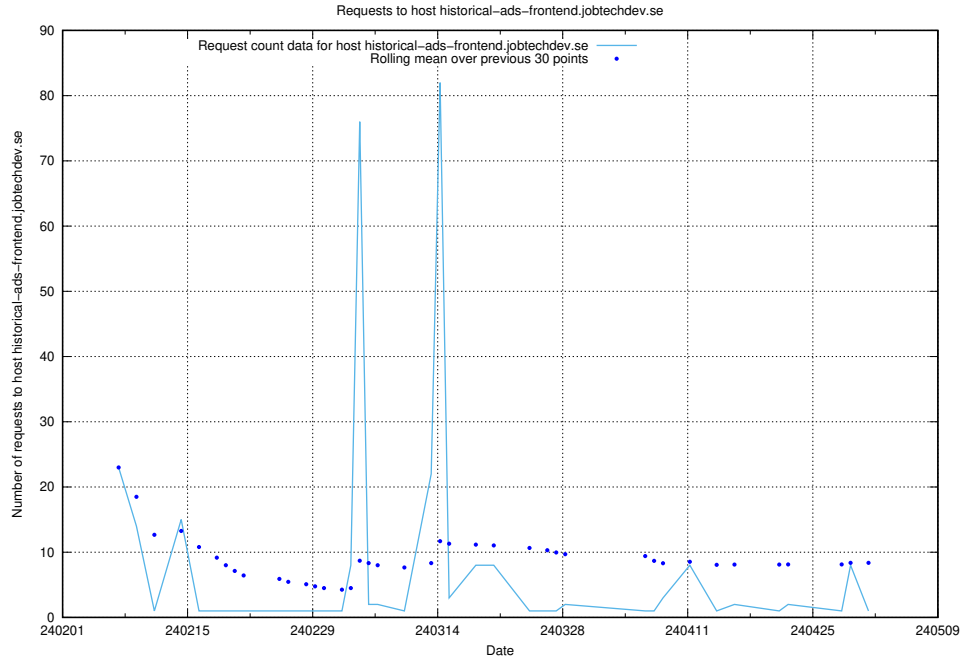

7.657 Usage of historical-ads-frontend.jobtechdev.se

Here, we count the number of requests to host historical-ads-frontend.jobtechdev.se.