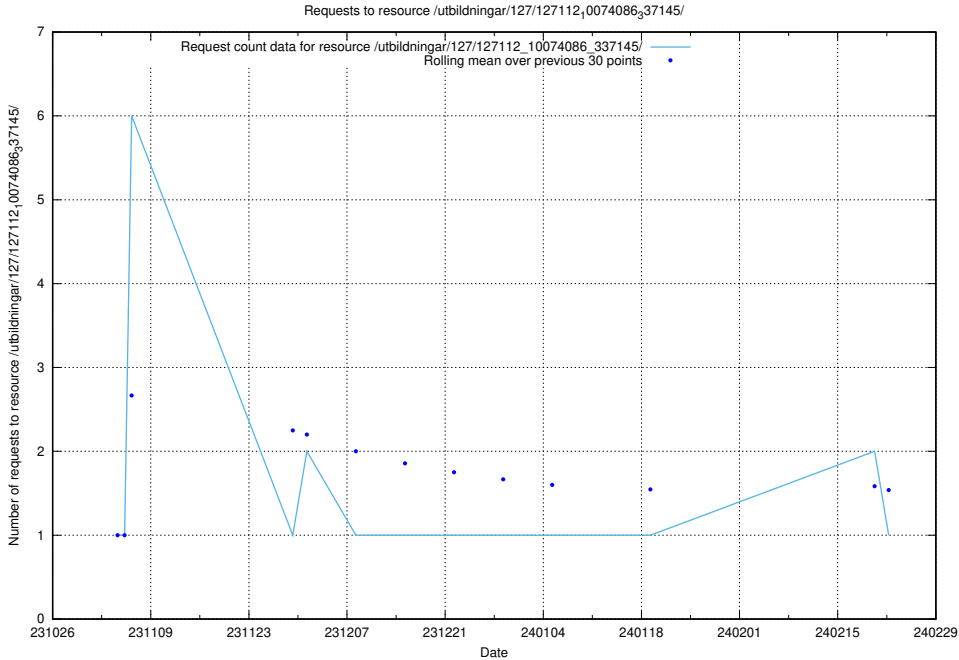

5.4063 Usage of /utbildningar/127/127112_10074086_337145/

Here, we count the number of requests to resource /utbildningar/127/127112_10074086_337145/.

5.4064 Usage of /utbildningar/127/127112_10074064_337115/events/