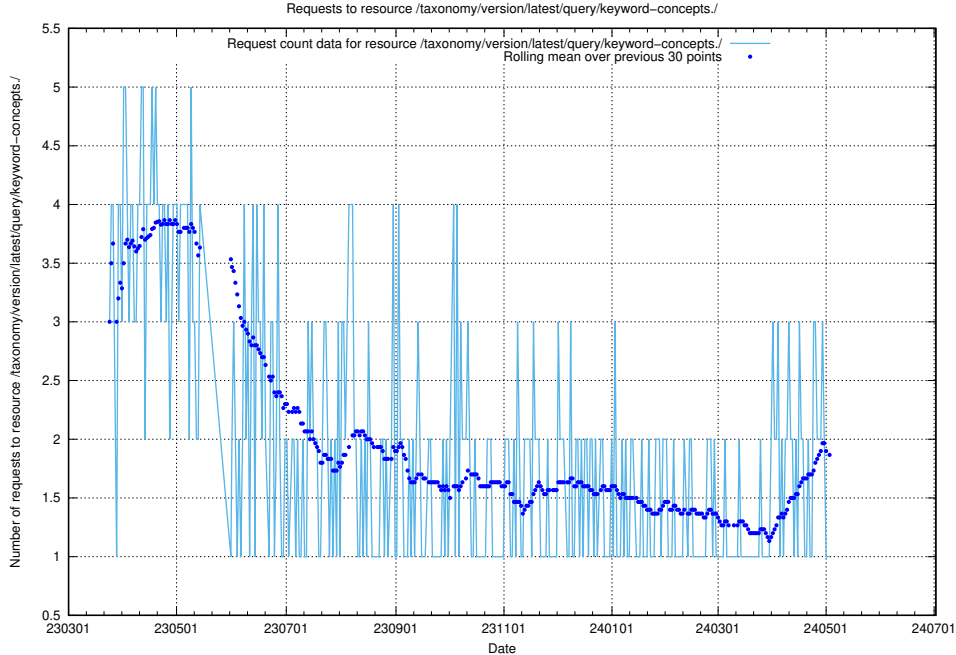

5.6069 Usage of /taxonomy/version/latest/query/keyword-concepts-with-relations/

Here, we count the number of requests to resource /taxonomy/version/latest/query/keyword-concepts-with-relations/.

5.6070 Usage of /taxonomy/version/latest/query/isco-level-4-groups/