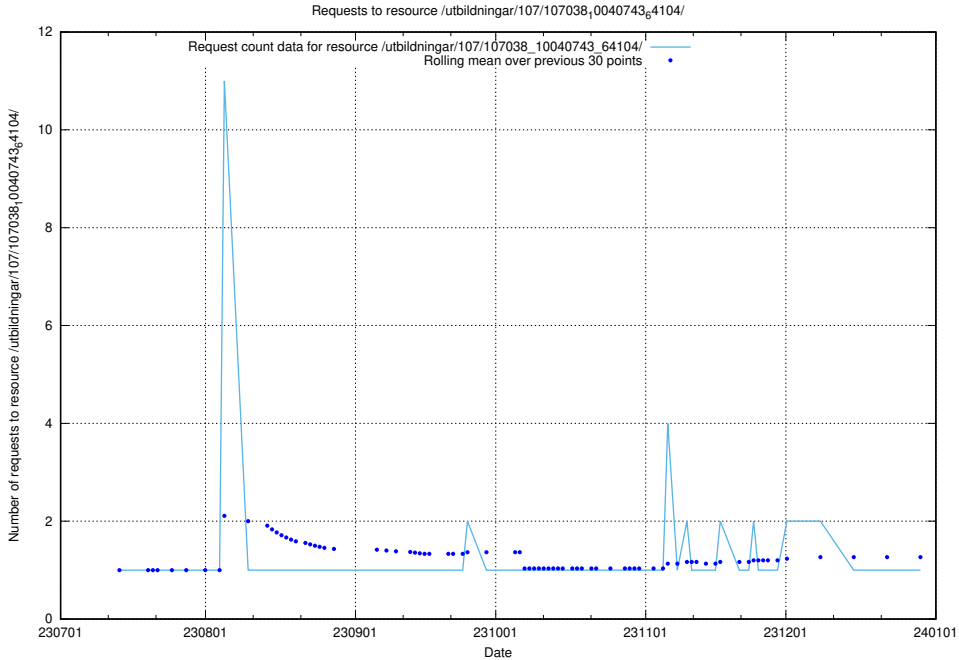

5.5010 Usage of /utbildningar/107/107038_10040743_64104/

Here, we count the number of requests to resource /utbildningar/107/107038_10040743_64104/.