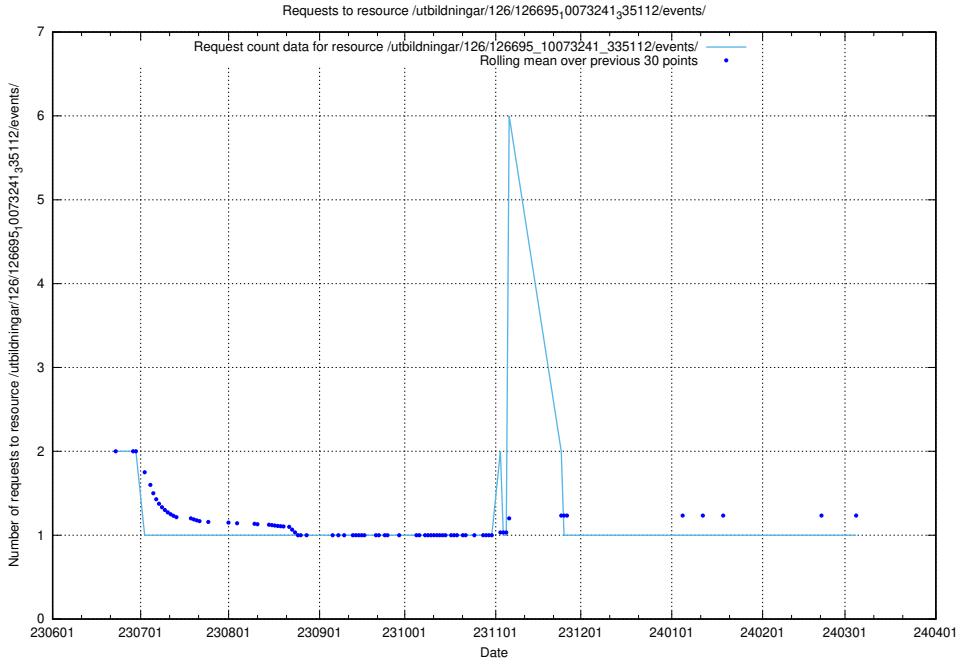

5.5500 Usage of /utbildningar/126/126695_10073241_335112/events/

Here, we count the number of requests to resource /utbildningar/126/126695_10073241_335112/events/