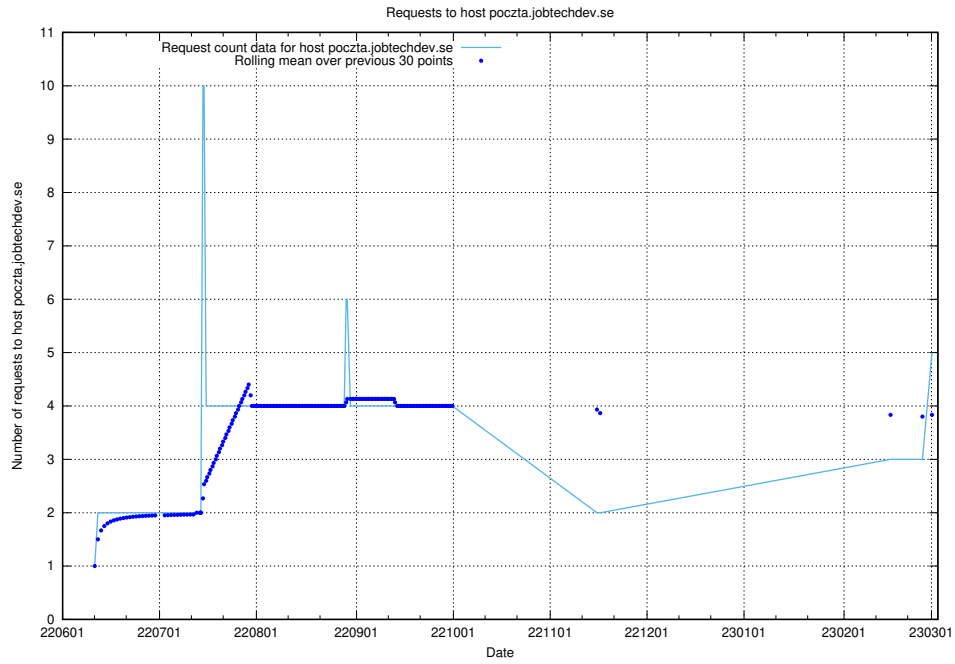

Here, we count the number of requests to host poczta.jobtechdev.se.

7.91 Usage of mentor-api-test.jobtechdev.se

Here, we count the number of requests to host mentor-api-test.jobtechdev.se.

7.92 Usage of transformer.dev.services.jtech.se