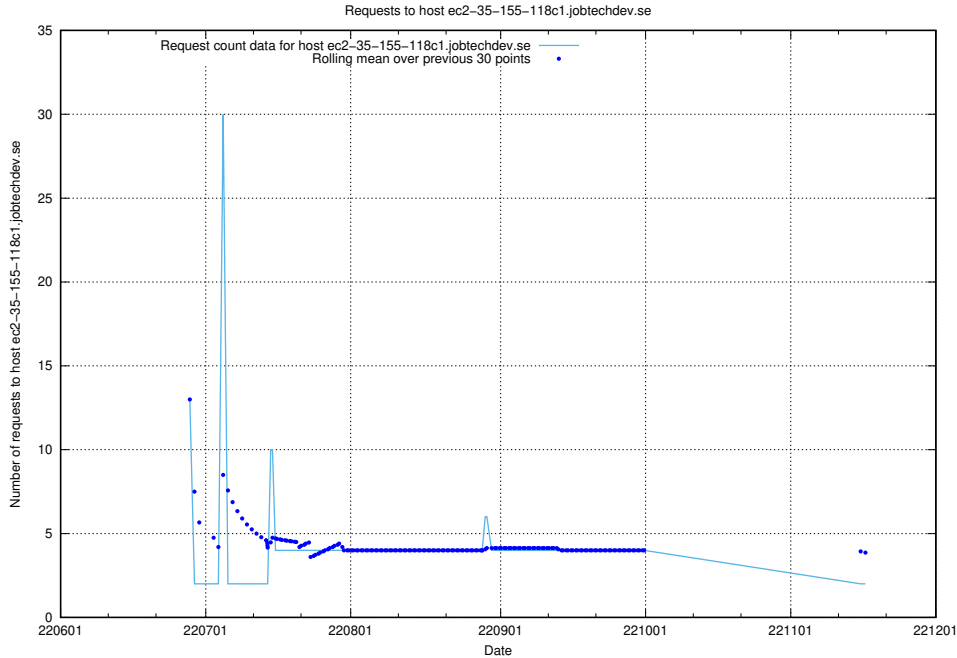

7.392 Usage of ec2-35-155-118c1.jobtechdev.se

Here, we count the number of requests to host ec2-35-155-118c1.jobtechdev.se.