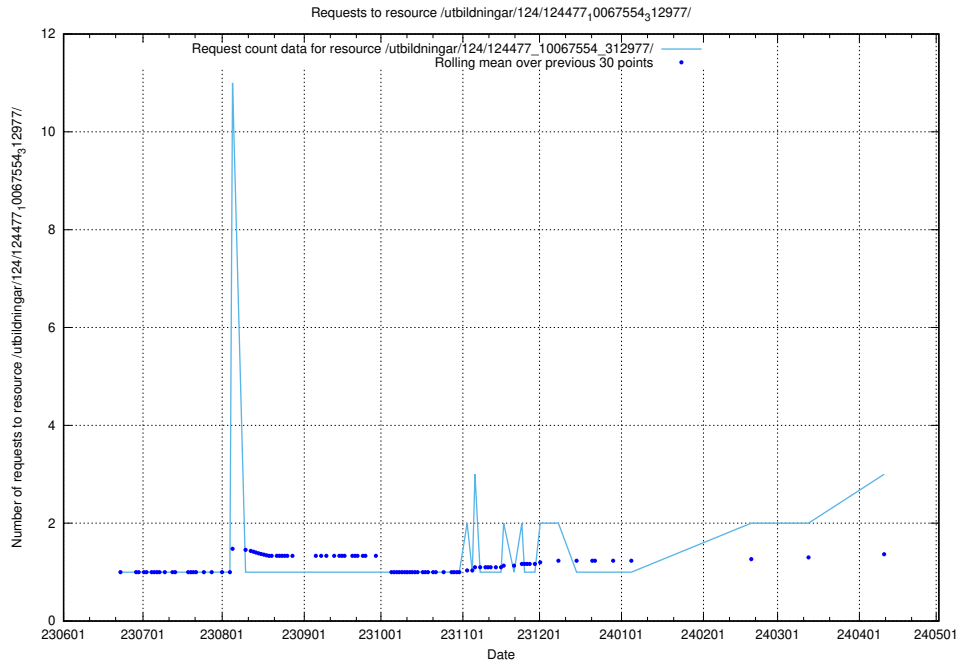

5.379 Usage of /utbildningar/124/124477_10067554_312977/

Here, we count the number of requests to resource /utbildningar/124/124477_10067554_312977/.