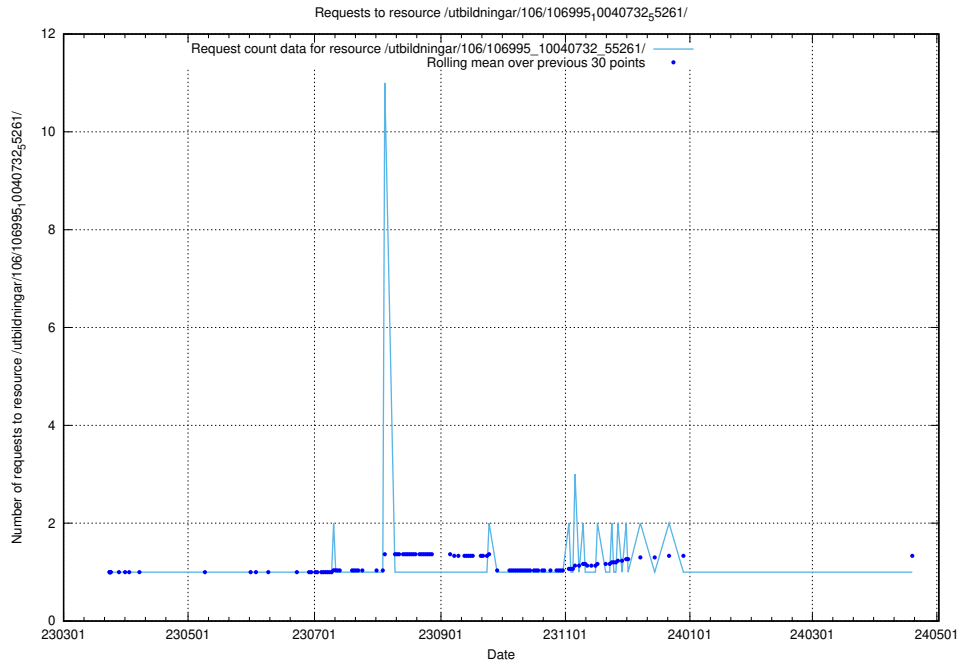

5.5372 Usage of /utbildningar/106/106995_10040732_55261/

Here, we count the number of requests to resource /utbildningar/106/106995_10040732_55261/.

5.5373 Usage of /utbildningar/126/126937_10073568_336111/events/