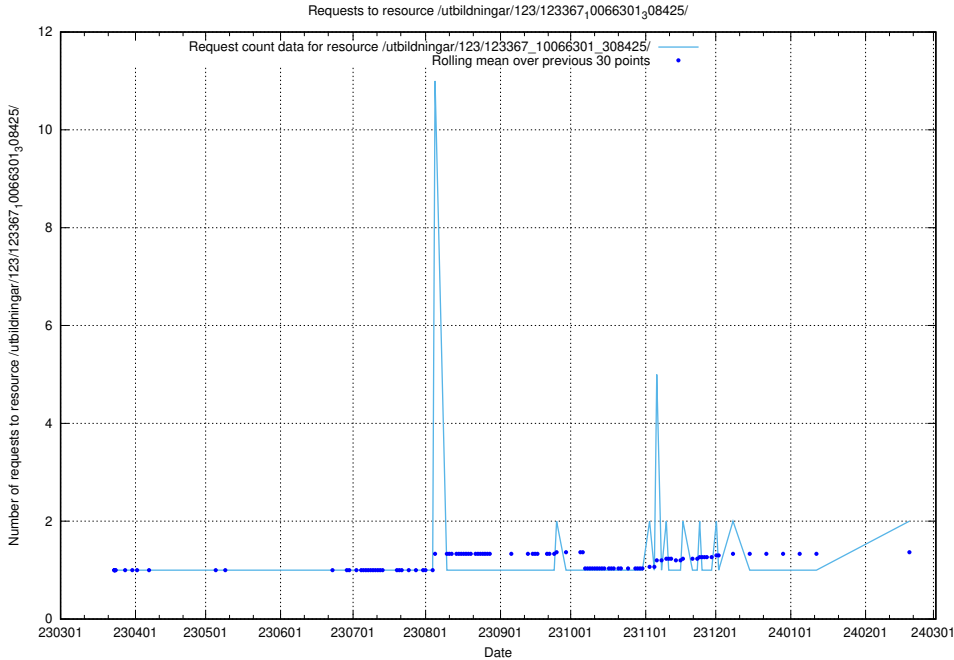

5.702 Usage of /utbildningar/123/123367_10066301_308425/

Here, we count the number of requests to resource /utbildningar/123/123367_10066301_308425/.