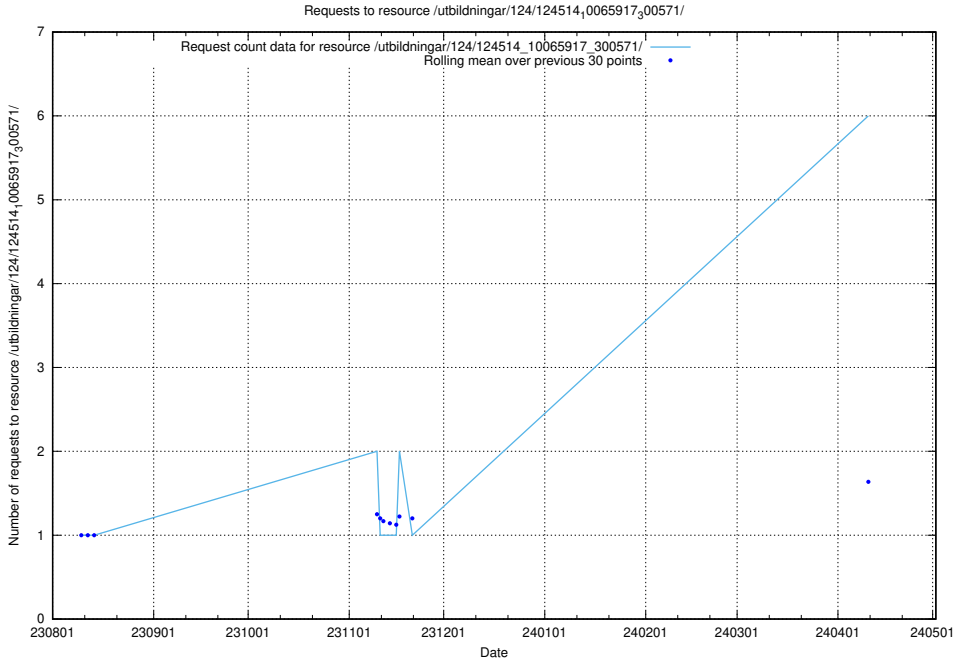

5.79 Usage of /utbildningar/124/124514_10065917_300571/

Here, we count the number of requests to resource /utbildningar/124/124514_10065917_300571/.