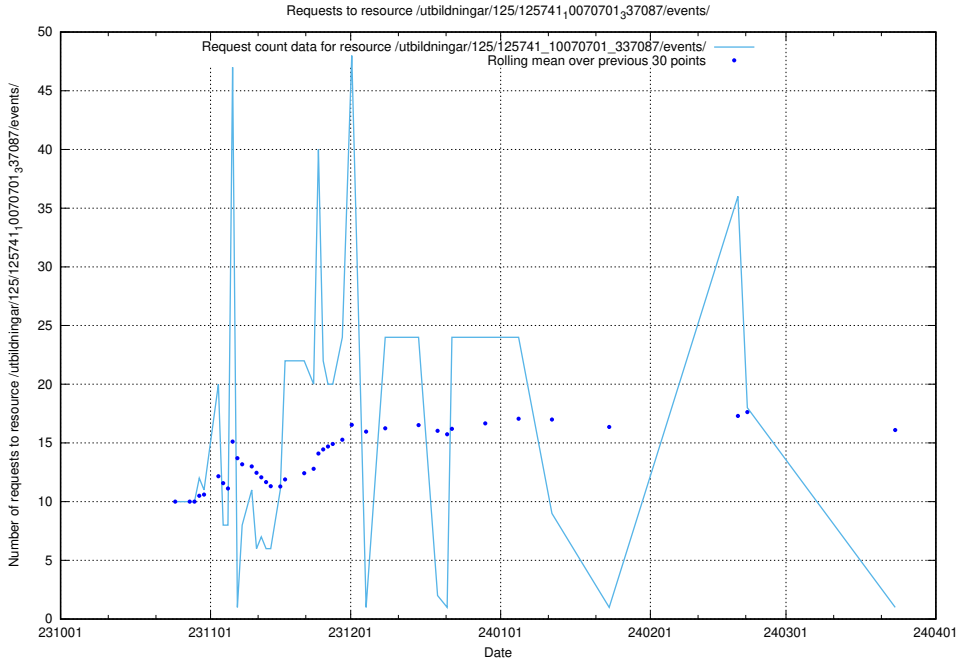

5.4137 Usage of /utbildningar/125/125741_10070701_337087/events/

Here, we count the number of requests to resource /utbildningar/125/125741_10070701_337087/events/