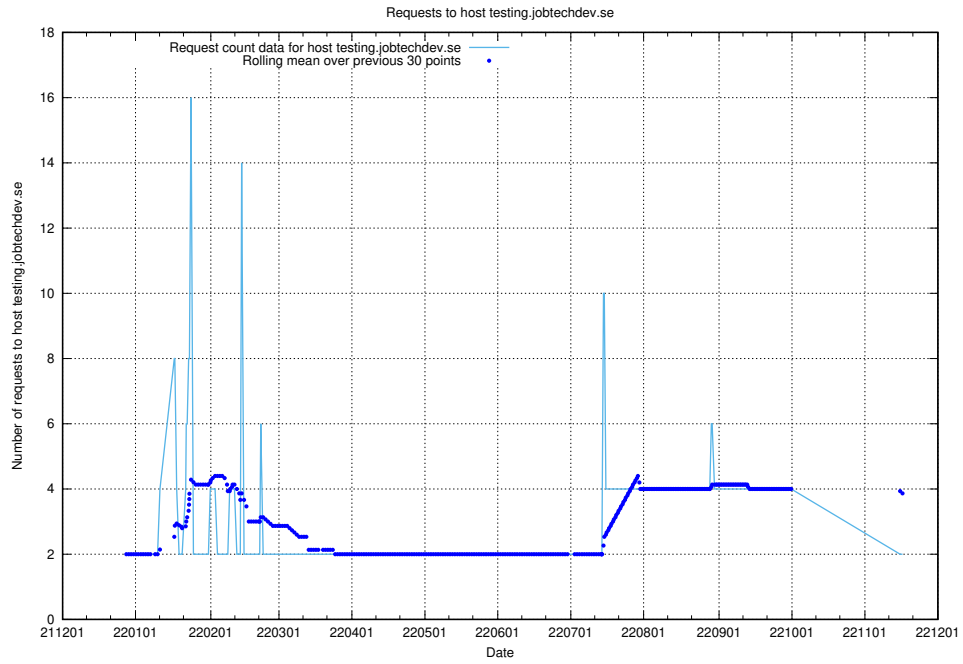

7.352 Usage of testing.jobtechdev.se

Here, we count the number of requests to host testing.jobtechdev.se.

7.353 Usage of support.jobtechdev.se

Here, we count the number of requests to host support.jobtechdev.se.