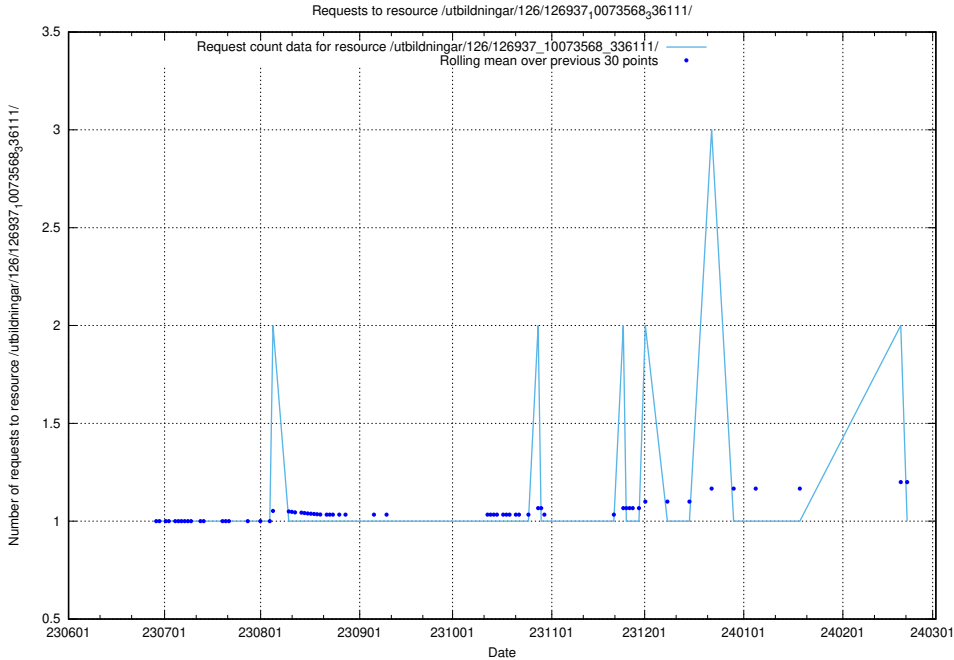

5.5374 Usage of /utbildningar/126/126937_10073568_336111/

Here, we count the number of requests to resource /utbildningar/126/126937_10073568_336111/.