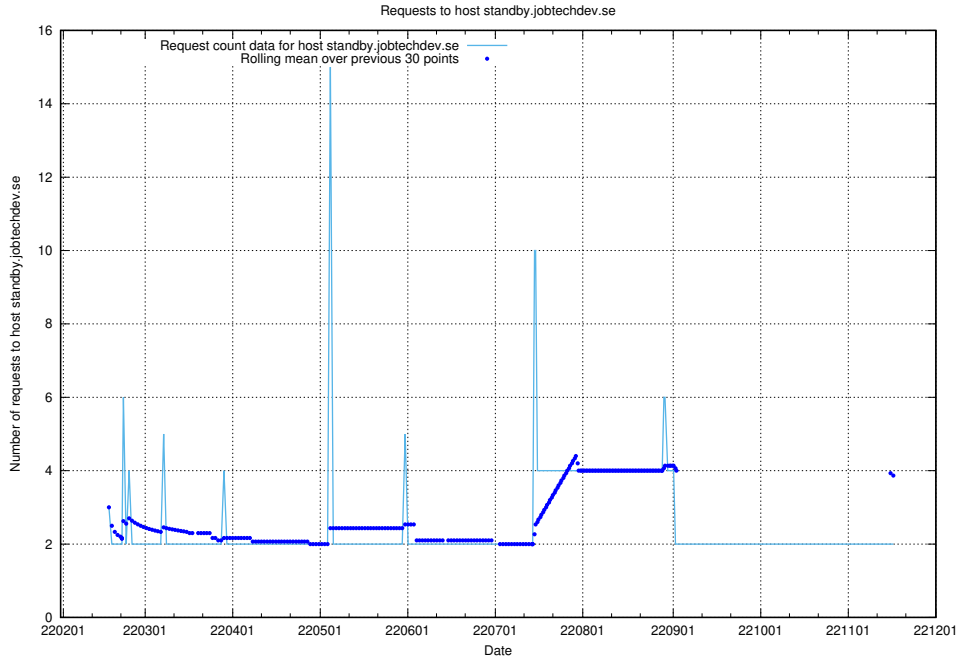

7.534 Usage of `www.develop-transformer.jobtechdev.se`

Here, we count the number of requests to host `www.develop-transformer.jobtechdev.se`.

7.535 Usage of standby.jobtechdev.se

Here, we count the number of requests to host standby.jobtechdev.se.