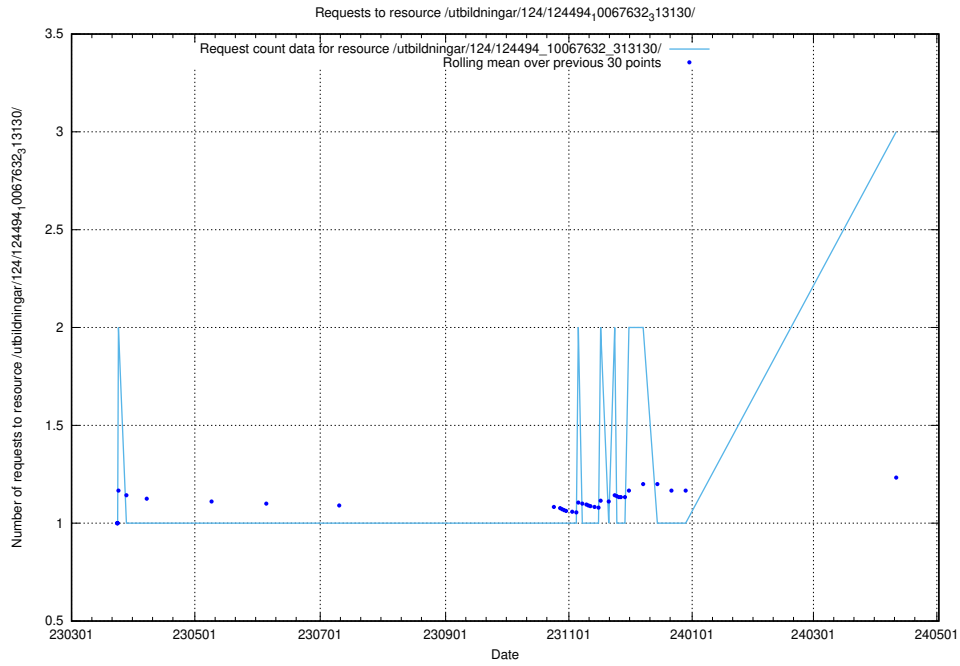

5.295 Usage of /utbildningar/124/124494_10067632_313130/

Here, we count the number of requests to resource /utbildningar/124/124494_10067632_313130/.