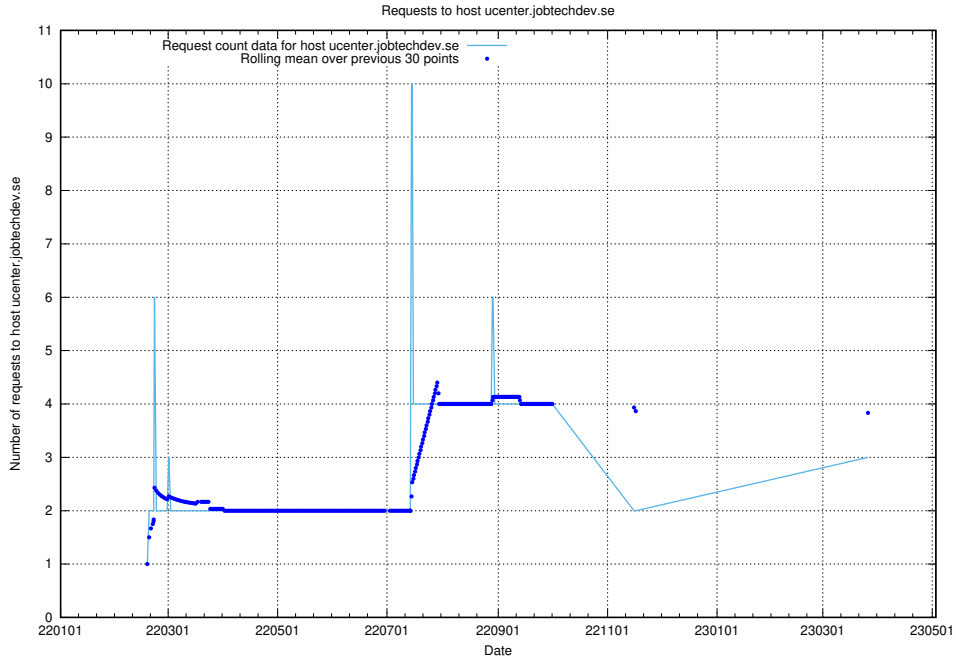

7.224 Usage of ucenter.jobtechdev.se

Here, we count the number of requests to host ucenter.jobtechdev.se.