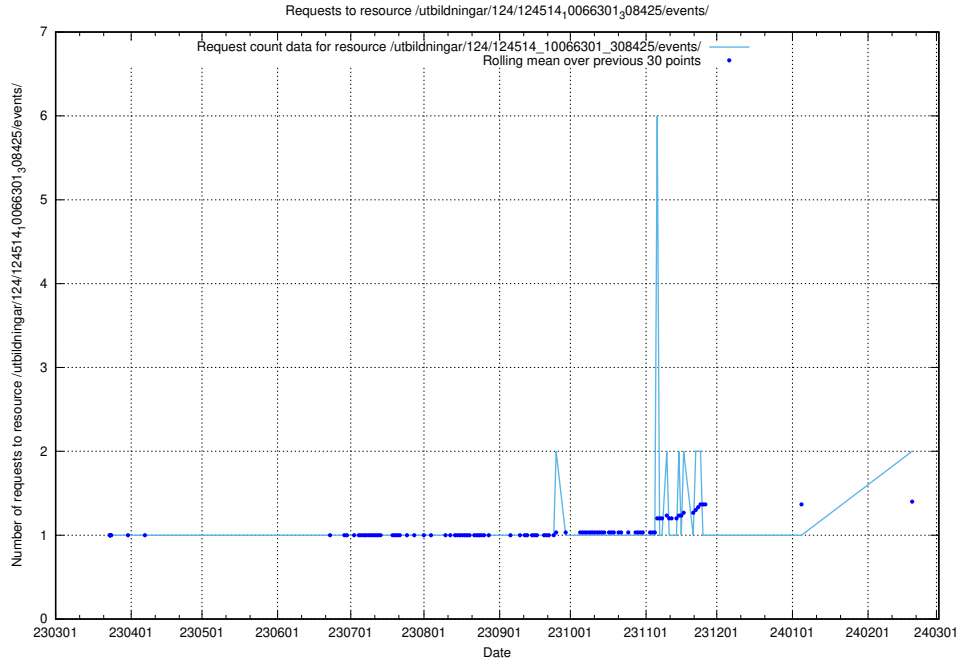

5.494 Usage of /utbildningar/124/124514_10066301_308425/events/

Here, we count the number of requests to resource /utbildningar/124/124514_10066301_308425/events/