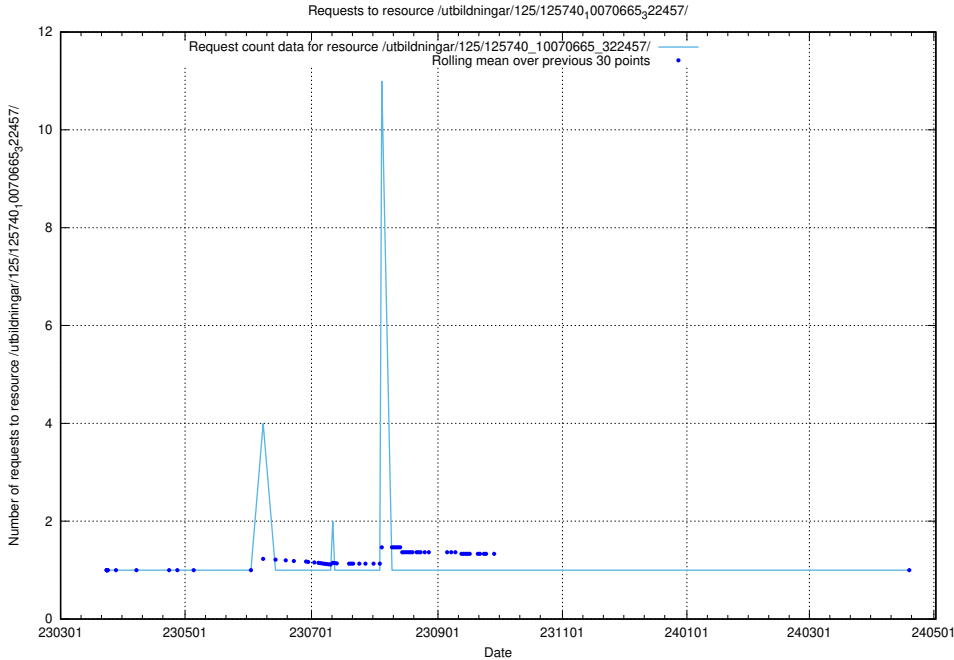

5.941 Usage of /utbildningar/125/125740_10070665_322457/

Here, we count the number of requests to resource /utbildningar/125/125740_10070665_322457/.