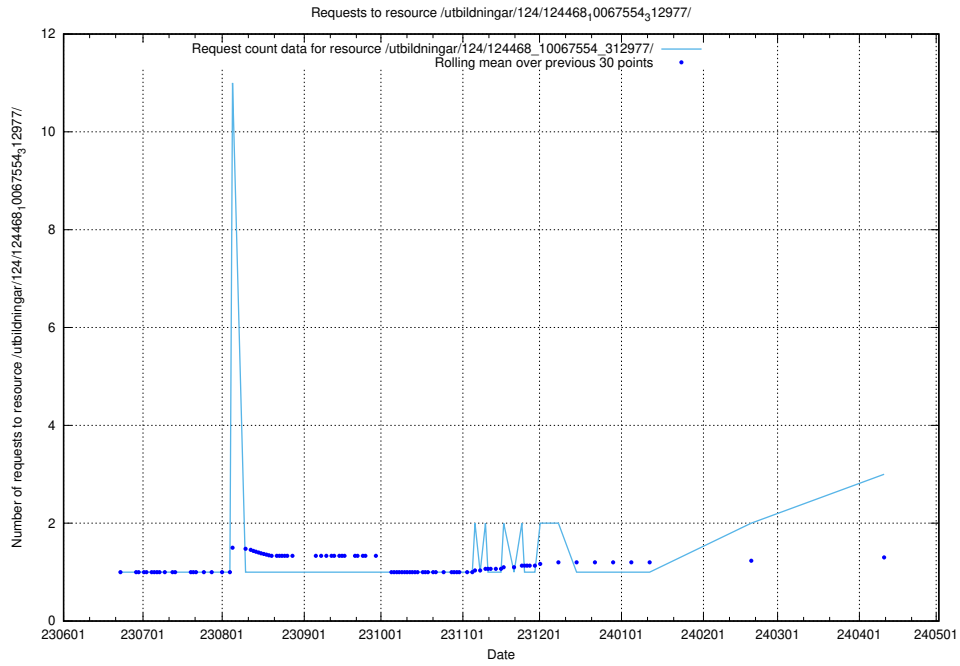

5.381 Usage of /utbildningar/124/124468_10067554_312977/

Here, we count the number of requests to resource /utbildningar/124/124468_10067554_312977/.