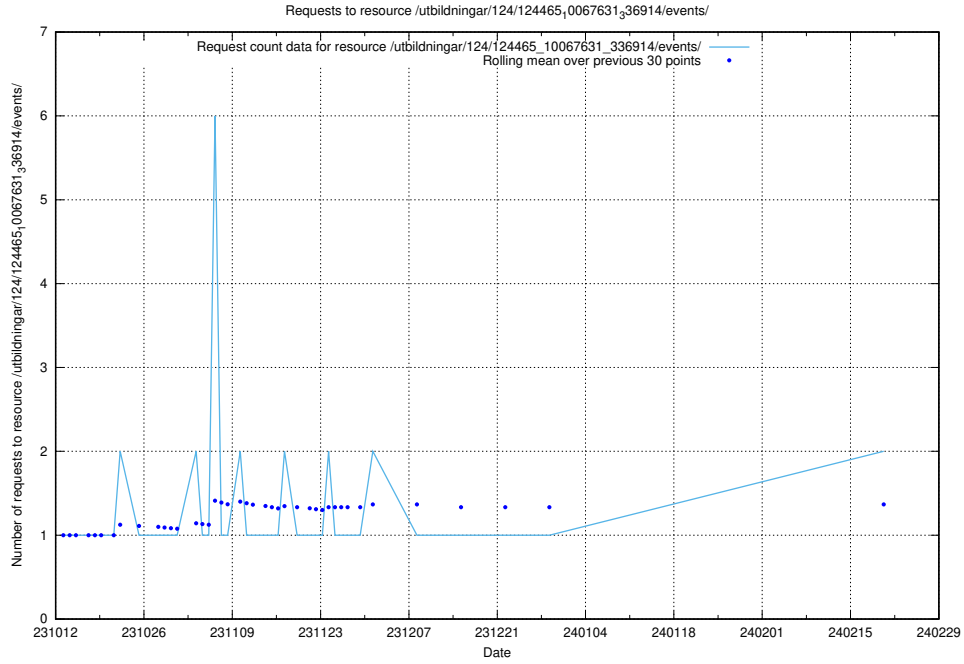

5.683 Usage of /utbildningar/124/124465_10067631_336914/events/

Here, we count the number of requests to resource /utbildningar/124/124465_10067631_336914/events/