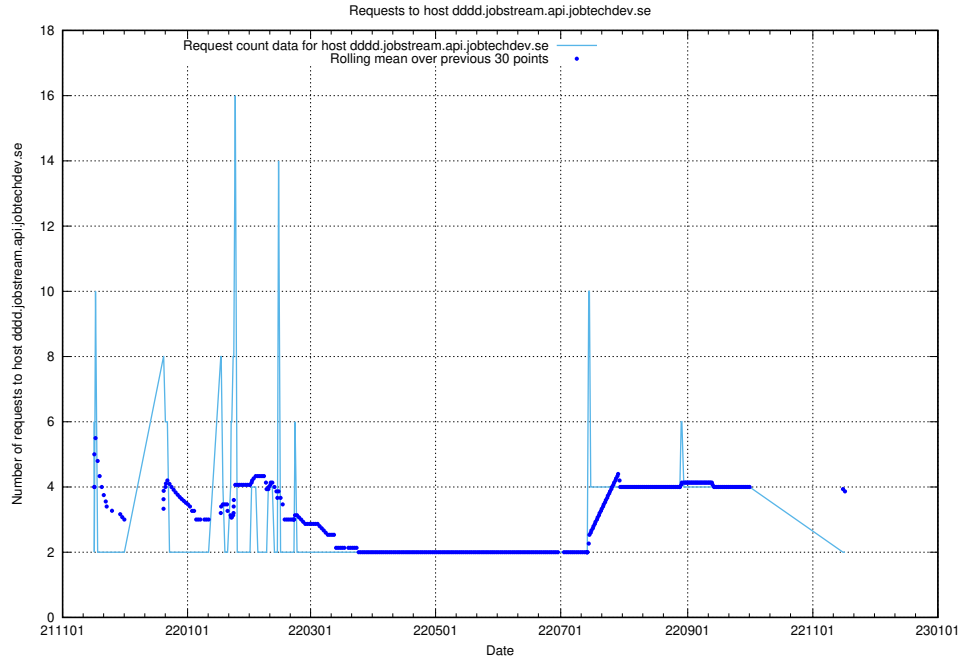

7.524 Usage of dddd.jobstream.api.jobtechdev.se

Here, we count the number of requests to host dddd.jobstream.api.jobtechdev.se.