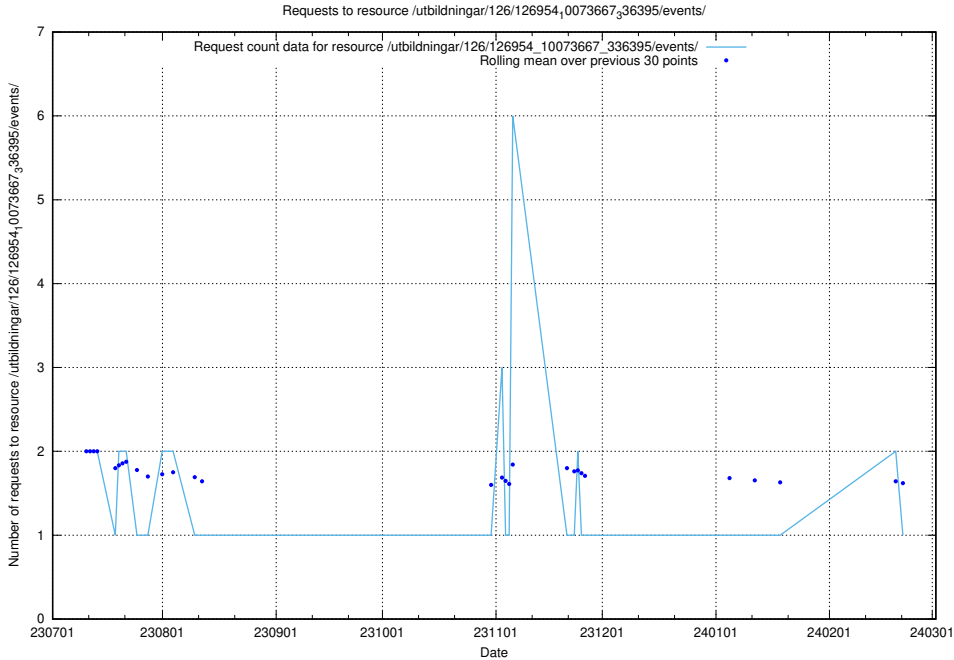

5.5046 Usage of /utbildningar/126/126954_10073667_336395/events/

Here, we count the number of requests to resource /utbildningar/126/126954_10073667_336395/events/