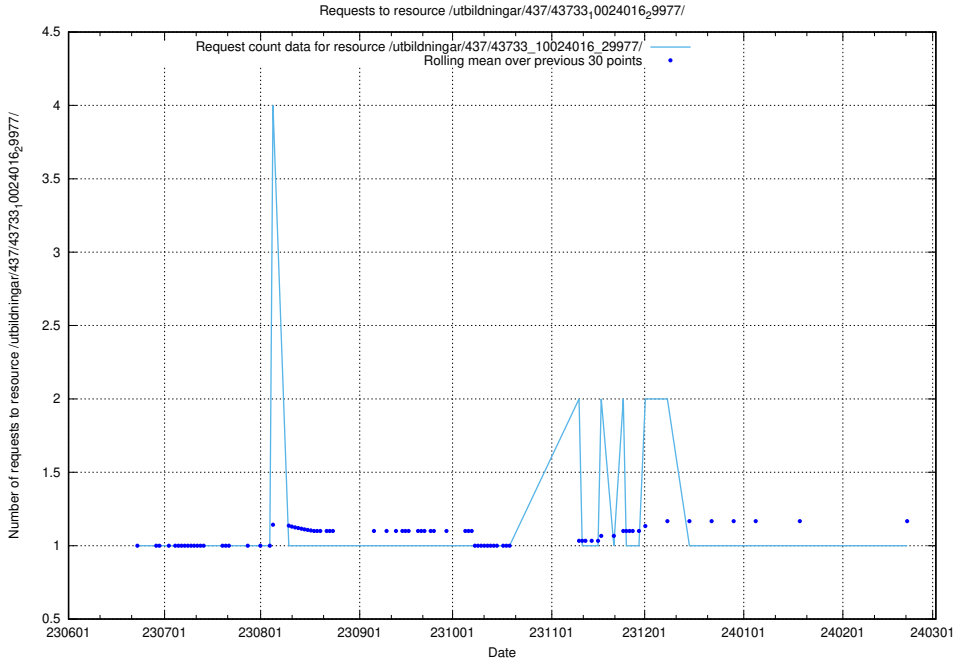

5.5515 Usage of /utbildningar/437/43733_10024016_29977/

Here, we count the number of requests to resource /utbildningar/437/43733_10024016_29977/.