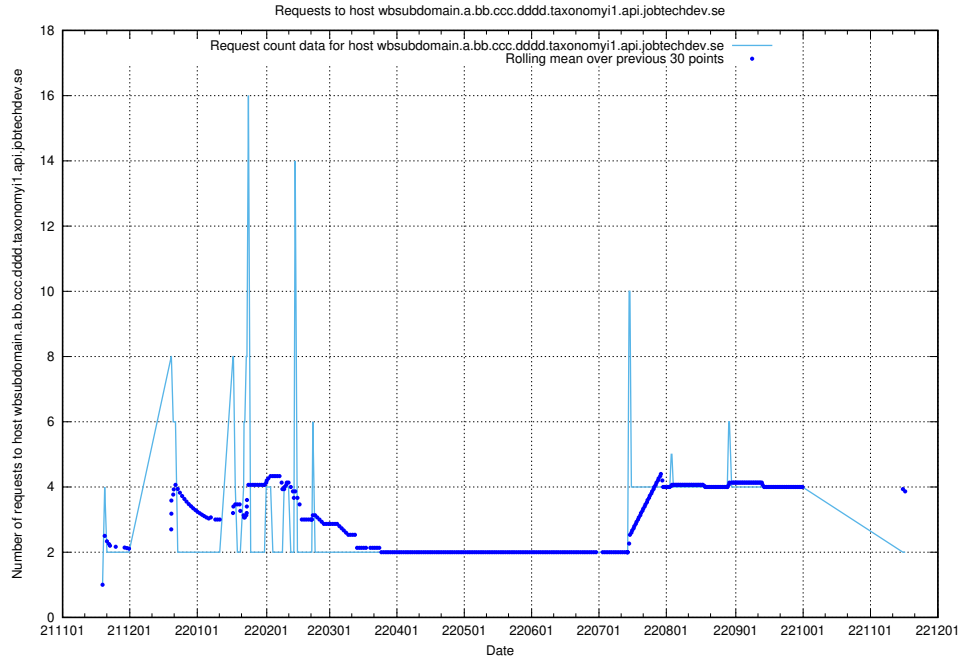

7.457 Usage of wbsubdomain.a.bb.ccc.dddd.taxonomy1.api.jobtechdev.se

Here, we count the number of requests to host wbsubdomain.a.bb.ccc.dddd.taxonomy1.api.jobtechdev.se