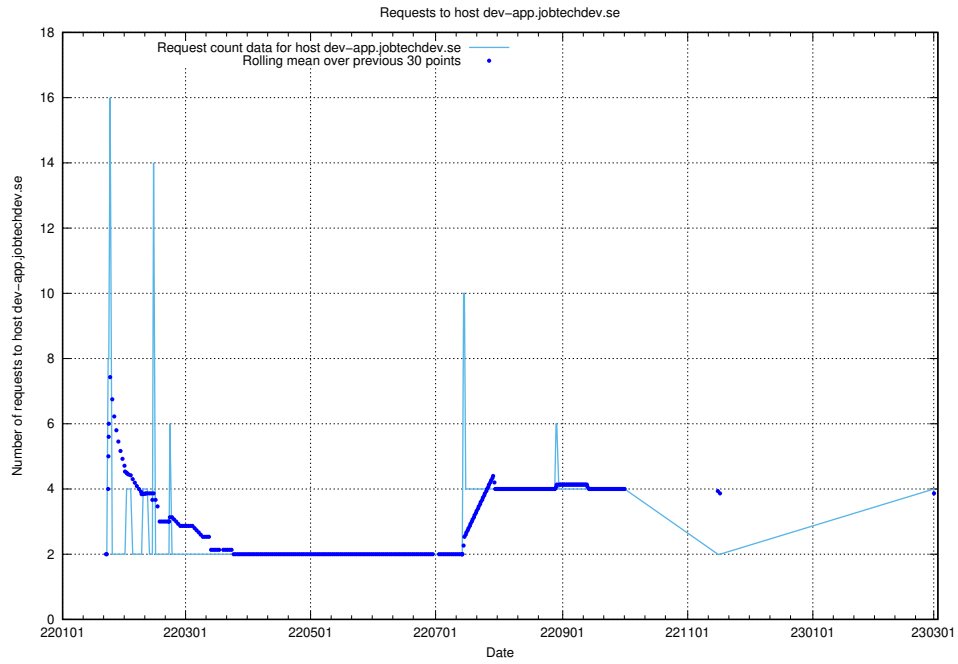

7.95 Usage of dev-app.jobtechdev.se

Here, we count the number of requests to host dev-app.jobtechdev.se.