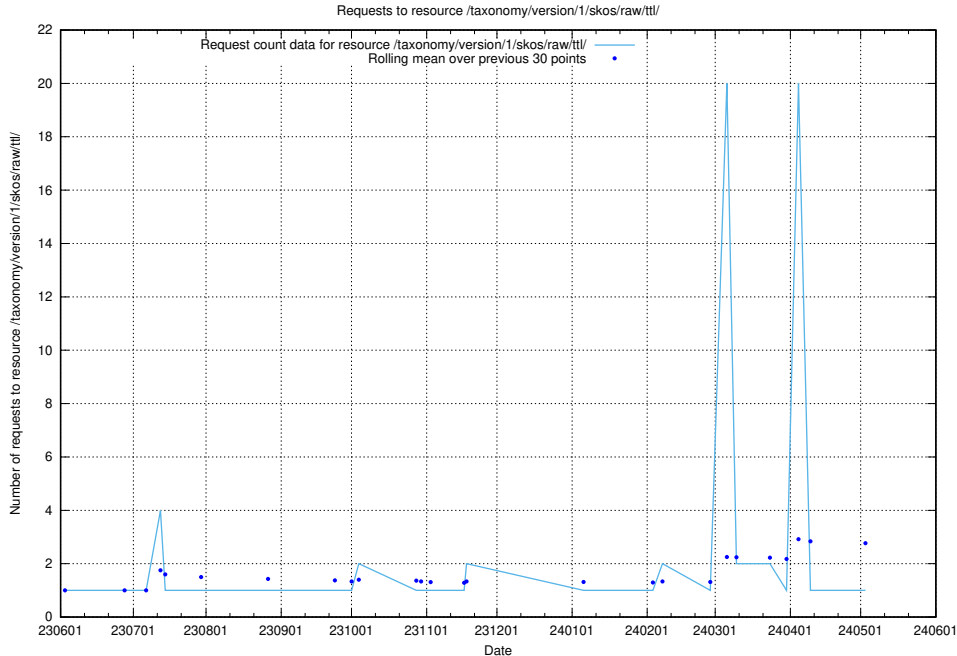

5.5853 Usage of /taxonomy/version/1/skos/raw/ttl/

Here, we count the number of requests to resource /taxonomy/version/1/skos/raw/ttl/.