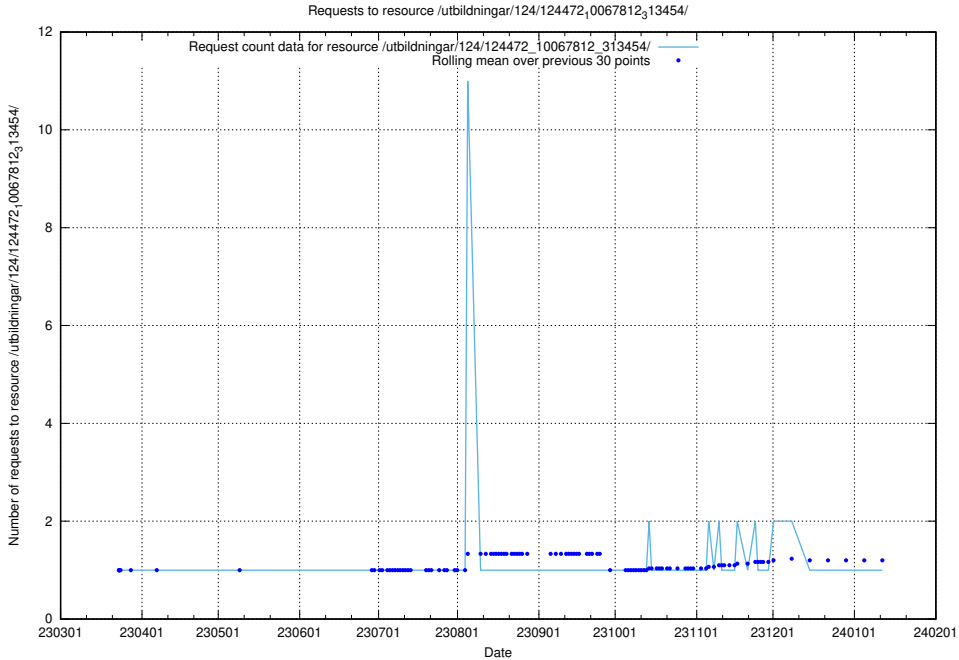

5.2923 Usage of /utbildningar/124/124472_10067812_313454/

Here, we count the number of requests to resource /utbildningar/124/124472_10067812_313454/.