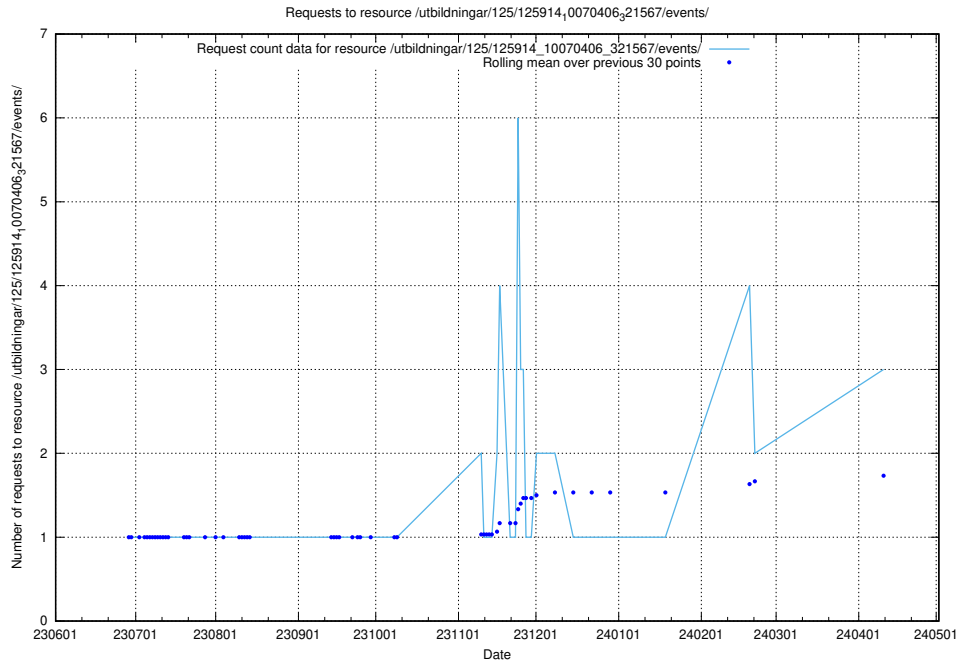

5.359 Usage of /utbildningar/125/125914_10070406_321567/events/

Here, we count the number of requests to resource /utbildningar/125/125914_10070406_321567/events/