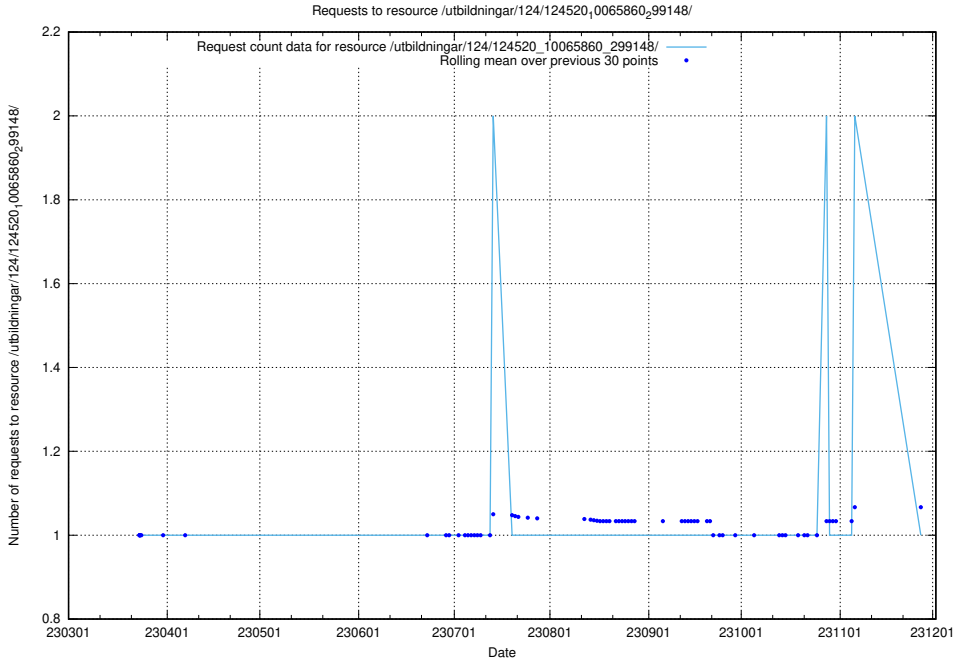

5.1207 Usage of /utbildningar/124/124520_10065860_299148/

Here, we count the number of requests to resource /utbildningar/124/124520_10065860_299148/.