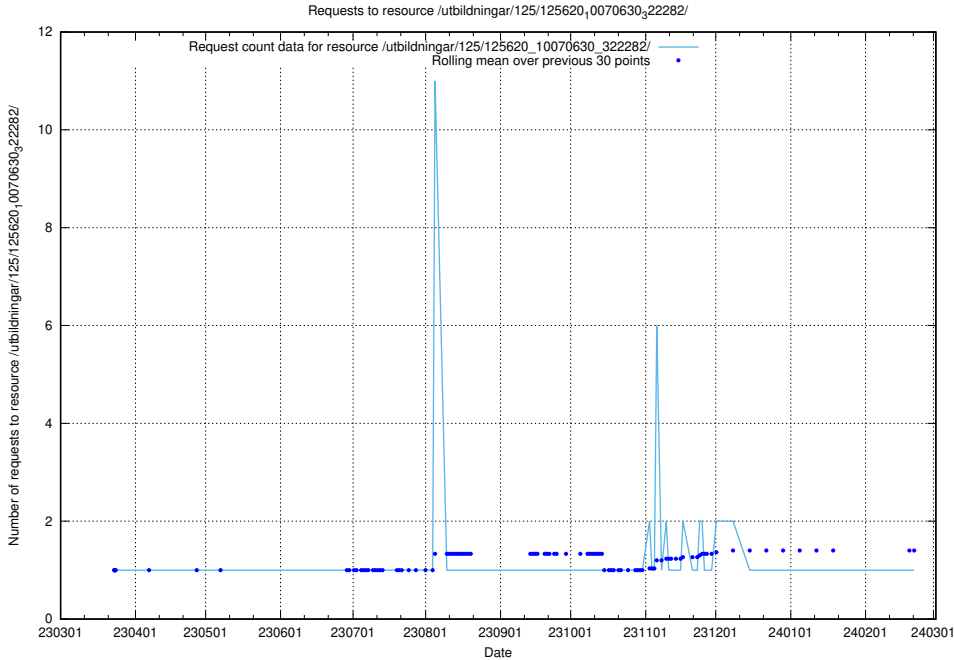

5.994 Usage of /utbildningar/125/125620_10070630_322282/

Here, we count the number of requests to resource /utbildningar/125/125620_10070630_322282/.