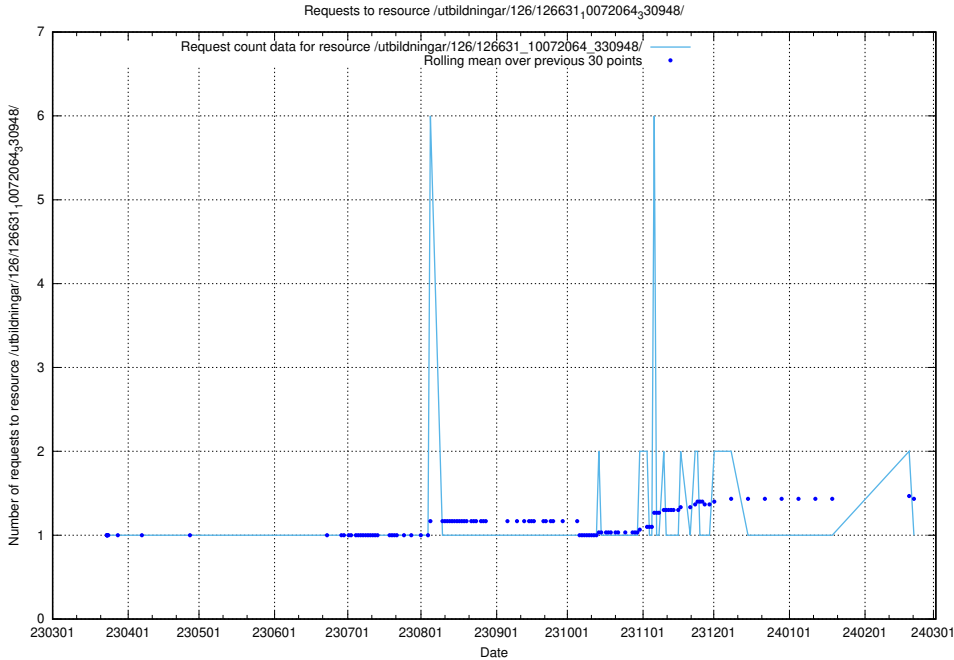

5.6368 Usage of /utbildningar/126/126631_10072064_330948/

Here, we count the number of requests to resource /utbildningar/126/126631_10072064_330948/.