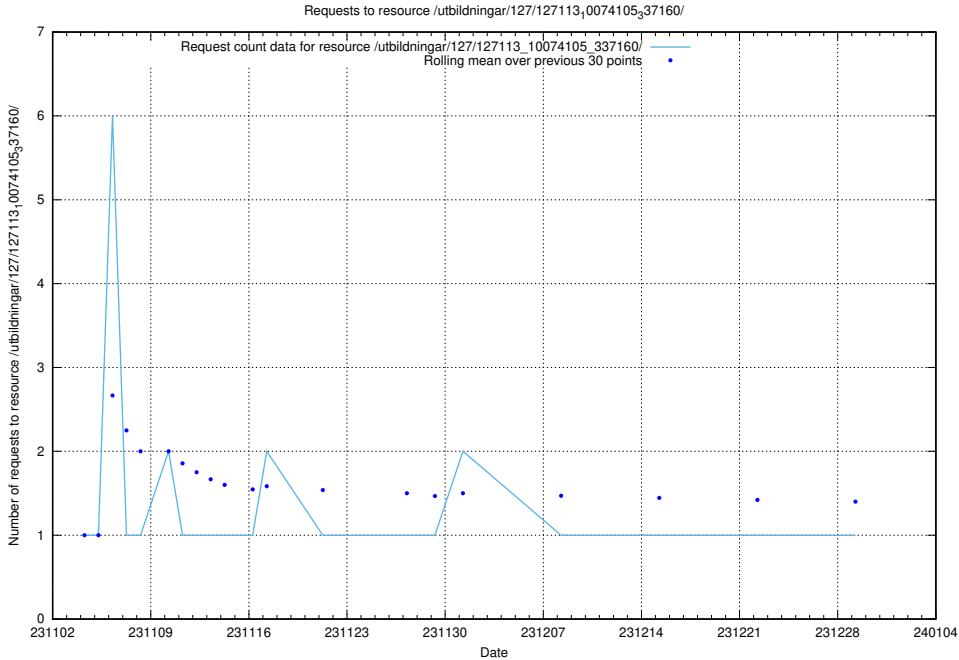

5.4058 Usage of /utbildningar/127/127113_10074105_337160/

Here, we count the number of requests to resource /utbildningar/127/127113_10074105_337160/.