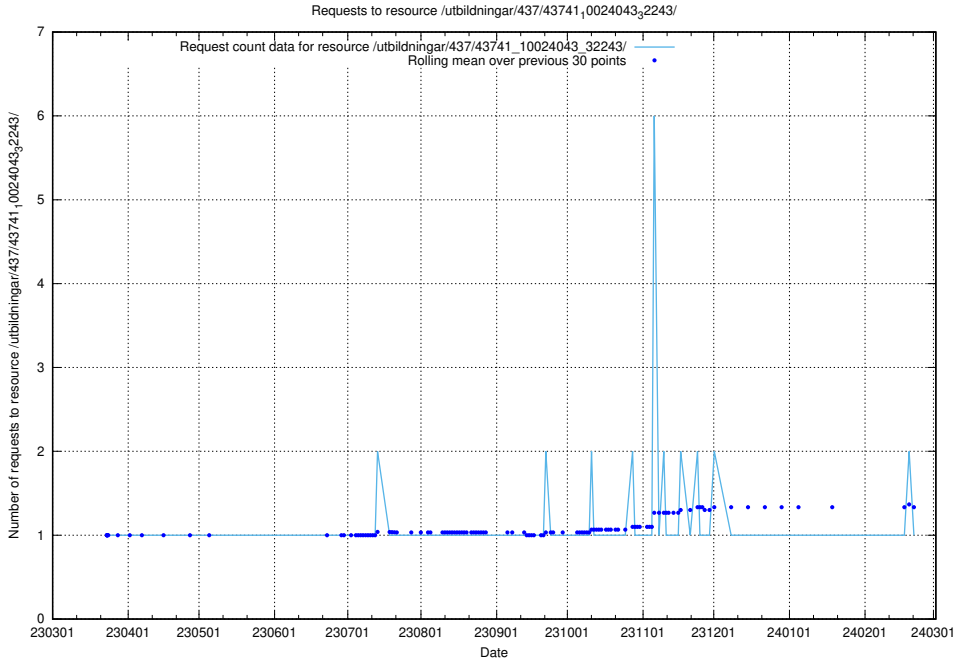

5.6363 Usage of /utbildningar/437/43741_10024043_32243/

Here, we count the number of requests to resource /utbildningar/437/43741_10024043_32243/.