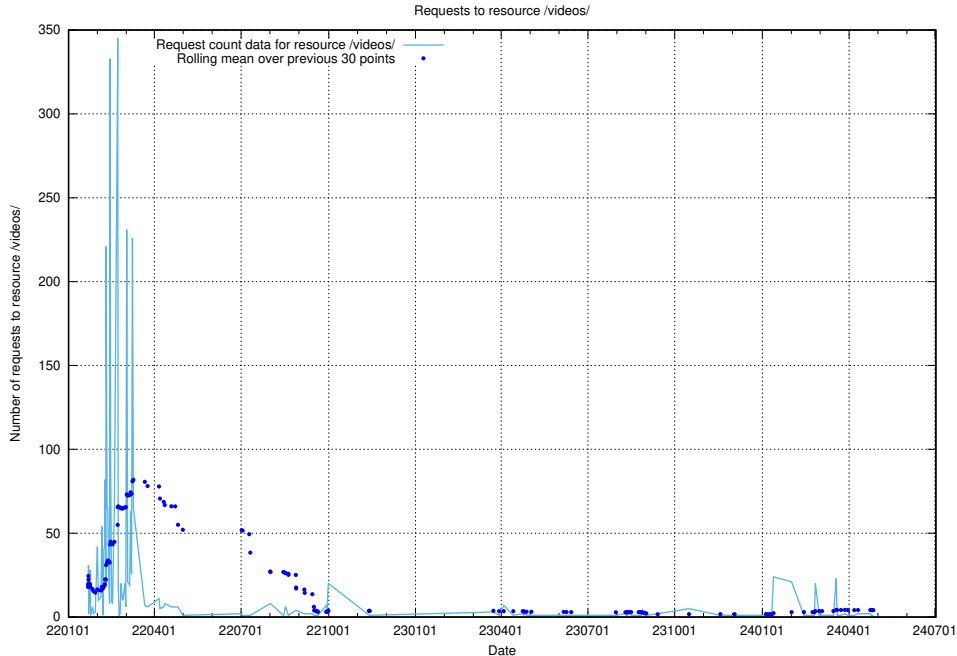

5.5918 Usage of /videos/

Here, we count the number of requests to resource /videos/.