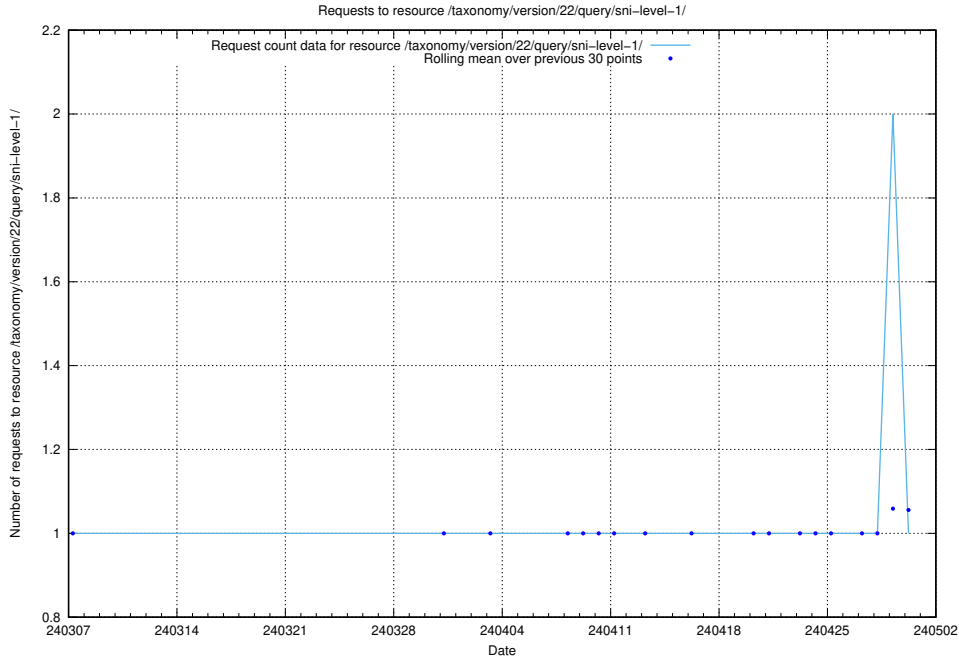

5.1825 Usage of /taxonomy/version/22/query/sni-level-1/

Here, we count the number of requests to resource /taxonomy/version/22/query/sni-level-1/.