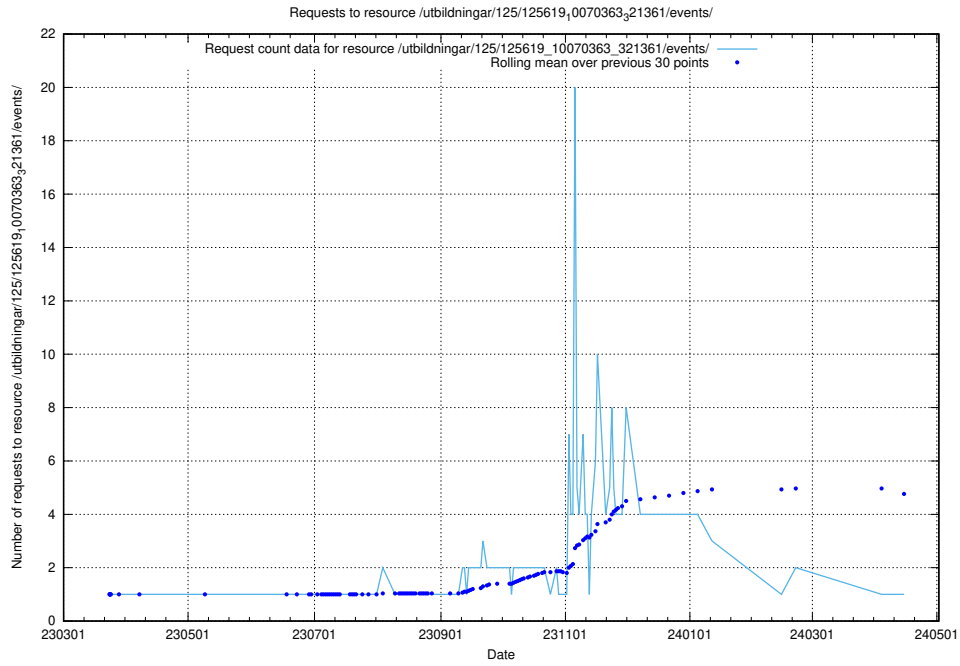

5.1000 Usage of /utbildningar/125/125619_10070363_321361/events/

Here, we count the number of requests to resource /utbildningar/125/125619_10070363_321361/events/