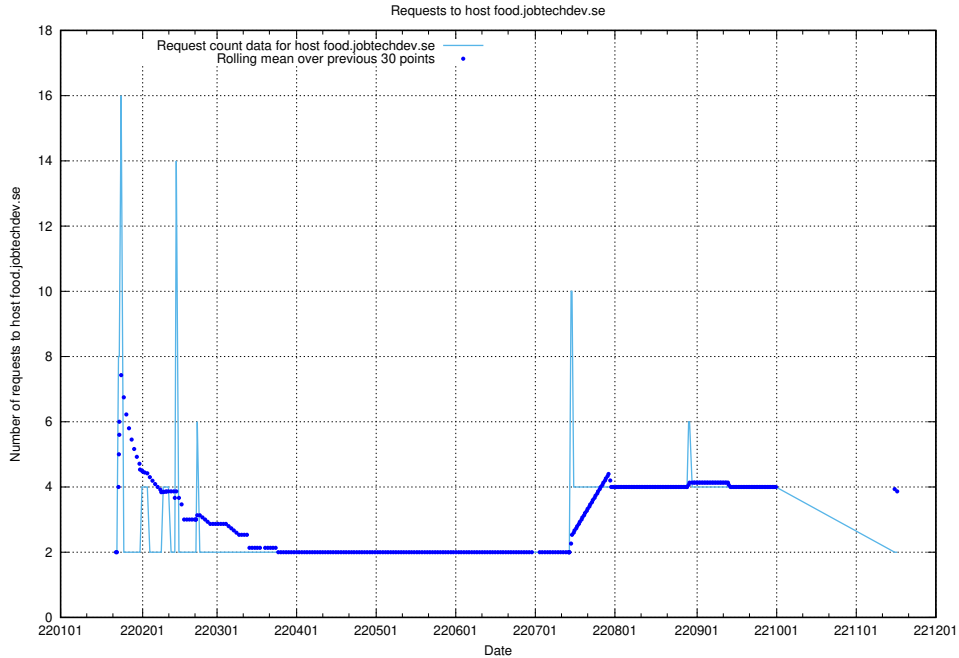

7.595 Usage of food.jobtechdev.se

Here, we count the number of requests to host food.jobtechdev.se.

7.596 Usage of events.jobtechdev.se

Here, we count the number of requests to host events.jobtechdev.se.