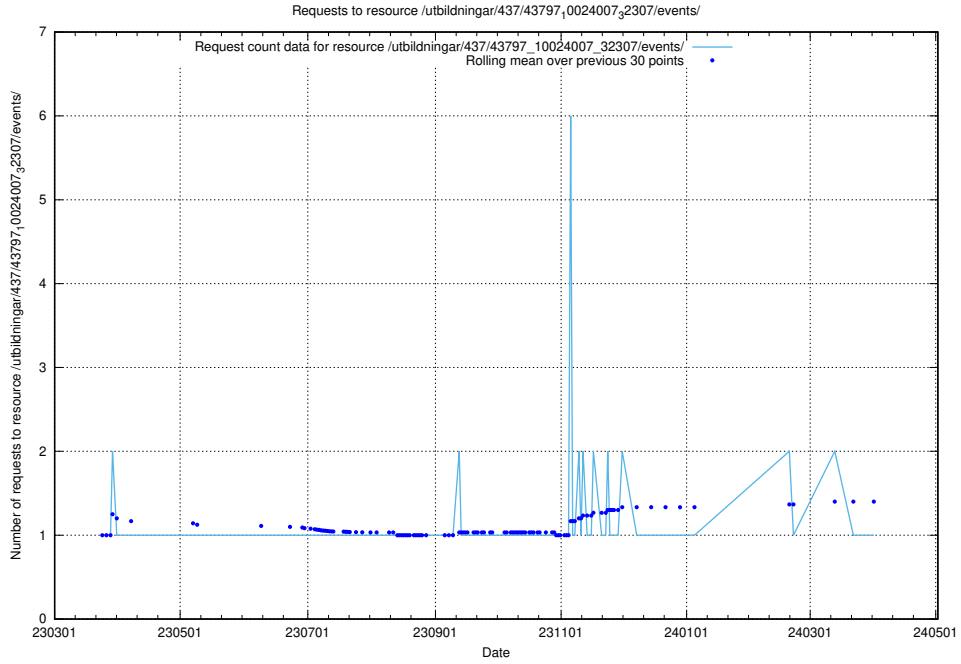

5.6149 Usage of /utbildningar/437/43797_10024007_32307/events/

Here, we count the number of requests to resource /utbildningar/437/43797_10024007_32307/events/.