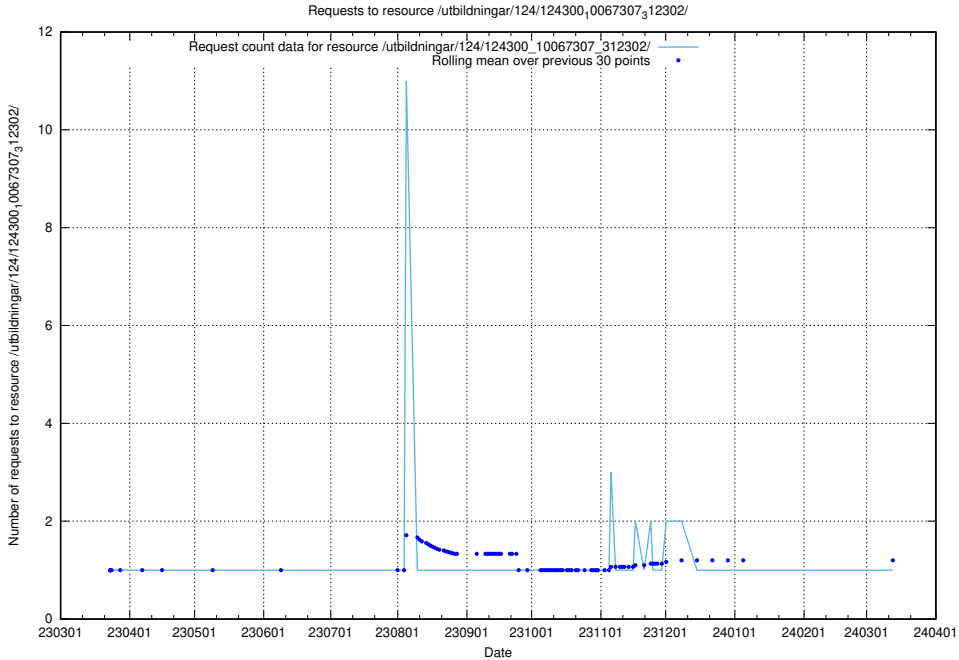

Here, we count the number of requests to resource /utbildningar/126/126235_10071455_326669/events/

5.3887 Usage of /utbildningar/124/124300_10067307_312302/

Here, we count the number of requests to resource /utbildningar/124/124300_10067307_312302/.