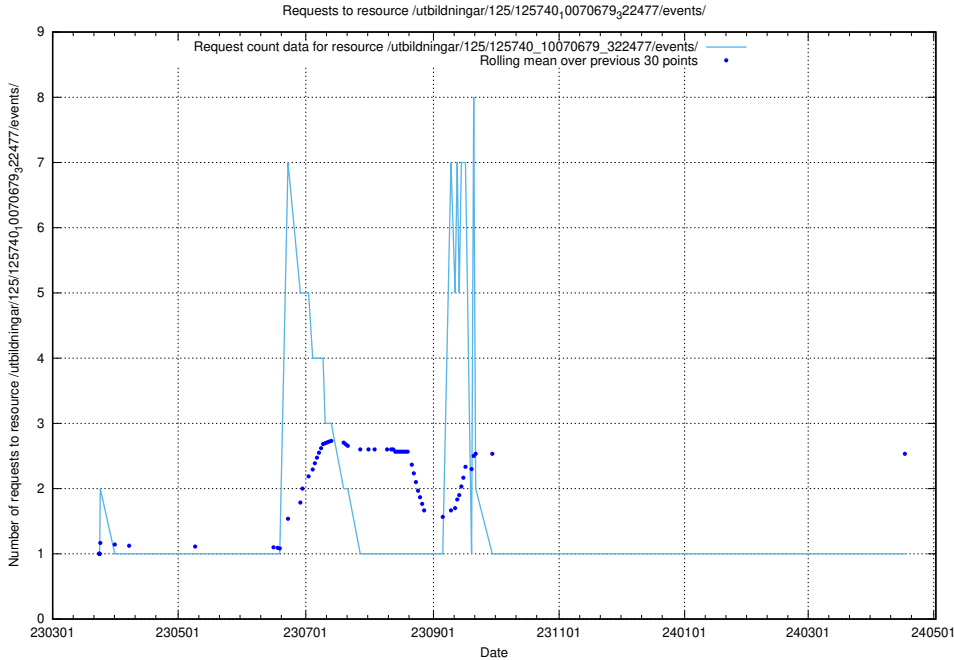

5.925 Usage of /utbildningar/125/125740_10070679_322477/events/

Here, we count the number of requests to resource /utbildningar/125/125740_10070679_322477/events/