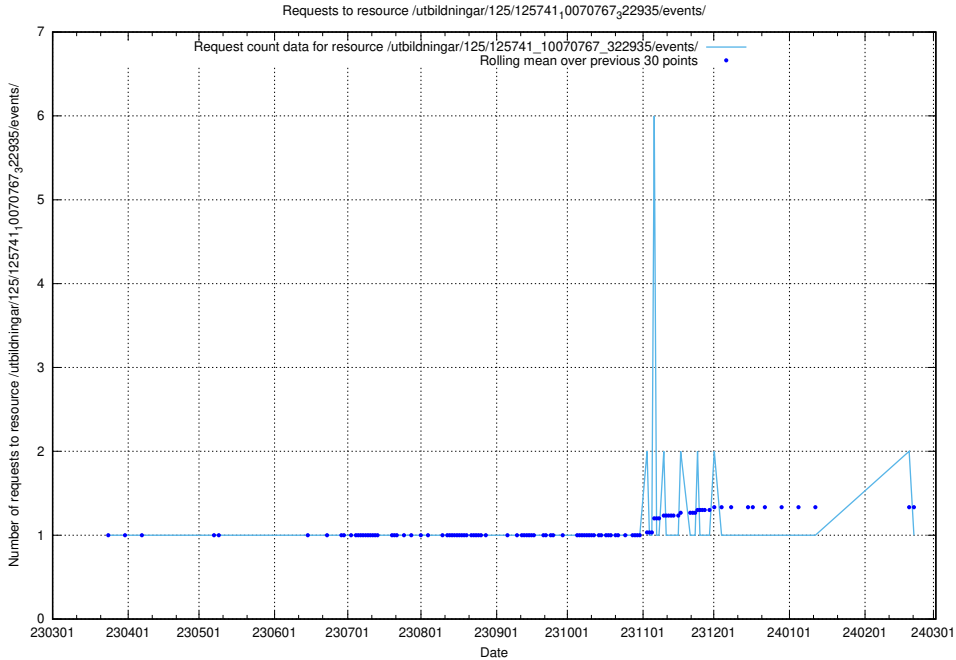

5.6197 Usage of /utbildningar/125/125741_10070767_322935/events/

Here, we count the number of requests to resource /utbildningar/125/125741_10070767_322935/events/