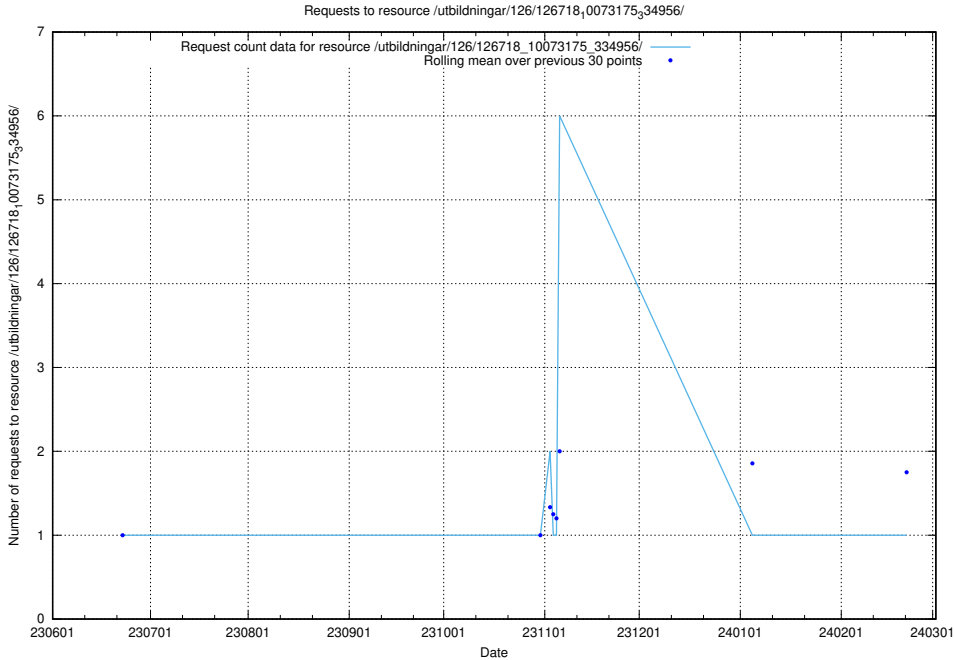

5.5552 Usage of /utbildningar/126/126718_10073175_334956/

Here, we count the number of requests to resource /utbildningar/126/126718_10073175_334956/.