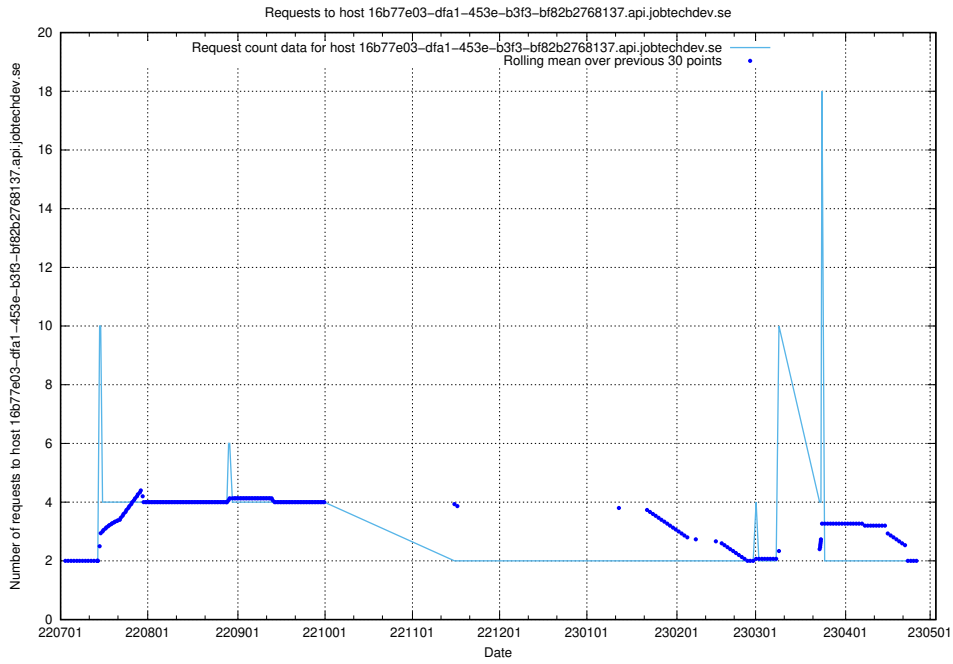

7.386 Usage of 16b77e03-dfa1-453e-b3f3-bf82b2768137.api.jobtechdev.se

Here, we count the number of requests to host 16b77e03-dfa1-453e-b3f3-bf82b2768137.api.jobtechdev.se.