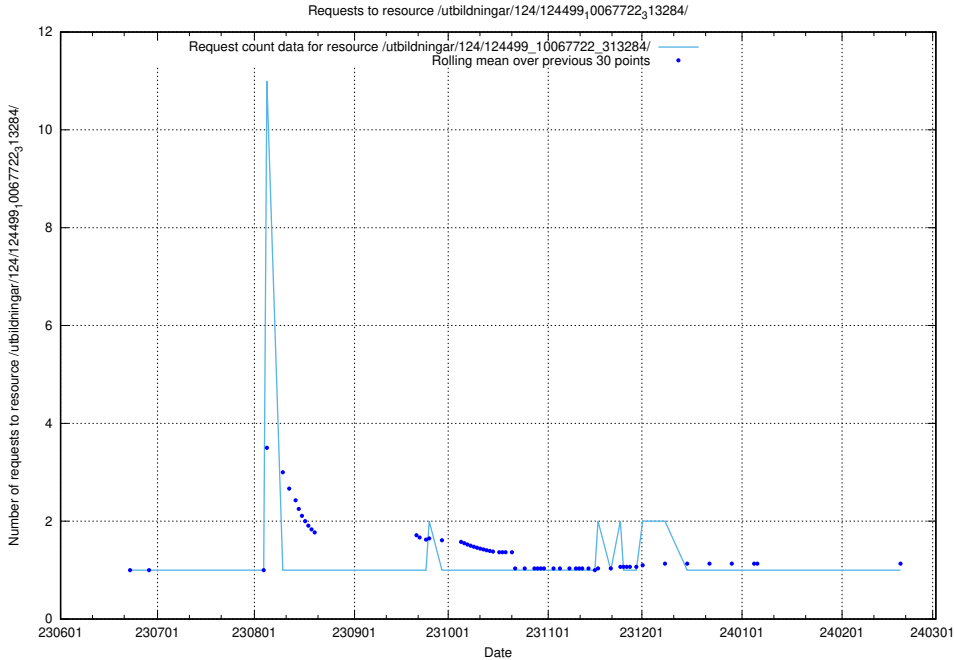

5.5722 Usage of /utbildningar/124/124499_10067722_313284/

Here, we count the number of requests to resource /utbildningar/124/124499_10067722_313284/.