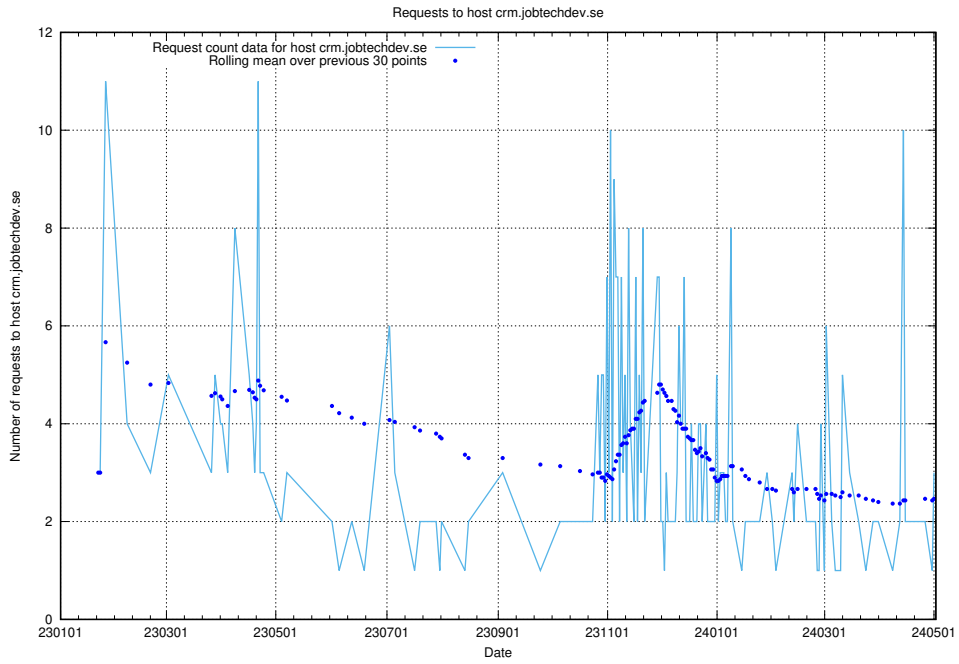

7.176 Usage of crm.jobtechdev.se

Here, we count the number of requests to host crm.jobtechdev.se.