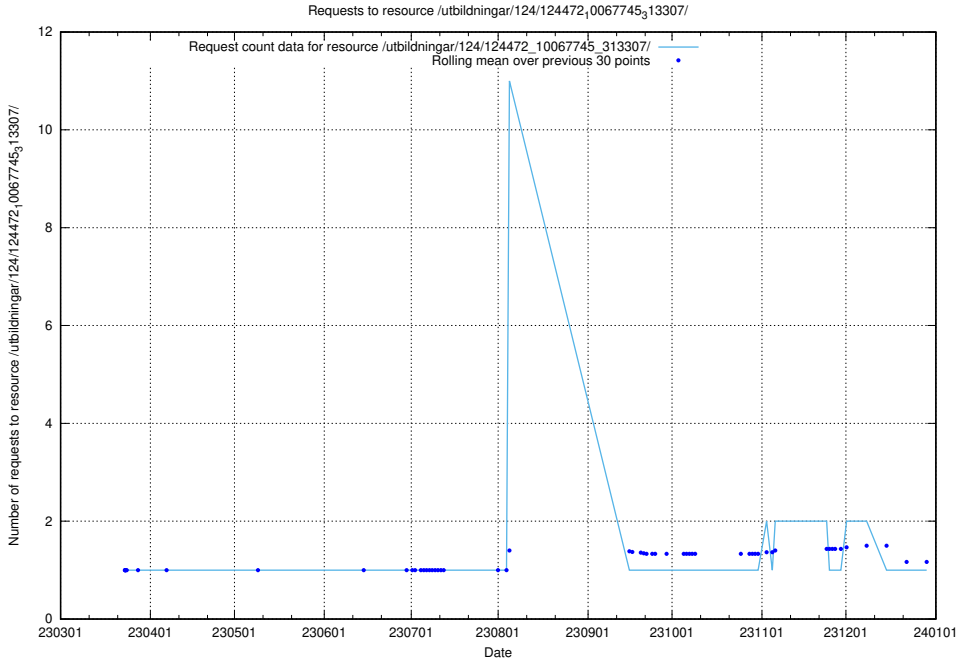

5.2945 Usage of /utbildningar/124/124472_10067745_313307/

Here, we count the number of requests to resource /utbildningar/124/124472_10067745_313307/.