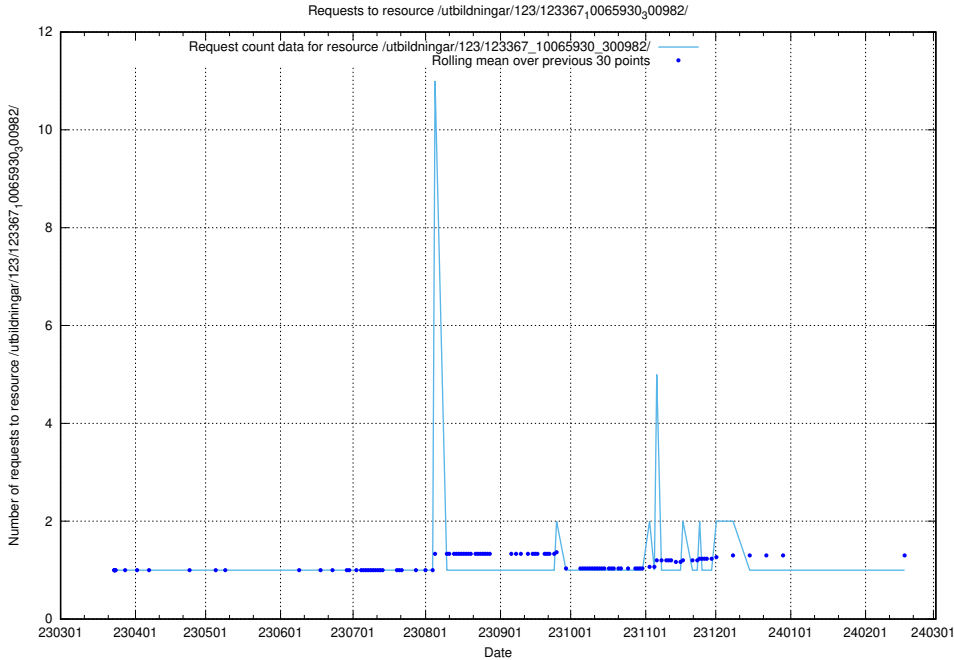

5.4564 Usage of /utbildningar/123/123367_10065930_300982/

Here, we count the number of requests to resource /utbildningar/123/123367_10065930_300982/.