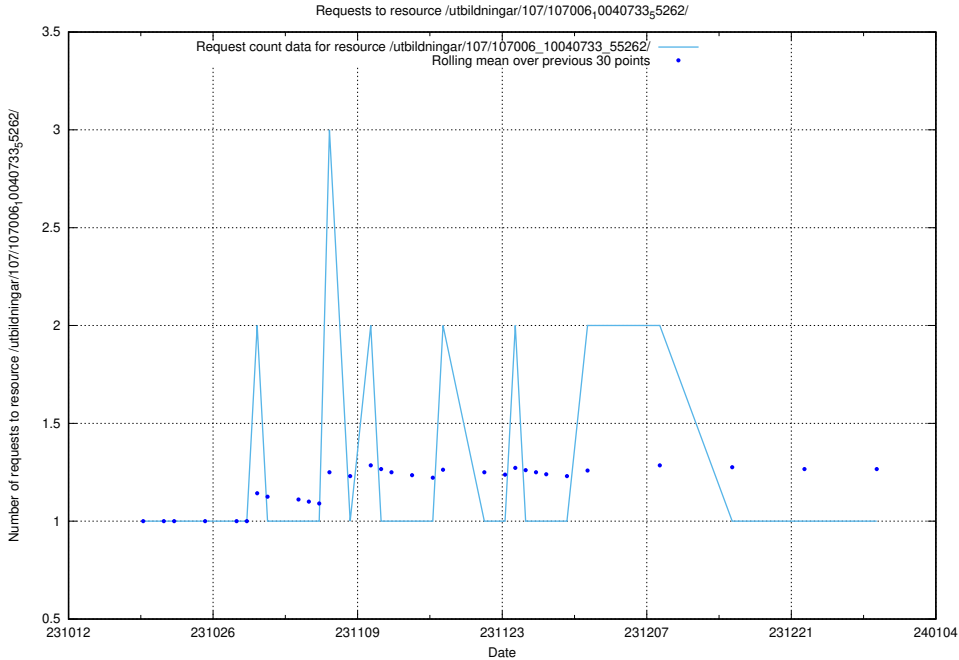

5.4206 Usage of /utbildningar/107/107006_10040733_55262/

Here, we count the number of requests to resource /utbildningar/107/107006_10040733_55262/.