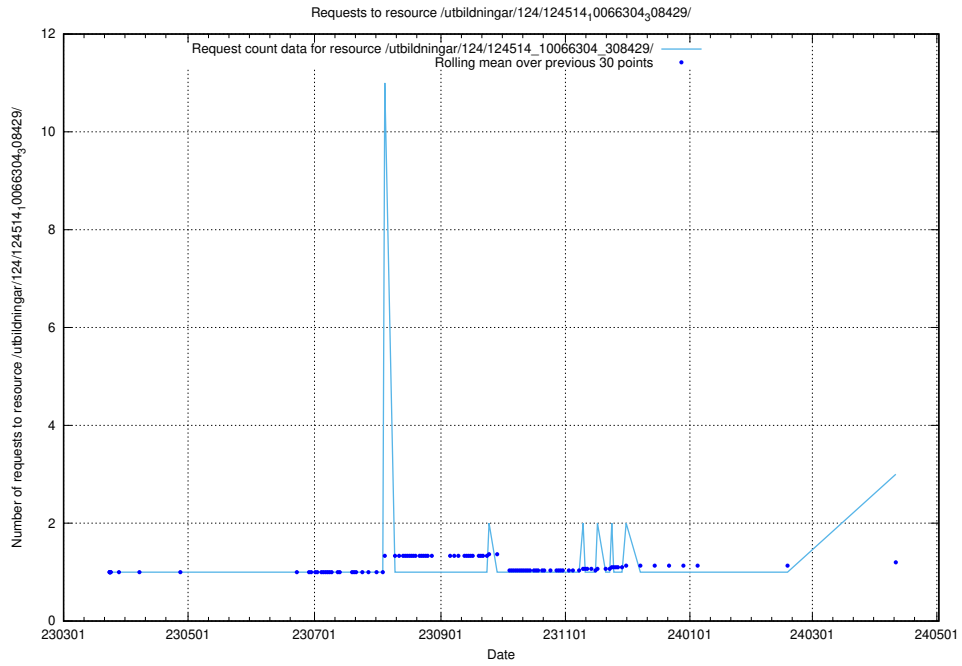

5.273 Usage of /utbildningar/124/124514_10066304_308429/

Here, we count the number of requests to resource /utbildningar/124/124514_10066304_308429/.