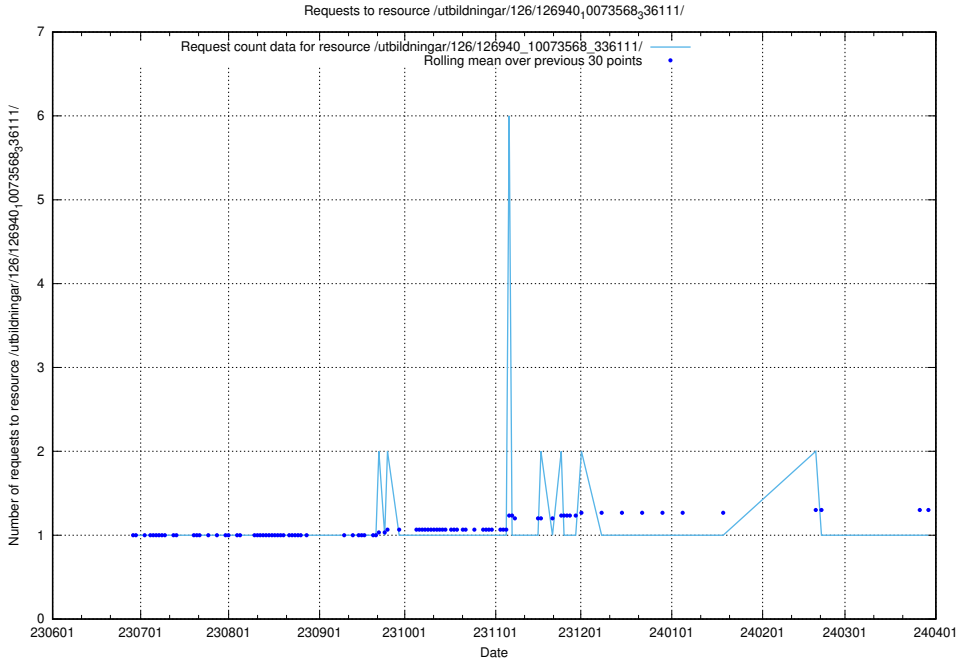

5.5367 Usage of /utbildningar/126/126940_10073568_336111/

Here, we count the number of requests to resource /utbildningar/126/126940_10073568_336111/.