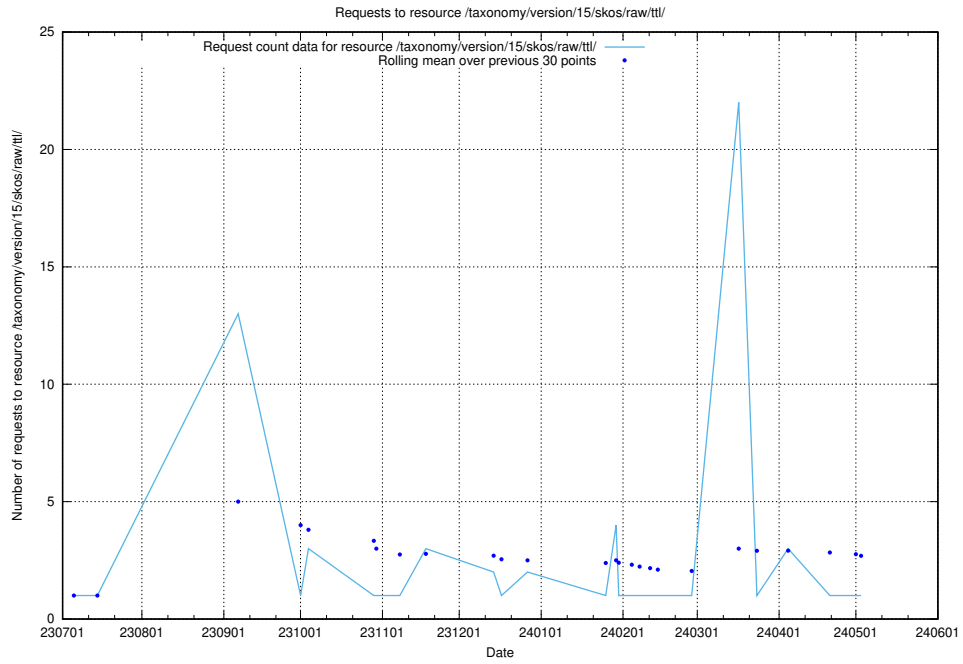

5.5276 Usage of /taxonomy/version/15/skos/raw/ttl/

Here, we count the number of requests to resource /taxonomy/version/15/skos/raw/ttl/.