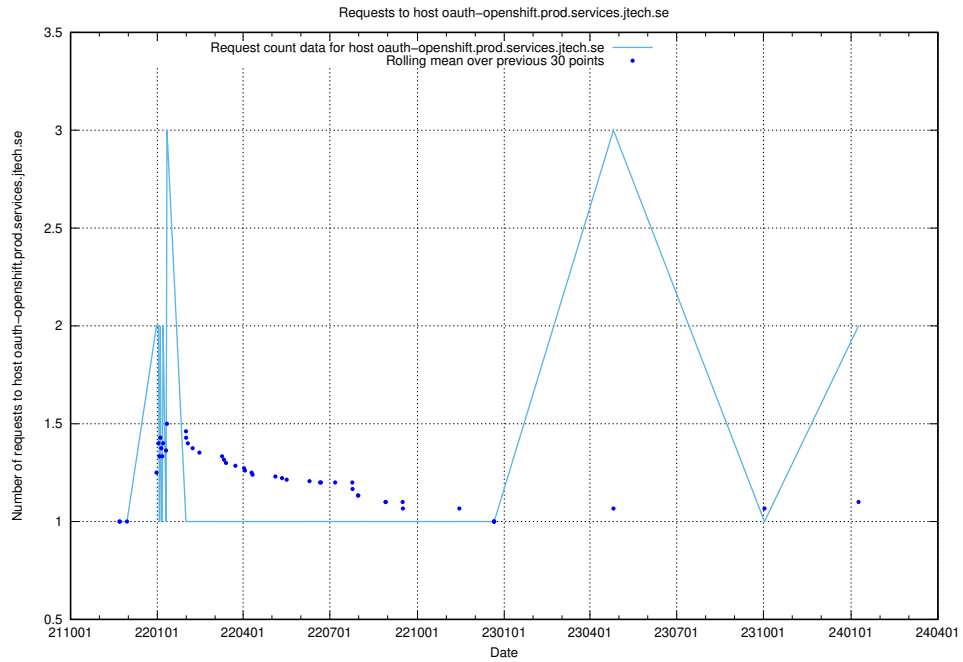

Here, we count the number of requests to host `oauth-openshift.prod.services.jtech.se`.

7.431 Usage of taxonomy-i.api.jobtechdev.se

Here, we count the number of requests to host taxonomy-i.api.jobtechdev.se.