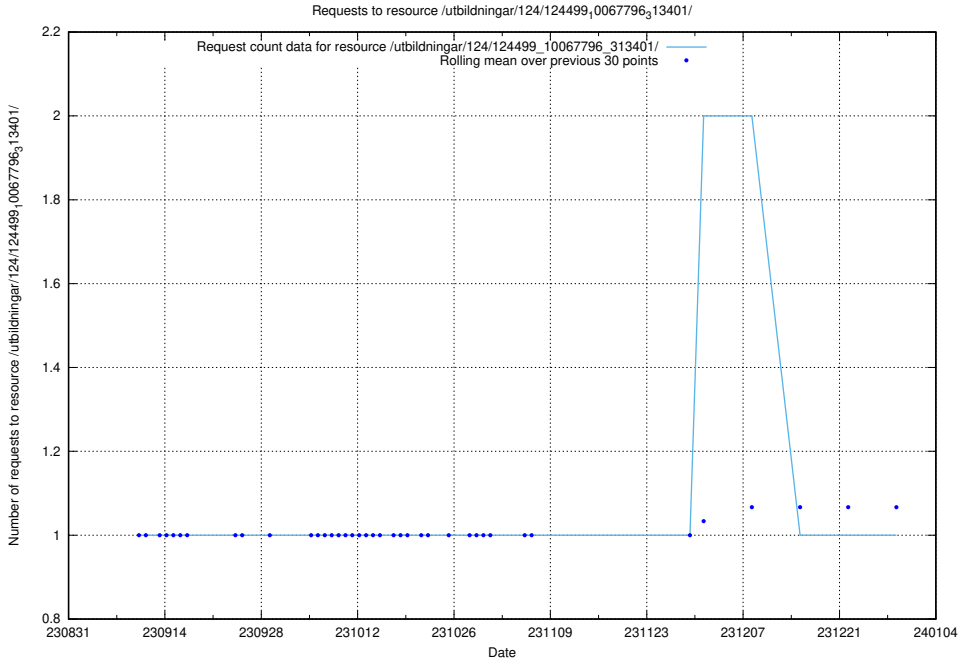

5.4548 Usage of /utbildningar/124/124499_10067796_313401/

Here, we count the number of requests to resource /utbildningar/124/124499_10067796_313401/.