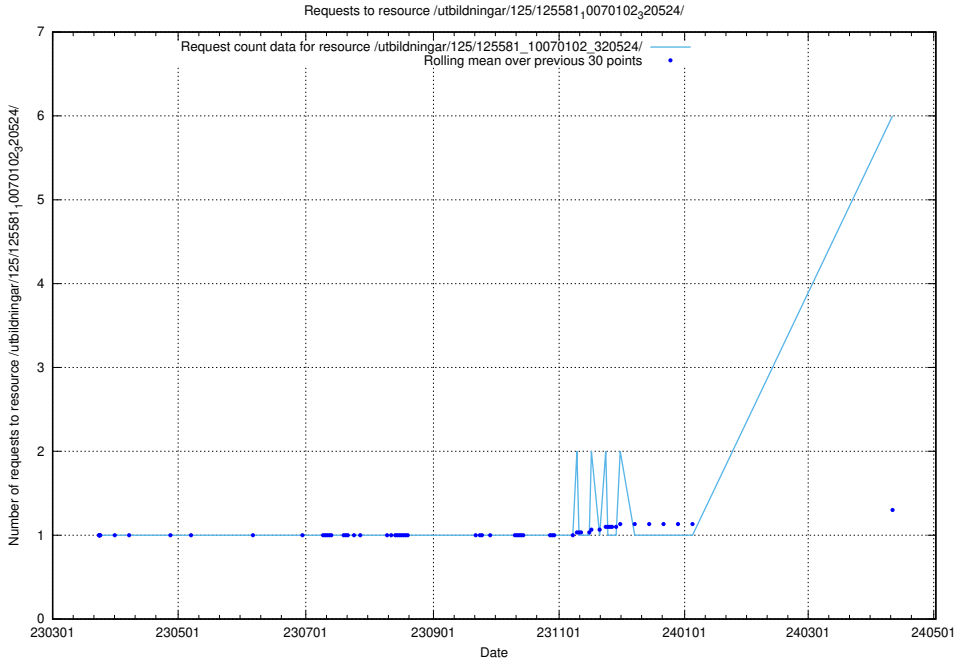

5.46 Usage of /utbildningar/125/125581_10070102_320524/

Here, we count the number of requests to resource /utbildningar/125/125581_10070102_320524/.