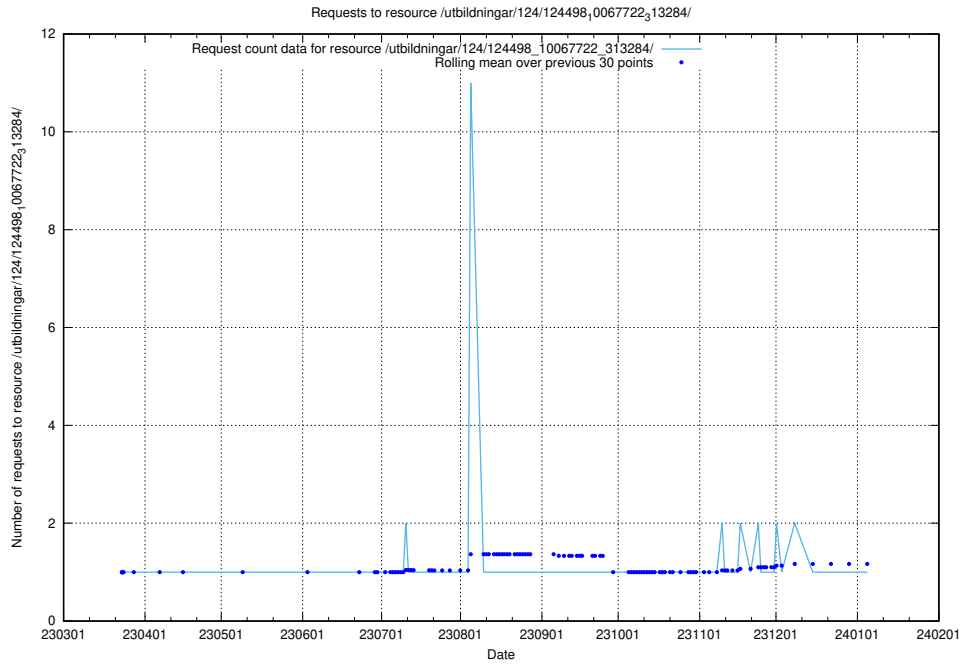

5.2640 Usage of /utbildningar/124/124498_10067722_313284/

Here, we count the number of requests to resource /utbildningar/124/124498_10067722_313284/.