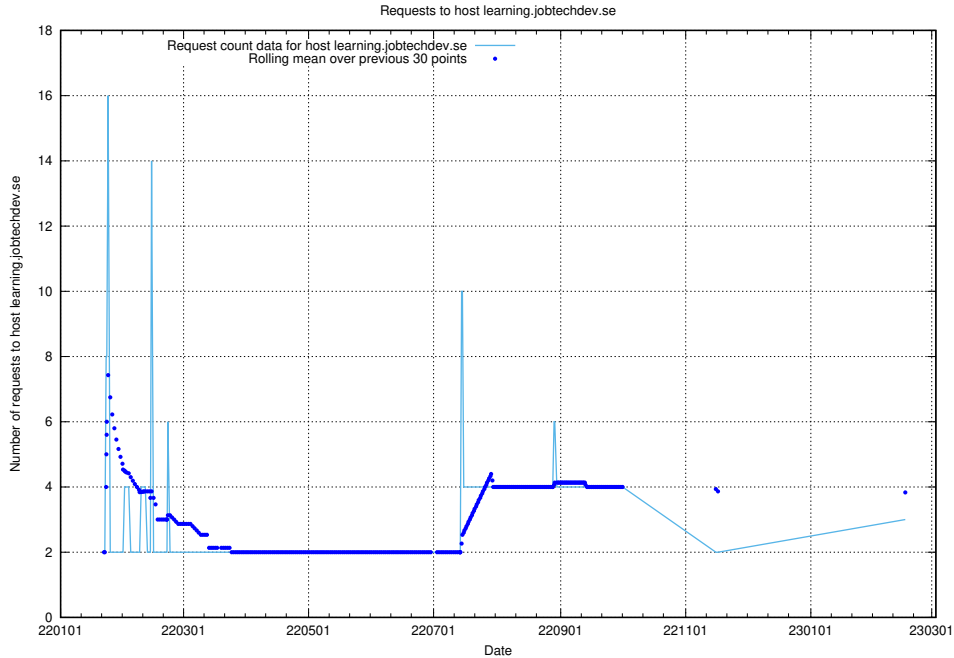

Here, we count the number of requests to host learning.jobtechdev.se.

7.251 Usage of intranet.jobtechdev.se

Here, we count the number of requests to host intranet.jobtechdev.se.

7.252 Usage of ecommerce.jobtechdev.se