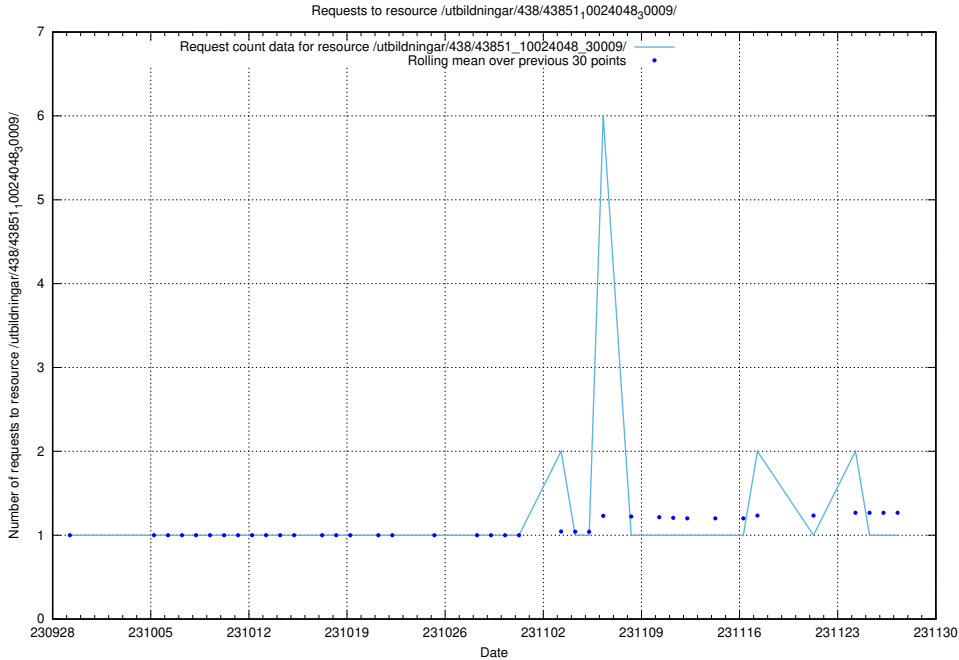

5.4374 Usage of /utbildningar/438/43851_10024048_30009/

Here, we count the number of requests to resource /utbildningar/438/43851_10024048_30009/.