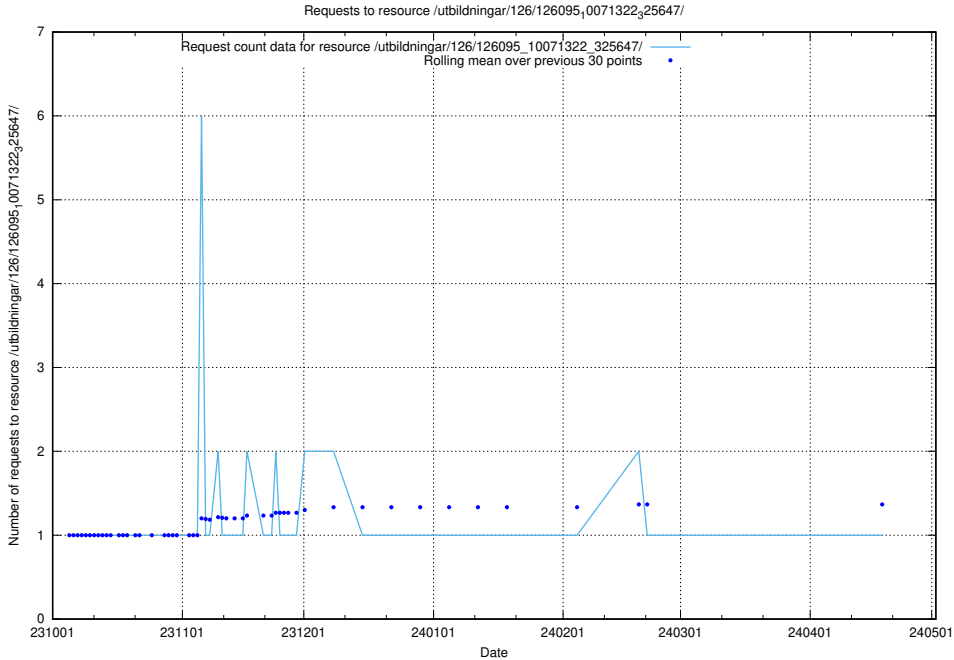

5.4338 Usage of /utbildningar/126/126095_10071322_325647/

Here, we count the number of requests to resource /utbildningar/126/126095_10071322_325647/.