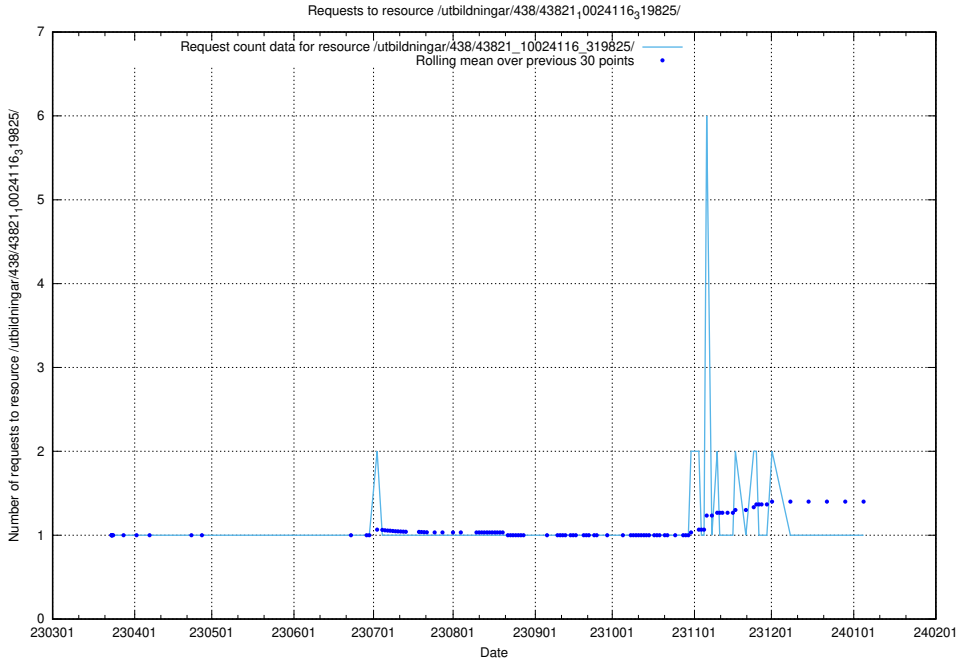

5.6310 Usage of /utbildningar/438/43821_10024116_319825/

Here, we count the number of requests to resource /utbildningar/438/43821_10024116_319825/.