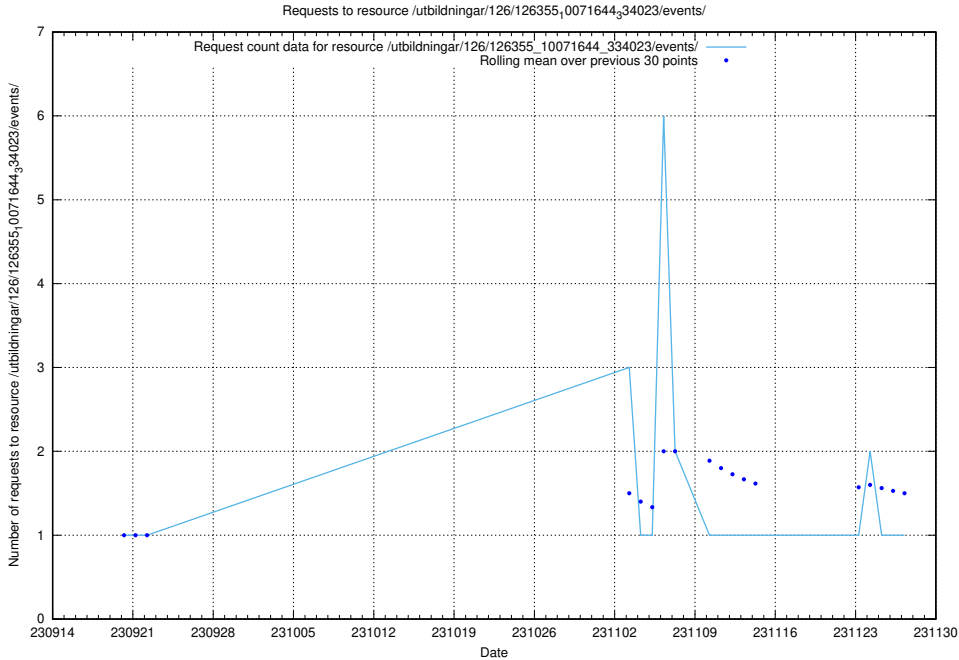

5.4461 Usage of /utbildningar/126/126355_10071644_334023/events/

Here, we count the number of requests to resource /utbildningar/126/126355_10071644_334023/events/