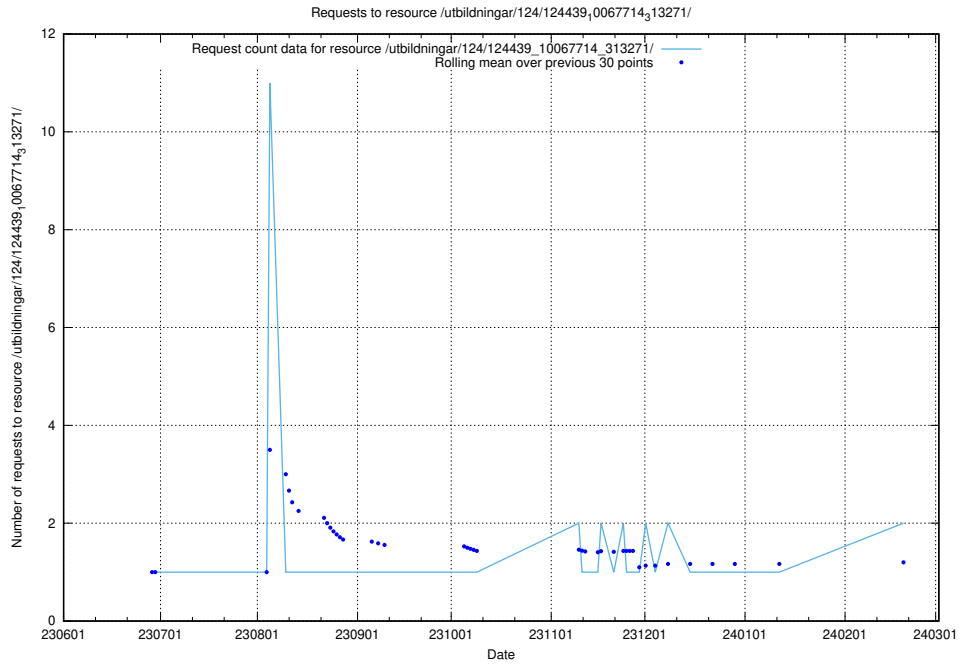

5.788 Usage of /utbildningar/124/124439_10067714_313271/

Here, we count the number of requests to resource /utbildningar/124/124439_10067714_313271/.