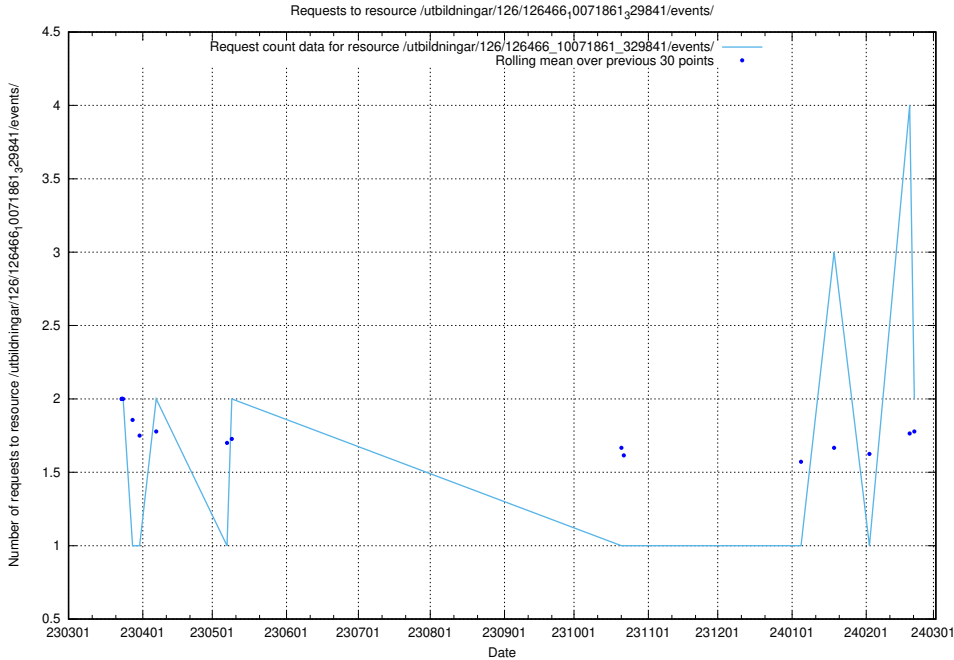

5.869 Usage of /utbildningar/126/126466_10071861_329841/events/

Here, we count the number of requests to resource /utbildningar/126/126466_10071861_329841/events/