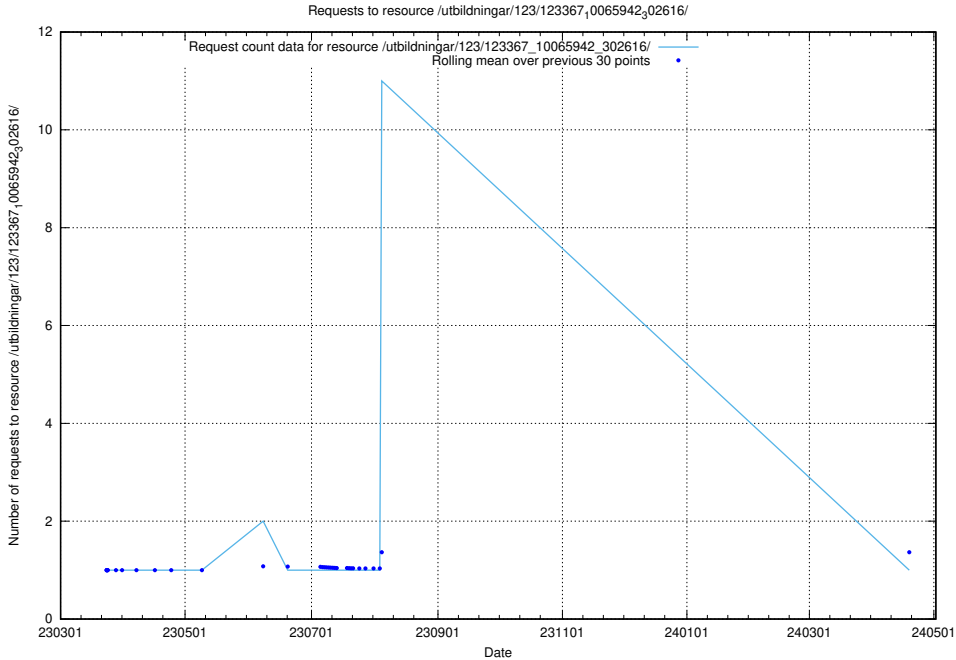

5.4507 Usage of /utbildningar/123/123367_10065942_302616/

Here, we count the number of requests to resource /utbildningar/123/123367_10065942_302616/.