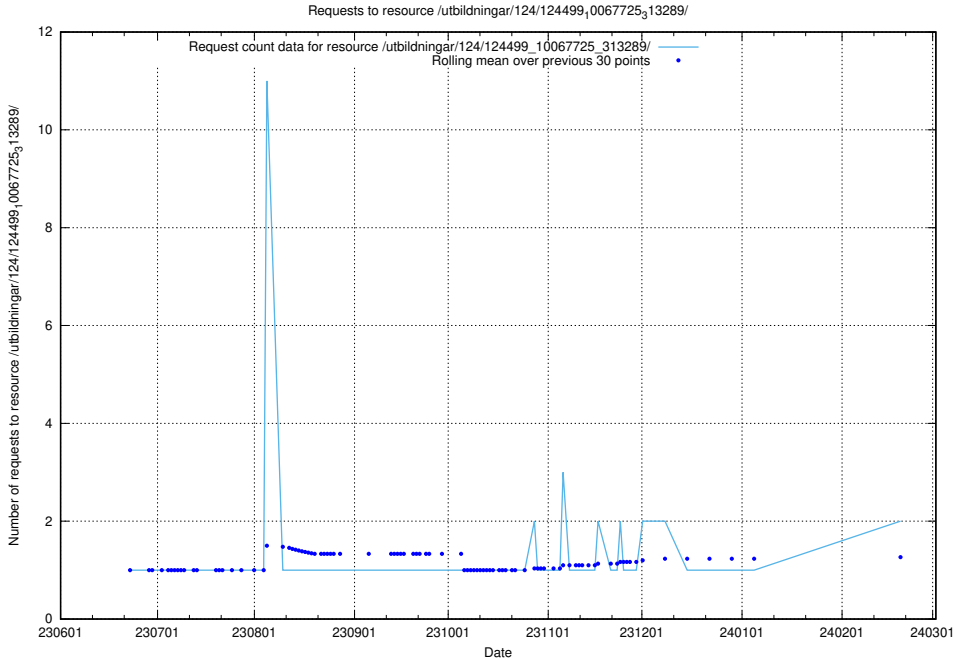

5.811 Usage of /utbildningar/124/124499_10067725_313289/

Here, we count the number of requests to resource /utbildningar/124/124499_10067725_313289/.