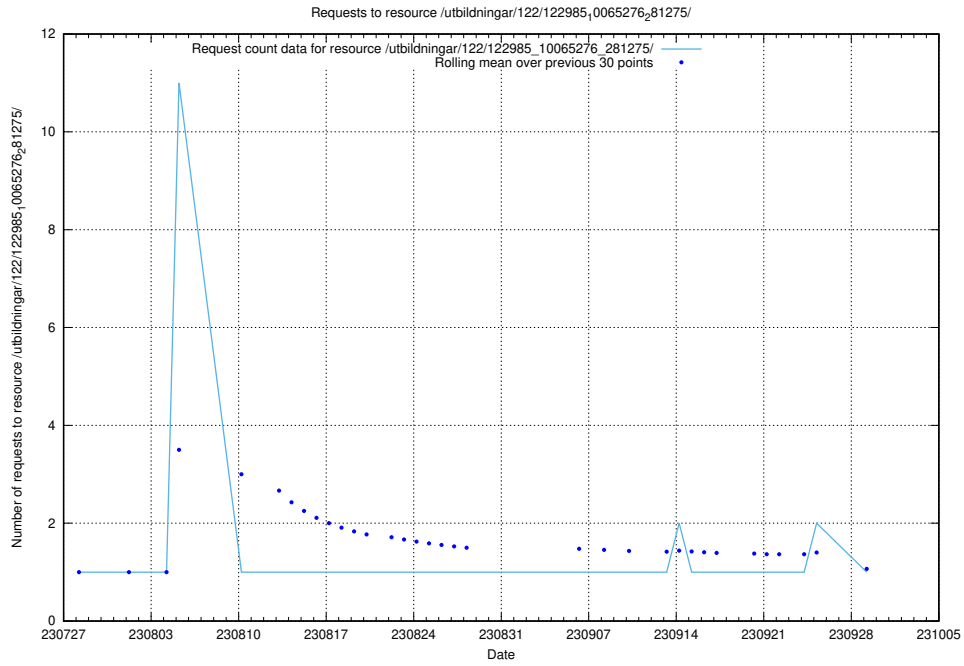

5.4841 Usage of /utbildningar/122/122985_10065276_281275/

Here, we count the number of requests to resource /utbildningar/122/122985_10065276_281275/.