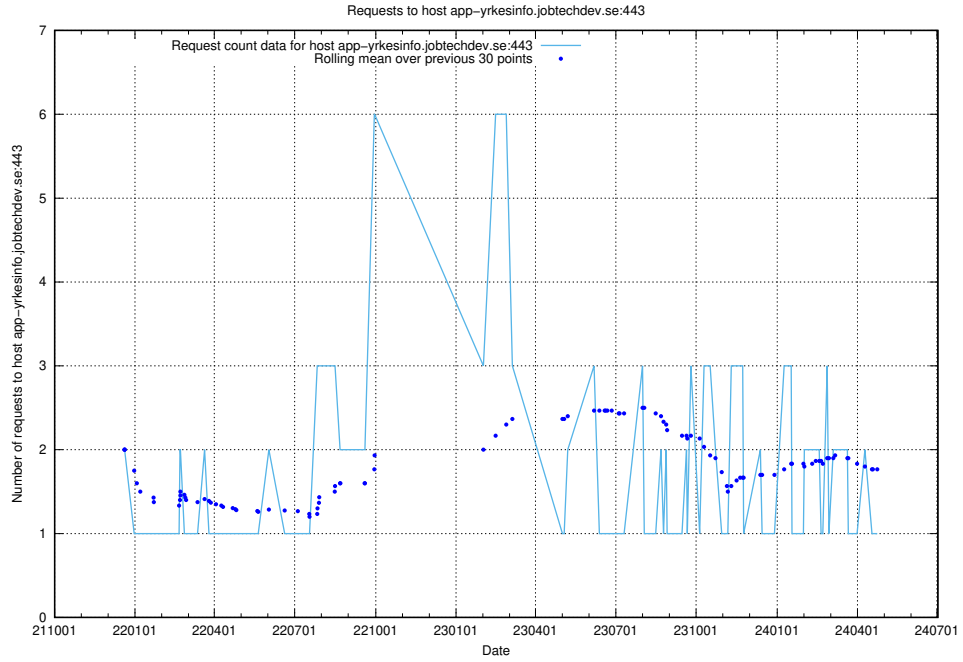

7.619 Usage of app-yrkesinfo.jobtechdev.se:443

Here, we count the number of requests to host app-yrkesinfo.jobtechdev.se:443.