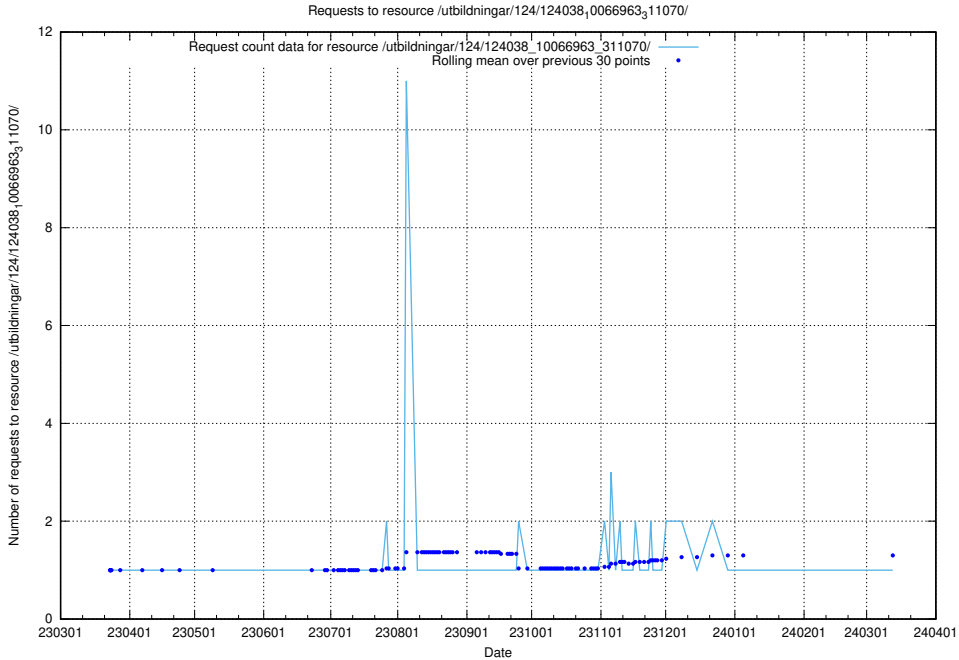

Here, we count the number of requests to resource /taxonomy/version/17/query/languages/.

5.4293 Usage of /utbildningar/124/124038_10066963_311070/

Here, we count the number of requests to resource /utbildningar/124/124038_10066963_311070/.