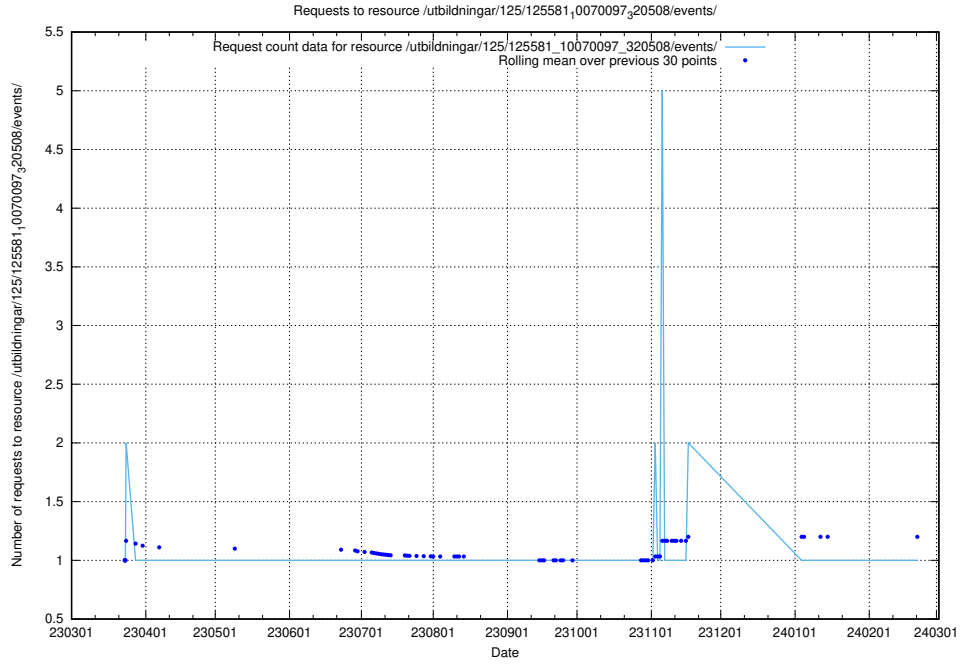

5.1032 Usage of /utbildningar/125/125581_10070097_320508/events/

Here, we count the number of requests to resource /utbildningar/125/125581_10070097_320508/events/