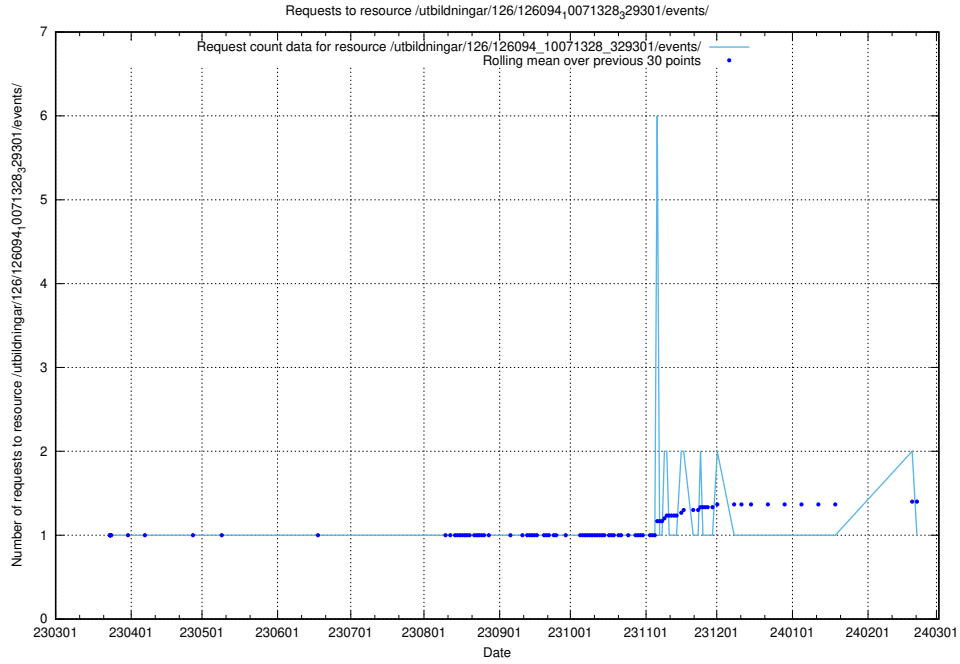

5.6402 Usage of /utbildningar/126/126094_10071328_329301/events/

Here, we count the number of requests to resource /utbildningar/126/126094_10071328_329301/events/