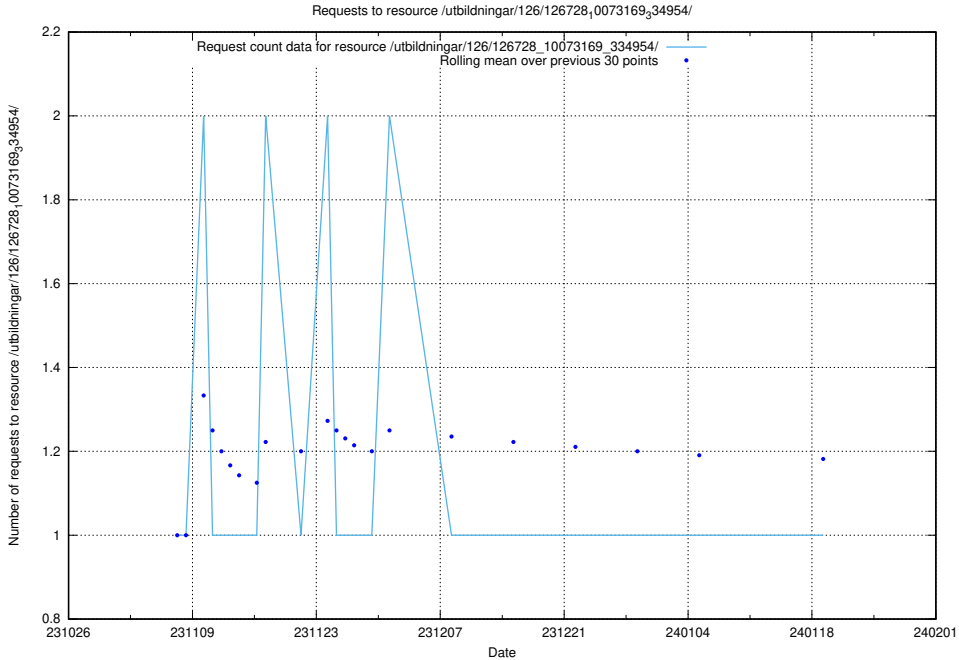

5.4054 Usage of /utbildningar/126/126728_10073169_334954/

Here, we count the number of requests to resource /utbildningar/126/126728_10073169_334954/.