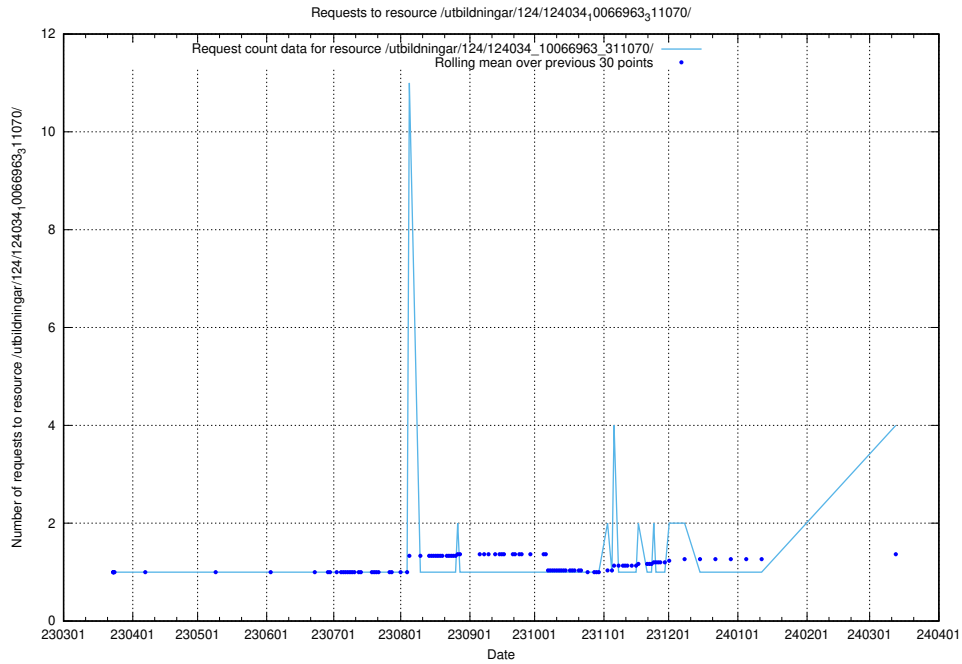

5.207 Usage of /utbildningar/124/124034_10066963_311070/

Here, we count the number of requests to resource /utbildningar/124/124034_10066963_311070/.