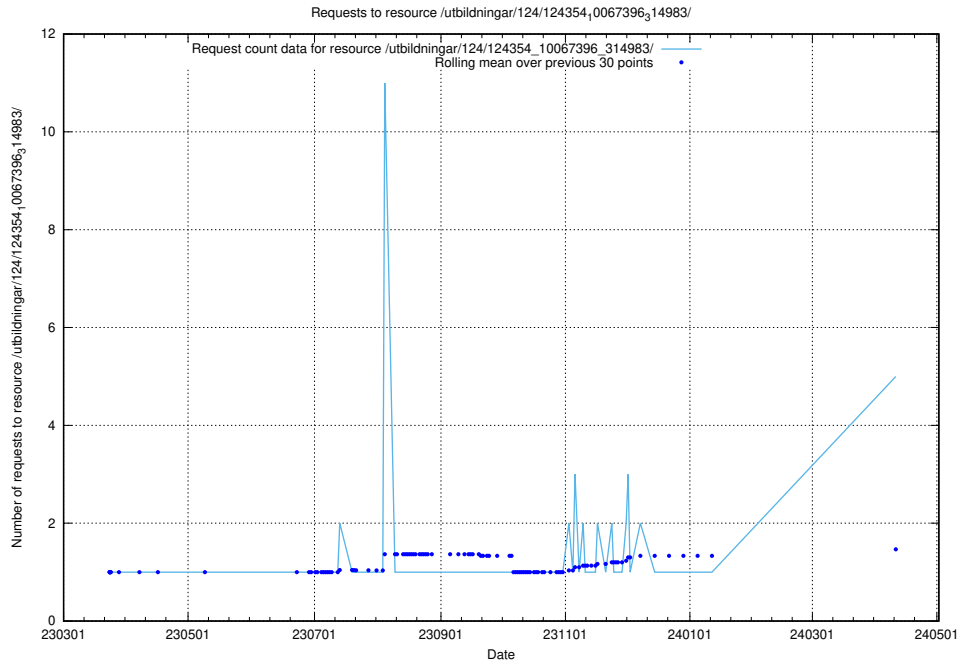

5.129 Usage of /utbildningar/124/124354_10067396_314983/

Here, we count the number of requests to resource /utbildningar/124/124354_10067396_314983/.