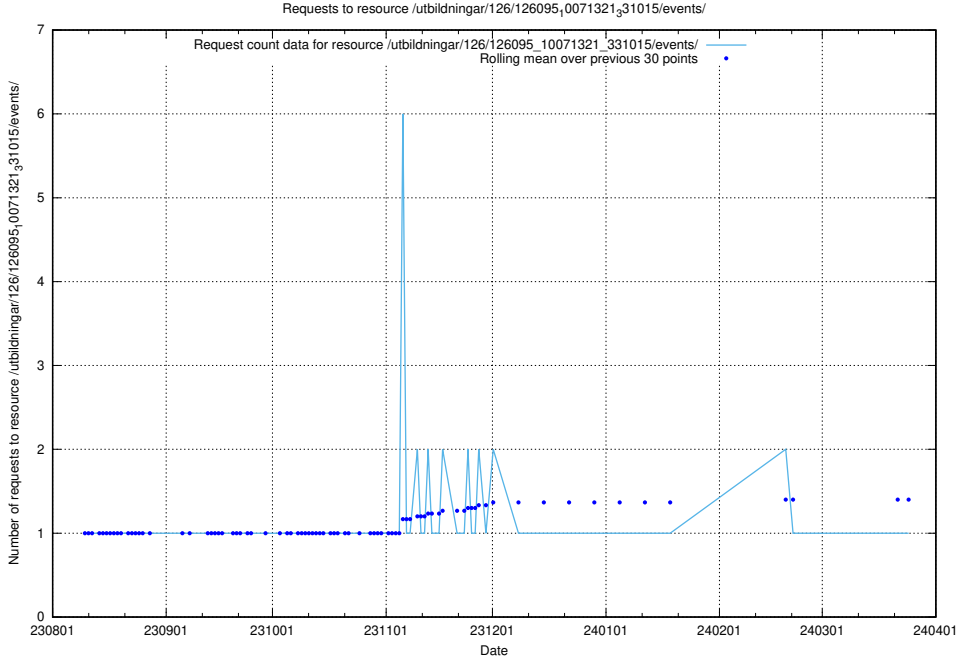

5.4761 Usage of /utbildningar/126/126095_10071321_331015/events/

Here, we count the number of requests to resource /utbildningar/126/126095_10071321_331015/events/