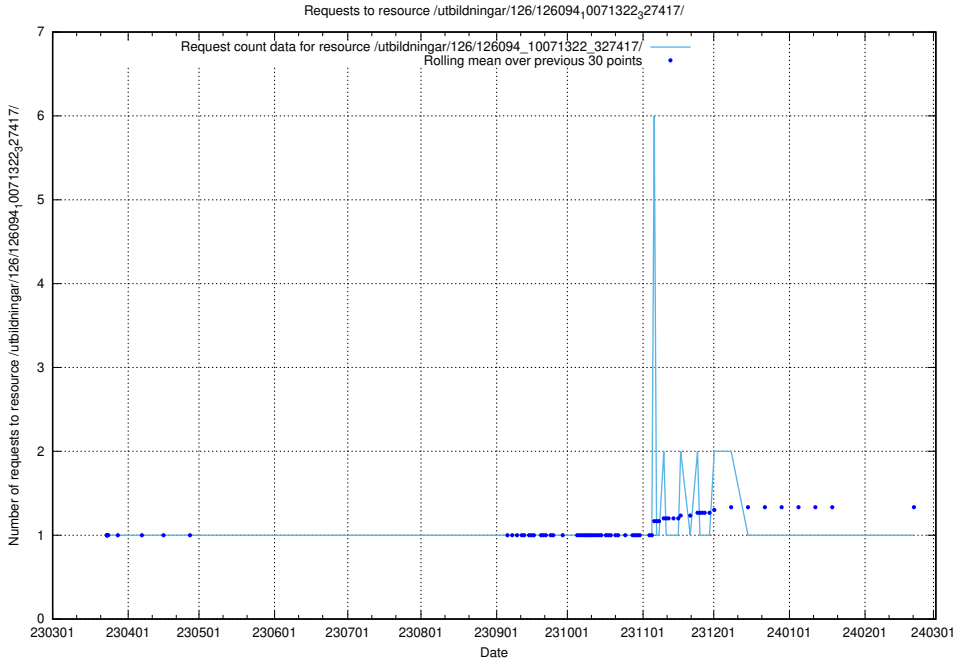

5.6405 Usage of /utbildningar/126/126094_10071322_327417/

Here, we count the number of requests to resource /utbildningar/126/126094_10071322_327417/.