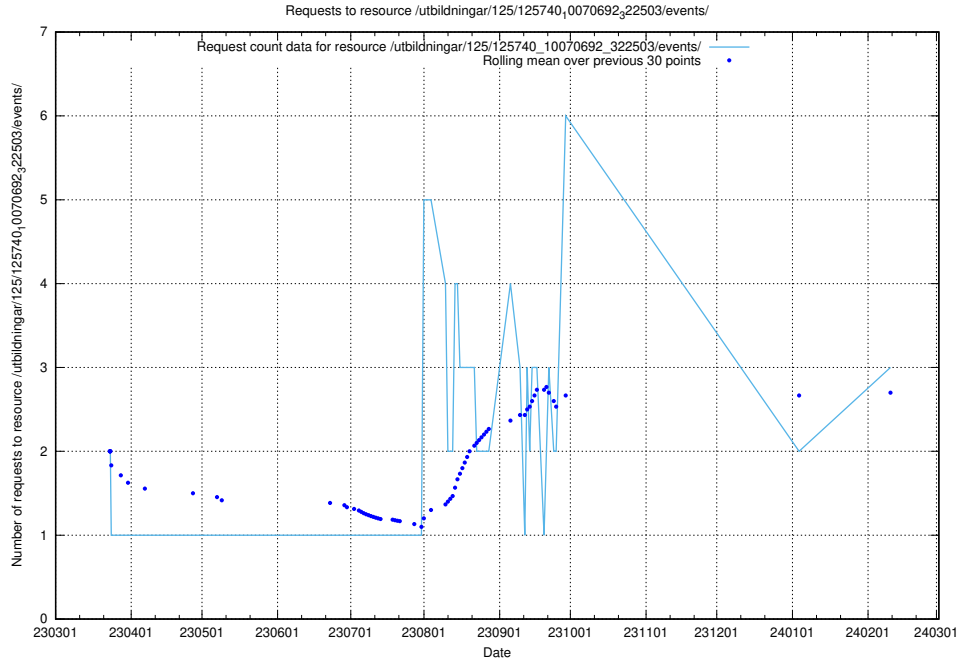

5.415 Usage of /utbildningar/125/125740_10070692_322503/events/

Here, we count the number of requests to resource /utbildningar/125/125740_10070692_322503/events/