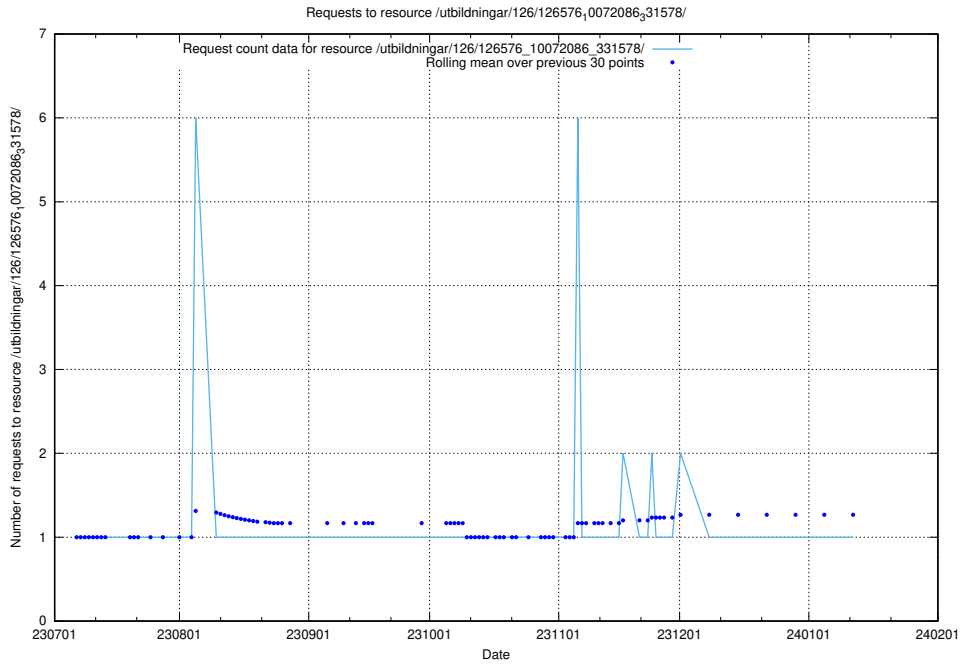

Here, we count the number of requests to resource /utbildningar/125/125600_10070136_324706/events/

5.5230 Usage of /utbildningar/126/126576_10072086_331578/

Here, we count the number of requests to resource /utbildningar/126/126576_10072086_331578/.