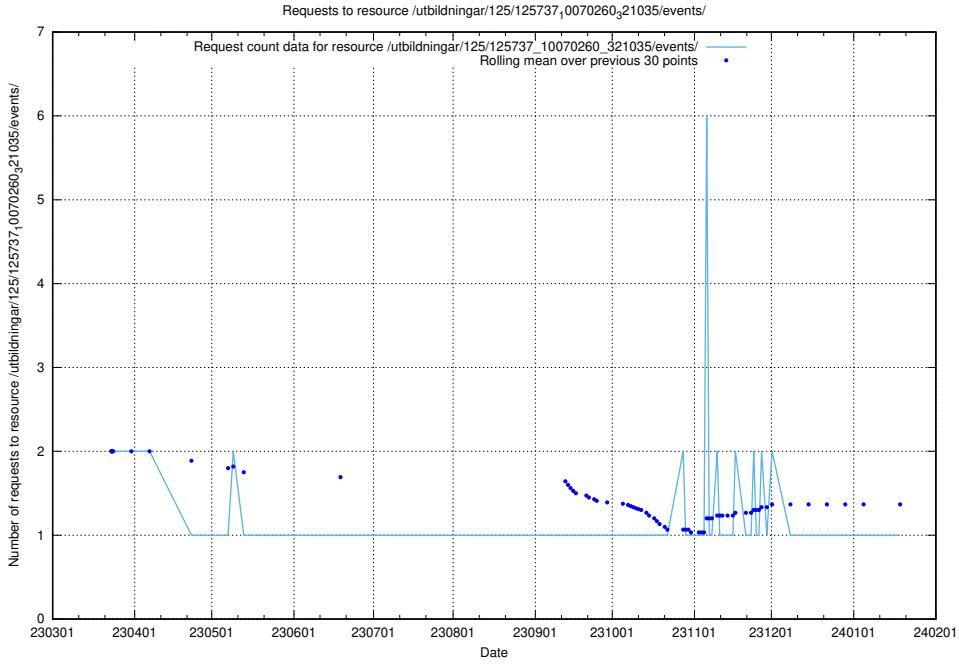

5.6254 Usage of /utbildningar/125/125737_10070260_321035/events/

Here, we count the number of requests to resource /utbildningar/125/125737_10070260_321035/events/