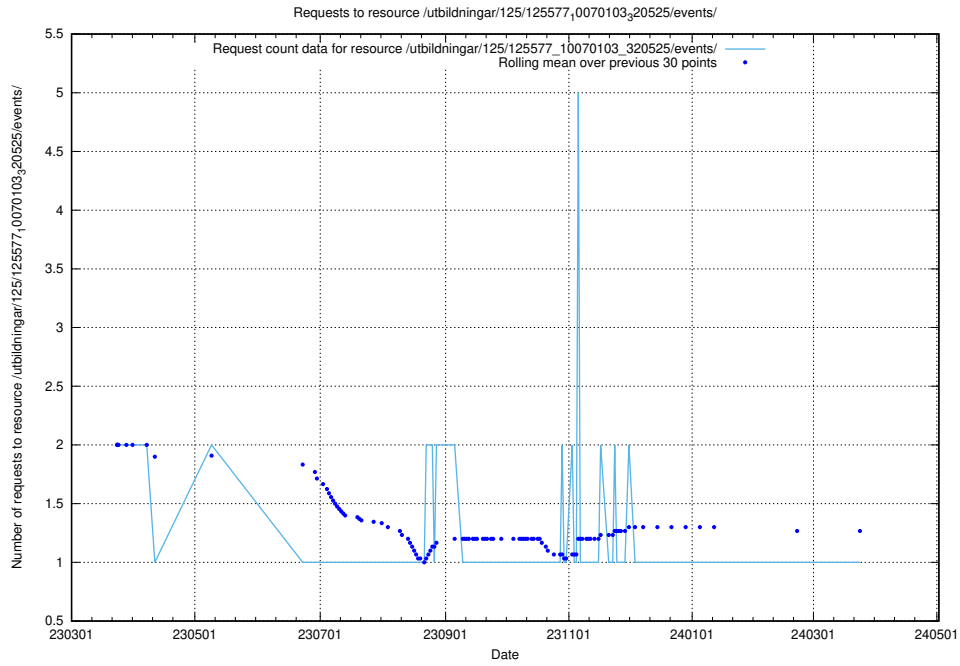

5.6258 Usage of /utbildningar/125/125577_10070103_320525/events/

Here, we count the number of requests to resource /utbildningar/125/125577_10070103_320525/events/