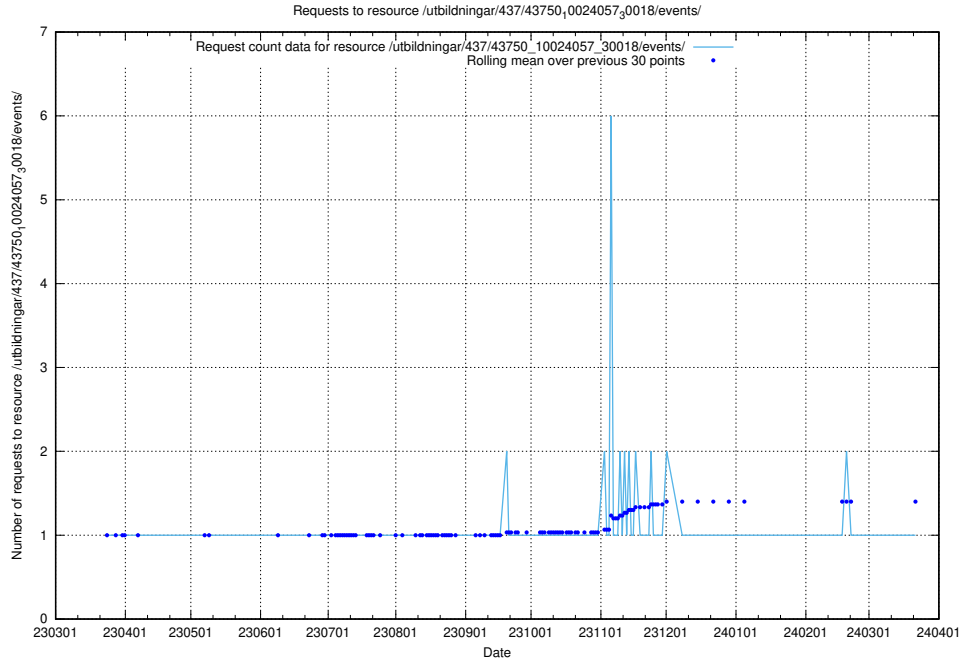

5.6169 Usage of /utbildningar/437/43750_10024057_30018/events/

Here, we count the number of requests to resource /utbildningar/437/43750_10024057_30018/events/.