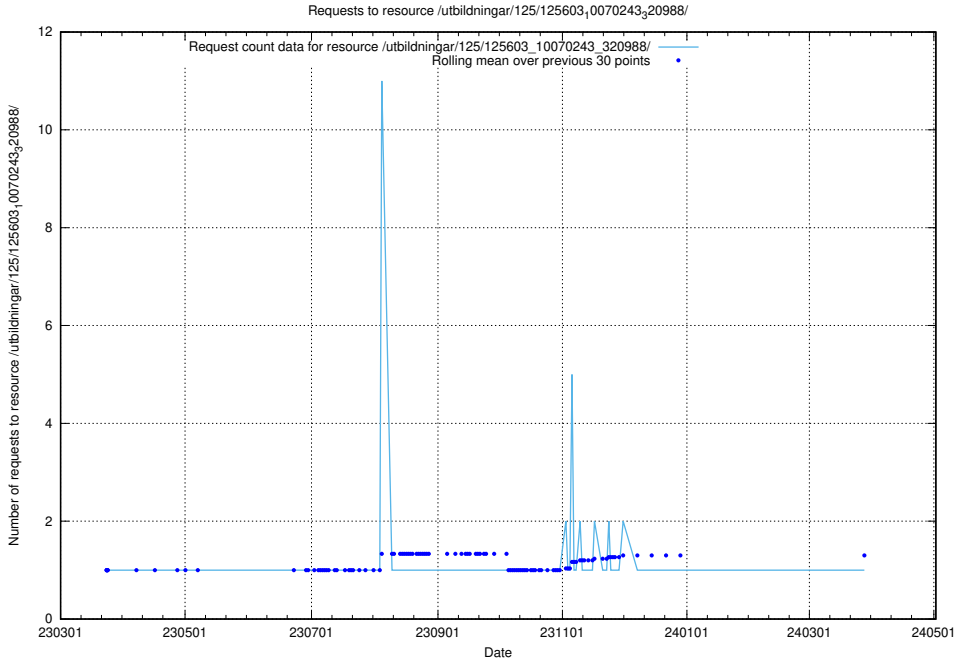

5.1015 Usage of /utbildningar/125/125603_10070243_320988/

Here, we count the number of requests to resource /utbildningar/125/125603_10070243_320988/.