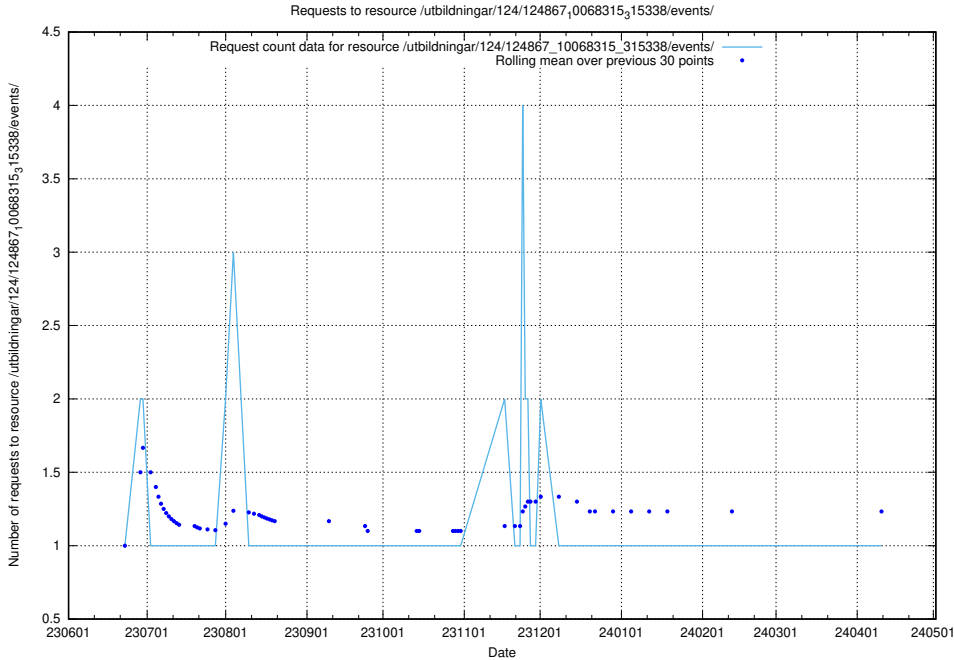

5.5675 Usage of /utbildningar/124/124867_10068315_315338/events/

Here, we count the number of requests to resource /utbildningar/124/124867_10068315_315338/events/