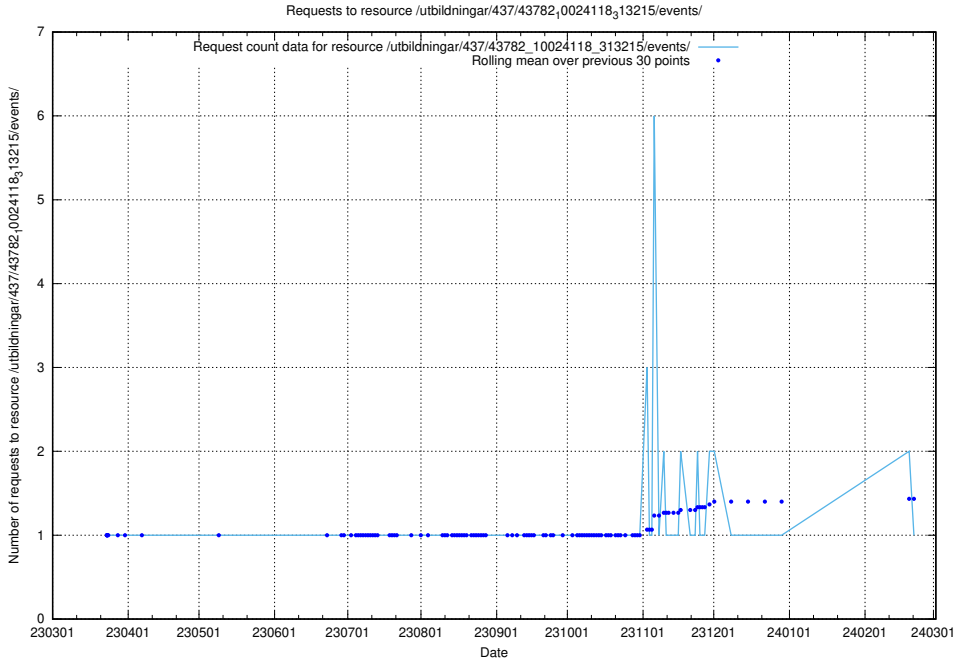

Here, we count the number of requests to resource /utbildningar/437/43784_10024037_29998/.

5.6338 Usage of /utbildningar/437/43782_10024118_313215/events/

Here, we count the number of requests to resource /utbildningar/437/43782_10024118_313215/events/.