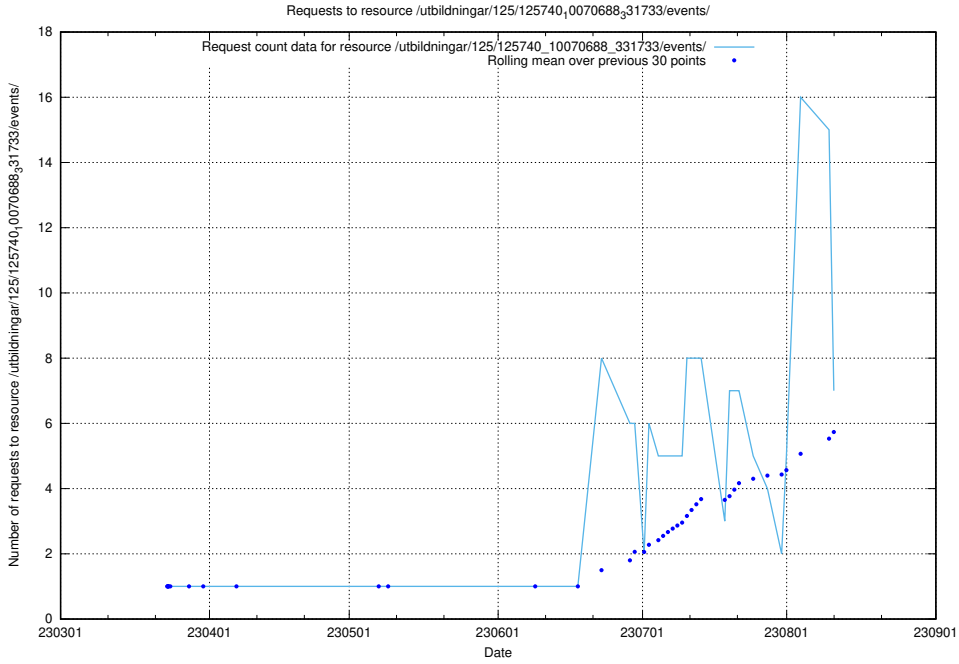

5.43 Usage of /utbildningar/125/125740_10070688_331733/events/

Here, we count the number of requests to resource /utbildningar/125/125740_10070688_331733/events/