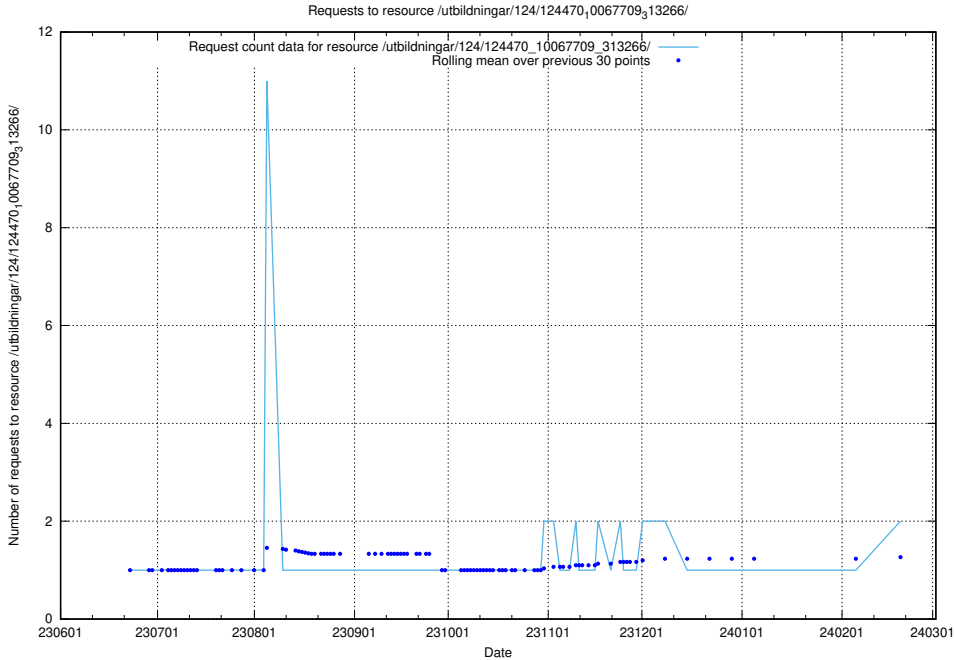

5.818 Usage of /utbildningar/124/124470_10067709_313266/

Here, we count the number of requests to resource /utbildningar/124/124470_10067709_313266/.