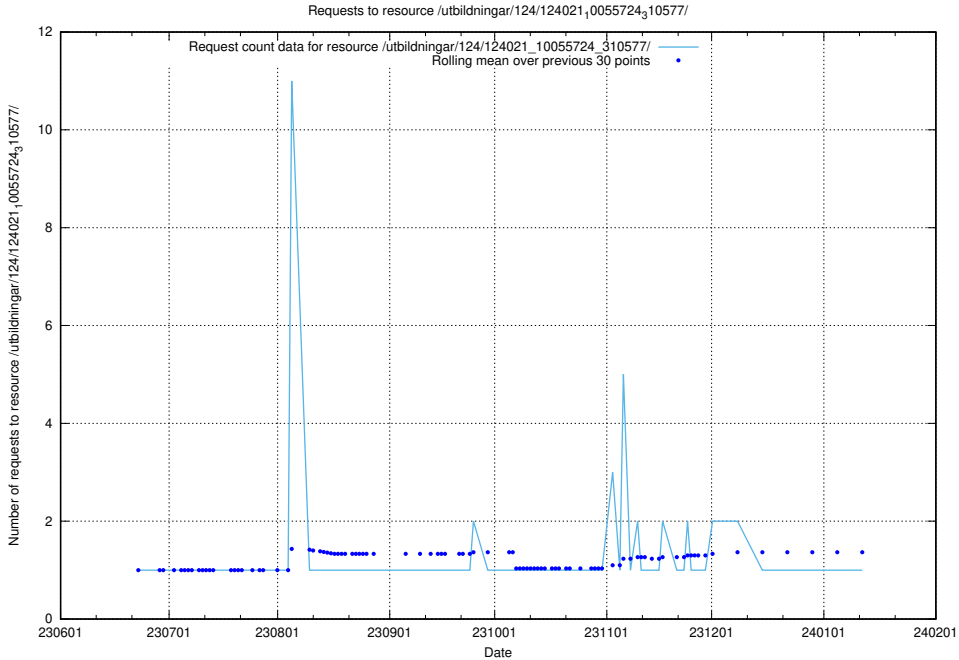

5.5760 Usage of /utbildningar/124/124021_10055724_310577/

Here, we count the number of requests to resource /utbildningar/124/124021_10055724_310577/.