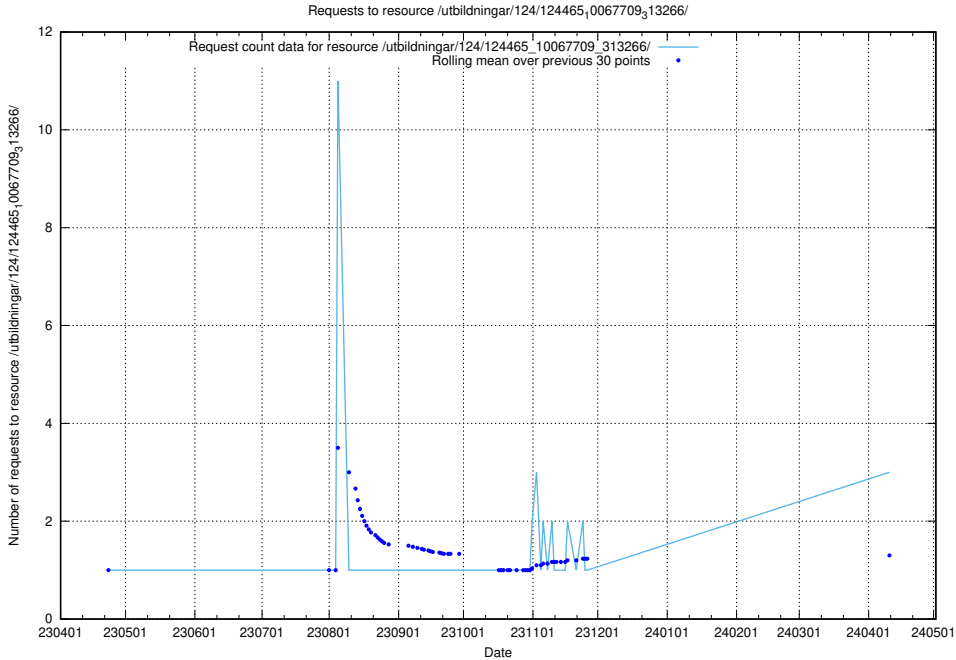

5.399 Usage of /utbildningar/124/124465_10067709_313266/

Here, we count the number of requests to resource /utbildningar/124/124465_10067709_313266/.