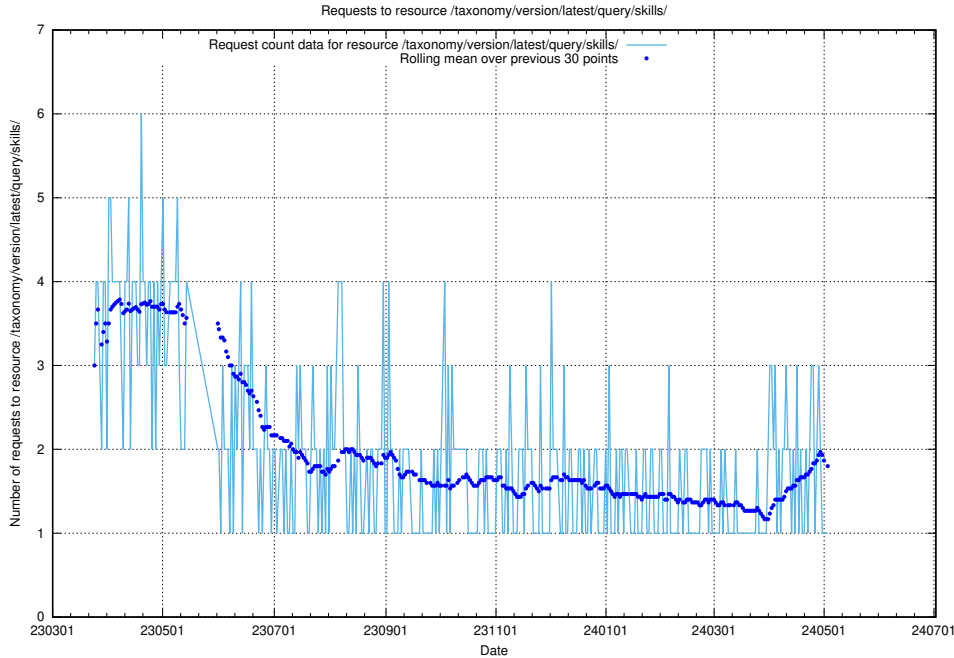

5.6058 Usage of /taxonomy/version/latest/query/skills/

Here, we count the number of requests to resource /taxonomy/version/latest/query/skills/.

5.6059 Usage of /taxonomy/version/latest/query/skills-with-related-skill-headlines-and-ssyk-level-4-groups/