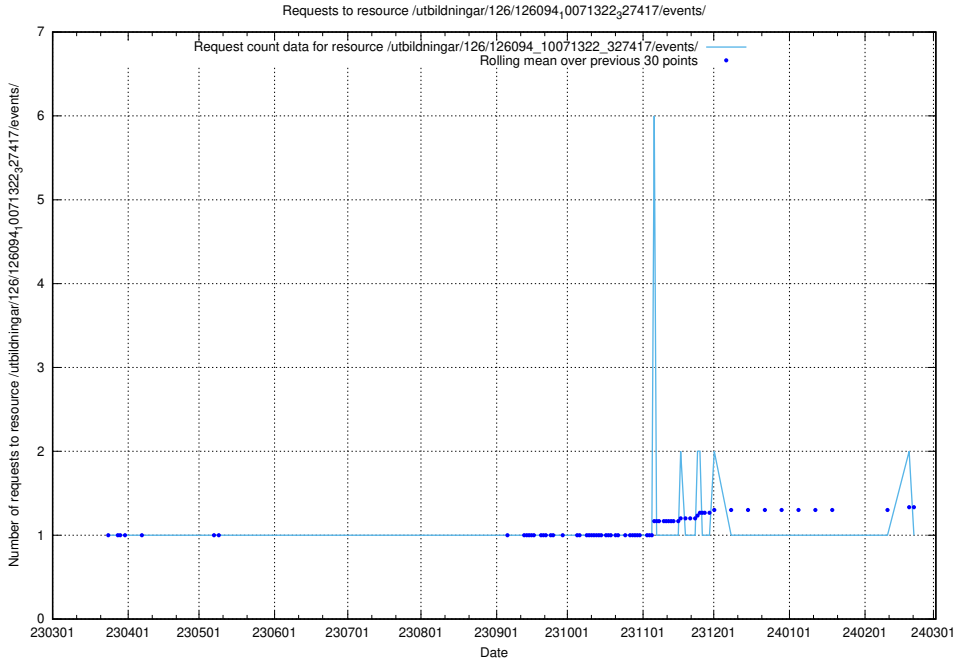

5.6179 Usage of /utbildningar/126/126094_10071322_327417/events/

Here, we count the number of requests to resource /utbildningar/126/126094_10071322_327417/events/