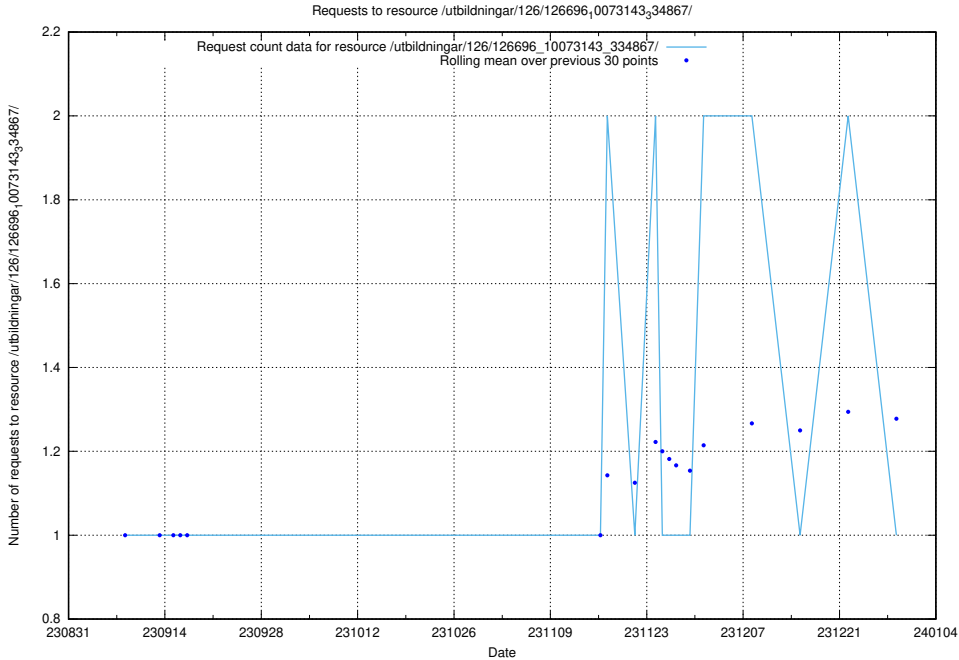

5.4565 Usage of /utbildningar/126/126696_10073143_334867/

Here, we count the number of requests to resource /utbildningar/126/126696_10073143_334867/.