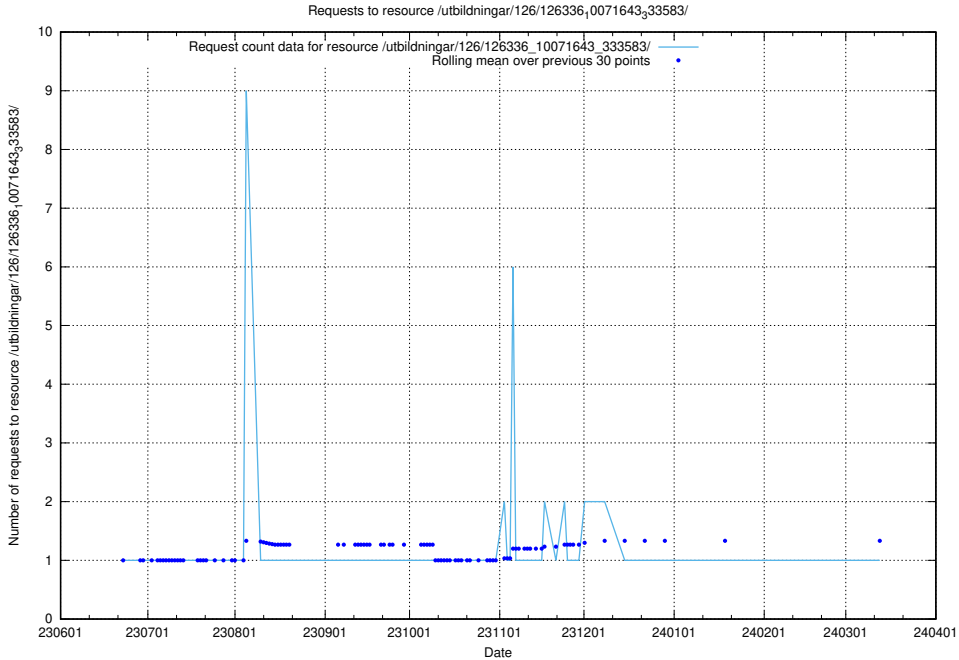

5.5606 Usage of /utbildningar/126/126336_10071643_333583/

Here, we count the number of requests to resource /utbildningar/126/126336_10071643_333583/.