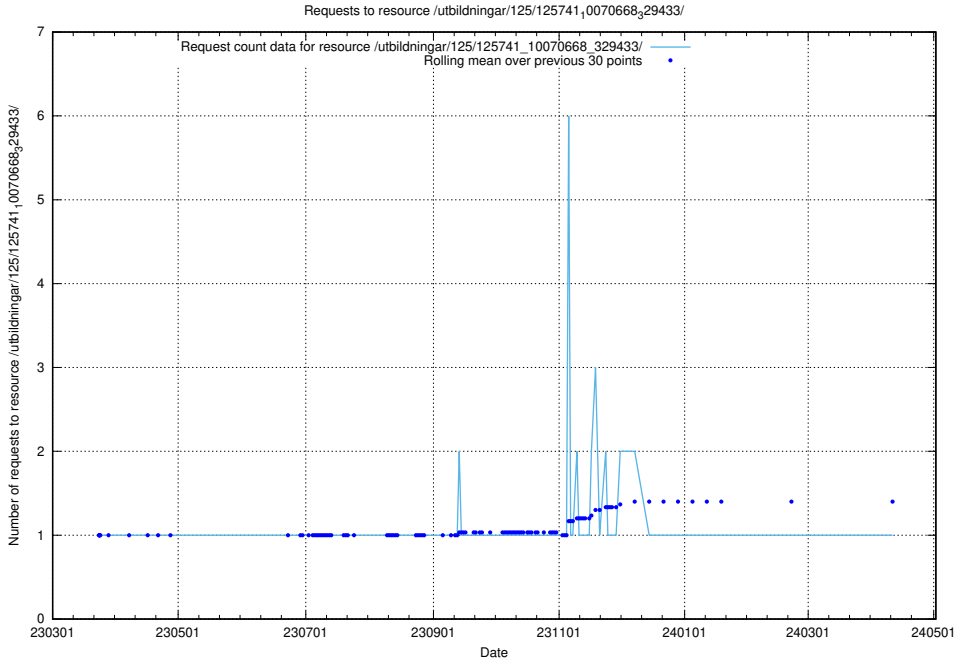

5.6461 Usage of /utbildningar/125/125741_10070668_329433/

Here, we count the number of requests to resource /utbildningar/125/125741_10070668_329433/.