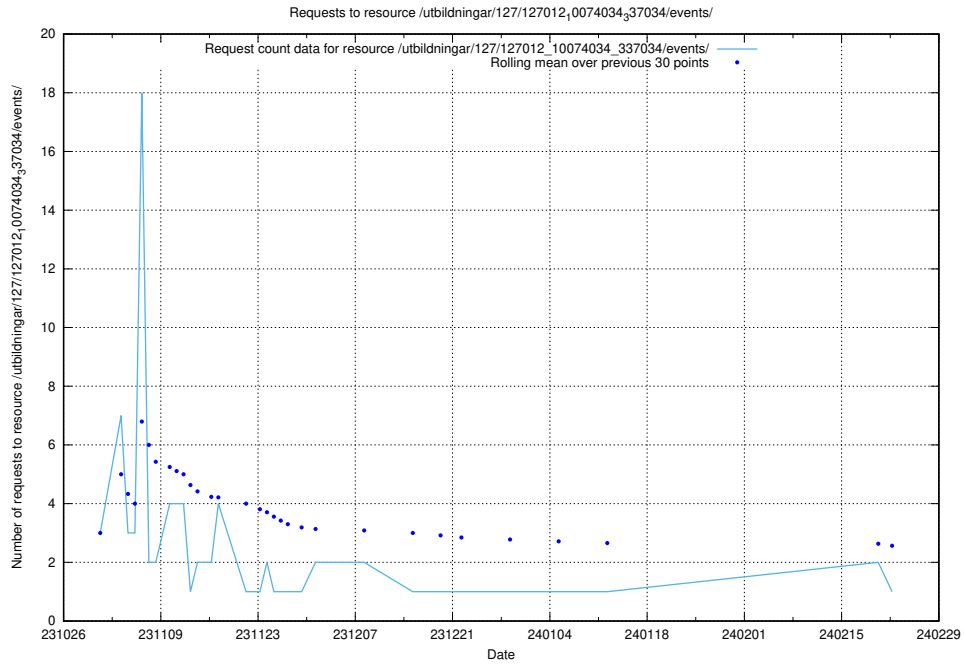

5.4098 Usage of /utbildningar/127/127012_10074034_337034/events/

Here, we count the number of requests to resource /utbildningar/127/127012_10074034_337034/events/