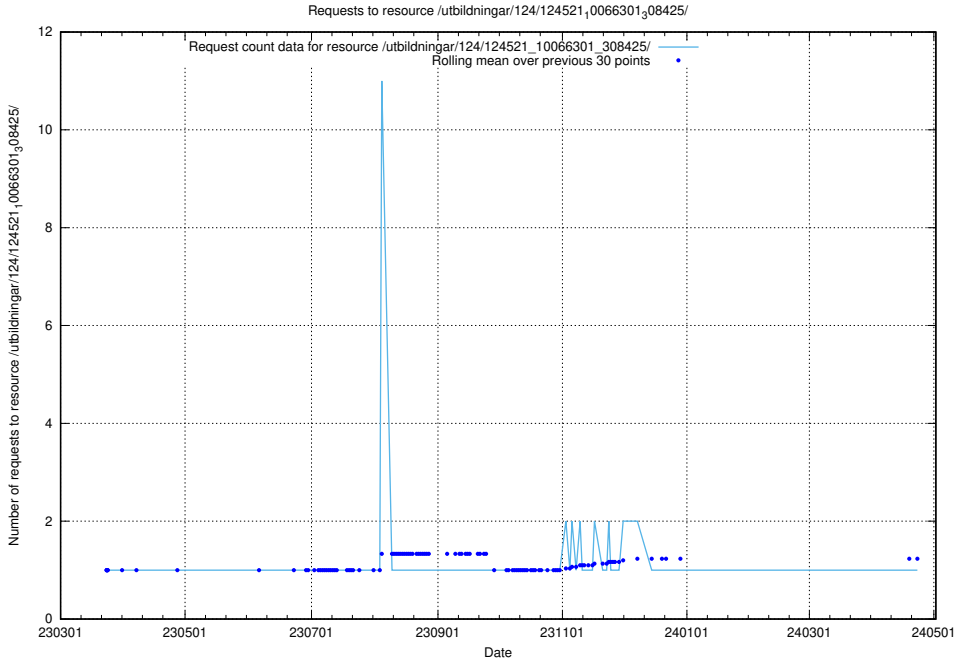

5.1163 Usage of /utbildningar/124/124521_10066301_308425/

Here, we count the number of requests to resource /utbildningar/124/124521_10066301_308425/.