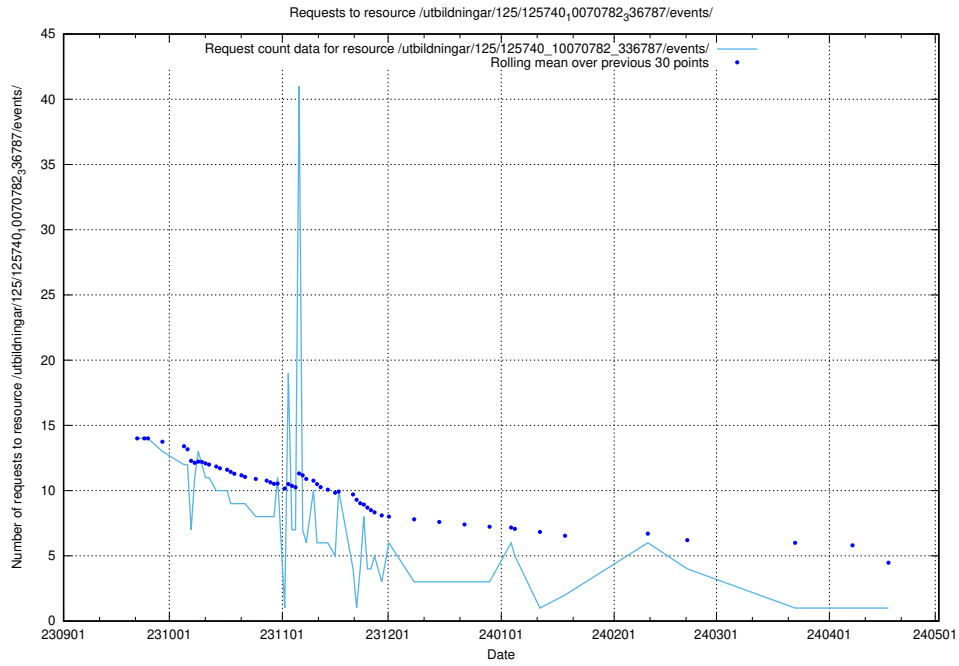

5.4429 Usage of /utbildningar/125/125740_10070782_336787/events/

Here, we count the number of requests to resource /utbildningar/125/125740_10070782_336787/events/