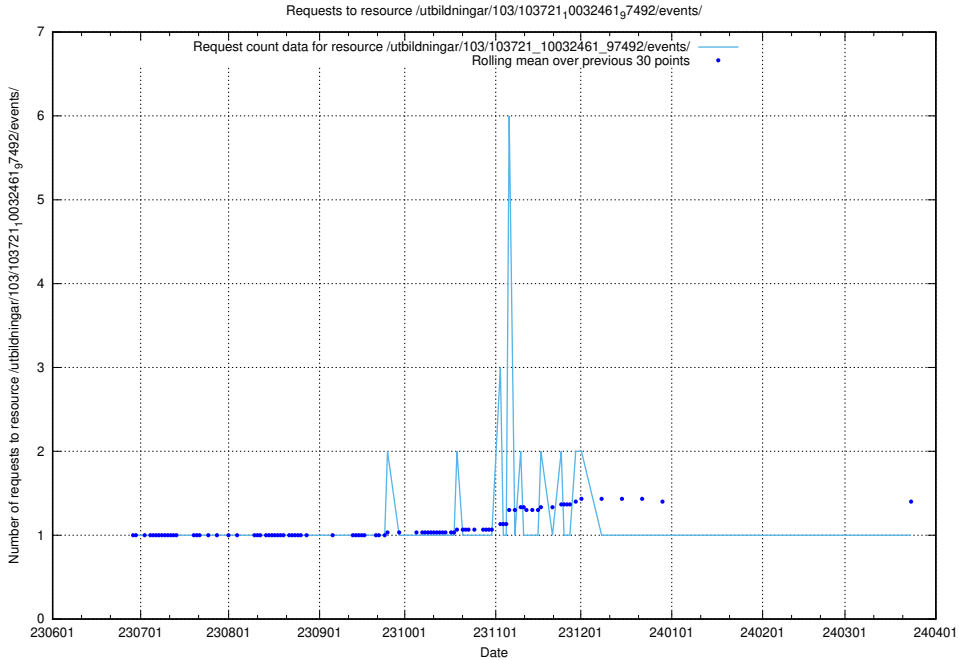

5.5469 Usage of /utbildningar/103/103721_10032461_97492/events/

Here, we count the number of requests to resource /utbildningar/103/103721_10032461_97492/events/.