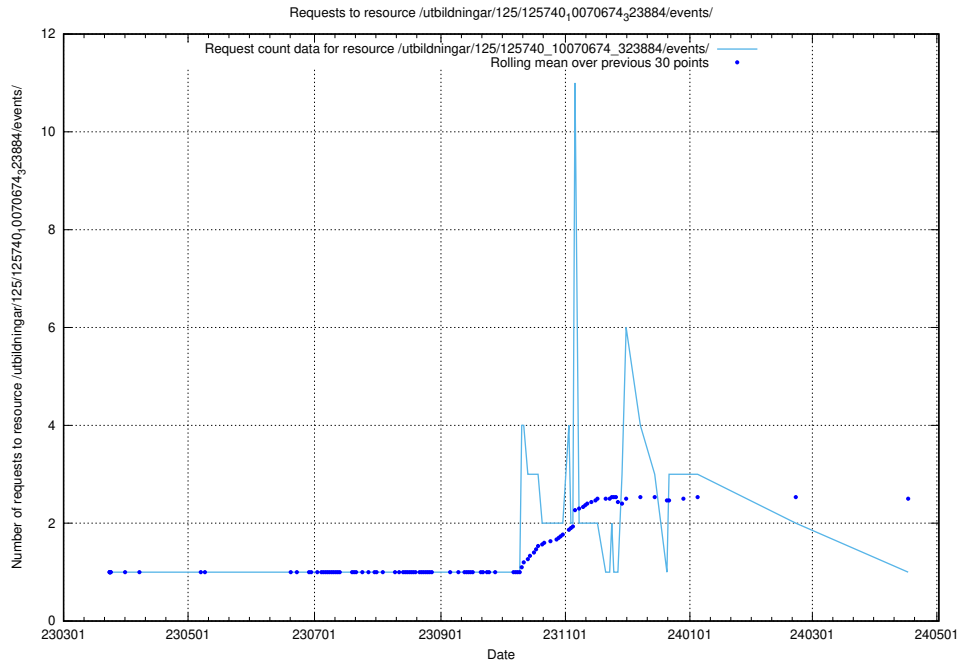

5.929 Usage of /utbildningar/125/125740_10070674_323884/events/

Here, we count the number of requests to resource /utbildningar/125/125740_10070674_323884/events/