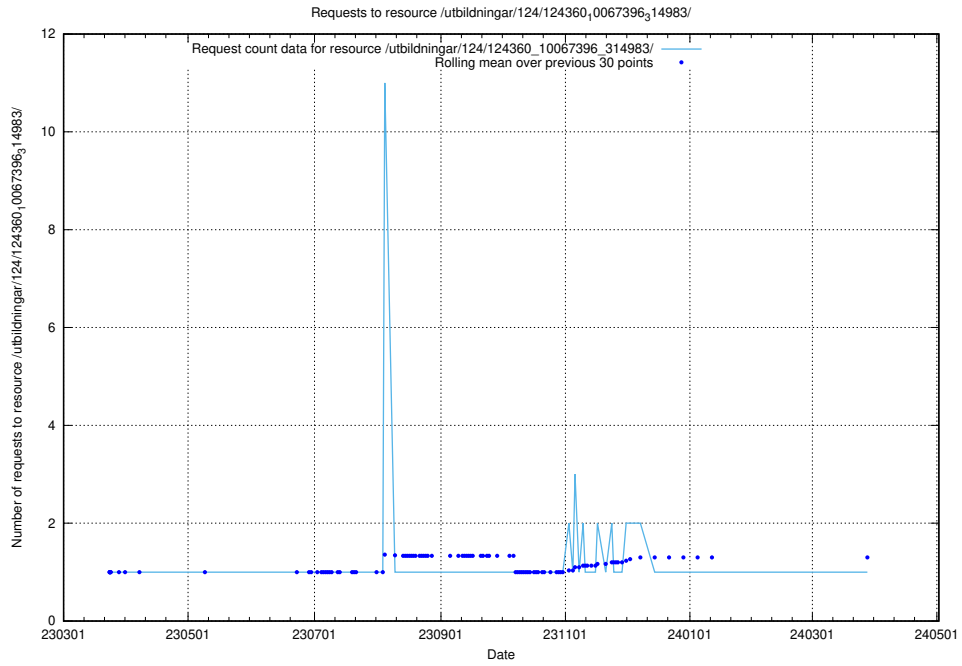

5.3721 Usage of /utbildningar/124/124360_10067396_314983/

Here, we count the number of requests to resource /utbildningar/124/124360_10067396_314983/.