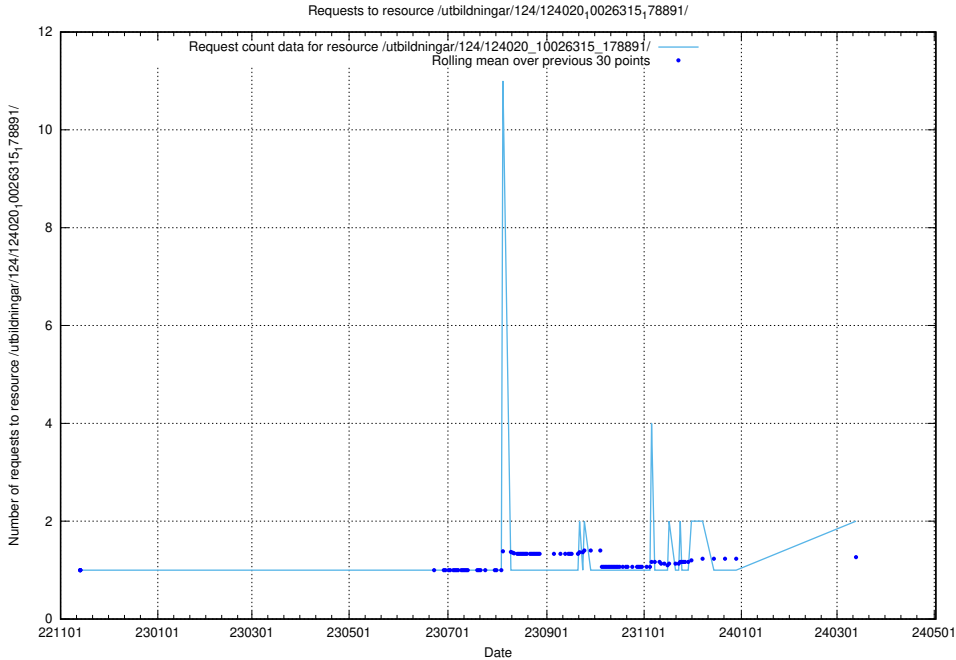

5.833 Usage of /utbildningar/124/124020_10026315_178891/

Here, we count the number of requests to resource /utbildningar/124/124020_10026315_178891/.