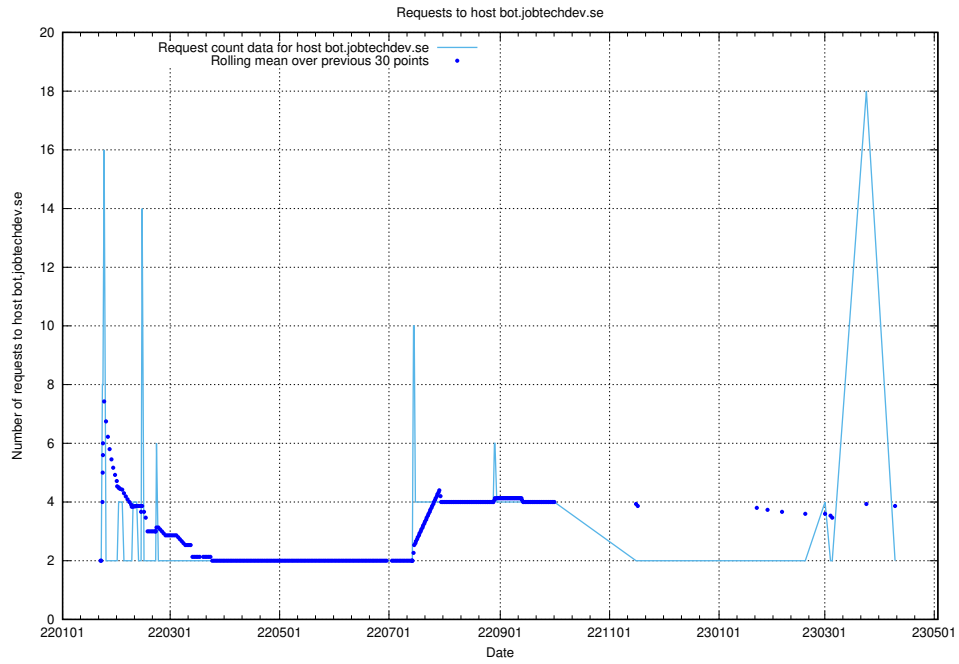

7.254 Usage of bot.jobtechdev.se

Here, we count the number of requests to host bot.jobtechdev.se.