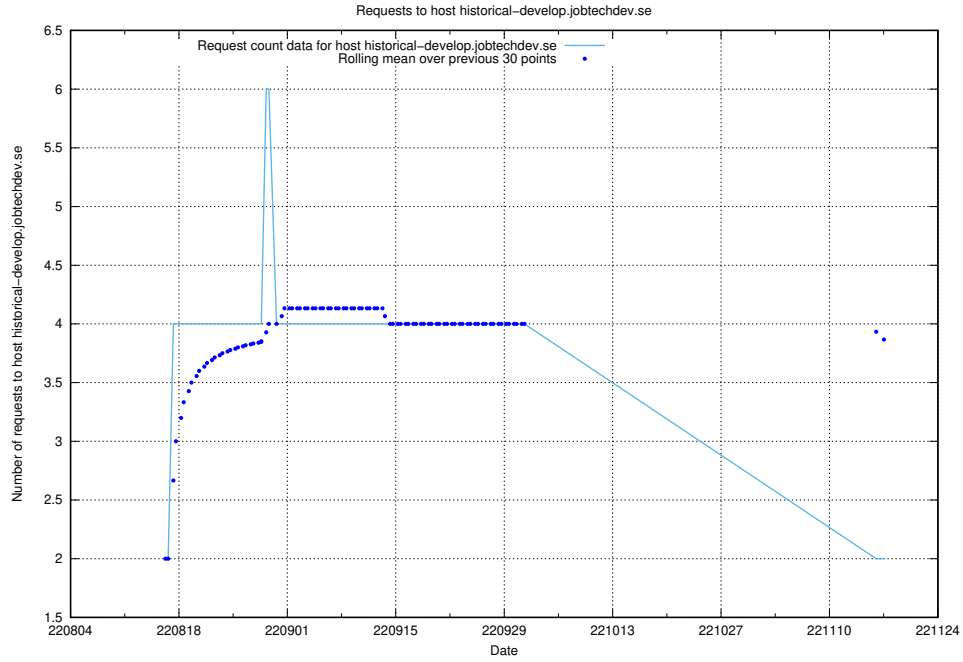

7.340 Usage of historical-develop.jobtechdev.se

Here, we count the number of requests to host historical-develop.jobtechdev.se.