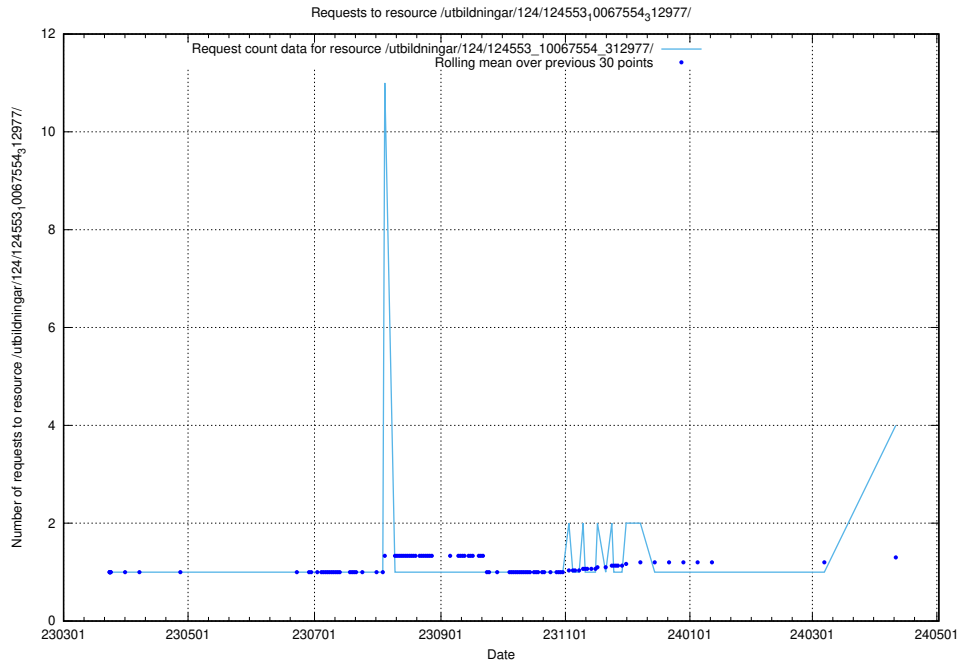

5.163 Usage of /utbildningar/124/124553_10067554_312977/

Here, we count the number of requests to resource /utbildningar/124/124553_10067554_312977/.