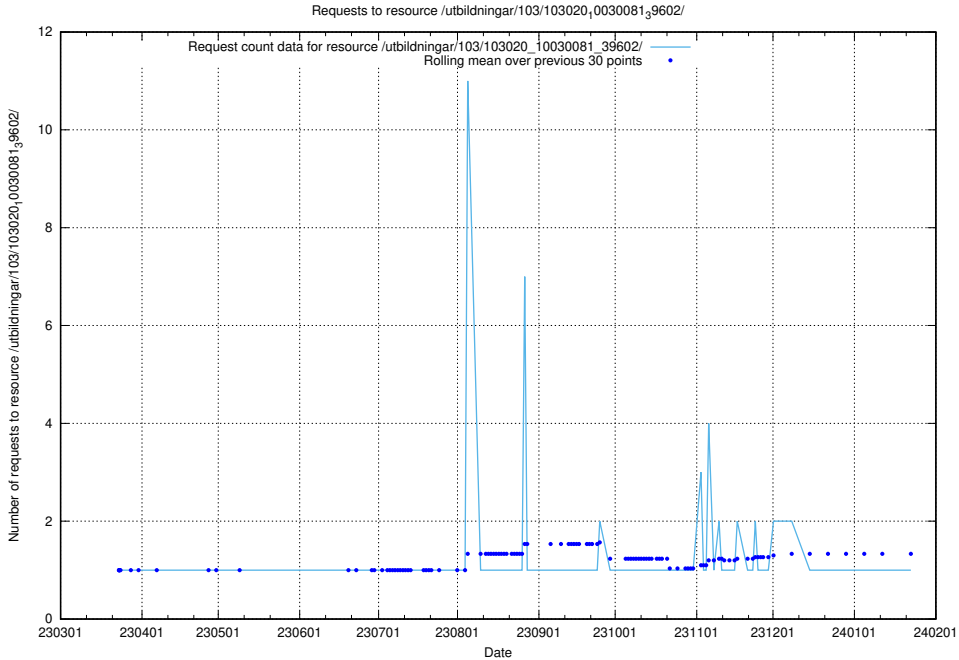

5.5448 Usage of /utbildningar/103/103020_10030081_39602/

Here, we count the number of requests to resource /utbildningar/103/103020_10030081_39602/.