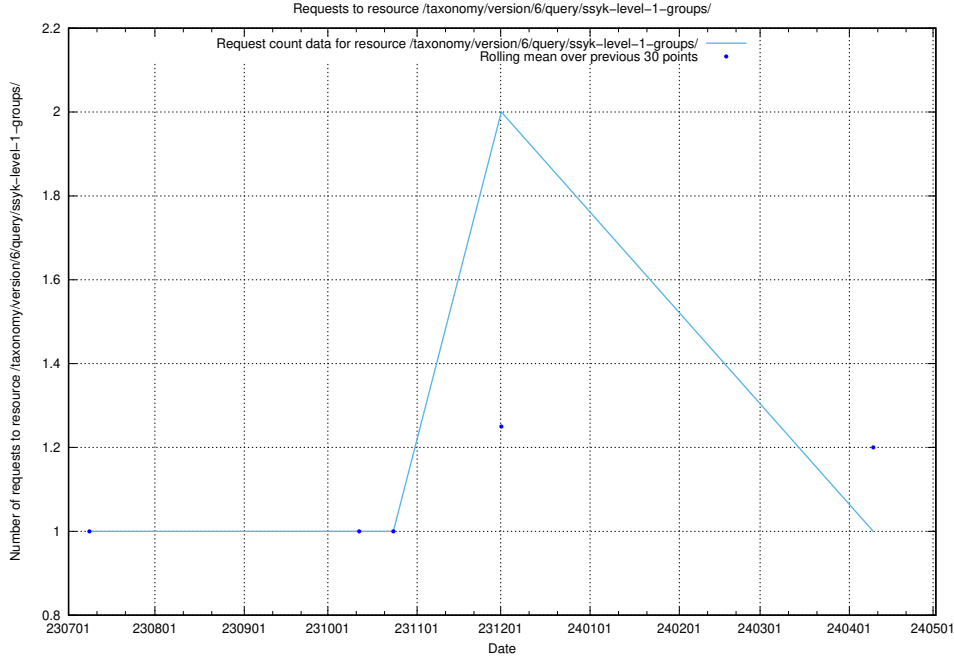

5.5161 Usage of /taxonomy/version/6/query/ssyk-level-1-groups/

Here, we count the number of requests to resource /taxonomy/version/6/query/ssyk-level-1-groups/.