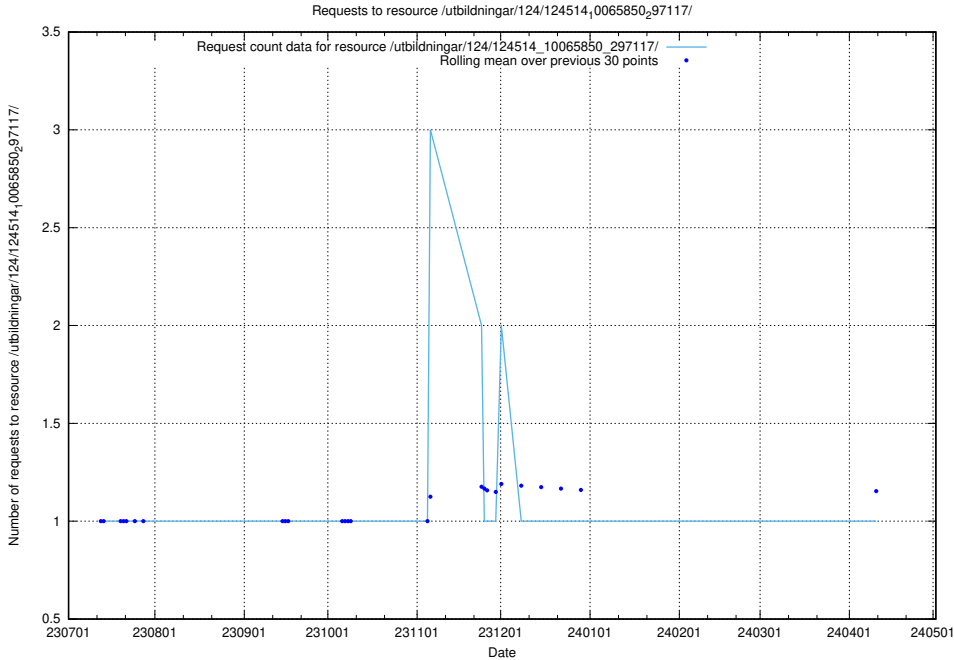

Here, we count the number of requests to resource /utbildningar/124/124514_10065850_297117/events/

5.5043 Usage of /utbildningar/124/124514_10065850_297117/

Here, we count the number of requests to resource /utbildningar/124/124514_10065850_297117/.