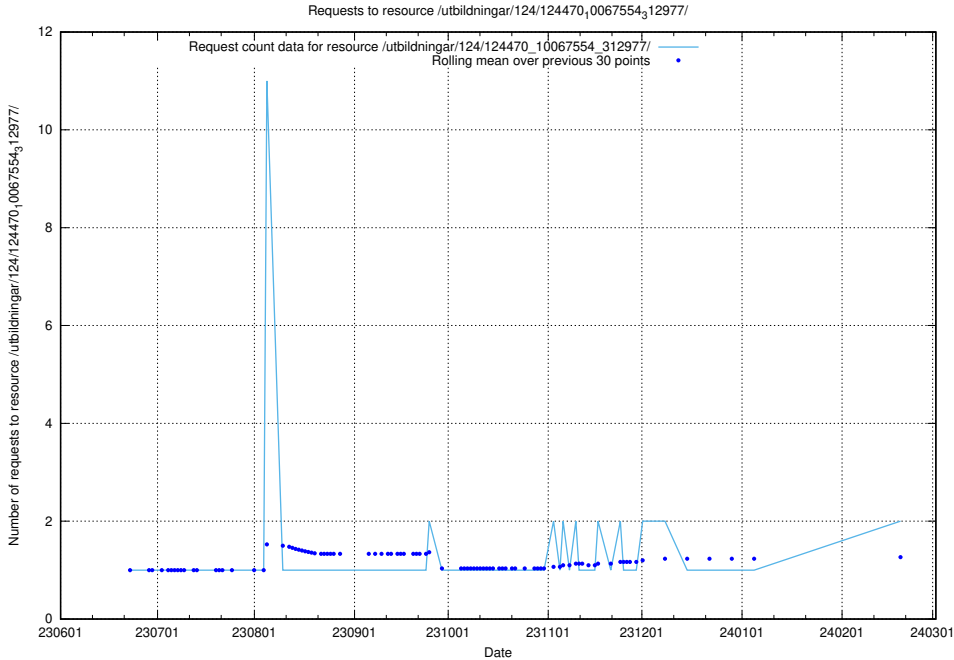

5.819 Usage of /utbildningar/124/124470_10067554_312977/

Here, we count the number of requests to resource /utbildningar/124/124470_10067554_312977/.