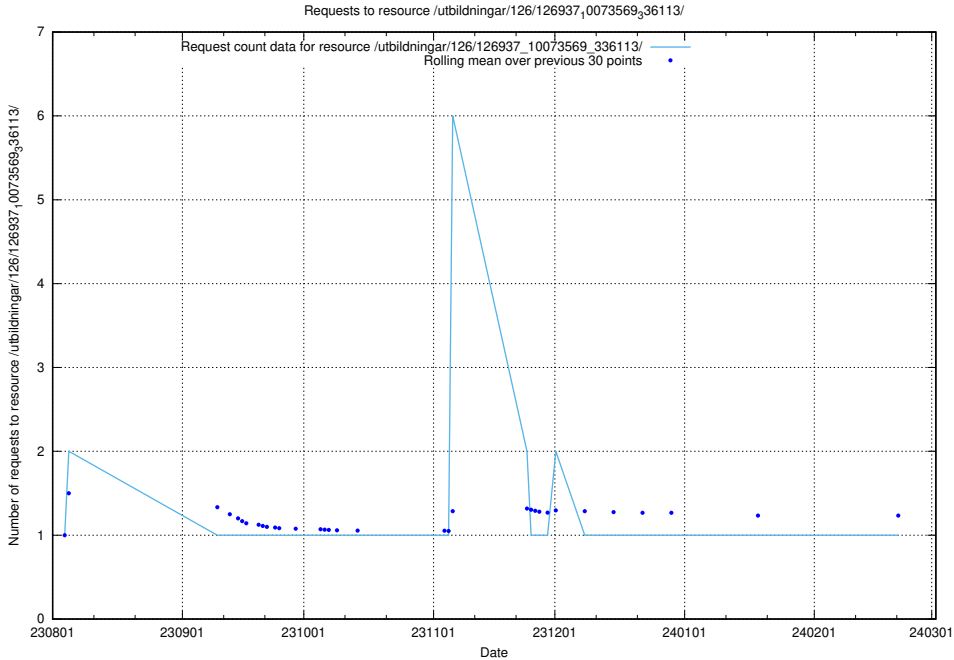

5.4794 Usage of /utbildningar/126/126937_10073569_336113/

Here, we count the number of requests to resource /utbildningar/126/126937_10073569_336113/.