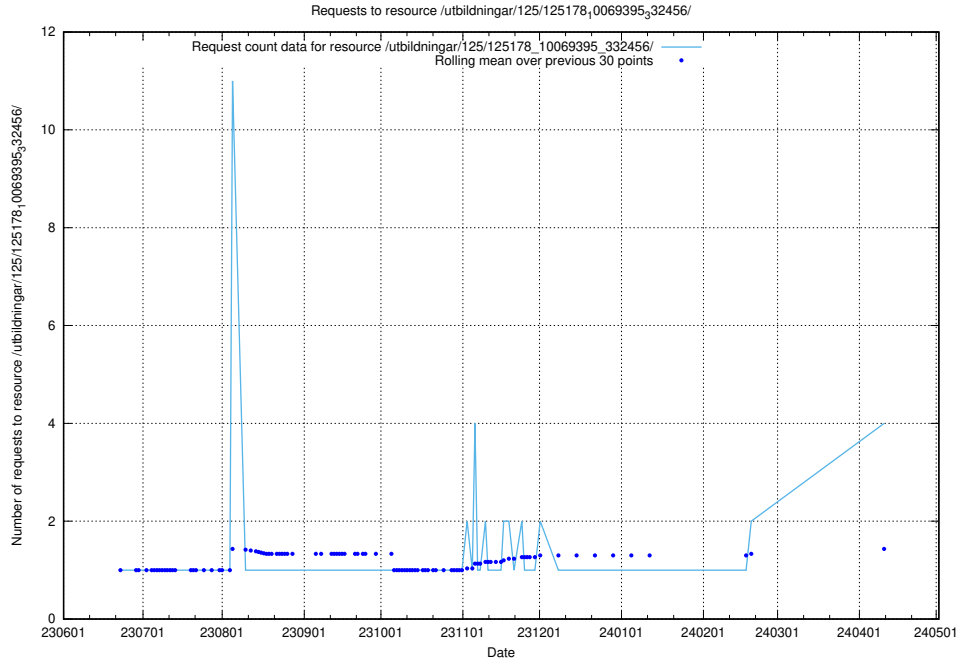

5.225 Usage of /utbildningar/125/125178_10069395_332456/

Here, we count the number of requests to resource /utbildningar/125/125178_10069395_332456/.