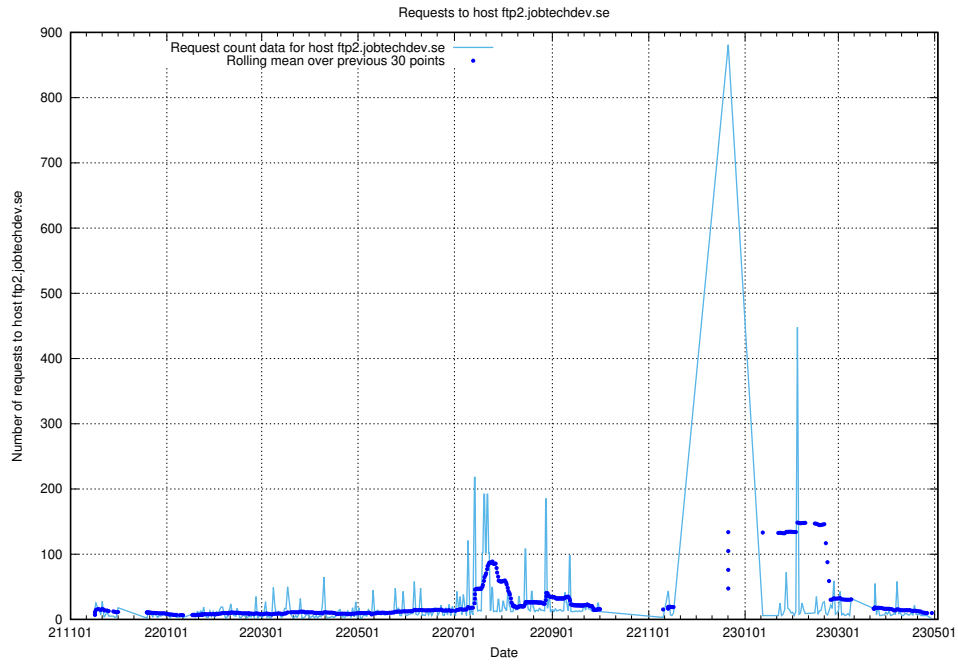

7.653 Usage of ftp2.jobtechdev.se

Here, we count the number of requests to host ftp2.jobtechdev.se.