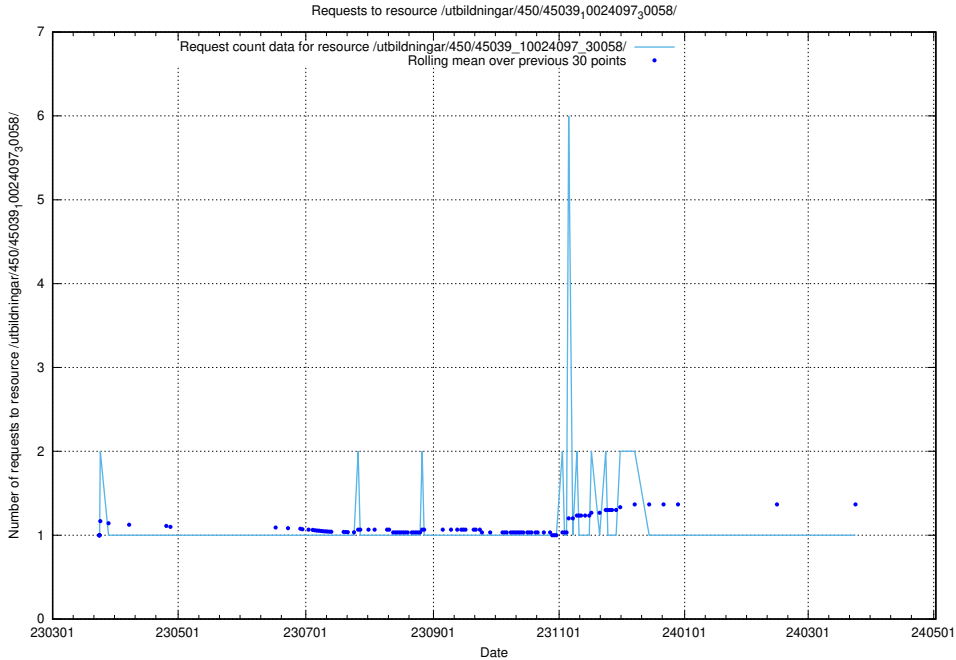

5.6294 Usage of /utbildningar/450/45039_10024097_30058/

Here, we count the number of requests to resource /utbildningar/450/45039_10024097_30058/.