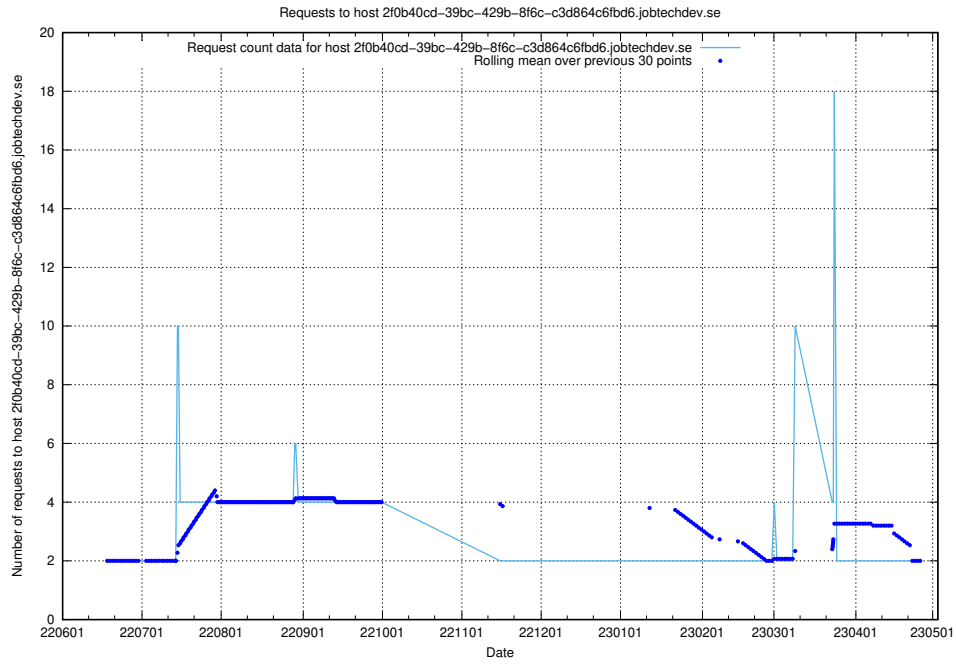

7.398 Usage of openserch-test.jobtechdev.se

Here, we count the number of requests to host openserch-test.jobtechdev.se.

7.399 Usage of opensearch-onprem-test.jobtechdev.se

Here, we count the number of requests to host opensearch-onprem-test.jobtechdev.se.