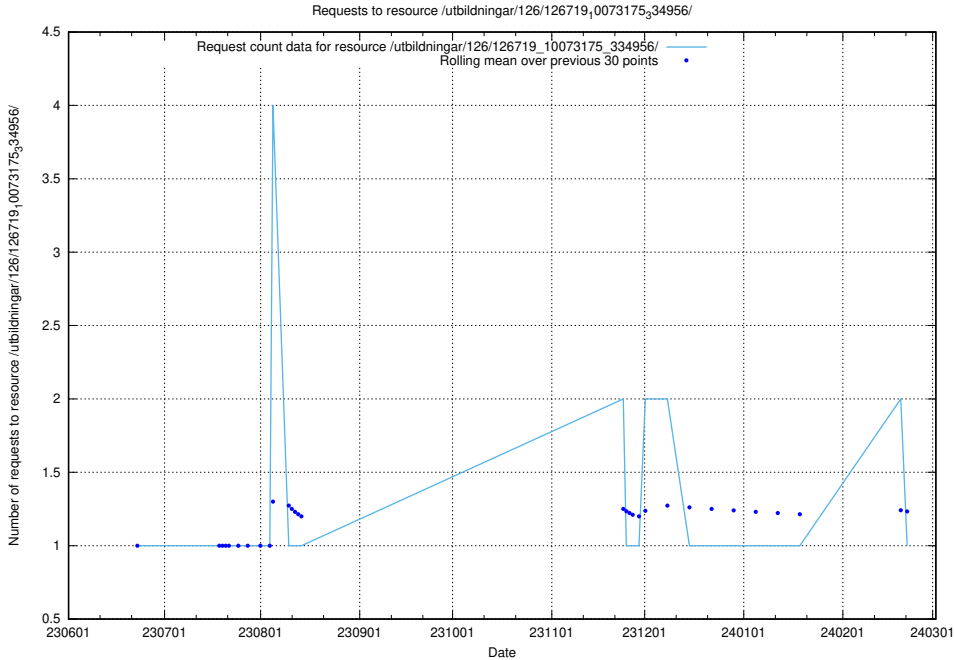

5.5549 Usage of /utbildningar/126/126719_10073175_334956/

Here, we count the number of requests to resource /utbildningar/126/126719_10073175_334956/.