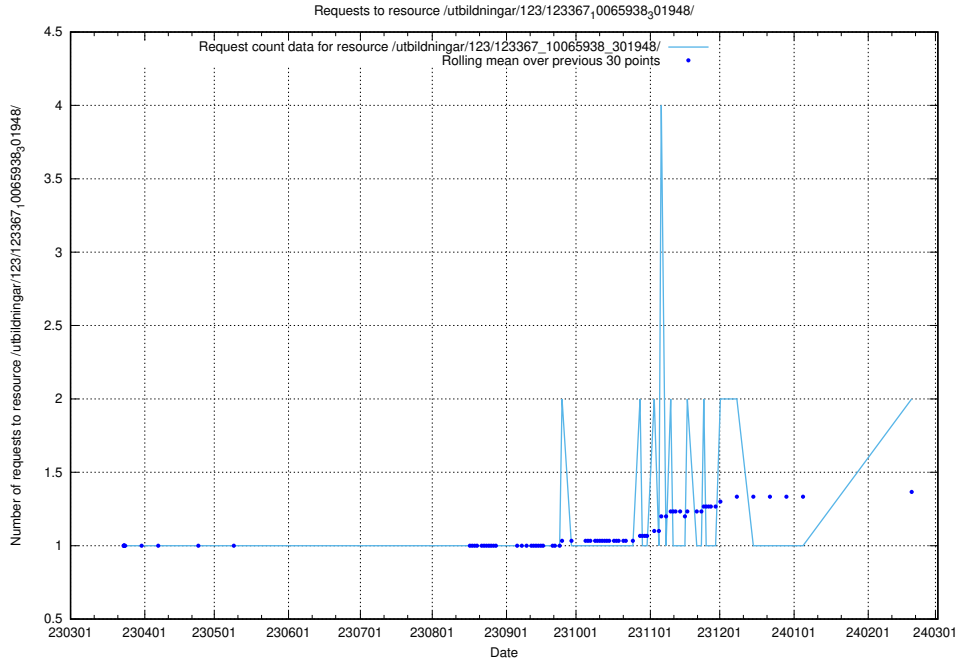

5.707 Usage of /utbildningar/123/123367_10065938_301948/

Here, we count the number of requests to resource /utbildningar/123/123367_10065938_301948/.