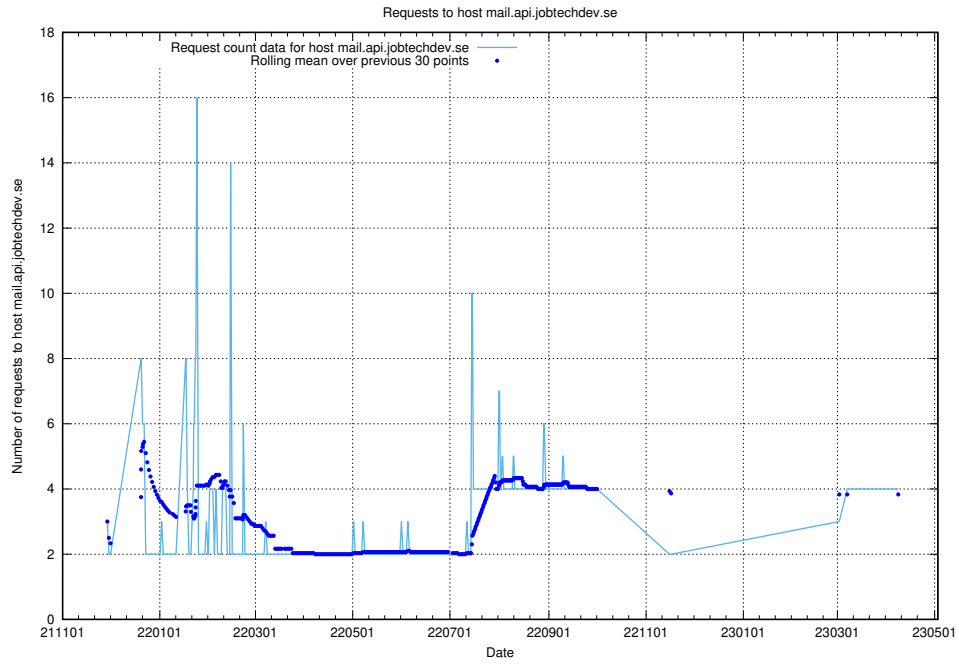

7.134 Usage of mail.api.jobtechdev.se

Here, we count the number of requests to host mail.api.jobtechdev.se.