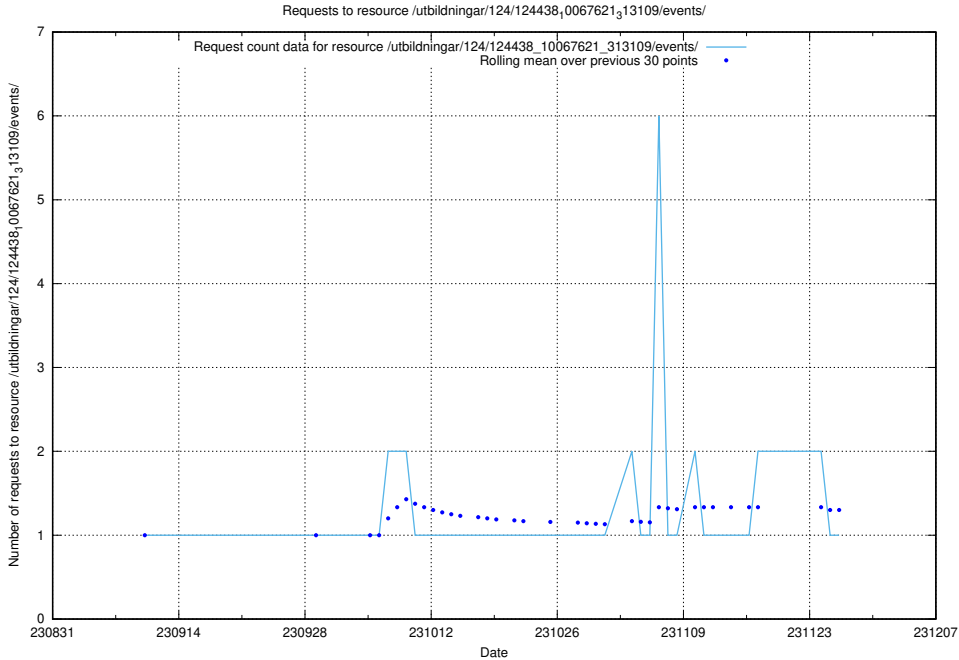

5.4555 Usage of /utbildningar/124/124438_10067621_313109/events/

Here, we count the number of requests to resource /utbildningar/124/124438_10067621_313109/events/