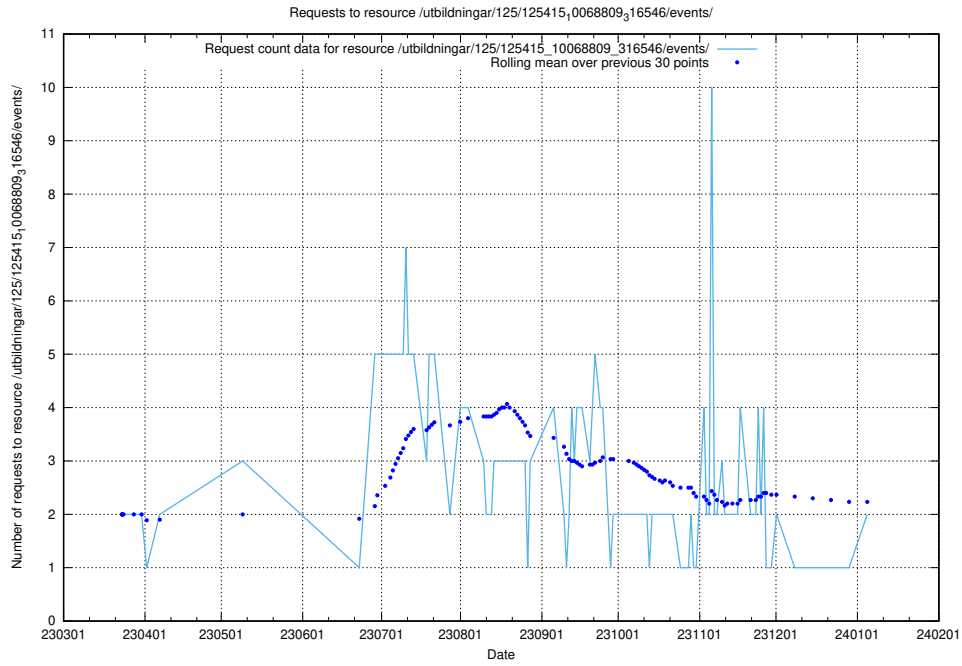

5.872 Usage of /utbildningar/125/125415_10068809_316546/events/

Here, we count the number of requests to resource /utbildningar/125/125415_10068809_316546/events/