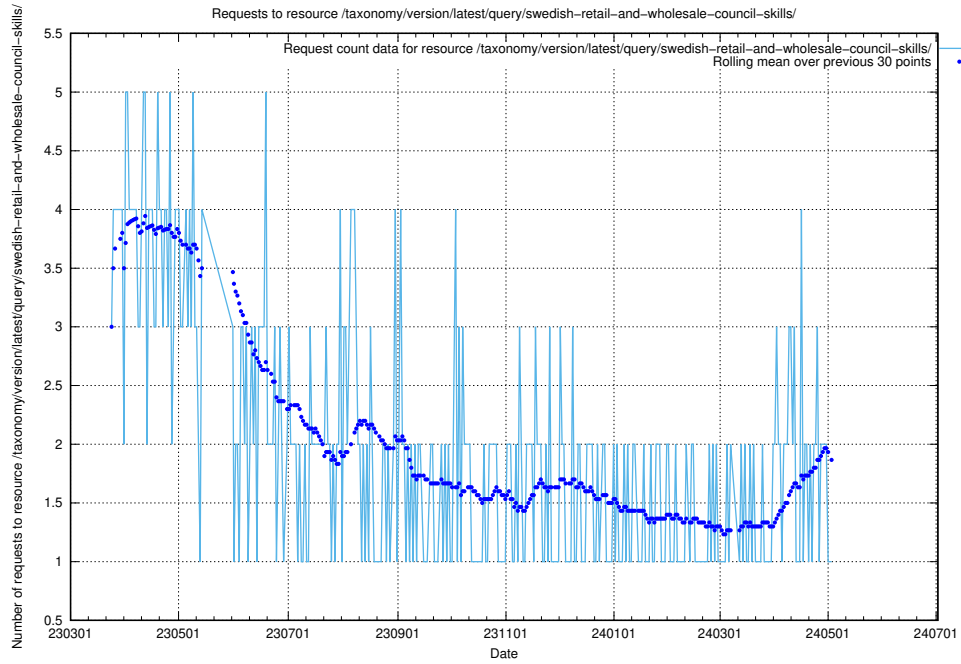

5.6031 Usage of /taxonomy/version/latest/query/swedish-retail-and-wholesale-council-skills/

Here, we count the number of requests to resource /taxonomy/version/latest/query/swedish-retail-and-wholesale-council-skills/.