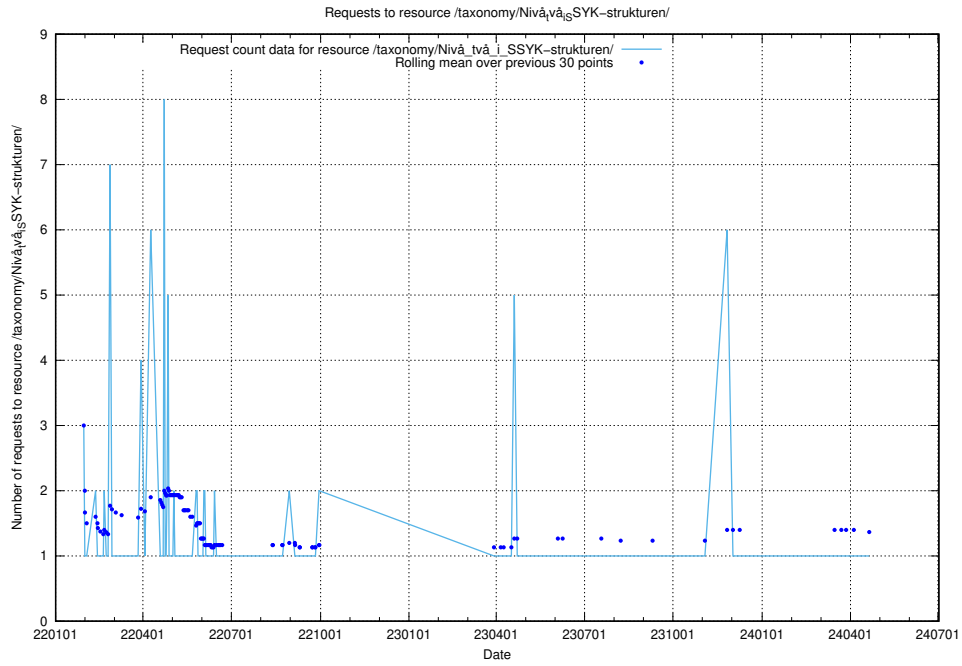

5.3476 Usage of /taxonomy/Nivå_två_i_SSYK-strukturen/

Here, we count the number of requests to resource /taxonomy/Nivå_två_i_SSYK-strukturen/.