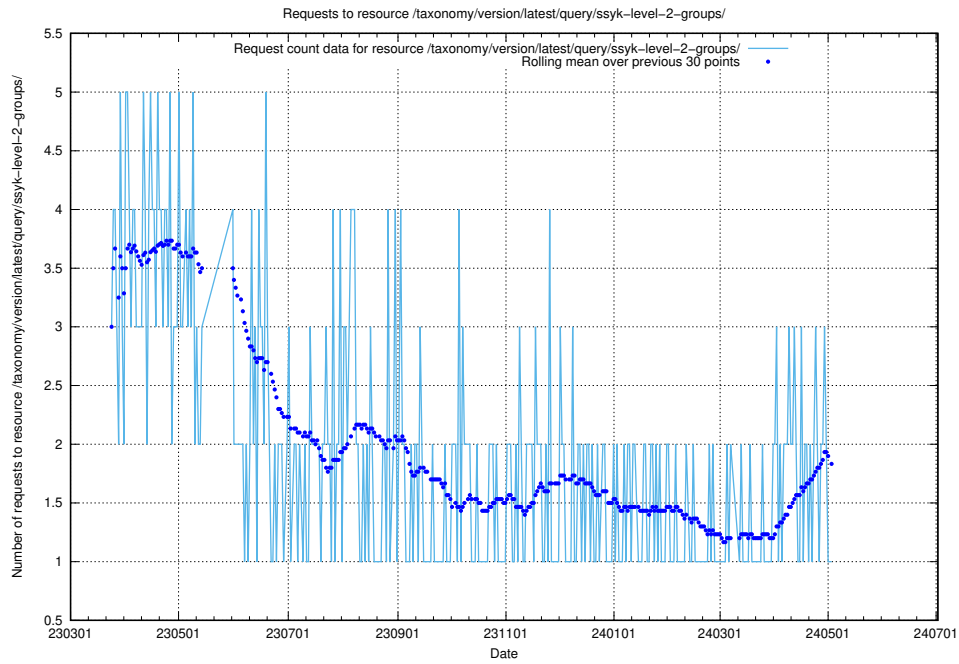

5.6049 Usage of /taxonomy/version/latest/query/ssyk-level-2-groups/

Here, we count the number of requests to resource /taxonomy/version/latest/query/ssyk-level-2-groups/.