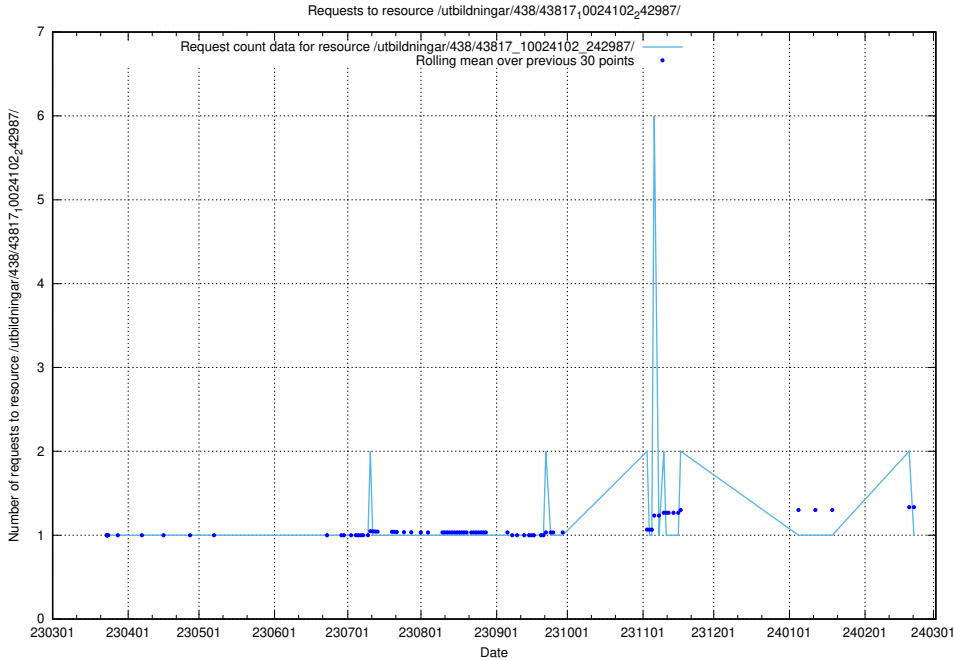

5.6317 Usage of /utbildningar/438/43817_10024102_242987/

Here, we count the number of requests to resource /utbildningar/438/43817_10024102_242987/.