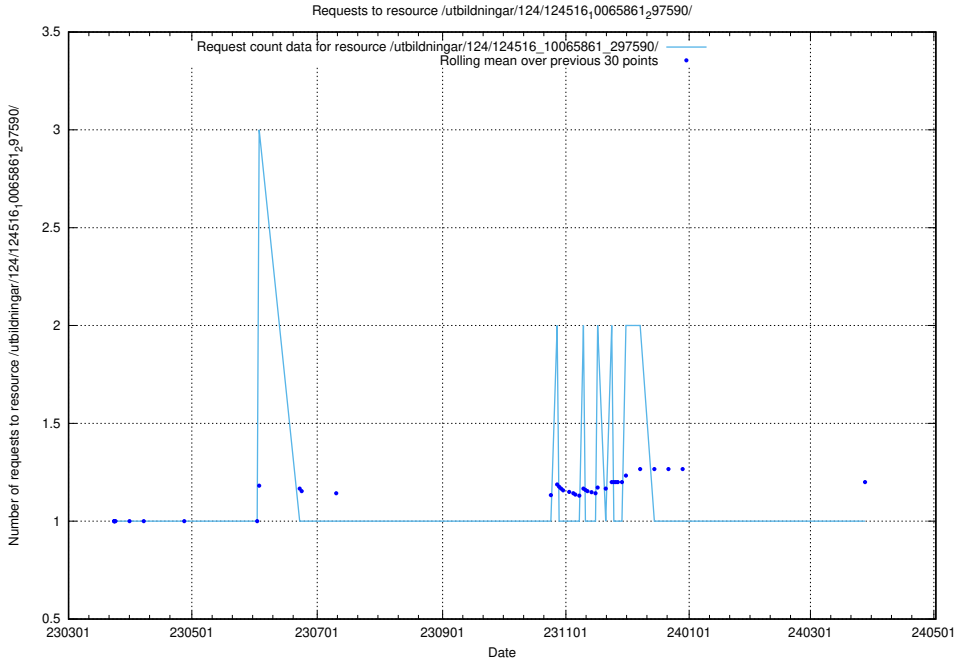

5.1428 Usage of /utbildningar/124/124516_10065861_297590/

Here, we count the number of requests to resource /utbildningar/124/124516_10065861_297590/.