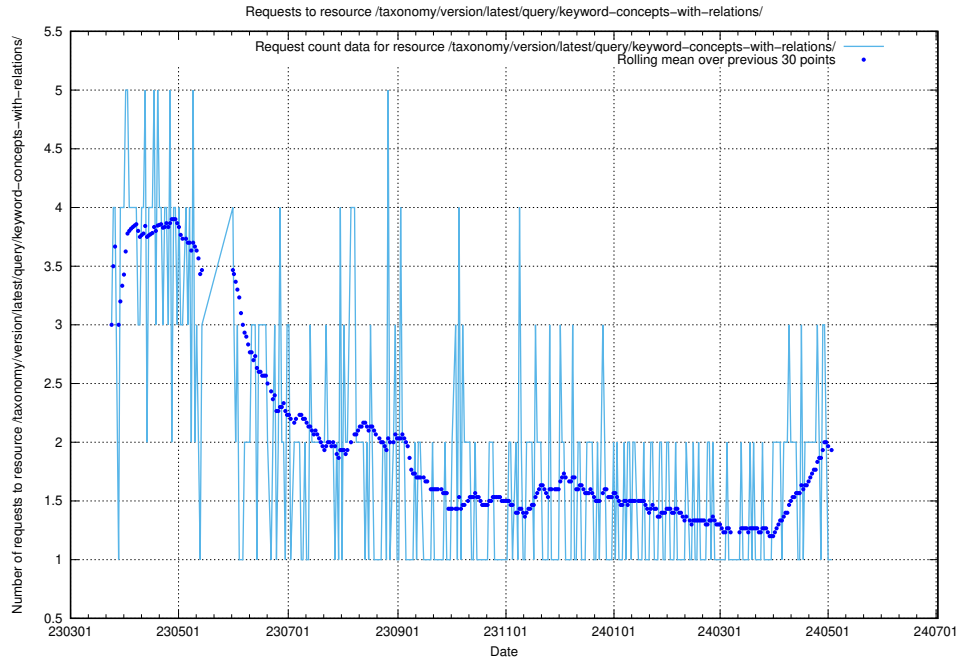

5.6069 Usage of /taxonomy/version/latest/query/keyword-concepts-with-relations/

Here, we count the number of requests to resource /taxonomy/version/latest/query/keyword-concepts-with-relations/.

5.6070 Usage of /taxonomy/version/latest/query/isco-level-4-groups/