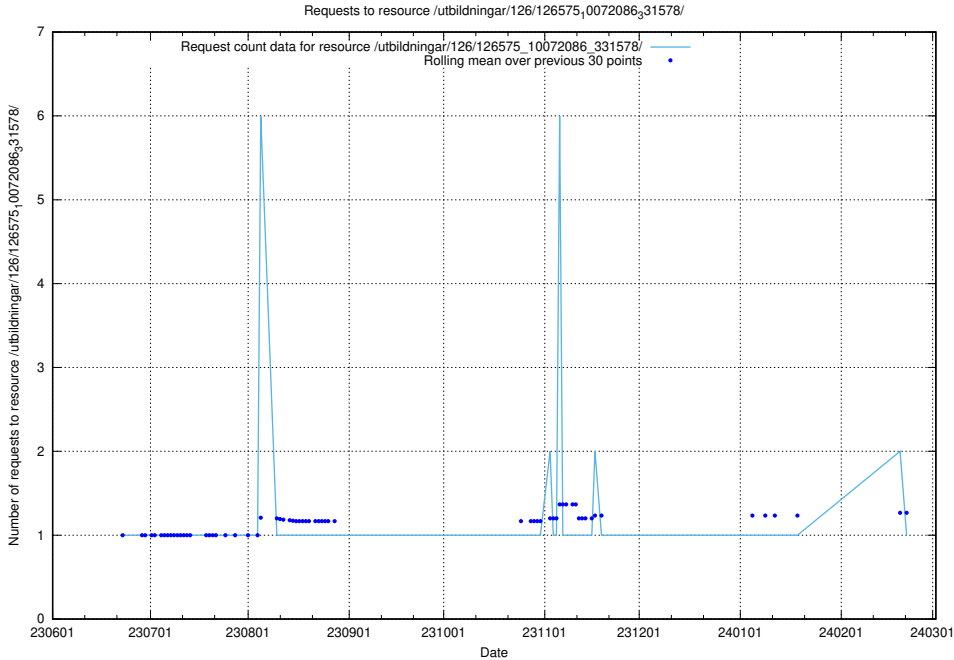

5.5584 Usage of /utbildningar/126/126575_10072086_331578/

Here, we count the number of requests to resource /utbildningar/126/126575_10072086_331578/.