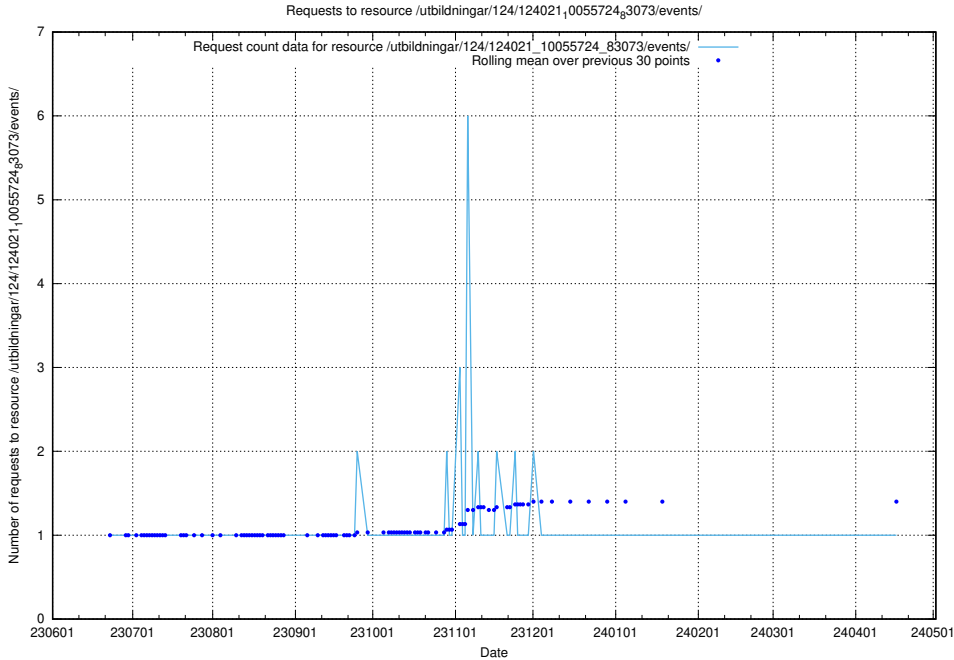

5.5754 Usage of /utbildningar/124/124021_10055724_83073/events/

Here, we count the number of requests to resource /utbildningar/124/124021_10055724_83073/events/.