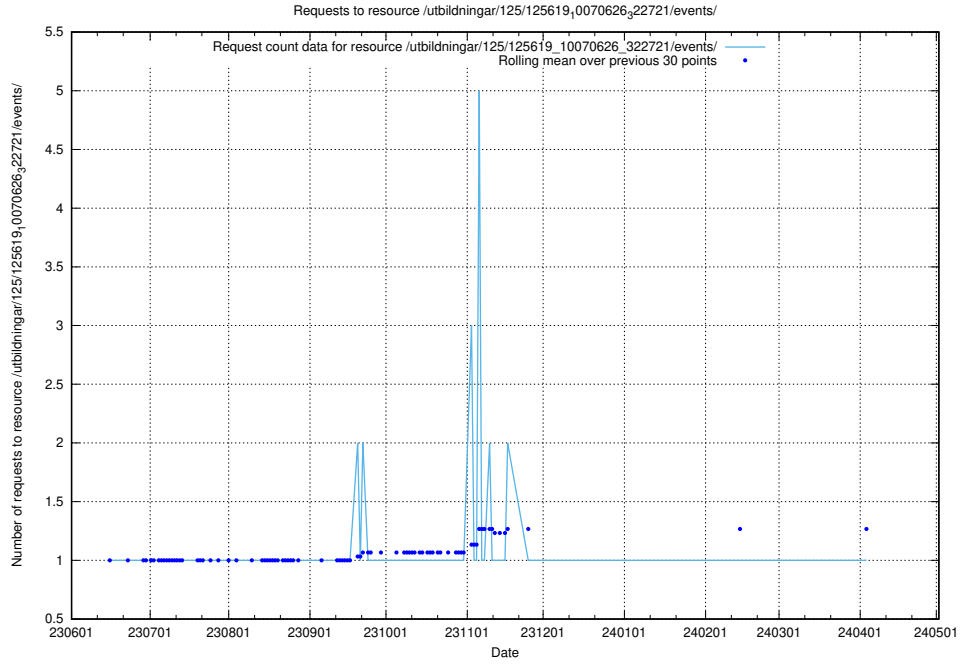

5.5811 Usage of /utbildningar/125/125619_10070626_322721/events/

Here, we count the number of requests to resource /utbildningar/125/125619_10070626_322721/events/