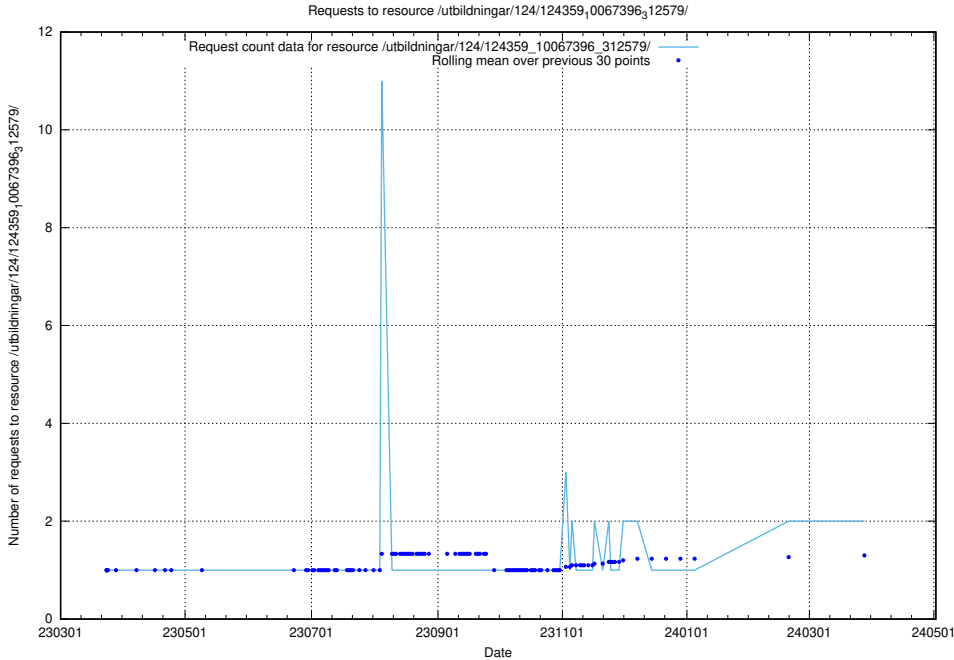

5.630 Usage of /utbildningar/124/124359_10067396_312579/

Here, we count the number of requests to resource /utbildningar/124/124359_10067396_312579/.