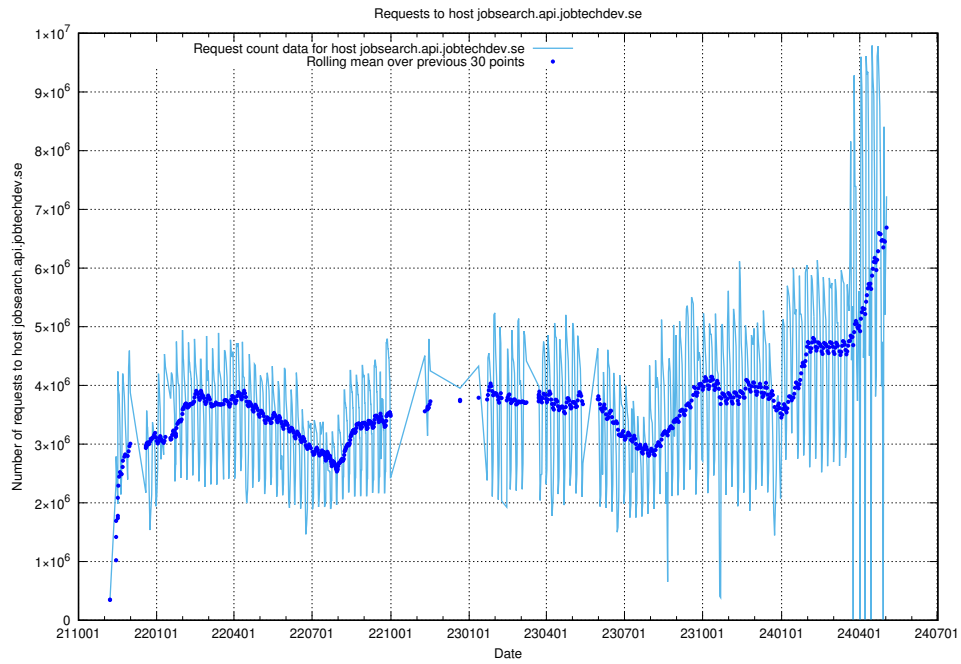

7 Log Stack

This section contains request statistics from [JobTech's log stack](#)⁸.

7.1 Usage of `jobsearch.api.jobtechdev.se`

Here, we count the number of requests to host `jobsearch.api.jobtechdev.se`.

---

⁸<https://elk.jobtechdev.se>