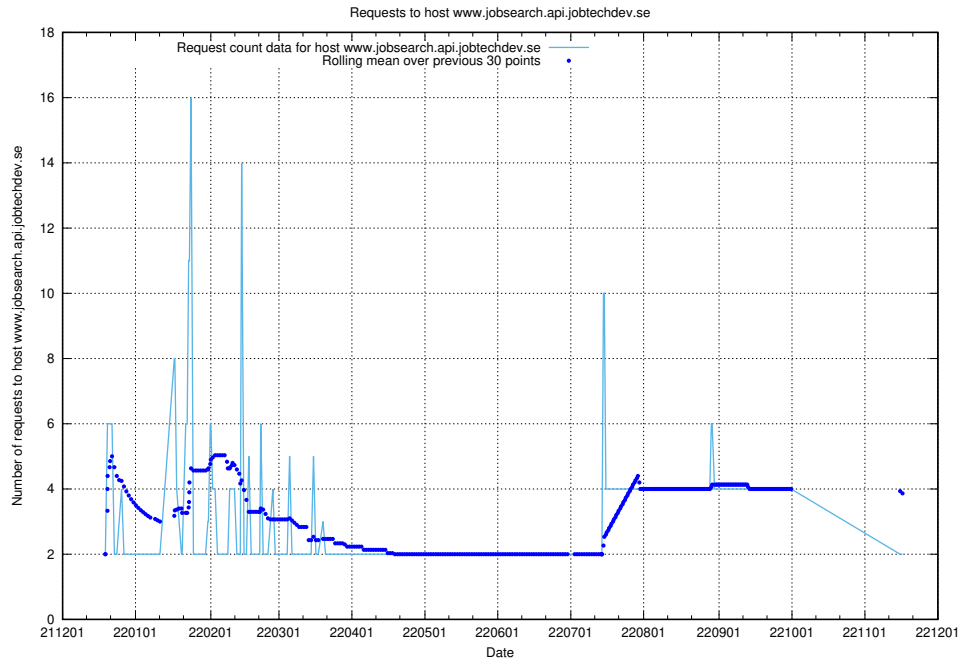

7.377 Usage of www.jobsearch.api.jobtechdev.se

Here, we count the number of requests to host www.jobsearch.api.jobtechdev.se.