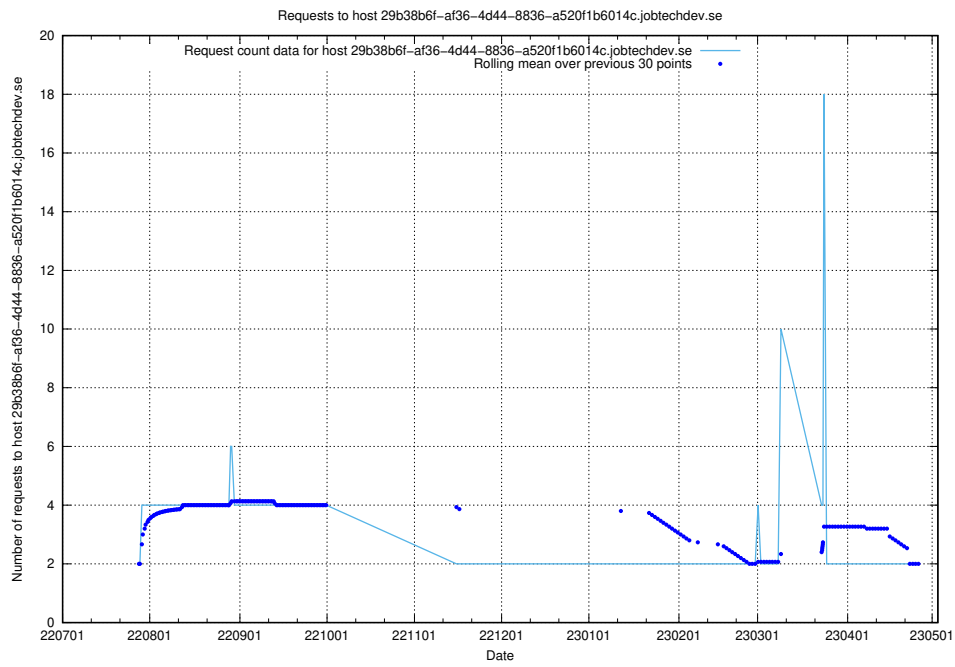

7.381 Usage of 29b38b6f-af36-4d44-8836-a520f1b6014c.jobtechdev.se

Here, we count the number of requests to host 29b38b6f-af36-4d44-8836-a520f1b6014c.jobtechdev.se.

7.382 Usage of f3a814f1-4873-498e-b9ee-af3d3efa533f.jobtechdev.se