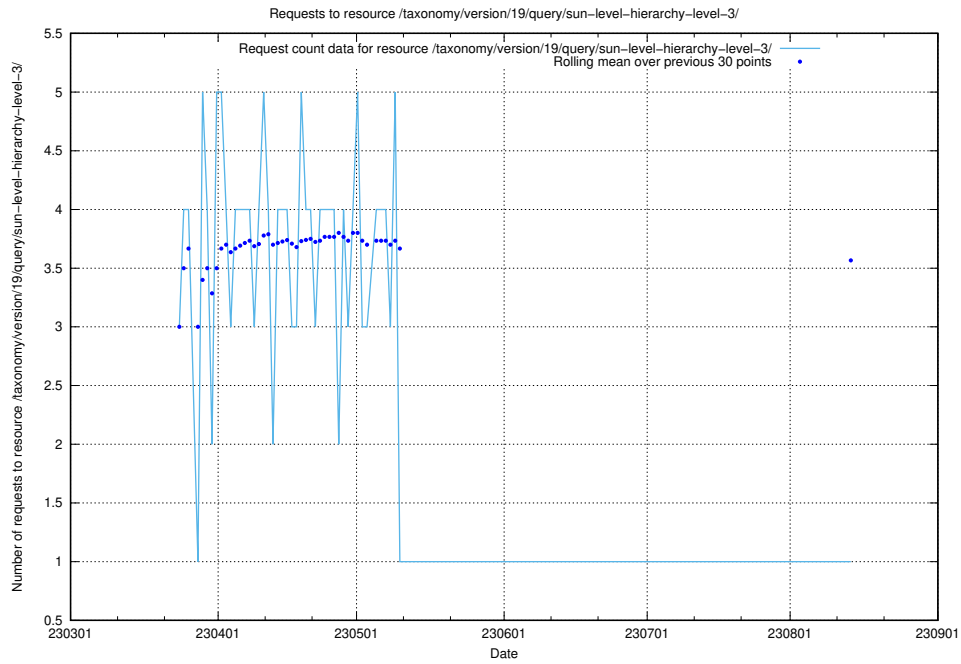

5.6087 Usage of /taxonomy/version/19/query/sun-level-hierarchy-level-3/

Here, we count the number of requests to resource /taxonomy/version/19/query/sun-level-hierarchy-level-3/.