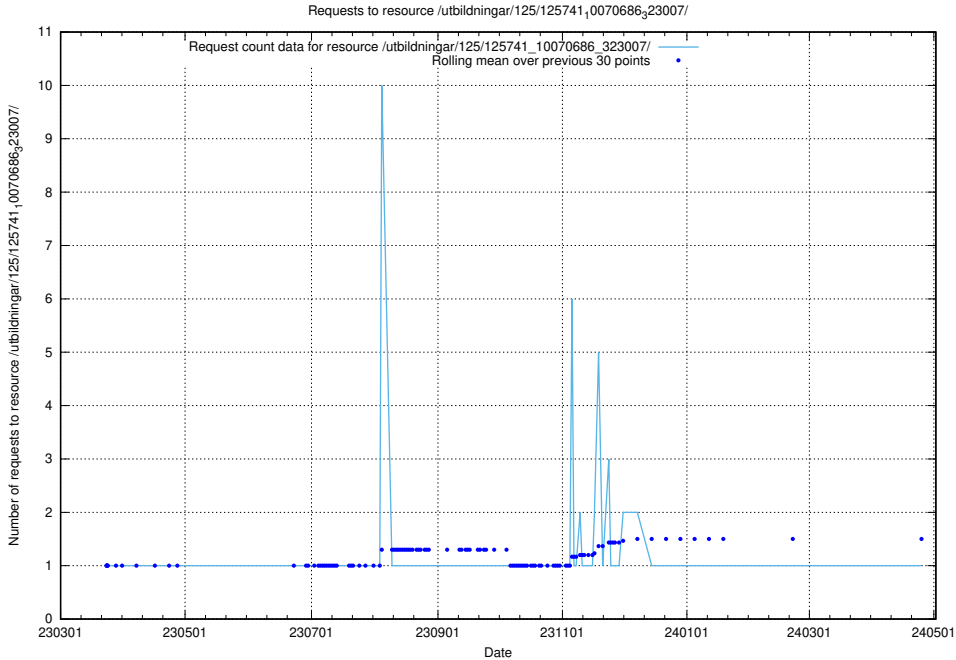

5.6444 Usage of /utbildningar/125/125741_10070686_323007/

Here, we count the number of requests to resource /utbildningar/125/125741_10070686_323007/.