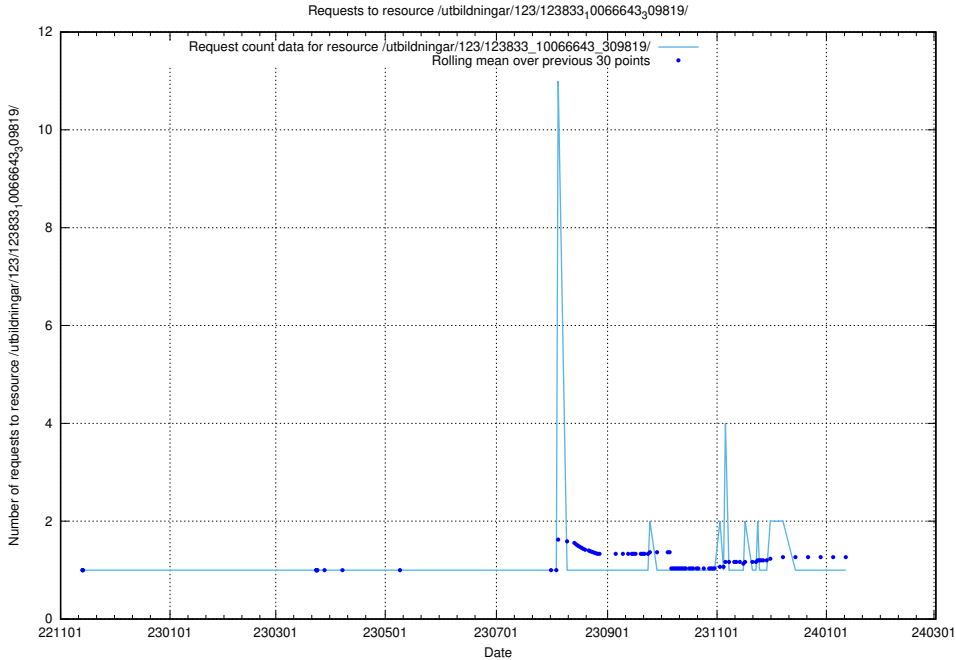

5.5849 Usage of /utbildningar/123/123833_10066643_309819/

Here, we count the number of requests to resource /utbildningar/123/123833_10066643_309819/.