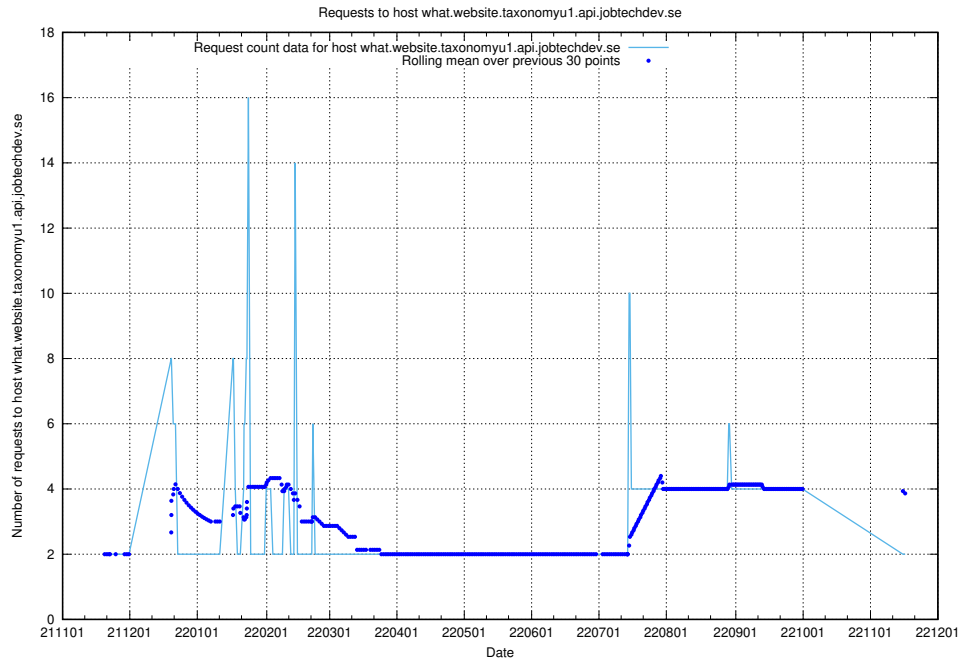

7.447 Usage of what.website.taxonomy1.api.jobtechdev.se

Here, we count the number of requests to host what.website.taxonomy1.api.jobtechdev.se.