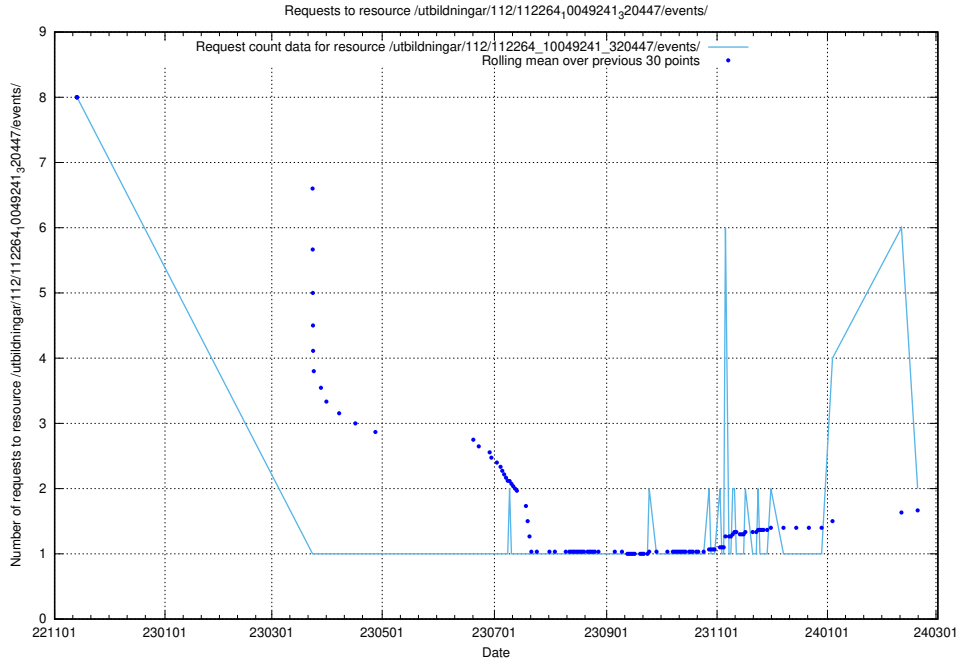

5.810 Usage of /utbildningar/112/112264_10049241_320447/events/

Here, we count the number of requests to resource /utbildningar/112/112264_10049241_320447/events/