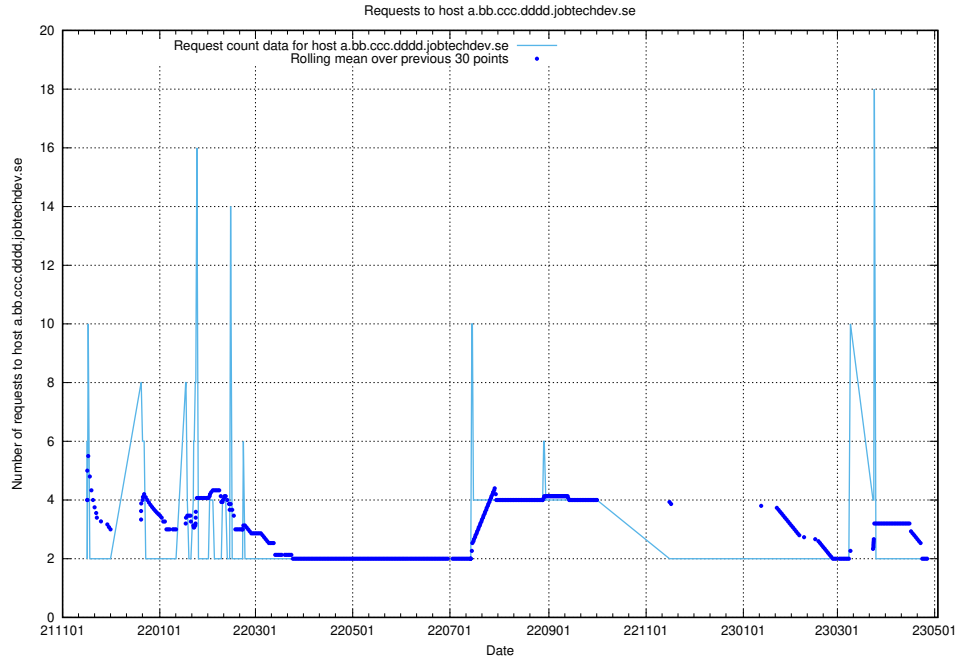

7.527 Usage of a.bb.ccc.dddd.jobtechdev.se

Here, we count the number of requests to host a.bb.ccc.dddd.jobtechdev.se.