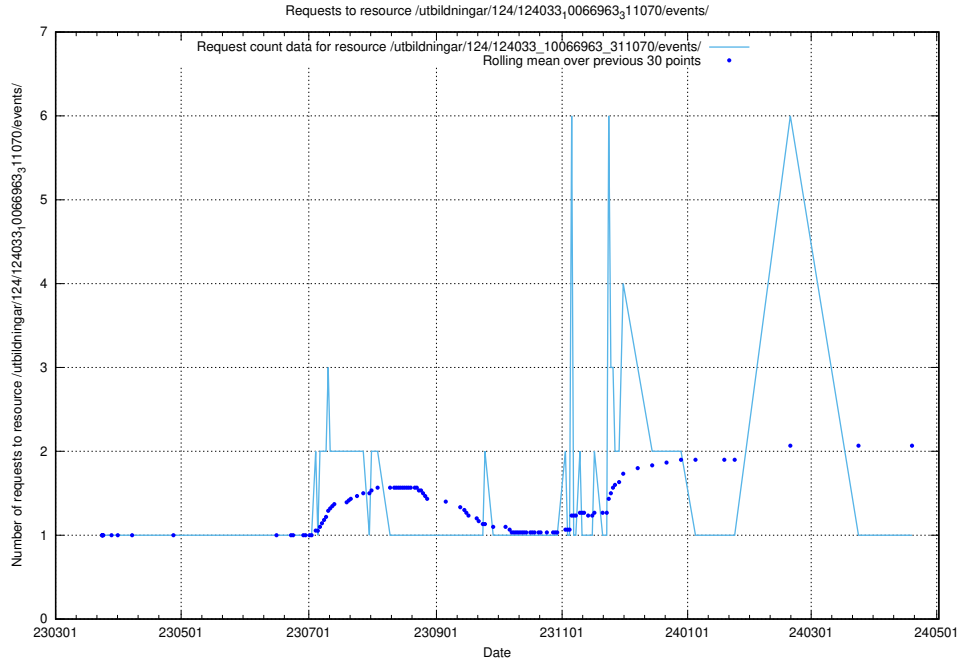

5.4375 Usage of /utbildningar/124/124033_10066963_311070/events/

Here, we count the number of requests to resource /utbildningar/124/124033_10066963_311070/events/