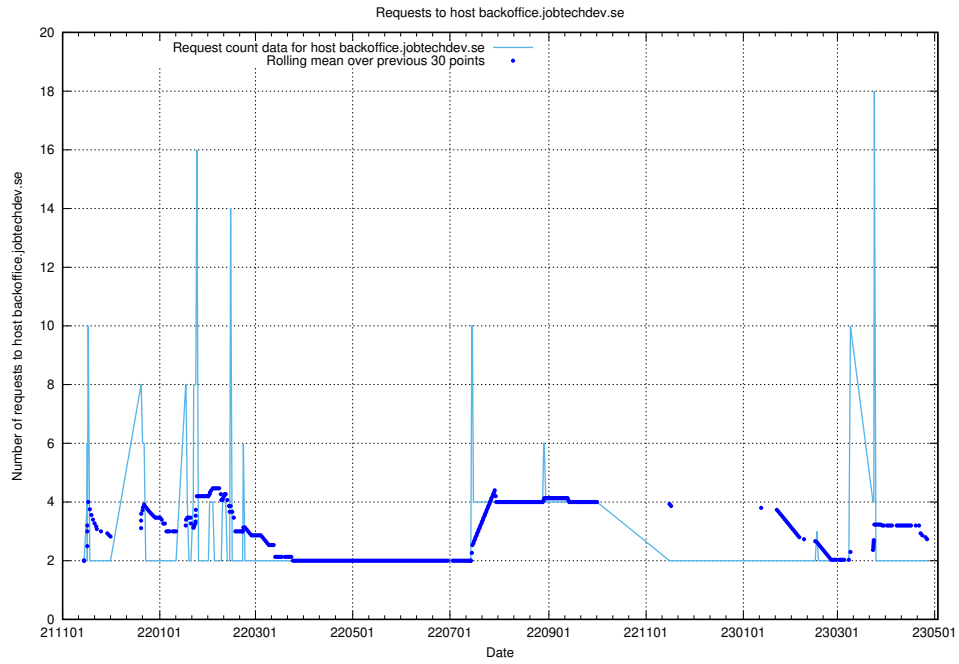

7.283 Usage of backoffice.jobtechdev.se

Here, we count the number of requests to host backoffice.jobtechdev.se.