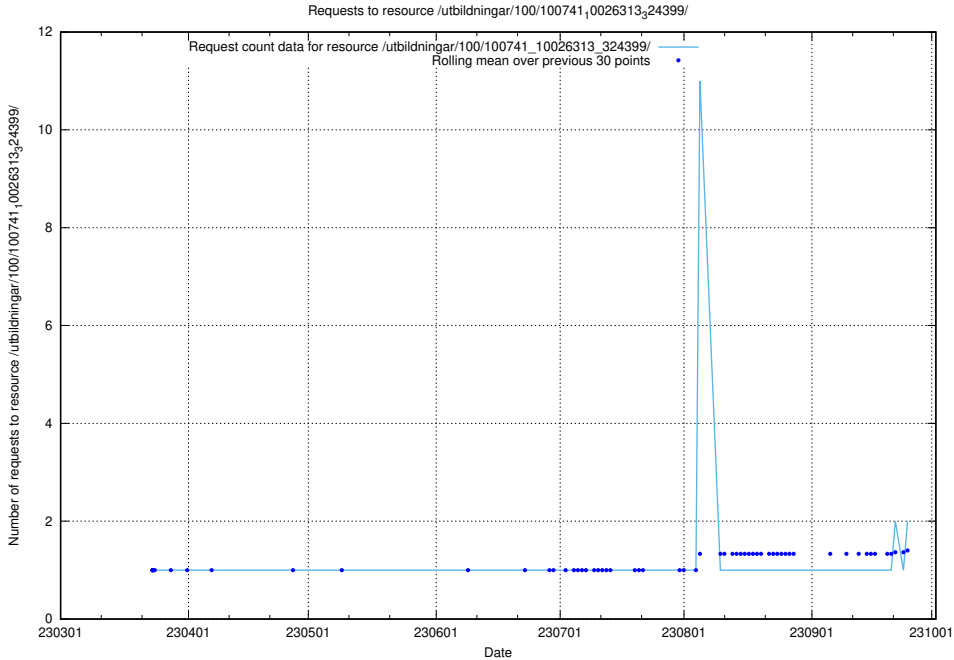

5.797 Usage of /utbildningar/100/100741_10026313_324399/

Here, we count the number of requests to resource /utbildningar/100/100741_10026313_324399/.