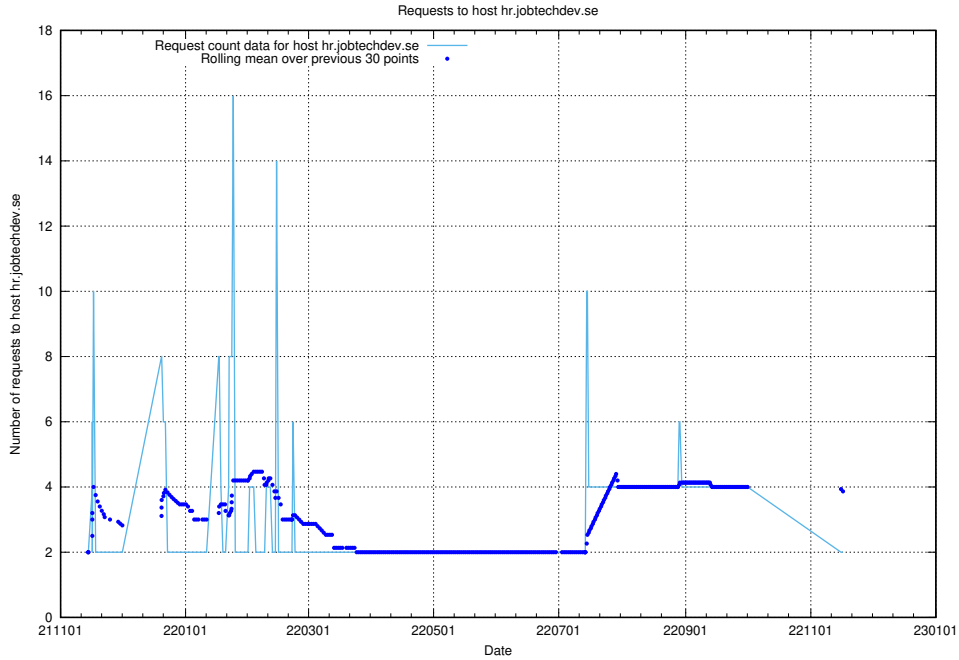

7.597 Usage of hr.jobtechdev.se

Here, we count the number of requests to host hr.jobtechdev.se.