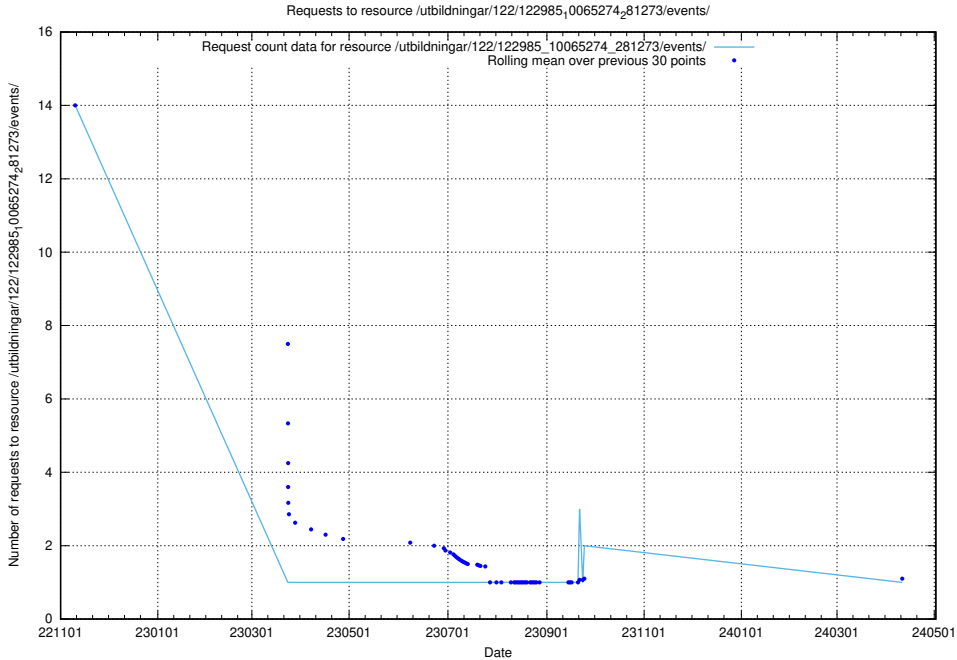

5.6194 Usage of /utbildningar/122/122985_10065274_281273/events/

Here, we count the number of requests to resource /utbildningar/122/122985_10065274_281273/events/