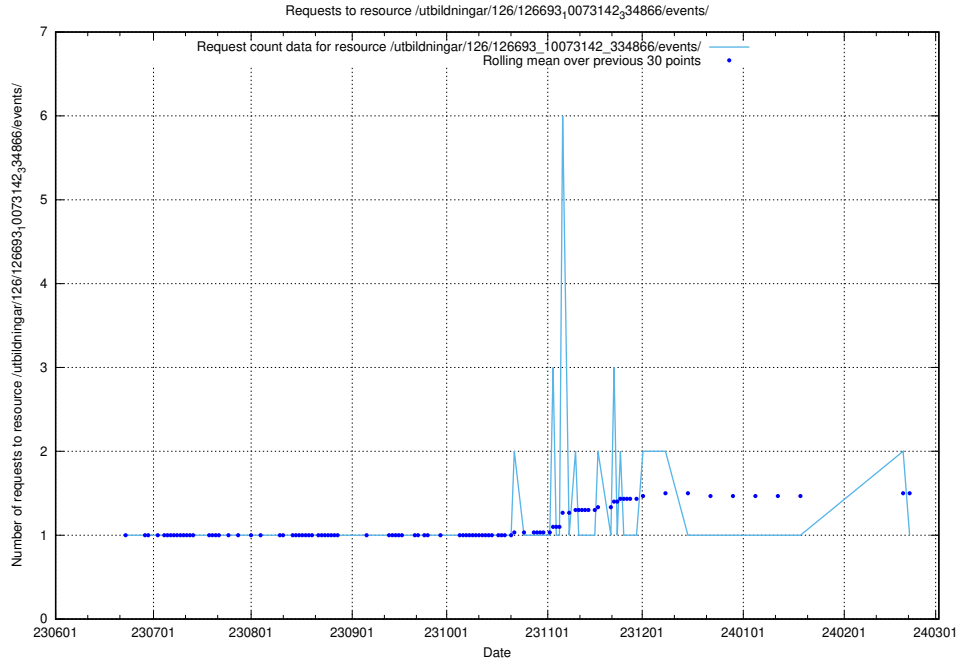

5.5582 Usage of /utbildningar/126/126693_10073142_334866/events/

Here, we count the number of requests to resource /utbildningar/126/126693_10073142_334866/events/