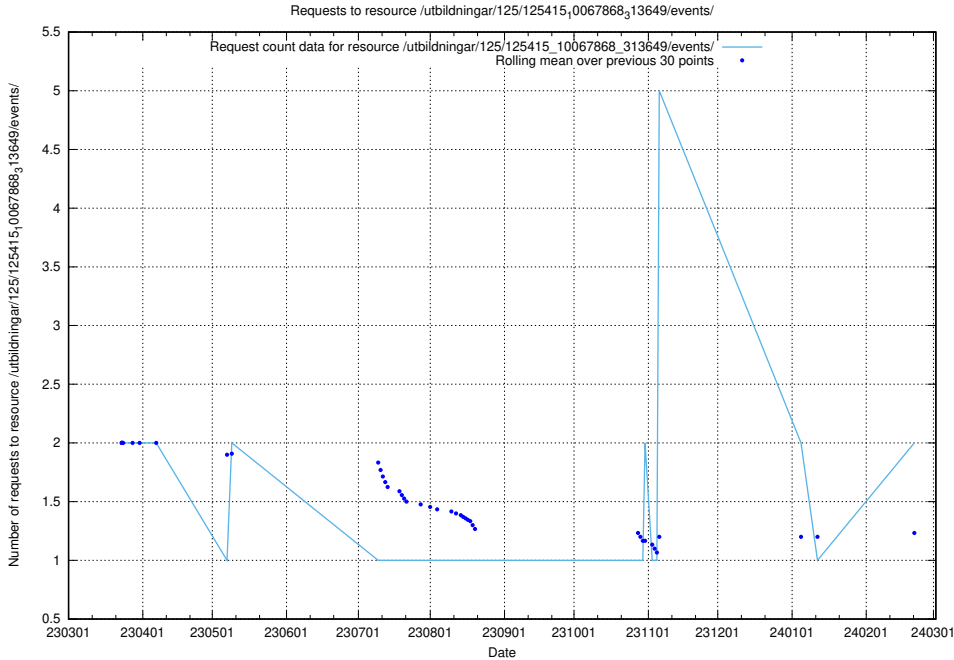

5.874 Usage of /utbildningar/125/125415_10067868_313649/events/

Here, we count the number of requests to resource /utbildningar/125/125415_10067868_313649/events/