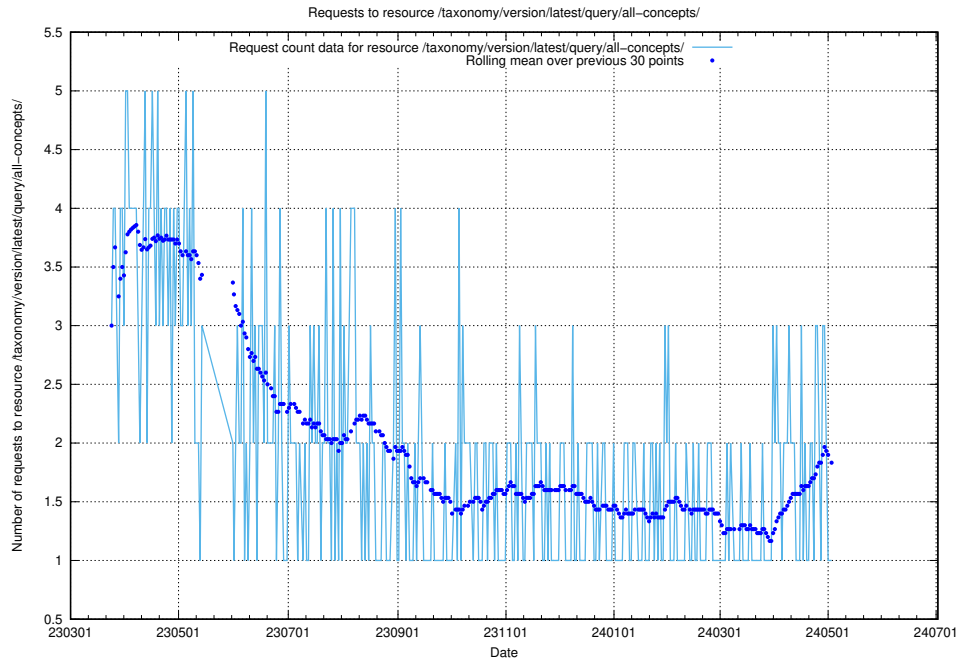

Here, we count the number of requests to resource /taxonomy/version/latest/query/concept-types/.

5.6082 Usage of /taxonomy/version/latest/query/all-concepts/

Here, we count the number of requests to resource /taxonomy/version/latest/query/all-concepts/.