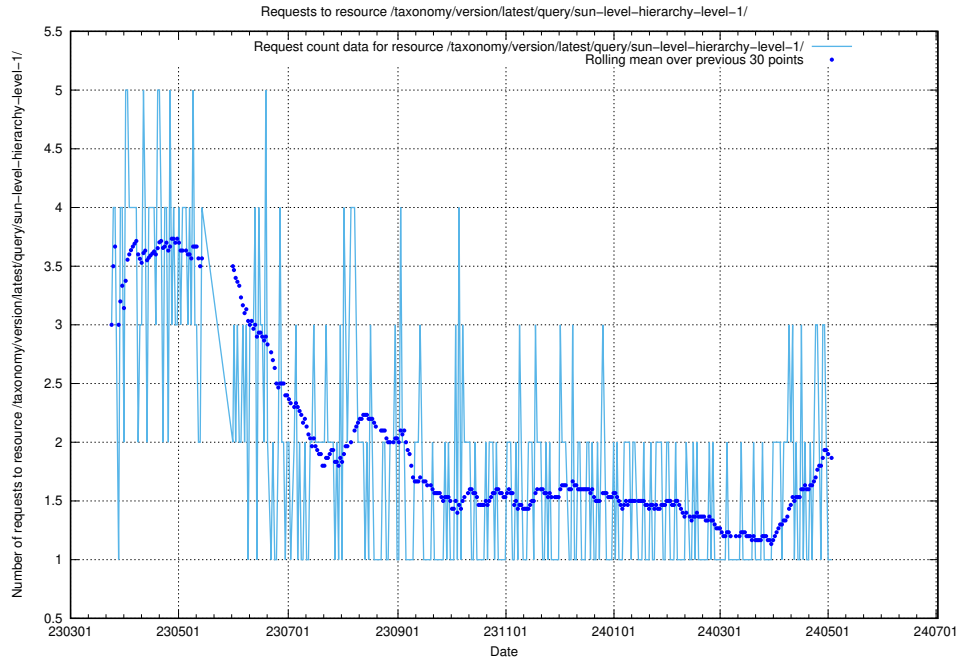

5.6035 Usage of /taxonomy/version/latest/query/sun-level-hierarchy-level-1/

Here, we count the number of requests to resource /taxonomy/version/latest/query/sun-level-hierarchy-level-1/.