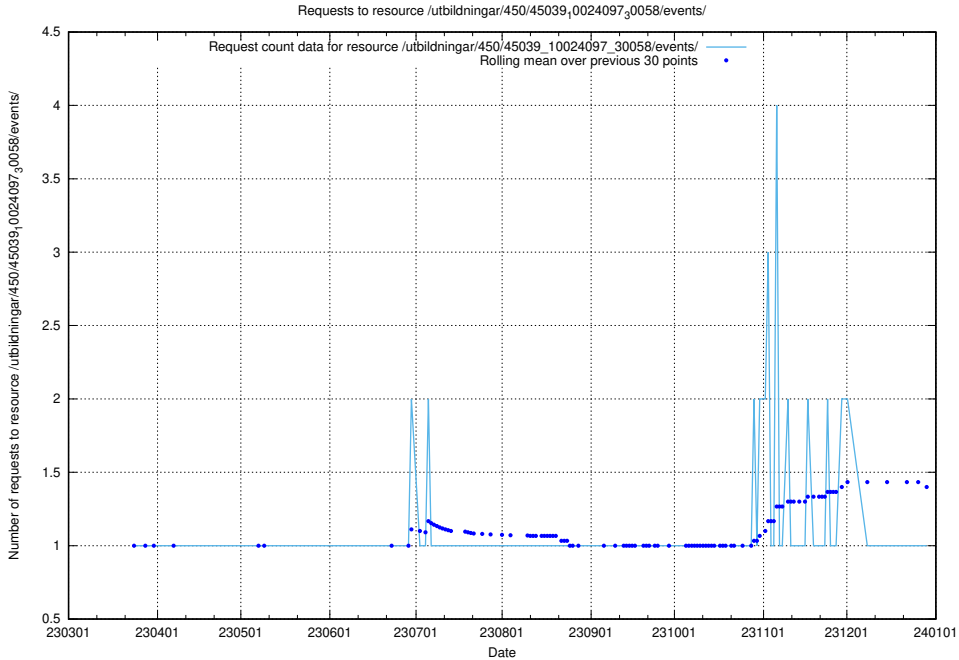

5.6135 Usage of /utbildningar/450/45039_10024097_30058/events/

Here, we count the number of requests to resource /utbildningar/450/45039_10024097_30058/events/.