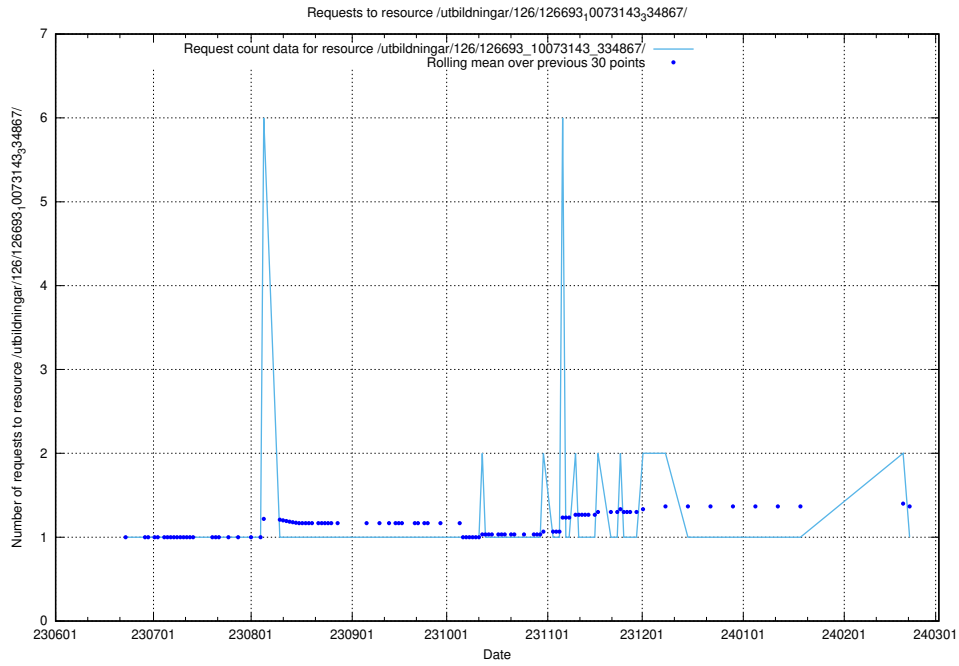

5.5581 Usage of /utbildningar/126/126693_10073143_334867/

Here, we count the number of requests to resource /utbildningar/126/126693_10073143_334867/.