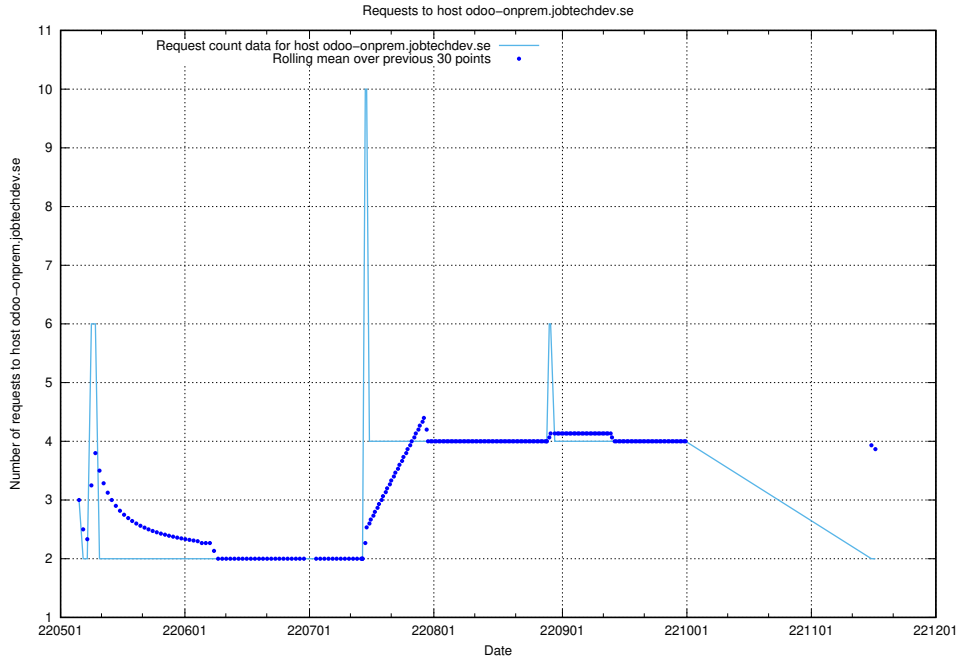

7.428 Usage of odoo-onprem.jobtechdev.se

Here, we count the number of requests to host odoo-onprem.jobtechdev.se.