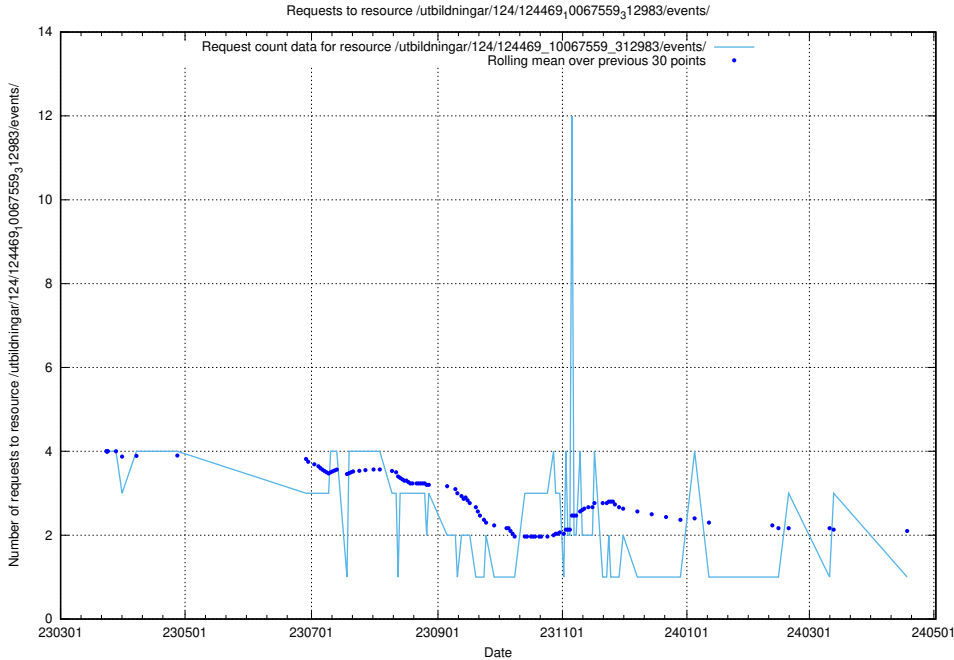

Here, we count the number of requests to resource /utbildningar/122/122967_10065273_289918/events/

5.6229 Usage of /utbildningar/124/124469_10067559_312983/events/

Here, we count the number of requests to resource /utbildningar/124/124469_10067559_312983/events/