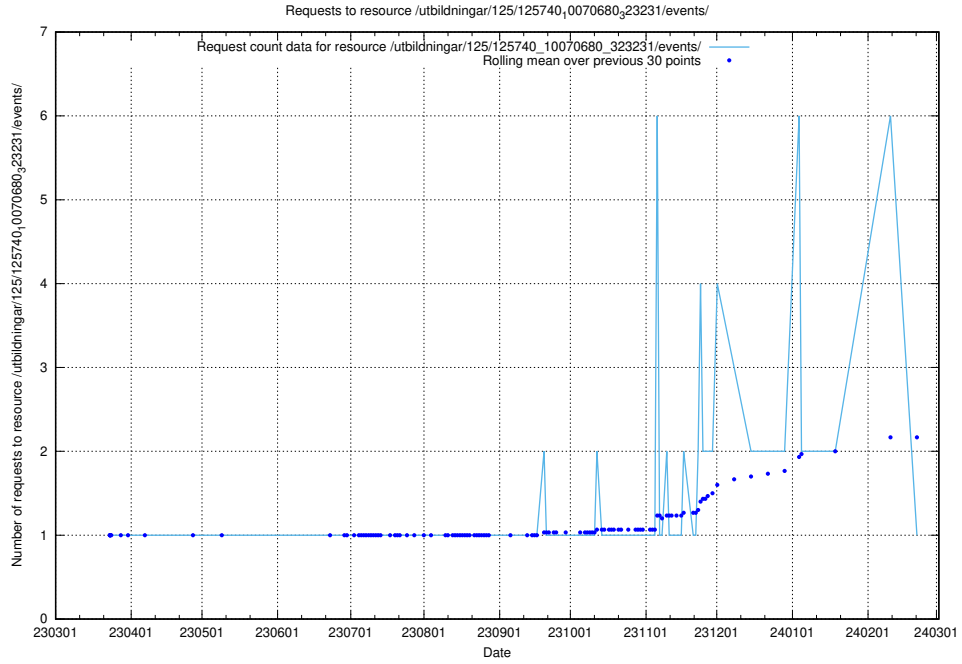

5.923 Usage of /utbildningar/125/125740_10070680_323231/events/

Here, we count the number of requests to resource /utbildningar/125/125740_10070680_323231/events/