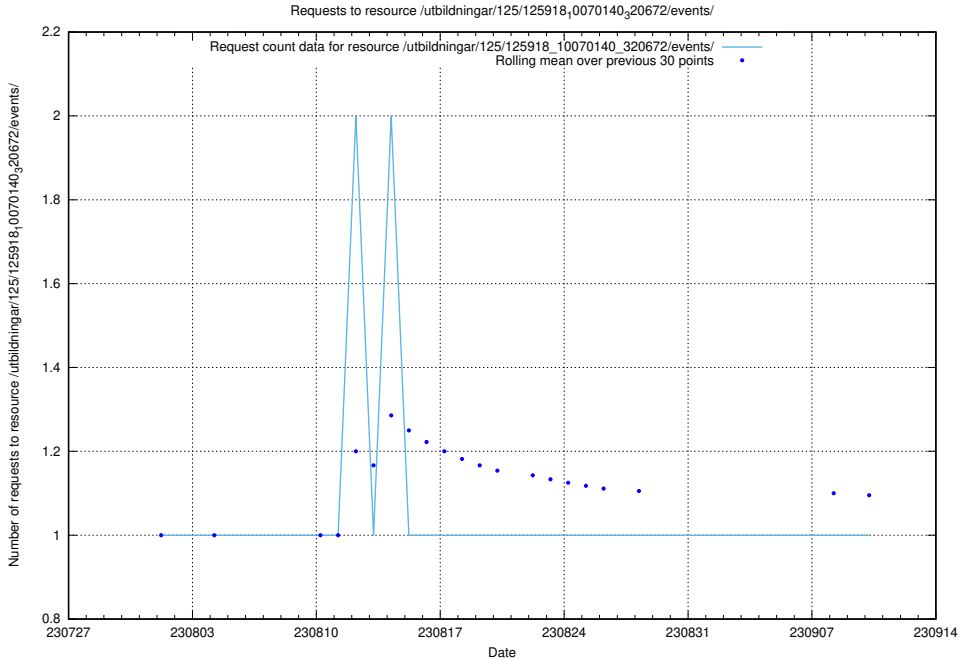

5.4822 Usage of /utbildningar/125/125918_10070140_320672/events/

Here, we count the number of requests to resource /utbildningar/125/125918_10070140_320672/events/