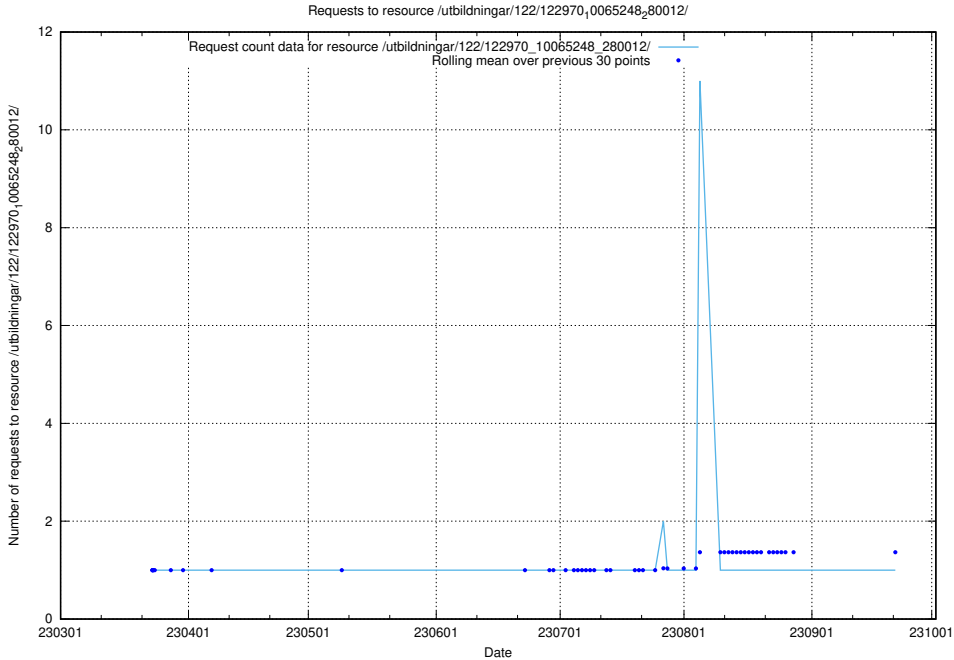

5.4909 Usage of /utbildningar/122/122970_10065248_280012/

Here, we count the number of requests to resource /utbildningar/122/122970_10065248_280012/.