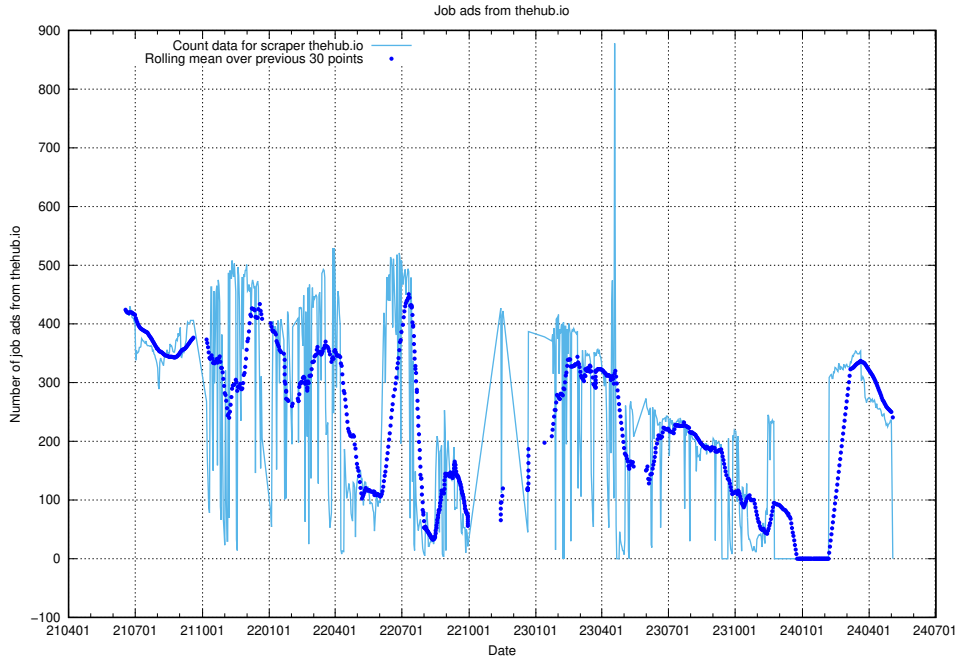

13.16 Number of ads by scraper intenso.se

Here, we count the number of job ads scraped from intenso.se.

13.17 Number of ads by scraper thehub.io

Here, we count the number of job ads scraped from thehub.io.