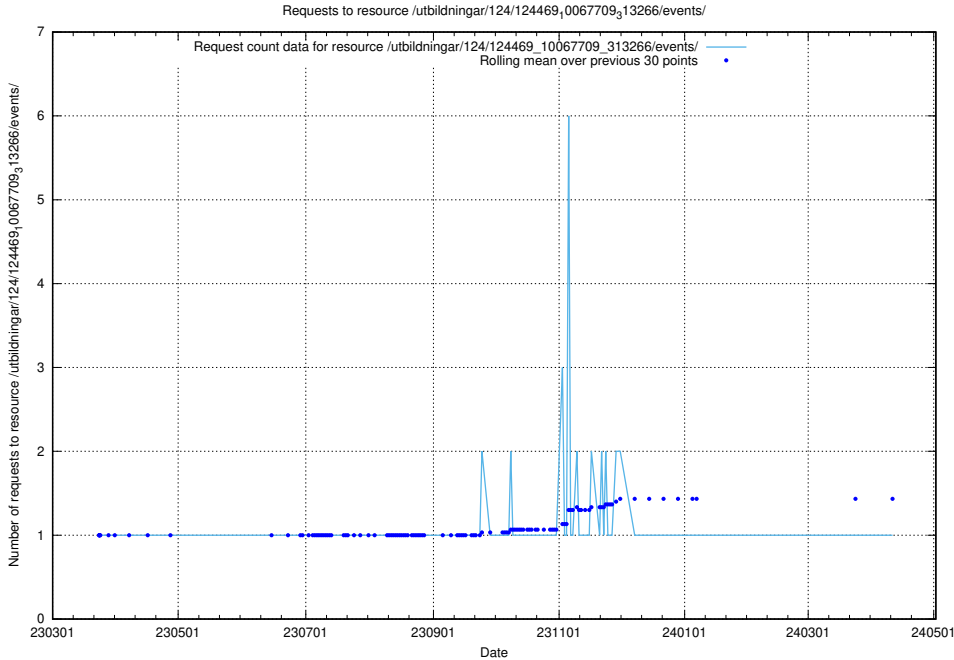

5.3171 Usage of /utbildningar/124/124469_10067709_313266/events/

Here, we count the number of requests to resource /utbildningar/124/124469_10067709_313266/events/