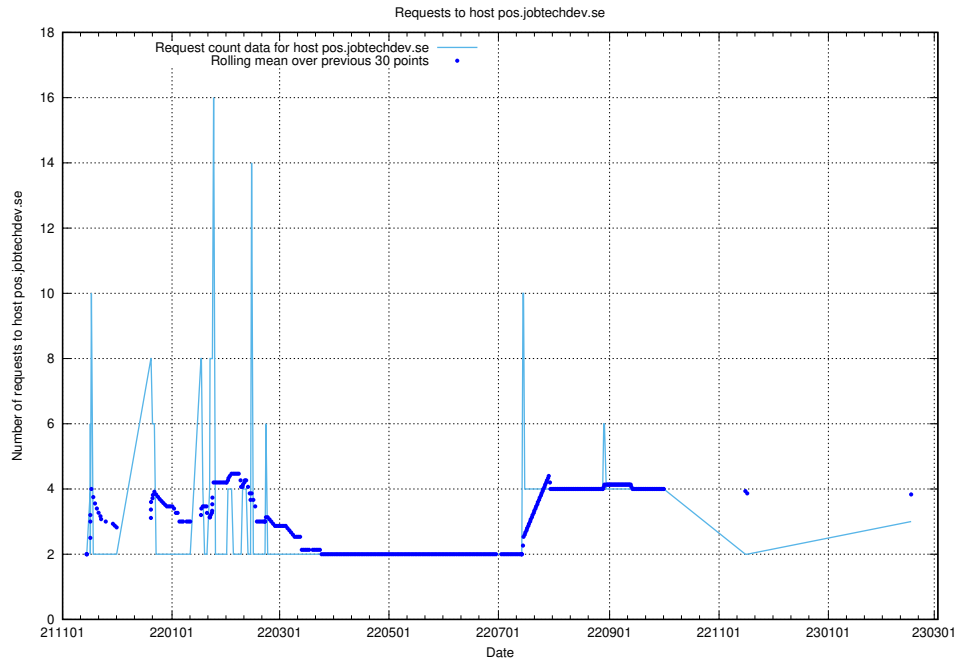

7.234 Usage of pos.jobtechdev.se

Here, we count the number of requests to host pos.jobtechdev.se.