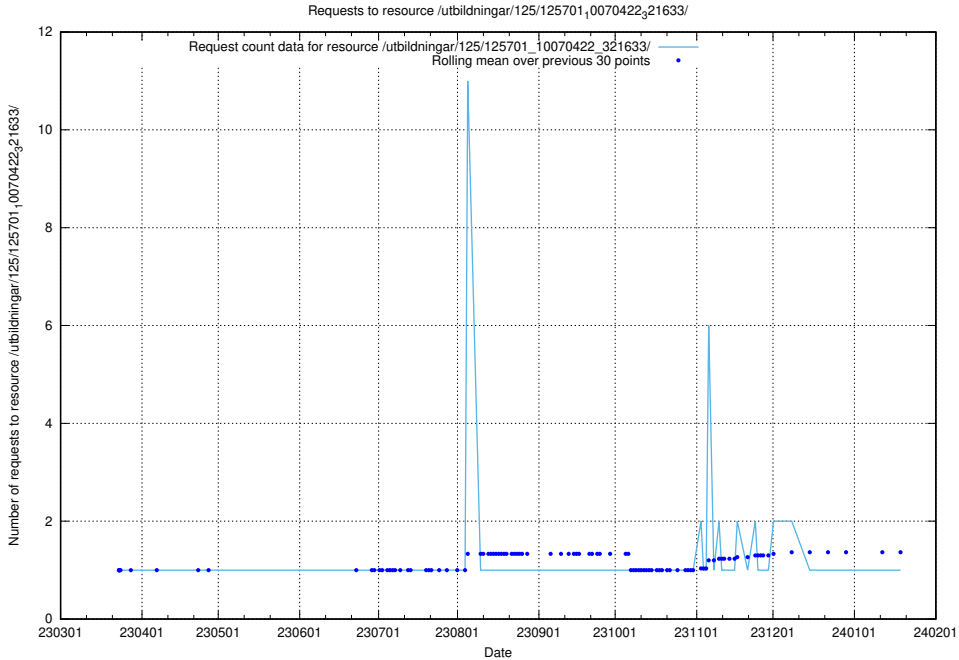

5.959 Usage of /utbildningar/125/125701_10070422_321633/

Here, we count the number of requests to resource /utbildningar/125/125701_10070422_321633/.