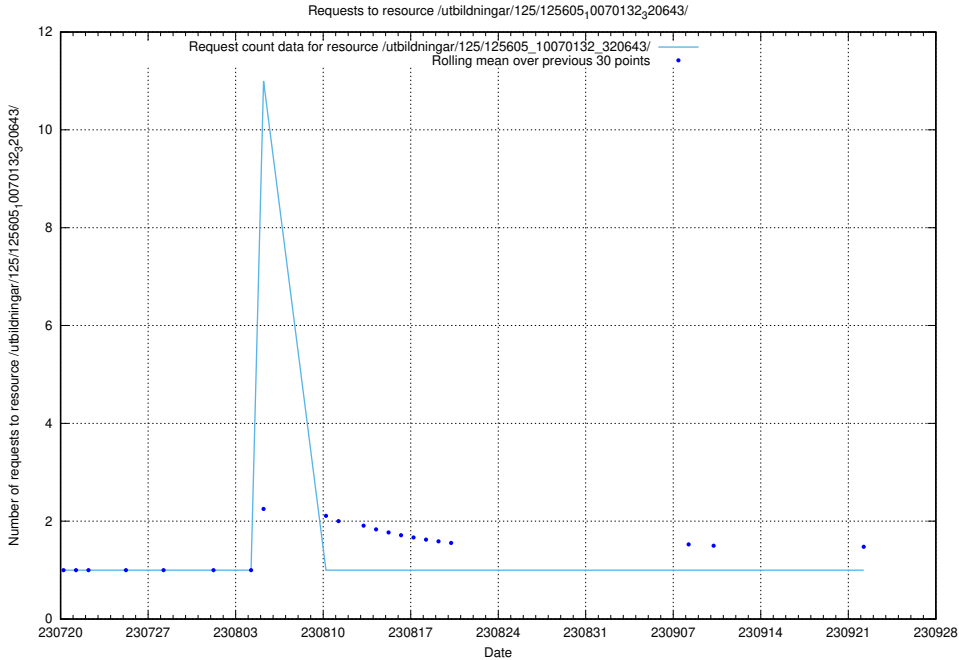

5.4930 Usage of /utbildningar/125/125605_10070132_320643/

Here, we count the number of requests to resource /utbildningar/125/125605_10070132_320643/.