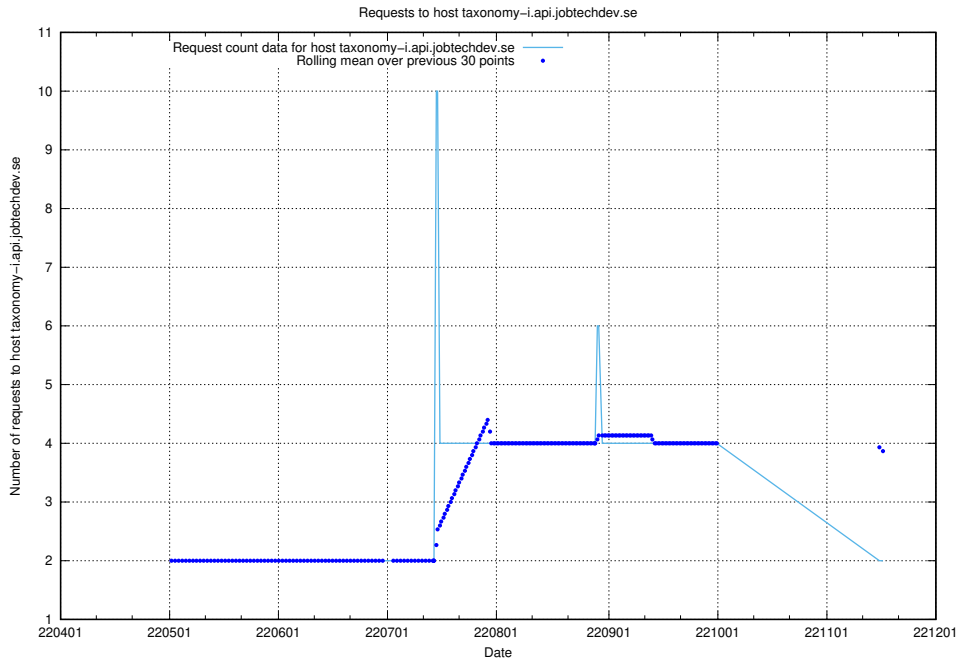

Here, we count the number of requests to host `oauth-openshift.prod.services.jtech.se`.

7.431 Usage of taxonomy-i.api.jobtechdev.se

Here, we count the number of requests to host taxonomy-i.api.jobtechdev.se.