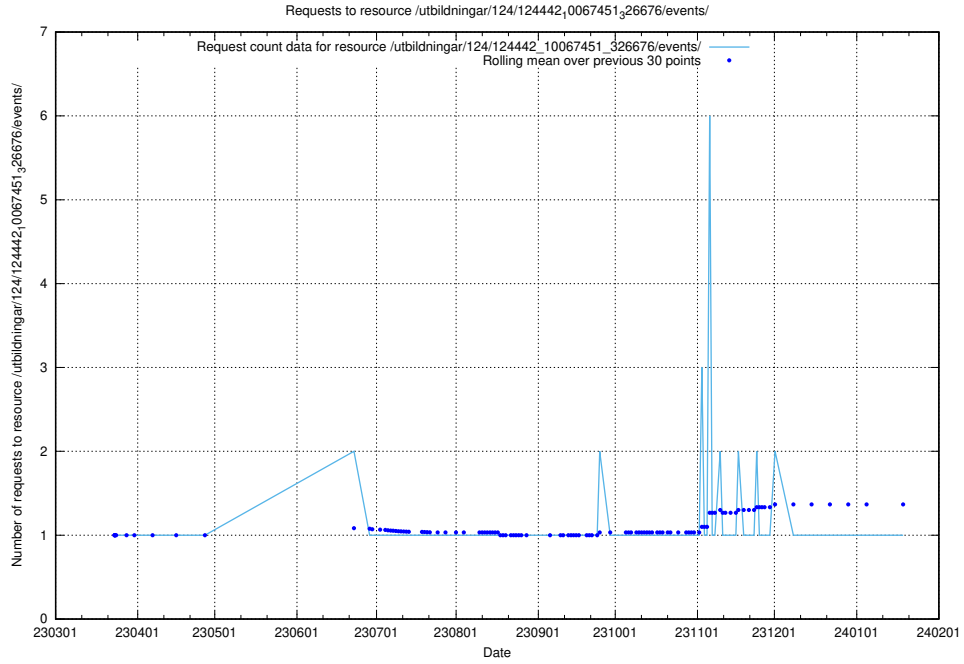

5.3434 Usage of /utbildningar/124/124442_10067451_326676/events/

Here, we count the number of requests to resource /utbildningar/124/124442_10067451_326676/events/