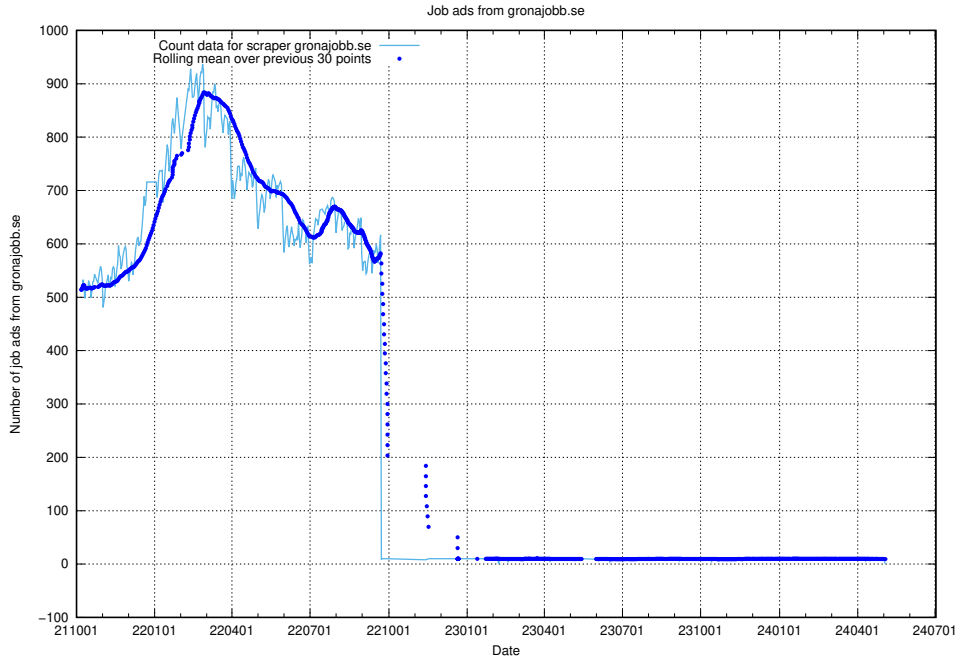

13.14 Number of ads by scraper gronajobb.se

Here, we count the number of job ads scraped from gronajobb.se.