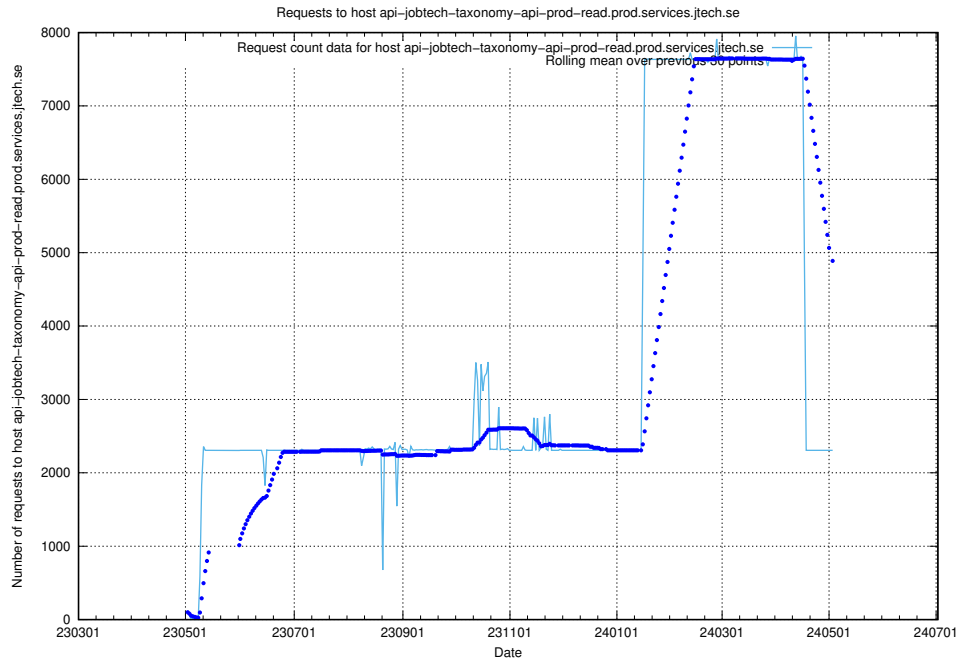

7.21 Usage of giggi.jobtechdev.se

Here, we count the number of requests to host giggi.jobtechdev.se.

7.22 Usage of canary-openshift-ingress-canary.prod.services.jtech.se

Here, we count the number of requests to host canary-openshift-ingress-canary.prod.services.jtech.se.