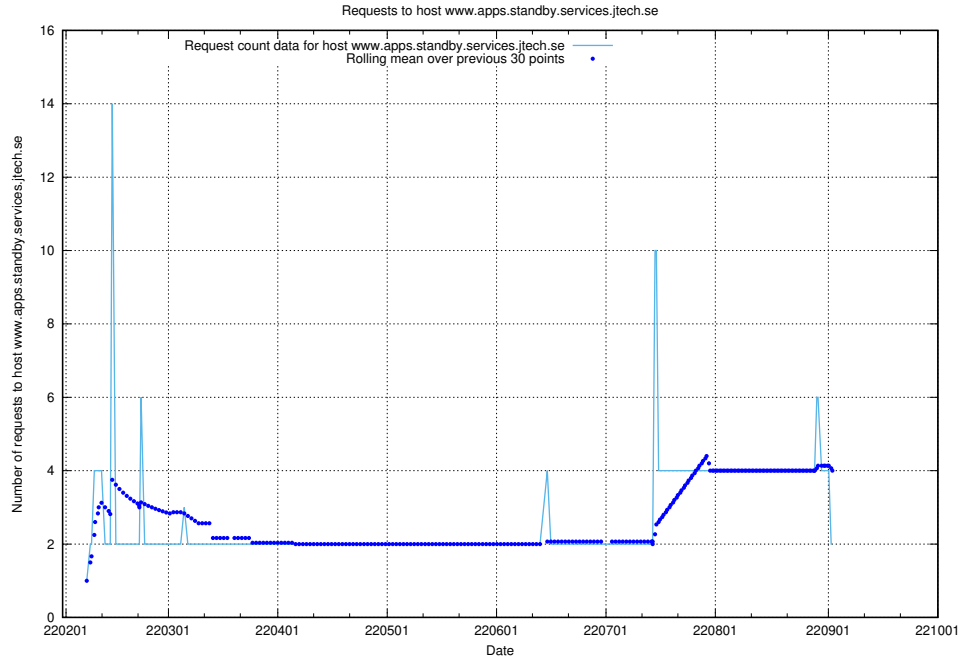

7.556 Usage of `www.apps.standby.services.jtech.se`

Here, we count the number of requests to host `www.apps.standby.services.jtech.se`.