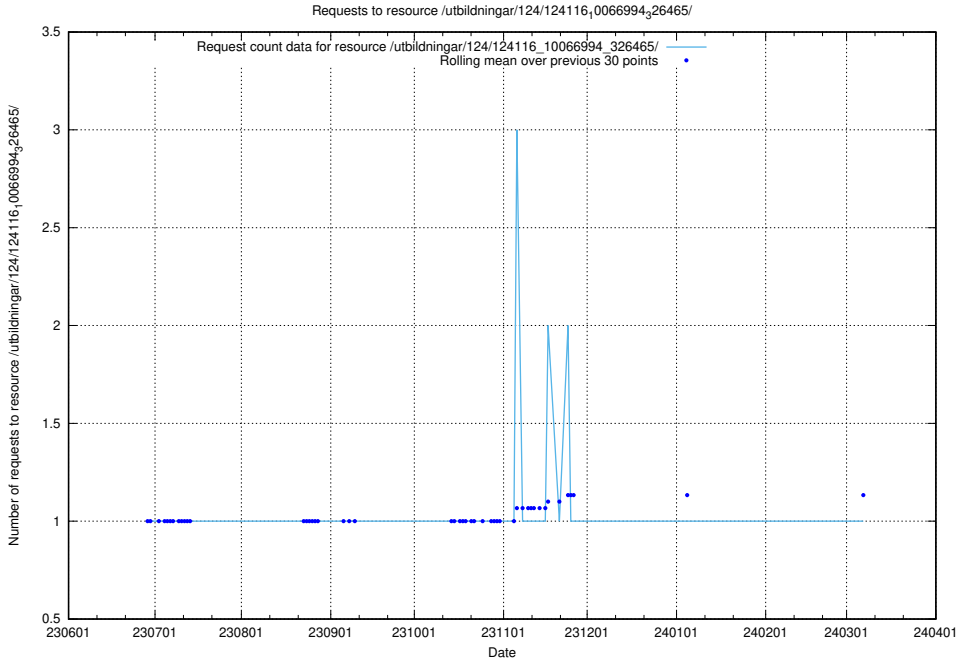

5.5462 Usage of /utbildningar/124/124116_10066994_326465/

Here, we count the number of requests to resource /utbildningar/124/124116_10066994_326465/.