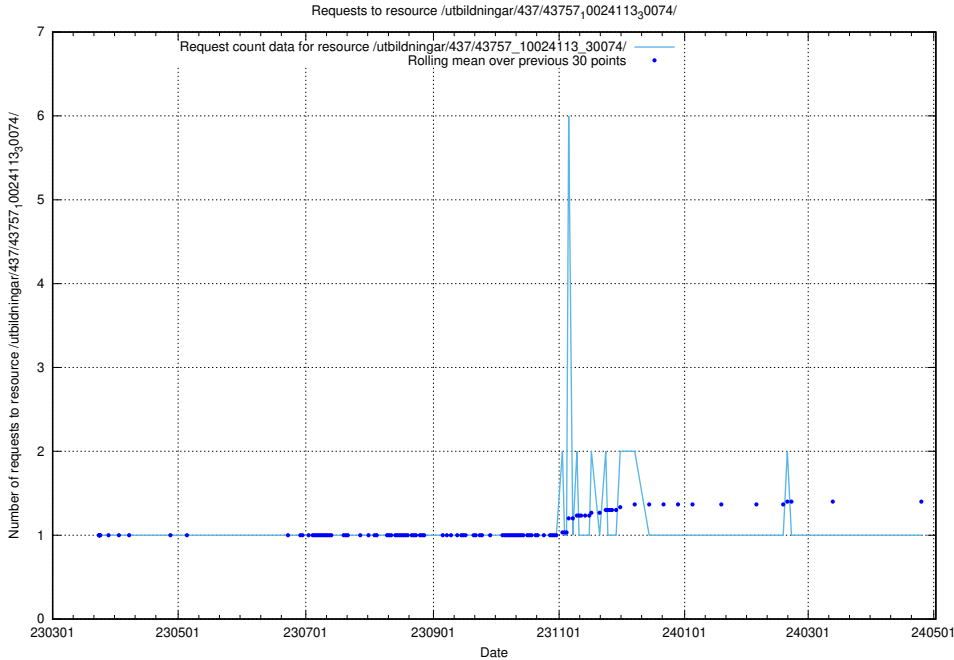

5.6346 Usage of /utbildningar/437/43757_10024113_30074/

Here, we count the number of requests to resource /utbildningar/437/43757_10024113_30074/.