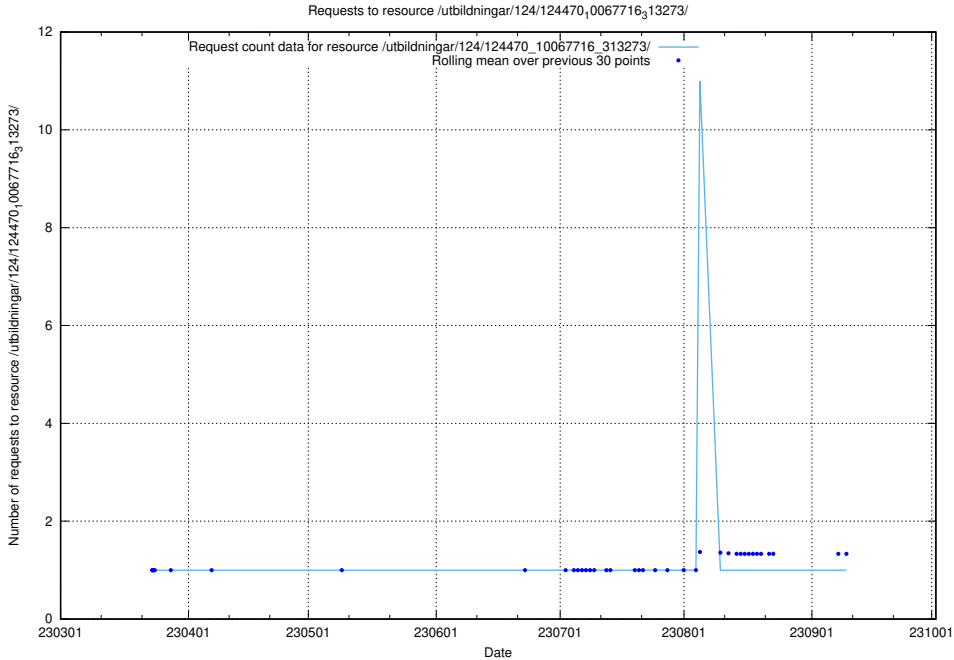

Here, we count the number of requests to resource /utbildningar/utb_emil/126/126514_10071820_329551/

5.3101 Usage of /utbildningar/124/124470_10067716_313273/

Here, we count the number of requests to resource /utbildningar/124/124470_10067716_313273/.