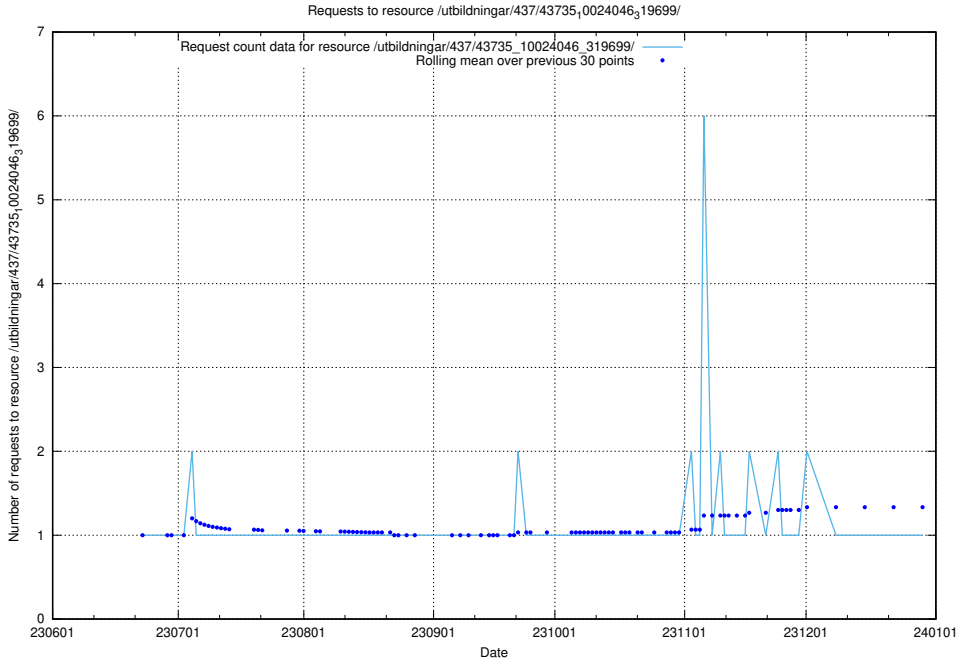

5.5513 Usage of /utbildningar/437/43735_10024046_319699/

Here, we count the number of requests to resource /utbildningar/437/43735_10024046_319699/.