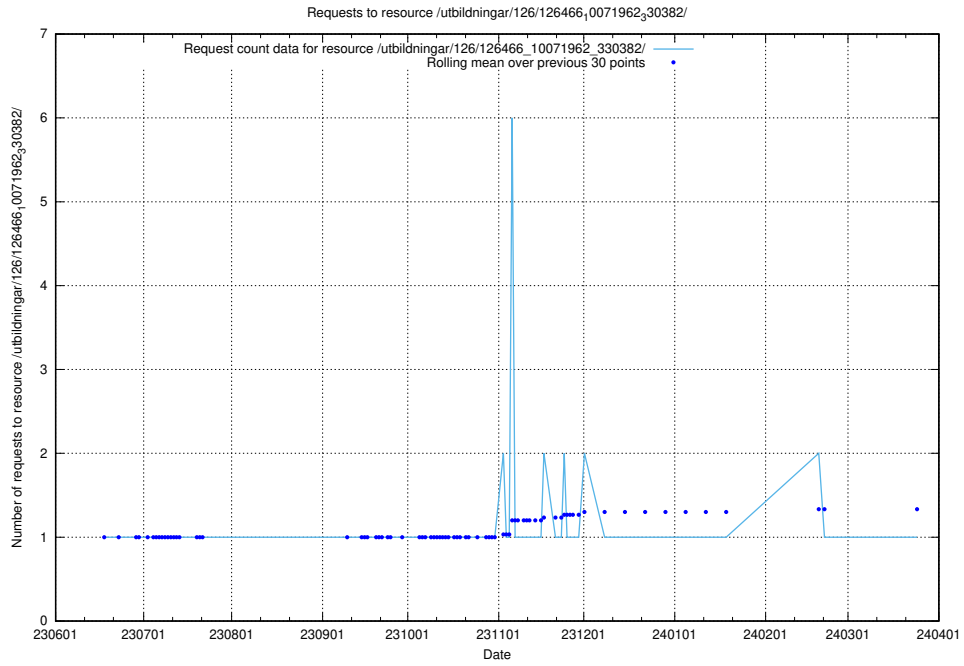

5.5794 Usage of /utbildningar/126/126466_10071962_330382/

Here, we count the number of requests to resource /utbildningar/126/126466_10071962_330382/.