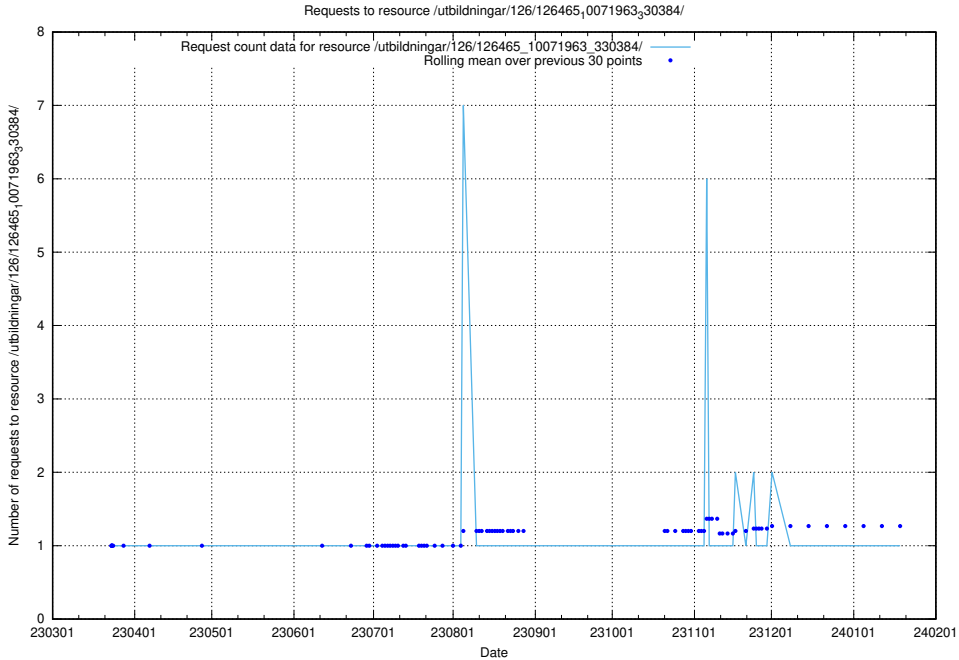

5.6389 Usage of /utbildningar/126/126465_10071963_330384/

Here, we count the number of requests to resource /utbildningar/126/126465_10071963_330384/.