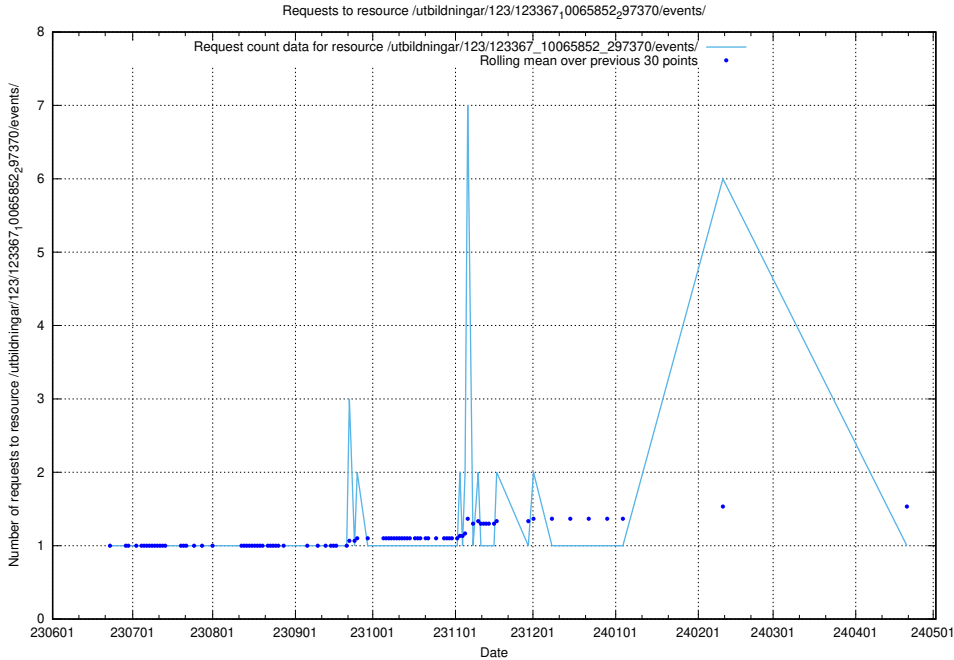

5.5765 Usage of /utbildningar/123/123367_10065852_297370/events/

Here, we count the number of requests to resource /utbildningar/123/123367_10065852_297370/events/