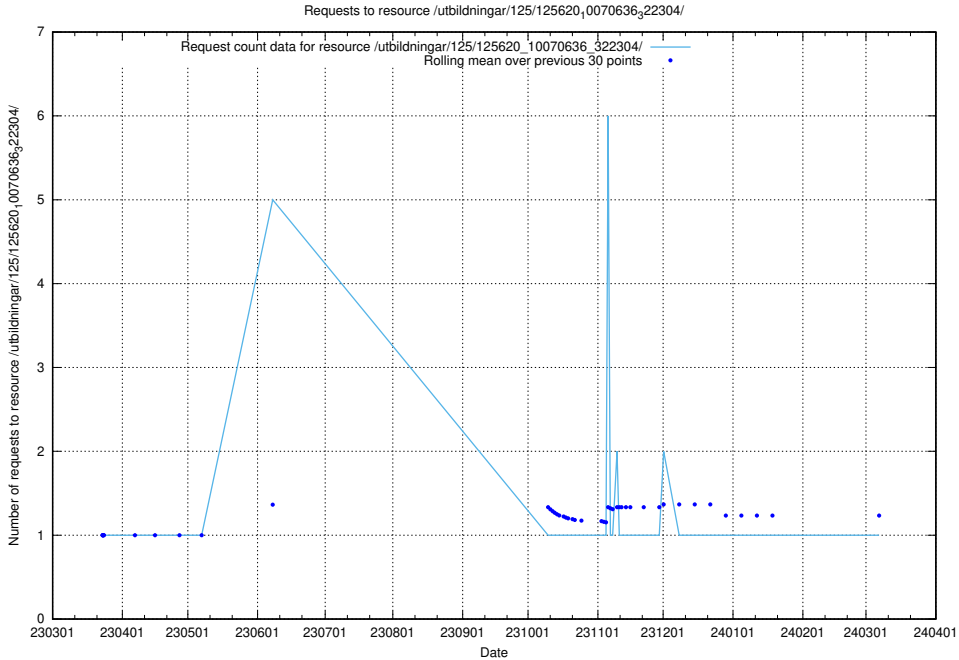

5.992 Usage of /utbildningar/125/125620_10070636_322304/

Here, we count the number of requests to resource /utbildningar/125/125620_10070636_322304/.