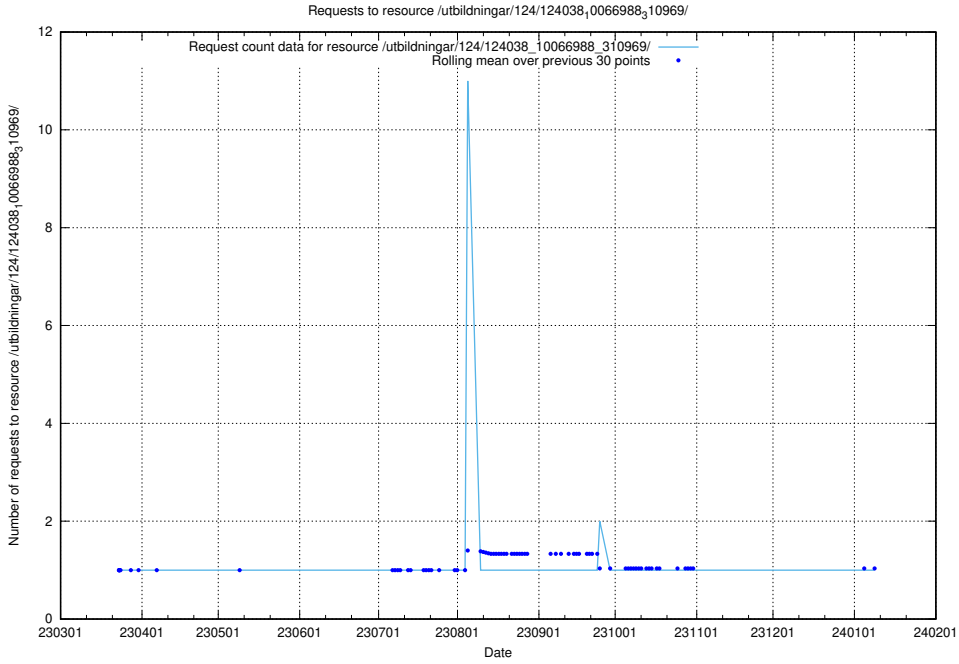

5.4283 Usage of /utbildningar/124/124038_10066988_310969/

Here, we count the number of requests to resource /utbildningar/124/124038_10066988_310969/.