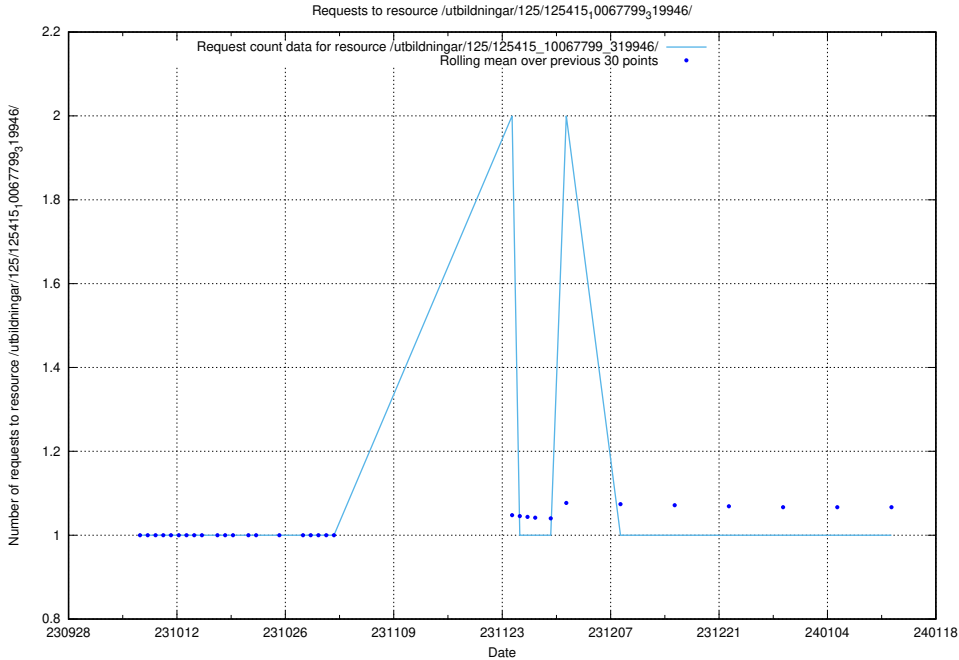

5.4323 Usage of /utbildningar/125/125415_10067799_319946/

Here, we count the number of requests to resource /utbildningar/125/125415_10067799_319946/.