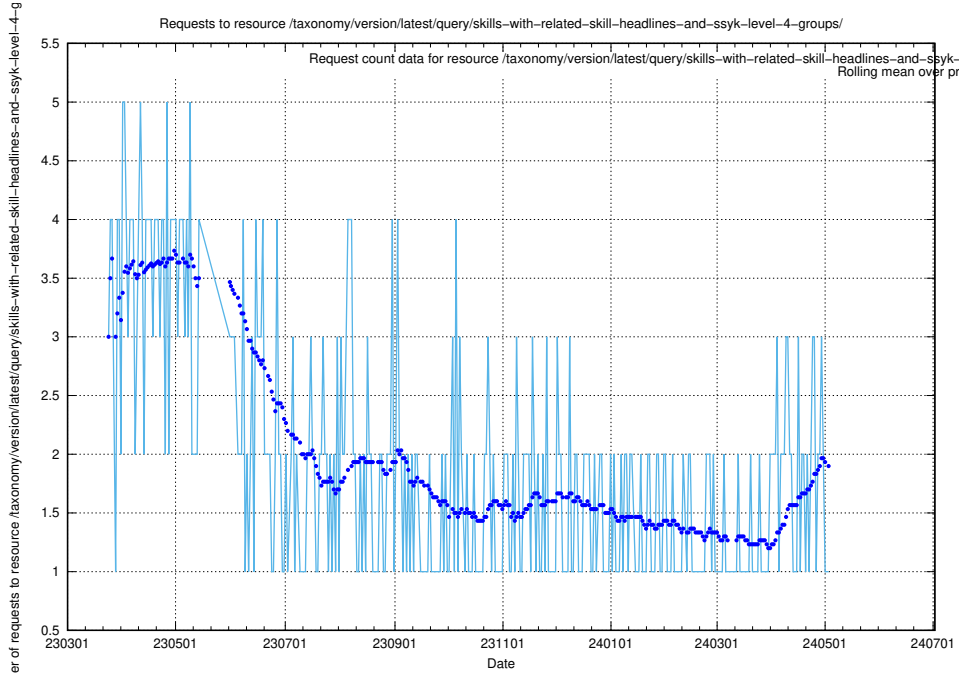

5.6059 Usage of /taxonomy/version/latest/query/skills-with-related-skill-headlines-and-ssyk-level-4-groups/

Here, we count the number of requests to resource /taxonomy/version/latest/query/skills-with-related-skill-headlines-and-ssyk-level-4-groups/.