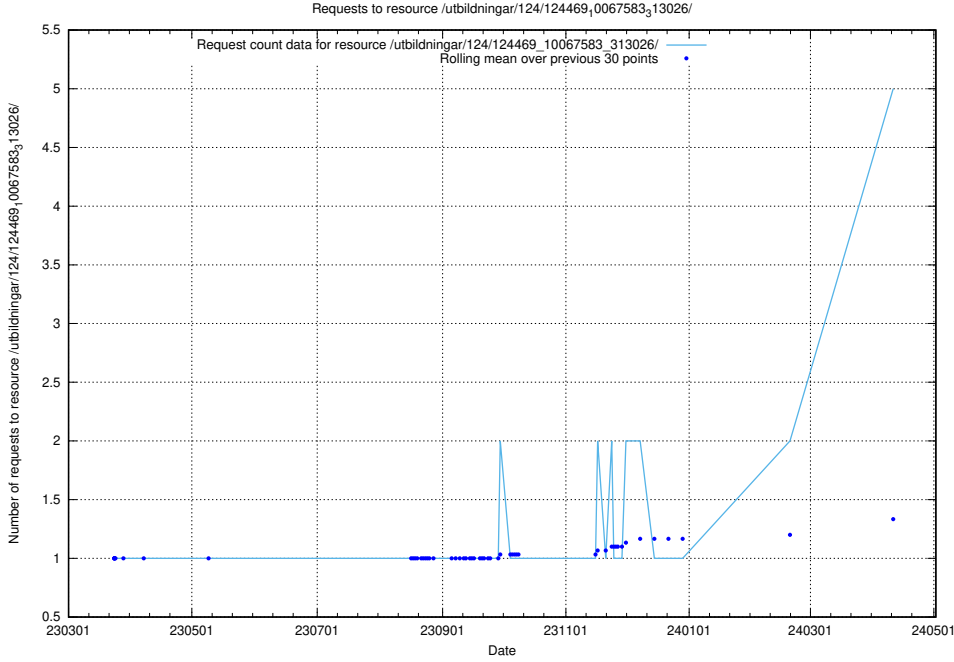

5.126 Usage of /utbildningar/124/124469_10067583_313026/

Here, we count the number of requests to resource /utbildningar/124/124469_10067583_313026/.