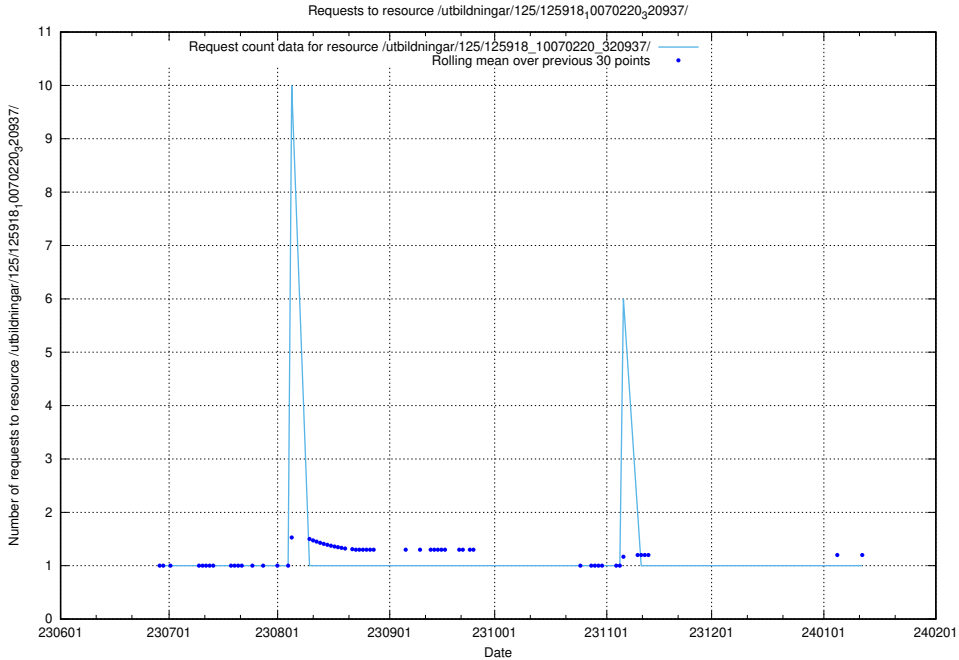

5.5400 Usage of /utbildningar/125/125918_10070220_320937/

Here, we count the number of requests to resource /utbildningar/125/125918_10070220_320937/.