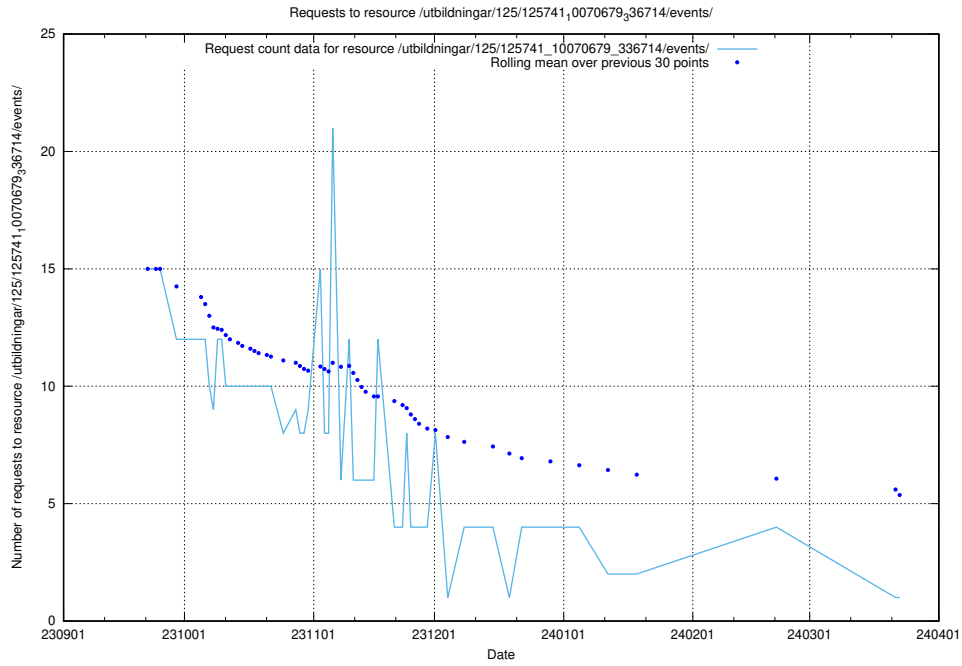

5.4428 Usage of /utbildningar/125/125741_10070679_336714/events/

Here, we count the number of requests to resource /utbildningar/125/125741_10070679_336714/events/