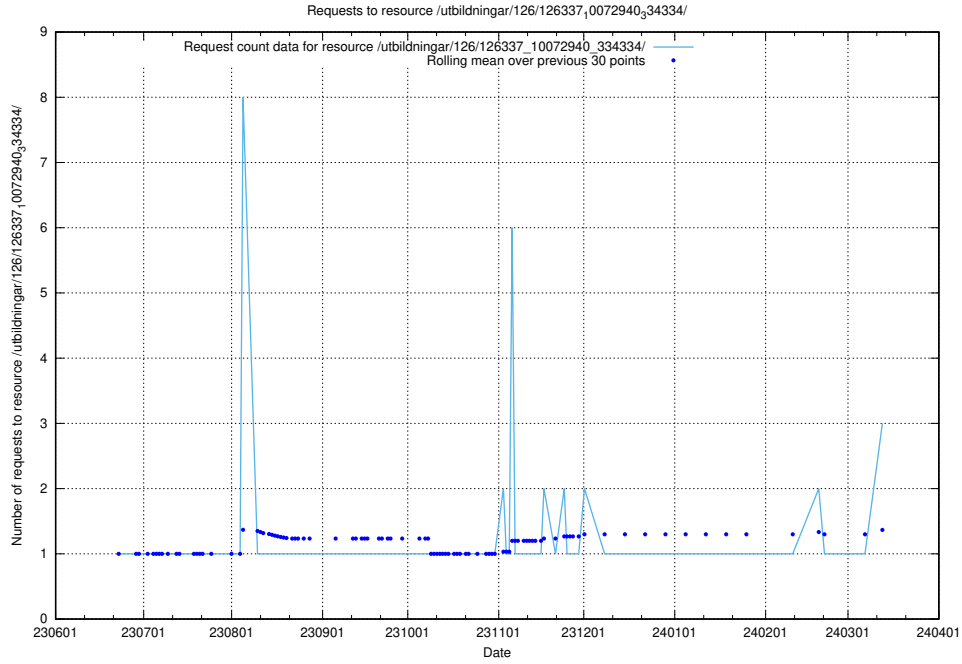

Here, we count the number of requests to resource /utbildningar/100/100741_10026313_324399/events/

5.365 Usage of /utbildningar/126/126337_10072940_334334/

Here, we count the number of requests to resource /utbildningar/126/126337_10072940_334334/.