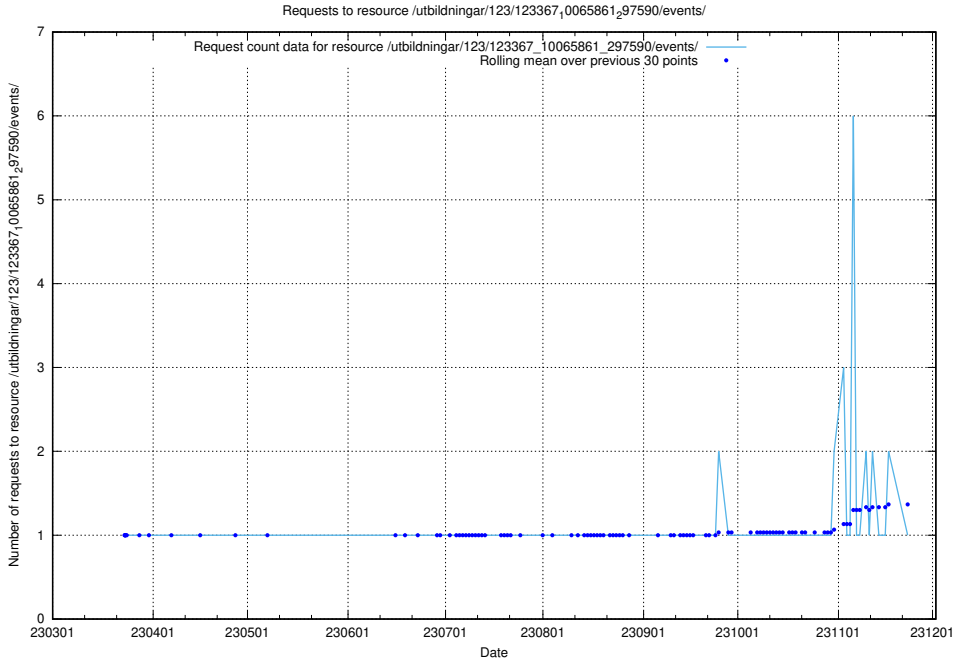

5.4736 Usage of /utbildningar/123/123367_10065861_297590/events/

Here, we count the number of requests to resource /utbildningar/123/123367_10065861_297590/events/