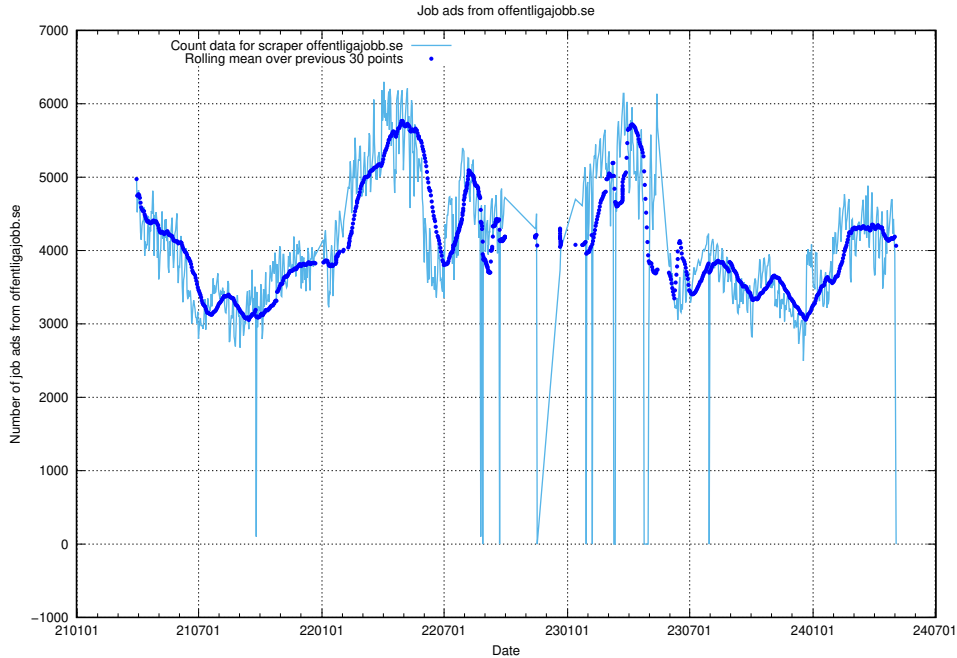

13.21 Number of ads by scraper offentligajobb.se

Here, we count the number of job ads scraped from offentligajobb.se.