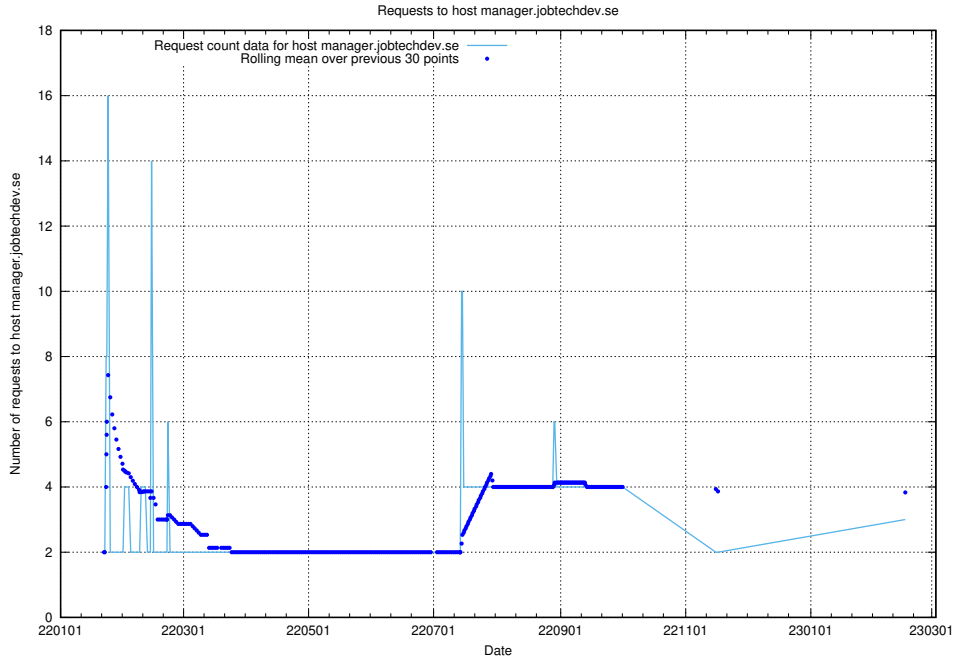

7.247 Usage of manager.jobtechdev.se

Here, we count the number of requests to host manager.jobtechdev.se.