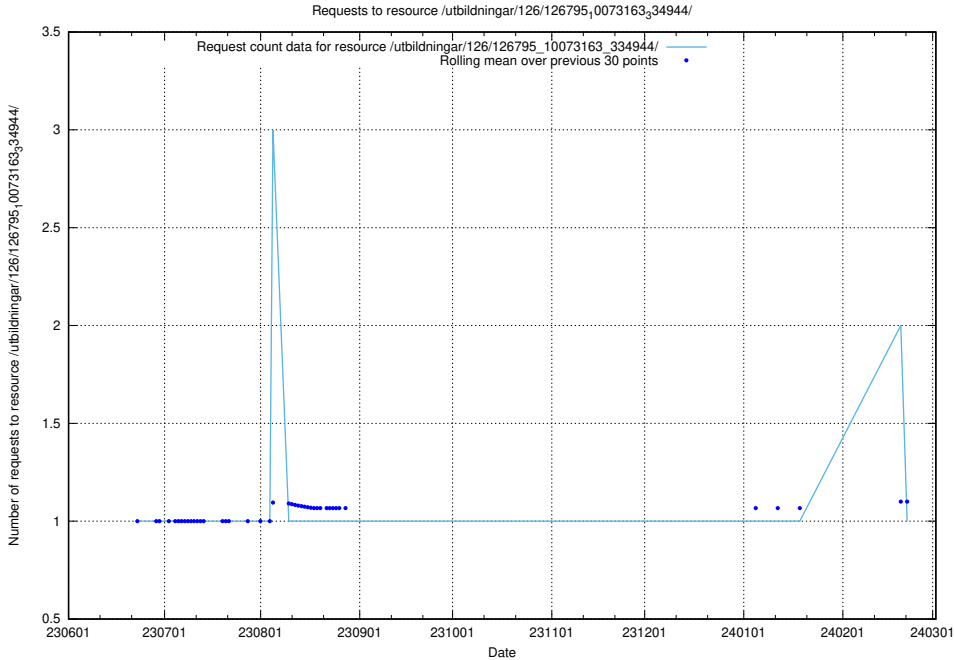

5.5524 Usage of /utbildningar/126/126795_10073163_334944/

Here, we count the number of requests to resource /utbildningar/126/126795_10073163_334944/.