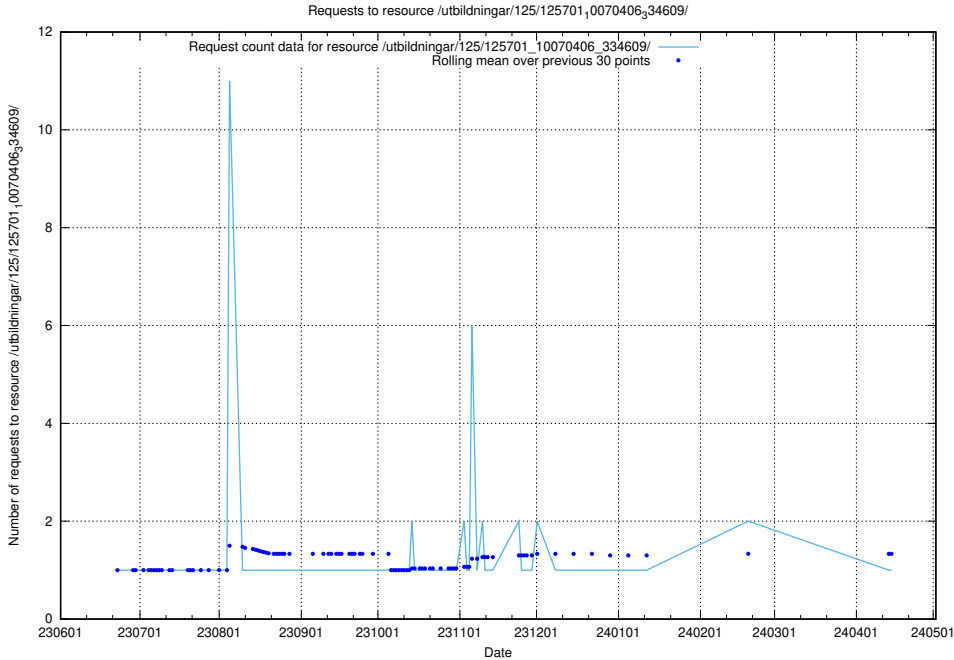

5.5643 Usage of /utbildningar/125/125701_10070406_334609/

Here, we count the number of requests to resource /utbildningar/125/125701_10070406_334609/.