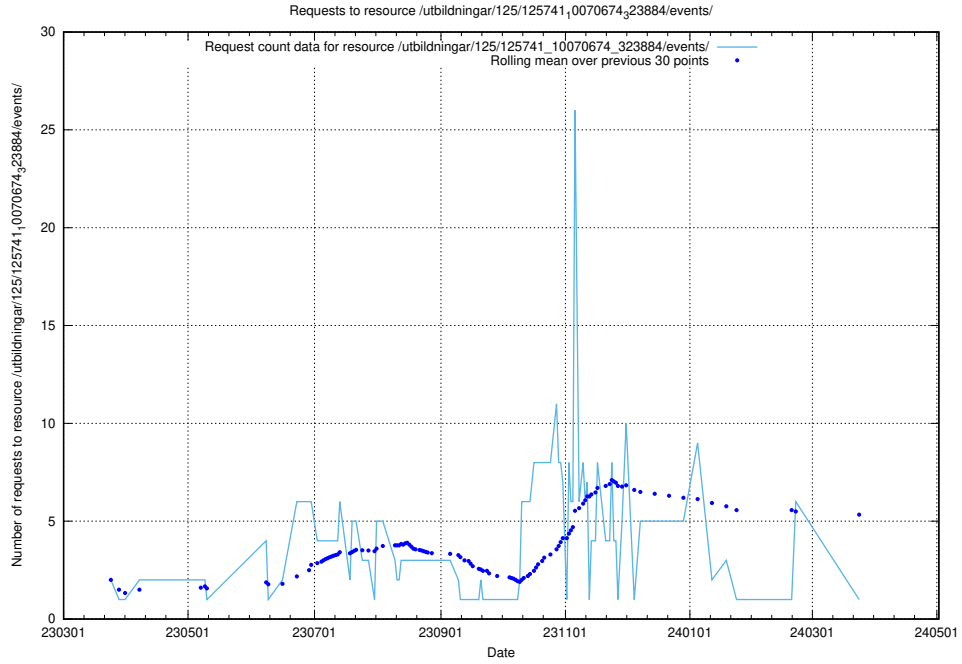

5.6131 Usage of /utbildningar/125/125741_10070674_323884/events/

Here, we count the number of requests to resource /utbildningar/125/125741_10070674_323884/events/