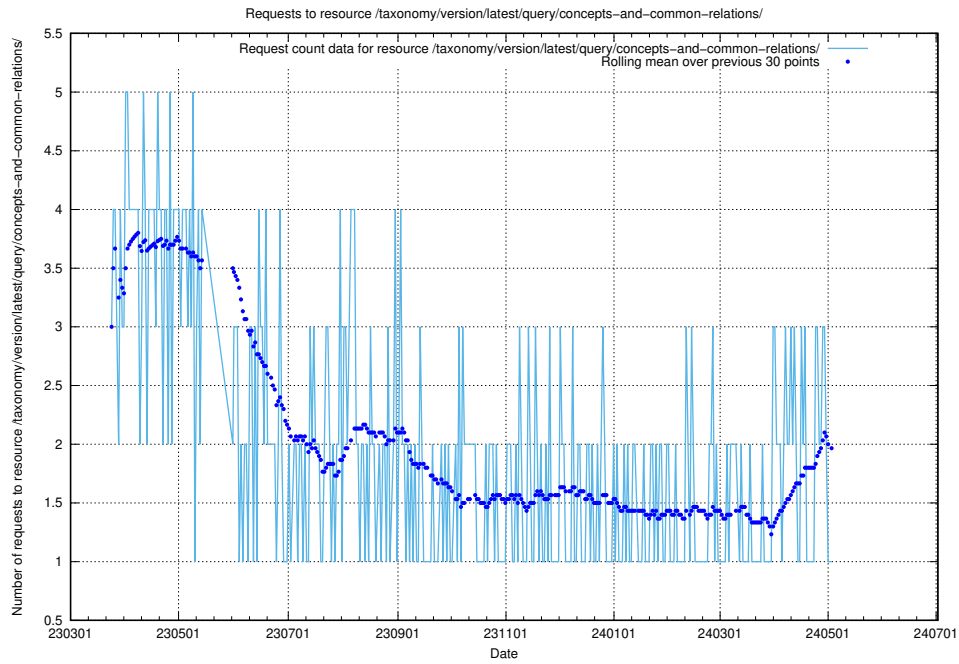

5.6080 Usage of /taxonomy/version/latest/query/concepts-and-common-relations/

Here, we count the number of requests to resource /taxonomy/version/latest/query/concepts-and-common-relations/.