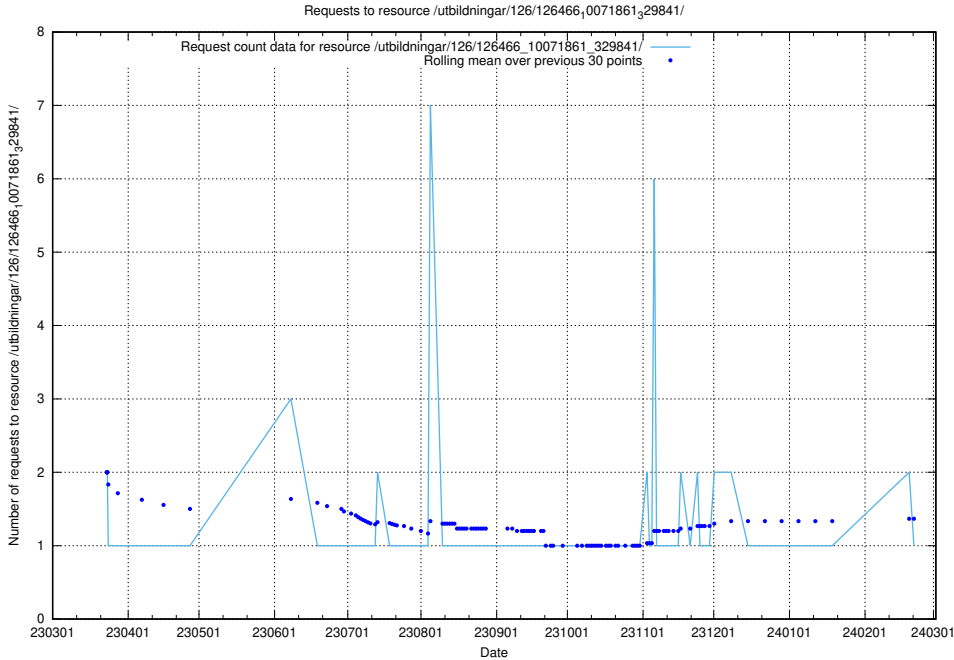

5.6243 Usage of /utbildningar/126/126466_10071861_329841/

Here, we count the number of requests to resource /utbildningar/126/126466_10071861_329841/.