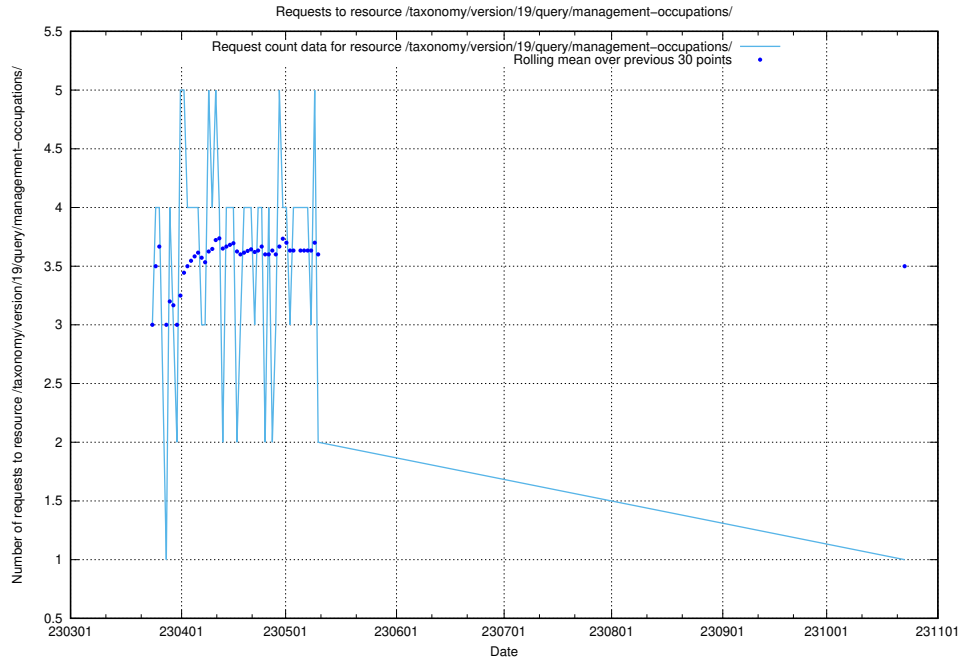

5.6112 Usage of /taxonomy/version/19/query/management-occupations/

Here, we count the number of requests to resource /taxonomy/version/19/query/management-occupations/.