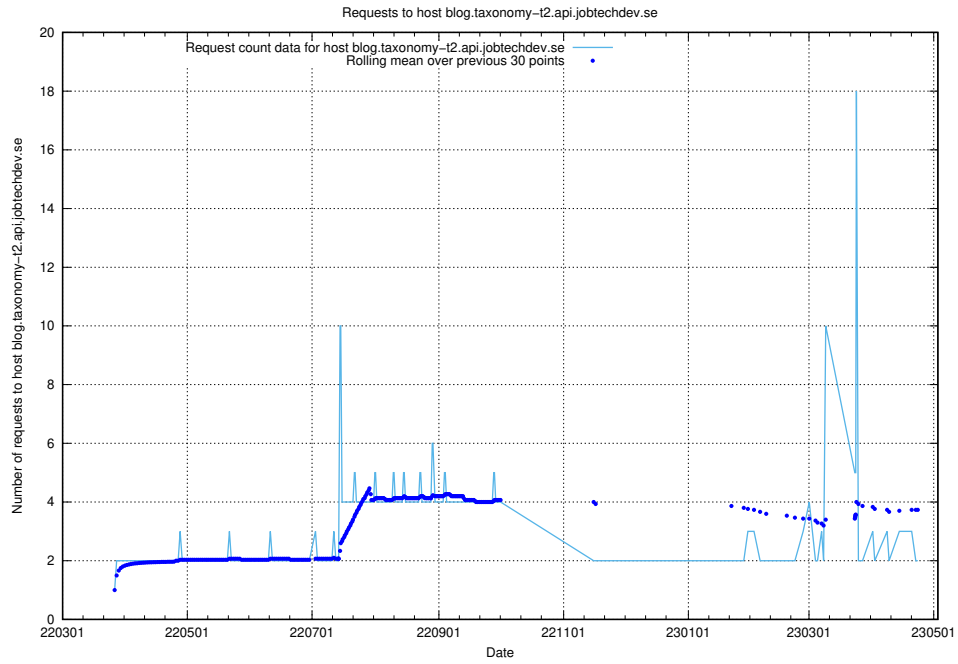

7.487 Usage of `blog.taxonomy-t2.api.jobtechdev.se`

Here, we count the number of requests to host `blog.taxonomy-t2.api.jobtechdev.se`.