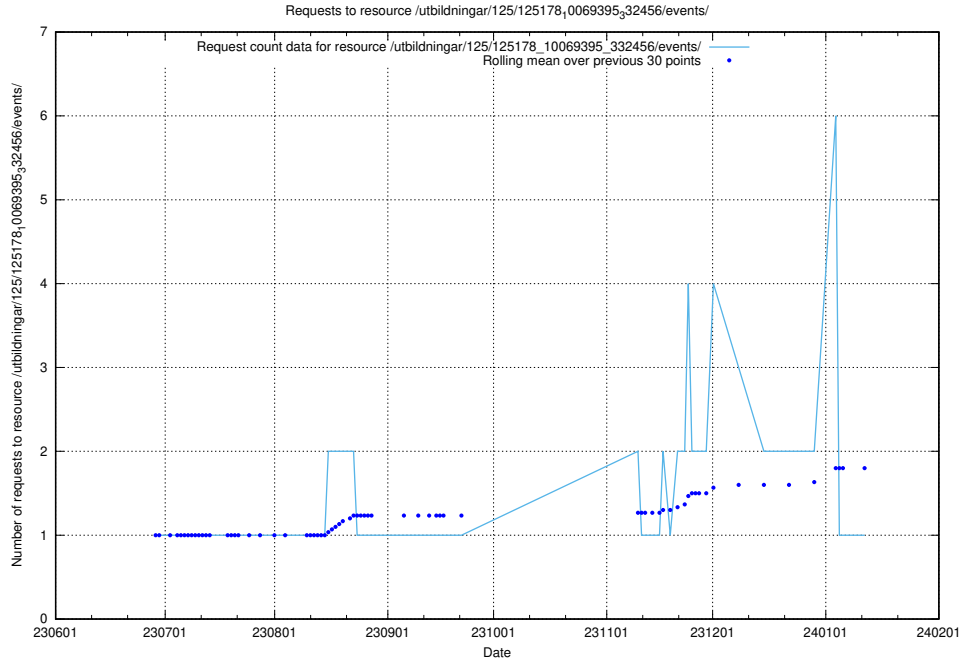

Here, we count the number of requests to resource /utbildningar/125/125534_10069843_319848/.

5.5414 Usage of /utbildningar/125/125178_10069395_332456/events/

Here, we count the number of requests to resource /utbildningar/125/125178_10069395_332456/events/