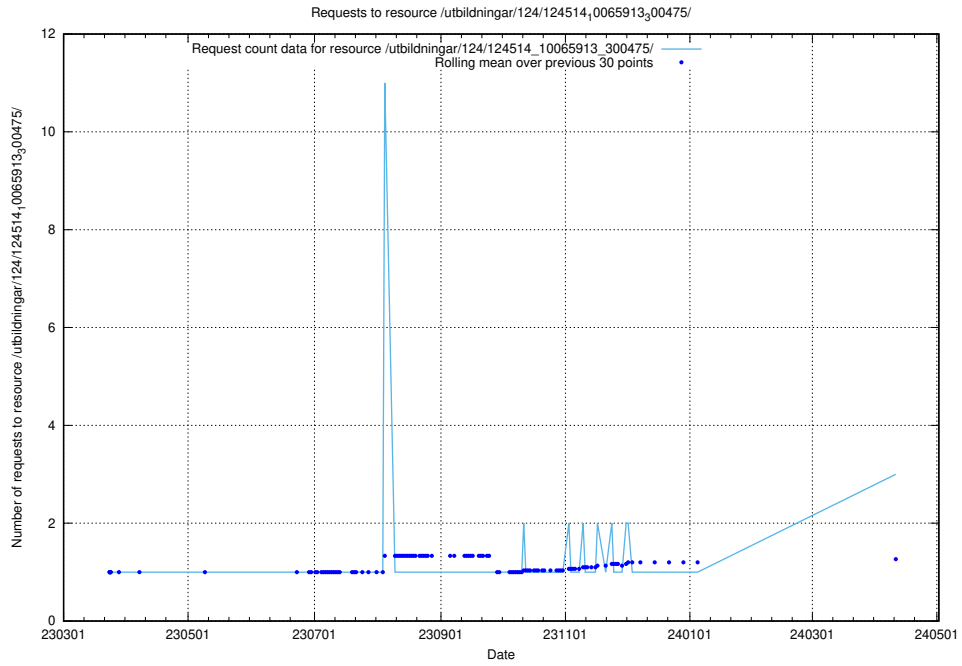

5.281 Usage of /utbildningar/124/124514_10065913_300475/

Here, we count the number of requests to resource /utbildningar/124/124514_10065913_300475/.