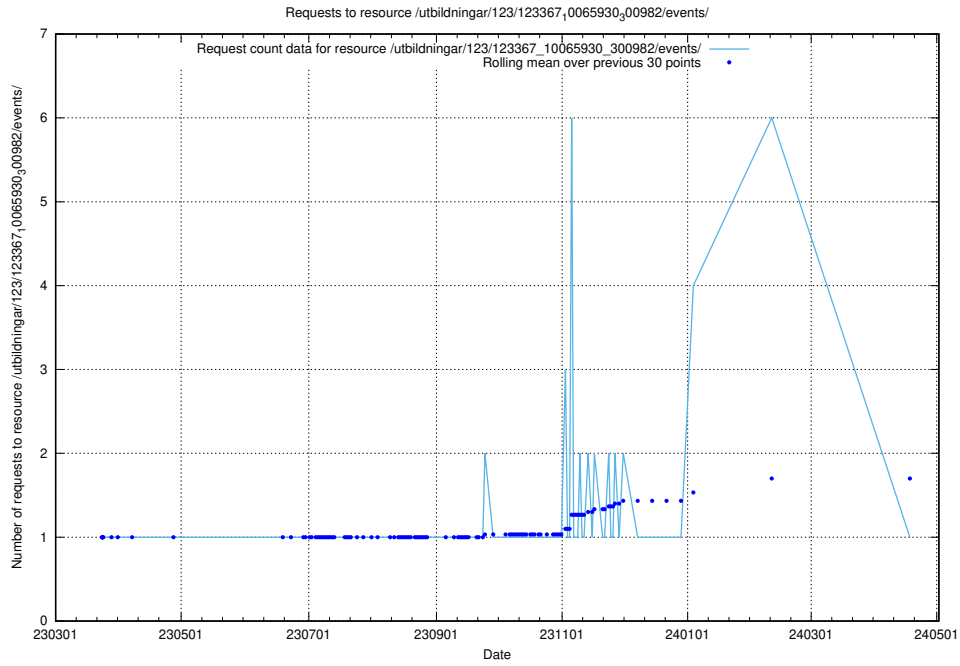

5.4554 Usage of /utbildningar/123/123367_10065930_300982/events/

Here, we count the number of requests to resource /utbildningar/123/123367_10065930_300982/events/