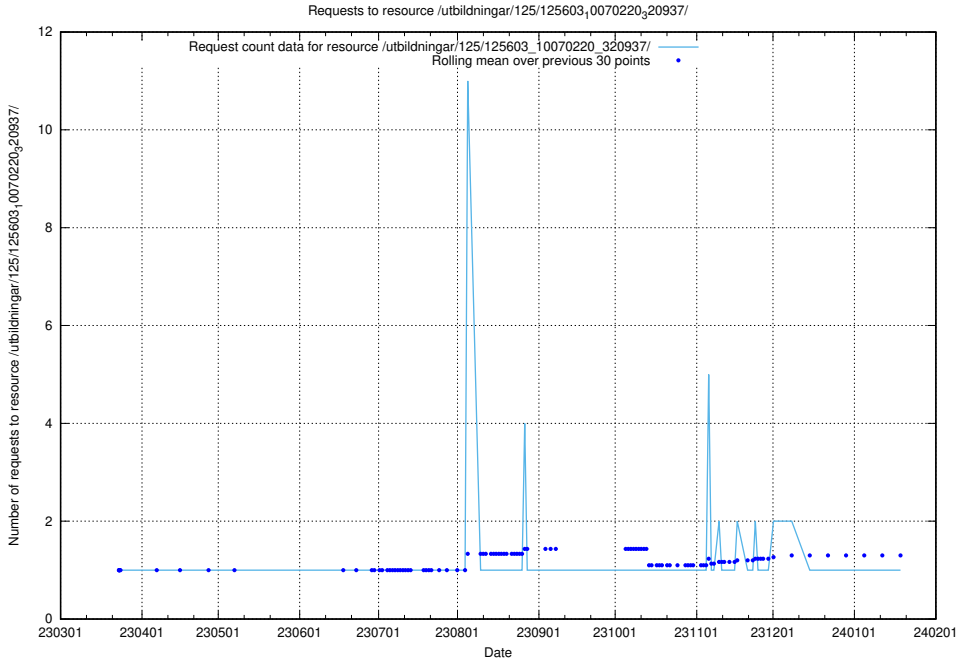

5.1016 Usage of /utbildningar/125/125603_10070220_320937/

Here, we count the number of requests to resource /utbildningar/125/125603_10070220_320937/.