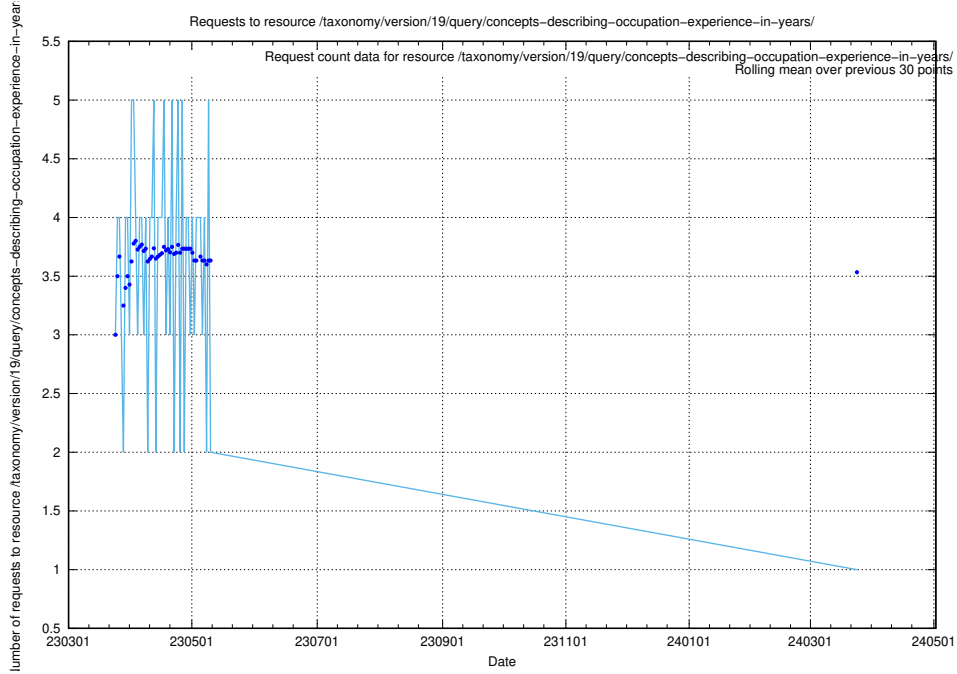

5.6122 Usage of /taxonomy/version/19/query/concepts-describing-occupation-experience-in-years/

Here, we count the number of requests to resource /taxonomy/version/19/query/concepts-describing-occupation-experience-in-years/.