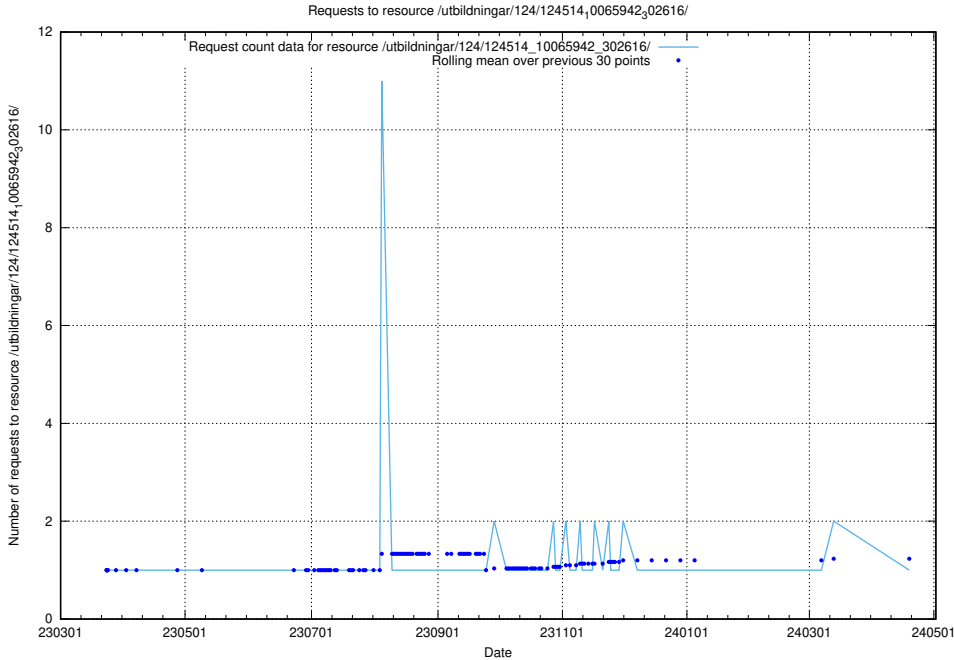

5.1808 Usage of /utbildningar/124/124514_10065942_302616/

Here, we count the number of requests to resource /utbildningar/124/124514_10065942_302616/.