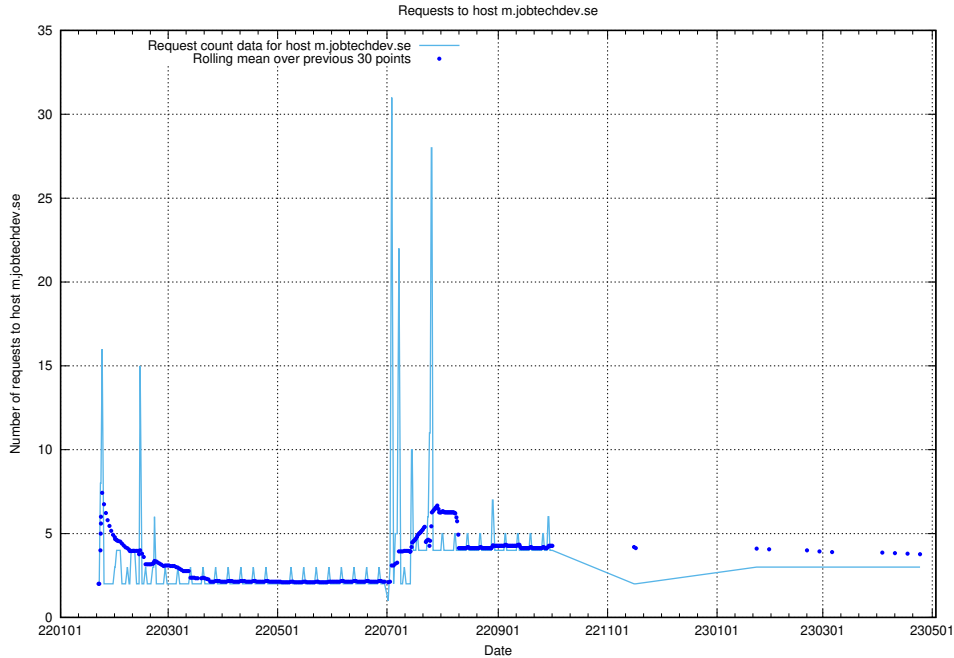

7.248 Usage of m.jobtechdev.se

Here, we count the number of requests to host m.jobtechdev.se.