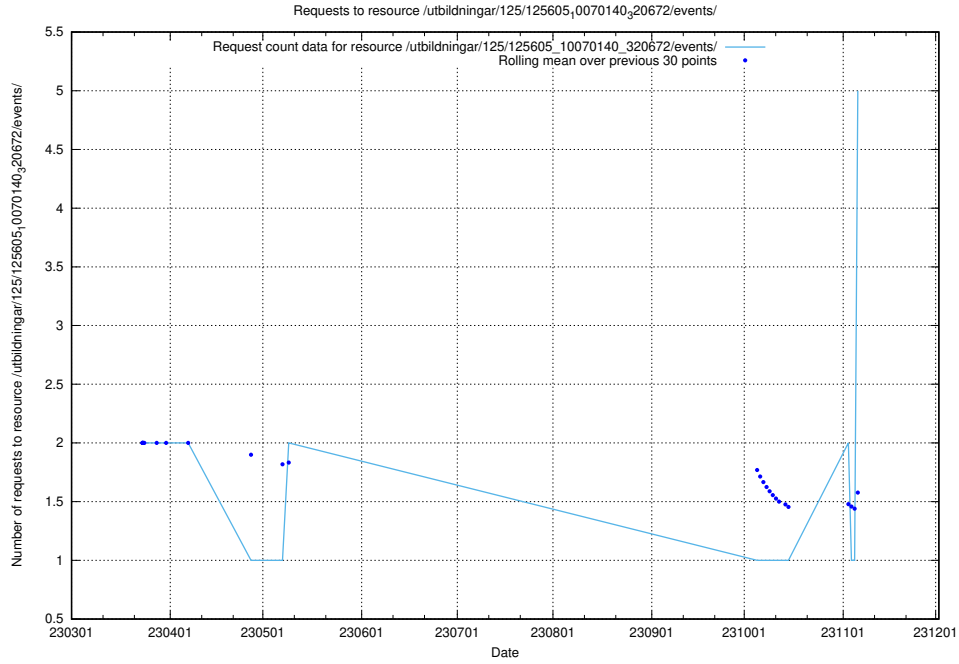

5.148 Usage of /utbildningar/125/125605_10070140_320672/events/

Here, we count the number of requests to resource /utbildningar/125/125605_10070140_320672/events/