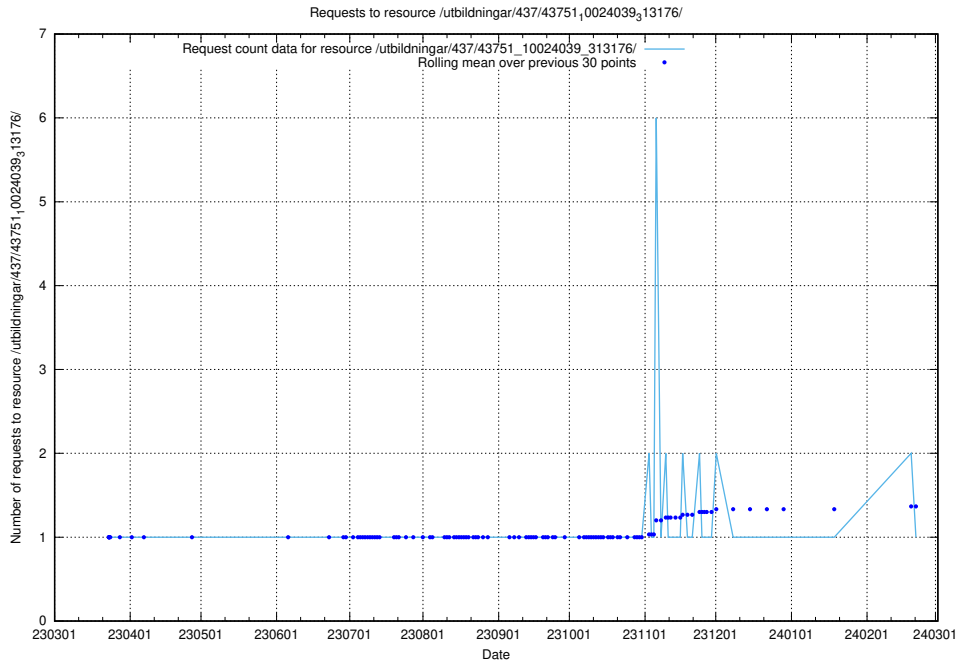

5.6351 Usage of /utbildningar/437/43751_10024039_313176/

Here, we count the number of requests to resource /utbildningar/437/43751_10024039_313176/.