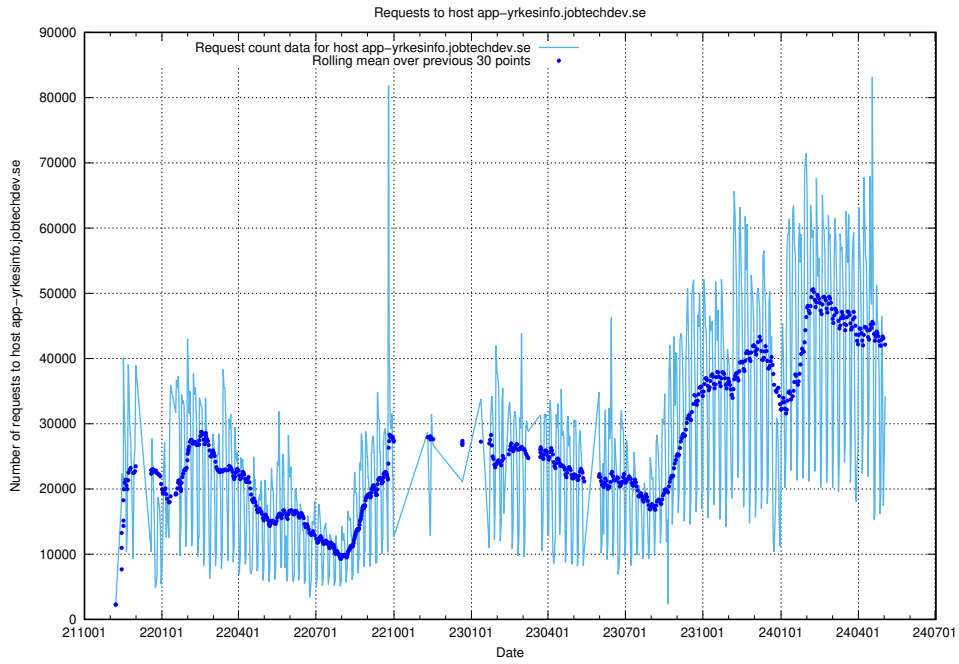

7.8 Usage of app-yrkesinfo.jobtechdev.se

Here, we count the number of requests to host app-yrkesinfo.jobtechdev.se.