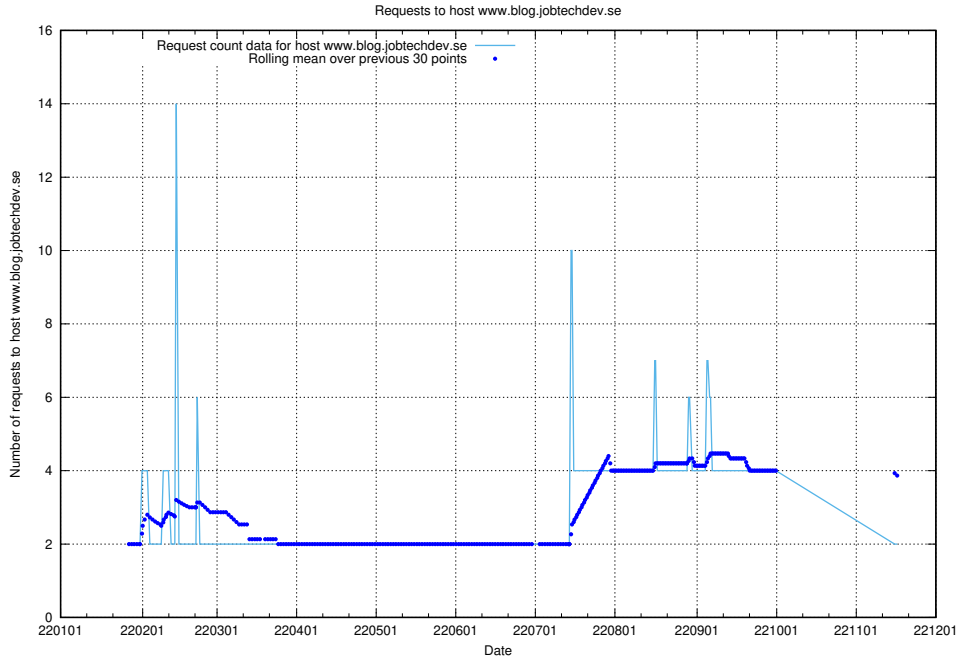

7.566 Usage of www.blog.jobtechdev.se

Here, we count the number of requests to host www.blog.jobtechdev.se.