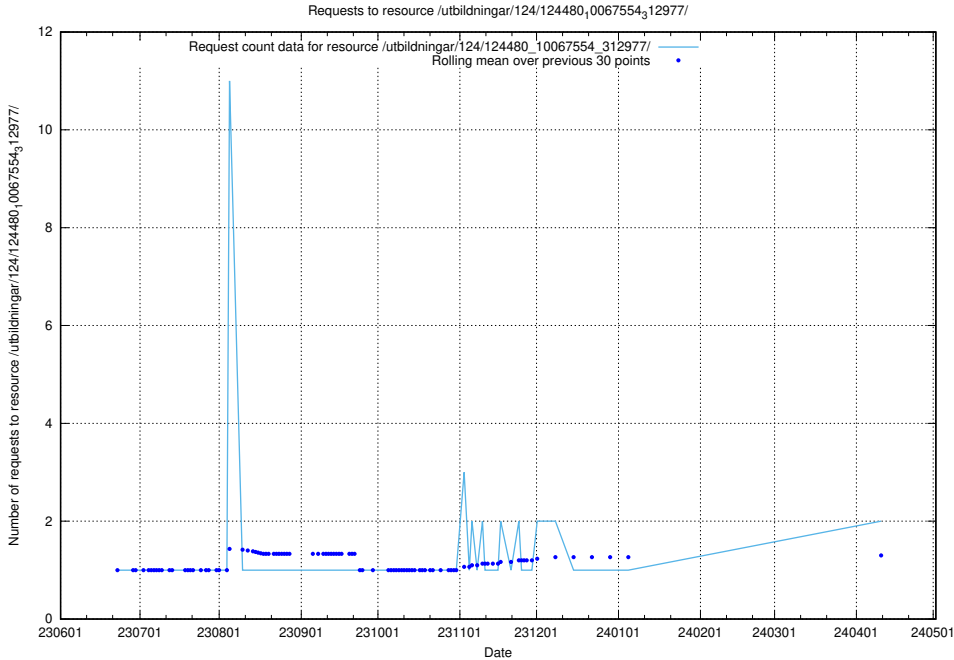

5.814 Usage of /utbildningar/124/124480_10067554_312977/

Here, we count the number of requests to resource /utbildningar/124/124480_10067554_312977/.