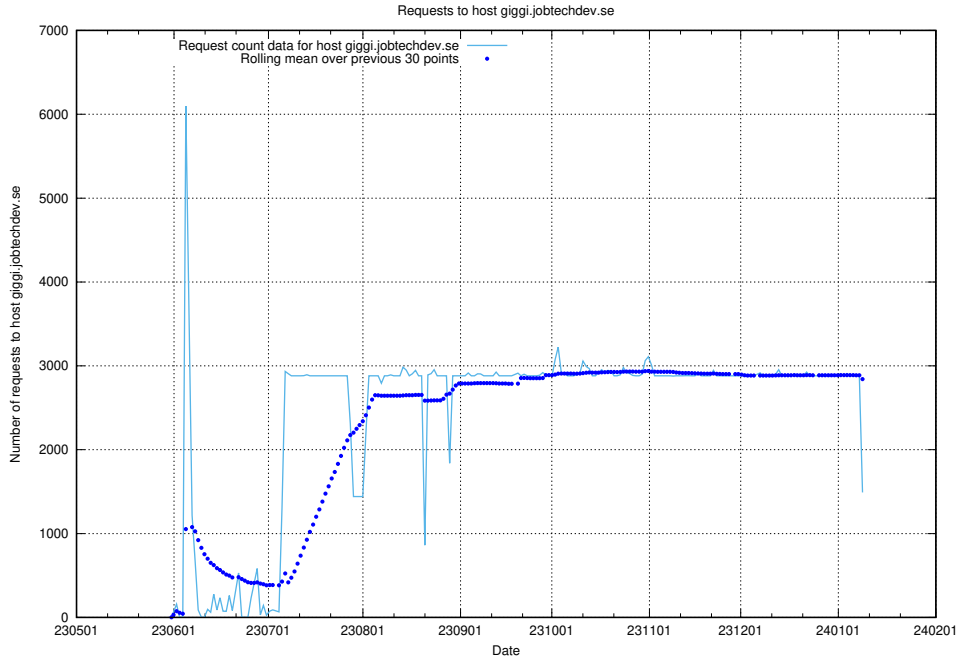

7.21 Usage of giggi.jobtechdev.se

Here, we count the number of requests to host giggi.jobtechdev.se.

7.22 Usage of canary-openshift-ingress-canary.prod.services.jtech.se

Here, we count the number of requests to host canary-openshift-ingress-canary.prod.services.jtech.se.