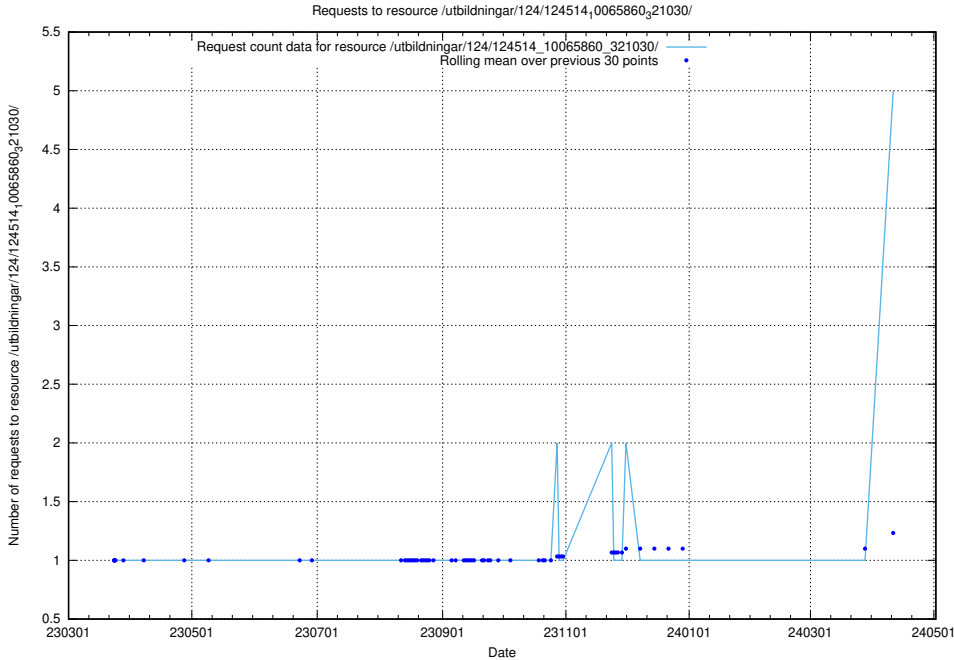

5.121 Usage of /utbildningar/124/124514_10065860_321030/

Here, we count the number of requests to resource /utbildningar/124/124514_10065860_321030/.