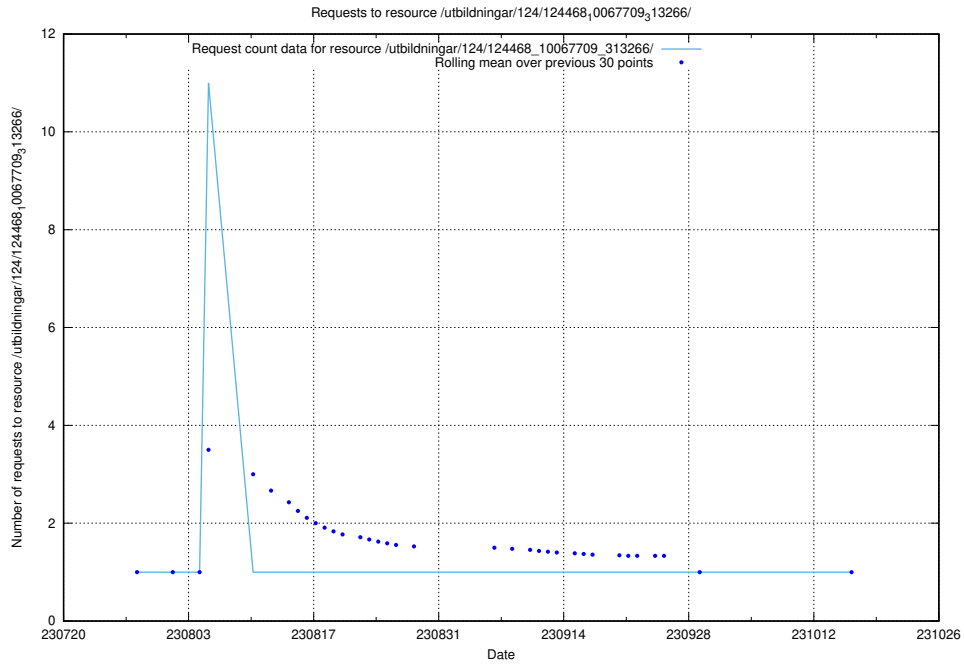

5.4840 Usage of /utbildningar/124/124468_10067709_313266/

Here, we count the number of requests to resource /utbildningar/124/124468_10067709_313266/.