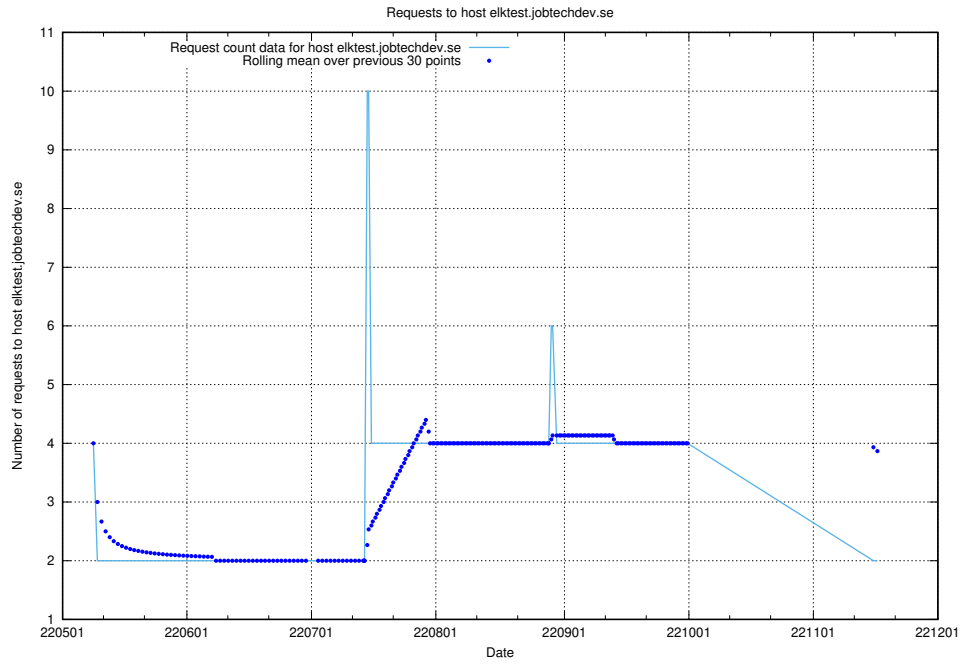

7.425 Usage of elktest.jobtechdev.se

Here, we count the number of requests to host elktest.jobtechdev.se.