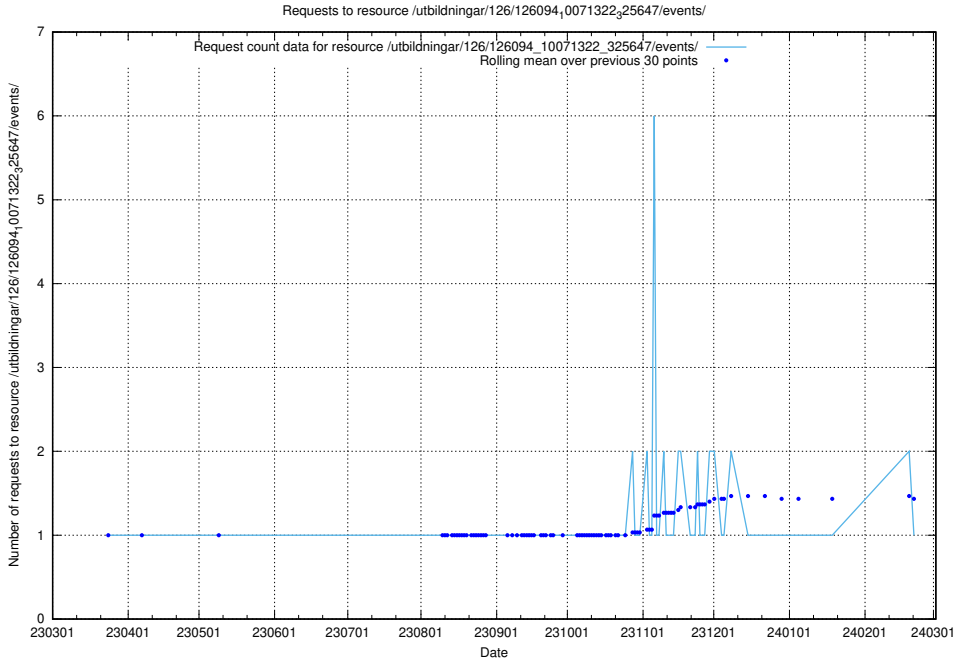

5.6180 Usage of /utbildningar/126/126094_10071322_325647/events/

Here, we count the number of requests to resource /utbildningar/126/126094_10071322_325647/events/