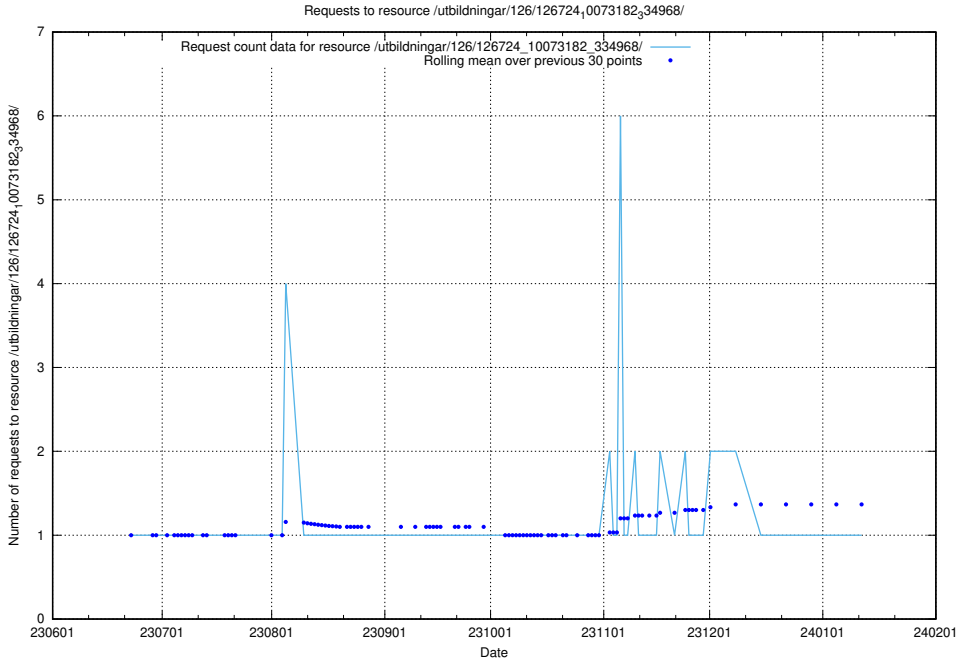

5.5539 Usage of /utbildningar/126/126724_10073182_334968/

Here, we count the number of requests to resource /utbildningar/126/126724_10073182_334968/.