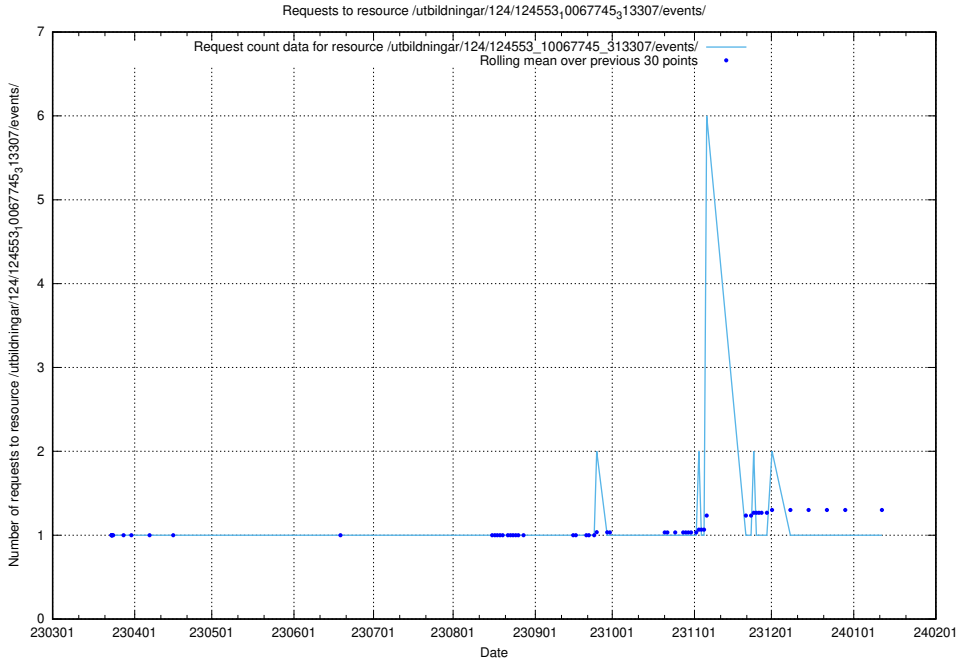

5.1148 Usage of /utbildningar/124/124553_10067745_313307/events/

Here, we count the number of requests to resource /utbildningar/124/124553_10067745_313307/events/