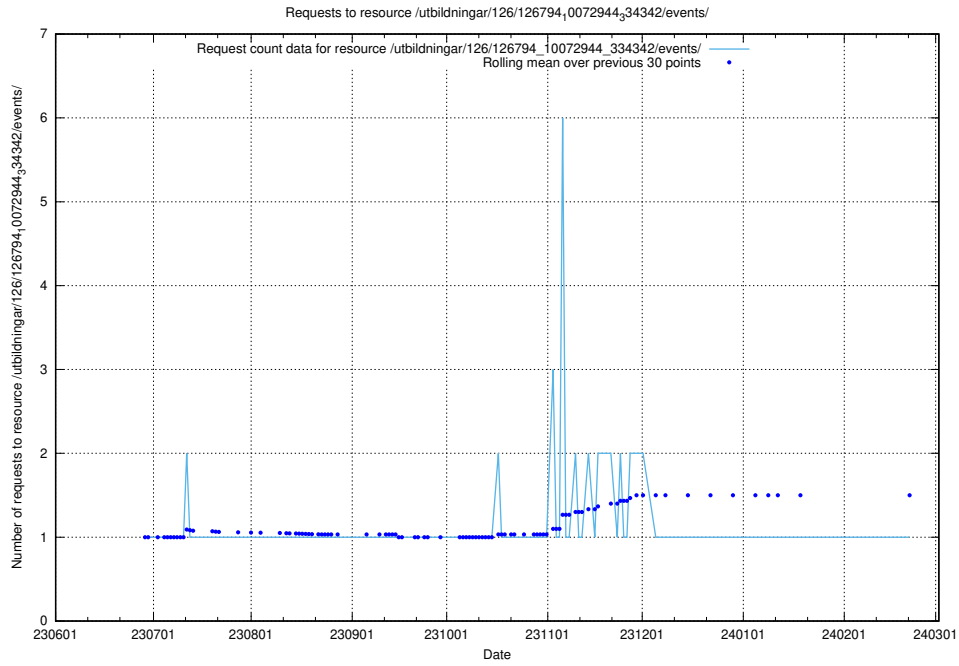

5.5378 Usage of /utbildningar/126/126794_10072944_334342/events/

Here, we count the number of requests to resource /utbildningar/126/126794_10072944_334342/events/