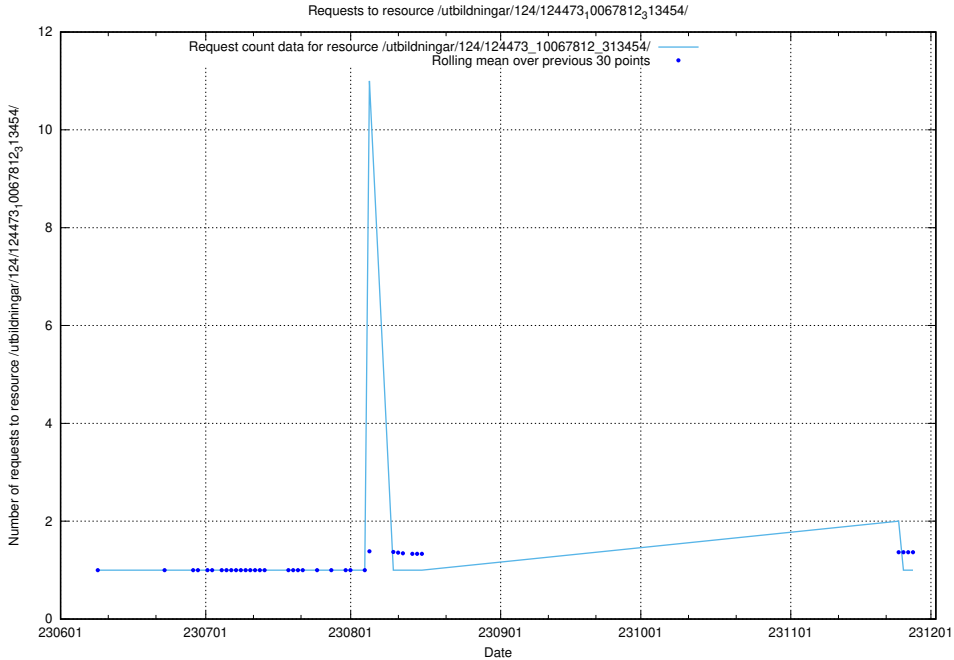

5.5833 Usage of /utbildningar/124/124473_10067812_313454/

Here, we count the number of requests to resource /utbildningar/124/124473_10067812_313454/.