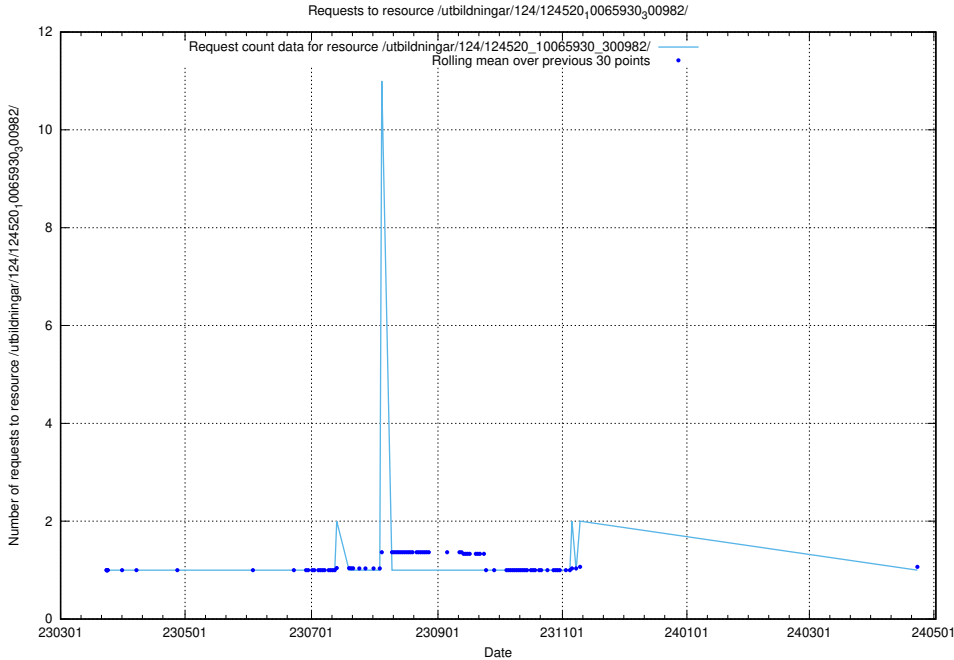

5.1190 Usage of /utbildningar/124/124520_10065930_300982/

Here, we count the number of requests to resource /utbildningar/124/124520_10065930_300982/.