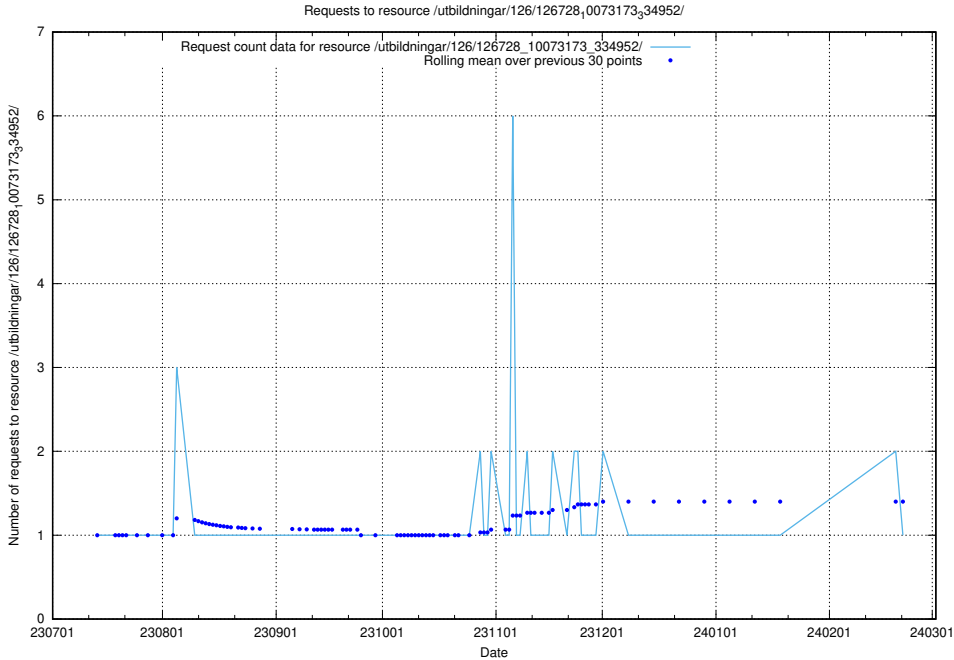

Here, we count the number of requests to resource /utbildningar/126/126728_10073173_334952/.

5.5004 Usage of /utbildningar/126/126723_10073171_334950/events/

Here, we count the number of requests to resource /utbildningar/126/126723_10073171_334950/events/