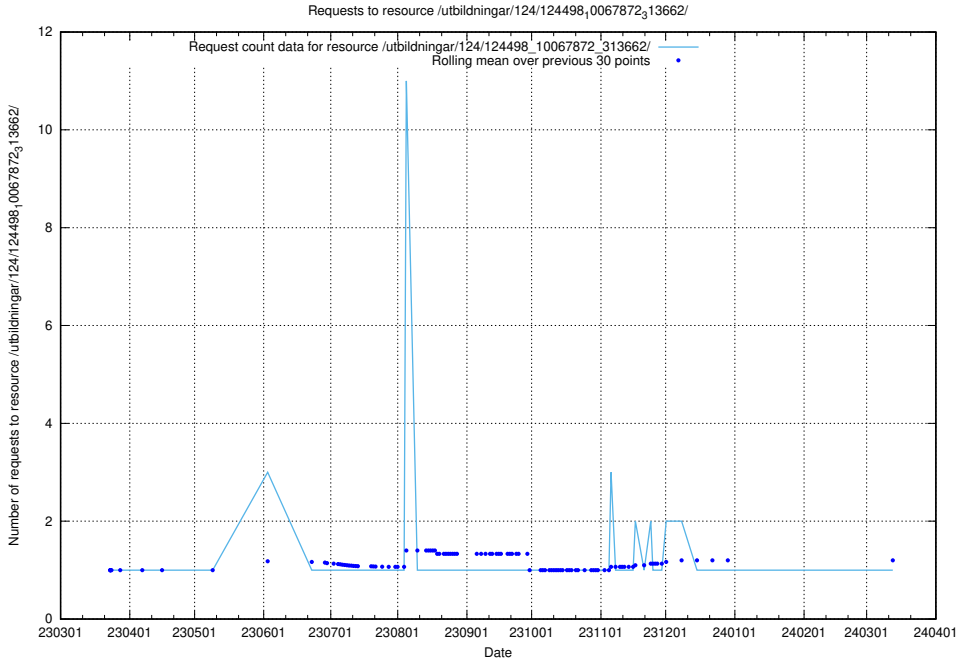

5.2584 Usage of /utbildningar/124/124498_10067872_313662/

Here, we count the number of requests to resource /utbildningar/124/124498_10067872_313662/.