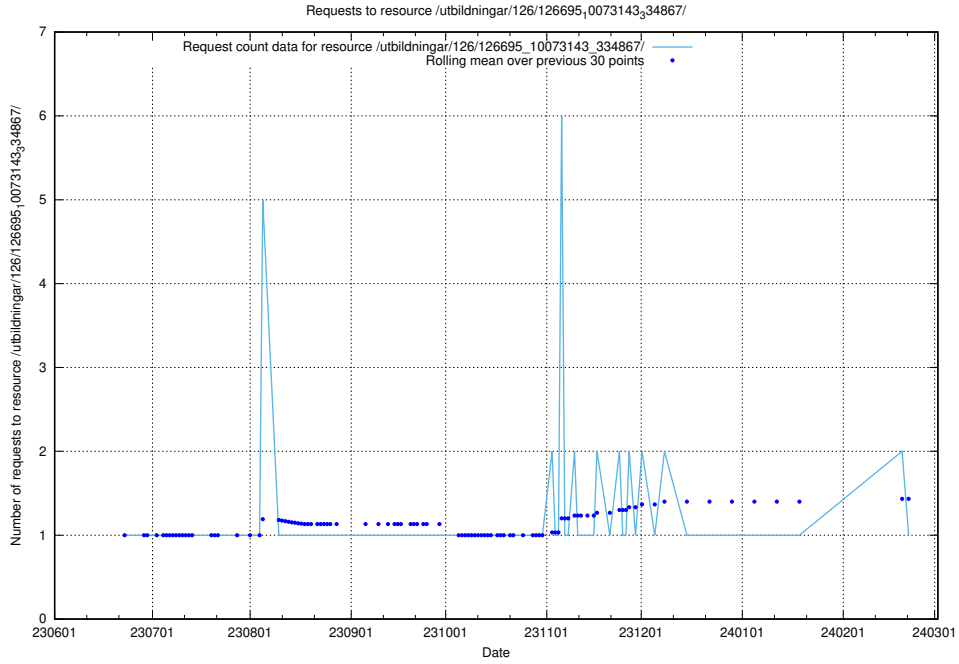

5.5567 Usage of /utbildningar/126/126695_10073143_334867/

Here, we count the number of requests to resource /utbildningar/126/126695_10073143_334867/.