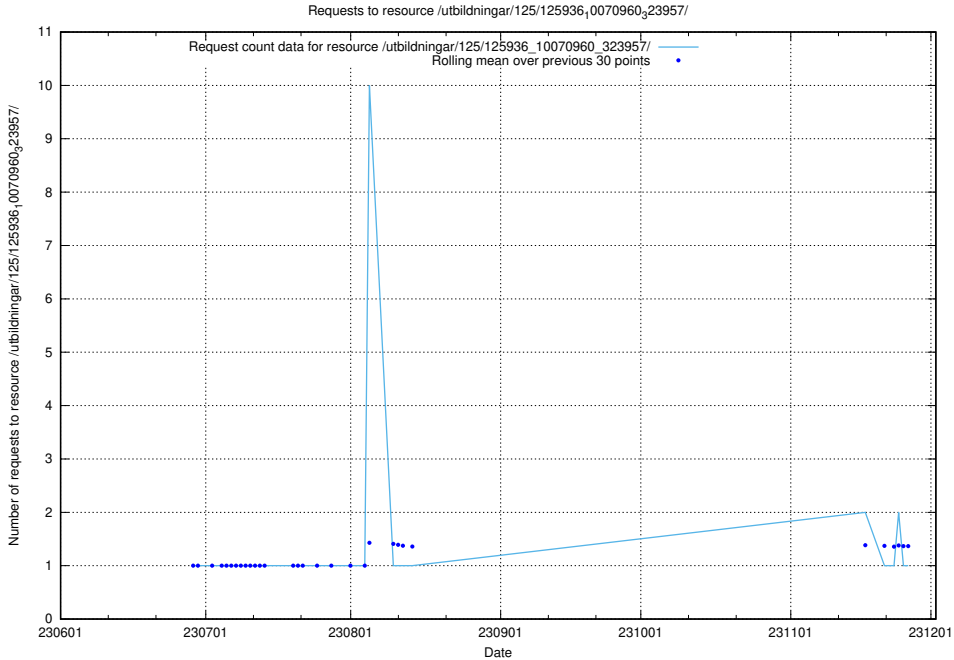

5.5399 Usage of /utbildningar/125/125936_10070960_323957/

Here, we count the number of requests to resource /utbildningar/125/125936_10070960_323957/.