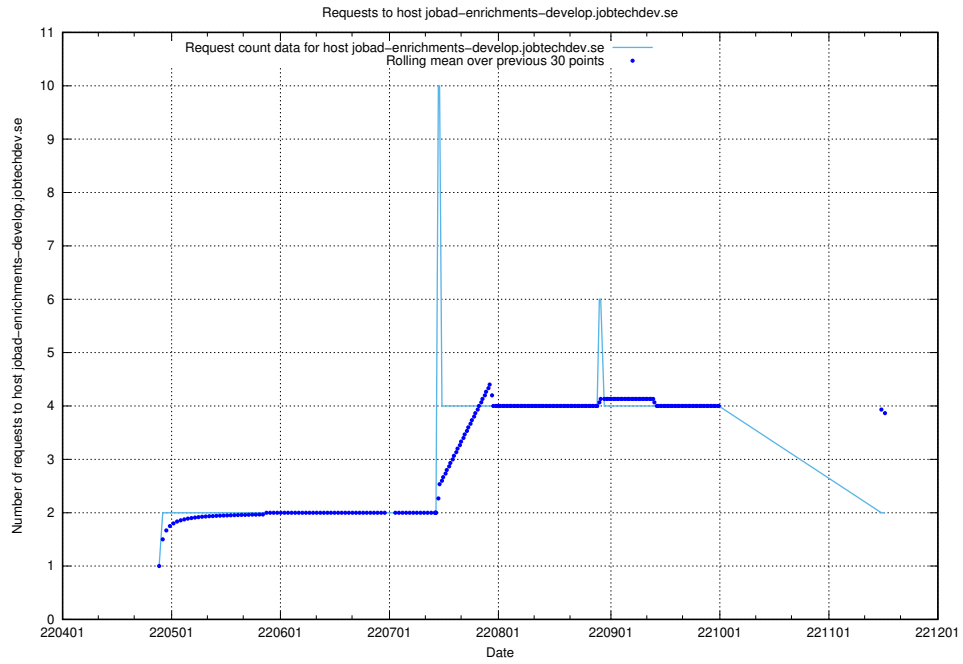

7.440 Usage of `jobad-enrichments-develop.jobtechdev.se`

Here, we count the number of requests to host `jobad-enrichments-develop.jobtechdev.se`.