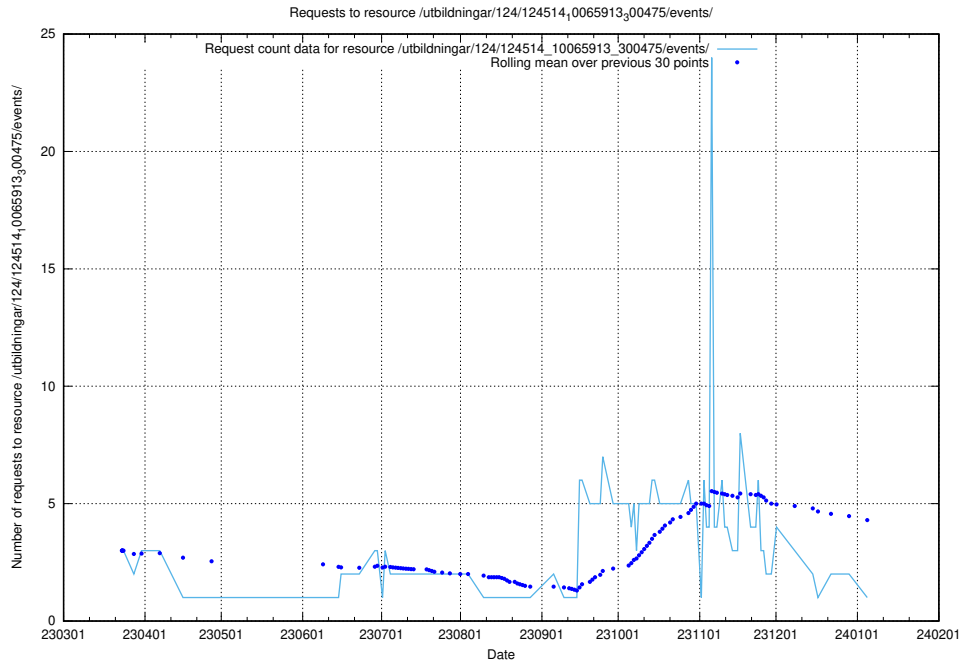

5.6235 Usage of /utbildningar/124/124514_10065913_300475/events/

Here, we count the number of requests to resource /utbildningar/124/124514_10065913_300475/events/