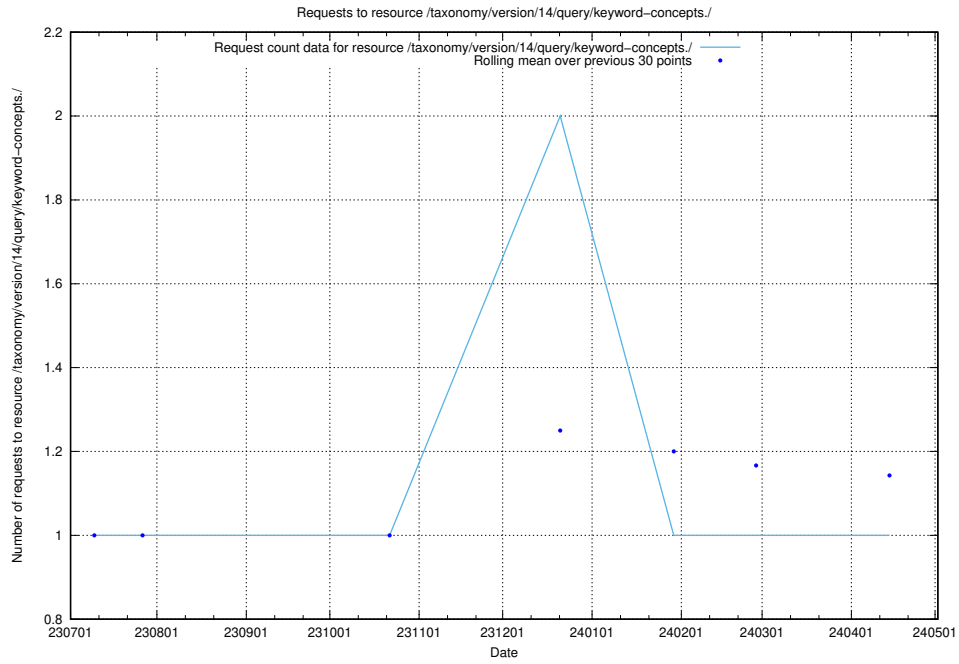

5.5068 Usage of /taxonomy/version/14/query/keyword-concepts./

Here, we count the number of requests to resource /taxonomy/version/14/query/keyword-concepts./.

5.5069 Usage of /taxonomy/version/14/query/isco-level-4-groups/