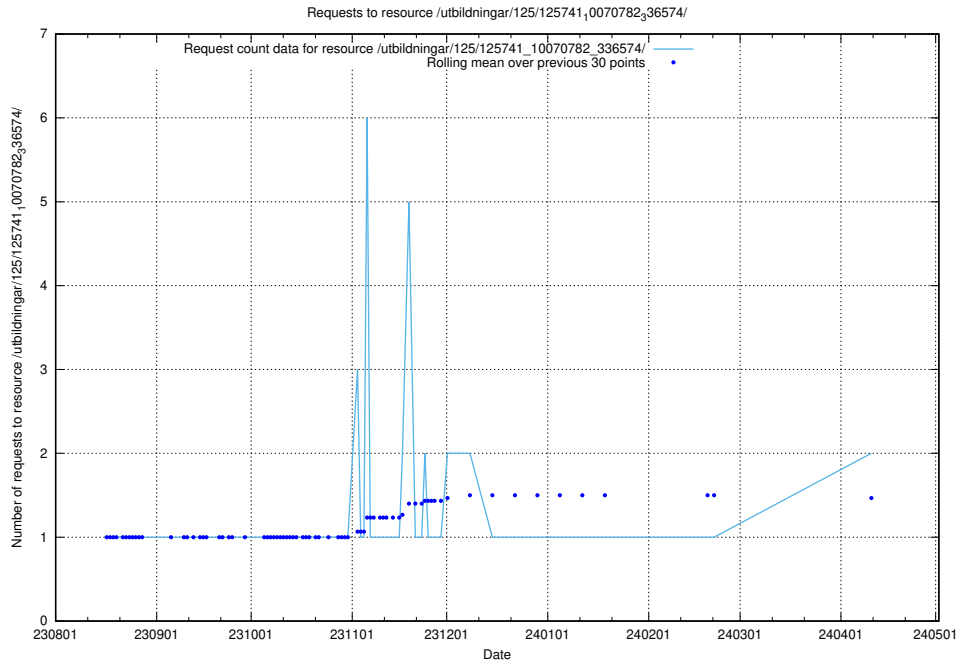

5.716 Usage of /utbildningar/125/125741_10070782_336574/

Here, we count the number of requests to resource /utbildningar/125/125741_10070782_336574/.