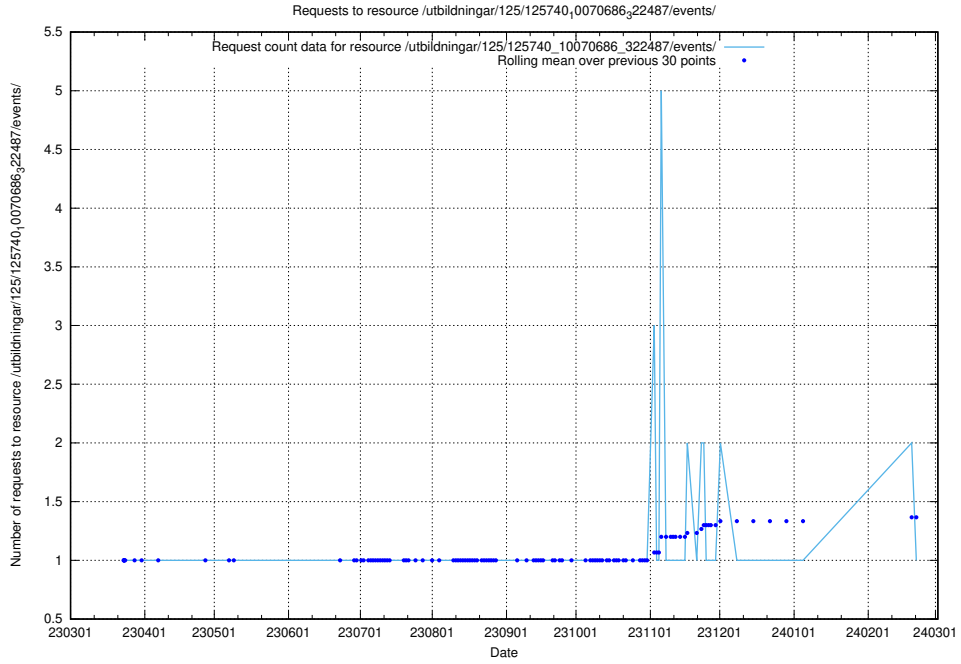

Here, we count the number of requests to resource /utbildningar/125/125740_10070686_323007/.

5.916 Usage of /utbildningar/125/125740_10070686_322487/events/

Here, we count the number of requests to resource /utbildningar/125/125740_10070686_322487/events/