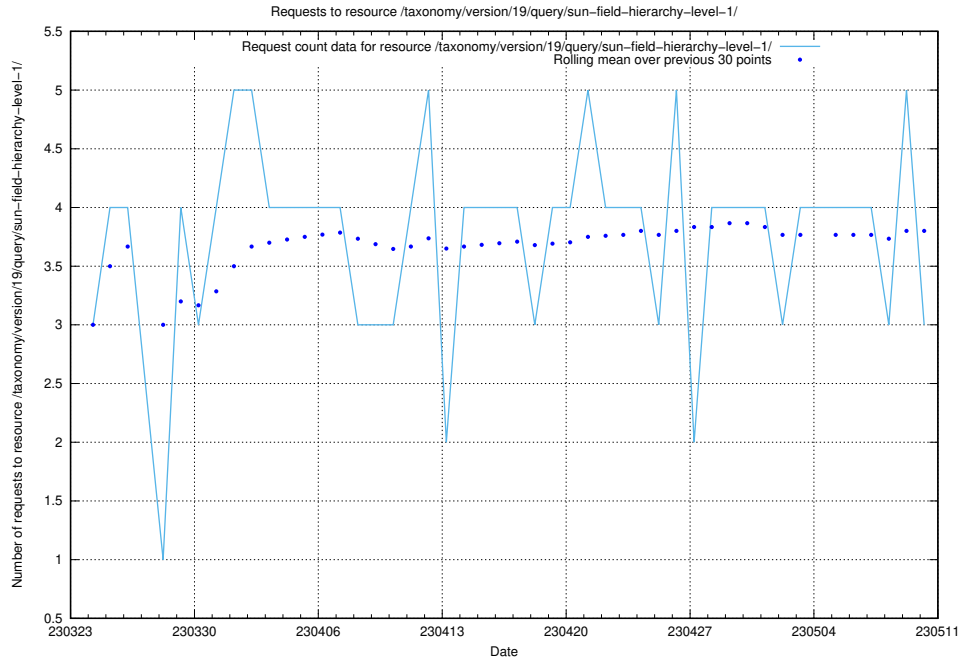

5.403 Usage of /taxonomy/version/19/query/sun-field-hierarchy-level-1/

Here, we count the number of requests to resource /taxonomy/version/19/query/sun-field-hierarchy-level-1/.