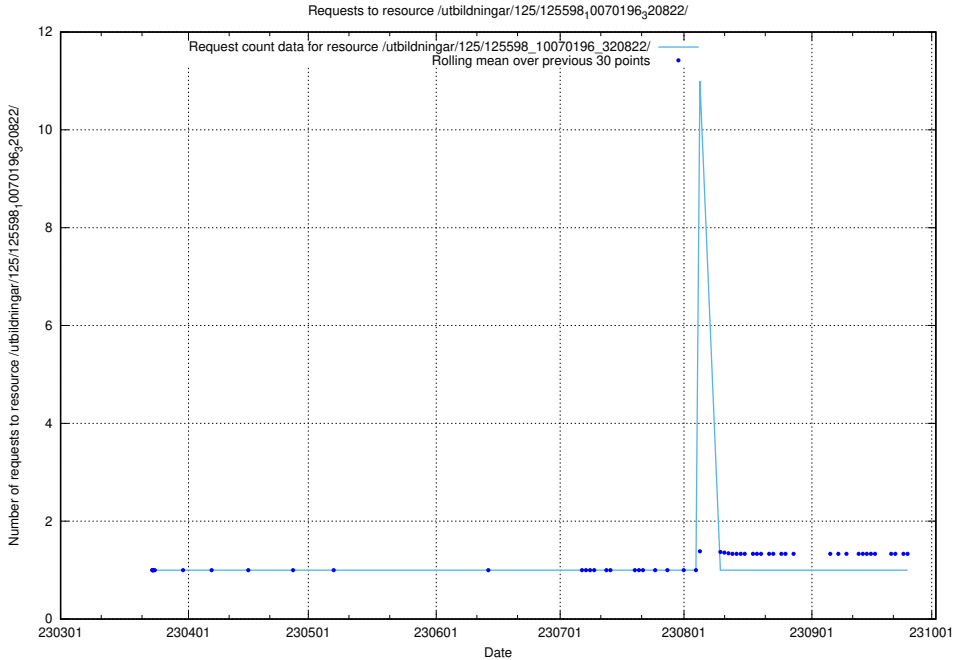

5.1026 Usage of /utbildningar/125/125598_10070196_320822/

Here, we count the number of requests to resource /utbildningar/125/125598_10070196_320822/.