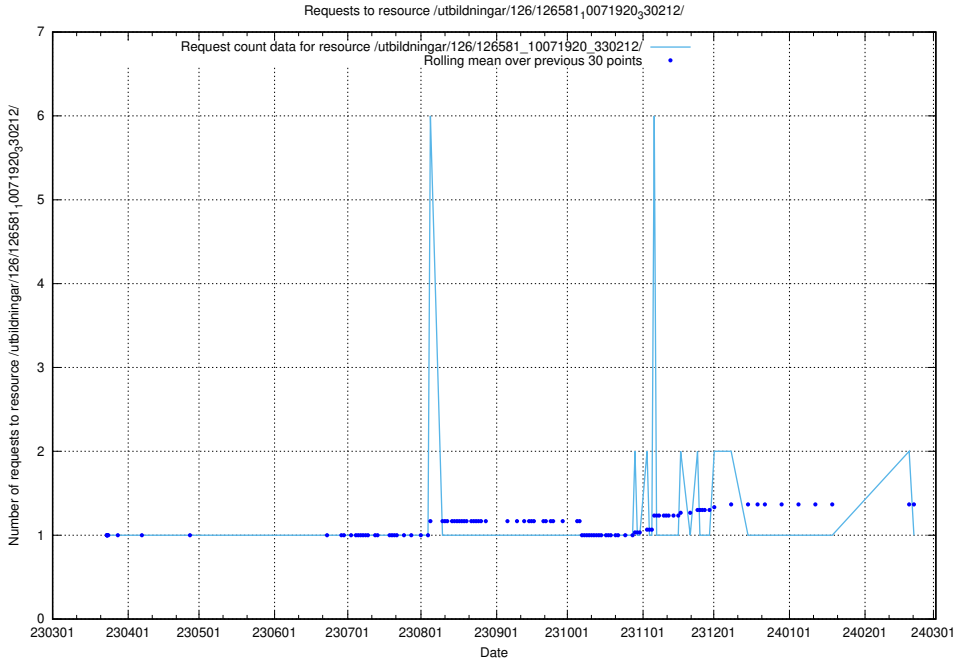

5.6372 Usage of /utbildningar/126/126581_10071920_330212/

Here, we count the number of requests to resource /utbildningar/126/126581_10071920_330212/.