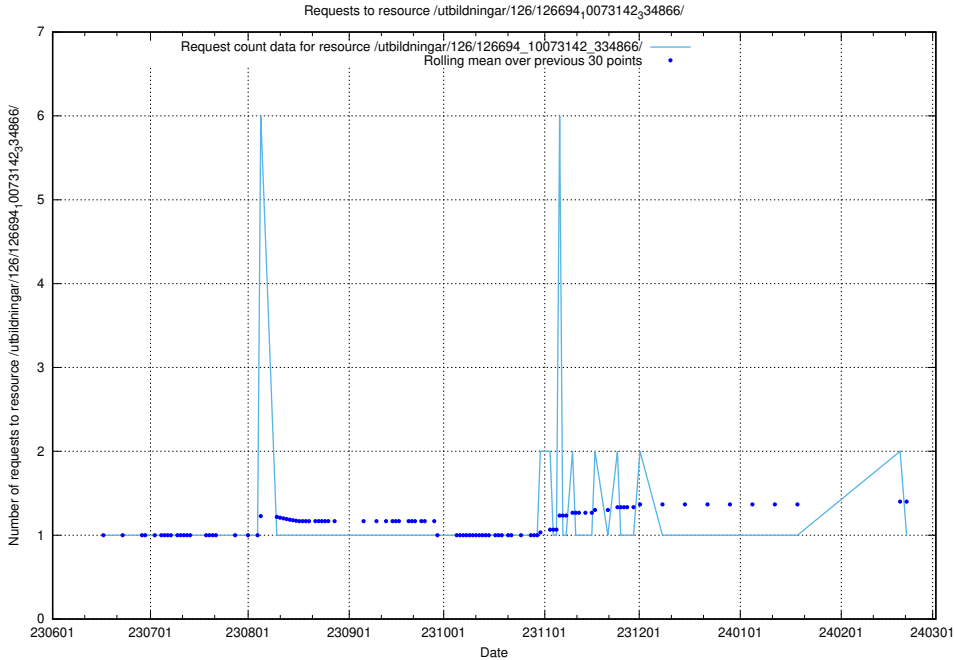

5.5801 Usage of /utbildningar/126/126694_10073142_334866/

Here, we count the number of requests to resource /utbildningar/126/126694_10073142_334866/.