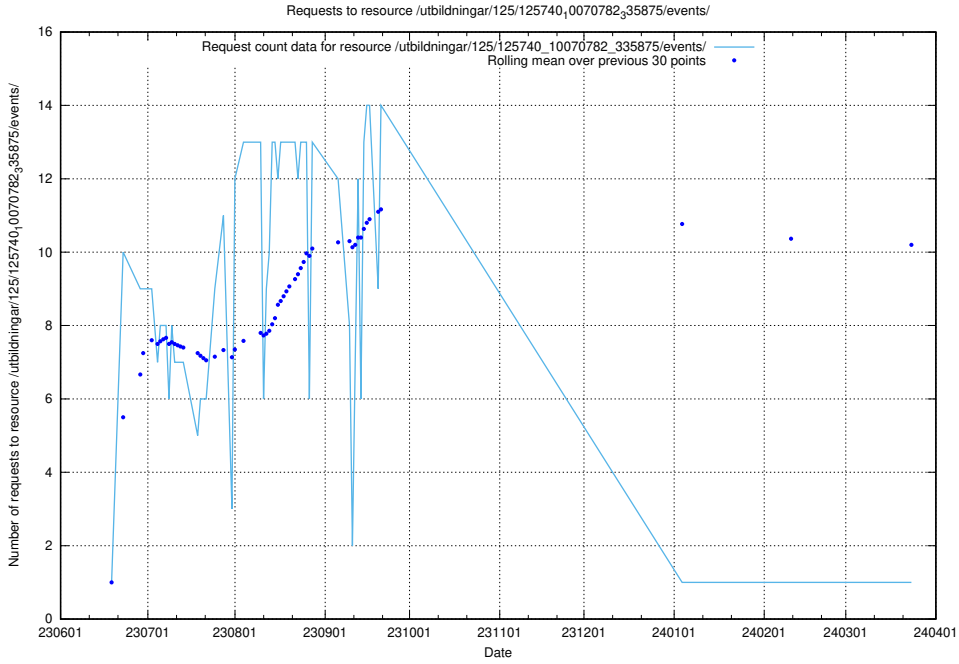

5.5787 Usage of /utbildningar/125/125740_10070782_335875/events/

Here, we count the number of requests to resource /utbildningar/125/125740_10070782_335875/events/