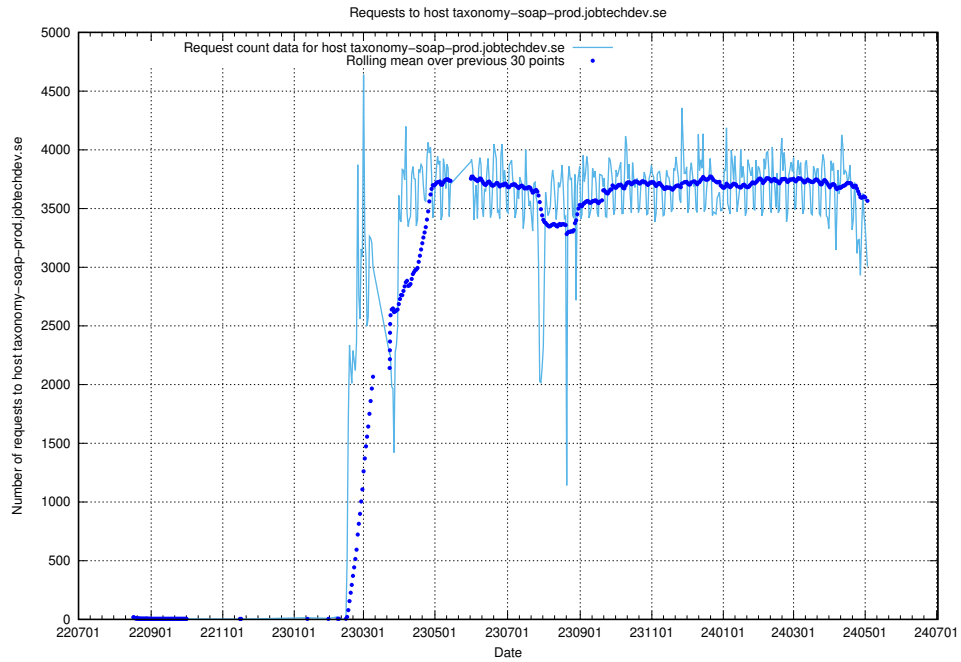

7.17 Usage of taxonomy-soap-prod.jobtechdev.se

Here, we count the number of requests to host taxonomy-soap-prod.jobtechdev.se.