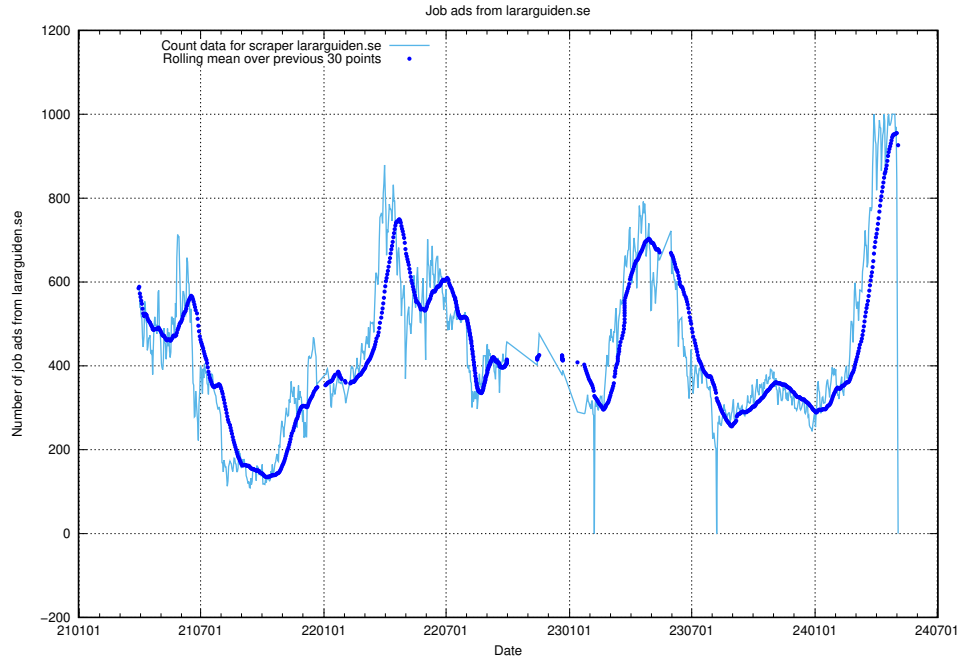

13.8 Number of ads by scraper lararguiden.se

Here, we count the number of job ads scraped from lararguiden.se.