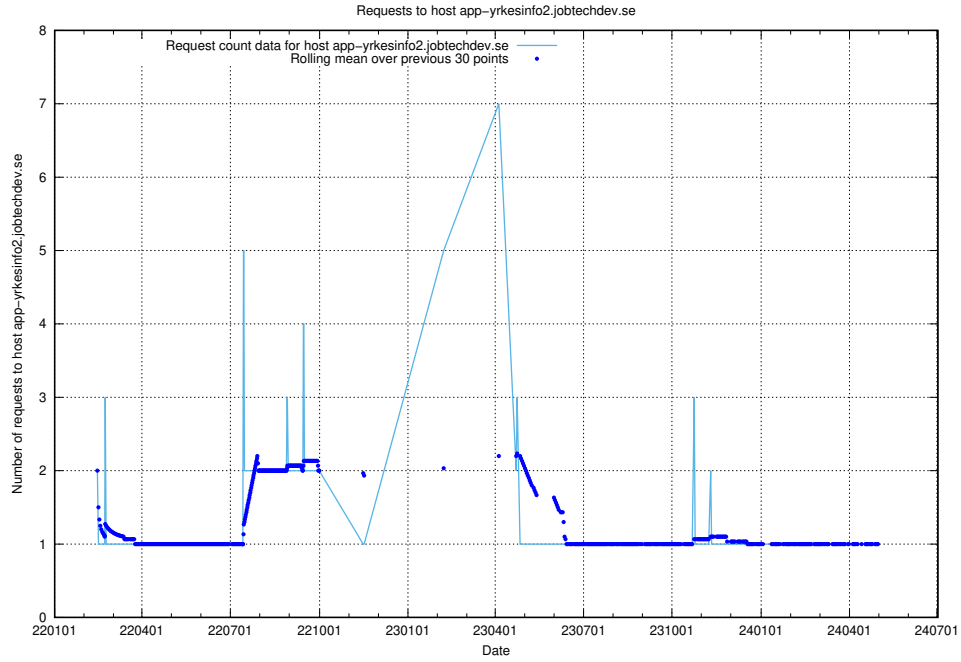

Here, we count the number of requests to host app-yrkesinfo2.jobtechdev.se.

7.655 Usage of historical-api-onprem-prod.jobtechdev.se

Here, we count the number of requests to host historical-api-onprem-prod.jobtechdev.se.