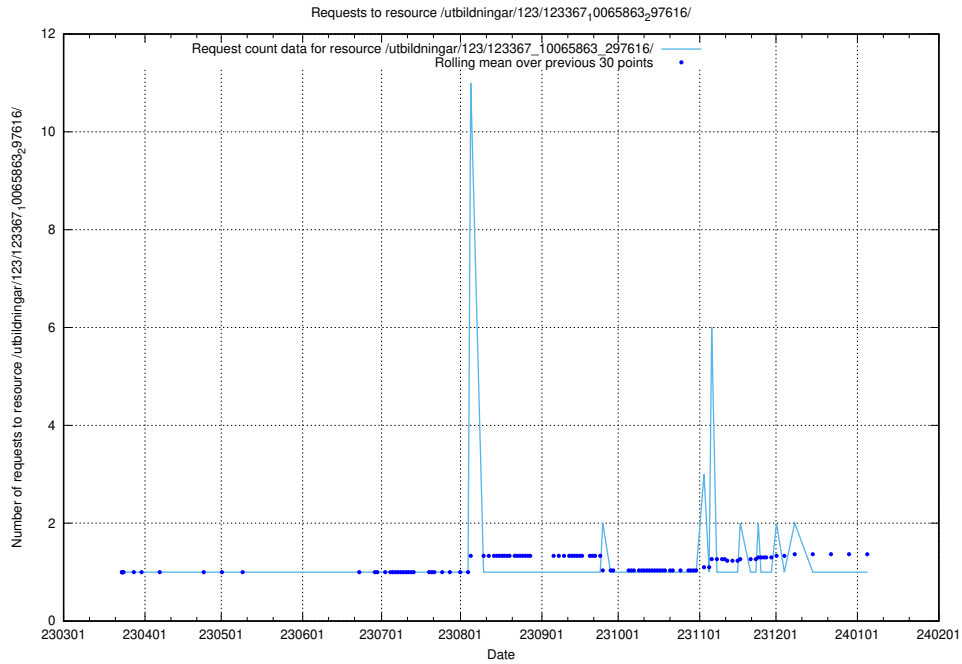

5.4720 Usage of /utbildningar/123/123367_10065863_297616/

Here, we count the number of requests to resource /utbildningar/123/123367_10065863_297616/.