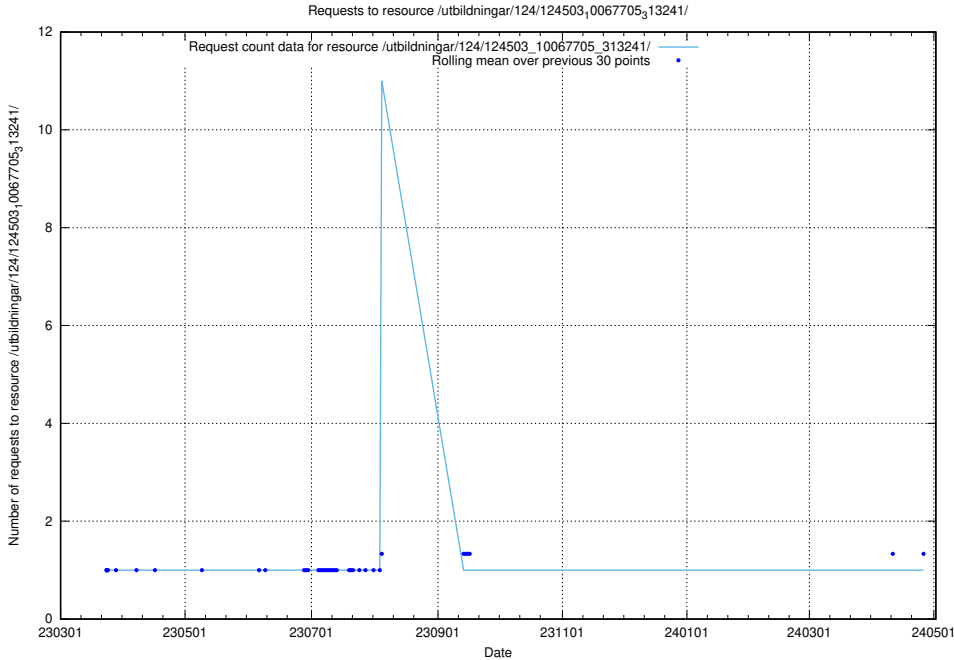

5.2084 Usage of /utbildningar/124/124503_10067705_313241/

Here, we count the number of requests to resource /utbildningar/124/124503_10067705_313241/.