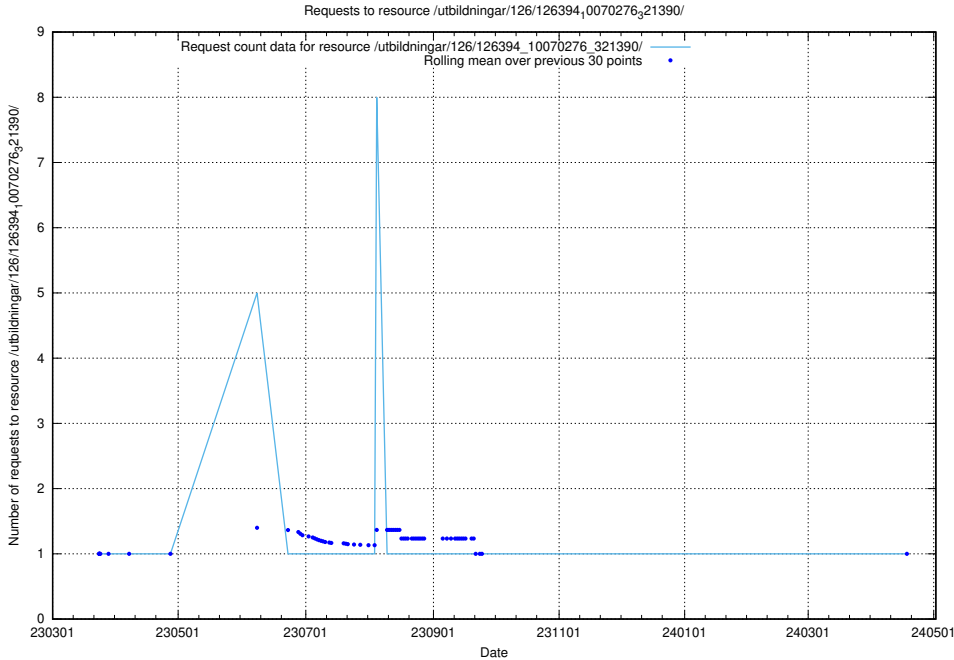

5.6394 Usage of /utbildningar/126/126394_10070276_321390/

Here, we count the number of requests to resource /utbildningar/126/126394_10070276_321390/.