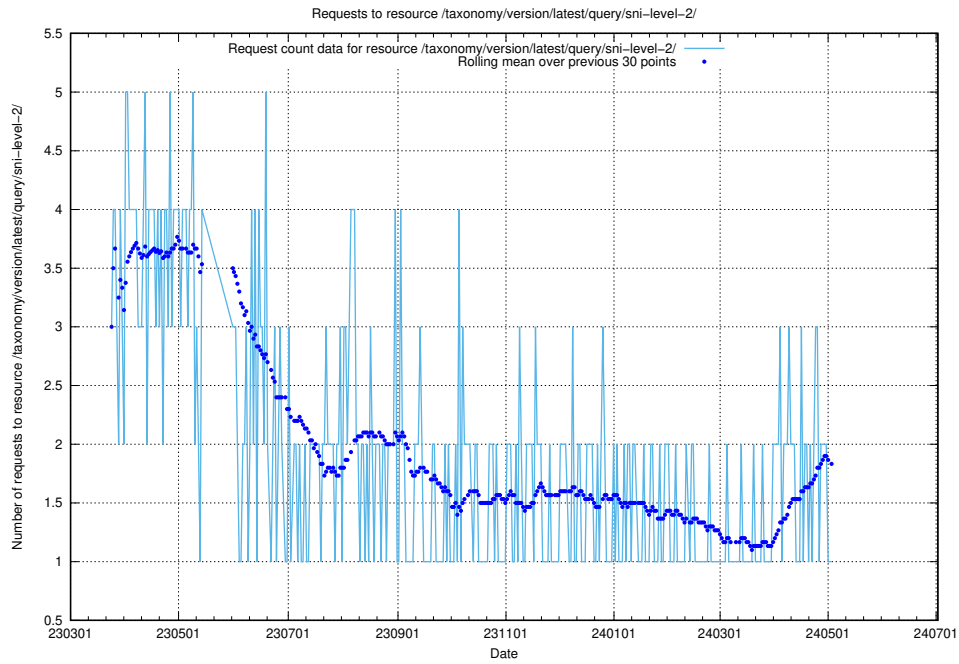

5.6055 Usage of /taxonomy/version/latest/query/sni-level-2/

Here, we count the number of requests to resource /taxonomy/version/latest/query/sni-level-2/.