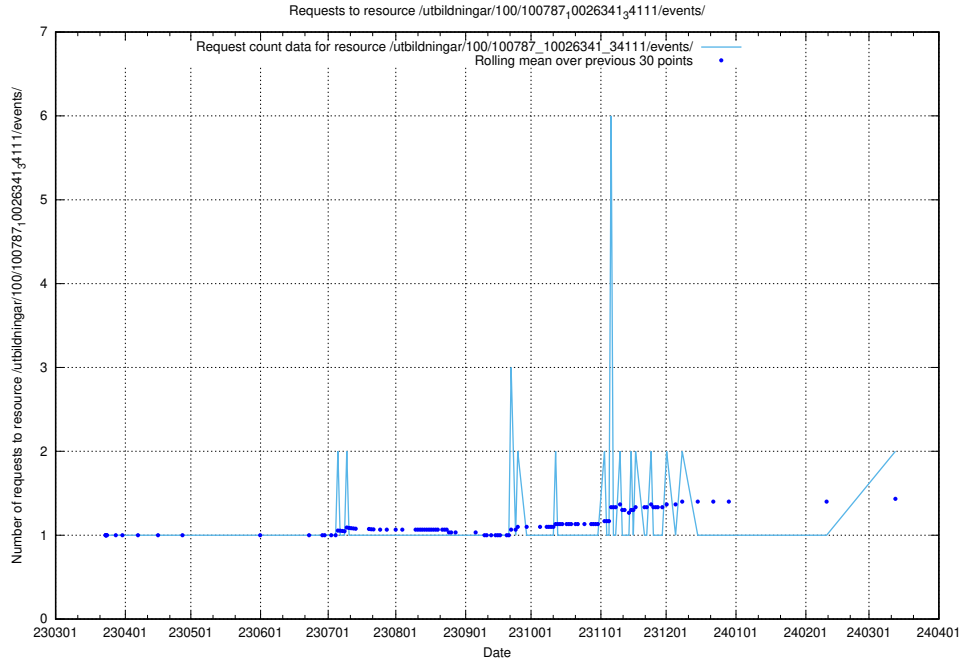

5.787 Usage of /utbildningar/100/100787_10026341_34111/events/

Here, we count the number of requests to resource /utbildningar/100/100787_10026341_34111/events/.