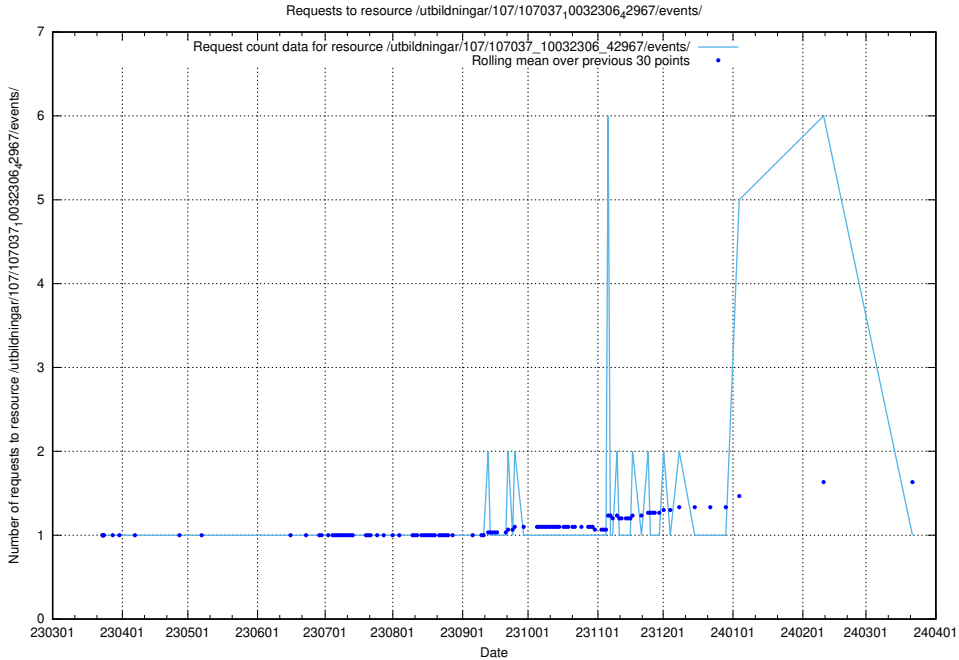

5.5304 Usage of /utbildningar/107/107037_10032306_42967/events/

Here, we count the number of requests to resource /utbildningar/107/107037_10032306_42967/events/.