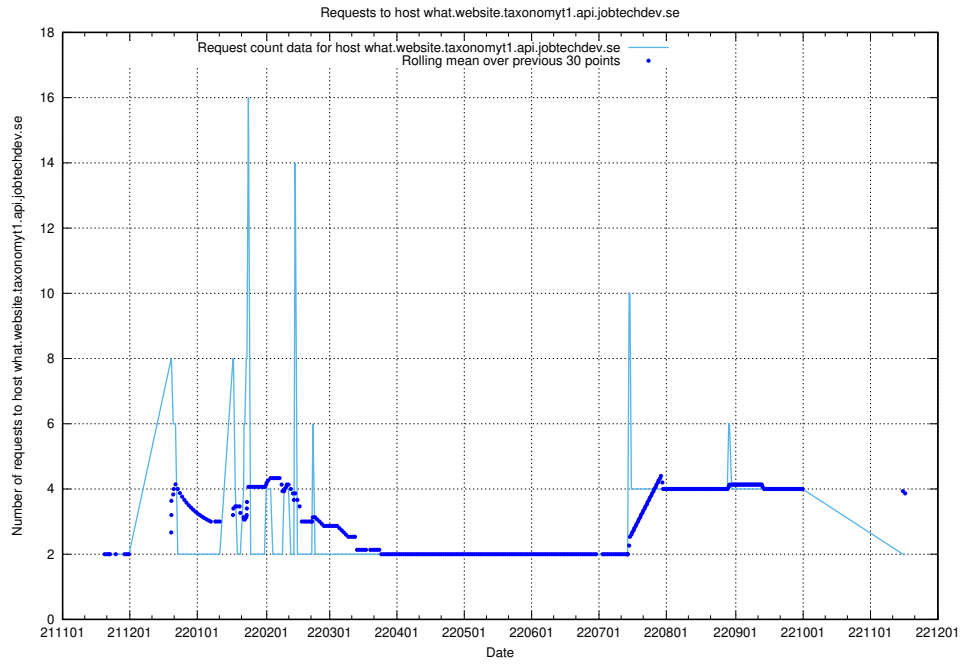

7.449 Usage of what.website.taxonomyt1.api.jobtechdev.se

Here, we count the number of requests to host what.website.taxonomyt1.api.jobtechdev.se.