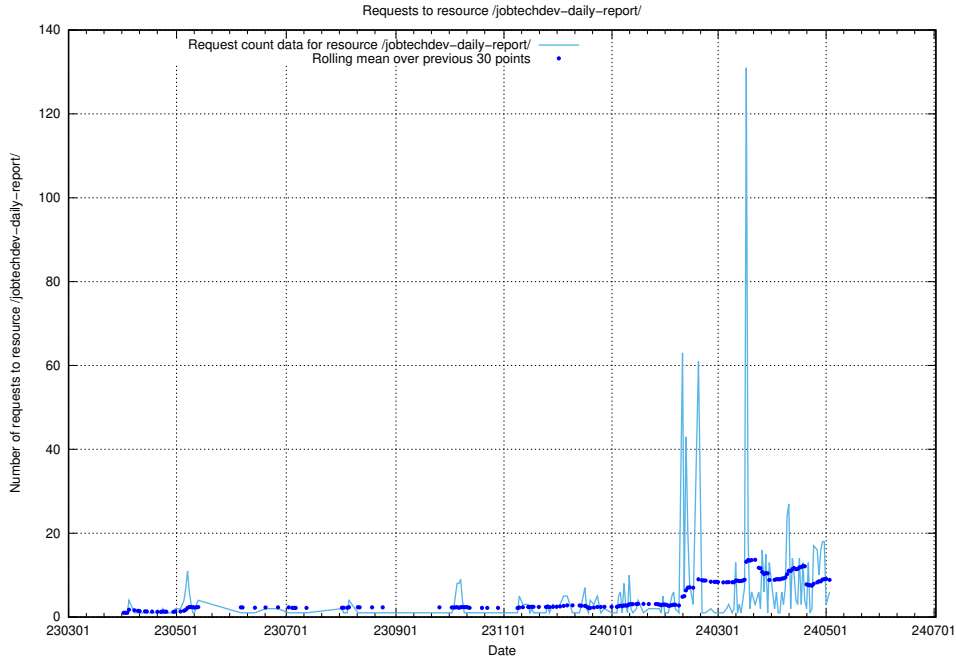

5.94 Usage of /jobtechdev-daily-report/

Here, we count the number of requests to resource /jobtechdev-daily-report/.