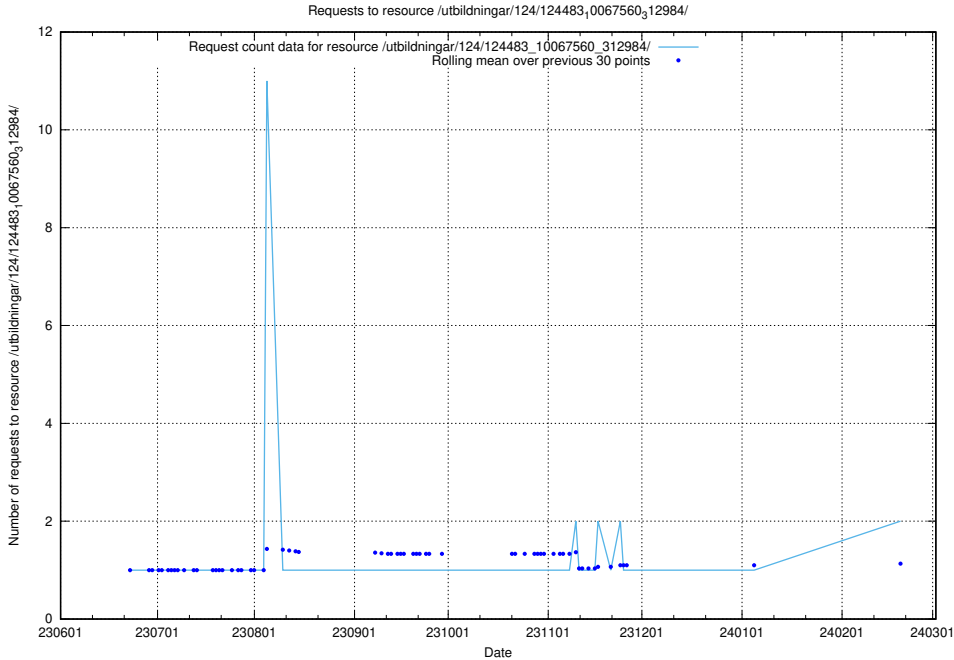

5.813 Usage of /utbildningar/124/124483_10067560_312984/

Here, we count the number of requests to resource /utbildningar/124/124483_10067560_312984/.