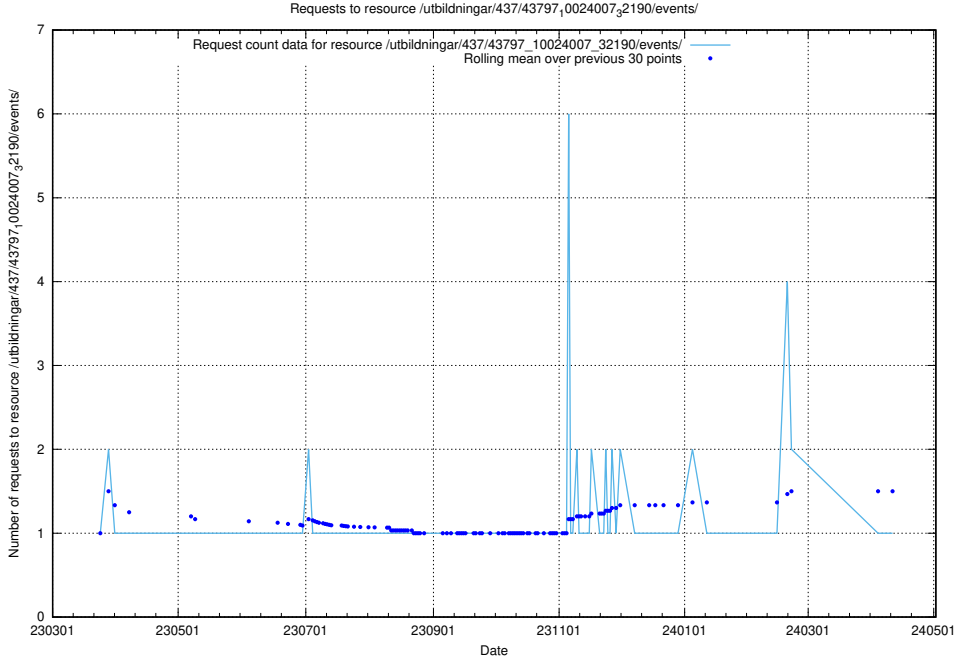

5.6150 Usage of /utbildningar/437/43797_10024007_32190/events/

Here, we count the number of requests to resource /utbildningar/437/43797_10024007_32190/events/.