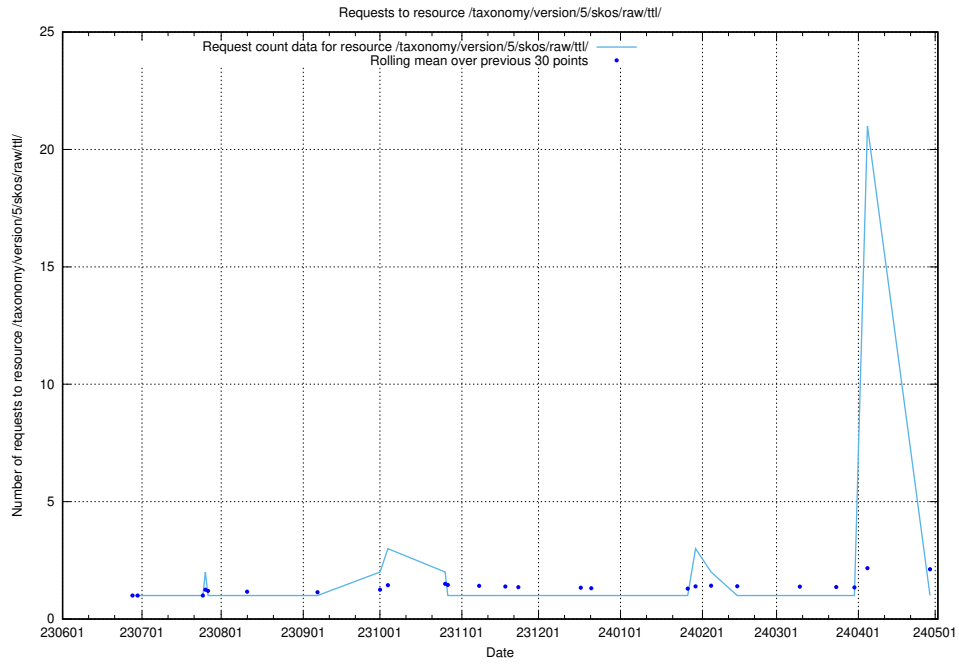

5.5480 Usage of /taxonomy/version/5/skos/raw/ttl/

Here, we count the number of requests to resource /taxonomy/version/5/skos/raw/ttl/.