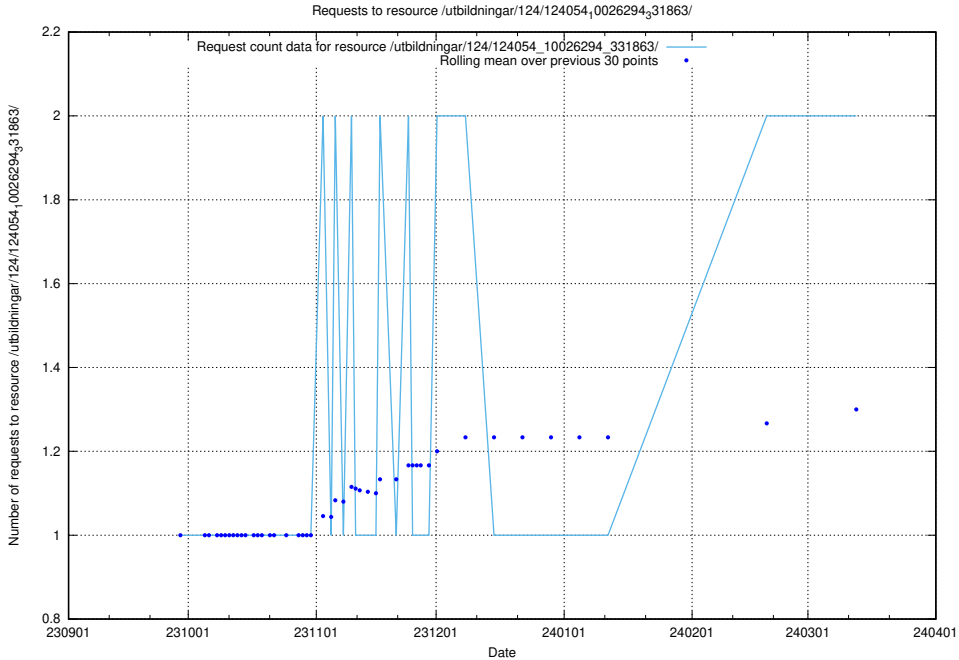

5.693 Usage of /utbildningar/124/124054_10026294_331863/

Here, we count the number of requests to resource /utbildningar/124/124054_10026294_331863/.