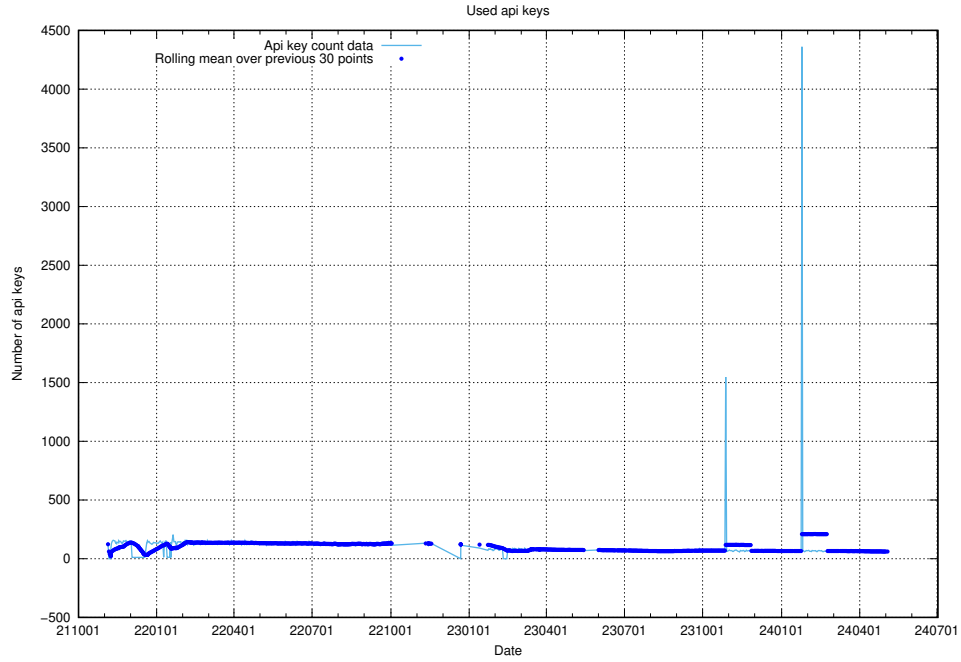

8.3 Number of used api keys

Here we extract the number of keys that were used for at least one request.