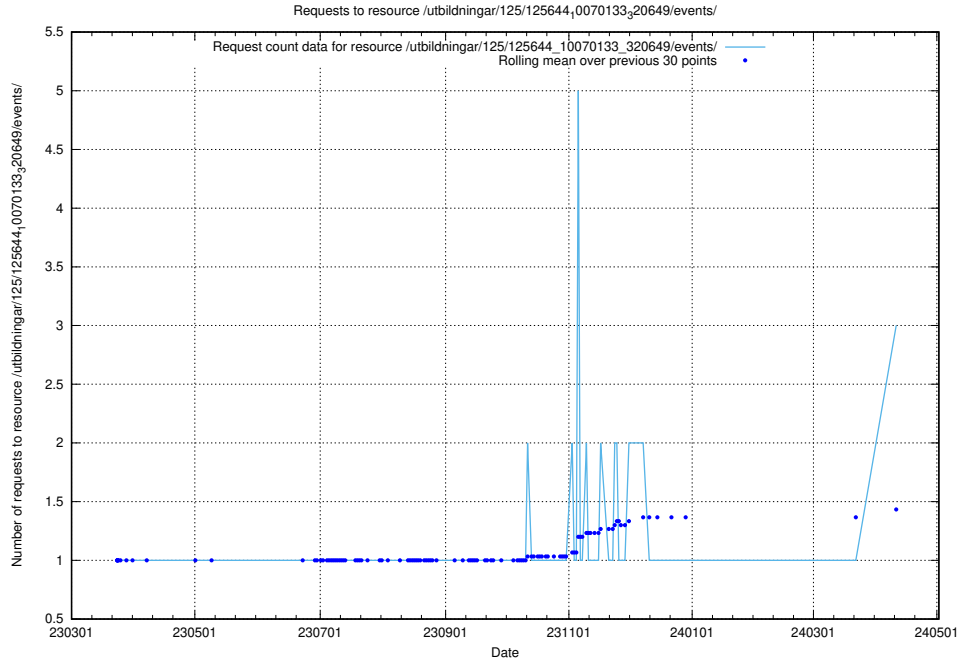

5.245 Usage of /utbildningar/125/125644_10070133_320649/events/

Here, we count the number of requests to resource /utbildningar/125/125644_10070133_320649/events/