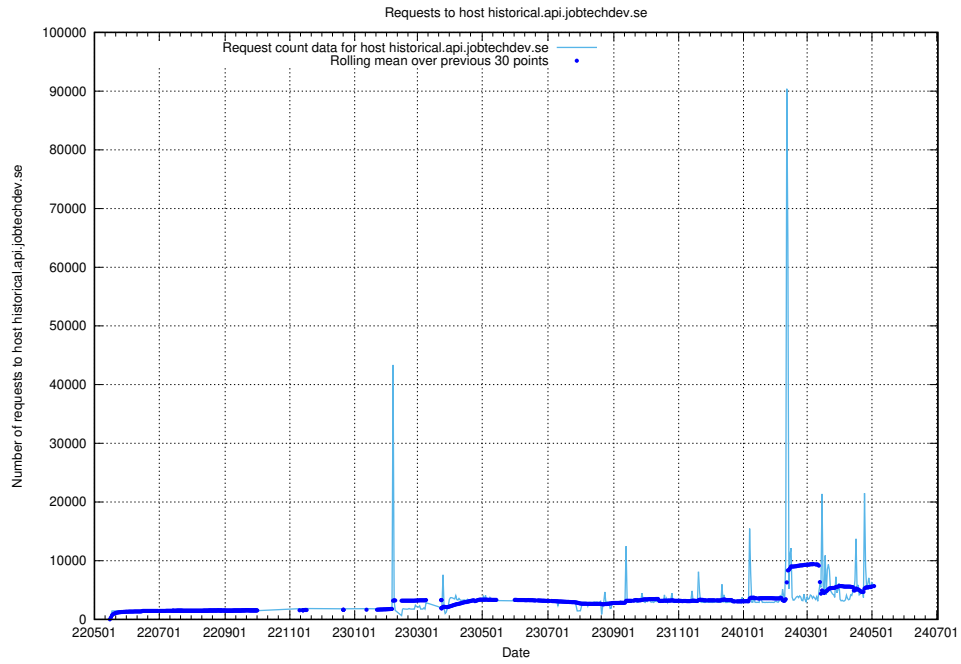

Here, we count the number of requests to host `historical.api.jobtechdev.se`.

7.16 Usage of `jobed-connect-api.jobtechdev.se`

Here, we count the number of requests to host `jobed-connect-api.jobtechdev.se`.