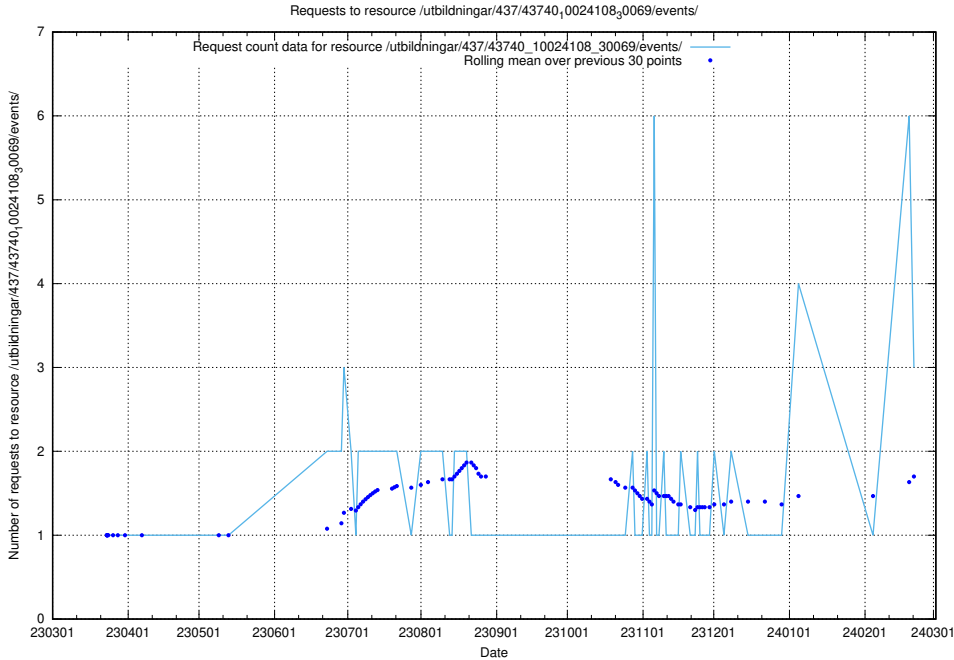

5.417 Usage of /utbildningar/437/43740_10024108_30069/events/

Here, we count the number of requests to resource /utbildningar/437/43740_10024108_30069/events/.