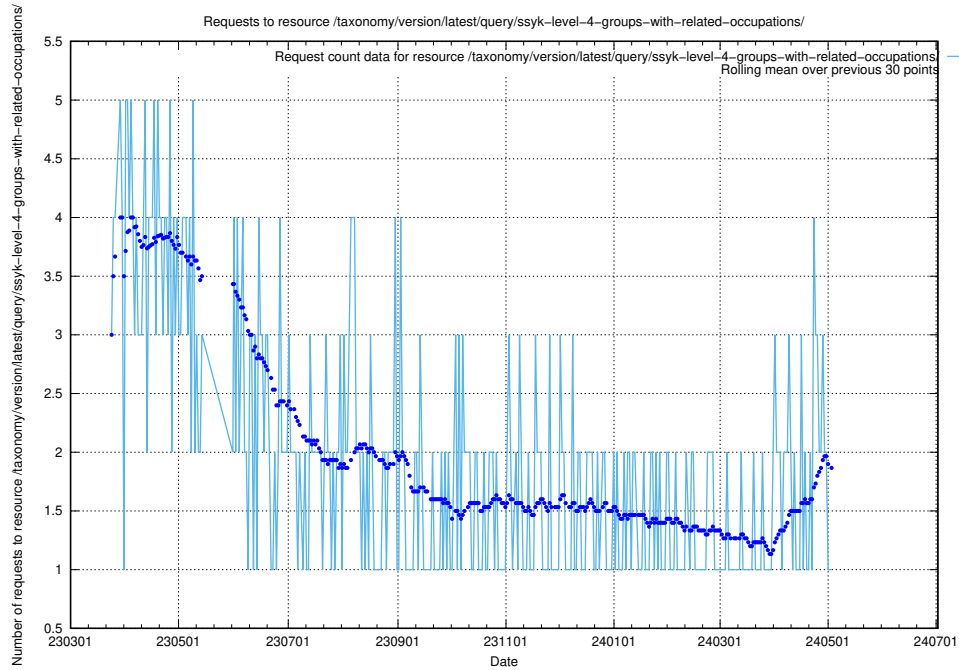

5.6047 Usage of /taxonomy/version/latest/query/ssyk-level-4-groups-with-related-occupations/

Here, we count the number of requests to resource /taxonomy/version/latest/query/ssyk-level-4-groups-with-related-occupations/.