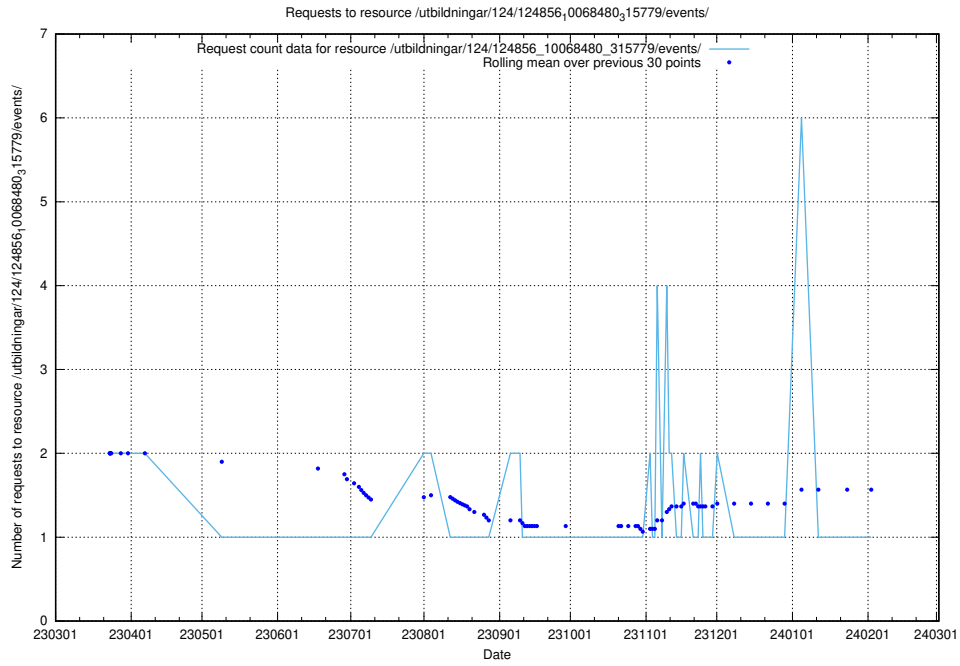

Here, we count the number of requests to resource /utbildningar/124/124856_10069305_318035/events/

5.6262 Usage of /utbildningar/124/124856_10068480_315779/events/

Here, we count the number of requests to resource /utbildningar/124/124856_10068480_315779/events/