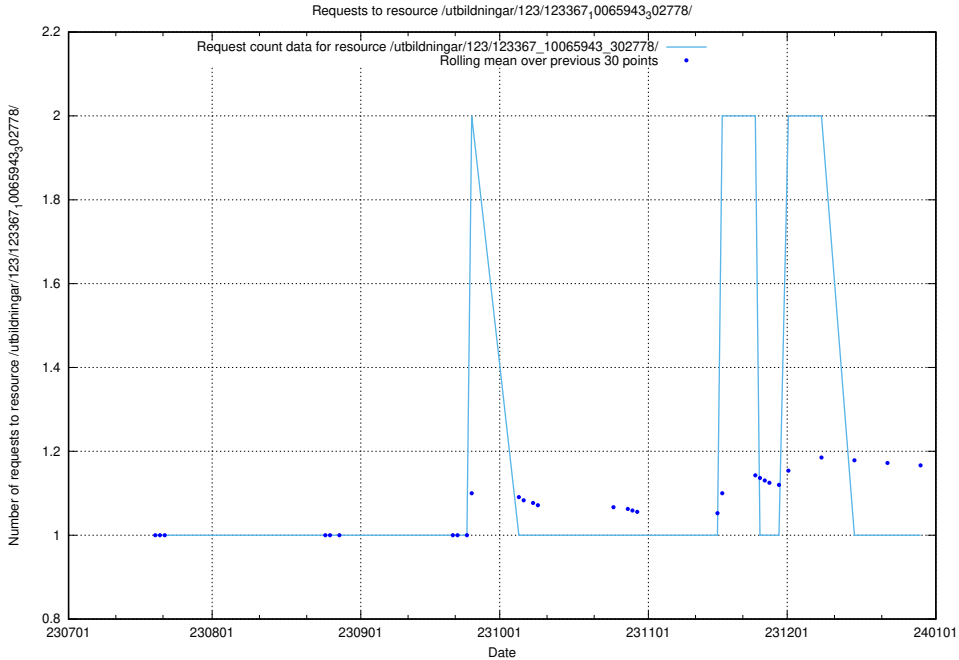

5.4936 Usage of /utbildningar/123/123367_10065943_302778/

Here, we count the number of requests to resource /utbildningar/123/123367_10065943_302778/.