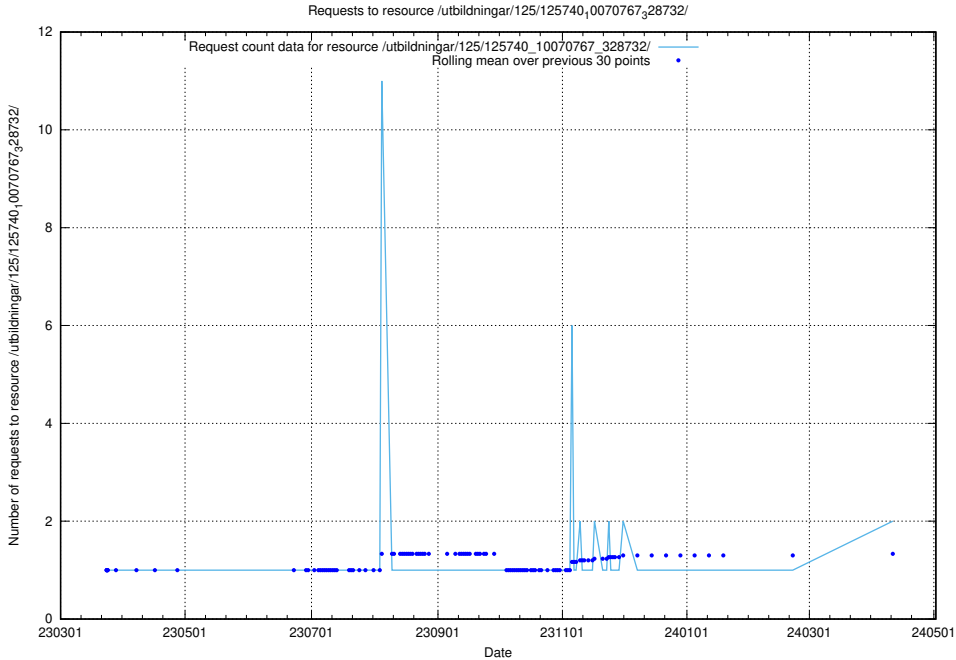

5.427 Usage of /utbildningar/125/125740_10070767_328732/

Here, we count the number of requests to resource /utbildningar/125/125740_10070767_328732/.