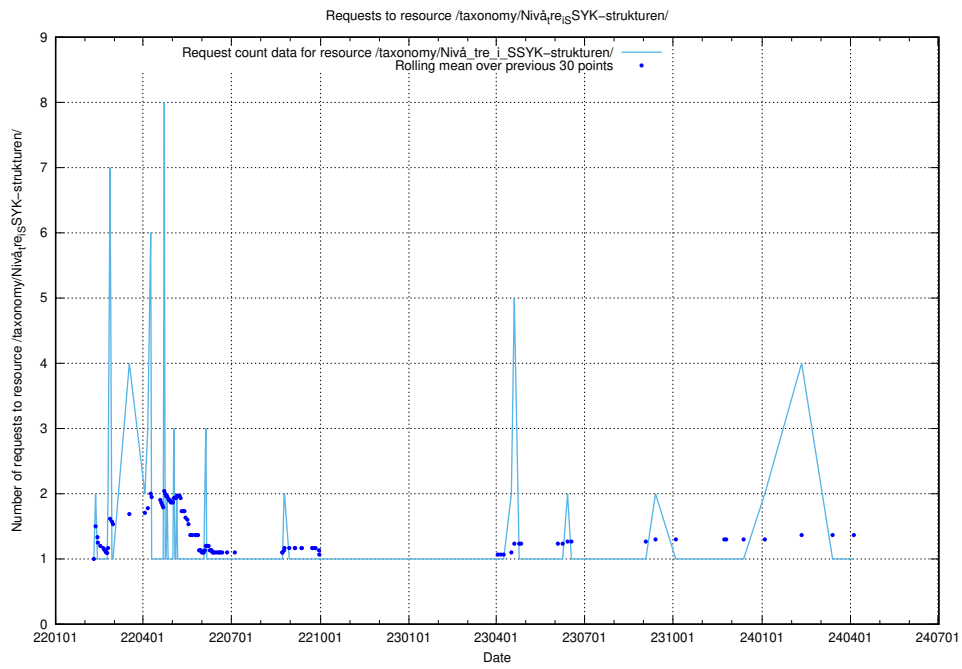

5.1864 Usage of /taxonomy/Nivå_tre_i_SSYK-strukturen/

Here, we count the number of requests to resource /taxonomy/Nivå_tre_i_SSYK-strukturen/.