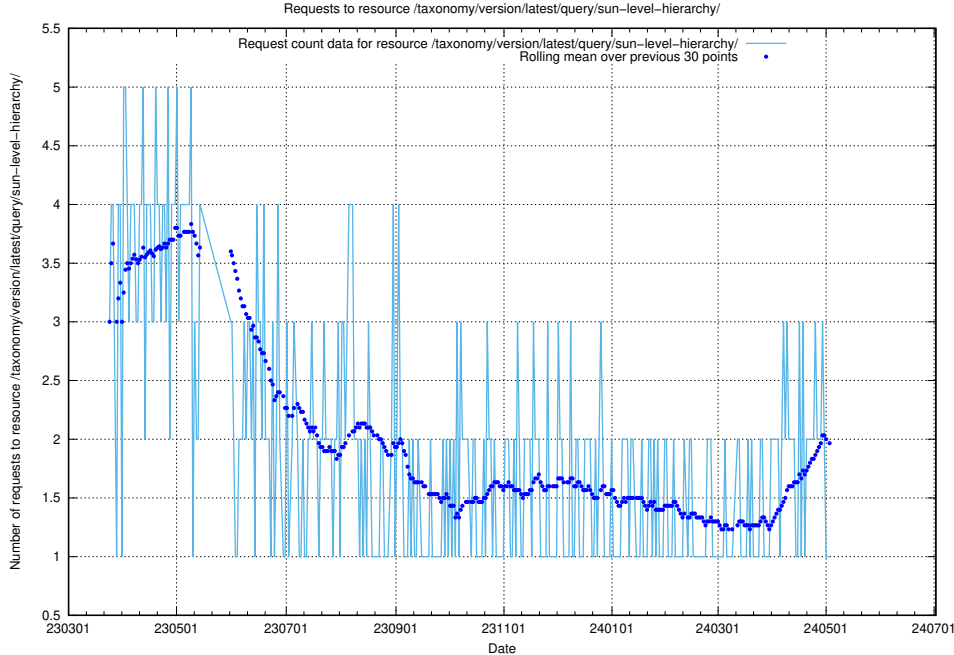

5.6032 Usage of /taxonomy/version/latest/query/sun-level-hierarchy/

Here, we count the number of requests to resource /taxonomy/version/latest/query/sun-level-hierarchy/.