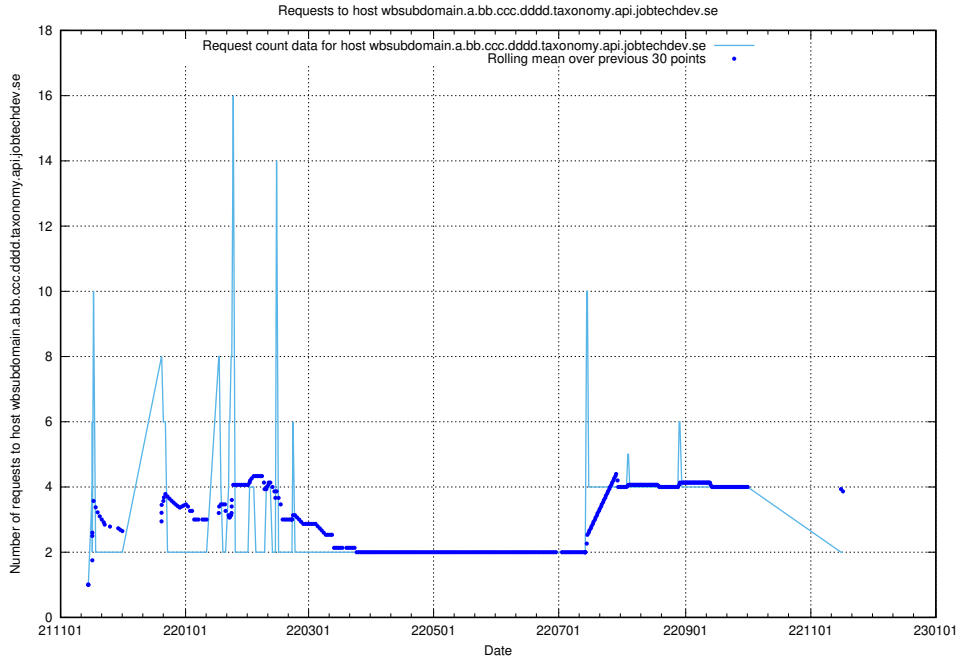

7.543 Usage of wbsubdomain.a.bb.ccc.dddd.taxonomy.api.jobtechdev.se

Here, we count the number of requests to host wbsubdomain.a.bb.ccc.dddd.taxonomy.api.jobtechdev.se.