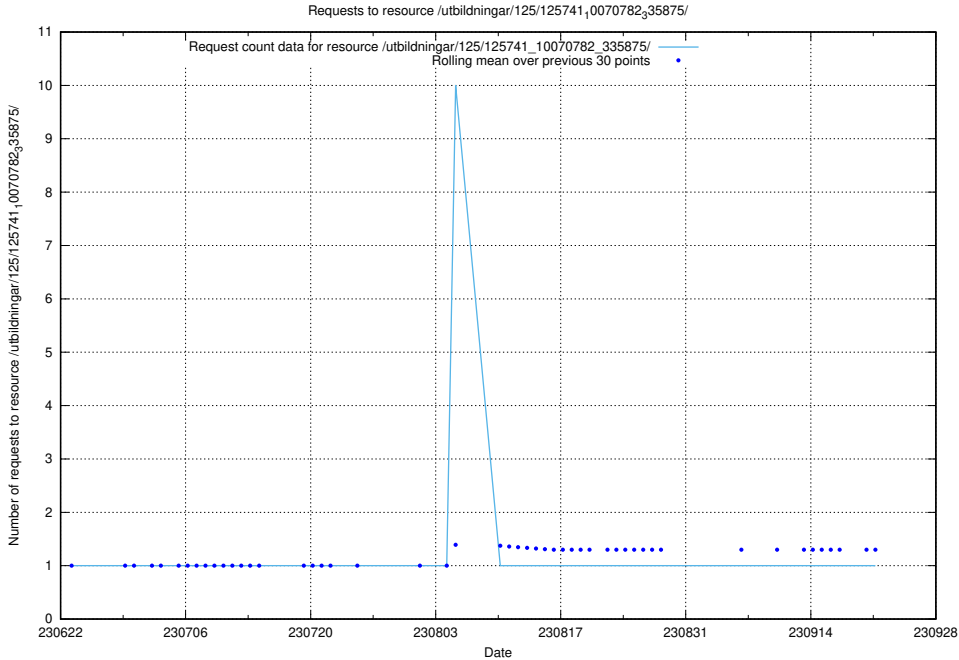

5.5630 Usage of /utbildningar/125/125741_10070782_335875/

Here, we count the number of requests to resource /utbildningar/125/125741_10070782_335875/.