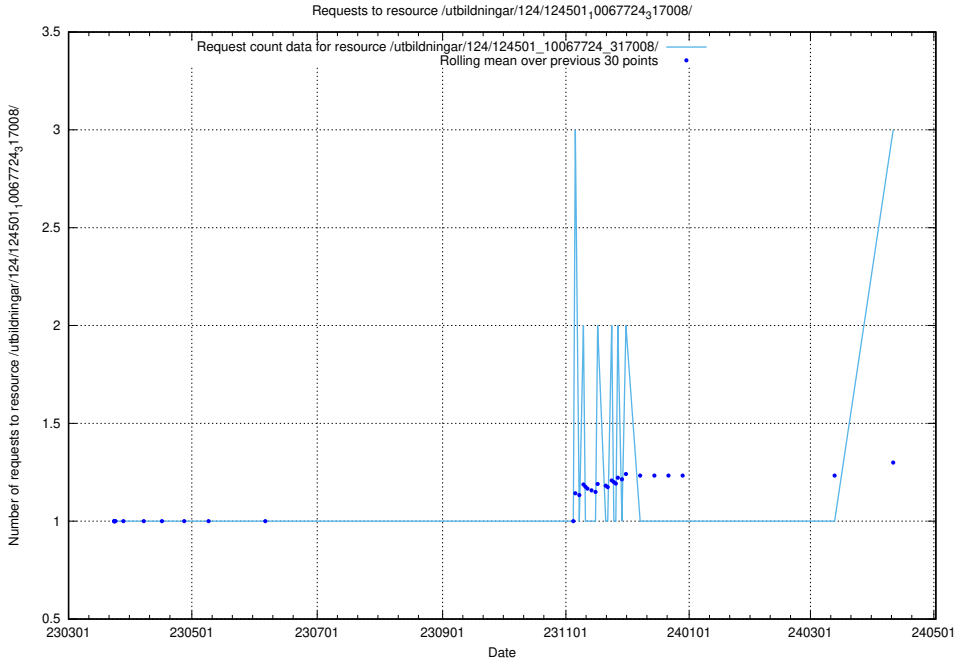

5.285 Usage of /utbildningar/124/124501_10067724_317008/

Here, we count the number of requests to resource /utbildningar/124/124501_10067724_317008/.