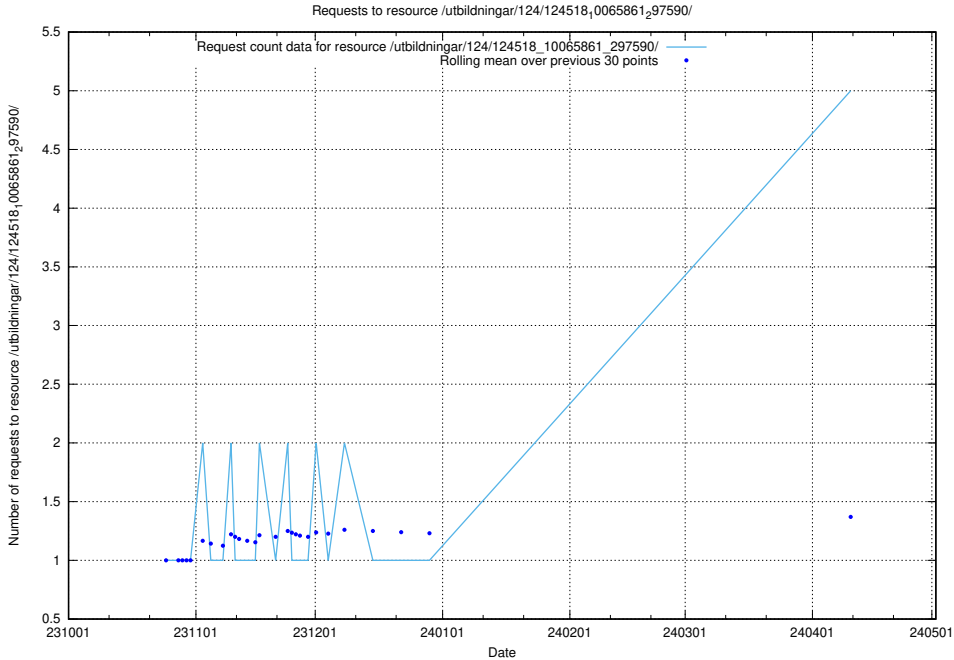

Here, we count the number of requests to resource /utbildningar/124/124934_10069056_336996/events/

5.134 Usage of /utbildningar/124/124518_10065861_297590/

Here, we count the number of requests to resource /utbildningar/124/124518_10065861_297590/.