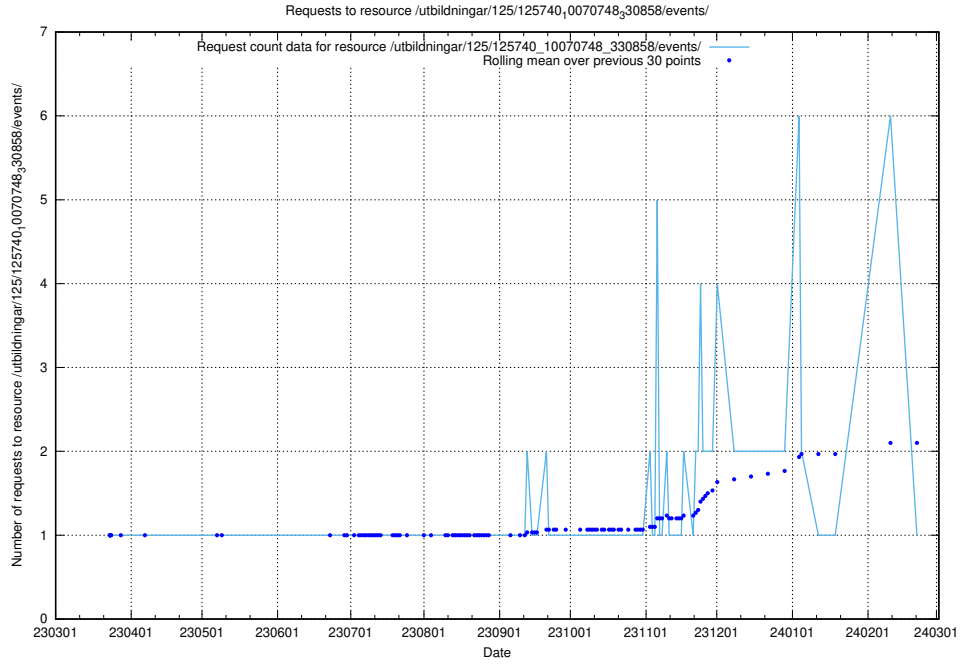

5.906 Usage of /utbildningar/125/125740_10070748_330858/events/

Here, we count the number of requests to resource /utbildningar/125/125740_10070748_330858/events/