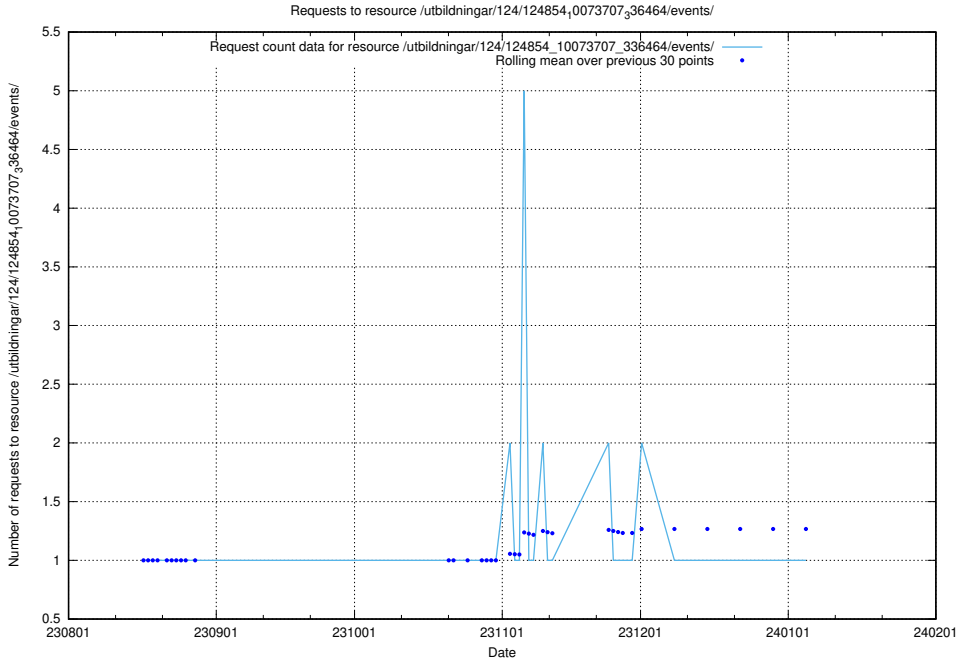

5.4719 Usage of /utbildningar/124/124854_10073707_336464/events/

Here, we count the number of requests to resource /utbildningar/124/124854_10073707_336464/events/

5.4720 Usage of /utbildningar/123/123367_10065863_297616/