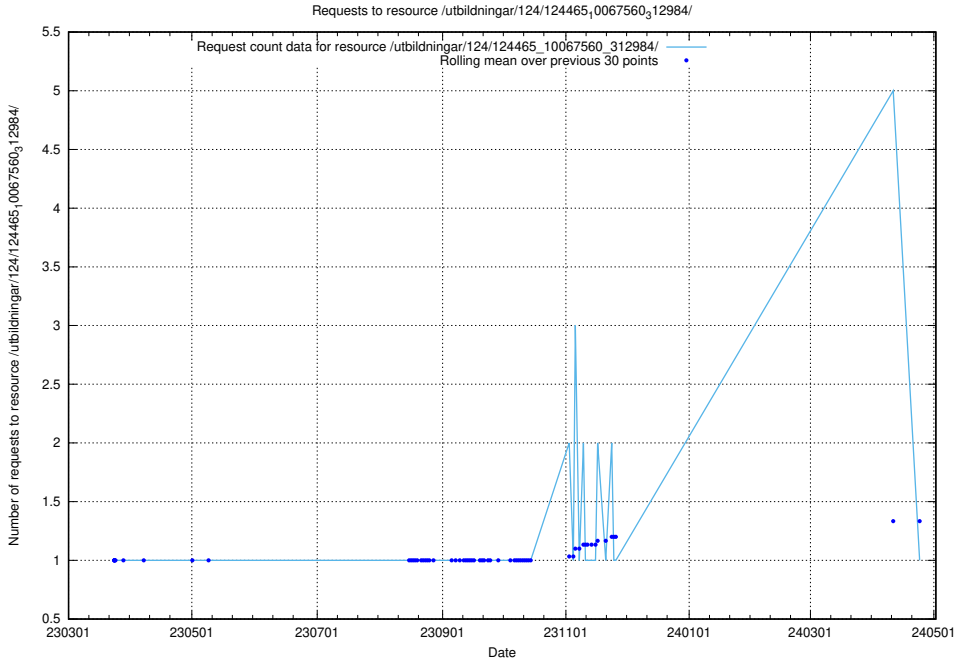

5.3348 Usage of /utbildningar/124/124465_10067560_312984/

Here, we count the number of requests to resource /utbildningar/124/124465_10067560_312984/.