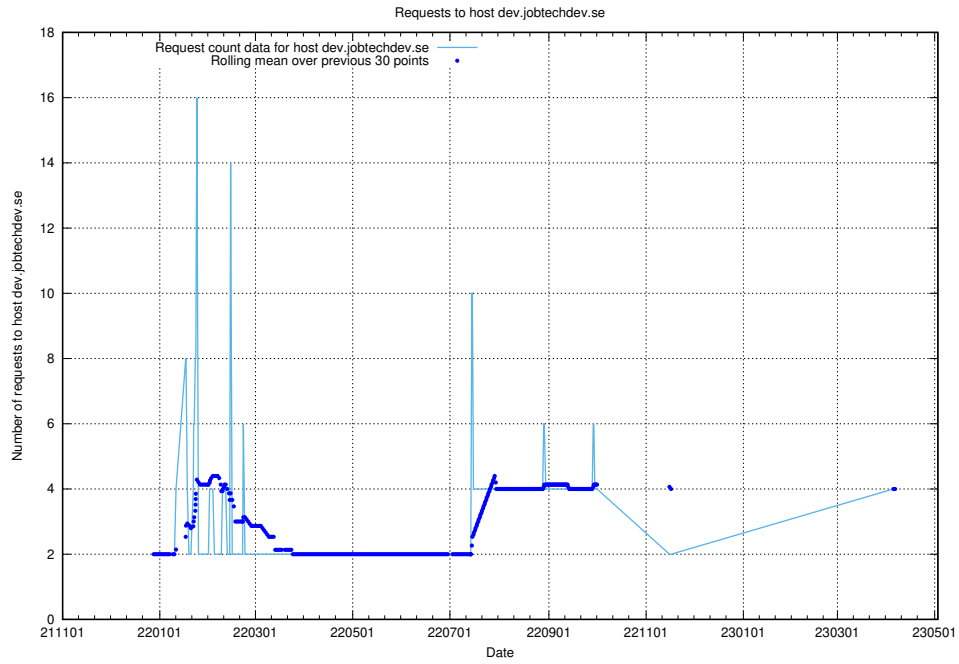

7.129 Usage of dev.jobtechdev.se

Here, we count the number of requests to host dev.jobtechdev.se.