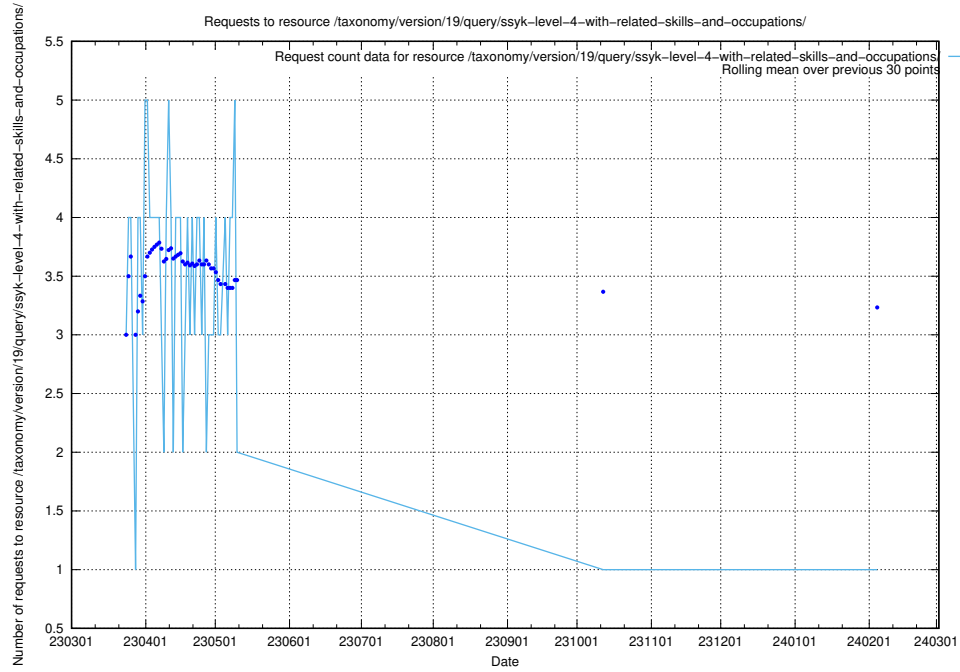

5.6094 Usage of /taxonomy/version/19/query/ssyk-level-4-with-related-skills-and-occupations/

Here, we count the number of requests to resource /taxonomy/version/19/query/ssyk-level-4-with-related-skills-and-occupations/.