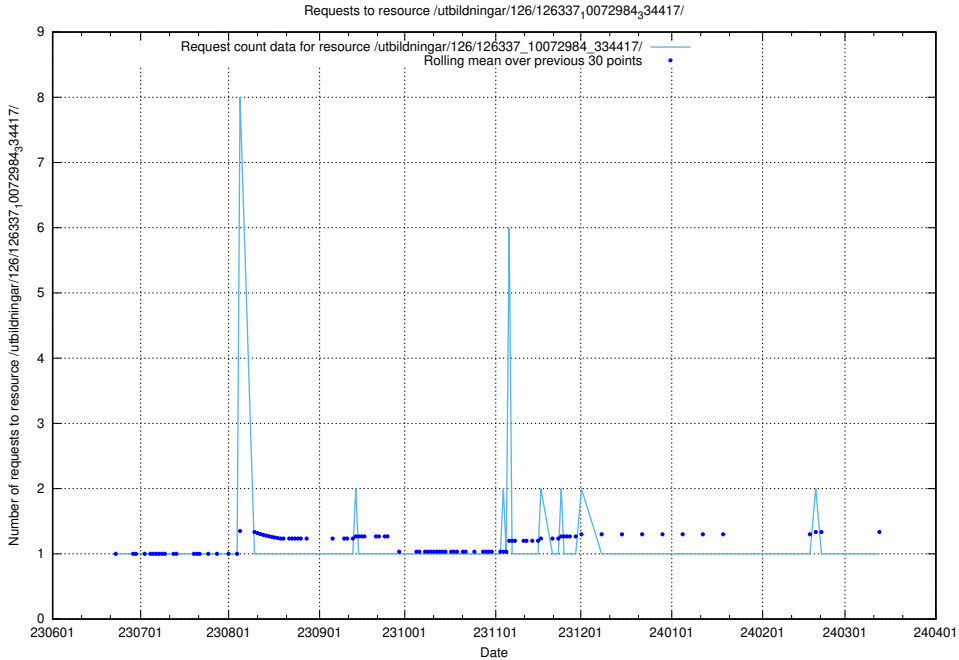

5.5601 Usage of /utbildningar/126/126337_10072984_334417/

Here, we count the number of requests to resource /utbildningar/126/126337_10072984_334417/.