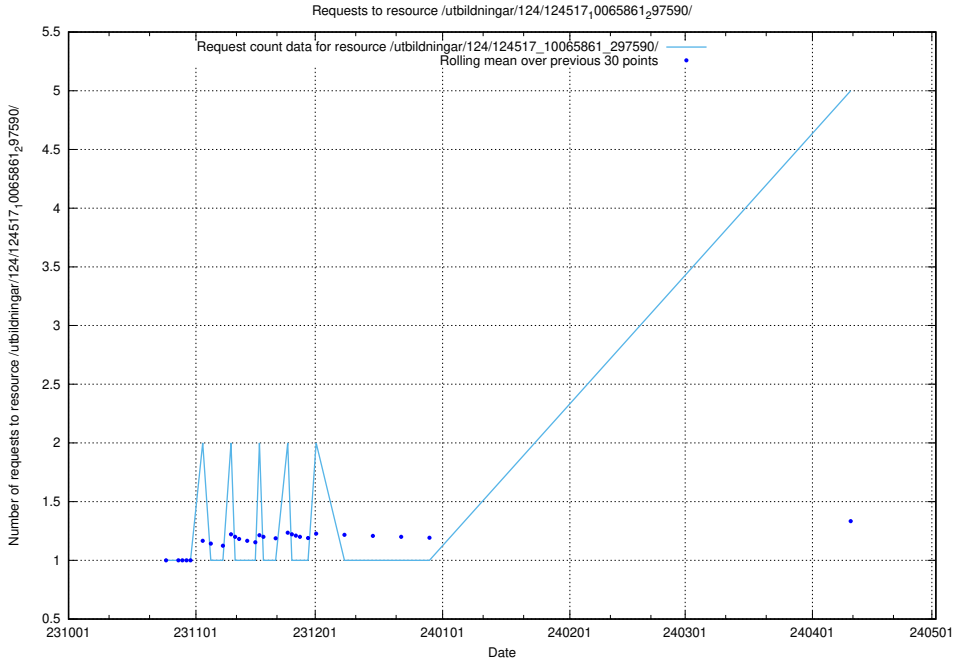

5.135 Usage of /utbildningar/124/124517_10065861_297590/

Here, we count the number of requests to resource /utbildningar/124/124517_10065861_297590/.