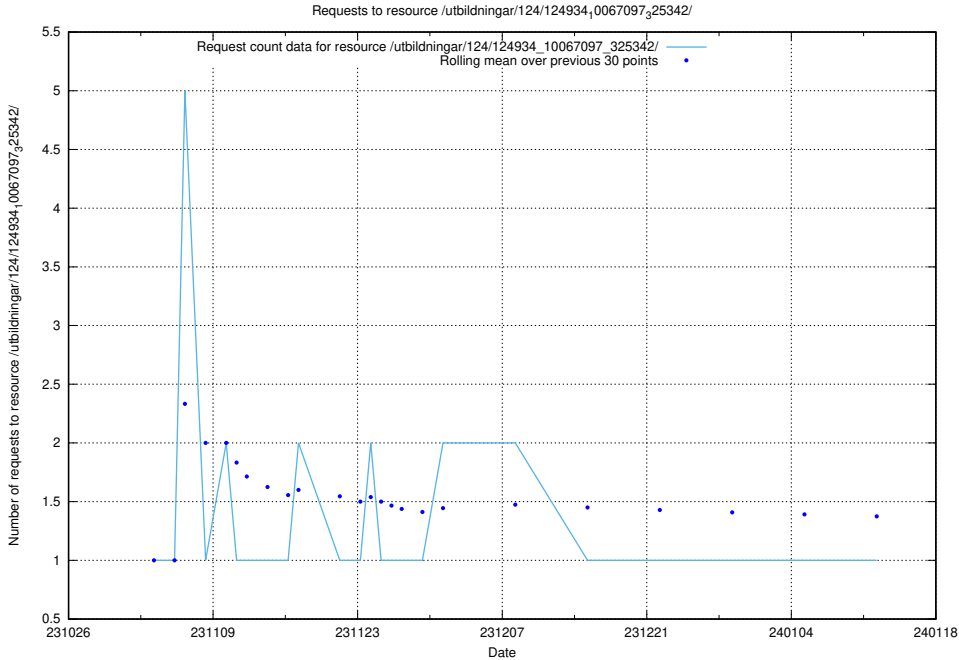

5.4092 Usage of /utbildningar/124/124934_10067097_325342/

Here, we count the number of requests to resource /utbildningar/124/124934_10067097_325342/.