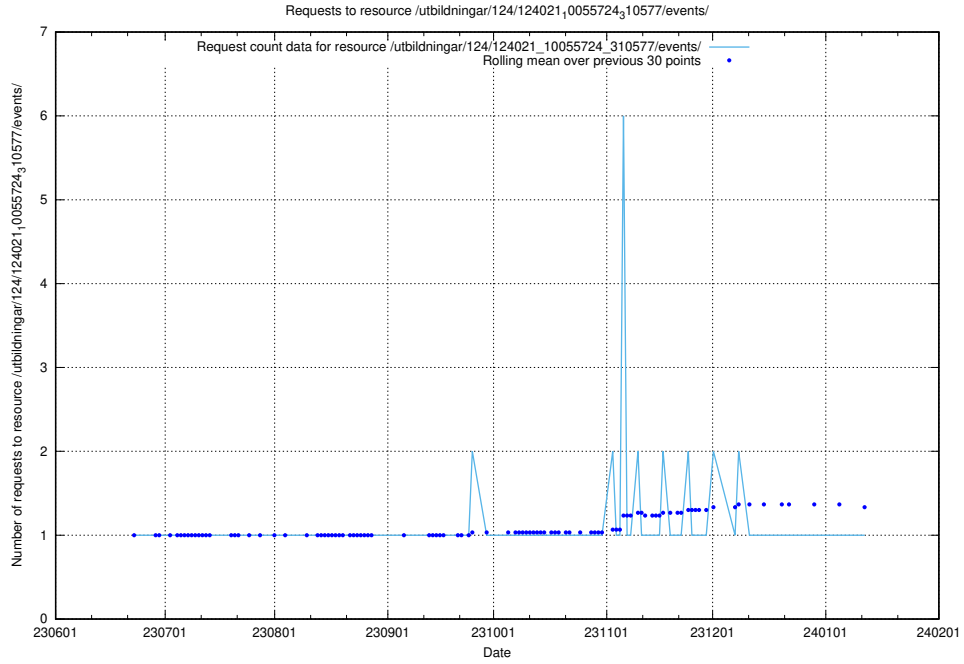

5.5759 Usage of /utbildningar/124/124021_10055724_310577/events/

Here, we count the number of requests to resource /utbildningar/124/124021_10055724_310577/events/