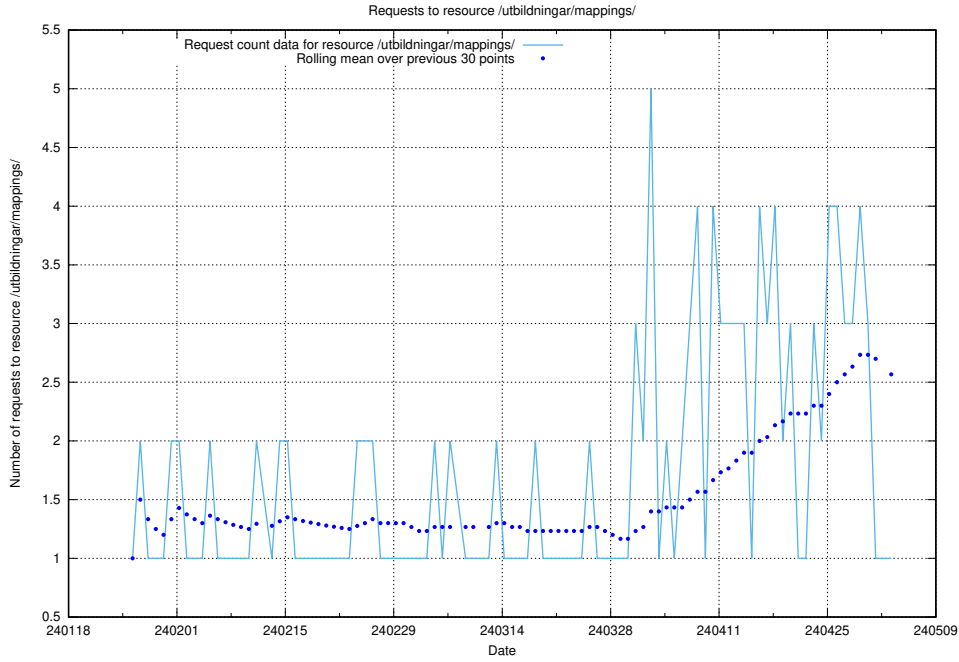

5.3670 Usage of /utbildningar/mappings/

Here, we count the number of requests to resource /utbildningar/mappings/.