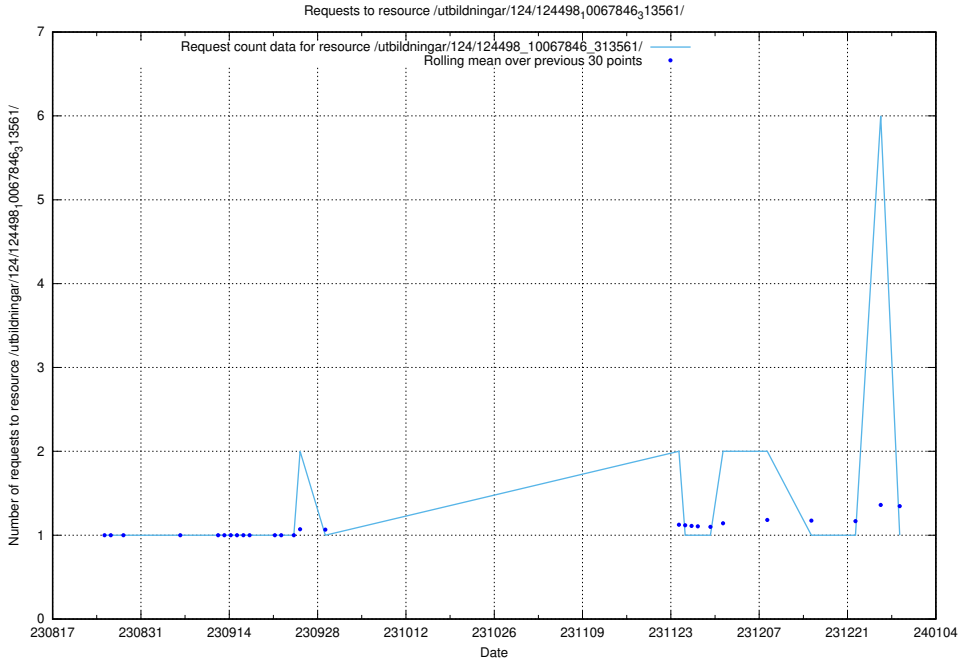

5.4654 Usage of /utbildningar/124/124498_10067846_313561/

Here, we count the number of requests to resource /utbildningar/124/124498_10067846_313561/.