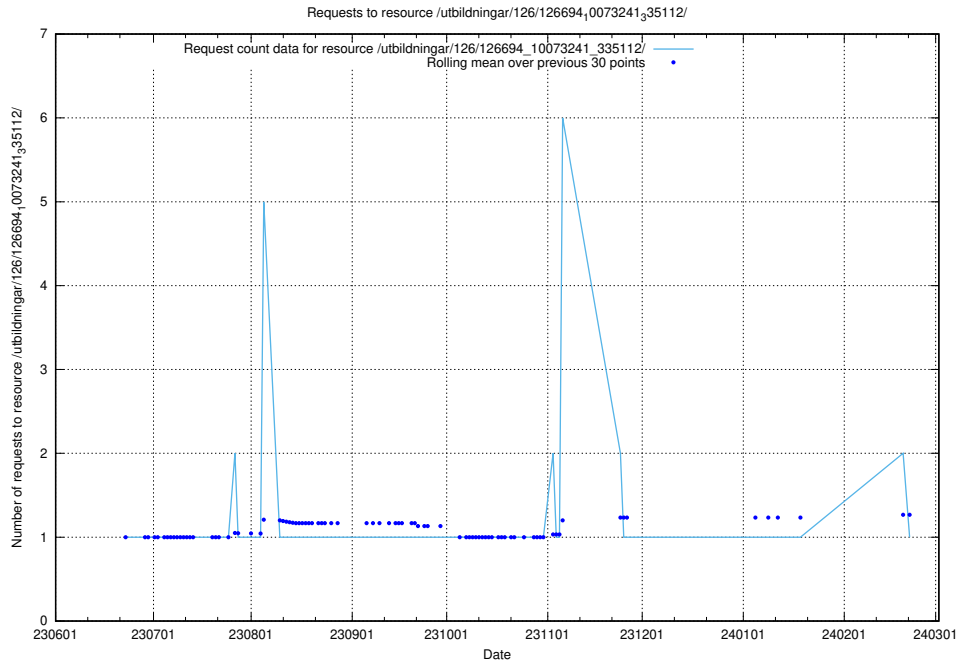

5.5571 Usage of /utbildningar/126/126694_10073241_335112/

Here, we count the number of requests to resource /utbildningar/126/126694_10073241_335112/.