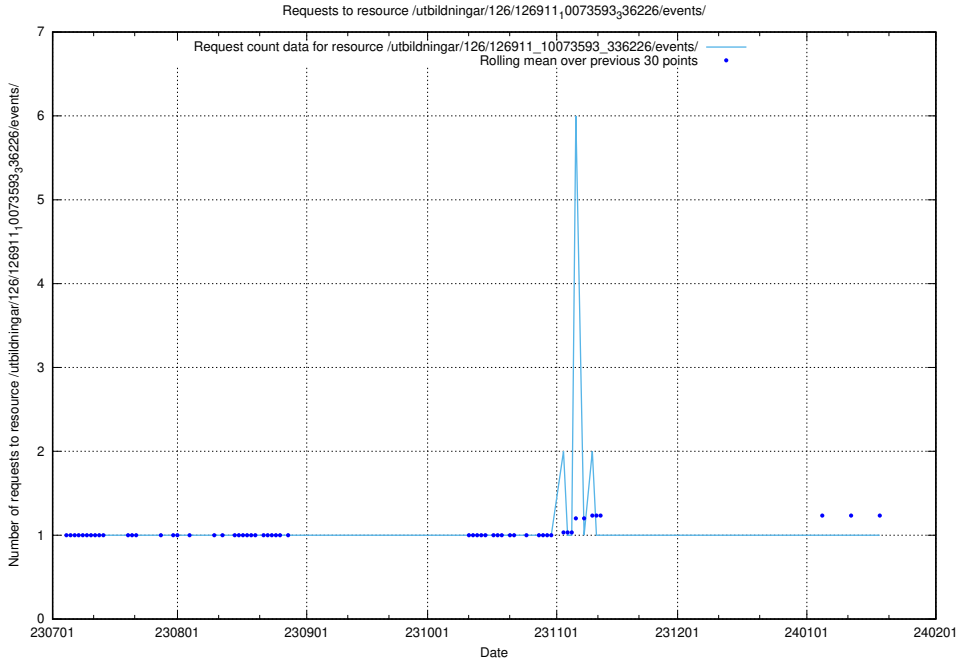

5.5278 Usage of /utbildningar/126/126911_10073593_336226/events/

Here, we count the number of requests to resource /utbildningar/126/126911_10073593_336226/events/

5.5279 Usage of /utbildningar/126/126911_10073593_336226/