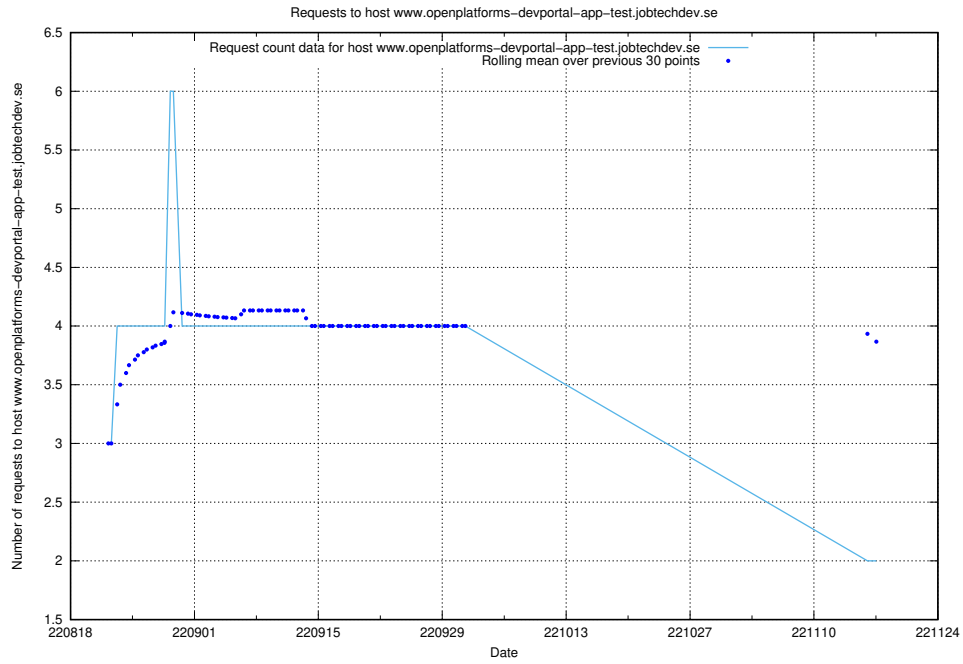

7.337 Usage of `www.openplatforms-devportal-app-test.jobtechdev.se`

Here, we count the number of requests to host `www.openplatforms-devportal-app-test.jobtechdev.se`.