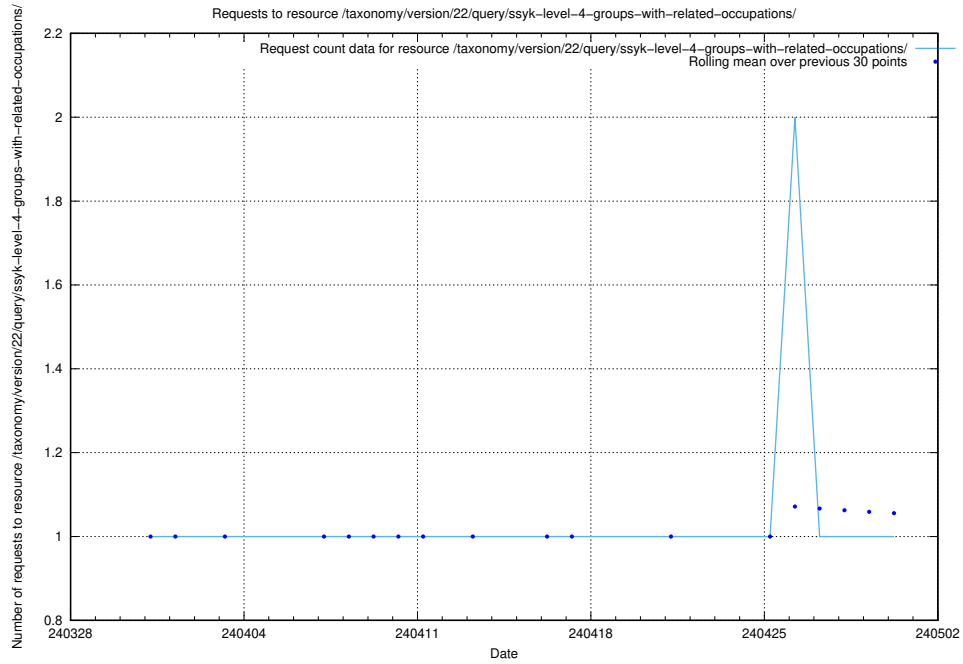

5.1525 Usage of /taxonomy/version/22/query/ssyk-level-4-groups-with-related-occupations/

Here, we count the number of requests to resource /taxonomy/version/22/query/ssyk-level-4-groups-with-related-occupations/.