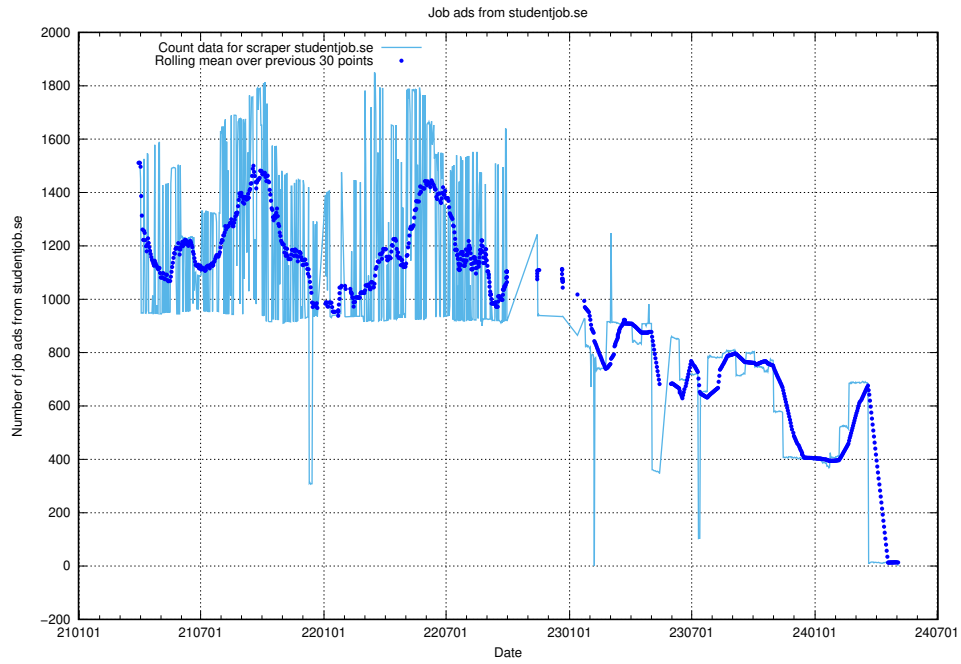

13.6 Number of ads by scraper studentjob.se

Here, we count the number of job ads scraped from studentjob.se.

13.7 Number of ads by scraper stepstone.se

Here, we count the number of job ads scraped from stepstone.se.