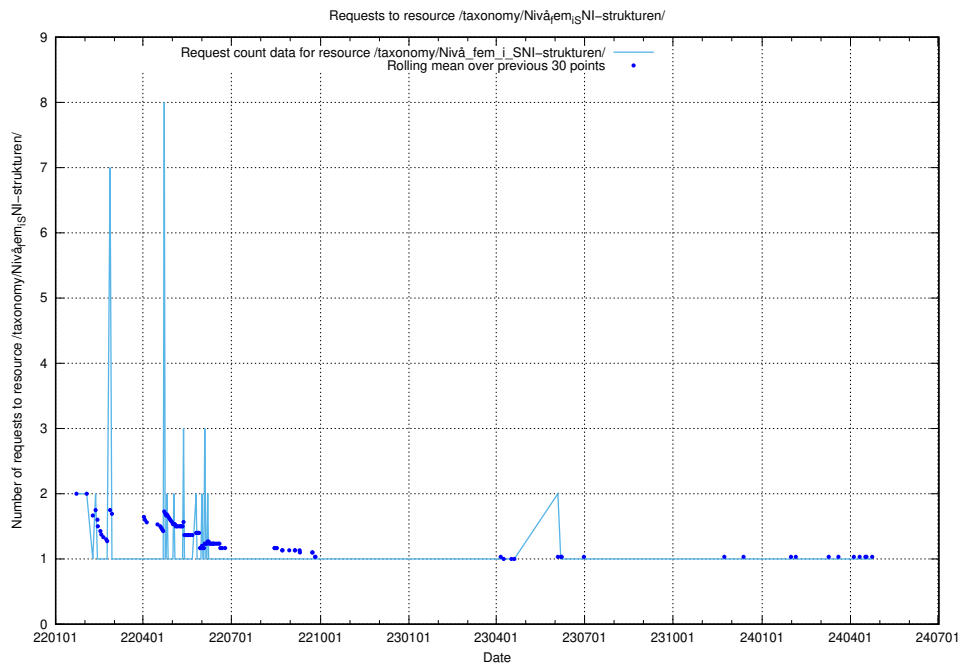

5.4424 Usage of /taxonomy/Nivå_fem_i_SNI-strukturen/

Here, we count the number of requests to resource /taxonomy/Nivå_fem_i_SNI-strukturen/.