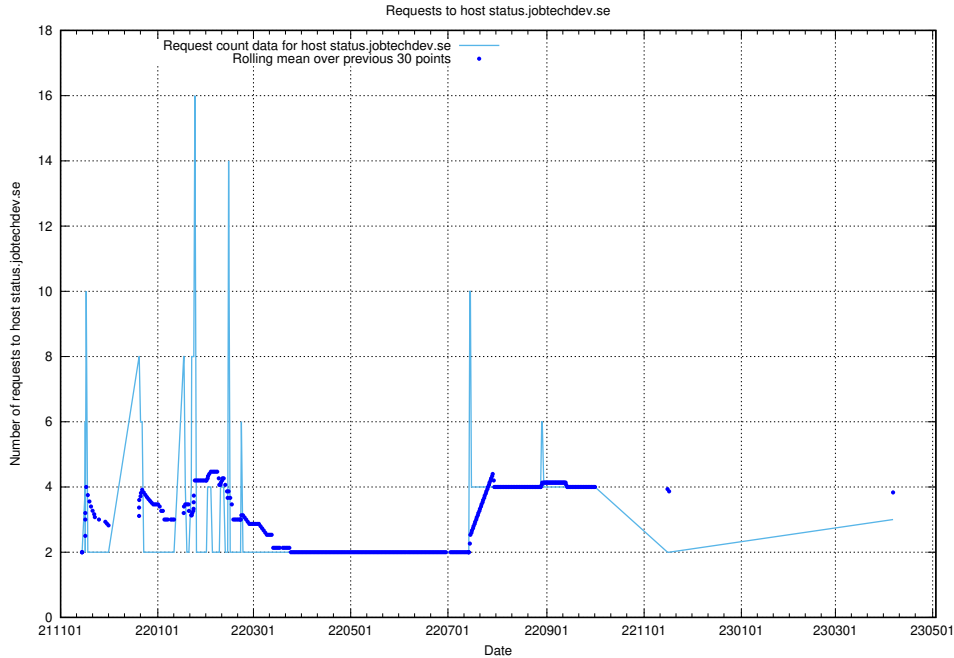

7.231 Usage of status.jobtechdev.se

Here, we count the number of requests to host status.jobtechdev.se.