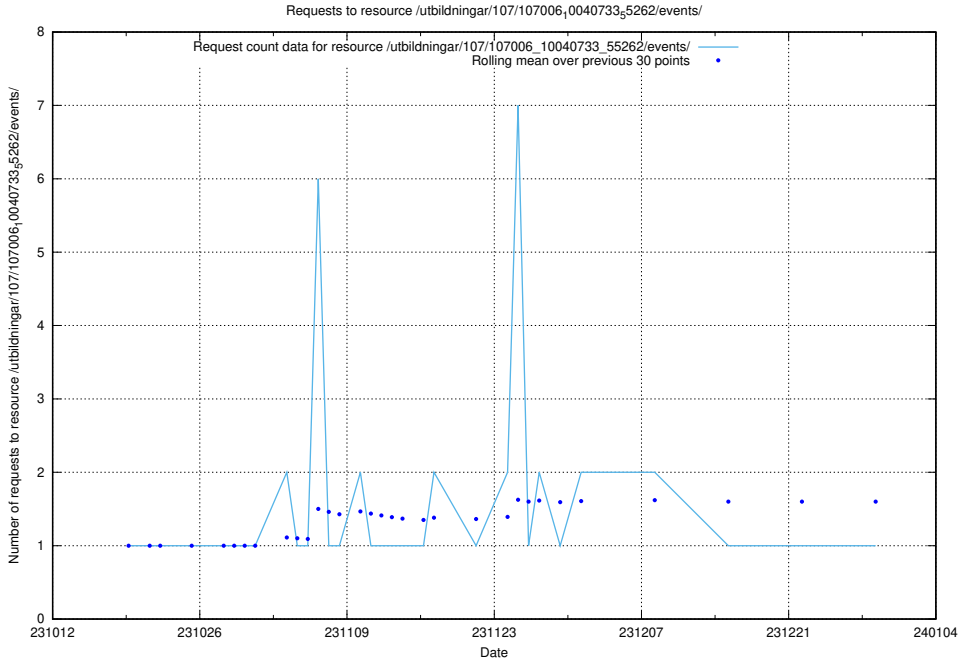

Here, we count the number of requests to resource /utbildningar/124/124498_10067717_336825/.

5.4205 Usage of /utbildningar/107/107006_10040733_55262/events/

Here, we count the number of requests to resource /utbildningar/107/107006_10040733_55262/events/.