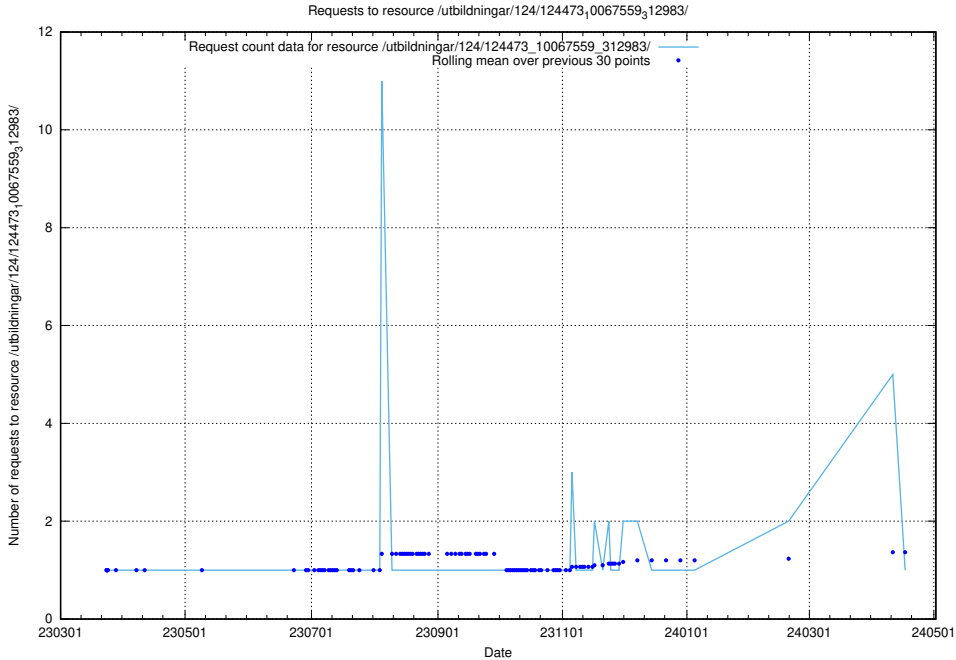

5.2873 Usage of /utbildningar/124/124473_10067559_312983/

Here, we count the number of requests to resource /utbildningar/124/124473_10067559_312983/.