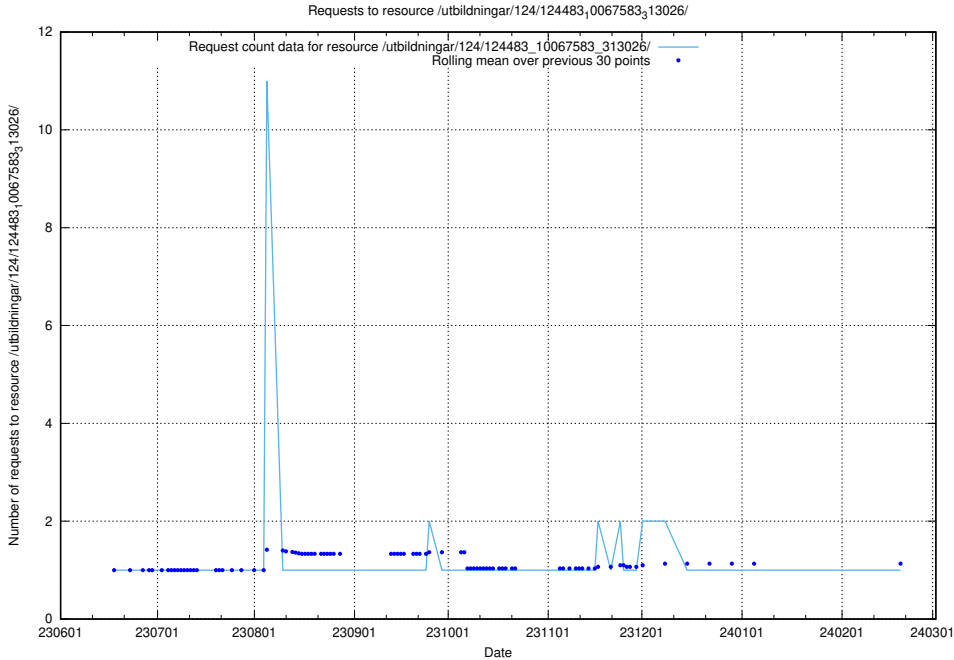

5.5797 Usage of /utbildningar/124/124483_10067583_313026/

Here, we count the number of requests to resource /utbildningar/124/124483_10067583_313026/.