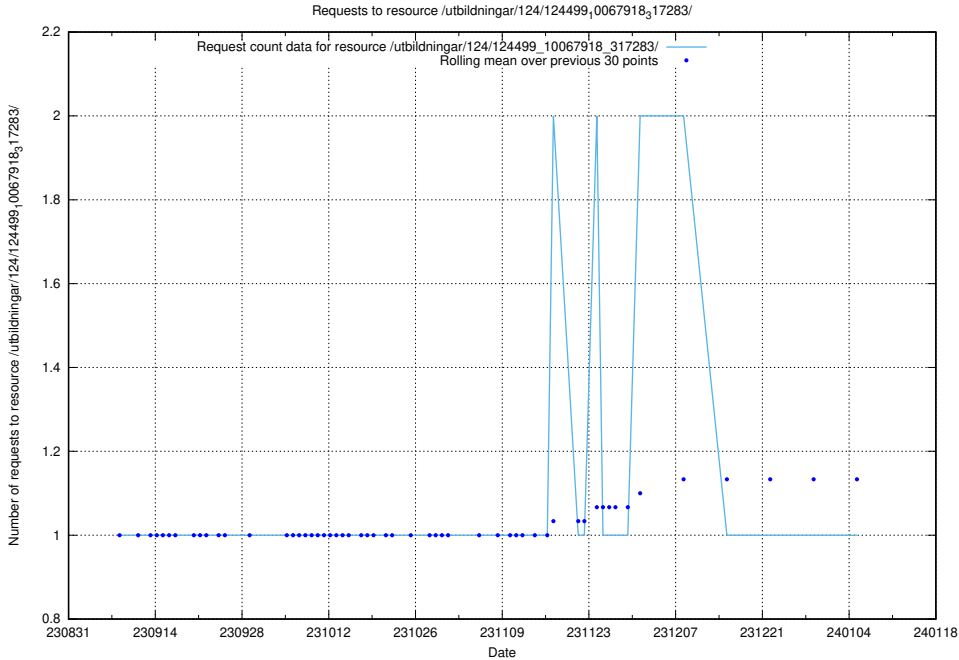

5.4571 Usage of /utbildningar/124/124499_10067918_317283/

Here, we count the number of requests to resource /utbildningar/124/124499_10067918_317283/.