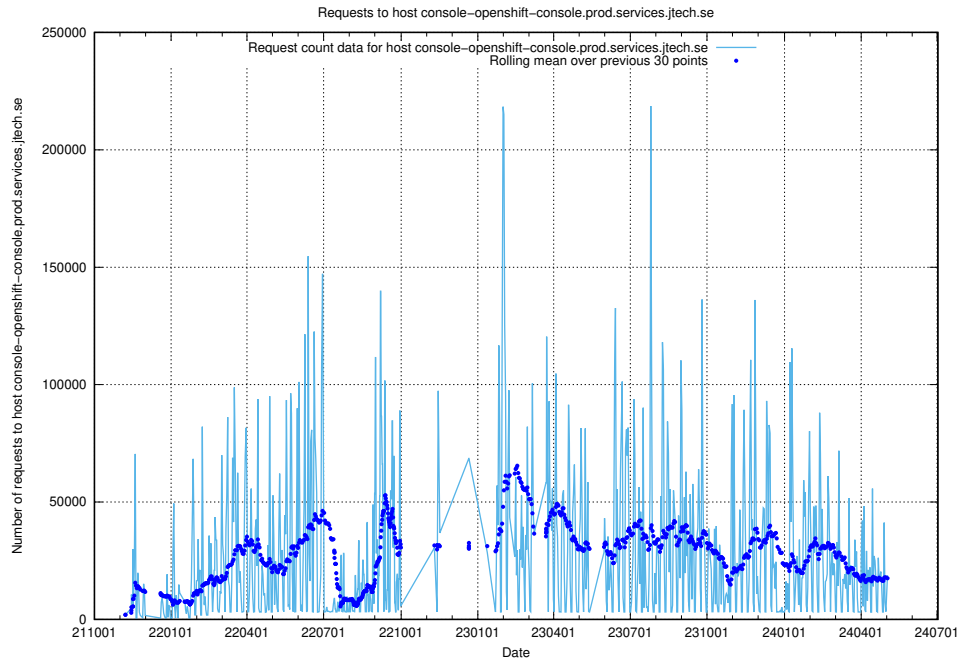

7.11 Usage of console-openshift-console.prod.services.jtech.se

Here, we count the number of requests to host console-openshift-console.prod.services.jtech.se.