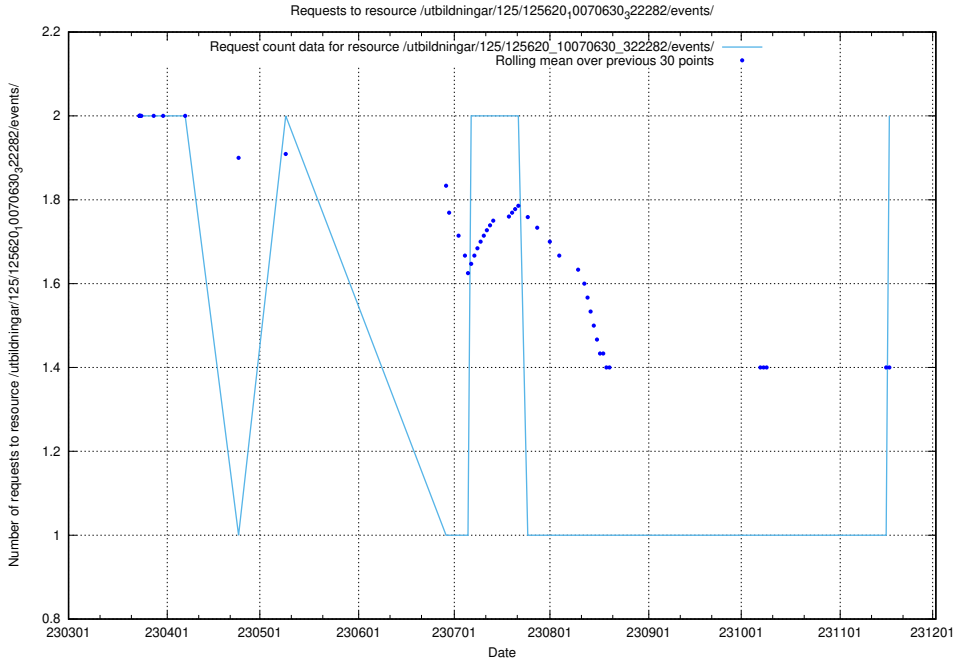

5.871 Usage of /utbildningar/125/125620_10070630_322282/events/

Here, we count the number of requests to resource /utbildningar/125/125620_10070630_322282/events/