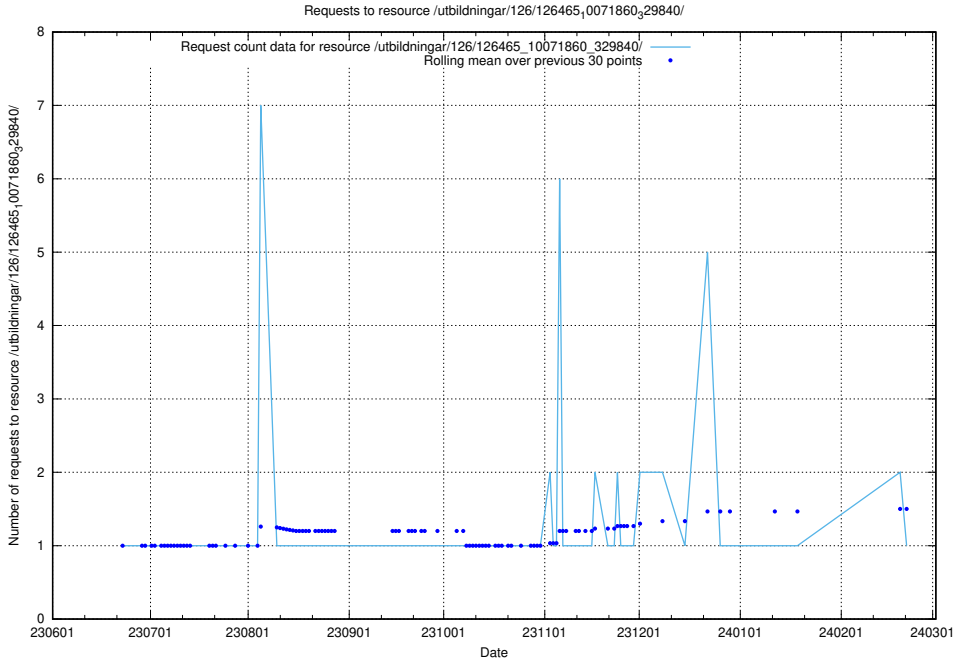

5.5592 Usage of /utbildningar/126/126465_10071860_329840/

Here, we count the number of requests to resource /utbildningar/126/126465_10071860_329840/.