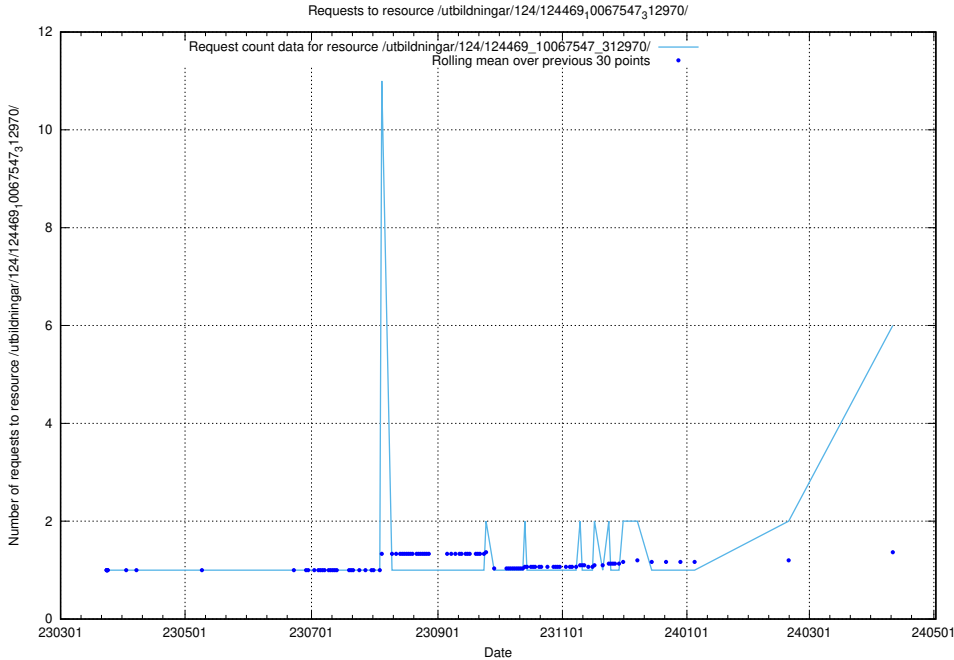

5.56 Usage of /utbildningar/124/124469_10067547_312970/

Here, we count the number of requests to resource /utbildningar/124/124469_10067547_312970/.