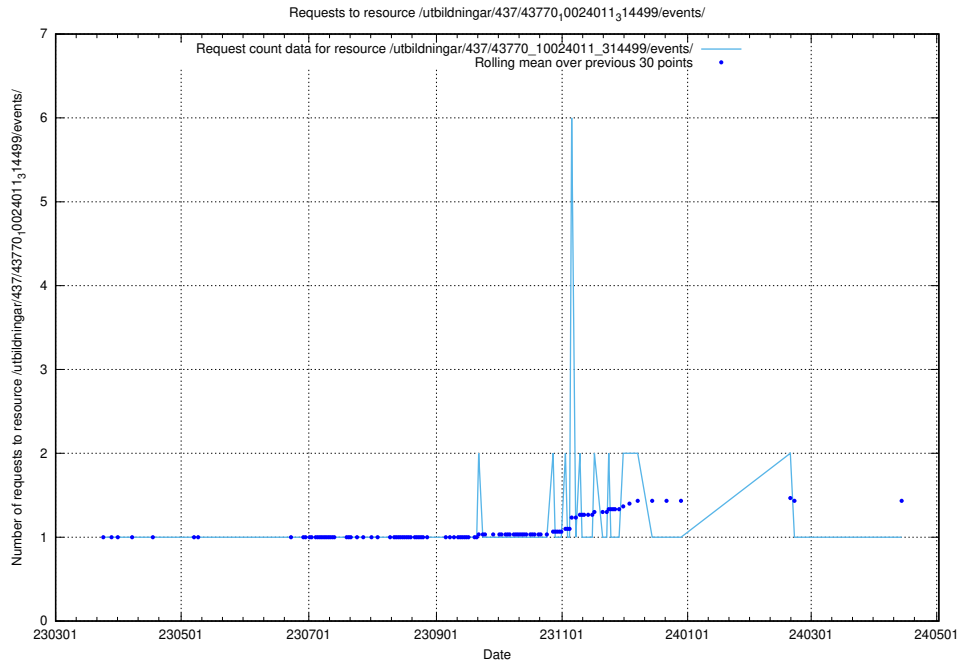

5.6159 Usage of /utbildningar/437/43770_10024011_314499/events/

Here, we count the number of requests to resource /utbildningar/437/43770_10024011_314499/events/.