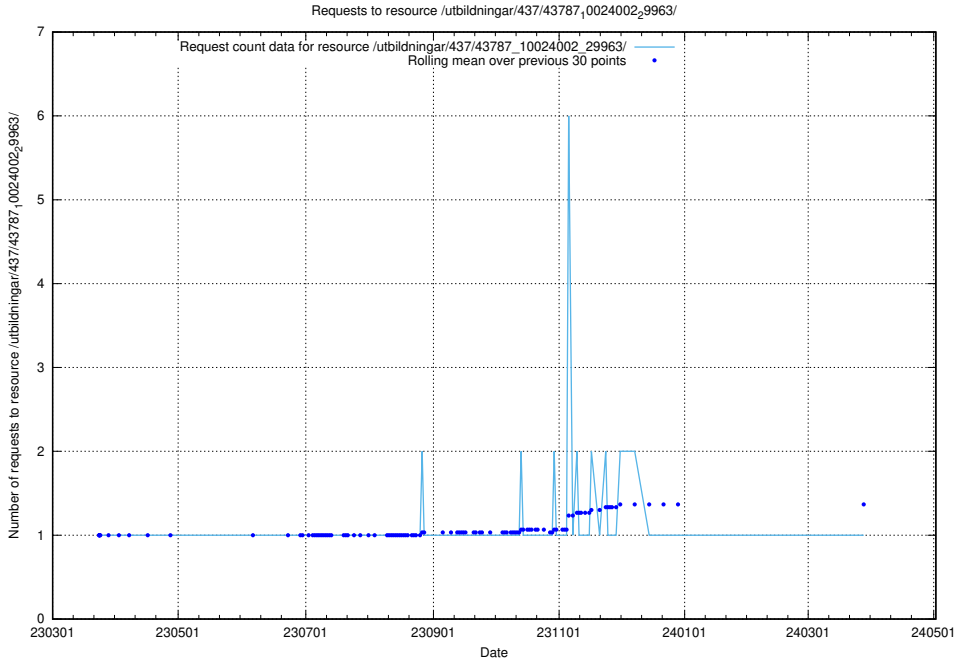

5.6335 Usage of /utbildningar/437/43787_10024002_29963/

Here, we count the number of requests to resource /utbildningar/437/43787_10024002_29963/.