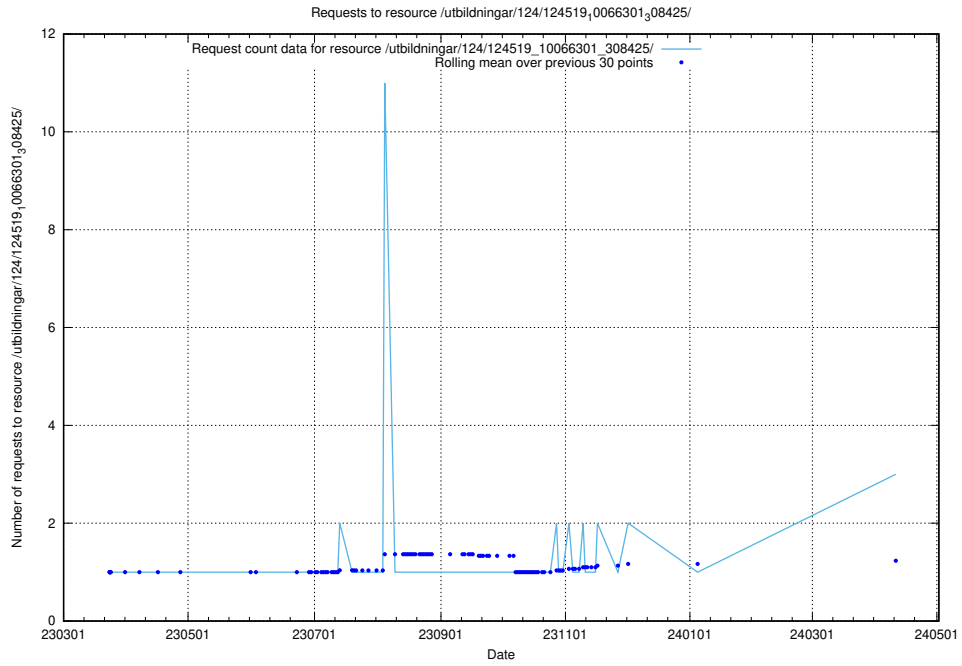

Here, we count the number of requests to resource /utbildningar/124/124934_10065851_297187/.

5.253 Usage of /utbildningar/124/124519_10066301_308425/

Here, we count the number of requests to resource /utbildningar/124/124519_10066301_308425/.