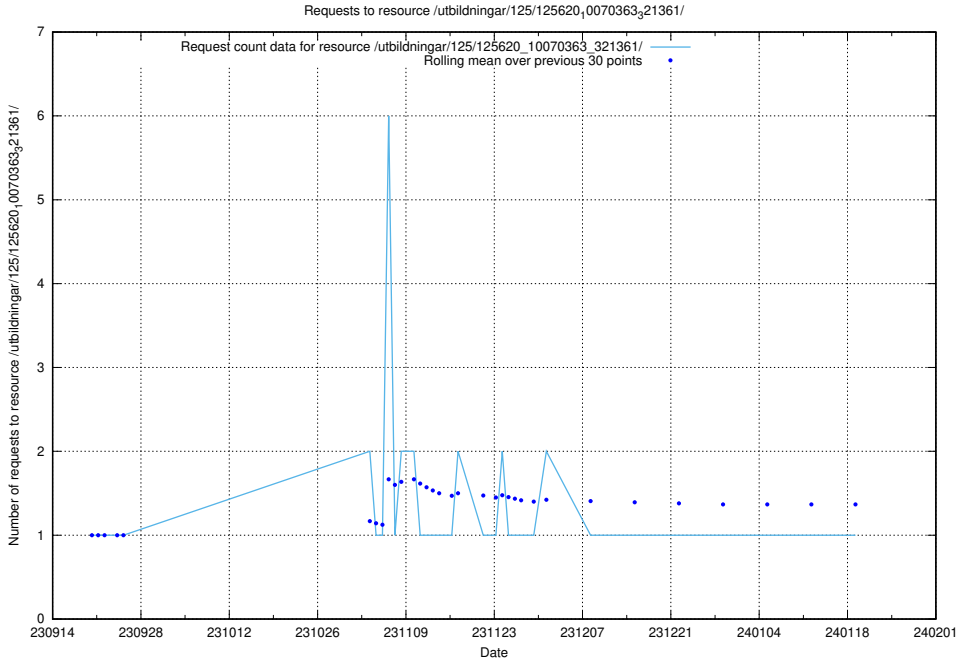

5.4465 Usage of /utbildningar/125/125620_10070363_321361/

Here, we count the number of requests to resource /utbildningar/125/125620_10070363_321361/.