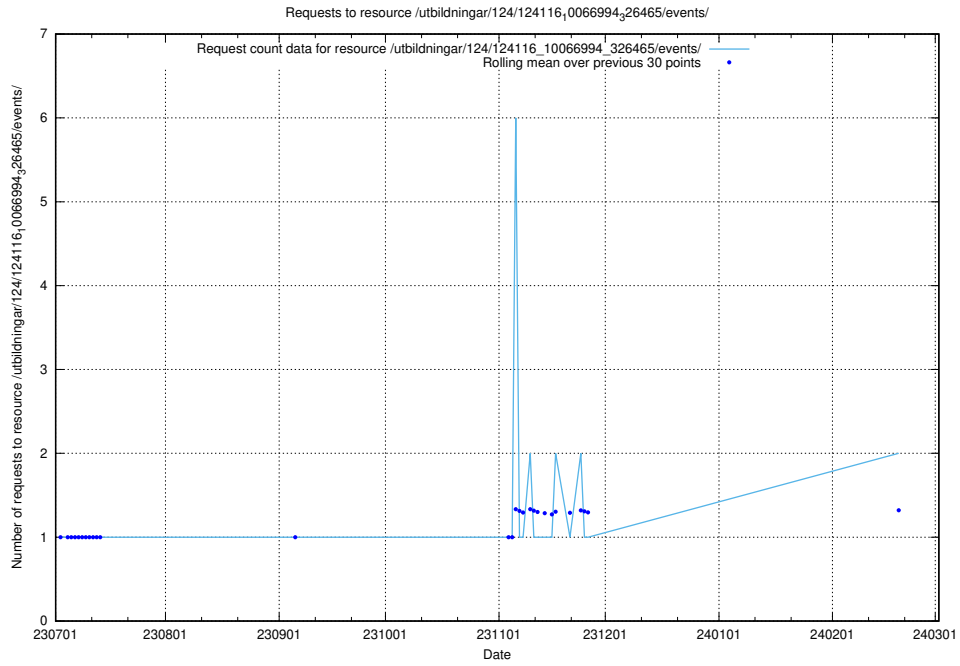

5.771 Usage of /utbildningar/124/124116_10066994_326465/events/

Here, we count the number of requests to resource /utbildningar/124/124116_10066994_326465/events/