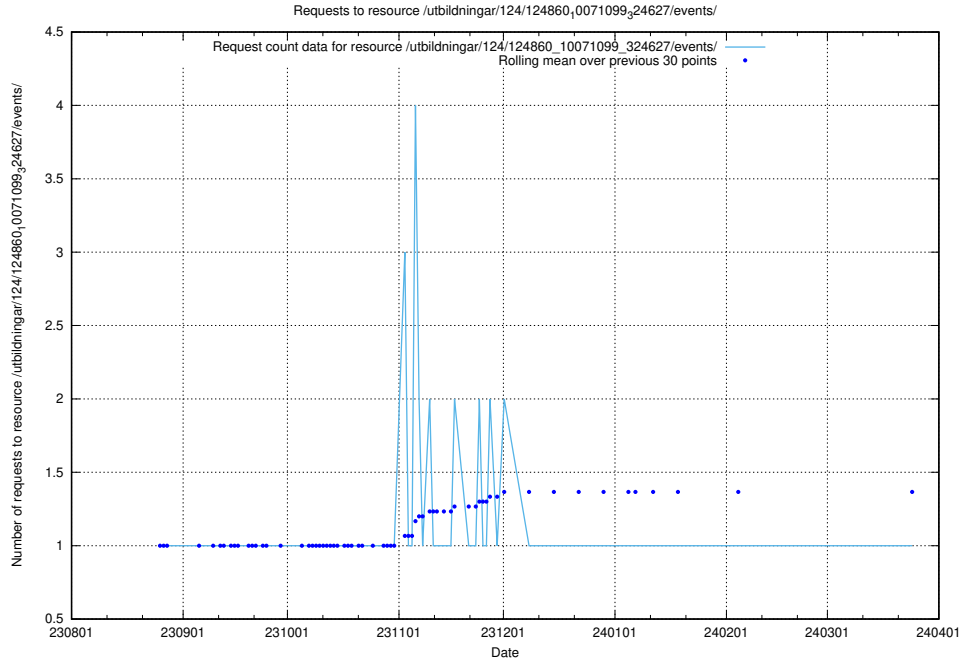

5.4642 Usage of /utbildningar/124/124860_10071099_324627/events/

Here, we count the number of requests to resource /utbildningar/124/124860_10071099_324627/events/