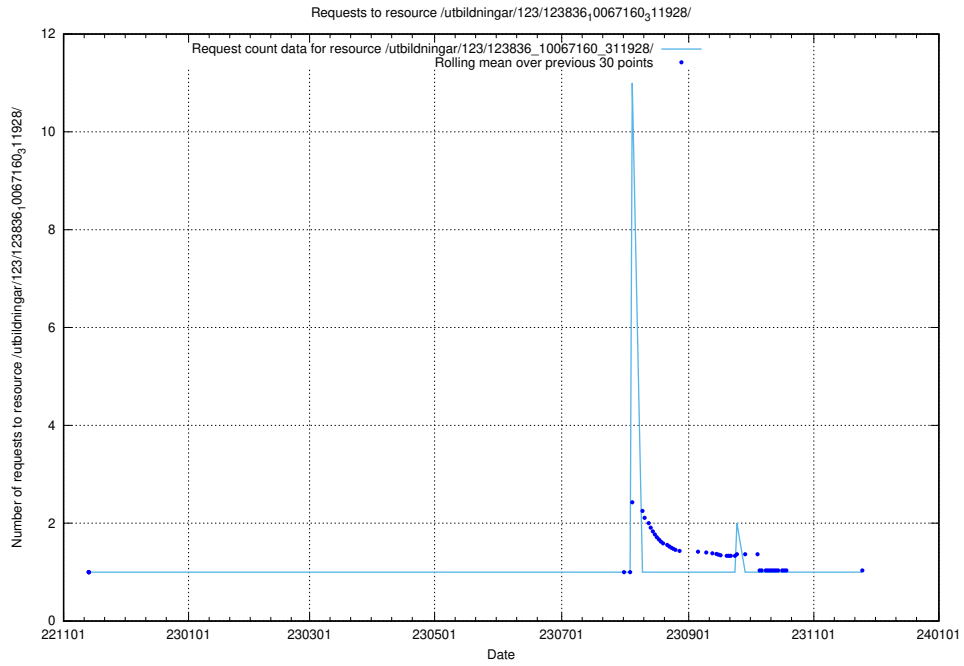

5.5832 Usage of /utbildningar/123/123836_10067160_311928/

Here, we count the number of requests to resource /utbildningar/123/123836_10067160_311928/.