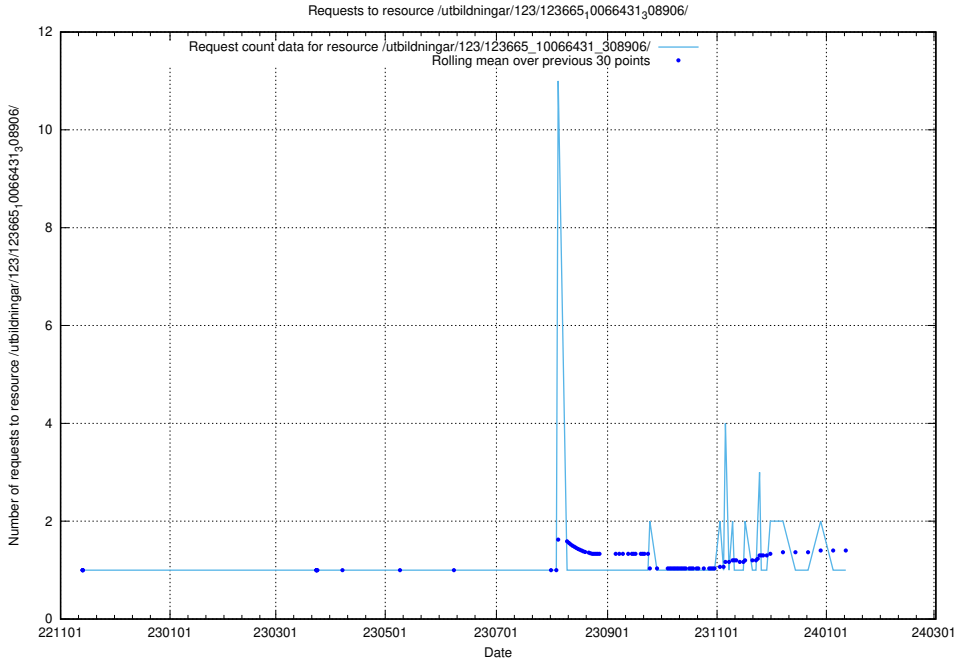

5.5868 Usage of /utbildningar/123/123665_10066431_308906/

Here, we count the number of requests to resource /utbildningar/123/123665_10066431_308906/.