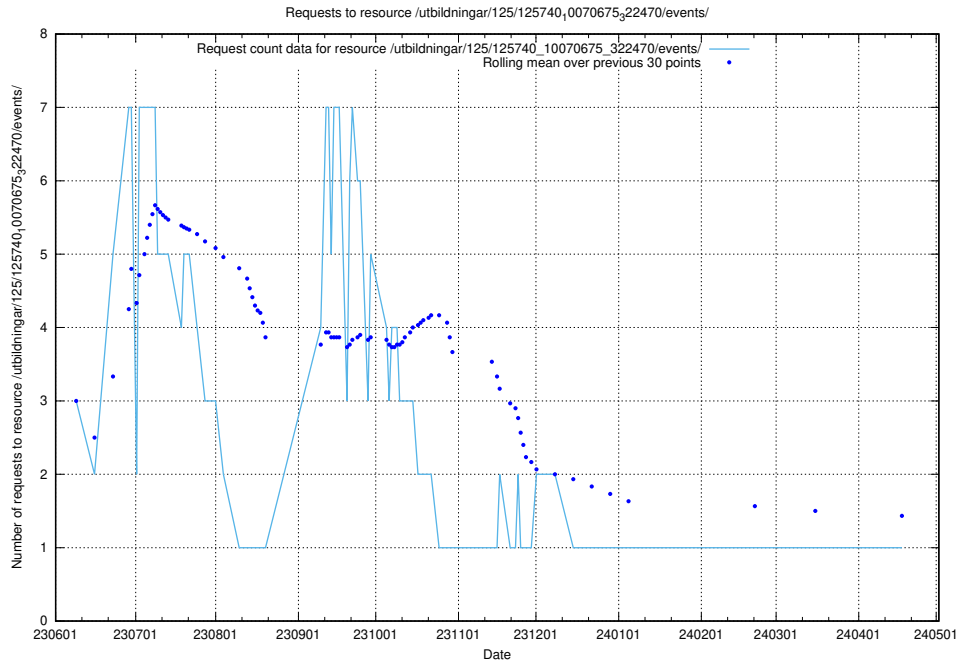

5.5823 Usage of /utbildningar/125/125740_10070675_322470/events/

Here, we count the number of requests to resource /utbildningar/125/125740_10070675_322470/events/

5.5824 Usage of /utbildningar/126/126694_10073142_334866/events/