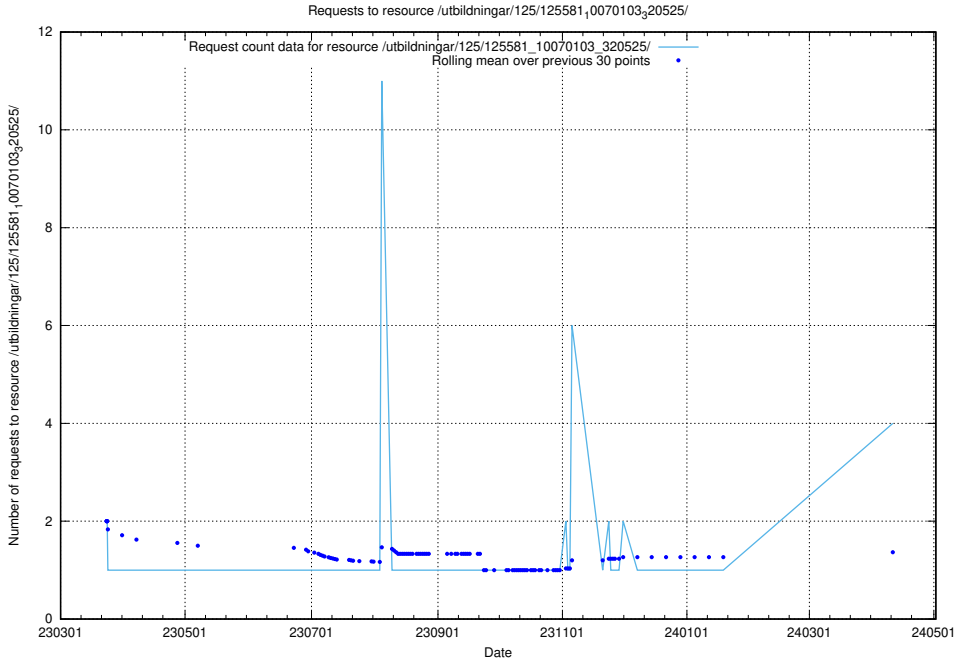

5.236 Usage of /utbildningar/125/125581_10070103_320525/

Here, we count the number of requests to resource /utbildningar/125/125581_10070103_320525/.