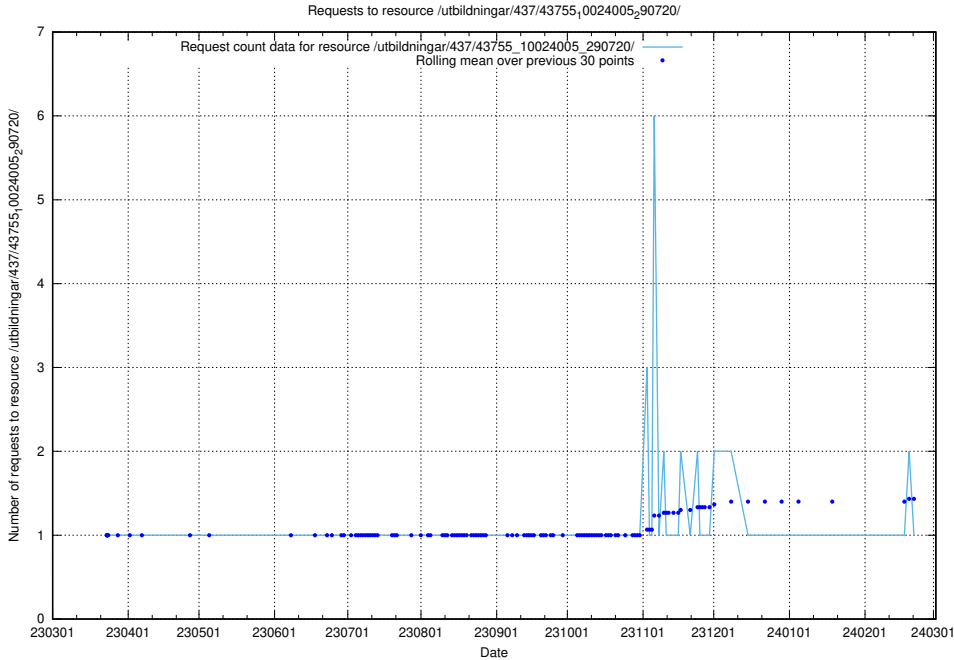

5.6347 Usage of /utbildningar/437/43755_10024005_290720/

Here, we count the number of requests to resource /utbildningar/437/43755_10024005_290720/.