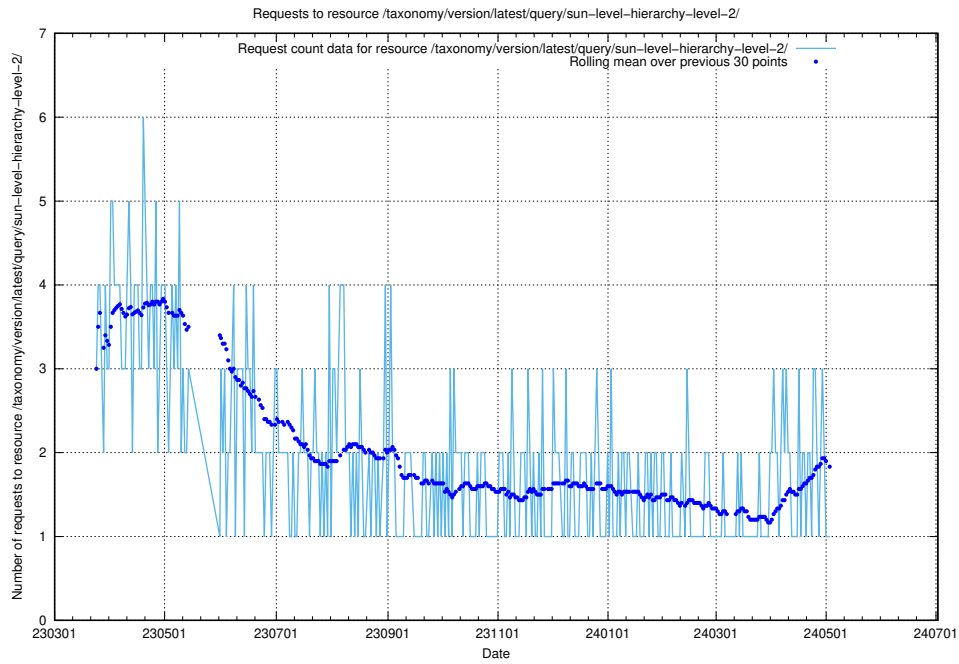

5.6034 Usage of /taxonomy/version/latest/query/sun-level-hierarchy-level-2/

Here, we count the number of requests to resource /taxonomy/version/latest/query/sun-level-hierarchy-level-2/.