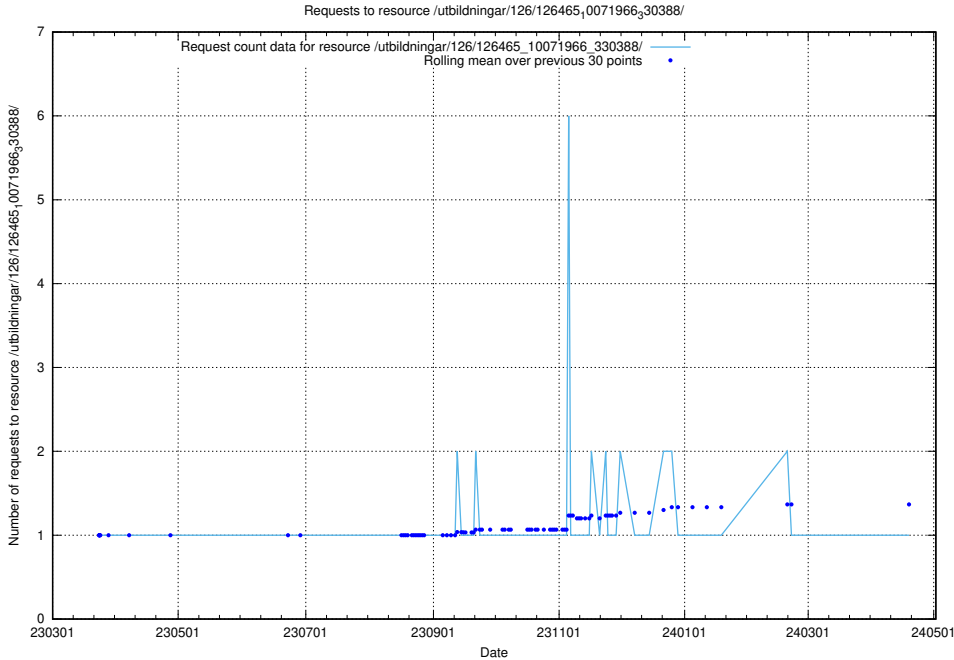

5.6387 Usage of /utbildningar/126/126465_10071966_330388/

Here, we count the number of requests to resource /utbildningar/126/126465_10071966_330388/.