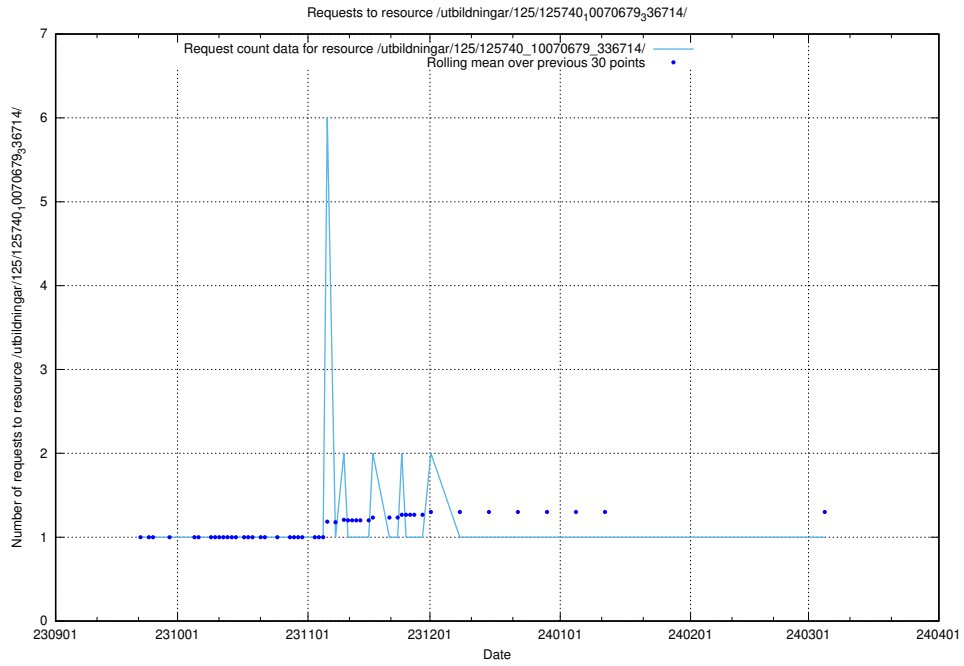

Here, we count the number of requests to resource /utbildningar/125/125740_10070679_336789/.

5.4441 Usage of /utbildningar/125/125740_10070679_336714/

Here, we count the number of requests to resource /utbildningar/125/125740_10070679_336714/.