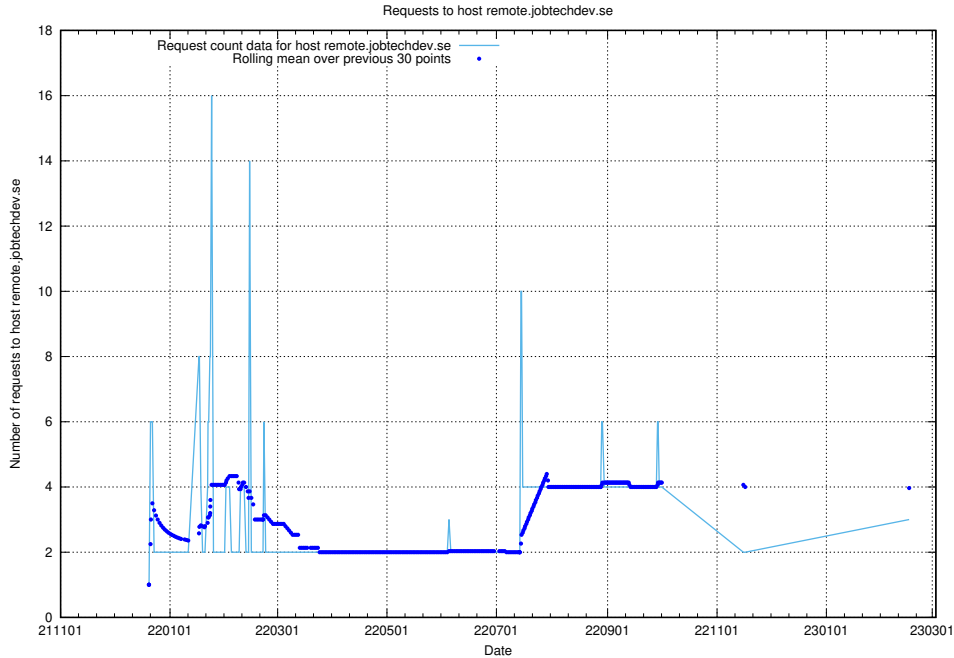

7.193 Usage of remote.jobtechdev.se

Here, we count the number of requests to host remote.jobtechdev.se.