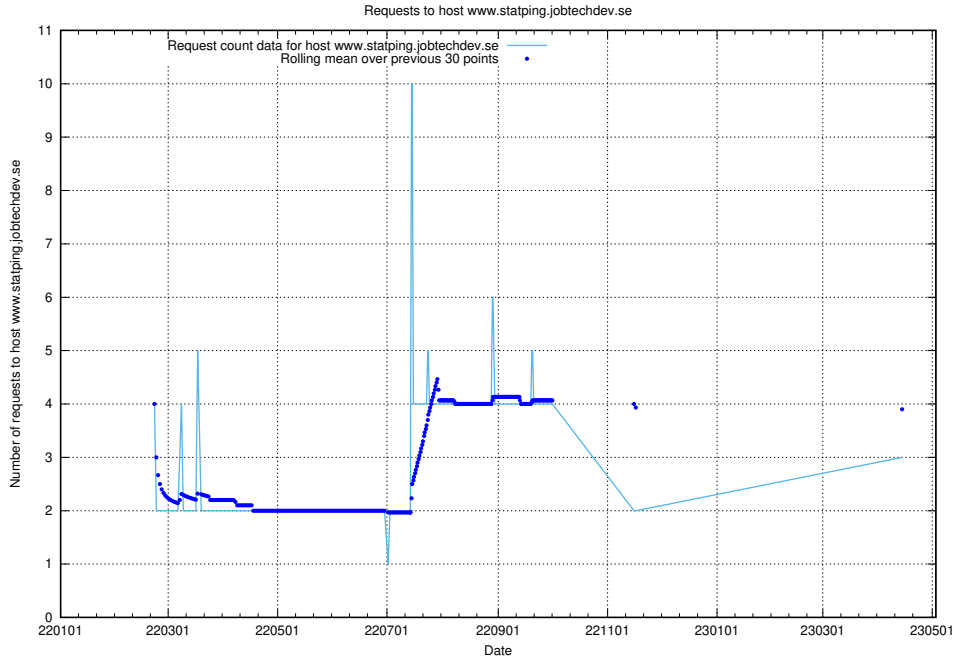

7.222 Usage of www.statping.jobtechdev.se

Here, we count the number of requests to host www.statping.jobtechdev.se.