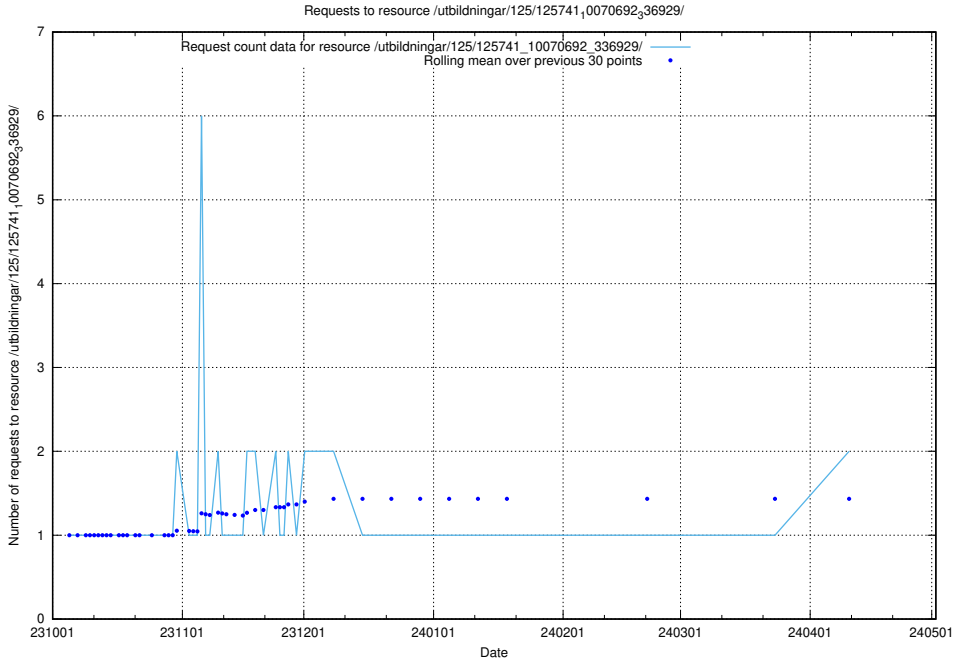

5.686 Usage of /utbildningar/125/125741_10070692_336929/

Here, we count the number of requests to resource /utbildningar/125/125741_10070692_336929/.