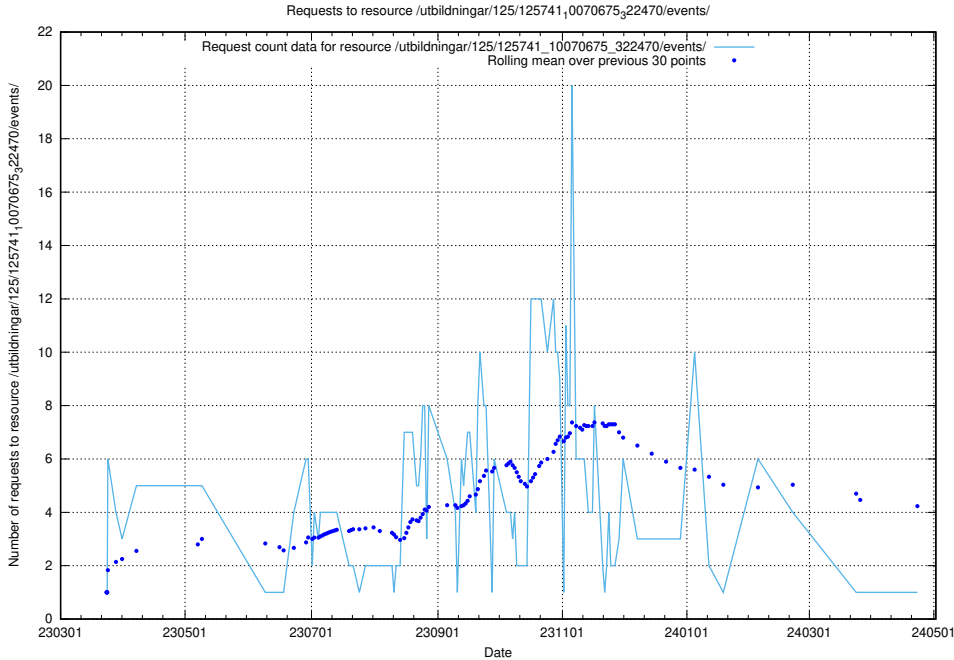

Here, we count the number of requests to resource /utbildningar/125/125741_10070679_322474/.

5.6452 Usage of /utbildningar/125/125741_10070675_322470/events/

Here, we count the number of requests to resource /utbildningar/125/125741_10070675_322470/events/