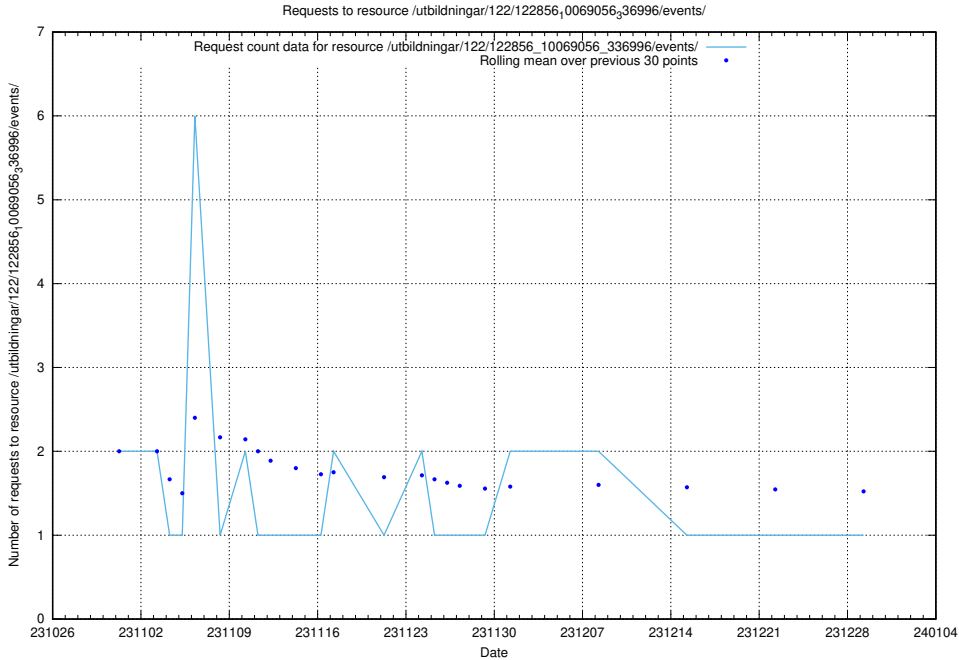

Here, we count the number of requests to resource /utbildningar/127/127012_10074034_337034/events/

5.4099 Usage of /utbildningar/122/122856_10069056_336996/events/

Here, we count the number of requests to resource /utbildningar/122/122856_10069056_336996/events/