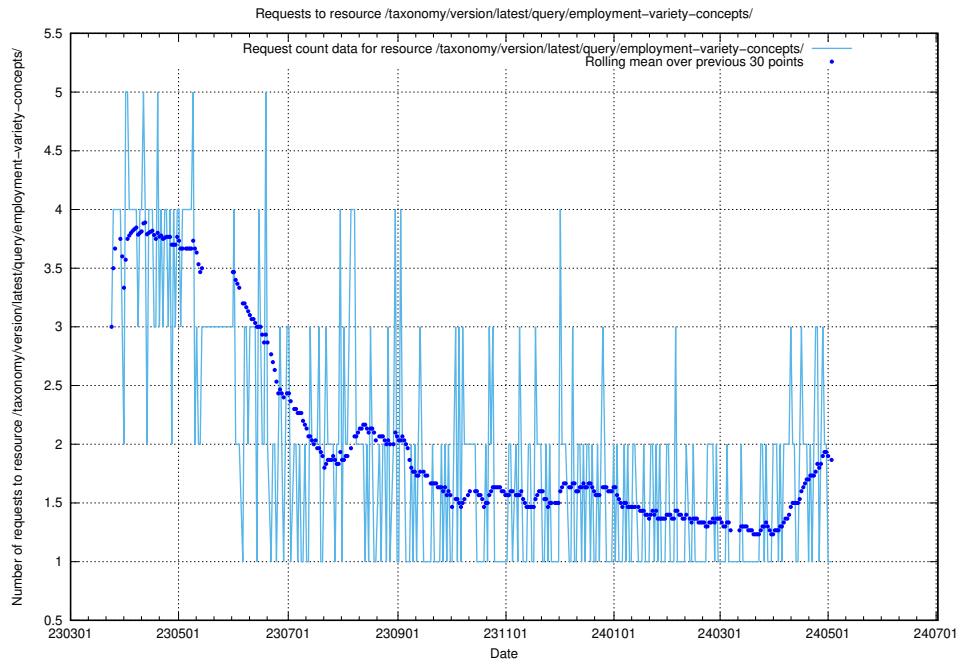

5.6072 Usage of /taxonomy/version/latest/query/employment-variety-concepts/

Here, we count the number of requests to resource /taxonomy/version/latest/query/employment-variety-concepts/.