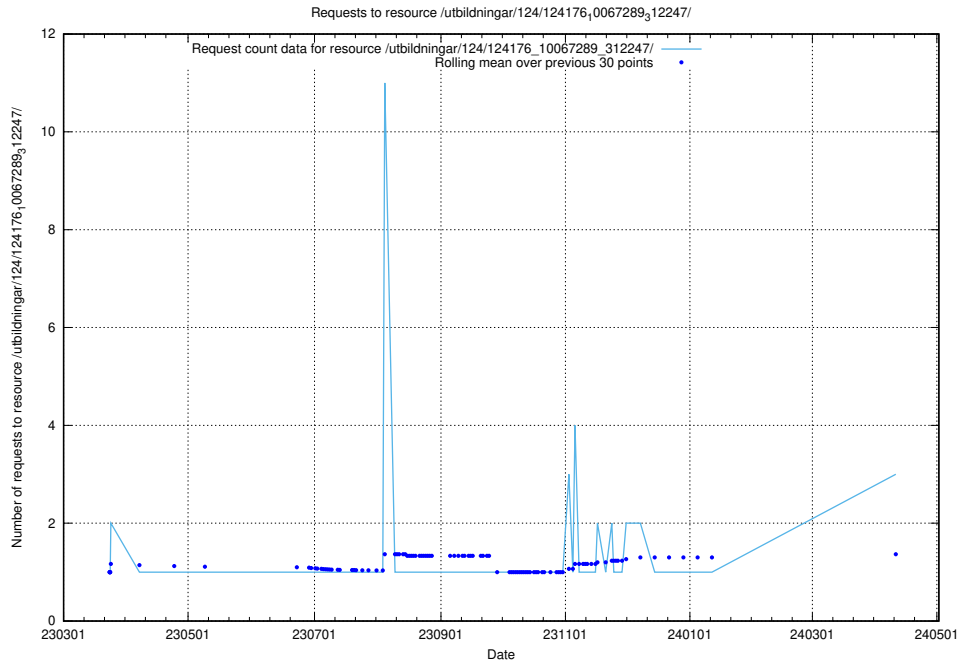

5.311 Usage of /utbildningar/124/124176_10067289_312247/

Here, we count the number of requests to resource /utbildningar/124/124176_10067289_312247/.