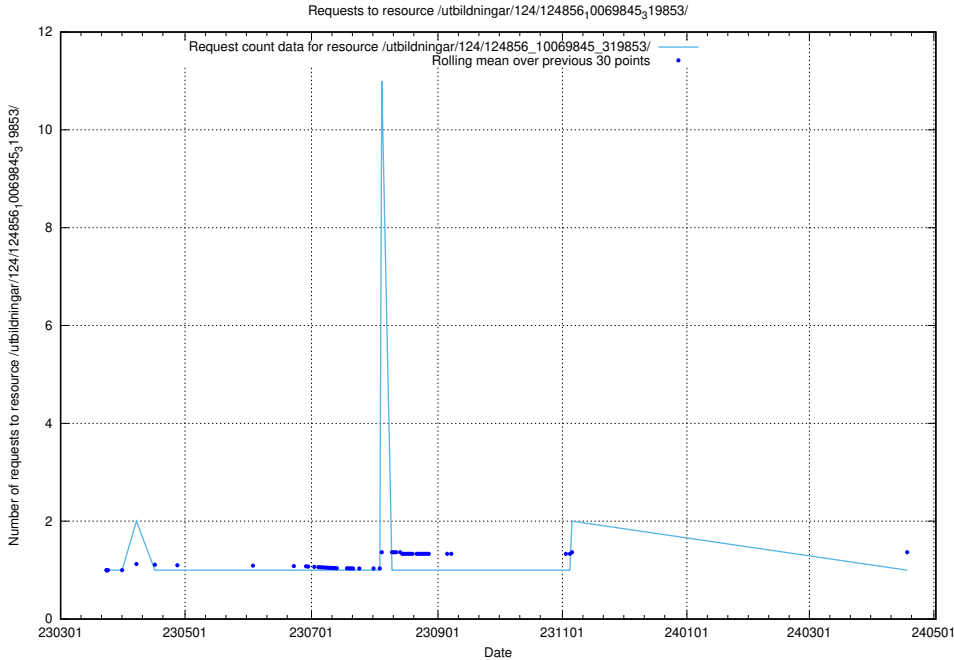

5.1117 Usage of /utbildningar/124/124856_10069845_319853/

Here, we count the number of requests to resource /utbildningar/124/124856_10069845_319853/.