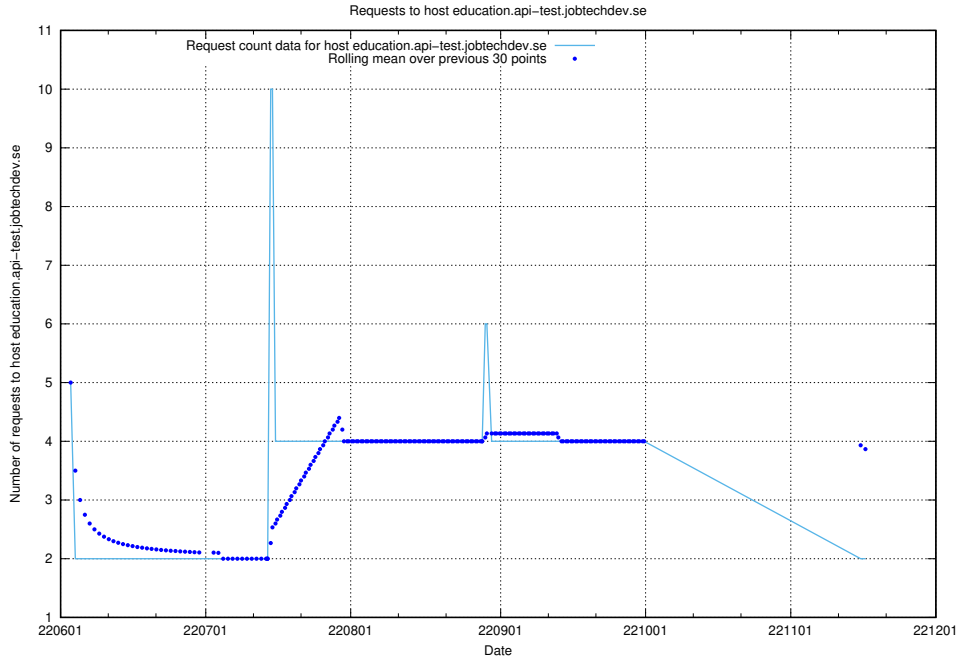

Here, we count the number of requests to host `historicalskills.jobtechdev.se`.

7.412 Usage of education.api-test.jobtechdev.se

Here, we count the number of requests to host education.api-test.jobtechdev.se.