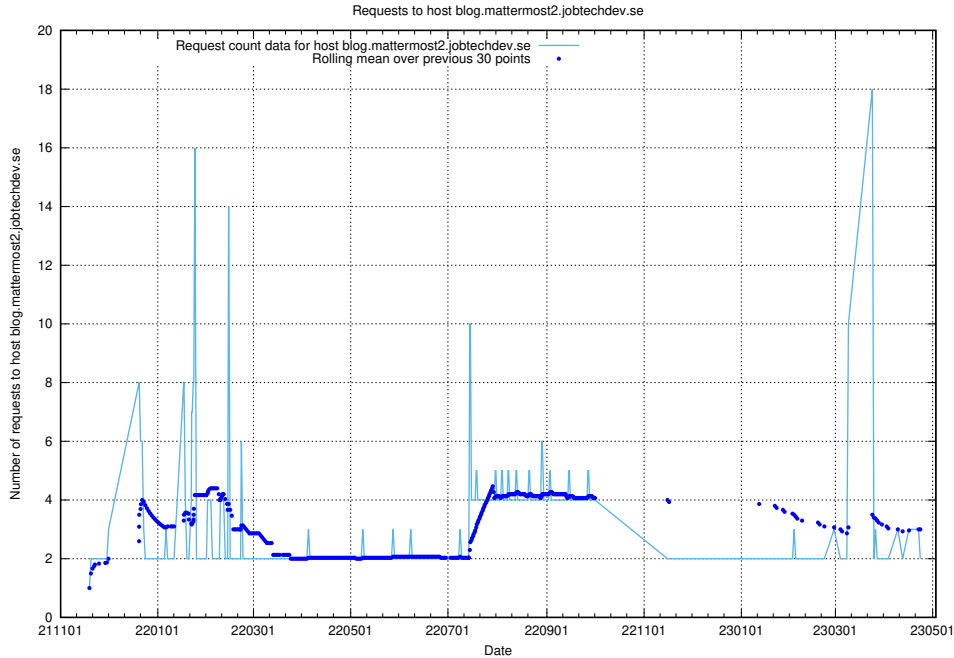

7.469 Usage of `blog.mattermost2.jobtechdev.se`

Here, we count the number of requests to host `blog.mattermost2.jobtechdev.se`.