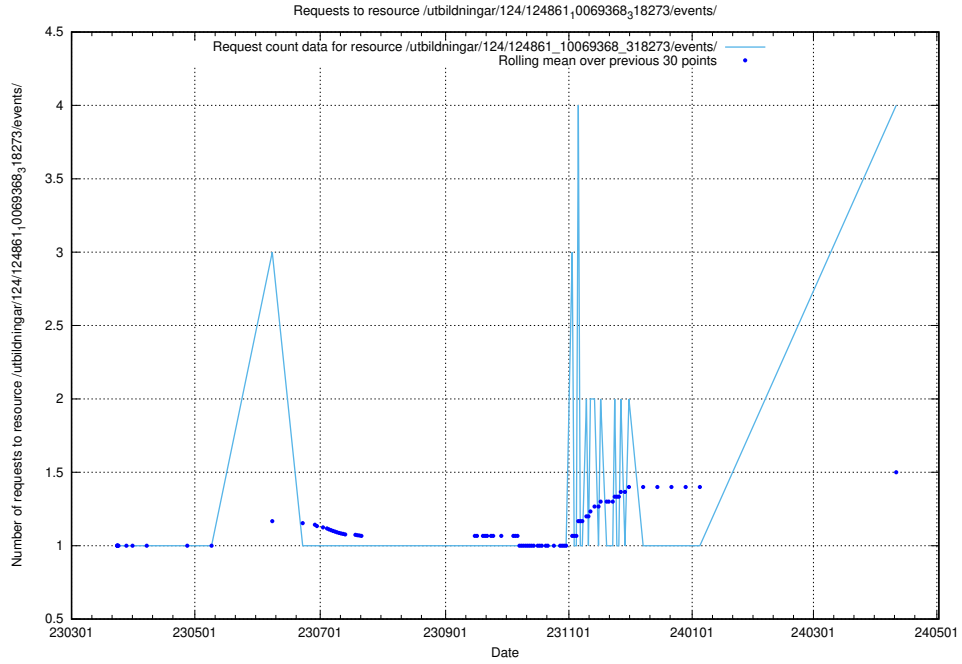

5.161 Usage of /utbildningar/124/124861_10069368_318273/events/

Here, we count the number of requests to resource /utbildningar/124/124861_10069368_318273/events/