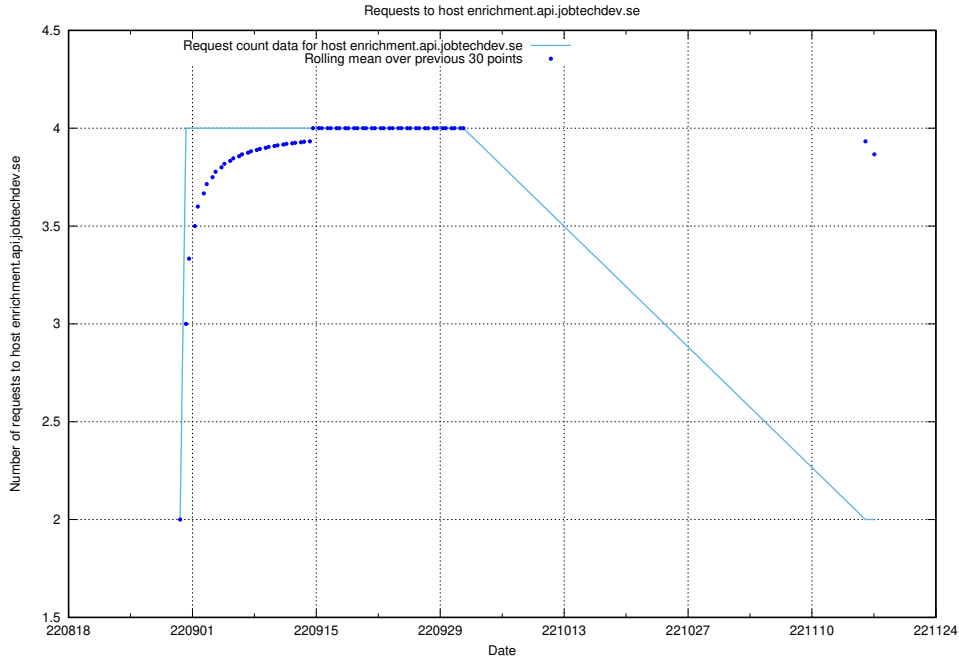

7.333 Usage of enrichment.api.jobtechdev.se

Here, we count the number of requests to host enrichment.api.jobtechdev.se.

7.334 Usage of 268e33cb-63e1-42a5-805a-204a76dc9280.jobtechdev.se

Here, we count the number of requests to host 268e33cb-63e1-42a5-805a-204a76dc9280.jobtechdev.se.