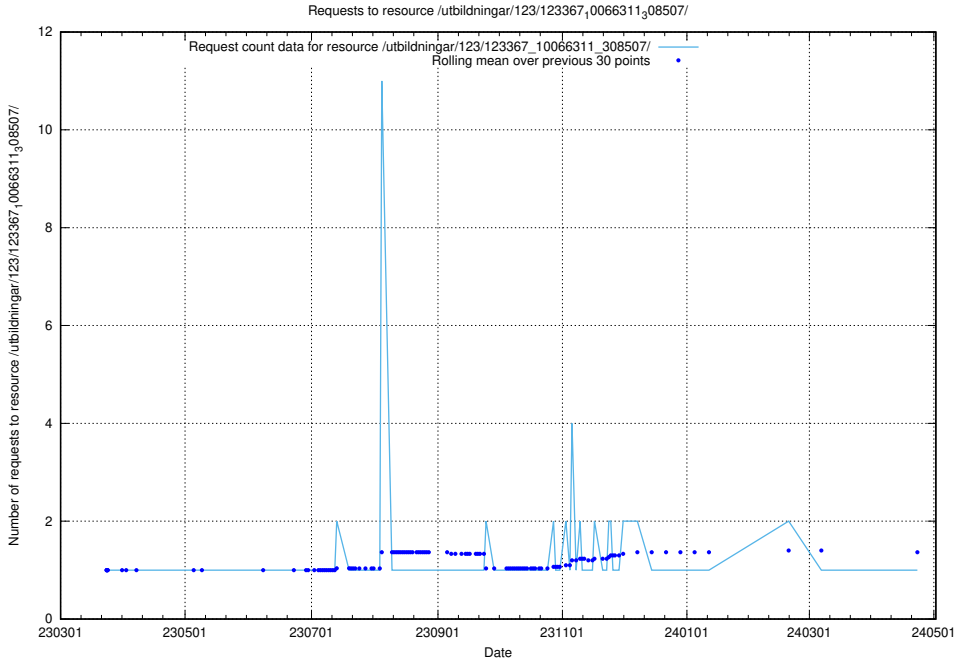

5.4450 Usage of /utbildningar/123/123367_10066311_308507/

Here, we count the number of requests to resource /utbildningar/123/123367_10066311_308507/.