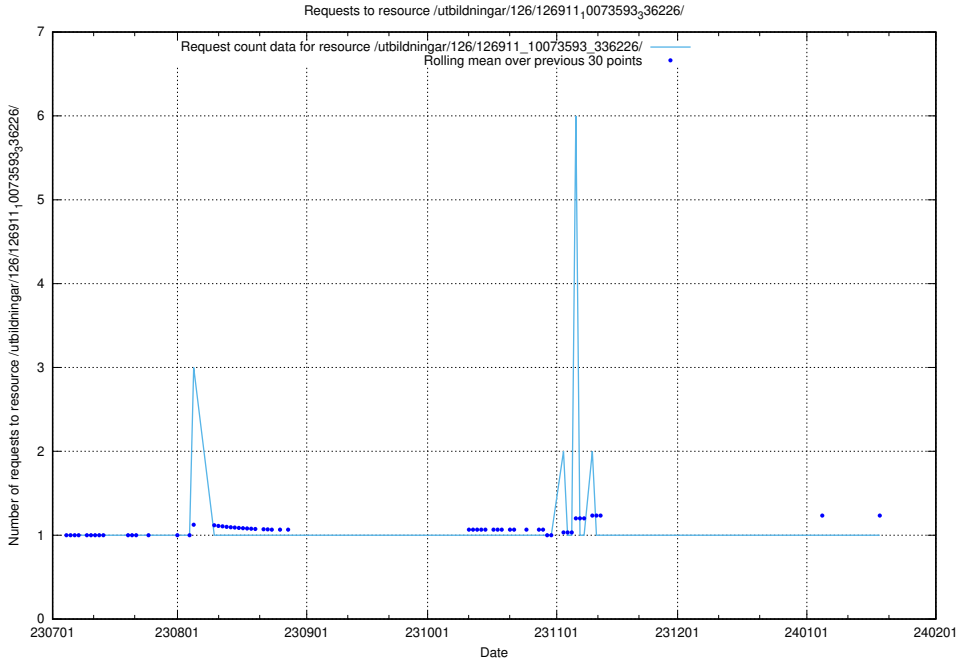

5.5279 Usage of /utbildningar/126/126911_10073593_336226/

Here, we count the number of requests to resource /utbildningar/126/126911_10073593_336226/.