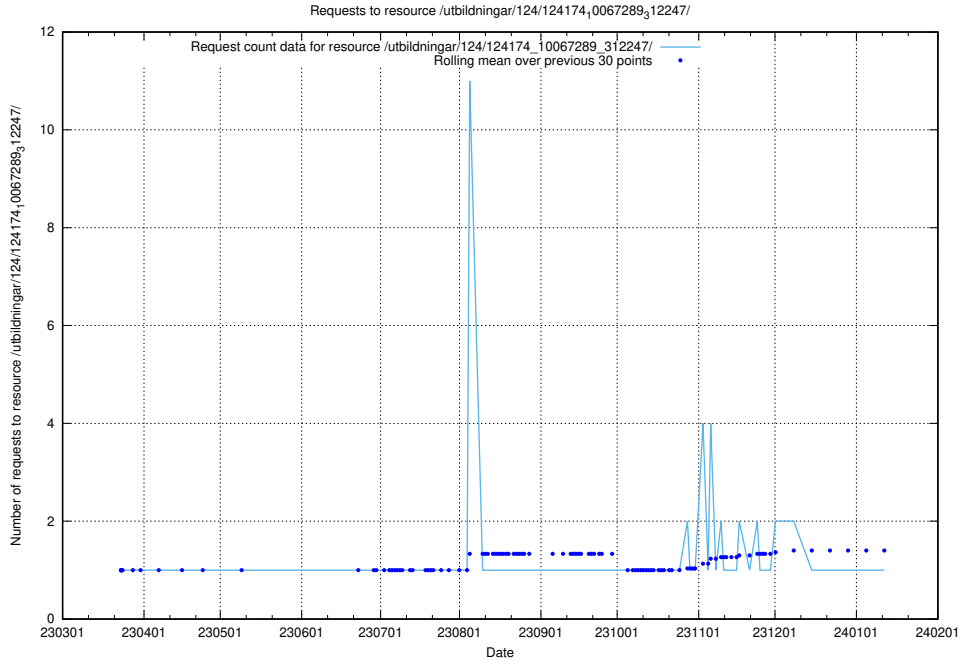

5.3989 Usage of /utbildningar/124/124174_10067289_312247/

Here, we count the number of requests to resource /utbildningar/124/124174_10067289_312247/.