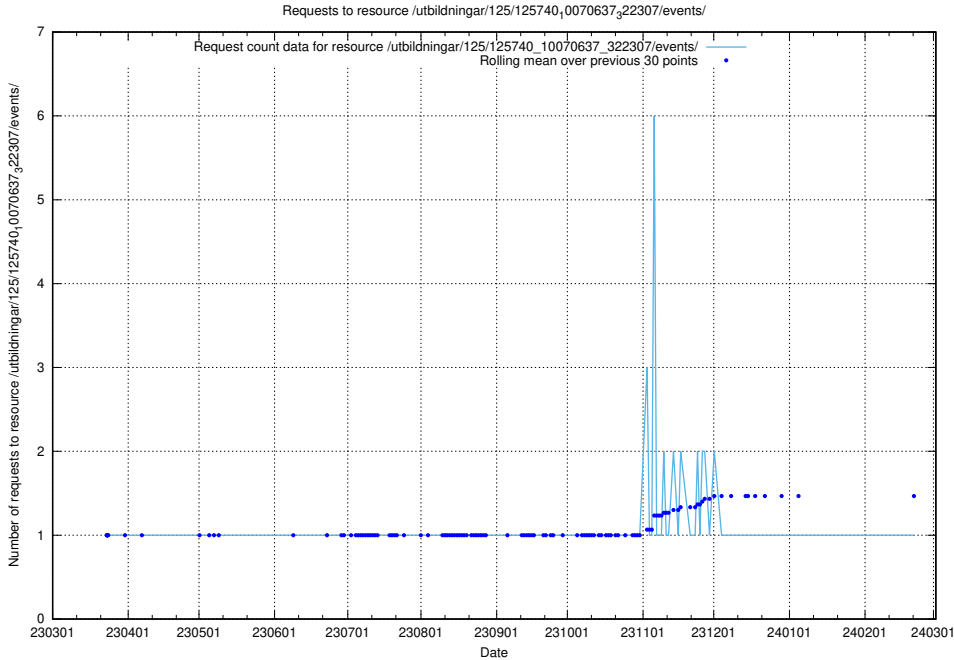

5.944 Usage of /utbildningar/125/125740_10070637_322307/events/

Here, we count the number of requests to resource /utbildningar/125/125740_10070637_322307/events/