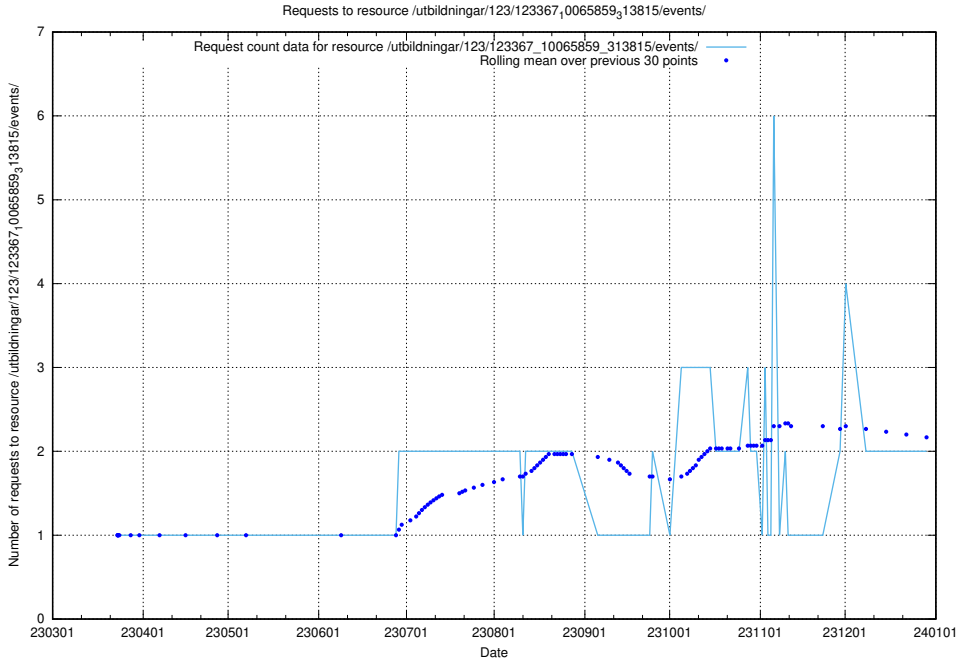

5.730 Usage of /utbildningar/123/123367_10065859_313815/events/

Here, we count the number of requests to resource /utbildningar/123/123367_10065859_313815/events/