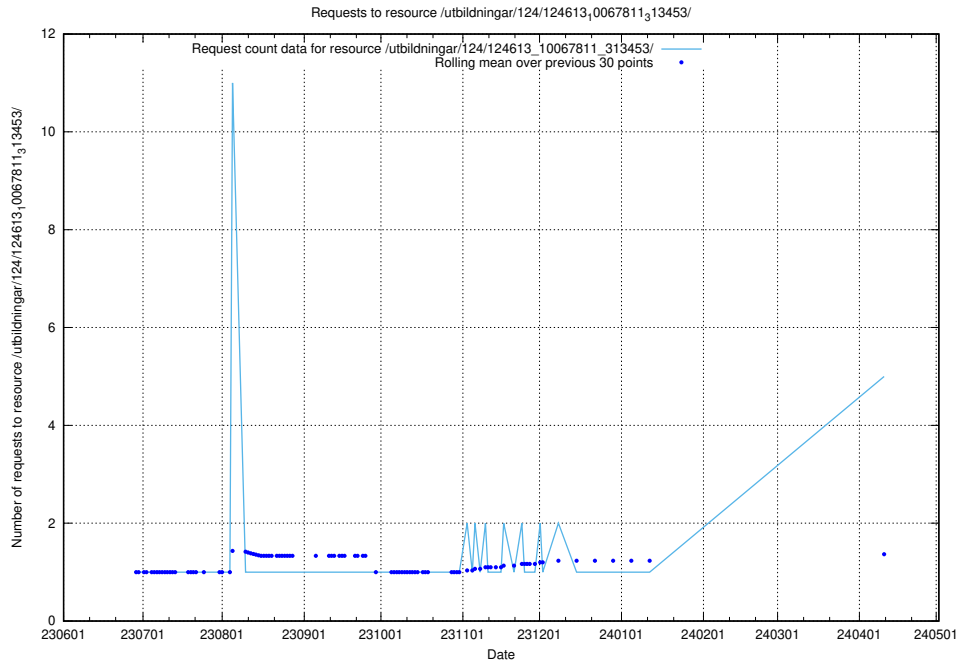

5.143 Usage of /utbildningar/124/124613_10067811_313453/

Here, we count the number of requests to resource /utbildningar/124/124613_10067811_313453/.