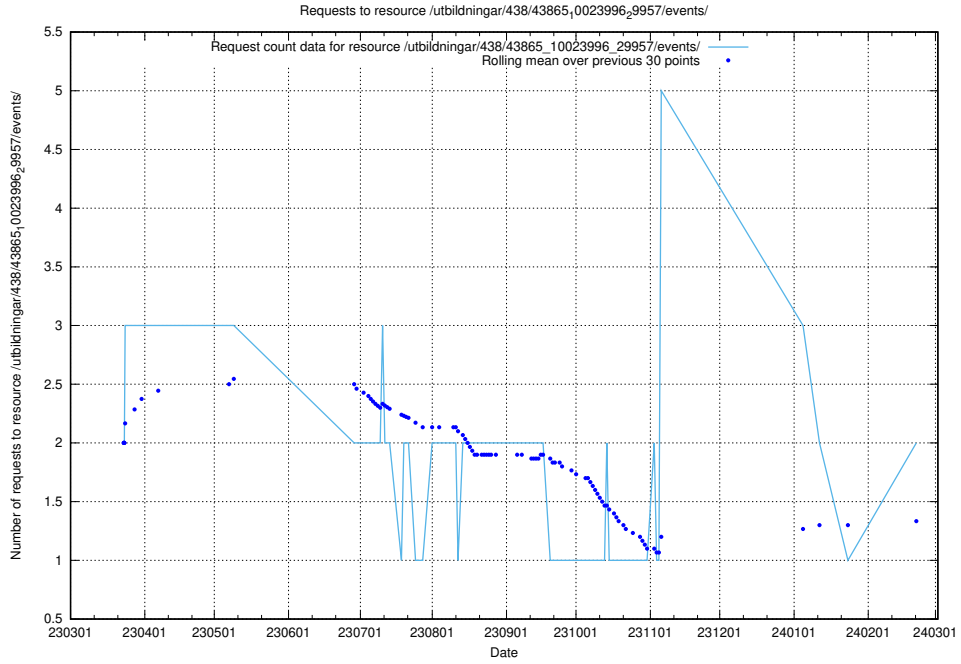

5.868 Usage of /utbildningar/438/43865_10023996_29957/events/

Here, we count the number of requests to resource /utbildningar/438/43865_10023996_29957/events/.