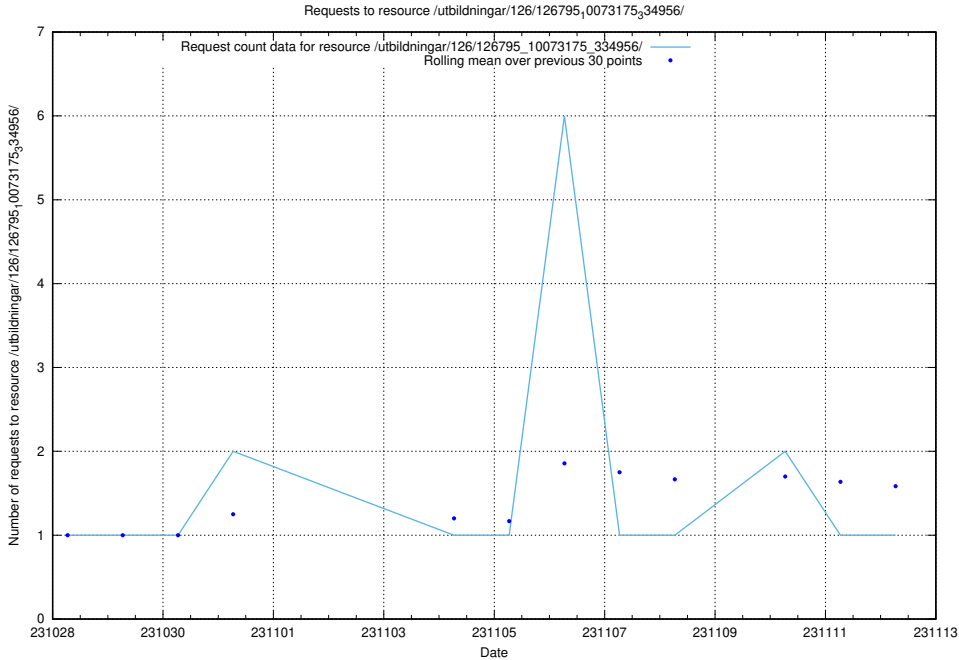

5.4124 Usage of /utbildningar/126/126795_10073175_334956/

Here, we count the number of requests to resource /utbildningar/126/126795_10073175_334956/.