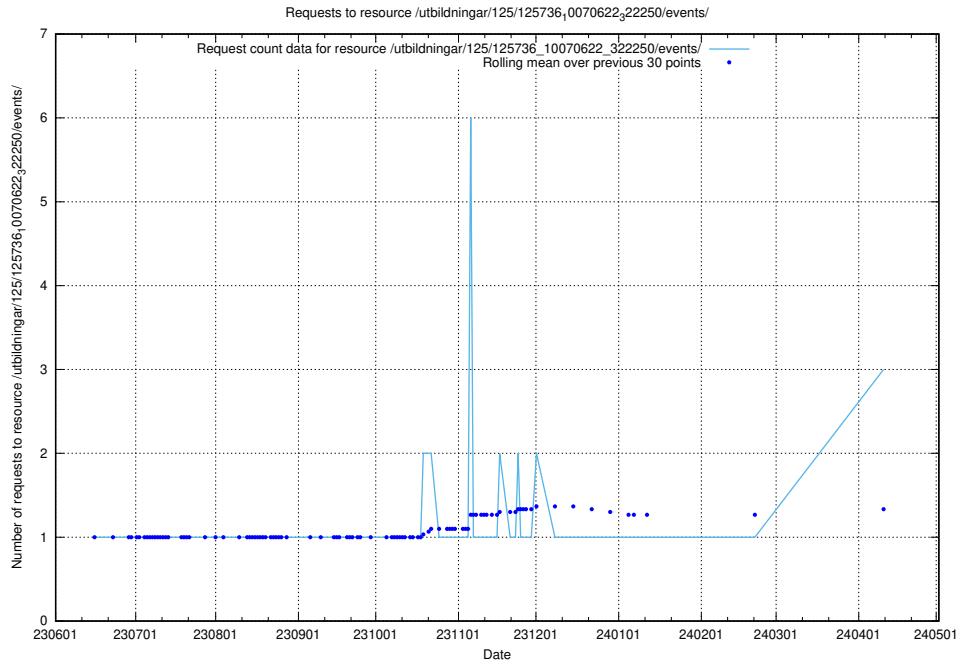

5.388 Usage of /utbildningar/125/125736_10070622_322250/events/

Here, we count the number of requests to resource /utbildningar/125/125736_10070622_322250/events/