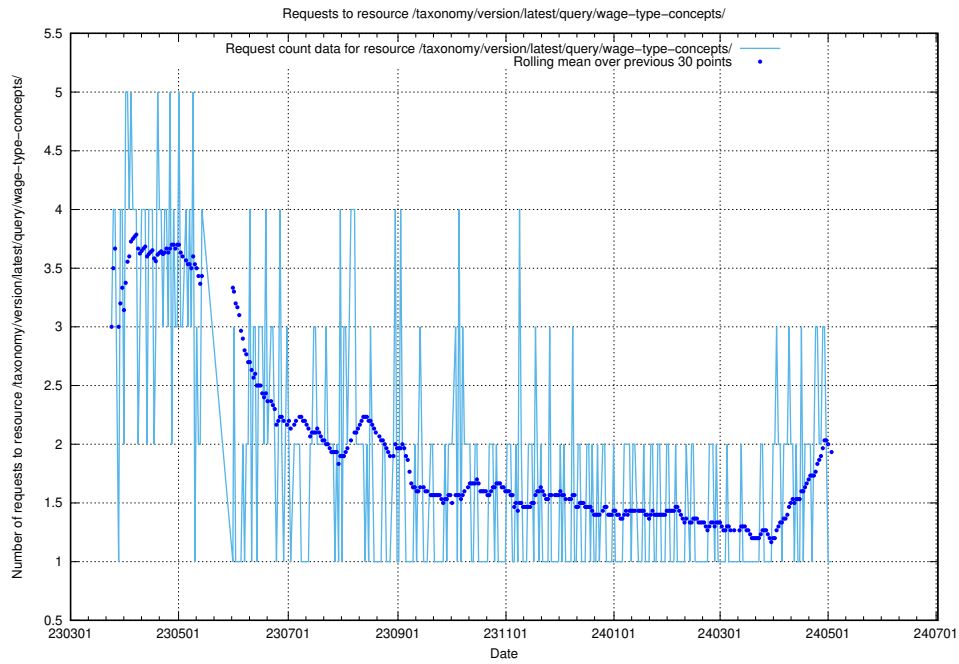

5.6028 Usage of /taxonomy/version/latest/query/wage-type-concepts/

Here, we count the number of requests to resource /taxonomy/version/latest/query/wage-type-concepts/.