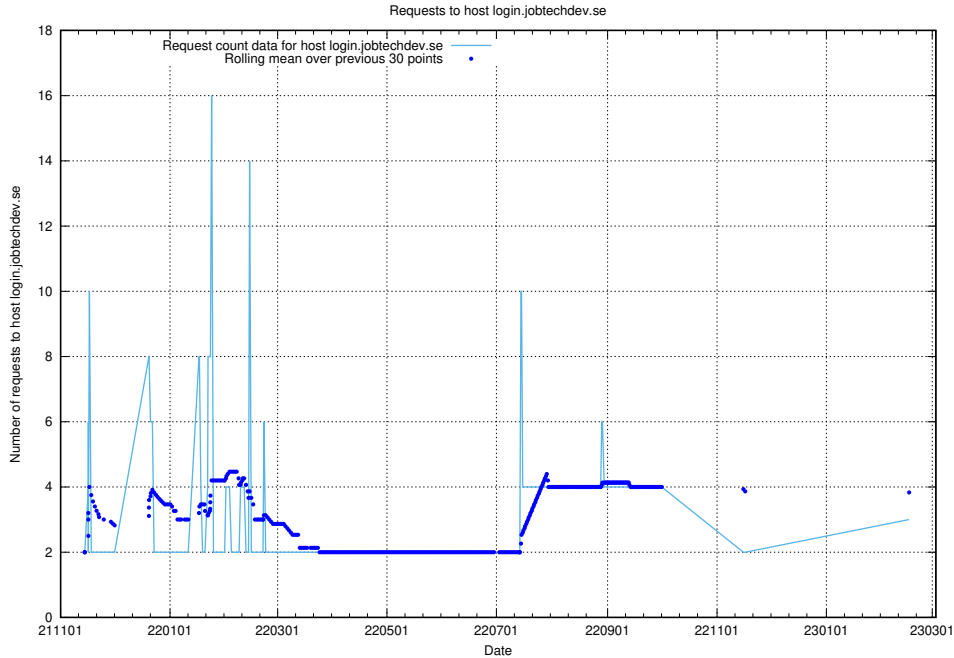

7.242 Usage of login.jobtechdev.se

Here, we count the number of requests to host login.jobtechdev.se.