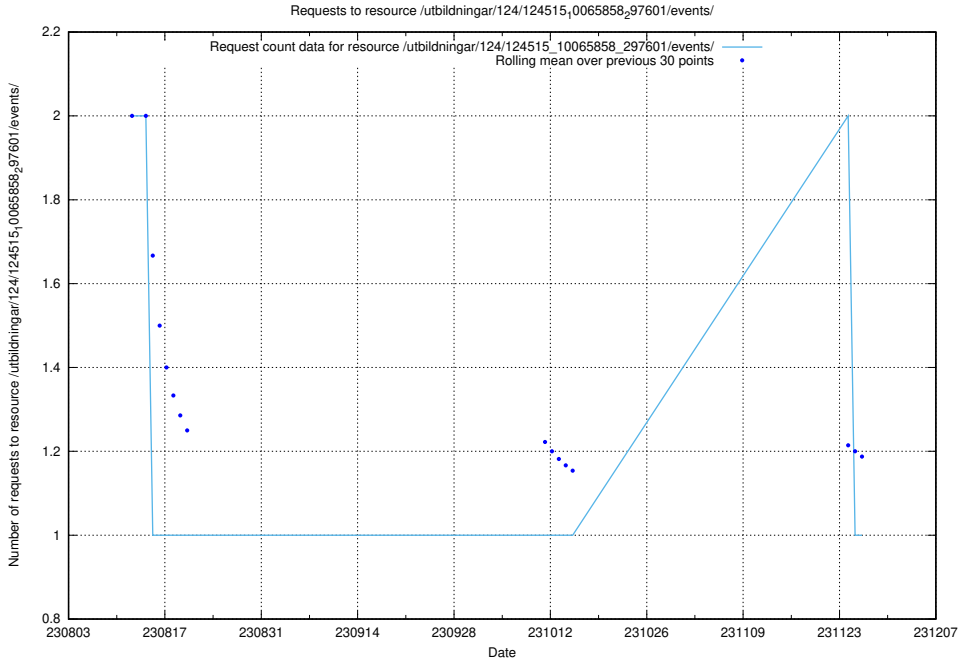

5.4738 Usage of /utbildningar/124/124515_10065858_297601/events/

Here, we count the number of requests to resource /utbildningar/124/124515_10065858_297601/events/