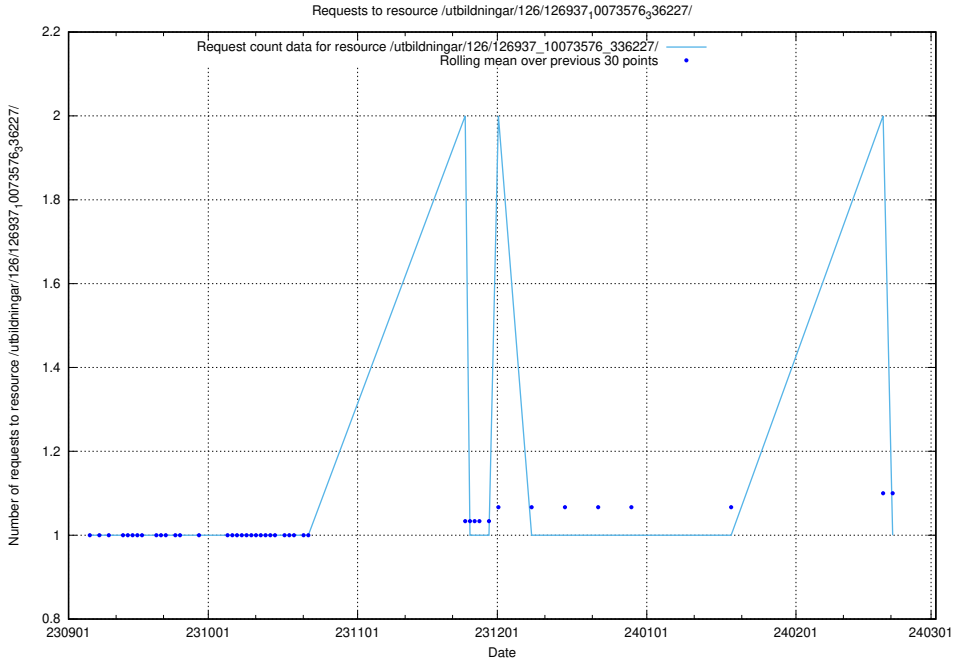

5.4590 Usage of /utbildningar/126/126937_10073576_336227/

Here, we count the number of requests to resource /utbildningar/126/126937_10073576_336227/.