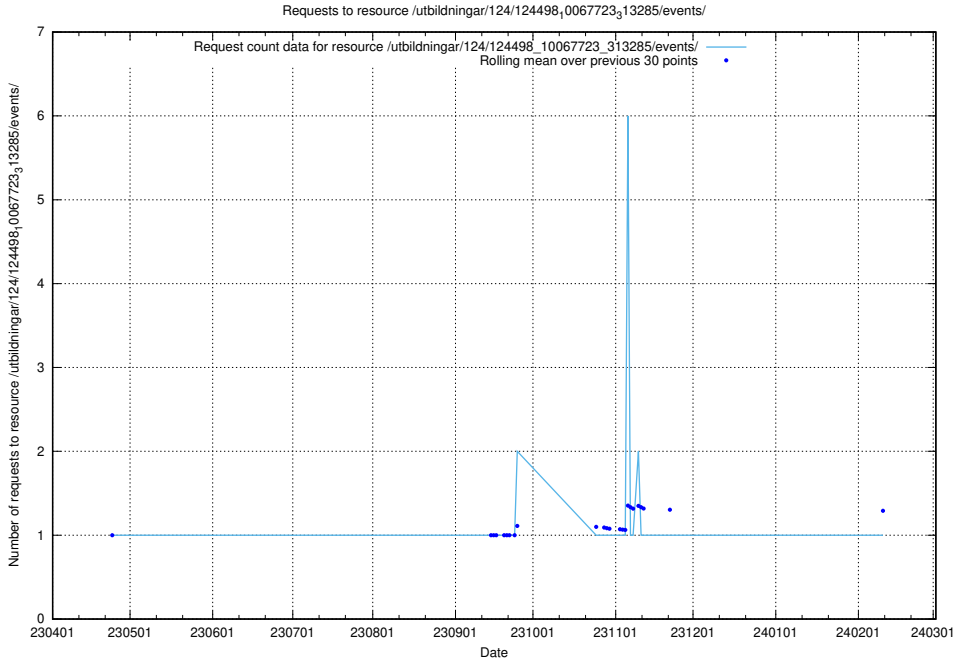

5.5950 Usage of /utbildningar/124/124498_10067723_313285/events/

Here, we count the number of requests to resource /utbildningar/124/124498_10067723_313285/events/