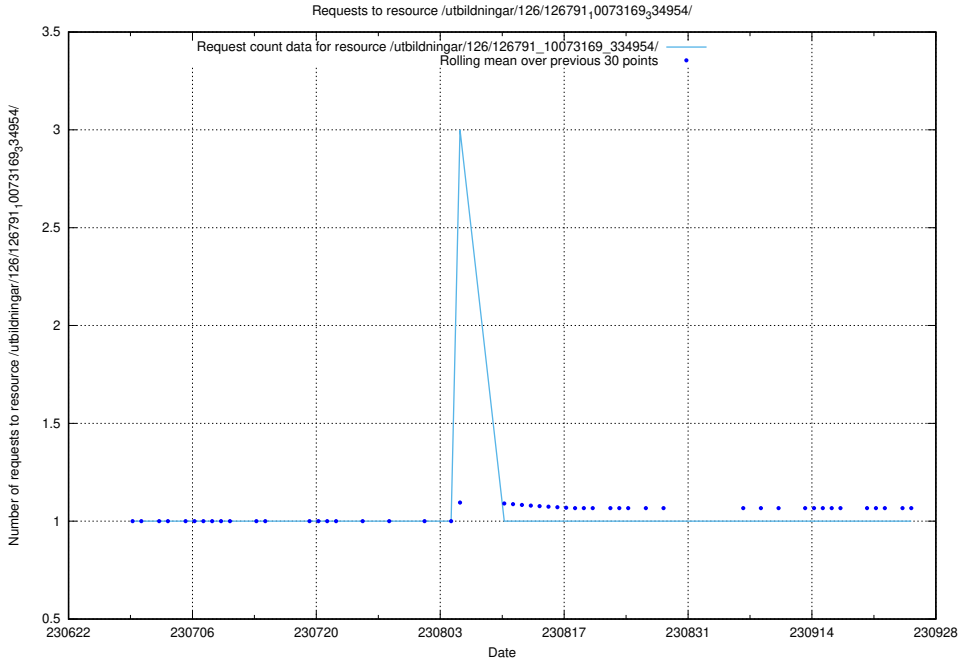

5.5382 Usage of /utbildningar/126/126791_10073169_334954/

Here, we count the number of requests to resource /utbildningar/126/126791_10073169_334954/.