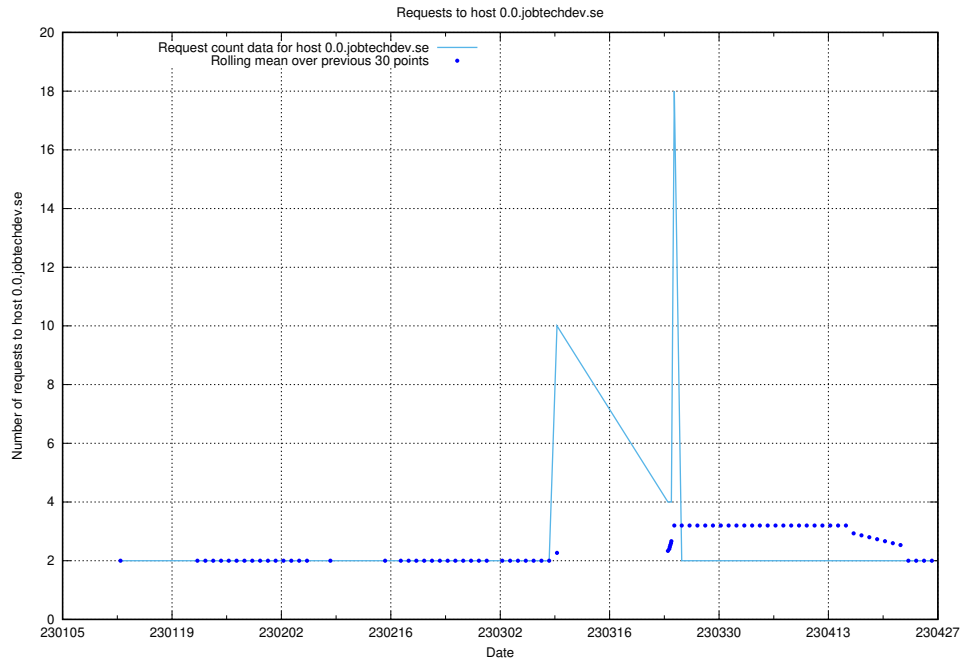

Here, we count the number of requests to host 0.0.jobtechdev.se.

7.300 Usage of idp-test.jobtechdev.se

Here, we count the number of requests to host idp-test.jobtechdev.se.

7.301 Usage of jobstore.jobtechdev.se