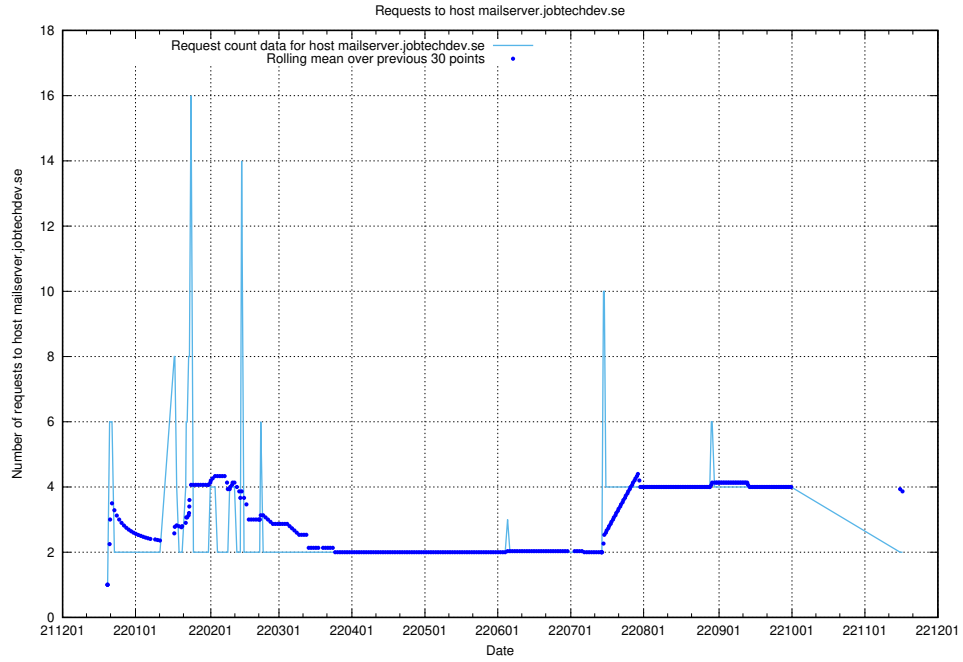

7.369 Usage of mailserver.jobtechdev.se

Here, we count the number of requests to host mailserver.jobtechdev.se.