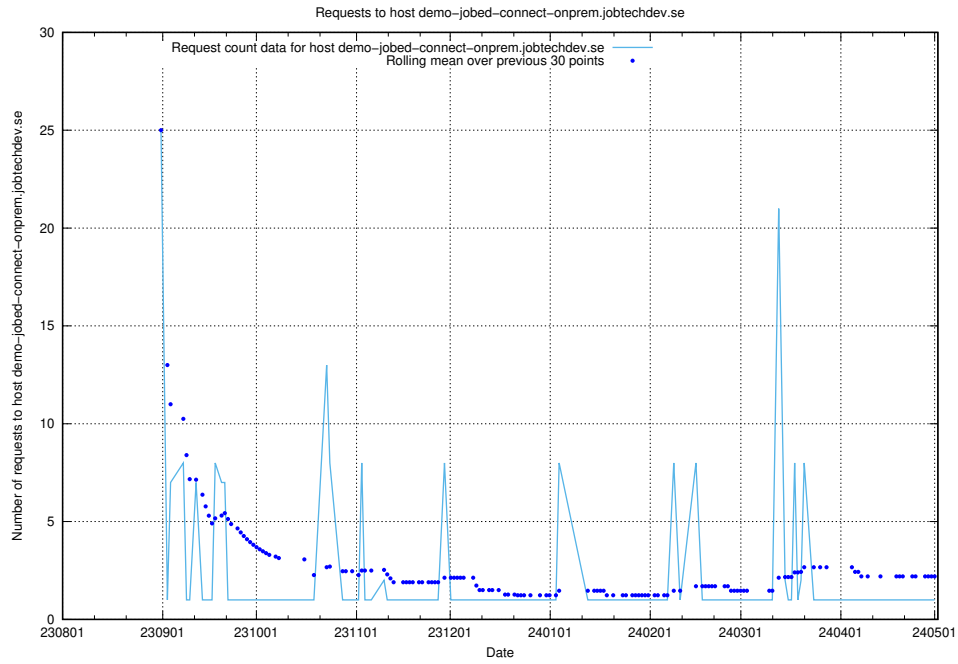

7.599 Usage of demo-jobed-connect-onprem.jobtechdev.se

Here, we count the number of requests to host demo-jobed-connect-onprem.jobtechdev.se.