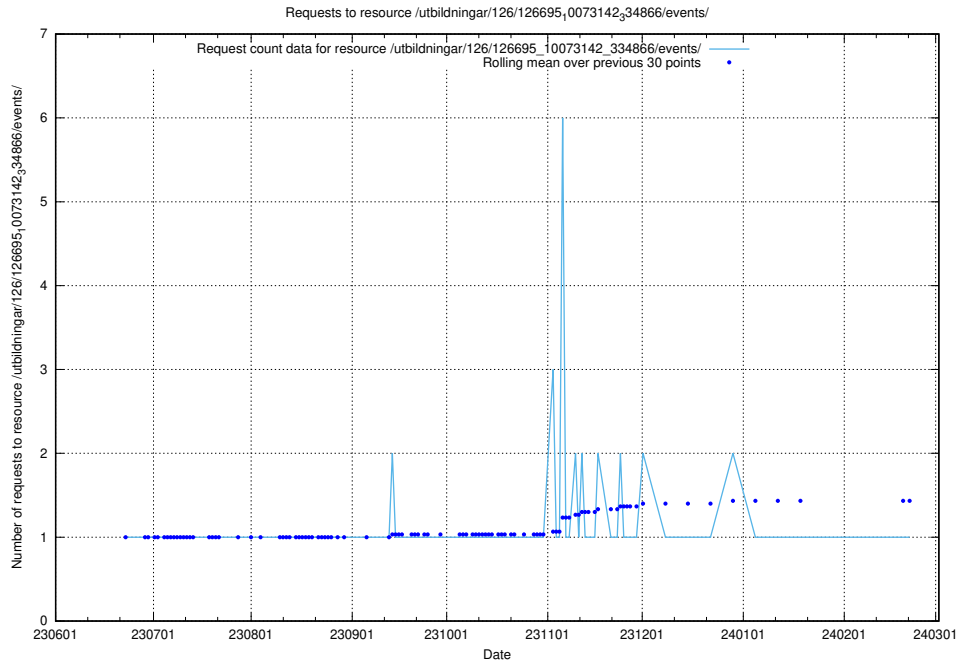

5.5568 Usage of /utbildningar/126/126695_10073142_334866/events/

Here, we count the number of requests to resource /utbildningar/126/126695_10073142_334866/events/