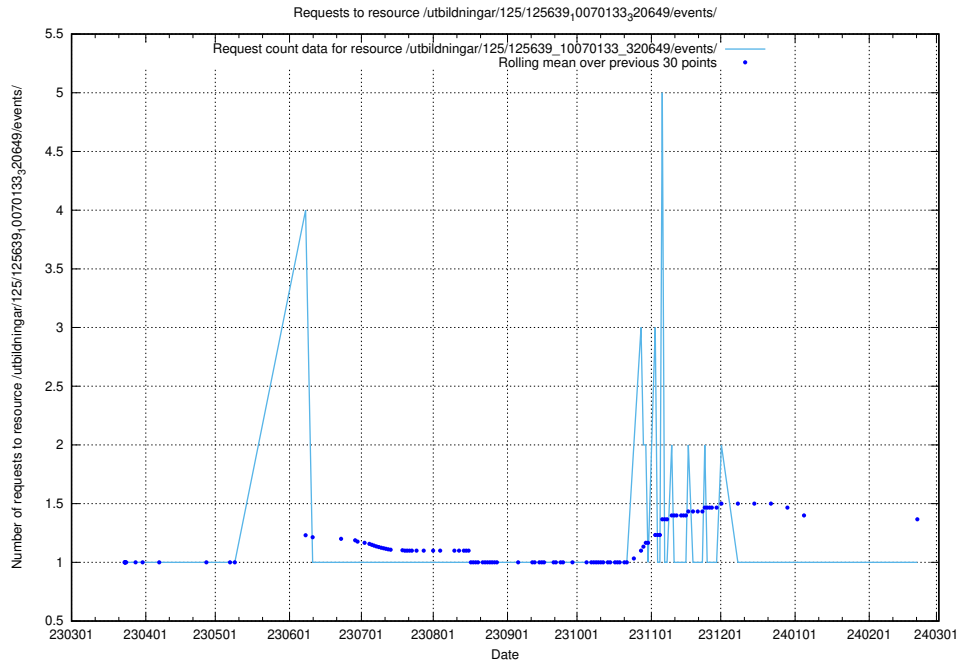

5.990 Usage of /utbildningar/125/125639_10070133_320649/events/

Here, we count the number of requests to resource /utbildningar/125/125639_10070133_320649/events/