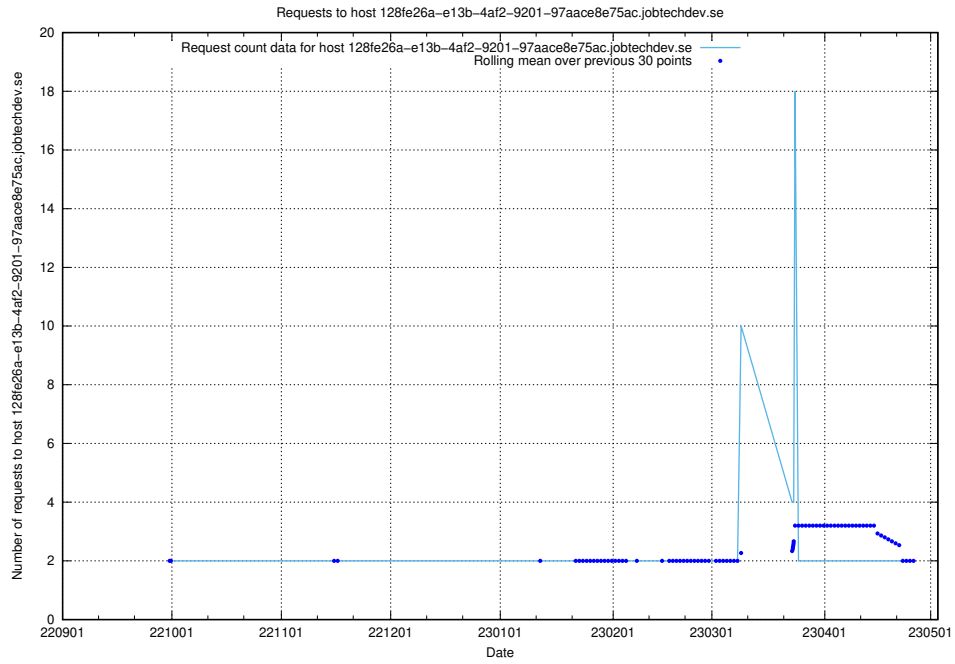

7.305 Usage of 128fe26a-e13b-4af2-9201-97aace8e75ac.jobtechdev.se

Here, we count the number of requests to host 128fe26a-e13b-4af2-9201-97aace8e75ac.jobtechdev.se.