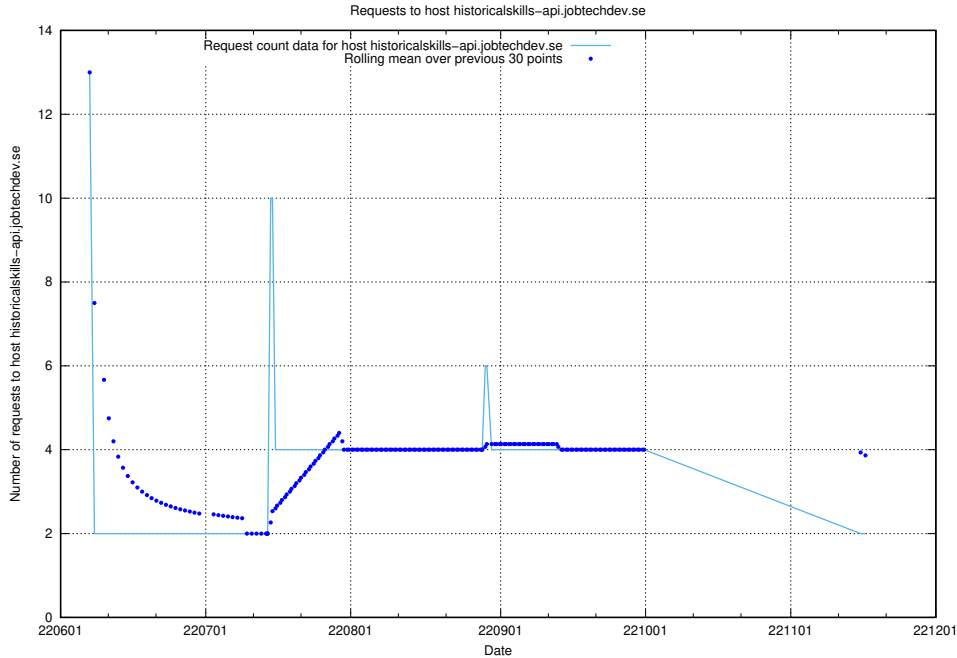

7.407 Usage of historicalskills-api.jobtechdev.se

Here, we count the number of requests to host historicalskills-api.jobtechdev.se.