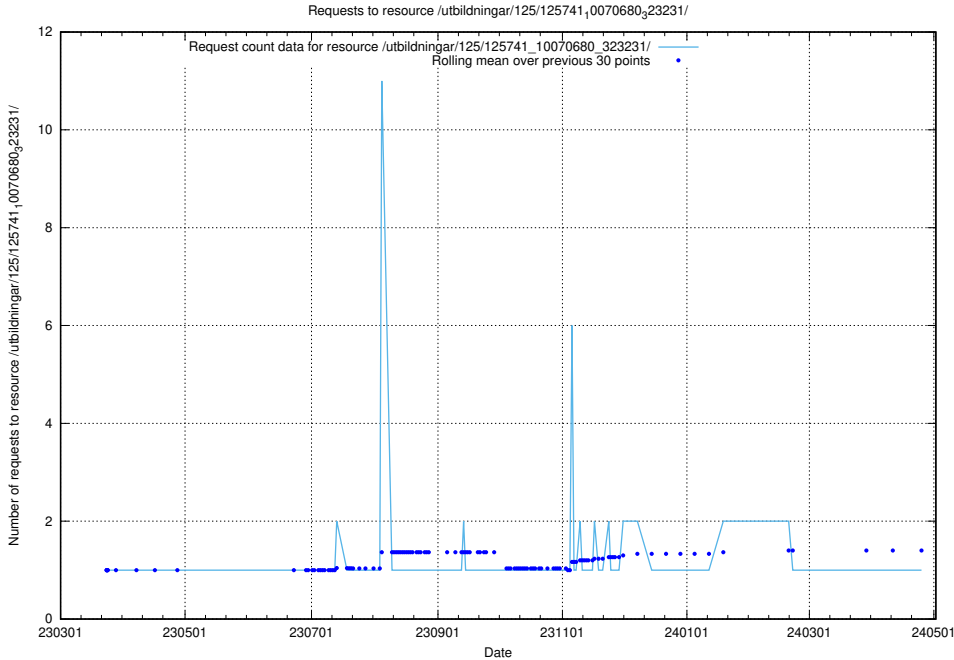

5.6447 Usage of /utbildningar/125/125741_10070680_323231/

Here, we count the number of requests to resource /utbildningar/125/125741_10070680_323231/.