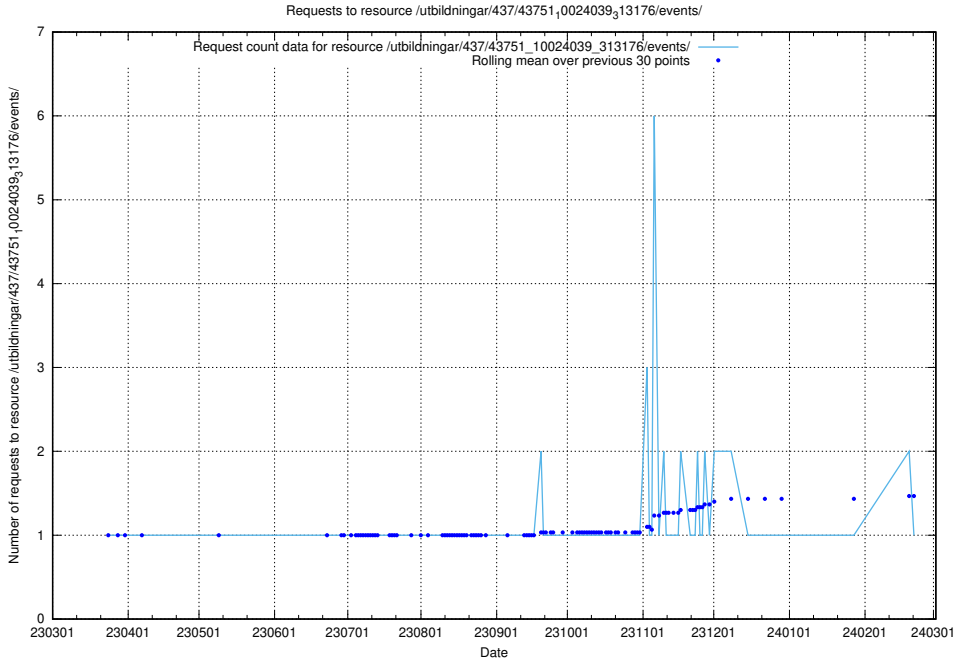

5.6168 Usage of /utbildningar/437/43751_10024039_313176/events/

Here, we count the number of requests to resource /utbildningar/437/43751_10024039_313176/events/.