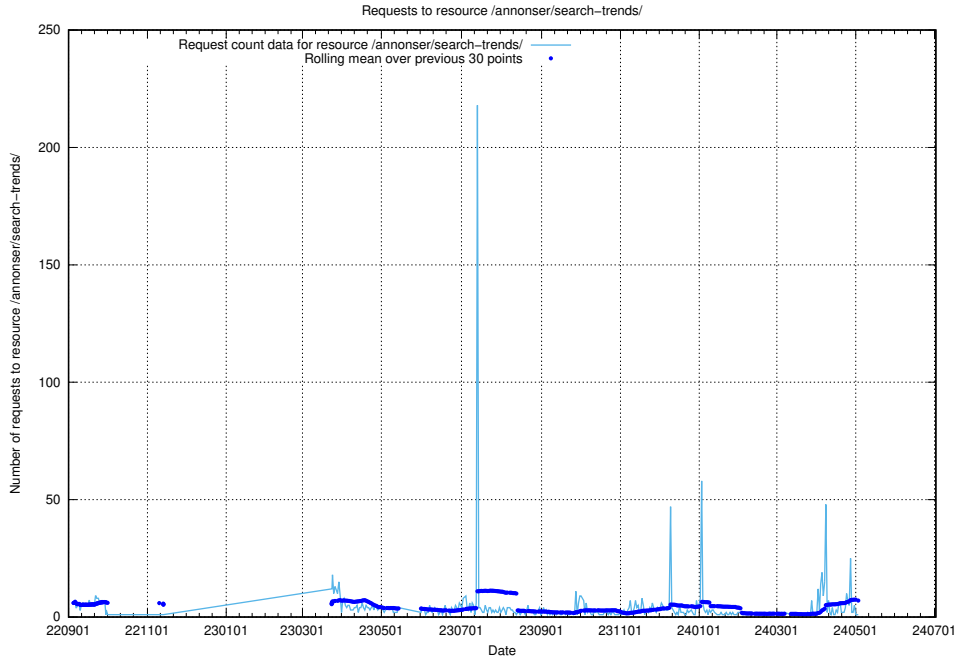

5.6411 Usage of /annonser/search-trends/

Here, we count the number of requests to resource /annonser/search-trends/.