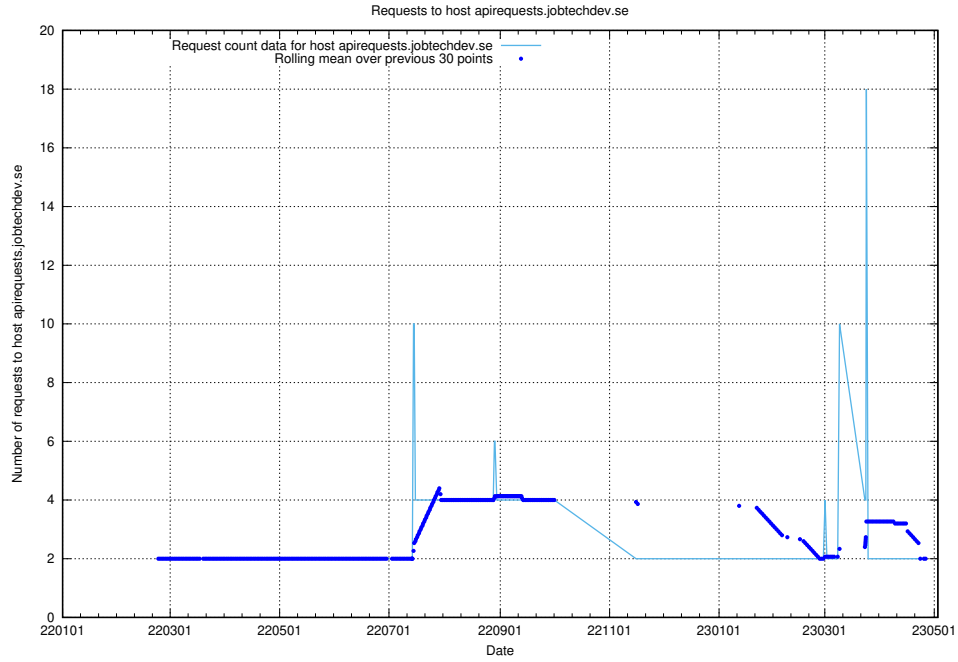

7.512 Usage of apirequests.jobtechdev.se

Here, we count the number of requests to host apirequests.jobtechdev.se.