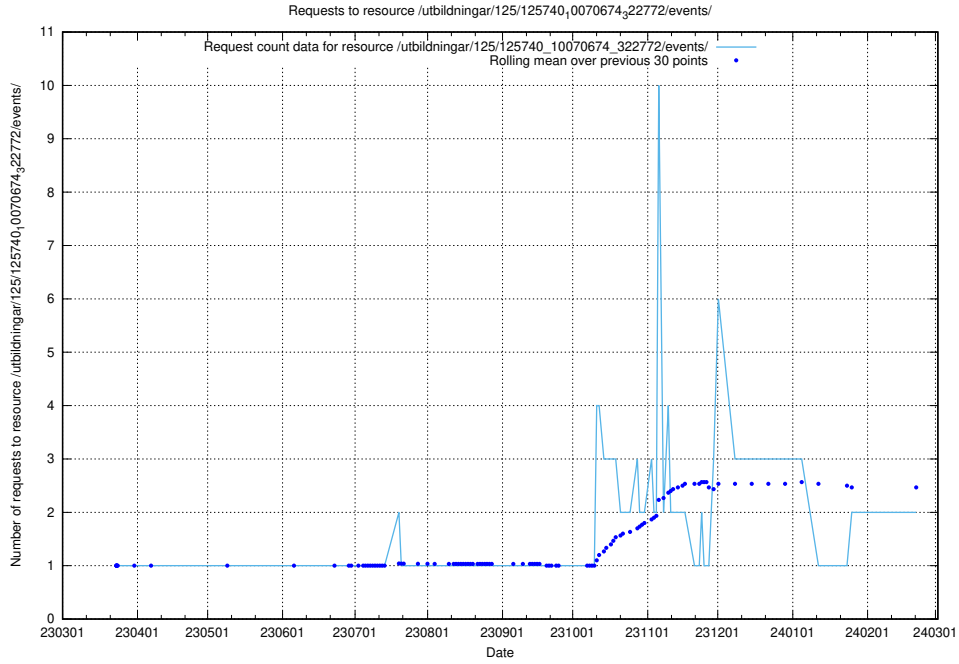

Here, we count the number of requests to resource /utbildningar/125/125740_10070688_331733/.

5.430 Usage of /utbildningar/125/125740_10070674_322772/events/

Here, we count the number of requests to resource /utbildningar/125/125740_10070674_322772/events/