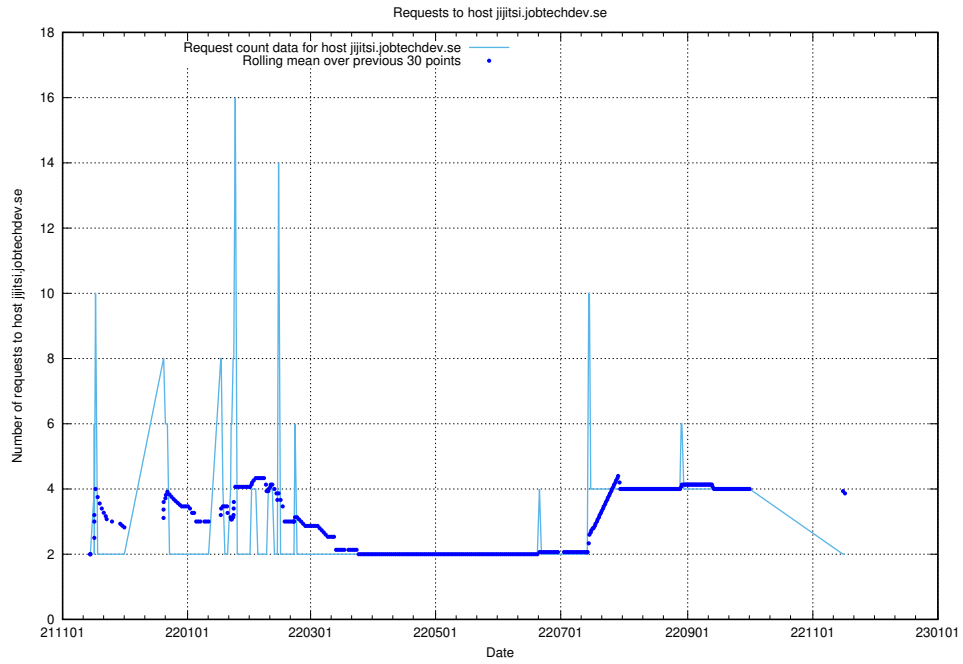

Here, we count the number of requests to host shopify.jobtechdev.se.

7.584 Usage of jijitsi.jobtechdev.se

Here, we count the number of requests to host jijitsi.jobtechdev.se.

7.585 Usage of service.jobtechdev.se