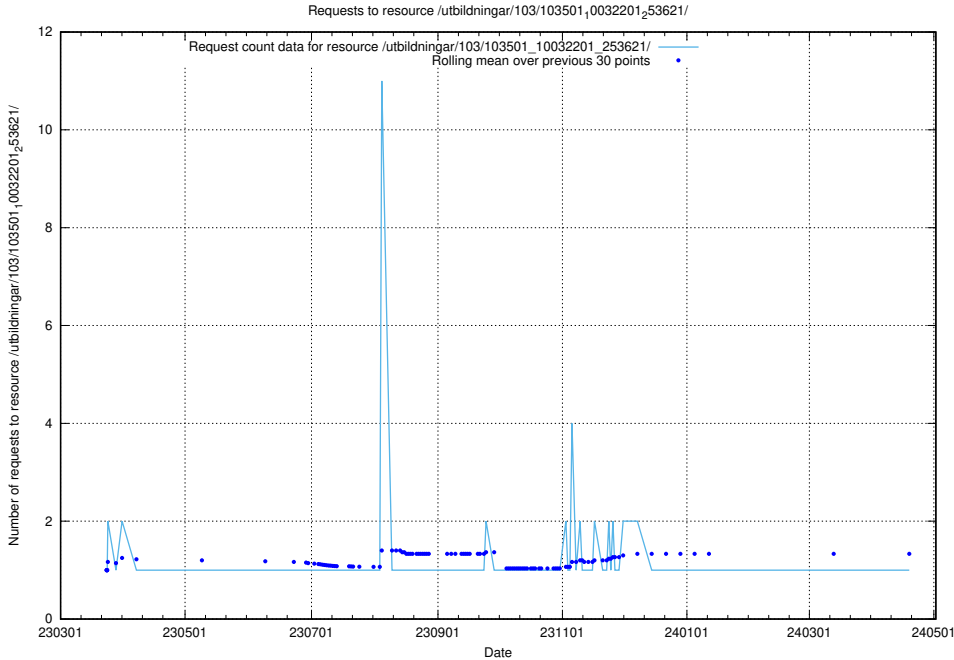

5.5429 Usage of /utbildningar/103/103501_10032201_253621/

Here, we count the number of requests to resource /utbildningar/103/103501_10032201_253621/.