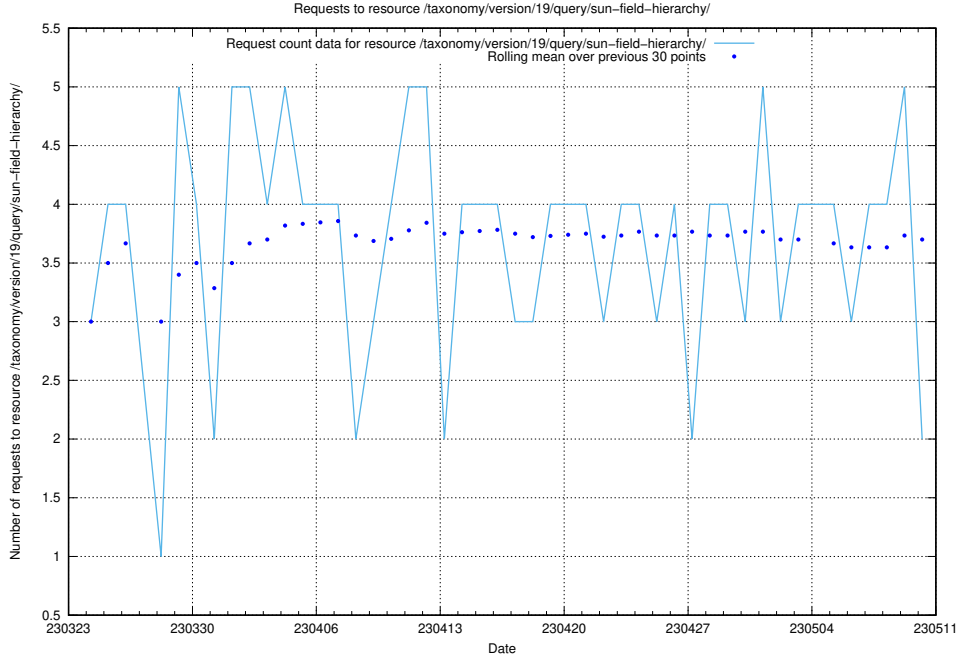

5.855 Usage of /taxonomy/version/19/query/sun-field-hierarchy/

Here, we count the number of requests to resource /taxonomy/version/19/query/sun-field-hierarchy/.