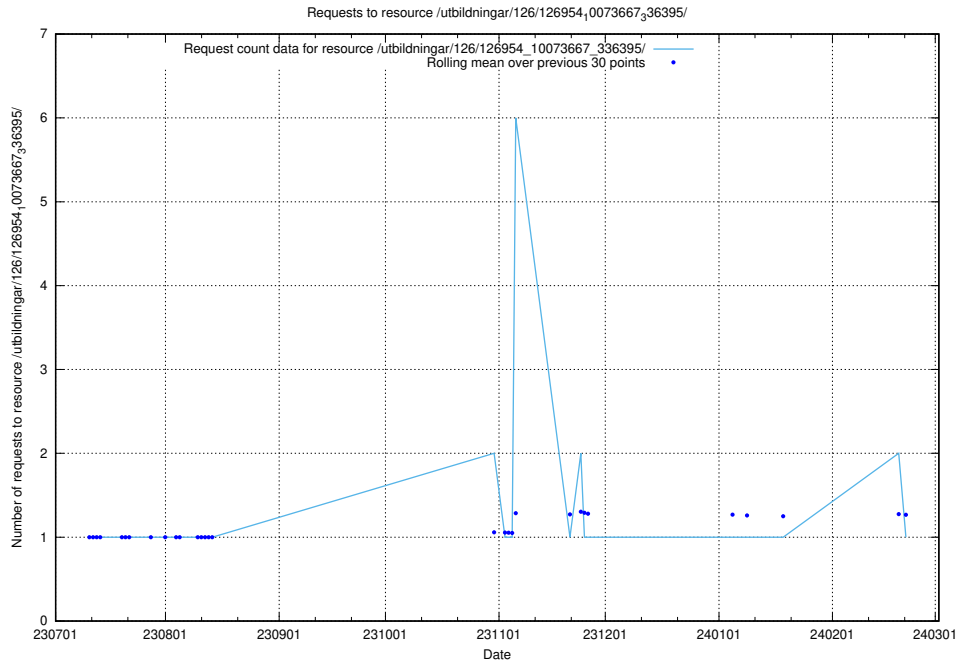

5.5047 Usage of /utbildningar/126/126954_10073667_336395/

Here, we count the number of requests to resource /utbildningar/126/126954_10073667_336395/.