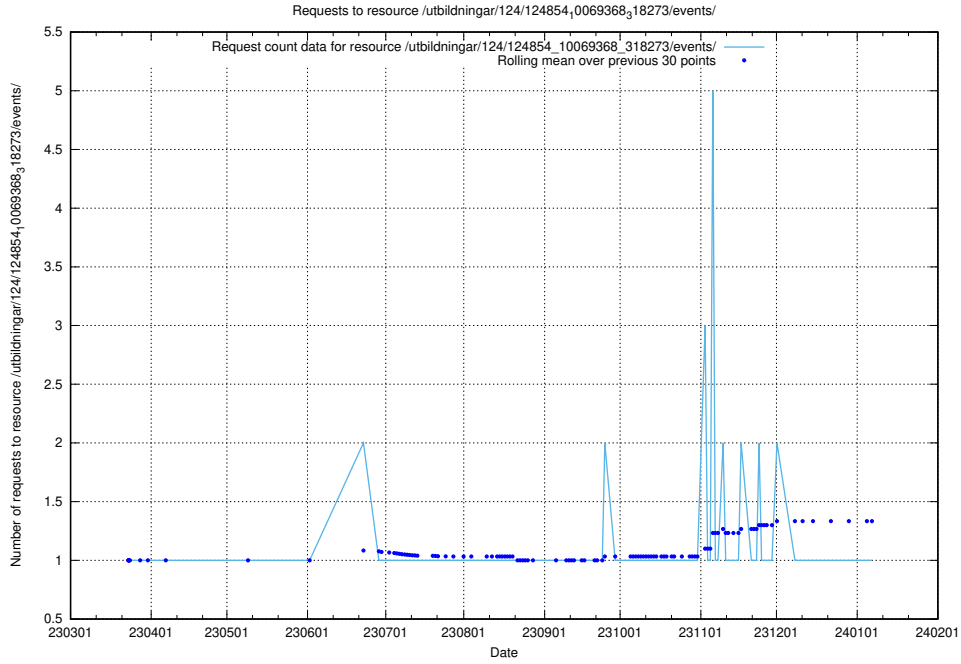

5.1138 Usage of /utbildningar/124/124854_10069368_318273/events/

Here, we count the number of requests to resource /utbildningar/124/124854_10069368_318273/events/