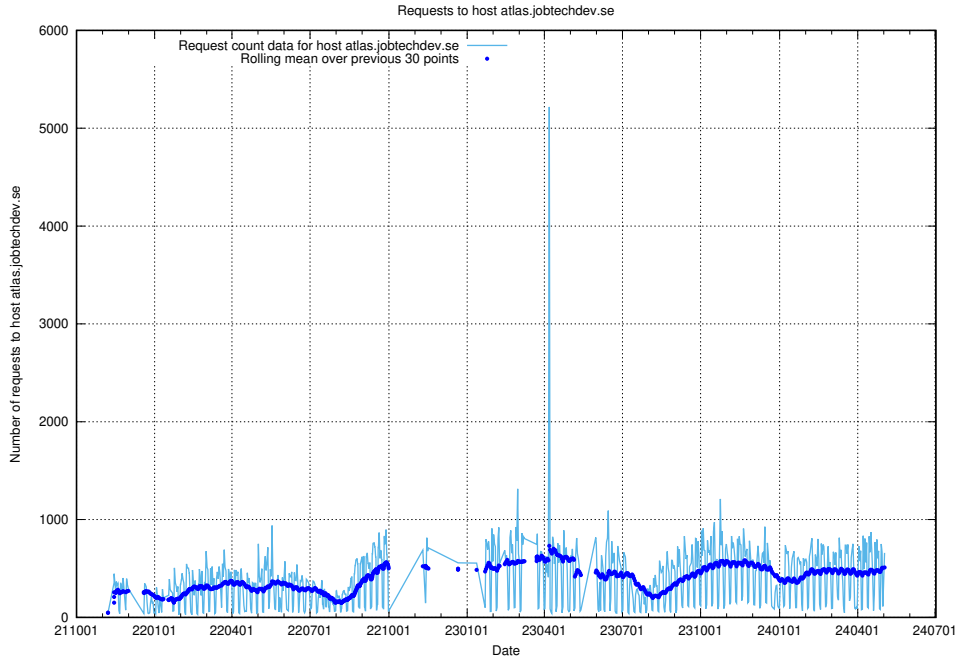

7.24 Usage of atlas.jobtechdev.se

Here, we count the number of requests to host atlas.jobtechdev.se.