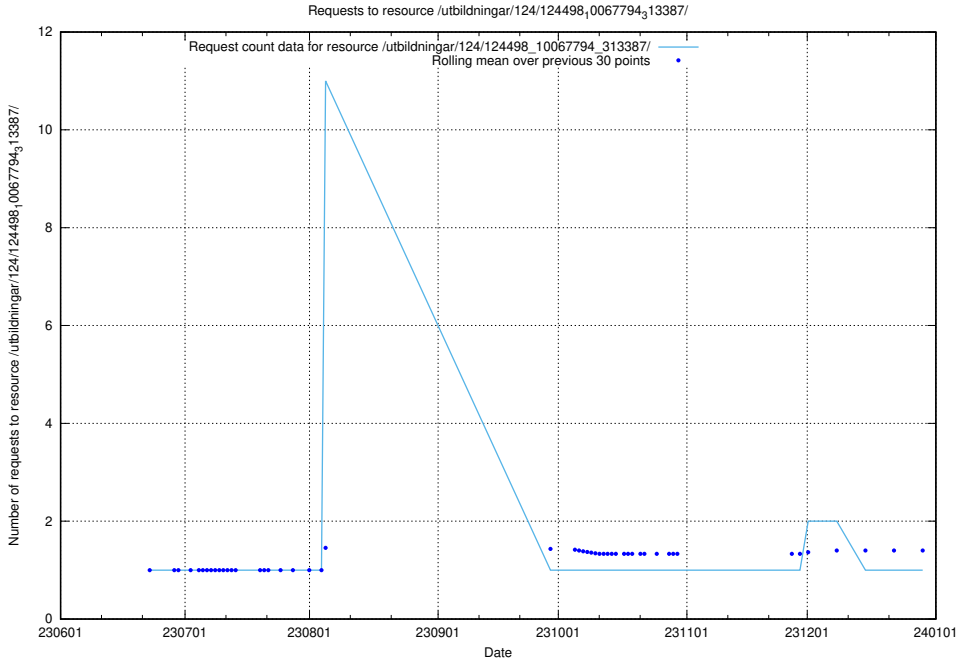

Here, we count the number of requests to resource /utbildningar/124/124498_10067794_313387/events/

5.5728 Usage of /utbildningar/124/124498_10067794_313387/

Here, we count the number of requests to resource /utbildningar/124/124498_10067794_313387/.