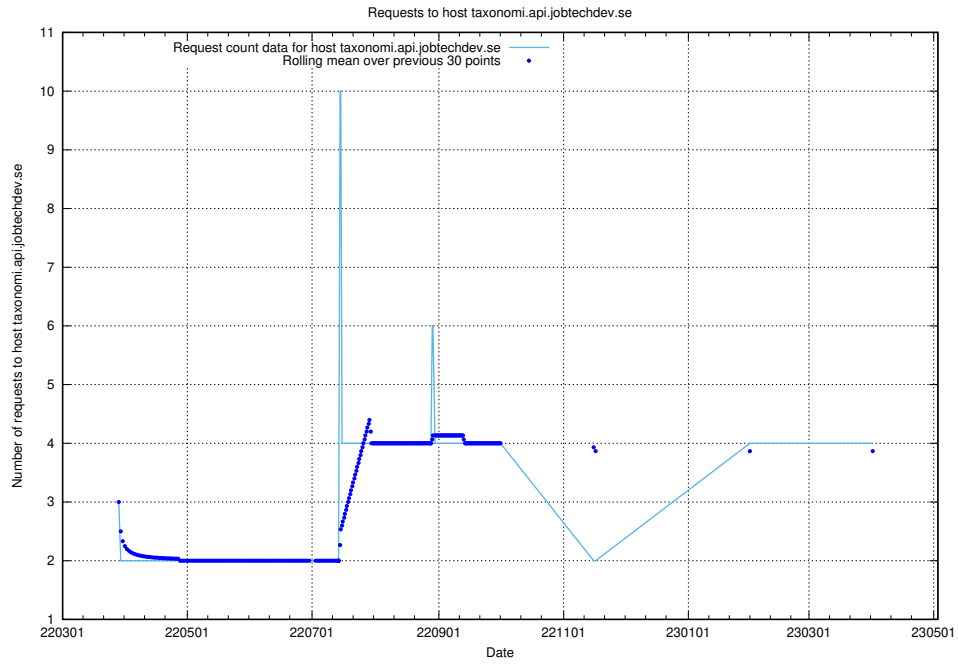

7.150 Usage of taxonomi.api.jobtechdev.se

Here, we count the number of requests to host taxonomi.api.jobtechdev.se.