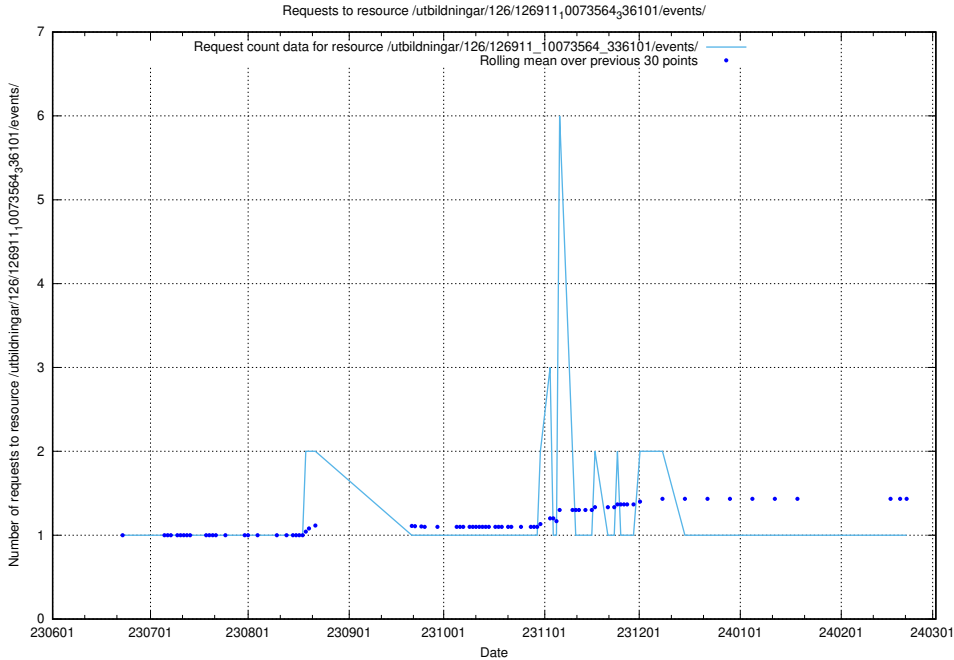

5.5517 Usage of /utbildningar/126/126911_10073564_336101/events/

Here, we count the number of requests to resource /utbildningar/126/126911_10073564_336101/events/