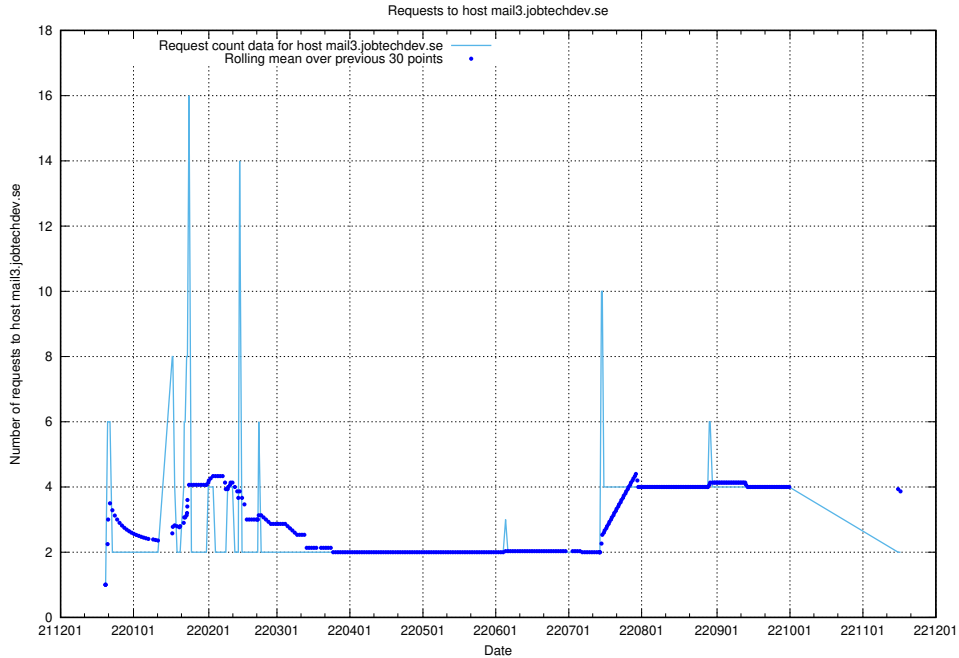

7.370 Usage of mail3.jobtechdev.se

Here, we count the number of requests to host mail3.jobtechdev.se.