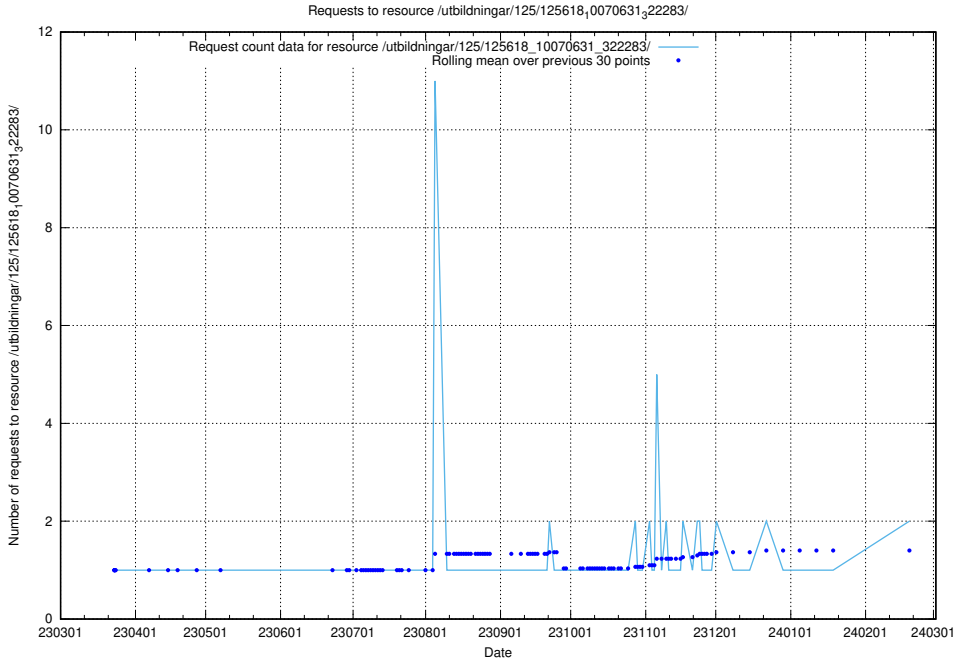

5.440 Usage of /utbildningar/125/125618_10070631_322283/

Here, we count the number of requests to resource /utbildningar/125/125618_10070631_322283/.