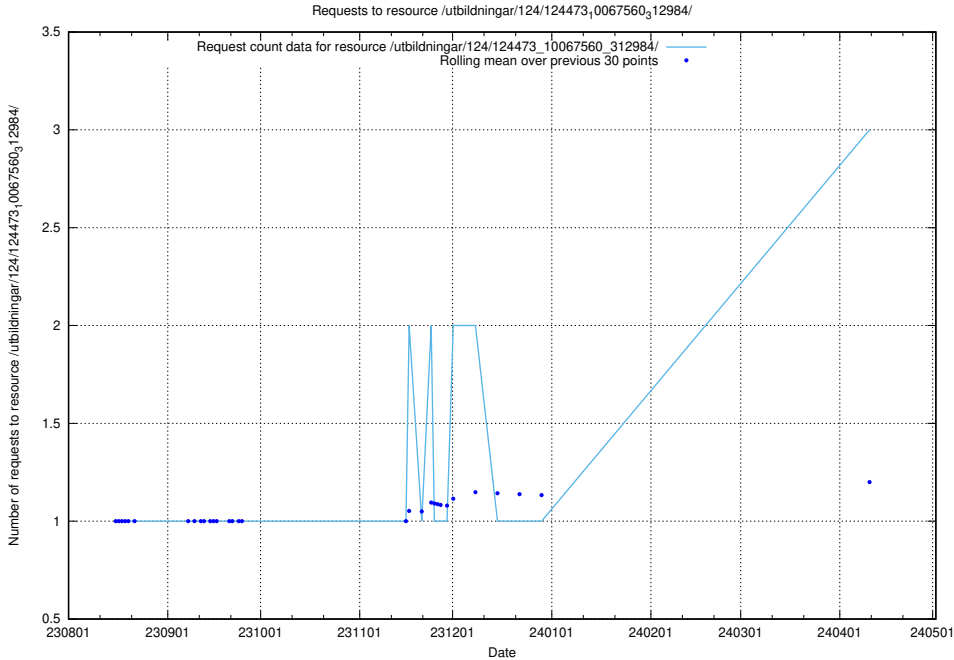

5.341 Usage of /utbildningar/124/124473_10067560_312984/

Here, we count the number of requests to resource /utbildningar/124/124473_10067560_312984/.