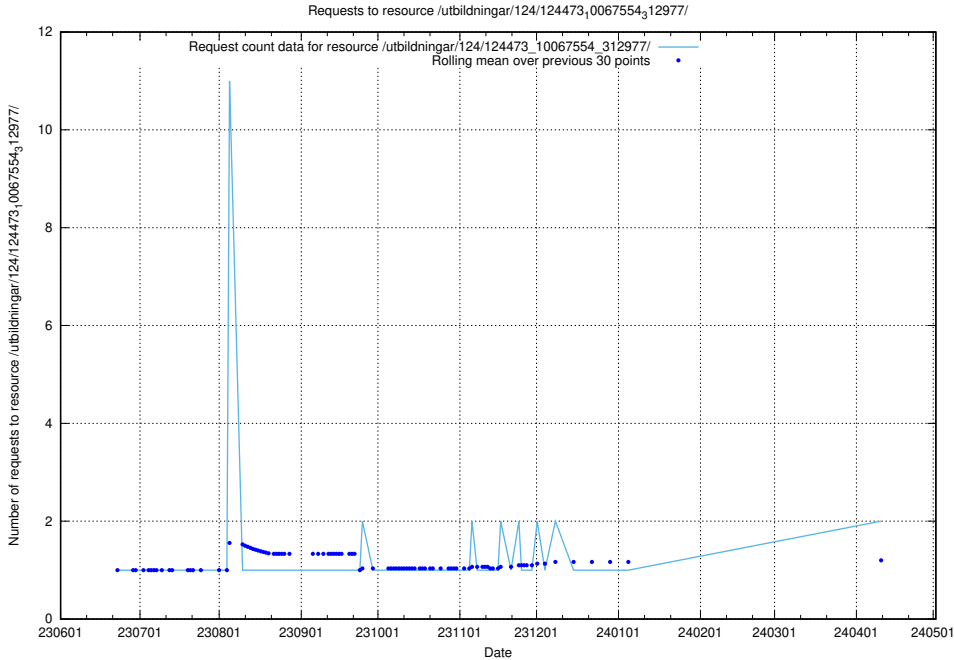

5.817 Usage of /utbildningar/124/124473_10067554_312977/

Here, we count the number of requests to resource /utbildningar/124/124473_10067554_312977/.