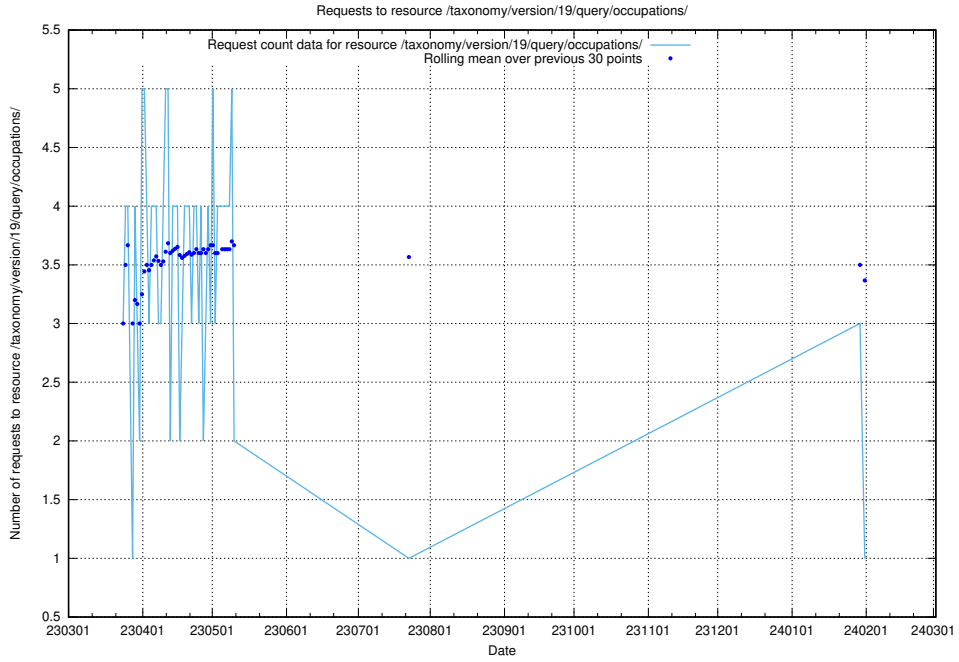

5.6107 Usage of /taxonomy/version/19/query/occupations/

Here, we count the number of requests to resource /taxonomy/version/19/query/occupations/.