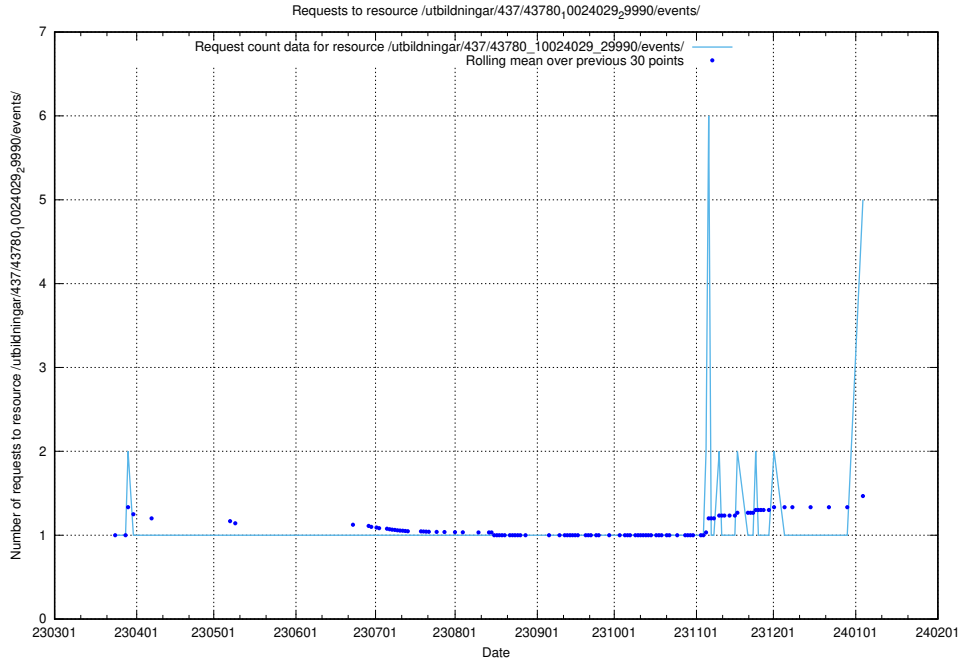

5.147 Usage of /utbildningar/437/43780_10024029_29990/events/

Here, we count the number of requests to resource /utbildningar/437/43780_10024029_29990/events/.