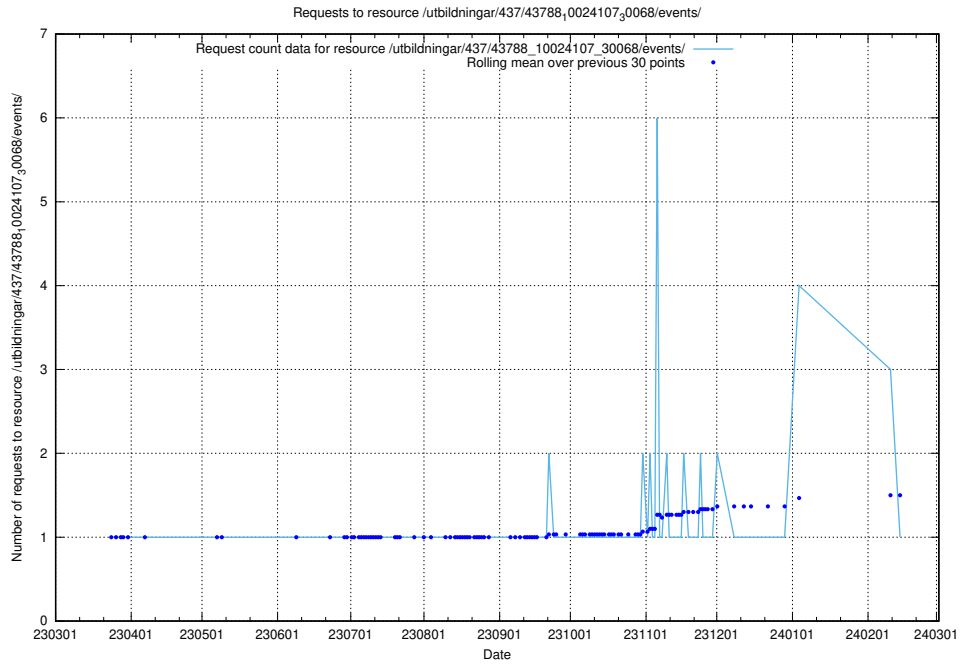

5.6153 Usage of /utbildningar/437/43788_10024107_30068/events/

Here, we count the number of requests to resource /utbildningar/437/43788_10024107_30068/events/.