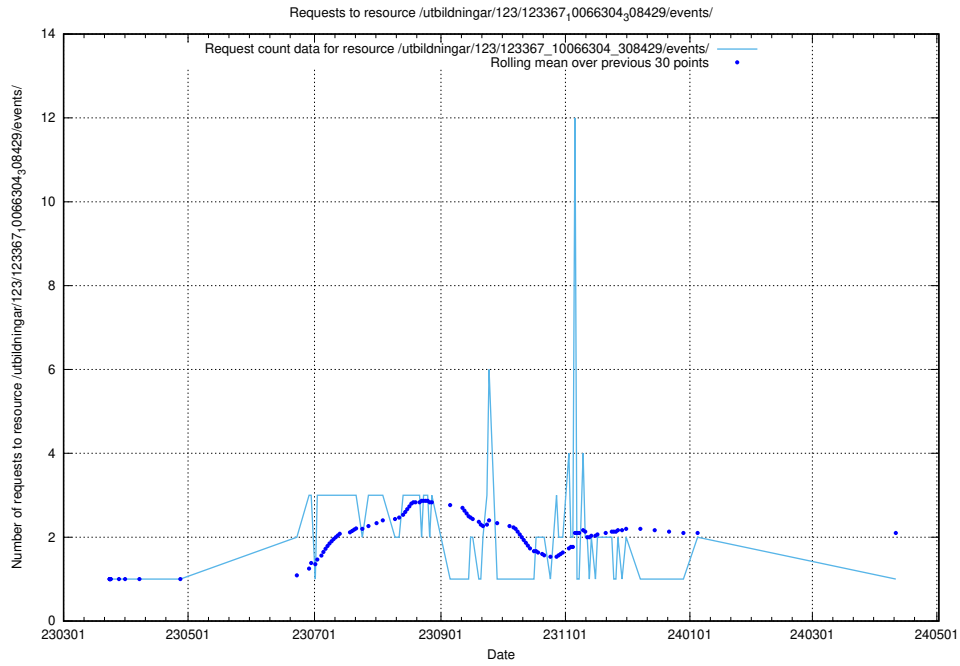

5.4459 Usage of /utbildningar/123/123367_10066304_308429/events/

Here, we count the number of requests to resource /utbildningar/123/123367_10066304_308429/events/