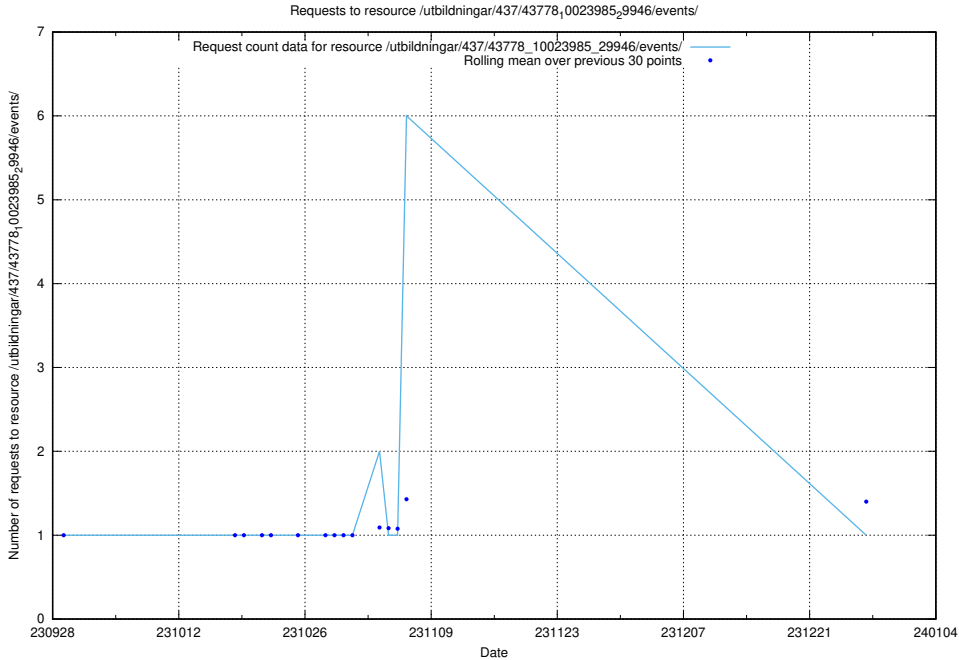

5.4376 Usage of /utbildningar/437/43778_10023985_29946/events/

Here, we count the number of requests to resource /utbildningar/437/43778_10023985_29946/events/.