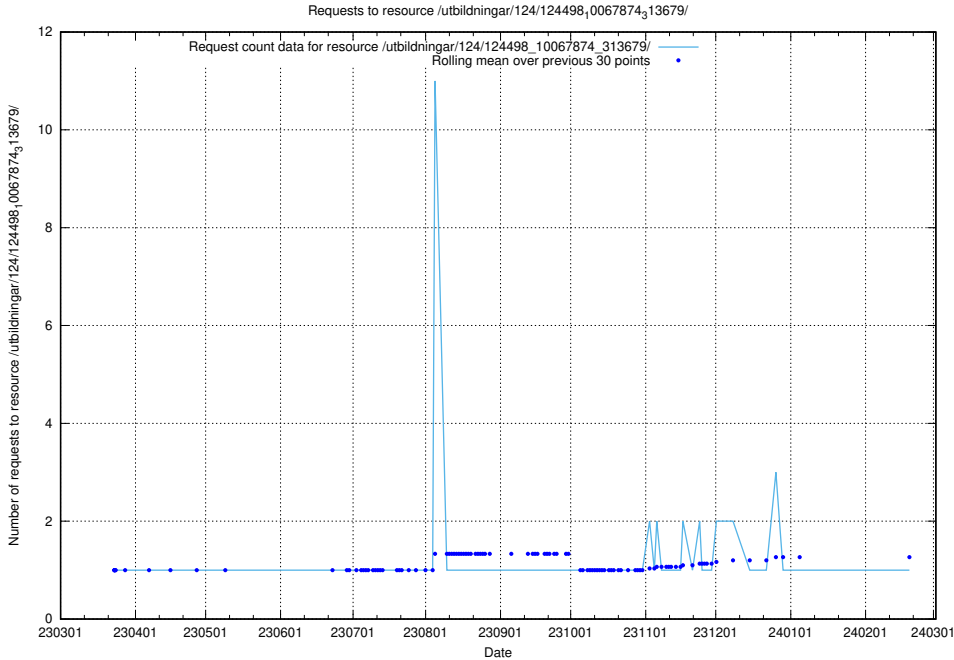

5.2573 Usage of /utbildningar/124/124498_10067874_313679/

Here, we count the number of requests to resource /utbildningar/124/124498_10067874_313679/.