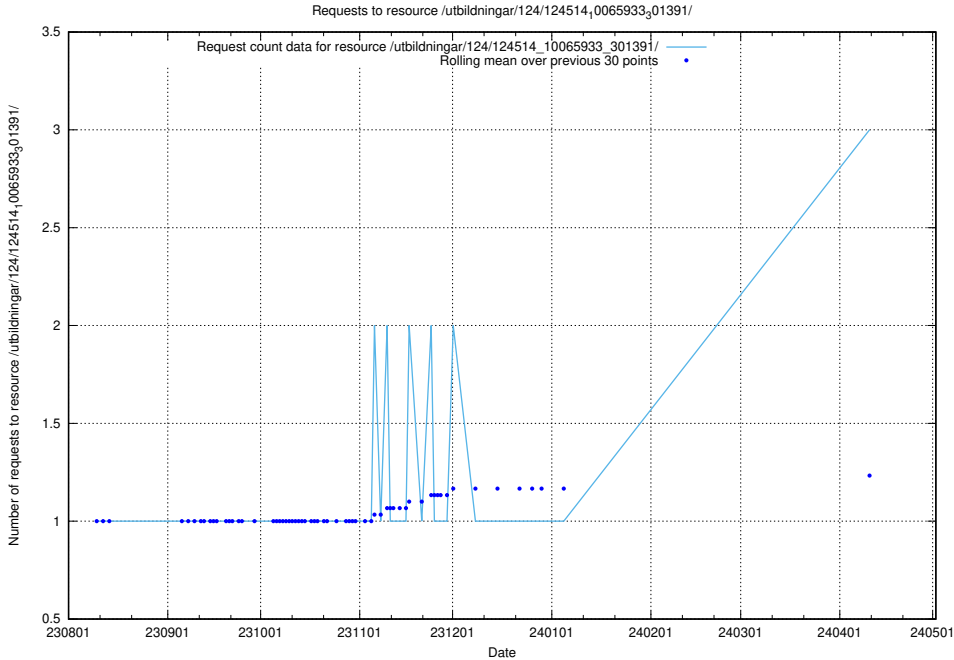

5.343 Usage of /utbildningar/124/124514_10065933_301391/

Here, we count the number of requests to resource /utbildningar/124/124514_10065933_301391/.