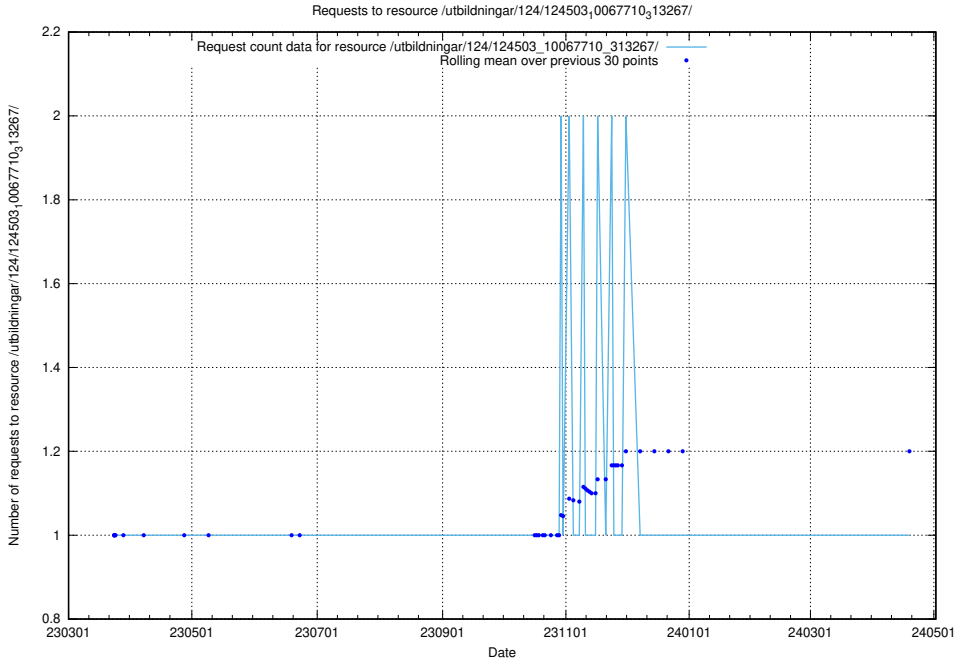

5.2073 Usage of /utbildningar/124/124503_10067710_313267/

Here, we count the number of requests to resource /utbildningar/124/124503_10067710_313267/.