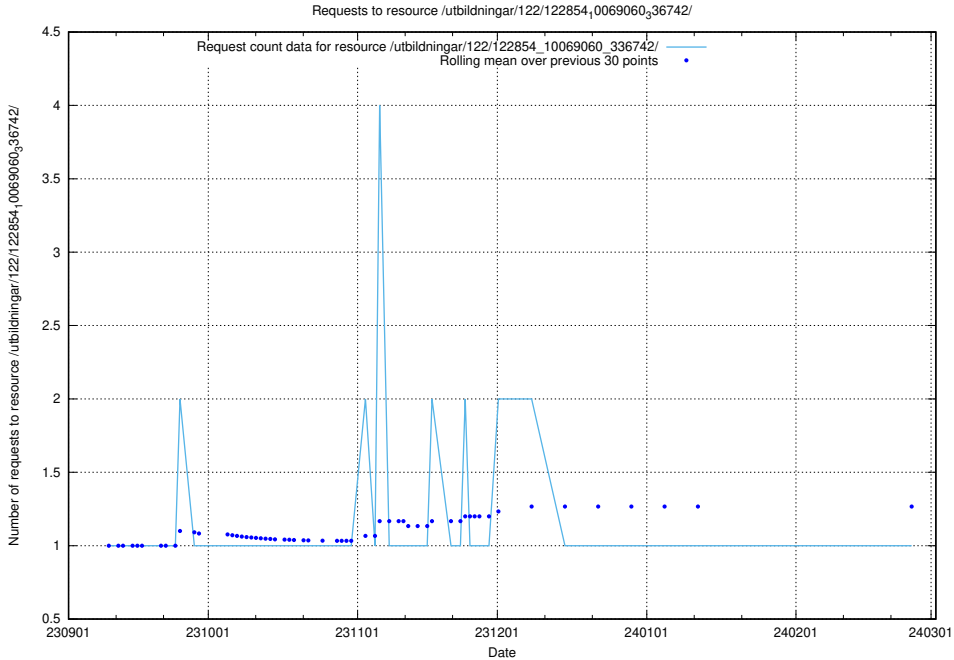

5.4561 Usage of /utbildningar/122/122854_10069060_336742/

Here, we count the number of requests to resource /utbildningar/122/122854_10069060_336742/.