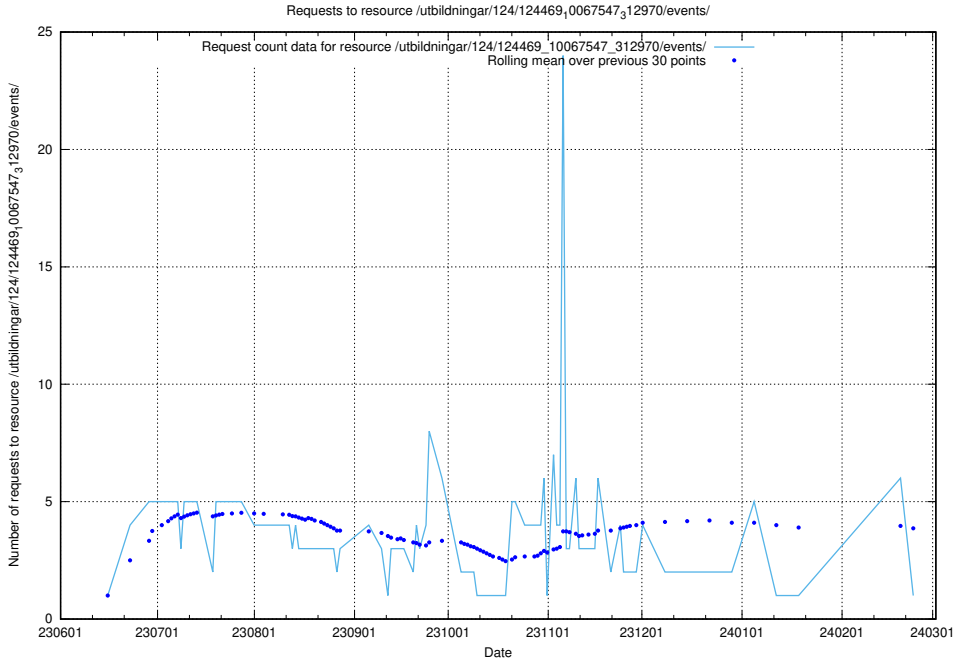

5.5818 Usage of /utbildningar/124/124469_10067547_312970/events/

Here, we count the number of requests to resource /utbildningar/124/124469_10067547_312970/events/