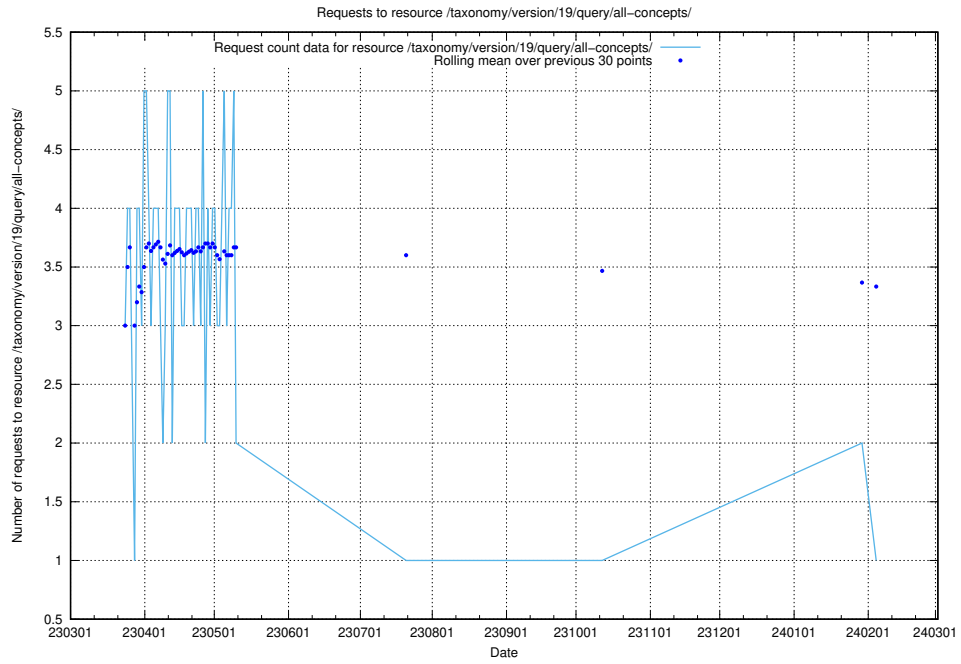

5.6125 Usage of /taxonomy/version/19/query/all-concepts/

Here, we count the number of requests to resource /taxonomy/version/19/query/all-concepts/.