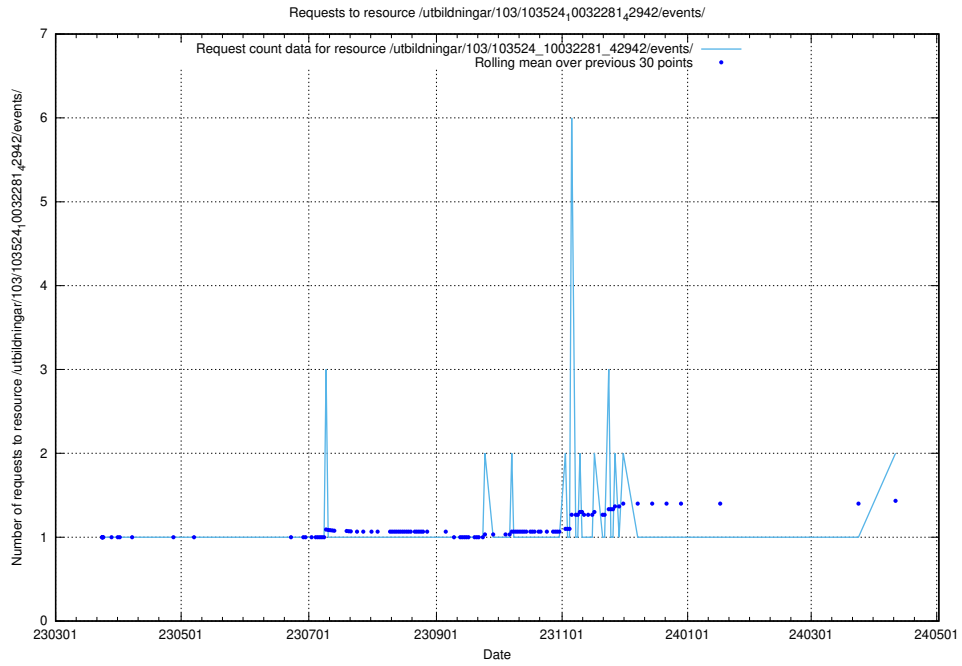

5.775 Usage of /utbildningar/103/103524_10032281_42942/events/

Here, we count the number of requests to resource /utbildningar/103/103524_10032281_42942/events/.