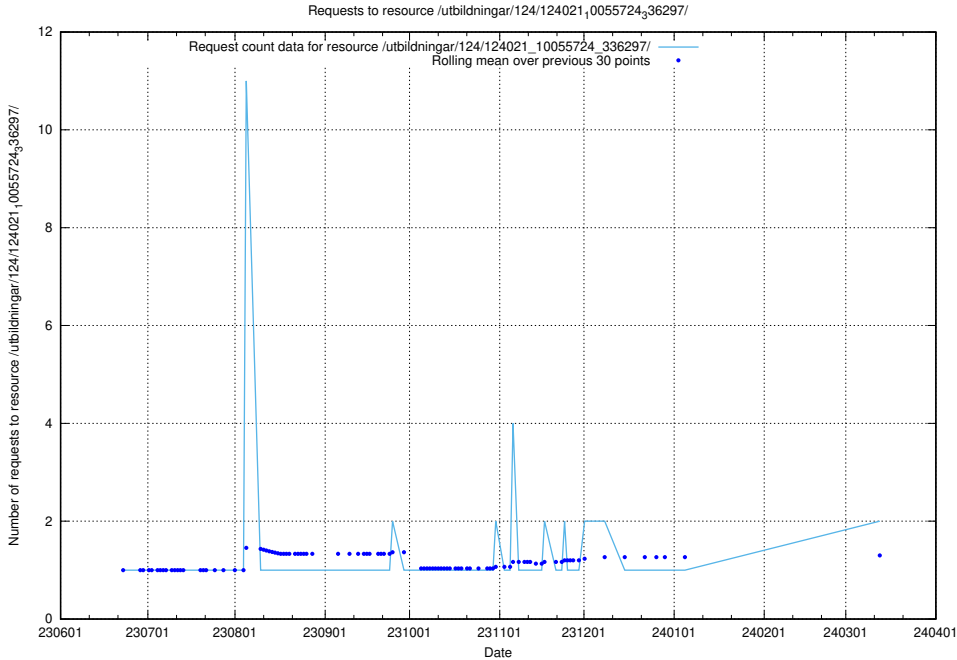

5.825 Usage of /utbildningar/124/124021_10055724_336297/

Here, we count the number of requests to resource /utbildningar/124/124021_10055724_336297/.