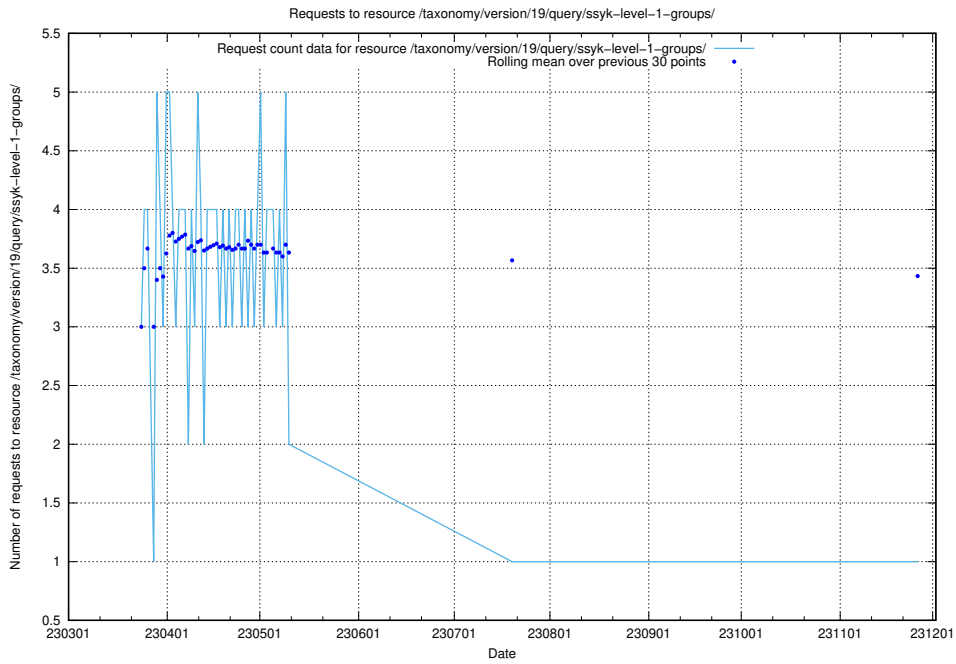

5.6100 Usage of /taxonomy/version/19/query/ssyk-level-1-groups/

Here, we count the number of requests to resource /taxonomy/version/19/query/ssyk-level-1-groups/.