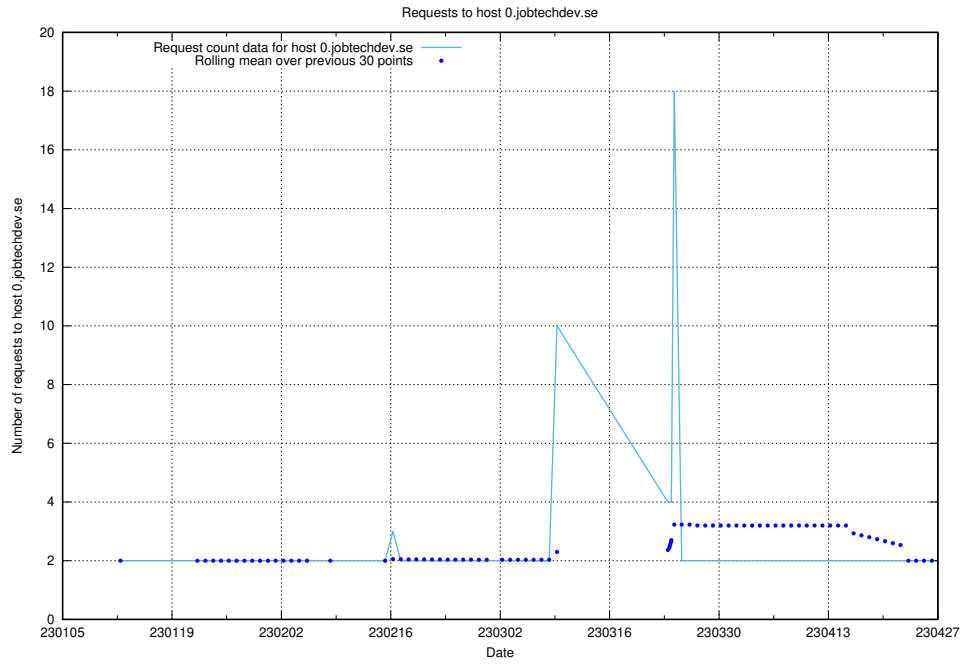

7.298 Usage of 0.jobtechdev.se

Here, we count the number of requests to host 0.jobtechdev.se.