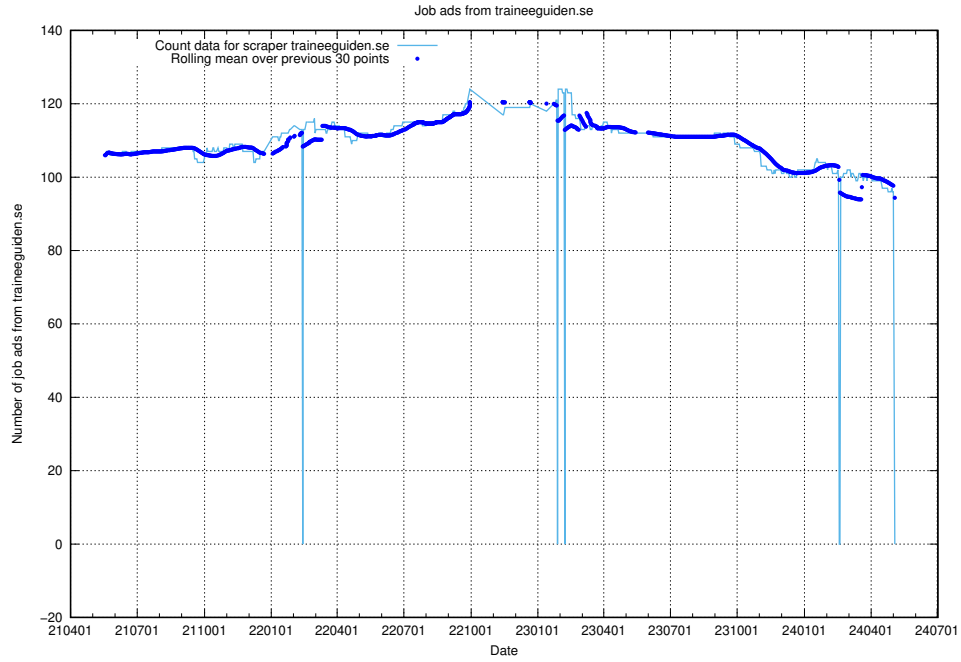

13.18 Number of ads by scraper traineeguiden.se

Here, we count the number of job ads scraped from traineeguiden.se.