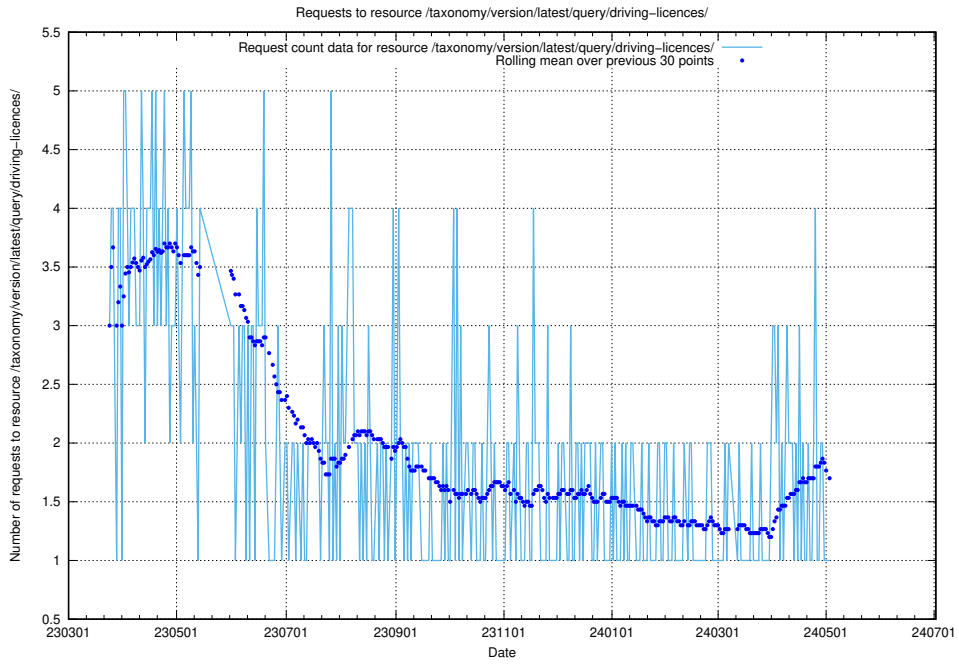

5.6076 Usage of /taxonomy/version/latest/query/driving-licences/

Here, we count the number of requests to resource /taxonomy/version/latest/query/driving-licences/.