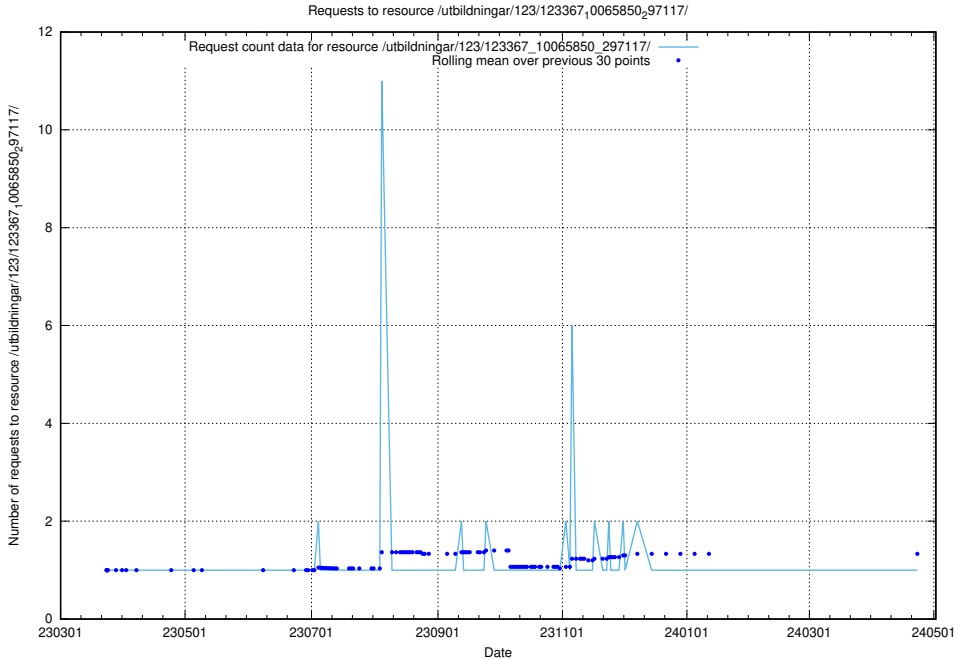

5.4782 Usage of /utbildningar/123/123367_10065850_297117/

Here, we count the number of requests to resource /utbildningar/123/123367_10065850_297117/.