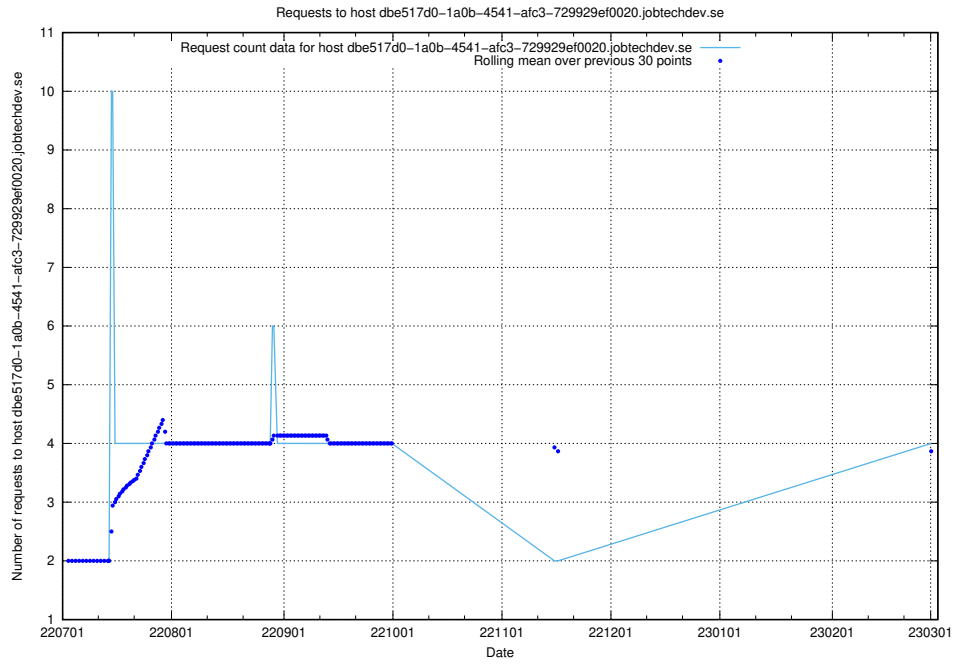

7.137 Usage of dbe517d0-1a0b-4541-afc3-729929ef0020.jobtechdev.se

Here, we count the number of requests to host dbe517d0-1a0b-4541-afc3-729929ef0020.jobtechdev.se.