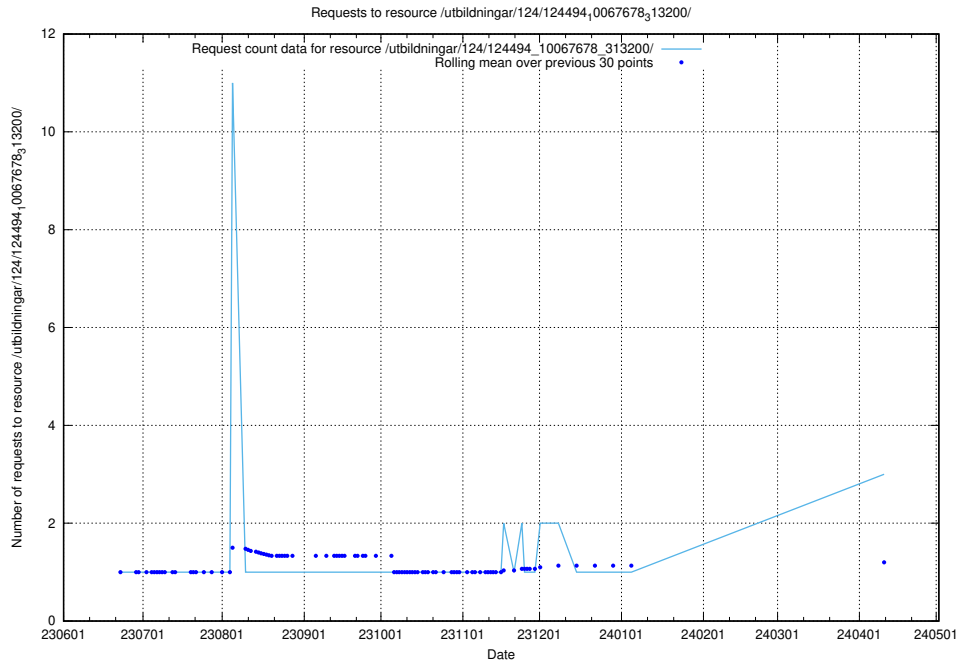

5.376 Usage of /utbildningar/124/124494_10067678_313200/

Here, we count the number of requests to resource /utbildningar/124/124494_10067678_313200/.