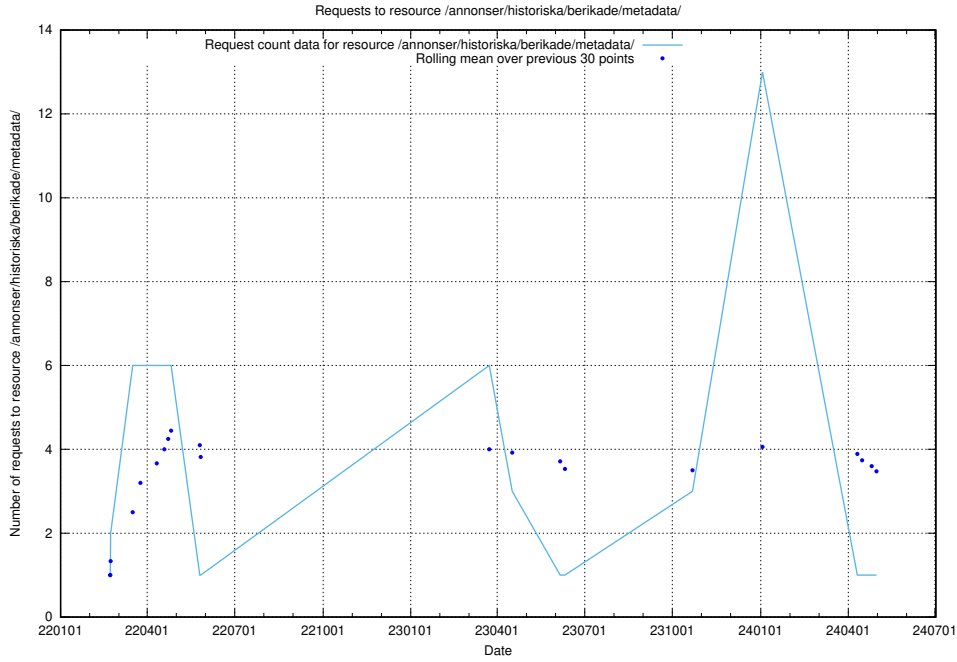

5.1182 Usage of /annonser/historiska/berikade/metadata/

Here, we count the number of requests to resource /annonser/historiska/berikade/metadata/.