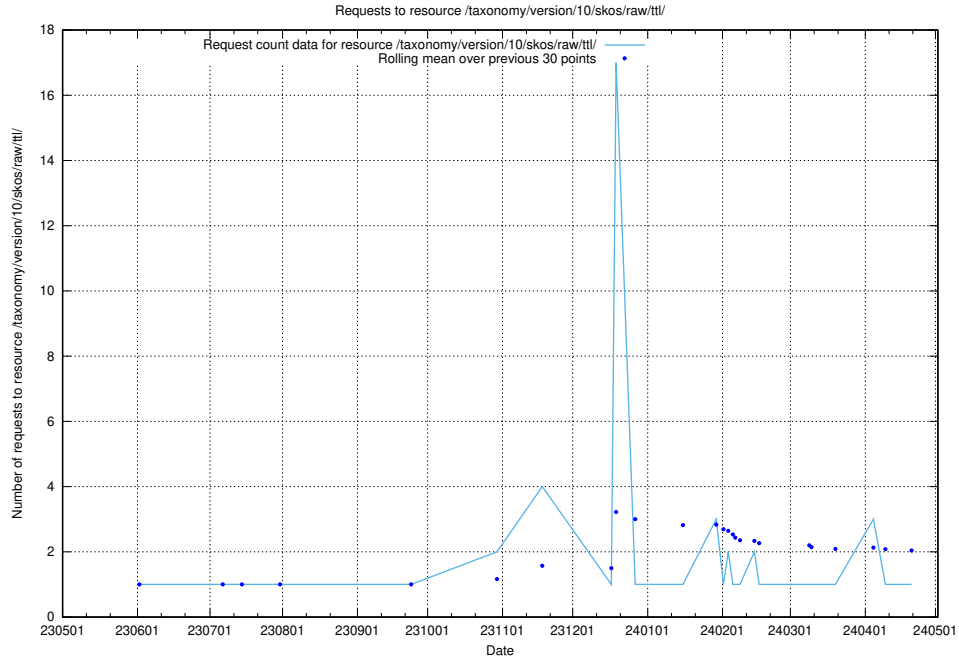

5.5866 Usage of /taxonomy/version/10/skos/raw/ttl/

Here, we count the number of requests to resource /taxonomy/version/10/skos/raw/ttl/.