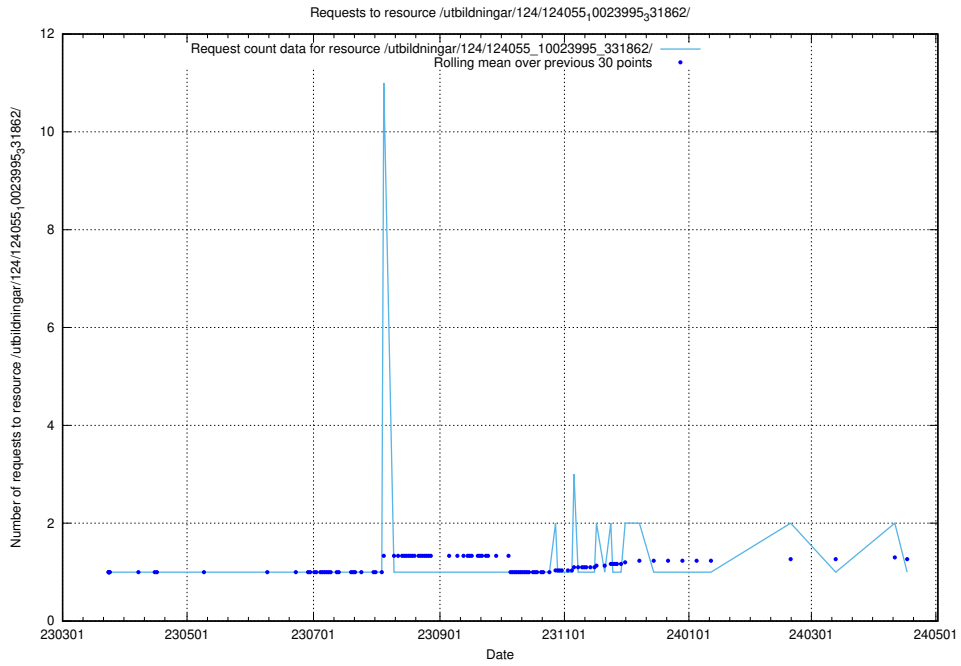

5.4225 Usage of /utbildningar/124/124055_10023995_331862/

Here, we count the number of requests to resource /utbildningar/124/124055_10023995_331862/.