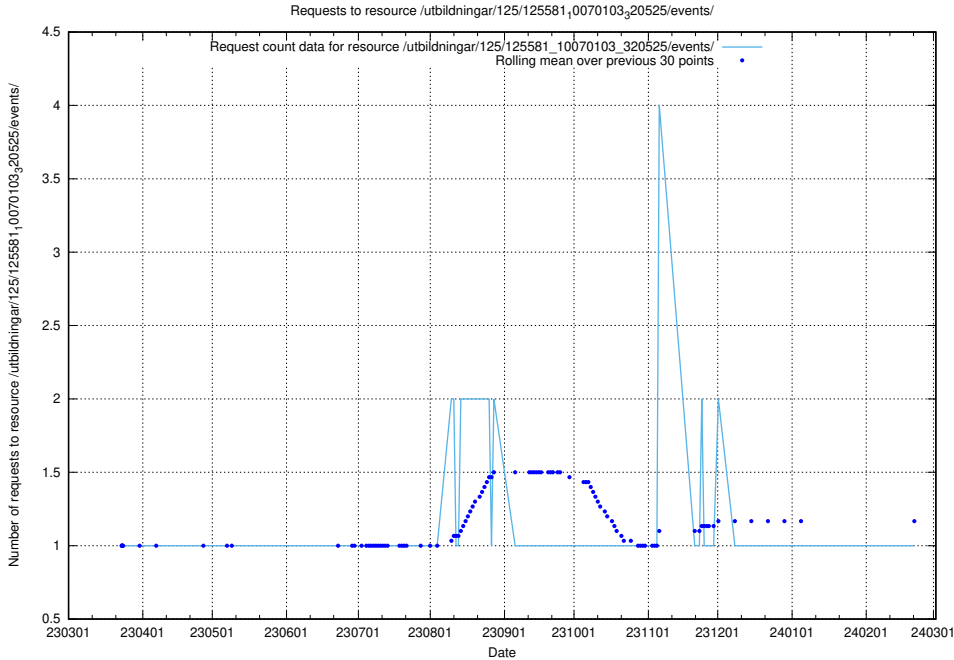

5.1030 Usage of /utbildningar/125/125581_10070103_320525/events/

Here, we count the number of requests to resource /utbildningar/125/125581_10070103_320525/events/