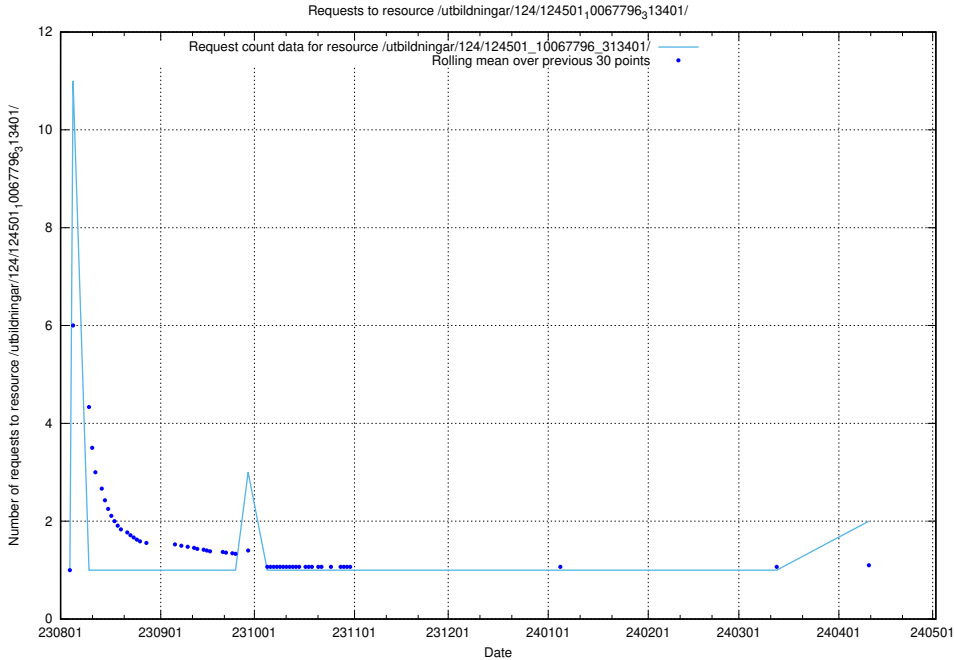

5.736 Usage of /utbildningar/124/124501_10067796_313401/

Here, we count the number of requests to resource /utbildningar/124/124501_10067796_313401/.