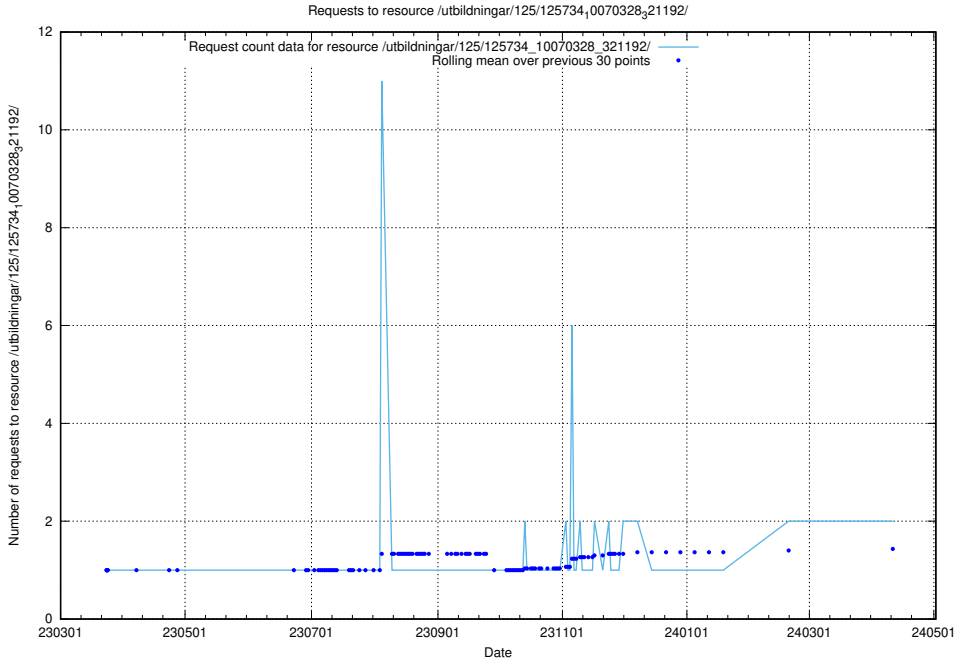

5.433 Usage of /utbildningar/125/125734_10070328_321192/

Here, we count the number of requests to resource /utbildningar/125/125734_10070328_321192/.