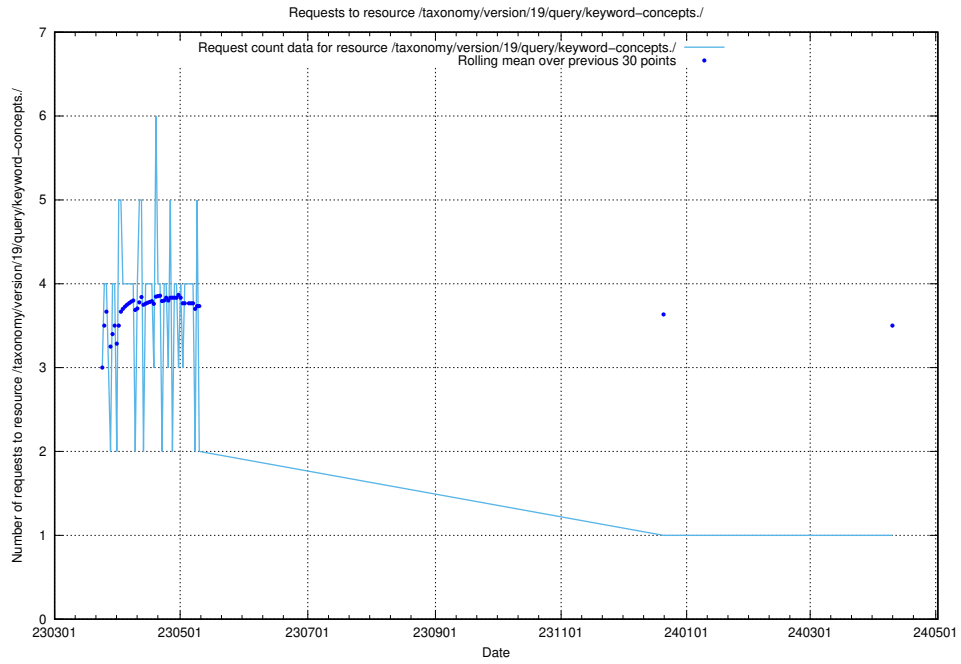

5.6115 Usage of /taxonomy/version/19/query/keyword-concepts-with-relations/

Here, we count the number of requests to resource /taxonomy/version/19/query/keyword-concepts-with-relations/.

5.6116 Usage of /taxonomy/version/19/query/eu-regions/