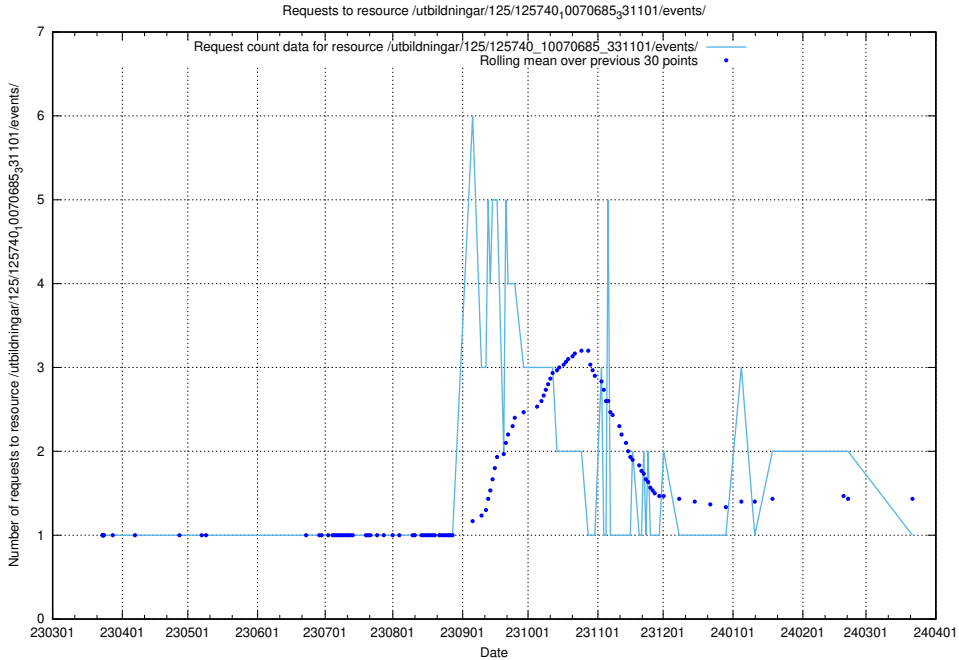

5.919 Usage of /utbildningar/125/125740_10070685_331101/events/

Here, we count the number of requests to resource /utbildningar/125/125740_10070685_331101/events/