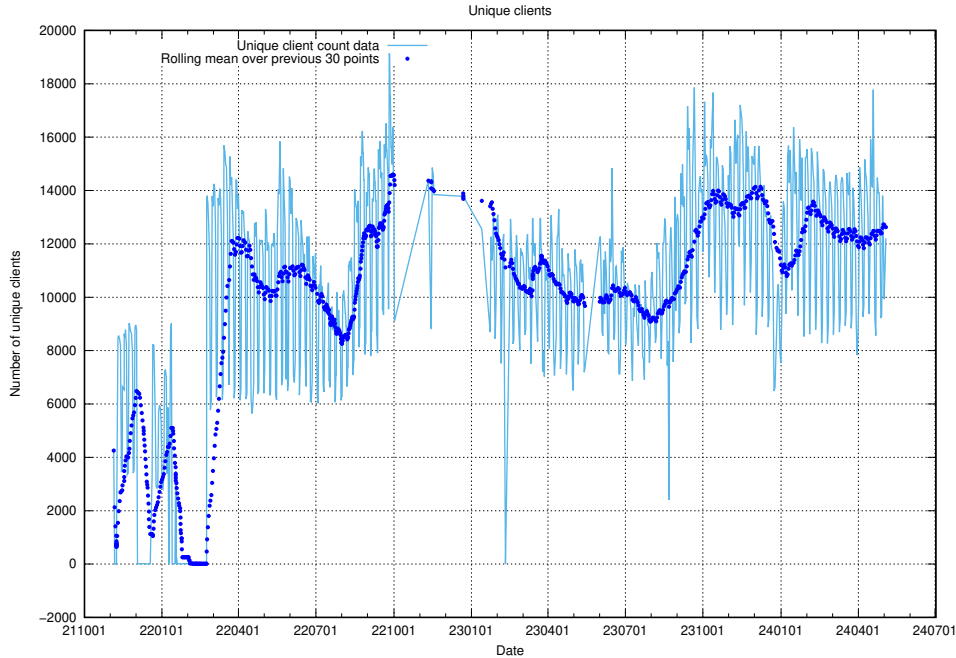

8.2 Number of unique clients

Here we extract the number of unique clients that have used our APIs.