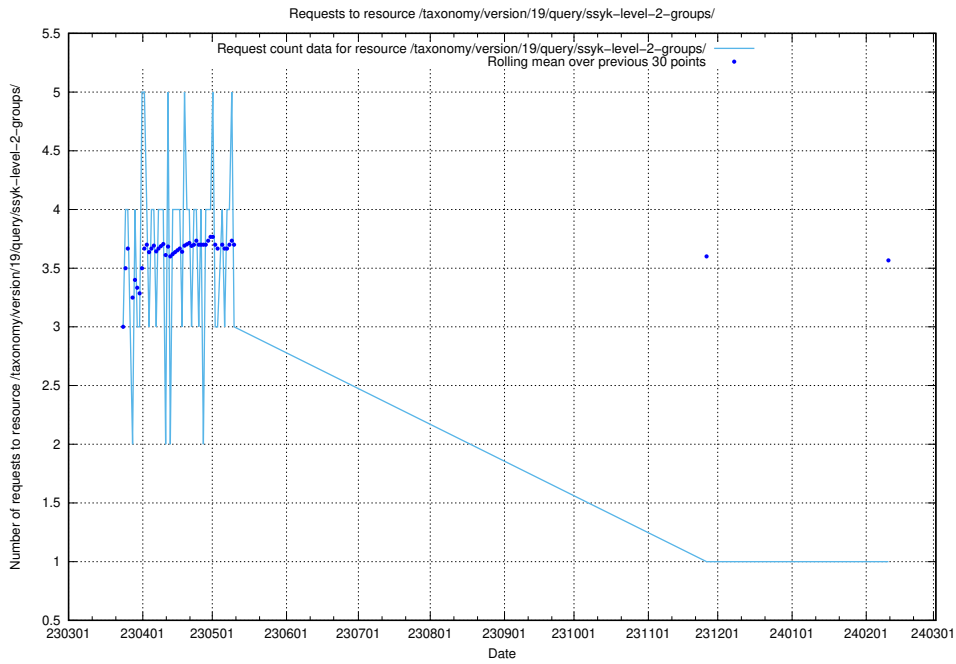

5.6099 Usage of /taxonomy/version/19/query/ssyk-level-2-groups/

Here, we count the number of requests to resource /taxonomy/version/19/query/ssyk-level-2-groups/.