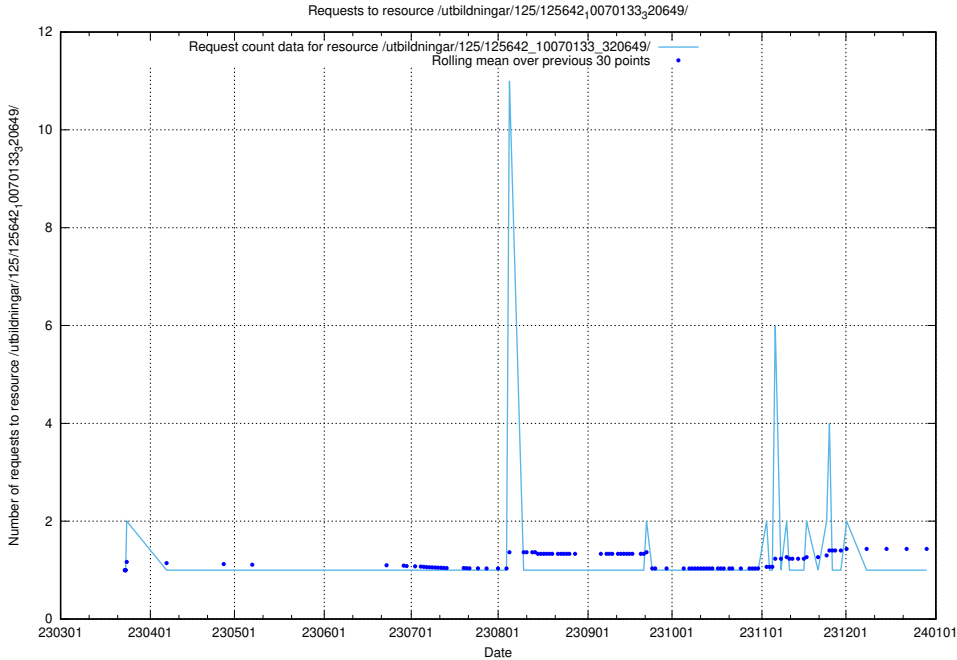

5.984 Usage of /utbildningar/125/125642_10070133_320649/

Here, we count the number of requests to resource /utbildningar/125/125642_10070133_320649/.