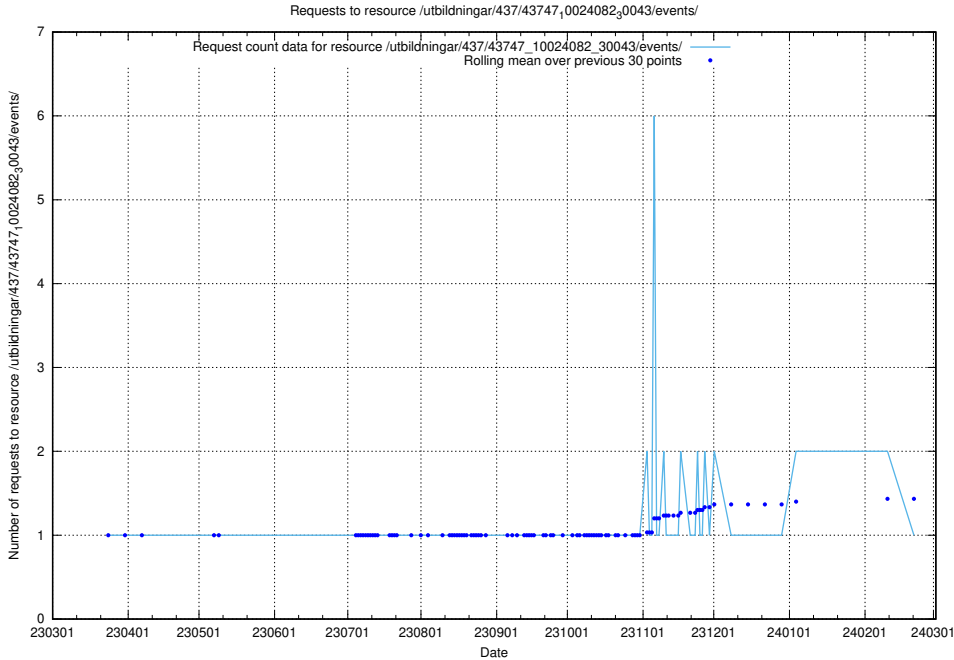

5.6170 Usage of /utbildningar/437/43747_10024082_30043/events/

Here, we count the number of requests to resource /utbildningar/437/43747_10024082_30043/events/.