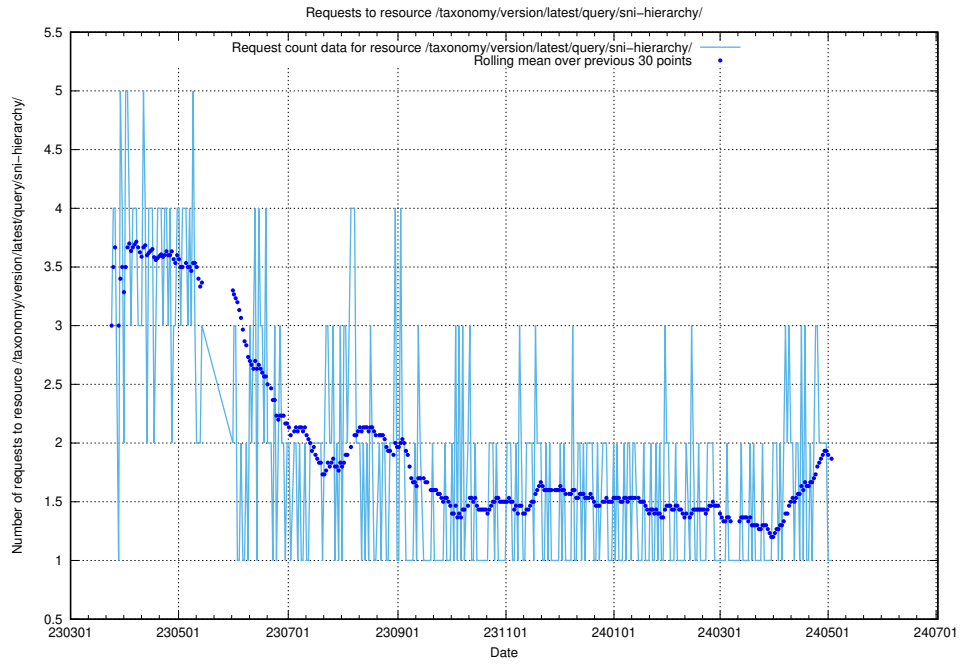

5.6058 Usage of /taxonomy/version/latest/query/skills/

Here, we count the number of requests to resource /taxonomy/version/latest/query/skills/.

5.6059 Usage of /taxonomy/version/latest/query/skills-with-related-skill-headlines-and-ssyk-level-4-groups/