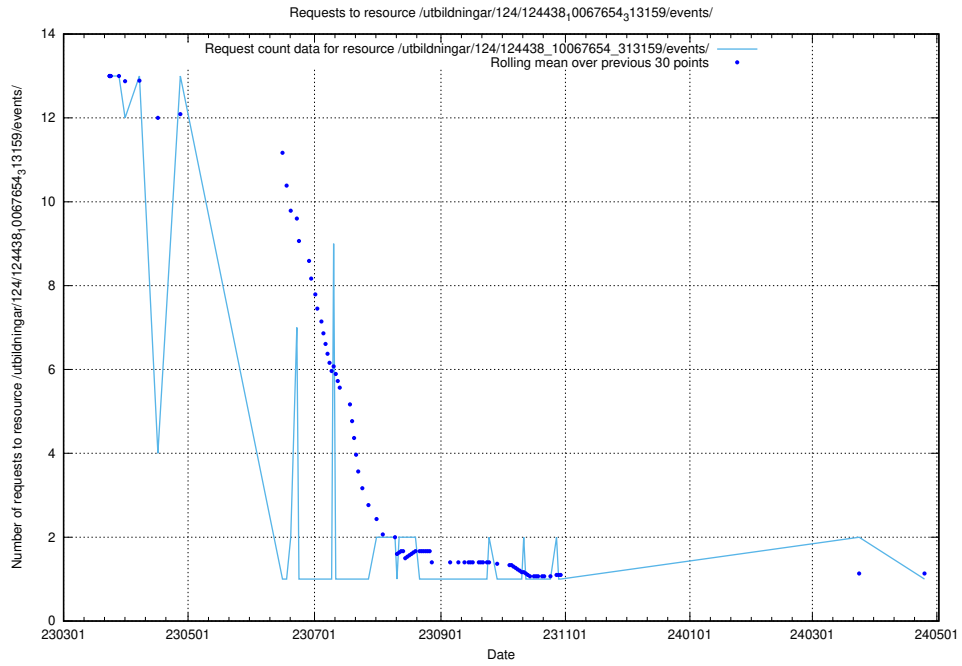

5.6219 Usage of /utbildningar/124/124438_10067654_313159/events/

Here, we count the number of requests to resource /utbildningar/124/124438_10067654_313159/events/