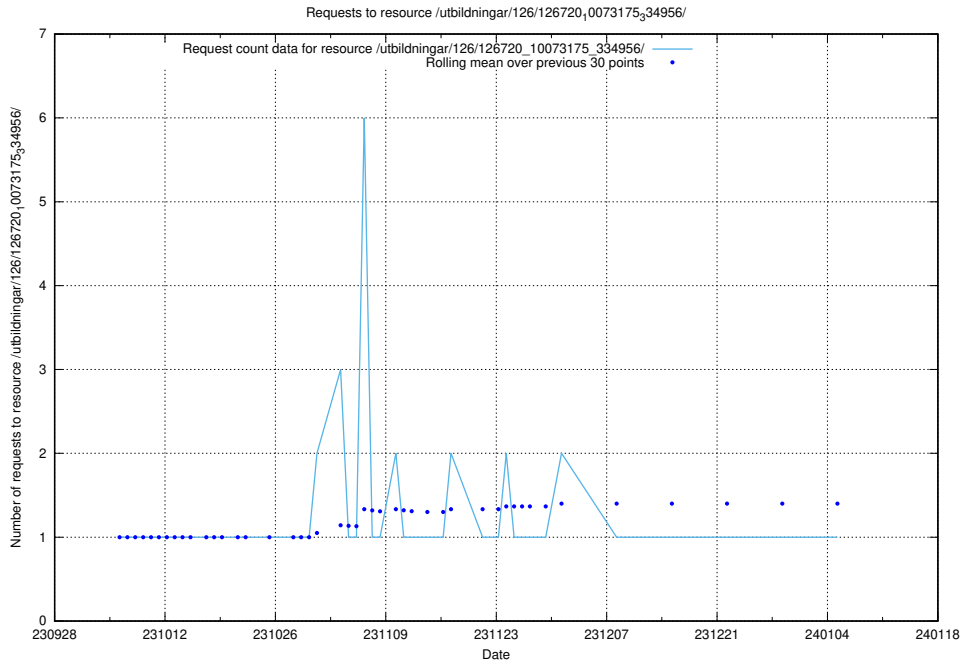

5.4328 Usage of /utbildningar/126/126720_10073175_334956/

Here, we count the number of requests to resource /utbildningar/126/126720_10073175_334956/.