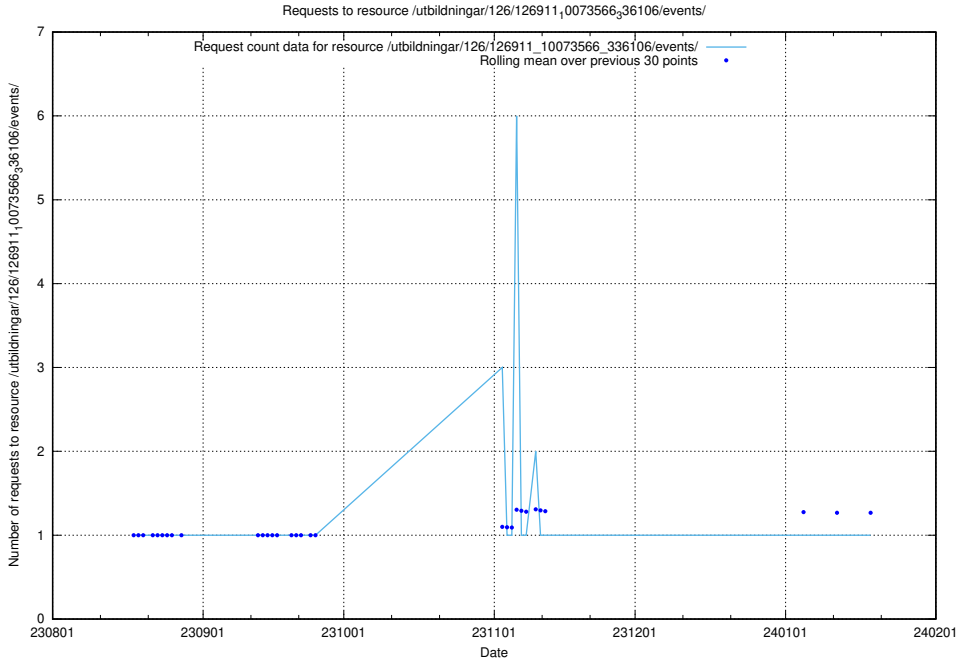

5.4701 Usage of /utbildningar/126/126911_10073566_336106/events/

Here, we count the number of requests to resource /utbildningar/126/126911_10073566_336106/events/