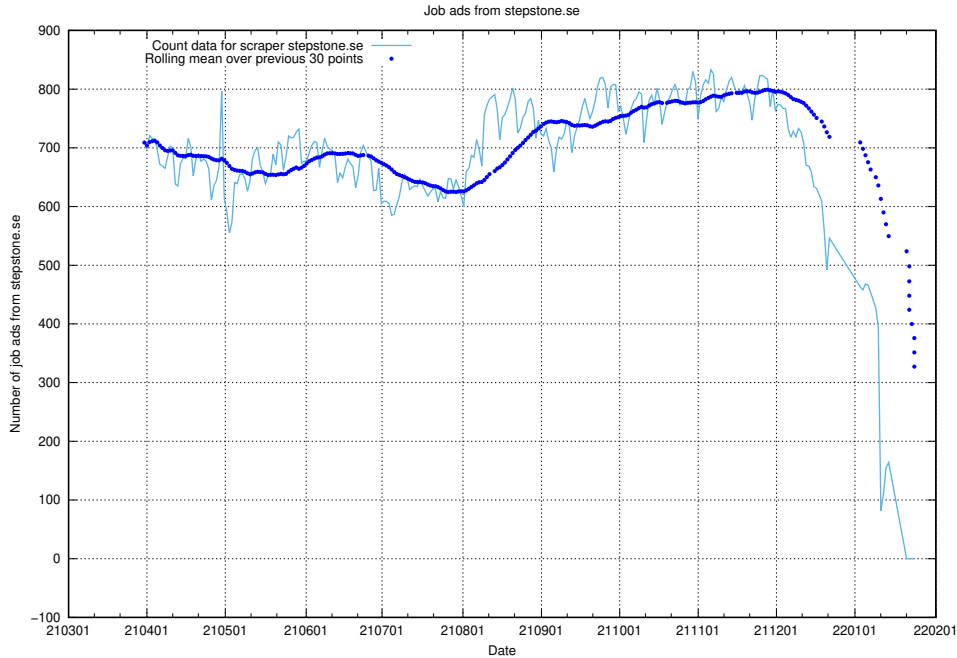

13.6 Number of ads by scraper studentjob.se

Here, we count the number of job ads scraped from studentjob.se.

13.7 Number of ads by scraper stepstone.se

Here, we count the number of job ads scraped from stepstone.se.