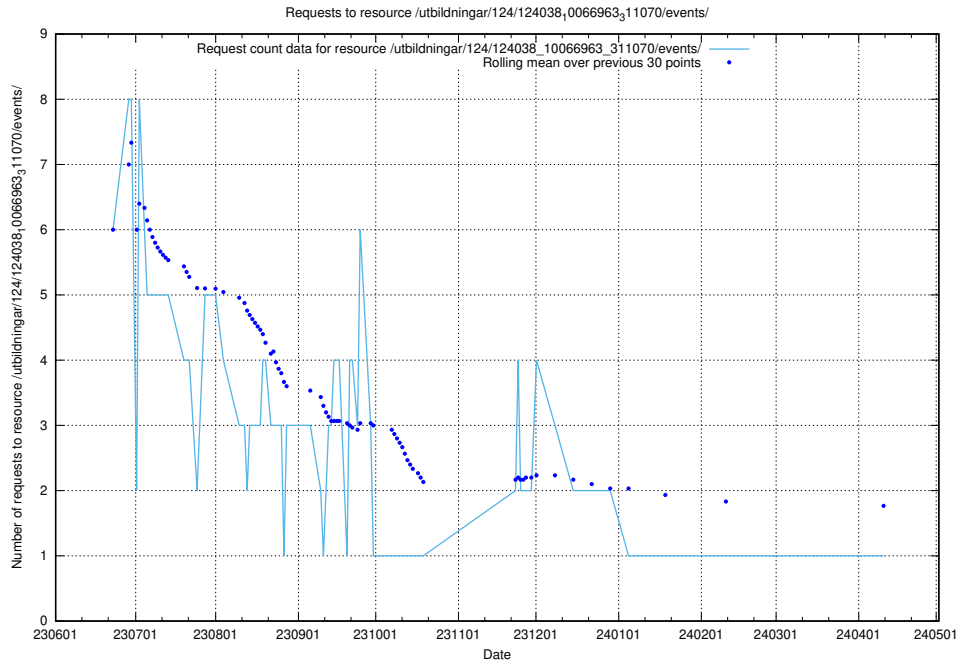

5.5496 Usage of /utbildningar/124/124038_10066963_311070/events/

Here, we count the number of requests to resource /utbildningar/124/124038_10066963_311070/events/

5.5497 Usage of /utbildningar/124/124037_10066963_311070/events/