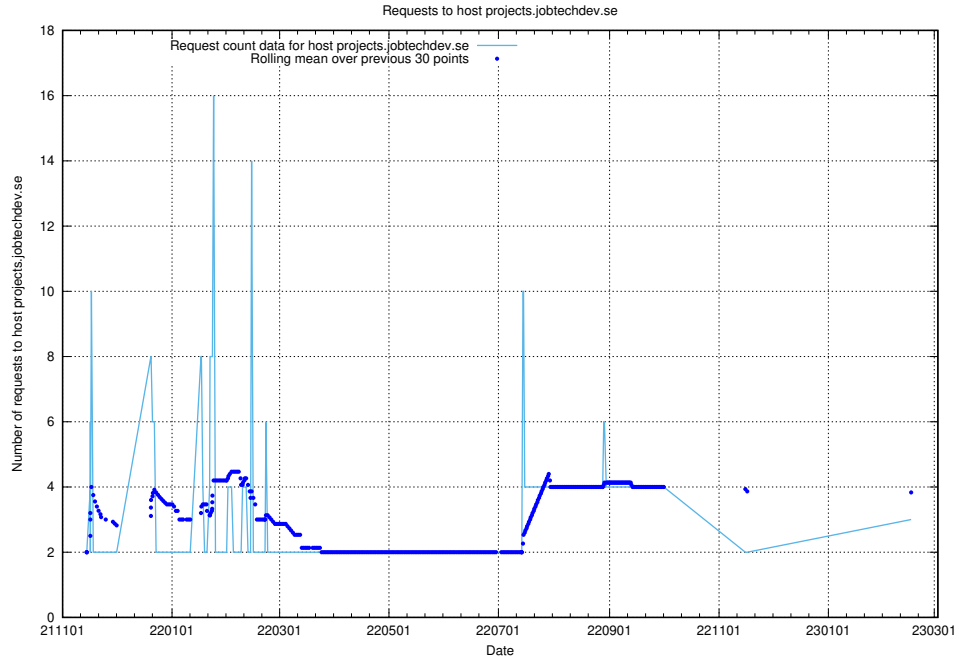

7.233 Usage of projects.jobtechdev.se

Here, we count the number of requests to host projects.jobtechdev.se.