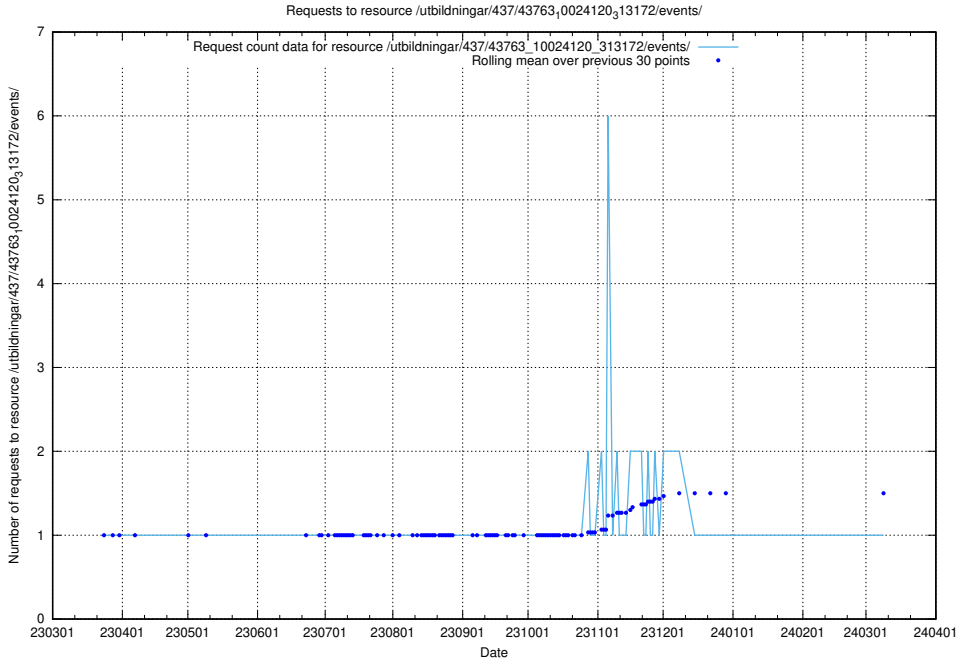

5.6160 Usage of /utbildningar/437/43763_10024120_313172/events/

Here, we count the number of requests to resource /utbildningar/437/43763_10024120_313172/events/.