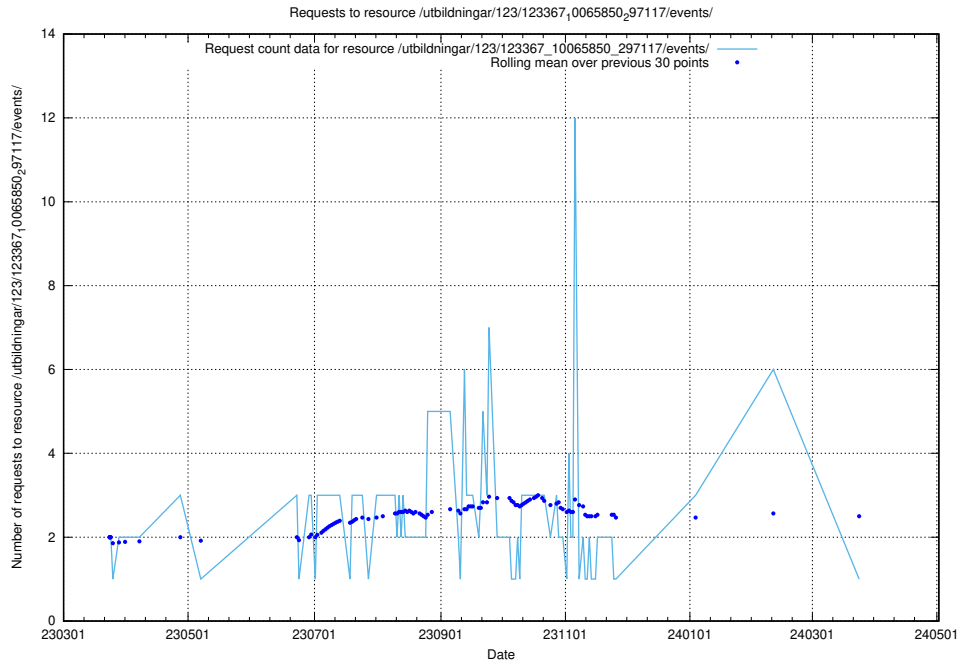

Here, we count the number of requests to resource /taxonomy/Tid_i_yrke/.

5.6283 Usage of /utbildningar/123/123367_10065850_297117/events/

Here, we count the number of requests to resource /utbildningar/123/123367_10065850_297117/events/