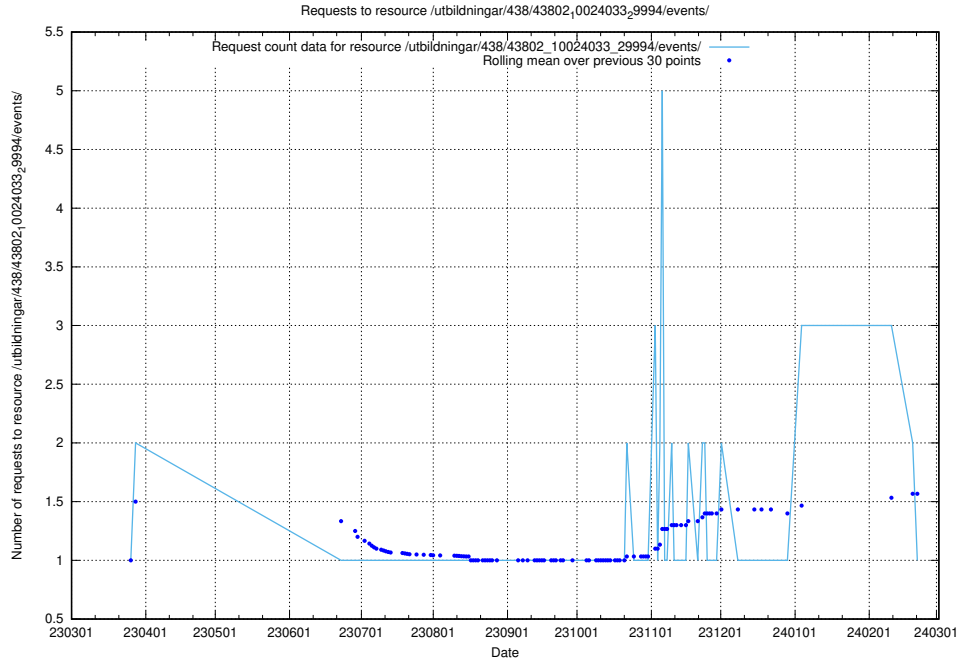

5.6017 Usage of /utbildningar/438/43802_10024033_29994/events/

Here, we count the number of requests to resource /utbildningar/438/43802_10024033_29994/events/.