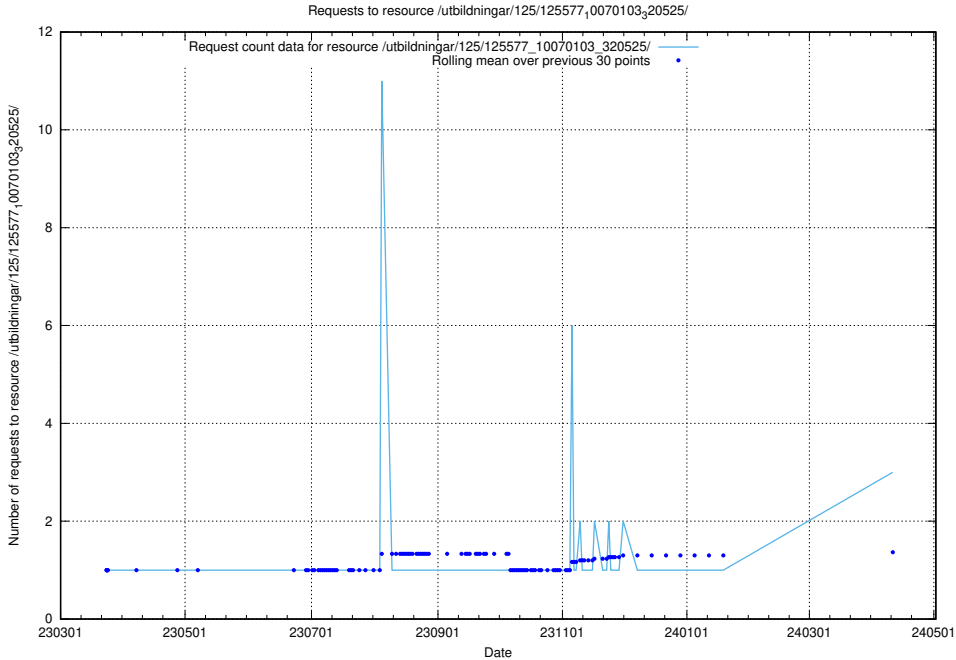

5.246 Usage of /utbildningar/125/125577_10070103_320525/

Here, we count the number of requests to resource /utbildningar/125/125577_10070103_320525/.