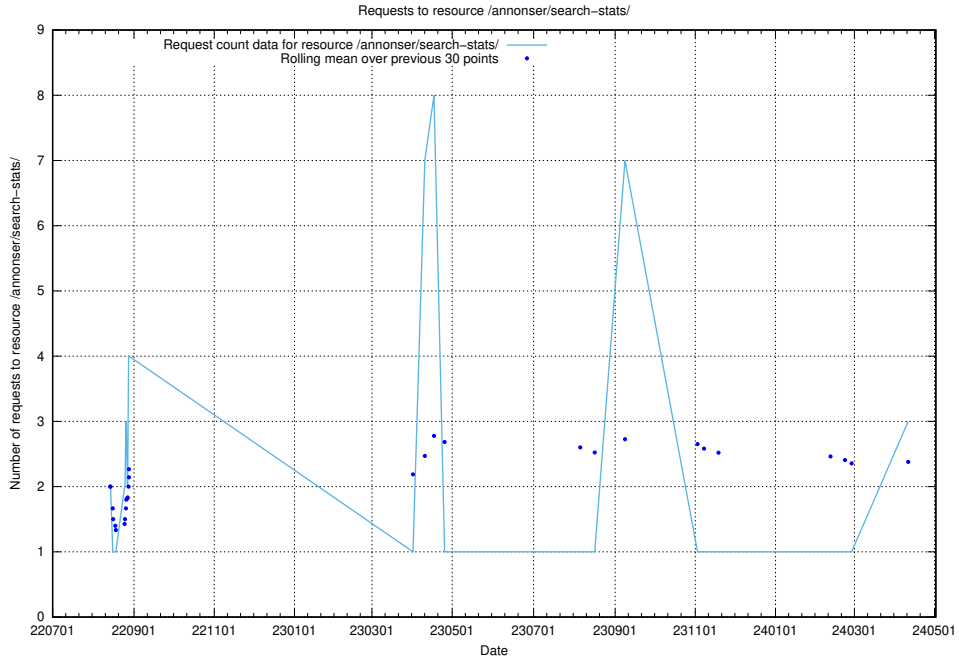

5.424 Usage of /annonser/search-stats/

Here, we count the number of requests to resource /annonser/search-stats/.