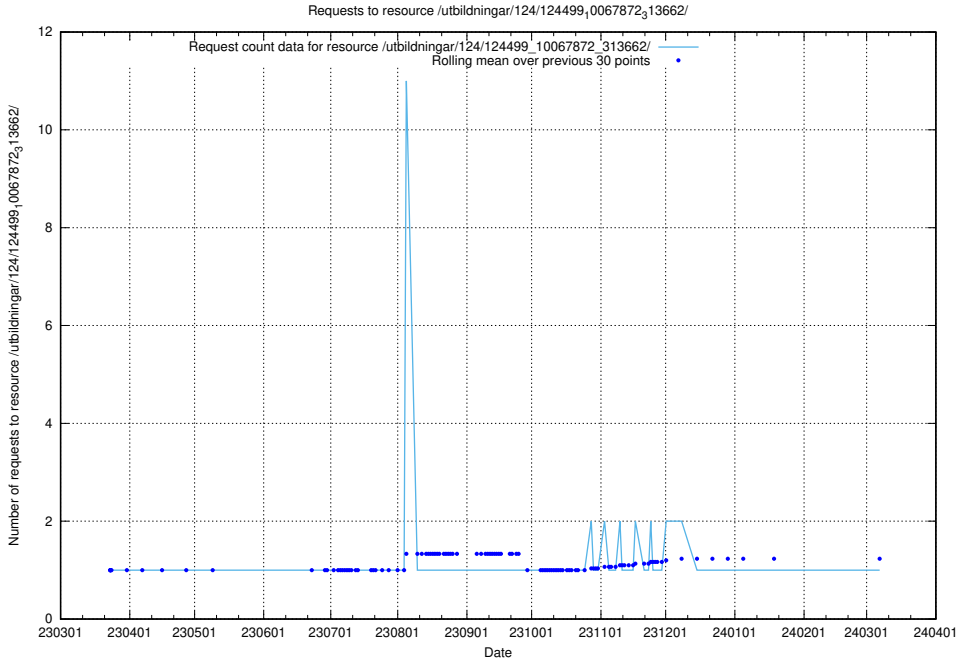

5.2299 Usage of /utbildningar/124/124499_10067872_313662/

Here, we count the number of requests to resource /utbildningar/124/124499_10067872_313662/.