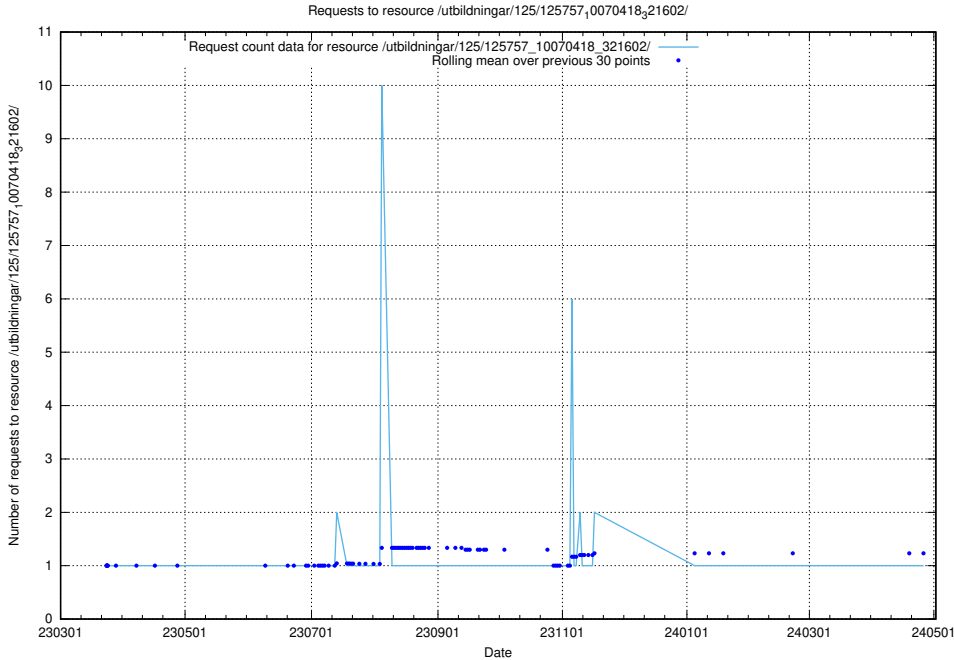

5.6422 Usage of /utbildningar/125/125757_10070418_321602/

Here, we count the number of requests to resource /utbildningar/125/125757_10070418_321602/.