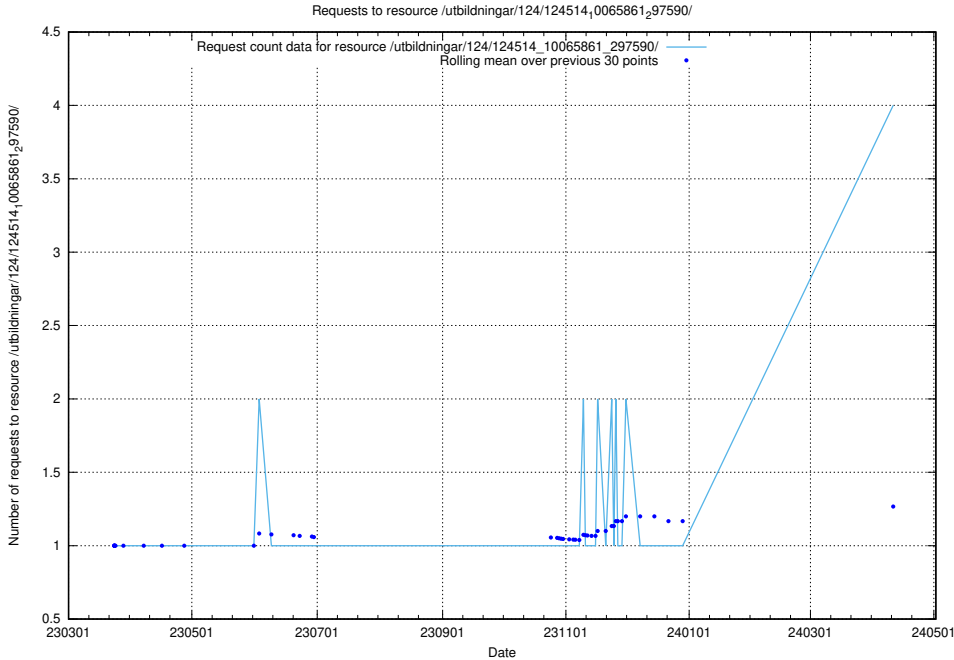

5.175 Usage of /utbildningar/124/124514_10065861_297590/

Here, we count the number of requests to resource /utbildningar/124/124514_10065861_297590/.