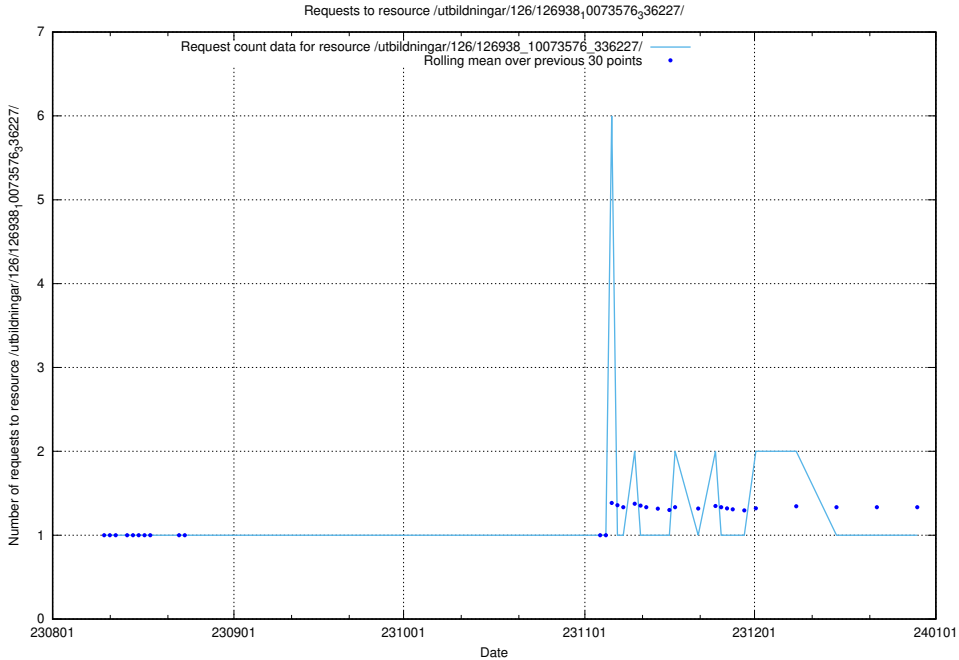

5.4751 Usage of /utbildningar/126/126938_10073576_336227/

Here, we count the number of requests to resource /utbildningar/126/126938_10073576_336227/.