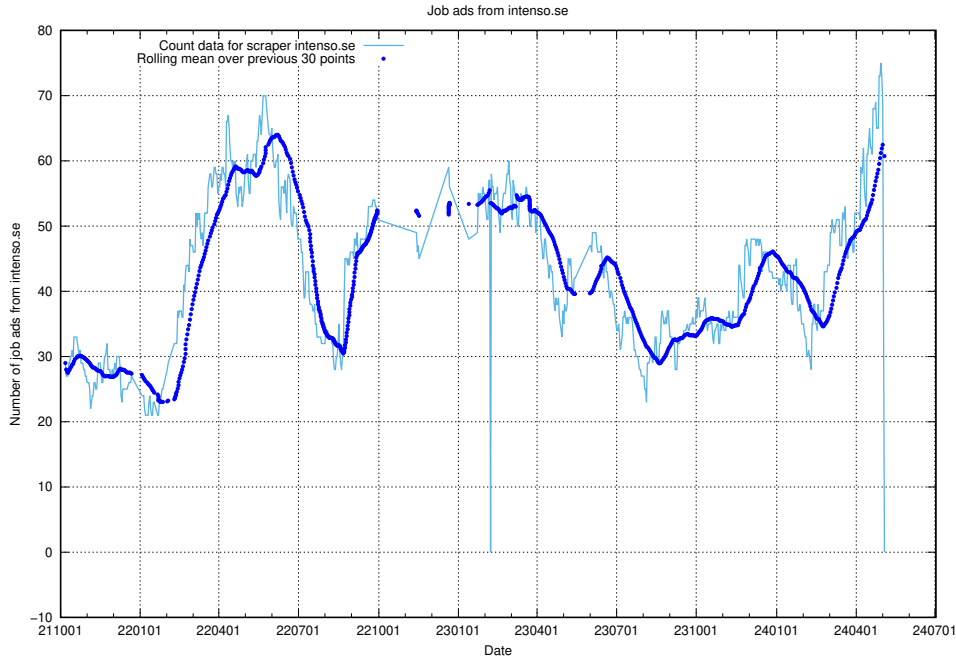

13.16 Number of ads by scraper intenso.se

Here, we count the number of job ads scraped from intenso.se.

13.17 Number of ads by scraper thehub.io

Here, we count the number of job ads scraped from thehub.io.