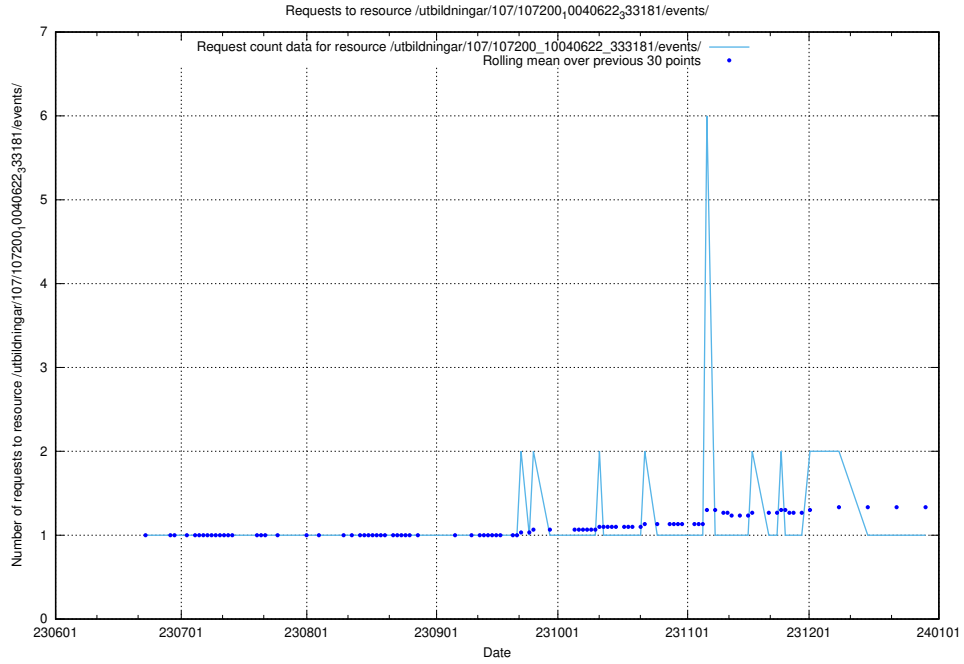

5.5775 Usage of /utbildningar/107/107200_10040622_333181/events/

Here, we count the number of requests to resource /utbildningar/107/107200_10040622_333181/events/