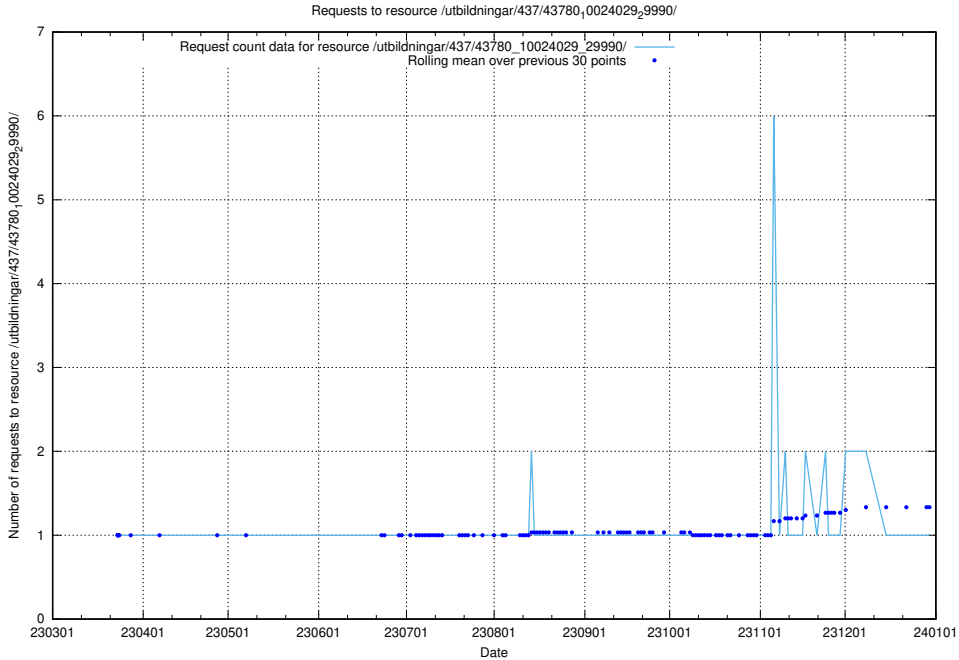

5.6340 Usage of /utbildningar/437/43780_10024029_29990/

Here, we count the number of requests to resource /utbildningar/437/43780_10024029_29990/.