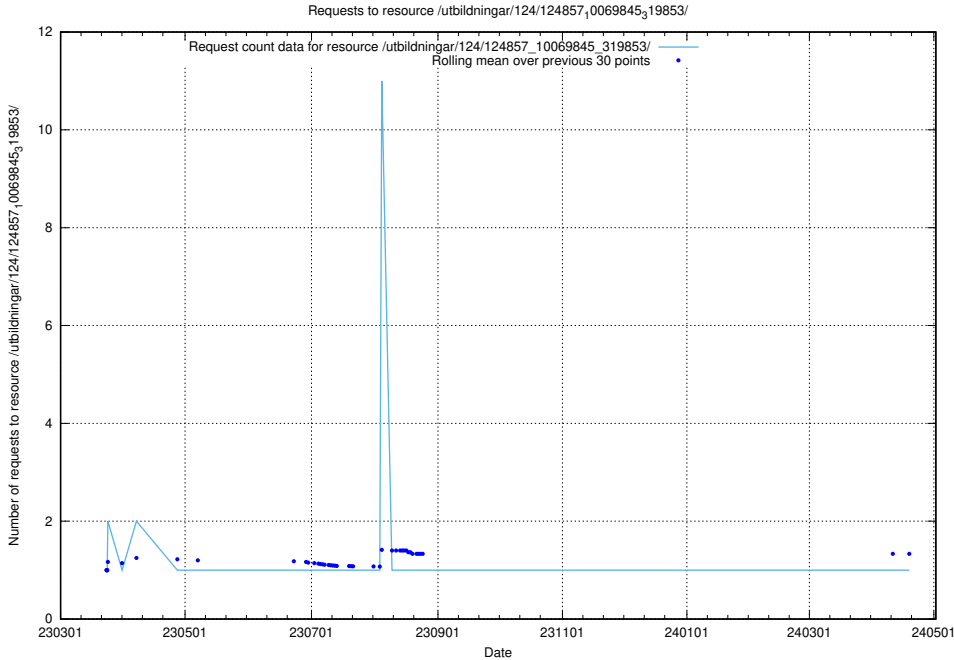

Here, we count the number of requests to resource /utbildningar/124/124857_10069845_319853/events/

5.1115 Usage of /utbildningar/124/124857_10069845_319853/

Here, we count the number of requests to resource /utbildningar/124/124857_10069845_319853/.