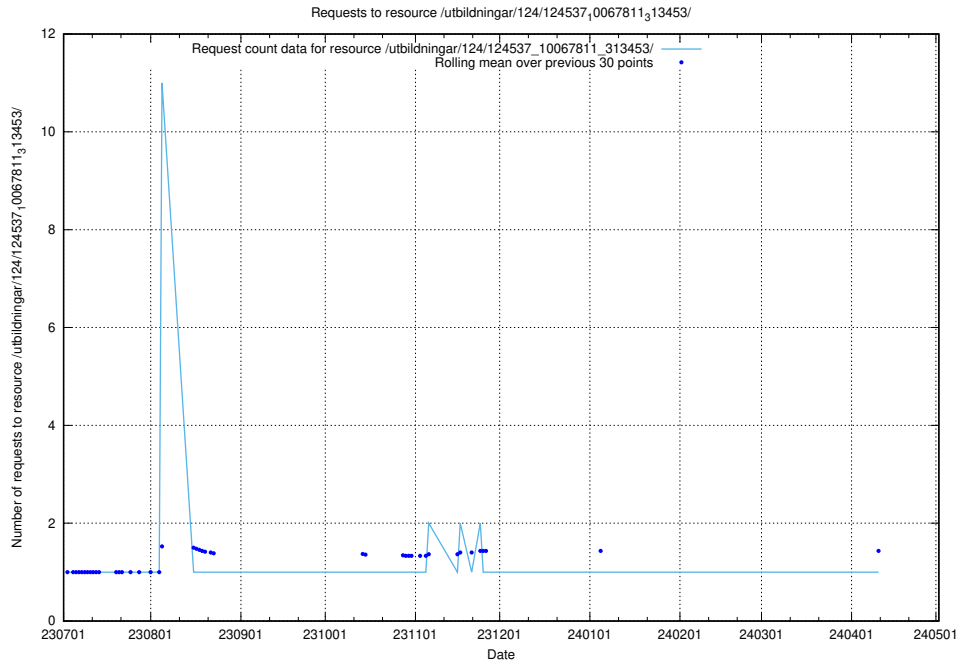

5.5306 Usage of /utbildningar/124/124537_10067811_313453/

Here, we count the number of requests to resource /utbildningar/124/124537_10067811_313453/.