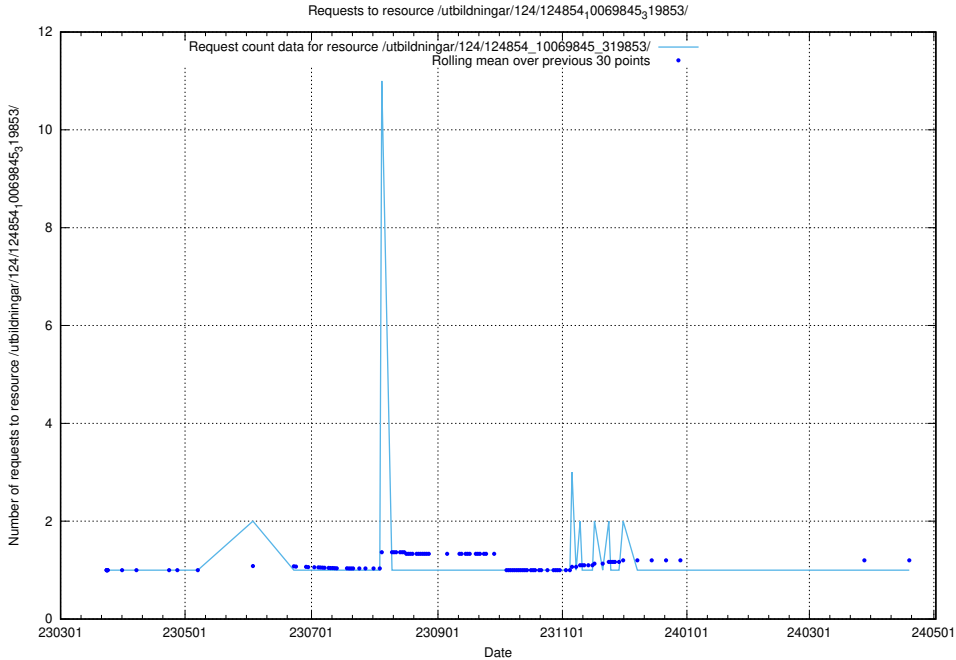

5.1137 Usage of /utbildningar/124/124854_10069845_319853/

Here, we count the number of requests to resource /utbildningar/124/124854_10069845_319853/.