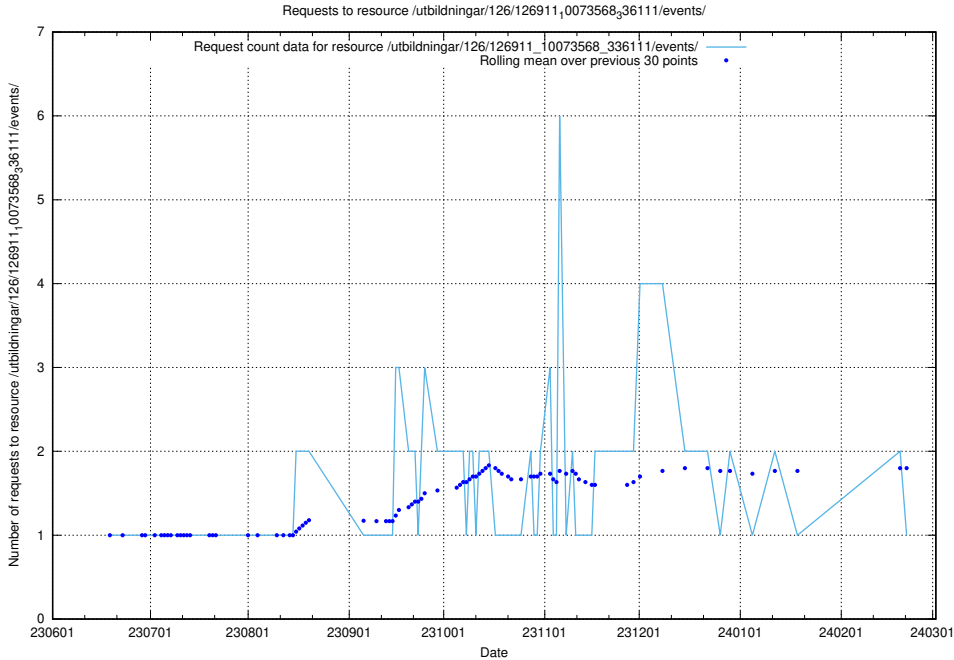

5.5784 Usage of /utbildningar/126/126911_10073568_336111/events/

Here, we count the number of requests to resource /utbildningar/126/126911_10073568_336111/events/