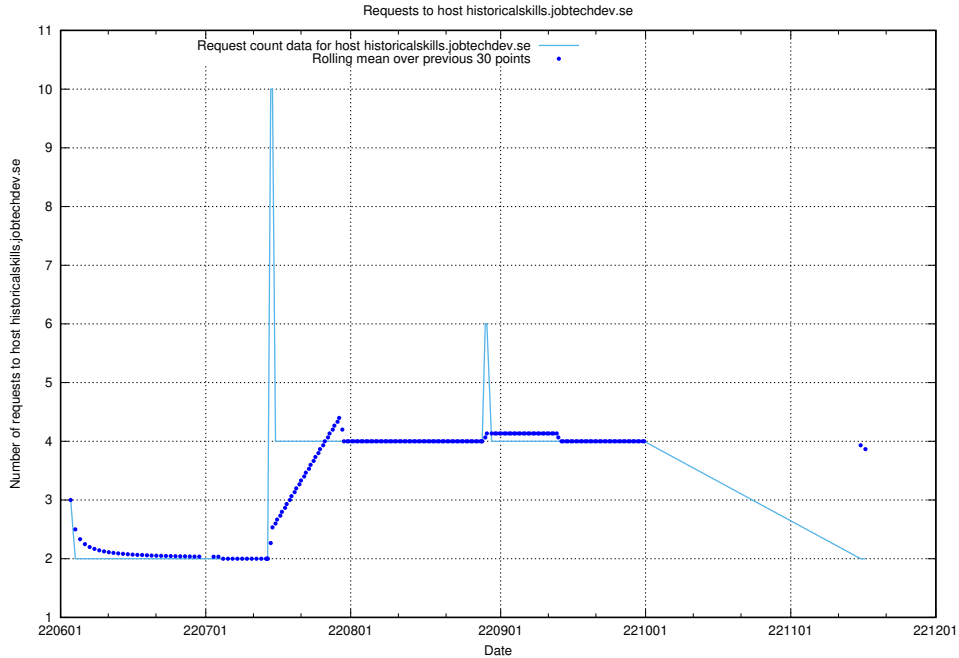

Here, we count the number of requests to host `historicalskills.jobtechdev.se`.

7.412 Usage of education.api-test.jobtechdev.se

Here, we count the number of requests to host education.api-test.jobtechdev.se.