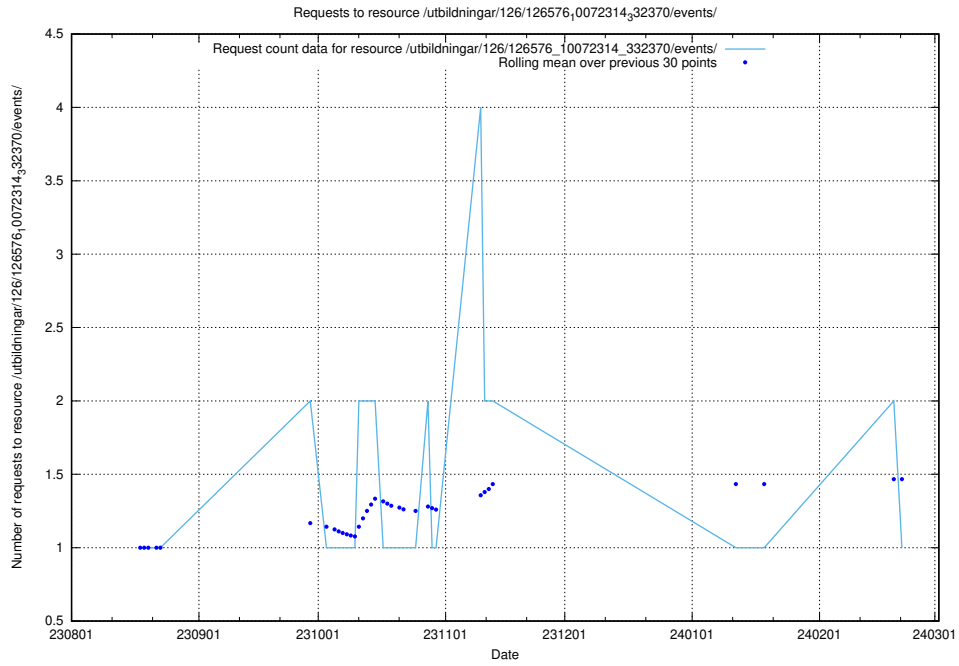

5.4702 Usage of /utbildningar/126/126576_10072314_332370/events/

Here, we count the number of requests to resource /utbildningar/126/126576_10072314_332370/events/