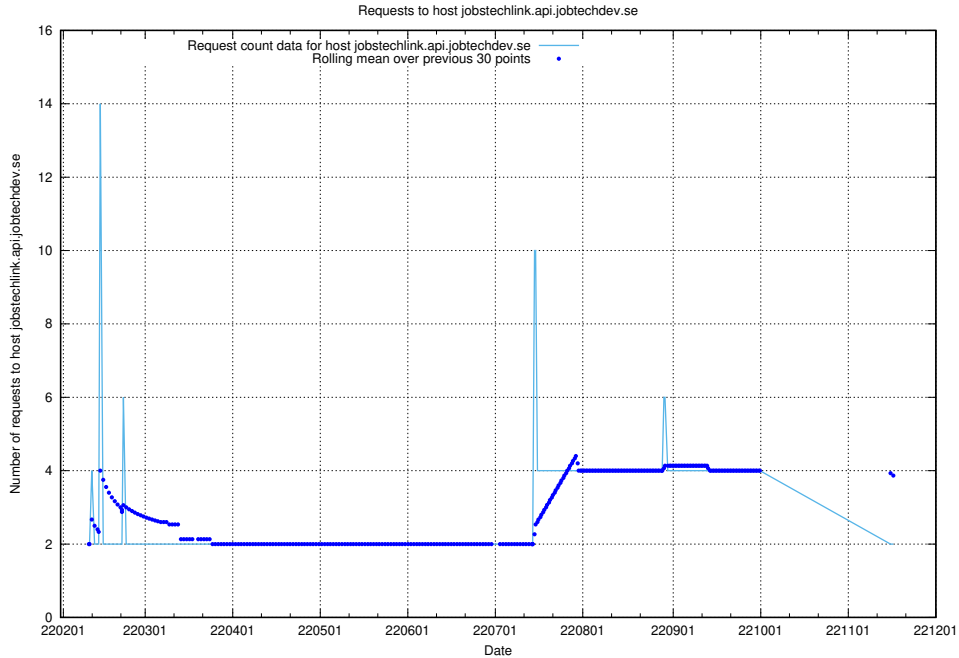

7.554 Usage of jobstechlink.api.jobtechdev.se

Here, we count the number of requests to host jobstechlink.api.jobtechdev.se.