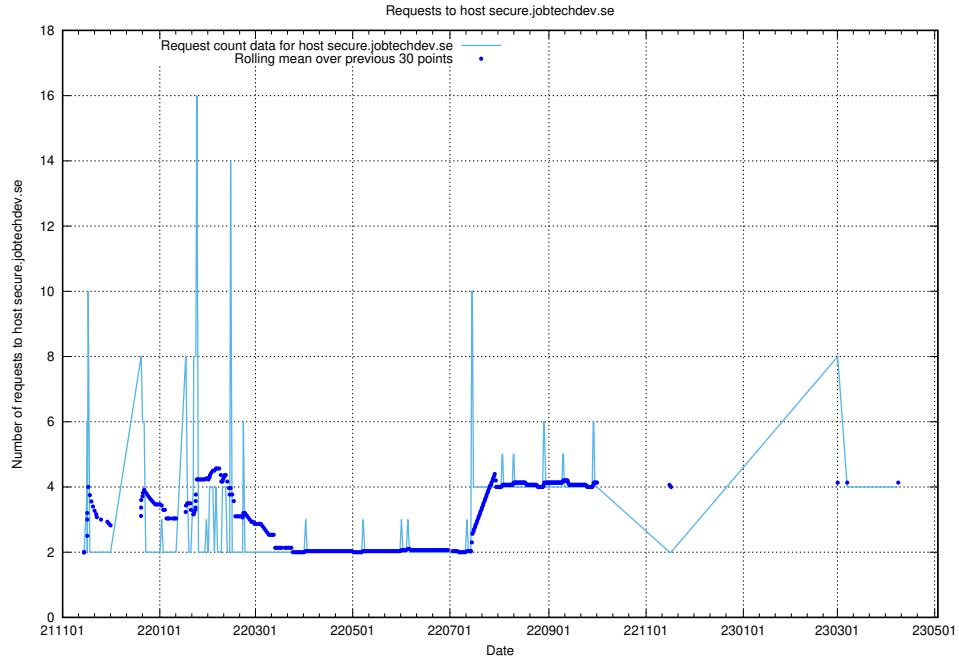

Here, we count the number of requests to host secure.jobtechdev.se.

7.159 Usage of dex-test.jobtechdev.se

Here, we count the number of requests to host dex-test.jobtechdev.se.

7.160 Usage of noc.jobtechdev.se