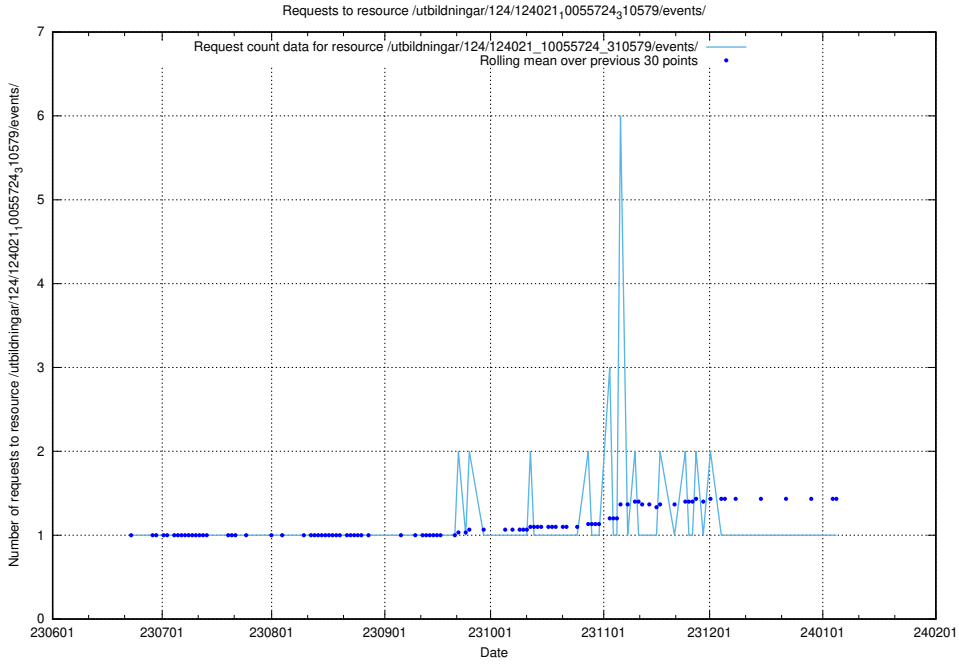

5.5756 Usage of /utbildningar/124/124021_10055724_310579/events/

Here, we count the number of requests to resource /utbildningar/124/124021_10055724_310579/events/