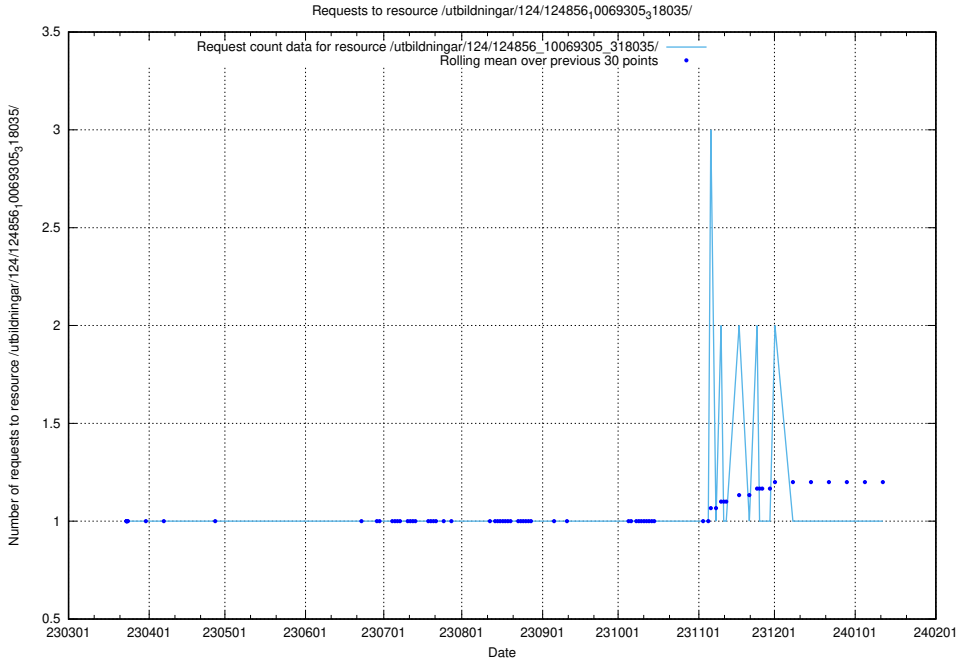

5.1120 Usage of /utbildningar/124/124856_10069305_318035/

Here, we count the number of requests to resource /utbildningar/124/124856_10069305_318035/.