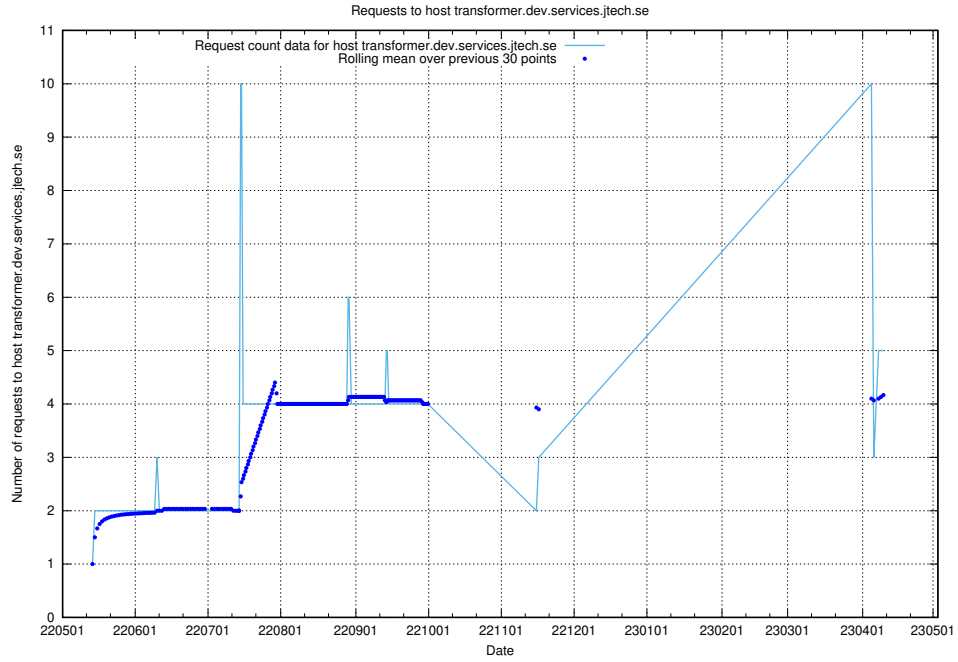

7.92 Usage of transformer.dev.services.jtech.se

Here, we count the number of requests to host transformer.dev.services.jtech.se.