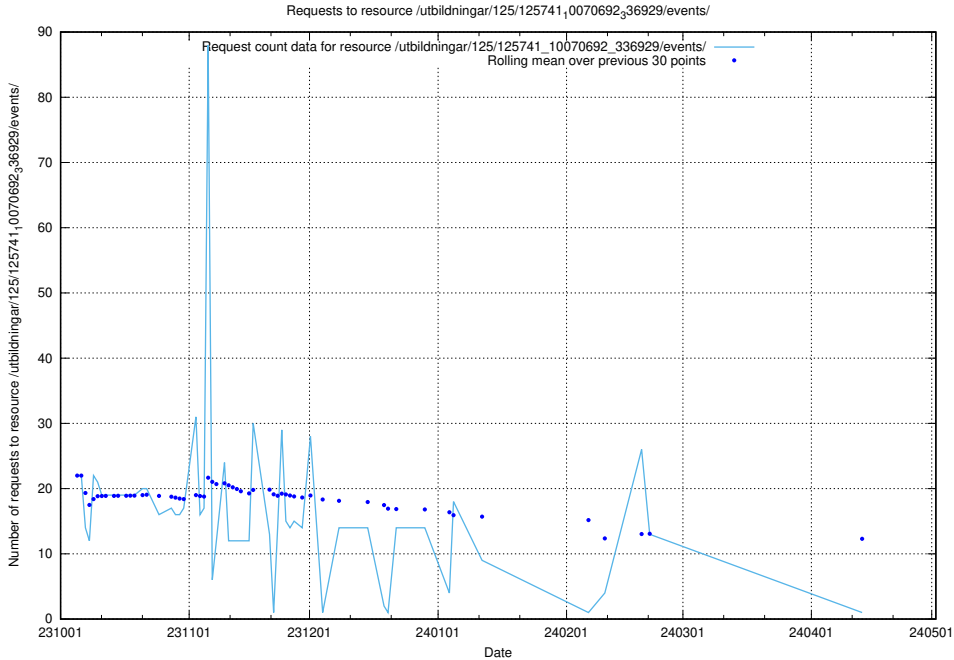

5.4332 Usage of /utbildningar/125/125741_10070692_336929/events/

Here, we count the number of requests to resource /utbildningar/125/125741_10070692_336929/events/