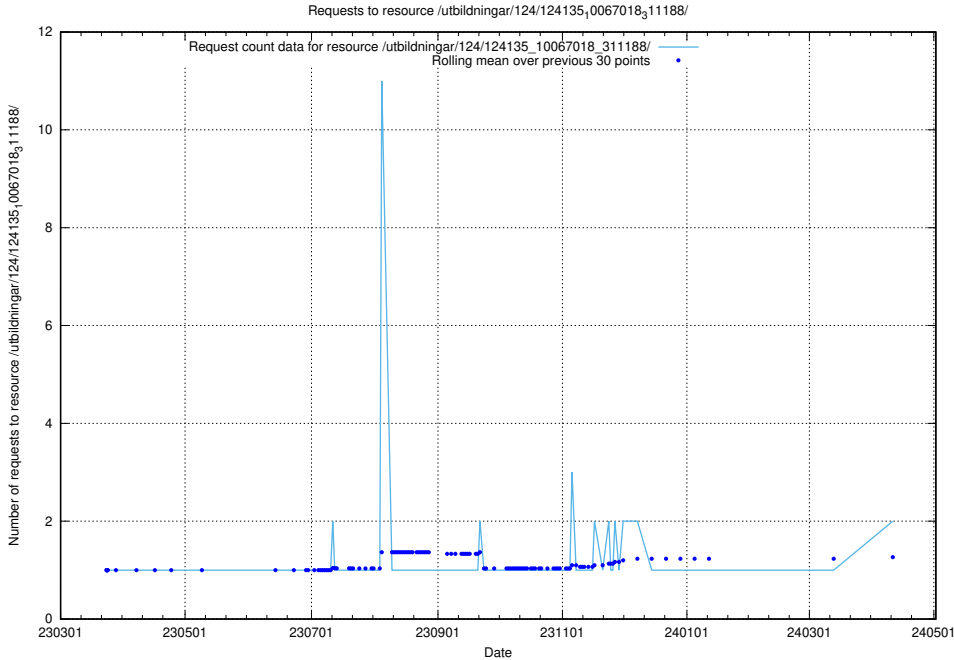

5.654 Usage of /utbildningar/124/124135_10067018_311188/

Here, we count the number of requests to resource /utbildningar/124/124135_10067018_311188/.