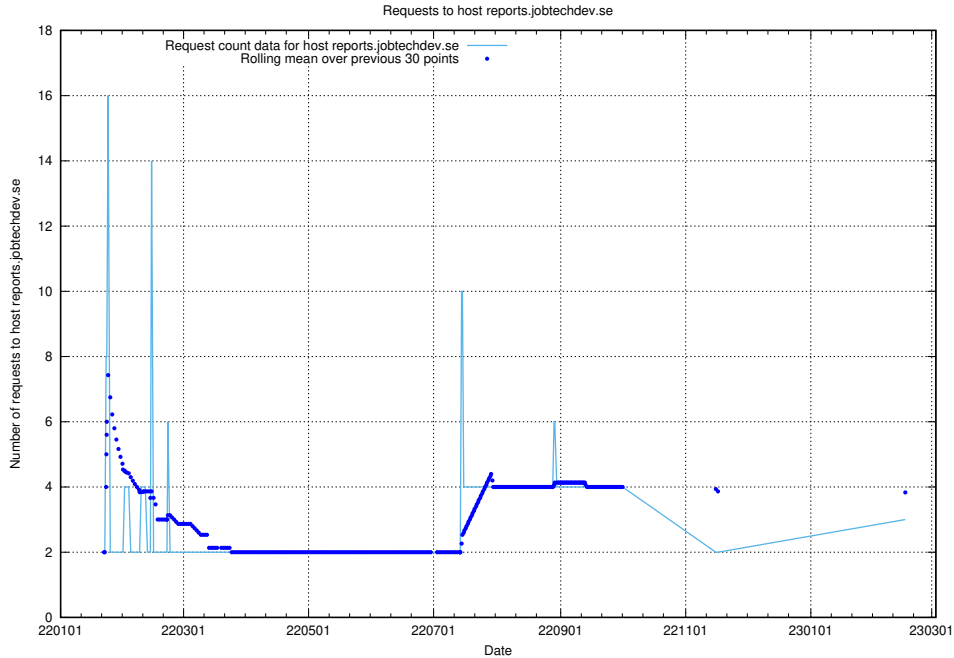

7.244 Usage of reports.jobtechdev.se

Here, we count the number of requests to host reports.jobtechdev.se.