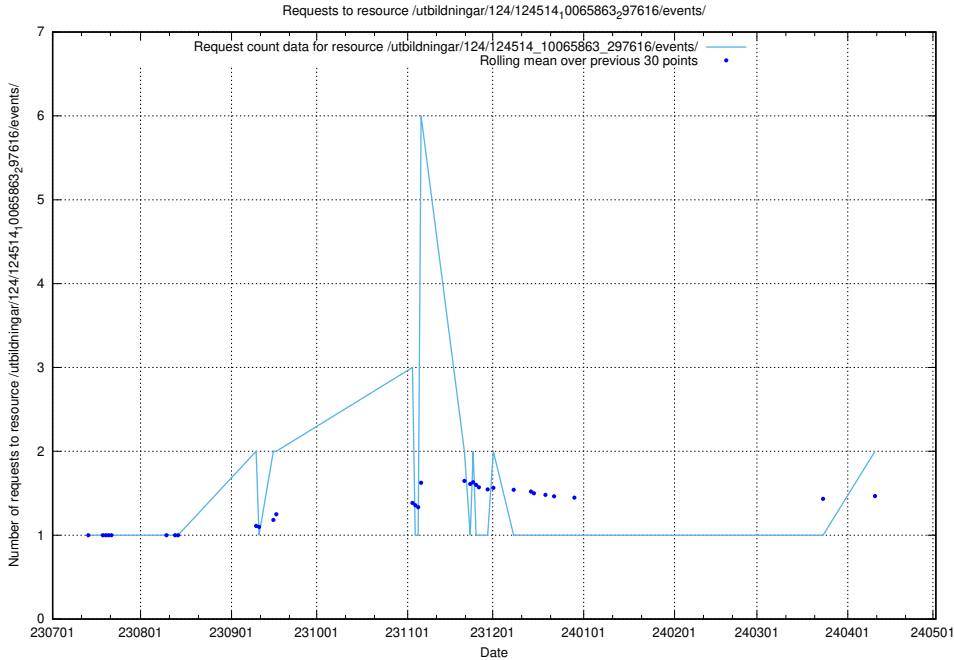

Here, we count the number of requests to resource /utbildningar/122/122967_10065248_280012/.

5.754 Usage of /utbildningar/124/124514_10065863_297616/events/

Here, we count the number of requests to resource /utbildningar/124/124514_10065863_297616/events/