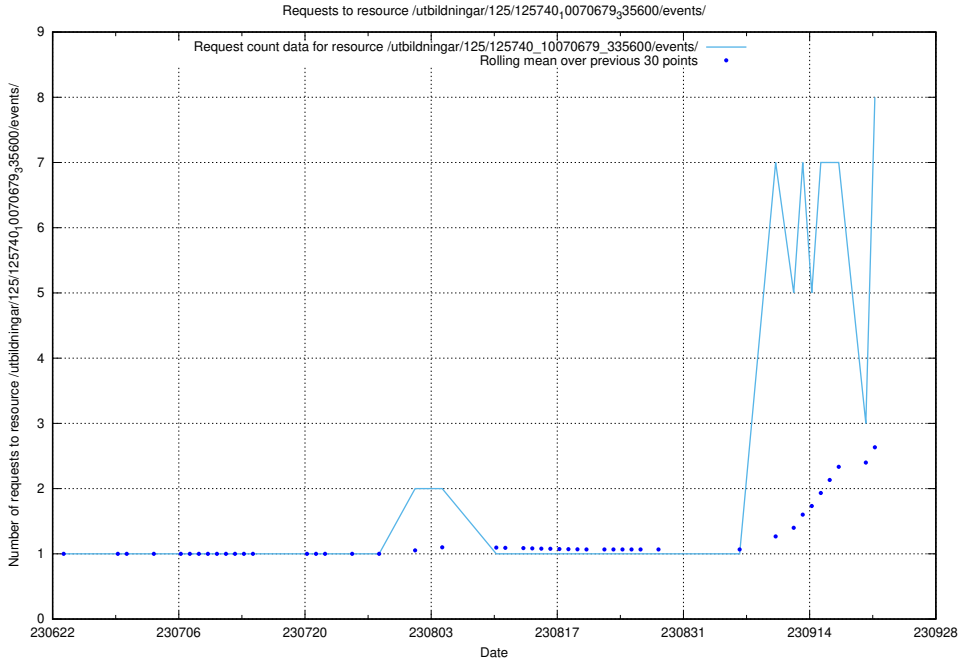

5.42 Usage of /utbildningar/125/125740_10070679_335600/events/

Here, we count the number of requests to resource /utbildningar/125/125740_10070679_335600/events/