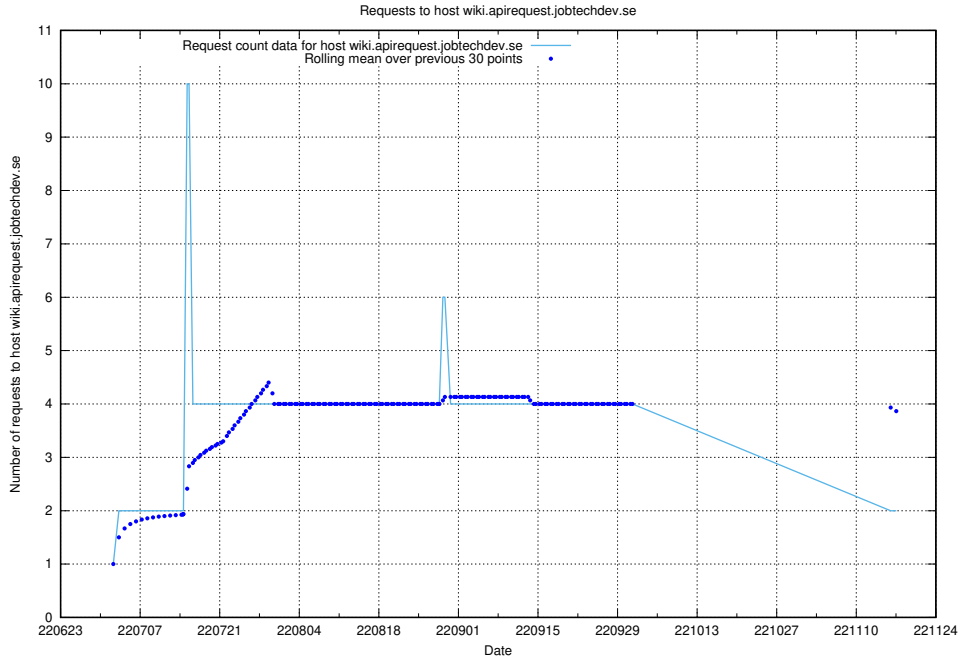

7.388 Usage of wiki.apirequest.jobtechdev.se

Here, we count the number of requests to host wiki.apirequest.jobtechdev.se.

7.390 Usage of wap.jobtechdev.se

Here, we count the number of requests to host wap.jobtechdev.se.