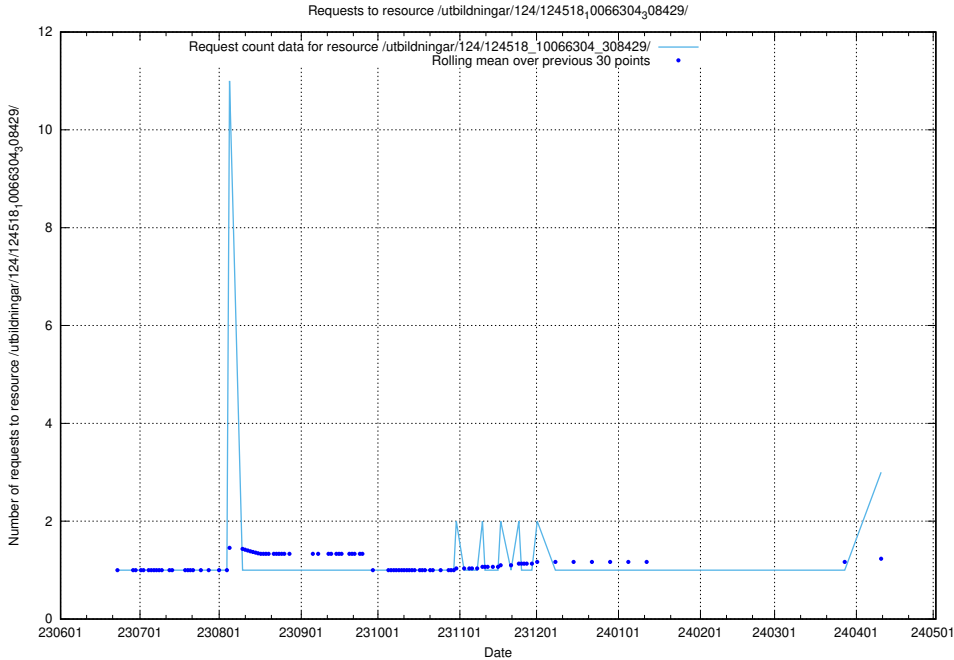

5.372 Usage of /utbildningar/124/124518_10066304_308429/

Here, we count the number of requests to resource /utbildningar/124/124518_10066304_308429/.