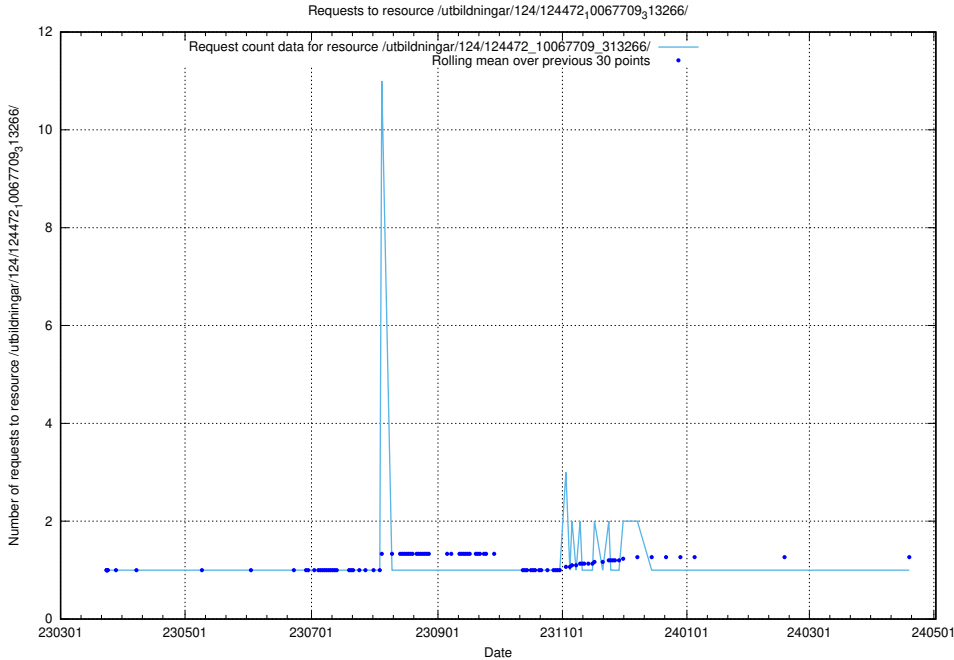

5.2983 Usage of /utbildningar/124/124472_10067709_313266/

Here, we count the number of requests to resource /utbildningar/124/124472_10067709_313266/.