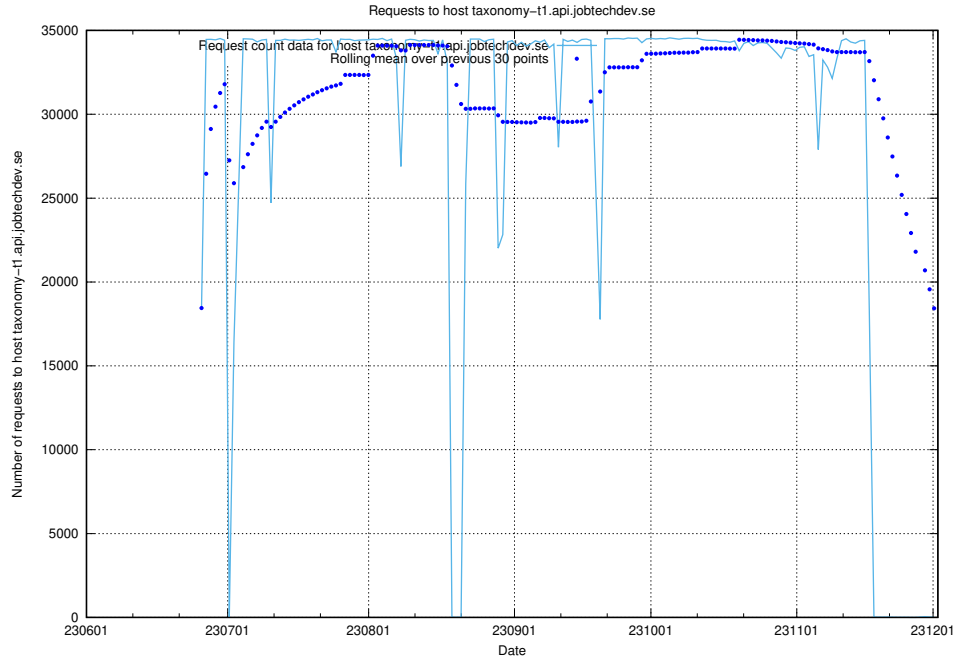

7.166 Usage of taxonomy-t1.api.jobtechdev.se

Here, we count the number of requests to host taxonomy-t1.api.jobtechdev.se.