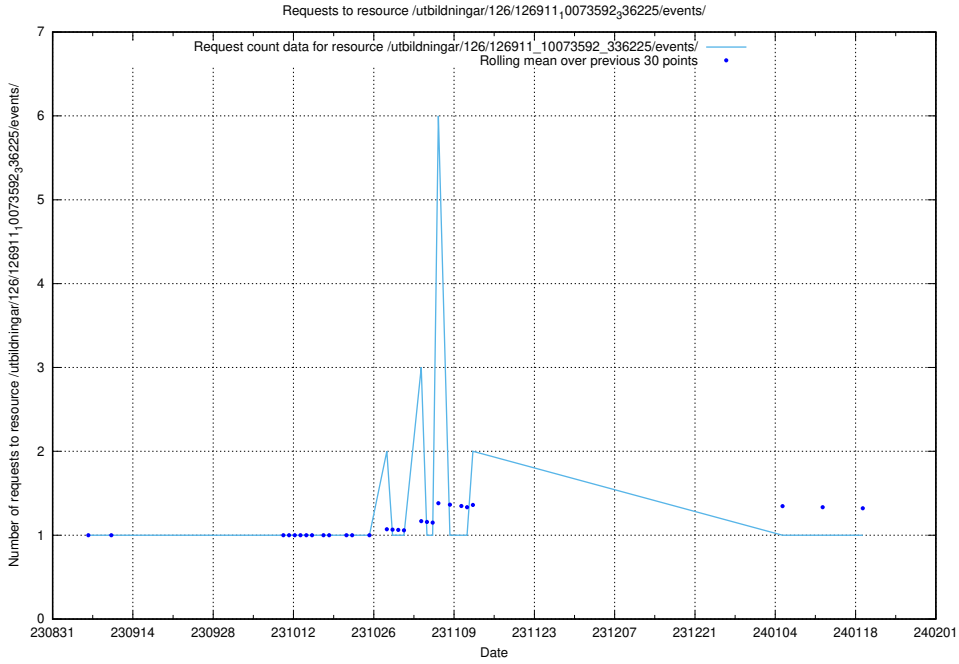

5.4591 Usage of /utbildningar/126/126911_10073592_336225/events/

Here, we count the number of requests to resource /utbildningar/126/126911_10073592_336225/events/