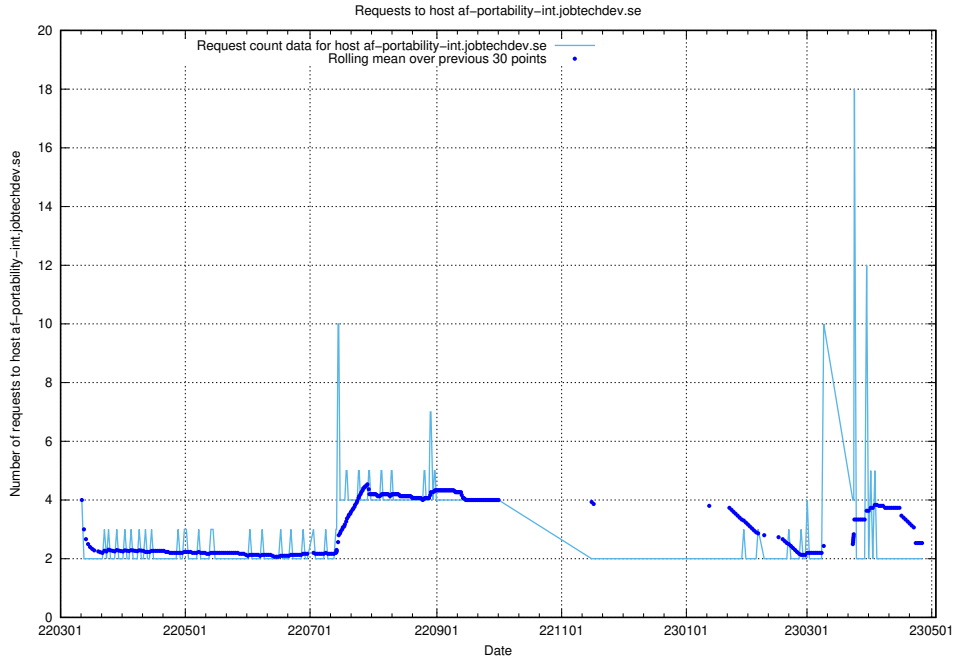

7.498 Usage of af-portability-int.jobtechdev.se

Here, we count the number of requests to host af-portability-int.jobtechdev.se.