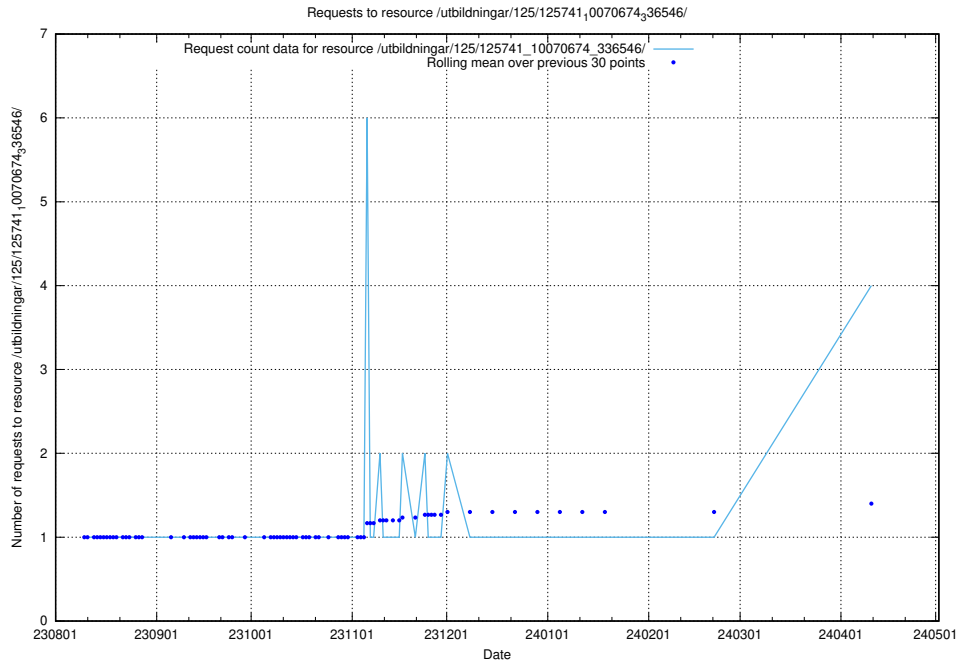

5.211 Usage of /utbildningar/125/125741_10070674_336546/

Here, we count the number of requests to resource /utbildningar/125/125741_10070674_336546/.