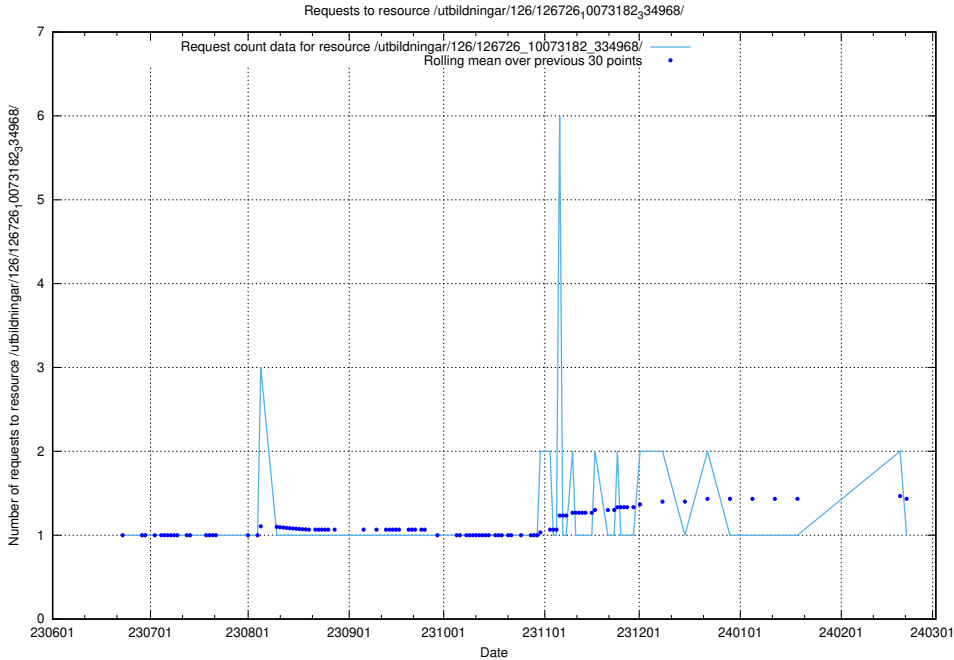

5.5538 Usage of /utbildningar/126/126726_10073182_334968/

Here, we count the number of requests to resource /utbildningar/126/126726_10073182_334968/.