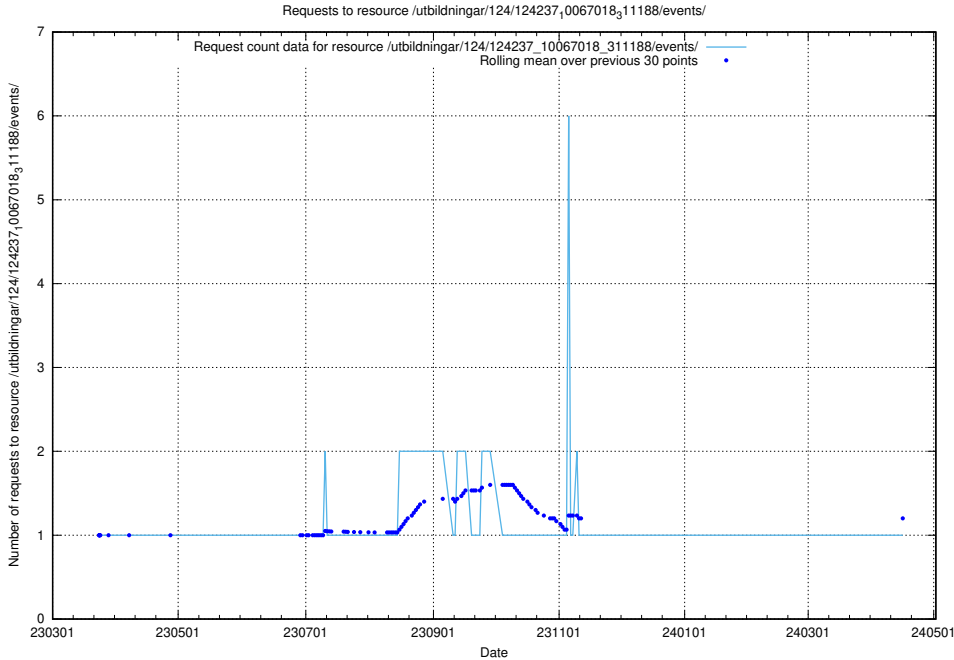

5.3945 Usage of /utbildningar/124/124237_10067018_311188/events/

Here, we count the number of requests to resource /utbildningar/124/124237_10067018_311188/events/