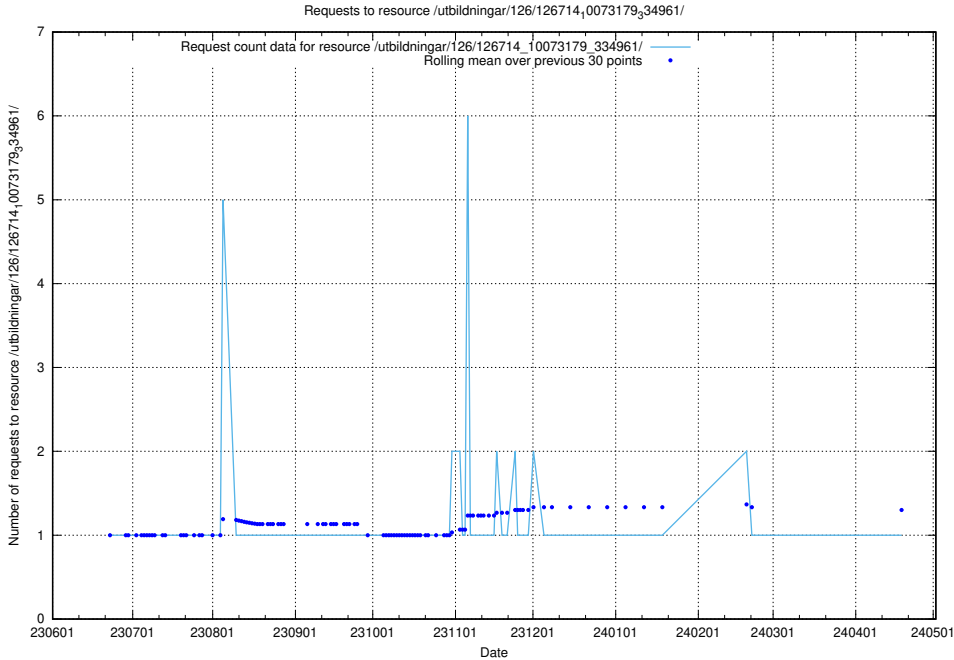

5.5557 Usage of /utbildningar/126/126714_10073179_334961/

Here, we count the number of requests to resource /utbildningar/126/126714_10073179_334961/.