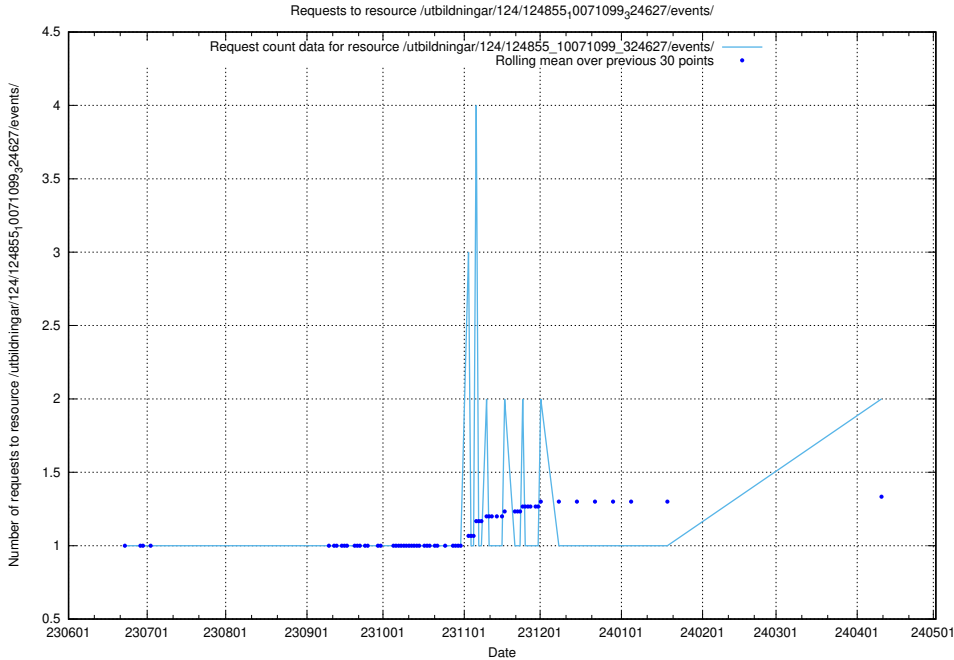

5.805 Usage of /utbildningar/124/124855_10071099_324627/events/

Here, we count the number of requests to resource /utbildningar/124/124855_10071099_324627/events/