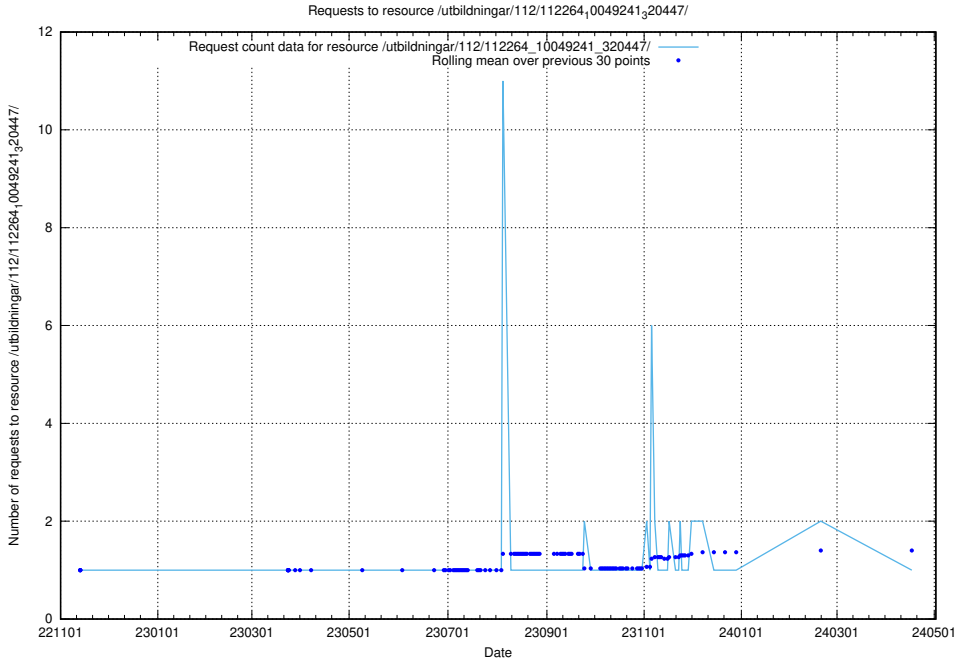

5.6155 Usage of /utbildningar/112/112264_10049241_320447/

Here, we count the number of requests to resource /utbildningar/112/112264_10049241_320447/.