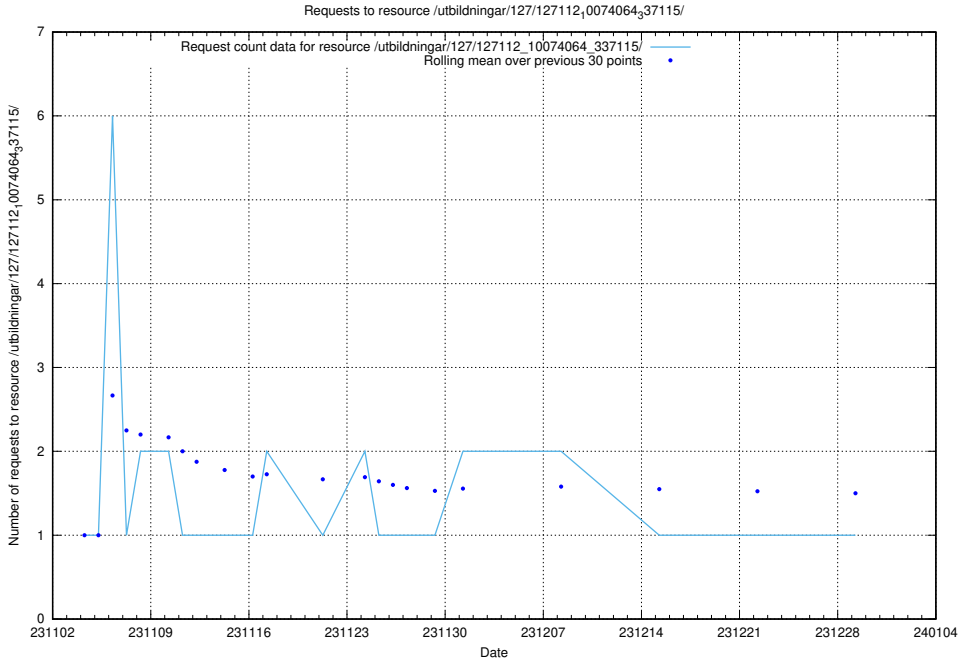

5.4065 Usage of /utbildningar/127/127112_10074064_337115/

Here, we count the number of requests to resource /utbildningar/127/127112_10074064_337115/.