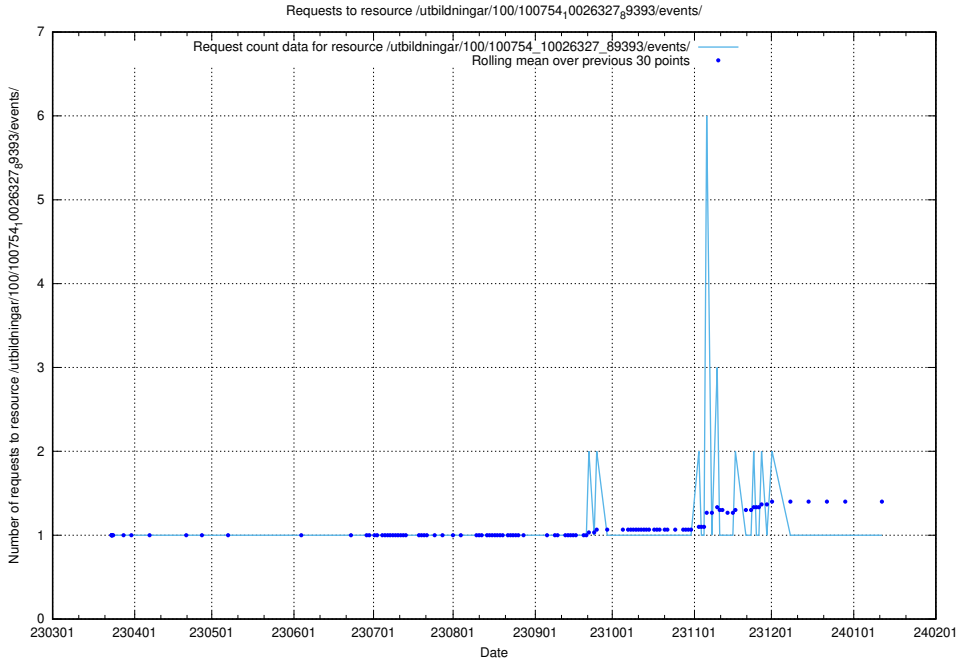

5.5493 Usage of /utbildningar/100/100754_10026327_89393/events/

Here, we count the number of requests to resource /utbildningar/100/100754_10026327_89393/events/.