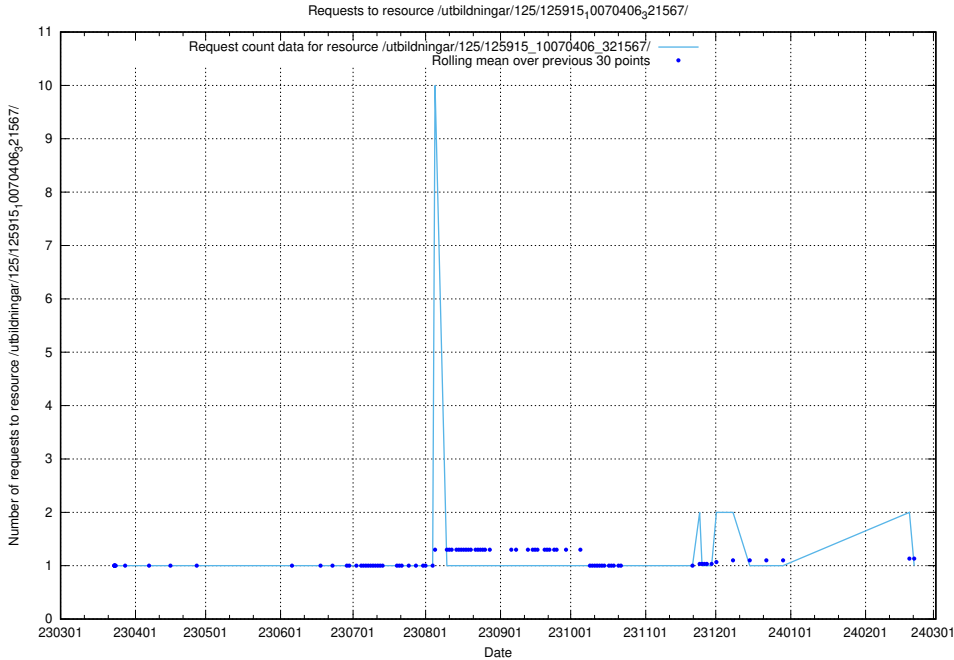

5.6415 Usage of /utbildningar/125/125915_10070406_321567/

Here, we count the number of requests to resource /utbildningar/125/125915_10070406_321567/.