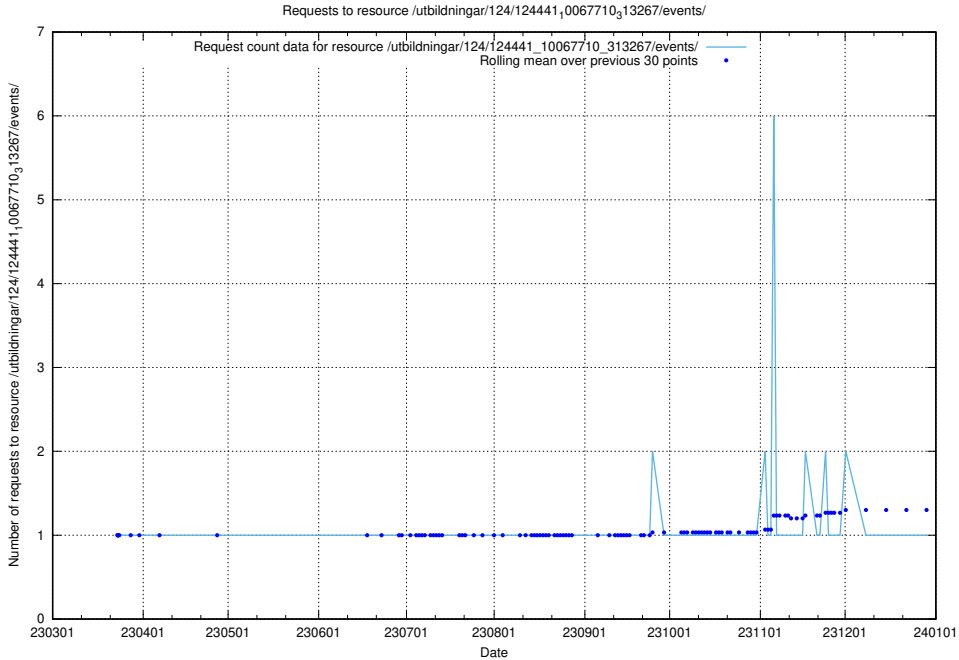

Here, we count the number of requests to resource /utbildningar/utb_emil/124/124854_10073707_336464/

5.3455 Usage of /utbildningar/124/124441_10067710_313267/events/

Here, we count the number of requests to resource /utbildningar/124/124441_10067710_313267/events/