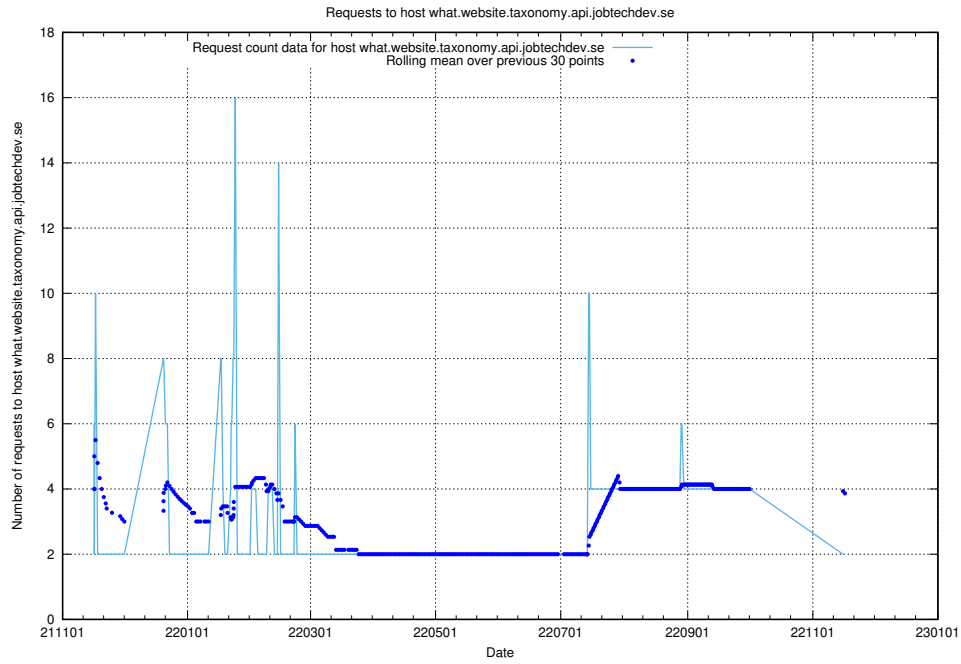

7.517 Usage of what.website.taxonomy.api.jobtechdev.se

Here, we count the number of requests to host what.website.taxonomy.api.jobtechdev.se.