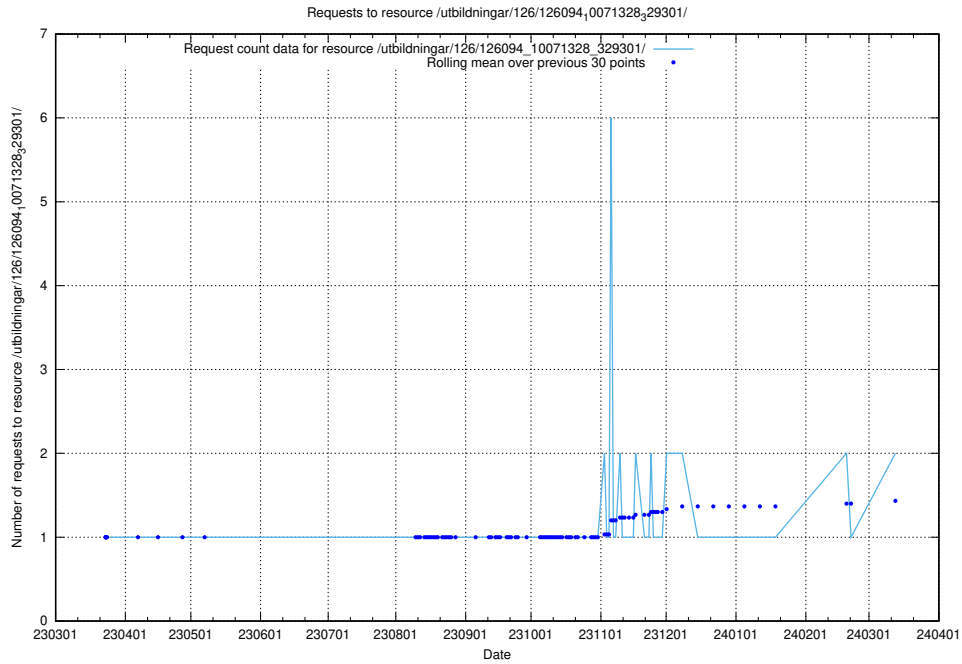

Here, we count the number of requests to resource /utbildningar/126/126465_10071965_330387/events/

5.886 Usage of /utbildningar/126/126094_10071328_329301/

Here, we count the number of requests to resource /utbildningar/126/126094_10071328_329301/.