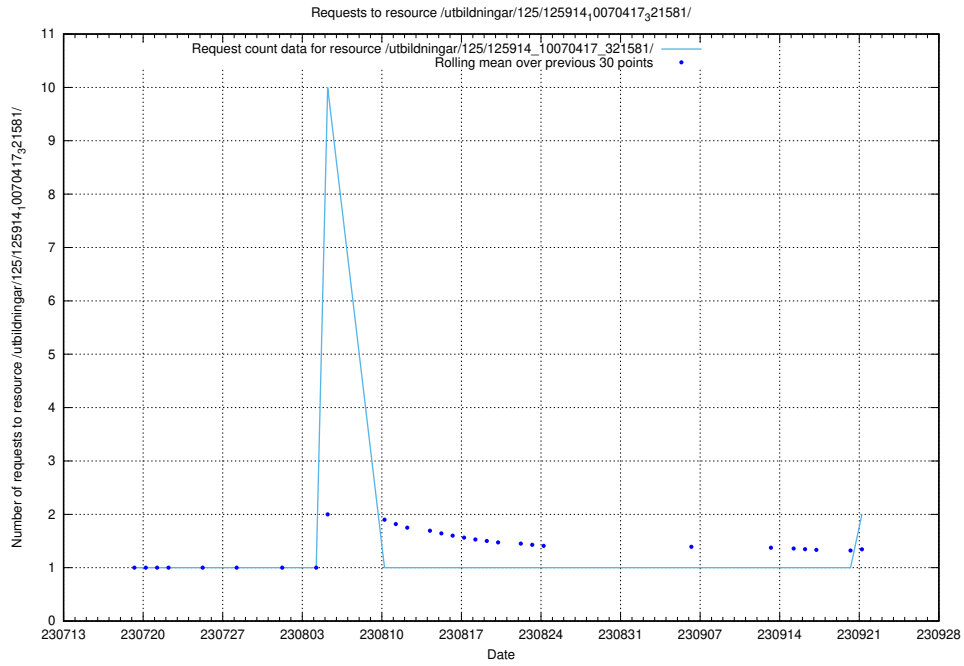

5.749 Usage of /utbildningar/125/125914_10070417_321581/

Here, we count the number of requests to resource /utbildningar/125/125914_10070417_321581/.