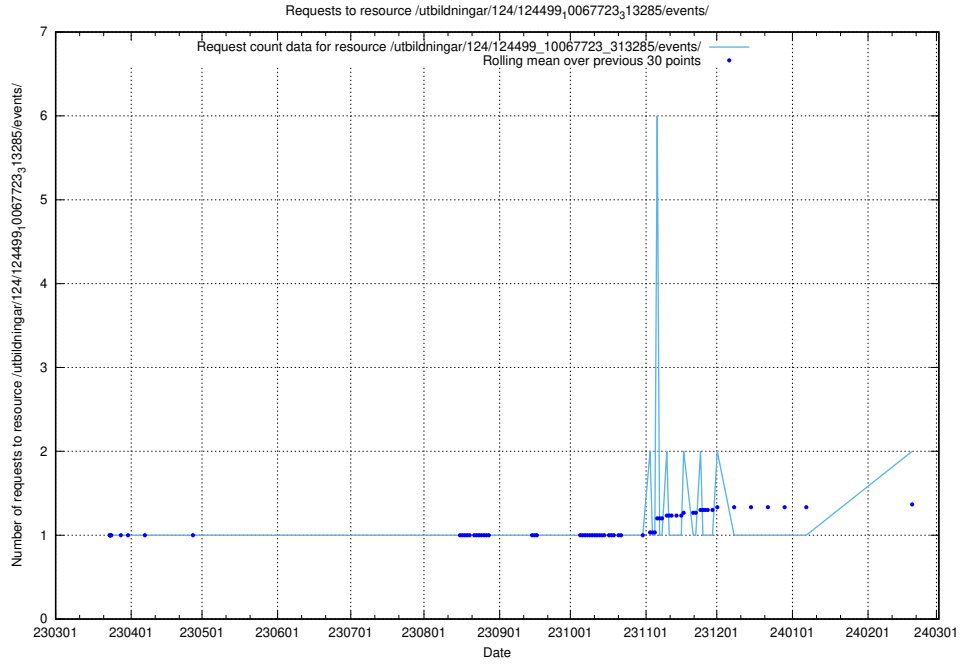

5.533 Usage of /utbildningar/124/124499_10067723_313285/events/

Here, we count the number of requests to resource /utbildningar/124/124499_10067723_313285/events/