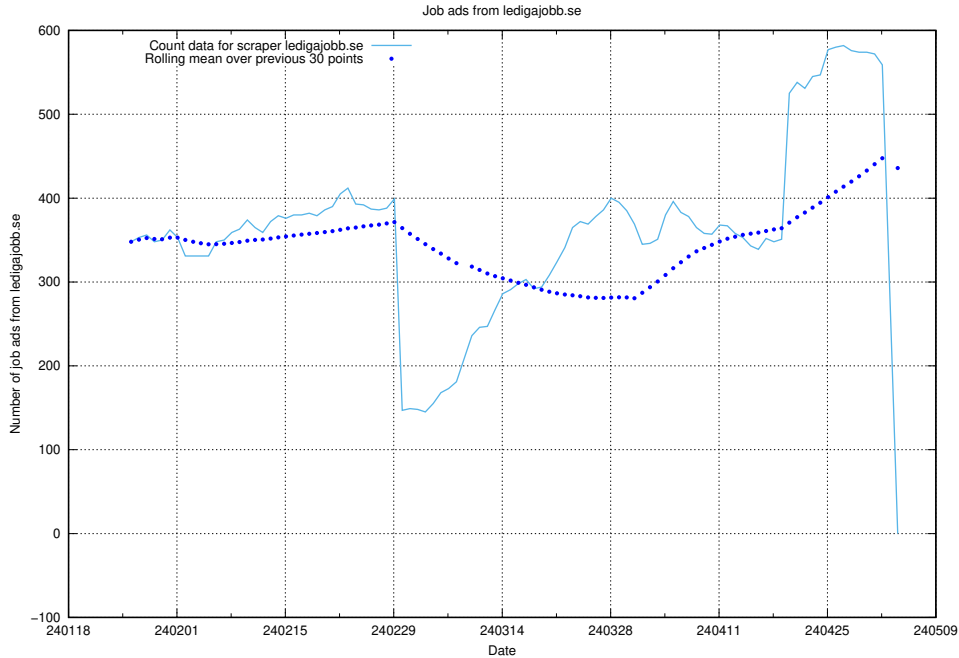

13.10 Number of ads by scraper ledigajobb.se

Here, we count the number of job ads scraped from ledigajobb.se.