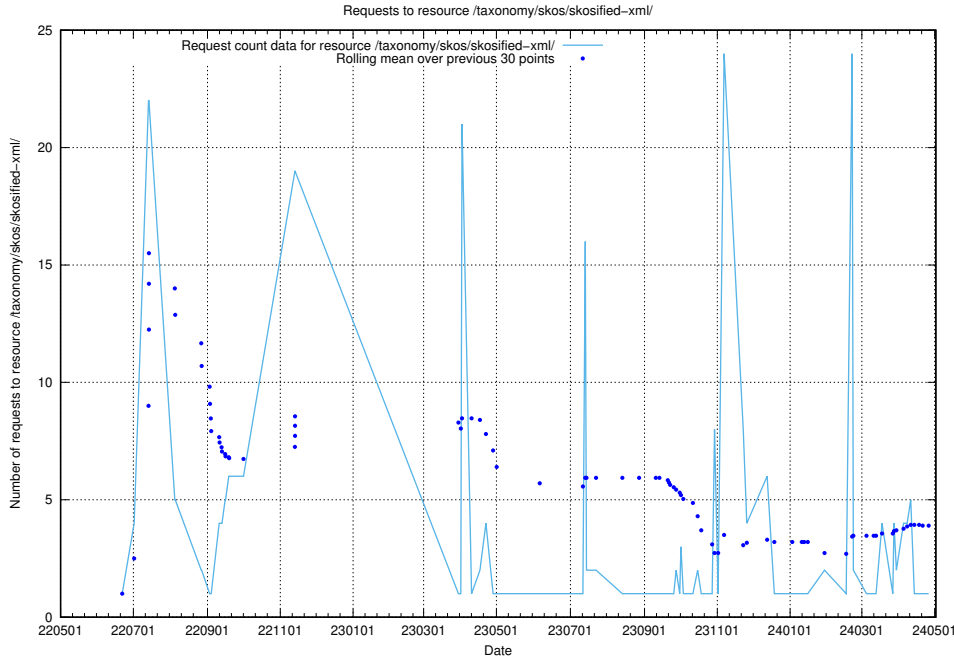

5.965 Usage of /taxonomy/skos/skosified-xml/

Here, we count the number of requests to resource /taxonomy/skos/skosified-xml/.