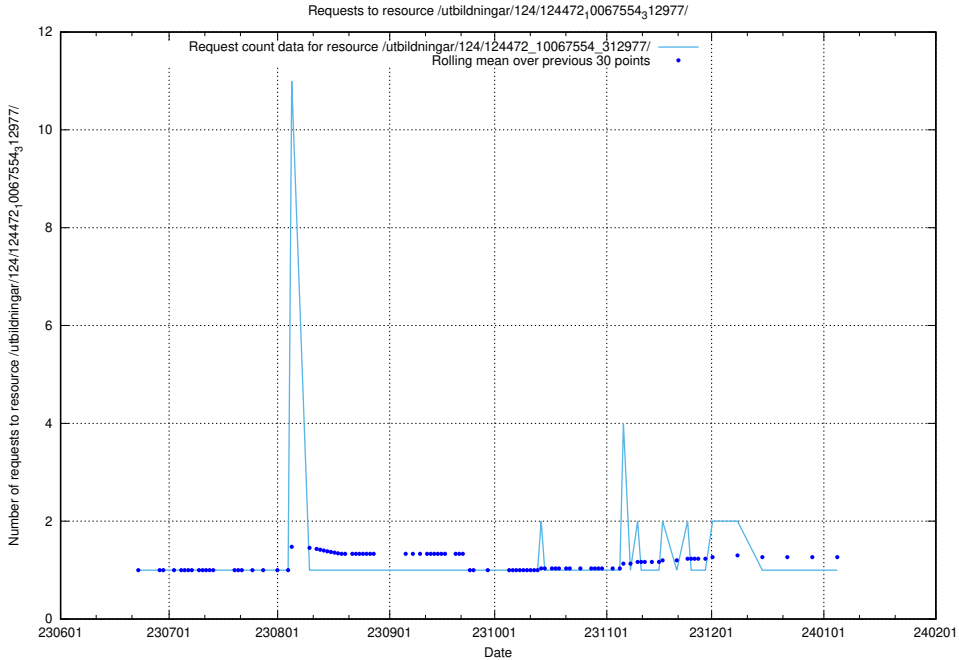

5.5739 Usage of /utbildningar/124/124472_10067554_312977/

Here, we count the number of requests to resource /utbildningar/124/124472_10067554_312977/.