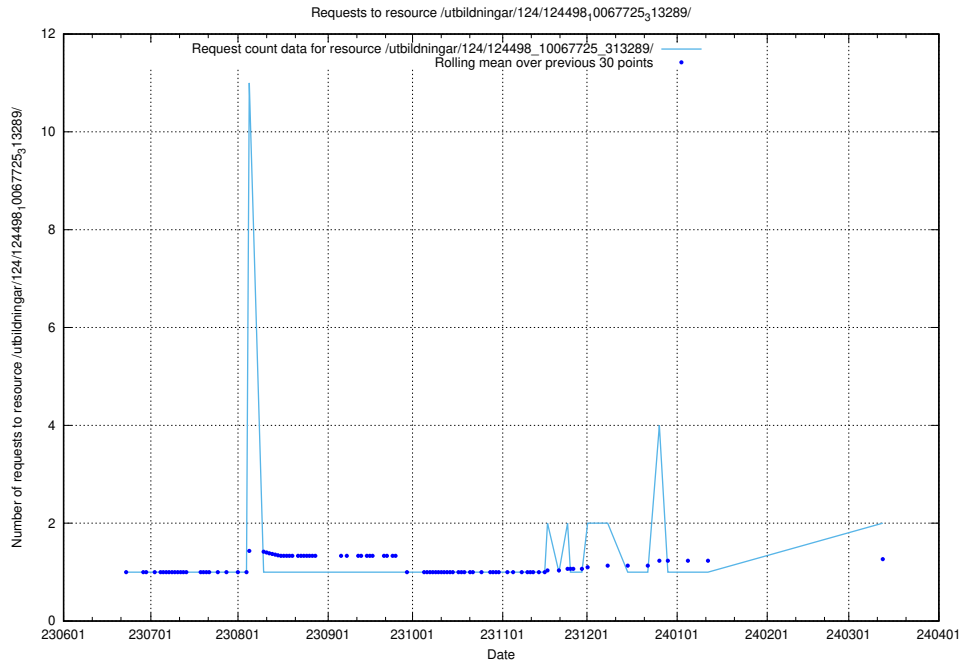

5.812 Usage of /utbildningar/124/124498_10067725_313289/

Here, we count the number of requests to resource /utbildningar/124/124498_10067725_313289/.