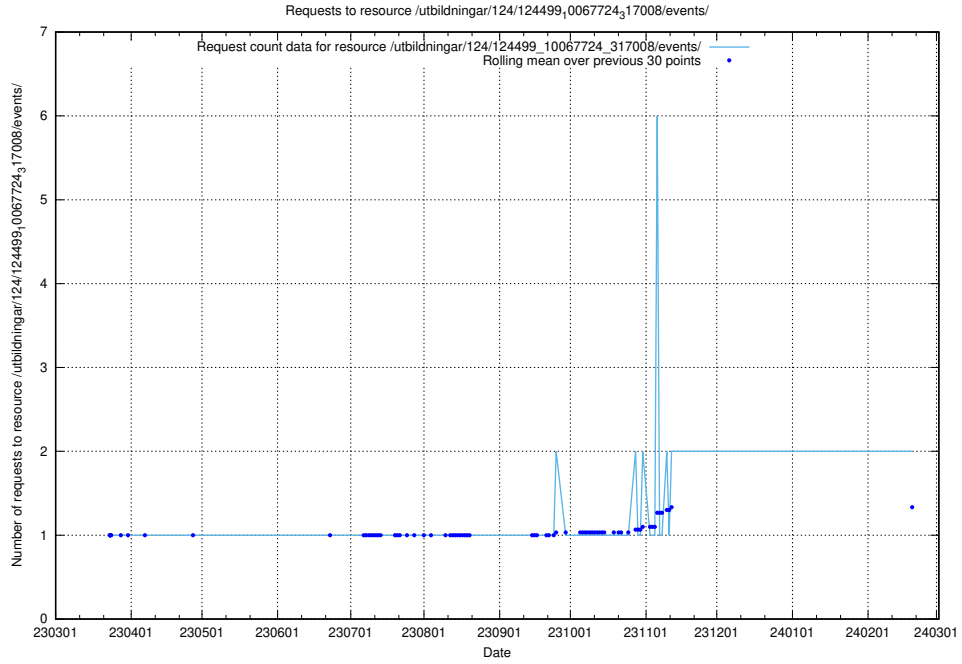

Here, we count the number of requests to resource /utbildningar/utb_emil/124/124474_10067554_312977/

5.532 Usage of /utbildningar/124/124499_10067724_317008/events/

Here, we count the number of requests to resource /utbildningar/124/124499_10067724_317008/events/