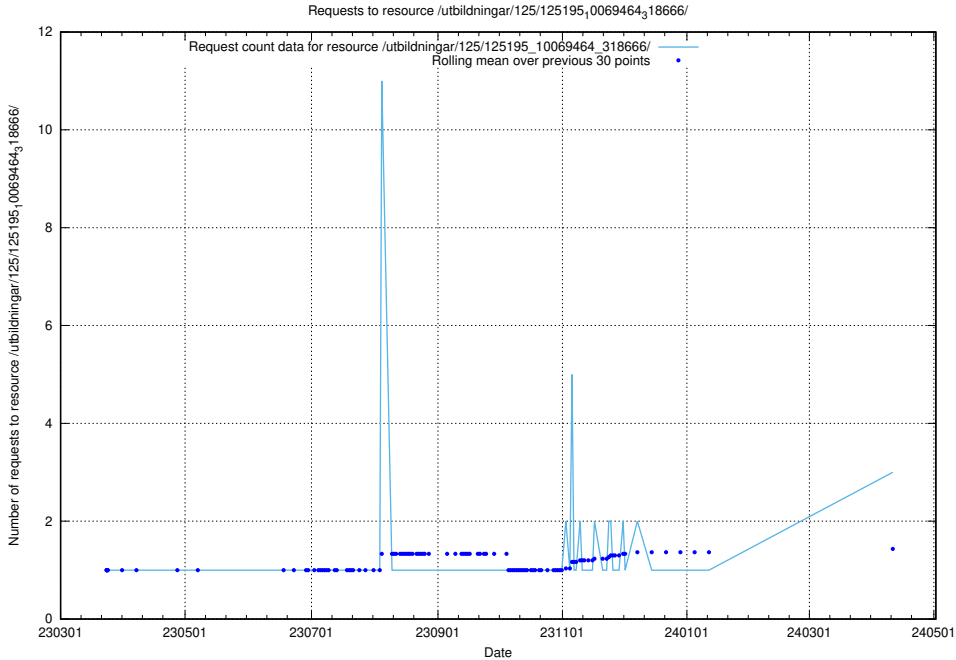

5.247 Usage of /utbildningar/125/125195_10069464_318666/

Here, we count the number of requests to resource /utbildningar/125/125195_10069464_318666/.