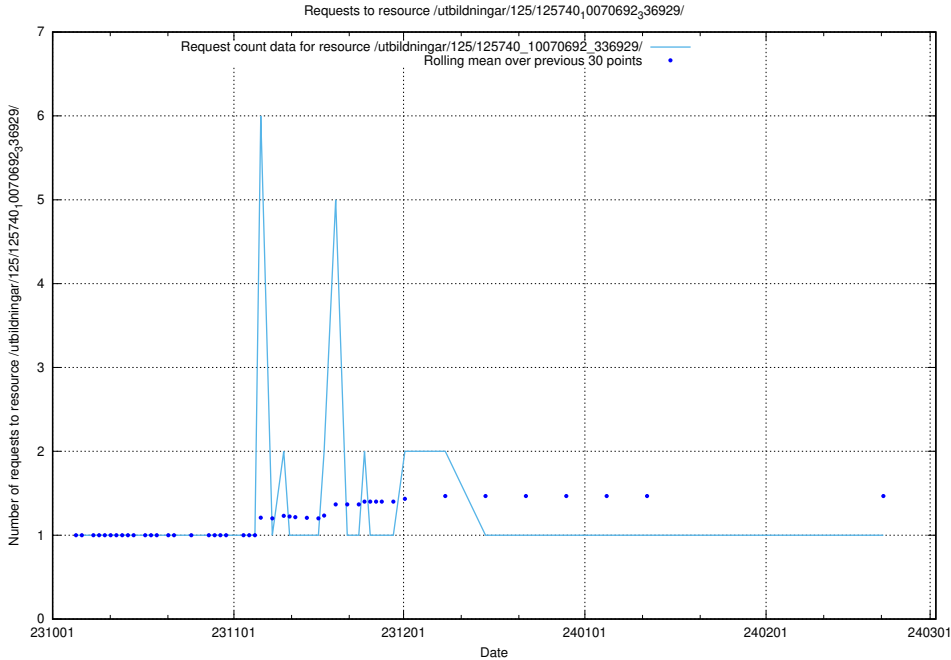

5.4341 Usage of /utbildningar/125/125740_10070692_336929/

Here, we count the number of requests to resource /utbildningar/125/125740_10070692_336929/.