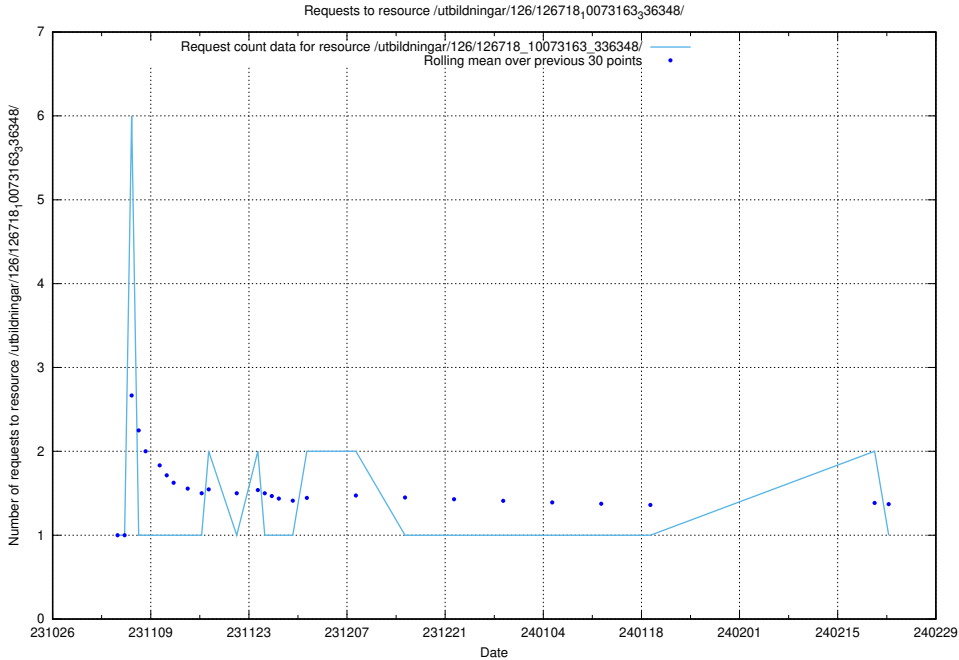

5.4068 Usage of /utbildningar/126/126718_10073163_336348/

Here, we count the number of requests to resource /utbildningar/126/126718_10073163_336348/.