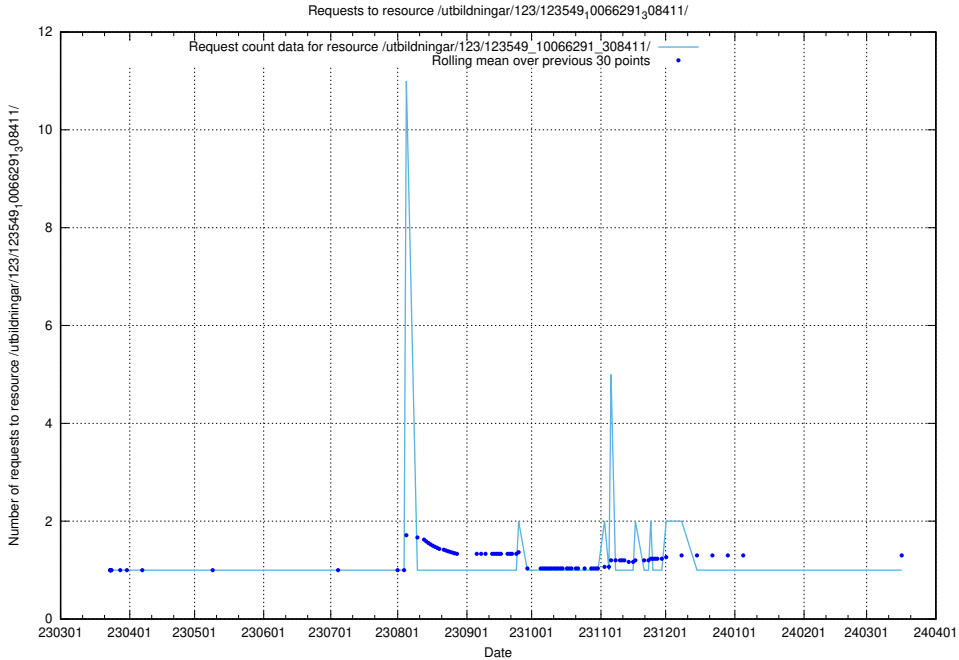

5.4442 Usage of /utbildningar/123/123549_10066291_308411/

Here, we count the number of requests to resource /utbildningar/123/123549_10066291_308411/.