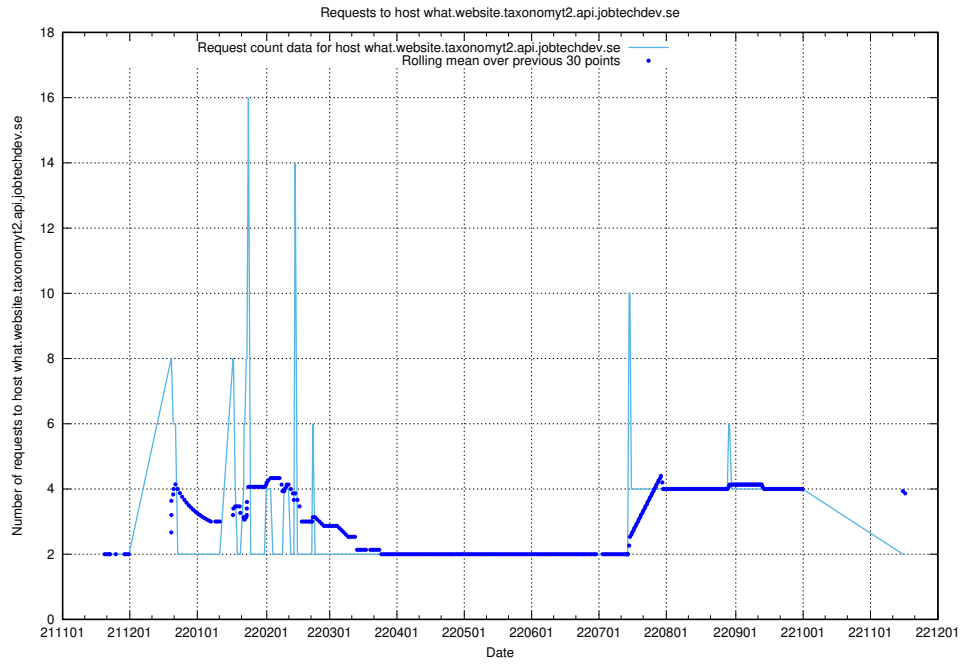

7.448 Usage of what.website.taxonomy2.api.jobtechdev.se

Here, we count the number of requests to host what.website.taxonomy2.api.jobtechdev.se.