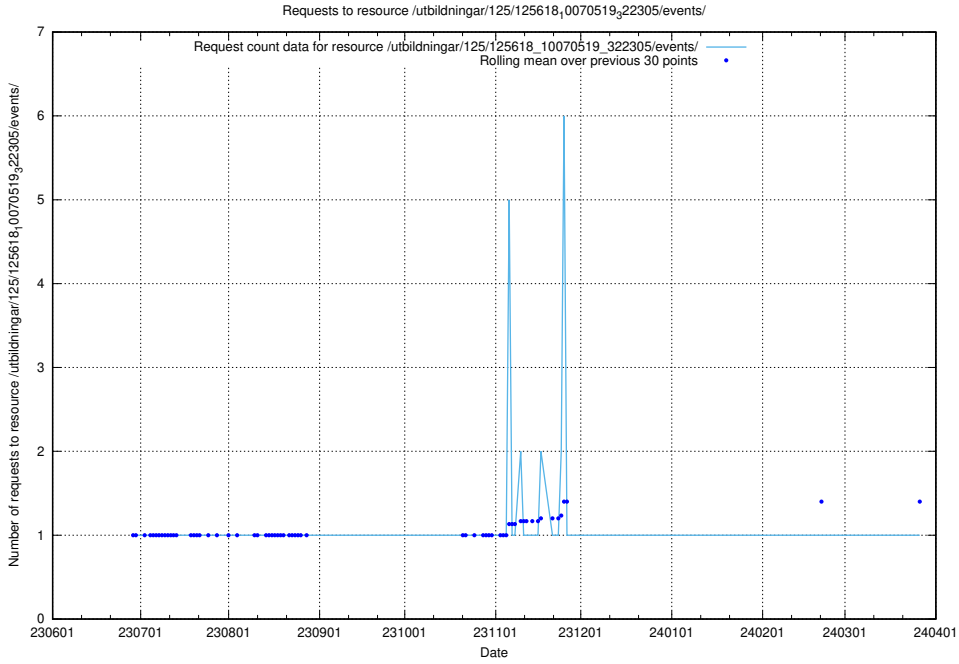

5.5408 Usage of /utbildningar/125/125618_10070519_322305/events/

Here, we count the number of requests to resource /utbildningar/125/125618_10070519_322305/events/