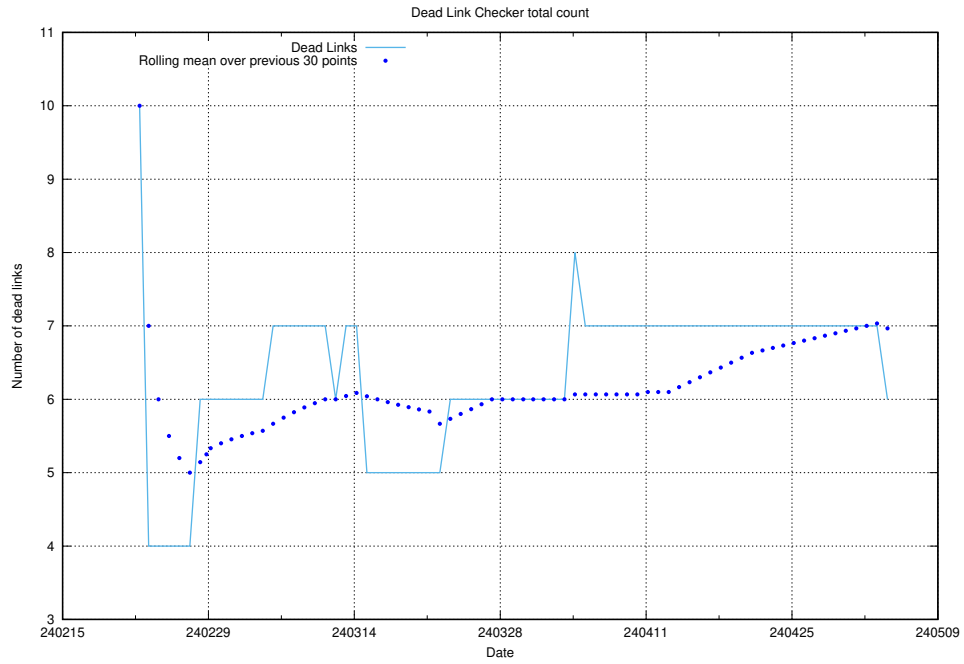

3.2 Total count of dead links

Here is presented the total number of found dead links across all pages.