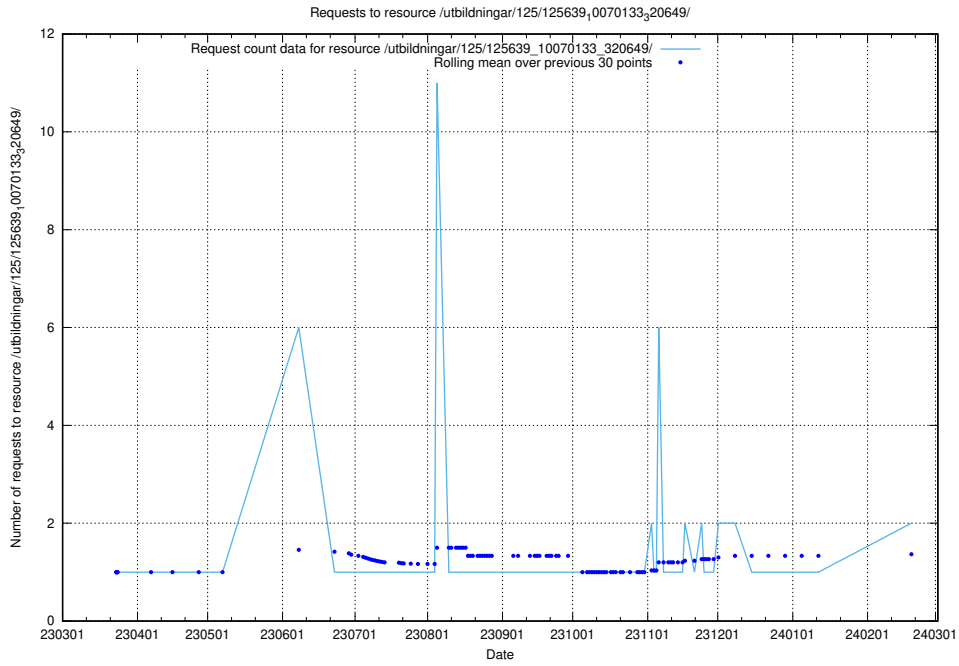

5.439 Usage of /utbildningar/125/125639_10070133_320649/

Here, we count the number of requests to resource /utbildningar/125/125639_10070133_320649/.