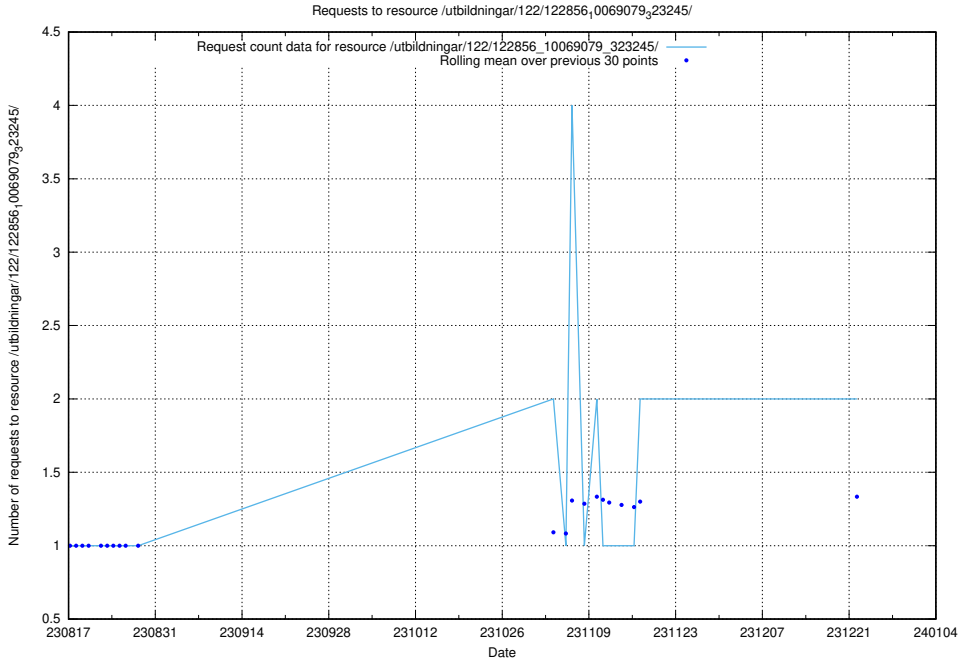

5.718 Usage of /utbildningar/122/122856_10069079_323245/

Here, we count the number of requests to resource /utbildningar/122/122856_10069079_323245/.