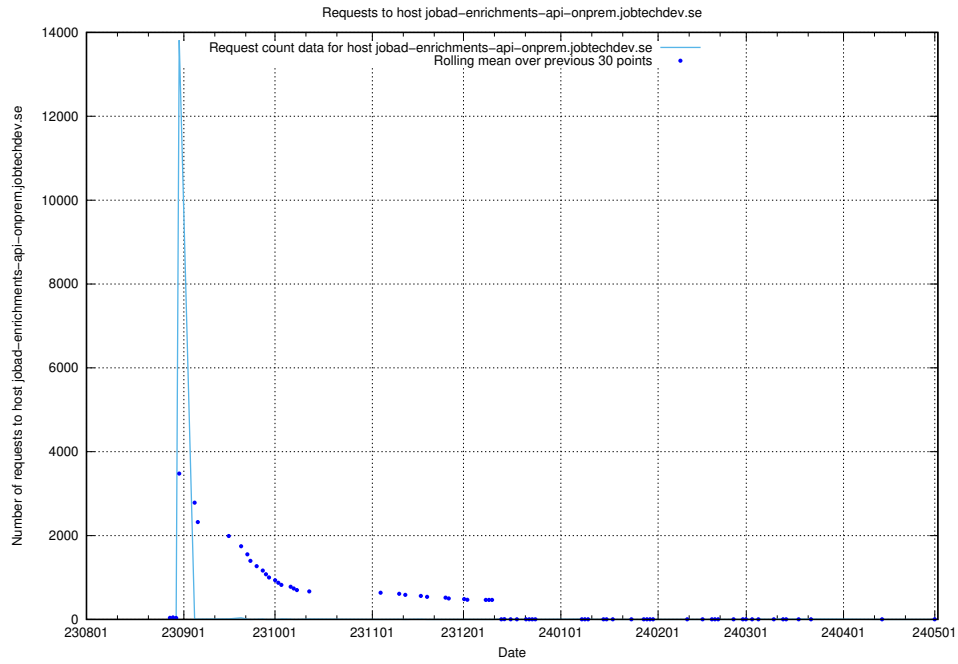

7.600 Usage of jobad-enrichments-api-onprem.jobtechdev.se

Here, we count the number of requests to host jobad-enrichments-api-onprem.jobtechdev.se.