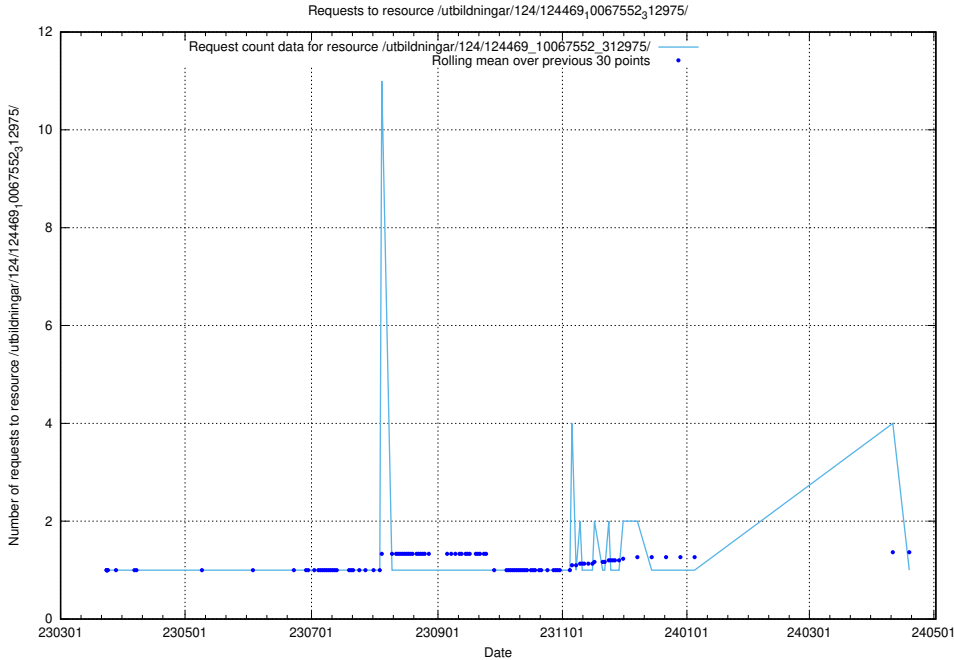

5.3264 Usage of /utbildningar/124/124469_10067552_312975/

Here, we count the number of requests to resource /utbildningar/124/124469_10067552_312975/.