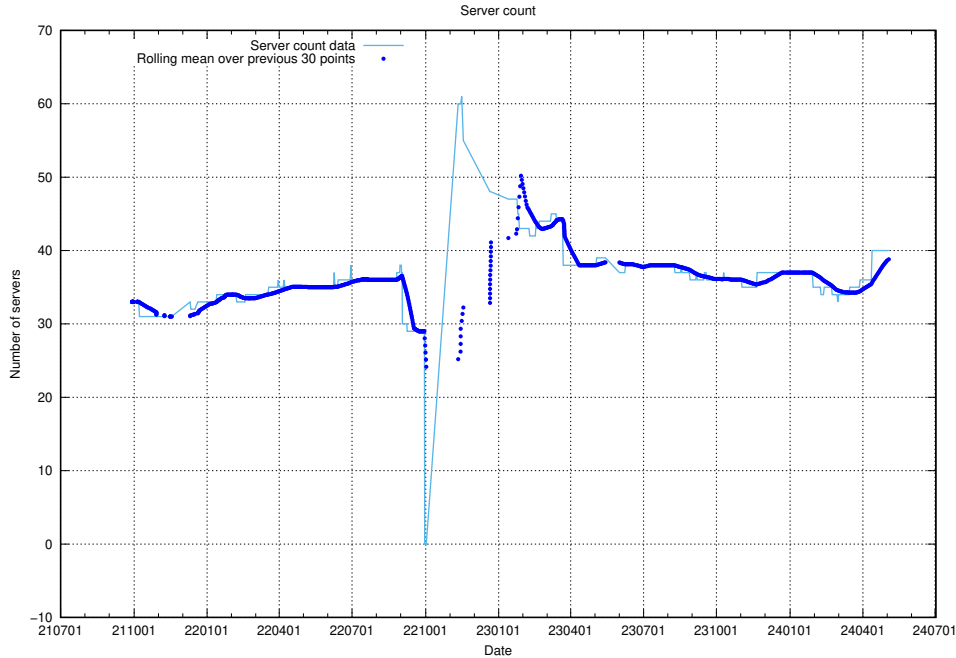

A graph of the servers in AWS region eu-north-1.

3 Dead Link Checker

The [Dead Link Checker](#)⁴ scans JobTech’s web pages for dead html links, and reports the count here.

3.1 Total count of dead links

Here is presented the total number of found dead links across all pages.