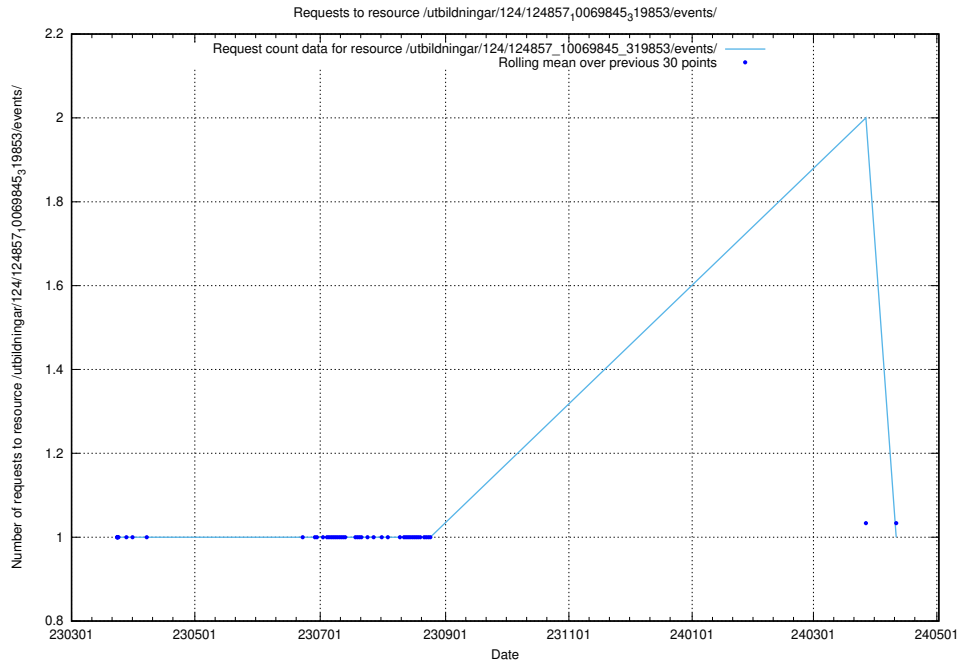

5.1114 Usage of /utbildningar/124/124857_10069845_319853/events/

Here, we count the number of requests to resource /utbildningar/124/124857_10069845_319853/events/