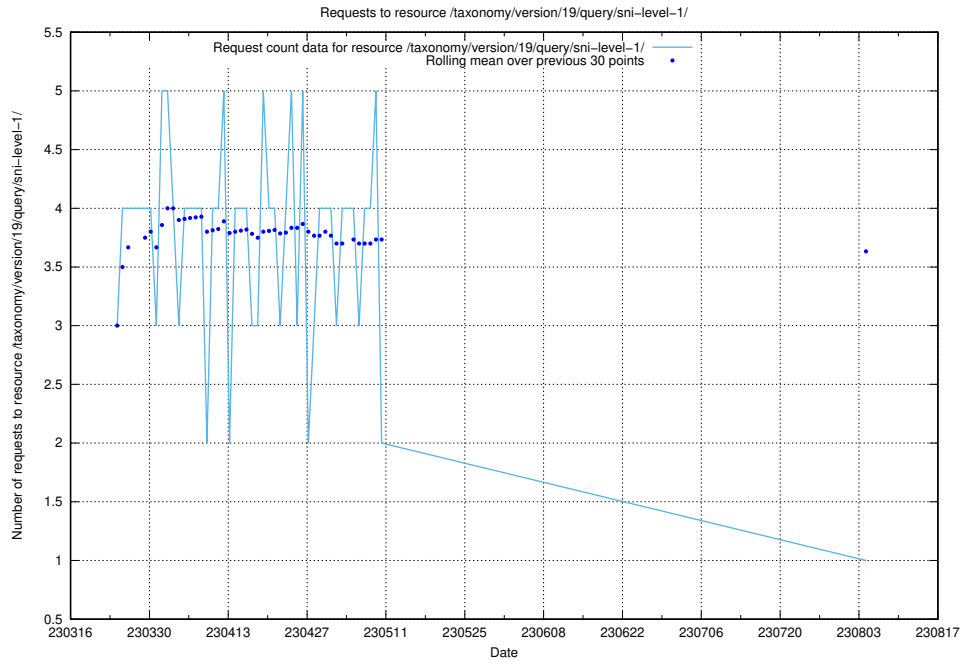

5.6105 Usage of /taxonomy/version/19/query/sni-level-1/

Here, we count the number of requests to resource /taxonomy/version/19/query/sni-level-1/.