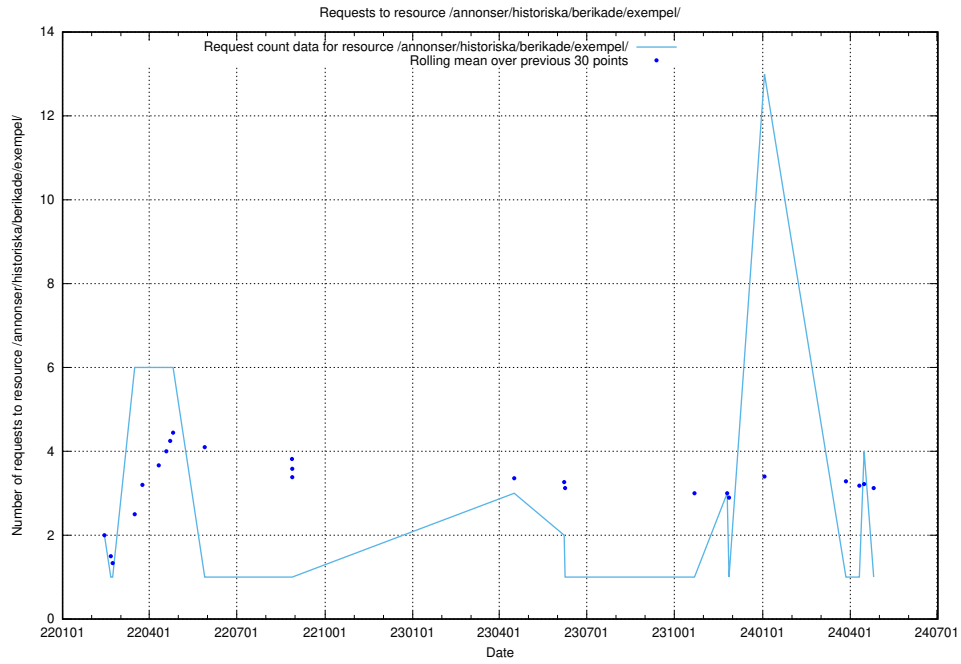

5.1213 Usage of /annonser/historiska/berikade/exempel/

Here, we count the number of requests to resource /annonser/historiska/berikade/exempel/.