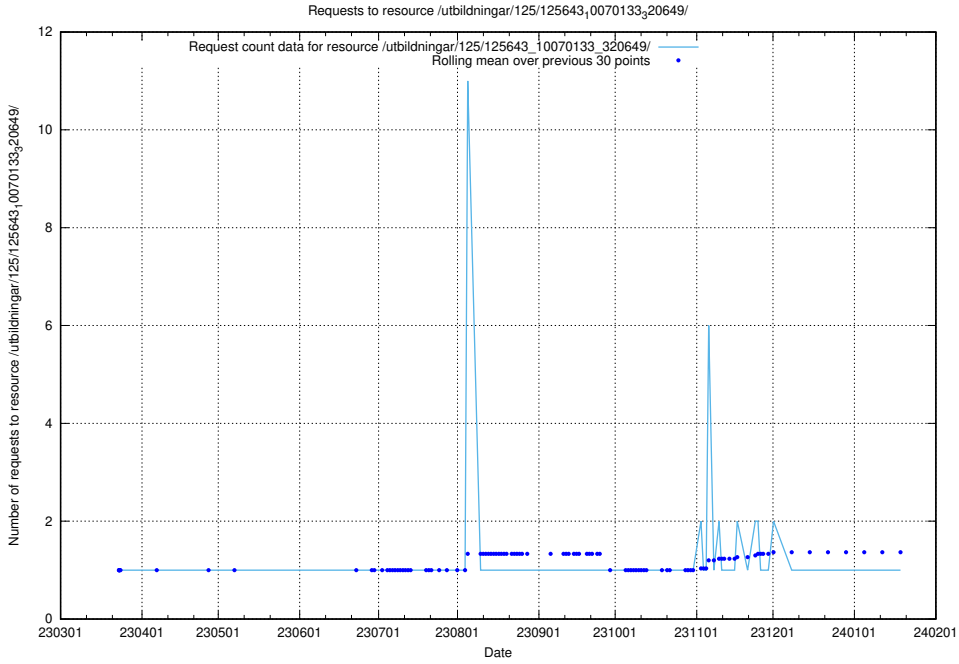

5.982 Usage of /utbildningar/125/125643_10070133_320649/

Here, we count the number of requests to resource /utbildningar/125/125643_10070133_320649/.