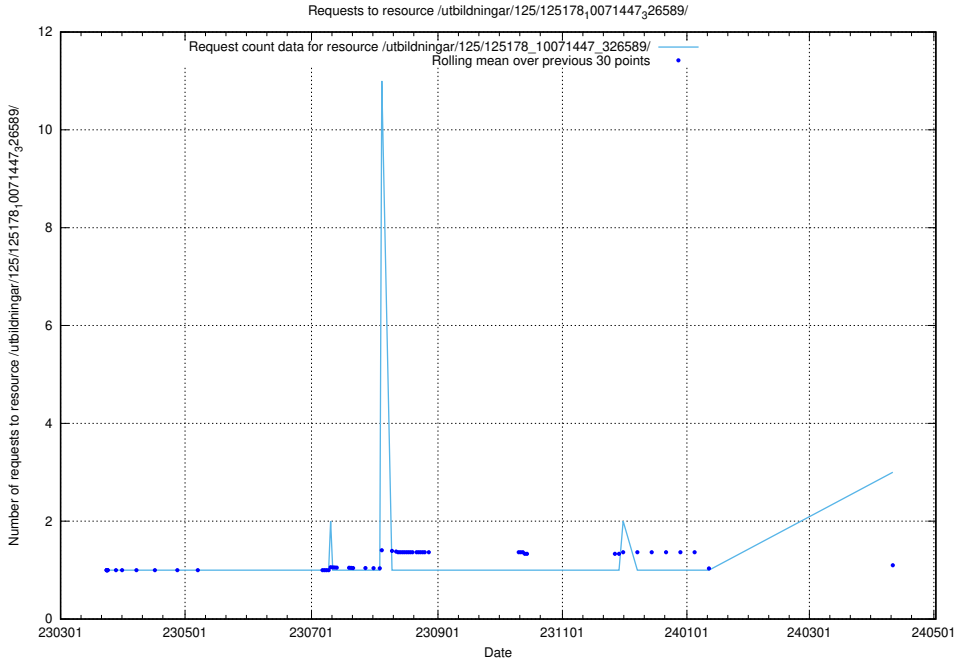

5.248 Usage of /utbildningar/125/125178_10071447_326589/

Here, we count the number of requests to resource /utbildningar/125/125178_10071447_326589/.