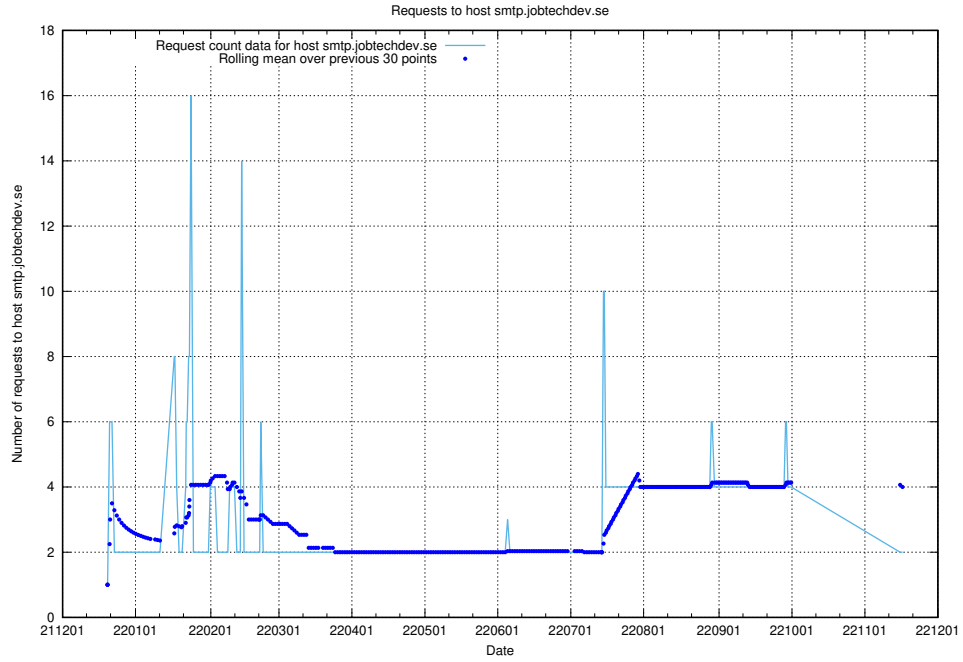

Here, we count the number of requests to host af-connect-int.jobtechdev.se.

7.365 Usage of smtp.jobtechdev.se

Here, we count the number of requests to host smtp.jobtechdev.se.

7.366 Usage of server.jobtechdev.se