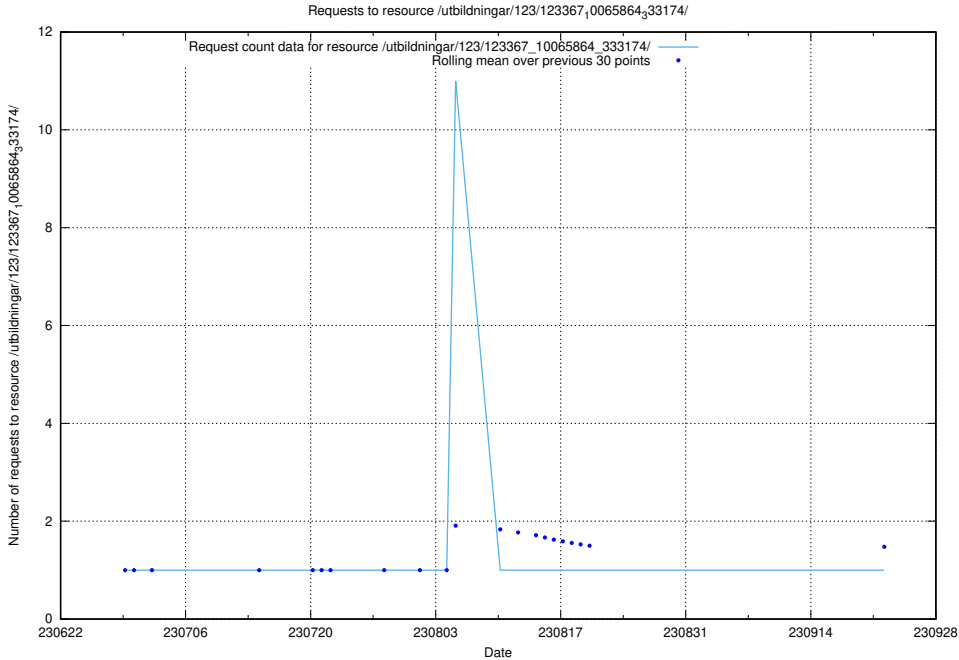

5.5468 Usage of /utbildningar/123/123367_10065864_333174/

Here, we count the number of requests to resource /utbildningar/123/123367_10065864_333174/.