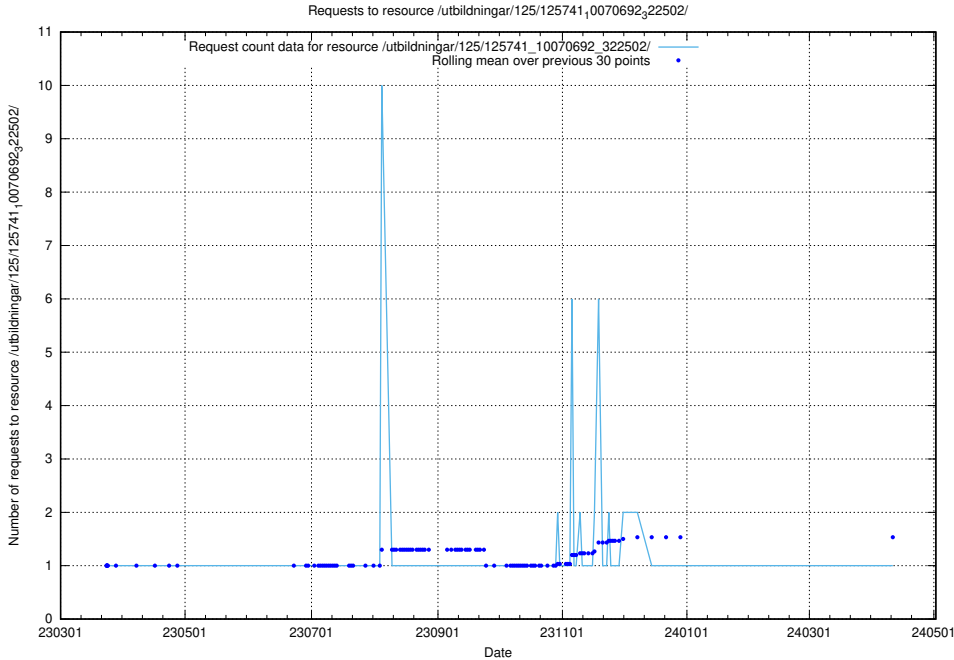

5.6441 Usage of /utbildningar/125/125741_10070692_322502/

Here, we count the number of requests to resource /utbildningar/125/125741_10070692_322502/.