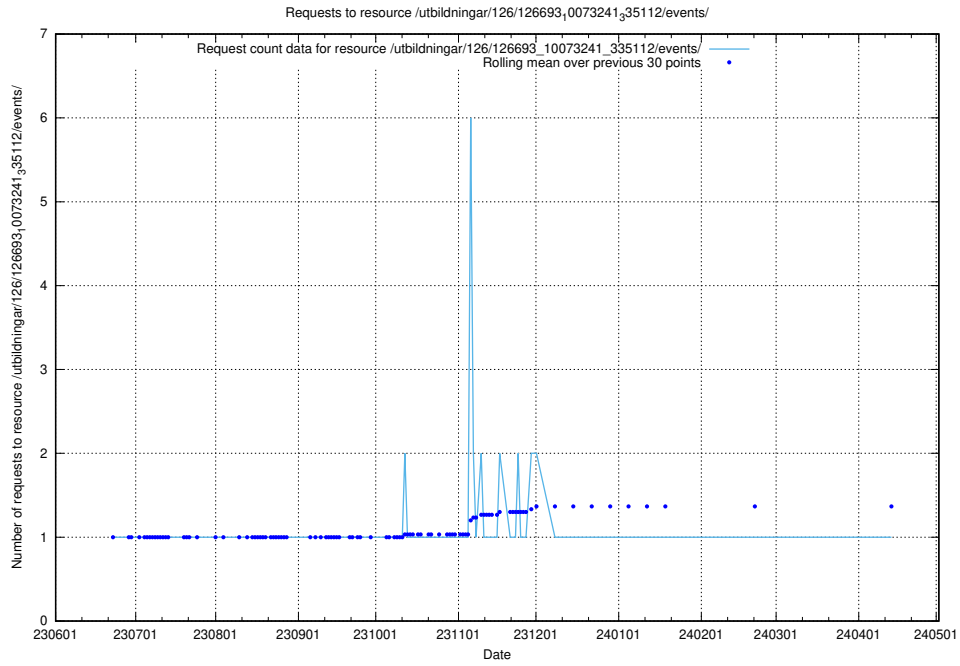

5.5579 Usage of /utbildningar/126/126693_10073241_335112/events/

Here, we count the number of requests to resource /utbildningar/126/126693_10073241_335112/events/