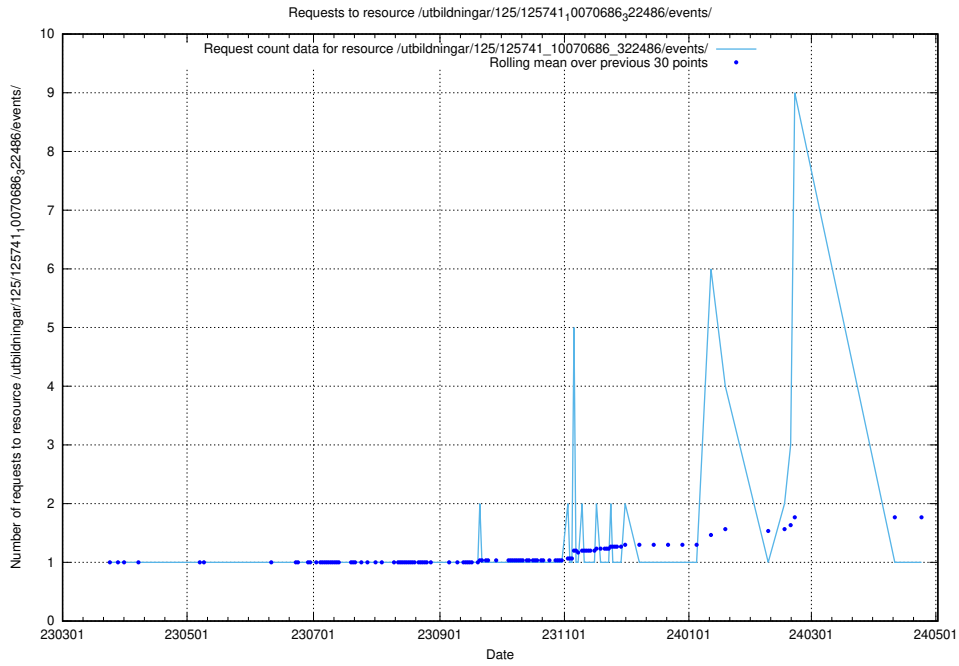

5.6201 Usage of /utbildningar/125/125741_10070686_322486/events/

Here, we count the number of requests to resource /utbildningar/125/125741_10070686_322486/events/