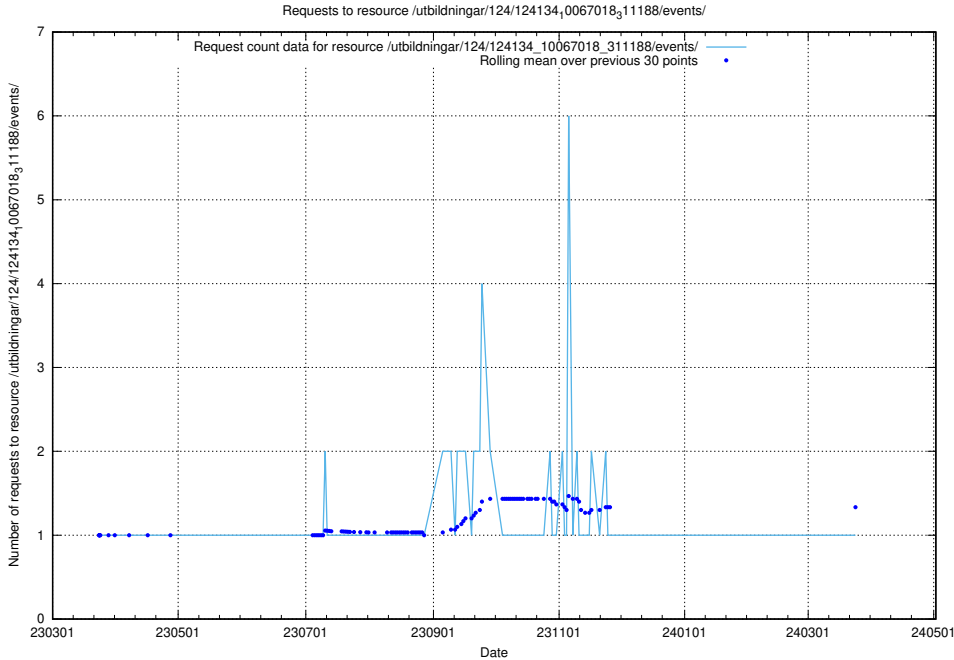

5.4016 Usage of /utbildningar/124/124134_10067018_311188/events/

Here, we count the number of requests to resource /utbildningar/124/124134_10067018_311188/events/