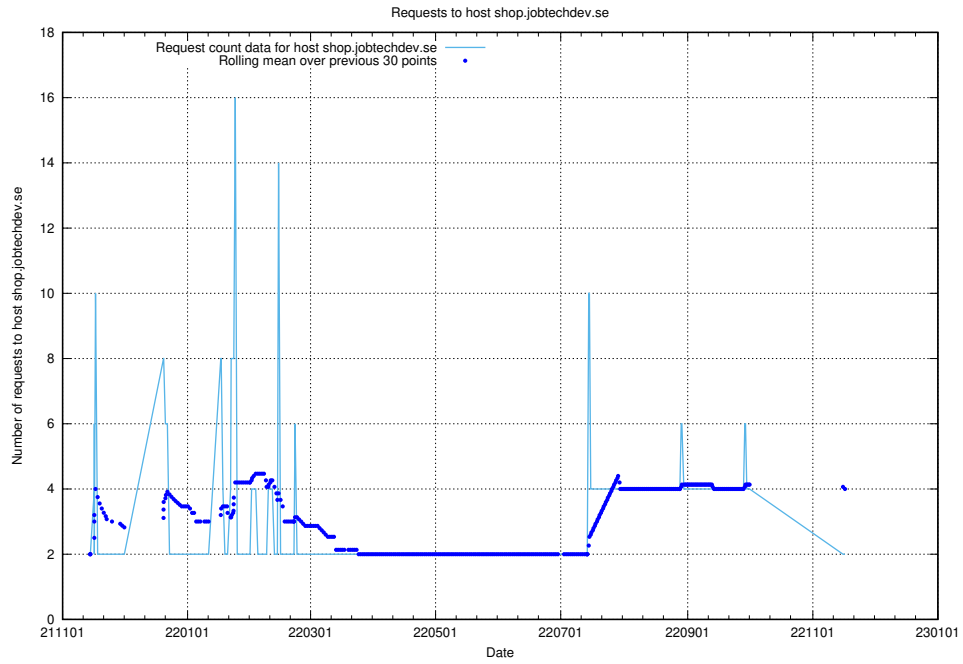

7.558 Usage of yrkeseditor.prod.services.jtech.se

Here, we count the number of requests to host yrkeseditor.prod.services.jtech.se.

7.559 Usage of shop.jobtechdev.se

Here, we count the number of requests to host shop.jobtechdev.se.