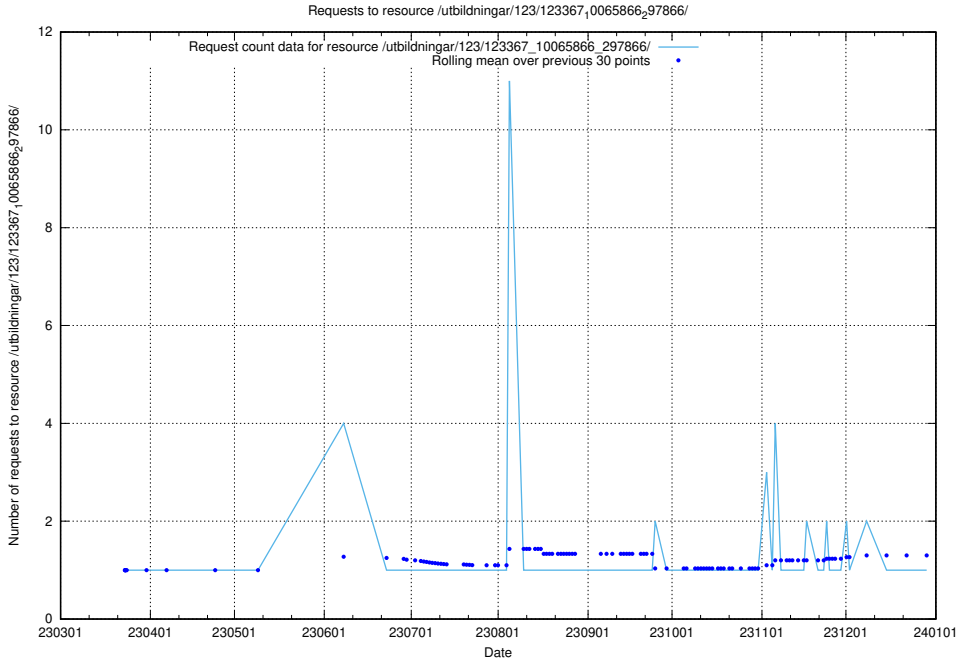

5.4710 Usage of /utbildningar/123/123367_10065866_297866/

Here, we count the number of requests to resource /utbildningar/123/123367_10065866_297866/.

5.4711 Usage of /utbildningar/125/125740_10070782_336574/events/