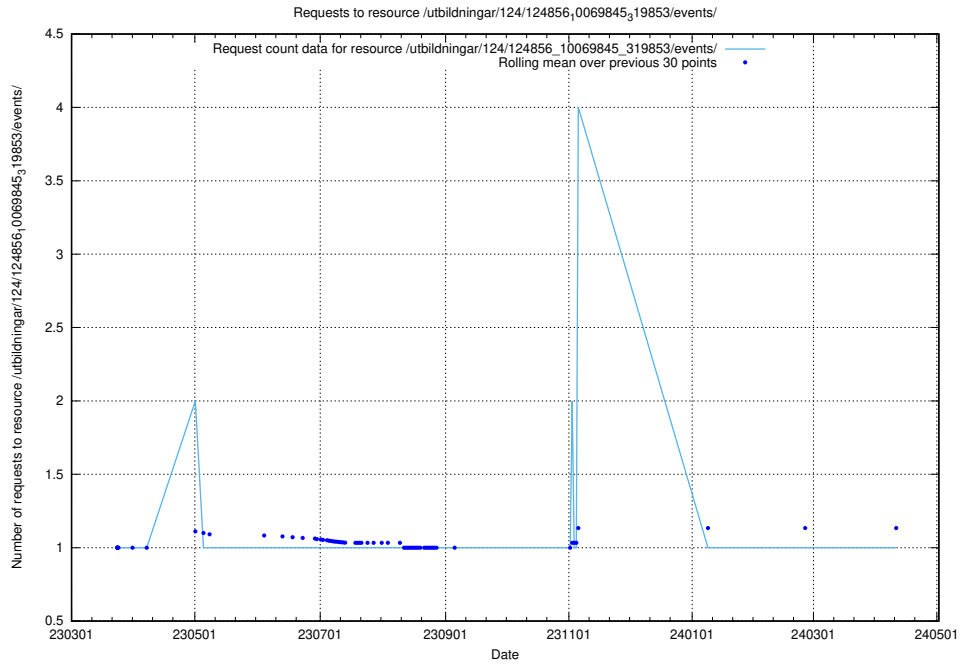

5.1116 Usage of /utbildningar/124/124856_10069845_319853/events/

Here, we count the number of requests to resource /utbildningar/124/124856_10069845_319853/events/