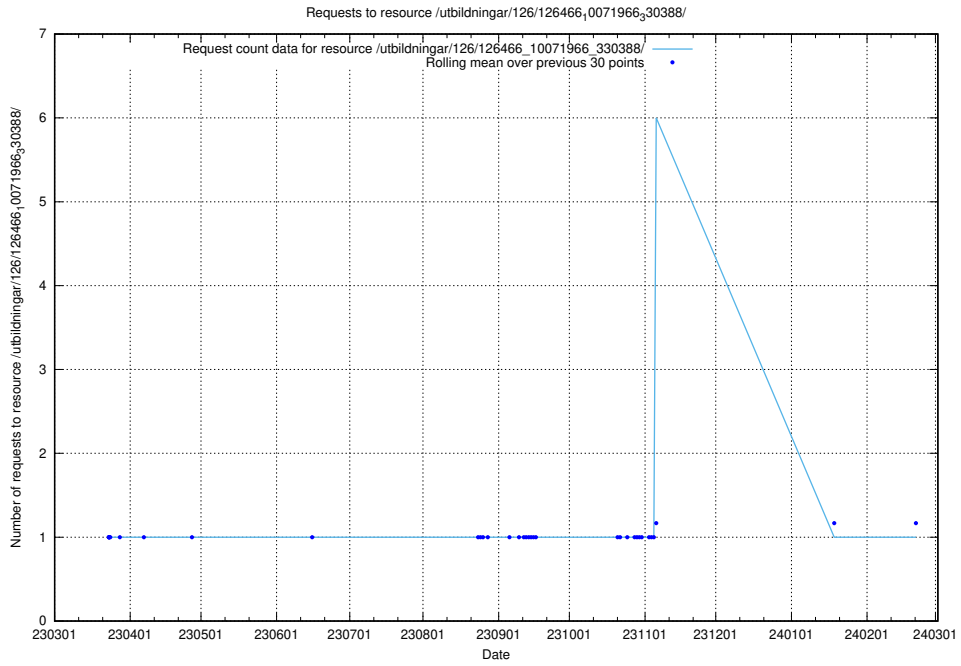

5.6380 Usage of /utbildningar/126/126466_10071966_330388/

Here, we count the number of requests to resource /utbildningar/126/126466_10071966_330388/.