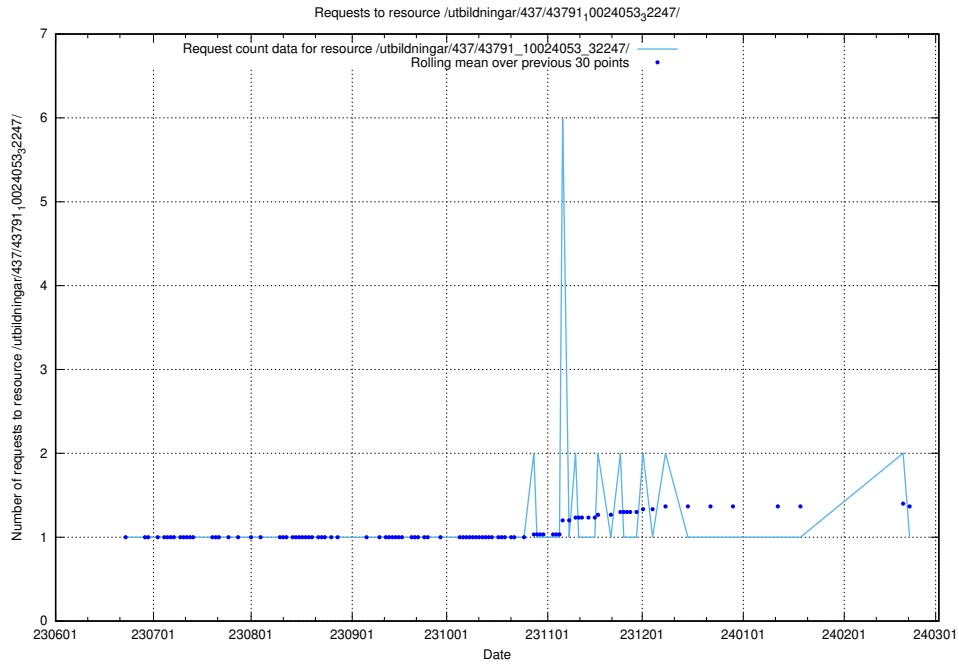

5.5510 Usage of /utbildningar/437/43791_10024053_32247/

Here, we count the number of requests to resource /utbildningar/437/43791_10024053_32247/.