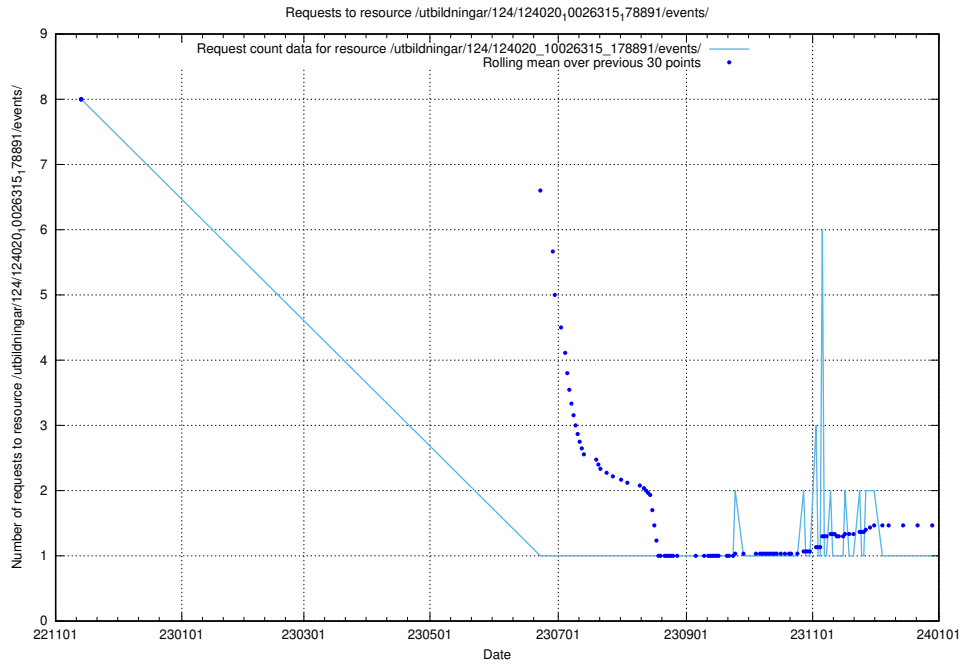

5.5711 Usage of /utbildningar/124/124020_10026315_178891/events/

Here, we count the number of requests to resource /utbildningar/124/124020_10026315_178891/events/