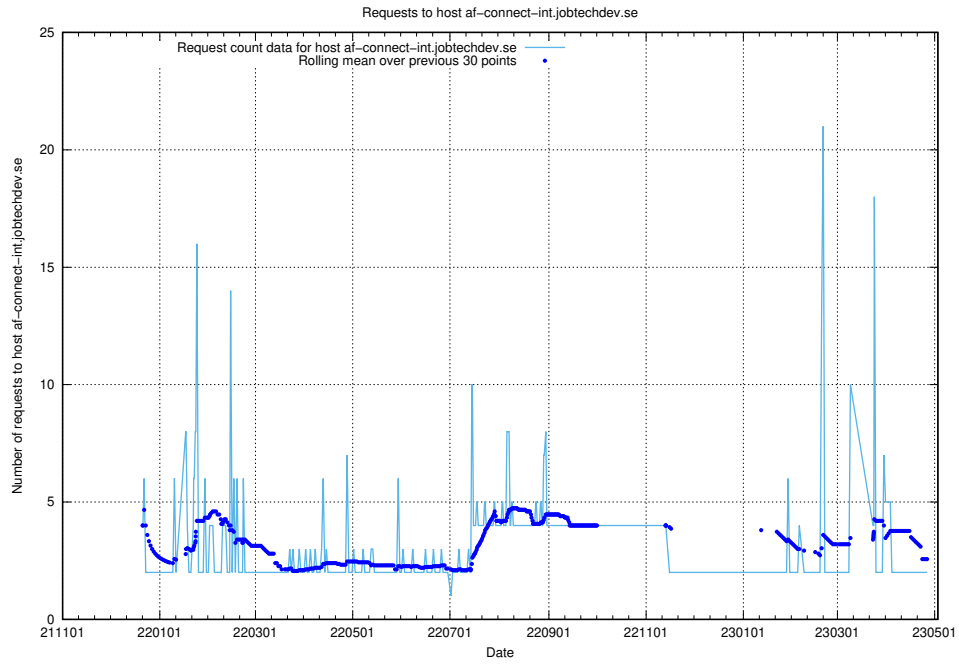

Here, we count the number of requests to host af-connect-int.jobtechdev.se.

7.365 Usage of smtp.jobtechdev.se

Here, we count the number of requests to host smtp.jobtechdev.se.

7.366 Usage of server.jobtechdev.se