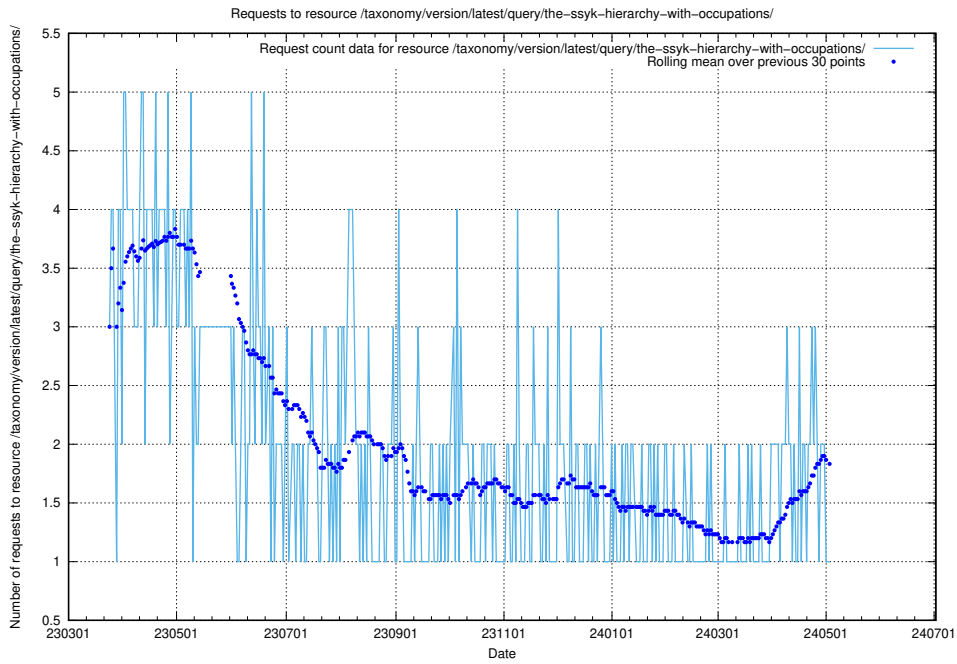

5.6030 Usage of /taxonomy/version/latest/query/the-ssyk-hierarchy-with-occupations/

Here, we count the number of requests to resource /taxonomy/version/latest/query/the-ssyk-hierarchy-with-occupations/.