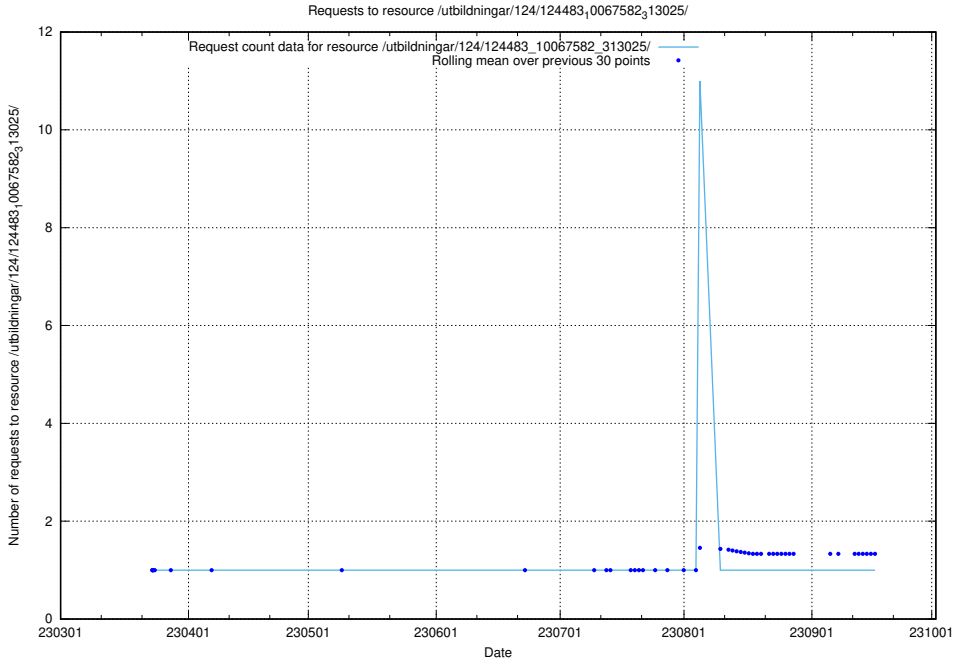

5.2716 Usage of /utbildningar/124/124483_10067582_313025/

Here, we count the number of requests to resource /utbildningar/124/124483_10067582_313025/.