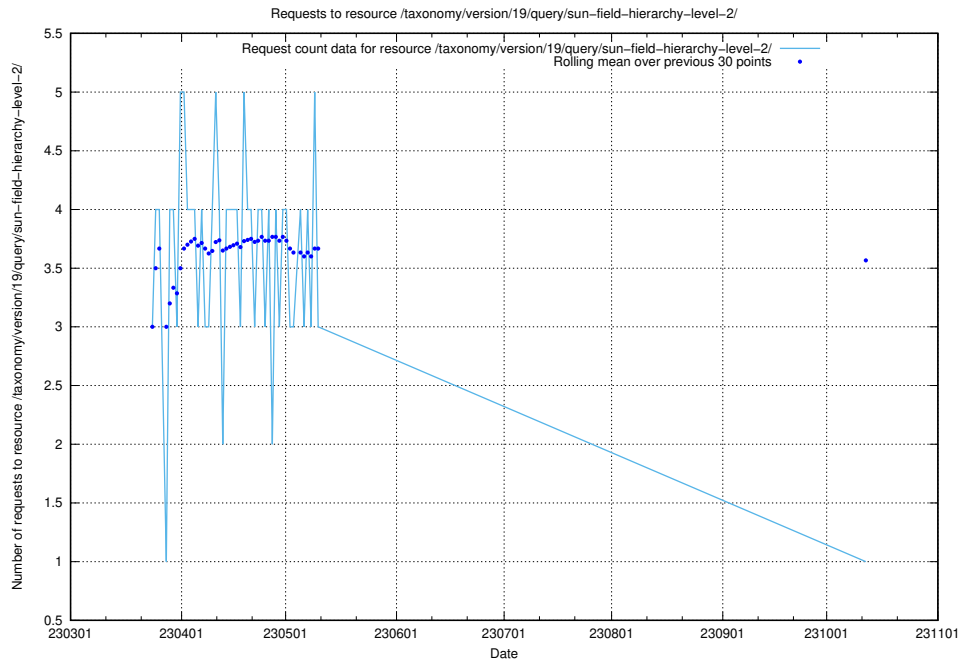

5.6091 Usage of /taxonomy/version/19/query/sun-field-hierarchy-level-2/

Here, we count the number of requests to resource /taxonomy/version/19/query/sun-field-hierarchy-level-2/.