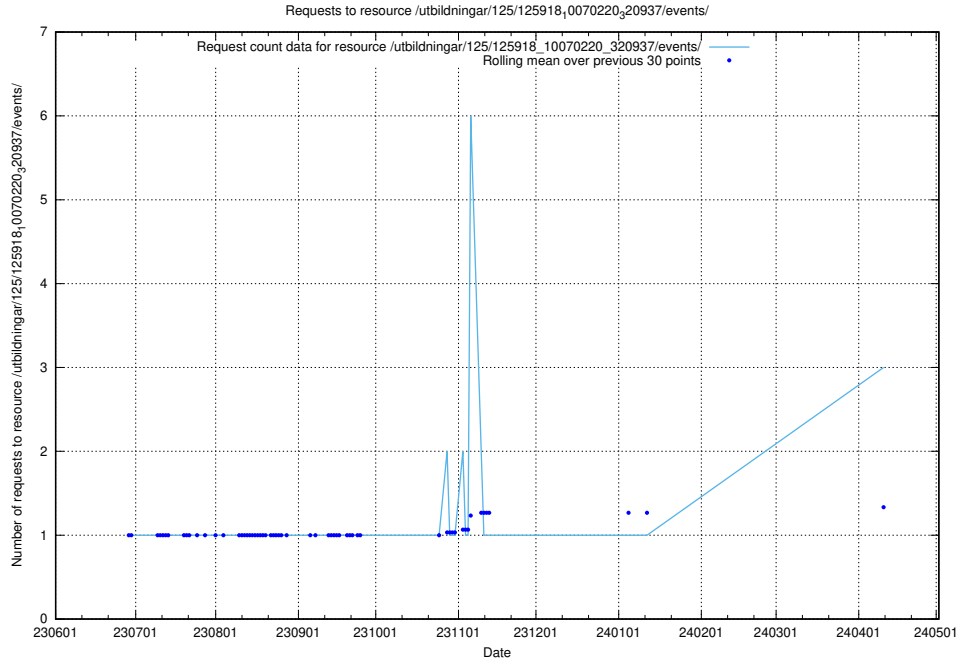

5.358 Usage of /utbildningar/125/125918_10070220_320937/events/

Here, we count the number of requests to resource /utbildningar/125/125918_10070220_320937/events/