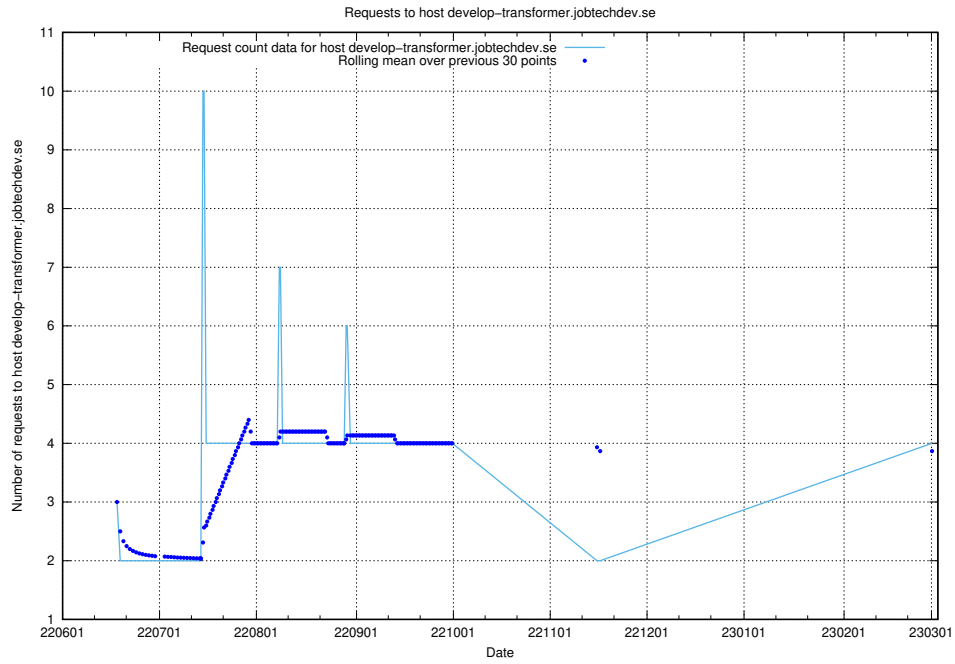

7.140 Usage of develop-transformer.jobtechdev.se

Here, we count the number of requests to host develop-transformer.jobtechdev.se.