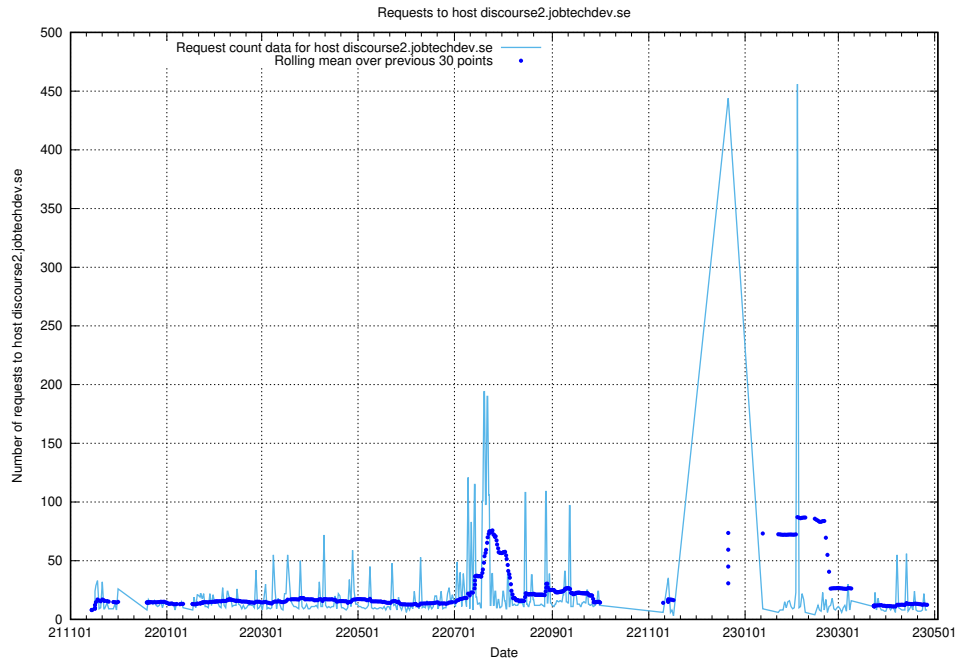

7.65 Usage of discourse2.jobtechdev.se

Here, we count the number of requests to host discourse2.jobtechdev.se.

7.66 Usage of taxonomy.jobtechdev.se

Here, we count the number of requests to host taxonomy.jobtechdev.se.