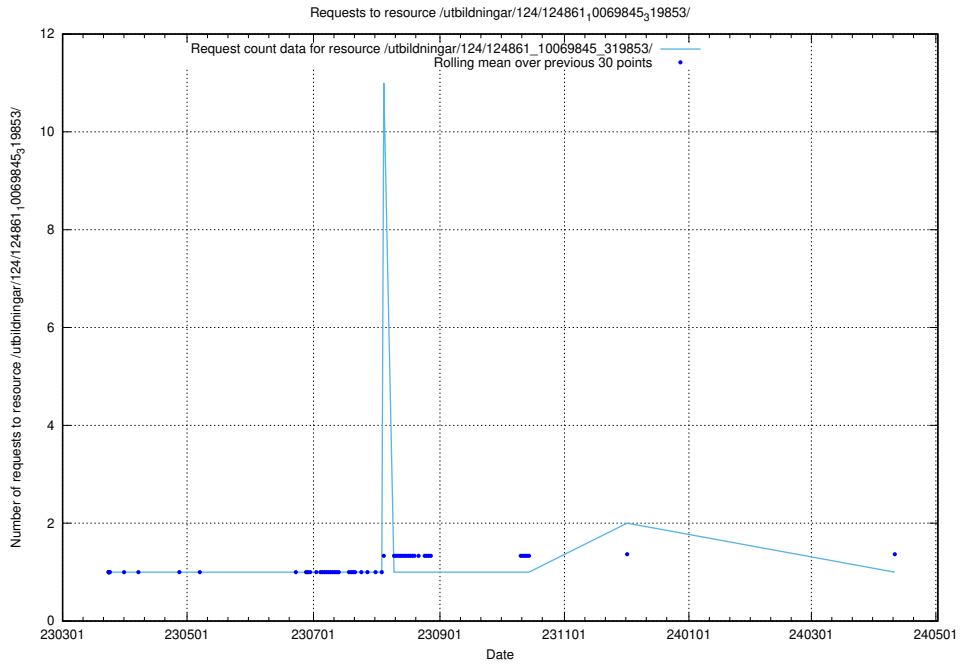

5.1097 Usage of /utbildningar/124/124861_10069845_319853/

Here, we count the number of requests to resource /utbildningar/124/124861_10069845_319853/.