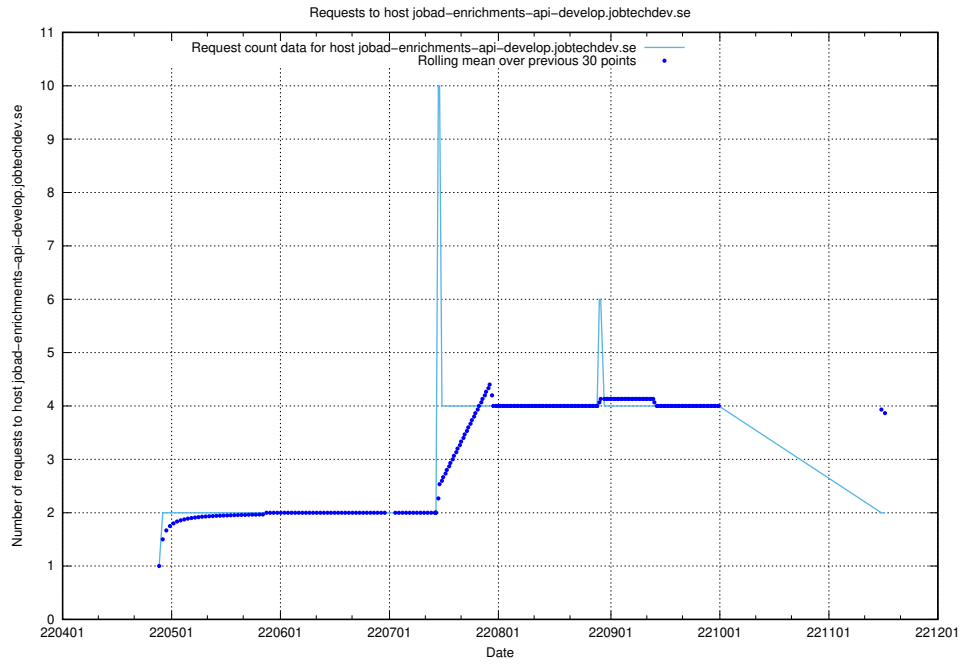

7.443 Usage of jobad-enrichments-api-develop.jobtechdev.se

Here, we count the number of requests to host jobad-enrichments-api-develop.jobtechdev.se.