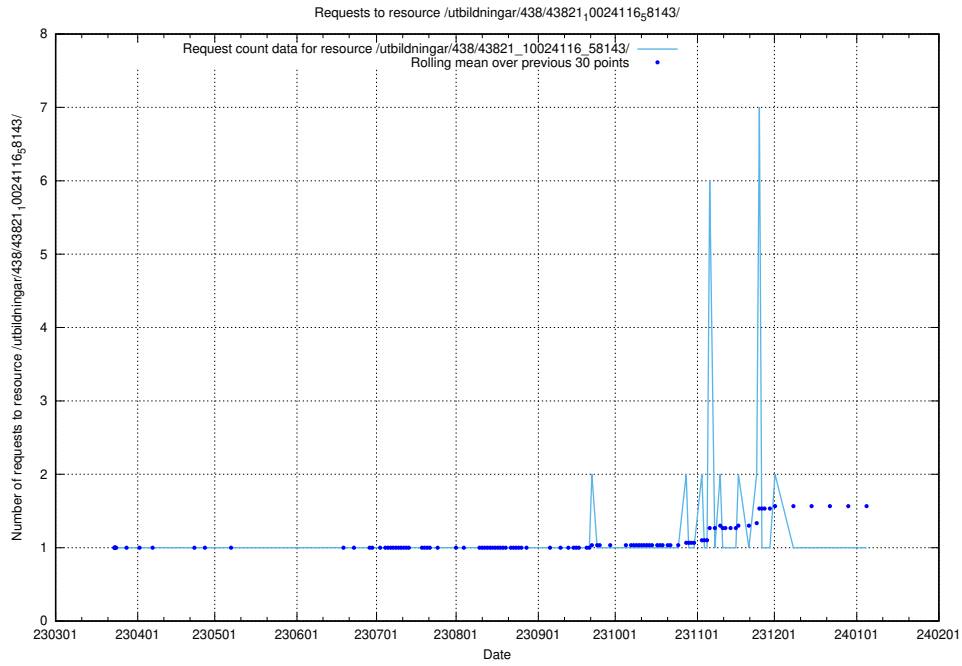

5.6309 Usage of /utbildningar/438/43821_10024116_58143/

Here, we count the number of requests to resource /utbildningar/438/43821_10024116_58143/.