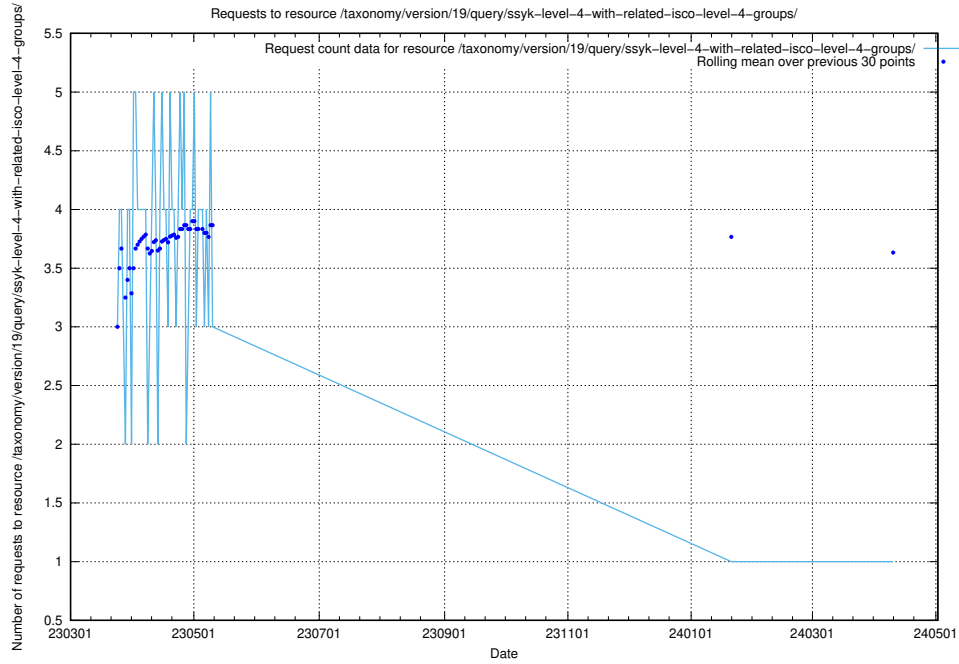

5.6095 Usage of /taxonomy/version/19/query/ssyk-level-4-with-related-isco-level-4-groups/

Here, we count the number of requests to resource /taxonomy/version/19/query/ssyk-level-4-with-related-isco-level-4-groups/.