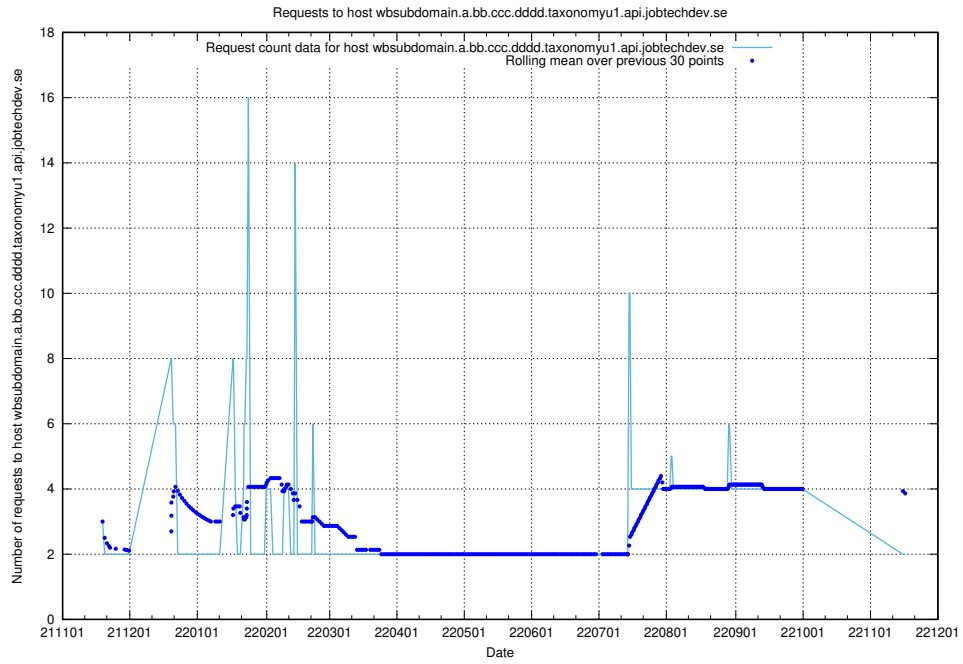

7.454 Usage of wbsubdomain.a.bb.ccc.dddd.taxonomy1.api.jobtechdev.se

Here, we count the number of requests to host wbsubdomain.a.bb.ccc.dddd.taxonomy1.api.jobtechdev.se