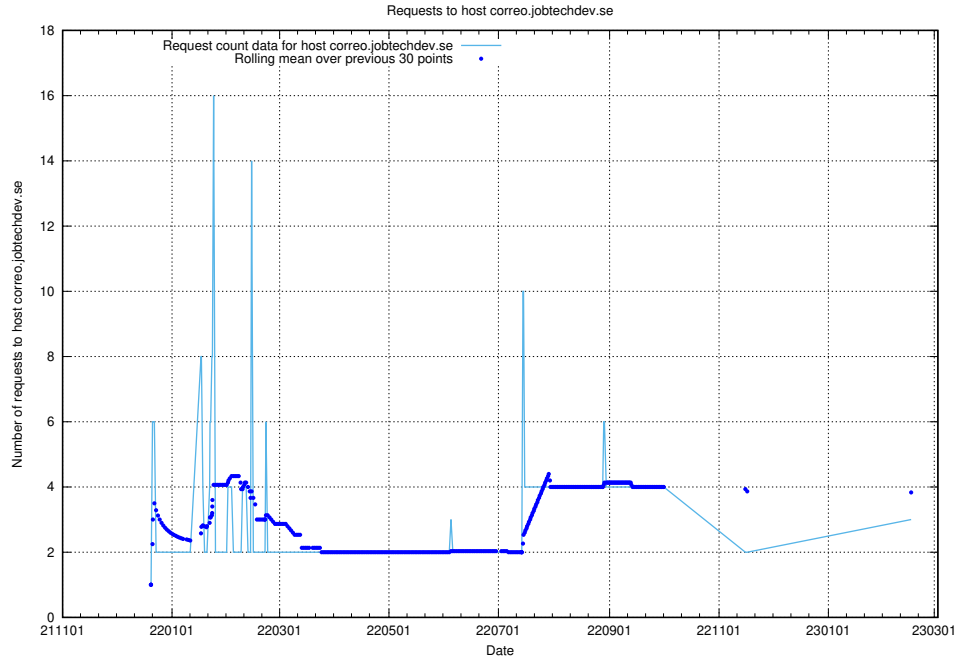

Here, we count the number of requests to host correo.jobtechdev.se.

7.202 Usage of www.atlas.jobtechdev.se

Here, we count the number of requests to host www.atlas.jobtechdev.se.

7.203 Usage of jobsearch.jobtechdev.se