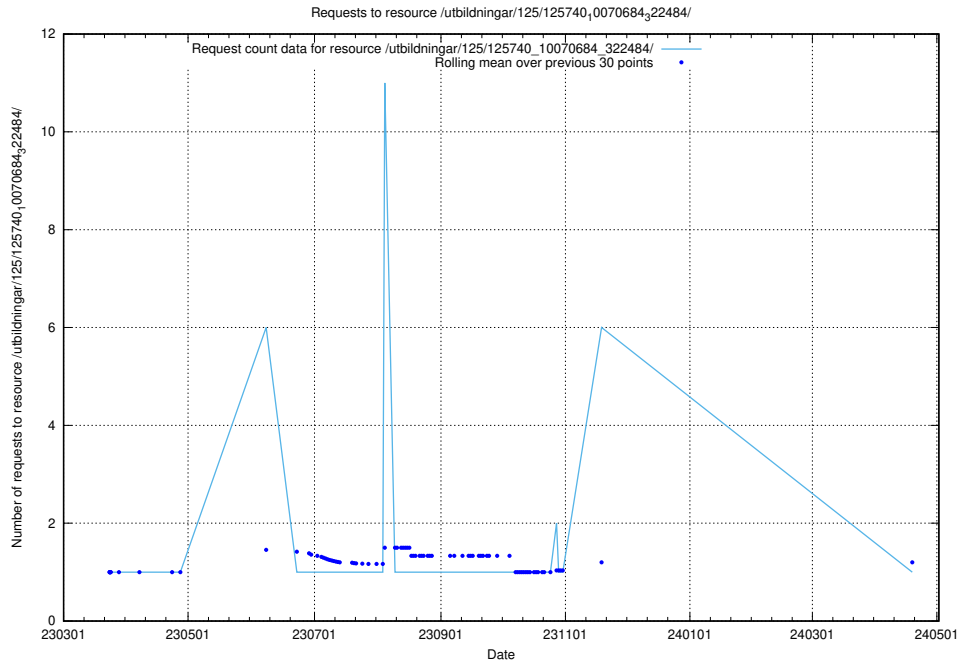

5.921 Usage of /utbildningar/125/125740_10070684_322484/

Here, we count the number of requests to resource /utbildningar/125/125740_10070684_322484/.