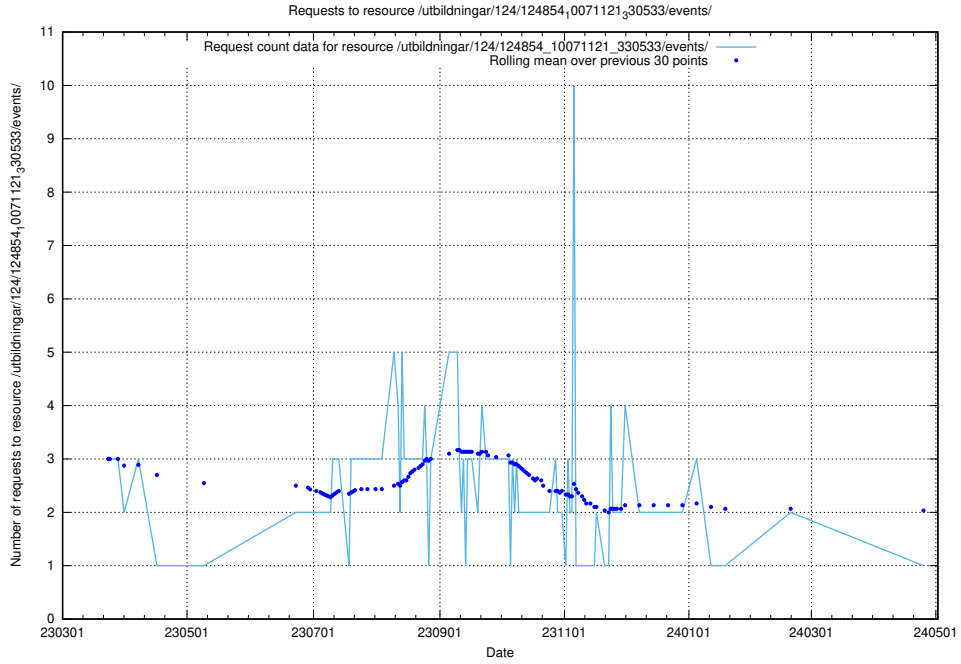

5.6234 Usage of /utbildningar/124/124854_10071121_330533/events/

Here, we count the number of requests to resource /utbildningar/124/124854_10071121_330533/events/