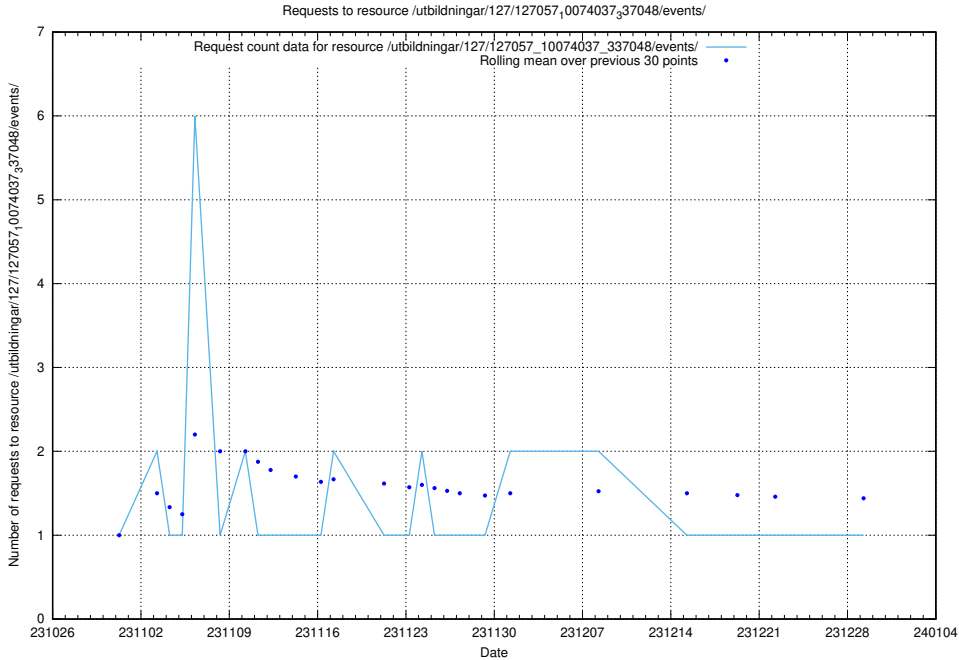

5.4100 Usage of /utbildningar/127/127057_10074037_337048/events/

Here, we count the number of requests to resource /utbildningar/127/127057_10074037_337048/events/