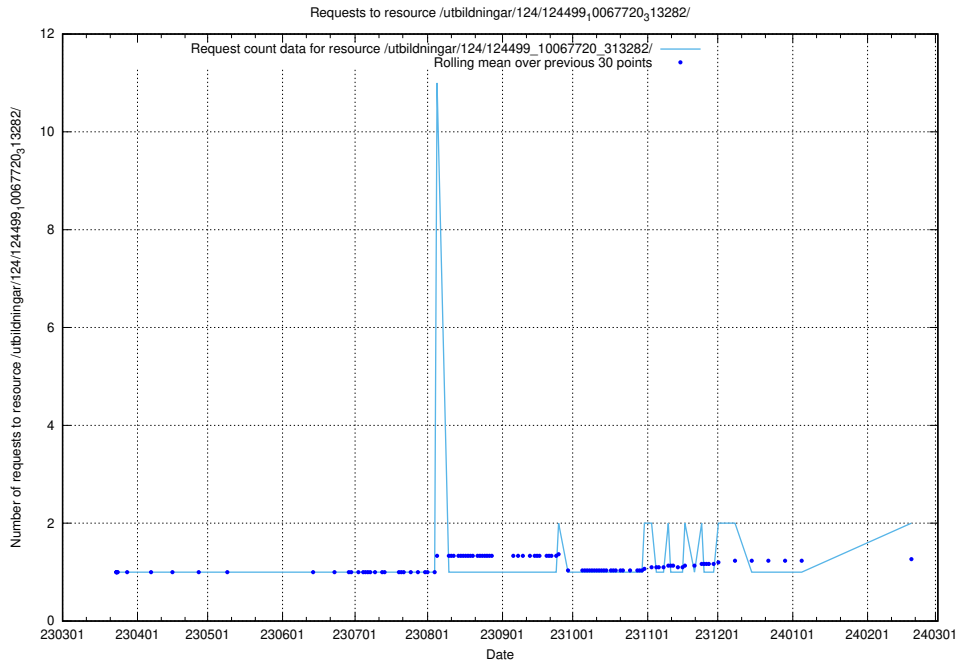

5.534 Usage of /utbildningar/124/124499_10067720_313282/

Here, we count the number of requests to resource /utbildningar/124/124499_10067720_313282/.