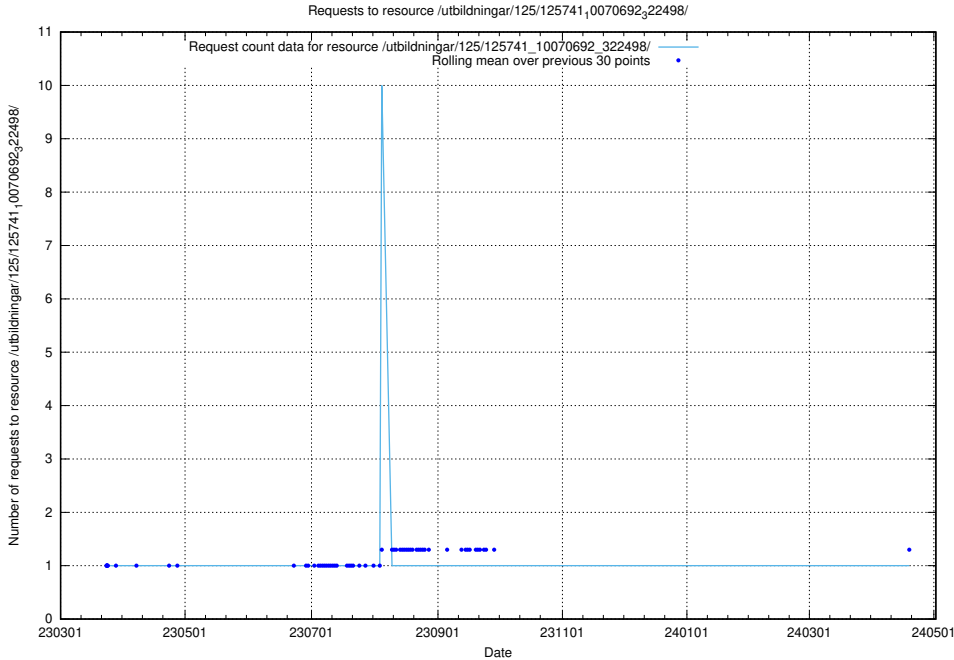

5.6442 Usage of /utbildningar/125/125741_10070692_322498/

Here, we count the number of requests to resource /utbildningar/125/125741_10070692_322498/.