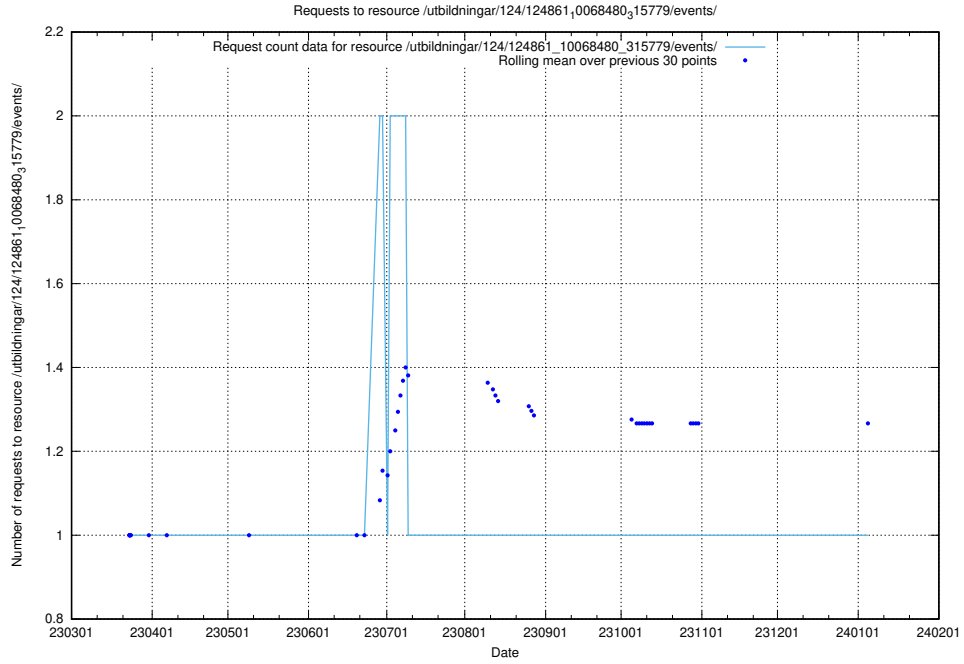

Here, we count the number of requests to resource /utbildningar/124/124861_10069368_318273/.

5.1099 Usage of /utbildningar/124/124861_10068480_315779/events/

Here, we count the number of requests to resource /utbildningar/124/124861_10068480_315779/events/