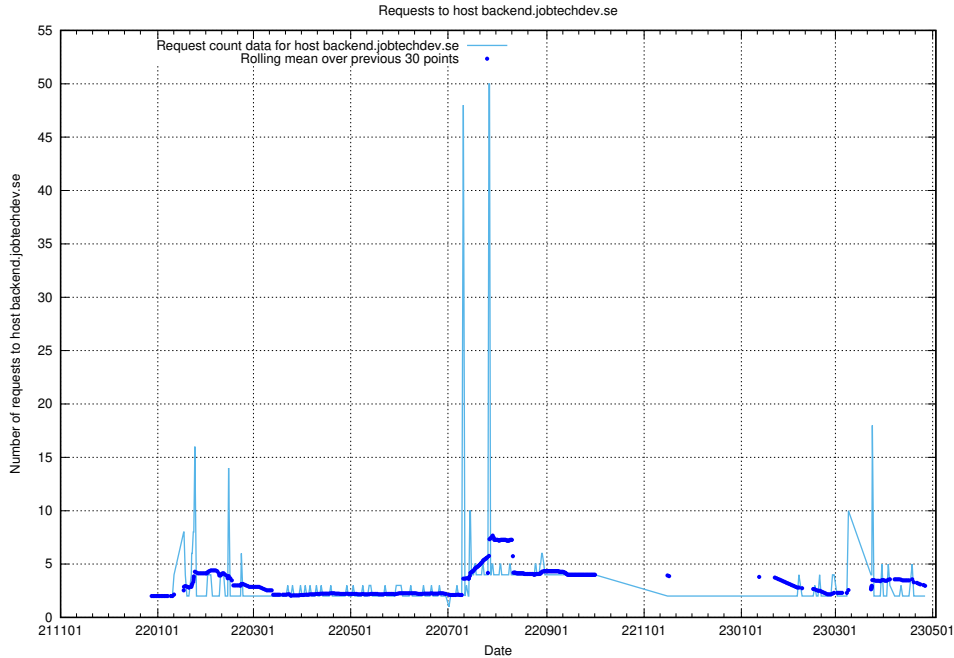

7.356 Usage of backend.jobtechdev.se

Here, we count the number of requests to host backend.jobtechdev.se.