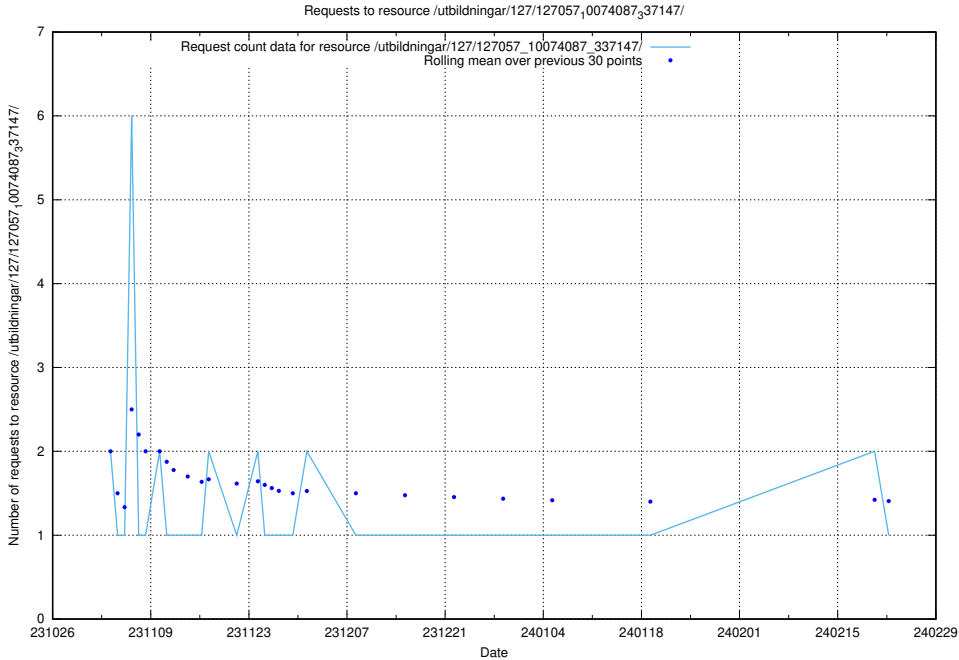

5.4077 Usage of /utbildningar/127/127057_10074087_337147/

Here, we count the number of requests to resource /utbildningar/127/127057_10074087_337147/.