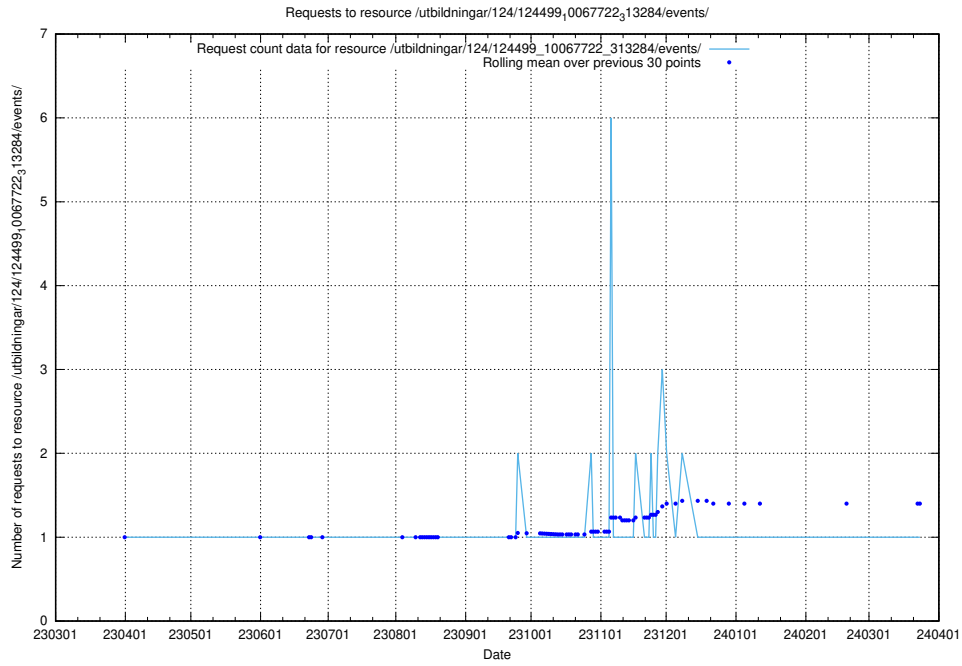

Here, we count the number of requests to resource /utbildningar/124/124516_10065866_297866/.

5.6001 Usage of /utbildningar/124/124499_10067722_313284/events/

Here, we count the number of requests to resource /utbildningar/124/124499_10067722_313284/events/