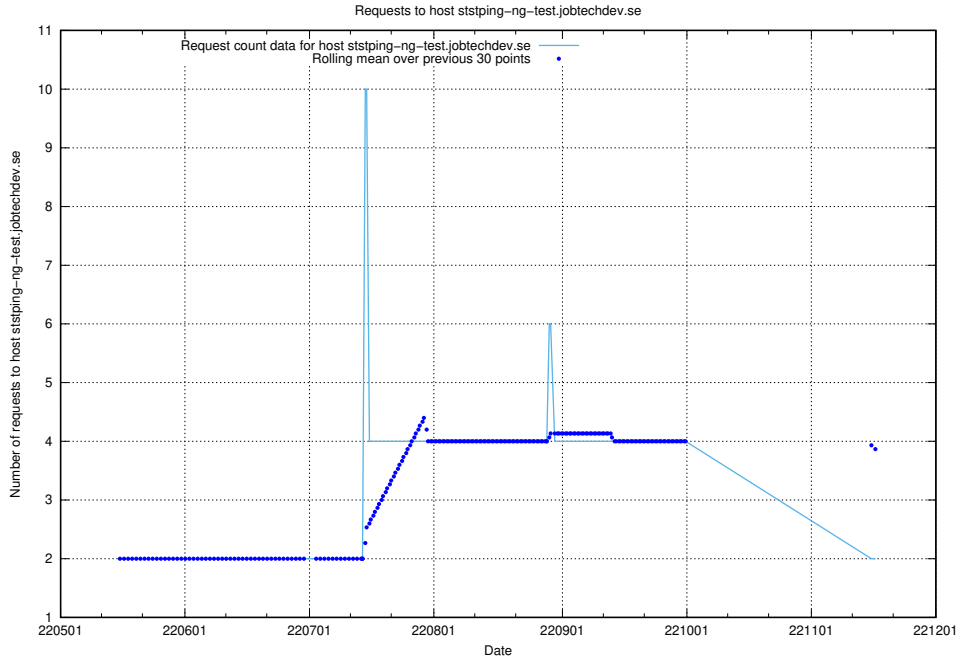

7.423 Usage of ststping-ng-test.jobtechdev.se

Here, we count the number of requests to host ststping-ng-test.jobtechdev.se.