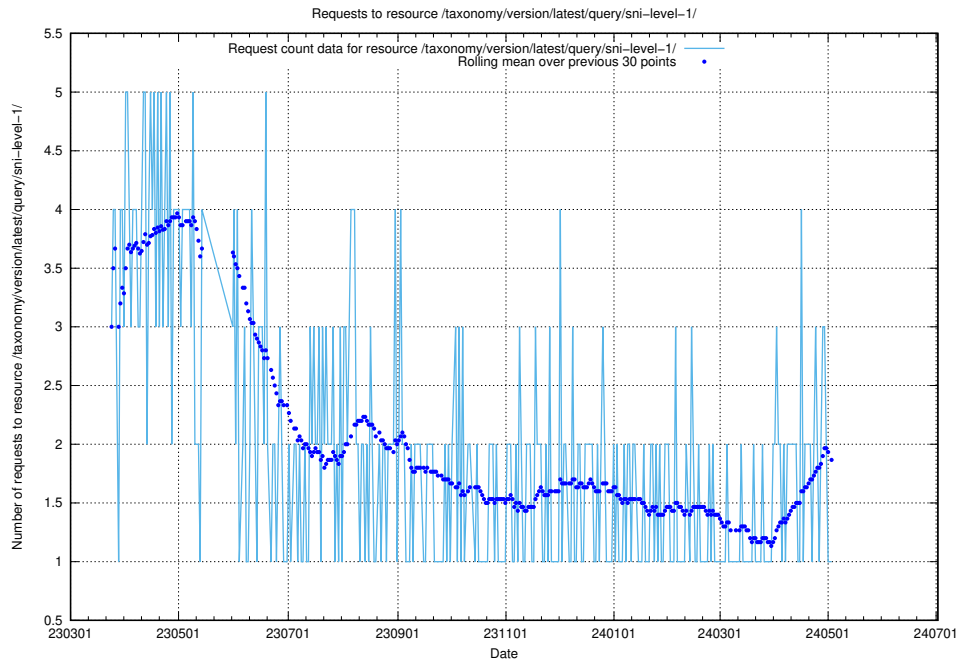

5.6056 Usage of /taxonomy/version/latest/query/sni-level-1/

Here, we count the number of requests to resource /taxonomy/version/latest/query/sni-level-1/.