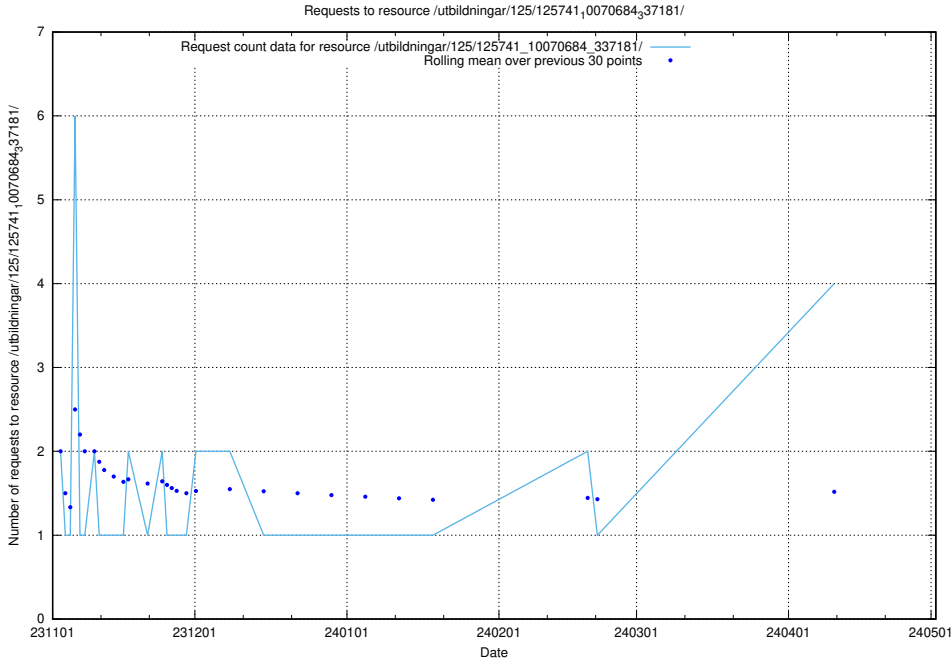

5.196 Usage of /utbildningar/125/125741_10070684_337181/

Here, we count the number of requests to resource /utbildningar/125/125741_10070684_337181/.