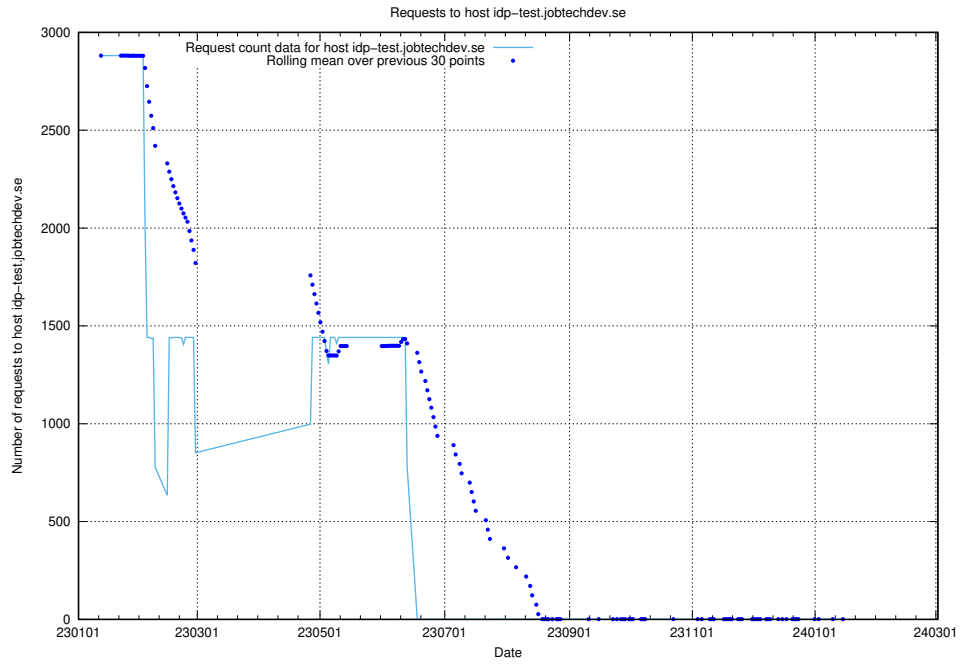

Here, we count the number of requests to host 0.0.jobtechdev.se.

7.300 Usage of idp-test.jobtechdev.se

Here, we count the number of requests to host idp-test.jobtechdev.se.

7.301 Usage of jobstore.jobtechdev.se