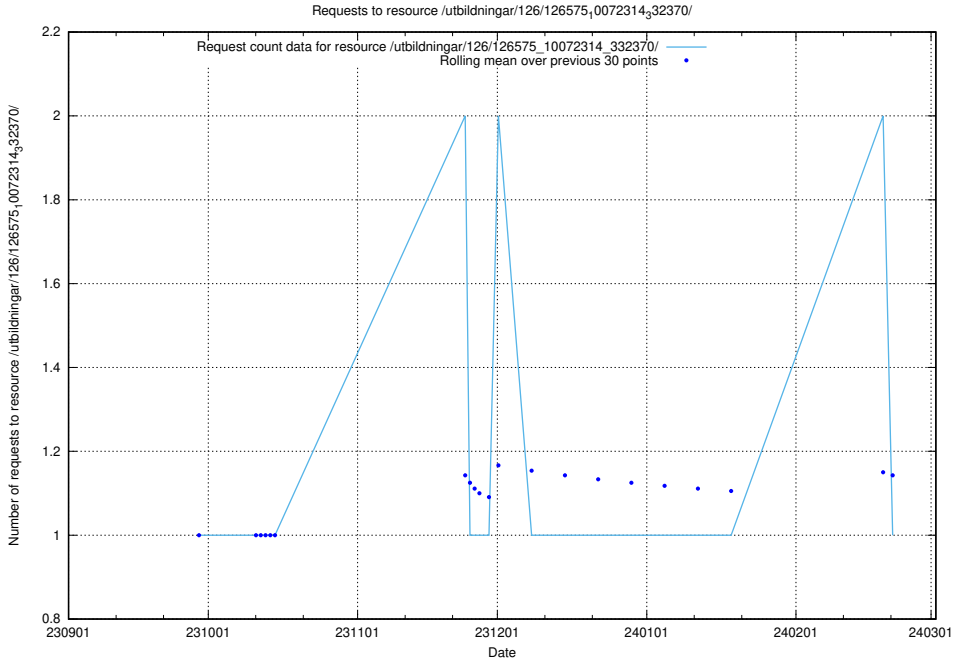

5.4383 Usage of /utbildningar/126/126575_10072314_332370/

Here, we count the number of requests to resource /utbildningar/126/126575_10072314_332370/.