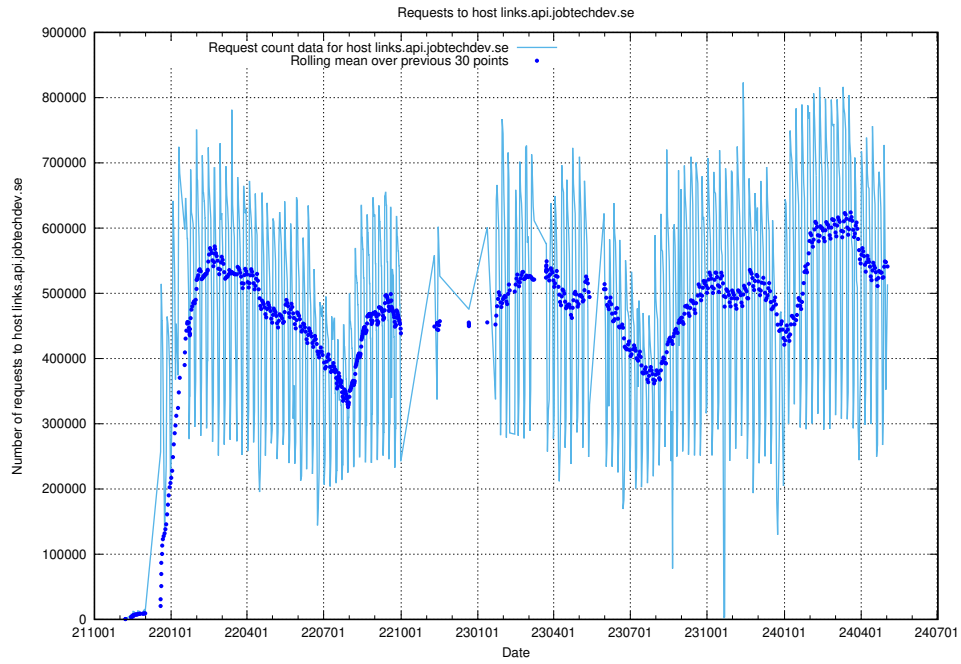

7.4 Usage of `jobed-connect-api-onprem.jobtechdev.se`

Here, we count the number of requests to host `jobed-connect-api-onprem.jobtechdev.se`.

7.5 Usage of data.jobtechdev.se

Here, we count the number of requests to host data.jobtechdev.se.