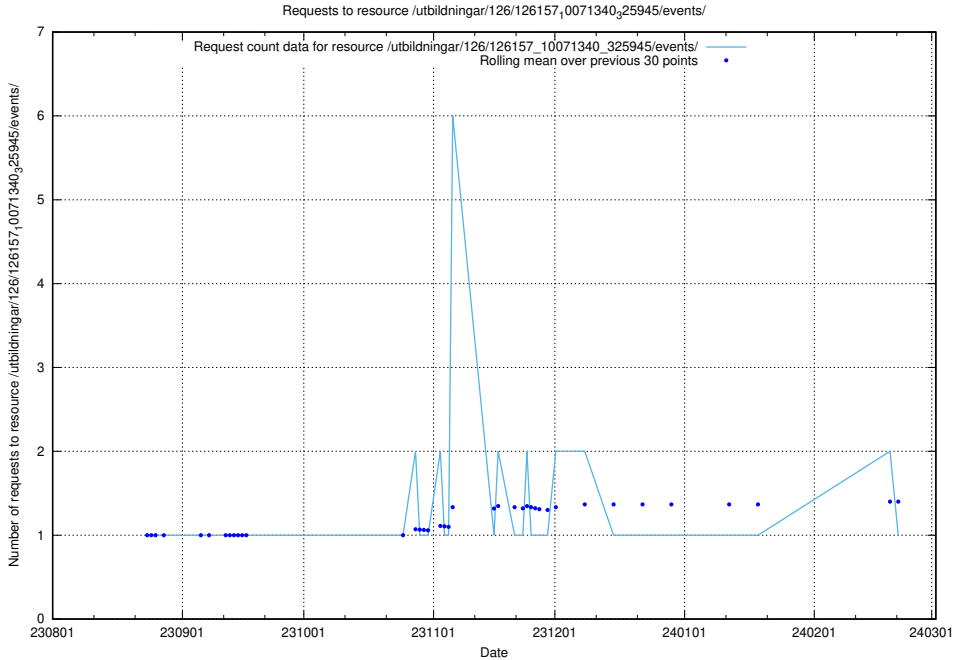

5.4659 Usage of /utbildningar/126/126157_10071340_325945/events/

Here, we count the number of requests to resource /utbildningar/126/126157_10071340_325945/events/