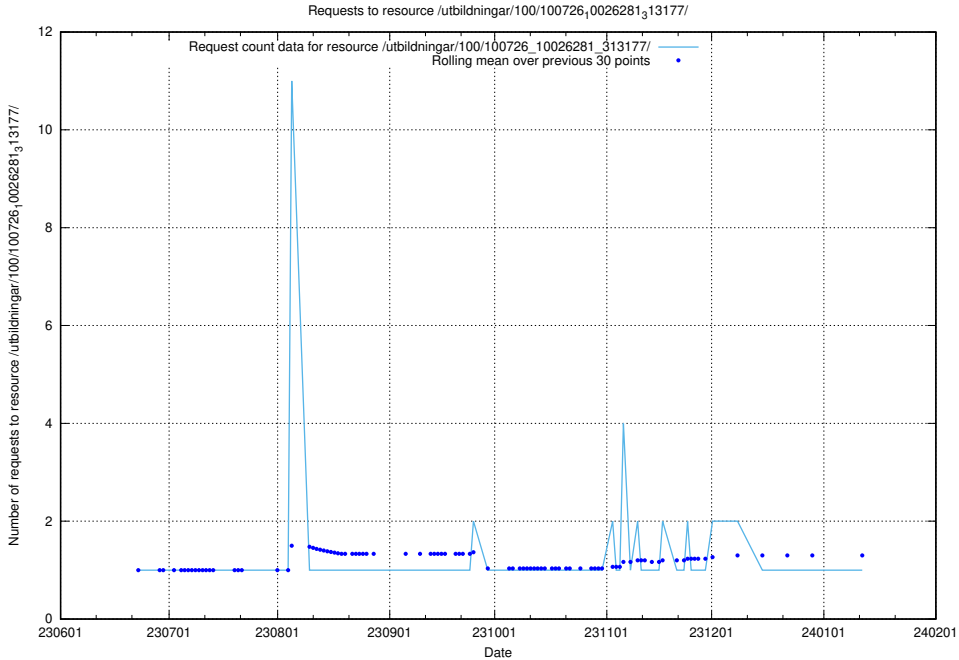

5.5778 Usage of /utbildningar/100/100726_10026281_313177/

Here, we count the number of requests to resource /utbildningar/100/100726_10026281_313177/.