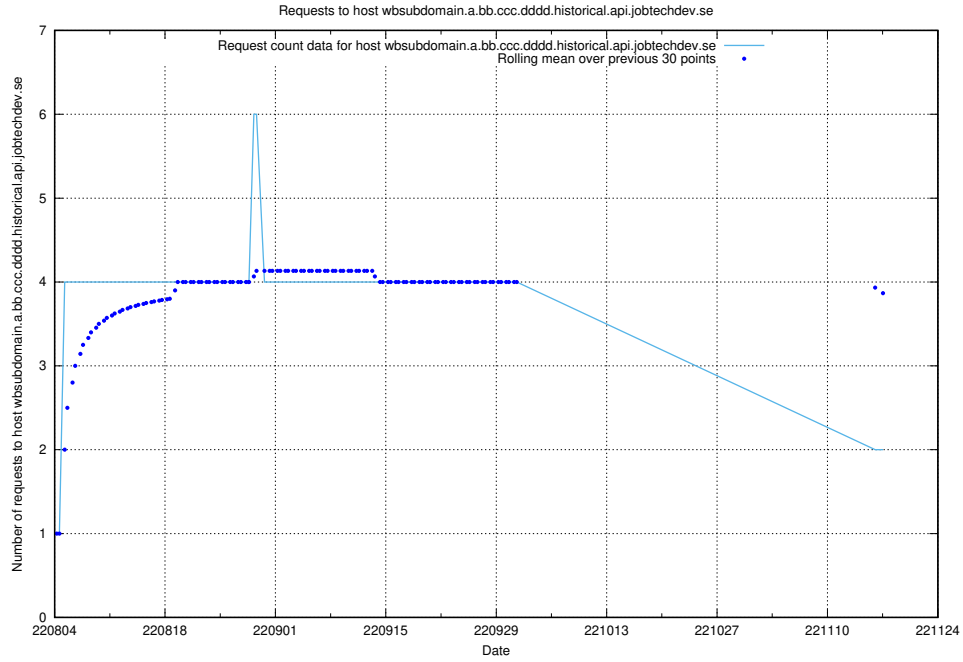

7.347 Usage of wbsubdomain.a.bb.ccc.dddd.historical.api.jobtechdev.se

Here, we count the number of requests to host wbsubdomain.a.bb.ccc.dddd.historical.api.jobtechdev.se.