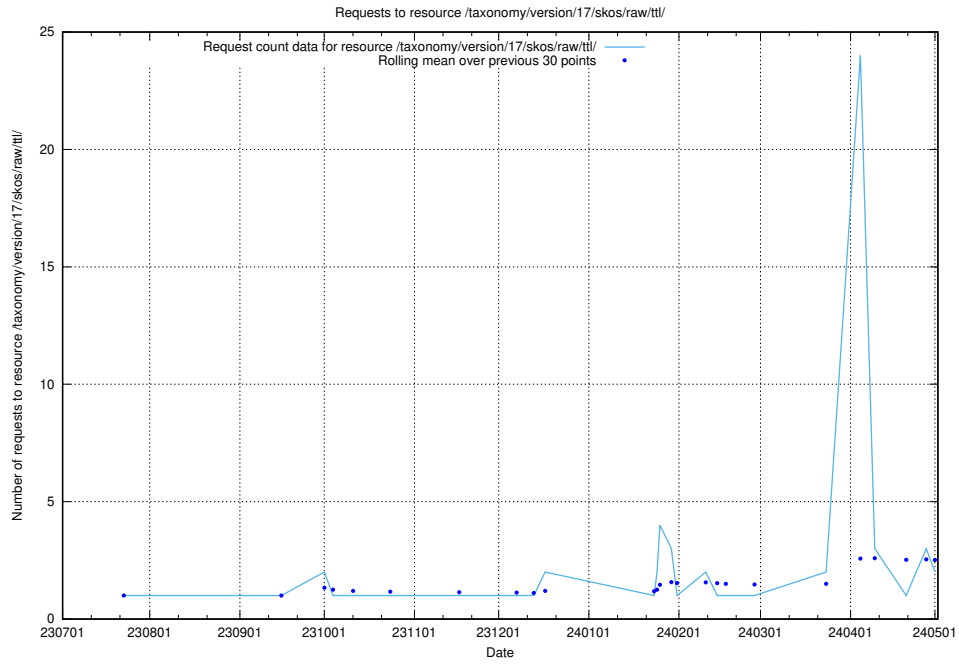

5.745 Usage of `/taxonomy/version/17/skos/raw/ttl/`

Here, we count the number of requests to resource `/taxonomy/version/17/skos/raw/ttl/`.