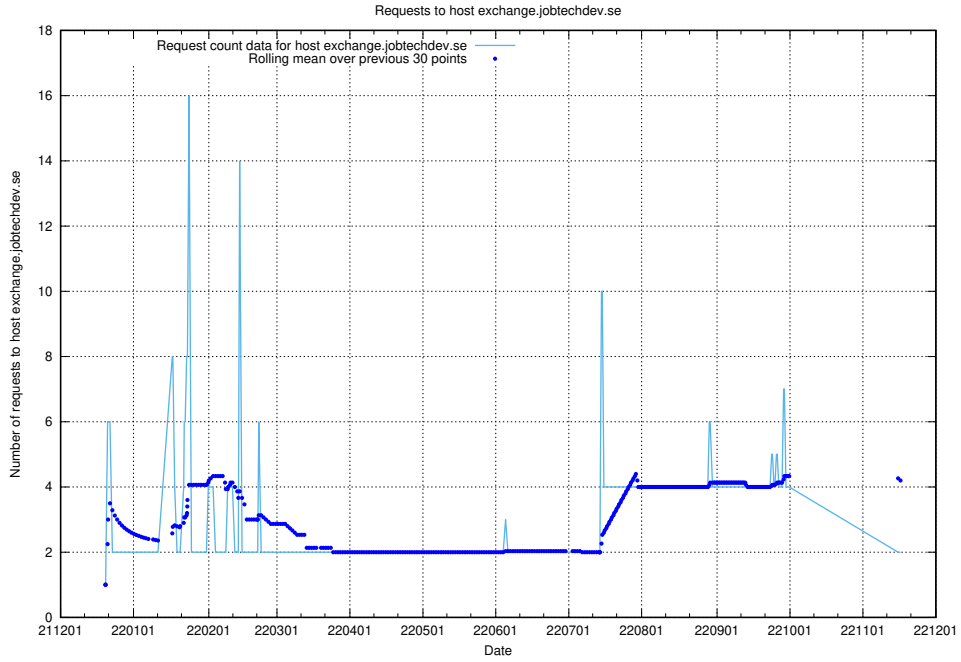

7.373 Usage of mail01.jobtechdev.se

Here, we count the number of requests to host mail01.jobtechdev.se.

7.374 Usage of exchange.jobtechdev.se

Here, we count the number of requests to host exchange.jobtechdev.se.