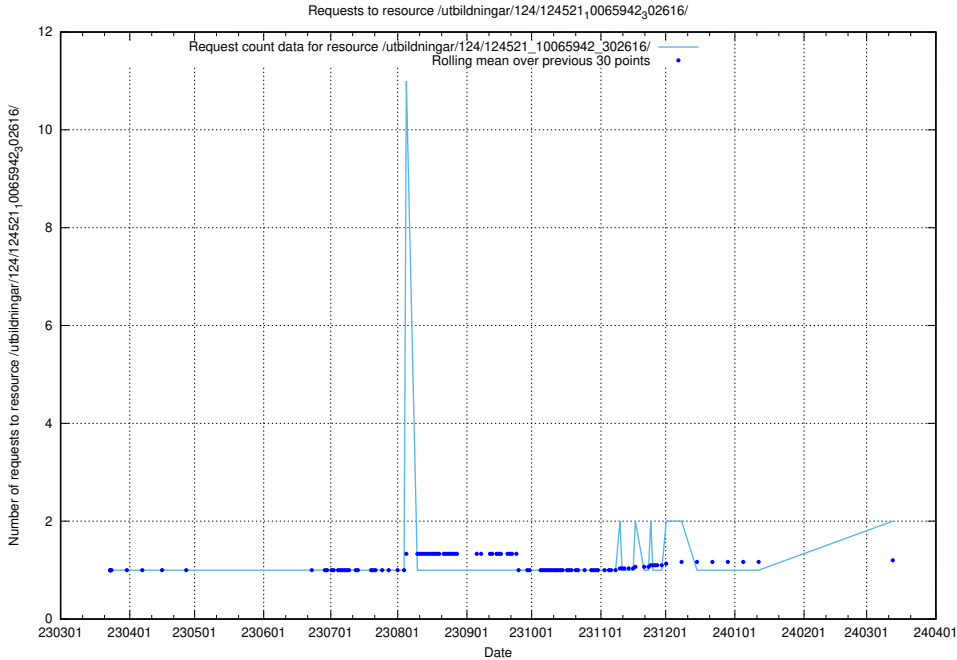

5.456 Usage of /utbildningar/124/124521_10065942_302616/

Here, we count the number of requests to resource /utbildningar/124/124521_10065942_302616/.