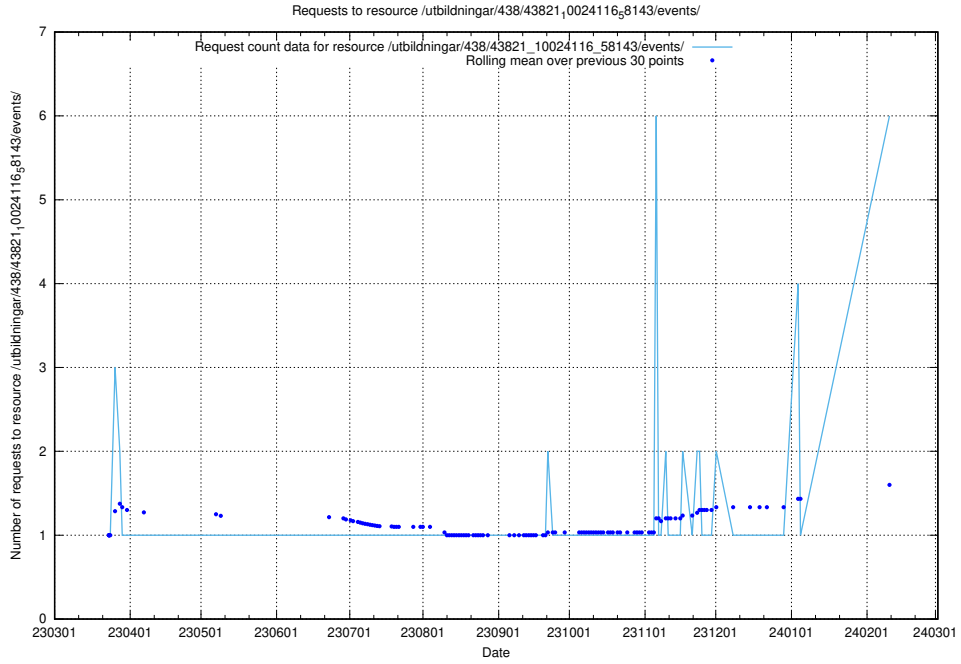

5.101 Usage of /utbildningar/438/43821_10024116_58143/events/

Here, we count the number of requests to resource /utbildningar/438/43821_10024116_58143/events/.