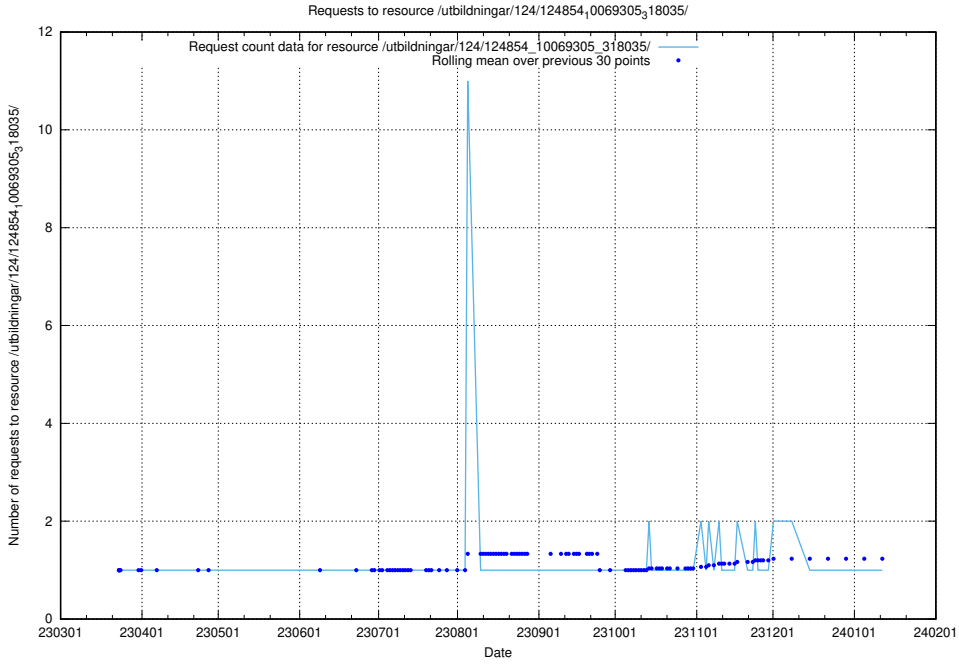

5.1141 Usage of /utbildningar/124/124854_10069305_318035/

Here, we count the number of requests to resource /utbildningar/124/124854_10069305_318035/.