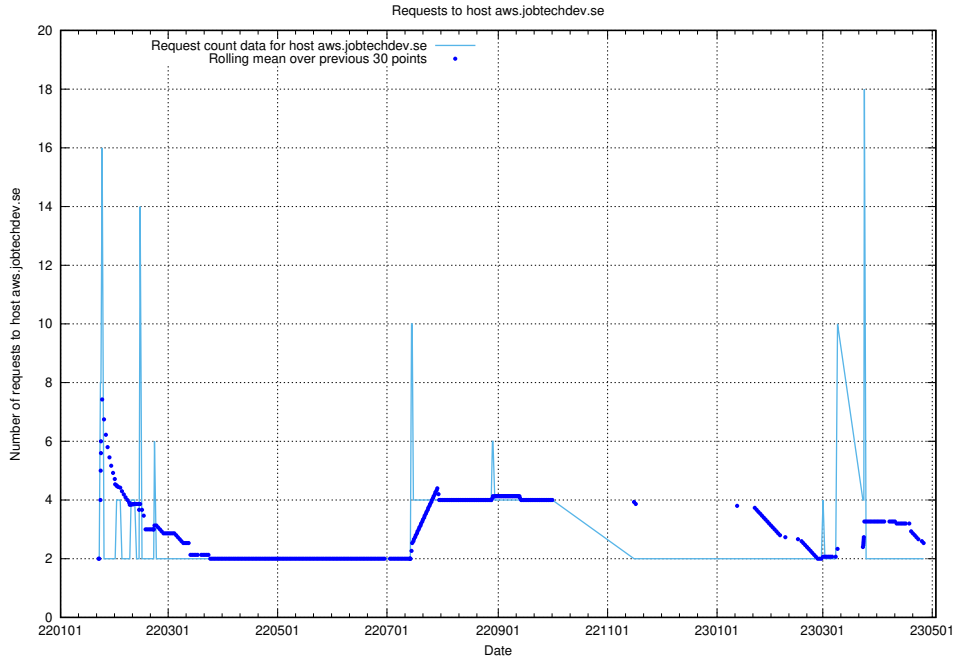

7.255 Usage of aws.jobtechdev.se

Here, we count the number of requests to host aws.jobtechdev.se.