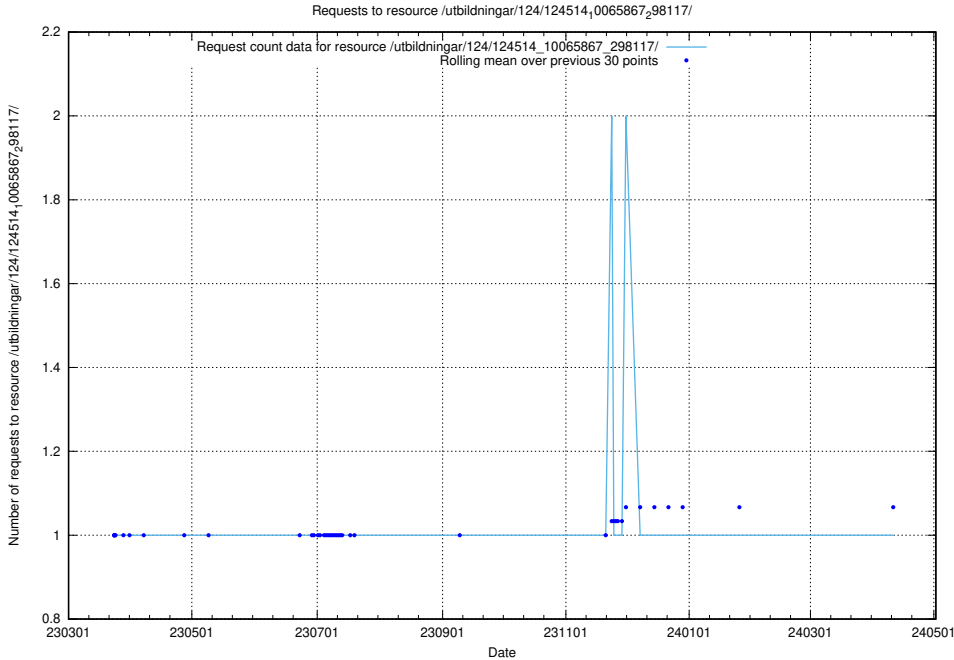

5.1928 Usage of /utbildningar/124/124514_10065867_298117/

Here, we count the number of requests to resource /utbildningar/124/124514_10065867_298117/.