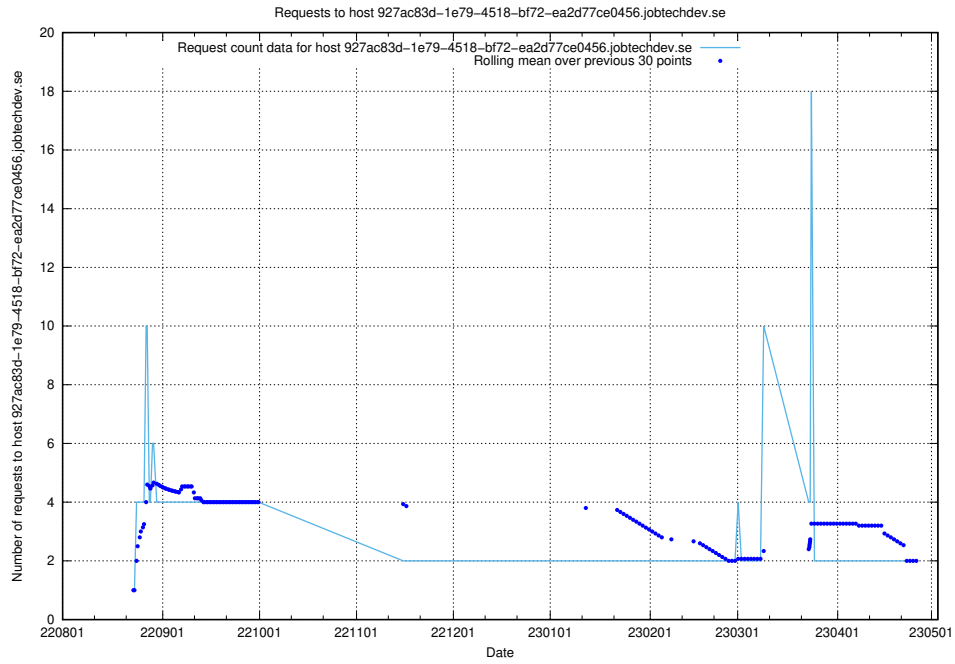

7.336 Usage of 927ac83d-1e79-4518-bf72-ea2d77ce0456.jobtechdev.se

Here, we count the number of requests to host 927ac83d-1e79-4518-bf72-ea2d77ce0456.jobtechdev.se.