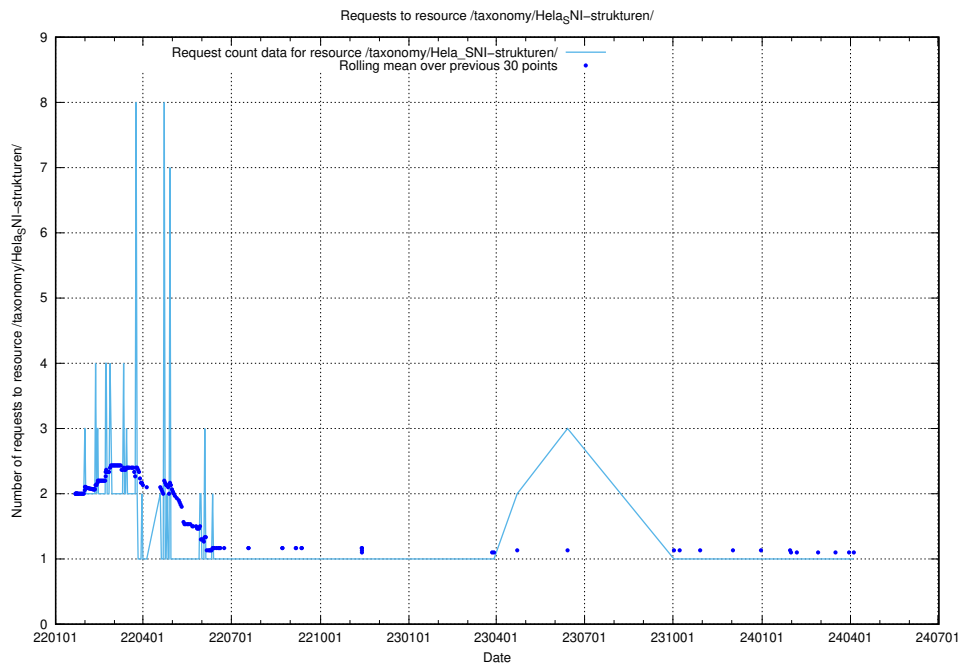

5.985 Usage of /taxonomy/Hela_SNI-strukturen/

Here, we count the number of requests to resource /taxonomy/Hela_SNI-strukturen/.