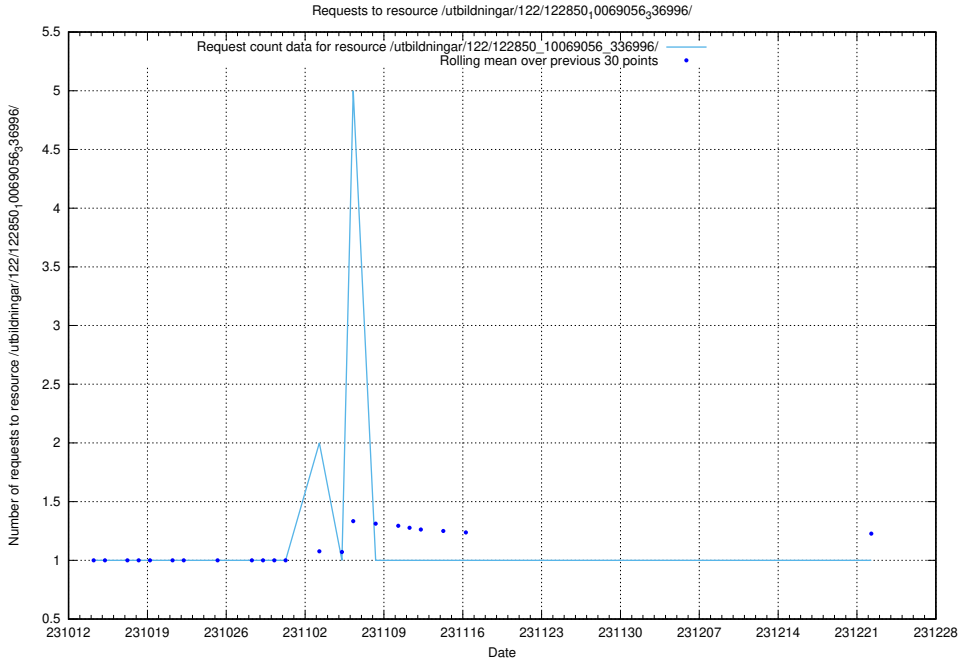

5.4274 Usage of /utbildningar/122/122850_10069056_336996/

Here, we count the number of requests to resource /utbildningar/122/122850_10069056_336996/.