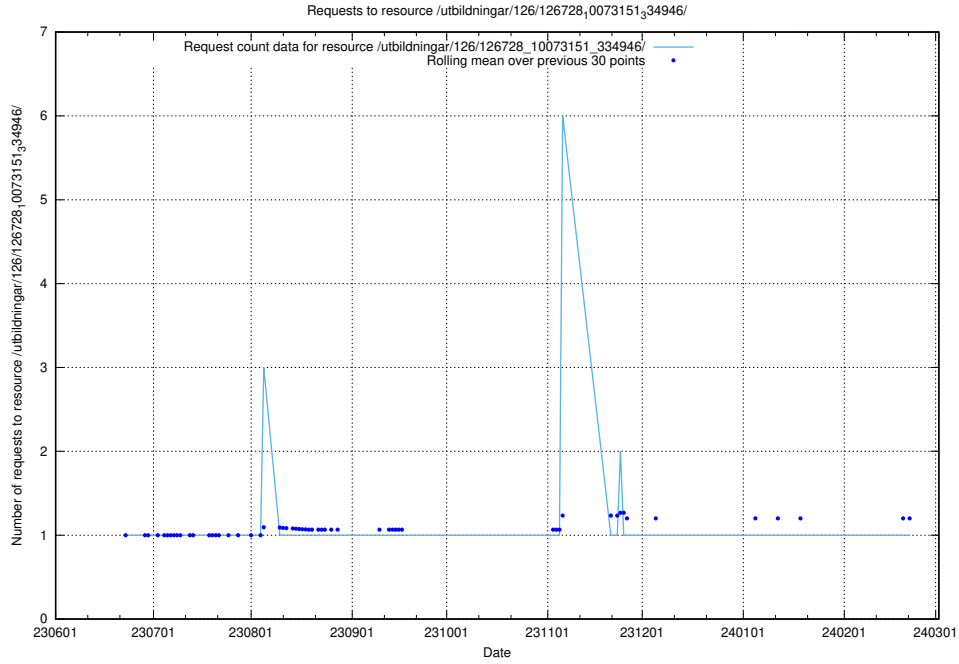

Here, we count the number of requests to resource /utbildningar/126/126728_10073182_334968/.

5.5537 Usage of /utbildningar/126/126728_10073151_334946/

Here, we count the number of requests to resource /utbildningar/126/126728_10073151_334946/.