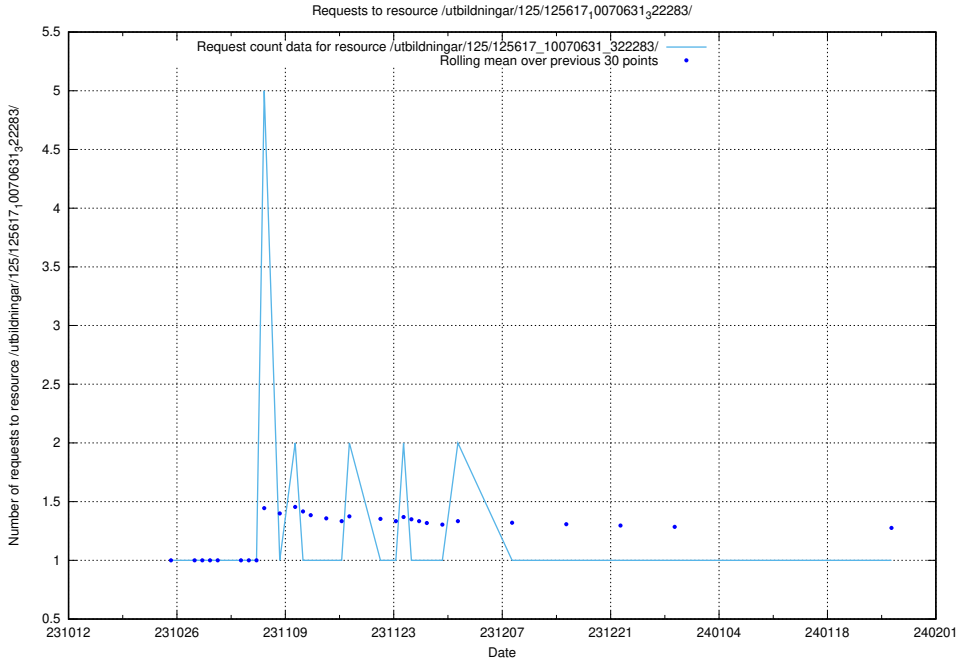

5.4155 Usage of /utbildningar/125/125617_10070631_322283/

Here, we count the number of requests to resource /utbildningar/125/125617_10070631_322283/.