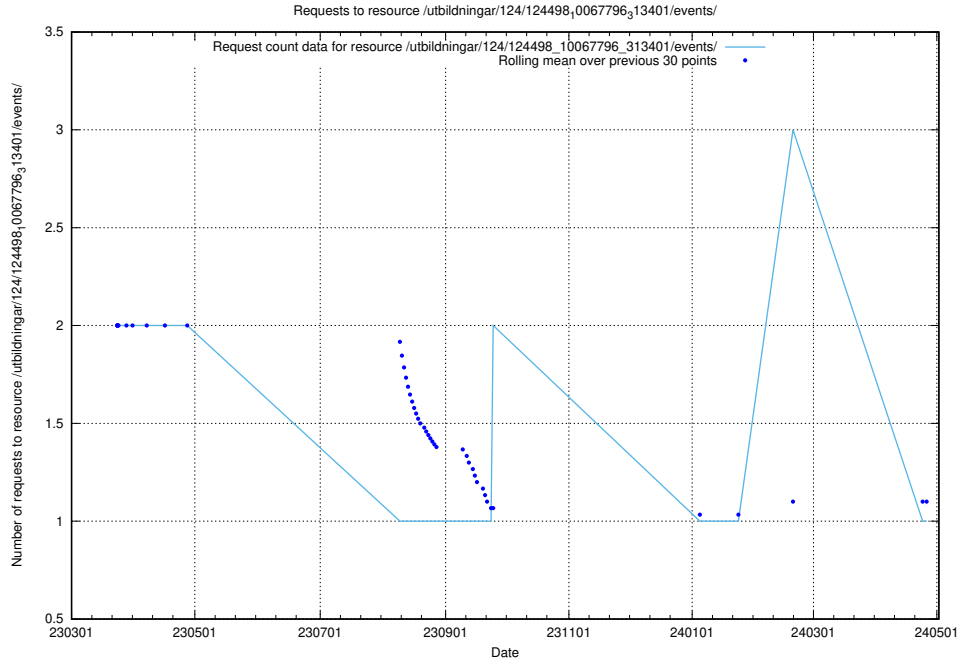

5.6270 Usage of /utbildningar/124/124498_10067796_313401/events/

Here, we count the number of requests to resource /utbildningar/124/124498_10067796_313401/events/