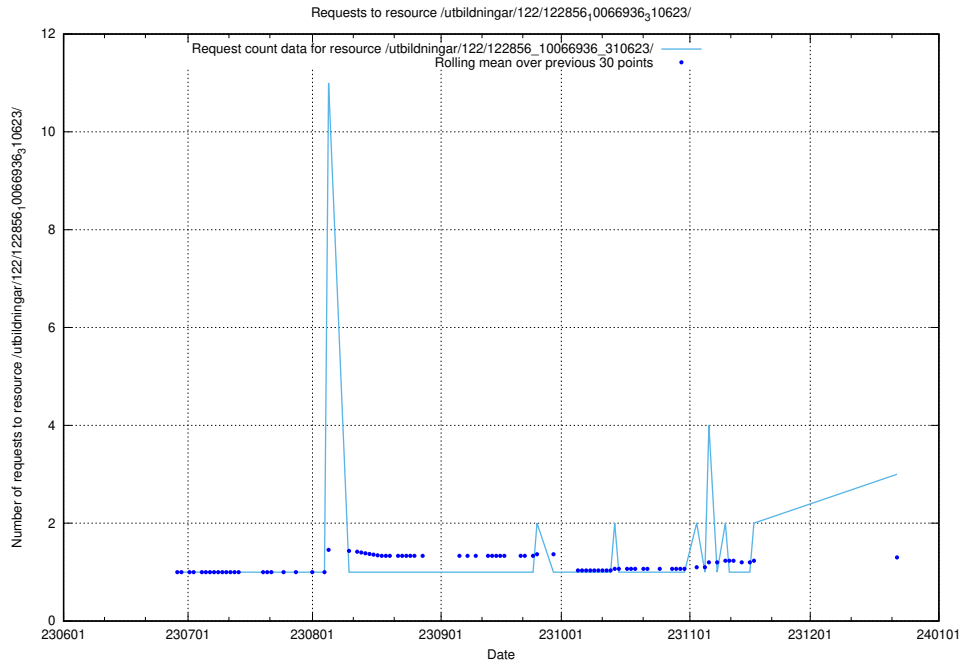

5.361 Usage of /utbildningar/122/122856_10066936_310623/

Here, we count the number of requests to resource /utbildningar/122/122856_10066936_310623/.