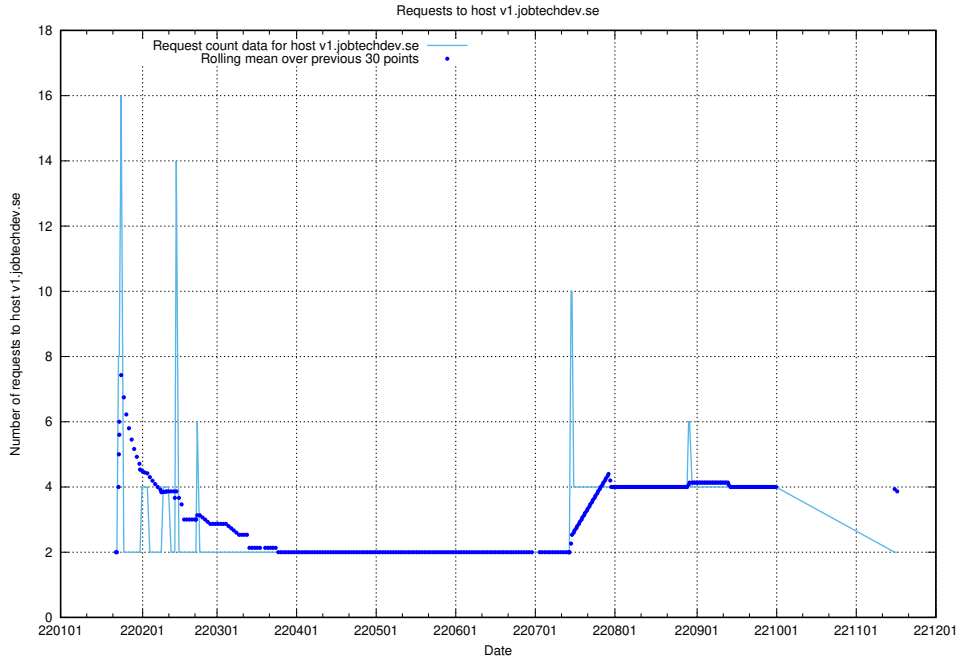

7.577 Usage of v1.jobtechdev.se

Here, we count the number of requests to host v1.jobtechdev.se.