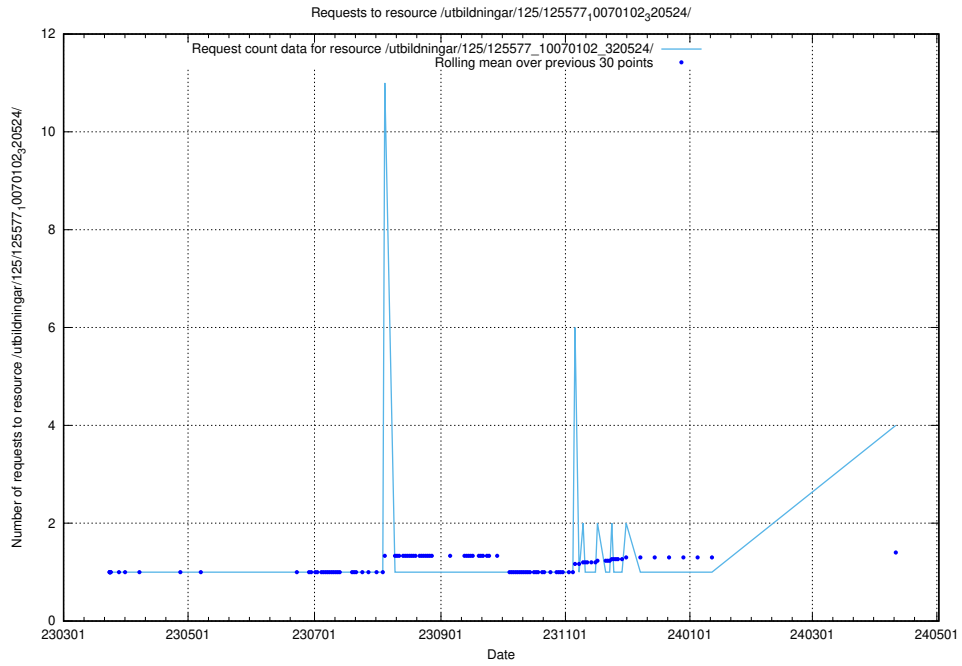

5.155 Usage of /utbildningar/125/125577_10070102_320524/

Here, we count the number of requests to resource /utbildningar/125/125577_10070102_320524/.