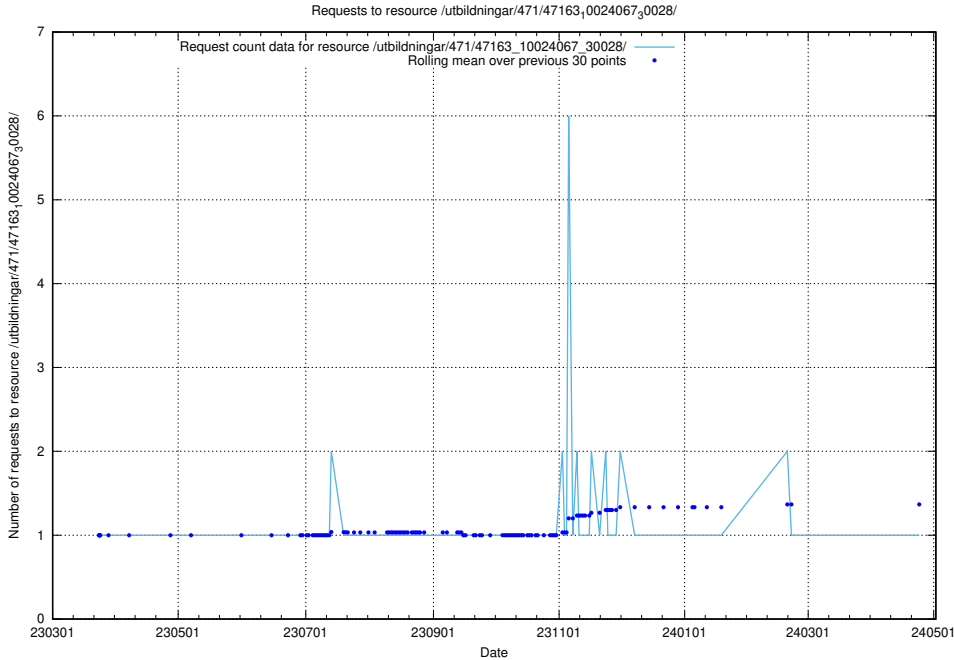

5.6286 Usage of /utbildningar/471/47163_10024067_30028/

Here, we count the number of requests to resource /utbildningar/471/47163_10024067_30028/.