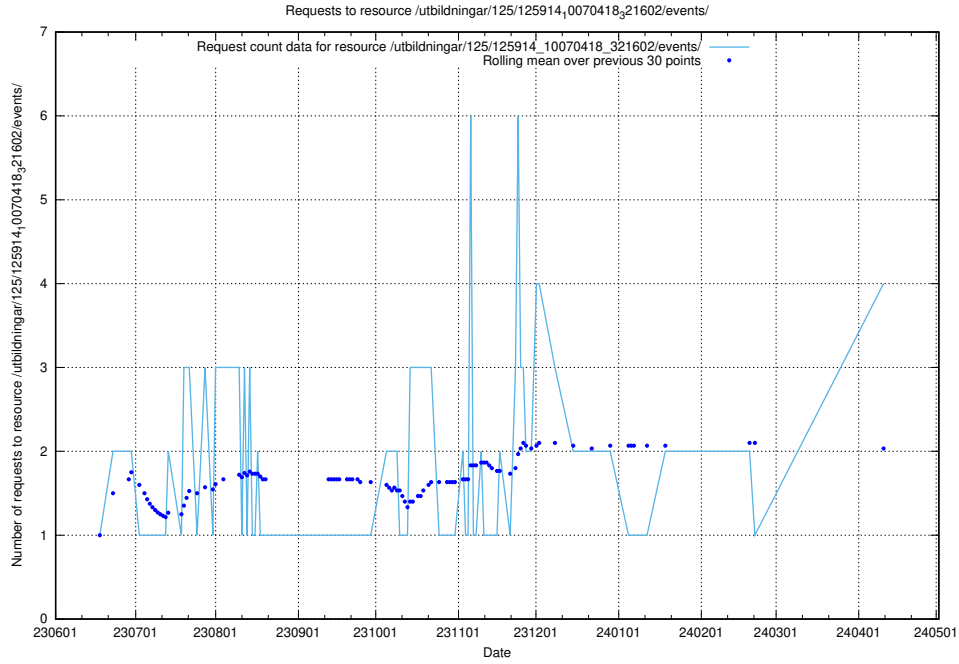

5.228 Usage of /utbildningar/125/125914_10070418_321602/events/

Here, we count the number of requests to resource /utbildningar/125/125914_10070418_321602/events/