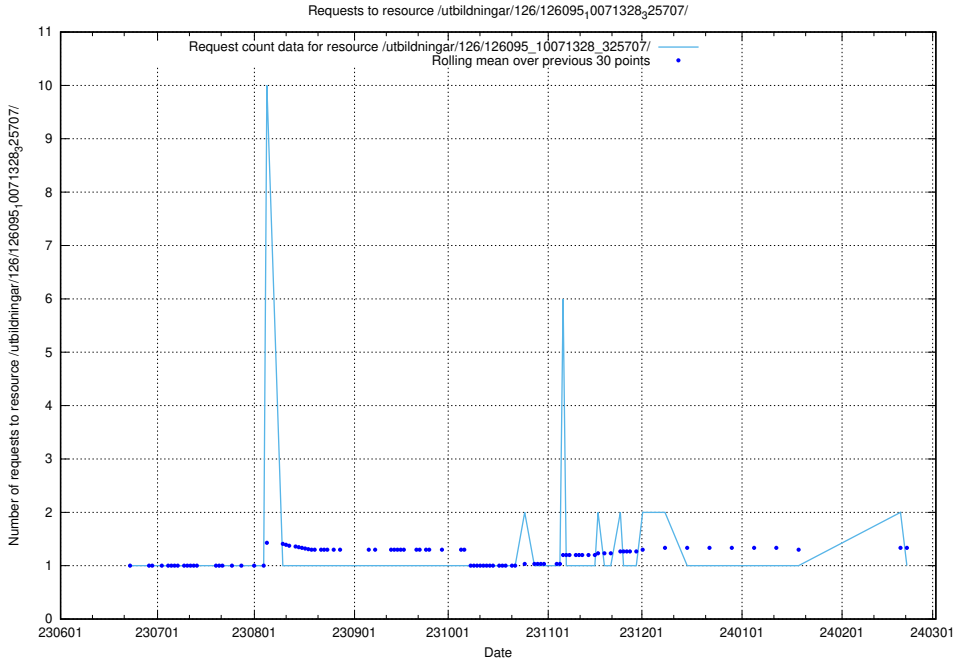

Here, we count the number of requests to resource /utbildningar/126/126095_10071328_325707/events/

5.5619 Usage of /utbildningar/126/126095_10071328_325707/

Here, we count the number of requests to resource /utbildningar/126/126095_10071328_325707/.