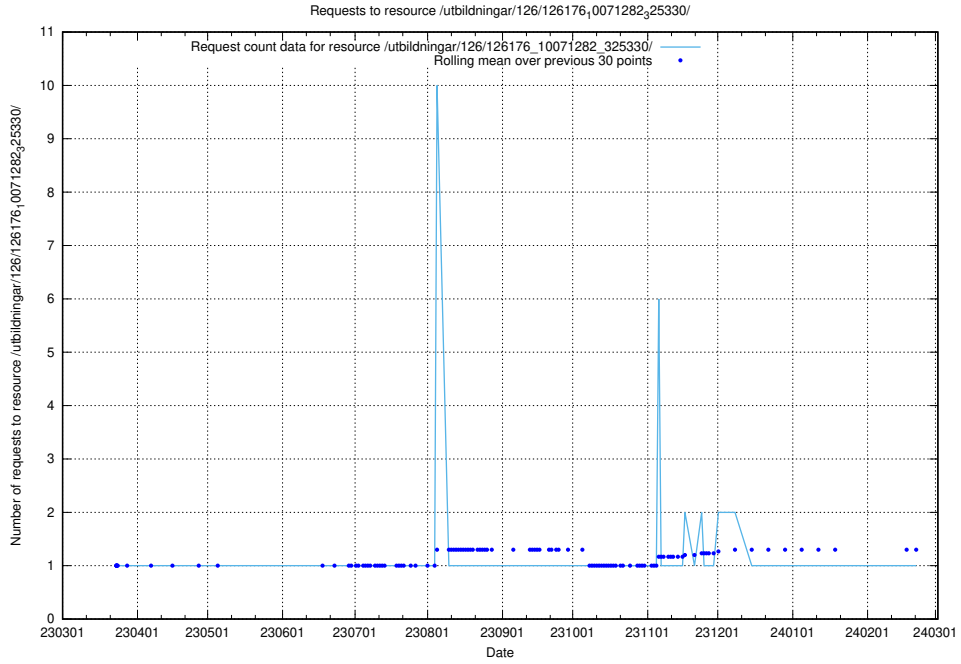

5.6399 Usage of /utbildningar/126/126176_10071282_325330/

Here, we count the number of requests to resource /utbildningar/126/126176_10071282_325330/.