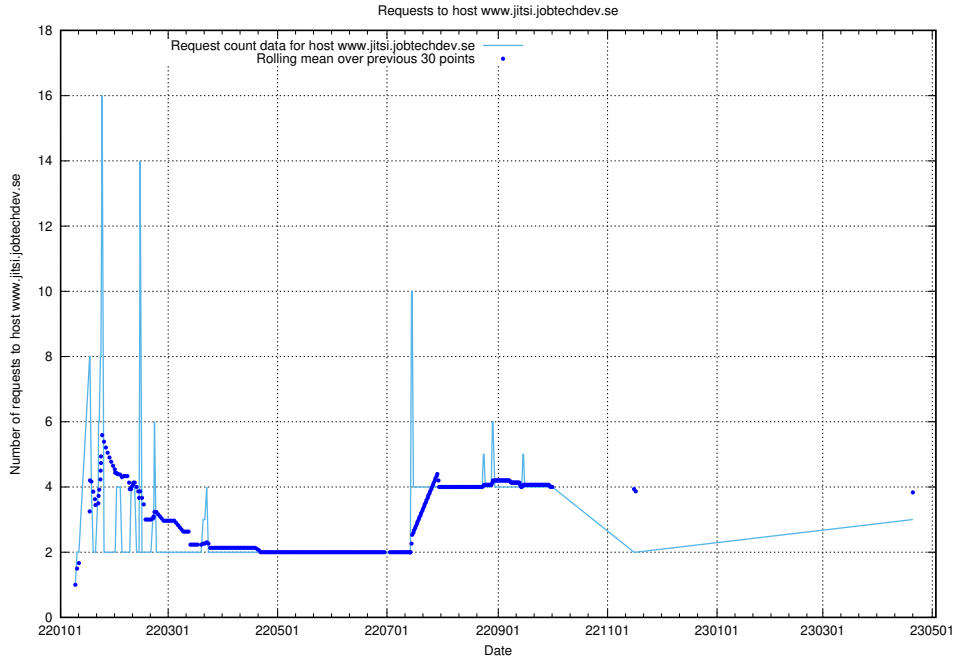

7.173 Usage of www.jitsi.jobtechdev.se

Here, we count the number of requests to host www.jitsi.jobtechdev.se.