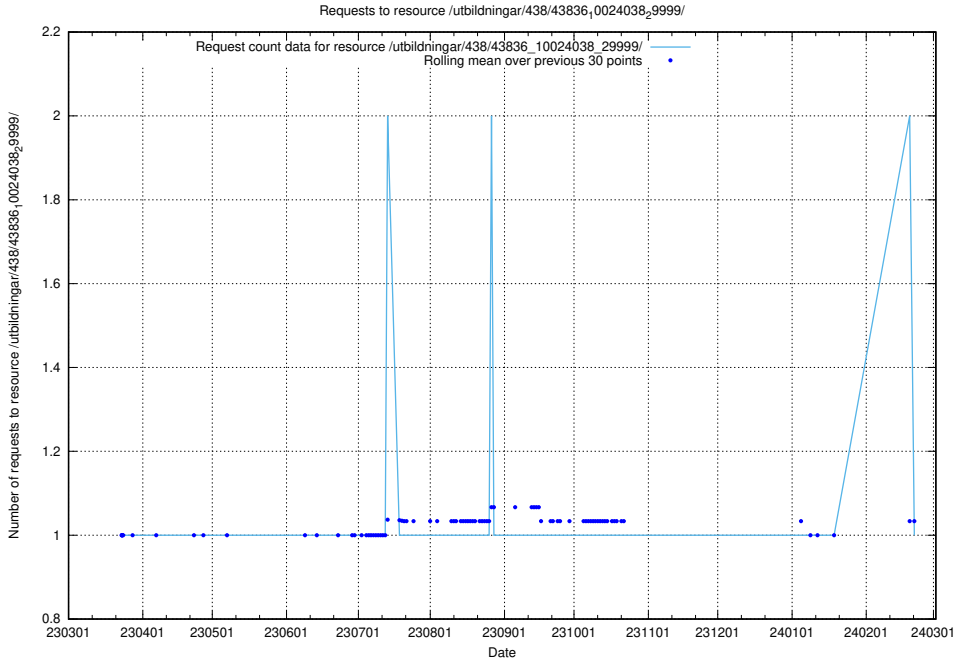

5.6306 Usage of /utbildningar/438/43831_10024051_32246/

Here, we count the number of requests to resource /utbildningar/438/43831_10024051_32246/.

5.6307 Usage of /utbildningar/438/43830_10023988_29949/events/