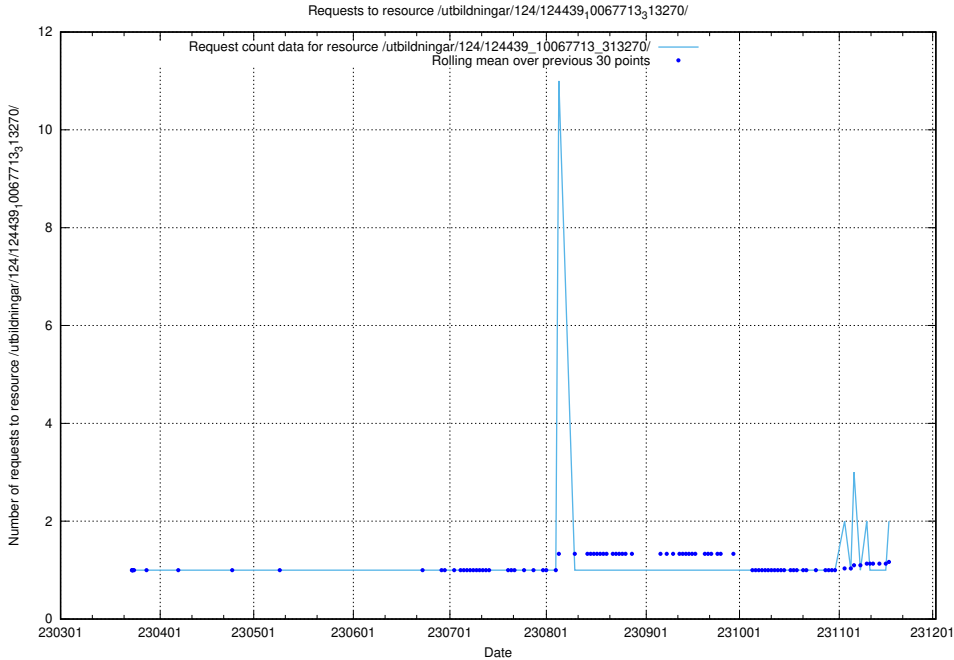

5.617 Usage of /utbildningar/124/124439_10067713_313270/

Here, we count the number of requests to resource /utbildningar/124/124439_10067713_313270/.