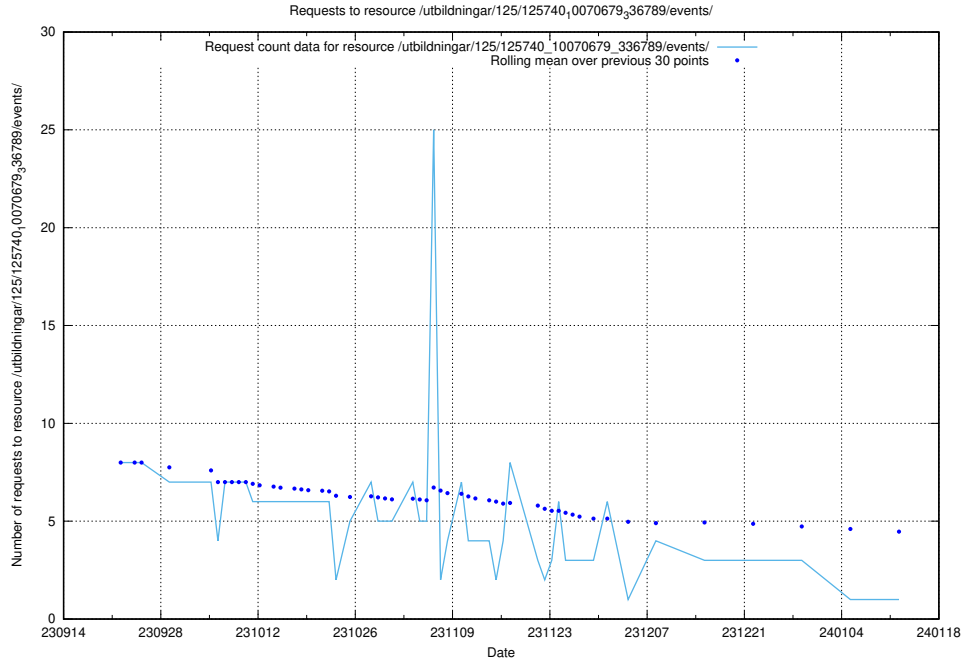

5.4430 Usage of /utbildningar/125/125740_10070679_336789/events/

Here, we count the number of requests to resource /utbildningar/125/125740_10070679_336789/events/