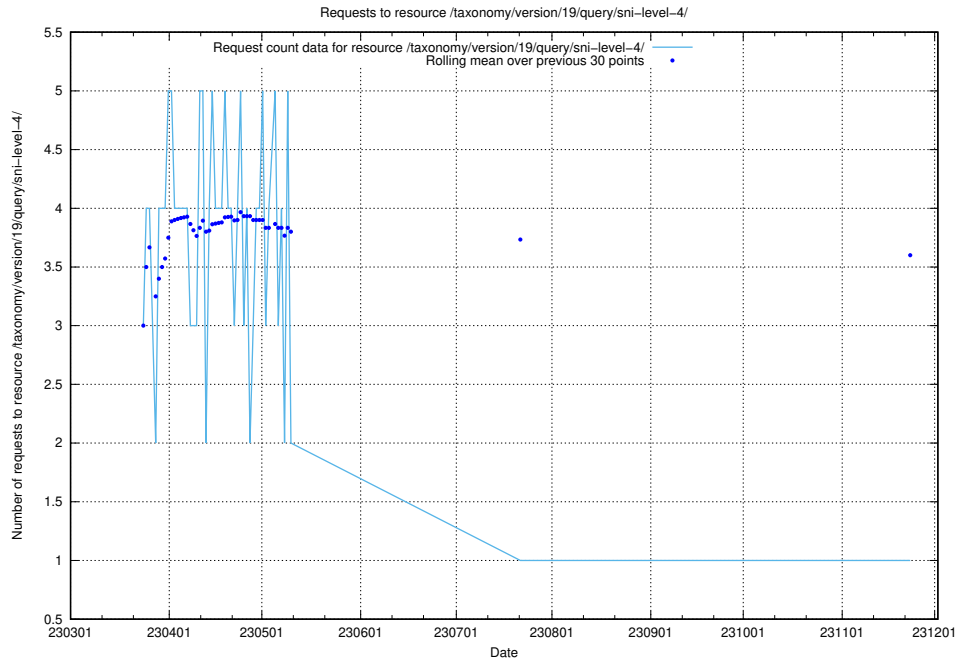

5.6103 Usage of /taxonomy/version/19/query/sni-level-4/

Here, we count the number of requests to resource /taxonomy/version/19/query/sni-level-4/.