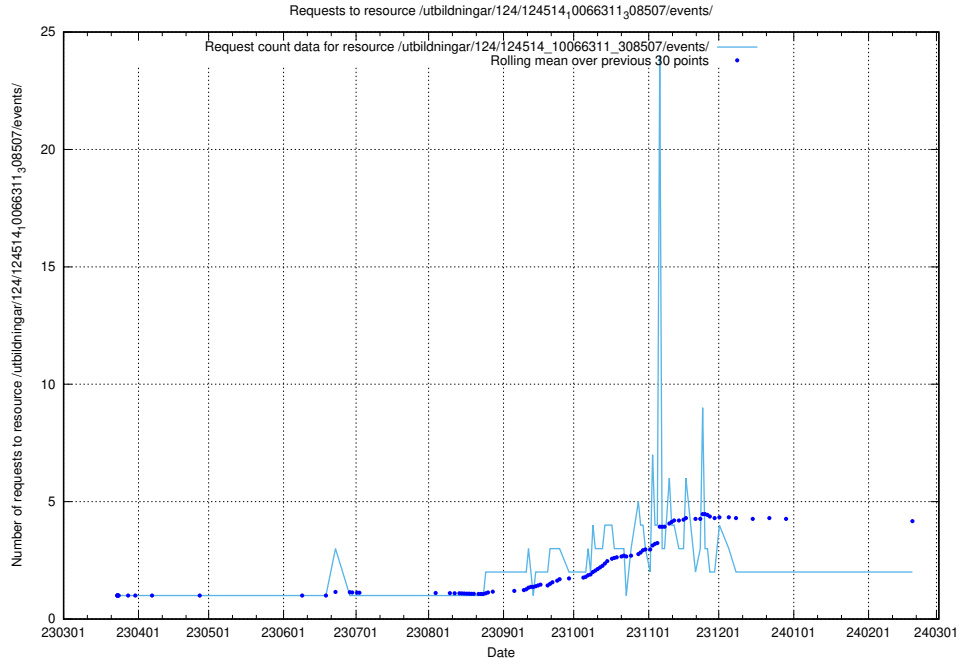

5.492 Usage of /utbildningar/124/124514_10066311_308507/events/

Here, we count the number of requests to resource /utbildningar/124/124514_10066311_308507/events/