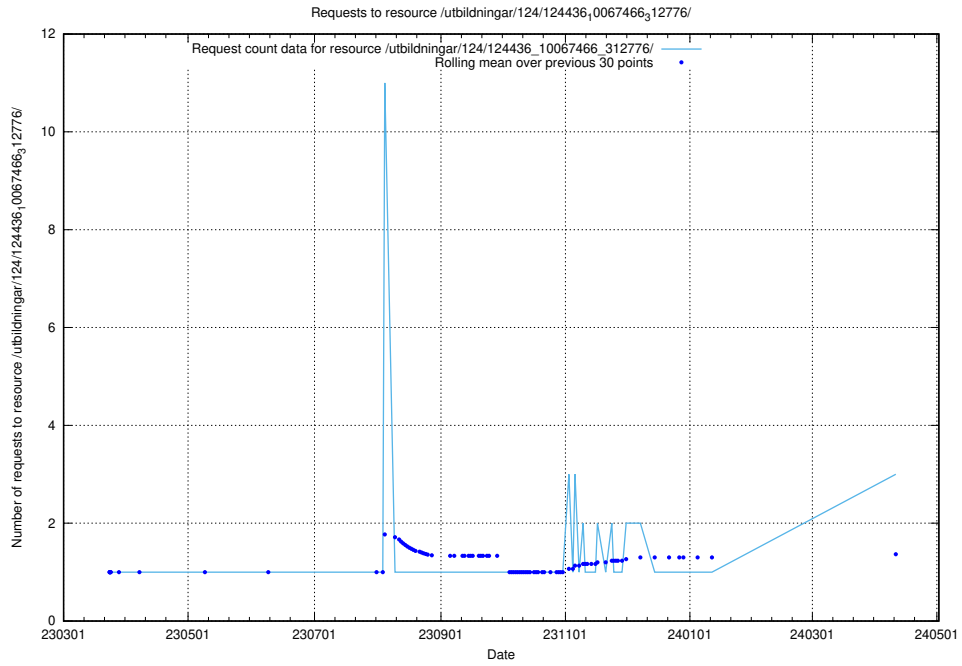

5.305 Usage of /utbildningar/124/124436_10067466_312776/

Here, we count the number of requests to resource /utbildningar/124/124436_10067466_312776/.