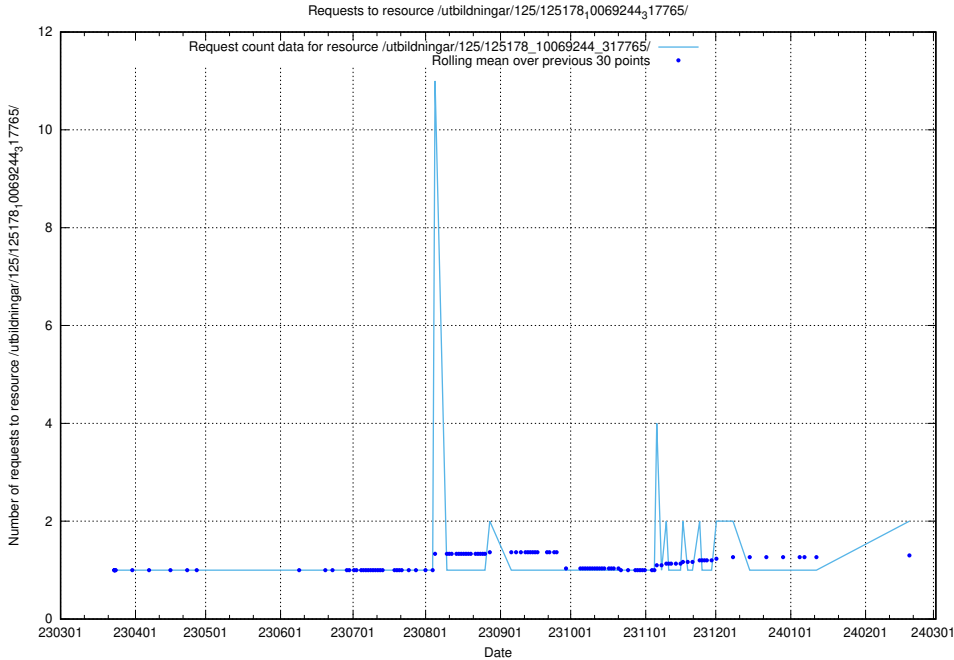

5.453 Usage of /utbildningar/124/124934_10069079_323245/events/

Here, we count the number of requests to resource /utbildningar/124/124934_10069079_323245/events/

5.454 Usage of /utbildningar/124/124934_10069079_323245/