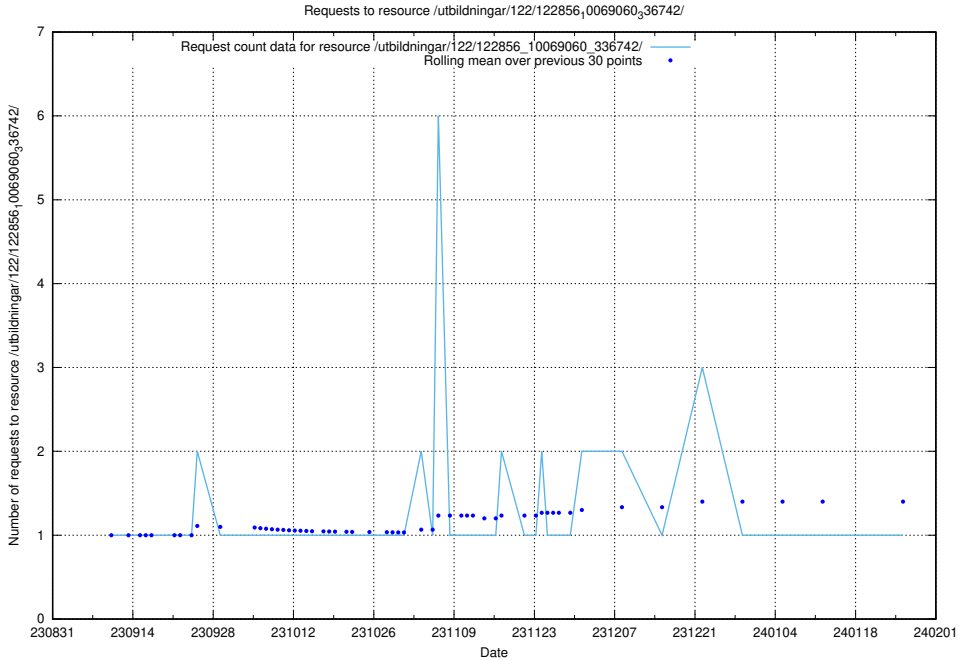

5.4560 Usage of /utbildningar/122/122856_10069060_336742/

Here, we count the number of requests to resource /utbildningar/122/122856_10069060_336742/.