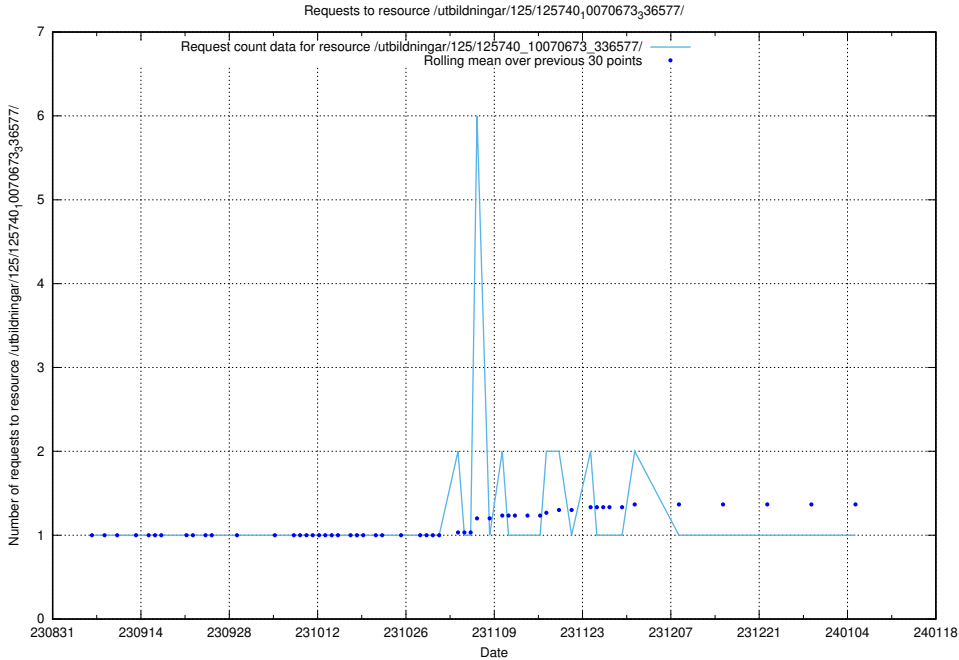

5.4606 Usage of /utbildningar/125/125740_10070673_336577/

Here, we count the number of requests to resource /utbildningar/125/125740_10070673_336577/.