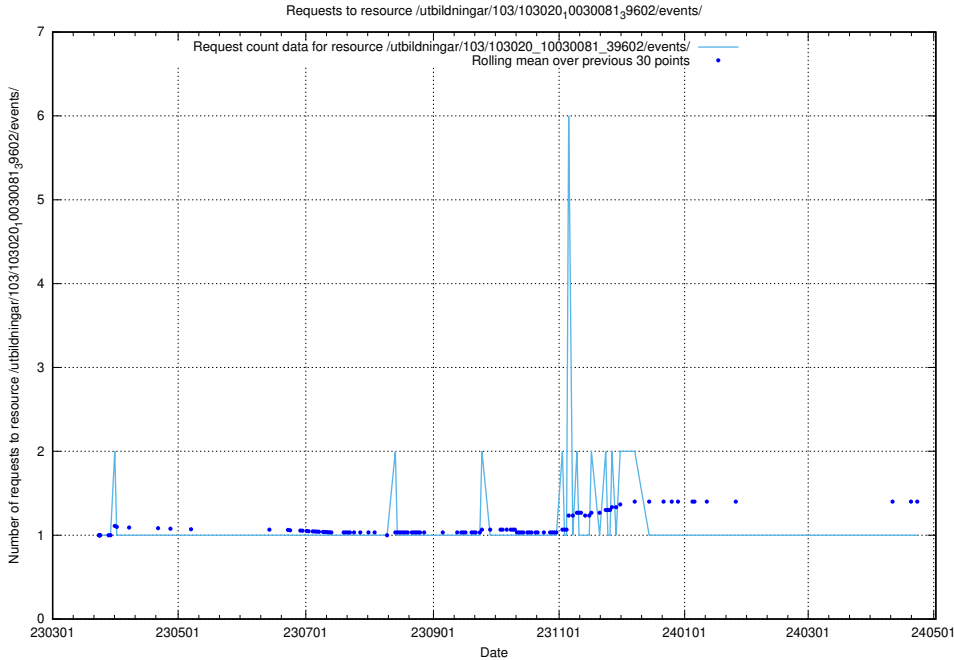

5.5440 Usage of /utbildningar/103/103020_10030081_39602/events/

Here, we count the number of requests to resource /utbildningar/103/103020_10030081_39602/events/.