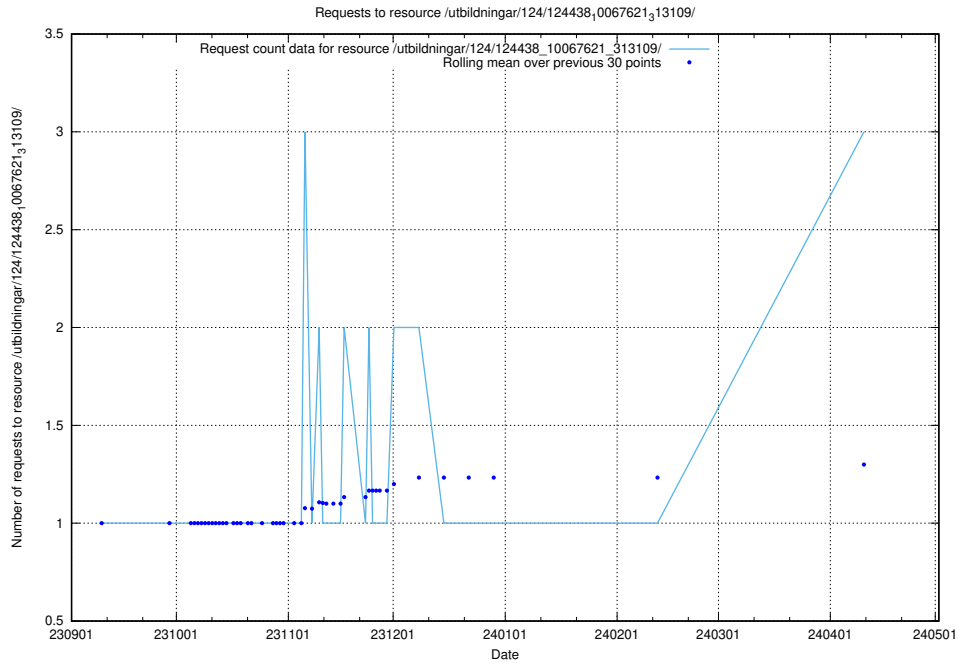

5.339 Usage of /utbildningar/124/124438_10067621_313109/

Here, we count the number of requests to resource /utbildningar/124/124438_10067621_313109/.