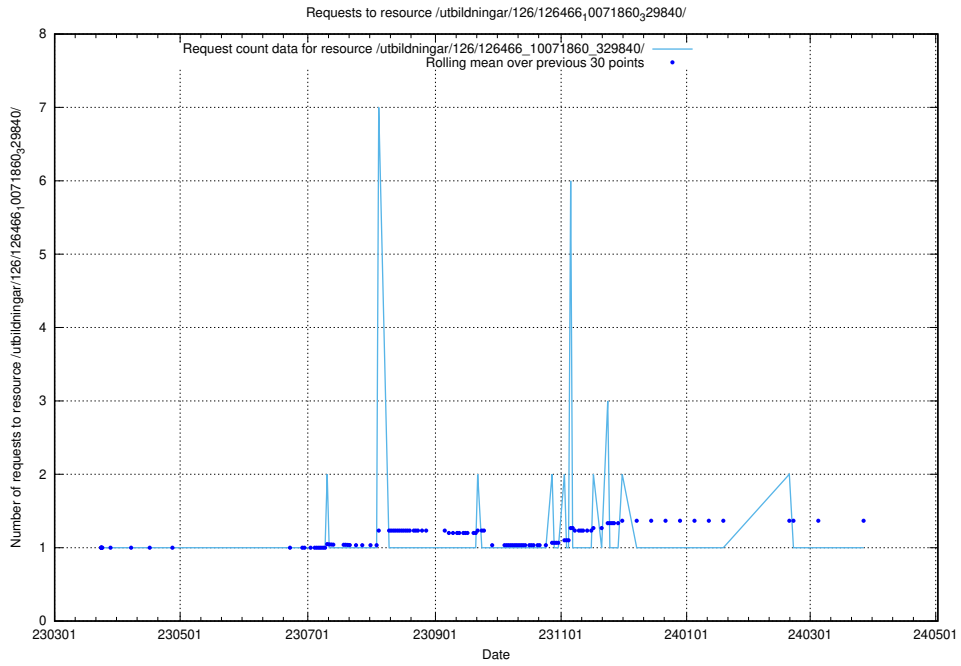

5.6385 Usage of /utbildningar/126/126466_10071860_329840/

Here, we count the number of requests to resource /utbildningar/126/126466_10071860_329840/.