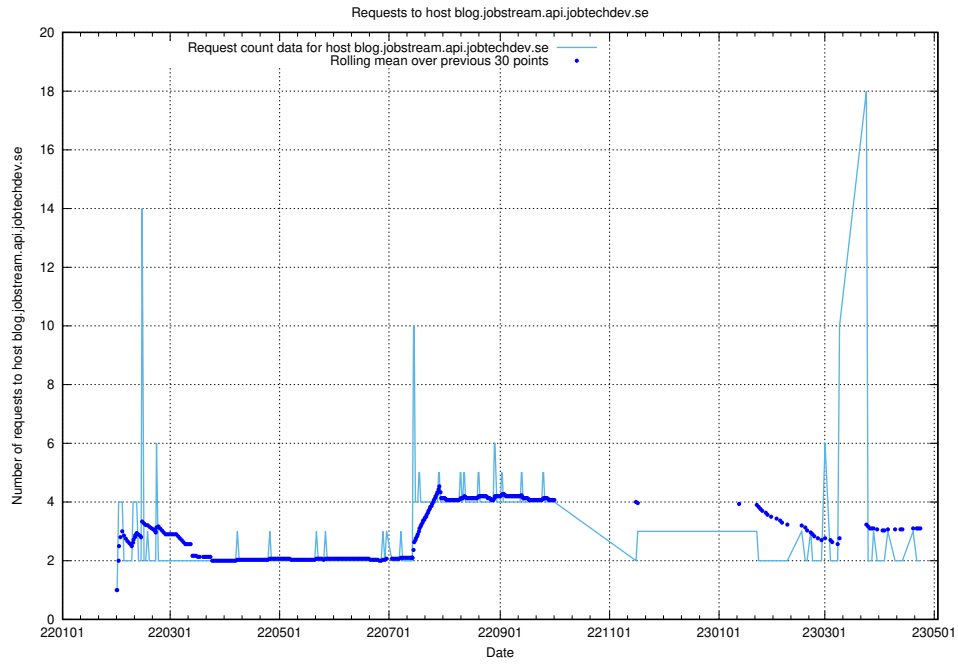

7.562 Usage of `blog.jobstream.api.jobtechdev.se`

Here, we count the number of requests to host `blog.jobstream.api.jobtechdev.se`.