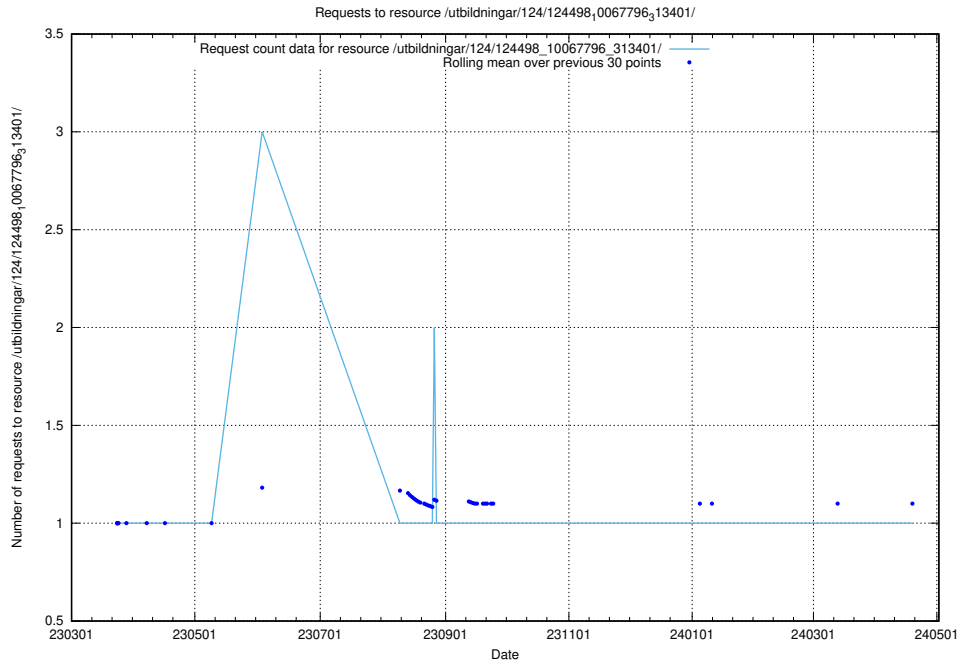

5.2623 Usage of /utbildningar/124/124498_10067796_313401/

Here, we count the number of requests to resource /utbildningar/124/124498_10067796_313401/.