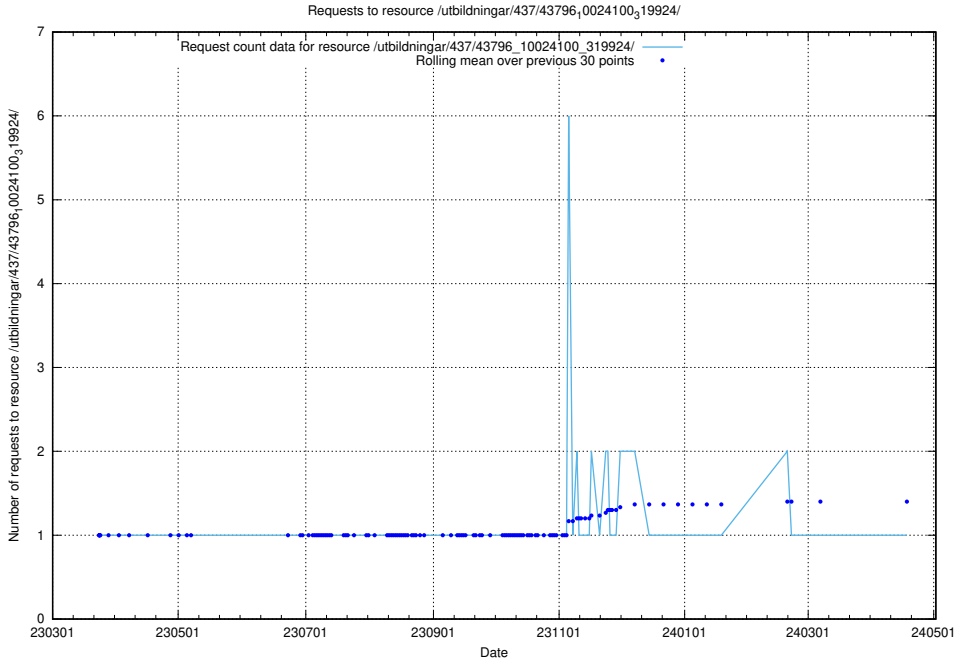

5.6329 Usage of /utbildningar/437/43796_10024100_319924/

Here, we count the number of requests to resource /utbildningar/437/43796_10024100_319924/.