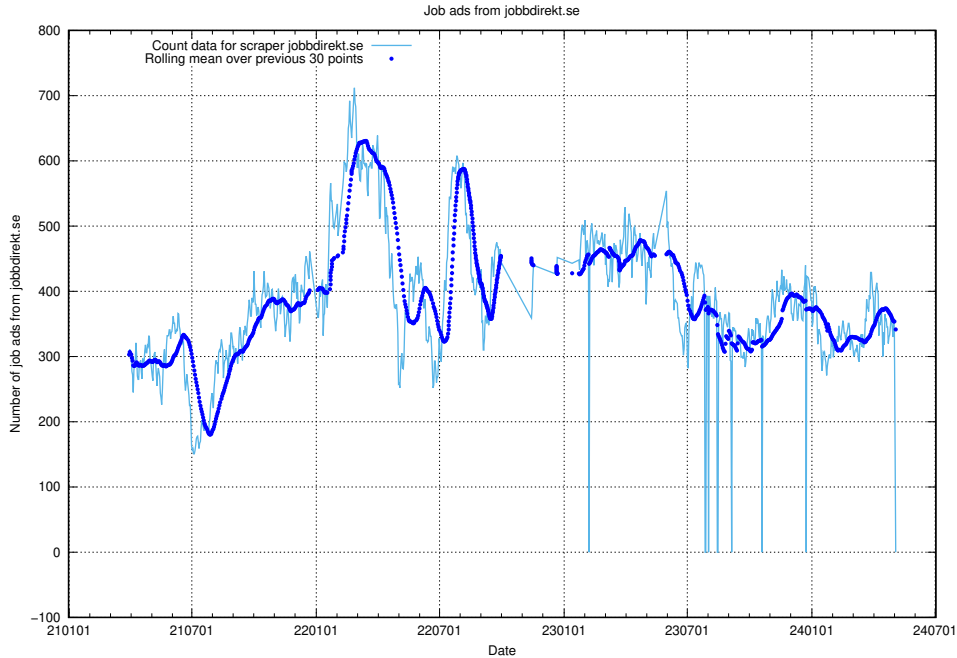

13.9 Number of ads by scraper jobbdirekt.se

Here, we count the number of job ads scraped from jobbdirekt.se.