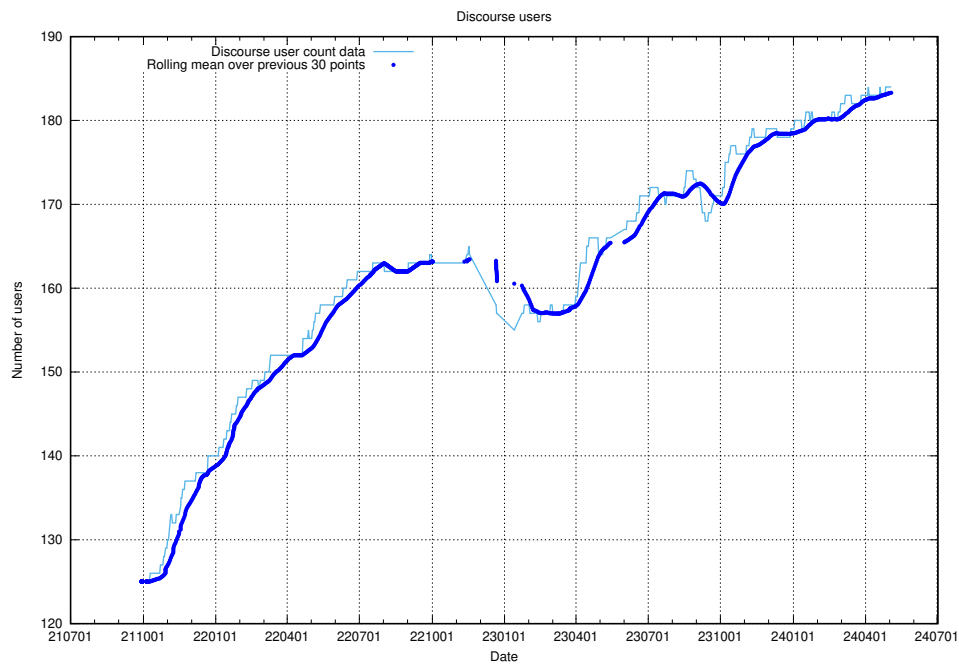

4 Discourse

This section summarises activities from the [JobTech Discourse Forum](https://forum.jobtechdev.se)⁵.

4.1 User count

A table of the number of users in Discourse.

---

⁵<https://forum.jobtechdev.se>