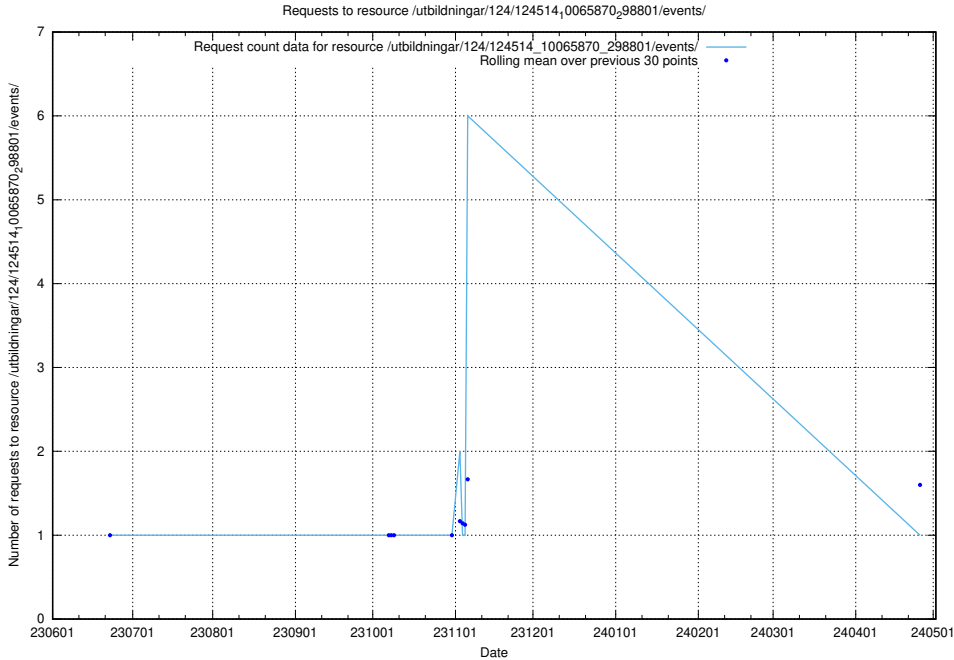

5.5712 Usage of /utbildningar/124/124514_10065870_298801/events/

Here, we count the number of requests to resource /utbildningar/124/124514_10065870_298801/events/