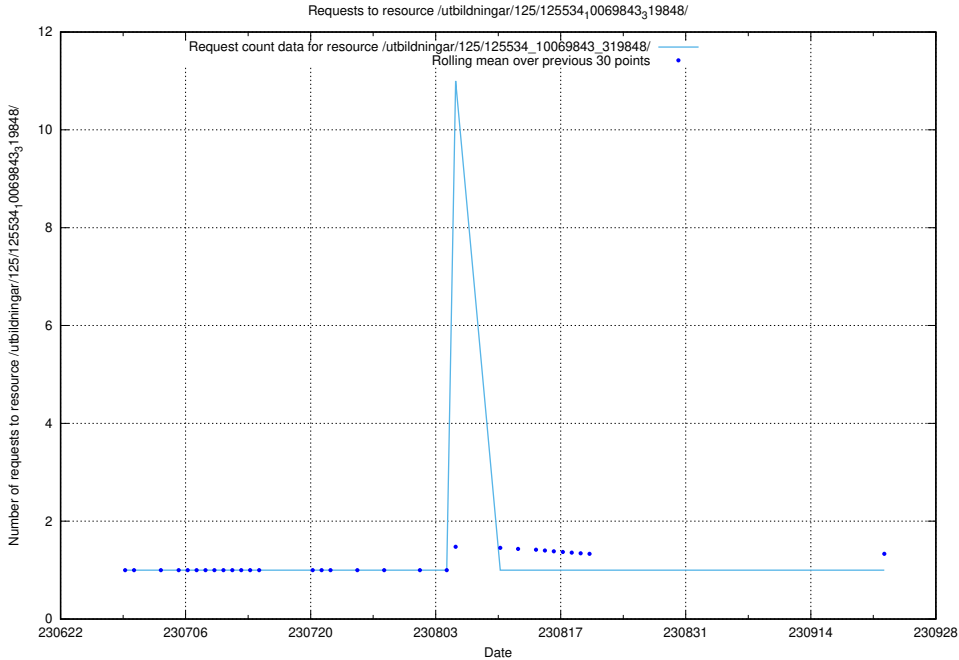

5.5413 Usage of /utbildningar/125/125534_10069843_319848/

Here, we count the number of requests to resource /utbildningar/125/125534_10069843_319848/.