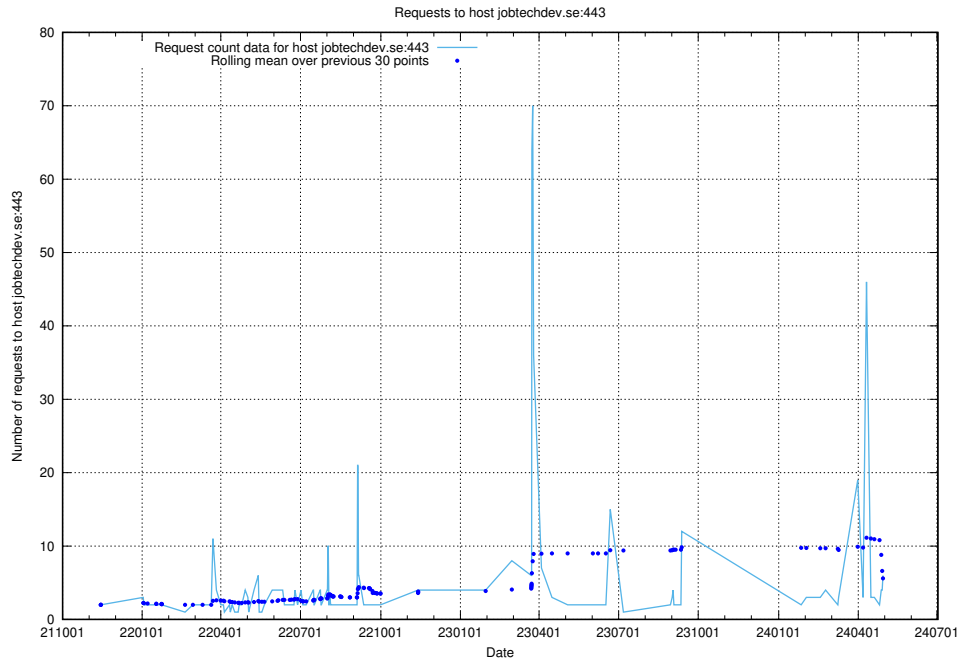

7.83 Usage of jobtechdev.se:443

Here, we count the number of requests to host jobtechdev.se:443.