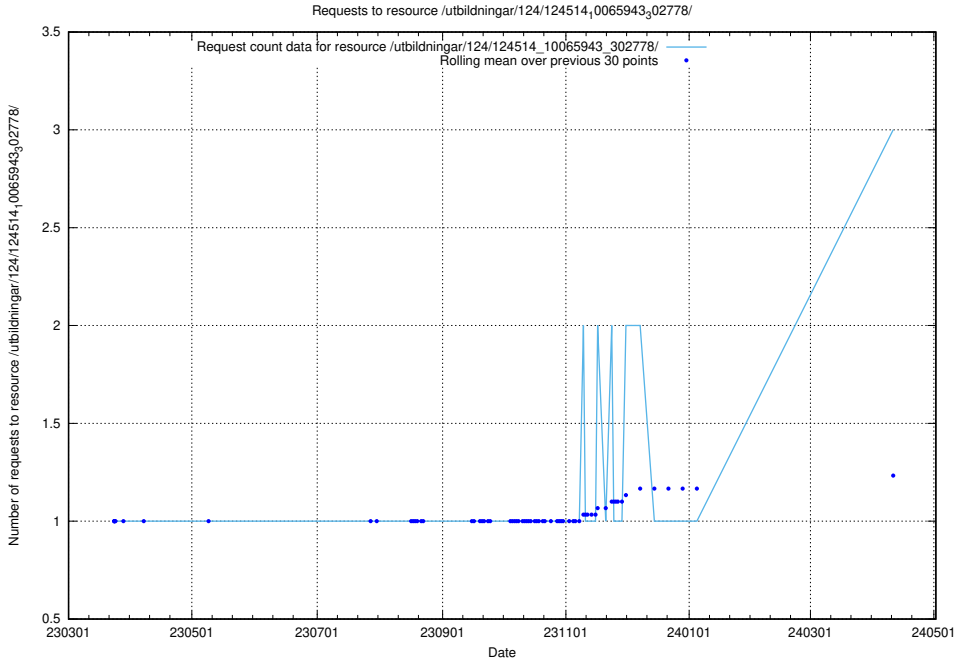

5.274 Usage of /utbildningar/124/124514_10065943_302778/

Here, we count the number of requests to resource /utbildningar/124/124514_10065943_302778/.