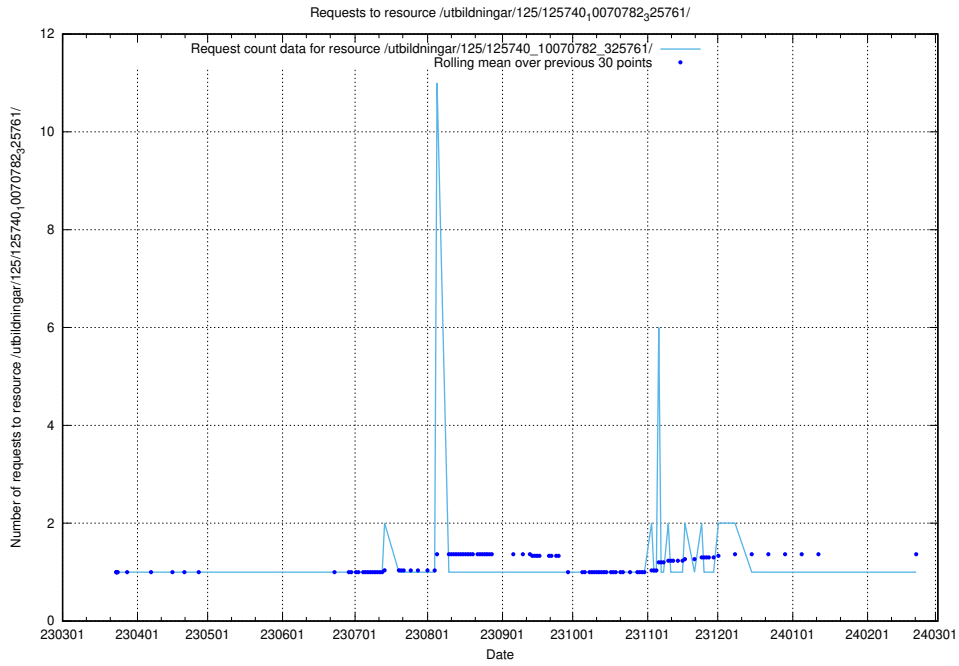

5.900 Usage of /utbildningar/125/125740_10070782_325761/

Here, we count the number of requests to resource /utbildningar/125/125740_10070782_325761/.