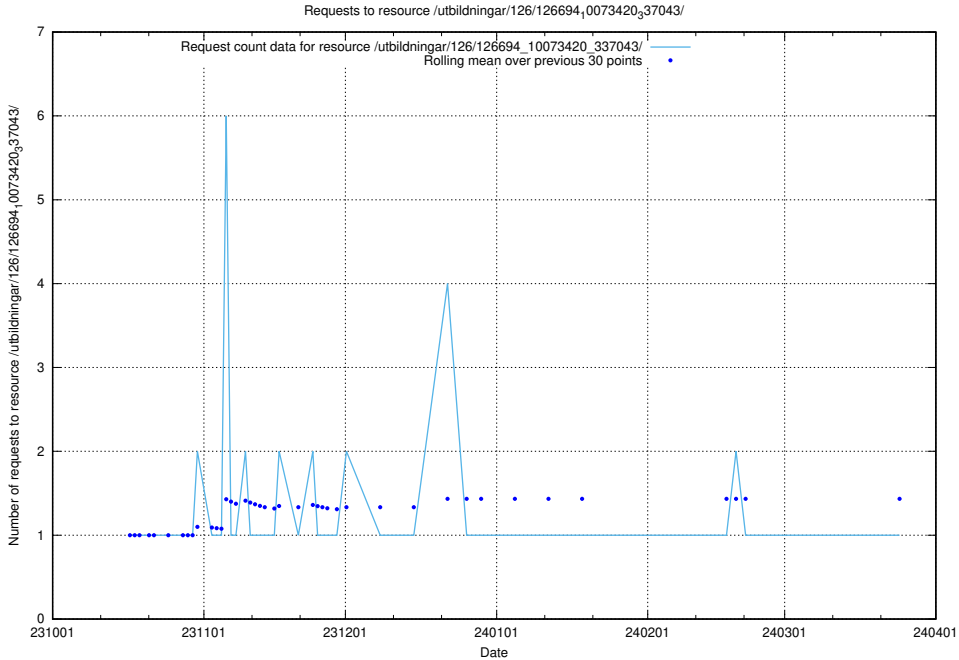

5.4234 Usage of /utbildningar/126/126694_10073420_337043/

Here, we count the number of requests to resource /utbildningar/126/126694_10073420_337043/.