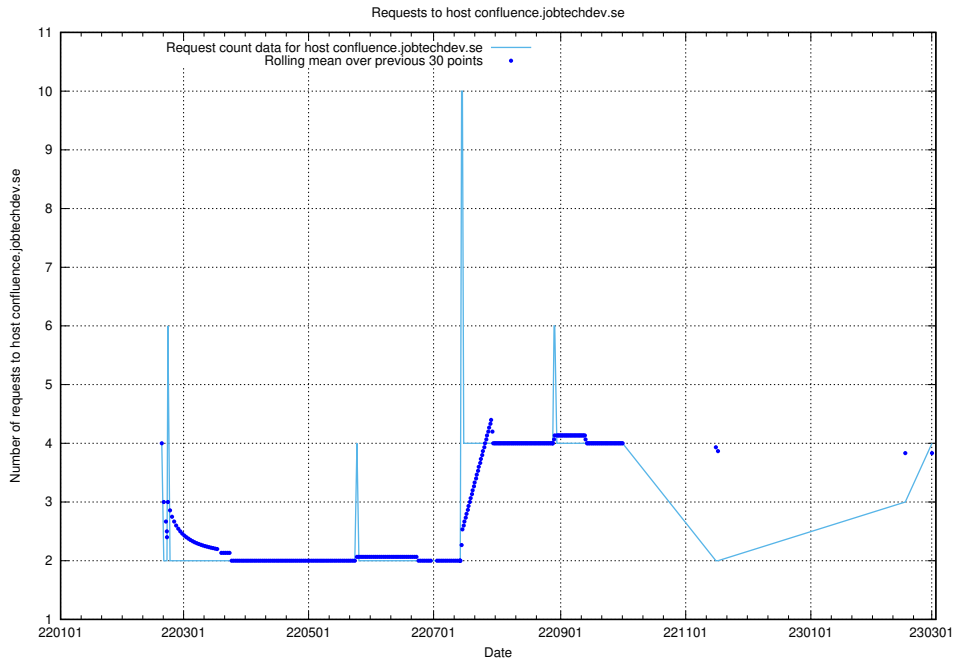

7.156 Usage of confluence.jobtechdev.se

Here, we count the number of requests to host confluence.jobtechdev.se.