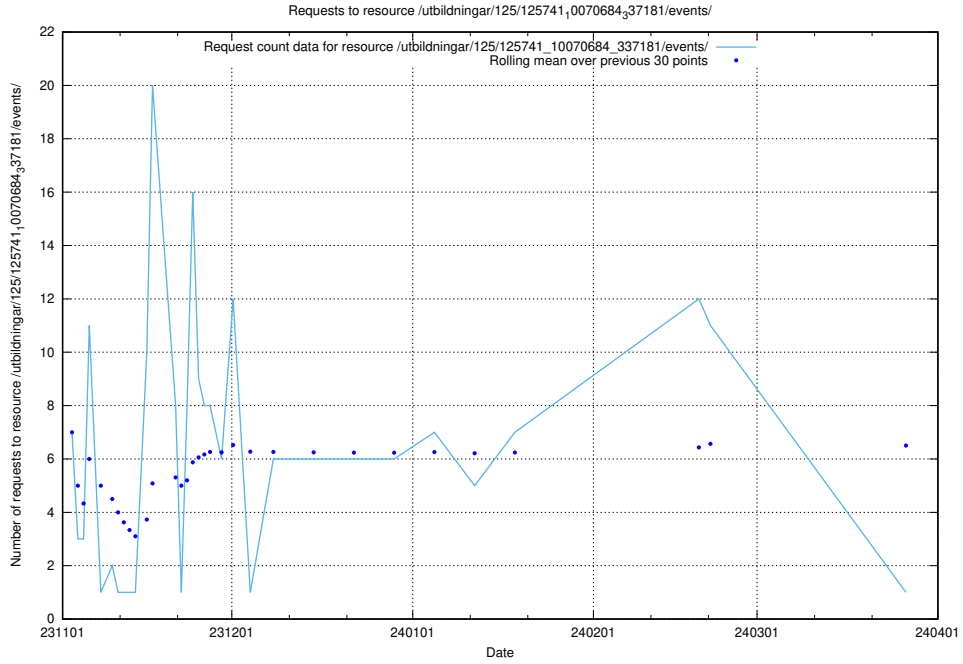

Here, we count the number of requests to resource /utbildningar/126/126334_10071625_335747/.

5.4071 Usage of /utbildningar/125/125741_10070684_337181/events/

Here, we count the number of requests to resource /utbildningar/125/125741_10070684_337181/events/