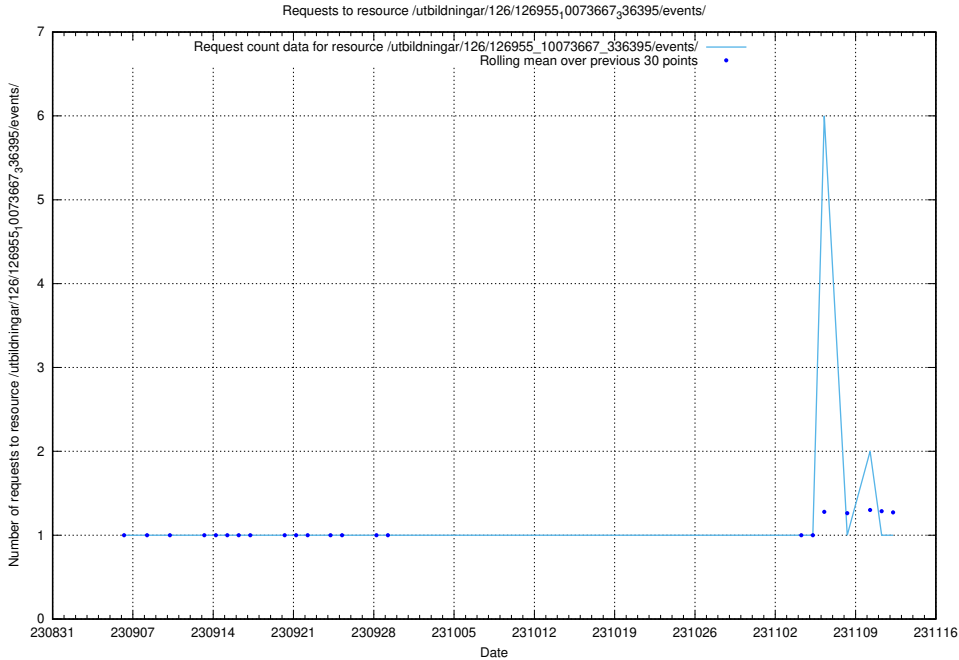

Here, we count the number of requests to resource /utbildningar/437/43758_10024008_29969/.

5.4586 Usage of /utbildningar/126/126955_10073667_336395/events/

Here, we count the number of requests to resource /utbildningar/126/126955_10073667_336395/events/