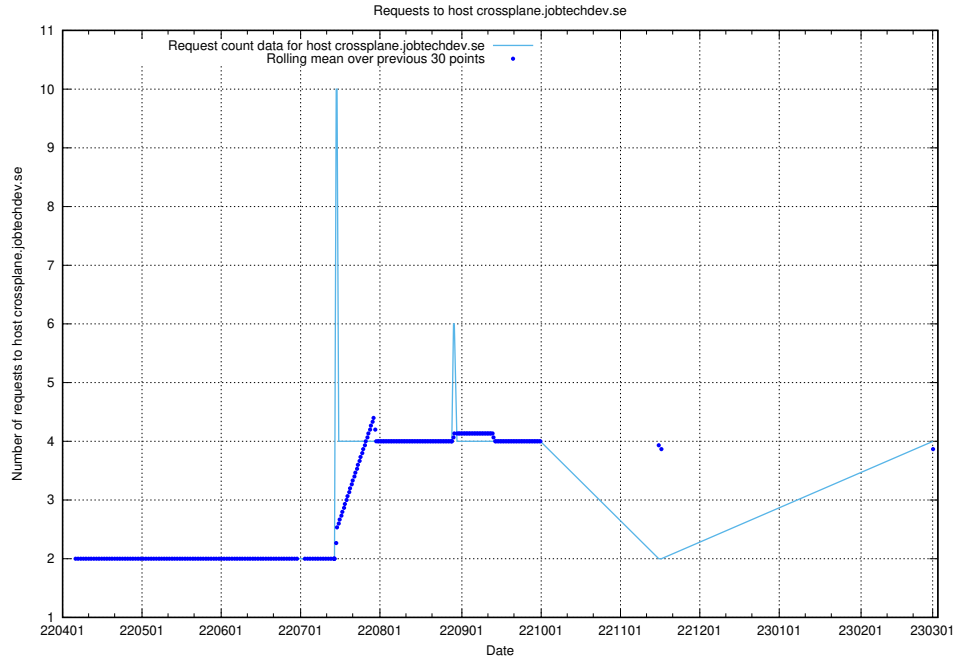

Here, we count the number of requests to host dev-jobad-enrichments-api.jobtechdev.se.

7.149 Usage of crossplane.jobtechdev.se

Here, we count the number of requests to host crossplane.jobtechdev.se.

7.150 Usage of taxonomi.api.jobtechdev.se