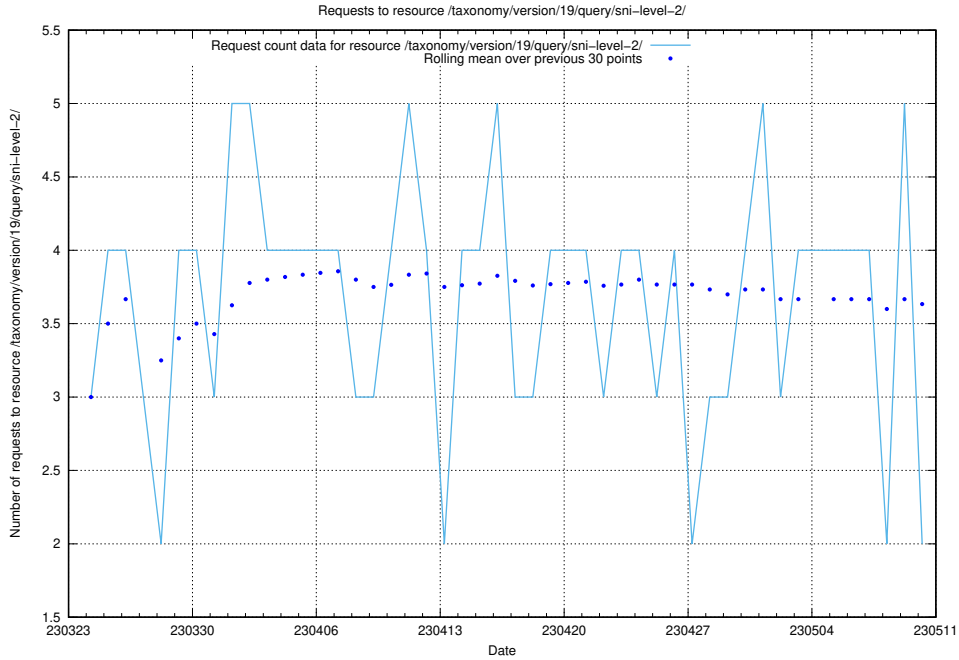

5.856 Usage of /taxonomy/version/19/query/sni-level-2/

Here, we count the number of requests to resource /taxonomy/version/19/query/sni-level-2/.