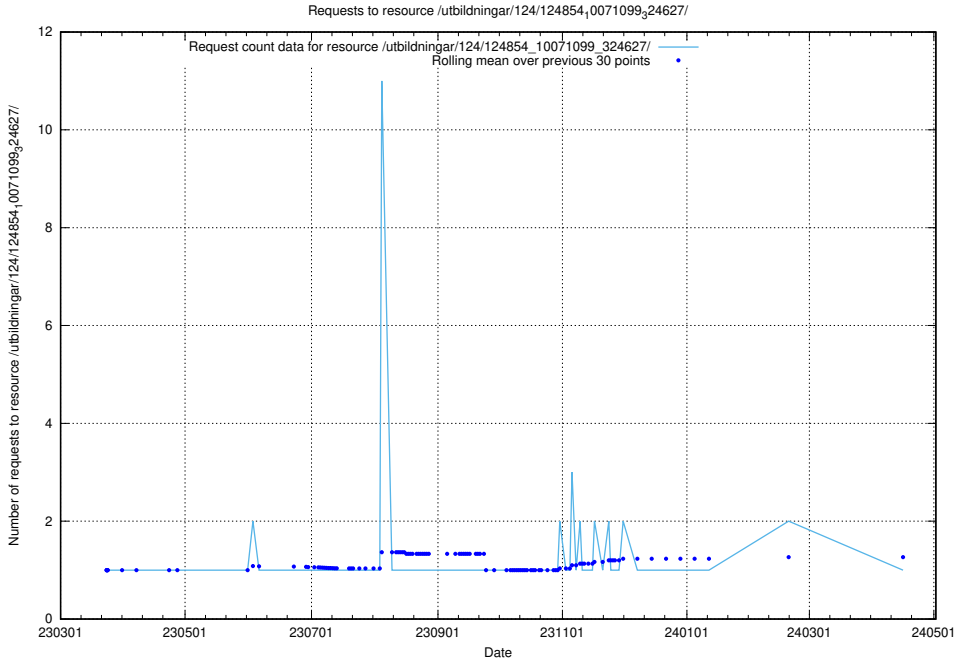

5.1135 Usage of /utbildningar/124/124854_10071099_324627/

Here, we count the number of requests to resource /utbildningar/124/124854_10071099_324627/.