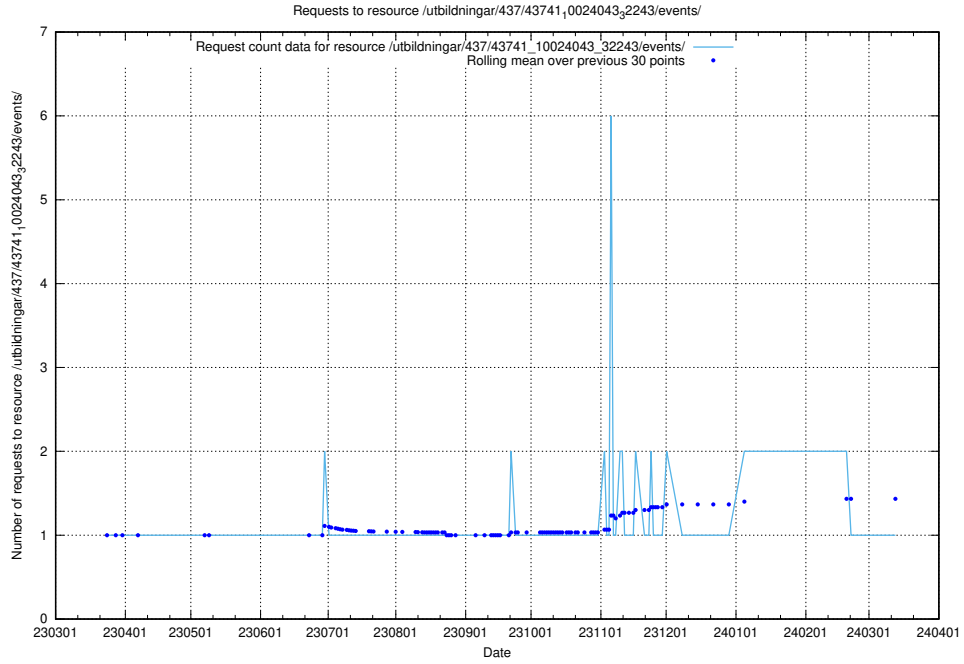

5.6173 Usage of /utbildningar/437/43741_10024043_32243/events/

Here, we count the number of requests to resource /utbildningar/437/43741_10024043_32243/events/.