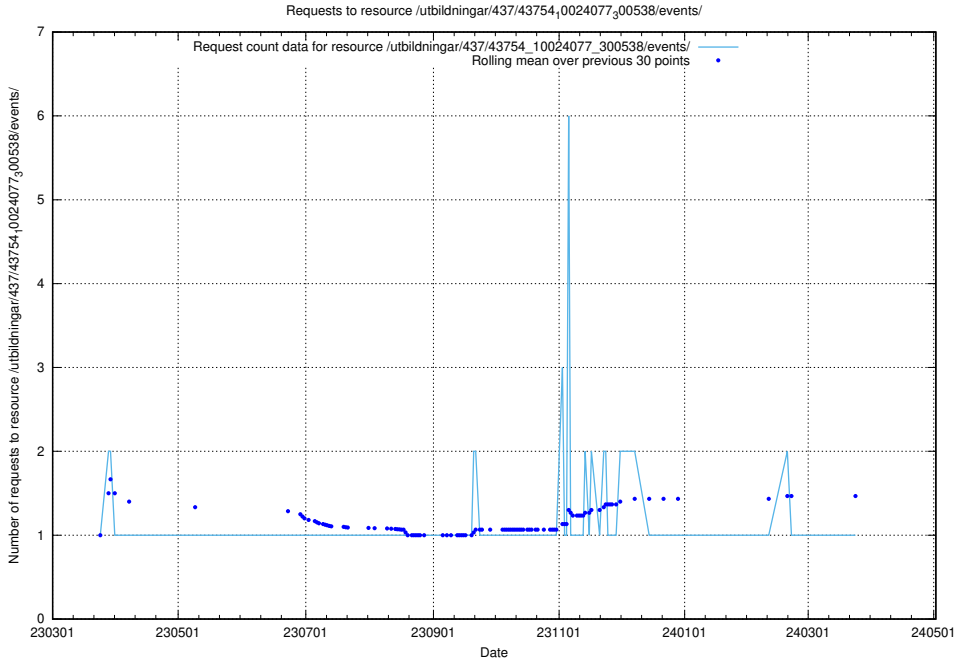

5.6165 Usage of /utbildningar/437/43754_10024077_300538/events/

Here, we count the number of requests to resource /utbildningar/437/43754_10024077_300538/events/.