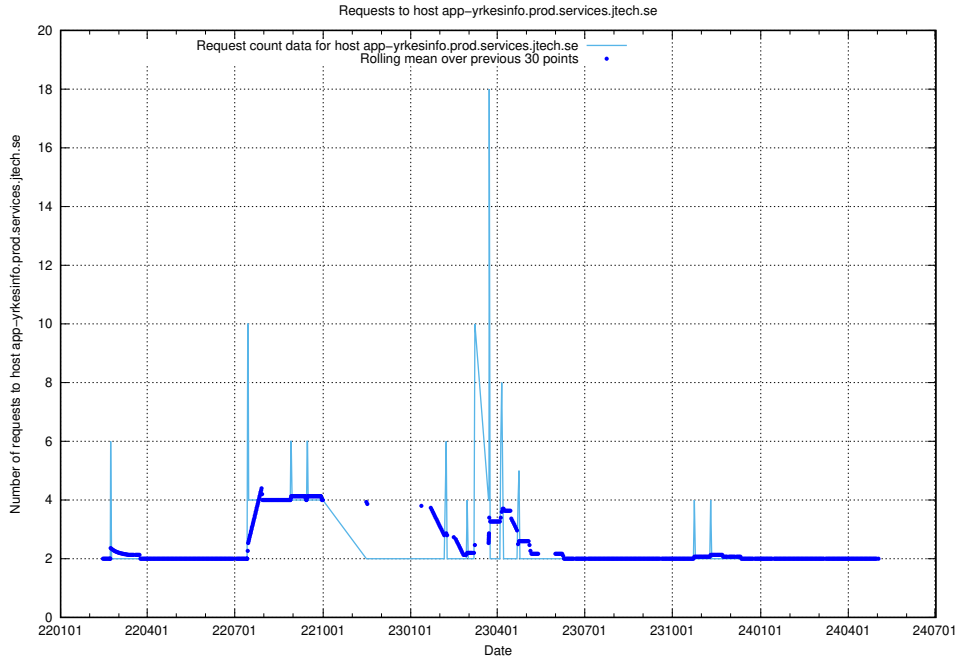

7.538 Usage of app-yrkesinfo.prod.services.jtech.se

Here, we count the number of requests to host app-yrkesinfo.prod.services.jtech.se.