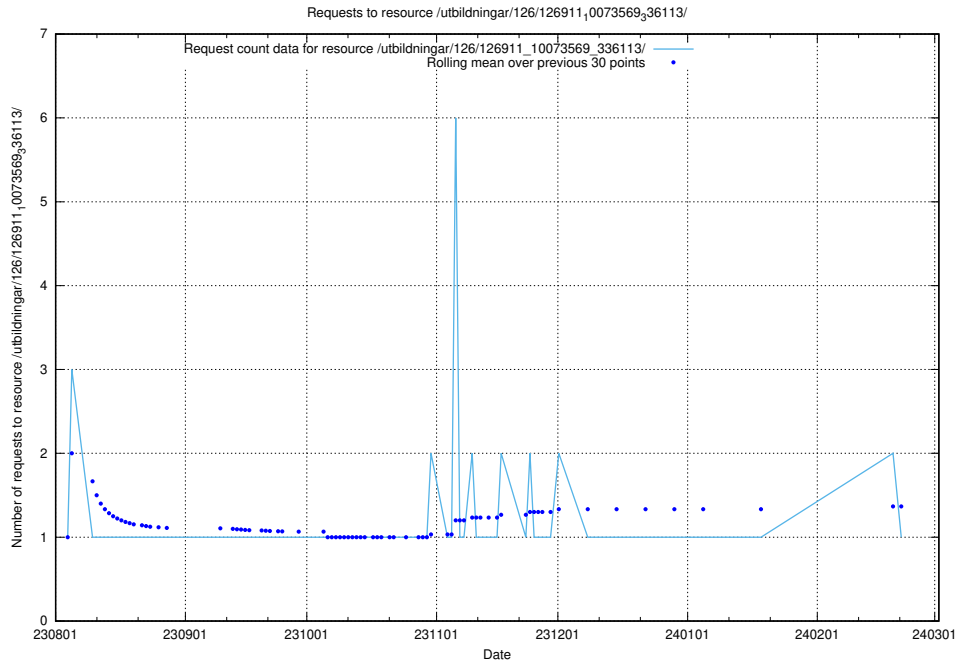

5.4796 Usage of /utbildningar/126/126911_10073569_336113/

Here, we count the number of requests to resource /utbildningar/126/126911_10073569_336113/.