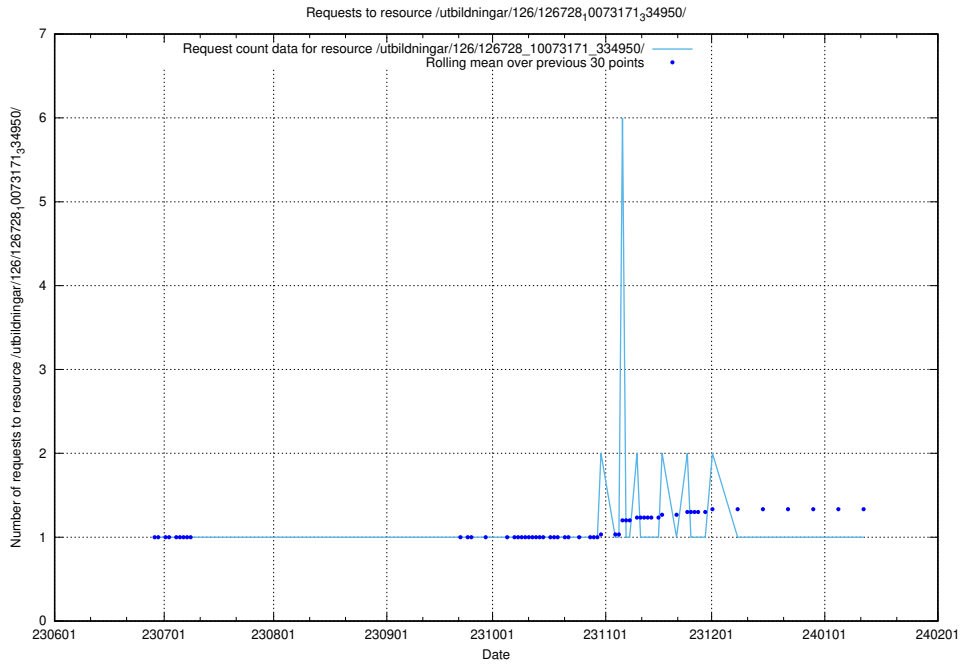

5.5385 Usage of /utbildningar/126/126728_10073171_334950/

Here, we count the number of requests to resource /utbildningar/126/126728_10073171_334950/.