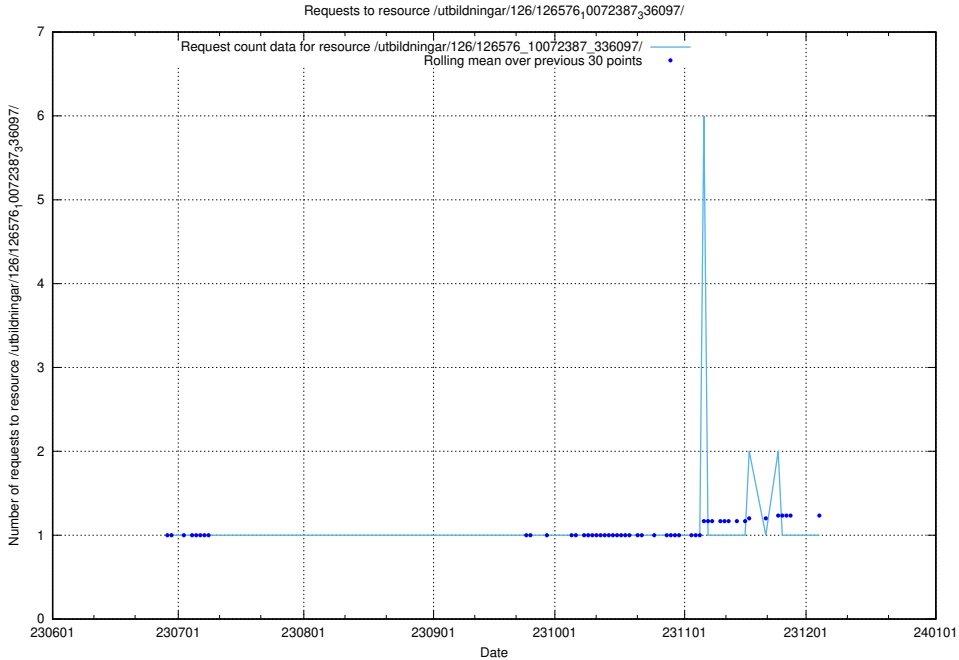

Here, we count the number of requests to resource /utbildningar/126/126576_10072387_336097/events/

5.5389 Usage of /utbildningar/126/126576_10072387_336097/

Here, we count the number of requests to resource /utbildningar/126/126576_10072387_336097/.