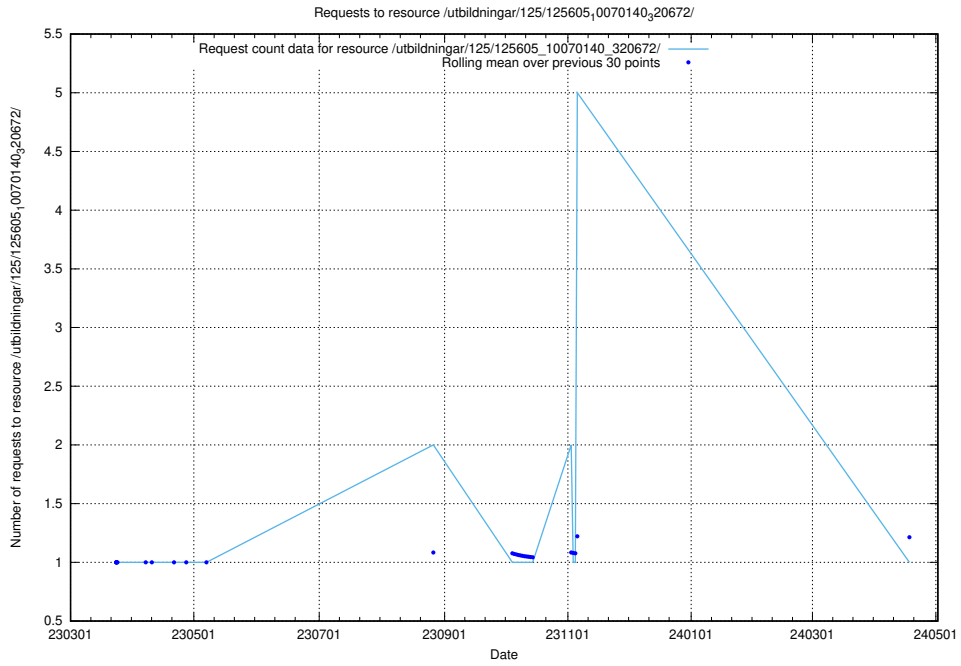

5.1011 Usage of /utbildningar/125/125605_10070140_320672/

Here, we count the number of requests to resource /utbildningar/125/125605_10070140_320672/.