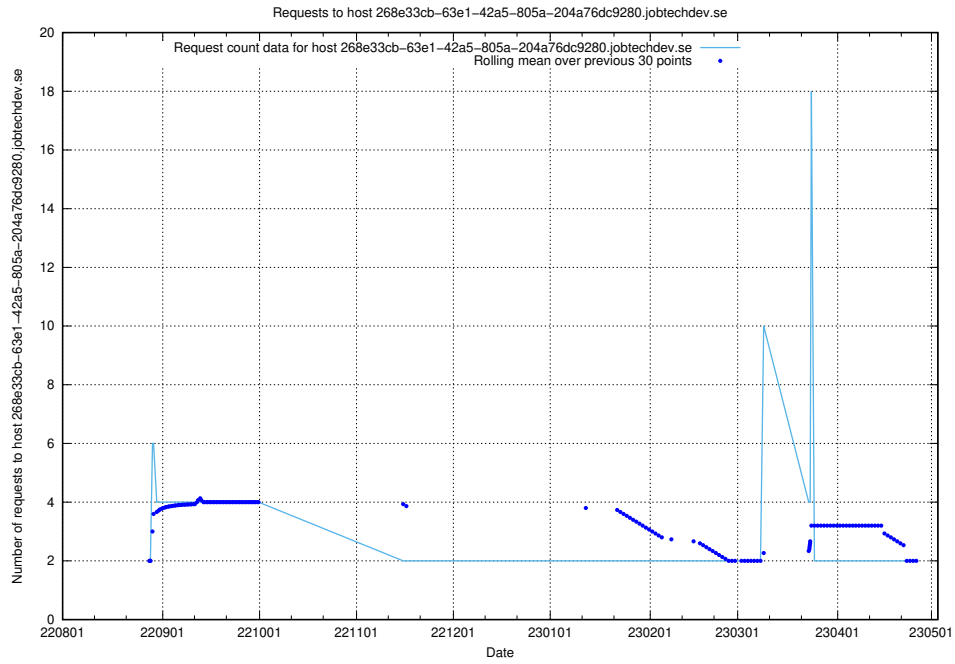

7.333 Usage of enrichment.api.jobtechdev.se

Here, we count the number of requests to host enrichment.api.jobtechdev.se.

7.334 Usage of 268e33cb-63e1-42a5-805a-204a76dc9280.jobtechdev.se

Here, we count the number of requests to host 268e33cb-63e1-42a5-805a-204a76dc9280.jobtechdev.se.