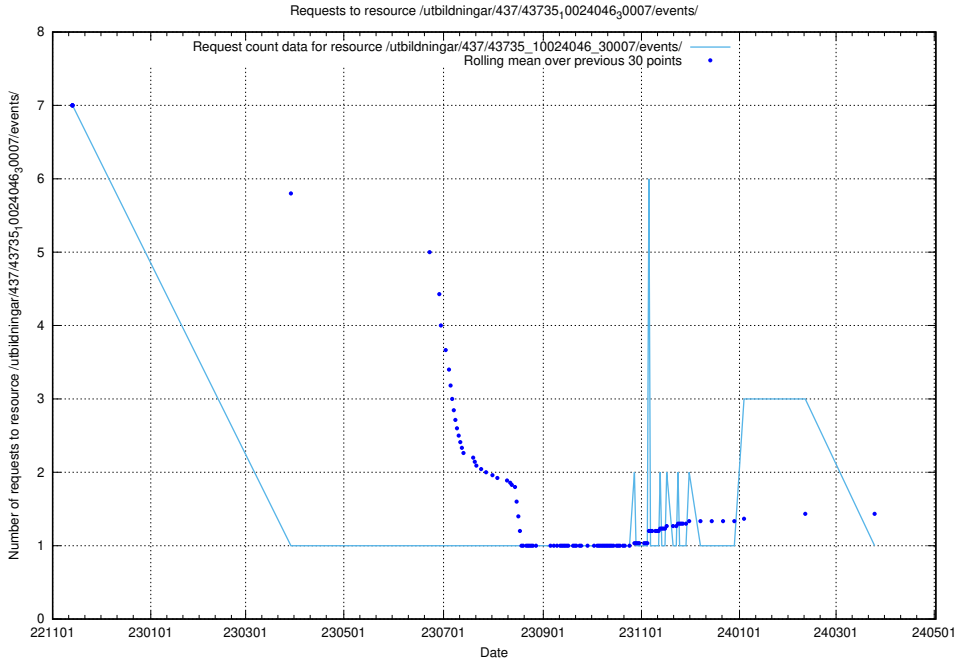

5.5732 Usage of /utbildningar/437/43735_10024046_30007/events/

Here, we count the number of requests to resource /utbildningar/437/43735_10024046_30007/events/.