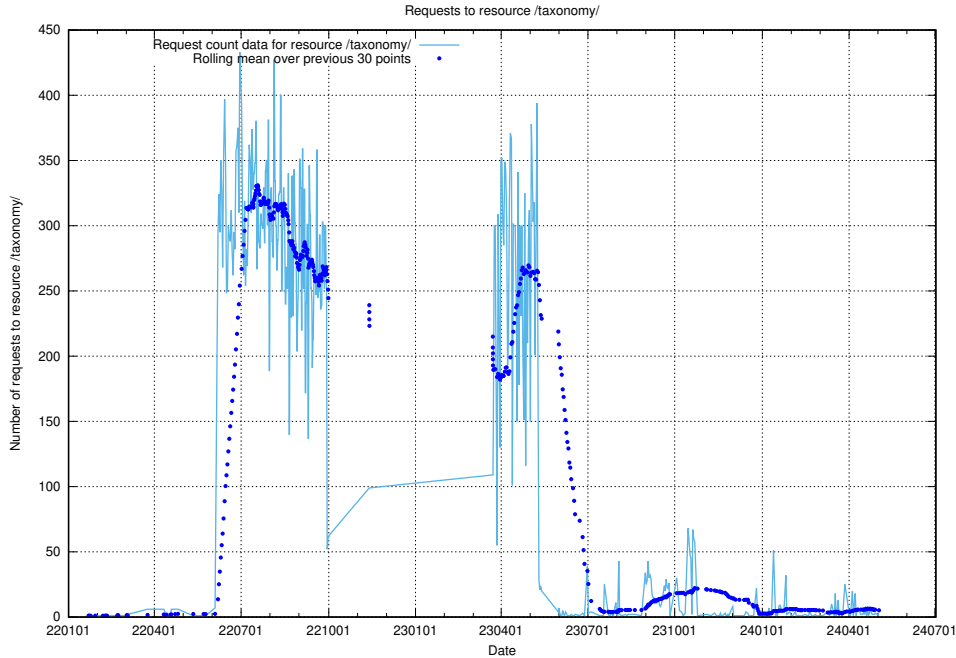

5.5184 Usage of /taxonomy/

Here, we count the number of requests to resource /taxonomy/.