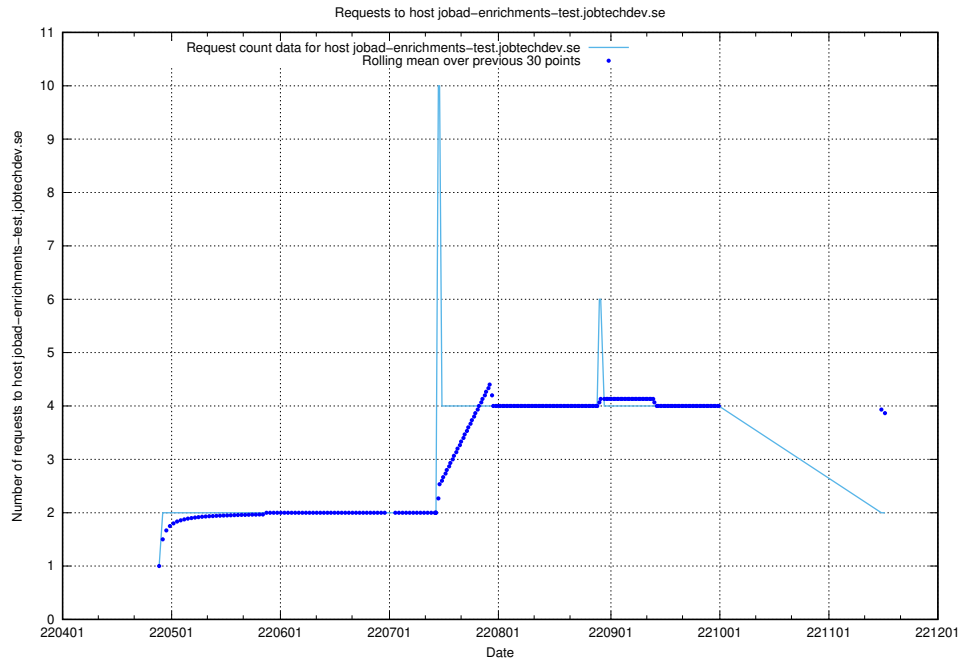

Here, we count the number of requests to host `jobtech-jobad-enrichments-develop.jobtechdev.se`.

7.438 Usage of `jobad-enrichments-test.jobtechdev.se`

Here, we count the number of requests to host `jobad-enrichments-test.jobtechdev.se`.