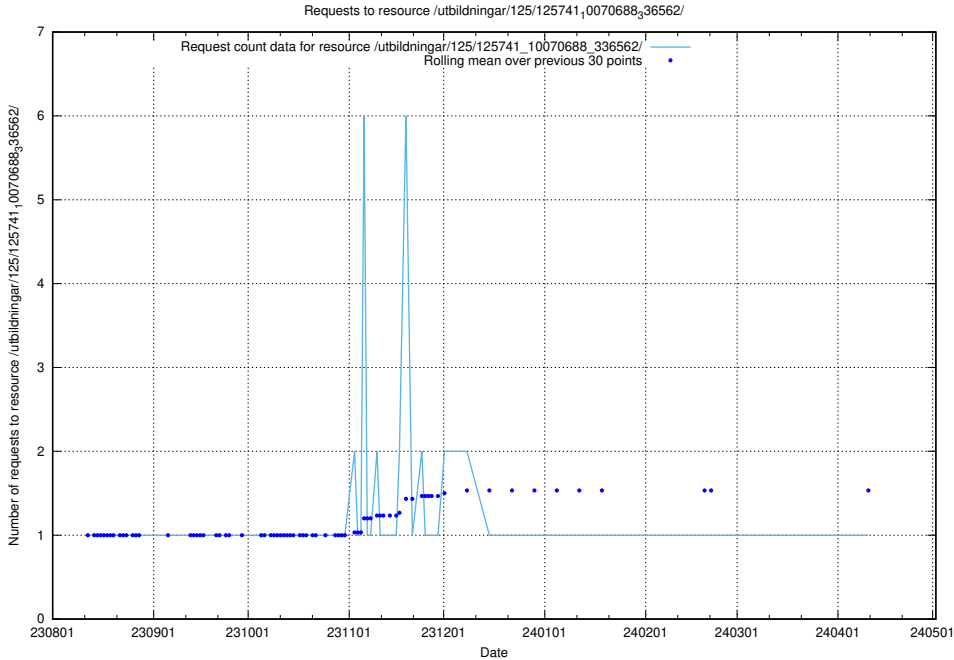

5.4740 Usage of /utbildningar/125/125741_10070688_336562/

Here, we count the number of requests to resource /utbildningar/125/125741_10070688_336562/.