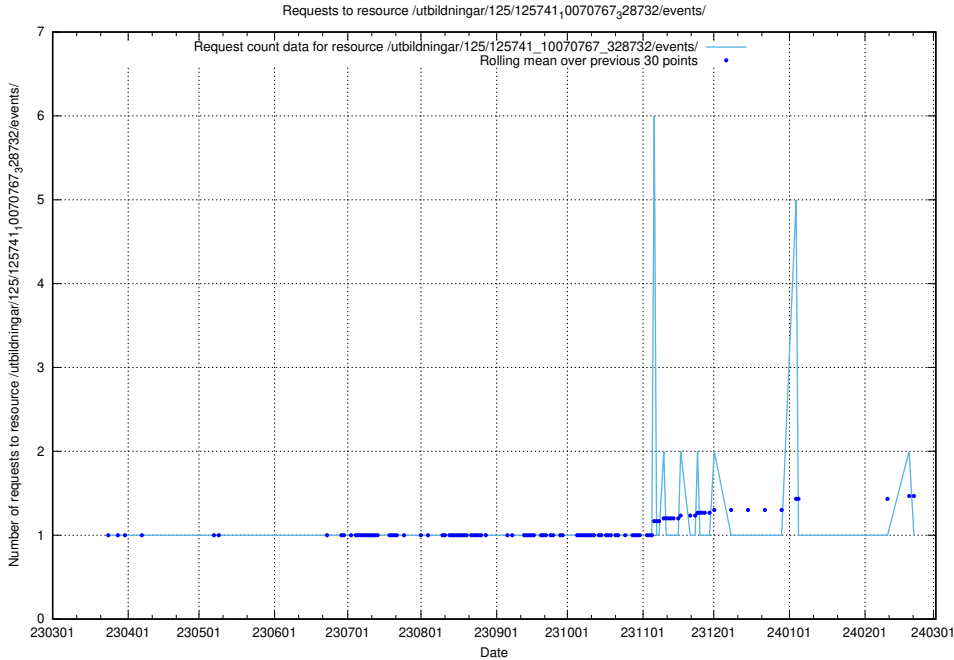

5.6196 Usage of /utbildningar/125/125741_10070767_328732/events/

Here, we count the number of requests to resource /utbildningar/125/125741_10070767_328732/events/