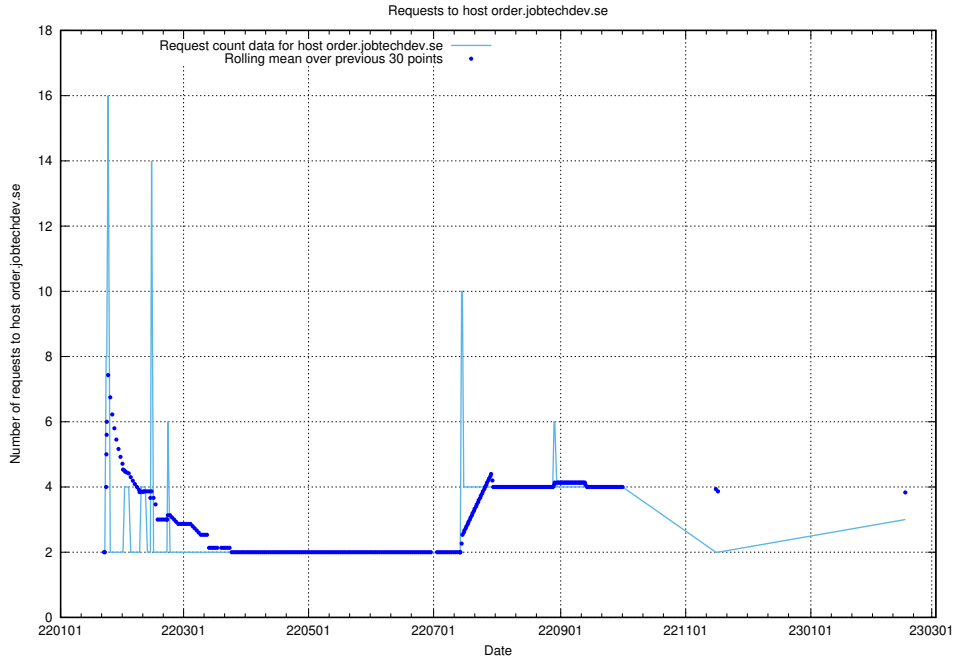

7.246 Usage of order.jobtechdev.se

Here, we count the number of requests to host order.jobtechdev.se.