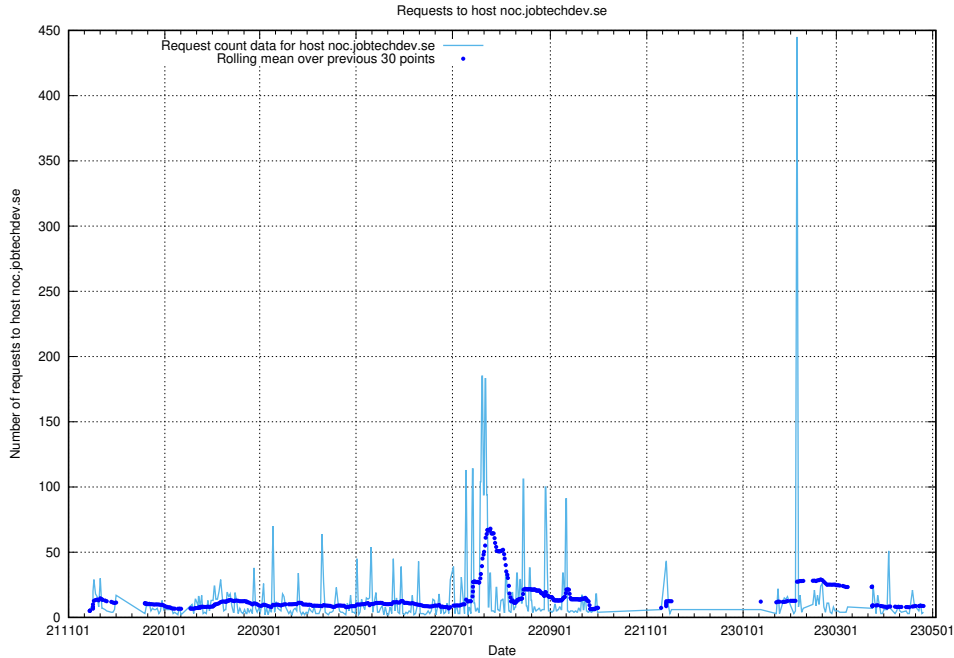

7.160 Usage of noc.jobtechdev.se

Here, we count the number of requests to host noc.jobtechdev.se.