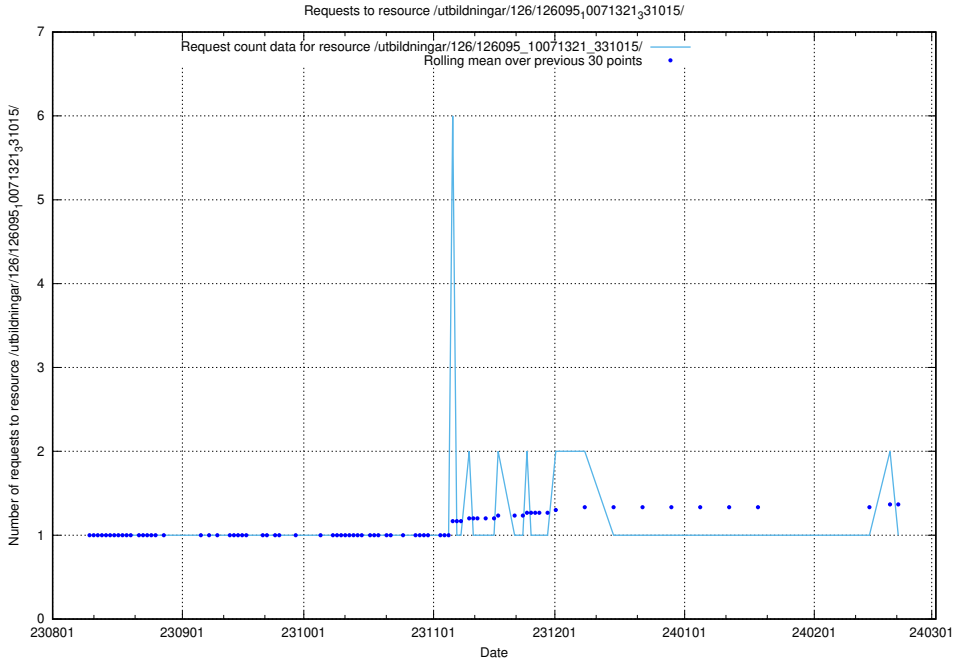

5.4762 Usage of /utbildningar/126/126095_10071321_331015/

Here, we count the number of requests to resource /utbildningar/126/126095_10071321_331015/.