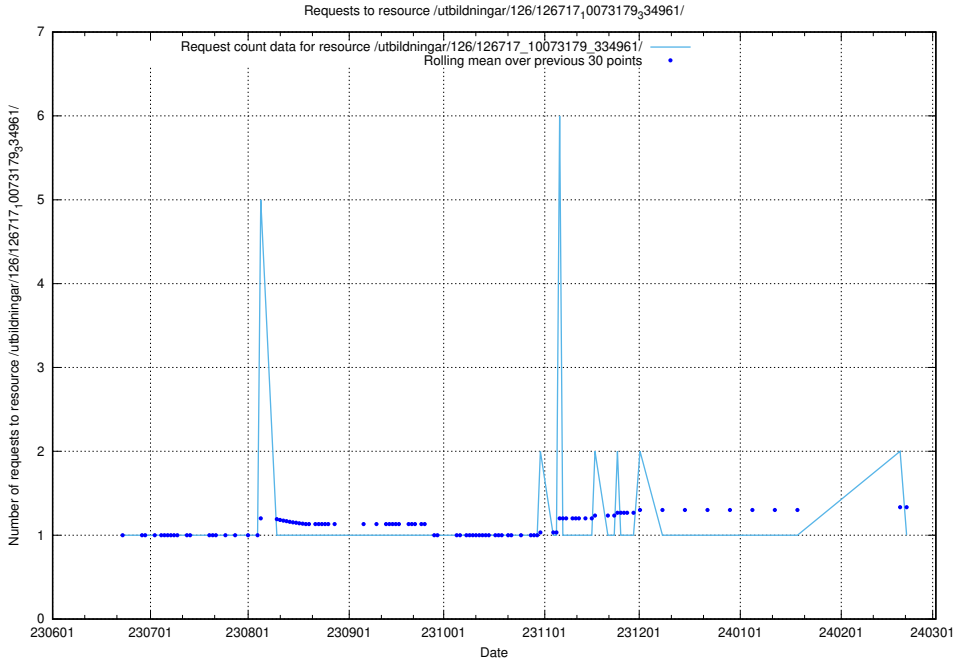

5.5554 Usage of /utbildningar/126/126717_10073179_334961/

Here, we count the number of requests to resource /utbildningar/126/126717_10073179_334961/.