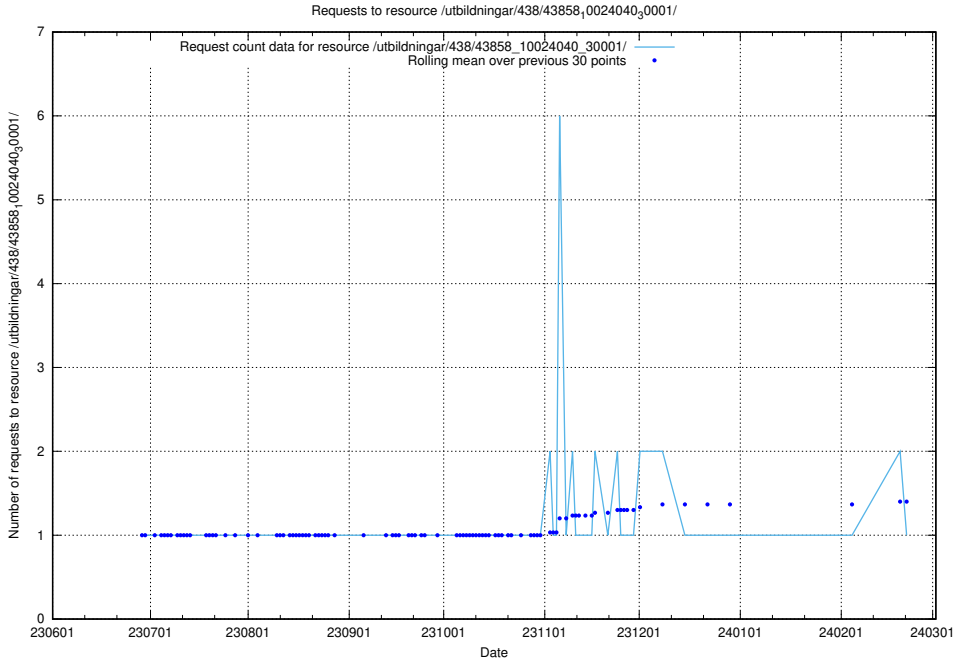

5.5358 Usage of /utbildningar/438/43858_10024040_30001/

Here, we count the number of requests to resource /utbildningar/438/43858_10024040_30001/.