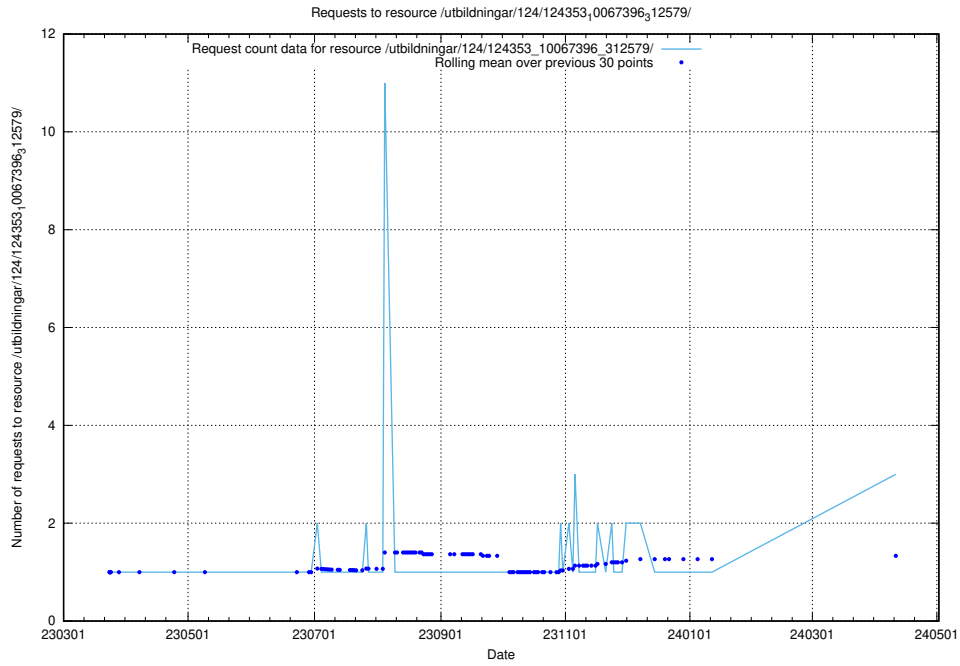

5.307 Usage of /utbildningar/124/124353_10067396_312579/

Here, we count the number of requests to resource /utbildningar/124/124353_10067396_312579/.