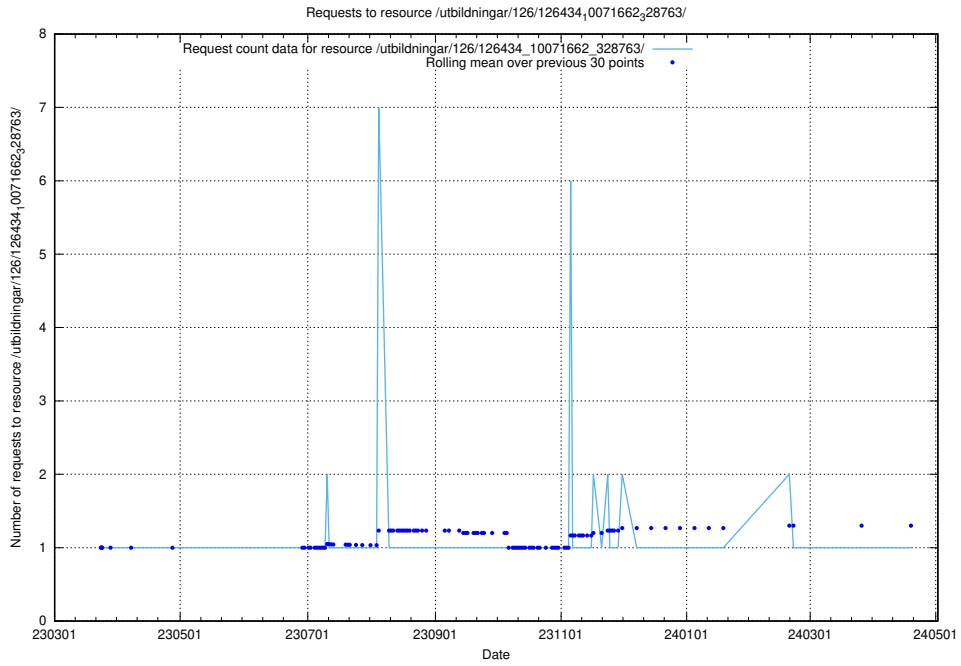

5.6393 Usage of /utbildningar/126/126434_10071662_328763/

Here, we count the number of requests to resource /utbildningar/126/126434_10071662_328763/.