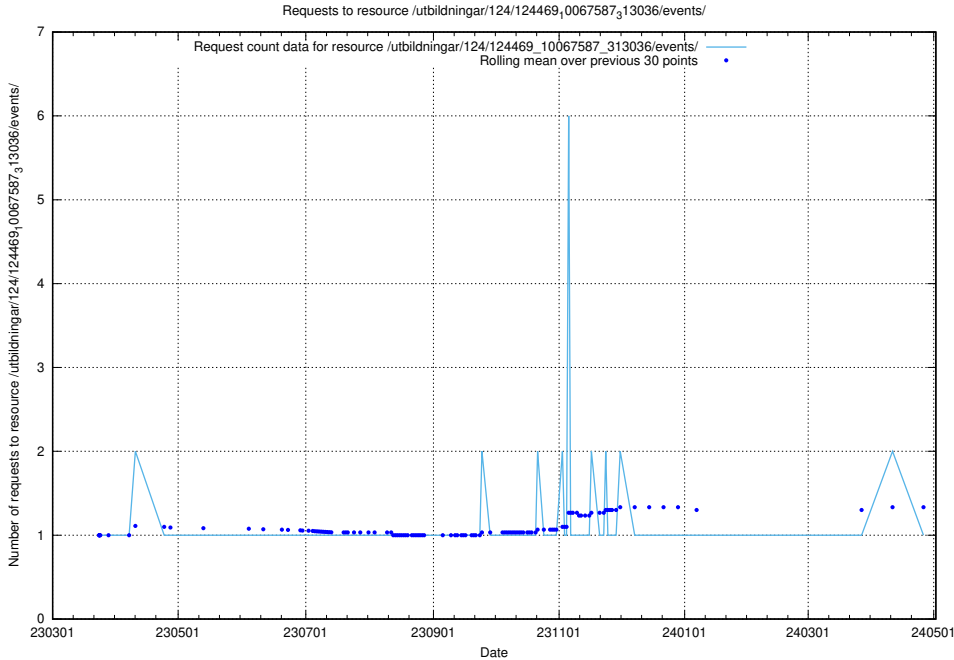

5.3192 Usage of /utbildningar/124/124469_10067587_313036/events/

Here, we count the number of requests to resource /utbildningar/124/124469_10067587_313036/events/