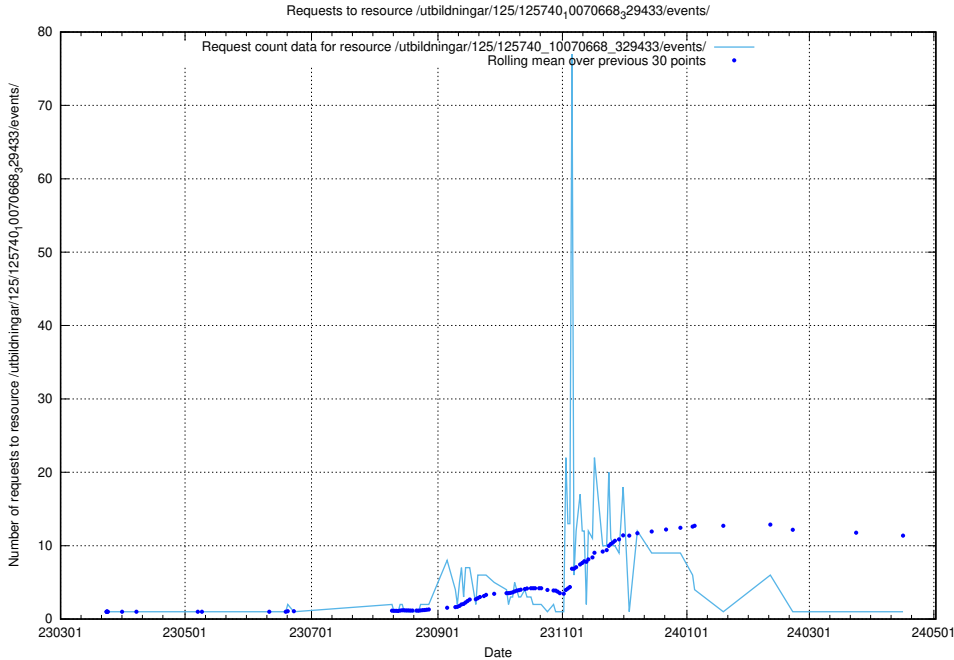

5.938 Usage of /utbildningar/125/125740_10070668_329433/events/

Here, we count the number of requests to resource /utbildningar/125/125740_10070668_329433/events/