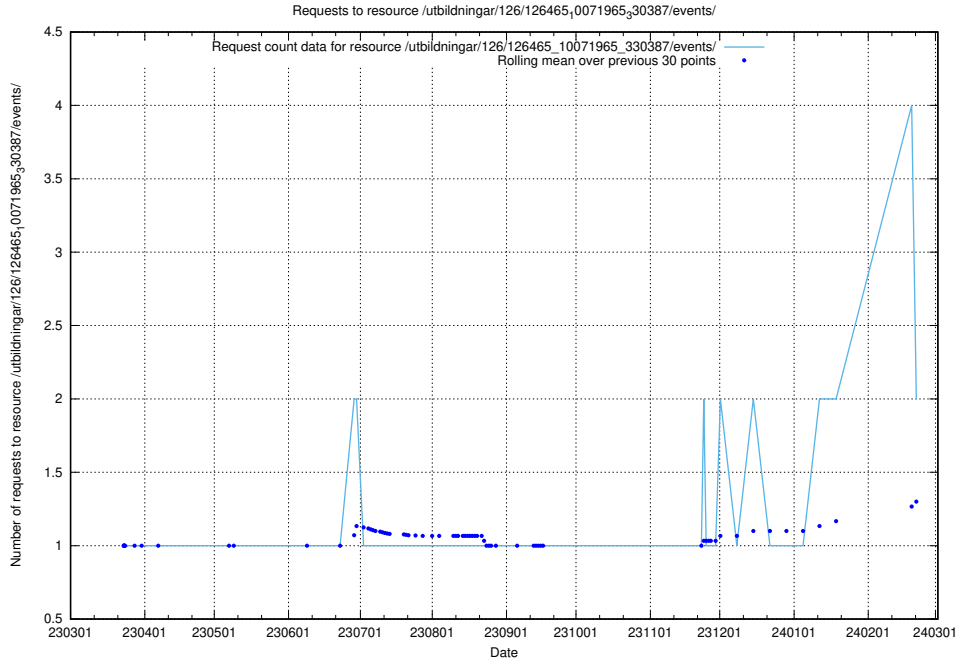

5.885 Usage of /utbildningar/126/126465_10071965_330387/events/

Here, we count the number of requests to resource /utbildningar/126/126465_10071965_330387/events/