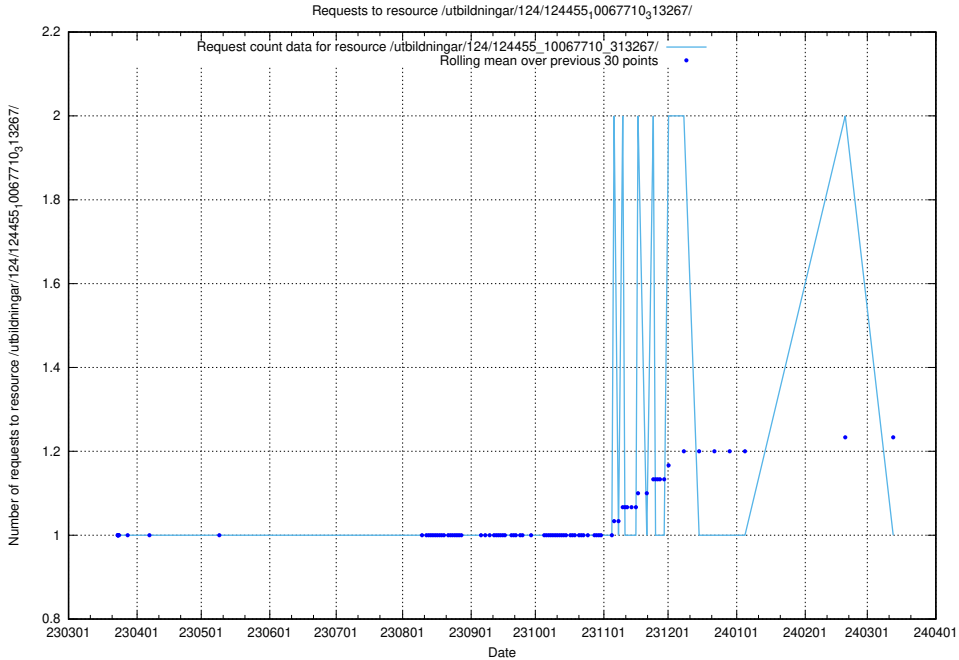

5.3381 Usage of /utbildningar/124/124455_10067710_313267/

Here, we count the number of requests to resource /utbildningar/124/124455_10067710_313267/.