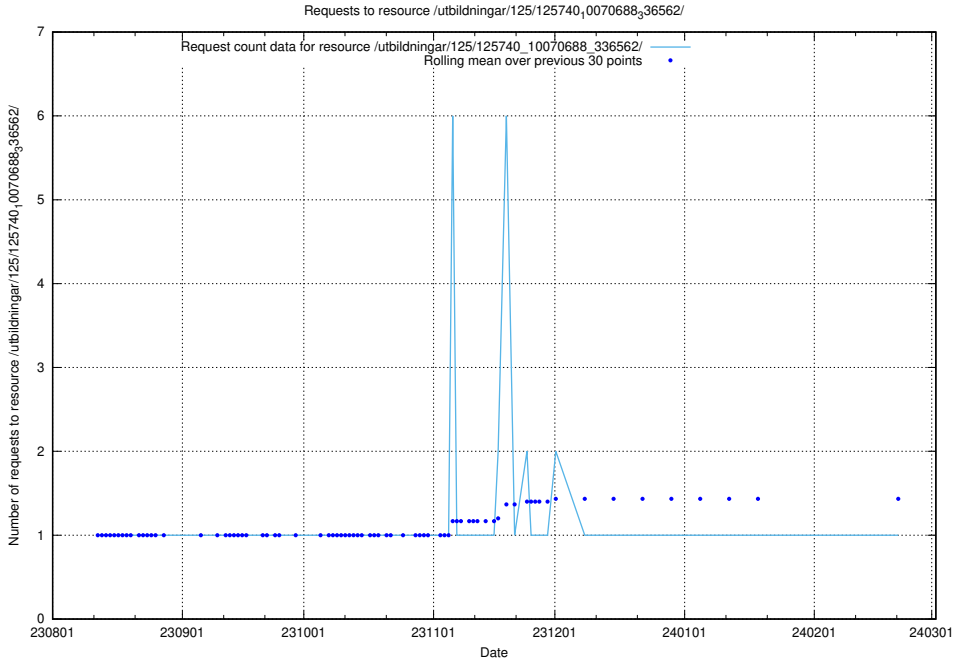

5.4741 Usage of /utbildningar/125/125740_10070688_336562/

Here, we count the number of requests to resource /utbildningar/125/125740_10070688_336562/.