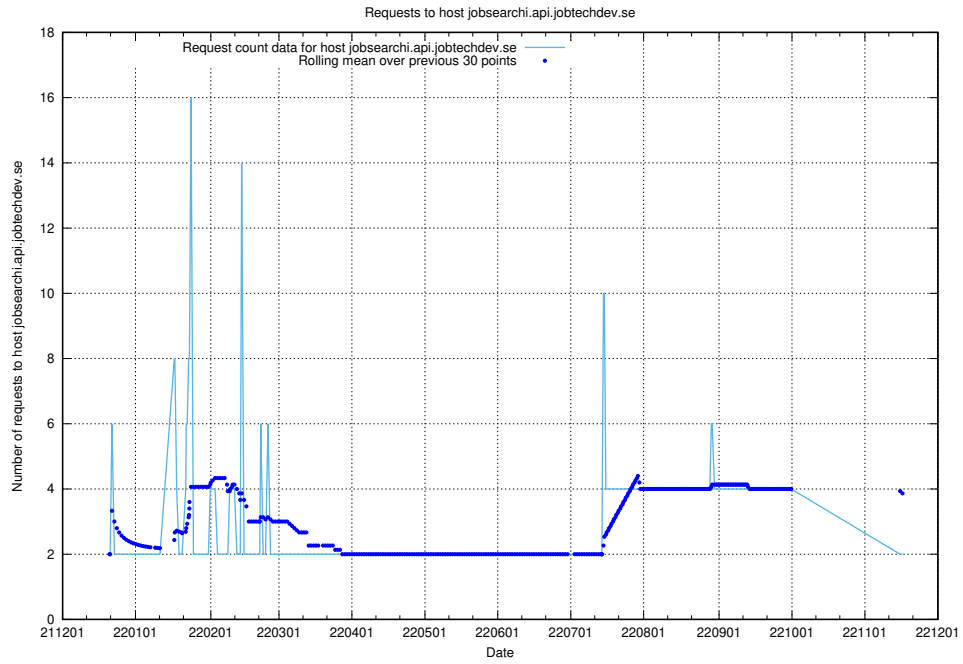

7.363 Usage of jobsearchi.api.jobtechdev.se

Here, we count the number of requests to host jobsearchi.api.jobtechdev.se.