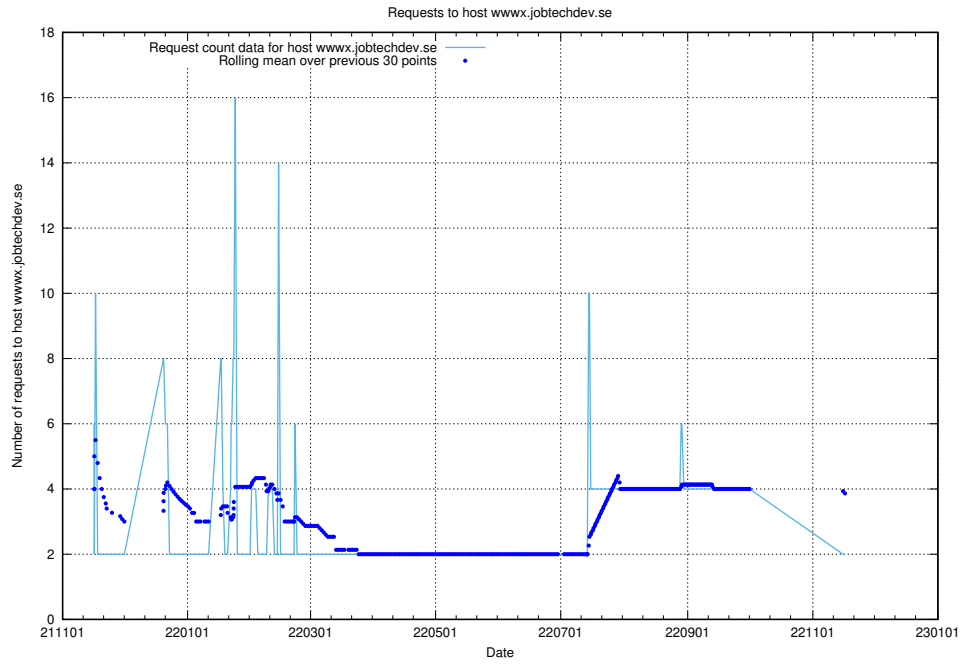

7.532 Usage of wwwx.jobtechdev.se

Here, we count the number of requests to host wwwx.jobtechdev.se.