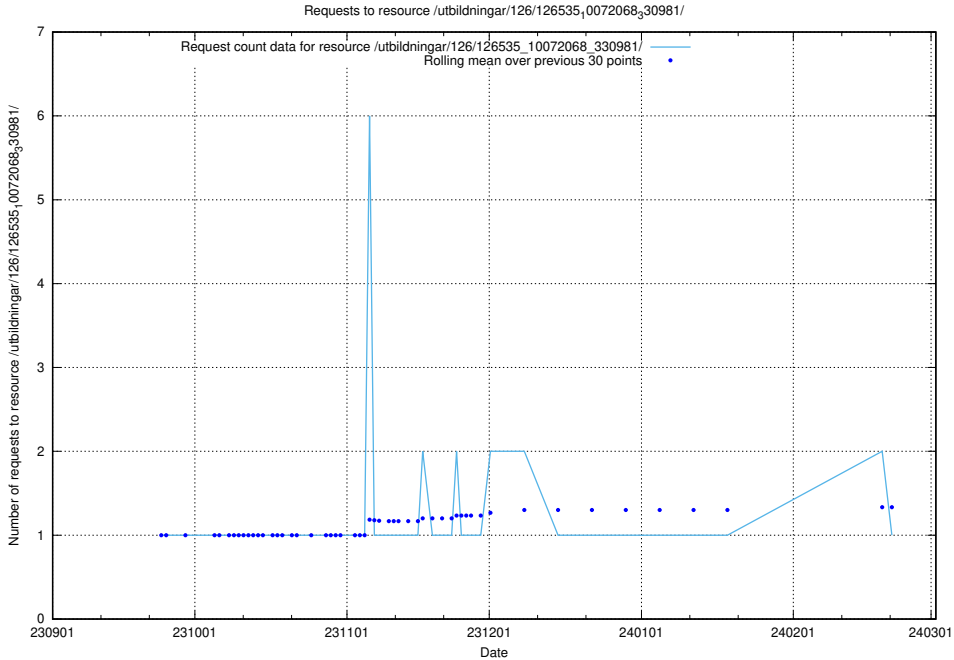

5.4412 Usage of /utbildningar/126/126535_10072068_330981/

Here, we count the number of requests to resource /utbildningar/126/126535_10072068_330981/.