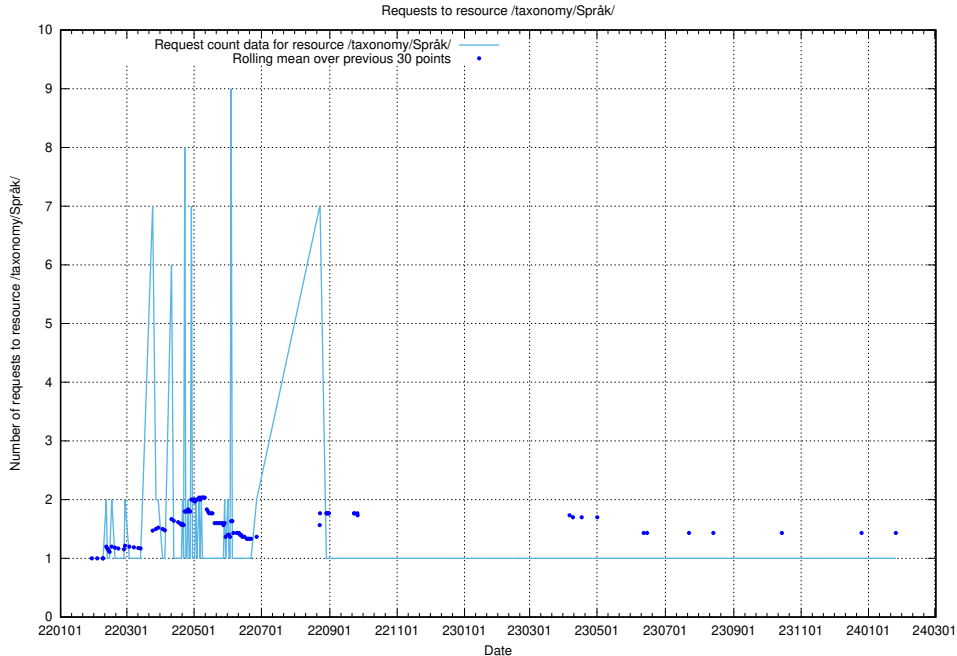

5.3782 Usage of /taxonomy/Språk/

Here, we count the number of requests to resource /taxonomy/Språk/.