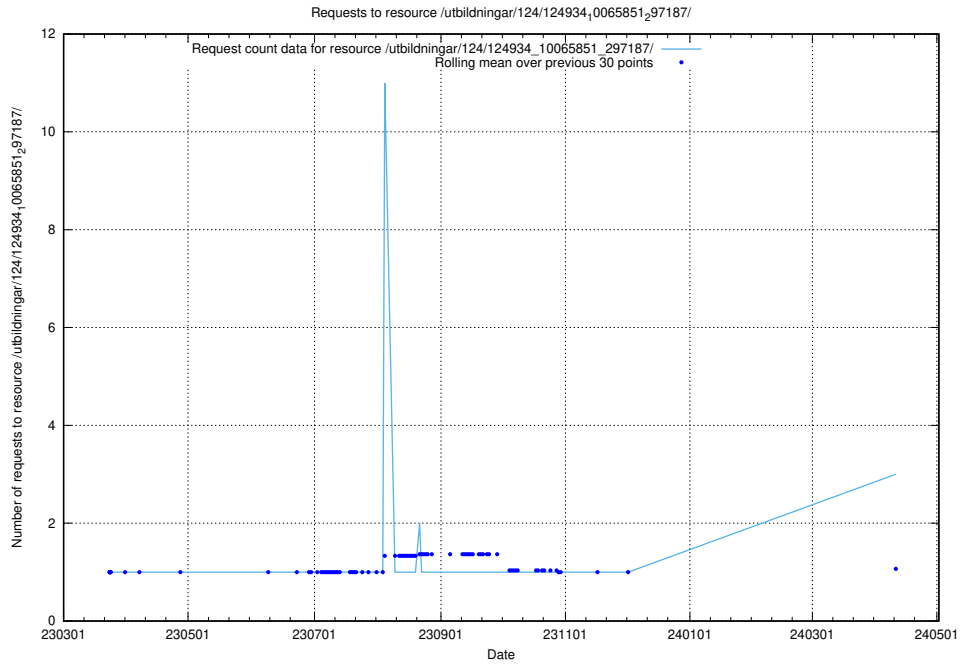

5.252 Usage of /utbildningar/124/124934_10065851_297187/

Here, we count the number of requests to resource /utbildningar/124/124934_10065851_297187/.