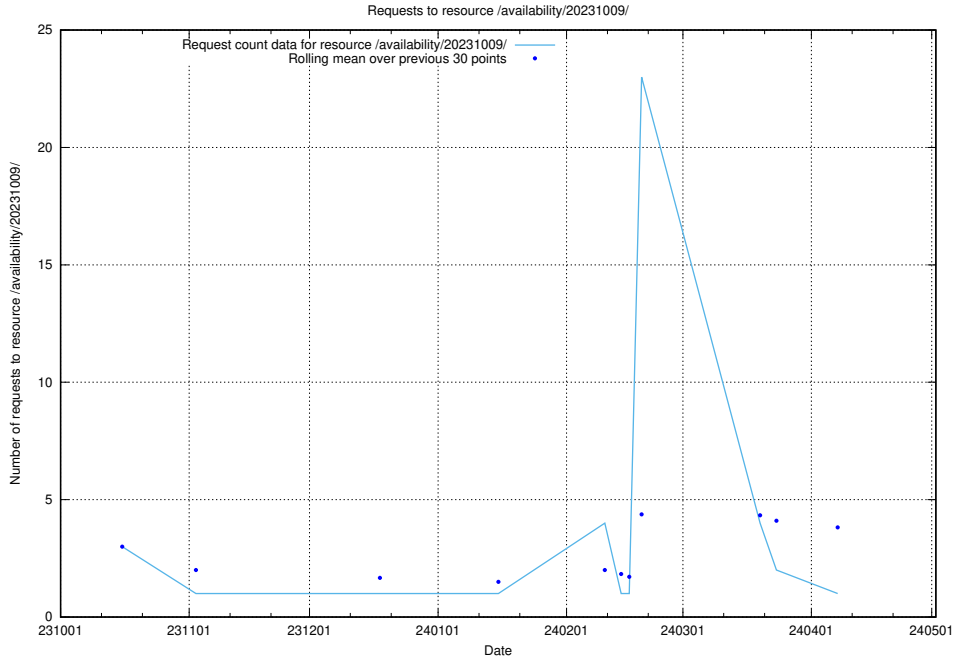

5.4250 Usage of /availability/20231009/

Here, we count the number of requests to resource /availability/20231009/.