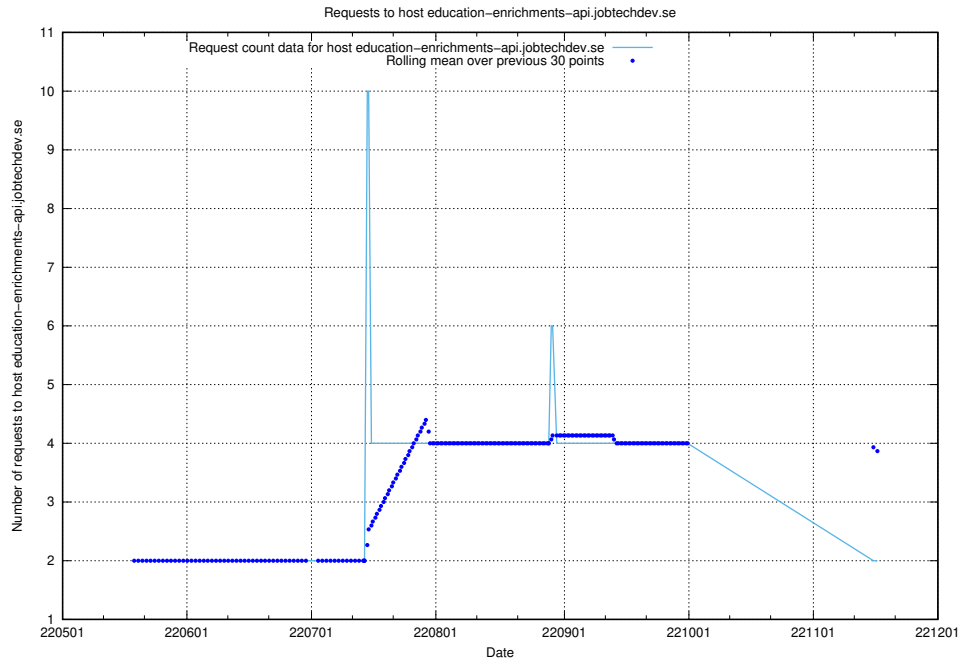

7.421 Usage of education-enrichments-api.jobtechdev.se

Here, we count the number of requests to host education-enrichments-api.jobtechdev.se.