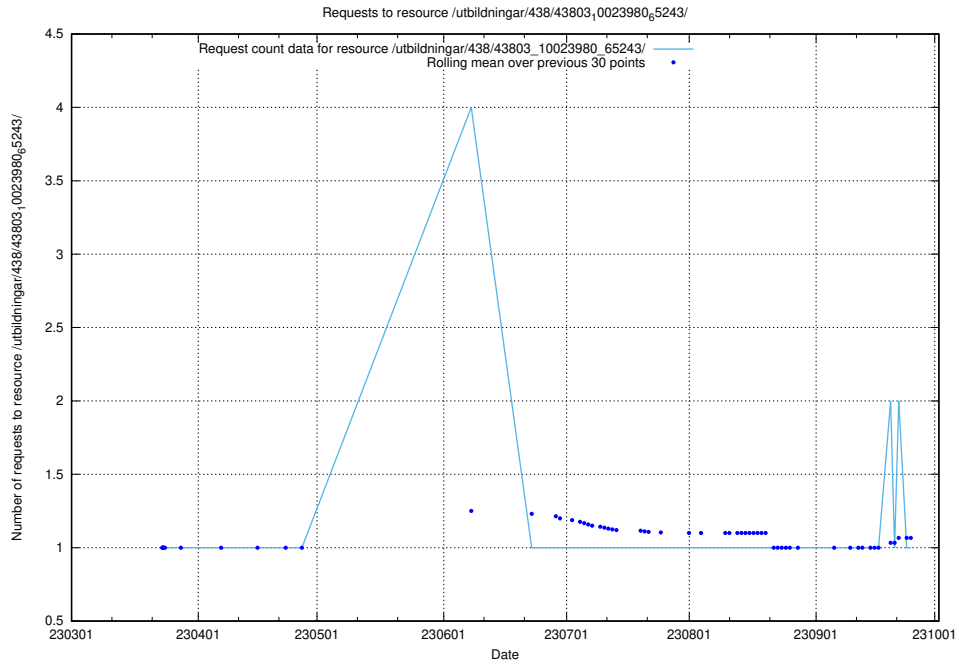

5.6320 Usage of /utbildningar/438/43803_10023980_65243/

Here, we count the number of requests to resource /utbildningar/438/43803_10023980_65243/.