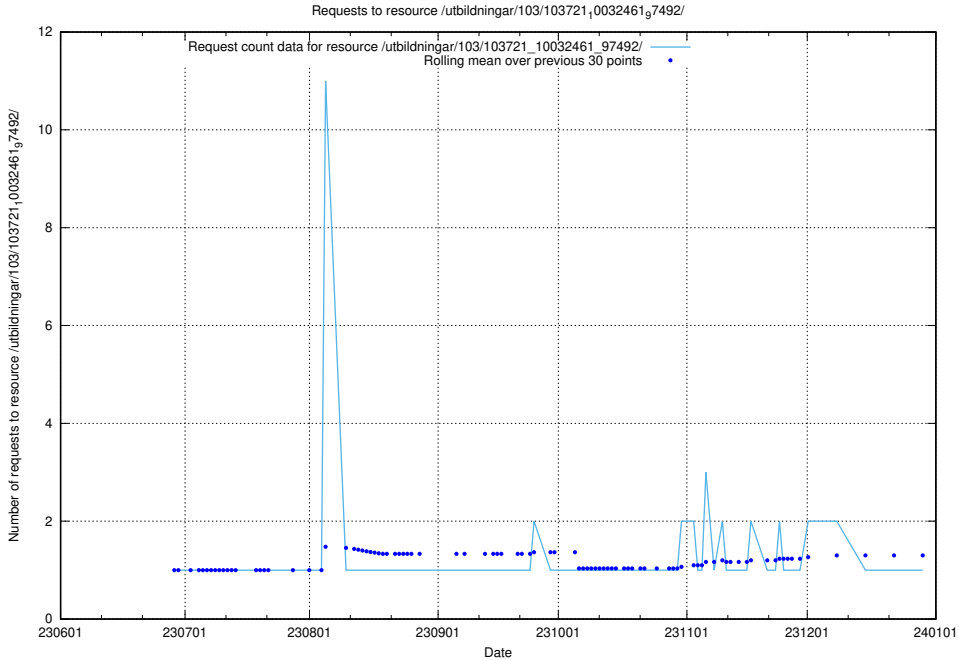

5.5470 Usage of /utbildningar/103/103721_10032461_97492/

Here, we count the number of requests to resource /utbildningar/103/103721_10032461_97492/.