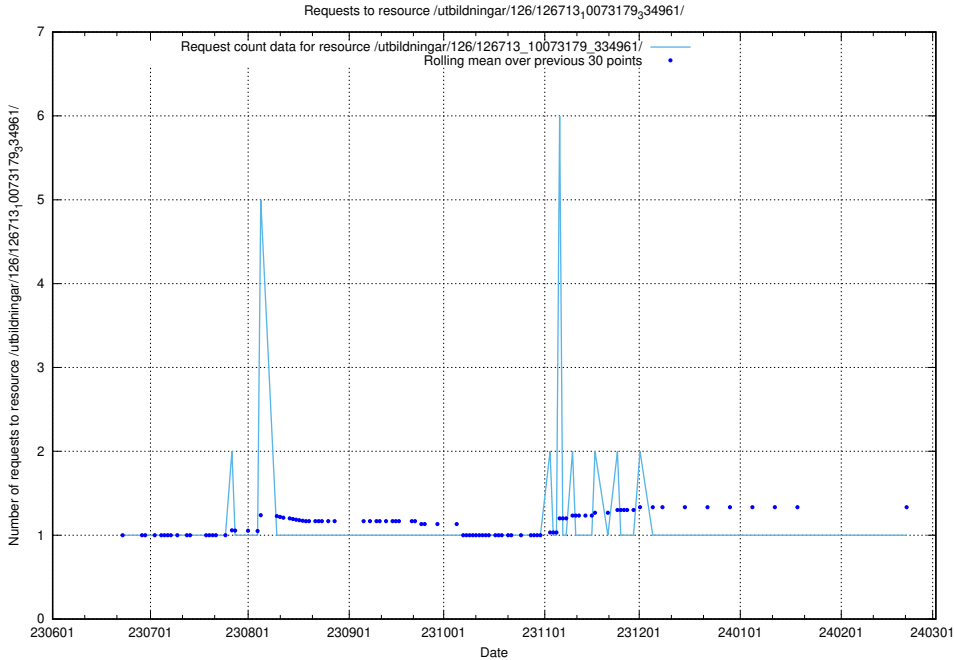

5.5558 Usage of /utbildningar/126/126713_10073179_334961/

Here, we count the number of requests to resource /utbildningar/126/126713_10073179_334961/.