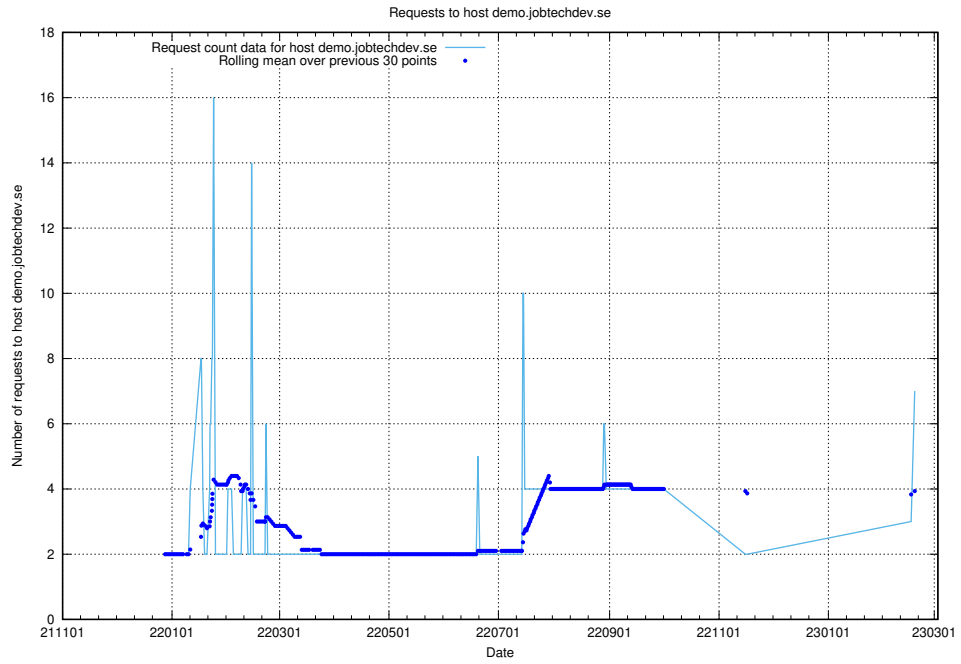

Here, we count the number of requests to host education-api.jobtechdev.se.

7.73 Usage of demo.jobtechdev.se

Here, we count the number of requests to host demo.jobtechdev.se.

7.74 Usage of taxonomy-viewer.jobtechdev.se