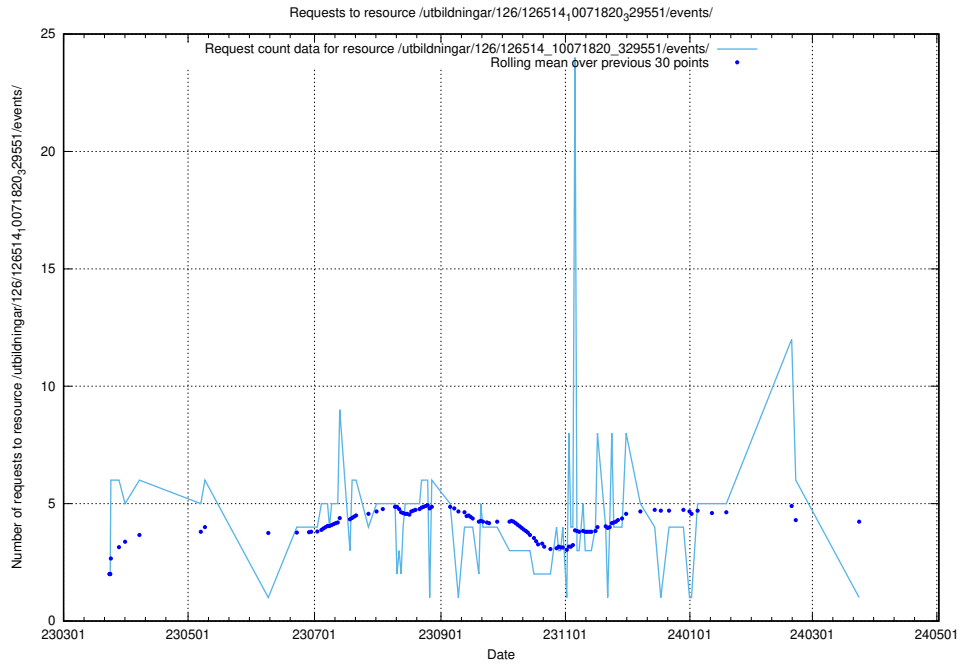

5.6242 Usage of /utbildningar/126/126514_10071820_329551/events/

Here, we count the number of requests to resource /utbildningar/126/126514_10071820_329551/events/