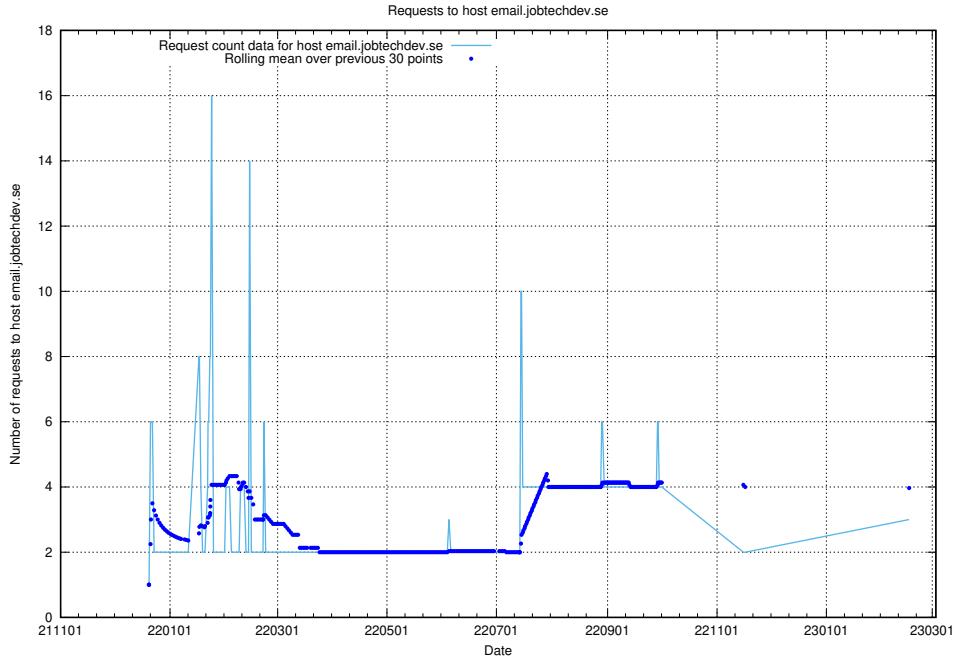

7.200 Usage of email.jobtechdev.se

Here, we count the number of requests to host email.jobtechdev.se.