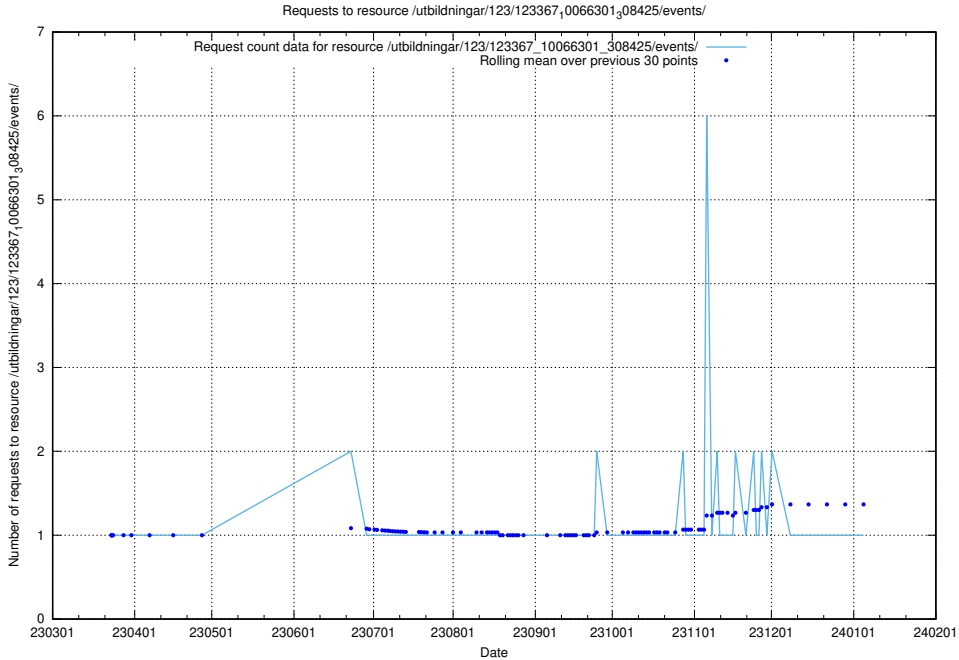

5.4477 Usage of /utbildningar/123/123367_10066301_308425/events/

Here, we count the number of requests to resource /utbildningar/123/123367_10066301_308425/events/