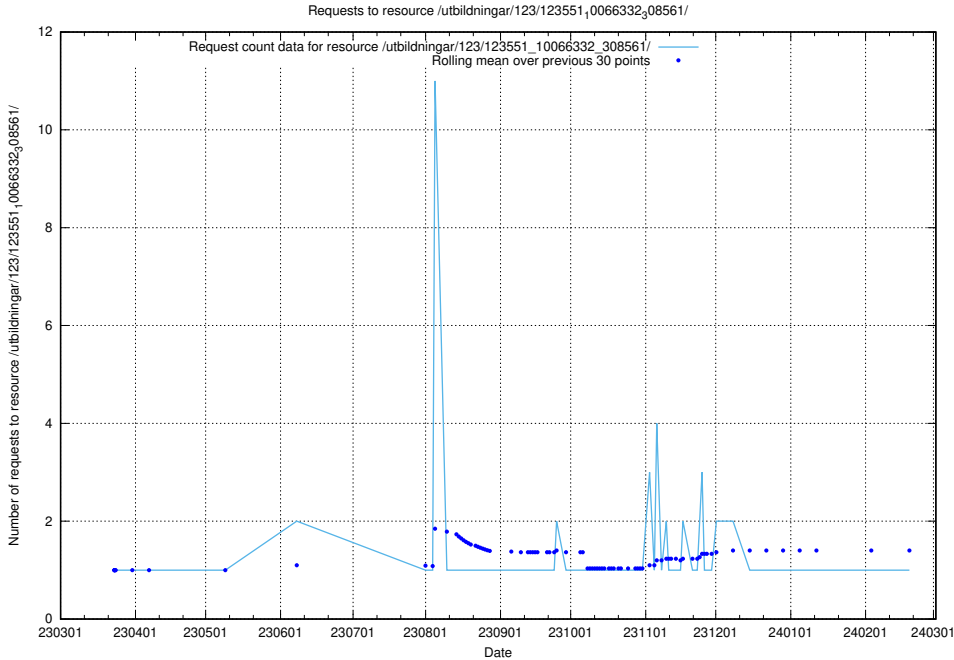

5.4423 Usage of /utbildningar/123/123551_10066332_308561/

Here, we count the number of requests to resource /utbildningar/123/123551_10066332_308561/.