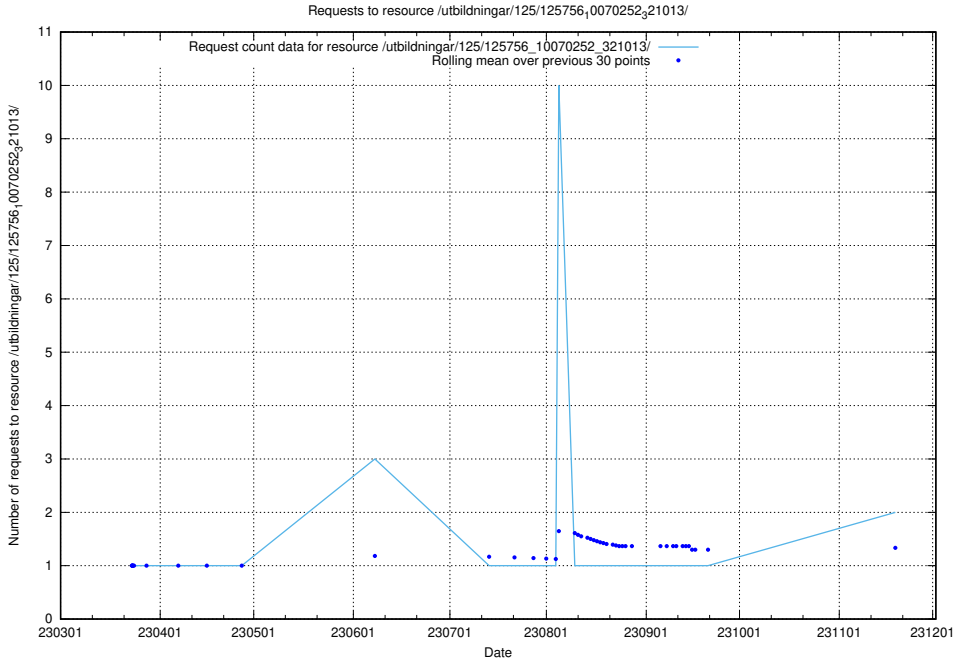

5.891 Usage of /utbildningar/125/125756_10070252_321013/

Here, we count the number of requests to resource /utbildningar/125/125756_10070252_321013/.