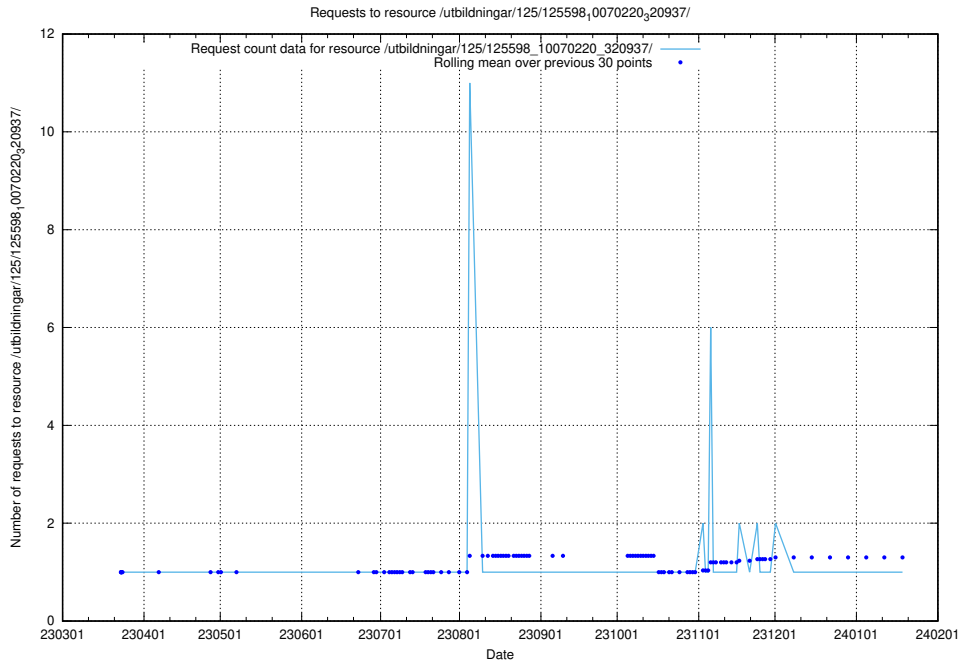

5.1025 Usage of /utbildningar/125/125598_10070220_320937/

Here, we count the number of requests to resource /utbildningar/125/125598_10070220_320937/.