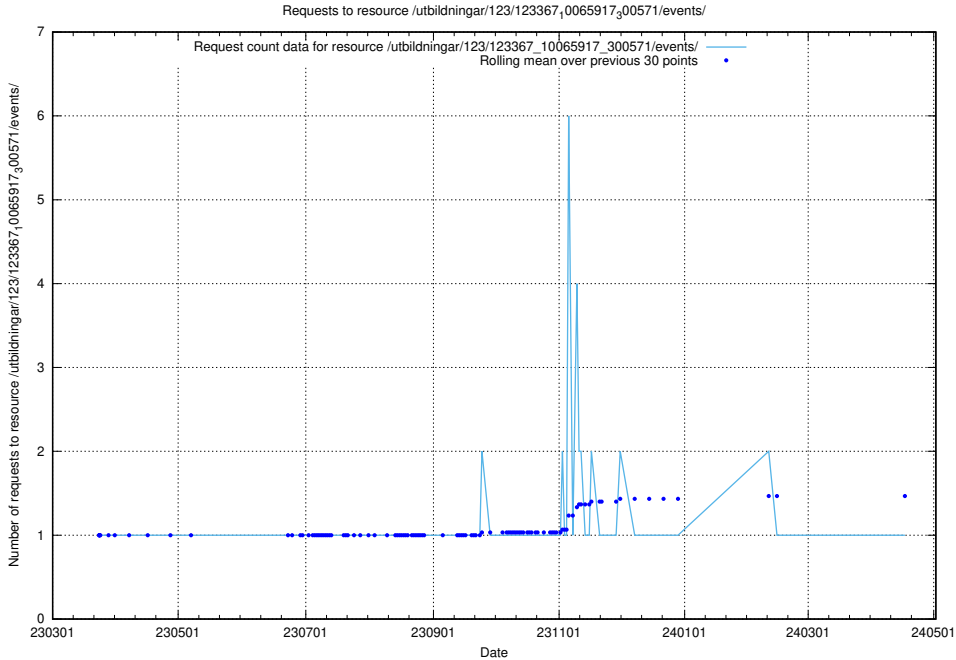

Here, we count the number of requests to resource /taxonomy/version/3/query/employment-type-concepts/.

5.4575 Usage of /utbildningar/123/123367_10065917_300571/events/

Here, we count the number of requests to resource /utbildningar/123/123367_10065917_300571/events/