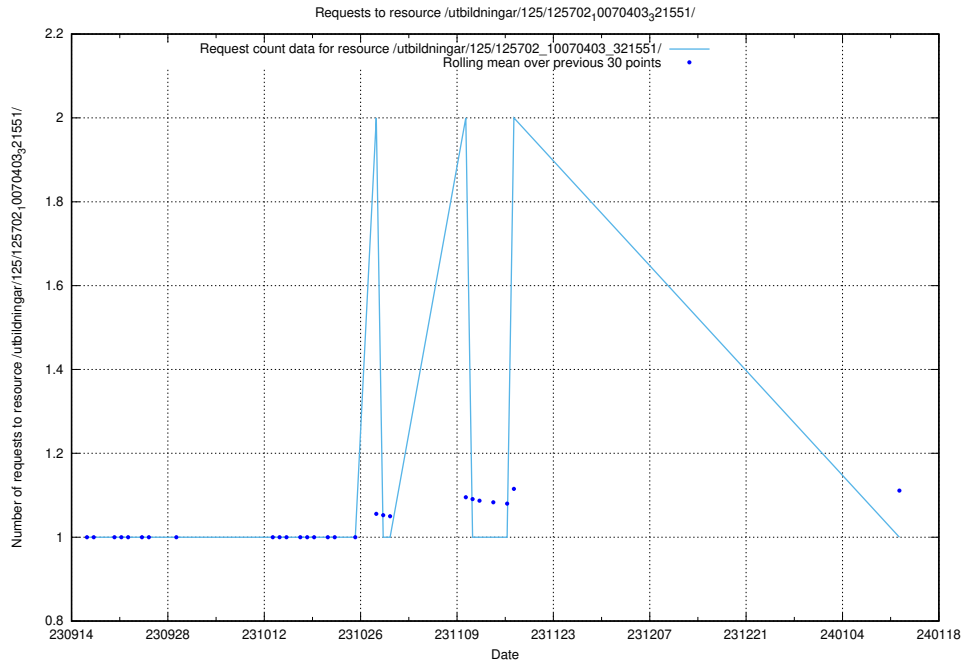

5.4486 Usage of /utbildningar/125/125702_10070403_321551/

Here, we count the number of requests to resource /utbildningar/125/125702_10070403_321551/.