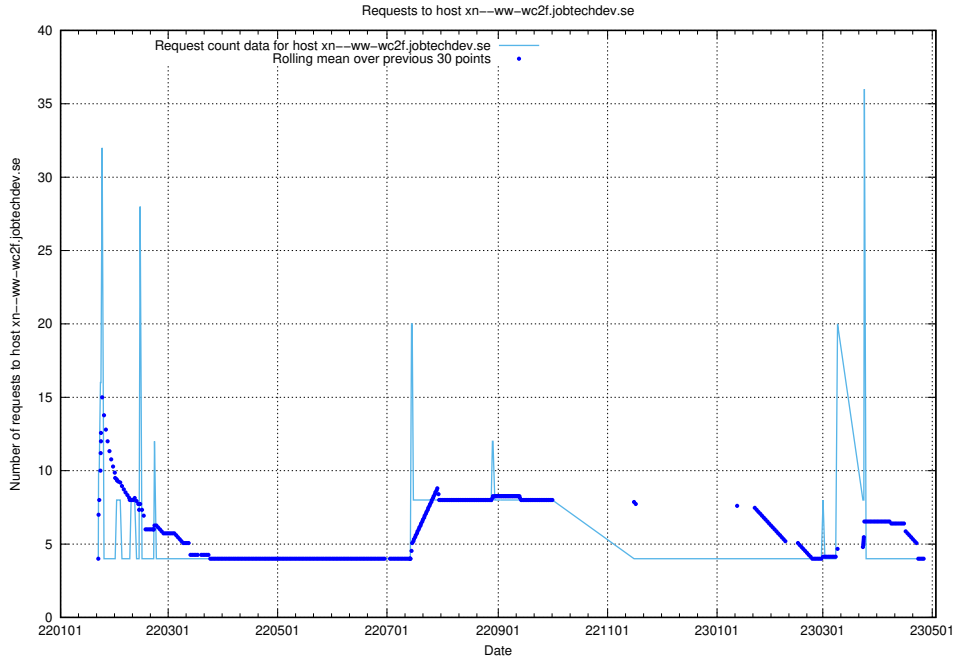

7.97 Usage of xn-ww-wc2f.jobtechdev.se

Here, we count the number of requests to host xn-ww-wc2f.jobtechdev.se.