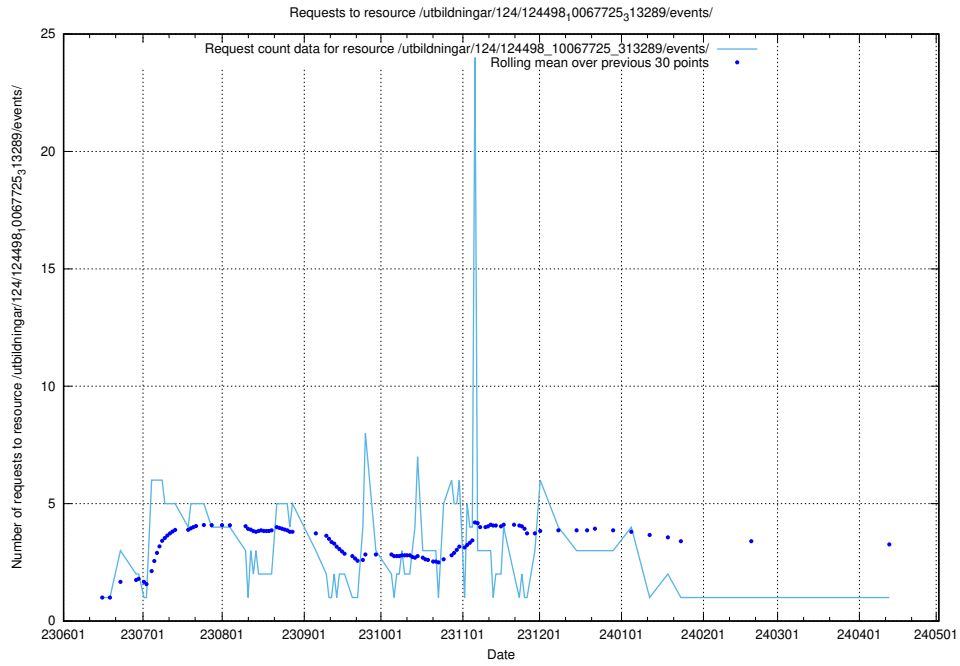

5.5816 Usage of /utbildningar/124/124498_10067725_313289/events/

Here, we count the number of requests to resource /utbildningar/124/124498_10067725_313289/events/