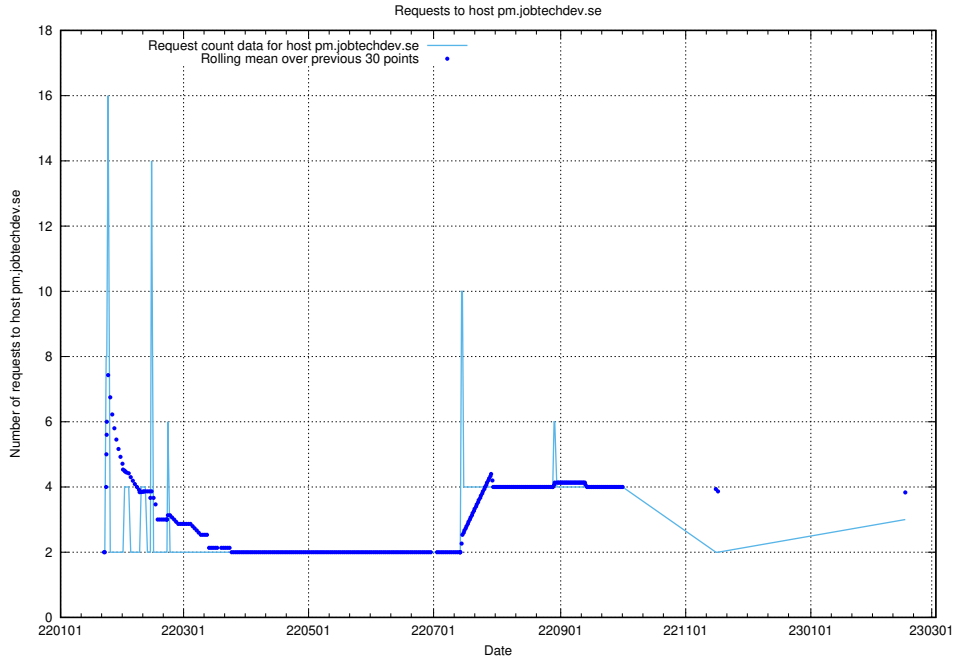

7.245 Usage of pm.jobtechdev.se

Here, we count the number of requests to host pm.jobtechdev.se.