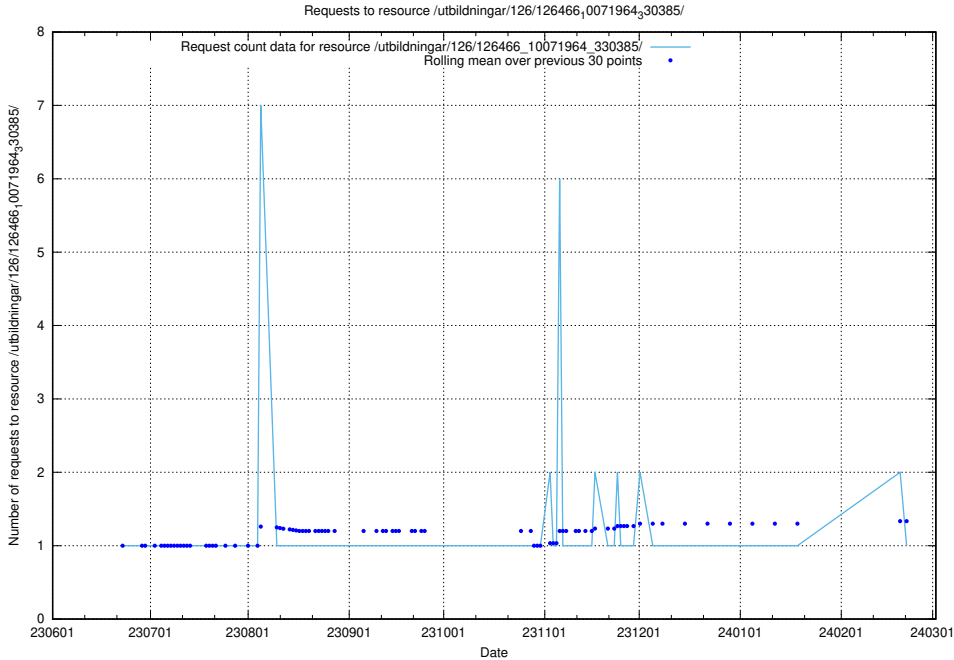

5.5589 Usage of /utbildningar/126/126466_10071964_330385/

Here, we count the number of requests to resource /utbildningar/126/126466_10071964_330385/.