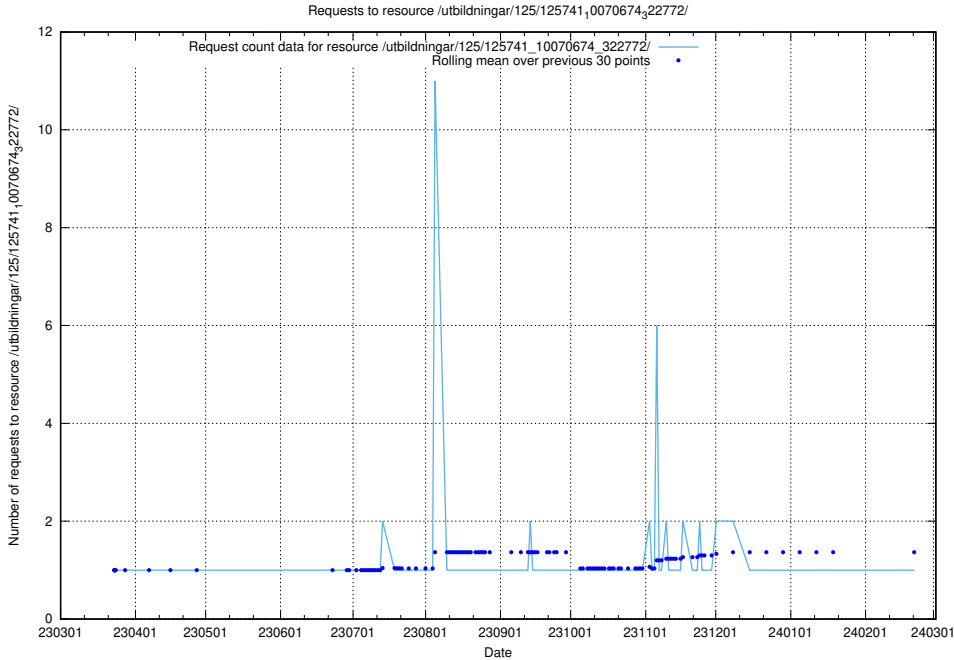

5.6455 Usage of /utbildningar/125/125741_10070674_322772/

Here, we count the number of requests to resource /utbildningar/125/125741_10070674_322772/.