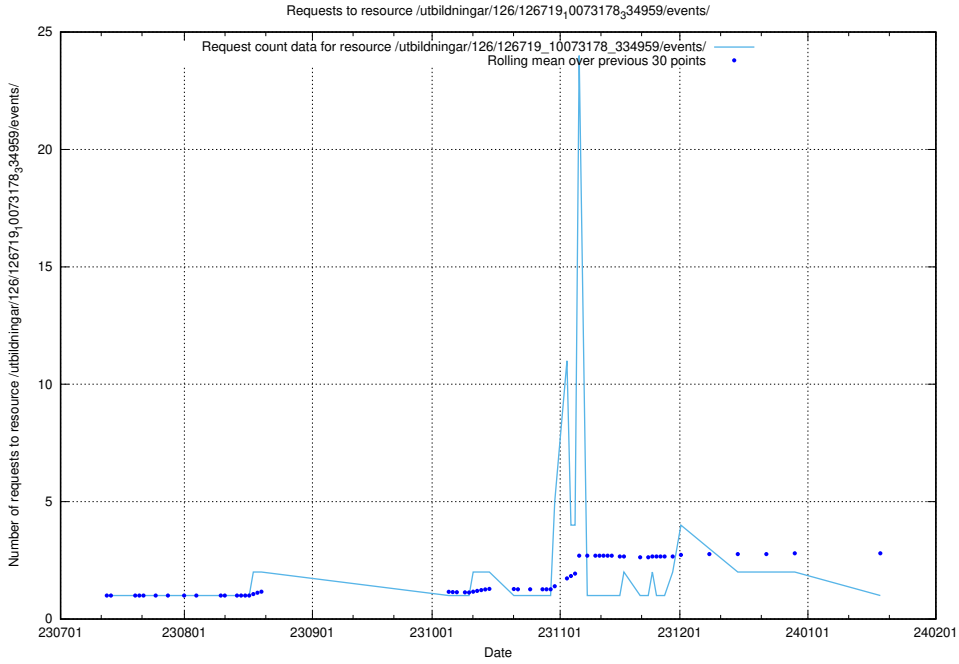

5.5038 Usage of /utbildningar/126/126719_10073178_334959/events/

Here, we count the number of requests to resource /utbildningar/126/126719_10073178_334959/events/