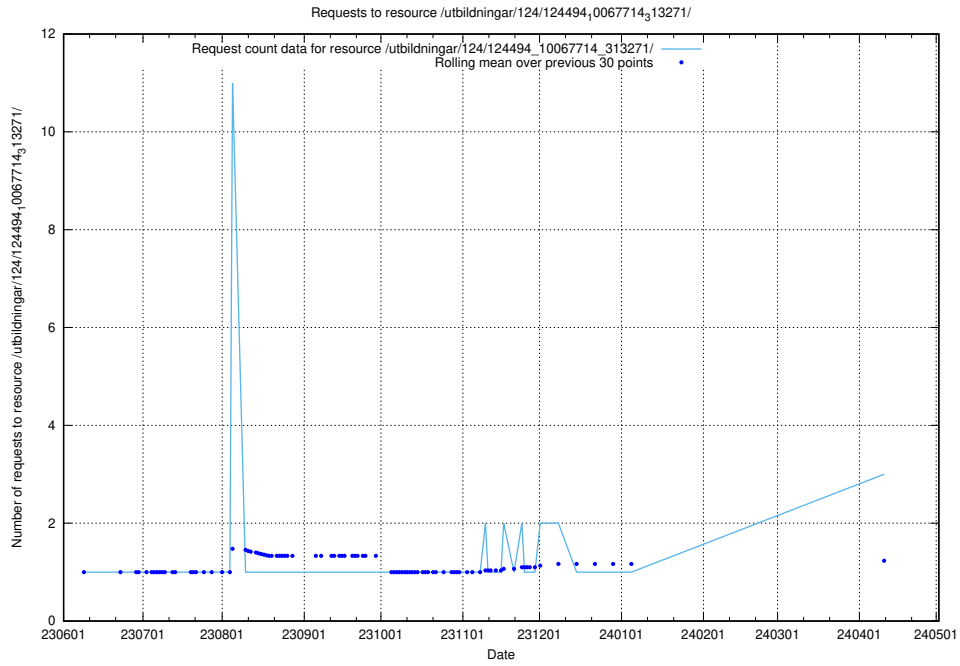

5.391 Usage of /utbildningar/124/124494_10067714_313271/

Here, we count the number of requests to resource /utbildningar/124/124494_10067714_313271/.