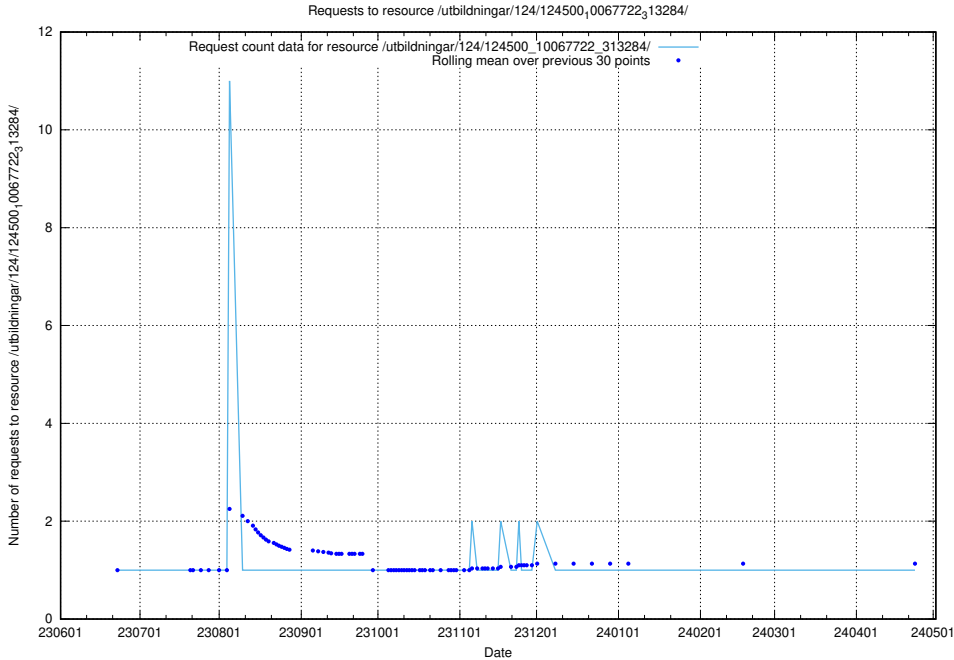

5.5716 Usage of /utbildningar/124/124500_10067722_313284/

Here, we count the number of requests to resource /utbildningar/124/124500_10067722_313284/.