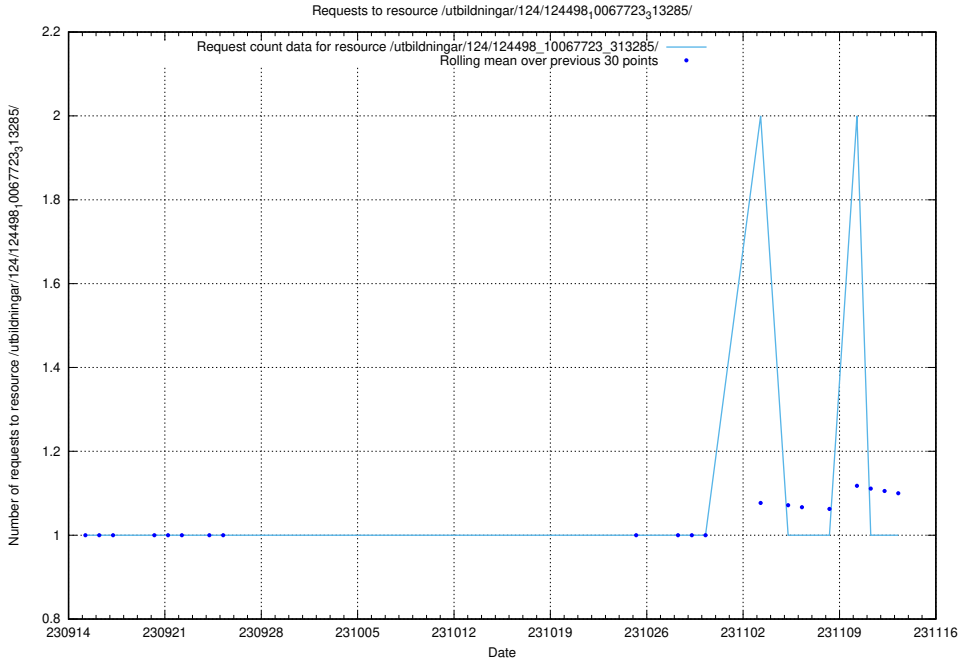

5.4513 Usage of /utbildningar/124/124498_10067723_313285/

Here, we count the number of requests to resource /utbildningar/124/124498_10067723_313285/.