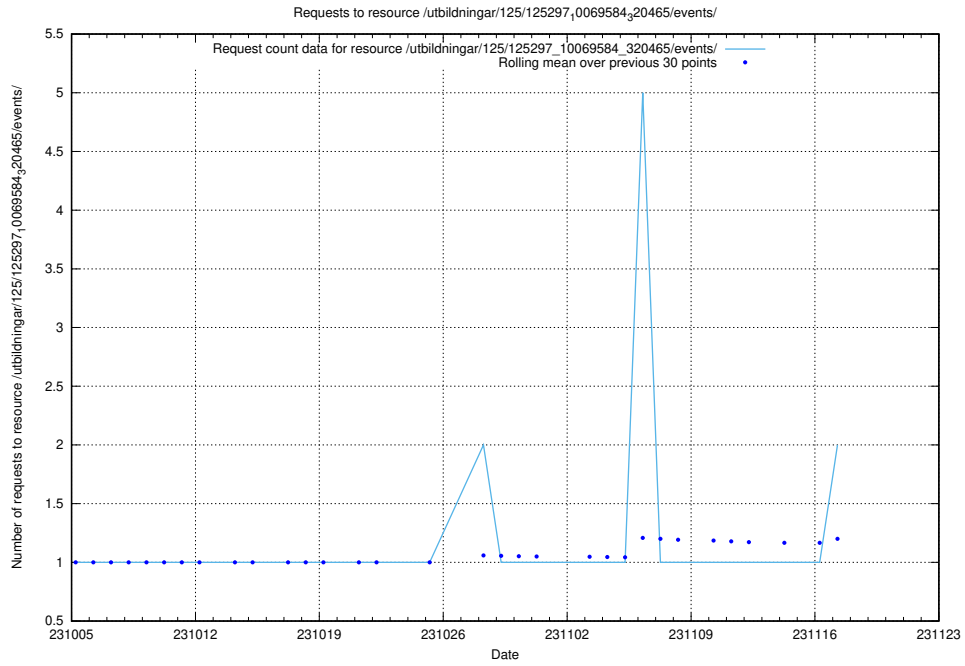

5.687 Usage of /utbildningar/125/125297_10069584_320465/events/

Here, we count the number of requests to resource /utbildningar/125/125297_10069584_320465/events/