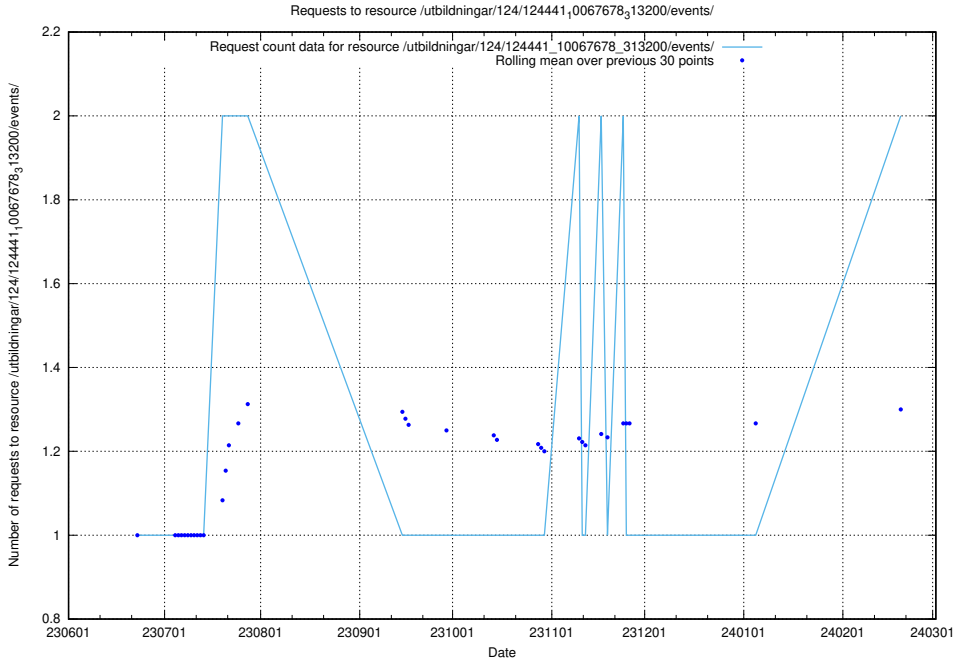

5.822 Usage of /utbildningar/124/124441_10067678_313200/events/

Here, we count the number of requests to resource /utbildningar/124/124441_10067678_313200/events/