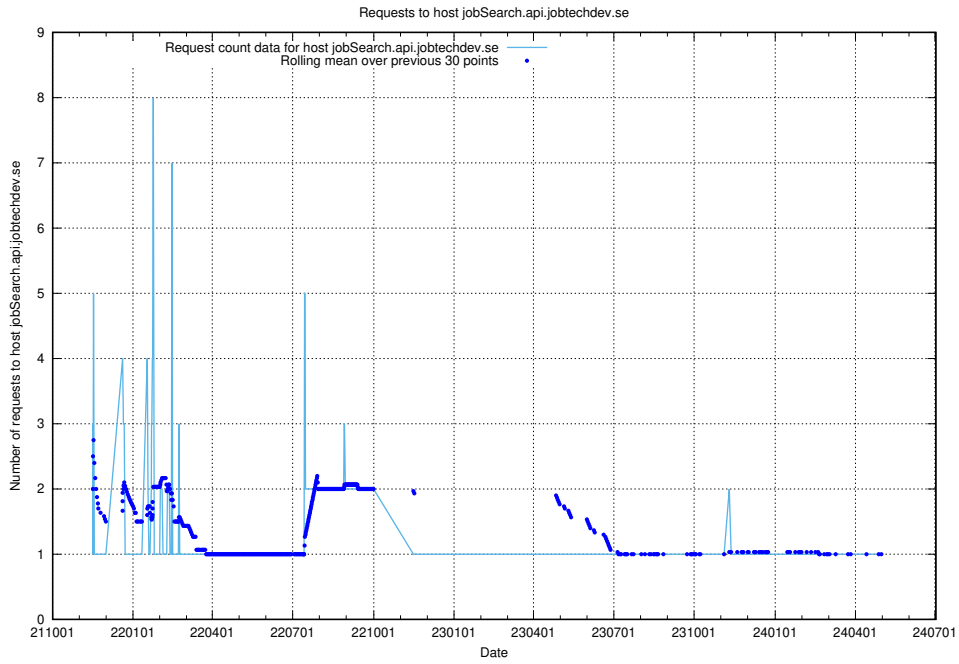

7.645 Usage of jobSearch.api.jobtechdev.se

Here, we count the number of requests to host jobSearch.api.jobtechdev.se.