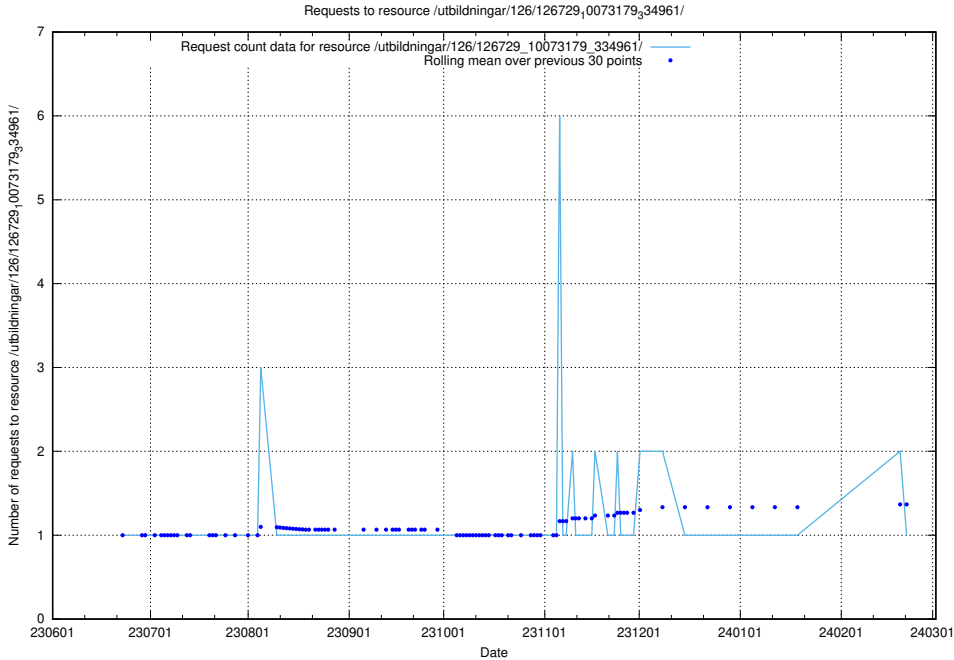

5.5534 Usage of /utbildningar/126/126729_10073179_334961/

Here, we count the number of requests to resource /utbildningar/126/126729_10073179_334961/.