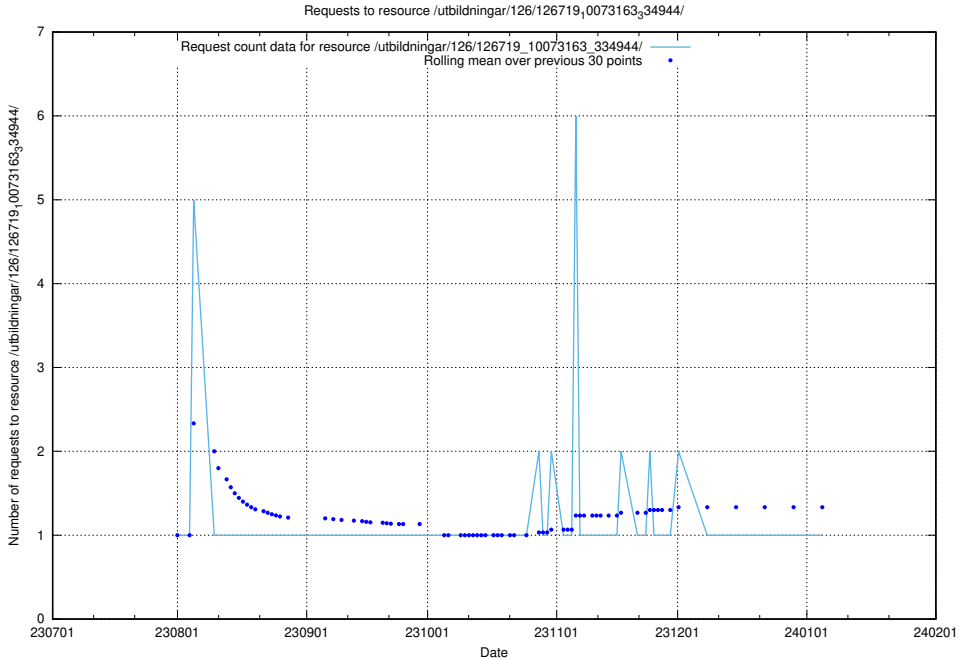

5.4821 Usage of /utbildningar/126/126719_10073163_334944/

Here, we count the number of requests to resource /utbildningar/126/126719_10073163_334944/.