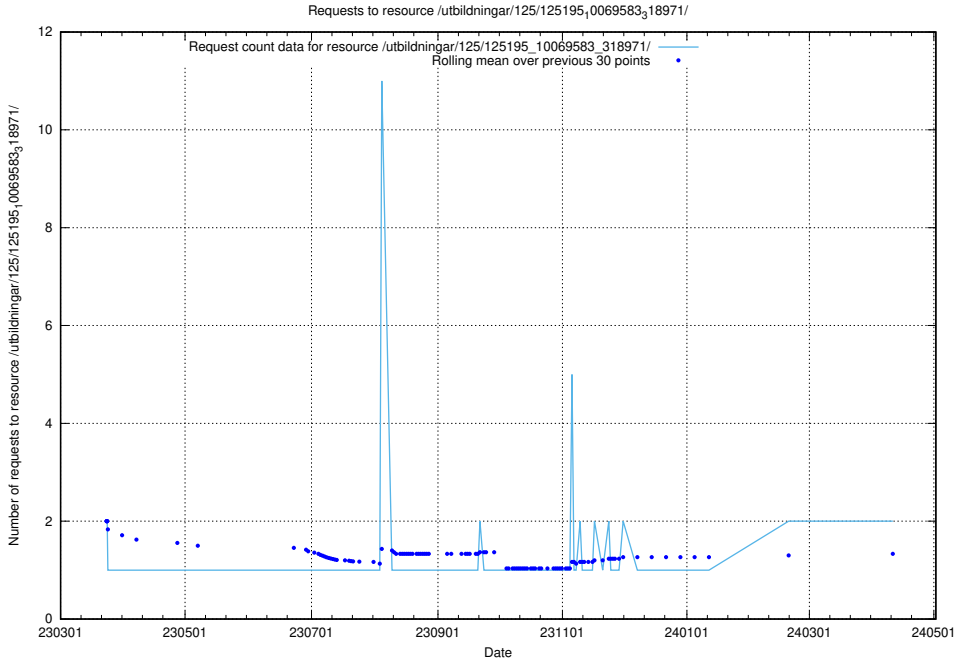

5.875 Usage of /utbildningar/125/125195_10069583_318971/

Here, we count the number of requests to resource /utbildningar/125/125195_10069583_318971/.