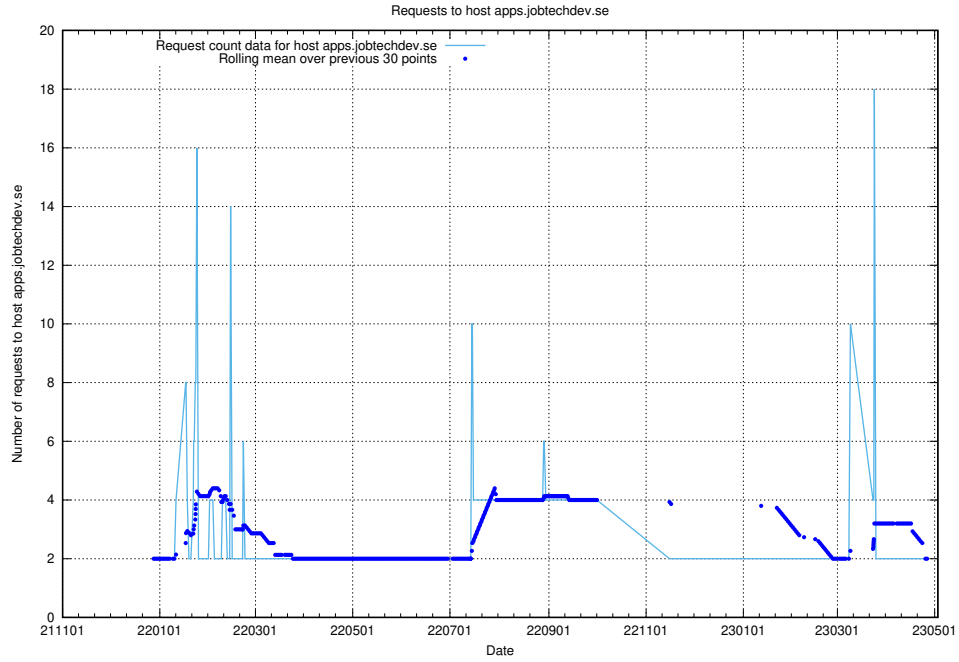

7.357 Usage of apps.jobtechdev.se

Here, we count the number of requests to host apps.jobtechdev.se.