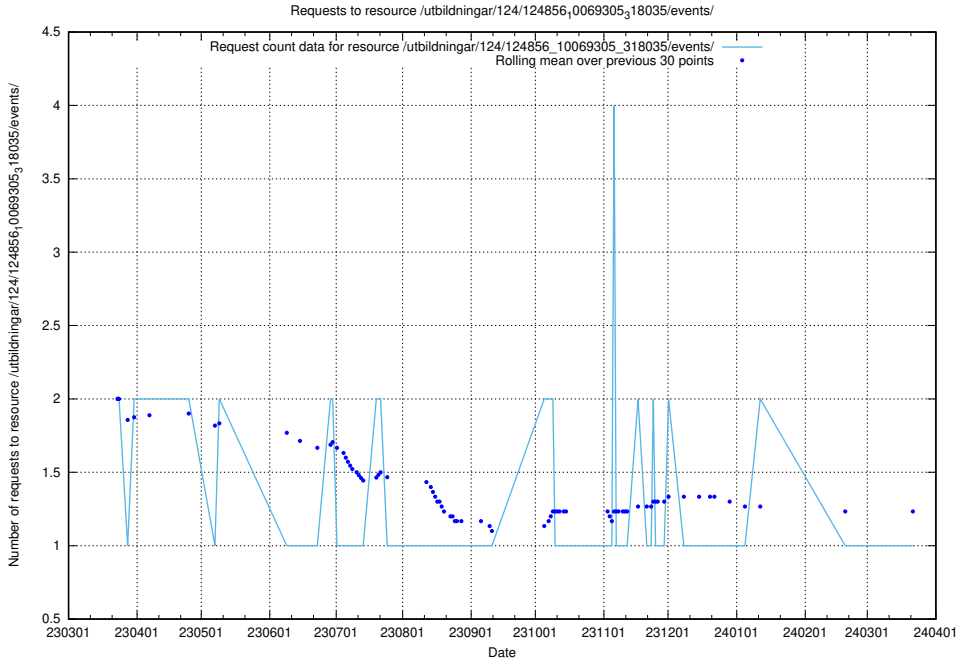

5.6261 Usage of /utbildningar/124/124856_10069305_318035/events/

Here, we count the number of requests to resource /utbildningar/124/124856_10069305_318035/events/