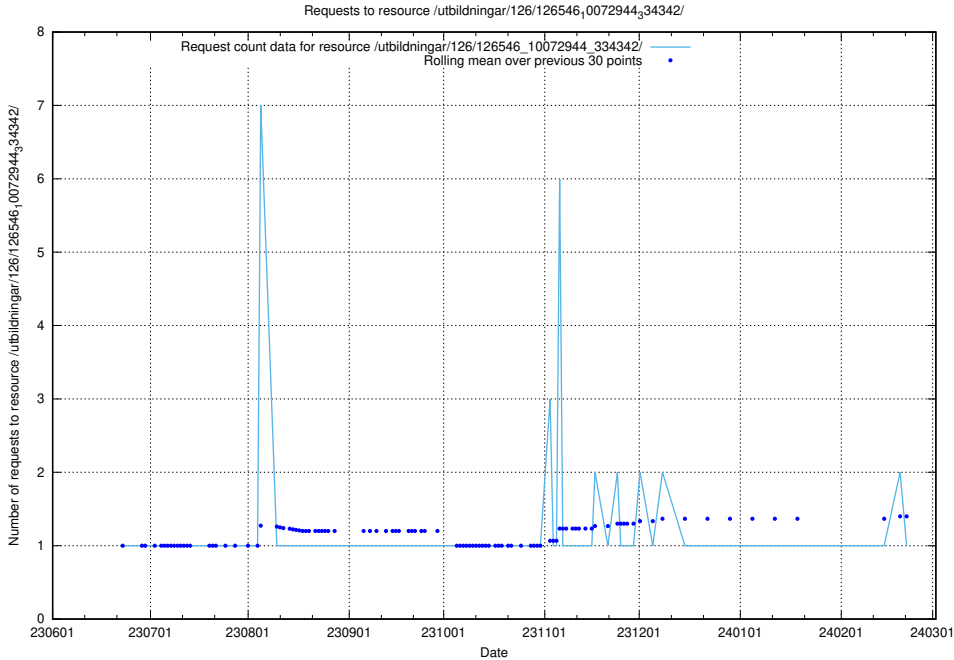

5.5585 Usage of /utbildningar/126/126546_10072944_334342/

Here, we count the number of requests to resource /utbildningar/126/126546_10072944_334342/.