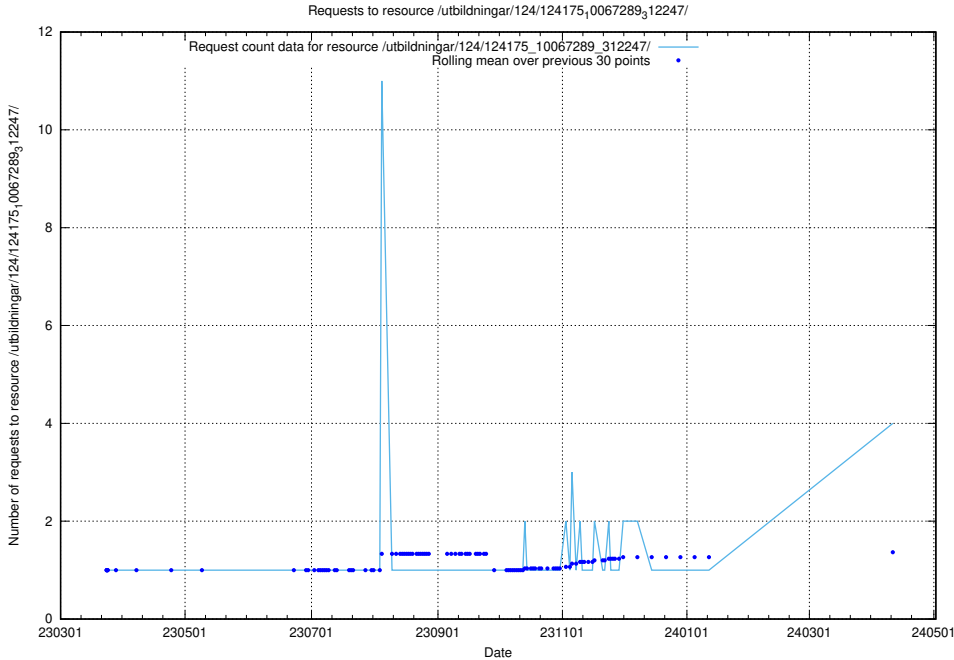

5.194 Usage of /utbildningar/124/124175_10067289_312247/

Here, we count the number of requests to resource /utbildningar/124/124175_10067289_312247/.