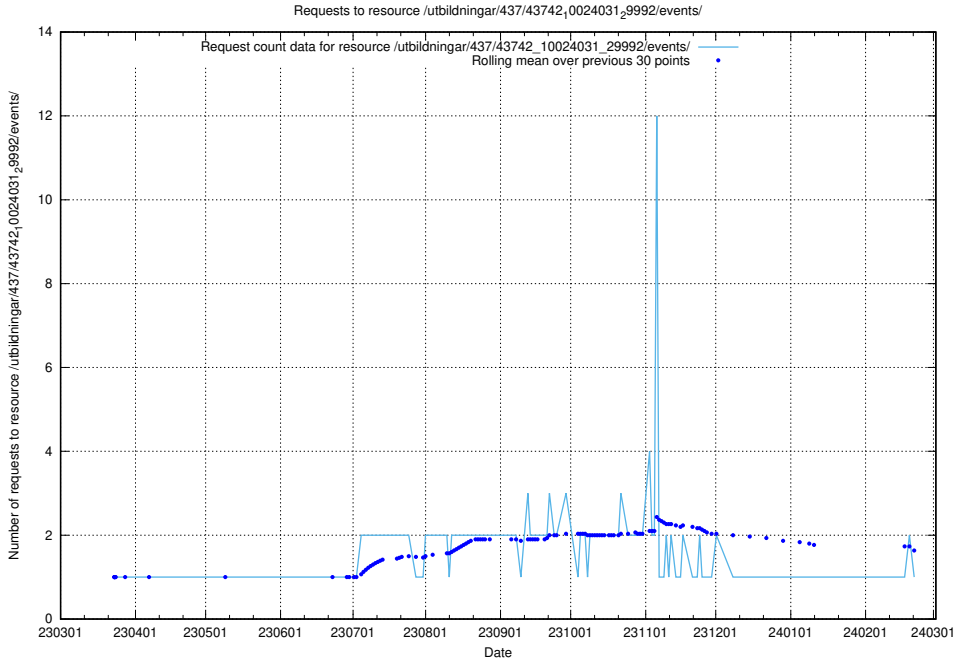

5.6361 Usage of /utbildningar/437/43742_10024031_29992/events/

Here, we count the number of requests to resource /utbildningar/437/43742_10024031_29992/events/.