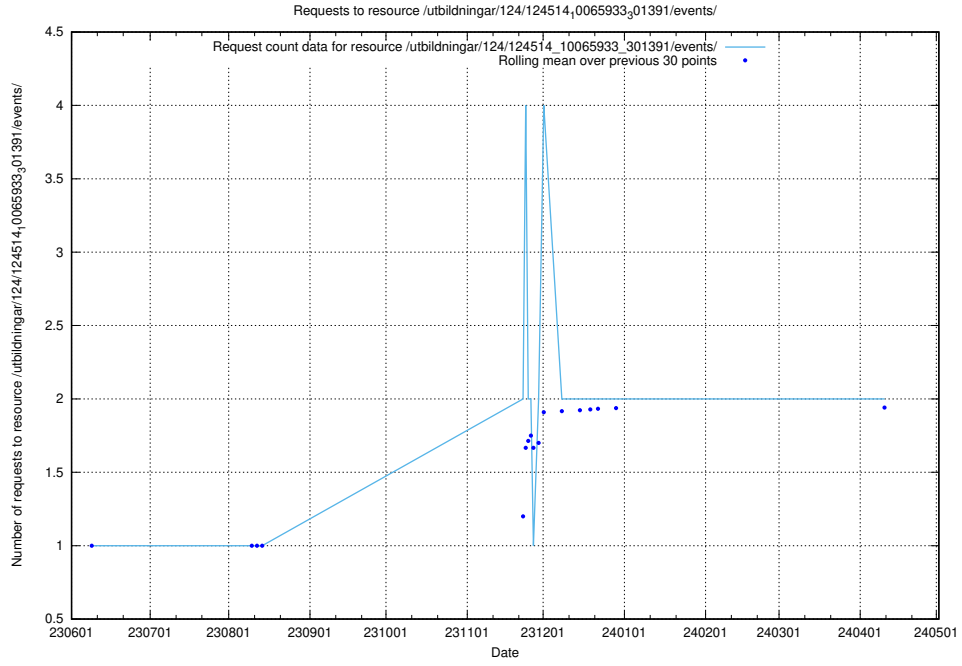

Here, we count the number of requests to resource /utbildningar/124/124515_10066311_308507/.

5.839 Usage of /utbildningar/124/124514_10065933_301391/events/

Here, we count the number of requests to resource /utbildningar/124/124514_10065933_301391/events/