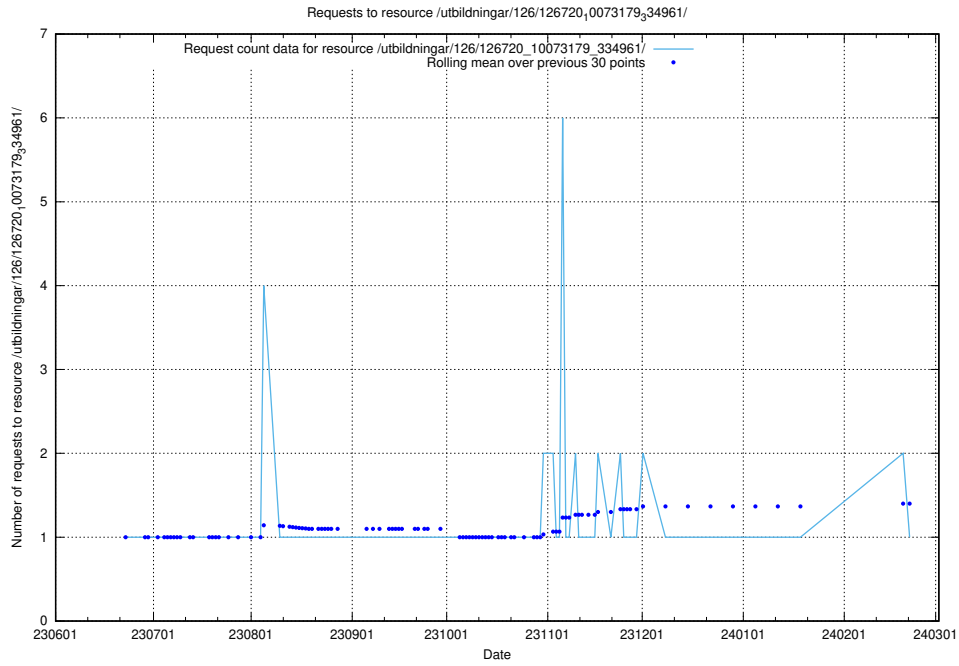

5.5545 Usage of /utbildningar/126/126720_10073179_334961/

Here, we count the number of requests to resource /utbildningar/126/126720_10073179_334961/.