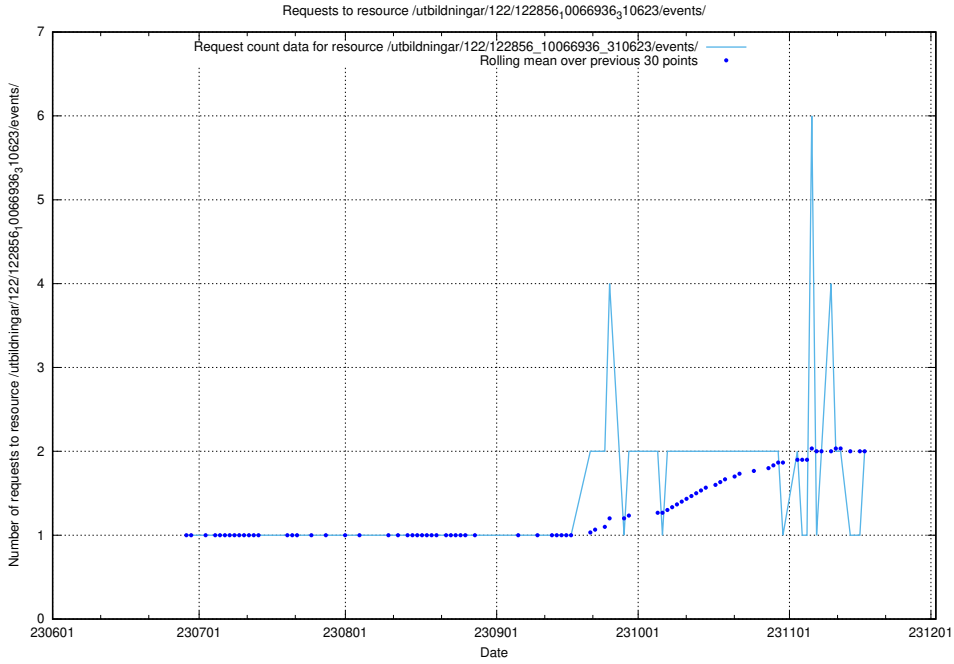

5.790 Usage of /utbildningar/122/122856_10066936_310623/events/

Here, we count the number of requests to resource /utbildningar/122/122856_10066936_310623/events/