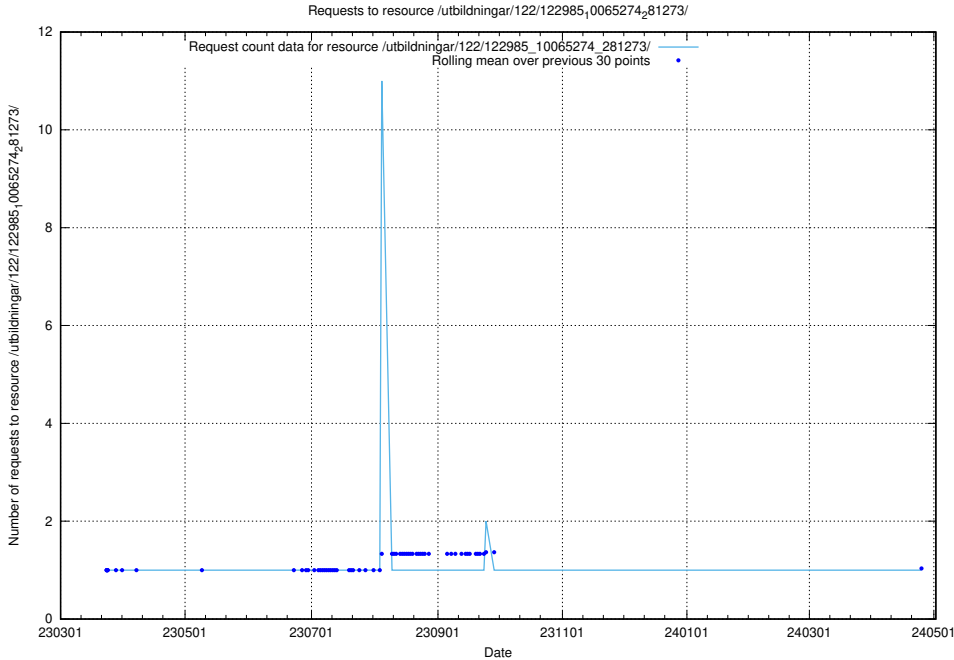

5.4853 Usage of /utbildningar/122/122985_10065274_281273/

Here, we count the number of requests to resource /utbildningar/122/122985_10065274_281273/.