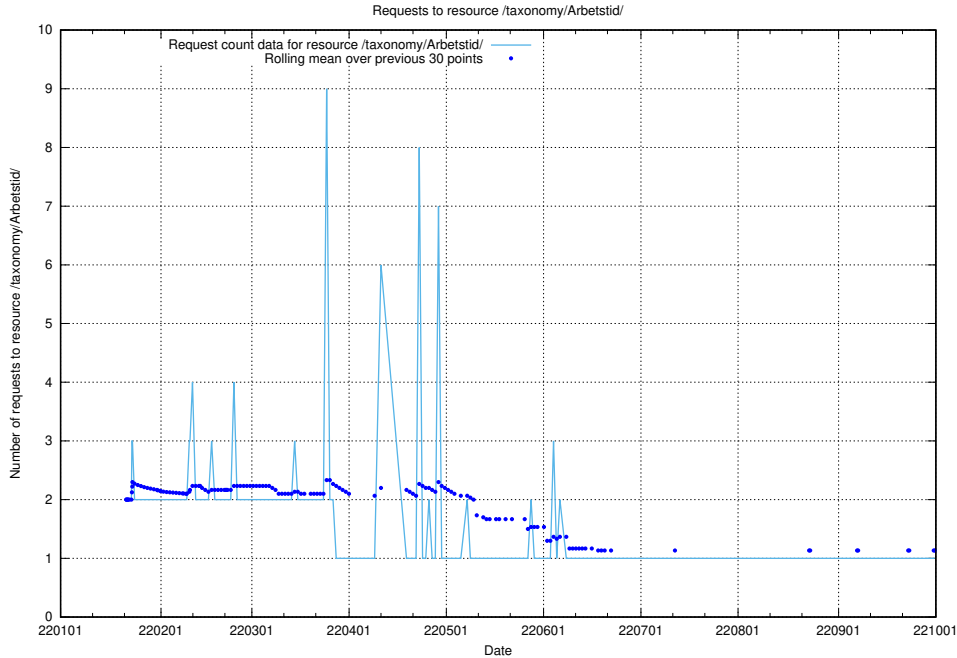

5.1666 Usage of /taxonomy/Arbetstid/

Here, we count the number of requests to resource /taxonomy/Arbetstid/.