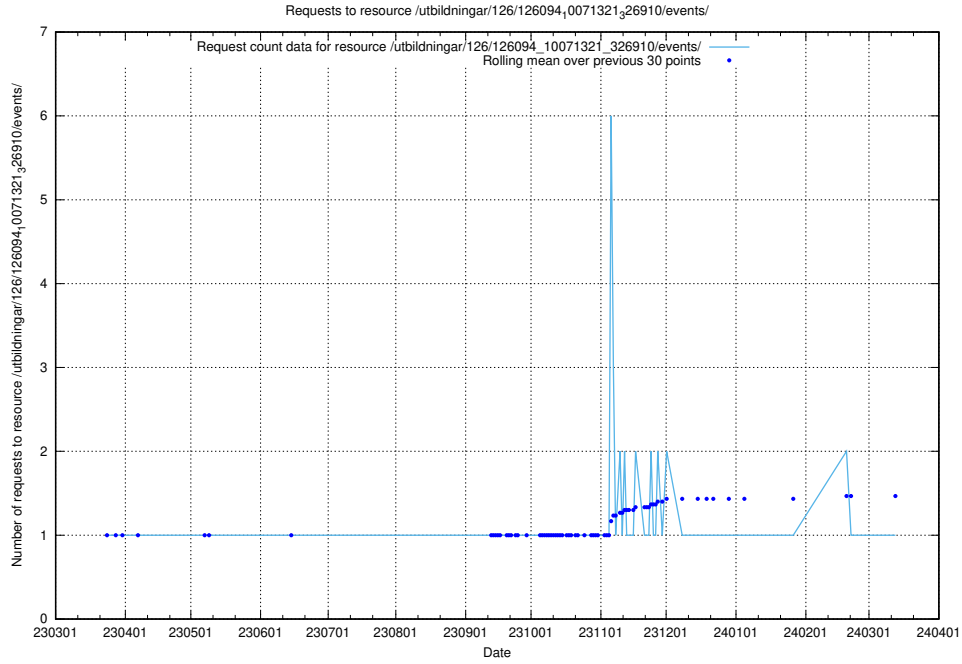

5.6182 Usage of /utbildningar/126/126094_10071321_326910/events/

Here, we count the number of requests to resource /utbildningar/126/126094_10071321_326910/events/