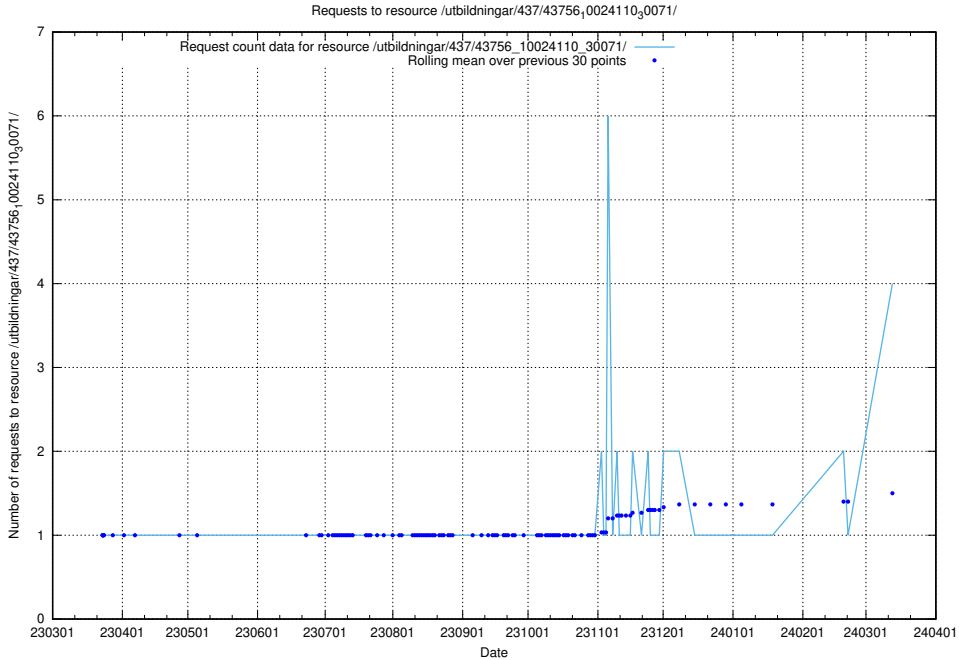

5.238 Usage of /utbildningar/437/43756_10024110_30071/

Here, we count the number of requests to resource /utbildningar/437/43756_10024110_30071/.