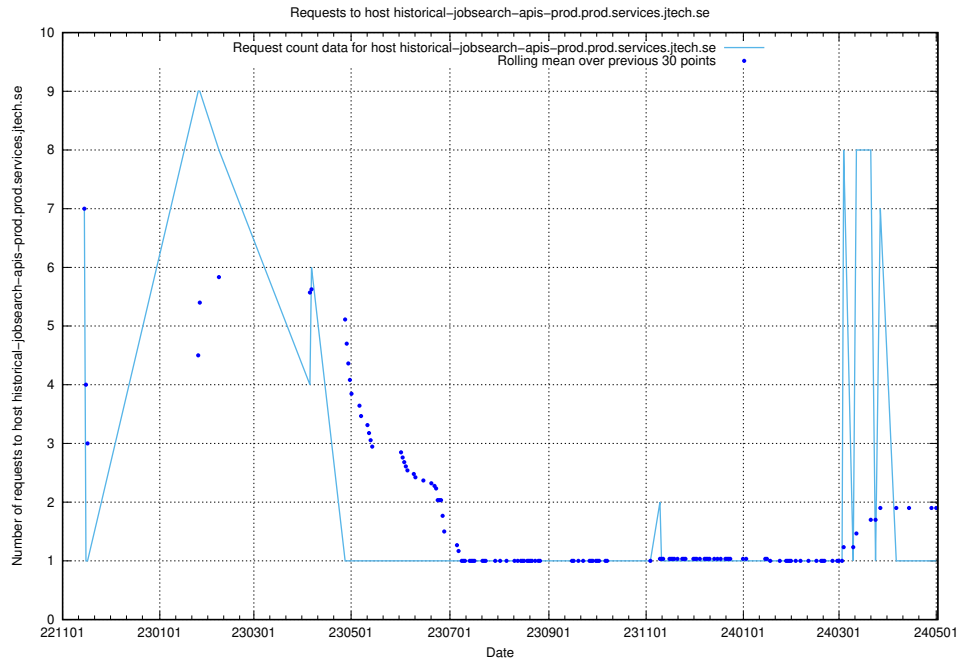

7.610 Usage of historical-jobsearch-apis-prod.prod.services.jtech.se

Here, we count the number of requests to host historical-jobsearch-apis-prod.prod.services.jtech.se.