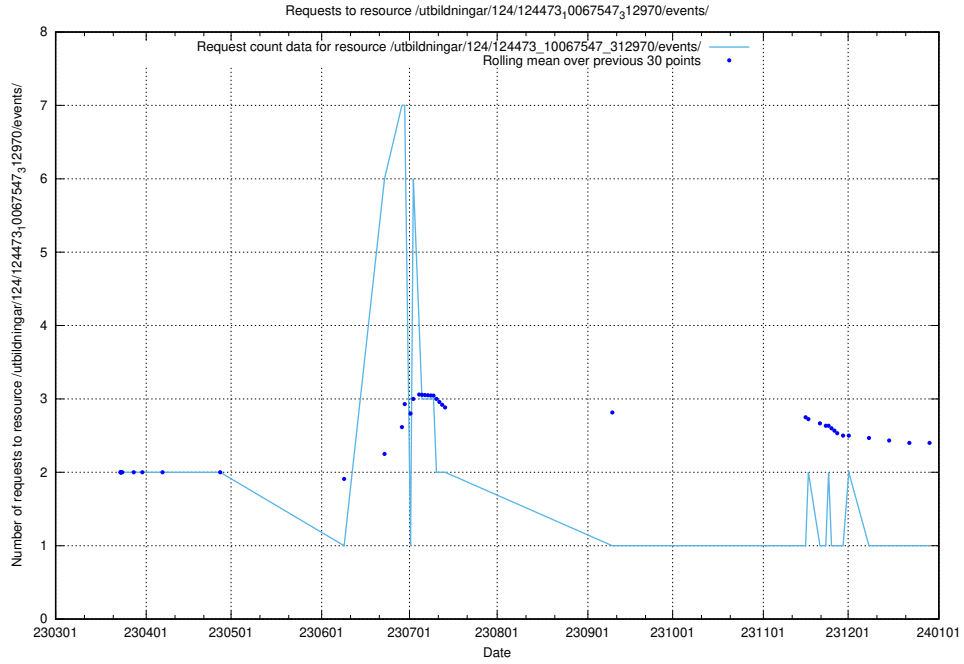

Here, we count the number of requests to resource /utbildningar/124/124498_10067796_313401/events/

5.6271 Usage of /utbildningar/124/124473_10067547_312970/events/

Here, we count the number of requests to resource /utbildningar/124/124473_10067547_312970/events/