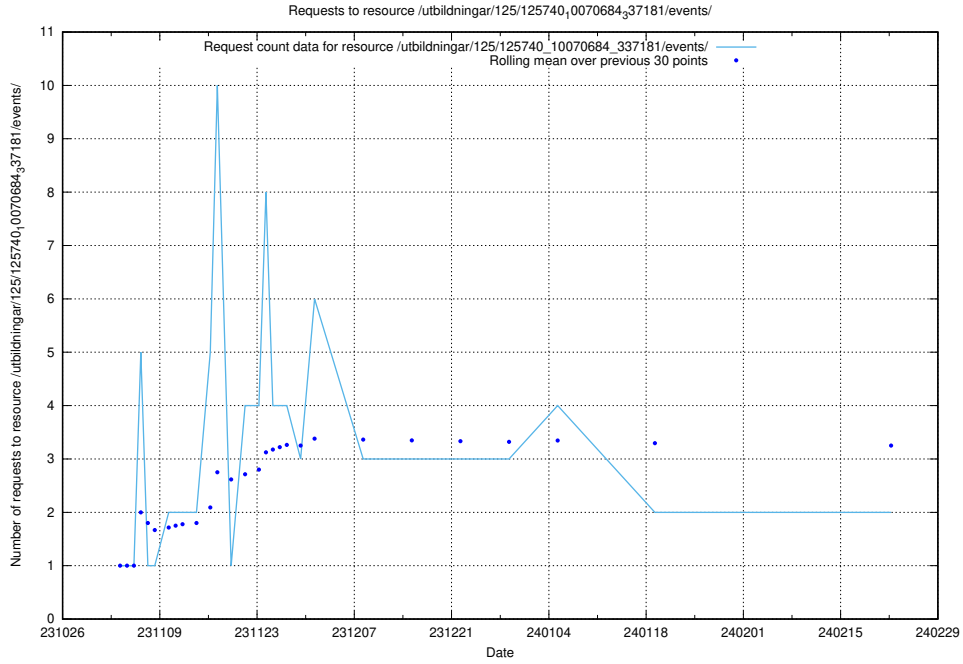

5.666 Usage of /utbildningar/125/125740_10070684_337181/events/

Here, we count the number of requests to resource /utbildningar/125/125740_10070684_337181/events/

5.667 Usage of /taxonomy/version/2/query/employment-length-concepts/