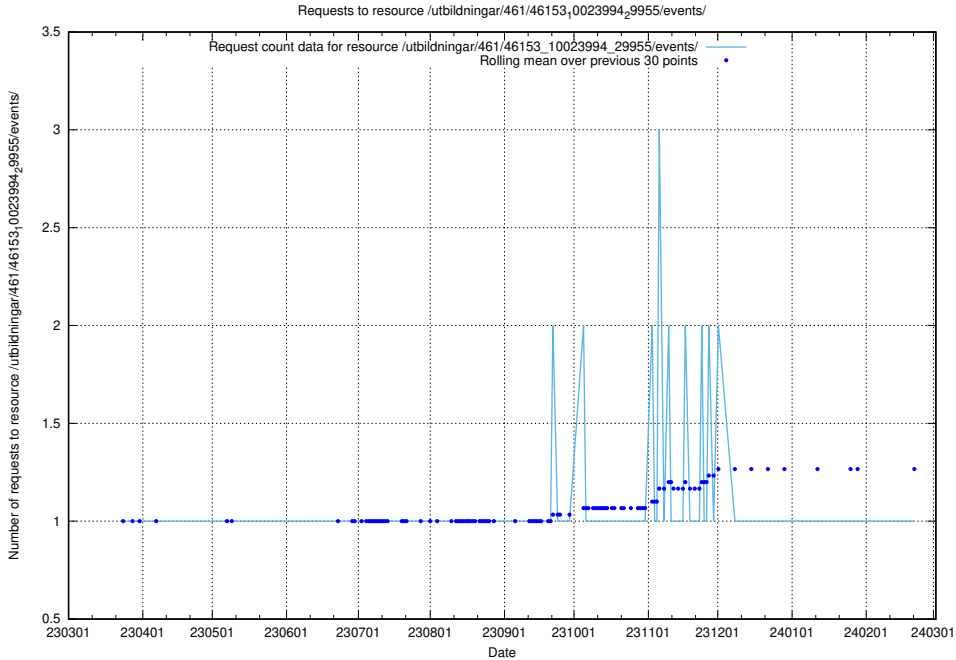

5.6132 Usage of /utbildningar/461/46153_10023994_29955/events/

Here, we count the number of requests to resource /utbildningar/461/46153_10023994_29955/events/.