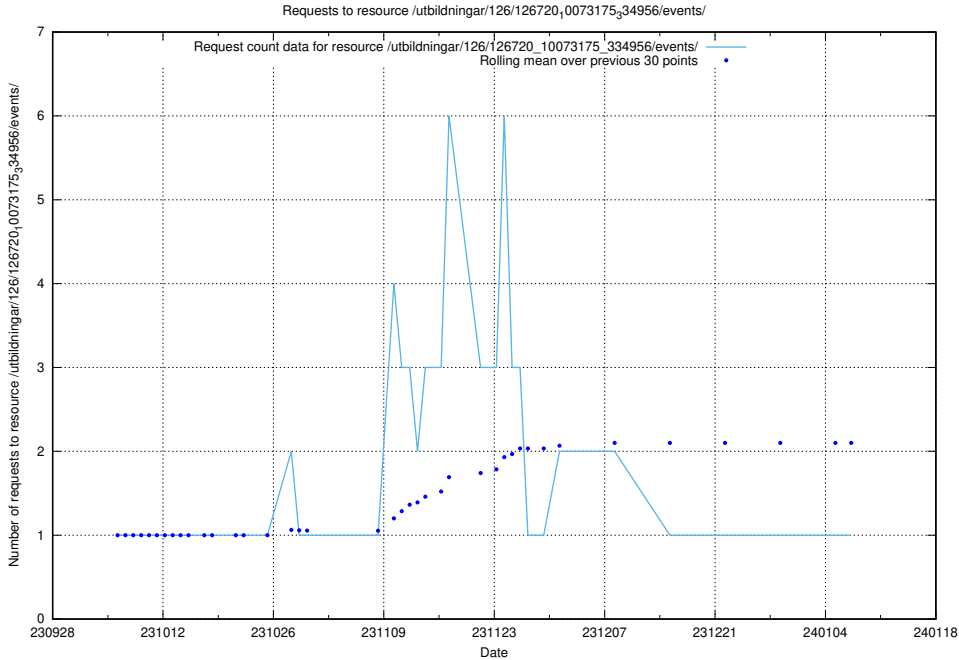

5.4327 Usage of /utbildningar/126/126720_10073175_334956/events/

Here, we count the number of requests to resource /utbildningar/126/126720_10073175_334956/events/