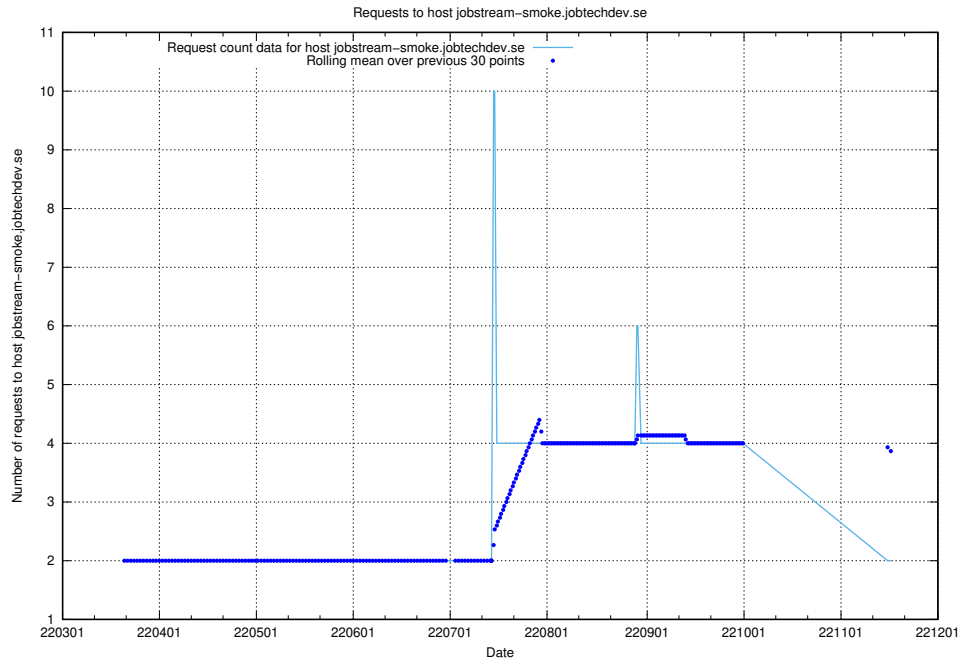

7.489 Usage of `jobstream-smoke.jobtechdev.se`

Here, we count the number of requests to host `jobstream-smoke.jobtechdev.se`.