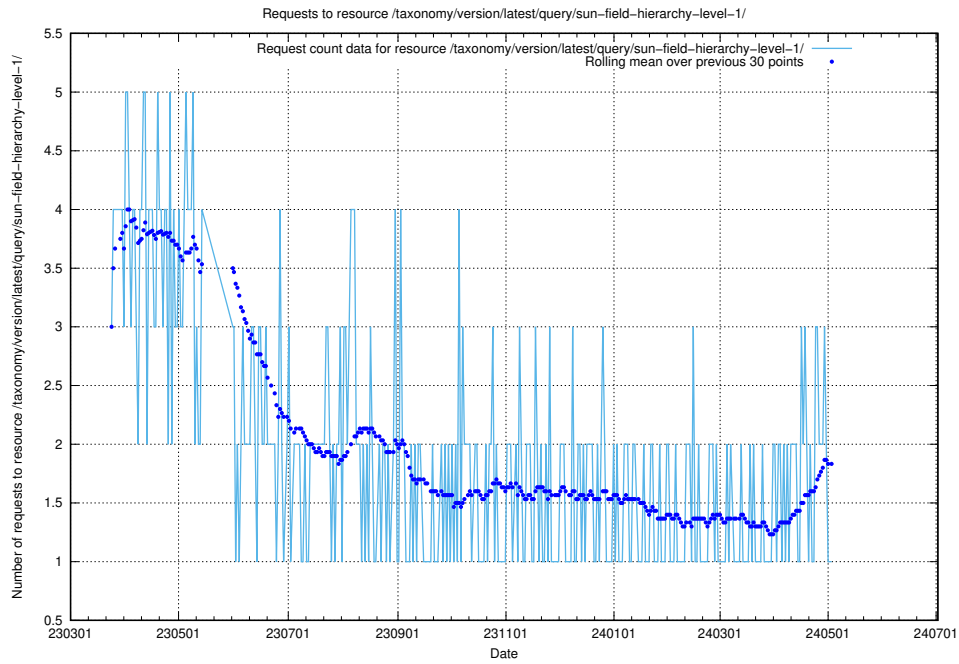

5.6041 Usage of /taxonomy/version/latest/query/sun-field-hierarchy-level-1/

Here, we count the number of requests to resource /taxonomy/version/latest/query/sun-field-hierarchy-level-1/.