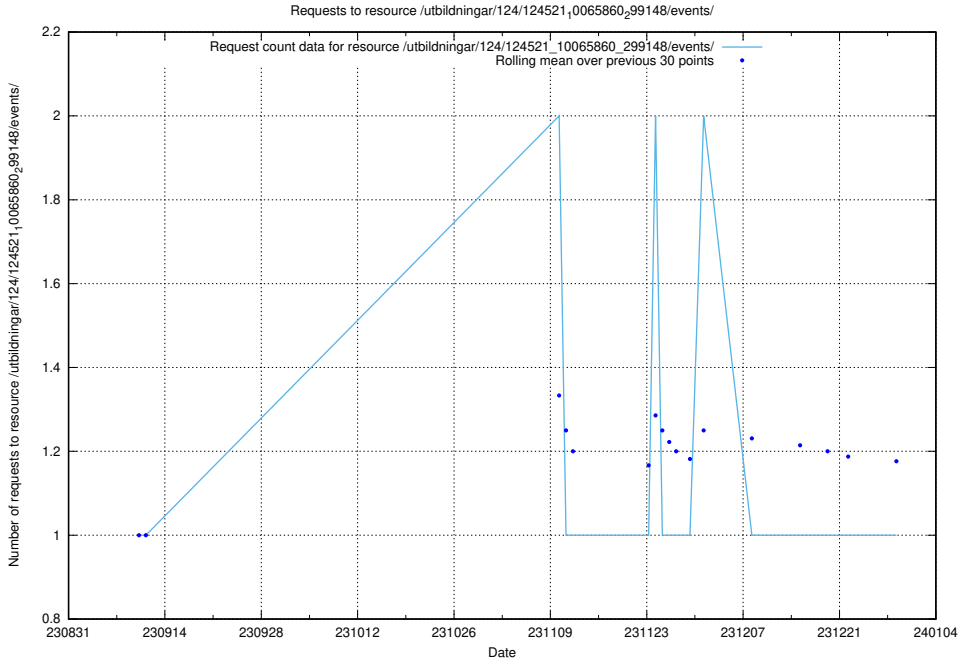

Here, we count the number of requests to resource /utbildningar/124/124855_10073707_336464/.

5.4545 Usage of /utbildningar/124/124521_10065860_299148/events/

Here, we count the number of requests to resource /utbildningar/124/124521_10065860_299148/events/