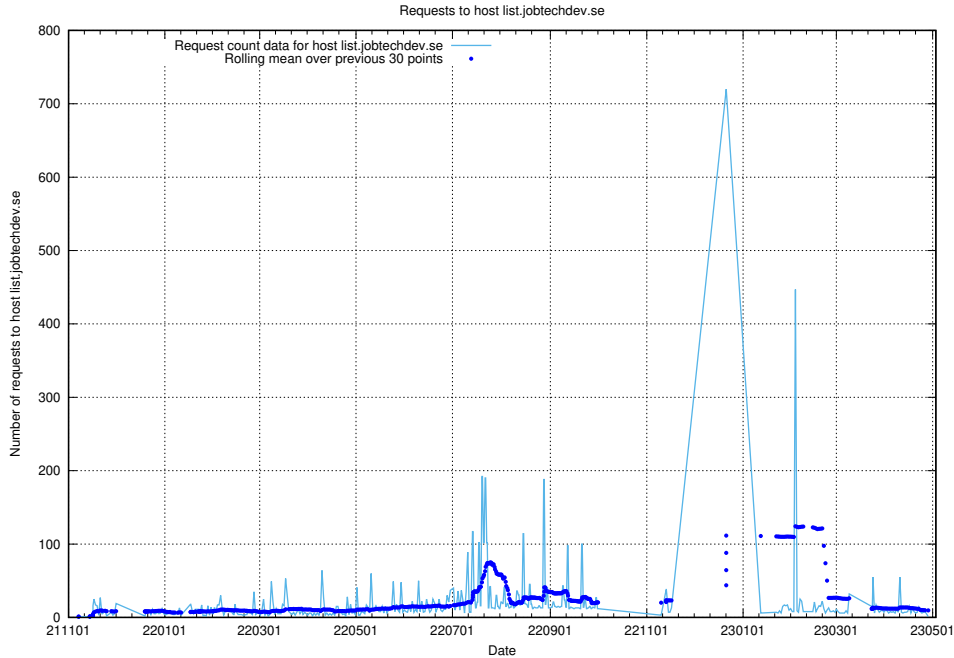

7.624 Usage of list.jobtechdev.se

Here, we count the number of requests to host list.jobtechdev.se.