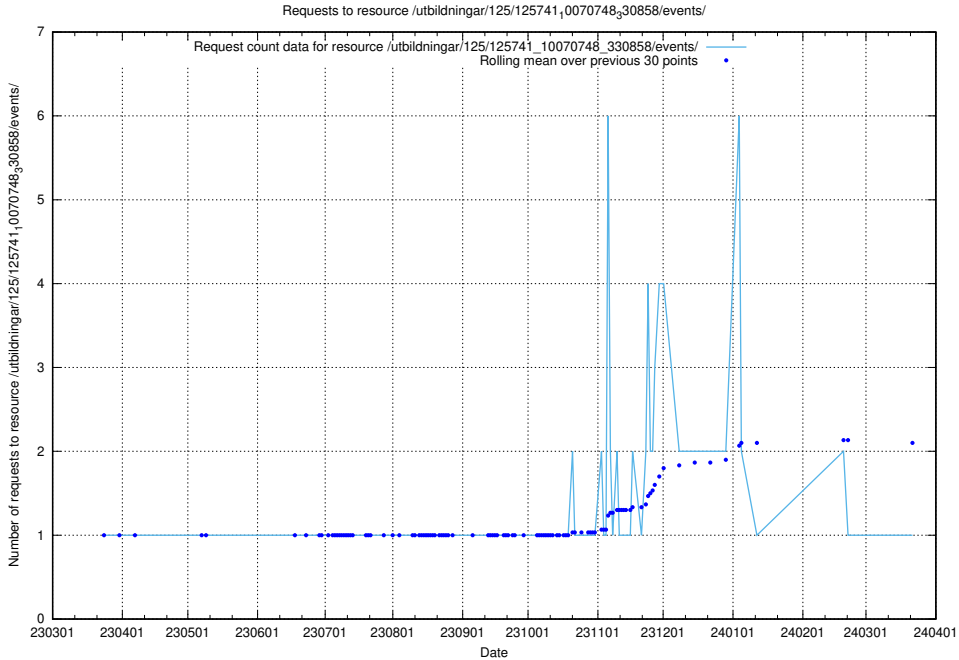

5.6199 Usage of /utbildningar/125/125741_10070748_330858/events/

Here, we count the number of requests to resource /utbildningar/125/125741_10070748_330858/events/