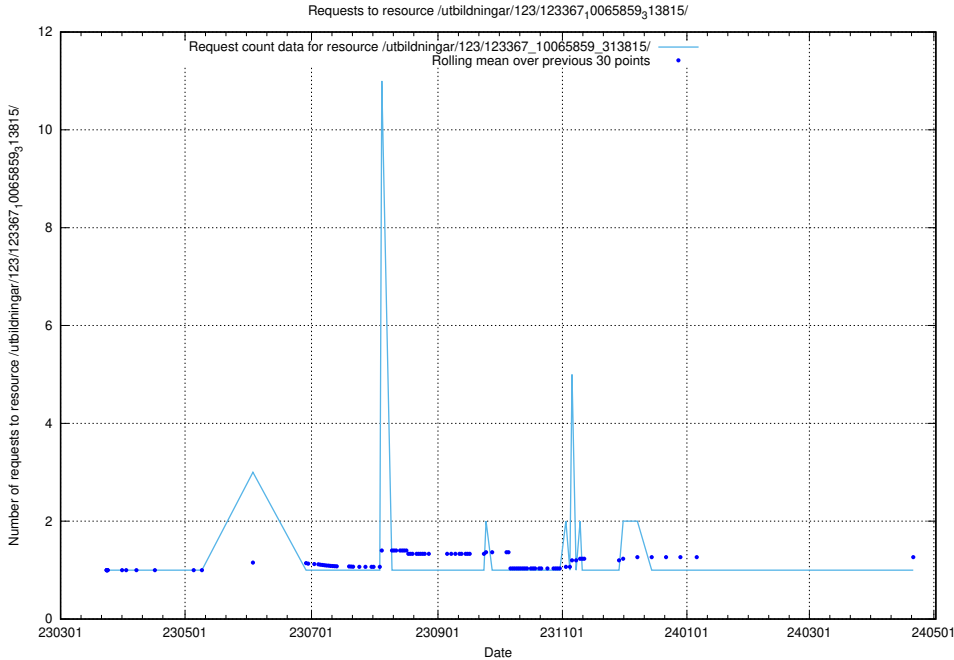

5.4774 Usage of /utbildningar/123/123367_10065859_313815/

Here, we count the number of requests to resource /utbildningar/123/123367_10065859_313815/.