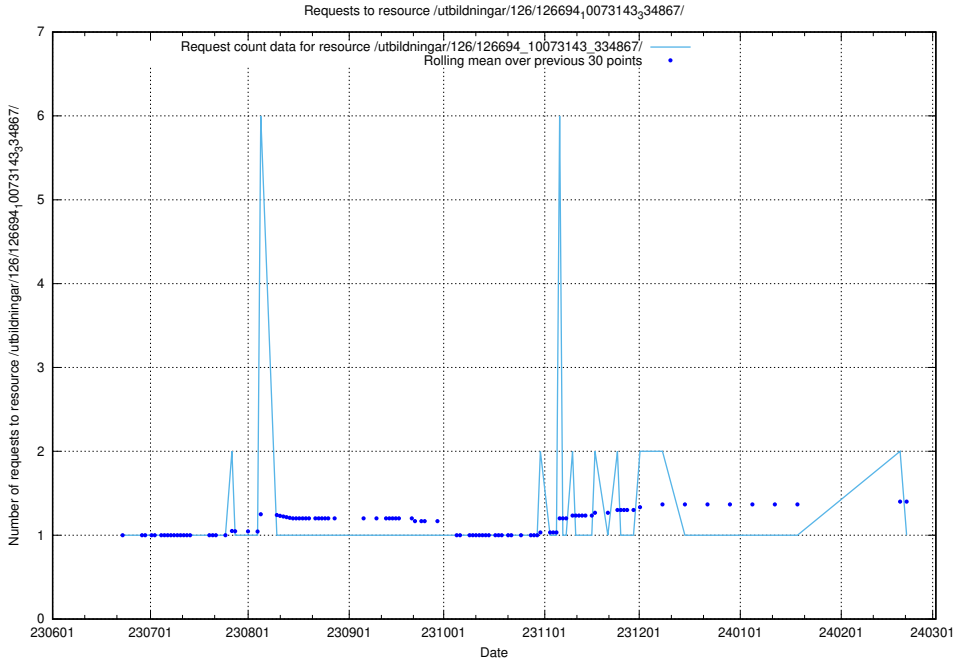

Here, we count the number of requests to resource /utbildningar/126/126694_10073143_334867/events/

5.5573 Usage of /utbildningar/126/126694_10073143_334867/

Here, we count the number of requests to resource /utbildningar/126/126694_10073143_334867/.