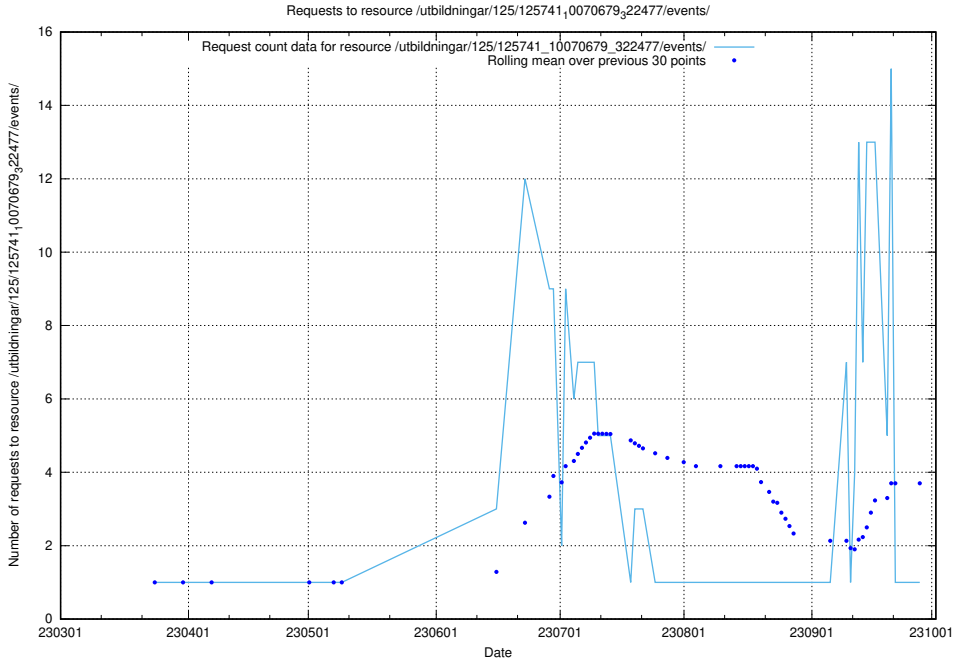

5.6203 Usage of /utbildningar/125/125741_10070679_322477/events/

Here, we count the number of requests to resource /utbildningar/125/125741_10070679_322477/events/