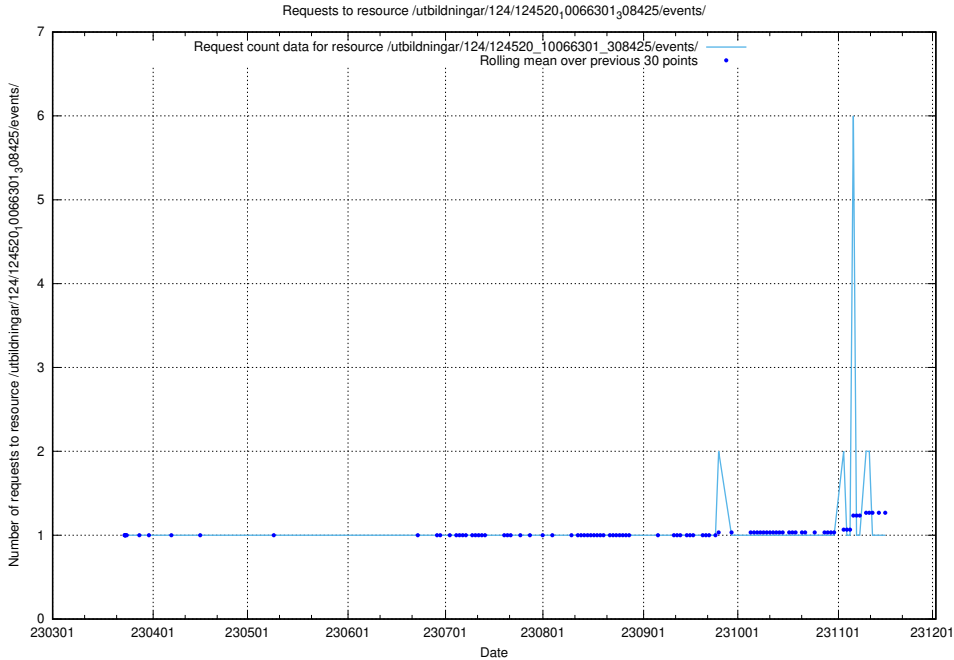

5.1186 Usage of /utbildningar/124/124520_10066301_308425/events/

Here, we count the number of requests to resource /utbildningar/124/124520_10066301_308425/events/