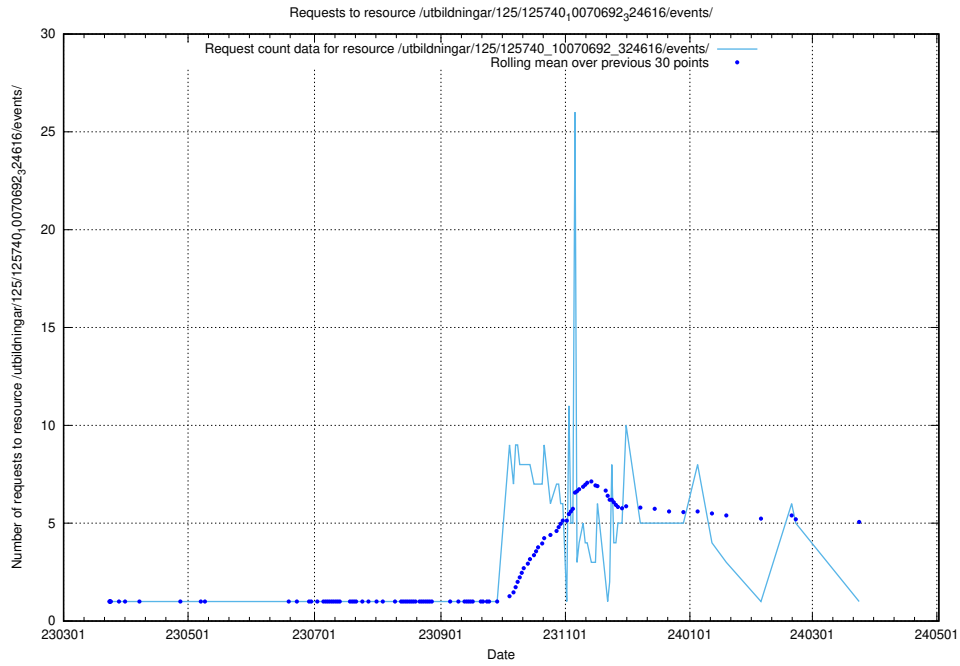

5.908 Usage of /utbildningar/125/125740_10070692_324616/events/

Here, we count the number of requests to resource /utbildningar/125/125740_10070692_324616/events/