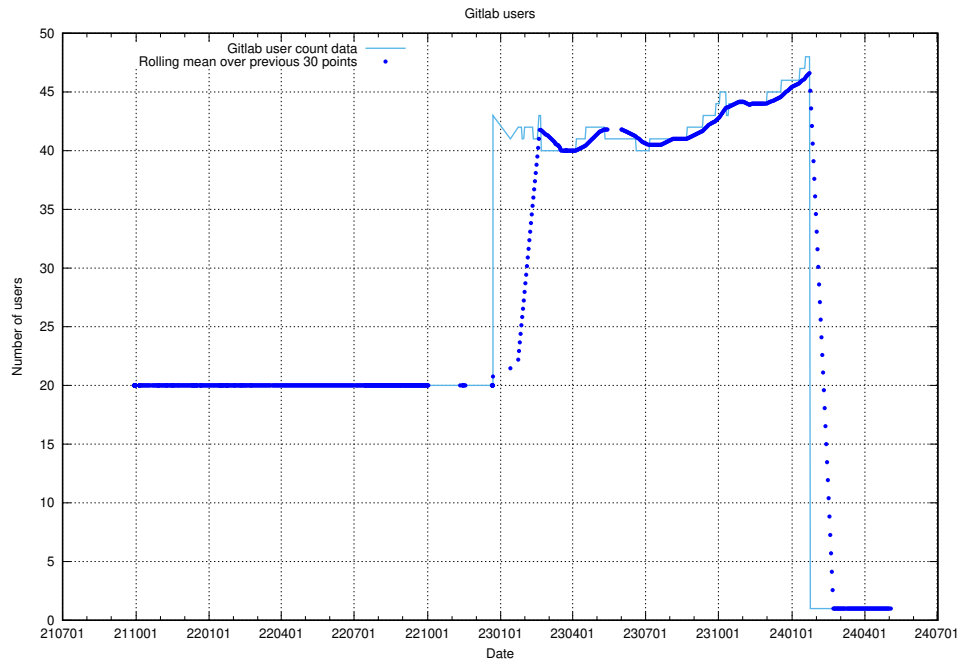

6 Gitlab

This section summarises the state of [JobTech's code repositories](https://gitlab.com/arbetsformedlingen)⁷.

6.1 User count

A graph of users in JobTech's official code repository.

⁷<https://gitlab.com/arbetsformedlingen>