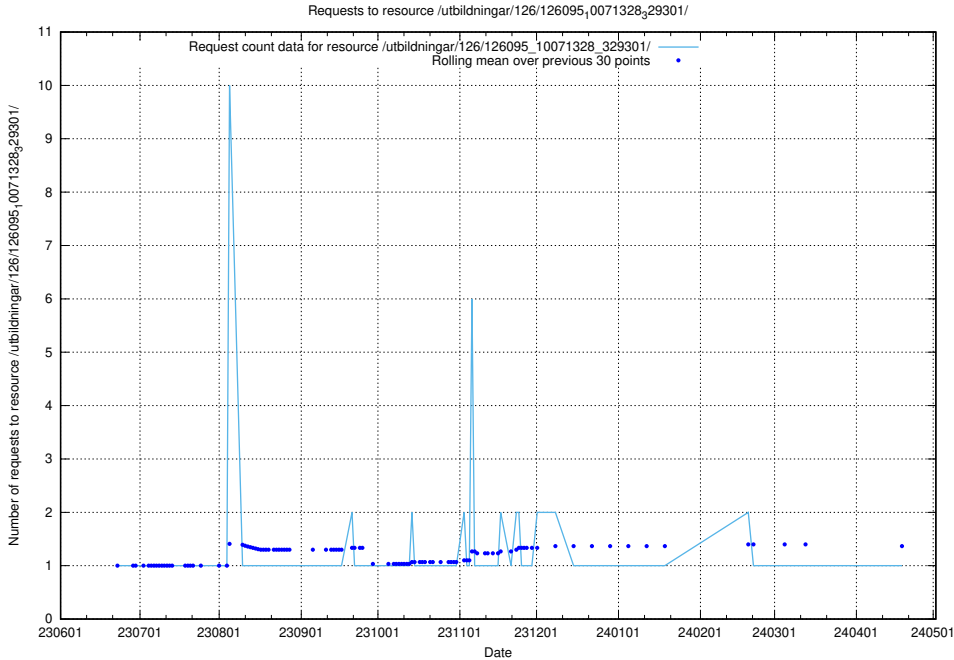

5.5617 Usage of /utbildningar/126/126095_10071328_329301/

Here, we count the number of requests to resource /utbildningar/126/126095_10071328_329301/.