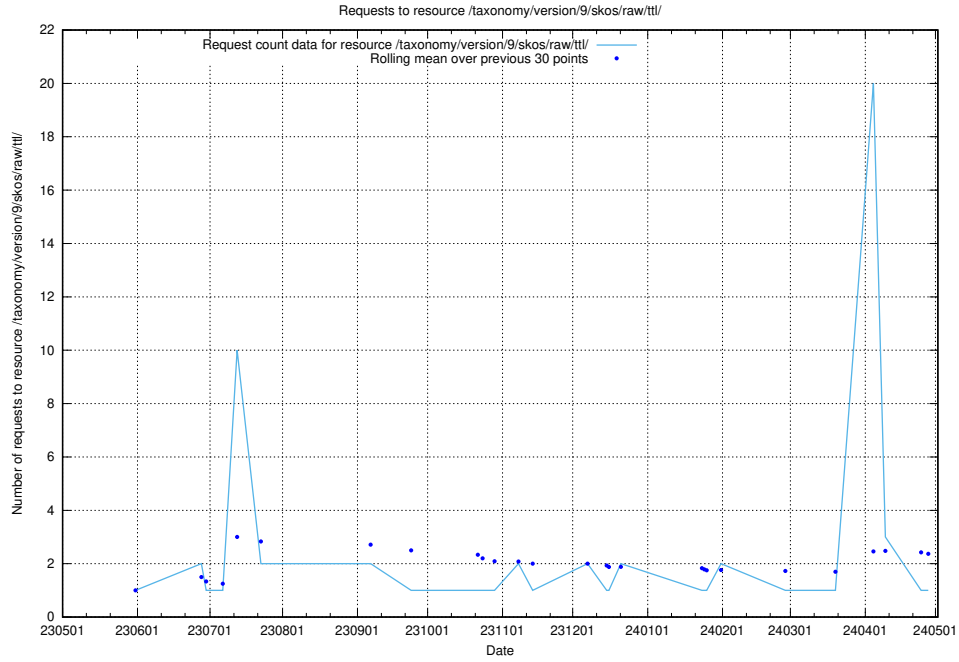

5.5869 Usage of /taxonomy/version/9/skos/raw/ttl/

Here, we count the number of requests to resource /taxonomy/version/9/skos/raw/ttl/.