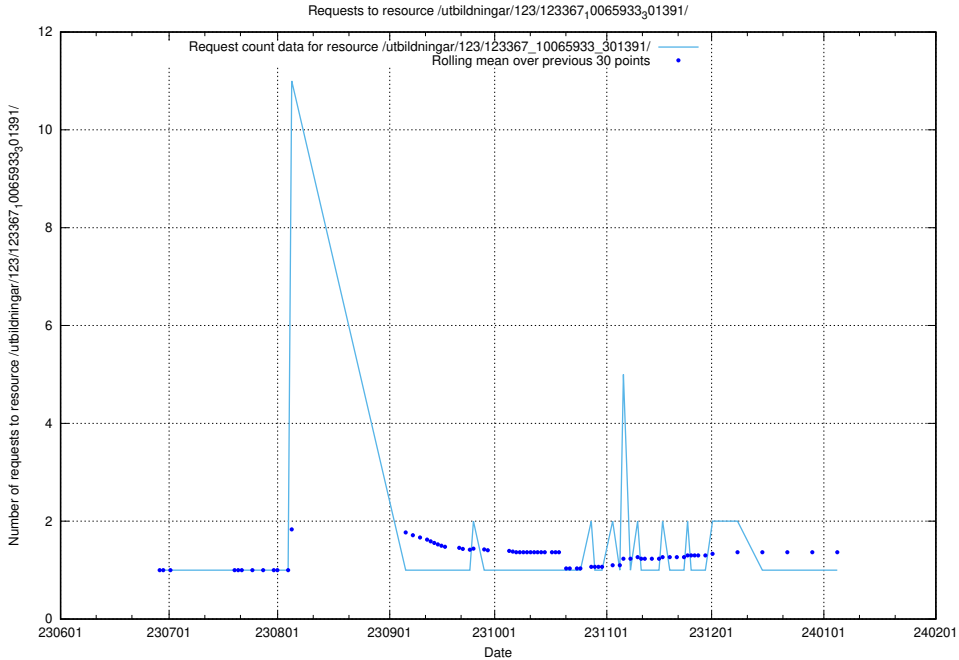

5.5467 Usage of /utbildningar/123/123367_10065933_301391/

Here, we count the number of requests to resource /utbildningar/123/123367_10065933_301391/.