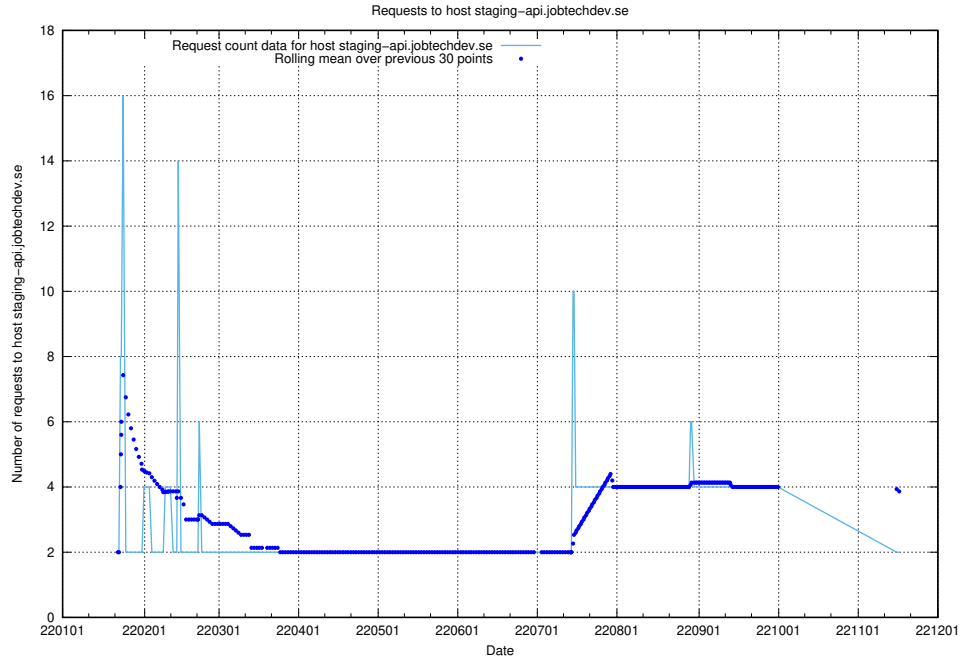

7.580 Usage of staging-api.jobtechdev.se

Here, we count the number of requests to host staging-api.jobtechdev.se.