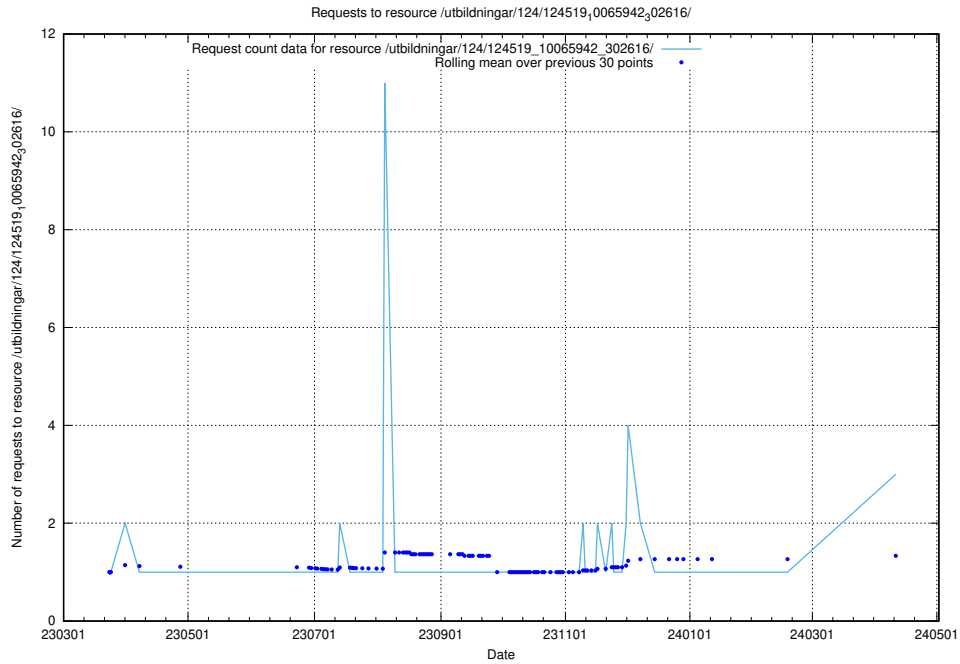

5.254 Usage of /utbildningar/124/124519_10065942_302616/

Here, we count the number of requests to resource /utbildningar/124/124519_10065942_302616/.