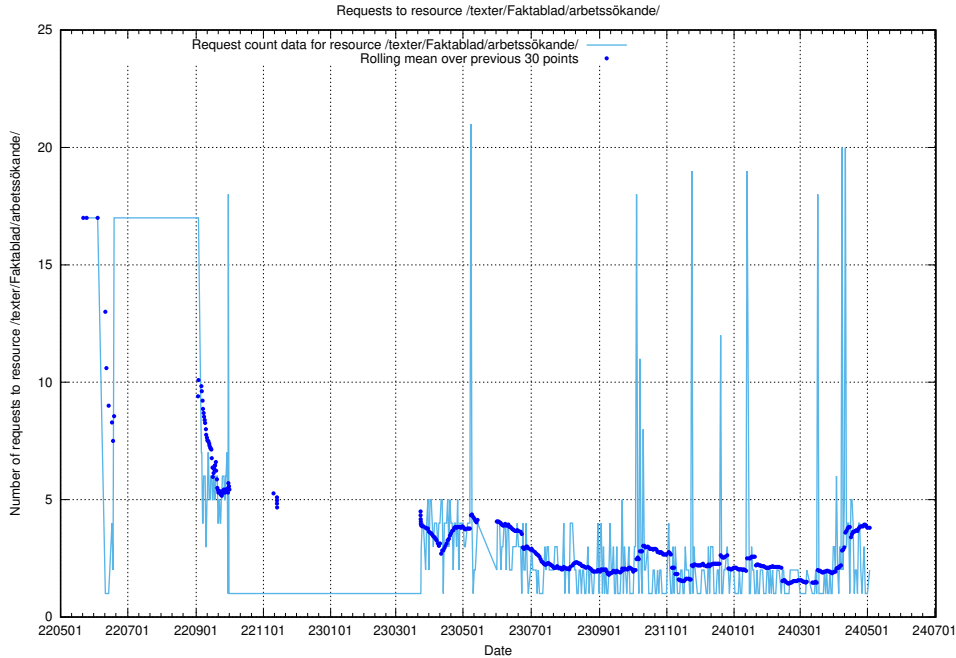

5.438 Usage of /texter/Faktablad/arbetsökande/

Here, we count the number of requests to resource /texter/Faktablad/arbetsökande/.