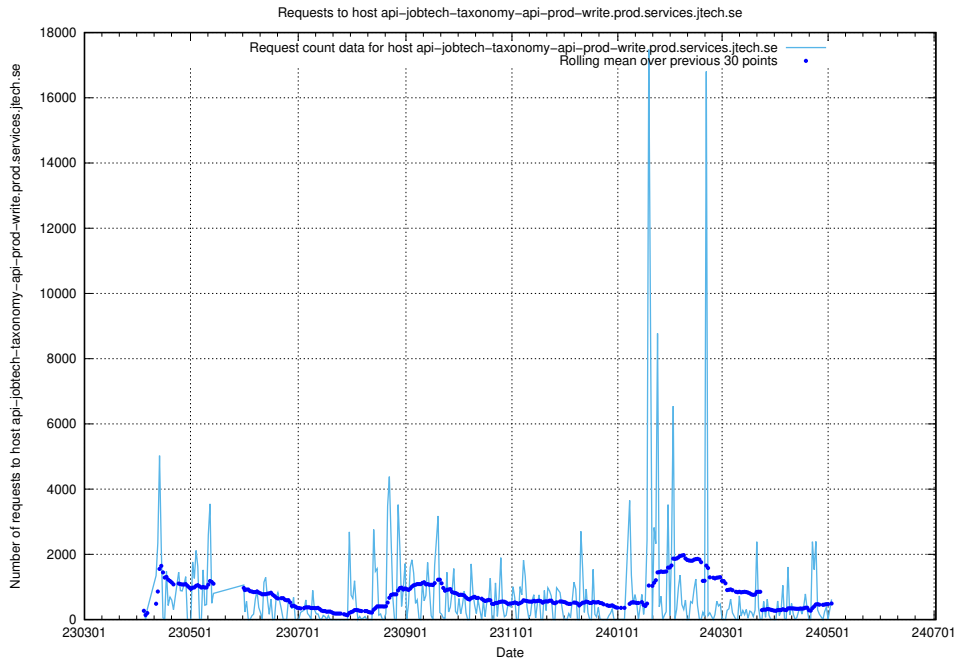

7.26 Usage of demo-jobed-connect-test.jobtechdev.se

Here, we count the number of requests to host demo-jobed-connect-test.jobtechdev.se.

7.27 Usage of openshift-gitops-server-openshift-gitops.prod.services.jtech.se