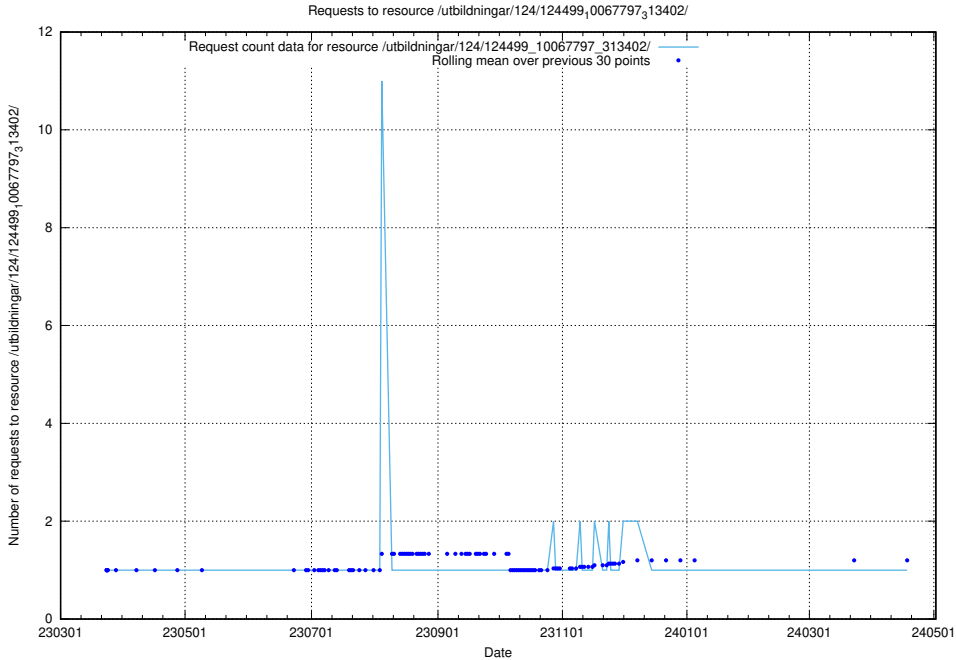

5.2416 Usage of /utbildningar/124/124499_10067797_313402/

Here, we count the number of requests to resource /utbildningar/124/124499_10067797_313402/.