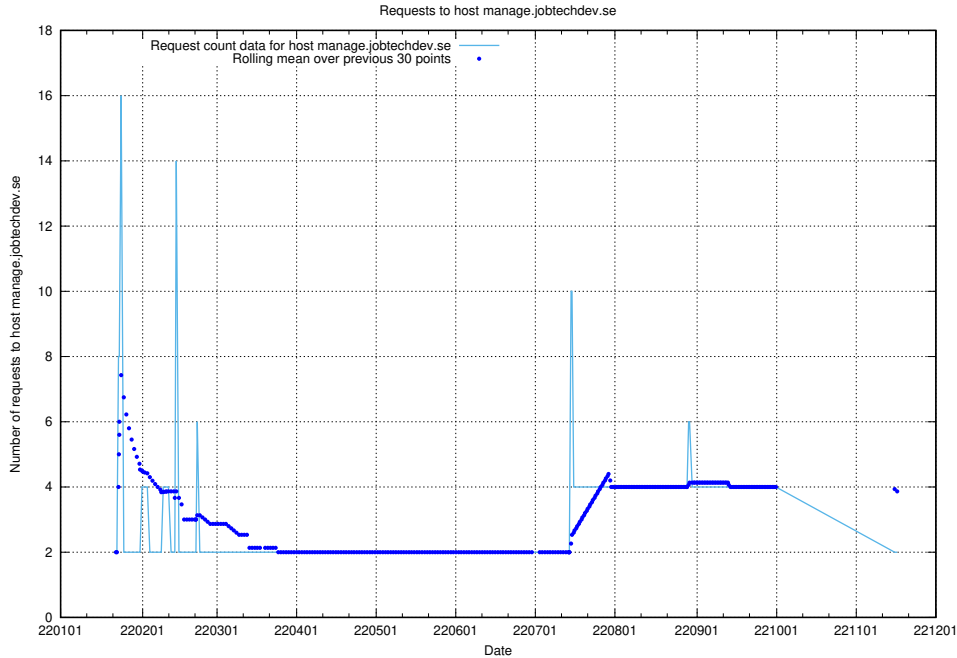

7.592 Usage of manage.jobtechdev.se

Here, we count the number of requests to host manage.jobtechdev.se.