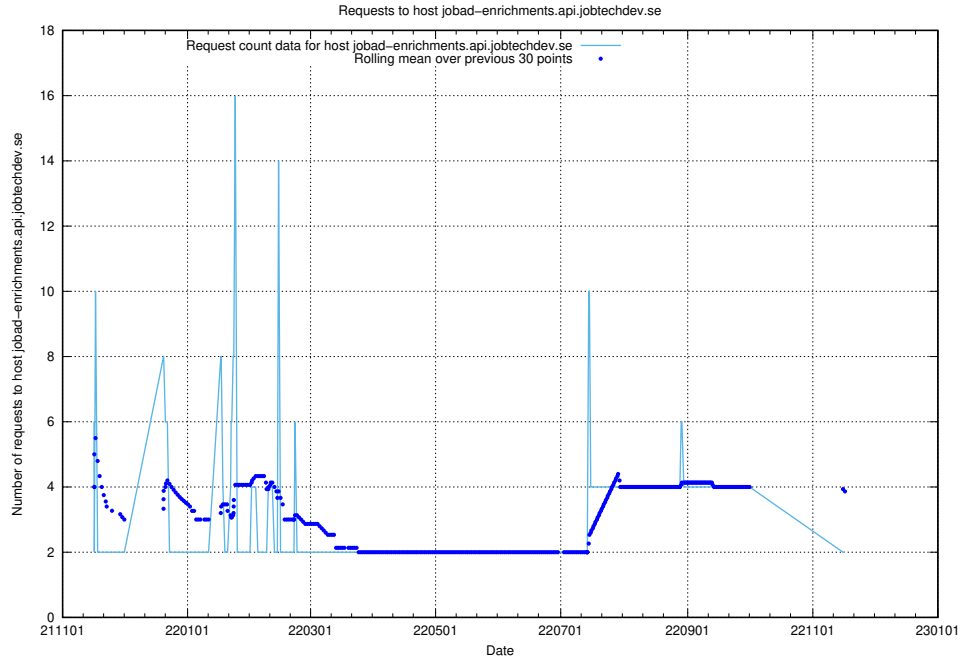

7.539 Usage of `jobad-enrichments.api.jobtechdev.se`

Here, we count the number of requests to host `jobad-enrichments.api.jobtechdev.se`.