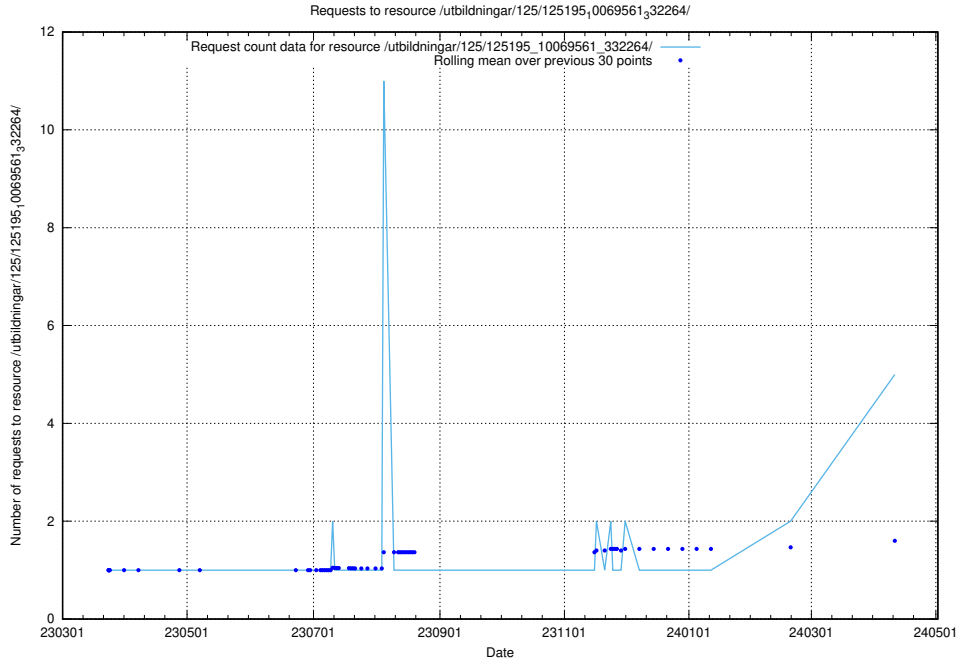

5.109 Usage of /utbildningar/125/125195_10069561_332264/

Here, we count the number of requests to resource /utbildningar/125/125195_10069561_332264/.