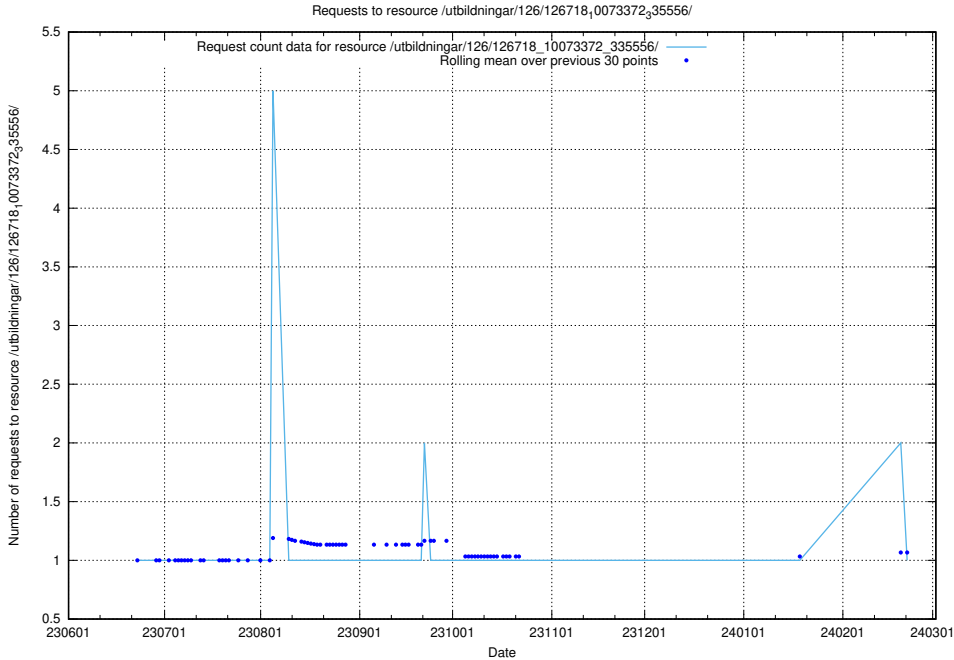

5.5550 Usage of /utbildningar/126/126718_10073372_335556/

Here, we count the number of requests to resource /utbildningar/126/126718_10073372_335556/.