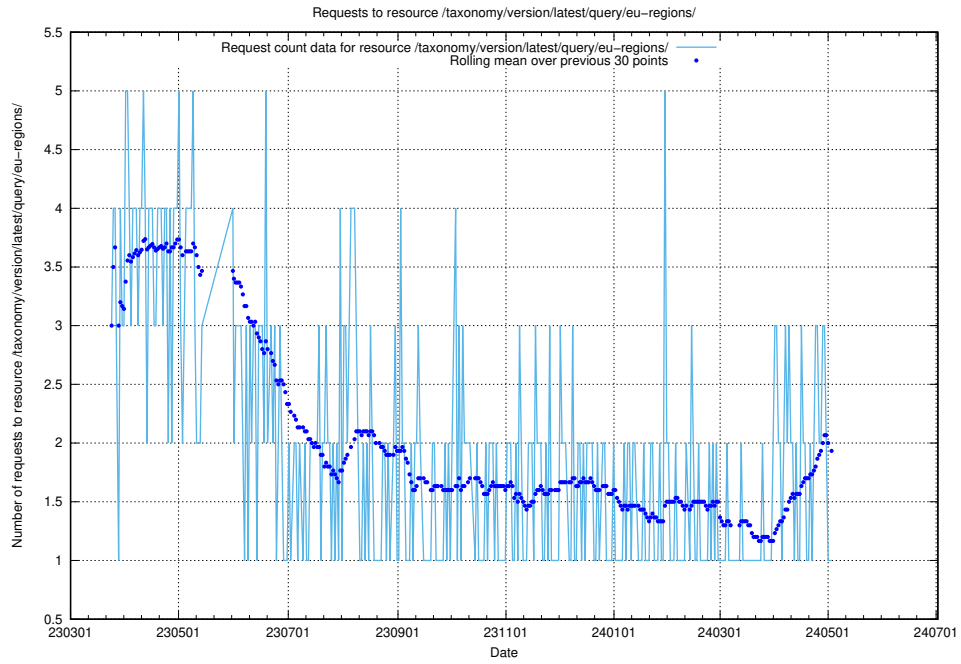

5.6071 Usage of /taxonomy/version/latest/query/eu-regions/

Here, we count the number of requests to resource /taxonomy/version/latest/query/eu-regions/.