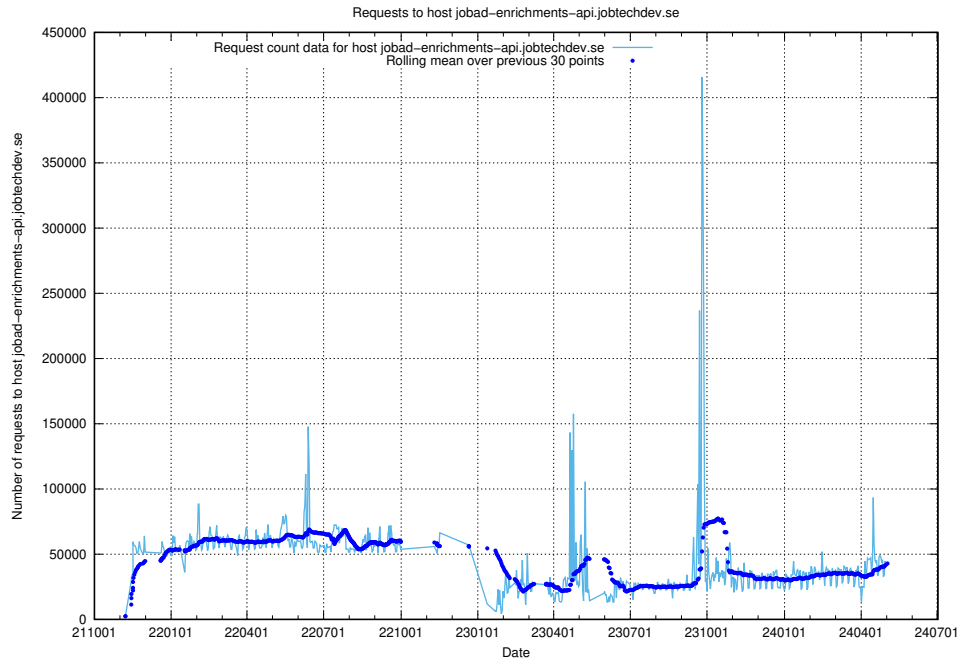

7.7 Usage of jobad-enrichments-api.jobtechdev.se

Here, we count the number of requests to host jobad-enrichments-api.jobtechdev.se.