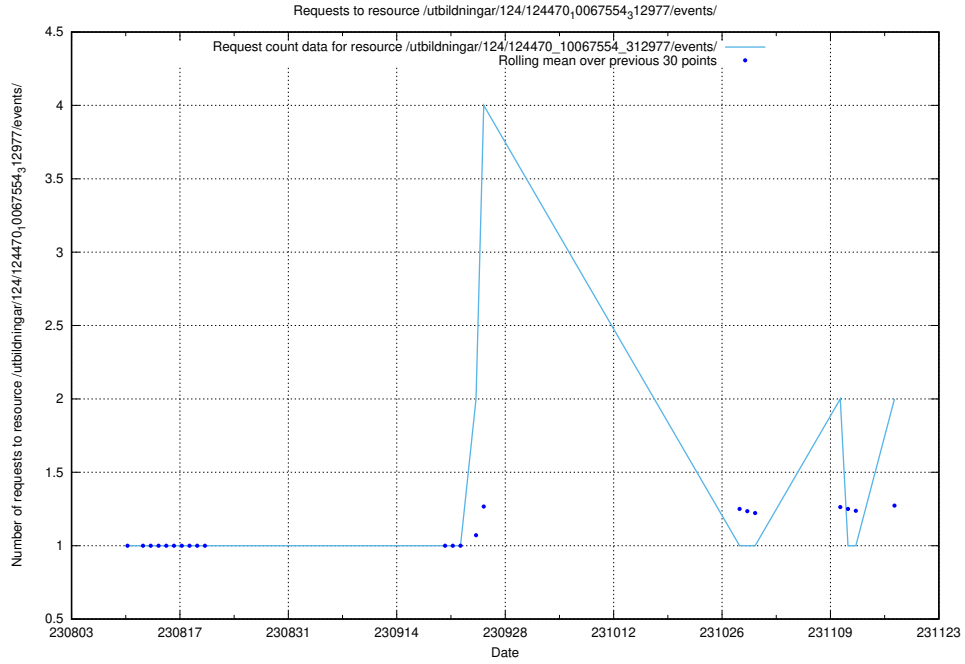

Here, we count the number of requests to resource /utbildningar/124/124855_10071121_330533/.

5.733 Usage of /utbildningar/124/124470_10067554_312977/events/

Here, we count the number of requests to resource /utbildningar/124/124470_10067554_312977/events/