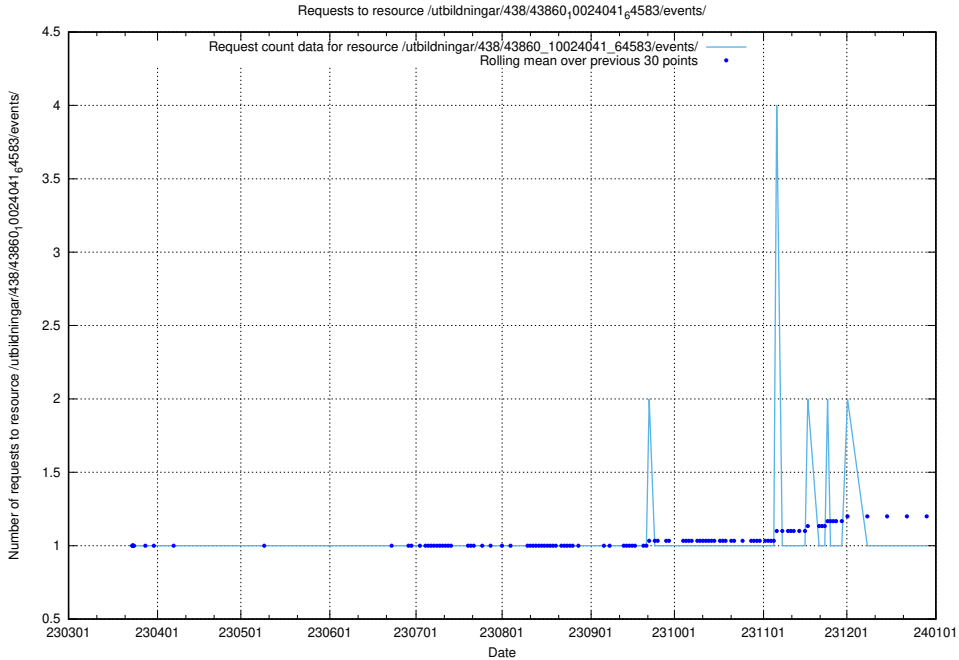

5.6296 Usage of /utbildningar/438/43860_10024041_64583/events/

Here, we count the number of requests to resource /utbildningar/438/43860_10024041_64583/events/.