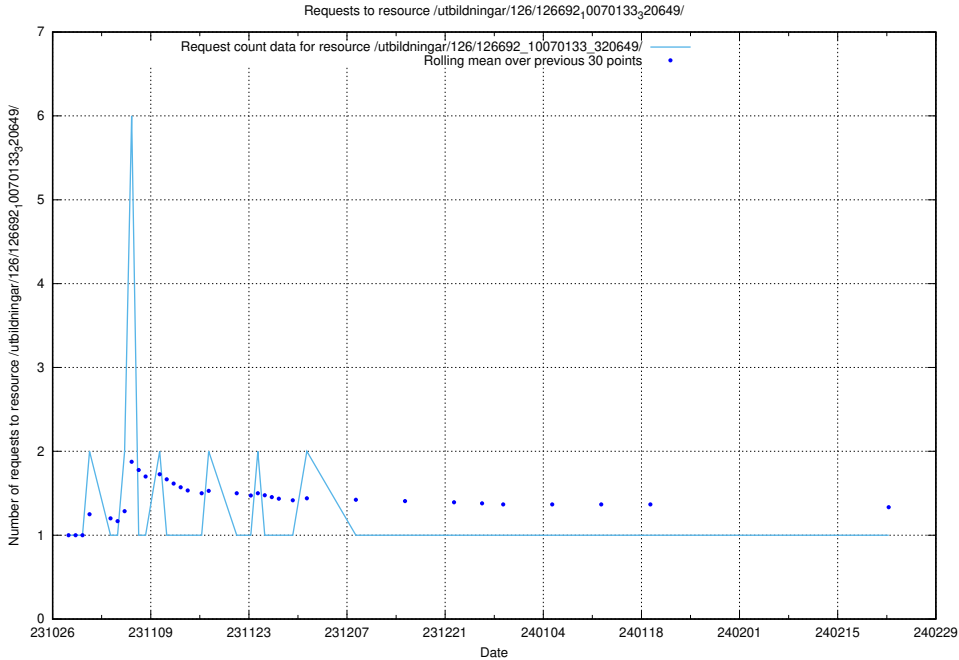

5.4128 Usage of /utbildningar/126/126692_10070133_320649/

Here, we count the number of requests to resource /utbildningar/126/126692_10070133_320649/.