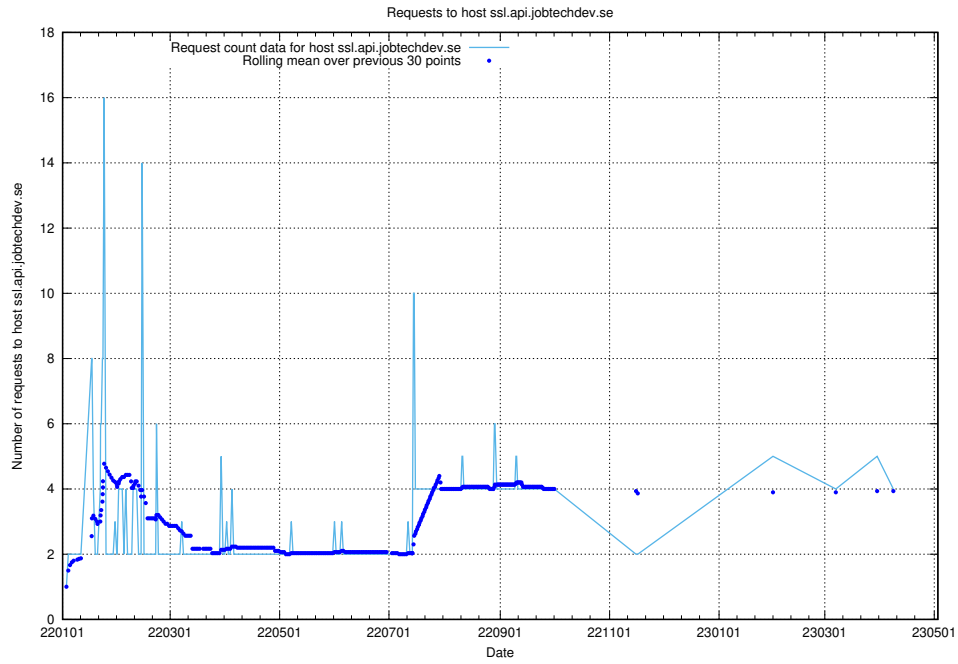

7.107 Usage of ssl.api.jobtechdev.se

Here, we count the number of requests to host ssl.api.jobtechdev.se.