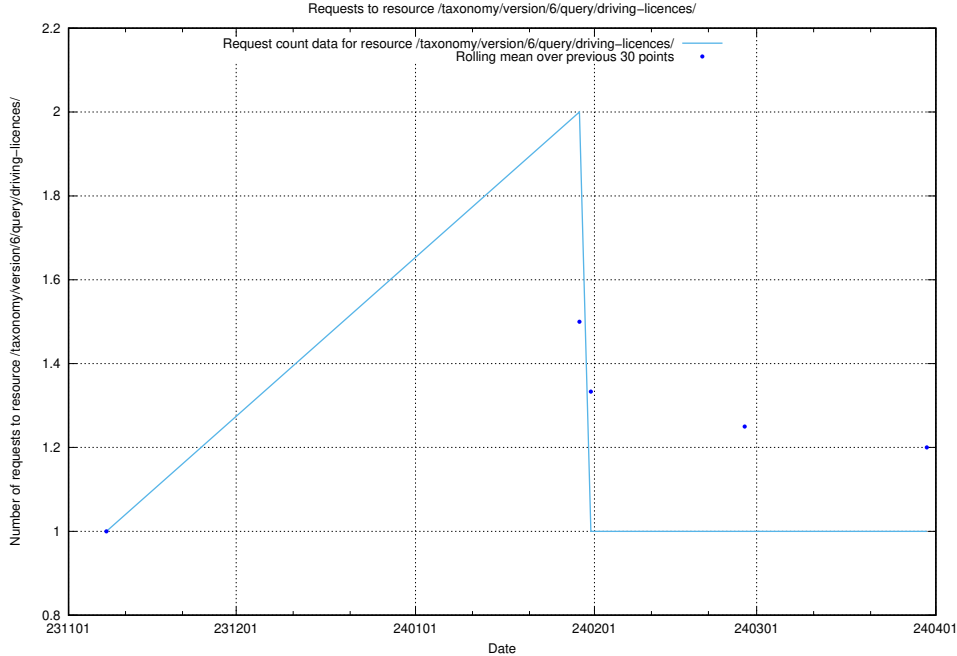

5.4045 Usage of /taxonomy/version/6/query/driving-licences/

Here, we count the number of requests to resource /taxonomy/version/6/query/driving-licences/.