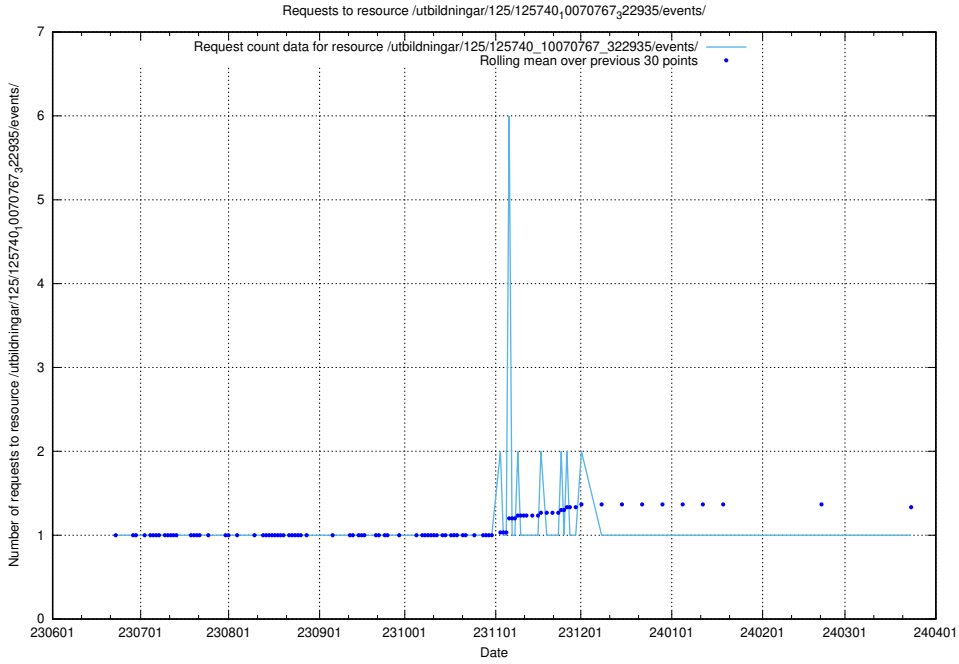

5.5635 Usage of /utbildningar/125/125740_10070767_322935/events/

Here, we count the number of requests to resource /utbildningar/125/125740_10070767_322935/events/

5.5636 Usage of /utbildningar/125/125740_10070767_322935/