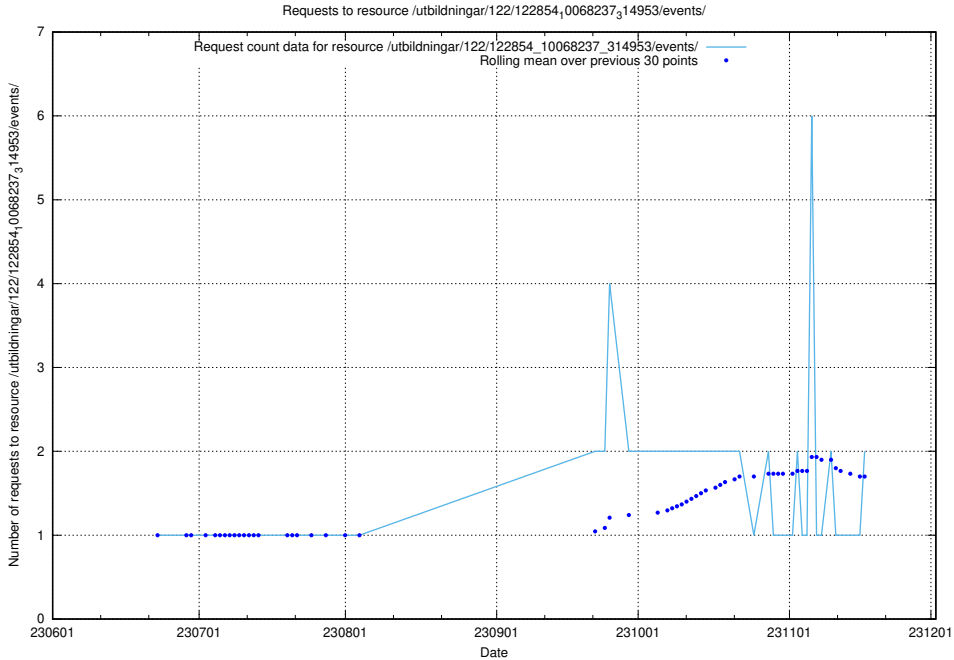

5.827 Usage of /utbildningar/122/122854_10068237_314953/events/

Here, we count the number of requests to resource /utbildningar/122/122854_10068237_314953/events/