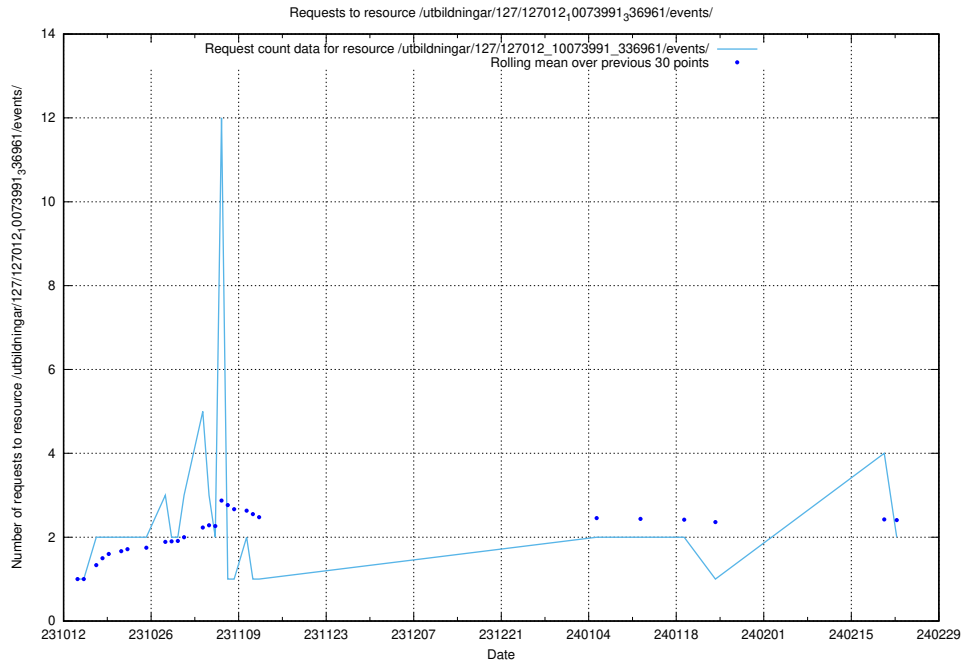

5.682 Usage of /utbildningar/127/127012_10073991_336961/events/

Here, we count the number of requests to resource /utbildningar/127/127012_10073991_336961/events/