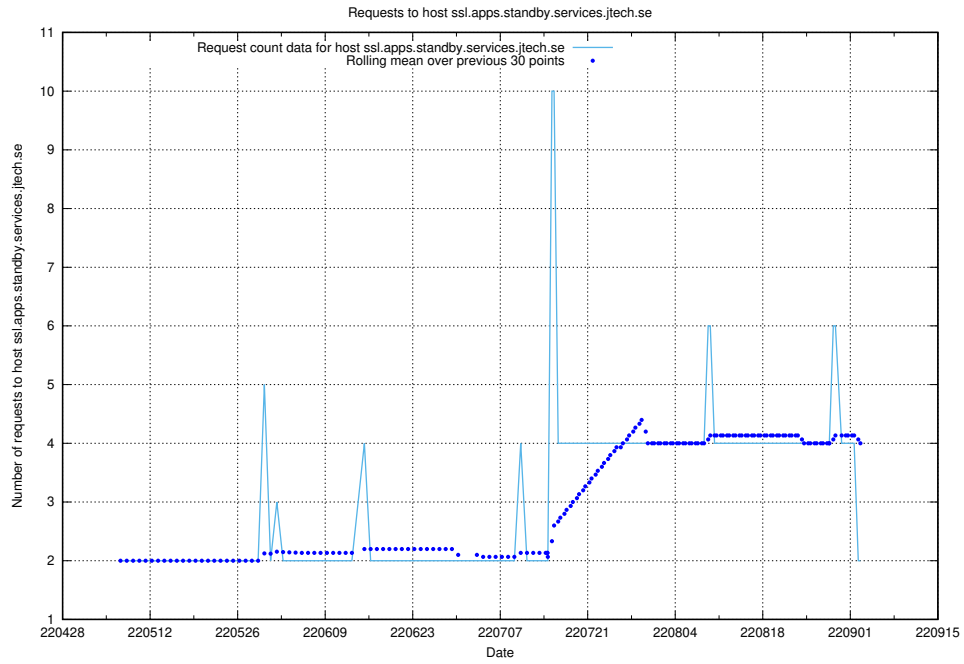

7.426 Usage of ssl.apps.standby.services.jtech.se

Here, we count the number of requests to host ssl.apps.standby.services.jtech.se.