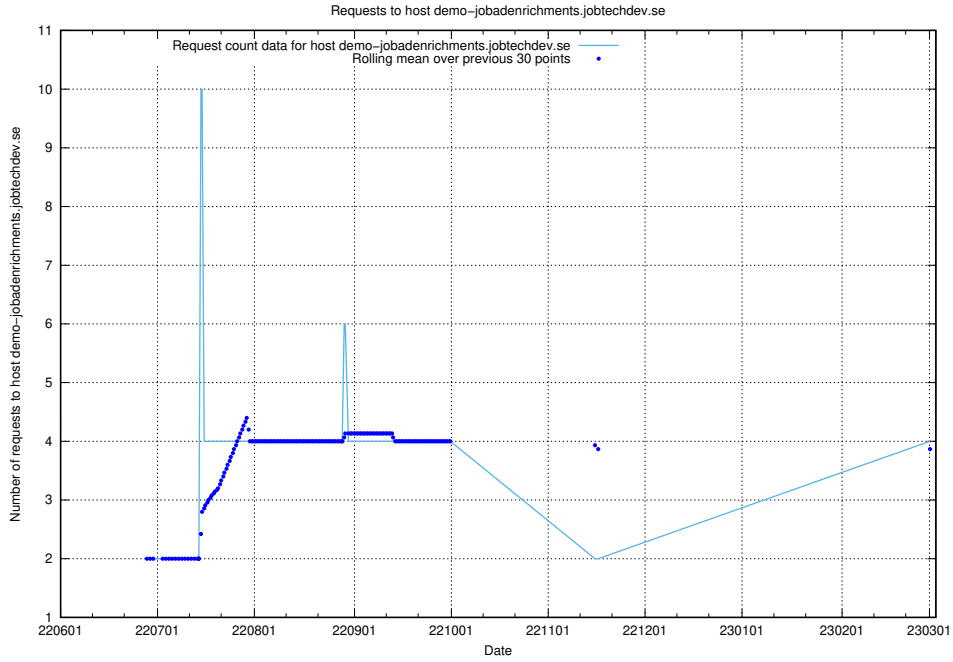

7.139 Usage of demo-jobadenrichments.jobtechdev.se

Here, we count the number of requests to host demo-jobadenrichments.jobtechdev.se.