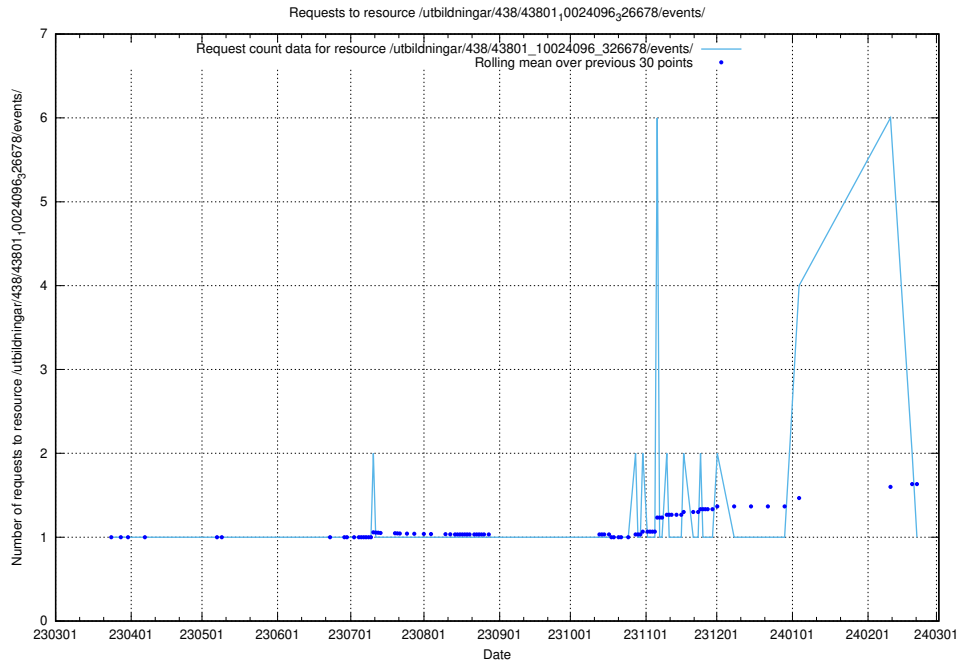

5.6147 Usage of /utbildningar/438/43801_10024096_326678/events/

Here, we count the number of requests to resource /utbildningar/438/43801_10024096_326678/events/.