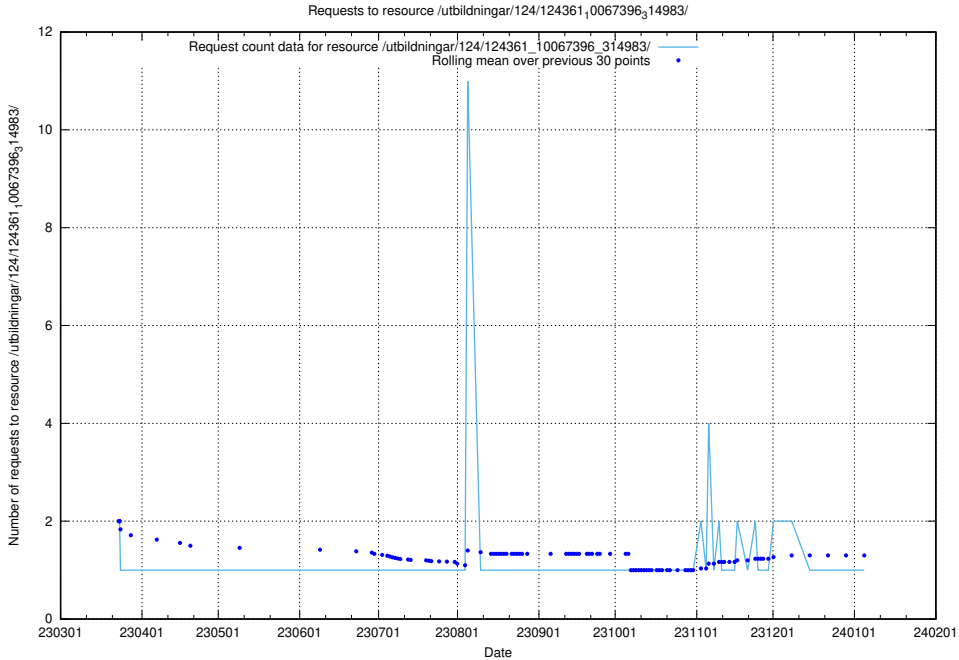

5.6275 Usage of /utbildningar/124/124361_10067396_314983/

Here, we count the number of requests to resource /utbildningar/124/124361_10067396_314983/.