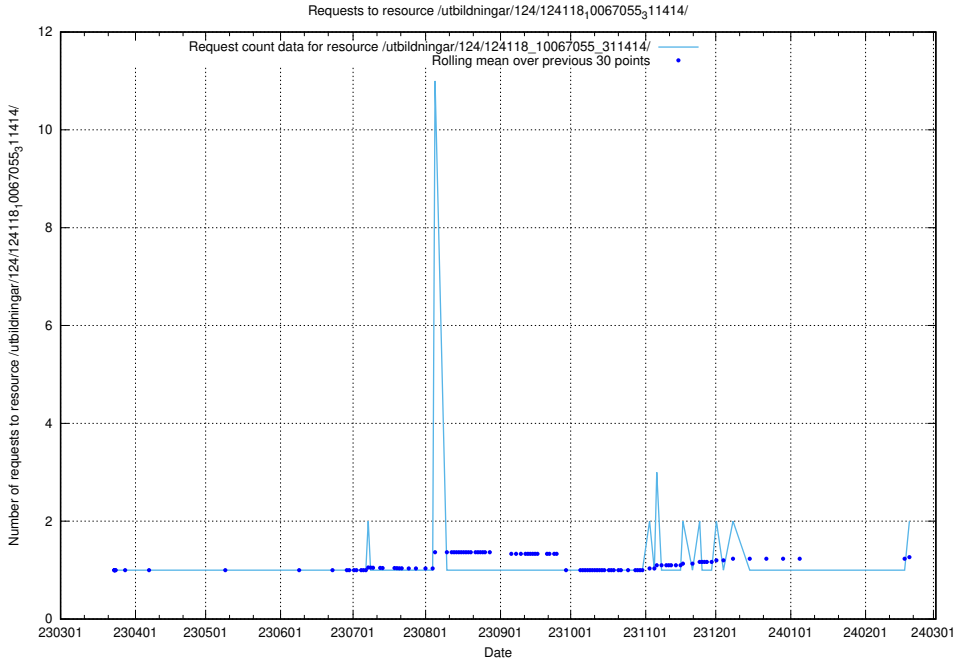

5.663 Usage of /utbildningar/124/124118_10067055_311414/

Here, we count the number of requests to resource /utbildningar/124/124118_10067055_311414/.