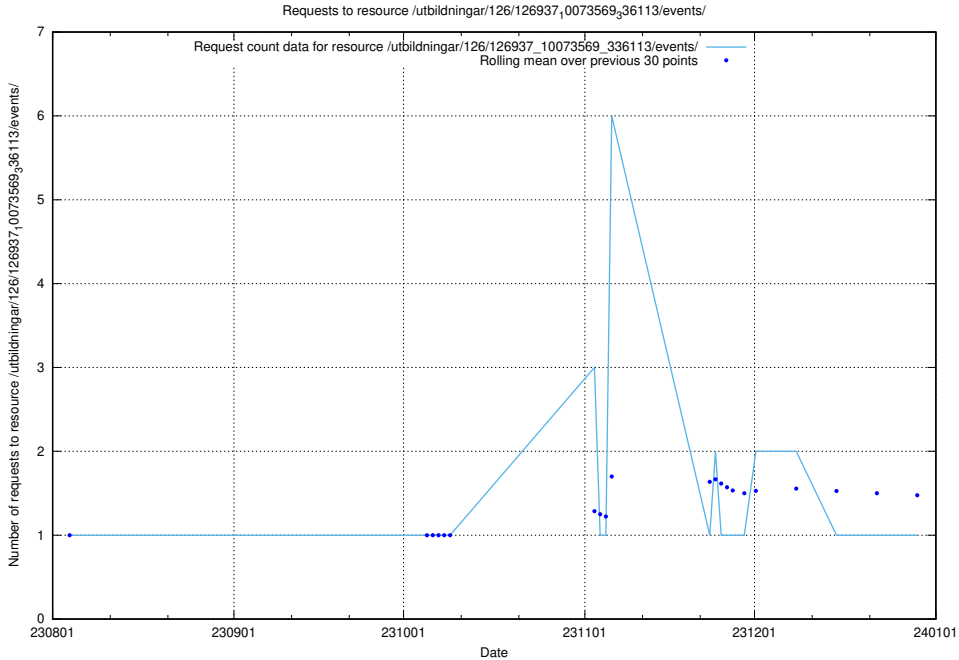

5.4793 Usage of /utbildningar/126/126937_10073569_336113/events/

Here, we count the number of requests to resource /utbildningar/126/126937_10073569_336113/events/