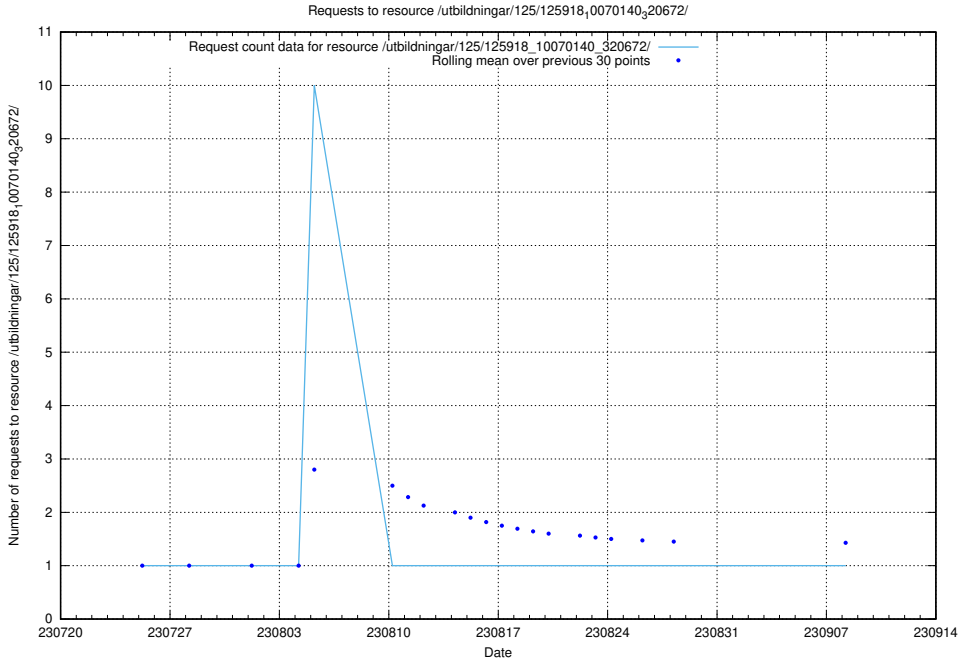

5.4881 Usage of /utbildningar/125/125918_10070140_320672/

Here, we count the number of requests to resource /utbildningar/125/125918_10070140_320672/.