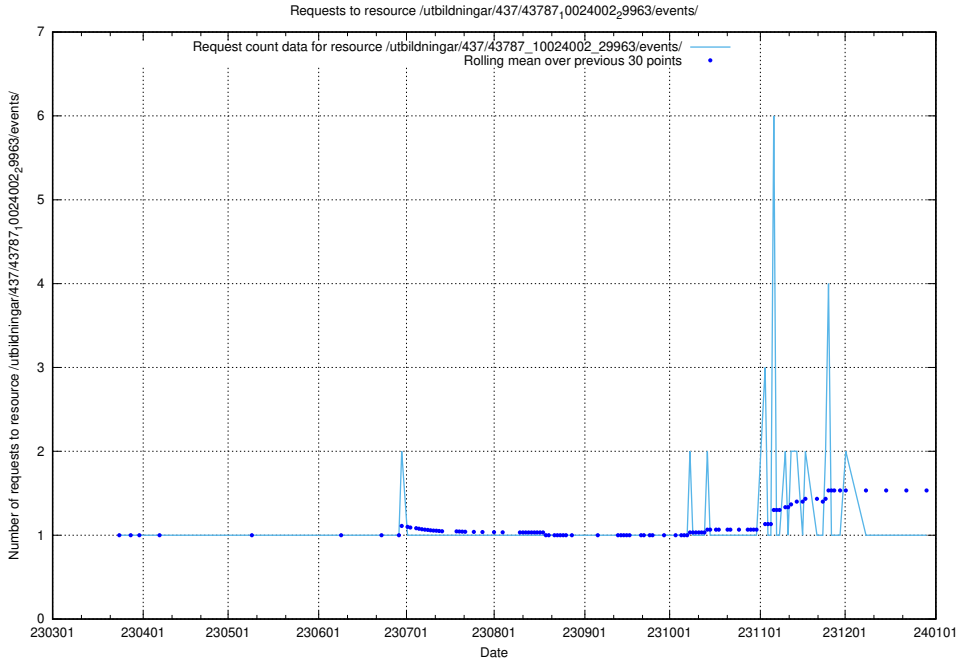

5.6154 Usage of /utbildningar/437/43787_10024002_29963/events/

Here, we count the number of requests to resource /utbildningar/437/43787_10024002_29963/events/.