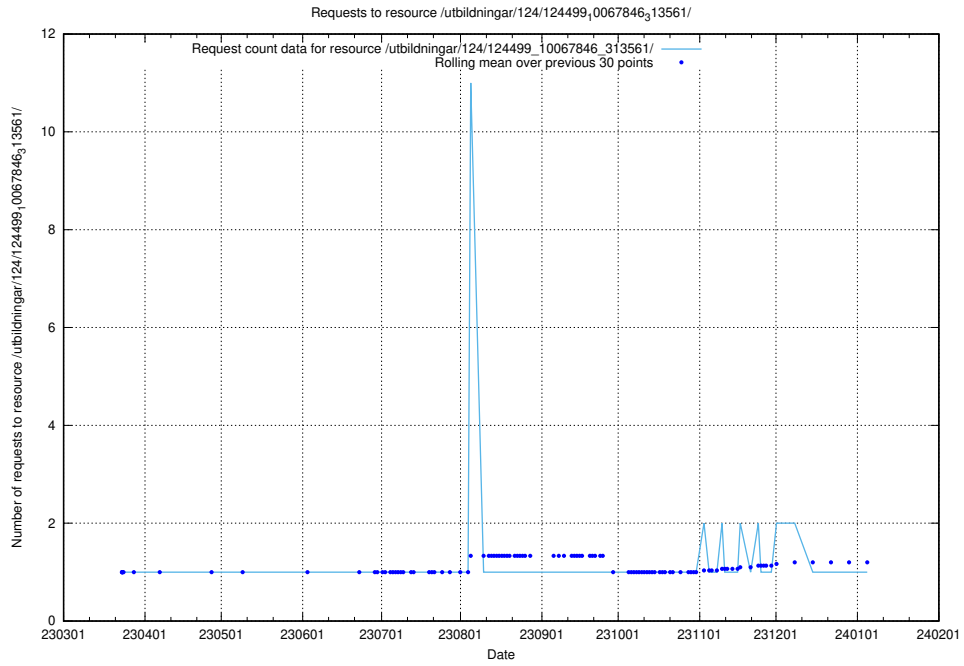

5.2339 Usage of /utbildningar/124/124499_10067846_313561/

Here, we count the number of requests to resource /utbildningar/124/124499_10067846_313561/.