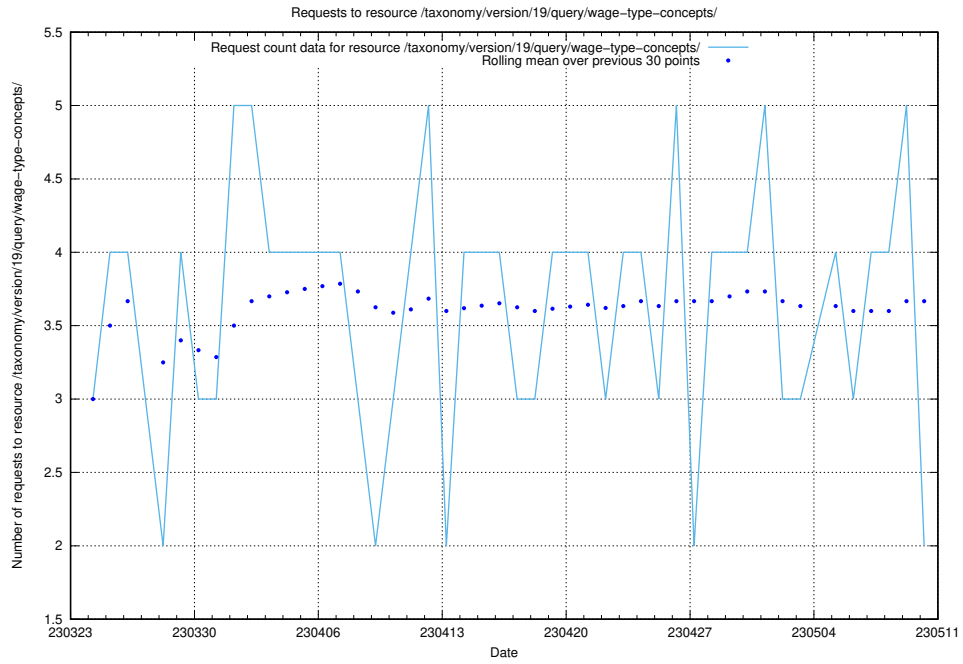

5.854 Usage of /taxonomy/version/19/query/wage-type-concepts/

Here, we count the number of requests to resource /taxonomy/version/19/query/wage-type-concepts/.