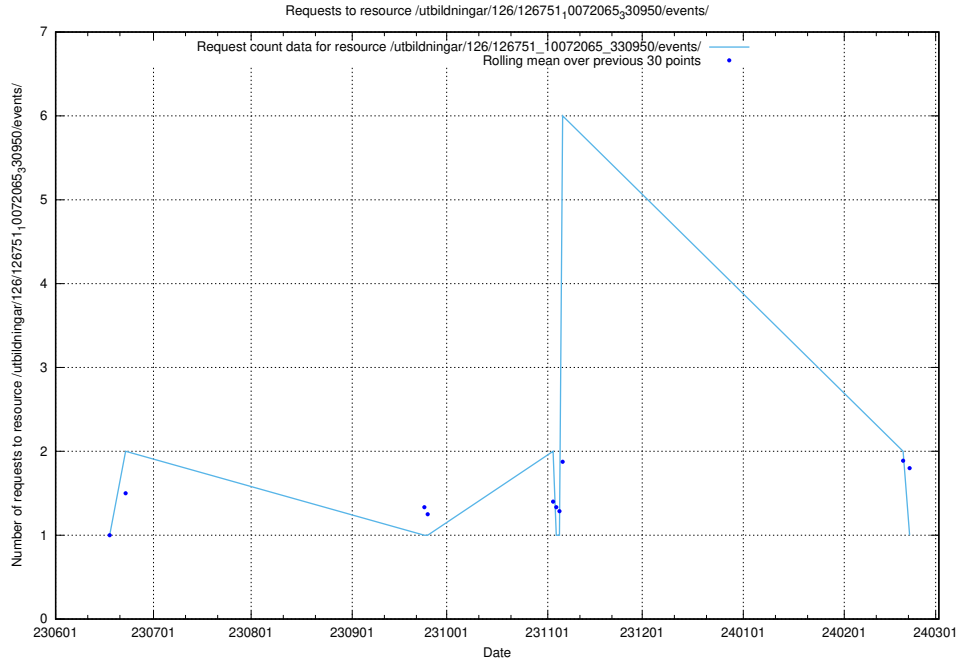

5.5790 Usage of /utbildningar/126/126751_10072065_330950/events/

Here, we count the number of requests to resource /utbildningar/126/126751_10072065_330950/events/