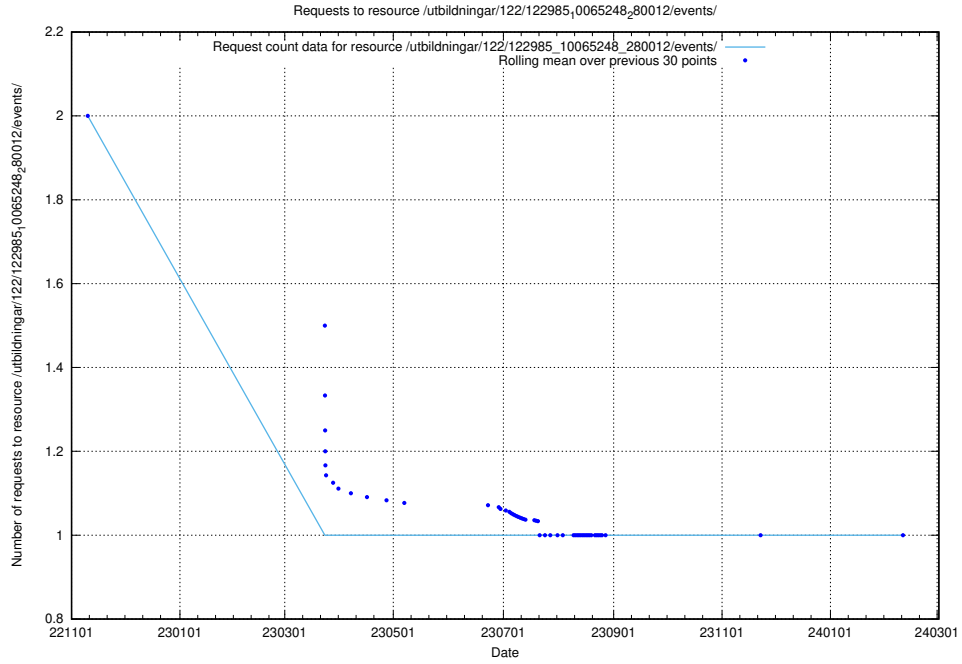

Here, we count the number of requests to resource /utbildningar/126/126466_10071861_329841/.

5.6244 Usage of /utbildningar/122/122985_10065248_280012/events/

Here, we count the number of requests to resource /utbildningar/122/122985_10065248_280012/events/