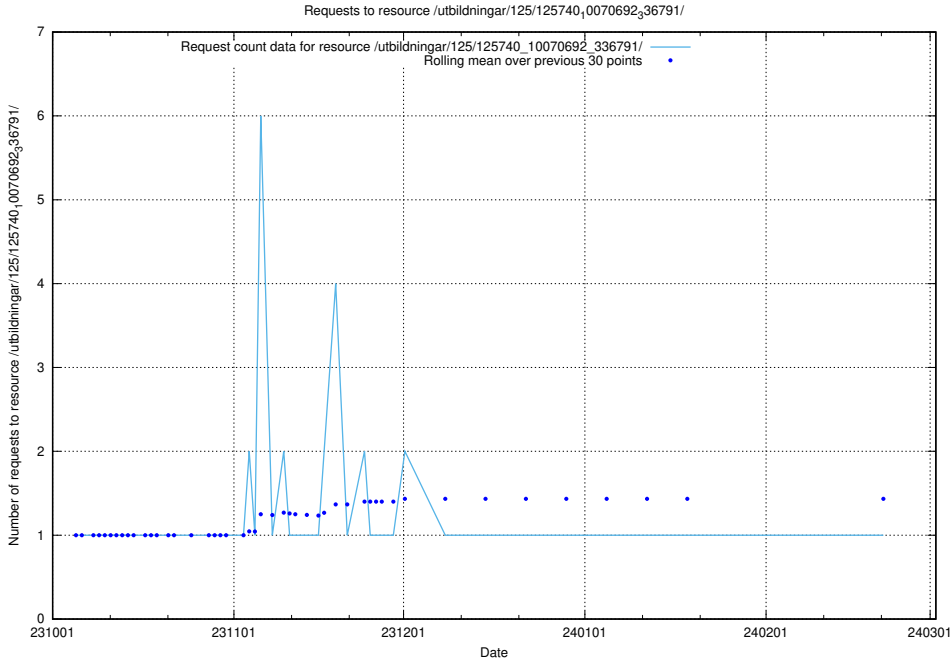

5.4342 Usage of /utbildningar/125/125740_10070692_336791/

Here, we count the number of requests to resource /utbildningar/125/125740_10070692_336791/.