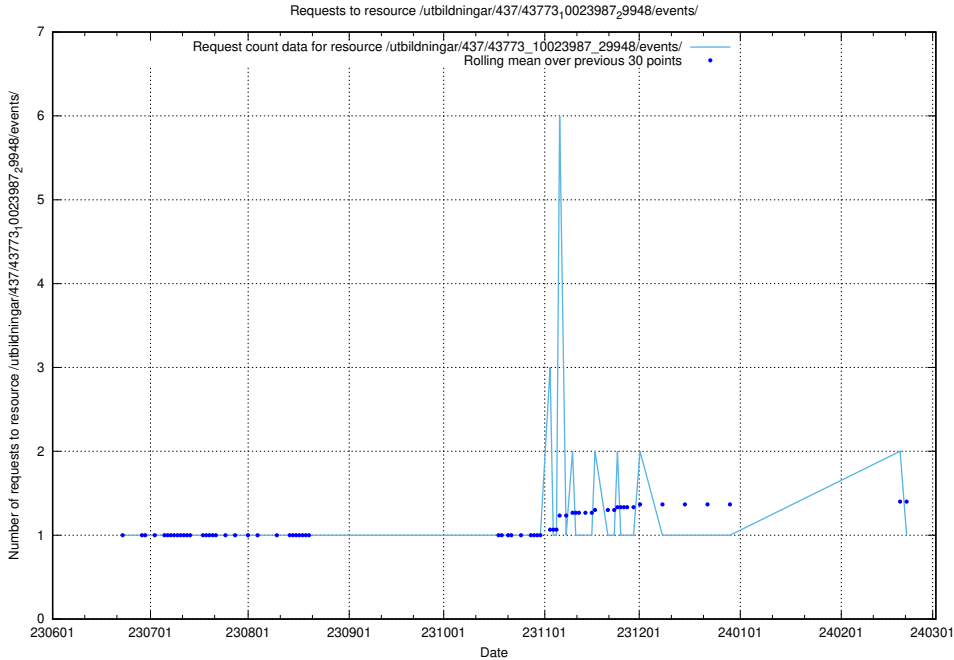

5.5511 Usage of /utbildningar/437/43773_10023987_29948/events/

Here, we count the number of requests to resource /utbildningar/437/43773_10023987_29948/events/.