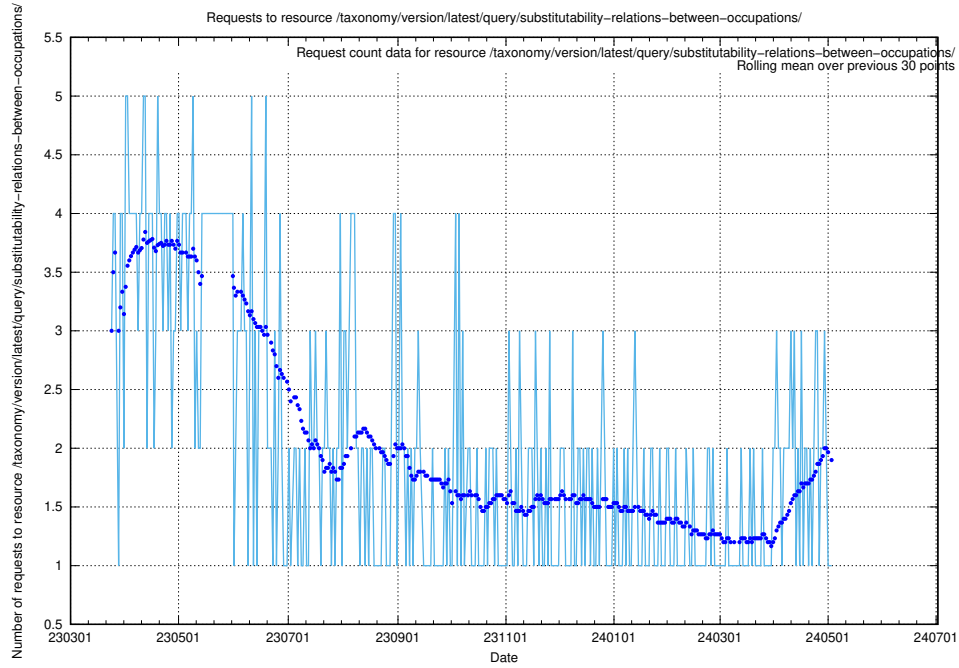

5.6042 Usage of /taxonomy/version/latest/query/substitutability-relations-between-occupations/

Here, we count the number of requests to resource /taxonomy/version/latest/query/substitutability-relations-between-occupations/.