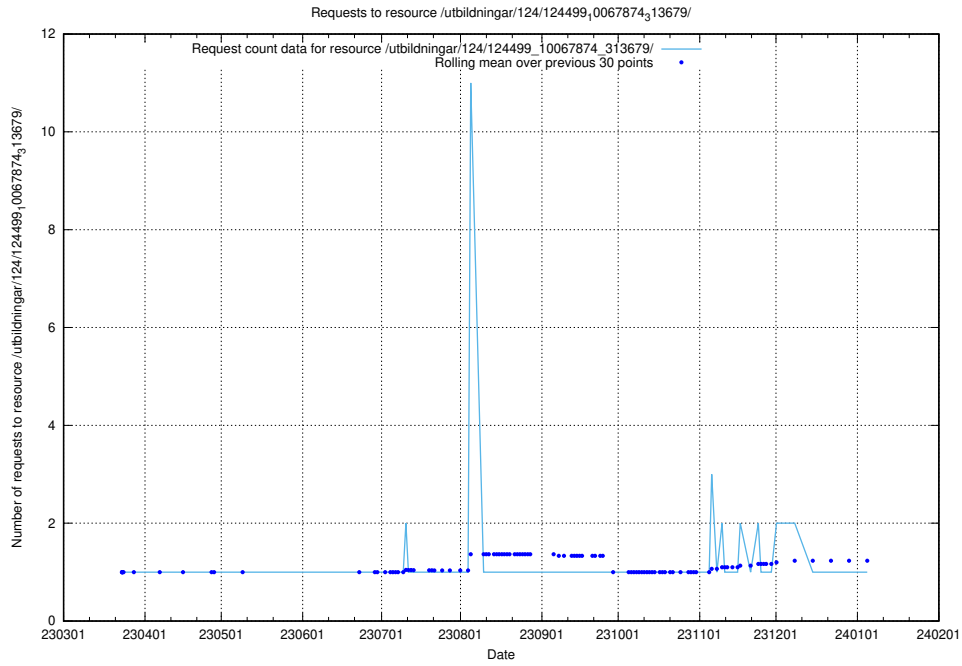

5.2288 Usage of /utbildningar/124/124499_10067874_313679/

Here, we count the number of requests to resource /utbildningar/124/124499_10067874_313679/.