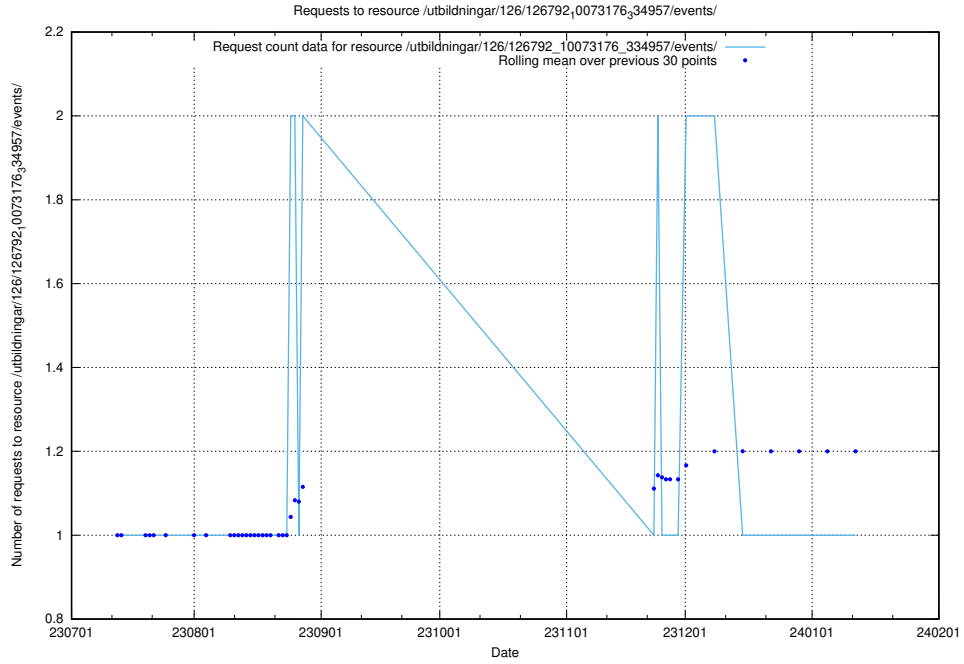

5.5036 Usage of /utbildningar/126/126792_10073176_334957/events/

Here, we count the number of requests to resource /utbildningar/126/126792_10073176_334957/events/