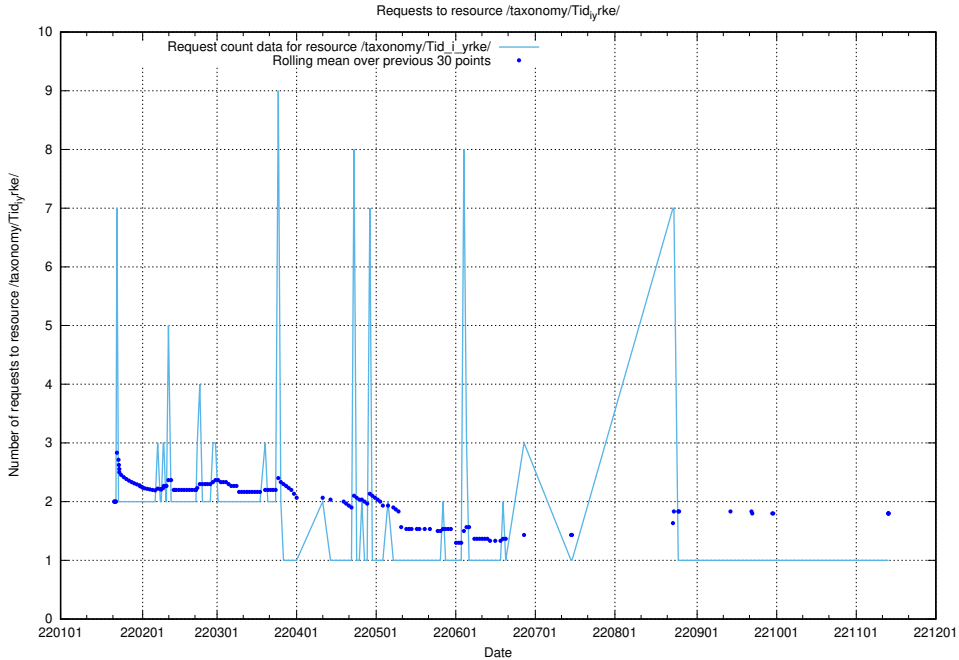

Here, we count the number of requests to resource /taxonomy/Tid_i_yrke/.

5.6283 Usage of /utbildningar/123/123367_10065850_297117/events/

Here, we count the number of requests to resource /utbildningar/123/123367_10065850_297117/events/