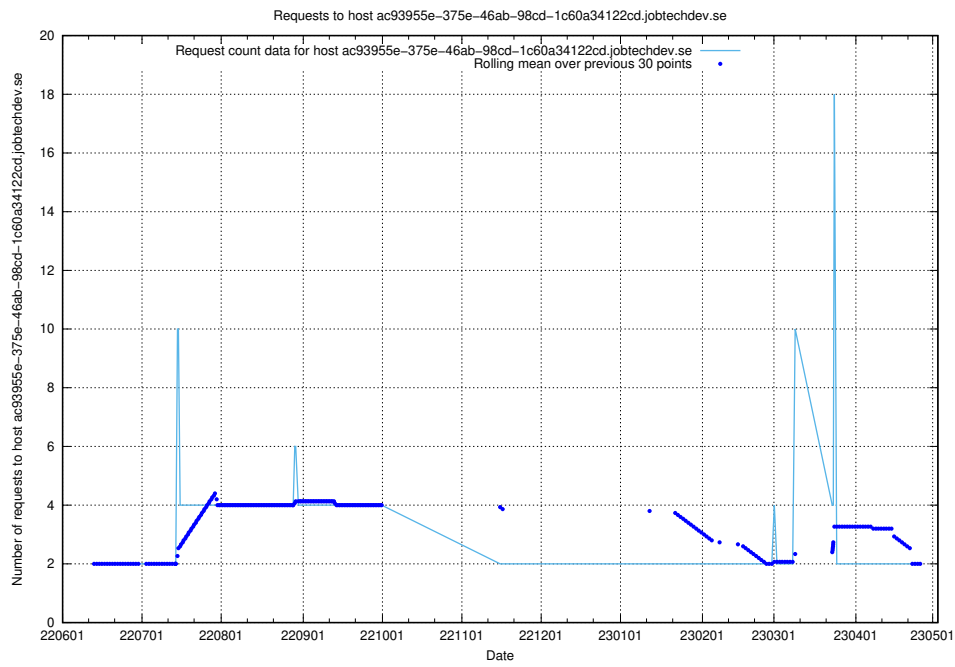

7.404 Usage of ac93955e-375e-46ab-98cd-1c60a34122cd.jobtechdev.se

Here, we count the number of requests to host ac93955e-375e-46ab-98cd-1c60a34122cd.jobtechdev.se.