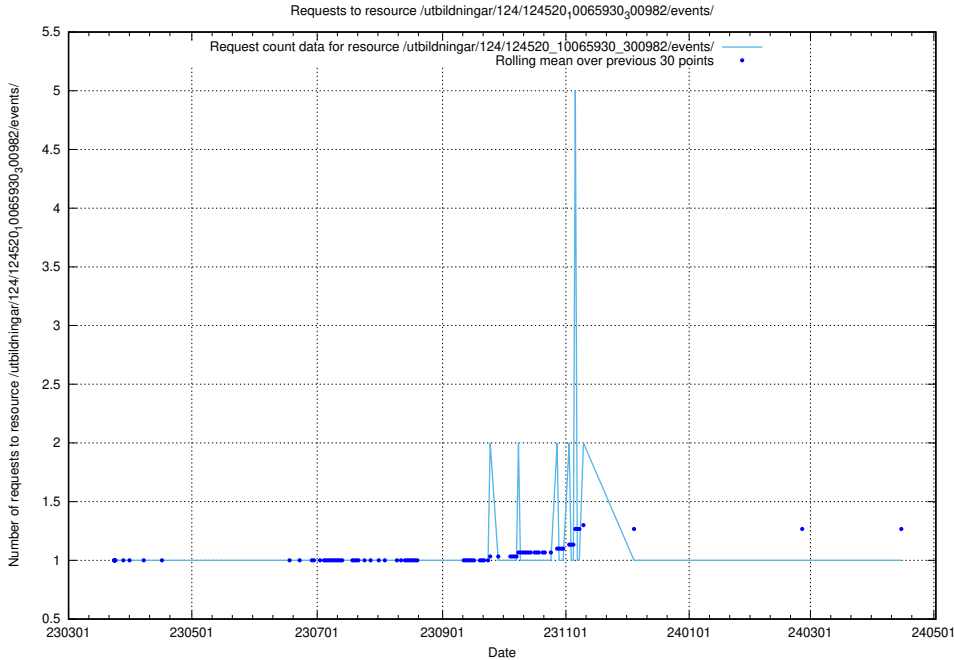

5.1189 Usage of /utbildningar/124/124520_10065930_300982/events/

Here, we count the number of requests to resource /utbildningar/124/124520_10065930_300982/events/