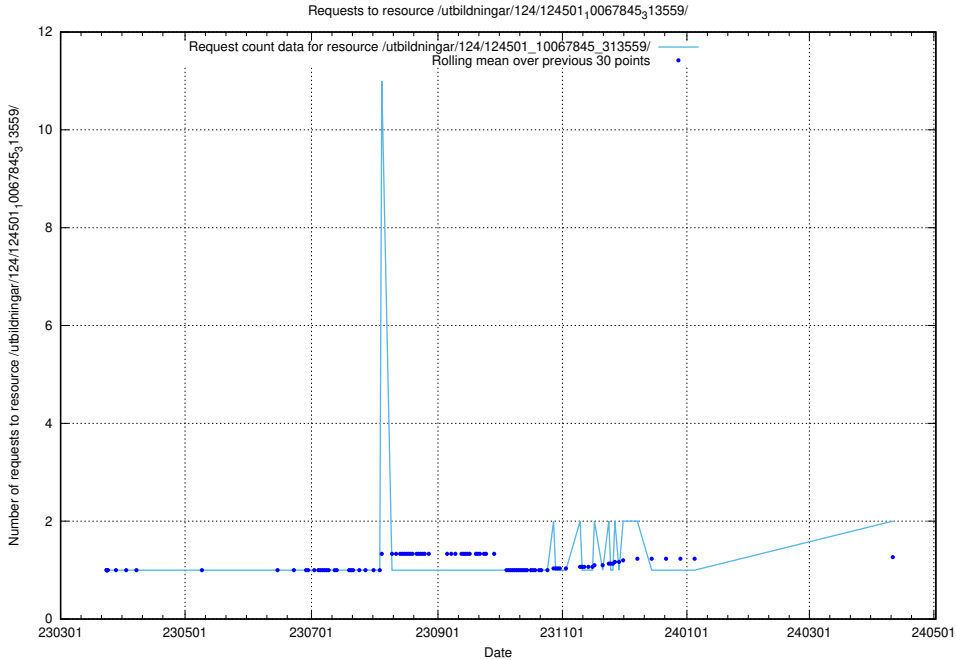

5.518 Usage of /utbildningar/124/124501_10067845_313559/

Here, we count the number of requests to resource /utbildningar/124/124501_10067845_313559/.