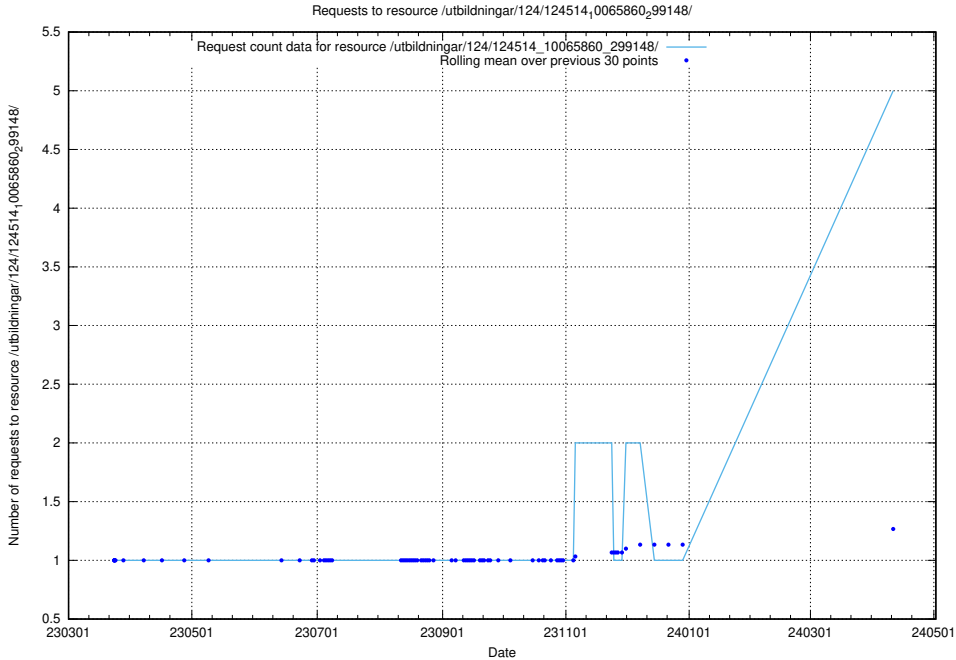

5.122 Usage of /utbildningar/124/124514_10065860_299148/

Here, we count the number of requests to resource /utbildningar/124/124514_10065860_299148/.