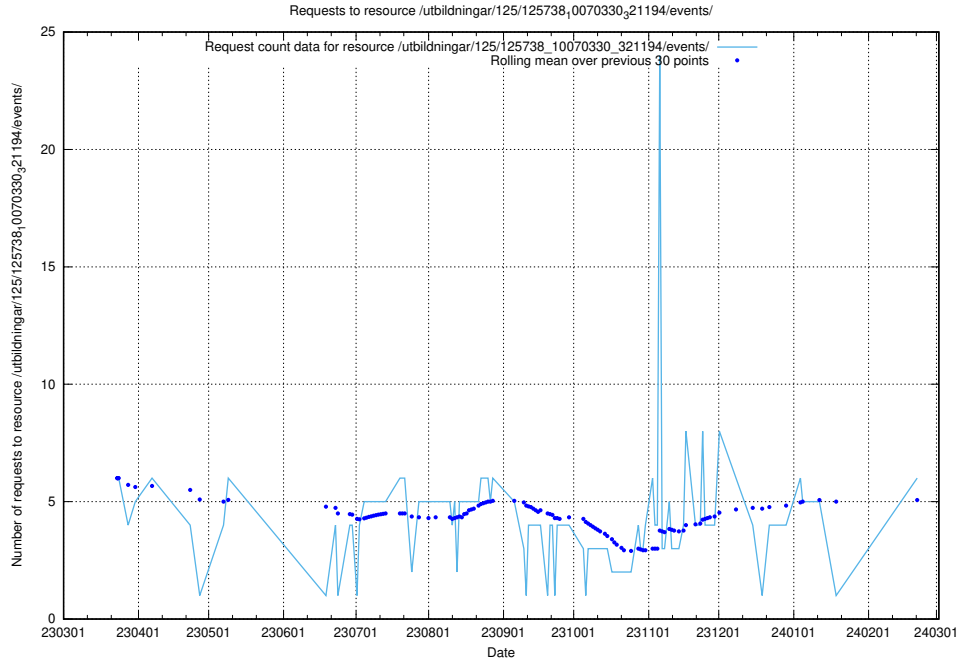

5.98 Usage of /utbildningar/125/125738_10070330_321194/events/

Here, we count the number of requests to resource /utbildningar/125/125738_10070330_321194/events/