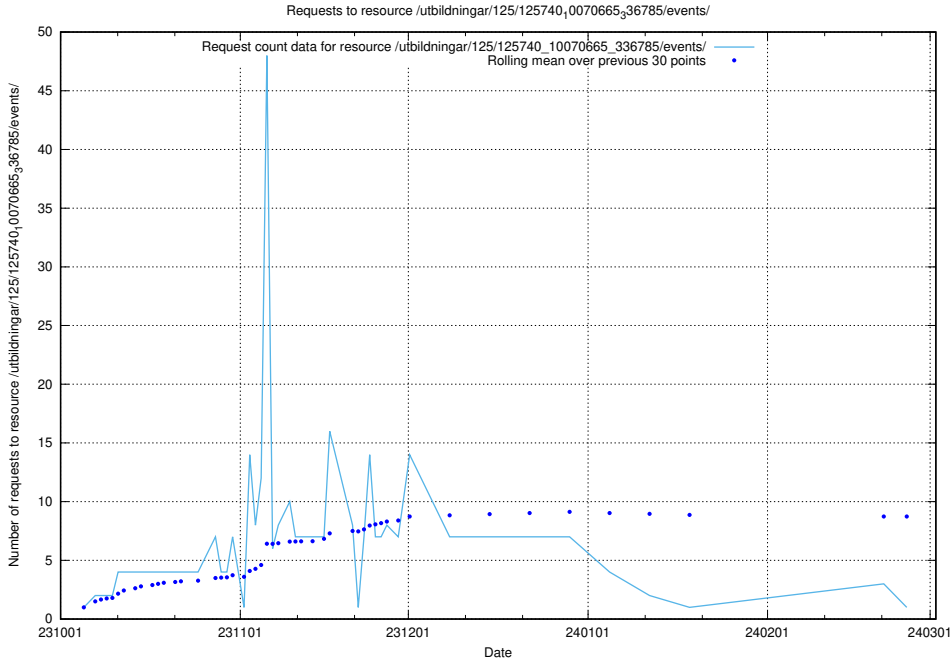

Here, we count the number of requests to resource /utbildningar/125/125740_10070692_336791/.

5.4343 Usage of /utbildningar/125/125740_10070665_336785/events/

Here, we count the number of requests to resource /utbildningar/125/125740_10070665_336785/events/