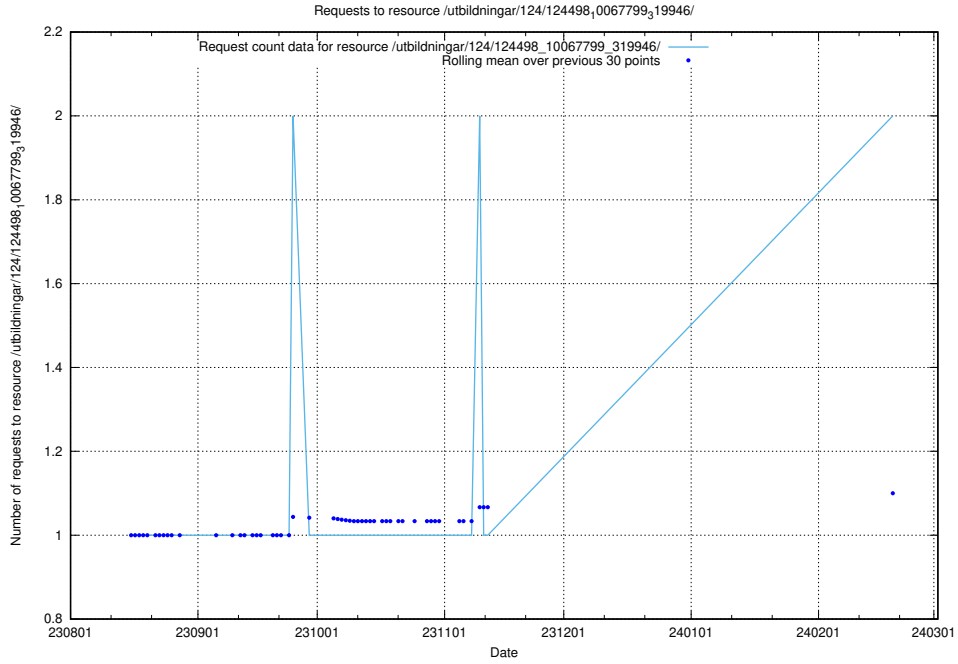

5.719 Usage of /utbildningar/124/124498_10067799_319946/

Here, we count the number of requests to resource /utbildningar/124/124498_10067799_319946/.