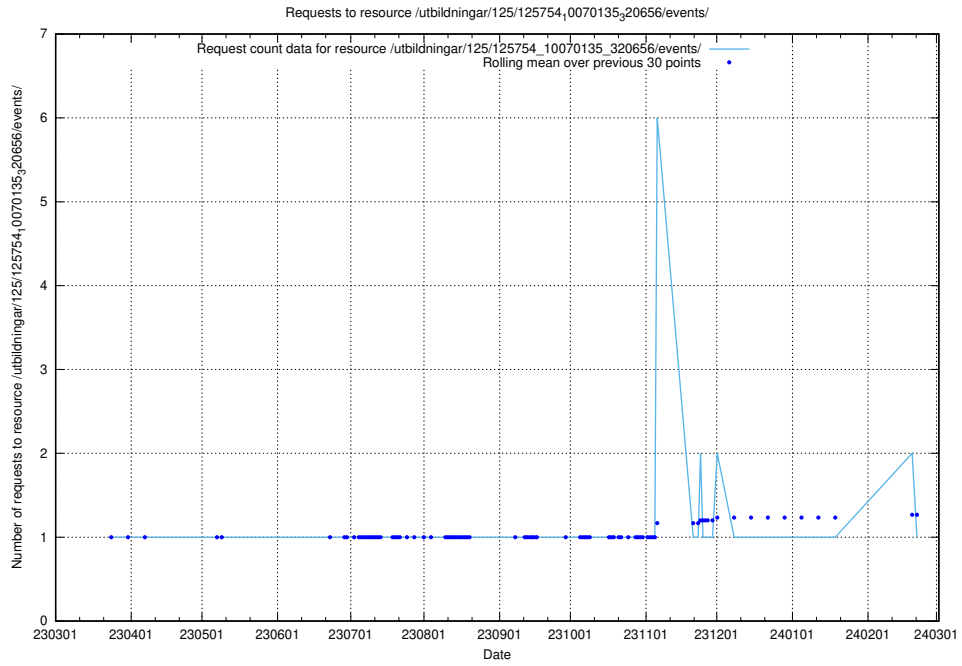

5.6195 Usage of /utbildningar/125/125754_10070135_320656/events/

Here, we count the number of requests to resource /utbildningar/125/125754_10070135_320656/events/