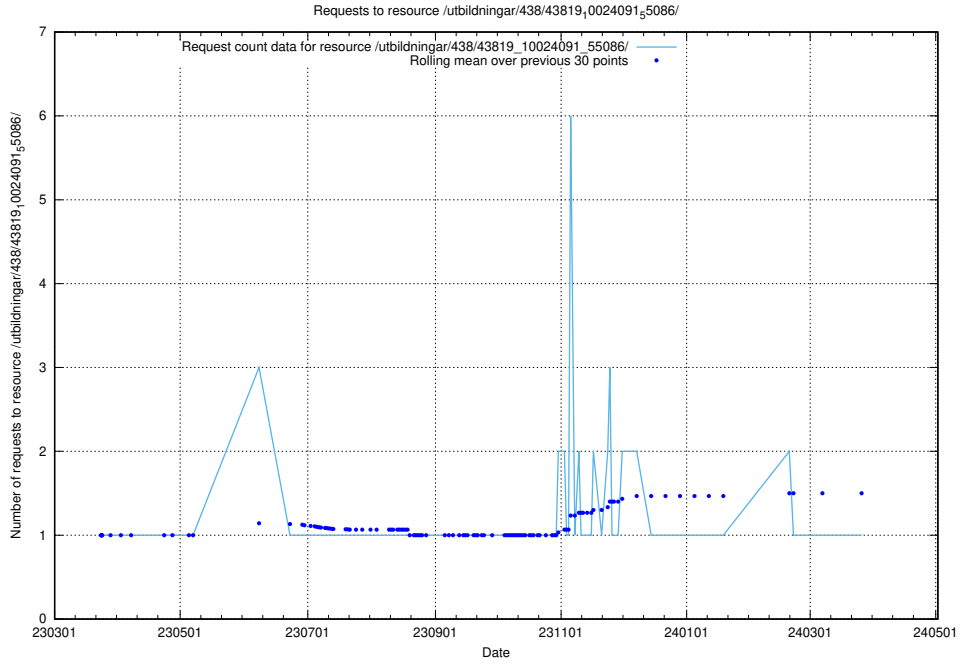

5.6314 Usage of /utbildningar/438/43819_10024091_55086/

Here, we count the number of requests to resource /utbildningar/438/43819_10024091_55086/.