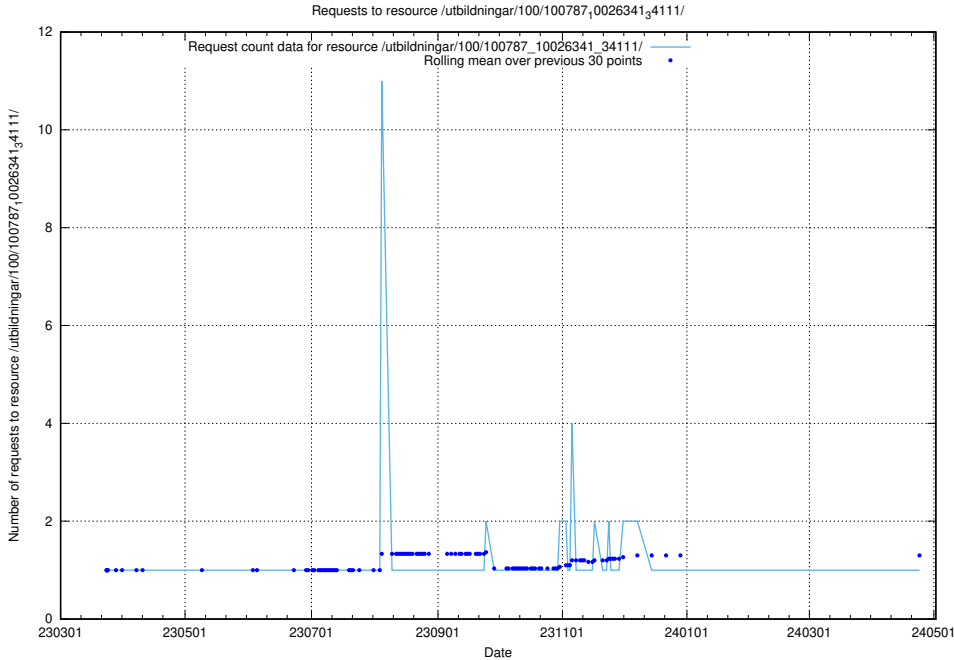

5.5463 Usage of /utbildningar/100/100787_10026341_34111/

Here, we count the number of requests to resource /utbildningar/100/100787_10026341_34111/.