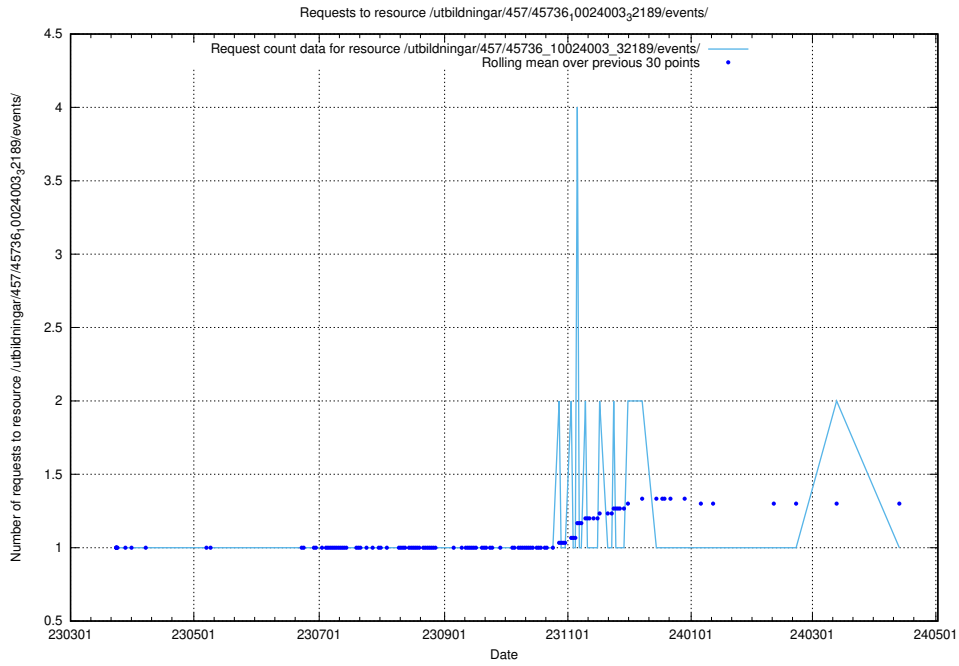

5.6291 Usage of /utbildningar/457/45736_10024003_32189/events/

Here, we count the number of requests to resource /utbildningar/457/45736_10024003_32189/events/.