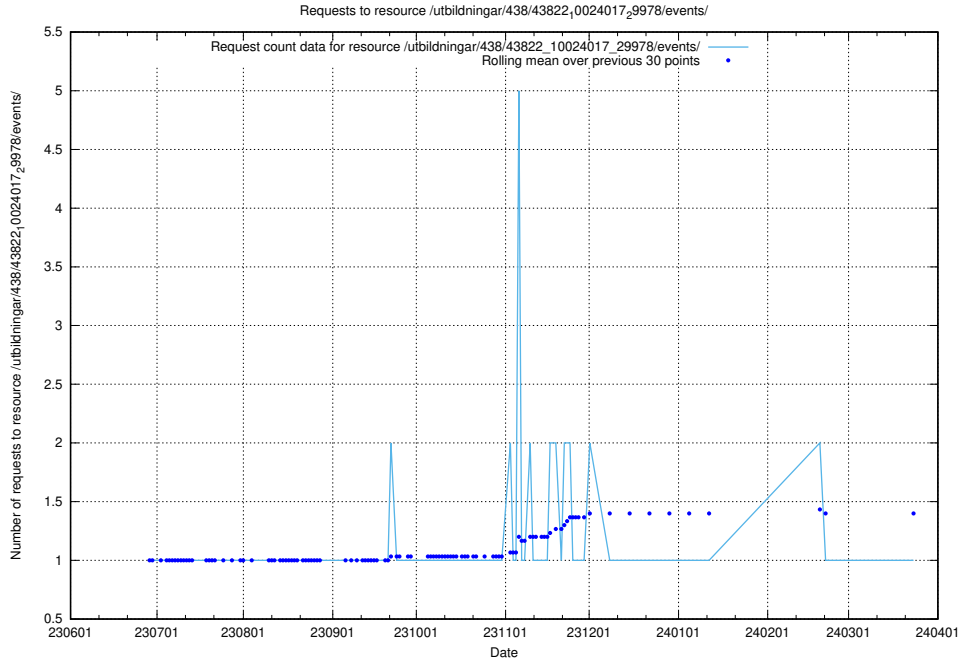

5.5363 Usage of /utbildningar/438/43822_10024017_29978/events/

Here, we count the number of requests to resource /utbildningar/438/43822_10024017_29978/events/.