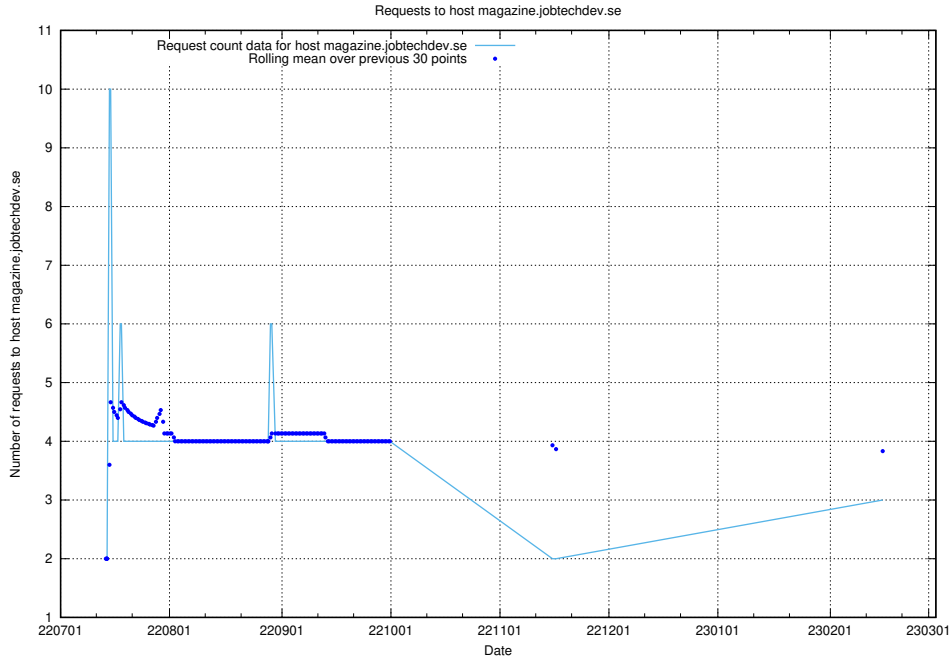

Here, we count the number of requests to host www.jobad-enrichments-api.jobtechdev.se.

7.206 Usage of magazine.jobtechdev.se

Here, we count the number of requests to host magazine.jobtechdev.se.

7.207 Usage of `blog.atlas.jobtechdev.se`