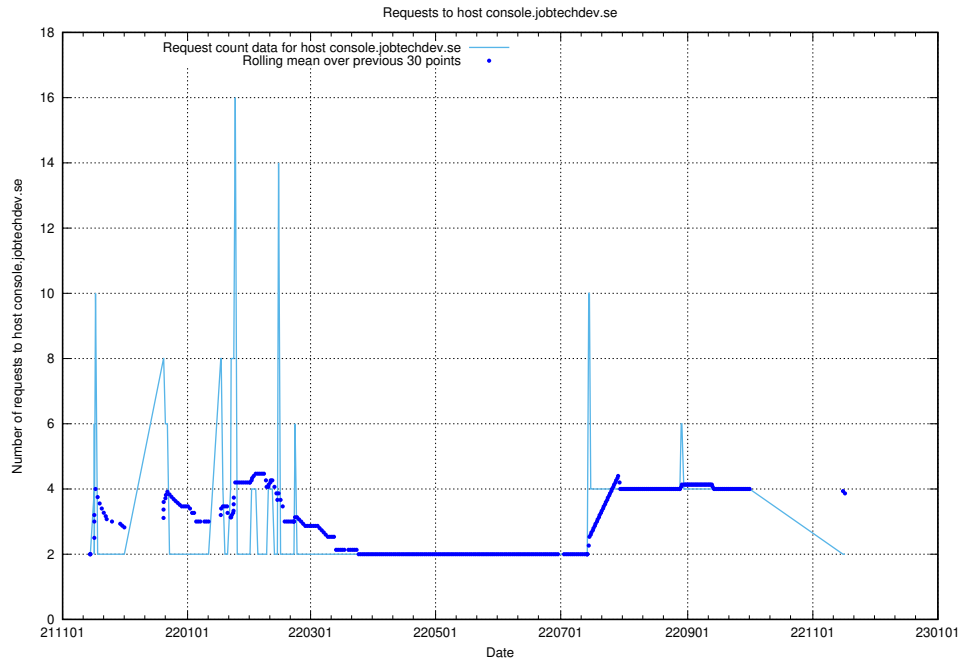

7.266 Usage of console.jobtechdev.se

Here, we count the number of requests to host console.jobtechdev.se.