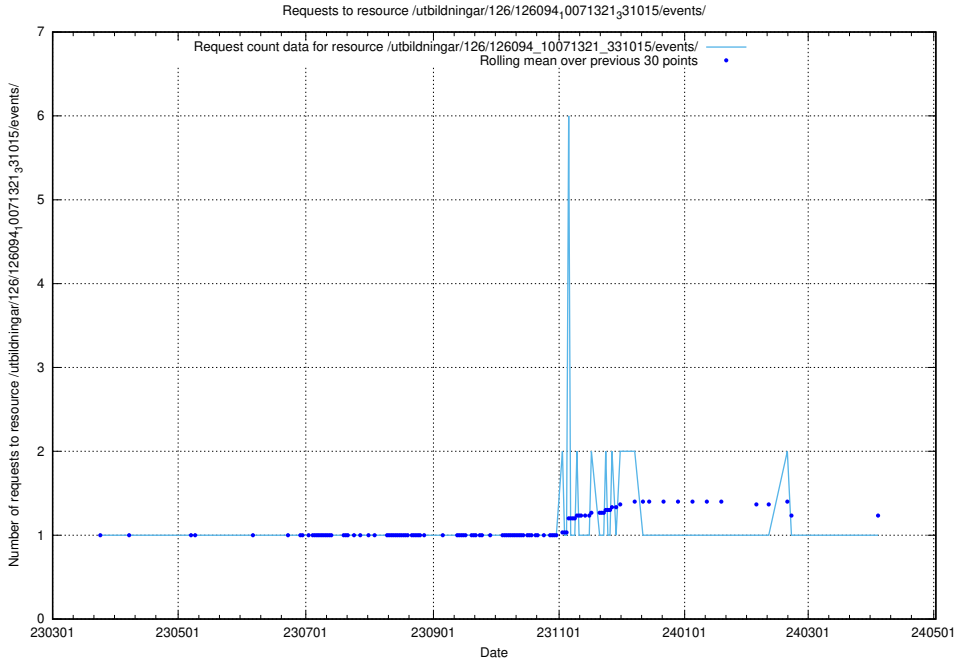

5.6181 Usage of /utbildningar/126/126094_10071321_331015/events/

Here, we count the number of requests to resource /utbildningar/126/126094_10071321_331015/events/