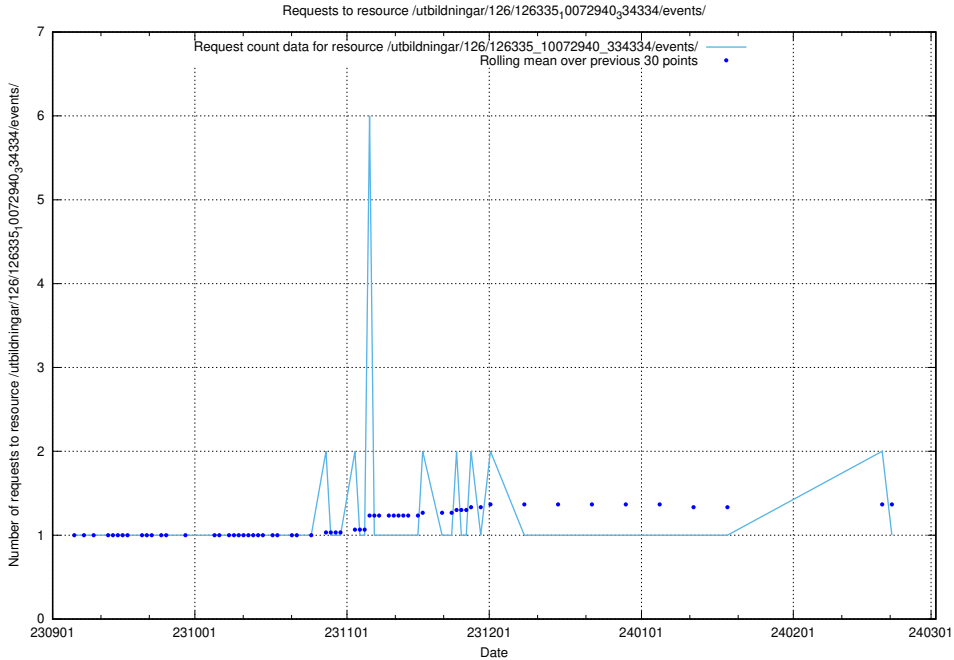

5.4597 Usage of /utbildningar/126/126335_10072940_334334/events/

Here, we count the number of requests to resource /utbildningar/126/126335_10072940_334334/events/

5.4598 Usage of /utbildningar/126/126254_10071523_327171/events/