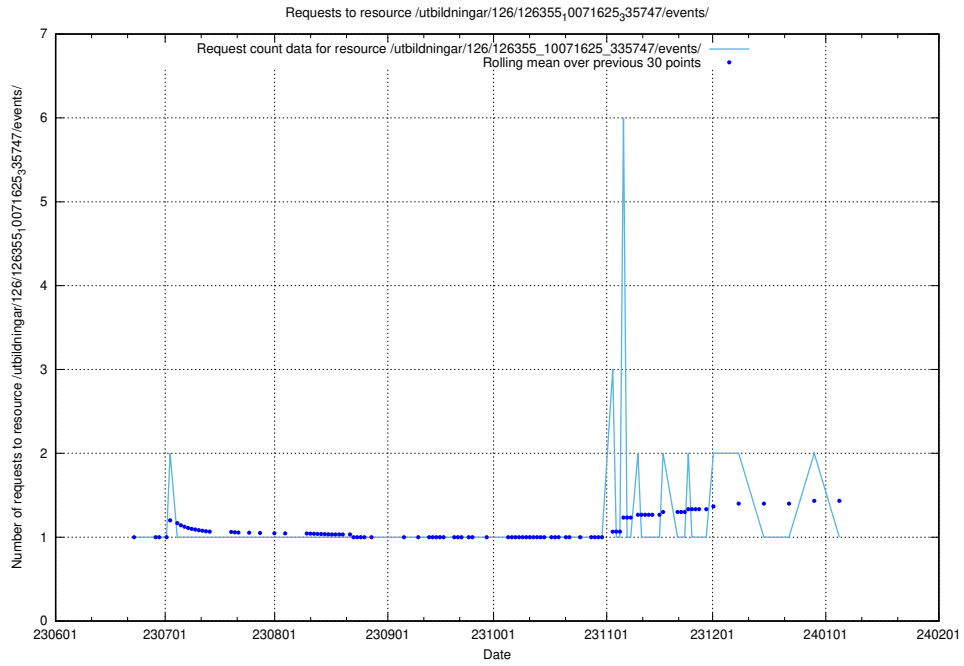

5.5595 Usage of /utbildningar/126/126355_10071625_335747/events/

Here, we count the number of requests to resource /utbildningar/126/126355_10071625_335747/events/

5.5596 Usage of /utbildningar/126/126355_10071625_335747/