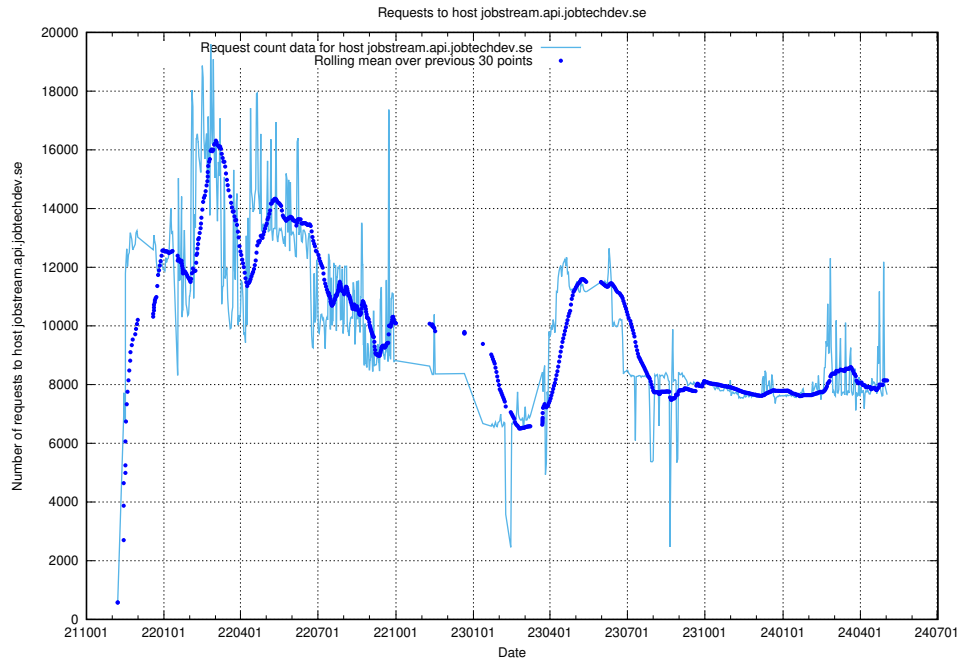

7.13 Usage of jobstream.api.jobtechdev.se

Here, we count the number of requests to host jobstream.api.jobtechdev.se.