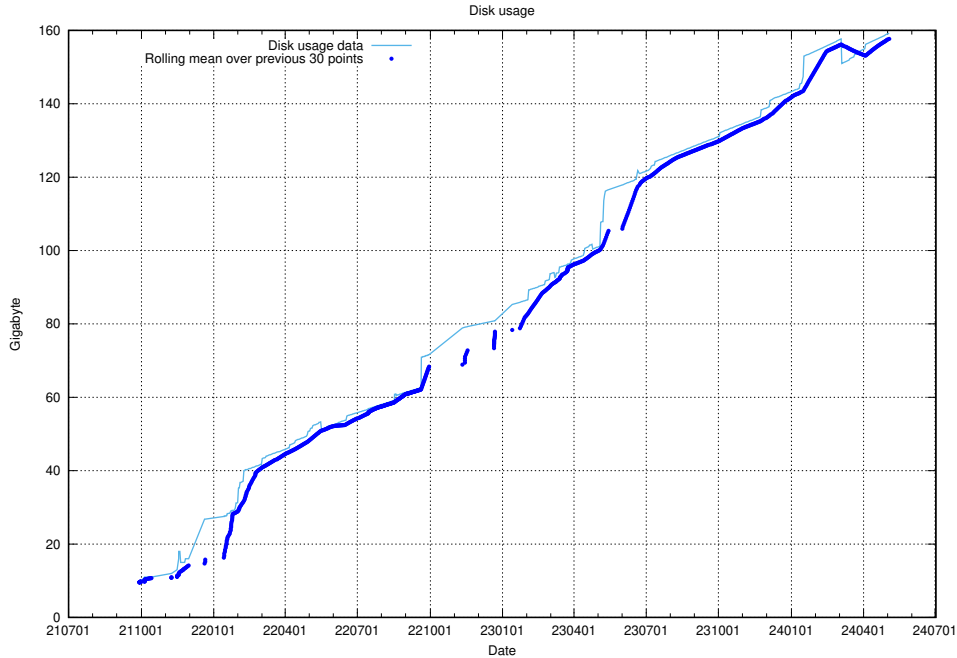

⁶<https://data.jobtechdev.se>

5.2 Disk space usage

A table showing the disk space usage on the data server.

5.4 Usage of /taxonomy/version/6/

Here, we count the number of requests to resource /taxonomy/version/6/.