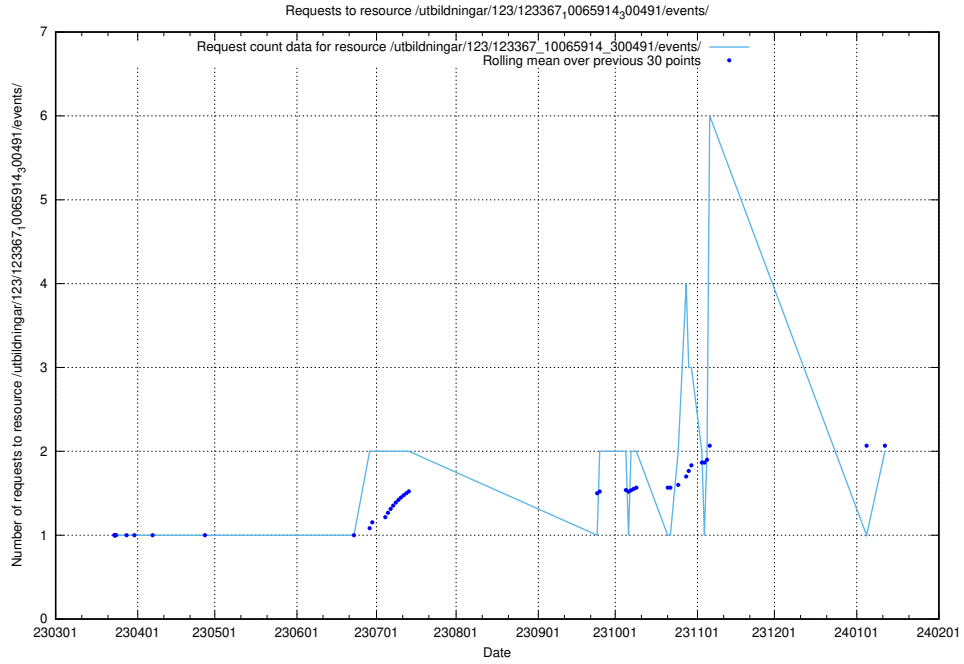

5.711 Usage of /utbildningar/123/123367_10065914_300491/events/

Here, we count the number of requests to resource /utbildningar/123/123367_10065914_300491/events/