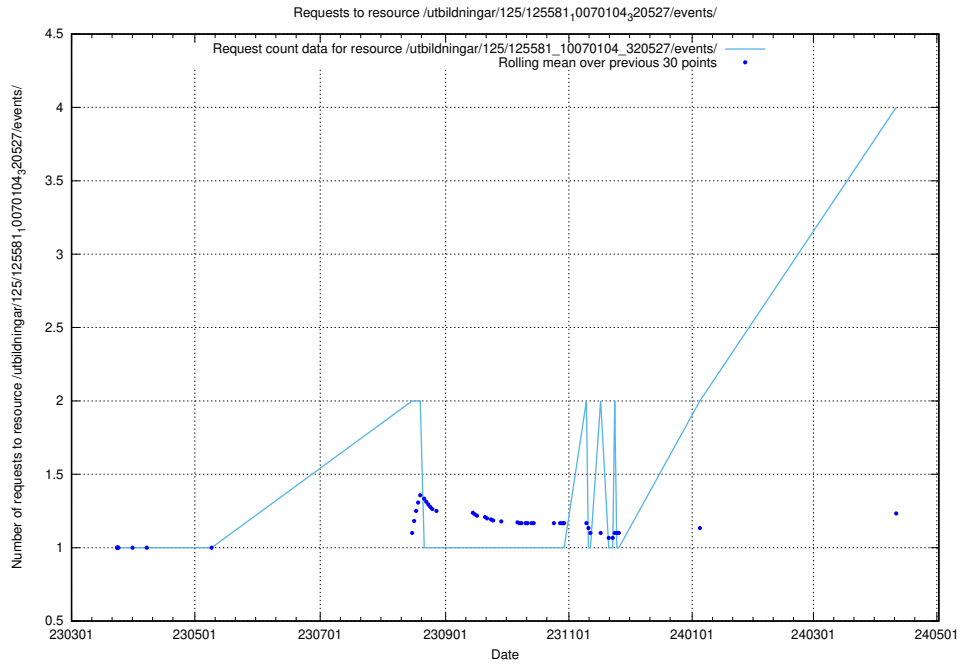

5.154 Usage of /utbildningar/125/125581_10070104_320527/events/

Here, we count the number of requests to resource /utbildningar/125/125581_10070104_320527/events/