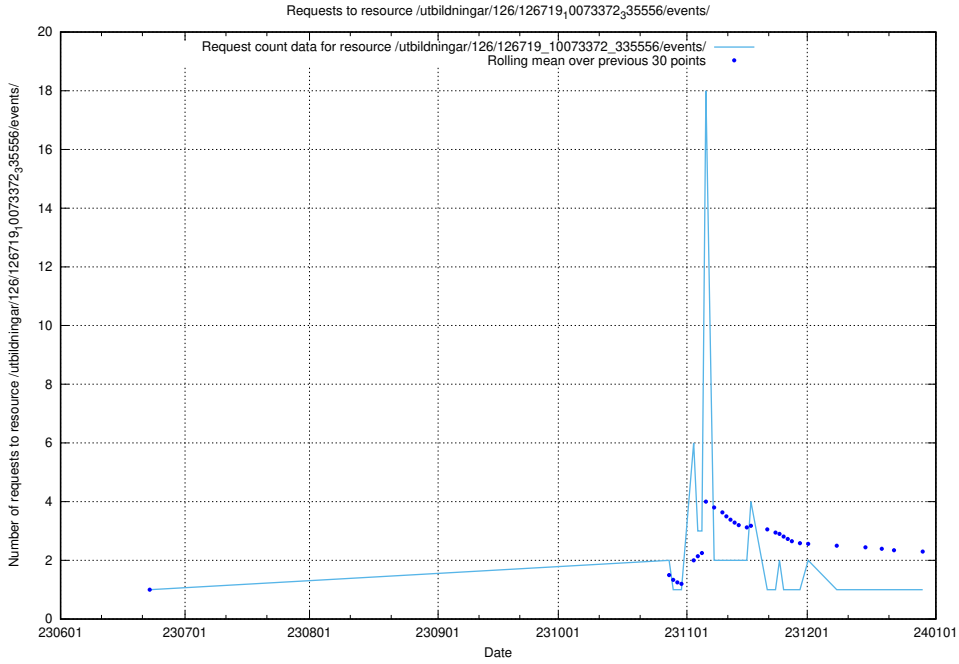

Here, we count the number of requests to resource /utbildningar/126/126720_10073179_334961/.

5.5546 Usage of /utbildningar/126/126719_10073372_335556/events/

Here, we count the number of requests to resource /utbildningar/126/126719_10073372_335556/events/