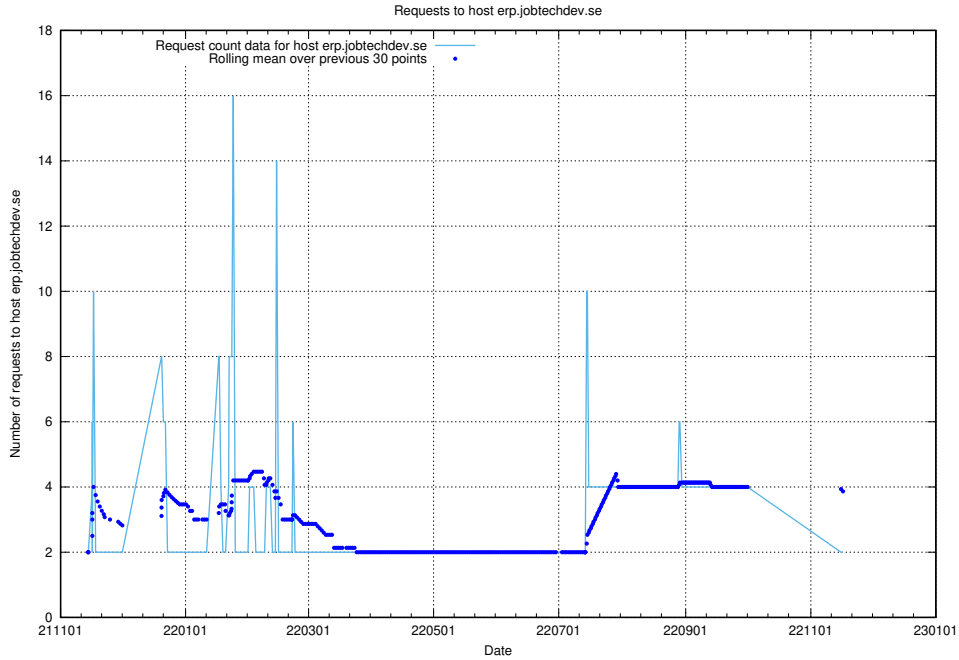

7.261 Usage of erp.jobtechdev.se

Here, we count the number of requests to host erp.jobtechdev.se.