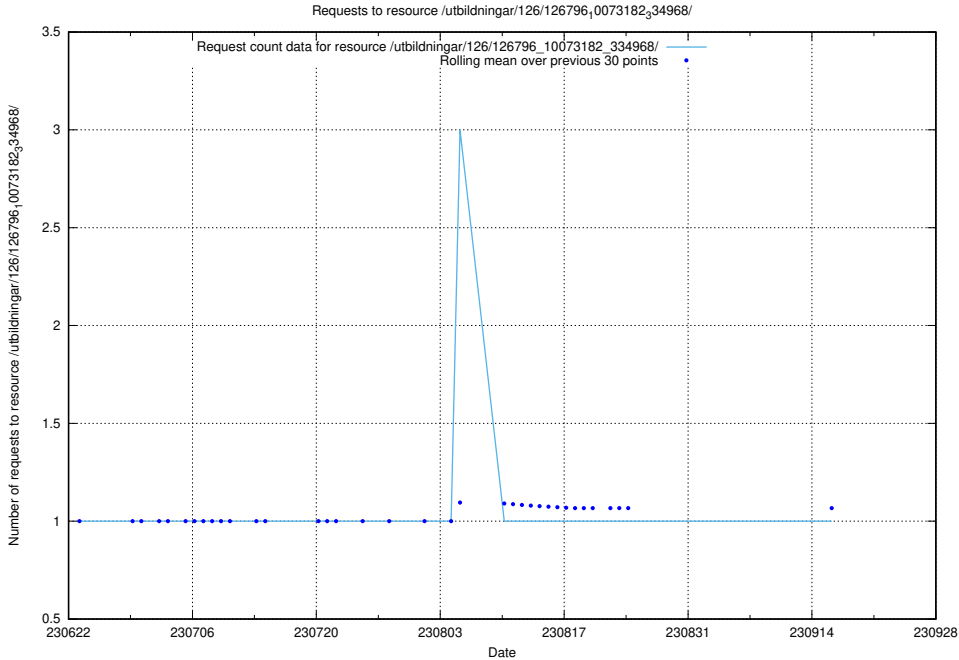

5.5520 Usage of /utbildningar/126/126796_10073182_334968/

Here, we count the number of requests to resource /utbildningar/126/126796_10073182_334968/.