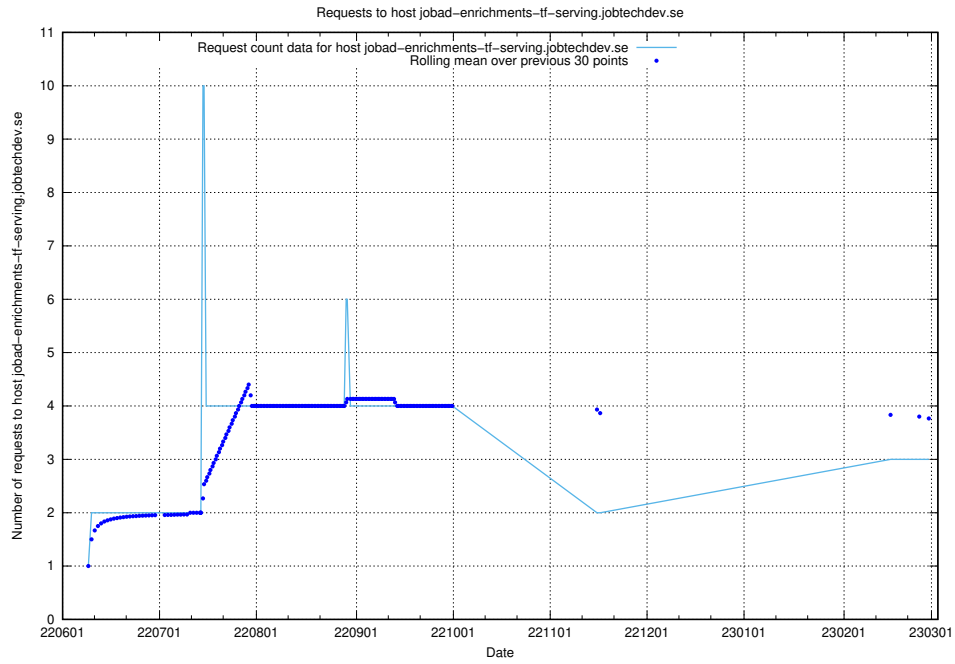

Here, we count the number of requests to host mail7.jobtechdev.se.

7.210 Usage of `jobad-enrichments-tf-serving.jobtechdev.se`

Here, we count the number of requests to host `jobad-enrichments-tf-serving.jobtechdev.se`.