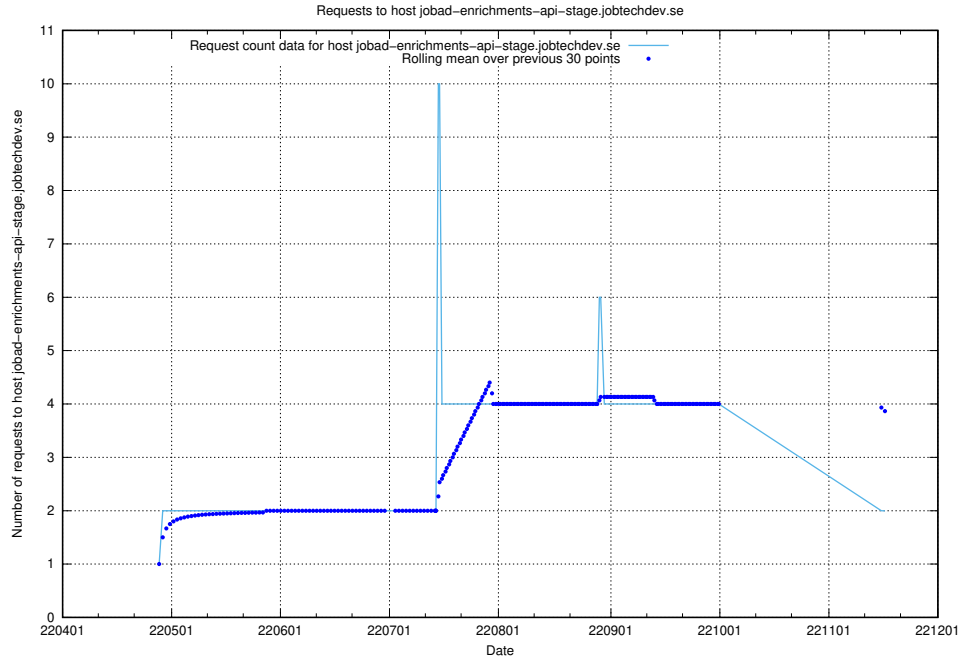

7.442 Usage of jobad-enrichments-api-stage.jobtechdev.se

Here, we count the number of requests to host jobad-enrichments-api-stage.jobtechdev.se.