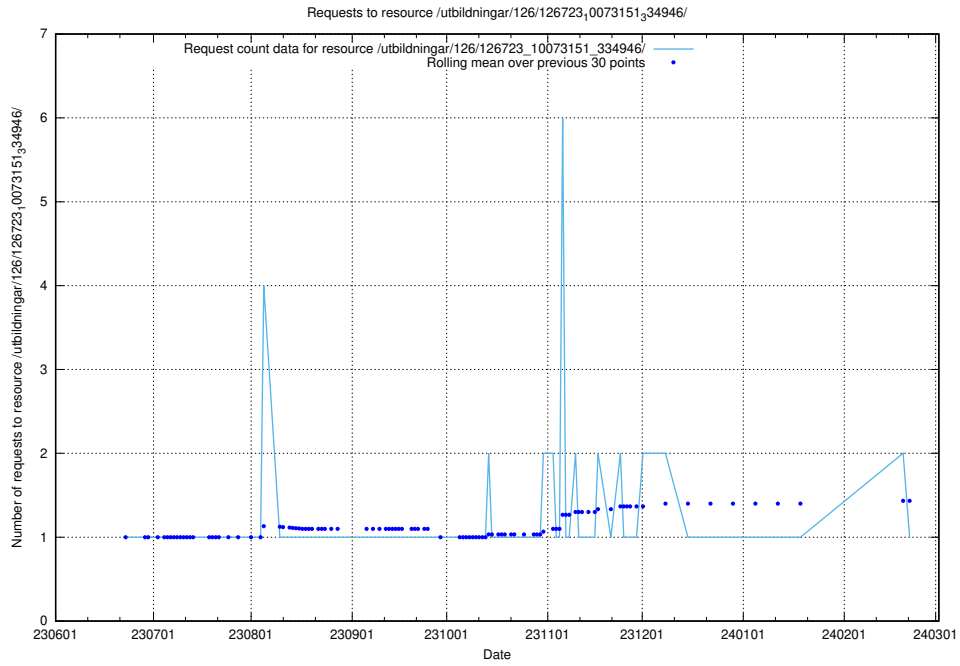

5.5542 Usage of /utbildningar/126/126723_10073151_334946/

Here, we count the number of requests to resource /utbildningar/126/126723_10073151_334946/.