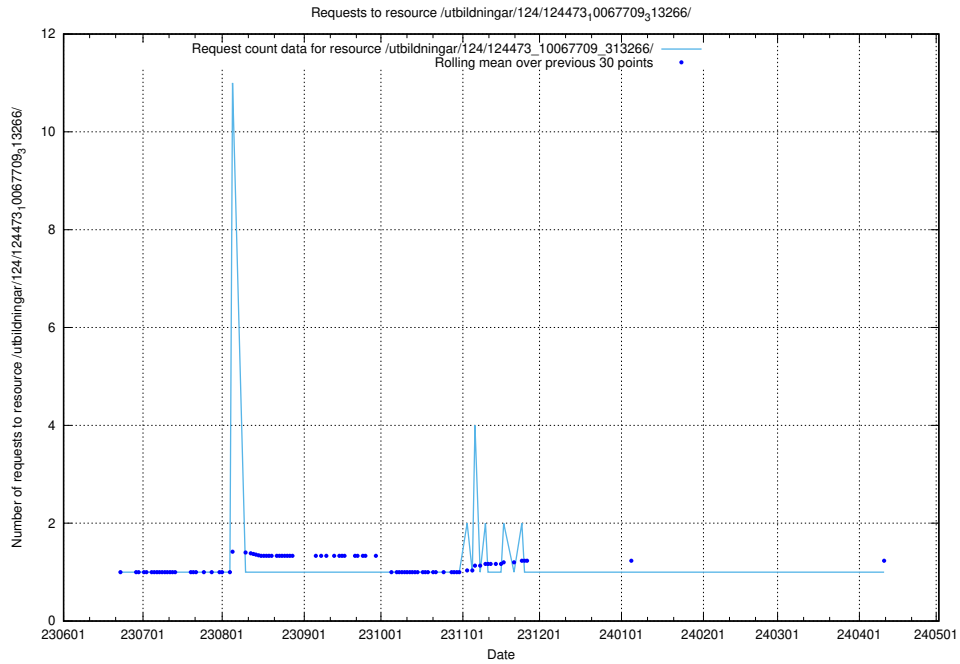

5.5737 Usage of /utbildningar/124/124473_10067709_313266/

Here, we count the number of requests to resource /utbildningar/124/124473_10067709_313266/.