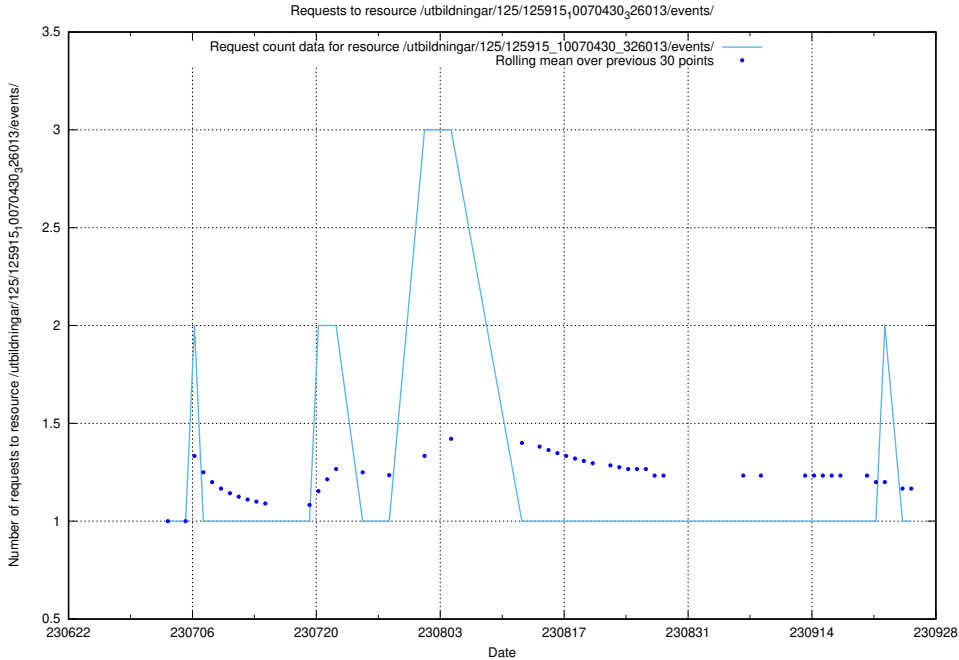

5.5300 Usage of /utbildningar/125/125915_10070430_326013/events/

Here, we count the number of requests to resource /utbildningar/125/125915_10070430_326013/events/