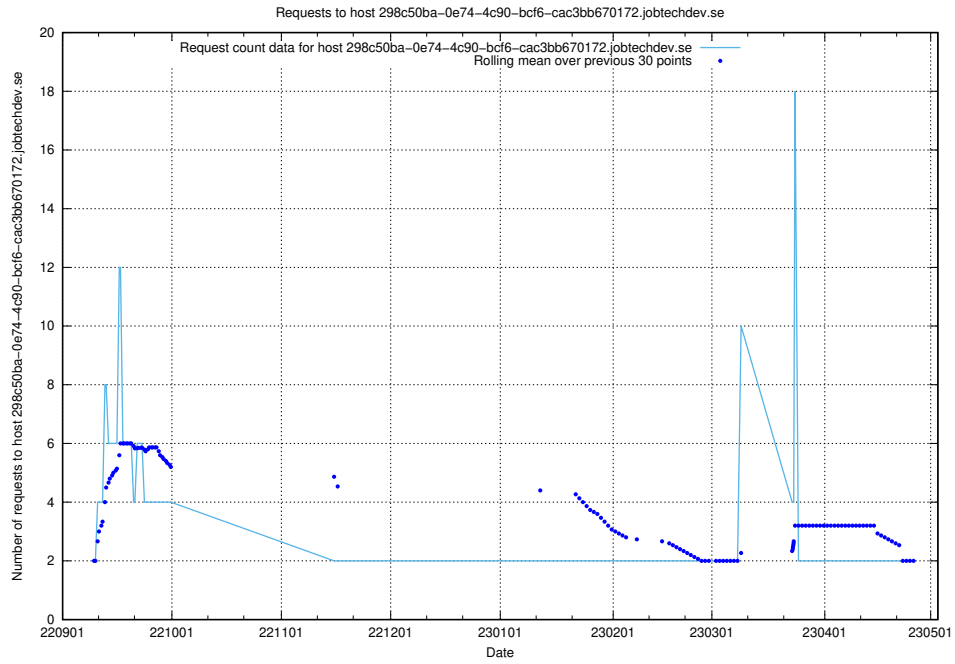

7.323 Usage of 298c50ba-0e74-4c90-bcf6-cac3bb670172.jobtechdev.se

Here, we count the number of requests to host 298c50ba-0e74-4c90-bcf6-cac3bb670172.jobtechdev.se.