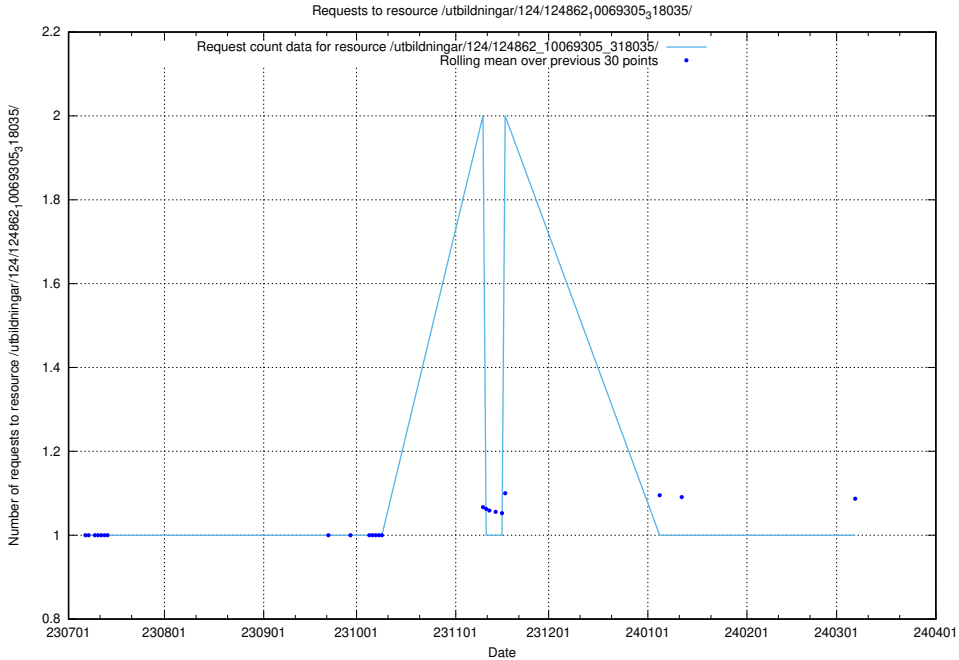

5.5243 Usage of /utbildningar/124/124862_10069305_318035/

Here, we count the number of requests to resource /utbildningar/124/124862_10069305_318035/.