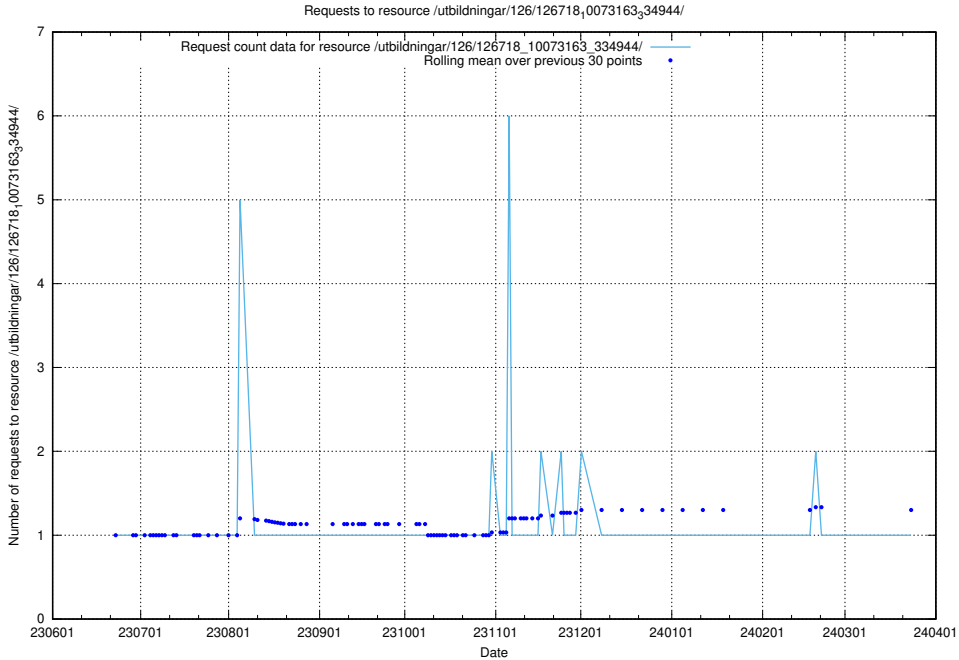

5.5553 Usage of /utbildningar/126/126718_10073163_334944/

Here, we count the number of requests to resource /utbildningar/126/126718_10073163_334944/.