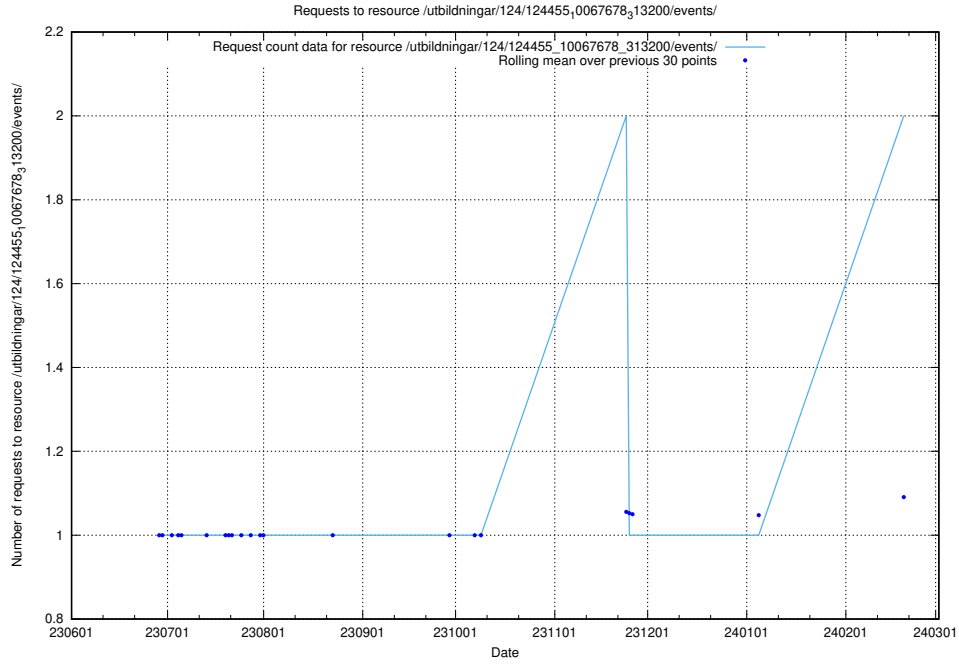

5.786 Usage of /utbildningar/124/124455_10067678_313200/events/

Here, we count the number of requests to resource /utbildningar/124/124455_10067678_313200/events/