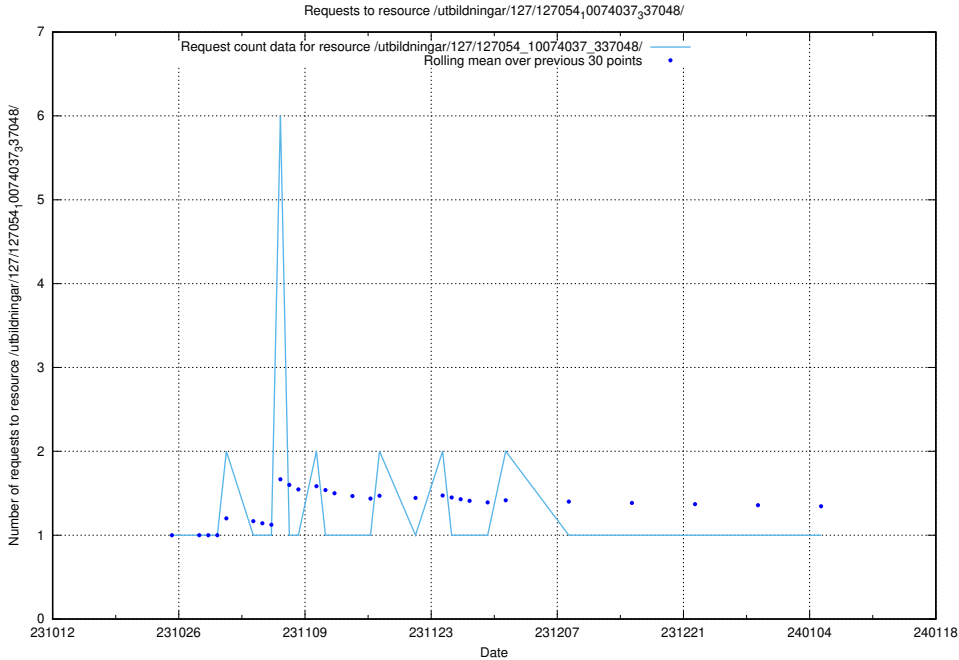

5.4151 Usage of /utbildningar/127/127054_10074037_337048/

Here, we count the number of requests to resource /utbildningar/127/127054_10074037_337048/.