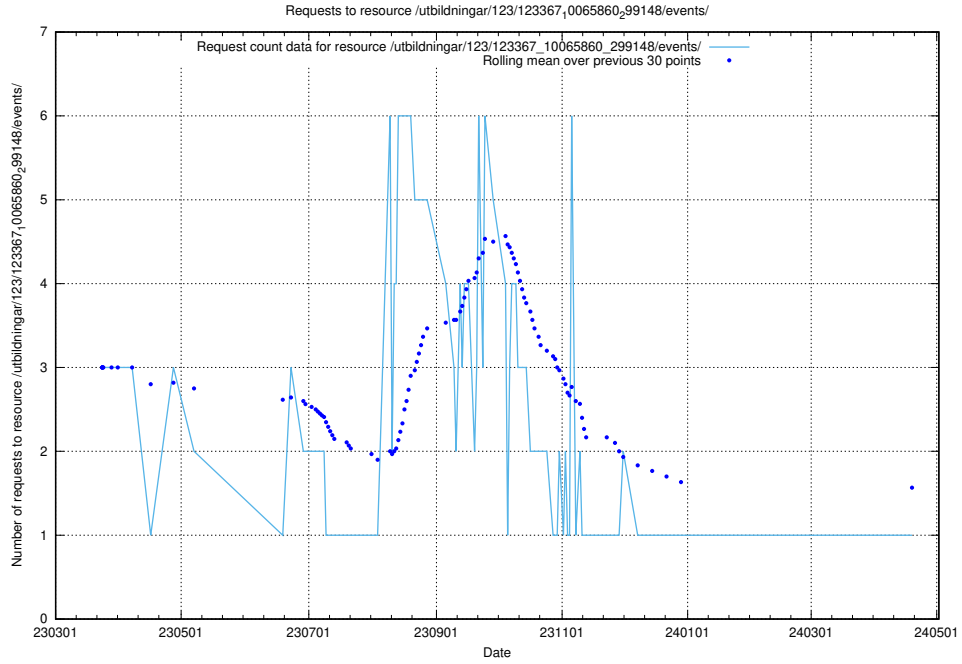

5.6239 Usage of /utbildningar/123/123367_10065860_299148/events/

Here, we count the number of requests to resource /utbildningar/123/123367_10065860_299148/events/