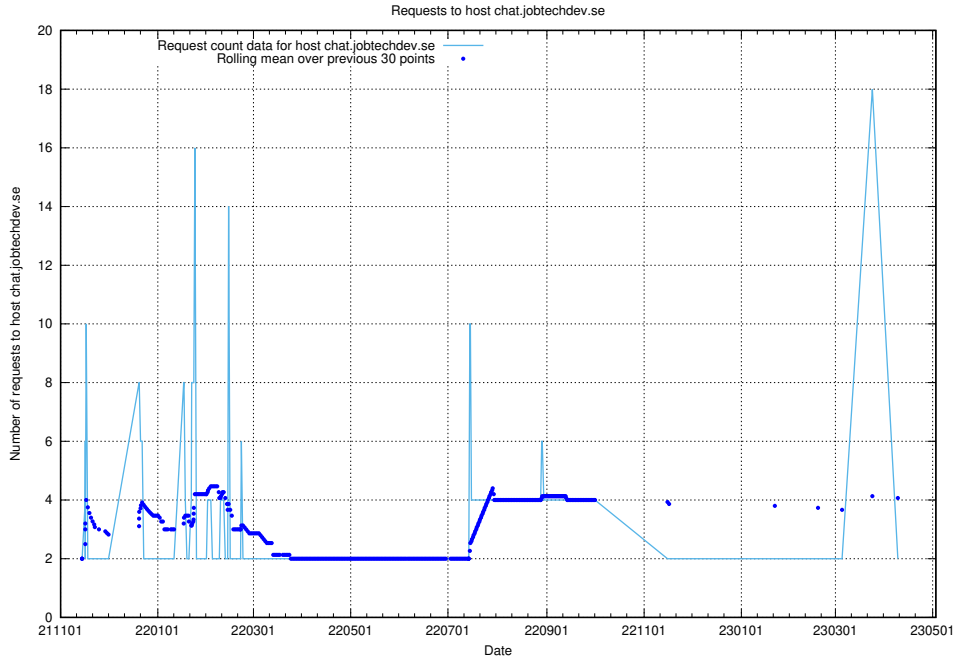

7.272 Usage of chat.jobtechdev.se

Here, we count the number of requests to host chat.jobtechdev.se.