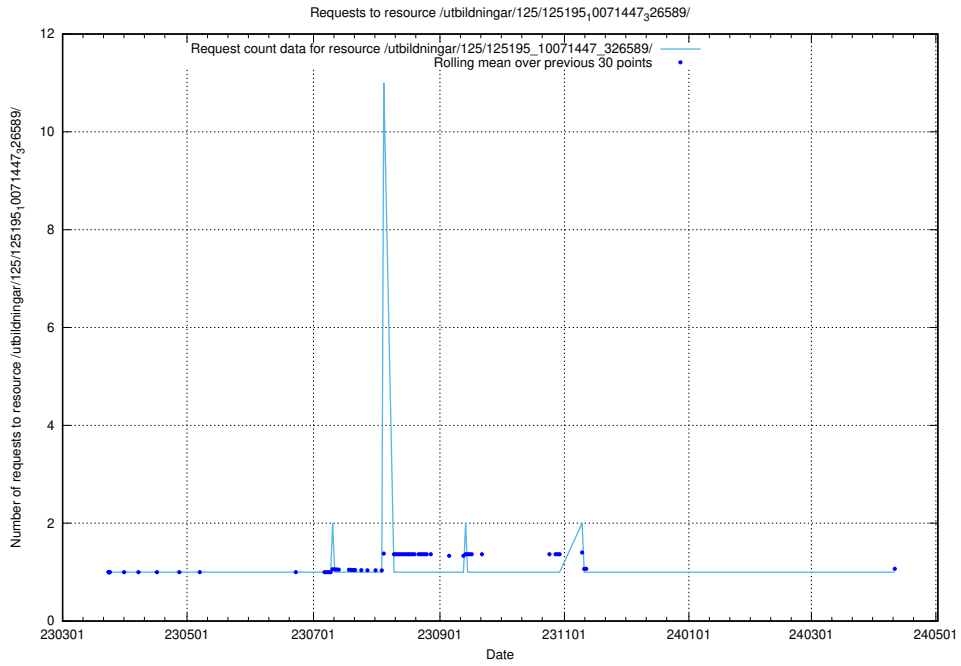

5.1058 Usage of /utbildningar/125/125195_10071447_326589/

Here, we count the number of requests to resource /utbildningar/125/125195_10071447_326589/.