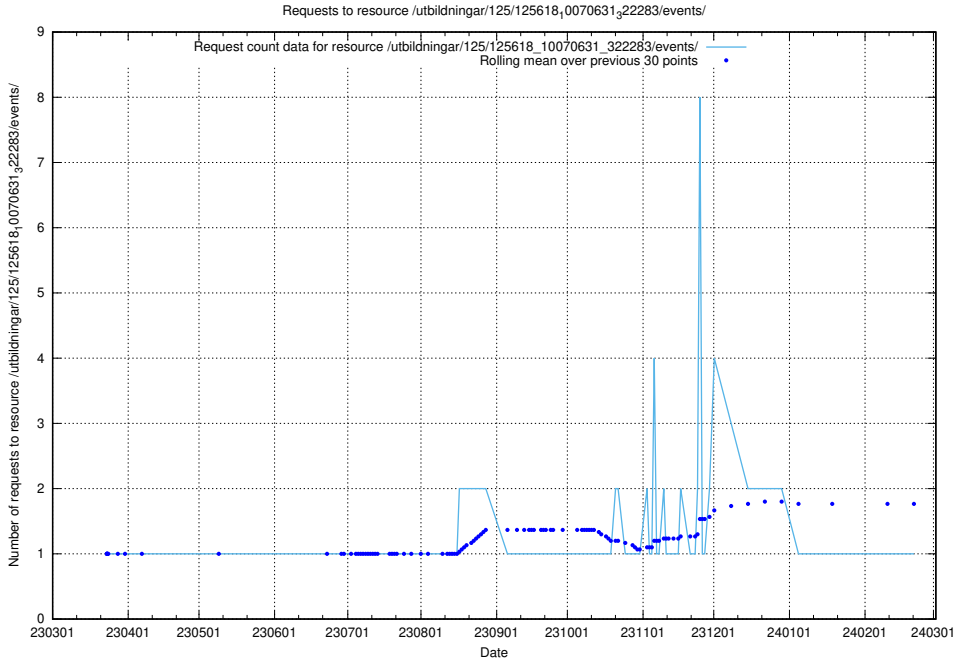

5.1004 Usage of /utbildningar/125/125618_10070631_322283/events/

Here, we count the number of requests to resource /utbildningar/125/125618_10070631_322283/events/