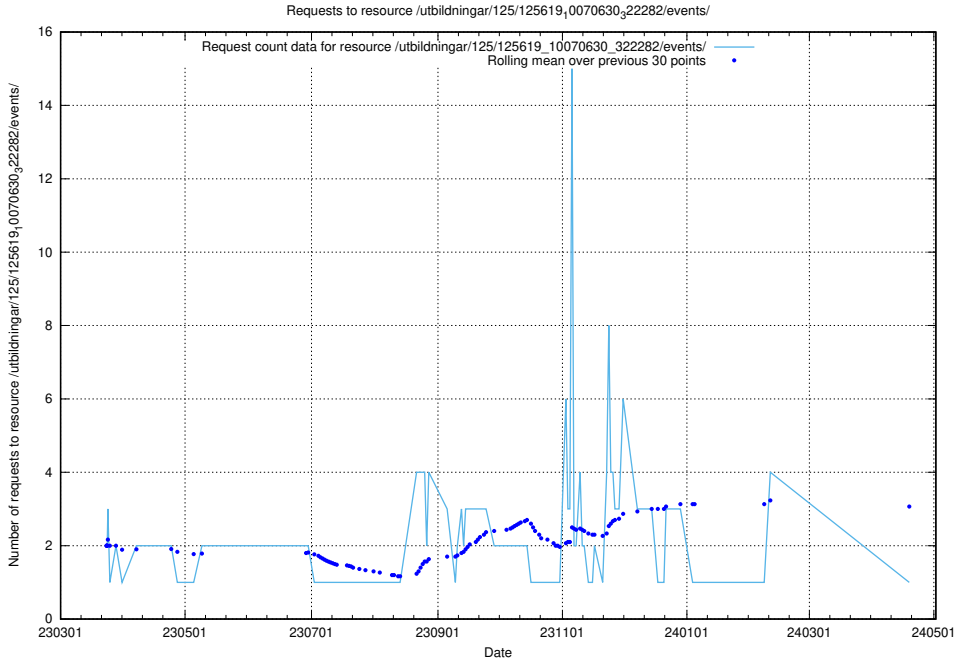

5.6257 Usage of /utbildningar/125/125619_10070630_322282/events/

Here, we count the number of requests to resource /utbildningar/125/125619_10070630_322282/events/