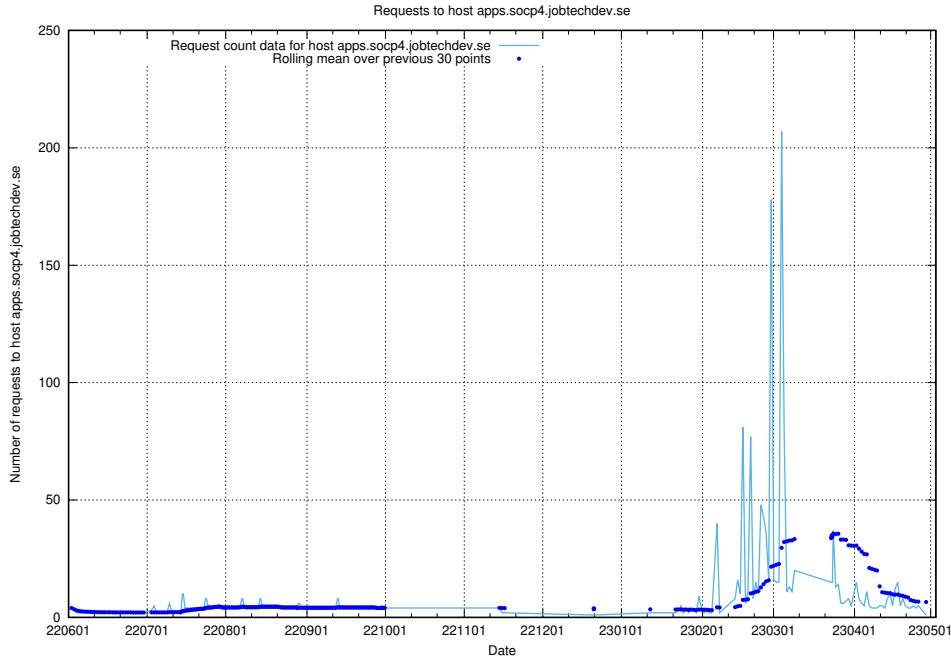

7.627 Usage of apps.socp4.jobtechdev.se

Here, we count the number of requests to host apps.socp4.jobtechdev.se.