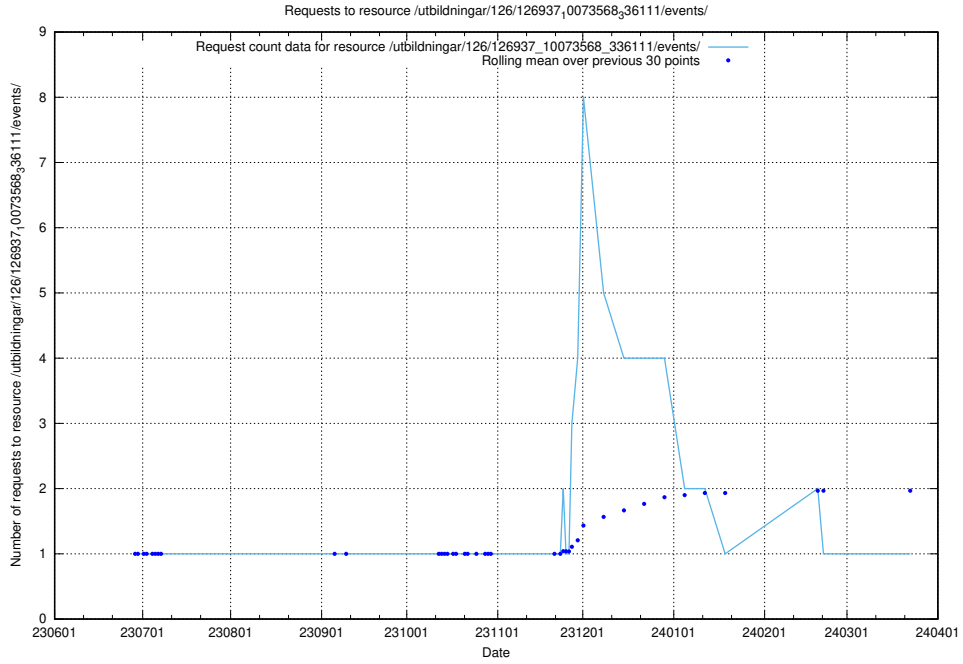

5.5373 Usage of /utbildningar/126/126937_10073568_336111/events/

Here, we count the number of requests to resource /utbildningar/126/126937_10073568_336111/events/