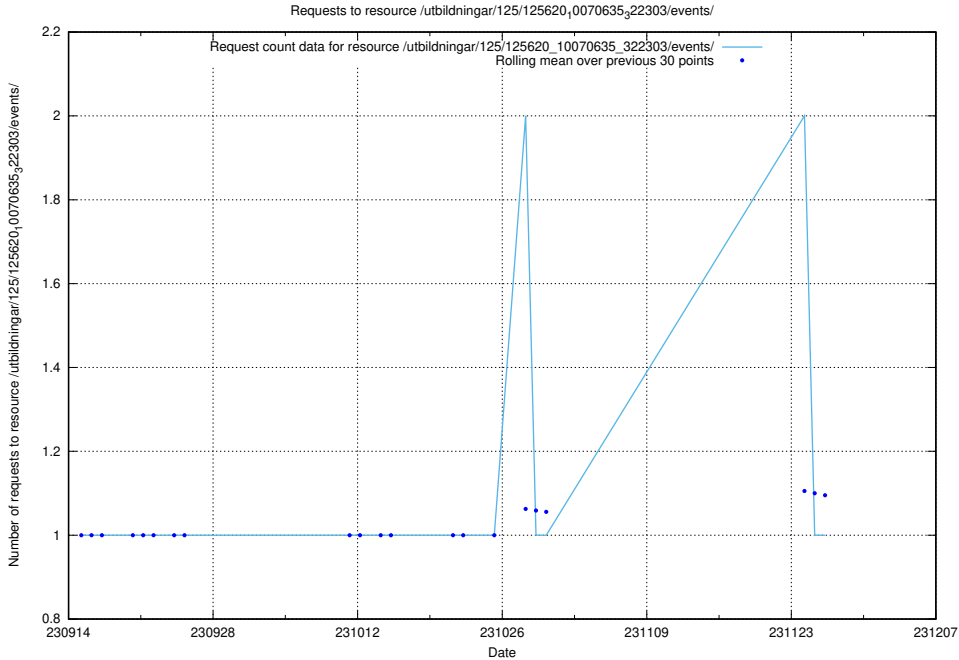

5.4505 Usage of /utbildningar/125/125620_10070635_322303/events/

Here, we count the number of requests to resource /utbildningar/125/125620_10070635_322303/events/