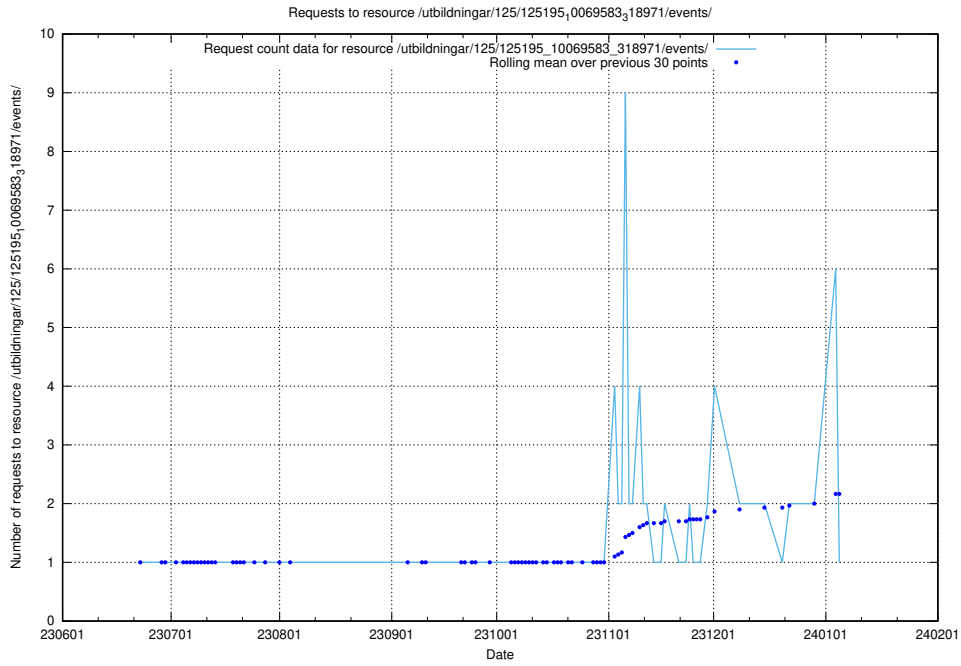

Here, we count the number of requests to resource /utbildningar/125/125197_10069634_319145/.

5.5667 Usage of /utbildningar/125/125195_10069583_318971/events/

Here, we count the number of requests to resource /utbildningar/125/125195_10069583_318971/events/