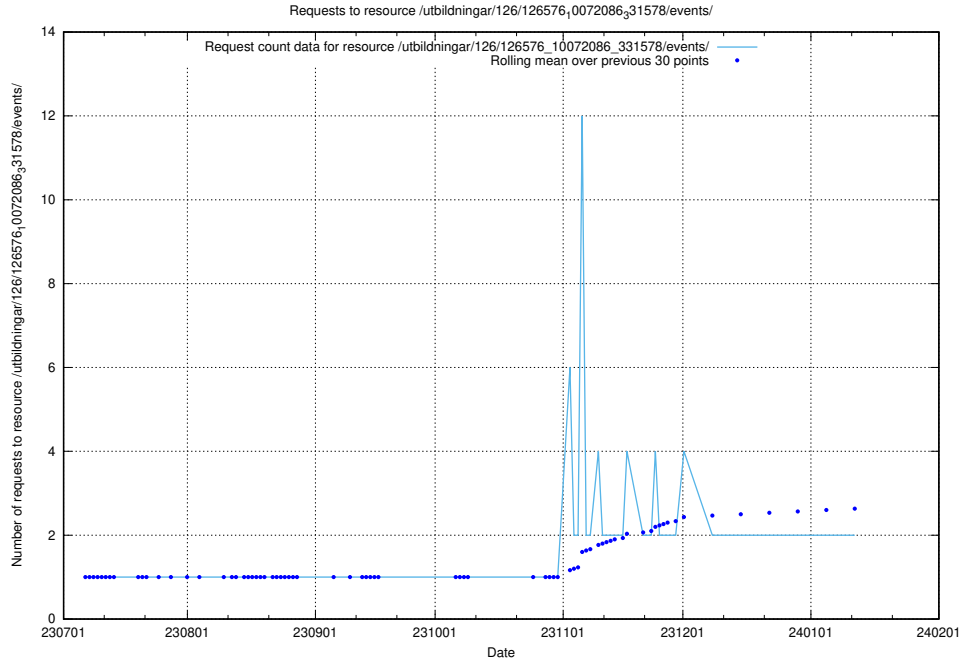

5.766 Usage of /utbildningar/126/126576_10072086_331578/events/

Here, we count the number of requests to resource /utbildningar/126/126576_10072086_331578/events/