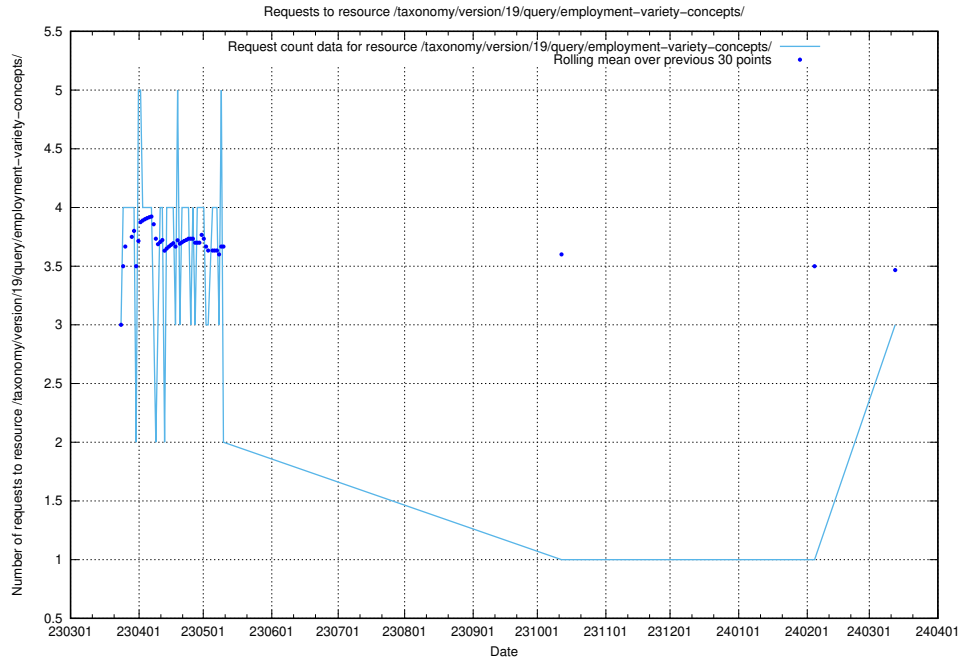

Here, we count the number of requests to resource /taxonomy/version/19/query/employment-variety-concepts/.

5.408 Usage of /utbildningar/438/43817_10024102_242987/events/

Here, we count the number of requests to resource /utbildningar/438/43817_10024102_242987/events/.