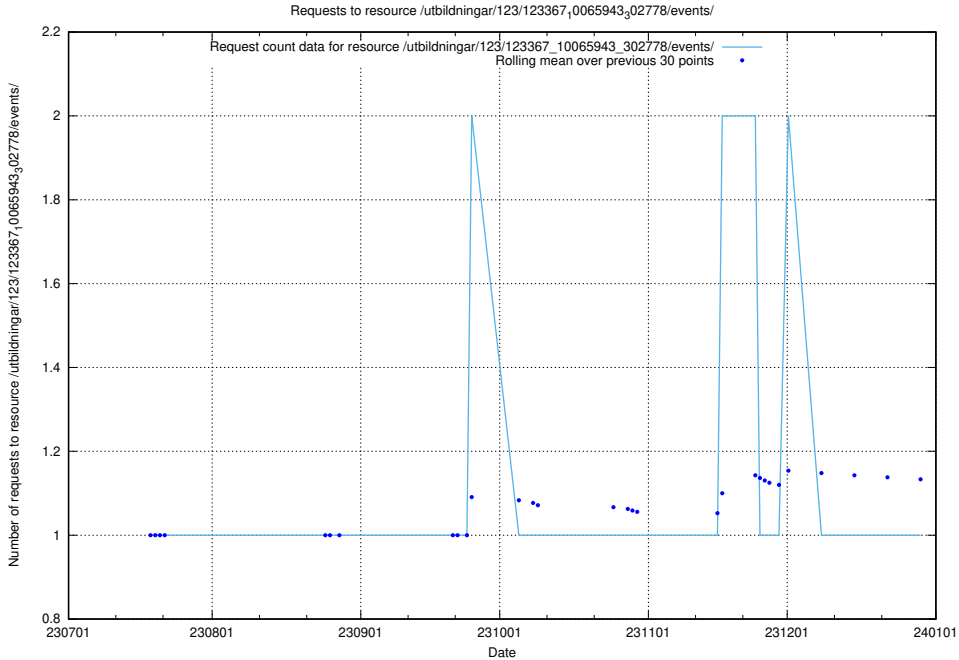

5.4956 Usage of /utbildningar/123/123367_10065943_302778/events/

Here, we count the number of requests to resource /utbildningar/123/123367_10065943_302778/events/

5.4957 Usage of /utbildningar/123/123367_10065867_298117/events/