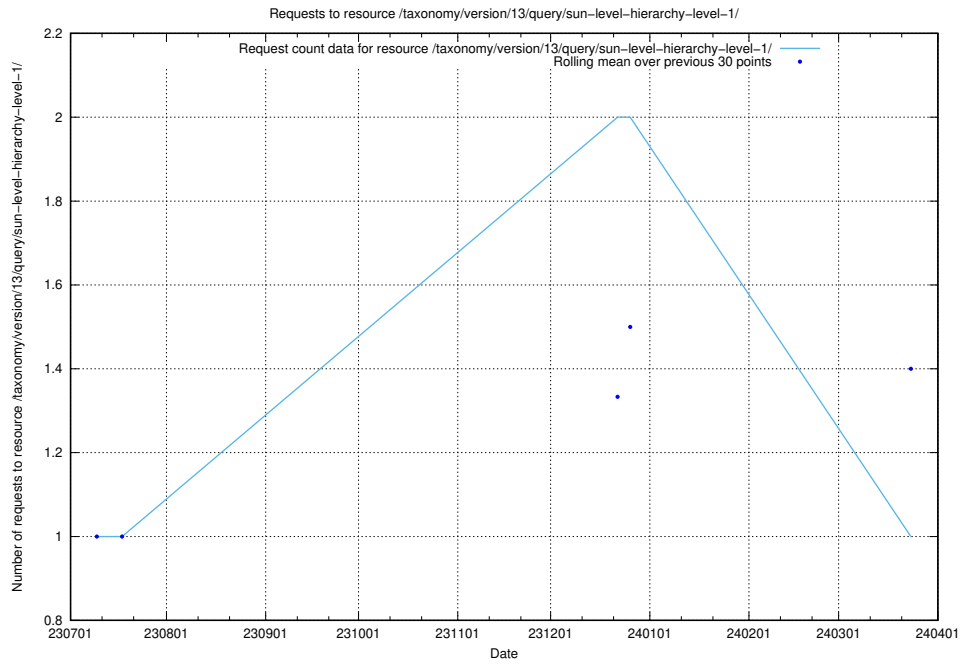

5.5088 Usage of /taxonomy/version/13/query/sun-level-hierarchy-level-1/

Here, we count the number of requests to resource /taxonomy/version/13/query/sun-level-hierarchy-level-1/.