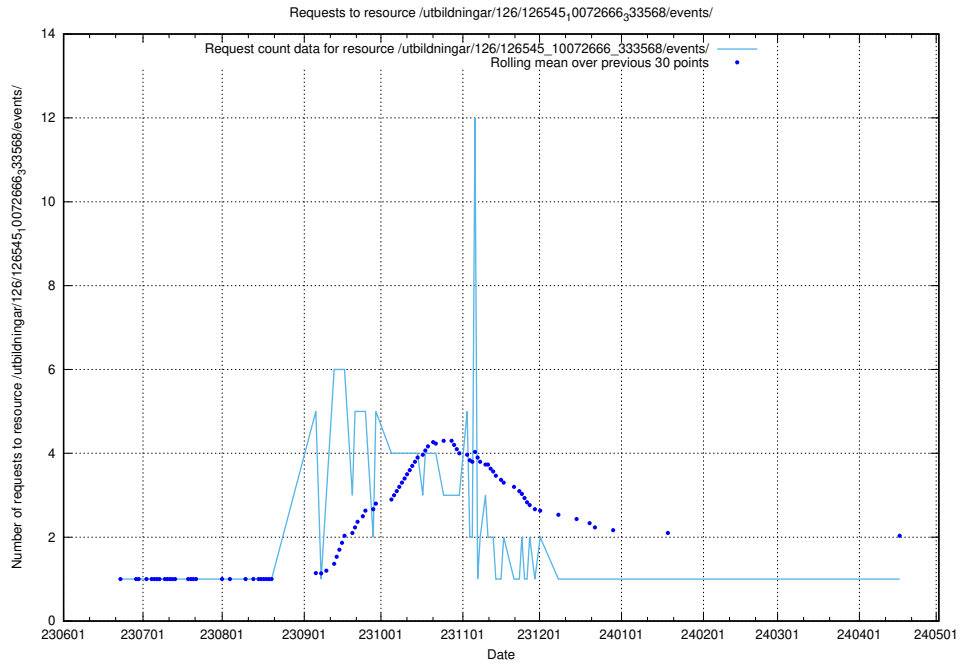

5.5586 Usage of /utbildningar/126/126545_10072666_333568/events/

Here, we count the number of requests to resource /utbildningar/126/126545_10072666_333568/events/