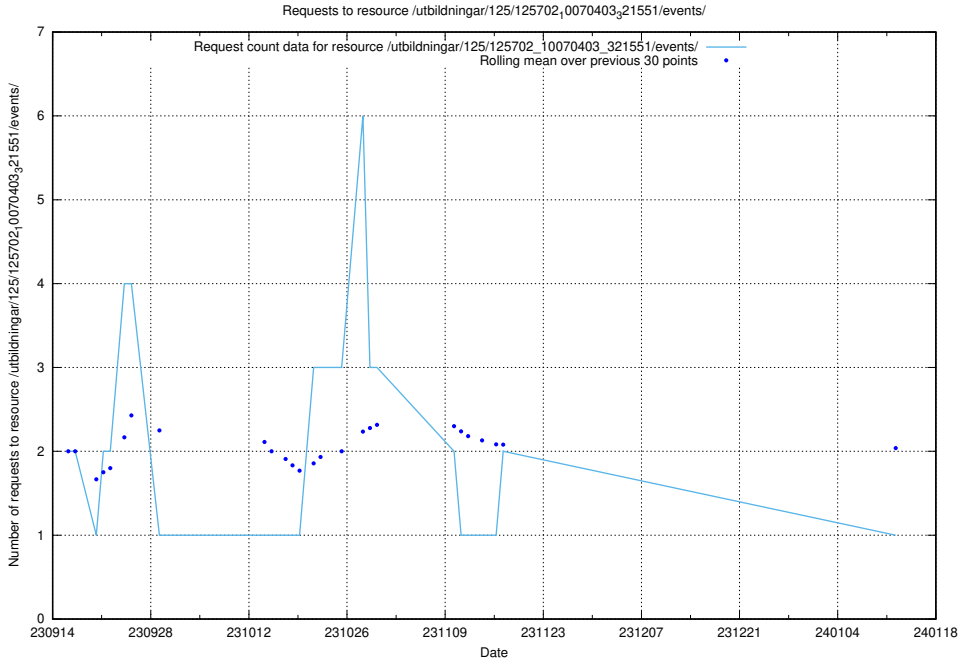

5.4471 Usage of /utbildningar/125/125702_10070403_321551/events/

Here, we count the number of requests to resource /utbildningar/125/125702_10070403_321551/events/