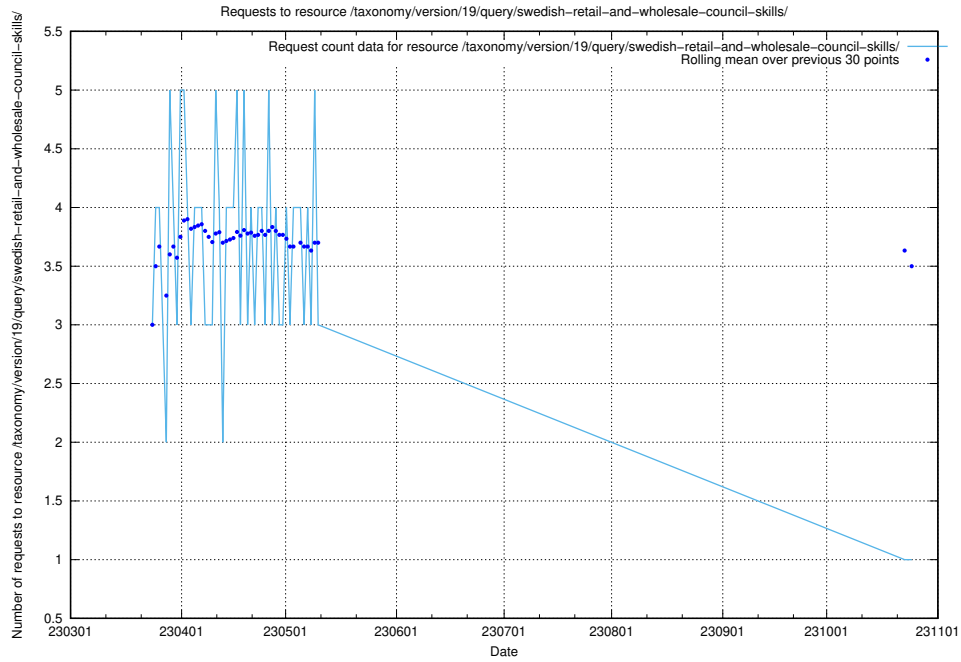

5.6085 Usage of /taxonomy/version/19/query/swedish-retail-and-wholesale-council-skills/

Here, we count the number of requests to resource /taxonomy/version/19/query/swedish-retail-and-wholesale-council-skills/.