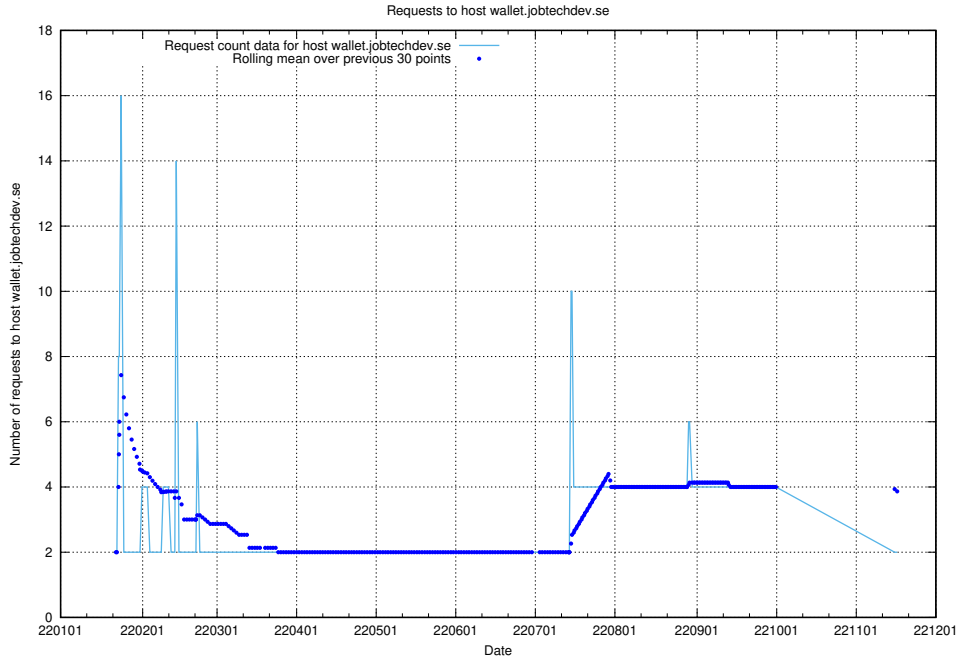

7.576 Usage of wallet.jobtechdev.se

Here, we count the number of requests to host wallet.jobtechdev.se.