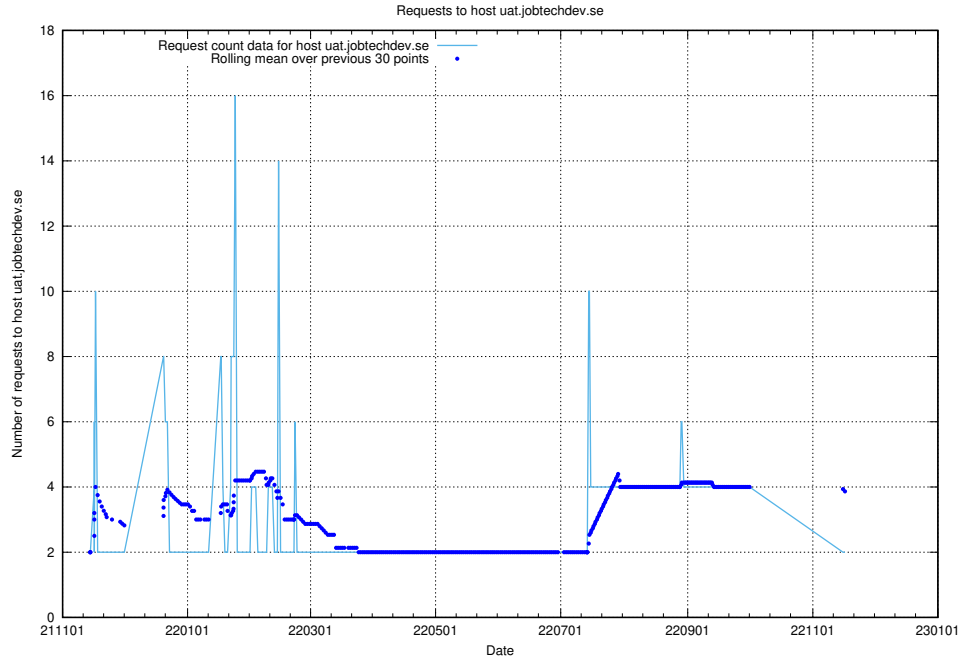

7.549 Usage of uat.jobtechdev.se

Here, we count the number of requests to host uat.jobtechdev.se.