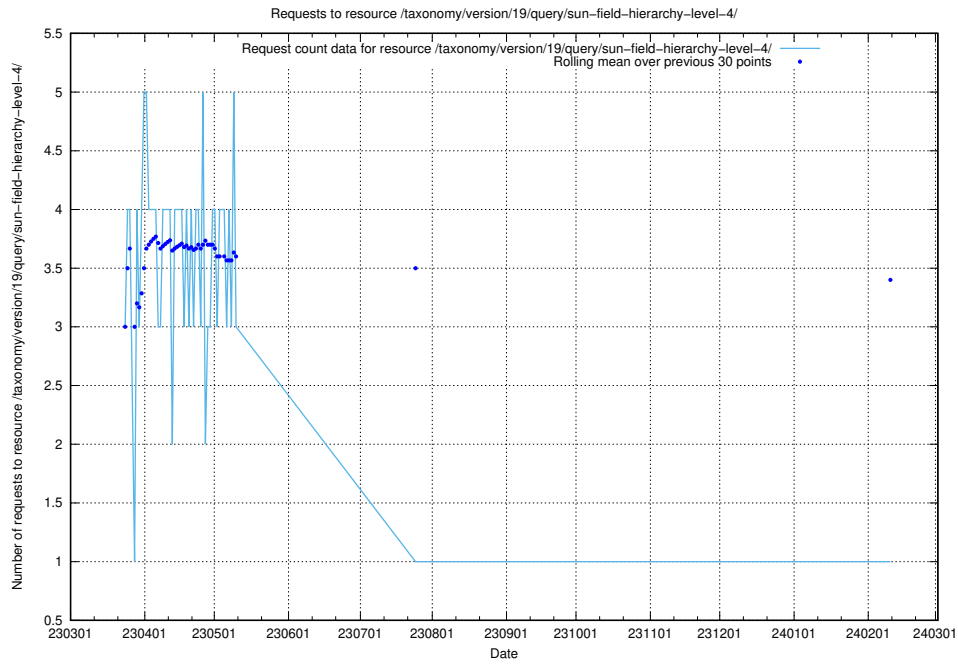

5.6089 Usage of /taxonomy/version/19/query/sun-field-hierarchy-level-4/

Here, we count the number of requests to resource /taxonomy/version/19/query/sun-field-hierarchy-level-4/.