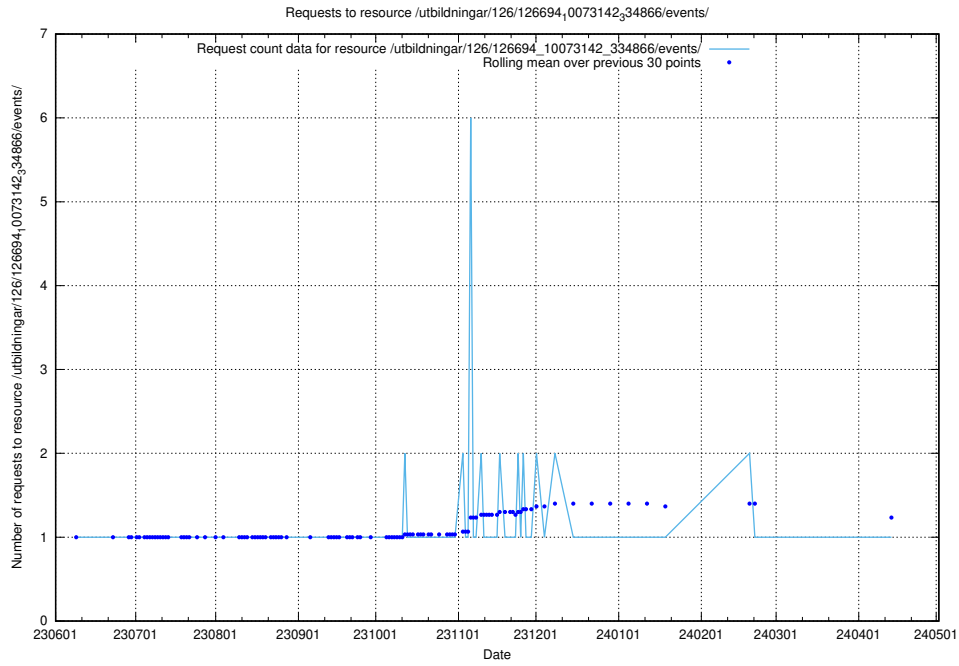

5.5824 Usage of /utbildningar/126/126694_10073142_334866/events/

Here, we count the number of requests to resource /utbildningar/126/126694_10073142_334866/events/