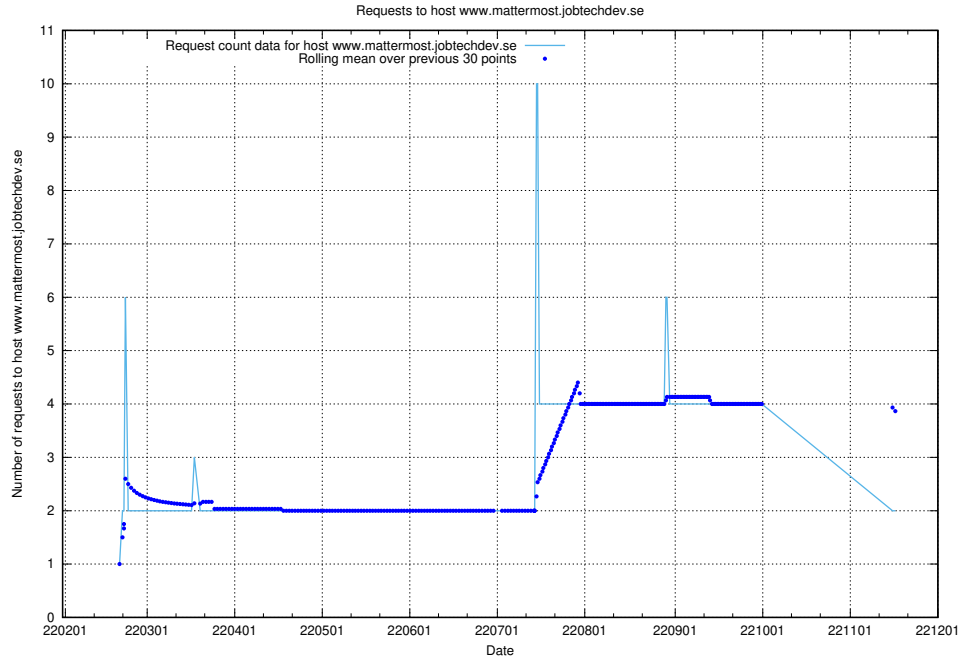

Here, we count the number of requests to host mattermost-test.jobtechdev.se.

7.523 Usage of www.mattermost.jobtechdev.se

Here, we count the number of requests to host www.mattermost.jobtechdev.se.

7.524 Usage of dddd.jobstream.api.jobtechdev.se