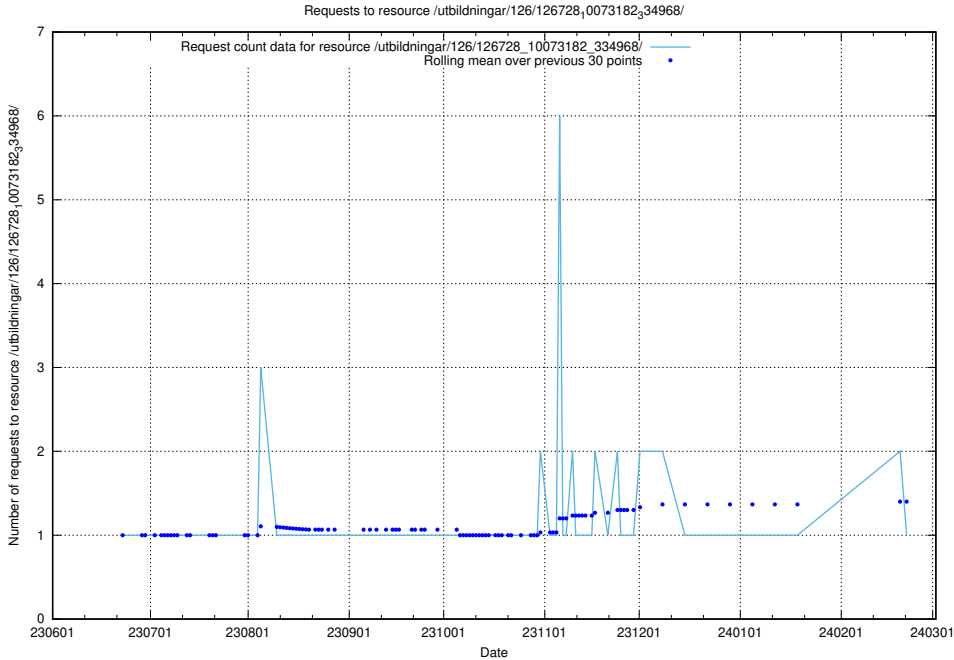

5.5536 Usage of /utbildningar/126/126728_10073182_334968/

Here, we count the number of requests to resource /utbildningar/126/126728_10073182_334968/.