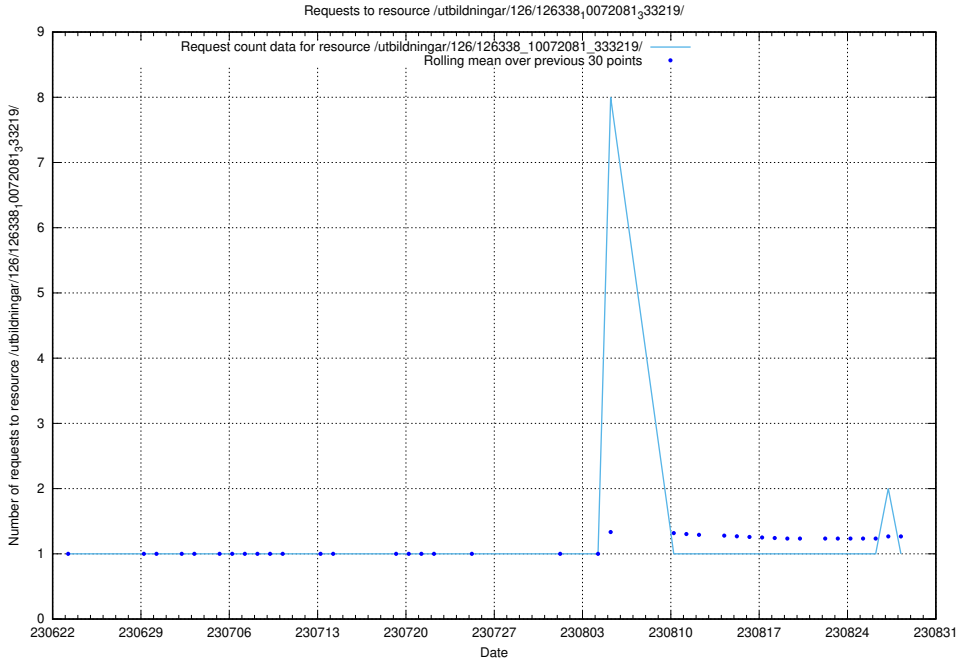

5.5600 Usage of /utbildningar/126/126338_10072081_333219/

Here, we count the number of requests to resource /utbildningar/126/126338_10072081_333219/.