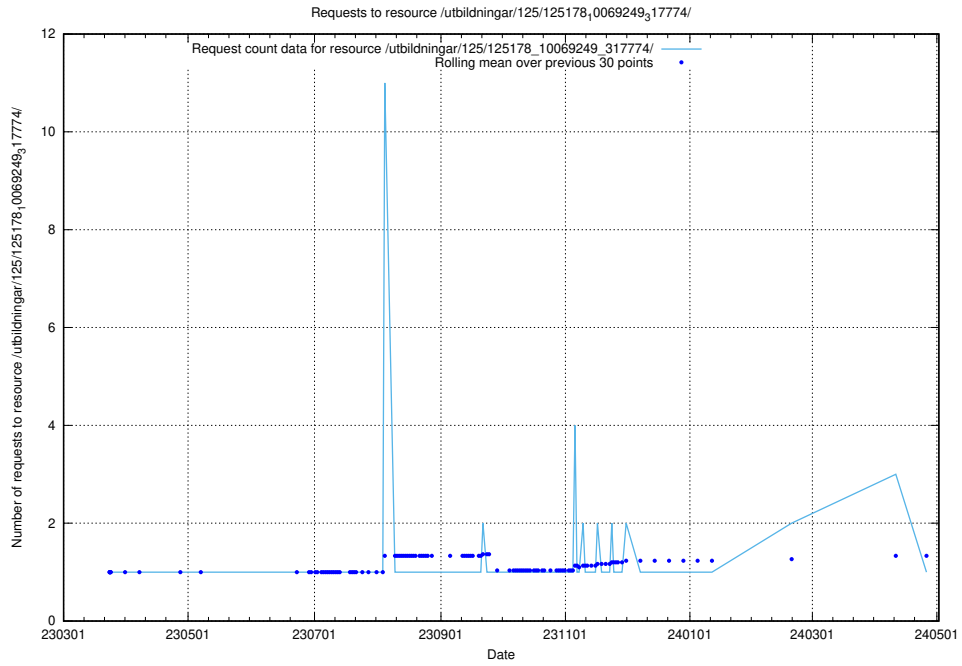

5.1073 Usage of /utbildningar/125/125178_10069249_317774/

Here, we count the number of requests to resource /utbildningar/125/125178_10069249_317774/.