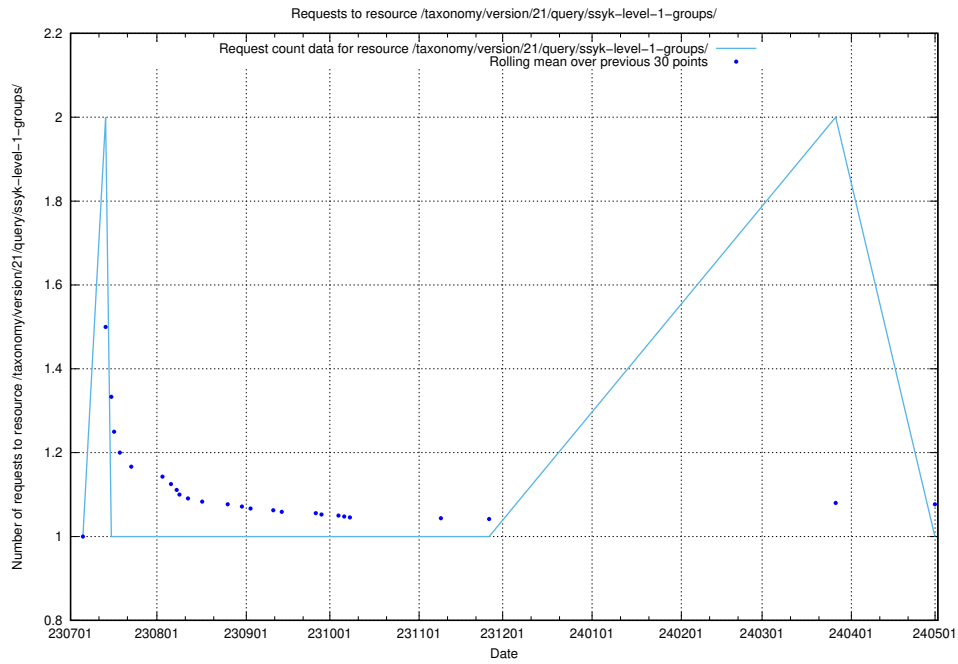

5.5269 Usage of /taxonomy/version/21/query/ssyk-level-1-groups/

Here, we count the number of requests to resource /taxonomy/version/21/query/ssyk-level-1-groups/.