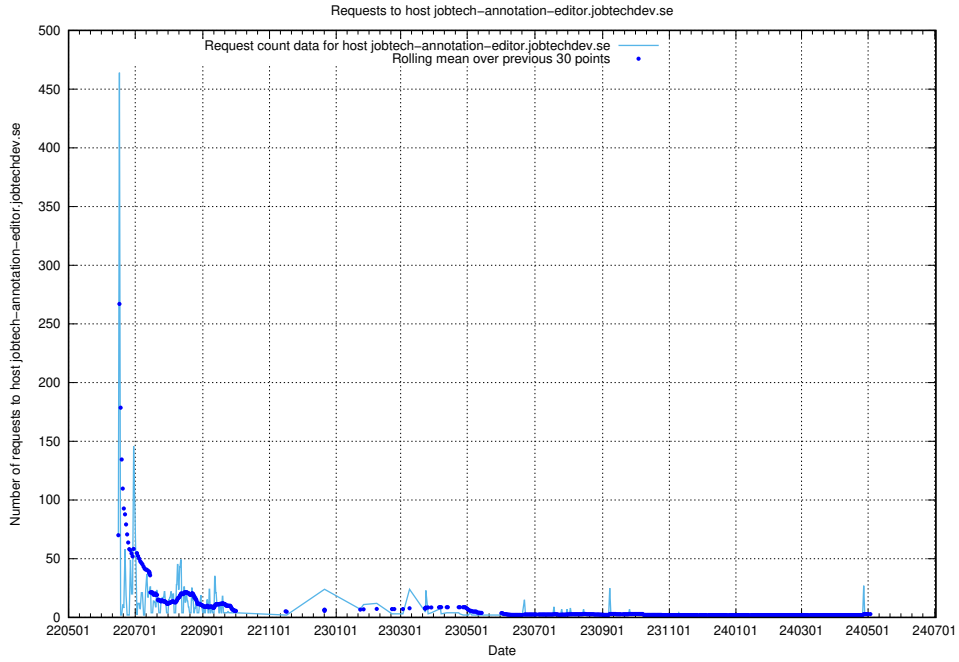

7.400 Usage of `jobtech-annotation-editor.jobtechdev.se`

Here, we count the number of requests to host `jobtech-annotation-editor.jobtechdev.se`.