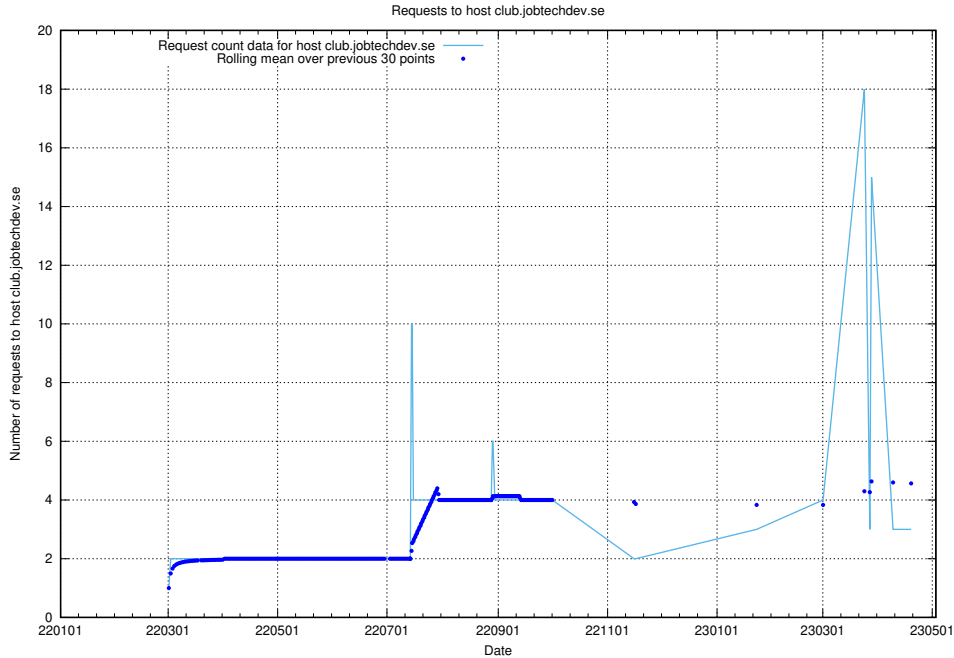

7.220 Usage of club.jobtechdev.se

Here, we count the number of requests to host club.jobtechdev.se.