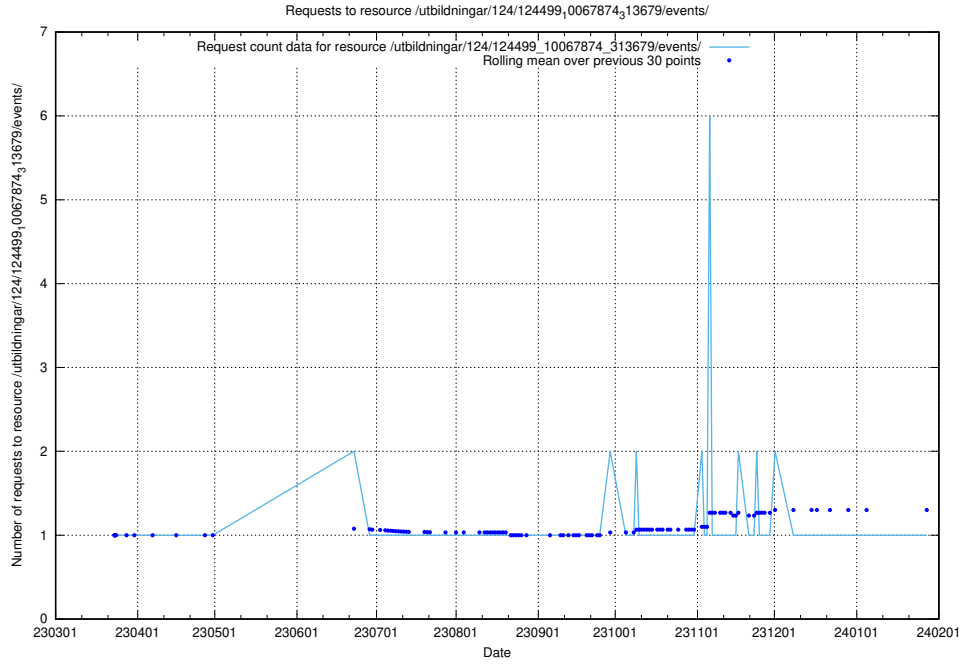

5.2278 Usage of /utbildningar/124/124499_10067874_313679/events/

Here, we count the number of requests to resource /utbildningar/124/124499_10067874_313679/events/