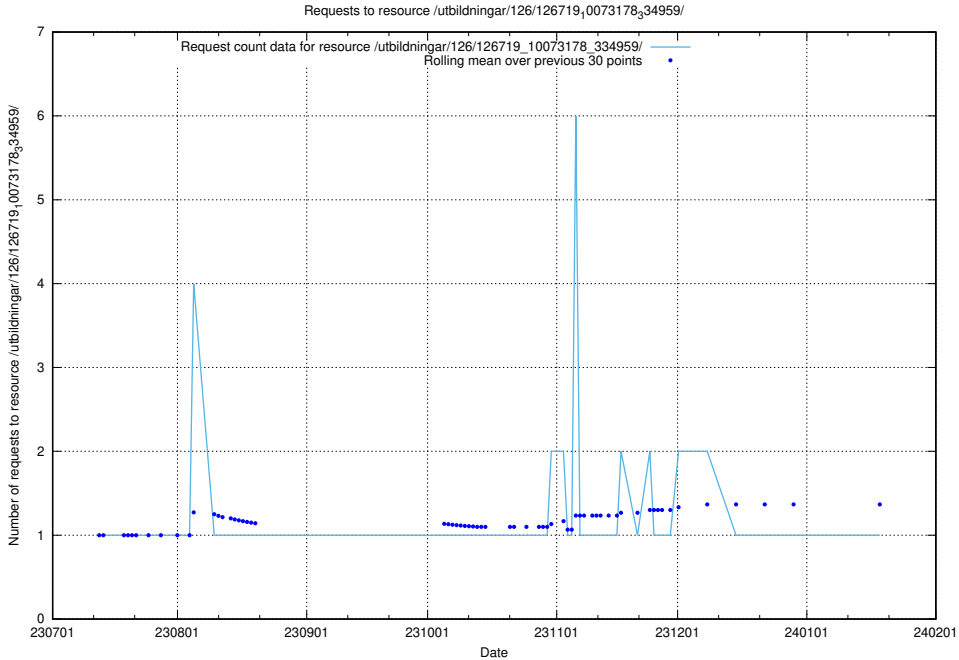

5.5039 Usage of /utbildningar/126/126719_10073178_334959/

Here, we count the number of requests to resource /utbildningar/126/126719_10073178_334959/.