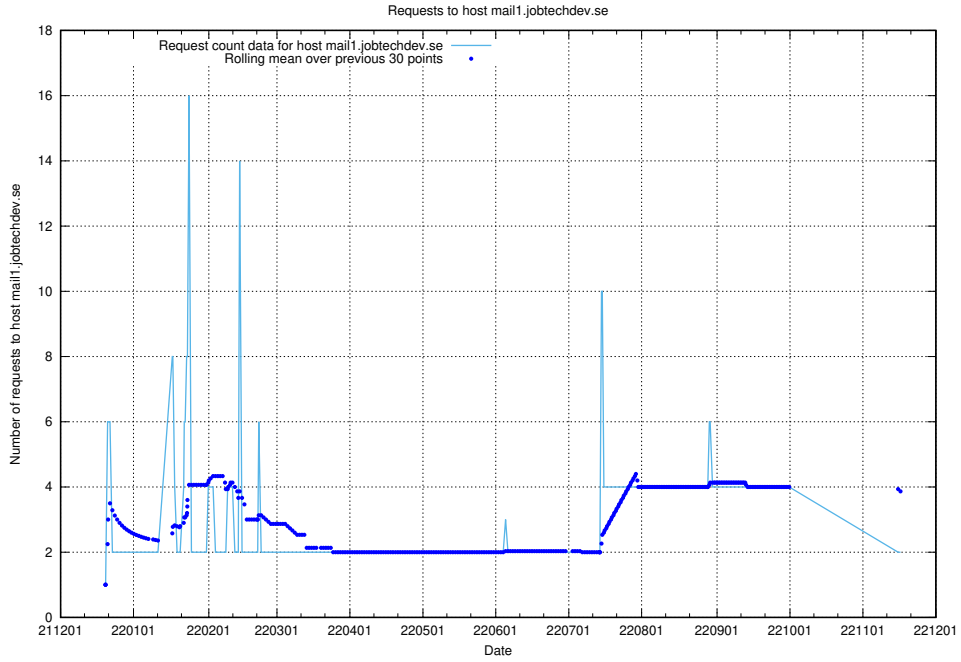

7.373 Usage of mail01.jobtechdev.se

Here, we count the number of requests to host mail01.jobtechdev.se.

7.374 Usage of exchange.jobtechdev.se

Here, we count the number of requests to host exchange.jobtechdev.se.