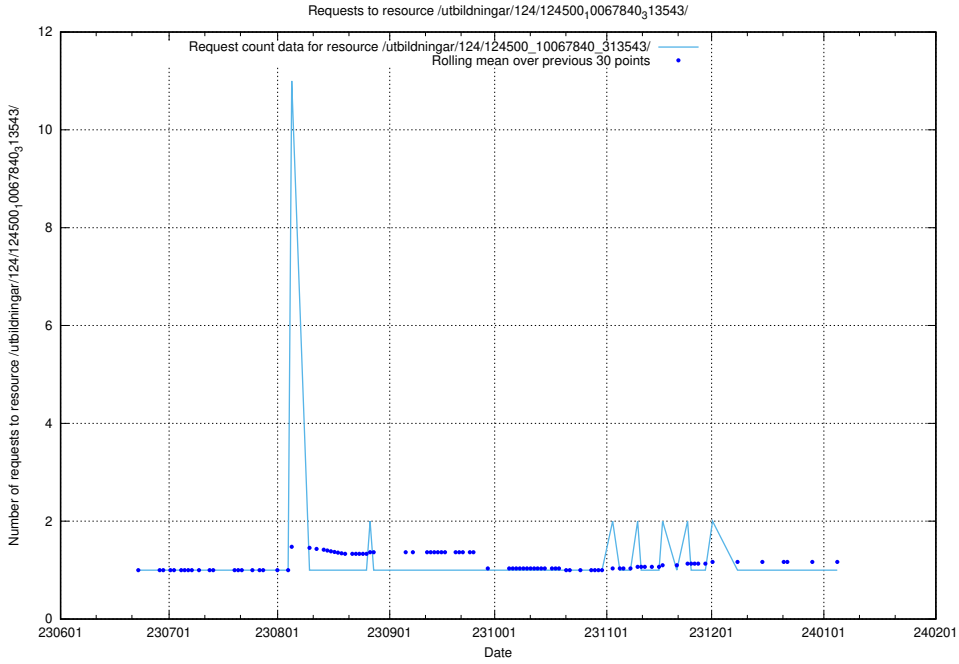

5.5714 Usage of /utbildningar/124/124500_10067840_313543/

Here, we count the number of requests to resource /utbildningar/124/124500_10067840_313543/.