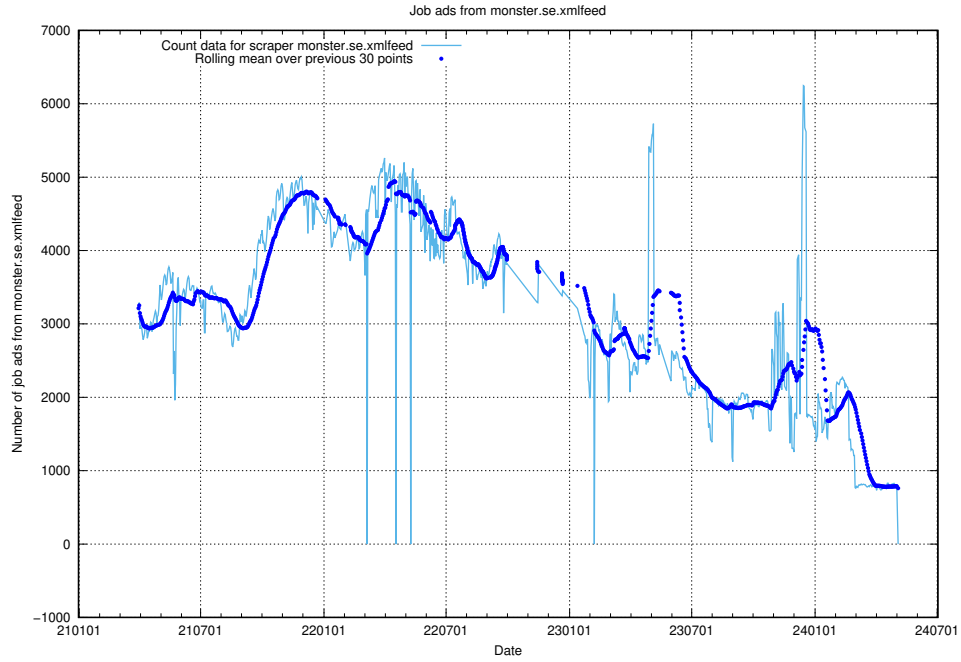

13.3 Number of ads by scraper monster.se.xmlfeed

Here, we count the number of job ads scraped from monster.se.xmlfeed.