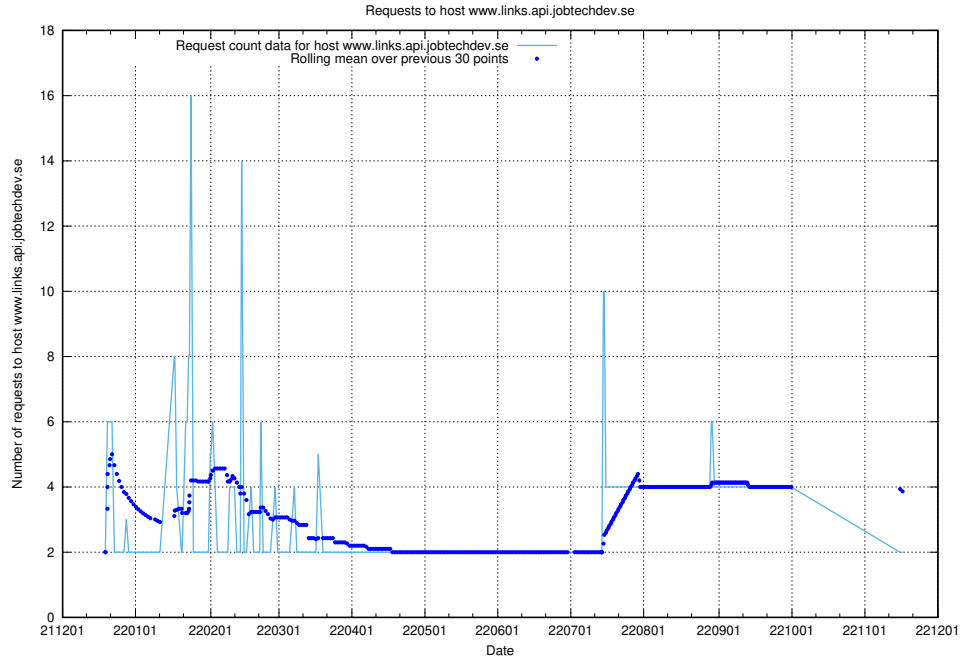

7.376 Usage of `www.links.api.jobtechdev.se`

Here, we count the number of requests to host `www.links.api.jobtechdev.se`.