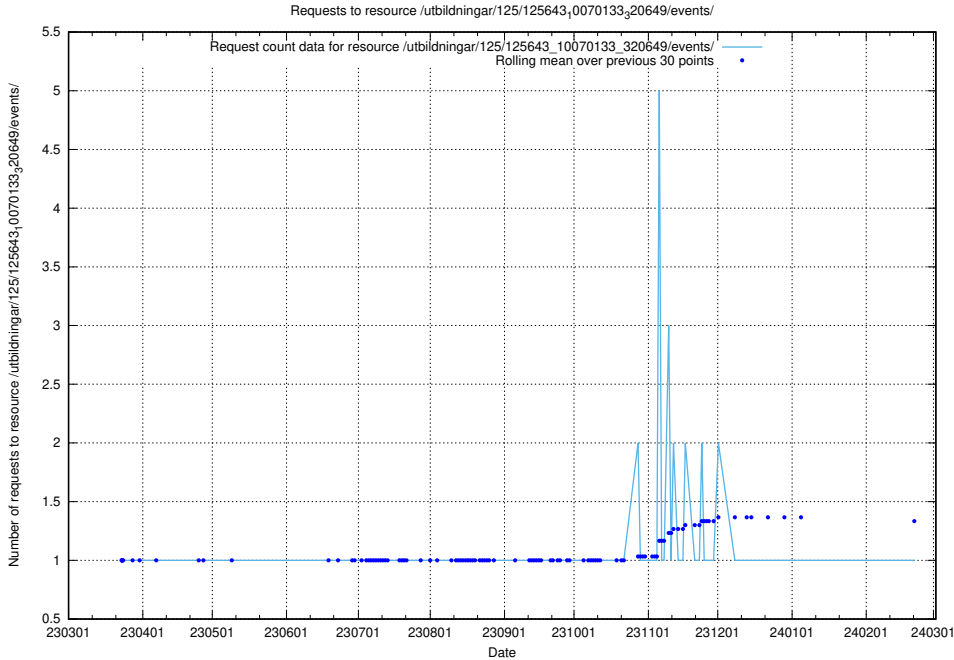

5.981 Usage of /utbildningar/125/125643_10070133_320649/events/

Here, we count the number of requests to resource /utbildningar/125/125643_10070133_320649/events/