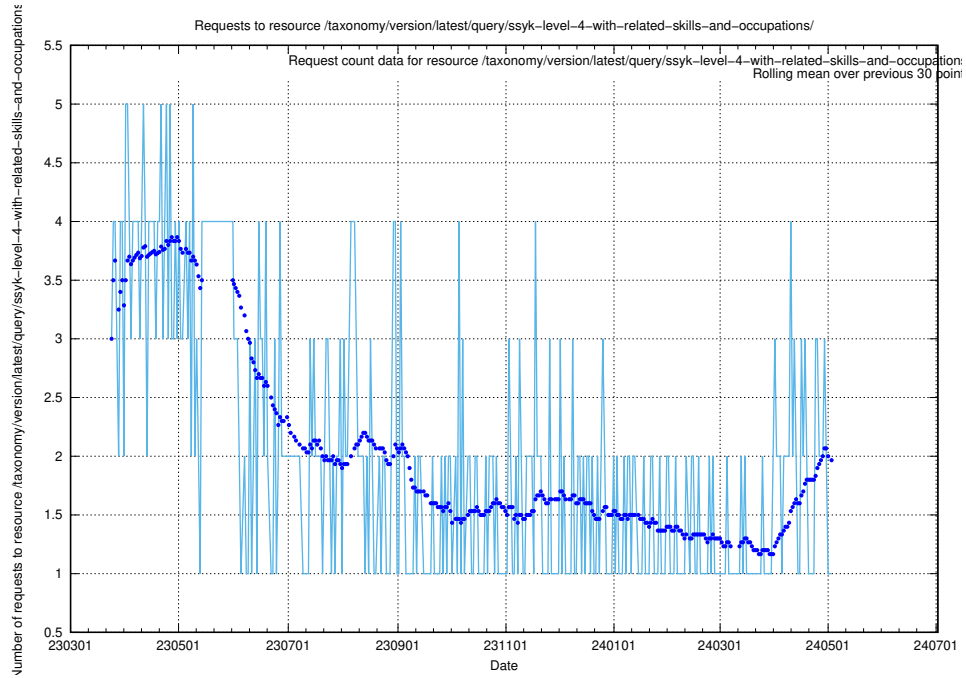

Here, we count the number of requests to resource /taxonomy/version/latest/query/ssyk-level-4-with-related-skills-and-occupations/.

5.6044 Usage of /taxonomy/version/latest/query/ssyk-level-4-with-related-isco-level-4-groups/