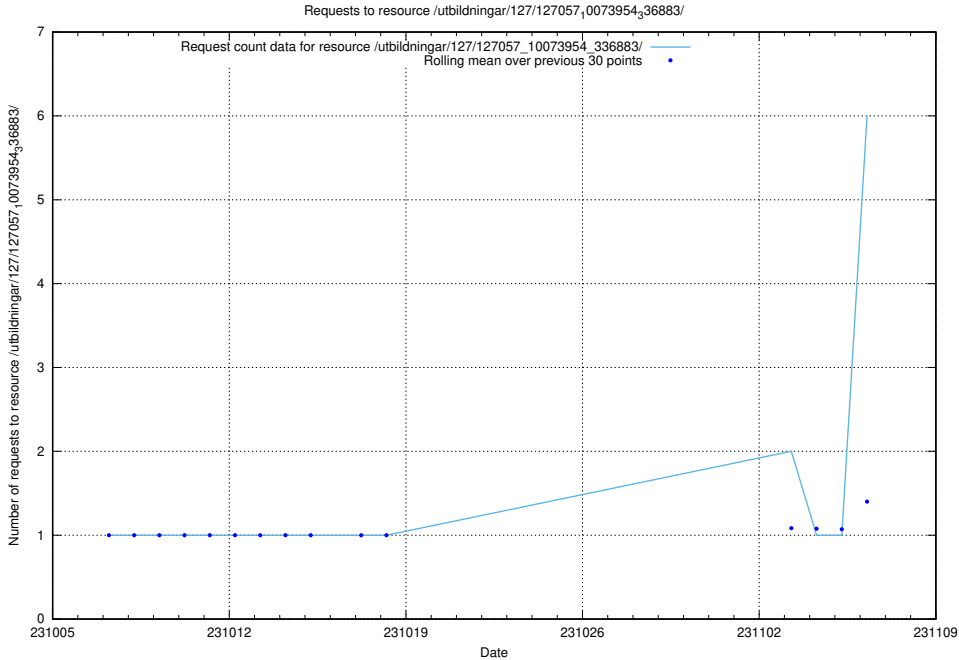

5.70 Usage of /utbildningar/127/127057_10073954_336883/

Here, we count the number of requests to resource /utbildningar/127/127057_10073954_336883/.