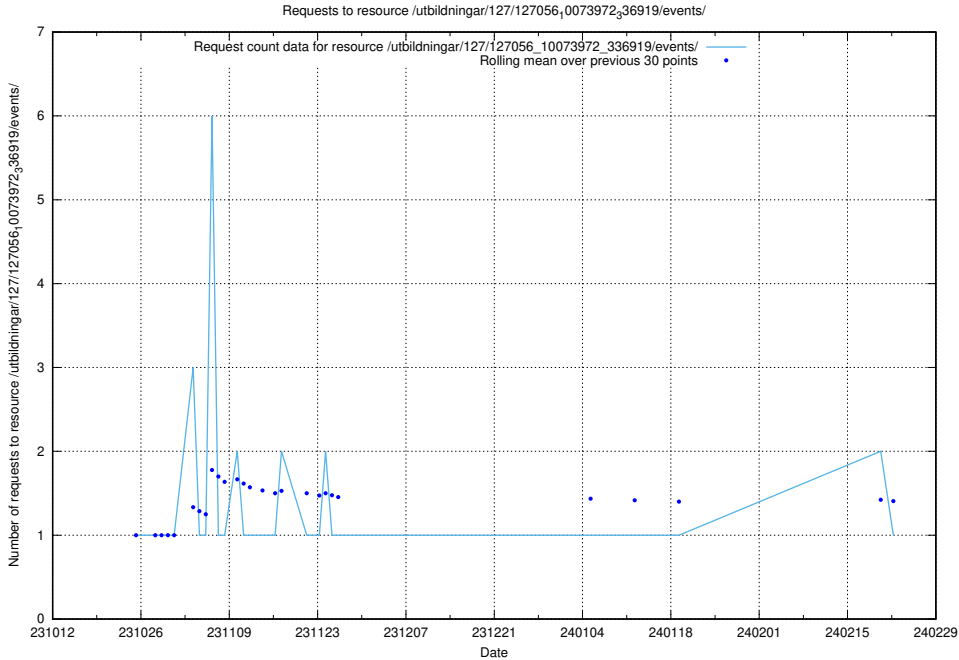

Here, we count the number of requests to resource /utbildningar/127/127056_10074024_337004/.

5.4148 Usage of /utbildningar/127/127056_10073972_336919/events/

Here, we count the number of requests to resource /utbildningar/127/127056_10073972_336919/events/