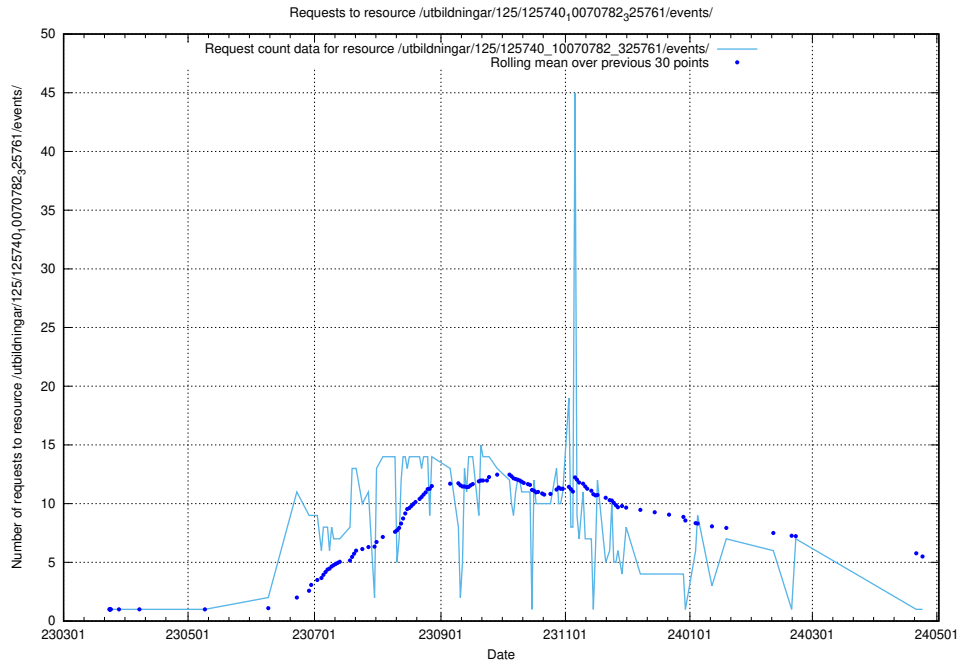

5.899 Usage of /utbildningar/125/125740_10070782_325761/events/

Here, we count the number of requests to resource /utbildningar/125/125740_10070782_325761/events/