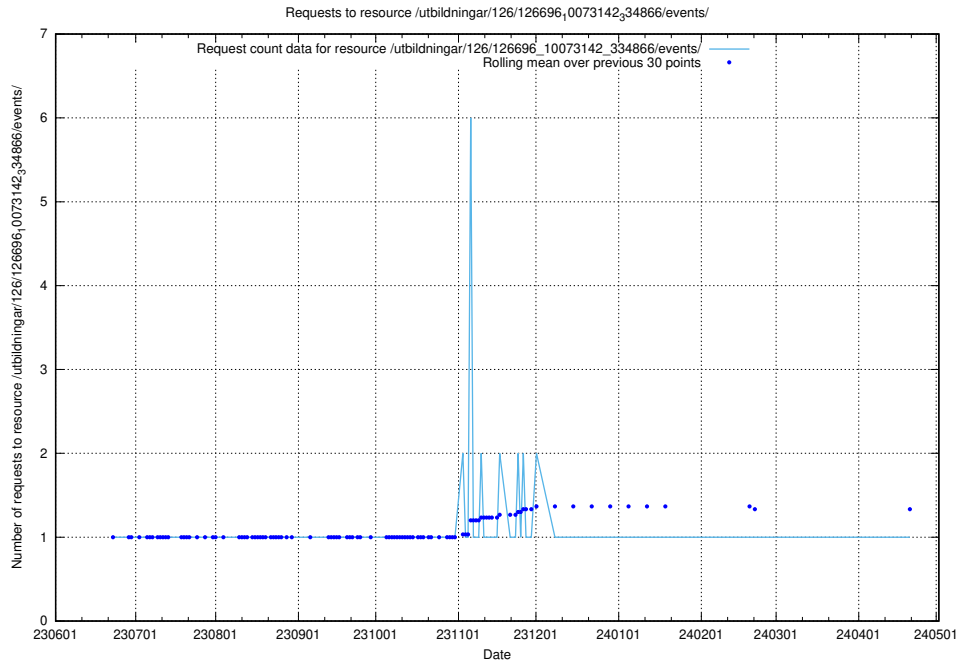

Here, we count the number of requests to resource /utbildningar/126/126696_10073241_335112/.

5.5561 Usage of /utbildningar/126/126696_10073142_334866/events/

Here, we count the number of requests to resource /utbildningar/126/126696_10073142_334866/events/