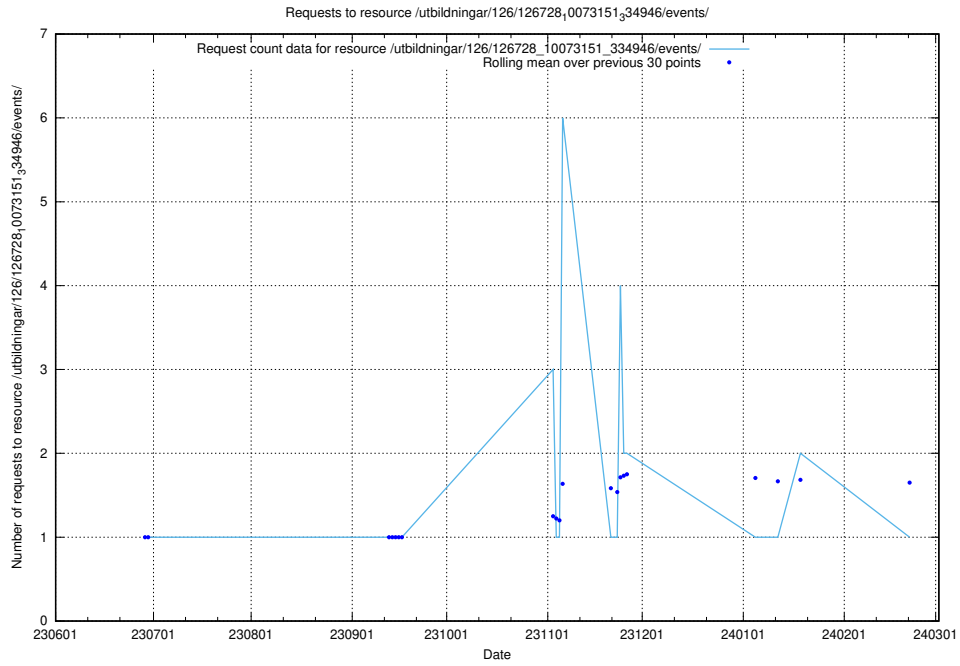

5.5386 Usage of /utbildningar/126/126728_10073151_334946/events/

Here, we count the number of requests to resource /utbildningar/126/126728_10073151_334946/events/