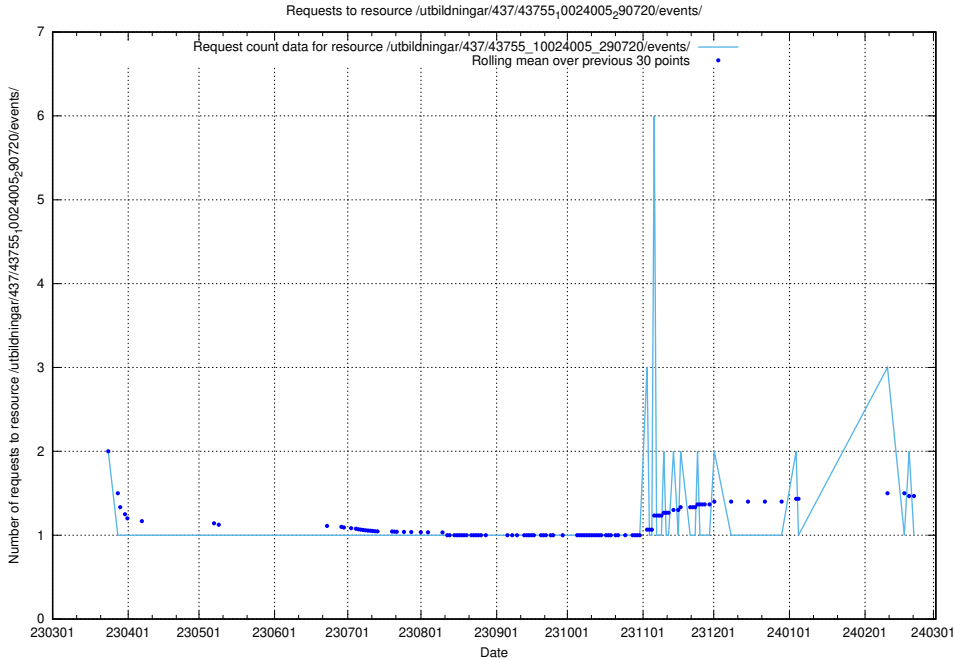

5.6126 Usage of /utbildningar/437/43755_10024005_290720/events/

Here, we count the number of requests to resource /utbildningar/437/43755_10024005_290720/events/.