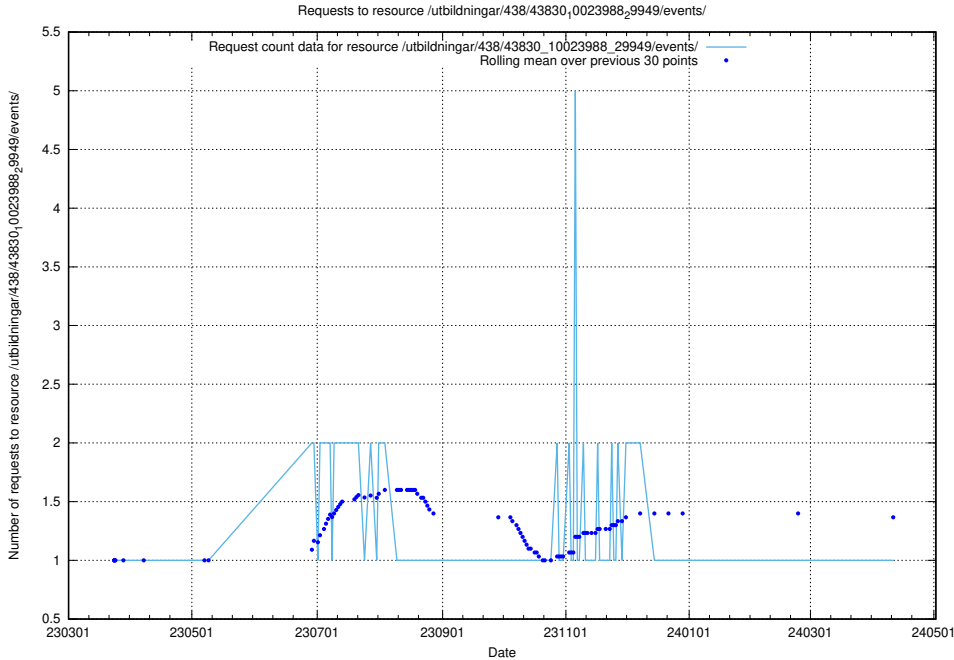

5.6307 Usage of /utbildningar/438/43830_10023988_29949/events/

Here, we count the number of requests to resource /utbildningar/438/43830_10023988_29949/events/.