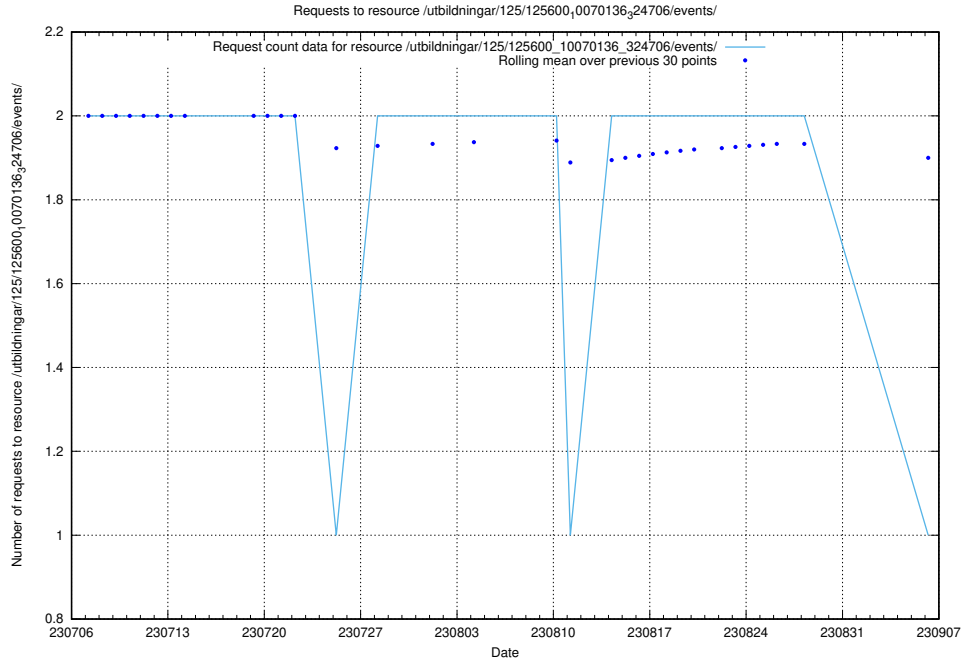

Here, we count the number of requests to resource /utbildningar/125/125600_10070136_324706/events/

5.5230 Usage of /utbildningar/126/126576_10072086_331578/

Here, we count the number of requests to resource /utbildningar/126/126576_10072086_331578/.