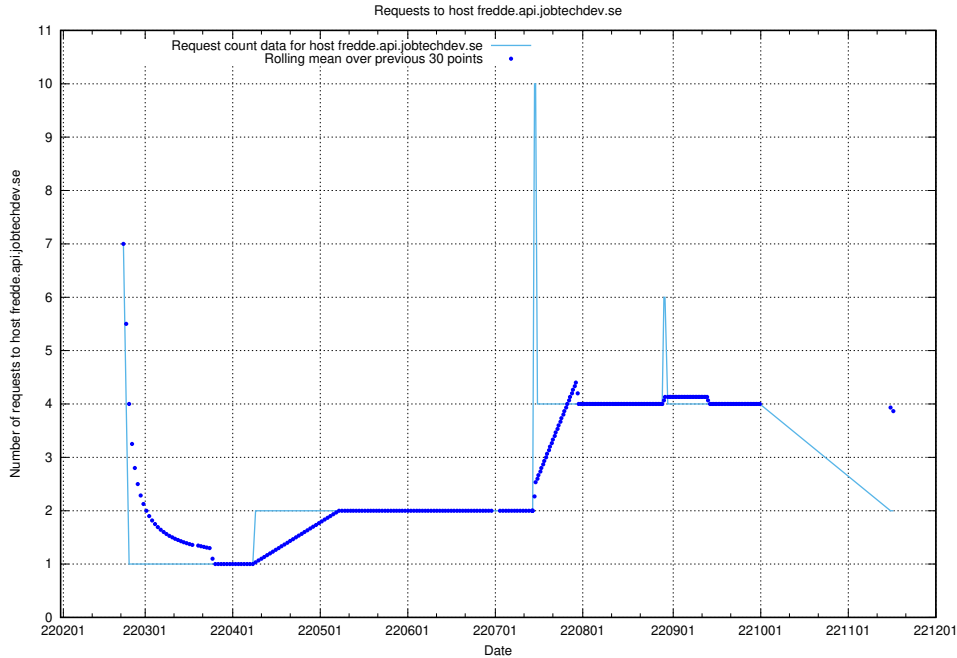

7.515 Usage of fredde.jobtechdev.se

Here, we count the number of requests to host fredde.jobtechdev.se.

7.516 Usage of fredde.api.jobtechdev.se

Here, we count the number of requests to host fredde.api.jobtechdev.se.