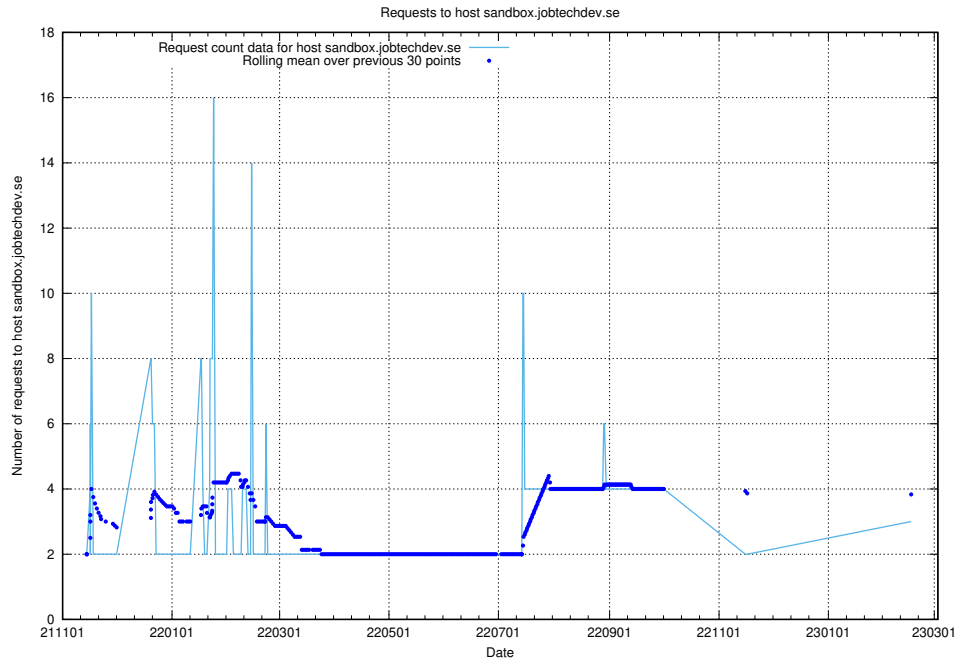

7.232 Usage of sandbox.jobtechdev.se

Here, we count the number of requests to host sandbox.jobtechdev.se.