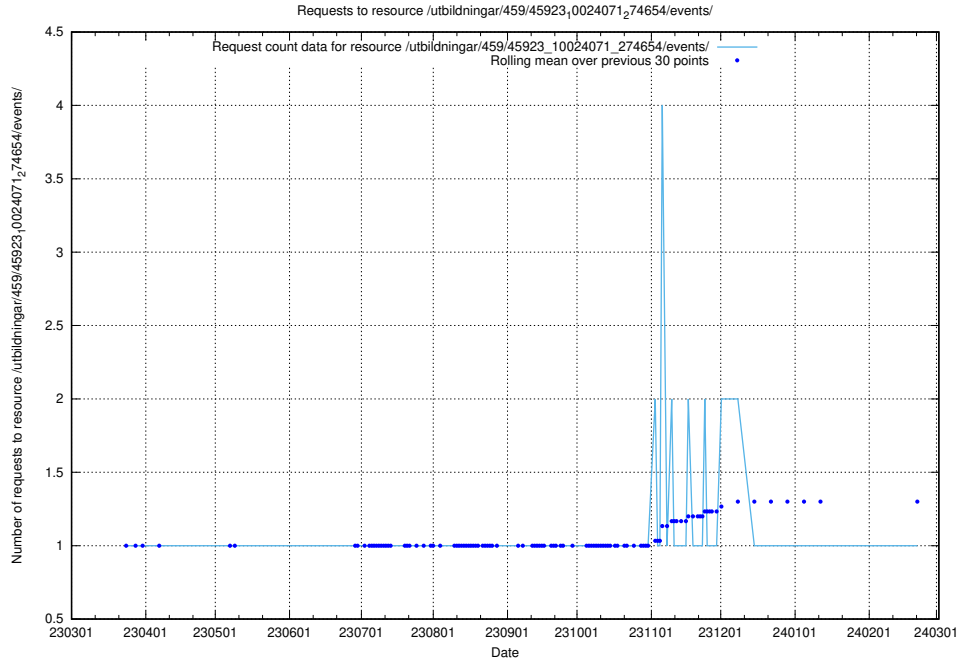

5.6134 Usage of /utbildningar/459/45923_10024071_274654/events/

Here, we count the number of requests to resource /utbildningar/459/45923_10024071_274654/events/.