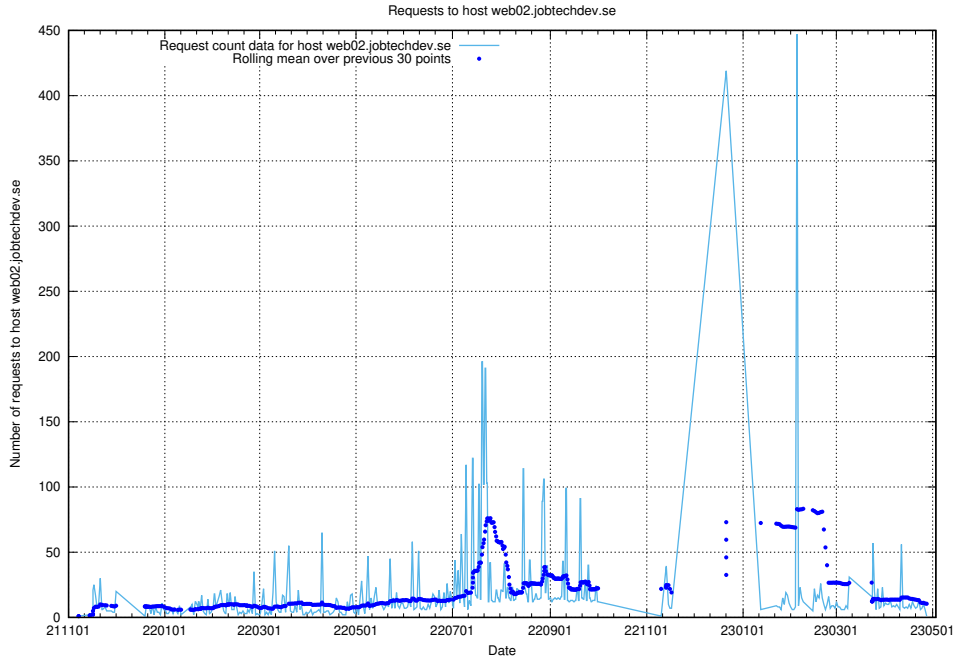

7.620 Usage of web02.jobtechdev.se

Here, we count the number of requests to host web02.jobtechdev.se.