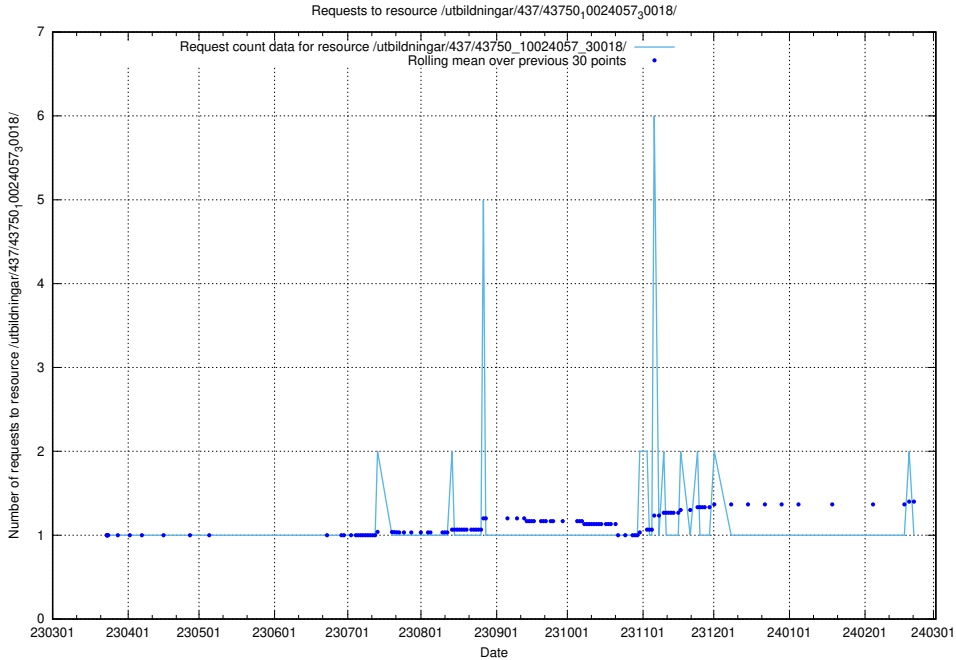

Here, we count the number of requests to resource /utbildningar/437/43750_10024057_30018/.

5.6353 Usage of /utbildningar/437/43749_10023979_29940/events/

Here, we count the number of requests to resource /utbildningar/437/43749_10023979_29940/events/.