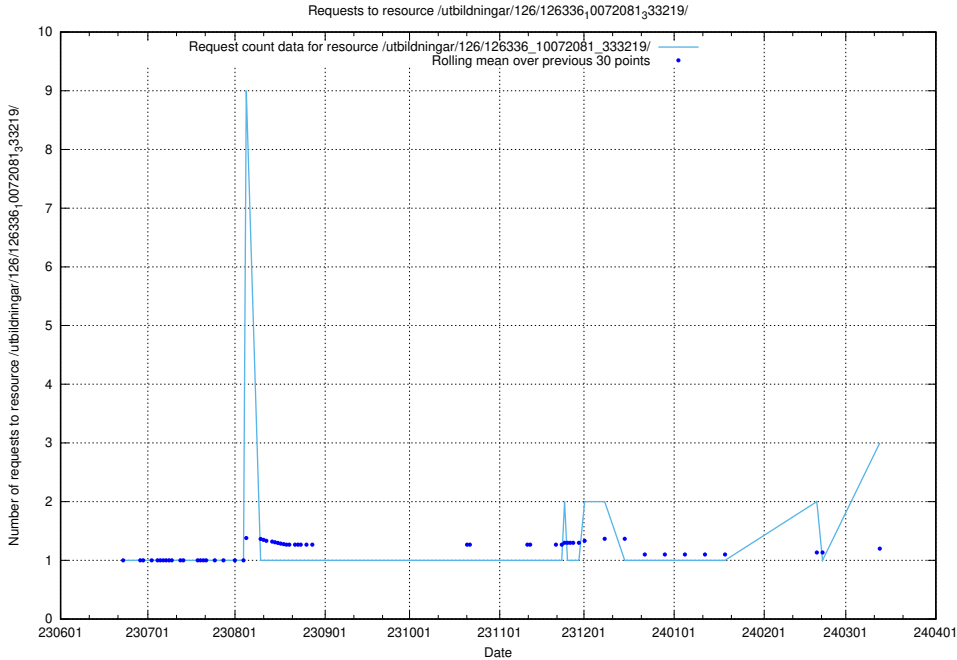

5.367 Usage of /utbildningar/126/126336_10072081_333219/

Here, we count the number of requests to resource /utbildningar/126/126336_10072081_333219/.