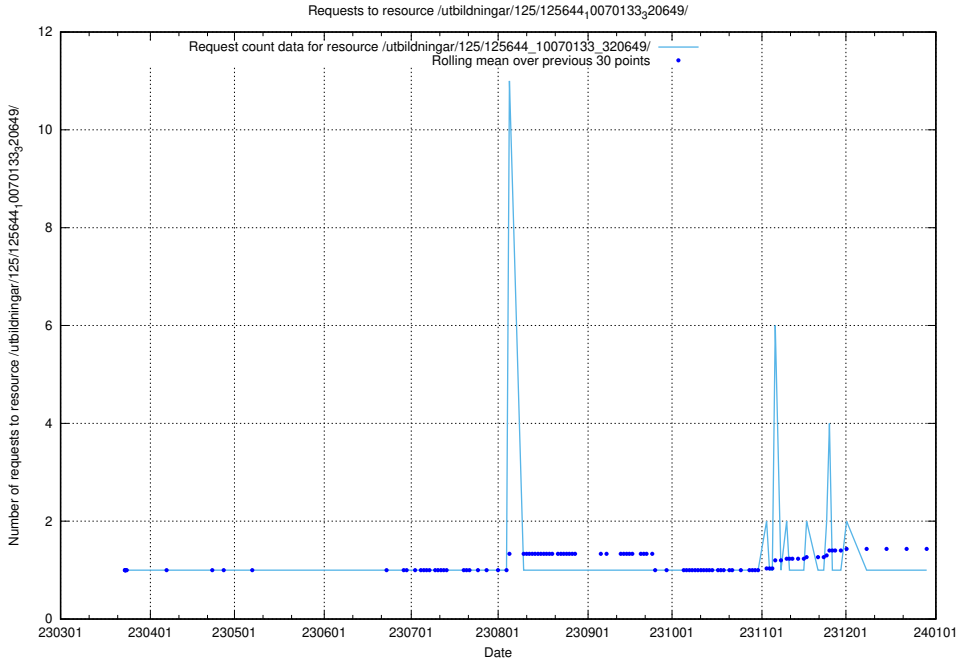

5.980 Usage of /utbildningar/125/125644_10070133_320649/

Here, we count the number of requests to resource /utbildningar/125/125644_10070133_320649/.