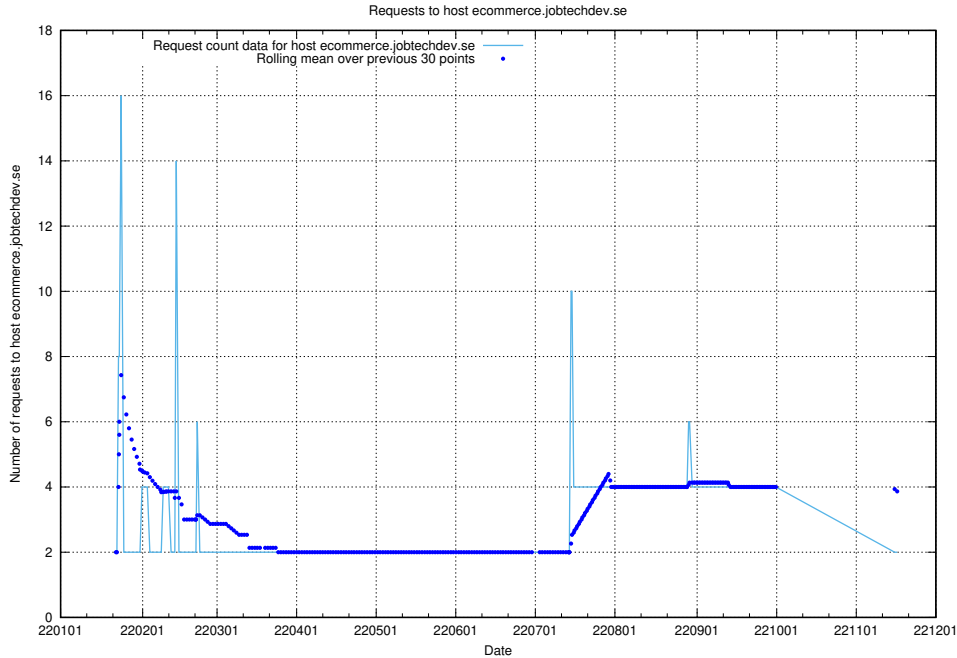

7.252 Usage of ecommerce.jobtechdev.se

Here, we count the number of requests to host ecommerce.jobtechdev.se.