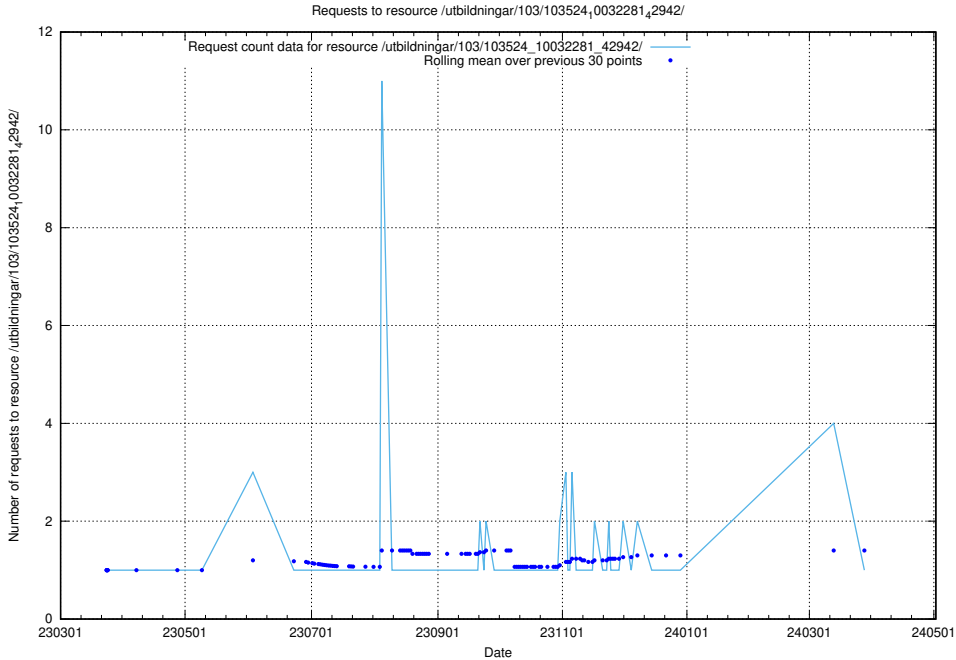

5.5394 Usage of /utbildningar/103/103524_10032281_42942/

Here, we count the number of requests to resource /utbildningar/103/103524_10032281_42942/.