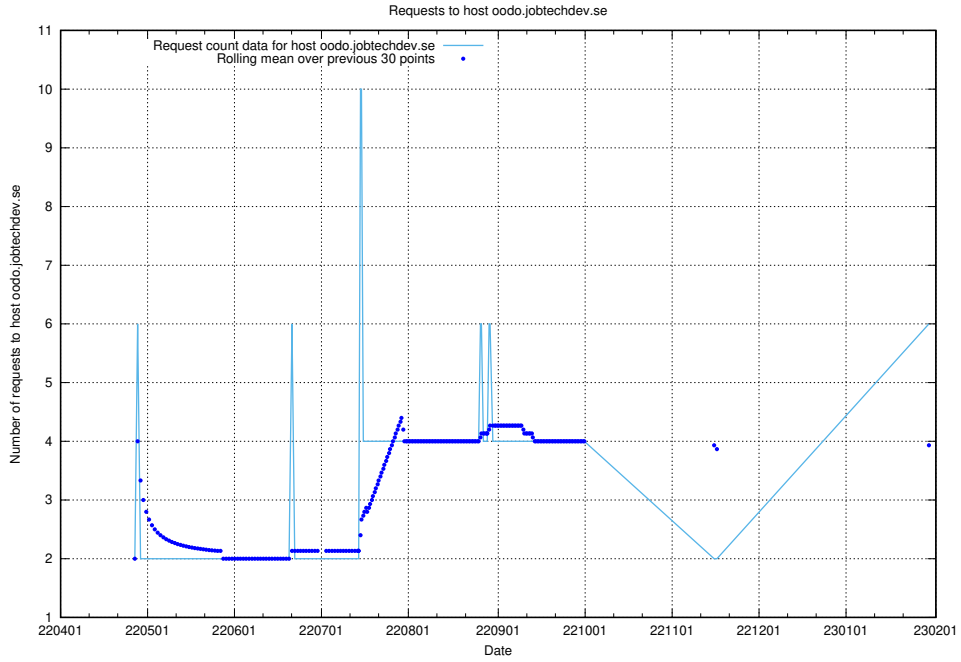

7.81 Usage of oodo.jobtechdev.se

Here, we count the number of requests to host oodo.jobtechdev.se.