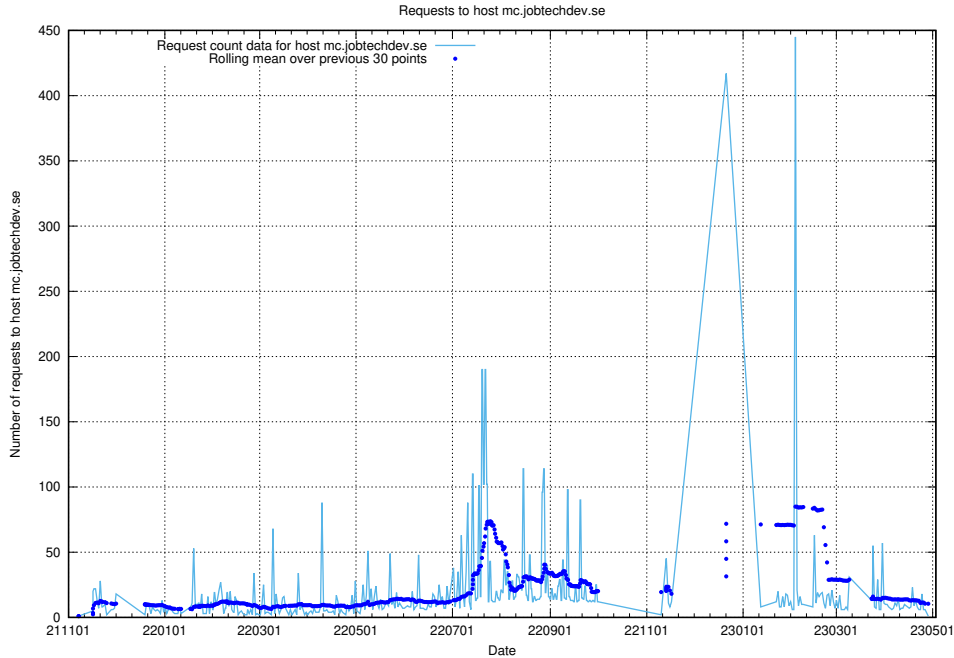

7.622 Usage of q.jobtechdev.se

Here, we count the number of requests to host q.jobtechdev.se.

7.623 Usage of mc.jobtechdev.se

Here, we count the number of requests to host mc.jobtechdev.se.

7.624 Usage of list.jobtechdev.se