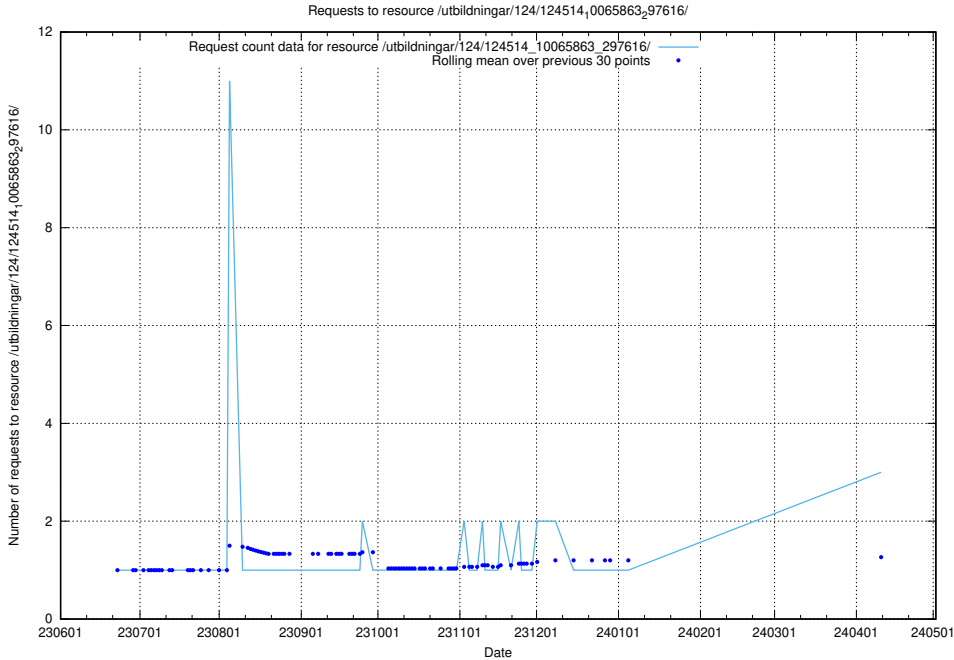

5.375 Usage of /utbildningar/124/124514_10065863_297616/

Here, we count the number of requests to resource /utbildningar/124/124514_10065863_297616/.