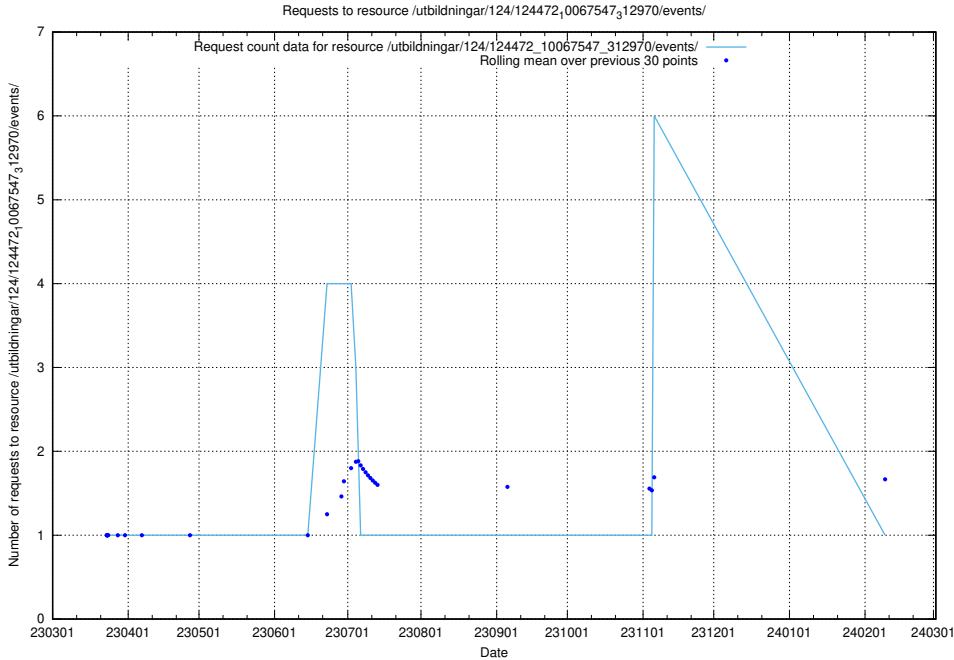

Here, we count the number of requests to resource /utbildningar/utb_emil/126/126694_10073241_335112/

5.3059 Usage of /utbildningar/124/124472_10067547_312970/events/

Here, we count the number of requests to resource /utbildningar/124/124472_10067547_312970/events/