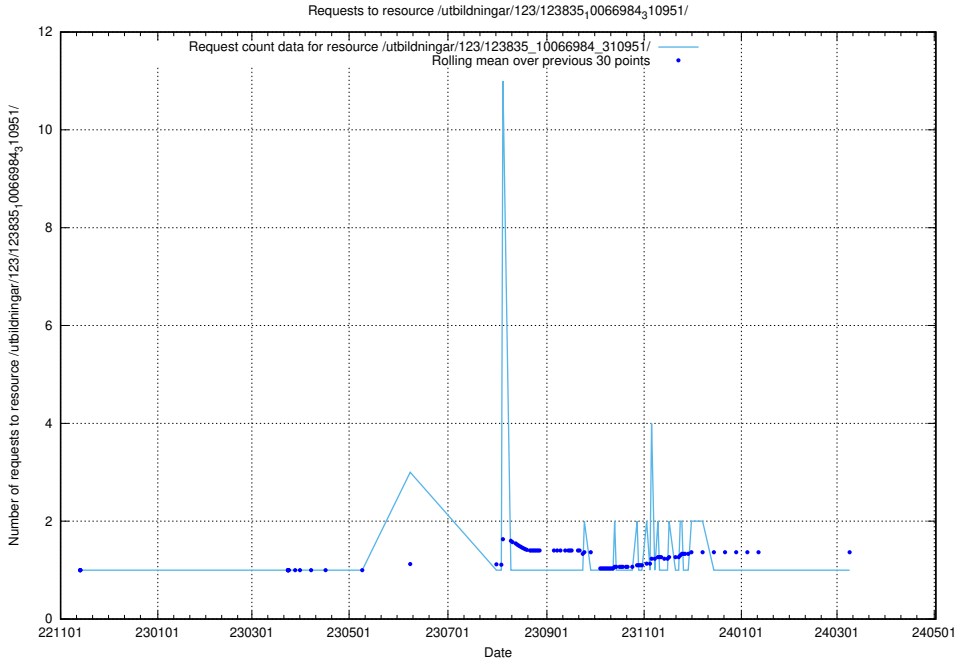

5.5838 Usage of /utbildningar/123/123835_10066984_310951/

Here, we count the number of requests to resource /utbildningar/123/123835_10066984_310951/.