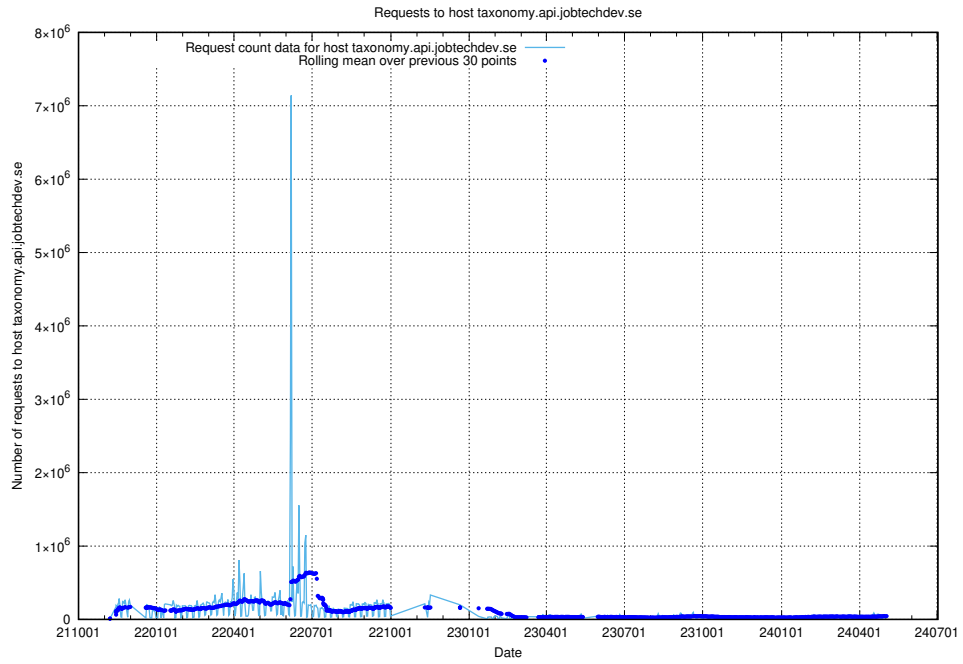

7.6 Usage of taxonomy.api.jobtechdev.se

Here, we count the number of requests to host taxonomy.api.jobtechdev.se.