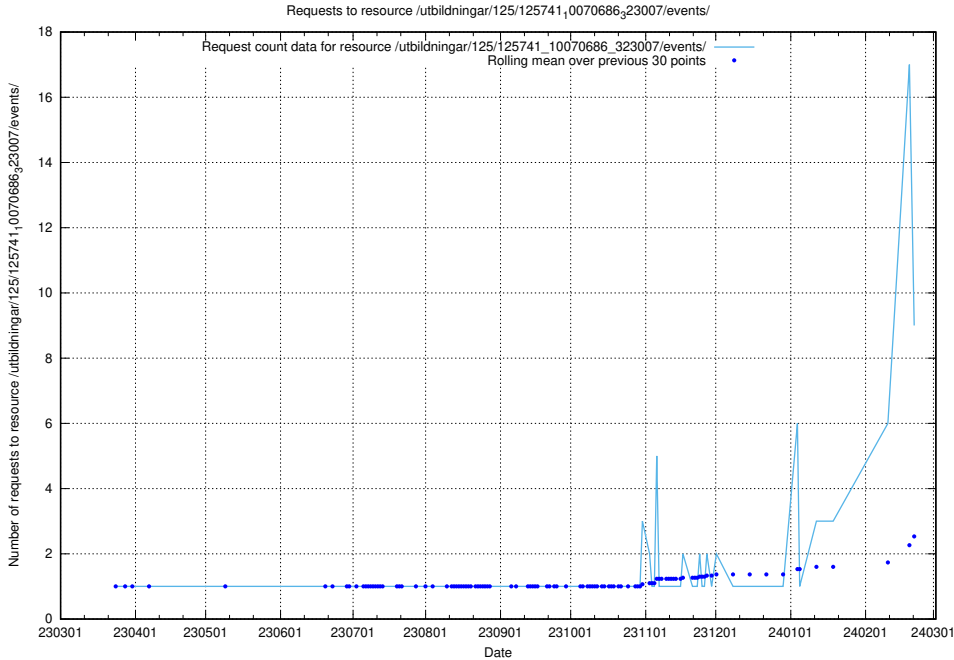

5.38 Usage of /utbildningar/125/125741_10070686_323007/events/

Here, we count the number of requests to resource /utbildningar/125/125741_10070686_323007/events/