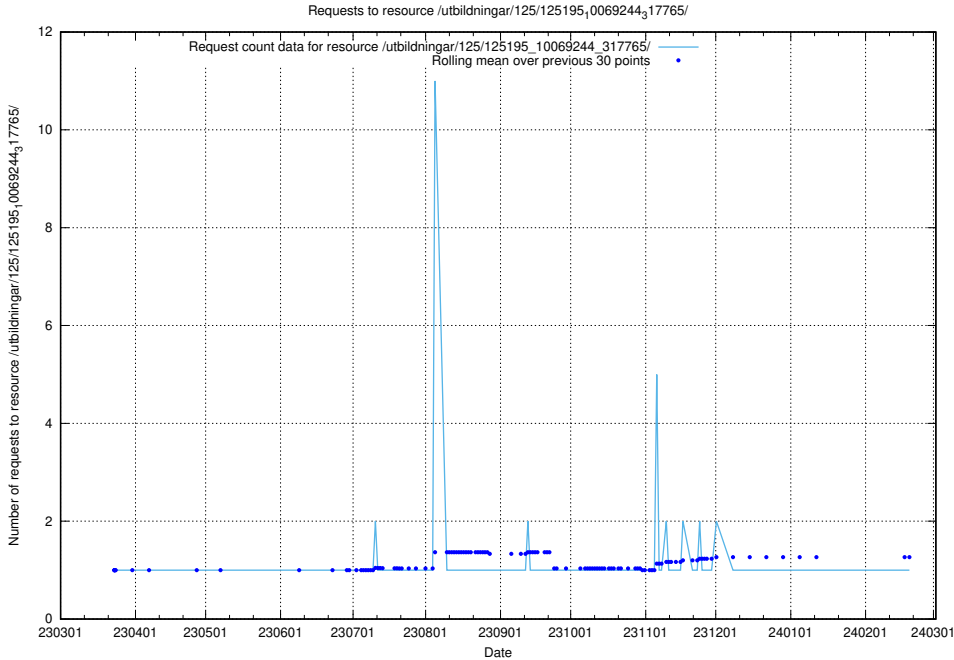

5.1065 Usage of /utbildningar/125/125195_10069244_317765/

Here, we count the number of requests to resource /utbildningar/125/125195_10069244_317765/.