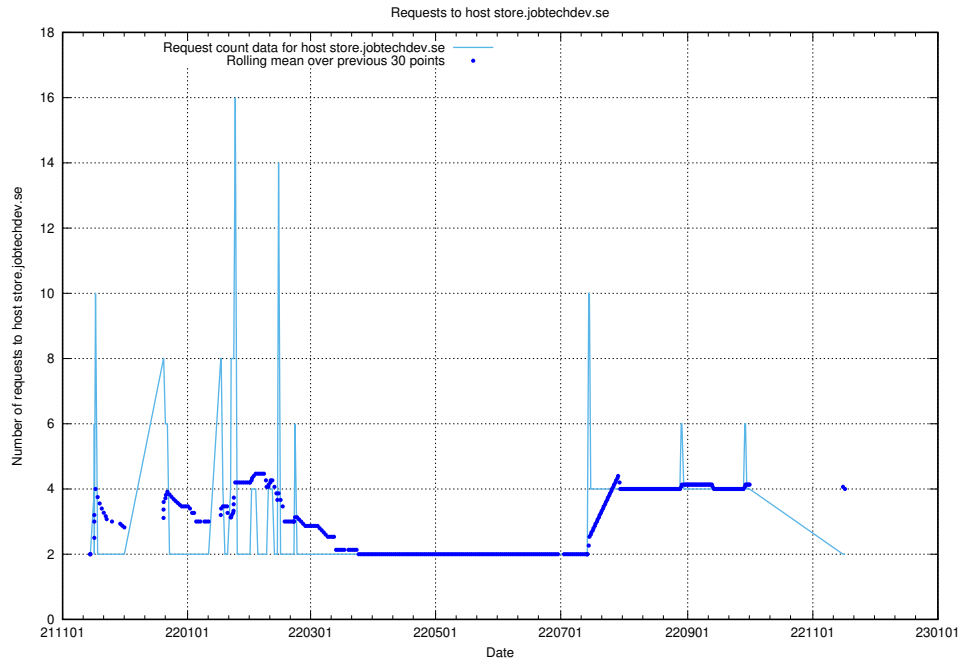

7.551 Usage of store.jobtechdev.se

Here, we count the number of requests to host store.jobtechdev.se.