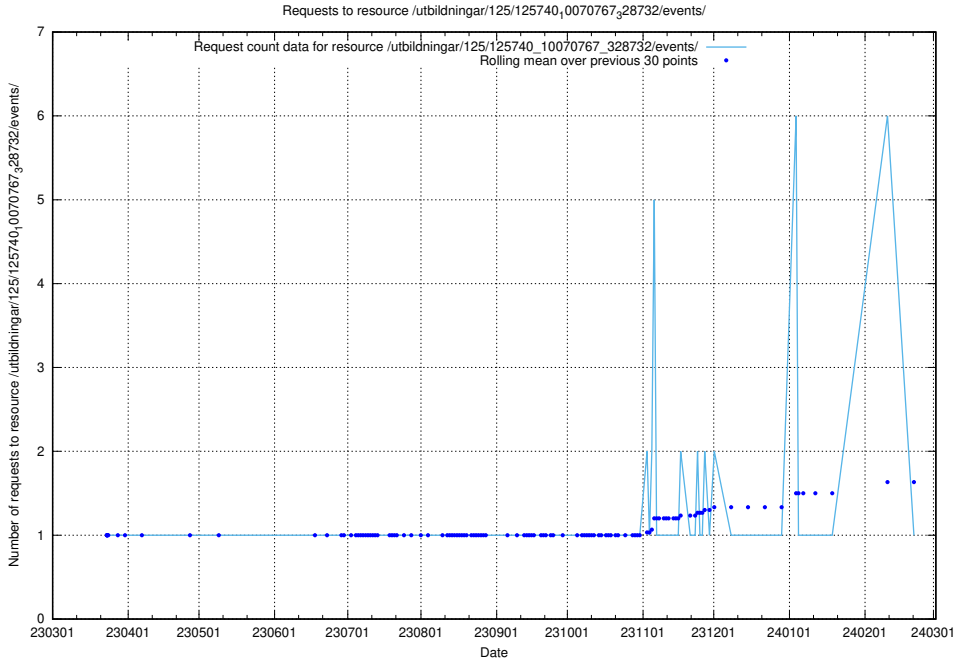

5.903 Usage of /utbildningar/125/125740_10070767_328732/events/

Here, we count the number of requests to resource /utbildningar/125/125740_10070767_328732/events/