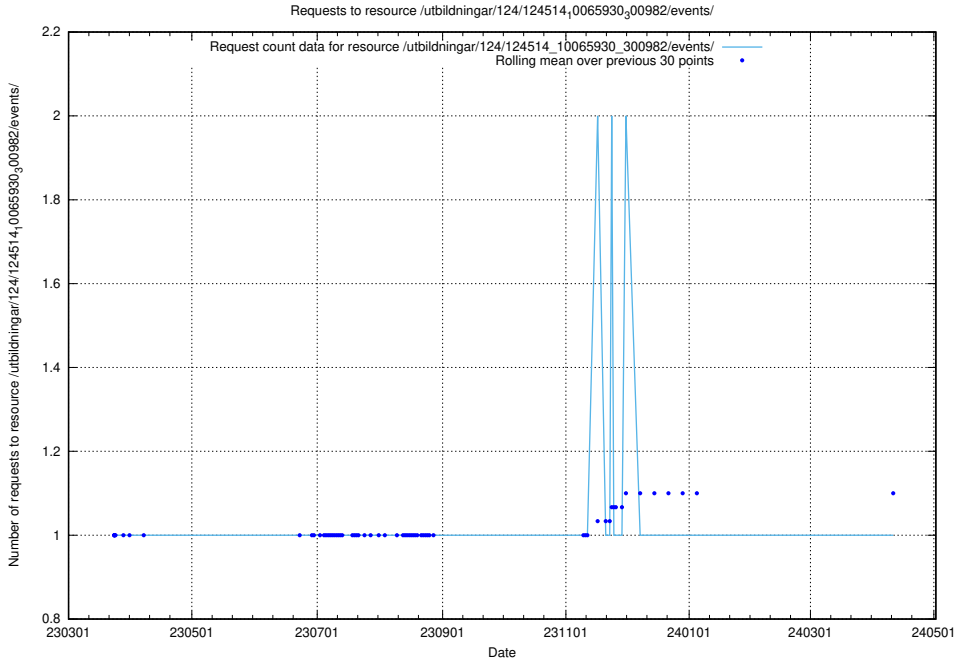

5.1833 Usage of /utbildningar/124/124514_10065930_300982/events/

Here, we count the number of requests to resource /utbildningar/124/124514_10065930_300982/events/