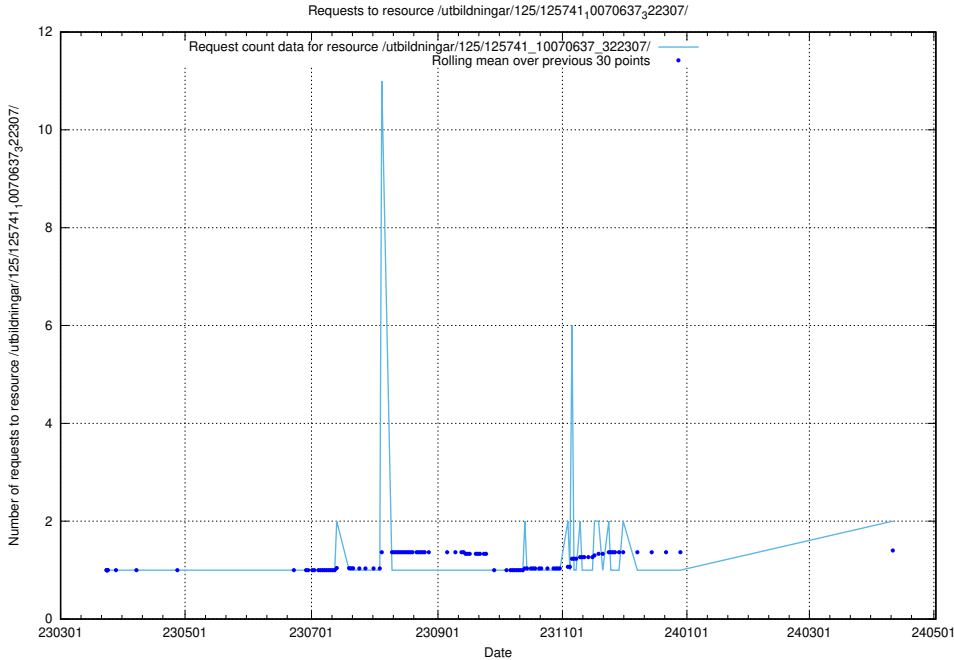

5.426 Usage of /utbildningar/125/125741_10070637_322307/

Here, we count the number of requests to resource /utbildningar/125/125741_10070637_322307/.