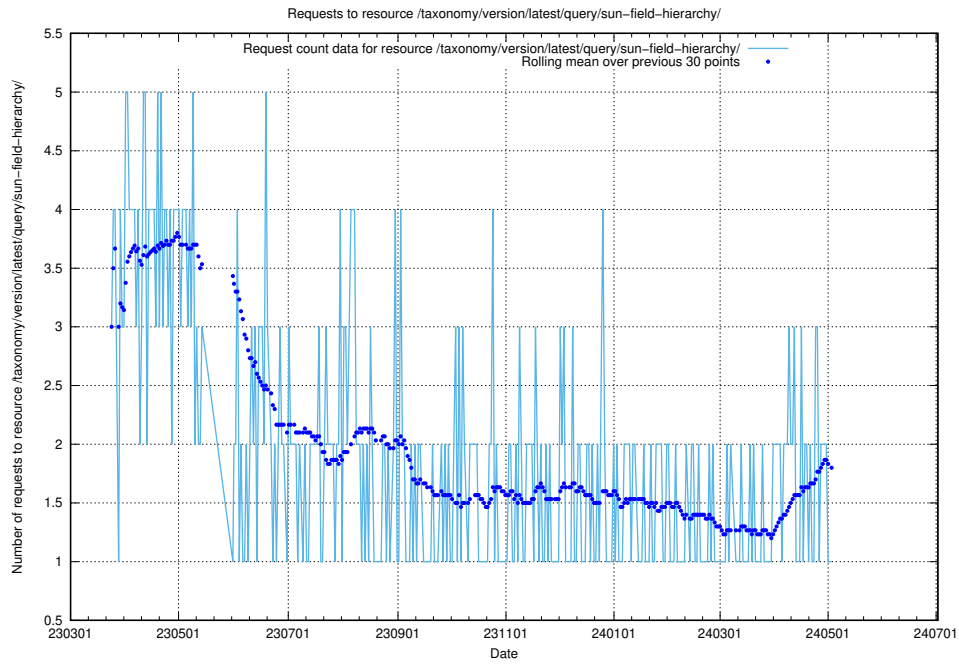

5.6036 Usage of /taxonomy/version/latest/query/sun-field-hierarchy/

Here, we count the number of requests to resource /taxonomy/version/latest/query/sun-field-hierarchy/.