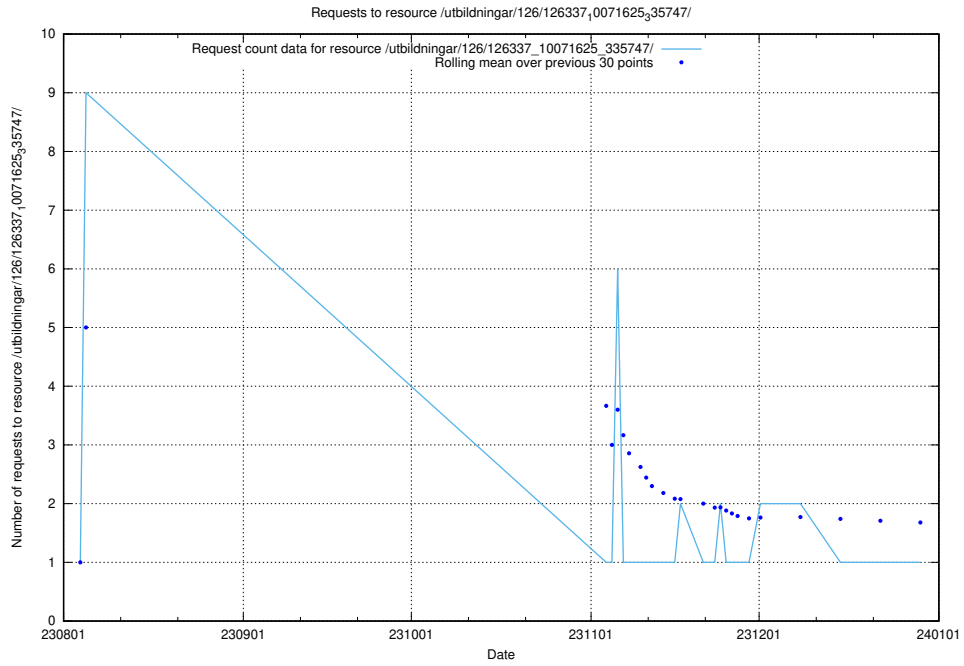

5.4803 Usage of /utbildningar/126/126337_10071625_335747/

Here, we count the number of requests to resource /utbildningar/126/126337_10071625_335747/.