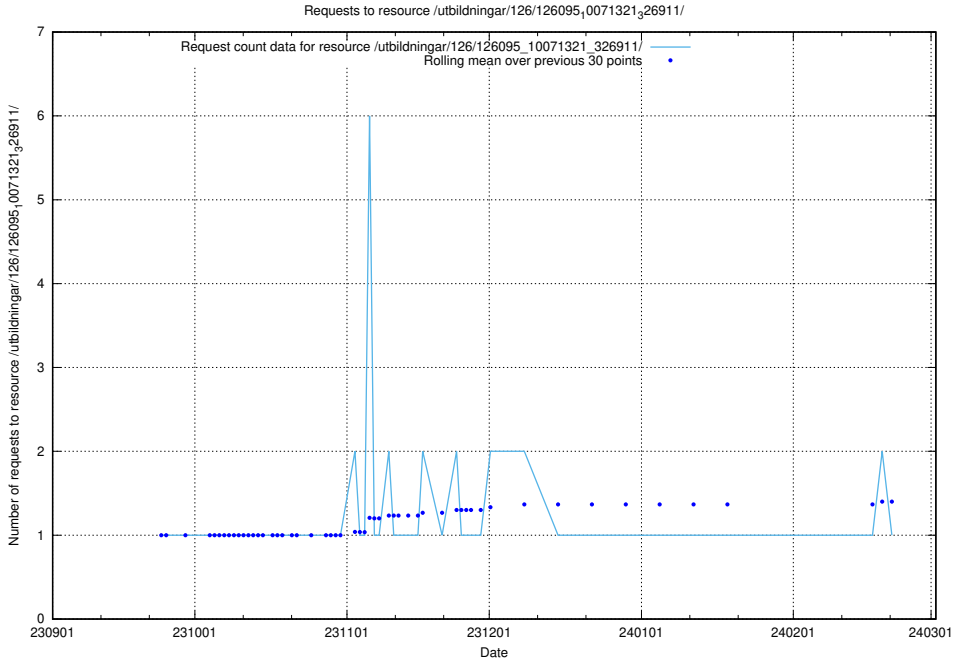

5.4414 Usage of /utbildningar/126/126095_10071321_326911/

Here, we count the number of requests to resource /utbildningar/126/126095_10071321_326911/.