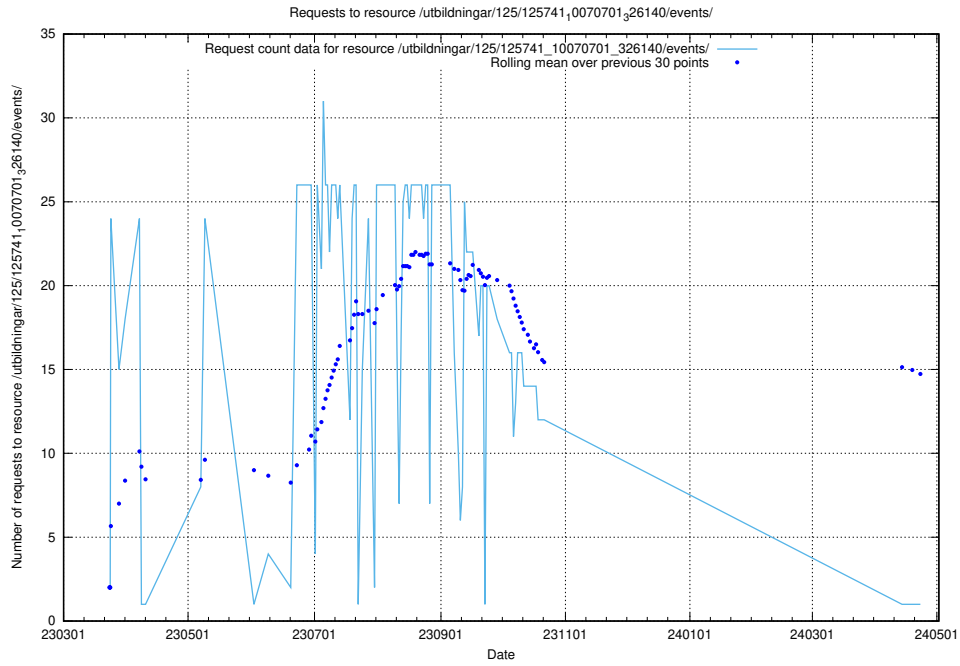

Here, we count the number of requests to resource /utbildningar/125/125915_10070252_321013/events/

5.6247 Usage of /utbildningar/125/125741_10070701_326140/events/

Here, we count the number of requests to resource /utbildningar/125/125741_10070701_326140/events/