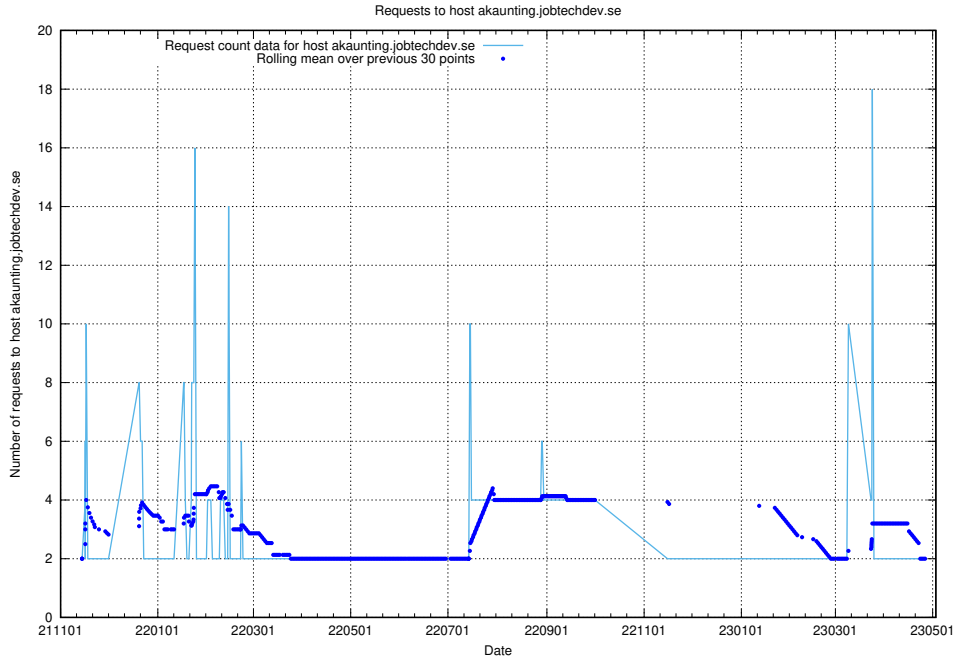

7.289 Usage of prod-historical-search.jobtechdev.se

Here, we count the number of requests to host prod-historical-search.jobtechdev.se.

7.290 Usage of accounts.jobtechdev.se

Here, we count the number of requests to host accounts.jobtechdev.se.