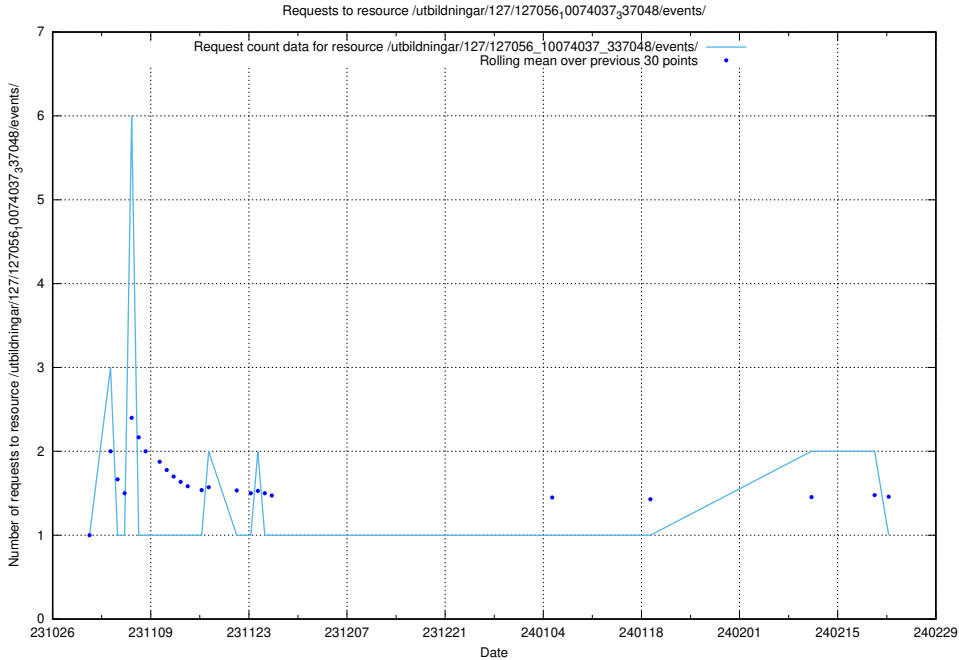

5.4101 Usage of /utbildningar/127/127056_10074037_337048/events/

Here, we count the number of requests to resource /utbildningar/127/127056_10074037_337048/events/