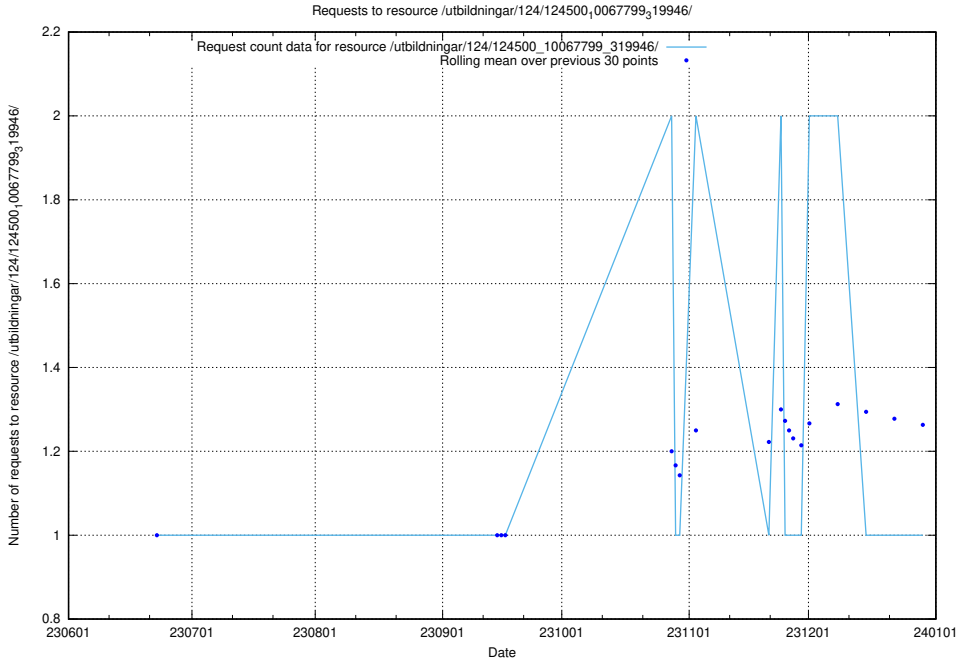

5.5715 Usage of /utbildningar/124/124500_10067799_319946/

Here, we count the number of requests to resource /utbildningar/124/124500_10067799_319946/.