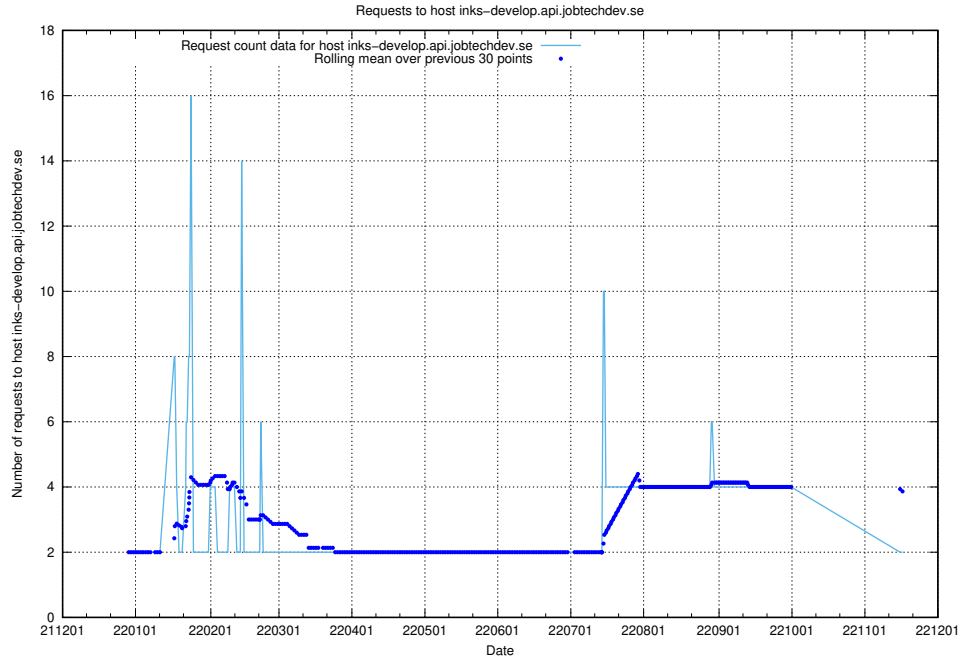

7.350 Usage of inks-develop.api.jobtechdev.se

Here, we count the number of requests to host inks-develop.api.jobtechdev.se.

7.351 Usage of web.jobtechdev.se

Here, we count the number of requests to host web.jobtechdev.se.