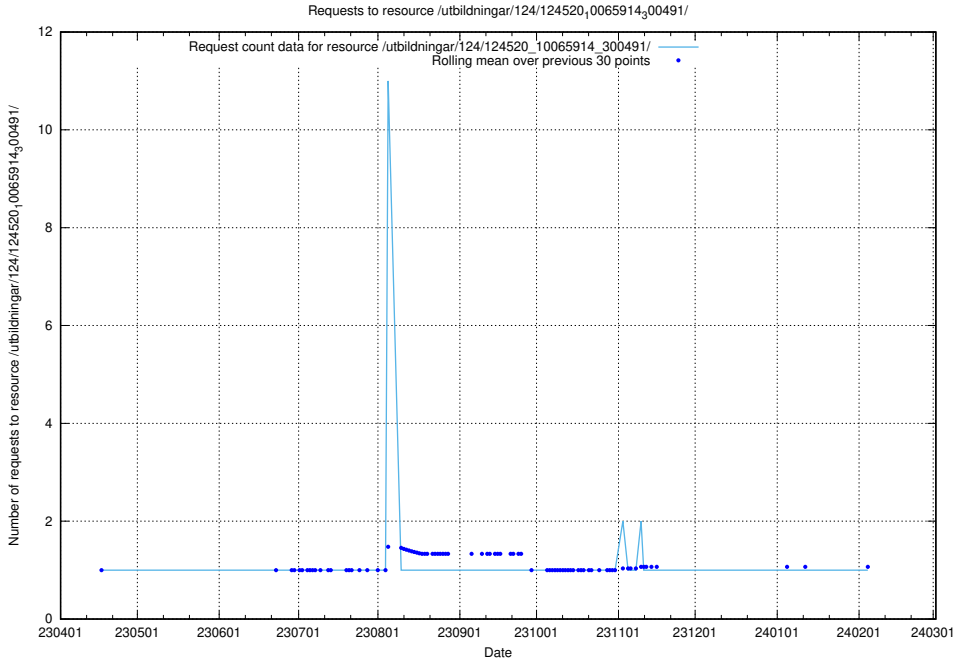

5.5992 Usage of /utbildningar/124/124520_10065914_300491/

Here, we count the number of requests to resource /utbildningar/124/124520_10065914_300491/.