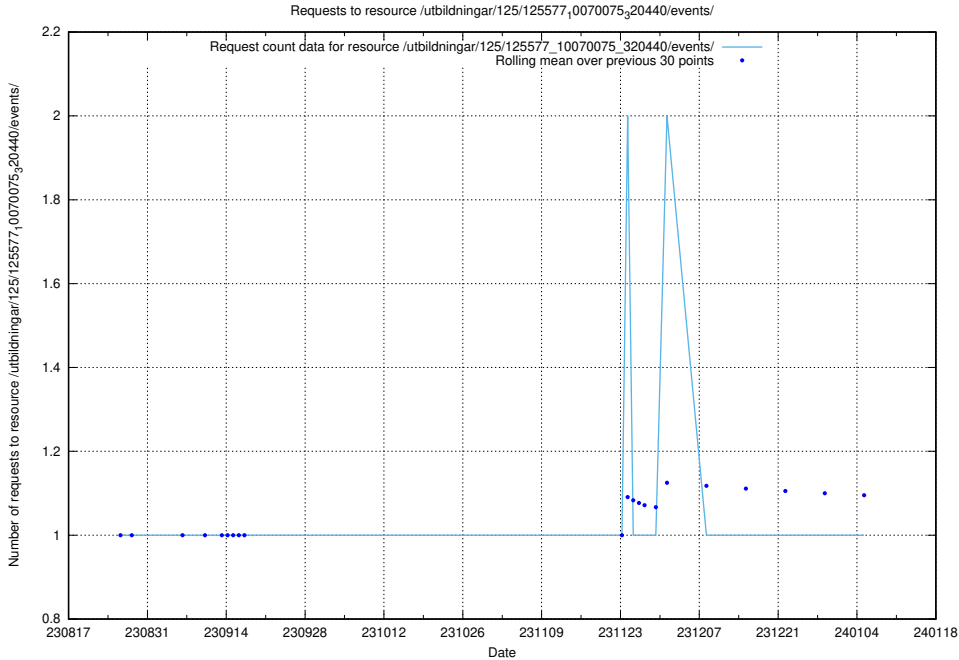

5.4641 Usage of /utbildningar/125/125577_10070075_320440/events/

Here, we count the number of requests to resource /utbildningar/125/125577_10070075_320440/events/