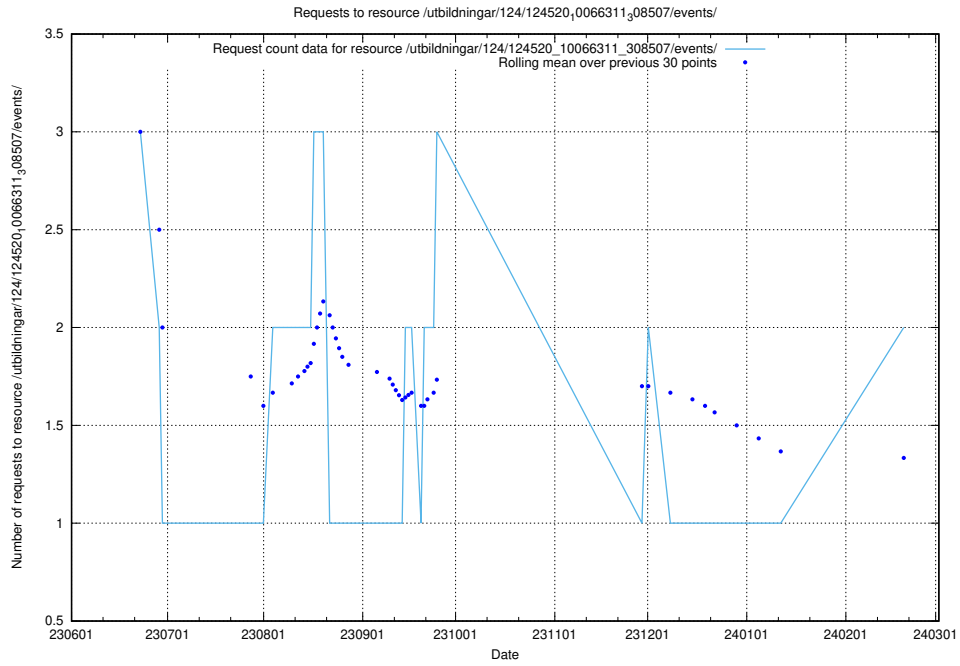

5.791 Usage of /utbildningar/124/124520_10066311_308507/events/

Here, we count the number of requests to resource /utbildningar/124/124520_10066311_308507/events/