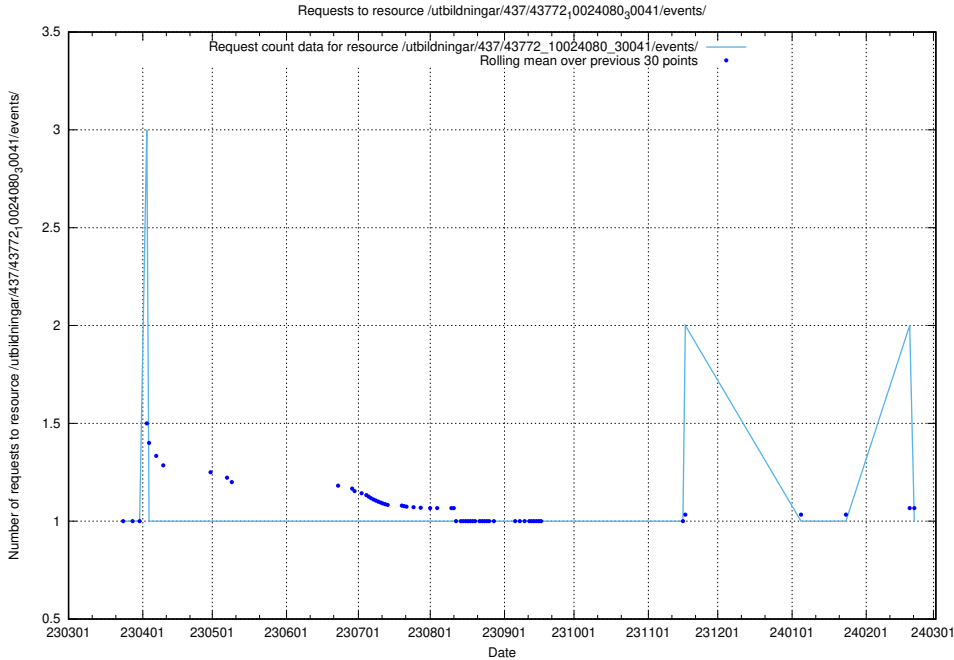

5.6158 Usage of /utbildningar/437/43772_10024080_30041/events/

Here, we count the number of requests to resource /utbildningar/437/43772_10024080_30041/events/.