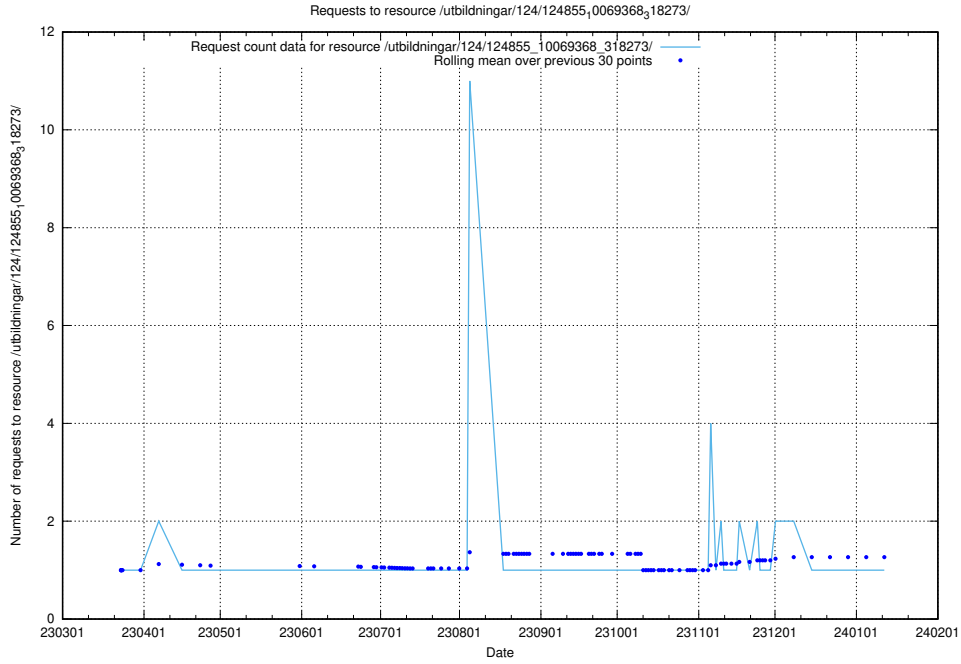

Here, we count the number of requests to resource /utbildningar/124/124855_10069368_318273/events/

5.1129 Usage of /utbildningar/124/124855_10069368_318273/

Here, we count the number of requests to resource /utbildningar/124/124855_10069368_318273/.