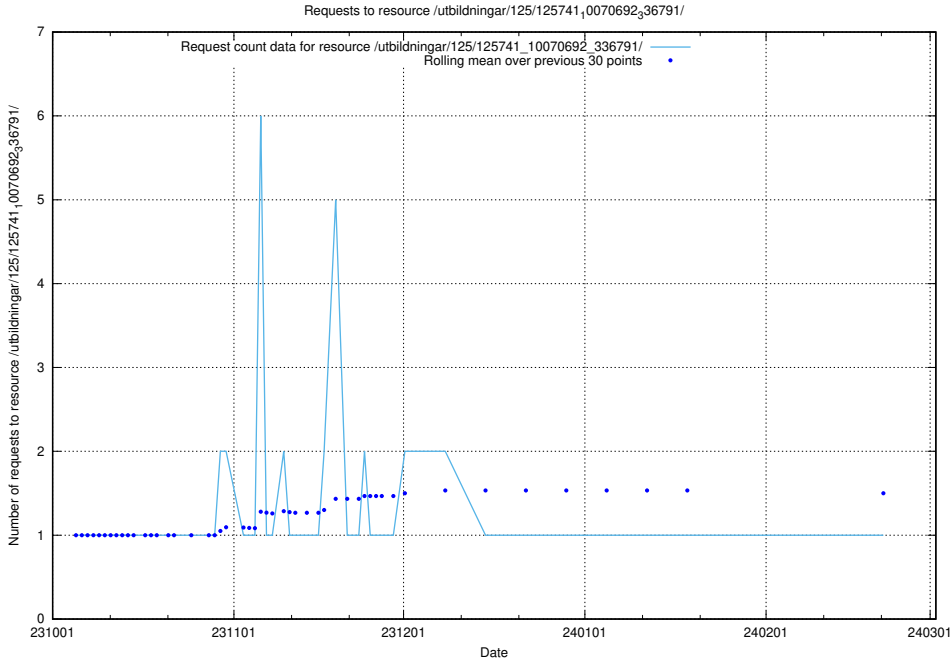

5.4339 Usage of /utbildningar/125/125741_10070692_336791/

Here, we count the number of requests to resource /utbildningar/125/125741_10070692_336791/.