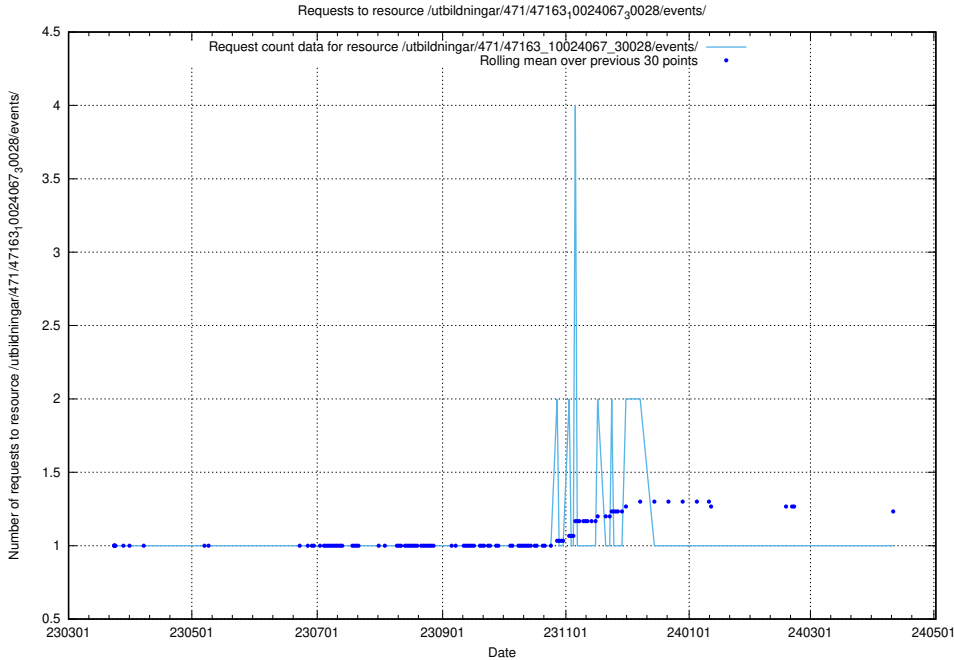

5.6285 Usage of /utbildningar/471/47163_10024067_30028/events/

Here, we count the number of requests to resource /utbildningar/471/47163_10024067_30028/events/.