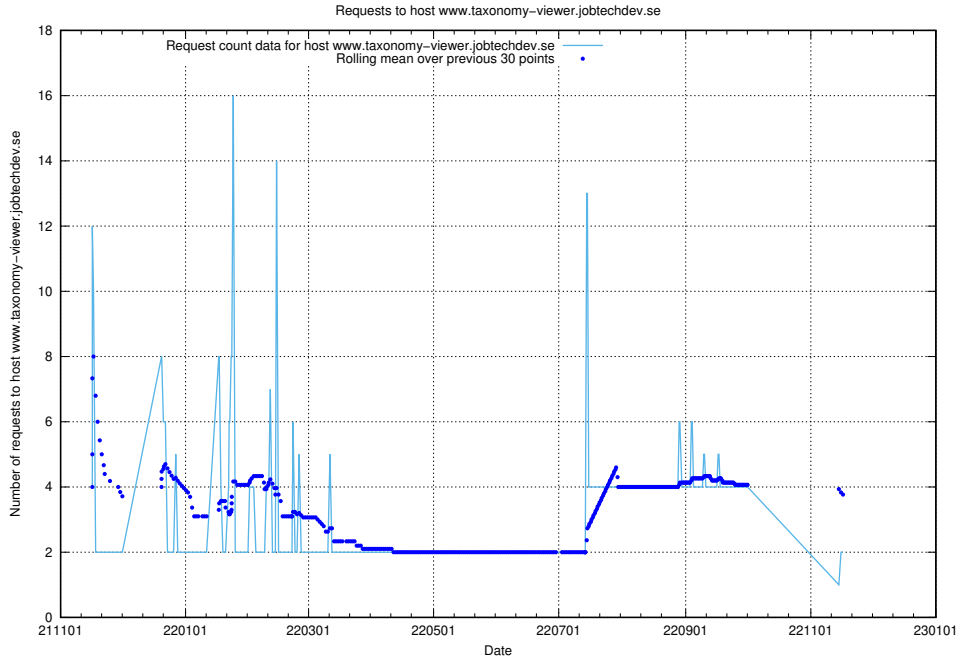

7.499 Usage of www.taxonomy-viewer.jobtechdev.se

Here, we count the number of requests to host www.taxonomy-viewer.jobtechdev.se.