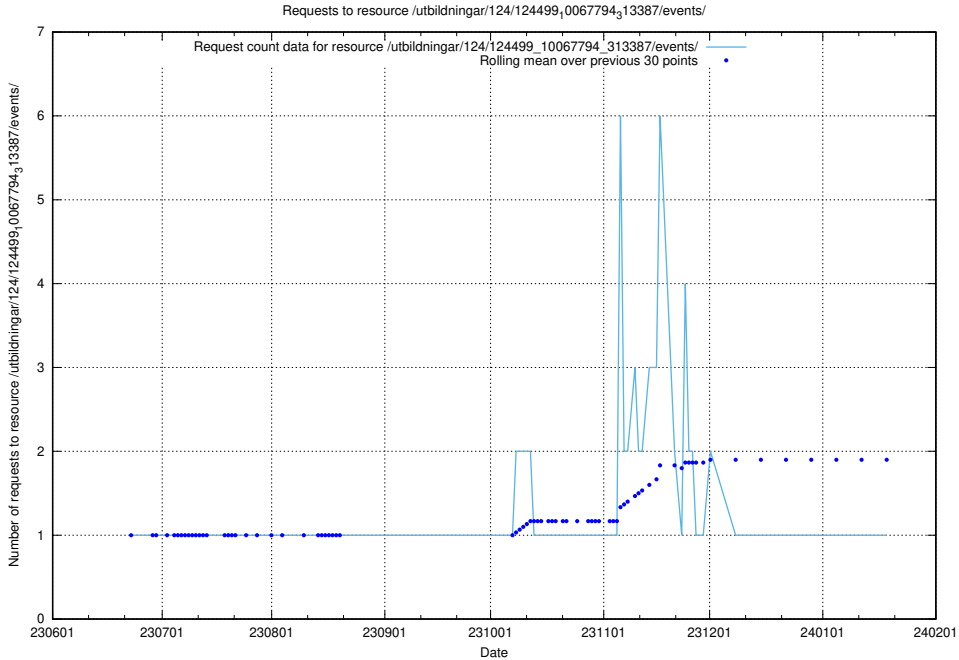

Here, we count the number of requests to resource /utbildningar/124/124499_10067840_313543/.

5.5719 Usage of /utbildningar/124/124499_10067794_313387/events/

Here, we count the number of requests to resource /utbildningar/124/124499_10067794_313387/events/