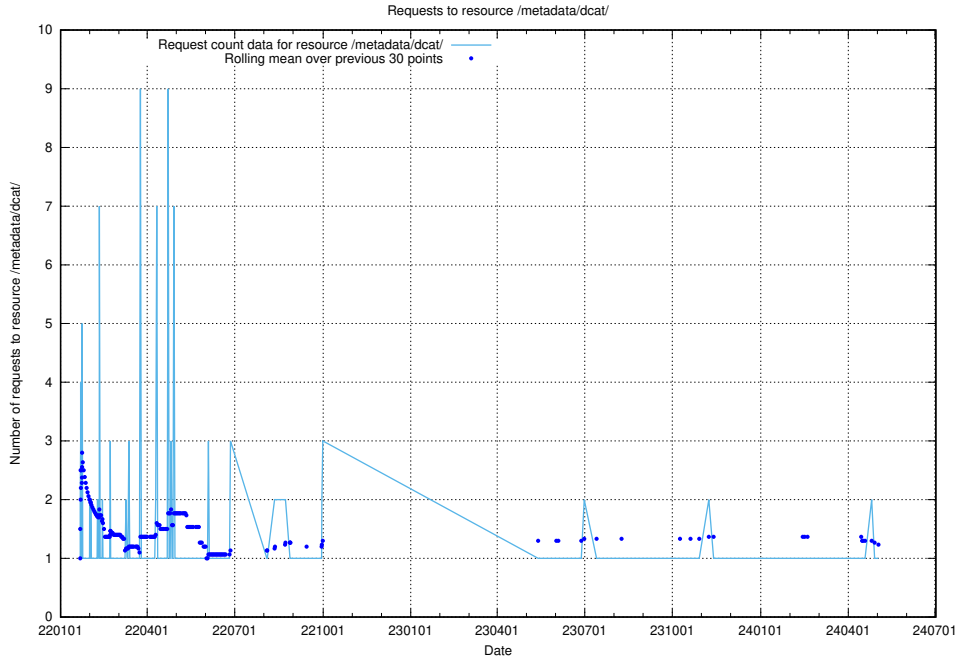

5.6468 Usage of /metadata/dcat/

Here, we count the number of requests to resource /metadata/dcat/.