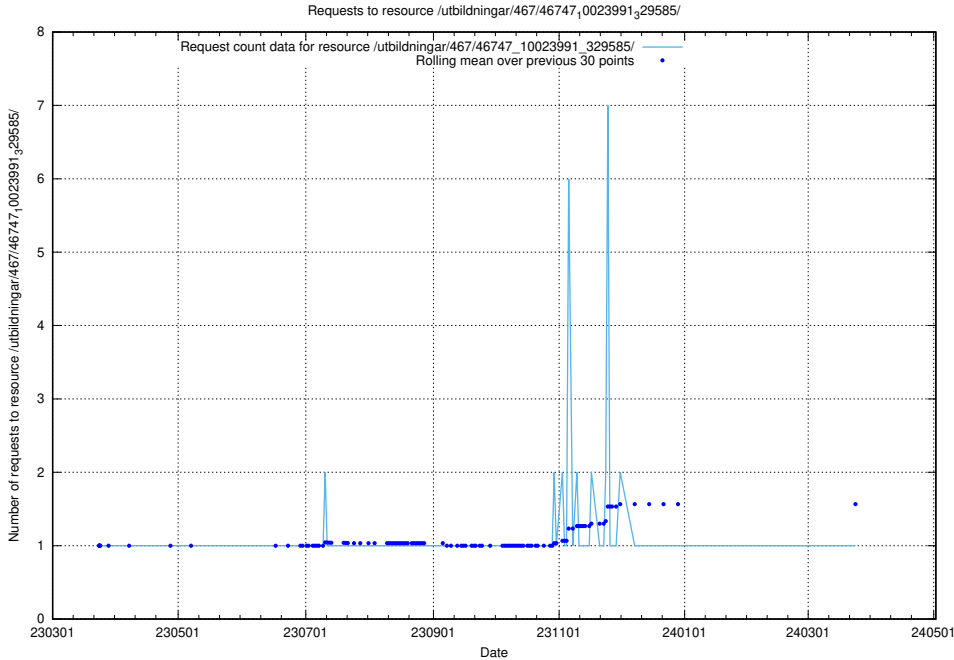

5.6287 Usage of /utbildningar/467/46747_10023991_329585/

Here, we count the number of requests to resource /utbildningar/467/46747_10023991_329585/.