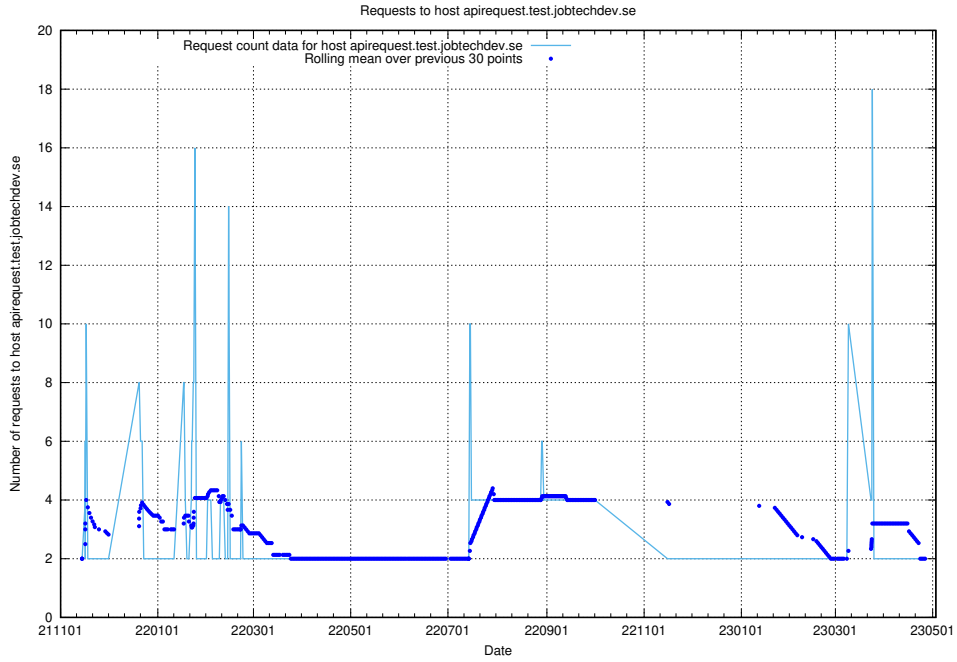

7.284 Usage of `apirequest.test.jobtechdev.se`

Here, we count the number of requests to host `apirequest.test.jobtechdev.se`.