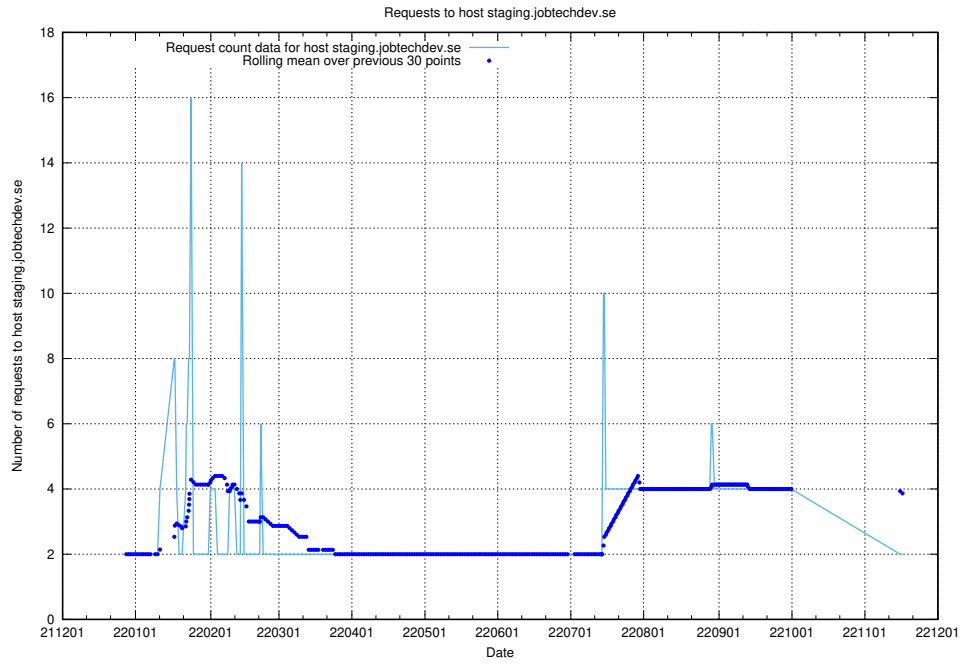

7.354 Usage of staging.jobtechdev.se

Here, we count the number of requests to host staging.jobtechdev.se.