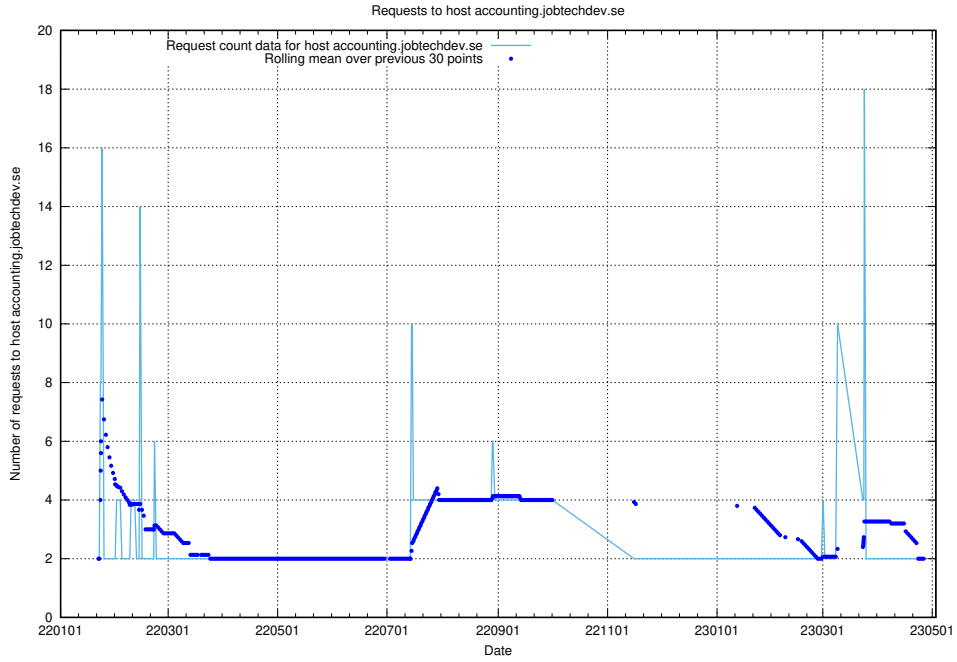

7.258 Usage of accounting.jobtechdev.se

Here, we count the number of requests to host accounting.jobtechdev.se.