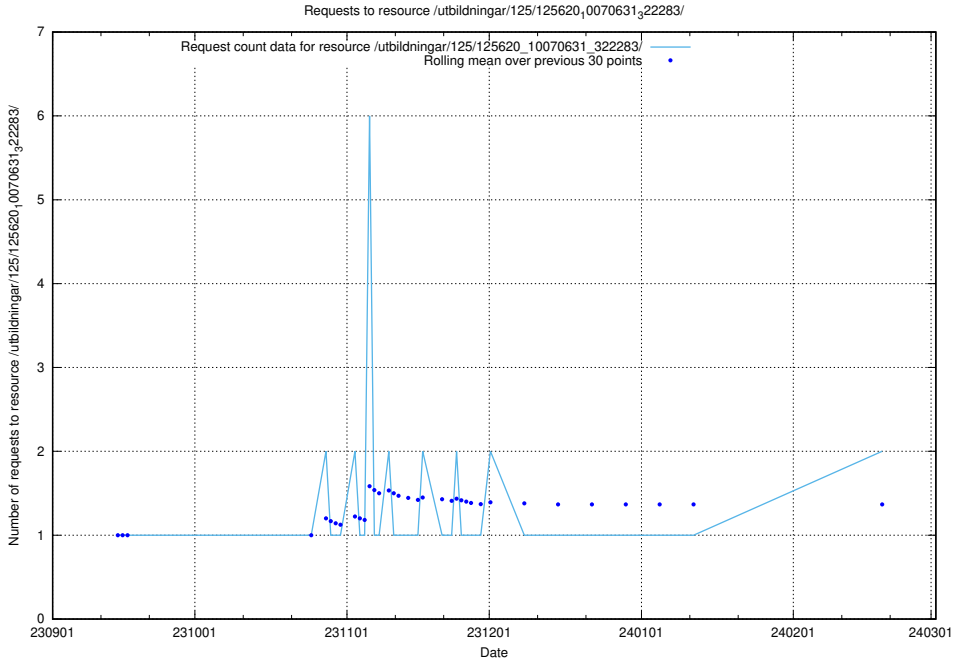

5.703 Usage of /utbildningar/125/125620_10070631_322283/

Here, we count the number of requests to resource /utbildningar/125/125620_10070631_322283/.