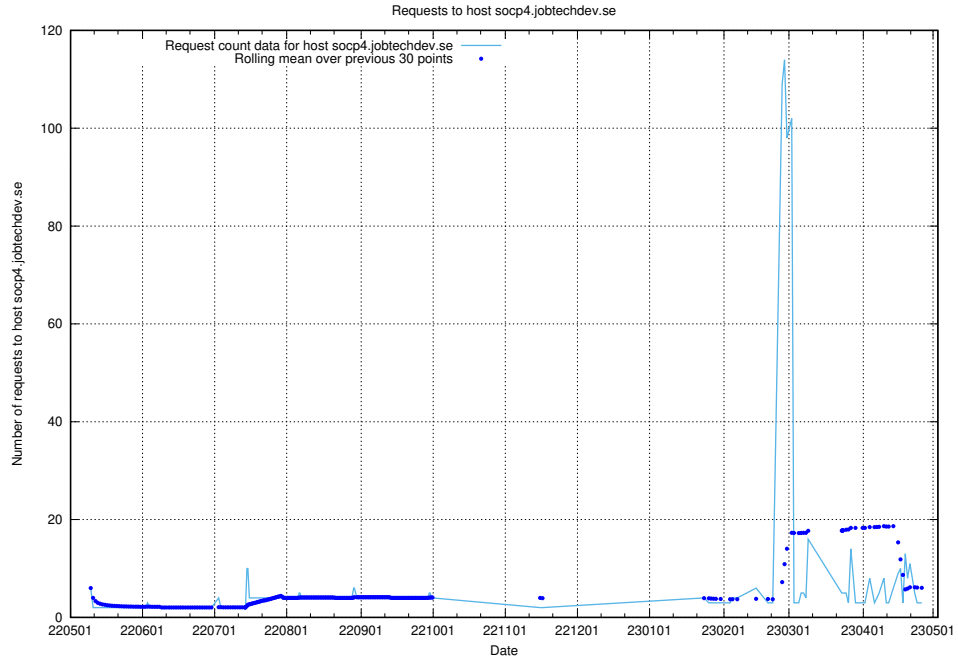

7.213 Usage of socp4.jobtechdev.se

Here, we count the number of requests to host socp4.jobtechdev.se.