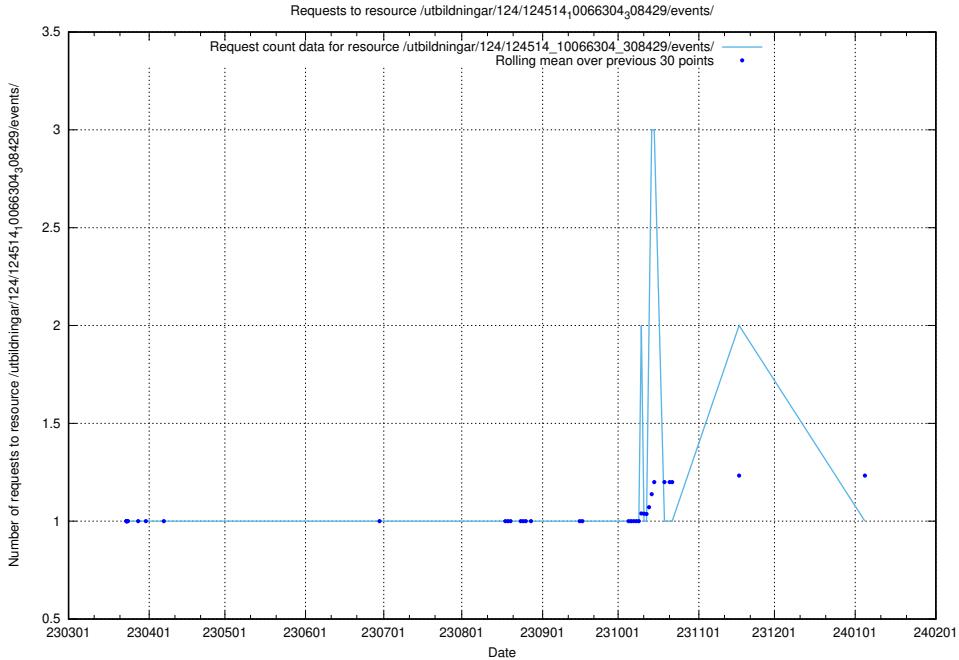

5.1746 Usage of /utbildningar/124/124514_10066304_308429/events/

Here, we count the number of requests to resource /utbildningar/124/124514_10066304_308429/events/