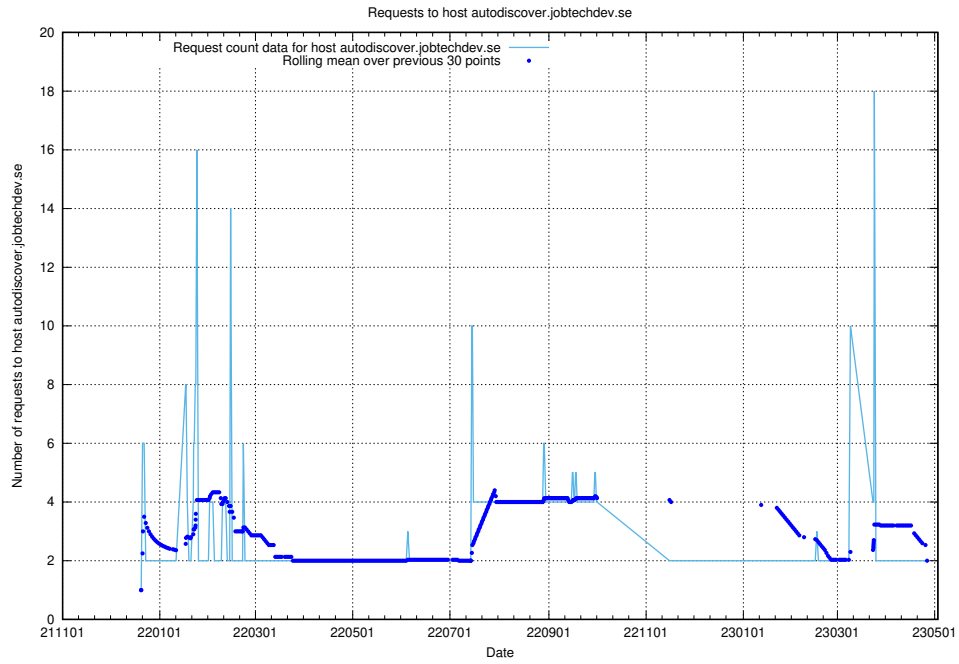

7.375 Usage of autodiscover.jobtechdev.se

Here, we count the number of requests to host autodiscover.jobtechdev.se.