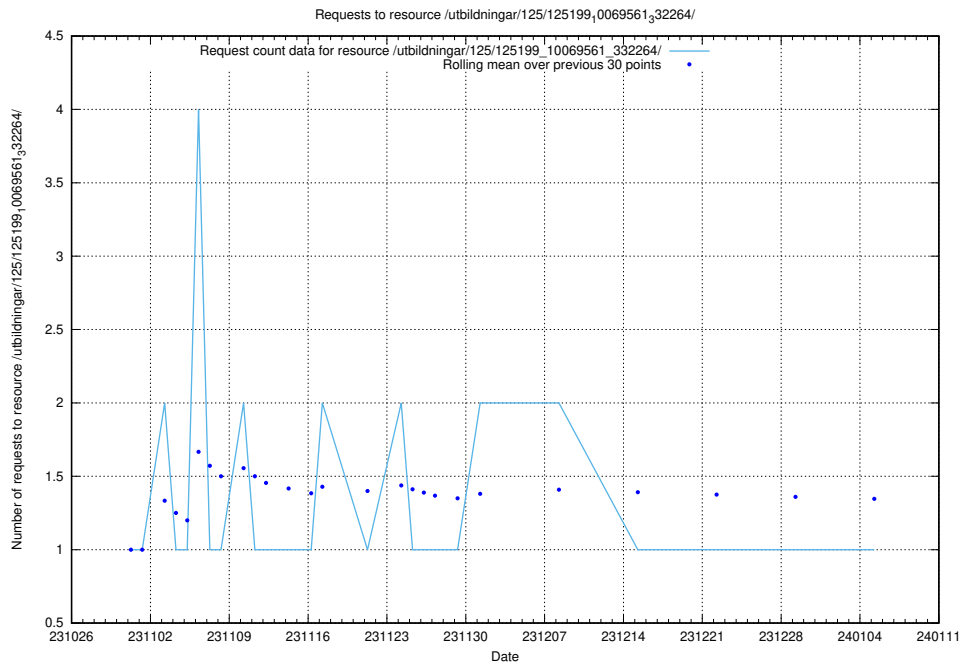

5.4102 Usage of /utbildningar/125/125199_10069561_332264/

Here, we count the number of requests to resource /utbildningar/125/125199_10069561_332264/.