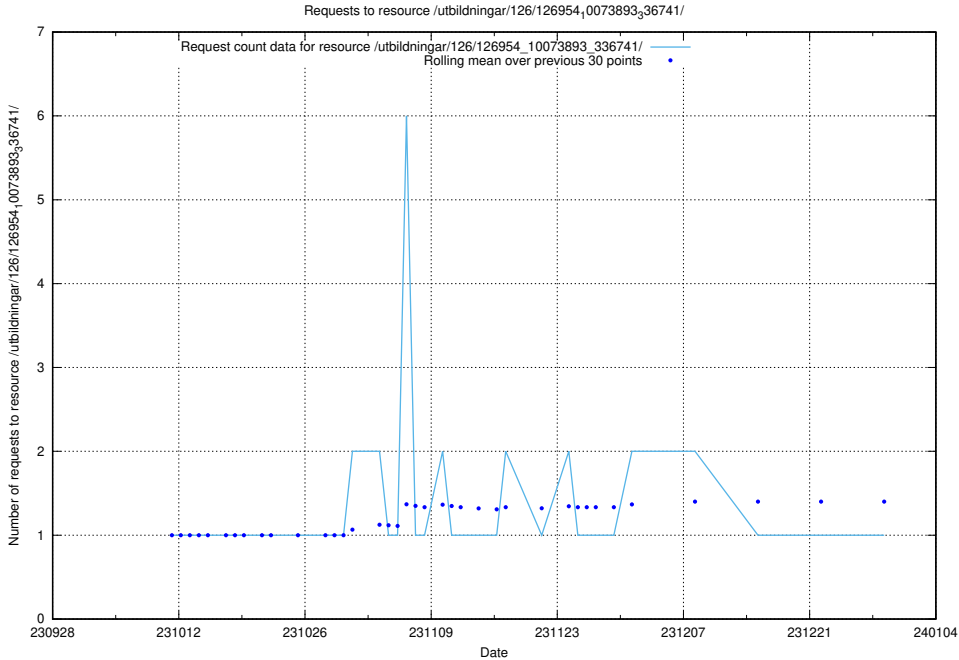

Here, we count the number of requests to resource /utbildningar/126/126954_10073893_336741/.

5.4299 Usage of /utbildningar/126/126751_10072075_331197/events/

Here, we count the number of requests to resource /utbildningar/126/126751_10072075_331197/events/