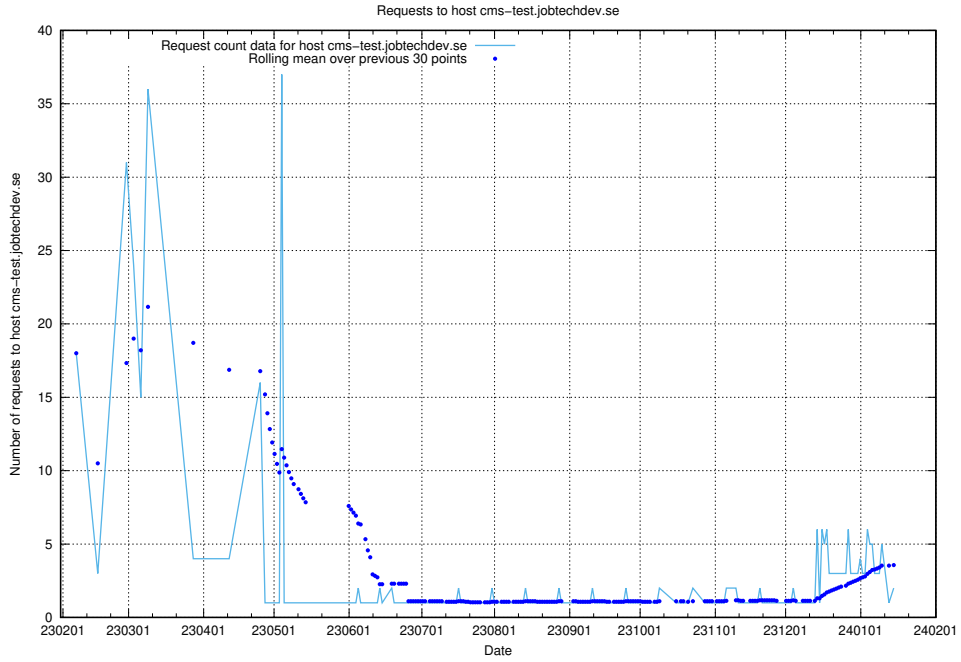

7.287 Usage of cms-test.jobtechdev.se

Here, we count the number of requests to host cms-test.jobtechdev.se.