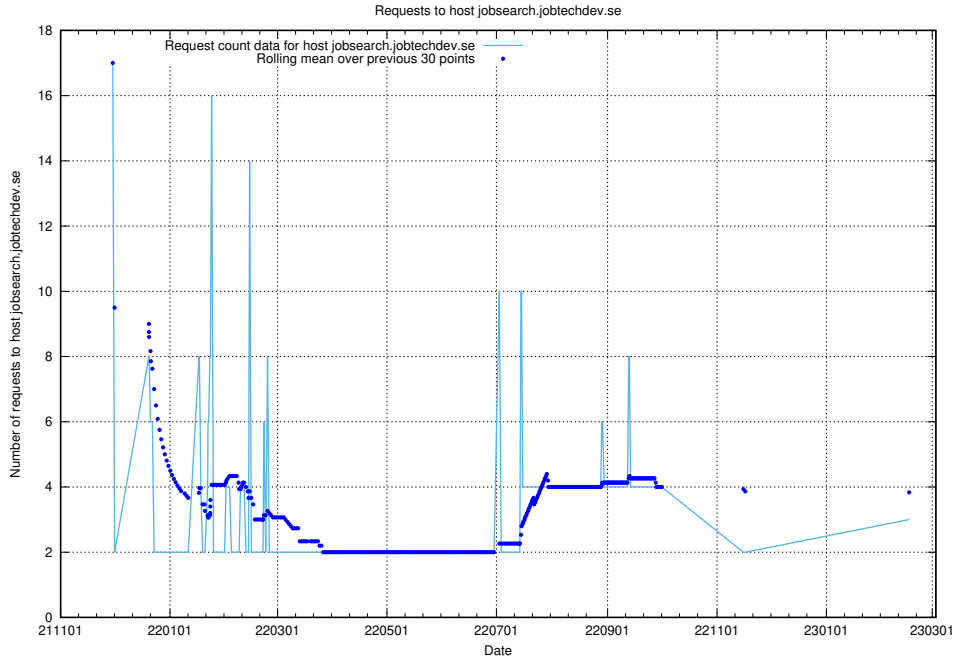

7.203 Usage of jobsearch.jobtechdev.se

Here, we count the number of requests to host jobsearch.jobtechdev.se.