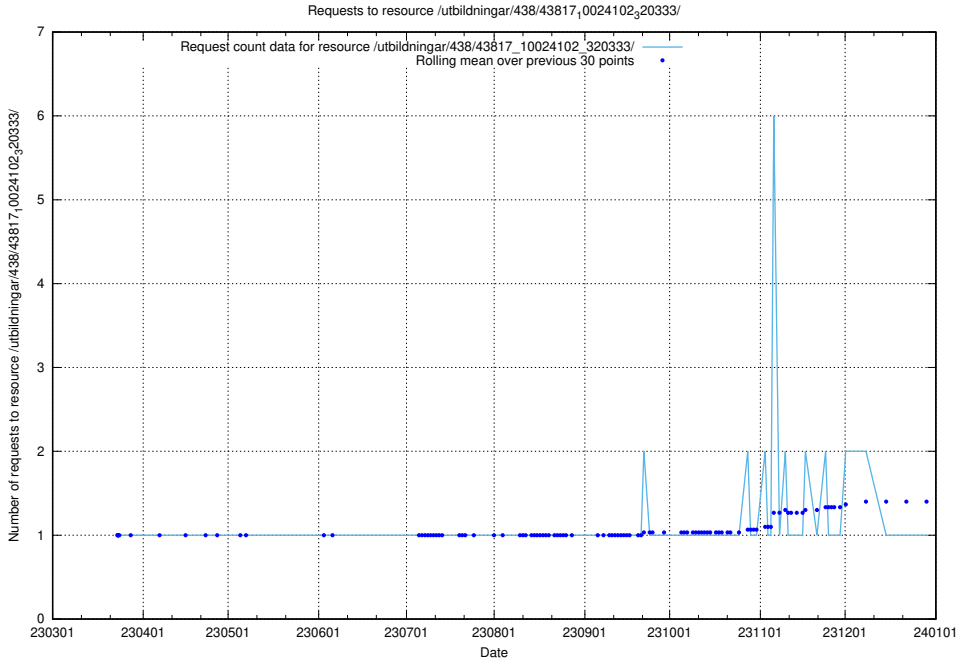

5.6315 Usage of /utbildningar/438/43817_10024102_320333/

Here, we count the number of requests to resource /utbildningar/438/43817_10024102_320333/.