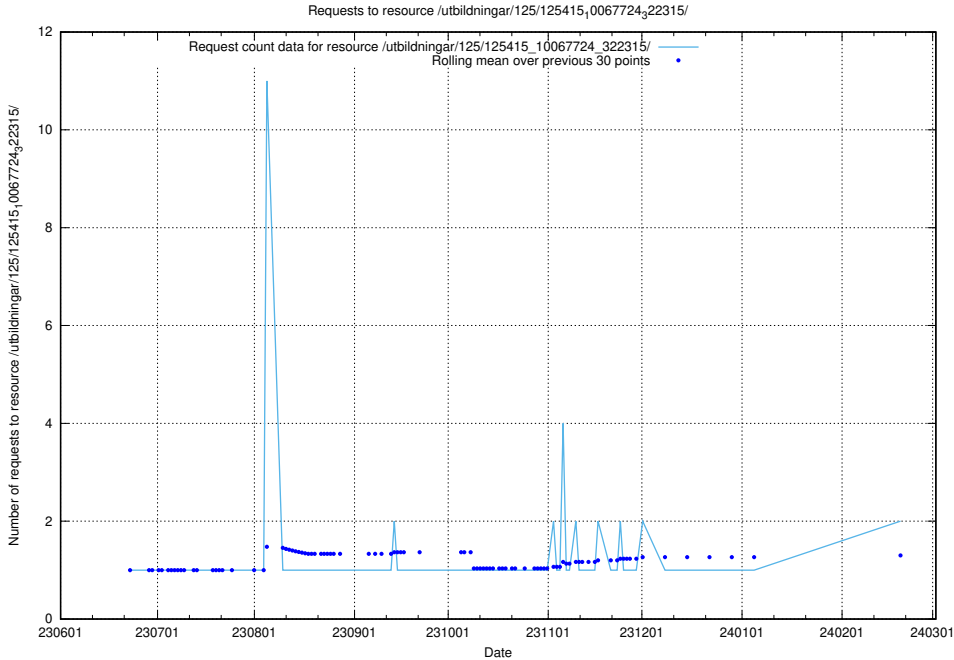

5.801 Usage of /utbildningar/125/125415_10067724_322315/

Here, we count the number of requests to resource /utbildningar/125/125415_10067724_322315/.