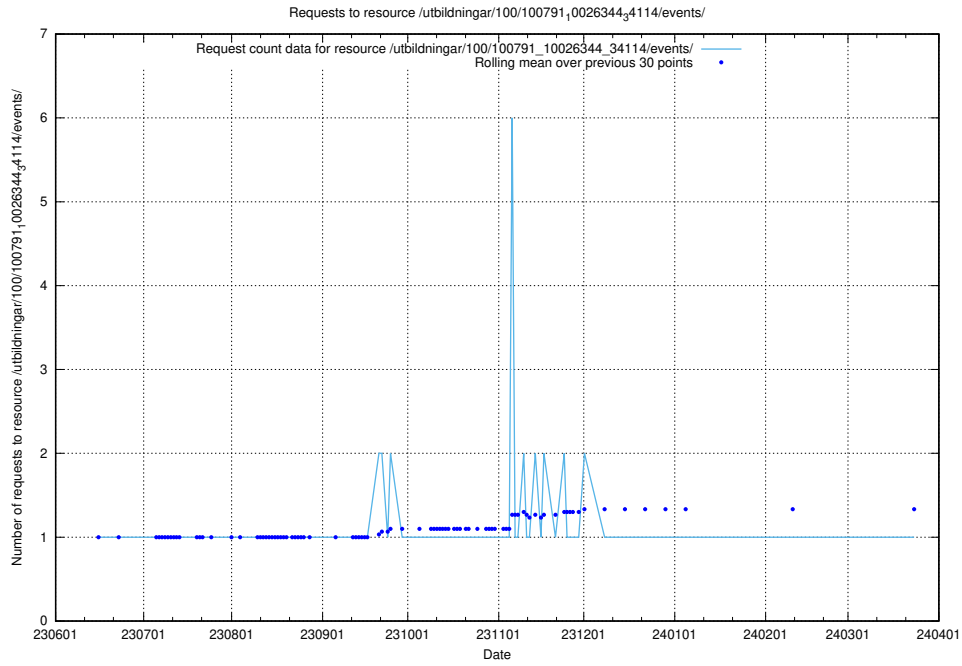

5.5821 Usage of /utbildningar/100/100791_10026344_34114/events/

Here, we count the number of requests to resource /utbildningar/100/100791_10026344_34114/events/.