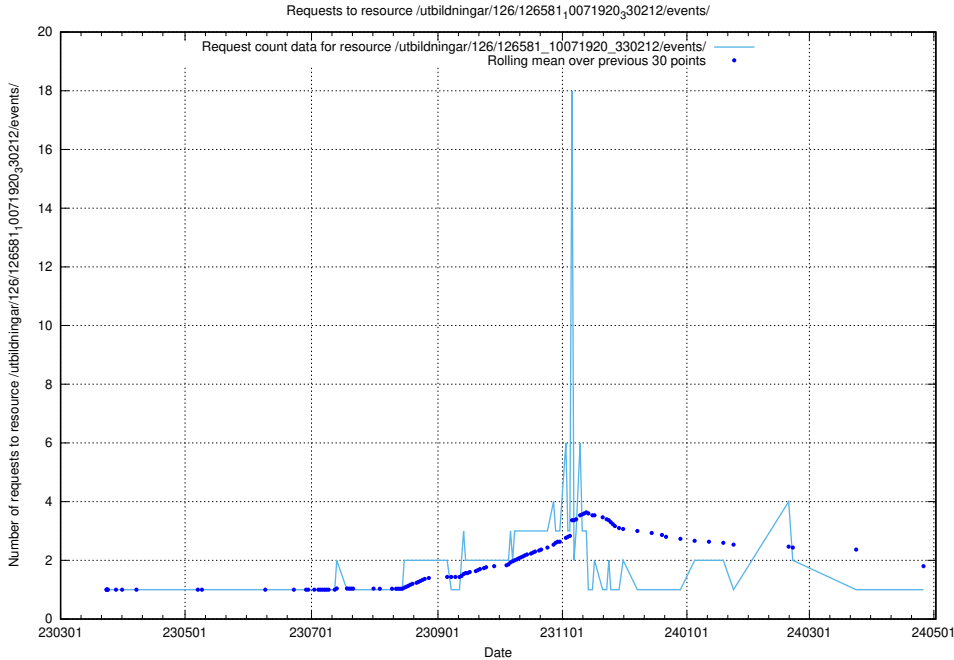

5.6371 Usage of /utbildningar/126/126581_10071920_330212/events/

Here, we count the number of requests to resource /utbildningar/126/126581_10071920_330212/events/