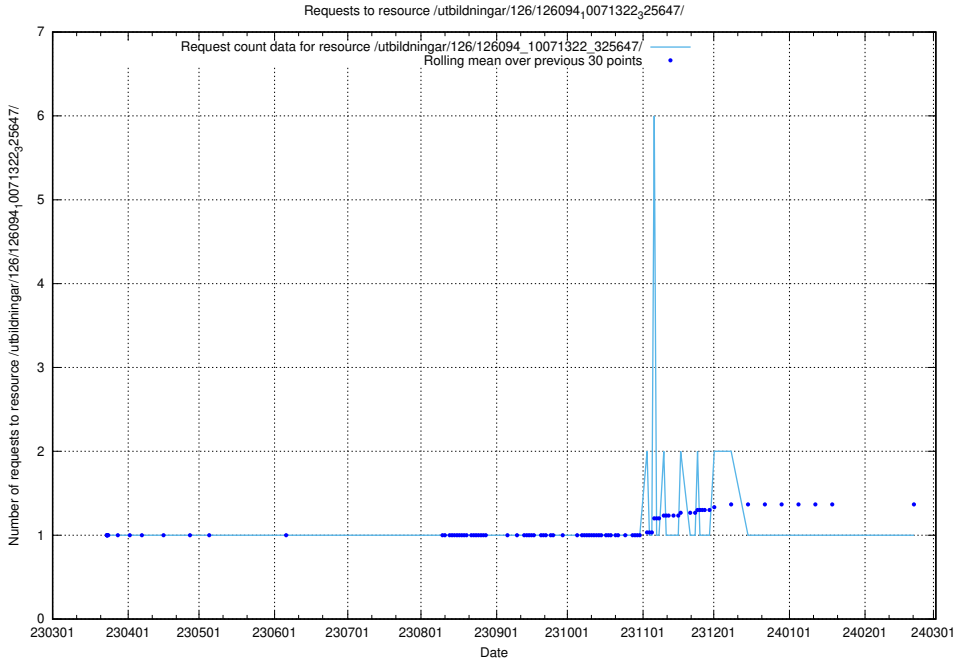

5.6406 Usage of /utbildningar/126/126094_10071322_325647/

Here, we count the number of requests to resource /utbildningar/126/126094_10071322_325647/.