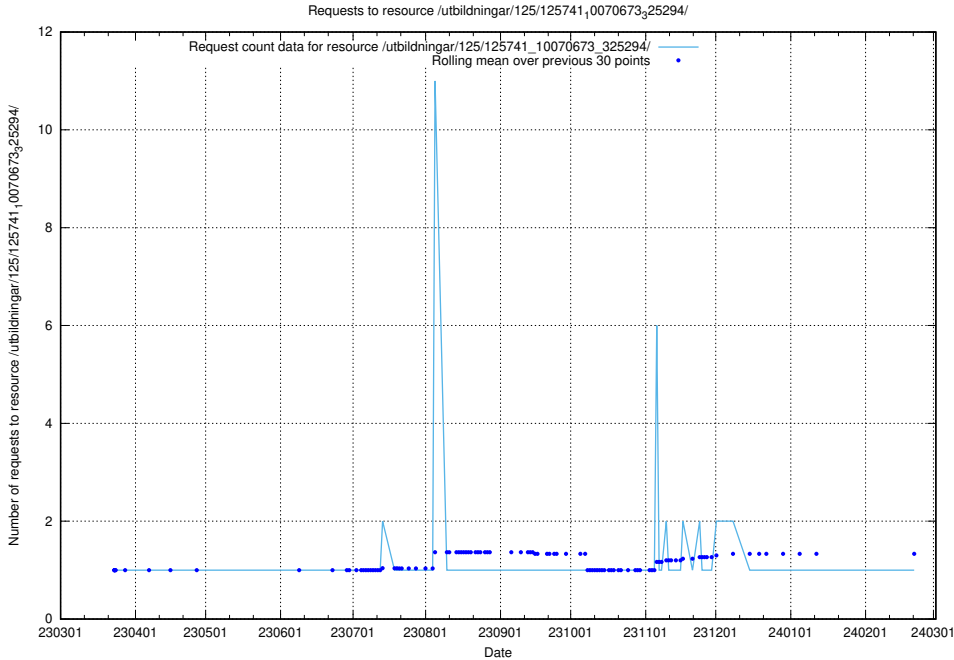

5.6459 Usage of /utbildningar/125/125741_10070673_325294/

Here, we count the number of requests to resource /utbildningar/125/125741_10070673_325294/.