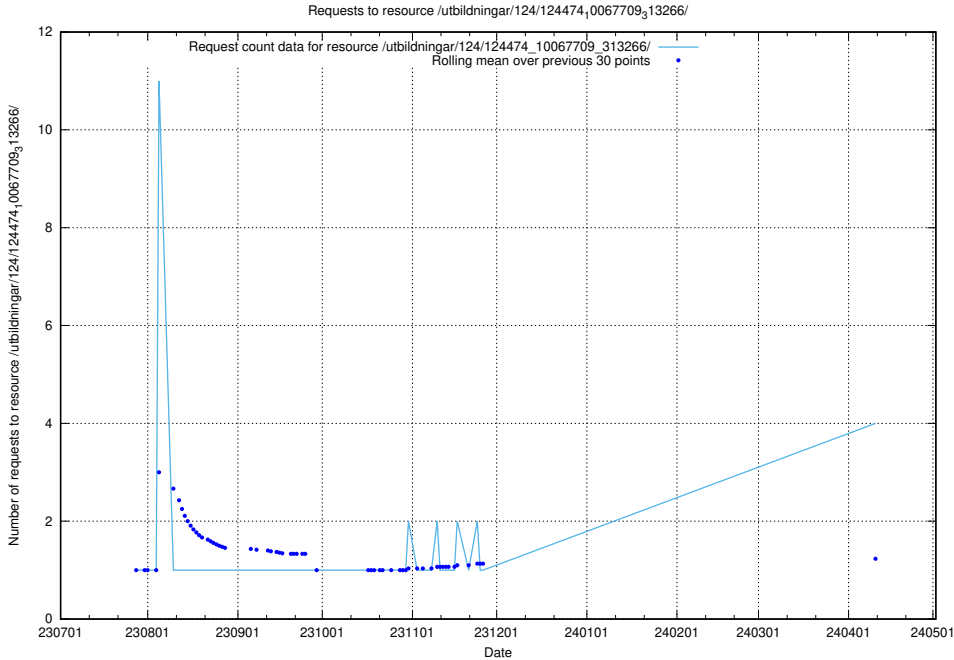

5.214 Usage of /utbildningar/124/124474_10067709_313266/

Here, we count the number of requests to resource /utbildningar/124/124474_10067709_313266/.