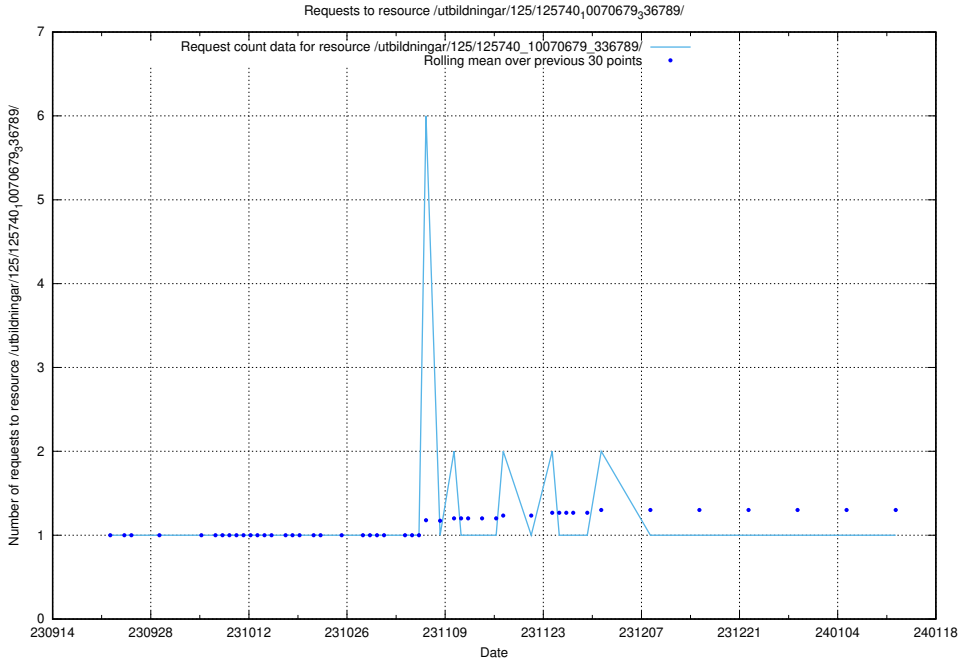

5.4440 Usage of /utbildningar/125/125740_10070679_336789/

Here, we count the number of requests to resource /utbildningar/125/125740_10070679_336789/.