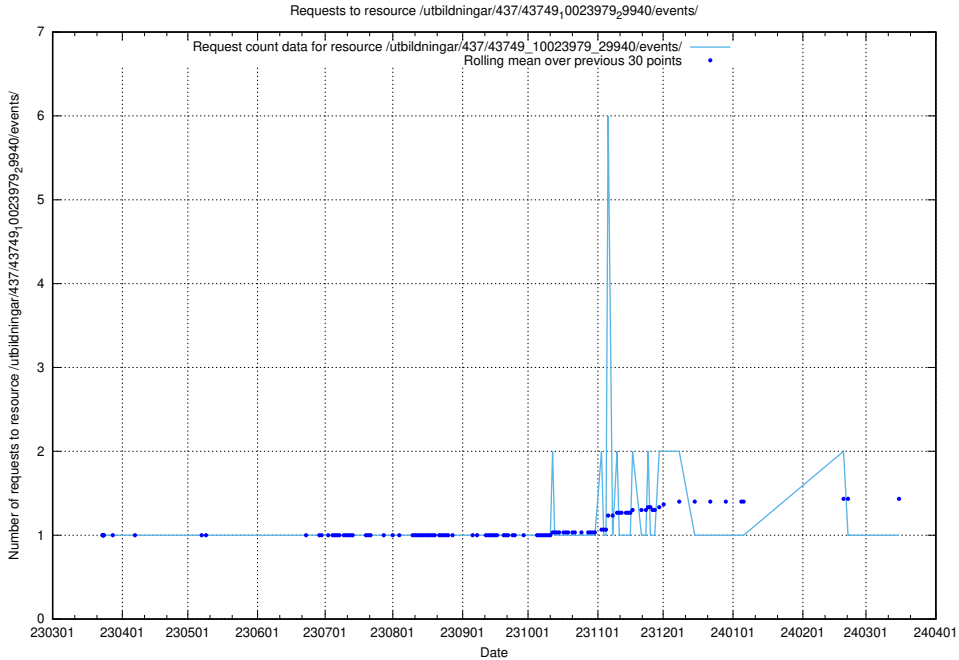

Here, we count the number of requests to resource /utbildningar/437/43750_10024057_30018/.

5.6353 Usage of /utbildningar/437/43749_10023979_29940/events/

Here, we count the number of requests to resource /utbildningar/437/43749_10023979_29940/events/.