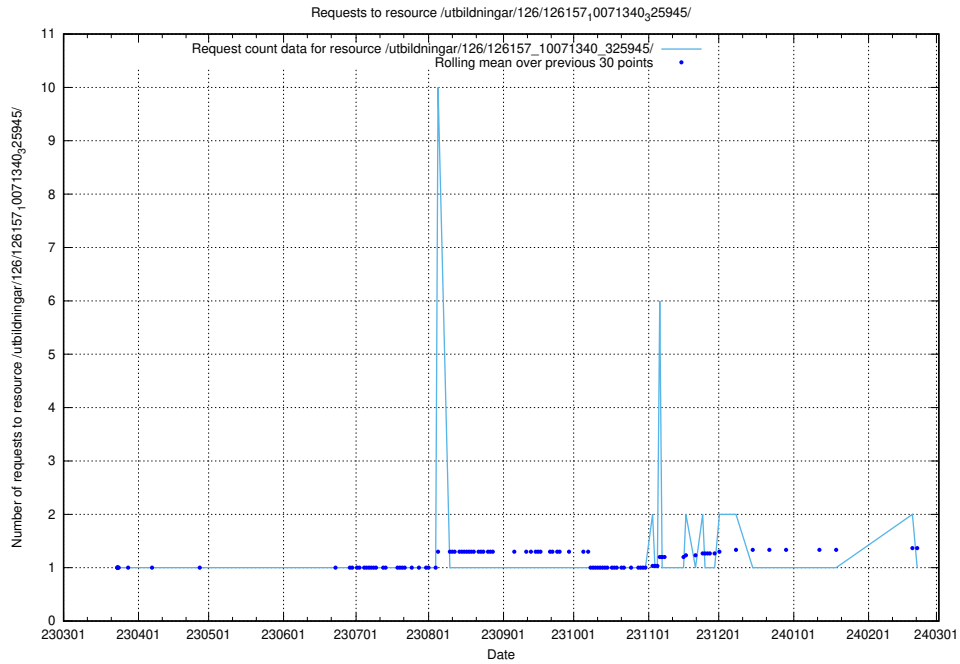

5.6400 Usage of /utbildningar/126/126157_10071340_325945/

Here, we count the number of requests to resource /utbildningar/126/126157_10071340_325945/.