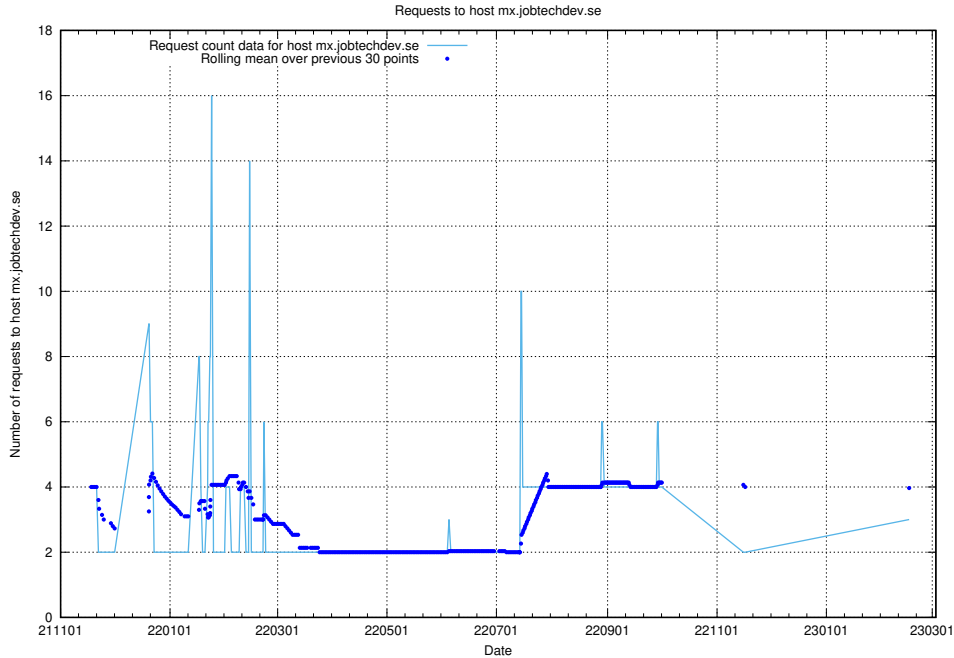

7.217 Usage of mx.jobtechdev.se

Here, we count the number of requests to host mx.jobtechdev.se.