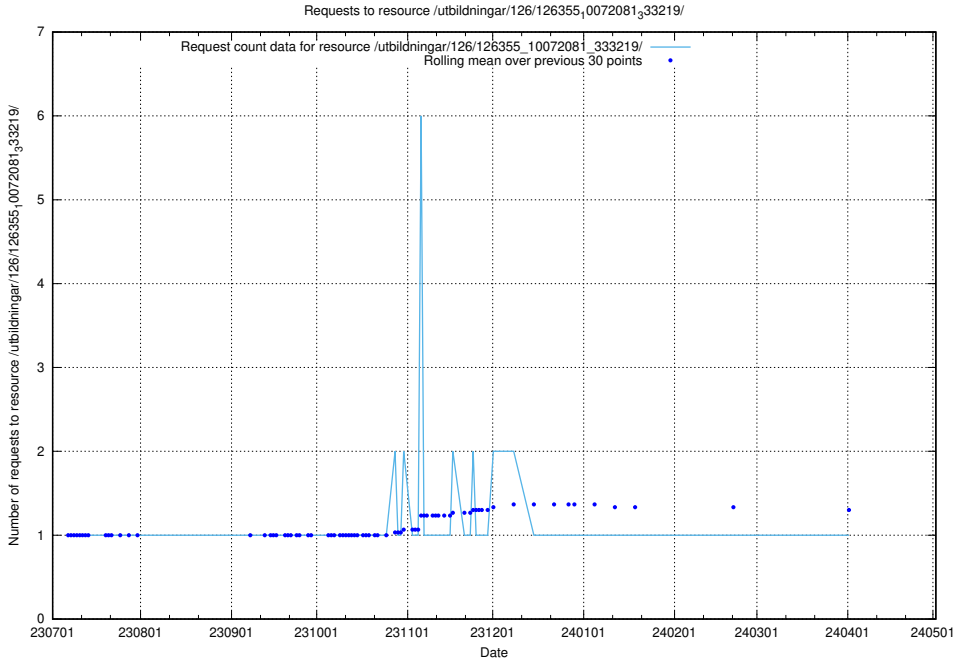

5.5237 Usage of /utbildningar/126/126355_10072081_333219/

Here, we count the number of requests to resource /utbildningar/126/126355_10072081_333219/.