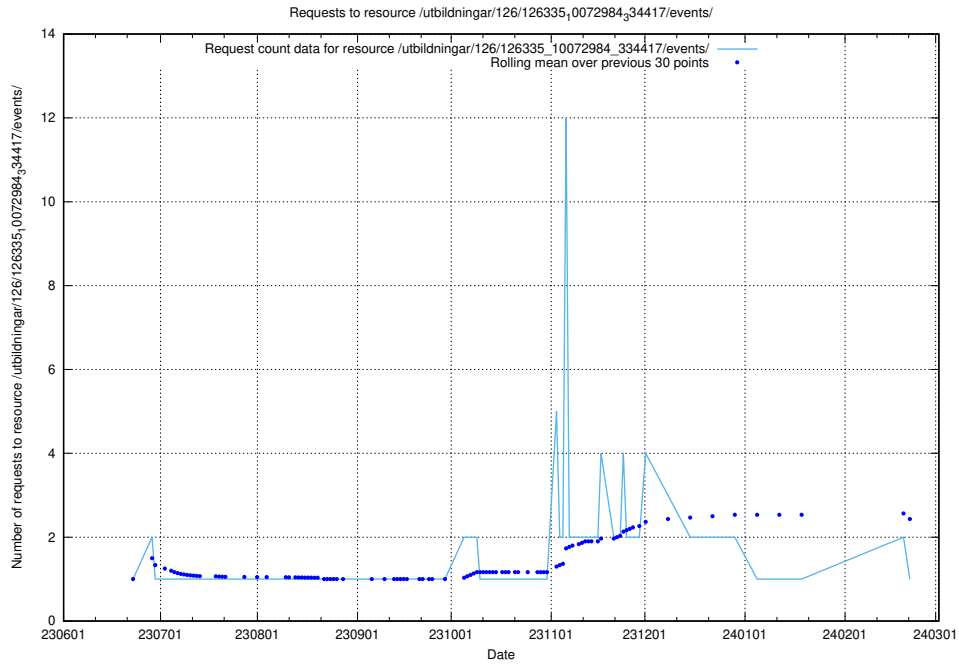

5.5607 Usage of /utbildningar/126/126335_10072984_334417/events/

Here, we count the number of requests to resource /utbildningar/126/126335_10072984_334417/events/