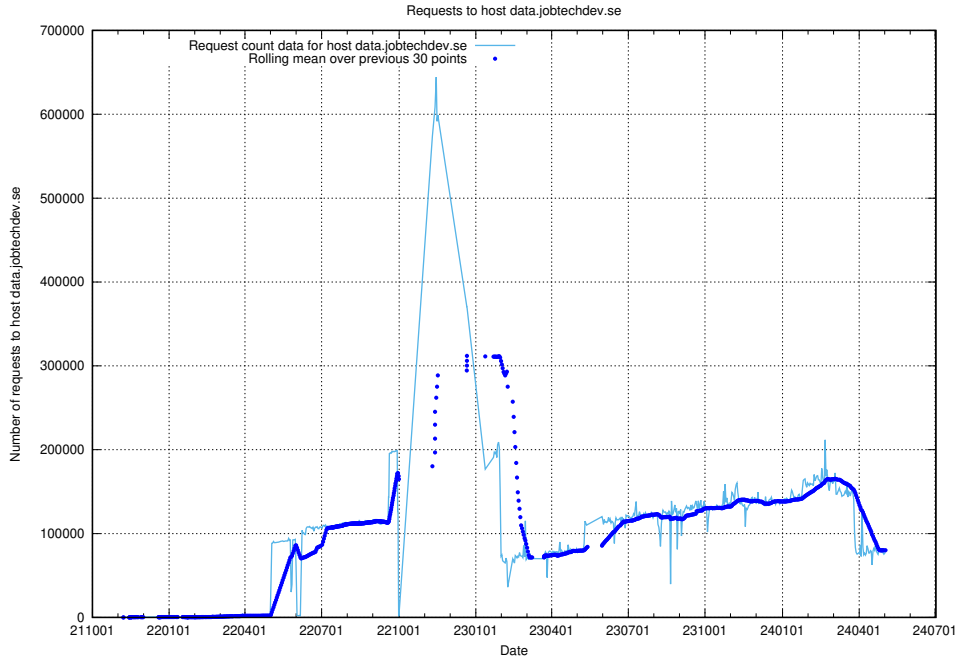

7.4 Usage of `jobed-connect-api-onprem.jobtechdev.se`

Here, we count the number of requests to host `jobed-connect-api-onprem.jobtechdev.se`.

7.5 Usage of data.jobtechdev.se

Here, we count the number of requests to host data.jobtechdev.se.