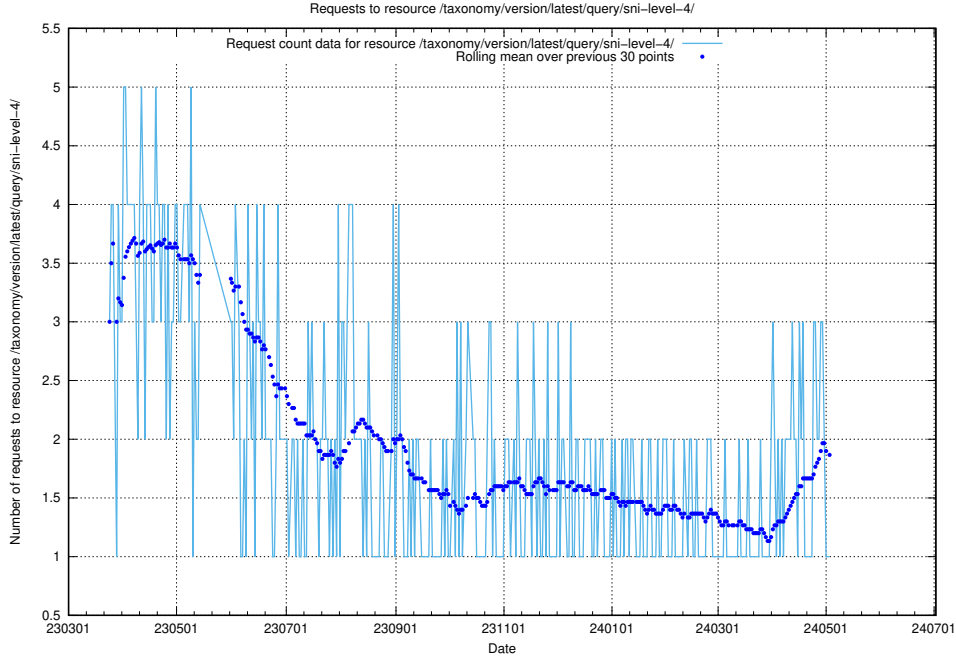

5.6053 Usage of /taxonomy/version/latest/query/sni-level-4/

Here, we count the number of requests to resource /taxonomy/version/latest/query/sni-level-4/.