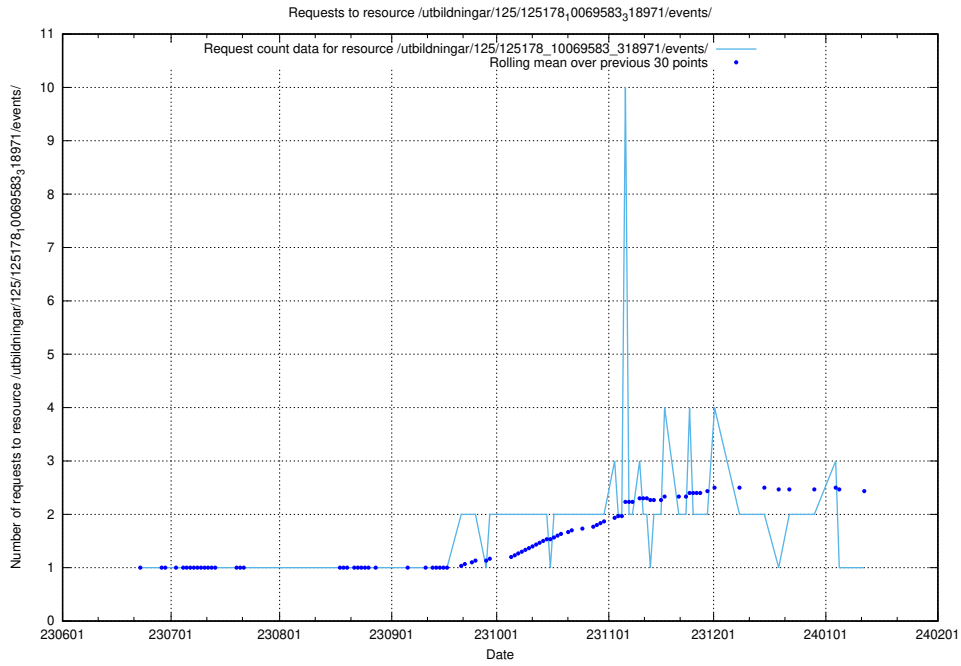

5.5668 Usage of /utbildningar/125/125178_10069583_318971/events/

Here, we count the number of requests to resource /utbildningar/125/125178_10069583_318971/events/