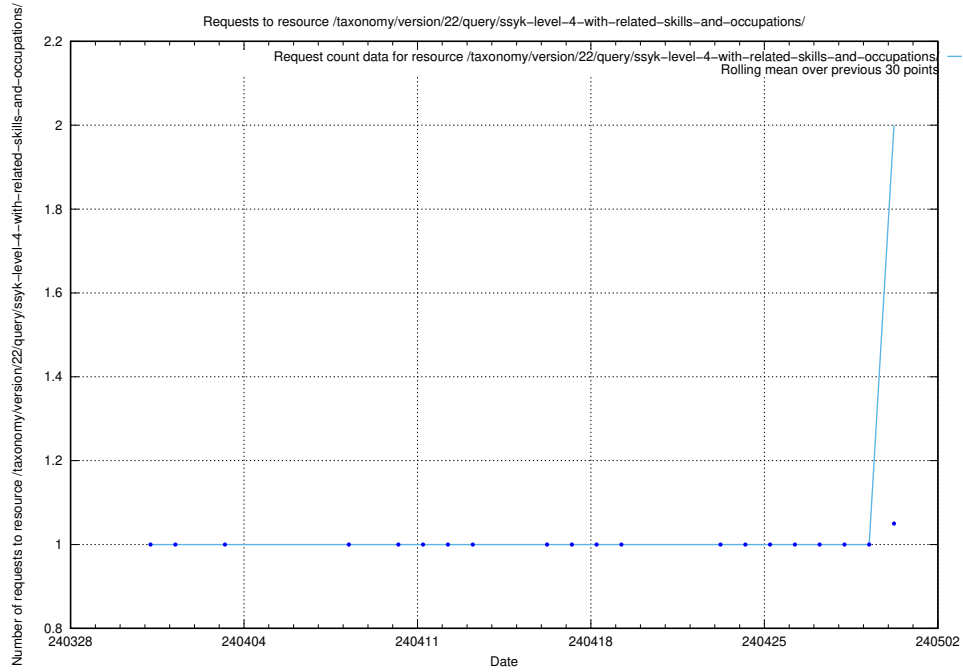

5.483 Usage of /availability/uptime/prod/20230918/

Here, we count the number of requests to resource /availability/uptime/prod/20230918/.

5.484 Usage of /utbildningar/utb_emil/127/127632_10074551_337972/events/