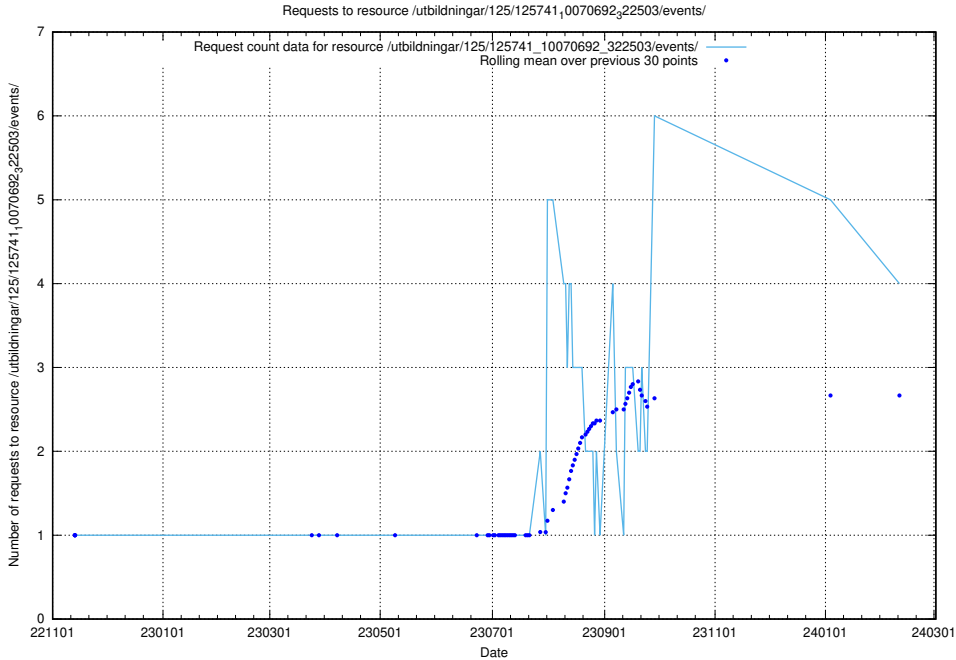

5.229 Usage of /utbildningar/125/125741_10070692_322503/events/

Here, we count the number of requests to resource /utbildningar/125/125741_10070692_322503/events/