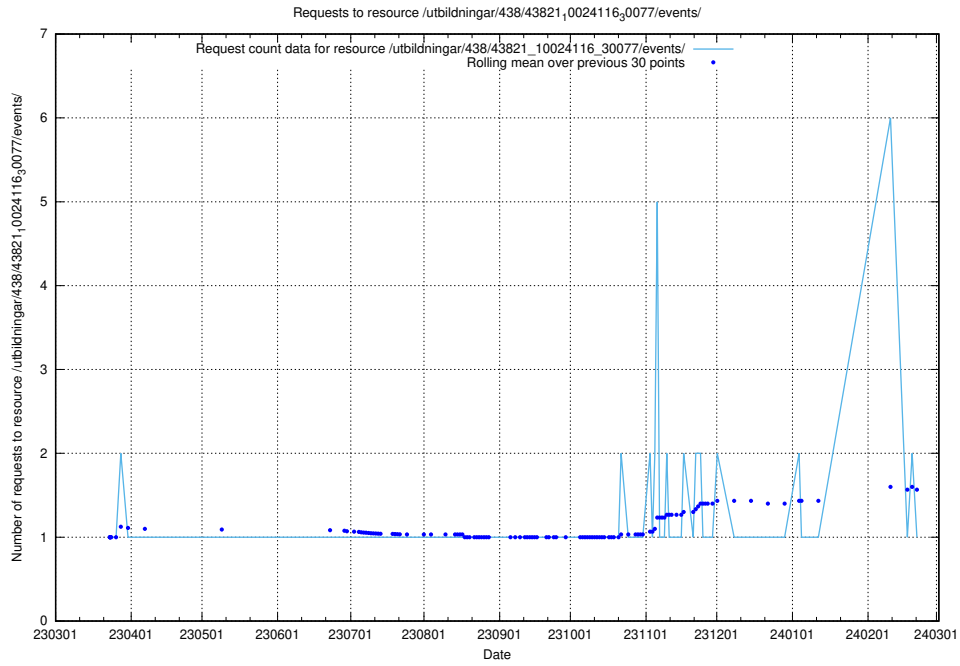

Here, we count the number of requests to resource /utbildningar/438/43821_10024116_319825/.

5.6311 Usage of /utbildningar/438/43821_10024116_30077/events/

Here, we count the number of requests to resource /utbildningar/438/43821_10024116_30077/events/.