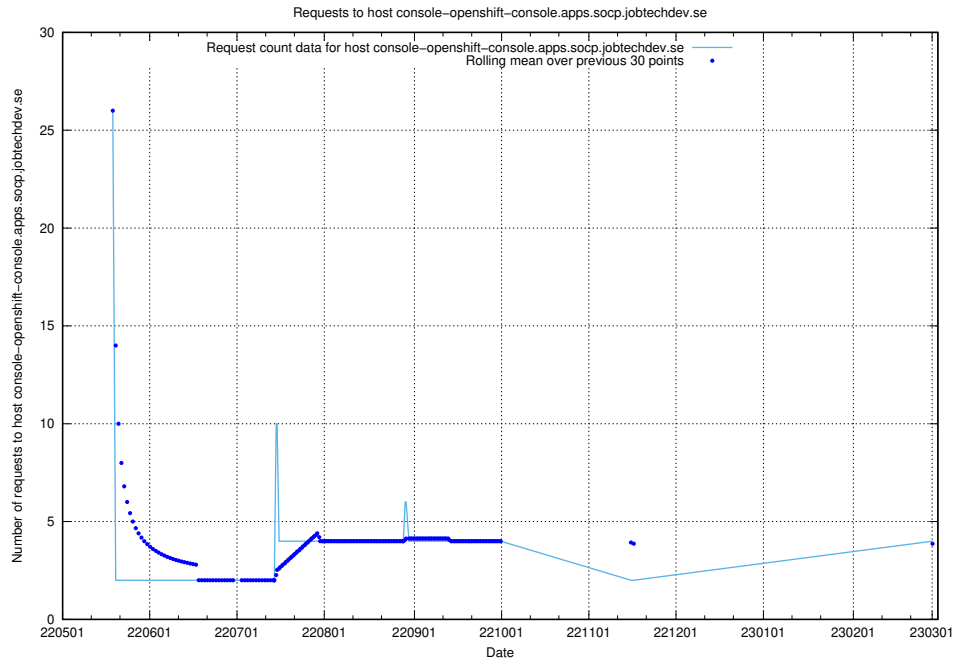

7.146 Usage of console-openshift-console.apps.socp.jobtechdev.se

Here, we count the number of requests to host console-openshift-console.apps.socp.jobtechdev.se.