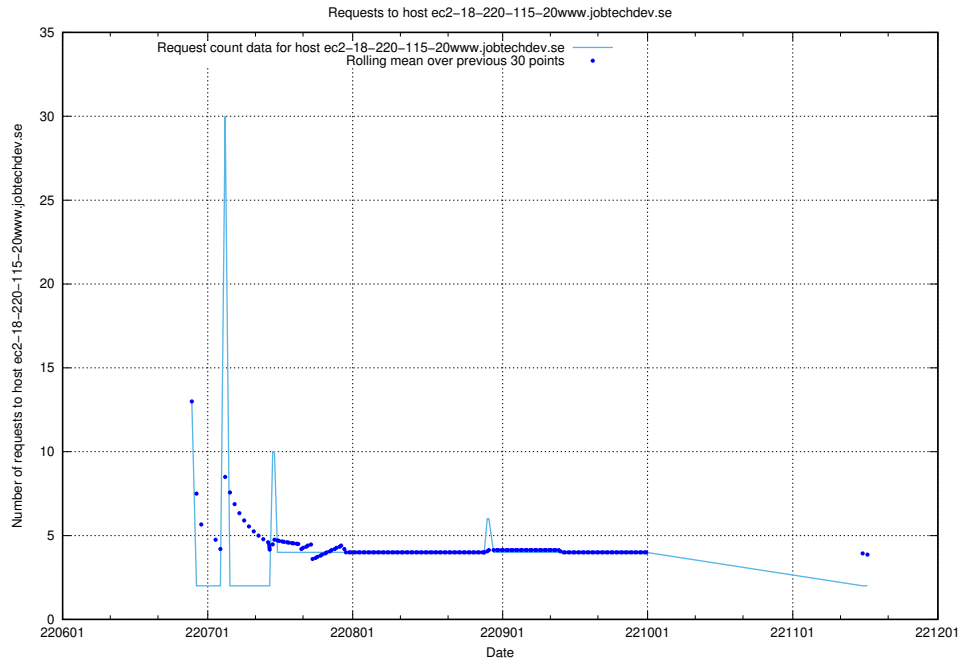

7.393 Usage of ec2-18-220-115-20www.jobtechdev.se

Here, we count the number of requests to host ec2-18-220-115-20www.jobtechdev.se.