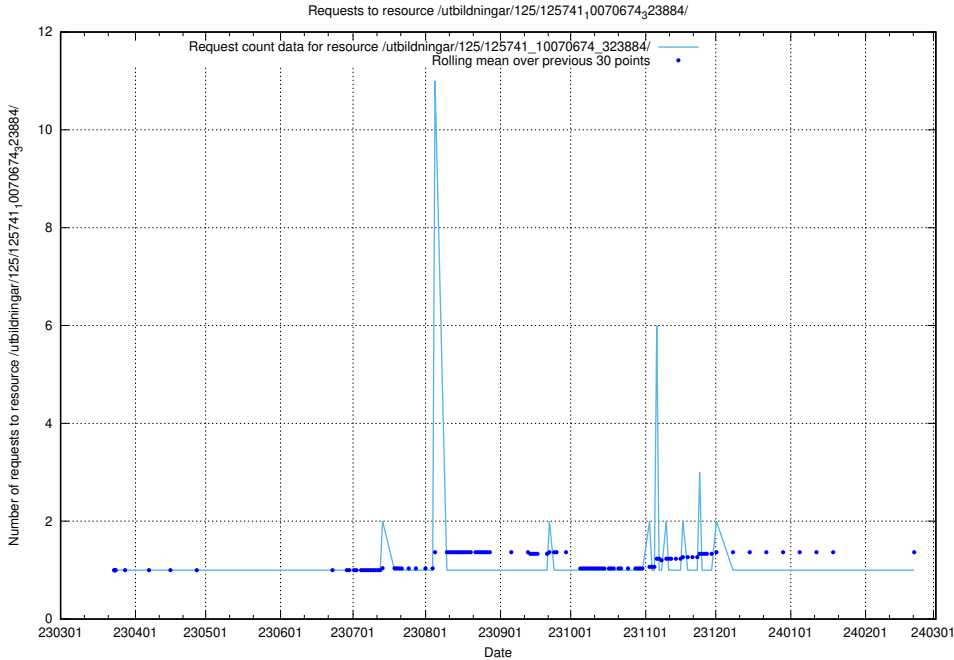

5.6454 Usage of /utbildningar/125/125741_10070674_323884/

Here, we count the number of requests to resource /utbildningar/125/125741_10070674_323884/.