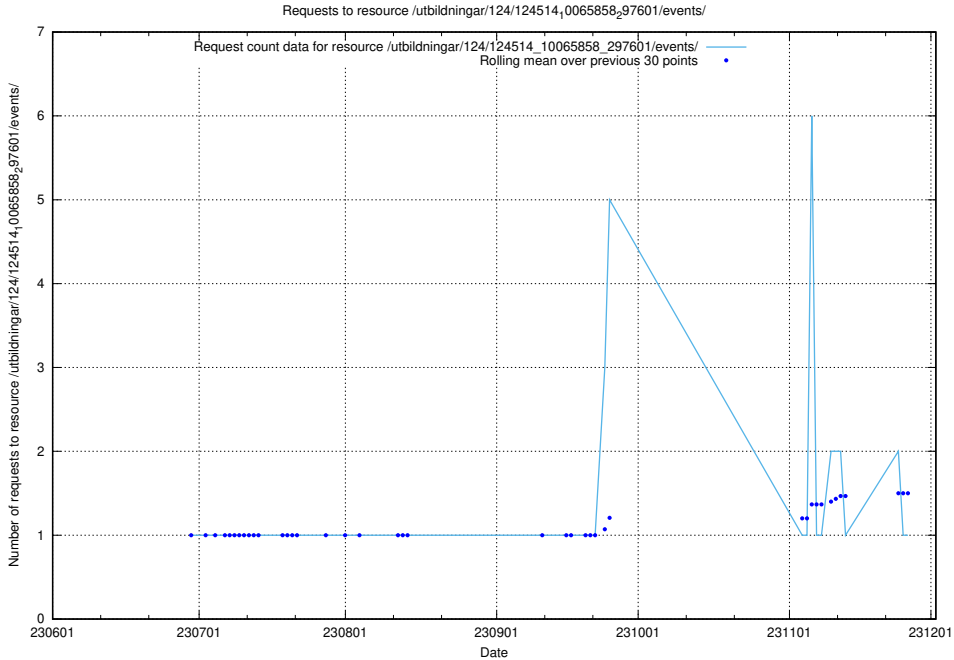

5.5330 Usage of /utbildningar/124/124514_10065858_297601/events/

Here, we count the number of requests to resource /utbildningar/124/124514_10065858_297601/events/