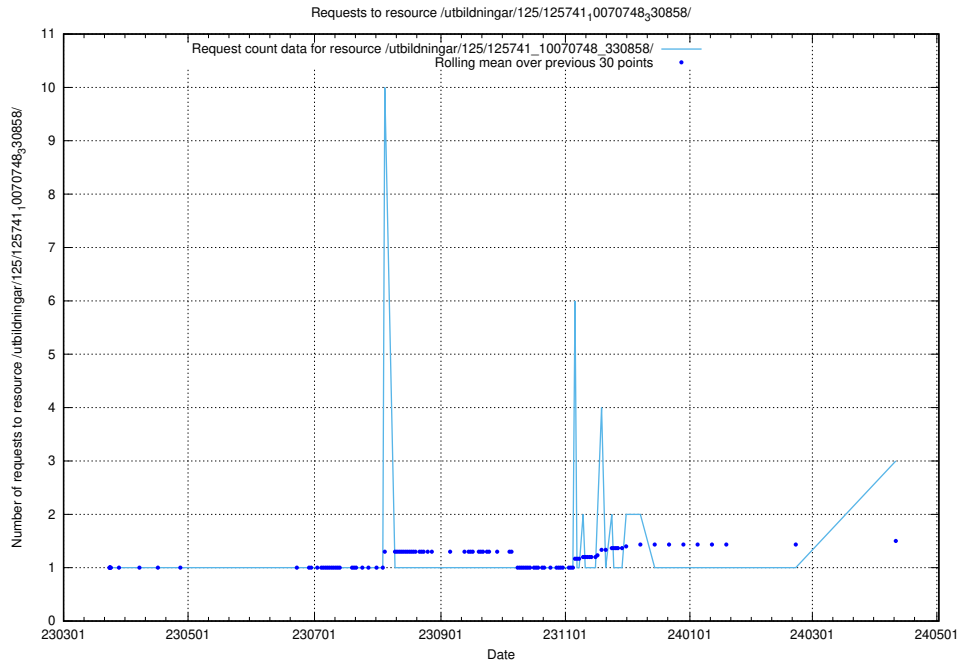

5.423 Usage of /utbildningar/125/125741_10070748_330858/

Here, we count the number of requests to resource /utbildningar/125/125741_10070748_330858/.