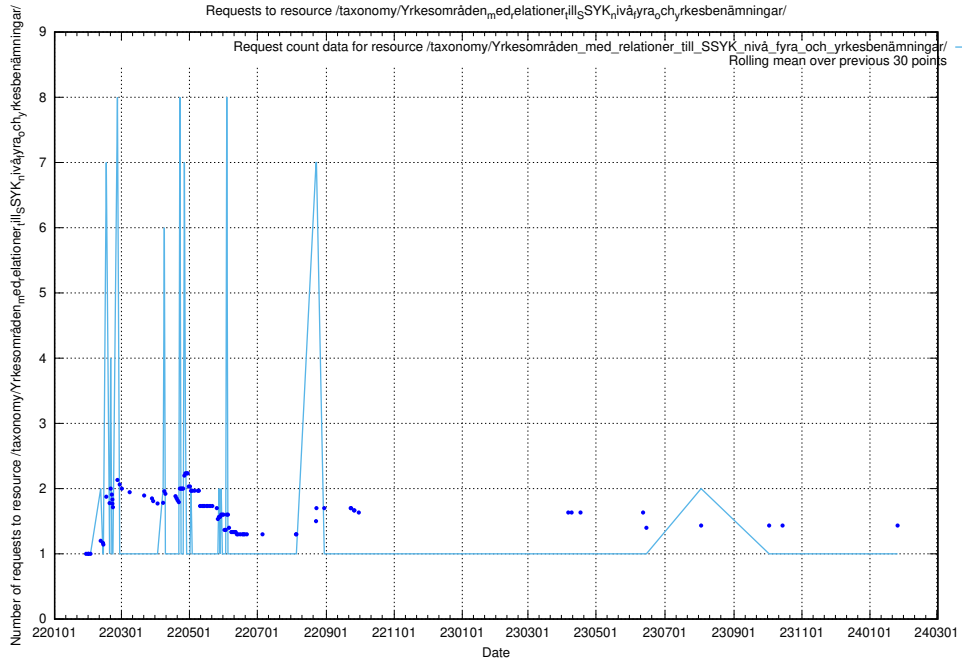

5.3681 Usage of /taxonomy/Yrkesområden_med_relationer_till_SSYK_nivå_fy

Here, we count the number of requests to resource /taxonomy/Yrkesområden_med_relationer_till_SSYK_nivå_fy