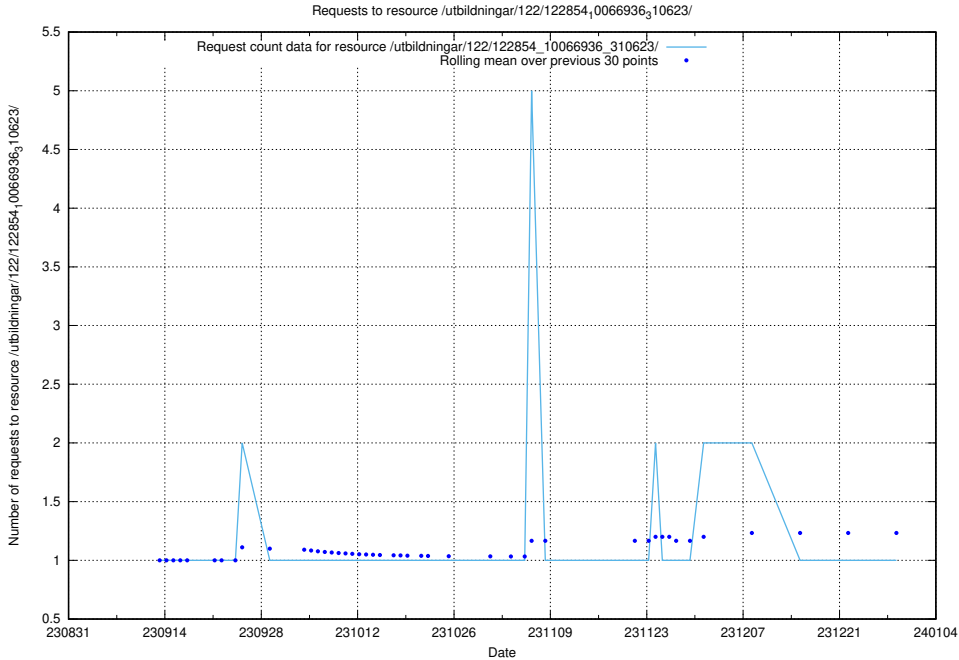

5.4527 Usage of /utbildningar/122/122854_10066936_310623/

Here, we count the number of requests to resource /utbildningar/122/122854_10066936_310623/.