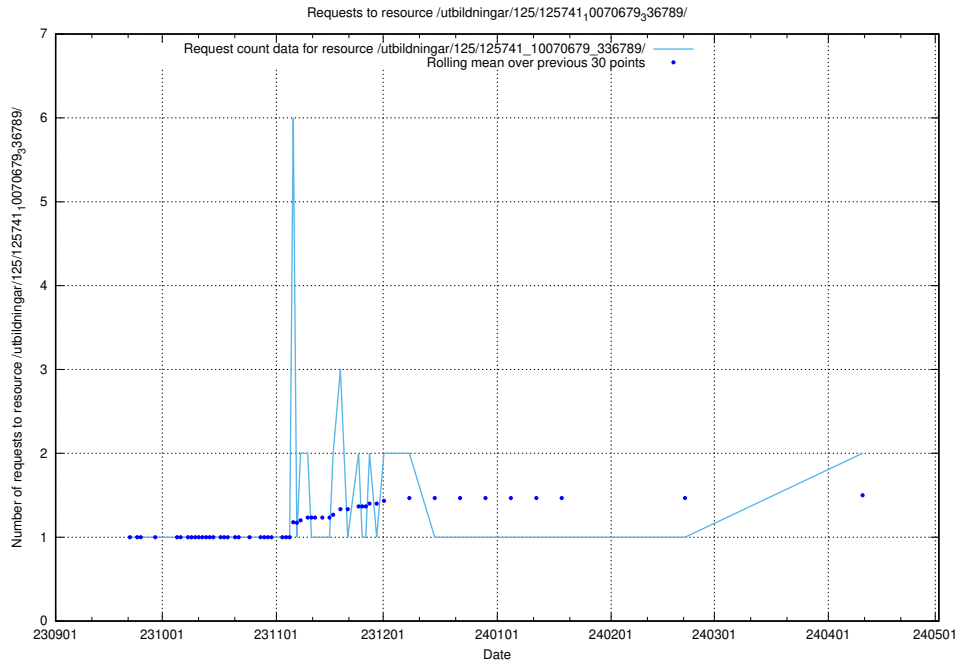

5.697 Usage of /utbildningar/125/125741_10070679_336789/

Here, we count the number of requests to resource /utbildningar/125/125741_10070679_336789/.