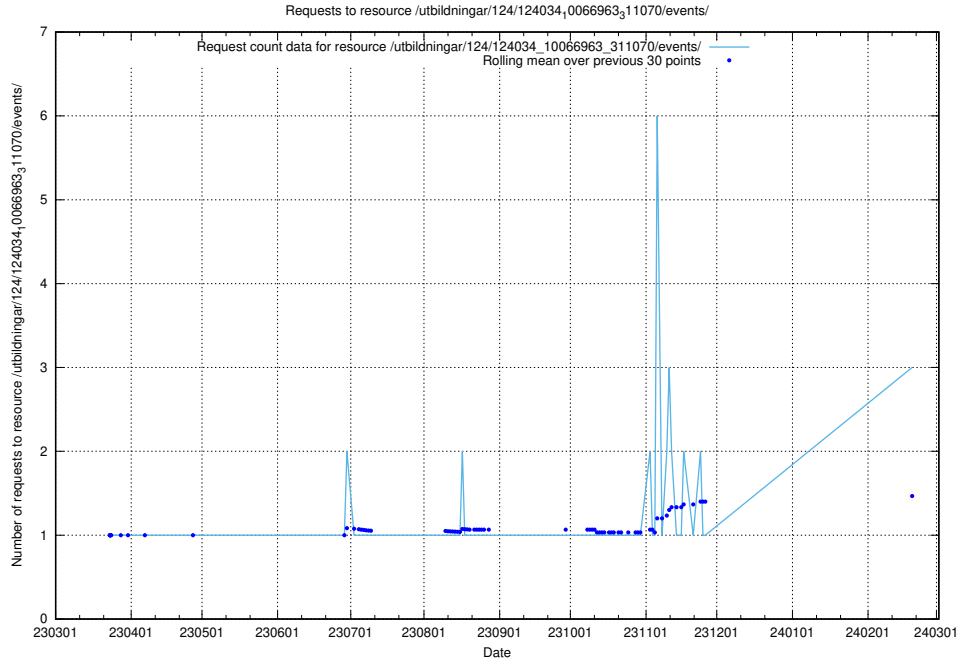

5.332 Usage of /utbildningar/124/124034_10066963_311070/events/

Here, we count the number of requests to resource /utbildningar/124/124034_10066963_311070/events/