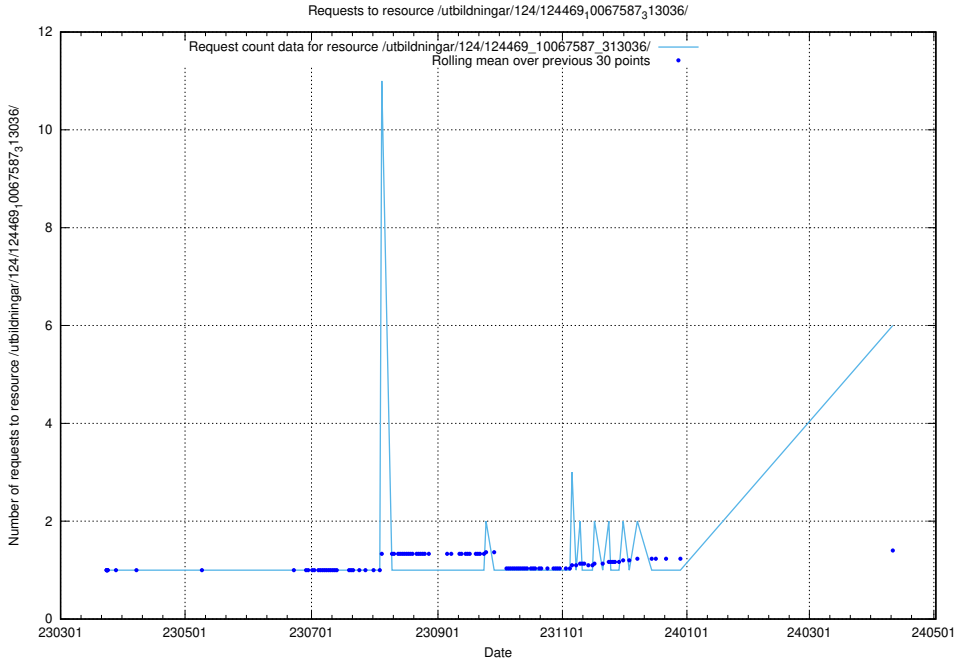

5.55 Usage of /utbildningar/124/124469_10067587_313036/

Here, we count the number of requests to resource /utbildningar/124/124469_10067587_313036/.