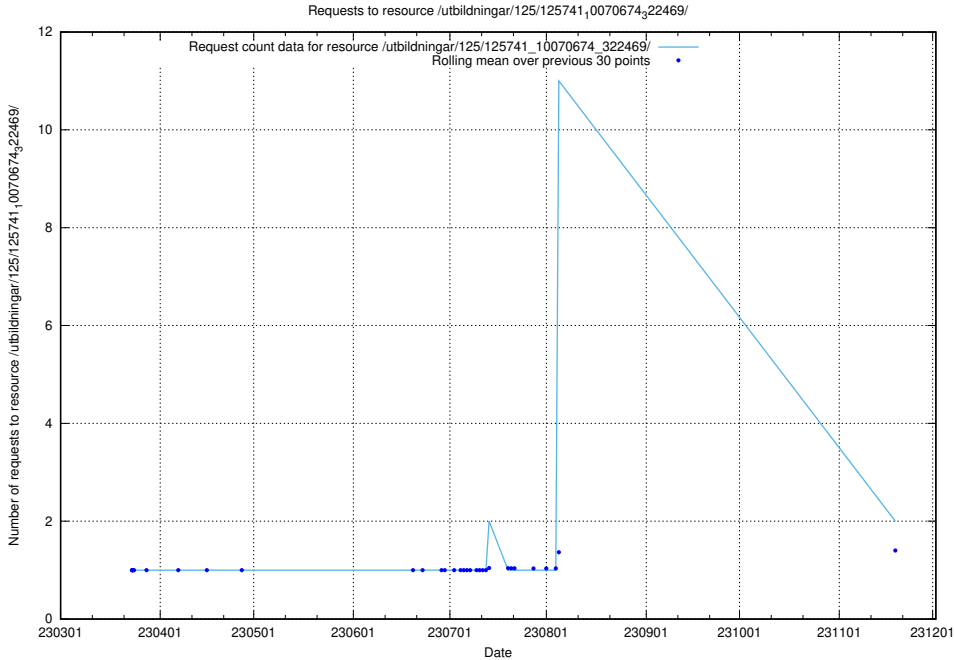

5.897 Usage of /utbildningar/125/125741_10070674_322469/

Here, we count the number of requests to resource /utbildningar/125/125741_10070674_322469/.