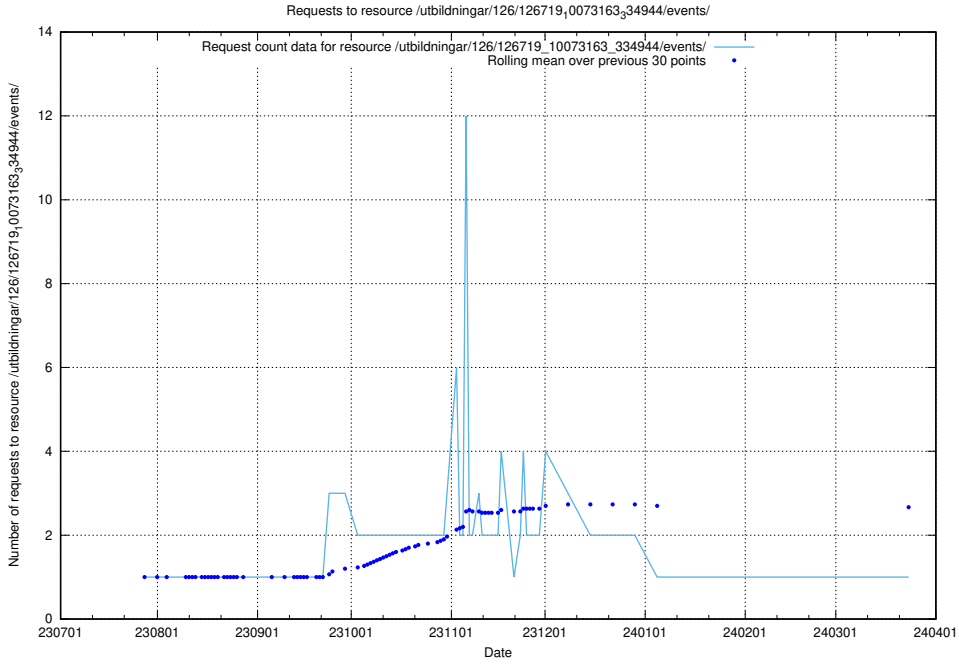

5.4832 Usage of /utbildningar/126/126719_10073163_334944/events/

Here, we count the number of requests to resource /utbildningar/126/126719_10073163_334944/events/