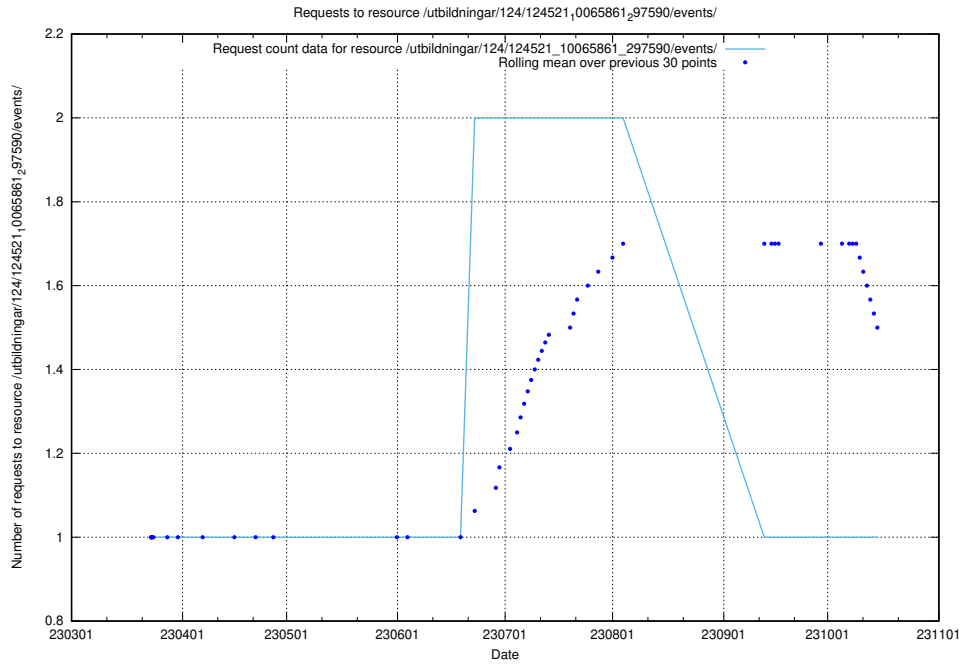

5.1177 Usage of /utbildningar/124/124521_10065861_297590/events/

Here, we count the number of requests to resource /utbildningar/124/124521_10065861_297590/events/