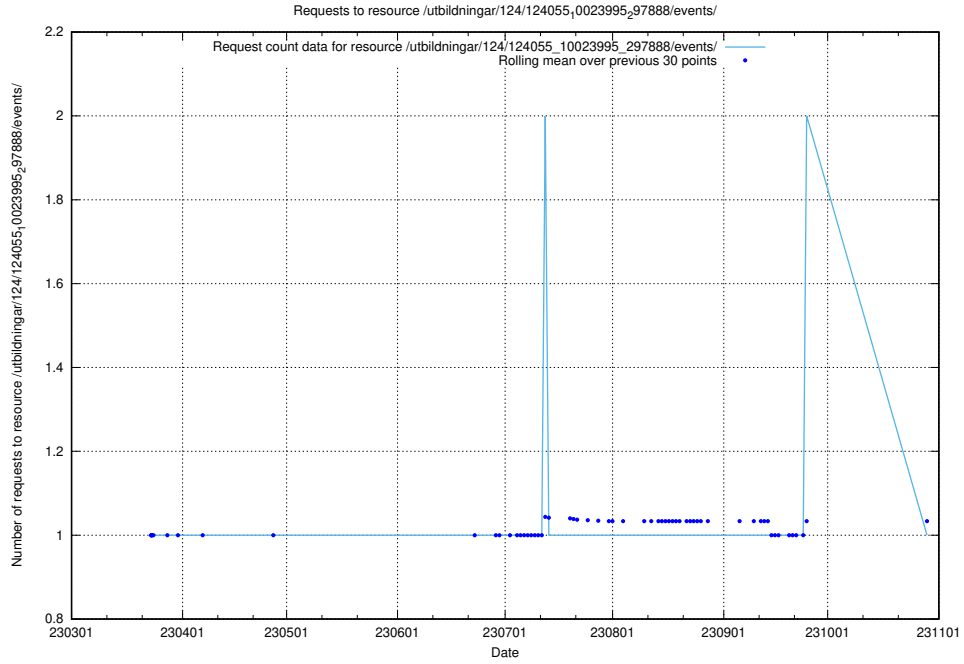

5.4257 Usage of /utbildningar/124/124055_10023995_297888/events/

Here, we count the number of requests to resource /utbildningar/124/124055_10023995_297888/events/