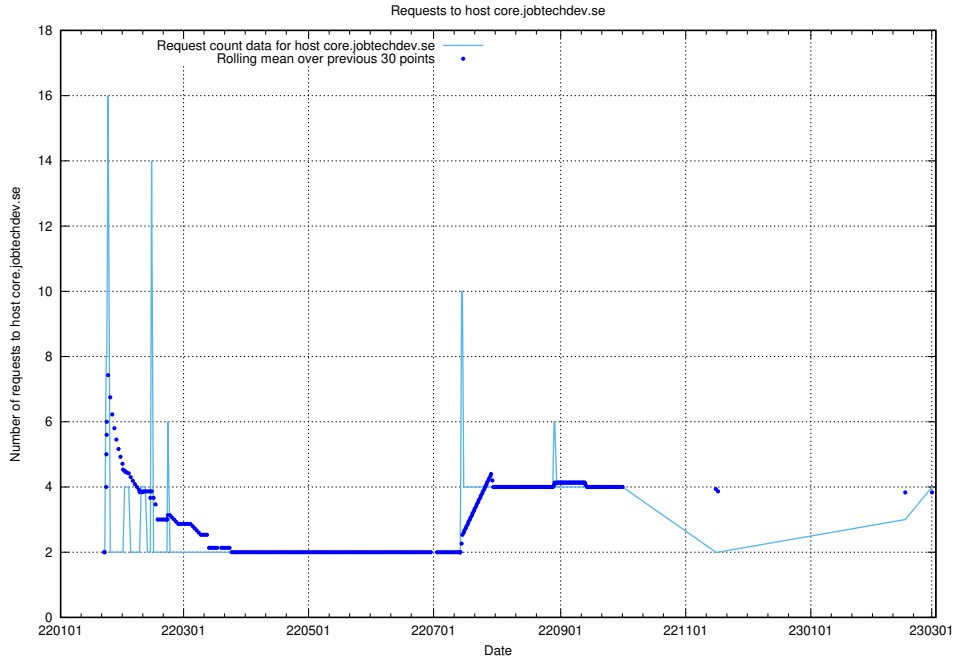

7.96 Usage of core.jobtechdev.se

Here, we count the number of requests to host core.jobtechdev.se.