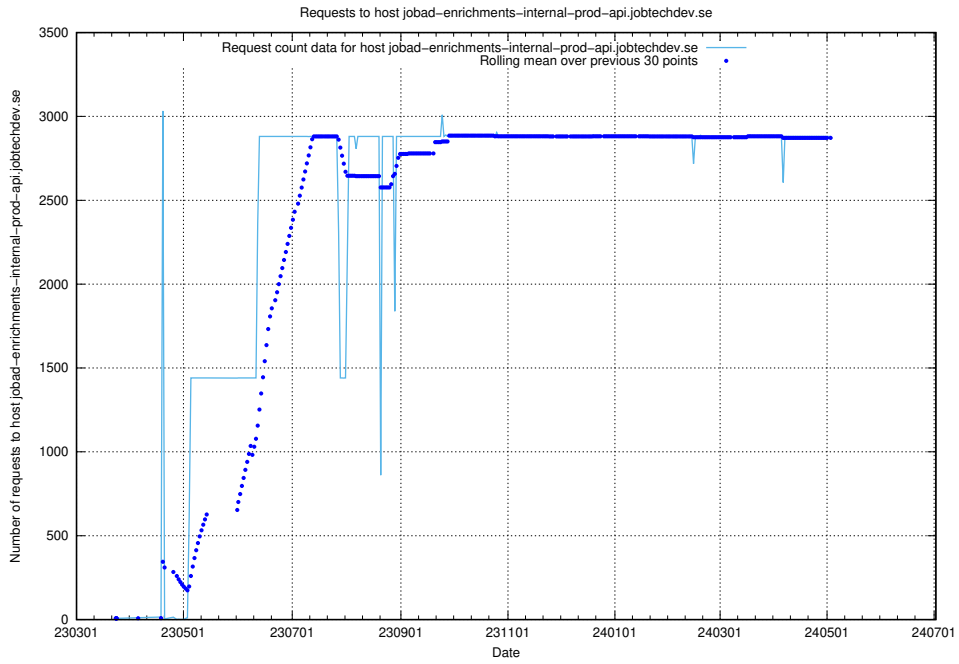

7.18 Usage of jobad-enrichments-internal-prod-api.jobtechdev.se

Here, we count the number of requests to host jobad-enrichments-internal-prod-api.jobtechdev.se.