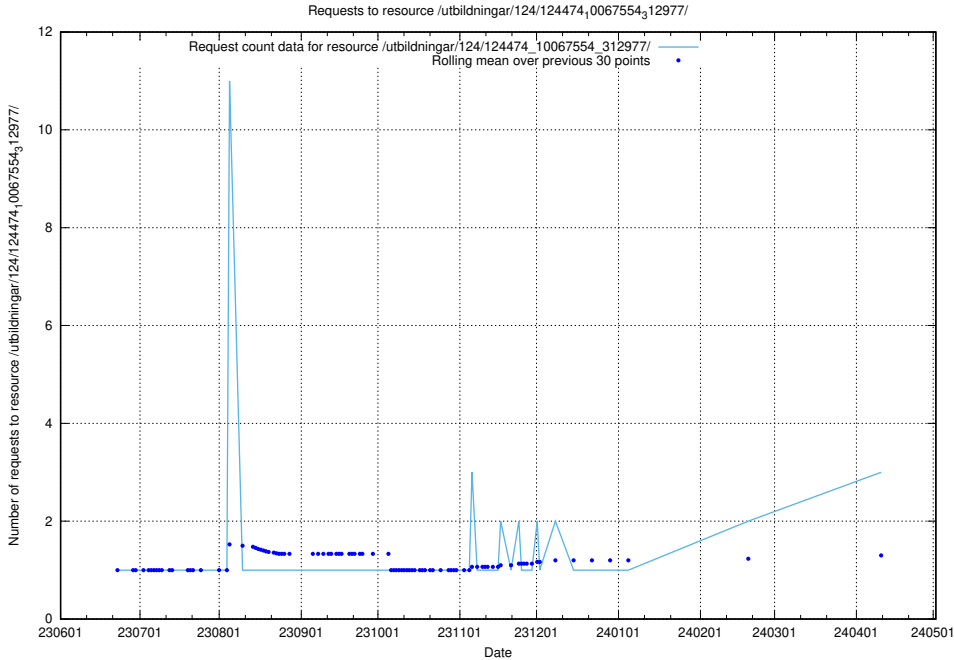

Here, we count the number of requests to resource /utbildningar/124/124477_10067554_312977/.

5.380 Usage of /utbildningar/124/124474_10067554_312977/

Here, we count the number of requests to resource /utbildningar/124/124474_10067554_312977/.