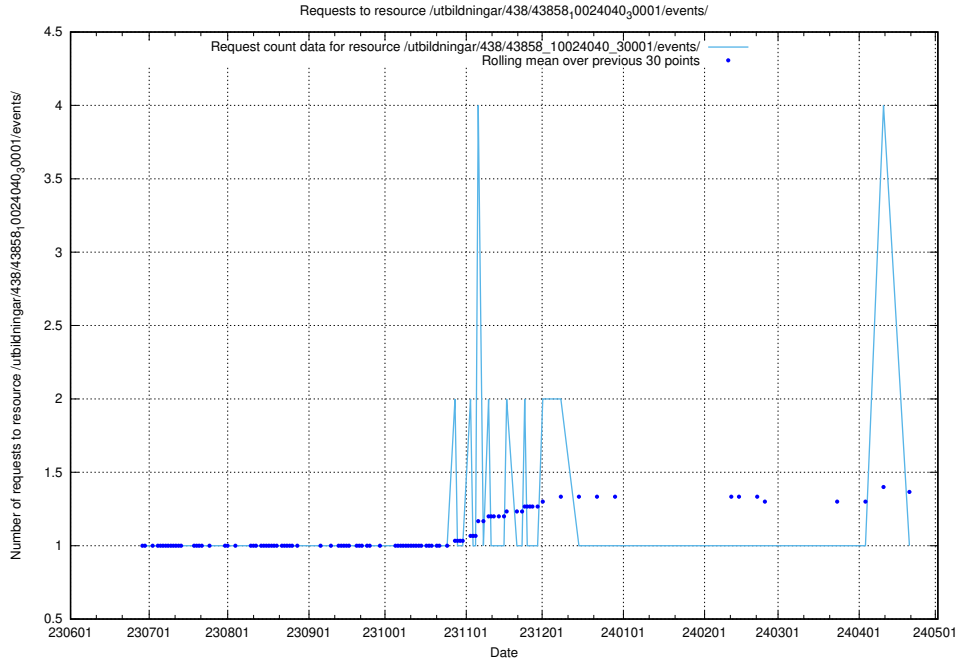

5.5357 Usage of /utbildningar/438/43858_10024040_30001/events/

Here, we count the number of requests to resource /utbildningar/438/43858_10024040_30001/events/.