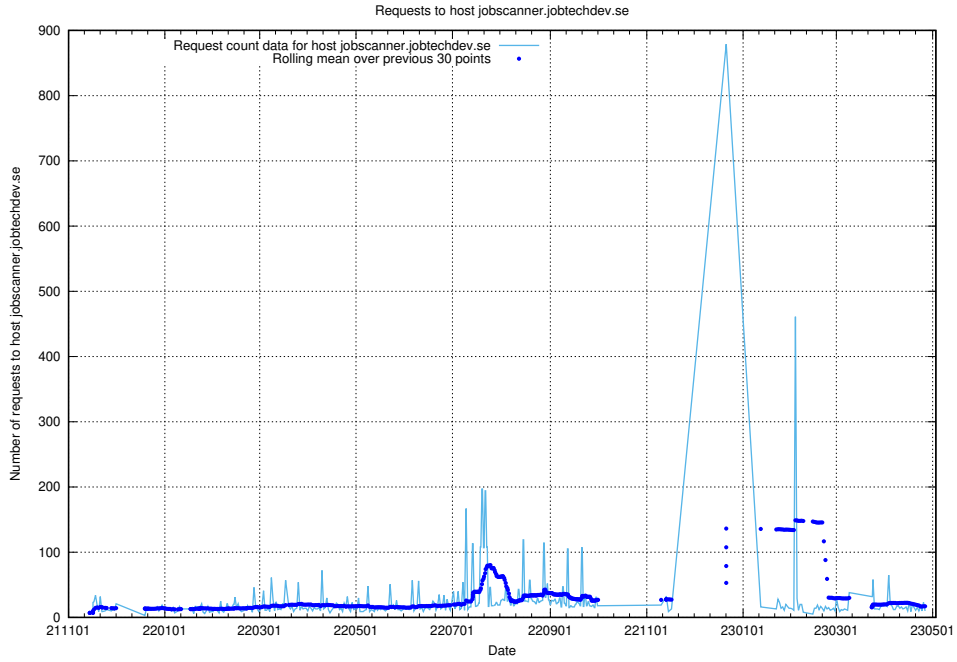

7.63 Usage of jobscanner.jobtechdev.se

Here, we count the number of requests to host jobscanner.jobtechdev.se.