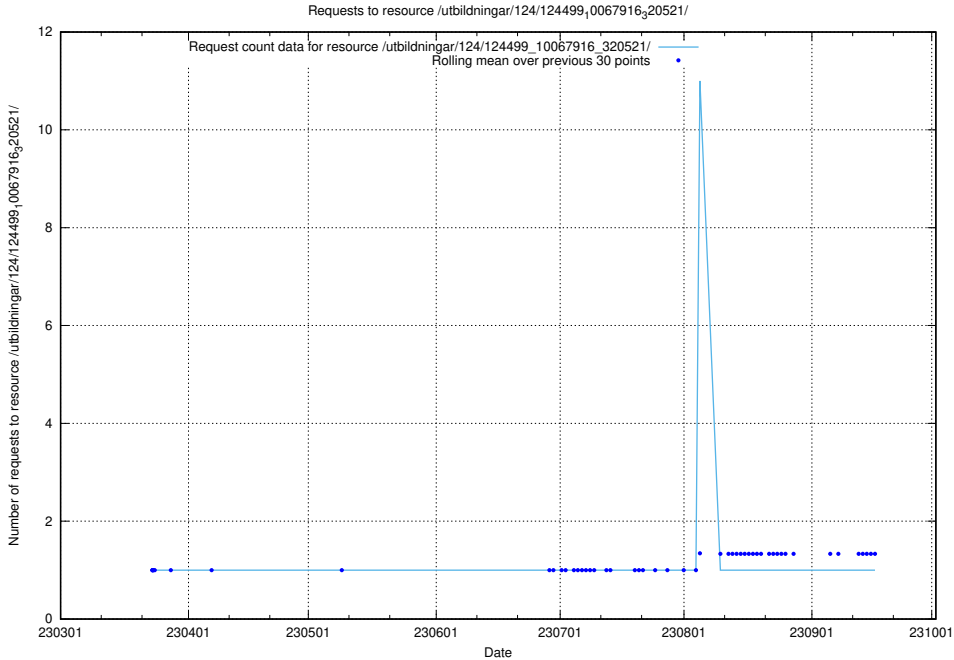

5.2266 Usage of /utbildningar/124/124499_10067916_320521/

Here, we count the number of requests to resource /utbildningar/124/124499_10067916_320521/.