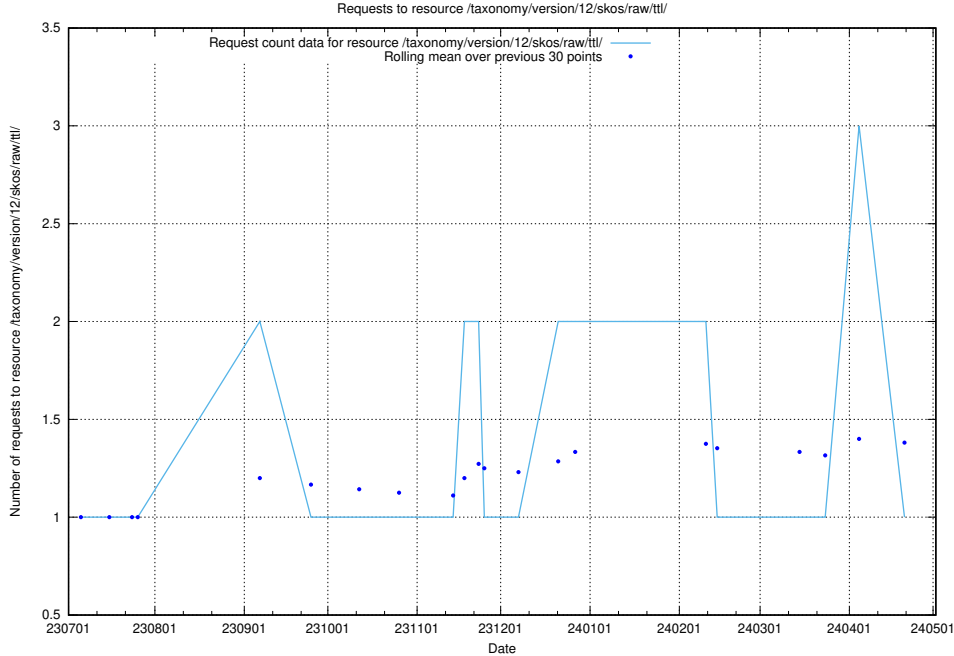

5.5278 Usage of /utbildningar/126/126911_10073593_336226/events/

Here, we count the number of requests to resource /utbildningar/126/126911_10073593_336226/events/

5.5279 Usage of /utbildningar/126/126911_10073593_336226/