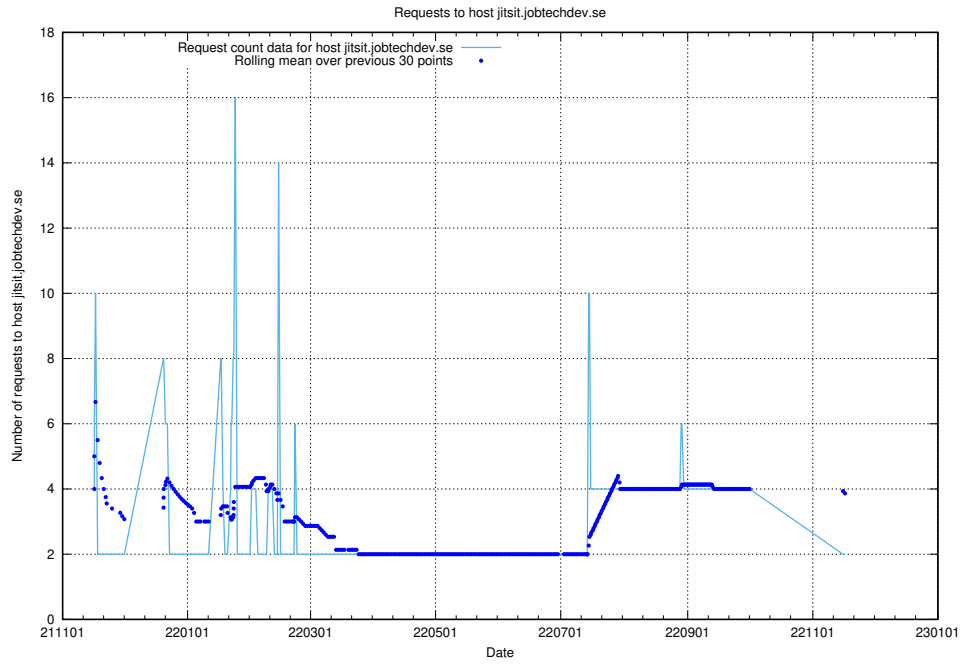

7.495 Usage of jitsit.jobtechdev.se

Here, we count the number of requests to host jitsit.jobtechdev.se.