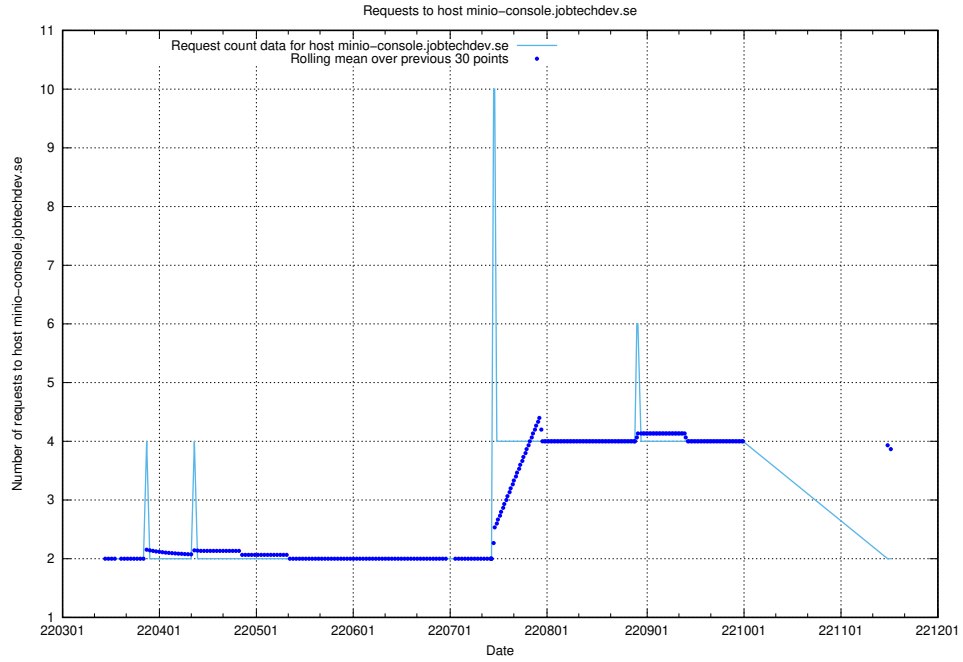

7.493 Usage of minioconsole.jobtechdev.se

Here, we count the number of requests to host minioconsole.jobtechdev.se.

7.494 Usage of minio-console.jobtechdev.se

Here, we count the number of requests to host minio-console.jobtechdev.se.