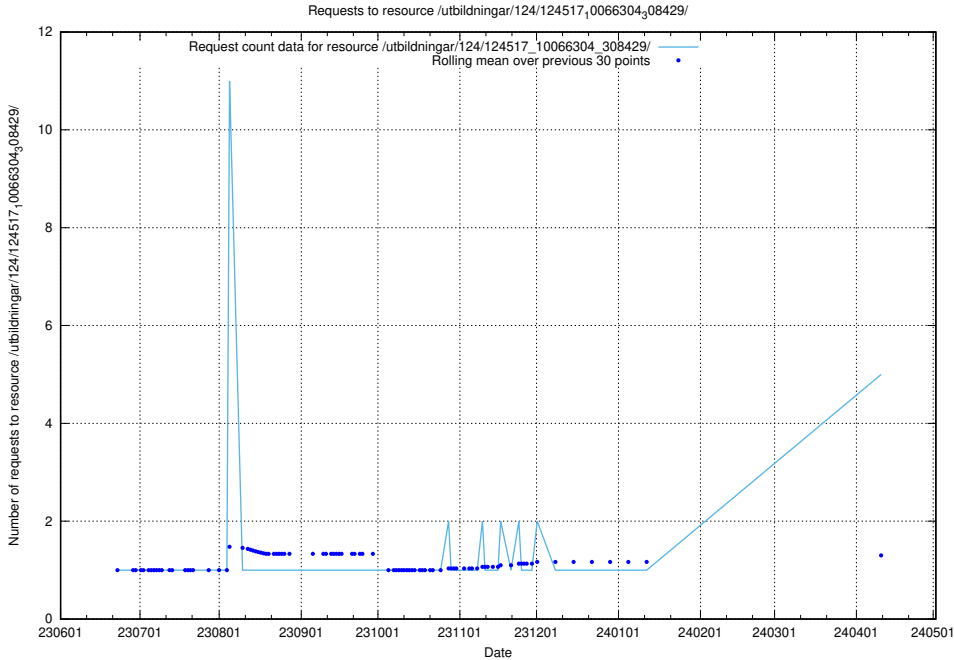

5.144 Usage of /utbildningar/124/124517_10066304_308429/

Here, we count the number of requests to resource /utbildningar/124/124517_10066304_308429/.