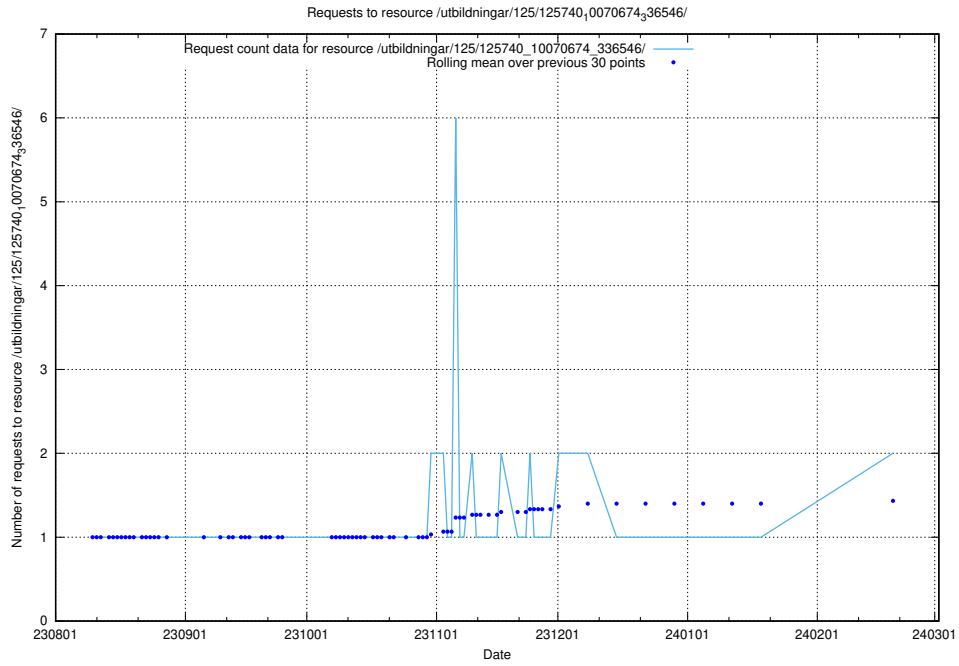

5.728 Usage of /utbildningar/125/125740_10070674_336546/

Here, we count the number of requests to resource /utbildningar/125/125740_10070674_336546/.