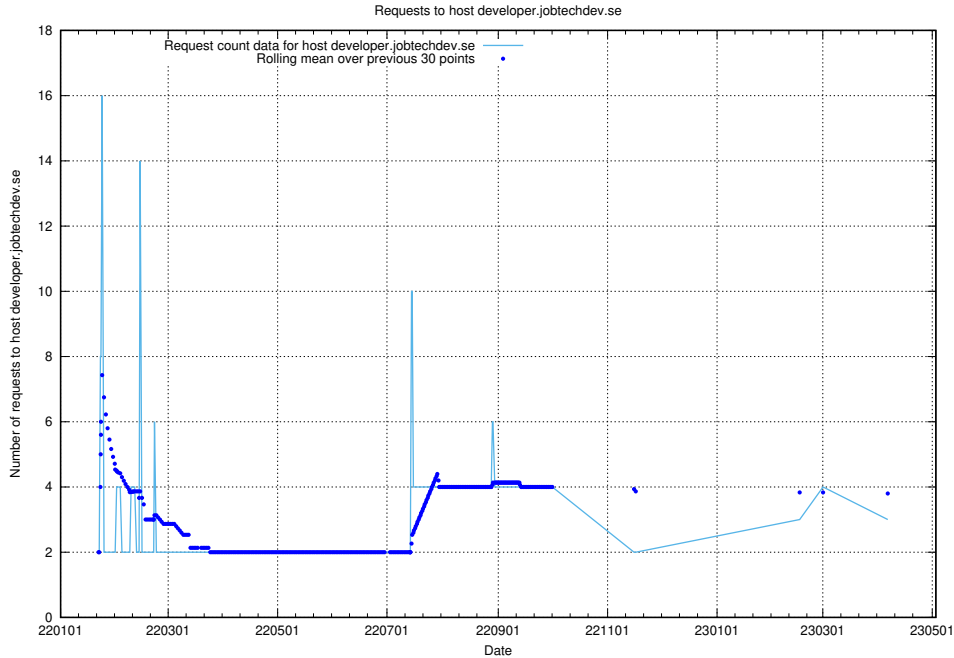

7.161 Usage of developer.jobtechdev.se

Here, we count the number of requests to host developer.jobtechdev.se.