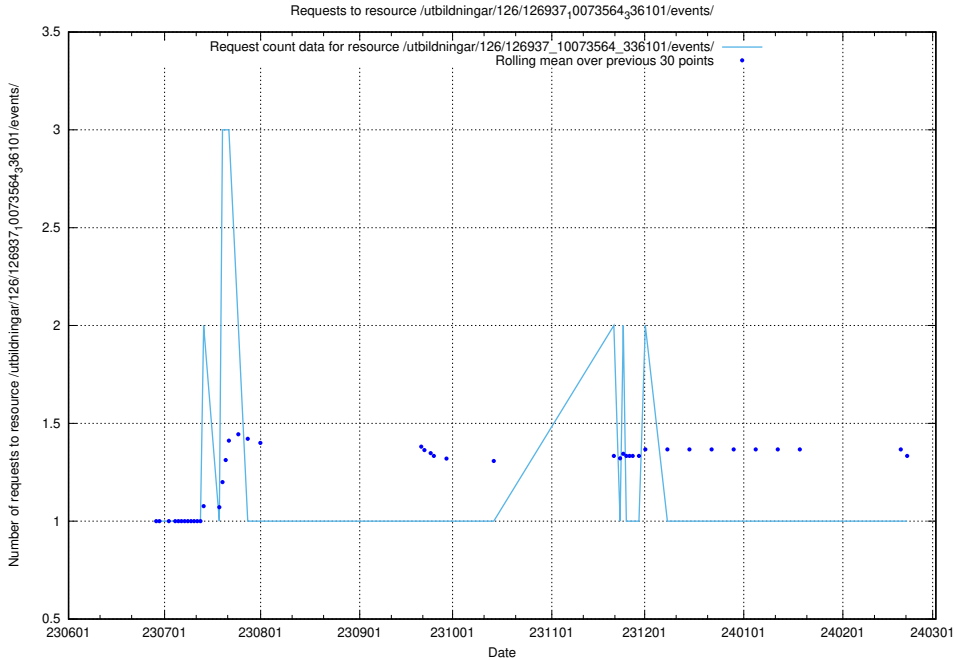

5.5376 Usage of /utbildningar/126/126937_10073564_336101/events/

Here, we count the number of requests to resource /utbildningar/126/126937_10073564_336101/events/