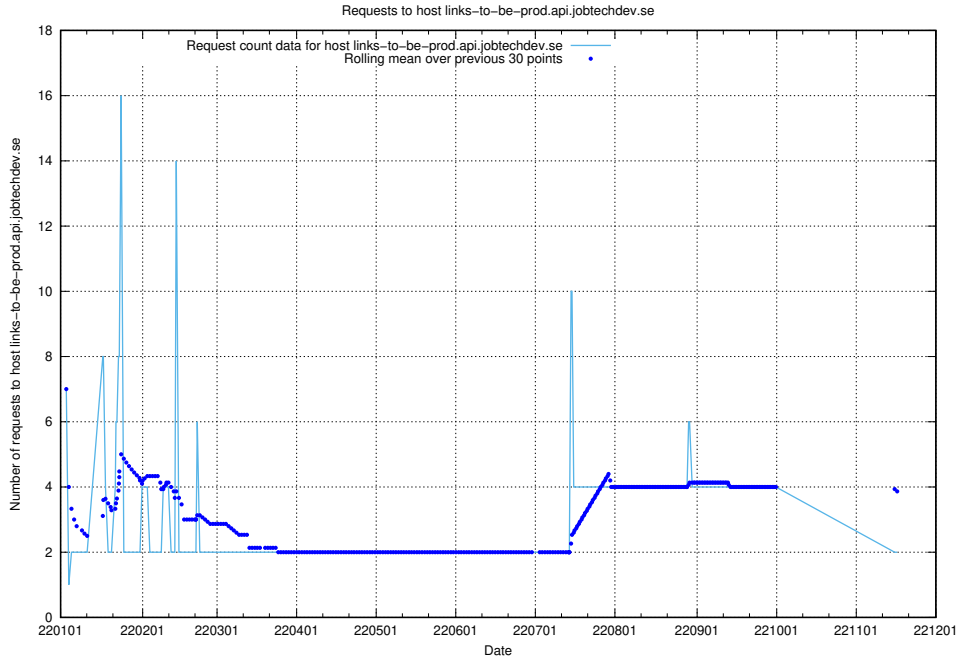

7.293 Usage of links-to-be-prod.api.jobtechdev.se

Here, we count the number of requests to host links-to-be-prod.api.jobtechdev.se.