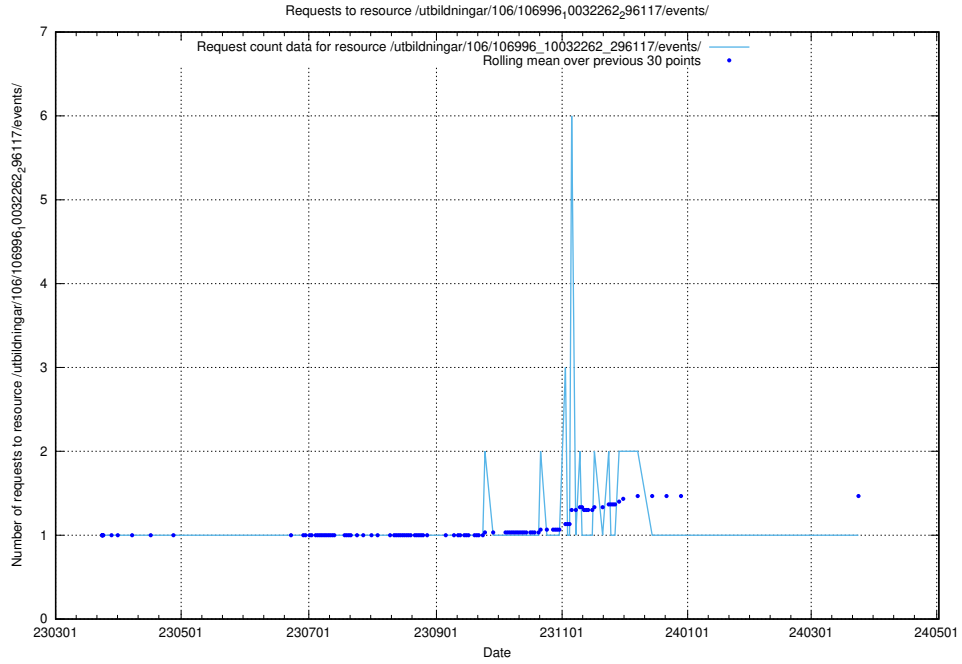

Here, we count the number of requests to resource /taxonomy/version/7/query/isco-level-4-groups/.

5.5344 Usage of /utbildningar/106/106996_10032262_296117/events/

Here, we count the number of requests to resource /utbildningar/106/106996_10032262_296117/events/