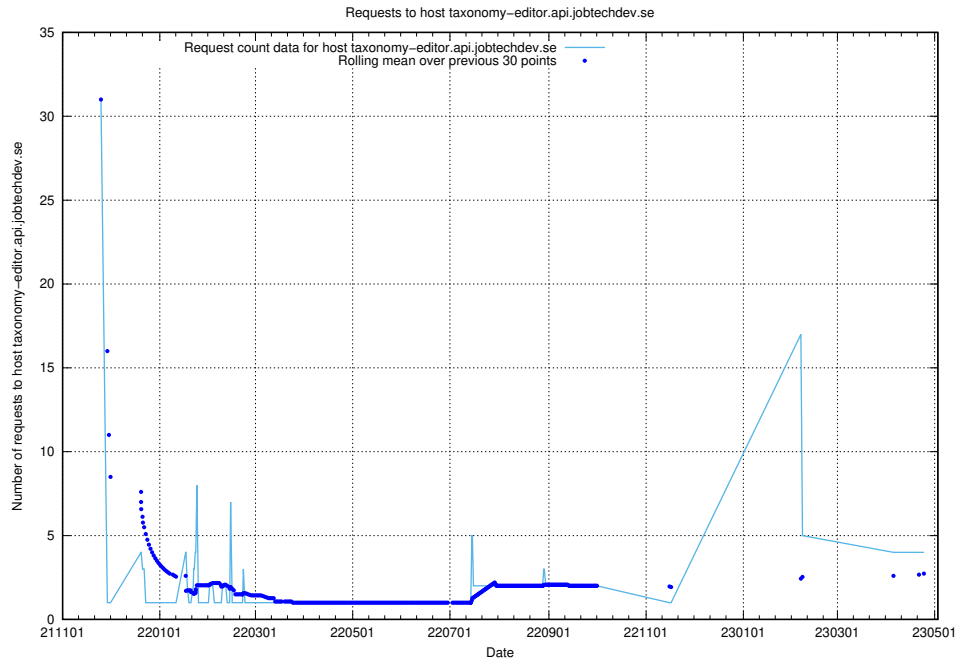

7.135 Usage of taxonomy-editor.api.jobtechdev.se

Here, we count the number of requests to host taxonomy-editor.api.jobtechdev.se.