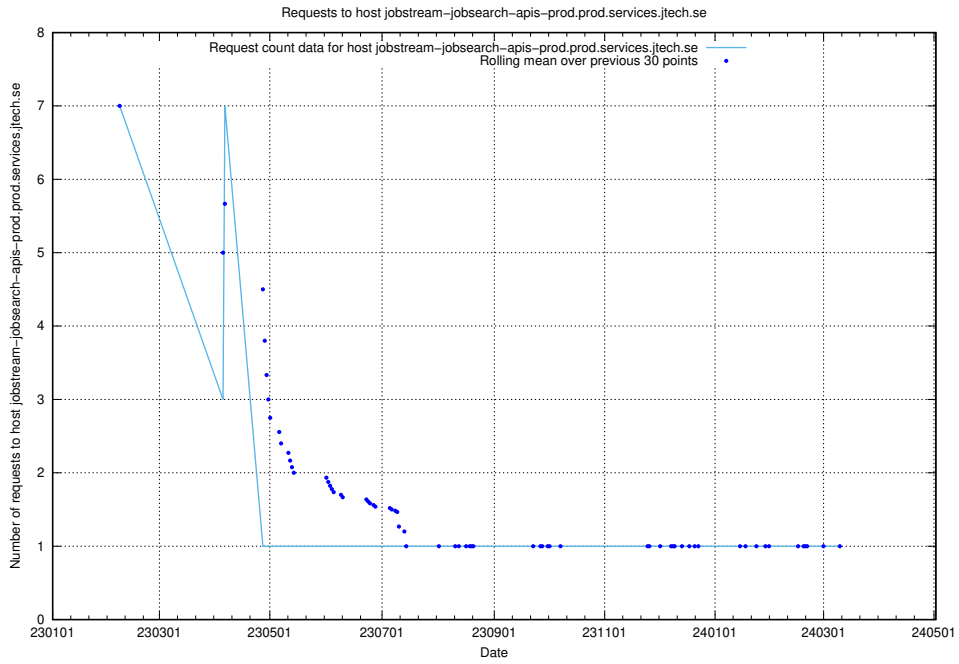

7.609 Usage of jobstream-jobsearch-apis-prod.prod.services.jtech.se

Here, we count the number of requests to host jobstream-jobsearch-apis-prod.prod.services.jtech.se.