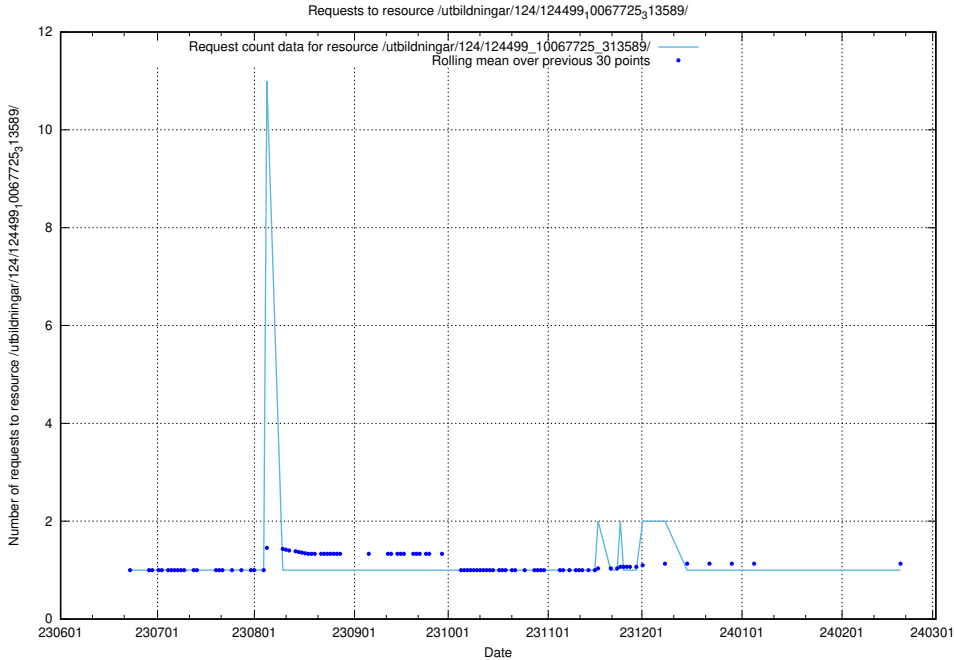

5.5720 Usage of /utbildningar/124/124499_10067725_313589/

Here, we count the number of requests to resource /utbildningar/124/124499_10067725_313589/.