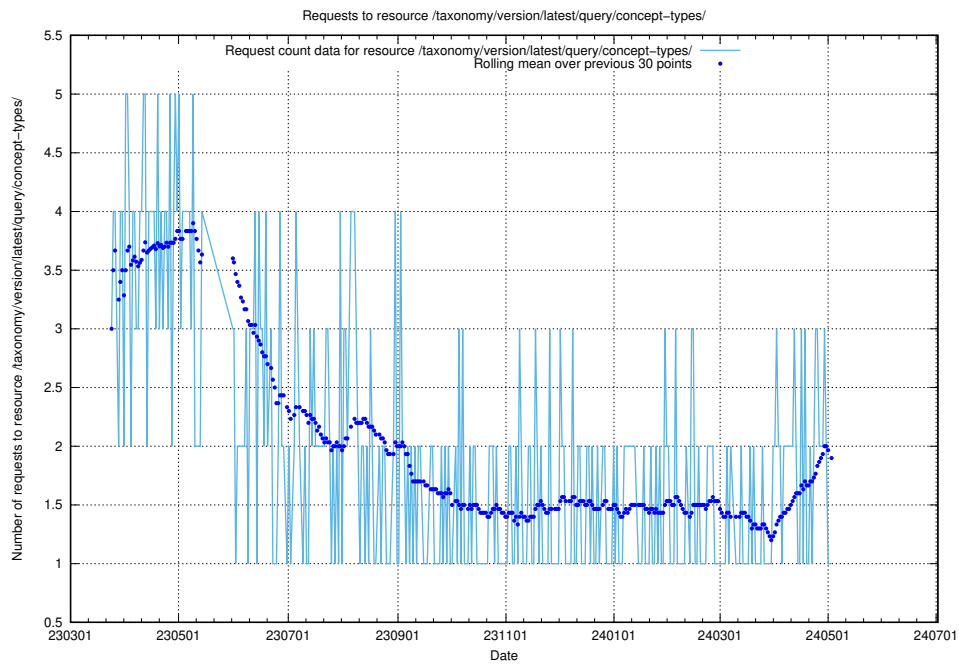

Here, we count the number of requests to resource /taxonomy/version/latest/query/concept-types/.

5.6082 Usage of /taxonomy/version/latest/query/all-concepts/

Here, we count the number of requests to resource /taxonomy/version/latest/query/all-concepts/.