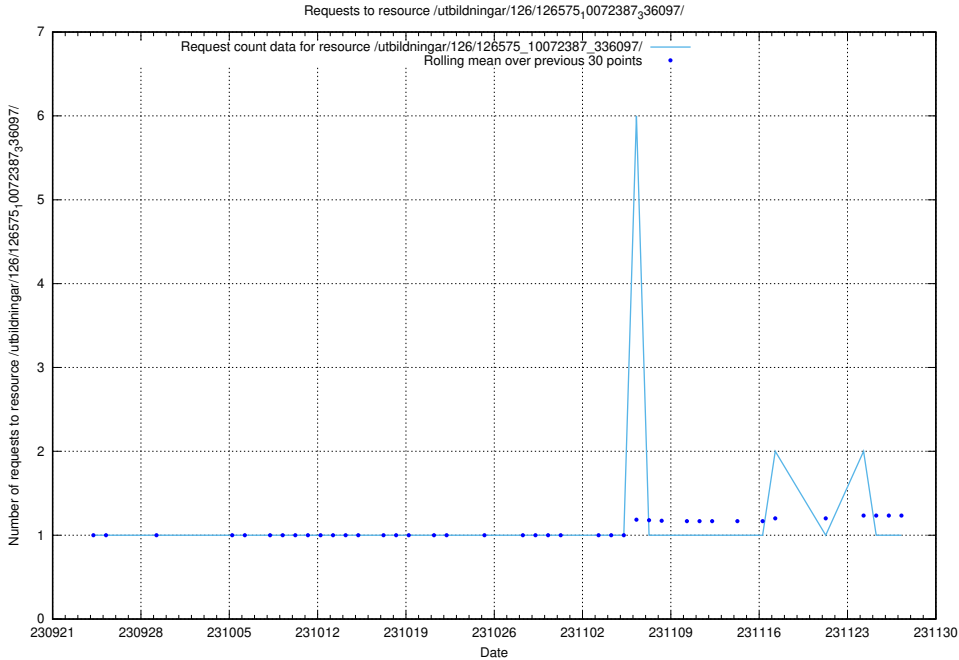

5.4410 Usage of /utbildningar/126/126575_10072387_336097/

Here, we count the number of requests to resource /utbildningar/126/126575_10072387_336097/.