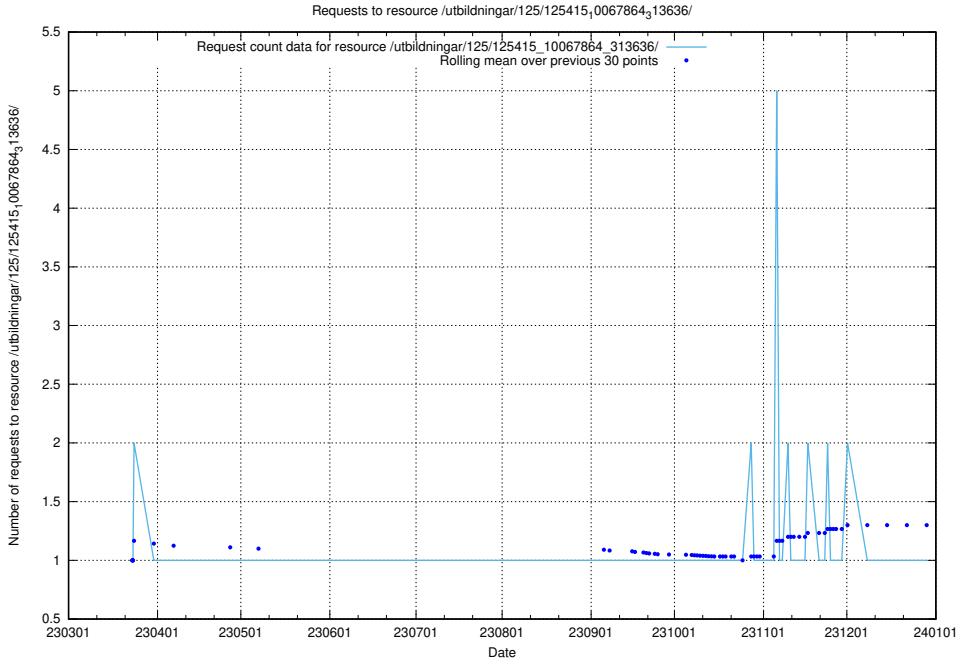

5.1041 Usage of /utbildningar/125/125415_10067864_313636/

Here, we count the number of requests to resource /utbildningar/125/125415_10067864_313636/.