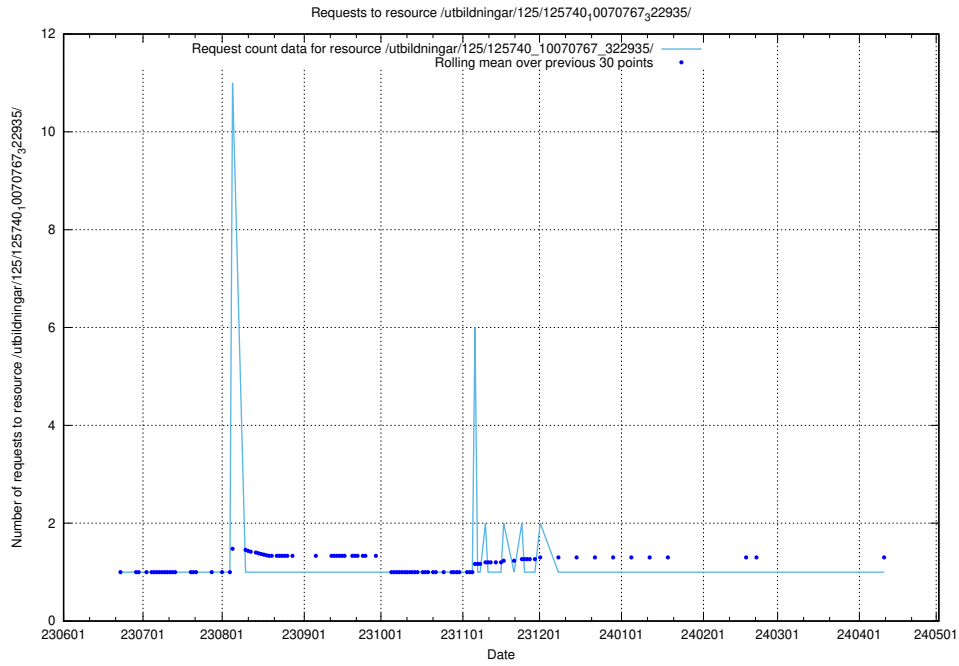

5.5636 Usage of /utbildningar/125/125740_10070767_322935/

Here, we count the number of requests to resource /utbildningar/125/125740_10070767_322935/.