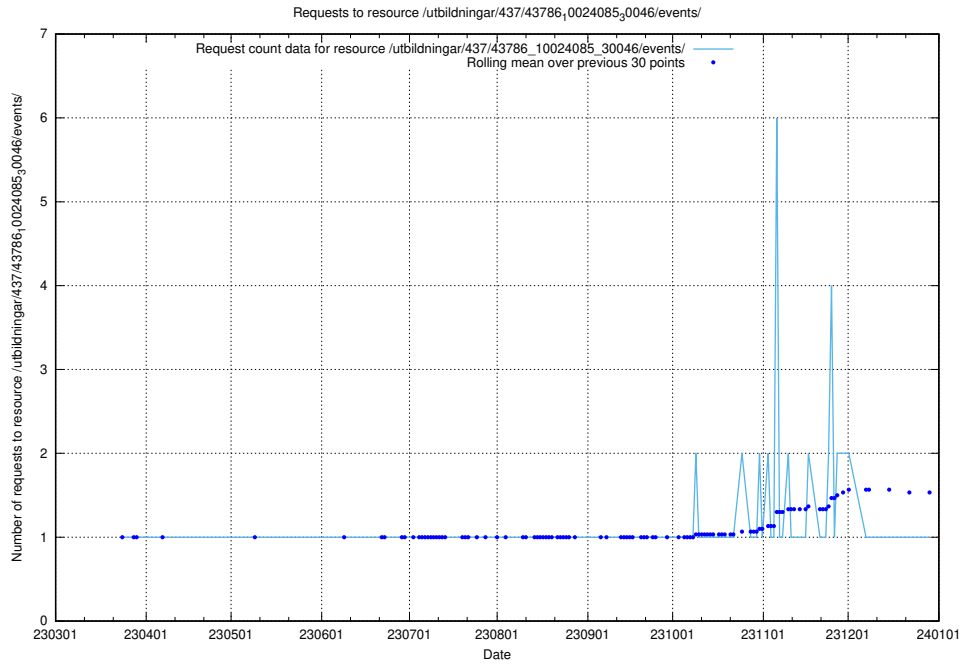

5.6156 Usage of /utbildningar/437/43786_10024085_30046/events/

Here, we count the number of requests to resource /utbildningar/437/43786_10024085_30046/events/.