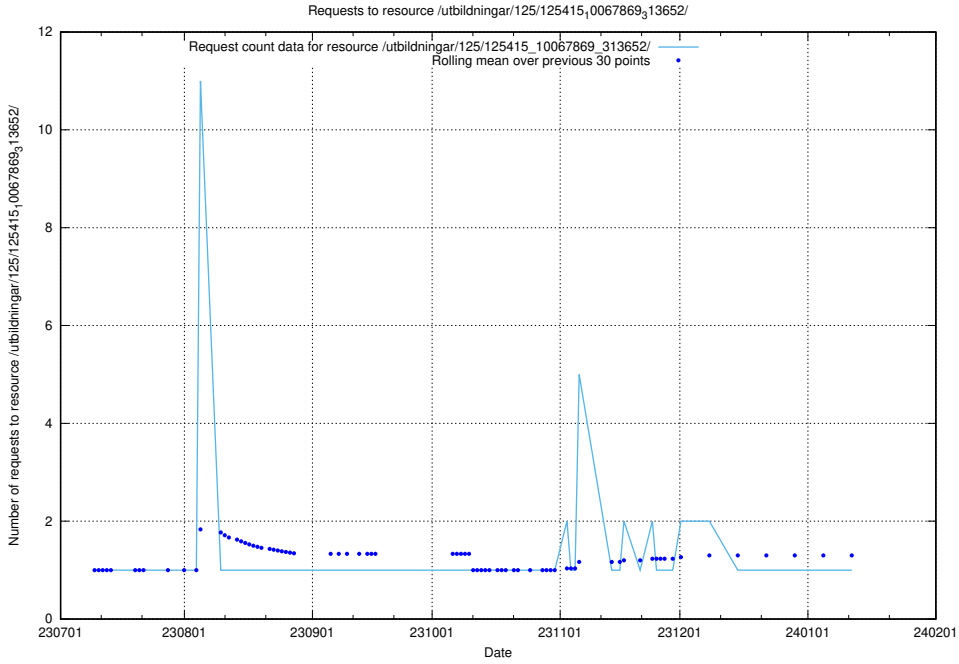

5.5054 Usage of /utbildningar/125/125415_10067869_313652/

Here, we count the number of requests to resource /utbildningar/125/125415_10067869_313652/.