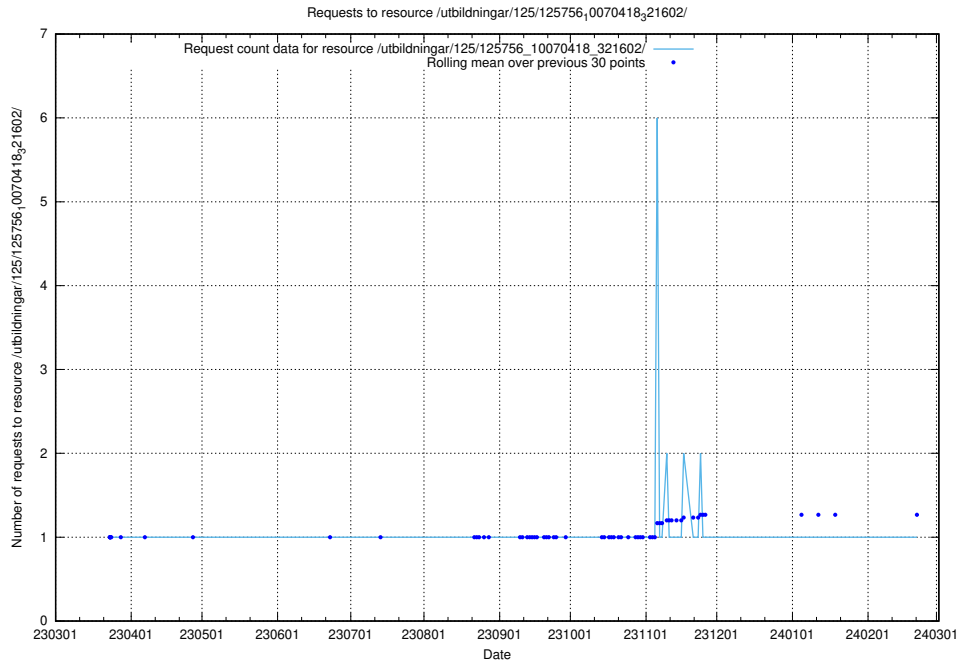

5.6425 Usage of /utbildningar/125/125756_10070418_321602/

Here, we count the number of requests to resource /utbildningar/125/125756_10070418_321602/.