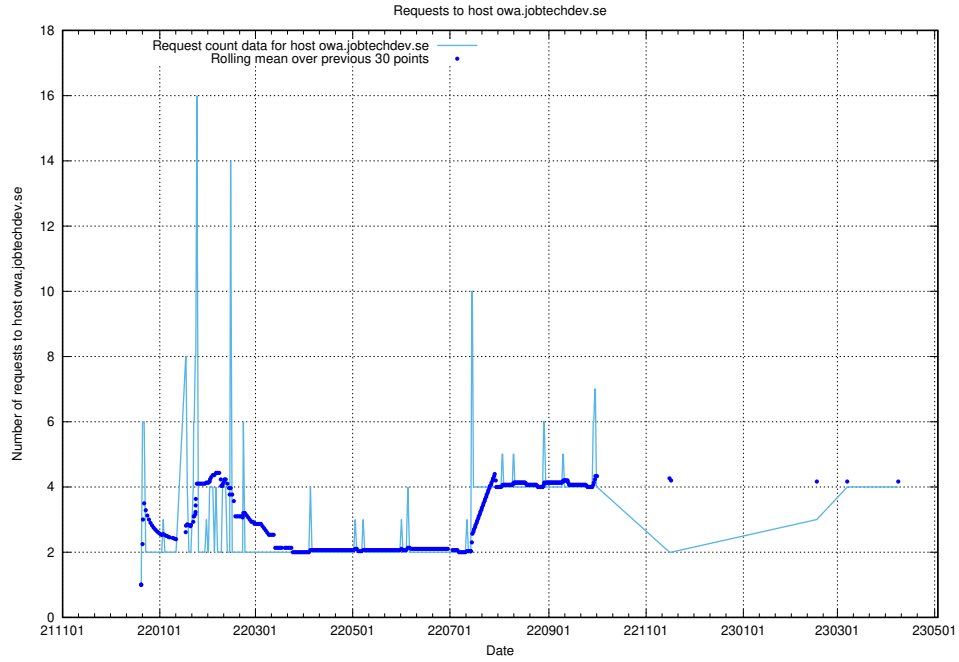

7.131 Usage of owa.jobtechdev.se

Here, we count the number of requests to host owa.jobtechdev.se.