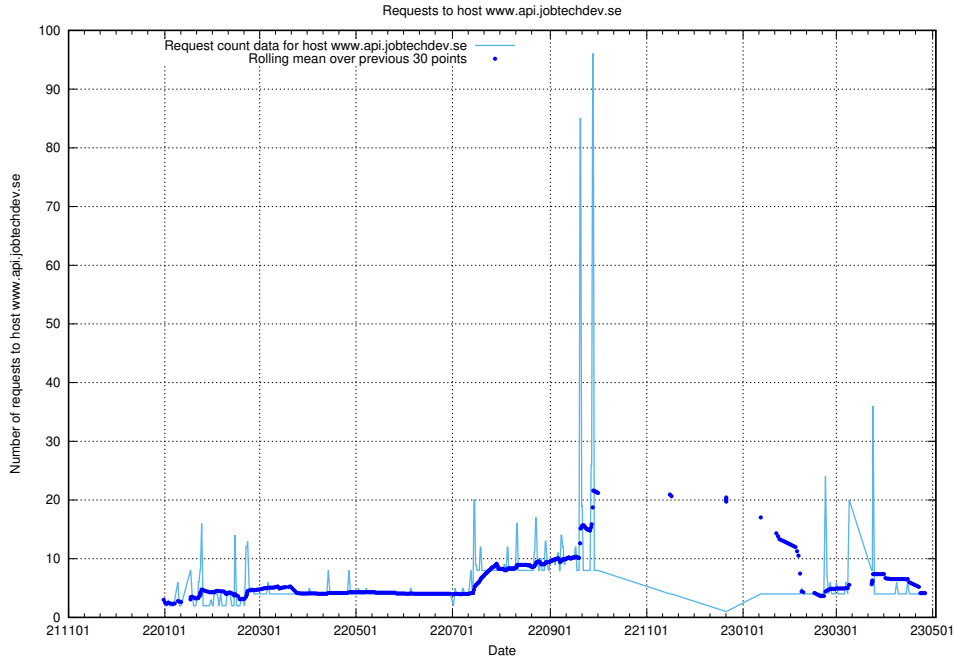

7.128 Usage of www.api.jobtechdev.se

Here, we count the number of requests to host www.api.jobtechdev.se.