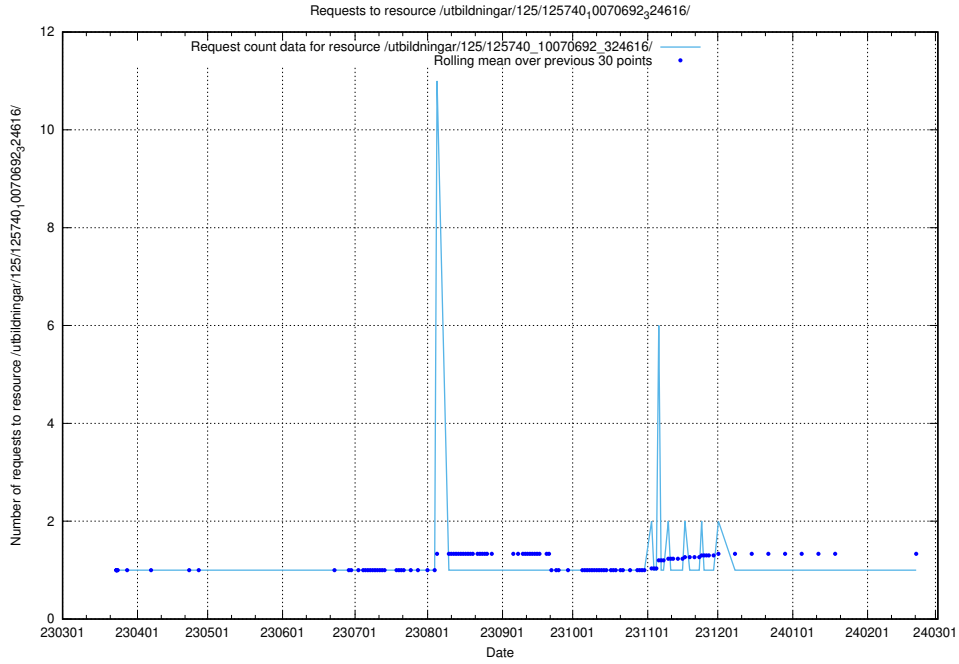

5.909 Usage of /utbildningar/125/125740_10070692_324616/

Here, we count the number of requests to resource /utbildningar/125/125740_10070692_324616/.