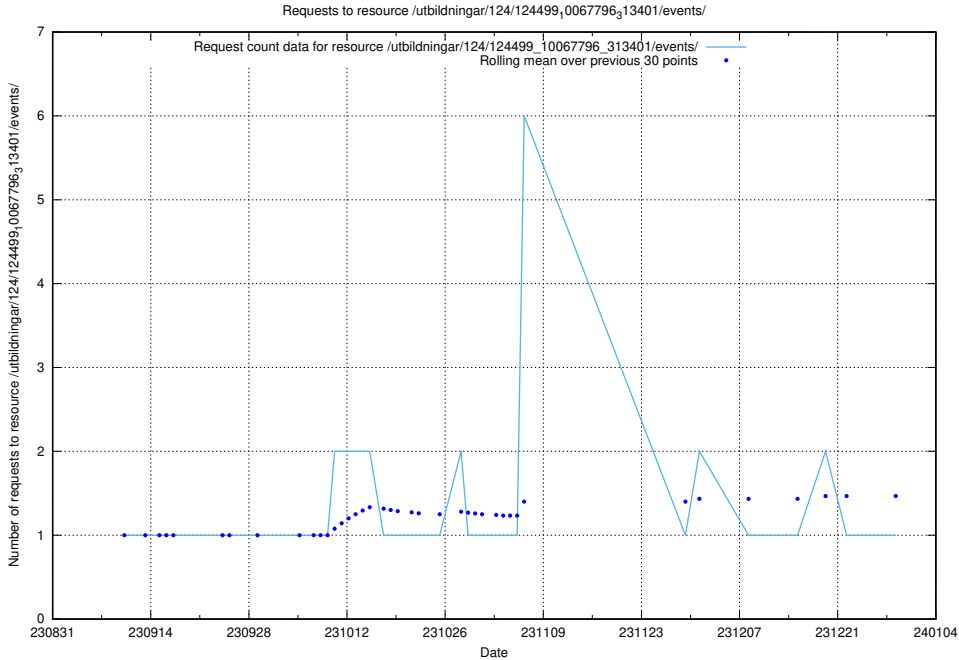

5.4547 Usage of /utbildningar/124/124499_10067796_313401/events/

Here, we count the number of requests to resource /utbildningar/124/124499_10067796_313401/events/