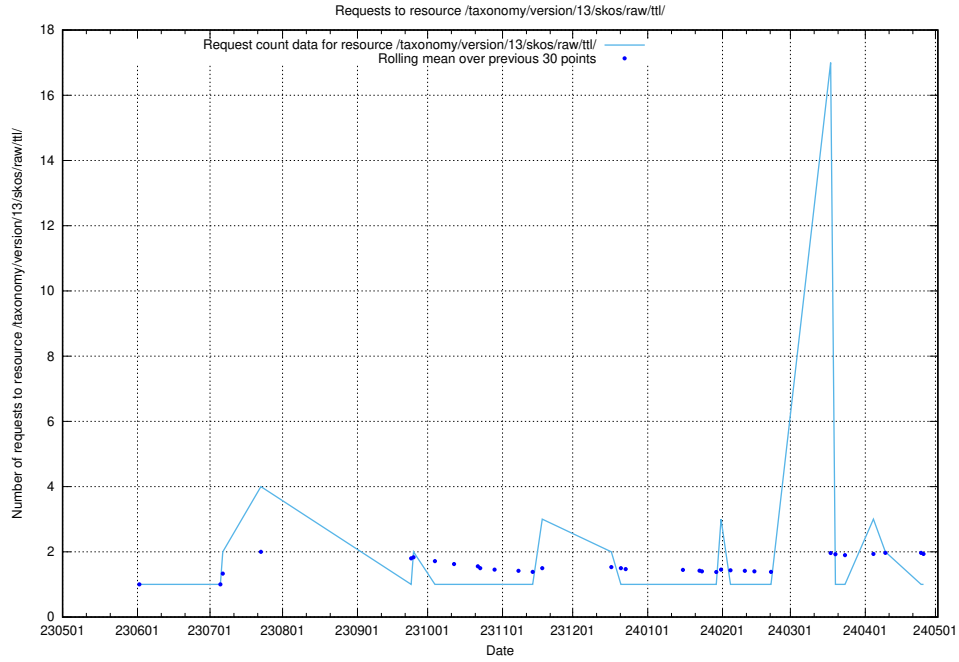

5.5865 Usage of /taxonomy/version/13/skos/raw/ttl/

Here, we count the number of requests to resource /taxonomy/version/13/skos/raw/ttl/.