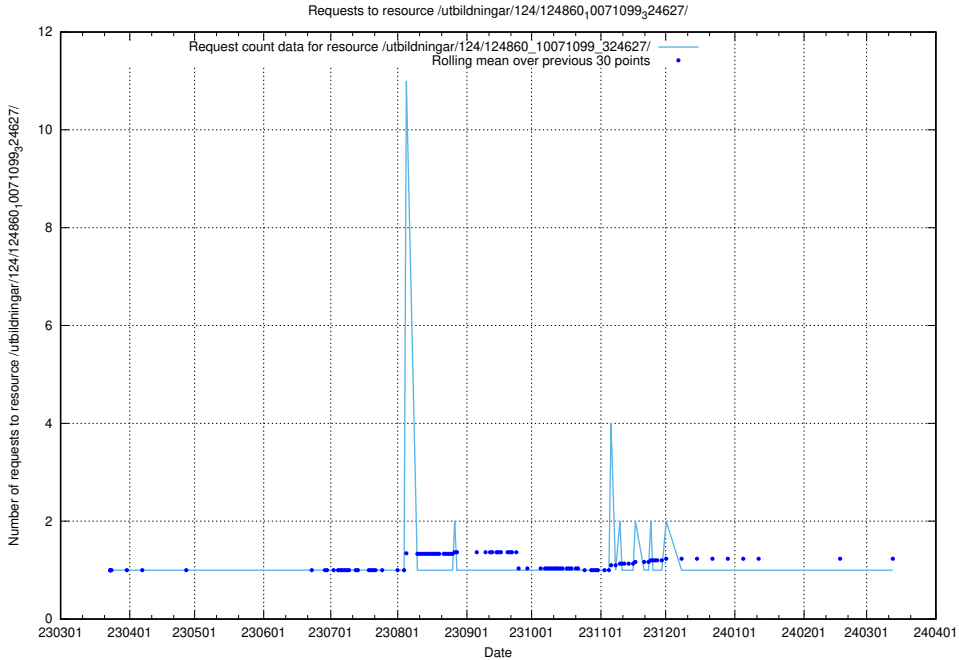

5.1102 Usage of /utbildningar/124/124860_10071099_324627/

Here, we count the number of requests to resource /utbildningar/124/124860_10071099_324627/.