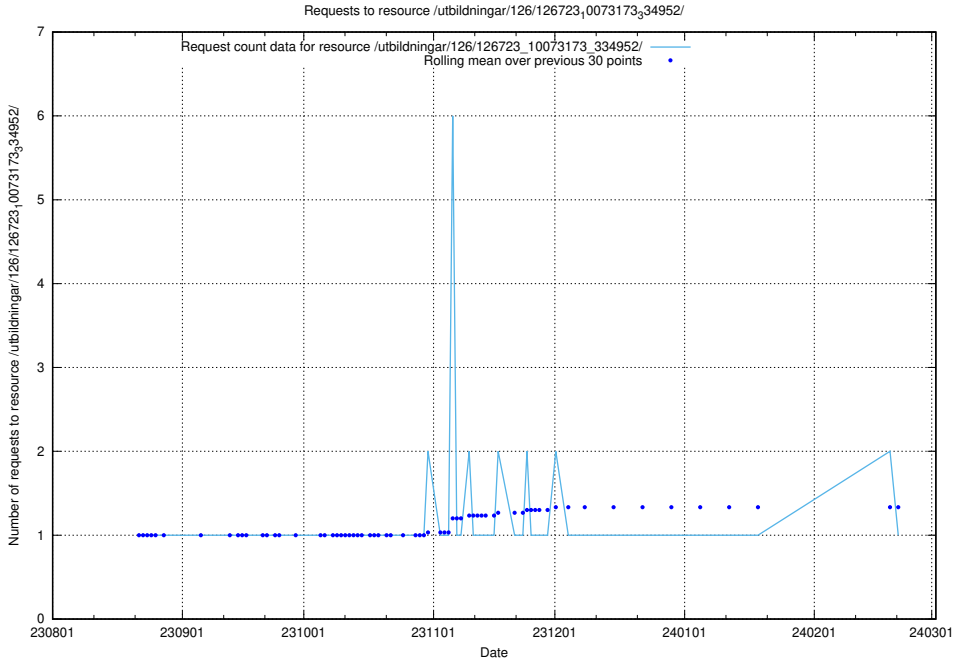

5.4674 Usage of /utbildningar/126/126723_10073173_334952/

Here, we count the number of requests to resource /utbildningar/126/126723_10073173_334952/.