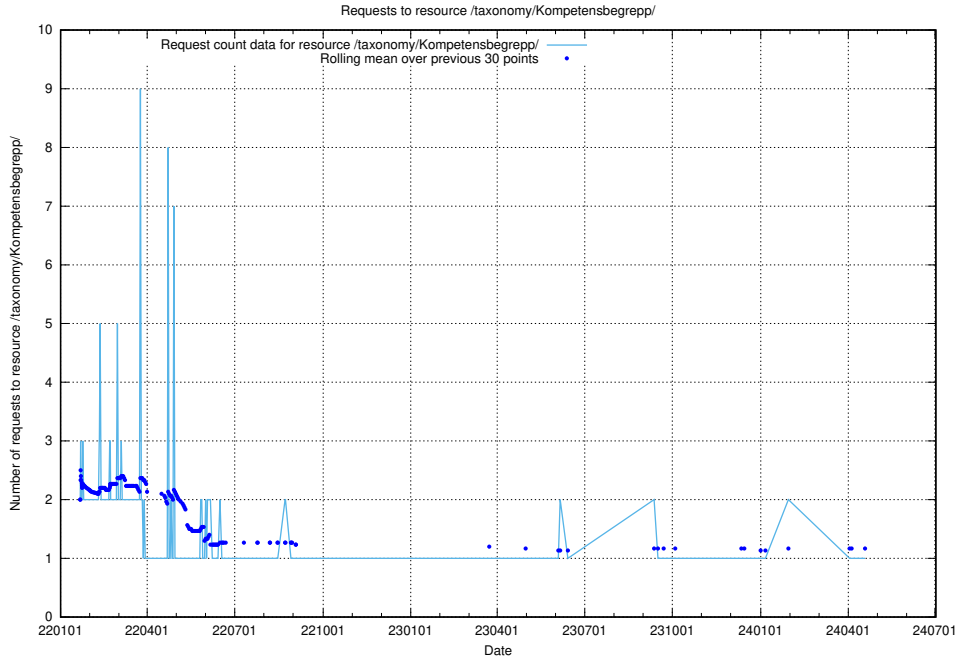

5.6382 Usage of /taxonomy/Kompetensbegrupp/

Here, we count the number of requests to resource /taxonomy/Kompetensbegrupp/.