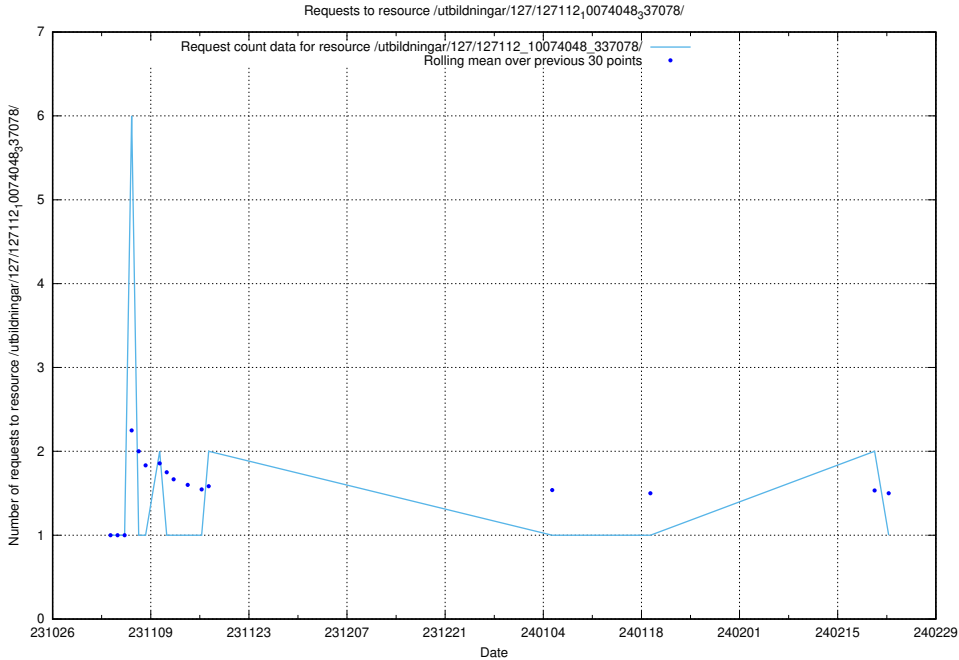

5.4084 Usage of /utbildningar/127/127112_10074048_337078/

Here, we count the number of requests to resource /utbildningar/127/127112_10074048_337078/.