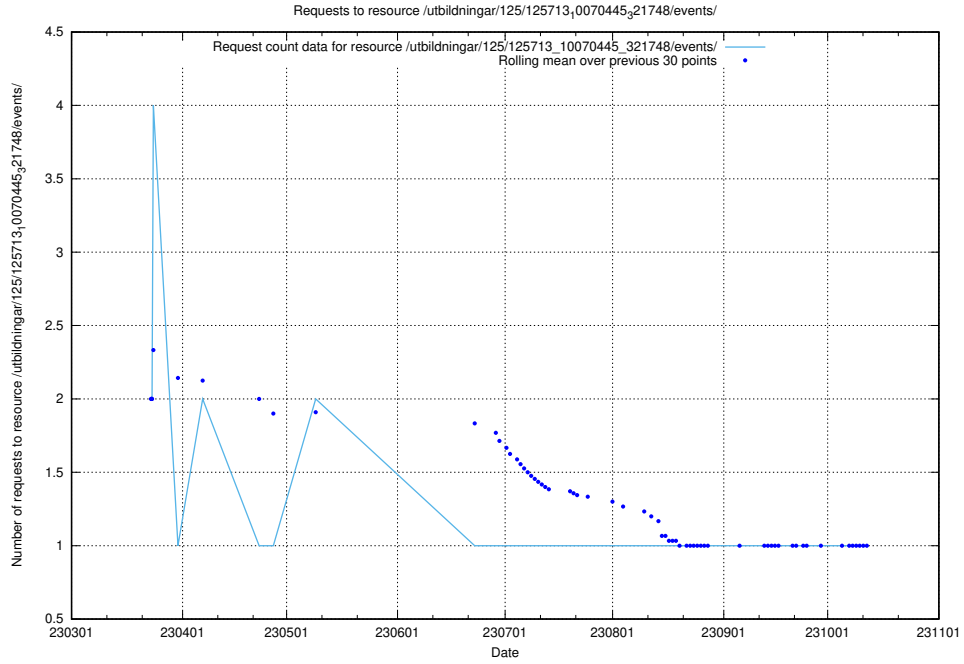

5.6255 Usage of /utbildningar/125/125713_10070445_321748/events/

Here, we count the number of requests to resource /utbildningar/125/125713_10070445_321748/events/