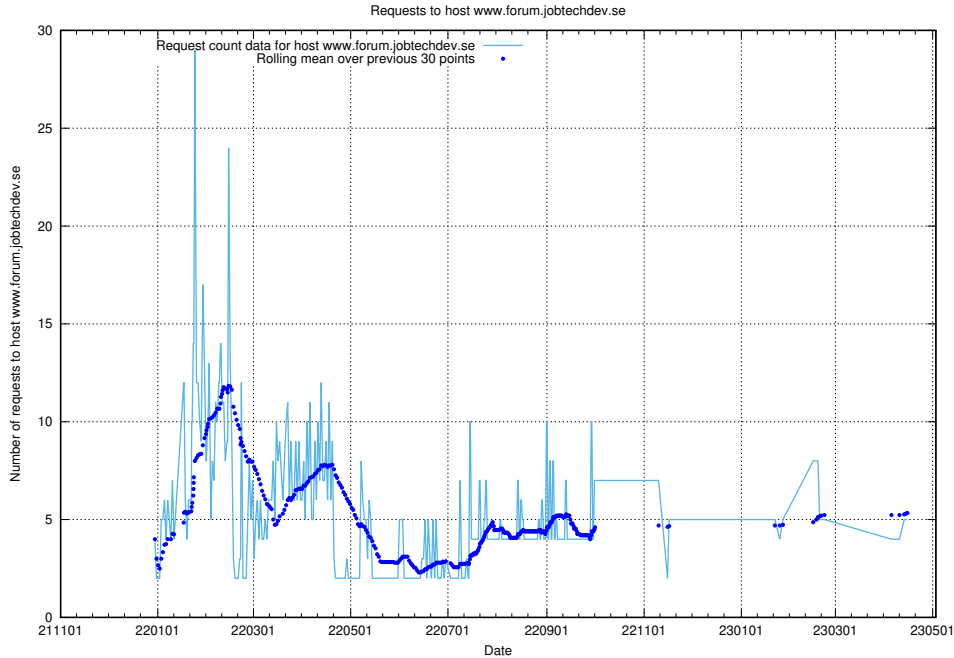

Here, we count the number of requests to host roda.jobtechdev.se.

7.89 Usage of www.forum.jobtechdev.se

Here, we count the number of requests to host www.forum.jobtechdev.se.

7.90 Usage of poczta.jobtechdev.se