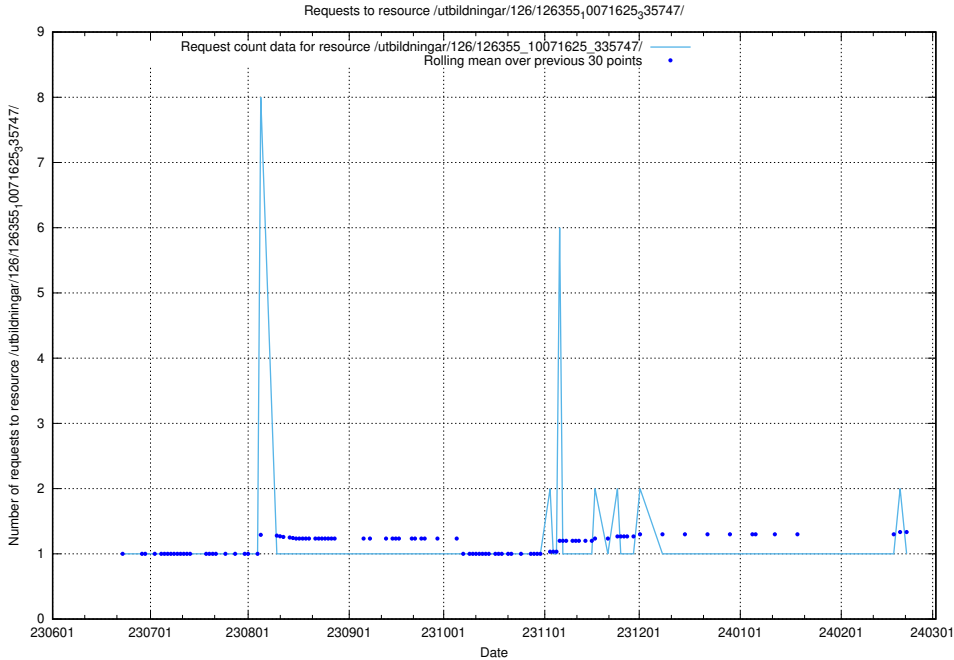

5.5596 Usage of /utbildningar/126/126355_10071625_335747/

Here, we count the number of requests to resource /utbildningar/126/126355_10071625_335747/.