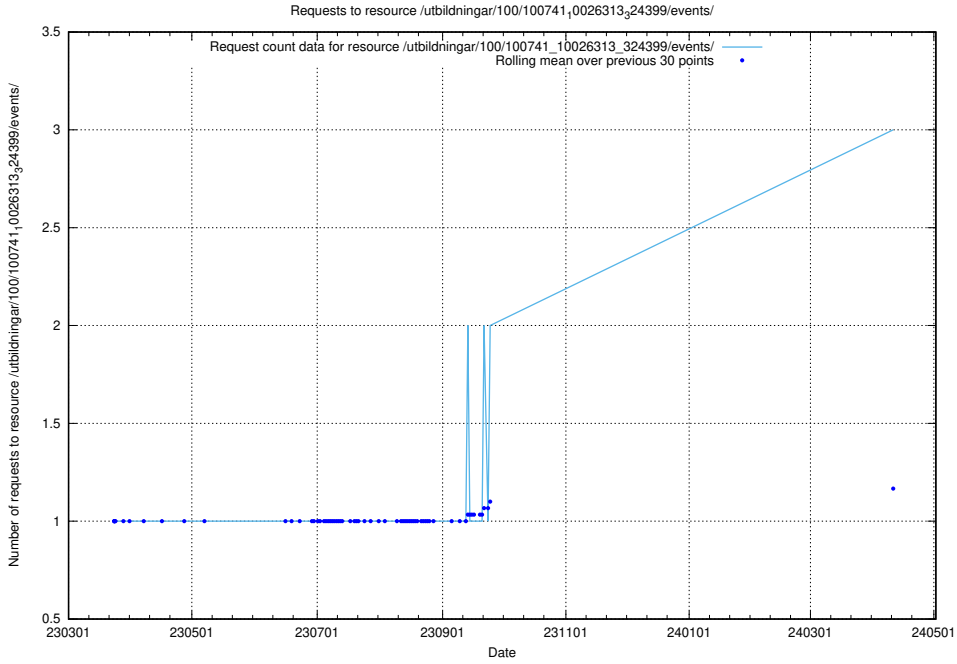

5.364 Usage of /utbildningar/100/100741_10026313_324399/events/

Here, we count the number of requests to resource /utbildningar/100/100741_10026313_324399/events/