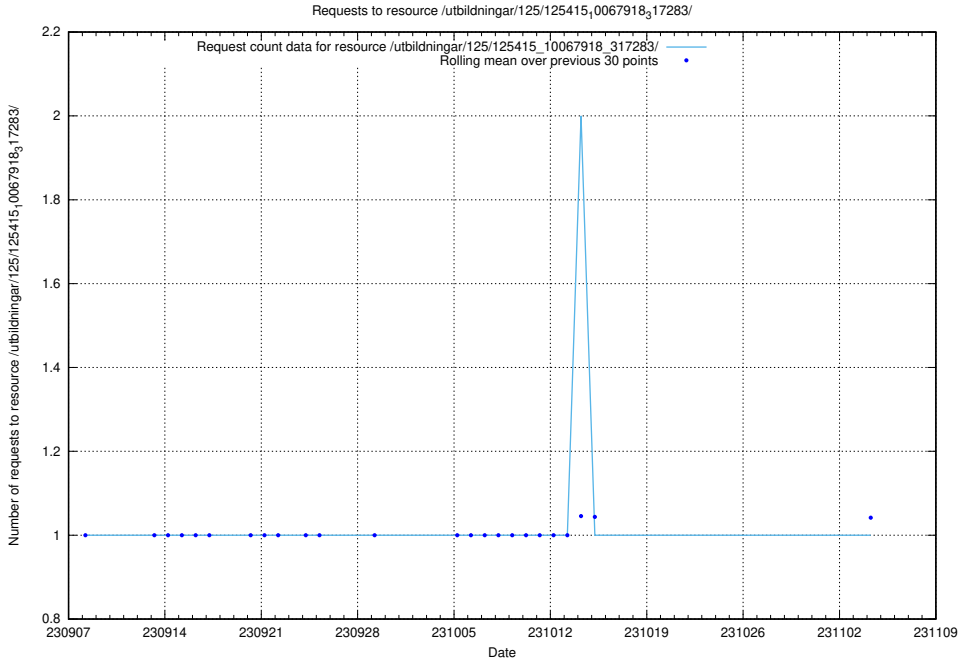

5.4568 Usage of /utbildningar/125/125415_10067918_317283/

Here, we count the number of requests to resource /utbildningar/125/125415_10067918_317283/.