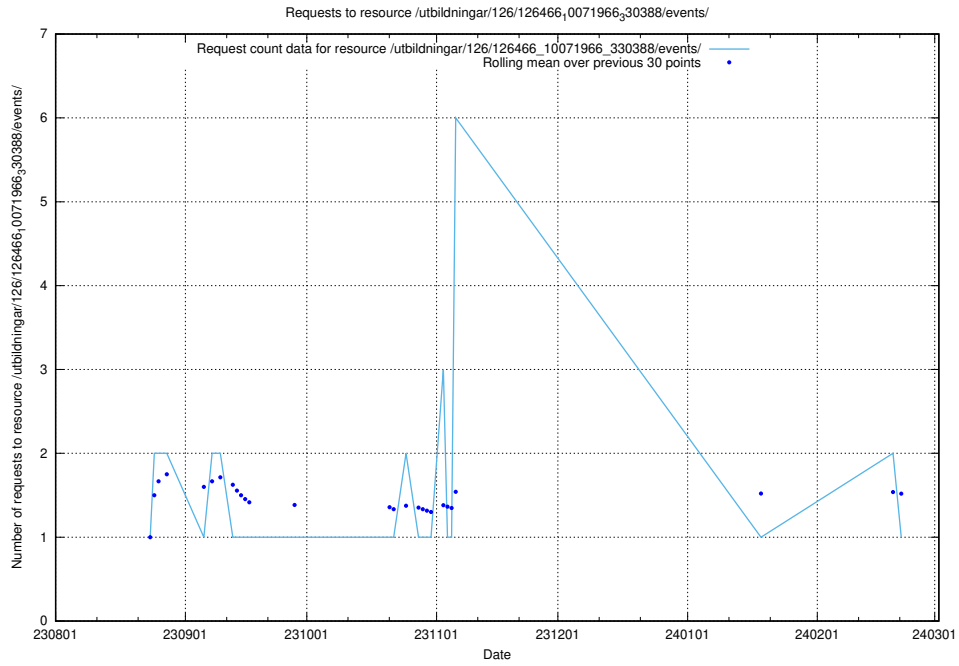

5.4657 Usage of /utbildningar/126/126466_10071966_330388/events/

Here, we count the number of requests to resource /utbildningar/126/126466_10071966_330388/events/