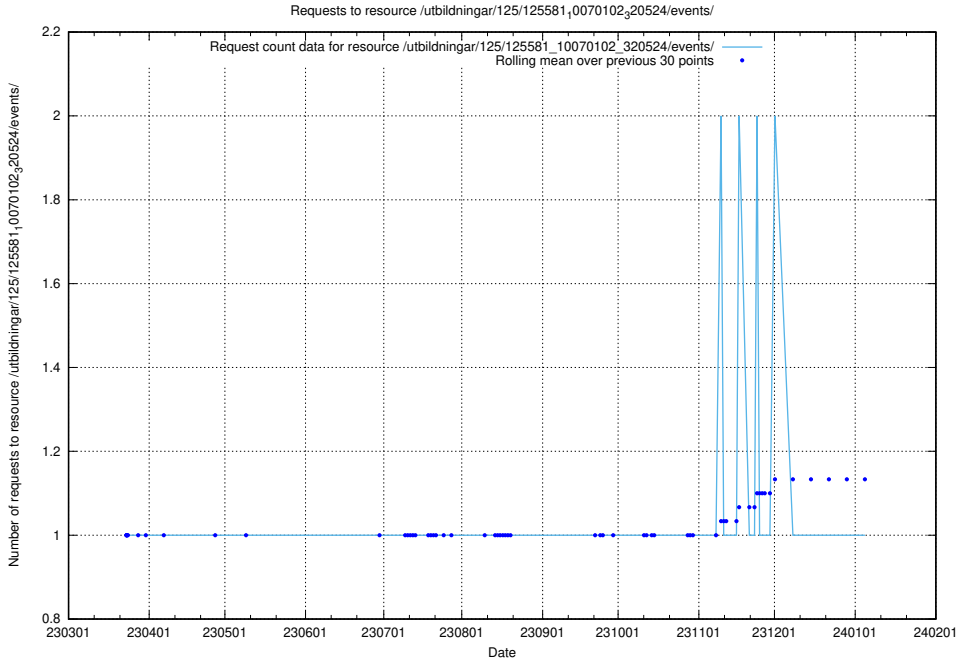

5.1031 Usage of /utbildningar/125/125581_10070102_320524/events/

Here, we count the number of requests to resource /utbildningar/125/125581_10070102_320524/events/