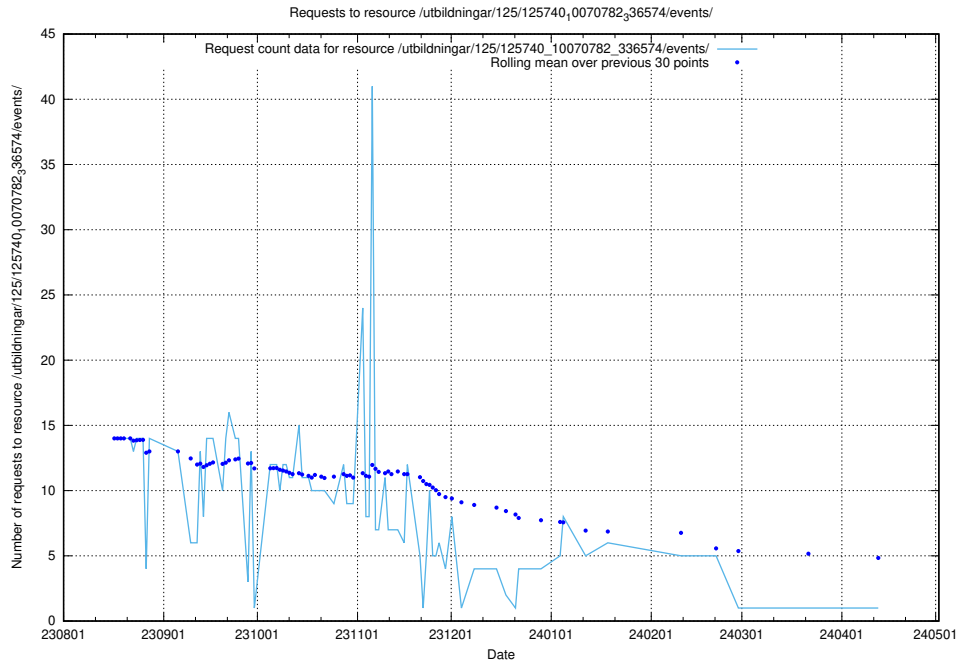

5.4711 Usage of /utbildningar/125/125740_10070782_336574/events/

Here, we count the number of requests to resource /utbildningar/125/125740_10070782_336574/events/