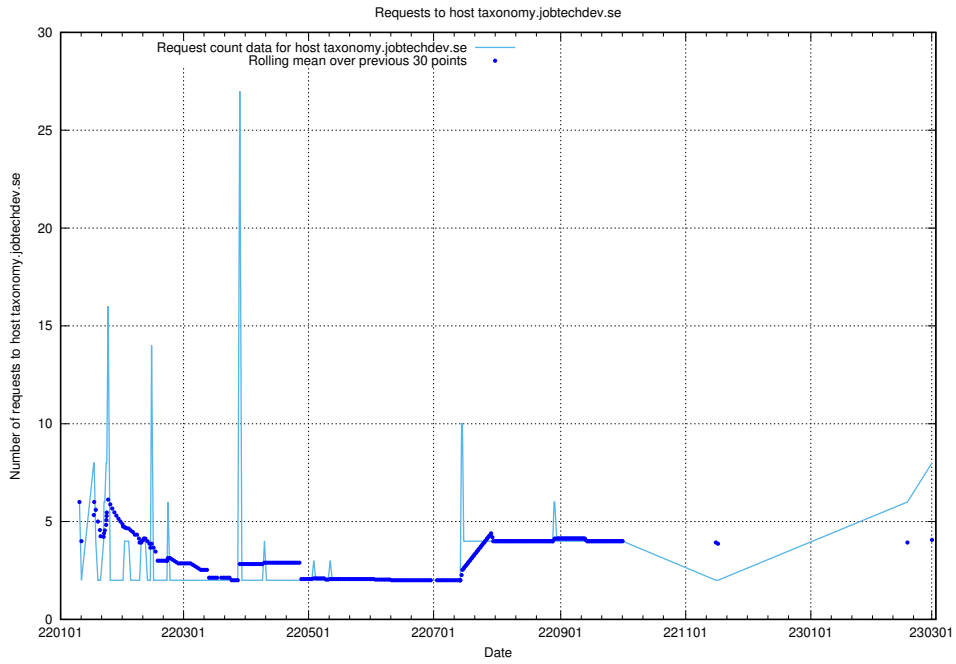

7.65 Usage of discourse2.jobtechdev.se

Here, we count the number of requests to host discourse2.jobtechdev.se.

7.66 Usage of taxonomy.jobtechdev.se

Here, we count the number of requests to host taxonomy.jobtechdev.se.