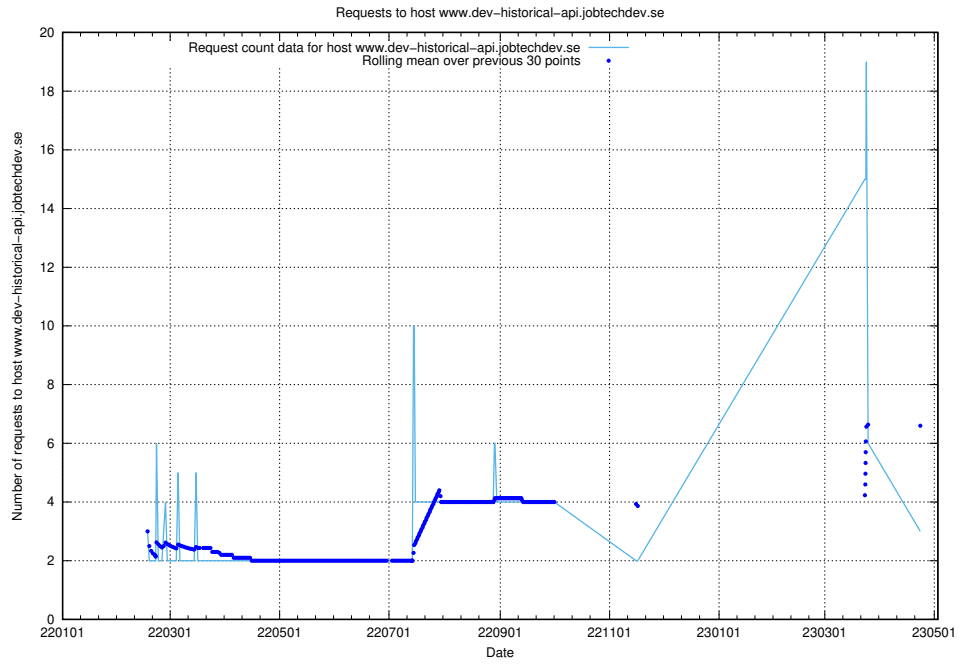

7.228 Usage of rabbitmq.jobtechdev.se

Here, we count the number of requests to host rabbitmq.jobtechdev.se.

7.229 Usage of kam-openshift-gitops.prod.services.jtech.se

Here, we count the number of requests to host kam-openshift-gitops.prod.services.jtech.se.