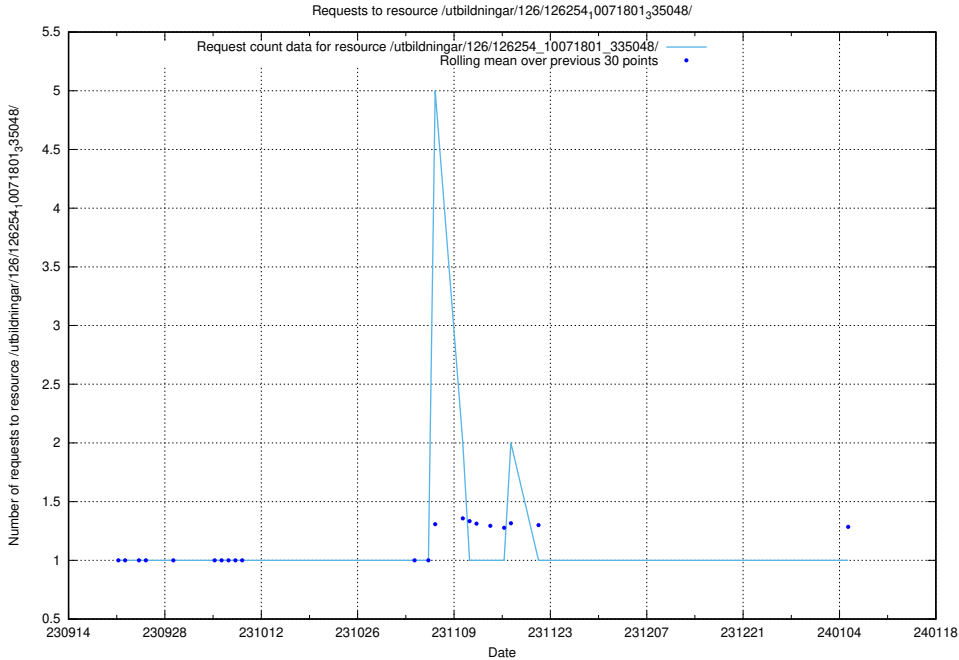

5.4455 Usage of /utbildningar/126/126254_10071801_335048/

Here, we count the number of requests to resource /utbildningar/126/126254_10071801_335048/.