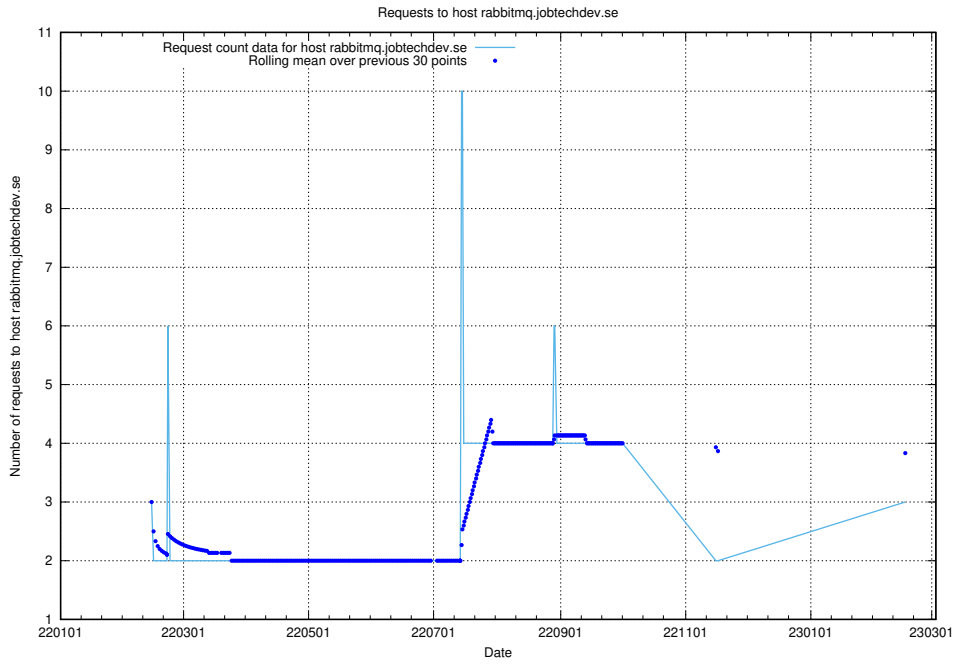

7.228 Usage of rabbitmq.jobtechdev.se

Here, we count the number of requests to host rabbitmq.jobtechdev.se.

7.229 Usage of kam-openshift-gitops.prod.services.jtech.se

Here, we count the number of requests to host kam-openshift-gitops.prod.services.jtech.se.