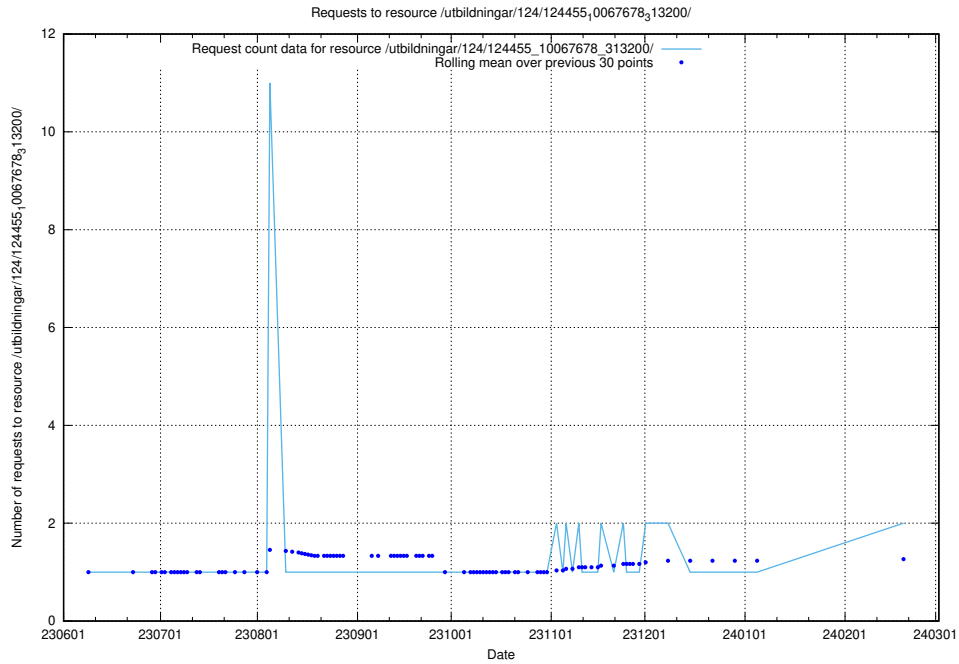

5.840 Usage of /utbildningar/124/124455_10067678_313200/

Here, we count the number of requests to resource /utbildningar/124/124455_10067678_313200/.