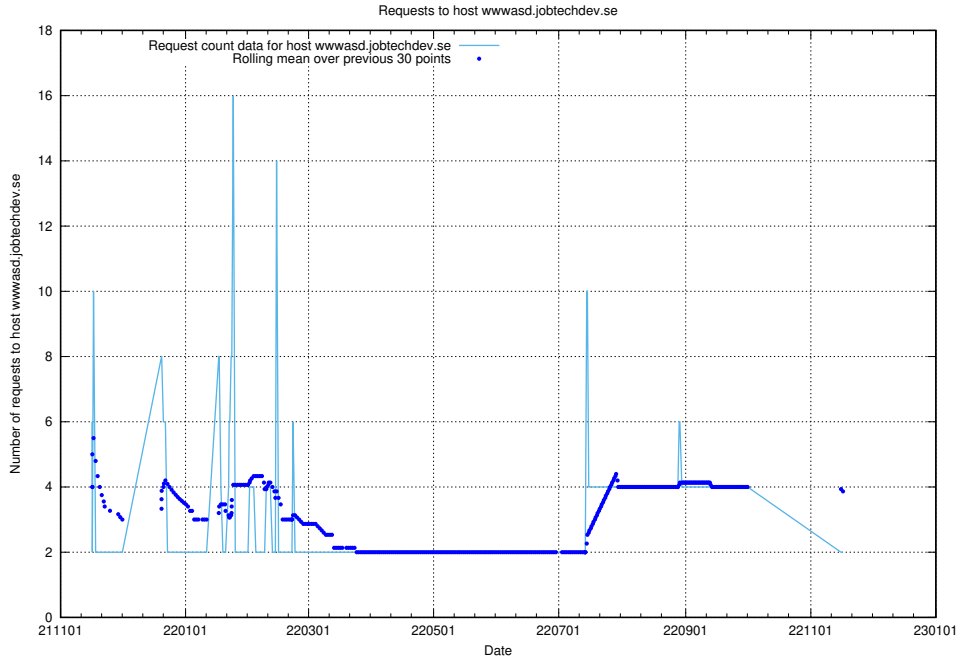

7.533 Usage of wwwasd.jobtechdev.se

Here, we count the number of requests to host wwwasd.jobtechdev.se.