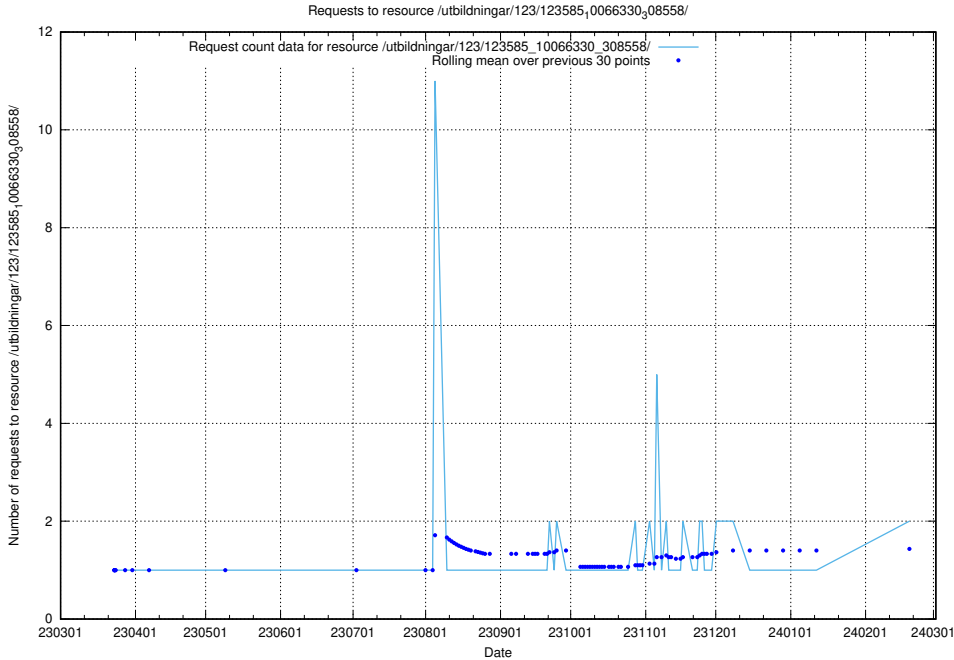

5.694 Usage of /utbildningar/123/123585_10066330_308558/

Here, we count the number of requests to resource /utbildningar/123/123585_10066330_308558/.