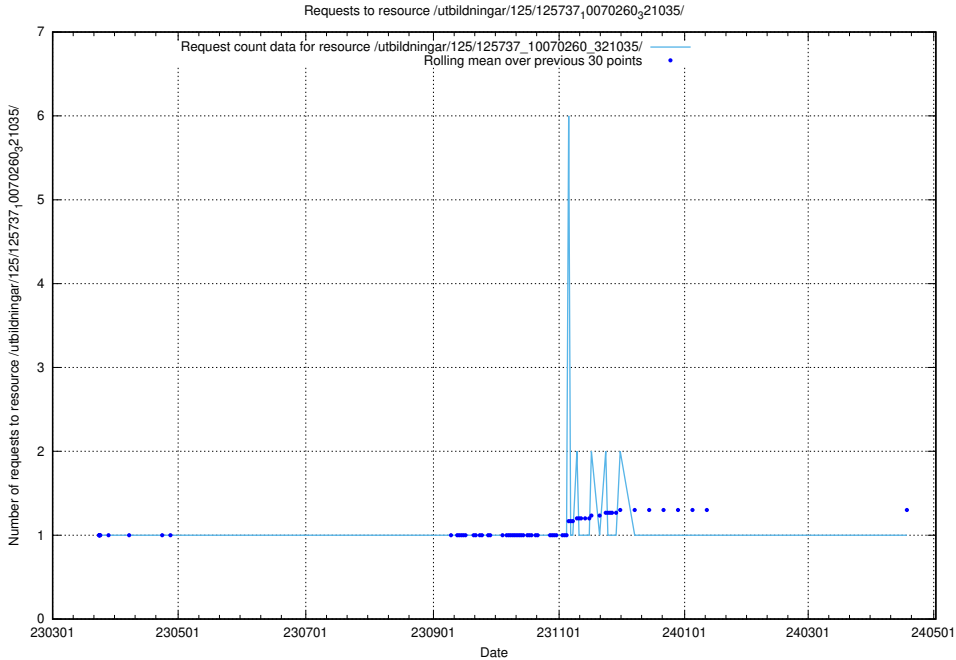

5.947 Usage of /utbildningar/125/125737_10070260_321035/

Here, we count the number of requests to resource /utbildningar/125/125737_10070260_321035/.