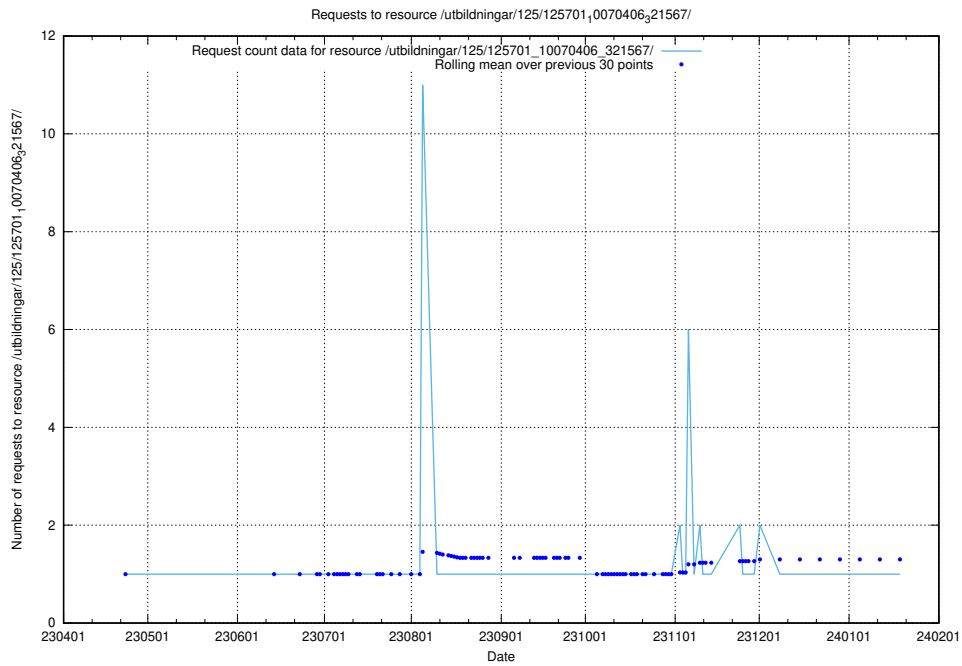

5.5974 Usage of /utbildningar/125/125701_10070406_321567/

Here, we count the number of requests to resource /utbildningar/125/125701_10070406_321567/.