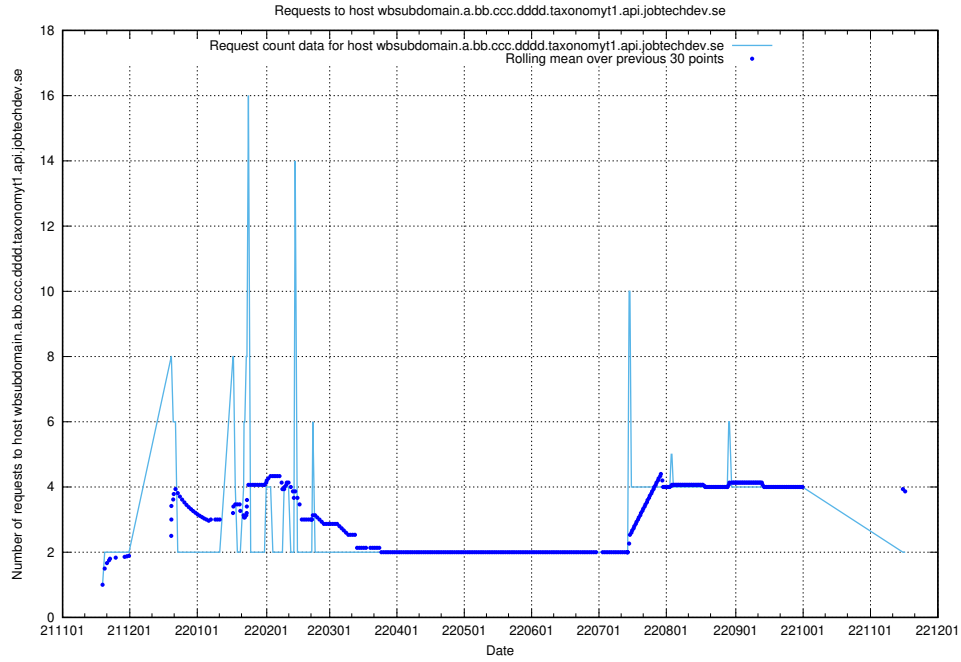

7.456 Usage of wbsubdomain.a.bb.ccc.dddd.taxonomyt1.api.jobtechdev.se

Here, we count the number of requests to host wbsubdomain.a.bb.ccc.dddd.taxonomyt1.api.jobtechdev.se