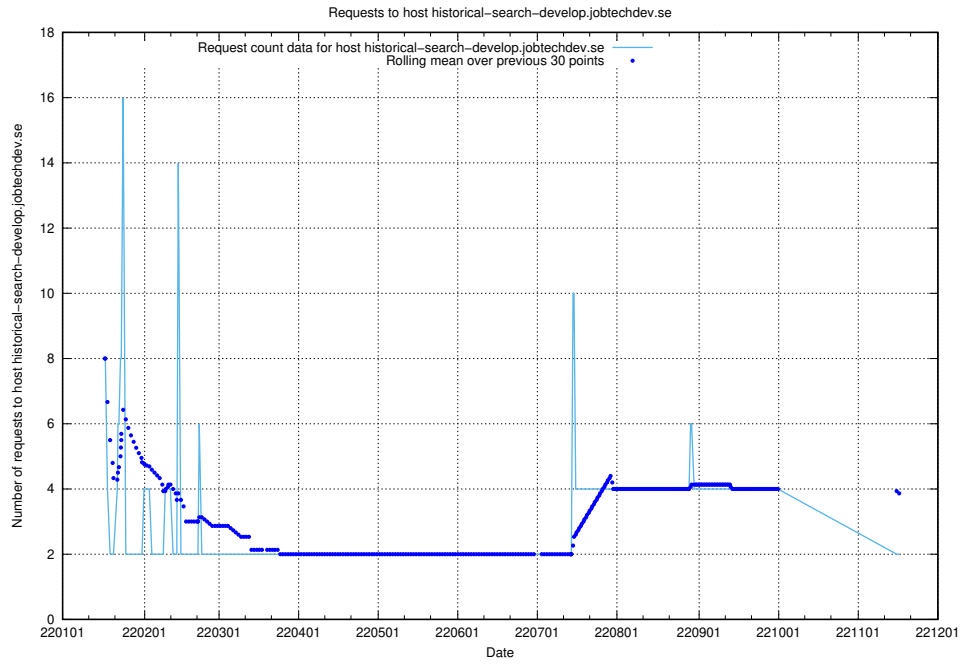

7.269 Usage of historical-search-develop.jobtechdev.se

Here, we count the number of requests to host historical-search-develop.jobtechdev.se.

7.270 Usage of jocp4.jobtechdev.se

Here, we count the number of requests to host jocp4.jobtechdev.se.