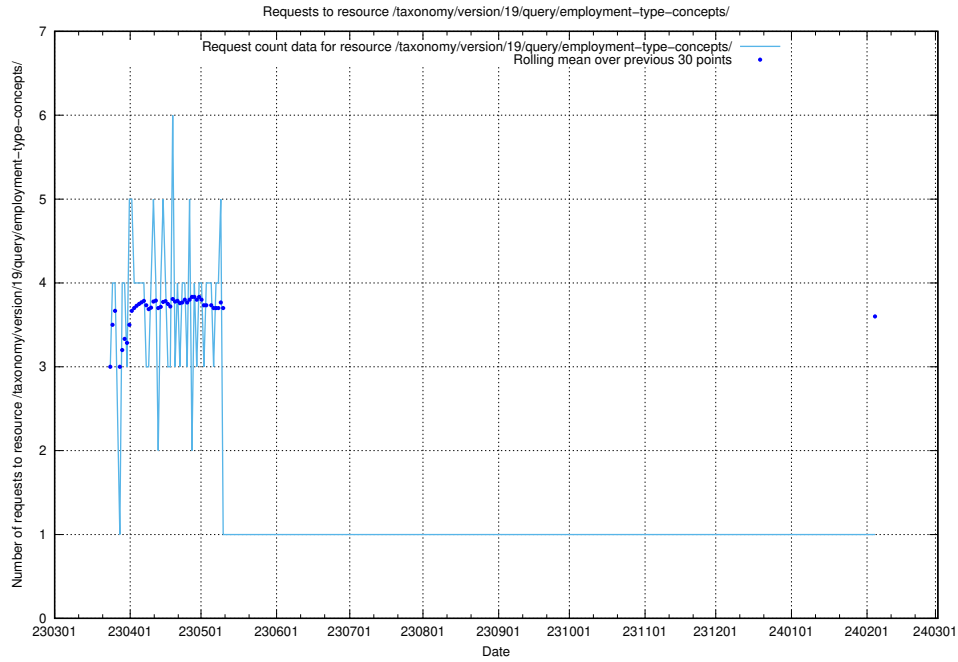

5.6118 Usage of /taxonomy/version/19/query/employment-type-concepts/

Here, we count the number of requests to resource /taxonomy/version/19/query/employment-type-concepts/.