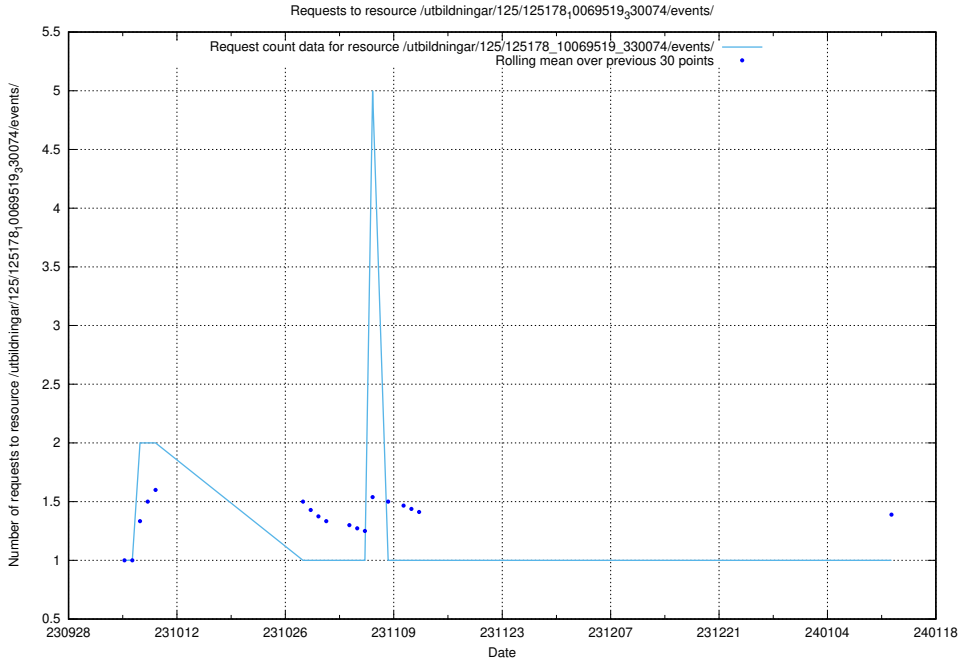

5.4350 Usage of /utbildningar/125/125178_10069519_330074/events/

Here, we count the number of requests to resource /utbildningar/125/125178_10069519_330074/events/