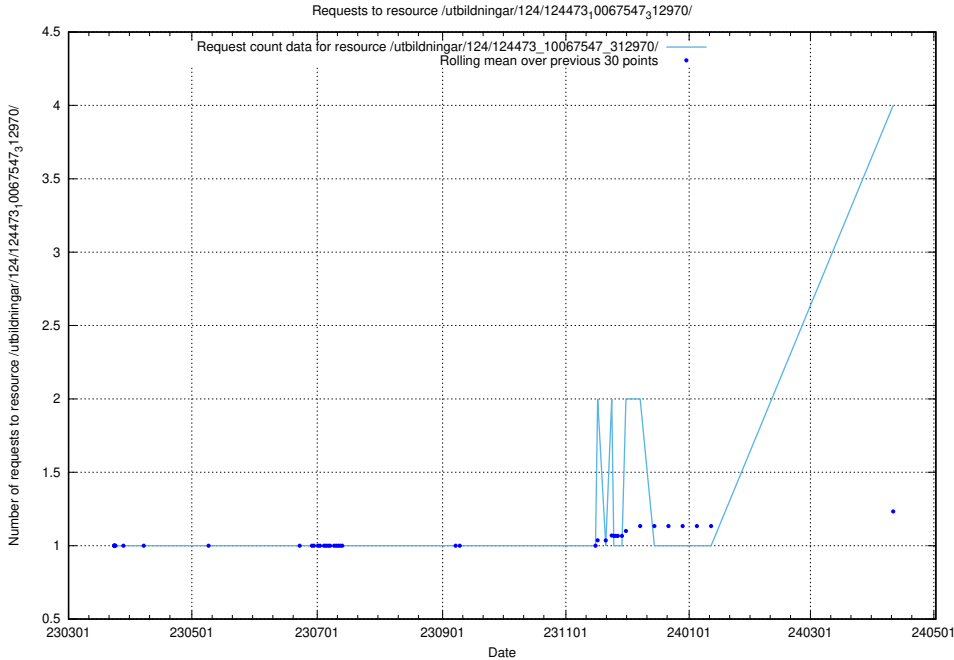

5.184 Usage of /utbildningar/124/124473_10067547_312970/

Here, we count the number of requests to resource /utbildningar/124/124473_10067547_312970/.