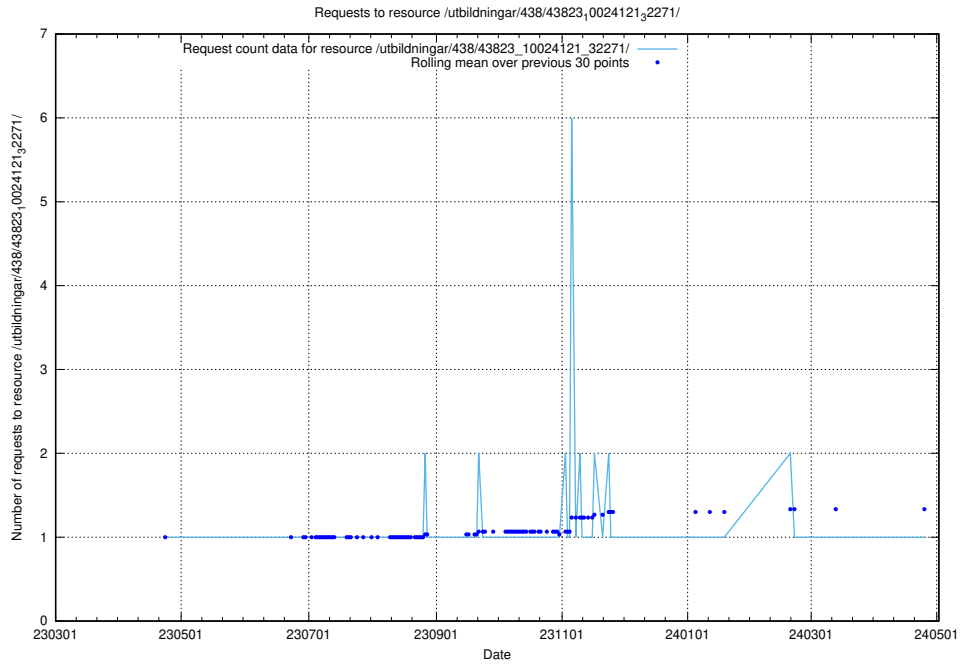

5.5967 Usage of /utbildningar/438/43823_10024121_32271/

Here, we count the number of requests to resource /utbildningar/438/43823_10024121_32271/.