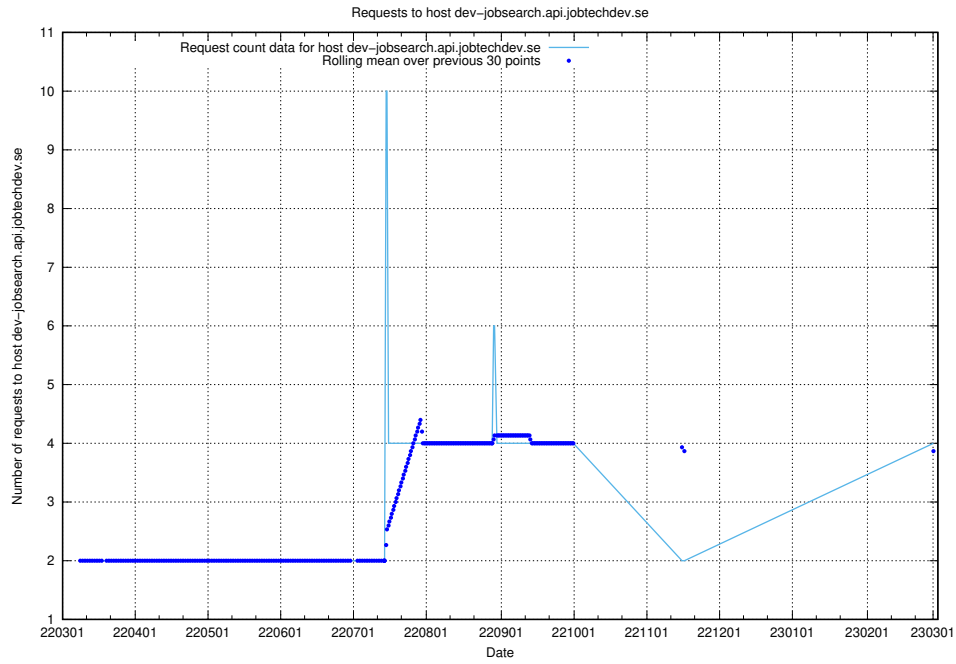

7.151 Usage of dev-jobsearch.api.jobtechdev.se

Here, we count the number of requests to host dev-jobsearch.api.jobtechdev.se.