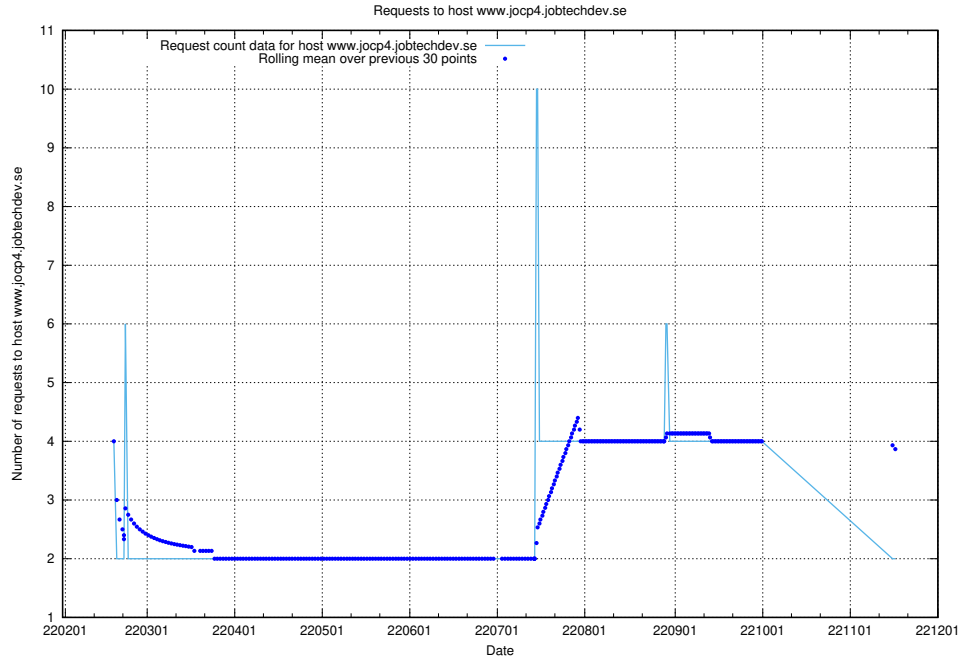

7.529 Usage of www.jocp4.jobtechdev.se

Here, we count the number of requests to host www.jocp4.jobtechdev.se.