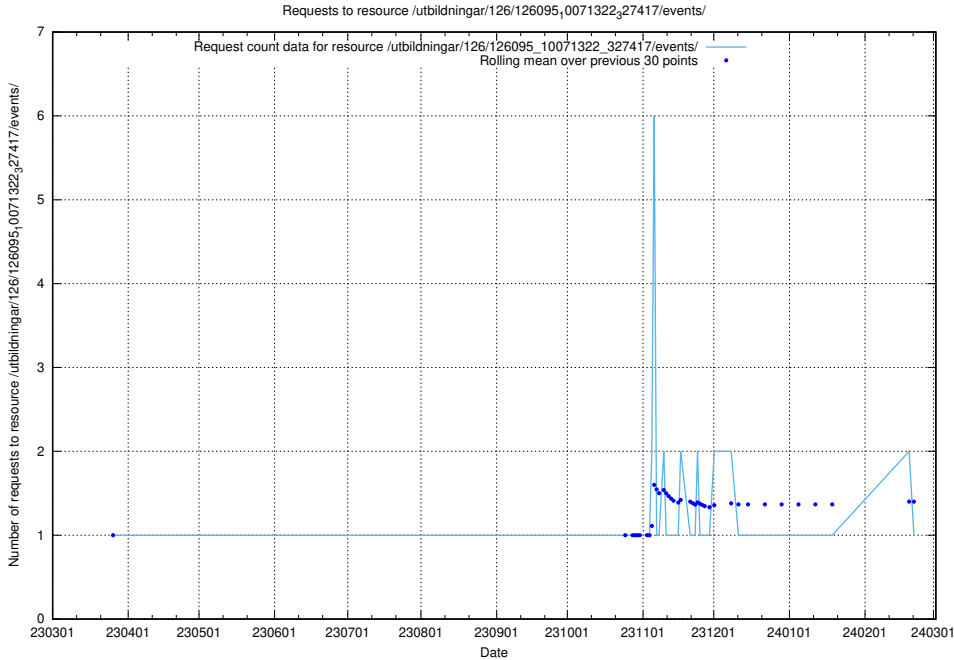

5.6021 Usage of /utbildningar/126/126095_10071322_327417/events/

Here, we count the number of requests to resource /utbildningar/126/126095_10071322_327417/events/