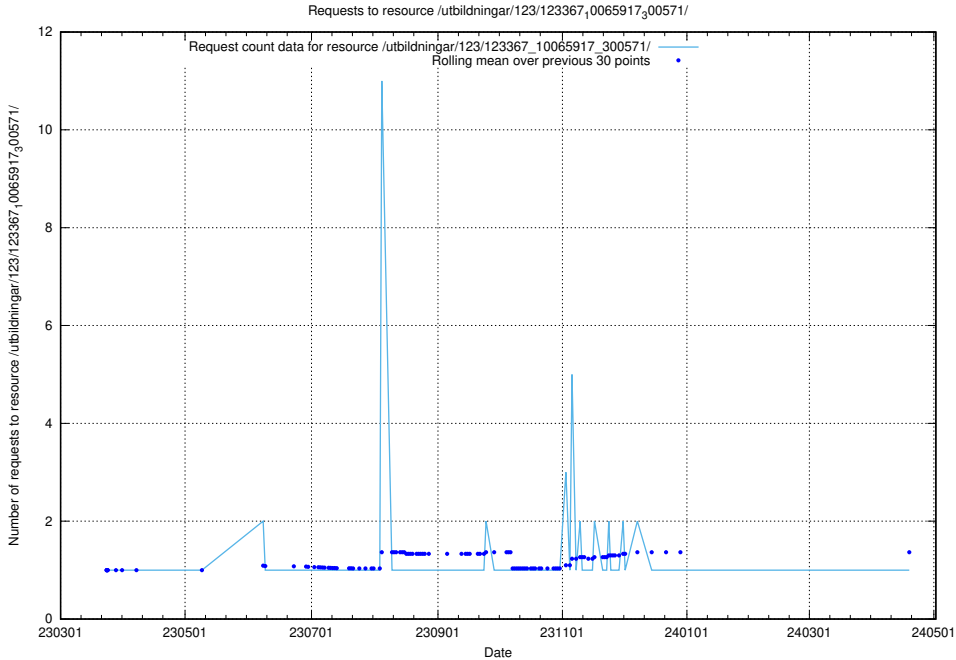

5.4584 Usage of /utbildningar/123/123367_10065917_300571/

Here, we count the number of requests to resource /utbildningar/123/123367_10065917_300571/.