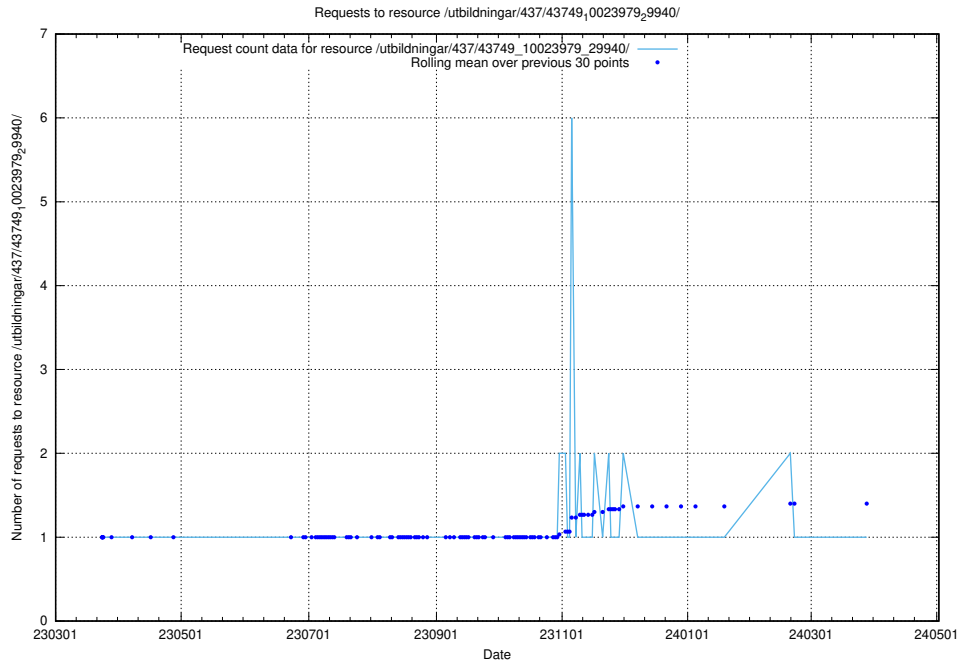

5.6355 Usage of /utbildningar/437/43749_10023979_29940/

Here, we count the number of requests to resource /utbildningar/437/43749_10023979_29940/.