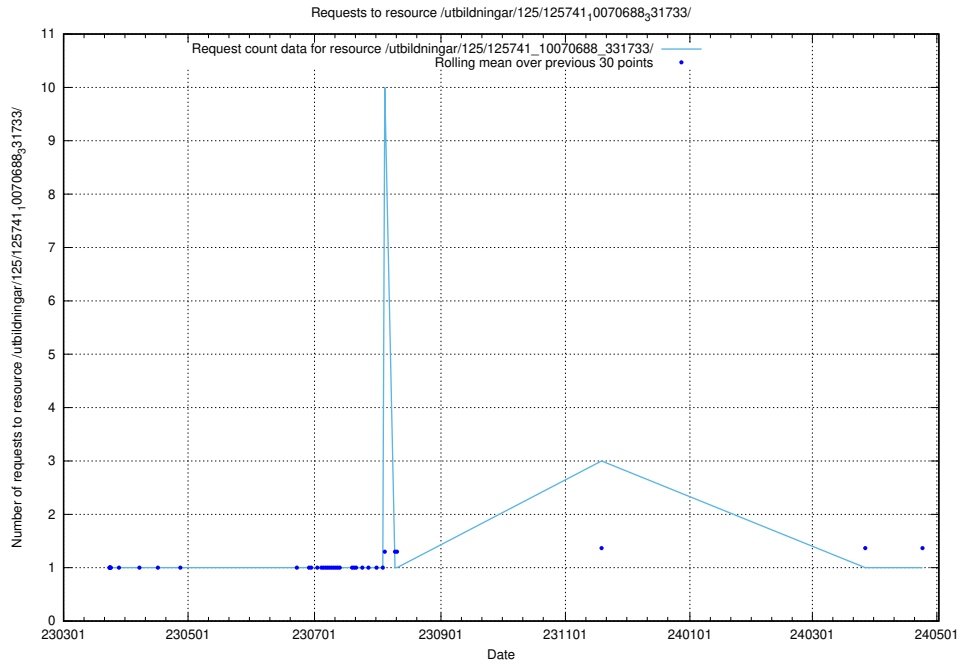

5.6443 Usage of /utbildningar/125/125741_10070688_331733/

Here, we count the number of requests to resource /utbildningar/125/125741_10070688_331733/.