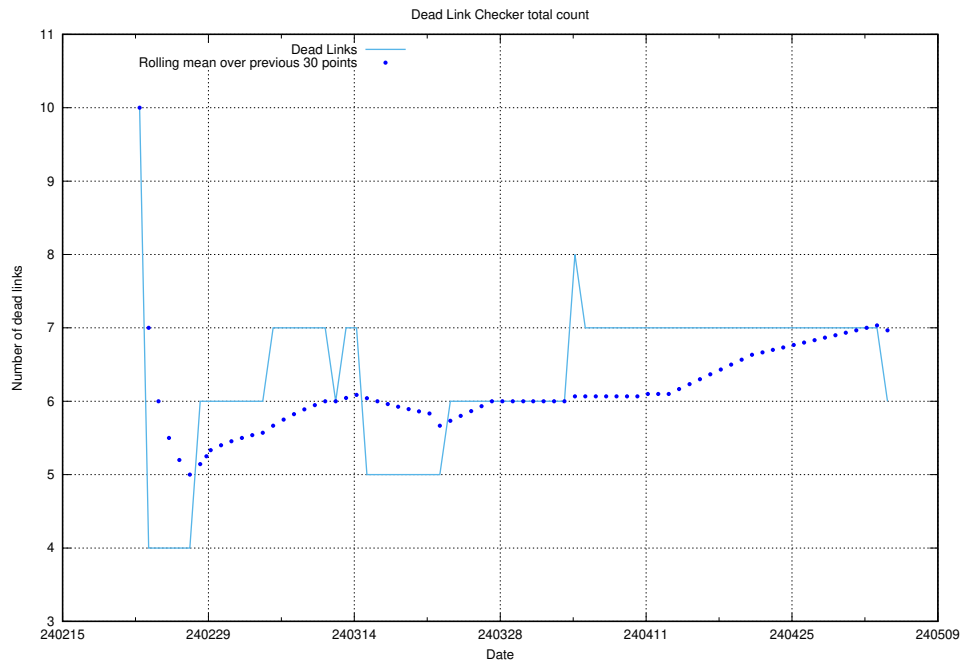

A graph of the servers in AWS region eu-north-1.

3 Dead Link Checker

The [Dead Link Checker](#)⁴ scans JobTech’s web pages for dead html links, and reports the count here.

3.1 Total count of dead links

Here is presented the total number of found dead links across all pages.