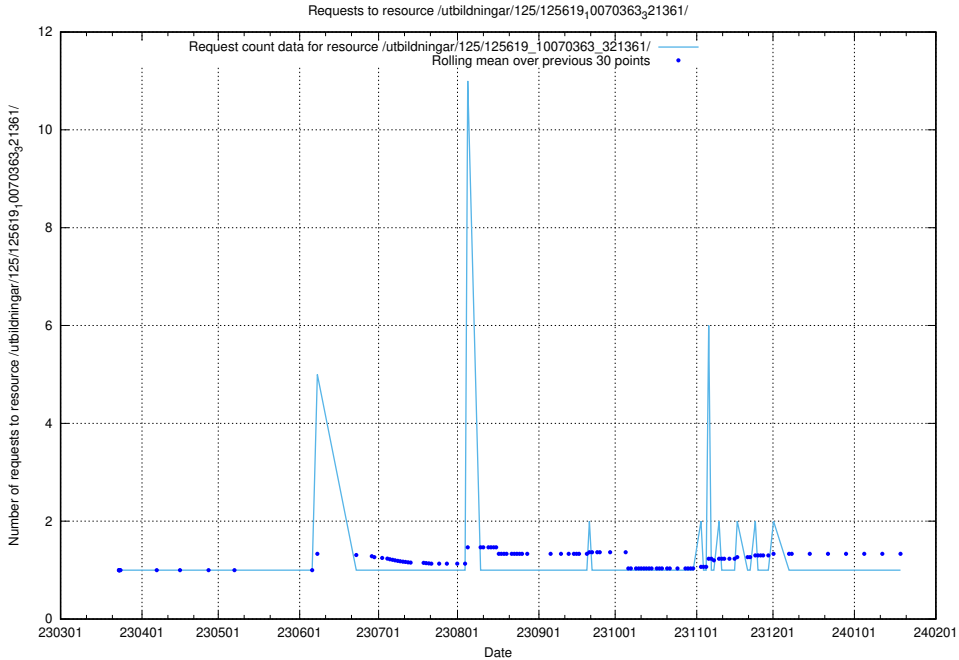

5.1001 Usage of /utbildningar/125/125619_10070363_321361/

Here, we count the number of requests to resource /utbildningar/125/125619_10070363_321361/.