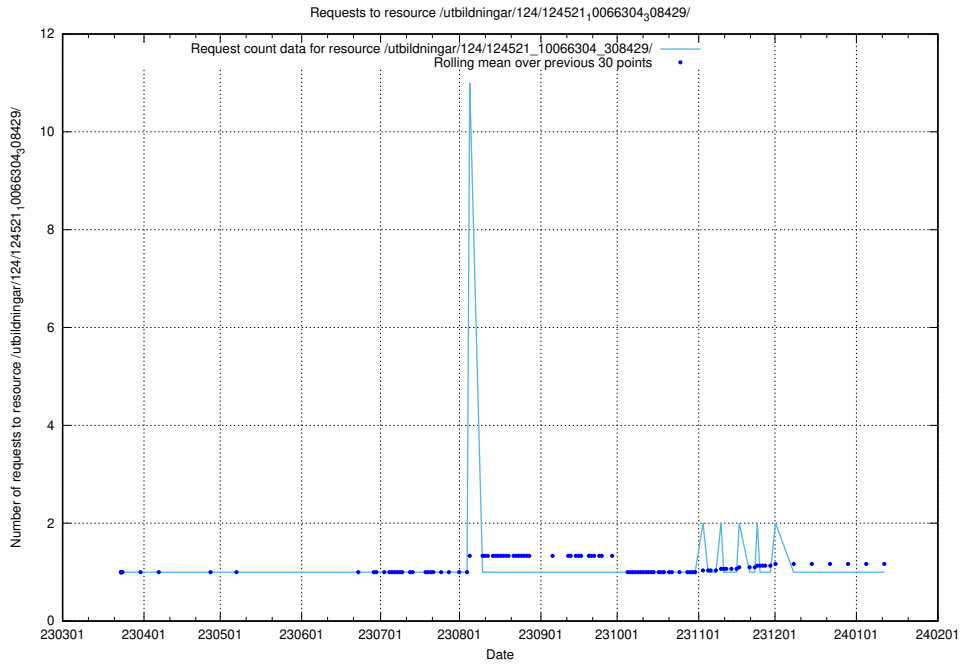

5.1159 Usage of /utbildningar/124/124521_10066304_308429/

Here, we count the number of requests to resource /utbildningar/124/124521_10066304_308429/.