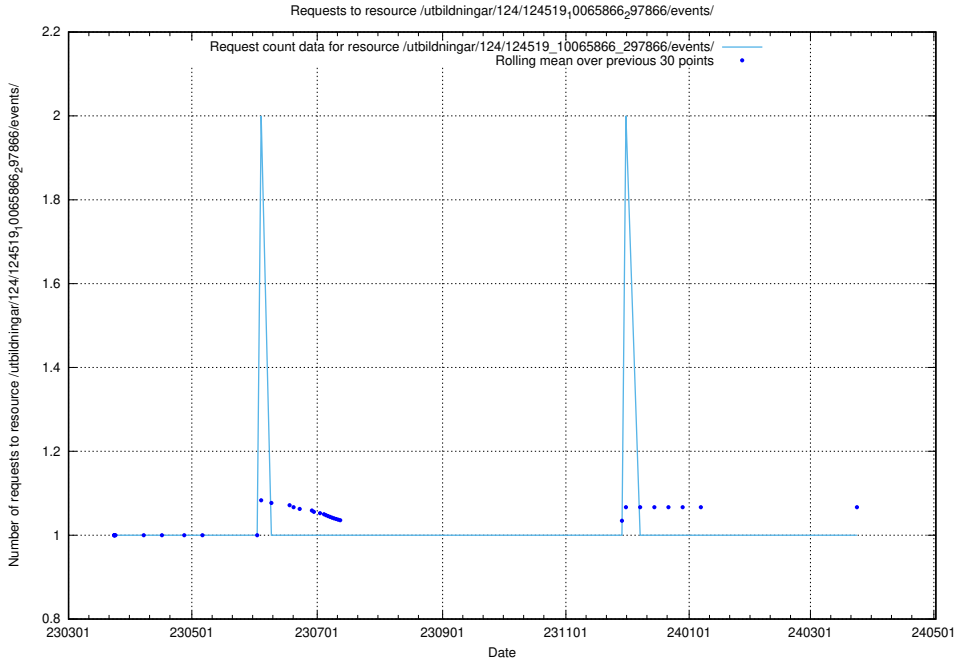

5.1268 Usage of /sql/sql/

Here, we count the number of requests to resource /sql/sql/.

5.1269 Usage of /utbildningar/124/124519_10065866_297866/events/

Here, we count the number of requests to resource /utbildningar/124/124519_10065866_297866/events/