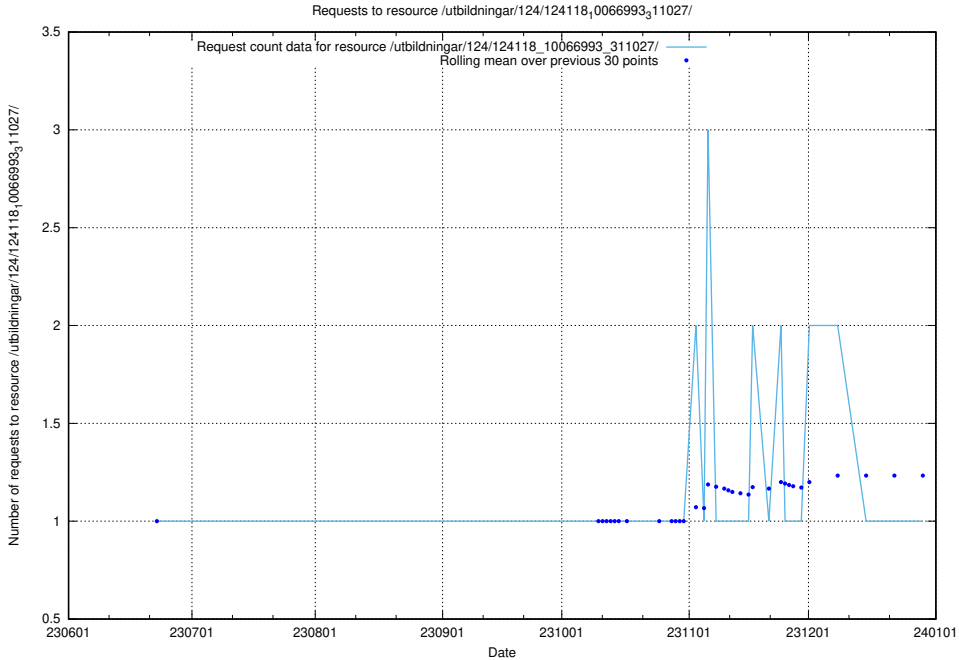

5.5752 Usage of /utbildningar/124/124118_10066993_311027/

Here, we count the number of requests to resource /utbildningar/124/124118_10066993_311027/.