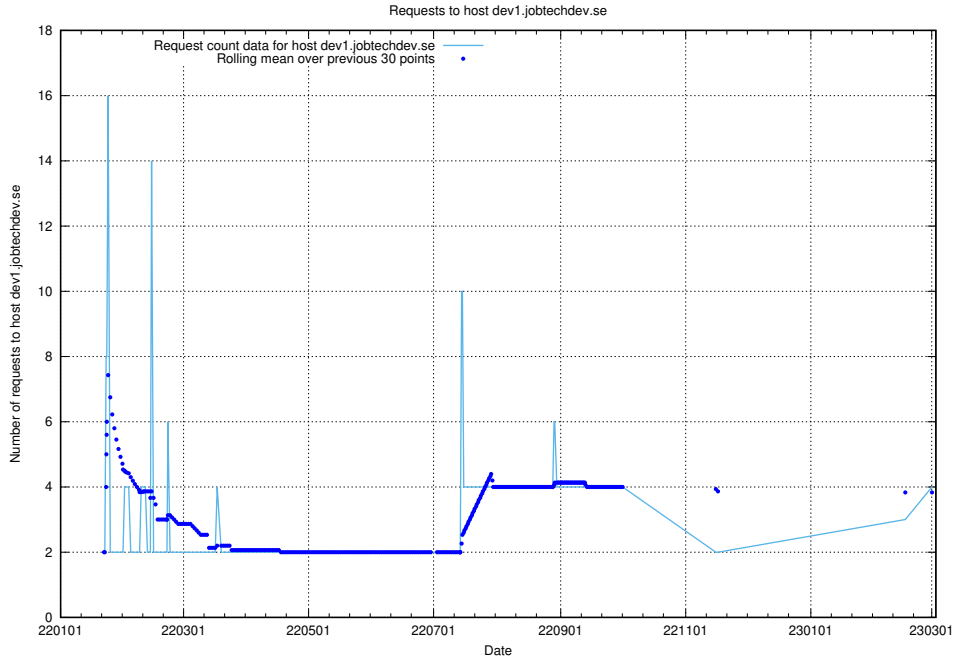

7.94 Usage of dev1.jobtechdev.se

Here, we count the number of requests to host dev1.jobtechdev.se.