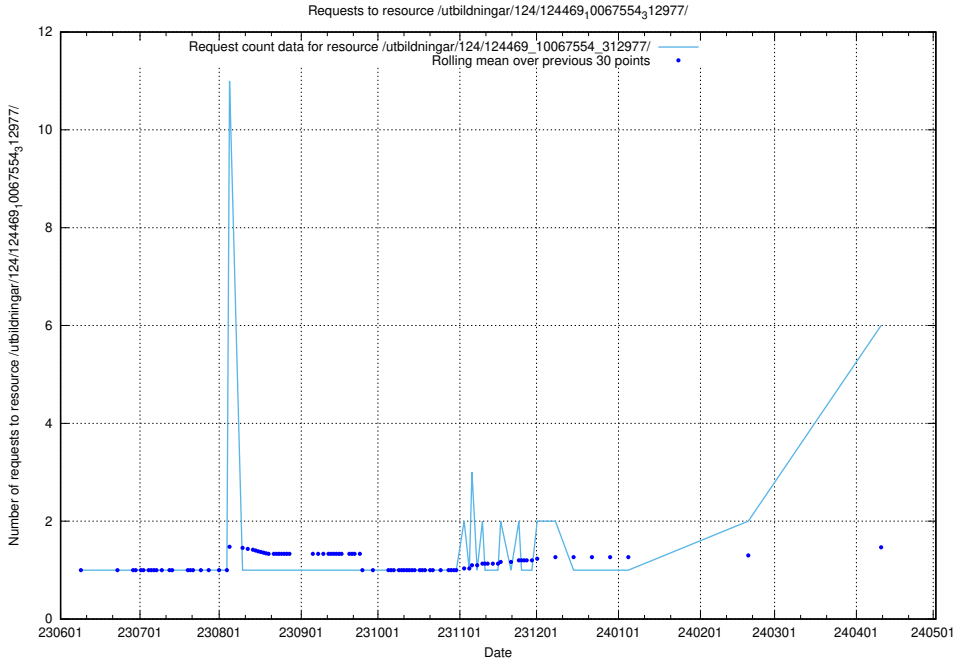

5.92 Usage of /utbildningar/124/124469_10067554_312977/

Here, we count the number of requests to resource /utbildningar/124/124469_10067554_312977/.