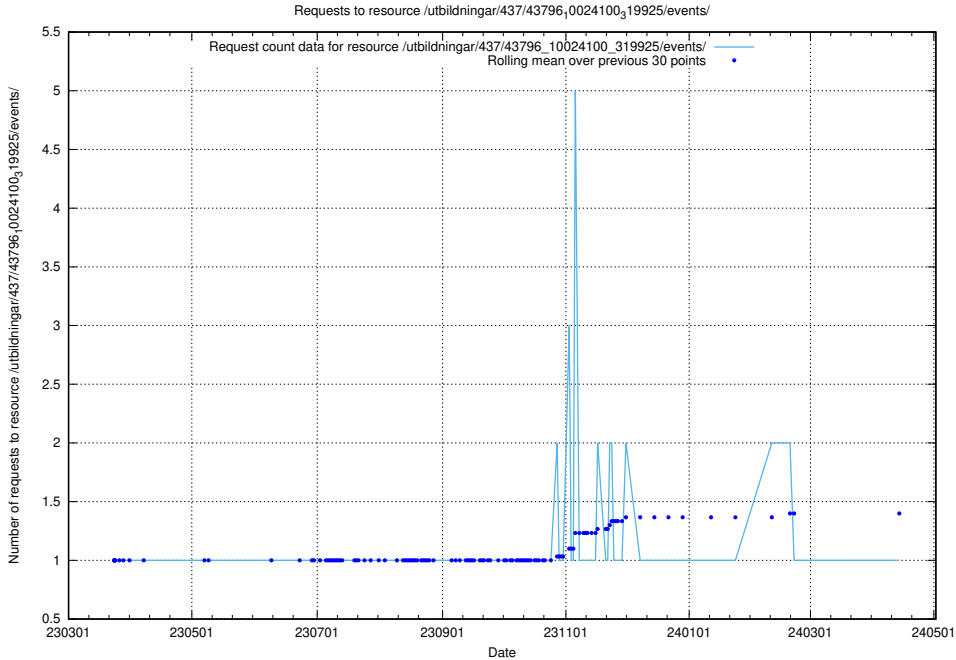

5.6327 Usage of /utbildningar/437/43796_10024100_319925/events/

Here, we count the number of requests to resource /utbildningar/437/43796_10024100_319925/events/.