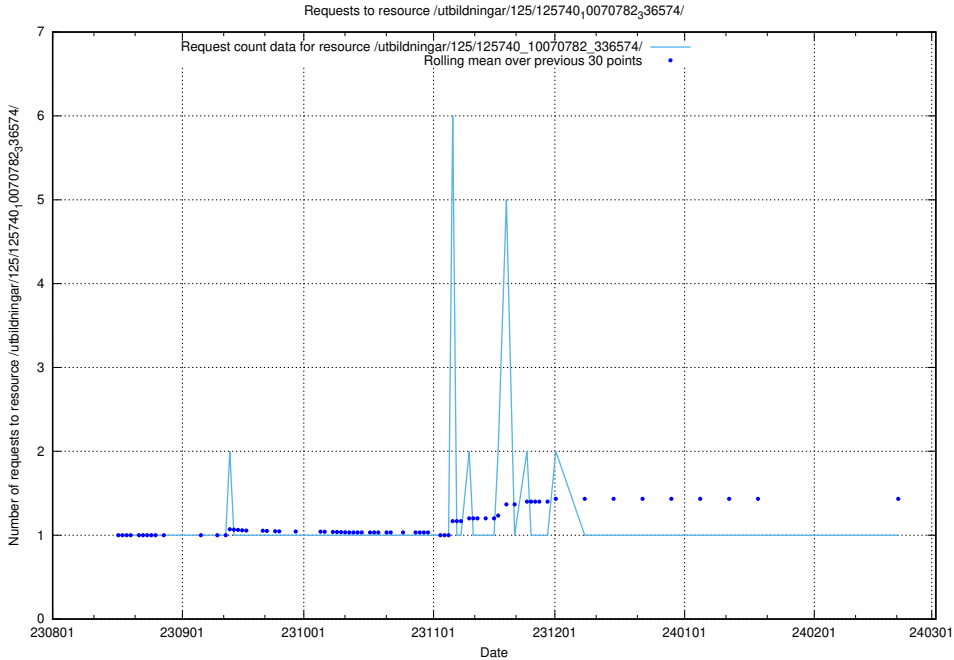

5.4718 Usage of /utbildningar/125/125740_10070782_336574/

Here, we count the number of requests to resource /utbildningar/125/125740_10070782_336574/.