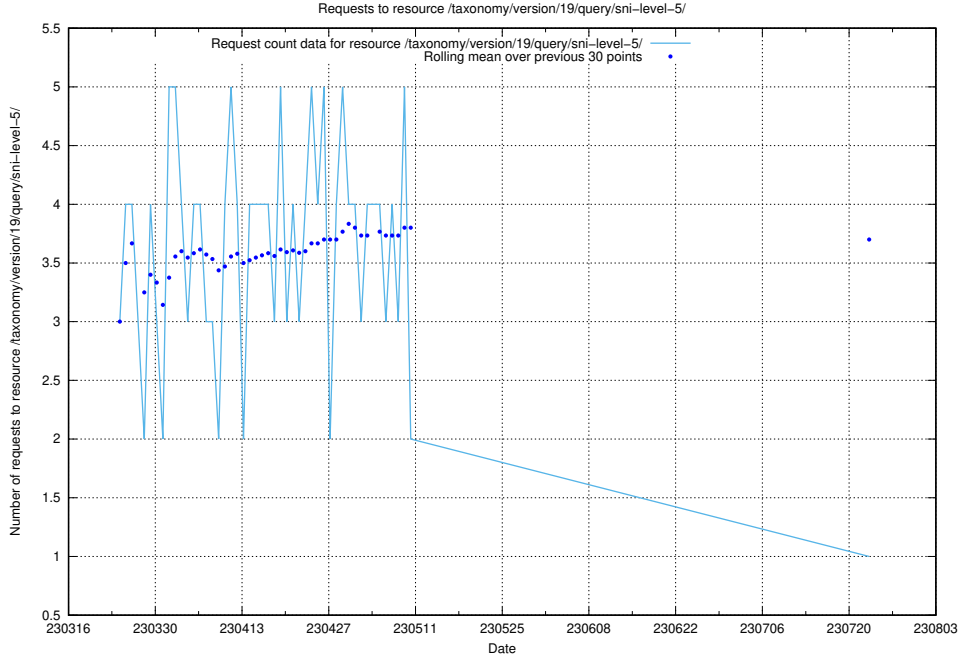

5.6102 Usage of /taxonomy/version/19/query/sni-level-5/

Here, we count the number of requests to resource /taxonomy/version/19/query/sni-level-5/.