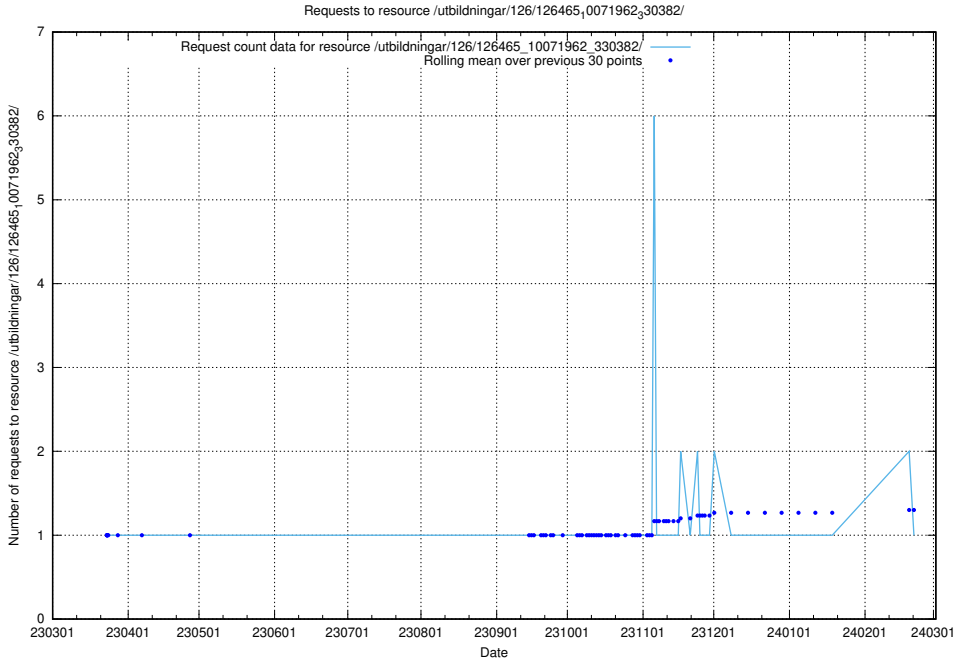

5.6390 Usage of /utbildningar/126/126465_10071962_330382/

Here, we count the number of requests to resource /utbildningar/126/126465_10071962_330382/.