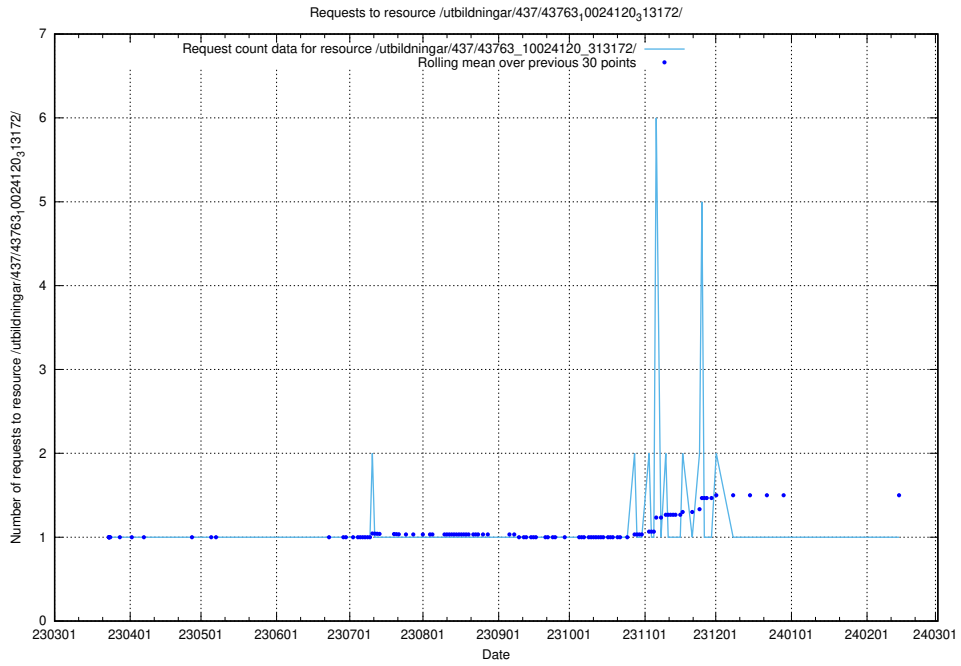

5.6342 Usage of /utbildningar/437/43763_10024120_313172/

Here, we count the number of requests to resource /utbildningar/437/43763_10024120_313172/.