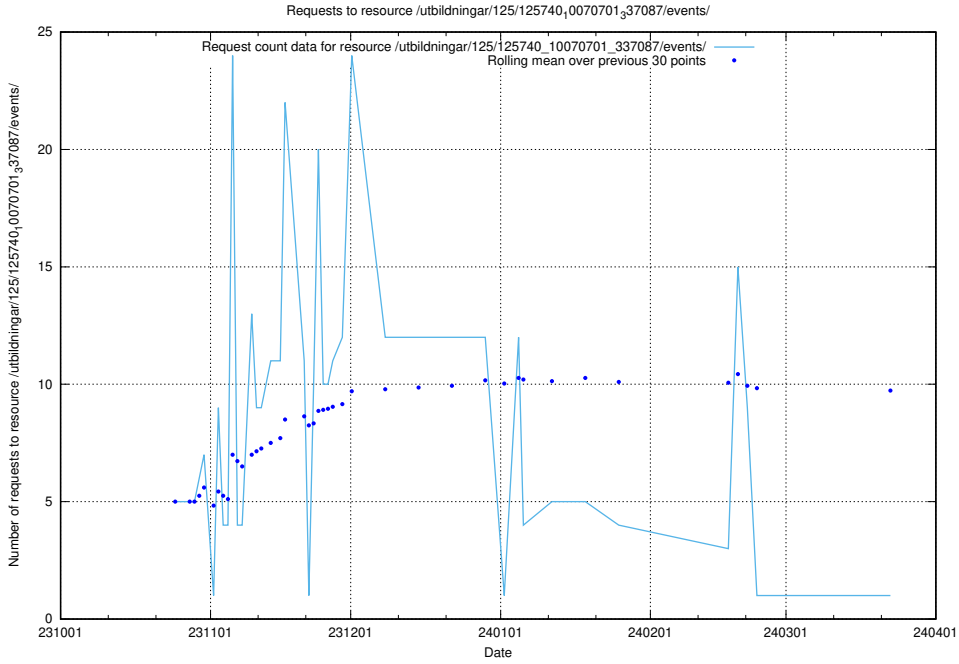

5.4138 Usage of /utbildningar/125/125740_10070701_337087/events/

Here, we count the number of requests to resource /utbildningar/125/125740_10070701_337087/events/