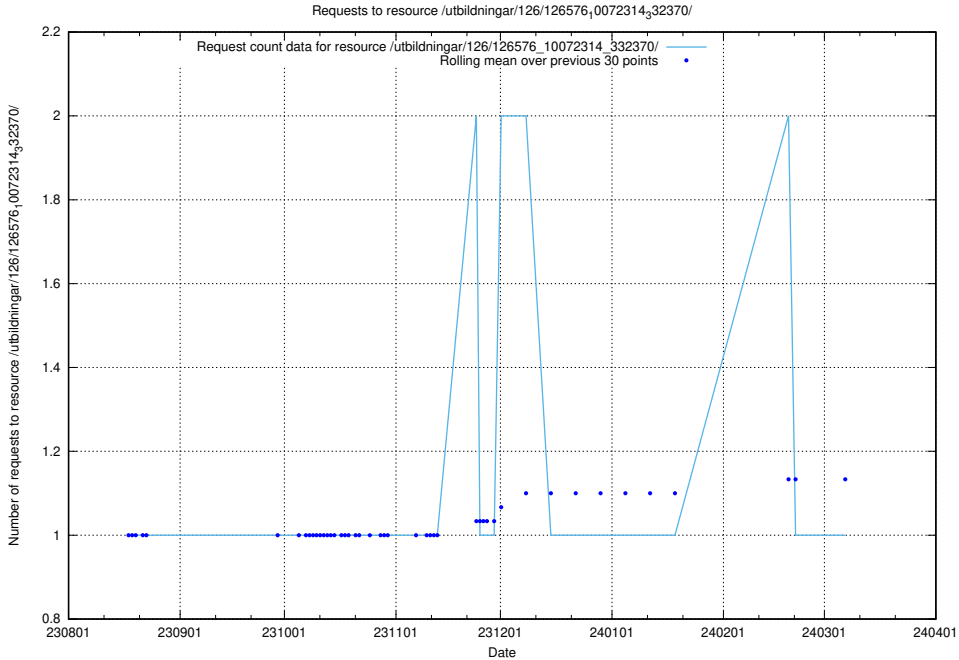

Here, we count the number of requests to resource /utbildningar/126/126576_10072314_332370/events/

5.4703 Usage of /utbildningar/126/126576_10072314_332370/

Here, we count the number of requests to resource /utbildningar/126/126576_10072314_332370/.