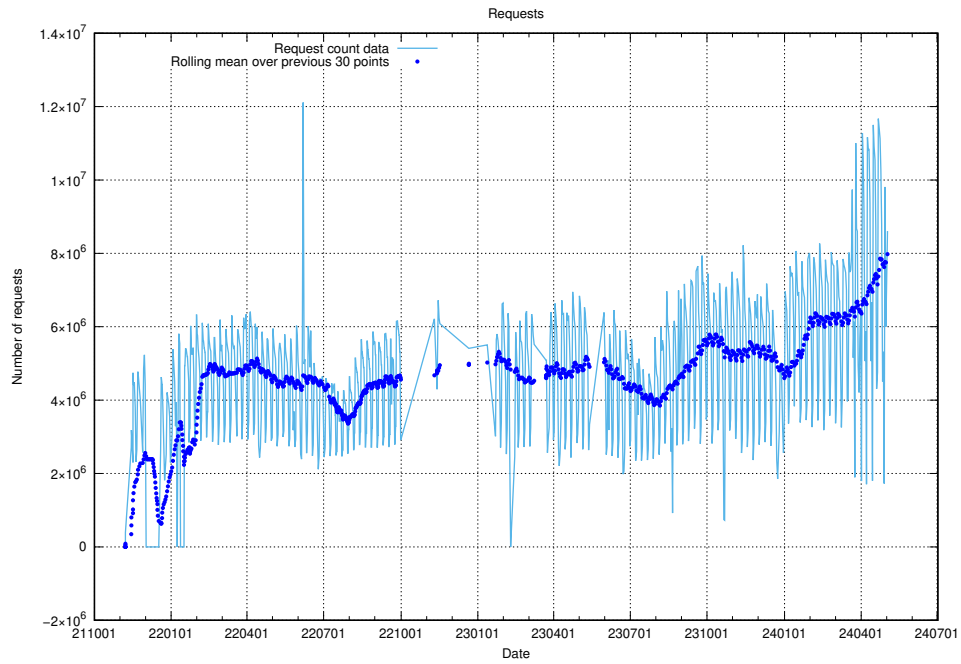

8 Log Stack - General Statistics

This section contains general statistics from [JobTech's log stack](#)⁸.

8.1 Total number of requests

Here, we count the total number of requests.