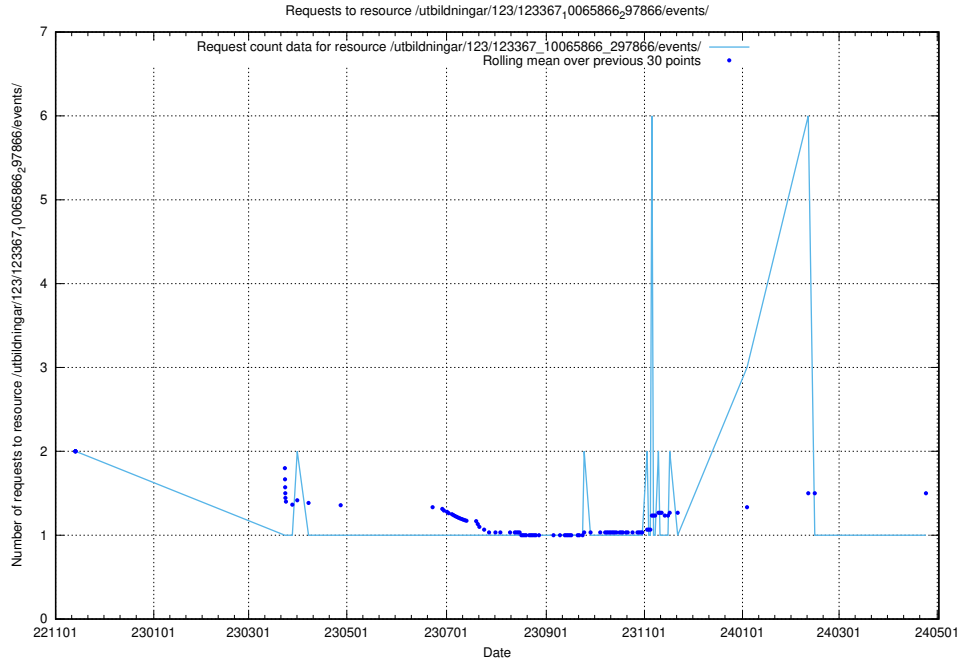

Here, we count the number of requests to resource /utbildningar/123/123367_10065852_297370/events/

5.5766 Usage of /utbildningar/123/123367_10065866_297866/events/

Here, we count the number of requests to resource /utbildningar/123/123367_10065866_297866/events/