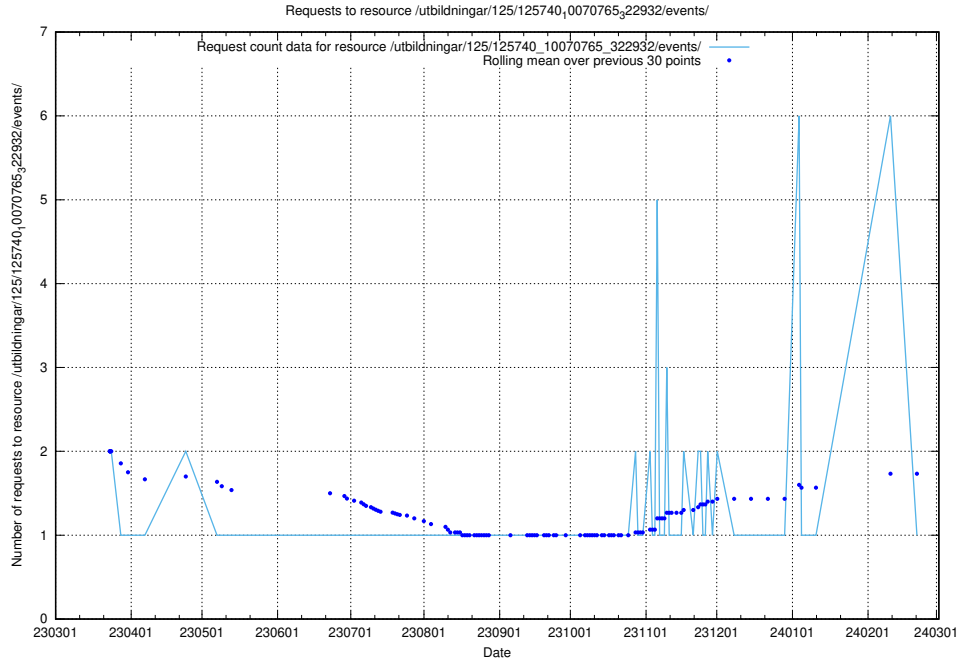

5.6250 Usage of /utbildningar/125/125740_10070765_322932/events/

Here, we count the number of requests to resource /utbildningar/125/125740_10070765_322932/events/