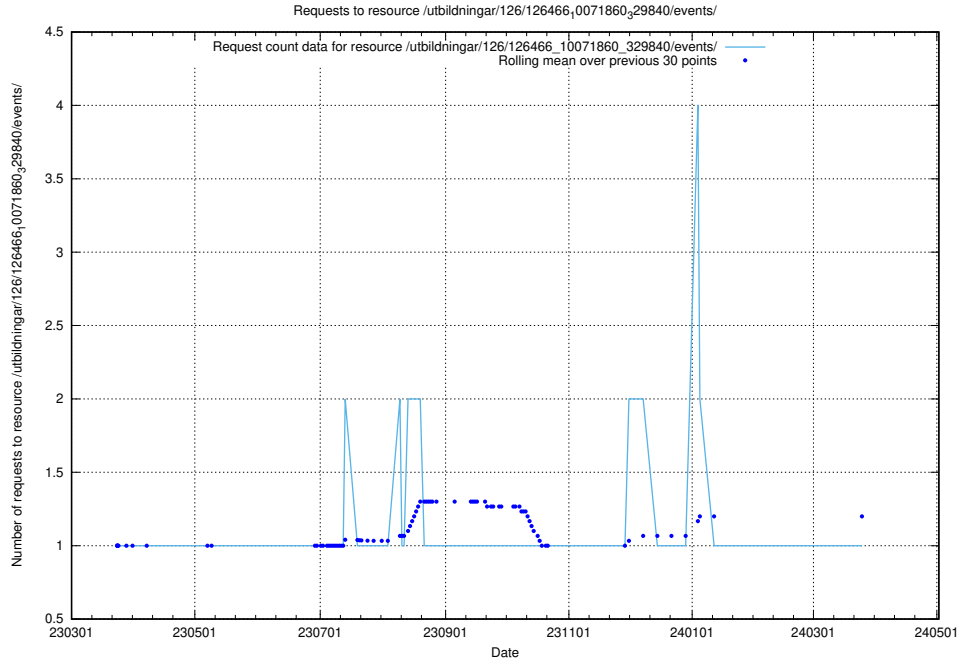

5.6384 Usage of /utbildningar/126/126466_10071860_329840/events/

Here, we count the number of requests to resource /utbildningar/126/126466_10071860_329840/events/