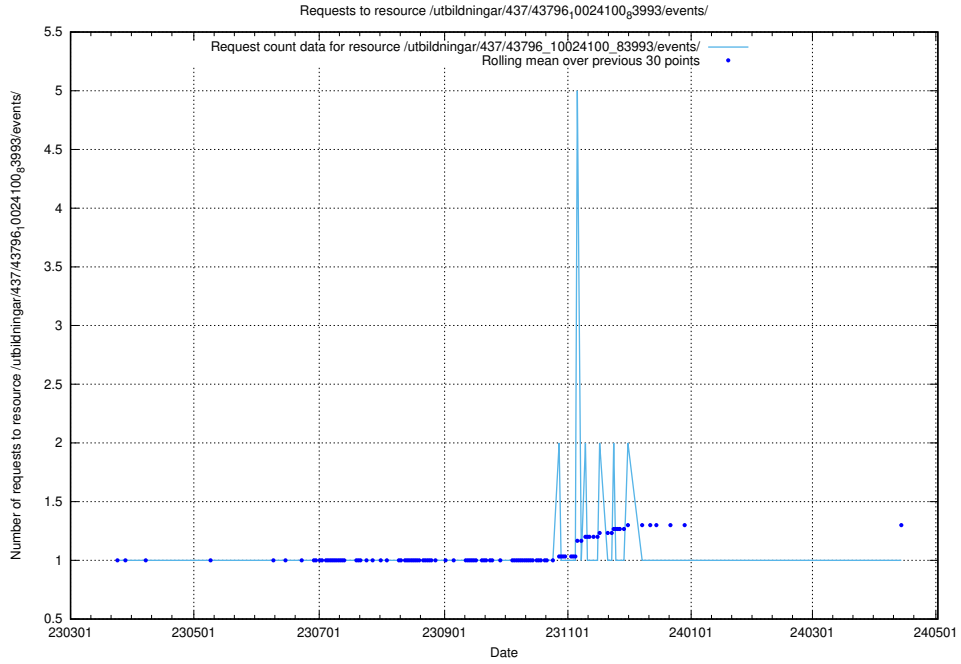

5.6151 Usage of /utbildningar/437/43796_10024100_83993/events/

Here, we count the number of requests to resource /utbildningar/437/43796_10024100_83993/events/.