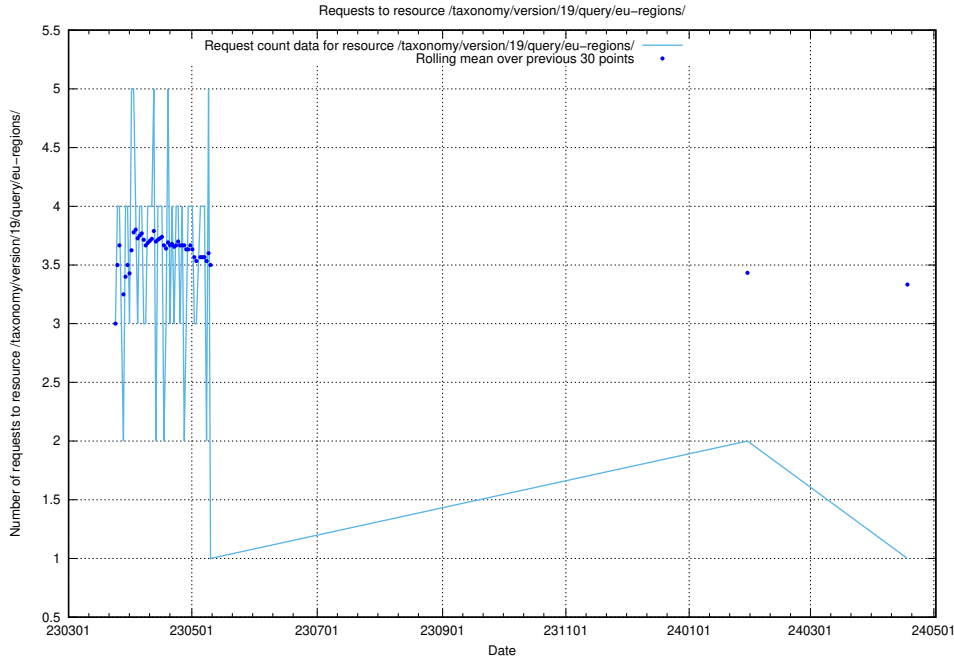

5.6116 Usage of /taxonomy/version/19/query/eu-regions/

Here, we count the number of requests to resource /taxonomy/version/19/query/eu-regions/.