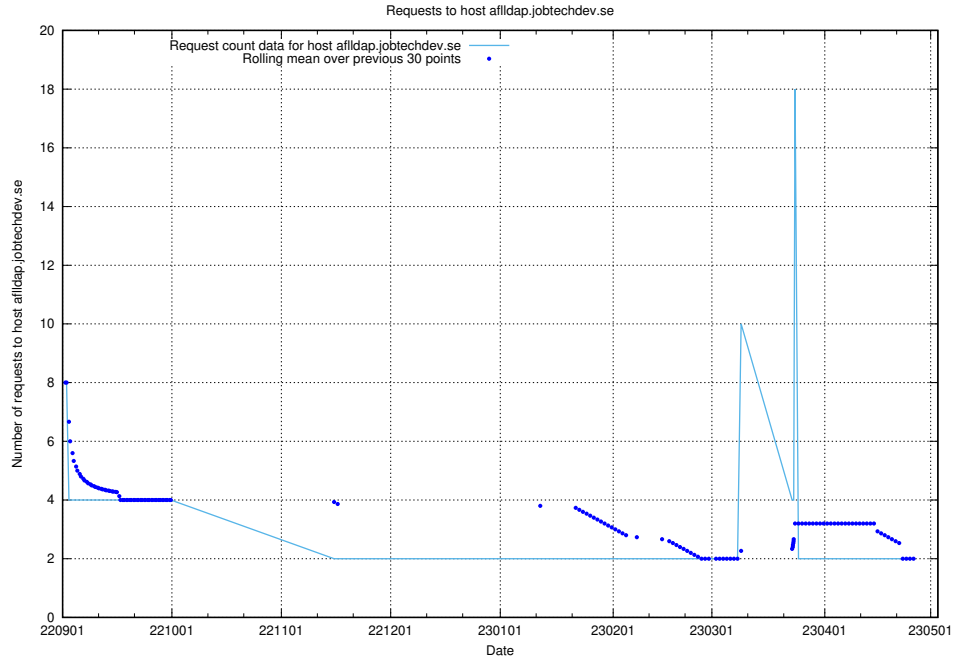

7.329 Usage of afldap.jobtechdev.se

Here, we count the number of requests to host afldap.jobtechdev.se.