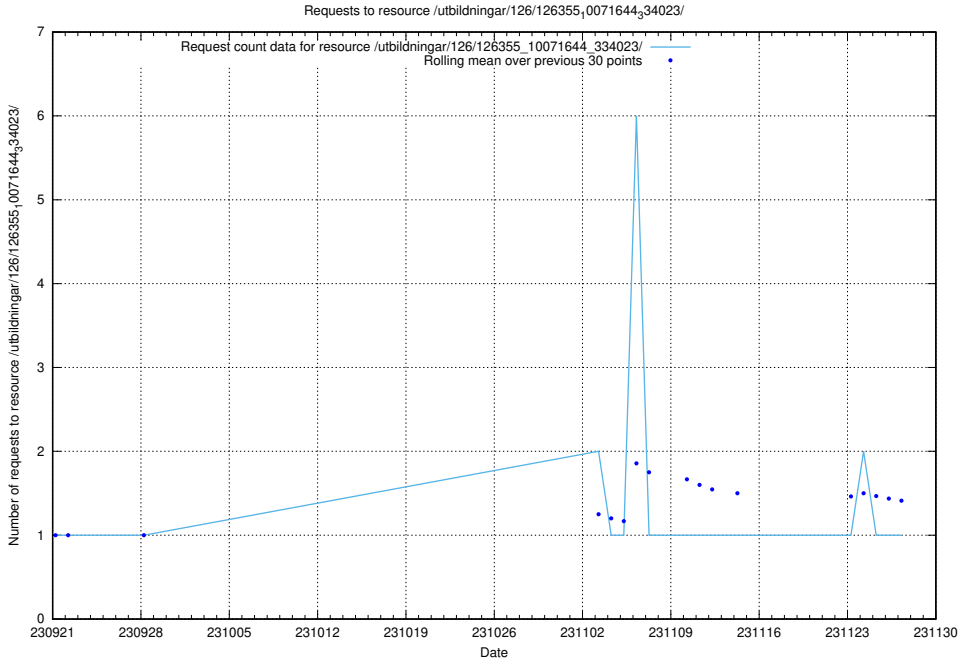

5.4454 Usage of /utbildningar/126/126355_10071644_334023/

Here, we count the number of requests to resource /utbildningar/126/126355_10071644_334023/.