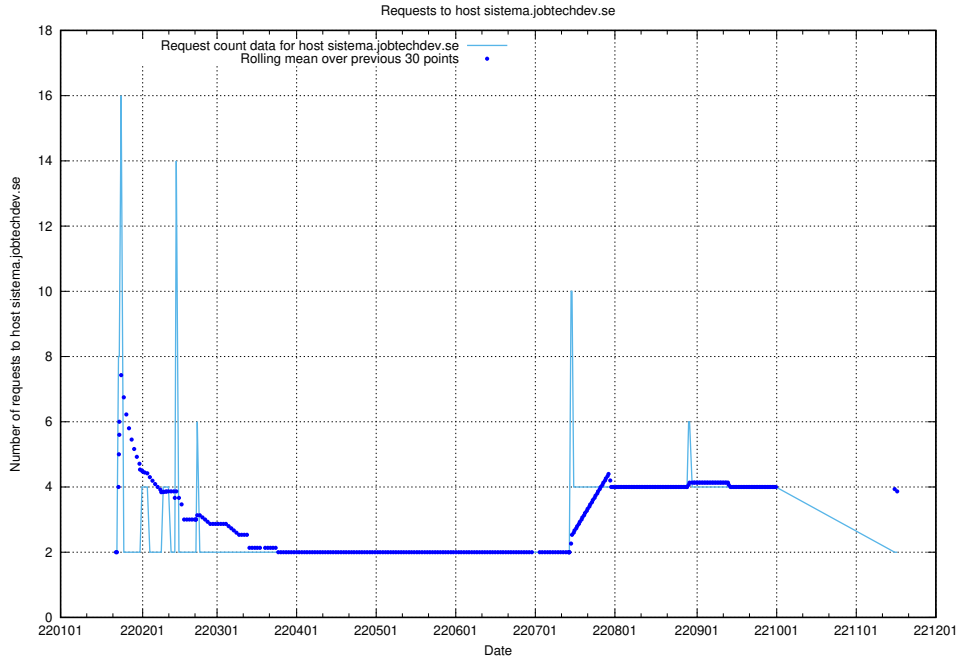

7.582 Usage of sistema.jobtechdev.se

Here, we count the number of requests to host sistema.jobtechdev.se.