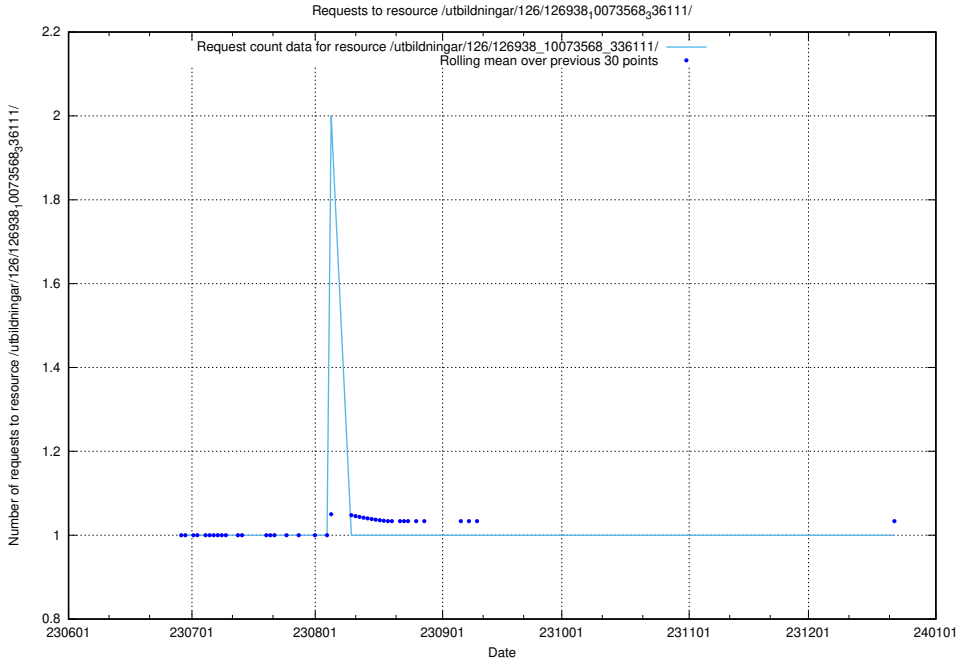

5.5370 Usage of /utbildningar/126/126938_10073568_336111/

Here, we count the number of requests to resource /utbildningar/126/126938_10073568_336111/.