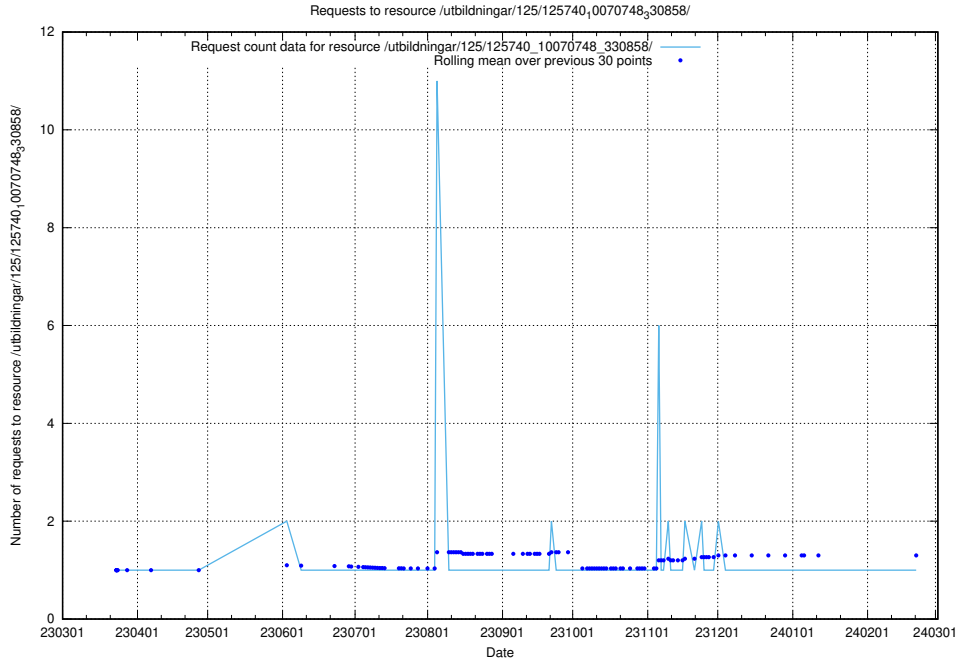

5.907 Usage of /utbildningar/125/125740_10070748_330858/

Here, we count the number of requests to resource /utbildningar/125/125740_10070748_330858/.