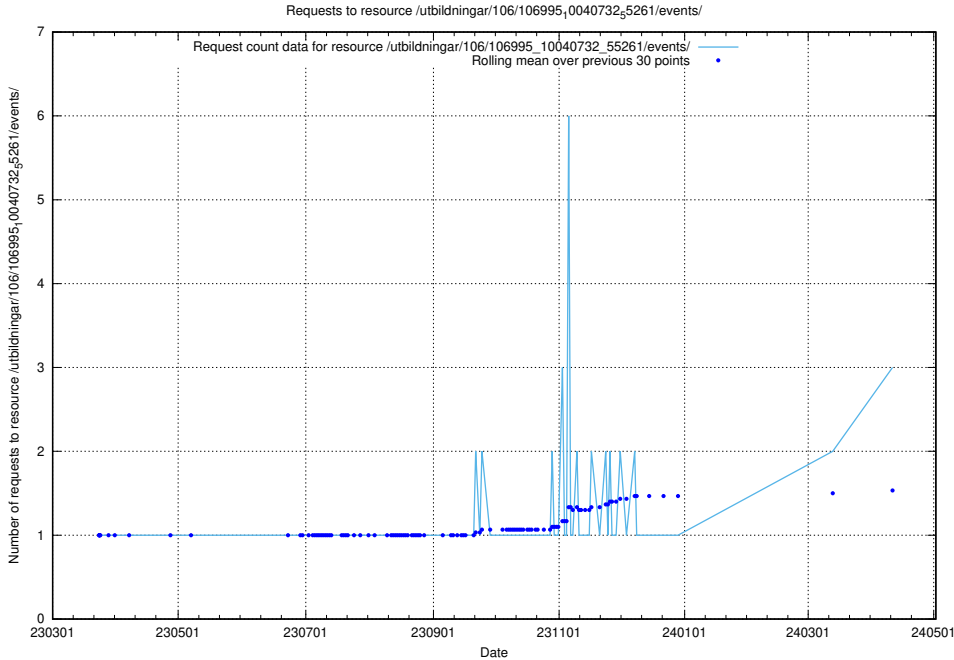

5.357 Usage of /utbildningar/106/106995_10040732_55261/events/

Here, we count the number of requests to resource /utbildningar/106/106995_10040732_55261/events/.