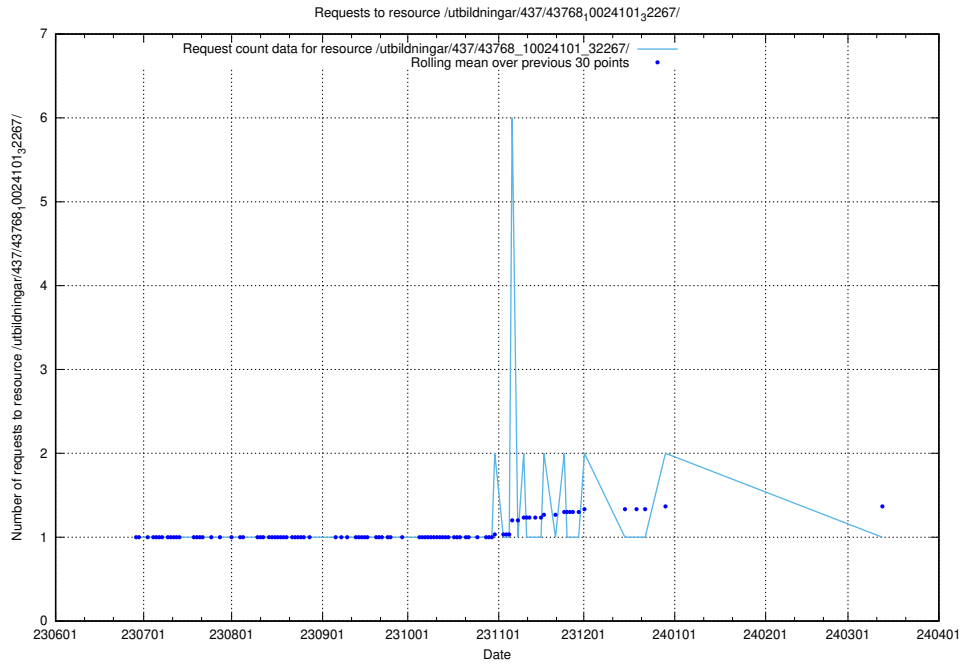

5.5366 Usage of /utbildningar/437/43768_10024101_32267/

Here, we count the number of requests to resource /utbildningar/437/43768_10024101_32267/.