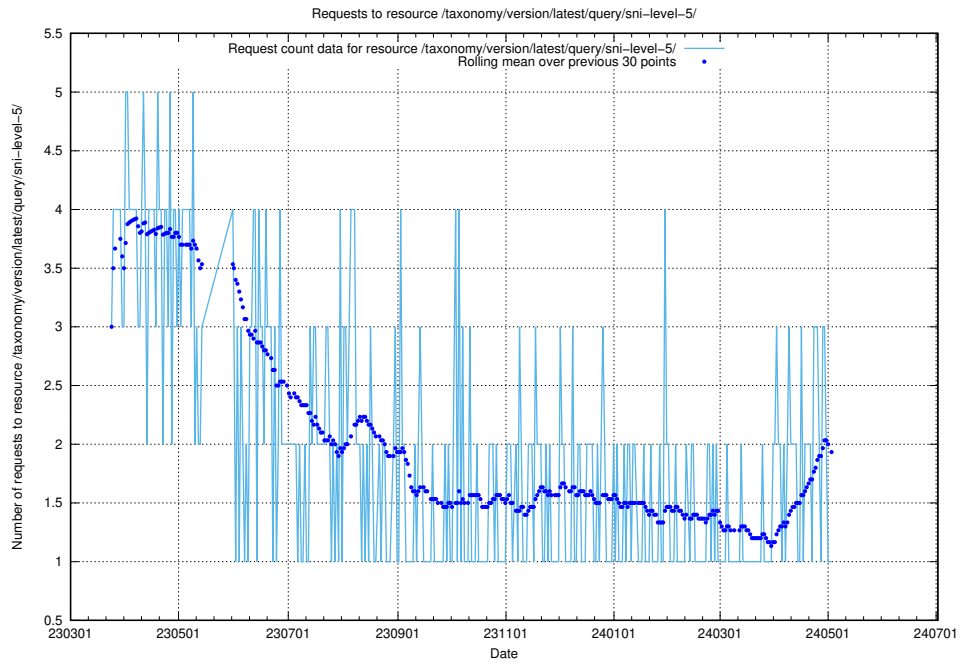

5.6052 Usage of /taxonomy/version/latest/query/sni-level-5/

Here, we count the number of requests to resource /taxonomy/version/latest/query/sni-level-5/.