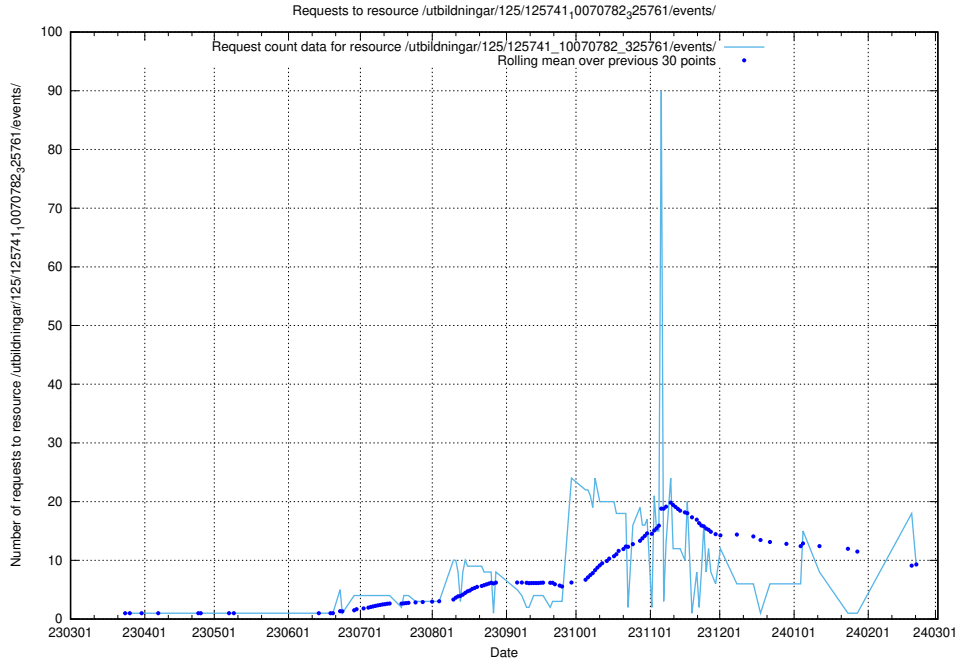

5.36 Usage of /utbildningar/125/125741_10070782_325761/events/

Here, we count the number of requests to resource /utbildningar/125/125741_10070782_325761/events/