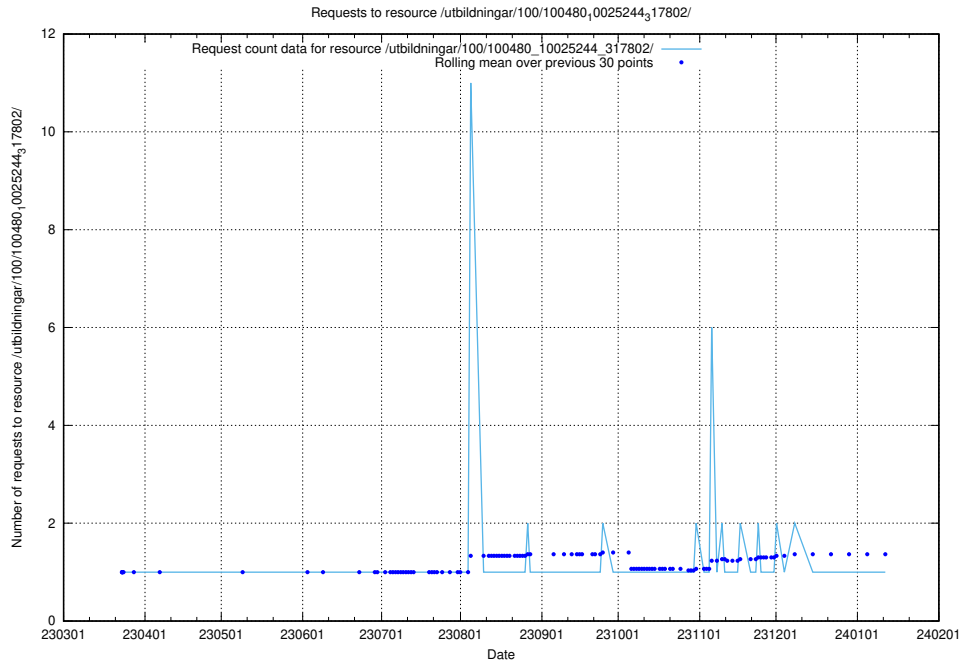

5.5652 Usage of /utbildningar/100/100480_10025244_317802/

Here, we count the number of requests to resource /utbildningar/100/100480_10025244_317802/.