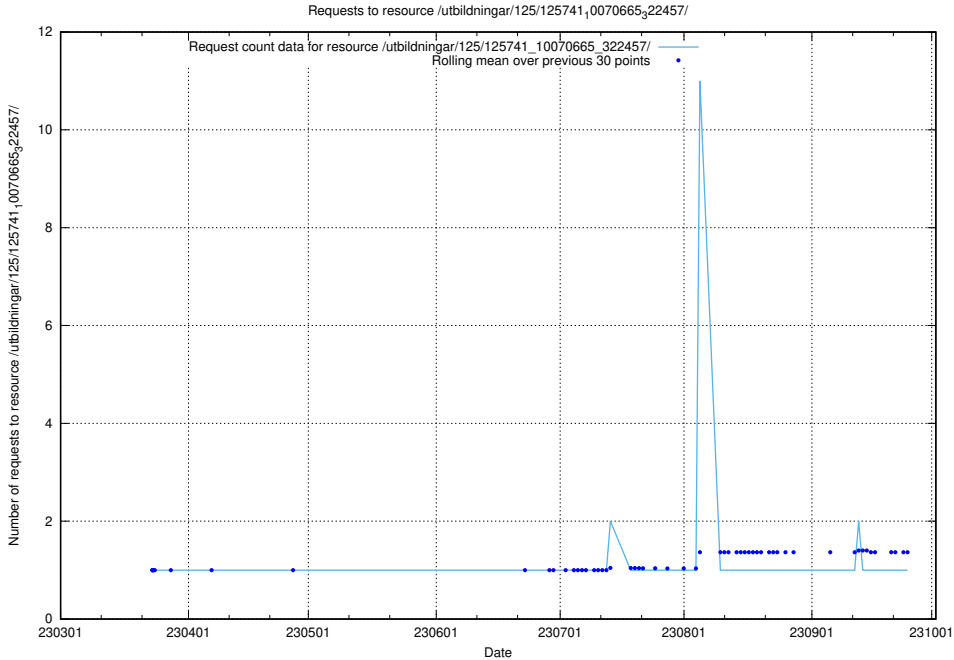

5.6463 Usage of /utbildningar/125/125741_10070665_322457/

Here, we count the number of requests to resource /utbildningar/125/125741_10070665_322457/.