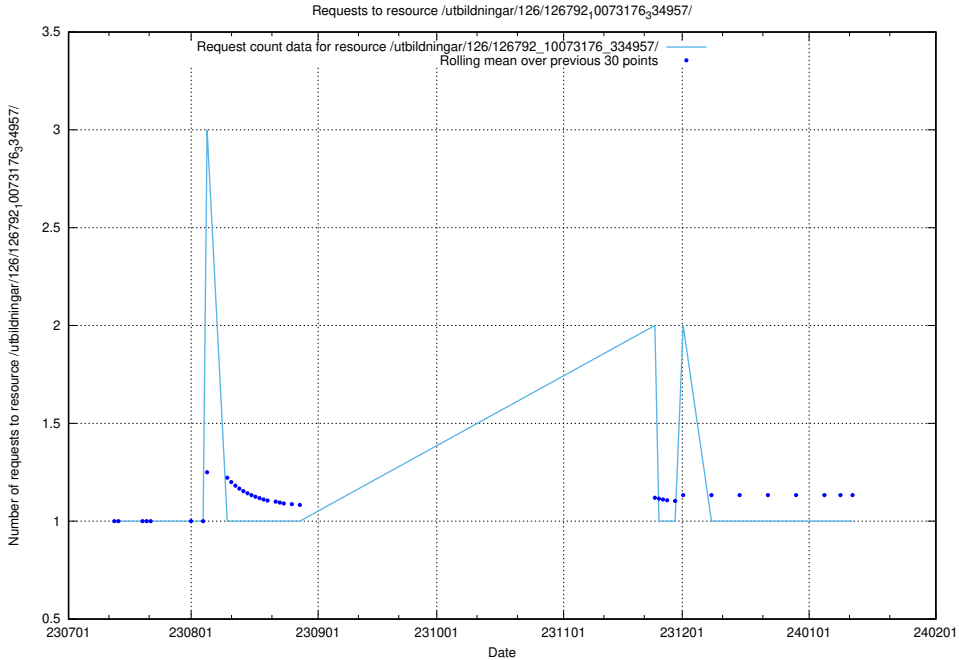

5.5037 Usage of /utbildningar/126/126792_10073176_334957/

Here, we count the number of requests to resource /utbildningar/126/126792_10073176_334957/.