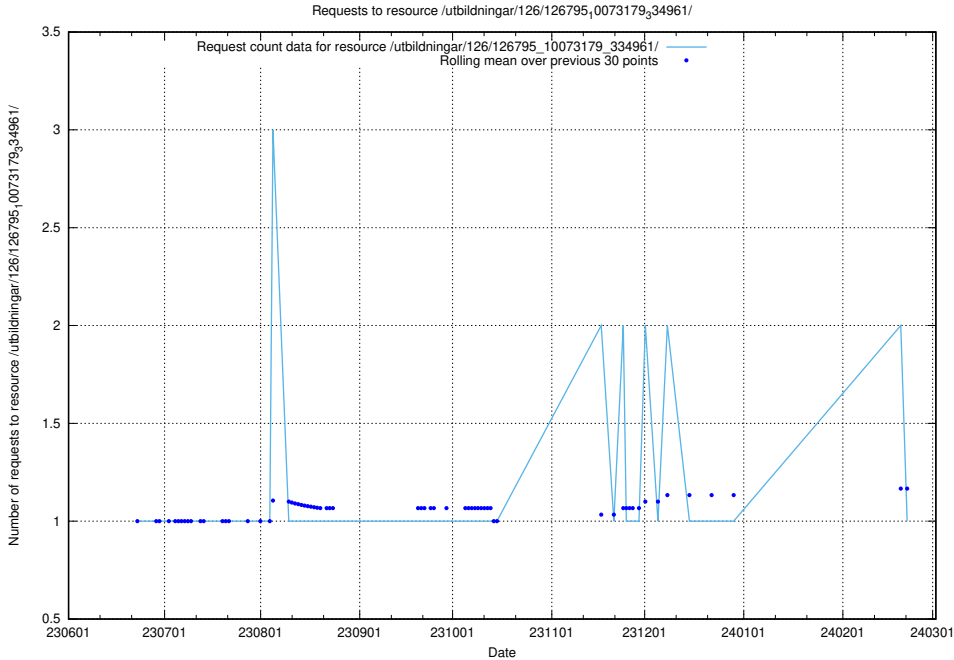

5.5523 Usage of /utbildningar/126/126795_10073163_334944/events/

Here, we count the number of requests to resource /utbildningar/126/126795_10073163_334944/events/

5.5524 Usage of /utbildningar/126/126795_10073163_334944/