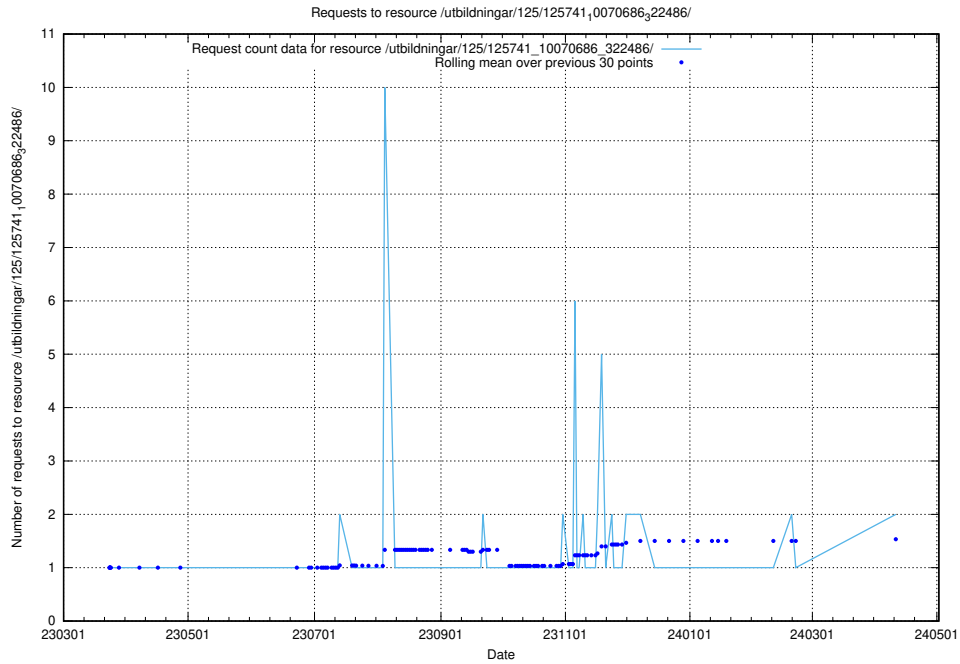

Here, we count the number of requests to resource /utbildningar/125/125741_10070765_322932/.

5.894 Usage of /utbildningar/125/125741_10070686_322486/

Here, we count the number of requests to resource /utbildningar/125/125741_10070686_322486/.