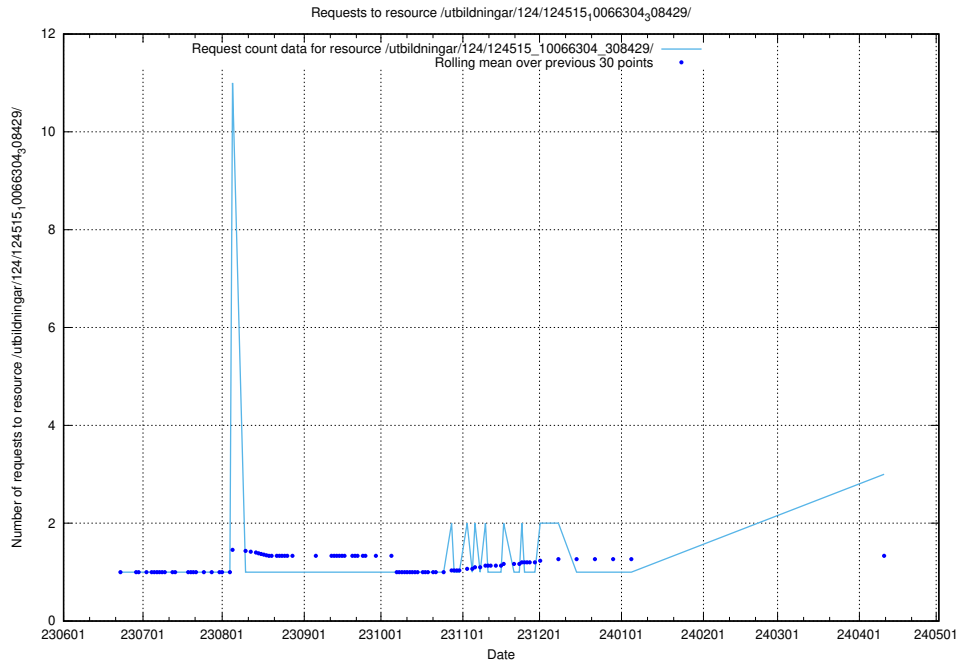

5.373 Usage of /utbildningar/124/124515_10066304_308429/

Here, we count the number of requests to resource /utbildningar/124/124515_10066304_308429/.