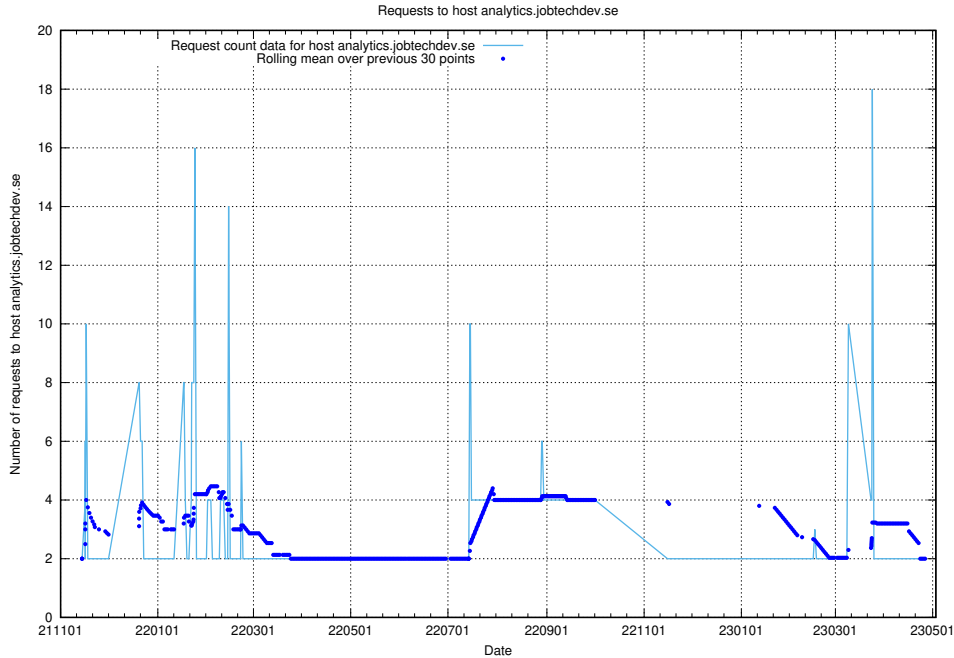

7.285 Usage of analytics.jobtechdev.se

Here, we count the number of requests to host analytics.jobtechdev.se.