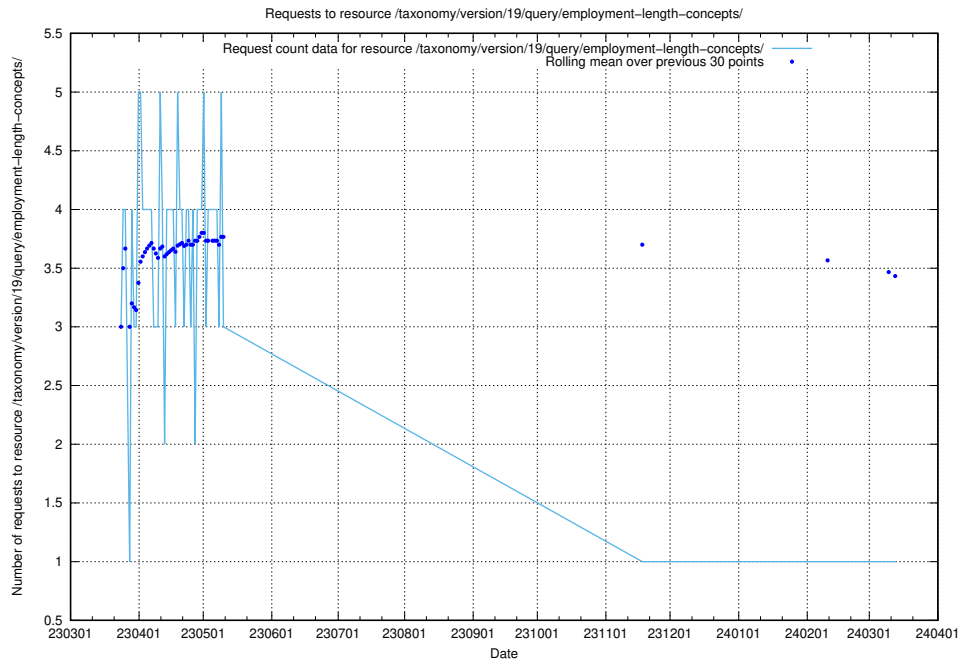

5.6119 Usage of /taxonomy/version/19/query/employment-length-concepts/

Here, we count the number of requests to resource /taxonomy/version/19/query/employment-length-concepts/.