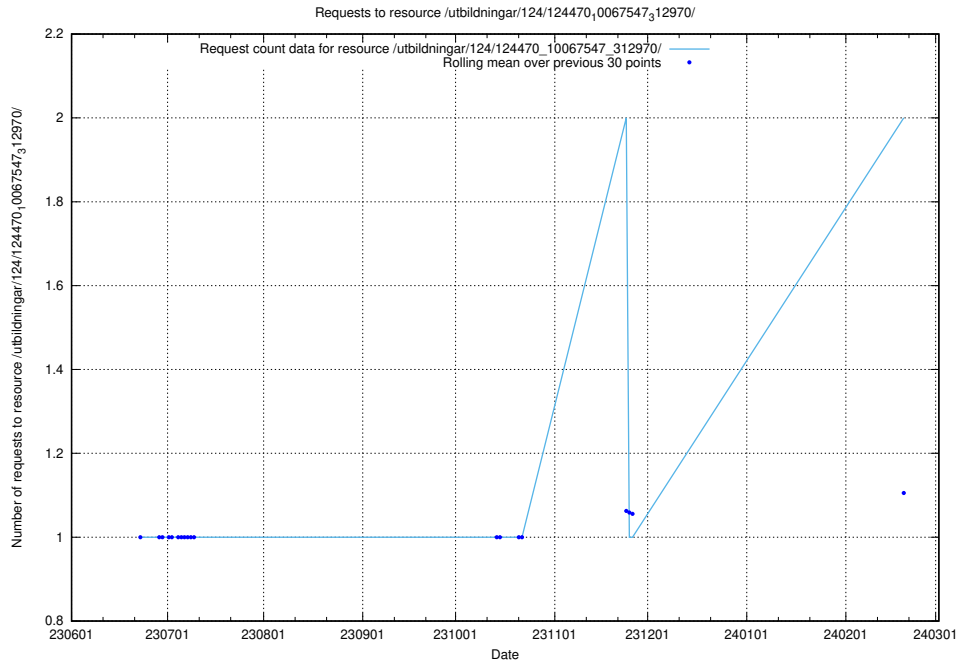

5.820 Usage of /utbildningar/124/124470_10067547_312970/

Here, we count the number of requests to resource /utbildningar/124/124470_10067547_312970/.