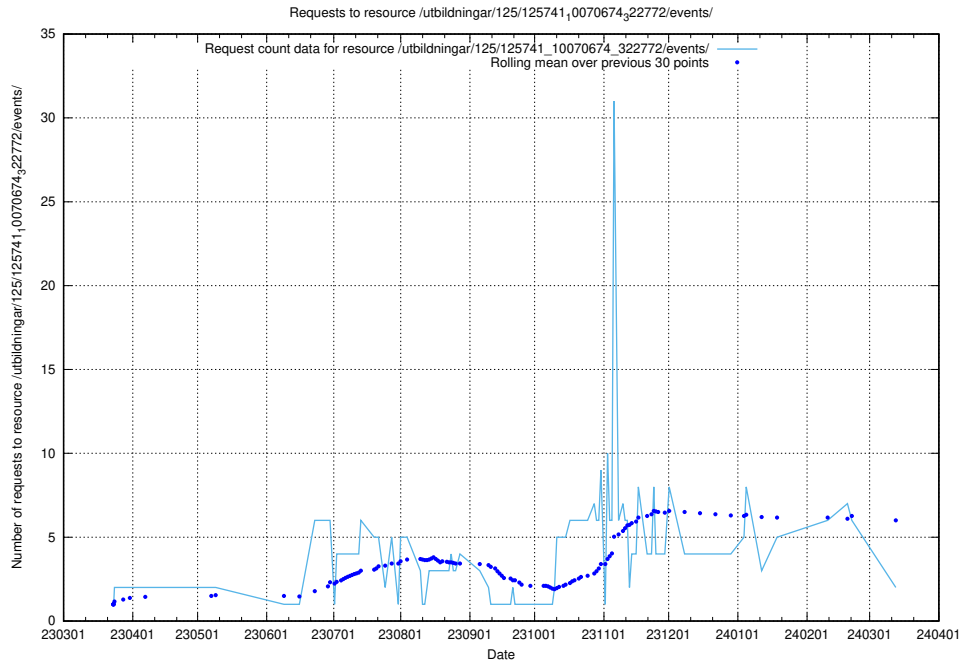

5.896 Usage of /utbildningar/125/125741_10070674_322772/events/

Here, we count the number of requests to resource /utbildningar/125/125741_10070674_322772/events/