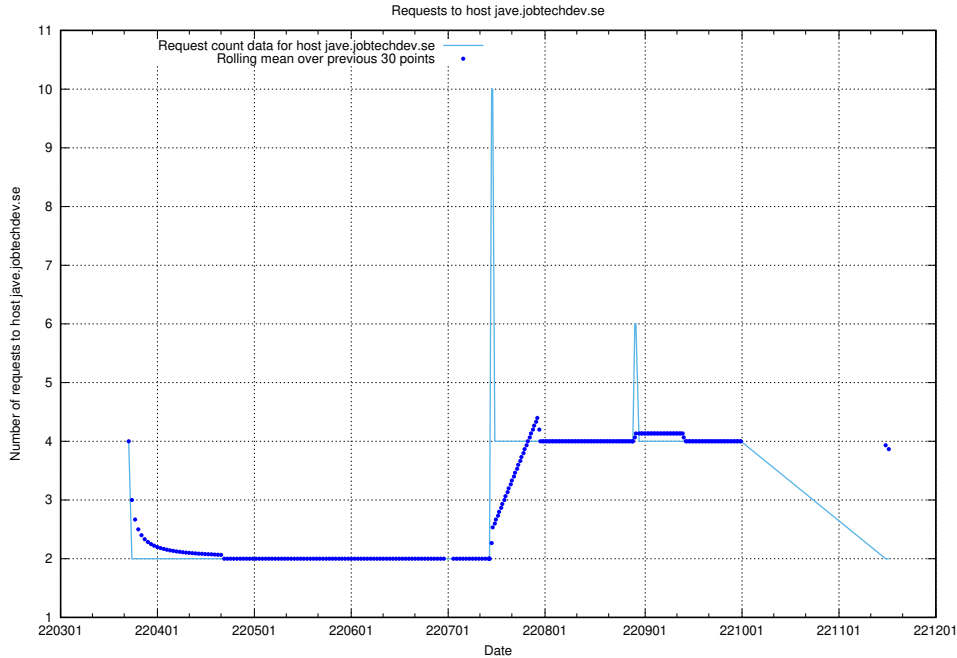

7.488 Usage of `jave.jobtechdev.se`

Here, we count the number of requests to host `jave.jobtechdev.se`.