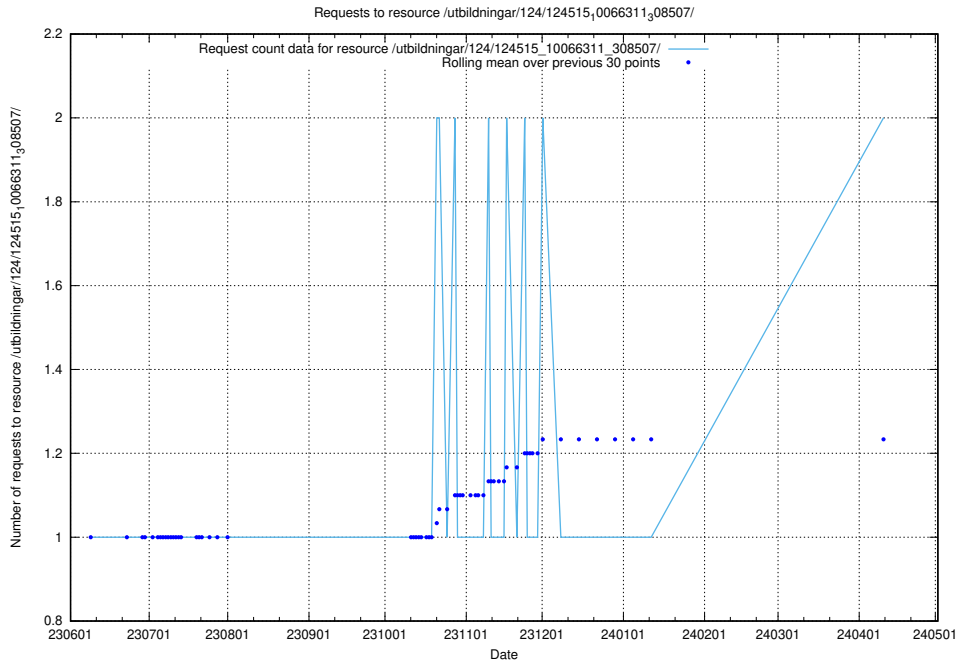

5.838 Usage of /utbildningar/124/124515_10066311_308507/

Here, we count the number of requests to resource /utbildningar/124/124515_10066311_308507/.