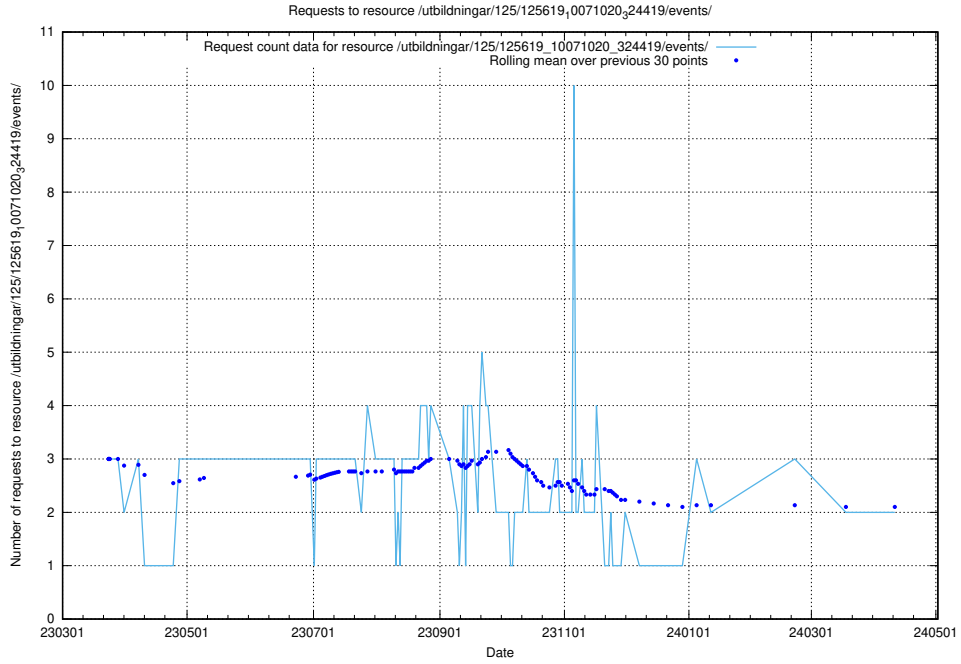

5.867 Usage of /utbildningar/125/125619_10071020_324419/events/

Here, we count the number of requests to resource /utbildningar/125/125619_10071020_324419/events/