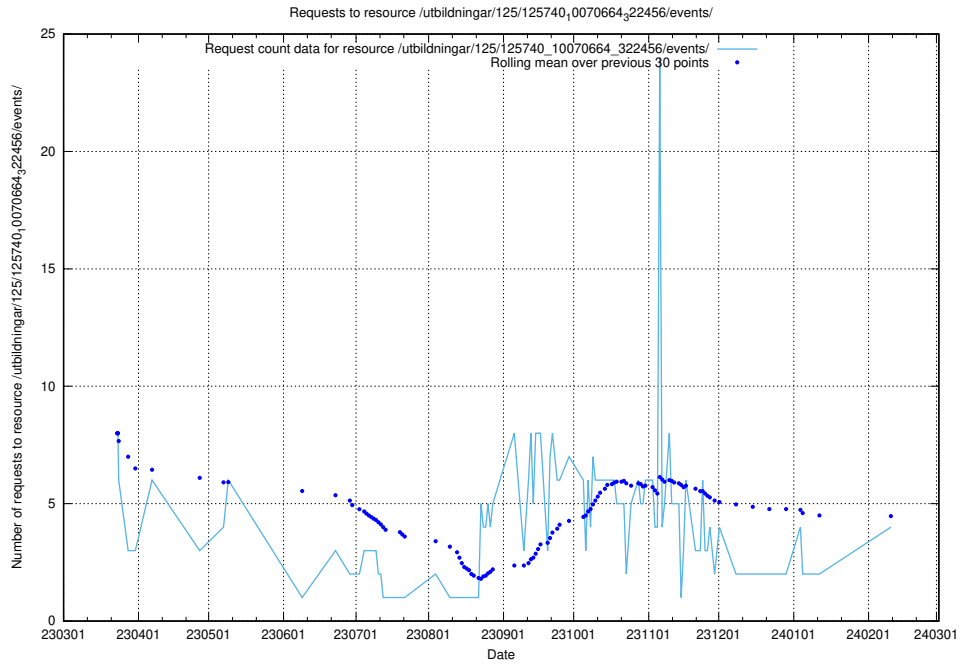

5.235 Usage of /utbildningar/125/125740_10070664_322456/events/

Here, we count the number of requests to resource /utbildningar/125/125740_10070664_322456/events/