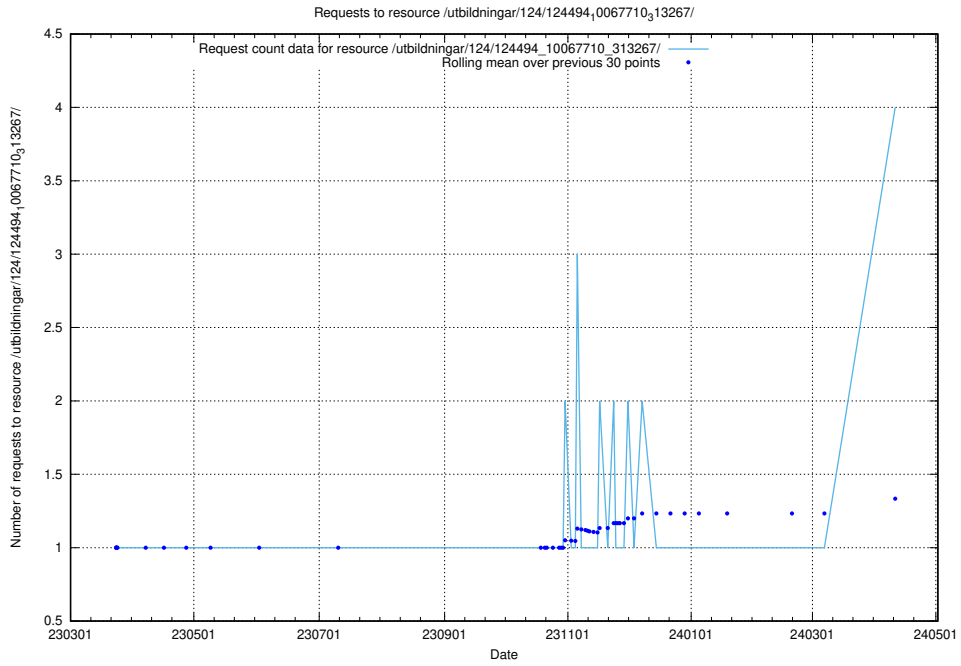

5.181 Usage of /utbildningar/124/124494_10067710_313267/

Here, we count the number of requests to resource /utbildningar/124/124494_10067710_313267/.