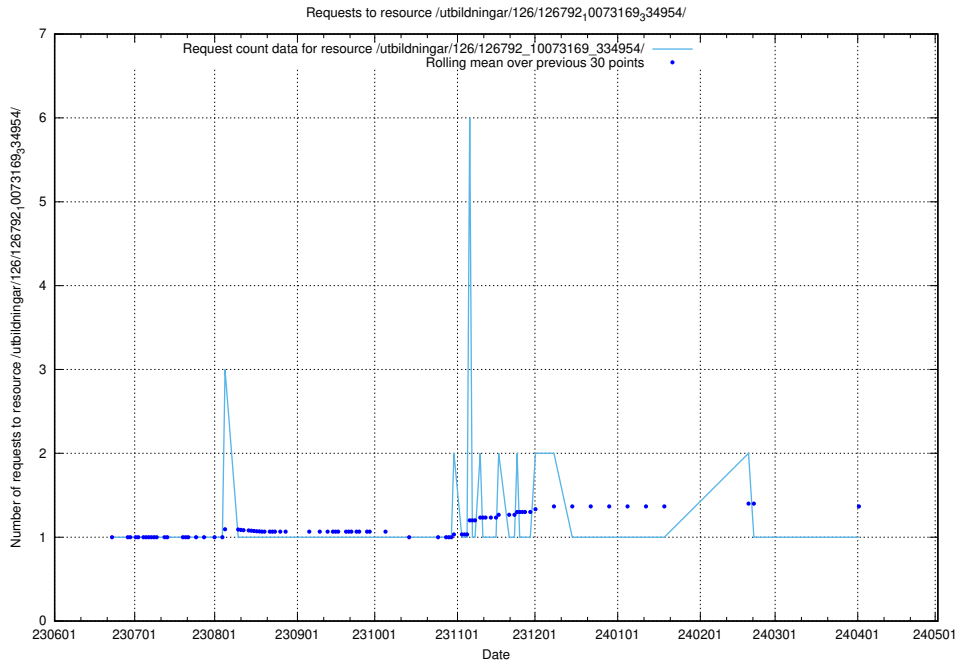

5.5530 Usage of /utbildningar/126/126792_10073169_334954/

Here, we count the number of requests to resource /utbildningar/126/126792_10073169_334954/.