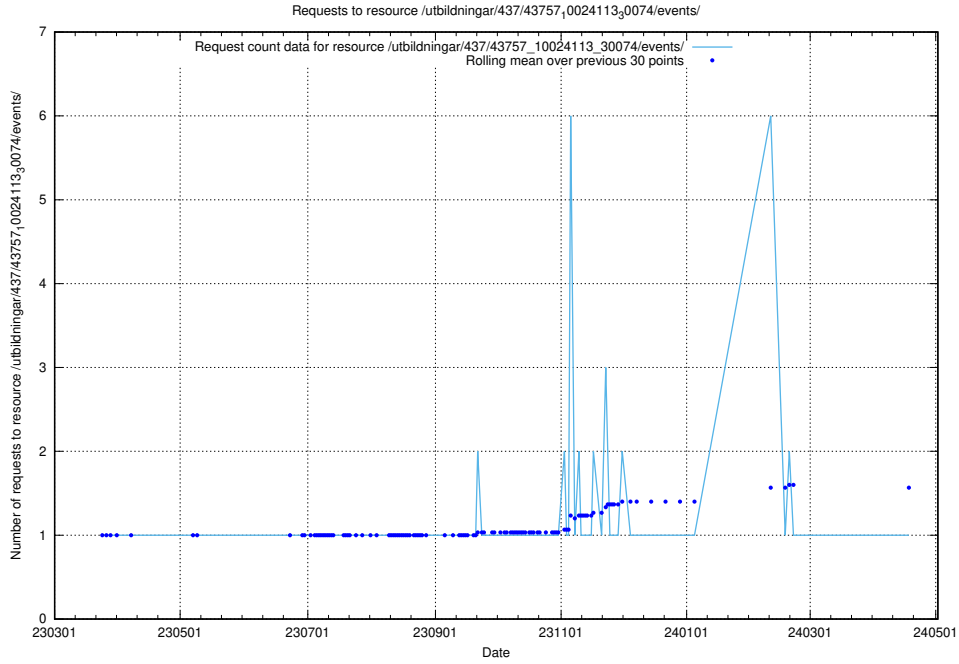

5.6162 Usage of /utbildningar/437/43757_10024113_30074/events/

Here, we count the number of requests to resource /utbildningar/437/43757_10024113_30074/events/.