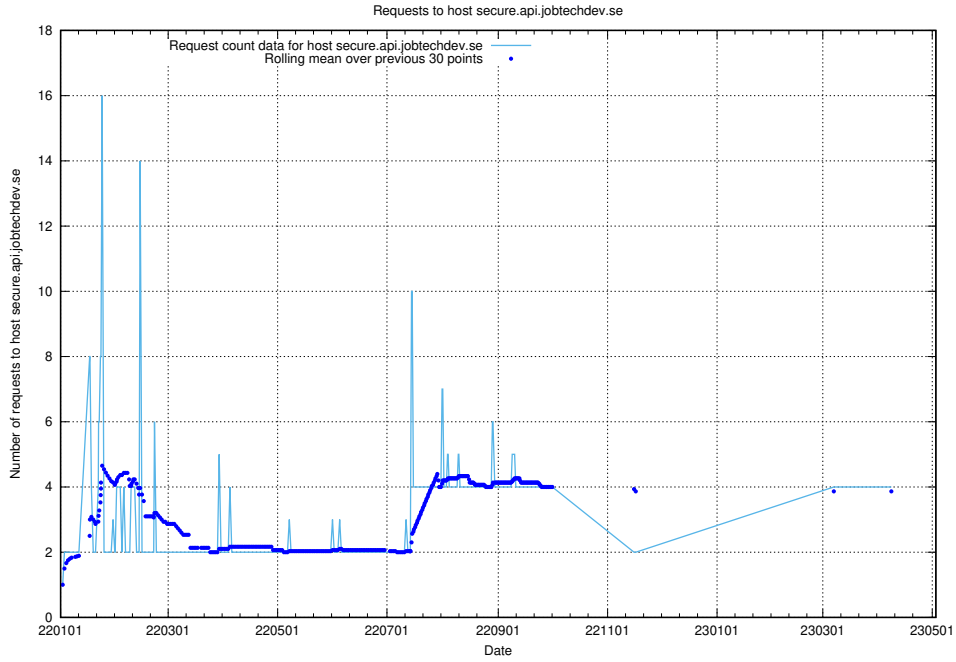

7.114 Usage of secure.api.jobtechdev.se

Here, we count the number of requests to host secure.api.jobtechdev.se.