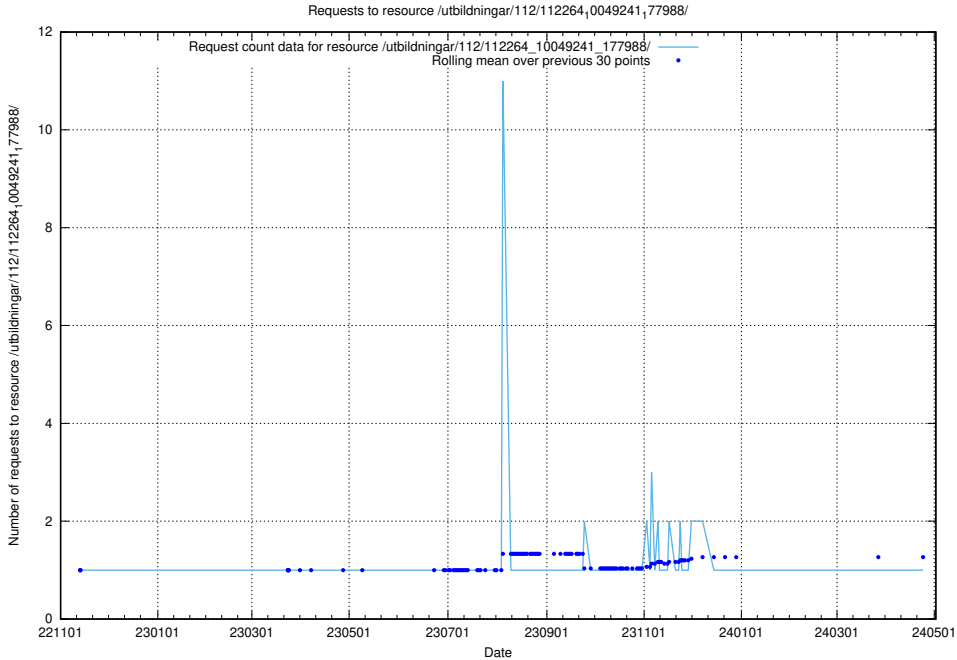

5.6164 Usage of /utbildningar/112/112264_10049241_177988/

Here, we count the number of requests to resource /utbildningar/112/112264_10049241_177988/.