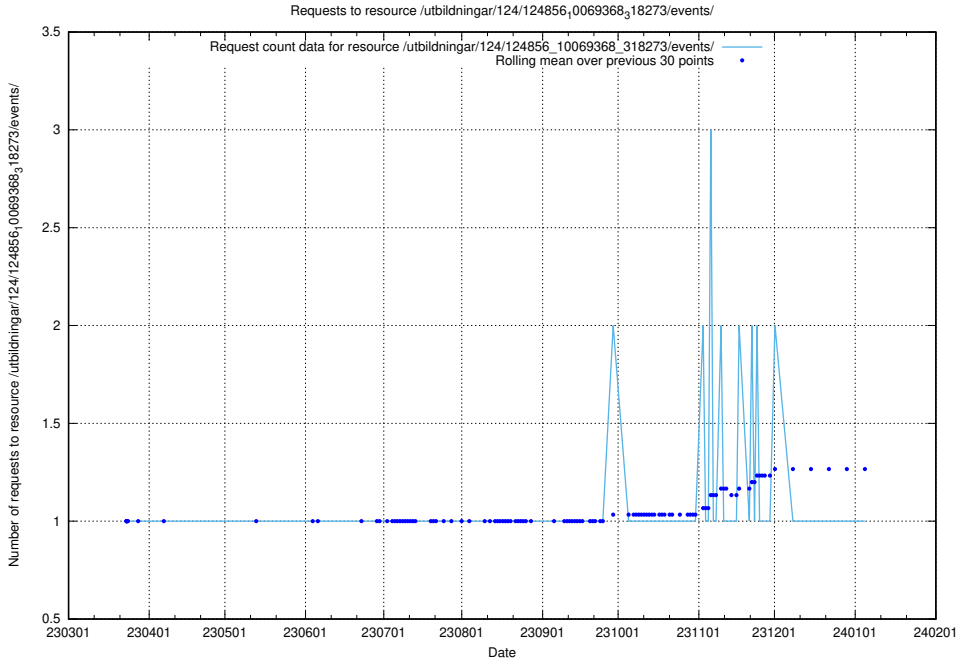

Here, we count the number of requests to resource /utbildningar/124/124856_10069845_319853/.

5.1118 Usage of /utbildningar/124/124856_10069368_318273/events/

Here, we count the number of requests to resource /utbildningar/124/124856_10069368_318273/events/