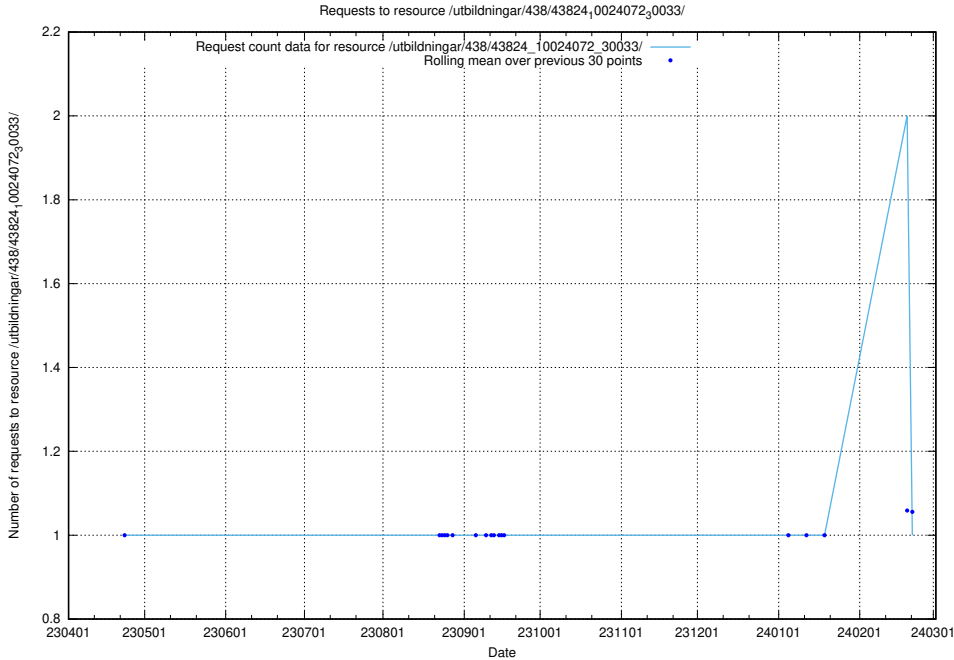

5.5966 Usage of /utbildningar/438/43824_10024072_30033/

Here, we count the number of requests to resource /utbildningar/438/43824_10024072_30033/.