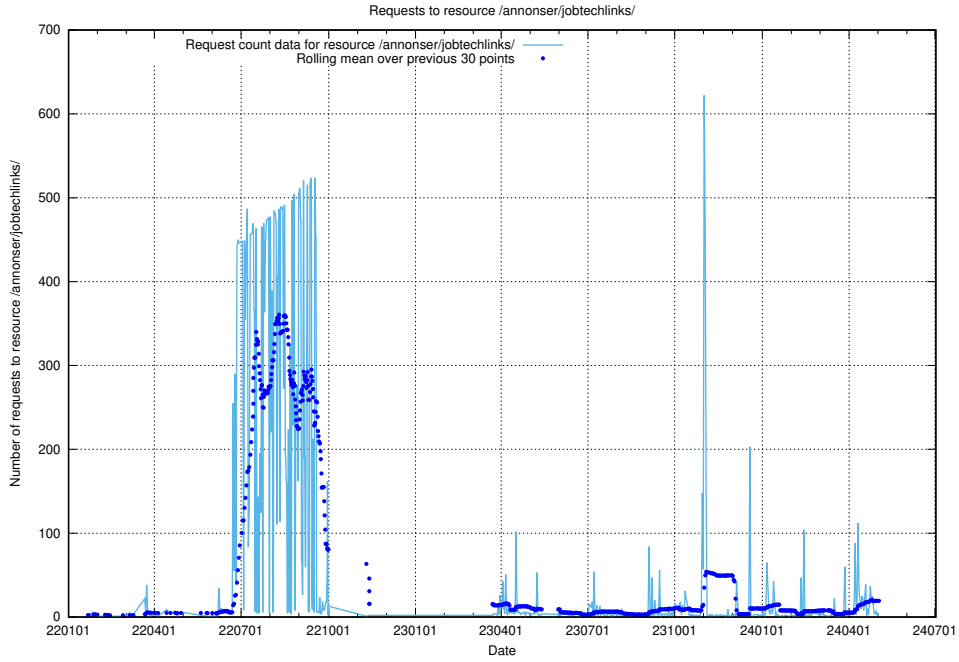

5.574 Usage of /annonser/jobtechlinks/

Here, we count the number of requests to resource /annonser/jobtechlinks/.