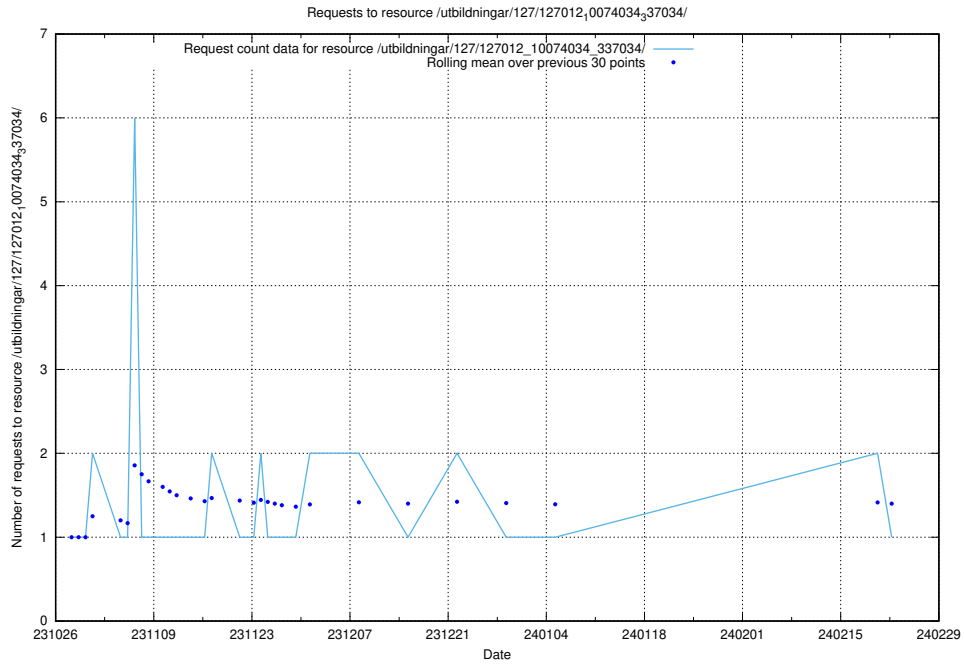

5.4123 Usage of /utbildningar/127/127012_10074034_337034/

Here, we count the number of requests to resource /utbildningar/127/127012_10074034_337034/.