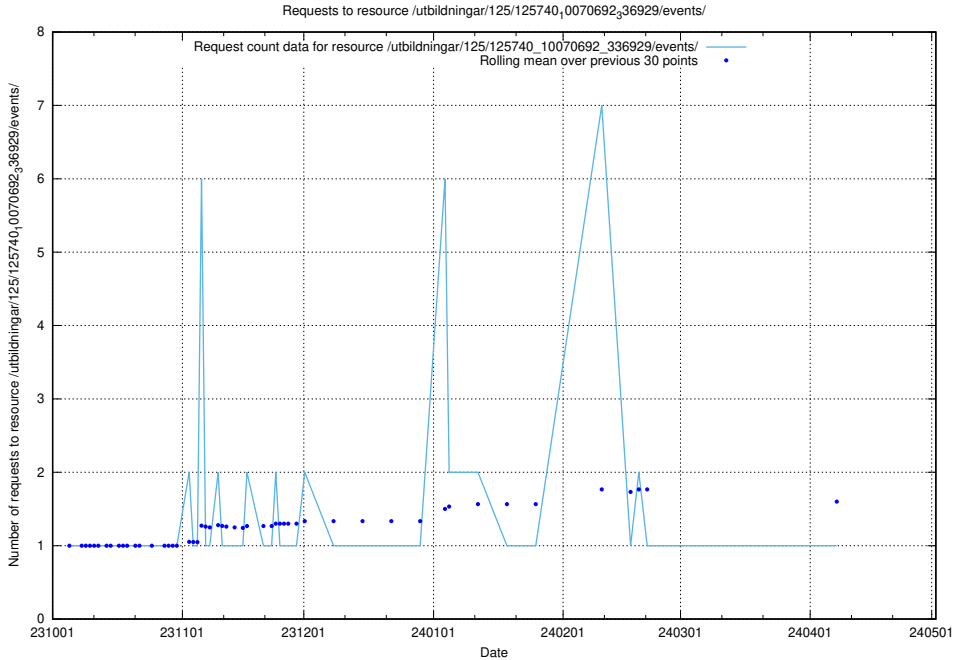

Here, we count the number of requests to resource /utbildningar/125/125741_10070692_336791/.

5.4340 Usage of /utbildningar/125/125740_10070692_336929/events/

Here, we count the number of requests to resource /utbildningar/125/125740_10070692_336929/events/