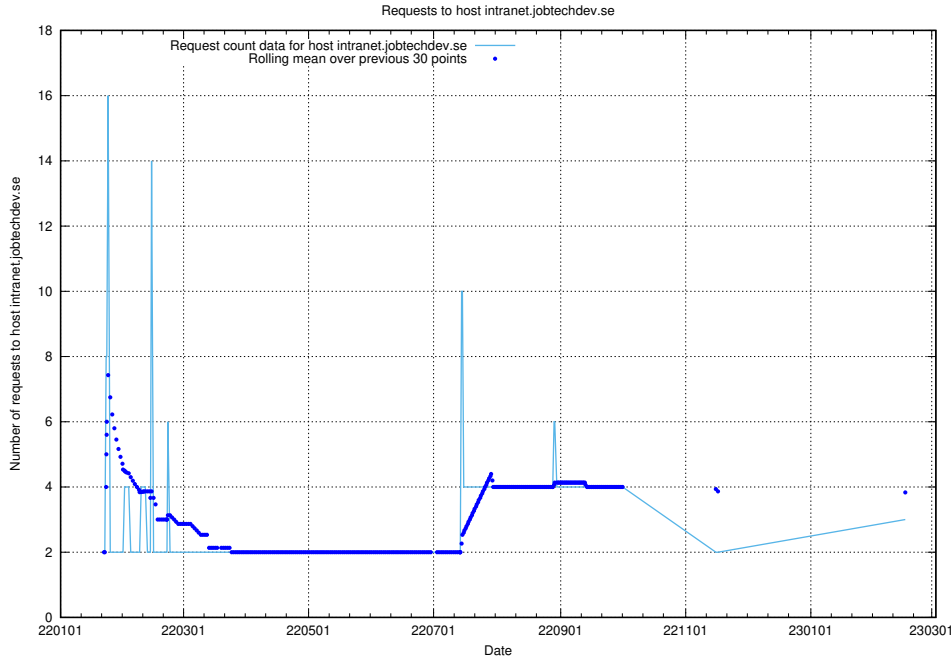

7.251 Usage of intranet.jobtechdev.se

Here, we count the number of requests to host intranet.jobtechdev.se.