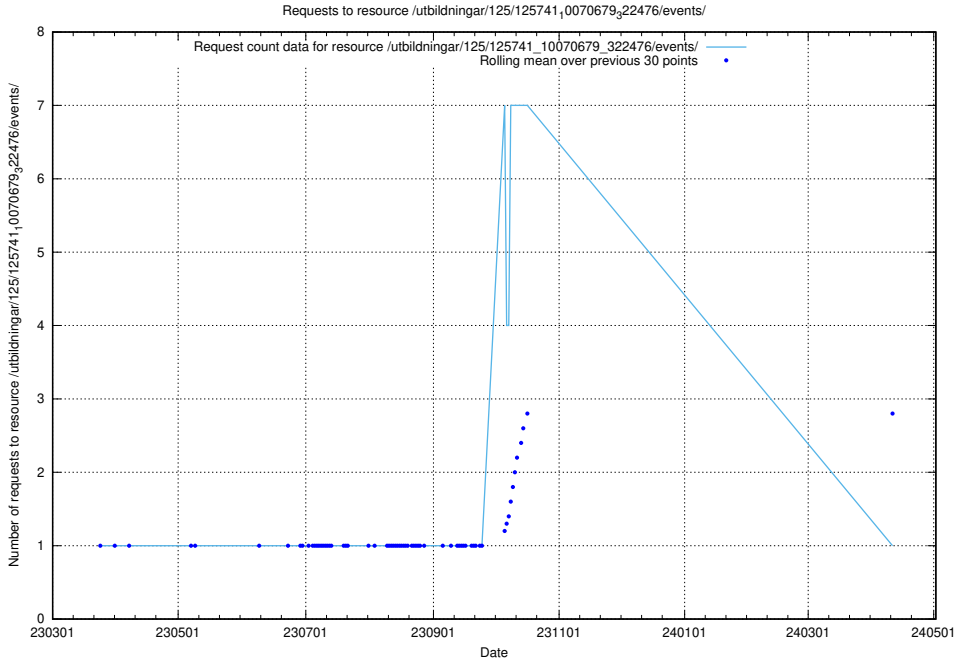

5.6204 Usage of /utbildningar/125/125741_10070679_322476/events/

Here, we count the number of requests to resource /utbildningar/125/125741_10070679_322476/events/