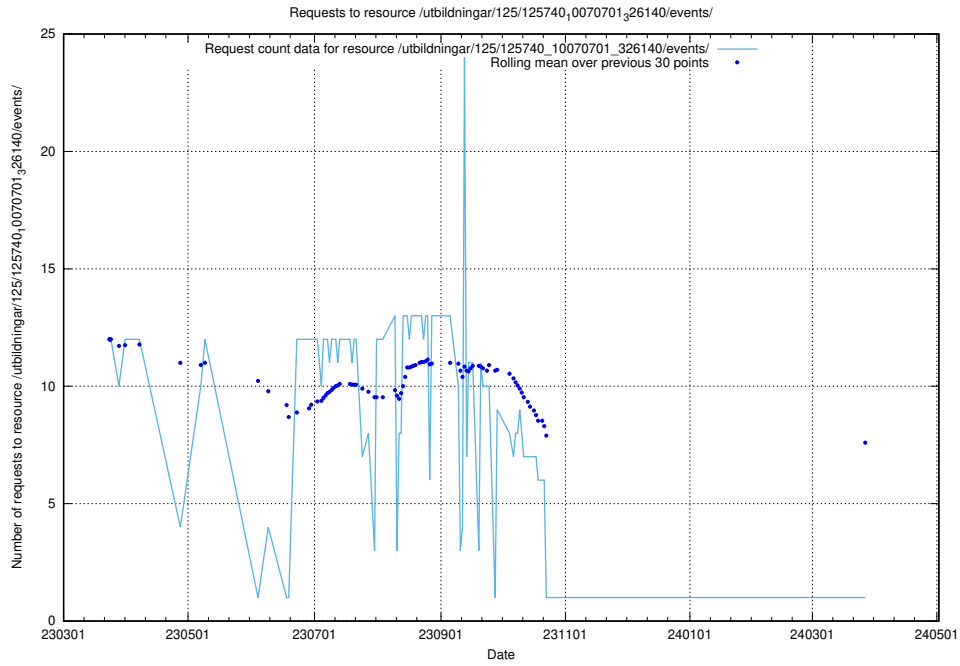

5.6221 Usage of /utbildningar/125/125740_10070701_326140/events/

Here, we count the number of requests to resource /utbildningar/125/125740_10070701_326140/events/