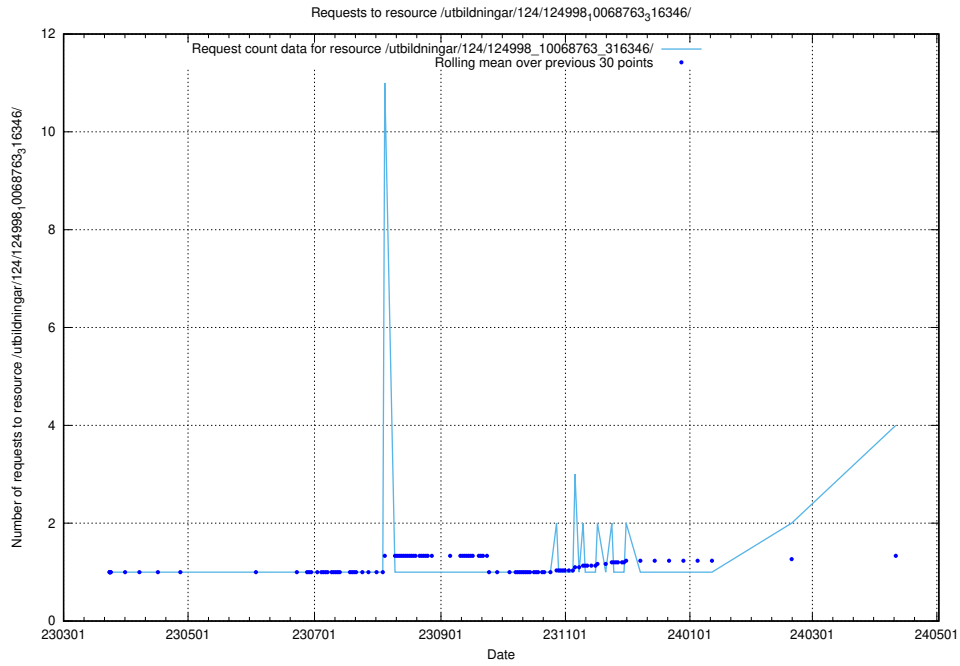

5.160 Usage of /utbildningar/124/124998_10068763_316346/

Here, we count the number of requests to resource /utbildningar/124/124998_10068763_316346/.

5.161 Usage of /utbildningar/124/124861_10069368_318273/events/