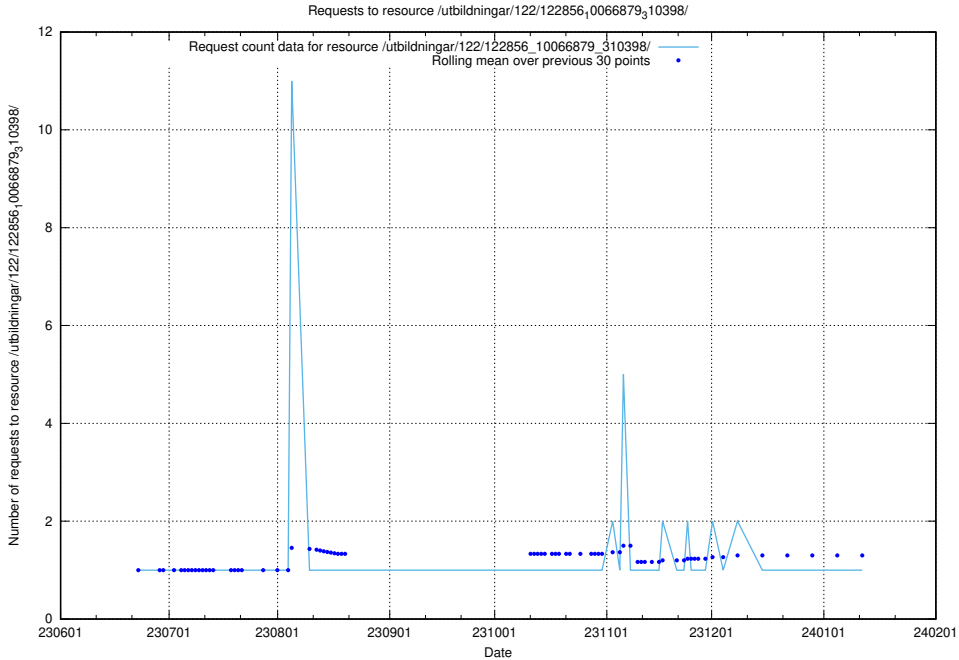

5.5768 Usage of /utbildningar/122/122856_10066879_310398/

Here, we count the number of requests to resource /utbildningar/122/122856_10066879_310398/.