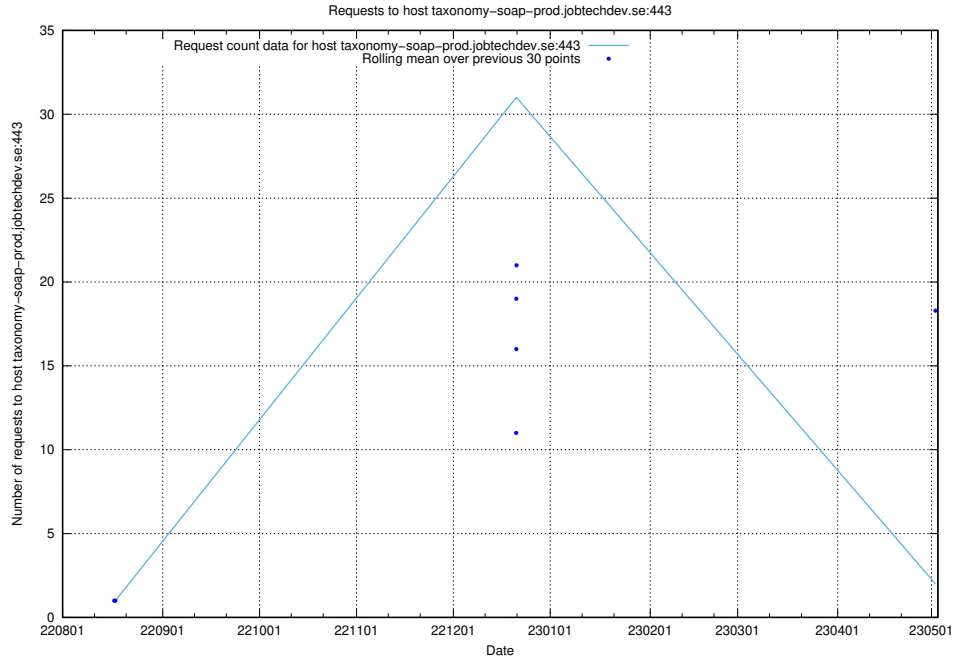

7.338 Usage of taxonomy-soap-prod.jobtechdev.se:443

Here, we count the number of requests to host taxonomy-soap-prod.jobtechdev.se:443.