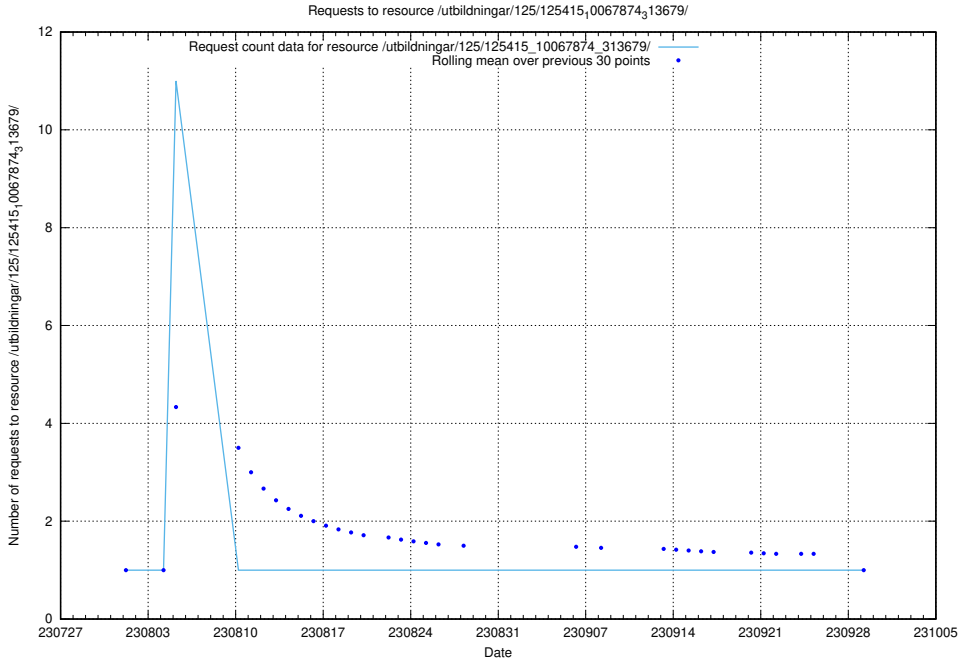

5.4825 Usage of /utbildningar/125/125415_10067874_313679/

Here, we count the number of requests to resource /utbildningar/125/125415_10067874_313679/.