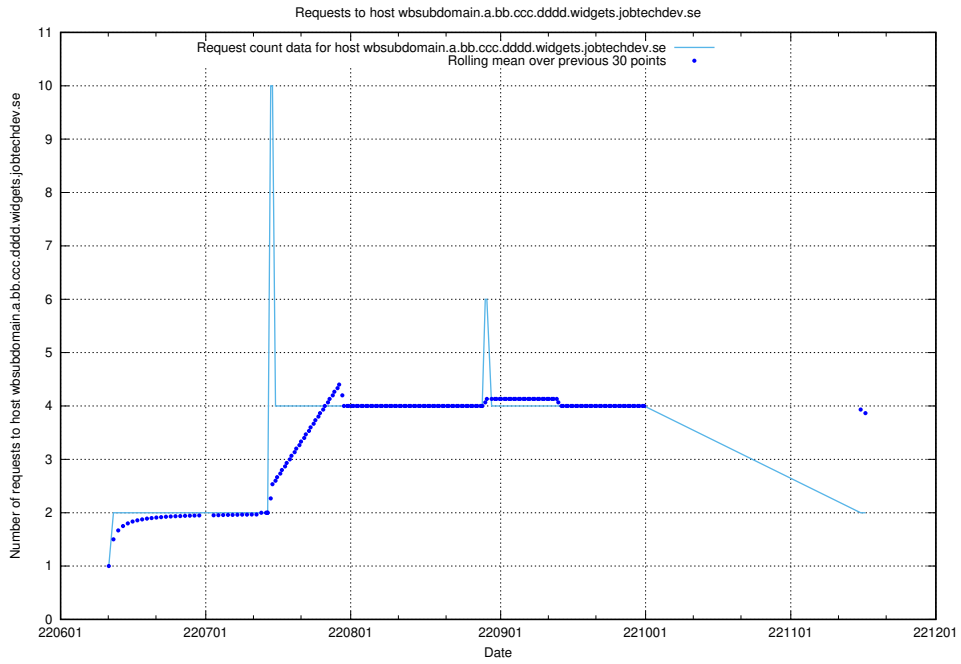

7.405 Usage of wbsubdomain.a.bb.ccc.dddd.widgets.jobtechdev.se

Here, we count the number of requests to host wbsubdomain.a.bb.ccc.dddd.widgets.jobtechdev.se.