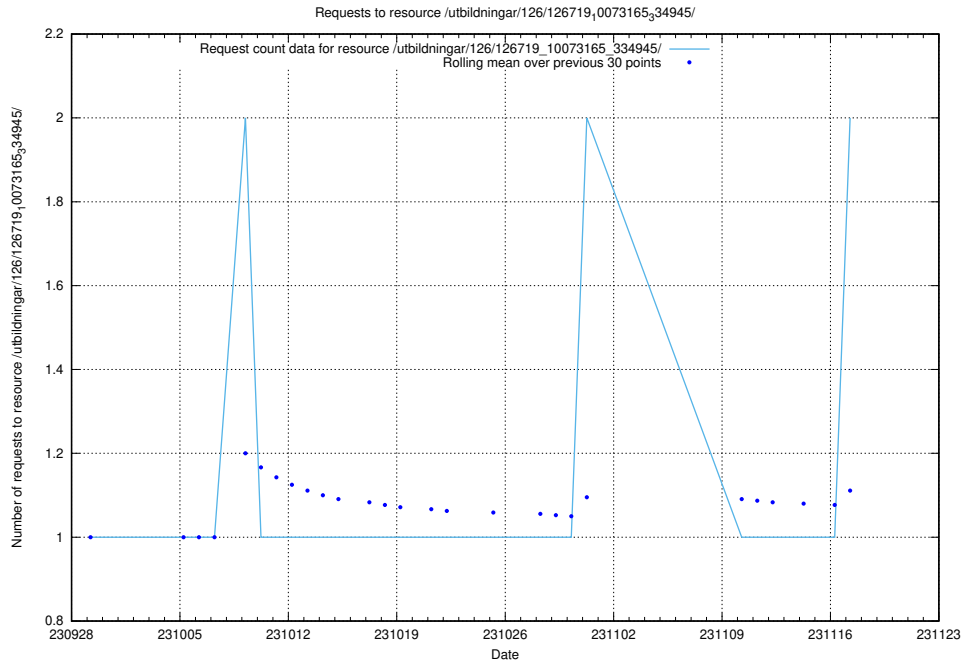

5.691 Usage of /utbildningar/126/126719_10073165_334945/

Here, we count the number of requests to resource /utbildningar/126/126719_10073165_334945/.