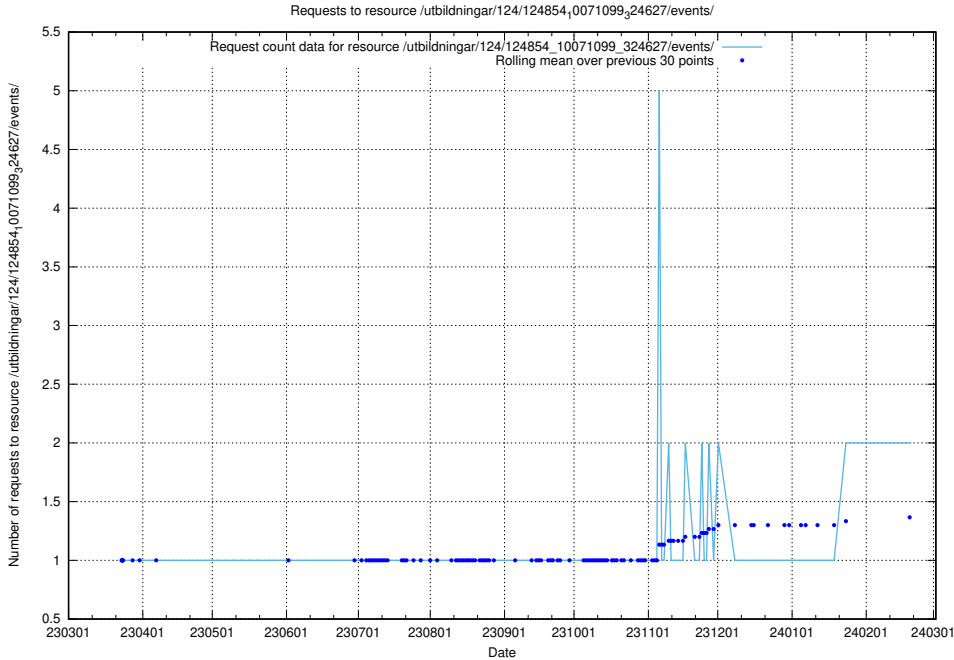

5.455 Usage of /utbildningar/124/124854_10071099_324627/events/

Here, we count the number of requests to resource /utbildningar/124/124854_10071099_324627/events/