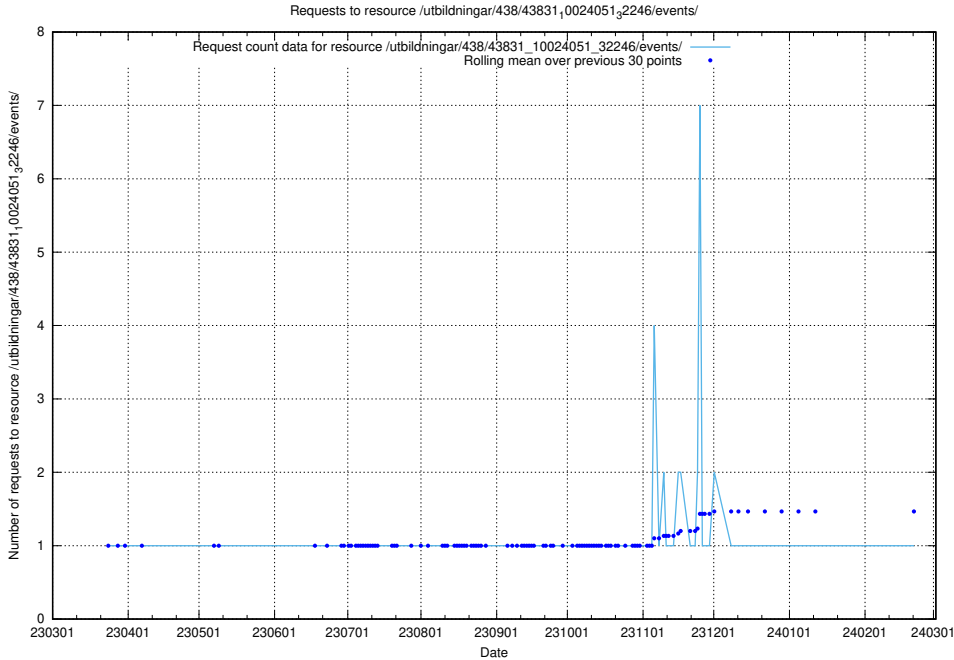

5.6140 Usage of /utbildningar/438/43831_10024051_32246/events/

Here, we count the number of requests to resource /utbildningar/438/43831_10024051_32246/events/.