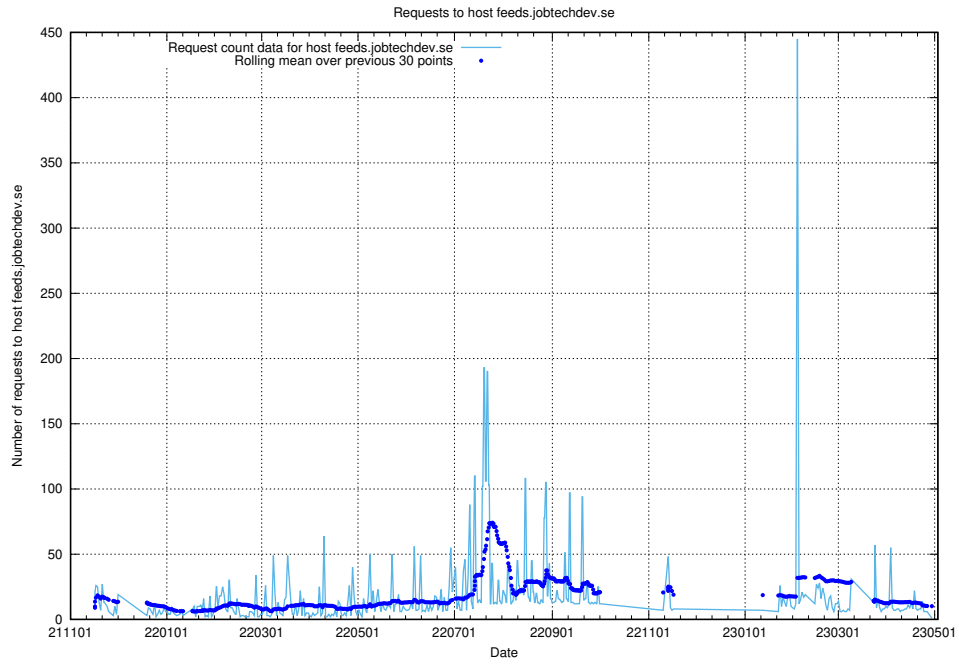

7.652 Usage of feeds.jobtechdev.se

Here, we count the number of requests to host feeds.jobtechdev.se.