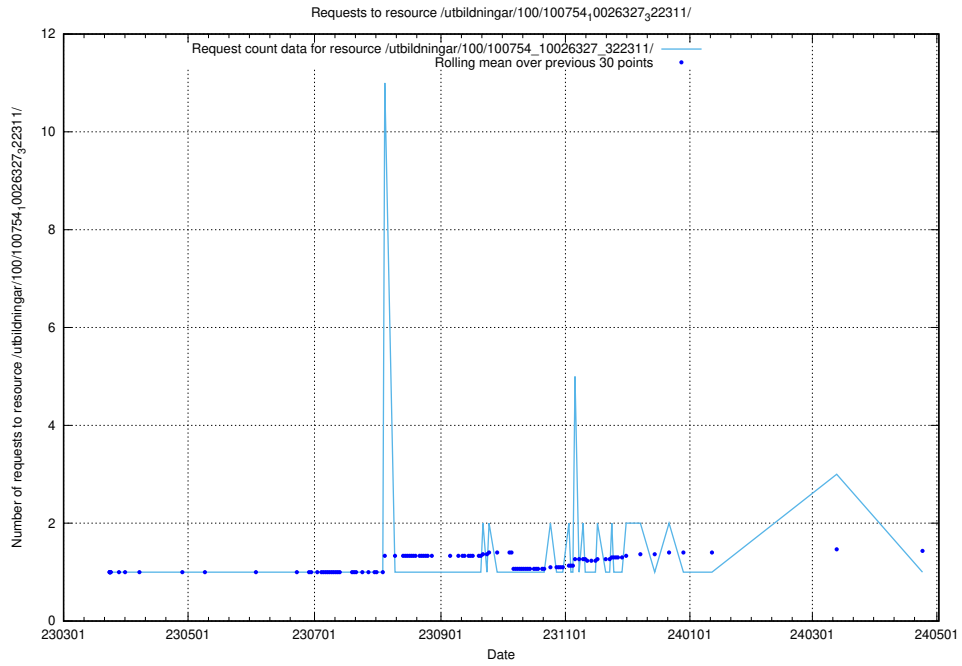

5.5521 Usage of /utbildningar/100/100754_10026327_322311/

Here, we count the number of requests to resource /utbildningar/100/100754_10026327_322311/.