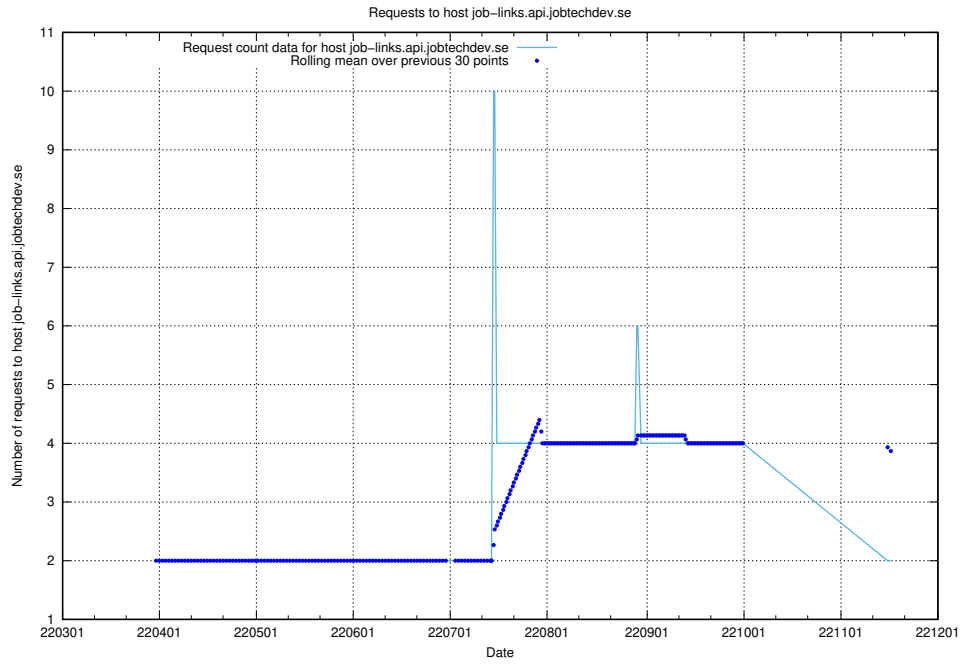

7.478 Usage of job-links.api.jobtechdev.se

Here, we count the number of requests to host job-links.api.jobtechdev.se.