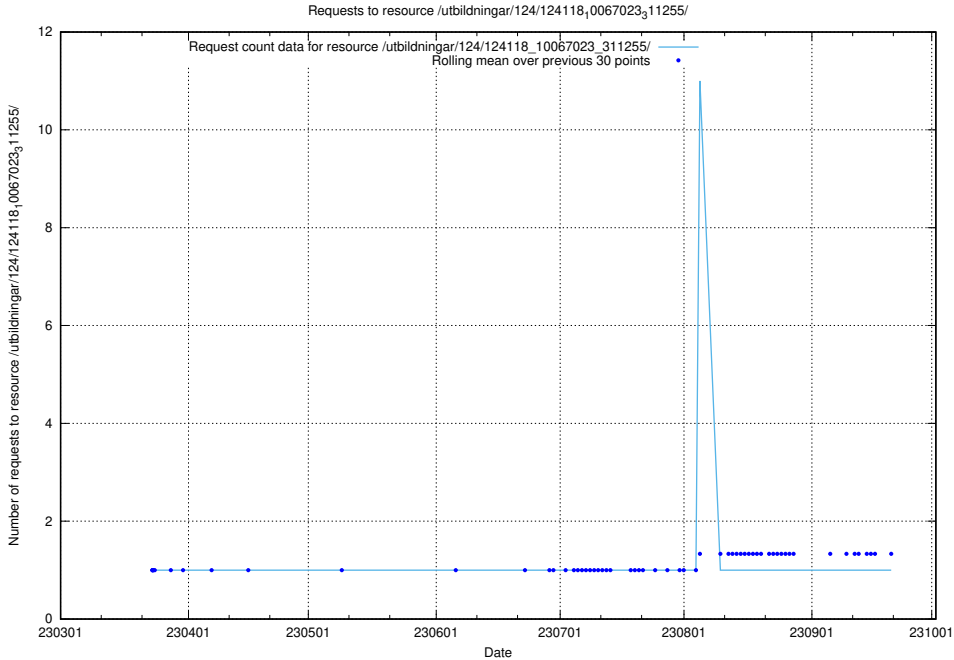

5.4134 Usage of /utbildningar/124/124118_10067023_311255/

Here, we count the number of requests to resource /utbildningar/124/124118_10067023_311255/.