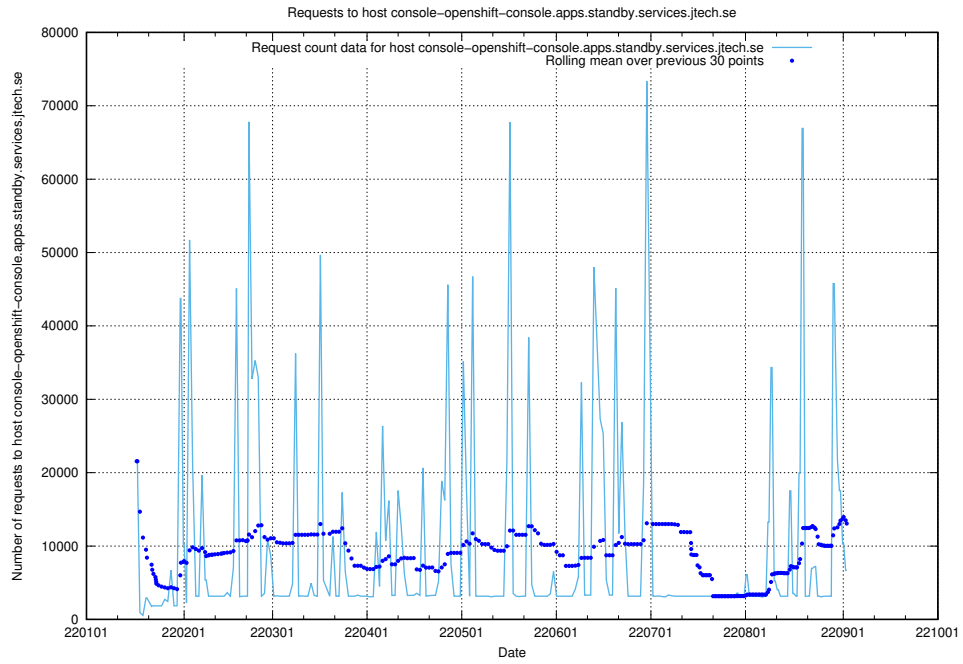

7.14 Usage of console-openshift-console.apps.standby.services.jtech.se

Here, we count the number of requests to host console-openshift-console.apps.standby.services.jtech.se.

7.15 Usage of `historical.api.jobtechdev.se`