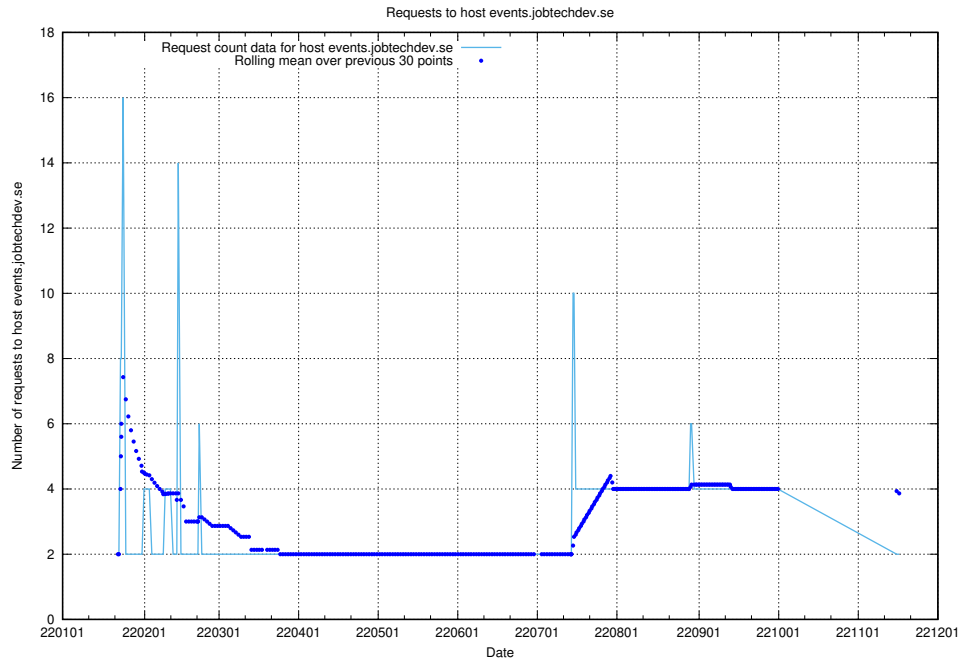

7.595 Usage of food.jobtechdev.se

Here, we count the number of requests to host food.jobtechdev.se.

7.596 Usage of events.jobtechdev.se

Here, we count the number of requests to host events.jobtechdev.se.