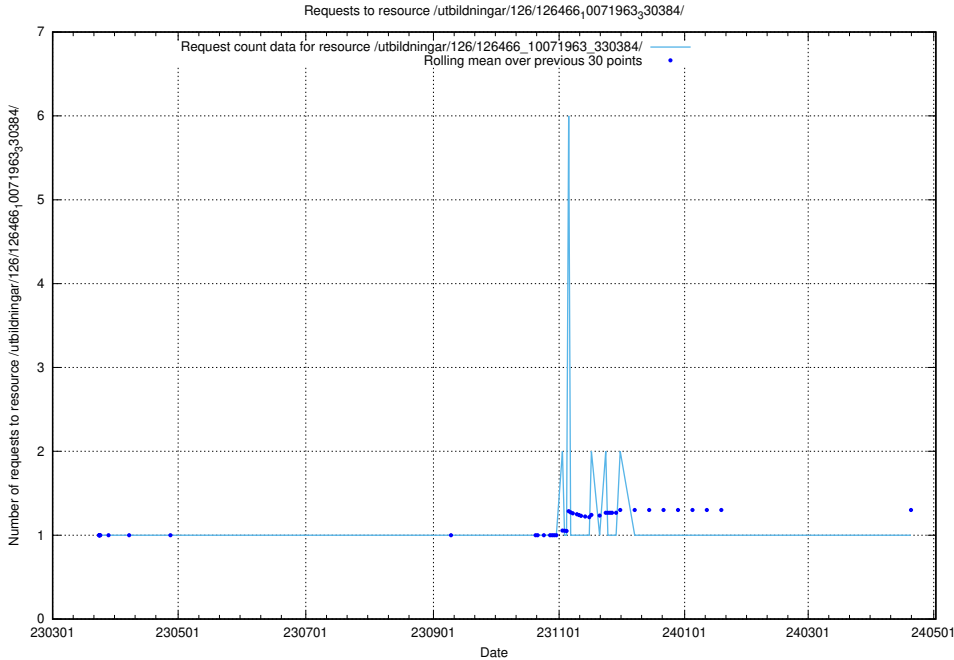

5.6383 Usage of /utbildningar/126/126466_10071963_330384/

Here, we count the number of requests to resource /utbildningar/126/126466_10071963_330384/.