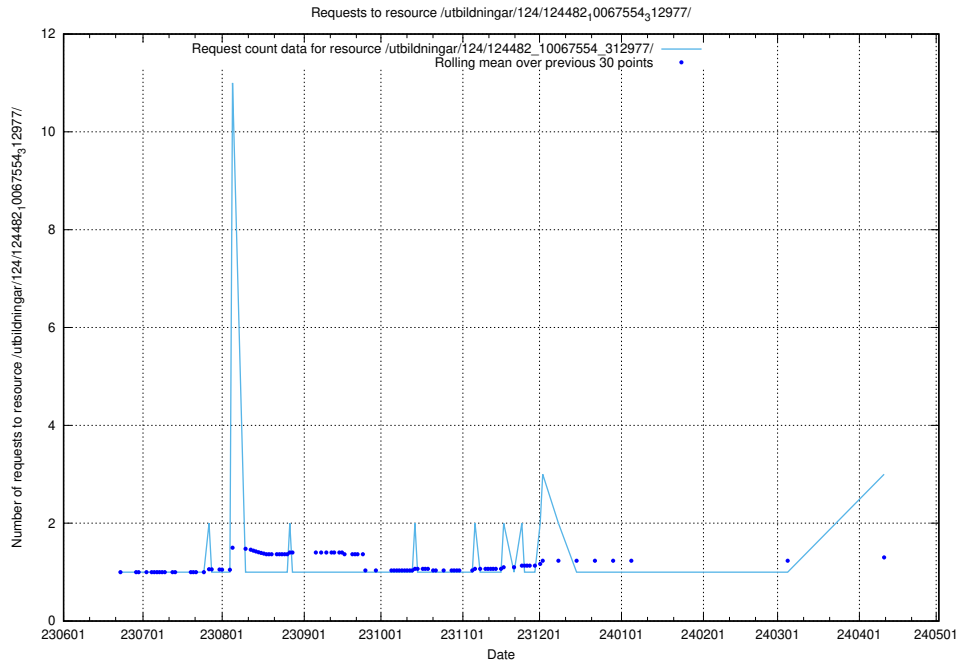

5.377 Usage of /utbildningar/124/124482_10067554_312977/

Here, we count the number of requests to resource /utbildningar/124/124482_10067554_312977/.