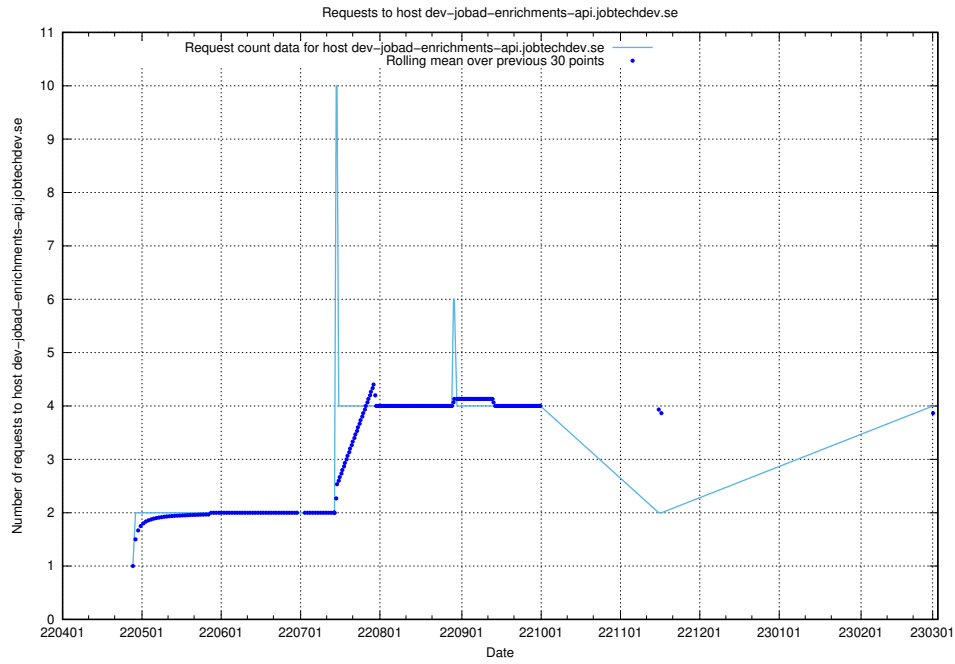

Here, we count the number of requests to host dev-jobad-enrichments-api.jobtechdev.se.

7.149 Usage of crossplane.jobtechdev.se

Here, we count the number of requests to host crossplane.jobtechdev.se.

7.150 Usage of taxonomi.api.jobtechdev.se