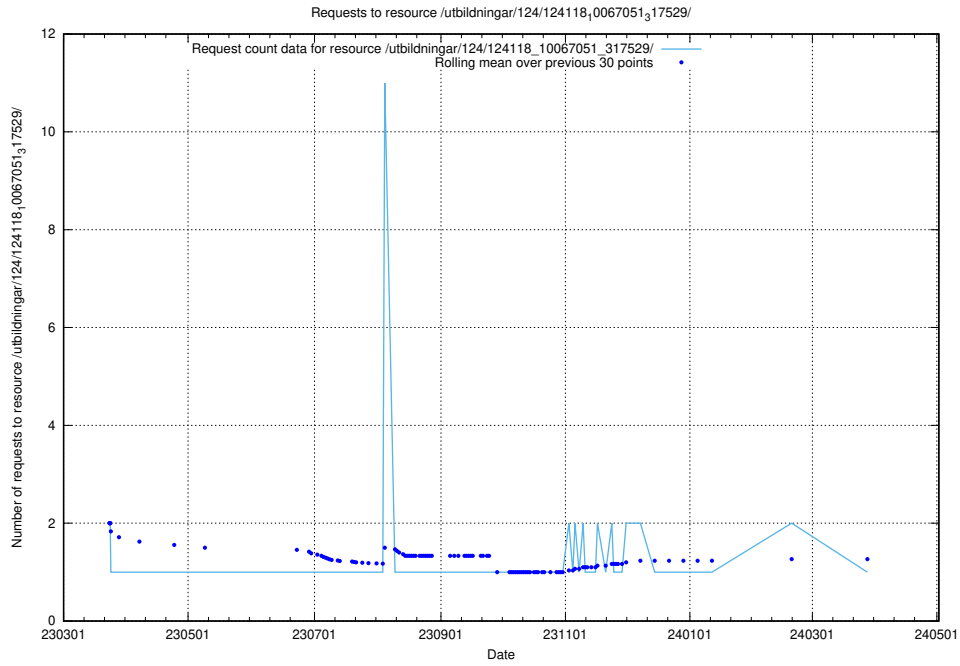

5.6278 Usage of /utbildningar/124/124118_10067051_317529/

Here, we count the number of requests to resource /utbildningar/124/124118_10067051_317529/.