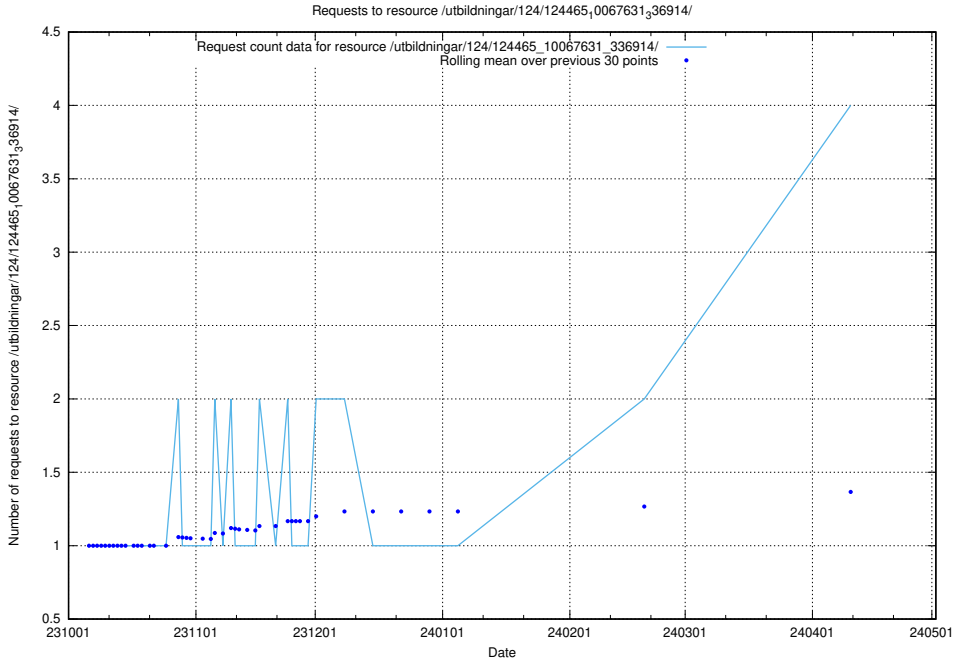

5.206 Usage of /utbildningar/124/124465_10067631_336914/

Here, we count the number of requests to resource /utbildningar/124/124465_10067631_336914/.