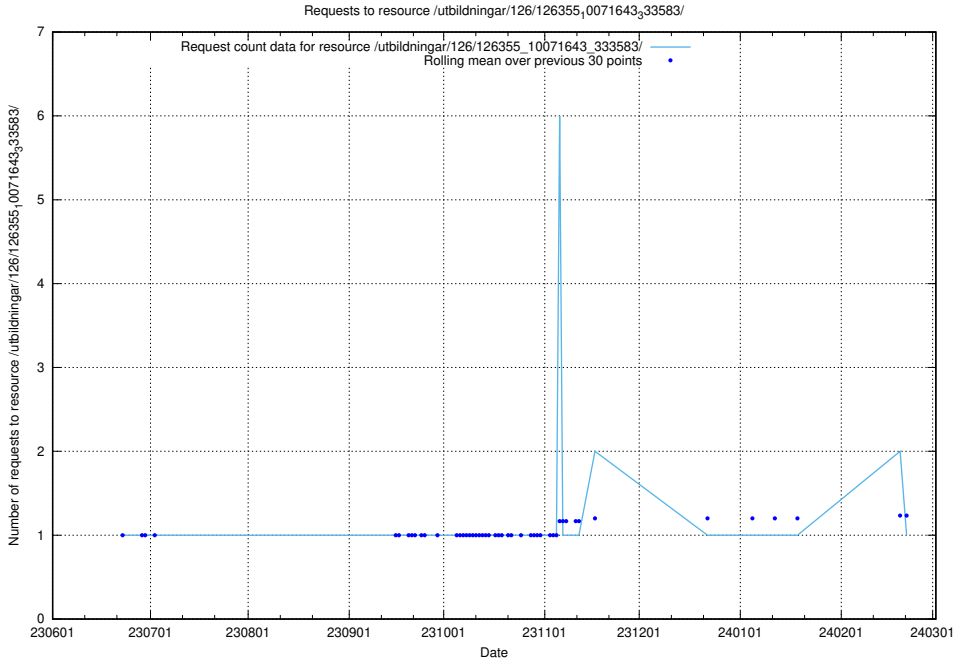

5.5594 Usage of /utbildningar/126/126355_10071643_333583/

Here, we count the number of requests to resource /utbildningar/126/126355_10071643_333583/.