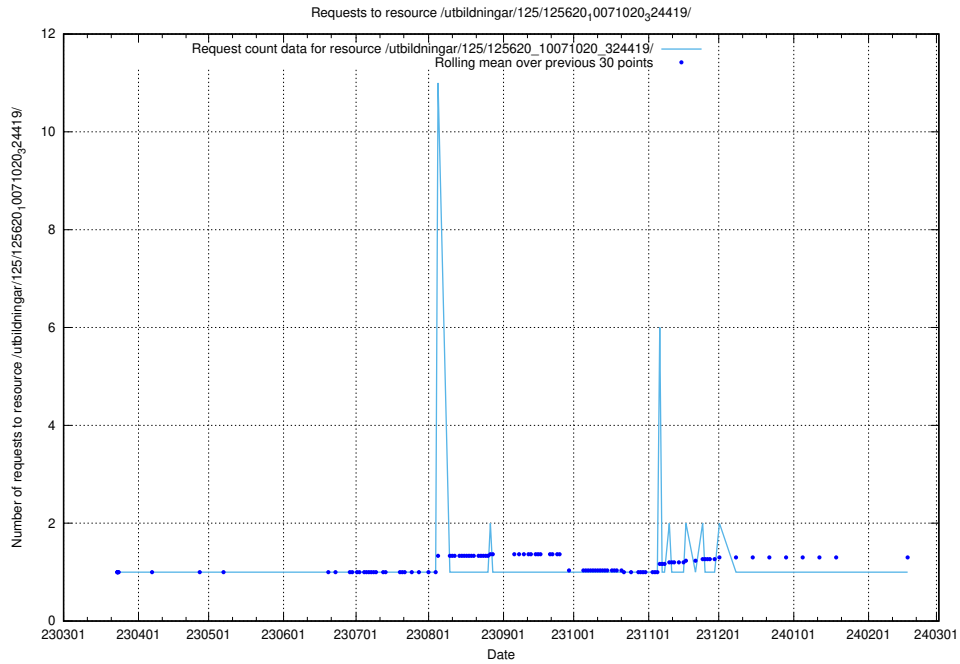

5.991 Usage of /utbildningar/125/125620_10071020_324419/

Here, we count the number of requests to resource /utbildningar/125/125620_10071020_324419/.