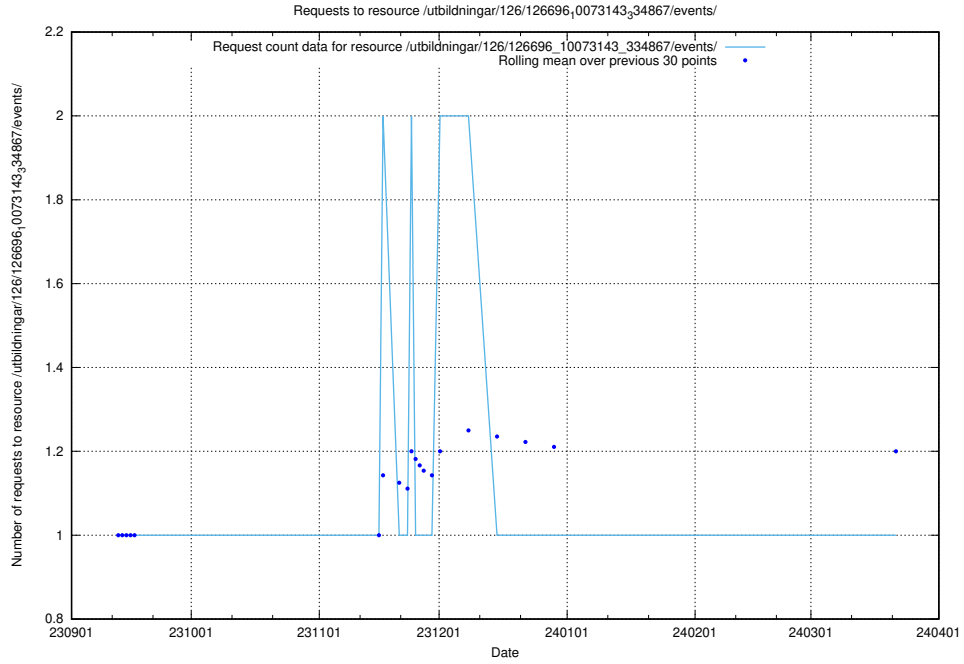

5.4521 Usage of /utbildningar/126/126696_10073143_334867/events/

Here, we count the number of requests to resource /utbildningar/126/126696_10073143_334867/events/