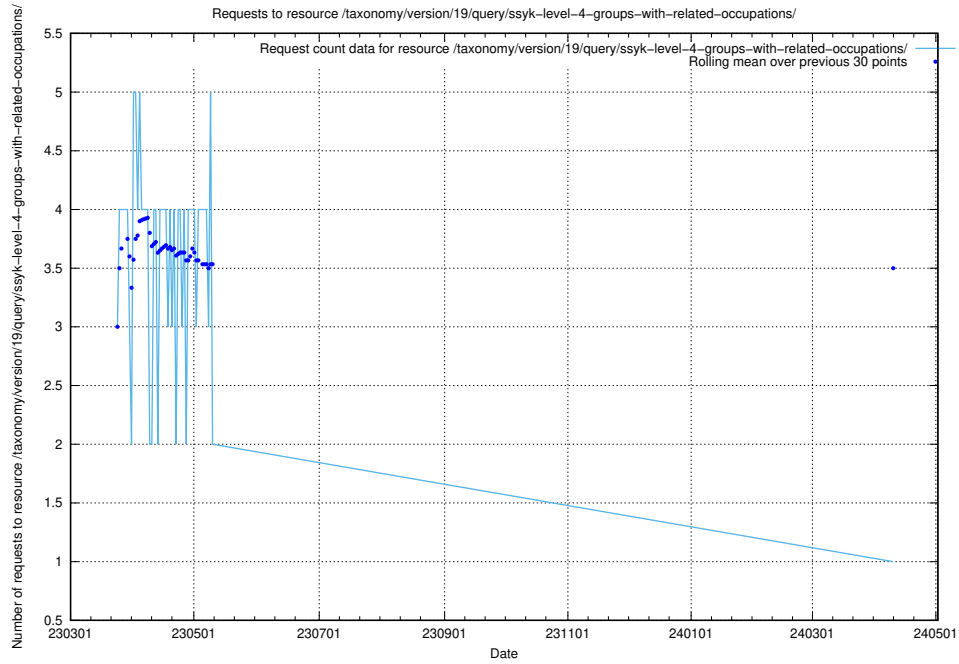

5.6097 Usage of /taxonomy/version/19/query/ssyk-level-4-groups-with-related-occupations/

Here, we count the number of requests to resource /taxonomy/version/19/query/ssyk-level-4-groups-with-related-occupations/.