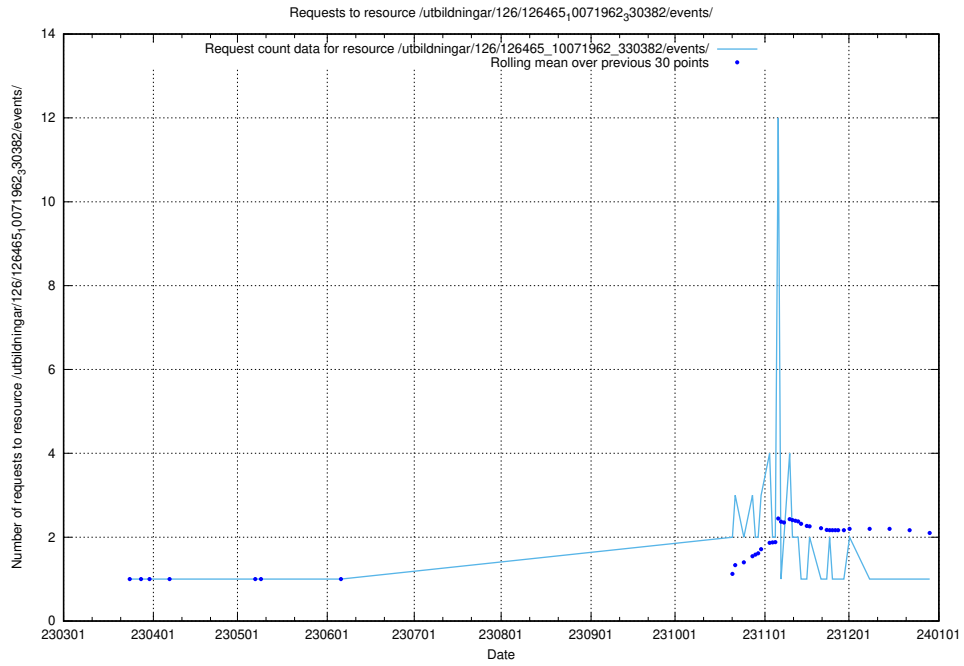

5.6176 Usage of /utbildningar/126/126465_10071962_330382/events/

Here, we count the number of requests to resource /utbildningar/126/126465_10071962_330382/events/