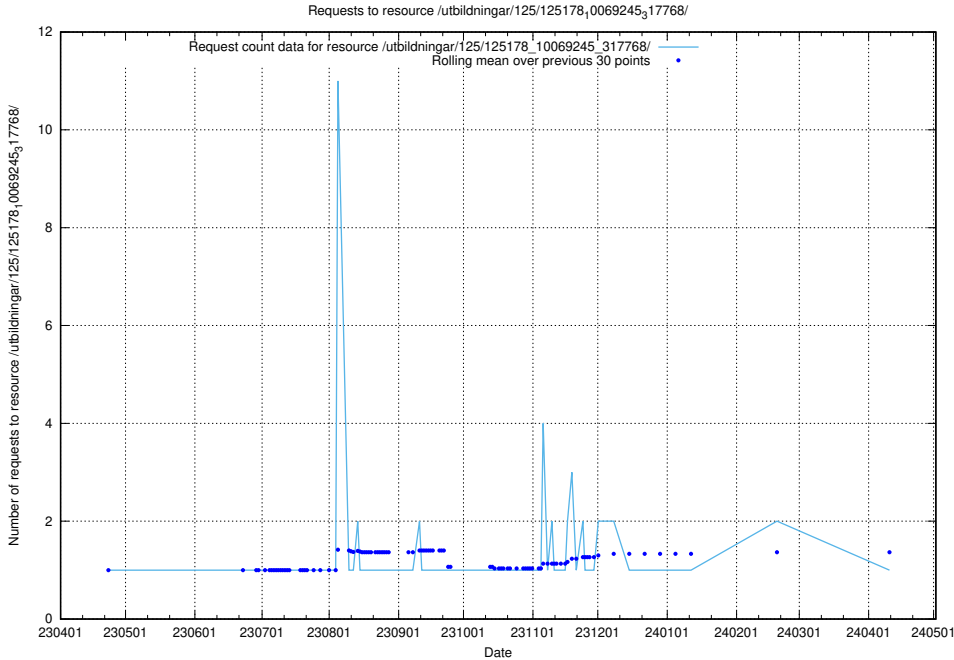

5.5979 Usage of /utbildningar/125/125178_10069245_317768/

Here, we count the number of requests to resource /utbildningar/125/125178_10069245_317768/.