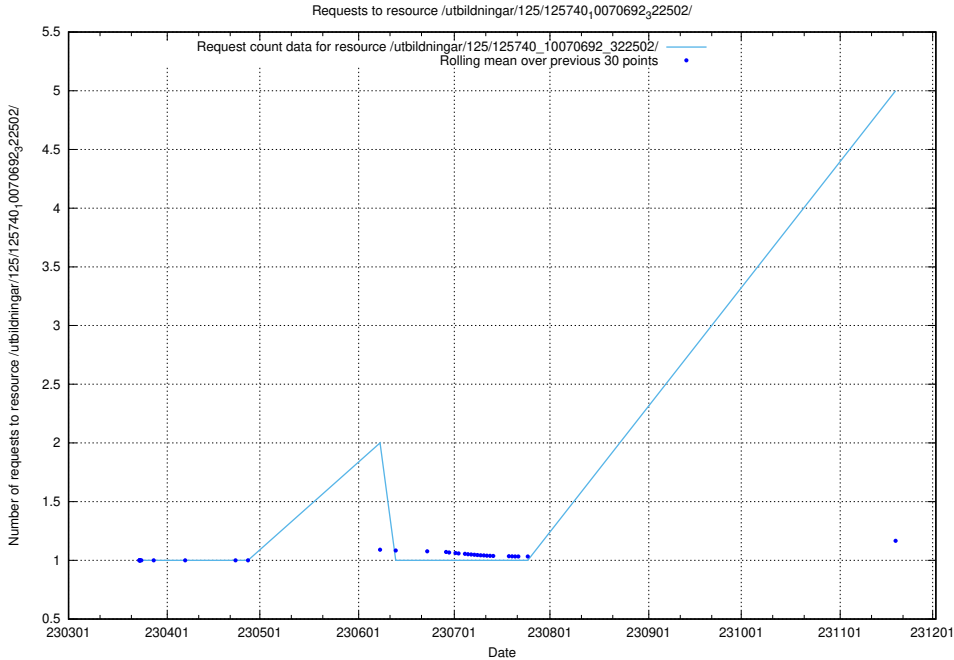

5.104 Usage of /utbildningar/125/125740_10070692_322502/

Here, we count the number of requests to resource /utbildningar/125/125740_10070692_322502/.