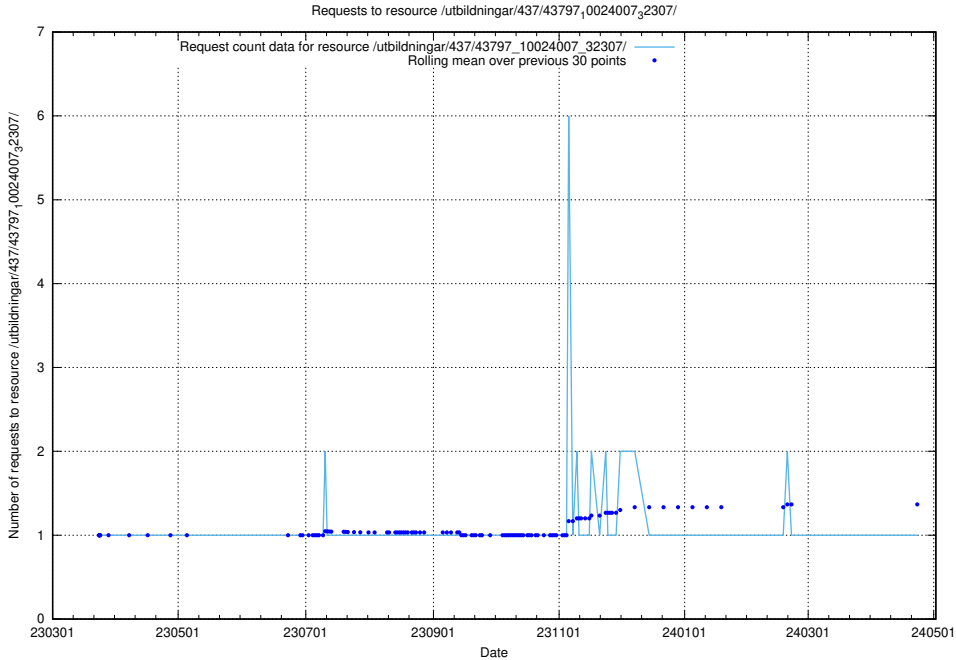

5.6323 Usage of /utbildningar/437/43797_10024007_32307/

Here, we count the number of requests to resource /utbildningar/437/43797_10024007_32307/.

5.6324 Usage of /utbildningar/437/43797_10024007_32190/