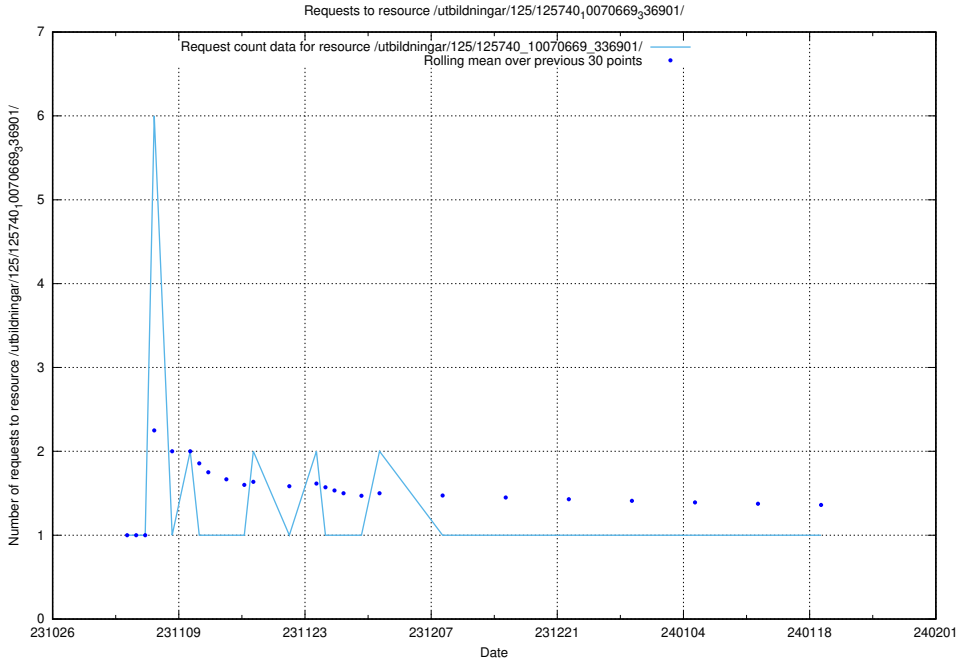

Here, we count the number of requests to resource /utbildningar/125/125740_10070669_336901/.

5.4090 Usage of /utbildningar/125/125618_10070636_322304/events/

Here, we count the number of requests to resource /utbildningar/125/125618_10070636_322304/events/