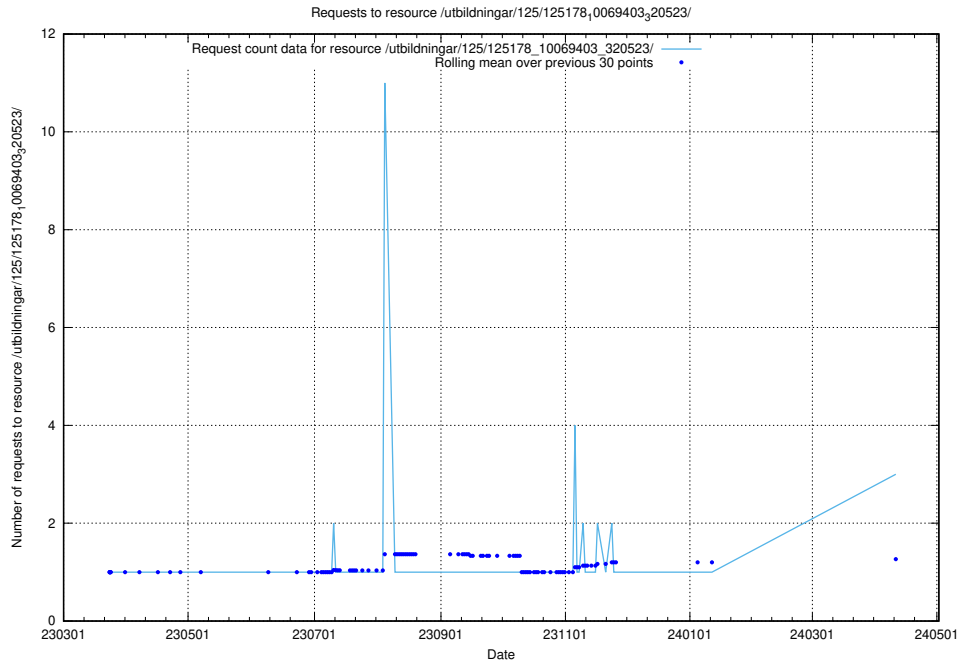

5.251 Usage of /utbildningar/125/125178_10069403_320523/

Here, we count the number of requests to resource /utbildningar/125/125178_10069403_320523/.