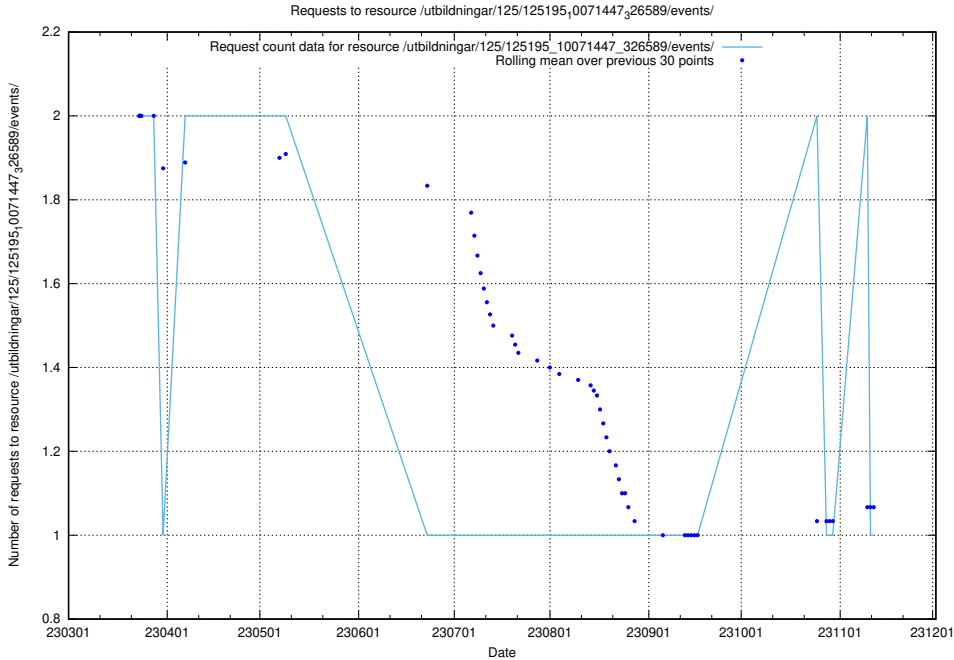

Here, we count the number of requests to resource /utbildningar/125/125577_10070103_320525/events/

5.6259 Usage of /utbildningar/125/125195_10071447_326589/events/

Here, we count the number of requests to resource /utbildningar/125/125195_10071447_326589/events/