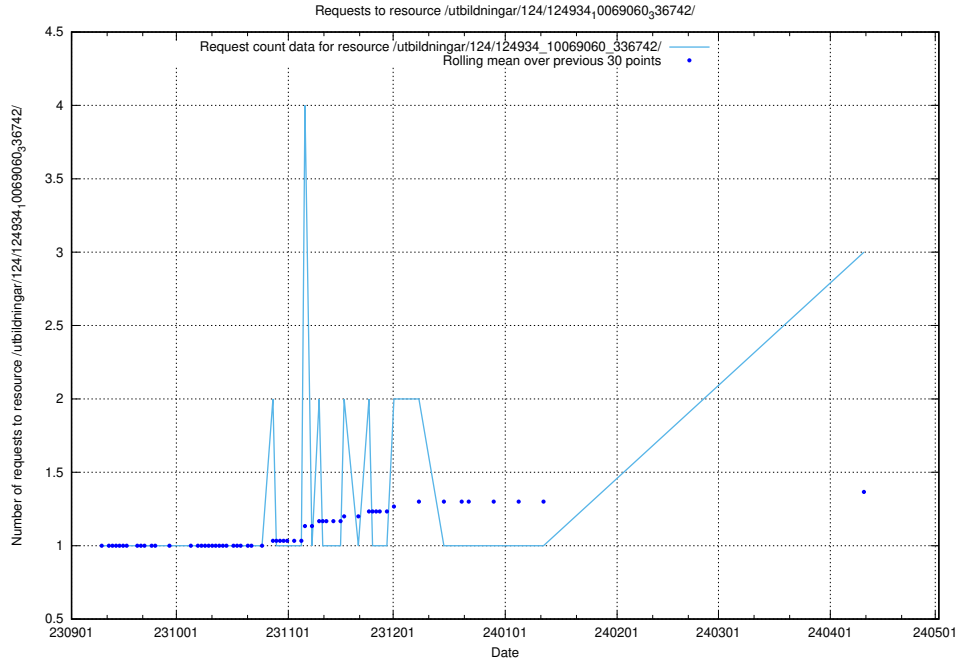

5.338 Usage of /utbildningar/124/124934_10069060_336742/

Here, we count the number of requests to resource /utbildningar/124/124934_10069060_336742/.