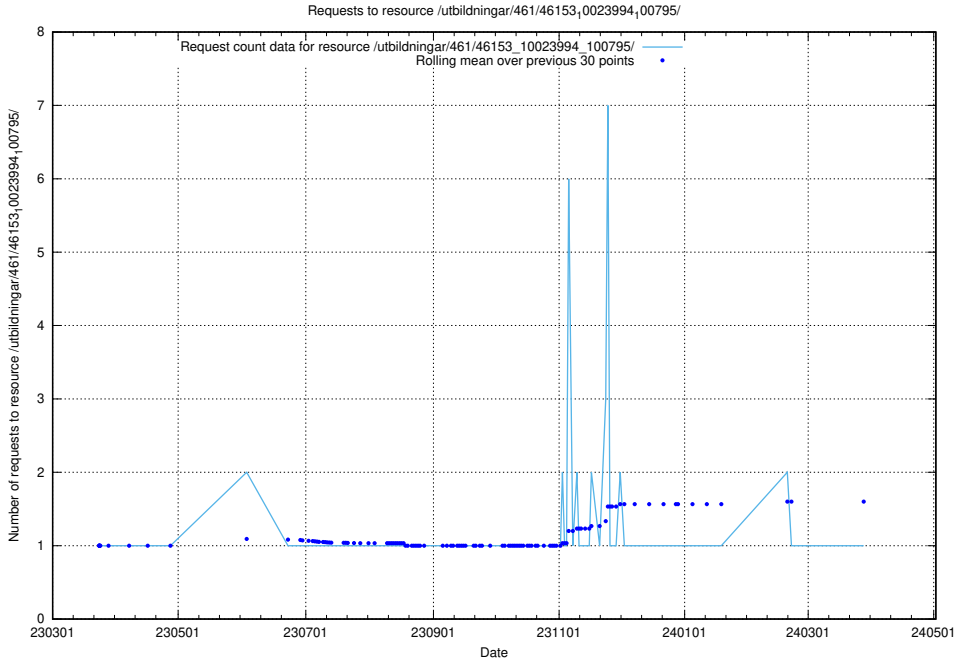

5.6289 Usage of /utbildningar/461/46153_10023994_100795/

Here, we count the number of requests to resource /utbildningar/461/46153_10023994_100795/.