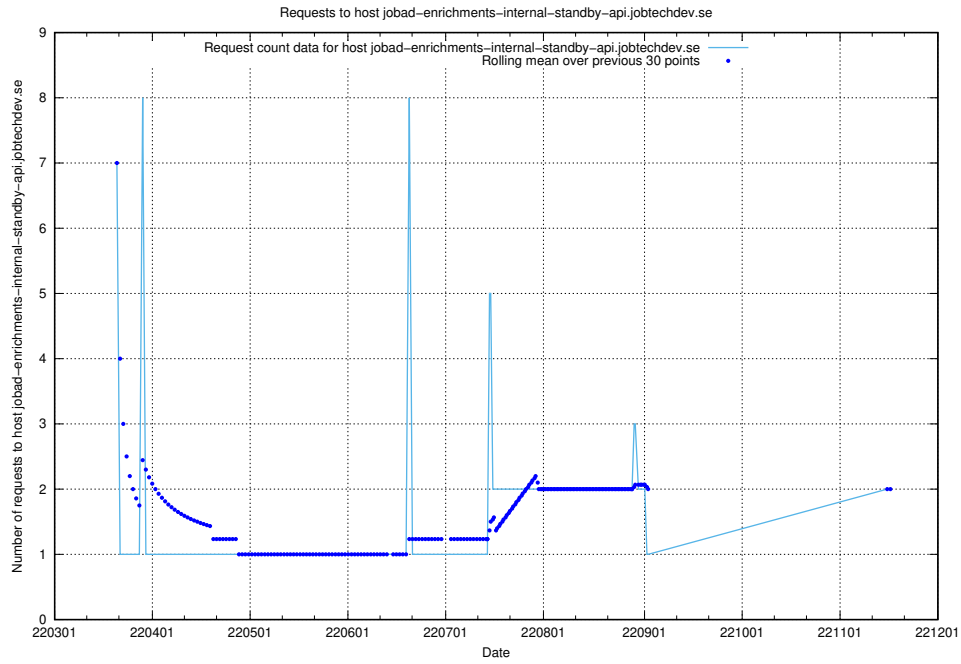

7.490 Usage of jobad-enrichments-internal-standby-api.jobtechdev.se

Here, we count the number of requests to host jobad-enrichments-internal-standby-api.jobtechdev.se.