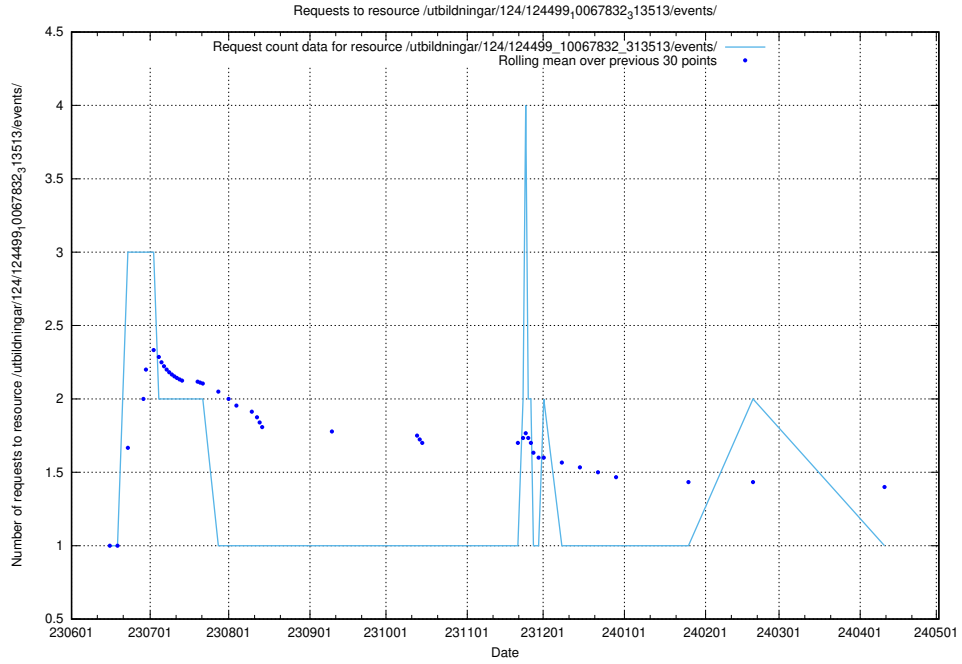

5.5815 Usage of /utbildningar/124/124499_10067832_313513/events/

Here, we count the number of requests to resource /utbildningar/124/124499_10067832_313513/events/