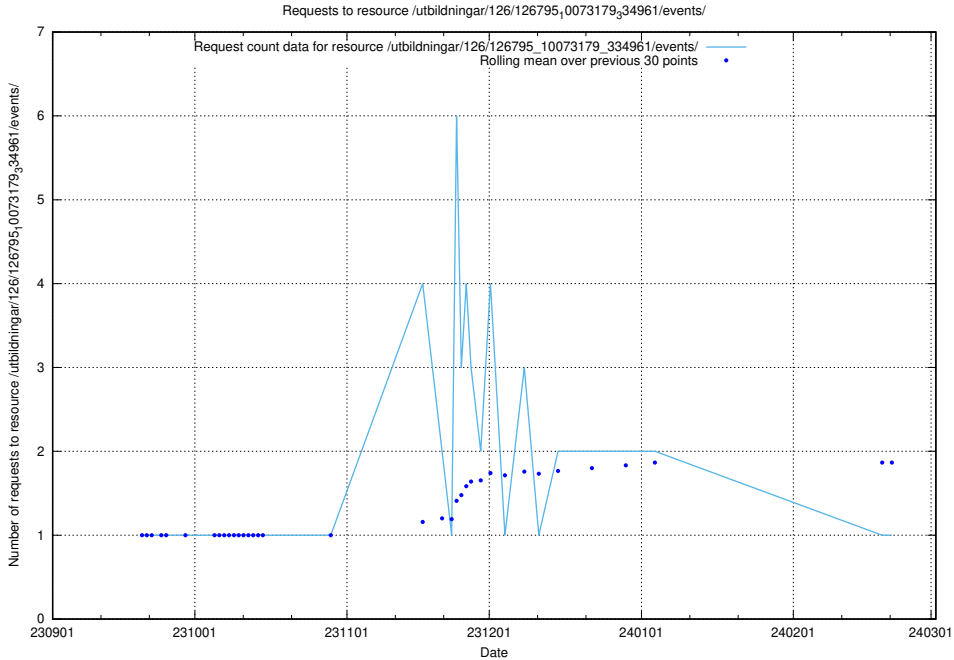

Here, we count the number of requests to resource /taxonomy/version/11/query/keyword-concepts-with-relations/.

5.4458 Usage of /utbildningar/126/126795_10073179_334961/events/

Here, we count the number of requests to resource /utbildningar/126/126795_10073179_334961/events/