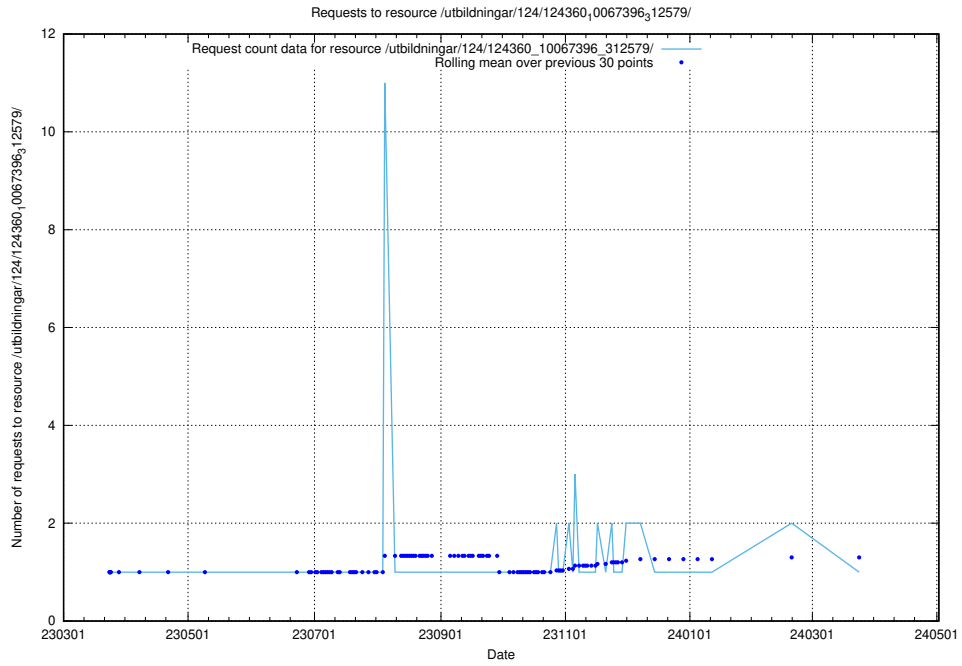

5.3732 Usage of /utbildningar/124/124360_10067396_312579/

Here, we count the number of requests to resource /utbildningar/124/124360_10067396_312579/.