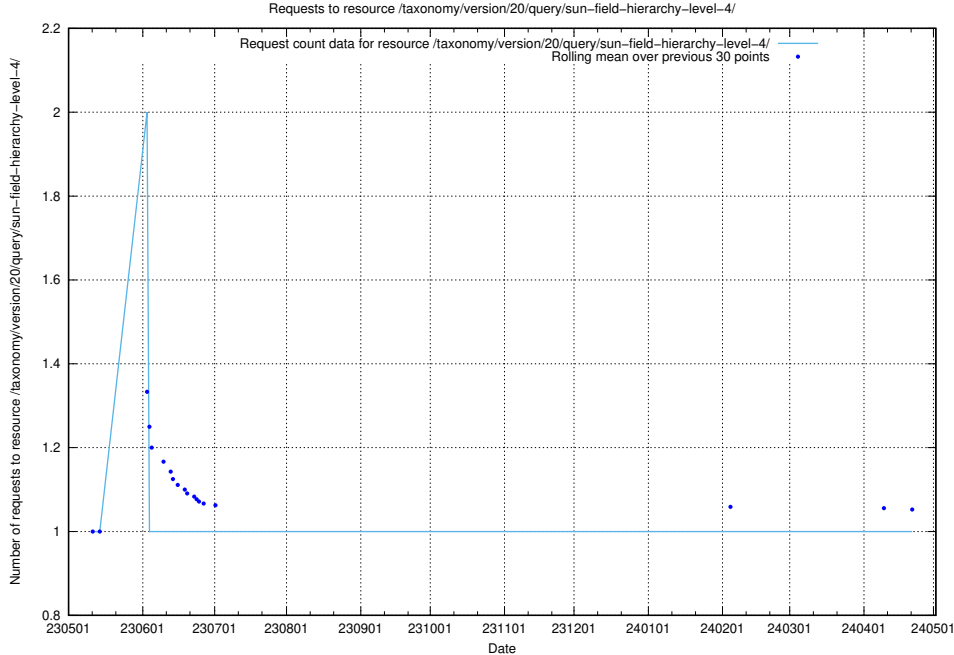

5.5895 Usage of /taxonomy/version/20/query/sun-field-hierarchy-level-4/

Here, we count the number of requests to resource /taxonomy/version/20/query/sun-field-hierarchy-level-4/.