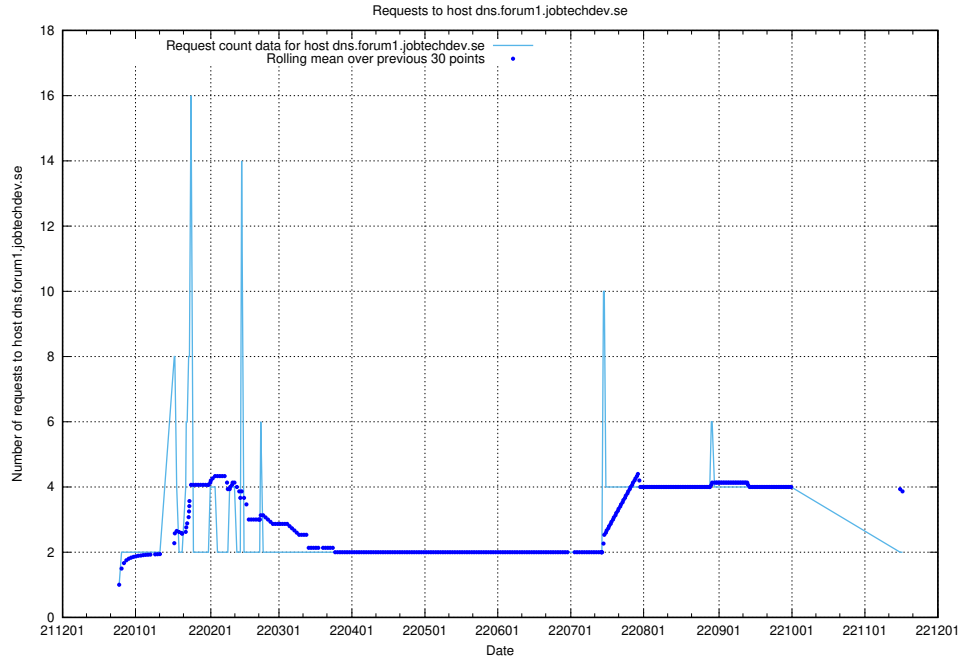

7.362 Usage of dns.forum1.jobtechdev.se

Here, we count the number of requests to host dns.forum1.jobtechdev.se.