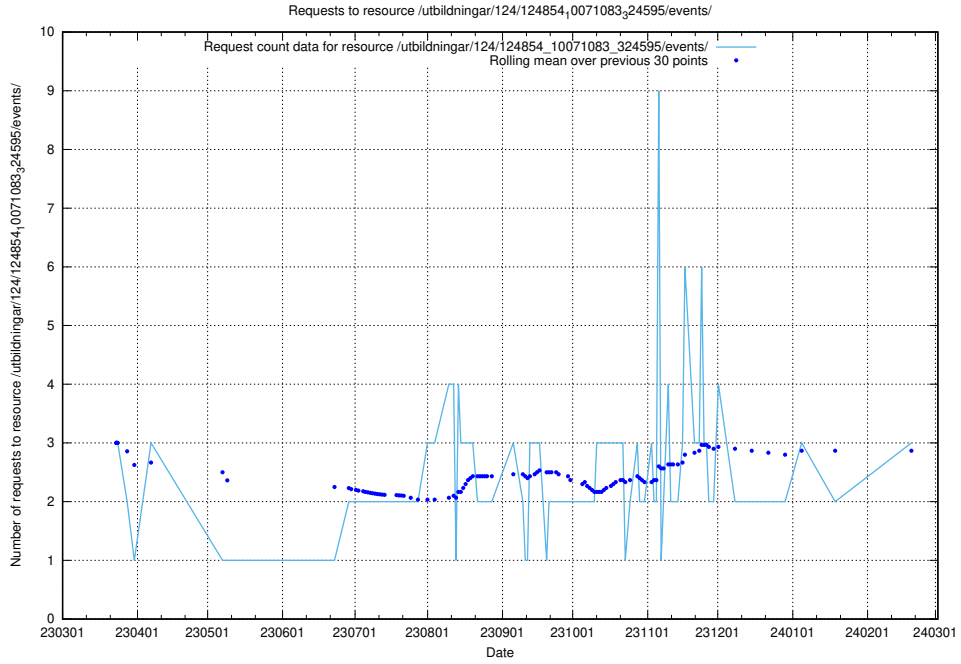

5.412 Usage of /utbildningar/124/124854_10071083_324595/events/

Here, we count the number of requests to resource /utbildningar/124/124854_10071083_324595/events/