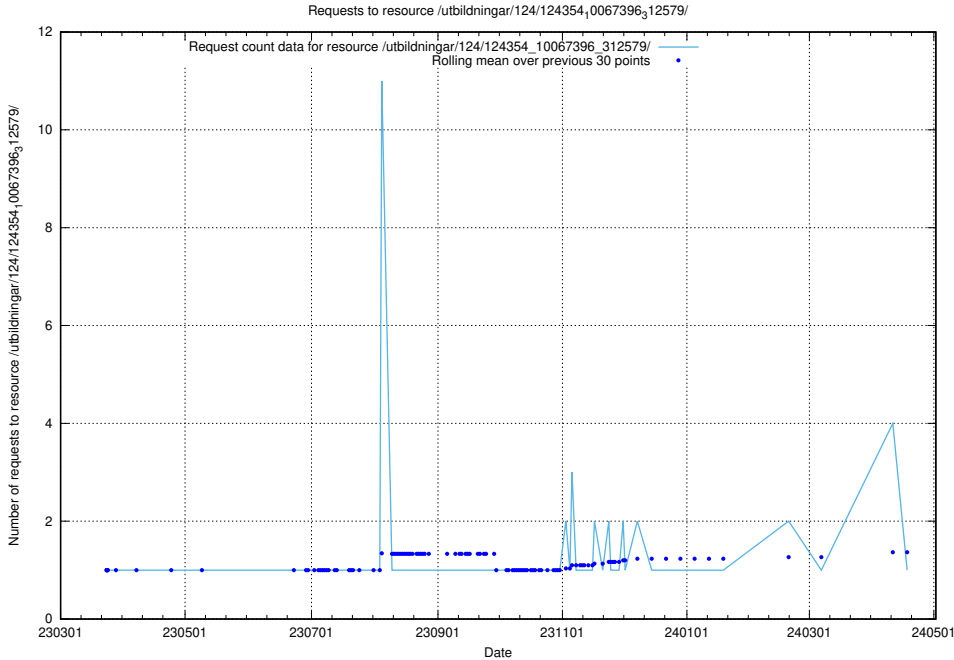

5.3849 Usage of /utbildningar/124/124354_10067396_312579/

Here, we count the number of requests to resource /utbildningar/124/124354_10067396_312579/.