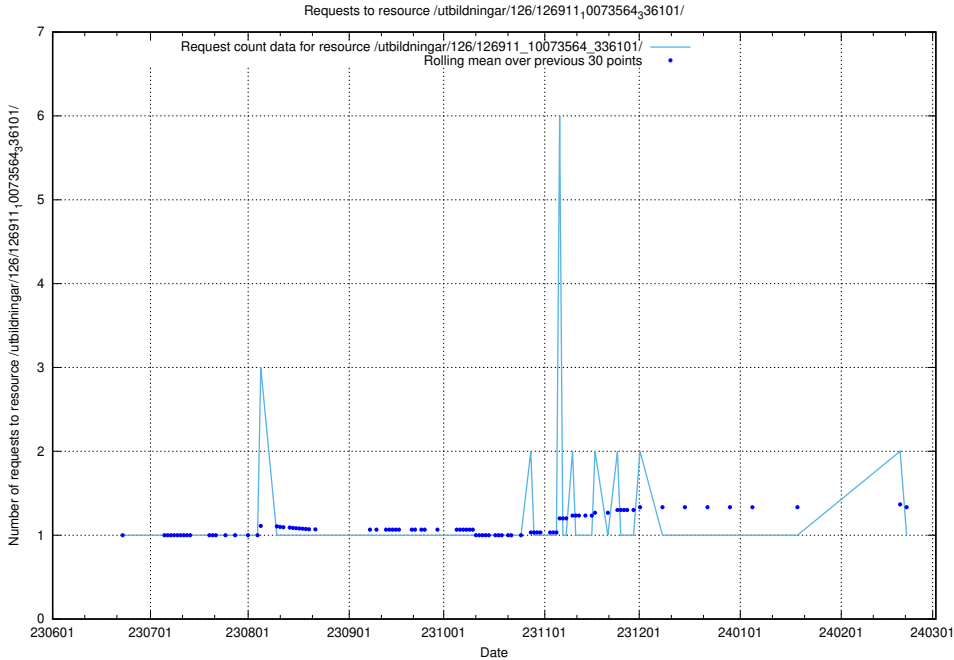

5.5518 Usage of /utbildningar/126/126911_10073564_336101/

Here, we count the number of requests to resource /utbildningar/126/126911_10073564_336101/.