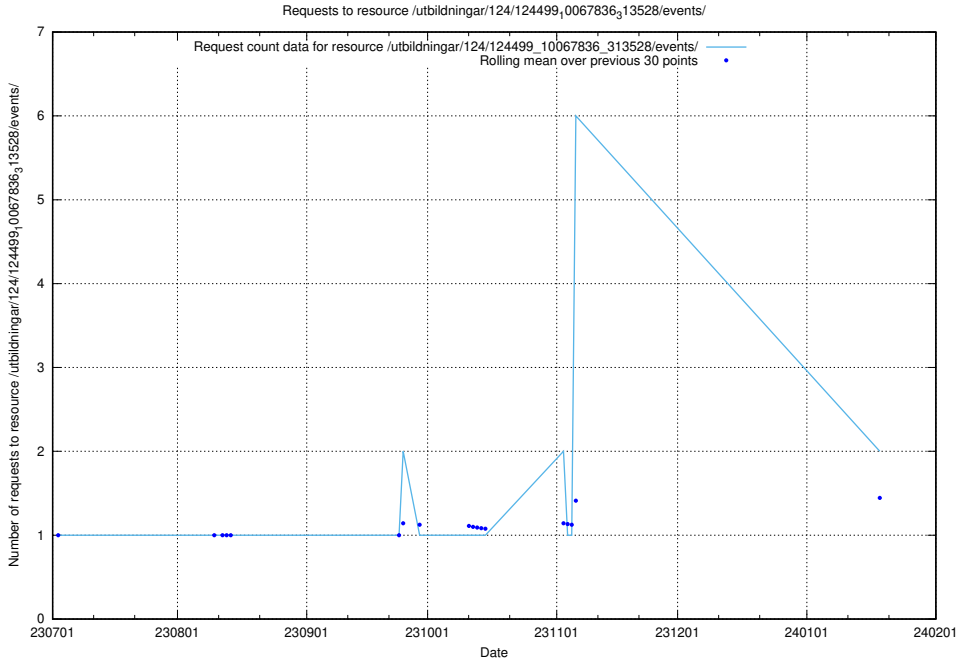

5.769 Usage of /utbildningar/124/124499_10067836_313528/events/

Here, we count the number of requests to resource /utbildningar/124/124499_10067836_313528/events/