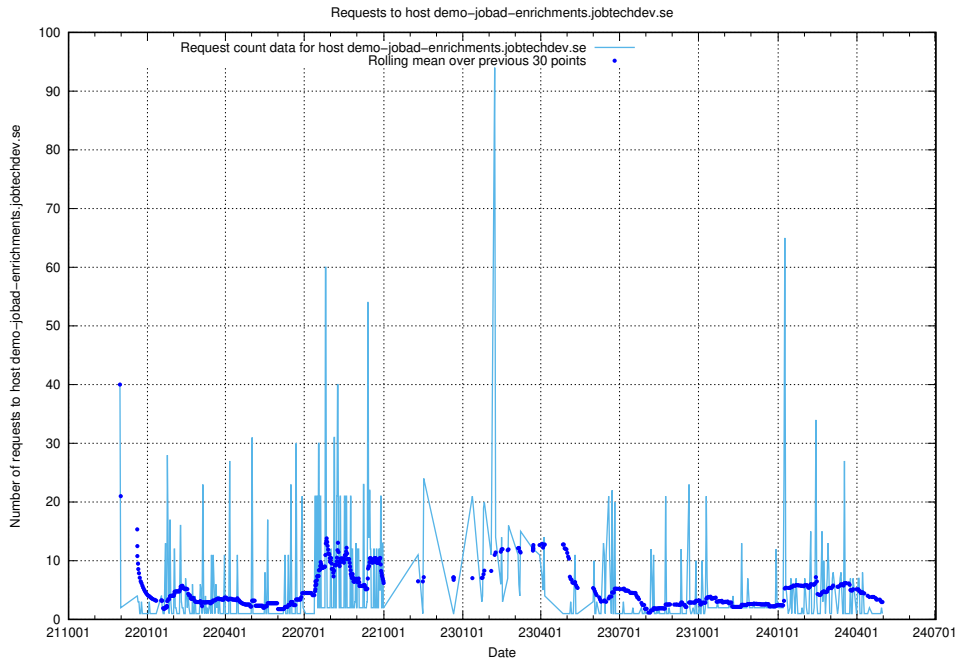

7.622 Usage of q.jobtechdev.se

Here, we count the number of requests to host q.jobtechdev.se.

7.623 Usage of mc.jobtechdev.se

Here, we count the number of requests to host mc.jobtechdev.se.

7.624 Usage of list.jobtechdev.se