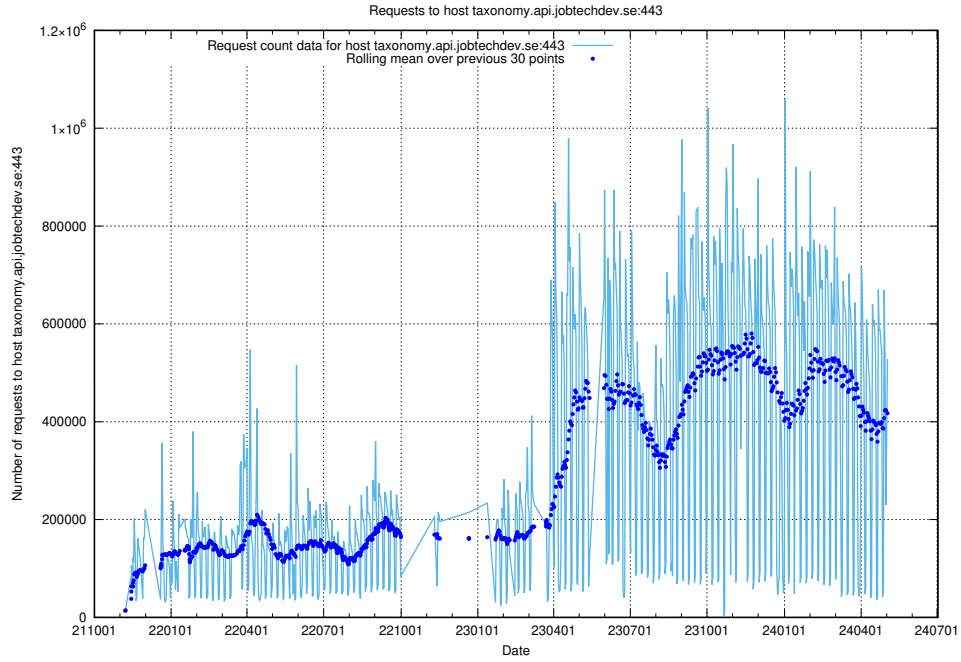

7.2 Usage of taxonomy.api.jobtechdev.se:443

Here, we count the number of requests to host taxonomy.api.jobtechdev.se:443.