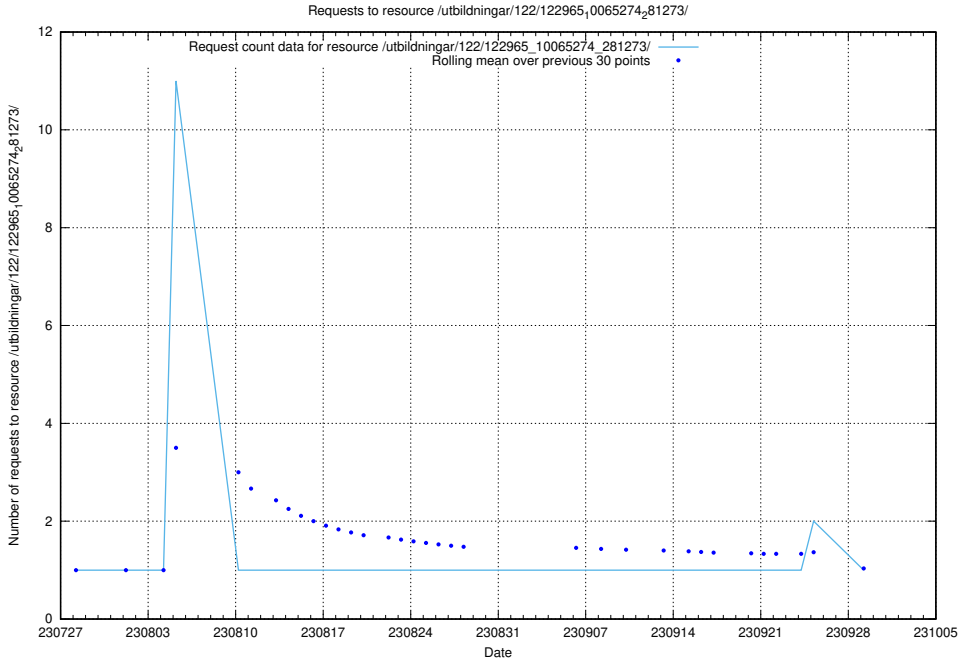

5.4843 Usage of /utbildningar/122/122965_10065274_281273/

Here, we count the number of requests to resource /utbildningar/122/122965_10065274_281273/.