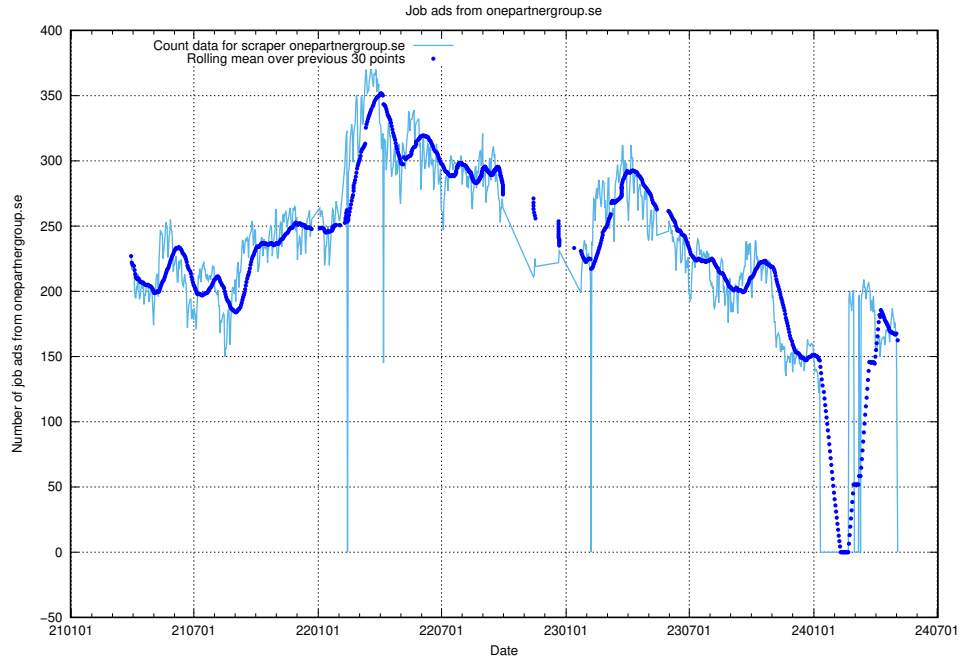

13.13 Number of ads by scraper onepartnergroup.se

Here, we count the number of job ads scraped from onepartnergroup.se.