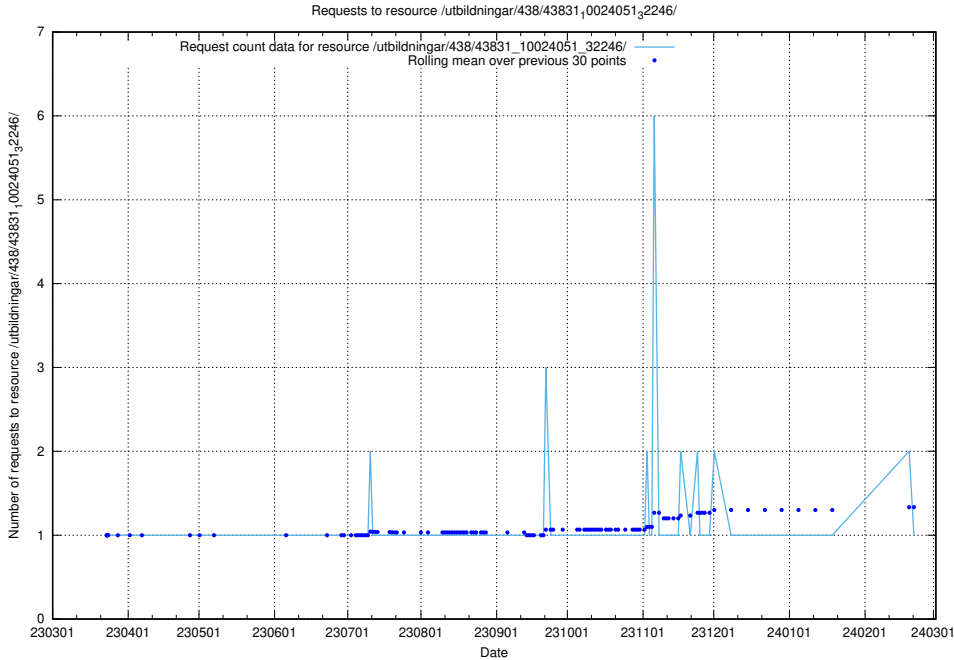

5.6306 Usage of /utbildningar/438/43831_10024051_32246/

Here, we count the number of requests to resource /utbildningar/438/43831_10024051_32246/.

5.6307 Usage of /utbildningar/438/43830_10023988_29949/events/