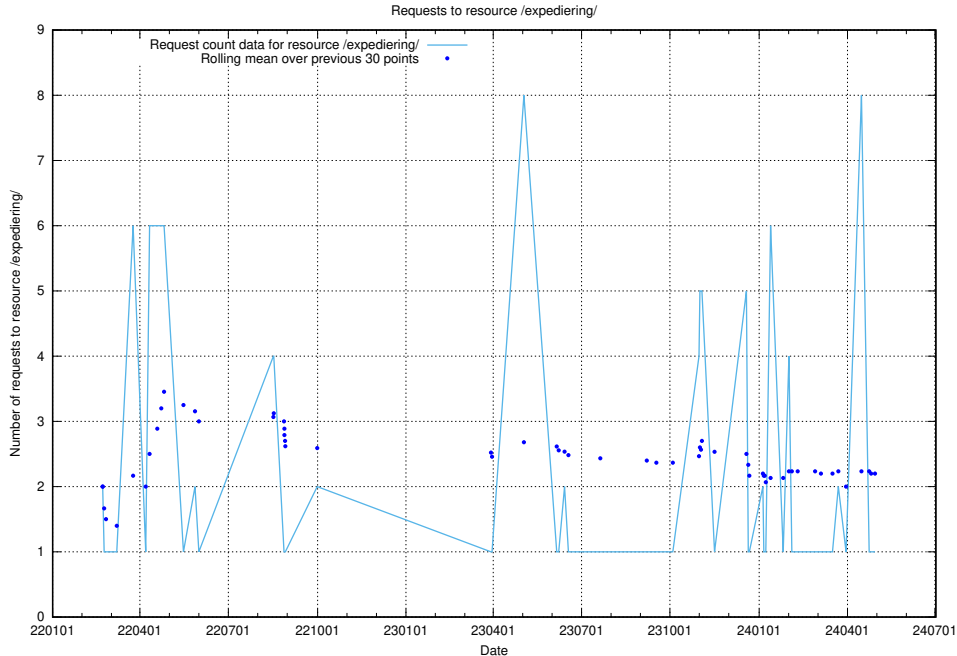

5.1171 Usage of /expediering/

Here, we count the number of requests to resource /expediering/.