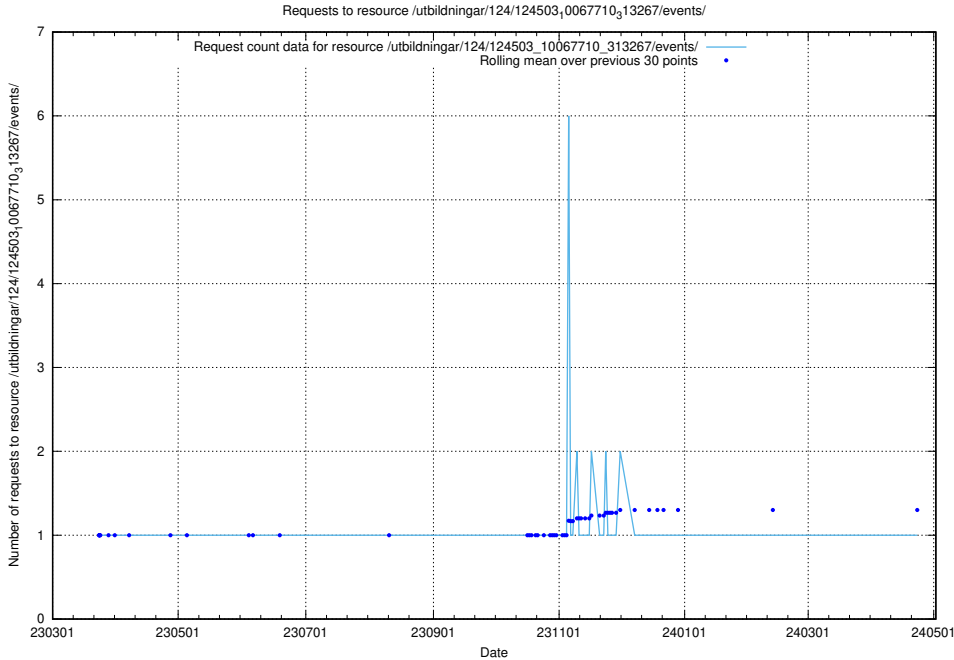

Here, we count the number of requests to resource /utbildningar/utb_emil/126/126696_10073420_337043/

5.2062 Usage of /utbildningar/124/124503_10067710_313267/events/

Here, we count the number of requests to resource /utbildningar/124/124503_10067710_313267/events/