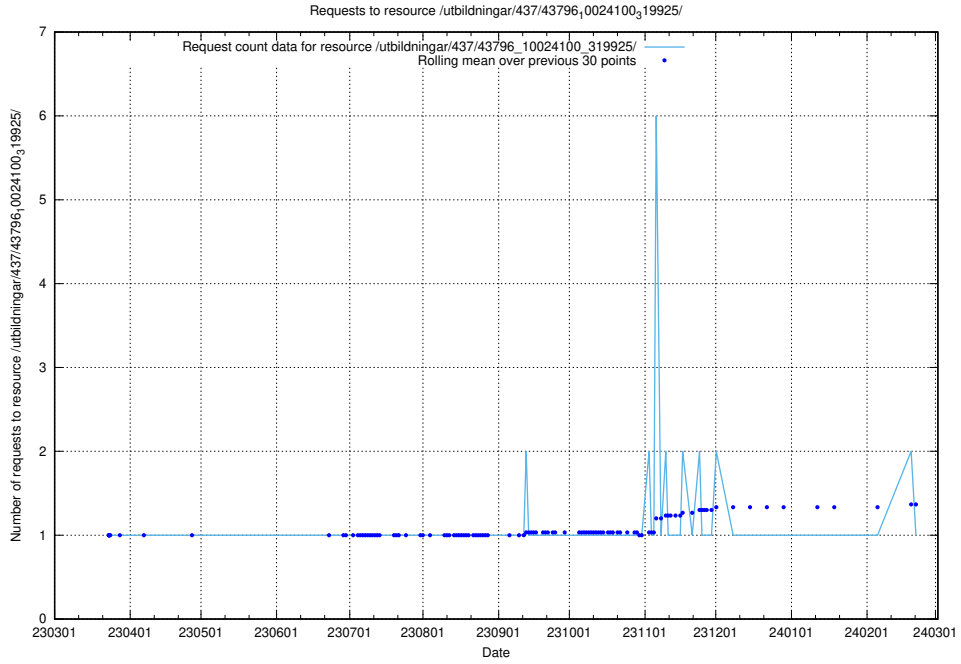

5.6328 Usage of /utbildningar/437/43796_10024100_319925/

Here, we count the number of requests to resource /utbildningar/437/43796_10024100_319925/.