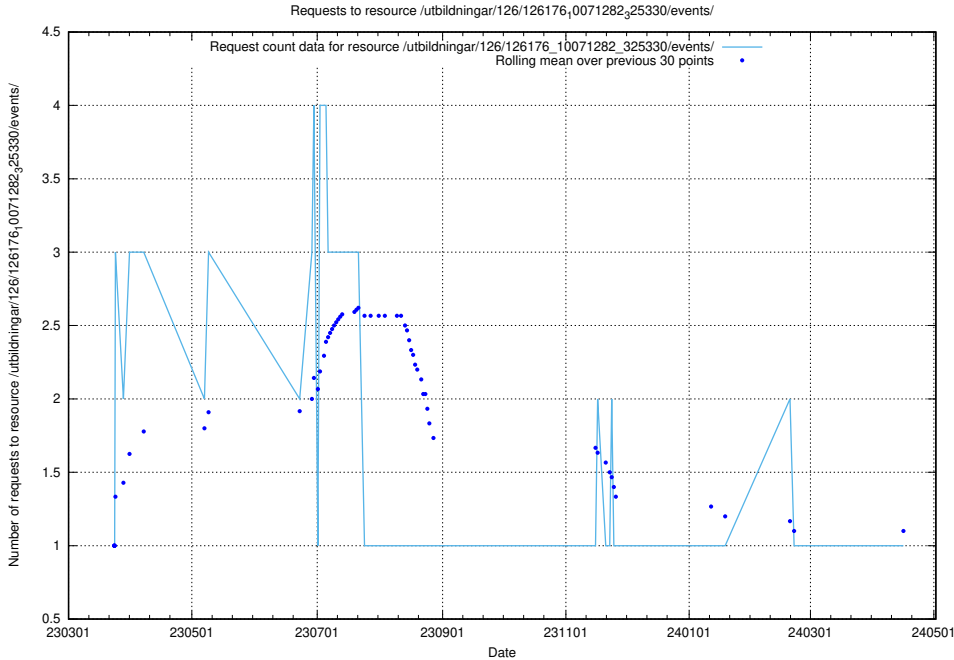

5.6398 Usage of /utbildningar/126/126176_10071282_325330/events/

Here, we count the number of requests to resource /utbildningar/126/126176_10071282_325330/events/