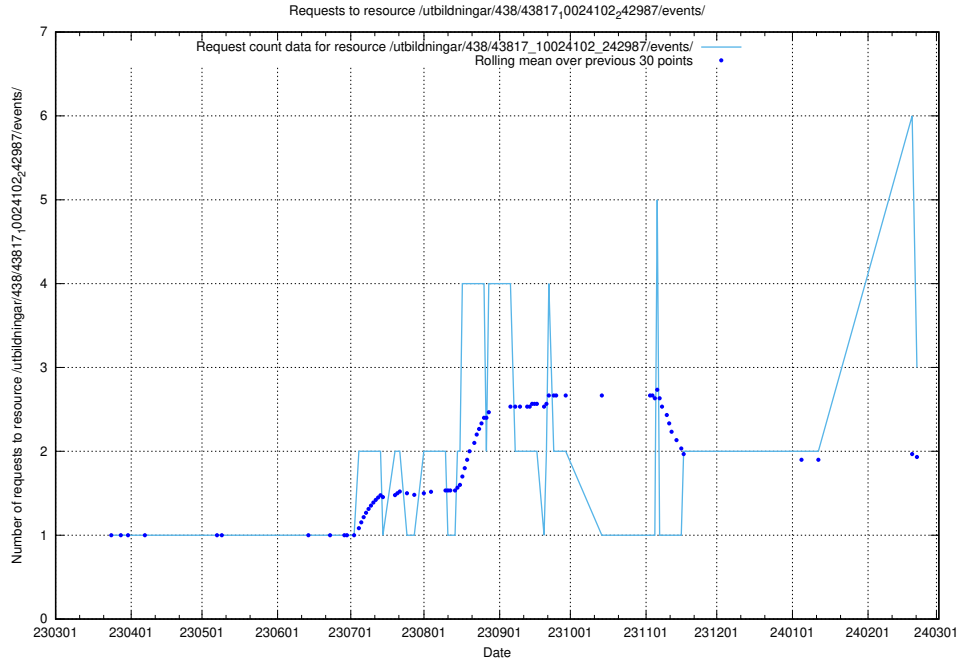

Here, we count the number of requests to resource /taxonomy/version/19/query/employment-variety-concepts/.

5.408 Usage of /utbildningar/438/43817_10024102_242987/events/

Here, we count the number of requests to resource /utbildningar/438/43817_10024102_242987/events/.