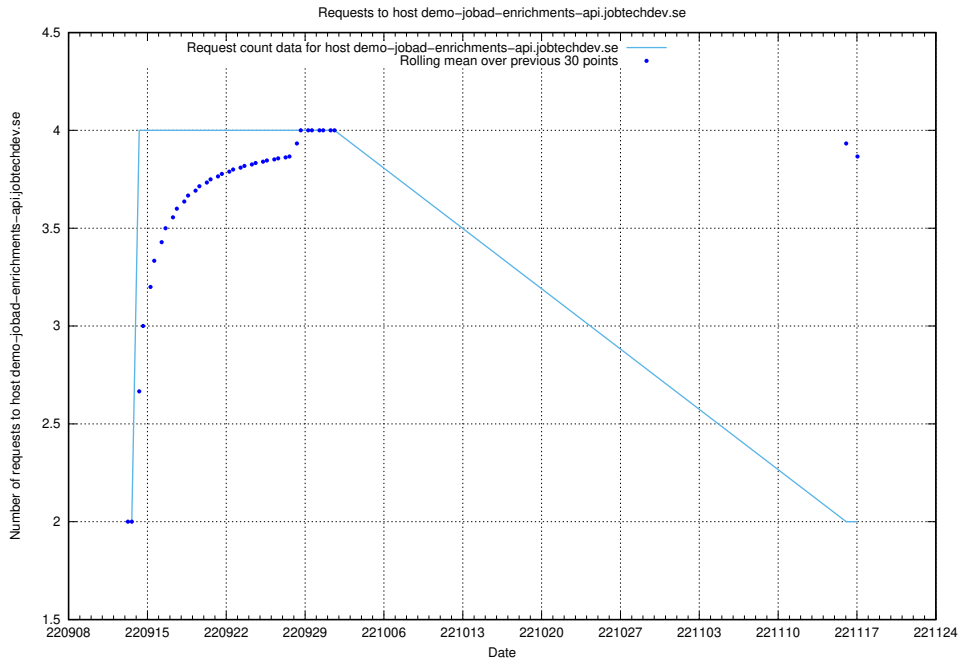

7.321 Usage of demo-jobad-enrichments-api.jobtechdev.se

Here, we count the number of requests to host demo-jobad-enrichments-api.jobtechdev.se.