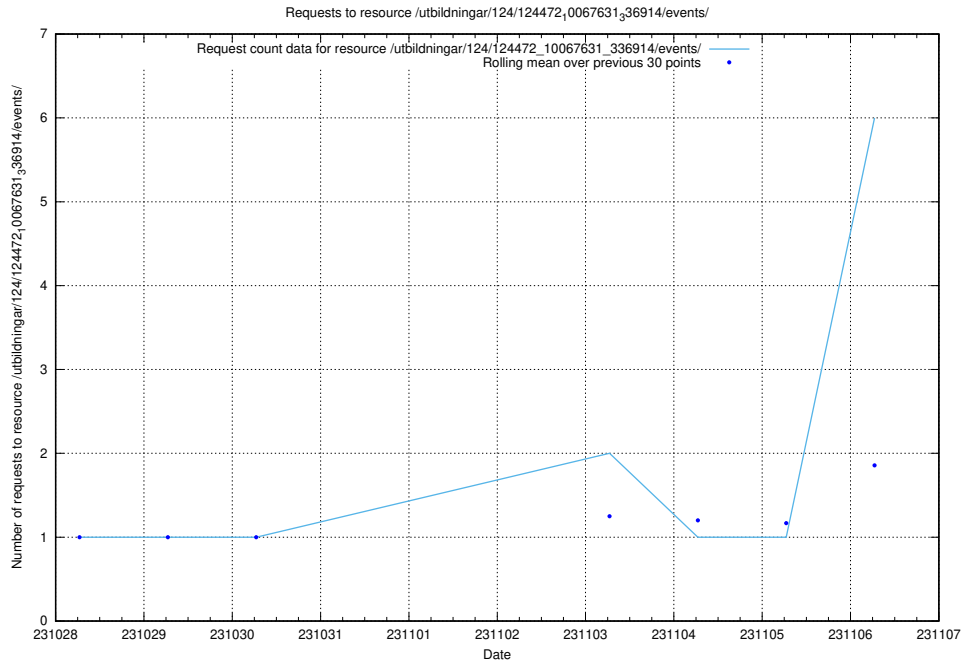

Here, we count the number of requests to resource /utbildningar/127/127057_10073954_336883/events/

5.63 Usage of /utbildningar/124/124472_10067631_336914/events/

Here, we count the number of requests to resource /utbildningar/124/124472_10067631_336914/events/