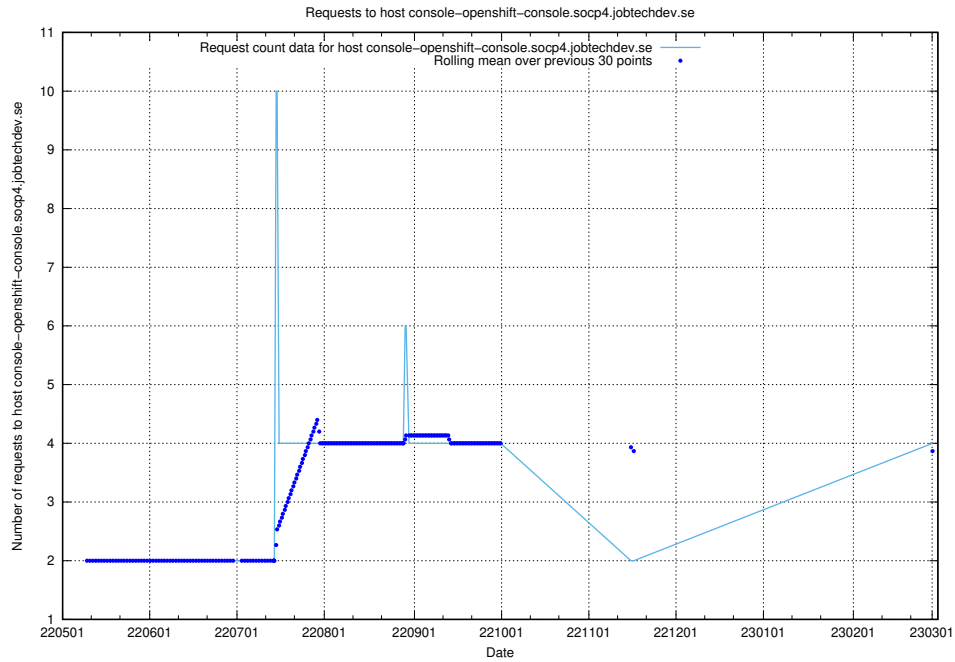

7.147 Usage of console-openshift-console.socp4.jobtechdev.se

Here, we count the number of requests to host console-openshift-console.socp4.jobtechdev.se.