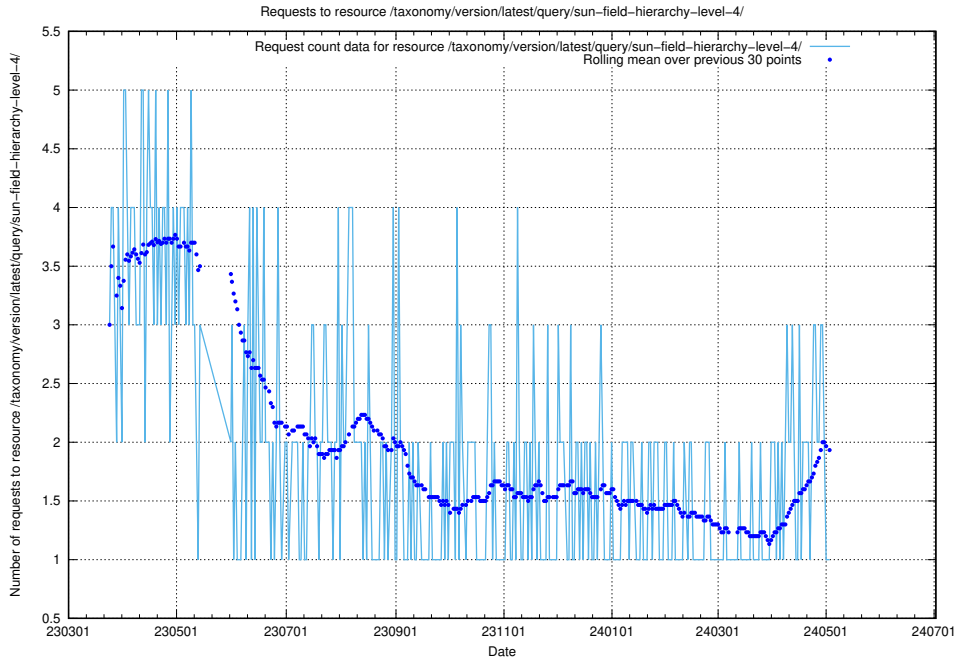

5.6037 Usage of /taxonomy/version/latest/query/sun-field-hierarchy-level-4/

Here, we count the number of requests to resource /taxonomy/version/latest/query/sun-field-hierarchy-level-4/.