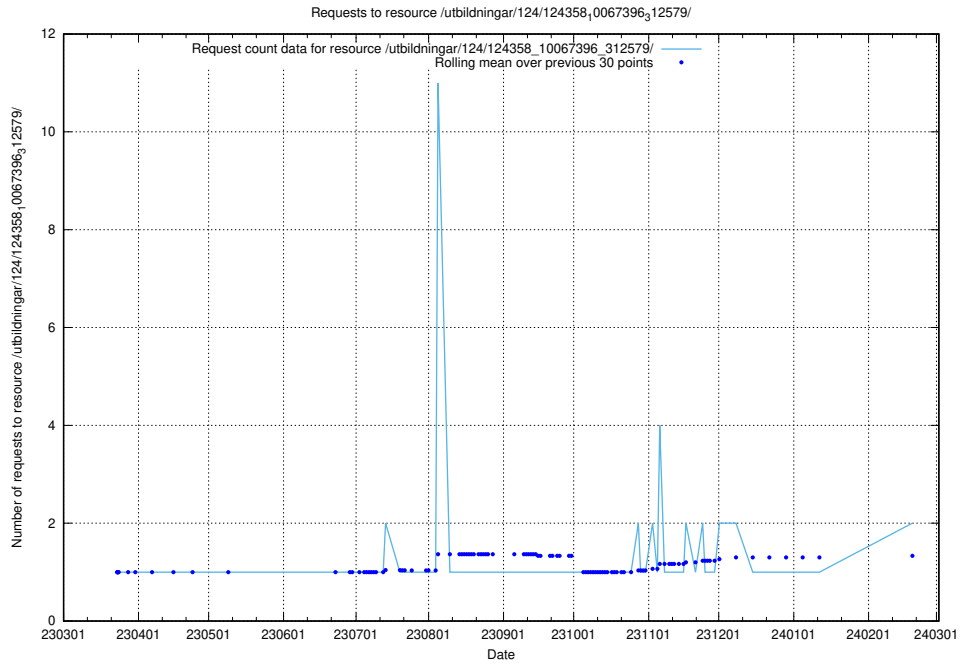

5.634 Usage of /utbildningar/124/124358_10067396_312579/

Here, we count the number of requests to resource /utbildningar/124/124358_10067396_312579/.