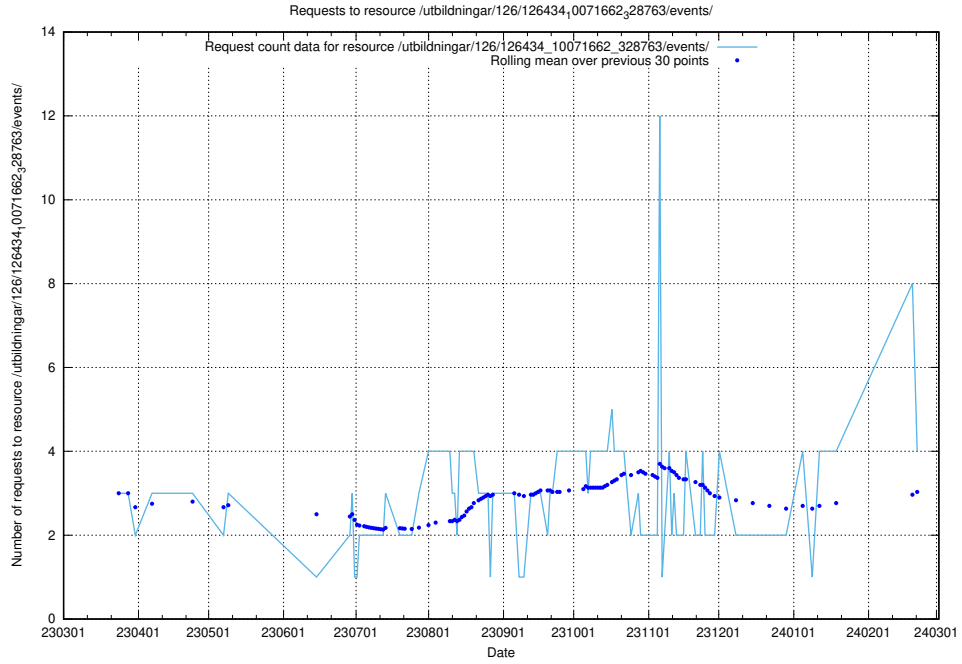

Here, we count the number of requests to resource /taxonomy/version/20/query/isco-level-4-groups/.

5.233 Usage of /utbildningar/126/126434_10071662_328763/events/

Here, we count the number of requests to resource /utbildningar/126/126434_10071662_328763/events/