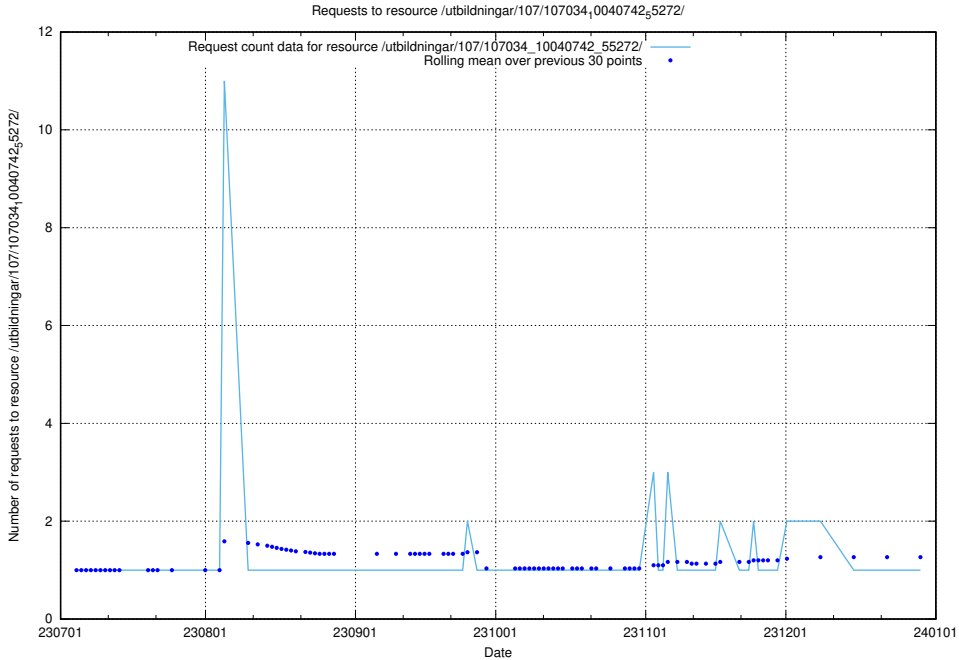

5.5295 Usage of /utbildningar/107/107034_10040742_55272/

Here, we count the number of requests to resource /utbildningar/107/107034_10040742_55272/.