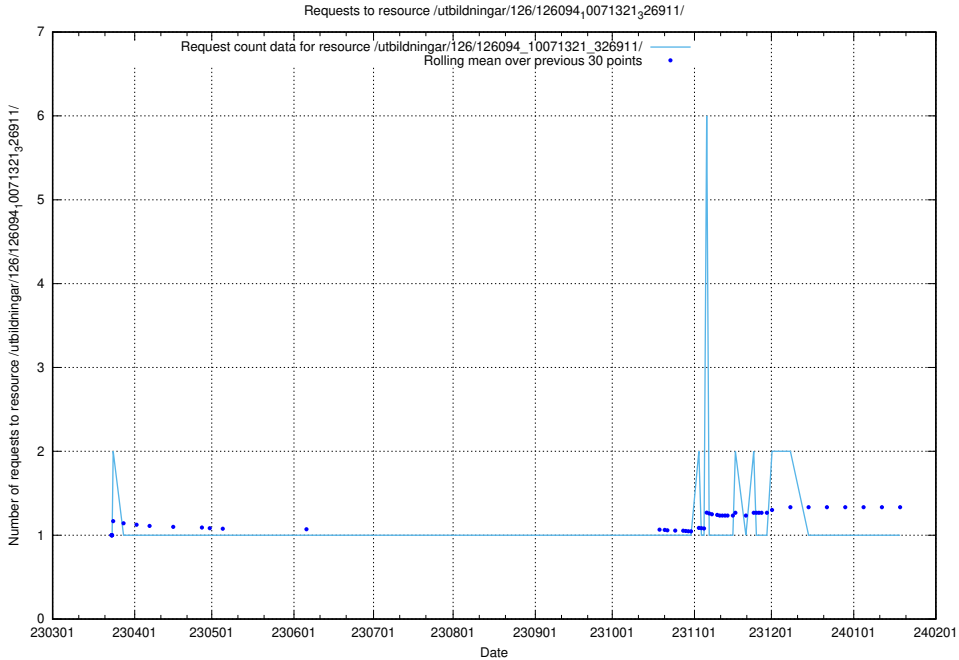

5.6408 Usage of /utbildningar/126/126094_10071321_326911/

Here, we count the number of requests to resource /utbildningar/126/126094_10071321_326911/.