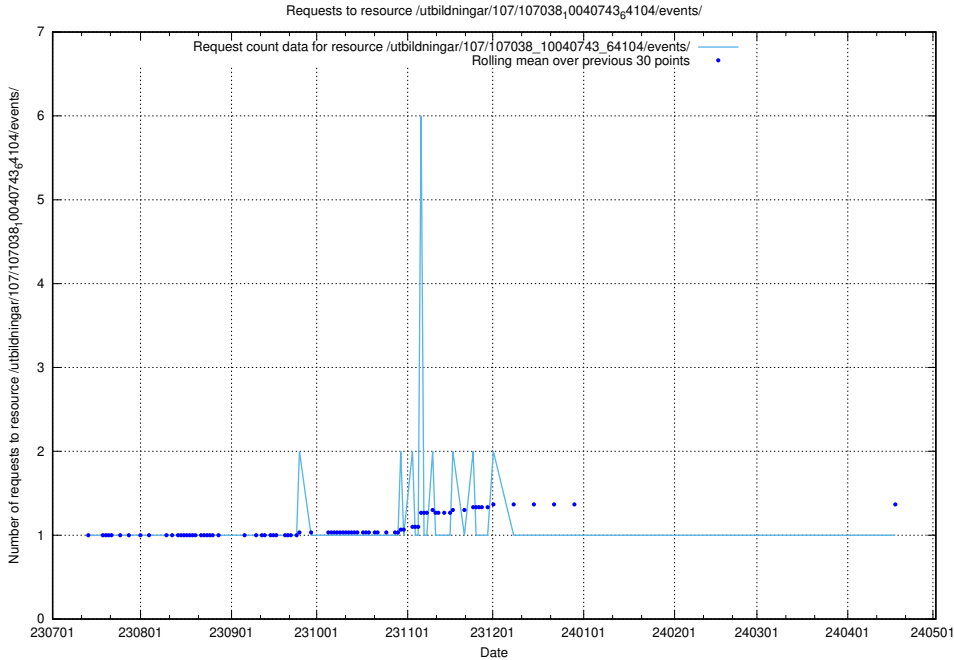

5.5009 Usage of /utbildningar/107/107038_10040743_64104/events/

Here, we count the number of requests to resource /utbildningar/107/107038_10040743_64104/events/.