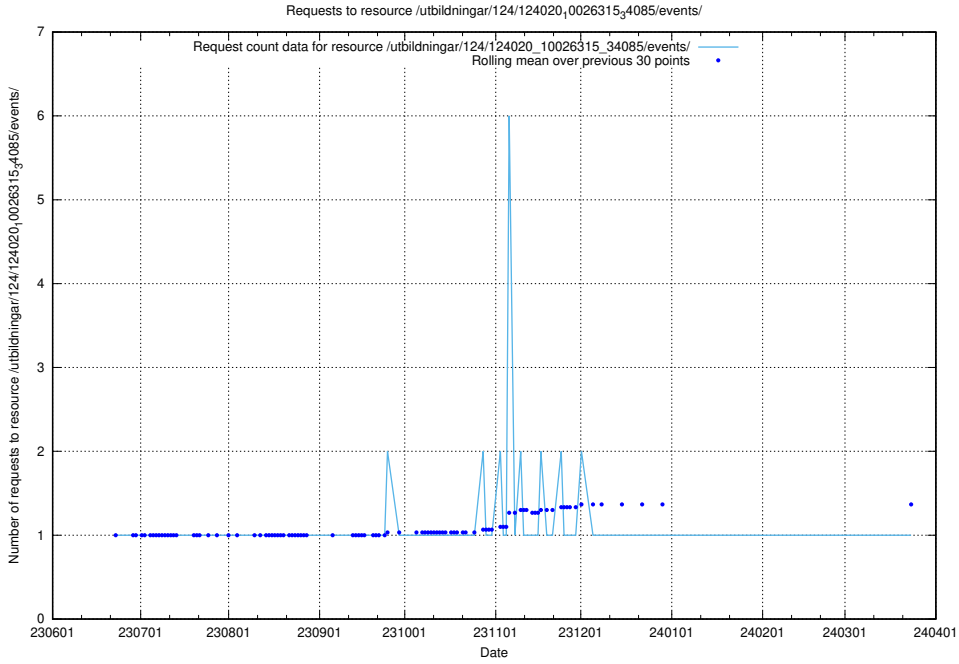

5.5763 Usage of /utbildningar/124/124020_10026315_34085/events/

Here, we count the number of requests to resource /utbildningar/124/124020_10026315_34085/events/.