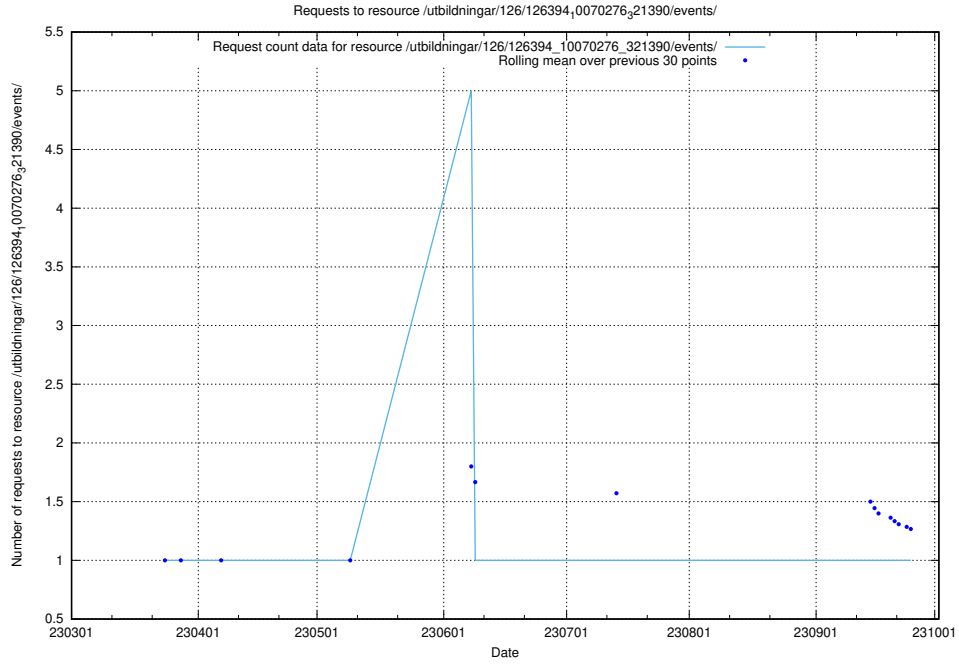

5.6177 Usage of /utbildningar/126/126394_10070276_321390/events/

Here, we count the number of requests to resource /utbildningar/126/126394_10070276_321390/events/