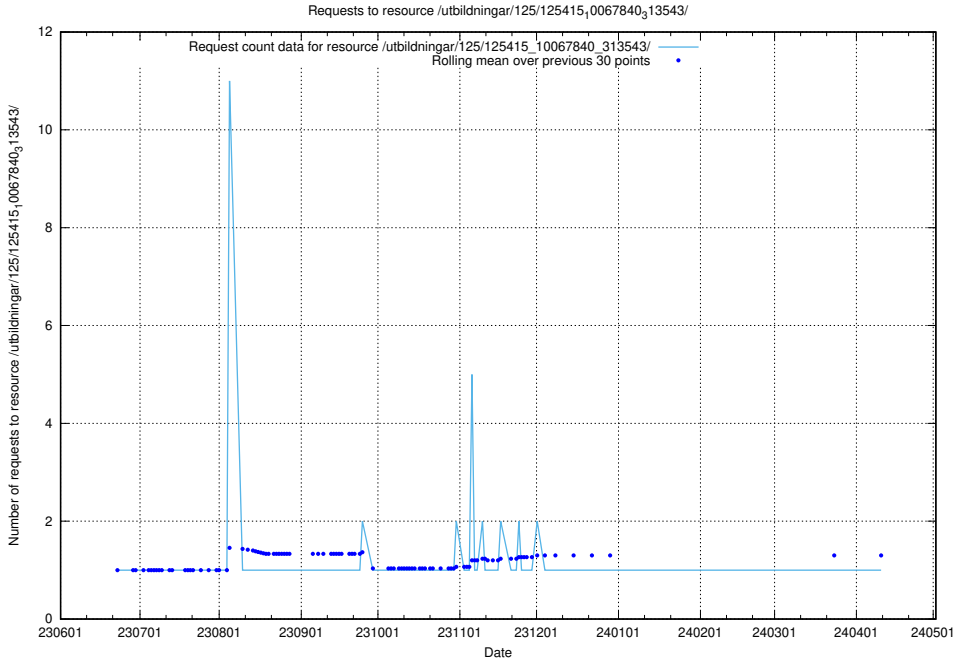

5.5662 Usage of /utbildningar/125/125415_10067840_313543/

Here, we count the number of requests to resource /utbildningar/125/125415_10067840_313543/.