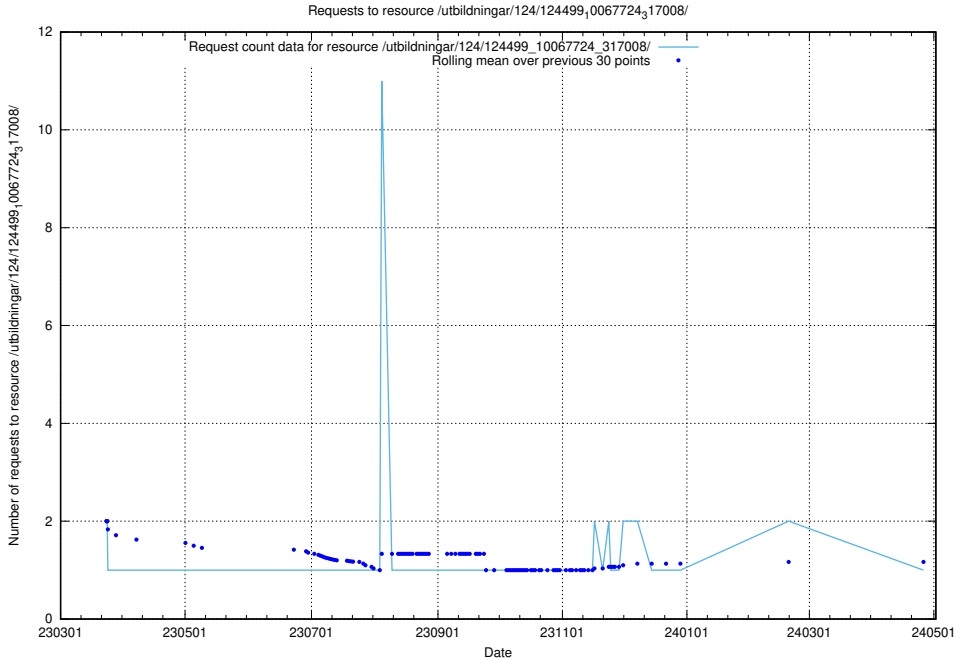

5.6269 Usage of /utbildningar/124/124499_10067724_317008/

Here, we count the number of requests to resource /utbildningar/124/124499_10067724_317008/.