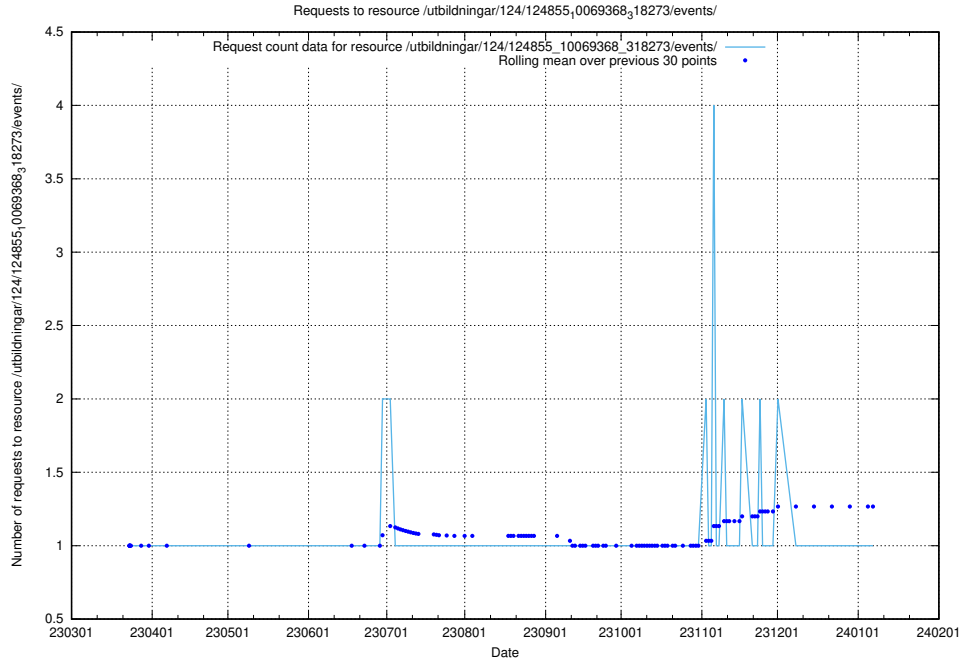

5.1128 Usage of /utbildningar/124/124855_10069368_318273/events/

Here, we count the number of requests to resource /utbildningar/124/124855_10069368_318273/events/