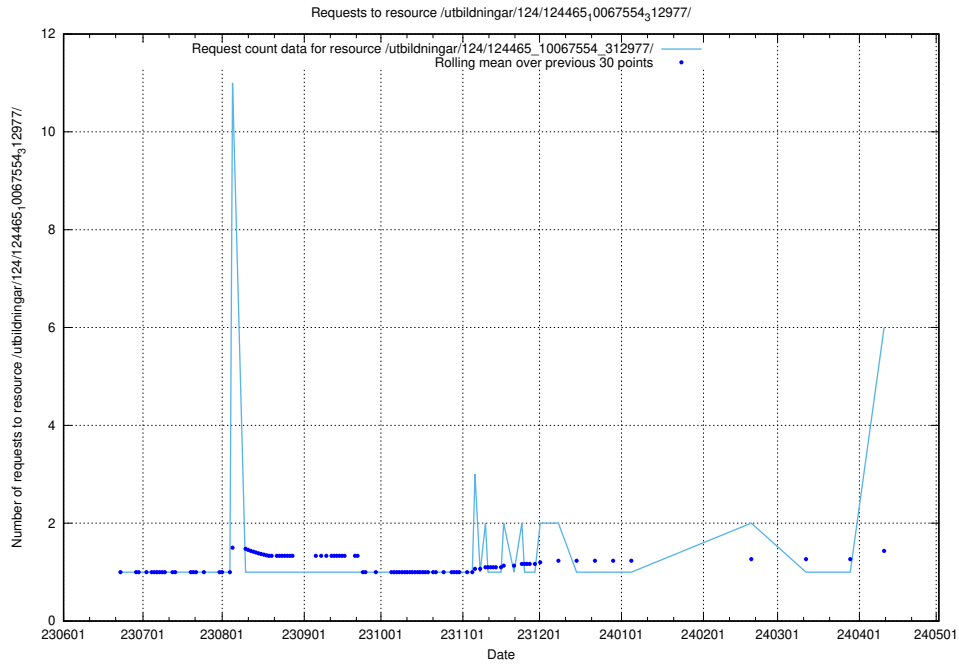

5.91 Usage of /utbildningar/124/124465_10067554_312977/

Here, we count the number of requests to resource /utbildningar/124/124465_10067554_312977/.