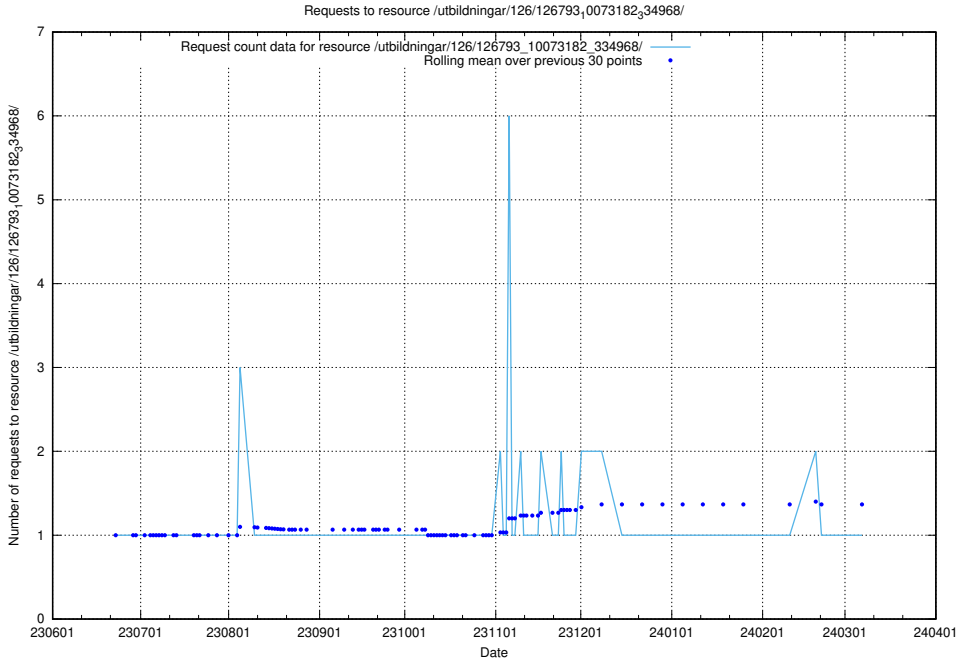

5.5527 Usage of /utbildningar/126/126793_10073182_334968/

Here, we count the number of requests to resource /utbildningar/126/126793_10073182_334968/.