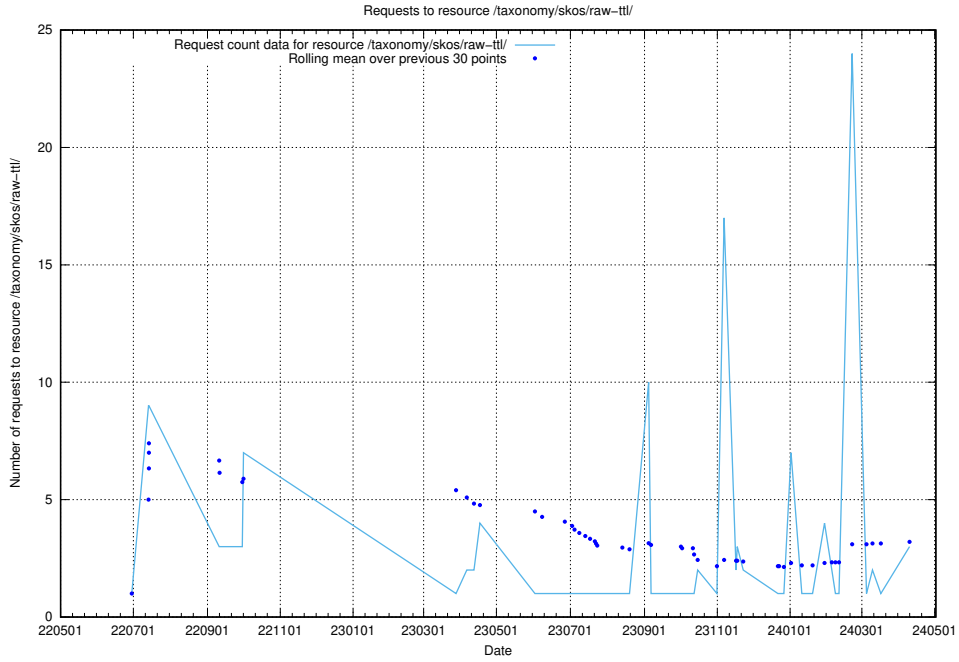

5.244 Usage of /taxonomy/skos/raw-ttl/

Here, we count the number of requests to resource /taxonomy/skos/raw-ttl/.