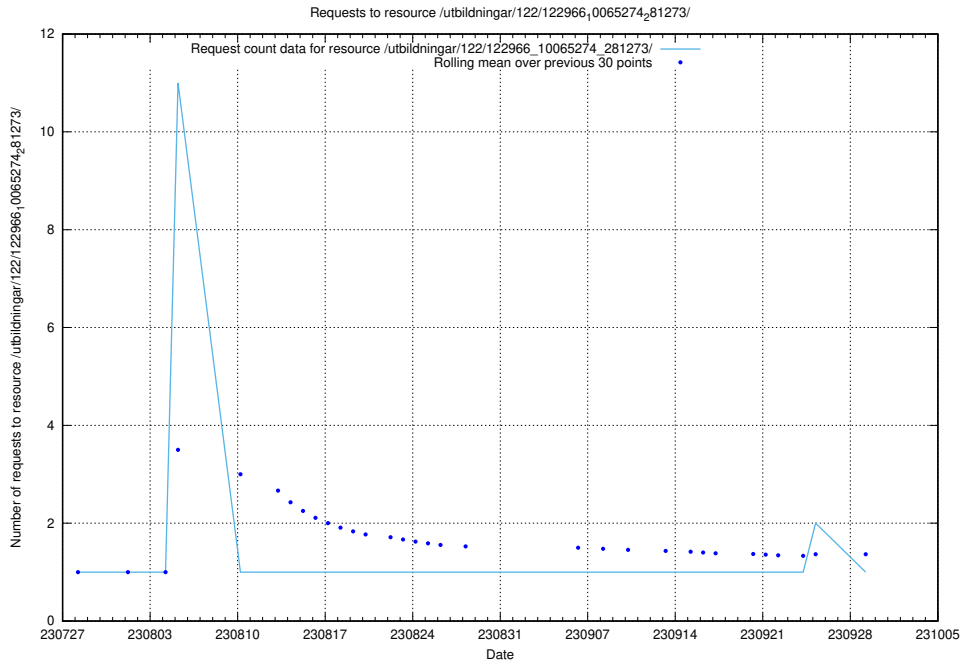

5.4842 Usage of /utbildningar/122/122966_10065274_281273/

Here, we count the number of requests to resource /utbildningar/122/122966_10065274_281273/.