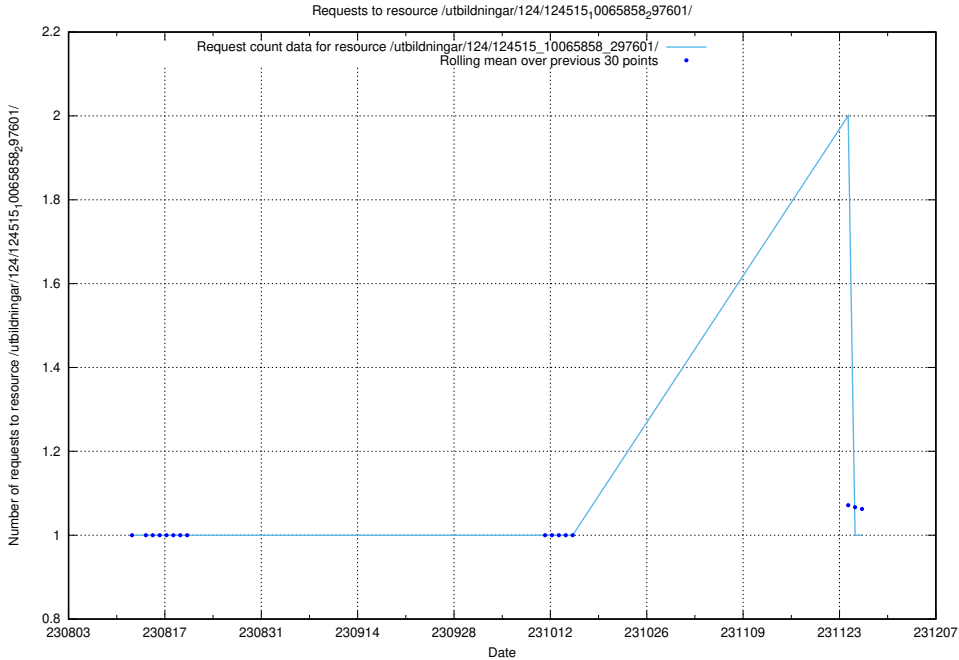

5.4747 Usage of /utbildningar/124/124515_10065858_297601/

Here, we count the number of requests to resource /utbildningar/124/124515_10065858_297601/.