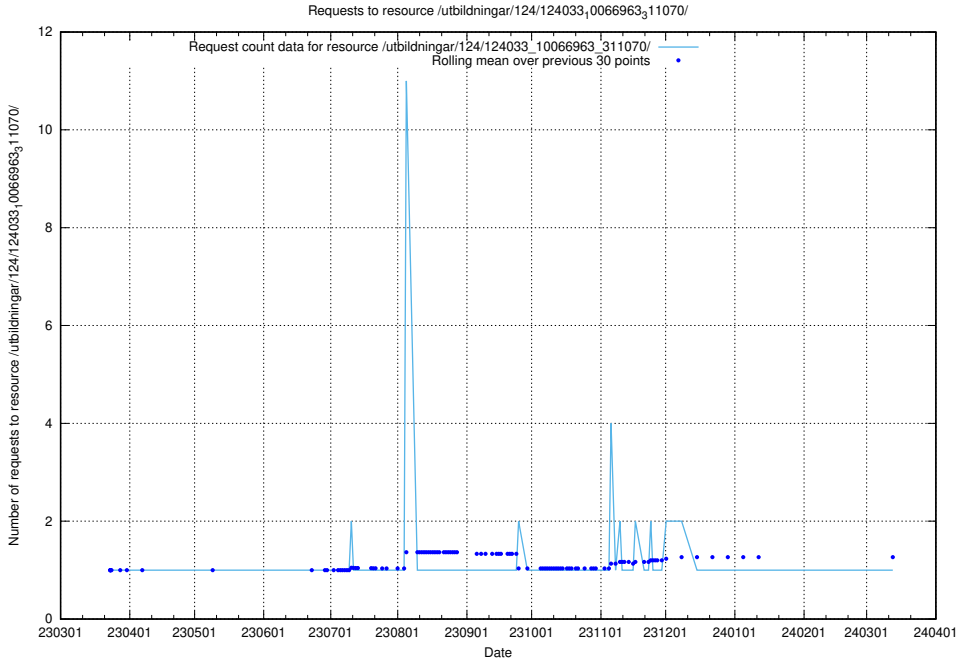

5.4384 Usage of /utbildningar/124/124033_10066963_311070/

Here, we count the number of requests to resource /utbildningar/124/124033_10066963_311070/.