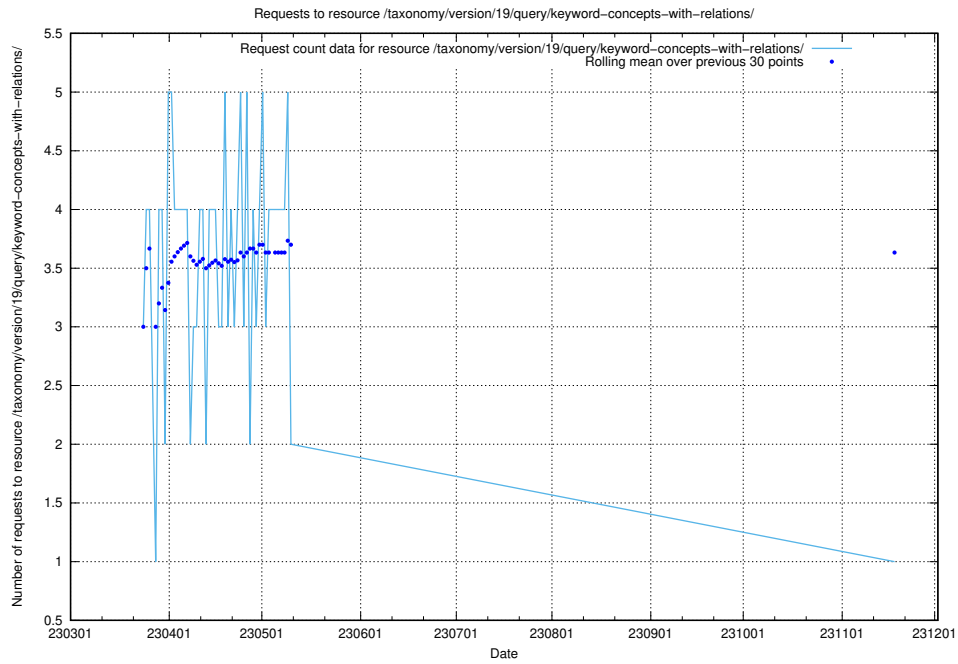

5.6115 Usage of /taxonomy/version/19/query/keyword-concepts-with-relations/

Here, we count the number of requests to resource /taxonomy/version/19/query/keyword-concepts-with-relations/.

5.6116 Usage of /taxonomy/version/19/query/eu-regions/