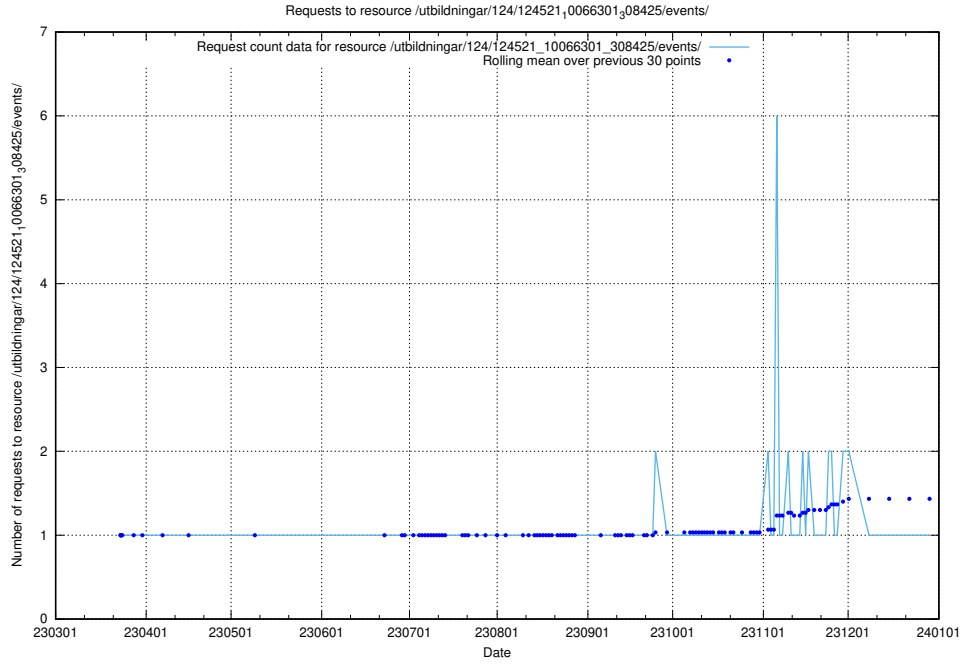

5.1162 Usage of /utbildningar/124/124521_10066301_308425/events/

Here, we count the number of requests to resource /utbildningar/124/124521_10066301_308425/events/