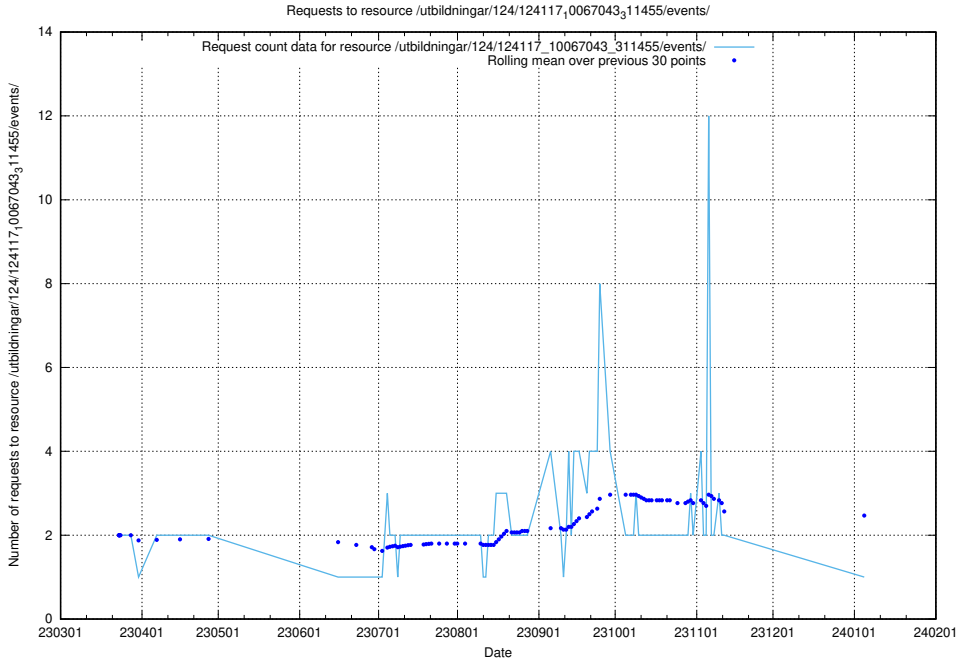

5.6279 Usage of /utbildningar/124/124117_10067043_311455/events/

Here, we count the number of requests to resource /utbildningar/124/124117_10067043_311455/events/