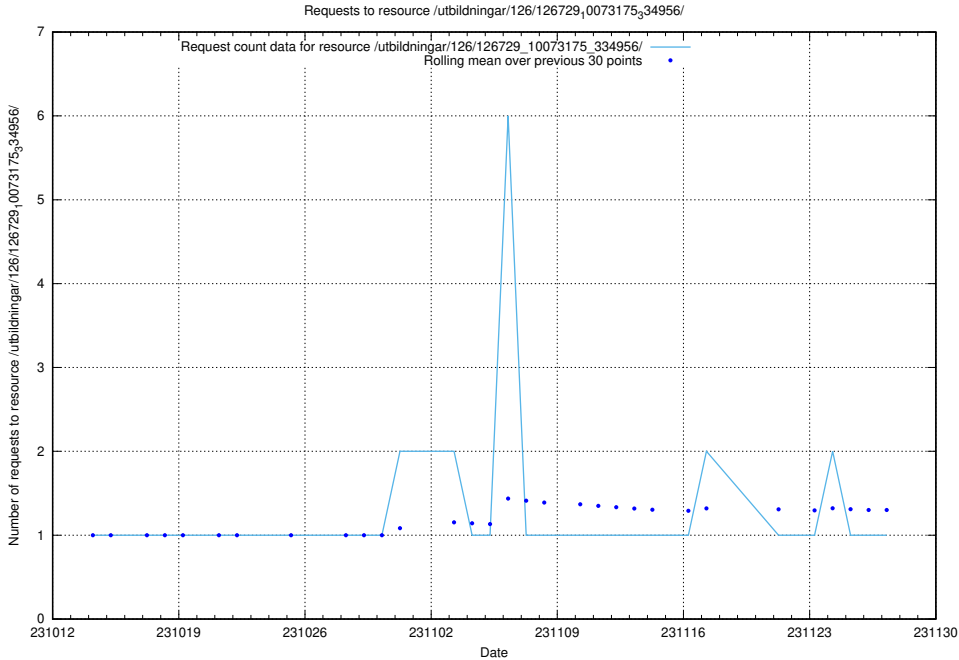

5.4262 Usage of /utbildningar/126/126729_10073175_334956/

Here, we count the number of requests to resource /utbildningar/126/126729_10073175_334956/.