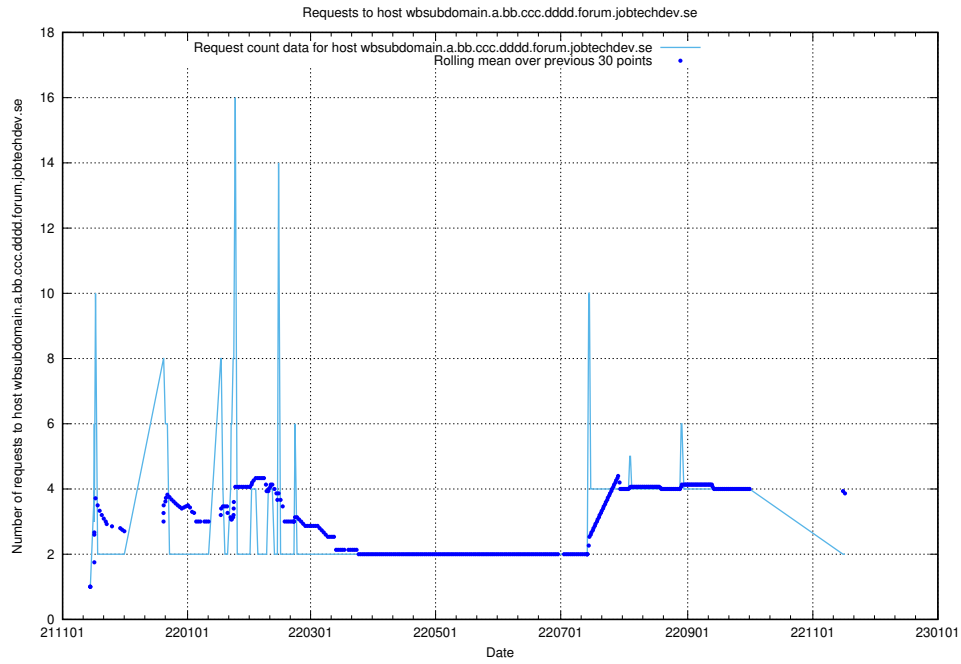

7.545 Usage of wbsubdomain.a.bb.ccc.dddd.forum.jobtechdev.se

Here, we count the number of requests to host wbsubdomain.a.bb.ccc.dddd.forum.jobtechdev.se.