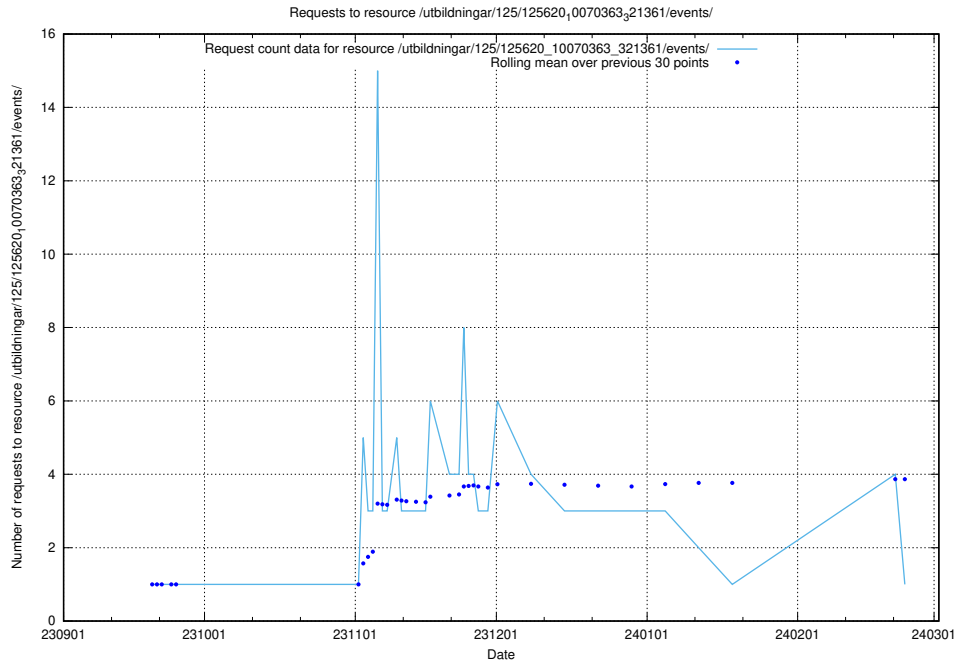

5.4464 Usage of /utbildningar/125/125620_10070363_321361/events/

Here, we count the number of requests to resource /utbildningar/125/125620_10070363_321361/events/