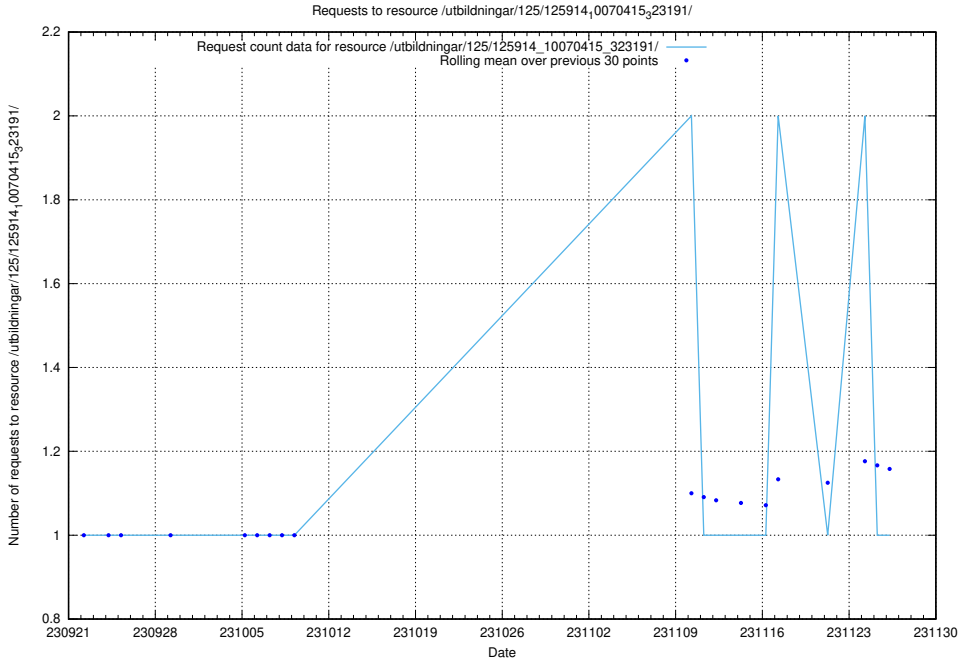

5.4436 Usage of /utbildningar/125/125914_10070415_323191/

Here, we count the number of requests to resource /utbildningar/125/125914_10070415_323191/.