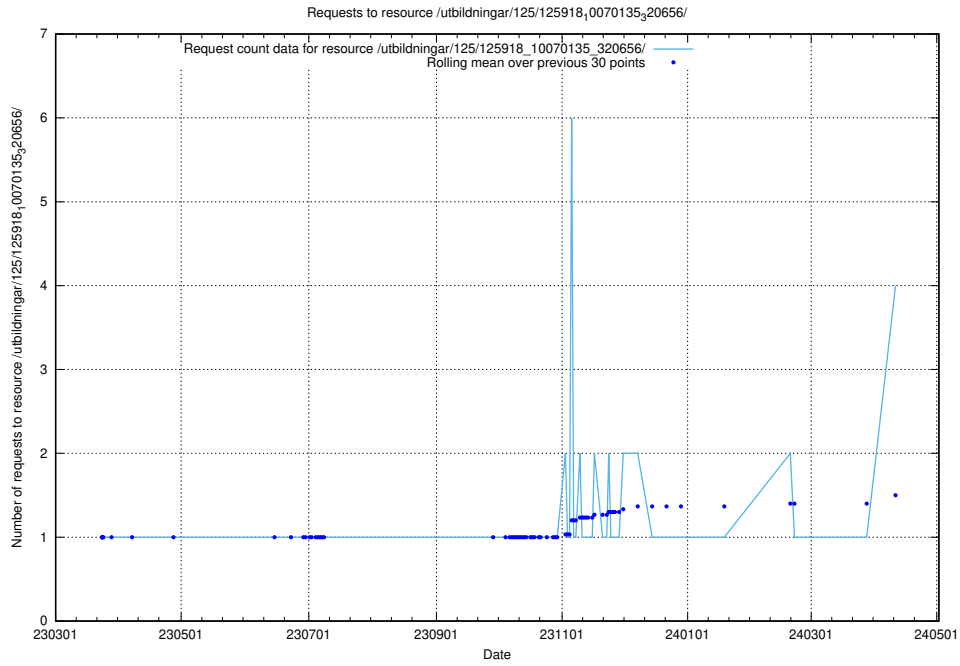

5.240 Usage of /utbildningar/125/125918_10070135_320656/

Here, we count the number of requests to resource /utbildningar/125/125918_10070135_320656/.