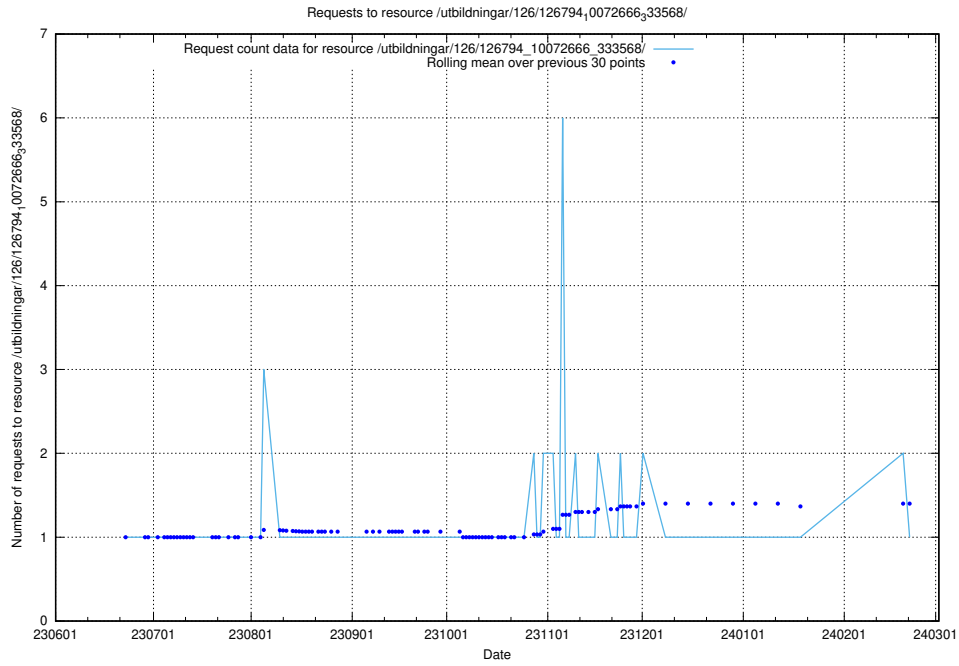

5.5526 Usage of /utbildningar/126/126794_10072666_333568/

Here, we count the number of requests to resource /utbildningar/126/126794_10072666_333568/.