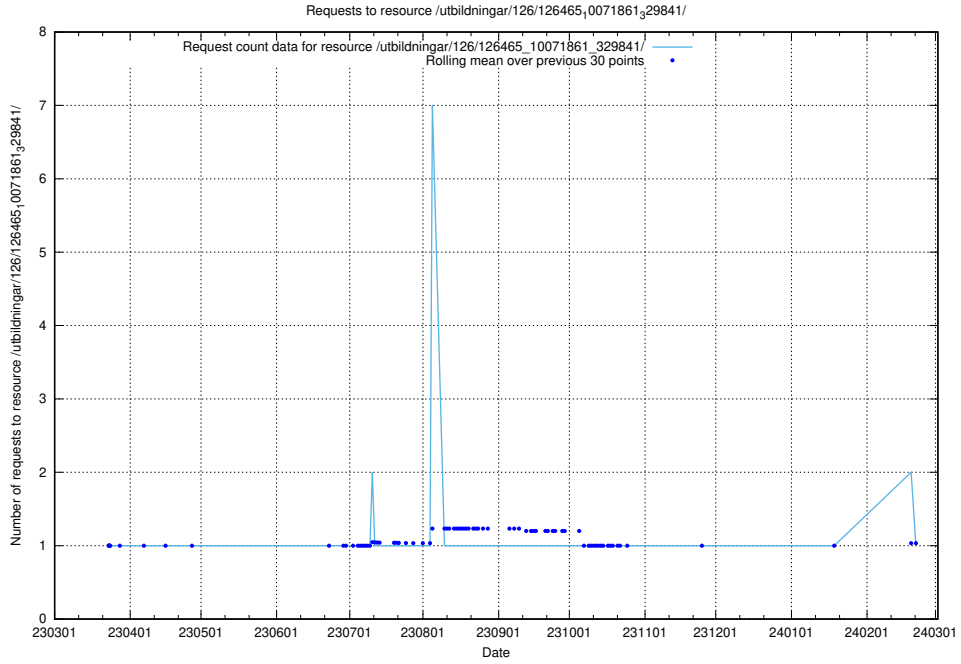

5.6391 Usage of /utbildningar/126/126465_10071861_329841/

Here, we count the number of requests to resource /utbildningar/126/126465_10071861_329841/.