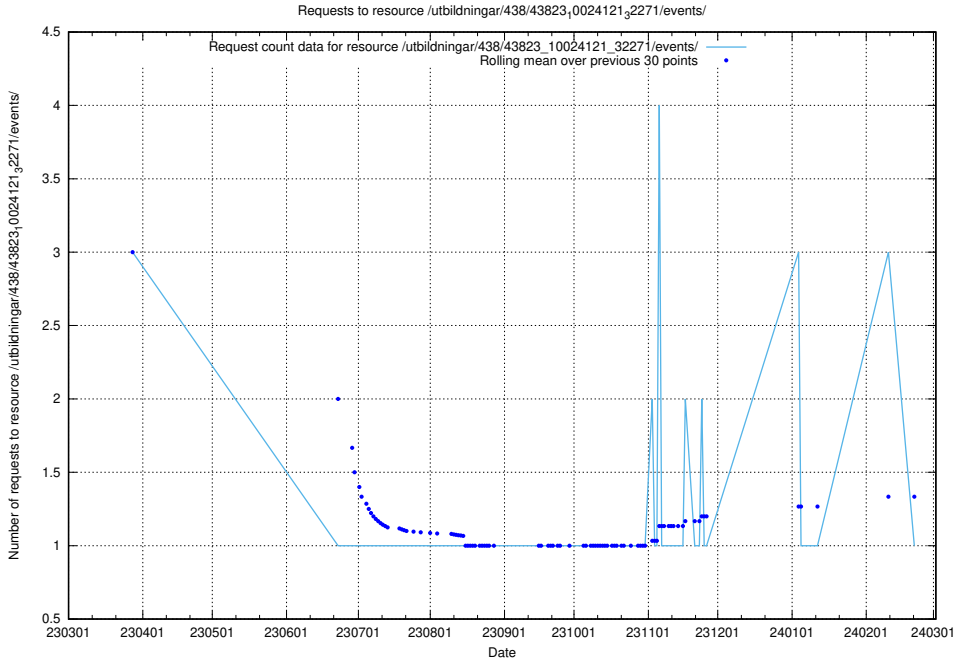

5.6013 Usage of /utbildningar/438/43823_10024121_32271/events/

Here, we count the number of requests to resource /utbildningar/438/43823_10024121_32271/events/.