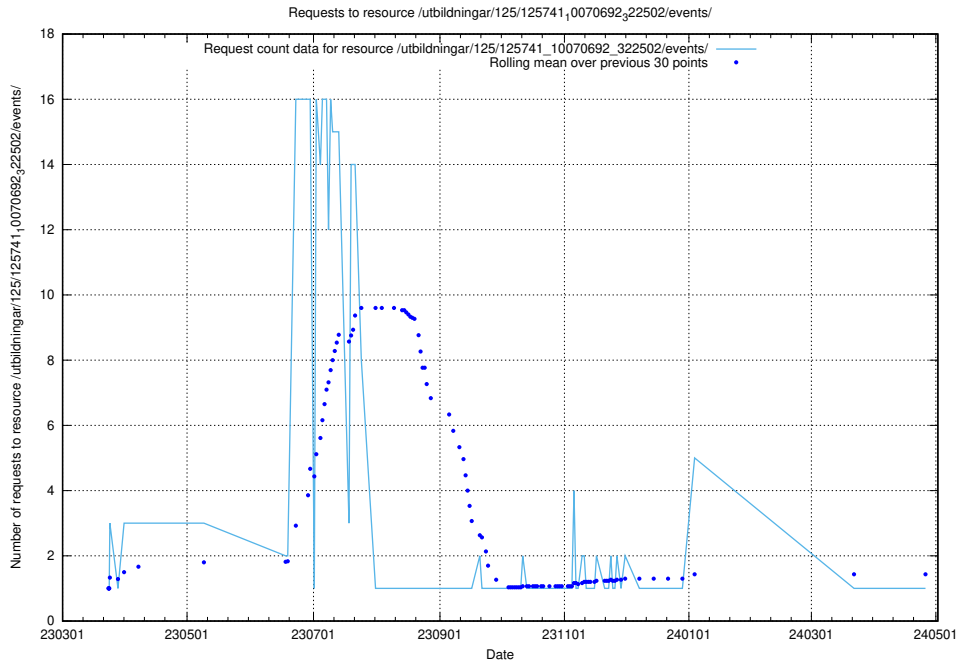

5.6440 Usage of /utbildningar/125/125741_10070692_322502/events/

Here, we count the number of requests to resource /utbildningar/125/125741_10070692_322502/events/