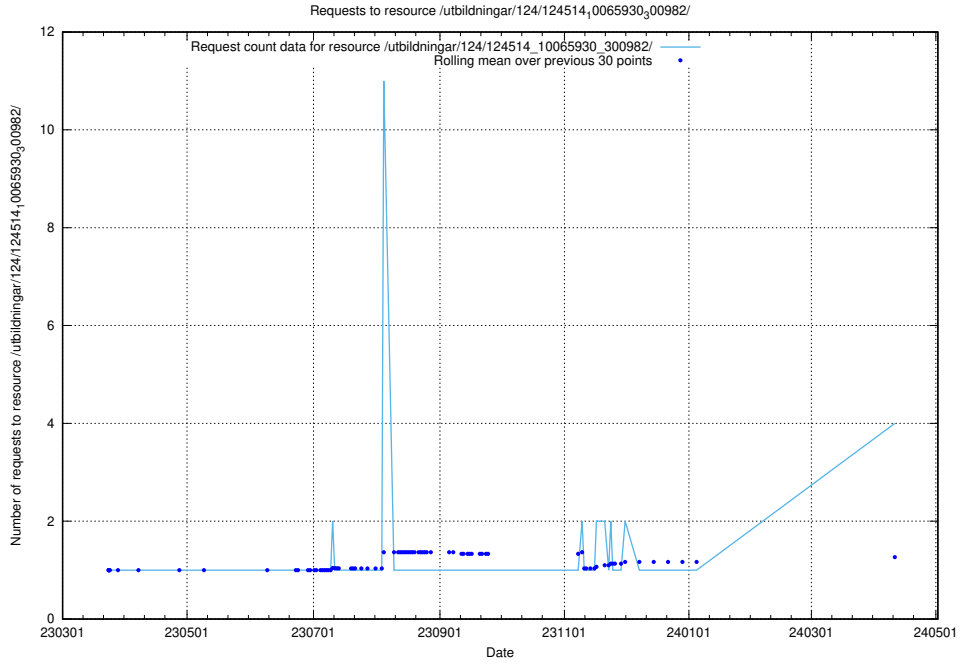

5.172 Usage of /utbildningar/124/124514_10065930_300982/

Here, we count the number of requests to resource /utbildningar/124/124514_10065930_300982/.