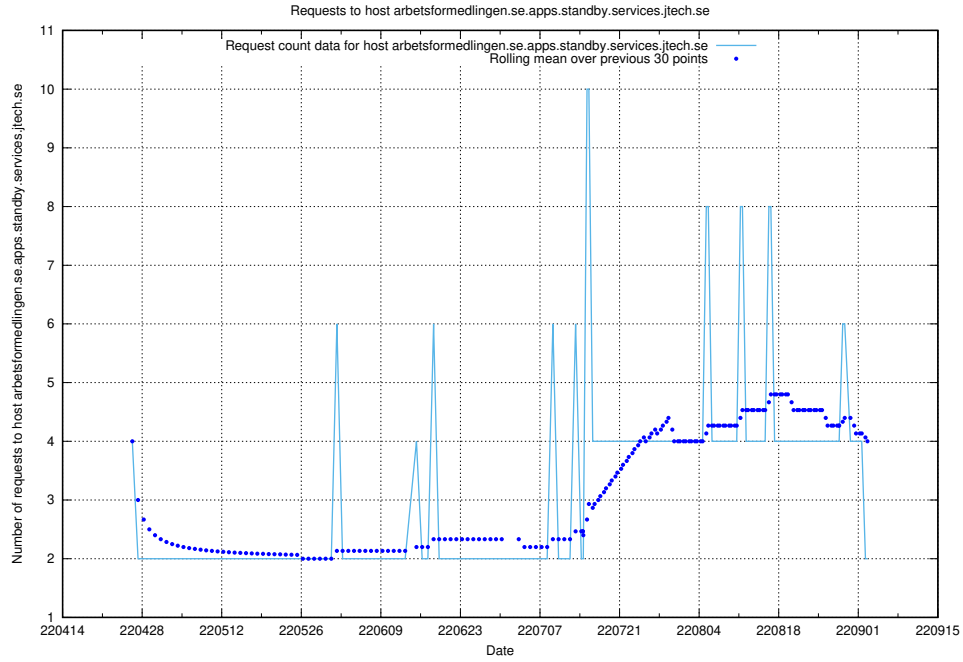

7.444 Usage of rhvms.jobtechdev.se

Here, we count the number of requests to host rhvms.jobtechdev.se.

7.445 Usage of arbetsformedlingen.se.apps.standby.services.jtech.se

Here, we count the number of requests to host arbetsformedlingen.se.apps.standby.services.jtech.se.