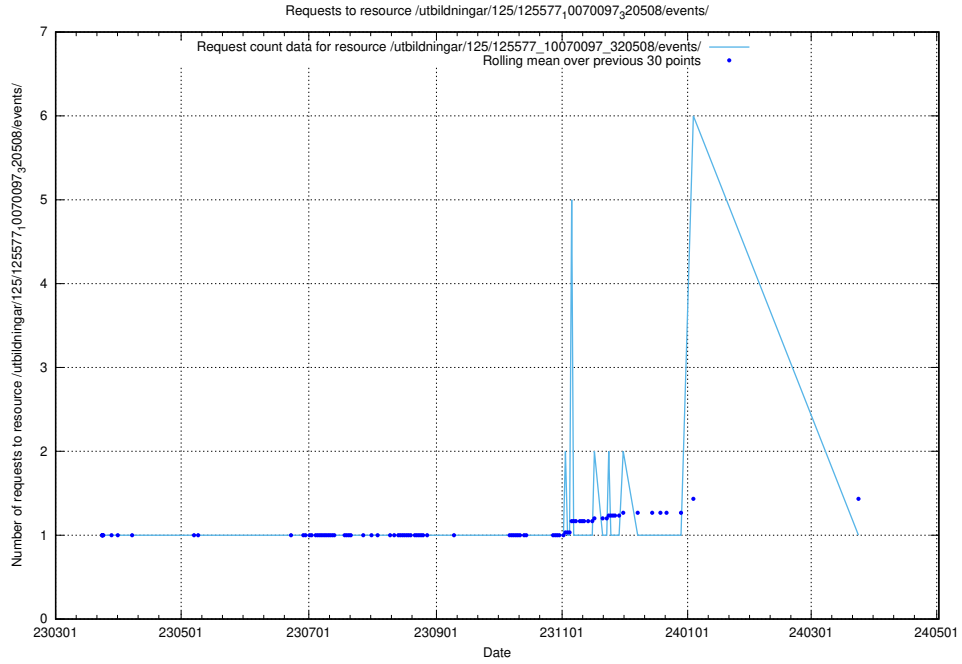

5.1036 Usage of /utbildningar/125/125577_10070097_320508/events/

Here, we count the number of requests to resource /utbildningar/125/125577_10070097_320508/events/