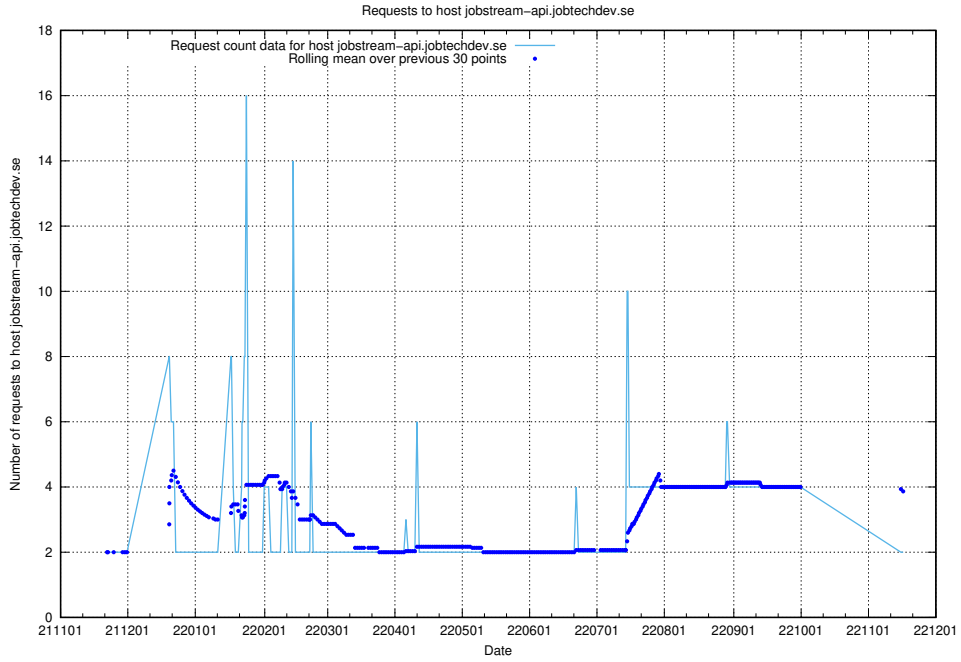

7.433 Usage of jobstream-api.jobtechdev.se

Here, we count the number of requests to host jobstream-api.jobtechdev.se.