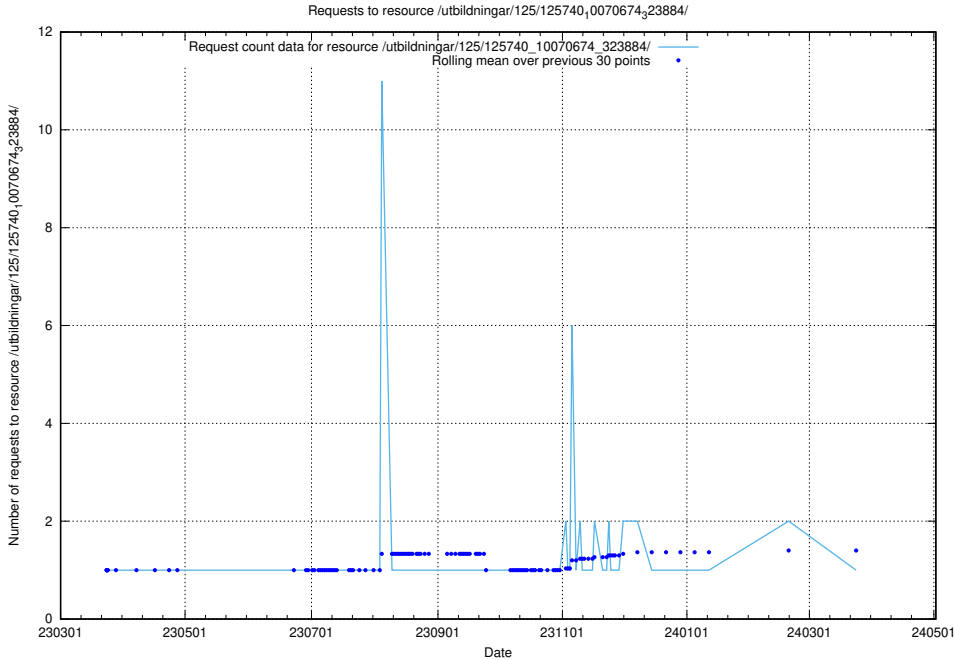

5.930 Usage of /utbildningar/125/125740_10070674_323884/

Here, we count the number of requests to resource /utbildningar/125/125740_10070674_323884/.