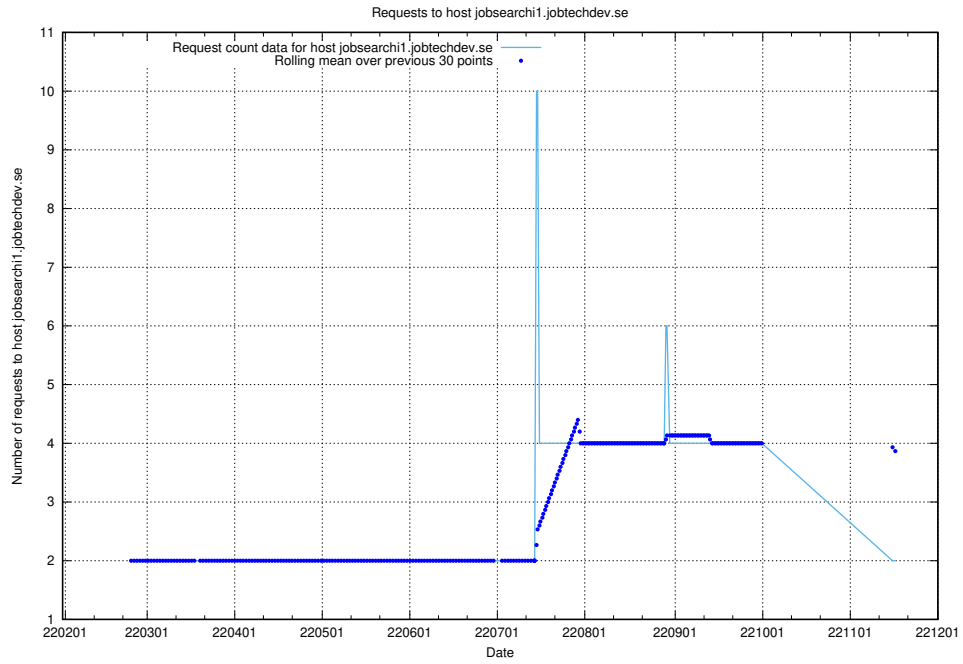

7.508 Usage of jobsearchi1.jobtechdev.se

Here, we count the number of requests to host jobsearchi1.jobtechdev.se.