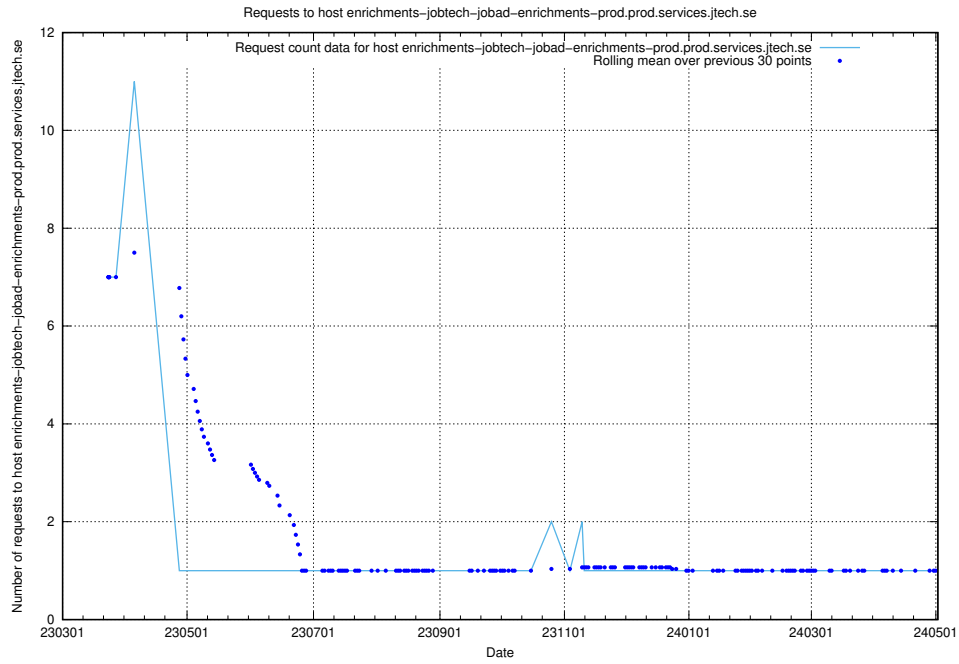

Here, we count the number of requests to host enrichments-jobtech-jobad-enrichments-prod.prod.services.jtech.se.

7.607 Usage of test.jobtechdev.se:443

Here, we count the number of requests to host test.jobtechdev.se:443.