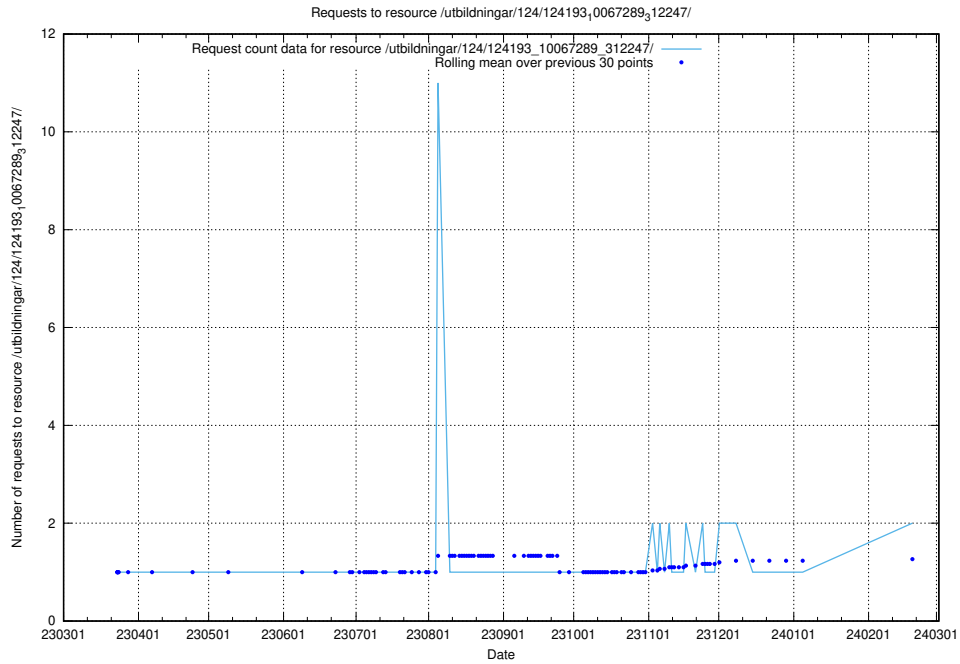

5.649 Usage of /utbildningar/124/124193_10067289_312247/

Here, we count the number of requests to resource /utbildningar/124/124193_10067289_312247/.