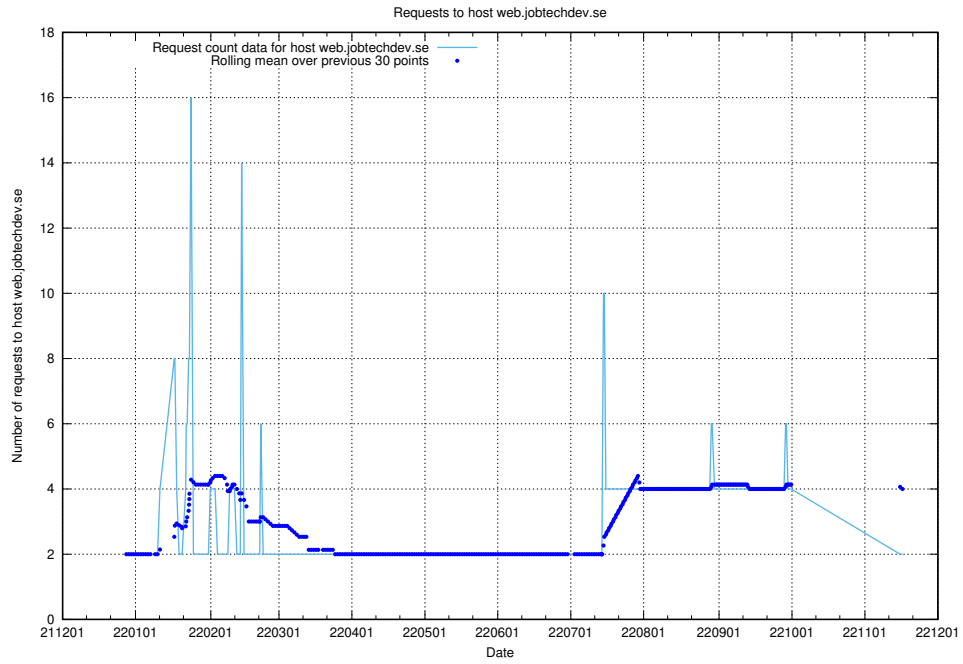

7.352 Usage of testing.jobtechdev.se

Here, we count the number of requests to host testing.jobtechdev.se.

7.353 Usage of support.jobtechdev.se

Here, we count the number of requests to host support.jobtechdev.se.