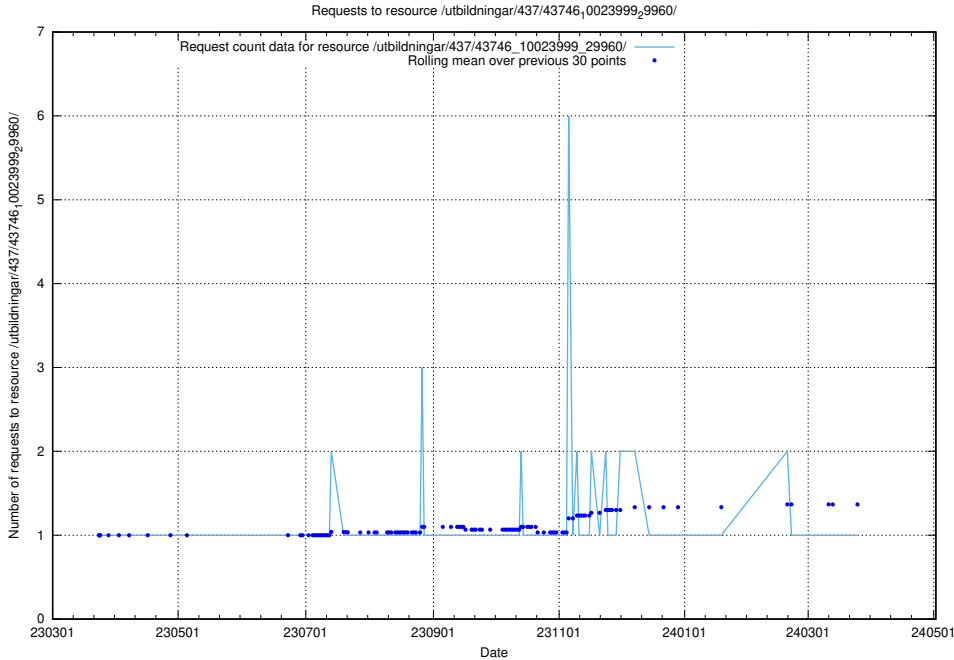

5.6357 Usage of /utbildningar/437/43746_10023999_29960/

Here, we count the number of requests to resource /utbildningar/437/43746_10023999_29960/.