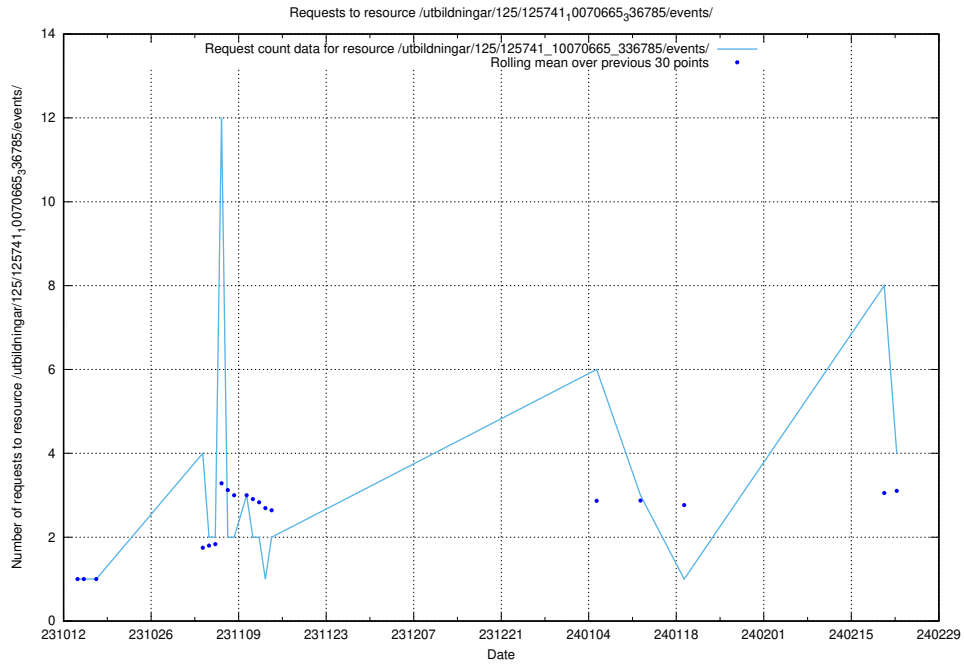

Here, we count the number of requests to resource /utbildningar/124/124055_10023995_319697/.

5.204 Usage of /utbildningar/125/125741_10070665_336785/events/

Here, we count the number of requests to resource /utbildningar/125/125741_10070665_336785/events/