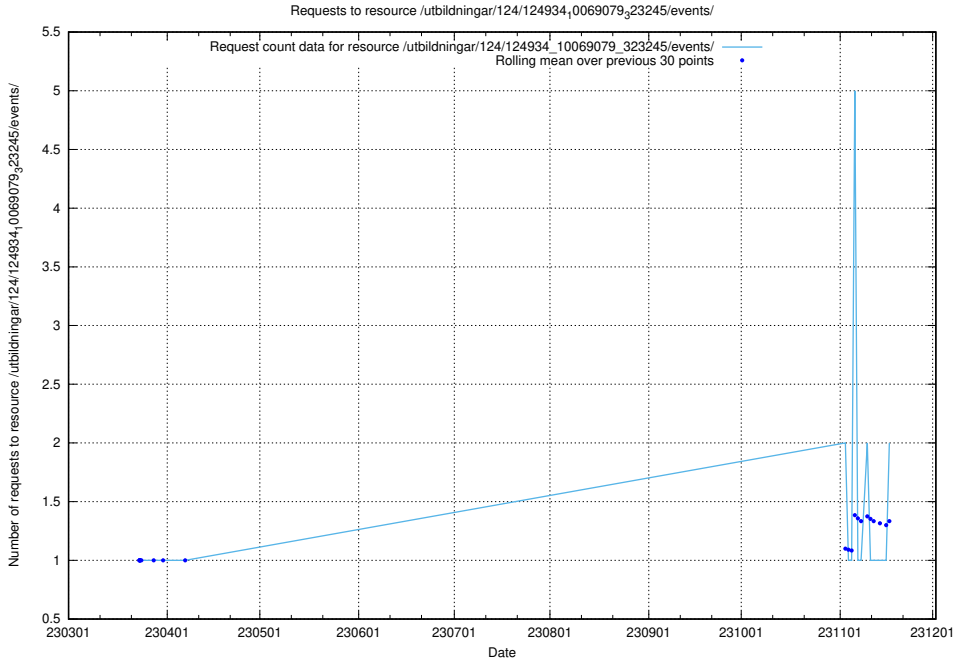

5.453 Usage of /utbildningar/124/124934_10069079_323245/events/

Here, we count the number of requests to resource /utbildningar/124/124934_10069079_323245/events/

5.454 Usage of /utbildningar/124/124934_10069079_323245/