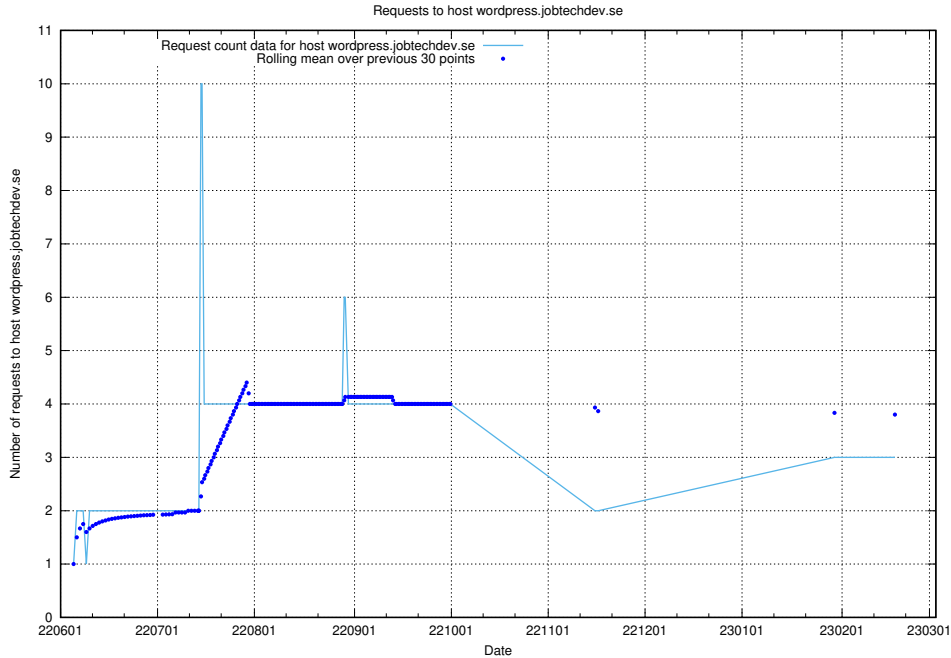

7.211 Usage of wordpress.jobtechdev.se

Here, we count the number of requests to host wordpress.jobtechdev.se.