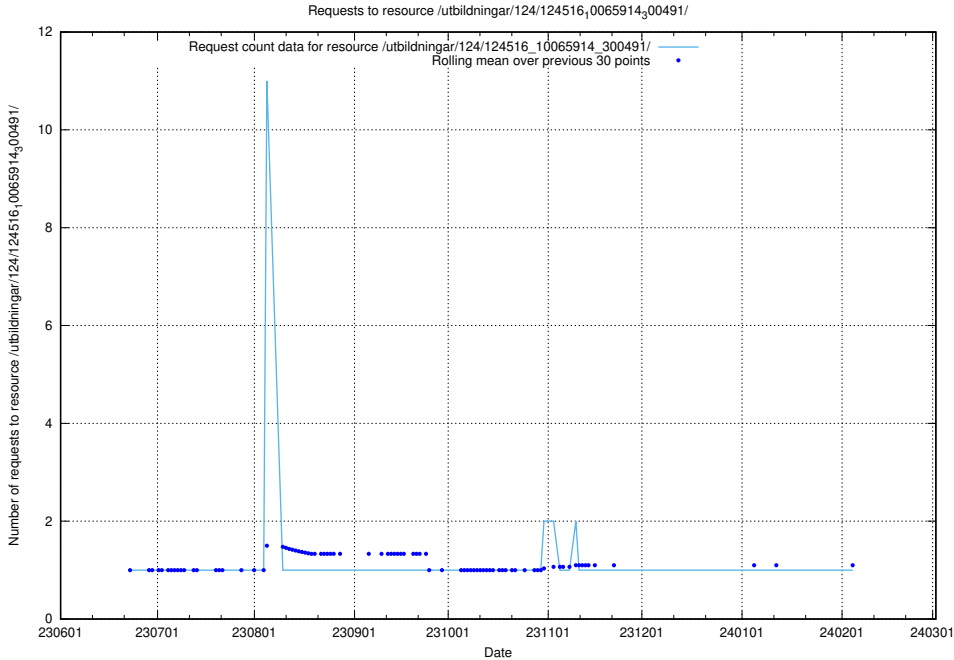

5.5705 Usage of /utbildningar/124/124516_10065914_300491/

Here, we count the number of requests to resource /utbildningar/124/124516_10065914_300491/.