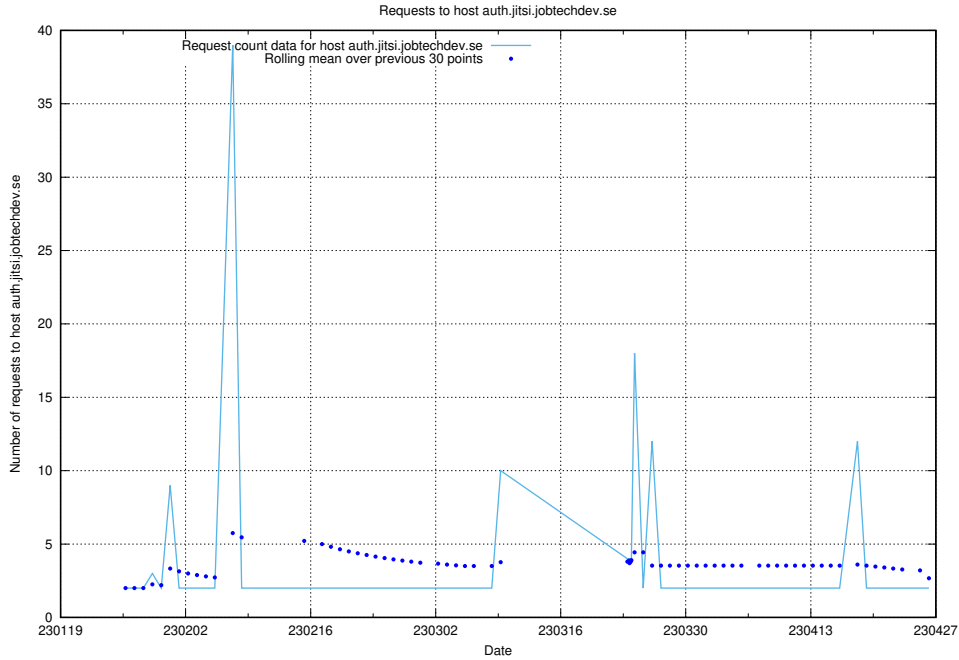

7.292 Usage of auth.jitsi.jobtechdev.se

Here, we count the number of requests to host auth.jitsi.jobtechdev.se.