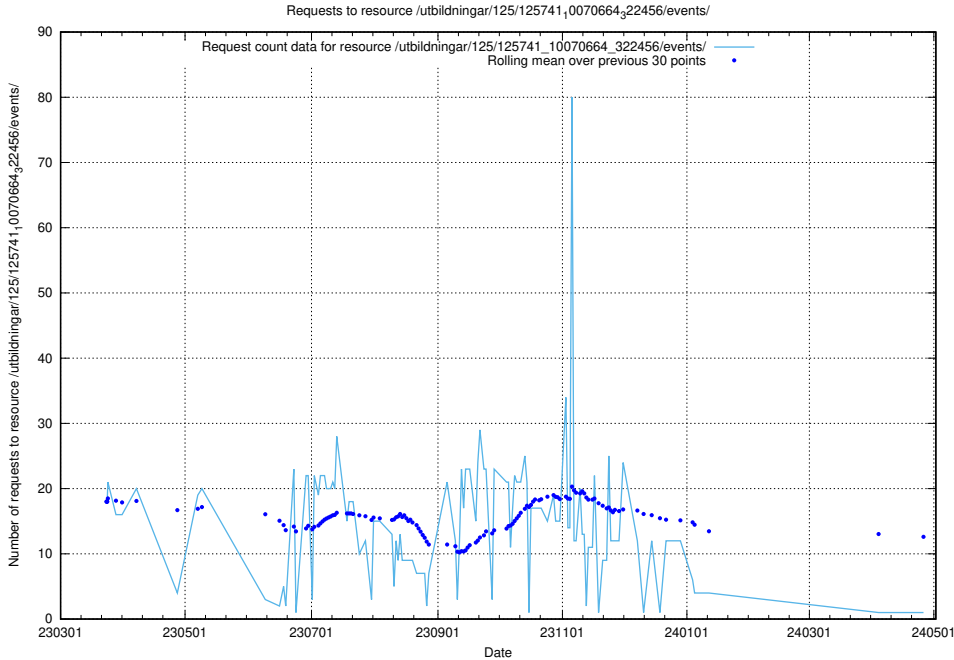

5.6216 Usage of /utbildningar/125/125741_10070664_322456/events/

Here, we count the number of requests to resource /utbildningar/125/125741_10070664_322456/events/