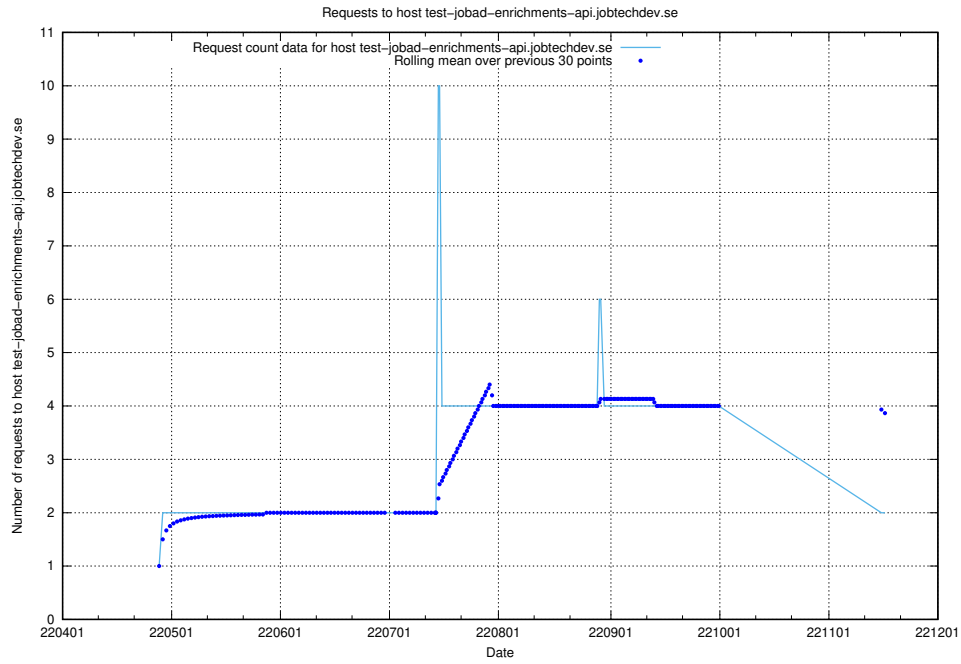

7.436 Usage of test-jobad-enrichments-api.jobtechdev.se

Here, we count the number of requests to host test-jobad-enrichments-api.jobtechdev.se.