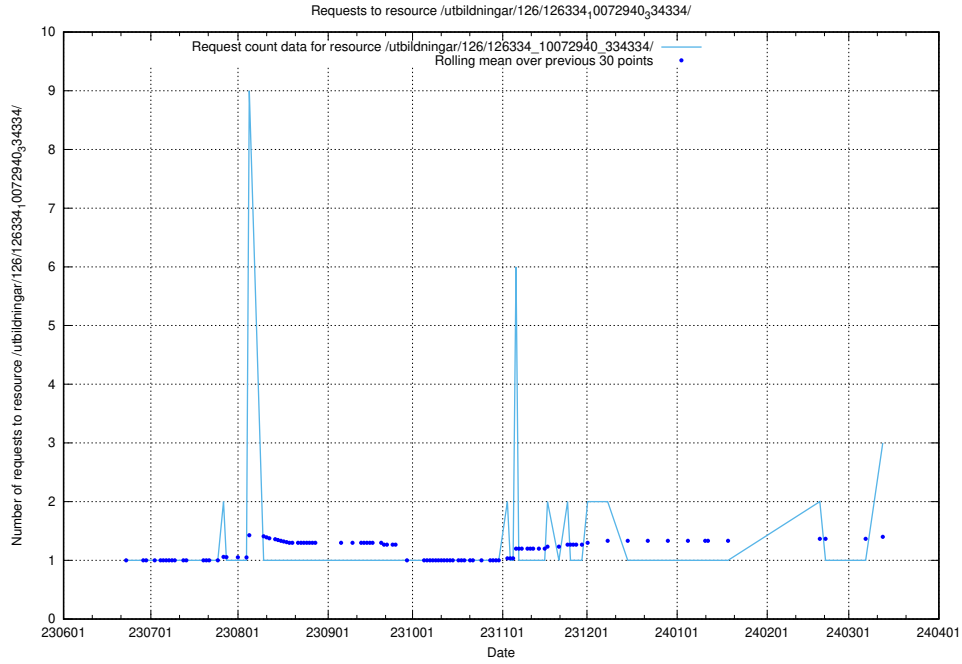

5.368 Usage of /utbildningar/126/126334_10072940_334334/

Here, we count the number of requests to resource /utbildningar/126/126334_10072940_334334/.