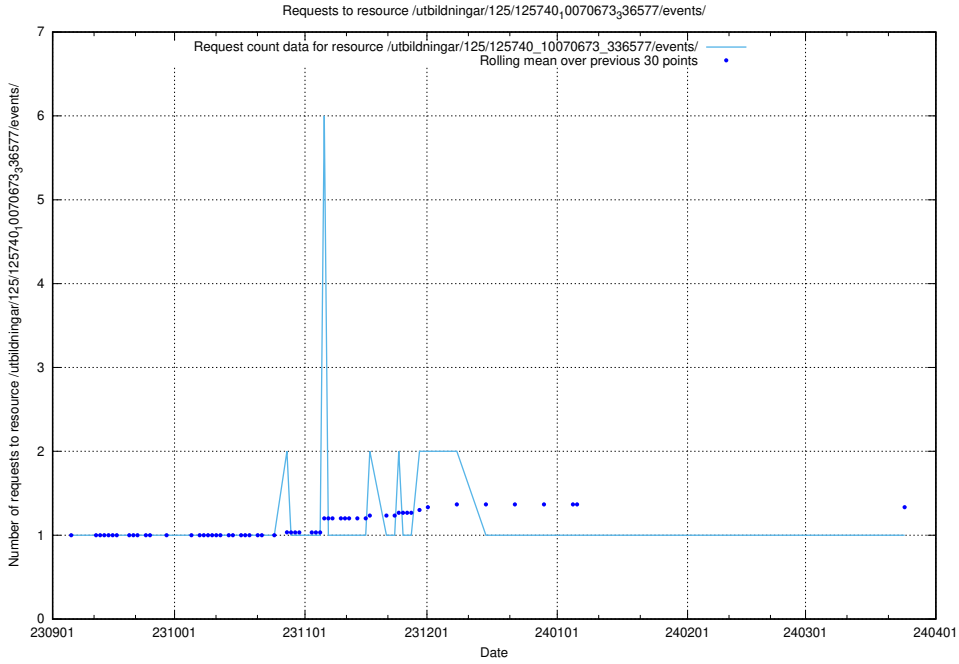

5.4604 Usage of /utbildningar/125/125740_10070673_336577/events/

Here, we count the number of requests to resource /utbildningar/125/125740_10070673_336577/events/