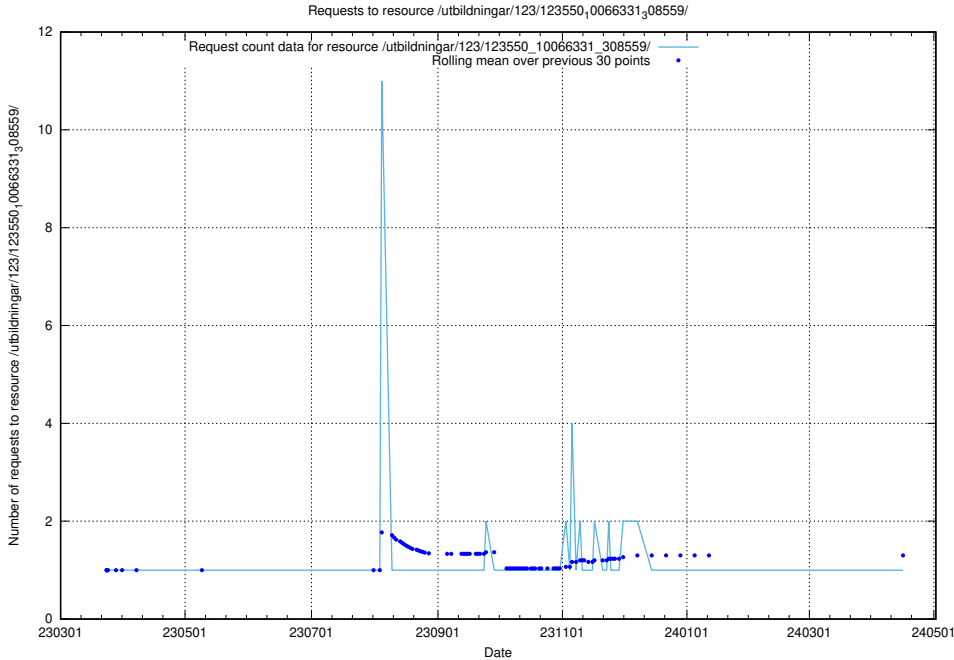

5.4432 Usage of /utbildningar/123/123550_10066331_308559/

Here, we count the number of requests to resource /utbildningar/123/123550_10066331_308559/.