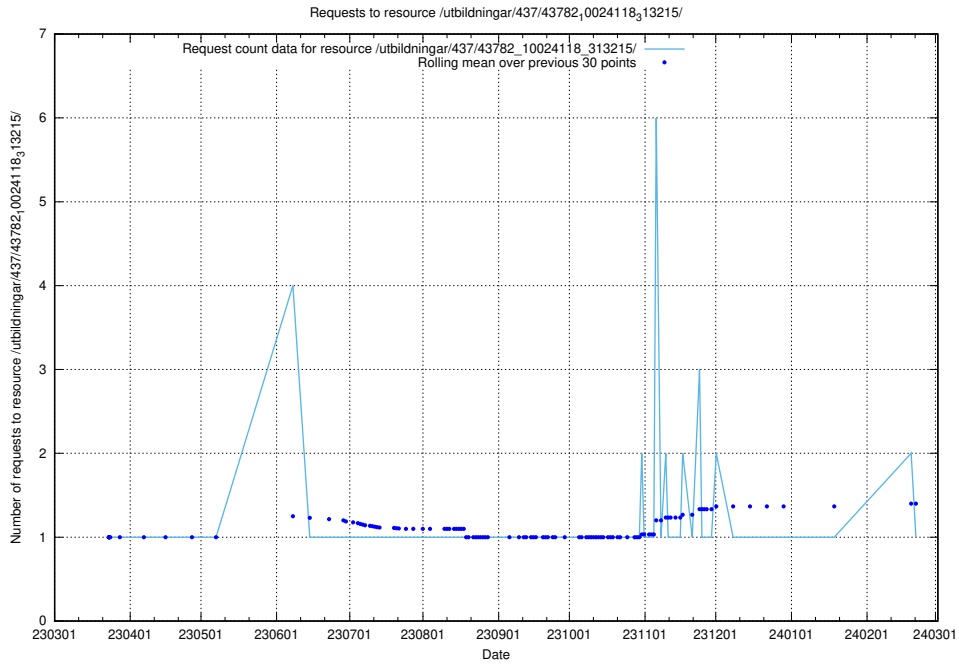

5.6339 Usage of /utbildningar/437/43782_10024118_313215/

Here, we count the number of requests to resource /utbildningar/437/43782_10024118_313215/.