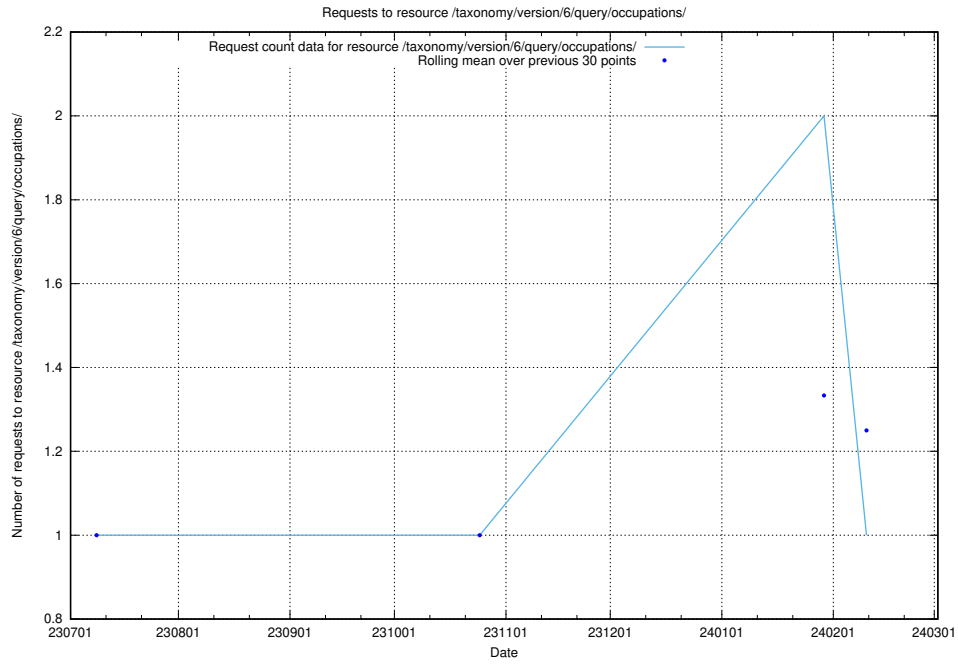

5.5171 Usage of /taxonomy/version/6/query/occupations/

Here, we count the number of requests to resource /taxonomy/version/6/query/occupations/.