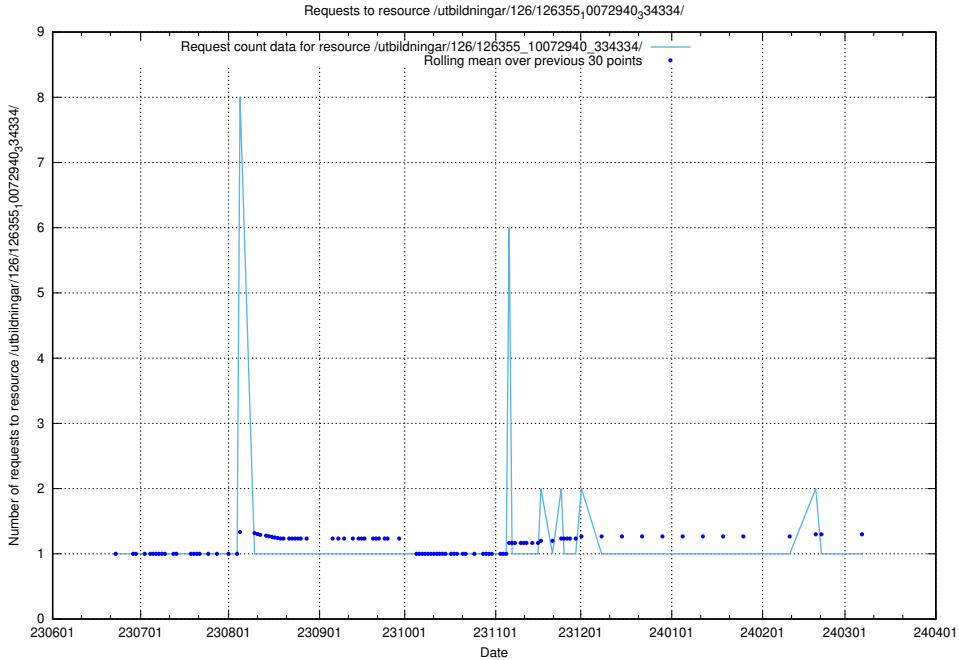

5.5593 Usage of /utbildningar/126/126355_10072940_334334/

Here, we count the number of requests to resource /utbildningar/126/126355_10072940_334334/.