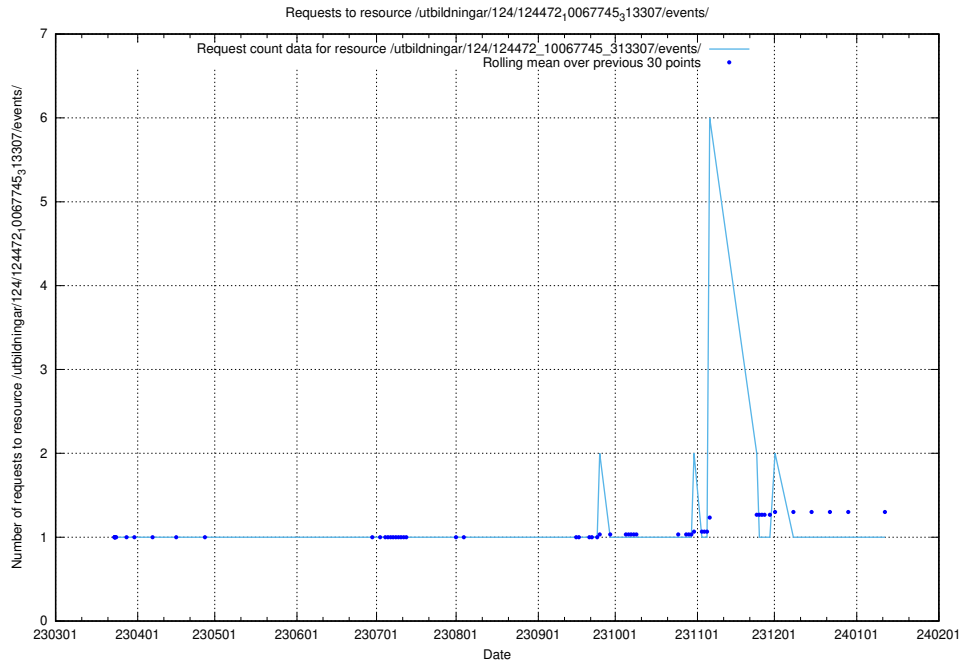

5.2934 Usage of /utbildningar/124/124472_10067745_313307/events/

Here, we count the number of requests to resource /utbildningar/124/124472_10067745_313307/events/