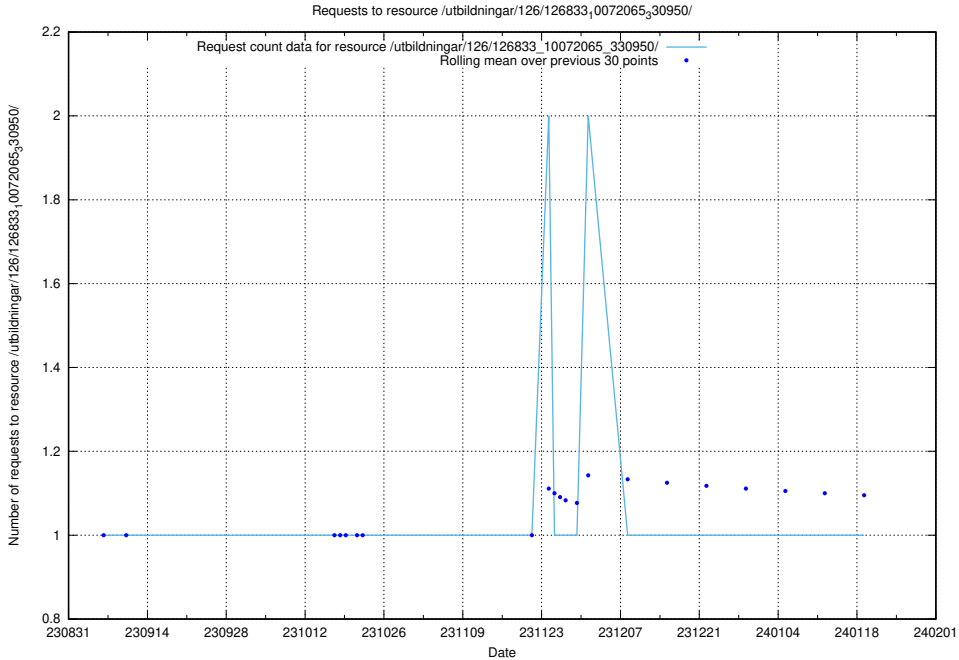

5.4595 Usage of /utbildningar/126/126833_10072065_330950/

Here, we count the number of requests to resource /utbildningar/126/126833_10072065_330950/.