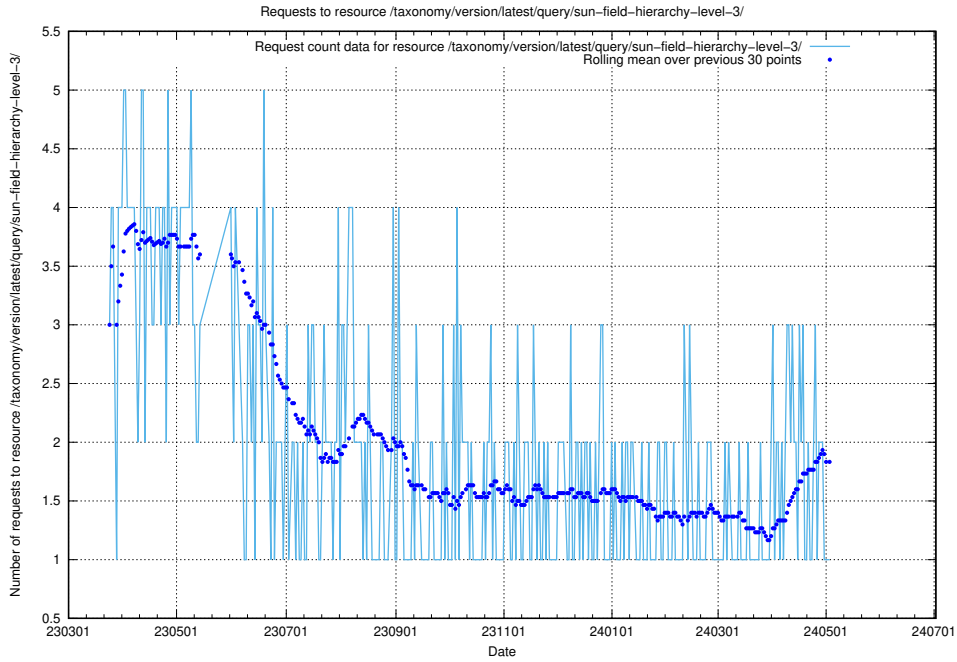

5.6038 Usage of /taxonomy/version/latest/query/sun-field-hierarchy-level-3/

Here, we count the number of requests to resource /taxonomy/version/latest/query/sun-field-hierarchy-level-3/.