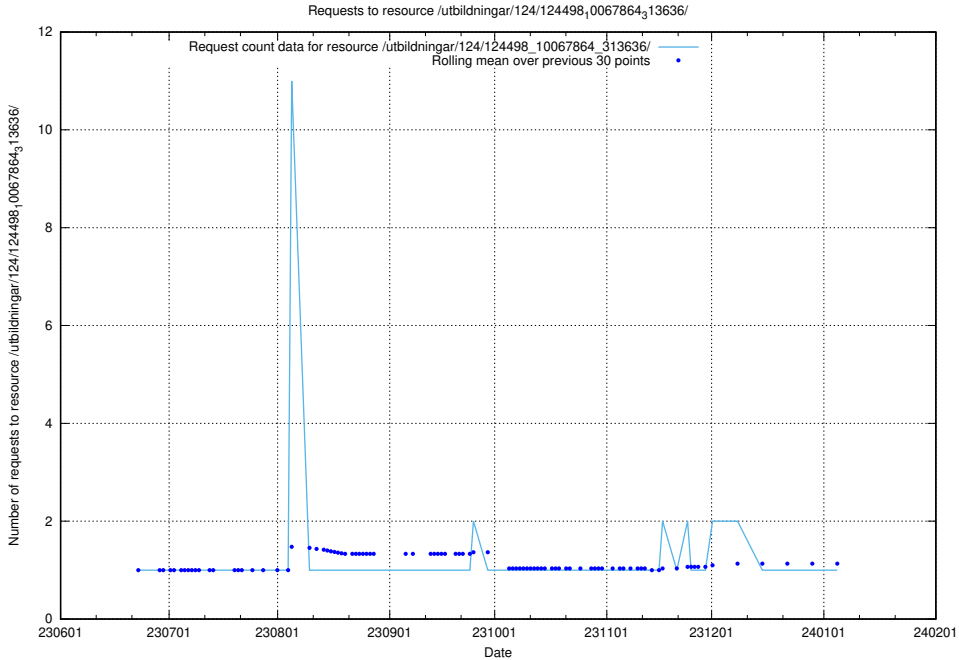

5.5724 Usage of /utbildningar/124/124498_10067864_313636/

Here, we count the number of requests to resource /utbildningar/124/124498_10067864_313636/.