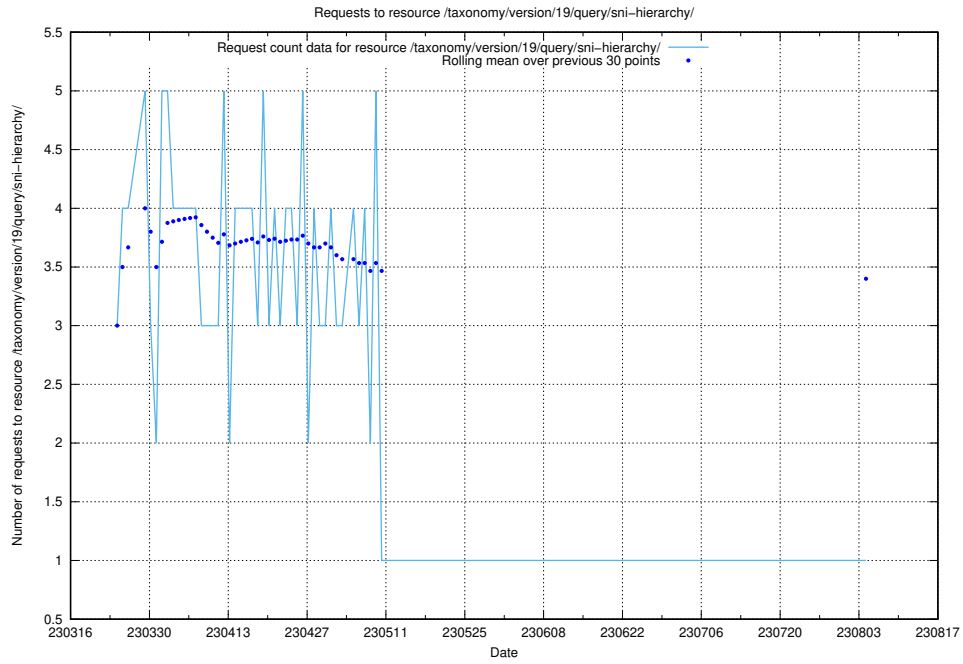

5.6106 Usage of /taxonomy/version/19/query/sni-hierarchy/

Here, we count the number of requests to resource /taxonomy/version/19/query/sni-hierarchy/.