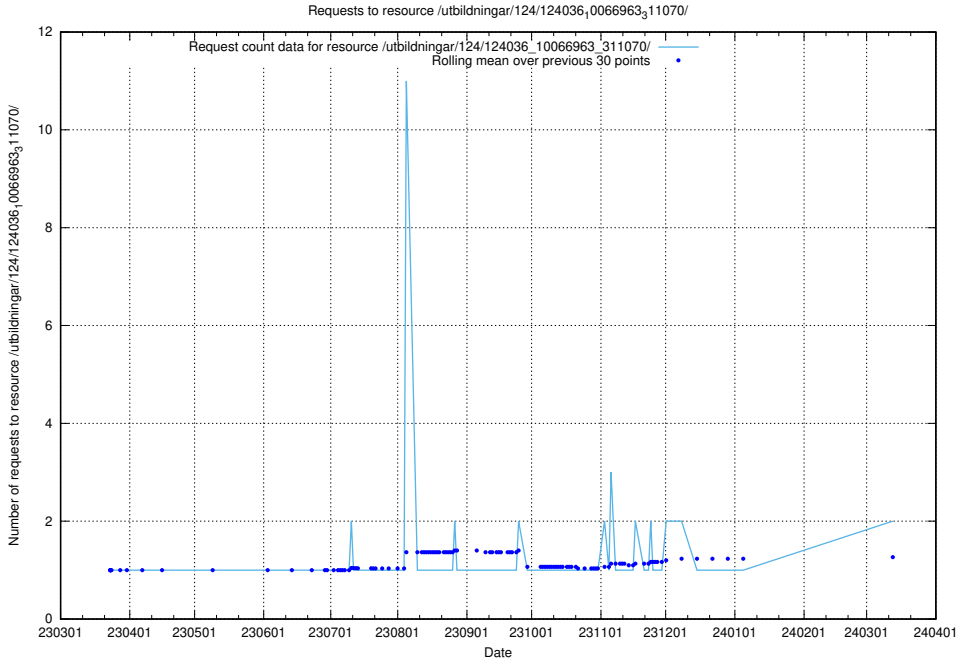

5.685 Usage of /utbildningar/124/124036_10066963_311070/

Here, we count the number of requests to resource /utbildningar/124/124036_10066963_311070/.