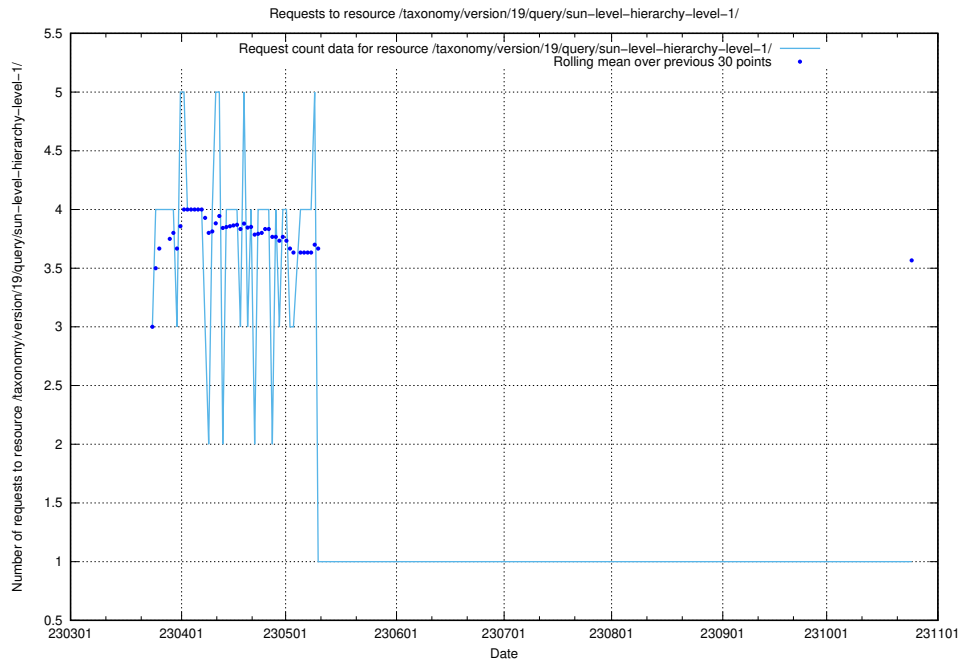

5.6088 Usage of /taxonomy/version/19/query/sun-level-hierarchy-level-1/

Here, we count the number of requests to resource /taxonomy/version/19/query/sun-level-hierarchy-level-1/.