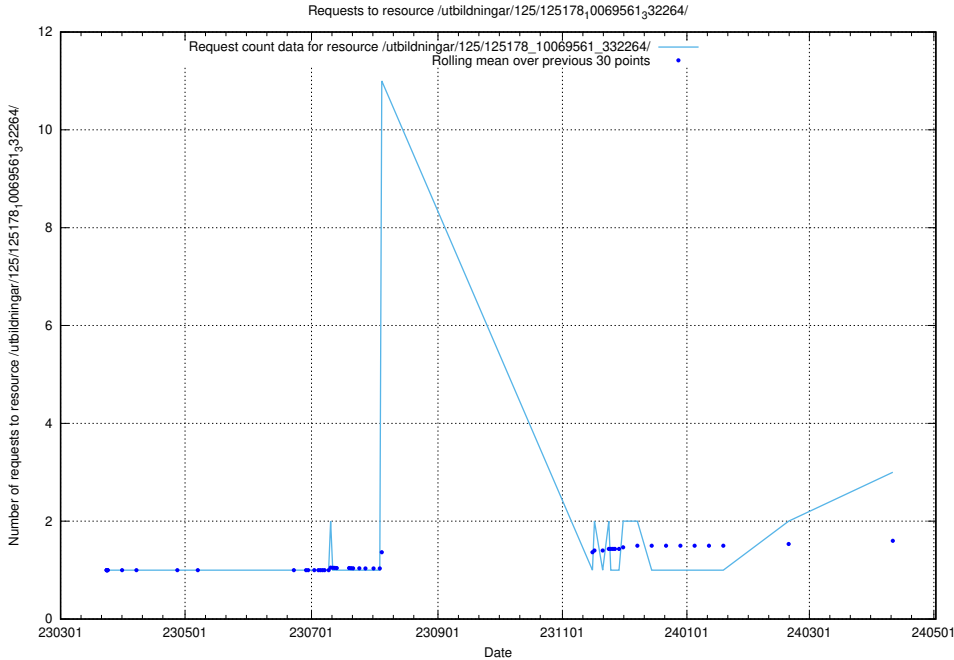

5.249 Usage of /utbildningar/125/125178_10069561_332264/

Here, we count the number of requests to resource /utbildningar/125/125178_10069561_332264/.