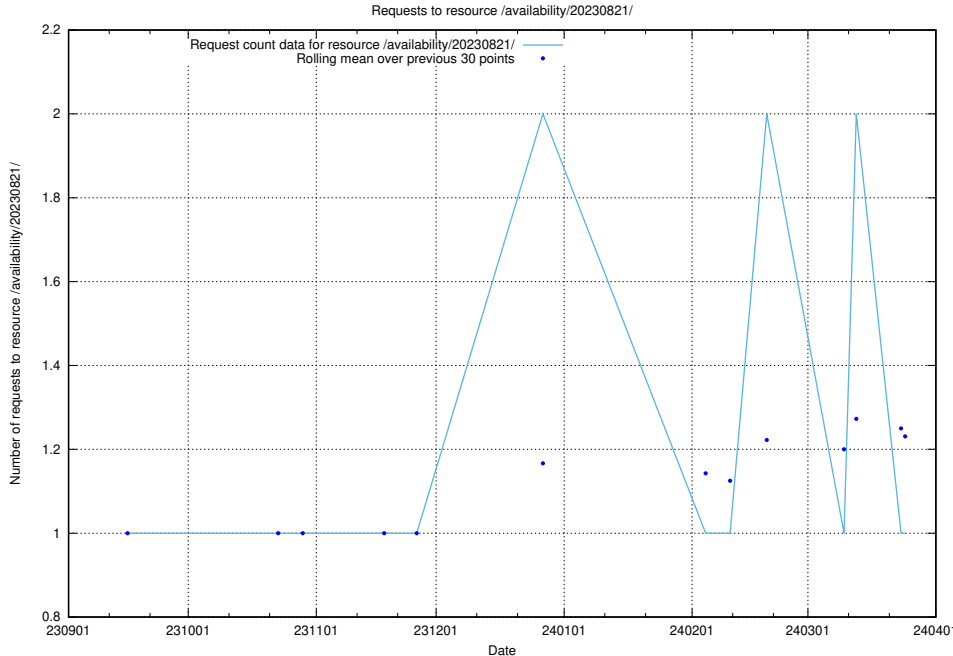

5.4490 Usage of /availability/20230821/

Here, we count the number of requests to resource /availability/20230821/.