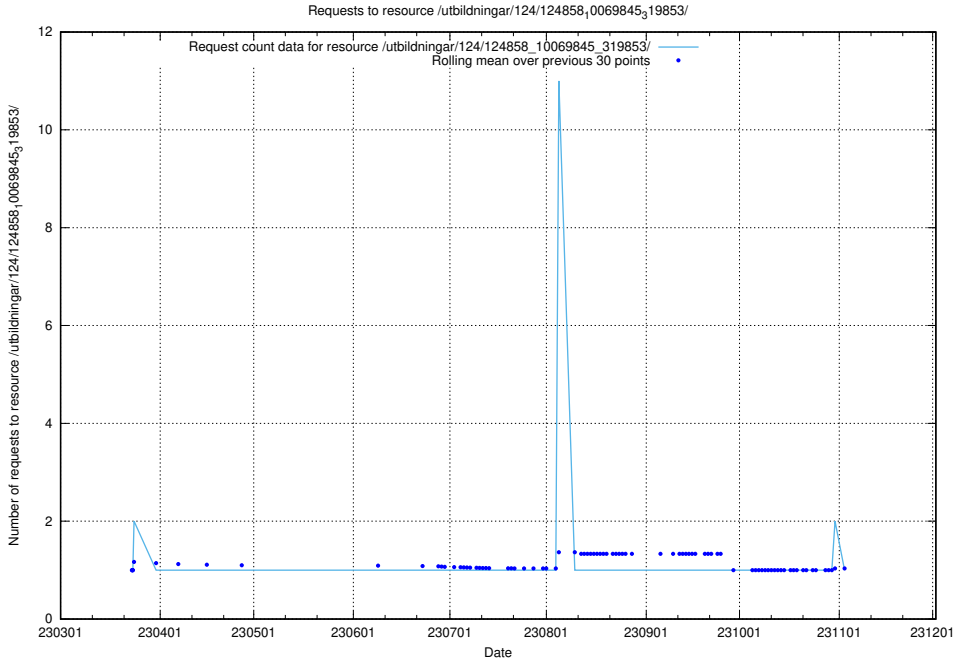

5.1113 Usage of /utbildningar/124/124858_10069845_319853/

Here, we count the number of requests to resource /utbildningar/124/124858_10069845_319853/.