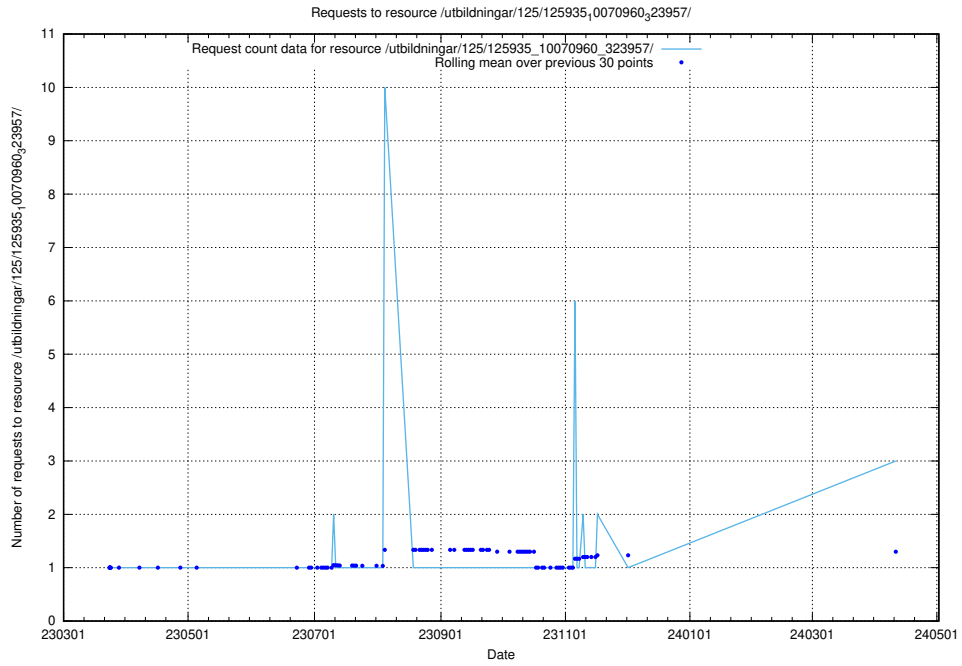

5.419 Usage of /utbildningar/125/125935_10070960_323957/

Here, we count the number of requests to resource /utbildningar/125/125935_10070960_323957/.