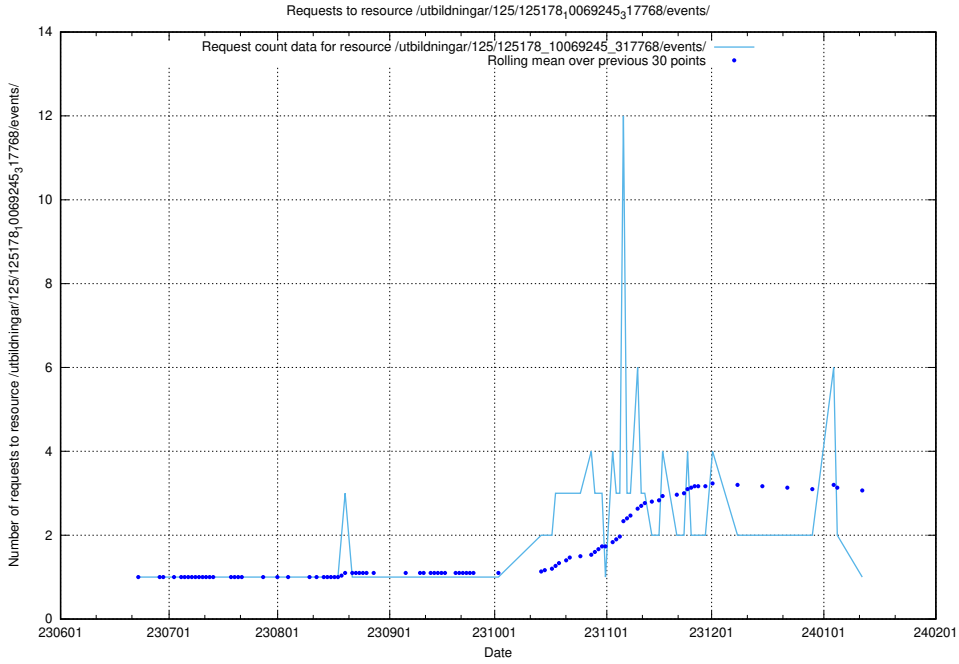

5.5671 Usage of /utbildningar/125/125178_10069245_317768/events/

Here, we count the number of requests to resource /utbildningar/125/125178_10069245_317768/events/