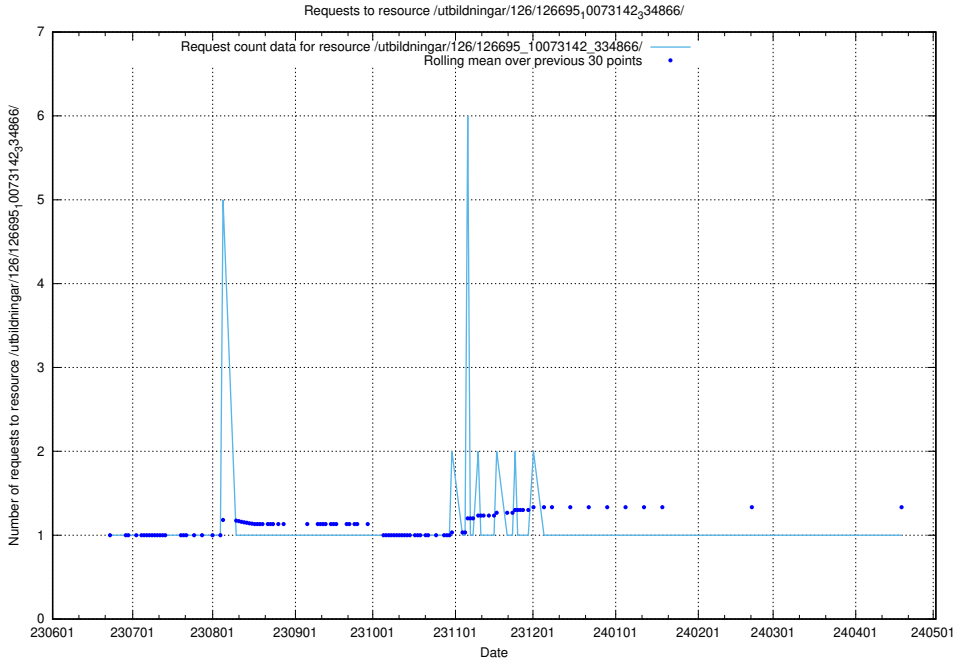

5.5569 Usage of /utbildningar/126/126695_10073142_334866/

Here, we count the number of requests to resource /utbildningar/126/126695_10073142_334866/.