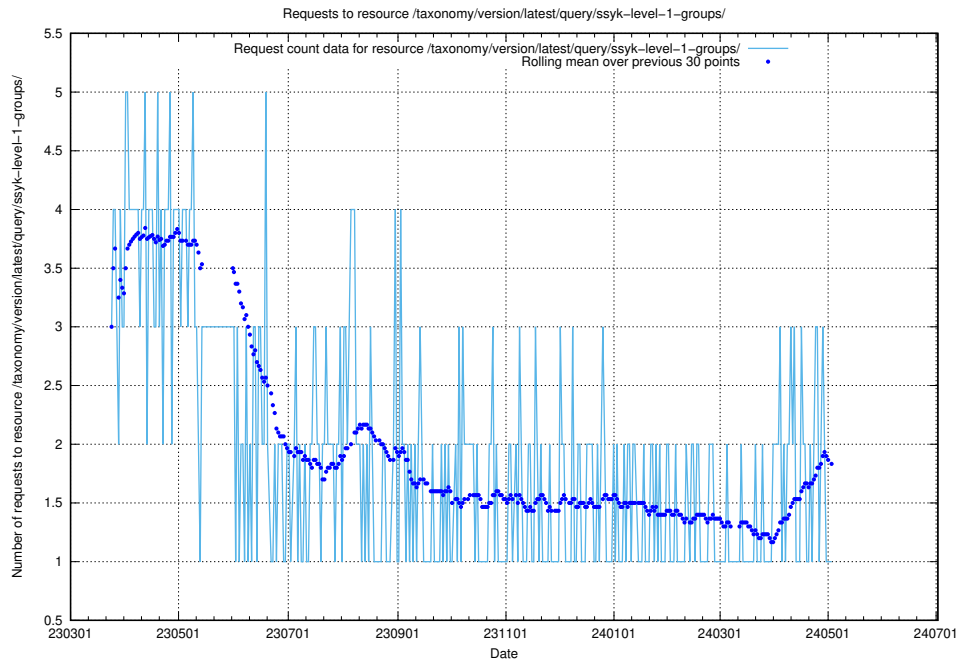

5.6050 Usage of /taxonomy/version/latest/query/ssyk-level-1-groups/

Here, we count the number of requests to resource /taxonomy/version/latest/query/ssyk-level-1-groups/.