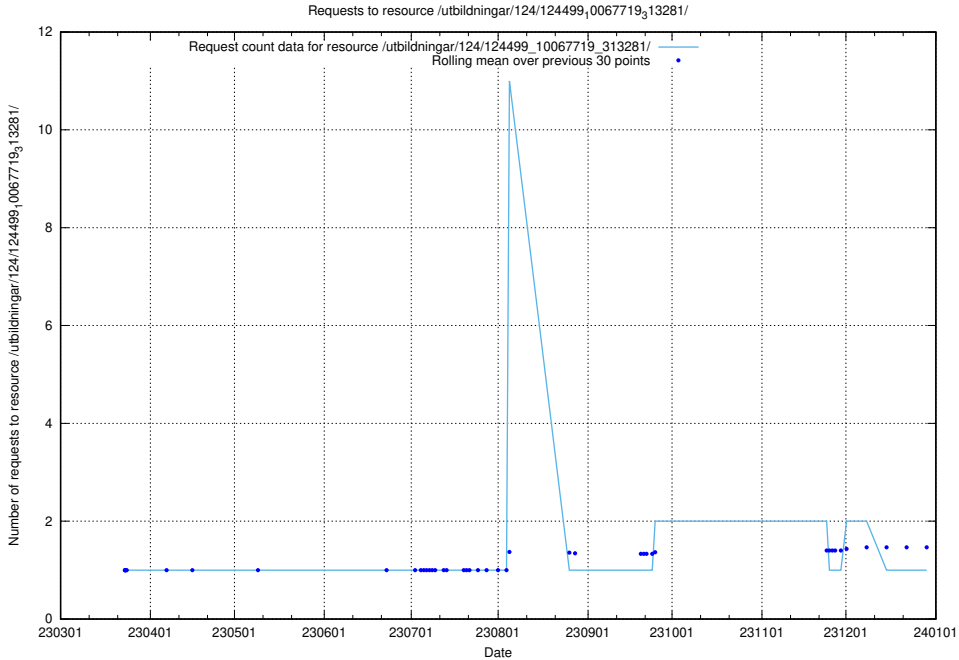

5.2479 Usage of /utbildningar/124/124499_10067719_313281/

Here, we count the number of requests to resource /utbildningar/124/124499_10067719_313281/.