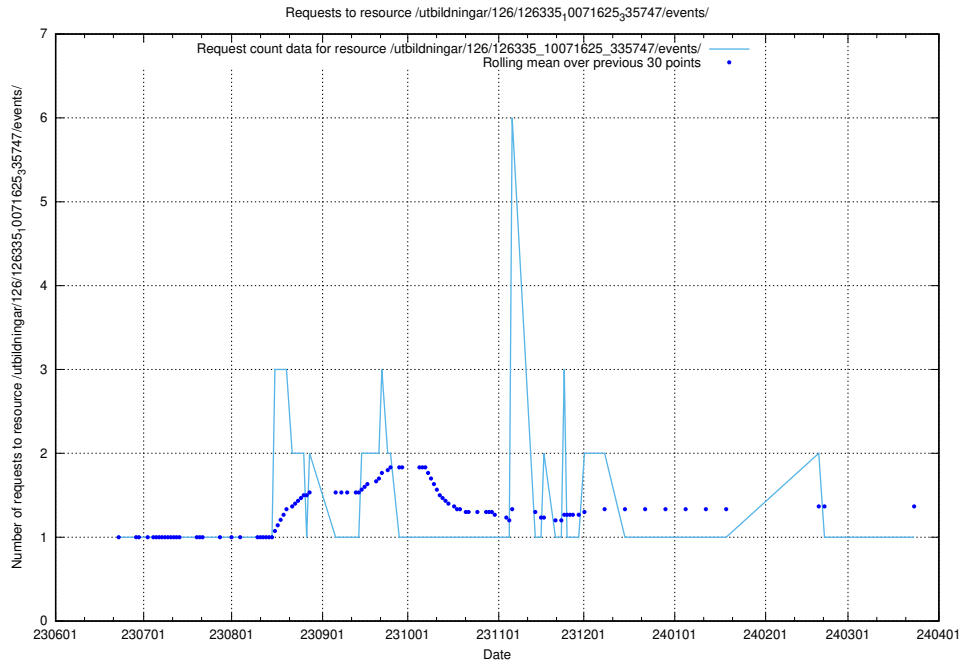

5.5610 Usage of /utbildningar/126/126335_10071625_335747/events/

Here, we count the number of requests to resource /utbildningar/126/126335_10071625_335747/events/