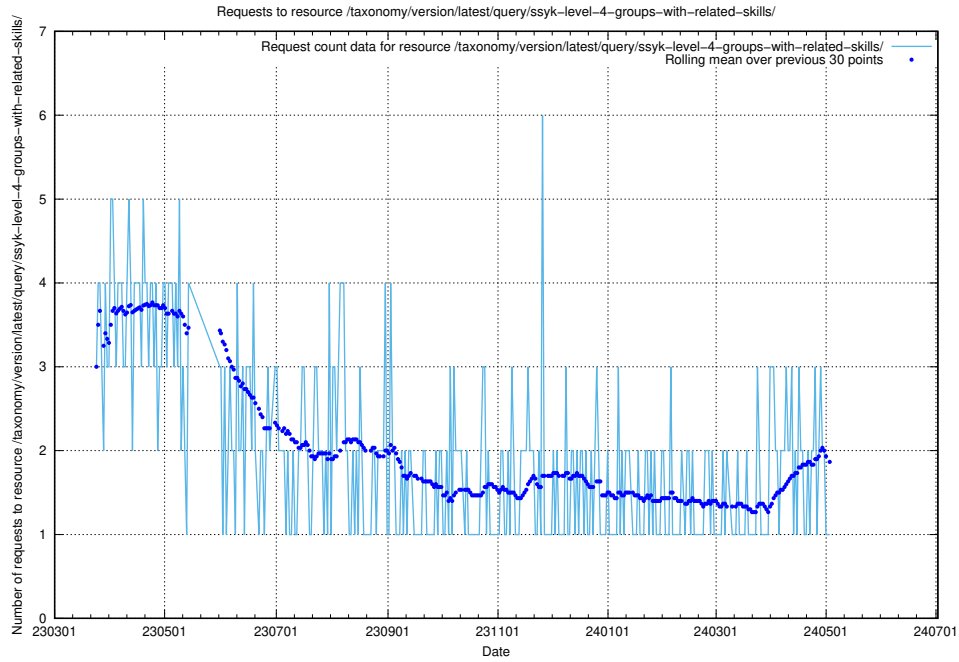

5.6046 Usage of /taxonomy/version/latest/query/ssyk-level-4-groups-with-related-skills/

Here, we count the number of requests to resource /taxonomy/version/latest/query/ssyk-level-4-groups-with-related-skills/.