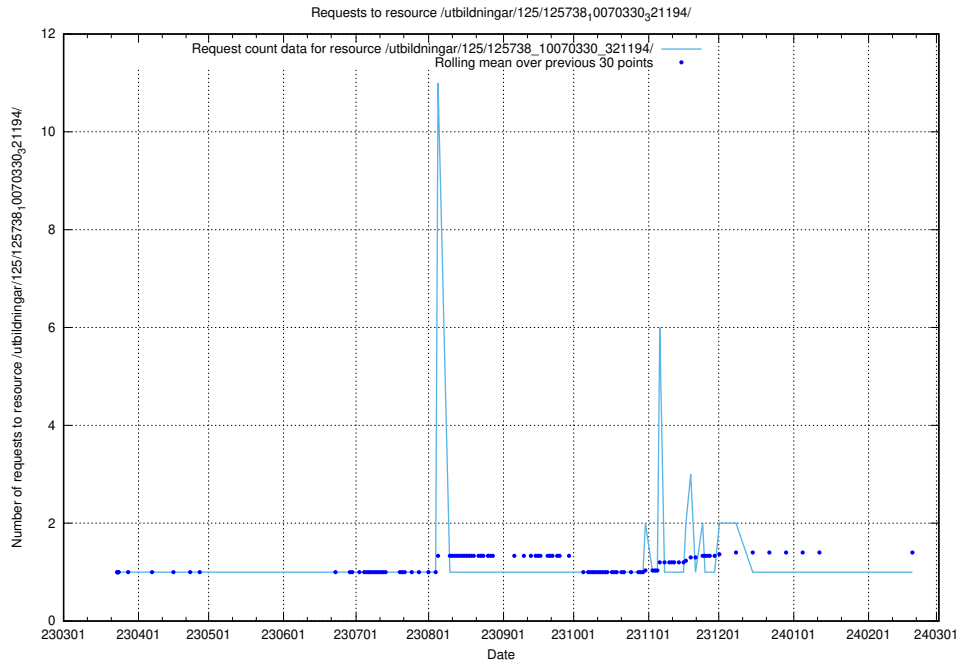

5.946 Usage of /utbildningar/125/125738_10070330_321194/

Here, we count the number of requests to resource /utbildningar/125/125738_10070330_321194/.