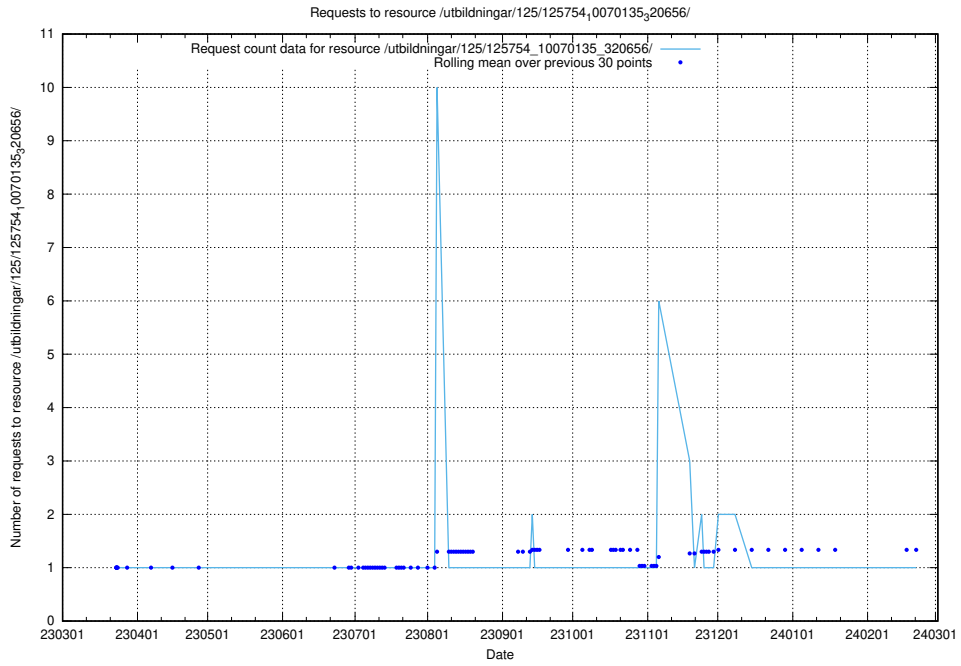

5.6433 Usage of /utbildningar/125/125754_10070135_320656/

Here, we count the number of requests to resource /utbildningar/125/125754_10070135_320656/.