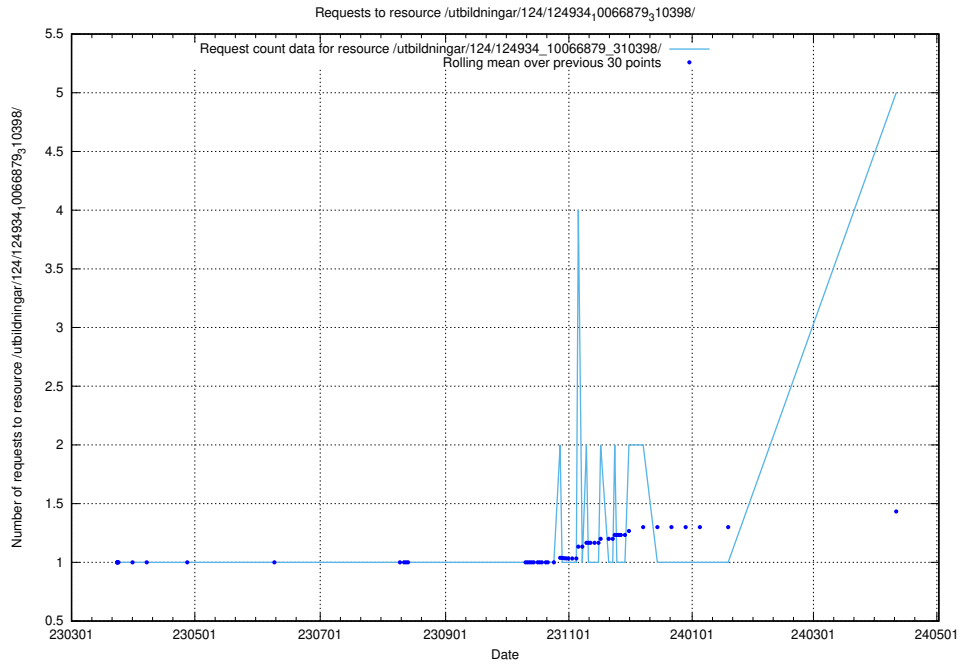

5.111 Usage of /utbildningar/124/124934_10066879_310398/

Here, we count the number of requests to resource /utbildningar/124/124934_10066879_310398/.