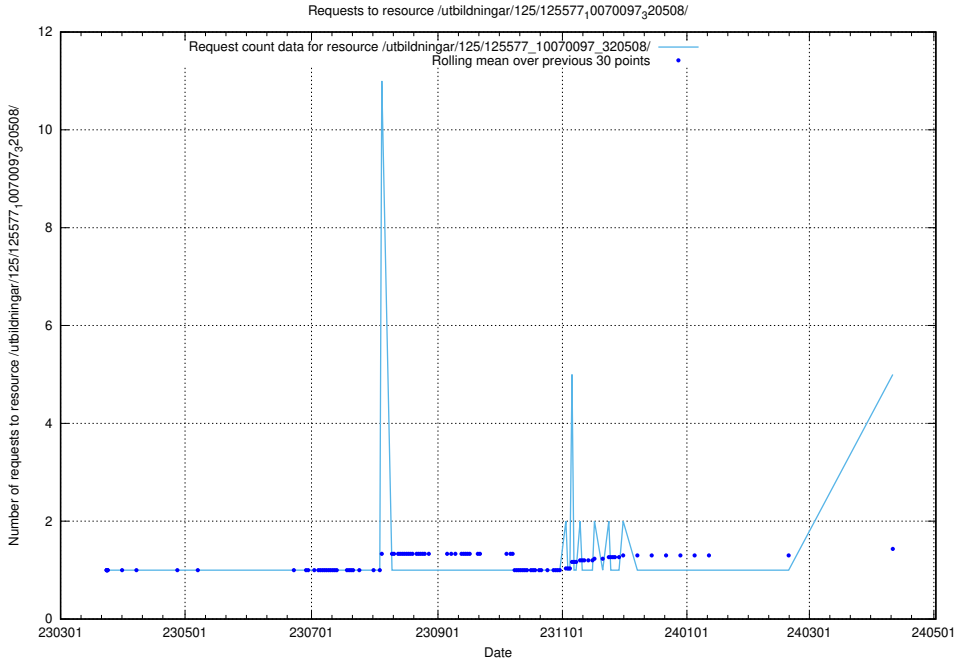

5.108 Usage of /utbildningar/125/125577_10070097_320508/

Here, we count the number of requests to resource /utbildningar/125/125577_10070097_320508/.