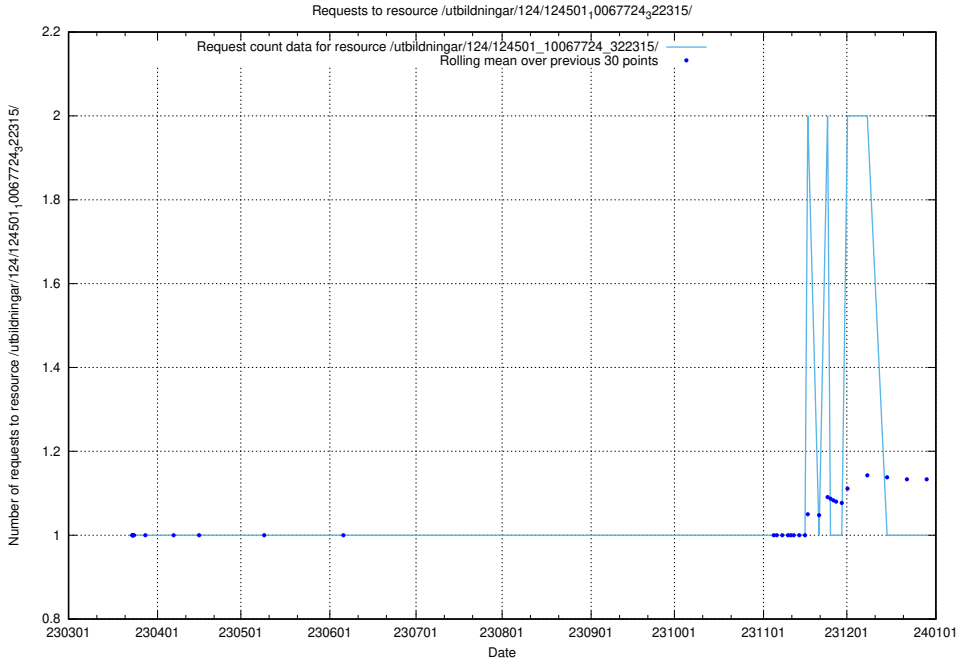

5.2196 Usage of /utbildningar/124/124501_10067724_322315/

Here, we count the number of requests to resource /utbildningar/124/124501_10067724_322315/.