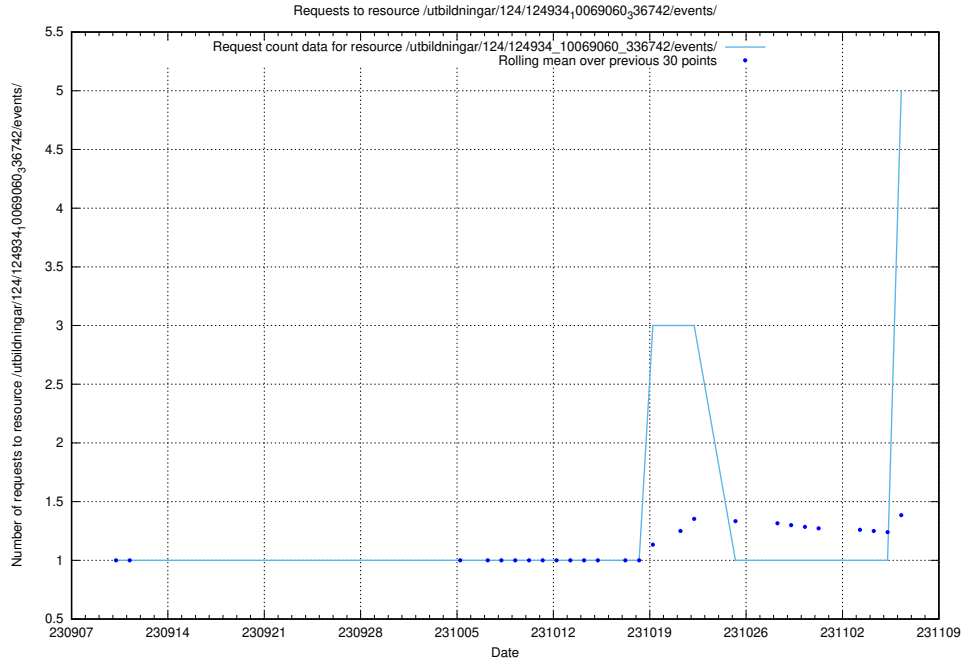

5.137 Usage of /utbildningar/124/124934_10069060_336742/events/

Here, we count the number of requests to resource /utbildningar/124/124934_10069060_336742/events/