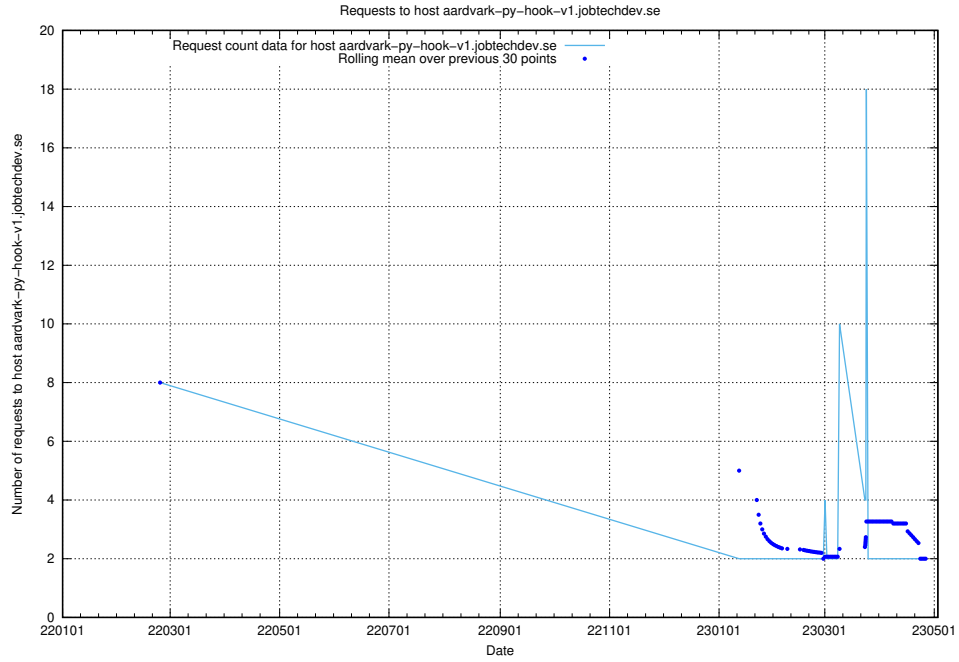

7.509 Usage of aardvark-py-hook-v1.jobtechdev.se

Here, we count the number of requests to host `aardvark-py-hook-v1.jobtechdev.se`.