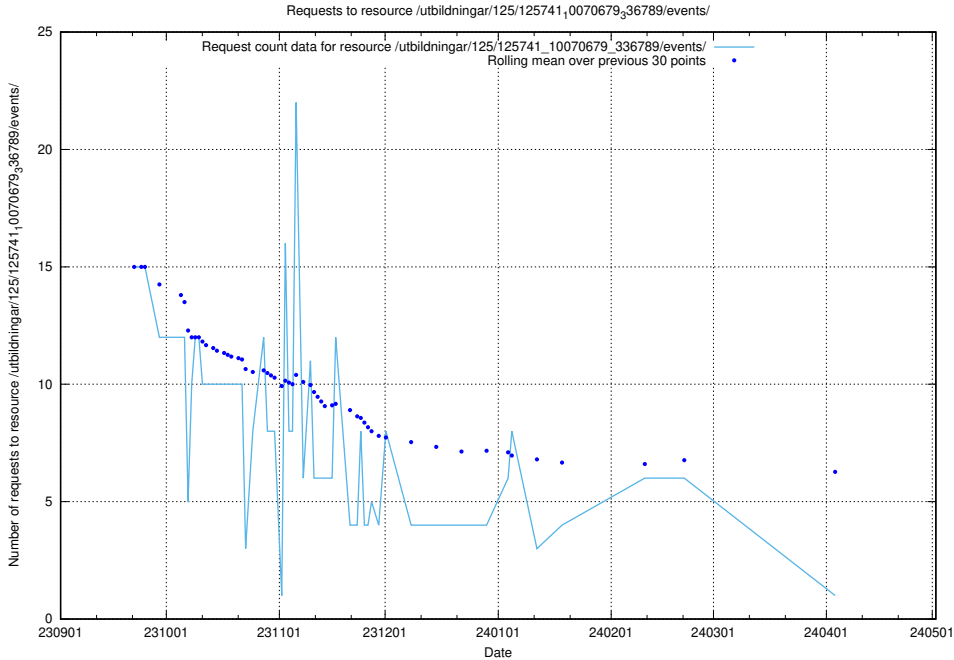

5.4427 Usage of /utbildningar/125/125741_10070679_336789/events/

Here, we count the number of requests to resource /utbildningar/125/125741_10070679_336789/events/