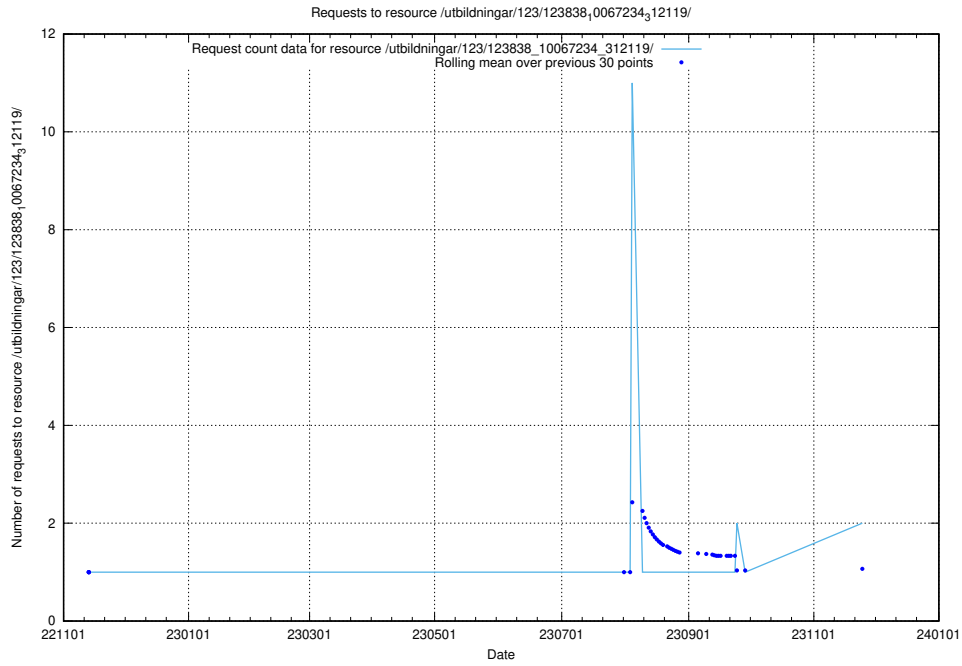

5.837 Usage of /utbildningar/123/123838_10067234_312119/

Here, we count the number of requests to resource /utbildningar/123/123838_10067234_312119/.