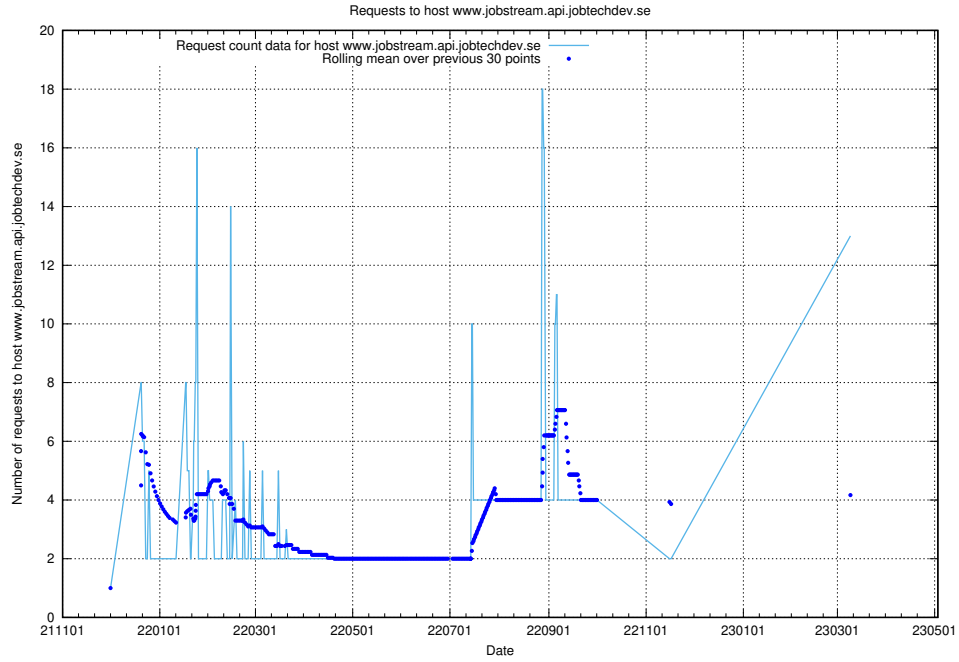

7.45 Usage of `www.jobstream.api.jobtechdev.se`

Here, we count the number of requests to host `www.jobstream.api.jobtechdev.se`.