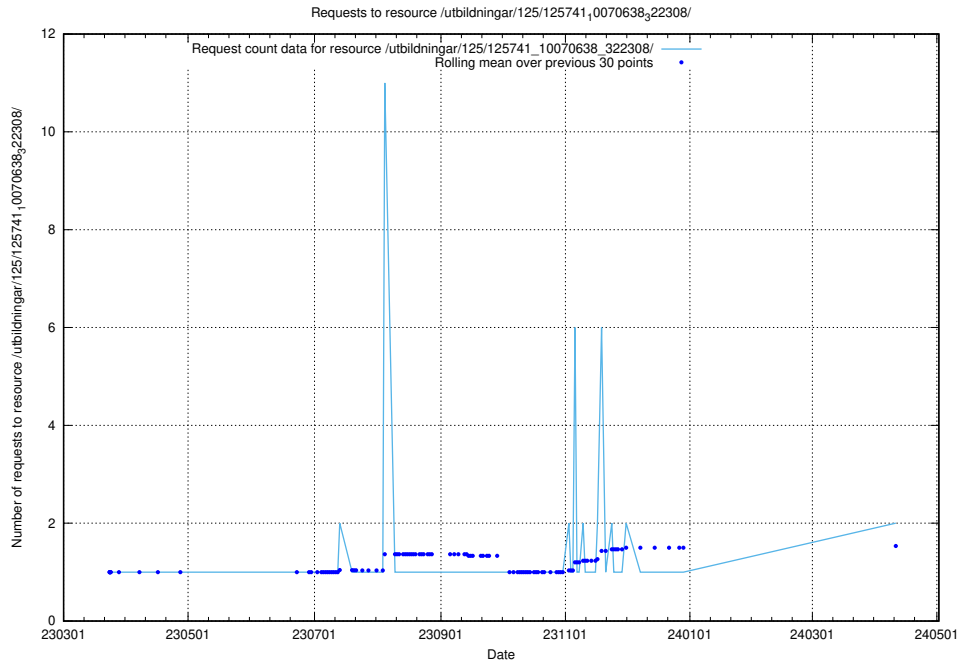

5.425 Usage of /utbildningar/125/125741_10070638_322308/

Here, we count the number of requests to resource /utbildningar/125/125741_10070638_322308/.