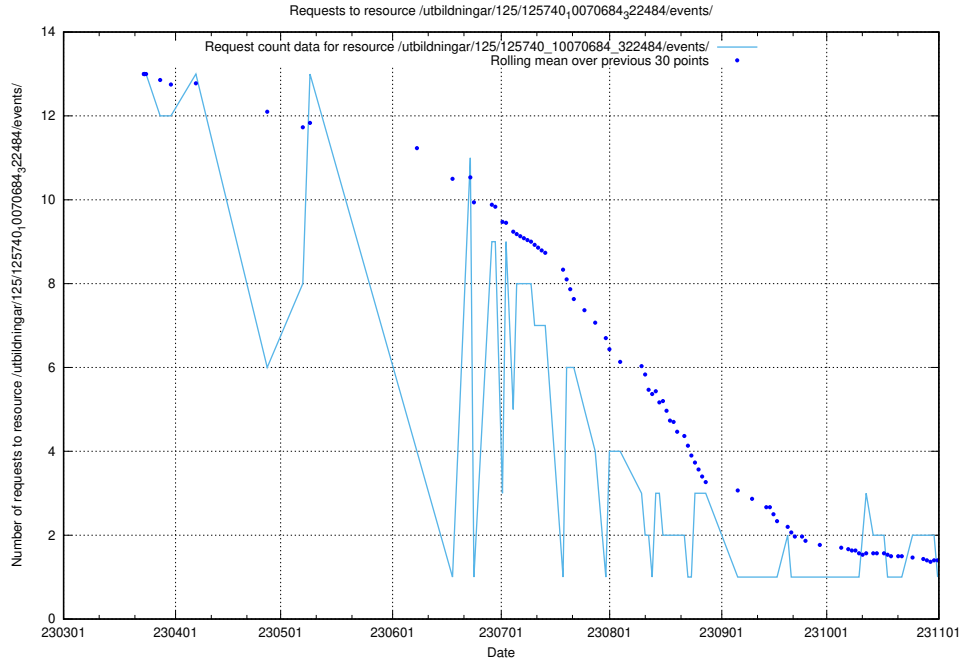

5.6218 Usage of /utbildningar/125/125740_10070684_322484/events/

Here, we count the number of requests to resource /utbildningar/125/125740_10070684_322484/events/