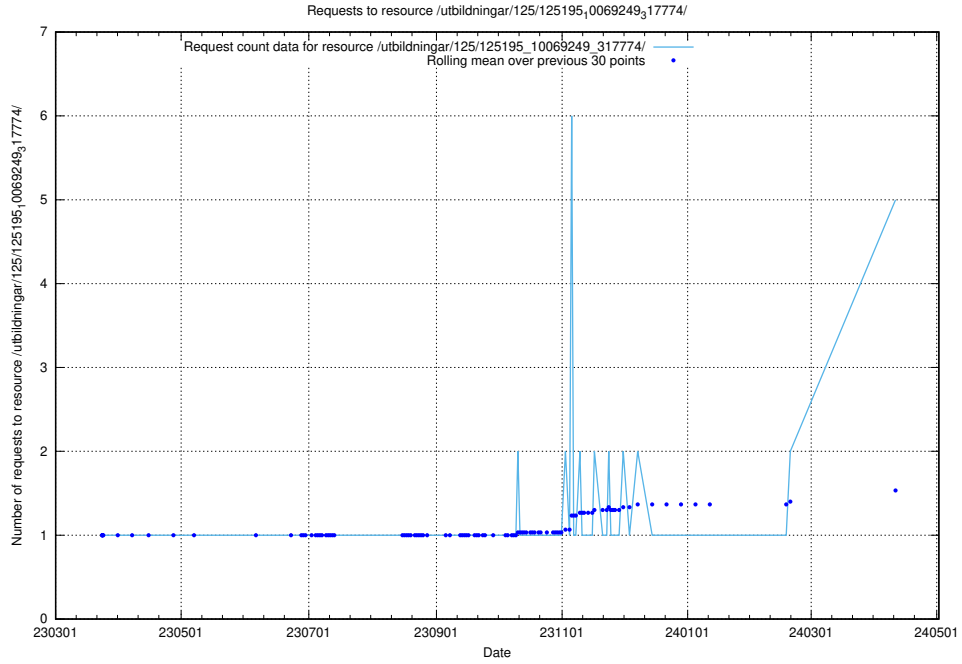

5.110 Usage of /utbildningar/125/125195_10069249_317774/

Here, we count the number of requests to resource /utbildningar/125/125195_10069249_317774/.