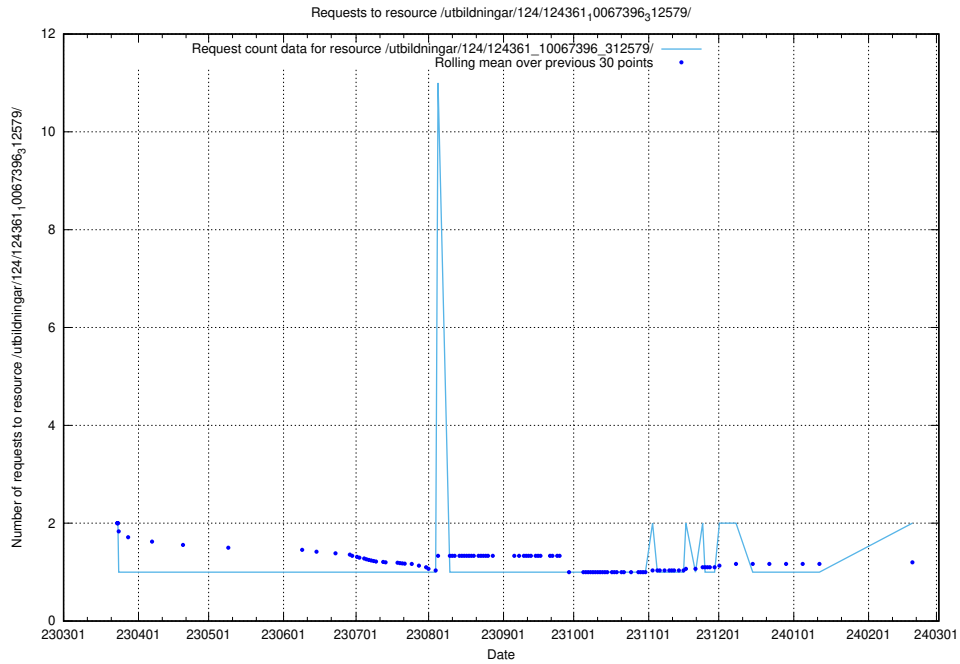

5.880 Usage of /utbildningar/124/124361_10067396_312579/

Here, we count the number of requests to resource /utbildningar/124/124361_10067396_312579/.