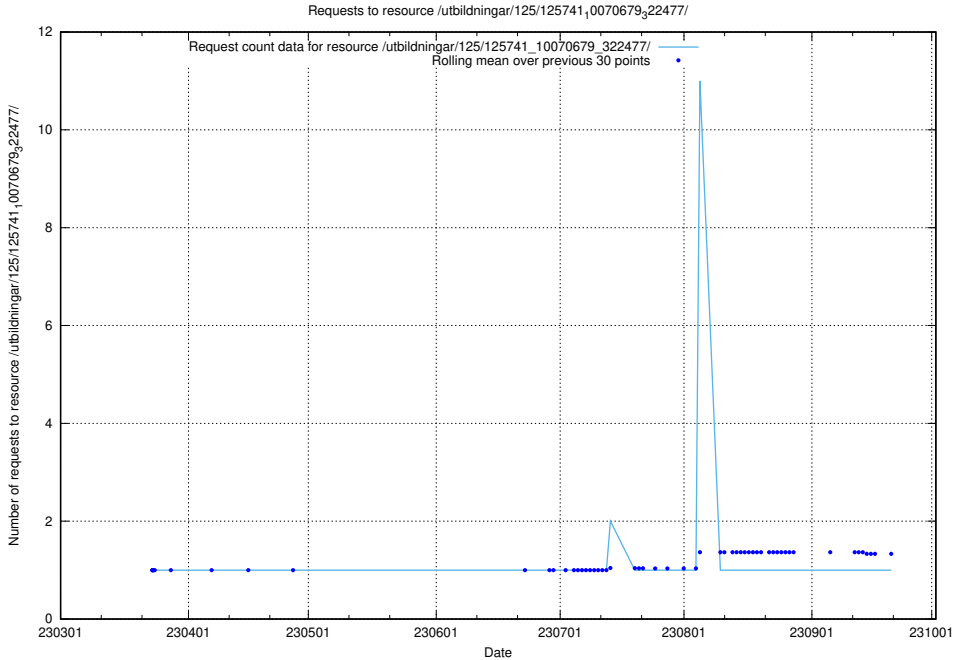

5.6449 Usage of /utbildningar/125/125741_10070679_322477/

Here, we count the number of requests to resource /utbildningar/125/125741_10070679_322477/.