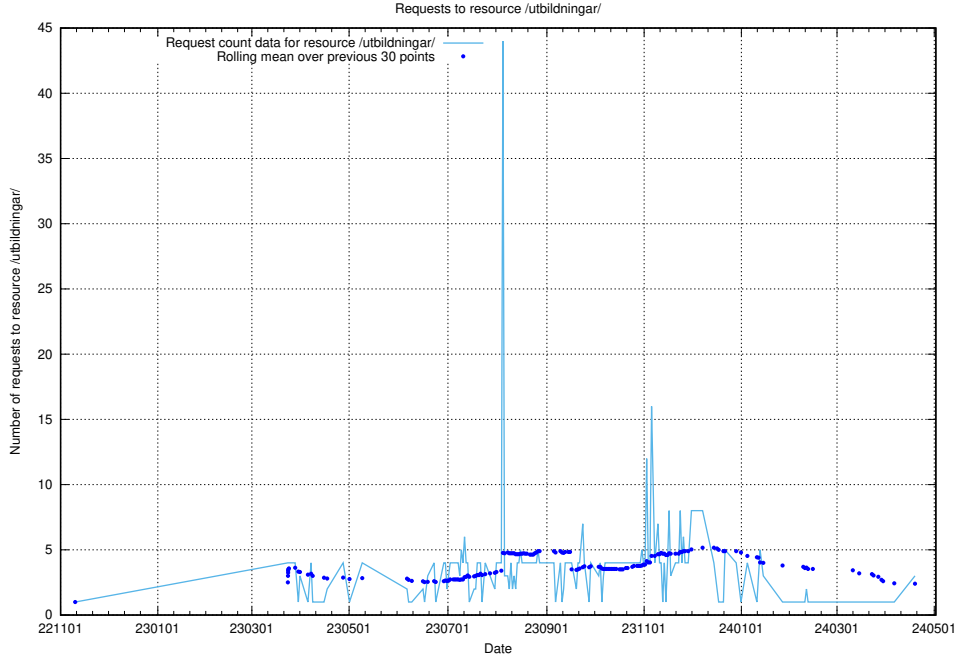

5.416 Usage of /utbildningar/

Here, we count the number of requests to resource /utbildningar/.