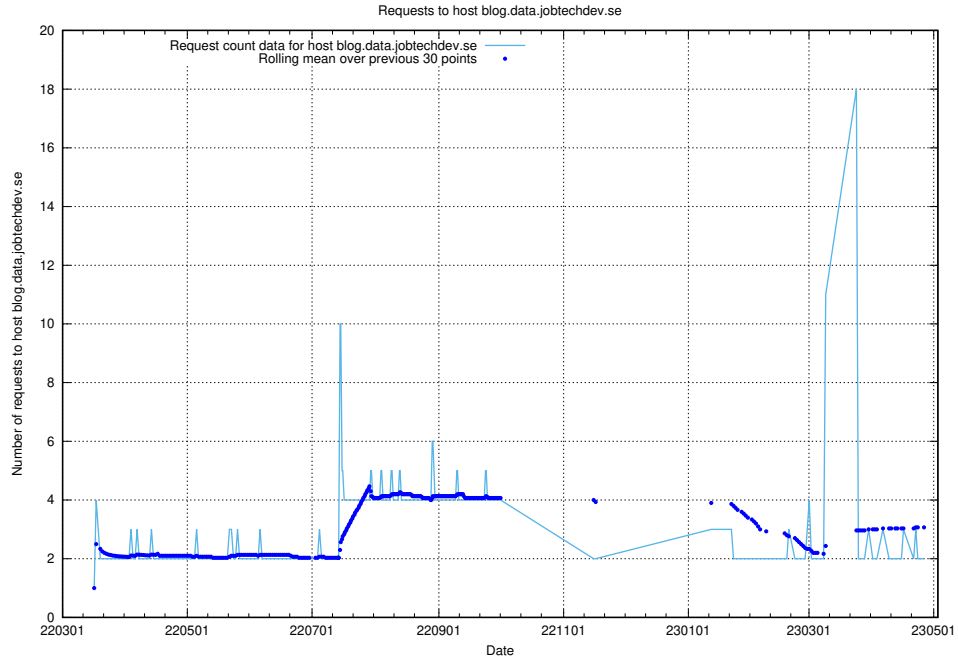

7.493 Usage of minioconsole.jobtechdev.se

Here, we count the number of requests to host minioconsole.jobtechdev.se.

7.494 Usage of minio-console.jobtechdev.se

Here, we count the number of requests to host minio-console.jobtechdev.se.