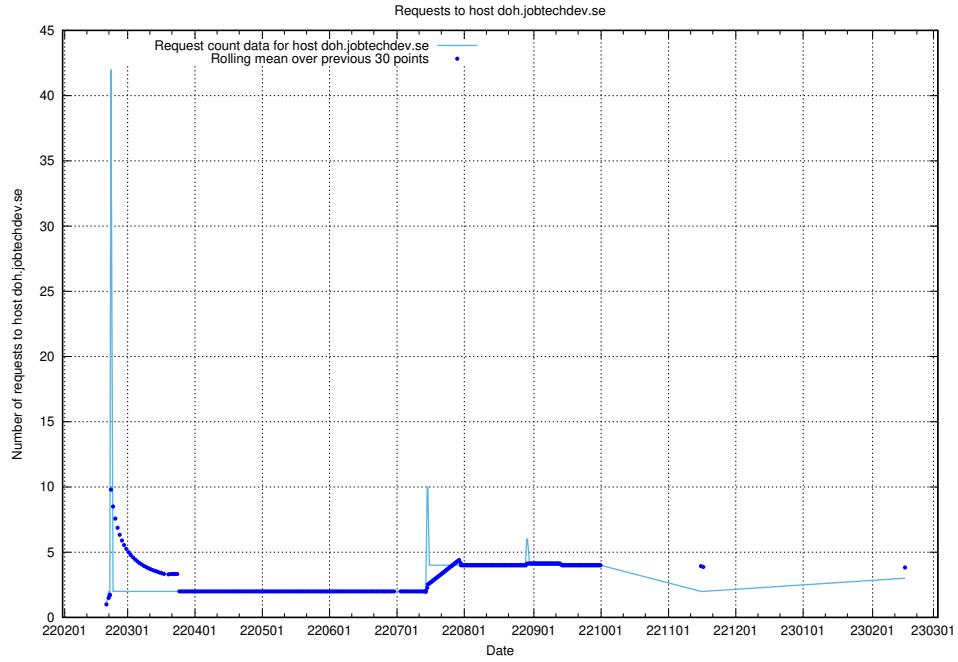

7.223 Usage of doh.jobtechdev.se

Here, we count the number of requests to host doh.jobtechdev.se.