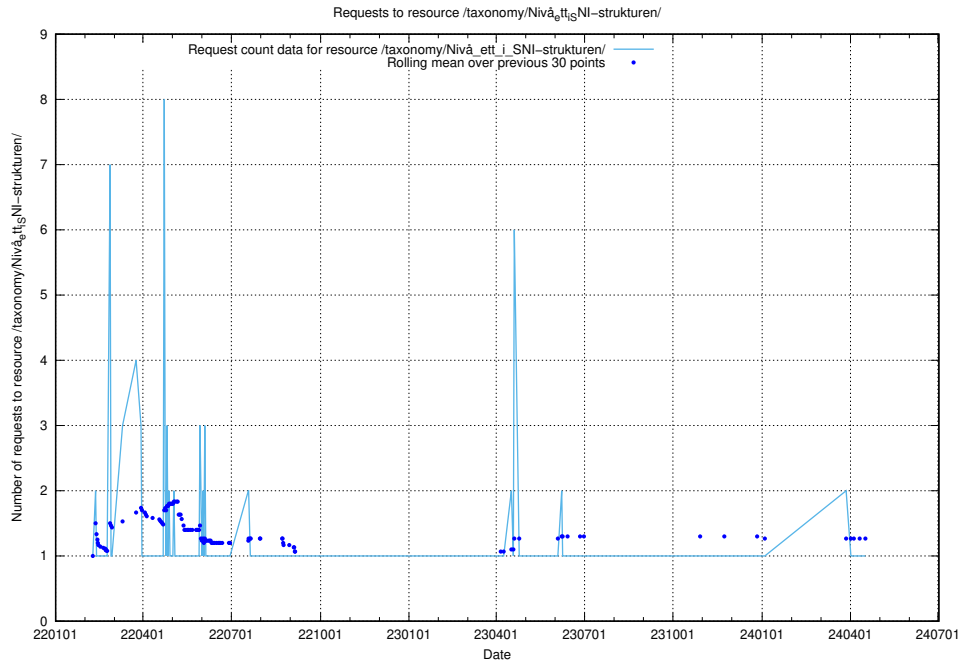

5.2165 Usage of /taxonomy/Nivå_ett_i_SNI-strukturen/

Here, we count the number of requests to resource /taxonomy/Nivå_ett_i_SNI-strukturen/.