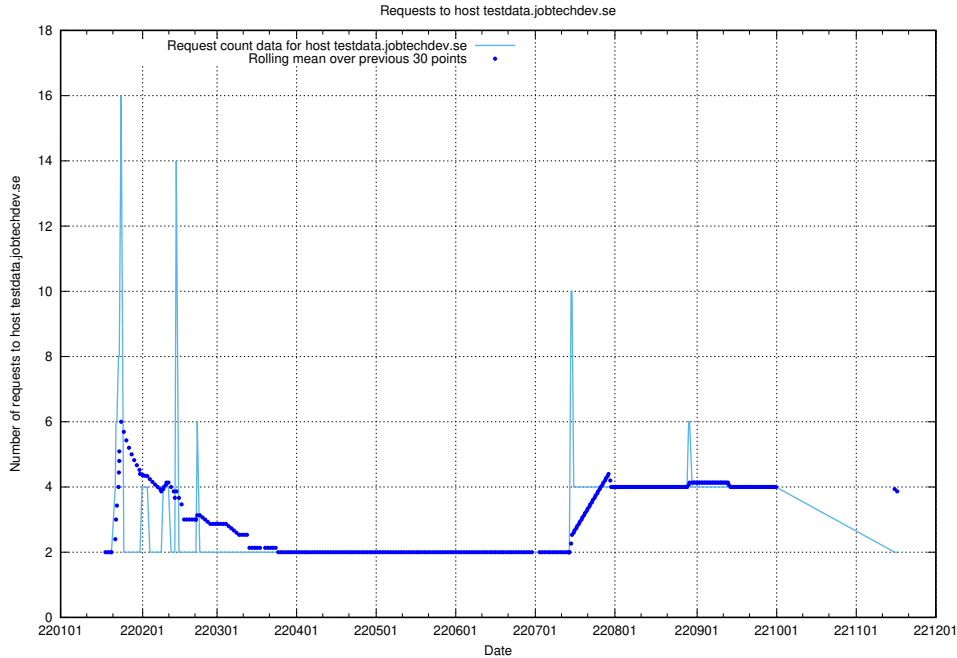

7.267 Usage of testdata.jobtechdev.se

Here, we count the number of requests to host testdata.jobtechdev.se.