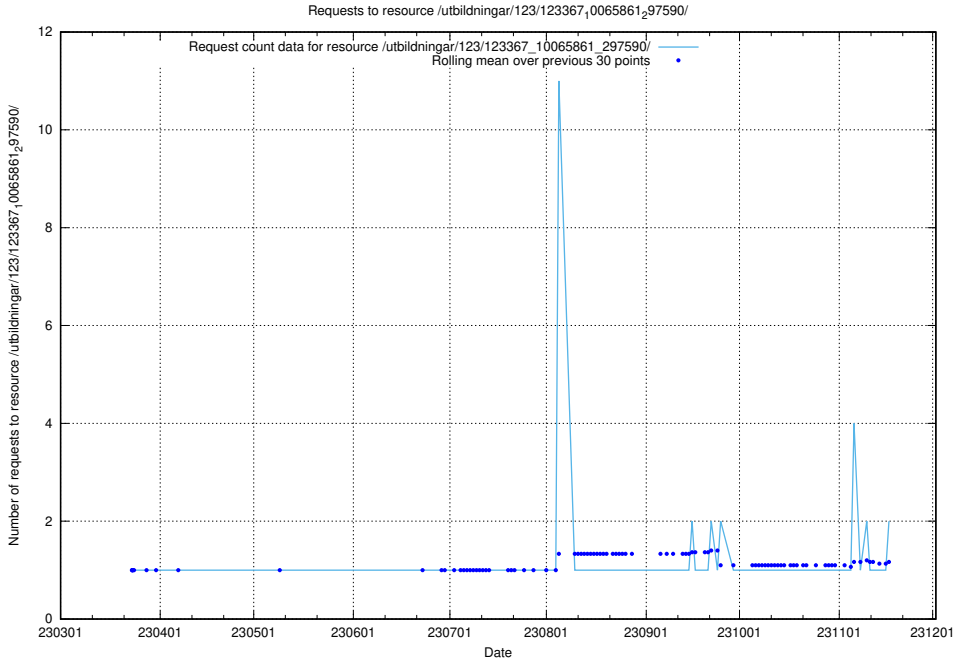

5.723 Usage of /utbildningar/123/123367_10065861_297590/

Here, we count the number of requests to resource /utbildningar/123/123367_10065861_297590/.