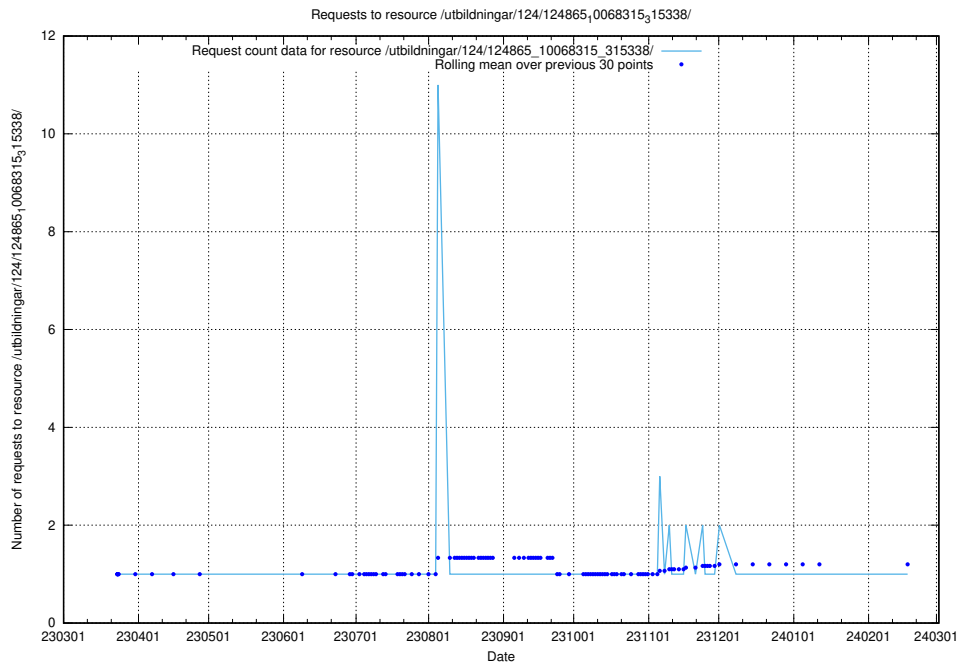

5.1093 Usage of /utbildningar/124/124865_10068315_315338/

Here, we count the number of requests to resource /utbildningar/124/124865_10068315_315338/.