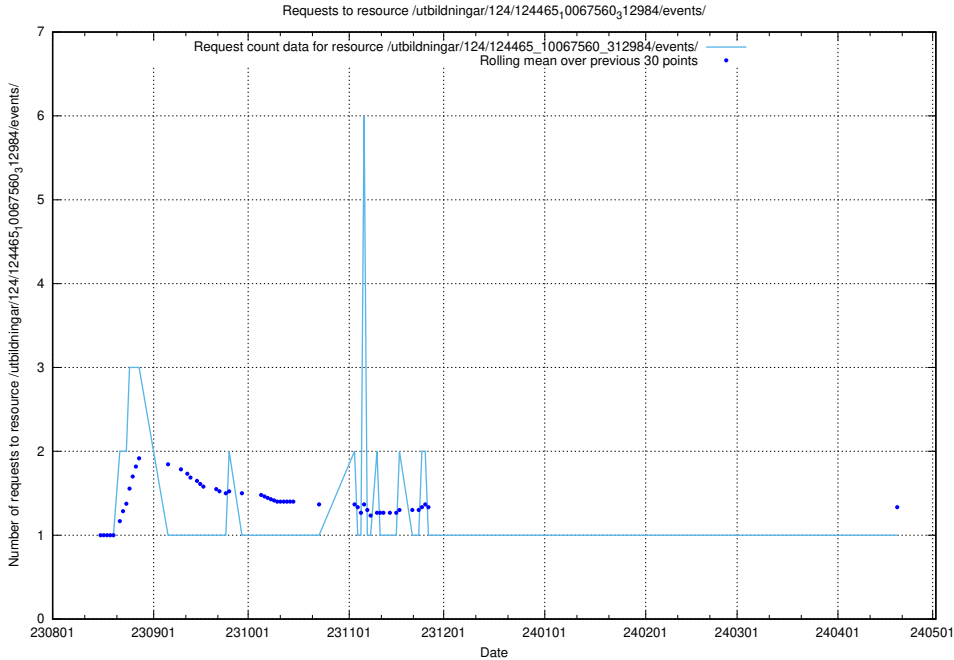

5.4728 Usage of /utbildningar/124/124465_10067560_312984/events/

Here, we count the number of requests to resource /utbildningar/124/124465_10067560_312984/events/