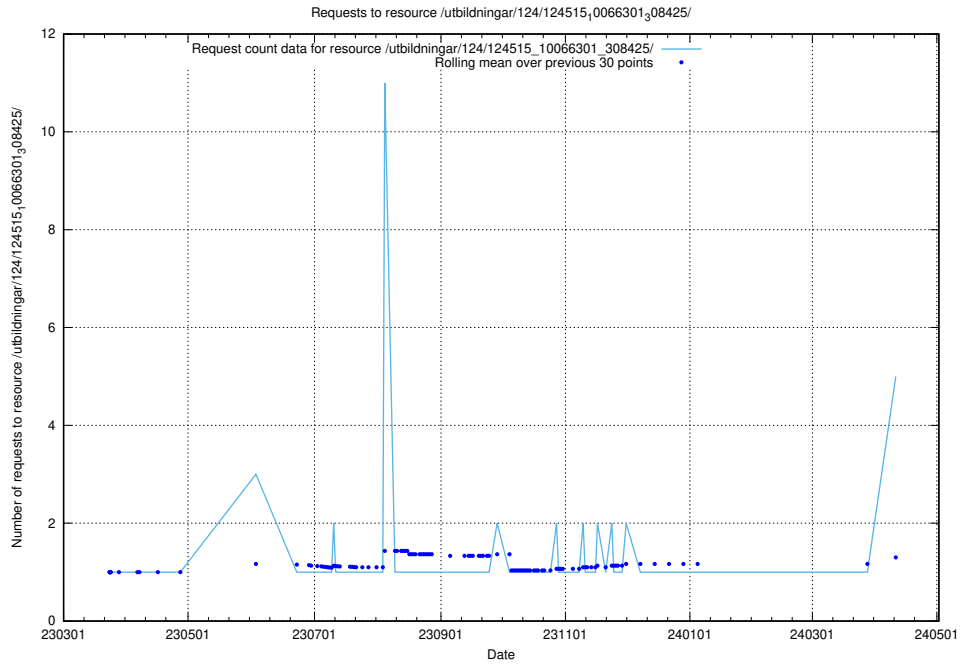

5.118 Usage of /utbildningar/124/124515_10066301_308425/

Here, we count the number of requests to resource /utbildningar/124/124515_10066301_308425/.