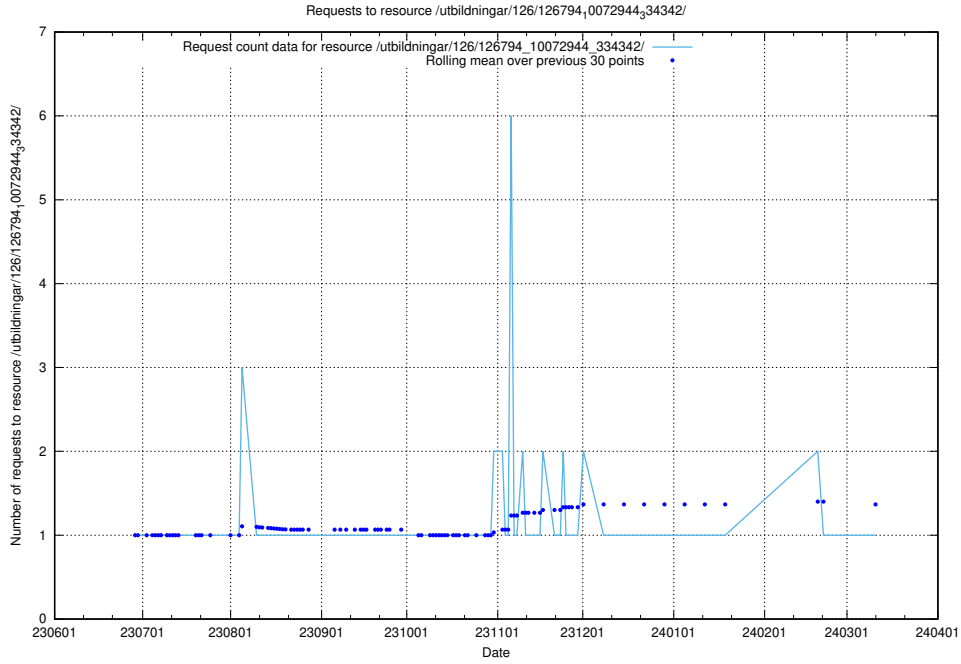

5.5379 Usage of /utbildningar/126/126794_10072944_334342/

Here, we count the number of requests to resource /utbildningar/126/126794_10072944_334342/.