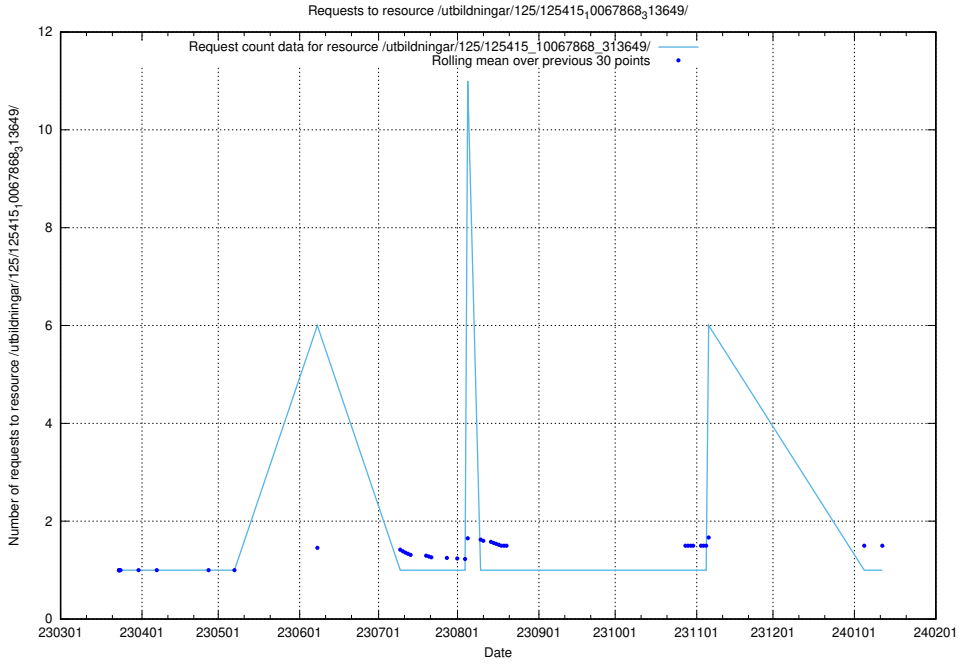

5.1040 Usage of /utbildningar/125/125415_10067868_313649/

Here, we count the number of requests to resource /utbildningar/125/125415_10067868_313649/.