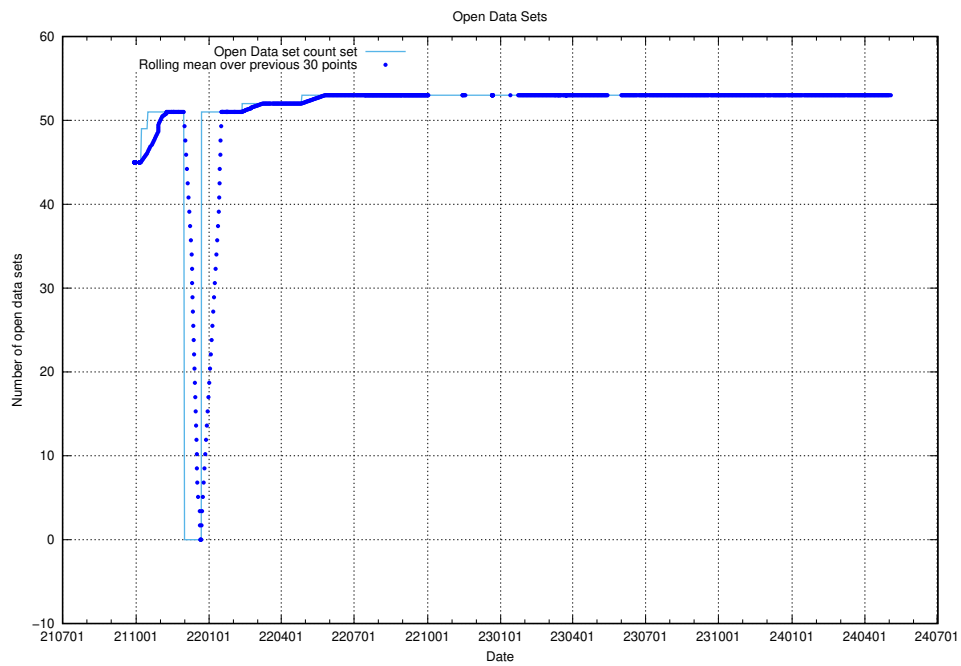

12 Open Data

This section contains statistics about JobTech's published open data in DIGG's [Sweden's data portal](https://www.dataportal.se)¹².

12.1 Number of open data sets

The tables shows the number of open data sets published by JobTech on DIGG's data portal.

¹²<https://www.dataportal.se>