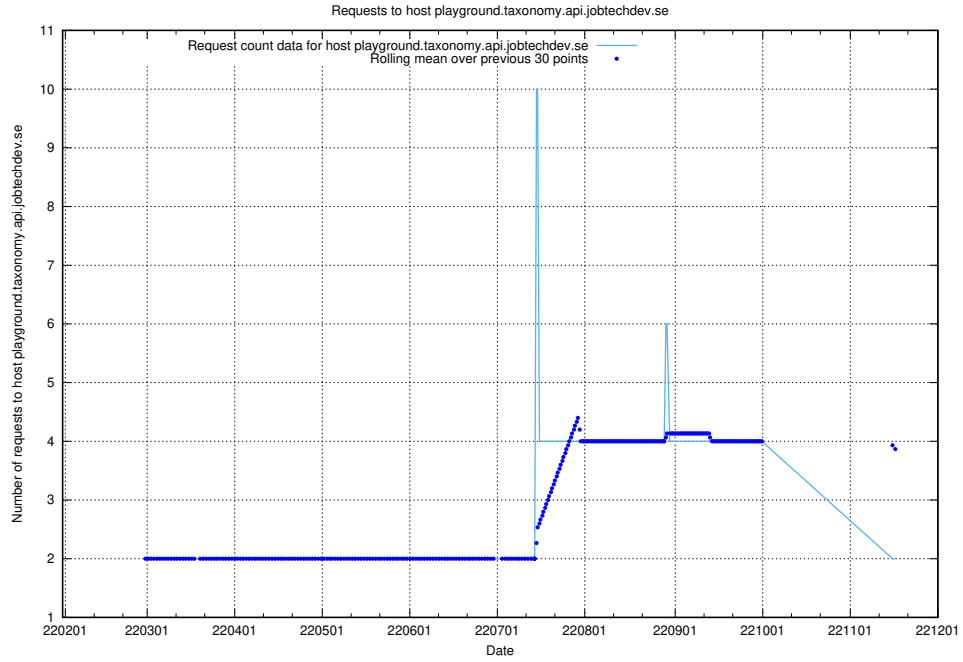

7.505 Usage of playground.taxonomy.api.jobtechdev.se

Here, we count the number of requests to host playground.taxonomy.api.jobtechdev.se.

7.506 Usage of jobscanner.jobtechdev.se:443

Here, we count the number of requests to host jobscanner.jobtechdev.se:443.