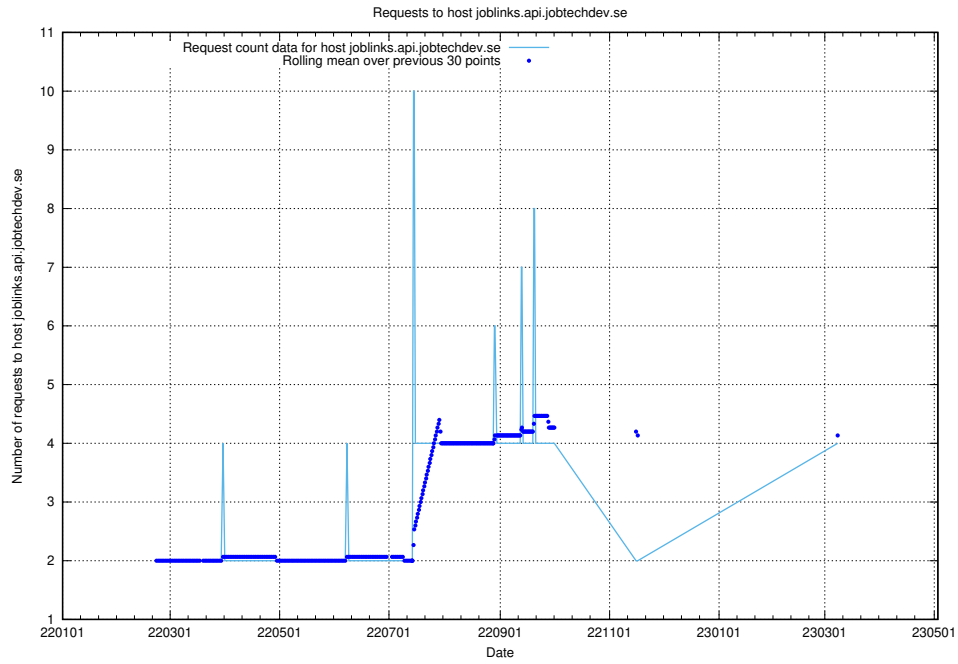

7.153 Usage of `joblinks.api.jobtechdev.se`

Here, we count the number of requests to host `joblinks.api.jobtechdev.se`.