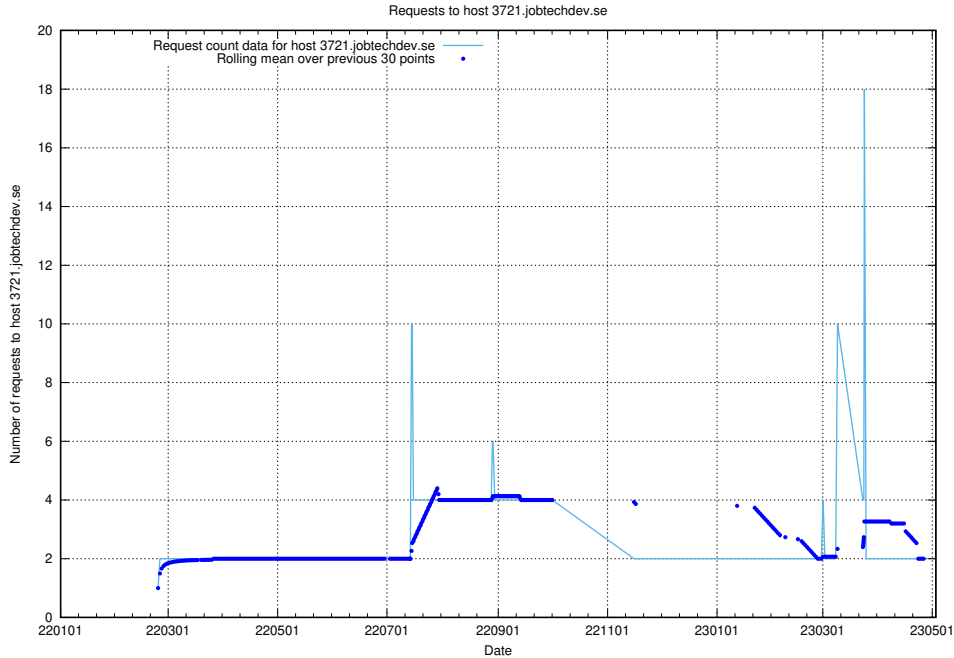

7.510 Usage of 3721.jobtechdev.se

Here, we count the number of requests to host 3721.jobtechdev.se.