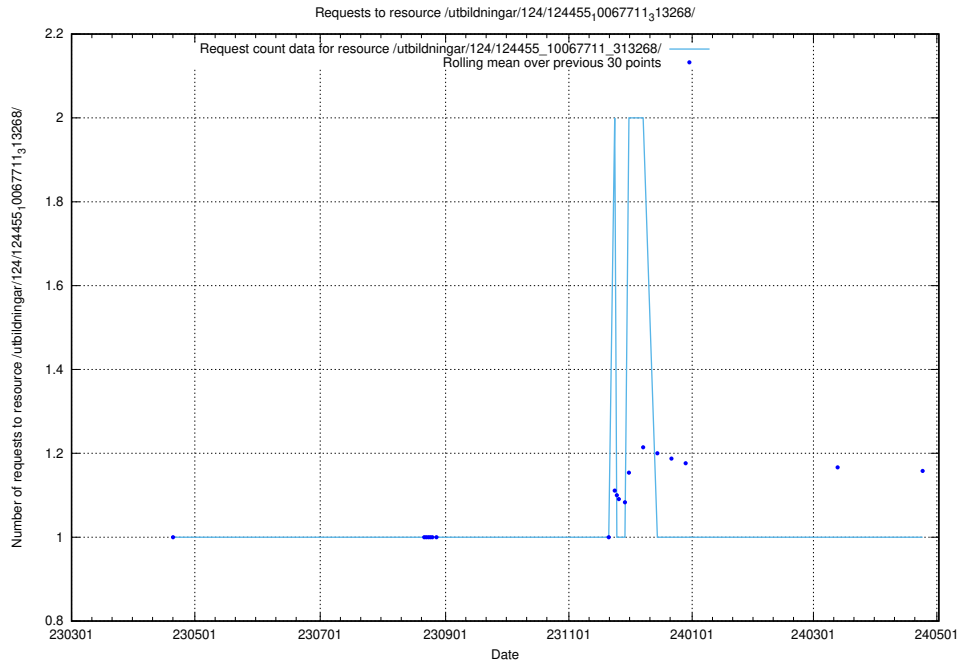

5.5991 Usage of /utbildningar/124/124455_10067711_313268/

Here, we count the number of requests to resource /utbildningar/124/124455_10067711_313268/.