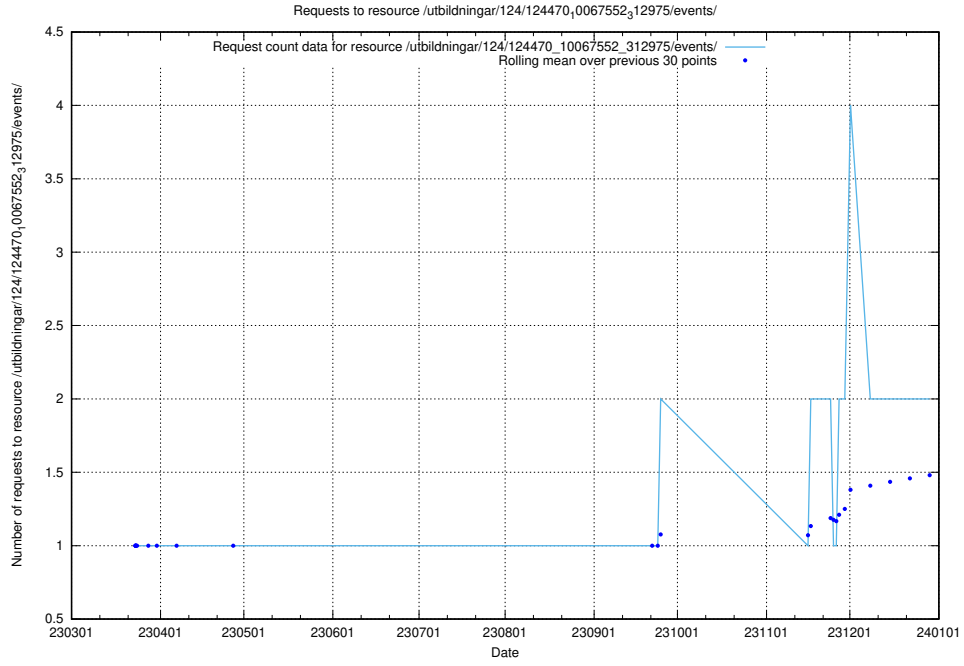

5.599 Usage of /utbildningar/124/124470_10067552_312975/events/

Here, we count the number of requests to resource /utbildningar/124/124470_10067552_312975/events/

5.600 Usage of /utbildningar/utb_emil/126/126156_10071282_325330/events/