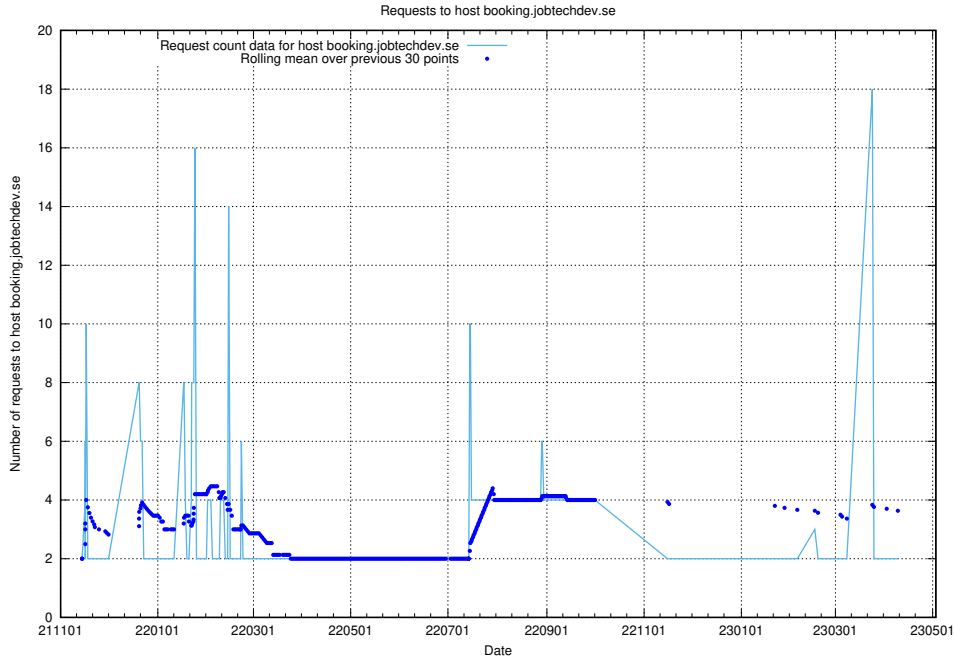

7.277 Usage of booking.jobtechdev.se

Here, we count the number of requests to host booking.jobtechdev.se.