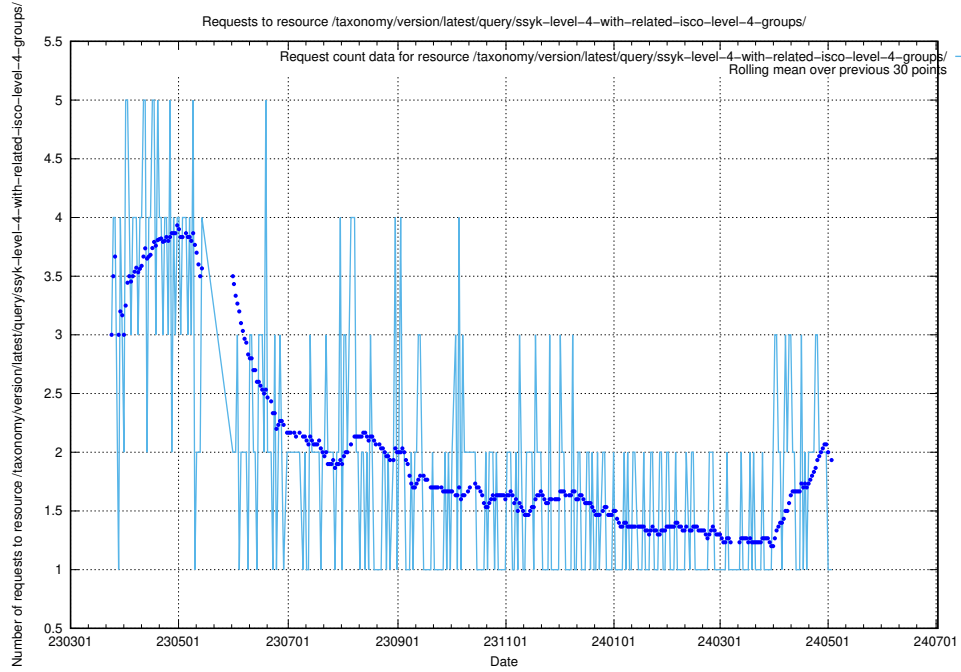

5.6044 Usage of /taxonomy/version/latest/query/ssyk-level-4-with-related-isco-level-4-groups/

Here, we count the number of requests to resource /taxonomy/version/latest/query/ssyk-level-4-with-related-isco-level-4-groups/.