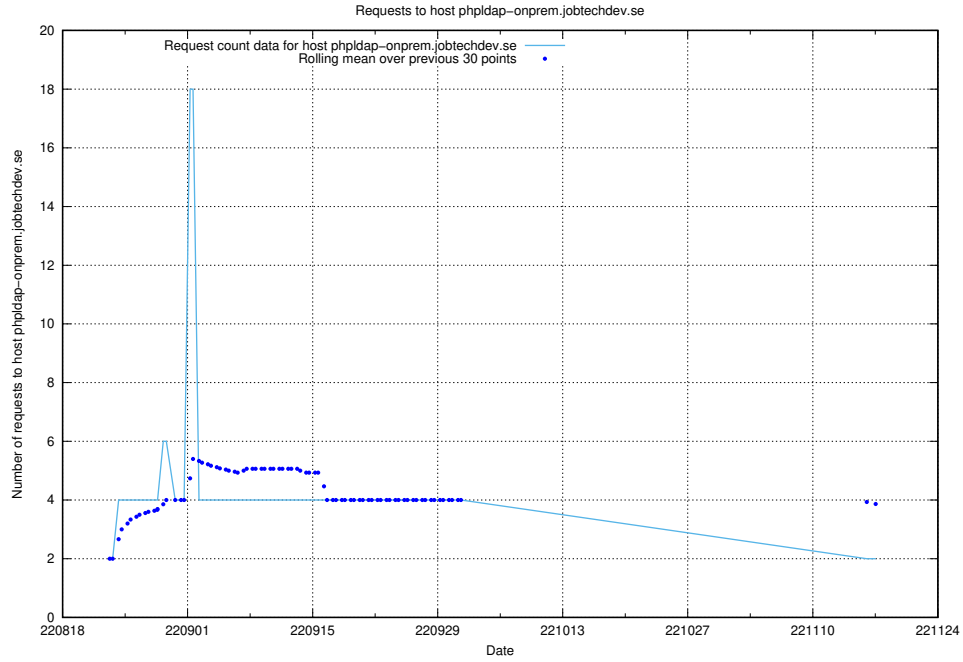

7.335 Usage of phpldap-onprem.jobtechdev.se

Here, we count the number of requests to host phpldap-onprem.jobtechdev.se.