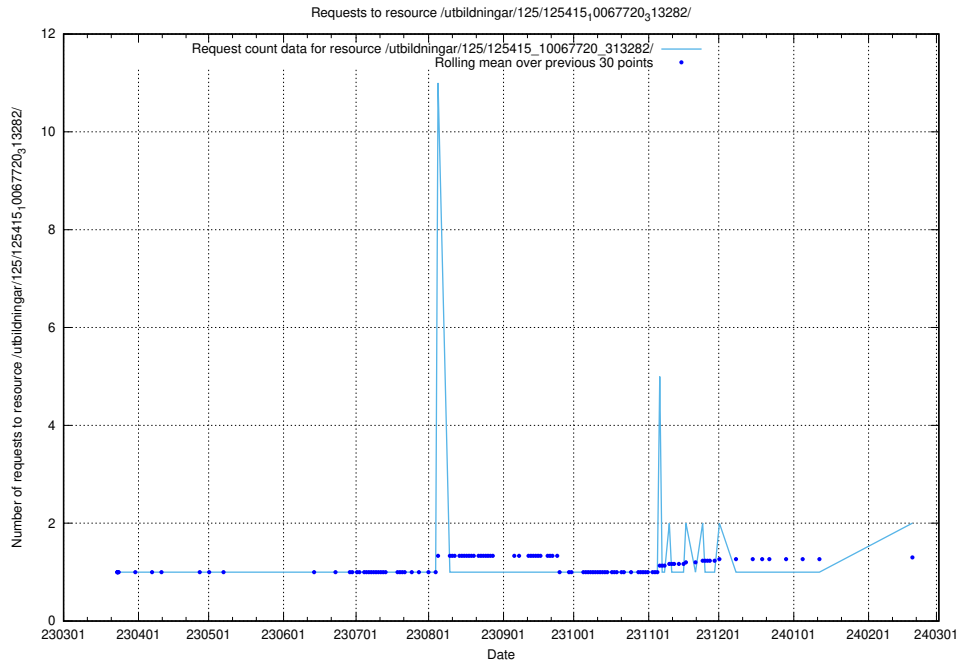

5.448 Usage of /utbildningar/125/125415_10067720_313282/

Here, we count the number of requests to resource /utbildningar/125/125415_10067720_313282/.