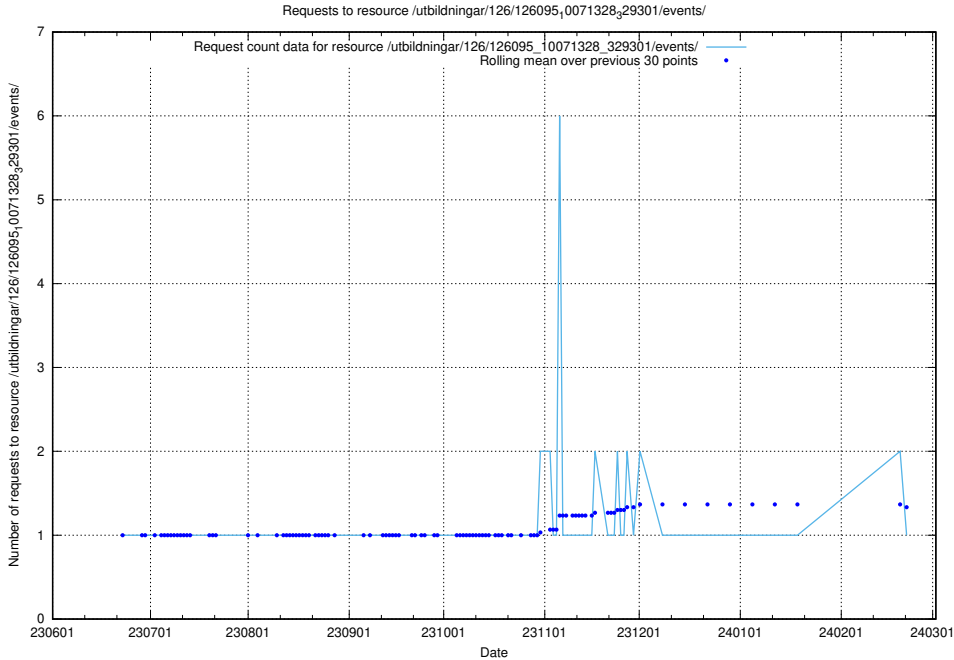

Here, we count the number of requests to resource /utbildningar/126/126176_10071340_325945/.

5.5616 Usage of /utbildningar/126/126095_10071328_329301/events/

Here, we count the number of requests to resource /utbildningar/126/126095_10071328_329301/events/