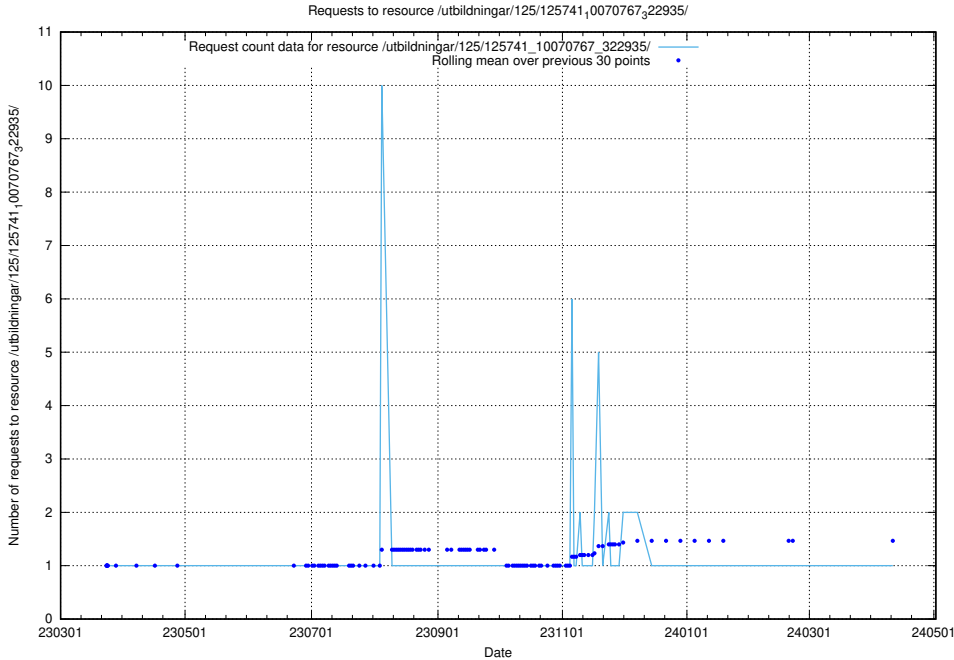

5.6437 Usage of /utbildningar/125/125741_10070767_322935/

Here, we count the number of requests to resource /utbildningar/125/125741_10070767_322935/.