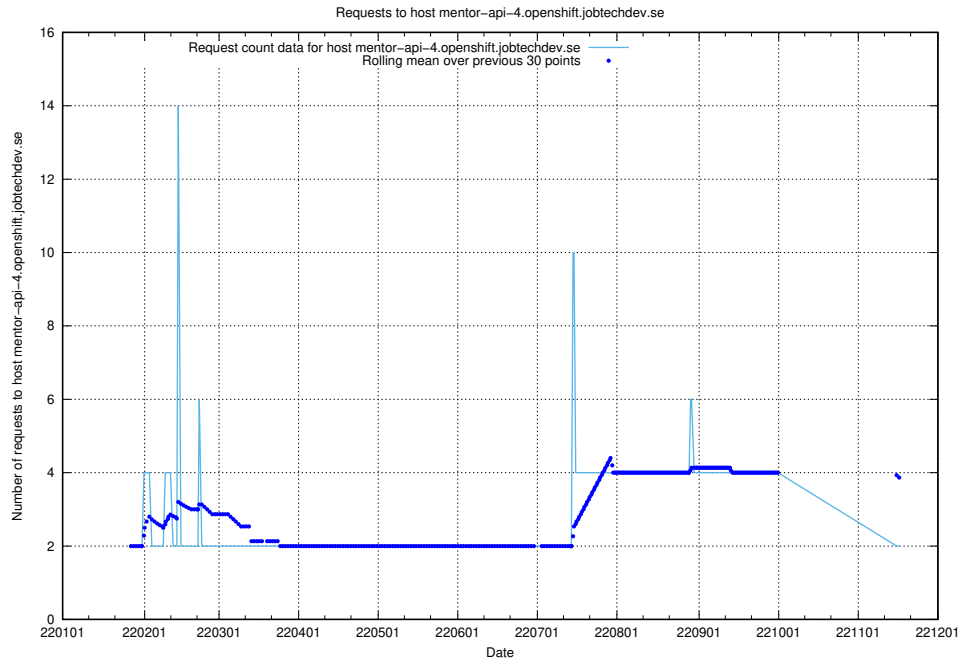

7.568 Usage of mentor-api.openshift.jobtechdev.se

Here, we count the number of requests to host mentor-api.openshift.jobtechdev.se.

7.569 Usage of mentor-api-4.openshift.jobtechdev.se

Here, we count the number of requests to host mentor-api-4.openshift.jobtechdev.se.