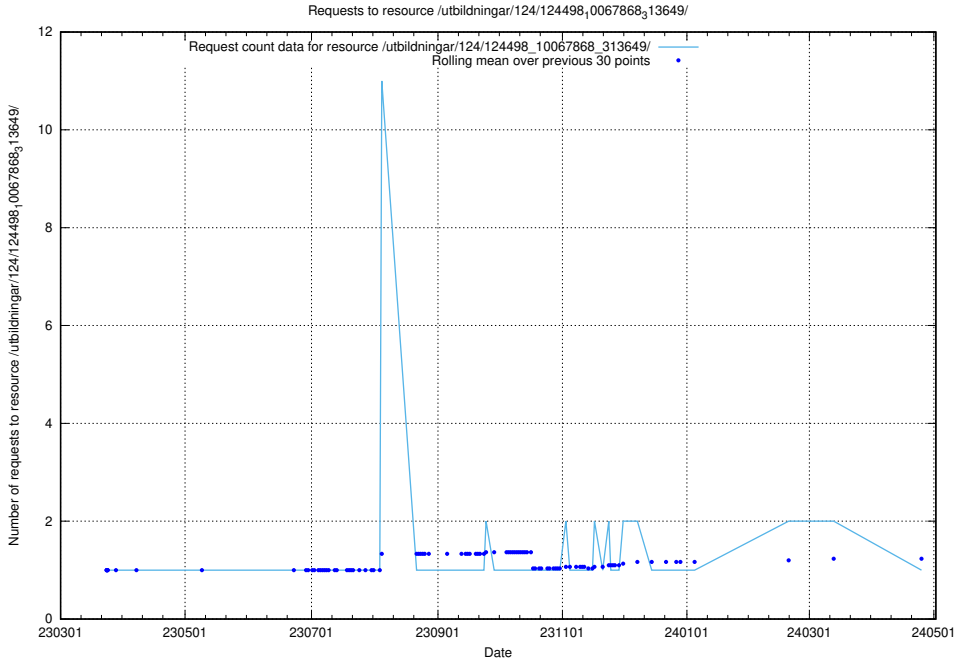

5.2597 Usage of /utbildningar/124/124498_10067868_313649/

Here, we count the number of requests to resource /utbildningar/124/124498_10067868_313649/.