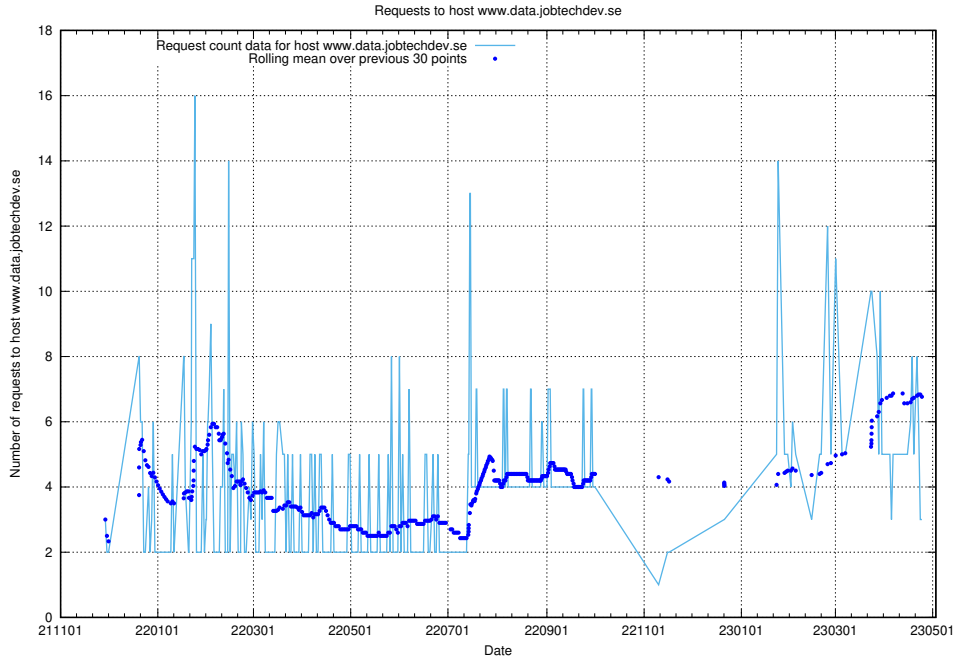

7.204 Usage of `www.data.jobtechdev.se`

Here, we count the number of requests to host `www.data.jobtechdev.se`.