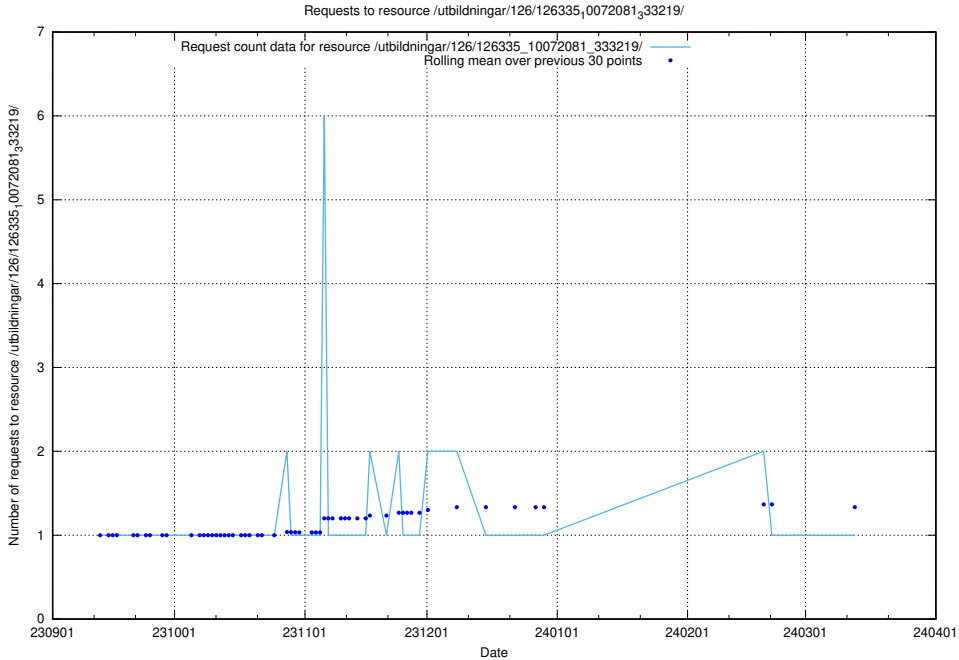

5.4522 Usage of /utbildningar/126/126335_10072081_333219/

Here, we count the number of requests to resource /utbildningar/126/126335_10072081_333219/.