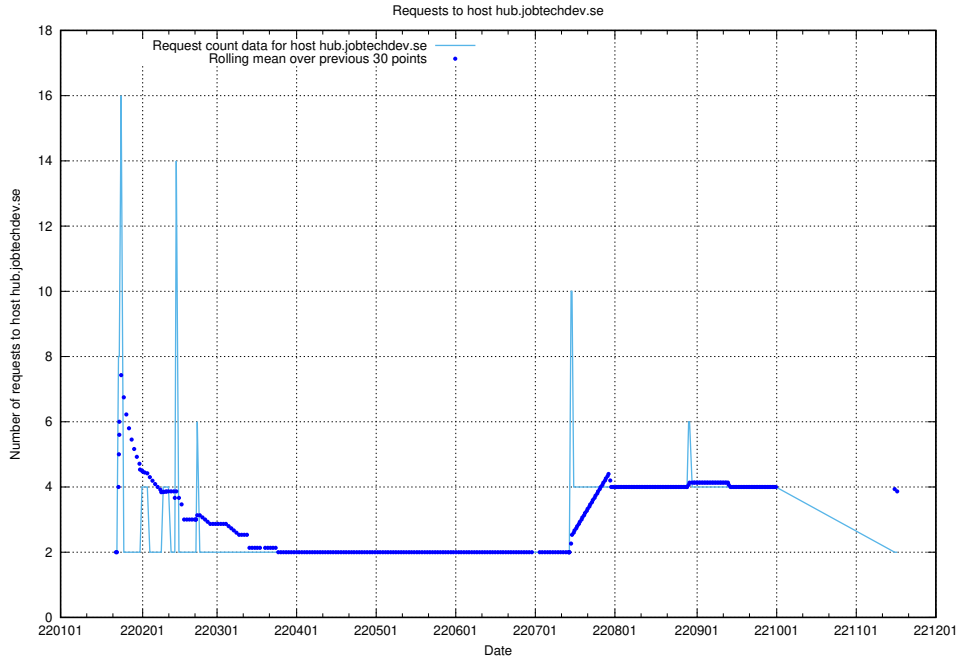

7.595 Usage of food.jobtechdev.se

Here, we count the number of requests to host food.jobtechdev.se.

7.596 Usage of events.jobtechdev.se

Here, we count the number of requests to host events.jobtechdev.se.