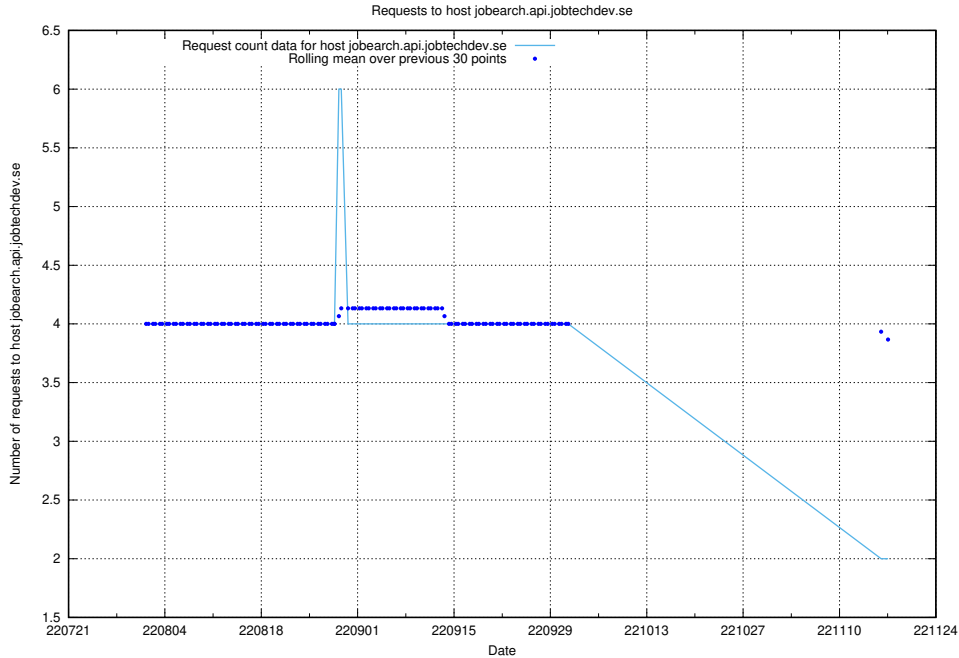

7.378 Usage of jobearch.api.jobtechdev.se

Here, we count the number of requests to host jobearch.api.jobtechdev.se.