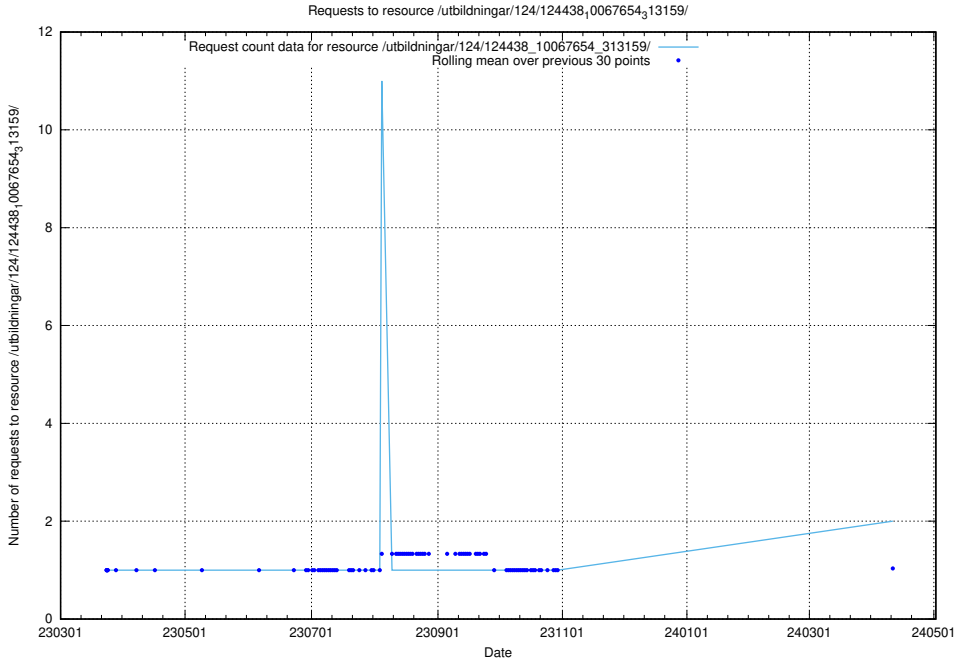

5.625 Usage of /utbildningar/124/124438_10067654_313159/

Here, we count the number of requests to resource /utbildningar/124/124438_10067654_313159/.