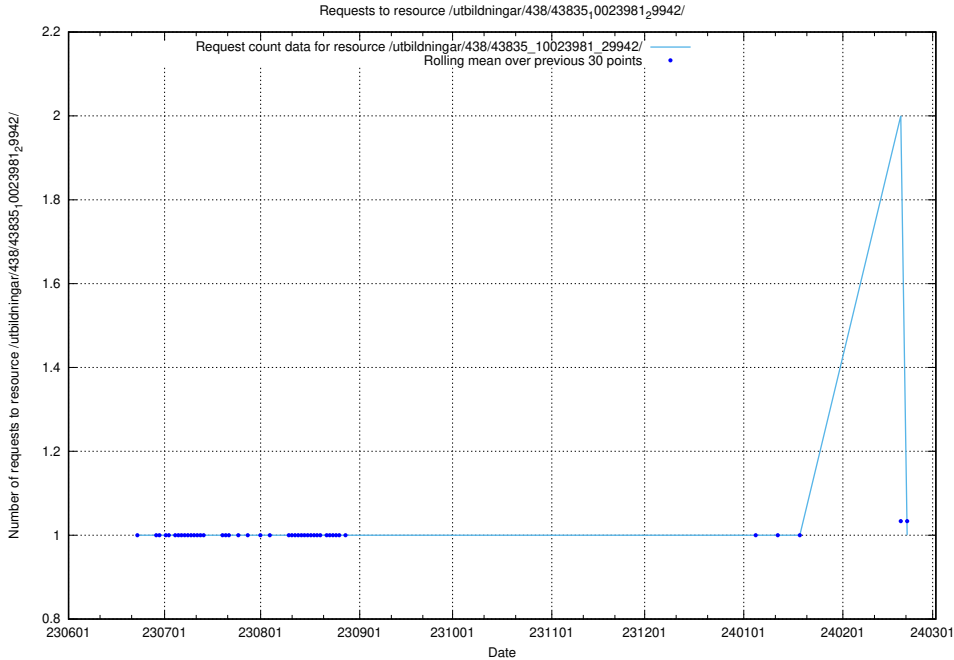

5.5509 Usage of /utbildningar/438/43835_10023981_29942/

Here, we count the number of requests to resource /utbildningar/438/43835_10023981_29942/.