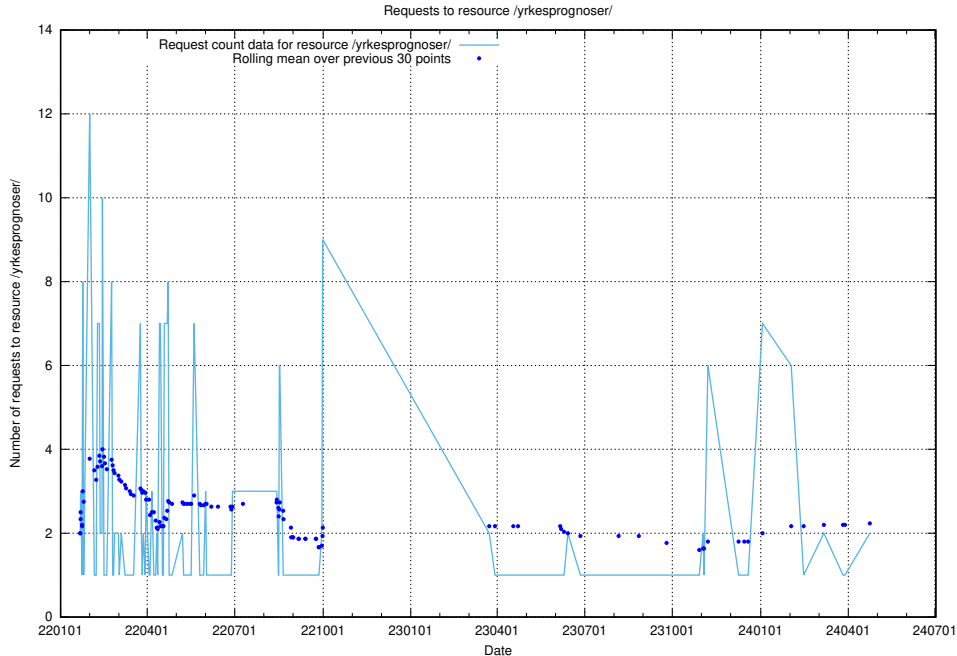

5.865 Usage of /yrkesprognoser/

Here, we count the number of requests to resource /yrkesprognoser/.