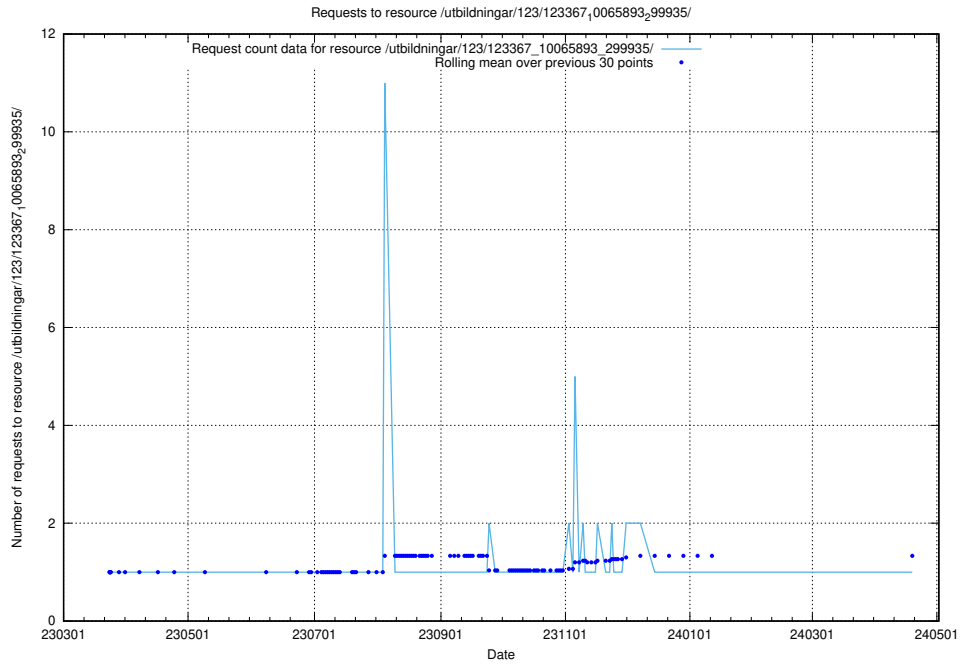

5.4679 Usage of /utbildningar/123/123367_10065893_299935/

Here, we count the number of requests to resource /utbildningar/123/123367_10065893_299935/.