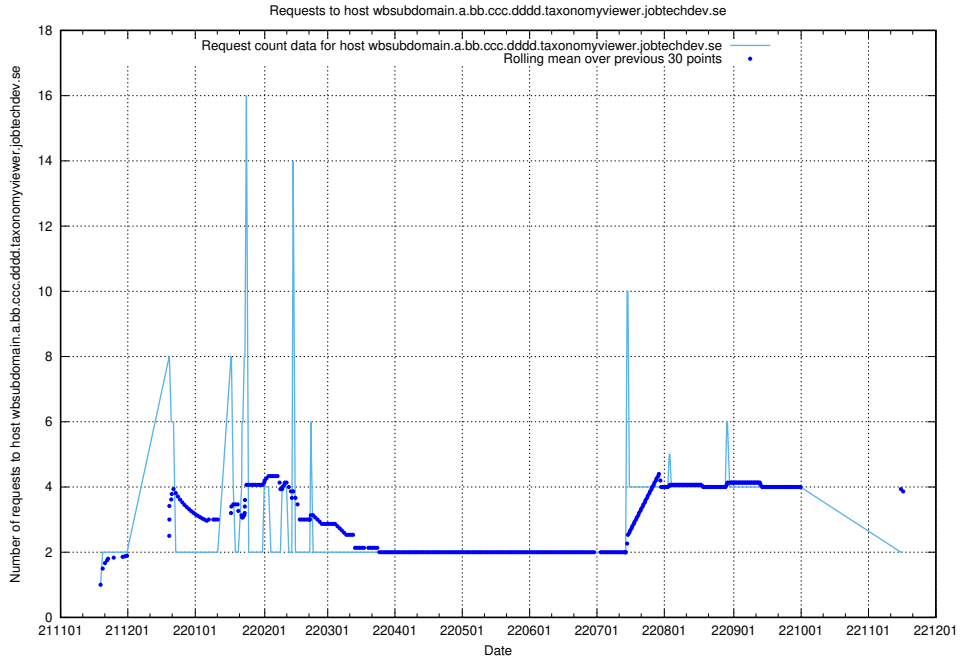

7.453 Usage of wbsubdomain.a.bb.ccc.dddd.taxonomyviewer.jobtechdev.se

Here, we count the number of requests to host wbsubdomain.a.bb.ccc.dddd.taxonomyviewer.jobtechdev.se