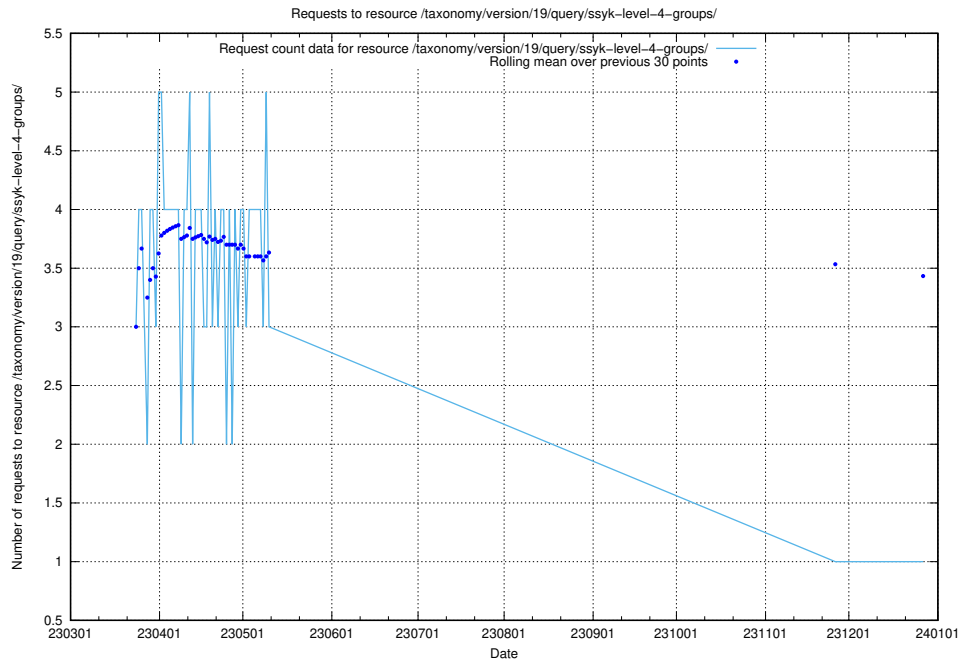

5.6096 Usage of /taxonomy/version/19/query/ssyk-level-4-groups/

Here, we count the number of requests to resource /taxonomy/version/19/query/ssyk-level-4-groups/.