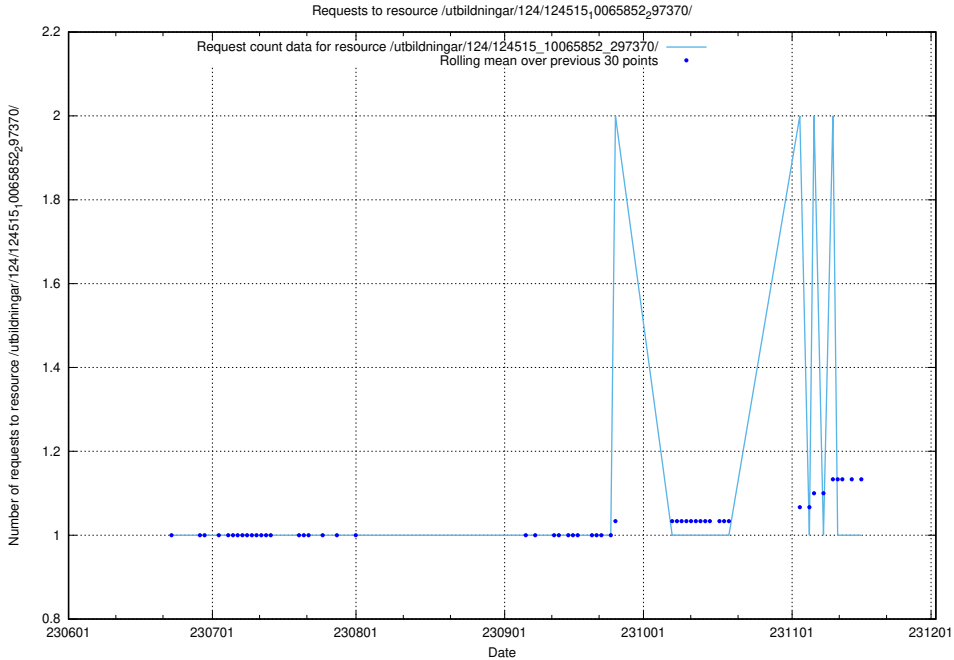

5.5707 Usage of /utbildningar/124/124515_10065852_297370/

Here, we count the number of requests to resource /utbildningar/124/124515_10065852_297370/.