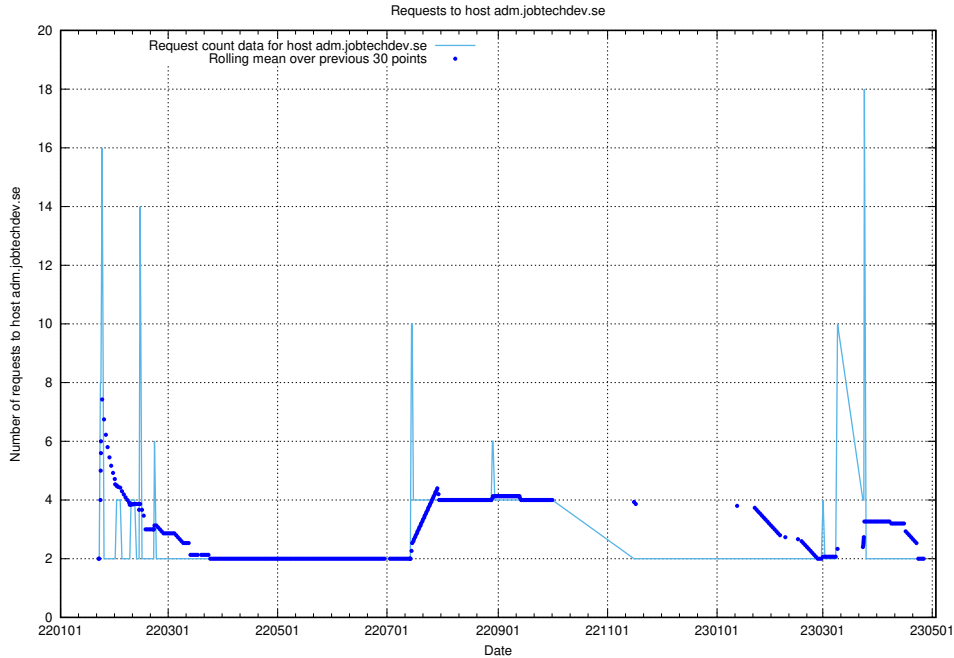

7.257 Usage of adm.jobtechdev.se

Here, we count the number of requests to host adm.jobtechdev.se.