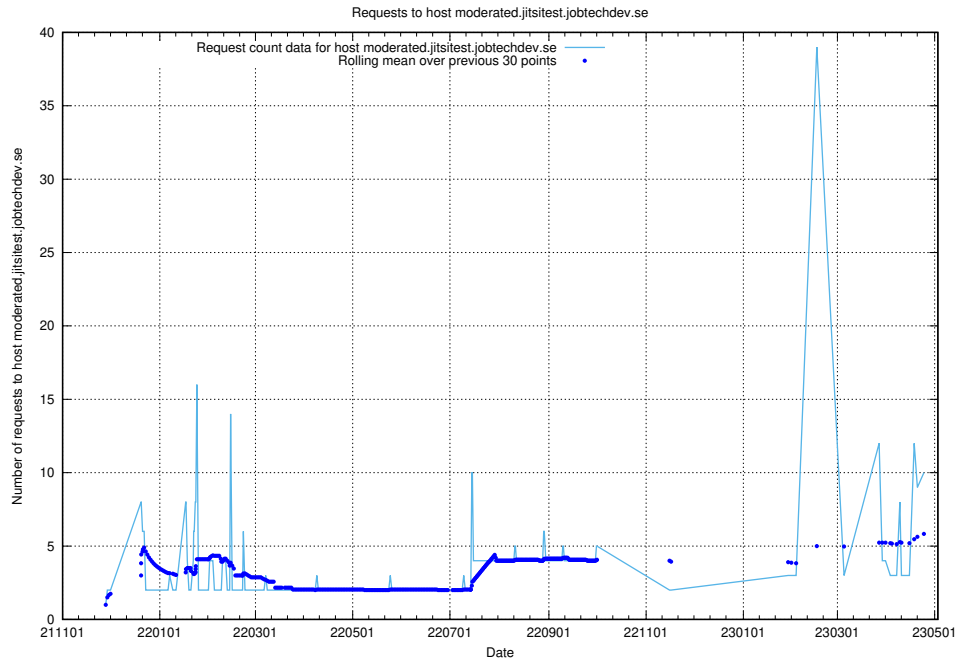

7.61 Usage of staping.jobtechdev.se

Here, we count the number of requests to host staping.jobtechdev.se.

7.62 Usage of moderated.jitsitest.jobtechdev.se

Here, we count the number of requests to host moderated.jitsitest.jobtechdev.se.