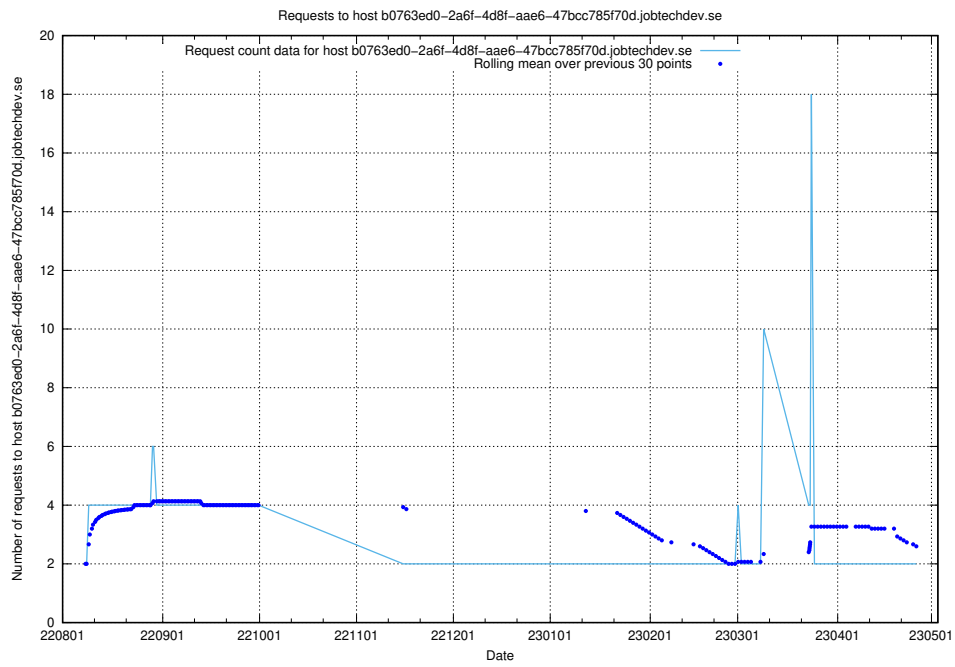

7.344 Usage of b0763ed0-2a6f-4d8f-aae6-47bcc785f70d.jobtechdev.se

Here, we count the number of requests to host b0763ed0-2a6f-4d8f-aae6-47bcc785f70d.jobtechdev.se.