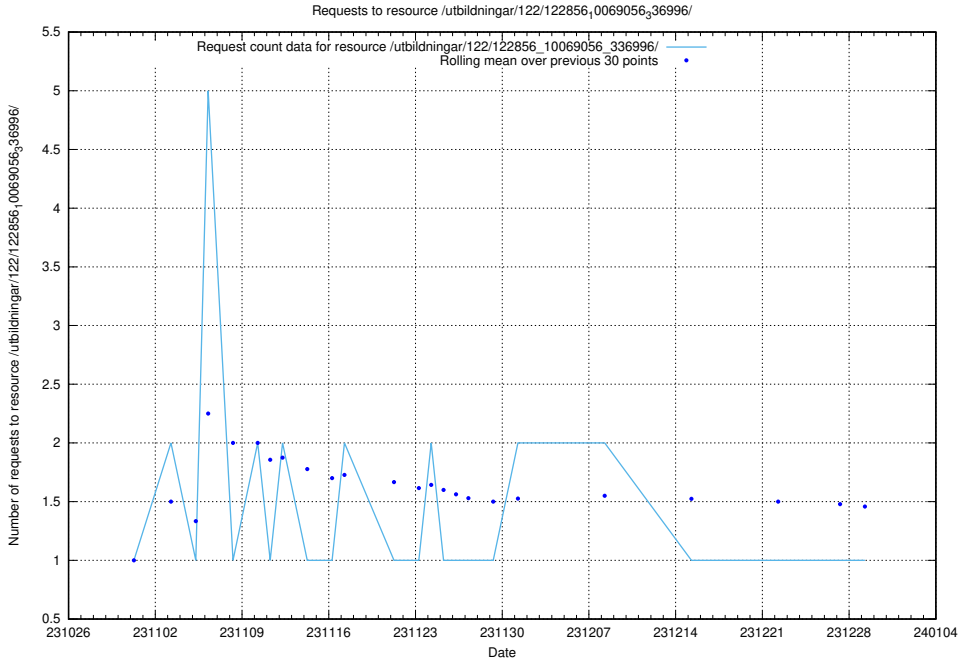

5.4103 Usage of /utbildningar/122/122856_10069056_336996/

Here, we count the number of requests to resource /utbildningar/122/122856_10069056_336996/.