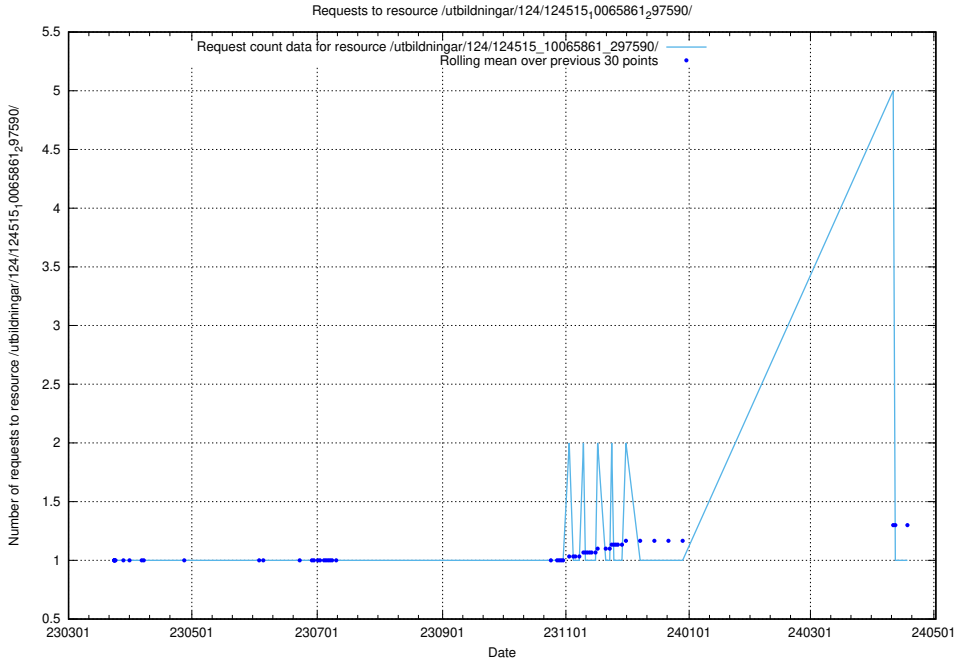

5.1674 Usage of /utbildningar/124/124515_10065861_297590/

Here, we count the number of requests to resource /utbildningar/124/124515_10065861_297590/.