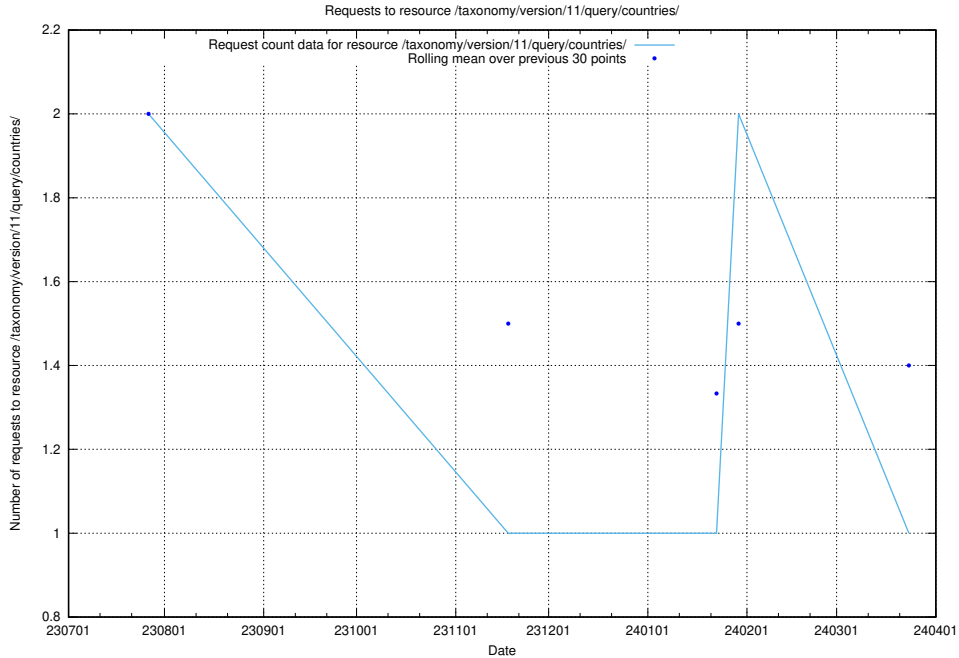

5.4858 Usage of /taxonomy/version/11/query/countries/

Here, we count the number of requests to resource /taxonomy/version/11/query/countries/.