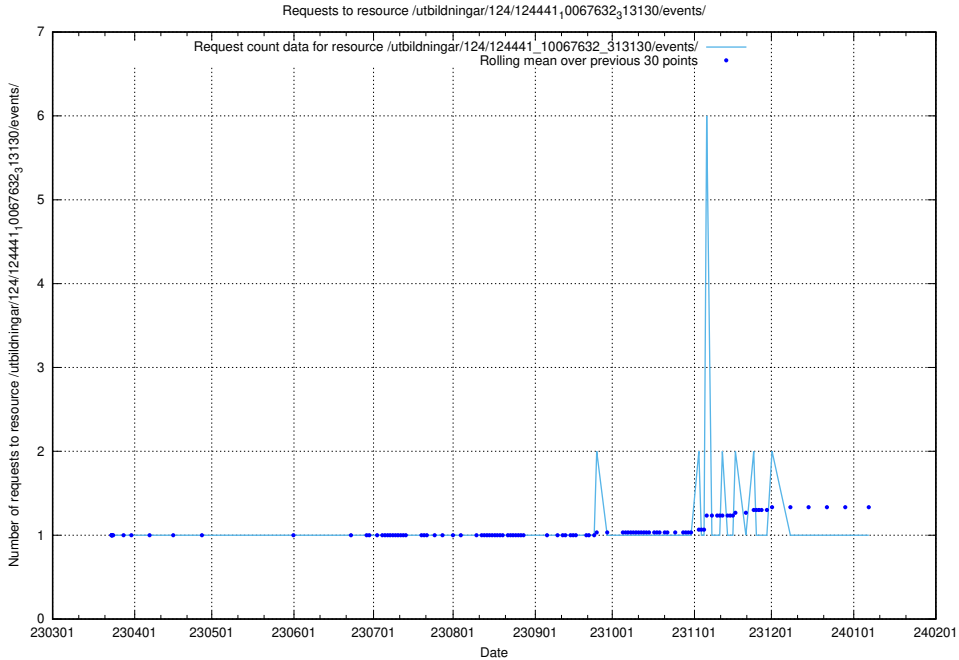

5.3486 Usage of /utbildningar/124/124441_10067632_313130/events/

Here, we count the number of requests to resource /utbildningar/124/124441_10067632_313130/events/