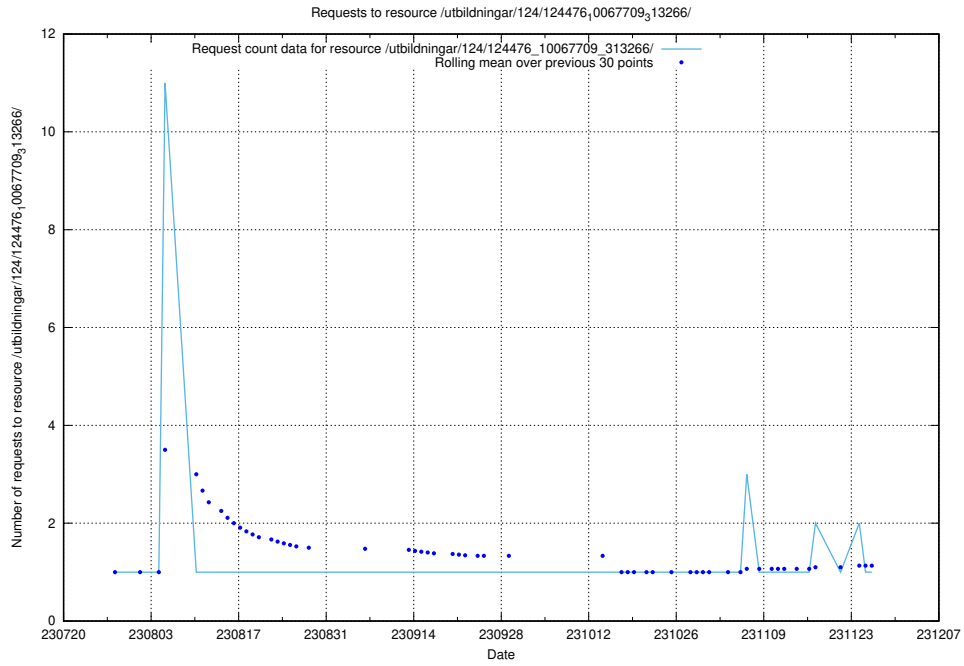

5.4838 Usage of /utbildningar/124/124476_10067709_313266/

Here, we count the number of requests to resource /utbildningar/124/124476_10067709_313266/.