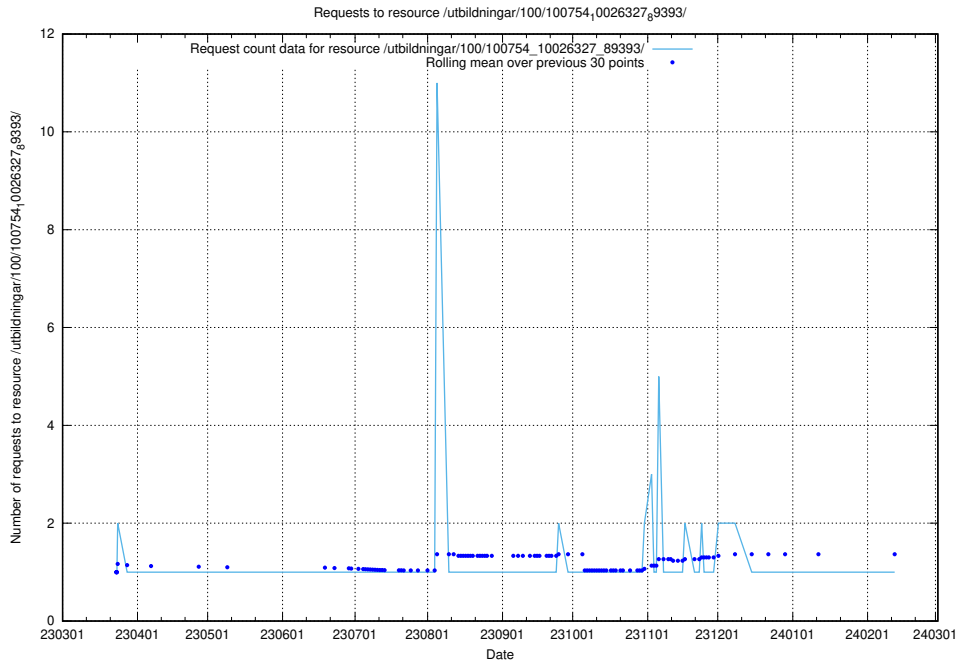

5.5503 Usage of /utbildningar/100/100754_10026327_89393/

Here, we count the number of requests to resource /utbildningar/100/100754_10026327_89393/.