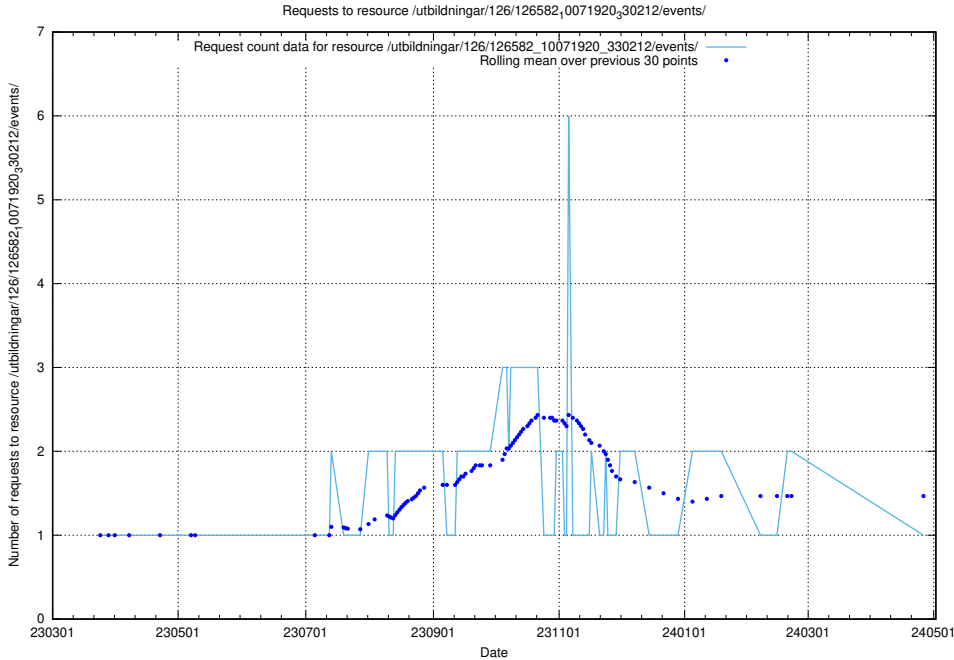

5.6175 Usage of /utbildningar/126/126582_10071920_330212/events/

Here, we count the number of requests to resource /utbildningar/126/126582_10071920_330212/events/