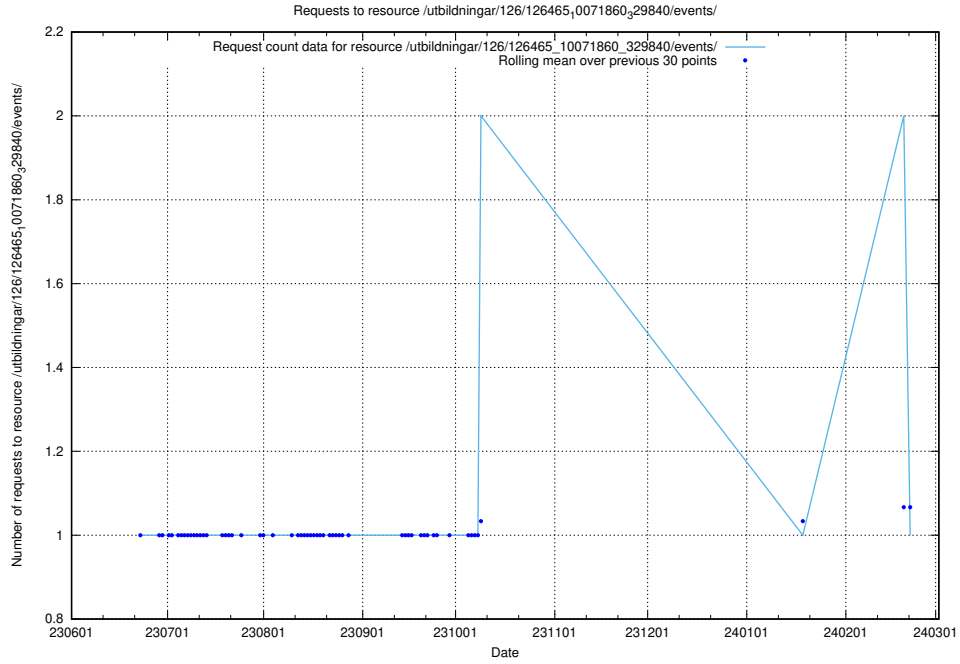

Here, we count the number of requests to resource /utbildningar/126/126466_10071962_330382/events/

5.5591 Usage of /utbildningar/126/126465_10071860_329840/events/

Here, we count the number of requests to resource /utbildningar/126/126465_10071860_329840/events/