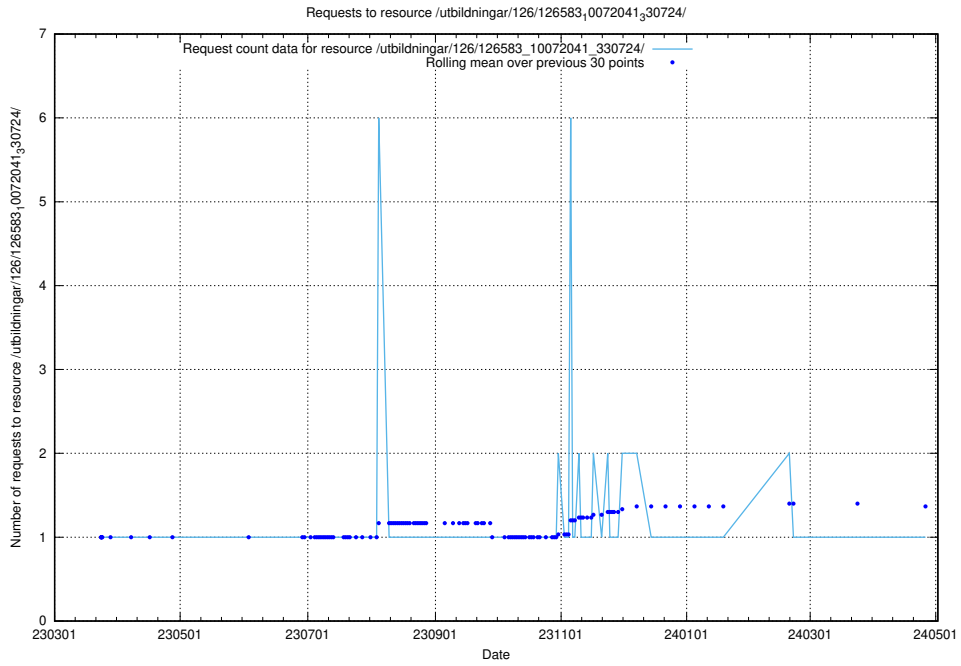

5.6369 Usage of /utbildningar/126/126583_10072041_330724/

Here, we count the number of requests to resource /utbildningar/126/126583_10072041_330724/.