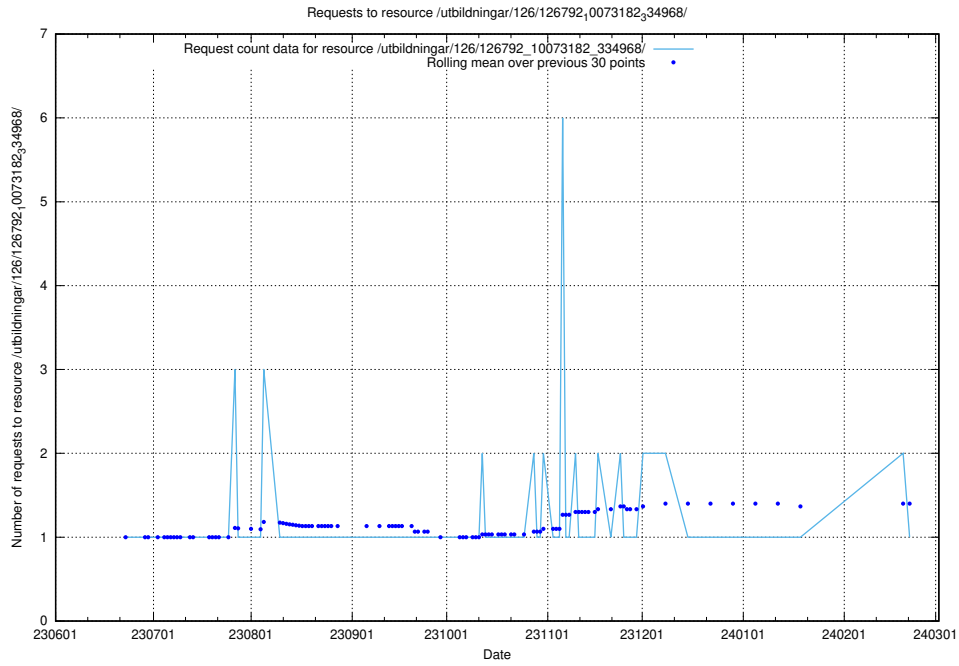

5.5529 Usage of /utbildningar/126/126792_10073182_334968/

Here, we count the number of requests to resource /utbildningar/126/126792_10073182_334968/.