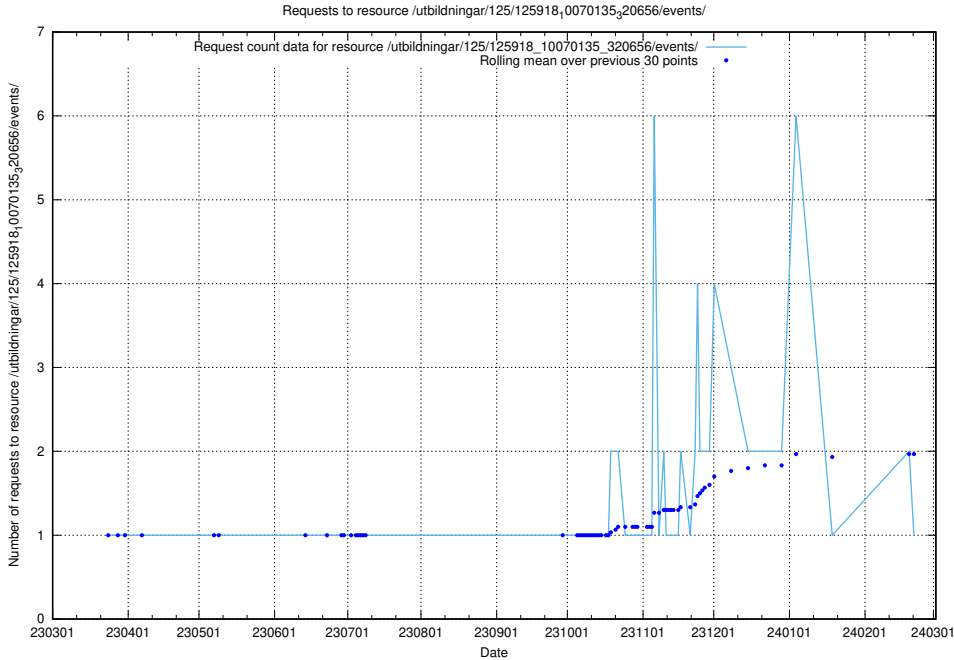

5.6183 Usage of /utbildningar/125/125918_10070135_320656/events/

Here, we count the number of requests to resource /utbildningar/125/125918_10070135_320656/events/