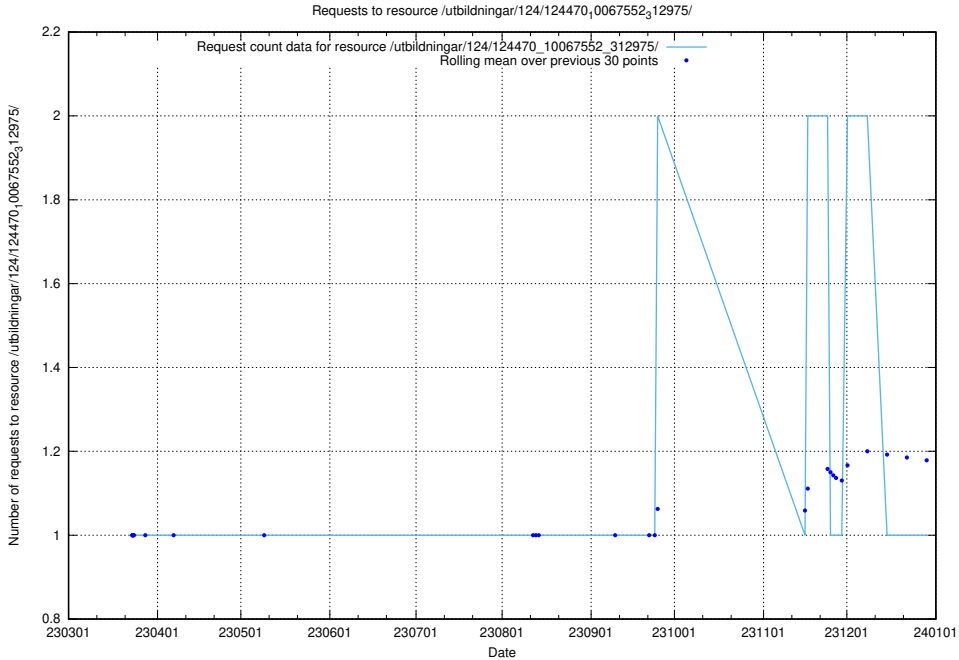

5.3122 Usage of /utbildningar/124/124470_10067552_312975/

Here, we count the number of requests to resource /utbildningar/124/124470_10067552_312975/.