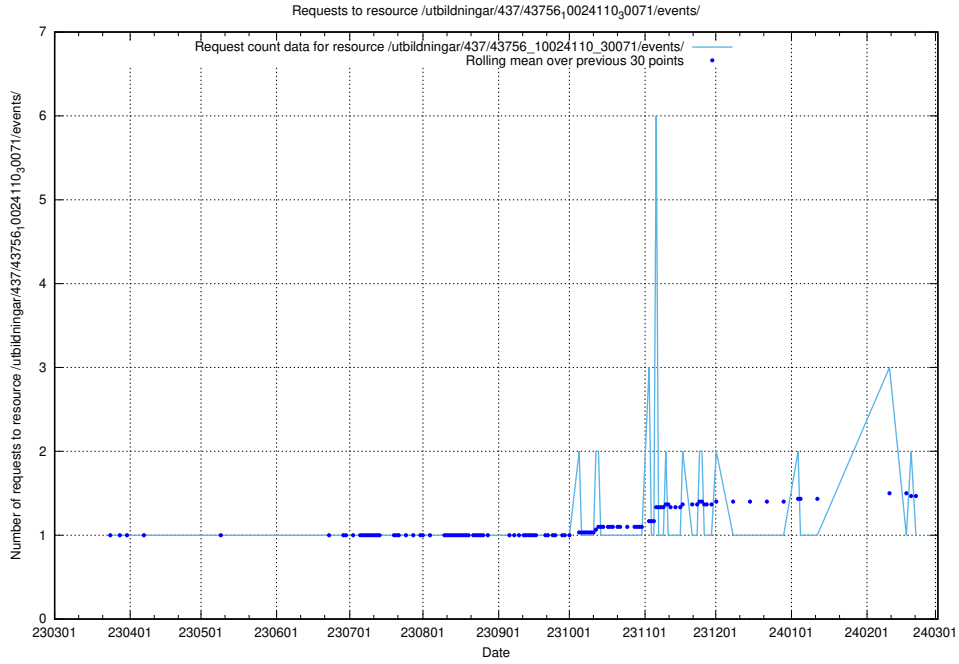

5.6163 Usage of /utbildningar/437/43756_10024110_30071/events/

Here, we count the number of requests to resource /utbildningar/437/43756_10024110_30071/events/.