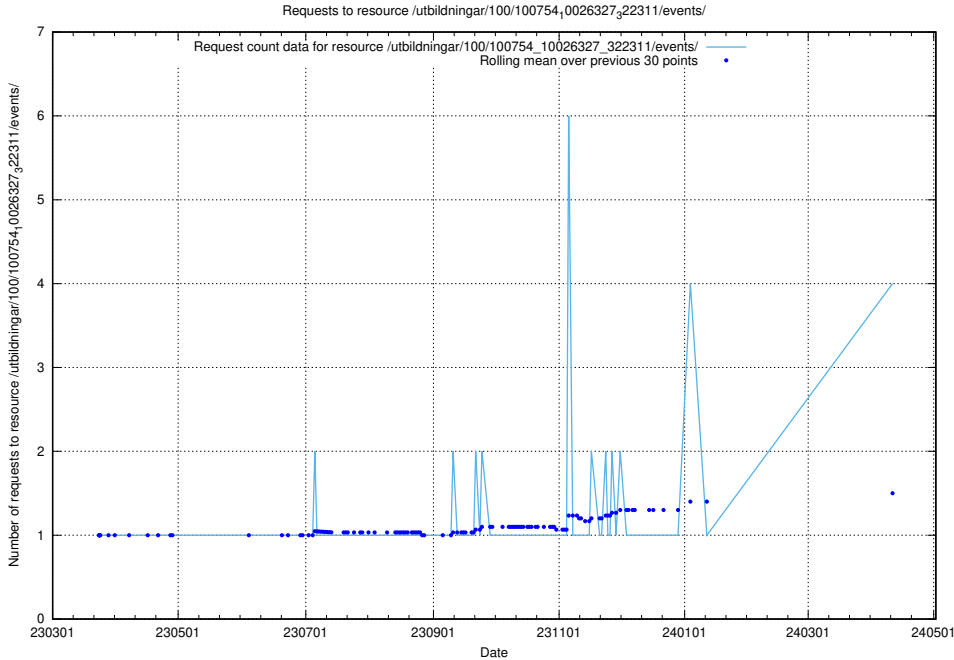

Here, we count the number of requests to resource /utbildningar/124/124862_10071083_324595/.

5.224 Usage of /utbildningar/100/100754_10026327_322311/events/

Here, we count the number of requests to resource /utbildningar/100/100754_10026327_322311/events/