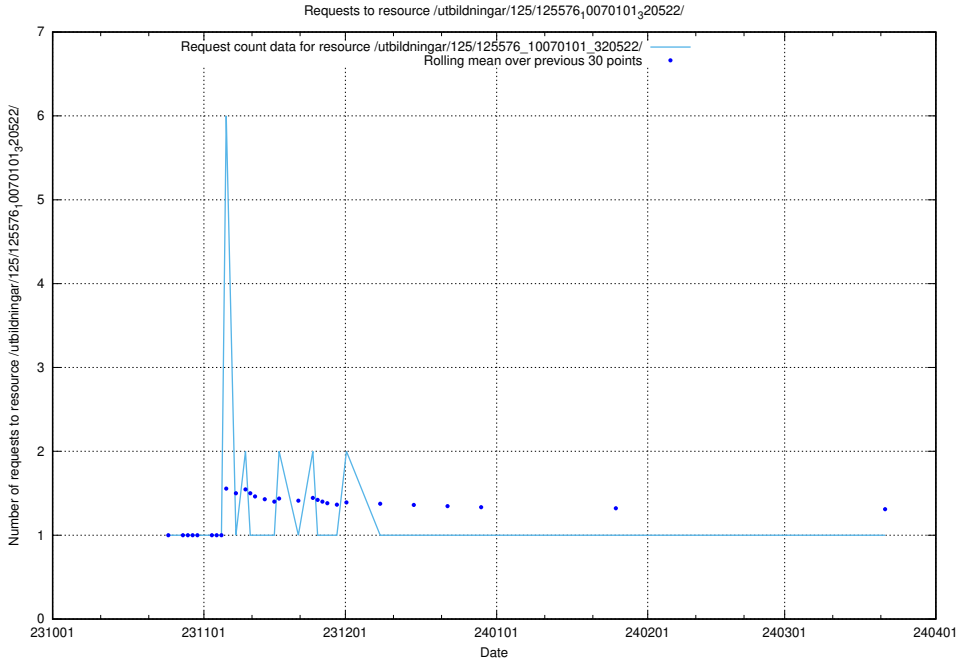

5.4156 Usage of /utbildningar/125/125576_10070101_320522/

Here, we count the number of requests to resource /utbildningar/125/125576_10070101_320522/.