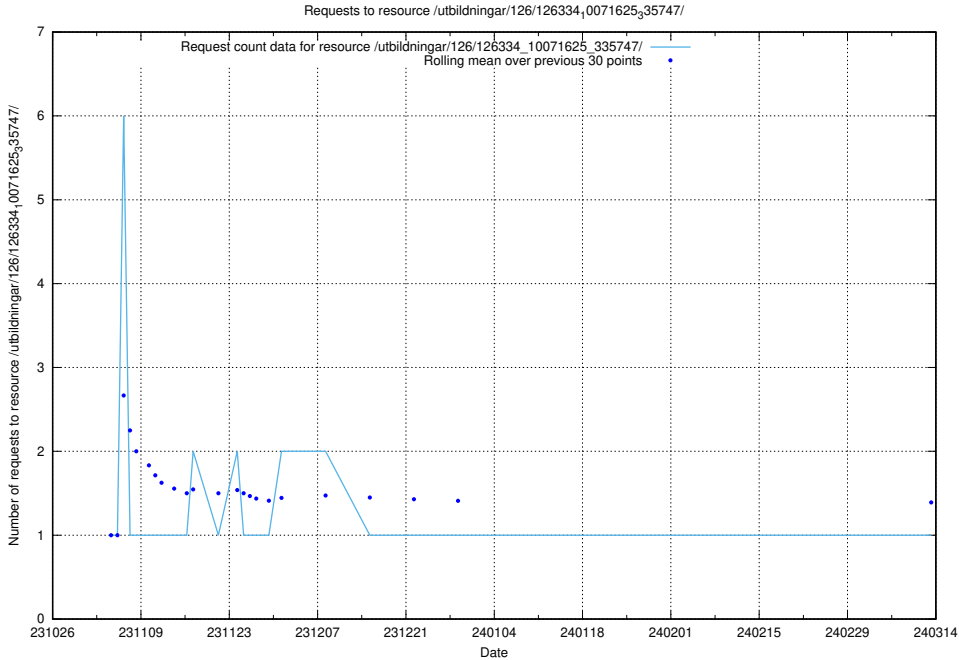

5.4070 Usage of /utbildningar/126/126334_10071625_335747/

Here, we count the number of requests to resource /utbildningar/126/126334_10071625_335747/.