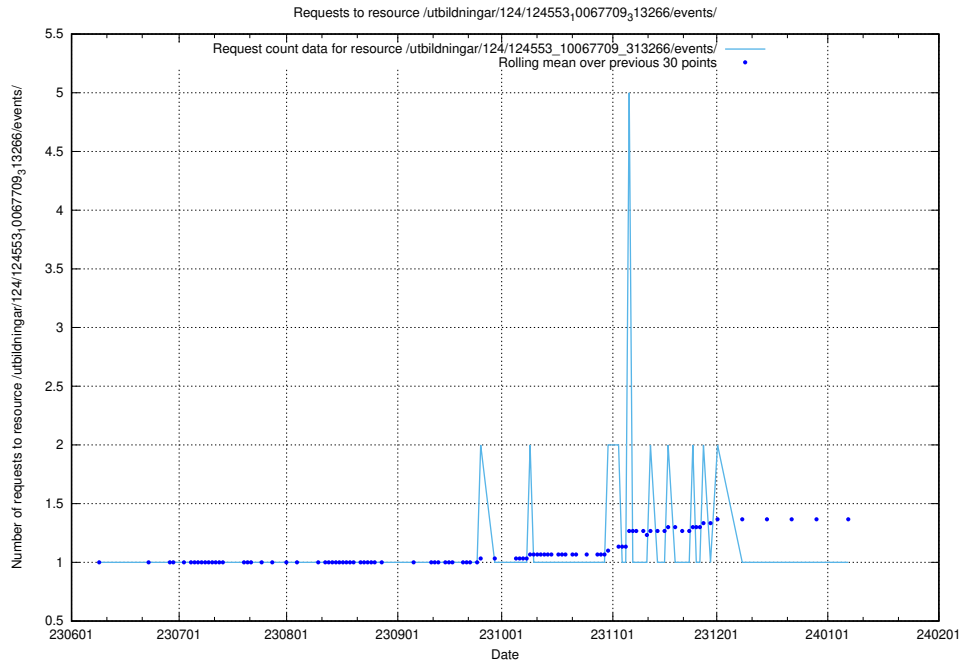

Here, we count the number of requests to resource /utbildningar/124/124934_10072963_334378/.

5.5828 Usage of /utbildningar/124/124553_10067709_313266/events/

Here, we count the number of requests to resource /utbildningar/124/124553_10067709_313266/events/