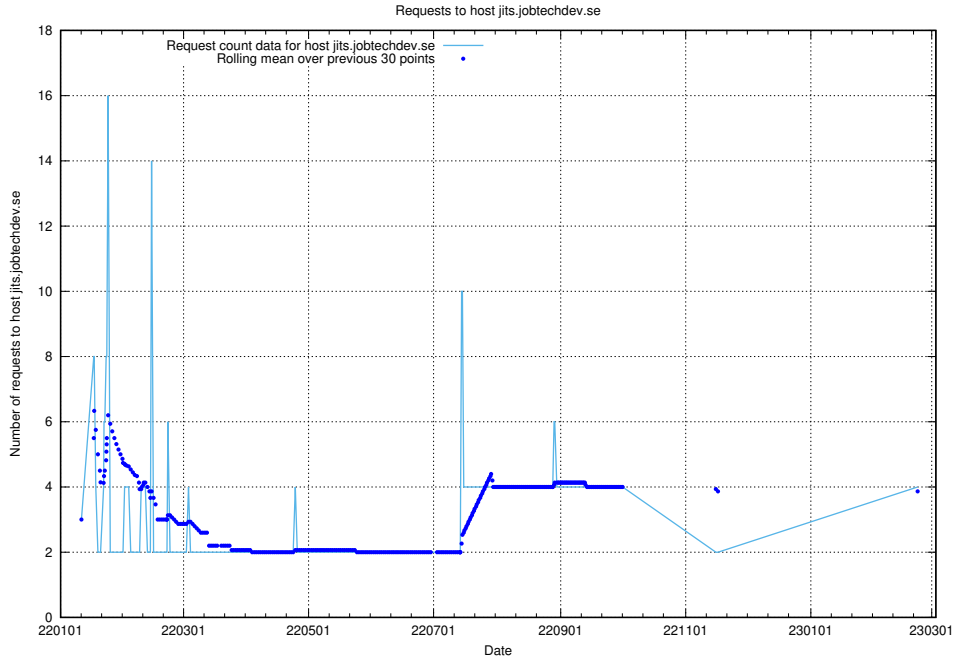

7.103 Usage of jits.jobtechdev.se

Here, we count the number of requests to host jits.jobtechdev.se.