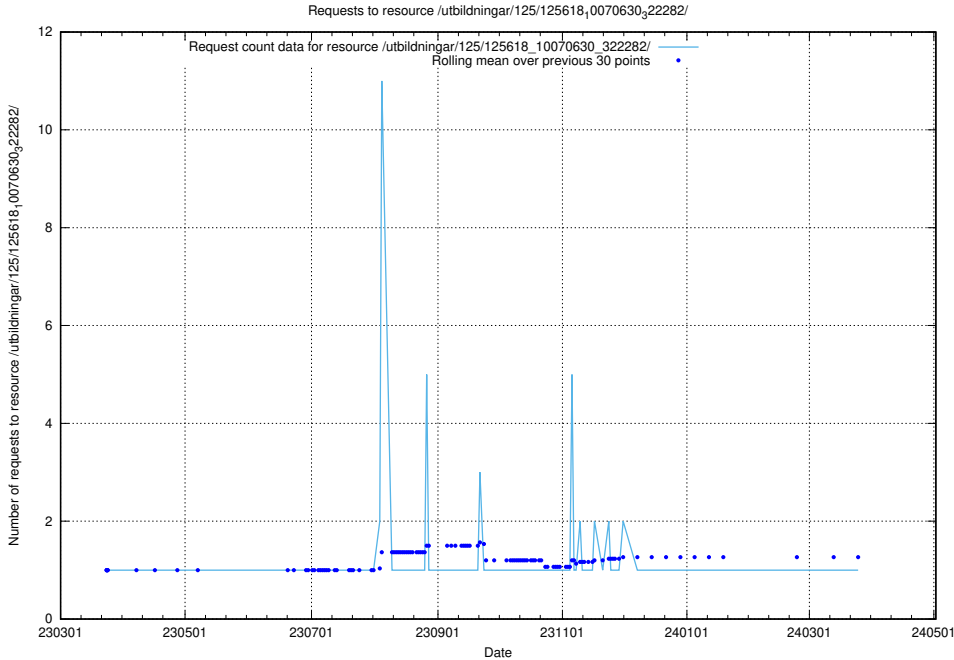

5.1006 Usage of /utbildningar/125/125618_10070630_322282/

Here, we count the number of requests to resource /utbildningar/125/125618_10070630_322282/.