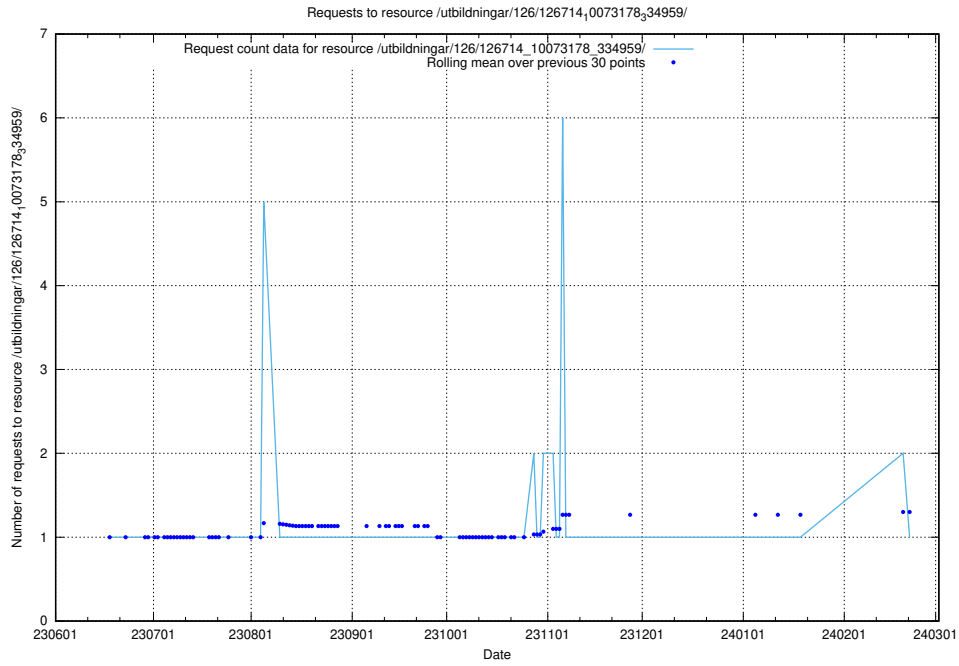

5.5792 Usage of /utbildningar/126/126714_10073178_334959/

Here, we count the number of requests to resource /utbildningar/126/126714_10073178_334959/.