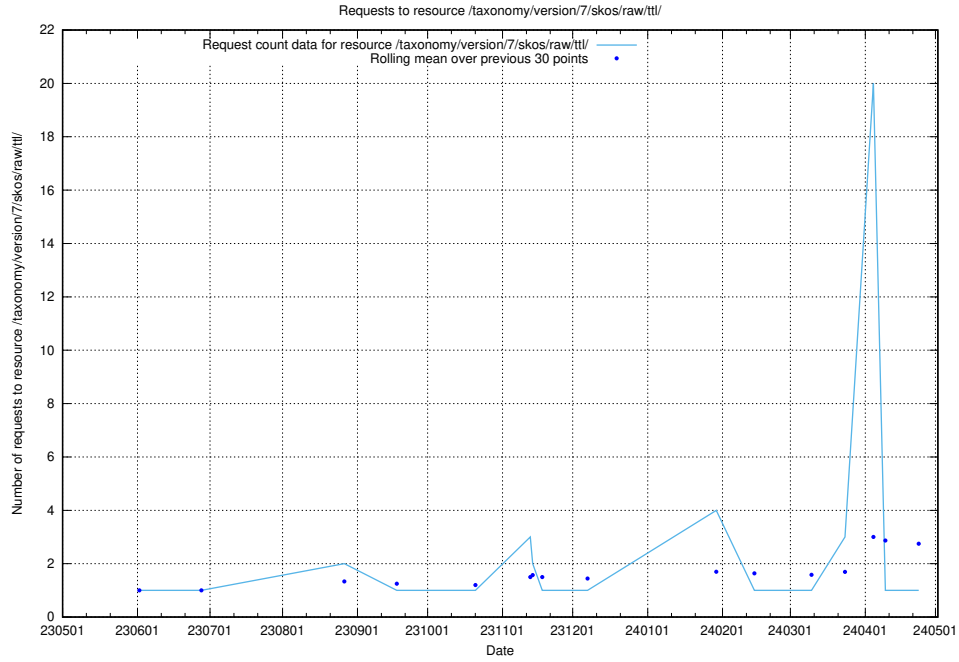

5.5859 Usage of /taxonomy/version/7/skos/raw/ttl/

Here, we count the number of requests to resource /taxonomy/version/7/skos/raw/ttl/.