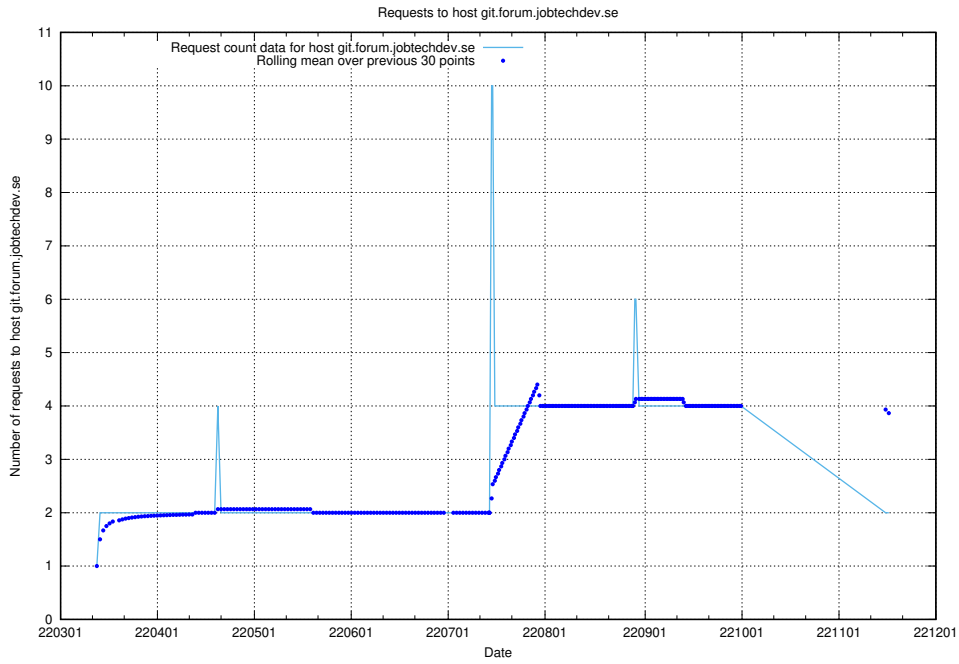

7.497 Usage of git.forum.jobtechdev.se

Here, we count the number of requests to host git.forum.jobtechdev.se.