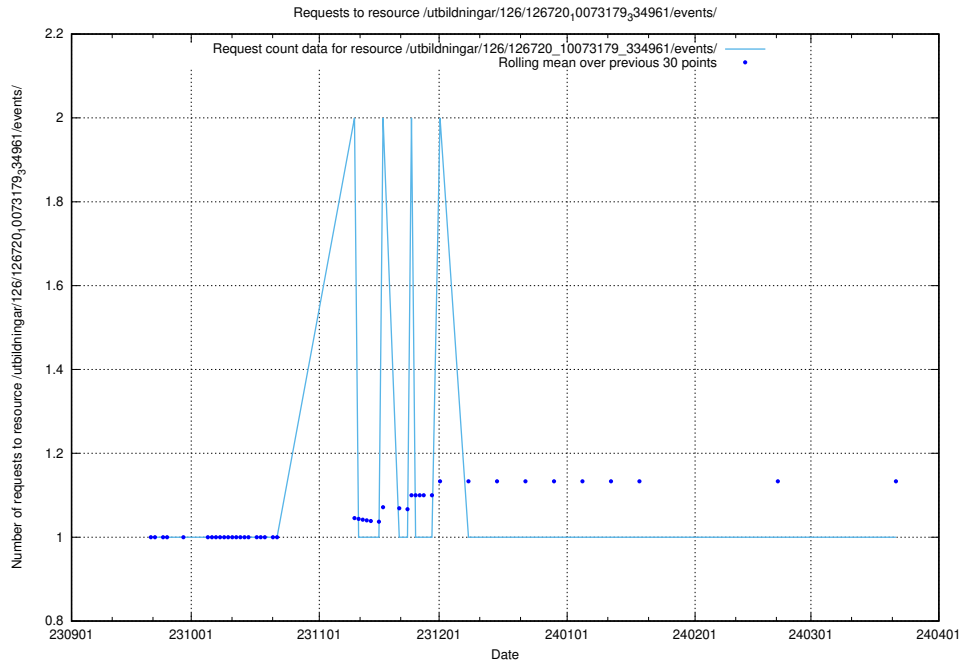

5.4452 Usage of /utbildningar/126/126720_10073179_334961/events/

Here, we count the number of requests to resource /utbildningar/126/126720_10073179_334961/events/