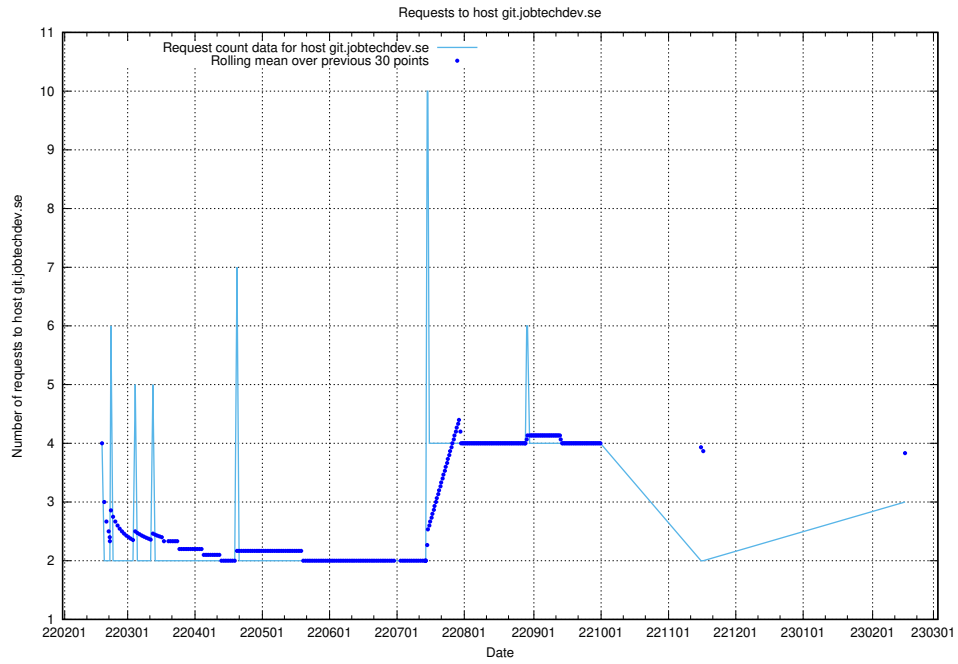

7.226 Usage of git.jobtechdev.se

Here, we count the number of requests to host git.jobtechdev.se.