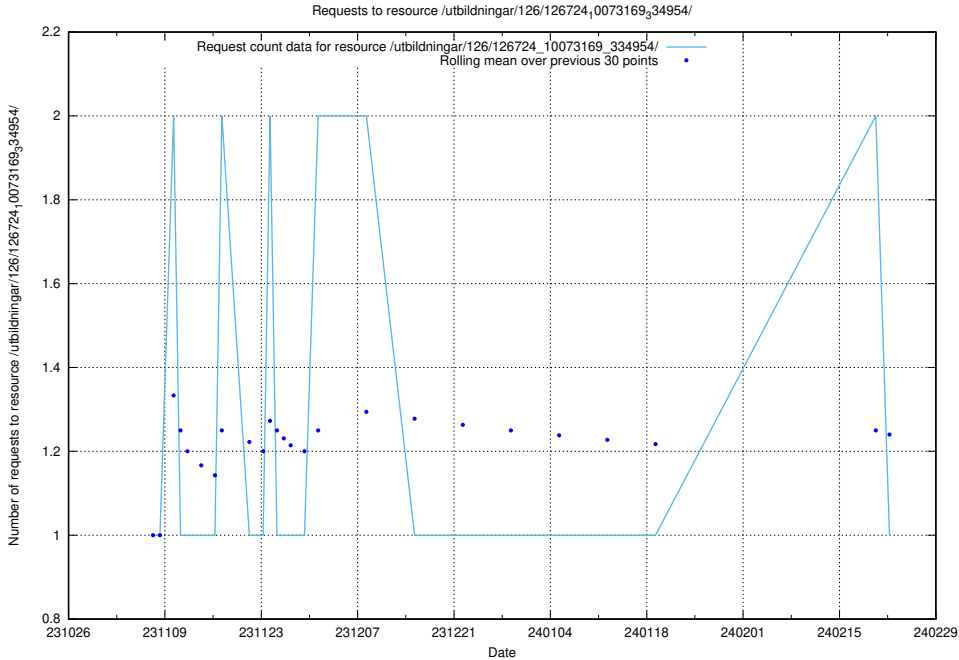

5.4055 Usage of /utbildningar/126/126724_10073169_334954/

Here, we count the number of requests to resource /utbildningar/126/126724_10073169_334954/.