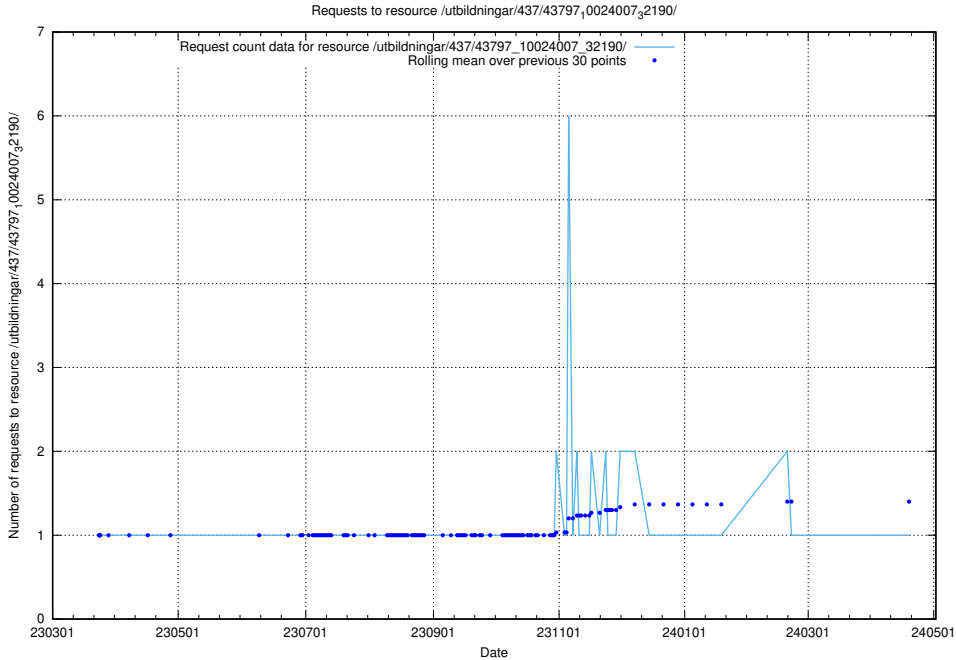

5.6324 Usage of /utbildningar/437/43797_10024007_32190/

Here, we count the number of requests to resource /utbildningar/437/43797_10024007_32190/.