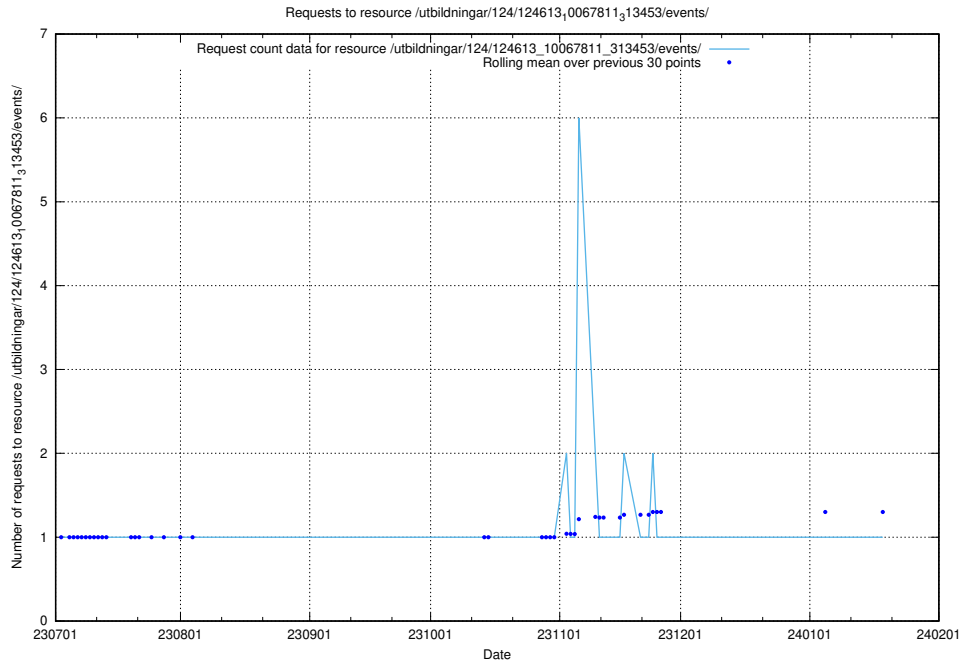

5.5305 Usage of /utbildningar/124/124613_10067811_313453/events/

Here, we count the number of requests to resource /utbildningar/124/124613_10067811_313453/events/