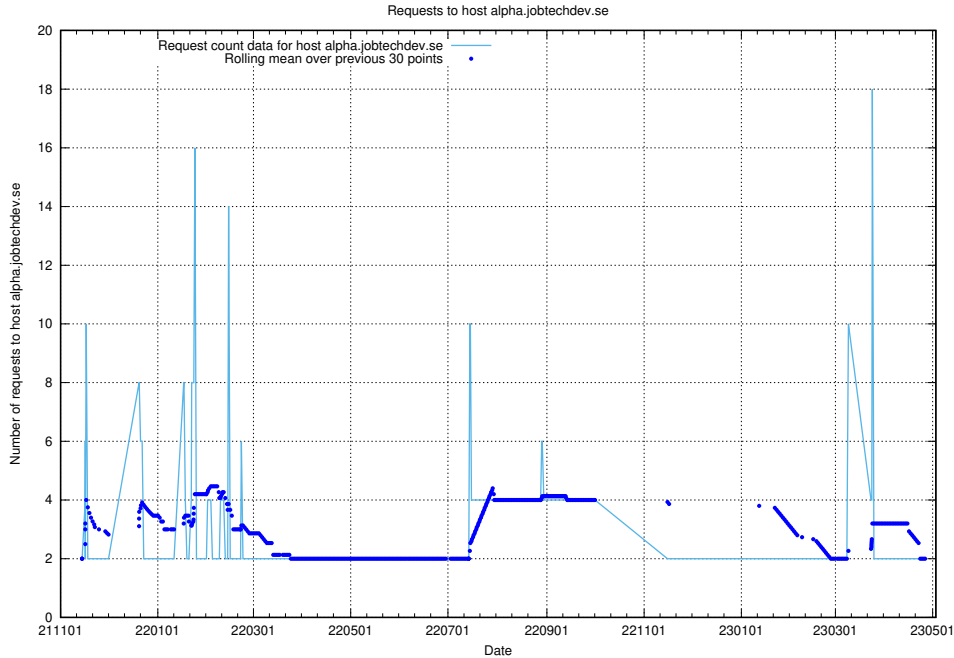

7.286 Usage of alpha.jobtechdev.se

Here, we count the number of requests to host alpha.jobtechdev.se.