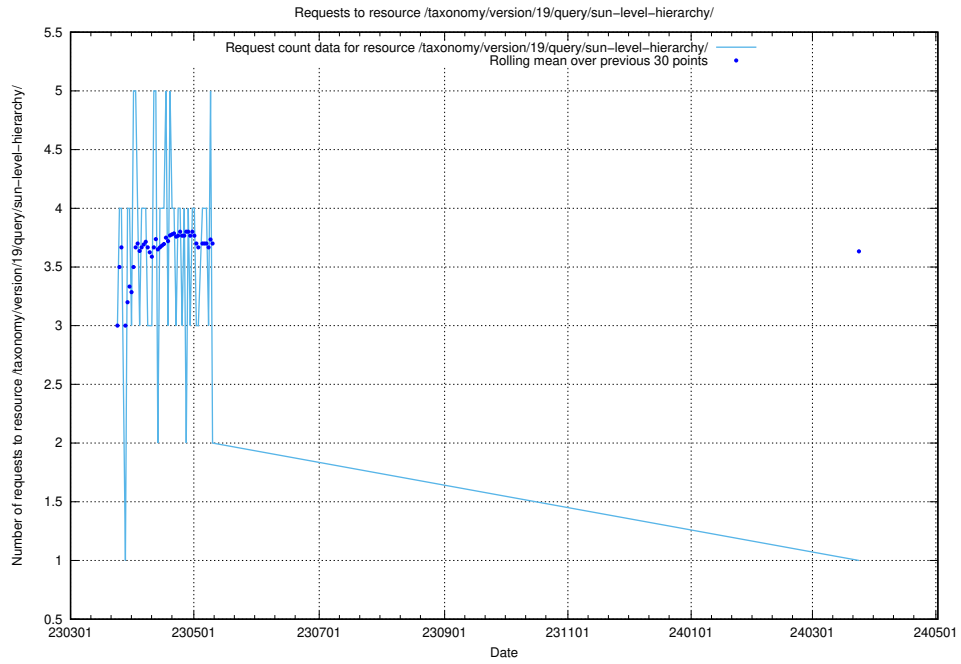

5.6086 Usage of /taxonomy/version/19/query/sun-level-hierarchy/

Here, we count the number of requests to resource /taxonomy/version/19/query/sun-level-hierarchy/.