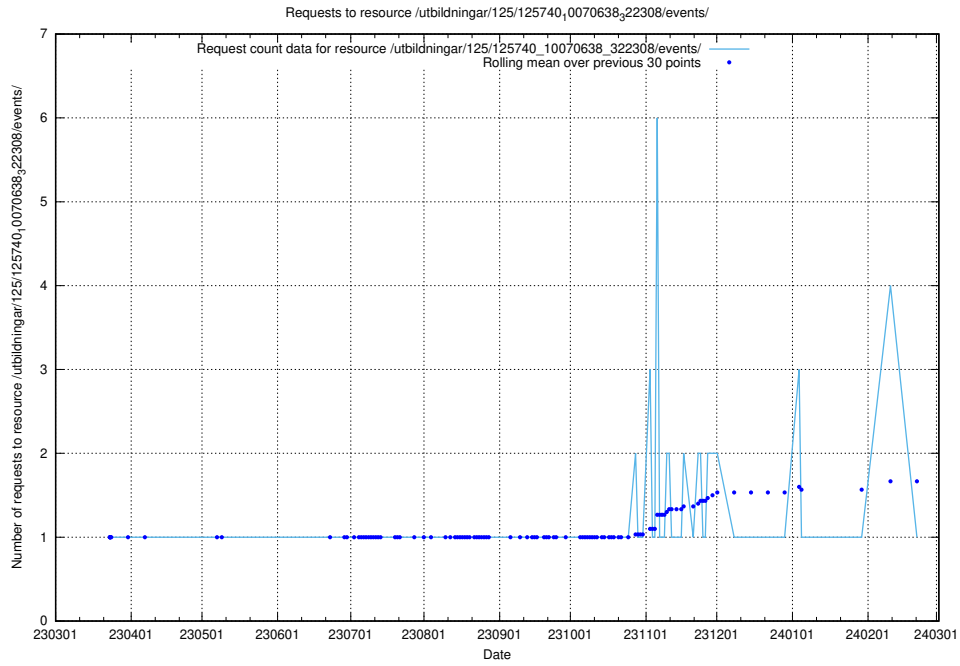

5.943 Usage of /utbildningar/125/125740_10070638_322308/events/

Here, we count the number of requests to resource /utbildningar/125/125740_10070638_322308/events/