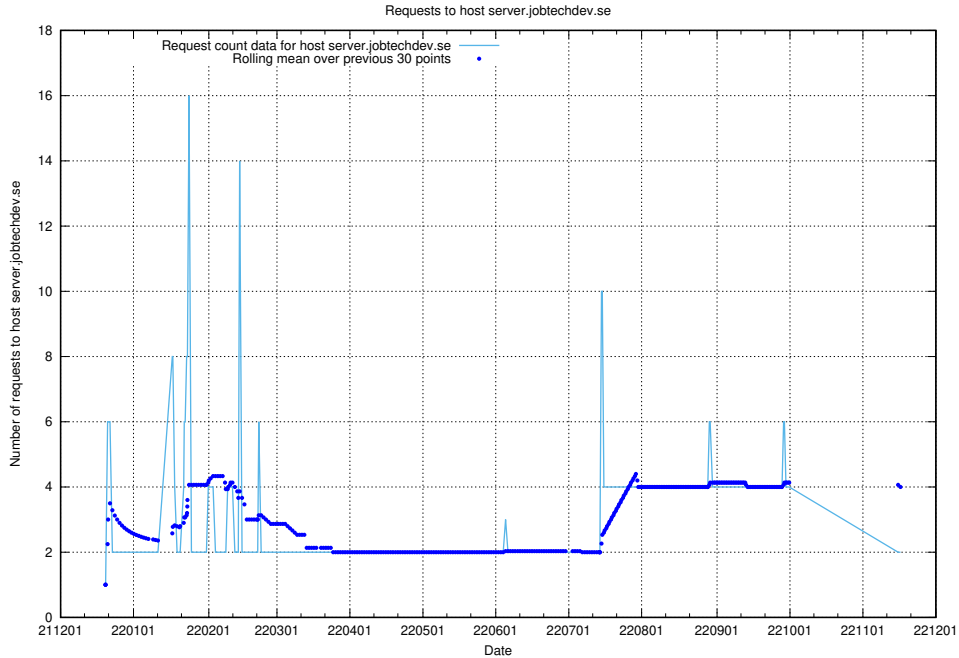

7.366 Usage of server.jobtechdev.se

Here, we count the number of requests to host server.jobtechdev.se.