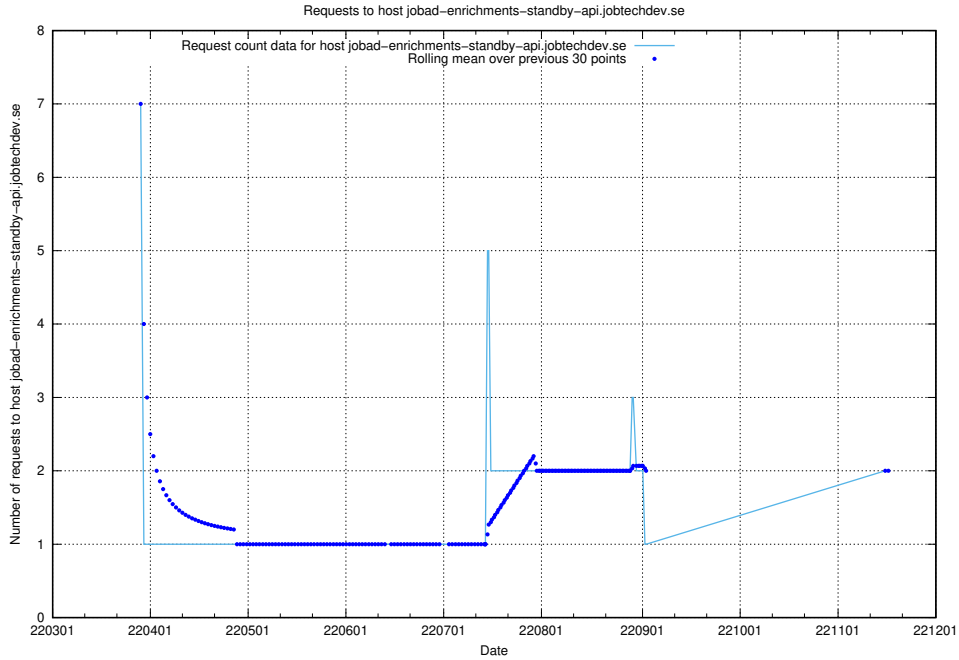

7.481 Usage of jobad-enrichments-standby-api.jobtechdev.se

Here, we count the number of requests to host jobad-enrichments-standby-api.jobtechdev.se.