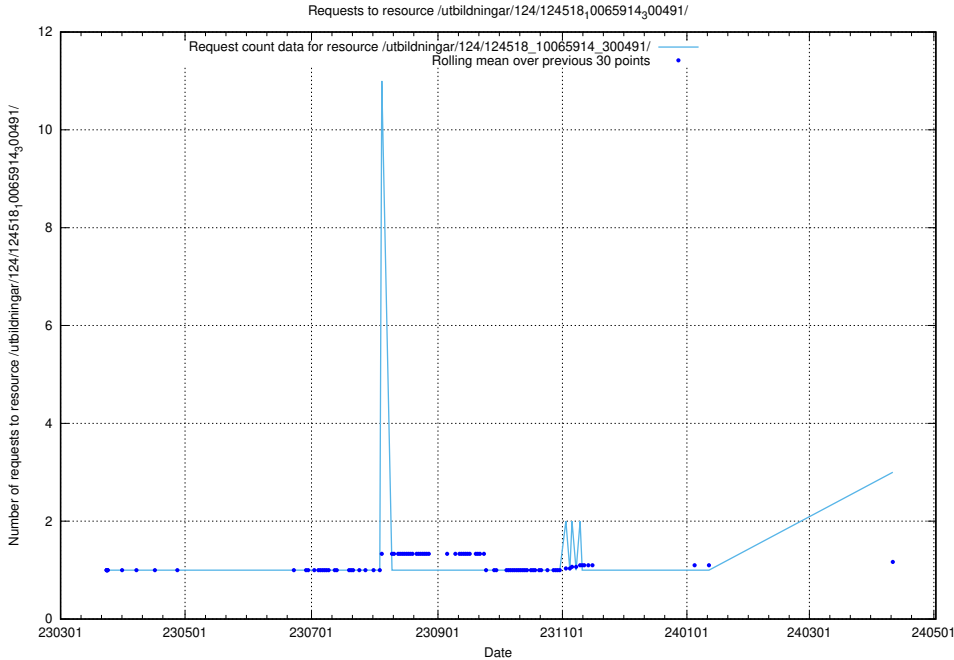

5.258 Usage of /utbildningar/124/124518_10065914_300491/

Here, we count the number of requests to resource /utbildningar/124/124518_10065914_300491/.