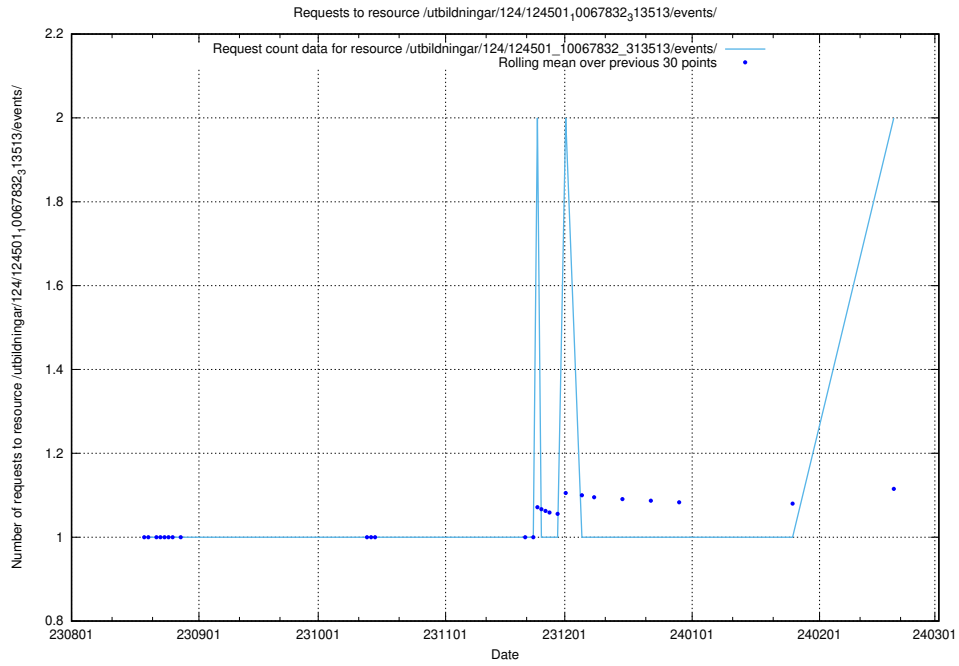

5.715 Usage of /utbildningar/124/124501_10067832_313513/events/

Here, we count the number of requests to resource /utbildningar/124/124501_10067832_313513/events/