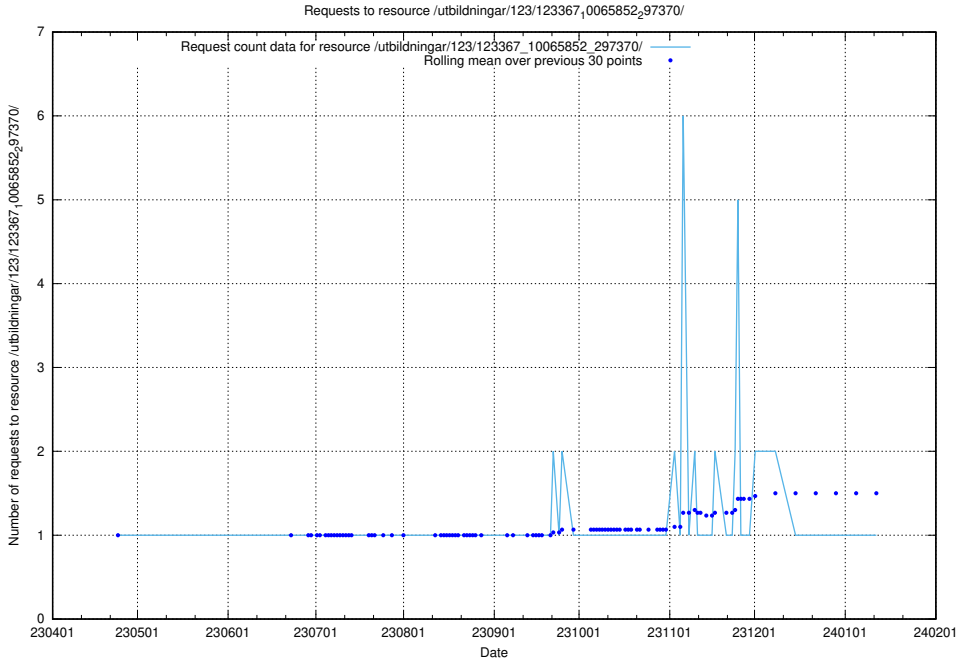

5.5952 Usage of /utbildningar/123/123367_10065852_297370/

Here, we count the number of requests to resource /utbildningar/123/123367_10065852_297370/.