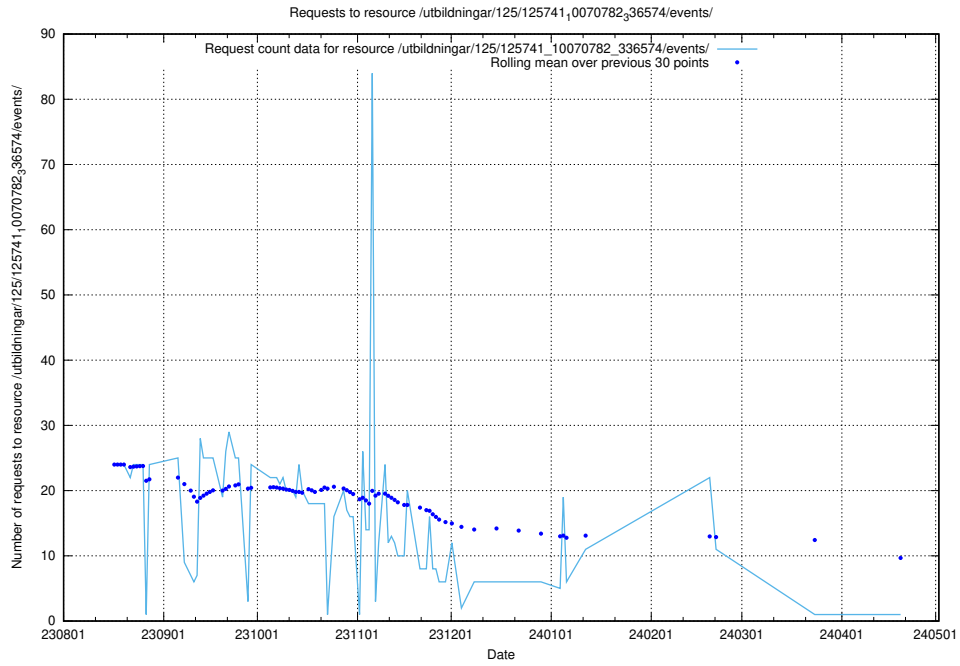

5.4709 Usage of /utbildningar/125/125741_10070782_336574/events/

Here, we count the number of requests to resource /utbildningar/125/125741_10070782_336574/events/