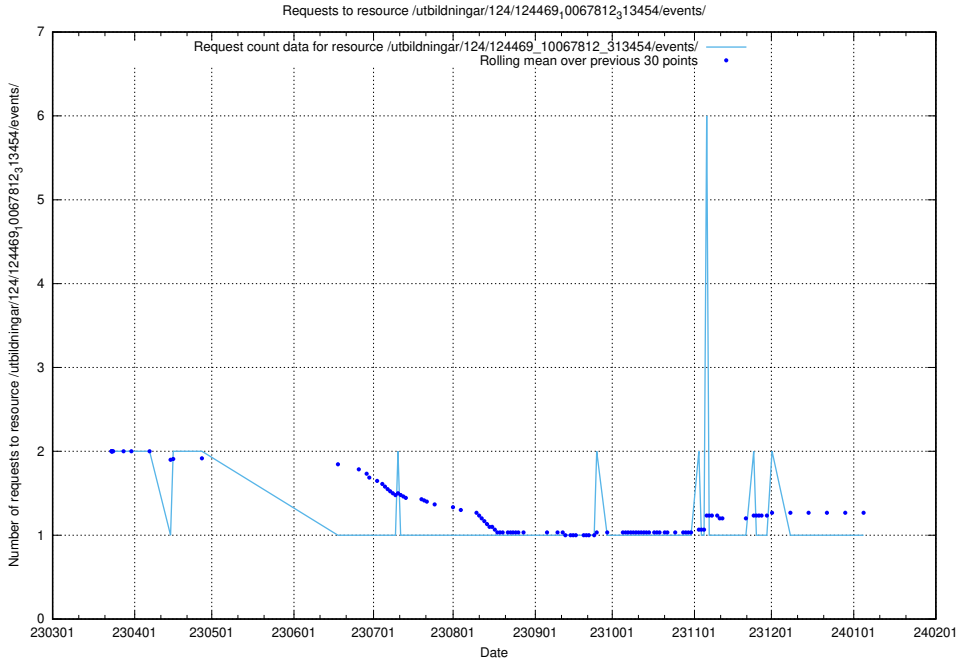

Here, we count the number of requests to resource /utbildningar/124/124472_10067812_313454/events/

5.6274 Usage of /utbildningar/124/124469_10067812_313454/events/

Here, we count the number of requests to resource /utbildningar/124/124469_10067812_313454/events/