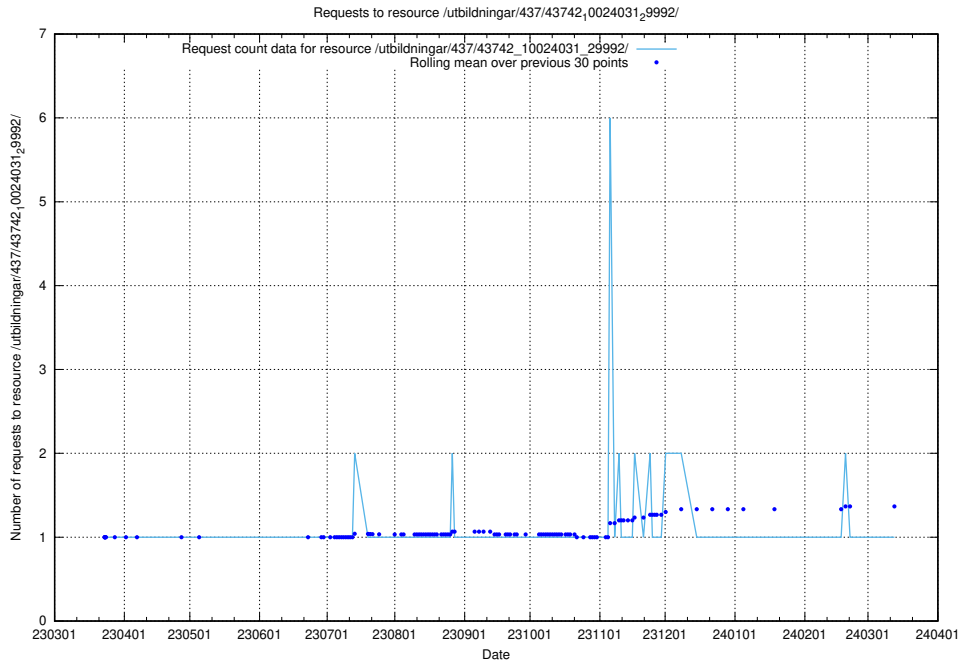

5.6362 Usage of /utbildningar/437/43742_10024031_29992/

Here, we count the number of requests to resource /utbildningar/437/43742_10024031_29992/.