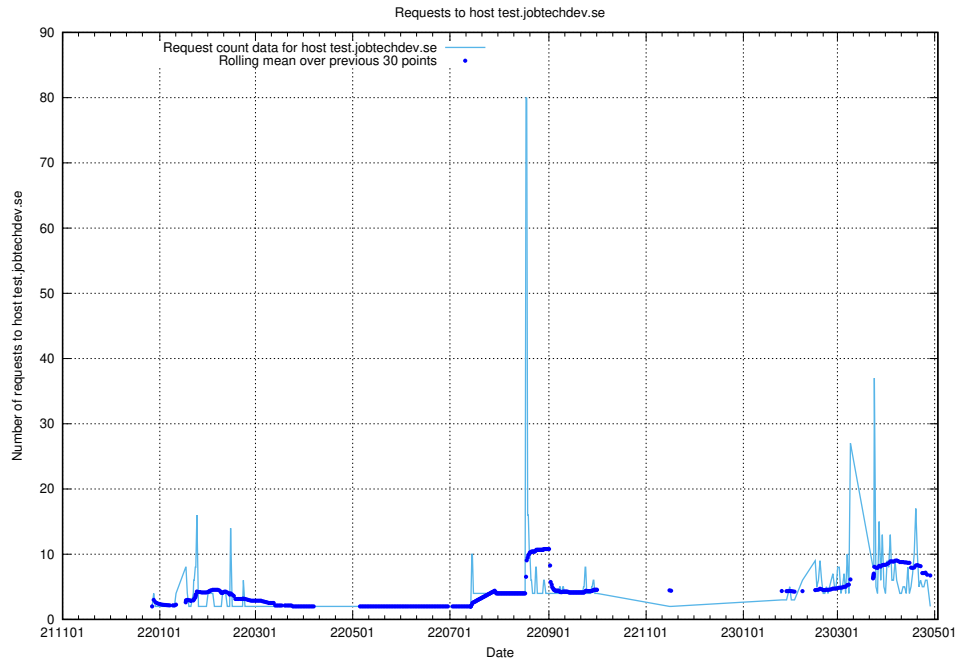

Here, we count the number of requests to host test.jobtechdev.se.

7.361 Usage of doh.forum1.jobtechdev.se

Here, we count the number of requests to host doh.forum1.jobtechdev.se.

7.362 Usage of dns.forum1.jobtechdev.se