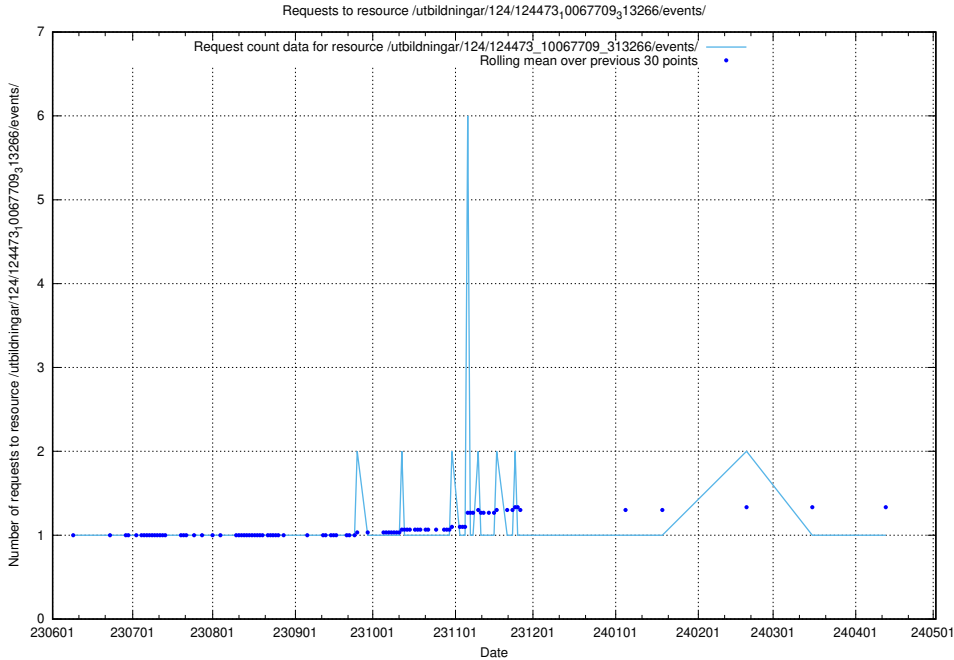

Here, we count the number of requests to resource /utbildningar/124/124473_10067812_313454/.

5.5834 Usage of /utbildningar/124/124473_10067709_313266/events/

Here, we count the number of requests to resource /utbildningar/124/124473_10067709_313266/events/