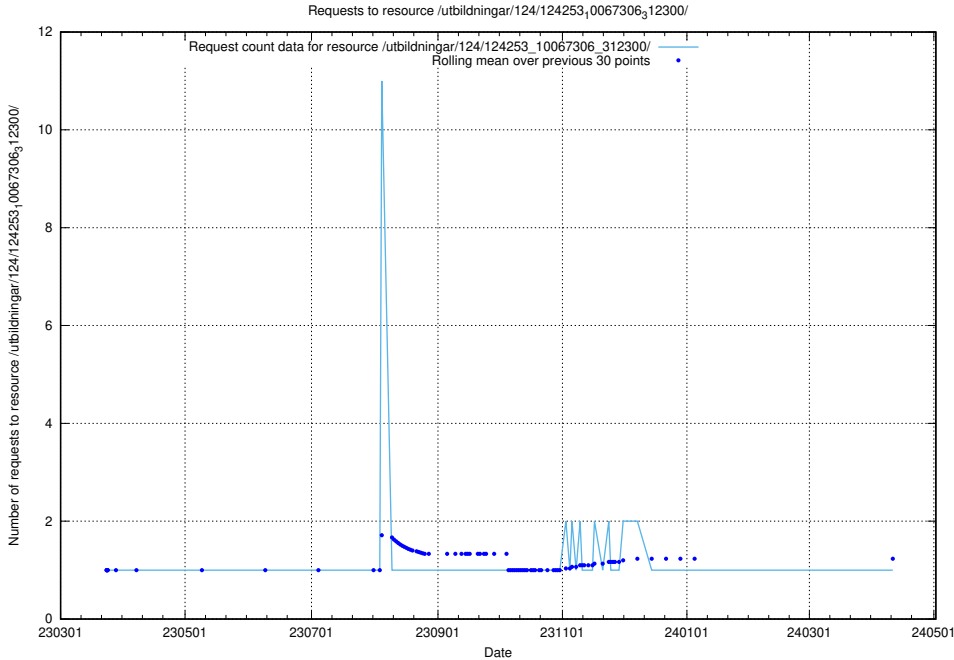

Here, we count the number of requests to resource /taxonomy/version/13/query/keyword-concepts-with-relations/.

5.3936 Usage of /utbildningar/124/124253_10067306_312300/

Here, we count the number of requests to resource /utbildningar/124/124253_10067306_312300/.