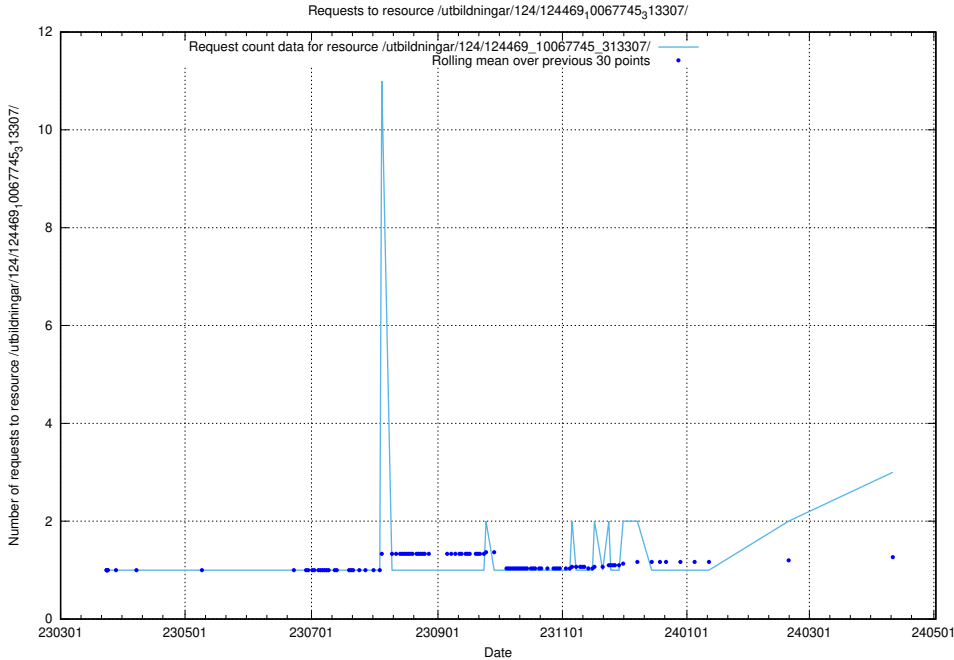

5.300 Usage of /utbildningar/124/124469_10067745_313307/

Here, we count the number of requests to resource /utbildningar/124/124469_10067745_313307/.