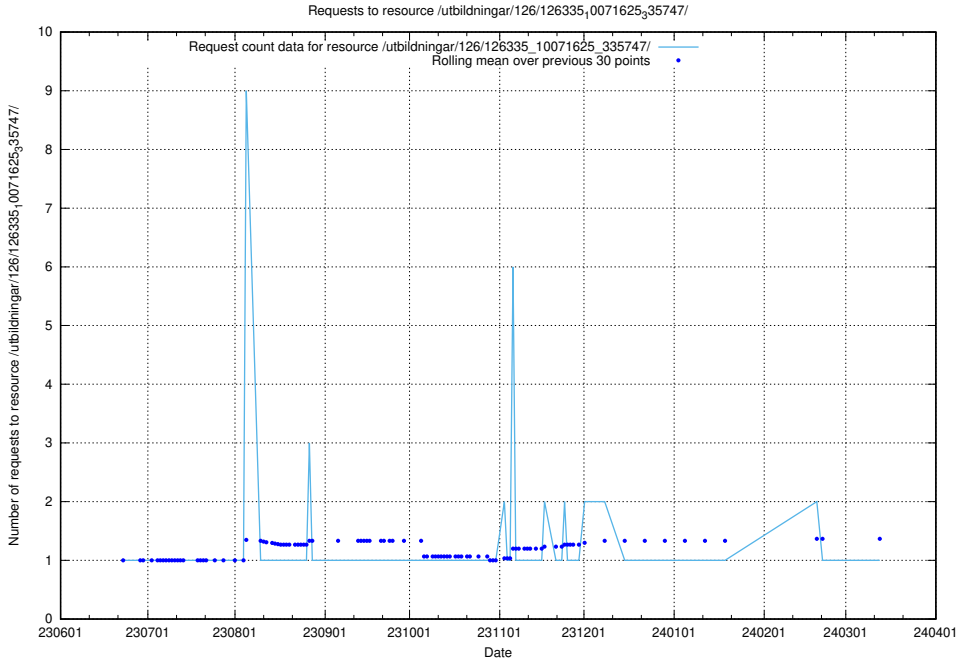

5.5611 Usage of /utbildningar/126/126335_10071625_335747/

Here, we count the number of requests to resource /utbildningar/126/126335_10071625_335747/.