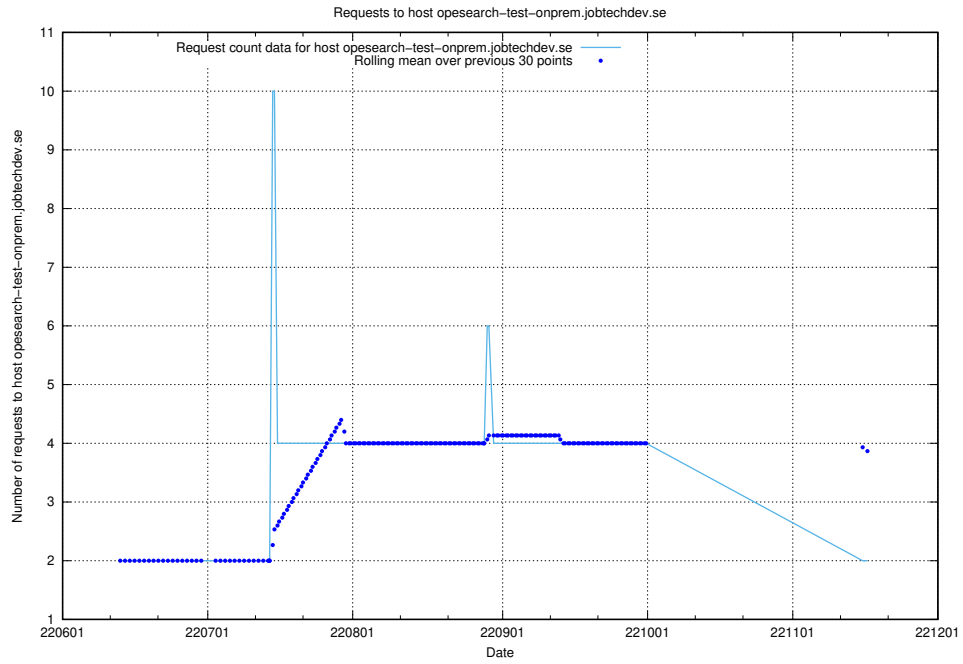

7.401 Usage of opesearch-test-onprem.jobtechdev.se

Here, we count the number of requests to host opesearch-test-onprem.jobtechdev.se.