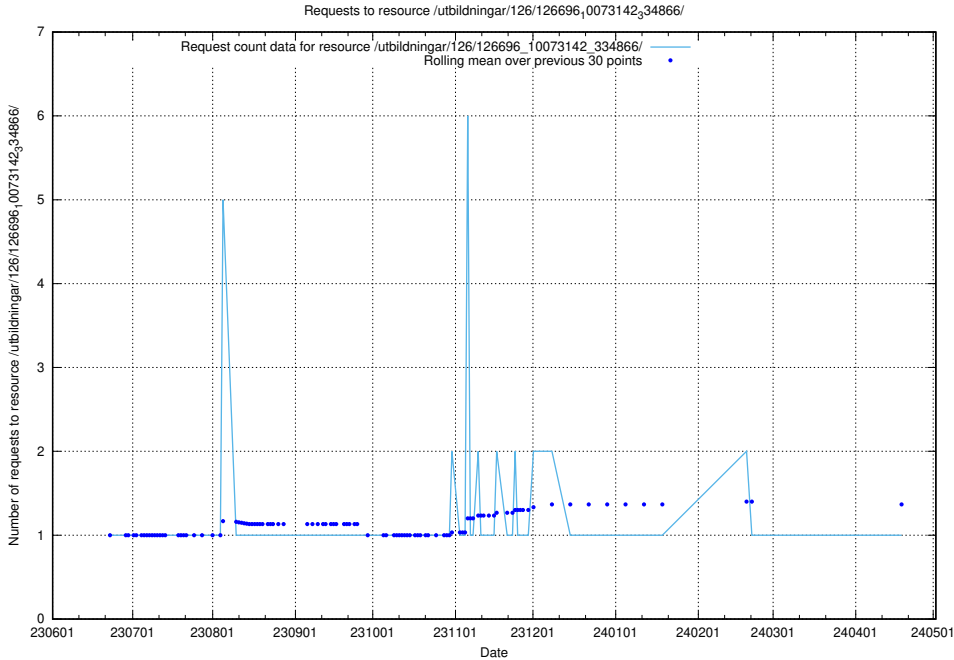

5.5562 Usage of /utbildningar/126/126696_10073142_334866/

Here, we count the number of requests to resource /utbildningar/126/126696_10073142_334866/.