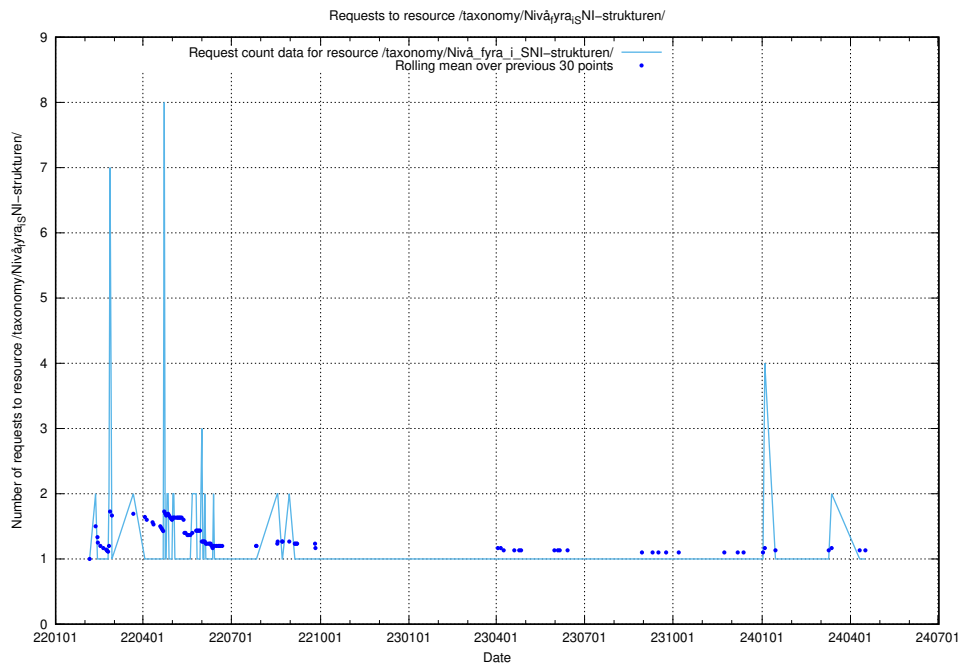

5.2373 Usage of /taxonomy/Nivå_fyra_i_SNI-strukturen/

Here, we count the number of requests to resource /taxonomy/Nivå_fyra_i_SNI-strukturen/.