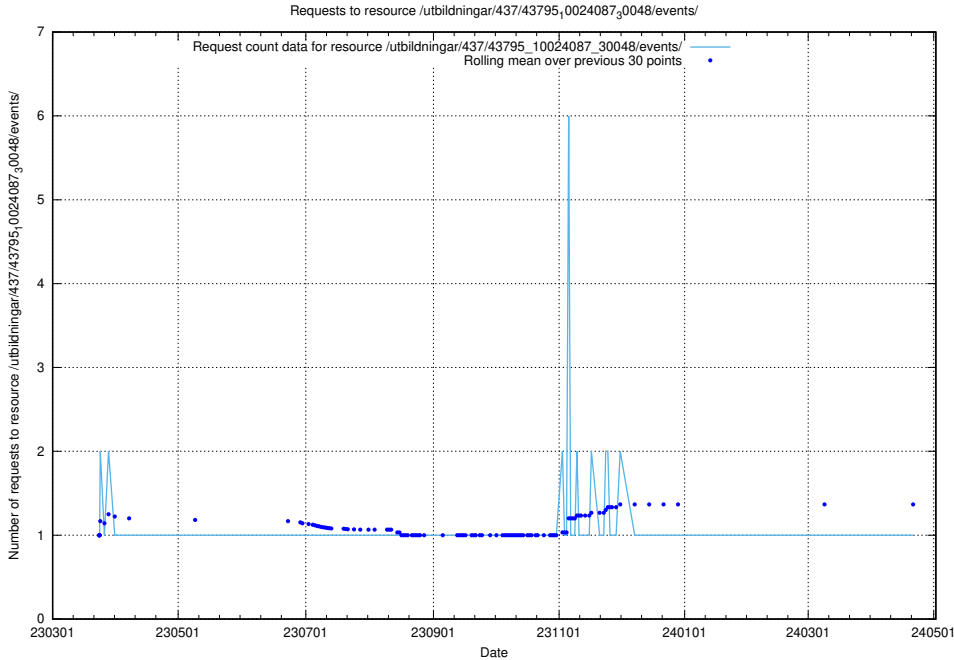

5.6331 Usage of /utbildningar/437/43795_10024087_30048/events/

Here, we count the number of requests to resource /utbildningar/437/43795_10024087_30048/events/.