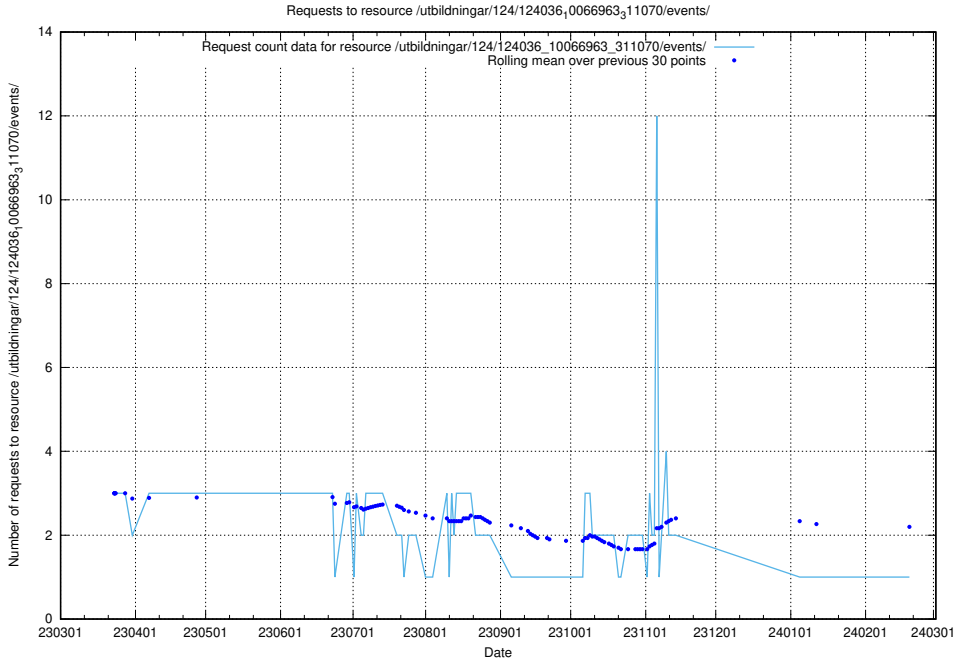

5.6238 Usage of /utbildningar/124/124036_10066963_311070/events/

Here, we count the number of requests to resource /utbildningar/124/124036_10066963_311070/events/