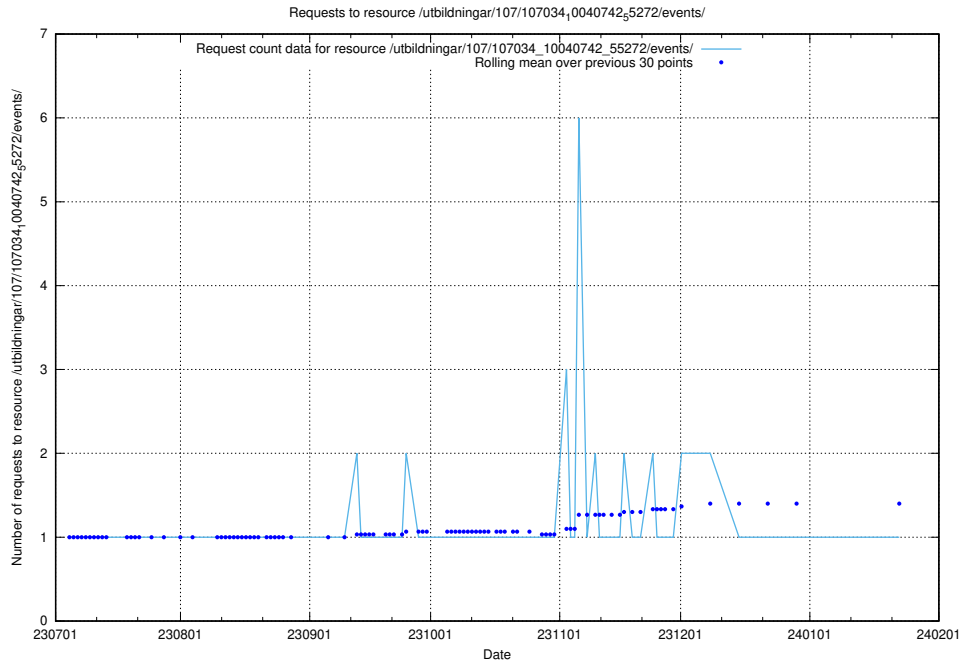

5.5293 Usage of /utbildningar/107/107034_10040742_55272/events/

Here, we count the number of requests to resource /utbildningar/107/107034_10040742_55272/events/.