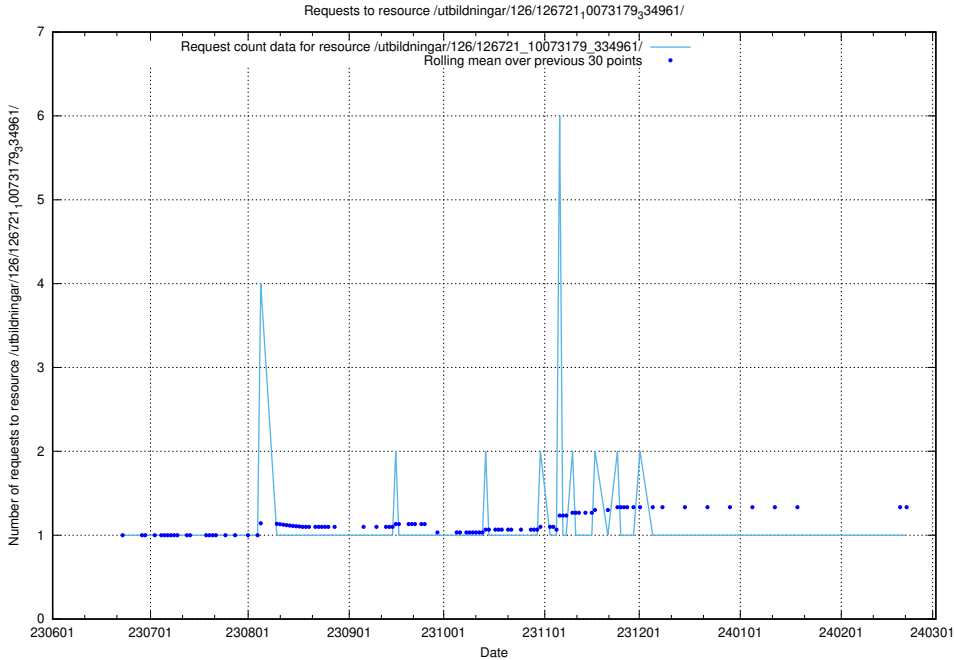

5.5544 Usage of /utbildningar/126/126721_10073179_334961/

Here, we count the number of requests to resource /utbildningar/126/126721_10073179_334961/.