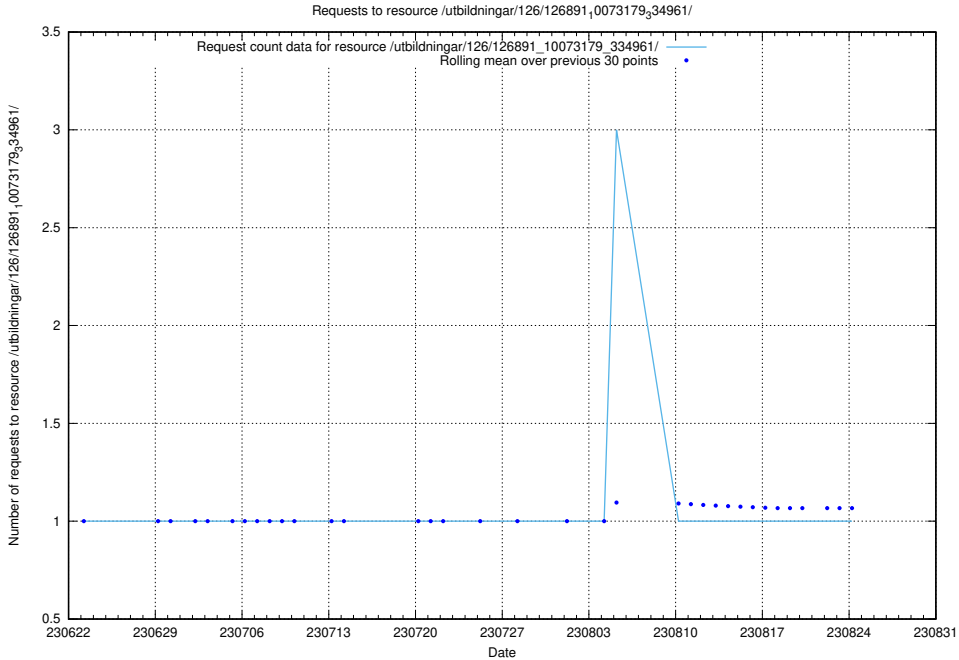

5.5519 Usage of /utbildningar/126/126891_10073179_334961/

Here, we count the number of requests to resource /utbildningar/126/126891_10073179_334961/.