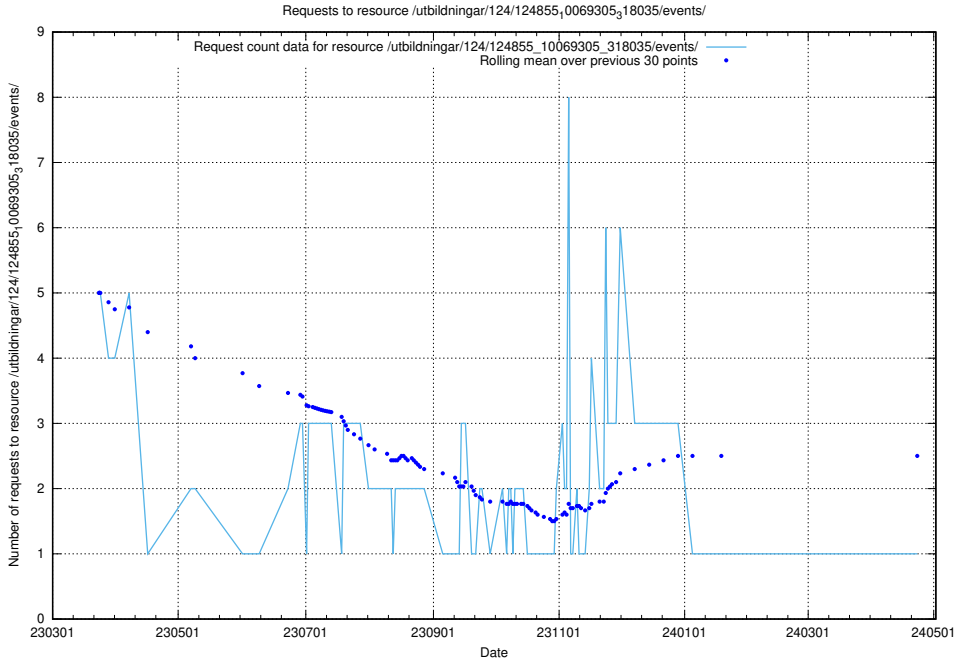

5.6225 Usage of /utbildningar/124/124855_10069305_318035/events/

Here, we count the number of requests to resource /utbildningar/124/124855_10069305_318035/events/