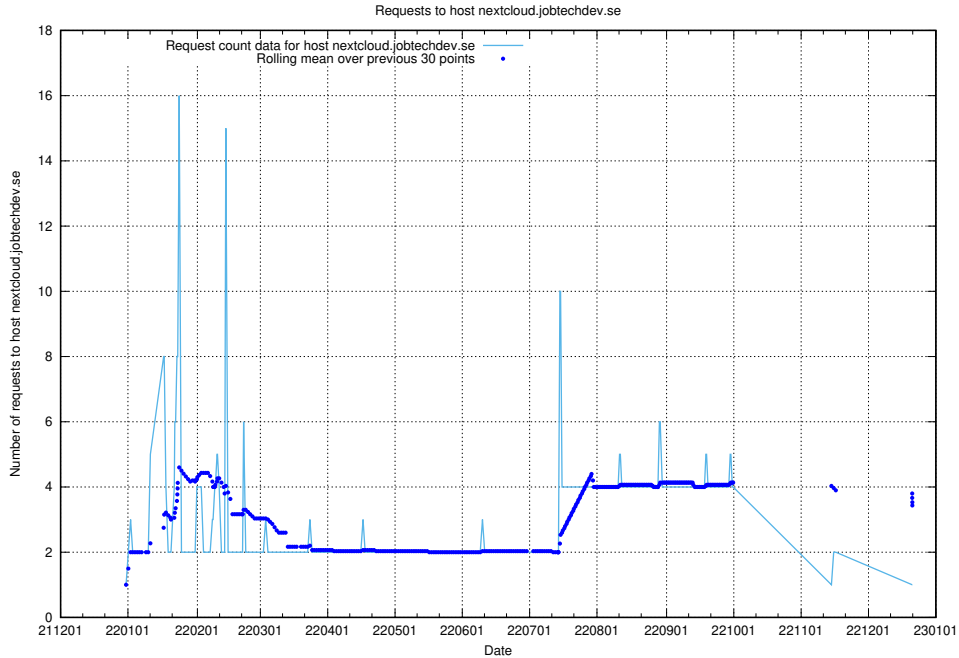

7.618 Usage of nextcloud.jobtechdev.se

Here, we count the number of requests to host nextcloud.jobtechdev.se.