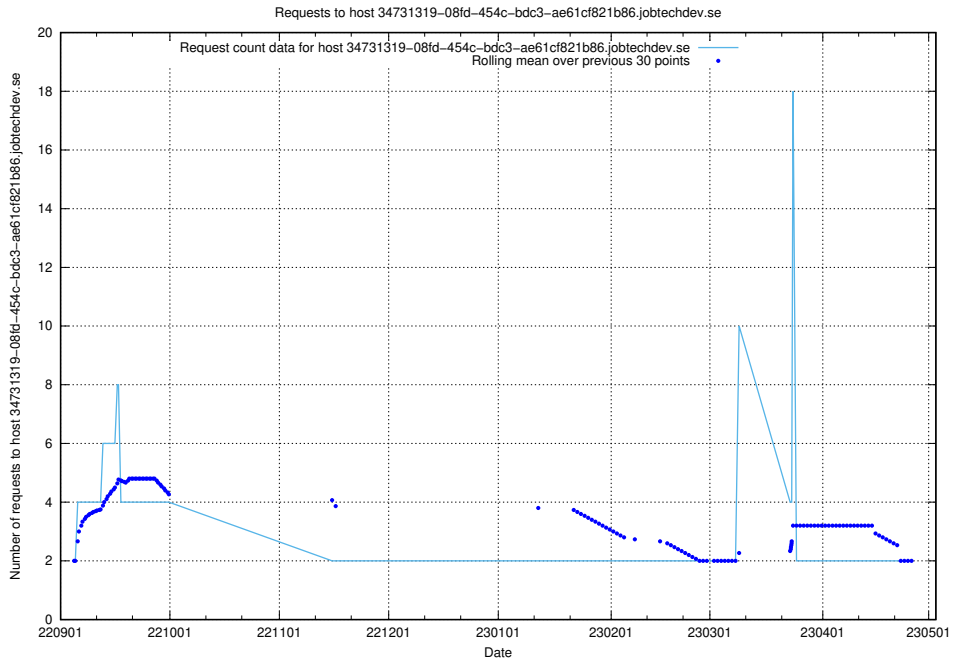

7.326 Usage of 34731319-08fd-454c-bdc3-ae61cf821b86.jobtechdev.se

Here, we count the number of requests to host 34731319-08fd-454c-bdc3-ae61cf821b86.jobtechdev.se.