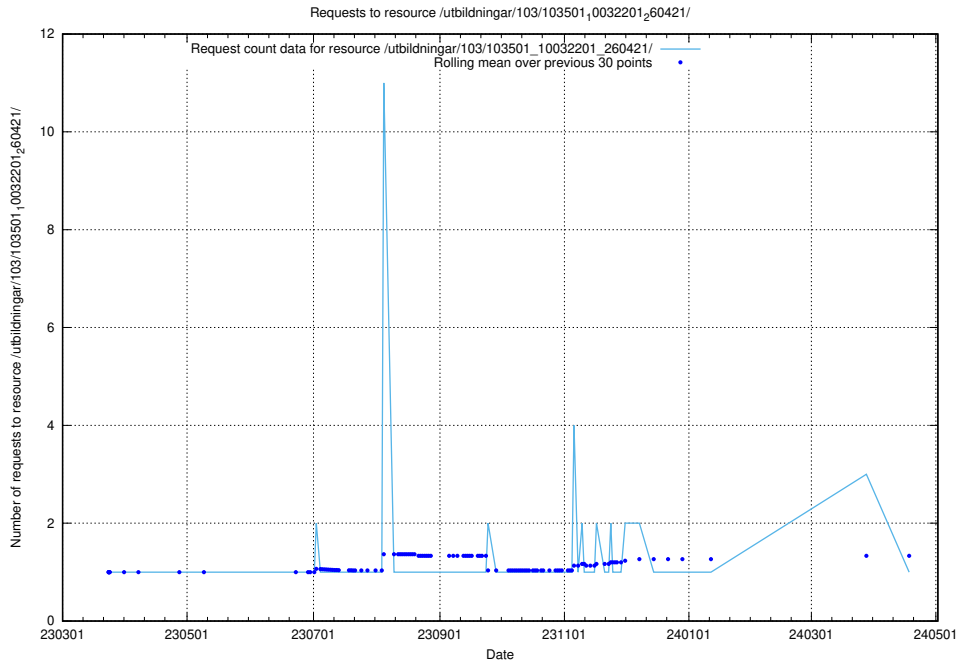

5.5410 Usage of /utbildningar/103/103501_10032201_260421/

Here, we count the number of requests to resource /utbildningar/103/103501_10032201_260421/.