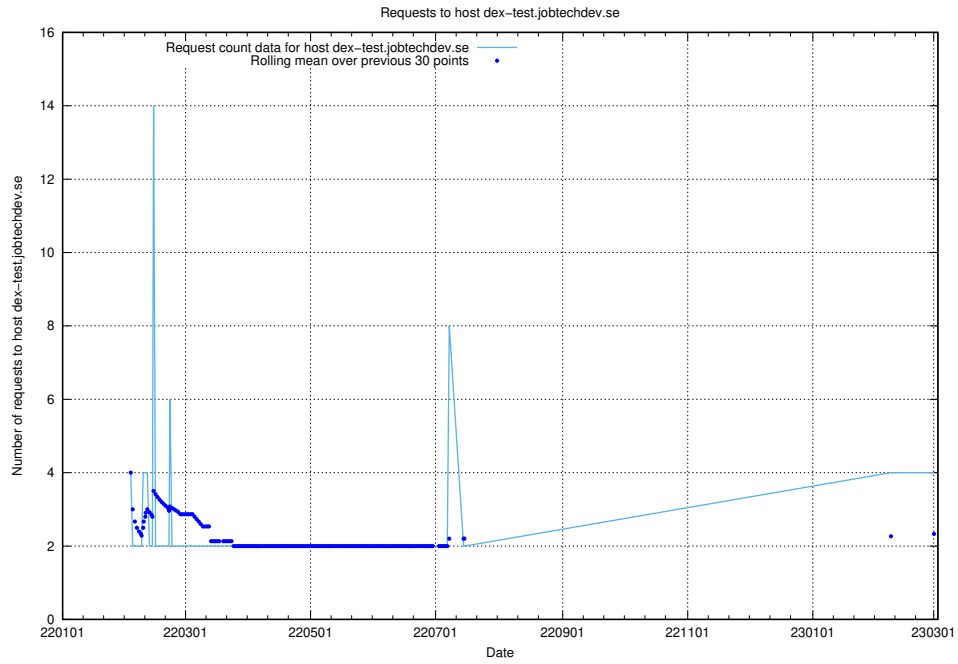

Here, we count the number of requests to host secure.jobtechdev.se.

7.159 Usage of dex-test.jobtechdev.se

Here, we count the number of requests to host dex-test.jobtechdev.se.

7.160 Usage of noc.jobtechdev.se