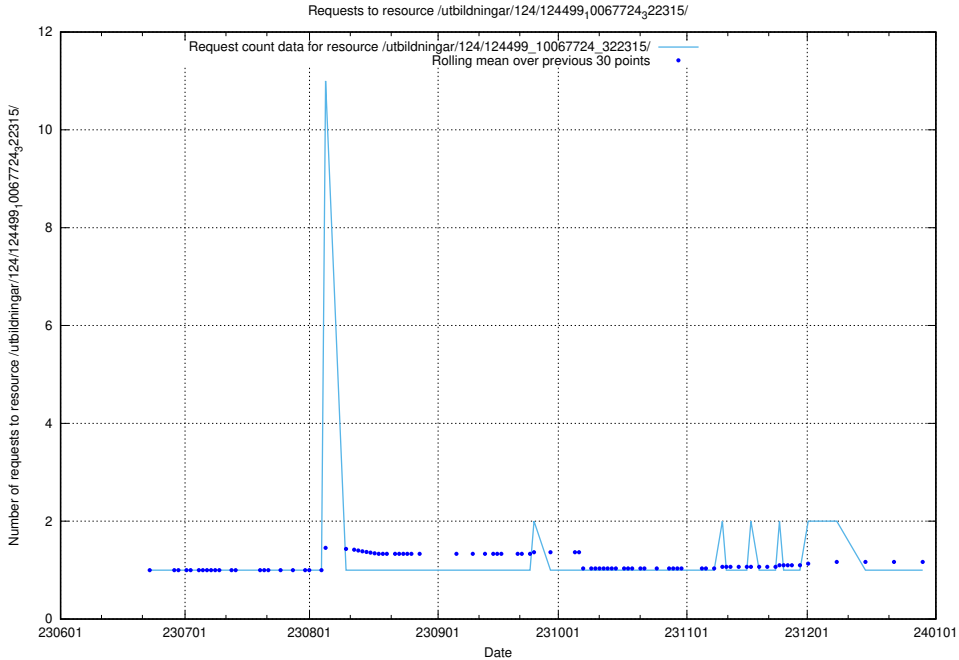

5.5721 Usage of /utbildningar/124/124499_10067724_322315/

Here, we count the number of requests to resource /utbildningar/124/124499_10067724_322315/.