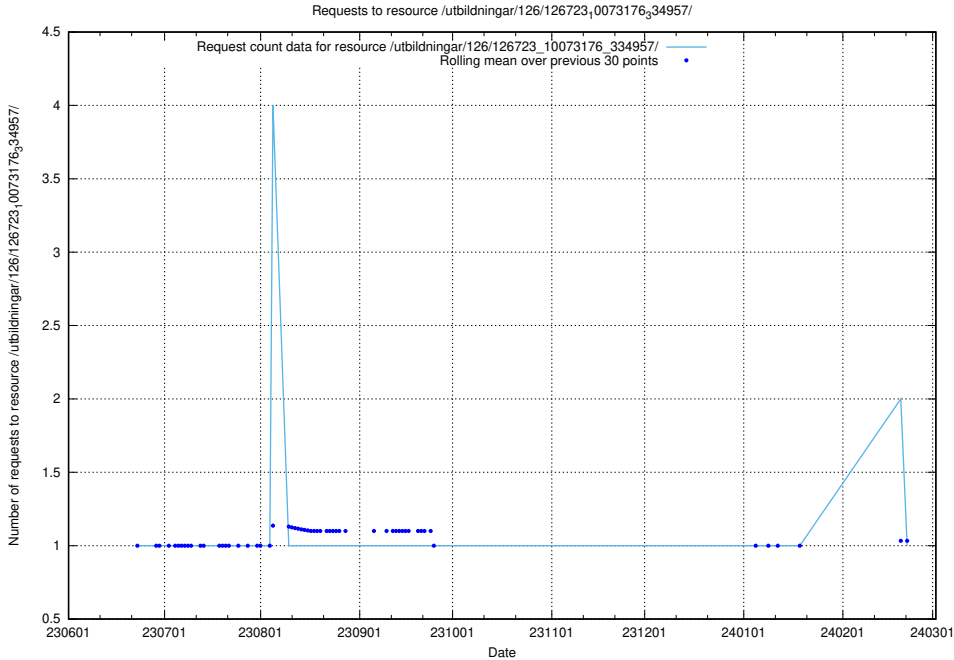

5.5541 Usage of /utbildningar/126/126723_10073176_334957/

Here, we count the number of requests to resource /utbildningar/126/126723_10073176_334957/.