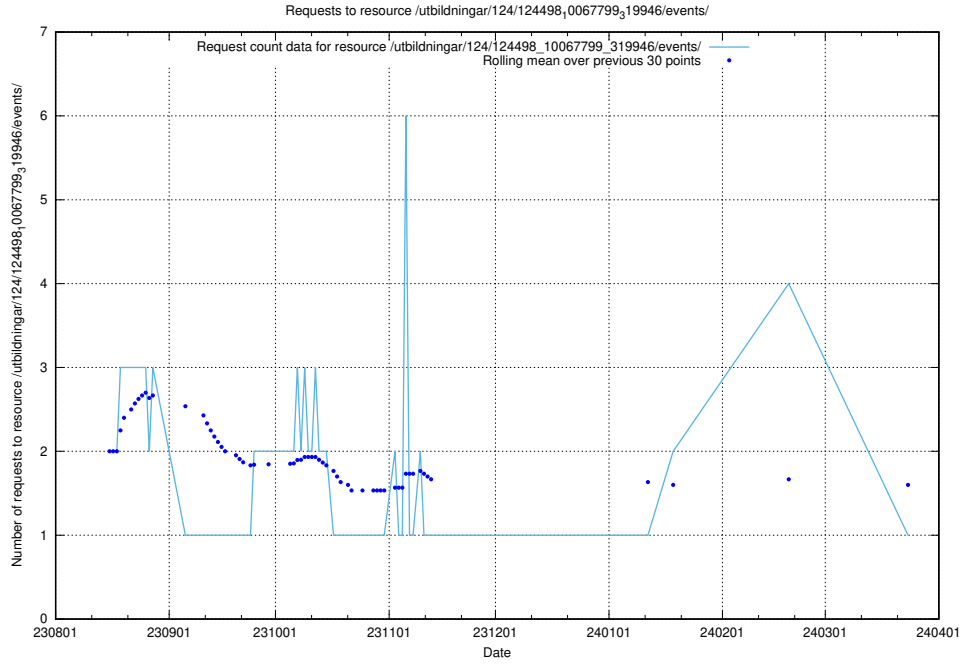

5.4725 Usage of /utbildningar/124/124498_10067799_319946/events/

Here, we count the number of requests to resource /utbildningar/124/124498_10067799_319946/events/

5.4726 Usage of /utbildningar/126/126355_10072940_334334/events/