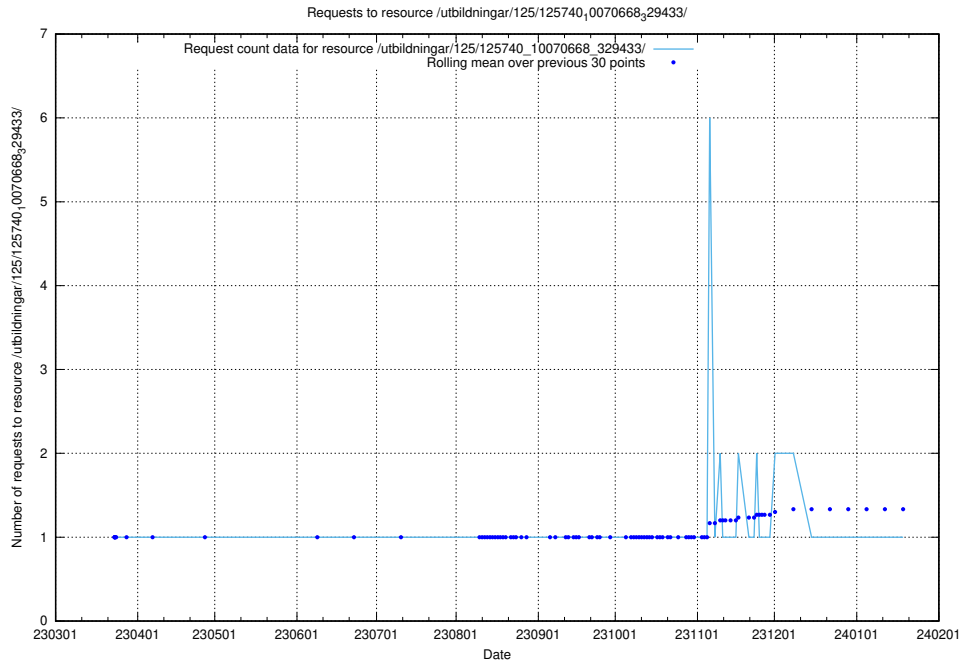

5.939 Usage of /utbildningar/125/125740_10070668_329433/

Here, we count the number of requests to resource /utbildningar/125/125740_10070668_329433/.