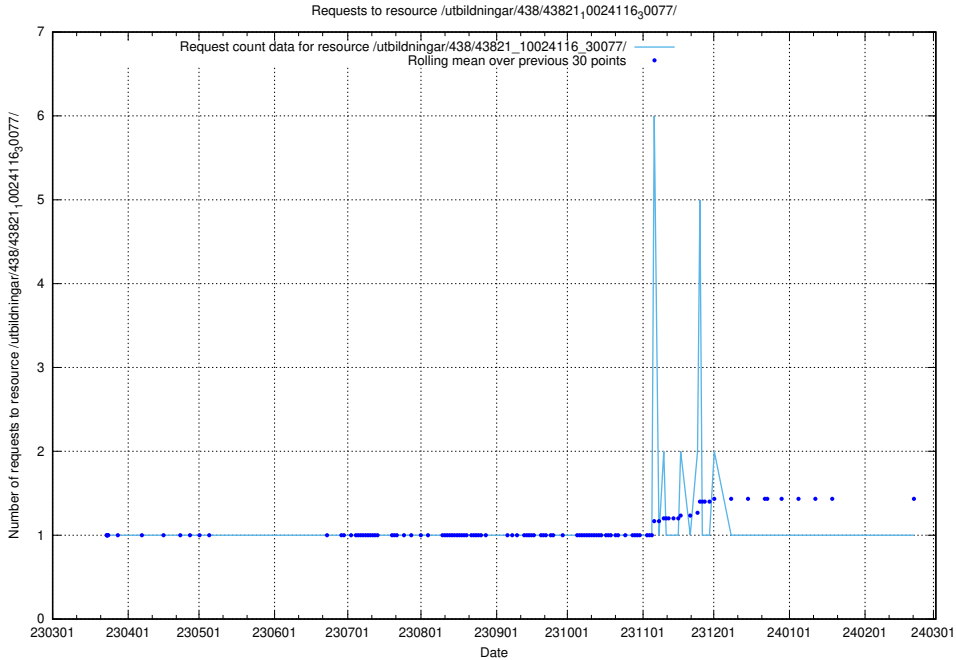

5.6312 Usage of /utbildningar/438/43821_10024116_30077/

Here, we count the number of requests to resource /utbildningar/438/43821_10024116_30077/.