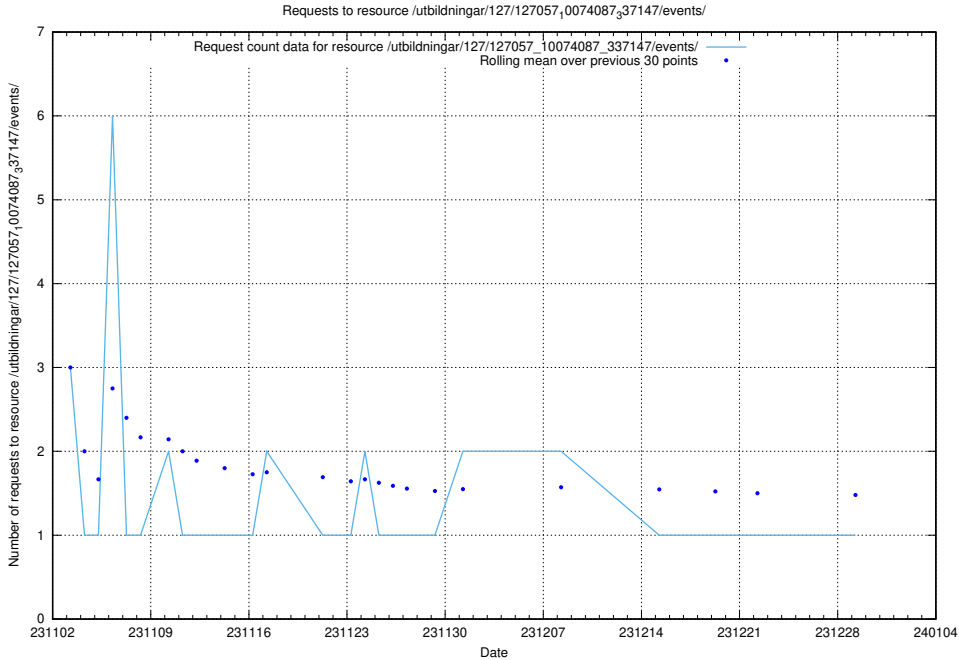

Here, we count the number of requests to resource /utbildningar/127/127111_10074050_337080/events/

5.4074 Usage of /utbildningar/127/127057_10074087_337147/events/

Here, we count the number of requests to resource /utbildningar/127/127057_10074087_337147/events/