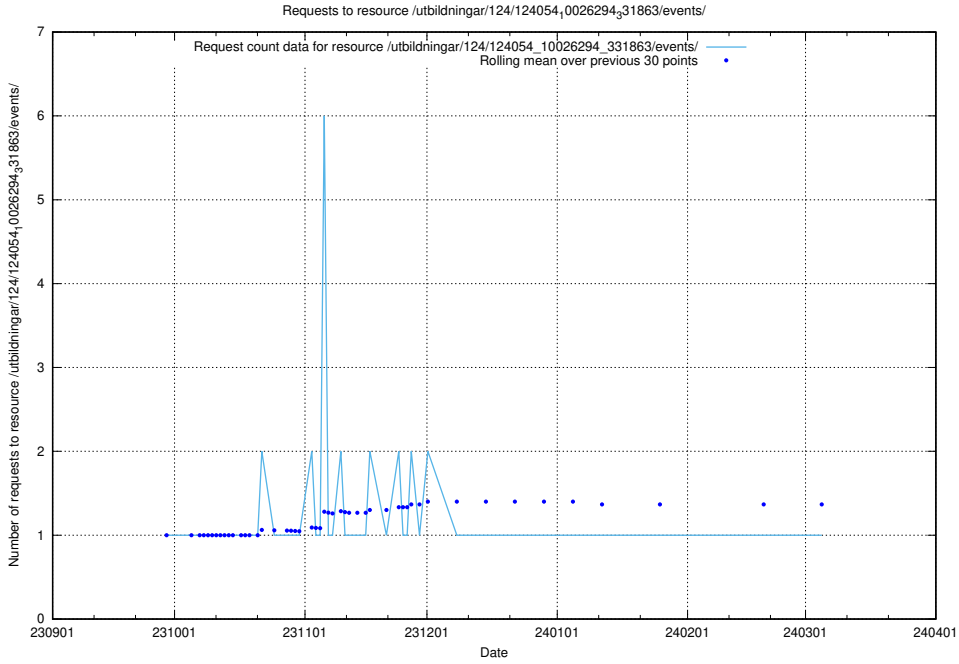

5.4402 Usage of /utbildningar/124/124054_10026294_331863/events/

Here, we count the number of requests to resource /utbildningar/124/124054_10026294_331863/events/