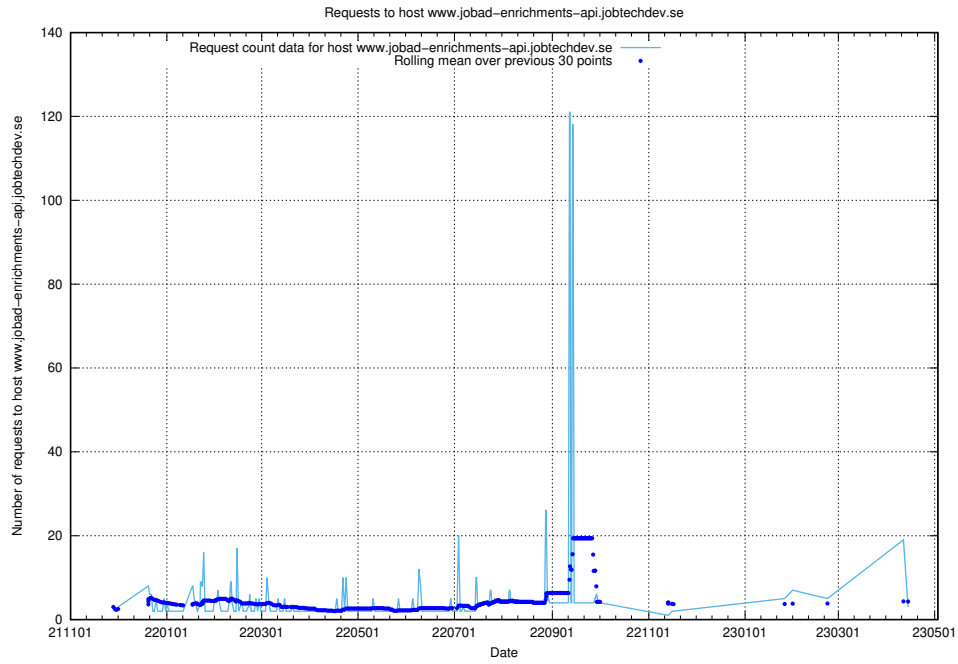

Here, we count the number of requests to host www.jobad-enrichments-api.jobtechdev.se.

7.206 Usage of magazine.jobtechdev.se

Here, we count the number of requests to host magazine.jobtechdev.se.

7.207 Usage of `blog.atlas.jobtechdev.se`