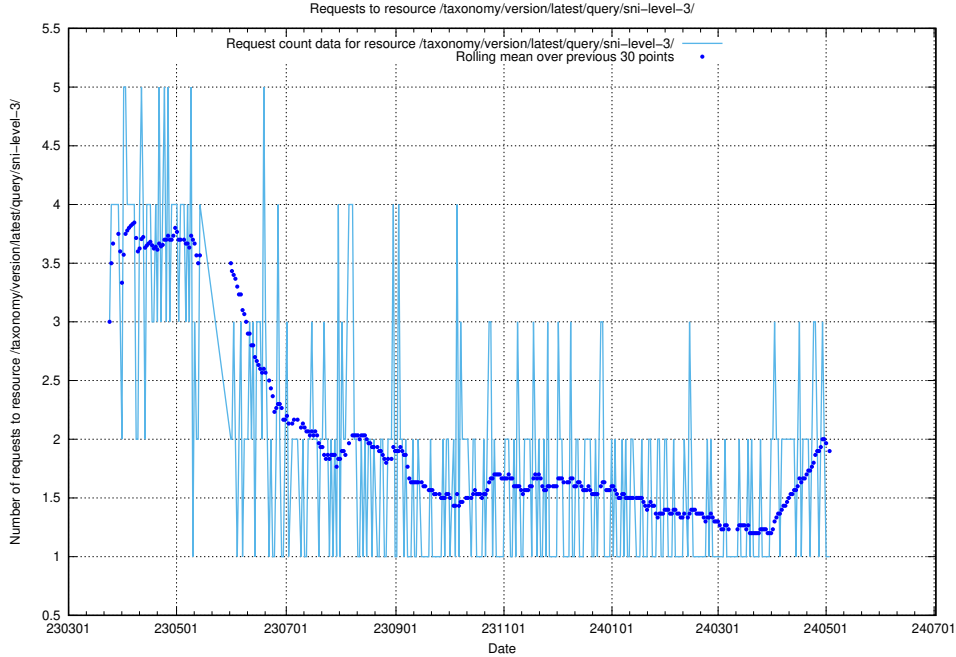

5.6054 Usage of /taxonomy/version/latest/query/sni-level-3/

Here, we count the number of requests to resource /taxonomy/version/latest/query/sni-level-3/.