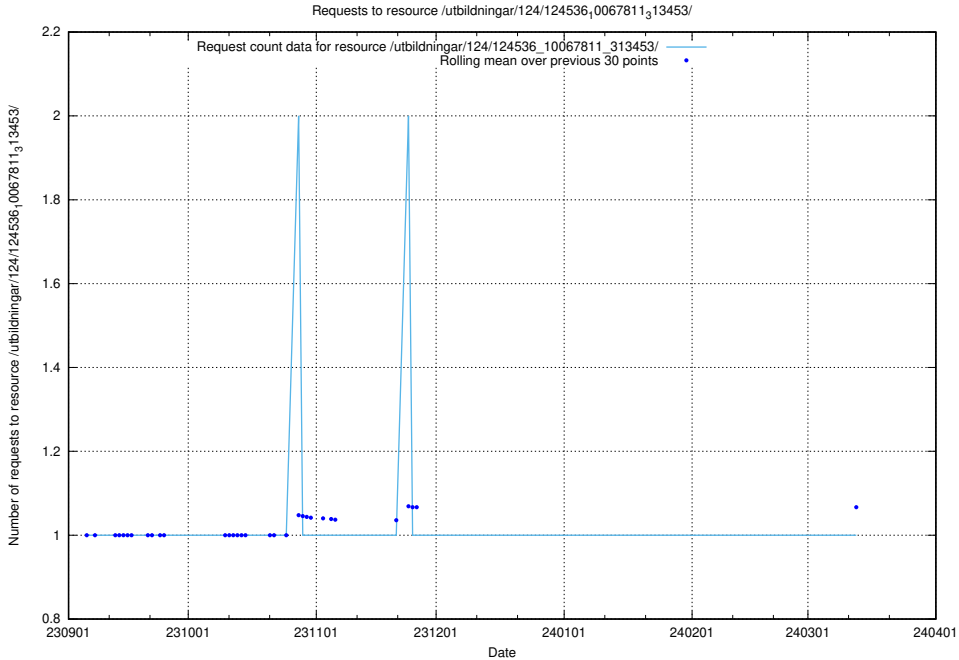

5.4618 Usage of /utbildningar/124/124536_10067811_313453/

Here, we count the number of requests to resource /utbildningar/124/124536_10067811_313453/.