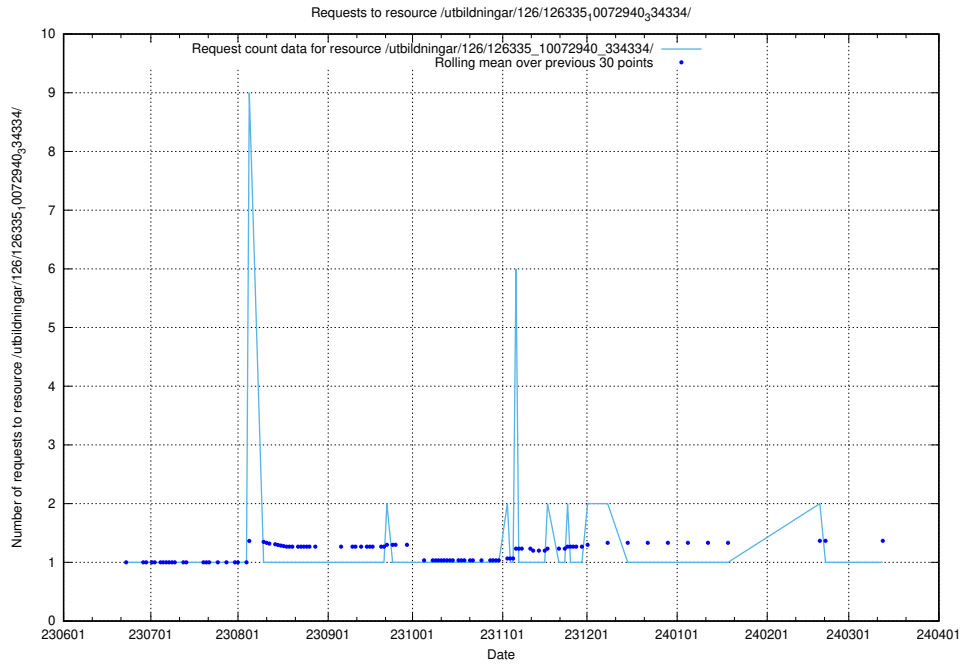

5.5609 Usage of /utbildningar/126/126335_10072940_334334/

Here, we count the number of requests to resource /utbildningar/126/126335_10072940_334334/.