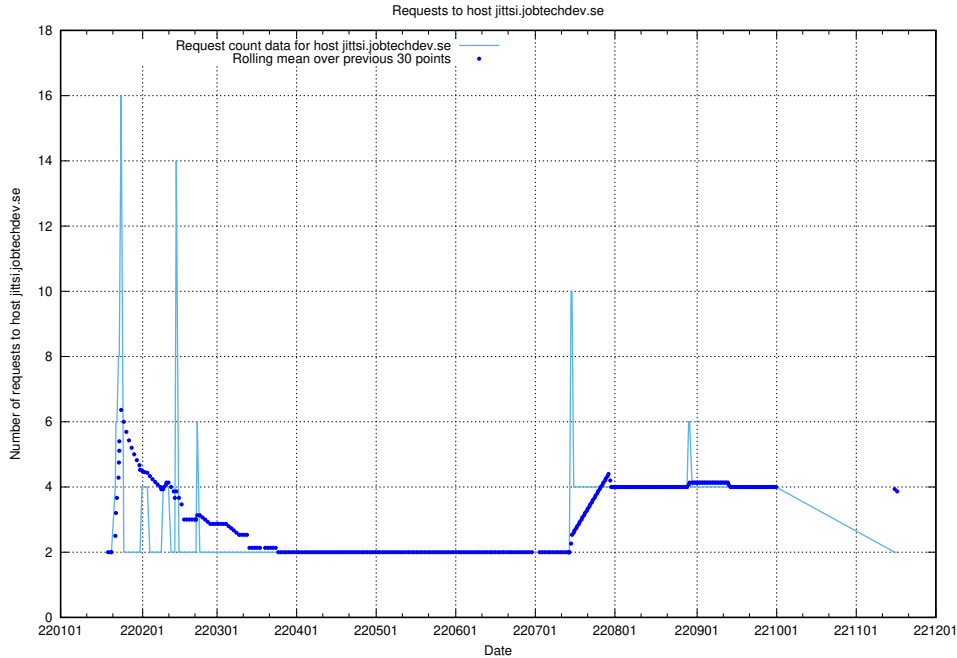

Here, we count the number of requests to host af-connect-mock.jobtechdev.se.

7.264 Usage of jittsi.jobtechdev.se

Here, we count the number of requests to host jittsi.jobtechdev.se.

7.265 Usage of api-jobtech-taxonomy-api-test-in-prod-read.prod.services.jtech.se