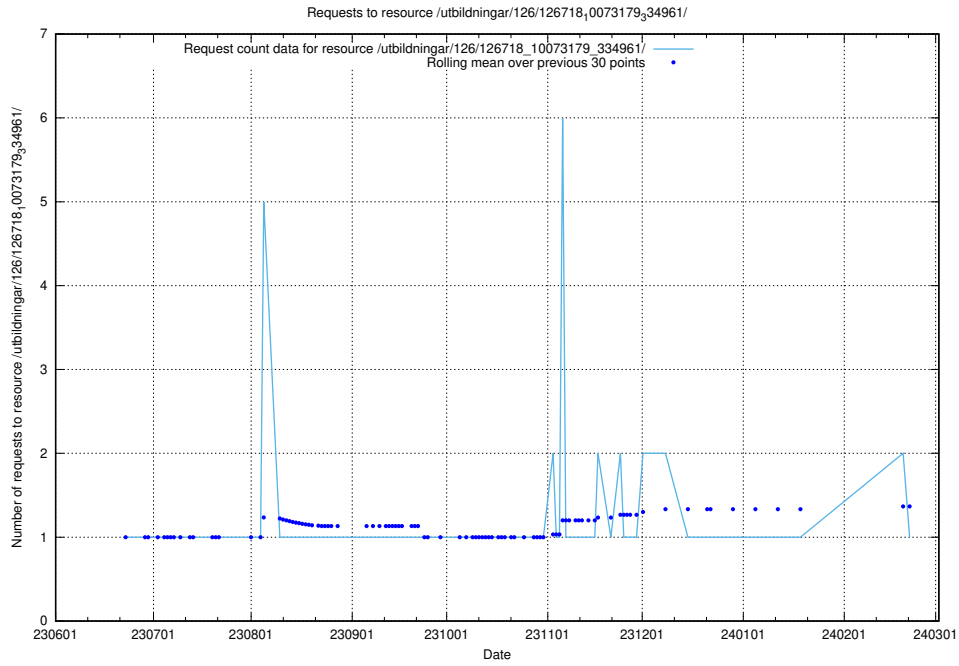

5.5551 Usage of /utbildningar/126/126718_10073179_334961/

Here, we count the number of requests to resource /utbildningar/126/126718_10073179_334961/.