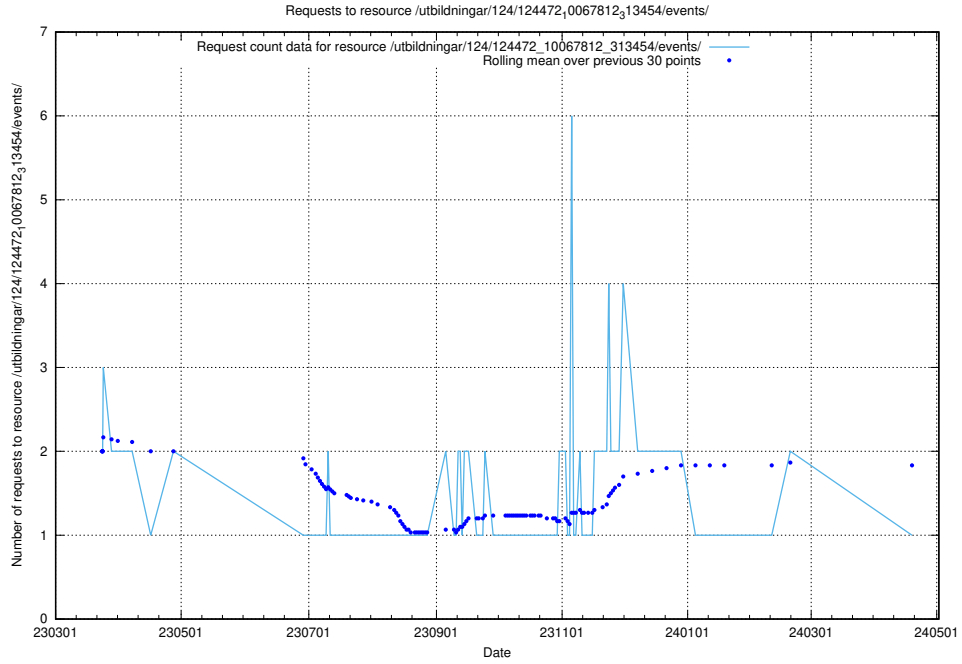

5.6273 Usage of /utbildningar/124/124472_10067812_313454/events/

Here, we count the number of requests to resource /utbildningar/124/124472_10067812_313454/events/