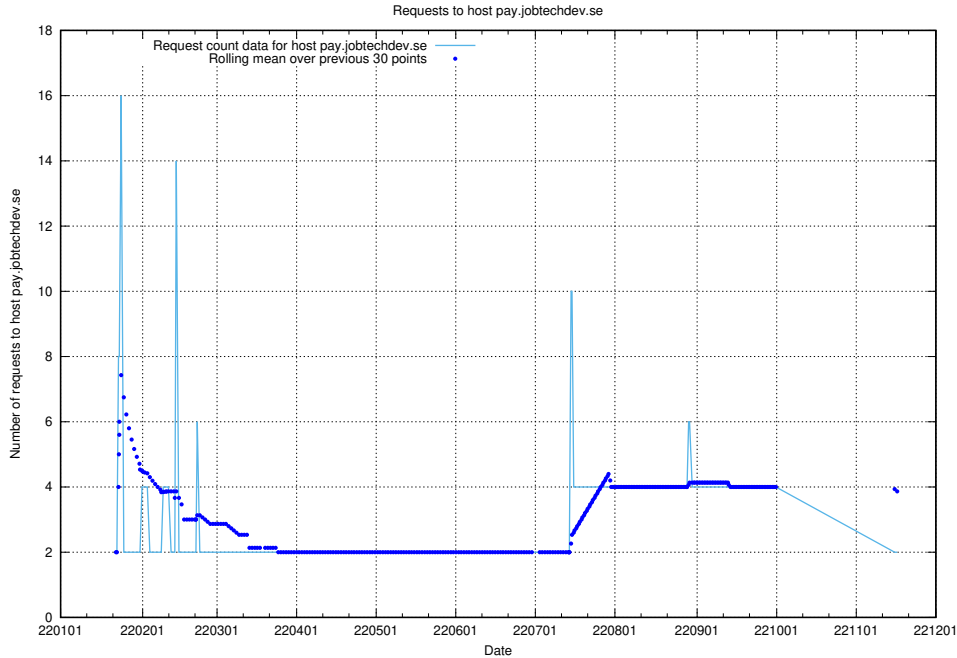

7.588 Usage of pay.jobtechdev.se

Here, we count the number of requests to host pay.jobtechdev.se.