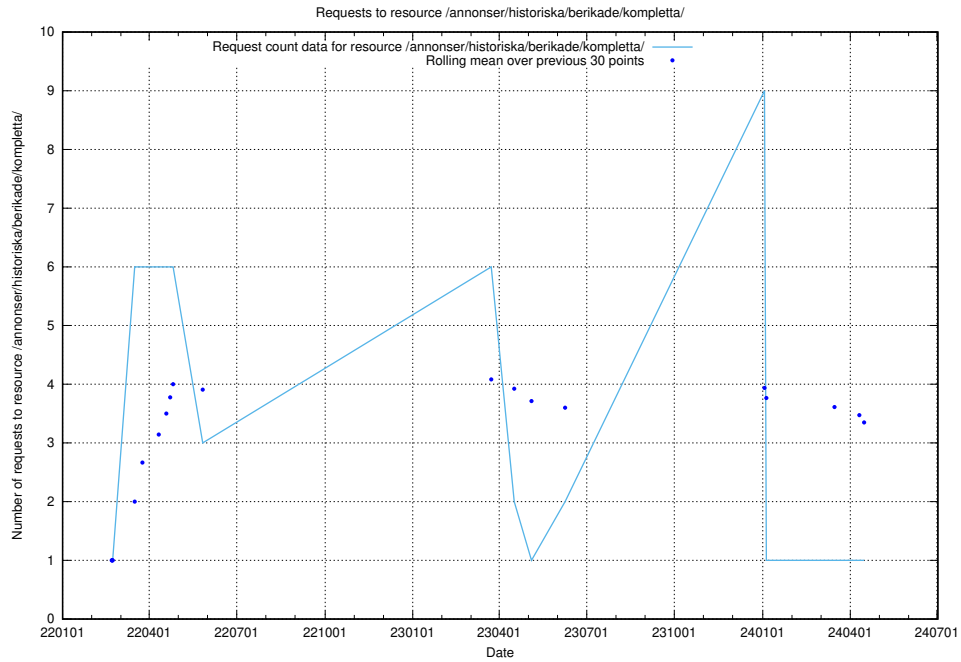

5.1193 Usage of /annonser/historiska/berikade/kompletta/

Here, we count the number of requests to resource /annonser/historiska/berikade/kompletta/.