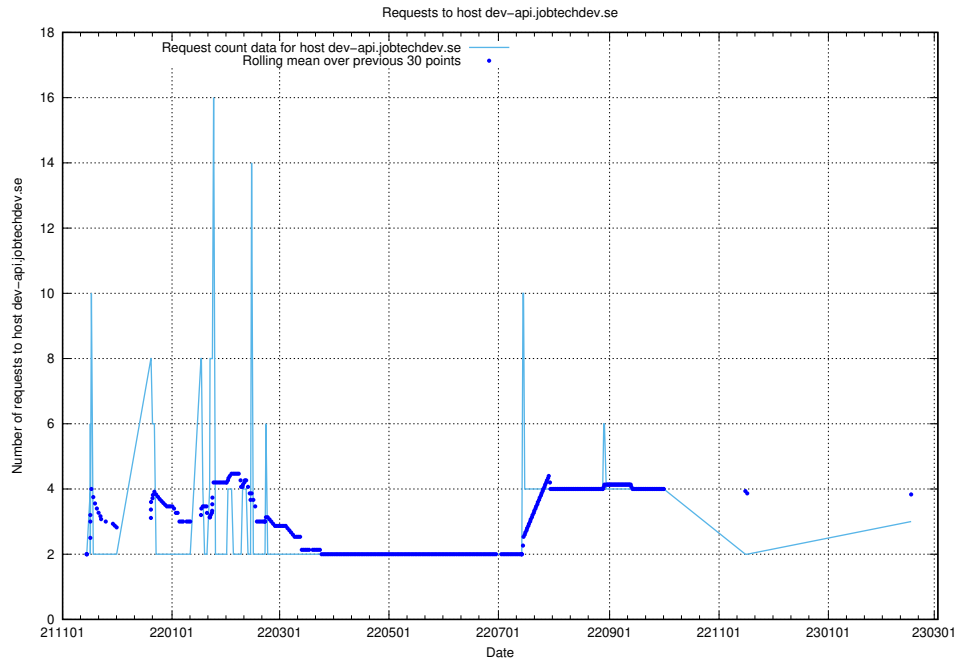

7.165 Usage of dev-api.jobtechdev.se

Here, we count the number of requests to host dev-api.jobtechdev.se.