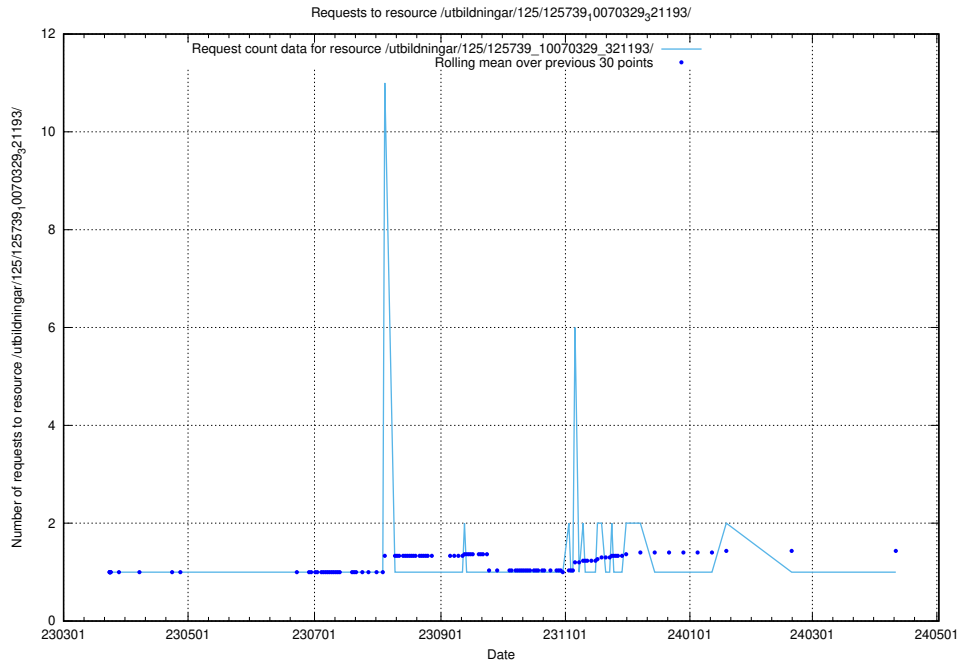

5.945 Usage of /utbildningar/125/125739_10070329_321193/

Here, we count the number of requests to resource /utbildningar/125/125739_10070329_321193/.