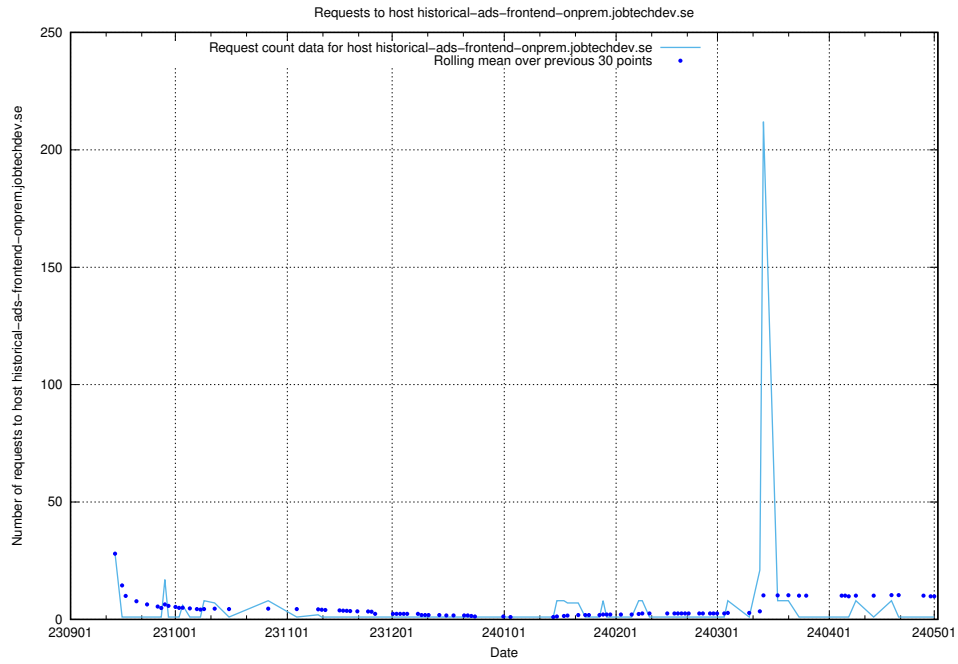

7.598 Usage of historical-ads-frontend-onprem.jobtechdev.se

Here, we count the number of requests to host historical-ads-frontend-onprem.jobtechdev.se.