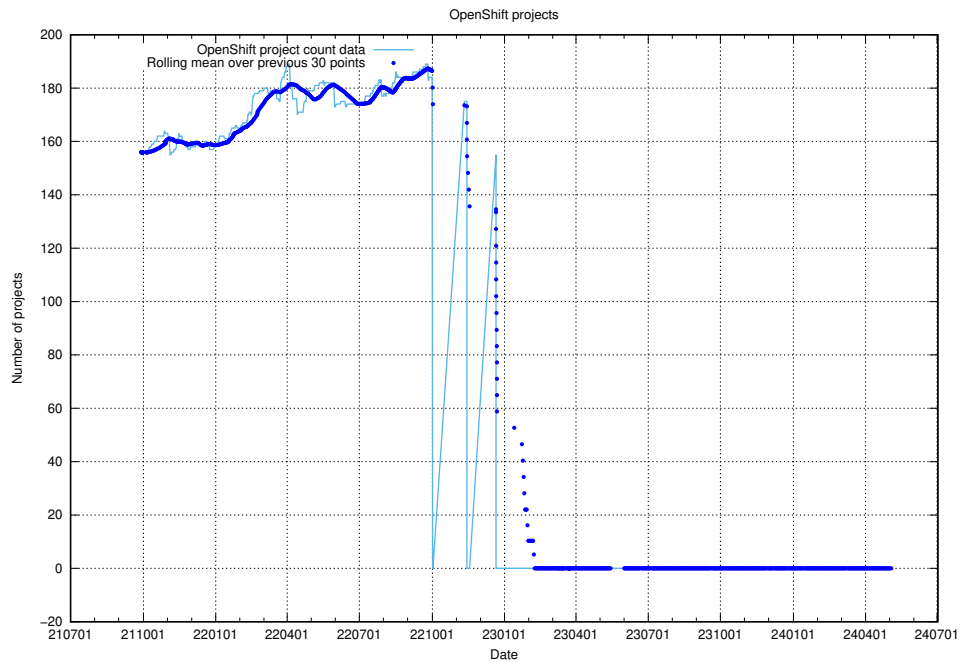

10.1 Number of projects in OpenShift

A graph of the number of projects in JobTech's production cluster of OpenShift.

¹⁰<https://console-openshift-console.prod.services.jtech.se>

11 Customer Relation Management