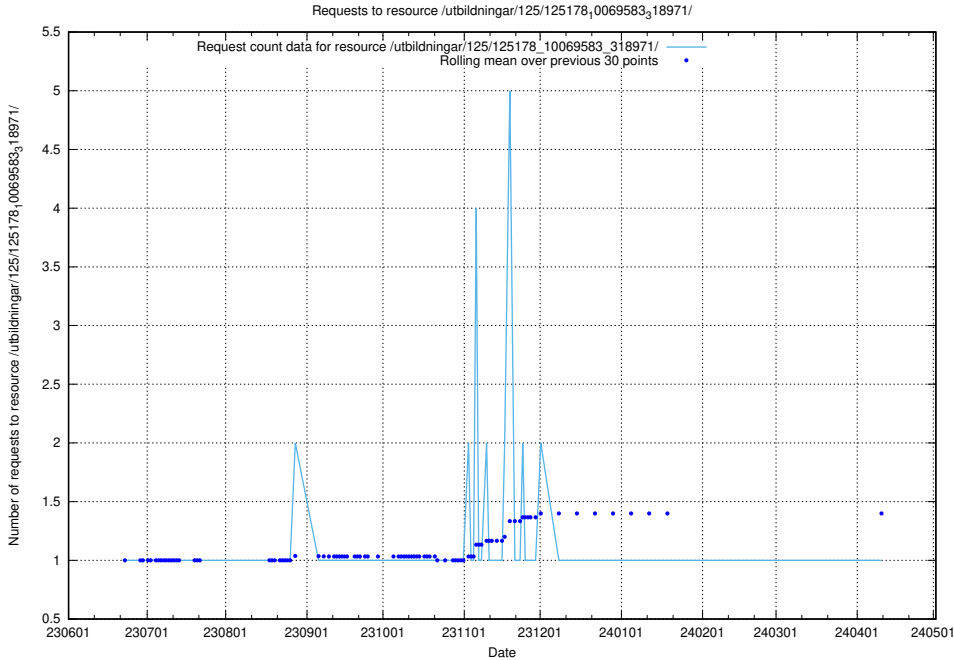

5.5669 Usage of /utbildningar/125/125178_10069583_318971/

Here, we count the number of requests to resource /utbildningar/125/125178_10069583_318971/.