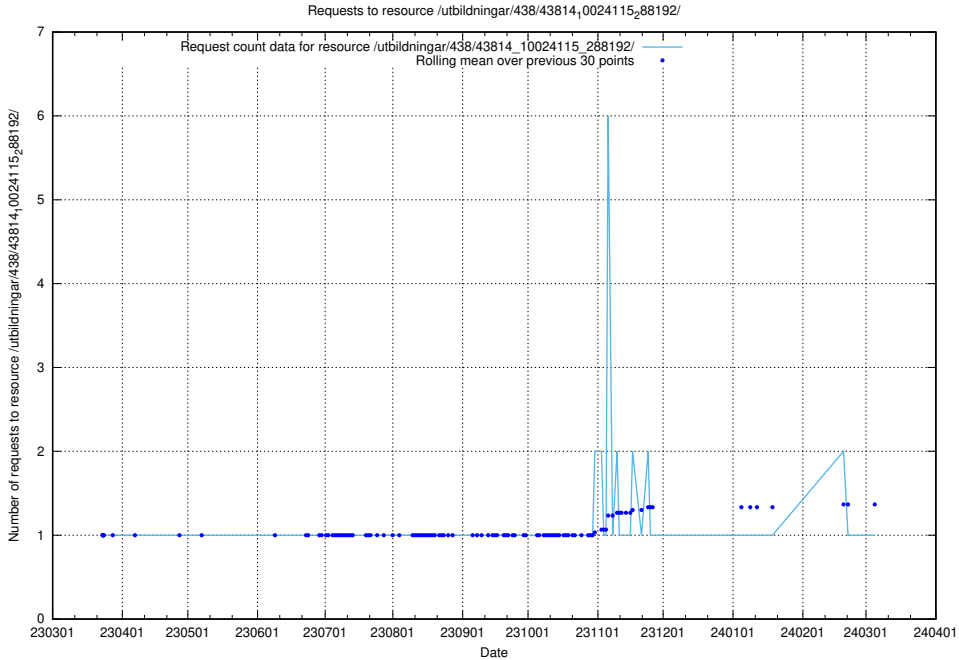

5.6318 Usage of /utbildningar/438/43814_10024115_288192/

Here, we count the number of requests to resource /utbildningar/438/43814_10024115_288192/.