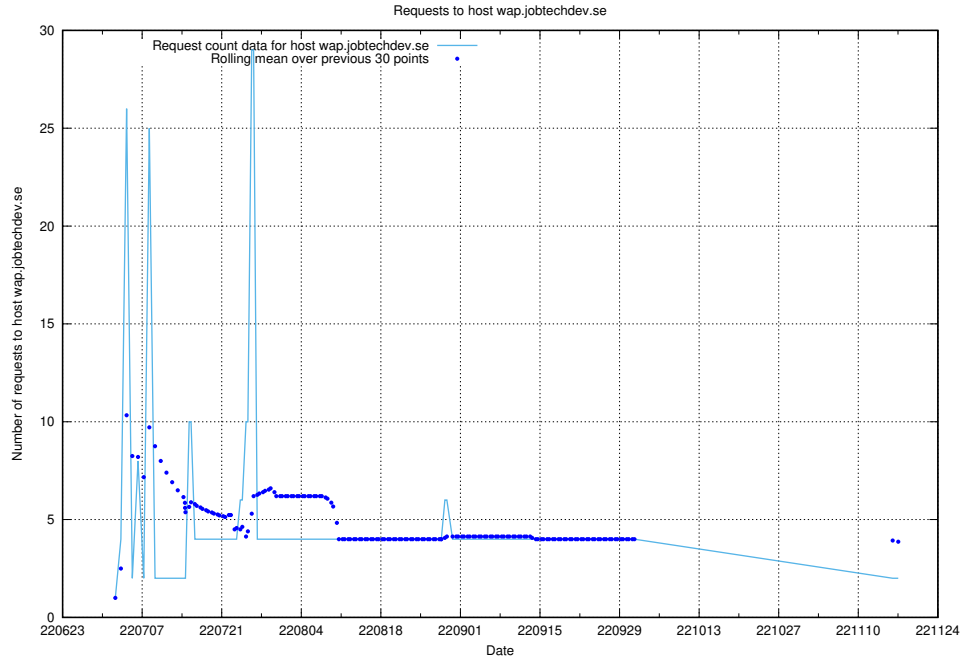

7.388 Usage of wiki.apirequest.jobtechdev.se

Here, we count the number of requests to host wiki.apirequest.jobtechdev.se.

7.390 Usage of wap.jobtechdev.se

Here, we count the number of requests to host wap.jobtechdev.se.