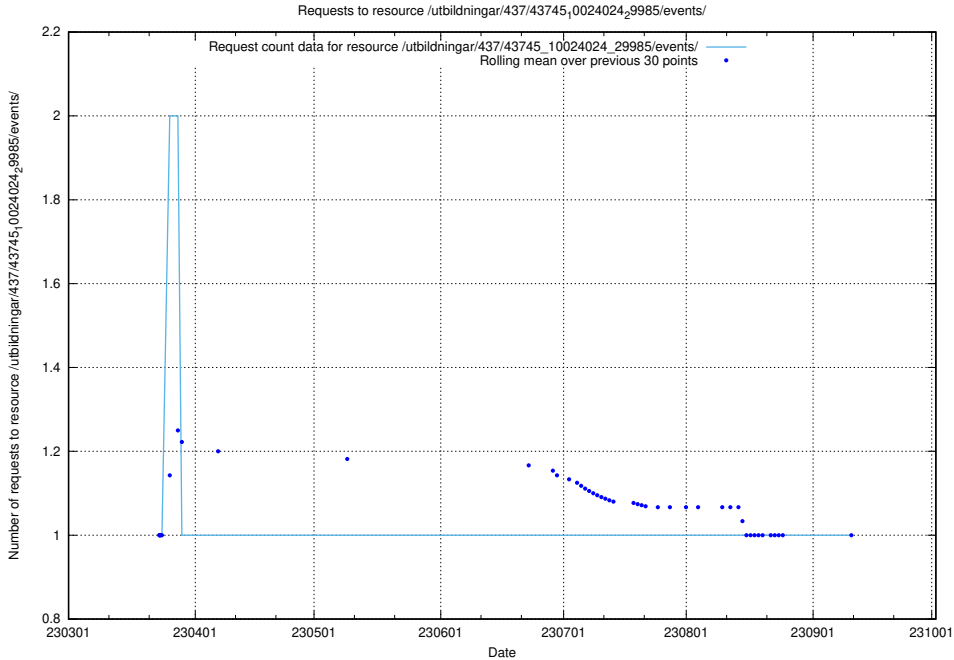

5.6359 Usage of /utbildningar/437/43745_10024024_29985/events/

Here, we count the number of requests to resource /utbildningar/437/43745_10024024_29985/events/.