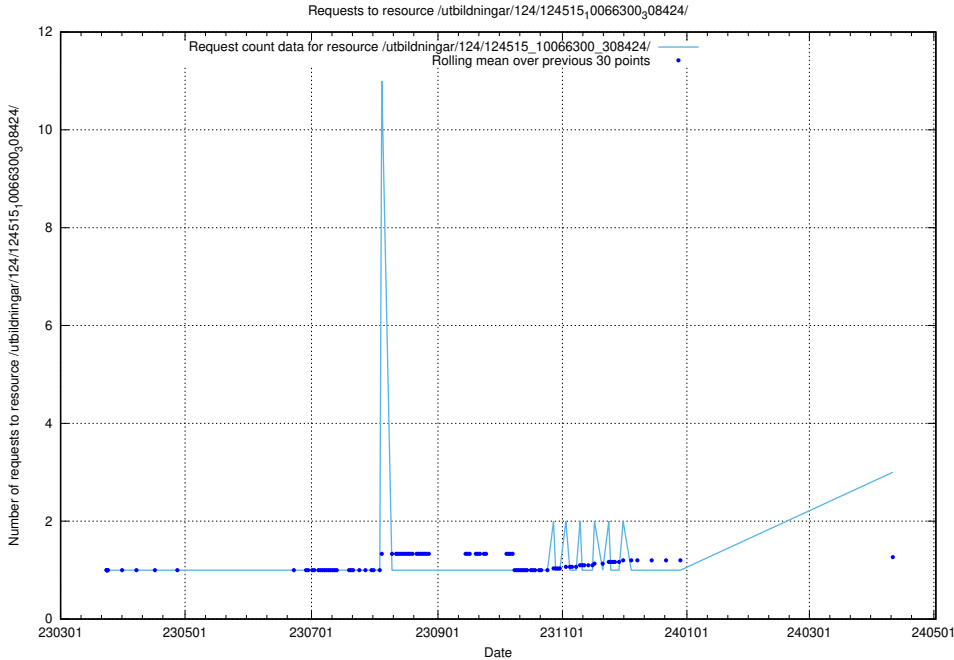

5.268 Usage of /utbildningar/124/124515_10066300_308424/

Here, we count the number of requests to resource /utbildningar/124/124515_10066300_308424/.