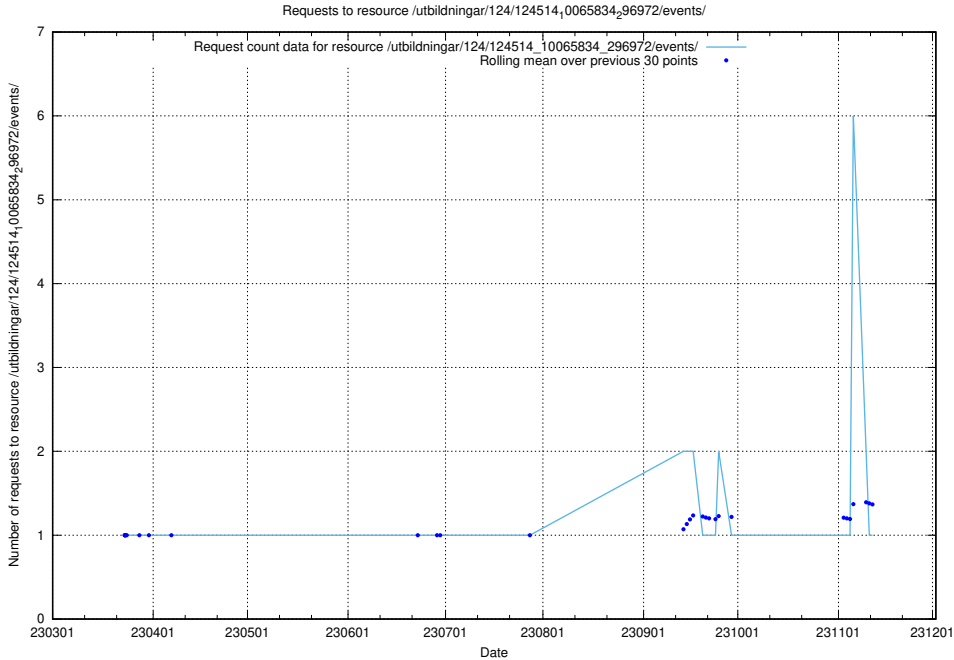

5.2033 Usage of /utbildningar/124/124514_10065834_296972/events/

Here, we count the number of requests to resource /utbildningar/124/124514_10065834_296972/events/