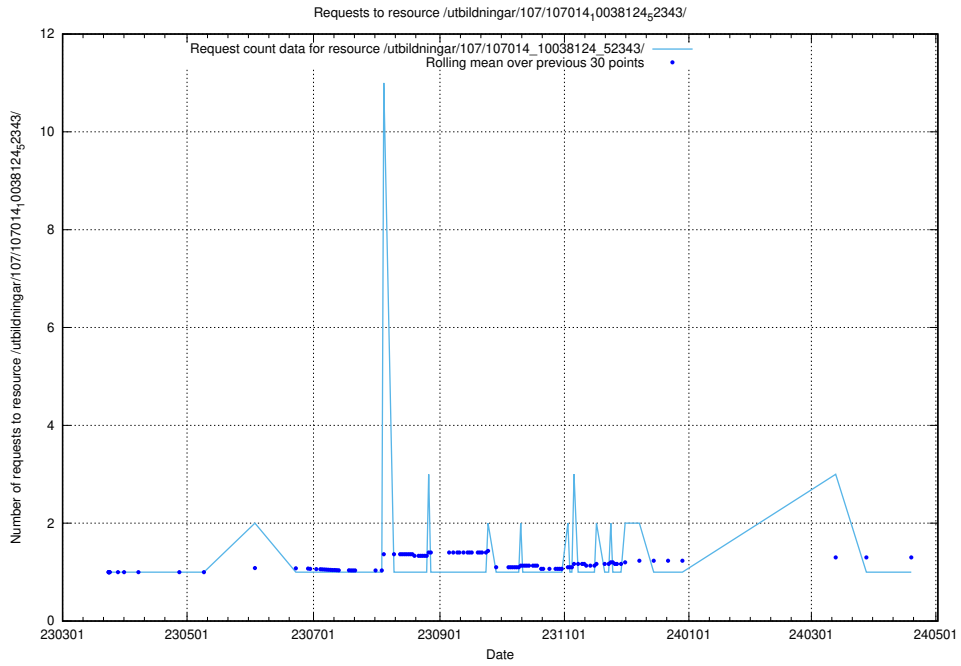

5.5333 Usage of /utbildningar/107/107014_10038124_52343/

Here, we count the number of requests to resource /utbildningar/107/107014_10038124_52343/.