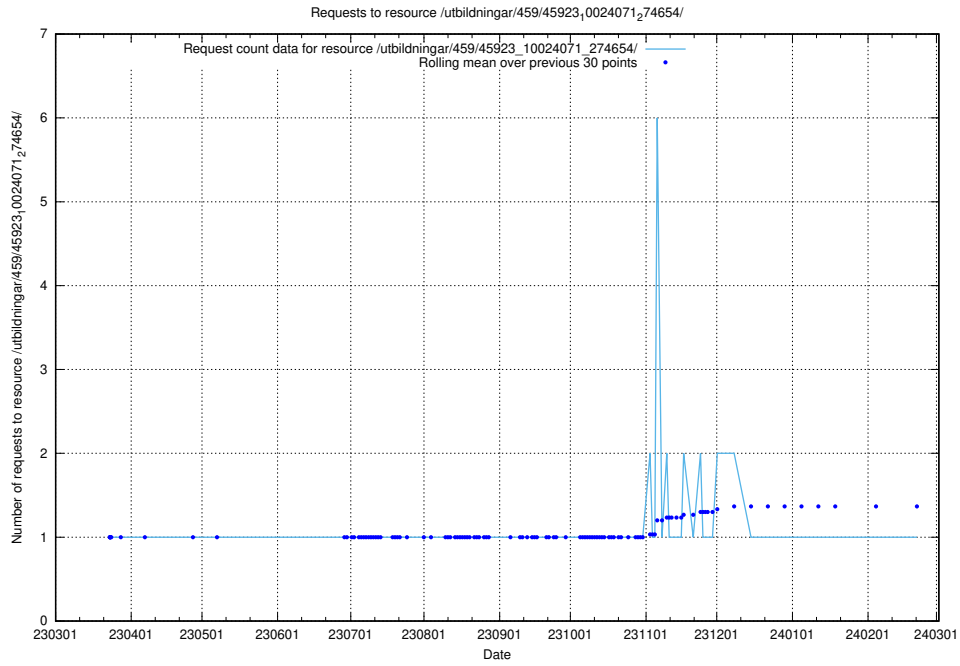

5.6290 Usage of /utbildningar/459/45923_10024071_274654/

Here, we count the number of requests to resource /utbildningar/459/45923_10024071_274654/.