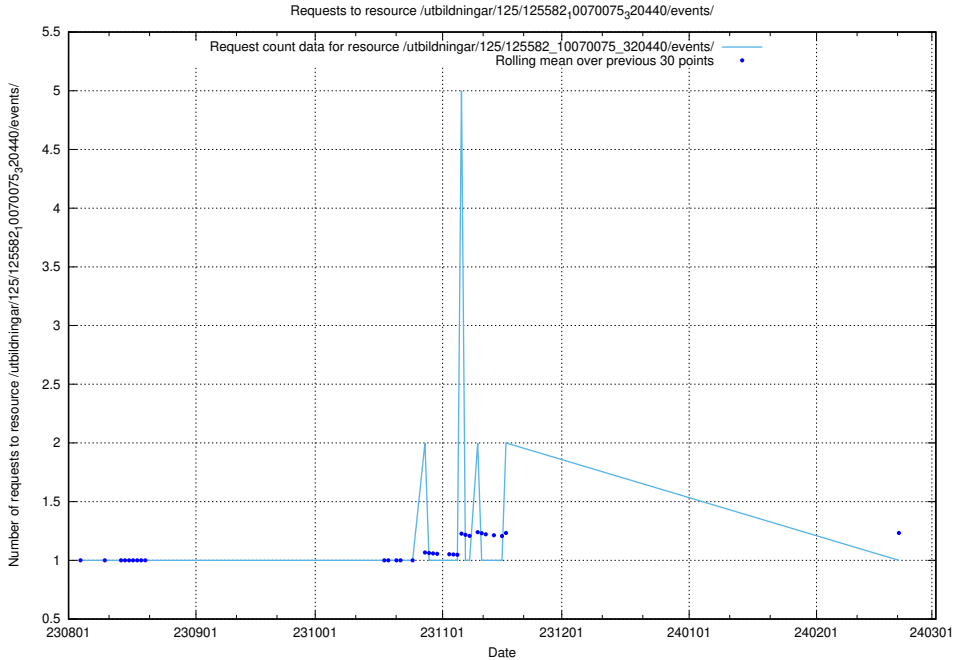

5.4806 Usage of /utbildningar/125/125582_10070075_320440/events/

Here, we count the number of requests to resource /utbildningar/125/125582_10070075_320440/events/