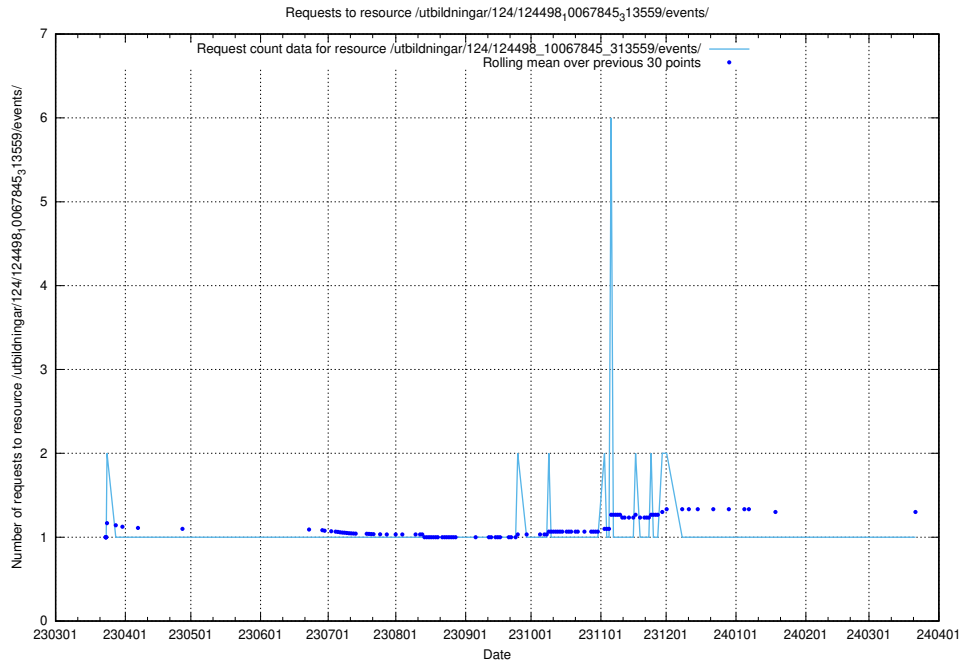

5.2602 Usage of /utbildningar/124/124498_10067845_313559/events/

Here, we count the number of requests to resource /utbildningar/124/124498_10067845_313559/events/