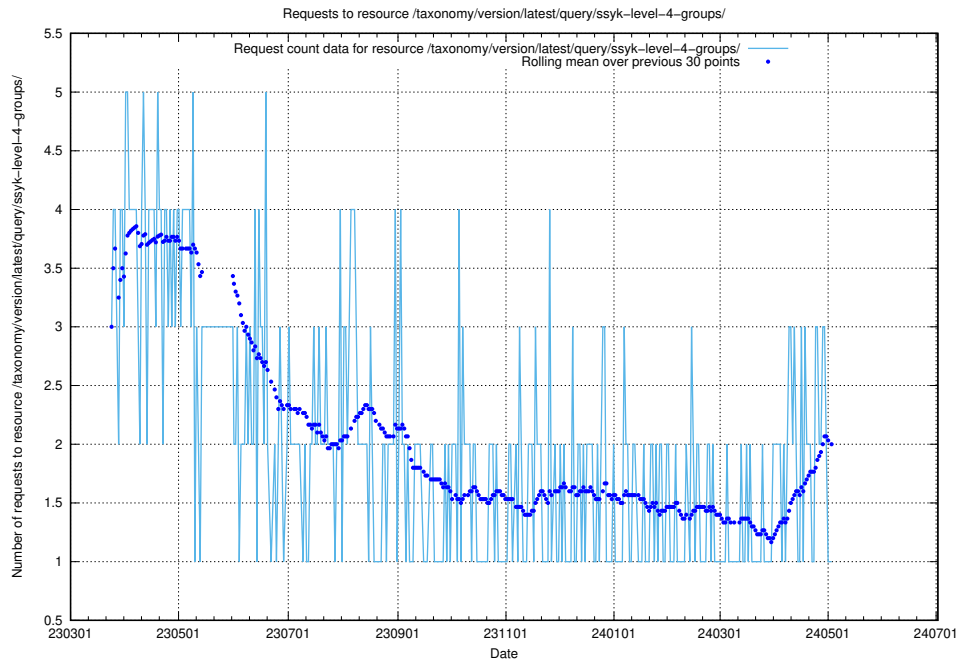

5.6045 Usage of /taxonomy/version/latest/query/ssyk-level-4-groups/

Here, we count the number of requests to resource /taxonomy/version/latest/query/ssyk-level-4-groups/.