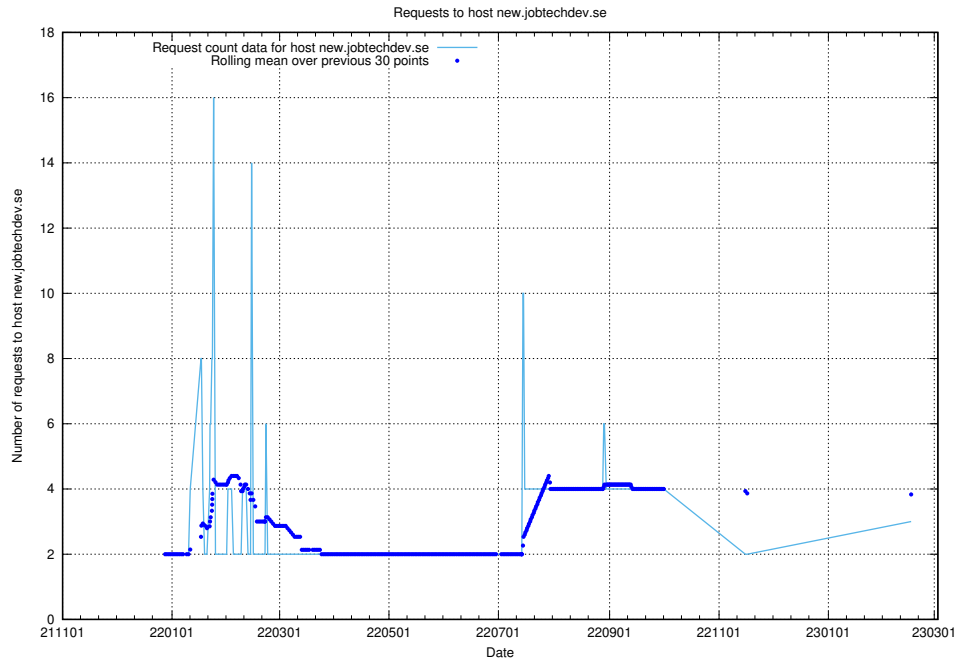

7.190 Usage of new.jobtechdev.se

Here, we count the number of requests to host new.jobtechdev.se.