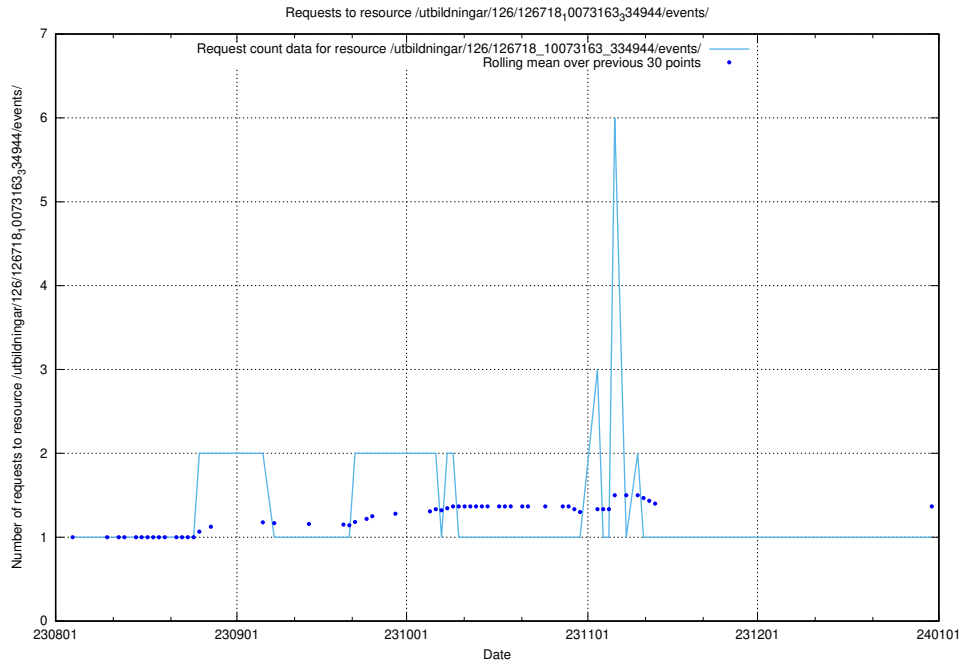

5.4799 Usage of /utbildningar/126/126718_10073163_334944/events/

Here, we count the number of requests to resource /utbildningar/126/126718_10073163_334944/events/