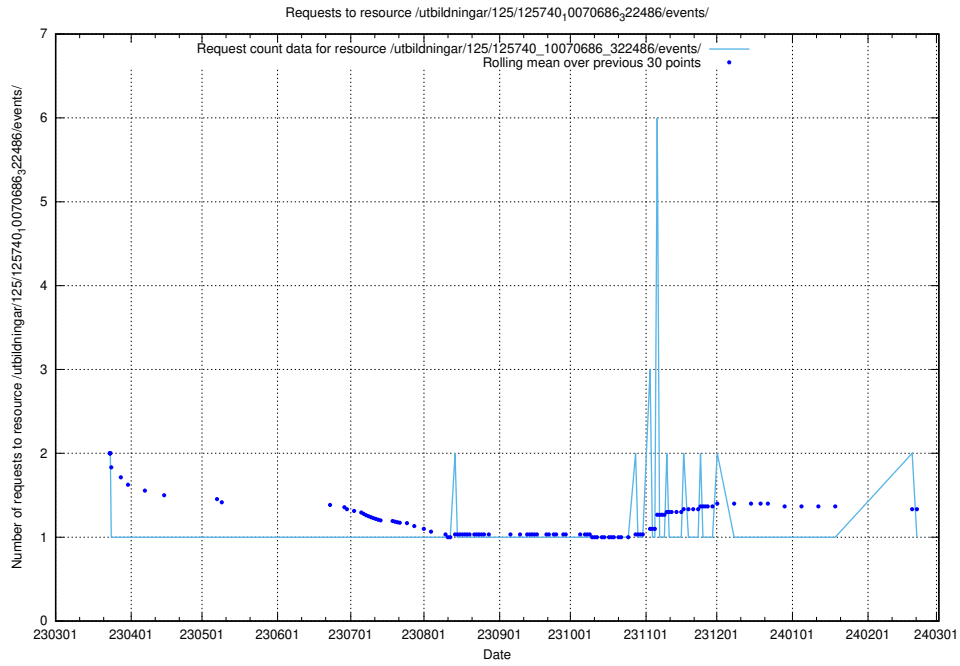

5.6252 Usage of /utbildningar/125/125740_10070686_322486/events/

Here, we count the number of requests to resource /utbildningar/125/125740_10070686_322486/events/