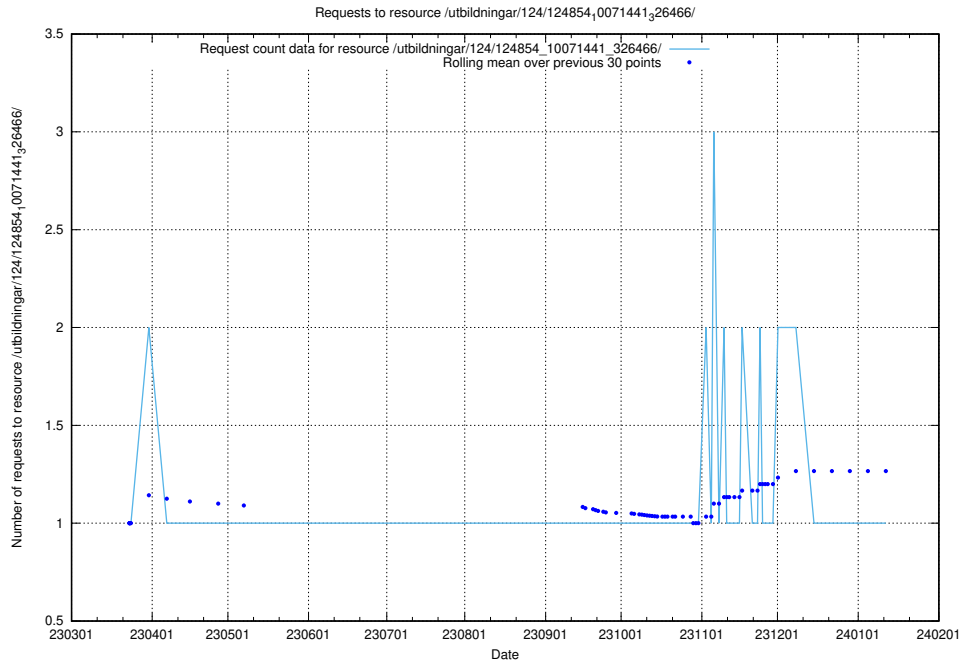

5.1134 Usage of /utbildningar/124/124854_10071441_326466/

Here, we count the number of requests to resource /utbildningar/124/124854_10071441_326466/.