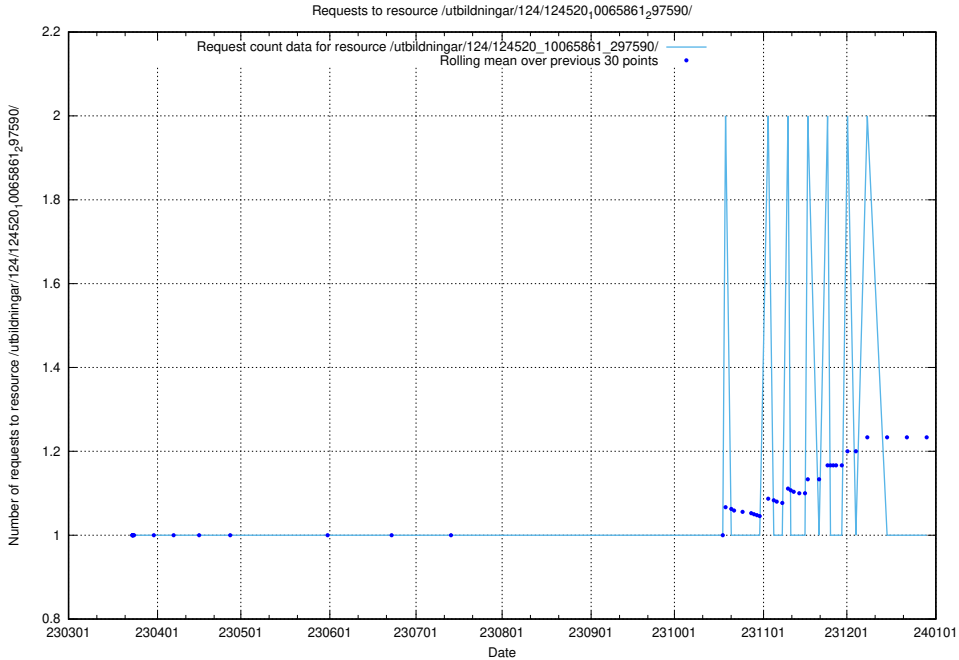

Here, we count the number of requests to resource /utbildningar/124/124520_10065861_297590/events/

5.1205 Usage of /utbildningar/124/124520_10065861_297590/

Here, we count the number of requests to resource /utbildningar/124/124520_10065861_297590/.