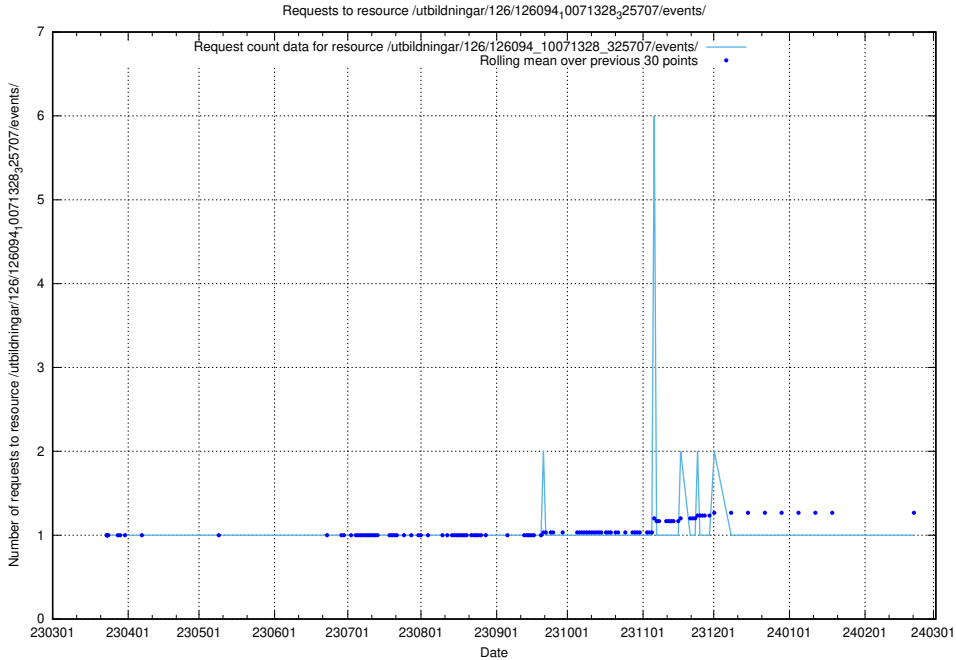

5.6404 Usage of /utbildningar/126/126094_10071328_325707/events/

Here, we count the number of requests to resource /utbildningar/126/126094_10071328_325707/events/