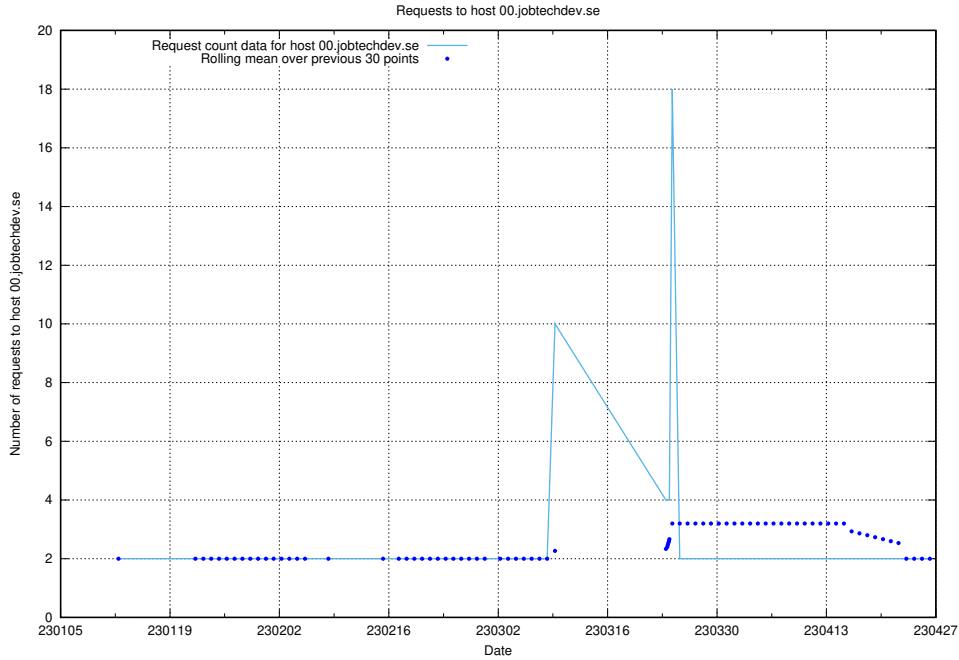

7.297 Usage of 00.jobtechdev.se

Here, we count the number of requests to host 00.jobtechdev.se.