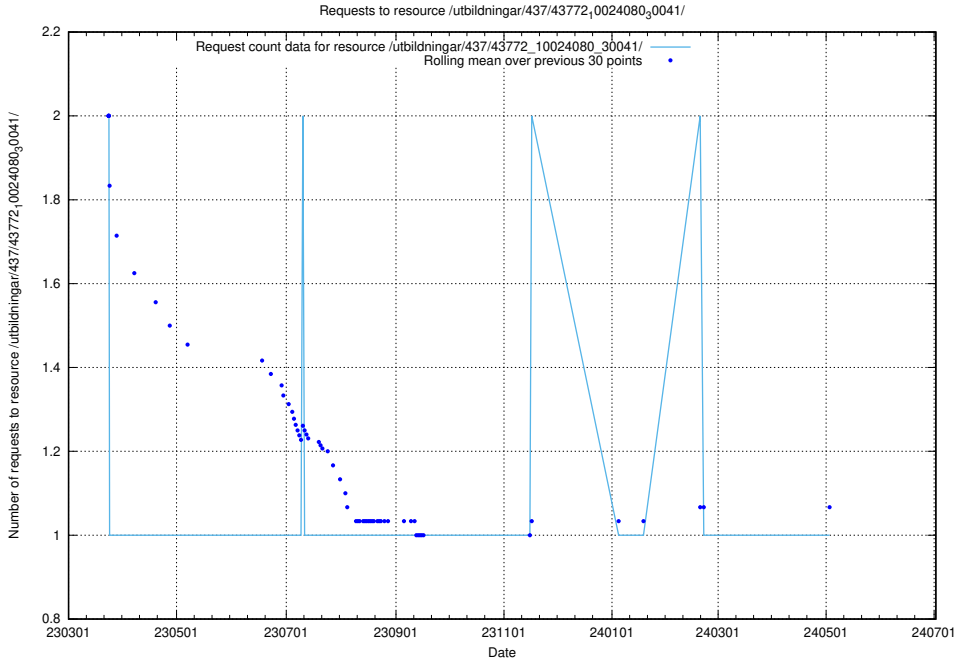

5.6241 Usage of /utbildningar/437/43772_10024080_30041/

Here, we count the number of requests to resource /utbildningar/437/43772_10024080_30041/.