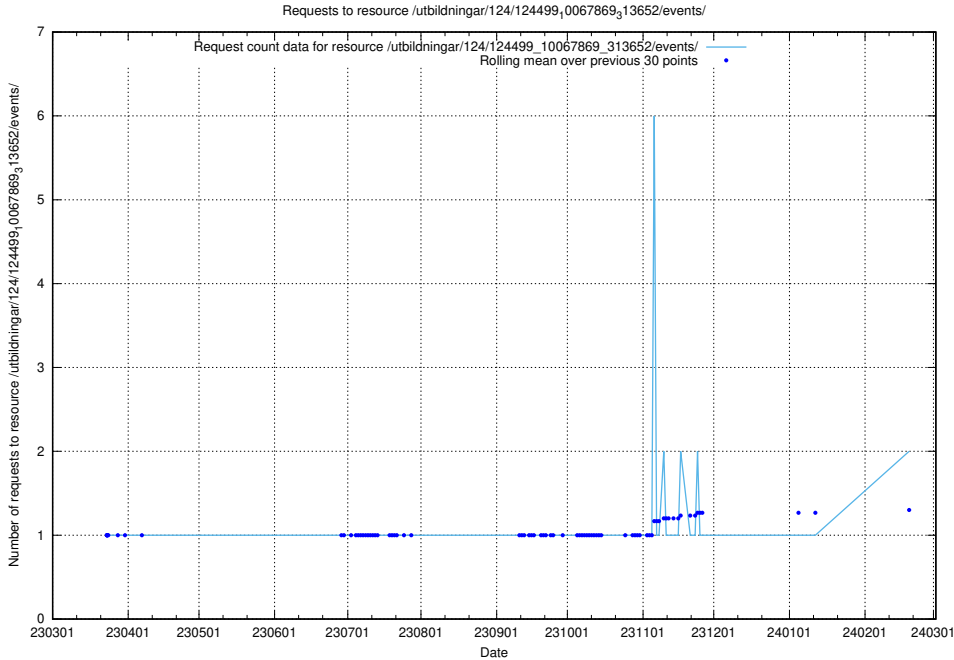

5.528 Usage of /utbildningar/124/124499_10067869_313652/events/

Here, we count the number of requests to resource /utbildningar/124/124499_10067869_313652/events/