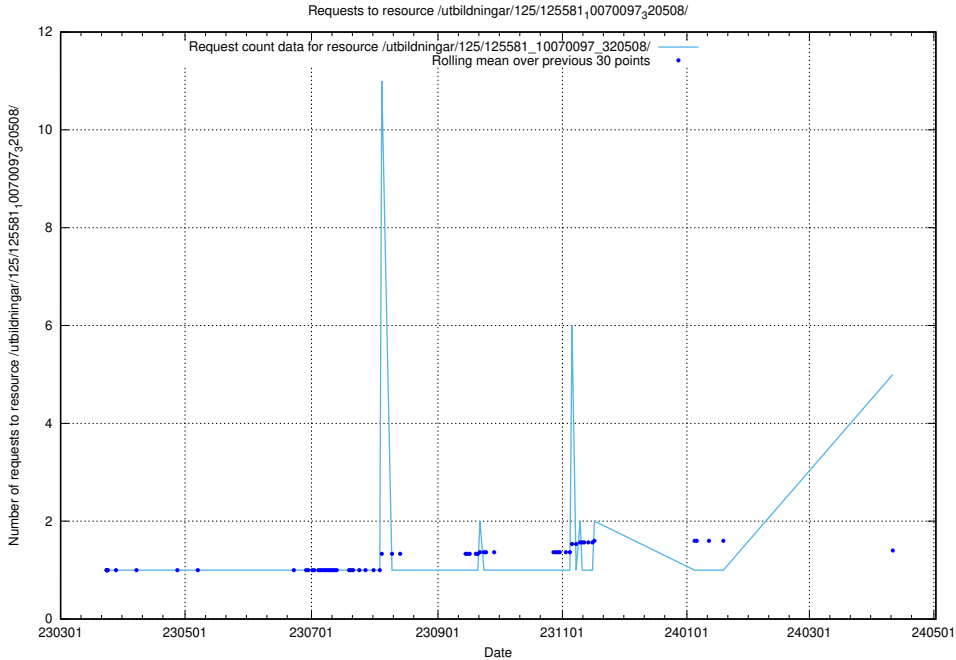

5.107 Usage of /utbildningar/125/125581_10070097_320508/

Here, we count the number of requests to resource /utbildningar/125/125581_10070097_320508/.