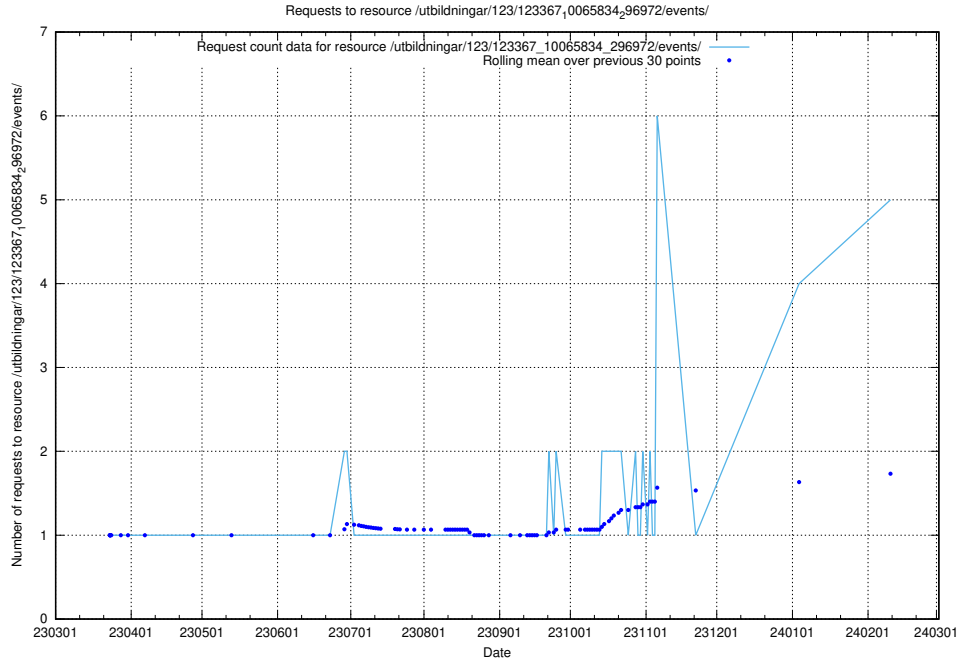

5.139 Usage of /utbildningar/123/123367_10065834_296972/events/

Here, we count the number of requests to resource /utbildningar/123/123367_10065834_296972/events/