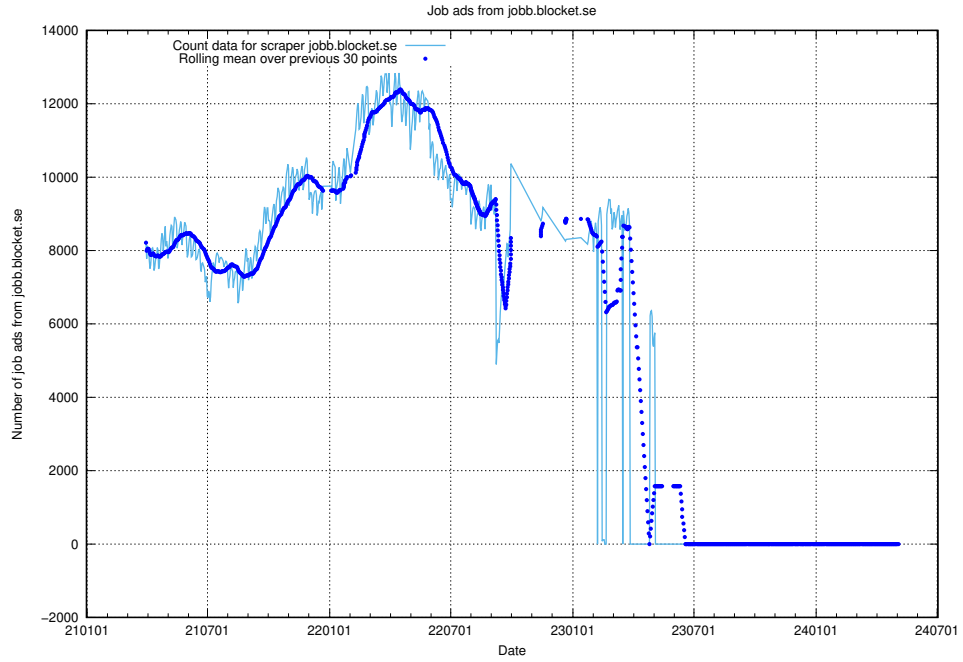

13.20 Number of ads by scraper jobb.blocket.se

Here, we count the number of job ads scraped from jobb.blocket.se.