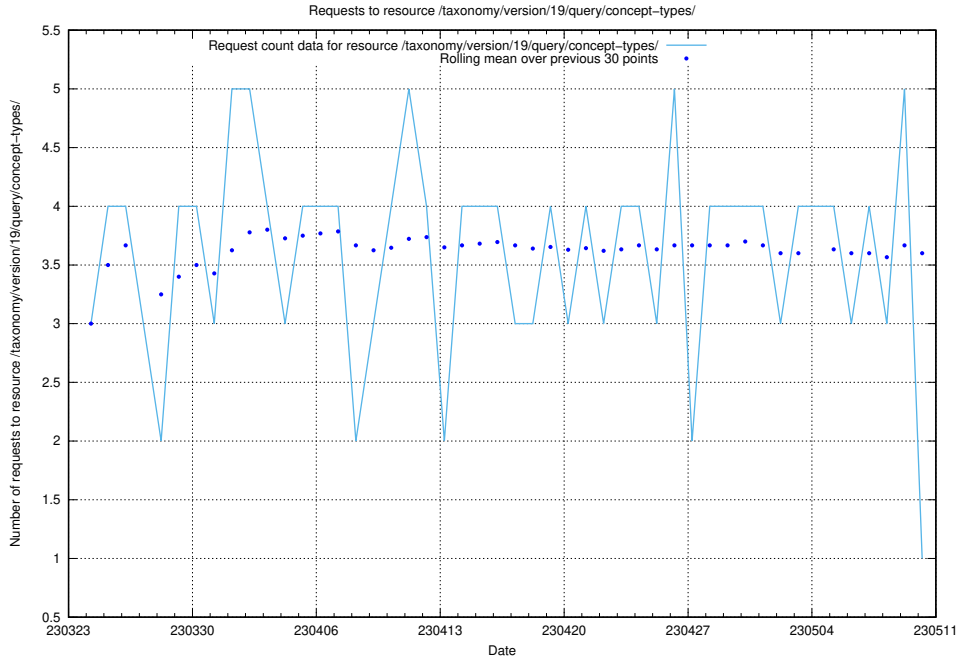

5.6125 Usage of /taxonomy/version/19/query/all-concepts/

Here, we count the number of requests to resource /taxonomy/version/19/query/all-concepts/.

5.6126 Usage of /utbildningar/437/43755_10024005_290720/events/