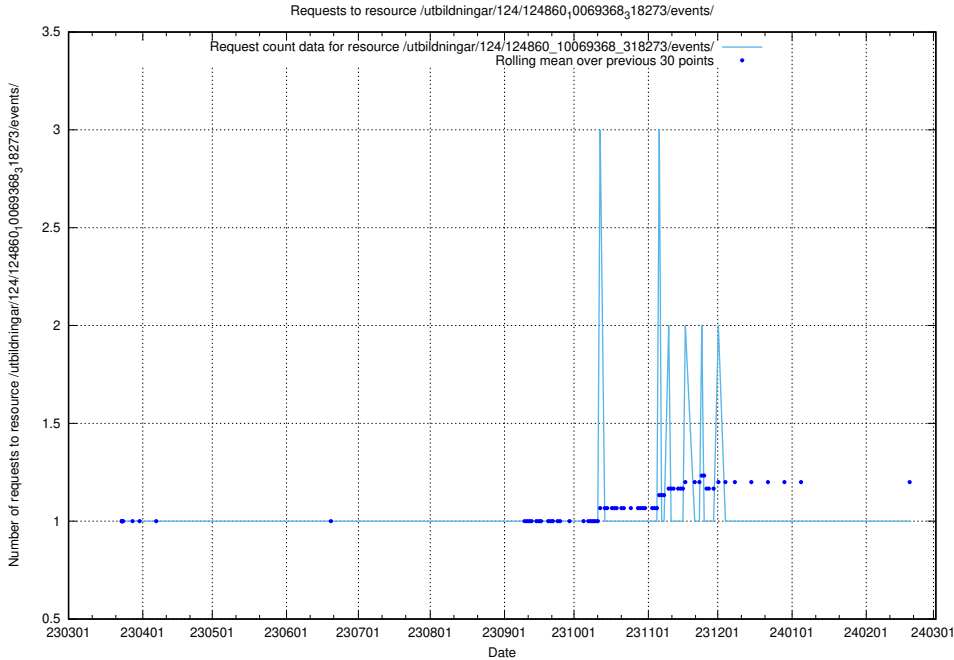

5.1105 Usage of /utbildningar/124/124860_10069368_318273/events/

Here, we count the number of requests to resource /utbildningar/124/124860_10069368_318273/events/