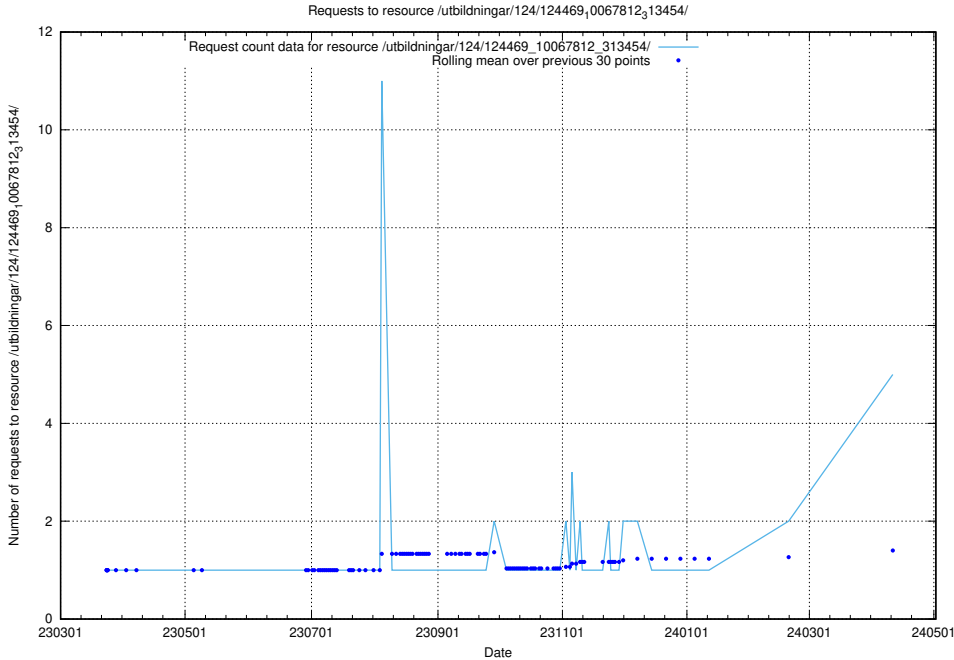

5.125 Usage of /utbildningar/124/124469_10067812_313454/

Here, we count the number of requests to resource /utbildningar/124/124469_10067812_313454/.