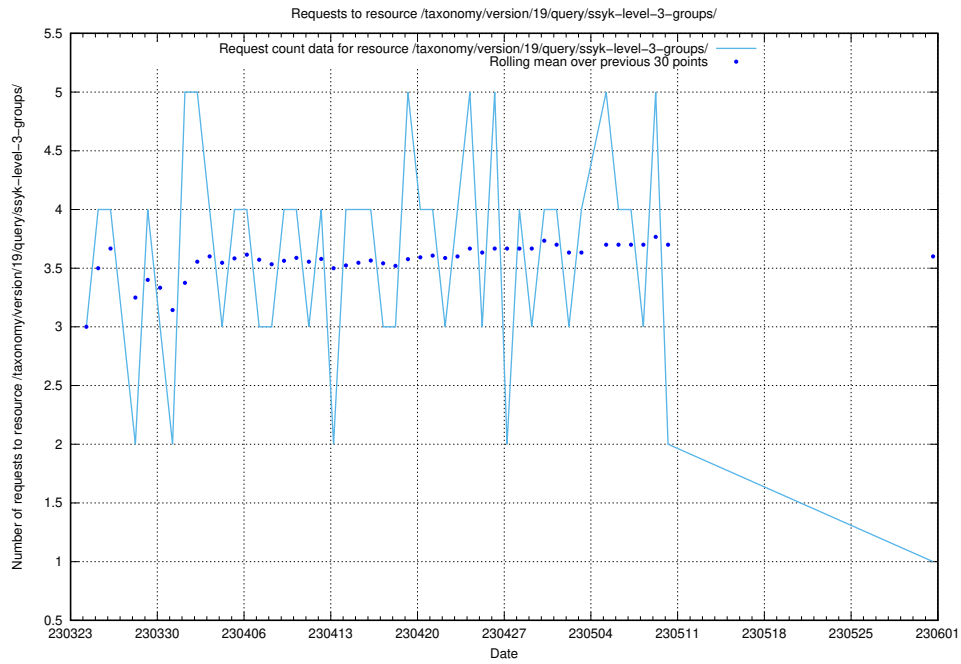

5.6098 Usage of /taxonomy/version/19/query/ssyk-level-3-groups/

Here, we count the number of requests to resource /taxonomy/version/19/query/ssyk-level-3-groups/.