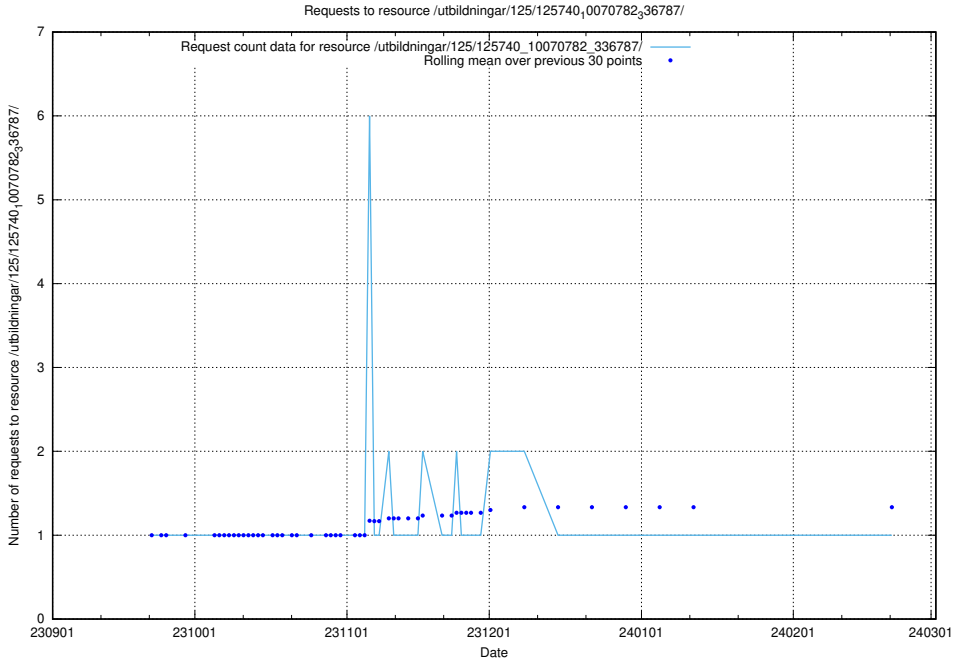

5.4439 Usage of /utbildningar/125/125740_10070782_336787/

Here, we count the number of requests to resource /utbildningar/125/125740_10070782_336787/.