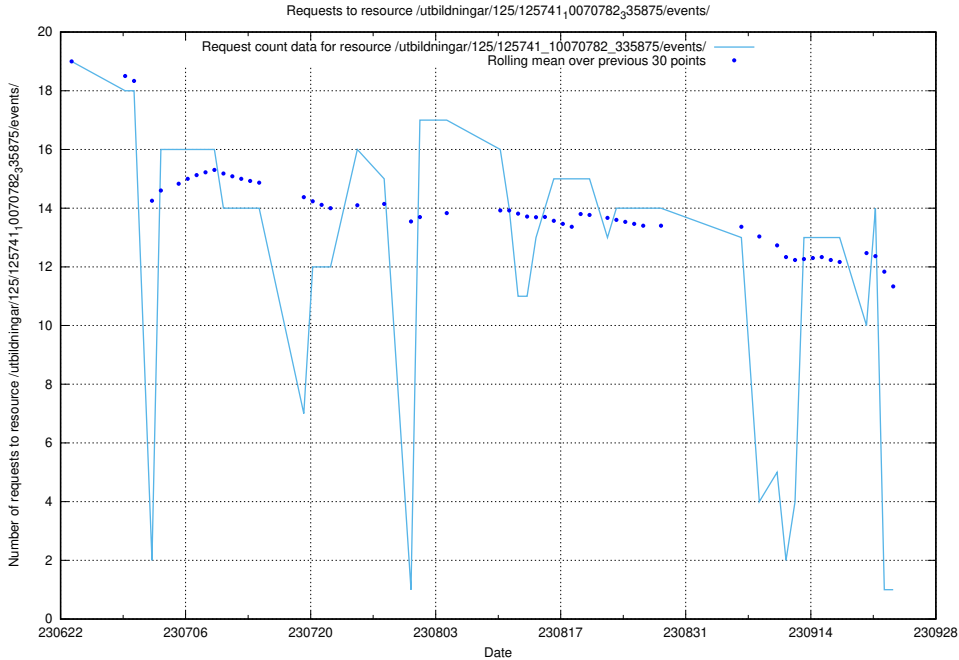

5.5496 Usage of /utbildningar/124/124038_10066963_311070/events/

Here, we count the number of requests to resource /utbildningar/124/124038_10066963_311070/events/

5.5497 Usage of /utbildningar/124/124037_10066963_311070/events/