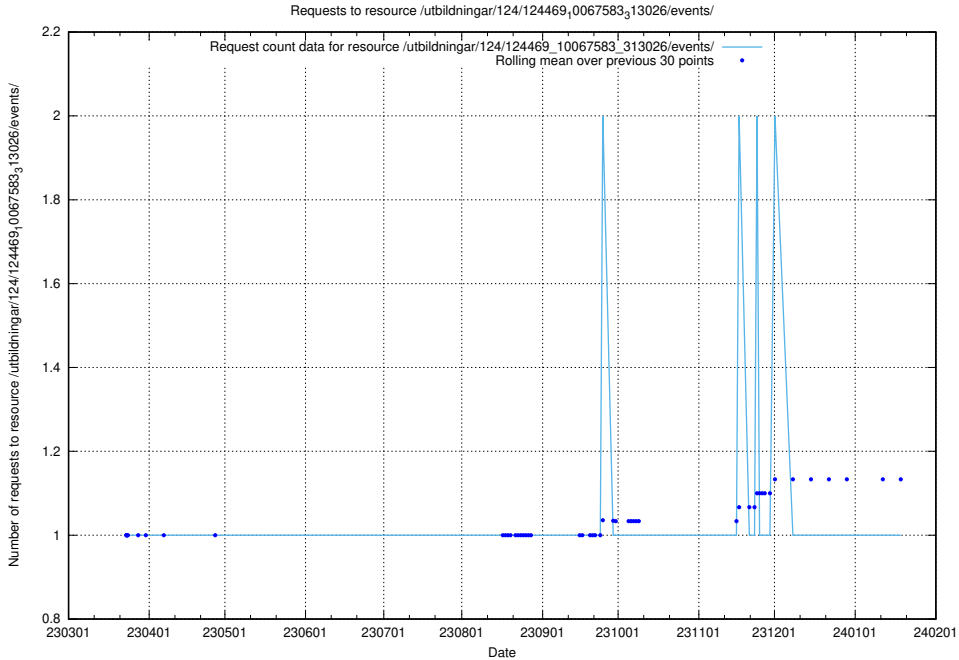

5.3213 Usage of /utbildningar/124/124469_10067583_313026/events/

Here, we count the number of requests to resource /utbildningar/124/124469_10067583_313026/events/