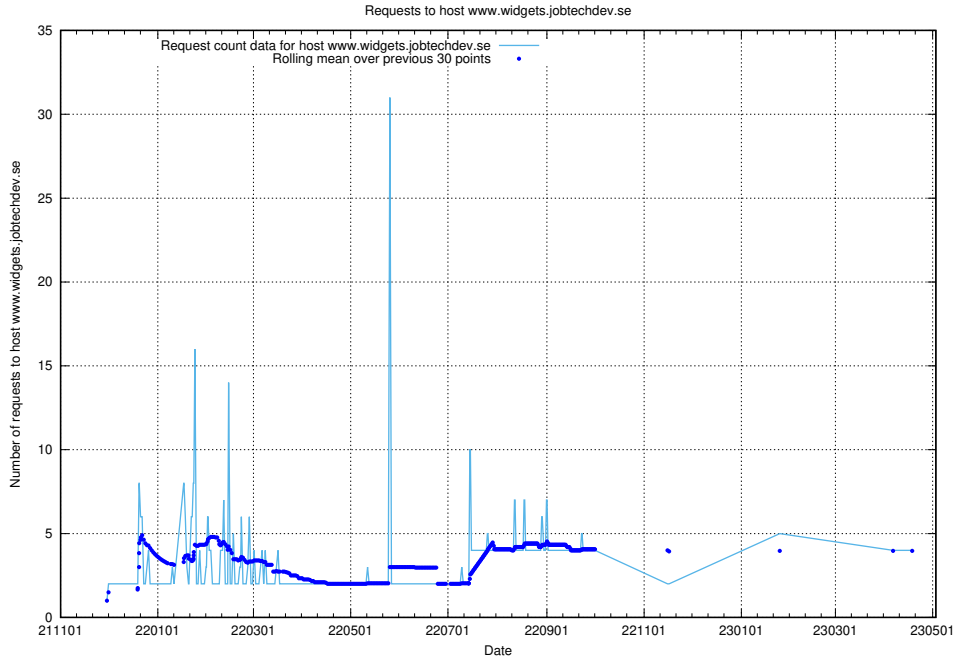

7.133 Usage of www.widgets.jobtechdev.se

Here, we count the number of requests to host www.widgets.jobtechdev.se.