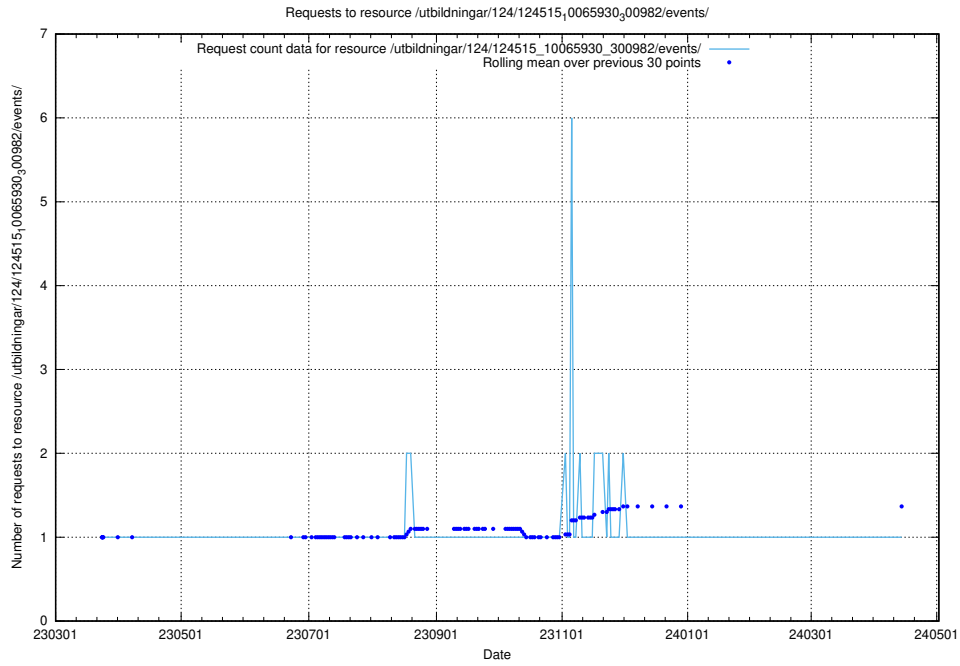

5.1517 Usage of /utbildningar/124/124515_10065930_300982/events/

Here, we count the number of requests to resource /utbildningar/124/124515_10065930_300982/events/