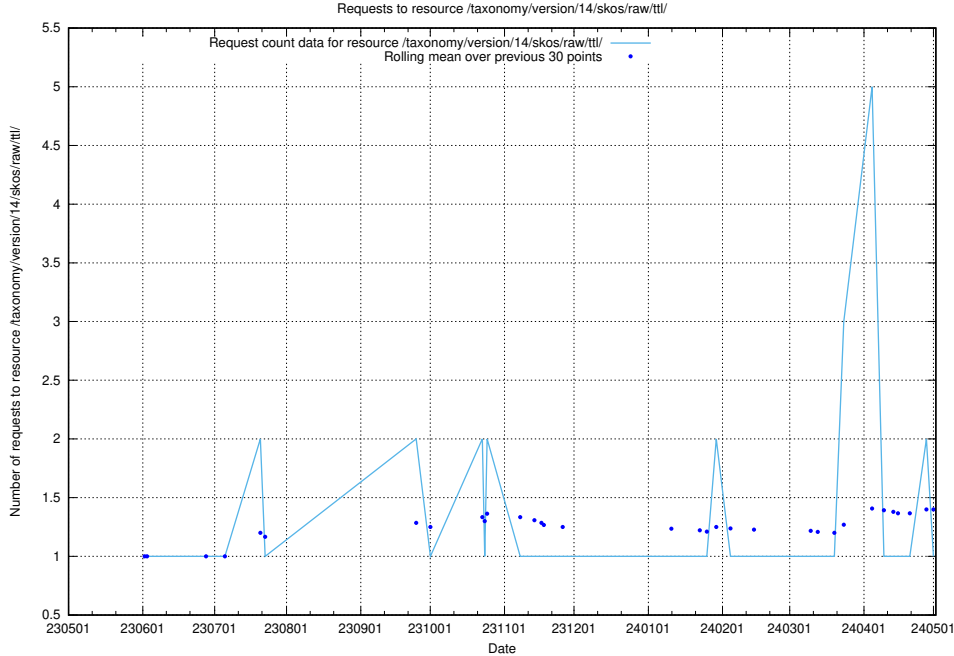

5.5864 Usage of /taxonomy/version/14/skos/raw/ttl/

Here, we count the number of requests to resource /taxonomy/version/14/skos/raw/ttl/.