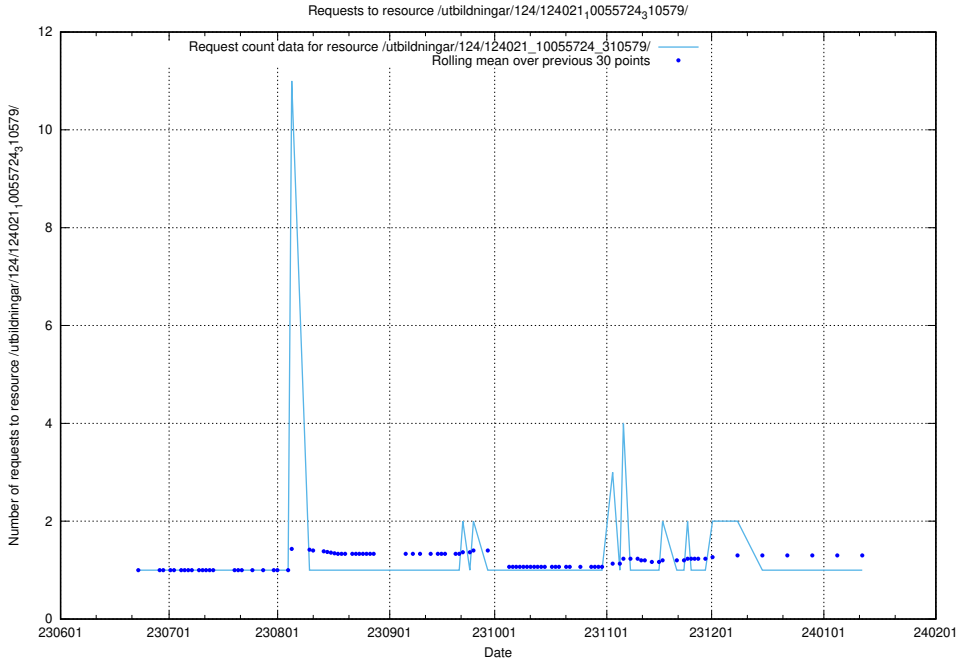

5.5758 Usage of /utbildningar/124/124021_10055724_310579/

Here, we count the number of requests to resource /utbildningar/124/124021_10055724_310579/.