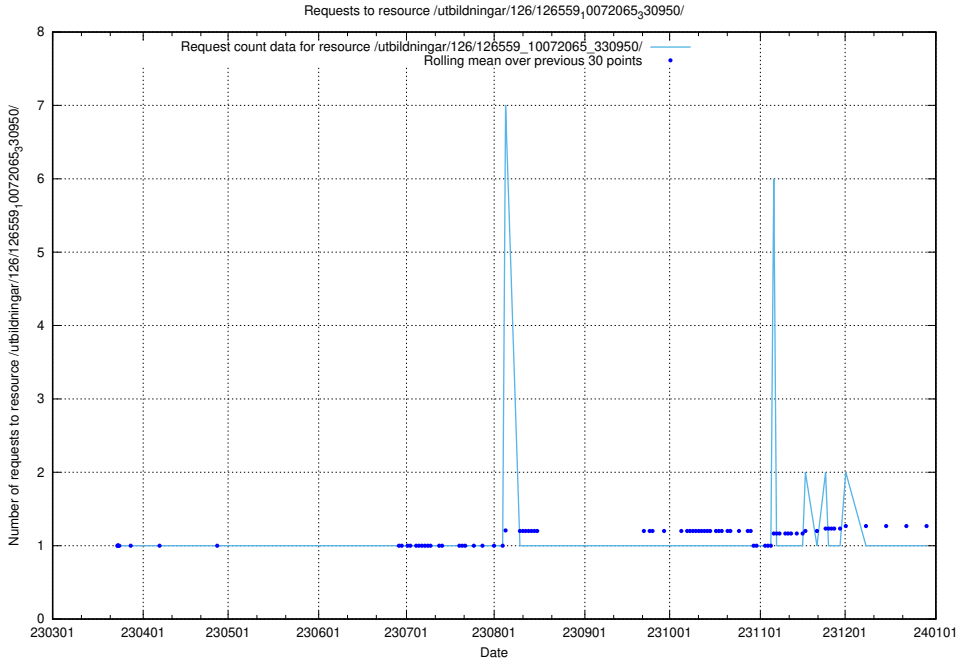

5.6373 Usage of /utbildningar/126/126559_10072065_330950/

Here, we count the number of requests to resource /utbildningar/126/126559_10072065_330950/.