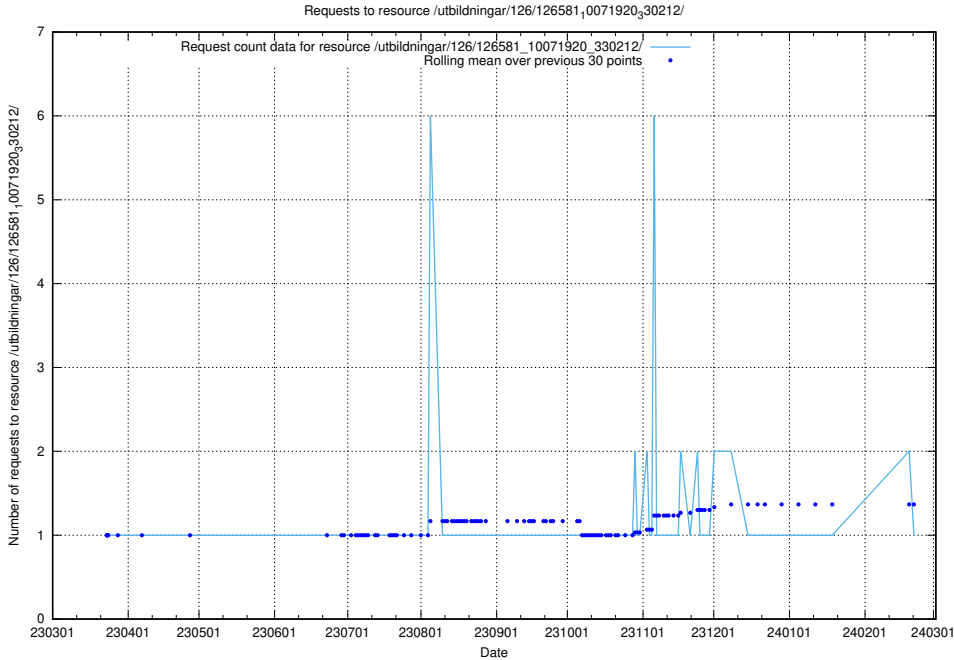

5.6371 Usage of /utbildningar/126/126581_10071920_330212/

Here, we count the number of requests to resource /utbildningar/126/126581_10071920_330212/.