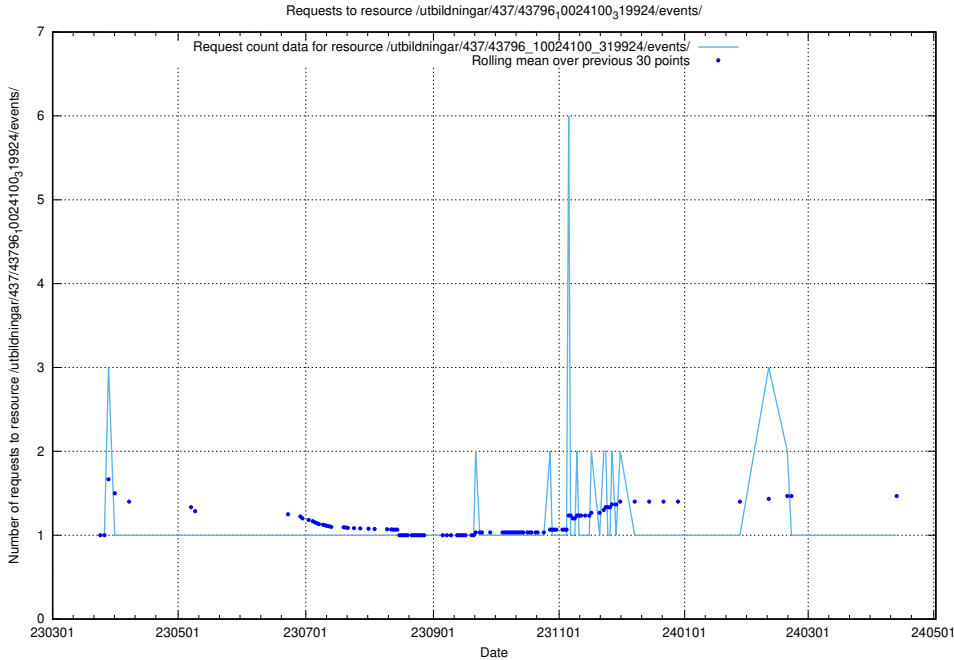

5.6151 Usage of /utbildningar/437/43796_10024100_319924/events/

Here, we count the number of requests to resource /utbildningar/437/43796_10024100_319924/events/.