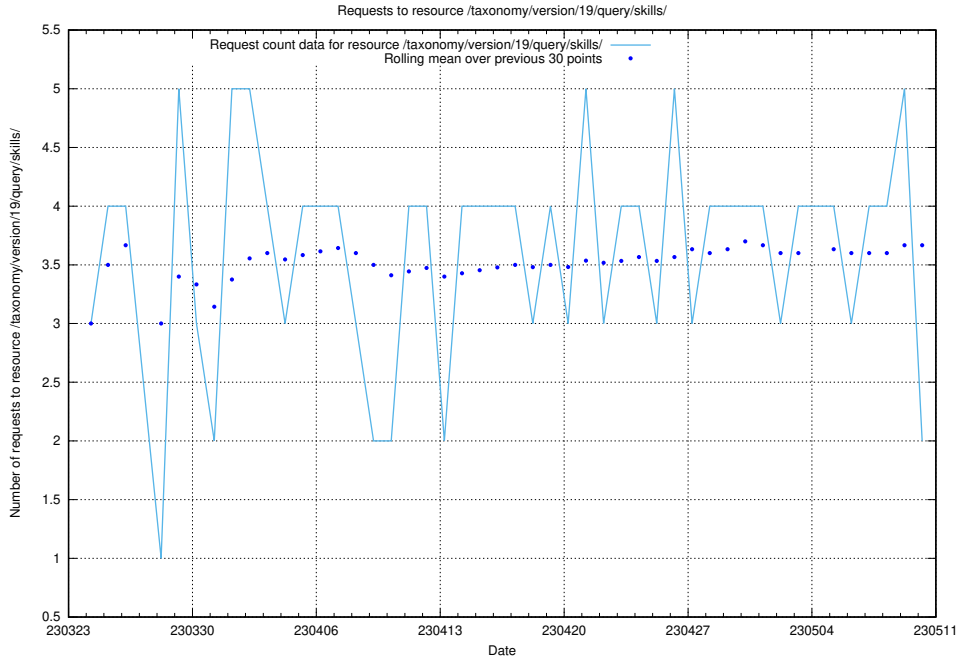

5.858 Usage of /taxonomy/version/19/query/skills/

Here, we count the number of requests to resource /taxonomy/version/19/query/skills/.