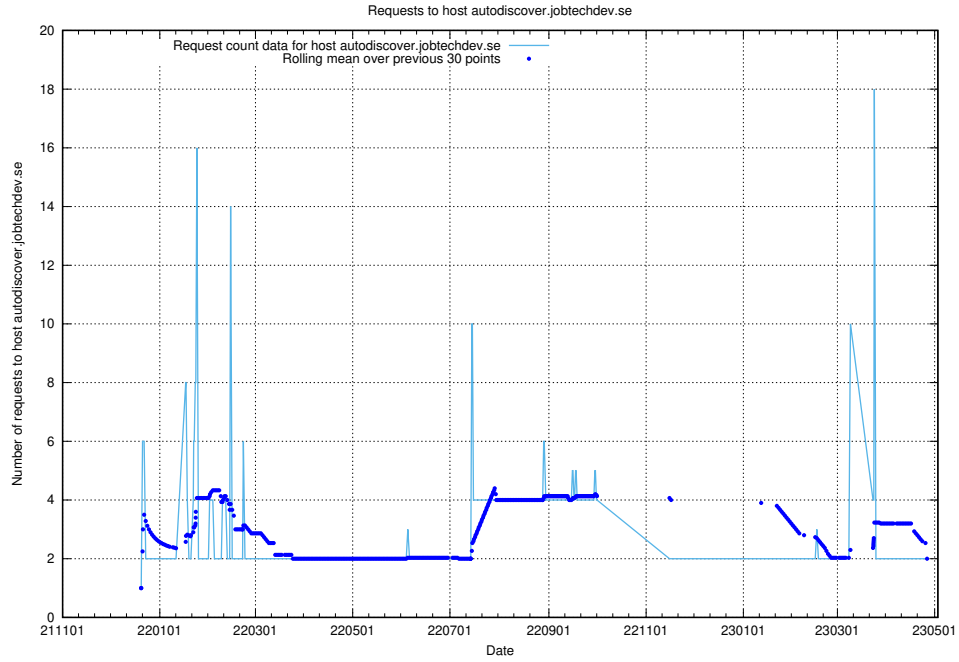

7.375 Usage of autodiscover.jobtechdev.se

Here, we count the number of requests to host autodiscover.jobtechdev.se.