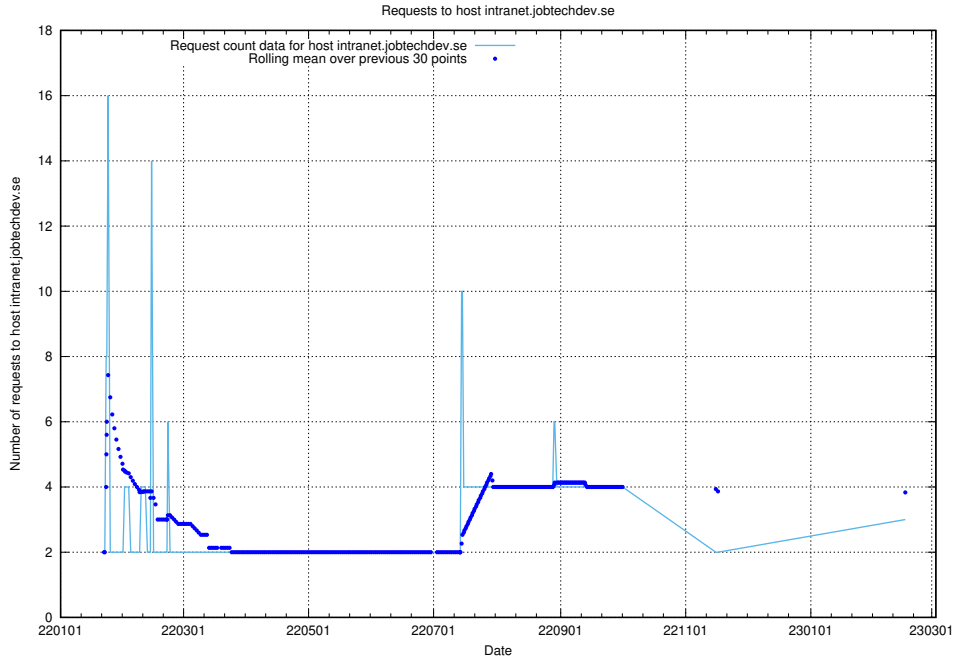

Here, we count the number of requests to host learning.jobtechdev.se.

7.251 Usage of intranet.jobtechdev.se

Here, we count the number of requests to host intranet.jobtechdev.se.

7.252 Usage of ecommerce.jobtechdev.se