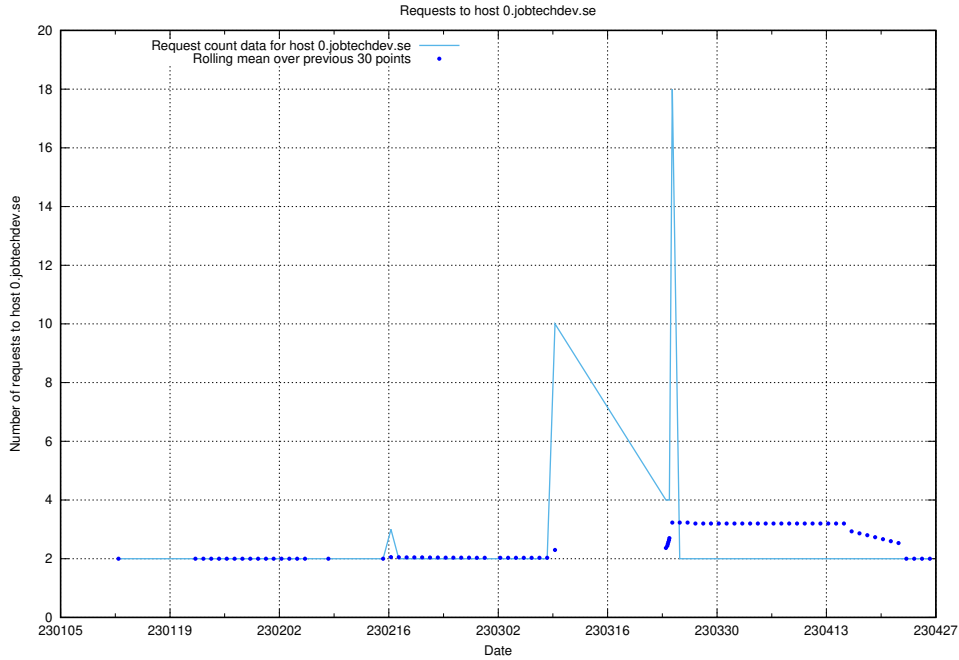

7.298 Usage of 0.jobtechdev.se

Here, we count the number of requests to host 0.jobtechdev.se.