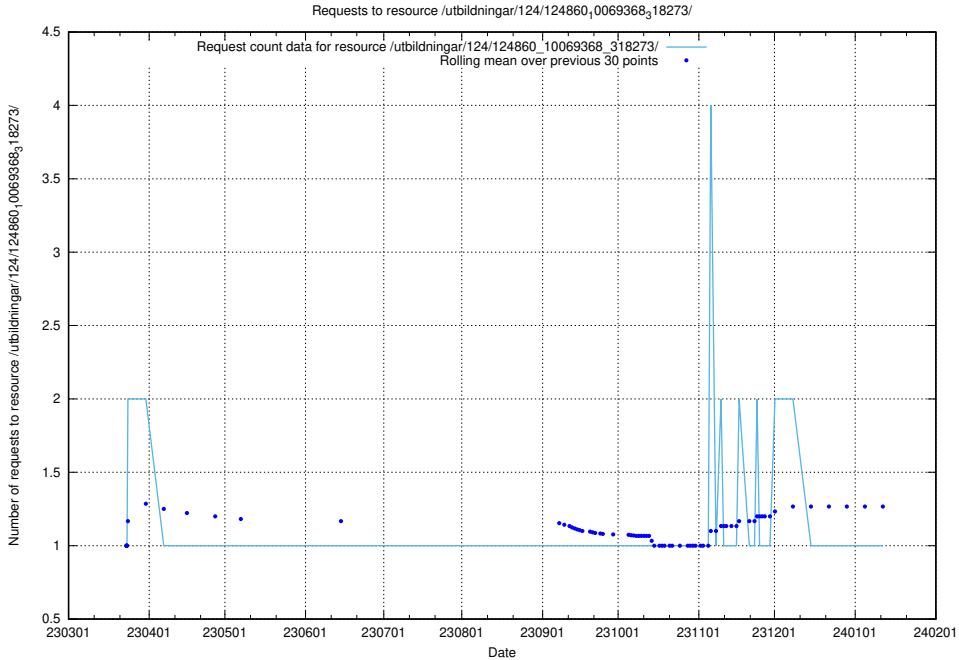

5.1107 Usage of /utbildningar/124/124860_10069368_318273/

Here, we count the number of requests to resource /utbildningar/124/124860_10069368_318273/.