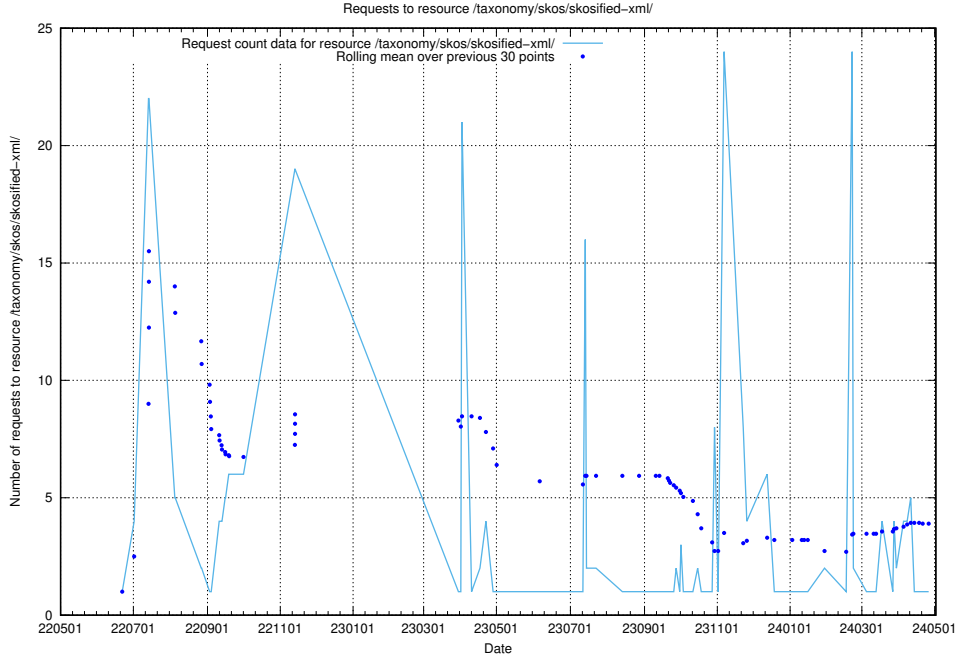

Here, we count the number of requests to resource /utbildningar/125/125696_10070500_321926/events/

5.966 Usage of /taxonomy/skos/skosified-xml/

Here, we count the number of requests to resource /taxonomy/skos/skosified-xml/.