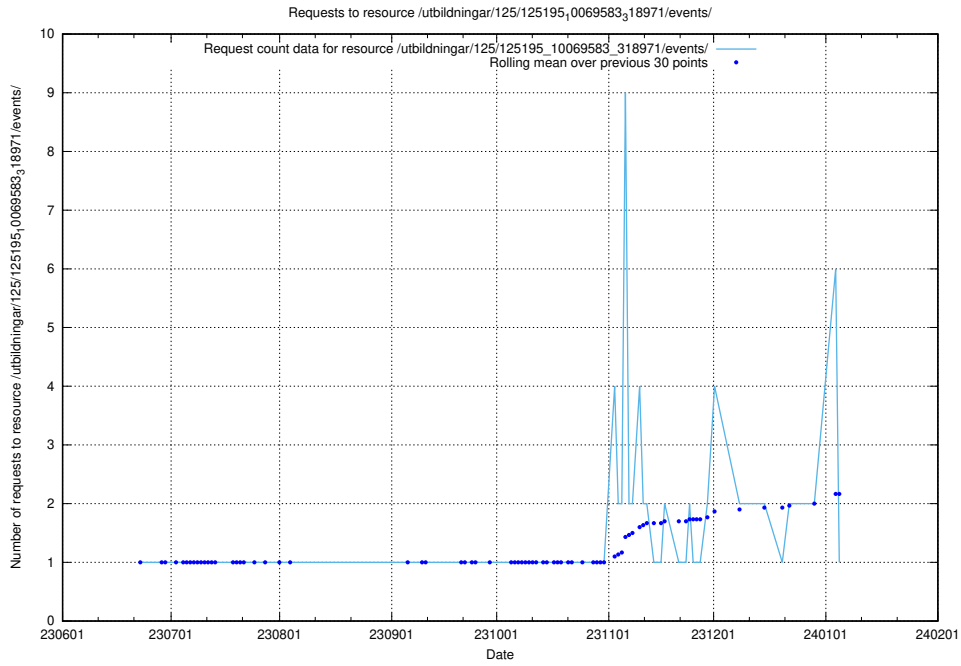

5.5667 Usage of /utbildningar/125/125195_10069583_318971/events/

Here, we count the number of requests to resource /utbildningar/125/125195_10069583_318971/events/