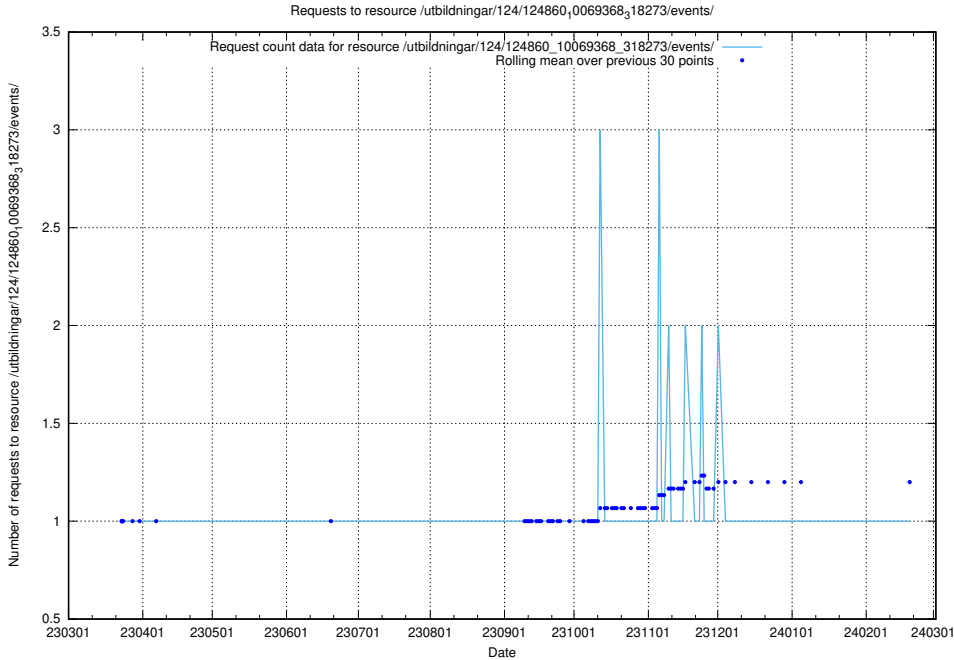

5.1106 Usage of /utbildningar/124/124860_10069368_318273/events/

Here, we count the number of requests to resource /utbildningar/124/124860_10069368_318273/events/