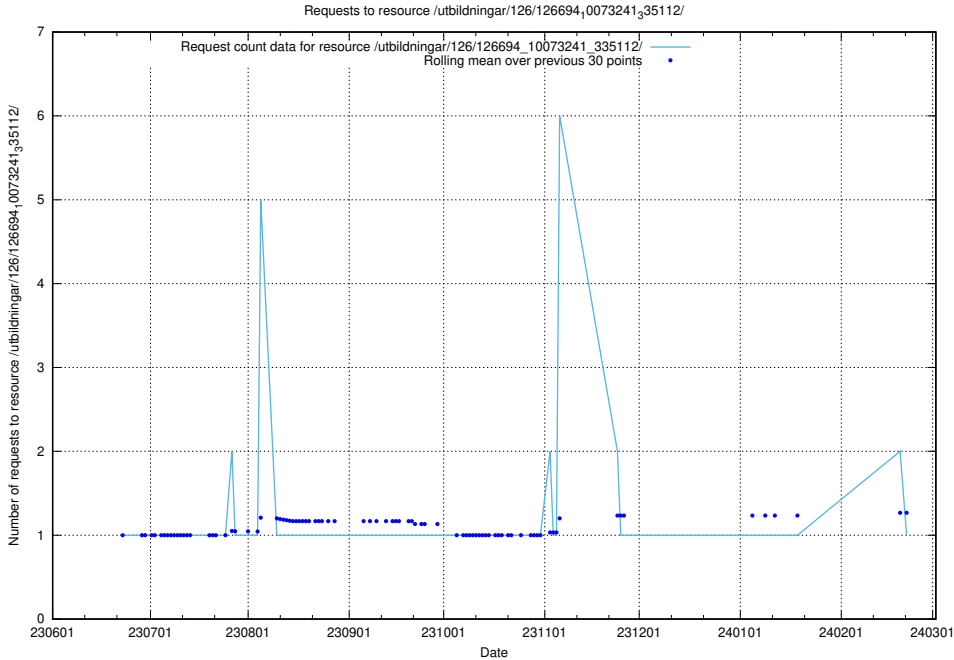

5.5571 Usage of /utbildningar/126/126694_10073241_335112/

Here, we count the number of requests to resource /utbildningar/126/126694_10073241_335112/.