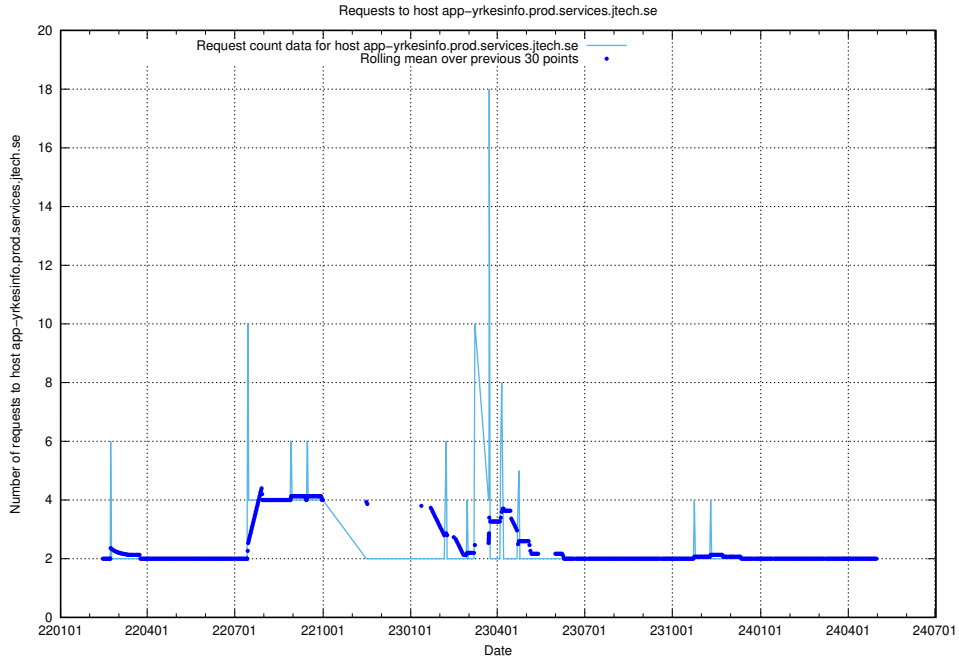

7.538 Usage of app-yrkesinfo.prod.services.jtech.se

Here, we count the number of requests to host app-yrkesinfo.prod.services.jtech.se.