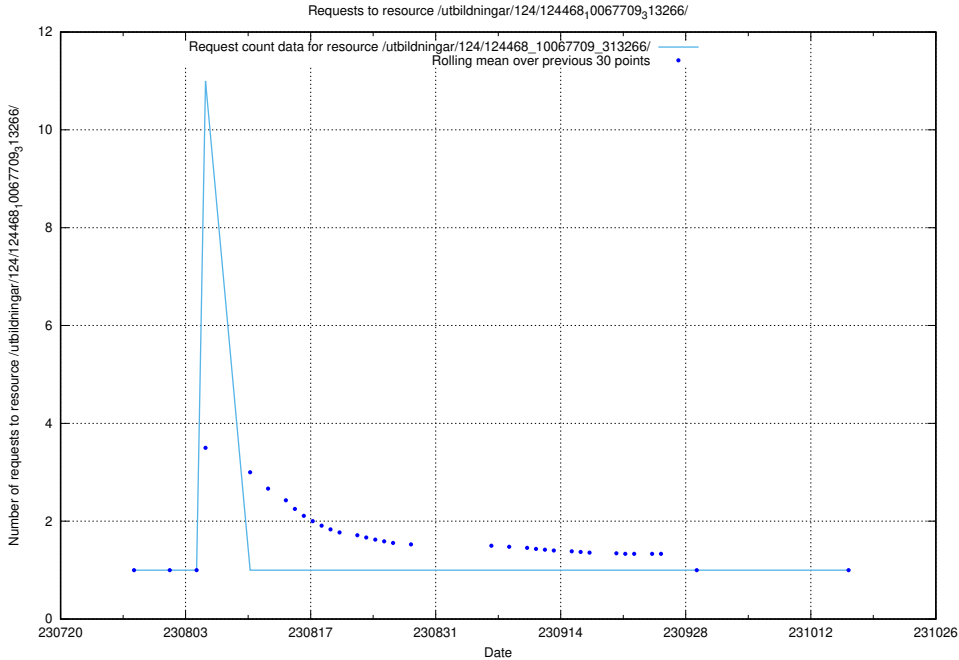

5.4841 Usage of /utbildningar/124/124468_10067709_313266/

Here, we count the number of requests to resource /utbildningar/124/124468_10067709_313266/.