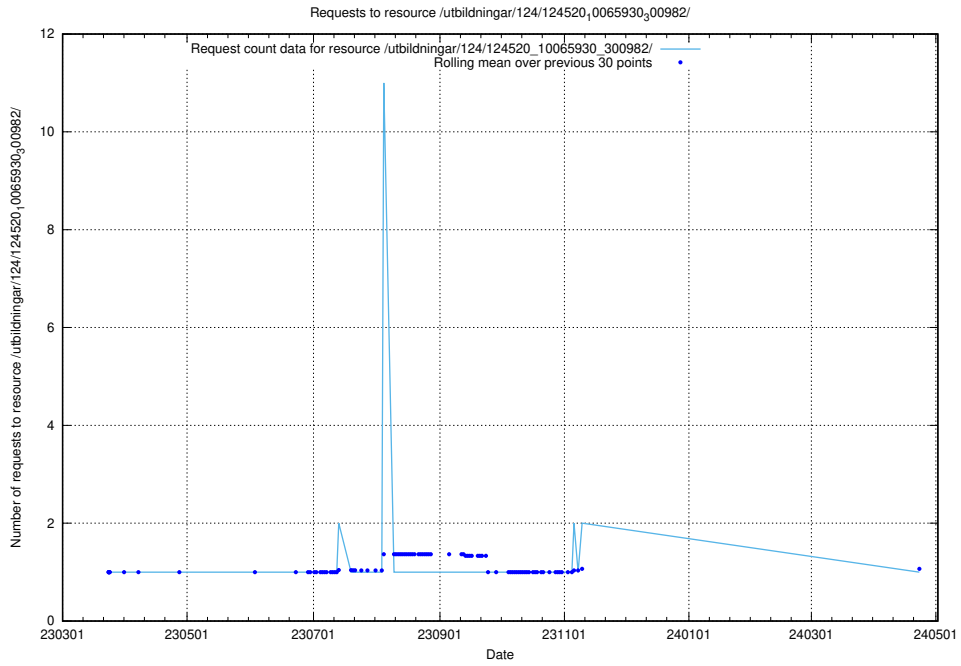

5.1191 Usage of /utbildningar/124/124520_10065930_300982/

Here, we count the number of requests to resource /utbildningar/124/124520_10065930_300982/.