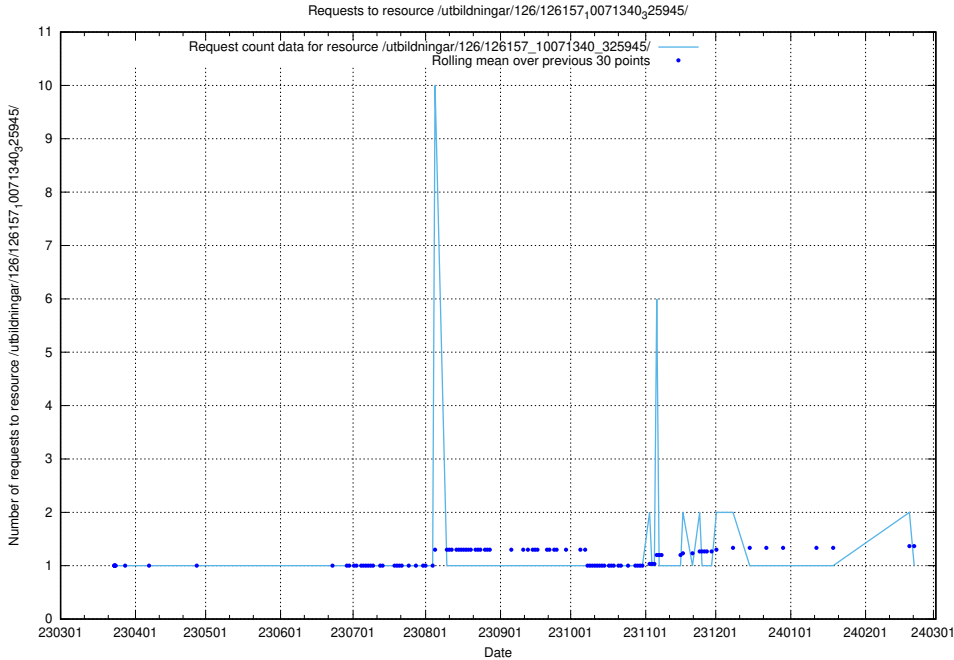

5.6399 Usage of /utbildningar/126/126157_10071340_325945/

Here, we count the number of requests to resource /utbildningar/126/126157_10071340_325945/.