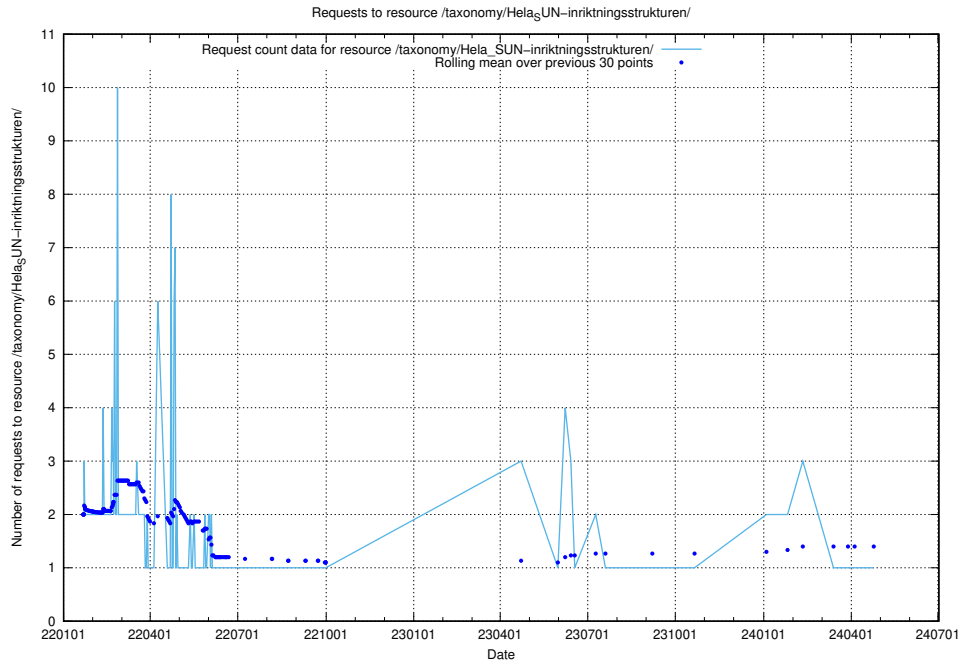

5.6466 Usage of /taxonomy/Hela_SUN-inriktningsstrukturen/

Here, we count the number of requests to resource /taxonomy/Hela_SUN-inriktningsstrukturen/.