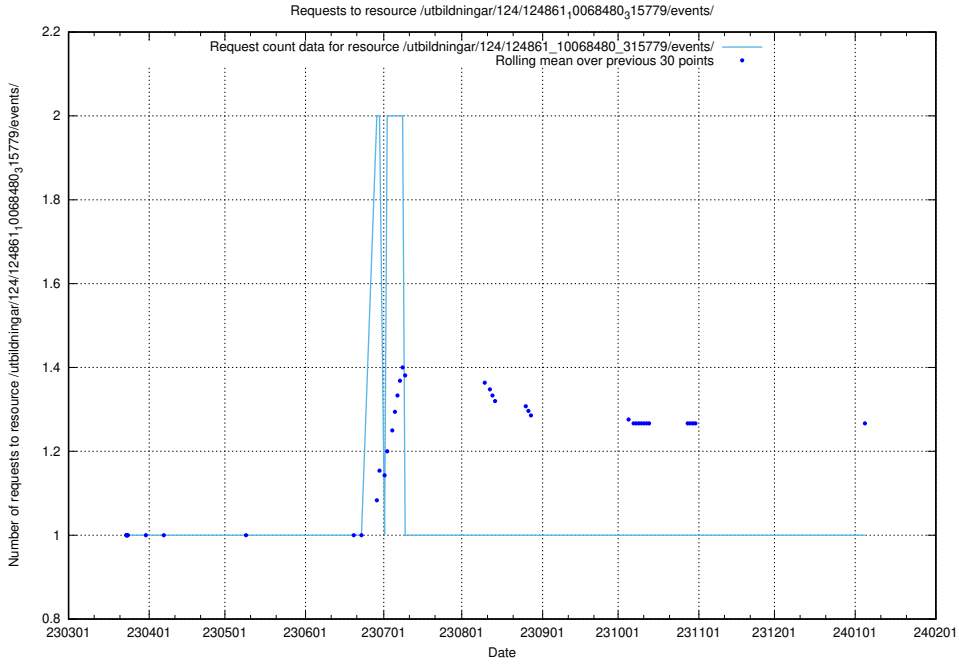

Here, we count the number of requests to resource /utbildningar/124/124861_10069368_318273/.

5.1100 Usage of /utbildningar/124/124861_10068480_315779/events/

Here, we count the number of requests to resource /utbildningar/124/124861_10068480_315779/events/