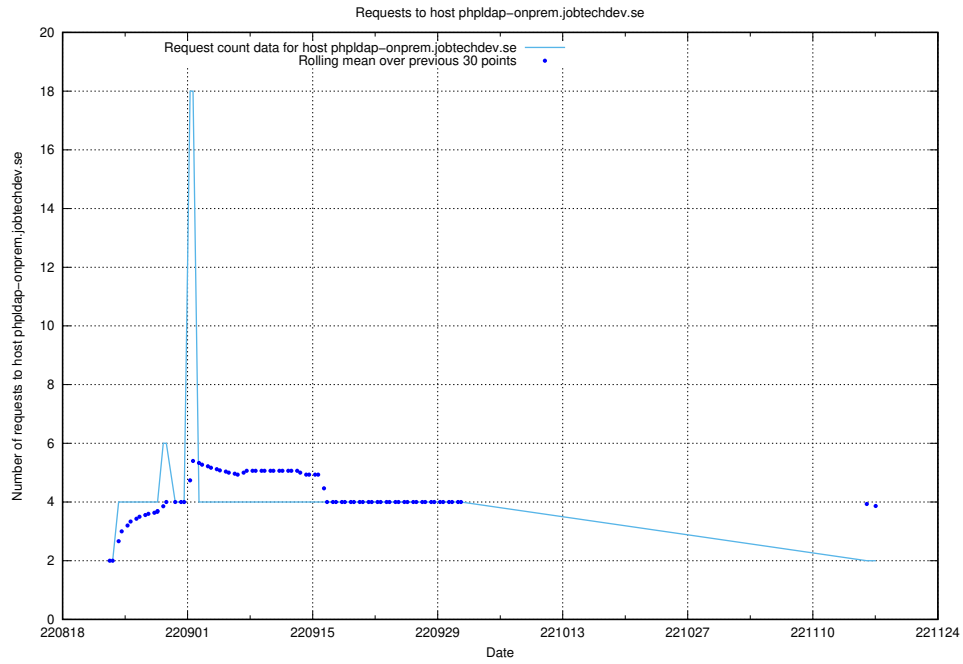

7.335 Usage of phpldap-onprem.jobtechdev.se

Here, we count the number of requests to host phpldap-onprem.jobtechdev.se.