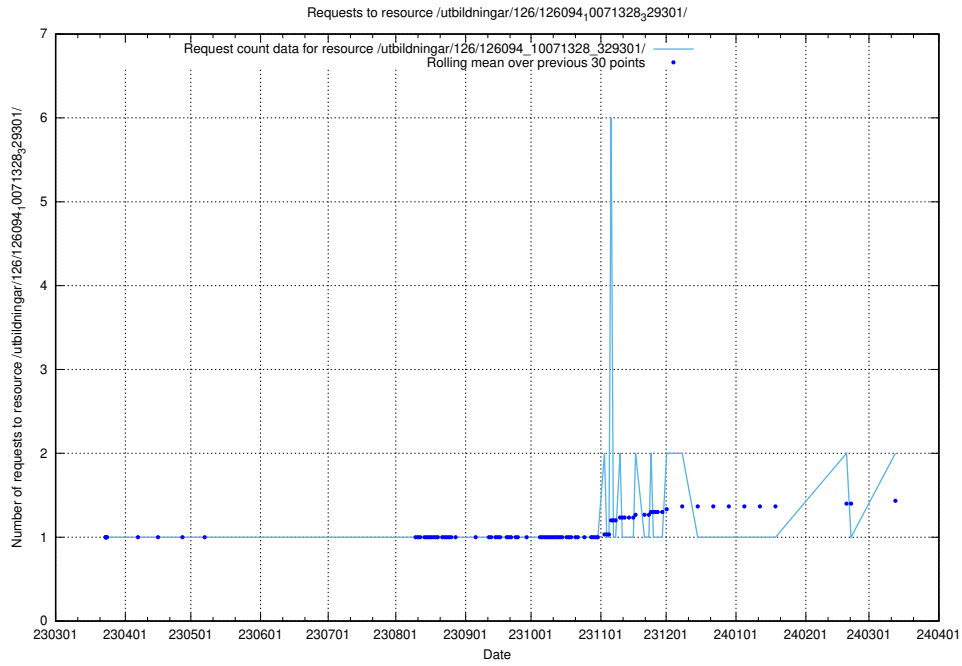

5.887 Usage of /utbildningar/126/126094_10071328_329301/

Here, we count the number of requests to resource /utbildningar/126/126094_10071328_329301/.