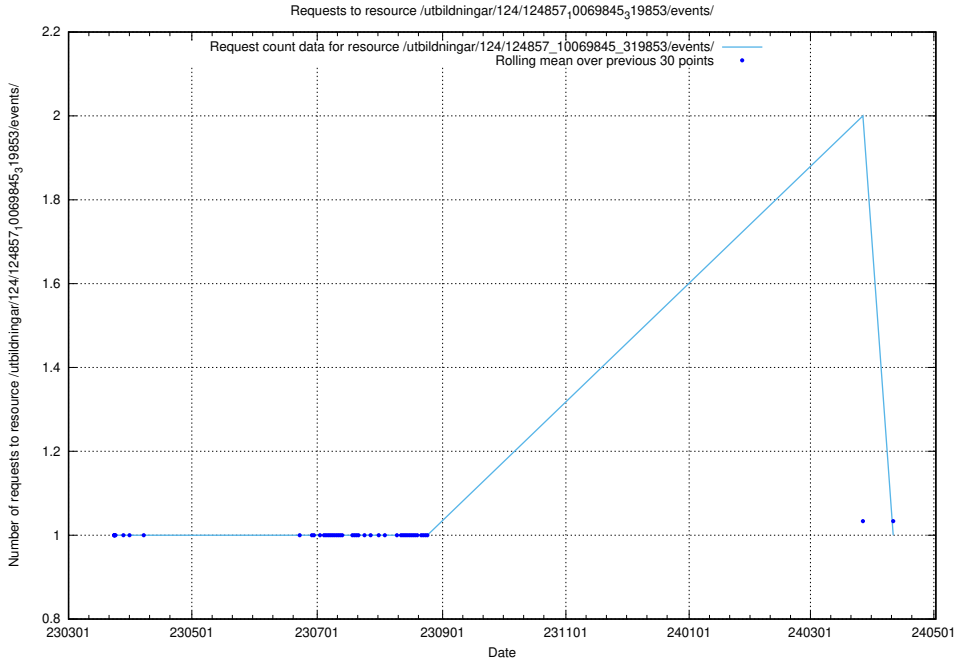

5.1115 Usage of /utbildningar/124/124857_10069845_319853/events/

Here, we count the number of requests to resource /utbildningar/124/124857_10069845_319853/events/