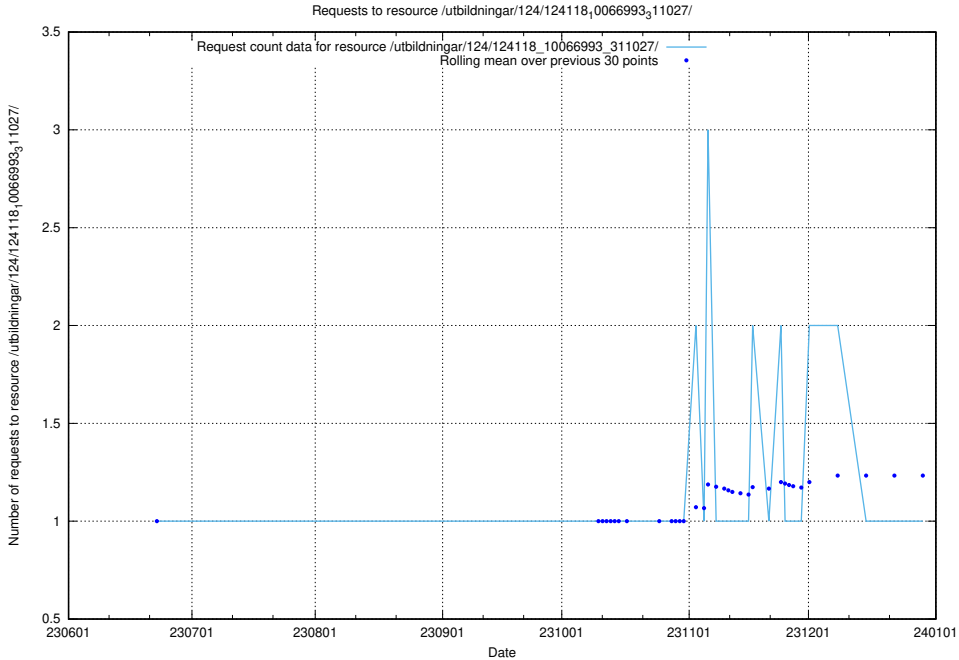

Here, we count the number of requests to resource /utbildningar/124/124118_10066993_311027/events/

5.5752 Usage of /utbildningar/124/124118_10066993_311027/

Here, we count the number of requests to resource /utbildningar/124/124118_10066993_311027/.