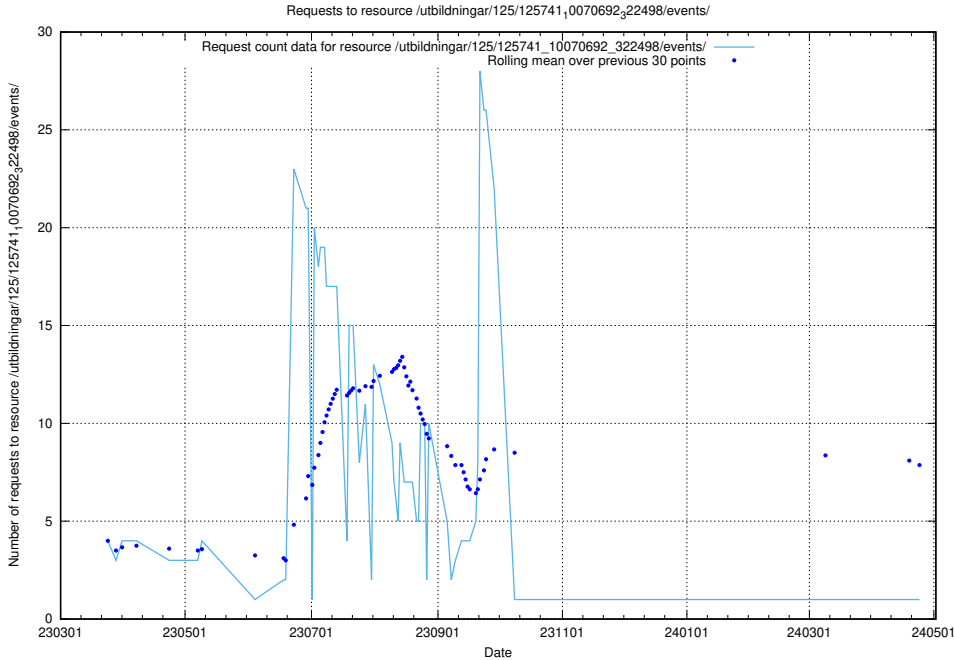

5.6027 Usage of /utbildningar/125/125741_10070692_322498/events/

Here, we count the number of requests to resource /utbildningar/125/125741_10070692_322498/events/