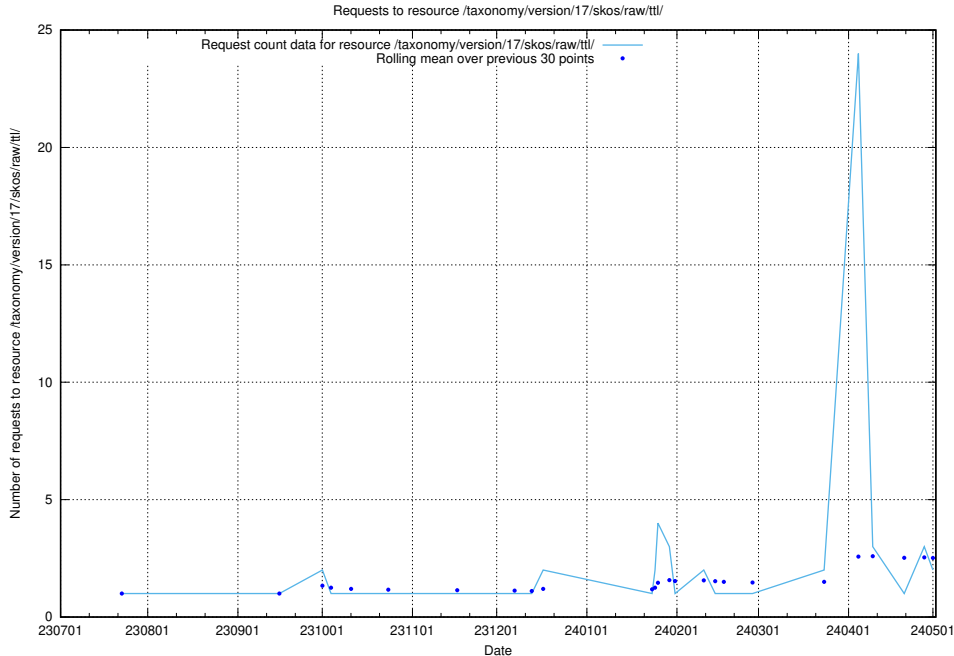

5.745 Usage of `/taxonomy/version/17/skos/raw/ttl/`

Here, we count the number of requests to resource `/taxonomy/version/17/skos/raw/ttl/`.