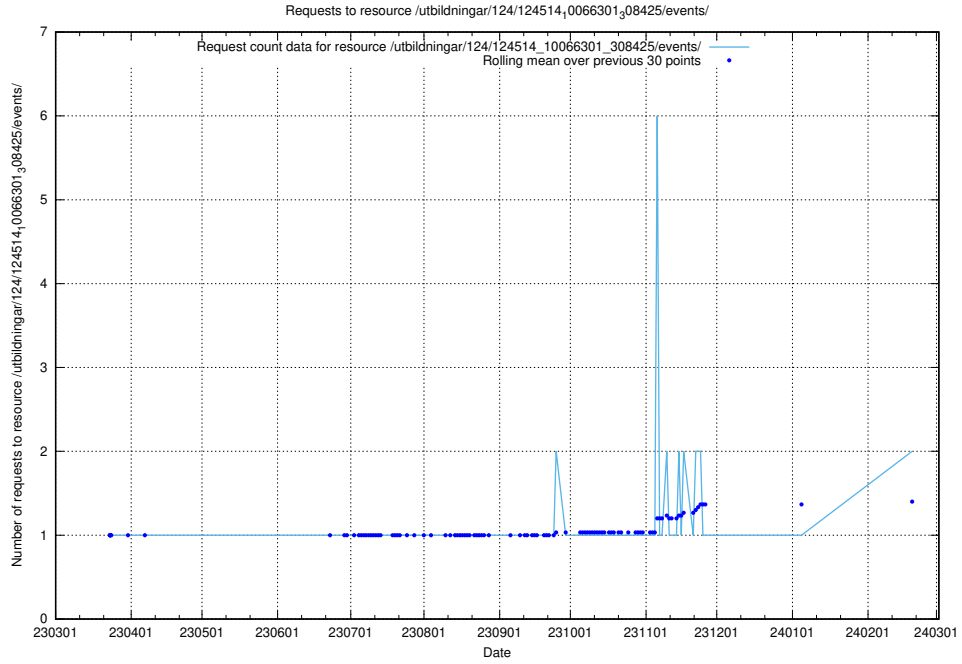

5.495 Usage of /utbildningar/124/124514_10066301_308425/events/

Here, we count the number of requests to resource /utbildningar/124/124514_10066301_308425/events/