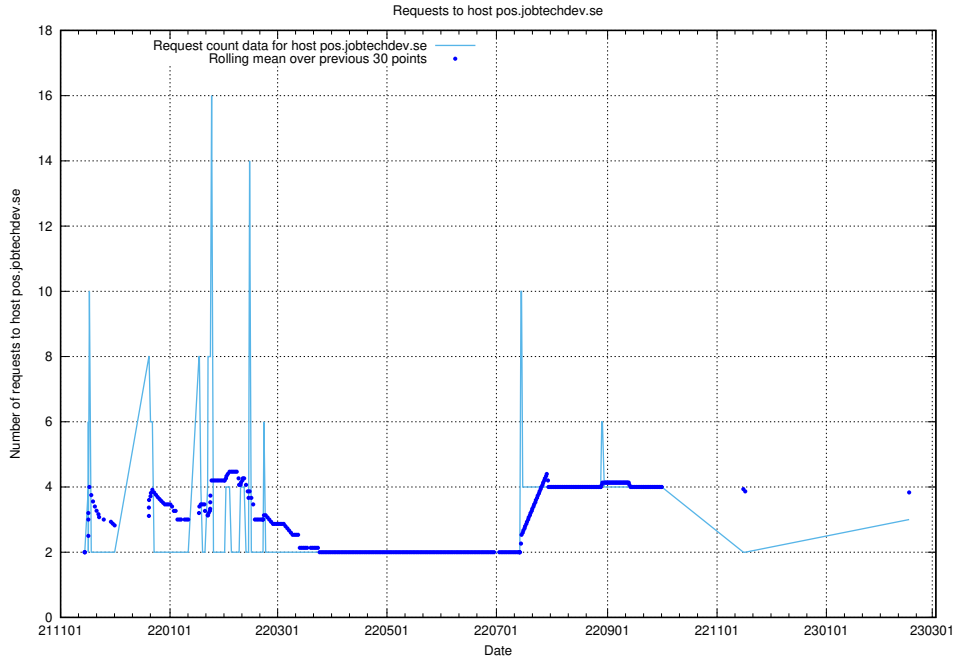

7.234 Usage of pos.jobtechdev.se

Here, we count the number of requests to host pos.jobtechdev.se.