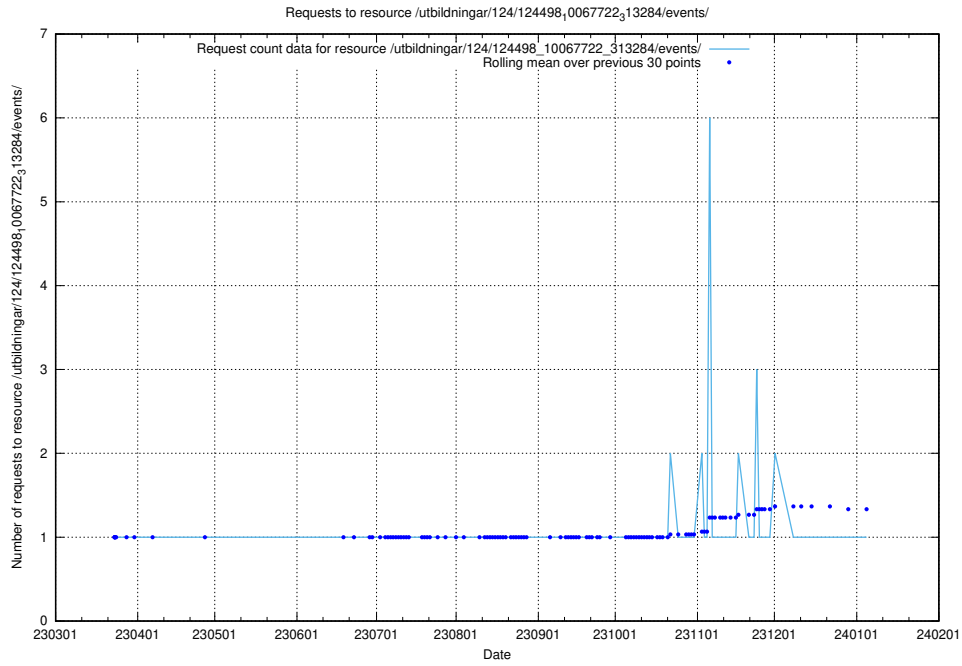

5.2632 Usage of /utbildningar/124/124498_10067722_313284/events/

Here, we count the number of requests to resource /utbildningar/124/124498_10067722_313284/events/