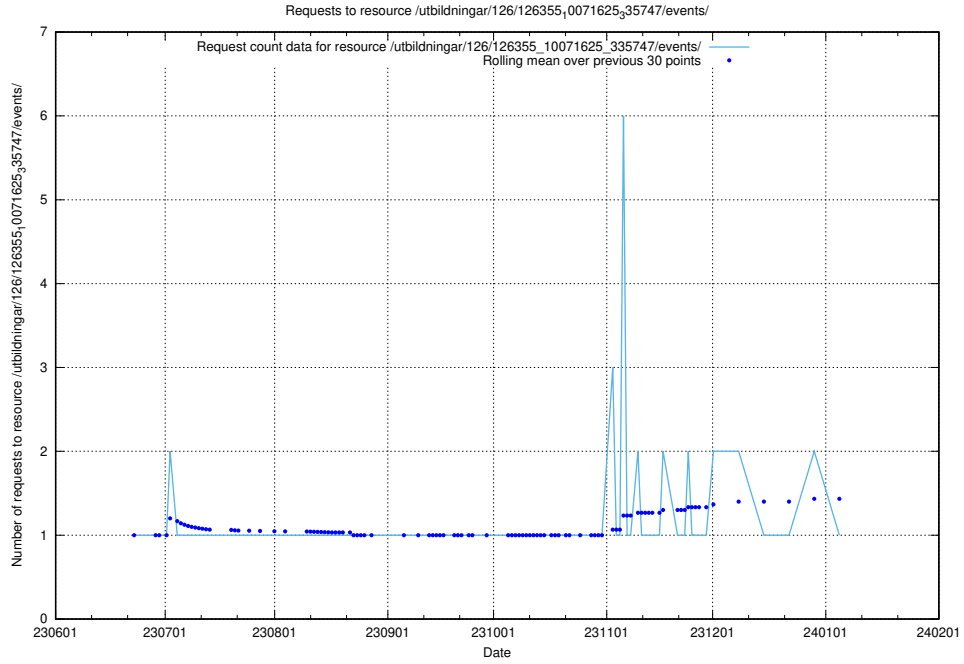

5.5595 Usage of /utbildningar/126/126355_10071625_335747/events/

Here, we count the number of requests to resource /utbildningar/126/126355_10071625_335747/events/

5.5596 Usage of /utbildningar/126/126355_10071625_335747/