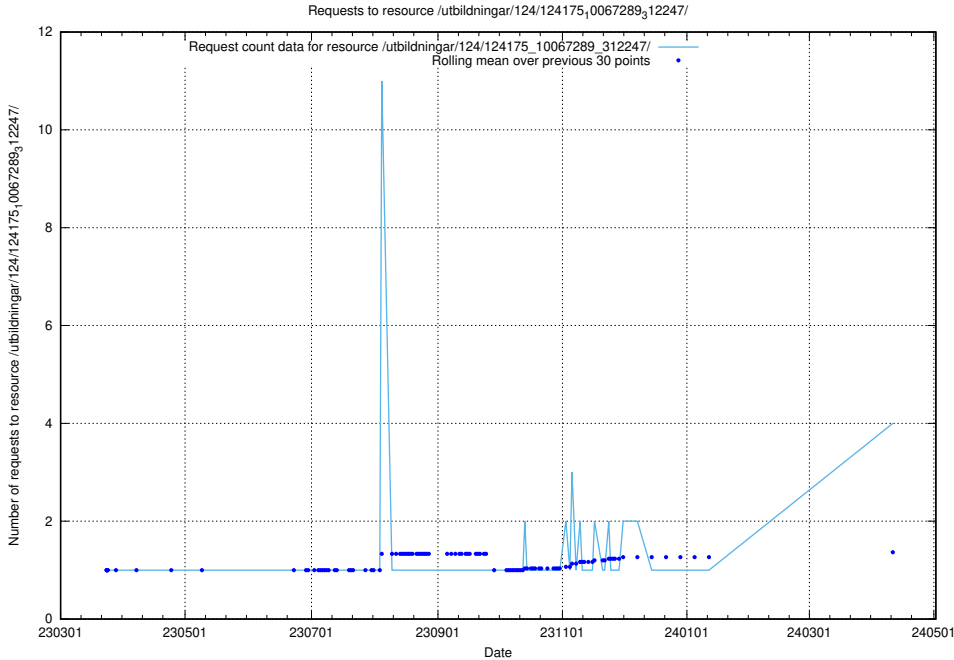

5.192 Usage of /utbildningar/124/124175_10067289_312247/

Here, we count the number of requests to resource /utbildningar/124/124175_10067289_312247/.