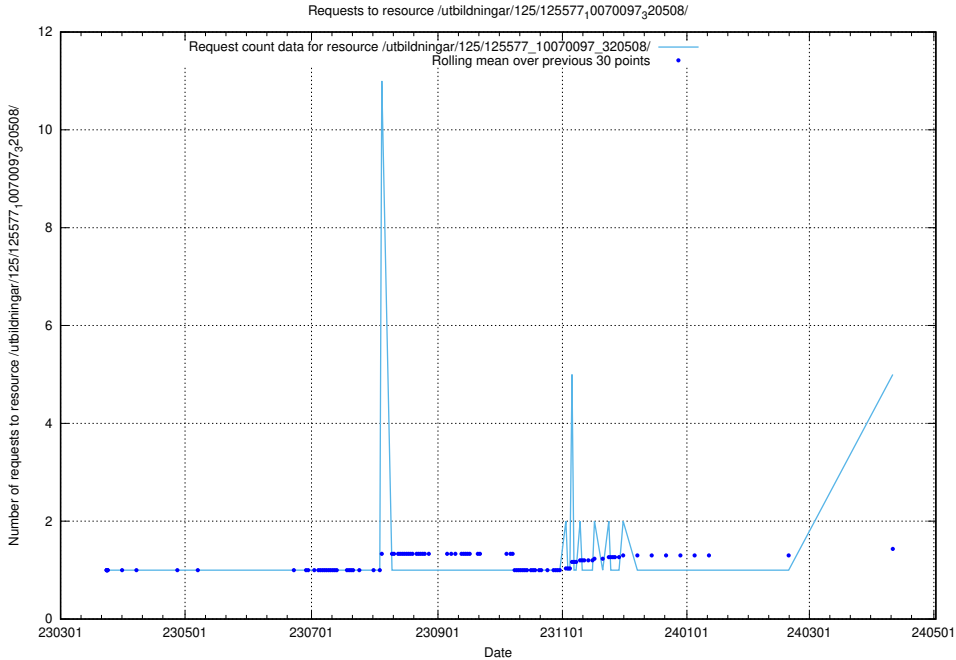

5.106 Usage of /utbildningar/125/125577_10070097_320508/

Here, we count the number of requests to resource /utbildningar/125/125577_10070097_320508/.