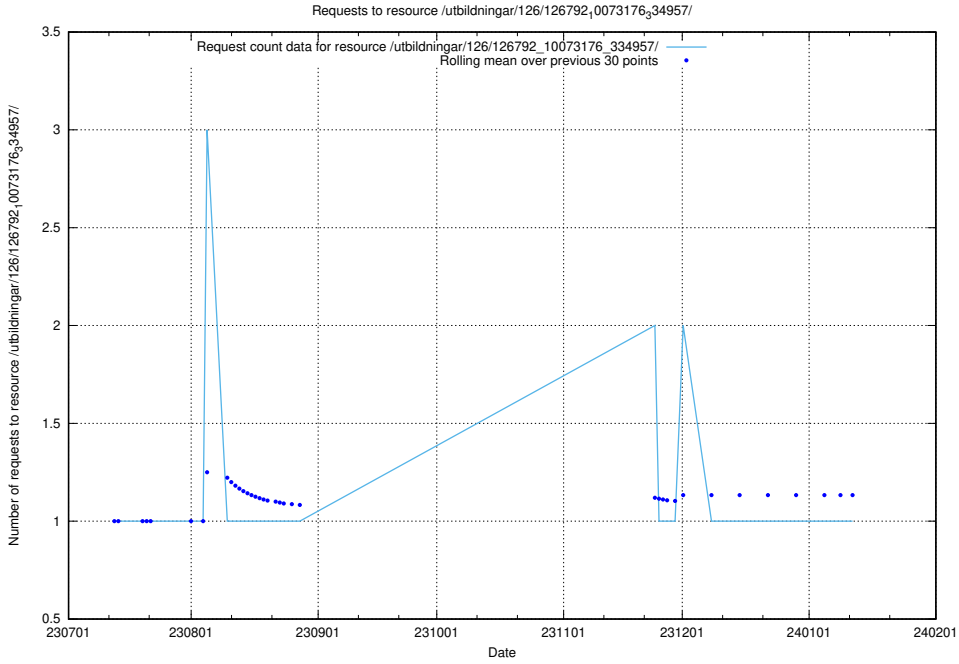

5.5038 Usage of /utbildningar/126/126792_10073176_334957/

Here, we count the number of requests to resource /utbildningar/126/126792_10073176_334957/.