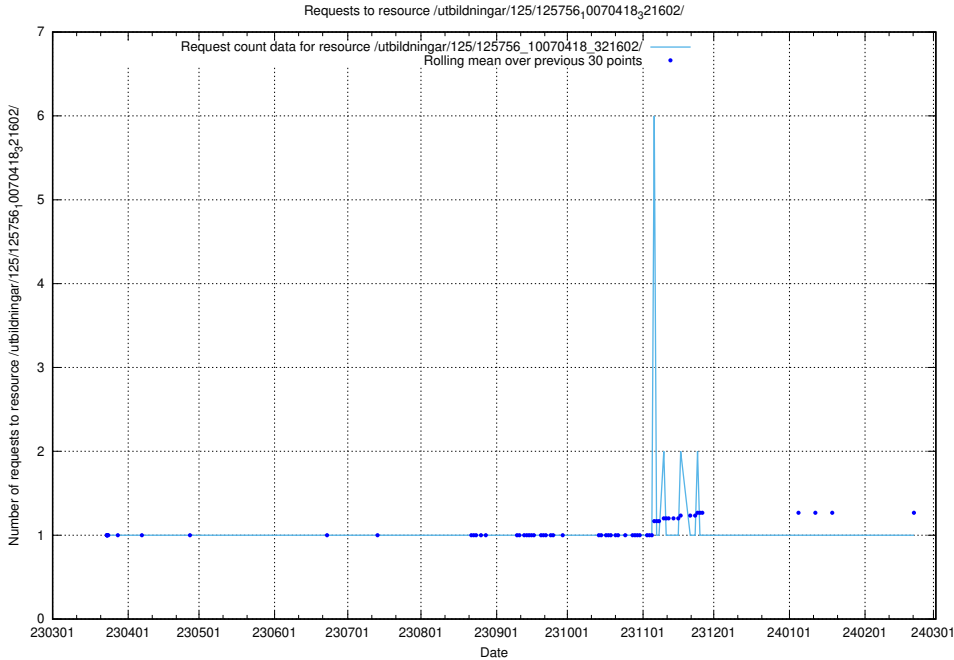

5.6424 Usage of /utbildningar/125/125756_10070418_321602/

Here, we count the number of requests to resource /utbildningar/125/125756_10070418_321602/.