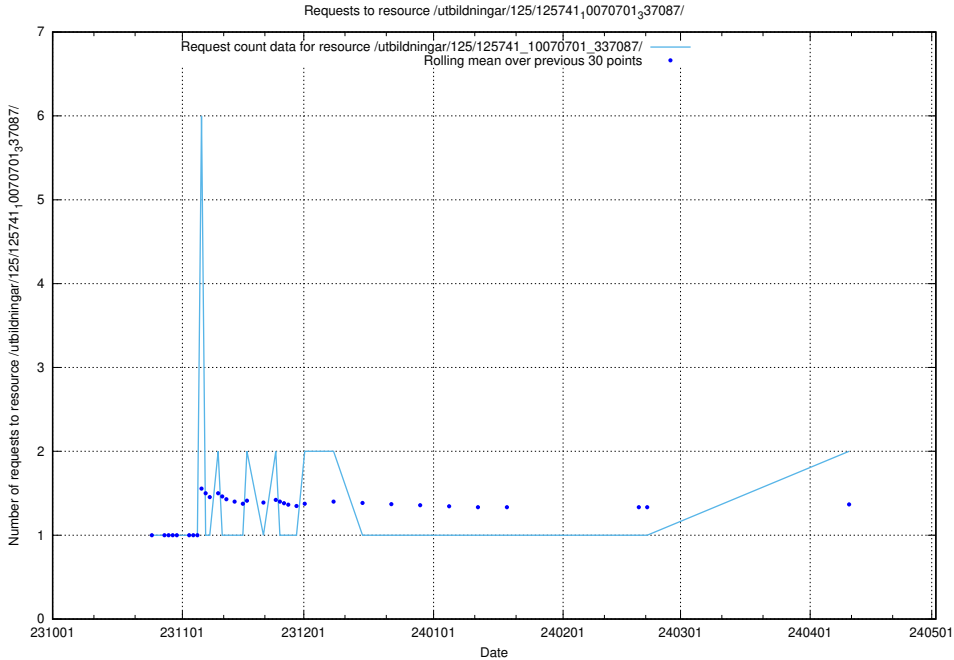

5.672 Usage of /utbildningar/125/125741_10070701_337087/

Here, we count the number of requests to resource /utbildningar/125/125741_10070701_337087/.