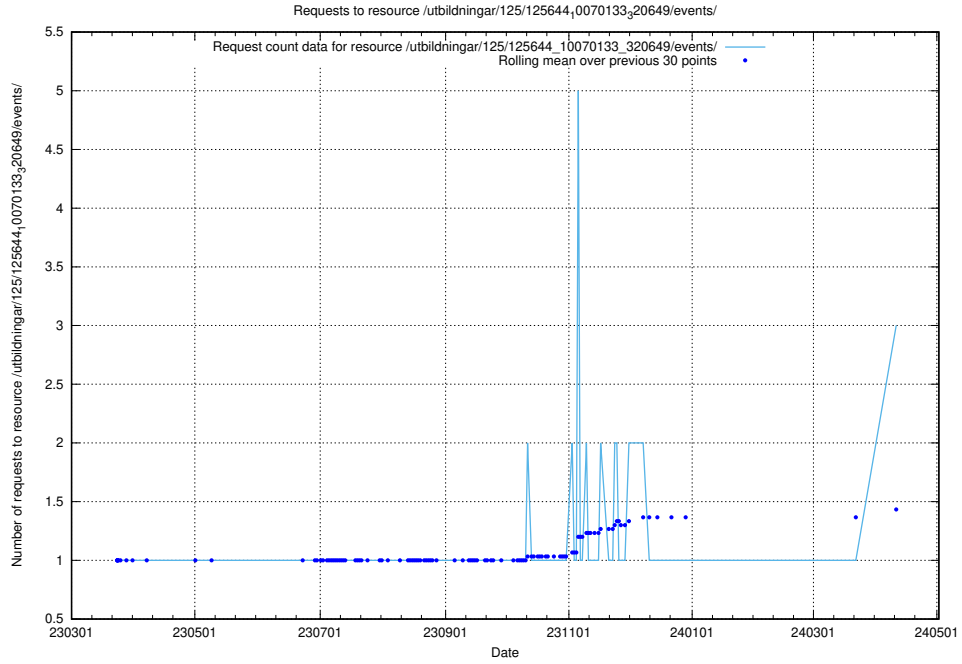

5.243 Usage of /utbildningar/125/125644_10070133_320649/events/

Here, we count the number of requests to resource /utbildningar/125/125644_10070133_320649/events/