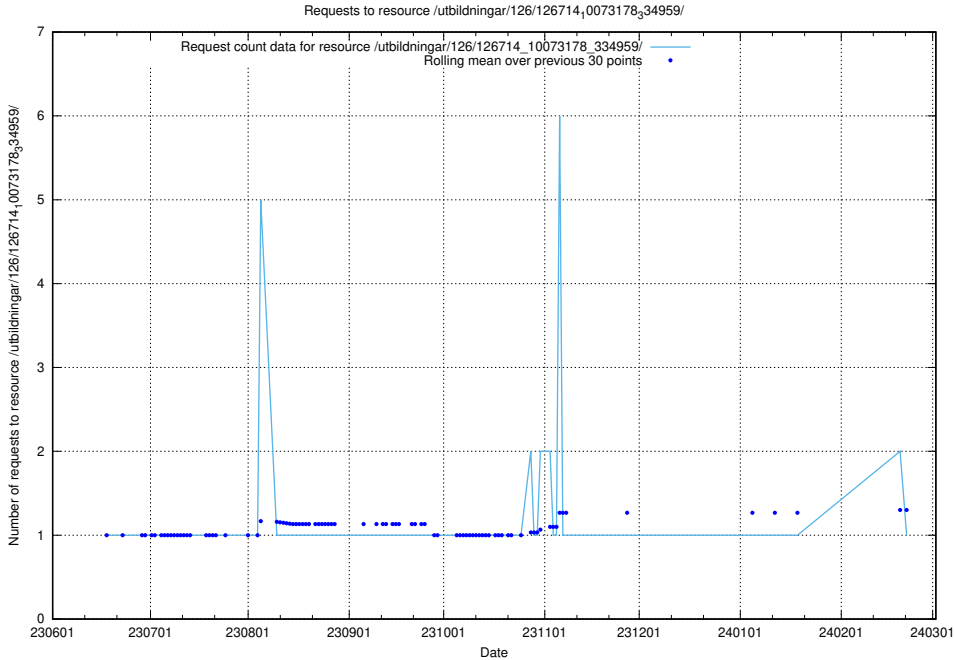

5.5793 Usage of /utbildningar/126/126714_10073178_334959/

Here, we count the number of requests to resource /utbildningar/126/126714_10073178_334959/.