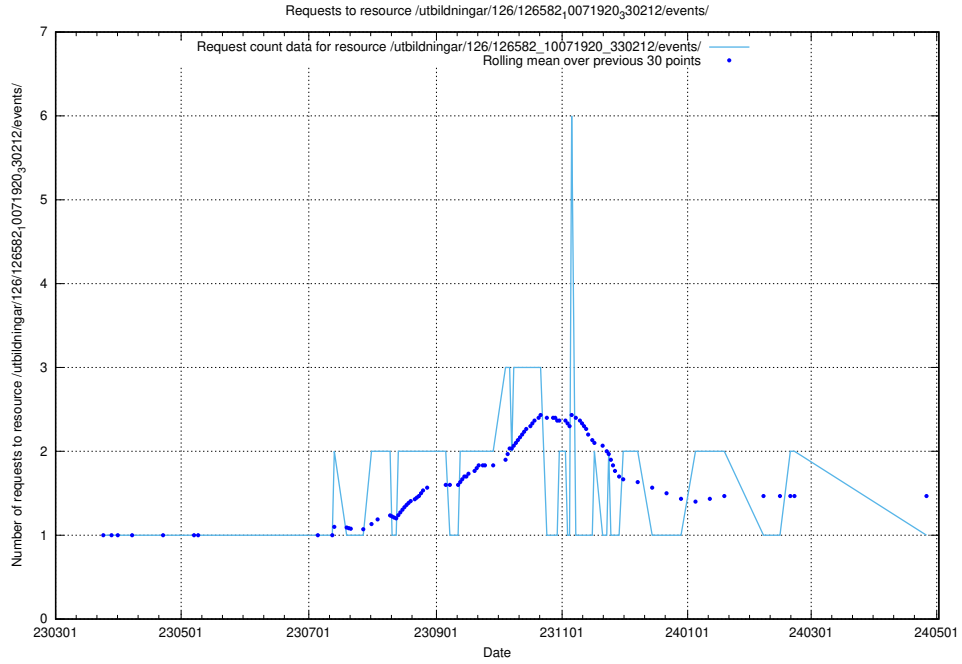

5.6174 Usage of /utbildningar/126/126582_10071920_330212/events/

Here, we count the number of requests to resource /utbildningar/126/126582_10071920_330212/events/