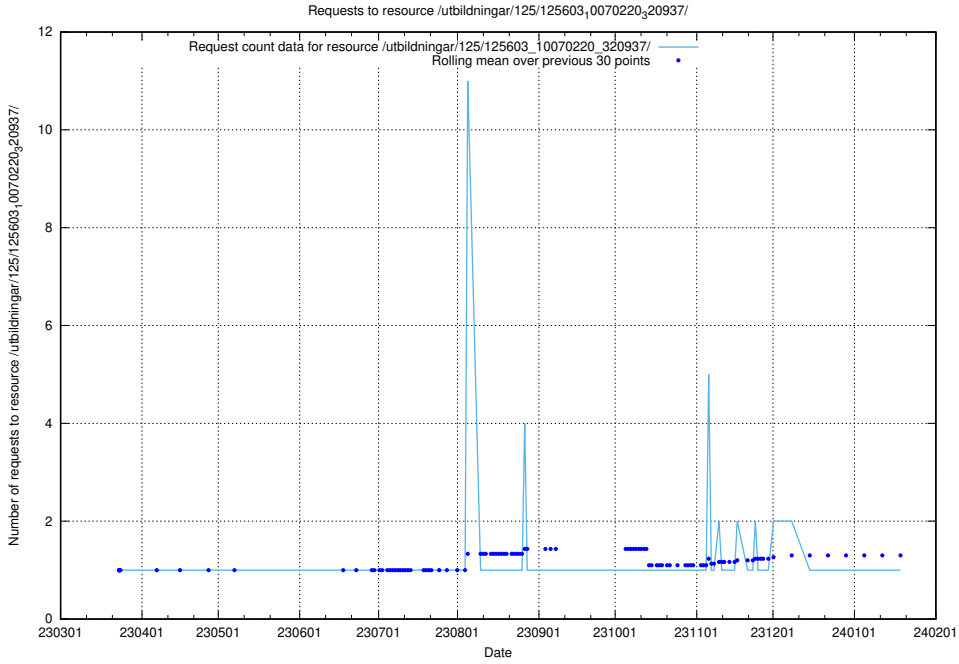

5.1017 Usage of /utbildningar/125/125603_10070220_320937/

Here, we count the number of requests to resource /utbildningar/125/125603_10070220_320937/.