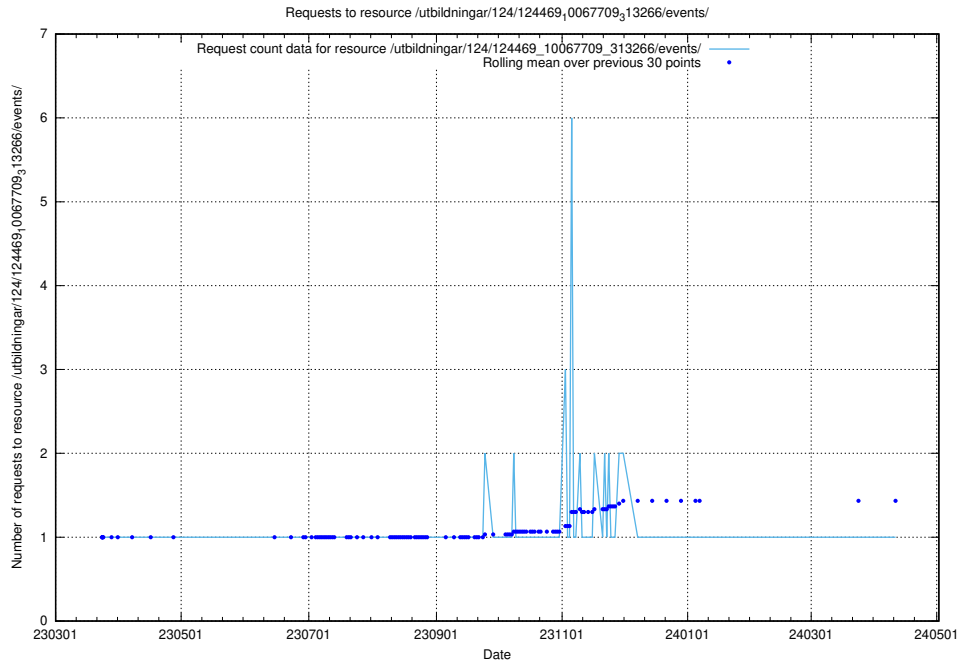

5.3172 Usage of /utbildningar/124/124469_10067709_313266/events/

Here, we count the number of requests to resource /utbildningar/124/124469_10067709_313266/events/