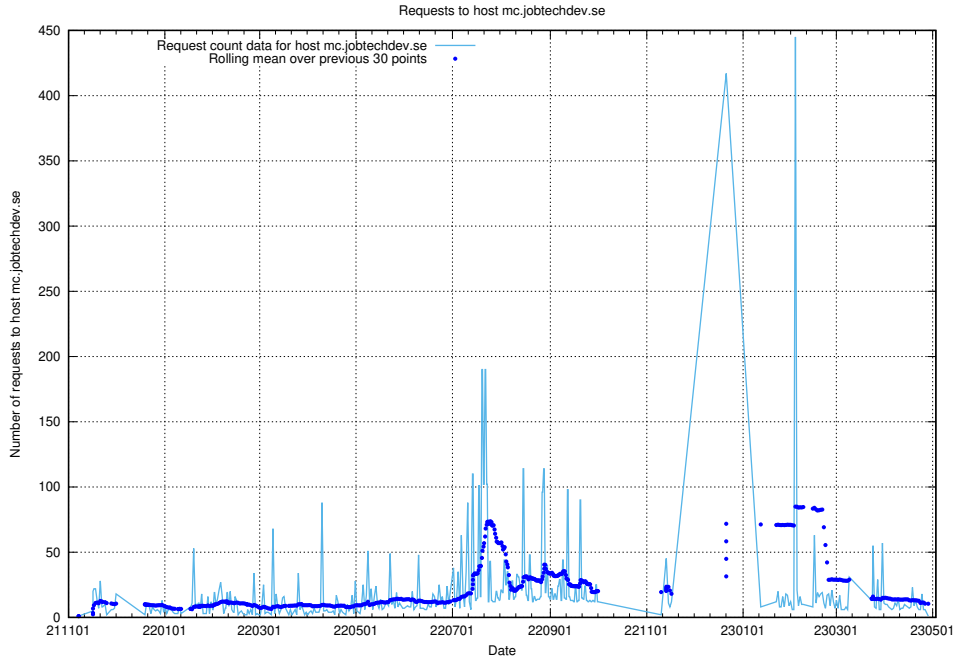

7.623 Usage of mc.jobtechdev.se

Here, we count the number of requests to host mc.jobtechdev.se.