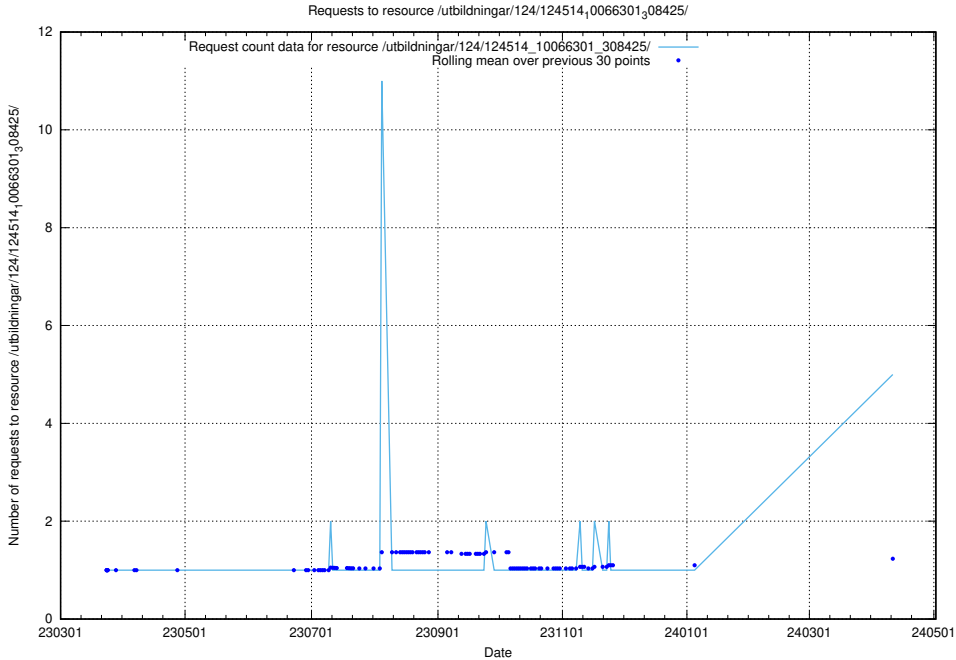

5.118 Usage of /utbildningar/124/124514_10066301_308425/

Here, we count the number of requests to resource /utbildningar/124/124514_10066301_308425/.