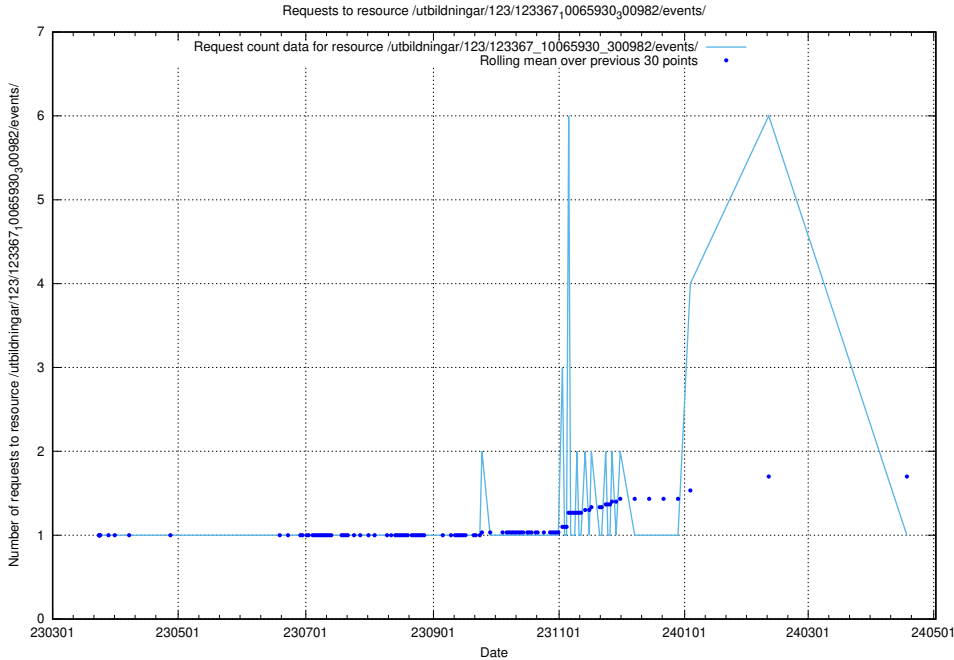

5.4555 Usage of /utbildningar/123/123367_10065930_300982/events/

Here, we count the number of requests to resource /utbildningar/123/123367_10065930_300982/events/