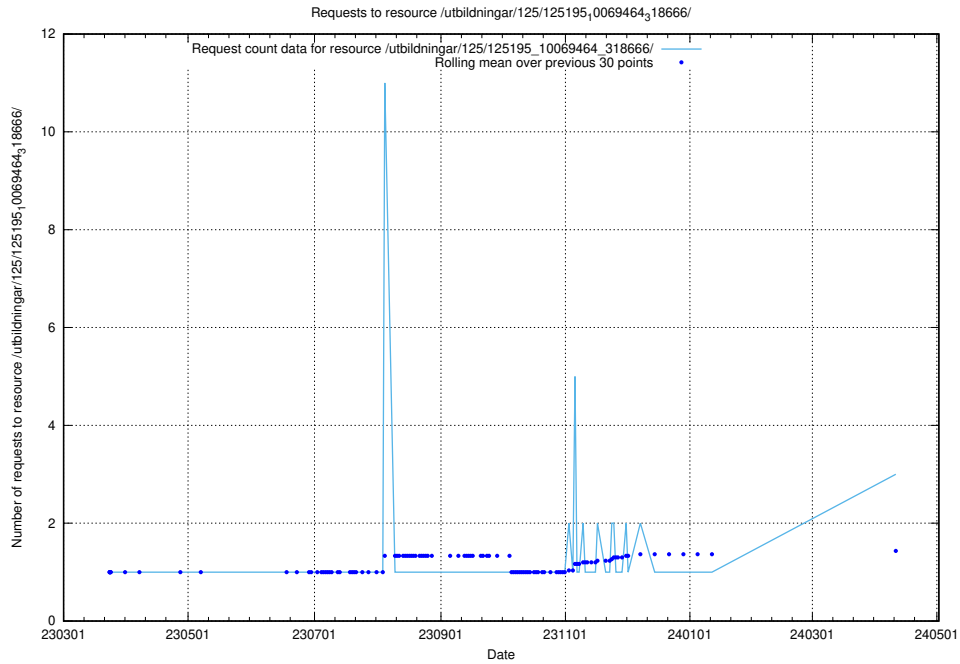

5.245 Usage of /utbildningar/125/125195_10069464_318666/

Here, we count the number of requests to resource /utbildningar/125/125195_10069464_318666/.