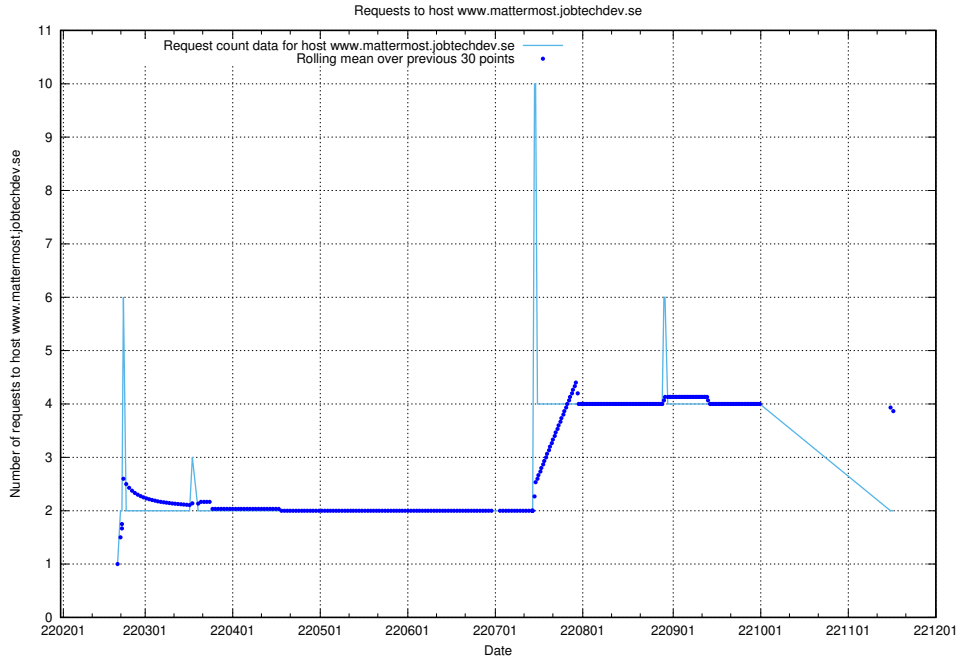

Here, we count the number of requests to host mattermost-test.jobtechdev.se.

7.523 Usage of www.mattermost.jobtechdev.se

Here, we count the number of requests to host www.mattermost.jobtechdev.se.

7.524 Usage of dddd.jobstream.api.jobtechdev.se