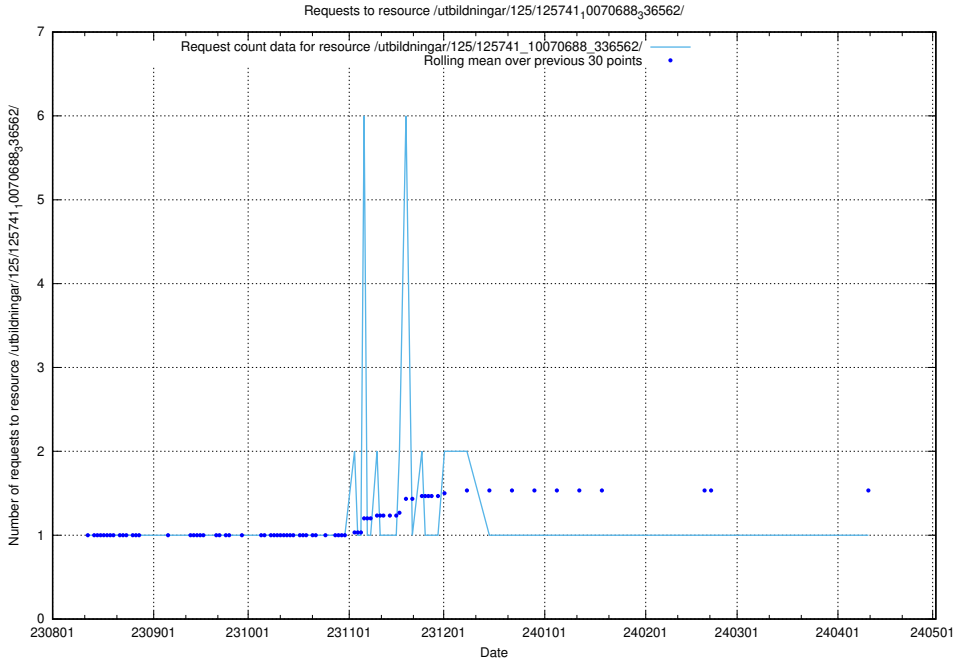

5.4741 Usage of /utbildningar/125/125741_10070688_336562/

Here, we count the number of requests to resource /utbildningar/125/125741_10070688_336562/.