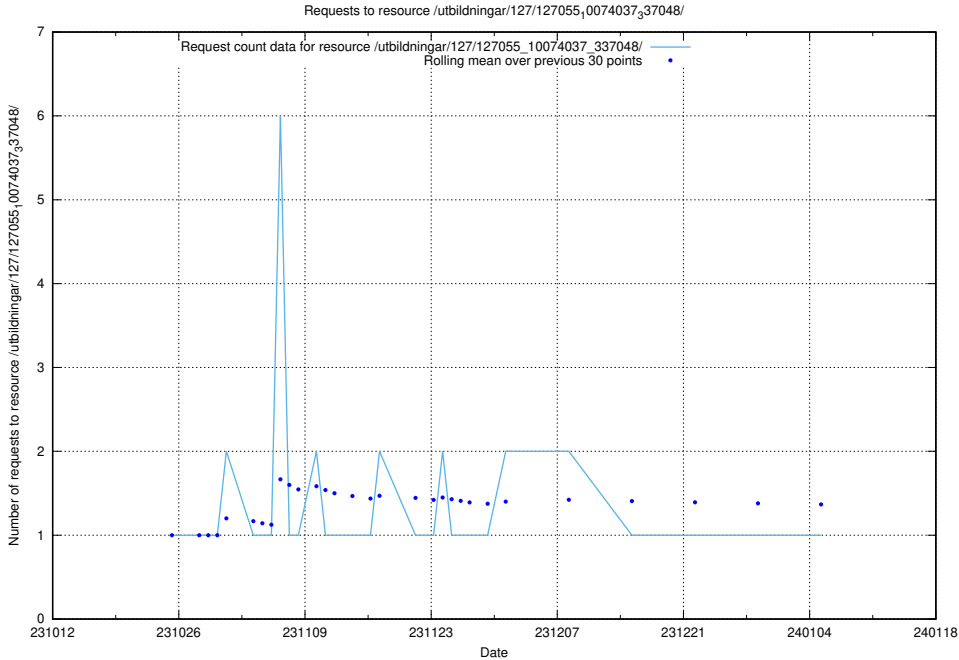

5.4151 Usage of /utbildningar/127/127055_10074037_337048/

Here, we count the number of requests to resource /utbildningar/127/127055_10074037_337048/.