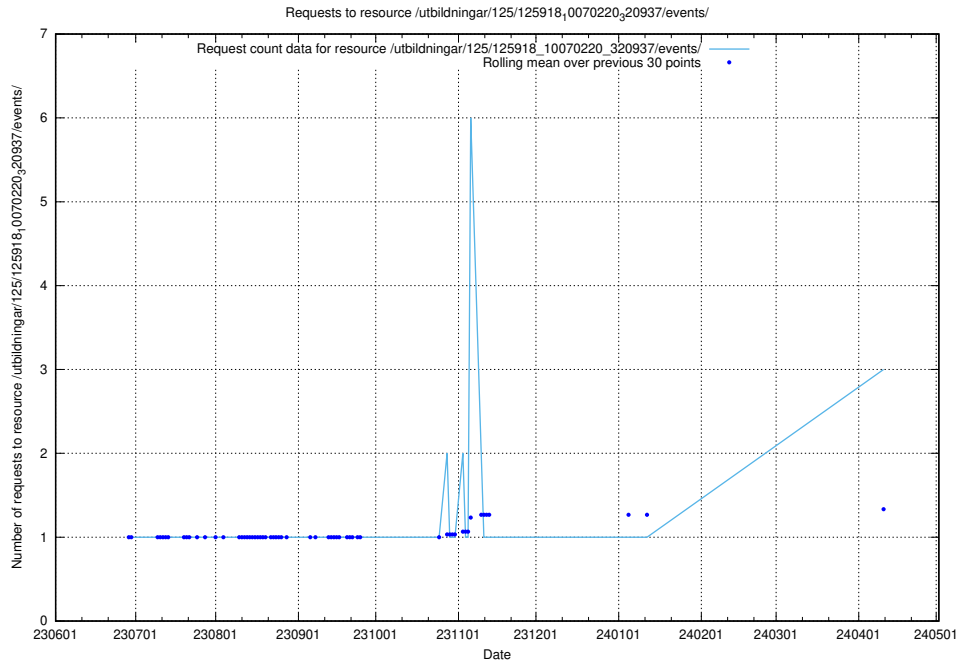

5.359 Usage of /utbildningar/125/125918_10070220_320937/events/

Here, we count the number of requests to resource /utbildningar/125/125918_10070220_320937/events/