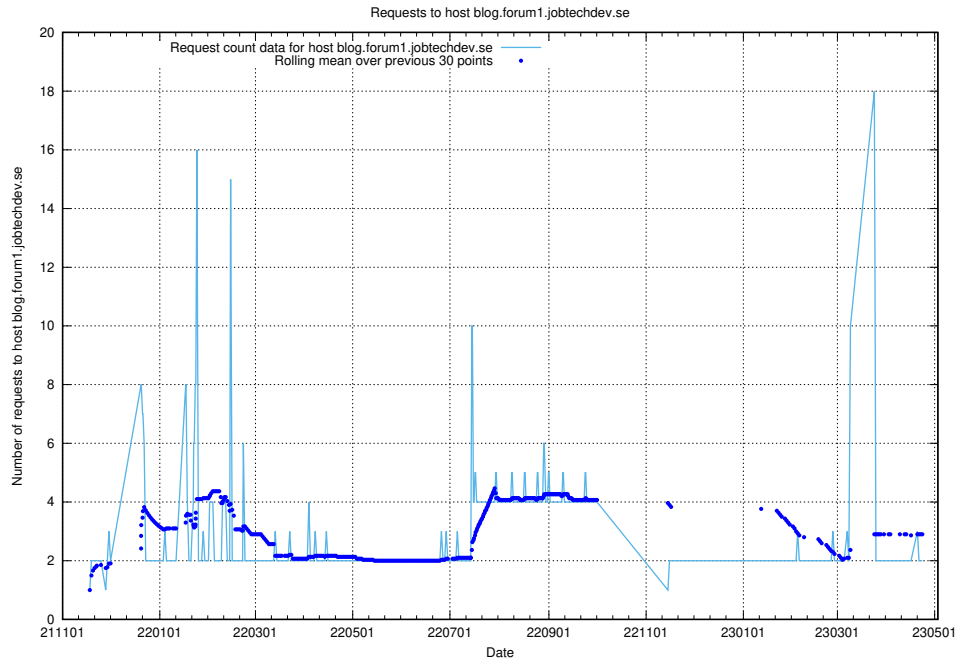

7.480 Usage of `blog.forum1.jobtechdev.se`

Here, we count the number of requests to host `blog.forum1.jobtechdev.se`.