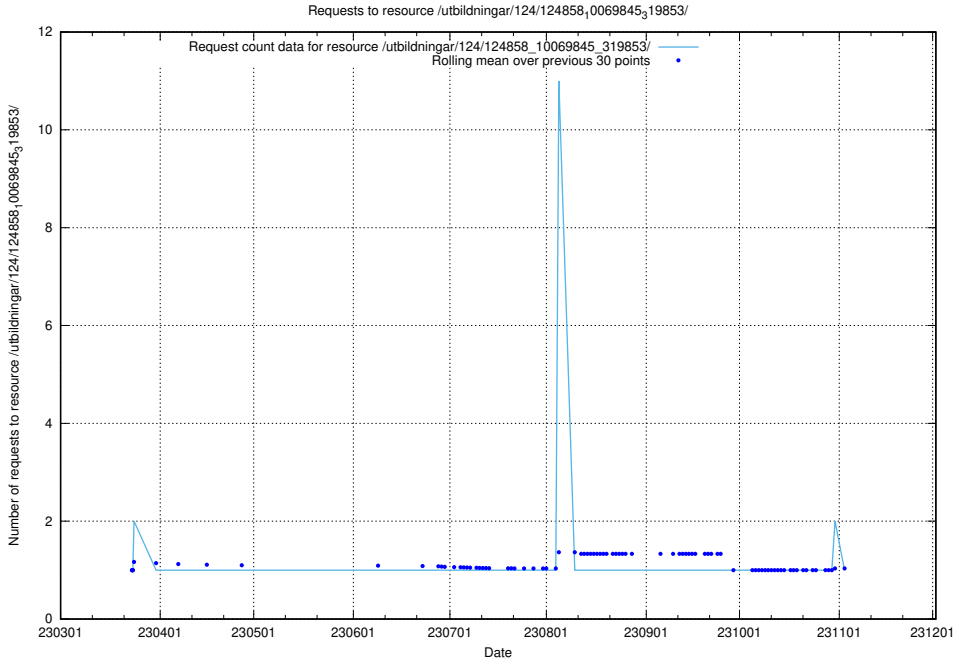

5.1114 Usage of /utbildningar/124/124858_10069845_319853/

Here, we count the number of requests to resource /utbildningar/124/124858_10069845_319853/.