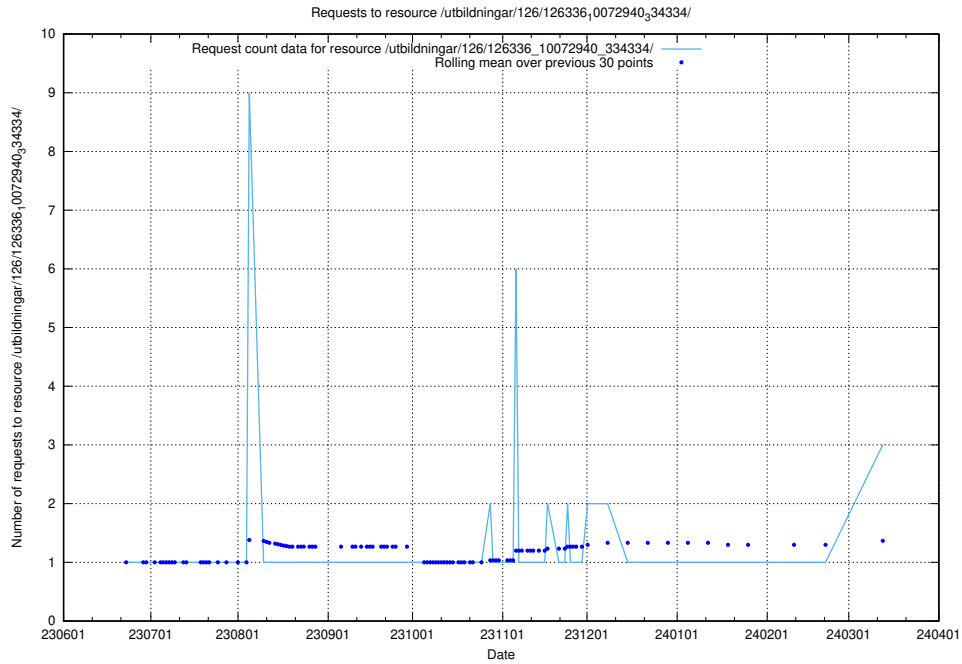

5.367 Usage of /utbildningar/126/126336_10072940_334334/

Here, we count the number of requests to resource /utbildningar/126/126336_10072940_334334/.