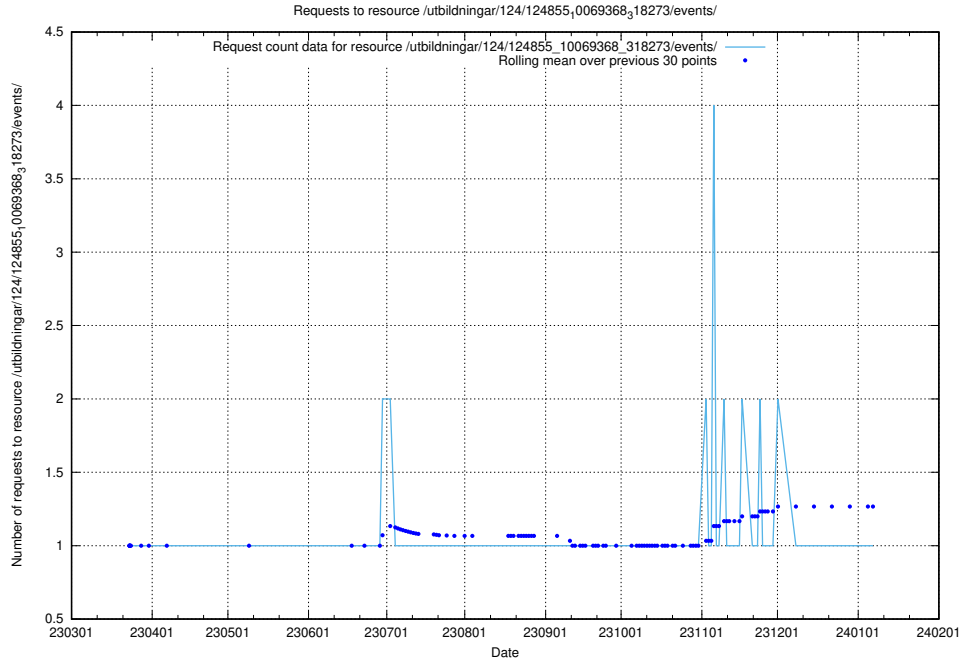

5.1129 Usage of /utbildningar/124/124855_10069368_318273/events/

Here, we count the number of requests to resource /utbildningar/124/124855_10069368_318273/events/