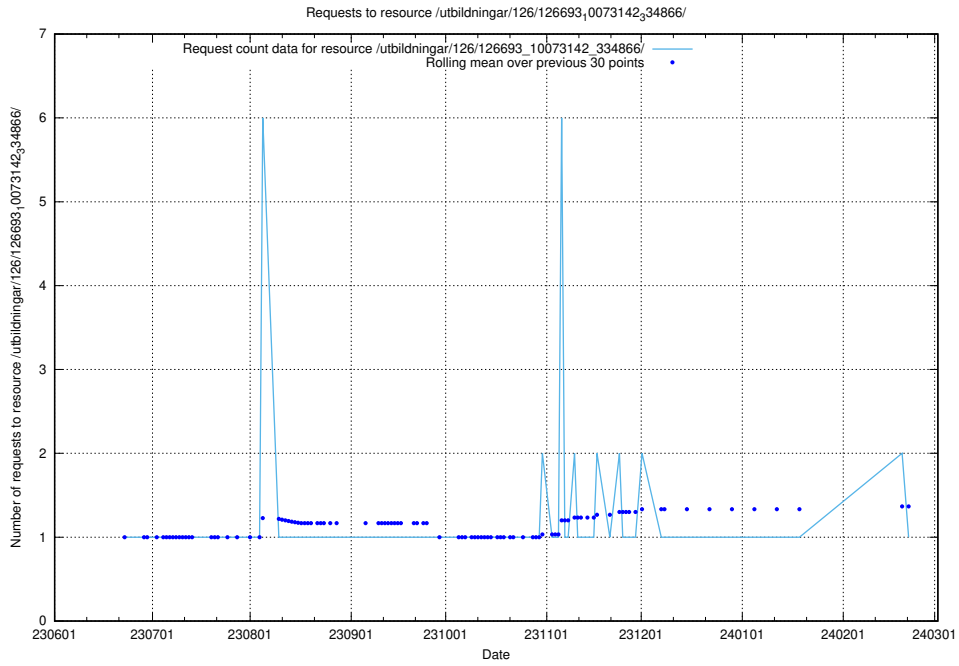

5.5583 Usage of /utbildningar/126/126693_10073142_334866/

Here, we count the number of requests to resource /utbildningar/126/126693_10073142_334866/.