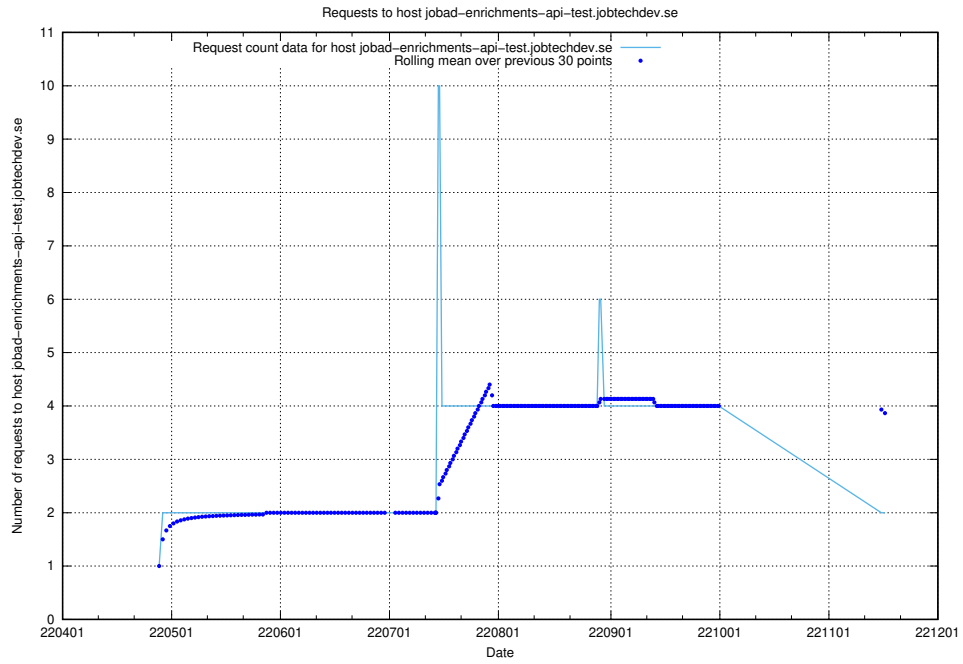

7.441 Usage of `jobad-enrichments-api-test.jobtechdev.se`

Here, we count the number of requests to host `jobad-enrichments-api-test.jobtechdev.se`.