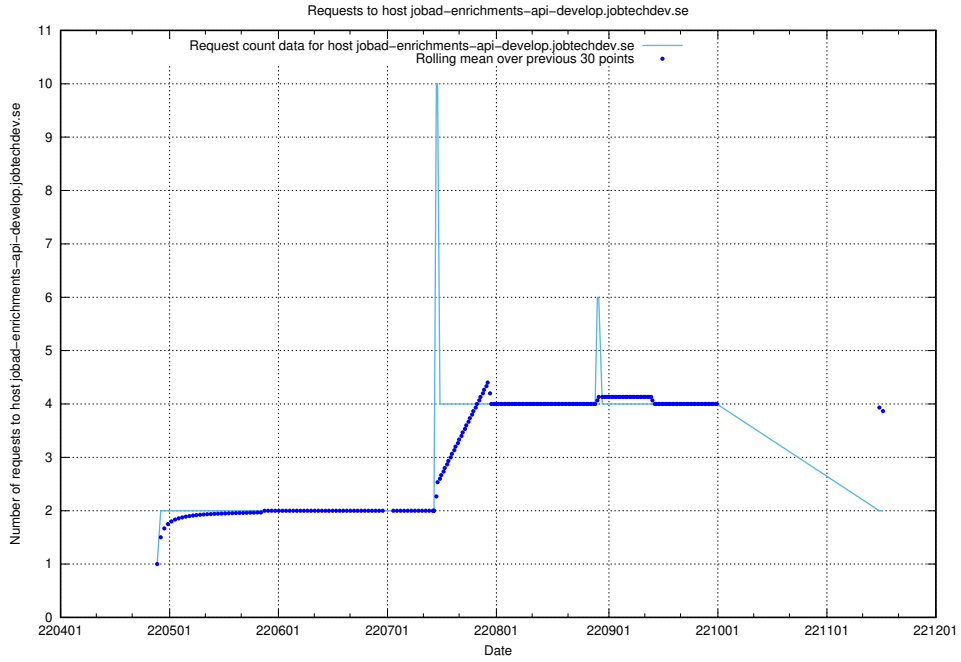

7.444 Usage of rhvms.jobtechdev.se

Here, we count the number of requests to host rhvms.jobtechdev.se.

7.445 Usage of arbetsformedlingen.se.apps.standby.services.jtech.se

Here, we count the number of requests to host arbetsformedlingen.se.apps.standby.services.jtech.se.