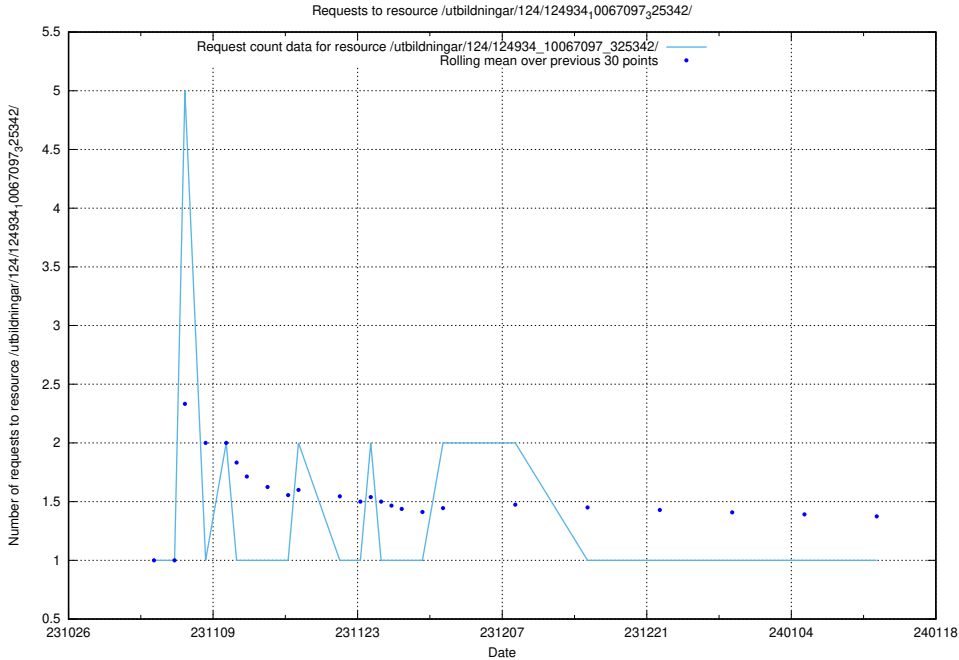

5.4093 Usage of /utbildningar/124/124934_10067097_325342/

Here, we count the number of requests to resource /utbildningar/124/124934_10067097_325342/.