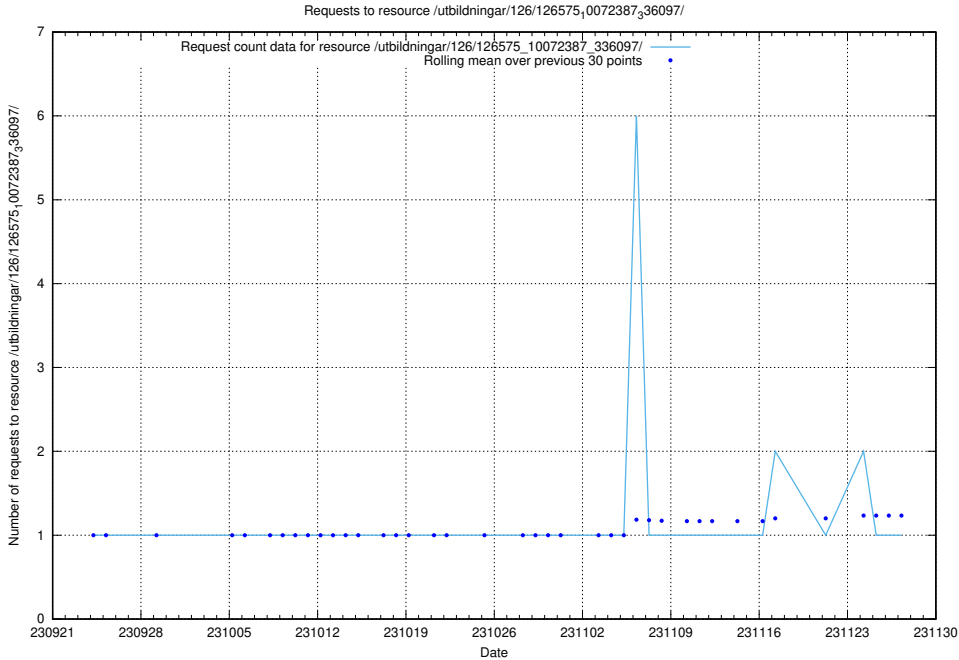

5.4411 Usage of /utbildningar/126/126575_10072387_336097/

Here, we count the number of requests to resource /utbildningar/126/126575_10072387_336097/.