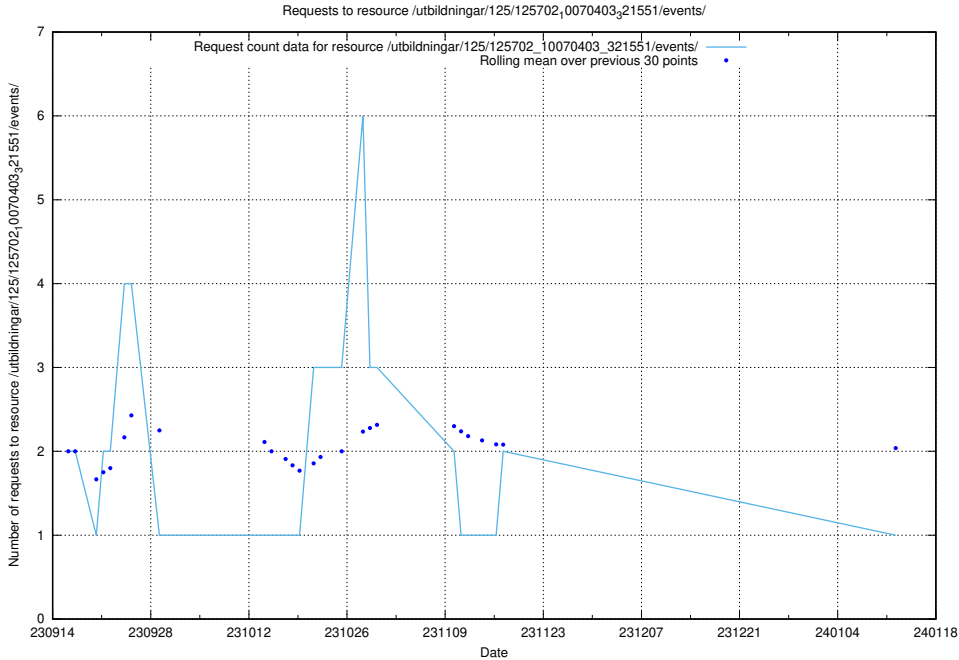

5.4472 Usage of /utbildningar/125/125702_10070403_321551/events/

Here, we count the number of requests to resource /utbildningar/125/125702_10070403_321551/events/