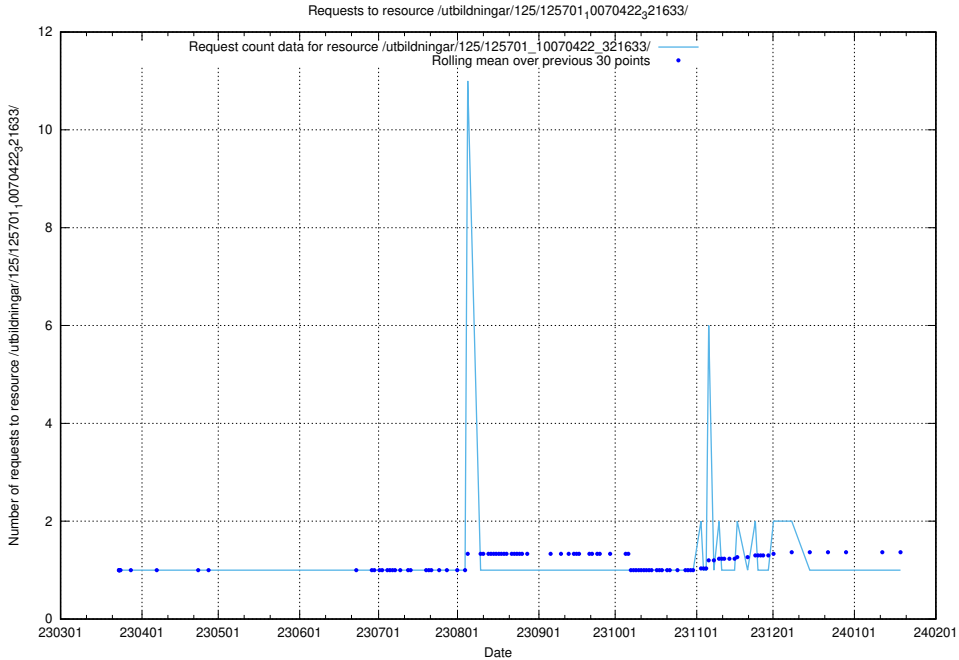

5.960 Usage of /utbildningar/125/125701_10070422_321633/

Here, we count the number of requests to resource /utbildningar/125/125701_10070422_321633/.