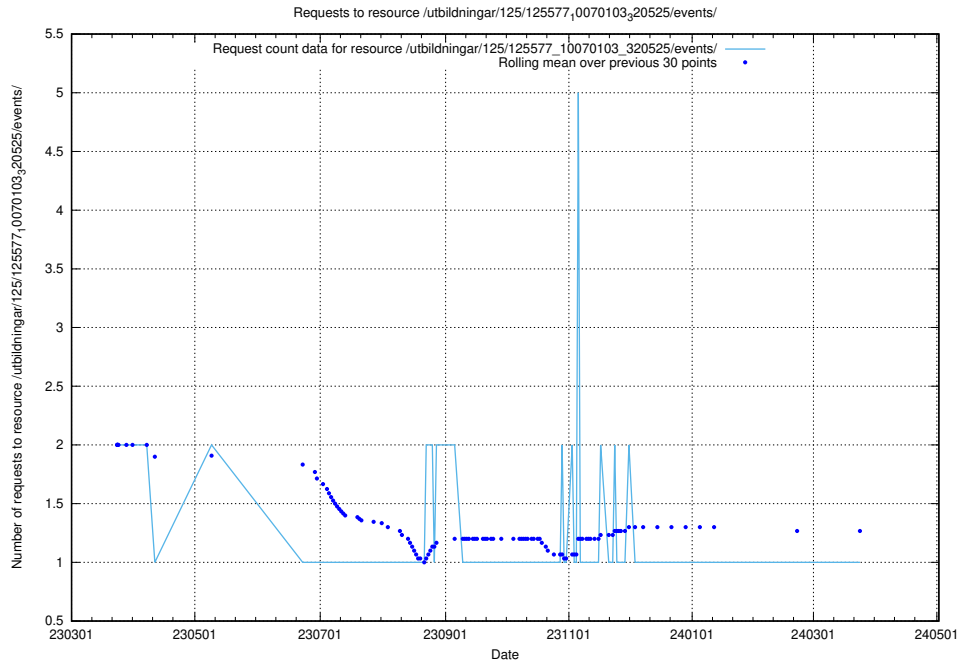

5.6257 Usage of /utbildningar/125/125577_10070103_320525/events/

Here, we count the number of requests to resource /utbildningar/125/125577_10070103_320525/events/