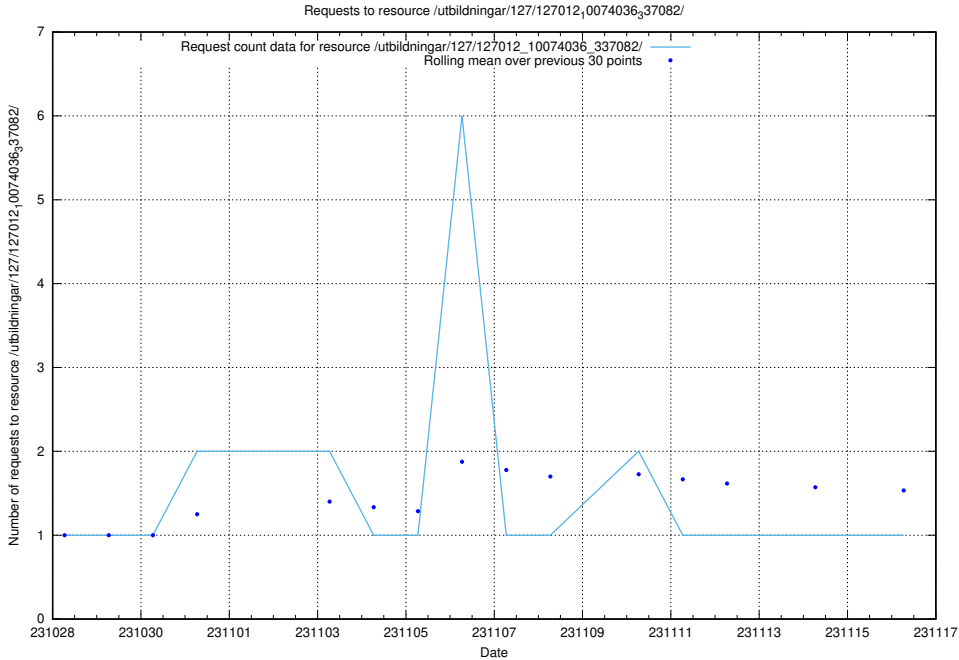

5.4123 Usage of /utbildningar/127/127012_10074036_337082/

Here, we count the number of requests to resource /utbildningar/127/127012_10074036_337082/.