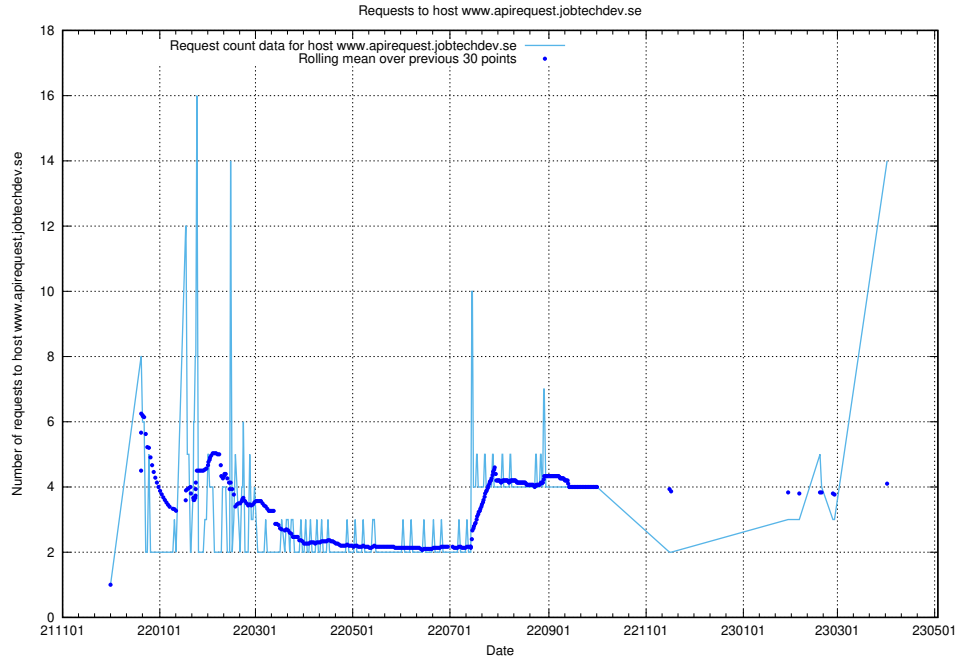

Here, we count the number of requests to host taxonomy-i1.api.jobtechdev.se:443.

7.39 Usage of `www.apirequest.jobtechdev.se`

Here, we count the number of requests to host `www.apirequest.jobtechdev.se`.