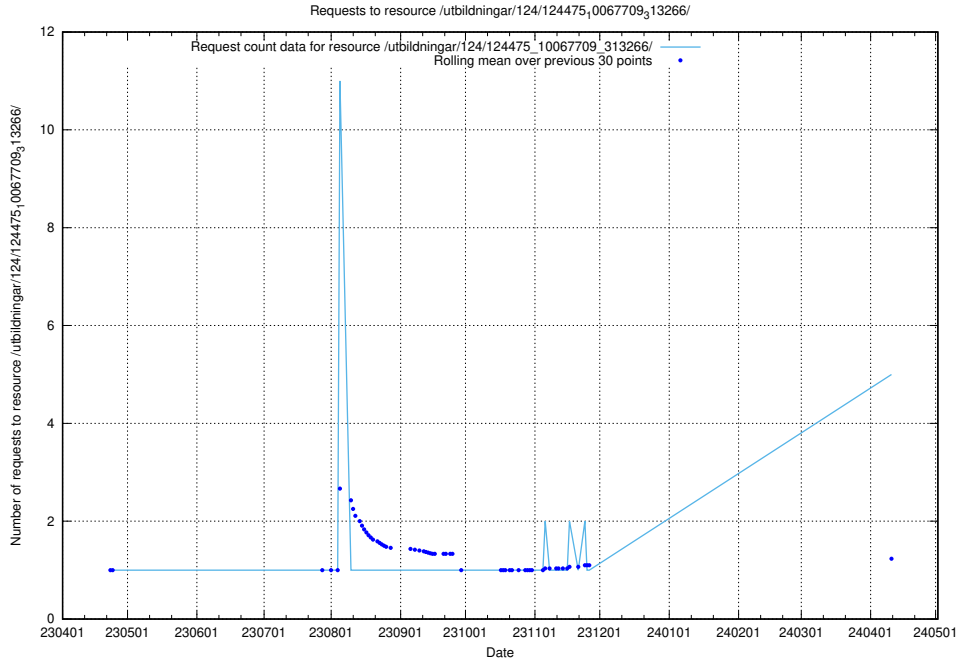

5.144 Usage of /utbildningar/124/124475_10067709_313266/

Here, we count the number of requests to resource /utbildningar/124/124475_10067709_313266/.