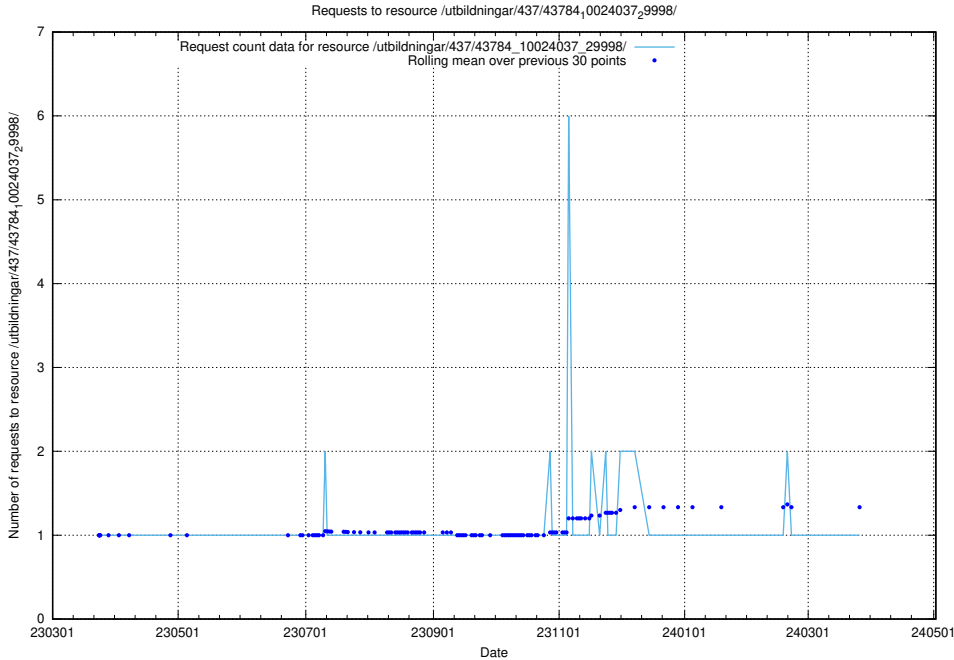

5.6336 Usage of /utbildningar/437/43784_10024037_29998/

Here, we count the number of requests to resource /utbildningar/437/43784_10024037_29998/.