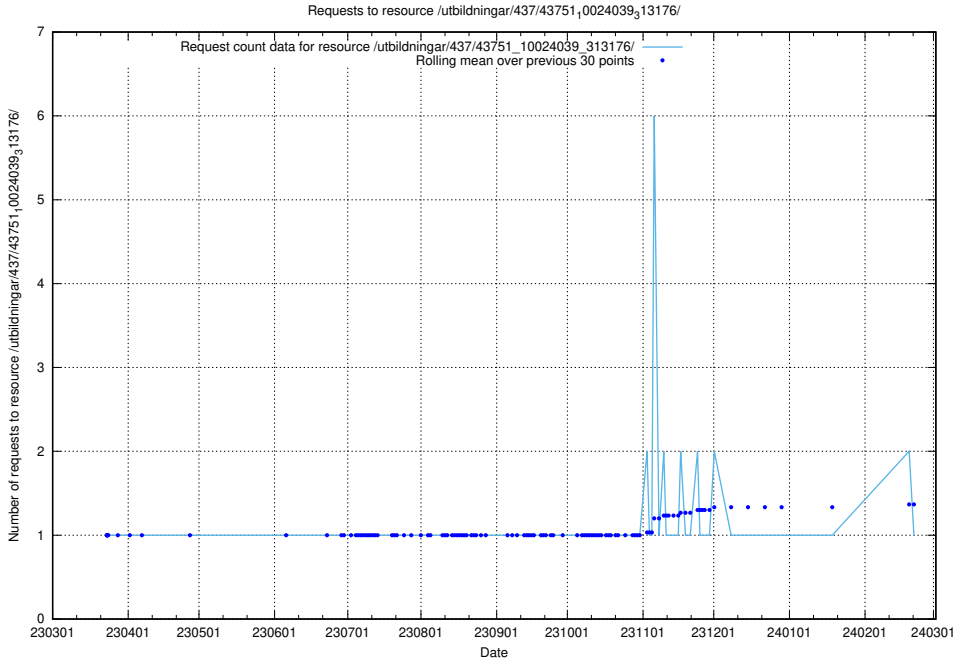

5.6350 Usage of /utbildningar/437/43751_10024039_313176/

Here, we count the number of requests to resource /utbildningar/437/43751_10024039_313176/.