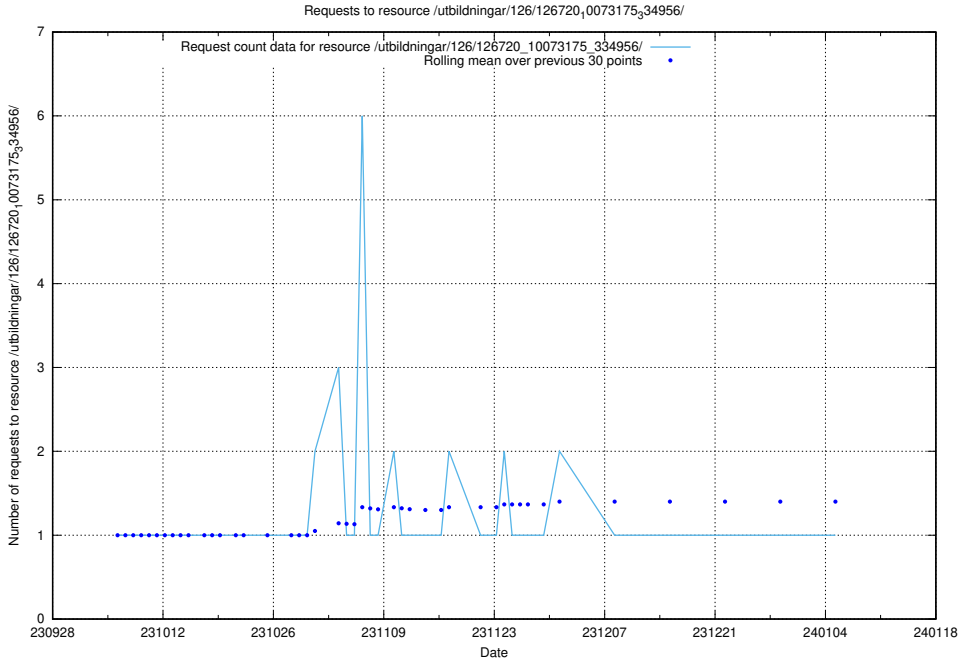

5.4329 Usage of /utbildningar/126/126720_10073175_334956/

Here, we count the number of requests to resource /utbildningar/126/126720_10073175_334956/.