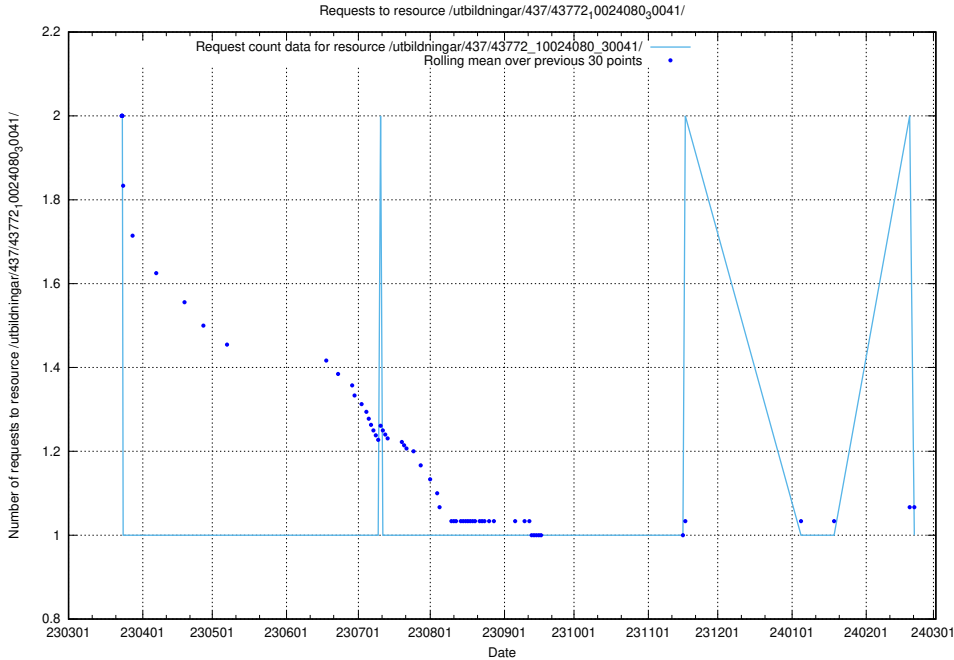

5.6240 Usage of /utbildningar/437/43772_10024080_30041/

Here, we count the number of requests to resource /utbildningar/437/43772_10024080_30041/.