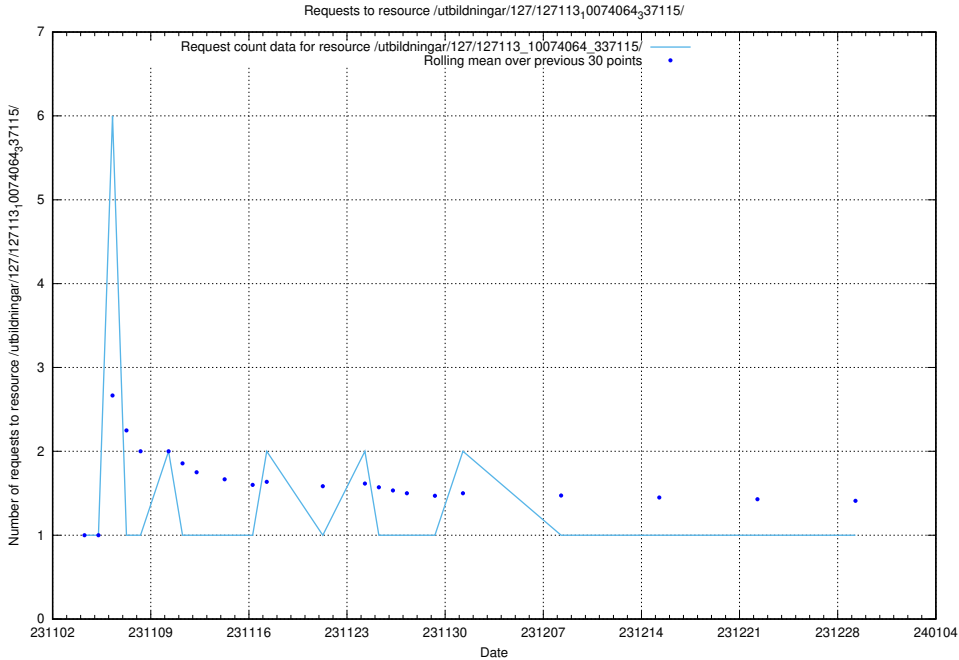

5.4061 Usage of /utbildningar/127/127113_10074064_337115/

Here, we count the number of requests to resource /utbildningar/127/127113_10074064_337115/.