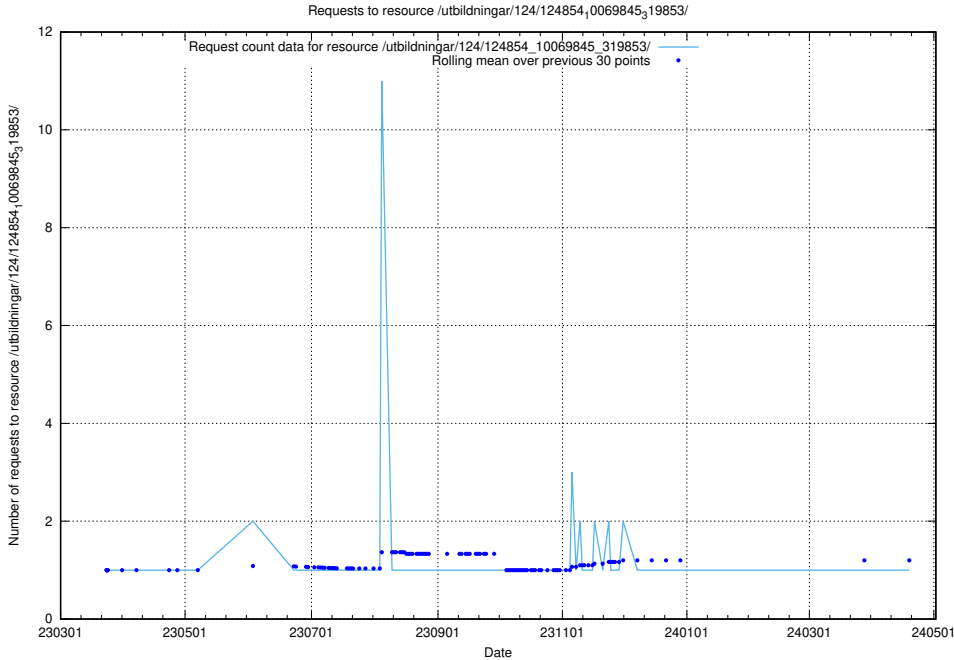

5.1138 Usage of /utbildningar/124/124854_10069845_319853/

Here, we count the number of requests to resource /utbildningar/124/124854_10069845_319853/.