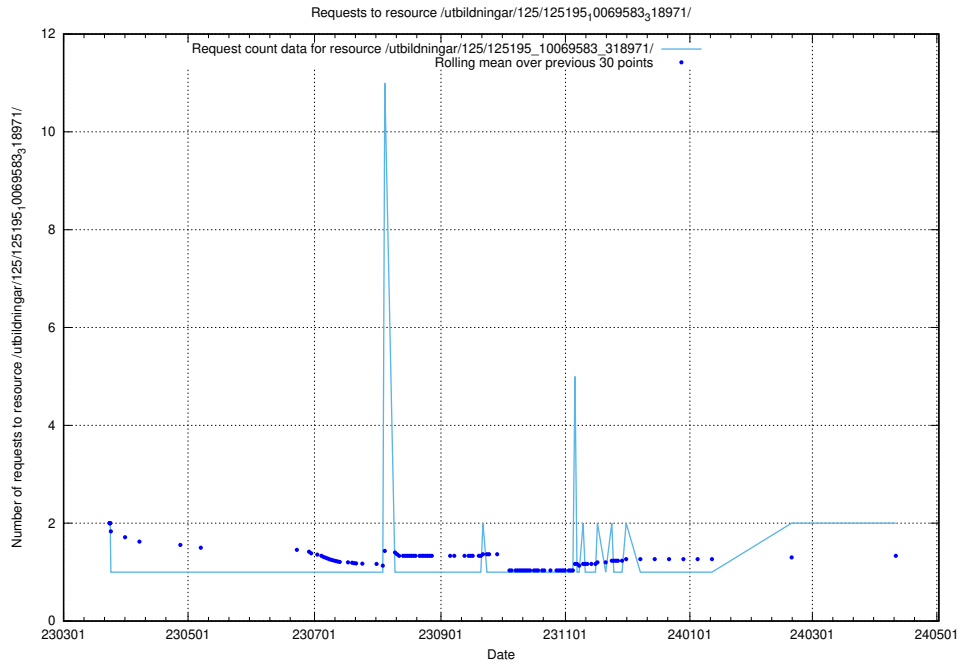

5.876 Usage of /utbildningar/125/125195_10069583_318971/

Here, we count the number of requests to resource /utbildningar/125/125195_10069583_318971/.