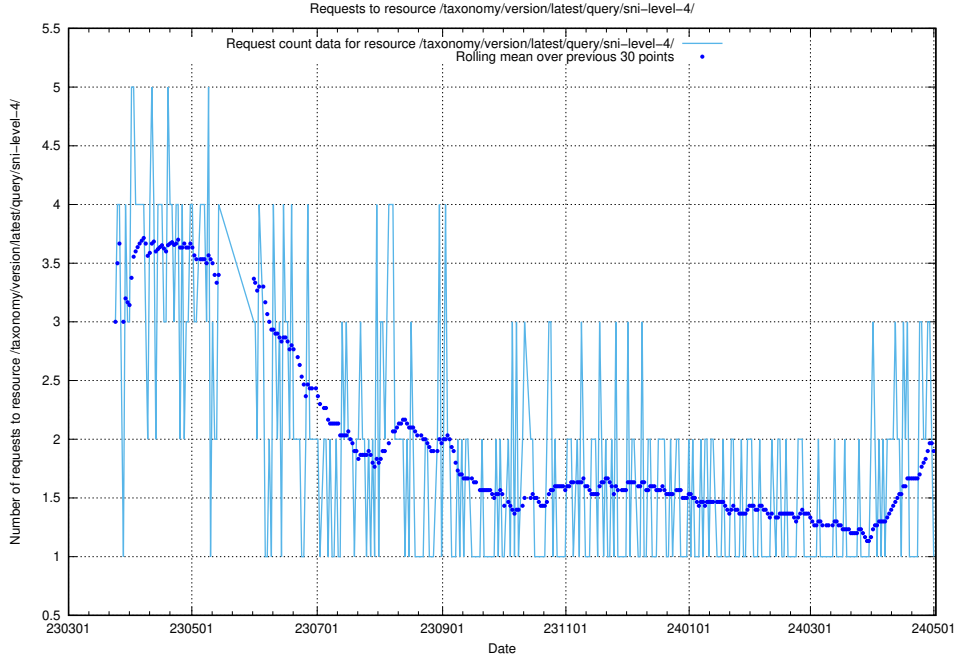

5.6054 Usage of /taxonomy/version/latest/query/sni-level-4/

Here, we count the number of requests to resource /taxonomy/version/latest/query/sni-level-4/.