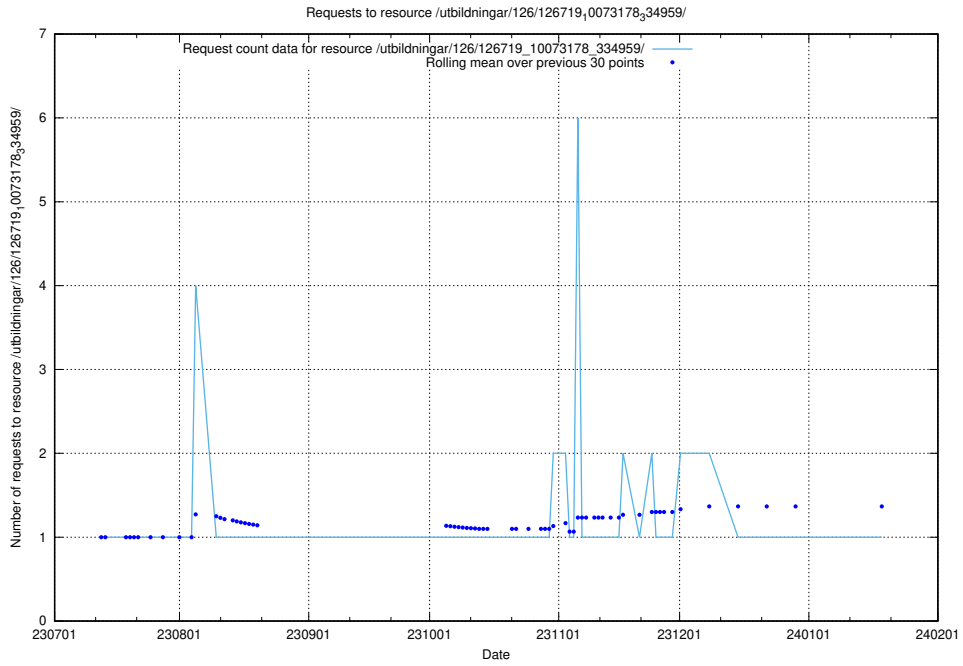

5.5040 Usage of /utbildningar/126/126719_10073178_334959/

Here, we count the number of requests to resource /utbildningar/126/126719_10073178_334959/.