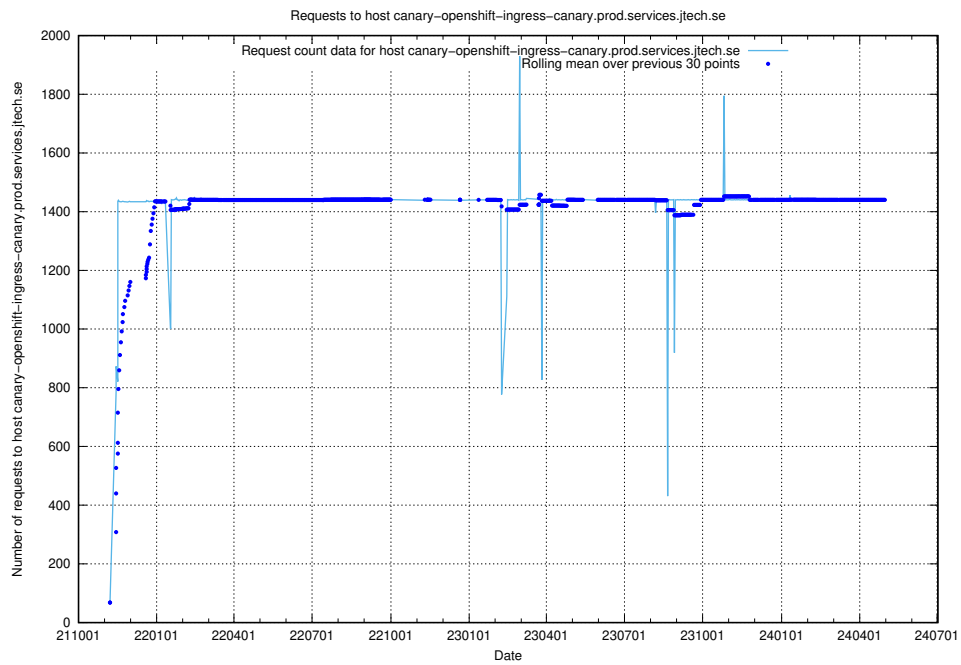

Here, we count the number of requests to host canary-openshift-ingress-canary.prod.services.jtech.se.

7.22 Usage of canary-openshift-ingress-canary.apps.standby.services.jtech.se

Here, we count the number of requests to host canary-openshift-ingress-canary.apps.standby.services.jtech.se.