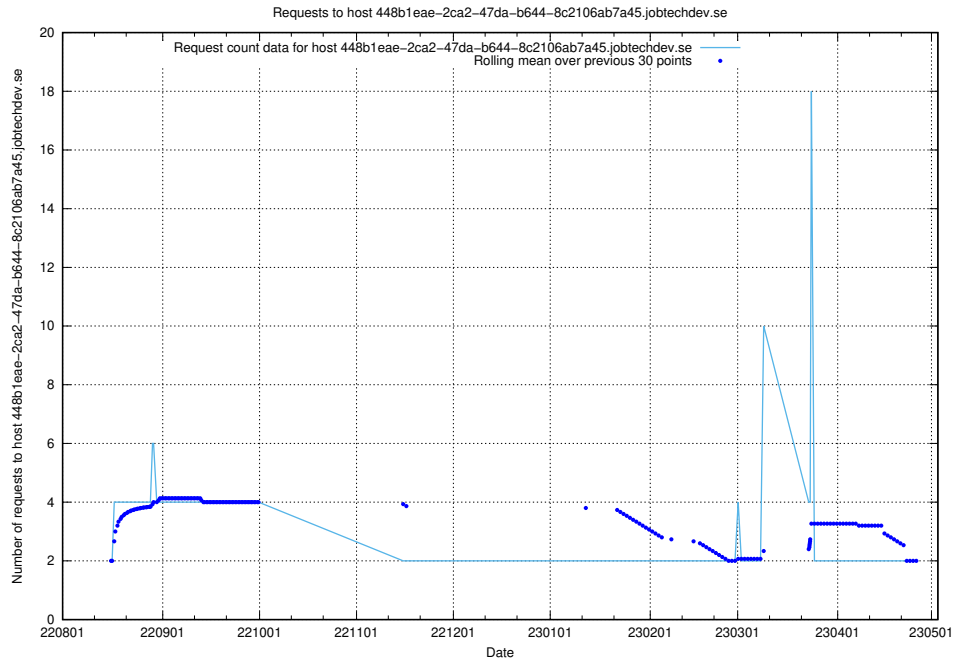

7.342 Usage of 448b1eae-2ca2-47da-b644-8c2106ab7a45.jobtechdev.se

Here, we count the number of requests to host 448b1eae-2ca2-47da-b644-8c2106ab7a45.jobtechdev.se.