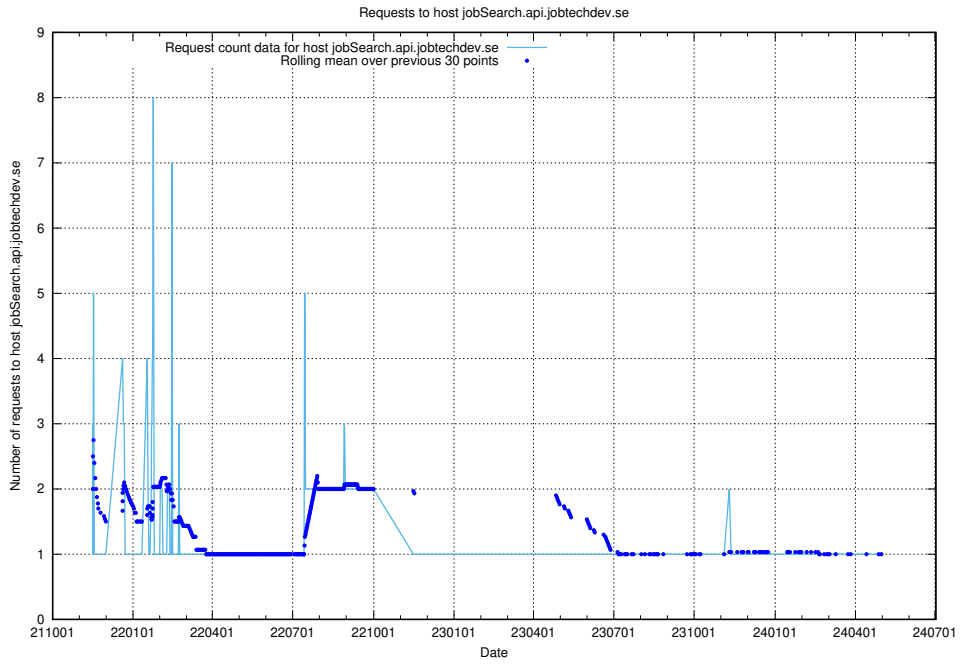

7.645 Usage of jobSearch.api.jobtechdev.se

Here, we count the number of requests to host jobSearch.api.jobtechdev.se.