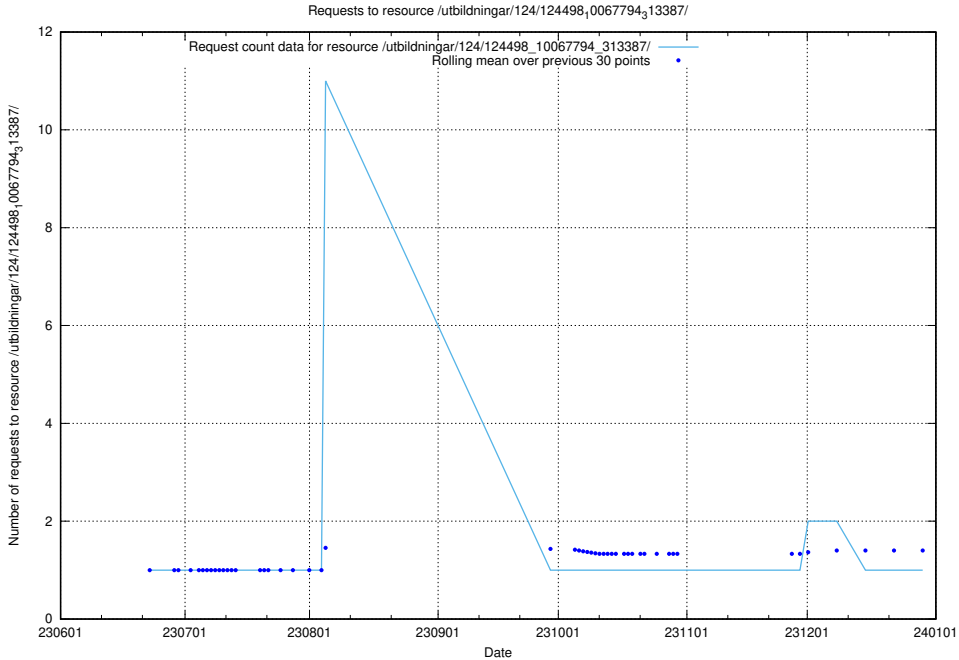

5.5728 Usage of /utbildningar/124/124498_10067794_313387/

Here, we count the number of requests to resource /utbildningar/124/124498_10067794_313387/.