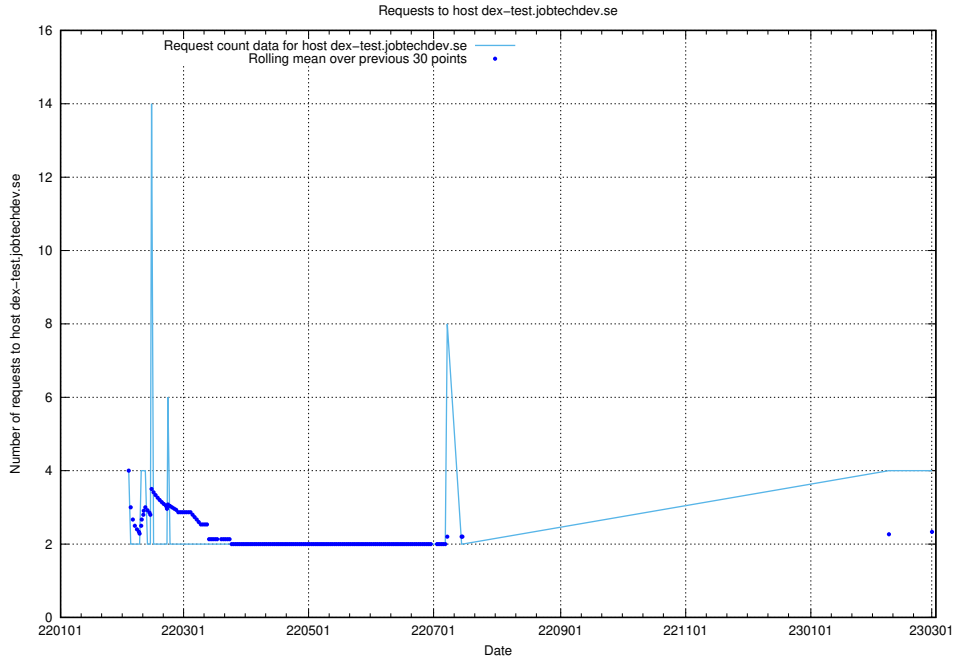

Here, we count the number of requests to host secure.jobtechdev.se.

7.159 Usage of dex-test.jobtechdev.se

Here, we count the number of requests to host dex-test.jobtechdev.se.

7.160 Usage of noc.jobtechdev.se