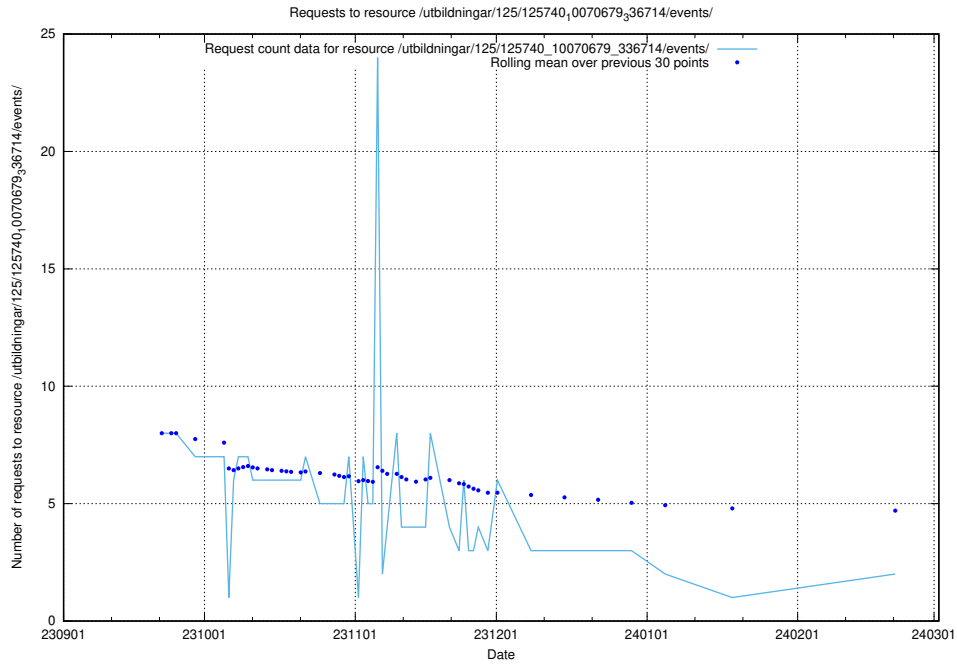

5.696 Usage of /utbildningar/125/125740_10070679_336714/events/

Here, we count the number of requests to resource /utbildningar/125/125740_10070679_336714/events/