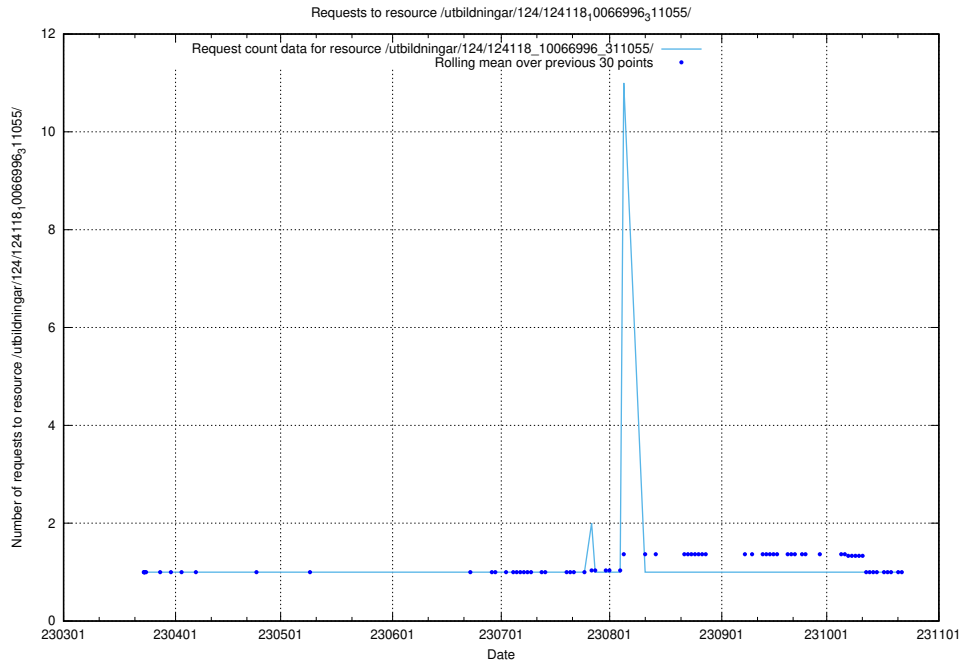

5.4144 Usage of /utbildningar/124/124118_10066996_311055/

Here, we count the number of requests to resource /utbildningar/124/124118_10066996_311055/.