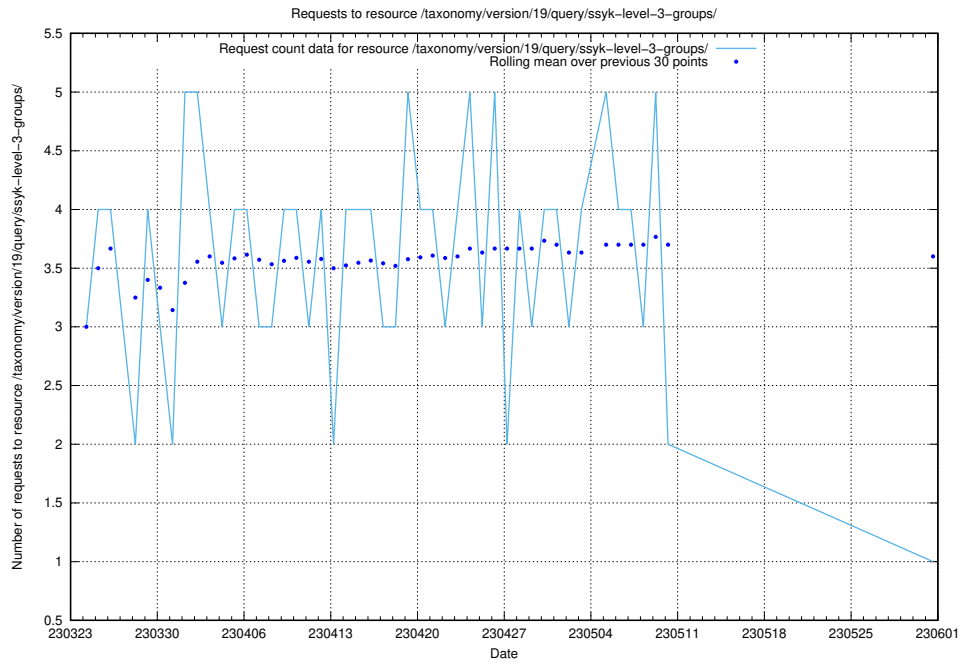

5.6097 Usage of /taxonomy/version/19/query/ssyk-level-3-groups/

Here, we count the number of requests to resource /taxonomy/version/19/query/ssyk-level-3-groups/.