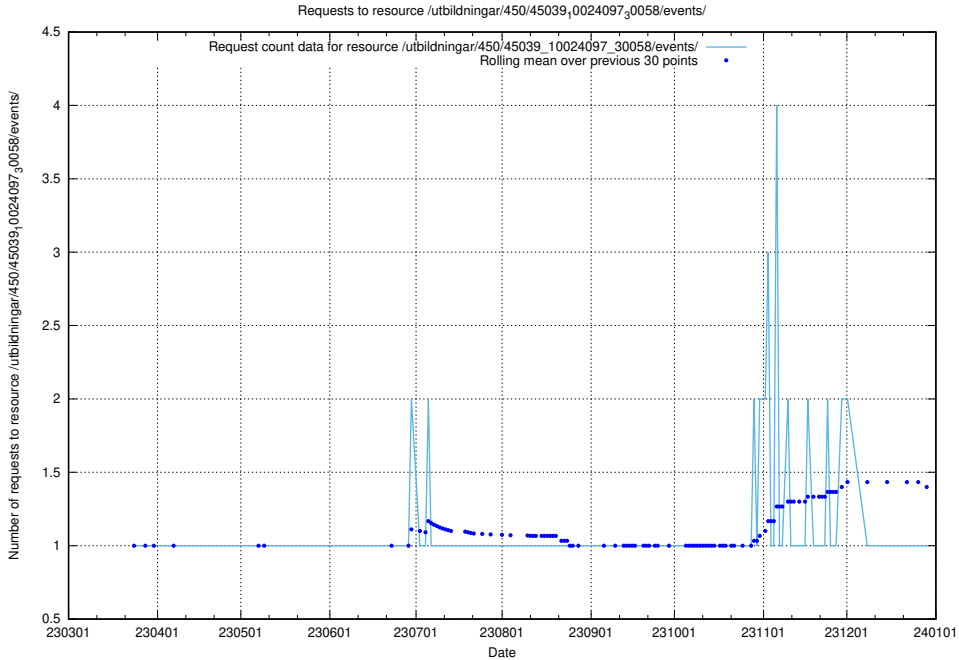

5.6134 Usage of /utbildningar/450/45039_10024097_30058/events/

Here, we count the number of requests to resource /utbildningar/450/45039_10024097_30058/events/.