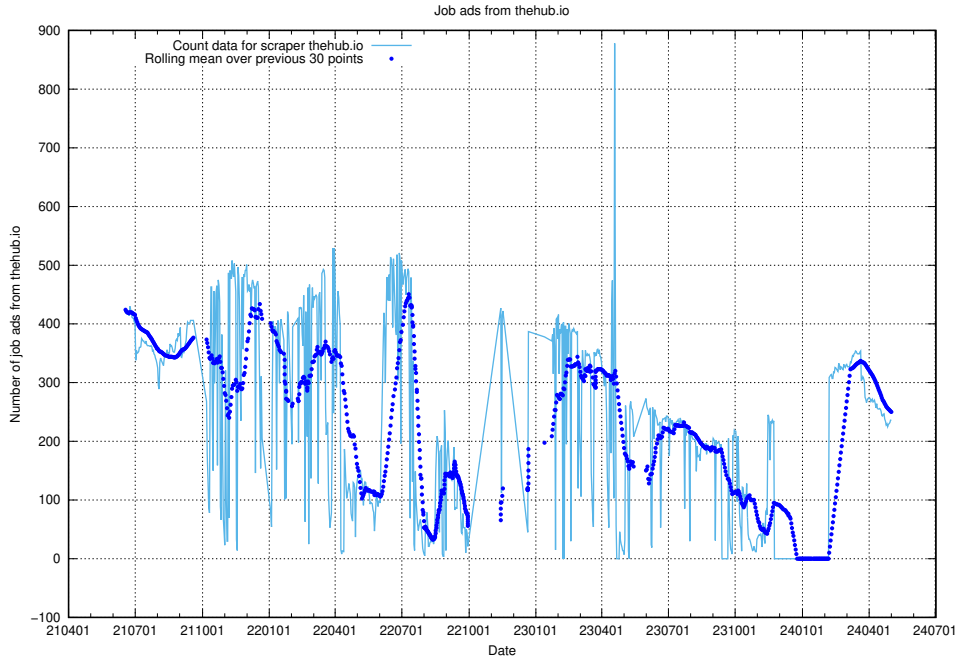

Here, we count the number of job ads scraped from jobbdirekt.se.

13.11 Number of ads by scraper thehub.io

Here, we count the number of job ads scraped from thehub.io.

13.12 Number of ads by scraper onepartnergroup.se