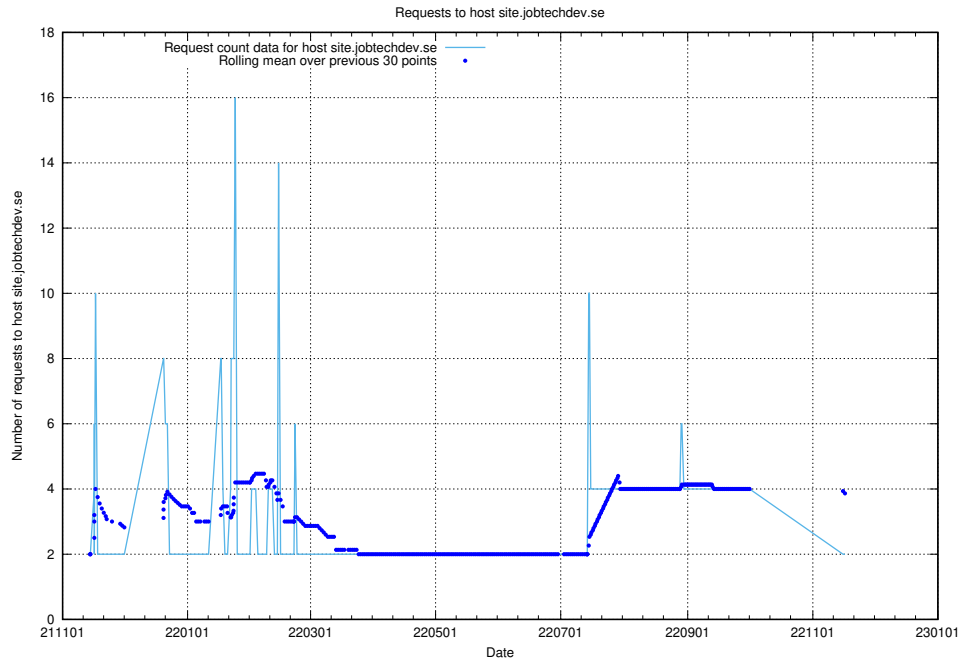

7.558 Usage of yrkeseditor.prod.services.jtech.se

Here, we count the number of requests to host yrkeseditor.prod.services.jtech.se.

7.559 Usage of shop.jobtechdev.se

Here, we count the number of requests to host shop.jobtechdev.se.