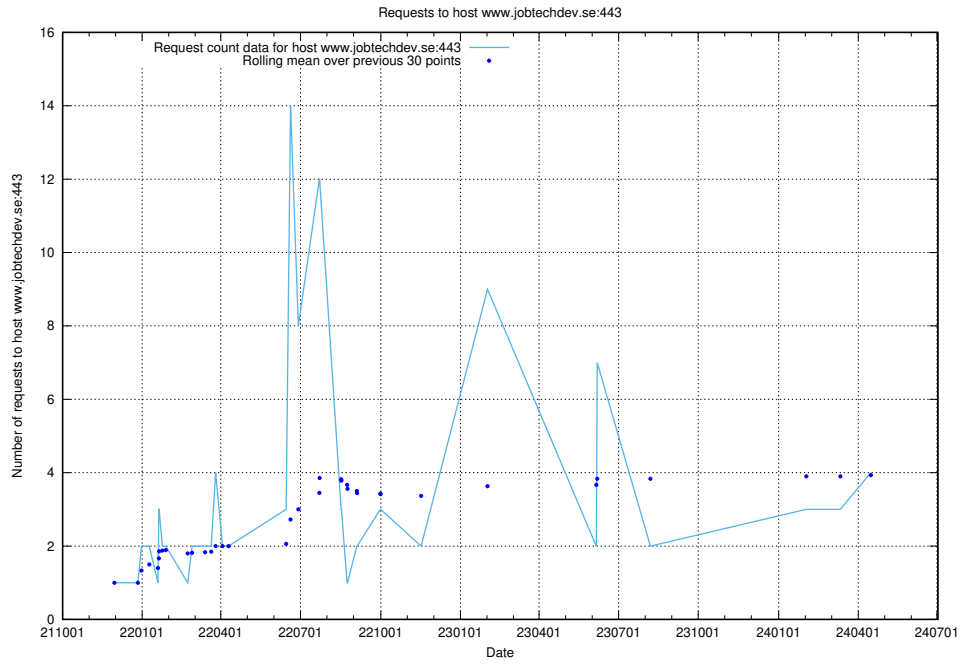

7.132 Usage of www.widgets.jobtechdev.se

Here, we count the number of requests to host www.widgets.jobtechdev.se.

7.133 Usage of www.jobtechdev.se:443

Here, we count the number of requests to host www.jobtechdev.se:443.