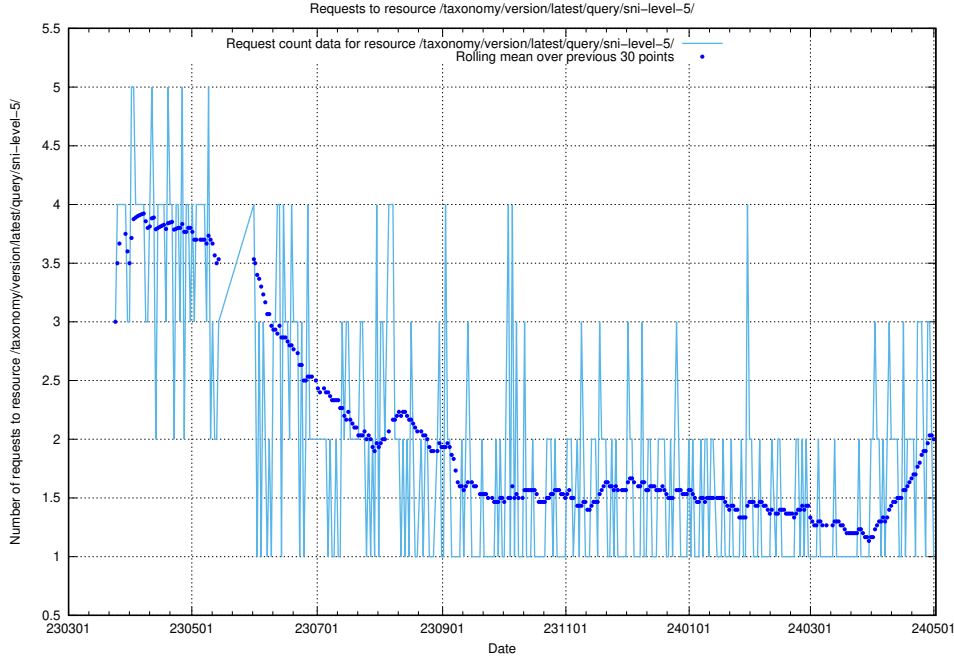

5.6053 Usage of /taxonomy/version/latest/query/sni-level-5/

Here, we count the number of requests to resource /taxonomy/version/latest/query/sni-level-5/.