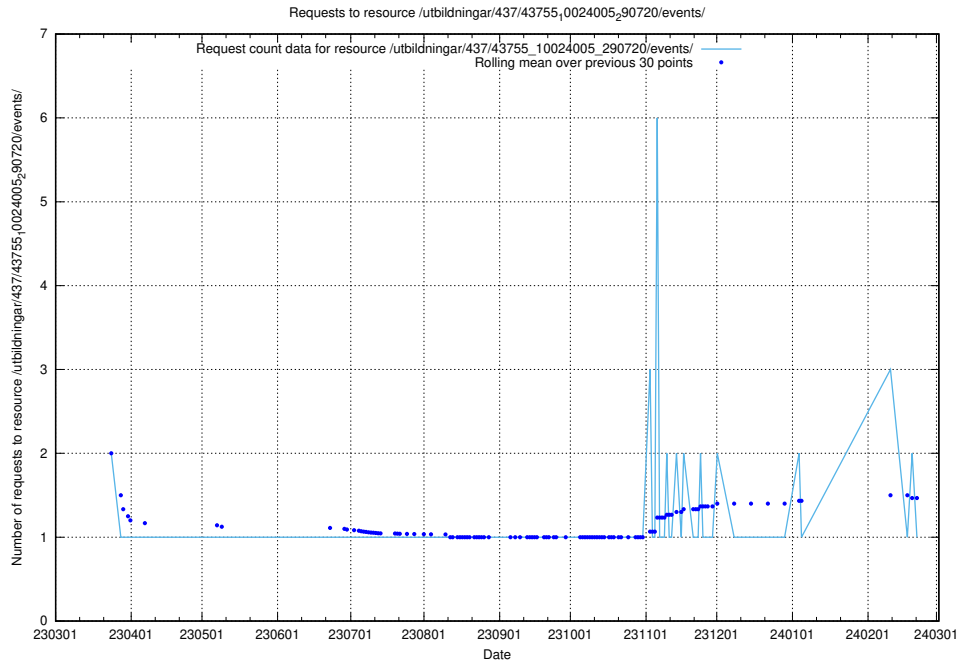

5.6125 Usage of /utbildningar/437/43755_10024005_290720/events/

Here, we count the number of requests to resource /utbildningar/437/43755_10024005_290720/events/.