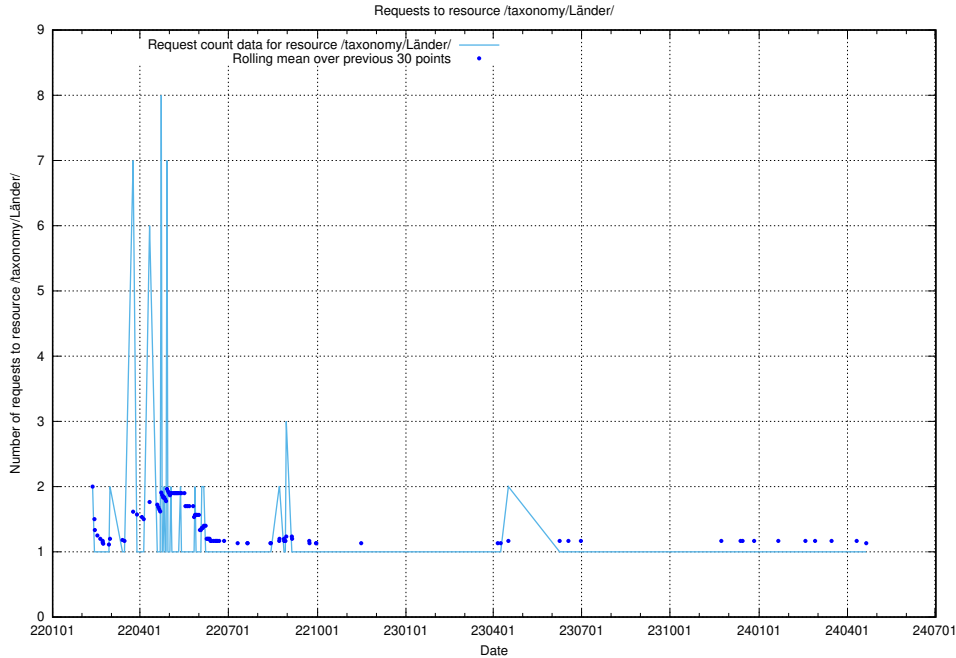

5.1560 Usage of /taxonomy/Länder/

Here, we count the number of requests to resource /taxonomy/Länder/.