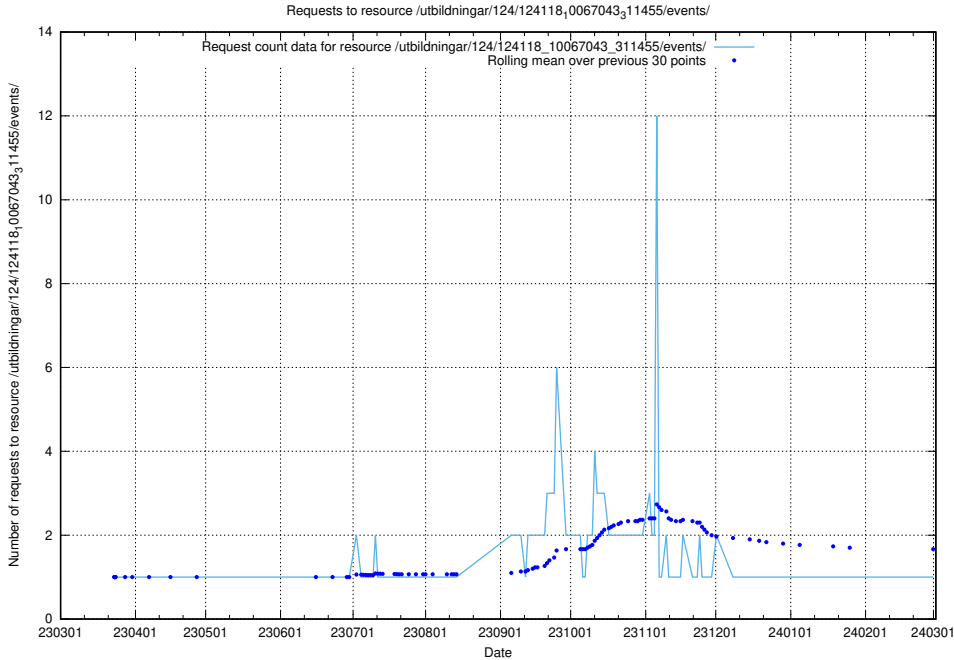

5.4108 Usage of /utbildningar/124/124118_10067043_311455/events/

Here, we count the number of requests to resource /utbildningar/124/124118_10067043_311455/events/