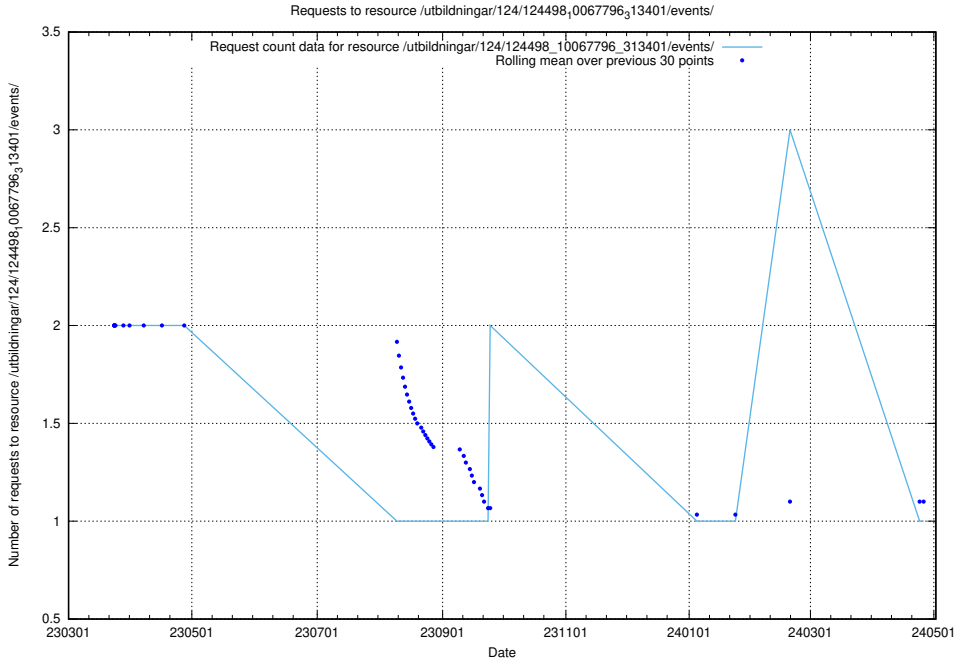

5.6269 Usage of /utbildningar/124/124498_10067796_313401/events/

Here, we count the number of requests to resource /utbildningar/124/124498_10067796_313401/events/