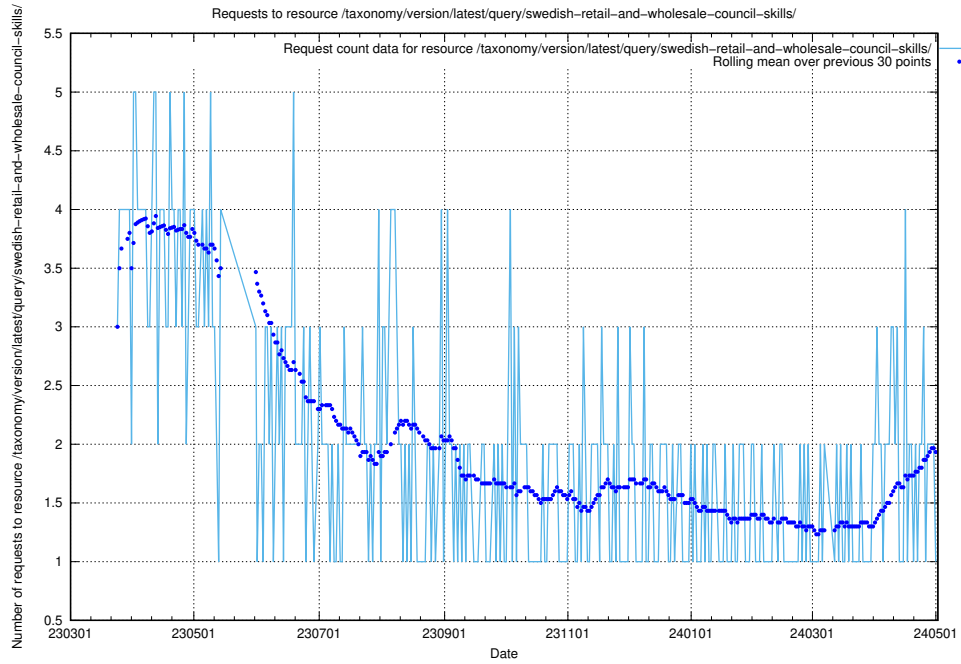

5.6032 Usage of /taxonomy/version/latest/query/swedish-retail-and-wholesale-council-skills/

Here, we count the number of requests to resource /taxonomy/version/latest/query/swedish-retail-and-wholesale-council-skills/.