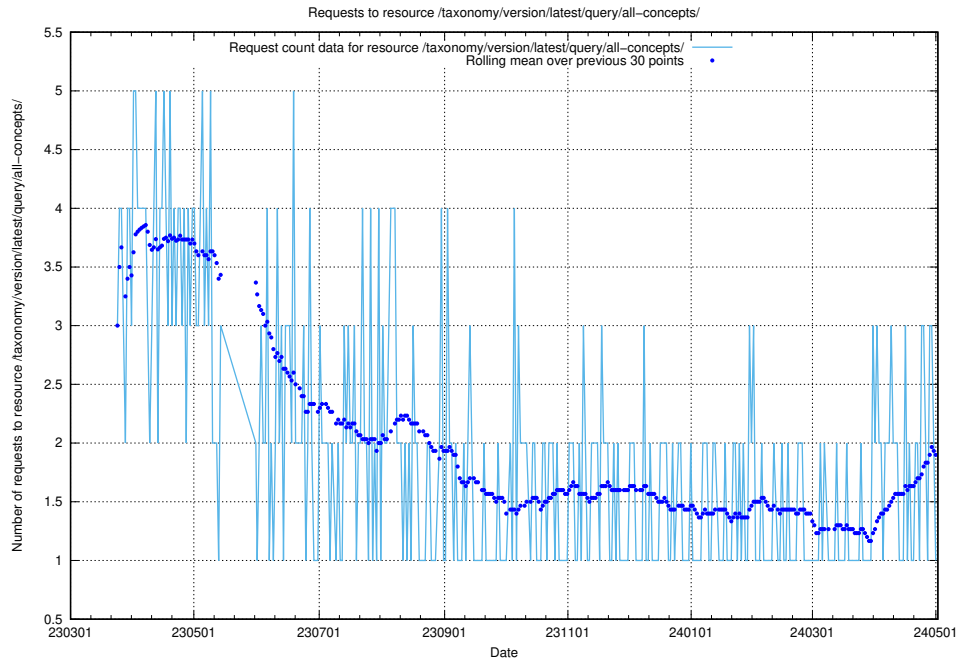

5.6081 Usage of /taxonomy/version/latest/query/all-concepts/

Here, we count the number of requests to resource /taxonomy/version/latest/query/all-concepts/.