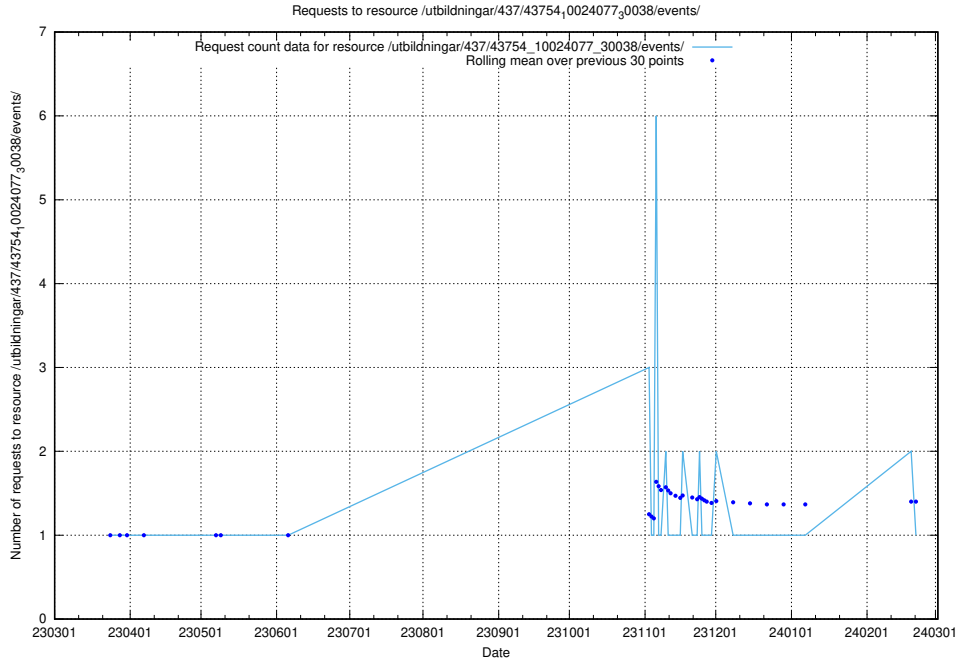

5.6165 Usage of /utbildningar/437/43754_10024077_30038/events/

Here, we count the number of requests to resource /utbildningar/437/43754_10024077_30038/events/.