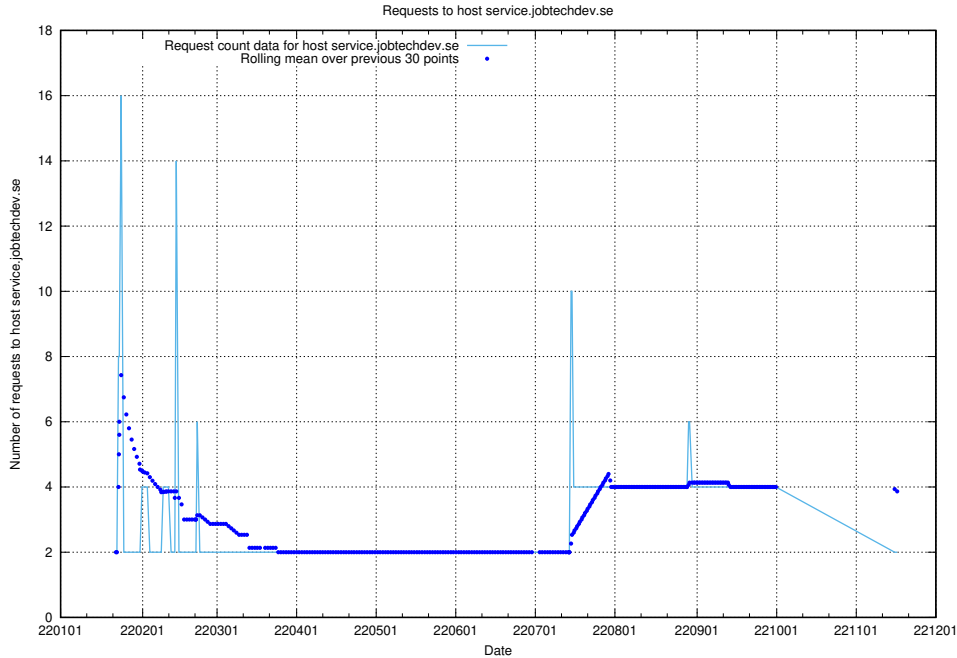

7.585 Usage of service.jobtechdev.se

Here, we count the number of requests to host service.jobtechdev.se.