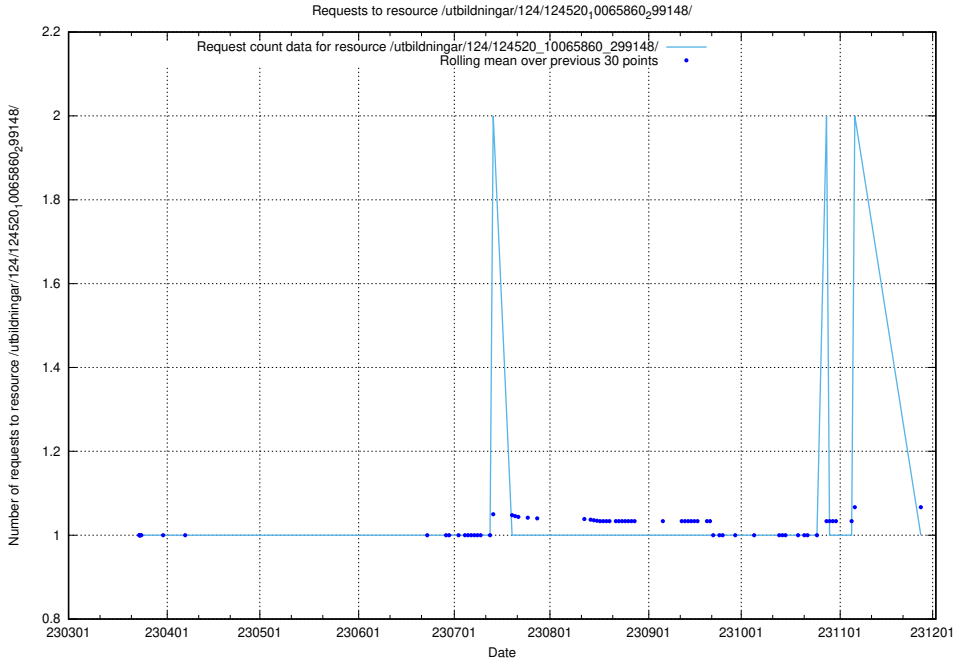

5.1208 Usage of /utbildningar/124/124520_10065860_299148/

Here, we count the number of requests to resource /utbildningar/124/124520_10065860_299148/.