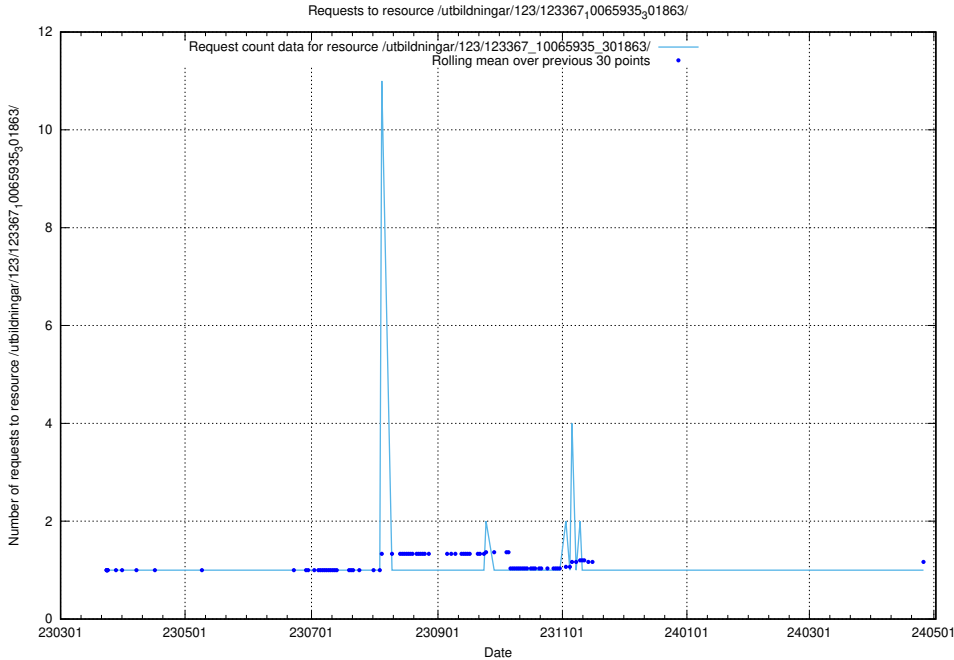

5.4544 Usage of /utbildningar/123/123367_10065935_301863/

Here, we count the number of requests to resource /utbildningar/123/123367_10065935_301863/.