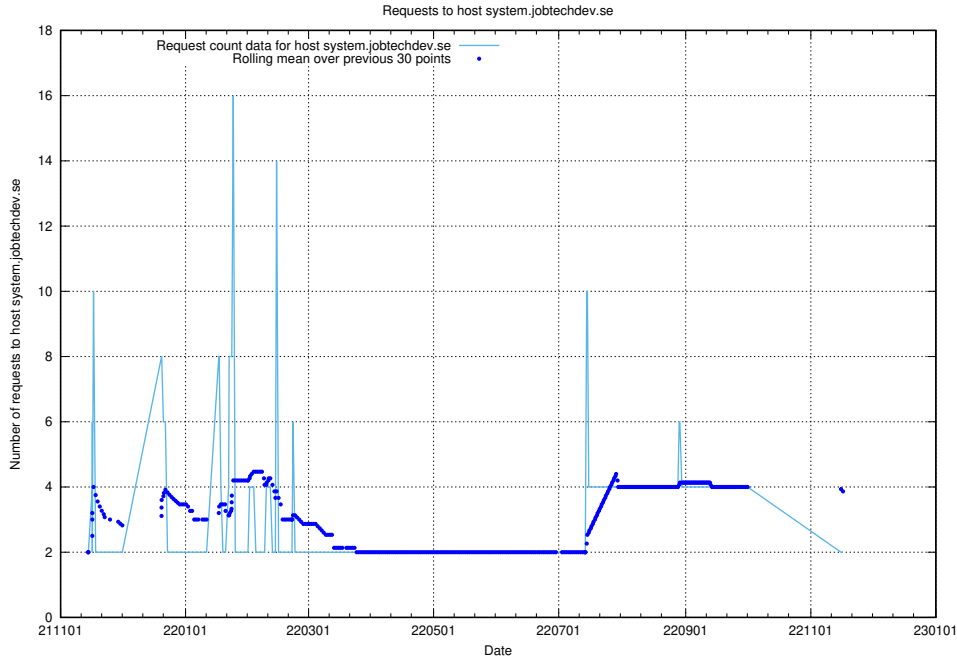

7.550 Usage of system.jobtechdev.se

Here, we count the number of requests to host system.jobtechdev.se.