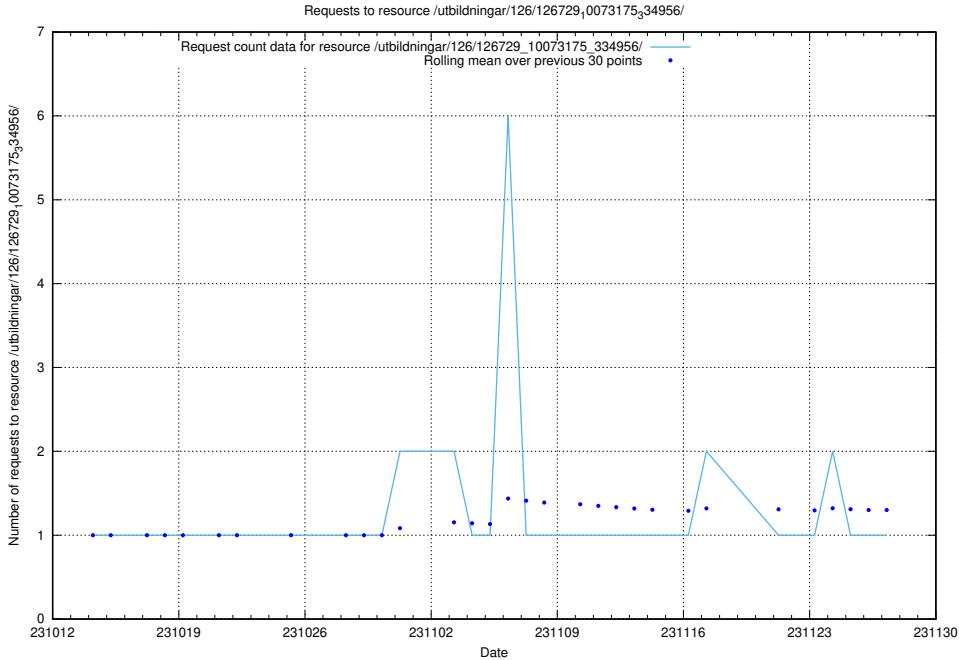

5.4263 Usage of /utbildningar/126/126729_10073175_334956/

Here, we count the number of requests to resource /utbildningar/126/126729_10073175_334956/.