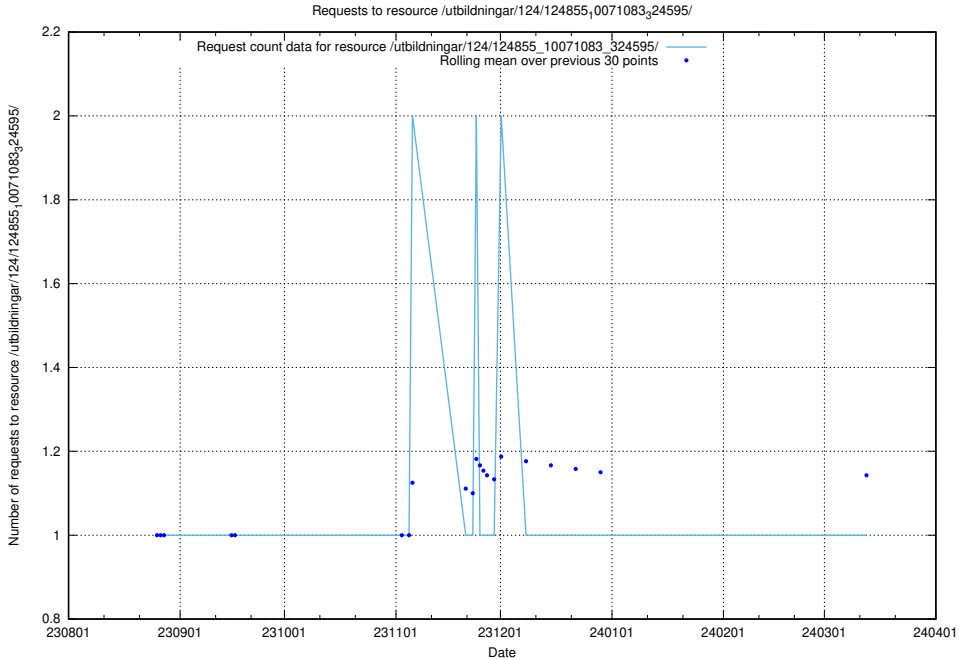

5.4645 Usage of /utbildningar/124/124855_10071083_324595/

Here, we count the number of requests to resource /utbildningar/124/124855_10071083_324595/.