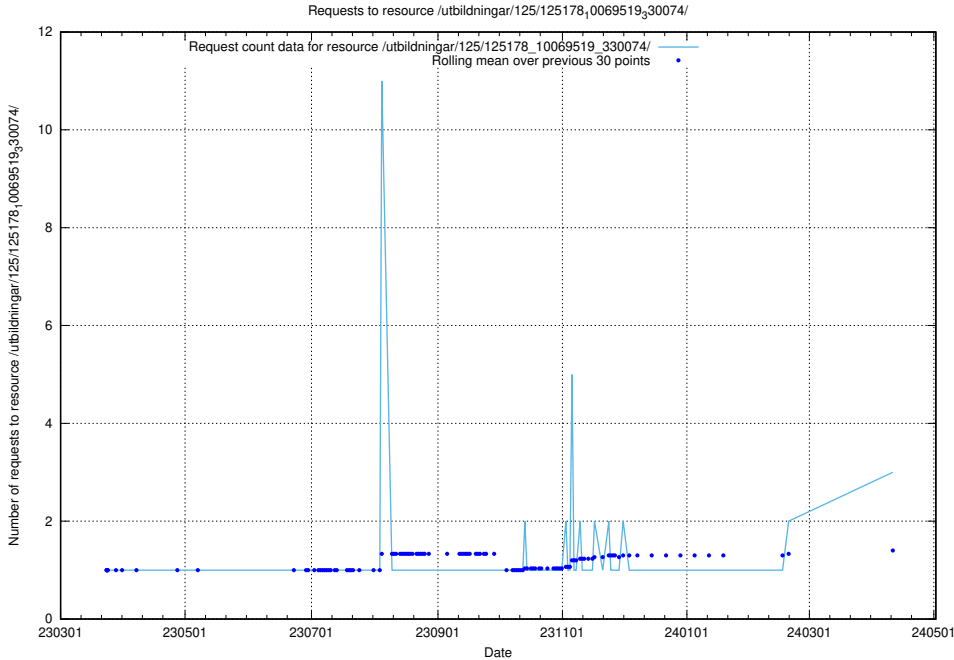

5.248 Usage of /utbildningar/125/125178_10069519_330074/

Here, we count the number of requests to resource /utbildningar/125/125178_10069519_330074/.