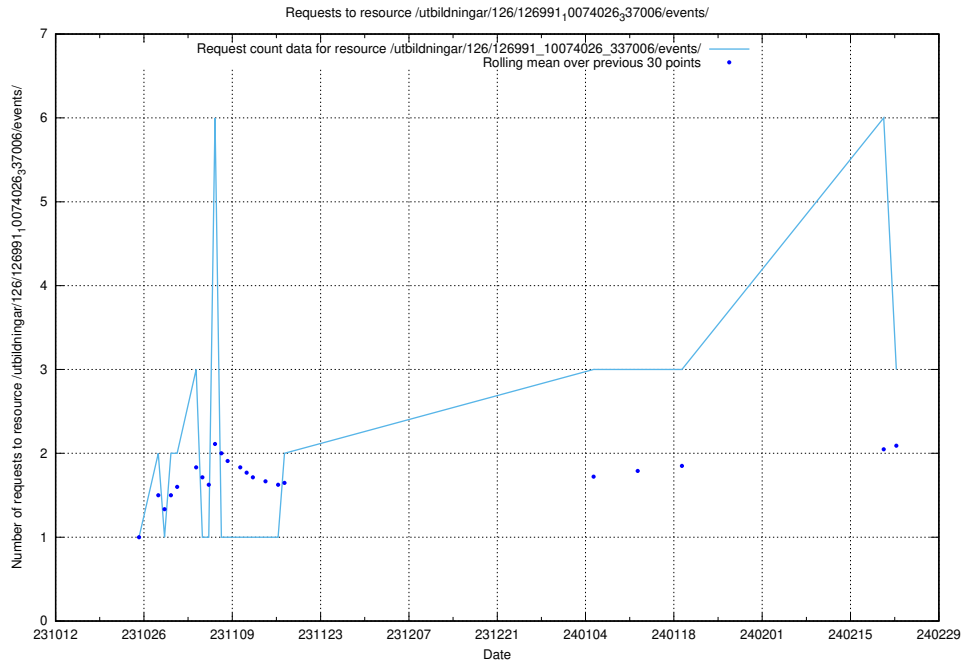

5.320 Usage of /utbildningar/126/126991_10074026_337006/events/

Here, we count the number of requests to resource /utbildningar/126/126991_10074026_337006/events/