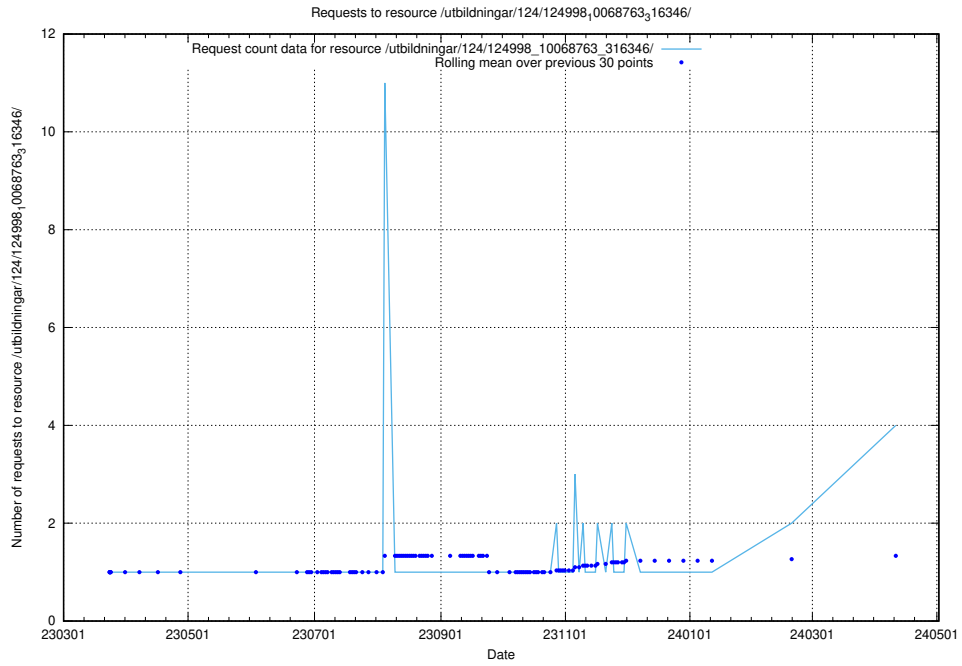

Here, we count the number of requests to resource /utbildningar/125/125000_10068810_316550/.

5.158 Usage of /utbildningar/124/124998_10068763_316346/

Here, we count the number of requests to resource /utbildningar/124/124998_10068763_316346/.