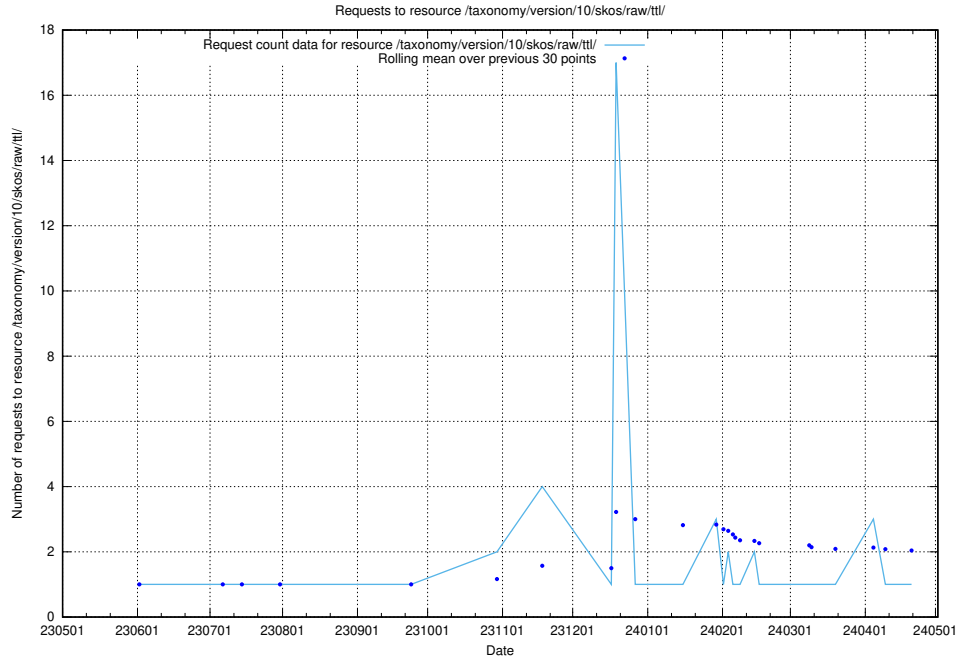

5.5867 Usage of /utbildningar/124/124055_10023995_319697/events/

Here, we count the number of requests to resource /utbildningar/124/124055_10023995_319697/events/

5.5868 Usage of /utbildningar/123/123665_10066431_308906/