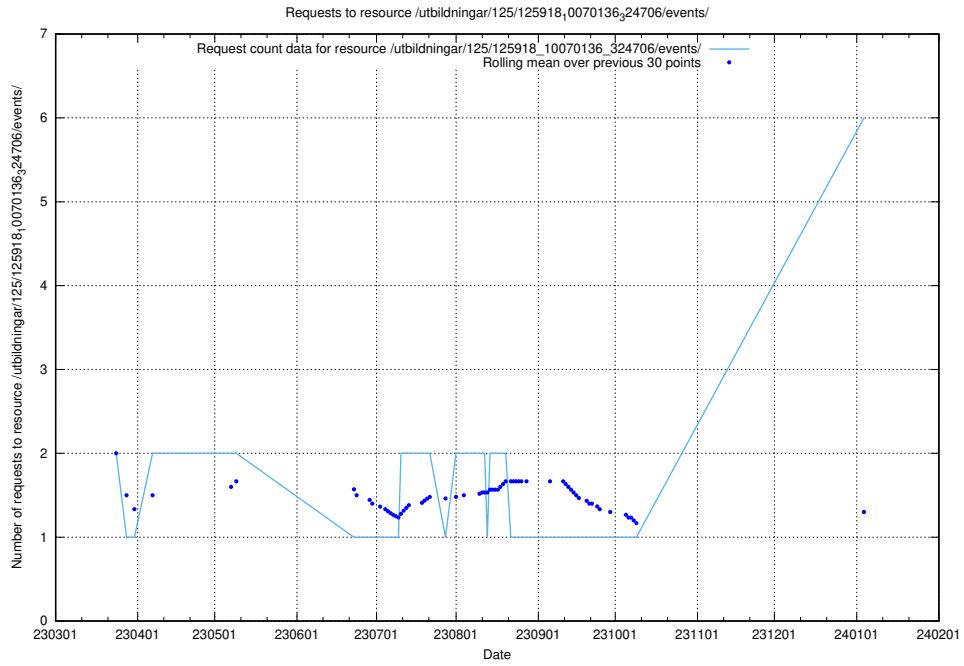

5.94 Usage of /utbildningar/125/125918_10070136_324706/events/

Here, we count the number of requests to resource /utbildningar/125/125918_10070136_324706/events/