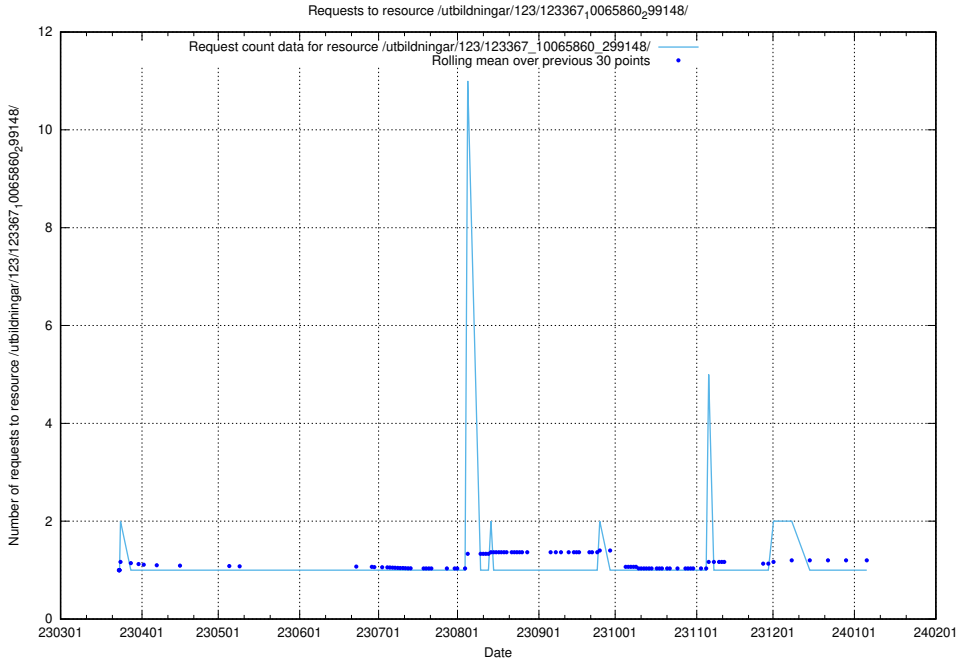

5.4761 Usage of /utbildningar/123/123367_10065860_299148/

Here, we count the number of requests to resource /utbildningar/123/123367_10065860_299148/.