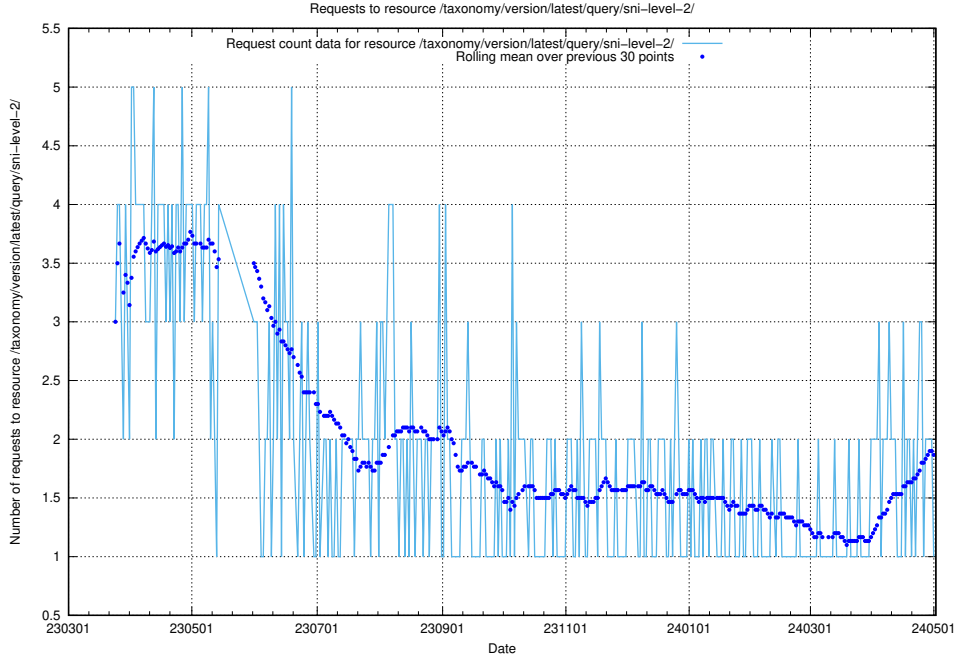

5.6056 Usage of /taxonomy/version/latest/query/sni-level-2/

Here, we count the number of requests to resource /taxonomy/version/latest/query/sni-level-2/.