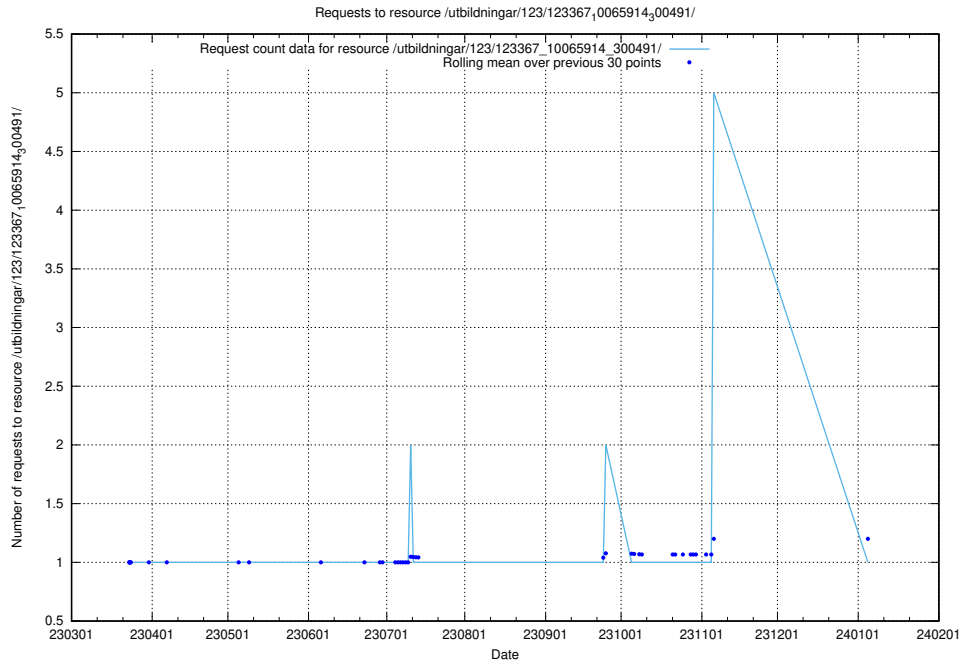

5.4606 Usage of /utbildningar/123/123367_10065914_300491/

Here, we count the number of requests to resource /utbildningar/123/123367_10065914_300491/.