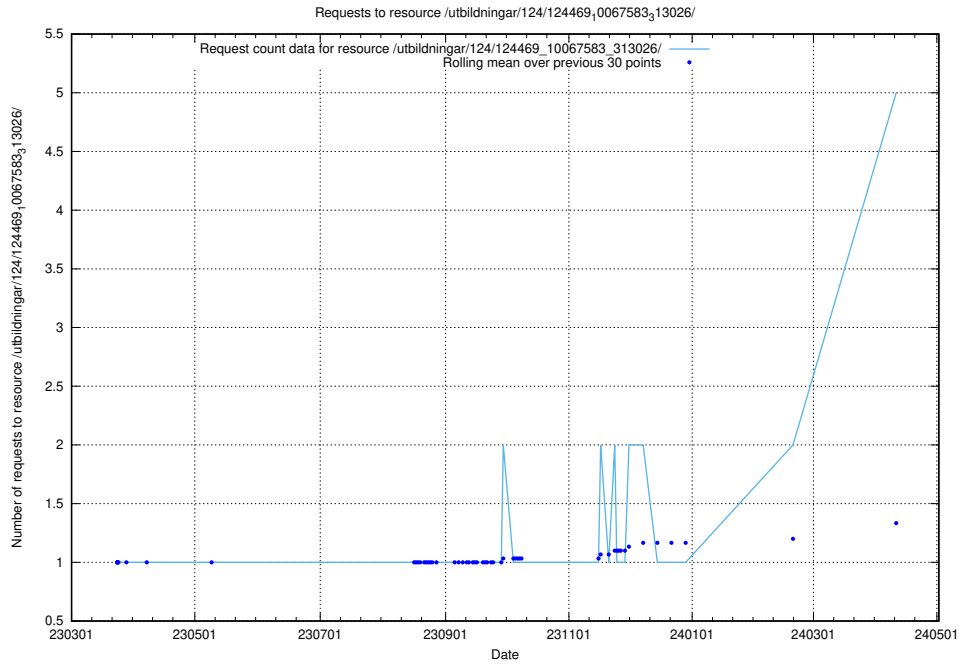

5.124 Usage of /utbildningar/124/124469_10067583_313026/

Here, we count the number of requests to resource /utbildningar/124/124469_10067583_313026/.