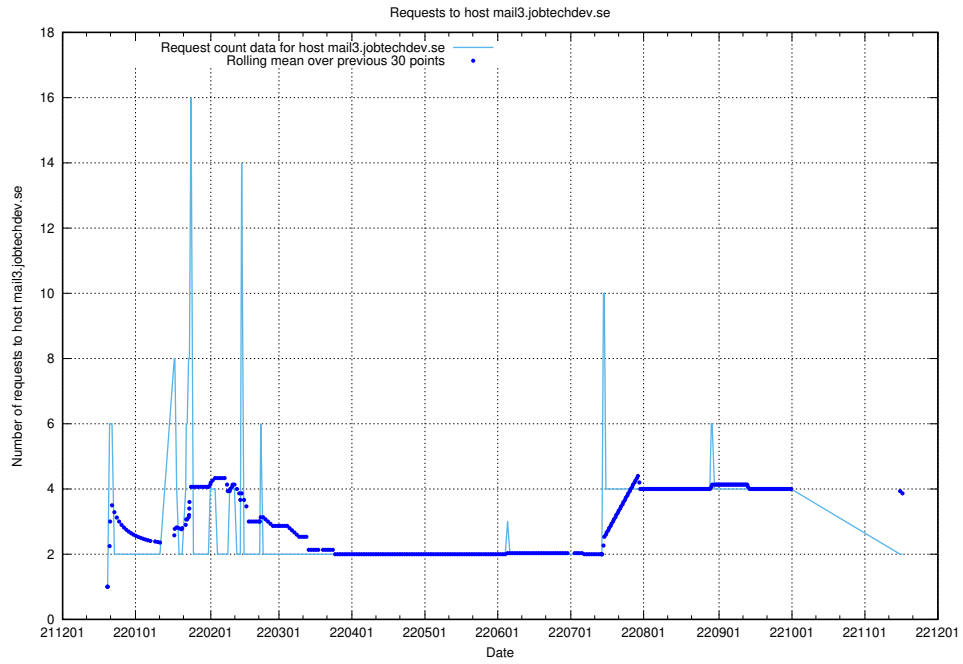

7.370 Usage of mail3.jobtechdev.se

Here, we count the number of requests to host mail3.jobtechdev.se.