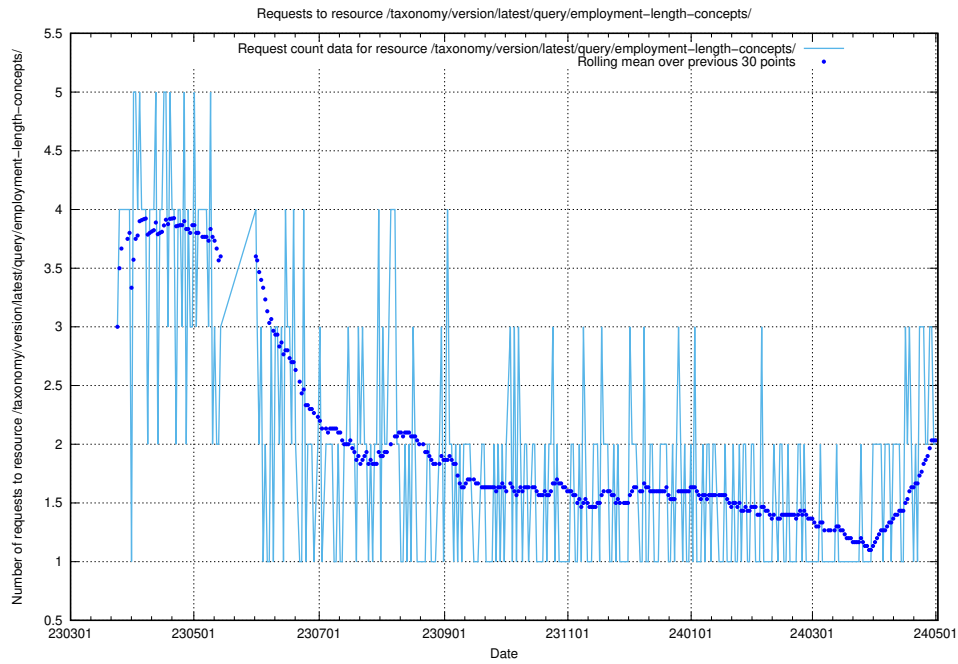

5.854 Usage of /taxonomy/version/latest/query/employment-length-concepts/

Here, we count the number of requests to resource /taxonomy/version/latest/query/employment-length-concepts/.