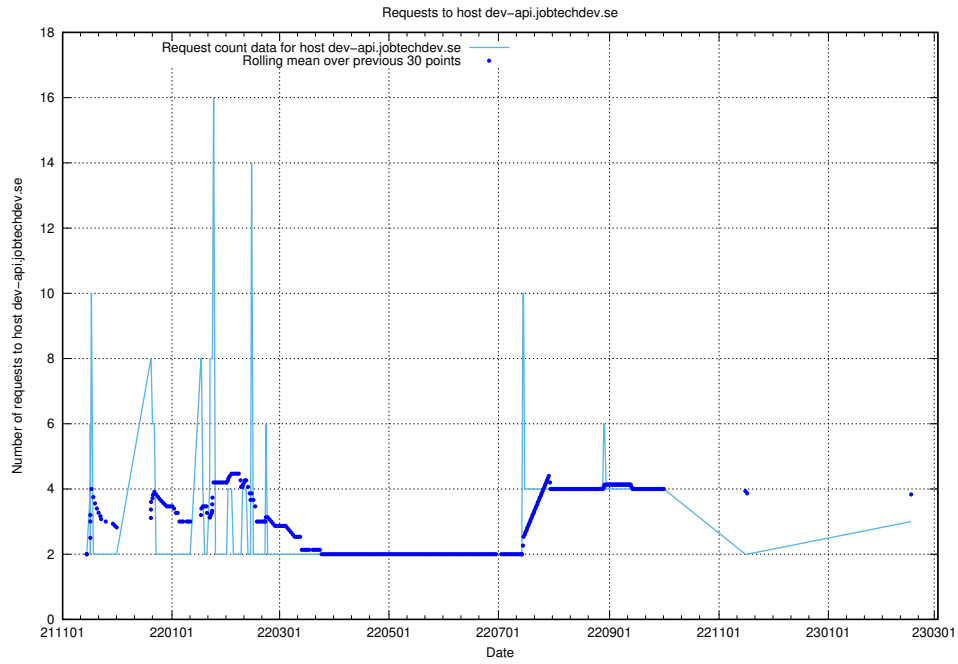

7.165 Usage of dev-api.jobtechdev.se

Here, we count the number of requests to host dev-api.jobtechdev.se.