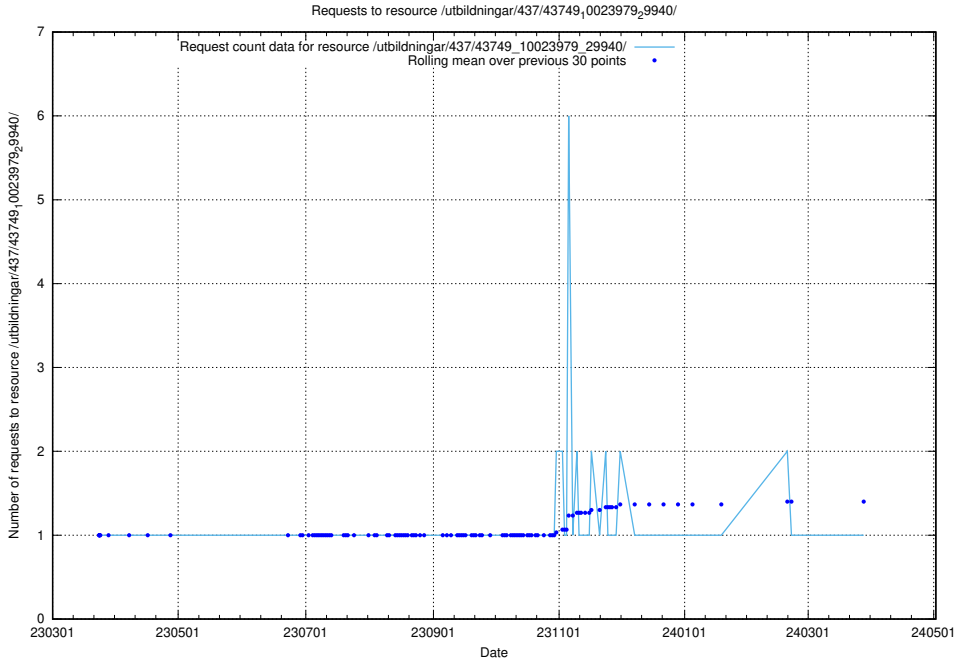

5.6354 Usage of /utbildningar/437/43749_10023979_29940/

Here, we count the number of requests to resource /utbildningar/437/43749_10023979_29940/.