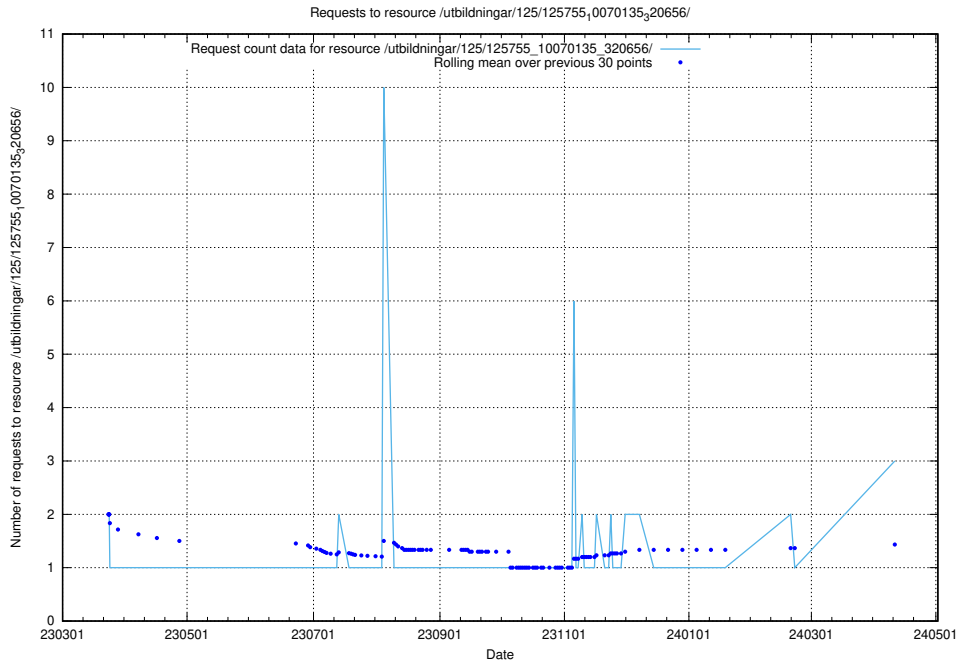

5.415 Usage of /utbildningar/125/125755_10070135_320656/

Here, we count the number of requests to resource /utbildningar/125/125755_10070135_320656/.