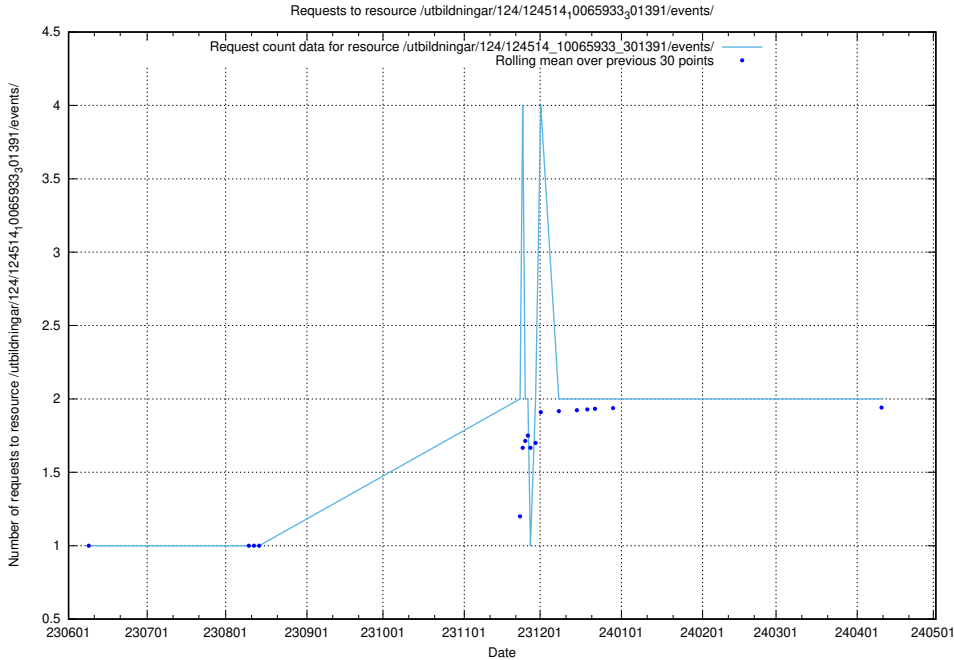

Here, we count the number of requests to resource /utbildningar/124/124515_10066311_308507/.

5.839 Usage of /utbildningar/124/124514_10065933_301391/events/

Here, we count the number of requests to resource /utbildningar/124/124514_10065933_301391/events/