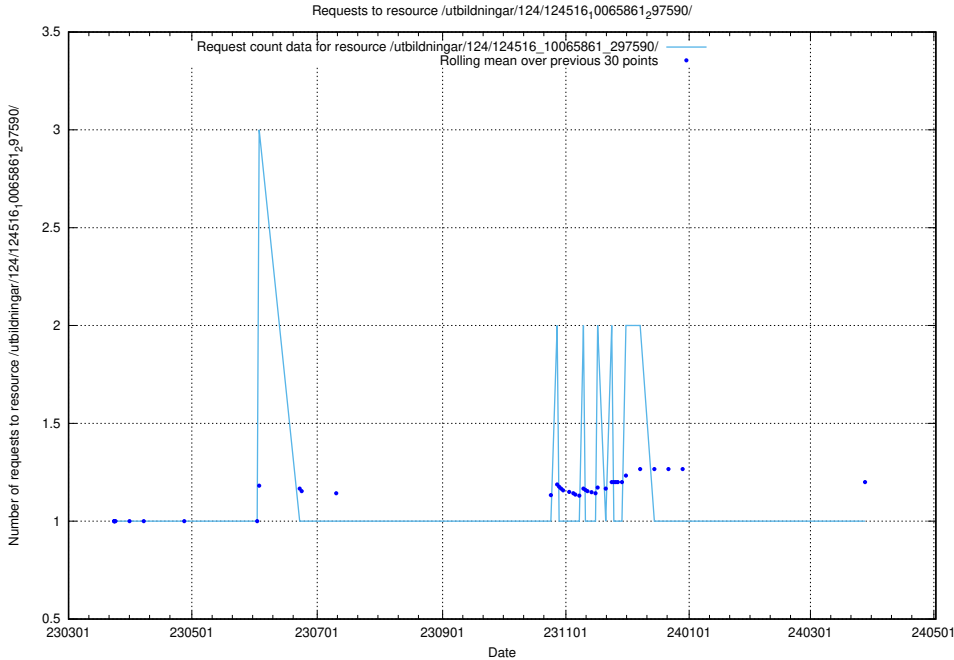

5.1429 Usage of /utbildningar/124/124516_10065861_297590/

Here, we count the number of requests to resource /utbildningar/124/124516_10065861_297590/.

5.1430 Usage of /availability/uptime/20240129/

Here, we count the number of requests to resource /availability/uptime/20240129/.