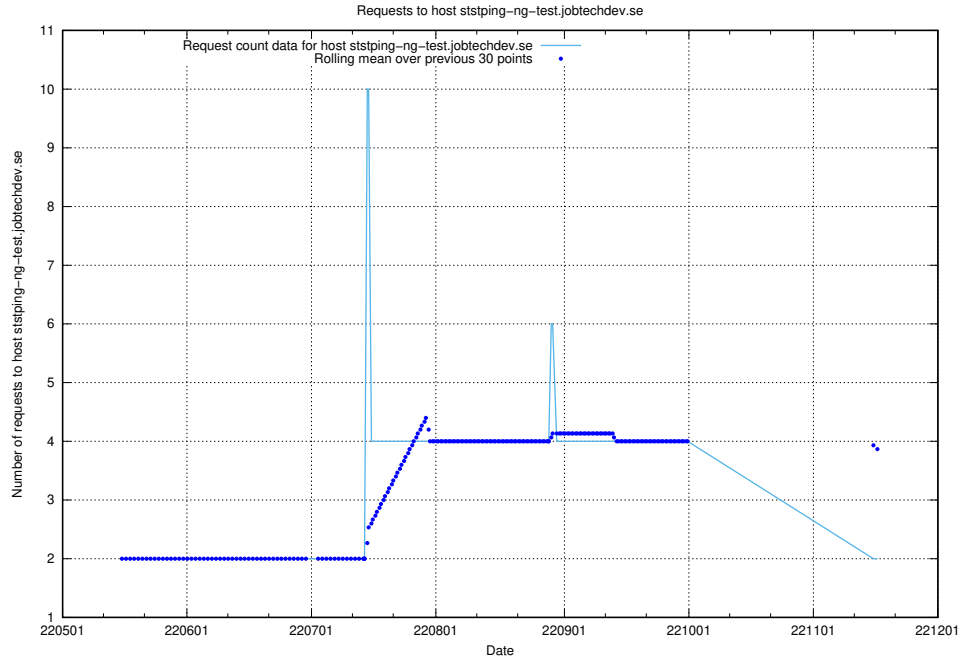

7.423 Usage of ststping-ng-test.jobtechdev.se

Here, we count the number of requests to host ststping-ng-test.jobtechdev.se.