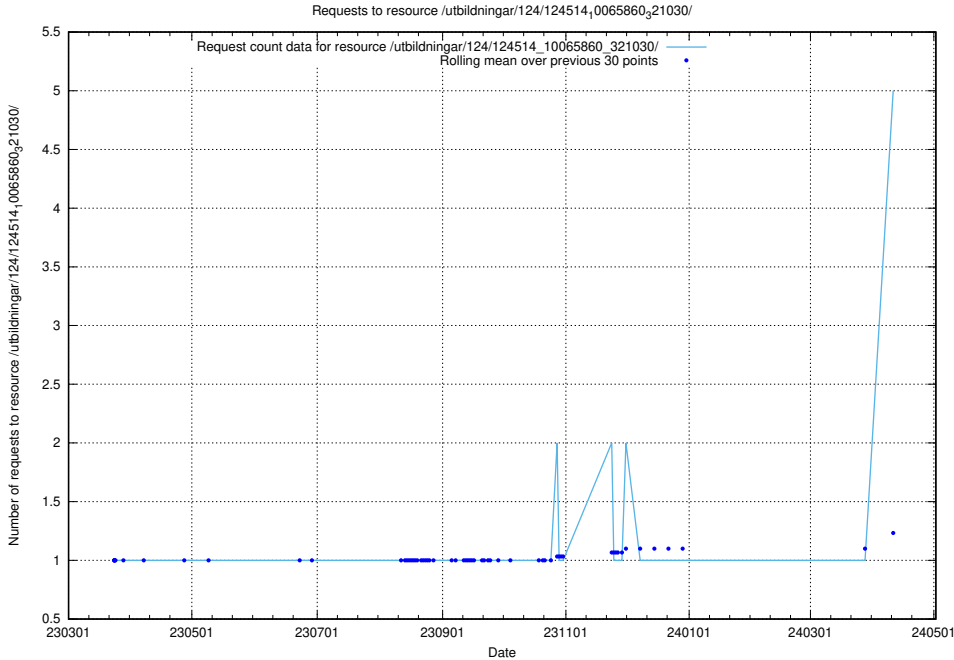

5.119 Usage of /utbildningar/124/124514_10065860_321030/

Here, we count the number of requests to resource /utbildningar/124/124514_10065860_321030/.