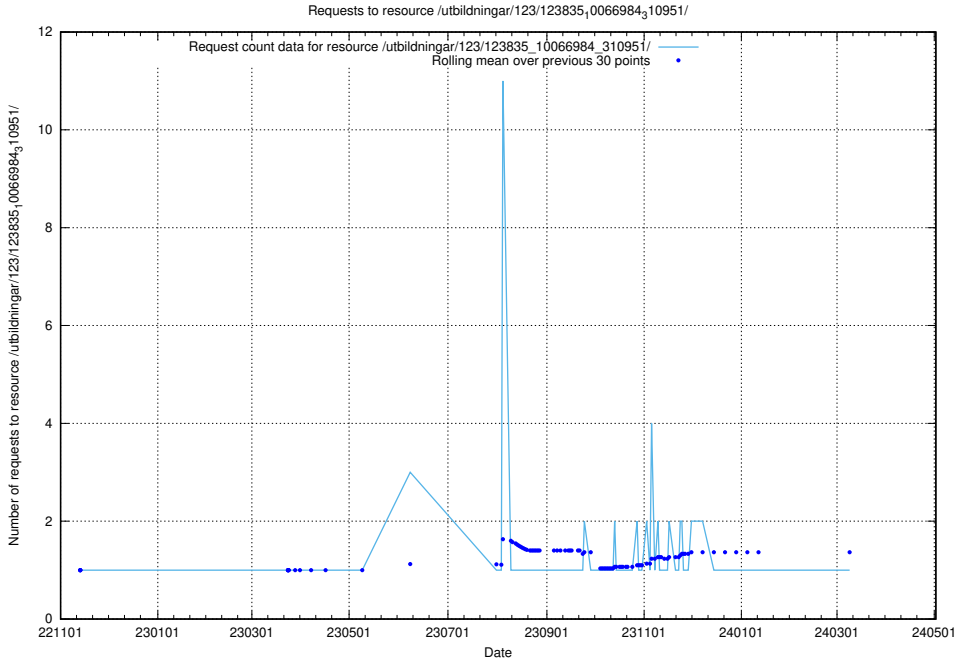

5.5839 Usage of /utbildningar/123/123835_10066984_310951/

Here, we count the number of requests to resource /utbildningar/123/123835_10066984_310951/.