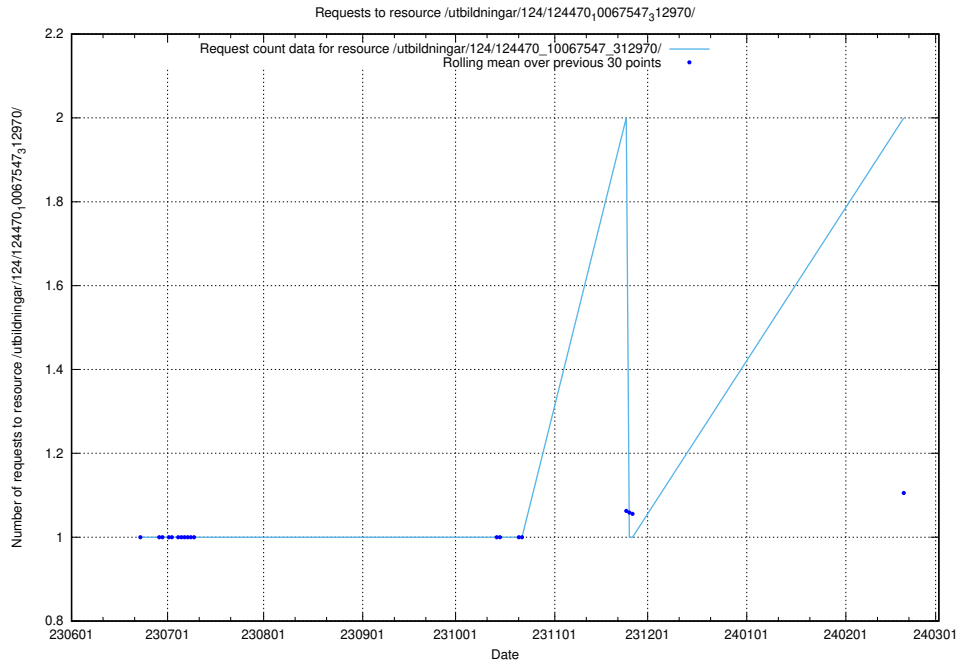

5.820 Usage of /utbildningar/124/124470_10067547_312970/

Here, we count the number of requests to resource /utbildningar/124/124470_10067547_312970/.