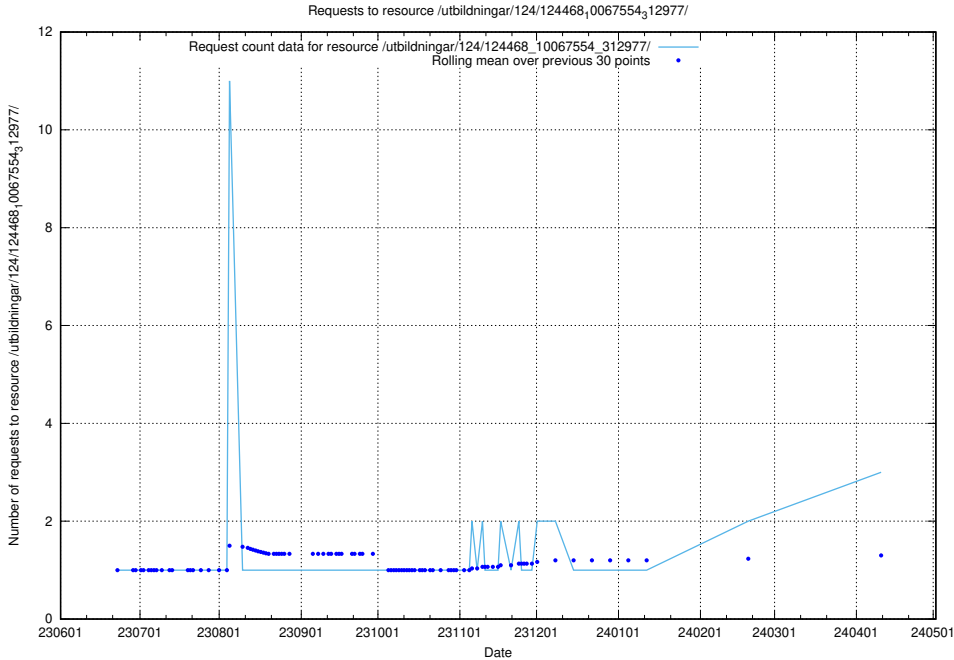

5.382 Usage of /utbildningar/124/124468_10067554_312977/

Here, we count the number of requests to resource /utbildningar/124/124468_10067554_312977/.