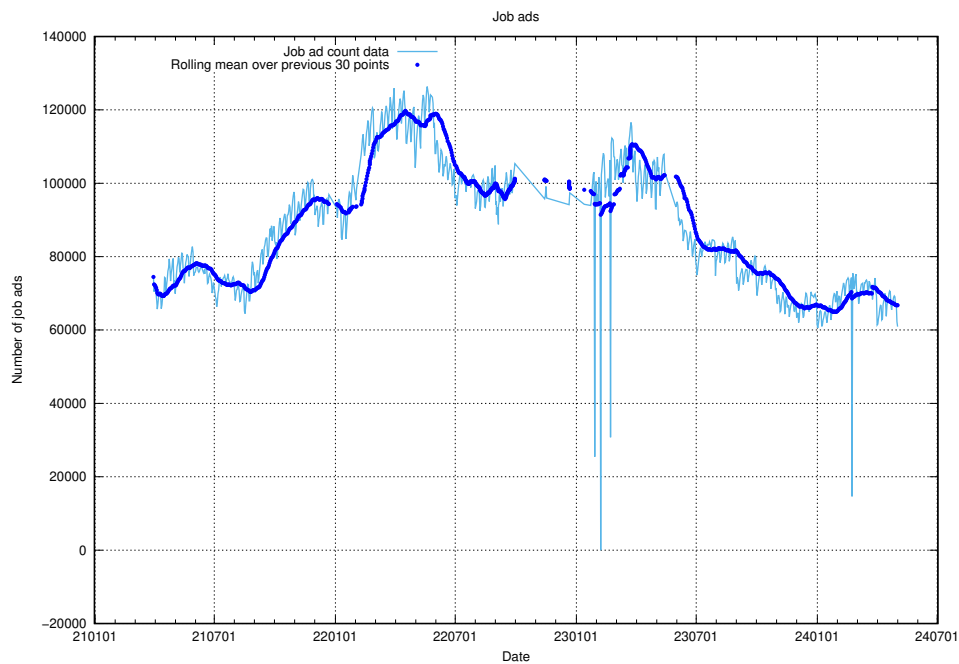

13.1 Number of job ads

Here, we count the number of job ads processed by the pipeline each night.

¹³<https://gitlab.com/arbetsformedlingen/joblinks/wiki/-/wikis/home>

13.2 Number of ads by scraper arbetsformedlingen.se