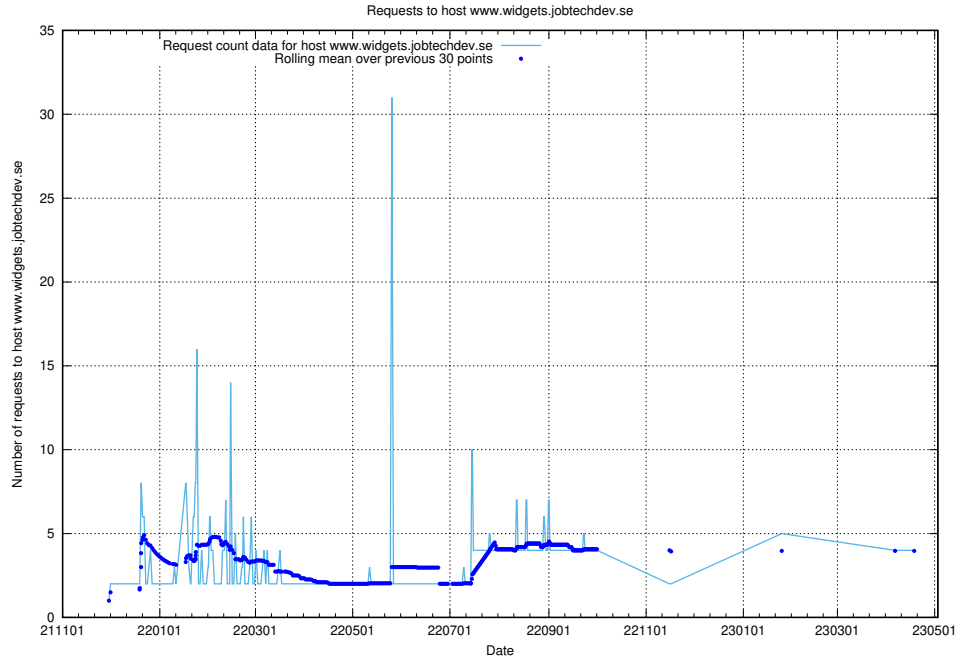

7.132 Usage of www.widgets.jobtechdev.se

Here, we count the number of requests to host www.widgets.jobtechdev.se.

7.133 Usage of www.jobtechdev.se:443

Here, we count the number of requests to host www.jobtechdev.se:443.