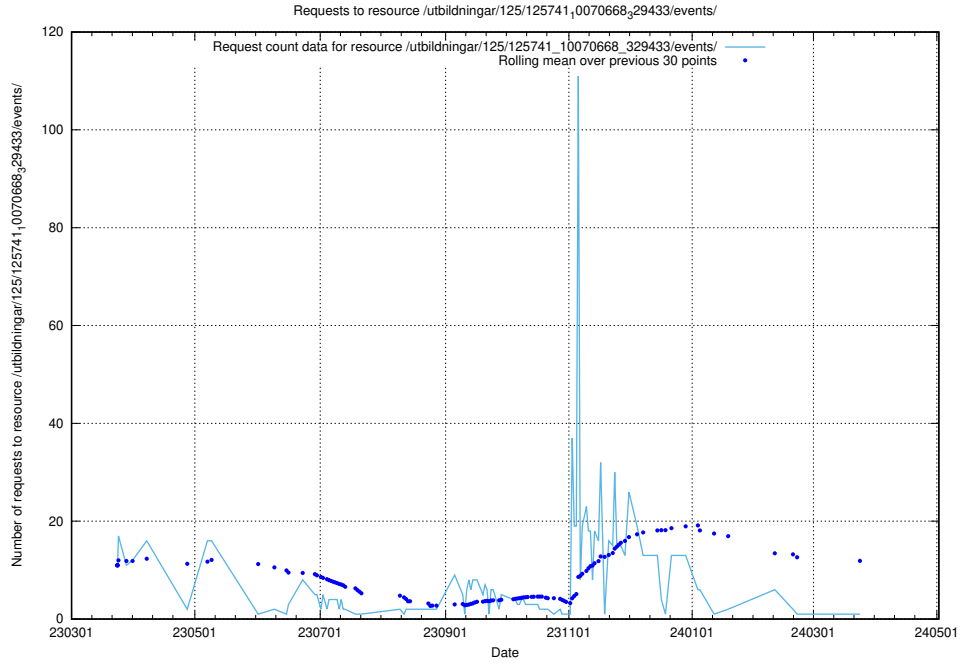

Here, we count the number of requests to resource /utbildningar/125/125740_10070701_326140/events/

5.6221 Usage of /utbildningar/125/125741_10070668_329433/events/

Here, we count the number of requests to resource /utbildningar/125/125741_10070668_329433/events/