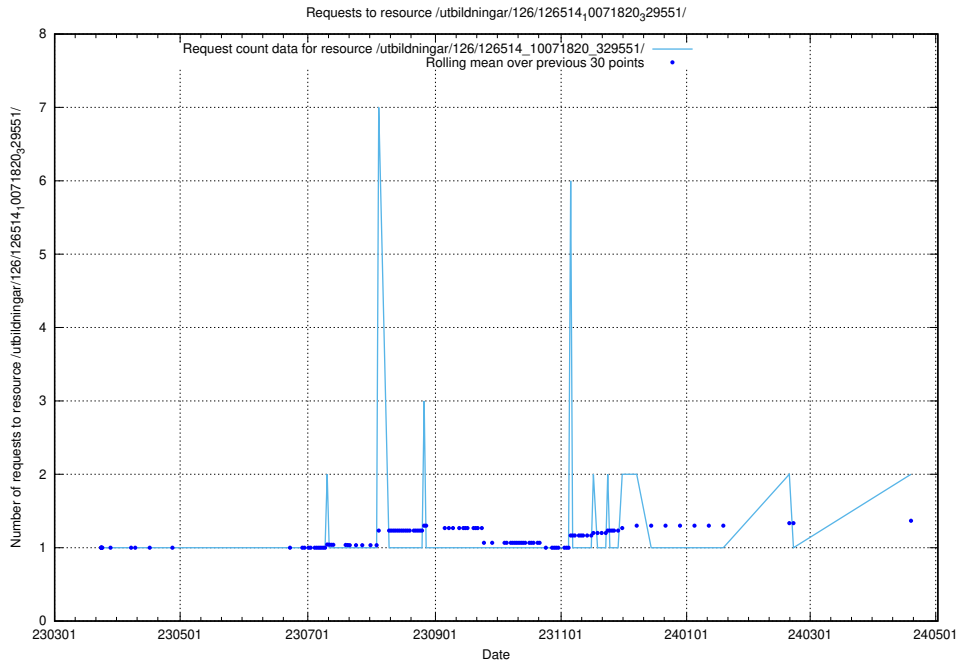

5.885 Usage of /utbildningar/126/126514_10071820_329551/

Here, we count the number of requests to resource /utbildningar/126/126514_10071820_329551/.