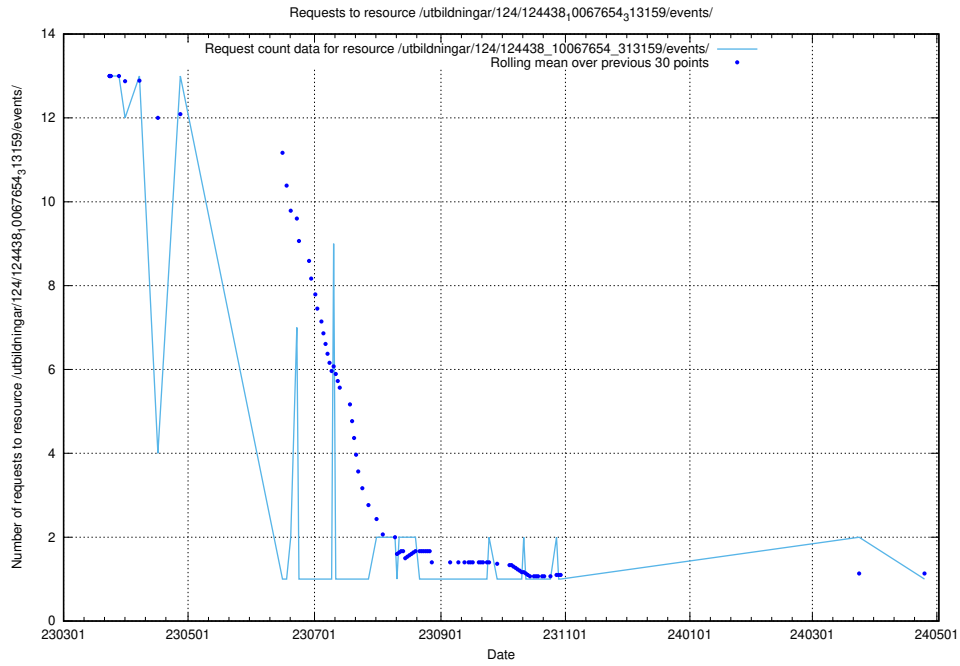

5.6218 Usage of /utbildningar/124/124438_10067654_313159/events/

Here, we count the number of requests to resource /utbildningar/124/124438_10067654_313159/events/