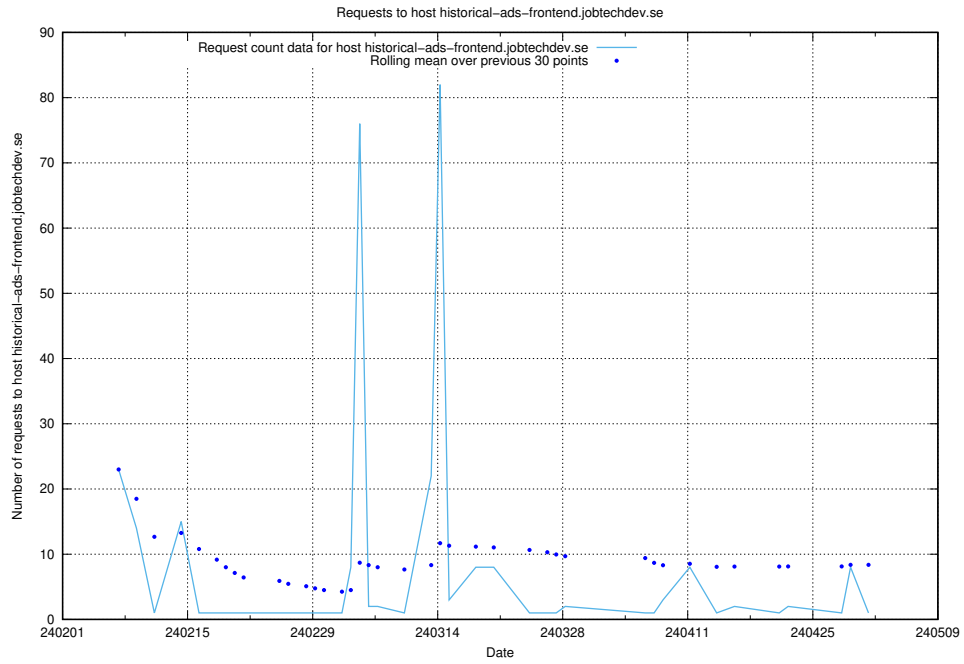

7.657 Usage of historical-ads-frontend.jobtechdev.se

Here, we count the number of requests to host historical-ads-frontend.jobtechdev.se.