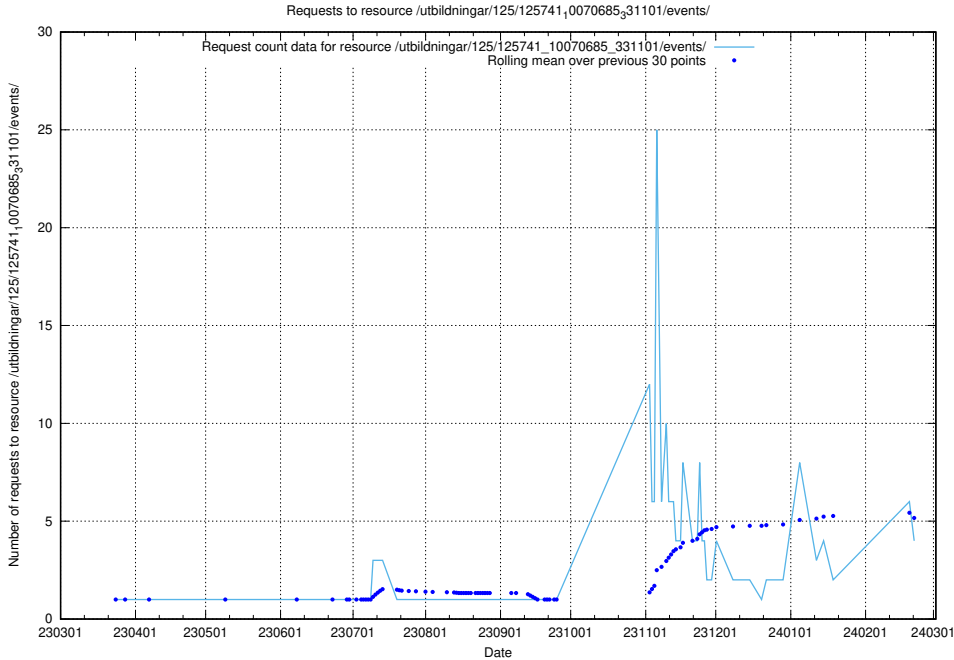

5.232 Usage of /utbildningar/125/125741_10070685_331101/events/

Here, we count the number of requests to resource /utbildningar/125/125741_10070685_331101/events/