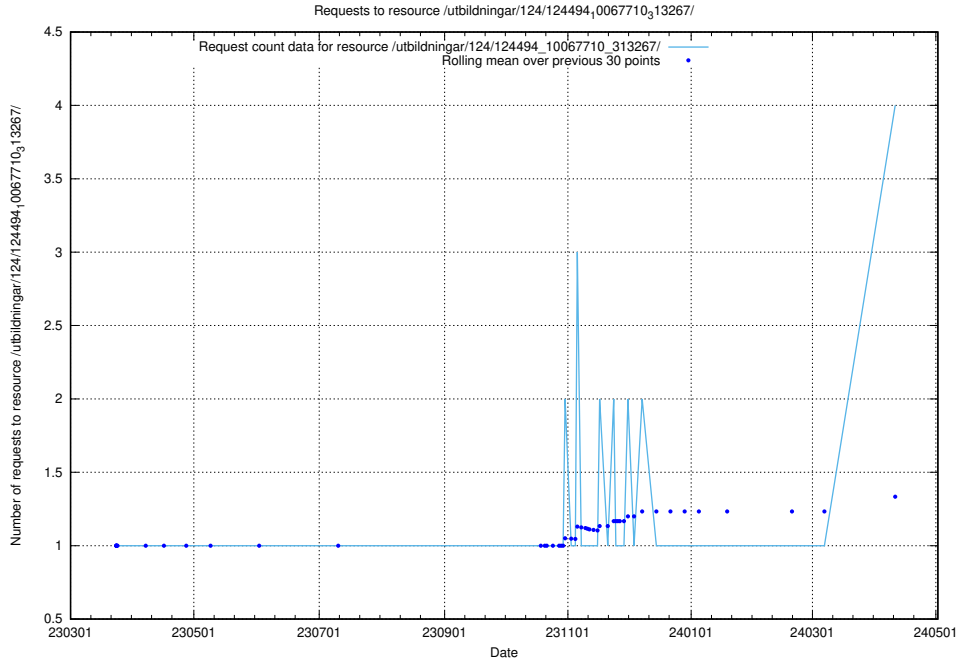

5.179 Usage of /utbildningar/124/124494_10067710_313267/

Here, we count the number of requests to resource /utbildningar/124/124494_10067710_313267/.