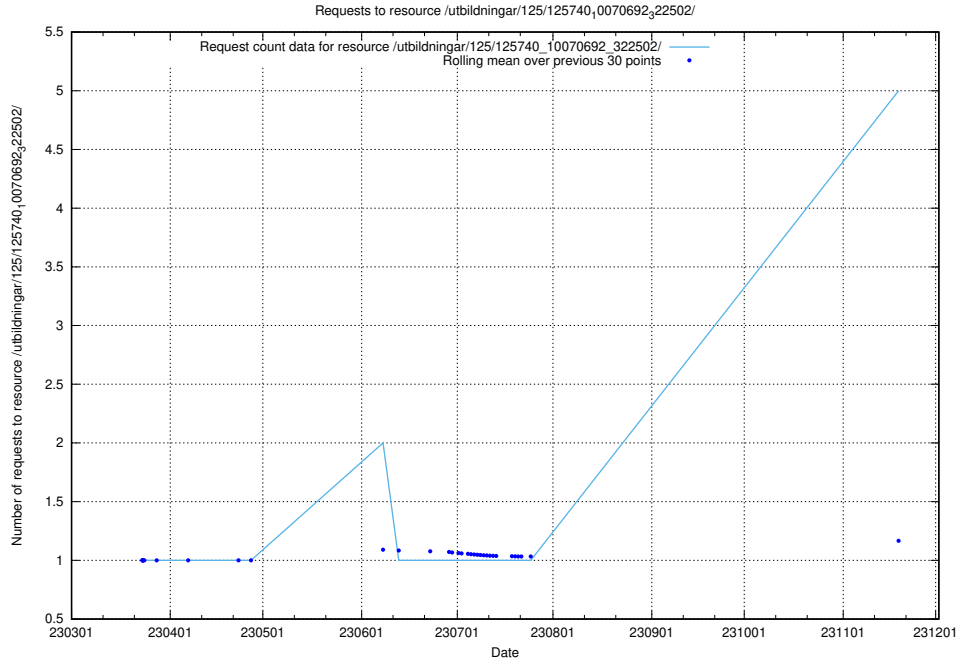

5.102 Usage of /utbildningar/125/125740_10070692_322502/

Here, we count the number of requests to resource /utbildningar/125/125740_10070692_322502/.