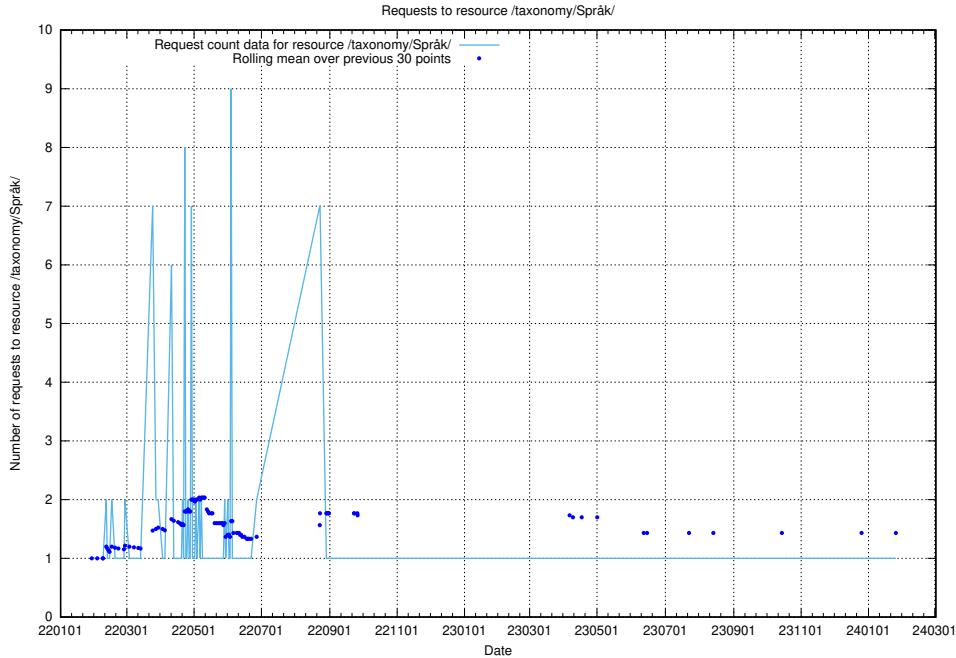

5.3783 Usage of /taxonomy/Språk/

Here, we count the number of requests to resource /taxonomy/Språk/.