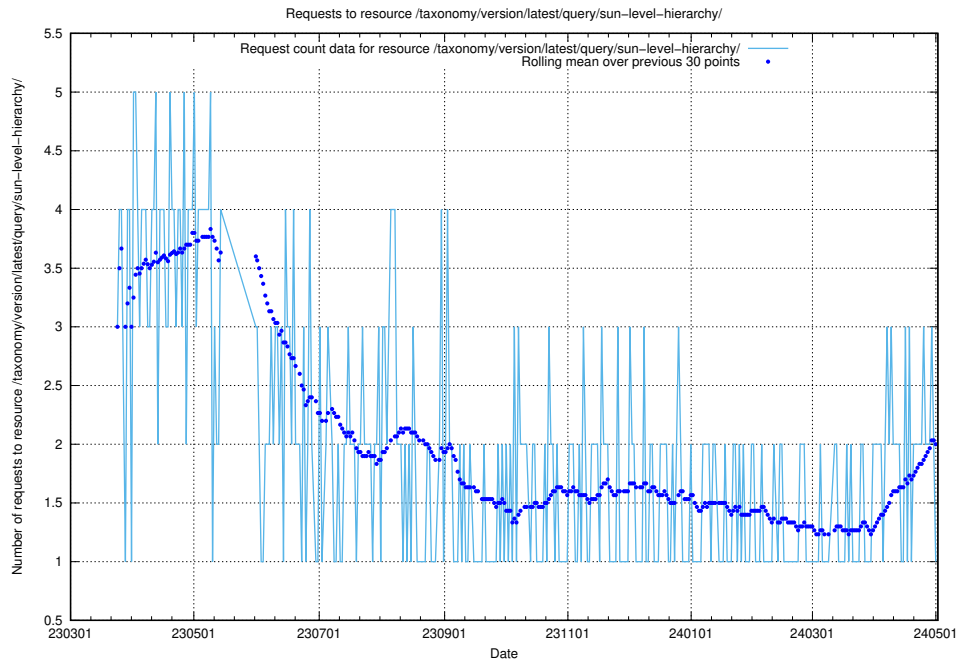

5.6033 Usage of /taxonomy/version/latest/query/sun-level-hierarchy/

Here, we count the number of requests to resource /taxonomy/version/latest/query/sun-level-hierarchy/.