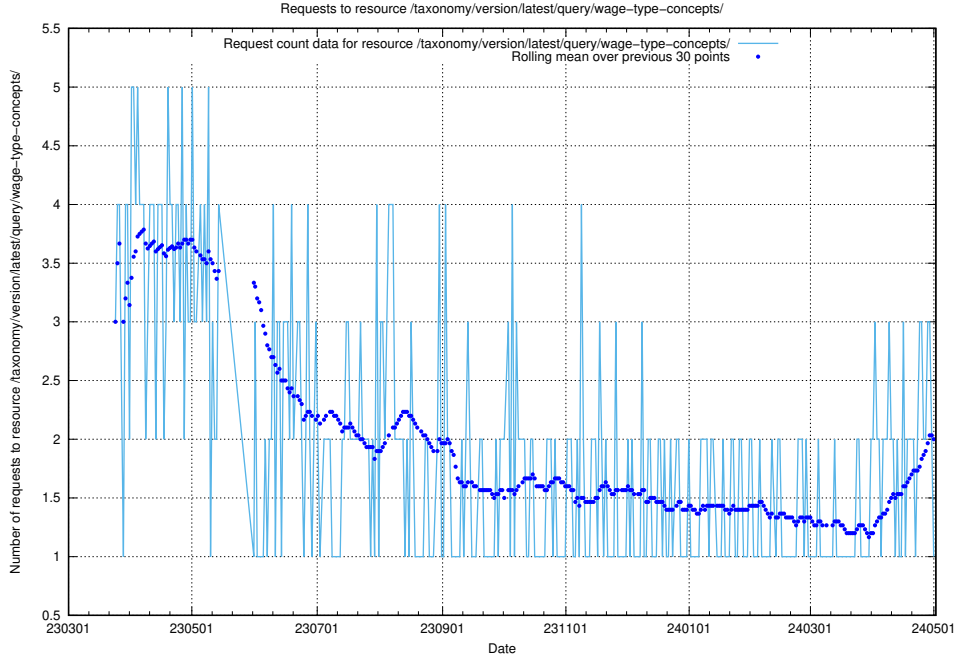

5.6029 Usage of /taxonomy/version/latest/query/wage-type-concepts/

Here, we count the number of requests to resource /taxonomy/version/latest/query/wage-type-concepts/.