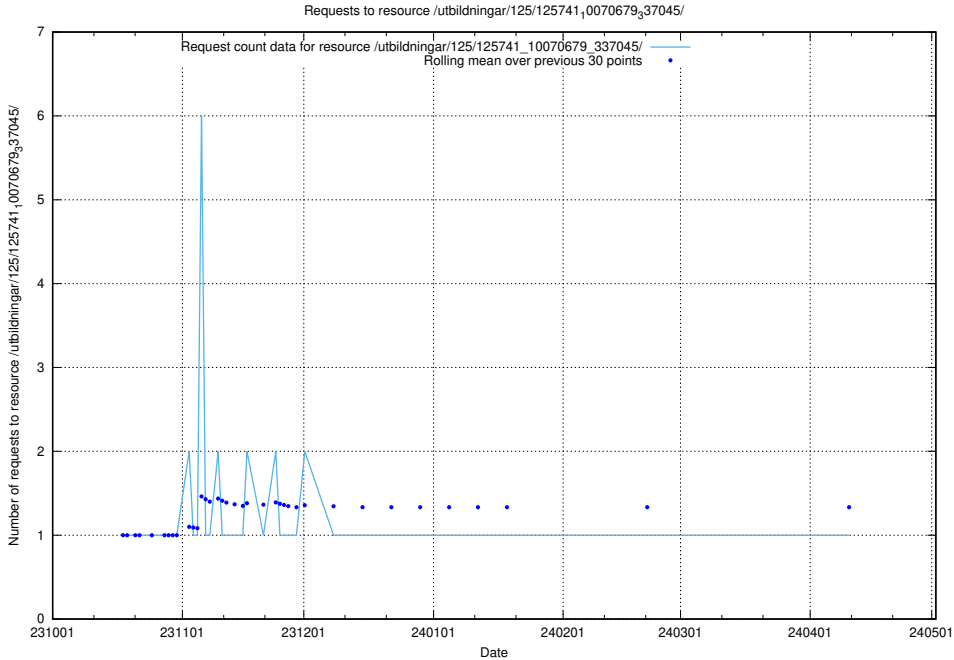

5.4219 Usage of /utbildningar/125/125741_10070679_337045/

Here, we count the number of requests to resource /utbildningar/125/125741_10070679_337045/.