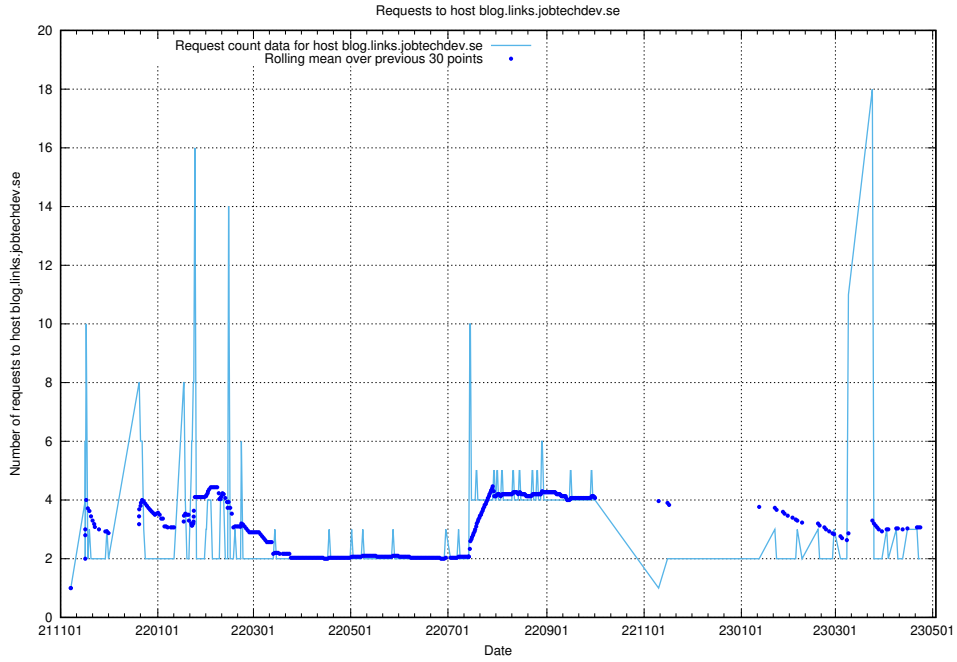

7.427 Usage of `blog.links.jobtechdev.se`

Here, we count the number of requests to host `blog.links.jobtechdev.se`.