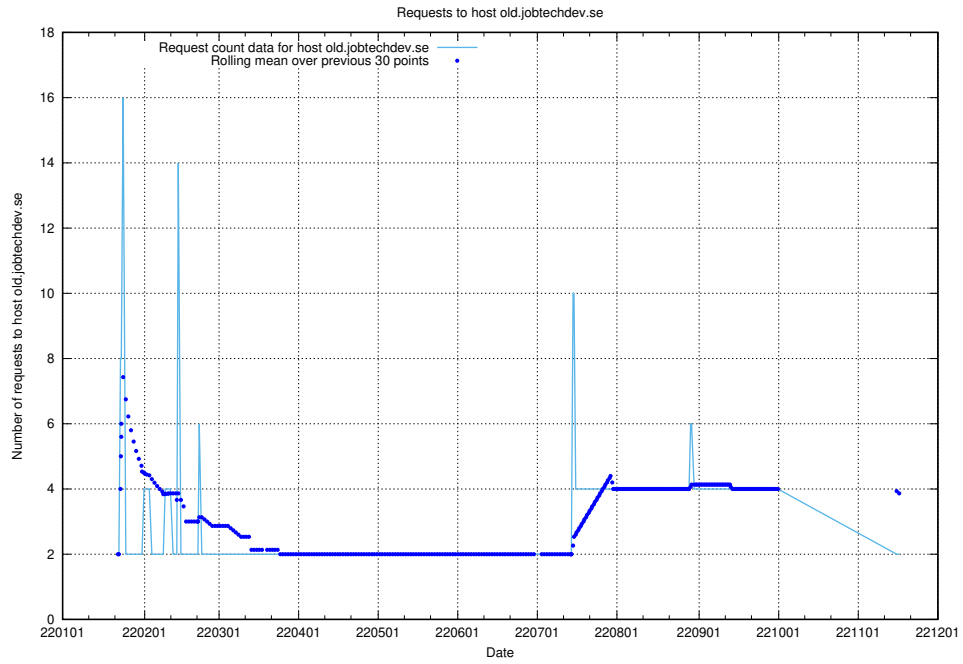

7.589 Usage of old.jobtechdev.se

Here, we count the number of requests to host old.jobtechdev.se.