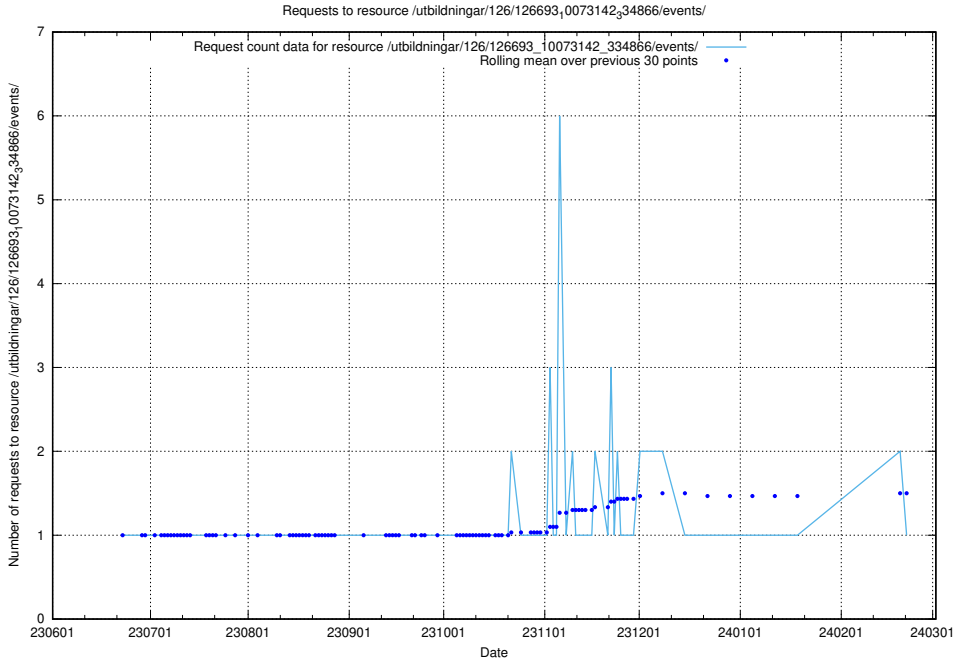

5.5582 Usage of /utbildningar/126/126693_10073142_334866/events/

Here, we count the number of requests to resource /utbildningar/126/126693_10073142_334866/events/