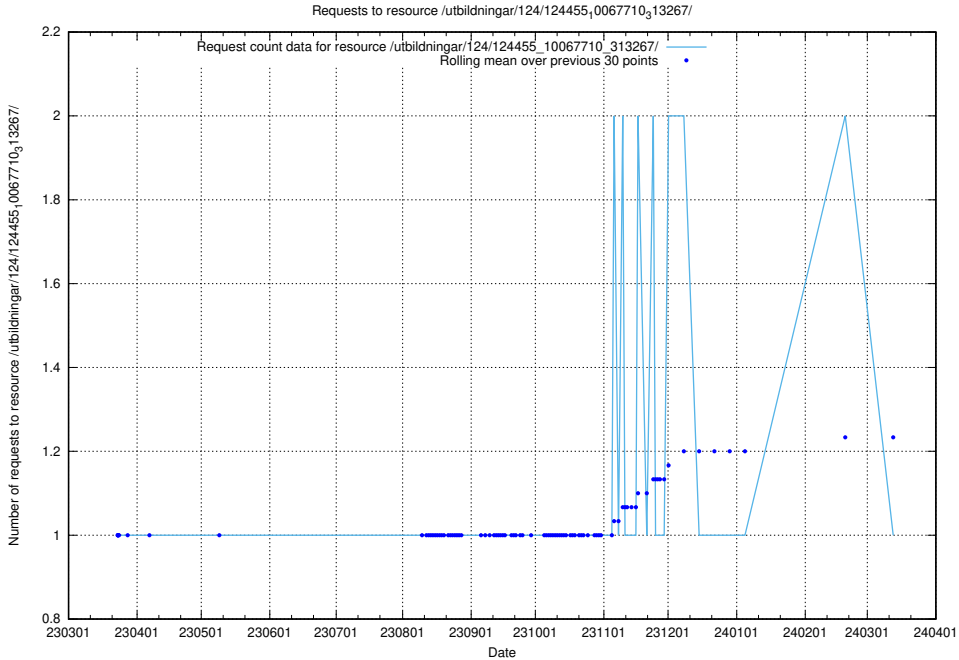

5.3382 Usage of /utbildningar/124/124455_10067710_313267/

Here, we count the number of requests to resource /utbildningar/124/124455_10067710_313267/.