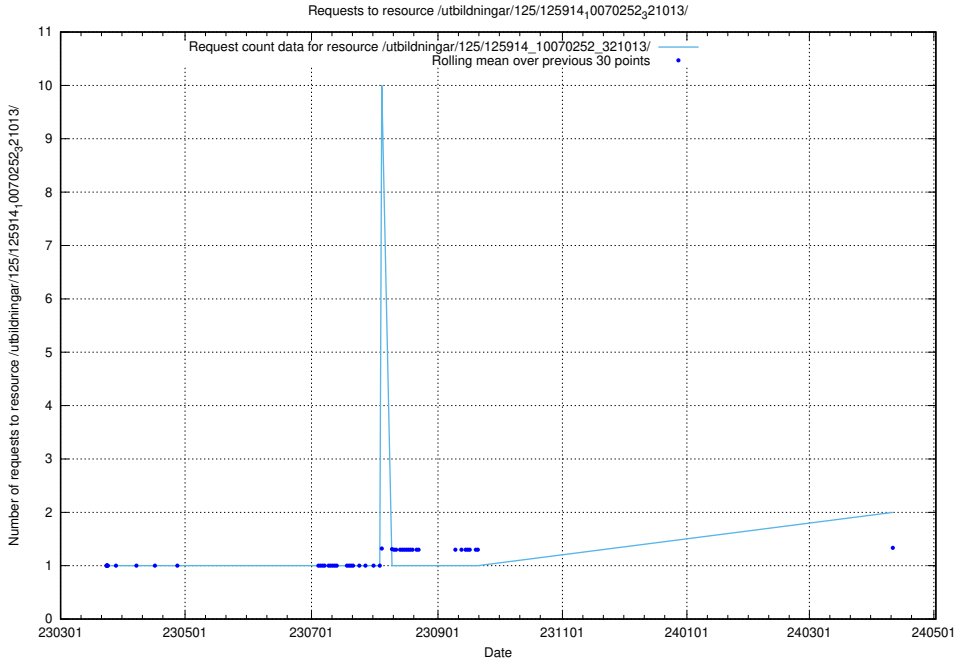

5.891 Usage of /utbildningar/125/125914_10070252_321013/

Here, we count the number of requests to resource /utbildningar/125/125914_10070252_321013/.