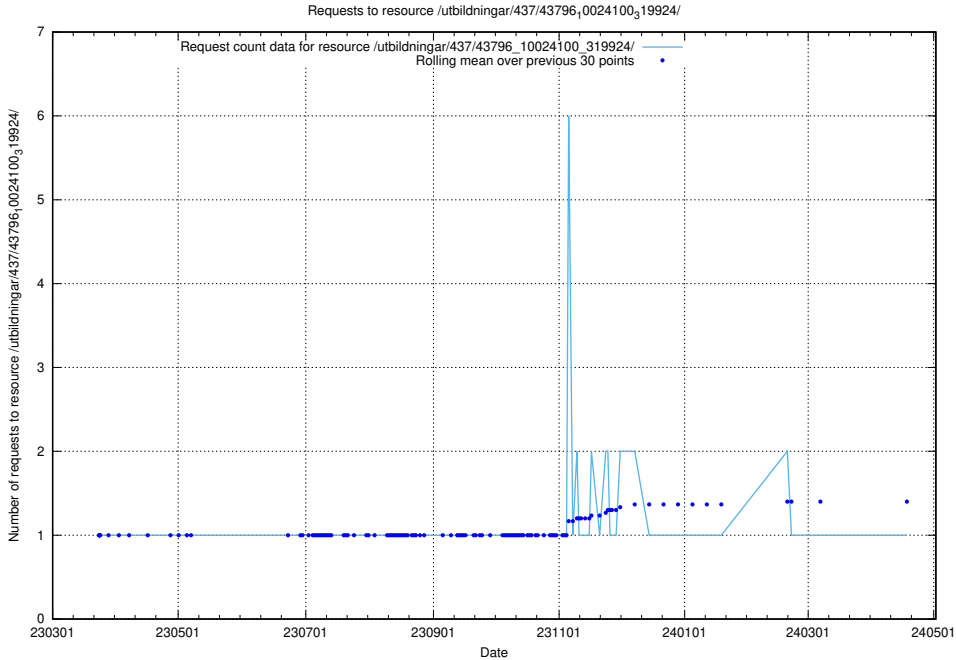

5.6328 Usage of /utbildningar/437/43796_10024100_319924/

Here, we count the number of requests to resource /utbildningar/437/43796_10024100_319924/.