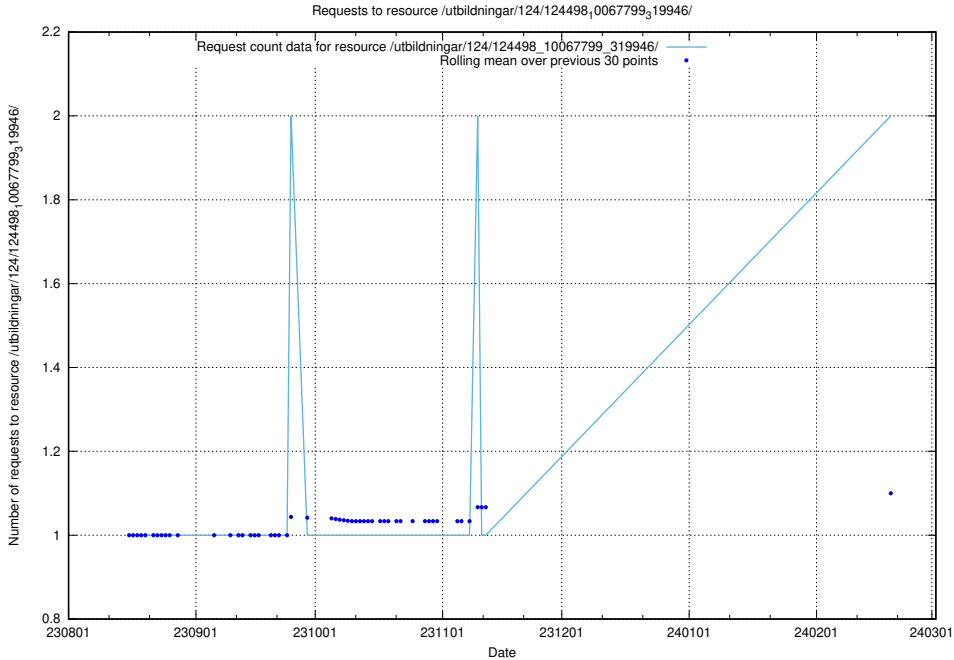

5.719 Usage of /utbildningar/124/124498_10067799_319946/

Here, we count the number of requests to resource /utbildningar/124/124498_10067799_319946/.