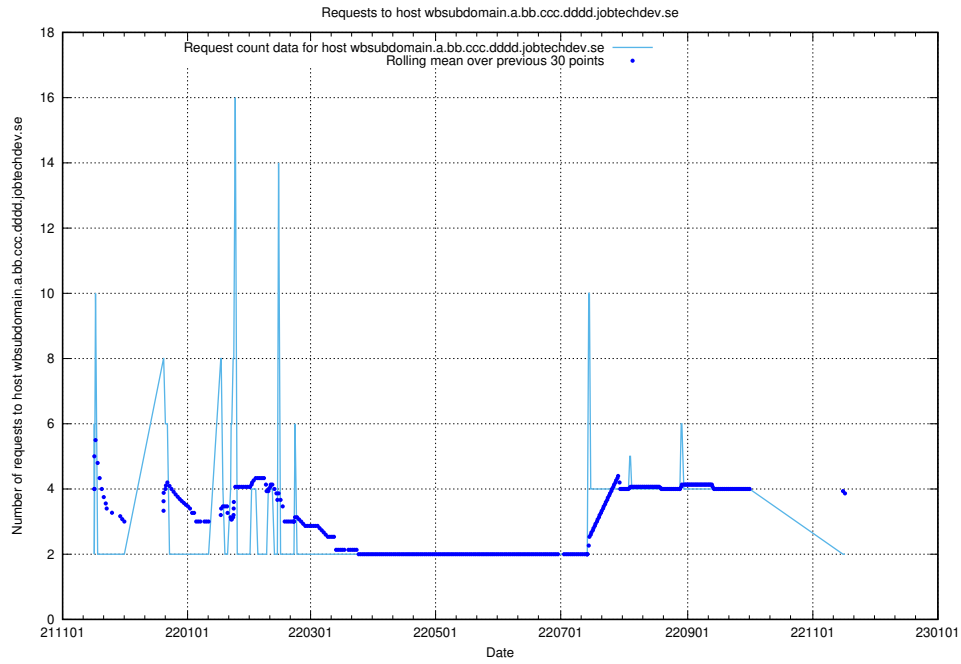

7.520 Usage of wbsubdomain.a.bb.ccc.dddd.jobtechdev.se

Here, we count the number of requests to host wbsubdomain.a.bb.ccc.dddd.jobtechdev.se.