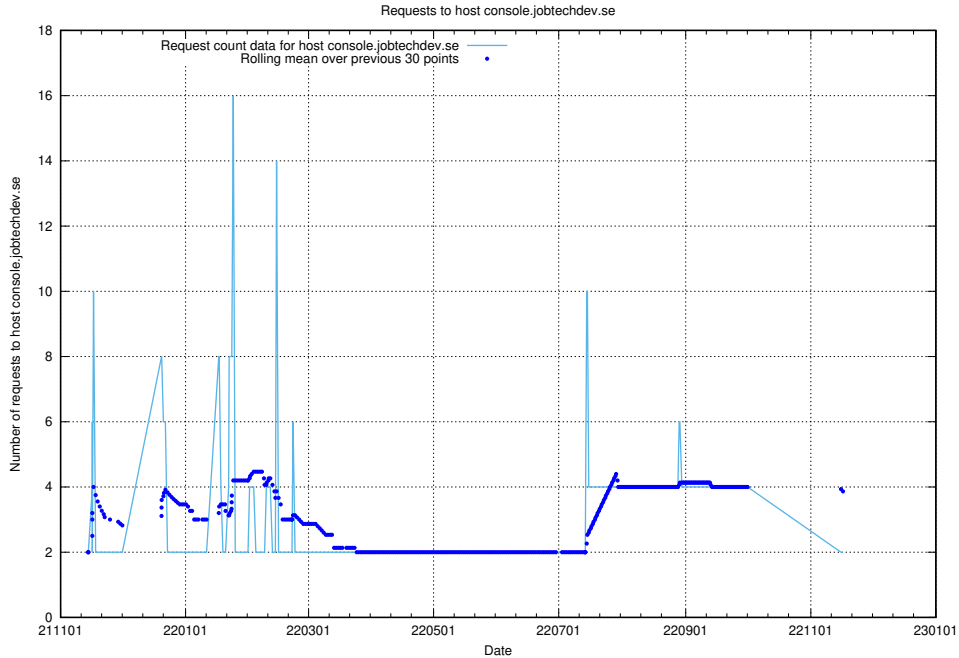

7.266 Usage of console.jobtechdev.se

Here, we count the number of requests to host console.jobtechdev.se.