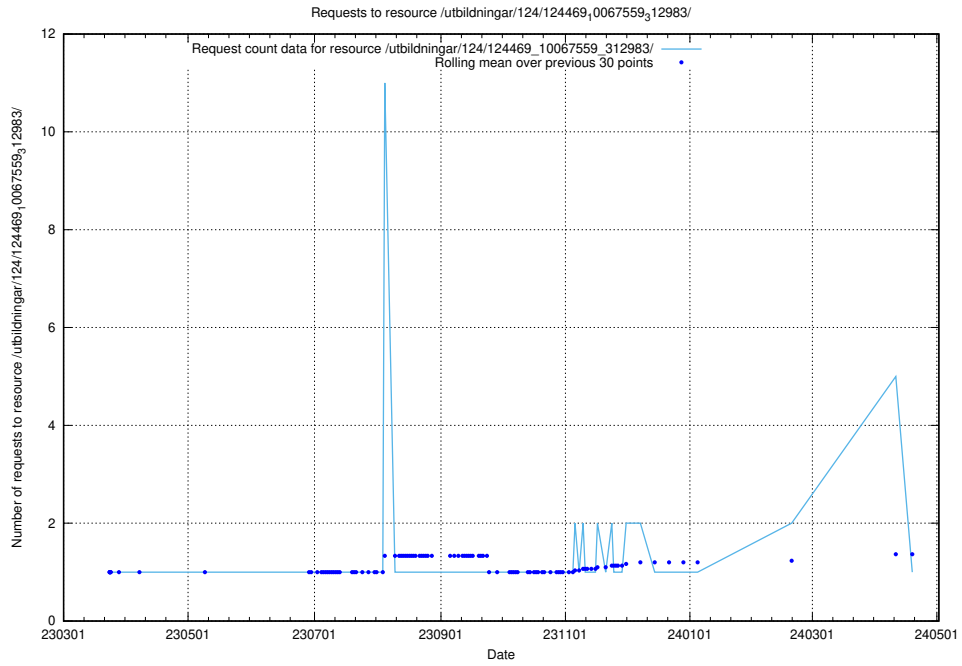

5.3244 Usage of /utbildningar/124/124469_10067559_312983/

Here, we count the number of requests to resource /utbildningar/124/124469_10067559_312983/.