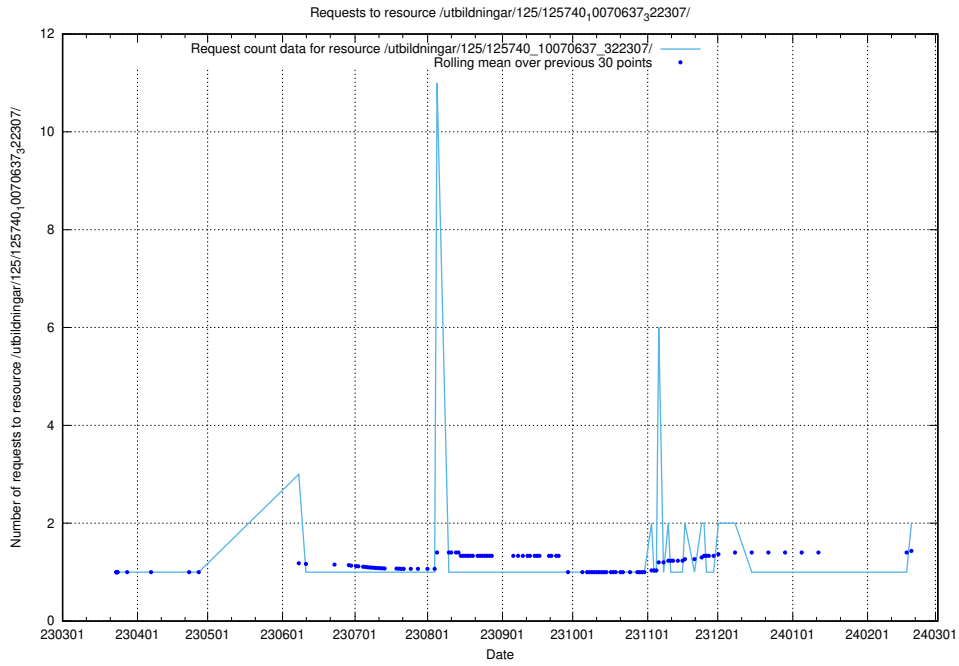

5.433 Usage of /utbildningar/125/125740_10070637_322307/

Here, we count the number of requests to resource /utbildningar/125/125740_10070637_322307/.