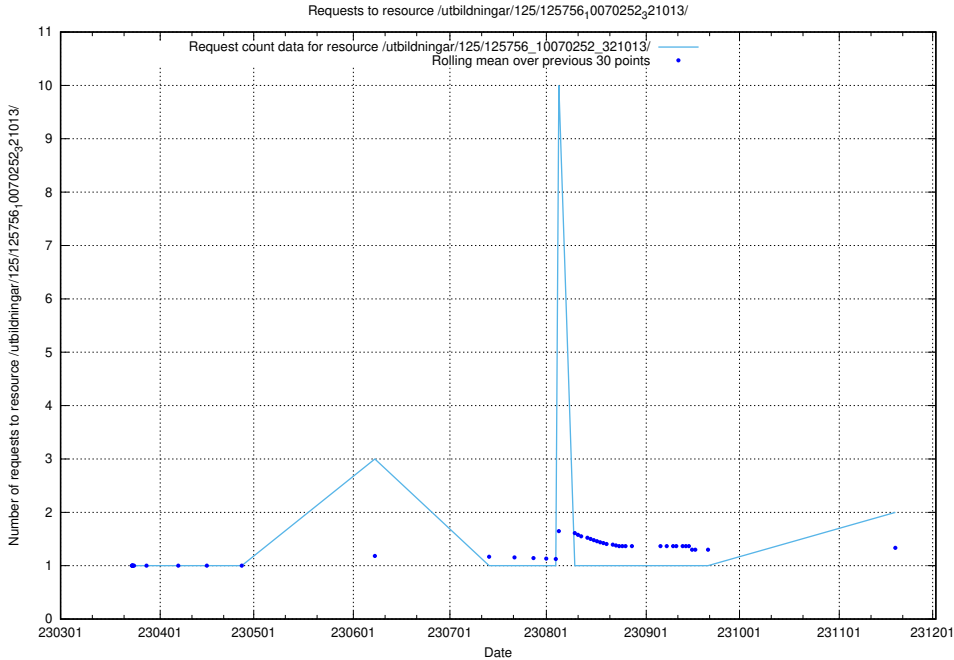

5.892 Usage of /utbildningar/125/125756_10070252_321013/

Here, we count the number of requests to resource /utbildningar/125/125756_10070252_321013/.