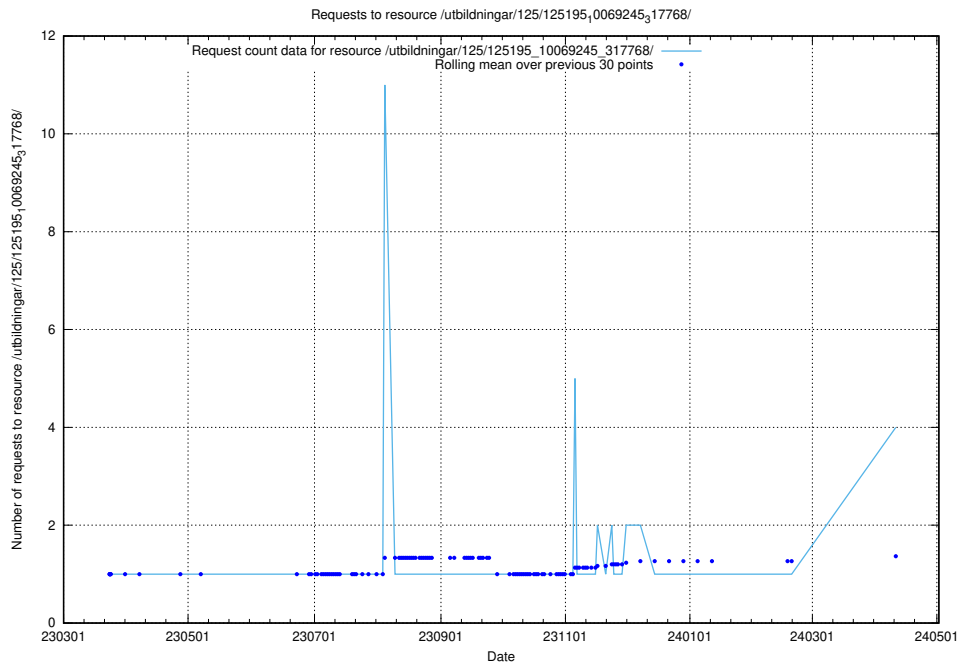

5.156 Usage of /utbildningar/125/125195_10069245_317768/

Here, we count the number of requests to resource /utbildningar/125/125195_10069245_317768/.