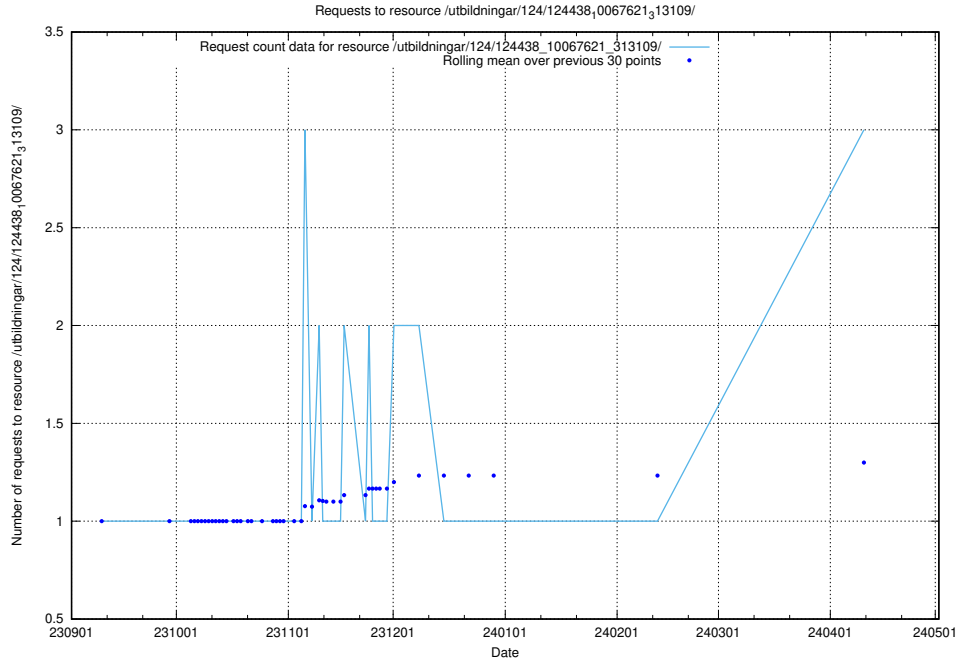

5.339 Usage of /utbildningar/124/124438_10067621_313109/

Here, we count the number of requests to resource /utbildningar/124/124438_10067621_313109/.