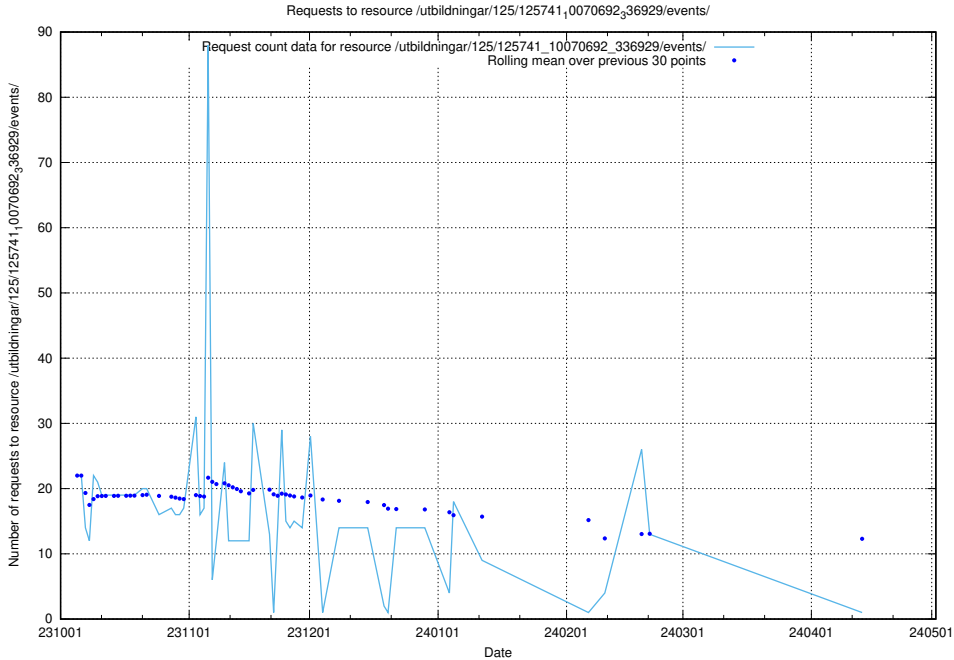

5.4333 Usage of /utbildningar/125/125741_10070692_336929/events/

Here, we count the number of requests to resource /utbildningar/125/125741_10070692_336929/events/