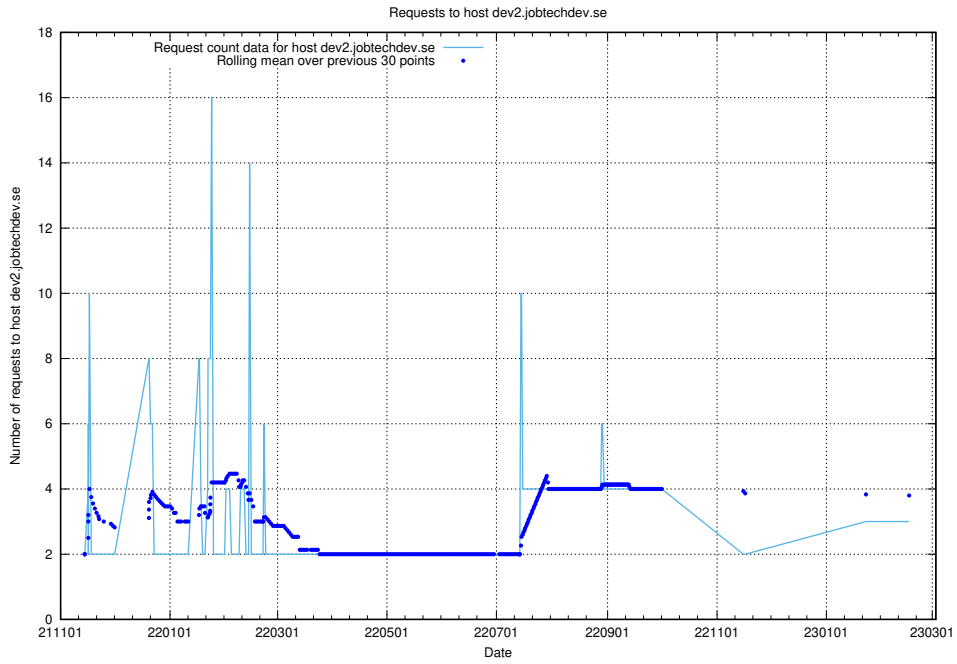

7.164 Usage of dev2.jobtechdev.se

Here, we count the number of requests to host dev2.jobtechdev.se.