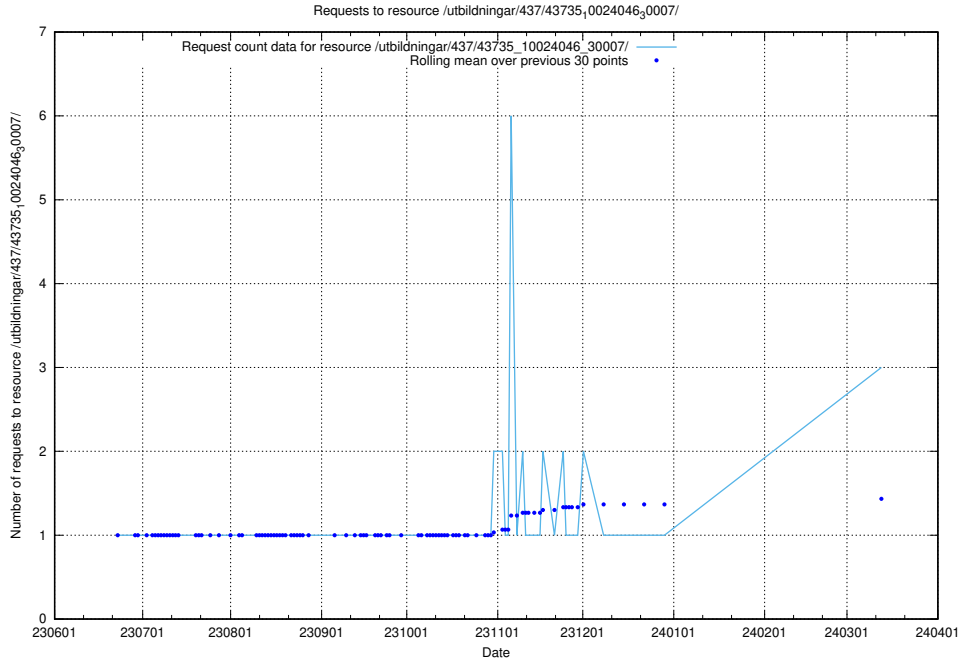

5.364 Usage of /utbildningar/437/43735_10024046_30007/

Here, we count the number of requests to resource /utbildningar/437/43735_10024046_30007/.