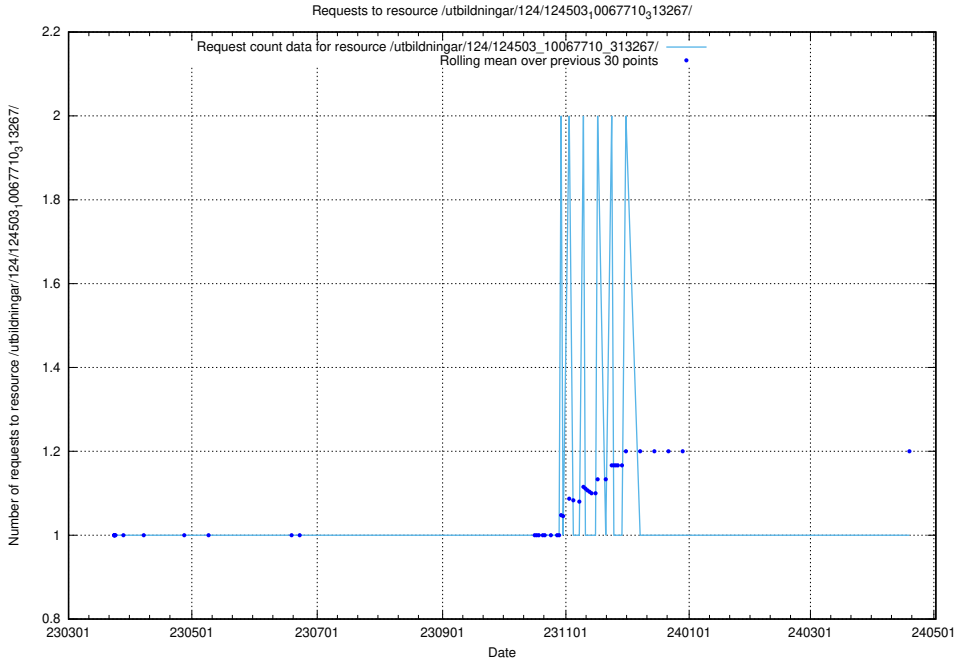

5.2074 Usage of /utbildningar/124/124503_10067710_313267/

Here, we count the number of requests to resource /utbildningar/124/124503_10067710_313267/.