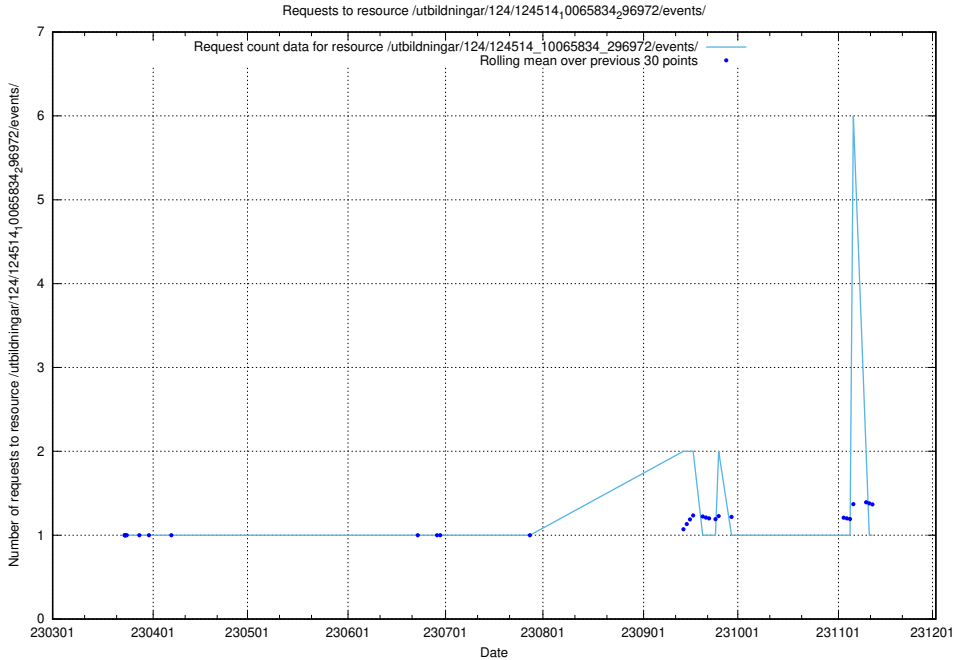

Here, we count the number of requests to resource /utbildningar/124/124514_10065834_296972/events/

5.2035 Usage of /taxonomy/version/11/query/ssyk-level-4-with-related-isco-level-4-groups/

Here, we count the number of requests to resource /taxonomy/version/11/query/ssyk-level-4-with-related-isco-level-4-groups/.