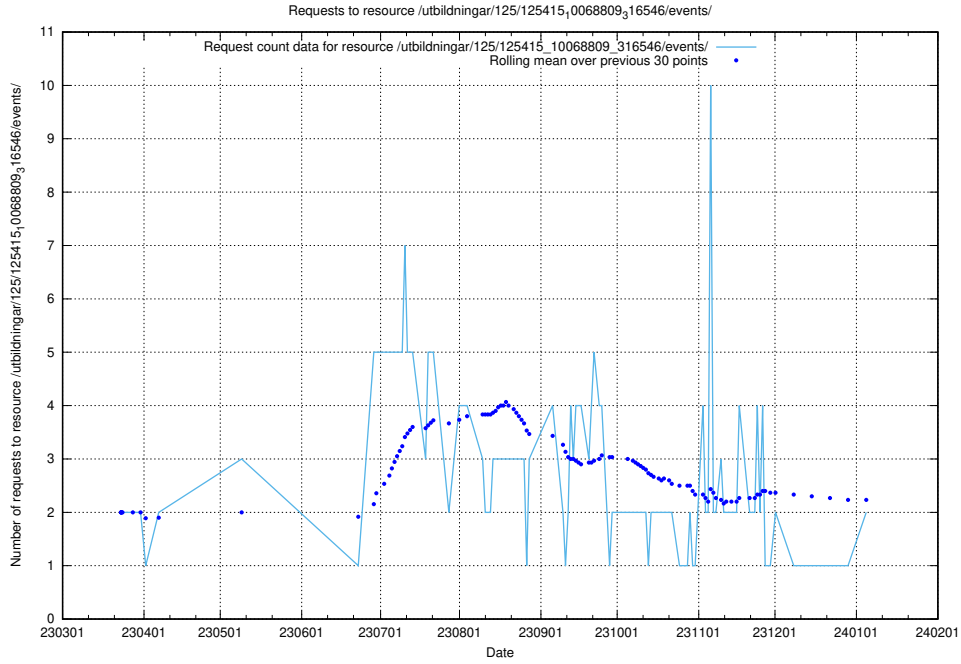

5.873 Usage of /utbildningar/125/125415_10068809_316546/events/

Here, we count the number of requests to resource /utbildningar/125/125415_10068809_316546/events/