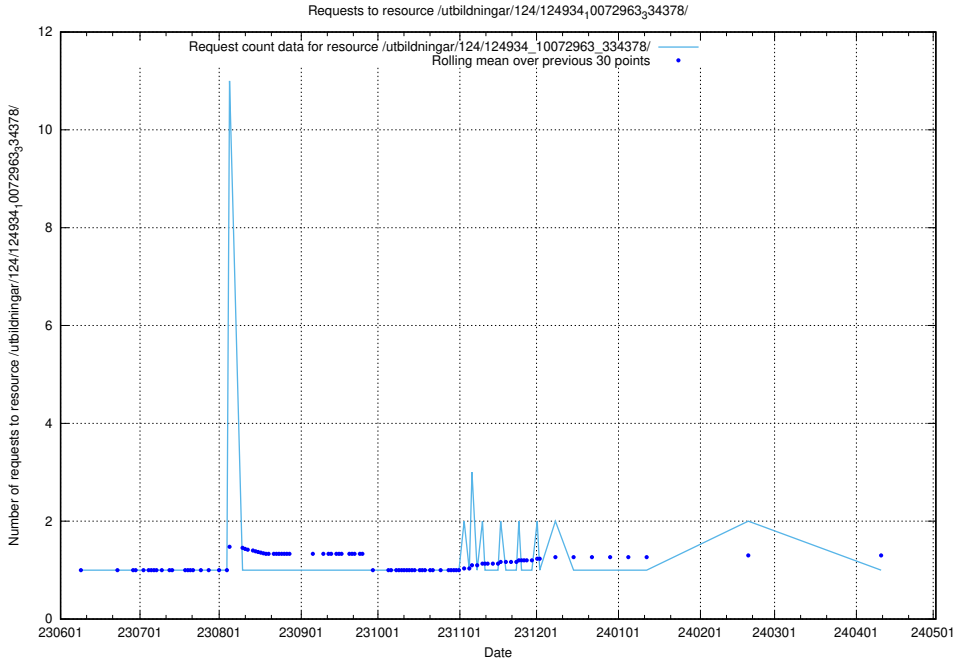

5.5828 Usage of /utbildningar/124/124934_10072963_334378/

Here, we count the number of requests to resource /utbildningar/124/124934_10072963_334378/.