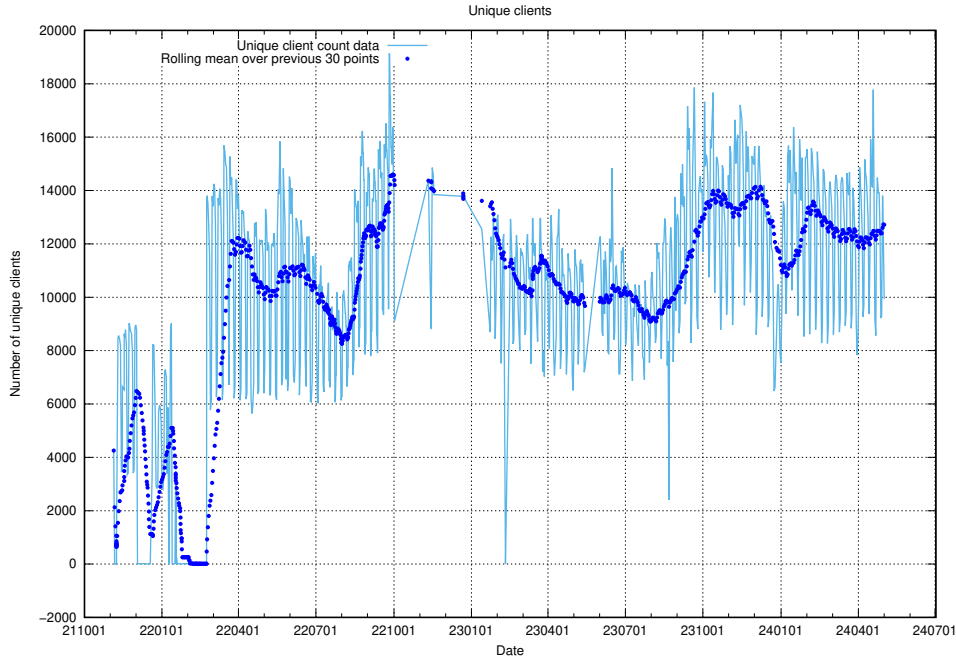

8.2 Number of unique clients

Here we extract the number of unique clients that have used our APIs.