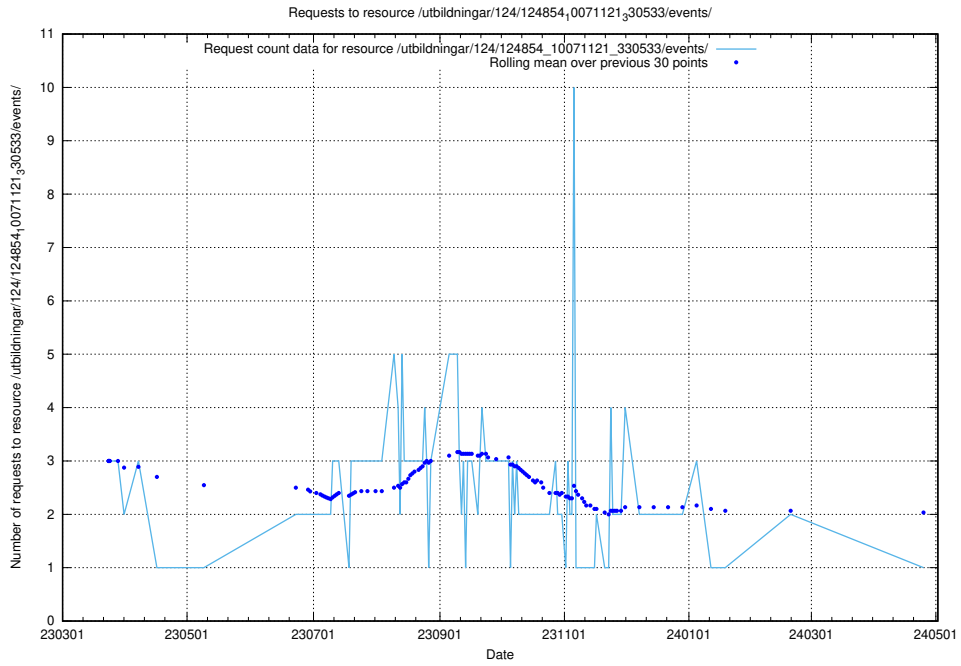

Here, we count the number of requests to resource /utbildningar/124/124998_10068763_316346/events/

5.6233 Usage of /utbildningar/124/124854_10071121_330533/events/

Here, we count the number of requests to resource /utbildningar/124/124854_10071121_330533/events/