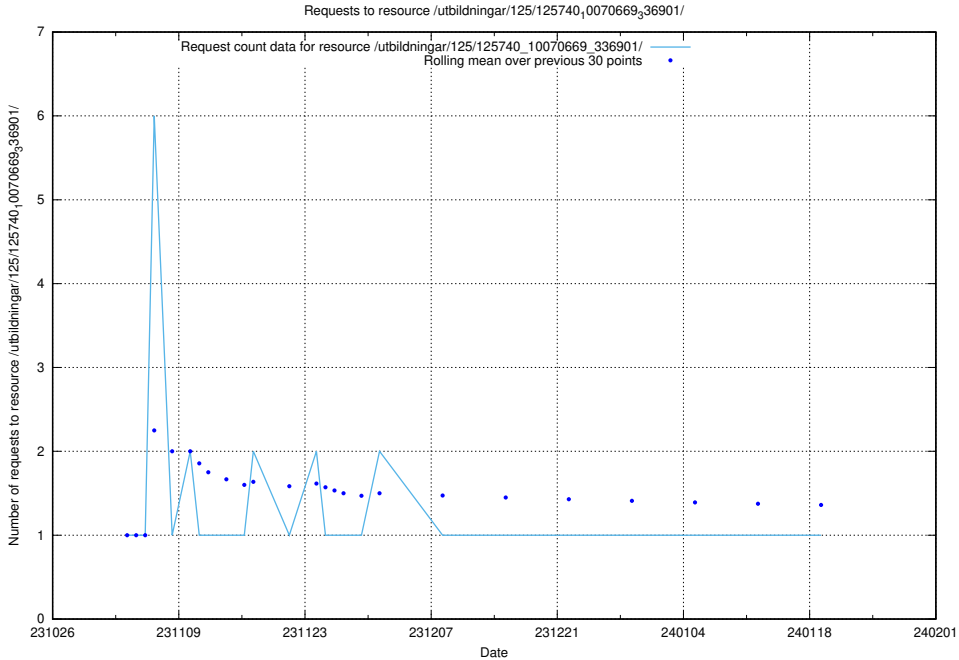

Here, we count the number of requests to resource /utbildningar/125/125740_10070684_337181/.

5.4090 Usage of /utbildningar/125/125740_10070669_336901/

Here, we count the number of requests to resource /utbildningar/125/125740_10070669_336901/.