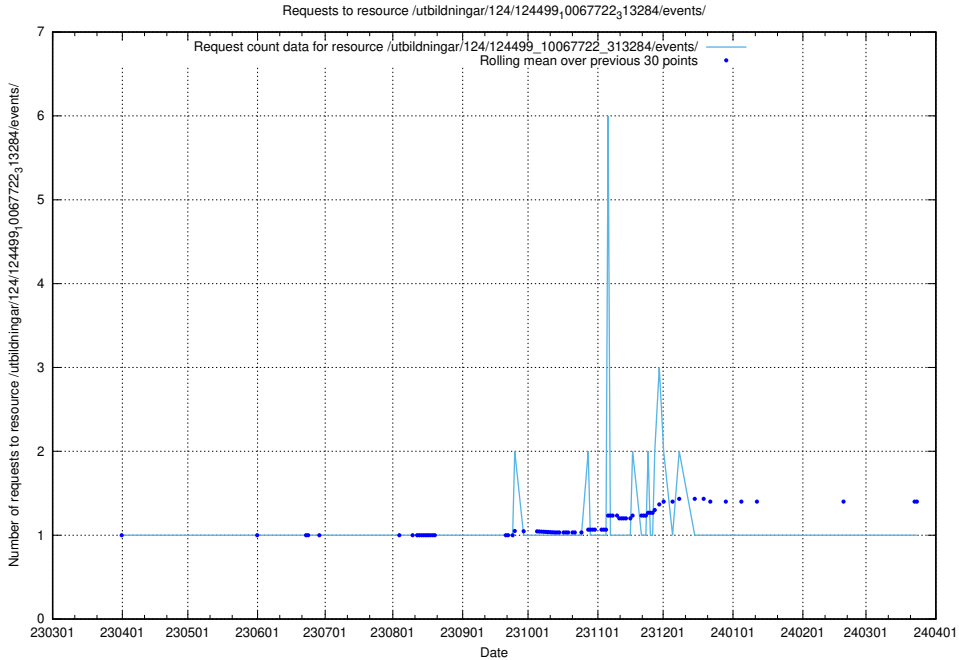

5.6002 Usage of /utbildningar/124/124499_10067722_313284/events/

Here, we count the number of requests to resource /utbildningar/124/124499_10067722_313284/events/