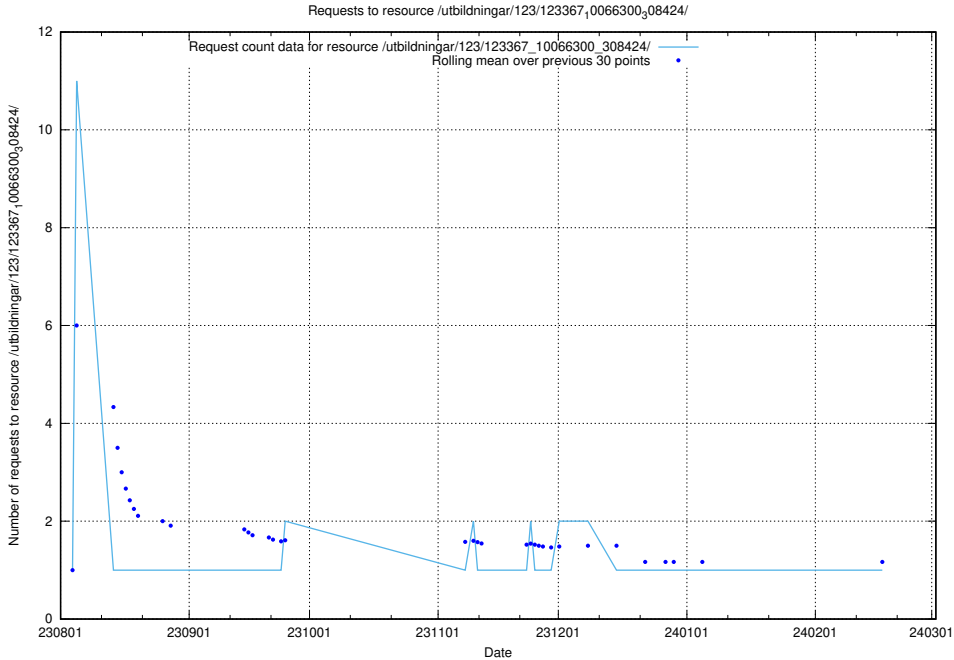

5.4817 Usage of /utbildningar/123/123367_10066300_308424/

Here, we count the number of requests to resource /utbildningar/123/123367_10066300_308424/.