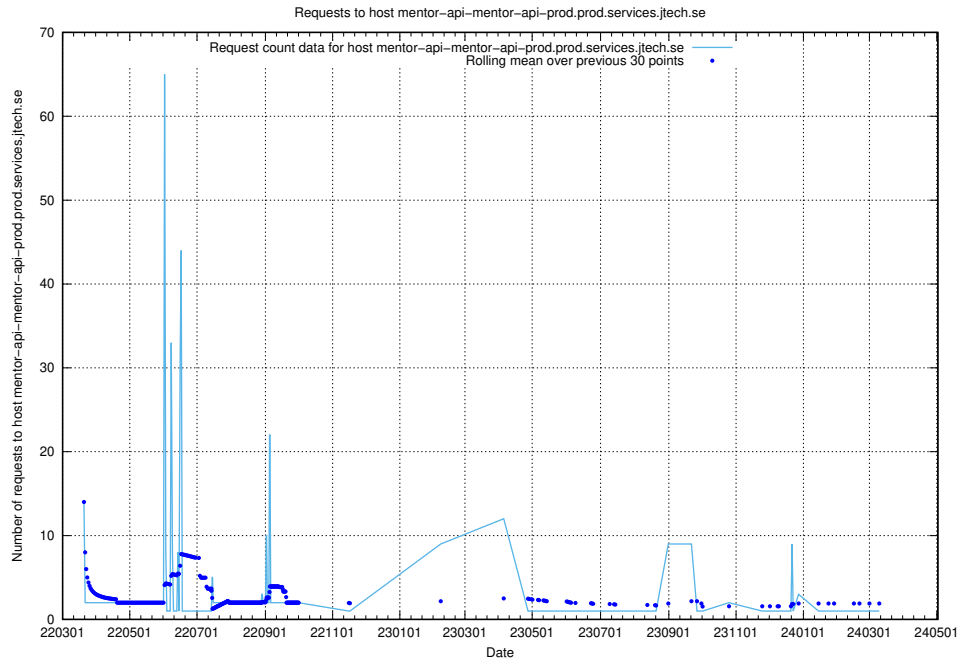

7.643 Usage of mentor-api-mentor-api-prod.prod.services.jtech.se

Here, we count the number of requests to host mentor-api-mentor-api-prod.prod.services.jtech.se.

7.644 Usage of fw1.jobtechdev.se:443

Here, we count the number of requests to host fw1.jobtechdev.se:443.