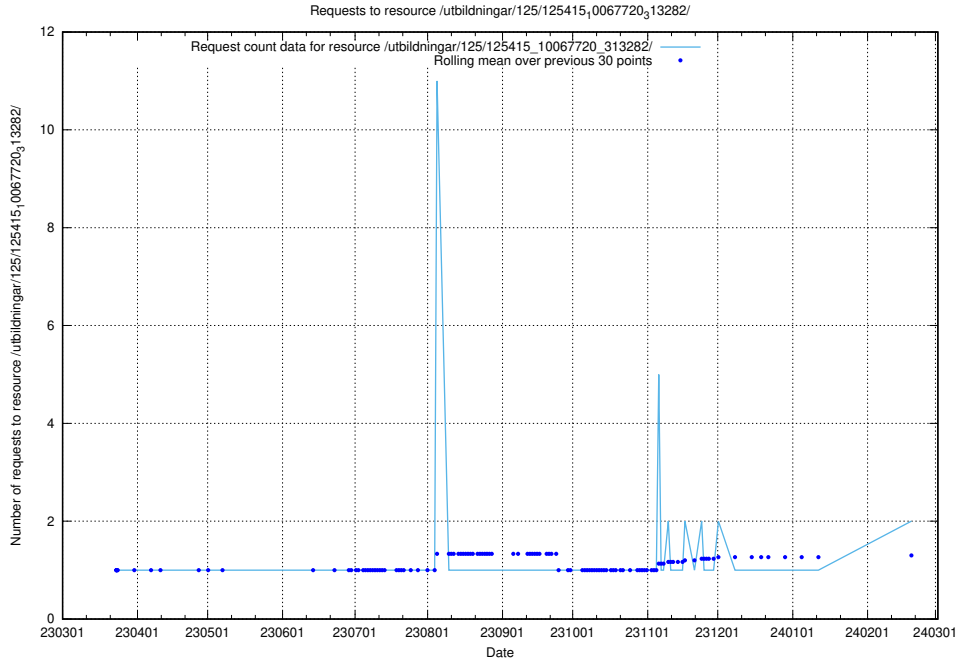

5.449 Usage of /utbildningar/125/125415_10067720_313282/

Here, we count the number of requests to resource /utbildningar/125/125415_10067720_313282/.