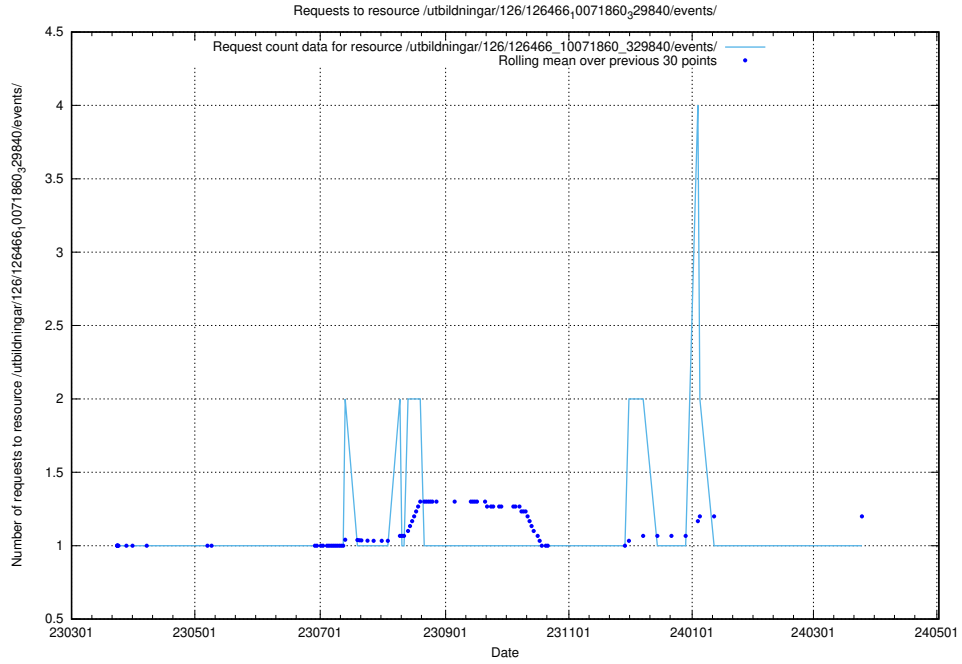

5.6383 Usage of /utbildningar/126/126466_10071860_329840/events/

Here, we count the number of requests to resource /utbildningar/126/126466_10071860_329840/events/