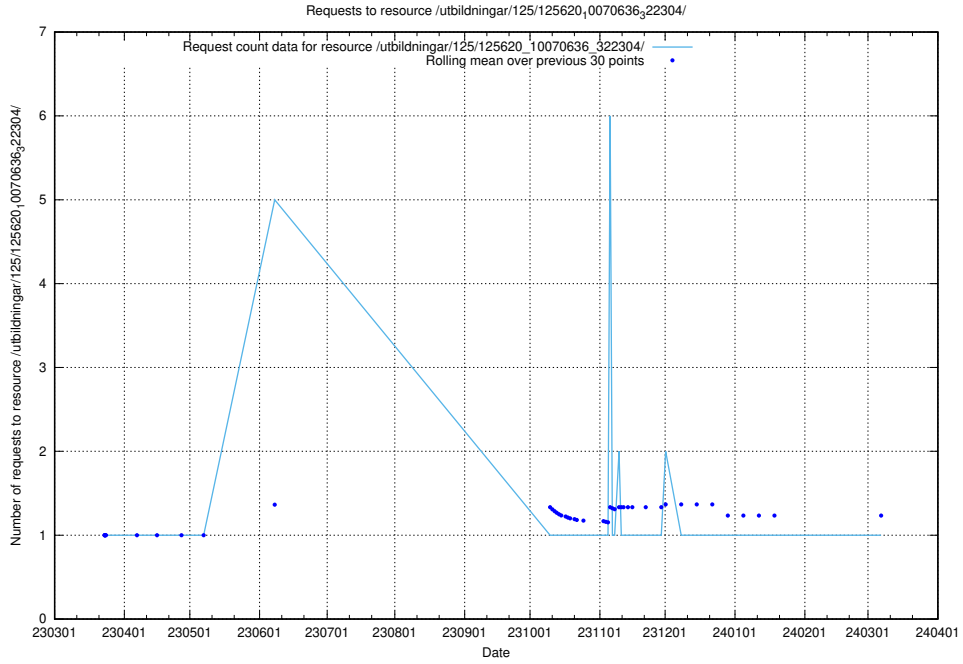

5.994 Usage of /utbildningar/125/125620_10070636_322304/

Here, we count the number of requests to resource /utbildningar/125/125620_10070636_322304/.