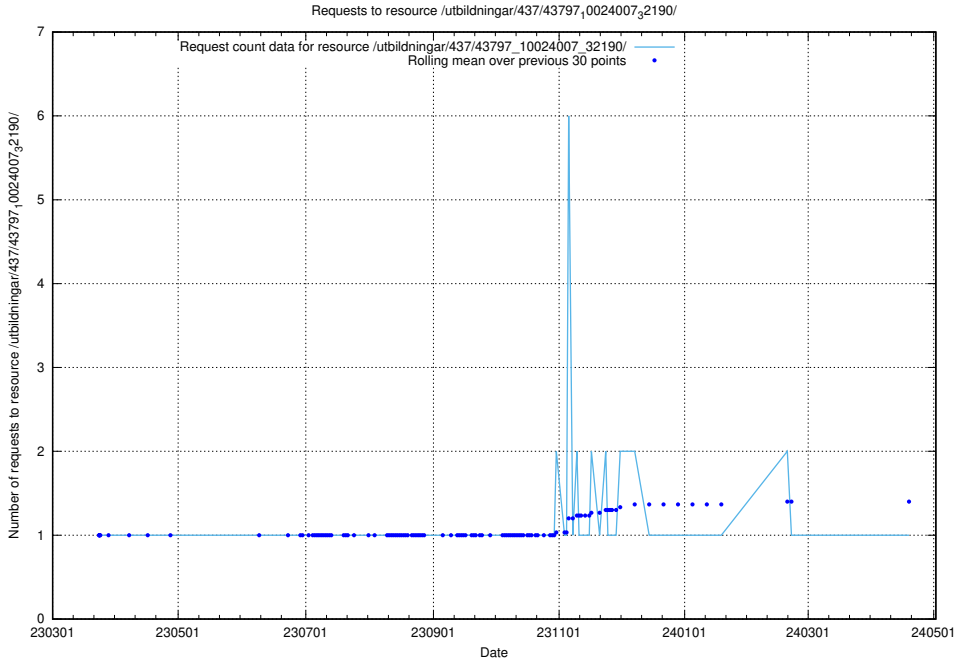

5.6323 Usage of /utbildningar/437/43797_10024007_32190/

Here, we count the number of requests to resource /utbildningar/437/43797_10024007_32190/.