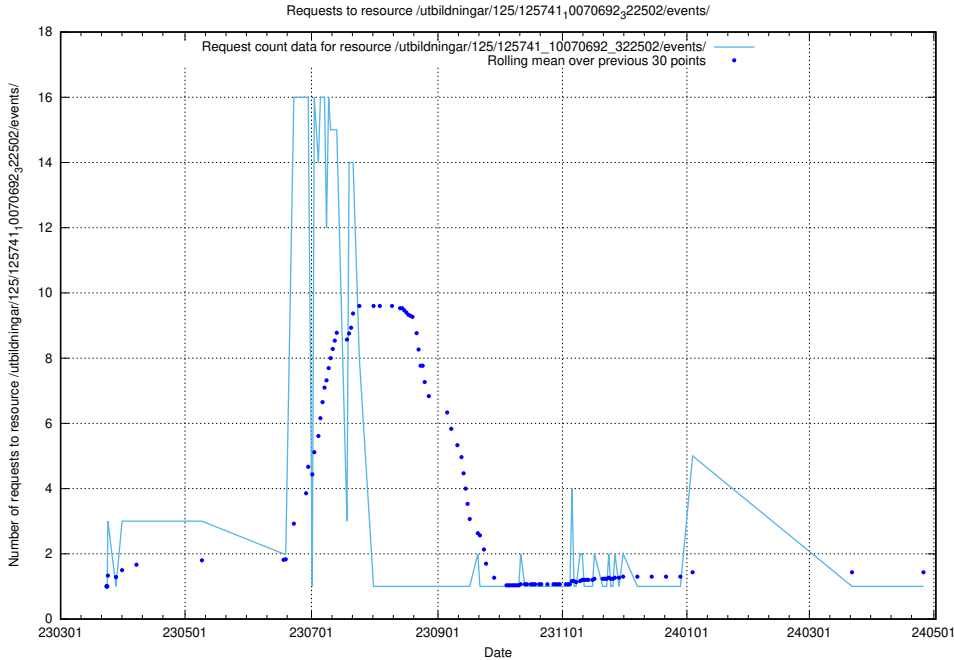

5.6439 Usage of /utbildningar/125/125741_10070692_322502/events/

Here, we count the number of requests to resource /utbildningar/125/125741_10070692_322502/events/