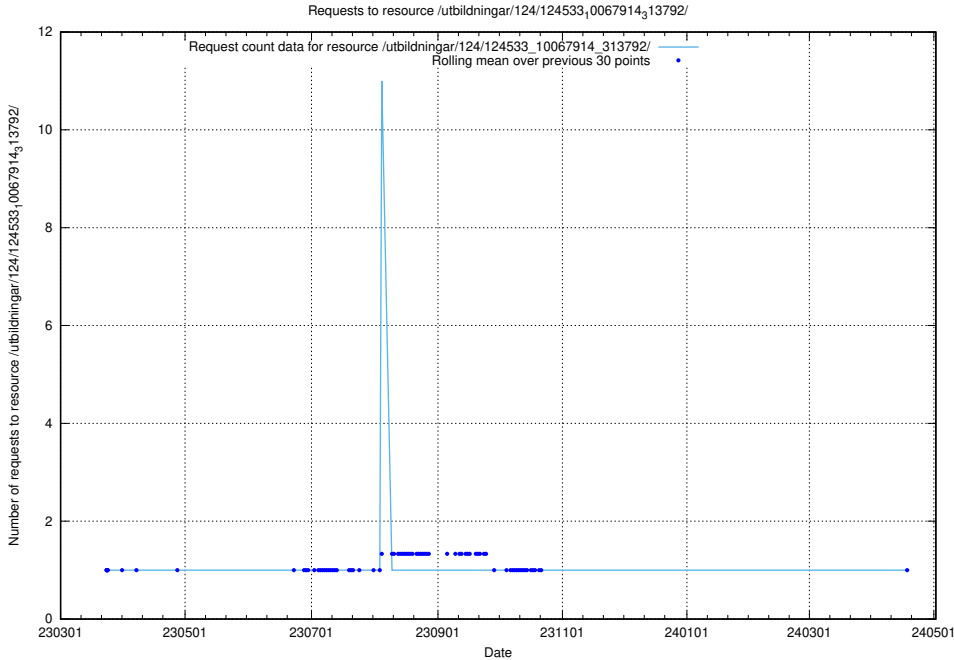

5.1157 Usage of /utbildningar/124/124533_10067914_313792/

Here, we count the number of requests to resource /utbildningar/124/124533_10067914_313792/.