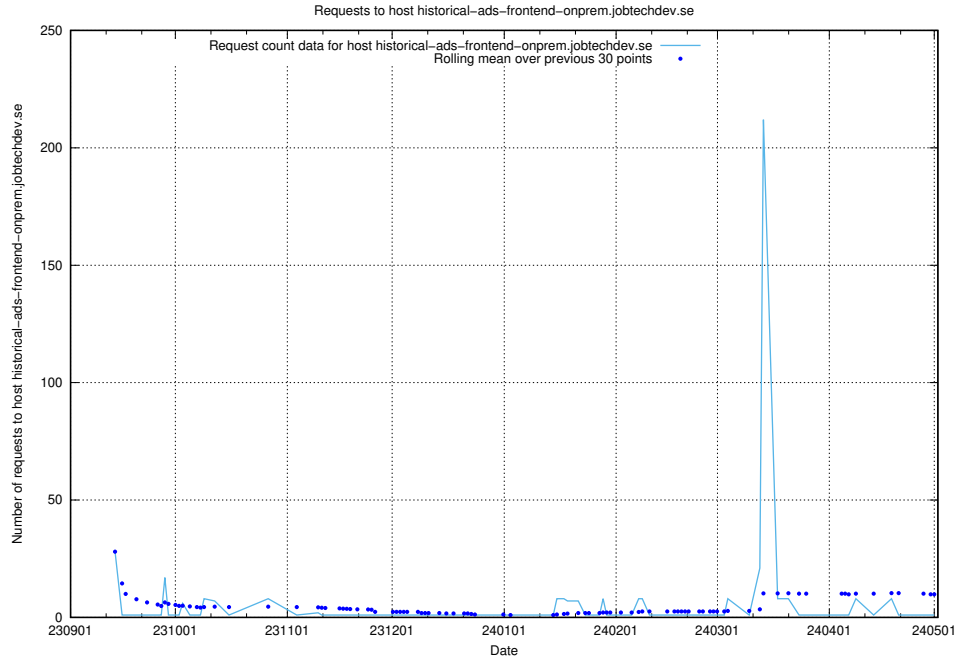

7.598 Usage of historical-ads-frontend-onprem.jobtechdev.se

Here, we count the number of requests to host historical-ads-frontend-onprem.jobtechdev.se.