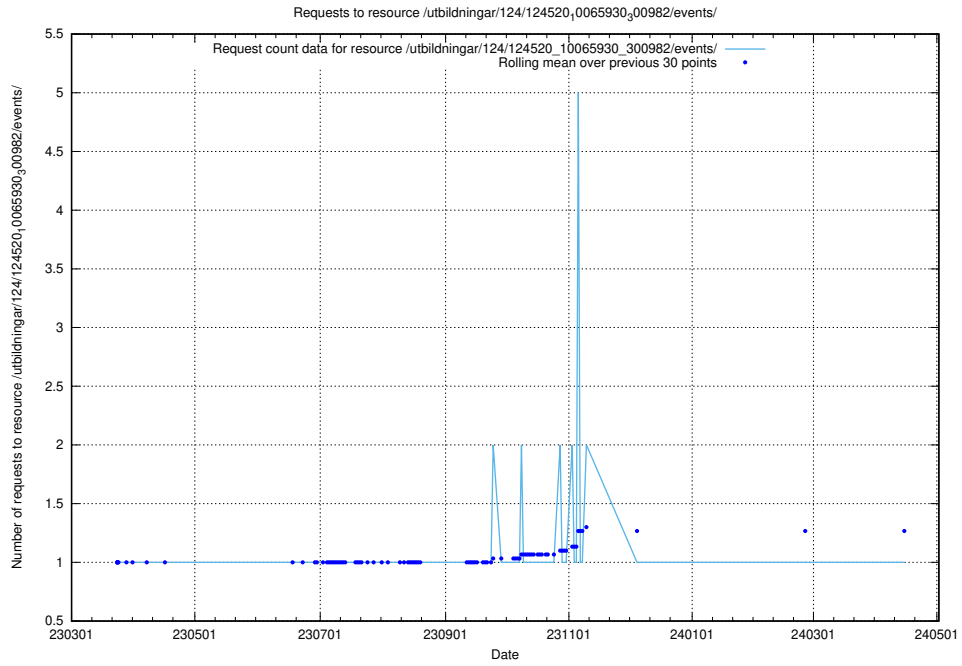

5.1190 Usage of /utbildningar/124/124520_10065930_300982/events/

Here, we count the number of requests to resource /utbildningar/124/124520_10065930_300982/events/

5.1191 Usage of /utbildningar/124/124520_10065930_300982/