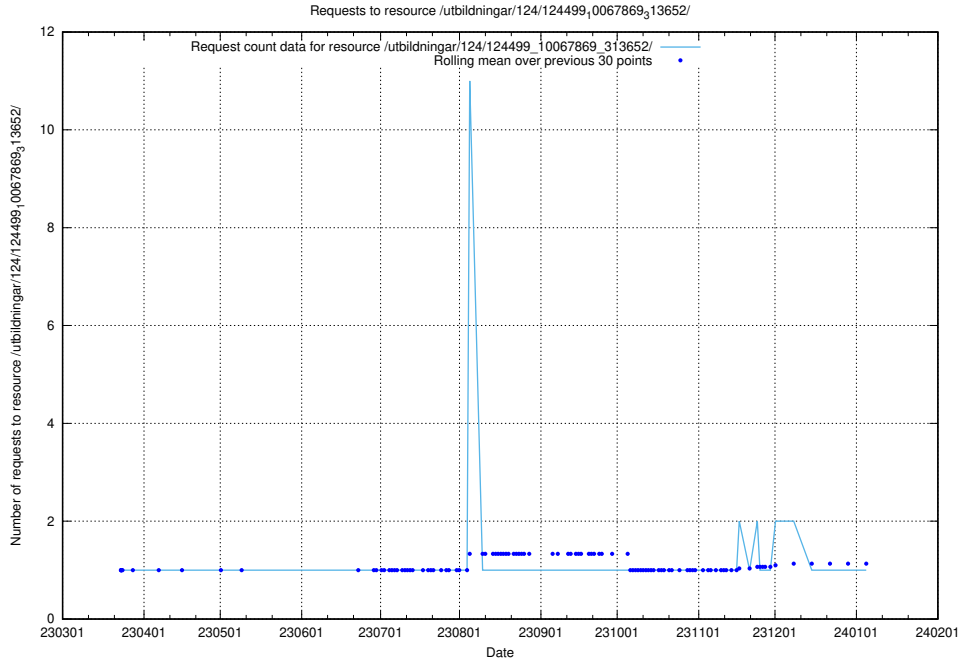

5.2319 Usage of /utbildningar/124/124499_10067869_313652/

Here, we count the number of requests to resource /utbildningar/124/124499_10067869_313652/.