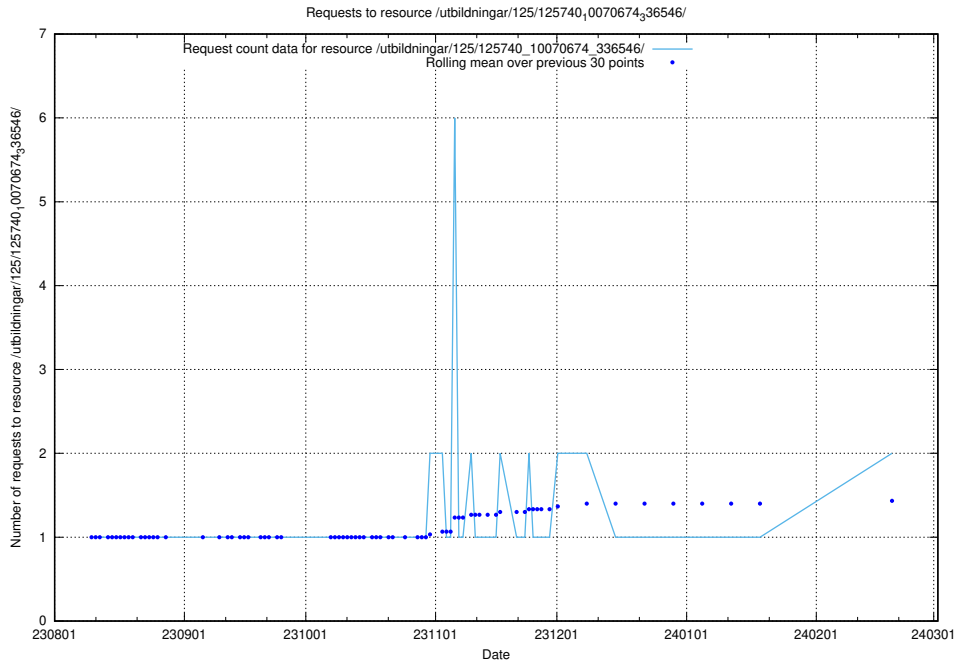

5.728 Usage of /utbildningar/125/125740_10070674_336546/

Here, we count the number of requests to resource /utbildningar/125/125740_10070674_336546/.