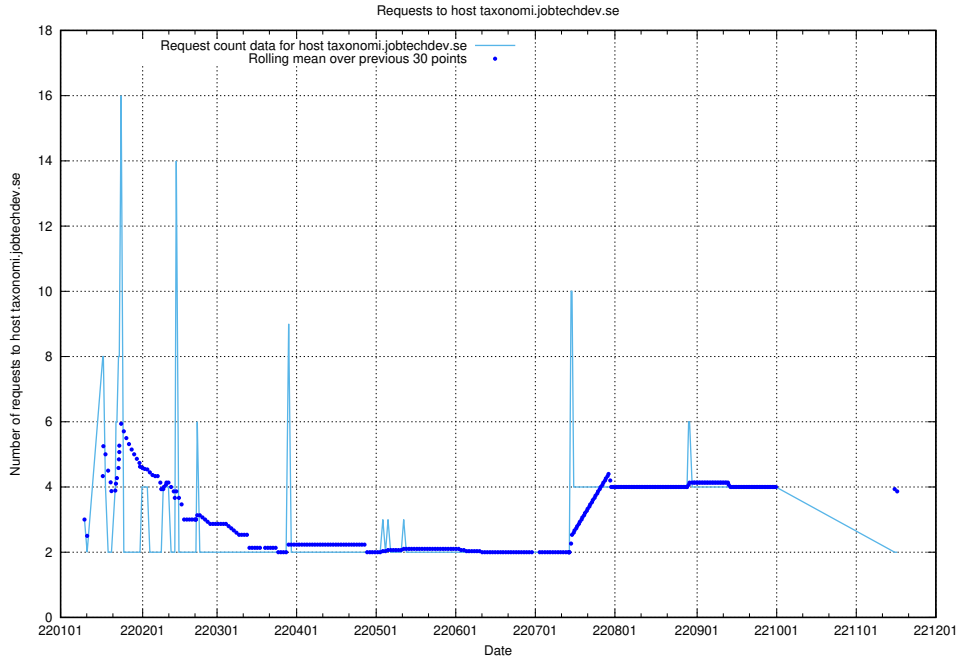

7.279 Usage of taxonomy.api.jobtechdev.se:80

Here, we count the number of requests to host taxonomy.api.jobtechdev.se:80.

7.280 Usage of taxonomi.jobtechdev.se

Here, we count the number of requests to host taxonomi.jobtechdev.se.