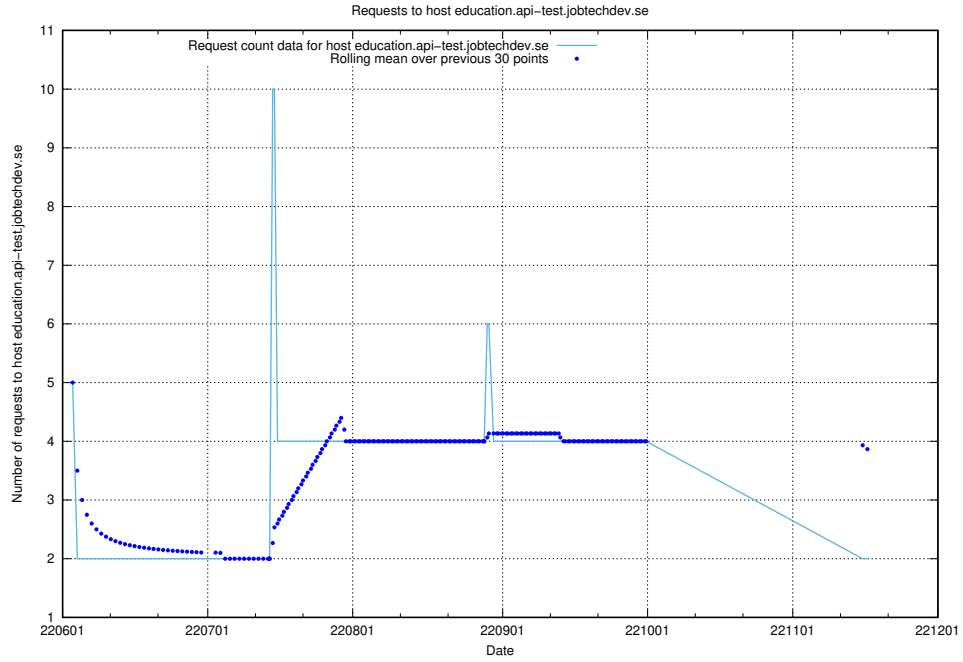

7.412 Usage of education.api-test.jobtechdev.se

Here, we count the number of requests to host education.api-test.jobtechdev.se.