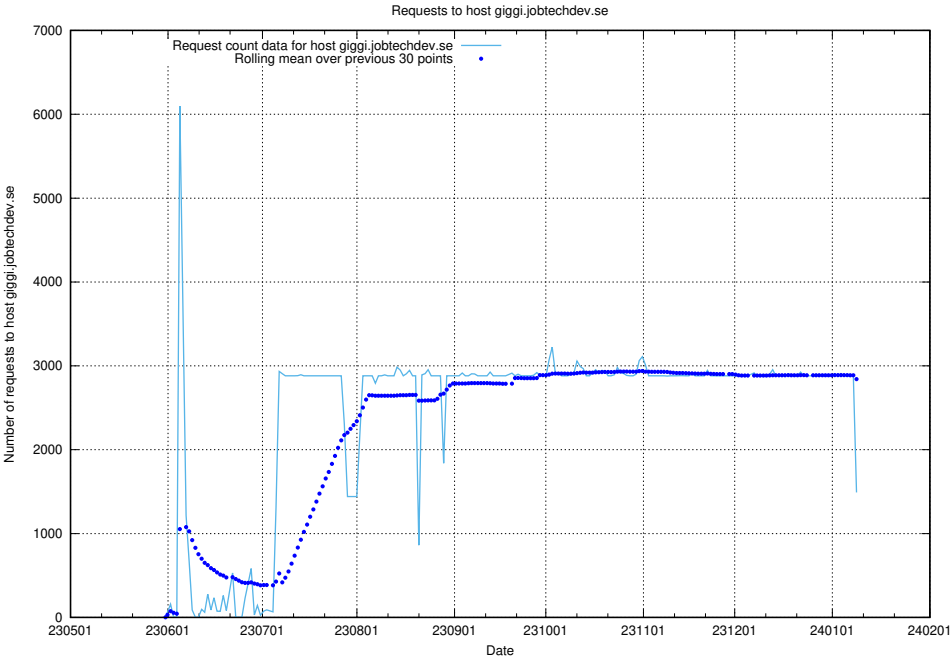

7.20 Usage of giggi.jobtechdev.se

Here, we count the number of requests to host giggi.jobtechdev.se.