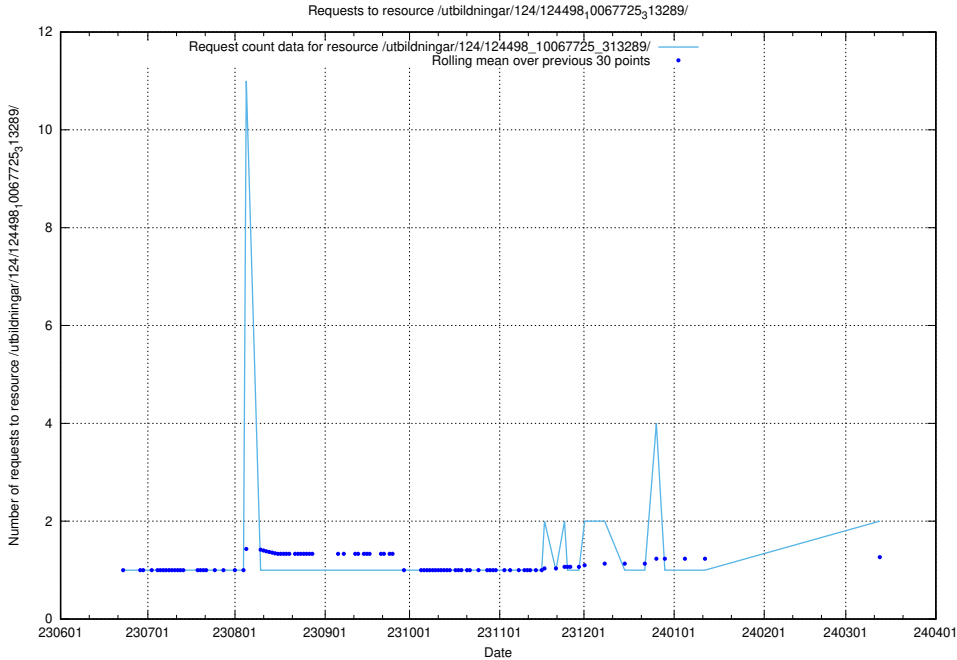

5.812 Usage of /utbildningar/124/124498_10067725_313289/

Here, we count the number of requests to resource /utbildningar/124/124498_10067725_313289/.