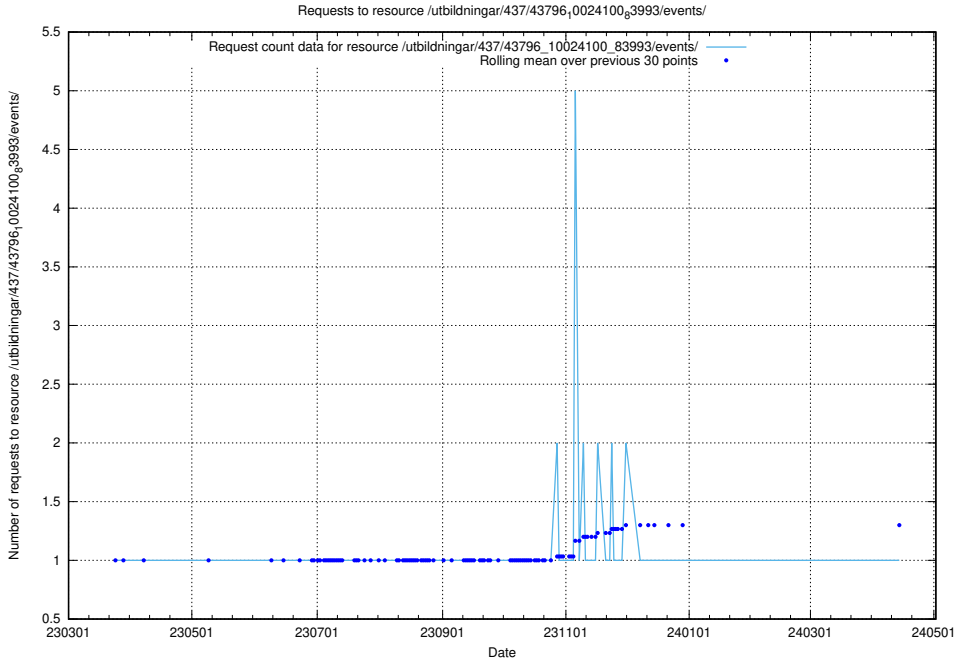

5.6150 Usage of /utbildningar/437/43796_10024100_83993/events/

Here, we count the number of requests to resource /utbildningar/437/43796_10024100_83993/events/.