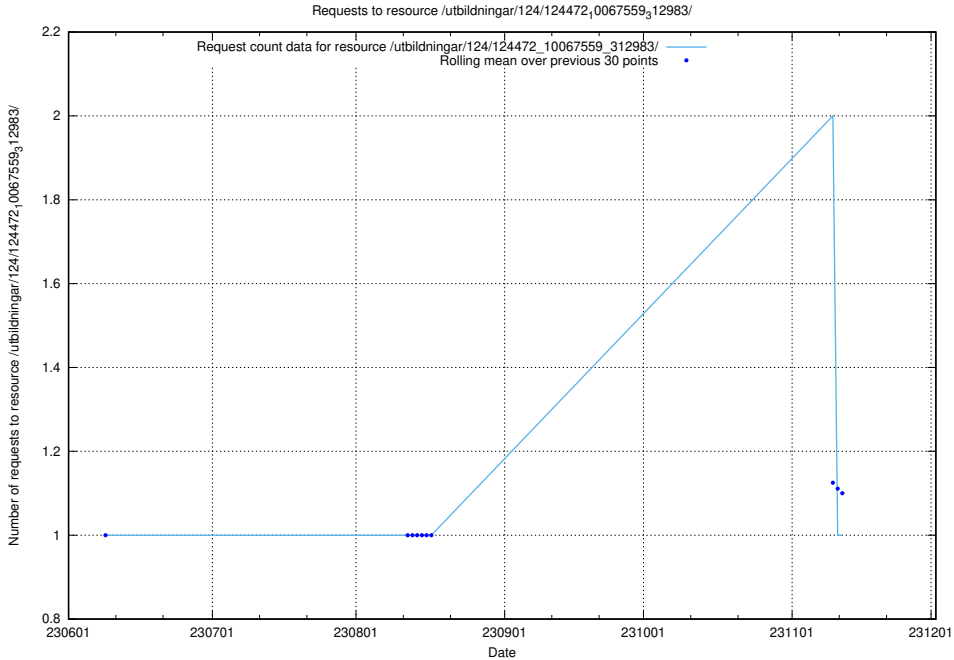

5.5836 Usage of /utbildningar/124/124472_10067559_312983/

Here, we count the number of requests to resource /utbildningar/124/124472_10067559_312983/.