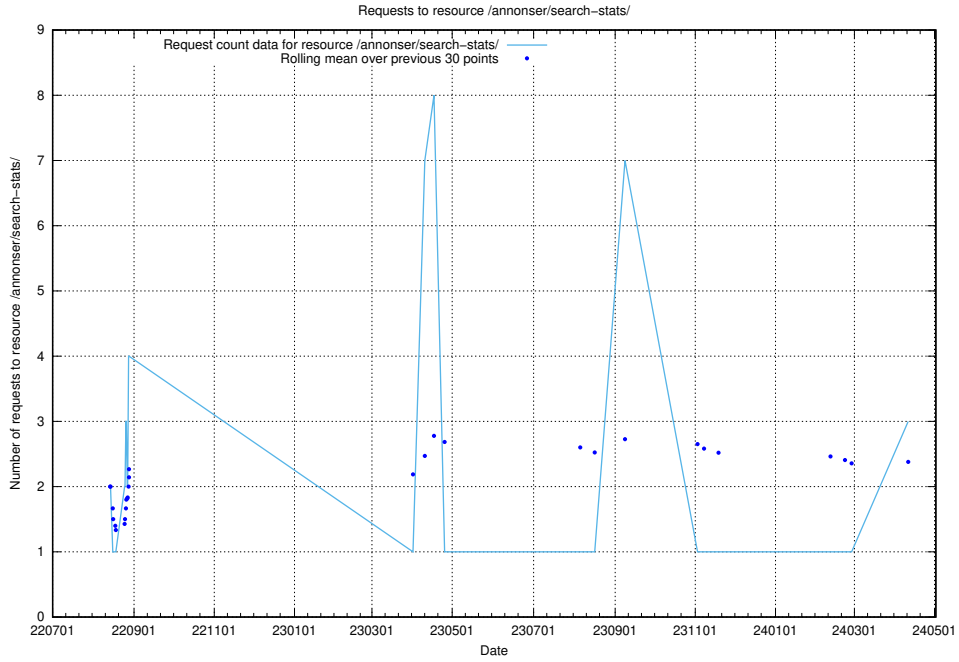

5.425 Usage of /annonser/search-stats/

Here, we count the number of requests to resource /annonser/search-stats/.