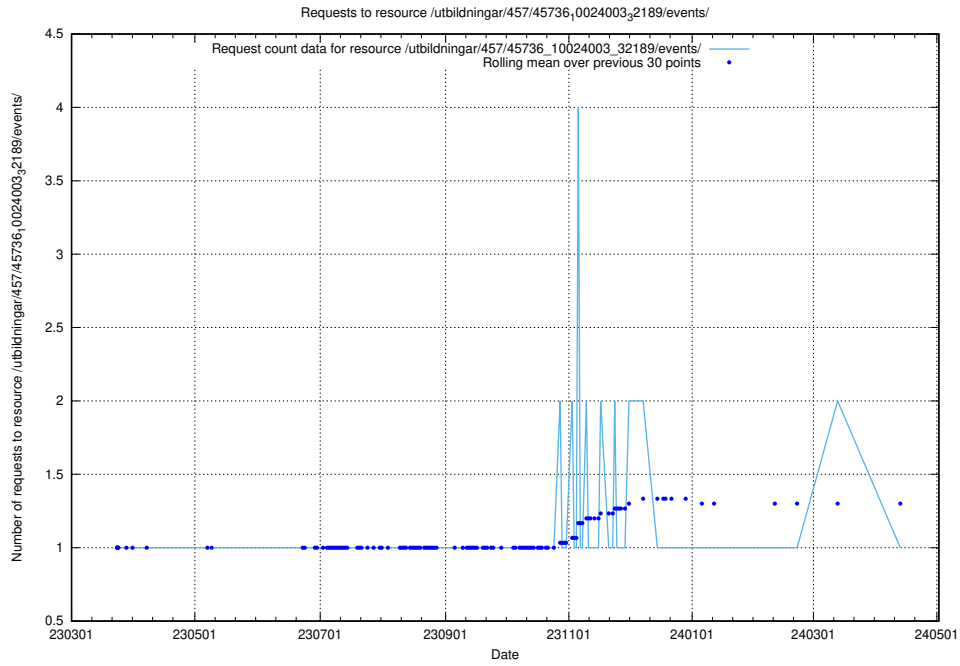

Here, we count the number of requests to resource /utbildningar/459/45923_10024071_274654/.

5.6290 Usage of /utbildningar/457/45736_10024003_32189/events/

Here, we count the number of requests to resource /utbildningar/457/45736_10024003_32189/events/.