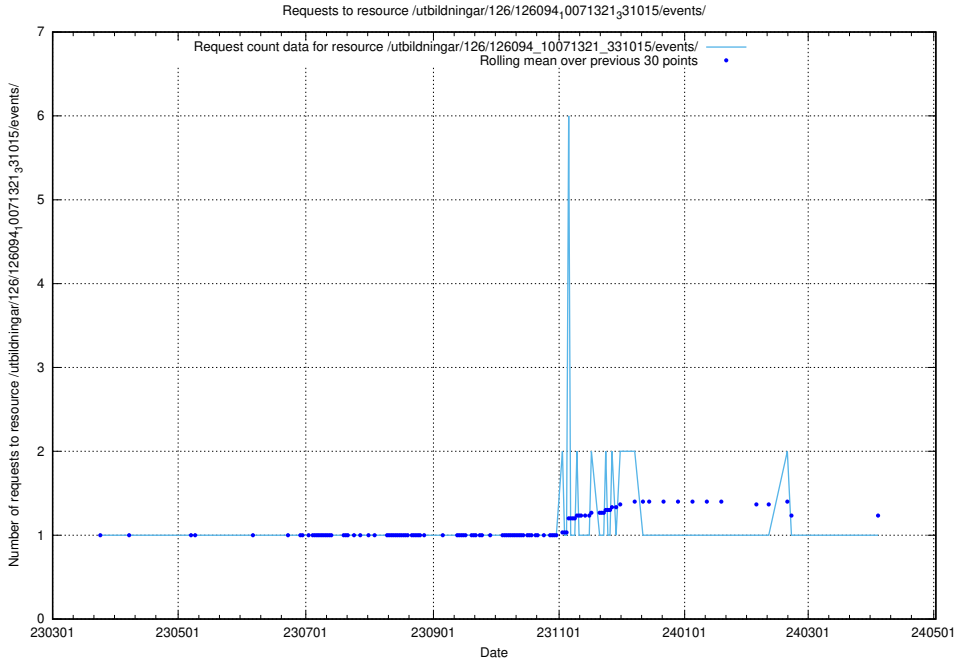

5.6180 Usage of /utbildningar/126/126094_10071321_331015/events/

Here, we count the number of requests to resource /utbildningar/126/126094_10071321_331015/events/