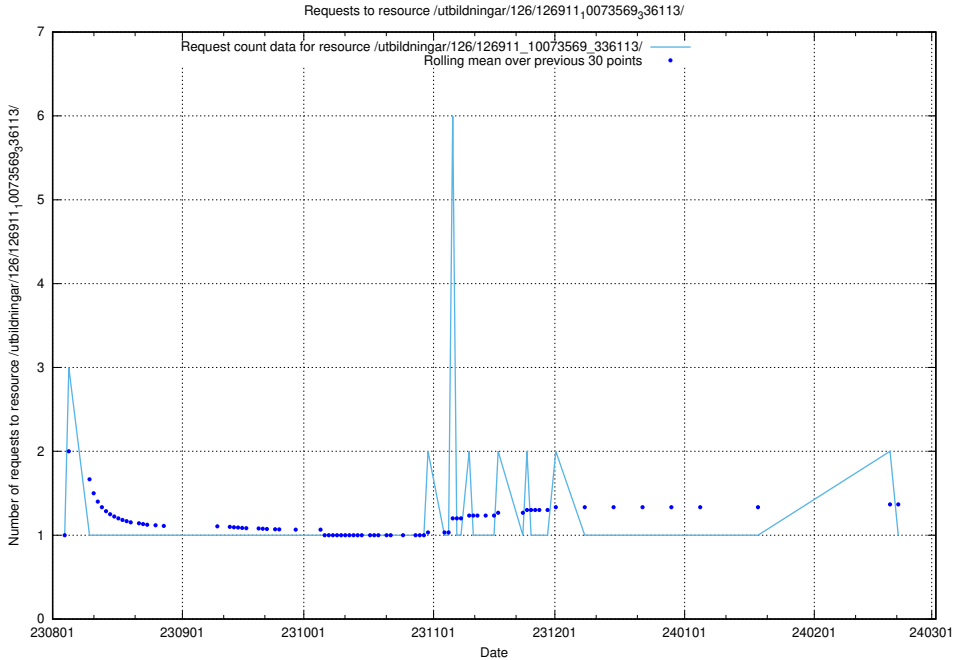

5.4797 Usage of /utbildningar/126/126911_10073569_336113/

Here, we count the number of requests to resource /utbildningar/126/126911_10073569_336113/.