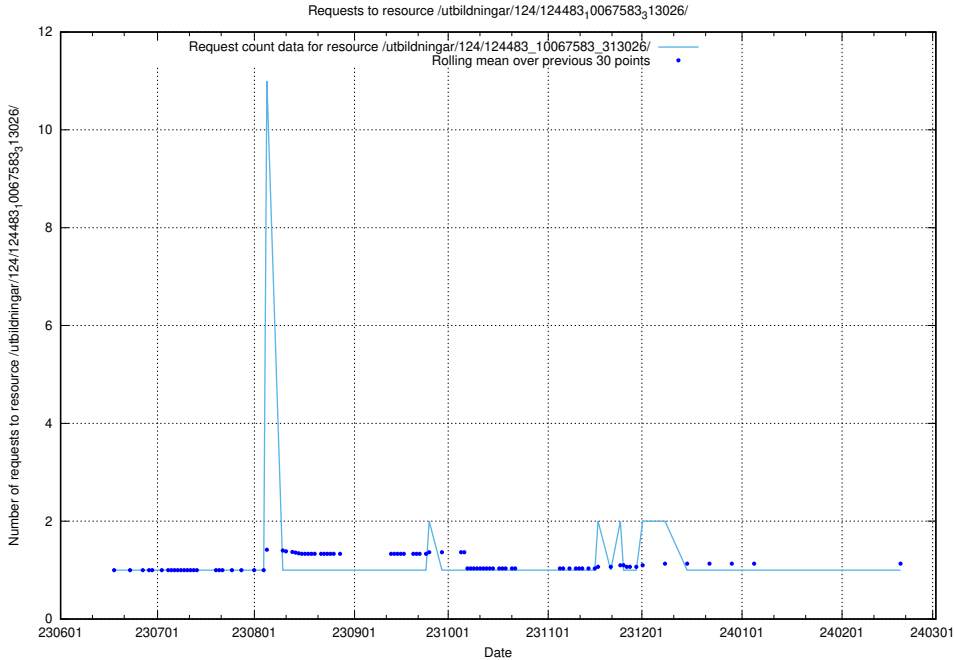

5.5798 Usage of /utbildningar/124/124483_10067583_313026/

Here, we count the number of requests to resource /utbildningar/124/124483_10067583_313026/.