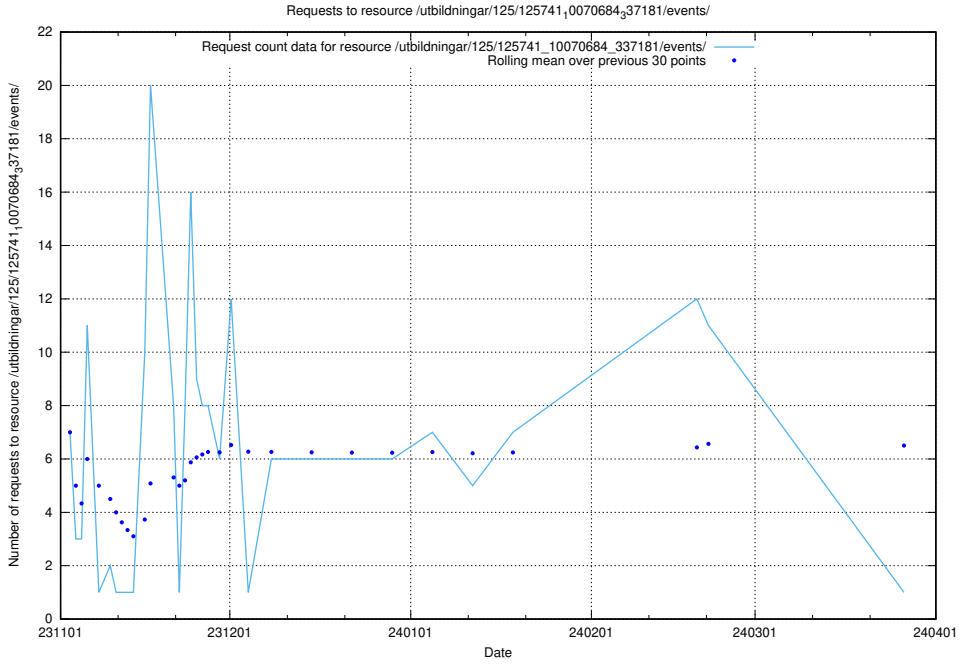

Here, we count the number of requests to resource /utbildningar/126/126334_10071625_335747/.

5.4072 Usage of /utbildningar/125/125741_10070684_337181/events/

Here, we count the number of requests to resource /utbildningar/125/125741_10070684_337181/events/