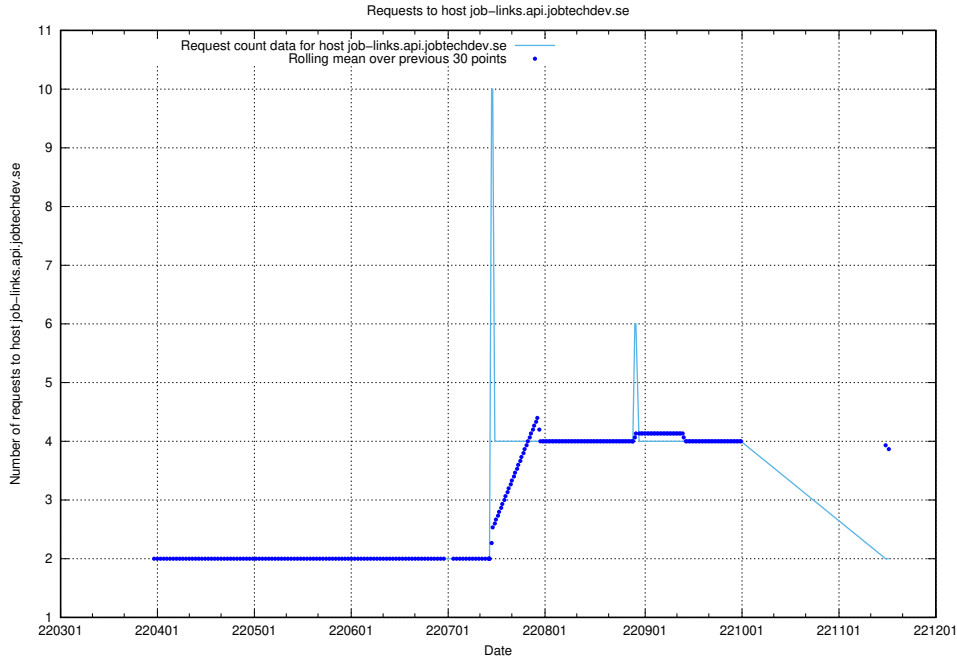

7.478 Usage of job-links.api.jobtechdev.se

Here, we count the number of requests to host job-links.api.jobtechdev.se.