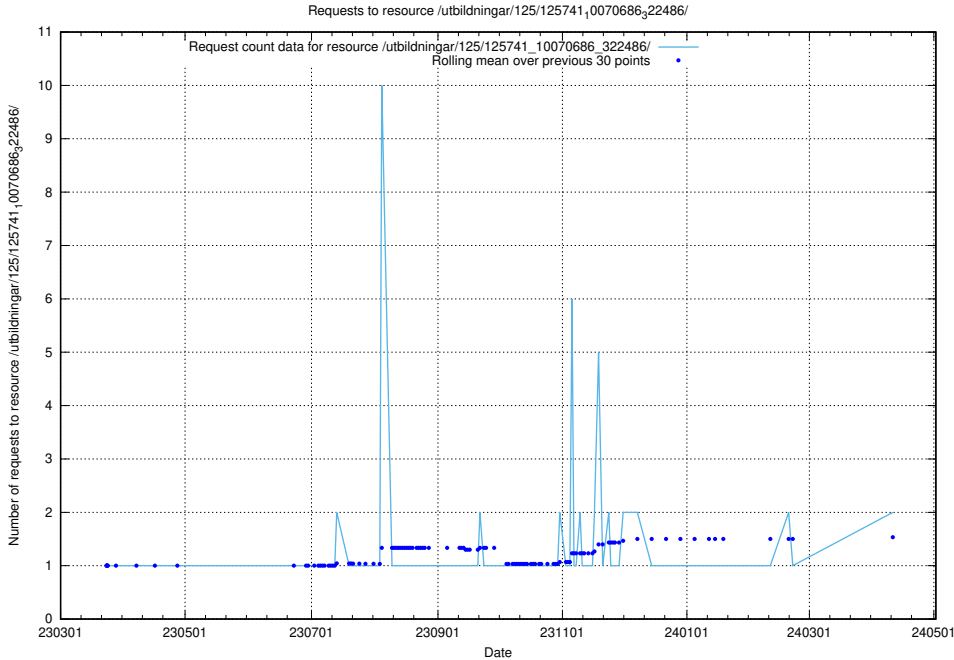

5.895 Usage of /utbildningar/125/125741_10070686_322486/

Here, we count the number of requests to resource /utbildningar/125/125741_10070686_322486/.