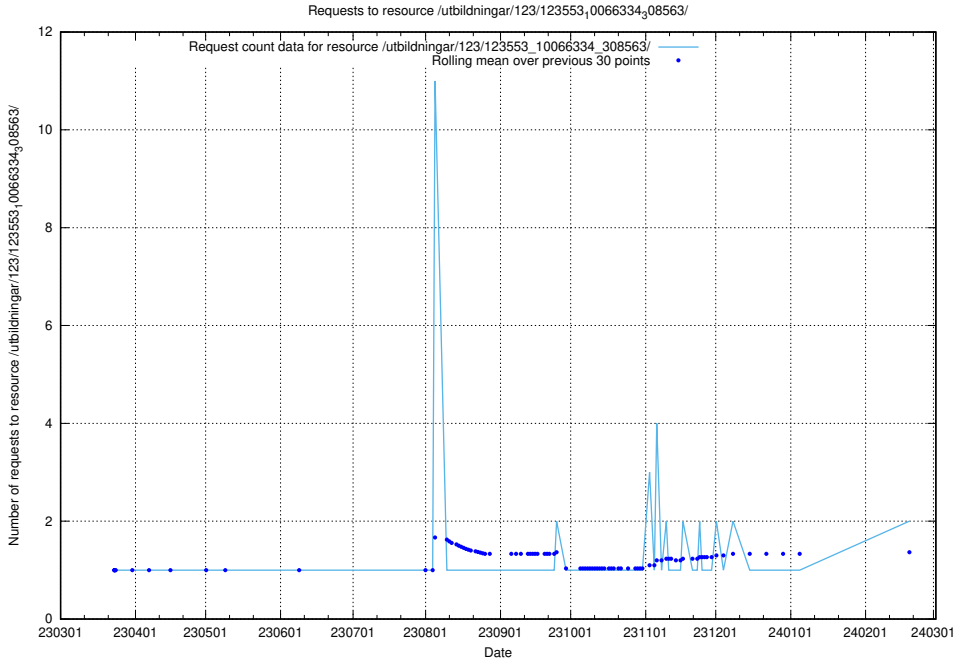

5.695 Usage of /utbildningar/123/123553_10066334_308563/

Here, we count the number of requests to resource /utbildningar/123/123553_10066334_308563/.