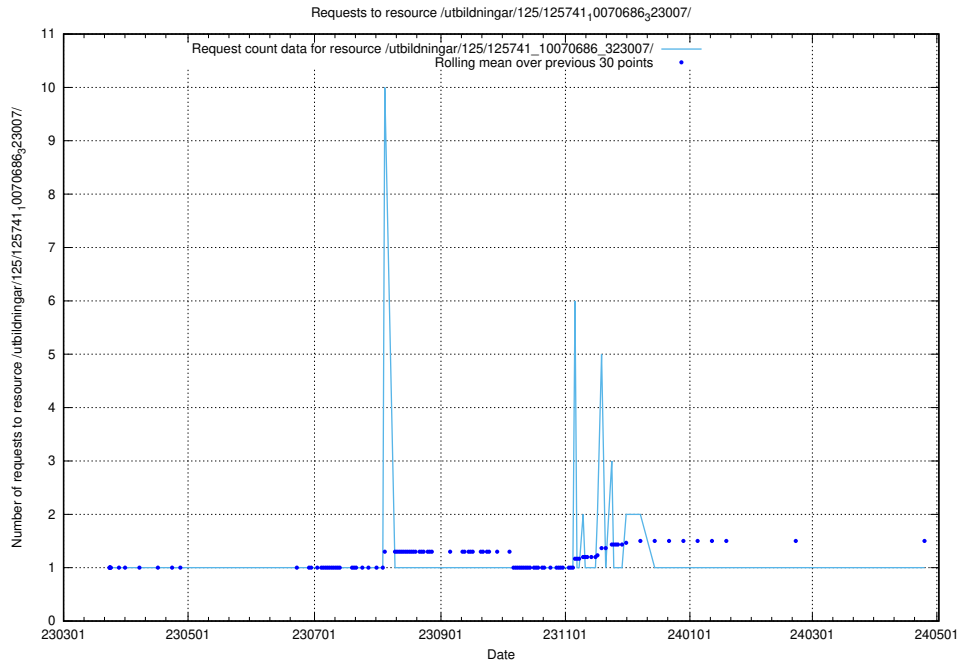

5.6443 Usage of /utbildningar/125/125741_10070686_323007/

Here, we count the number of requests to resource /utbildningar/125/125741_10070686_323007/.