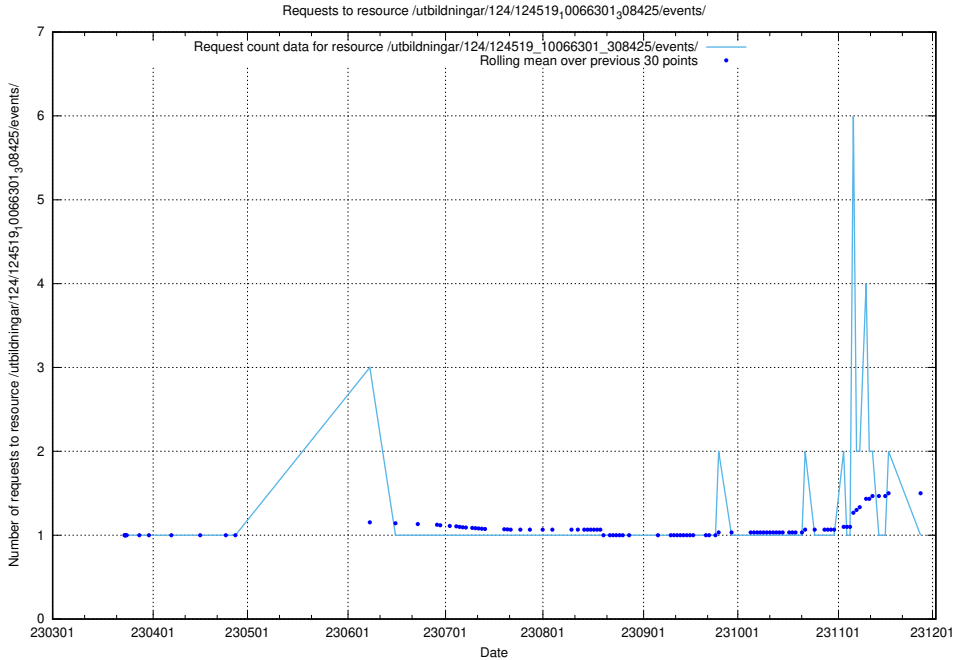

5.1213 Usage of /utbildningar/124/124519_10066301_308425/events/

Here, we count the number of requests to resource /utbildningar/124/124519_10066301_308425/events/