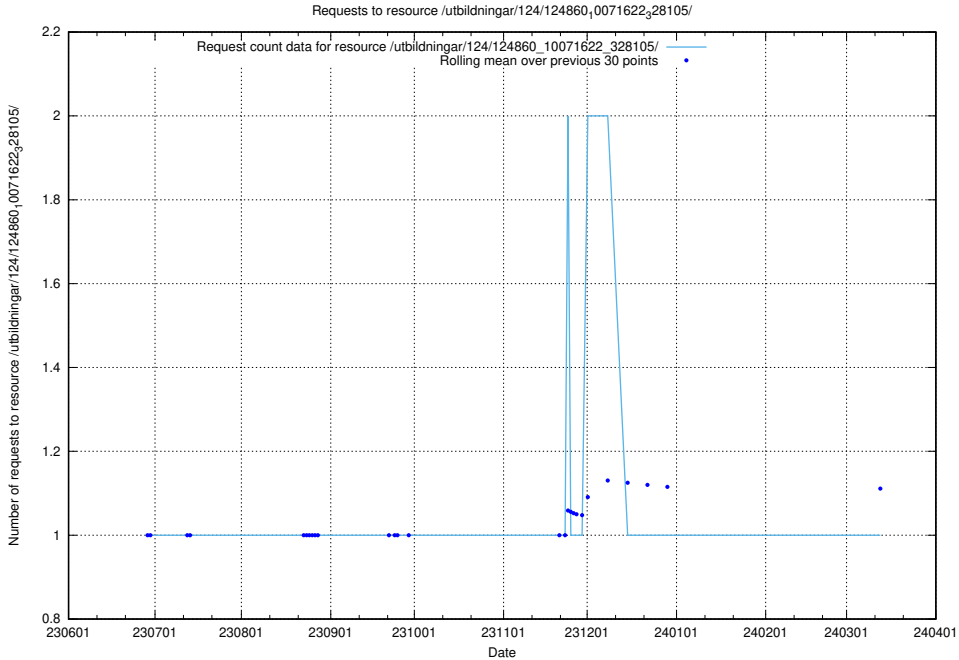

5.5422 Usage of /utbildningar/124/124860_10071622_328105/

Here, we count the number of requests to resource /utbildningar/124/124860_10071622_328105/.