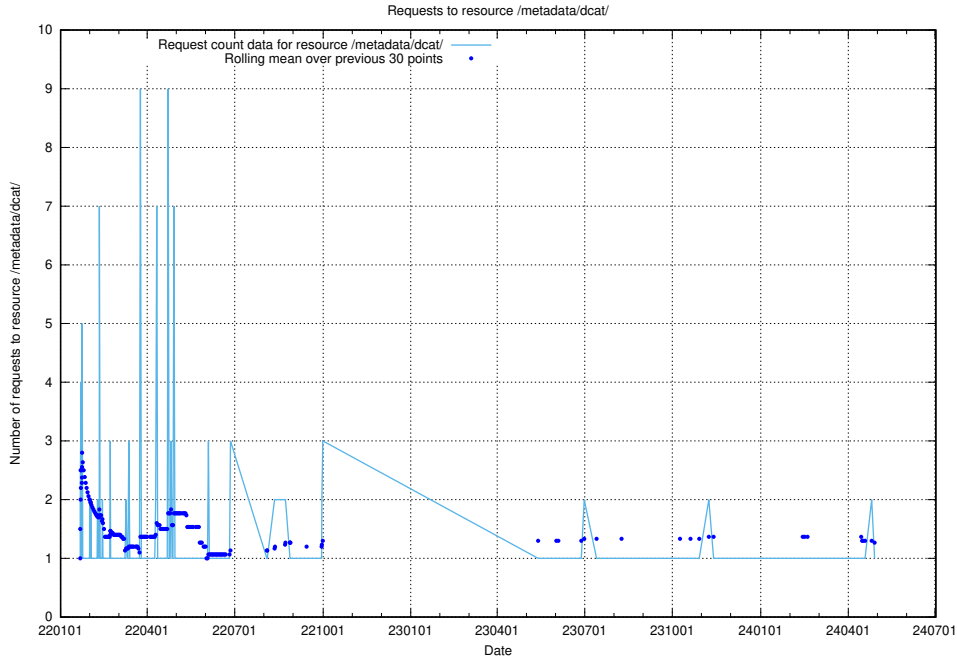

5.6467 Usage of /metadata/dcat/

Here, we count the number of requests to resource /metadata/dcat/.