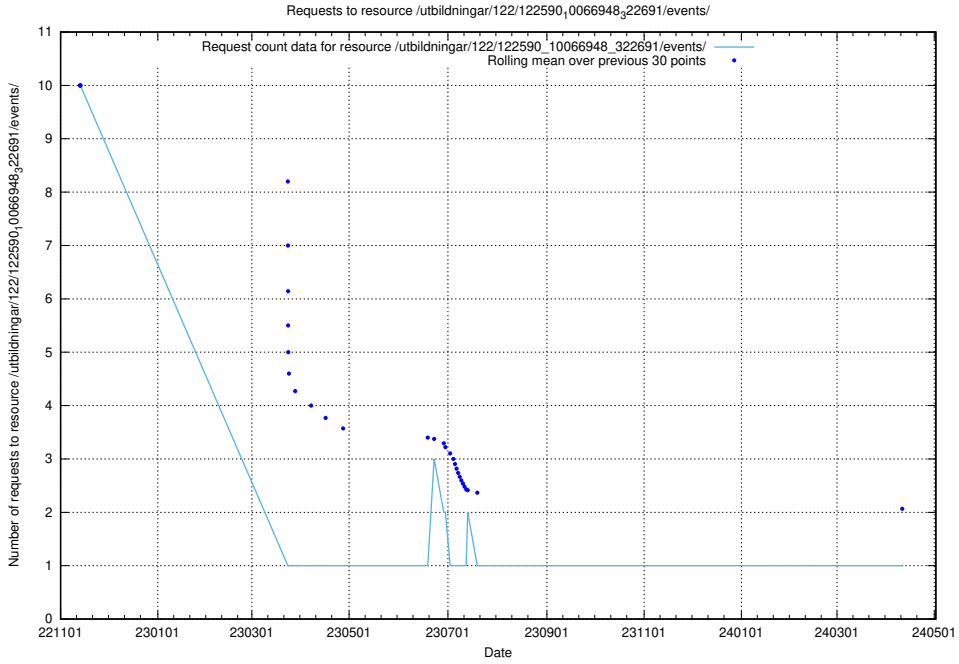

5.5687 Usage of /utbildningar/122/122590_10066948_322691/events/

Here, we count the number of requests to resource /utbildningar/122/122590_10066948_322691/events/