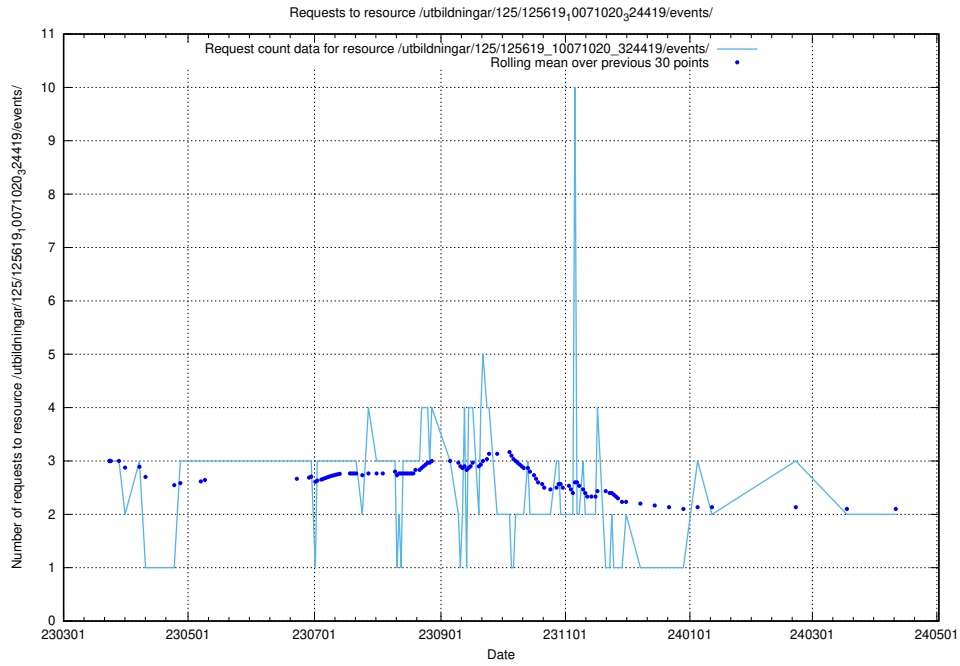

5.868 Usage of /utbildningar/125/125619_10071020_324419/events/

Here, we count the number of requests to resource /utbildningar/125/125619_10071020_324419/events/