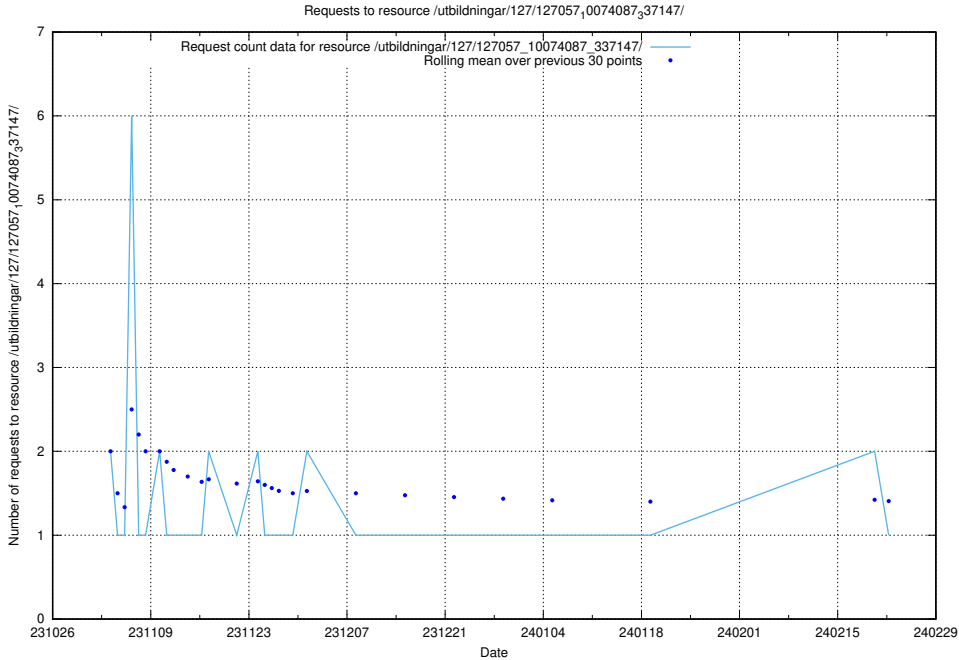

5.4078 Usage of /utbildningar/127/127057_10074087_337147/

Here, we count the number of requests to resource /utbildningar/127/127057_10074087_337147/.