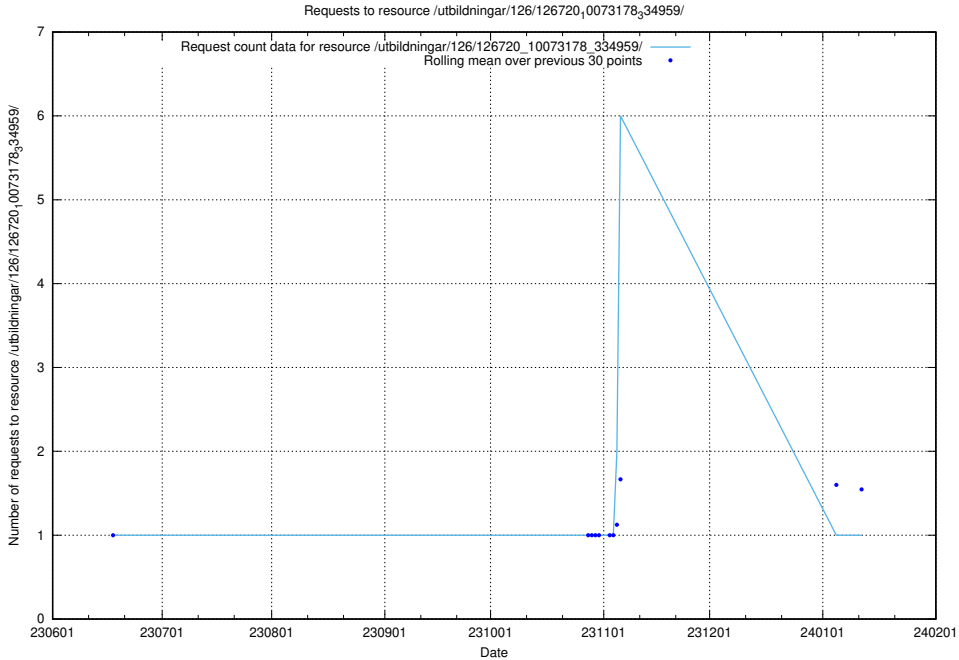

5.5792 Usage of /utbildningar/126/126720_10073178_334959/

Here, we count the number of requests to resource /utbildningar/126/126720_10073178_334959/.