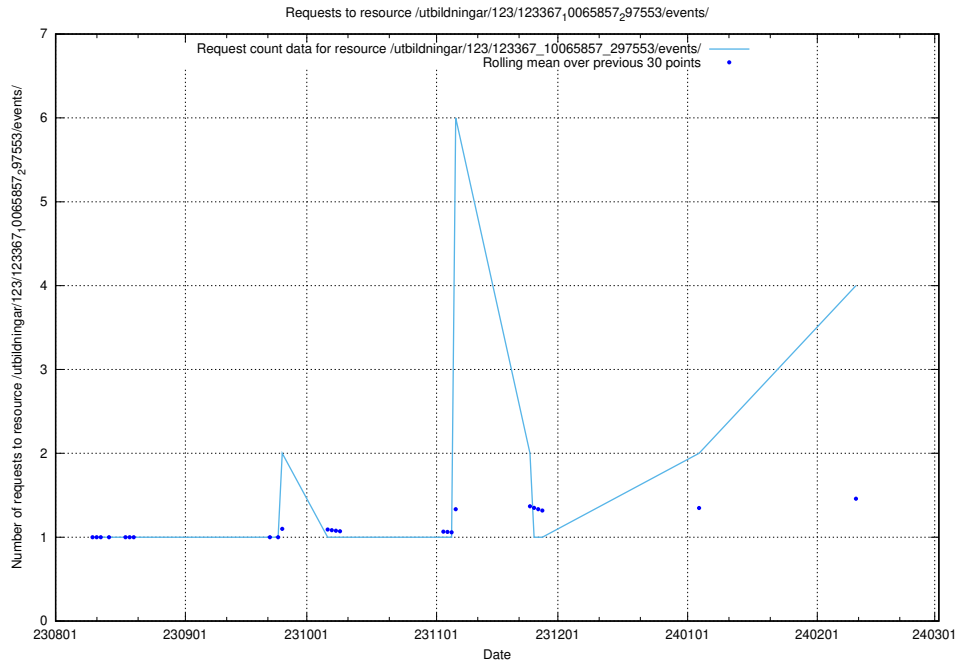

Here, we count the number of requests to resource /utbildningar/125/125741_10070674_336546/.

5.210 Usage of /utbildningar/123/123367_10065857_297553/events/

Here, we count the number of requests to resource /utbildningar/123/123367_10065857_297553/events/