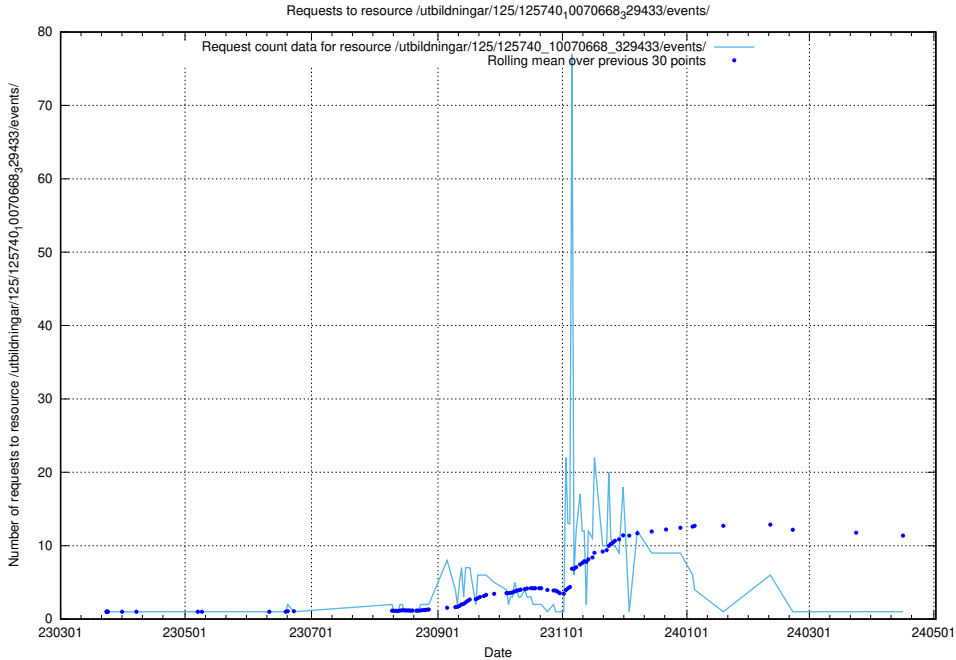

5.939 Usage of /utbildningar/125/125740_10070668_329433/events/

Here, we count the number of requests to resource /utbildningar/125/125740_10070668_329433/events/