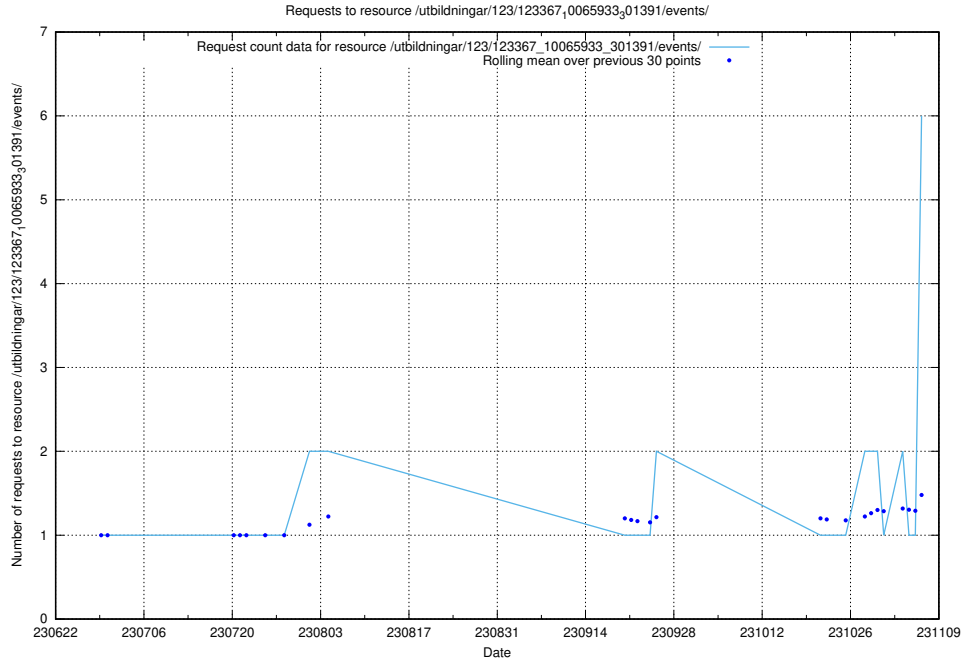

5.86 Usage of /utbildningar/123/123367_10065933_301391/events/

Here, we count the number of requests to resource /utbildningar/123/123367_10065933_301391/events/