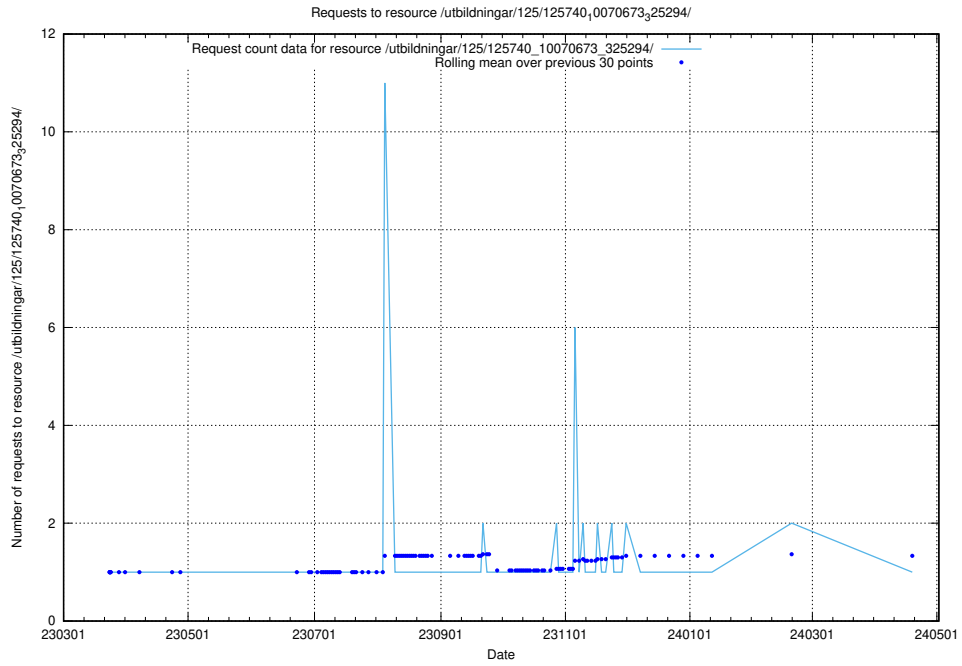

5.936 Usage of /utbildningar/125/125740_10070673_325294/

Here, we count the number of requests to resource /utbildningar/125/125740_10070673_325294/.