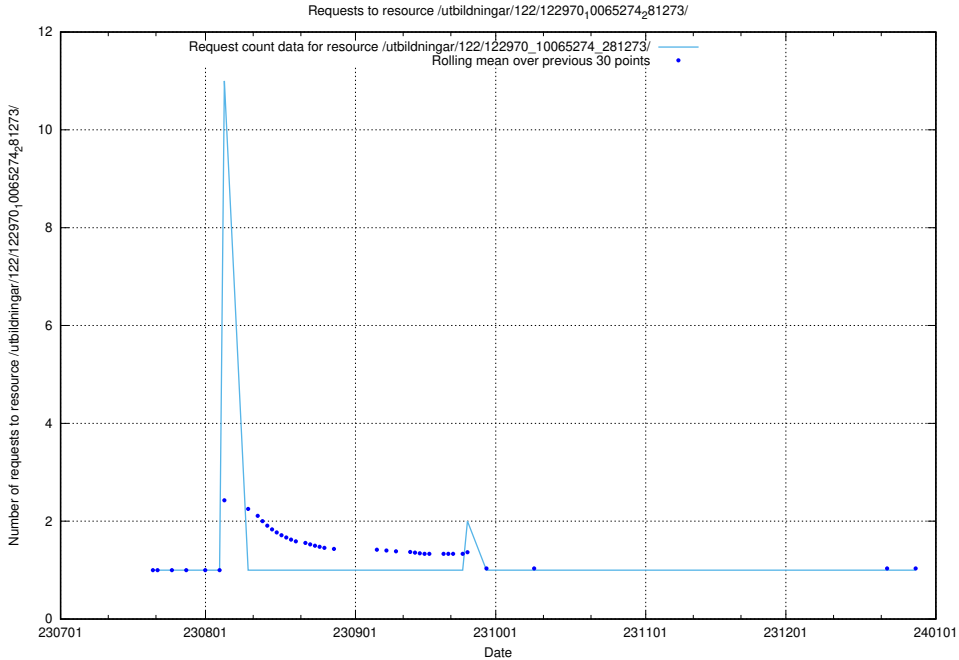

5.4916 Usage of /utbildningar/122/122970_10065274_281273/

Here, we count the number of requests to resource /utbildningar/122/122970_10065274_281273/.