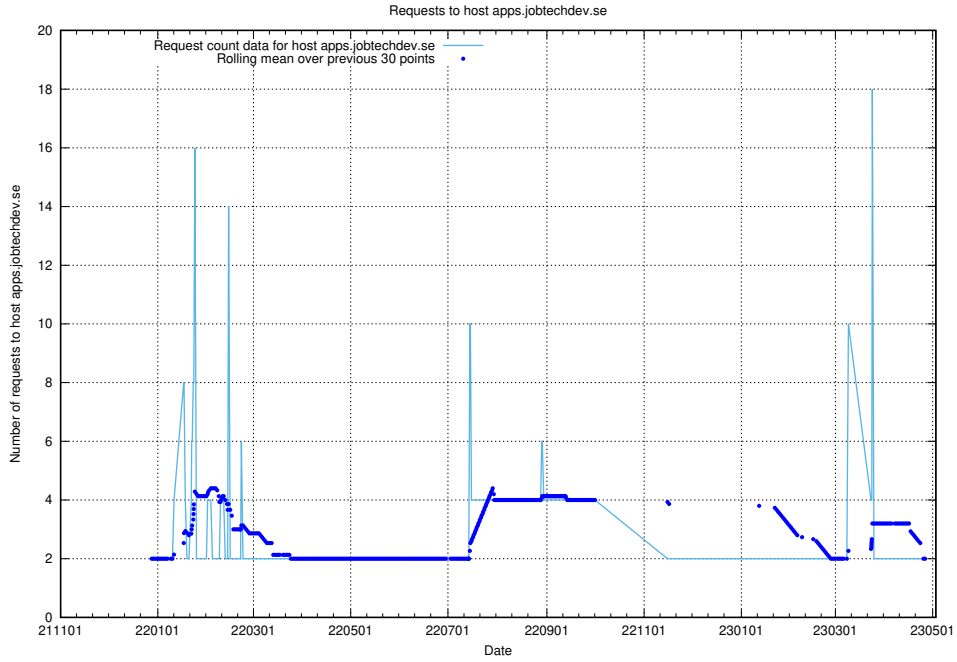

7.357 Usage of apps.jobtechdev.se

Here, we count the number of requests to host apps.jobtechdev.se.