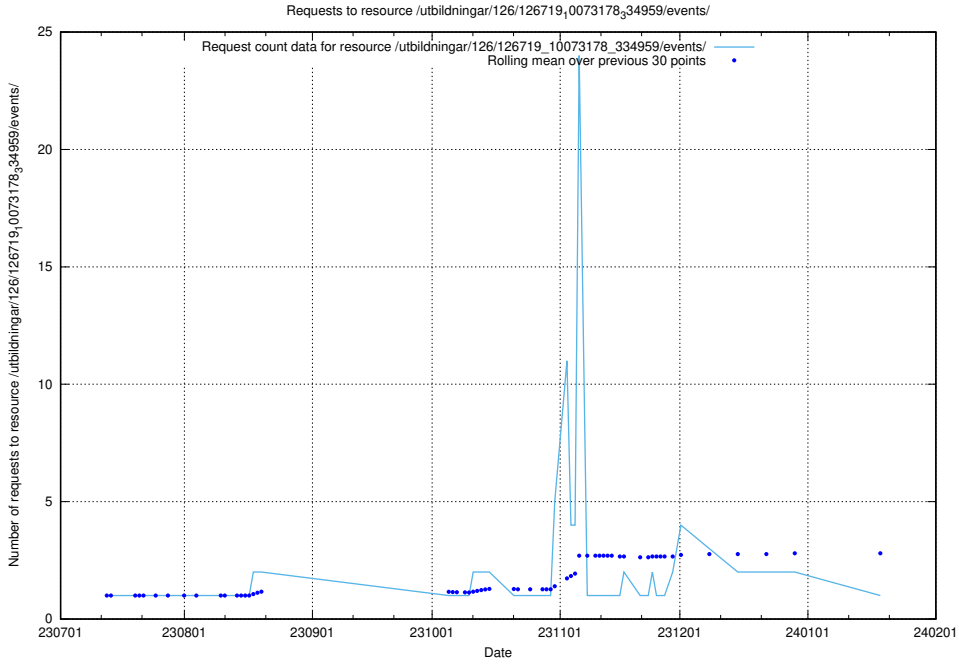

5.5039 Usage of /utbildningar/126/126719_10073178_334959/events/

Here, we count the number of requests to resource /utbildningar/126/126719_10073178_334959/events/