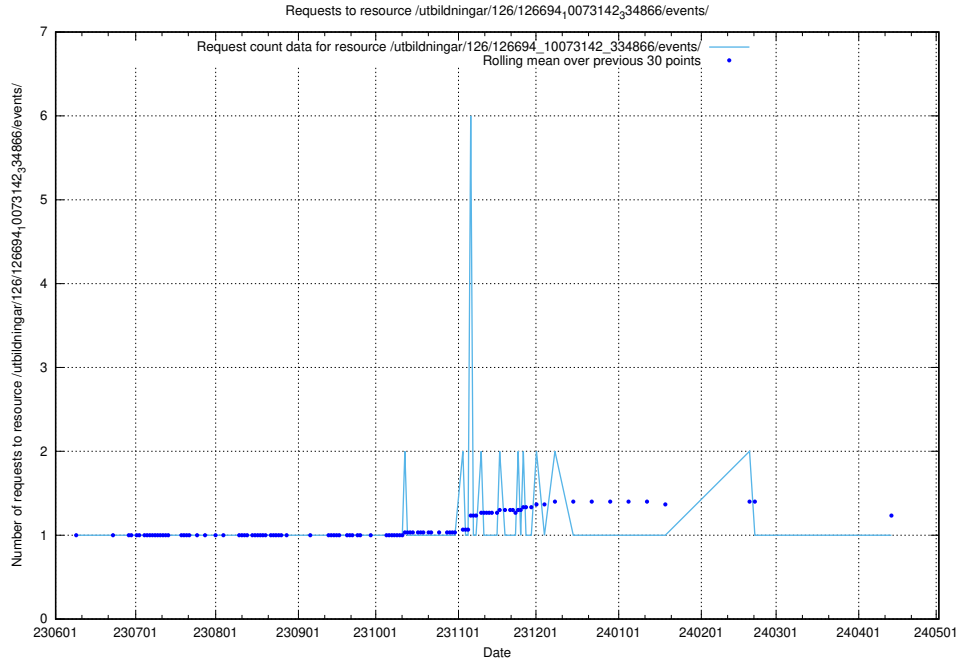

5.5825 Usage of /utbildningar/126/126694_10073142_334866/events/

Here, we count the number of requests to resource /utbildningar/126/126694_10073142_334866/events/