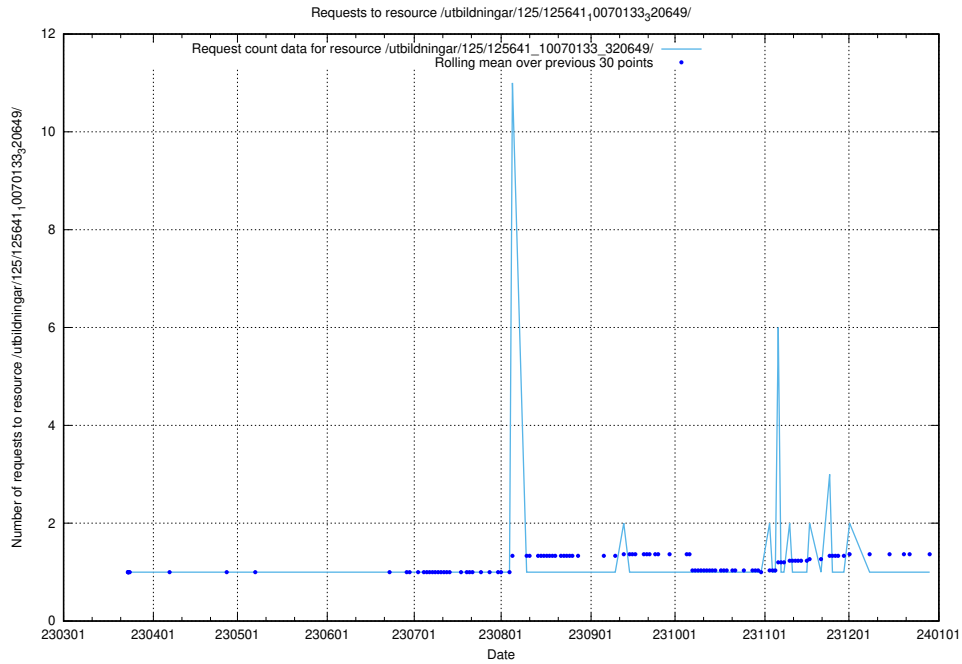

5.989 Usage of /utbildningar/125/125641_10070133_320649/

Here, we count the number of requests to resource /utbildningar/125/125641_10070133_320649/.

5.990 Usage of /utbildningar/125/125640_10070133_320649/events/