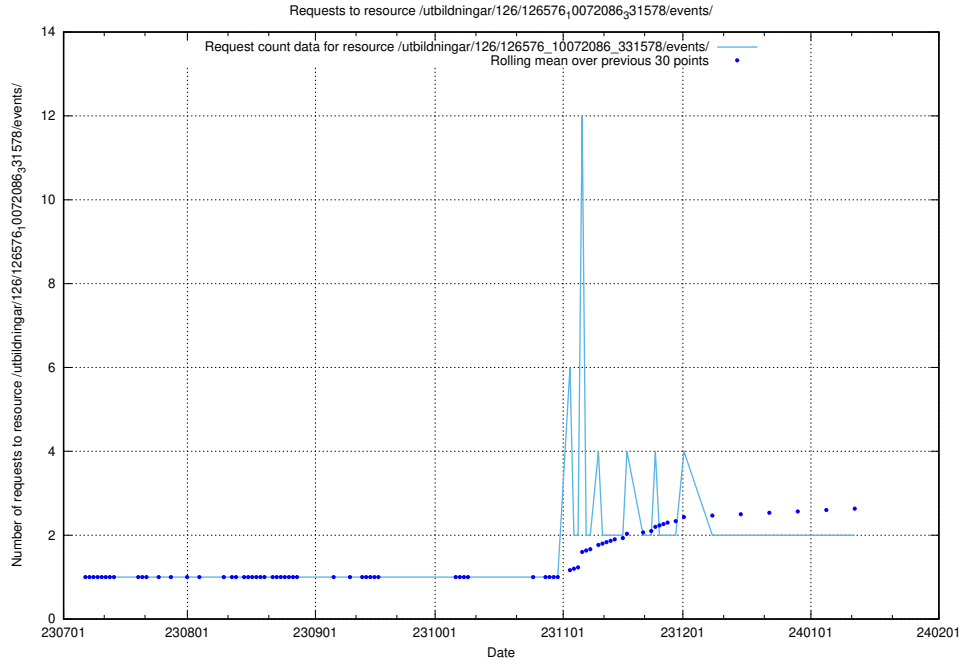

5.767 Usage of /utbildningar/124/124862_10071083_324595/events/

Here, we count the number of requests to resource /utbildningar/124/124862_10071083_324595/events/

5.768 Usage of /utbildningar/124/124520_10065864_333174/events/