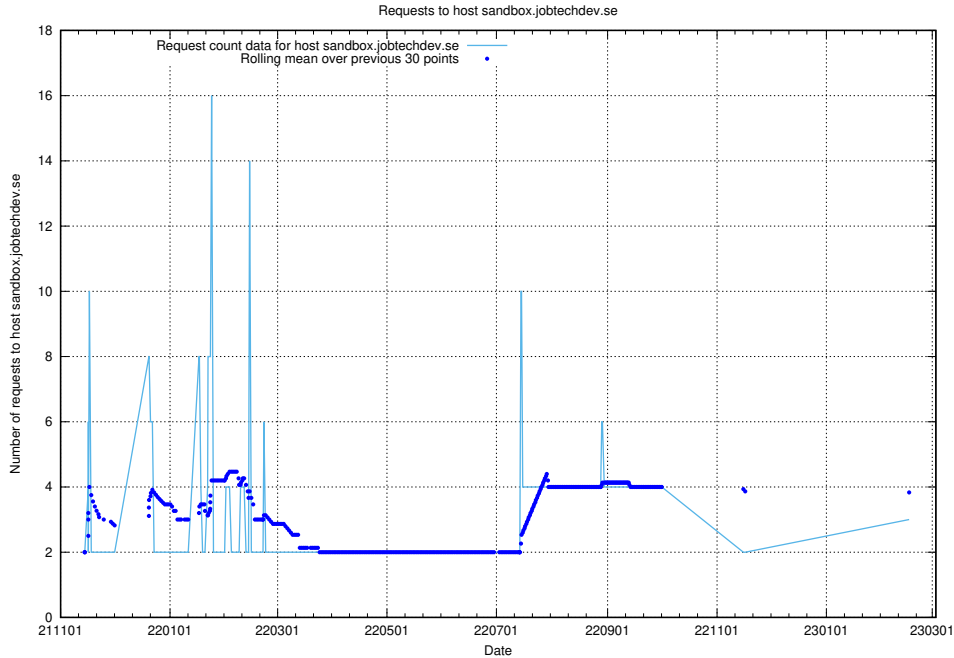

7.232 Usage of sandbox.jobtechdev.se

Here, we count the number of requests to host sandbox.jobtechdev.se.