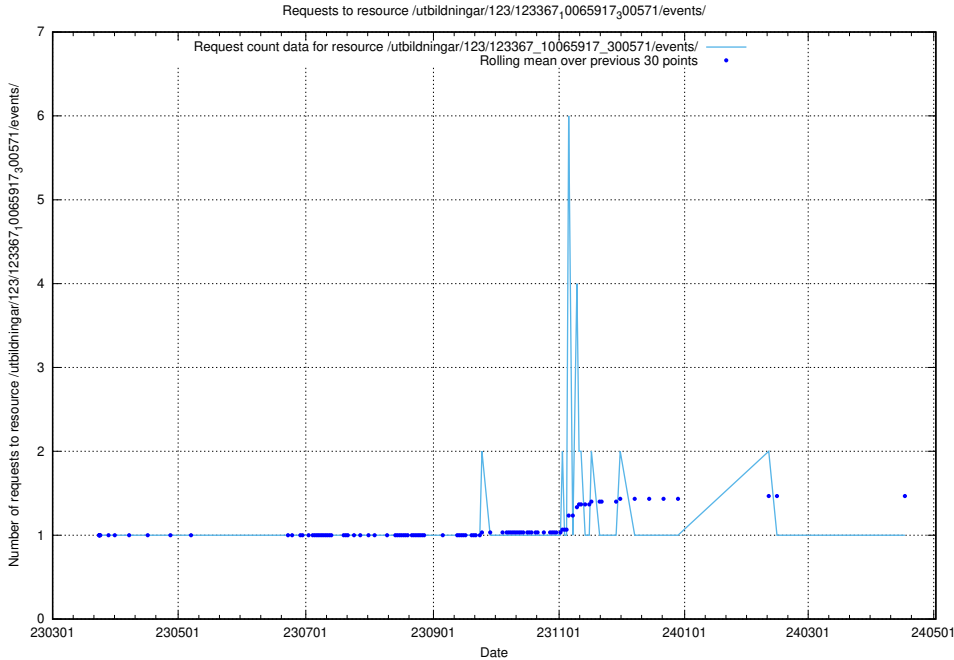

Here, we count the number of requests to resource /taxonomy/version/3/query/employment-type-concepts/.

5.4576 Usage of /utbildningar/123/123367_10065917_300571/events/

Here, we count the number of requests to resource /utbildningar/123/123367_10065917_300571/events/