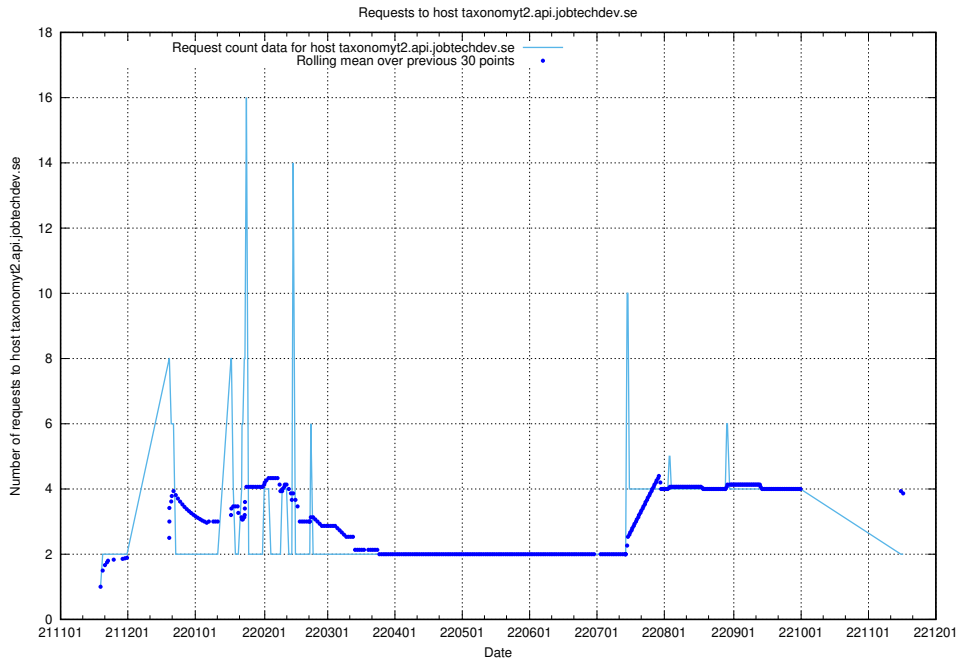

7.460 Usage of taxonomyt2.api.jobtechdev.se

Here, we count the number of requests to host taxonomyt2.api.jobtechdev.se.

7.461 Usage of widget.jobtechdev.se

Here, we count the number of requests to host widget.jobtechdev.se.