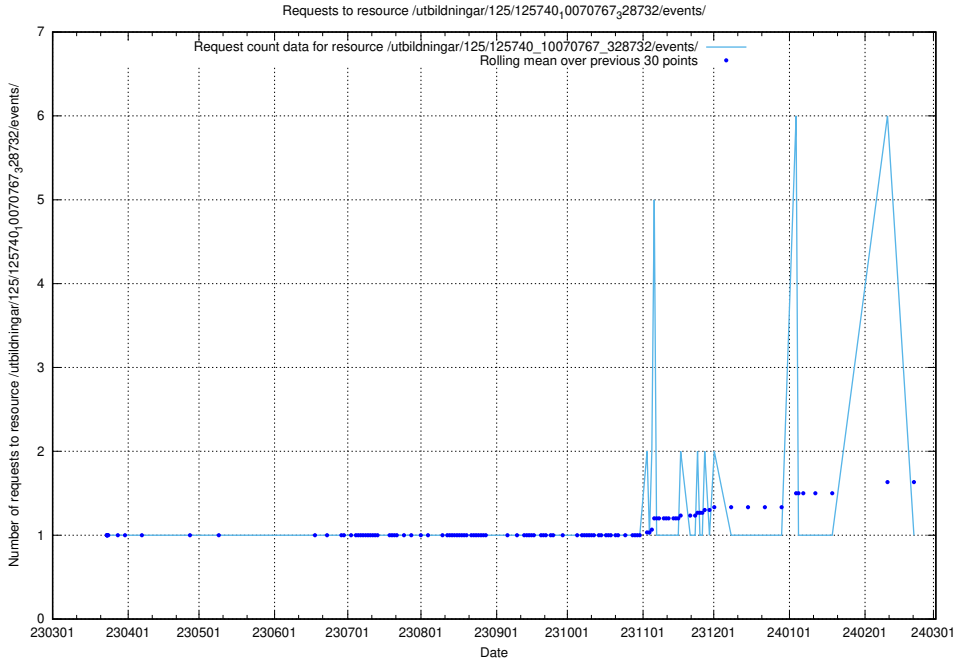

5.904 Usage of /utbildningar/125/125740_10070767_328732/events/

Here, we count the number of requests to resource /utbildningar/125/125740_10070767_328732/events/