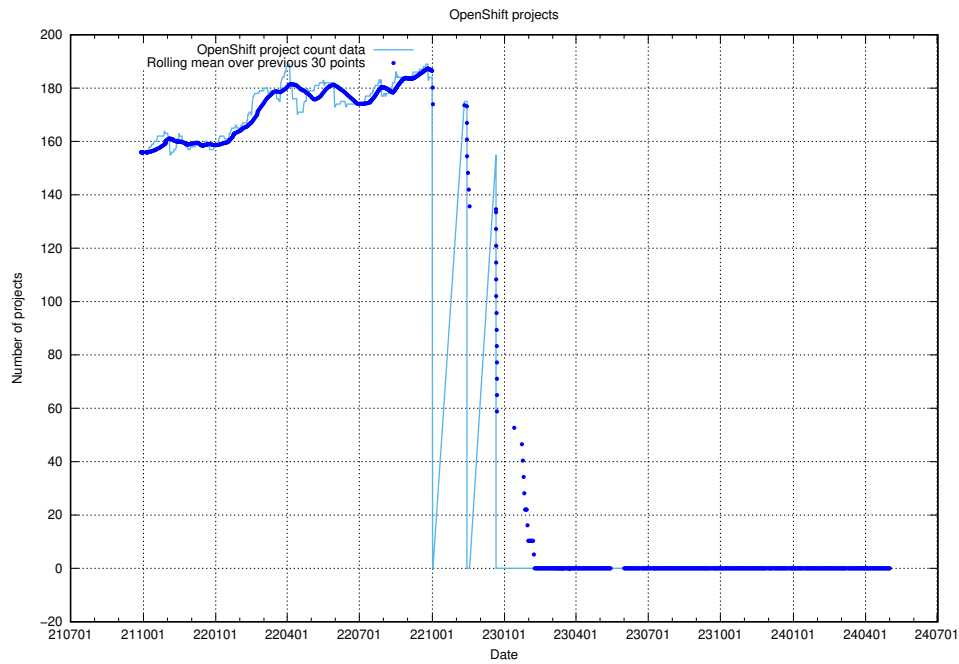

10.1 Number of projects in OpenShift

A graph of the number of projects in JobTech's production cluster of OpenShift.

¹⁰<https://console-openshift-console.prod.services.jtech.se>

11 Customer Relation Management