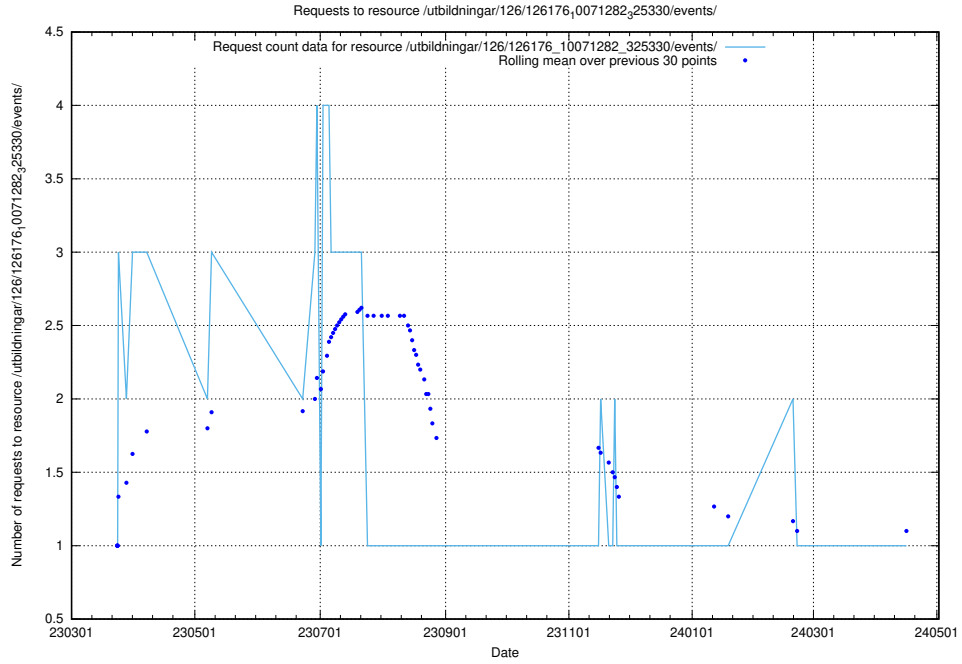

Here, we count the number of requests to resource /utbildningar/126/126235_10071455_326669/.

5.6397 Usage of /utbildningar/126/126176_10071282_325330/events/

Here, we count the number of requests to resource /utbildningar/126/126176_10071282_325330/events/