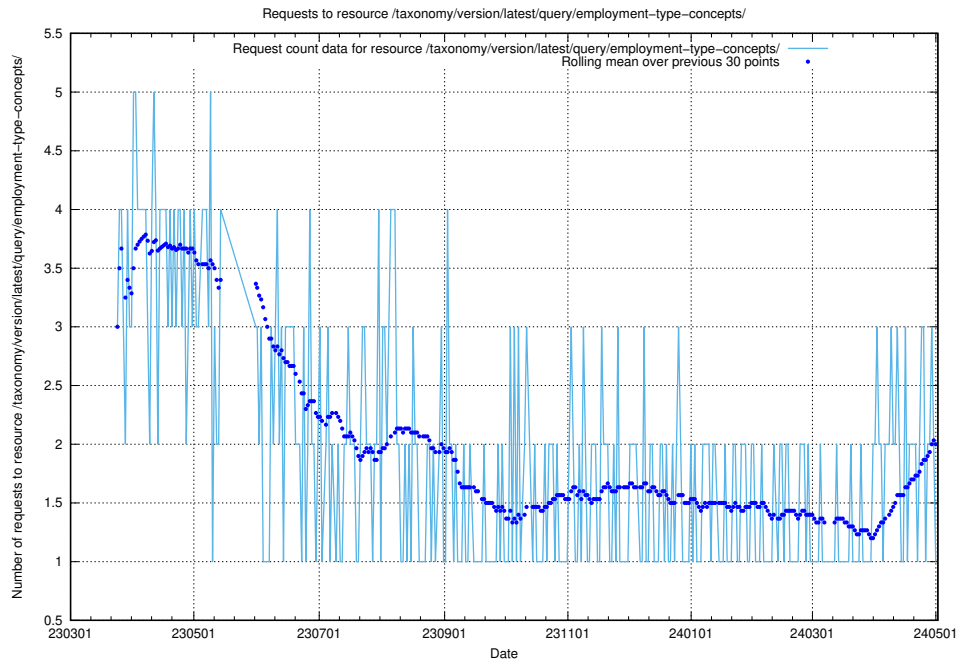

5.6074 Usage of /taxonomy/version/latest/query/employment-type-concepts/

Here, we count the number of requests to resource /taxonomy/version/latest/query/employment-type-concepts/.