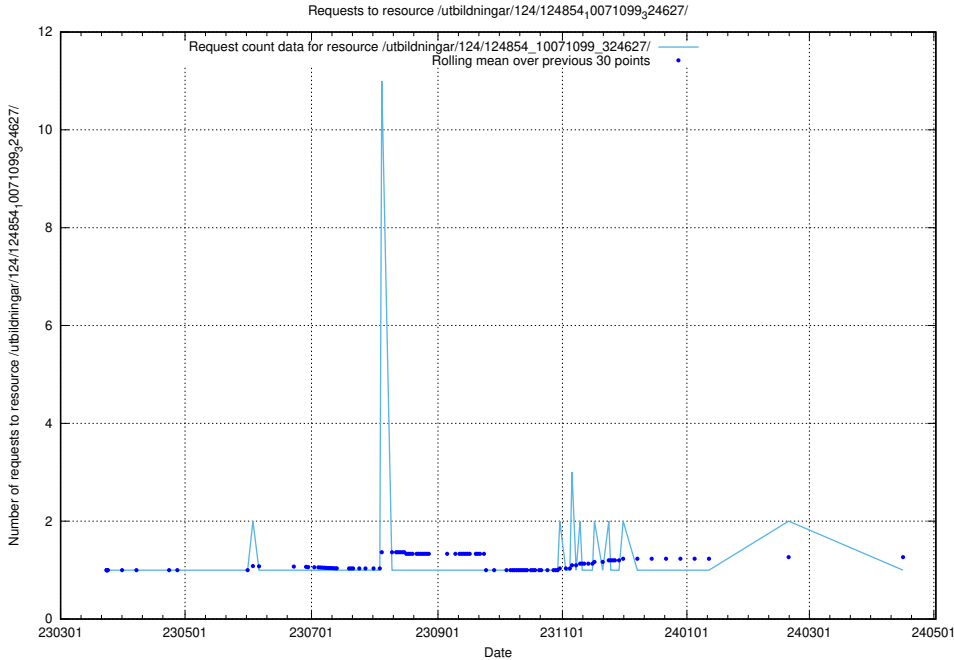

5.1136 Usage of /utbildningar/124/124854_10071099_324627/

Here, we count the number of requests to resource /utbildningar/124/124854_10071099_324627/.