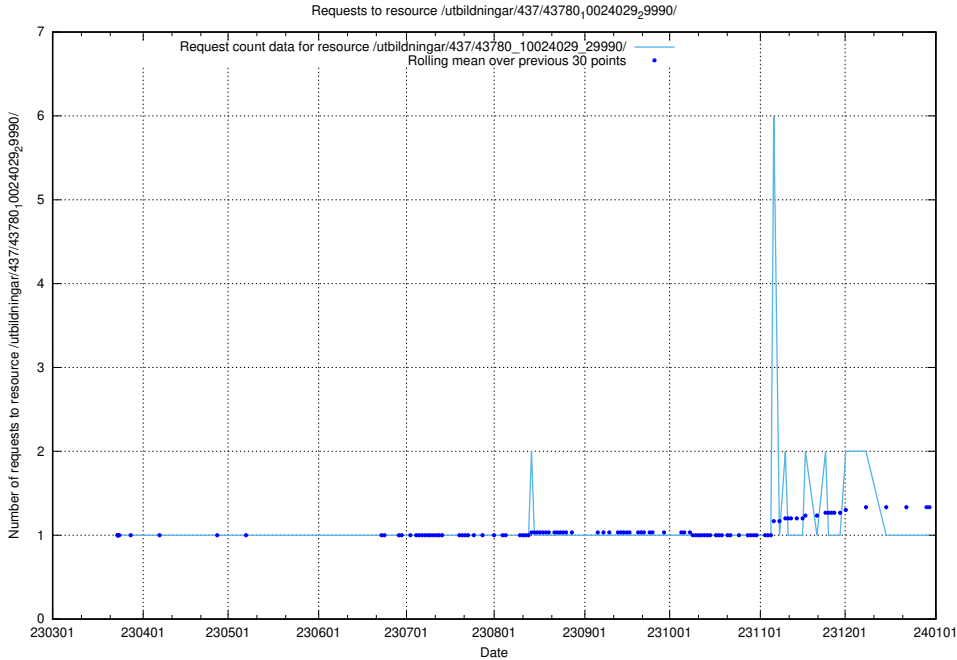

5.6339 Usage of /utbildningar/437/43780_10024029_29990/

Here, we count the number of requests to resource /utbildningar/437/43780_10024029_29990/.