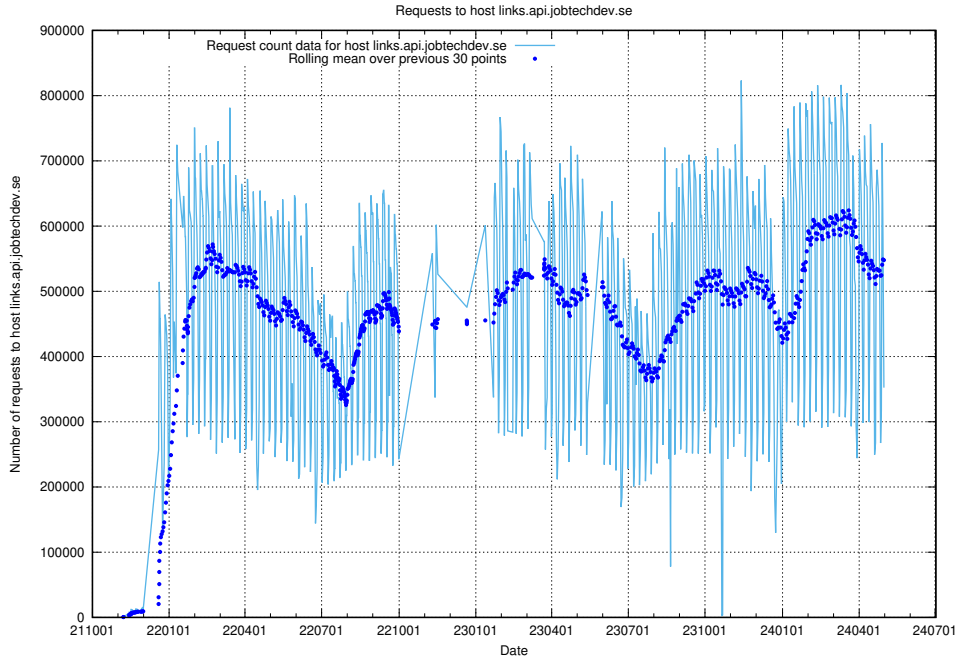

7.2 Usage of links.api.jobtechdev.se

Here, we count the number of requests to host links.api.jobtechdev.se.