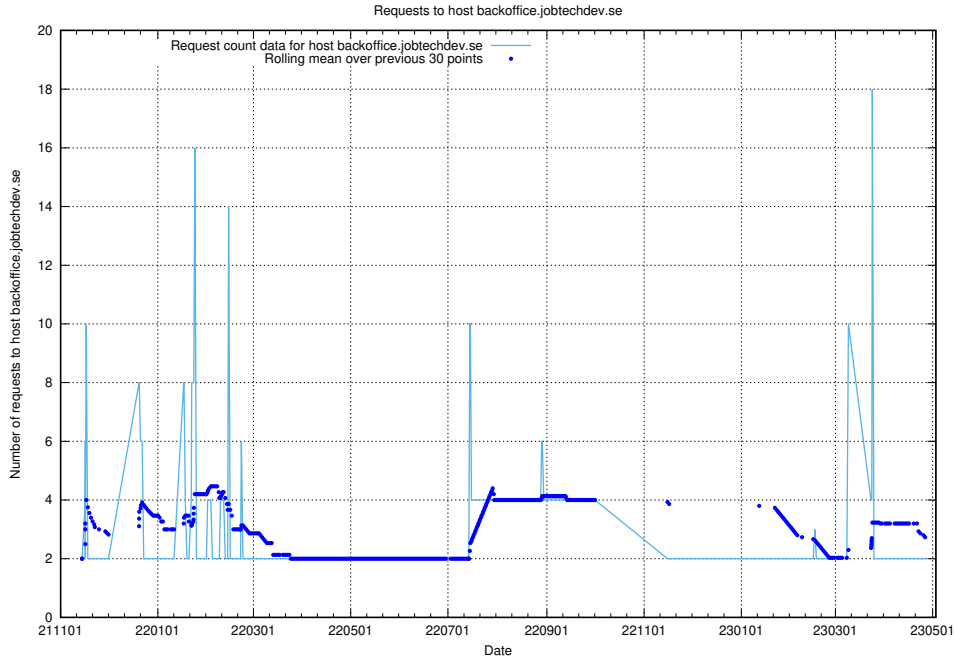

7.283 Usage of backoffice.jobtechdev.se

Here, we count the number of requests to host backoffice.jobtechdev.se.