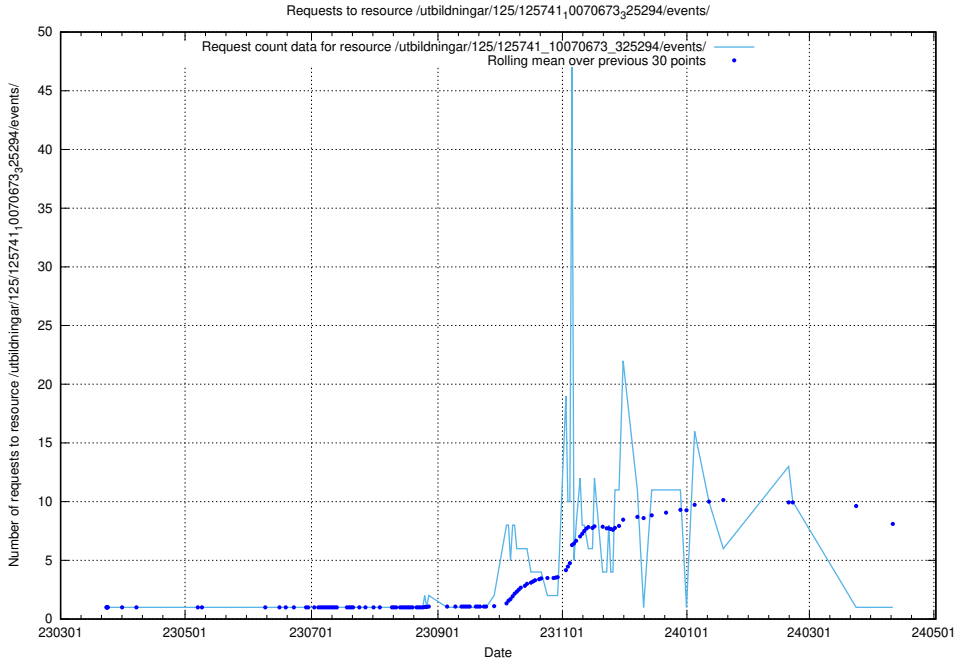

5.6457 Usage of /utbildningar/125/125741_10070673_325294/events/

Here, we count the number of requests to resource /utbildningar/125/125741_10070673_325294/events/