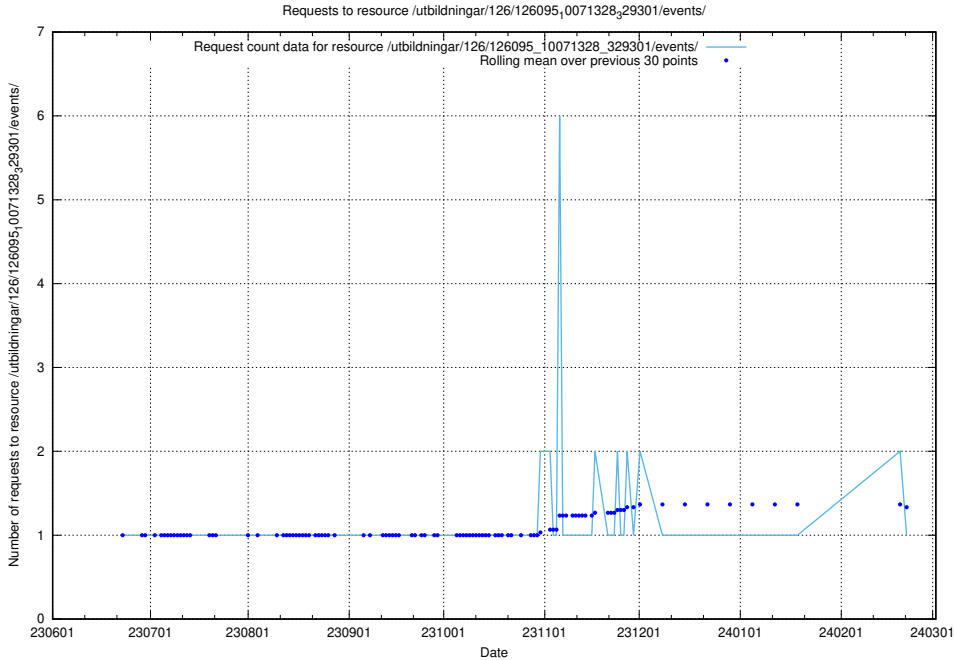

5.5616 Usage of /utbildningar/126/126095_10071328_329301/events/

Here, we count the number of requests to resource /utbildningar/126/126095_10071328_329301/events/