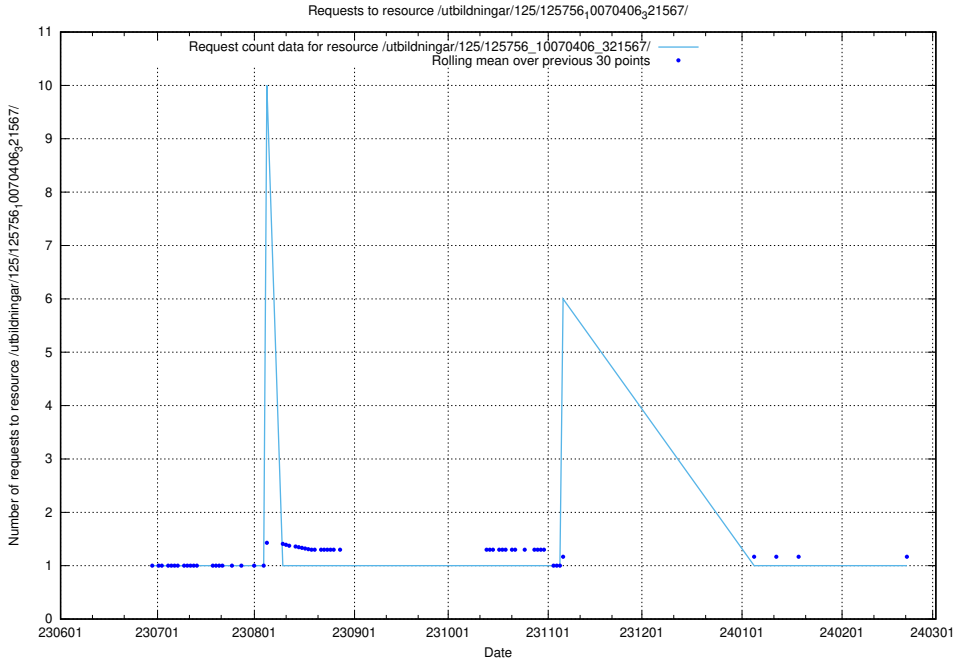

Here, we count the number of requests to resource /utbildningar/125/125756_10070406_321567/events/

5.5319 Usage of /utbildningar/125/125756_10070406_321567/

Here, we count the number of requests to resource /utbildningar/125/125756_10070406_321567/.