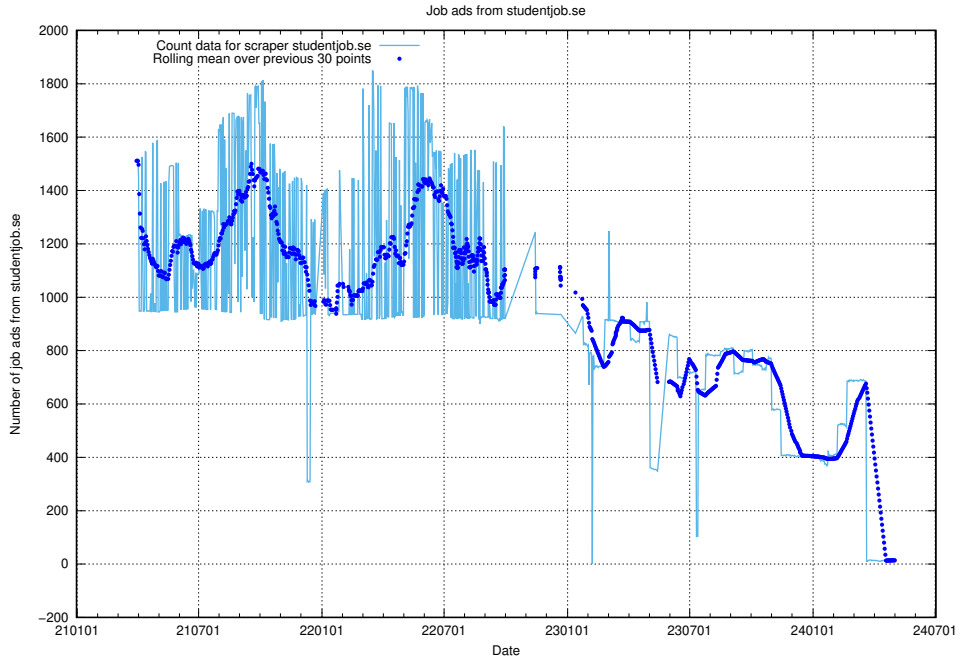

Here, we count the number of job ads scraped from intenso.se.

13.17 Number of ads by scraper studentjob.se

Here, we count the number of job ads scraped from studentjob.se.

13.18 Number of ads by scraper gronajobb.se