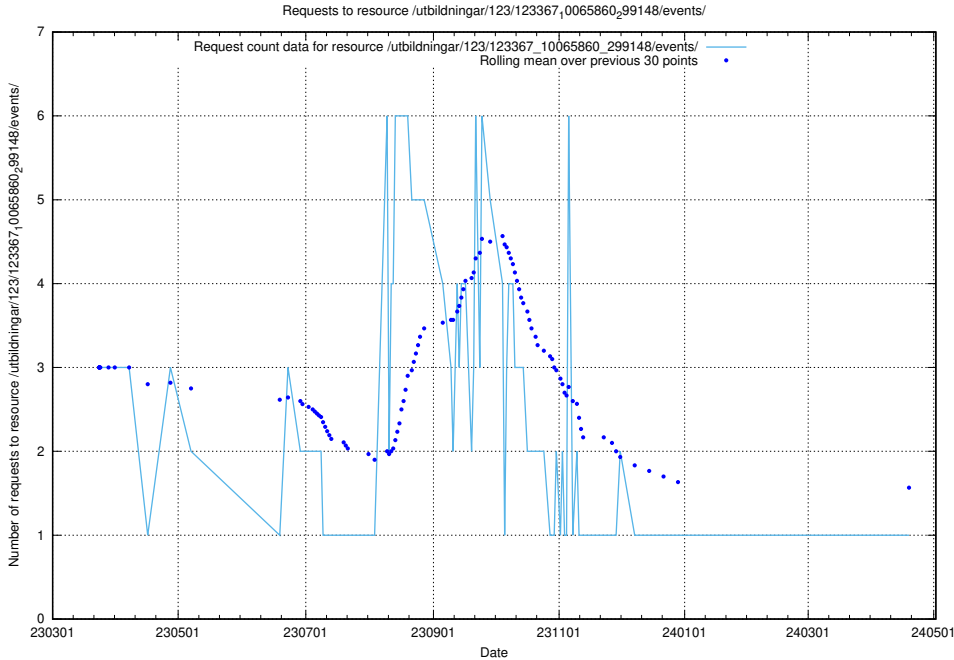

5.6238 Usage of /utbildningar/123/123367_10065860_299148/events/

Here, we count the number of requests to resource /utbildningar/123/123367_10065860_299148/events/