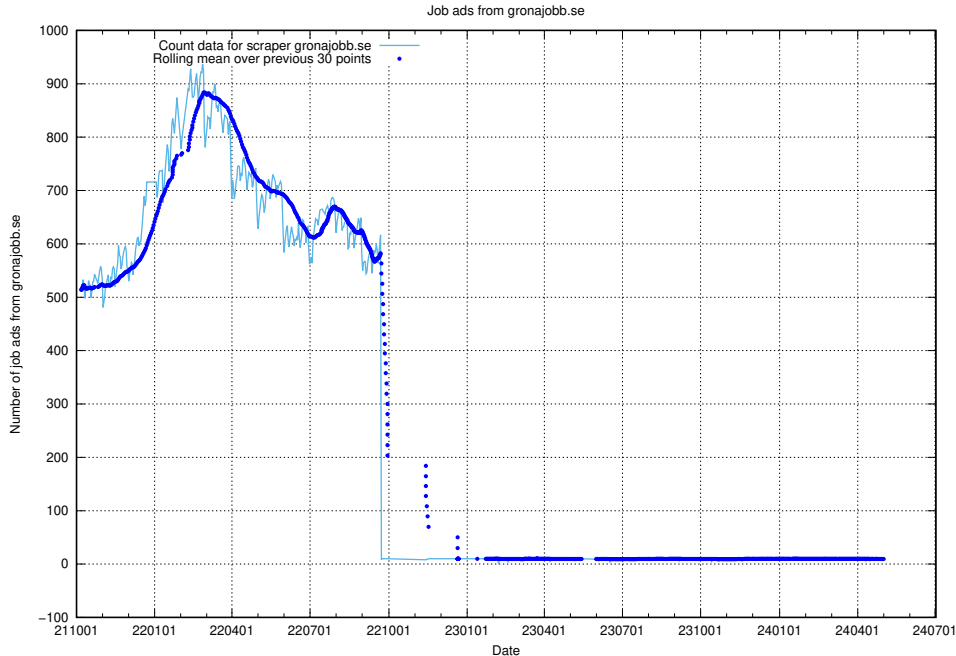

13.18 Number of ads by scraper gronajobb.se

Here, we count the number of job ads scraped from gronajobb.se.