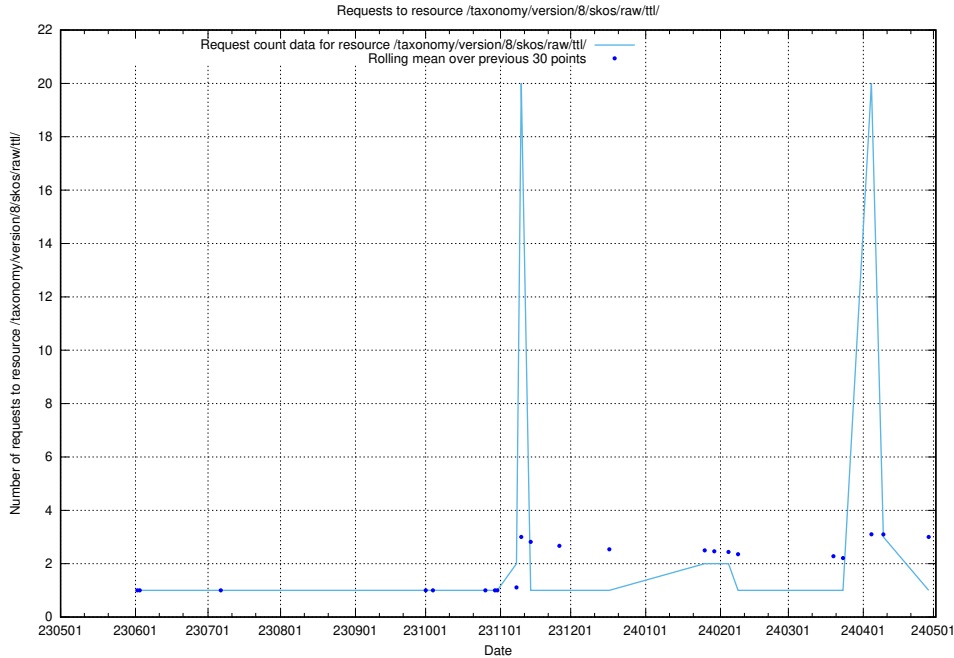

5.5858 Usage of /taxonomy/version/8/skos/raw/ttl/

Here, we count the number of requests to resource /taxonomy/version/8/skos/raw/ttl/.