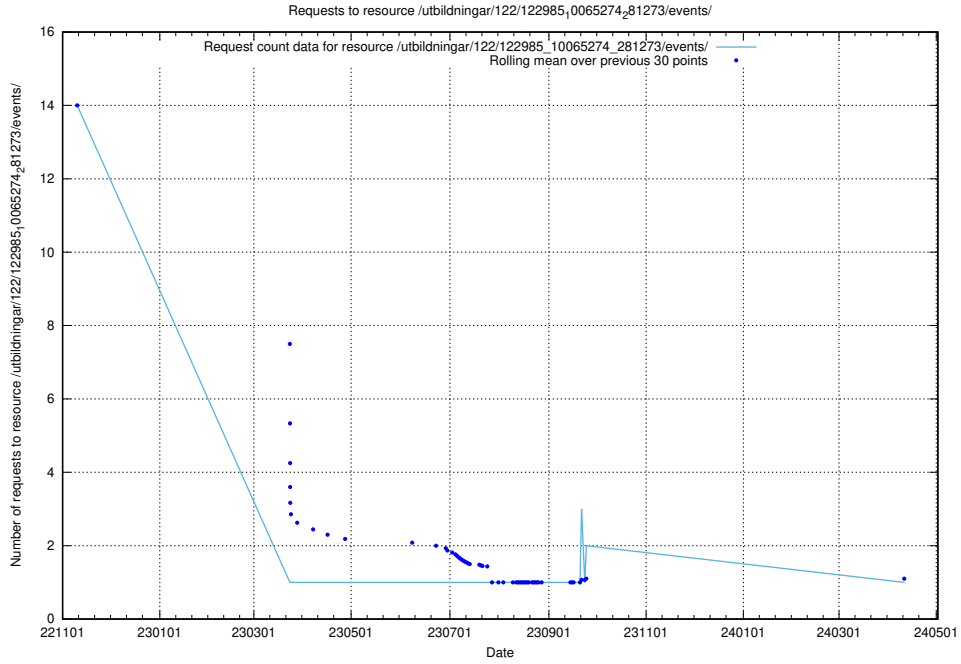

5.6193 Usage of /utbildningar/122/122985_10065274_281273/events/

Here, we count the number of requests to resource /utbildningar/122/122985_10065274_281273/events/