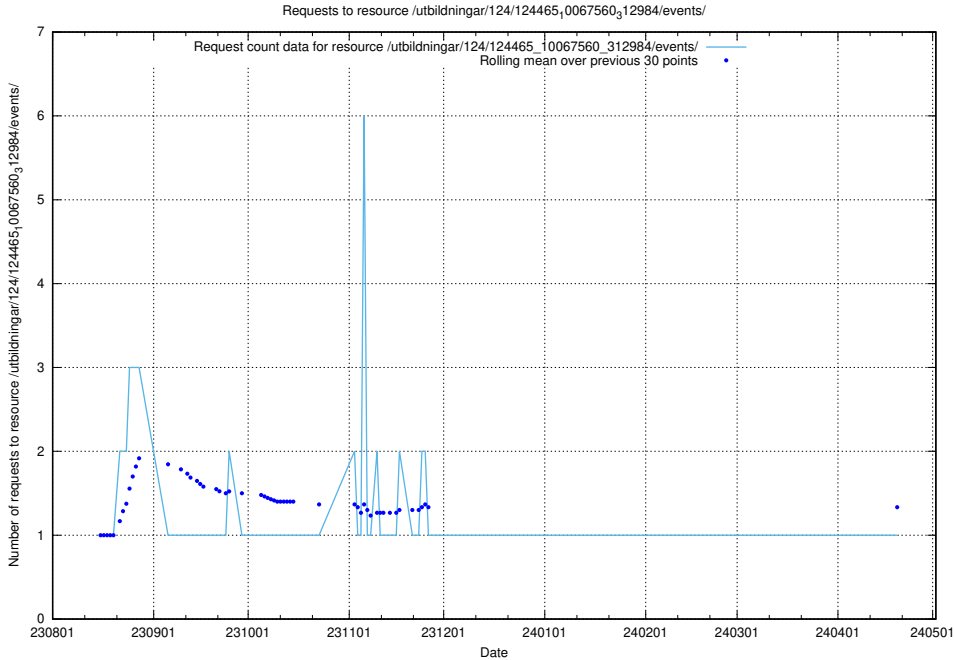

5.4729 Usage of /utbildningar/124/124465_10067560_312984/events/

Here, we count the number of requests to resource /utbildningar/124/124465_10067560_312984/events/