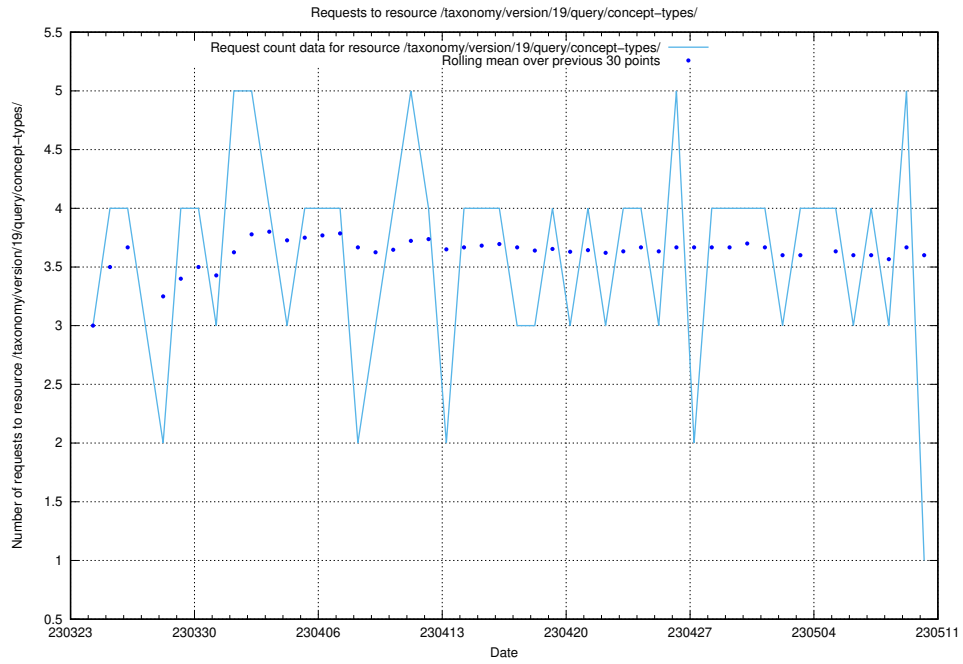

5.6124 Usage of /taxonomy/version/19/query/all-concepts/

Here, we count the number of requests to resource /taxonomy/version/19/query/all-concepts/.

5.6125 Usage of /utbildningar/437/43755_10024005_290720/events/