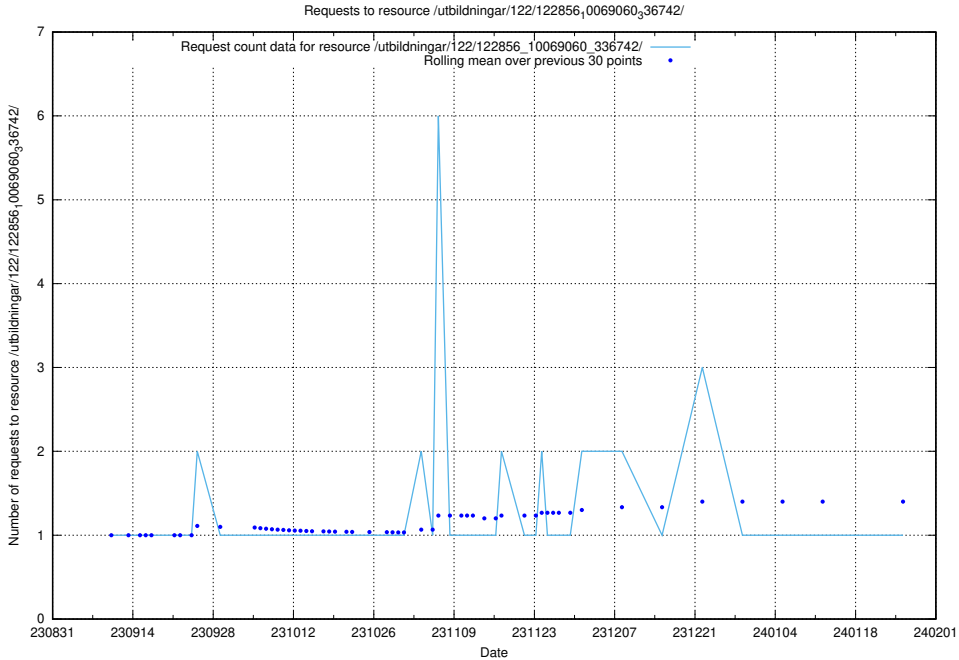

5.4561 Usage of /utbildningar/122/122856_10069060_336742/

Here, we count the number of requests to resource /utbildningar/122/122856_10069060_336742/.