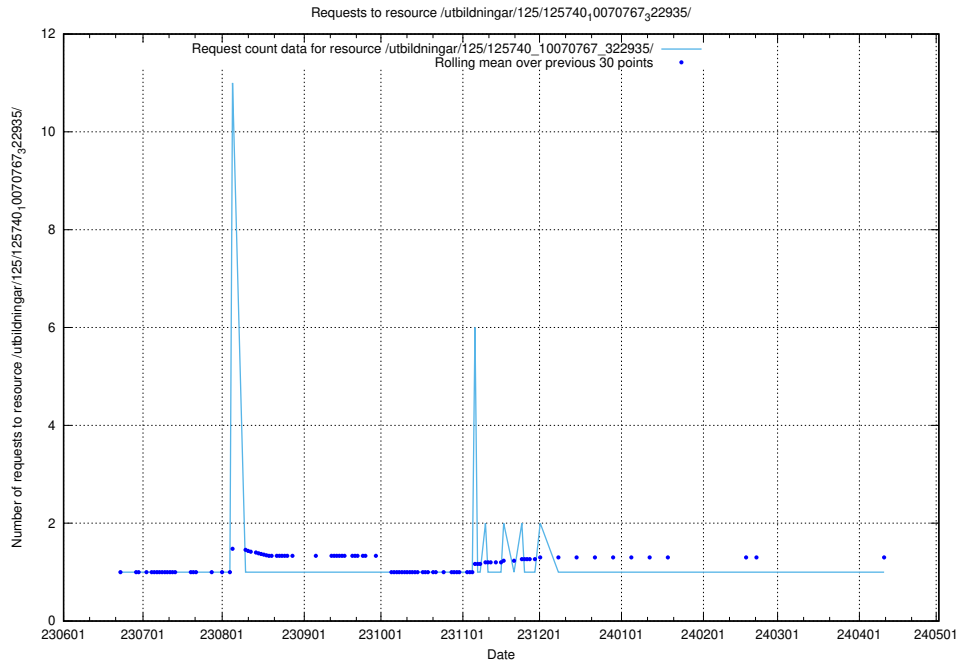

5.5636 Usage of /utbildningar/125/125740_10070767_322935/

Here, we count the number of requests to resource /utbildningar/125/125740_10070767_322935/.