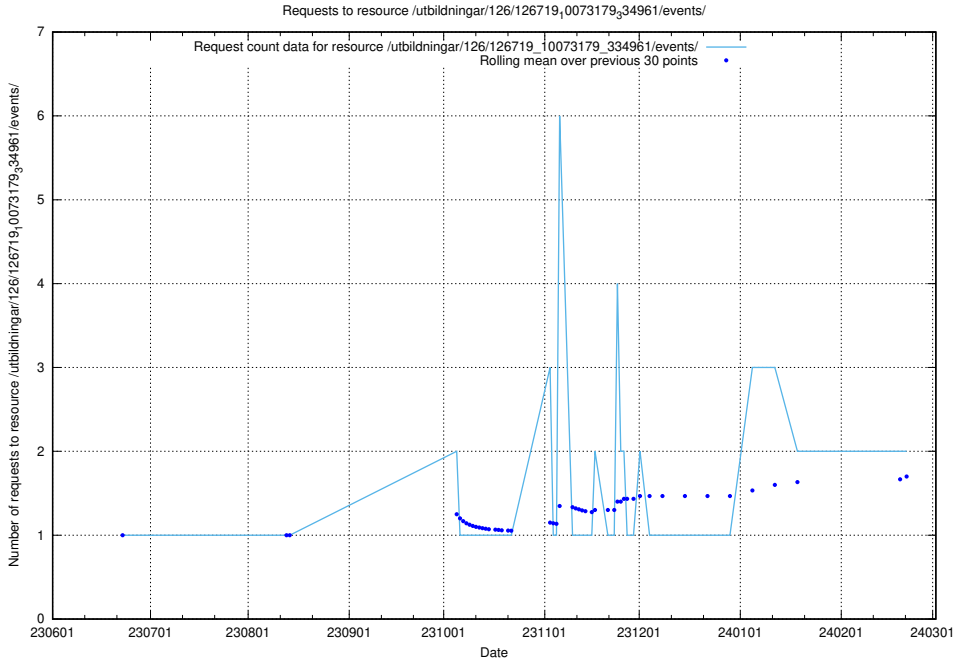

5.794 Usage of /utbildningar/126/126719_10073179_334961/events/

Here, we count the number of requests to resource /utbildningar/126/126719_10073179_334961/events/