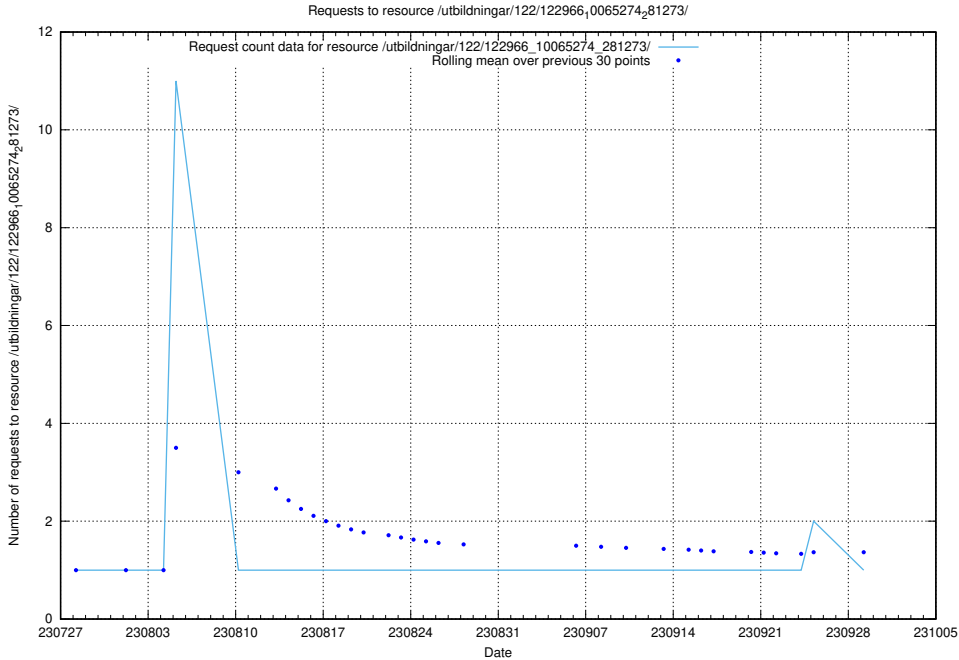

5.4843 Usage of /utbildningar/122/122966_10065274_281273/

Here, we count the number of requests to resource /utbildningar/122/122966_10065274_281273/.