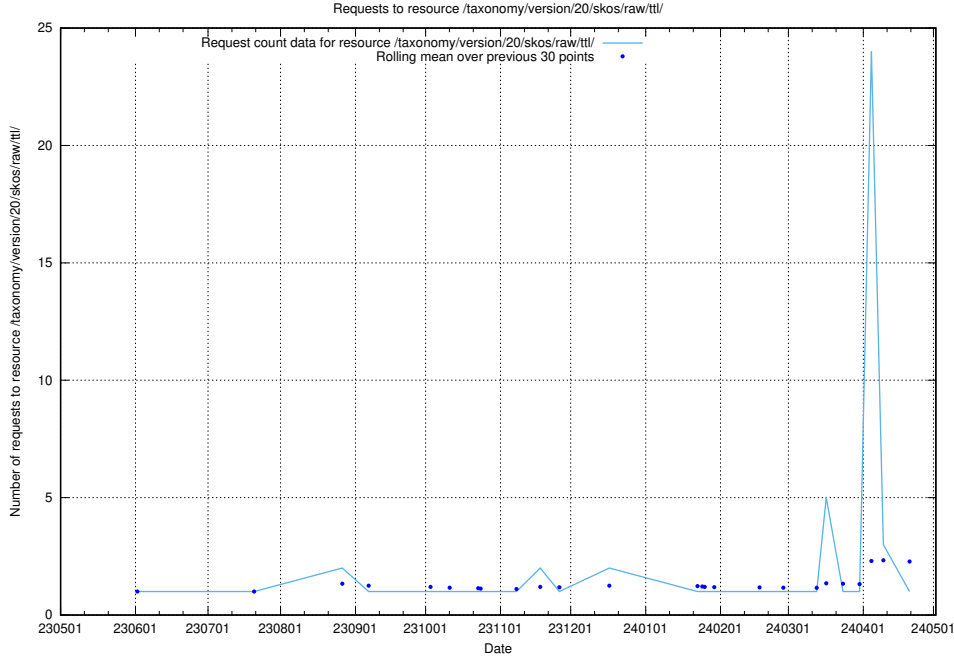

5.5862 Usage of /taxonomy/version/20/skos/raw/ttl/

Here, we count the number of requests to resource /taxonomy/version/20/skos/raw/ttl/.