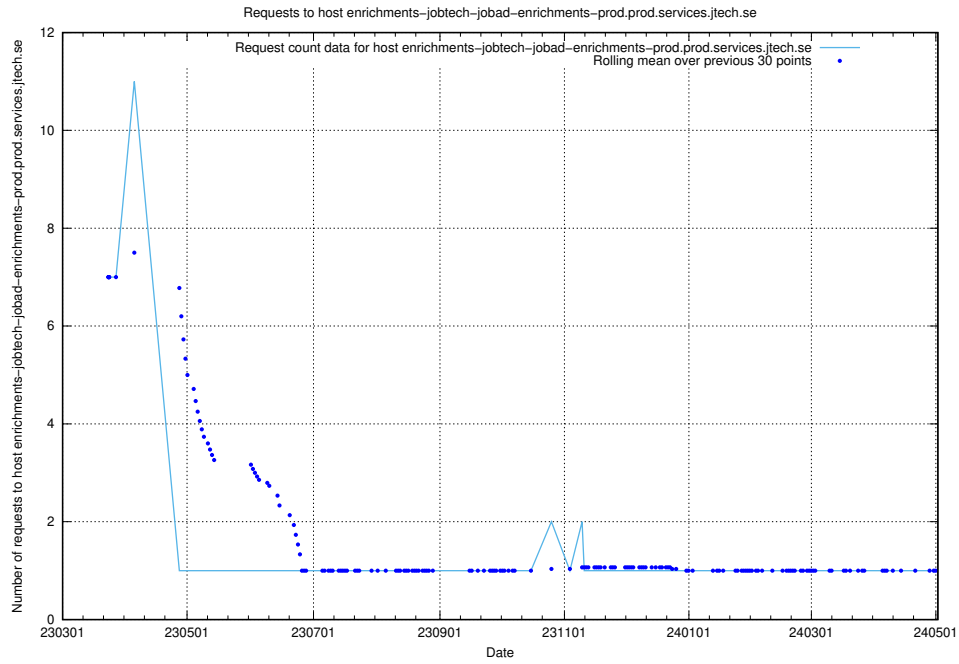

7.606 Usage of enrichments-jobtech-jobad-enrichments-prod.prod.services.jtech.se

Here, we count the number of requests to host enrichments-jobtech-jobad-enrichments-prod.prod.services.jtech.se.