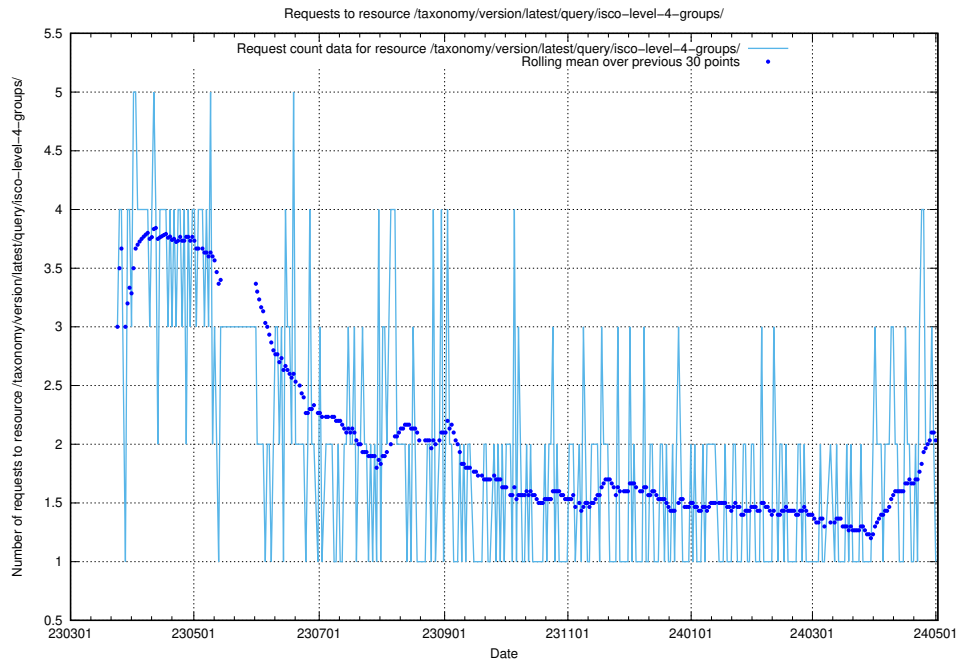

5.6070 Usage of /taxonomy/version/latest/query/isco-level-4-groups/

Here, we count the number of requests to resource /taxonomy/version/latest/query/isco-level-4-groups/.