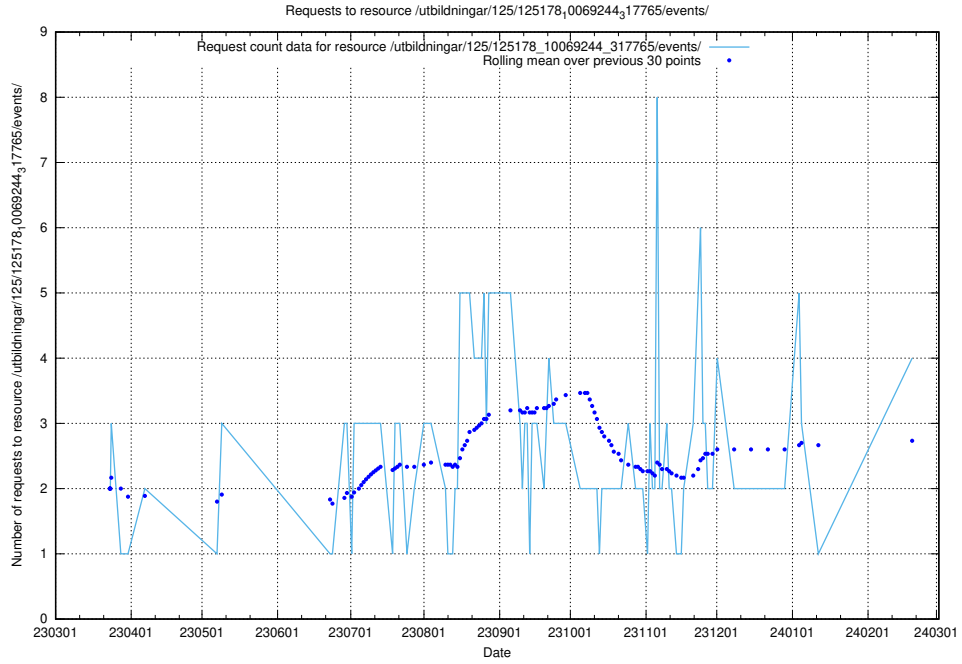

5.235 Usage of /utbildningar/125/125178_10069244_317765/events/

Here, we count the number of requests to resource /utbildningar/125/125178_10069244_317765/events/