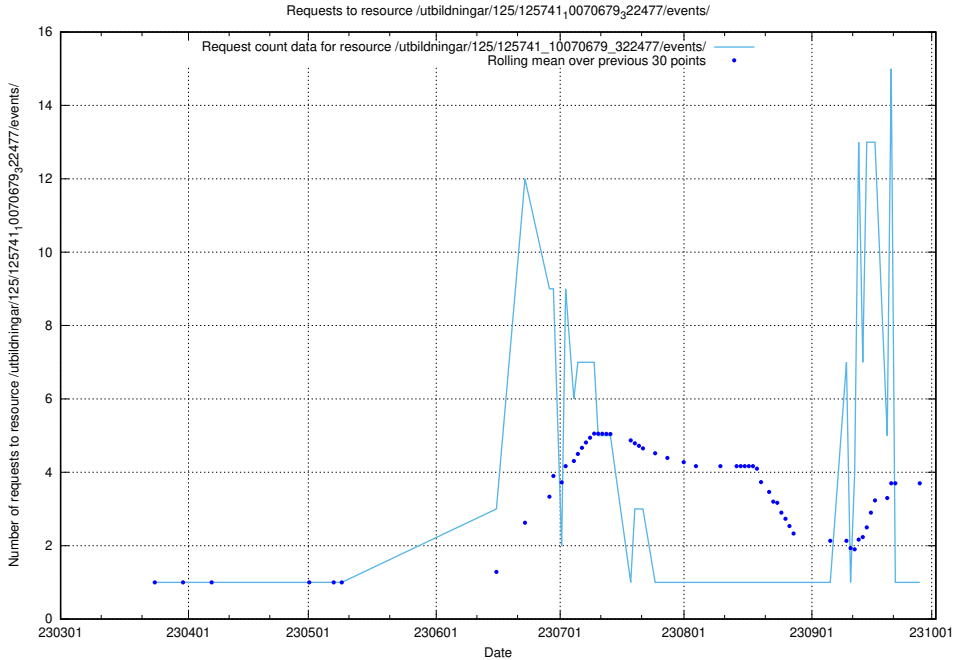

5.6202 Usage of /utbildningar/125/125741_10070679_322477/events/

Here, we count the number of requests to resource /utbildningar/125/125741_10070679_322477/events/