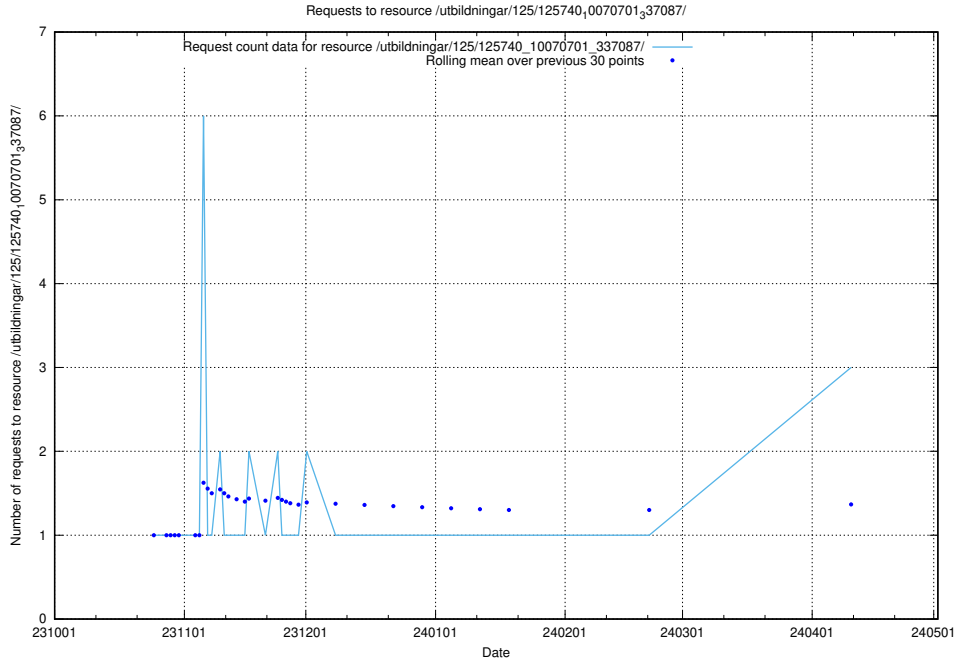

5.321 Usage of /utbildningar/125/125740_10070701_337087/

Here, we count the number of requests to resource /utbildningar/125/125740_10070701_337087/.