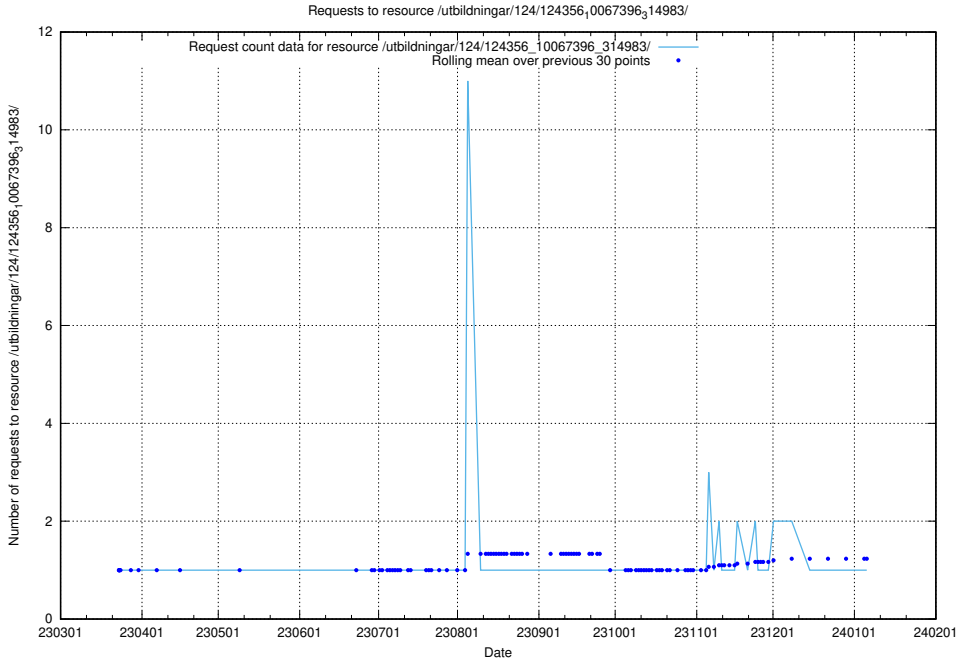

Here, we count the number of requests to resource /utbildningar/124/124934_10068007_314185/events/

5.3805 Usage of /utbildningar/124/124356_10067396_314983/

Here, we count the number of requests to resource /utbildningar/124/124356_10067396_314983/.