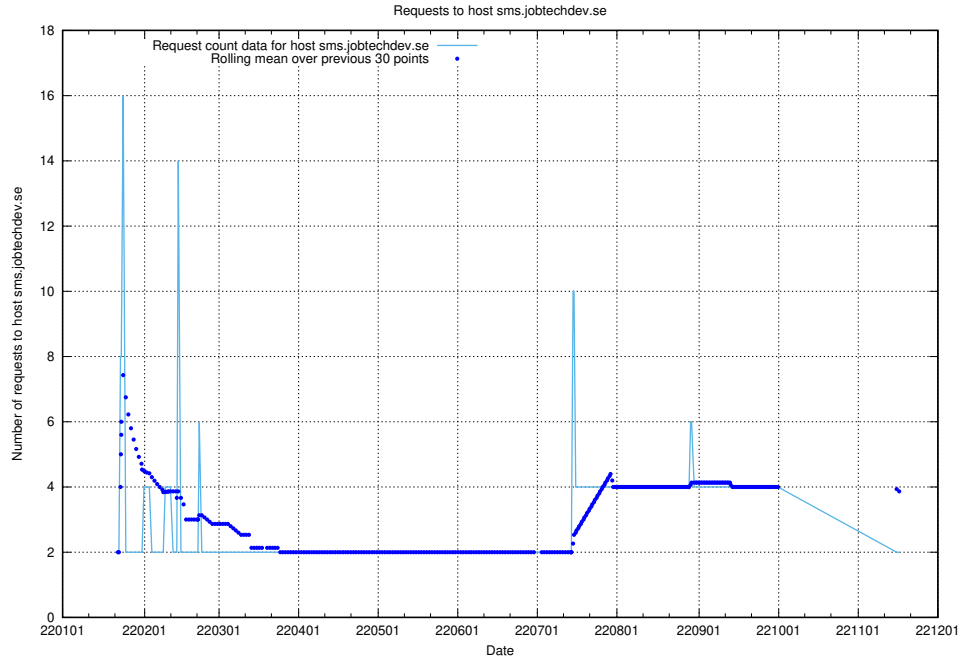

7.581 Usage of sms.jobtechdev.se

Here, we count the number of requests to host sms.jobtechdev.se.