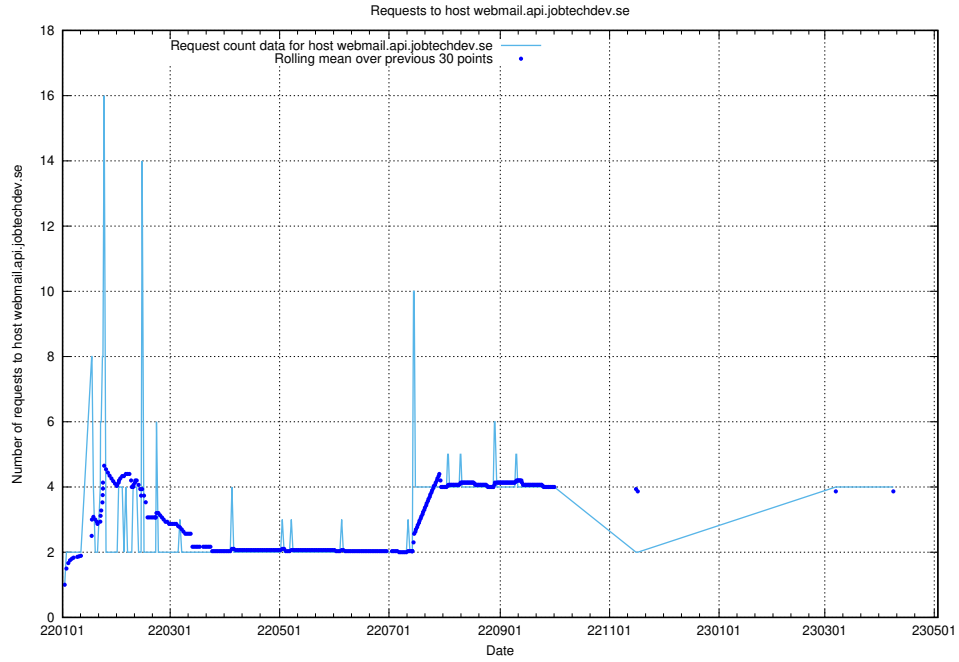

7.111 Usage of `webmail.api.jobtechdev.se`

Here, we count the number of requests to host `webmail.api.jobtechdev.se`.