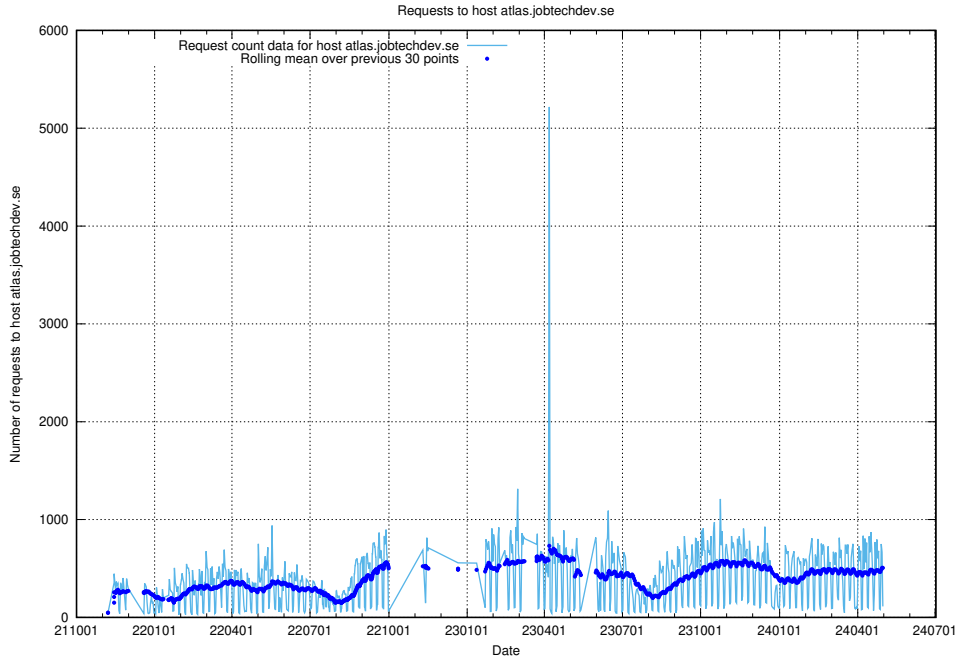

7.23 Usage of atlas.jobtechdev.se

Here, we count the number of requests to host atlas.jobtechdev.se.