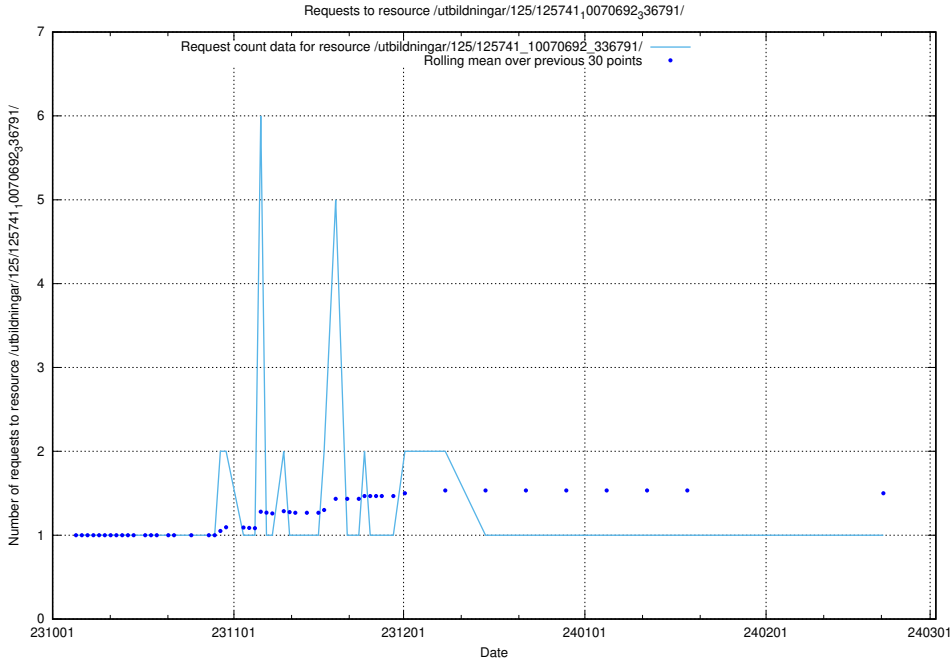

5.4340 Usage of /utbildningar/125/125741_10070692_336791/

Here, we count the number of requests to resource /utbildningar/125/125741_10070692_336791/.