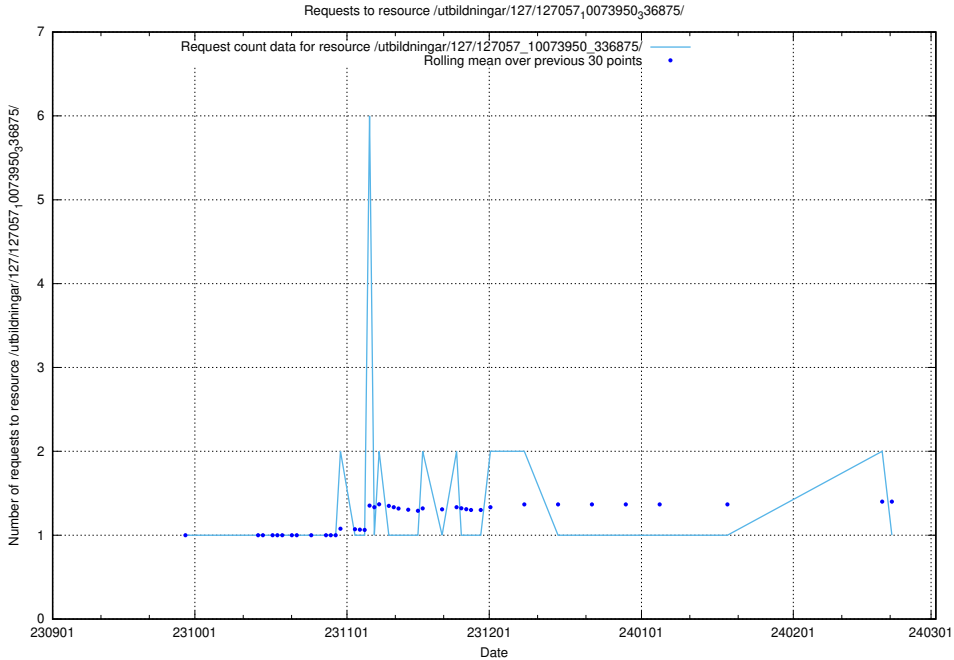

Here, we count the number of requests to resource /utbildningar/127/127057_10073950_336875/events/

5.4379 Usage of /utbildningar/127/127057_10073950_336875/

Here, we count the number of requests to resource /utbildningar/127/127057_10073950_336875/.