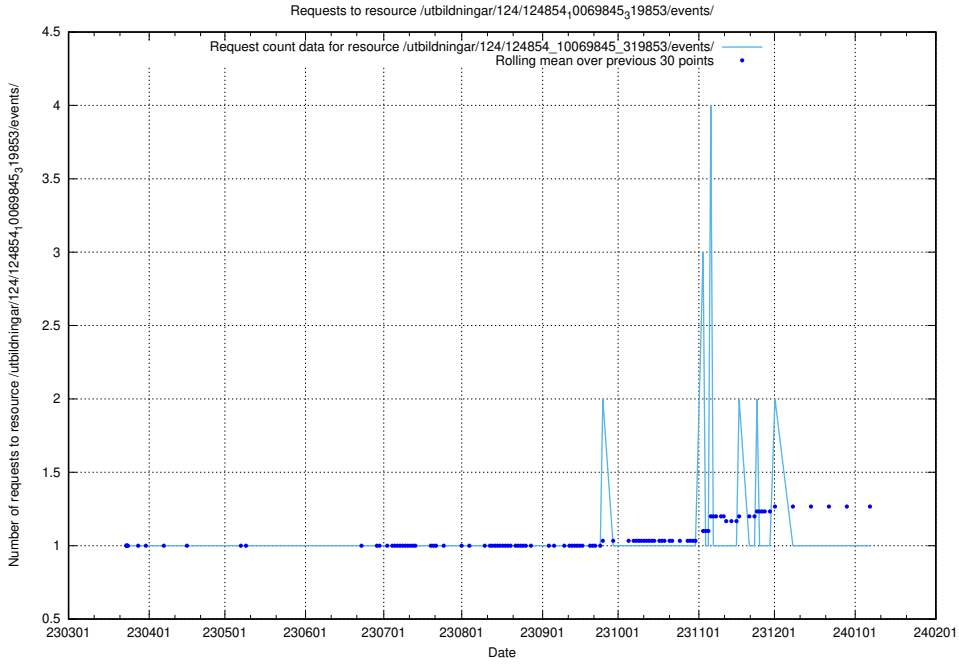

5.1137 Usage of /utbildningar/124/124854_10069845_319853/events/

Here, we count the number of requests to resource /utbildningar/124/124854_10069845_319853/events/