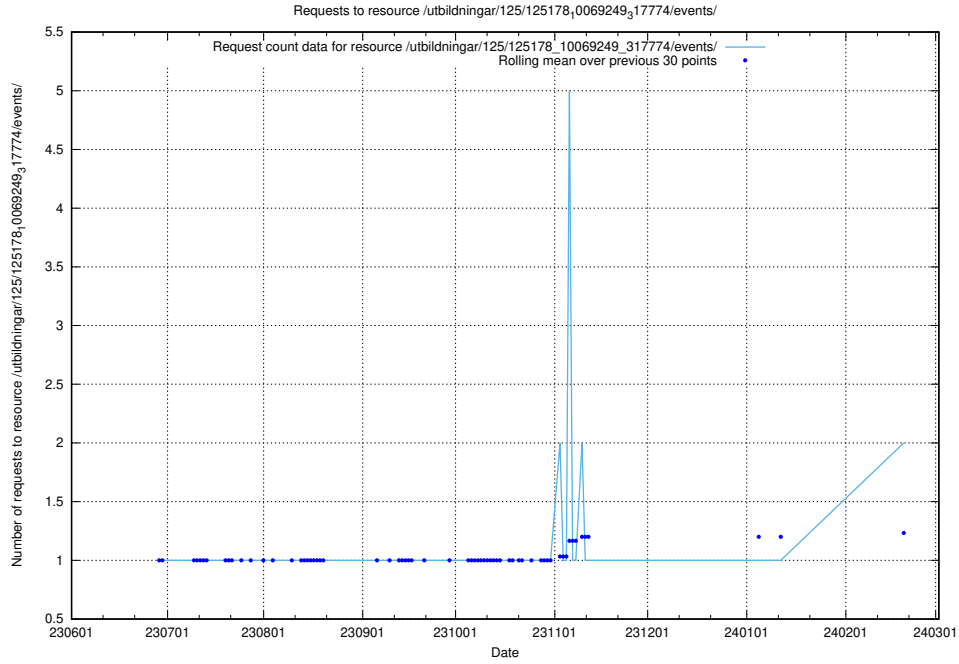

5.779 Usage of /utbildningar/125/125178_10069249_317774/events/

Here, we count the number of requests to resource /utbildningar/125/125178_10069249_317774/events/