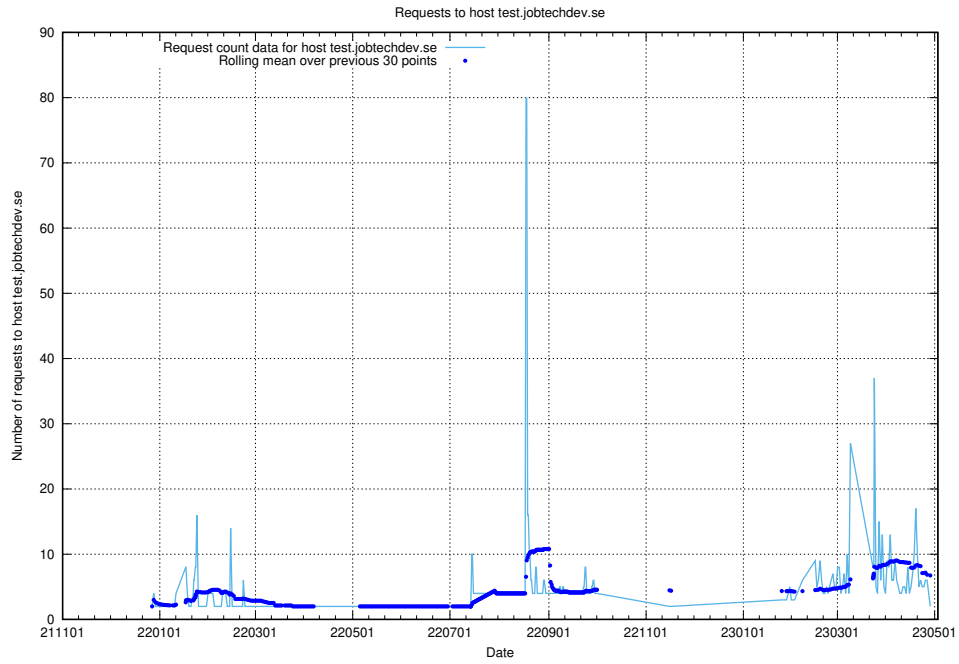

7.360 Usage of test.jobtechdev.se

Here, we count the number of requests to host test.jobtechdev.se.