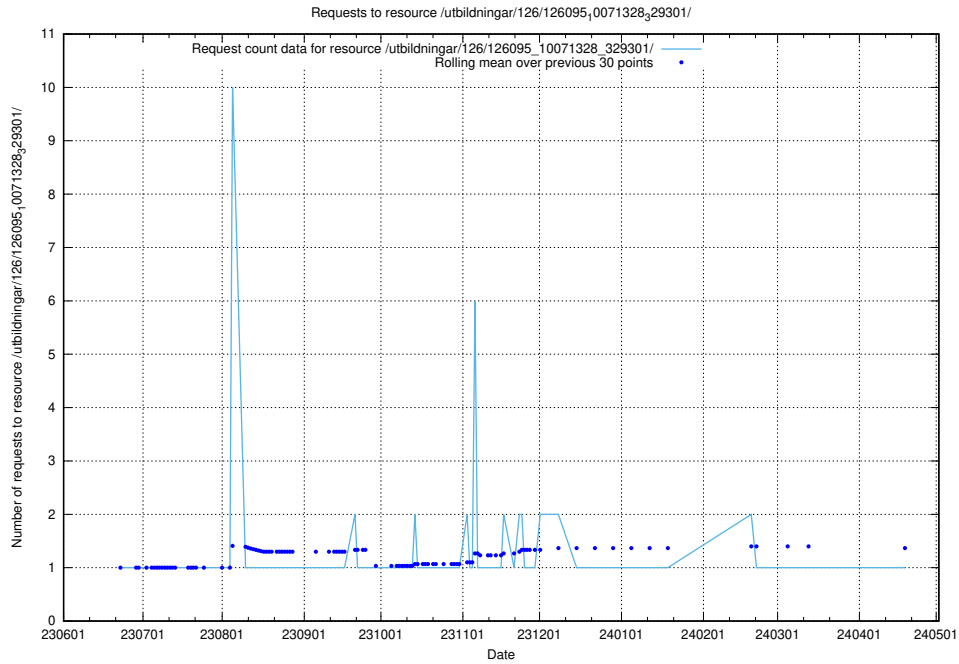

5.5617 Usage of /utbildningar/126/126095_10071328_329301/

Here, we count the number of requests to resource /utbildningar/126/126095_10071328_329301/.