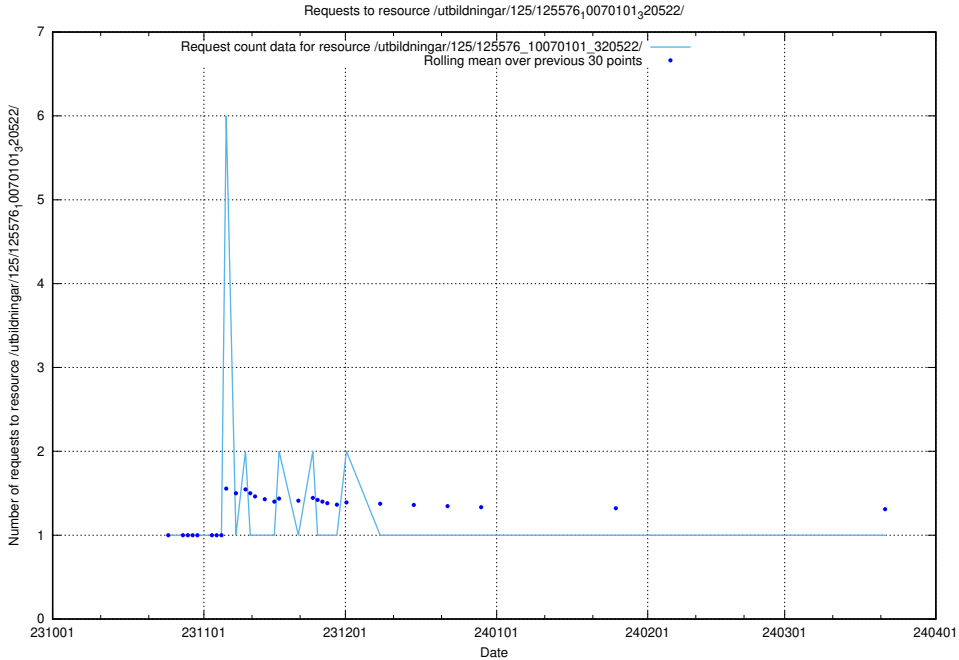

5.4157 Usage of /utbildningar/125/125576_10070101_320522/

Here, we count the number of requests to resource /utbildningar/125/125576_10070101_320522/.