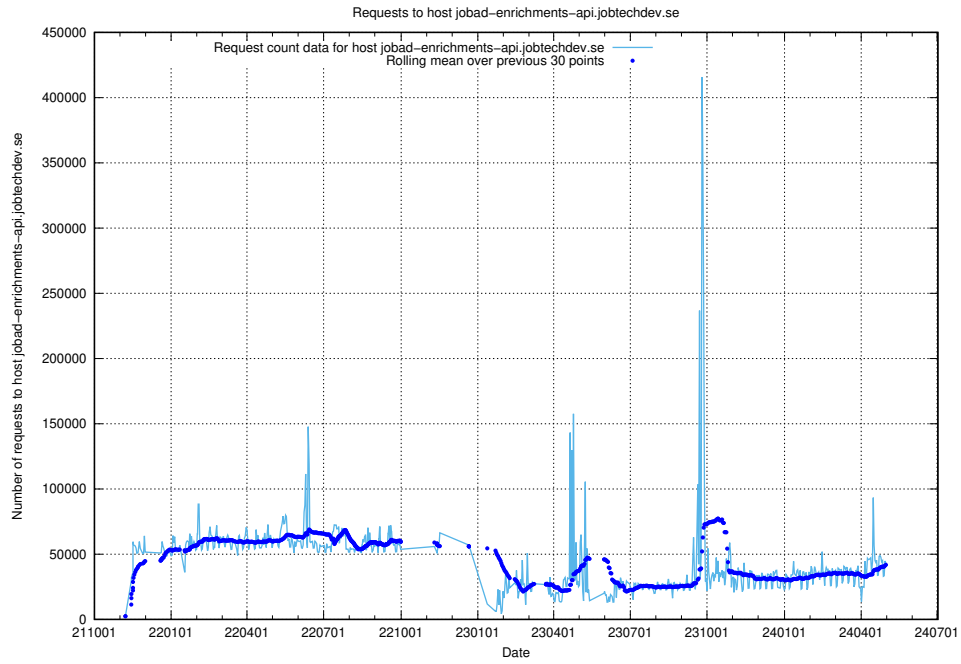

7.6 Usage of jobad-enrichments-api.jobtechdev.se

Here, we count the number of requests to host jobad-enrichments-api.jobtechdev.se.