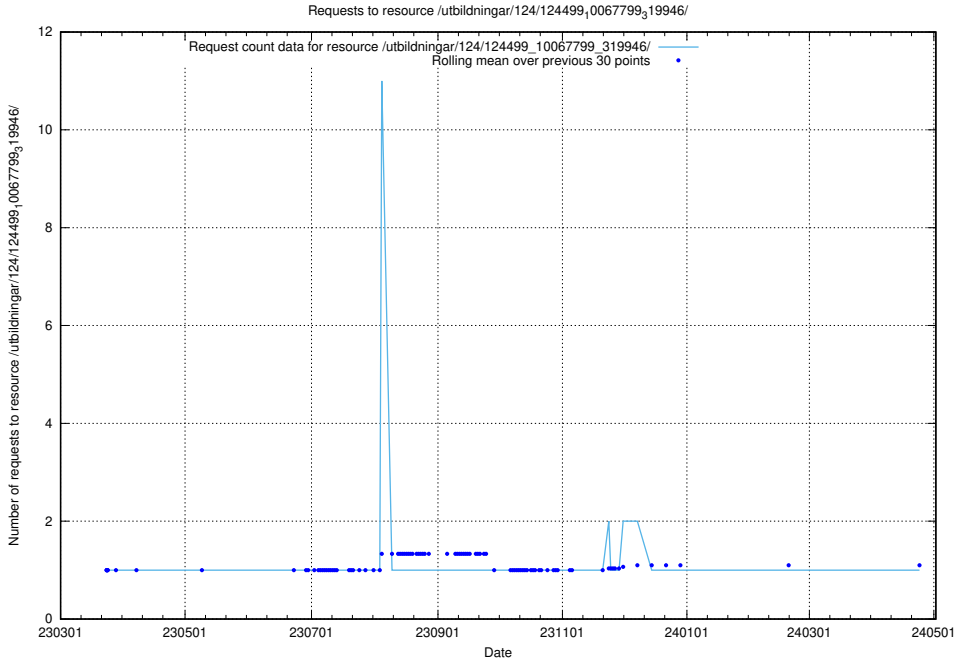

5.2406 Usage of /utbildningar/124/124499_10067799_319946/

Here, we count the number of requests to resource /utbildningar/124/124499_10067799_319946/.