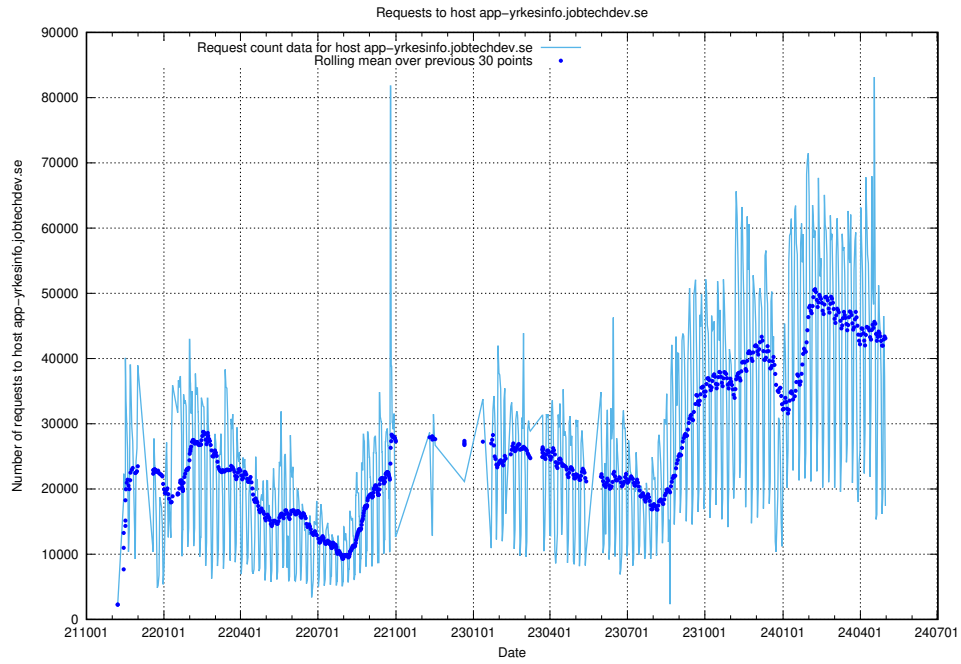

7.9 Usage of app-yrkesinfo.jobtechdev.se

Here, we count the number of requests to host app-yrkesinfo.jobtechdev.se.