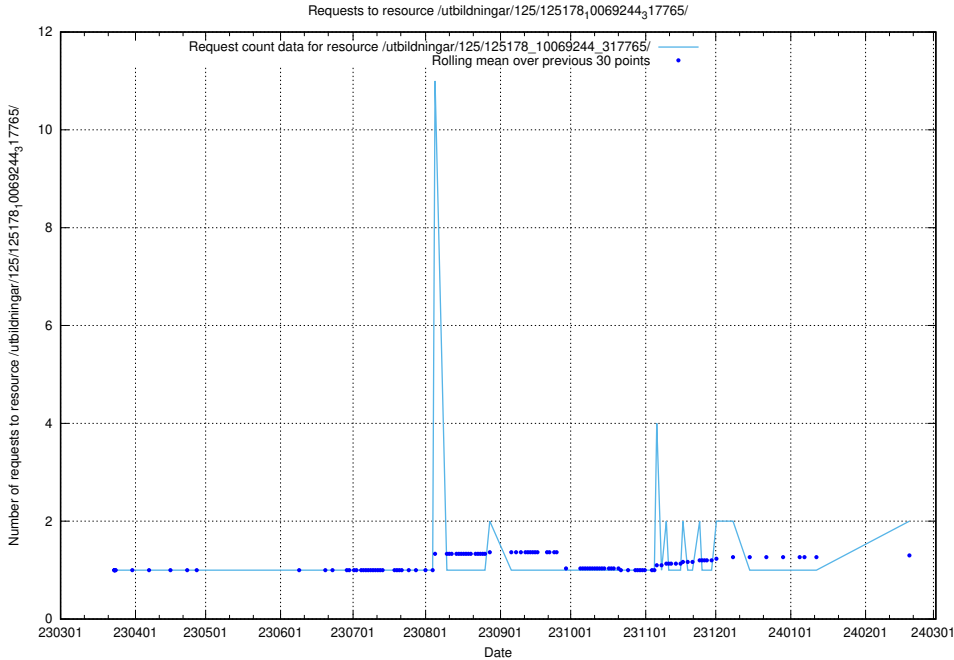

5.453 Usage of /utbildningar/125/125178_10069244_317765/

Here, we count the number of requests to resource /utbildningar/125/125178_10069244_317765/.