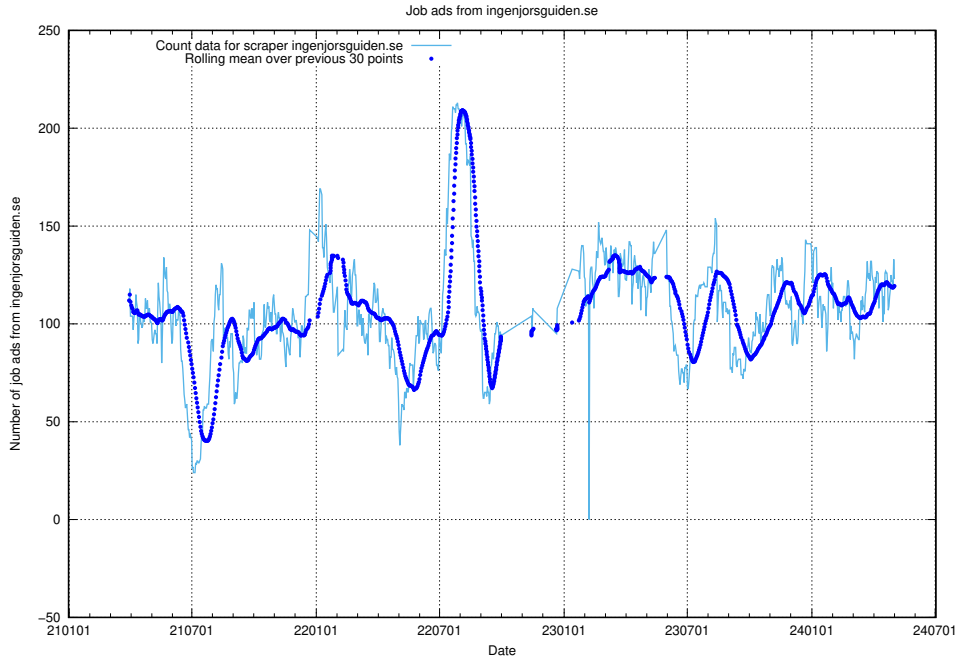

13.13 Number of ads by scraper ingenjorsguiden.se

Here, we count the number of job ads scraped from ingenjorsguiden.se.