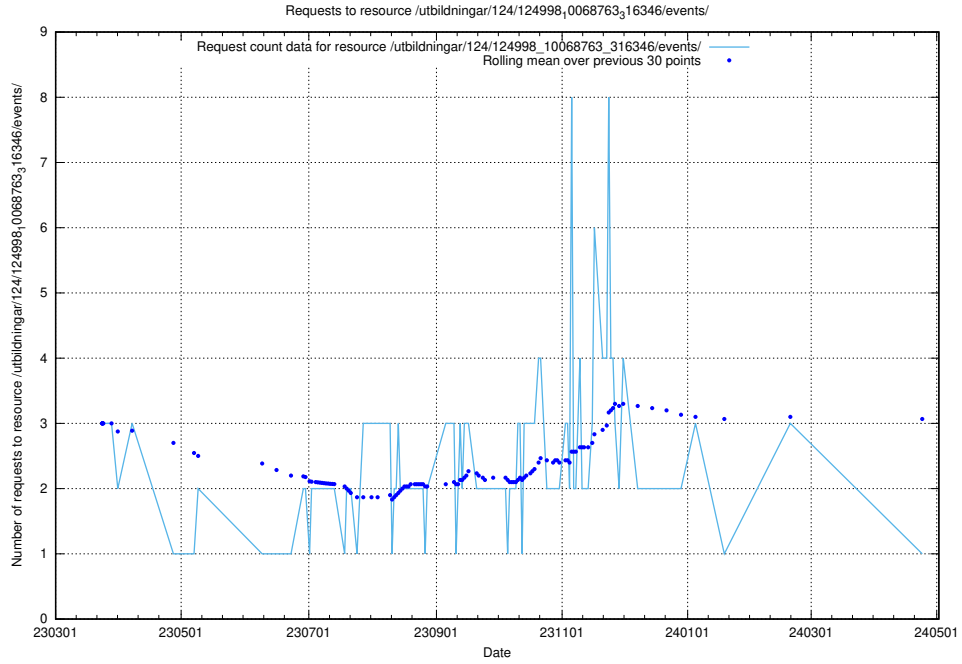

5.6232 Usage of /utbildningar/124/124998_10068763_316346/events/

Here, we count the number of requests to resource /utbildningar/124/124998_10068763_316346/events/