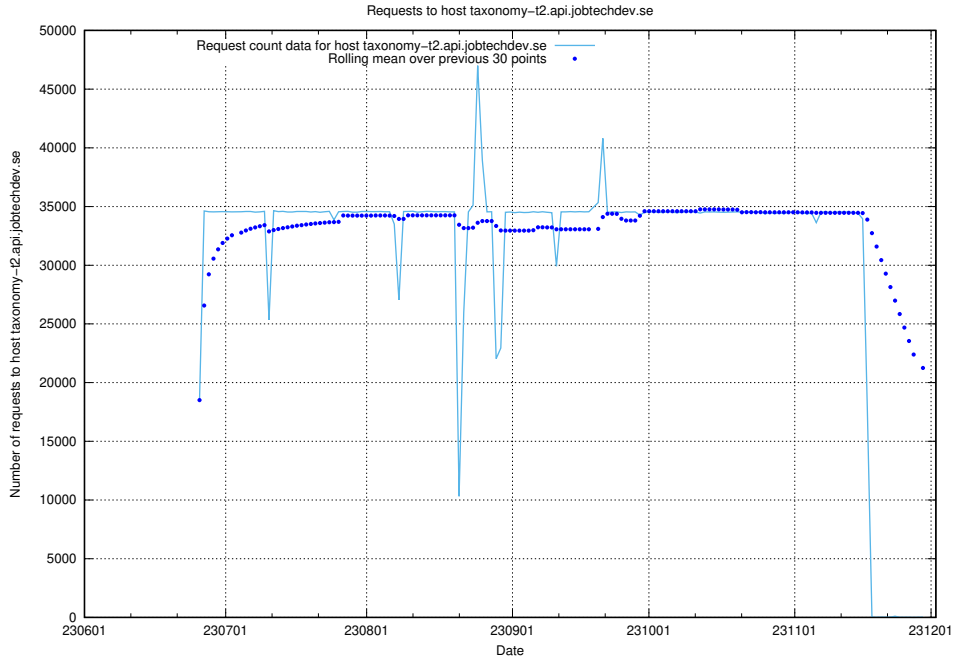

7.37 Usage of taxonomy-t2.api.jobtechdev.se

Here, we count the number of requests to host taxonomy-t2.api.jobtechdev.se.