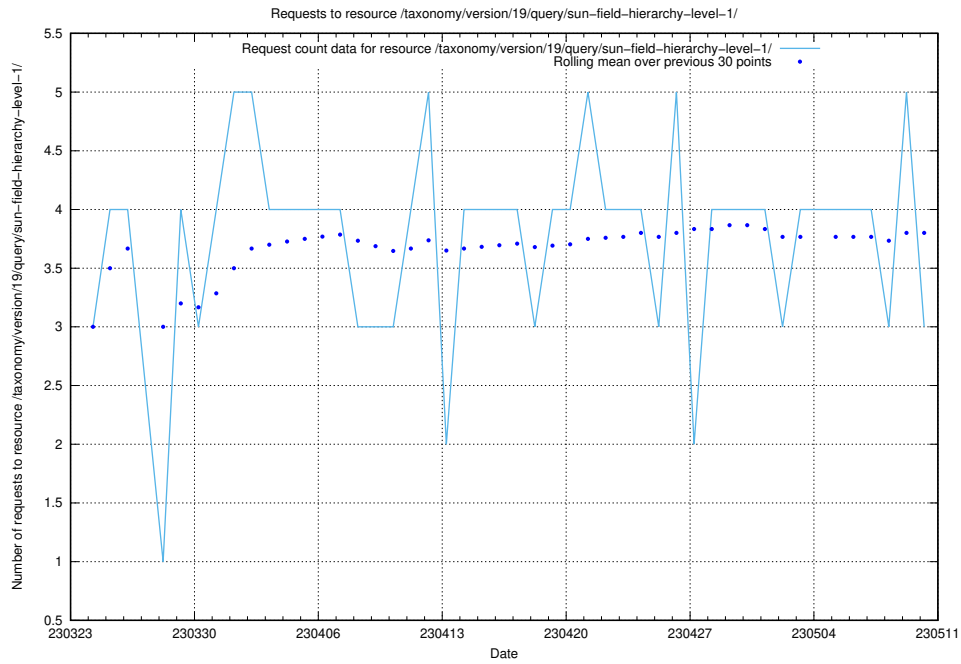

5.404 Usage of /taxonomy/version/19/query/sun-field-hierarchy-level-1/

Here, we count the number of requests to resource /taxonomy/version/19/query/sun-field-hierarchy-level-1/.