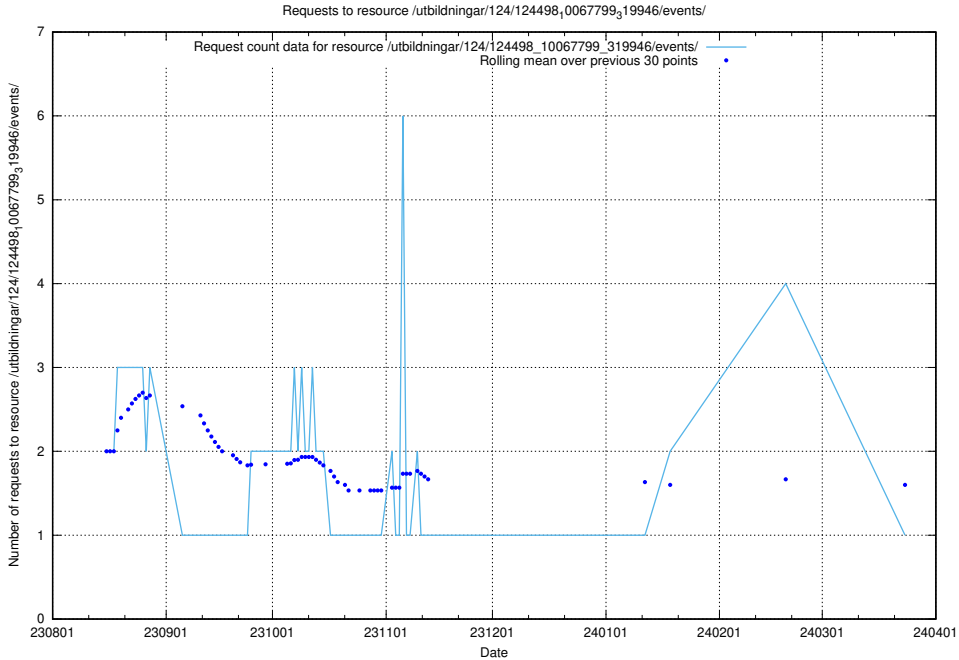

5.4726 Usage of /utbildningar/124/124498_10067799_319946/events/

Here, we count the number of requests to resource /utbildningar/124/124498_10067799_319946/events/