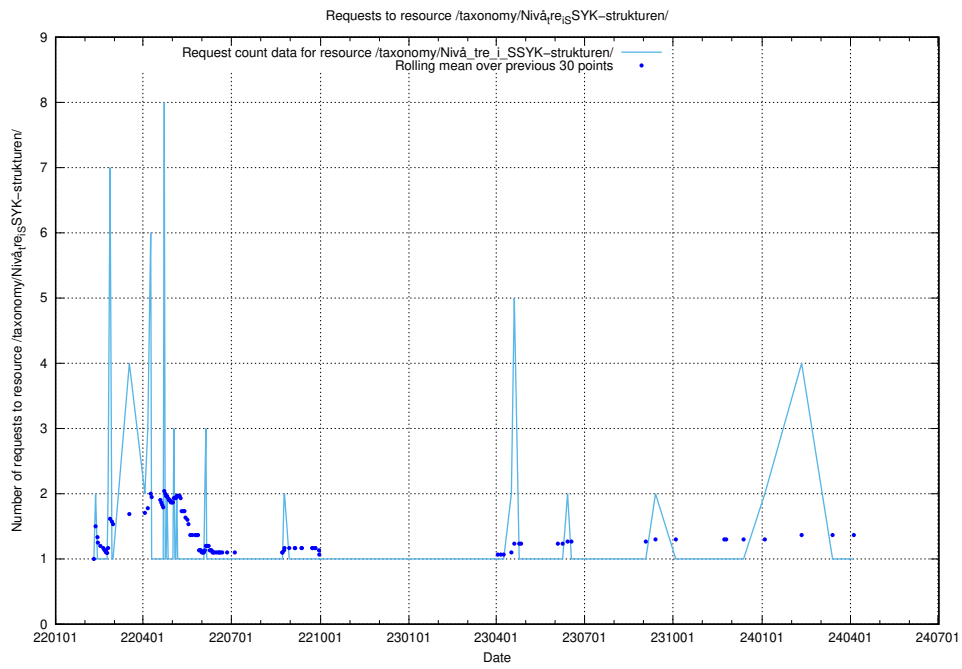

5.1865 Usage of /taxonomy/Nivå_tre_i_SSYK-strukturen/

Here, we count the number of requests to resource /taxonomy/Nivå_tre_i_SSYK-strukturen/.