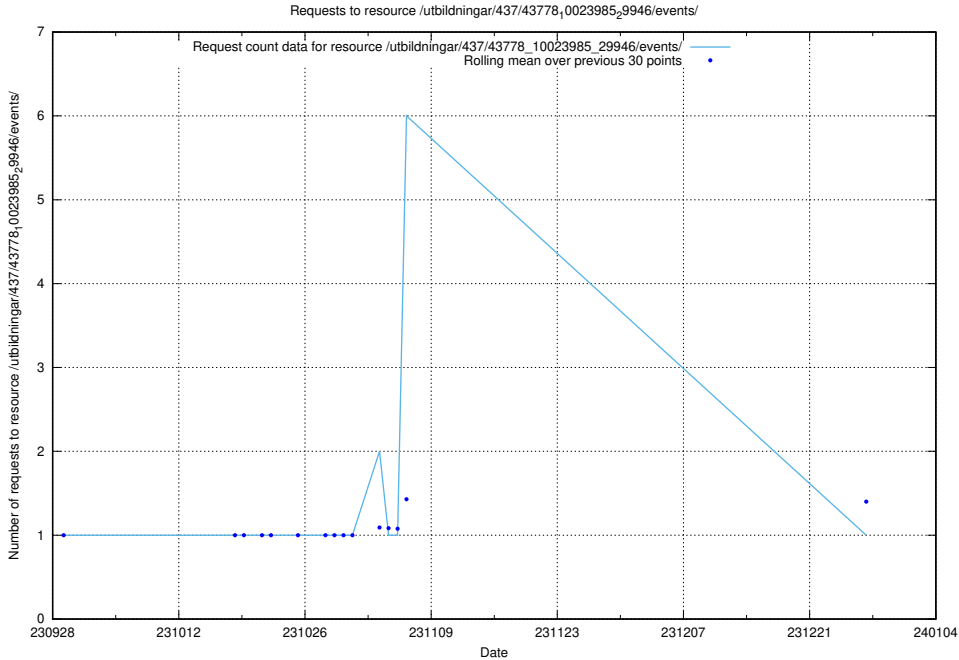

5.4377 Usage of /utbildningar/437/43778_10023985_29946/events/

Here, we count the number of requests to resource /utbildningar/437/43778_10023985_29946/events/.