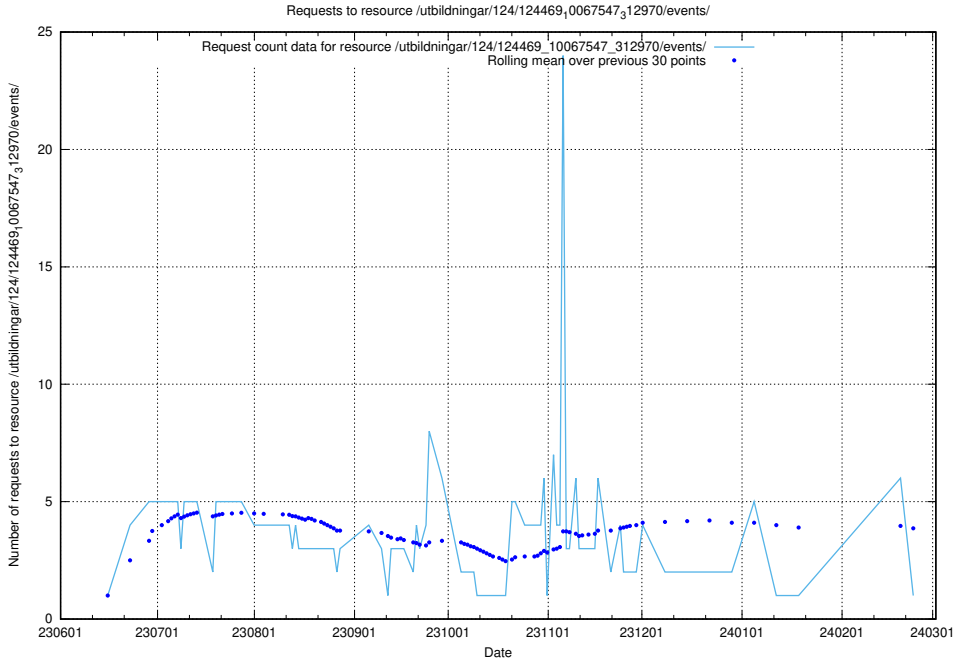

5.5819 Usage of /utbildningar/124/124469_10067547_312970/events/

Here, we count the number of requests to resource /utbildningar/124/124469_10067547_312970/events/