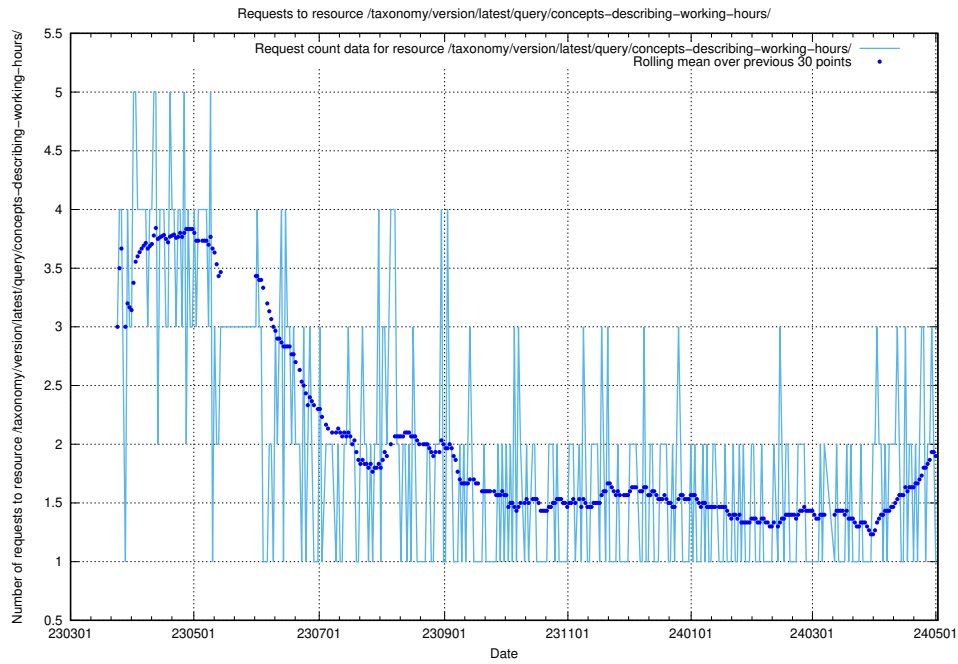

5.6077 Usage of /taxonomy/version/latest/query/concepts-describing-working-hours/

Here, we count the number of requests to resource /taxonomy/version/latest/query/concepts-describing-working-hours/.