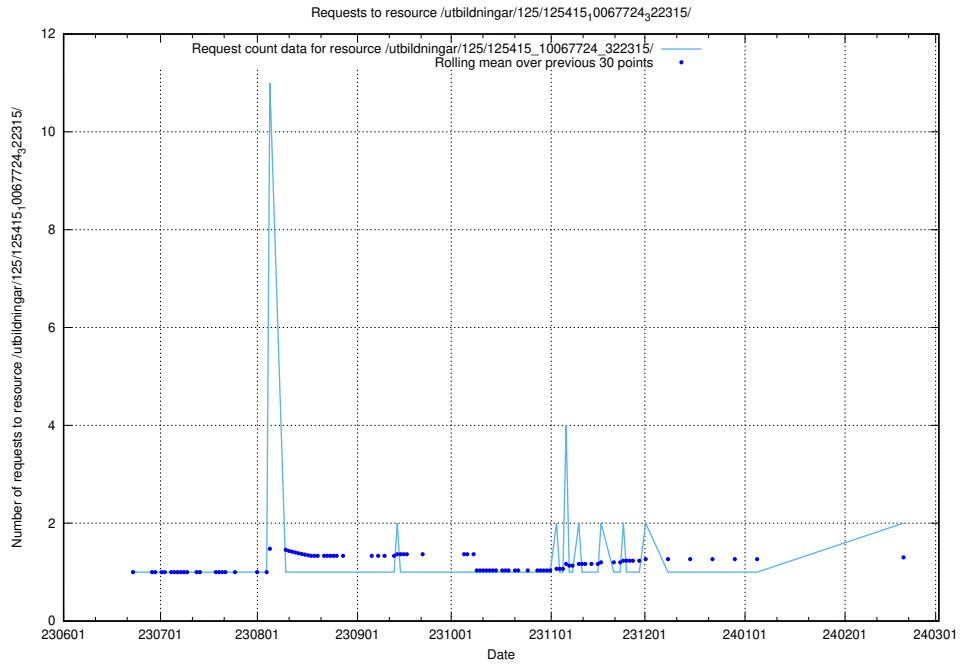

5.801 Usage of /utbildningar/125/125415_10067724_322315/

Here, we count the number of requests to resource /utbildningar/125/125415_10067724_322315/.