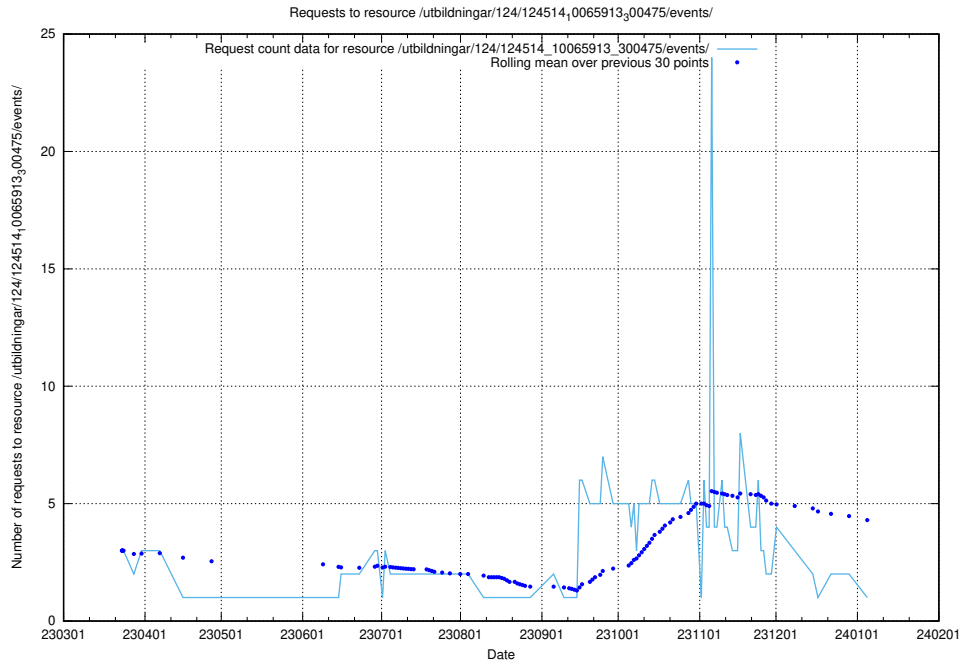

5.6234 Usage of /utbildningar/124/124514_10065913_300475/events/

Here, we count the number of requests to resource /utbildningar/124/124514_10065913_300475/events/