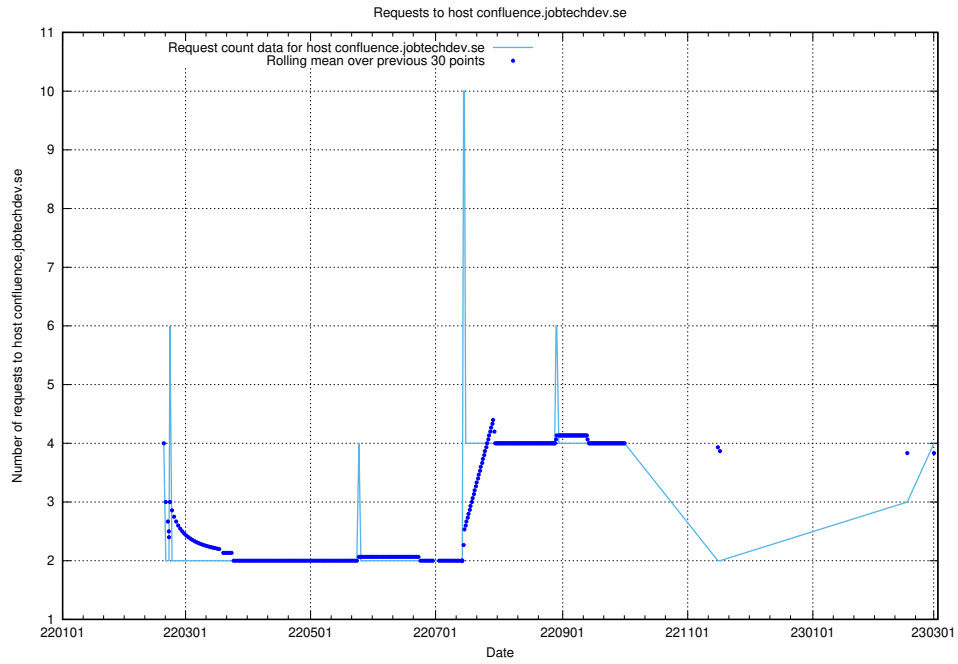

7.156 Usage of confluence.jobtechdev.se

Here, we count the number of requests to host confluence.jobtechdev.se.