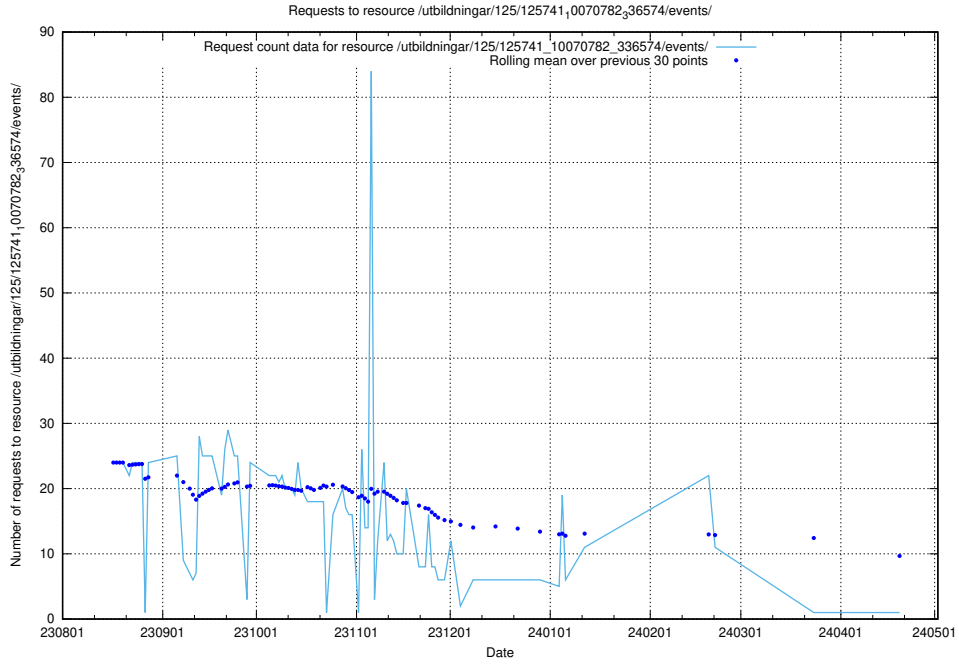

5.4710 Usage of /utbildningar/125/125741_10070782_336574/events/

Here, we count the number of requests to resource /utbildningar/125/125741_10070782_336574/events/