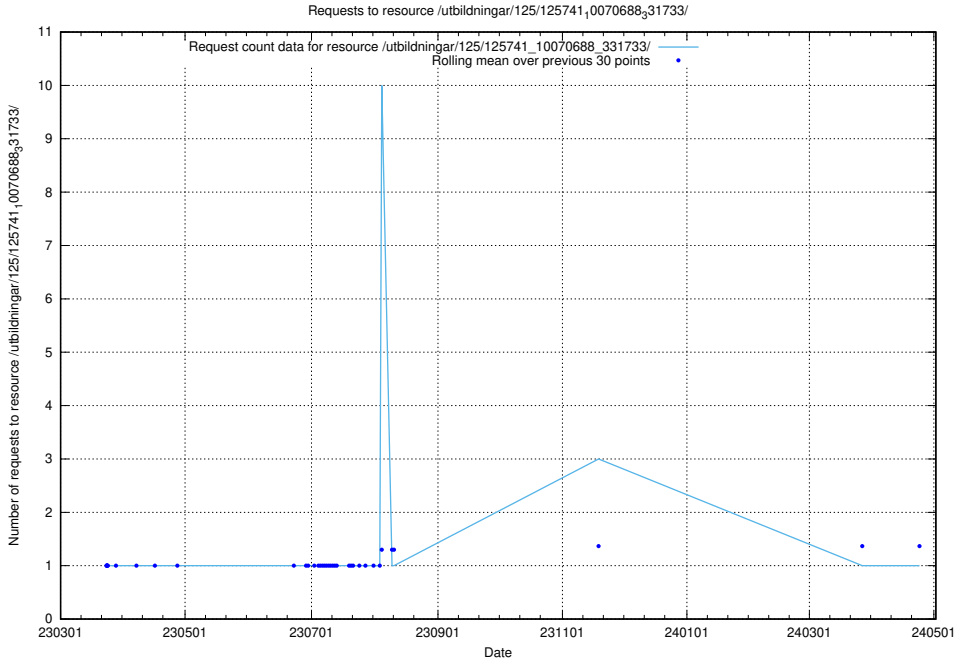

5.6442 Usage of /utbildningar/125/125741_10070688_331733/

Here, we count the number of requests to resource /utbildningar/125/125741_10070688_331733/.