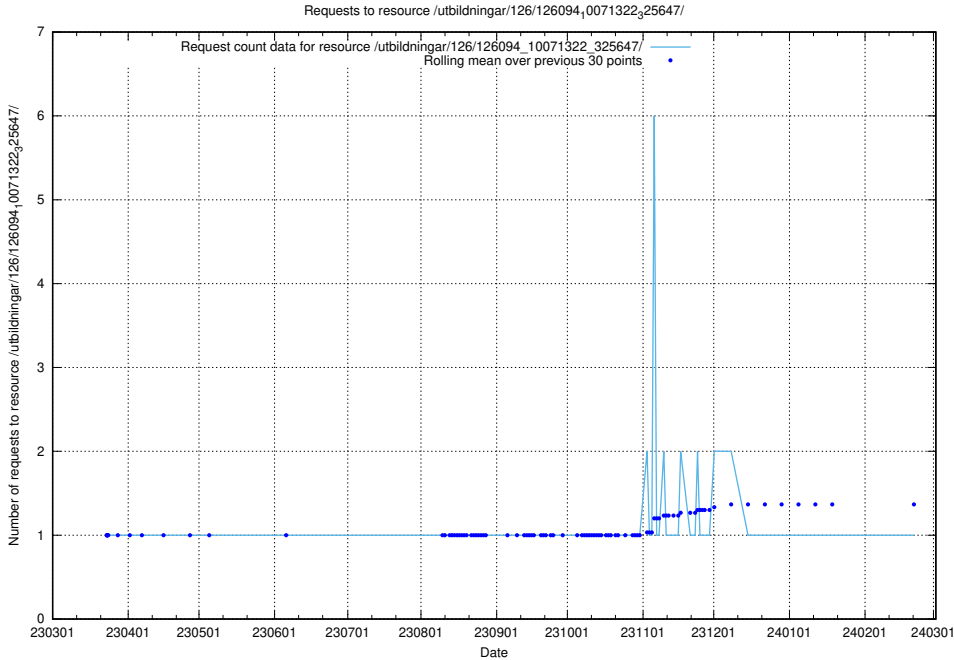

5.6405 Usage of /utbildningar/126/126094_10071322_325647/

Here, we count the number of requests to resource /utbildningar/126/126094_10071322_325647/.