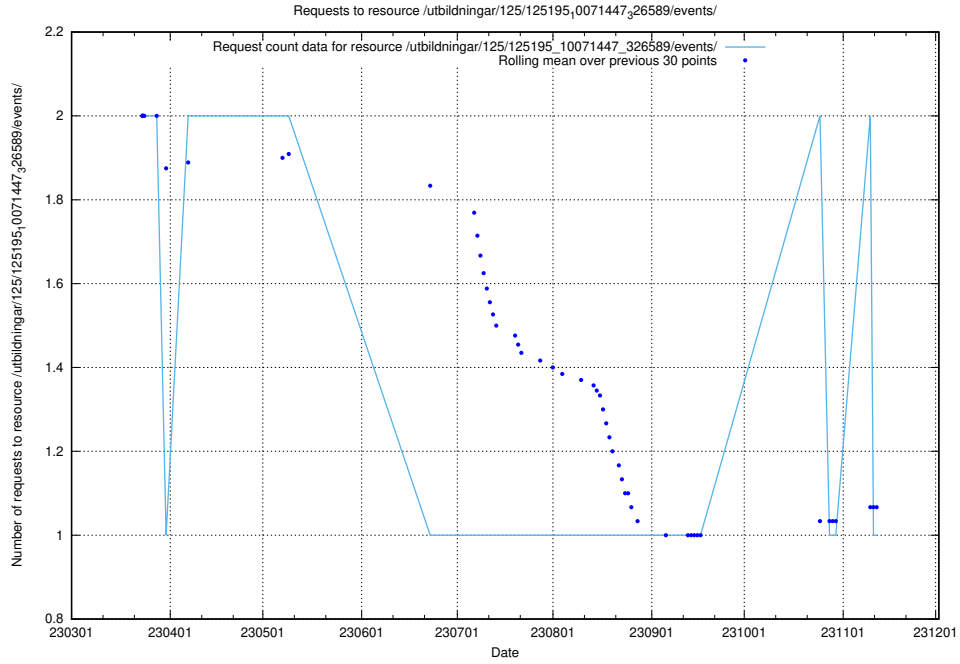

5.6258 Usage of /utbildningar/125/125195_10071447_326589/events/

Here, we count the number of requests to resource /utbildningar/125/125195_10071447_326589/events/