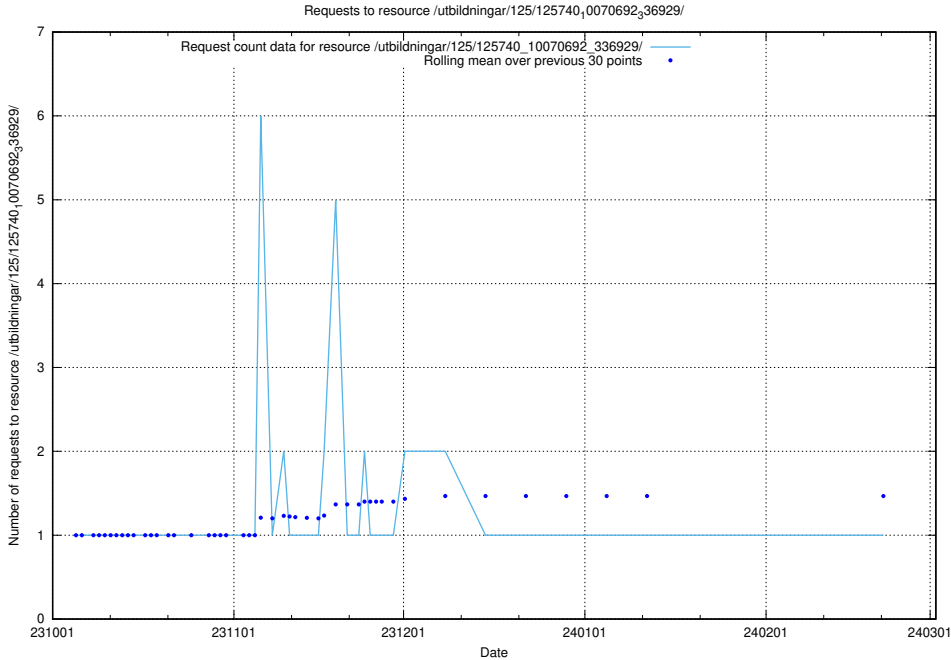

5.4342 Usage of /utbildningar/125/125740_10070692_336929/

Here, we count the number of requests to resource /utbildningar/125/125740_10070692_336929/.