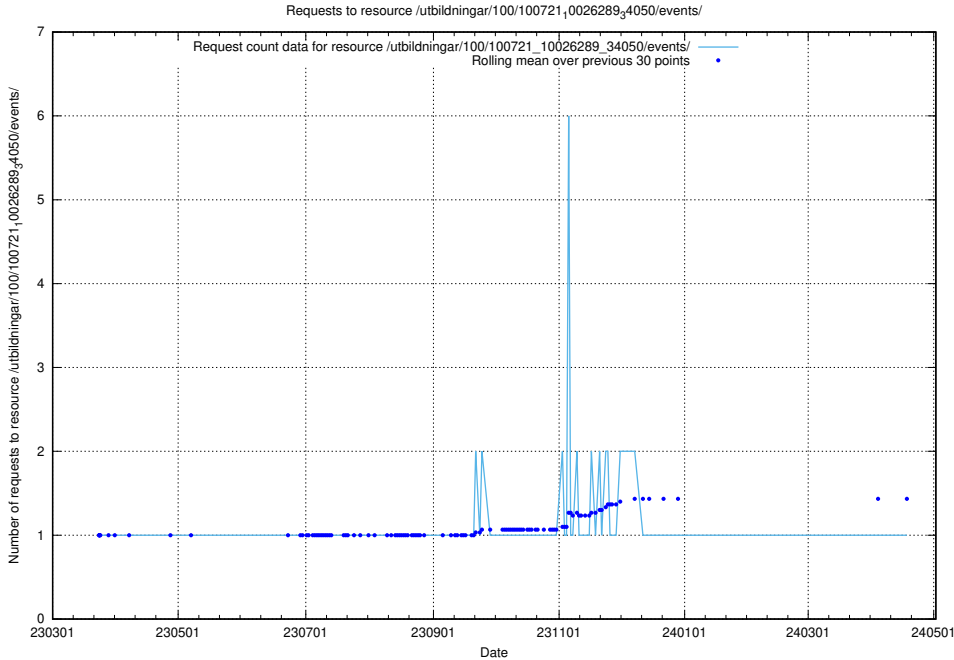

5.5631 Usage of /utbildningar/100/100721_10026289_34050/events/

Here, we count the number of requests to resource /utbildningar/100/100721_10026289_34050/events/.