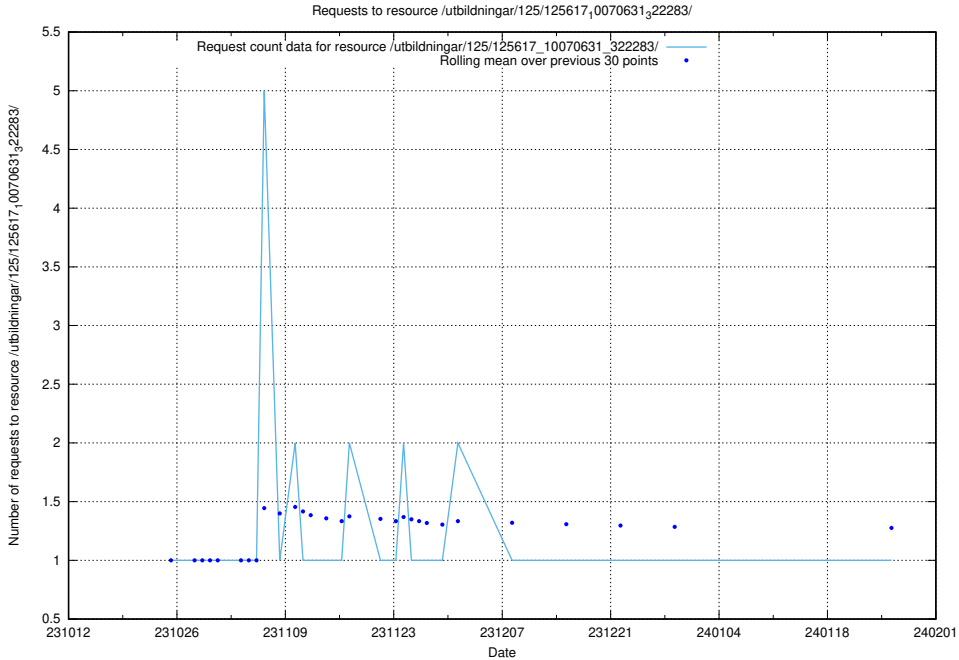

5.4156 Usage of /utbildningar/125/125617_10070631_322283/

Here, we count the number of requests to resource /utbildningar/125/125617_10070631_322283/.