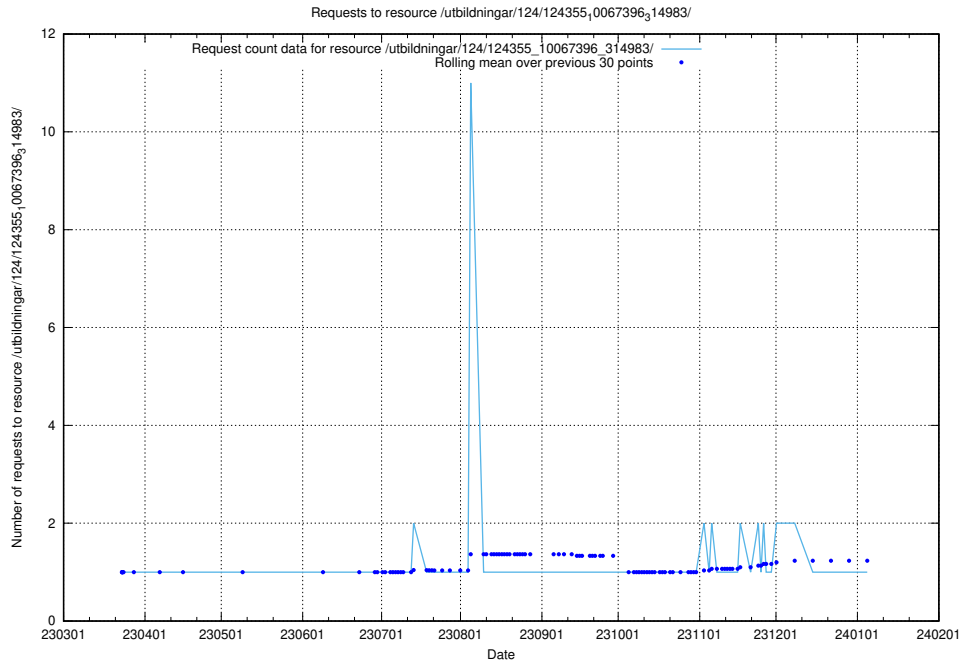

5.3823 Usage of /utbildningar/124/124355_10067396_314983/

Here, we count the number of requests to resource /utbildningar/124/124355_10067396_314983/.