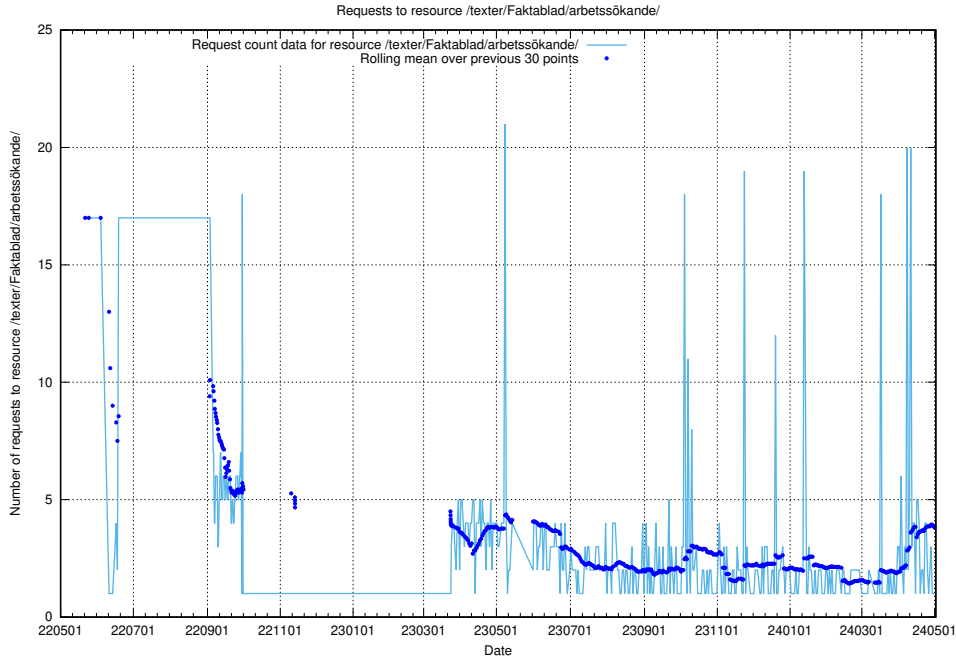

5.986 Usage of /texter/Faktablad/arbetssökande/

Here, we count the number of requests to resource /texter/Faktablad/arbetssökande/.