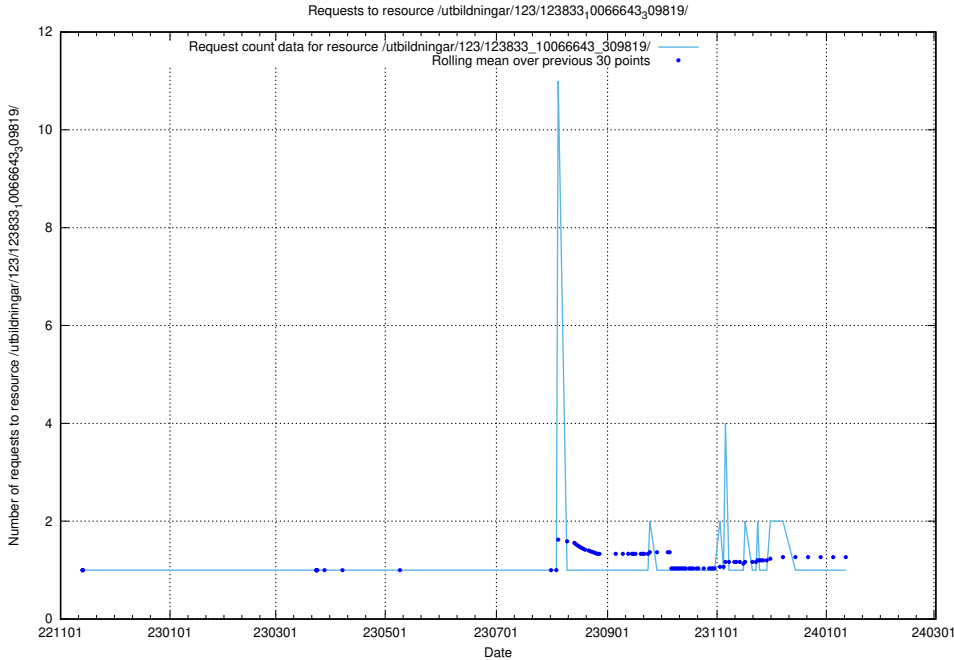

5.5850 Usage of /utbildningar/123/123833_10066643_309819/

Here, we count the number of requests to resource /utbildningar/123/123833_10066643_309819/.