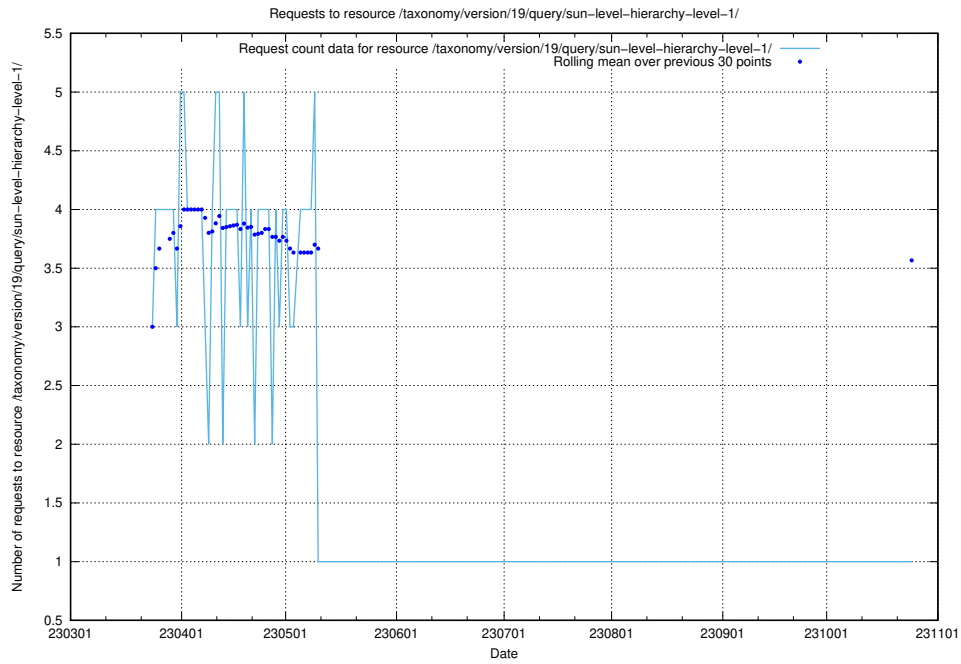

5.6087 Usage of /taxonomy/version/19/query/sun-level-hierarchy-level-1/

Here, we count the number of requests to resource /taxonomy/version/19/query/sun-level-hierarchy-level-1/.