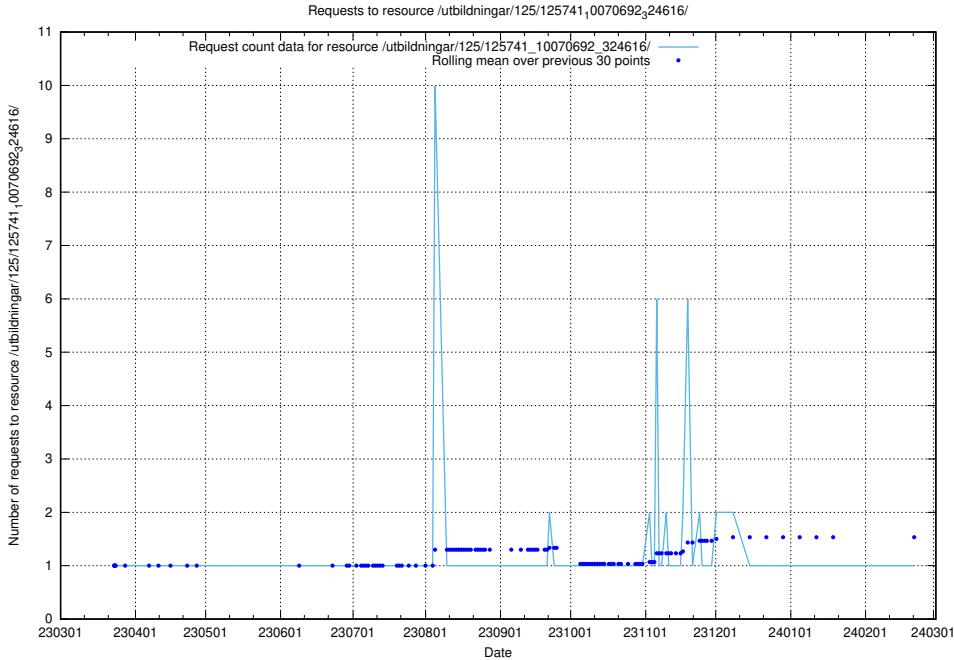

5.6438 Usage of /utbildningar/125/125741_10070692_324616/

Here, we count the number of requests to resource /utbildningar/125/125741_10070692_324616/.