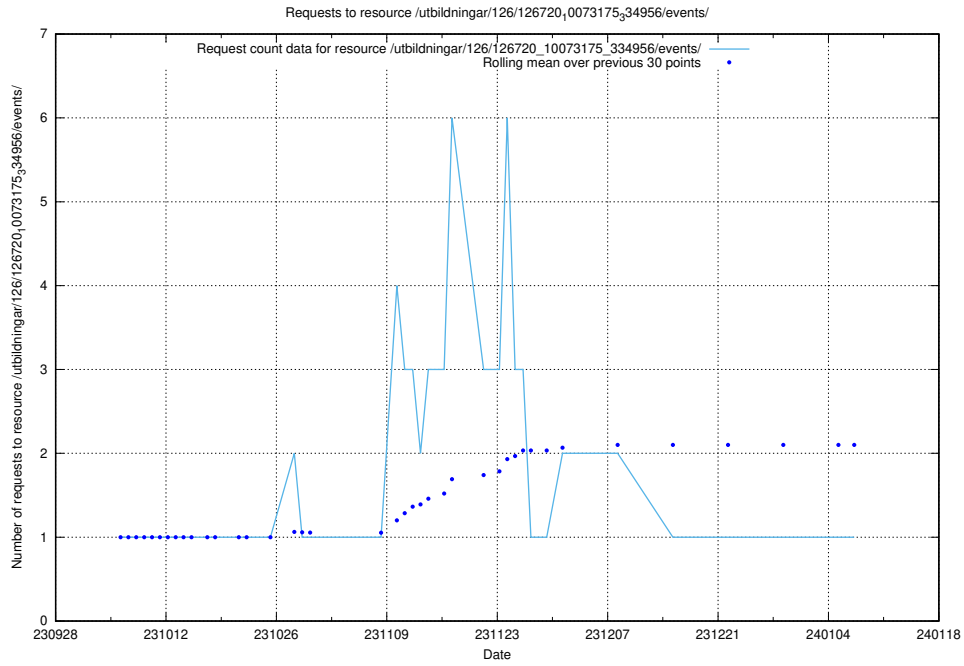

5.4328 Usage of /utbildningar/126/126720_10073175_334956/events/

Here, we count the number of requests to resource /utbildningar/126/126720_10073175_334956/events/