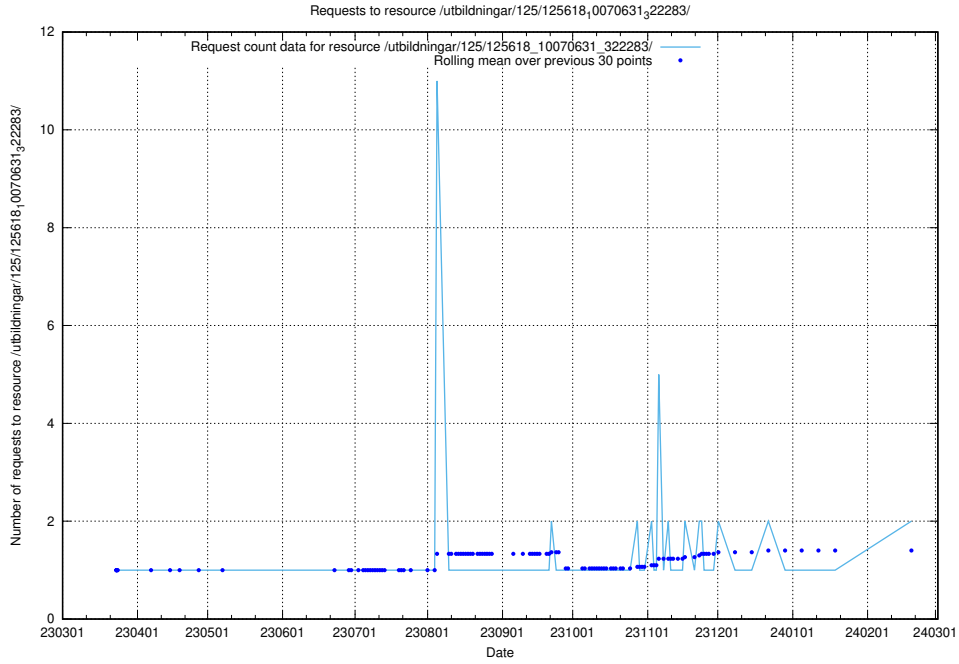

5.441 Usage of /utbildningar/125/125618_10070631_322283/

Here, we count the number of requests to resource /utbildningar/125/125618_10070631_322283/.