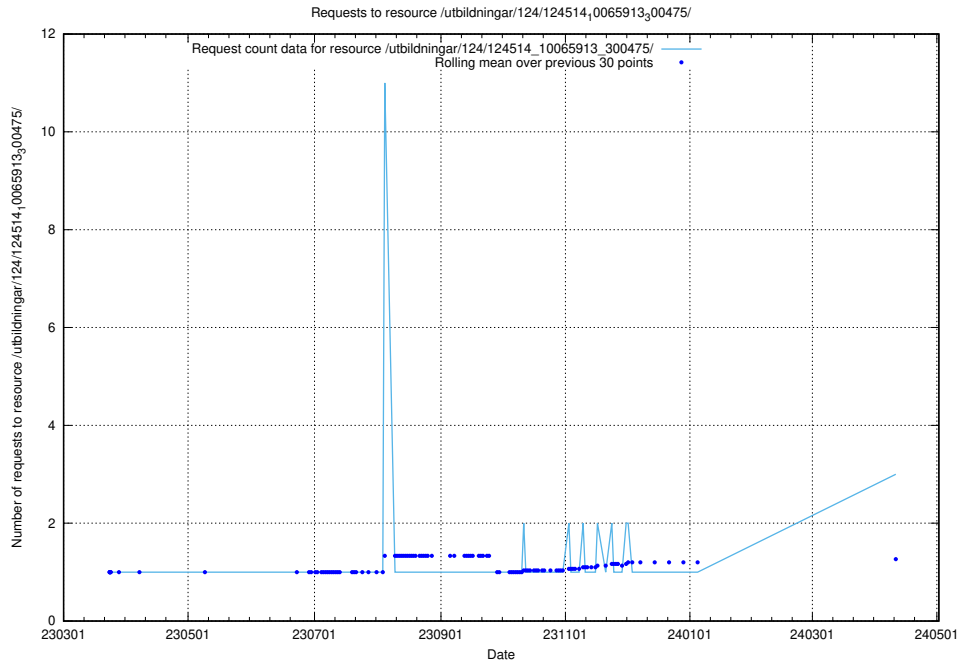

5.280 Usage of /utbildningar/124/124514_10065913_300475/

Here, we count the number of requests to resource /utbildningar/124/124514_10065913_300475/.