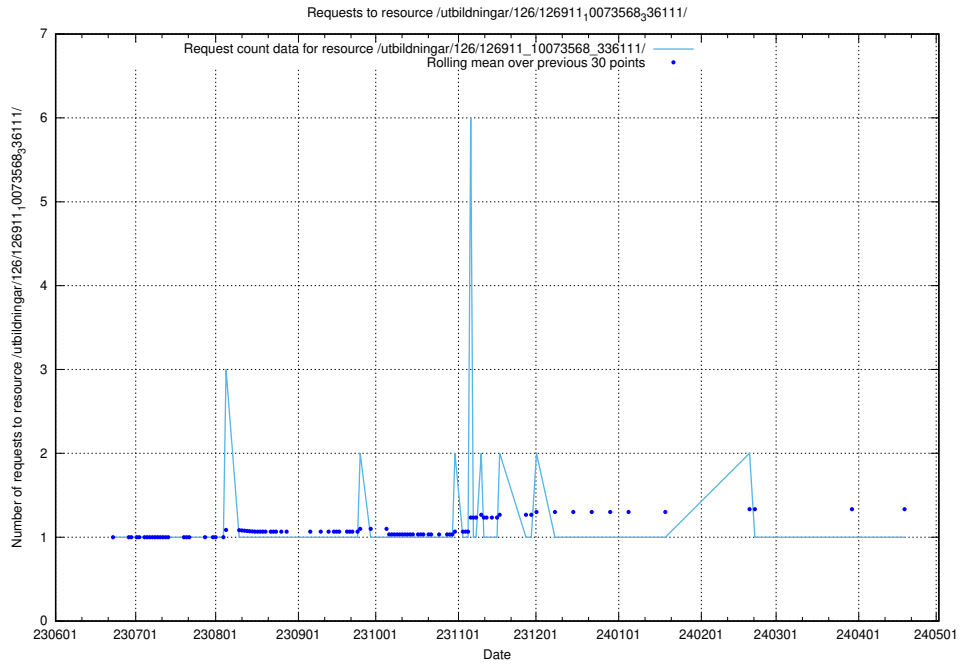

5.5516 Usage of /utbildningar/126/126911_10073568_336111/

Here, we count the number of requests to resource /utbildningar/126/126911_10073568_336111/.