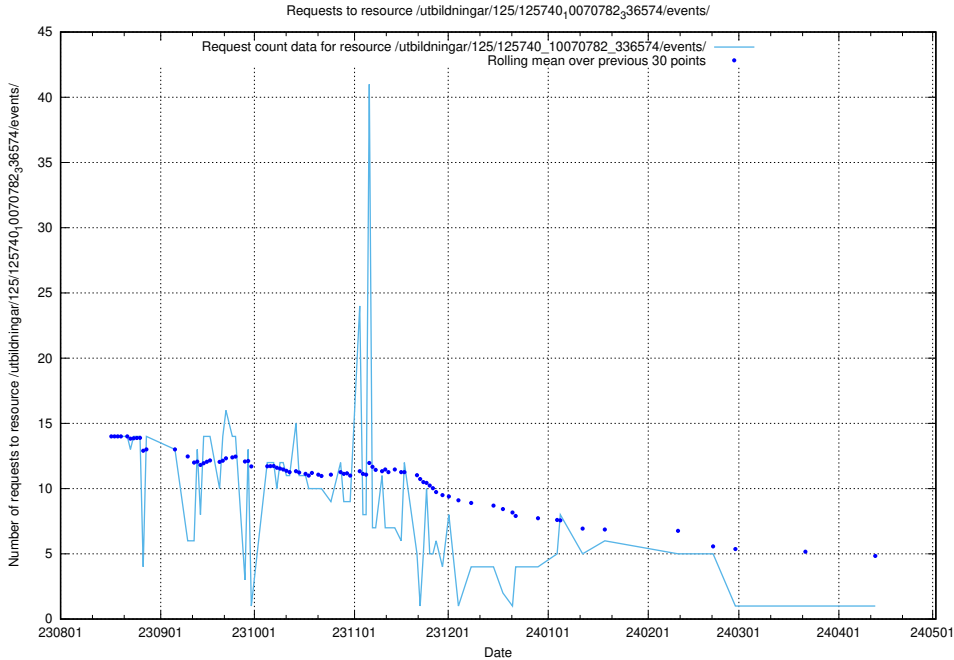

5.4712 Usage of /utbildningar/125/125740_10070782_336574/events/

Here, we count the number of requests to resource /utbildningar/125/125740_10070782_336574/events/