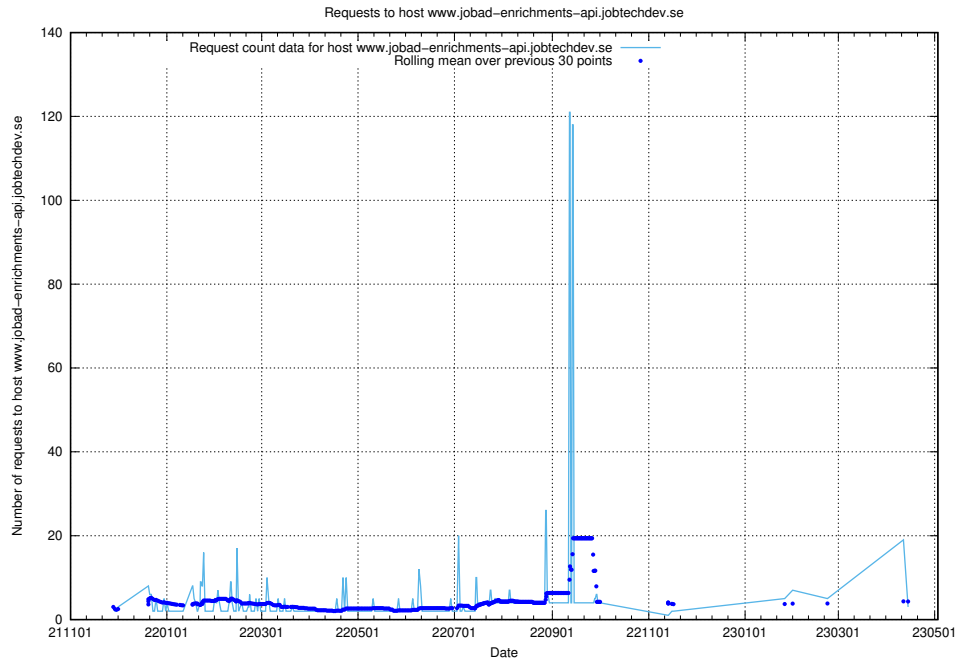

7.205 Usage of www.jobad-enrichments-api.jobtechdev.se

Here, we count the number of requests to host www.jobad-enrichments-api.jobtechdev.se.