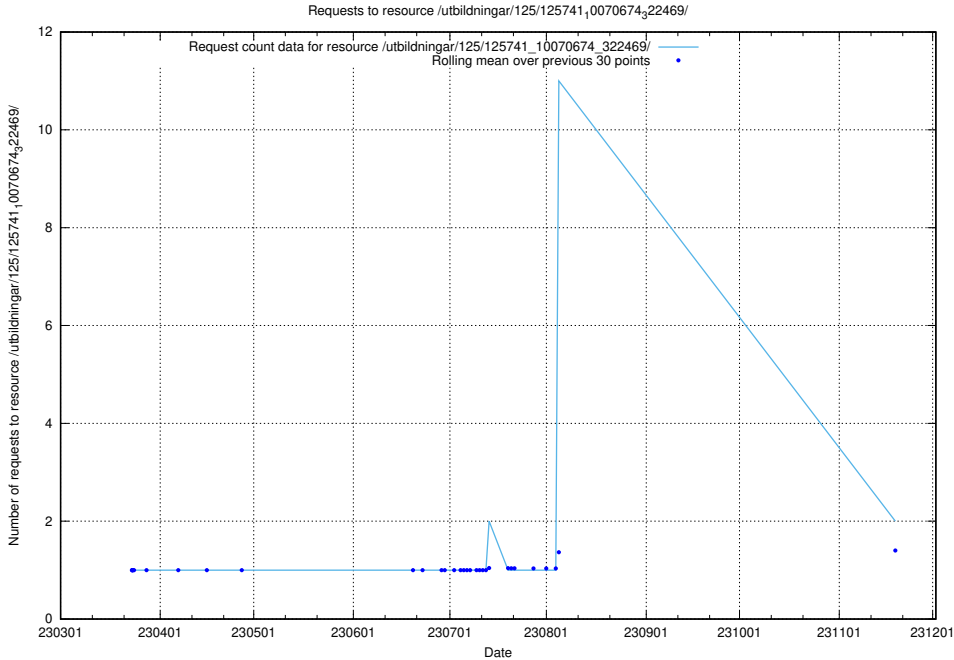

5.898 Usage of /utbildningar/125/125741_10070674_322469/

Here, we count the number of requests to resource /utbildningar/125/125741_10070674_322469/.