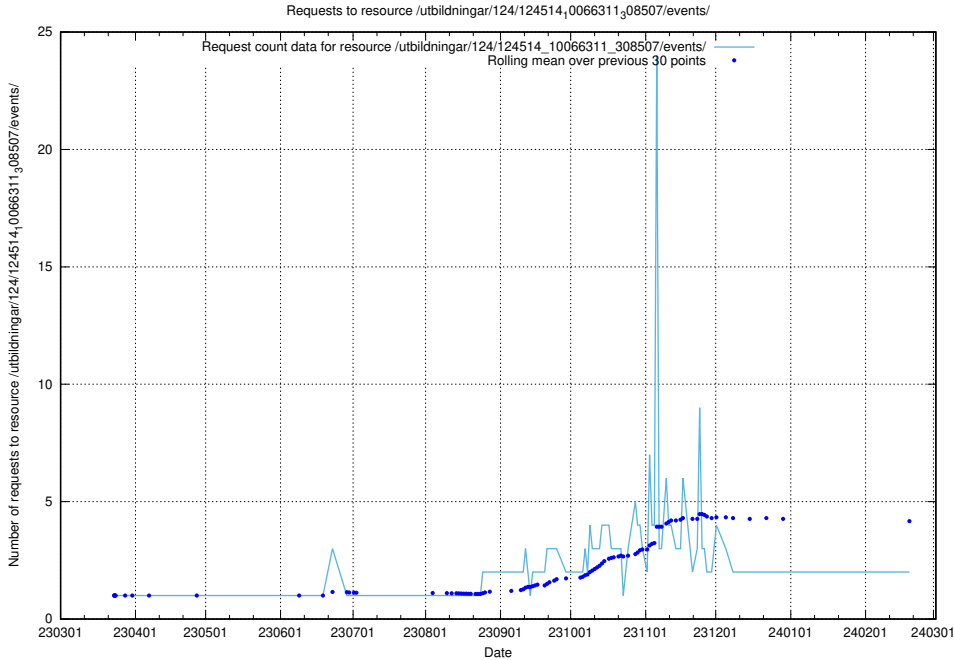

5.493 Usage of /utbildningar/124/124514_10066311_308507/events/

Here, we count the number of requests to resource /utbildningar/124/124514_10066311_308507/events/