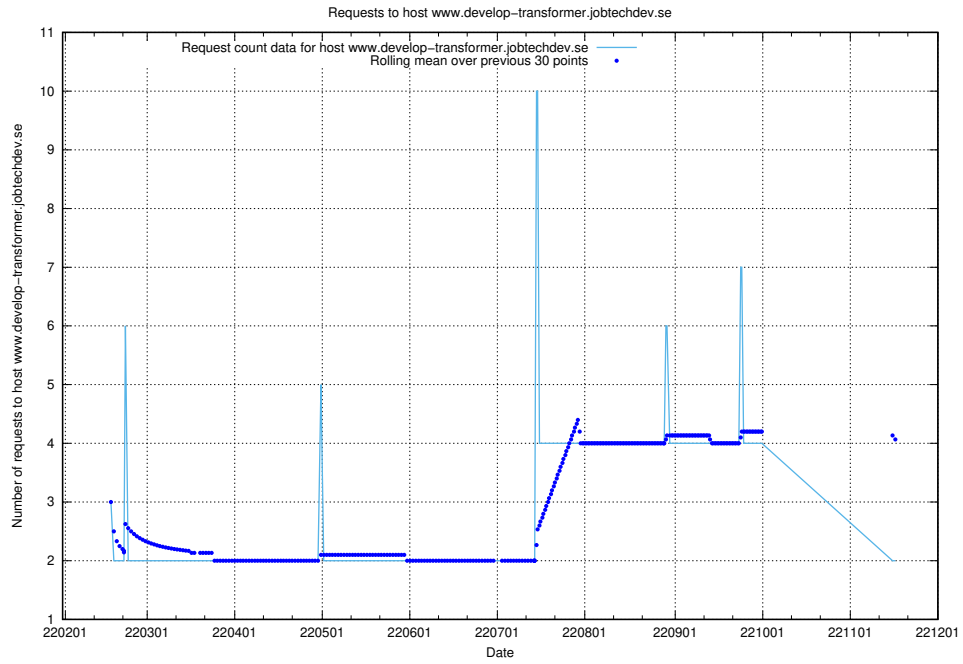

7.534 Usage of `www.develop-transformer.jobtechdev.se`

Here, we count the number of requests to host `www.develop-transformer.jobtechdev.se`.