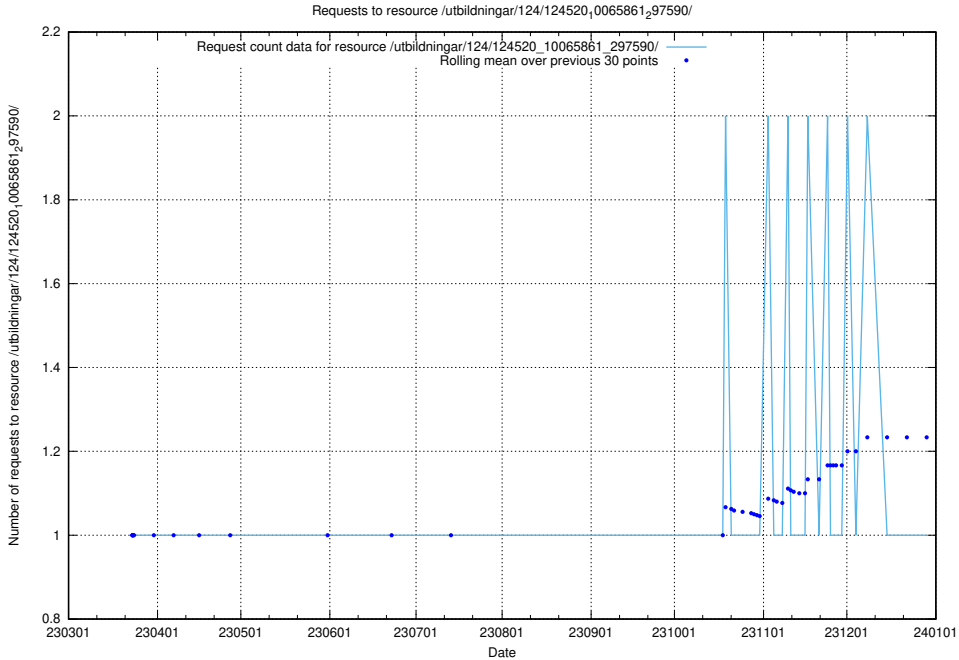

Here, we count the number of requests to resource /utbildningar/124/124520_10065861_297590/events/

5.1206 Usage of /utbildningar/124/124520_10065861_297590/

Here, we count the number of requests to resource /utbildningar/124/124520_10065861_297590/.