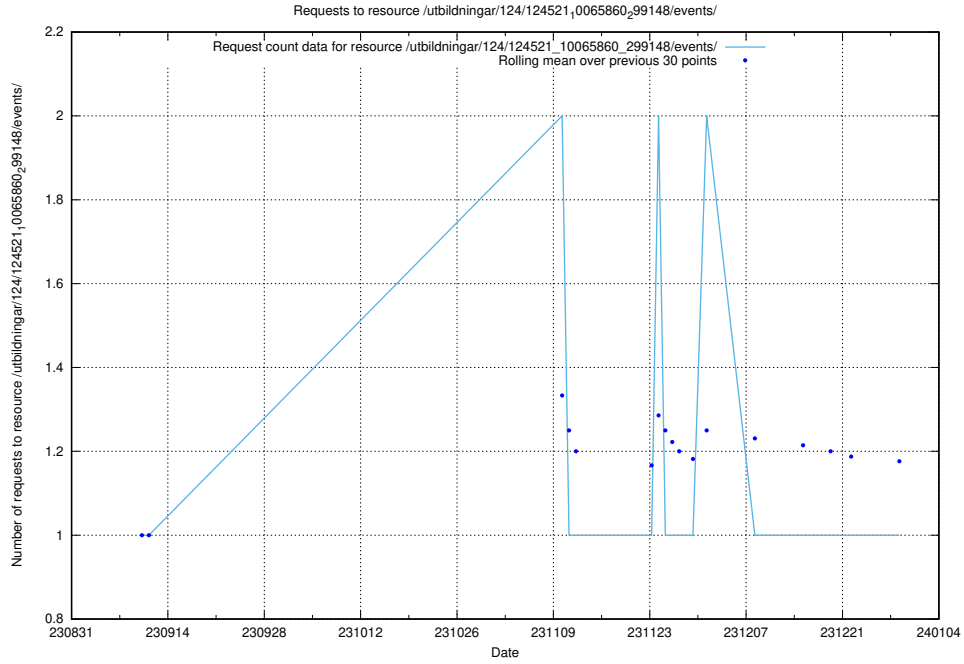

Here, we count the number of requests to resource /utbildningar/124/124855_10073707_336464/.

5.4546 Usage of /utbildningar/124/124521_10065860_299148/events/

Here, we count the number of requests to resource /utbildningar/124/124521_10065860_299148/events/