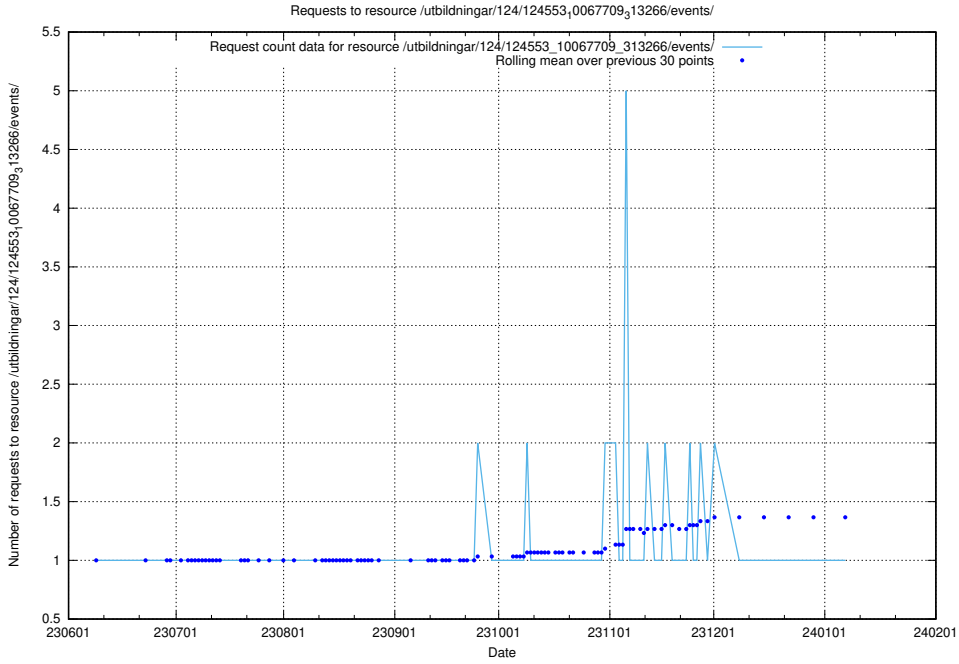

5.5829 Usage of /utbildningar/124/124553_10067709_313266/events/

Here, we count the number of requests to resource /utbildningar/124/124553_10067709_313266/events/