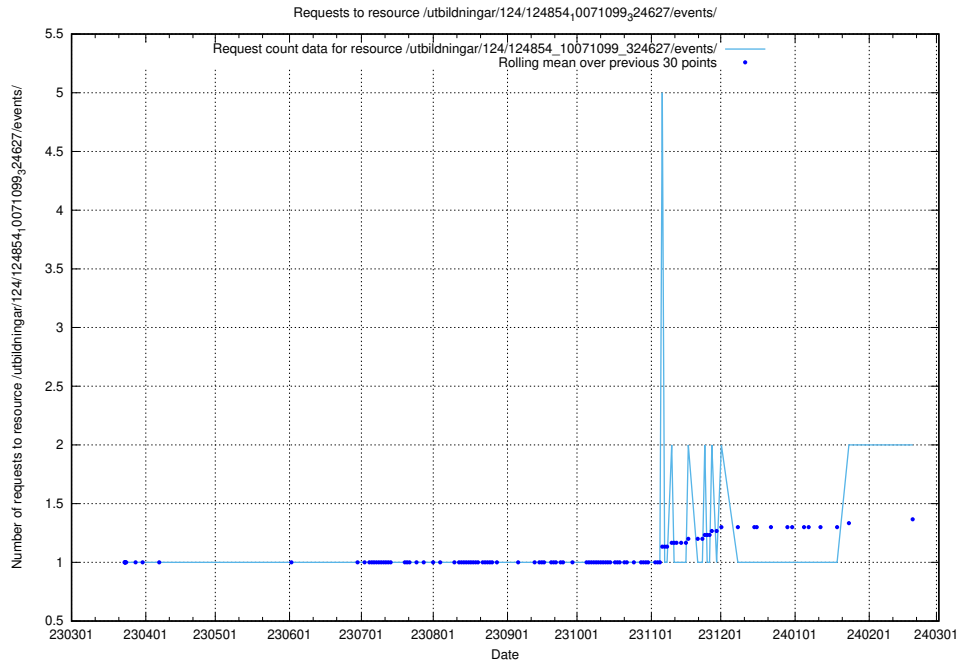

5.456 Usage of /utbildningar/124/124854_10071099_324627/events/

Here, we count the number of requests to resource /utbildningar/124/124854_10071099_324627/events/