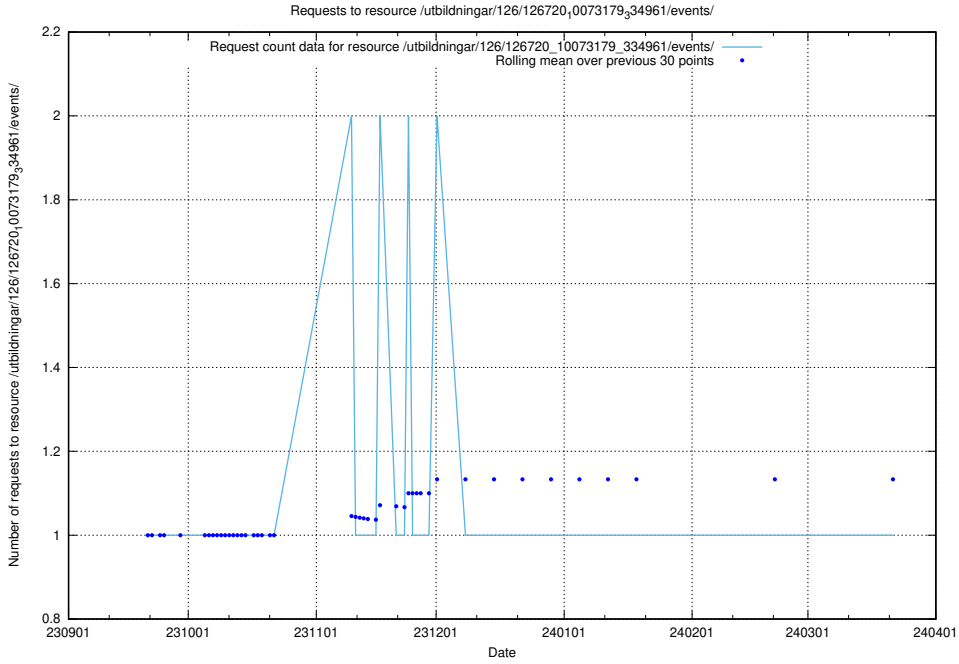

5.4453 Usage of /utbildningar/126/126720_10073179_334961/events/

Here, we count the number of requests to resource /utbildningar/126/126720_10073179_334961/events/