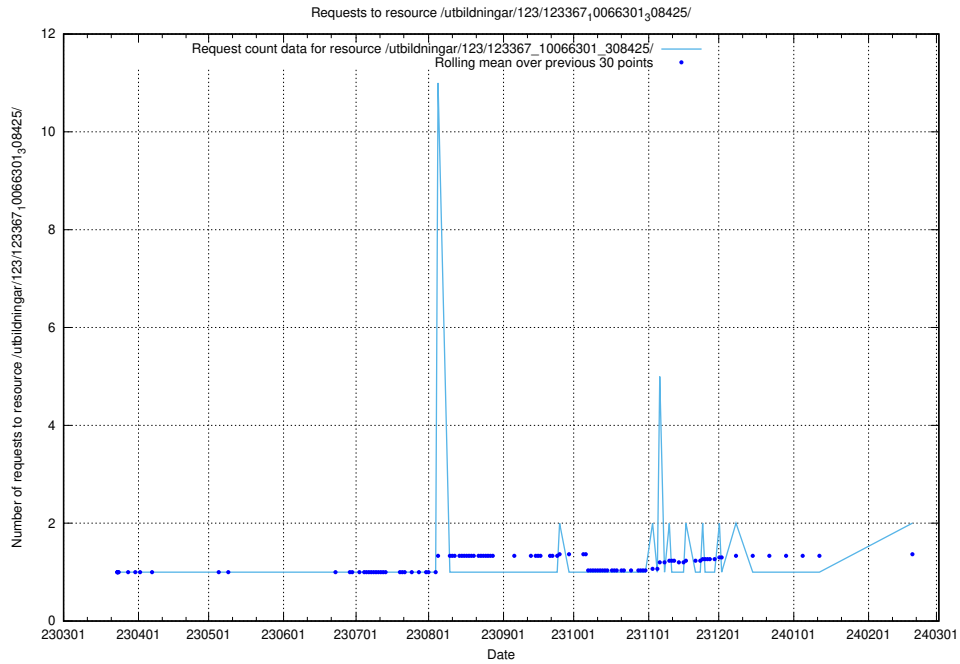

5.702 Usage of /utbildningar/123/123367_10066301_308425/

Here, we count the number of requests to resource /utbildningar/123/123367_10066301_308425/.