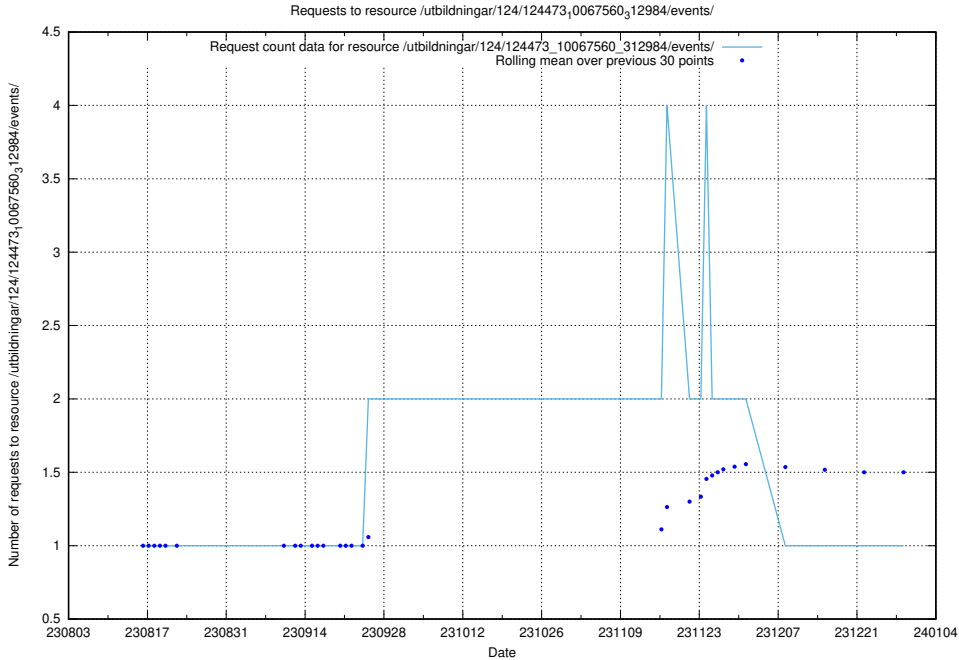

5.4728 Usage of /utbildningar/124/124473_10067560_312984/events/

Here, we count the number of requests to resource /utbildningar/124/124473_10067560_312984/events/