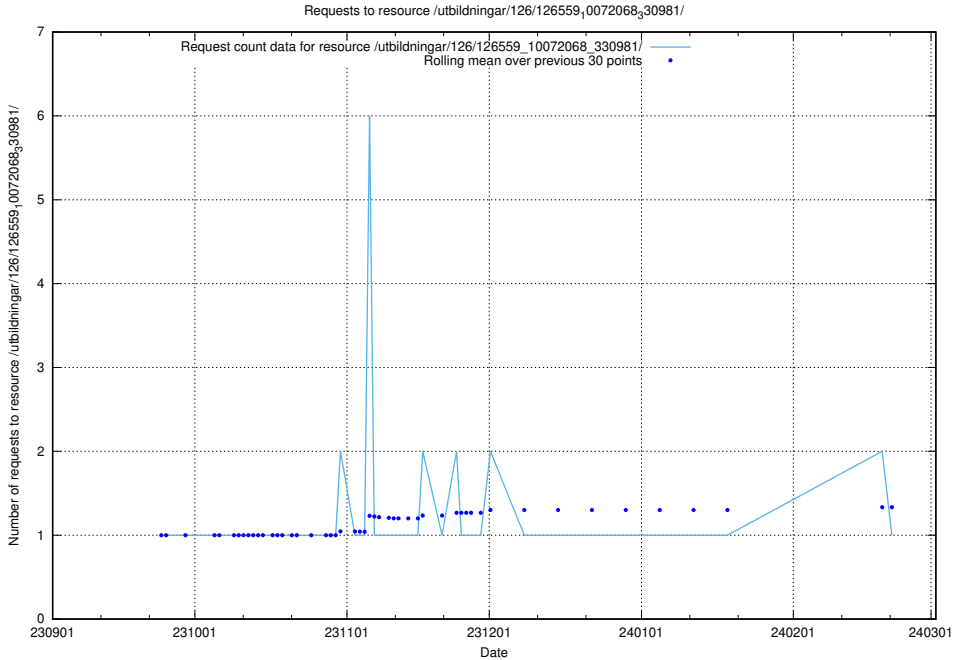

5.4412 Usage of /utbildningar/126/126559_10072068_330981/

Here, we count the number of requests to resource /utbildningar/126/126559_10072068_330981/.