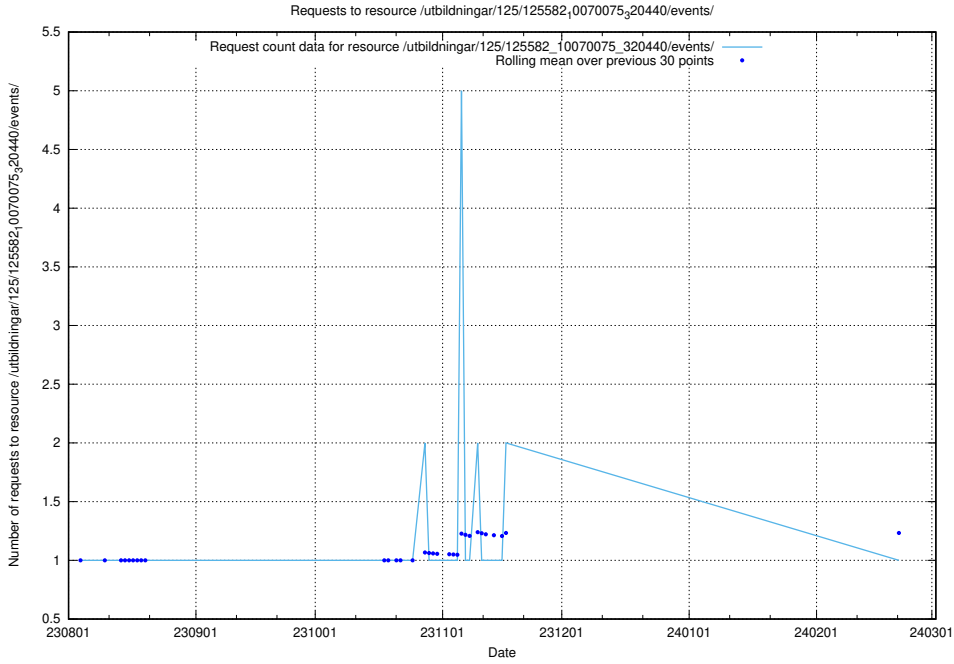

5.4807 Usage of /utbildningar/125/125582_10070075_320440/events/

Here, we count the number of requests to resource /utbildningar/125/125582_10070075_320440/events/