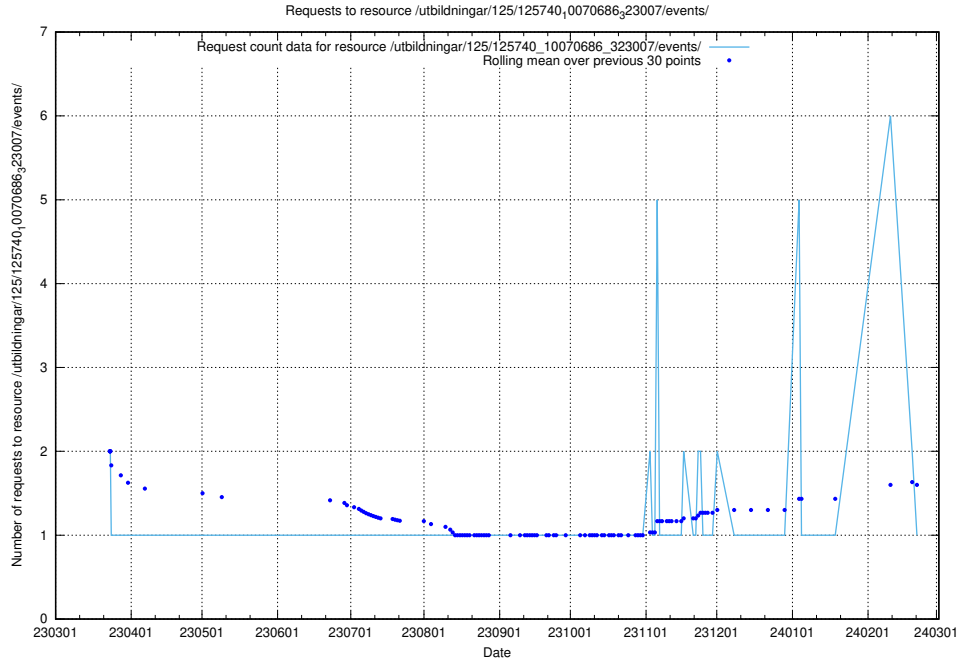

5.6250 Usage of /utbildningar/125/125740_10070686_323007/events/

Here, we count the number of requests to resource /utbildningar/125/125740_10070686_323007/events/