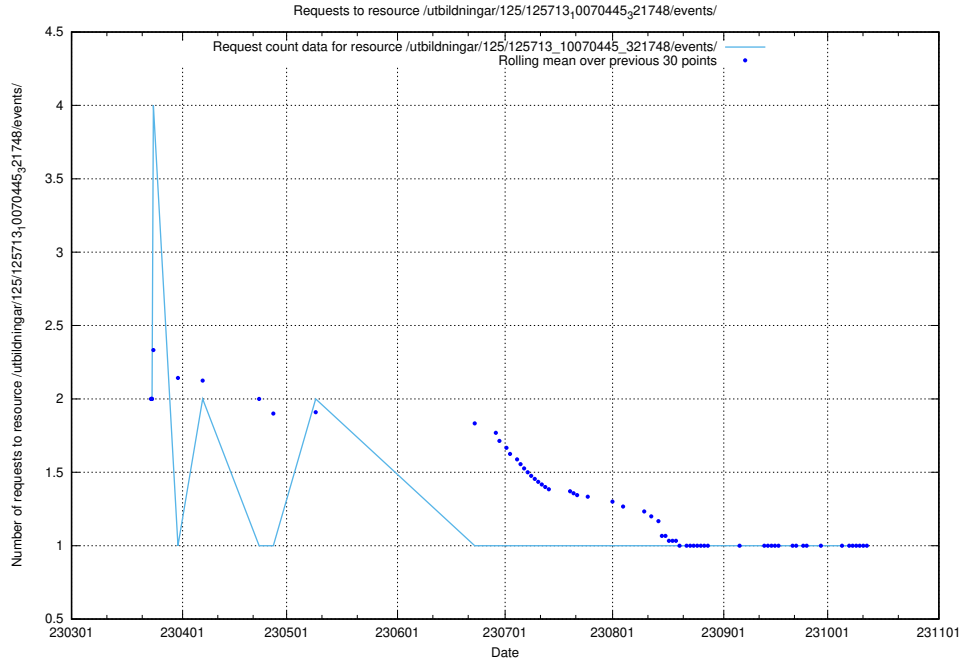

5.6254 Usage of /utbildningar/125/125713_10070445_321748/events/

Here, we count the number of requests to resource /utbildningar/125/125713_10070445_321748/events/