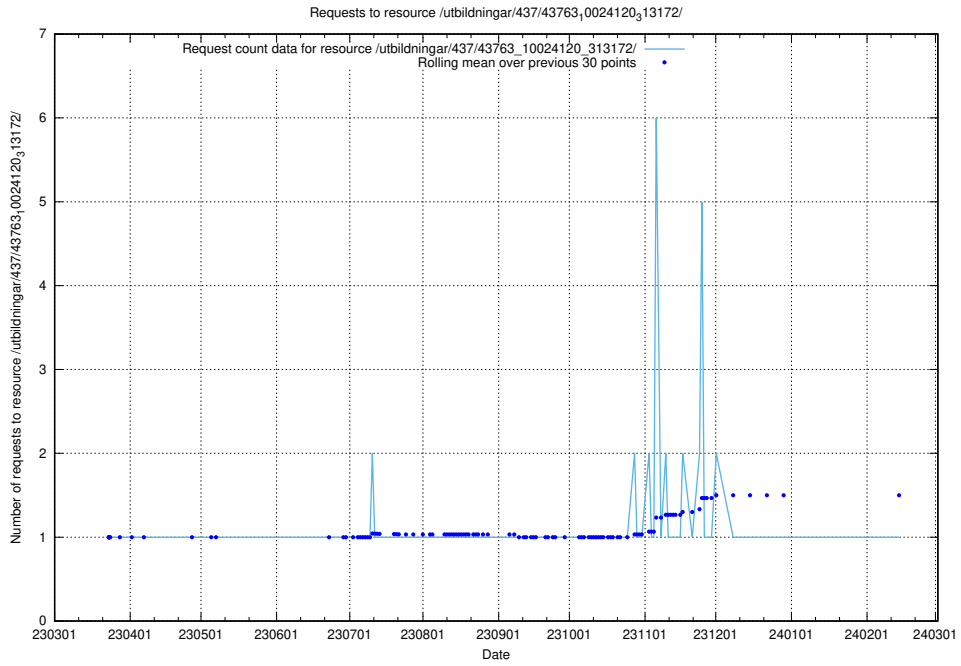

5.6341 Usage of /utbildningar/437/43763_10024120_313172/

Here, we count the number of requests to resource /utbildningar/437/43763_10024120_313172/.