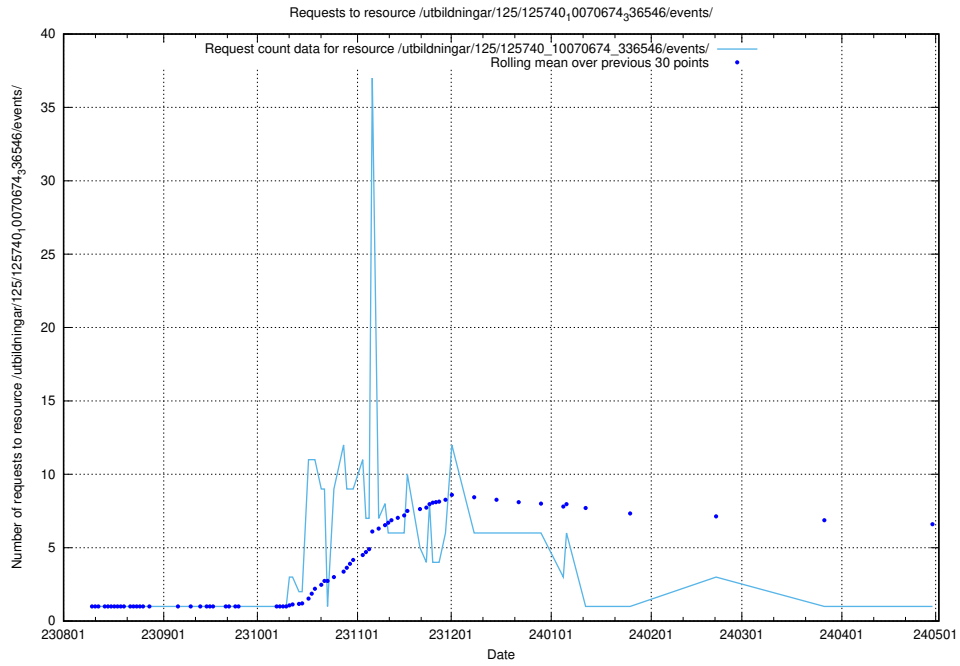

5.4765 Usage of /utbildningar/125/125740_10070674_336546/events/

Here, we count the number of requests to resource /utbildningar/125/125740_10070674_336546/events/