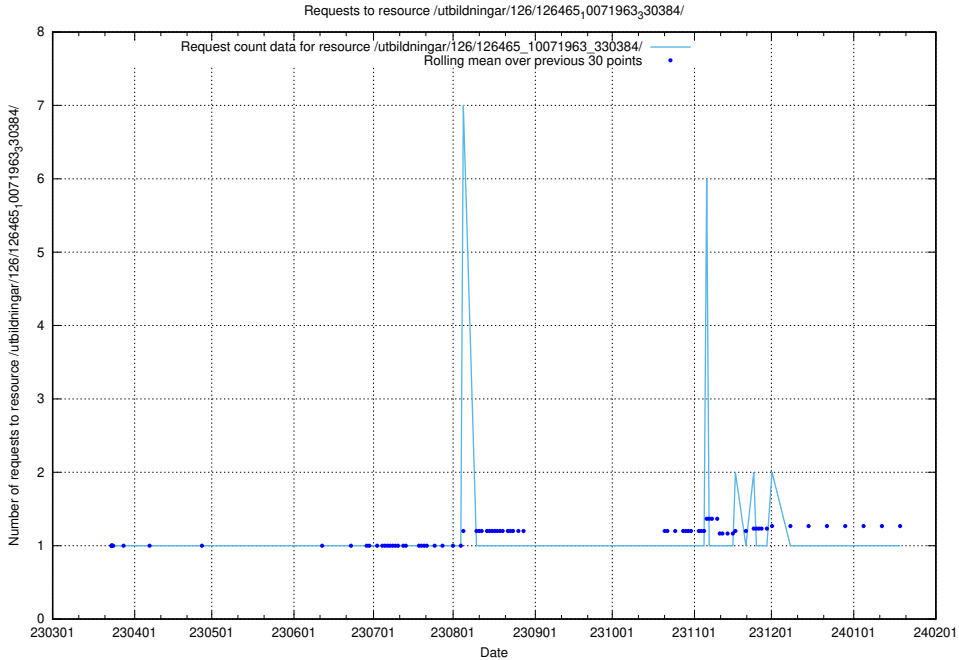

5.6388 Usage of /utbildningar/126/126465_10071963_330384/

Here, we count the number of requests to resource /utbildningar/126/126465_10071963_330384/.