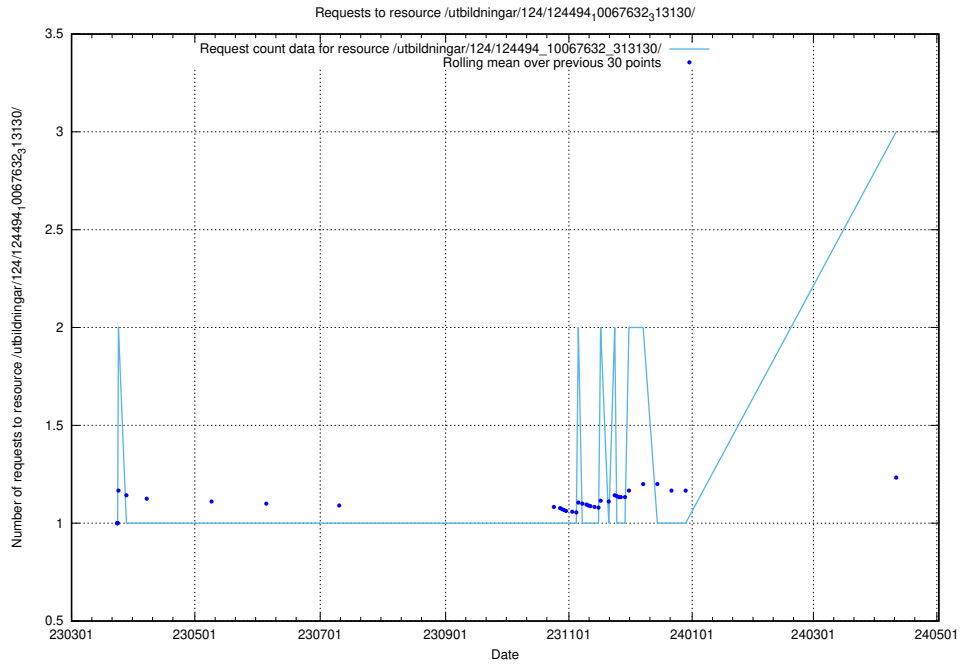

5.295 Usage of /utbildningar/124/124494_10067632_313130/

Here, we count the number of requests to resource /utbildningar/124/124494_10067632_313130/.