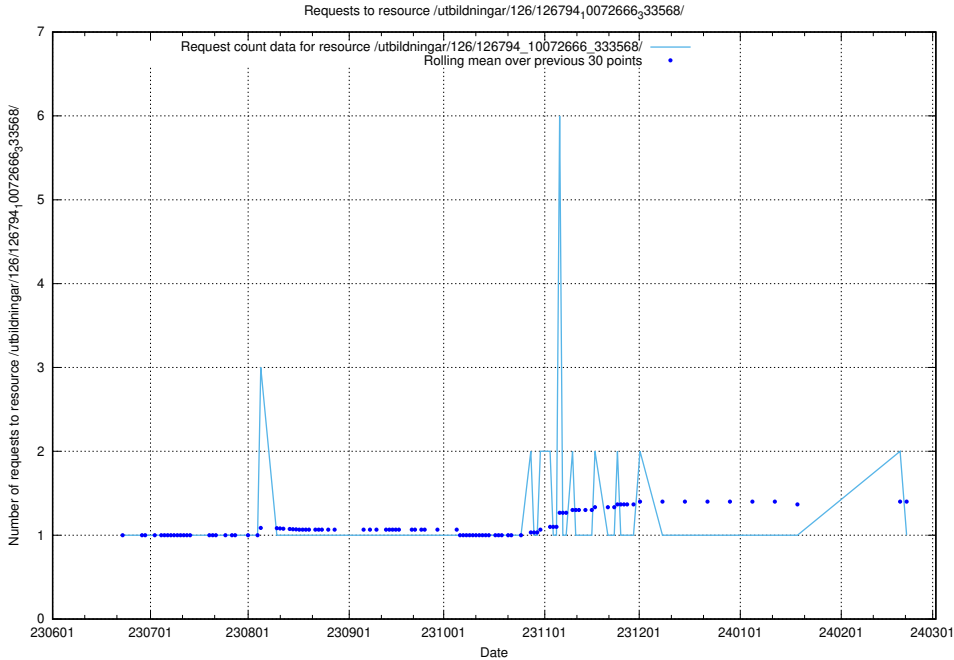

5.5526 Usage of /utbildningar/126/126794_10072666_333568/

Here, we count the number of requests to resource /utbildningar/126/126794_10072666_333568/.