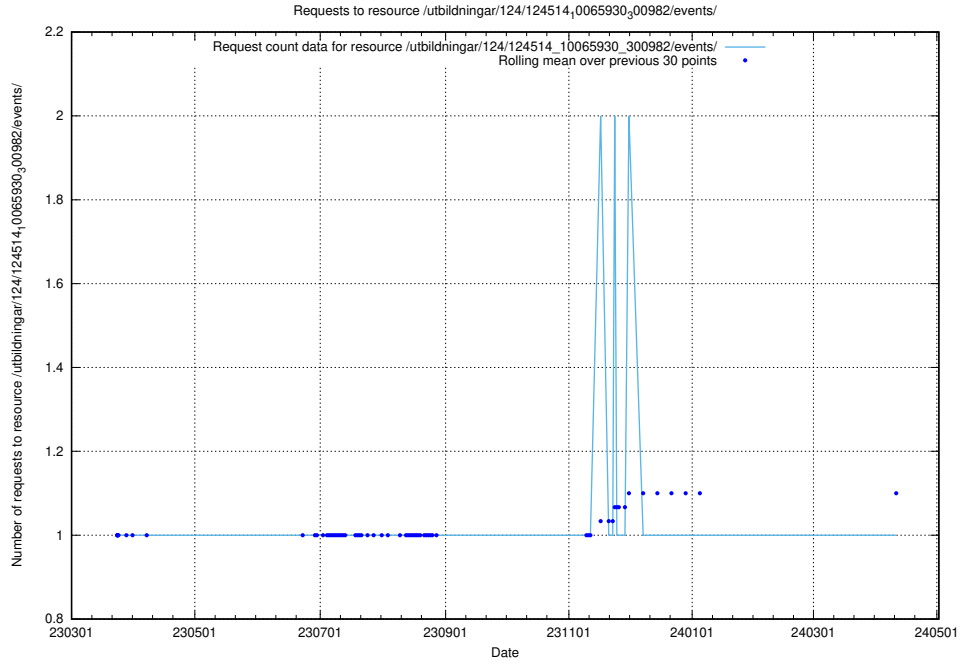

5.1834 Usage of /utbildningar/124/124514_10065930_300982/events/

Here, we count the number of requests to resource /utbildningar/124/124514_10065930_300982/events/