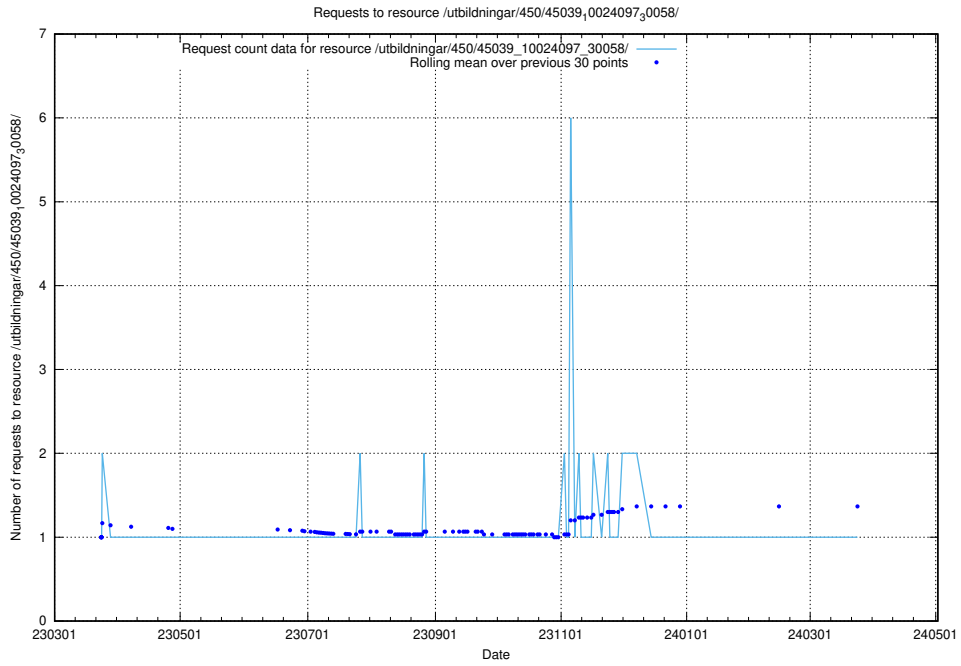

5.6293 Usage of /utbildningar/450/45039_10024097_30058/

Here, we count the number of requests to resource /utbildningar/450/45039_10024097_30058/.