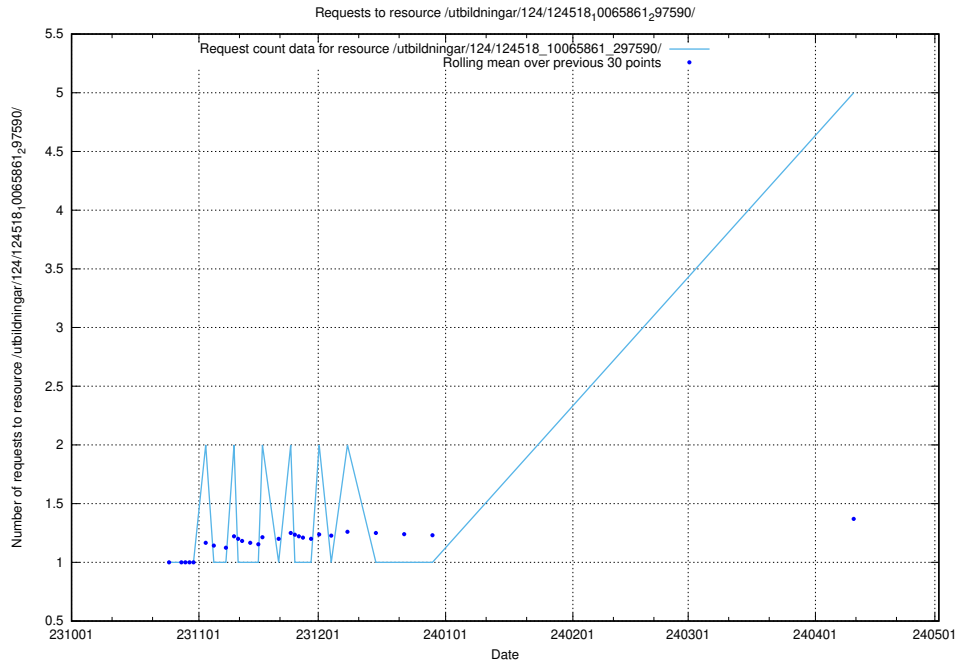

Here, we count the number of requests to resource /utbildningar/124/124934_10069056_336996/events/

5.132 Usage of /utbildningar/124/124518_10065861_297590/

Here, we count the number of requests to resource /utbildningar/124/124518_10065861_297590/.