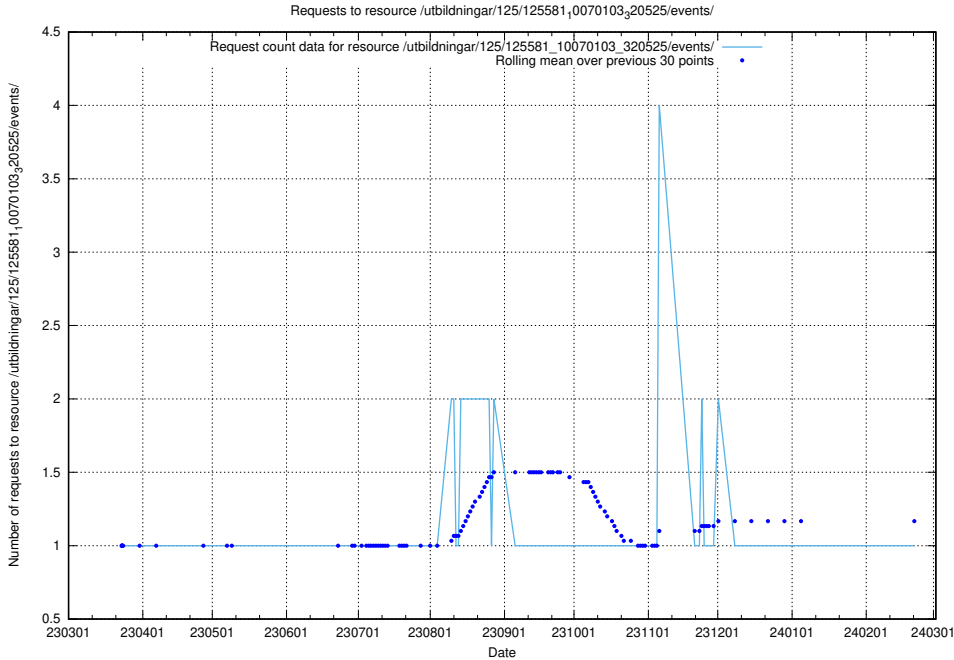

Here, we count the number of requests to resource /utbildningar/125/125581_10070104_320527/.

5.1031 Usage of /utbildningar/125/125581_10070103_320525/events/

Here, we count the number of requests to resource /utbildningar/125/125581_10070103_320525/events/