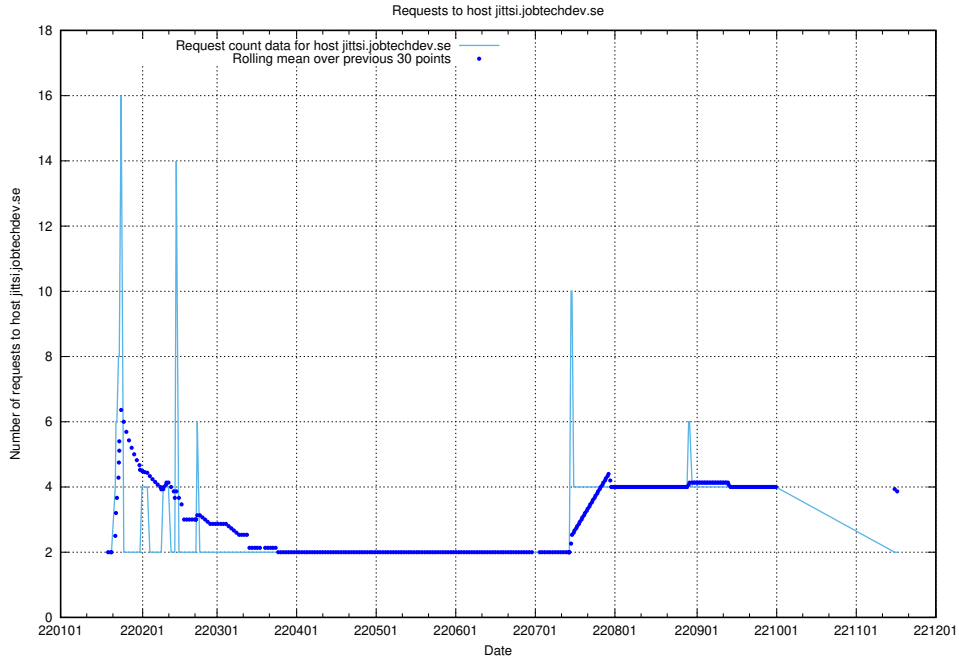

Here, we count the number of requests to host af-connect-mock.jobtechdev.se.

7.264 Usage of jittsi.jobtechdev.se

Here, we count the number of requests to host jittsi.jobtechdev.se.

7.265 Usage of api-jobtech-taxonomy-api-test-in-prod-read.prod.services.jtech.se