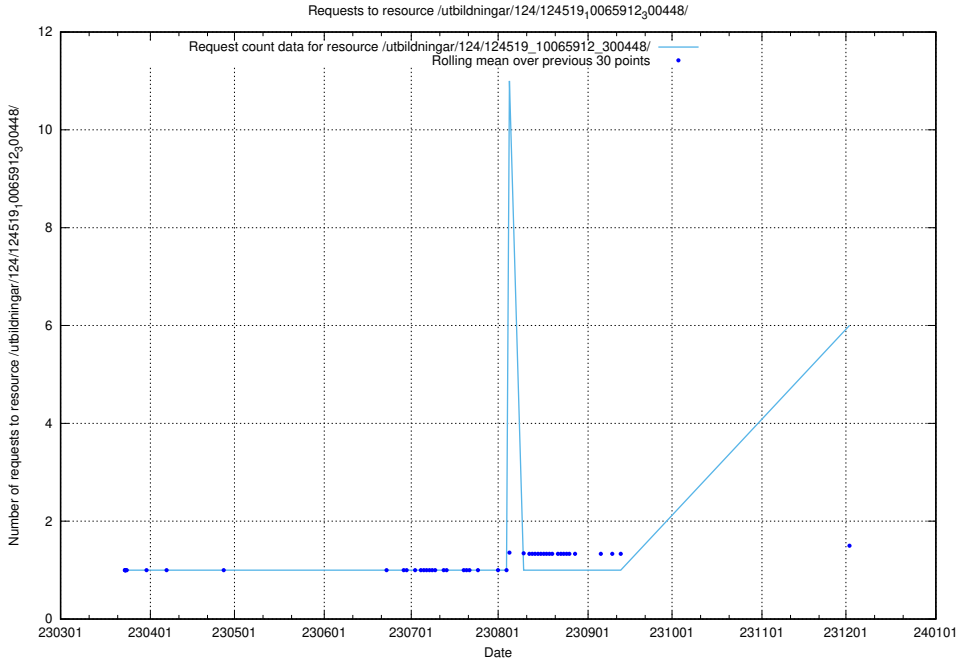

5.48 Usage of /utbildningar/124/124519_10065912_300448/

Here, we count the number of requests to resource /utbildningar/124/124519_10065912_300448/.