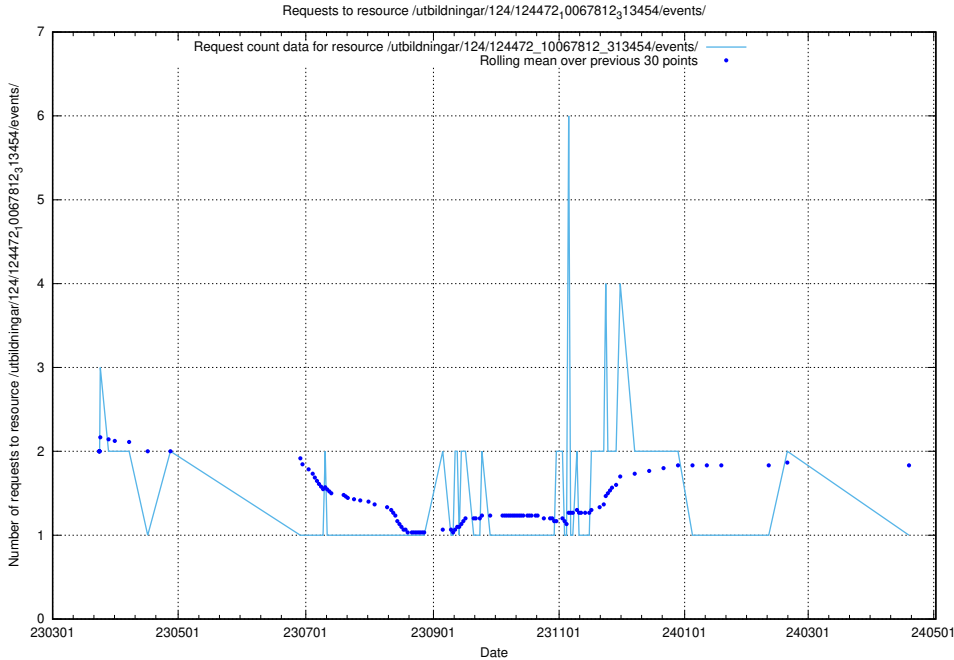

5.6272 Usage of /utbildningar/124/124472_10067812_313454/events/

Here, we count the number of requests to resource /utbildningar/124/124472_10067812_313454/events/