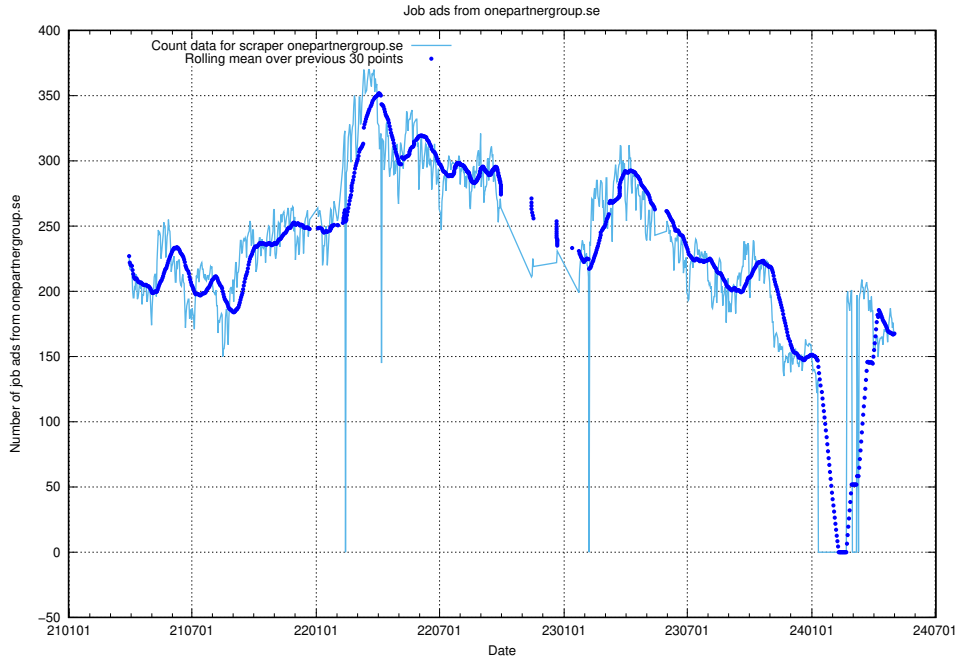

13.12 Number of ads by scraper onepartnergroup.se

Here, we count the number of job ads scraped from onepartnergroup.se.