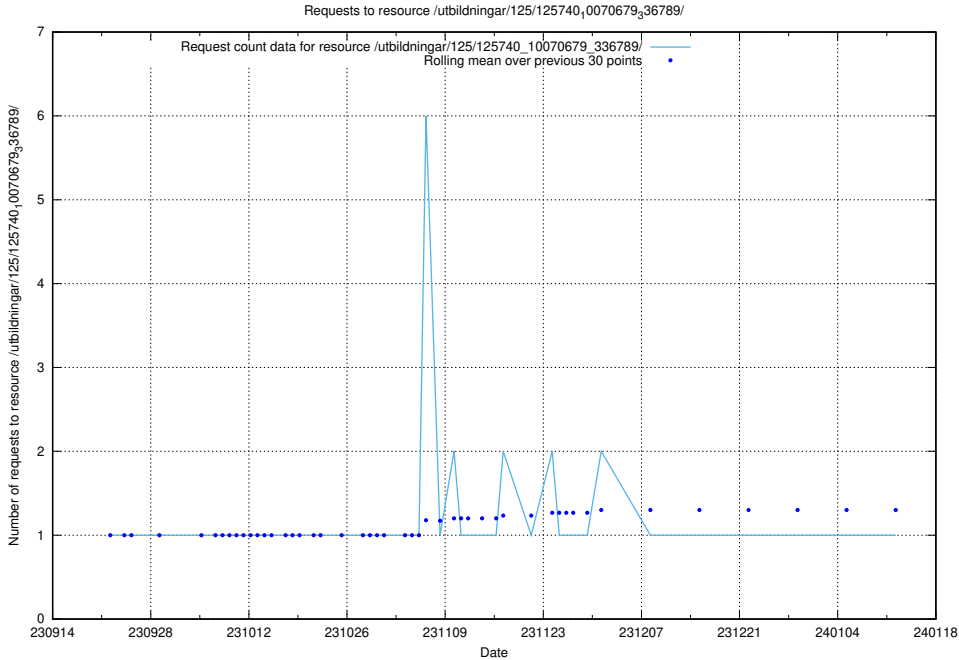

5.4441 Usage of /utbildningar/125/125740_10070679_336789/

Here, we count the number of requests to resource /utbildningar/125/125740_10070679_336789/.