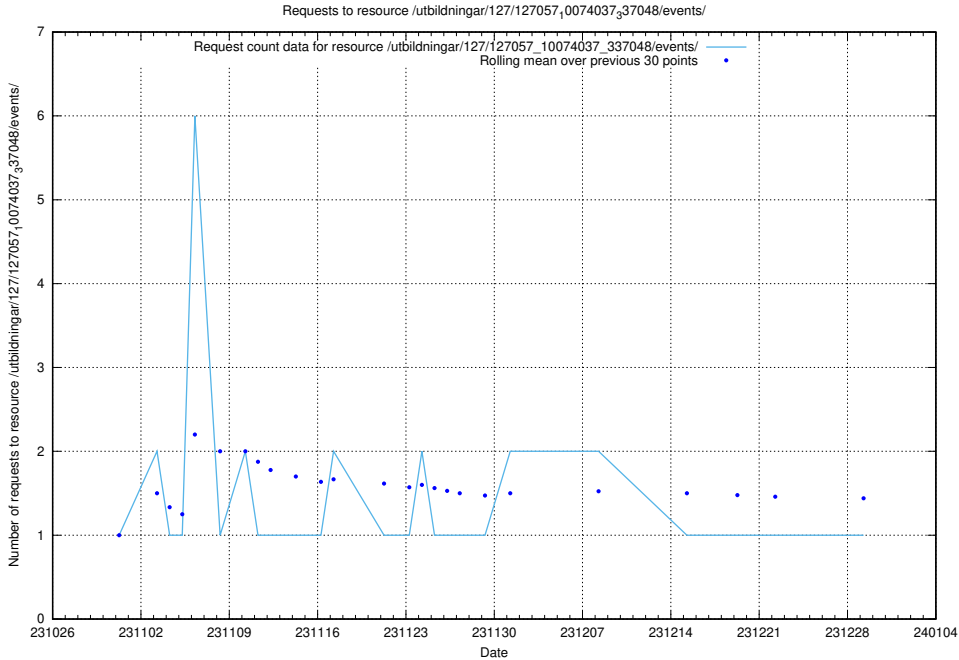

5.4101 Usage of /utbildningar/127/127057_10074037_337048/events/

Here, we count the number of requests to resource /utbildningar/127/127057_10074037_337048/events/