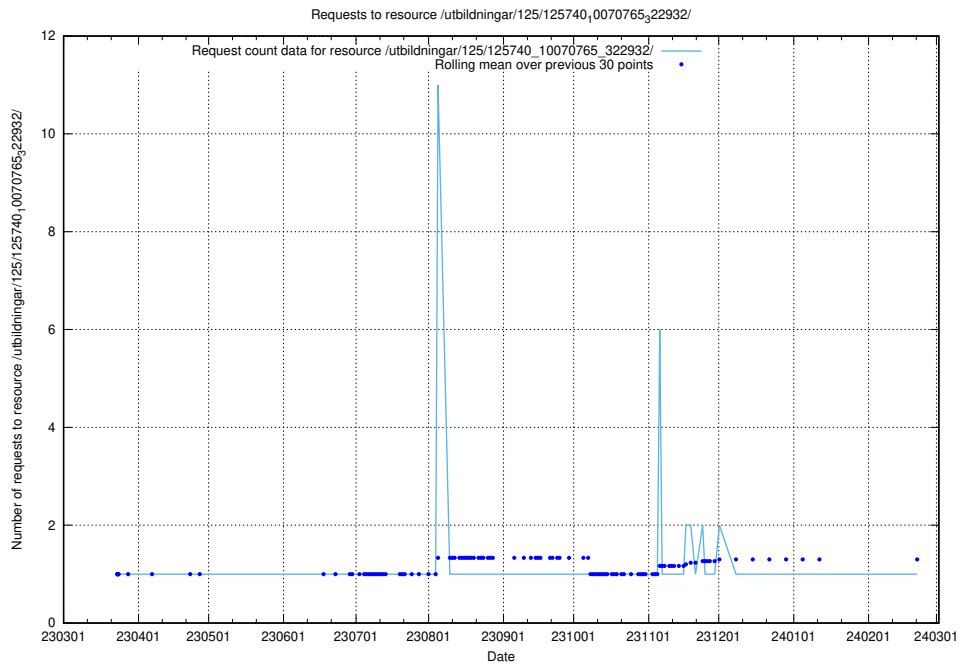

5.906 Usage of /utbildningar/125/125740_10070765_322932/

Here, we count the number of requests to resource /utbildningar/125/125740_10070765_322932/.

5.907 Usage of /utbildningar/125/125740_10070748_330858/events/