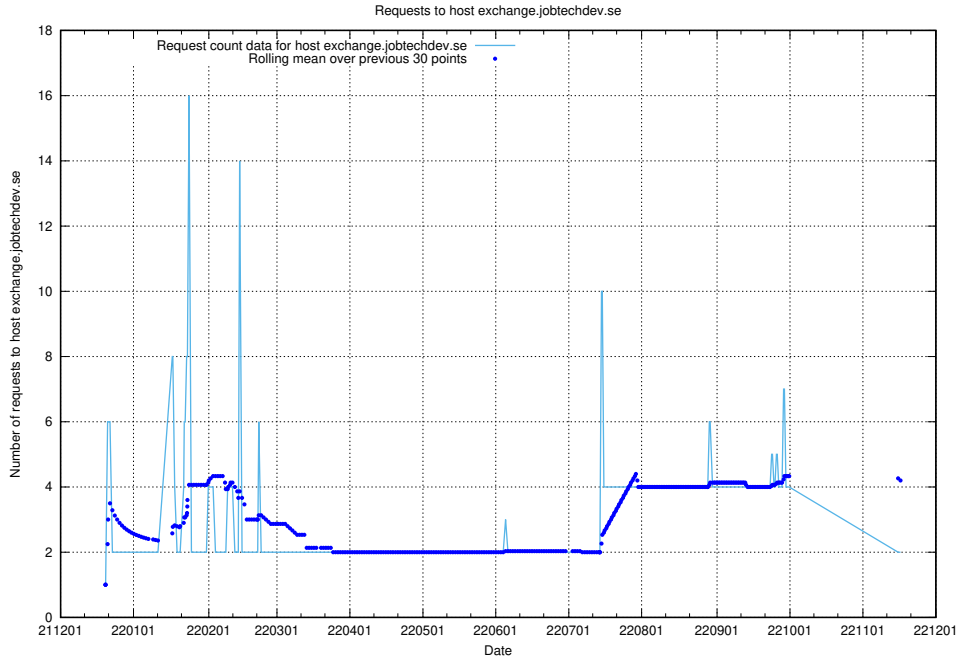

7.373 Usage of mail01.jobtechdev.se

Here, we count the number of requests to host mail01.jobtechdev.se.

7.374 Usage of exchange.jobtechdev.se

Here, we count the number of requests to host exchange.jobtechdev.se.