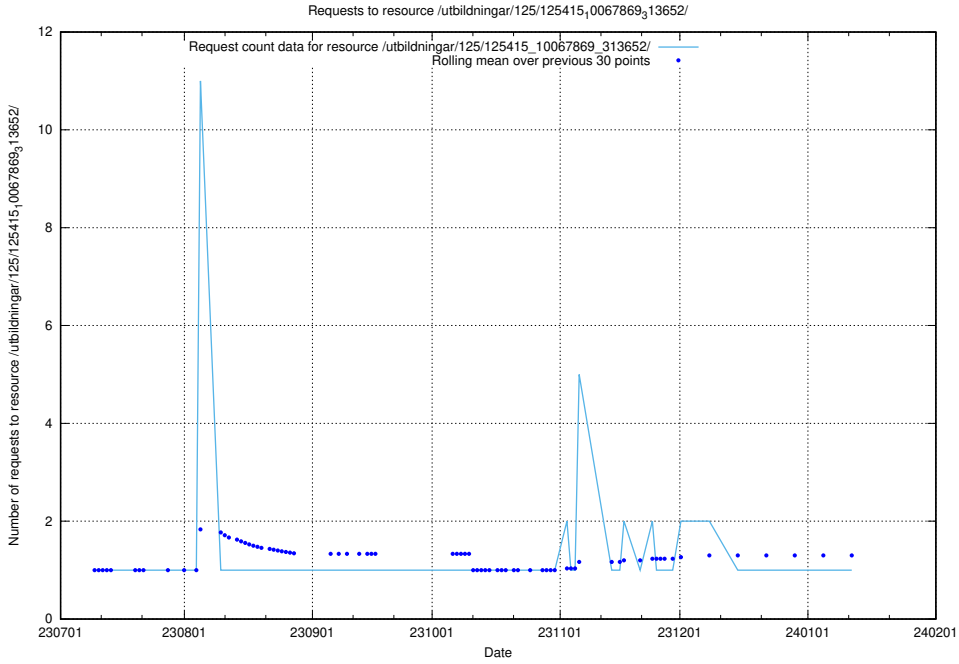

5.5055 Usage of /utbildningar/125/125415_10067869_313652/

Here, we count the number of requests to resource /utbildningar/125/125415_10067869_313652/.