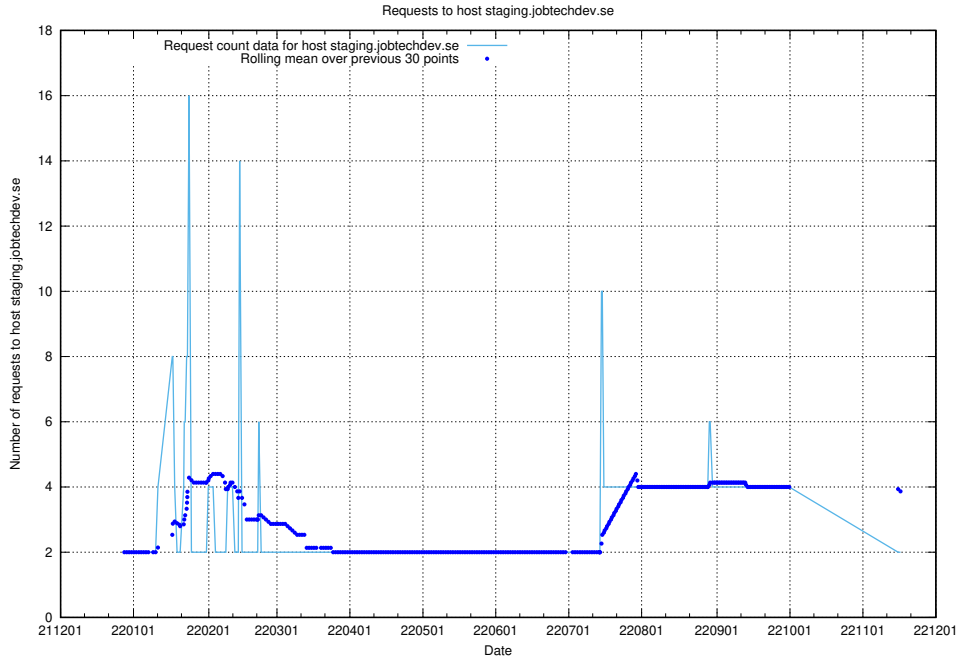

7.354 Usage of staging.jobtechdev.se

Here, we count the number of requests to host staging.jobtechdev.se.