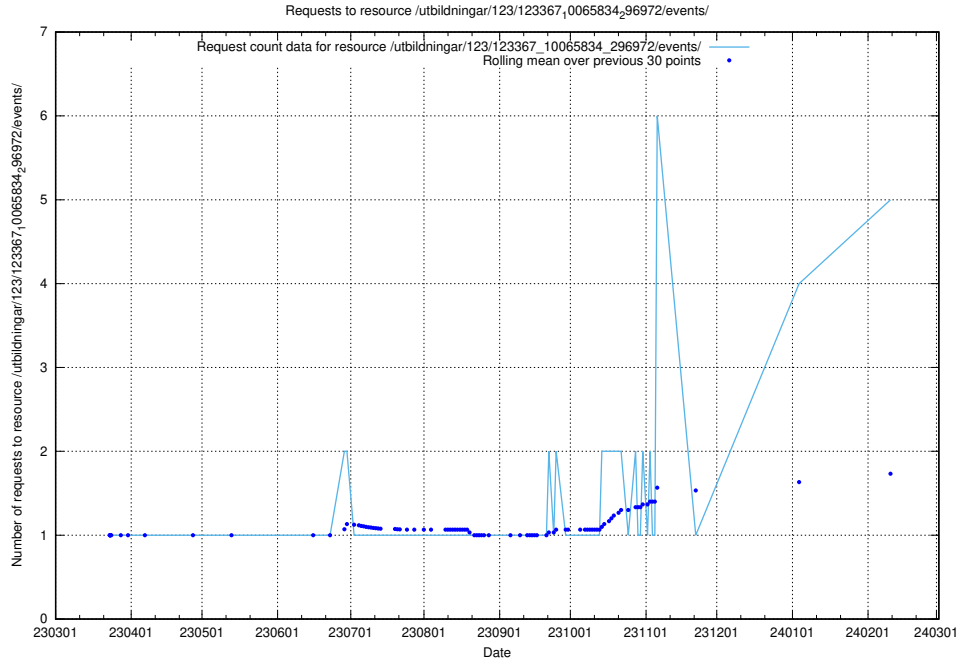

5.137 Usage of /utbildningar/123/123367_10065834_296972/events/

Here, we count the number of requests to resource /utbildningar/123/123367_10065834_296972/events/