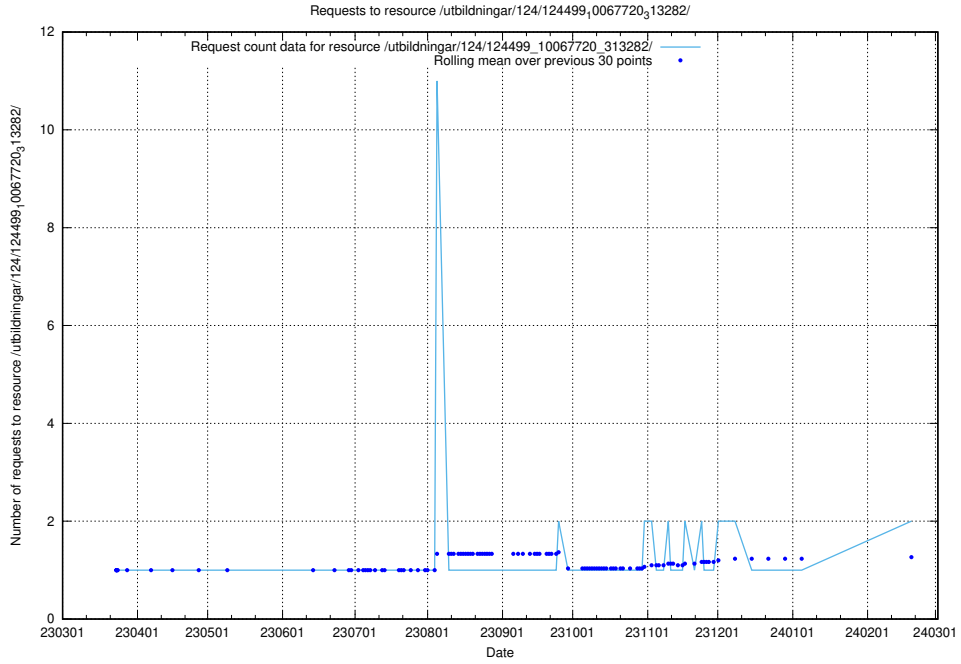

5.535 Usage of /utbildningar/124/124499_10067720_313282/

Here, we count the number of requests to resource /utbildningar/124/124499_10067720_313282/.