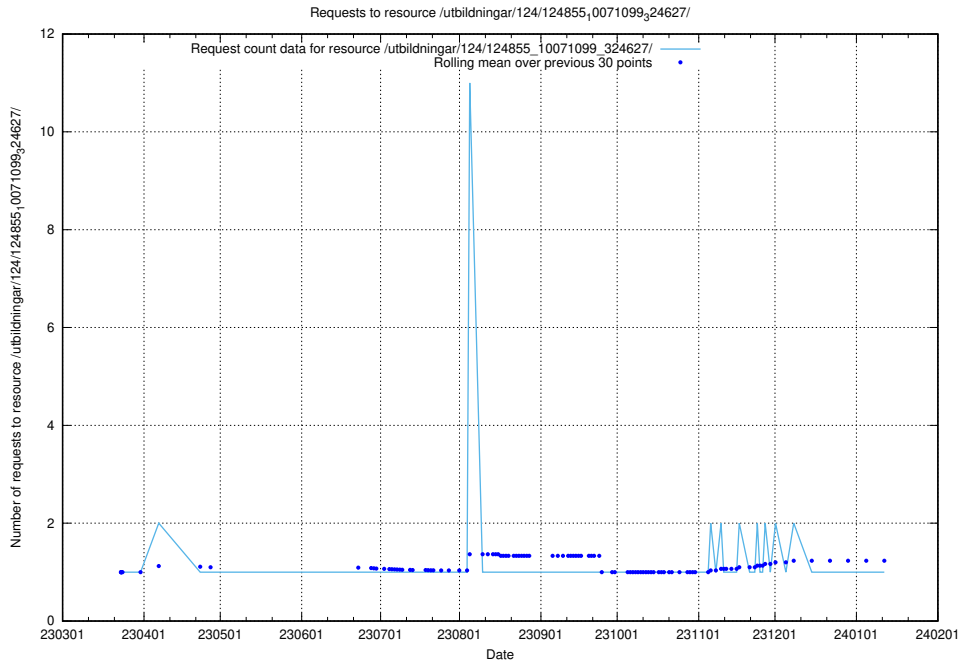

5.1126 Usage of /utbildningar/124/124855_10071099_324627/

Here, we count the number of requests to resource /utbildningar/124/124855_10071099_324627/.