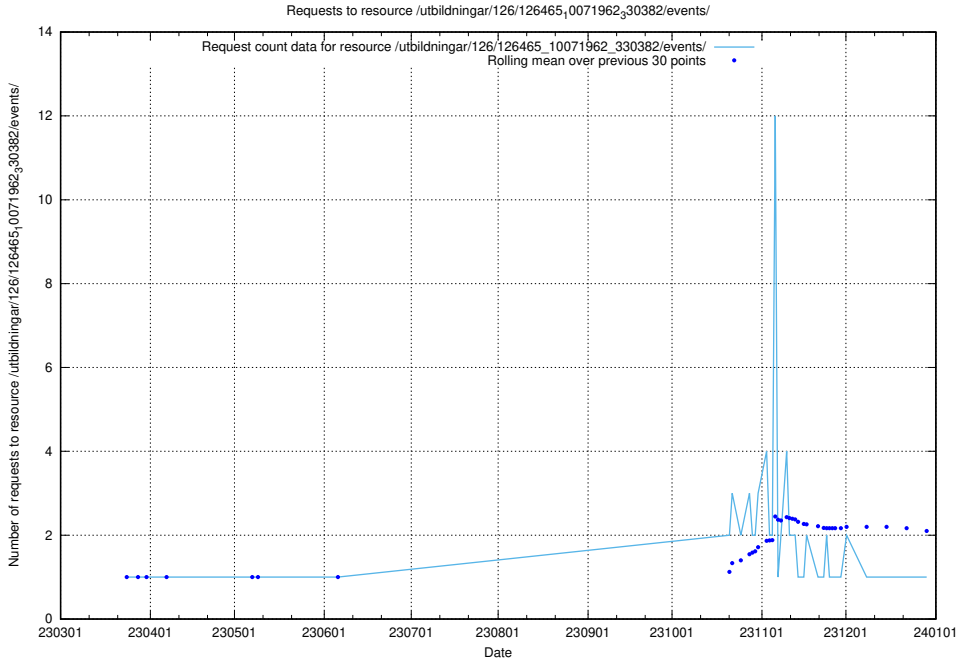

5.6175 Usage of /utbildningar/126/126465_10071962_330382/events/

Here, we count the number of requests to resource /utbildningar/126/126465_10071962_330382/events/