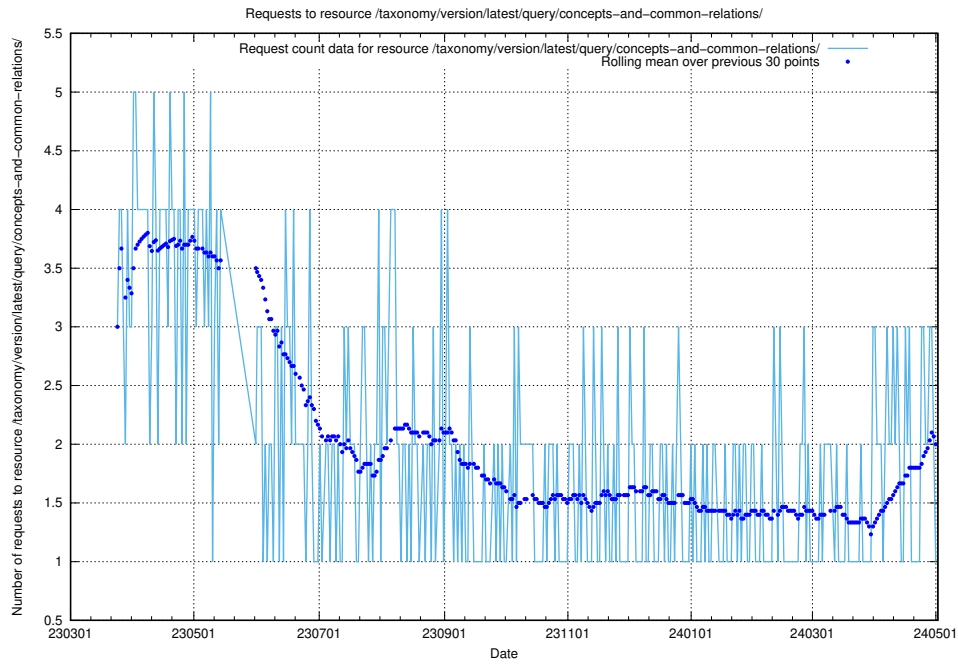

Here, we count the number of requests to resource /taxonomy/version/latest/query/concepts-and-common-relations/.

5.6080 Usage of /taxonomy/version/latest/query/concept-types/

Here, we count the number of requests to resource /taxonomy/version/latest/query/concept-types/.