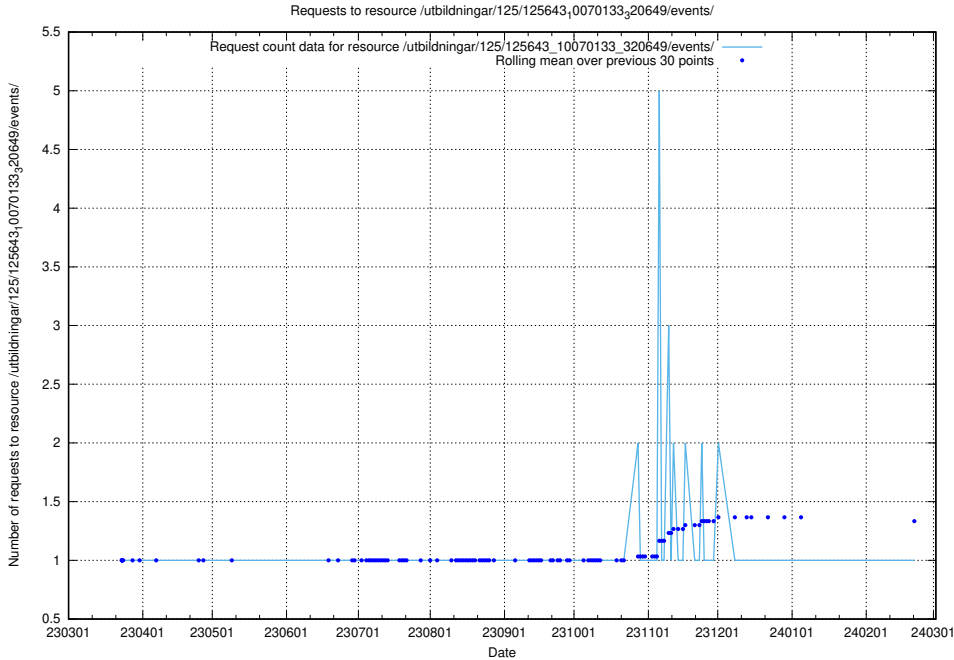

5.982 Usage of /utbildningar/125/125643_10070133_320649/events/

Here, we count the number of requests to resource /utbildningar/125/125643_10070133_320649/events/