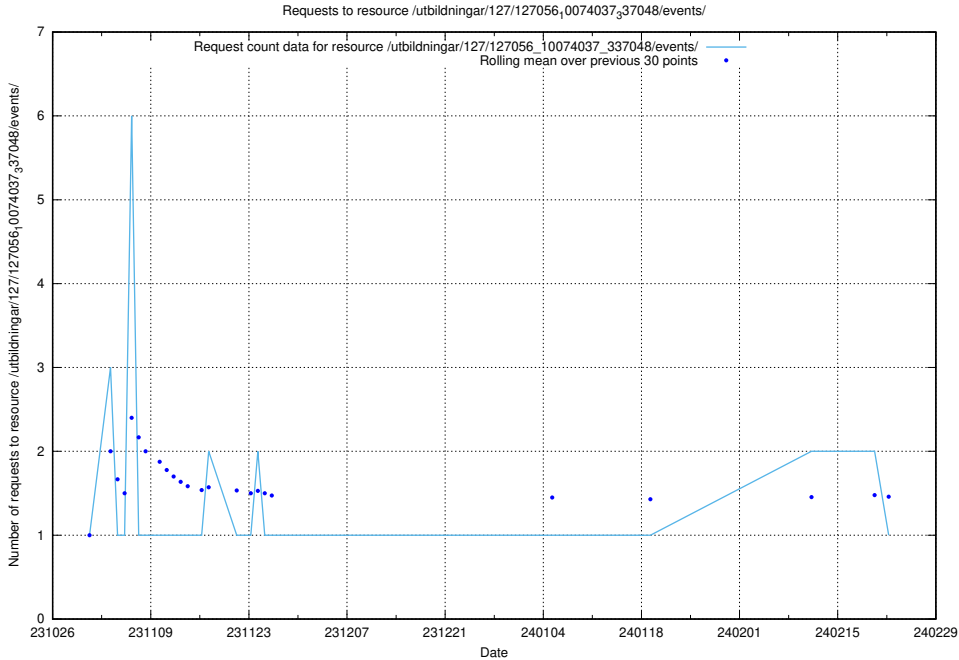

Here, we count the number of requests to resource /utbildningar/127/127057_10074037_337048/events/

5.4102 Usage of /utbildningar/127/127056_10074037_337048/events/

Here, we count the number of requests to resource /utbildningar/127/127056_10074037_337048/events/