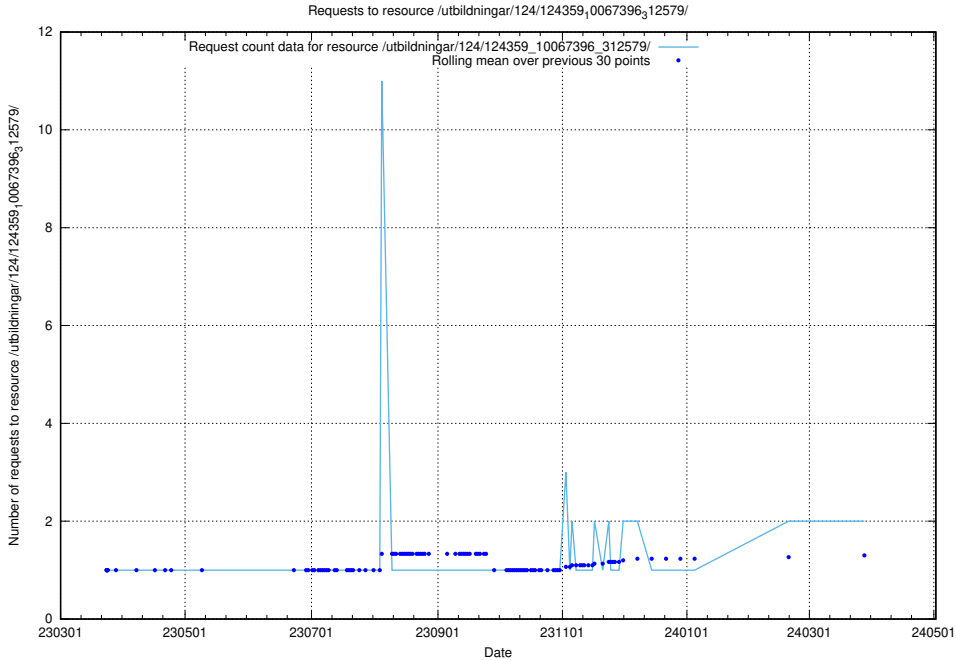

5.630 Usage of /utbildningar/124/124359_10067396_312579/

Here, we count the number of requests to resource /utbildningar/124/124359_10067396_312579/.