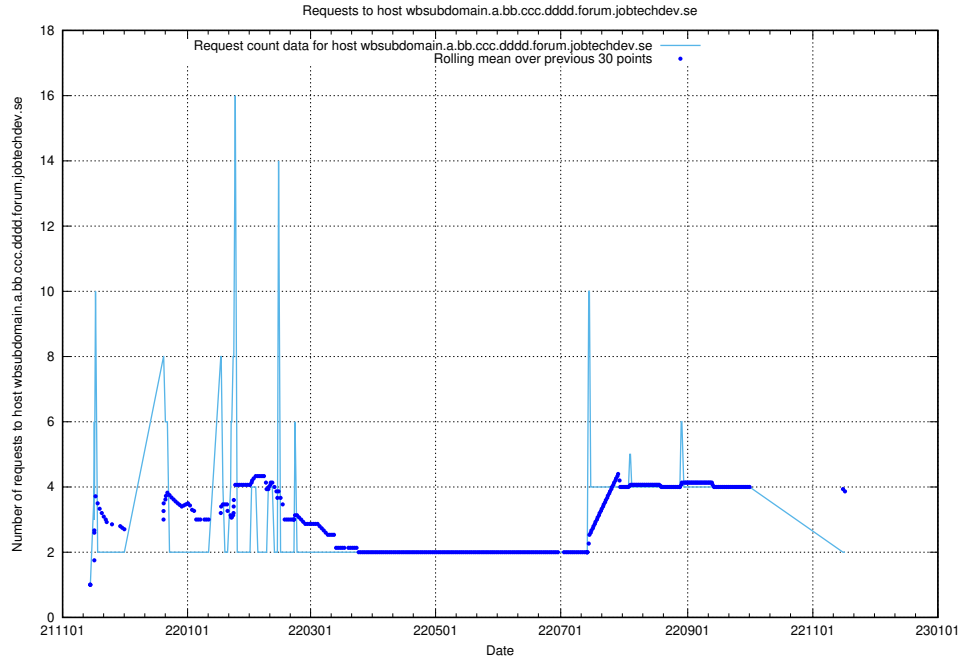

7.545 Usage of wbsubdomain.a.bb.ccc.dddd.forum.jobtechdev.se

Here, we count the number of requests to host wbsubdomain.a.bb.ccc.dddd.forum.jobtechdev.se.