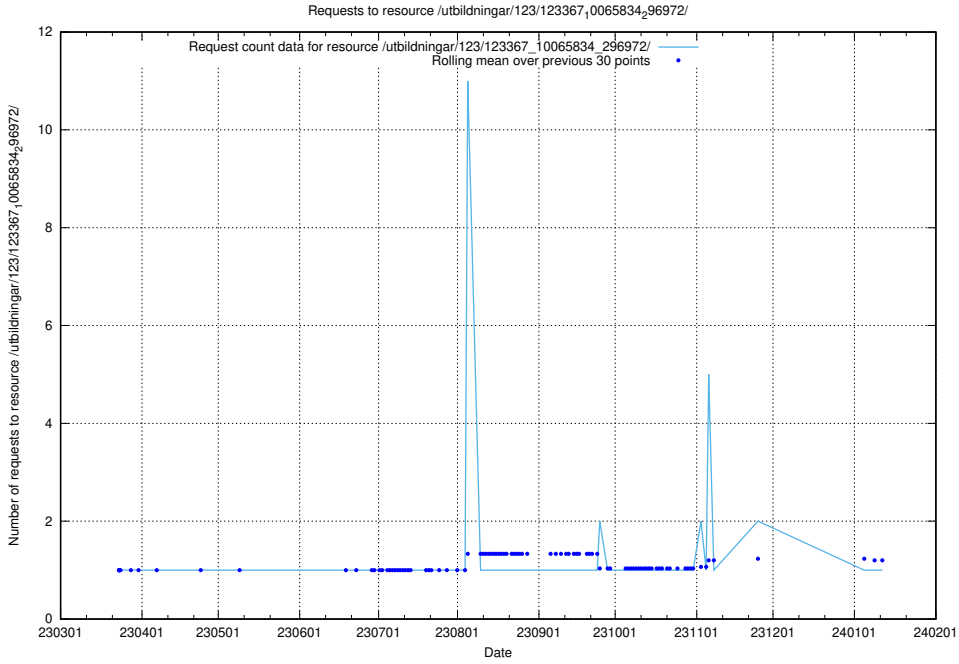

5.4801 Usage of /utbildningar/123/123367_10065834_296972/

Here, we count the number of requests to resource /utbildningar/123/123367_10065834_296972/.