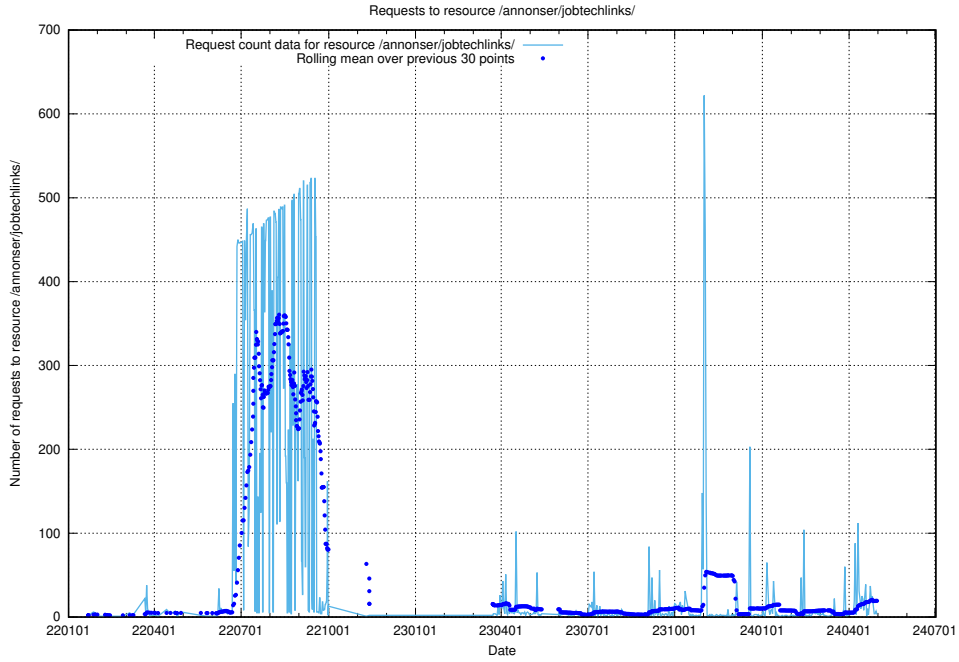

5.294 Usage of /annonser/jobtechlinks/

Here, we count the number of requests to resource /annonser/jobtechlinks/.