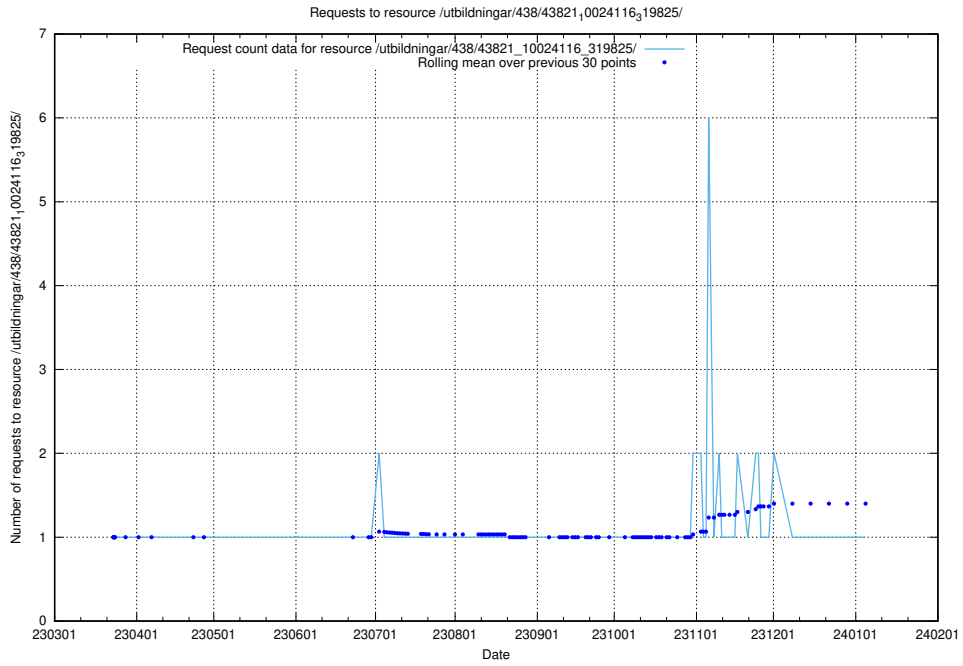

5.6309 Usage of /utbildningar/438/43821_10024116_319825/

Here, we count the number of requests to resource /utbildningar/438/43821_10024116_319825/.