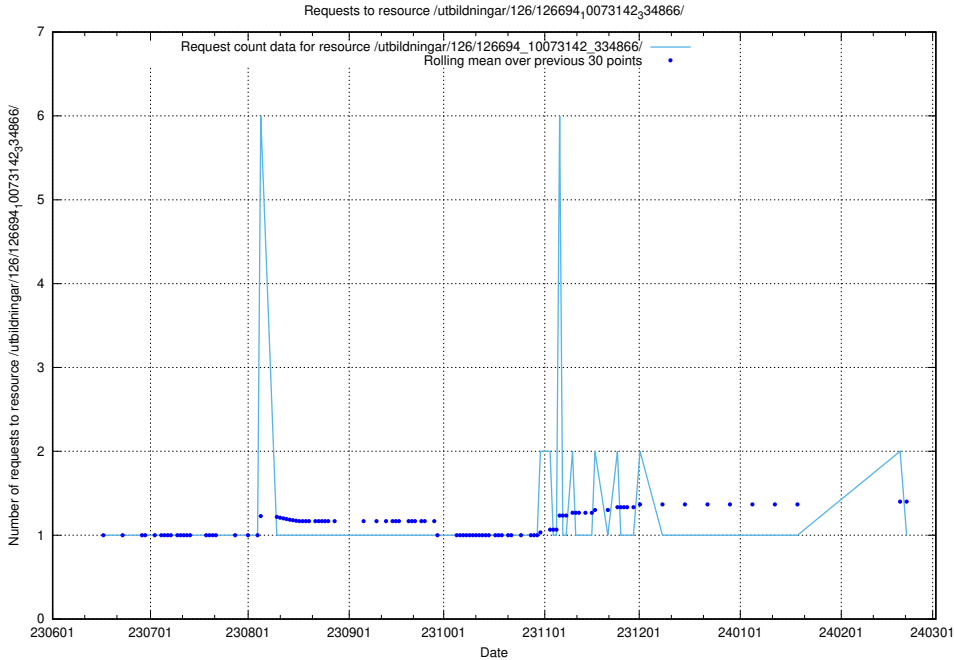

5.5802 Usage of /utbildningar/126/126694_10073142_334866/

Here, we count the number of requests to resource /utbildningar/126/126694_10073142_334866/.