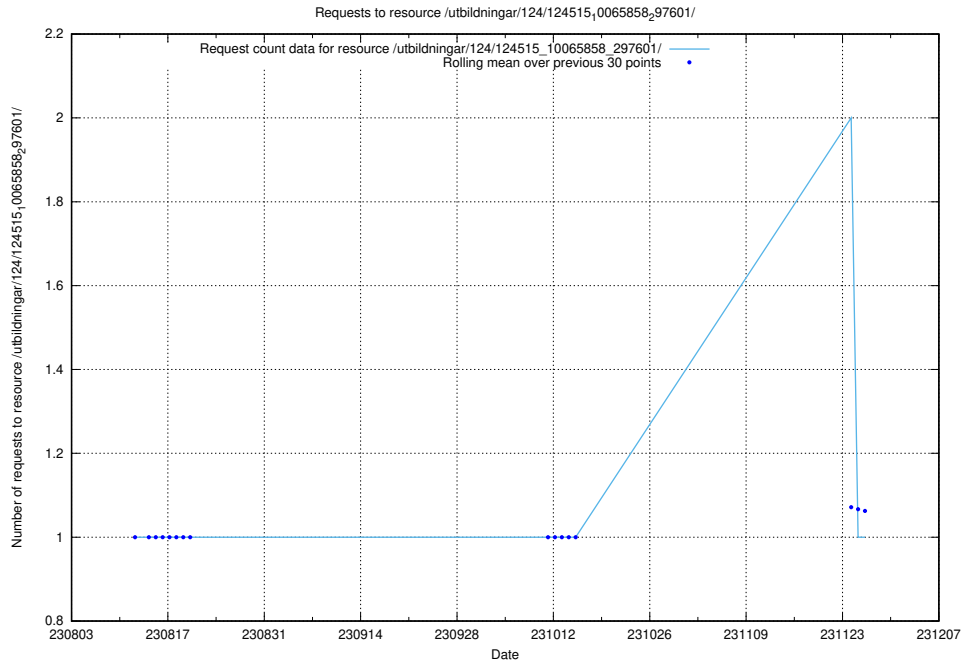

5.4748 Usage of /utbildningar/124/124515_10065858_297601/

Here, we count the number of requests to resource /utbildningar/124/124515_10065858_297601/.

5.4749 Usage of /utbildningar/124/124472_10067559_312983/events/