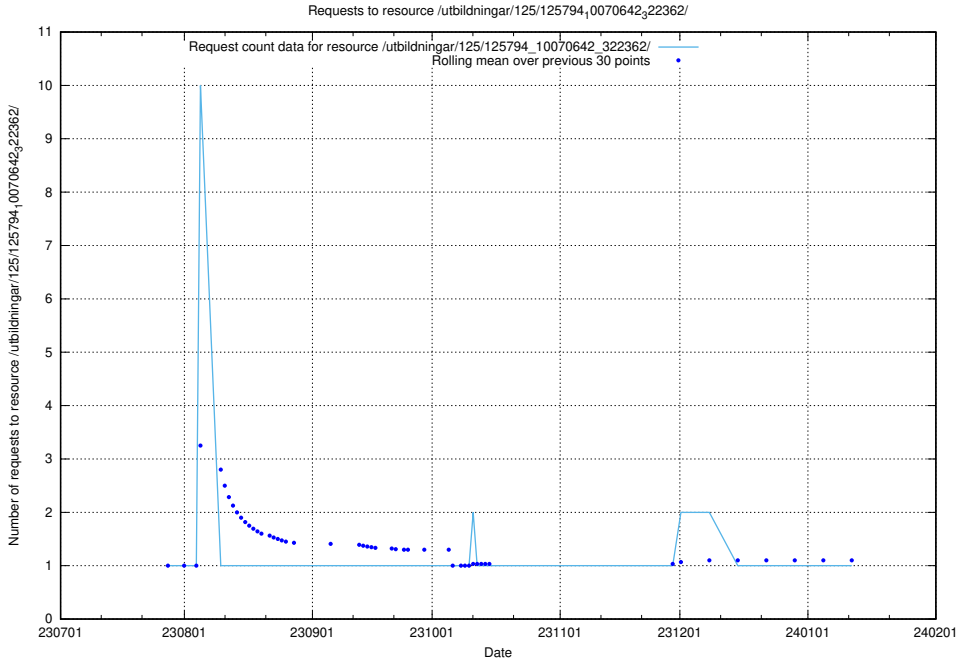

5.4834 Usage of /utbildningar/125/125794_10070642_322362/

Here, we count the number of requests to resource /utbildningar/125/125794_10070642_322362/.