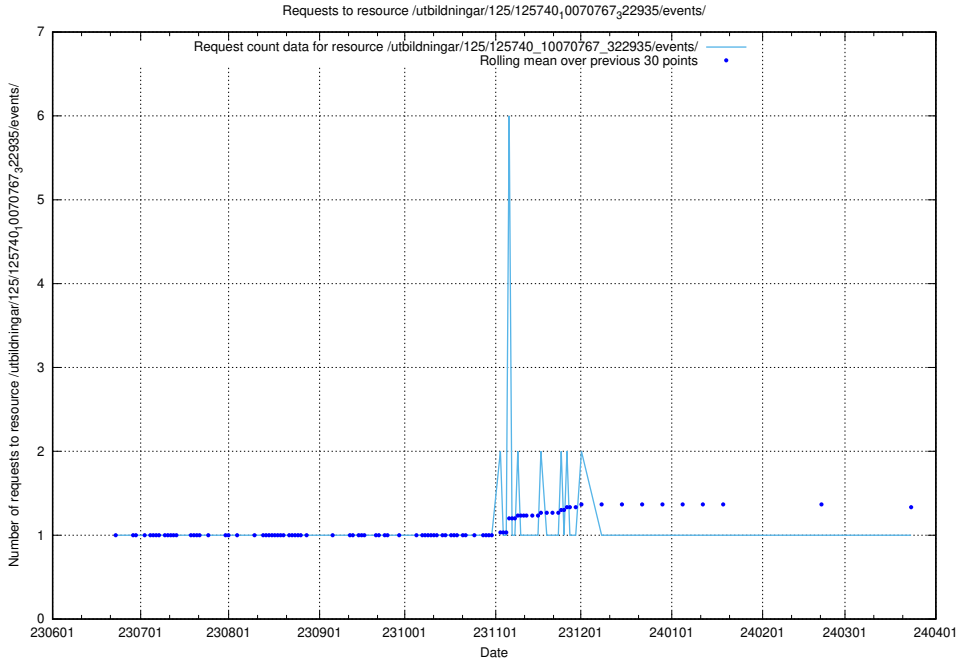

5.5635 Usage of /utbildningar/125/125740_10070767_322935/events/

Here, we count the number of requests to resource /utbildningar/125/125740_10070767_322935/events/