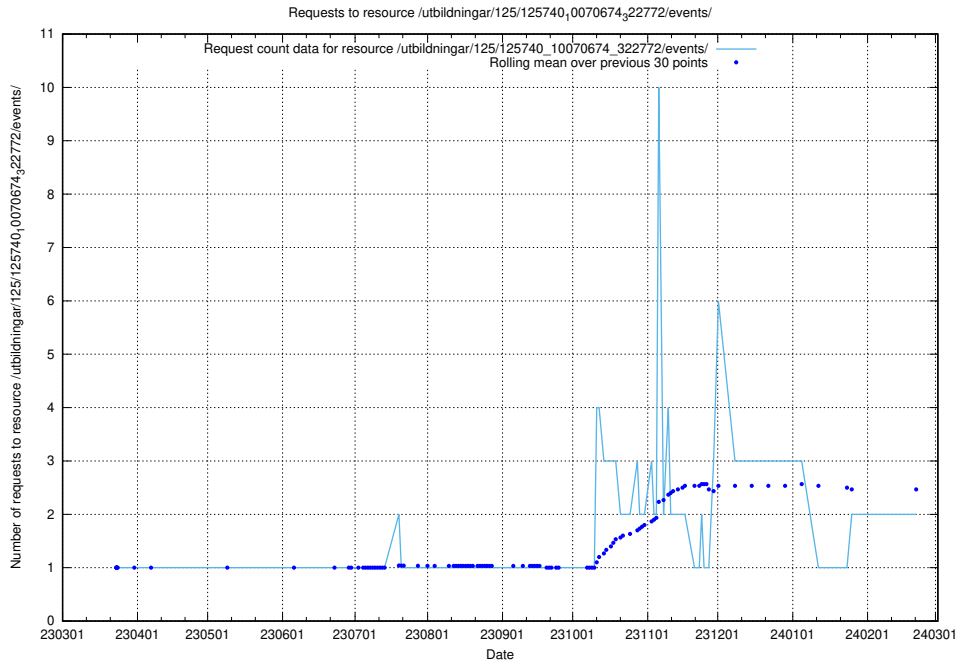

Here, we count the number of requests to resource /utbildningar/125/125740_10070688_331733/.

5.431 Usage of /utbildningar/125/125740_10070674_322772/events/

Here, we count the number of requests to resource /utbildningar/125/125740_10070674_322772/events/