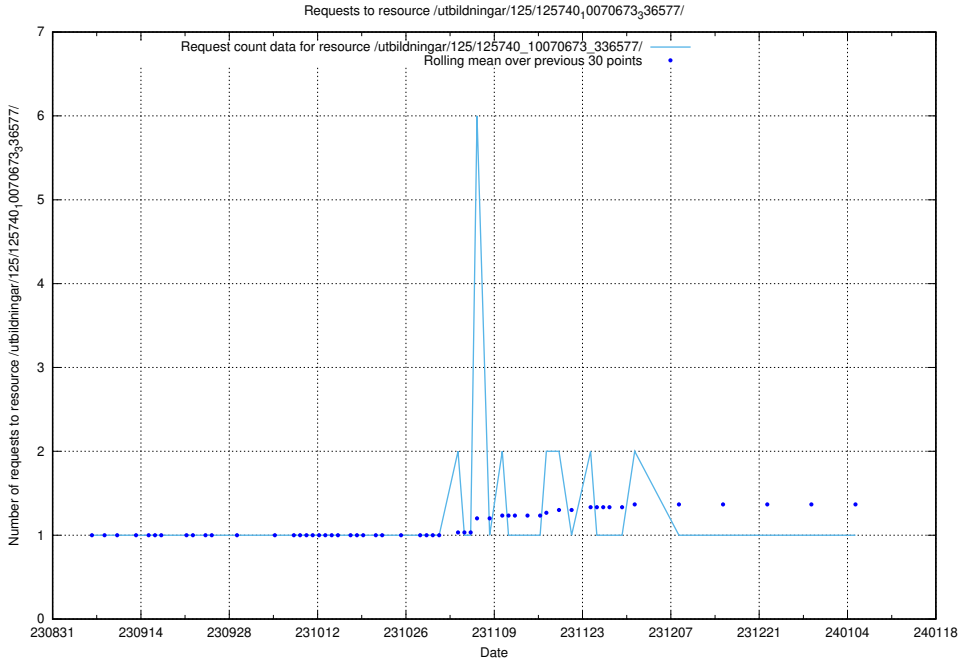

5.4607 Usage of /utbildningar/125/125740_10070673_336577/

Here, we count the number of requests to resource /utbildningar/125/125740_10070673_336577/.