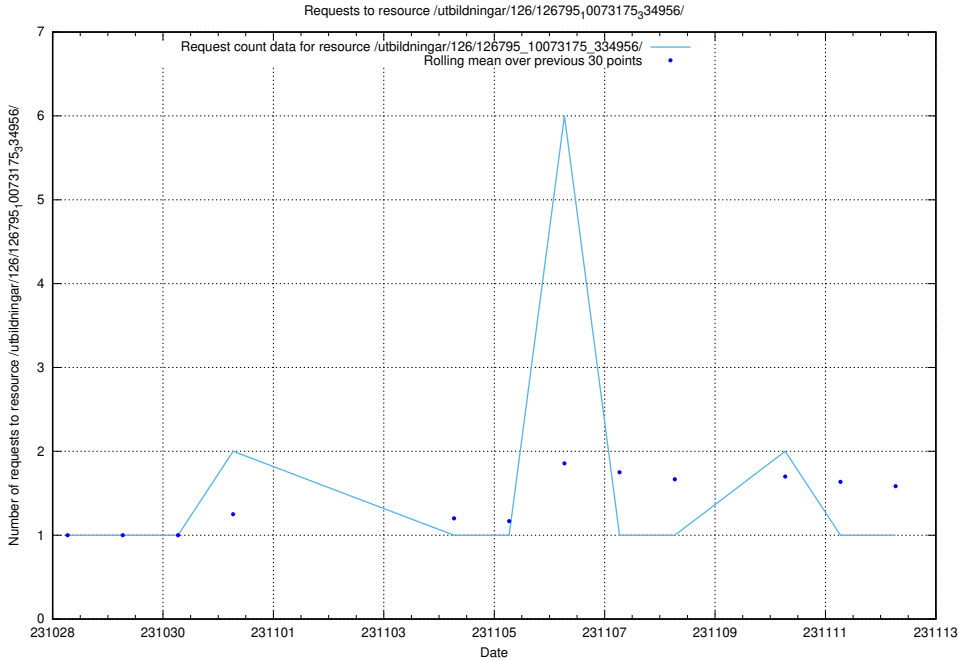

5.4125 Usage of /utbildningar/126/126795_10073175_334956/

Here, we count the number of requests to resource /utbildningar/126/126795_10073175_334956/.