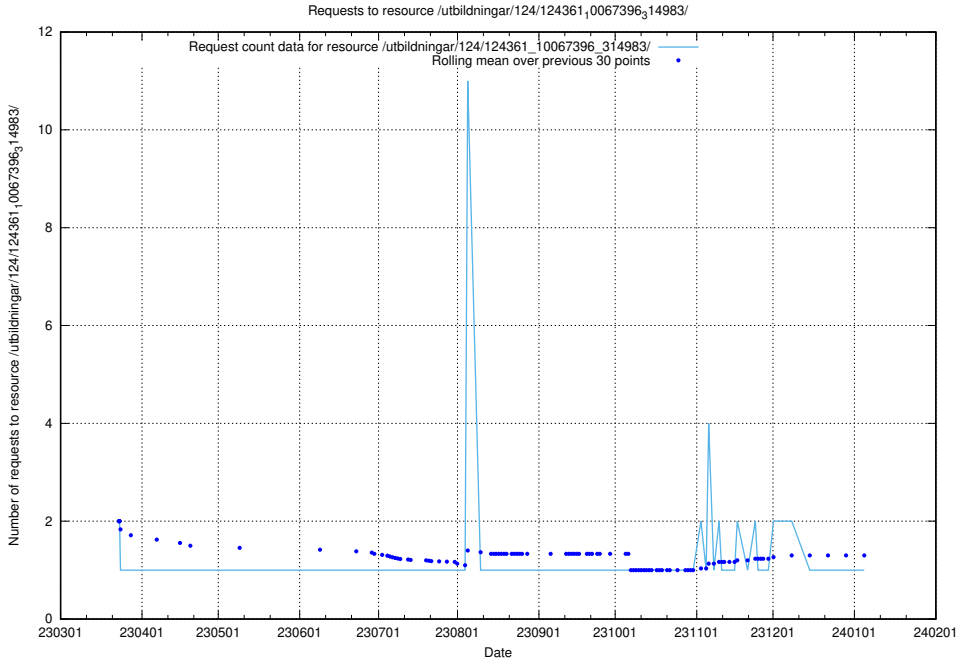

5.6274 Usage of /utbildningar/124/124361_10067396_314983/

Here, we count the number of requests to resource /utbildningar/124/124361_10067396_314983/.