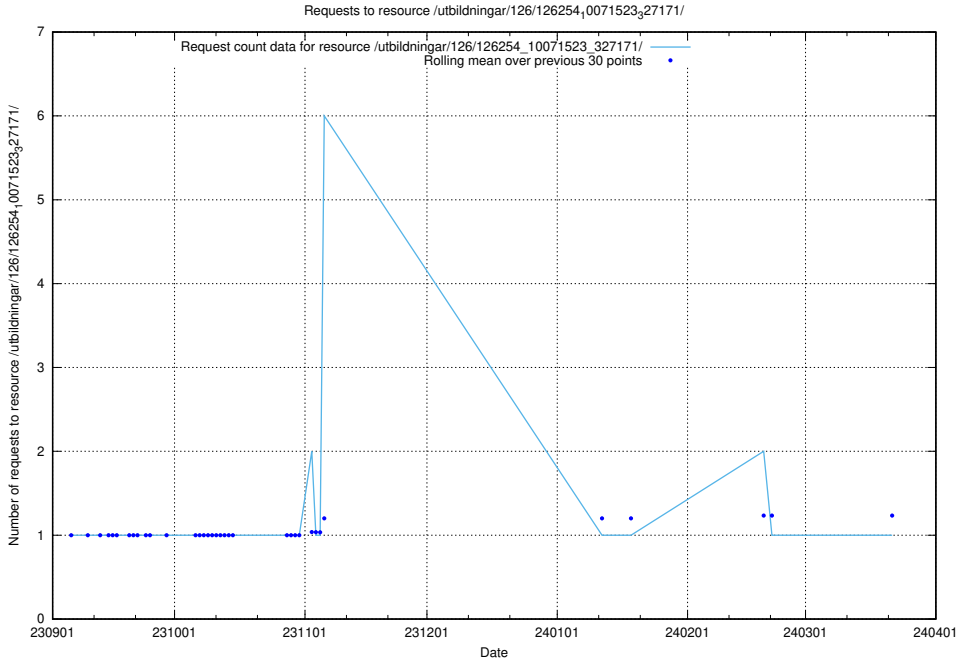

5.4600 Usage of /utbildningar/126/126254_10071523_327171/

Here, we count the number of requests to resource /utbildningar/126/126254_10071523_327171/.