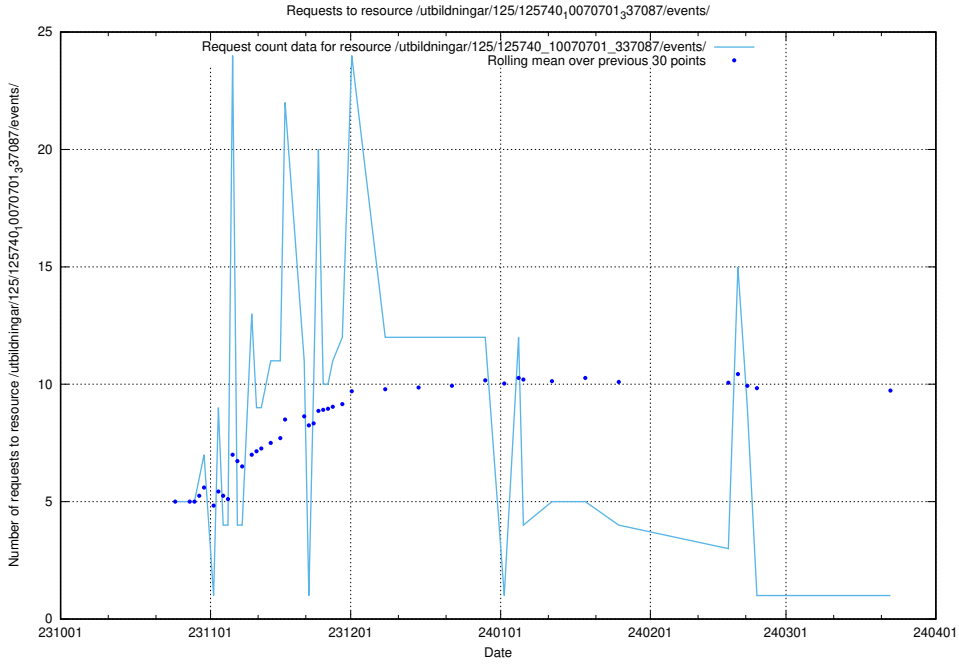

5.4139 Usage of /utbildningar/125/125740_10070701_337087/events/

Here, we count the number of requests to resource /utbildningar/125/125740_10070701_337087/events/