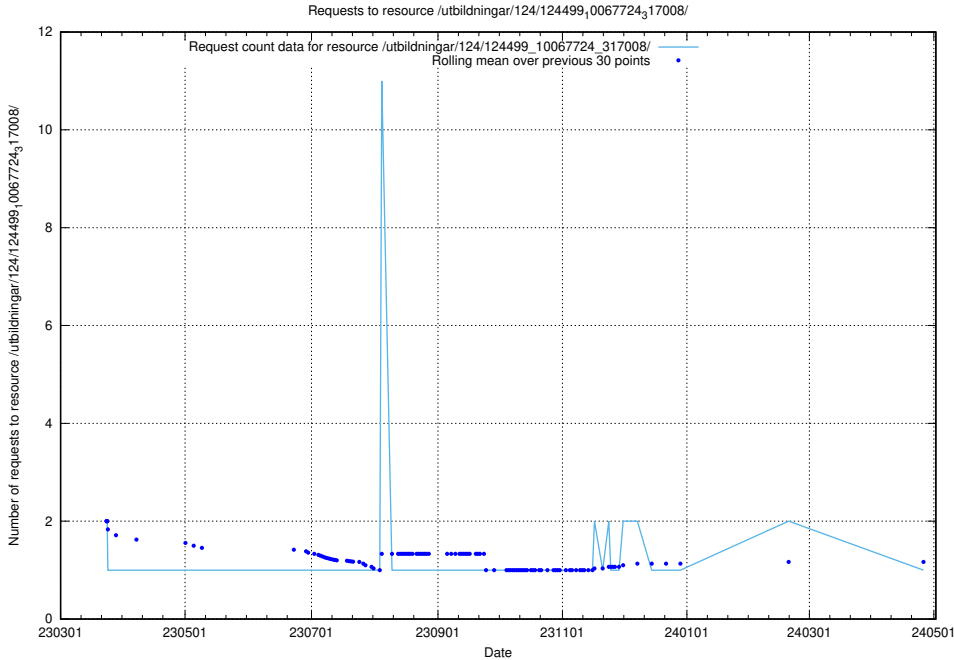

5.6268 Usage of /utbildningar/124/124499_10067724_317008/

Here, we count the number of requests to resource /utbildningar/124/124499_10067724_317008/.