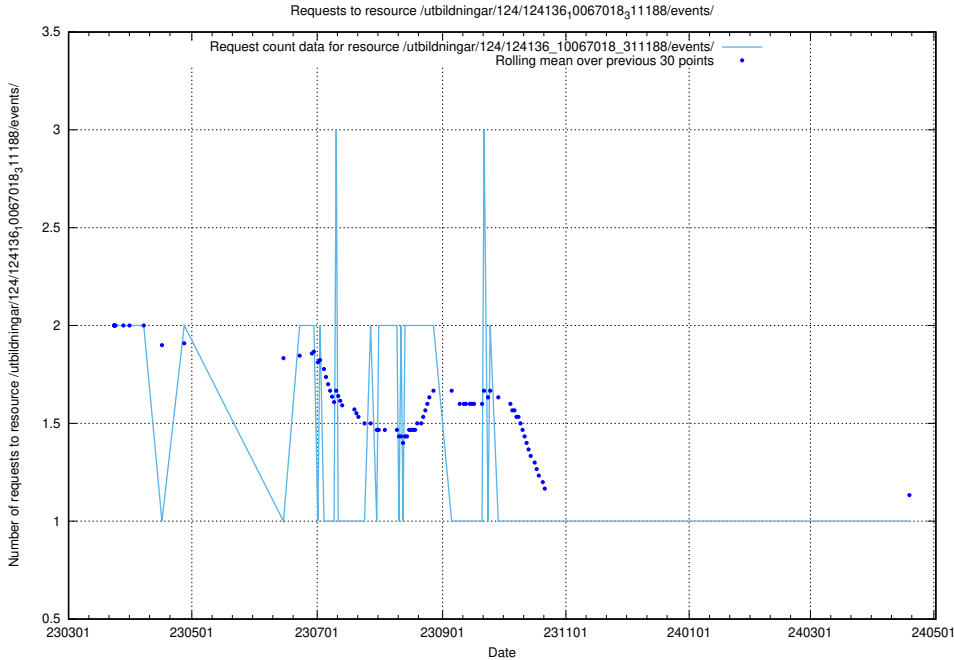

5.6275 Usage of /utbildningar/124/124136_10067018_311188/events/

Here, we count the number of requests to resource /utbildningar/124/124136_10067018_311188/events/