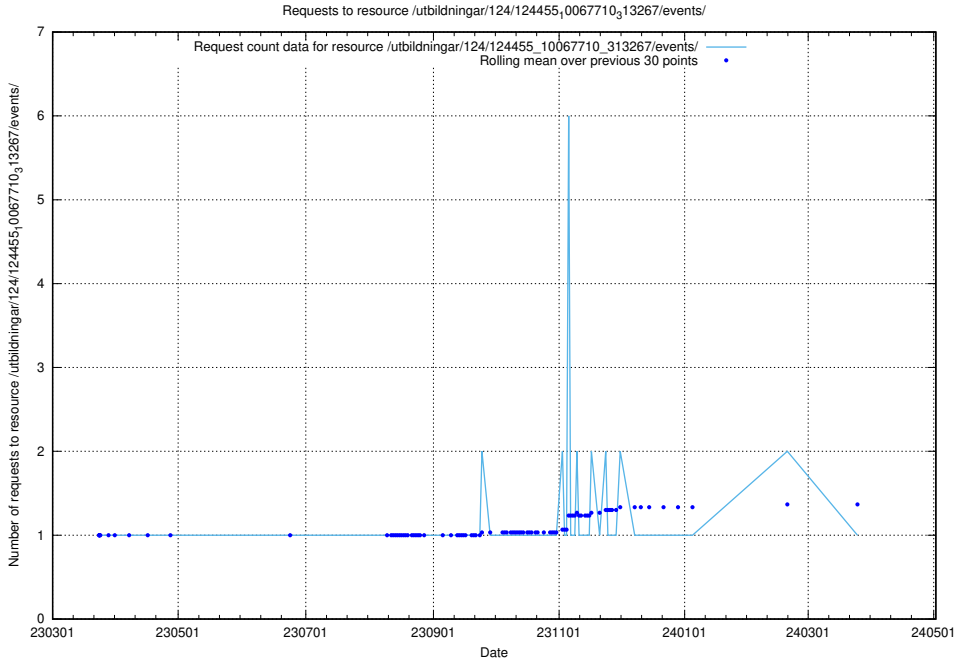

Here, we count the number of requests to resource /utbildningar/124/124455_10067710_313267/events/

5.3371 Usage of /taxonomy/Körkort/

Here, we count the number of requests to resource /taxonomy/Körkort/.