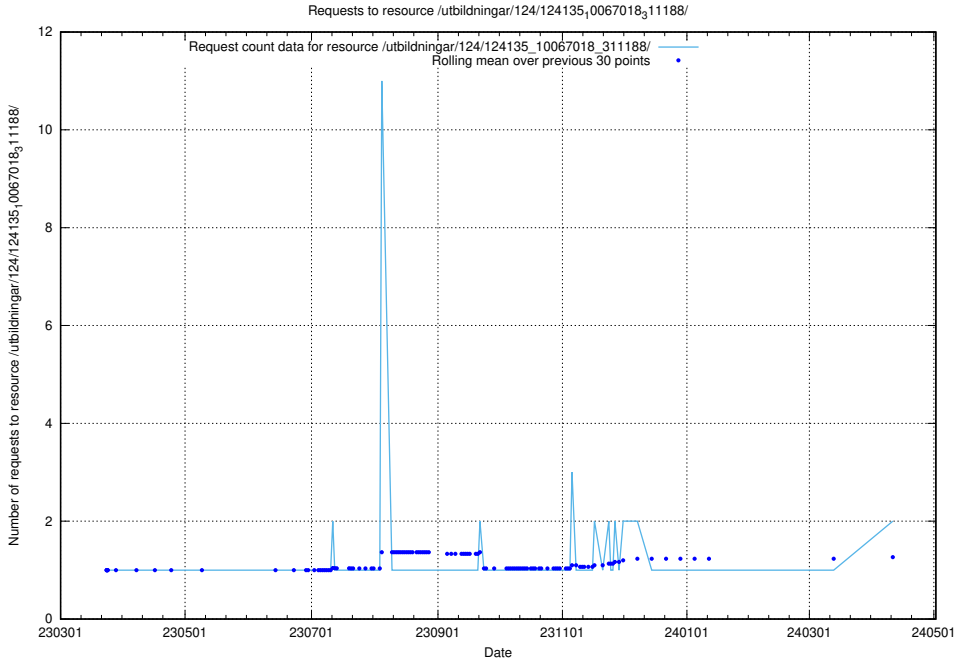

Here, we count the number of requests to resource /utbildningar/124/124515_10065859_313815/events/

5.654 Usage of /utbildningar/124/124135_10067018_311188/

Here, we count the number of requests to resource /utbildningar/124/124135_10067018_311188/.