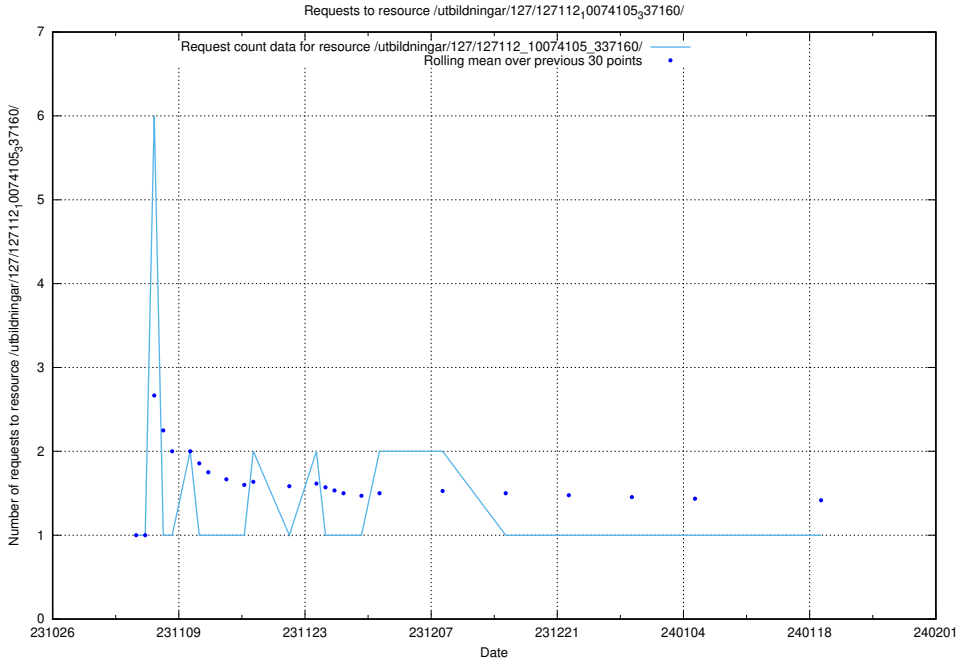

5.4063 Usage of /utbildningar/127/127112_10074105_337160/

Here, we count the number of requests to resource /utbildningar/127/127112_10074105_337160/.