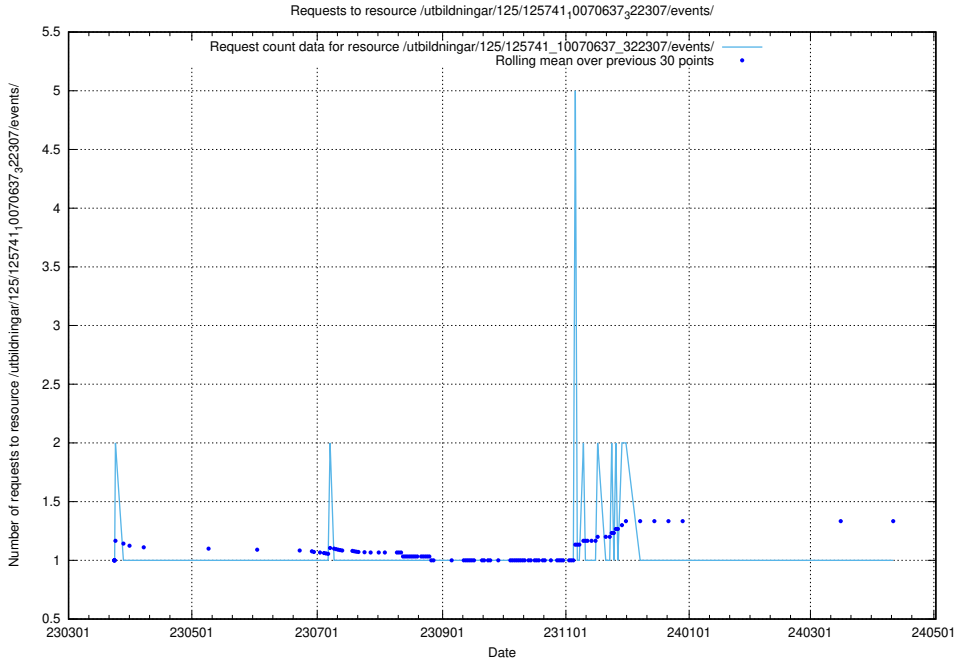

5.899 Usage of /utbildningar/125/125741_10070637_322307/events/

Here, we count the number of requests to resource /utbildningar/125/125741_10070637_322307/events/