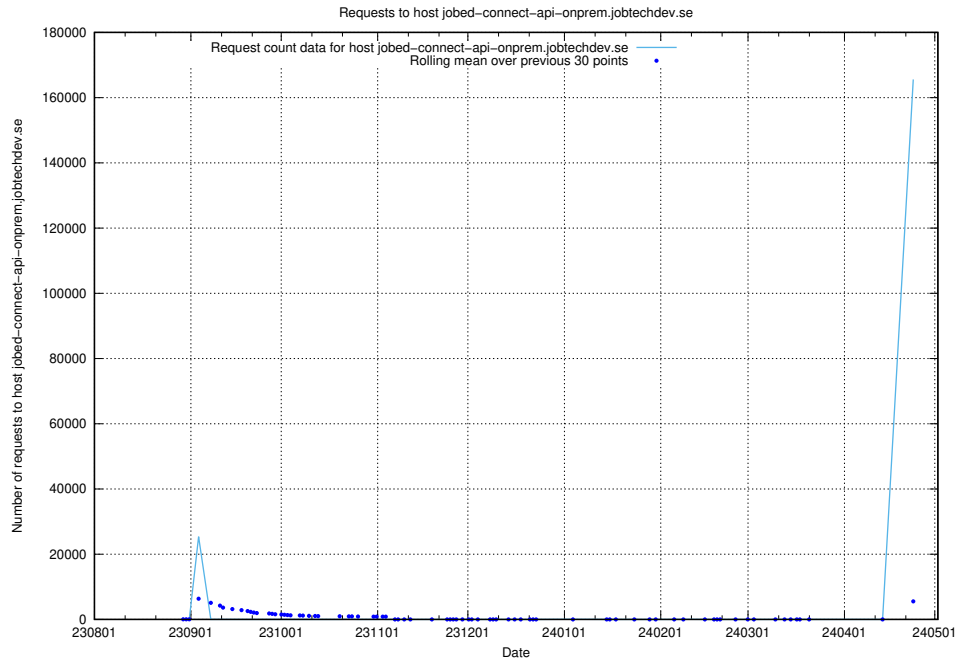

7.4 Usage of `jobed-connect-api-onprem.jobtechdev.se`

Here, we count the number of requests to host `jobed-connect-api-onprem.jobtechdev.se`.