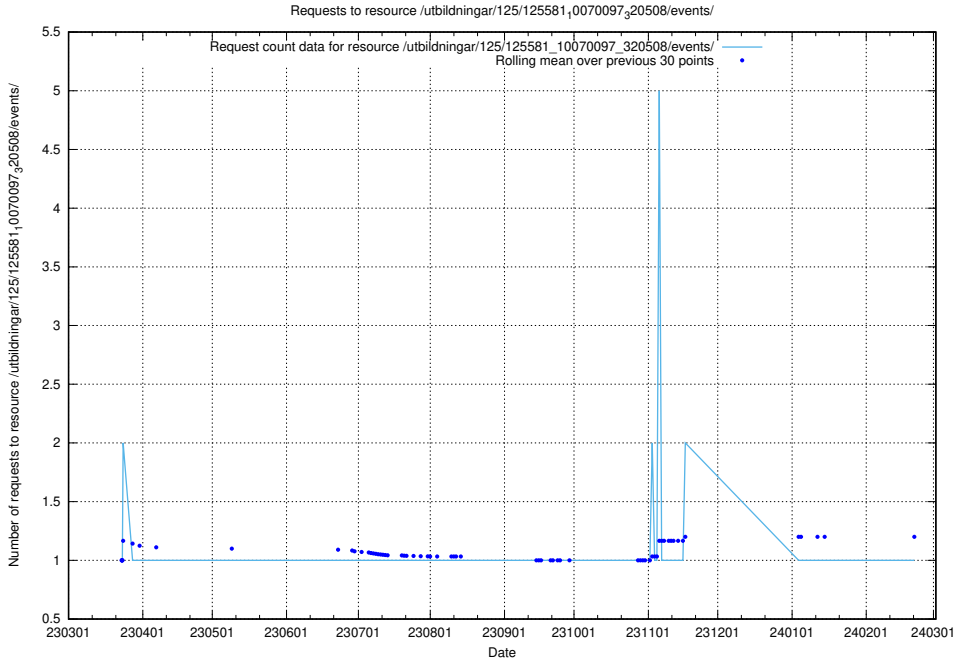

5.1033 Usage of /utbildningar/125/125581_10070097_320508/events/

Here, we count the number of requests to resource /utbildningar/125/125581_10070097_320508/events/