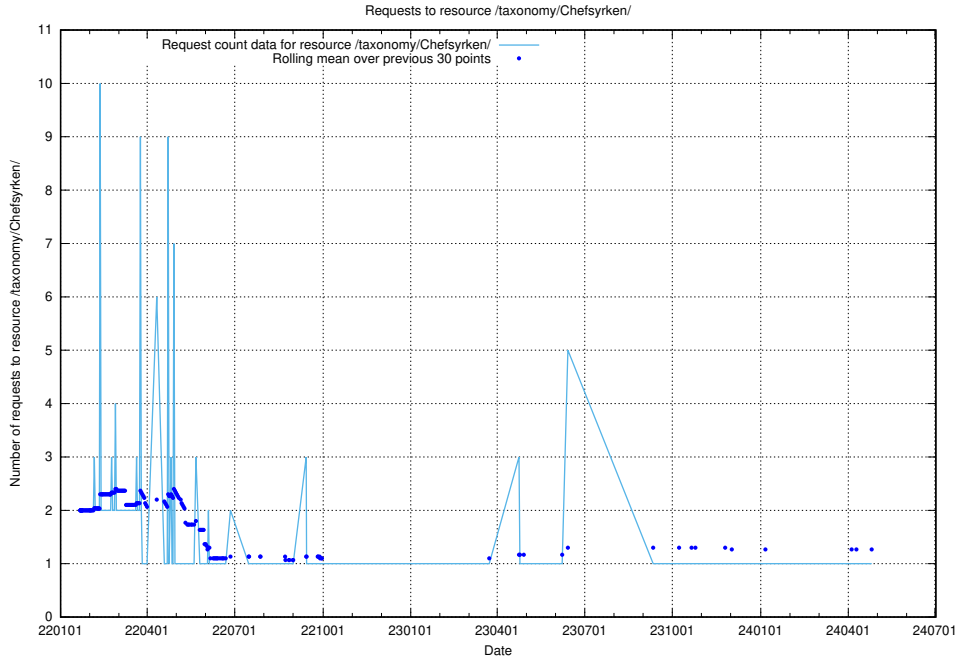

5.1162 Usage of /taxonomy/Chesyrken/

Here, we count the number of requests to resource /taxonomy/Chesyrken/.

5.1163 Usage of /utbildningar/124/124521_10066301_308425/events/

Here, we count the number of requests to resource /utbildningar/124/124521_10066301_308425/events/