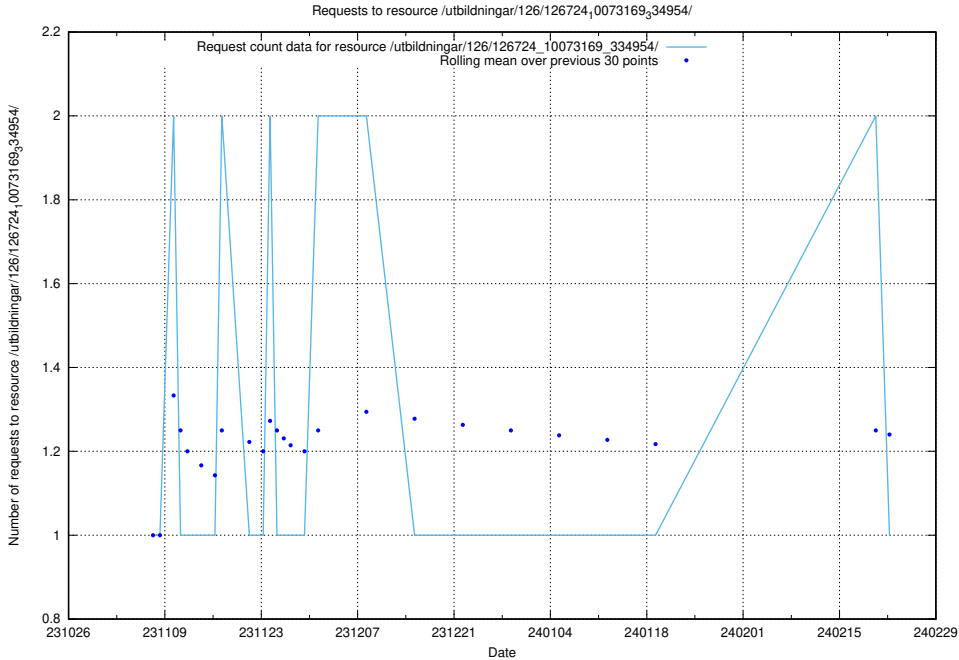

5.4056 Usage of /utbildningar/126/126724_10073169_334954/

Here, we count the number of requests to resource /utbildningar/126/126724_10073169_334954/.