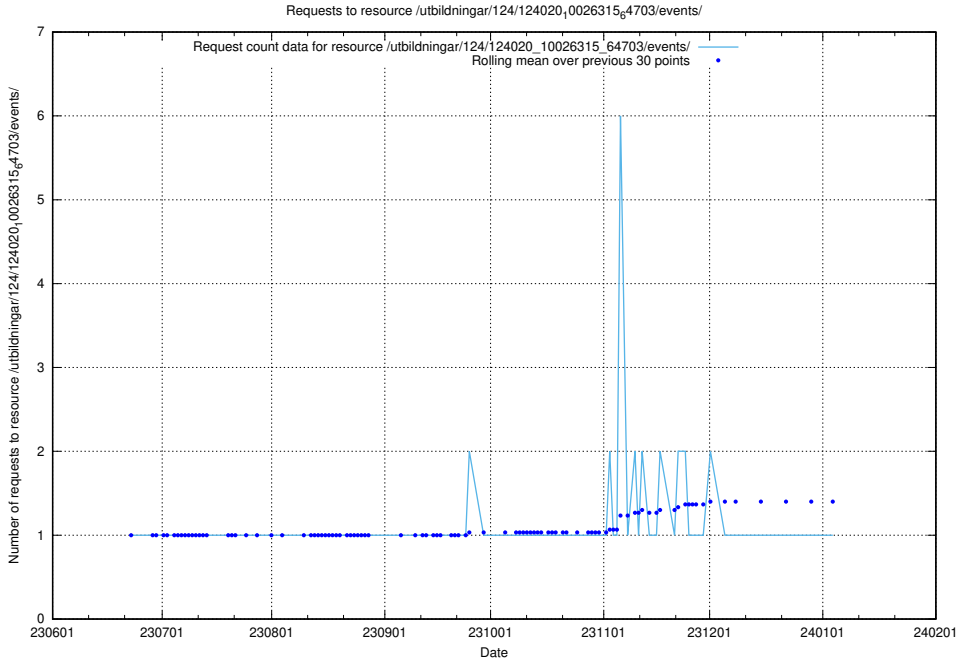

Here, we count the number of requests to resource /utbildningar/124/124021_10055724_310577/.

5.5761 Usage of /utbildningar/124/124020_10026315_64703/events/

Here, we count the number of requests to resource /utbildningar/124/124020_10026315_64703/events/.