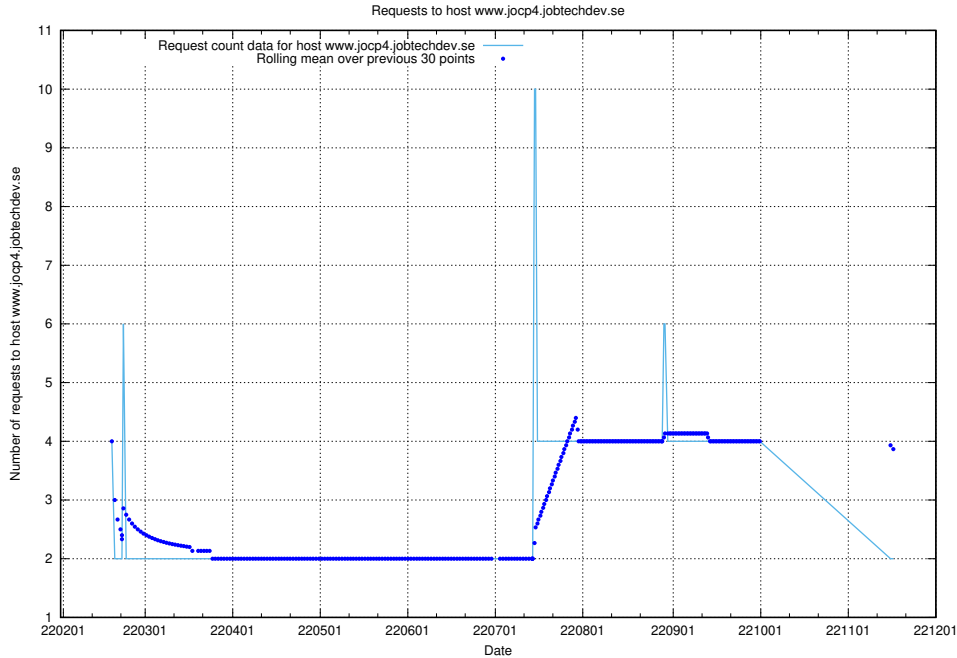

7.529 Usage of www.jocp4.jobtechdev.se

Here, we count the number of requests to host www.jocp4.jobtechdev.se.