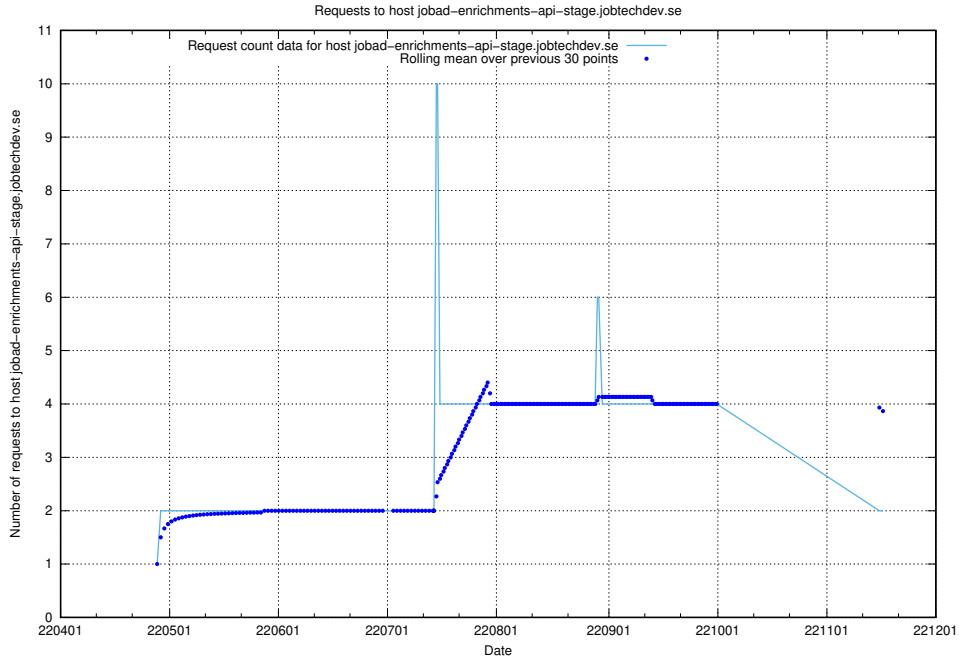

7.442 Usage of jobad-enrichments-api-stage.jobtechdev.se

Here, we count the number of requests to host jobad-enrichments-api-stage.jobtechdev.se.