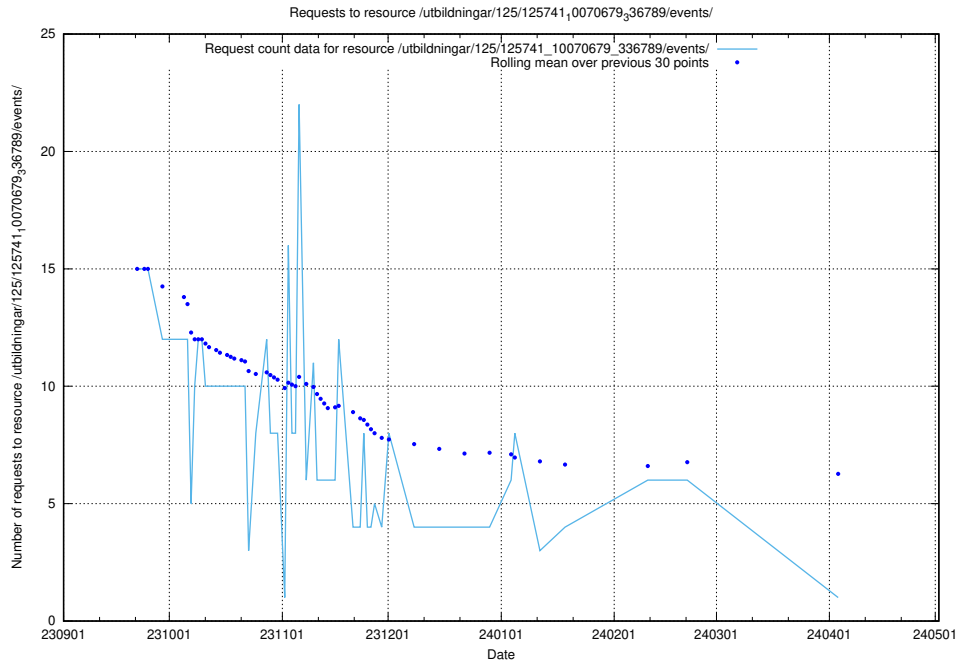

Here, we count the number of requests to resource /taxonomy/version/1/query/countries/.

5.4428 Usage of /utbildningar/125/125741_10070679_336789/events/

Here, we count the number of requests to resource /utbildningar/125/125741_10070679_336789/events/