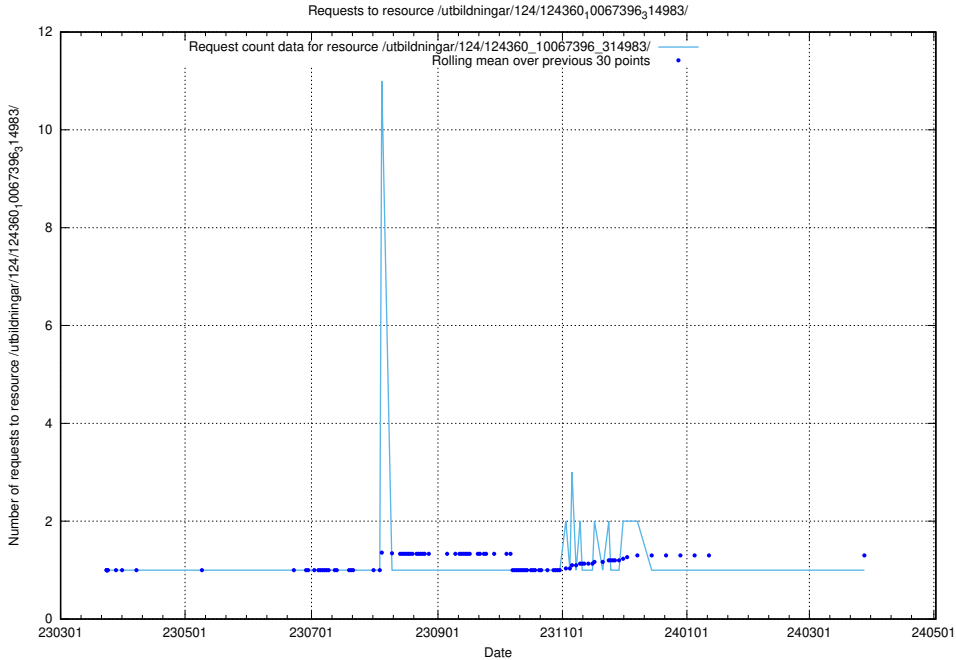

5.3722 Usage of /utbildningar/124/124360_10067396_314983/

Here, we count the number of requests to resource /utbildningar/124/124360_10067396_314983/.