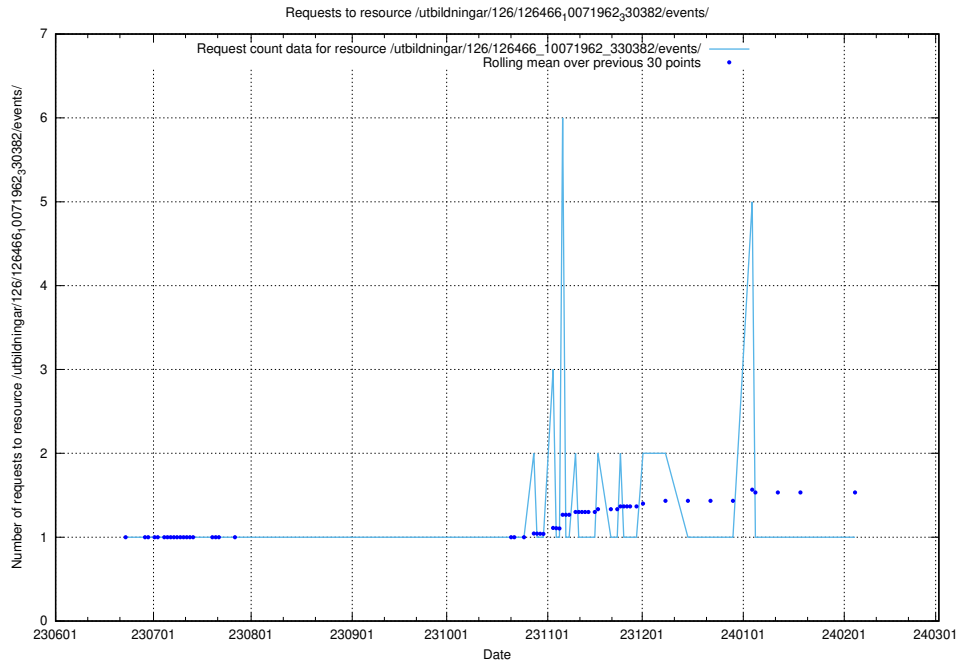

Here, we count the number of requests to resource /utbildningar/126/126466_10071962_330382/events/

5.5591 Usage of /utbildningar/126/126465_10071860_329840/events/

Here, we count the number of requests to resource /utbildningar/126/126465_10071860_329840/events/