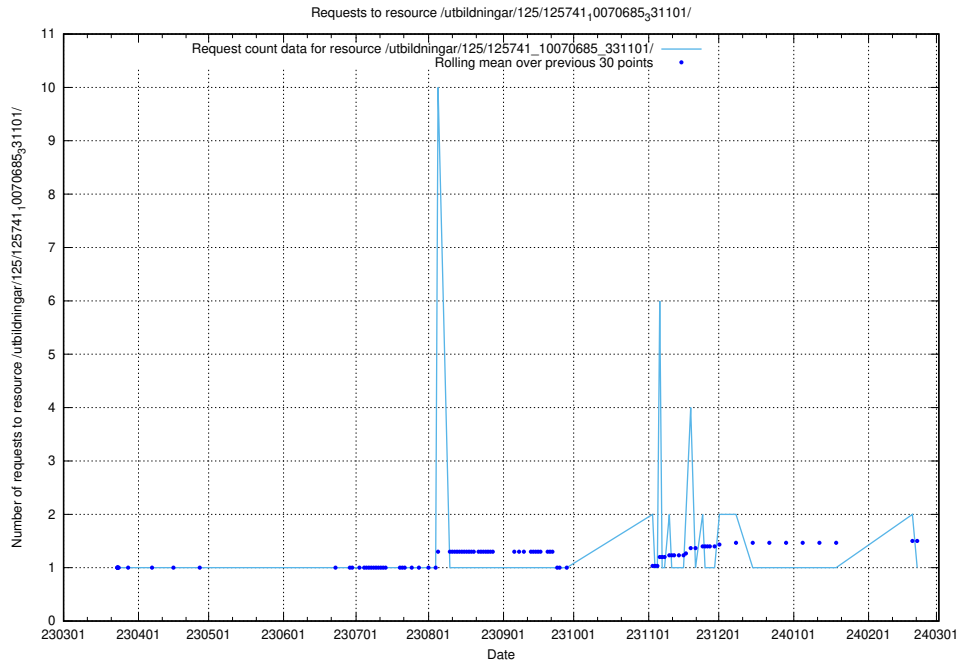

5.6445 Usage of /utbildningar/125/125741_10070685_331101/

Here, we count the number of requests to resource /utbildningar/125/125741_10070685_331101/.