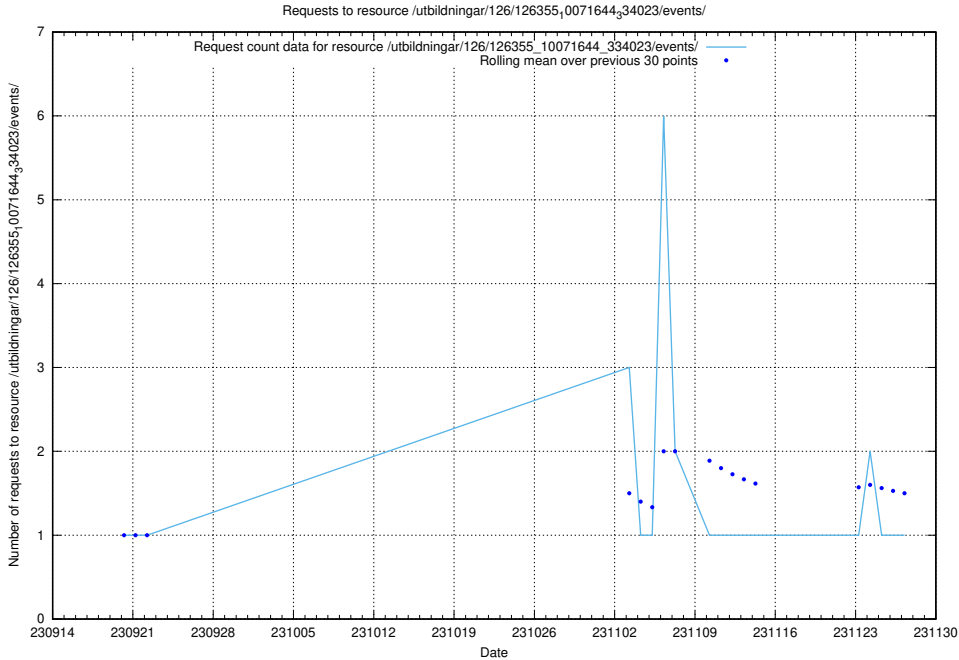

5.4462 Usage of /utbildningar/126/126355_10071644_334023/events/

Here, we count the number of requests to resource /utbildningar/126/126355_10071644_334023/events/