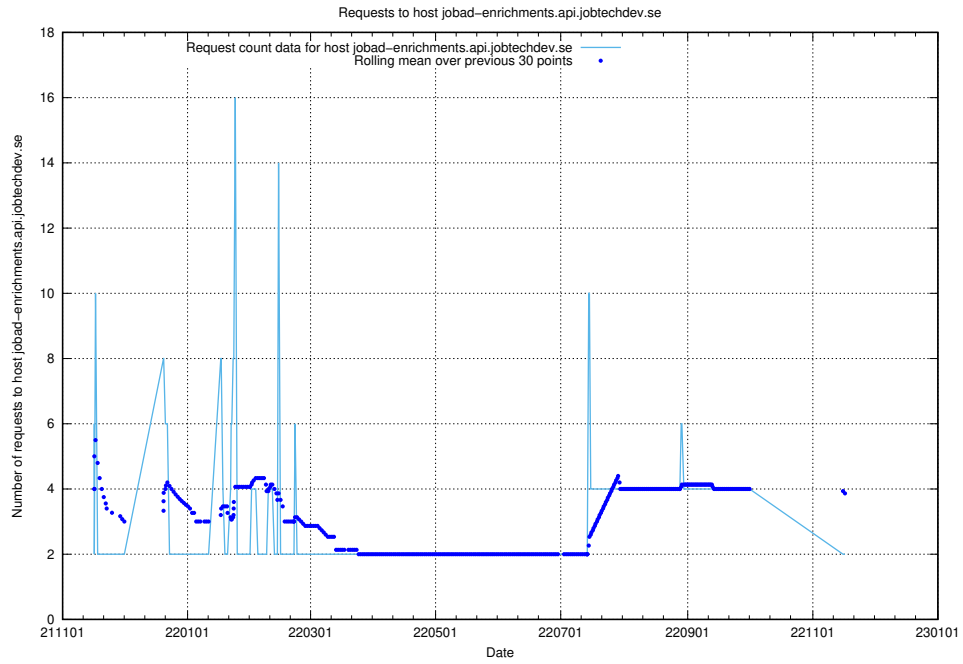

7.539 Usage of `jobad-enrichments.api.jobtechdev.se`

Here, we count the number of requests to host `jobad-enrichments.api.jobtechdev.se`.