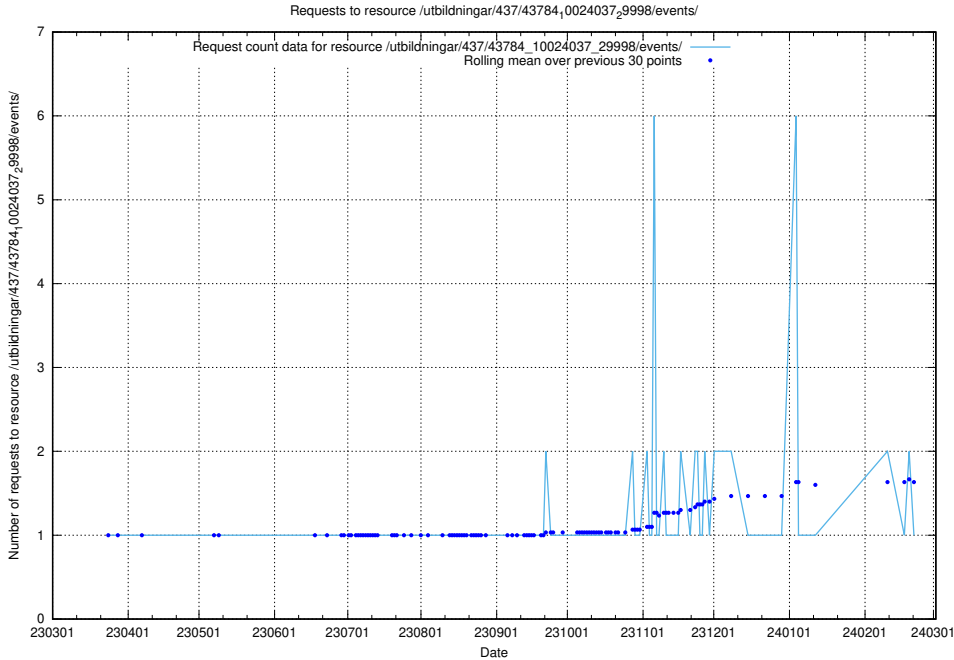

5.6156 Usage of /utbildningar/437/43784_10024037_29998/events/

Here, we count the number of requests to resource /utbildningar/437/43784_10024037_29998/events/.