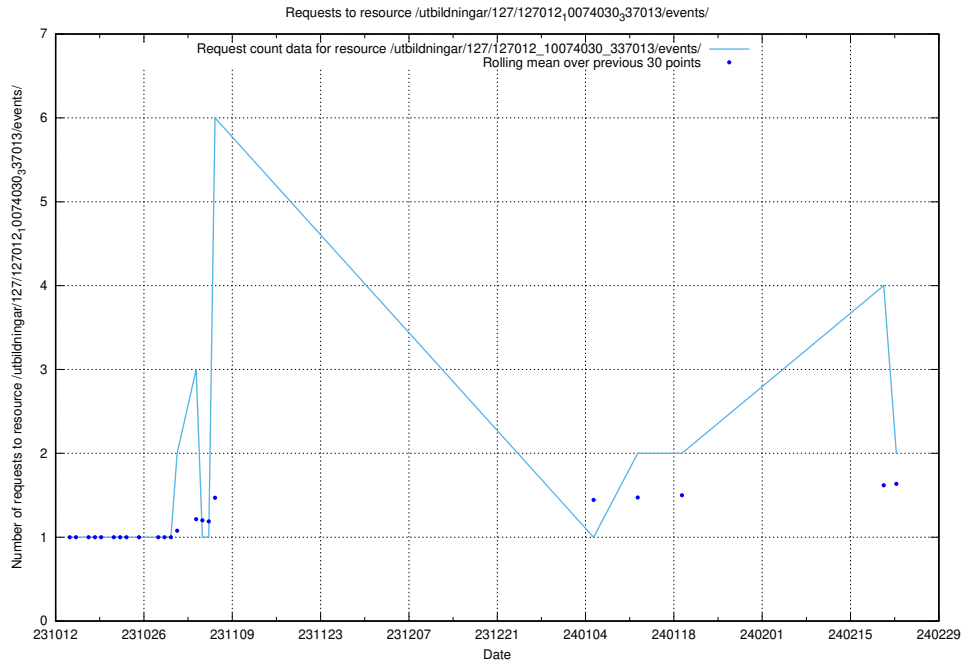

5.681 Usage of /utbildningar/127/127012_10074030_337013/events/

Here, we count the number of requests to resource /utbildningar/127/127012_10074030_337013/events/