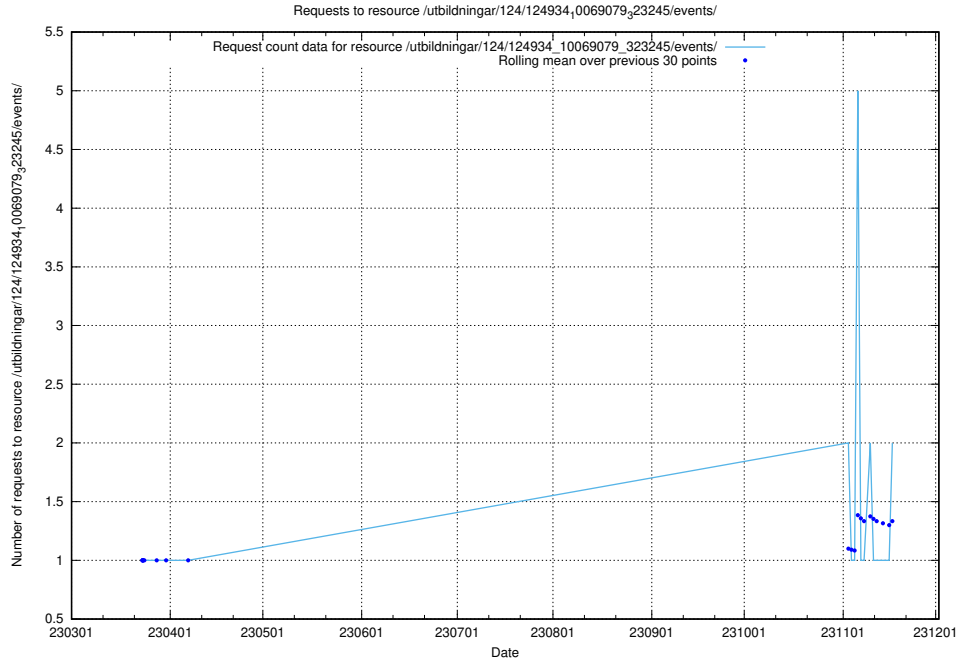

5.454 Usage of /utbildningar/124/124934_10069079_323245/events/

Here, we count the number of requests to resource /utbildningar/124/124934_10069079_323245/events/