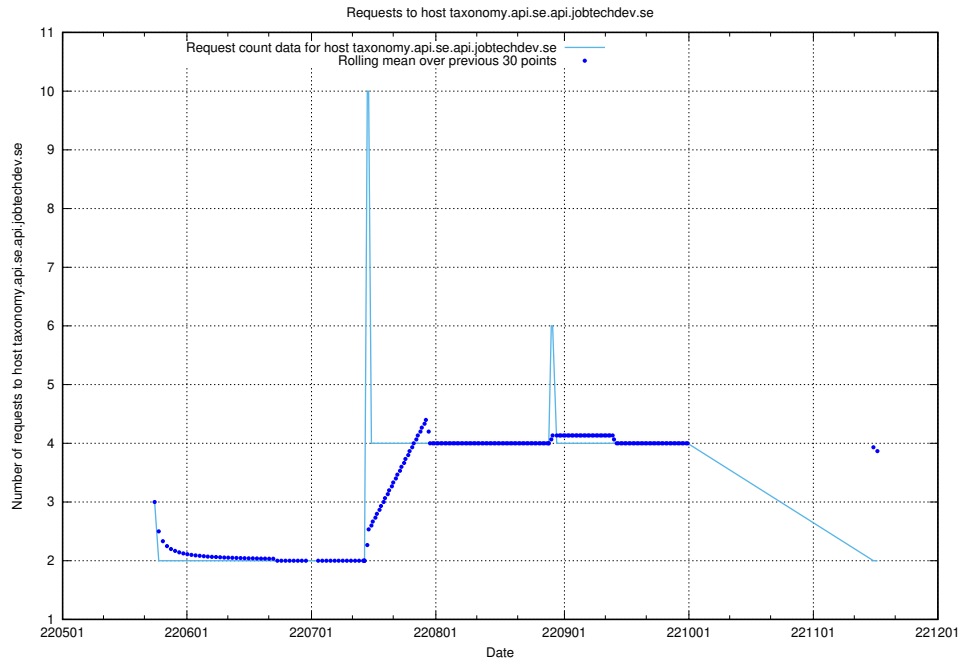

7.418 Usage of taxonomy.api.se.api.jobtechdev.se

Here, we count the number of requests to host taxonomy.api.se.api.jobtechdev.se.