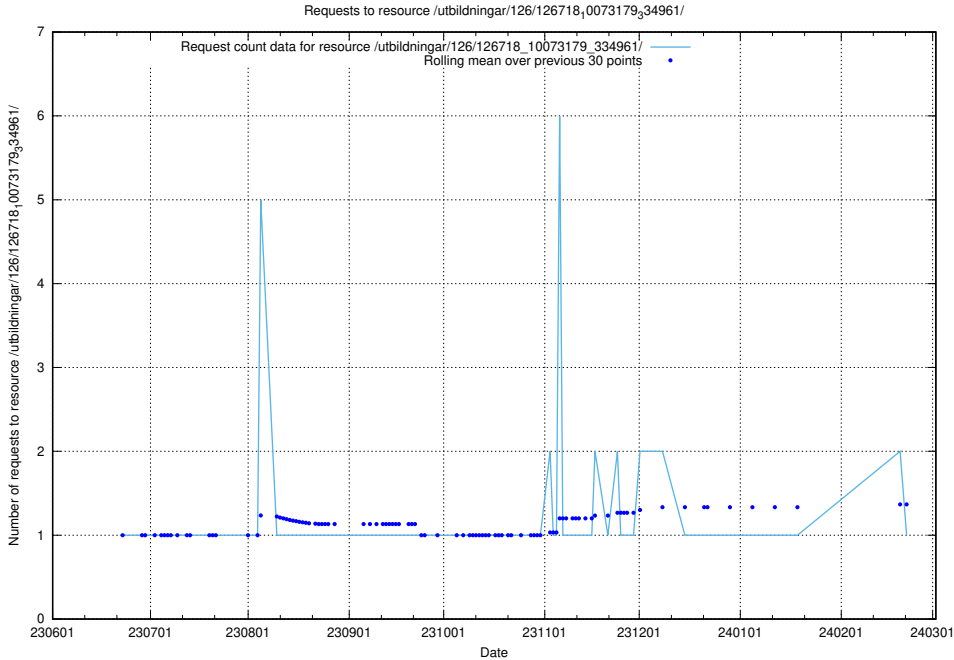

5.5551 Usage of /utbildningar/126/126718_10073179_334961/

Here, we count the number of requests to resource /utbildningar/126/126718_10073179_334961/.