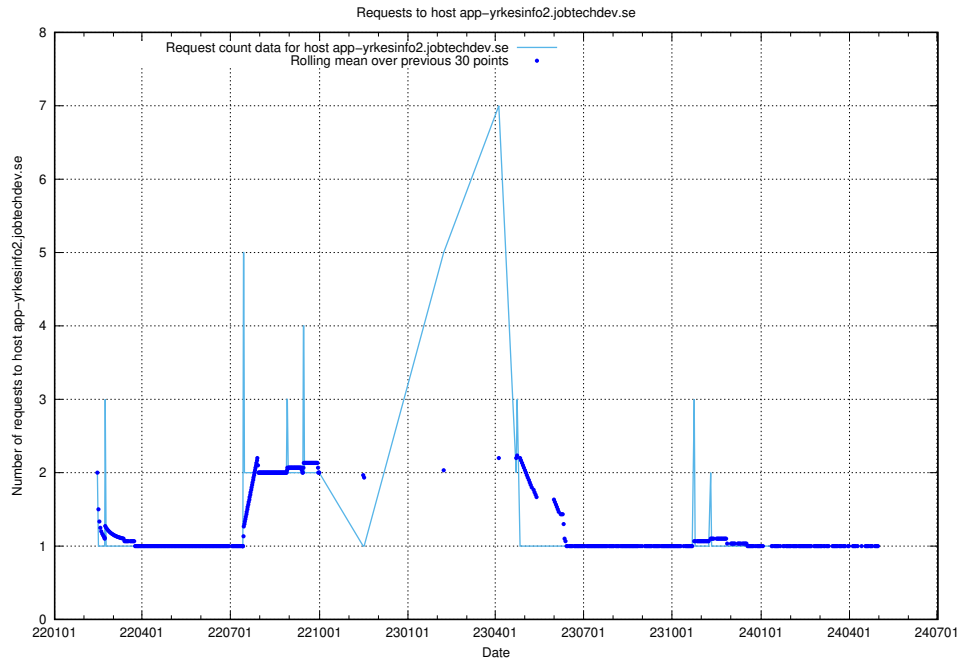

Here, we count the number of requests to host app-yrkesinfo2.jobtechdev.se.

7.655 Usage of historical-api-onprem-prod.jobtechdev.se

Here, we count the number of requests to host historical-api-onprem-prod.jobtechdev.se.