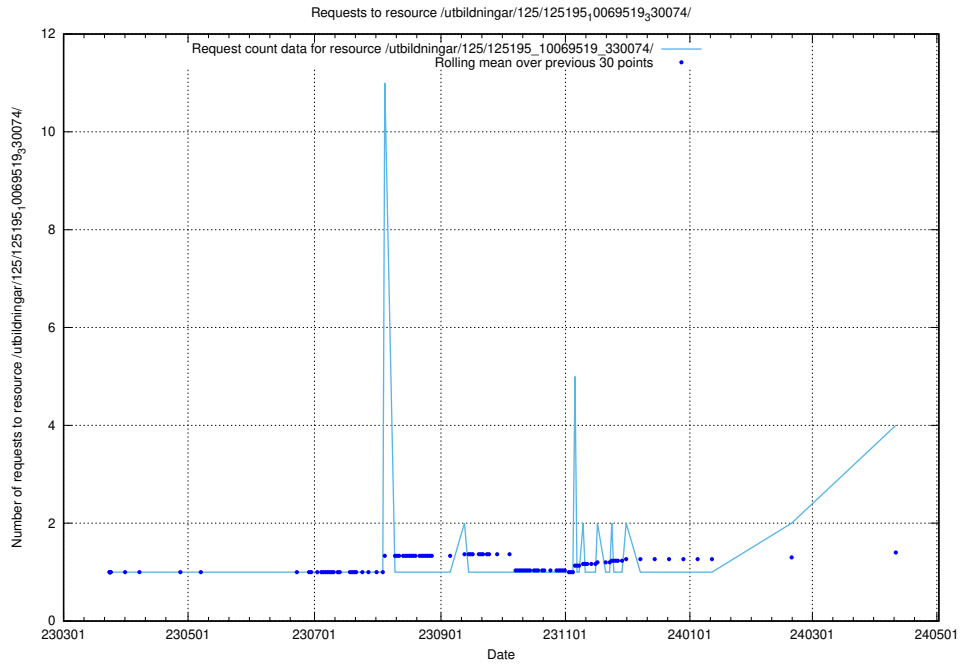

Here, we count the number of requests to resource /utbildningar/125/125576_10070097_320508/.

5.155 Usage of /utbildningar/125/125195_10069519_330074/

Here, we count the number of requests to resource /utbildningar/125/125195_10069519_330074/.