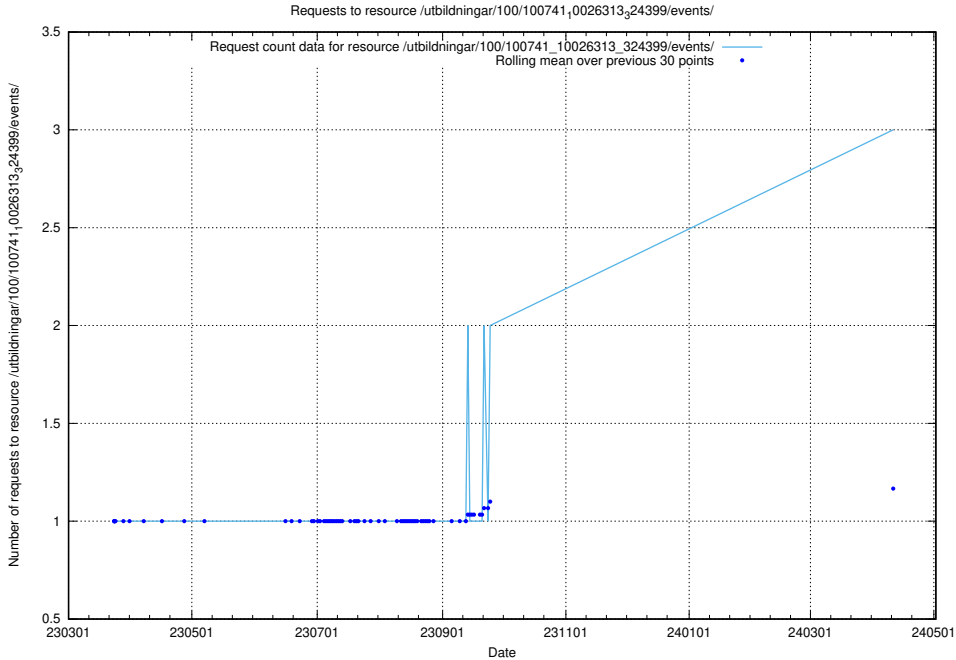

Here, we count the number of requests to resource /utbildningar/100/100741_10026313_324399/events/

5.366 Usage of /utbildningar/126/126337_10072940_334334/

Here, we count the number of requests to resource /utbildningar/126/126337_10072940_334334/.