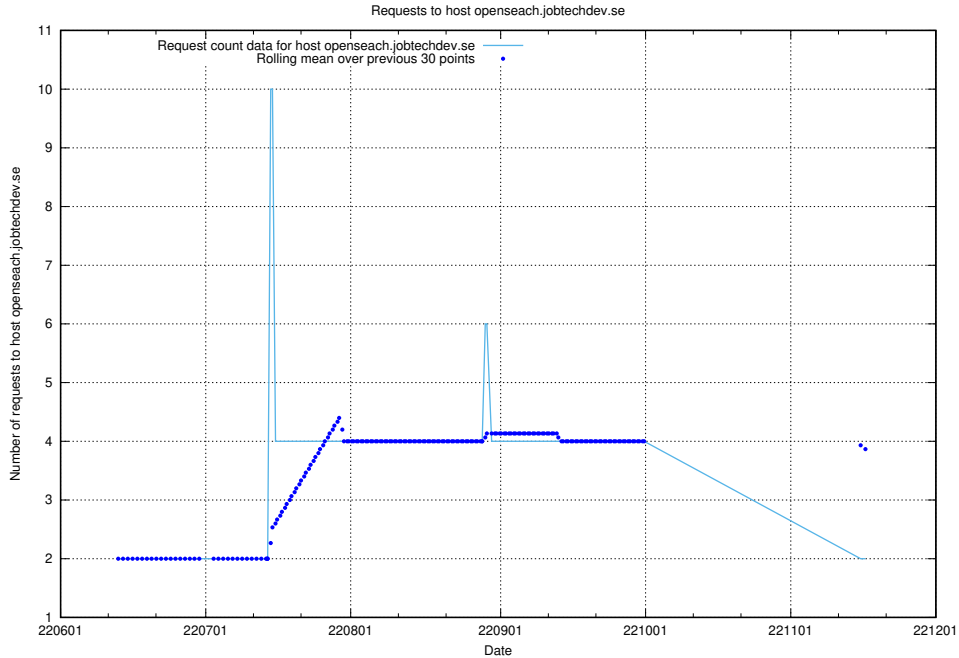

7.403 Usage of fourm.jobtechdev.se

Here, we count the number of requests to host fourm.jobtechdev.se.

7.404 Usage of ac93955e-375e-46ab-98cd-1c60a34122cd.jobtechdev.se

Here, we count the number of requests to host ac93955e-375e-46ab-98cd-1c60a34122cd.jobtechdev.se.