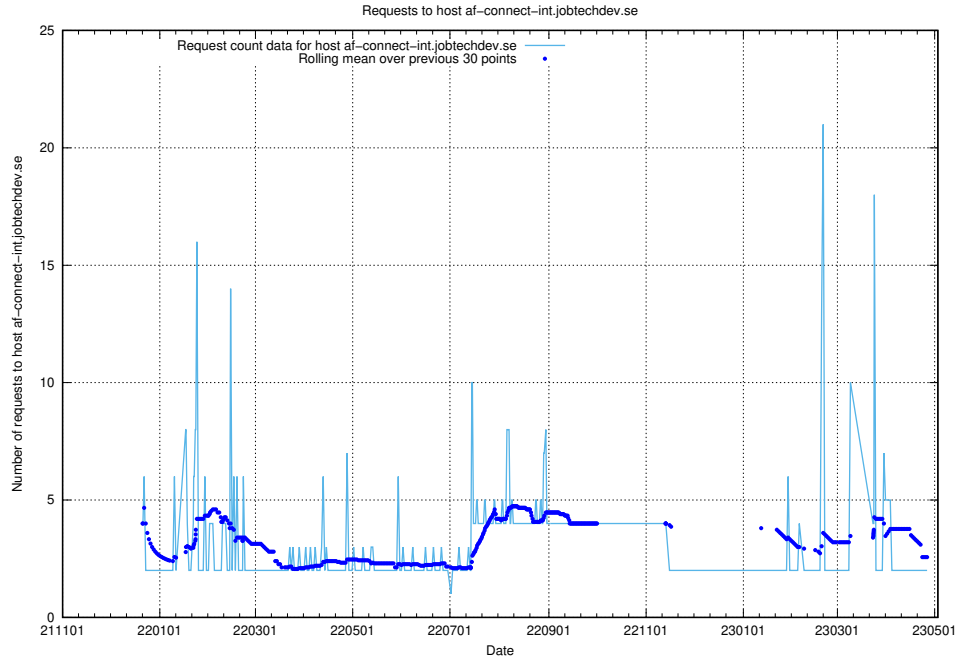

Here, we count the number of requests to host af-connect-int.jobtechdev.se.

7.365 Usage of smtp.jobtechdev.se

Here, we count the number of requests to host smtp.jobtechdev.se.

7.366 Usage of server.jobtechdev.se