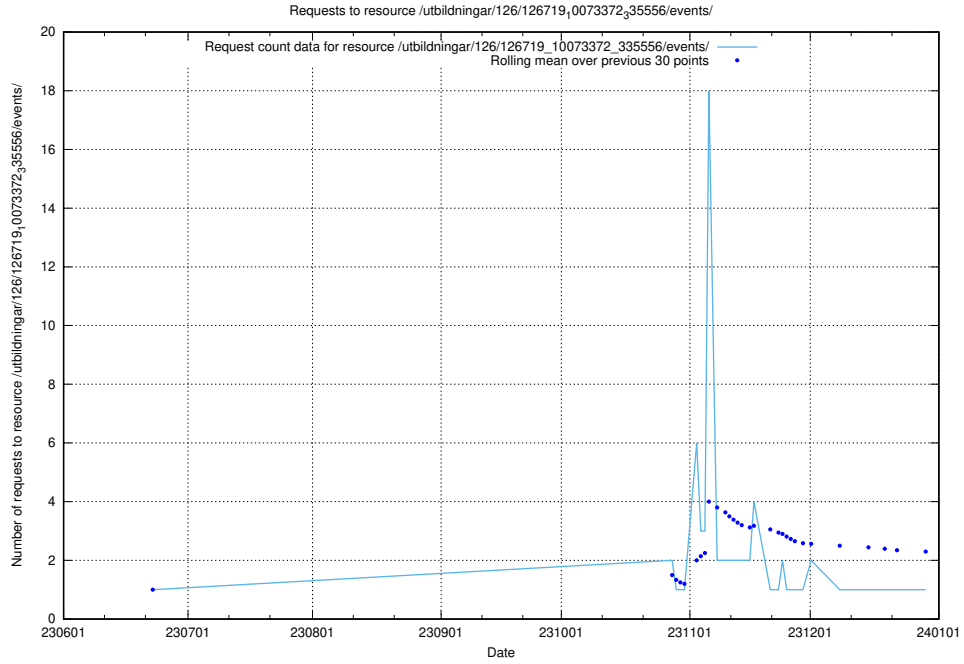

Here, we count the number of requests to resource /utbildningar/126/126720_10073179_334961/.

5.5546 Usage of /utbildningar/126/126719_10073372_335556/events/

Here, we count the number of requests to resource /utbildningar/126/126719_10073372_335556/events/