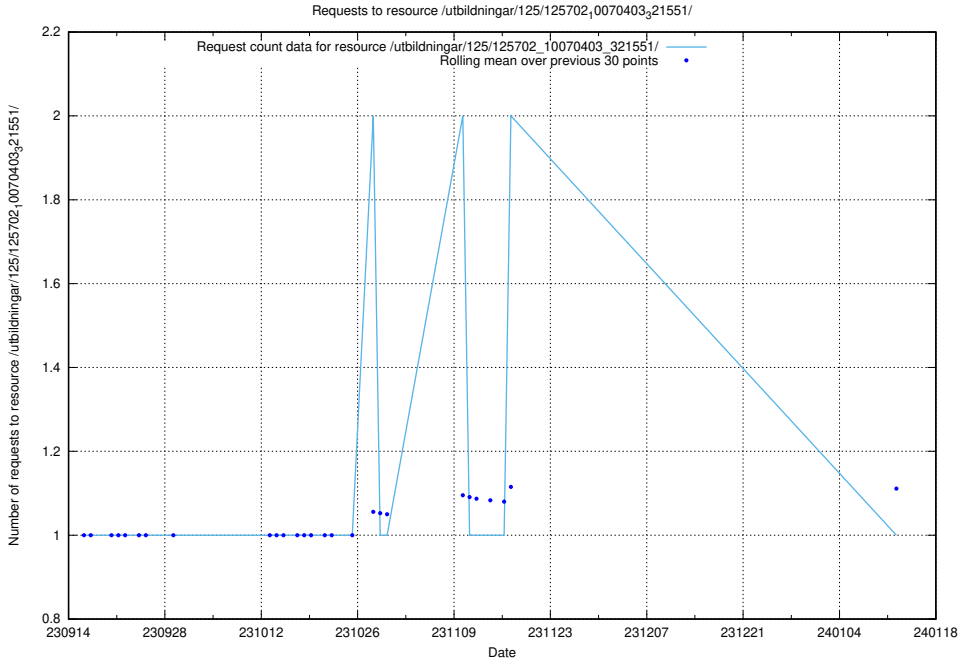

5.4487 Usage of /utbildningar/125/125702_10070403_321551/

Here, we count the number of requests to resource /utbildningar/125/125702_10070403_321551/.