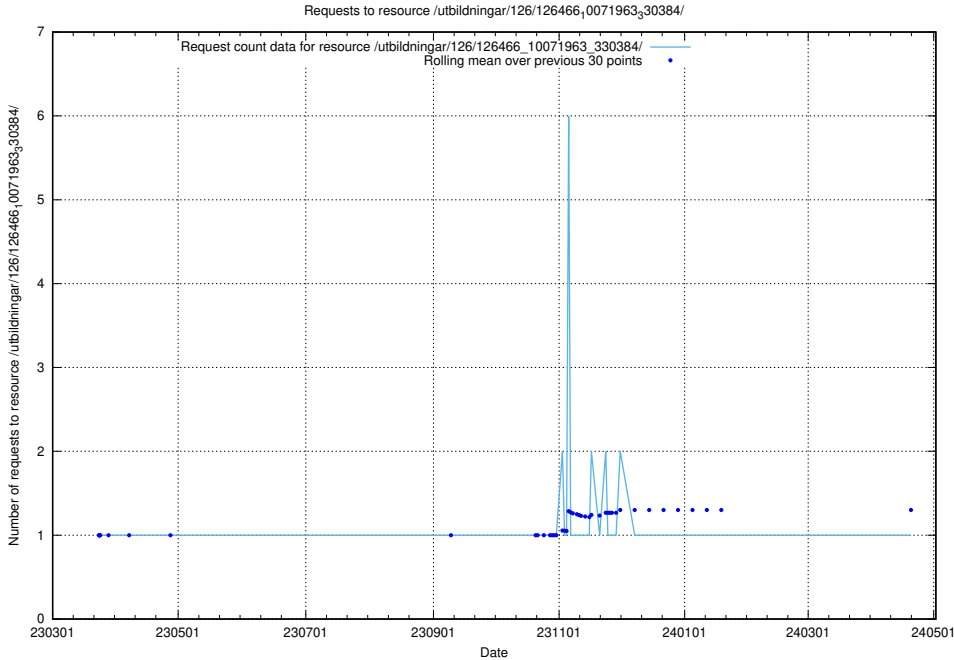

5.6382 Usage of /utbildningar/126/126466_10071963_330384/

Here, we count the number of requests to resource /utbildningar/126/126466_10071963_330384/.