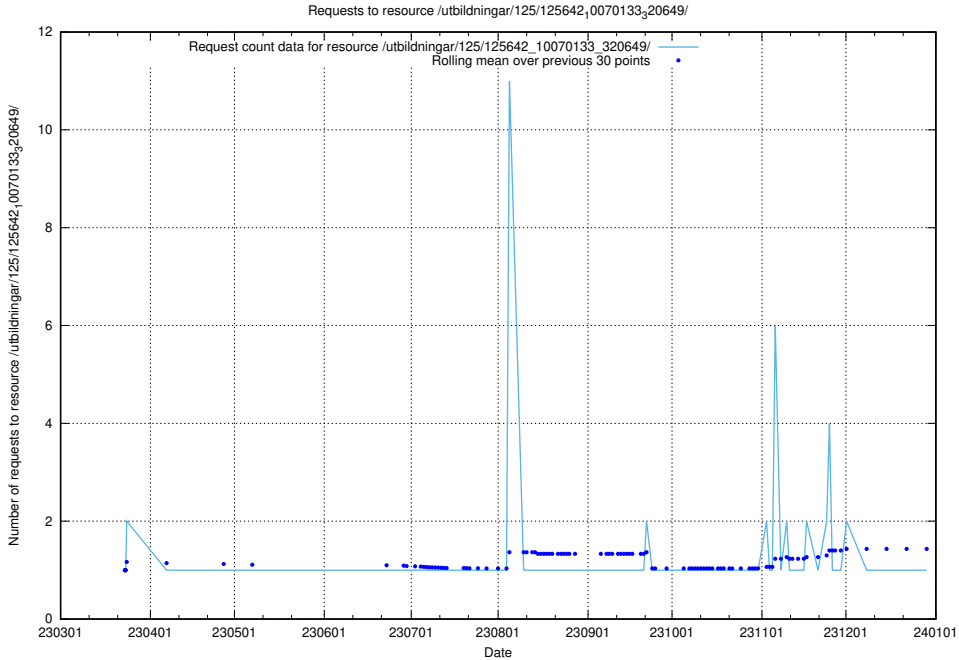

5.985 Usage of /utbildningar/125/125642_10070133_320649/

Here, we count the number of requests to resource /utbildningar/125/125642_10070133_320649/.