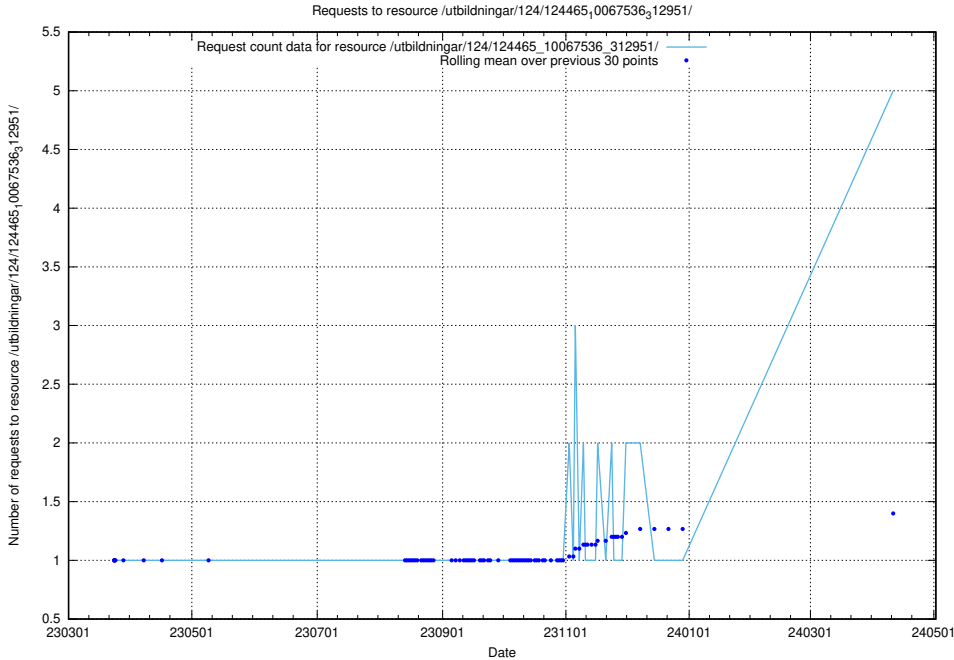

5.125 Usage of /utbildningar/124/124465_10067536_312951/

Here, we count the number of requests to resource /utbildningar/124/124465_10067536_312951/.