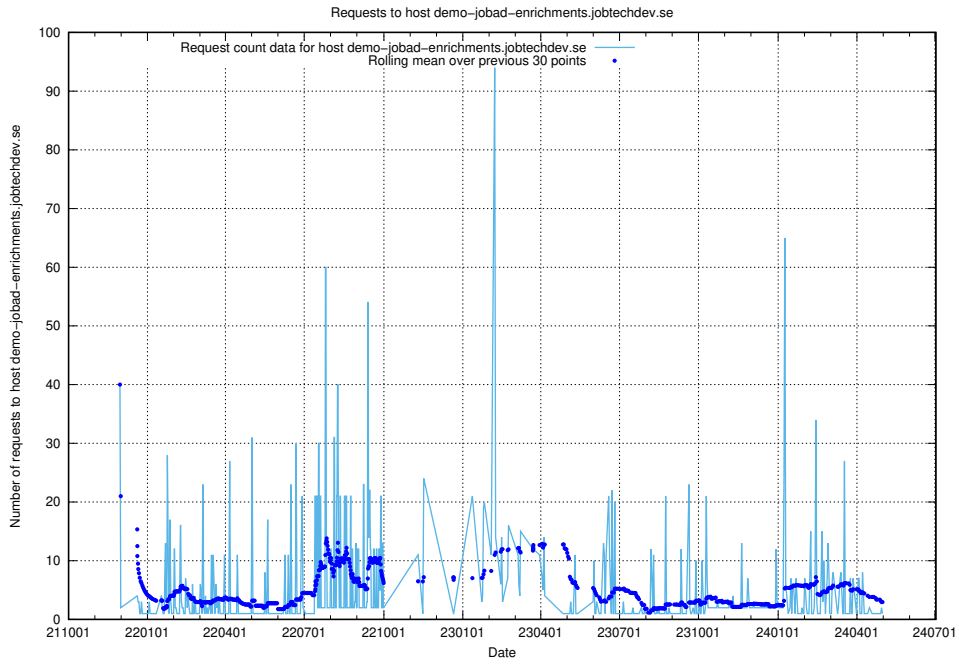

7.621 Usage of demo-jobad-enrichments.jobtechdev.se

Here, we count the number of requests to host demo-jobad-enrichments.jobtechdev.se.

7.622 Usage of q.jobtechdev.se

Here, we count the number of requests to host q.jobtechdev.se.