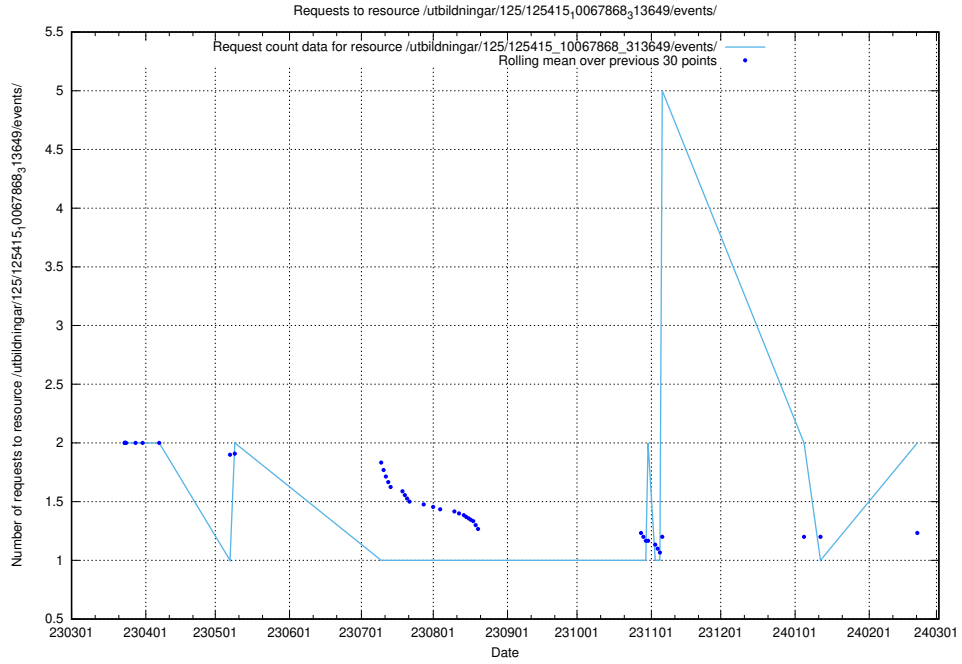

5.875 Usage of /utbildningar/125/125415_10067868_313649/events/

Here, we count the number of requests to resource /utbildningar/125/125415_10067868_313649/events/