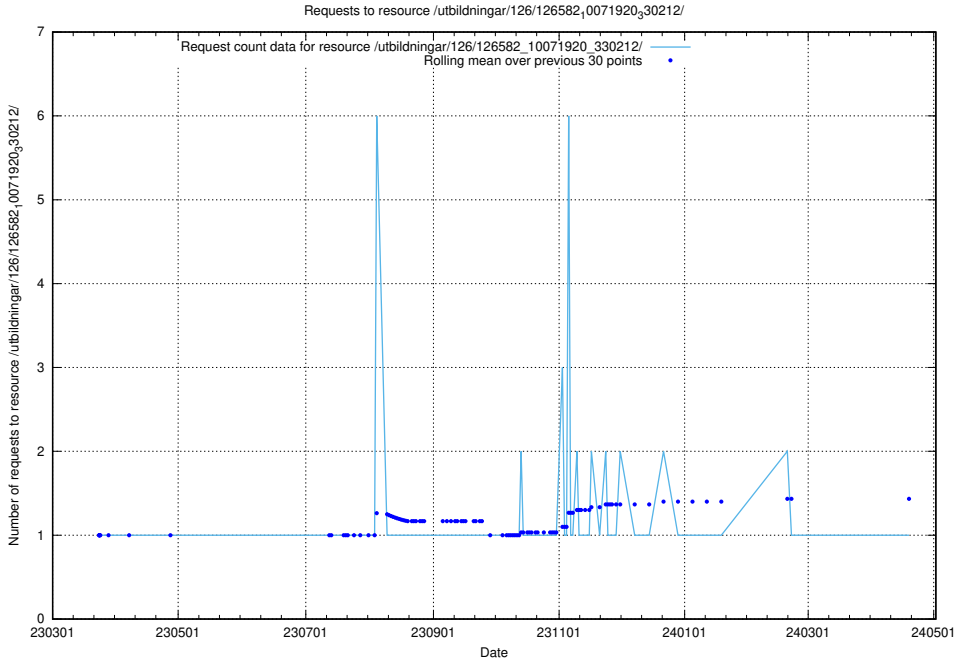

5.6369 Usage of /utbildningar/126/126582_10071920_330212/

Here, we count the number of requests to resource /utbildningar/126/126582_10071920_330212/.