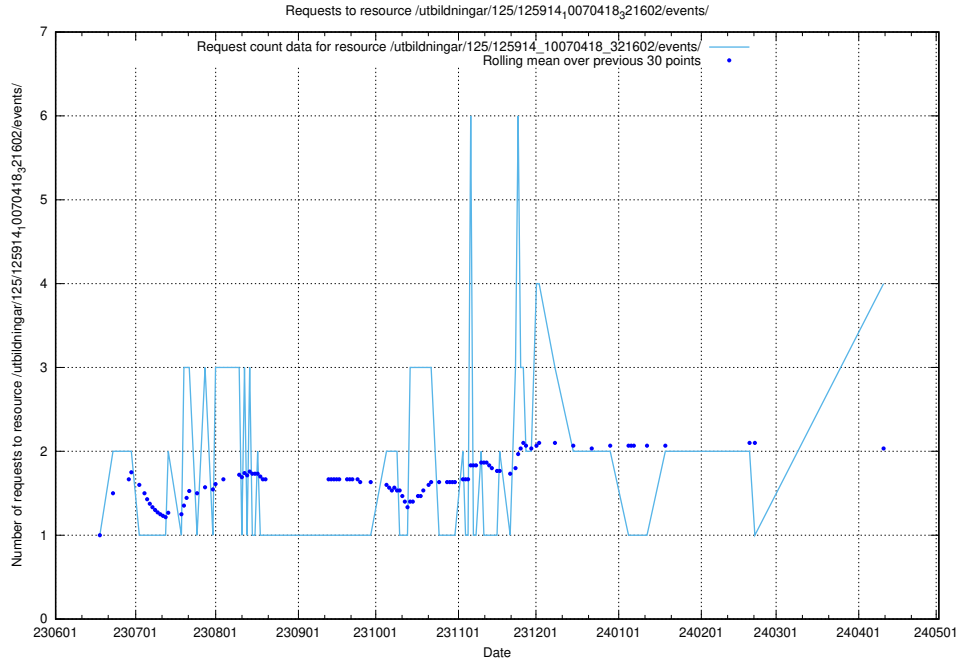

5.226 Usage of /utbildningar/125/125914_10070418_321602/events/

Here, we count the number of requests to resource /utbildningar/125/125914_10070418_321602/events/