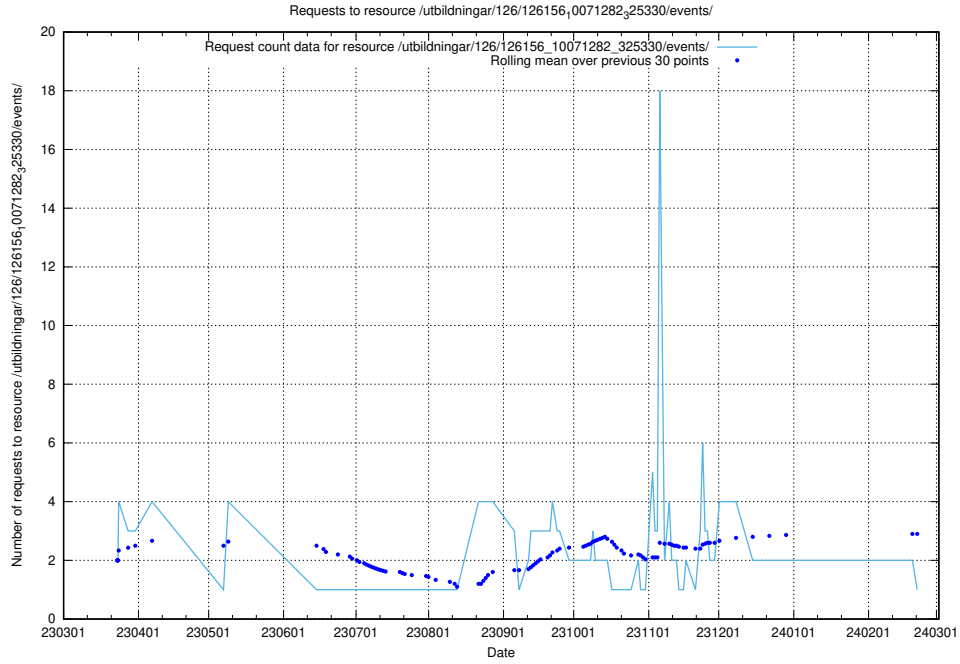

5.6244 Usage of /utbildningar/126/126156_10071282_325330/events/

Here, we count the number of requests to resource /utbildningar/126/126156_10071282_325330/events/