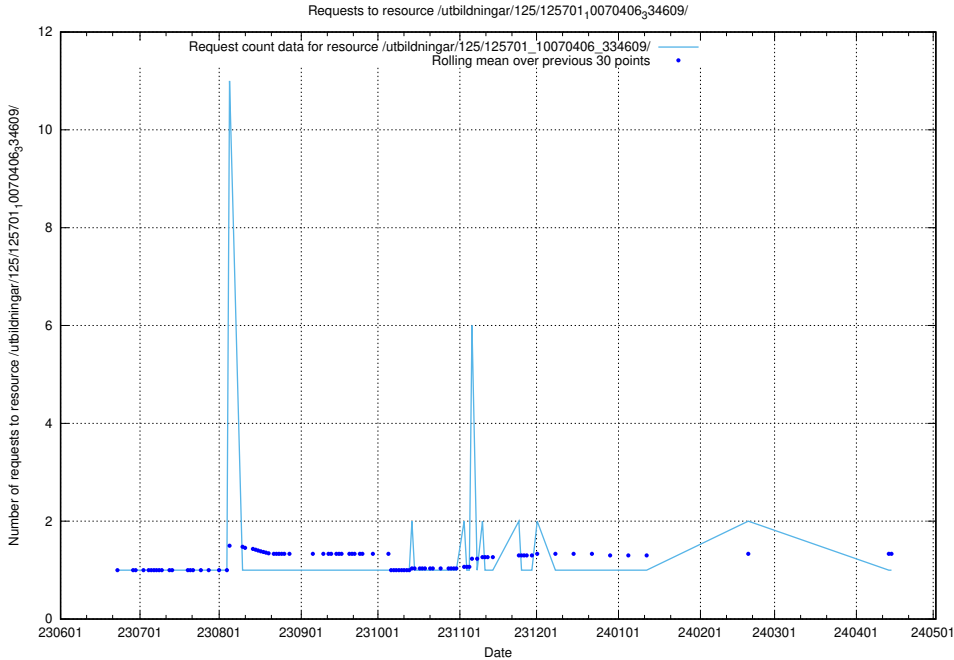

5.5643 Usage of /utbildningar/125/125701_10070406_334609/

Here, we count the number of requests to resource /utbildningar/125/125701_10070406_334609/.

5.5644 Usage of /utbildningar/125/125700_10070460_321835/events/