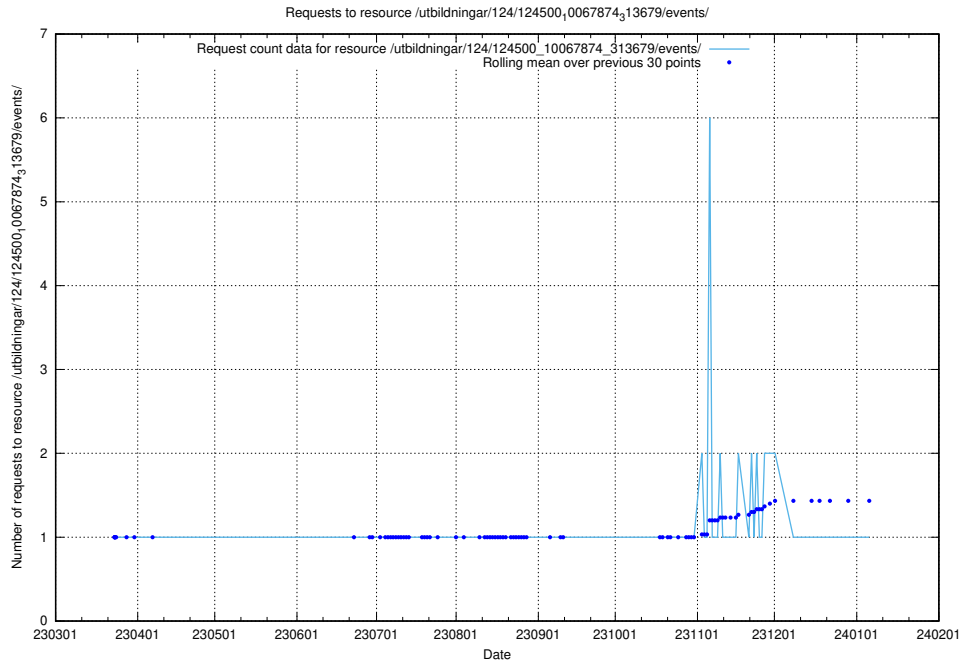

Here, we count the number of requests to resource /taxonomy/version/16/query/swedish-retail-and-wholesale-council-skills/.

5.2216 Usage of /utbildningar/124/124500_10067874_313679/events/

Here, we count the number of requests to resource /utbildningar/124/124500_10067874_313679/events/