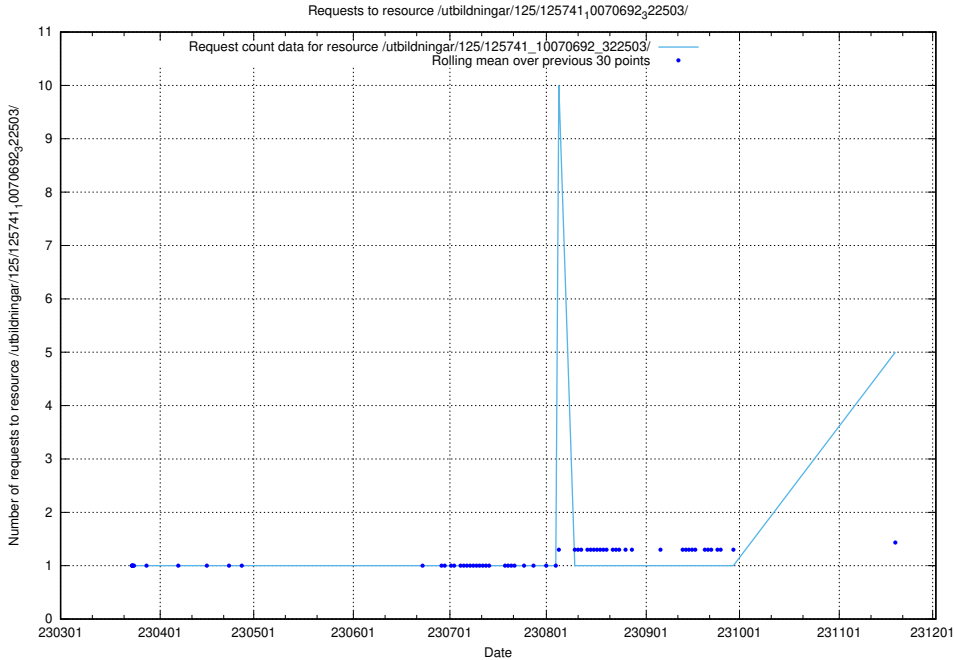

5.148 Usage of /utbildningar/125/125741_10070692_322503/

Here, we count the number of requests to resource /utbildningar/125/125741_10070692_322503/.