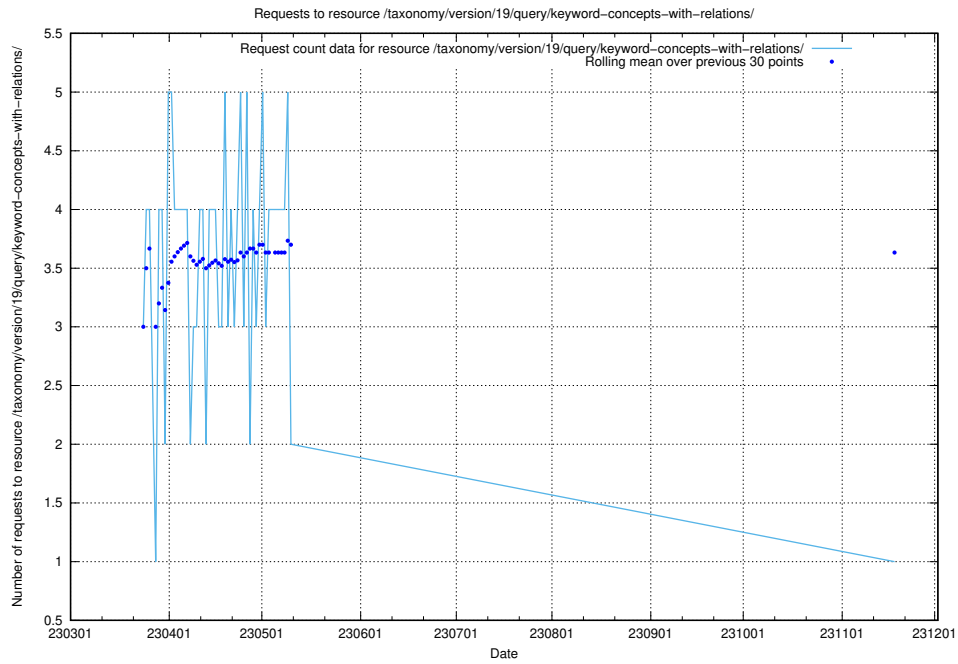

5.6114 Usage of /taxonomy/version/19/query/keyword-concepts-with-relations/

Here, we count the number of requests to resource /taxonomy/version/19/query/keyword-concepts-with-relations/.

5.6115 Usage of /taxonomy/version/19/query/eu-regions/