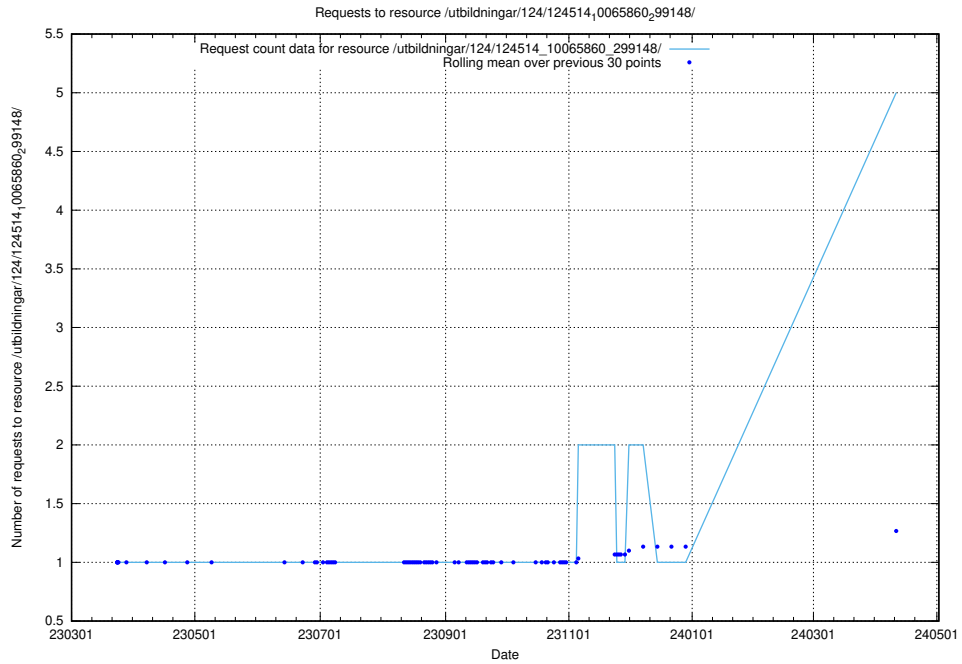

5.120 Usage of /utbildningar/124/124514_10065860_299148/

Here, we count the number of requests to resource /utbildningar/124/124514_10065860_299148/.