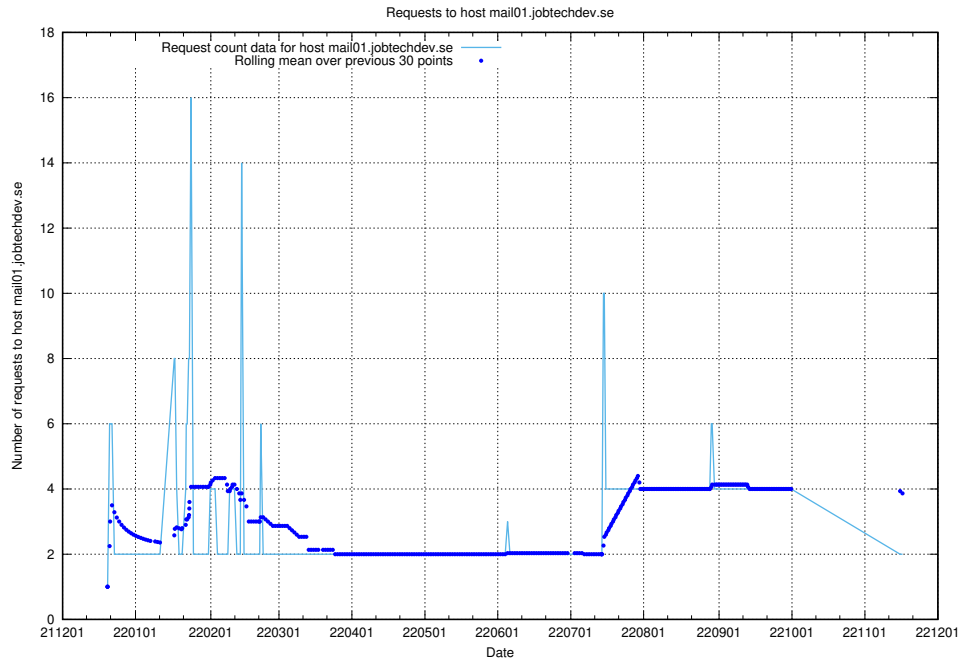

7.373 Usage of mail01.jobtechdev.se

Here, we count the number of requests to host mail01.jobtechdev.se.

7.374 Usage of exchange.jobtechdev.se

Here, we count the number of requests to host exchange.jobtechdev.se.