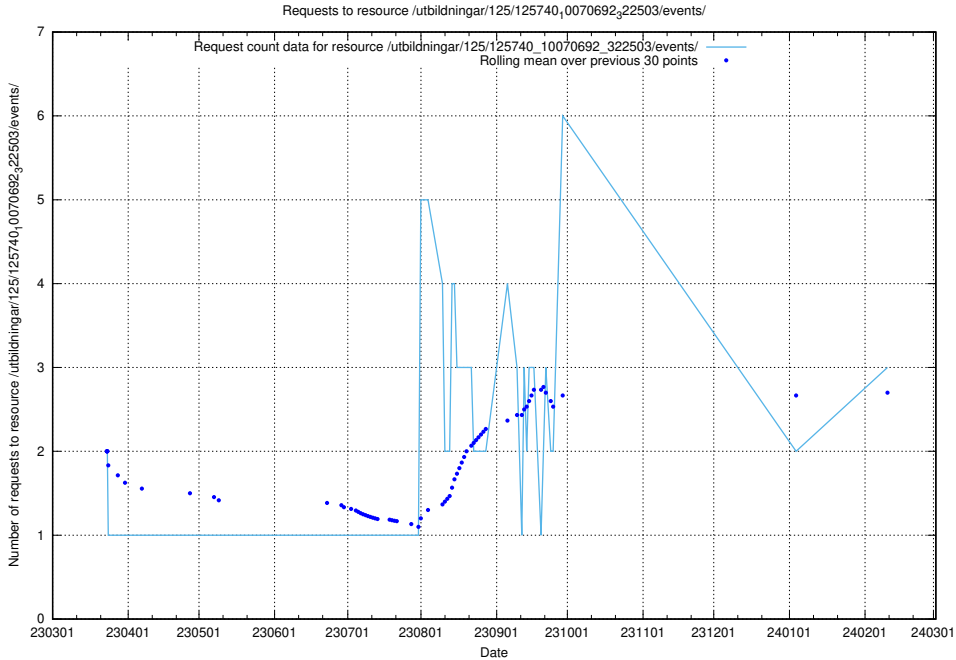

5.416 Usage of /utbildningar/125/125740_10070692_322503/events/

Here, we count the number of requests to resource /utbildningar/125/125740_10070692_322503/events/