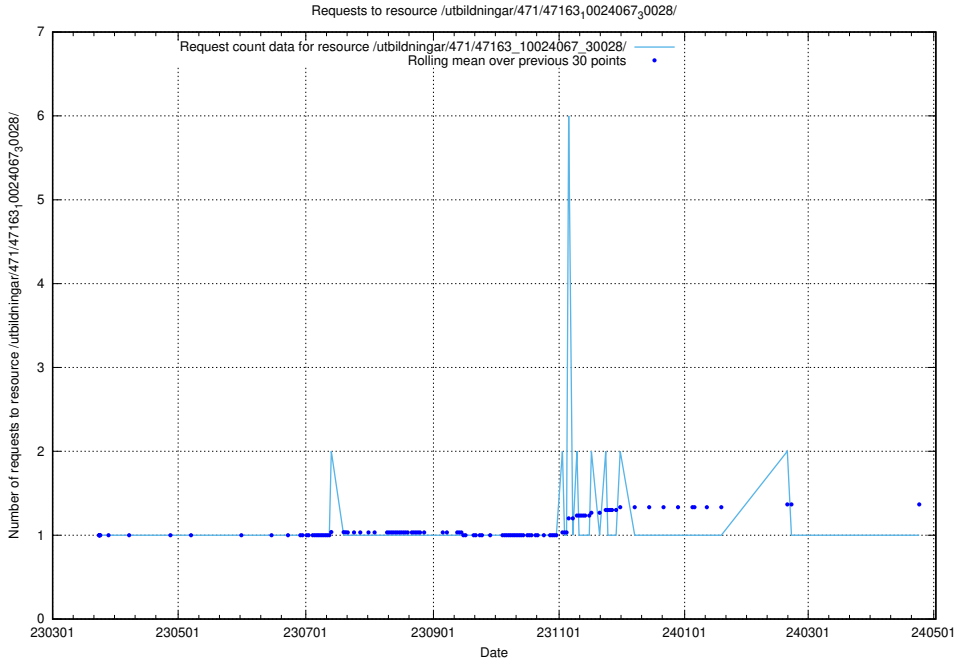

5.6285 Usage of /utbildningar/471/47163_10024067_30028/

Here, we count the number of requests to resource /utbildningar/471/47163_10024067_30028/.