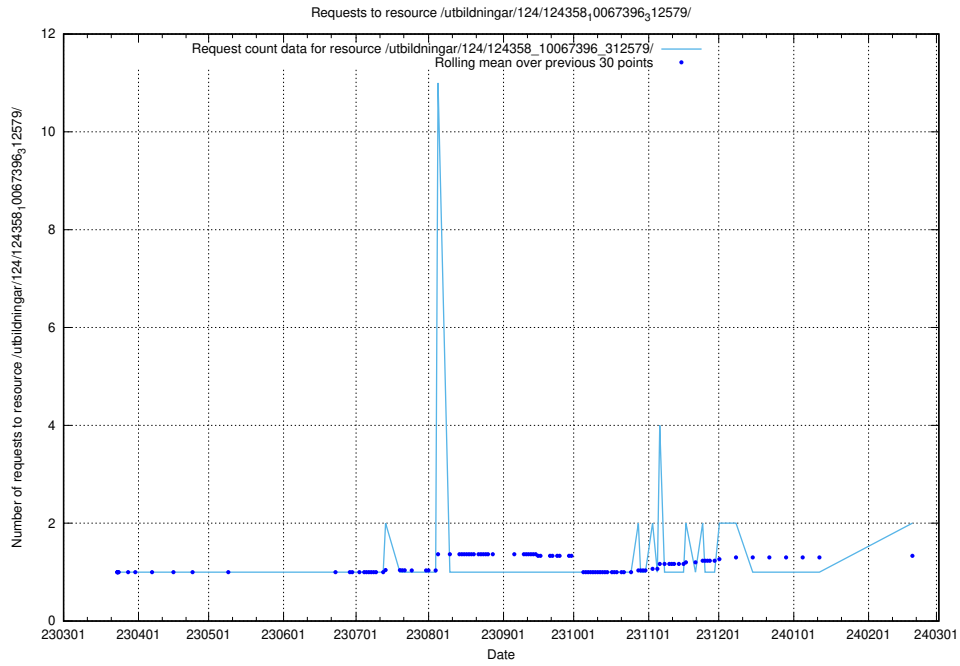

5.634 Usage of /utbildningar/124/124358_10067396_312579/

Here, we count the number of requests to resource /utbildningar/124/124358_10067396_312579/.