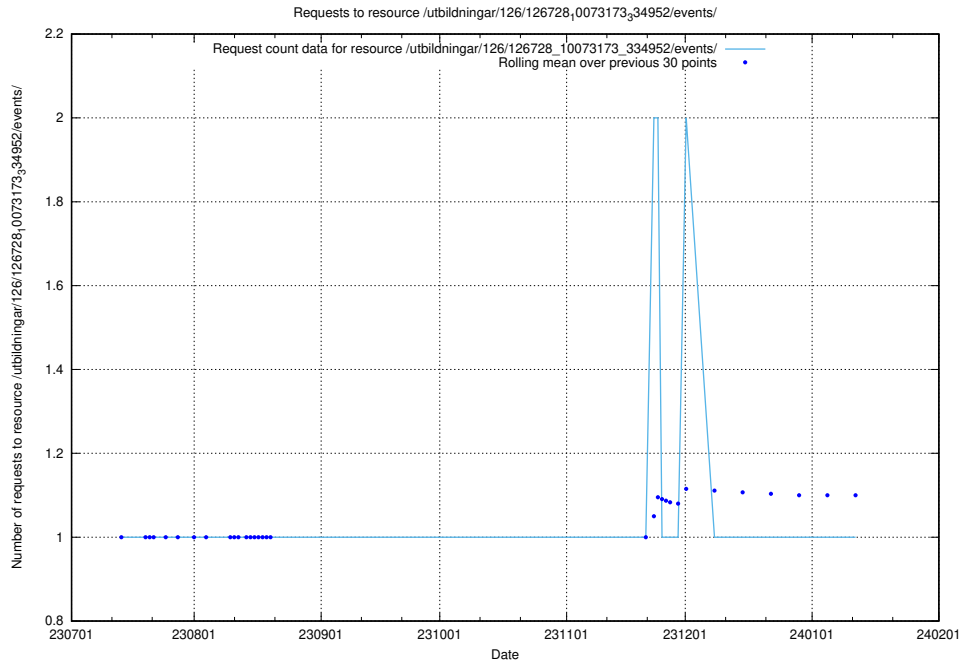

Here, we count the number of requests to resource /utbildningar/126/126728_10073173_334952/events/

5.5004 Usage of /utbildningar/126/126728_10073173_334952/

Here, we count the number of requests to resource /utbildningar/126/126728_10073173_334952/.