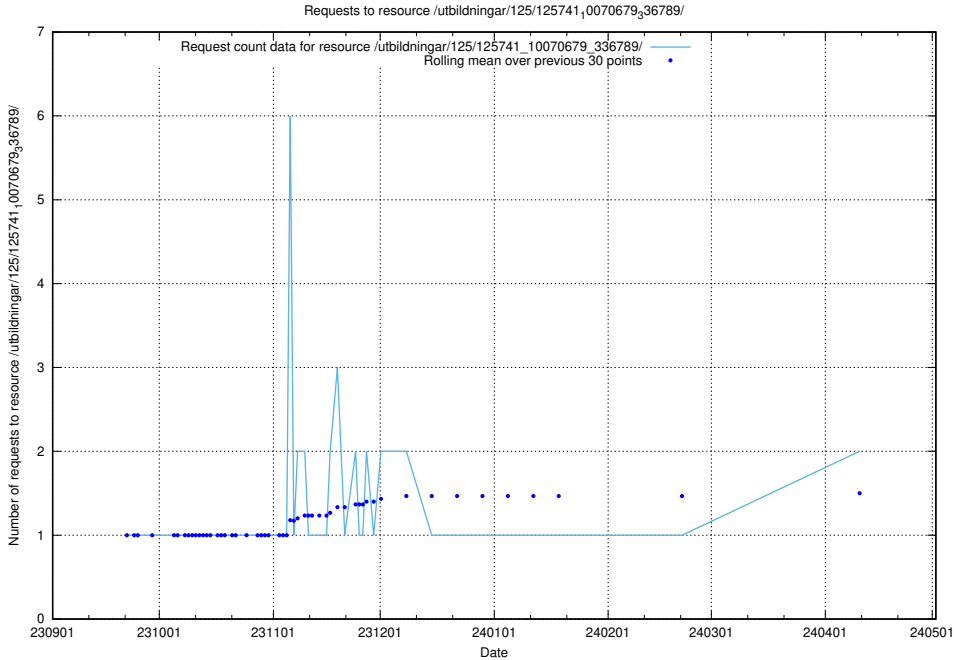

5.697 Usage of /utbildningar/125/125741_10070679_336789/

Here, we count the number of requests to resource /utbildningar/125/125741_10070679_336789/.