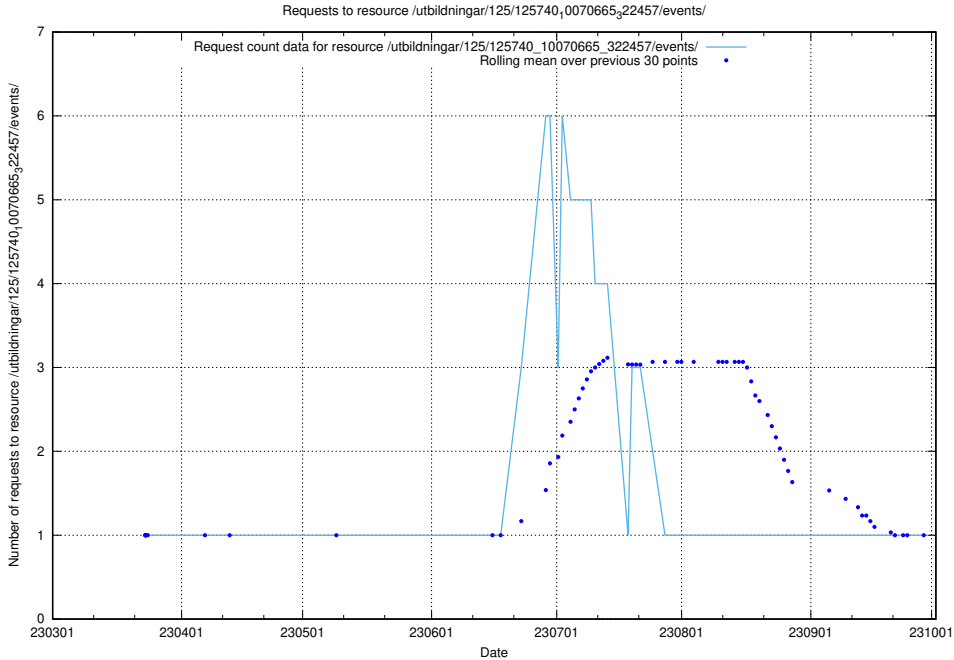

5.941 Usage of /utbildningar/125/125740_10070665_322457/events/

Here, we count the number of requests to resource /utbildningar/125/125740_10070665_322457/events/