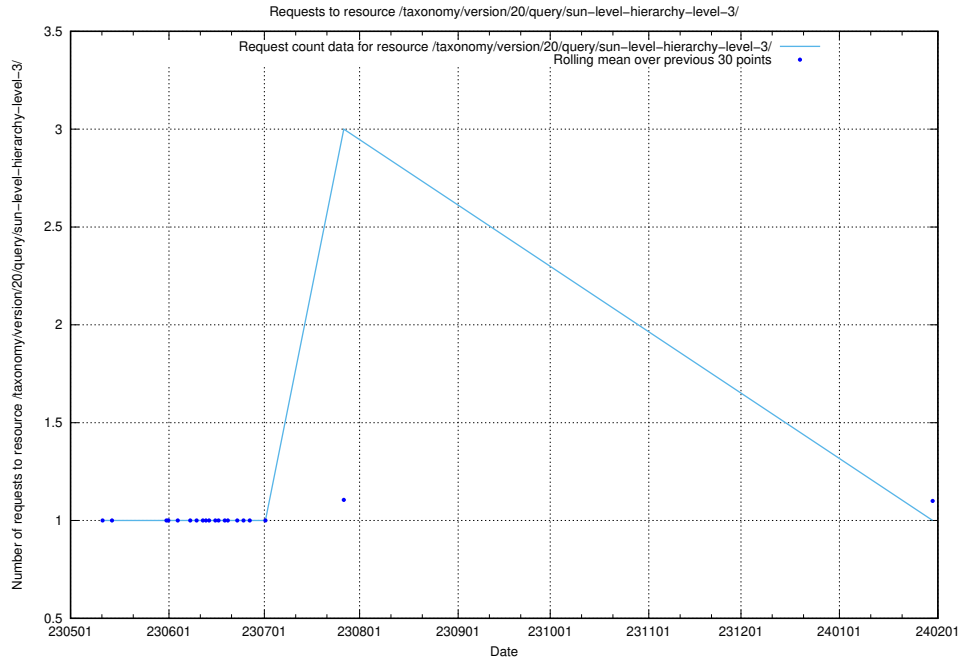

5.5891 Usage of /taxonomy/version/20/query/sun-level-hierarchy-level-3/

Here, we count the number of requests to resource /taxonomy/version/20/query/sun-level-hierarchy-level-3/.