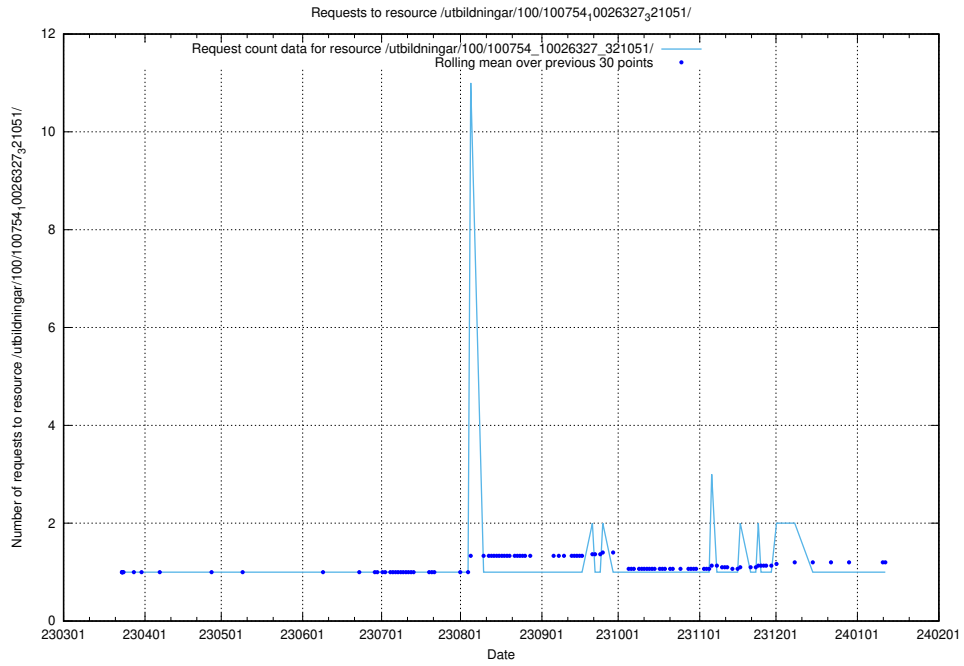

5.5543 Usage of /utbildningar/100/100754_10026327_321051/

Here, we count the number of requests to resource /utbildningar/100/100754_10026327_321051/.