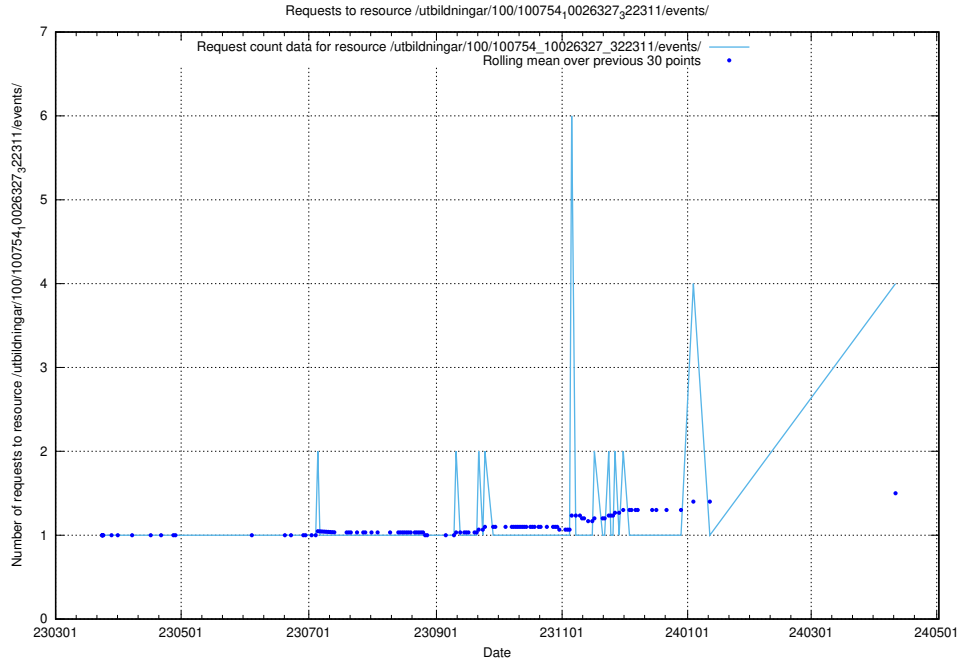

Here, we count the number of requests to resource /utbildningar/124/124862_10071083_324595/.

5.222 Usage of /utbildningar/100/100754_10026327_322311/events/

Here, we count the number of requests to resource /utbildningar/100/100754_10026327_322311/events/