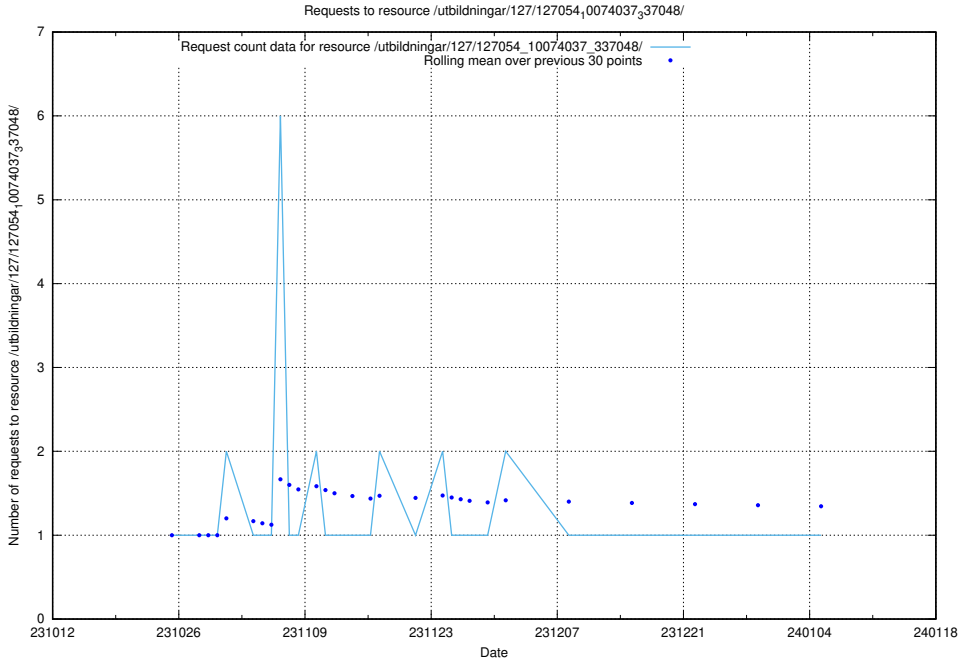

5.4152 Usage of /utbildningar/127/127054_10074037_337048/

Here, we count the number of requests to resource /utbildningar/127/127054_10074037_337048/.