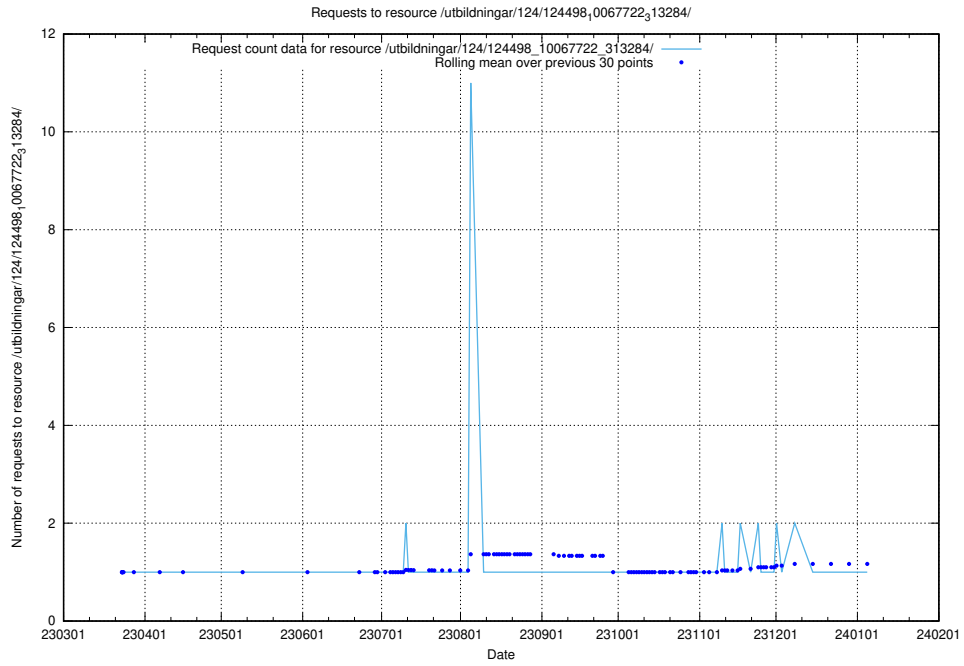

5.2641 Usage of /utbildningar/124/124498_10067722_313284/

Here, we count the number of requests to resource /utbildningar/124/124498_10067722_313284/.