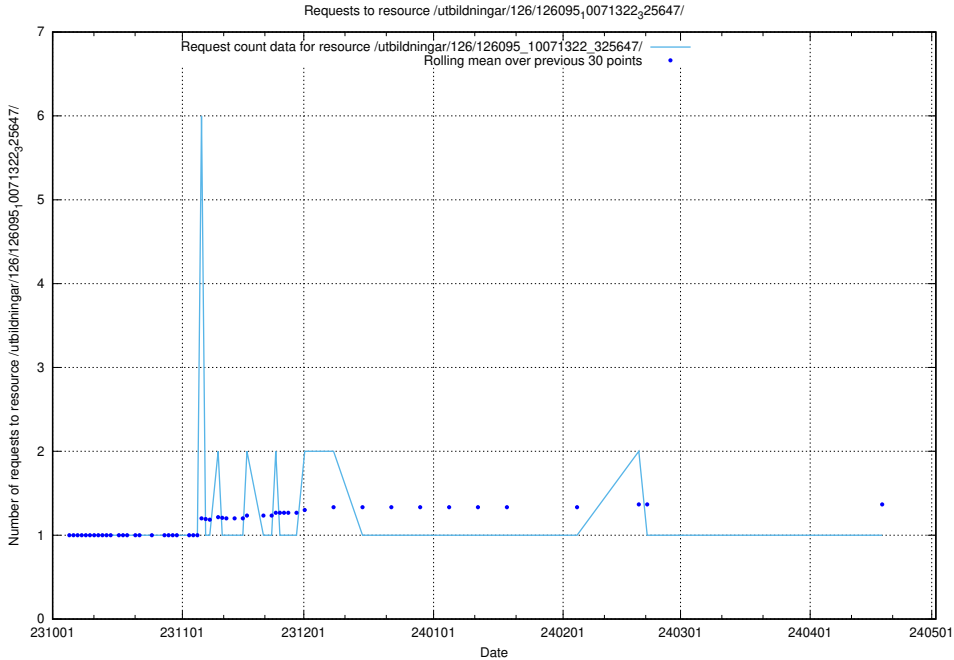

5.4339 Usage of /utbildningar/126/126095_10071322_325647/

Here, we count the number of requests to resource /utbildningar/126/126095_10071322_325647/.