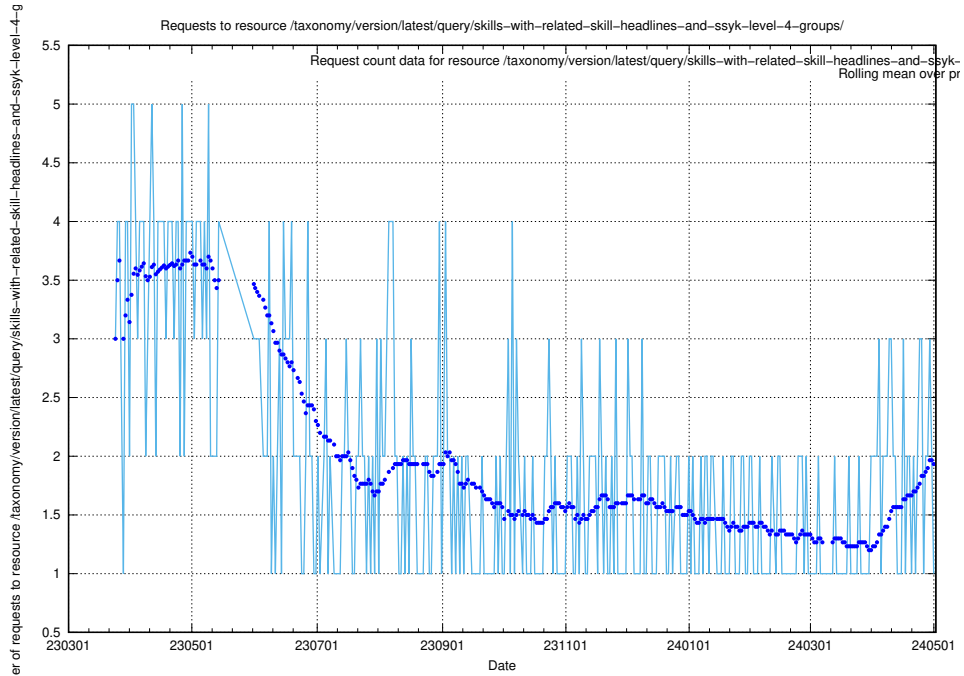

5.6060 Usage of /taxonomy/version/latest/query/skills-with-related-skill-headlines-and-ssyk-level-4-groups/

Here, we count the number of requests to resource /taxonomy/version/latest/query/skills-with-related-skill-headlines-and-ssyk-level-4-groups/.