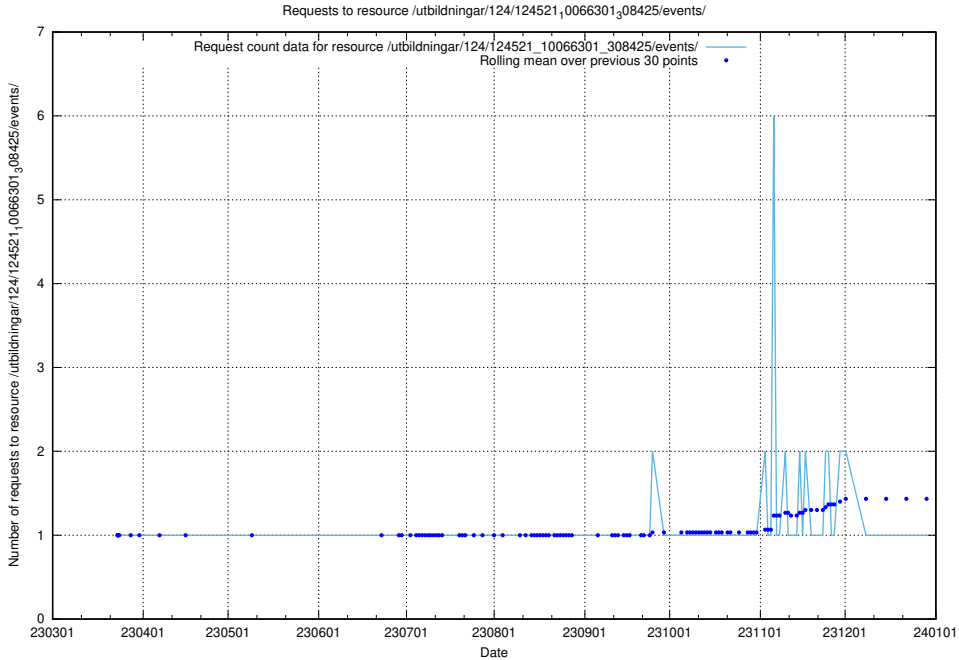

5.1162 Usage of /taxonomy/Chesyrken/

Here, we count the number of requests to resource /taxonomy/Chesyrken/.

5.1163 Usage of /utbildningar/124/124521_10066301_308425/events/

Here, we count the number of requests to resource /utbildningar/124/124521_10066301_308425/events/