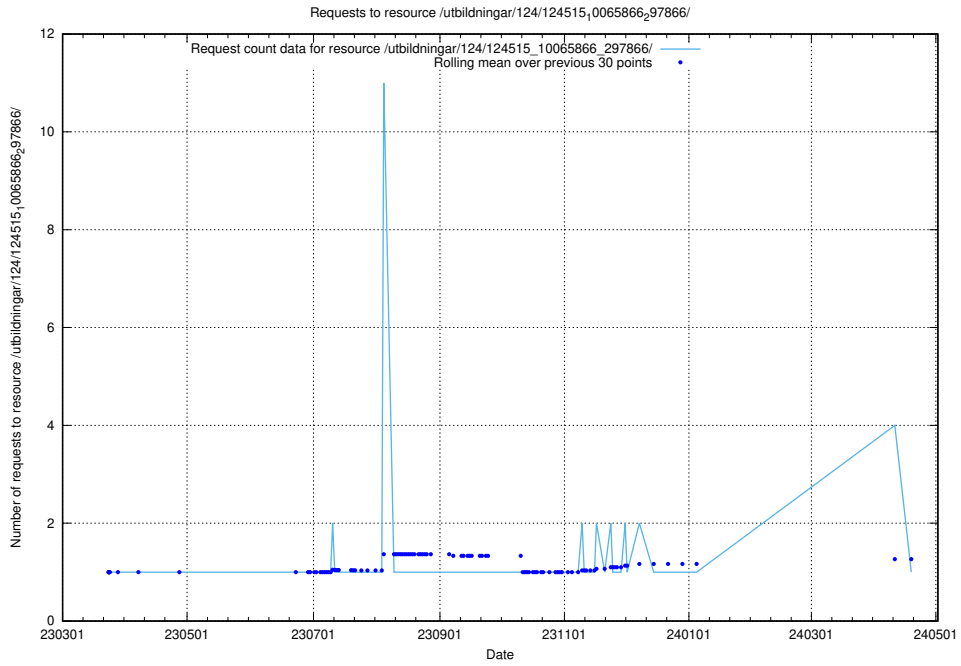

5.1643 Usage of /utbildningar/124/124515_10065866_297866/

Here, we count the number of requests to resource /utbildningar/124/124515_10065866_297866/.