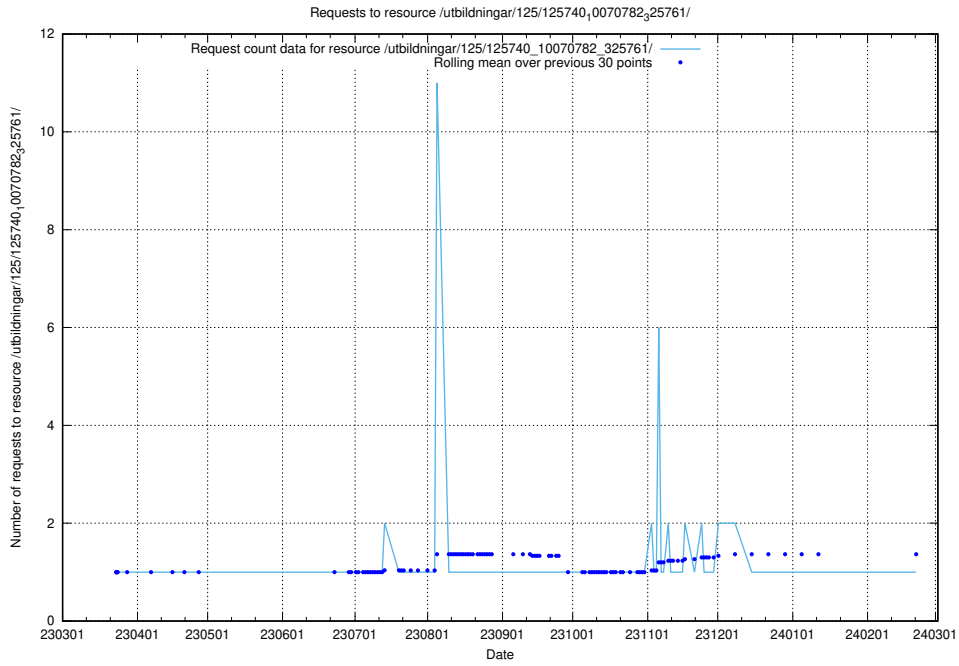

5.901 Usage of /utbildningar/125/125740_10070782_325761/

Here, we count the number of requests to resource /utbildningar/125/125740_10070782_325761/.