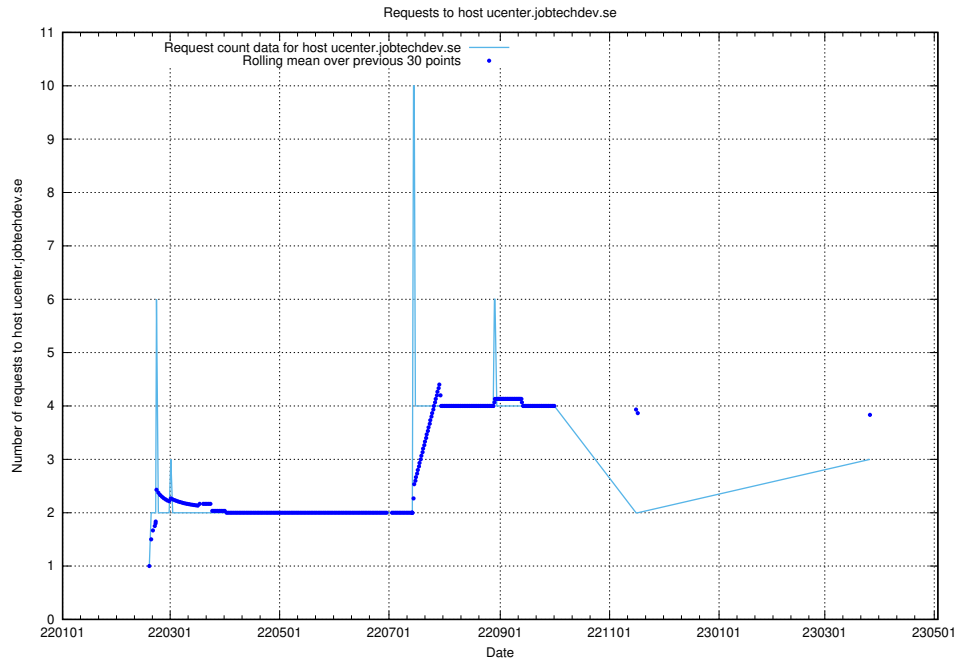

7.224 Usage of ucenter.jobtechdev.se

Here, we count the number of requests to host ucenter.jobtechdev.se.