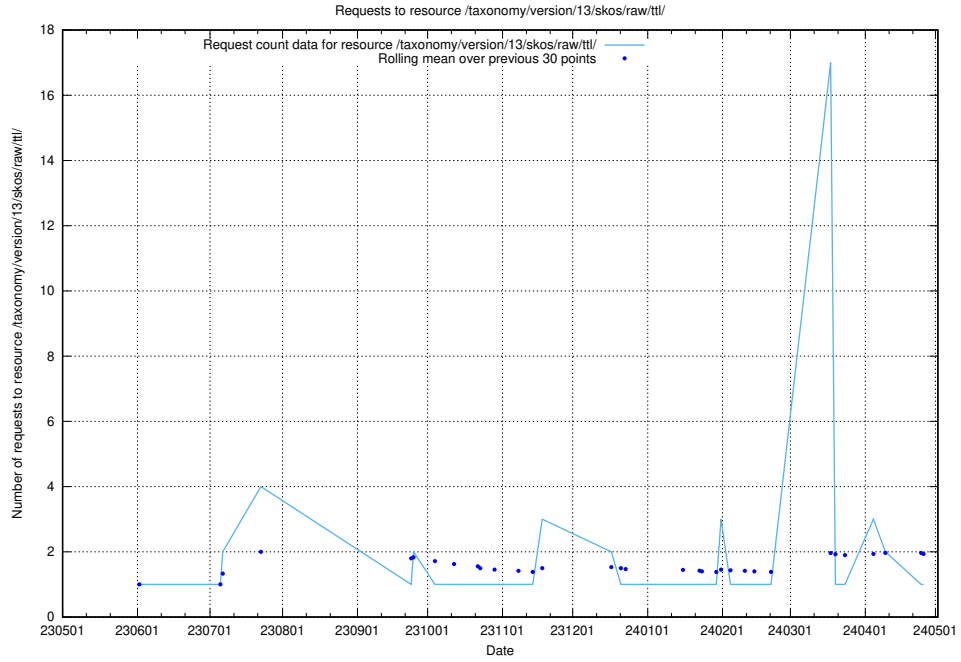

5.5865 Usage of /taxonomy/version/13/skos/raw/ttl/

Here, we count the number of requests to resource /taxonomy/version/13/skos/raw/ttl/.