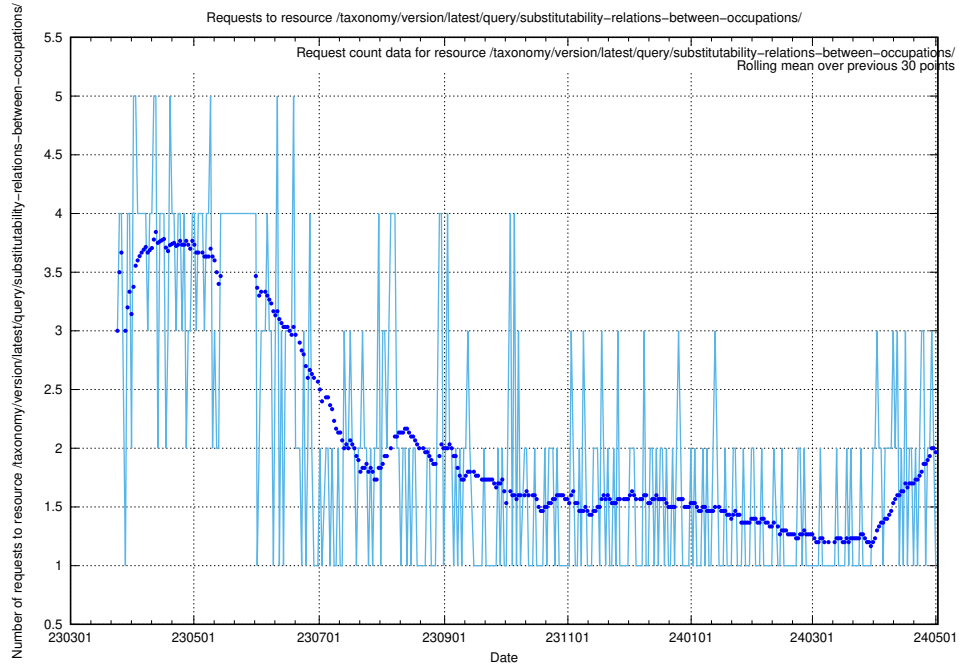

5.6043 Usage of /taxonomy/version/latest/query/substitutability-relations-between-occupations/

Here, we count the number of requests to resource /taxonomy/version/latest/query/substitutability-relations-between-occupations/.