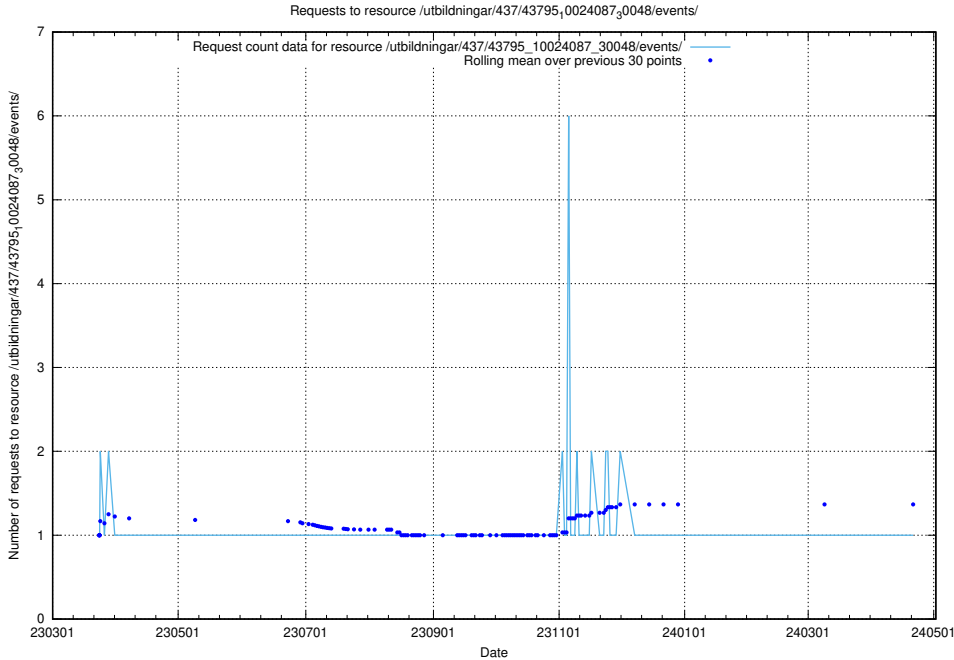

Here, we count the number of requests to resource /utbildningar/437/43796_10024100_313818/.

5.6330 Usage of /utbildningar/437/43795_10024087_30048/events/

Here, we count the number of requests to resource /utbildningar/437/43795_10024087_30048/events/.