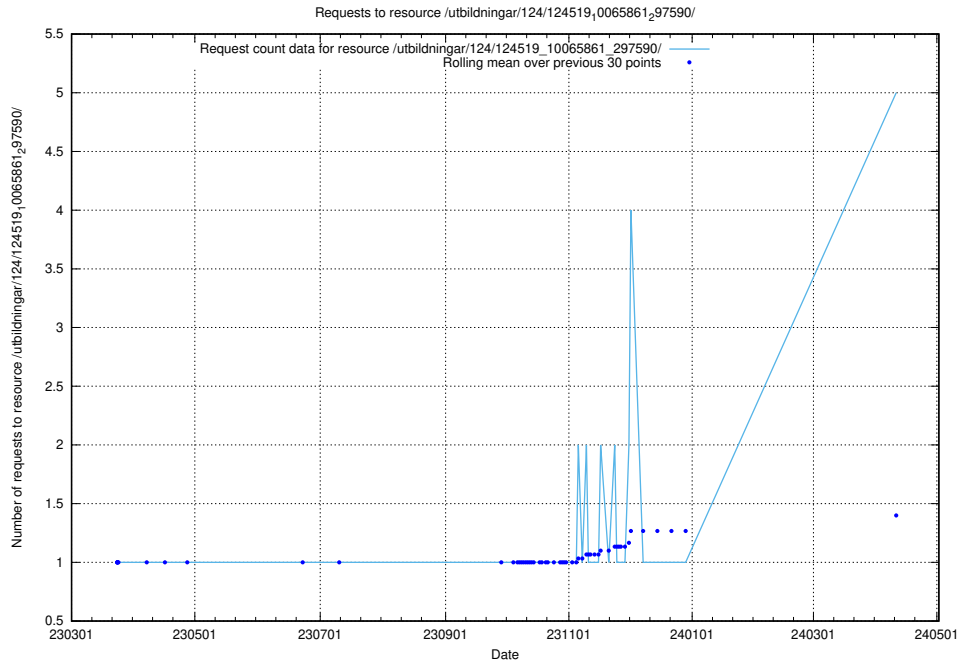

5.113 Usage of /utbildningar/124/124519_10065861_297590/

Here, we count the number of requests to resource /utbildningar/124/124519_10065861_297590/.