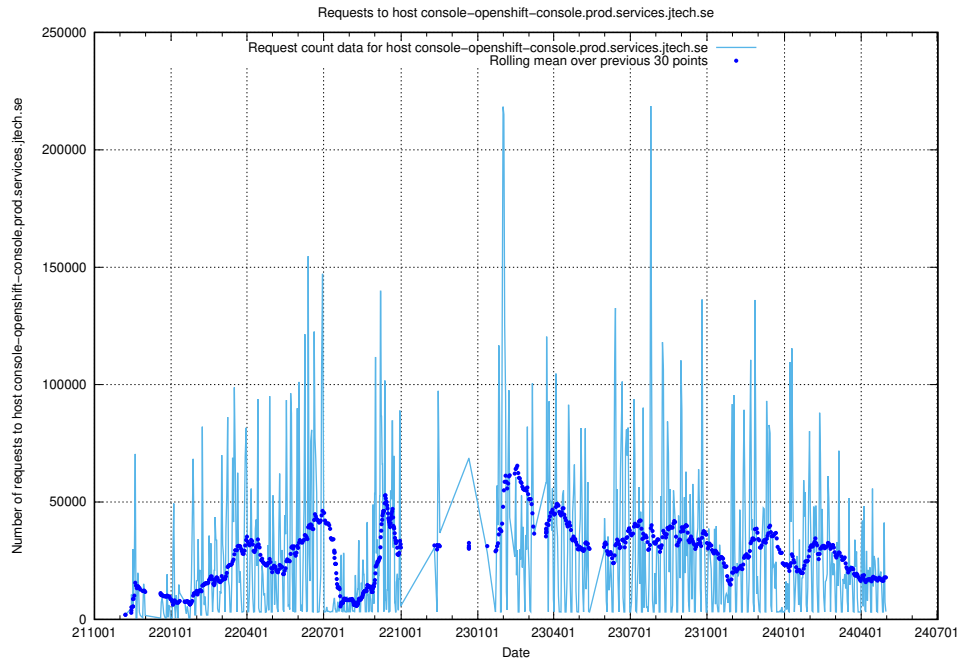

7.15 Usage of console-openshift-console.prod.services.jtech.se

Here, we count the number of requests to host console-openshift-console.prod.services.jtech.se.