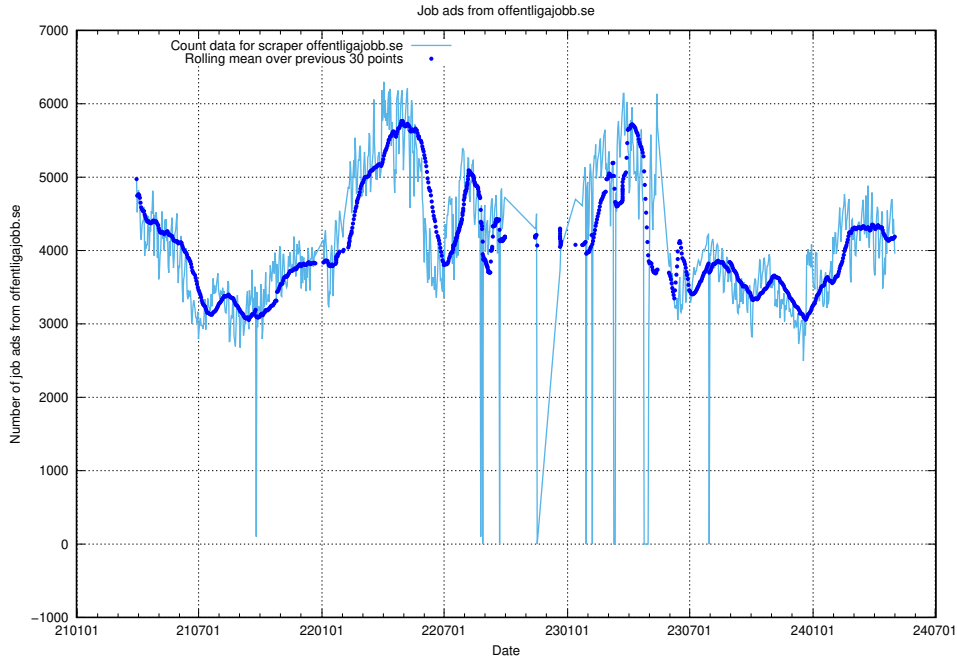

13.3 Number of ads by scraper offentligajobb.se

Here, we count the number of job ads scraped from offentligajobb.se.