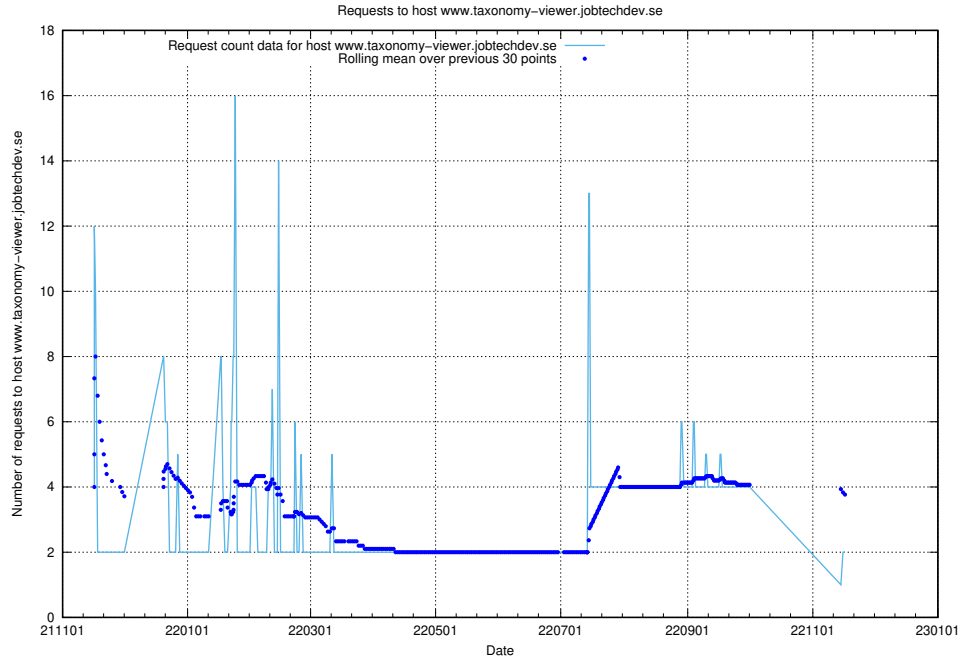

7.499 Usage of `www.taxonomy-viewer.jobtechdev.se`

Here, we count the number of requests to host `www.taxonomy-viewer.jobtechdev.se`.