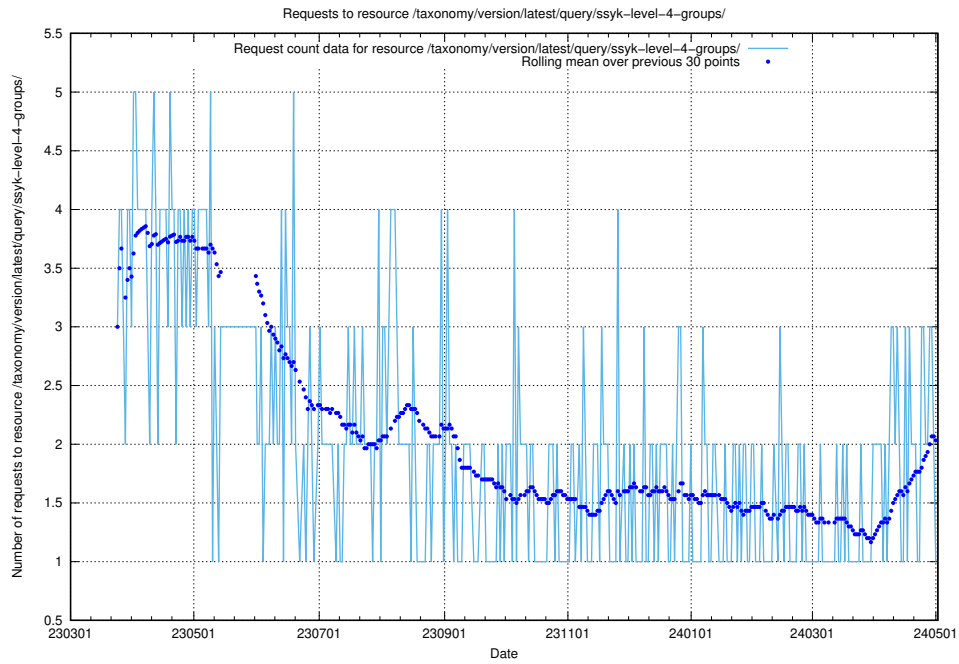

5.6046 Usage of /taxonomy/version/latest/query/ssyk-level-4-groups/

Here, we count the number of requests to resource /taxonomy/version/latest/query/ssyk-level-4-groups/.