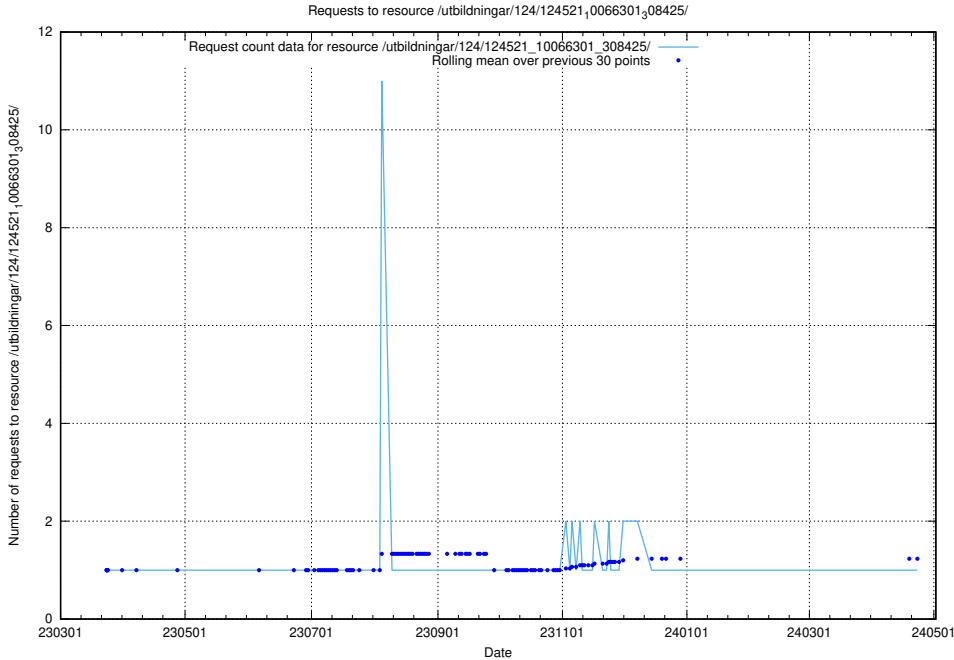

5.1164 Usage of /utbildningar/124/124521_10066301_308425/

Here, we count the number of requests to resource /utbildningar/124/124521_10066301_308425/.