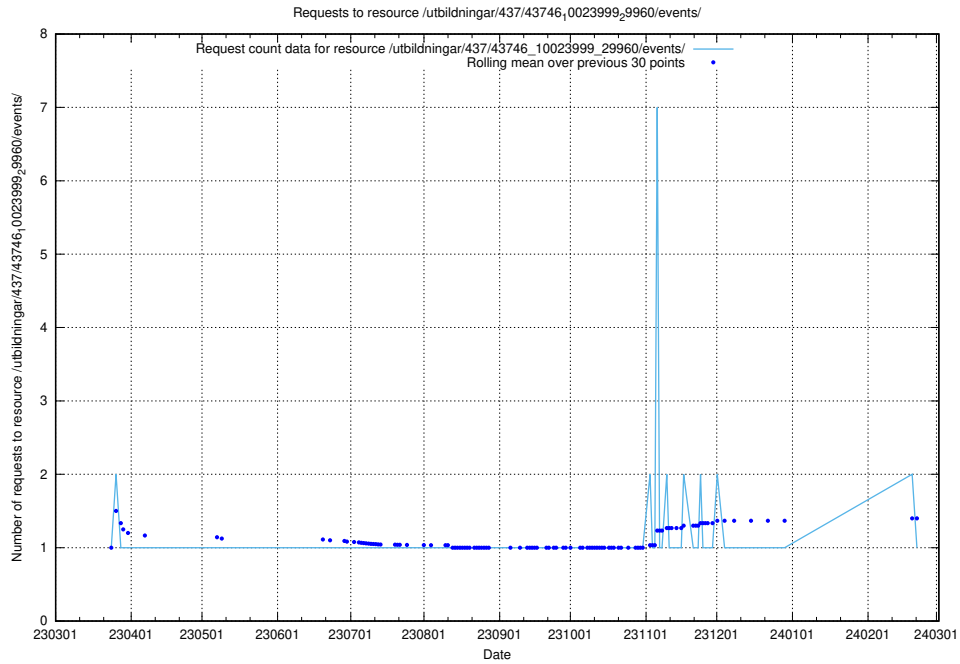

5.6170 Usage of /utbildningar/437/43746_10023999_29960/events/

Here, we count the number of requests to resource /utbildningar/437/43746_10023999_29960/events/.