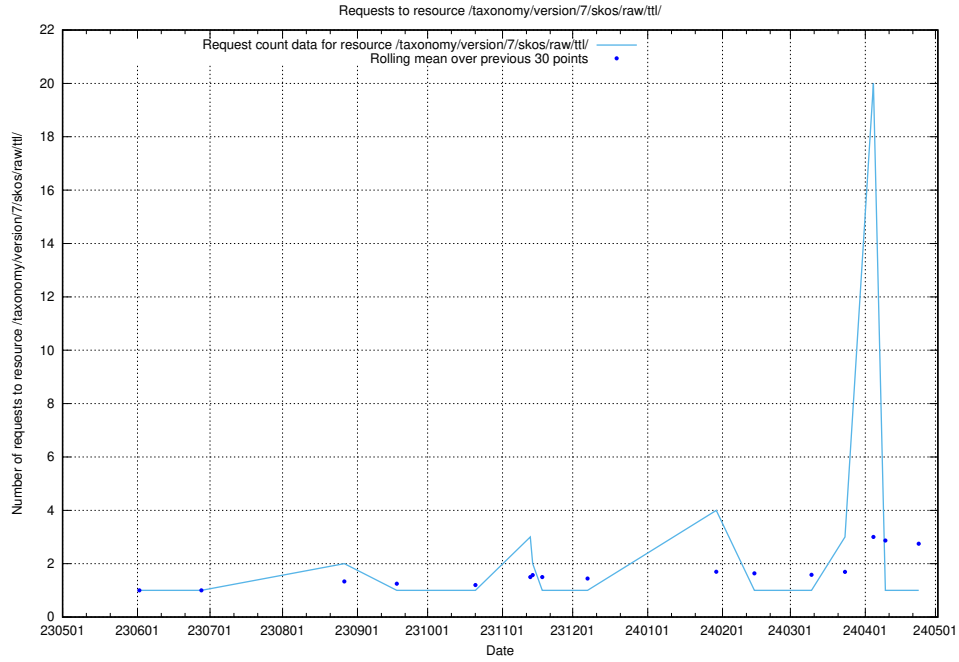

5.5860 Usage of /taxonomy/version/7/skos/raw/ttl/

Here, we count the number of requests to resource /taxonomy/version/7/skos/raw/ttl/.