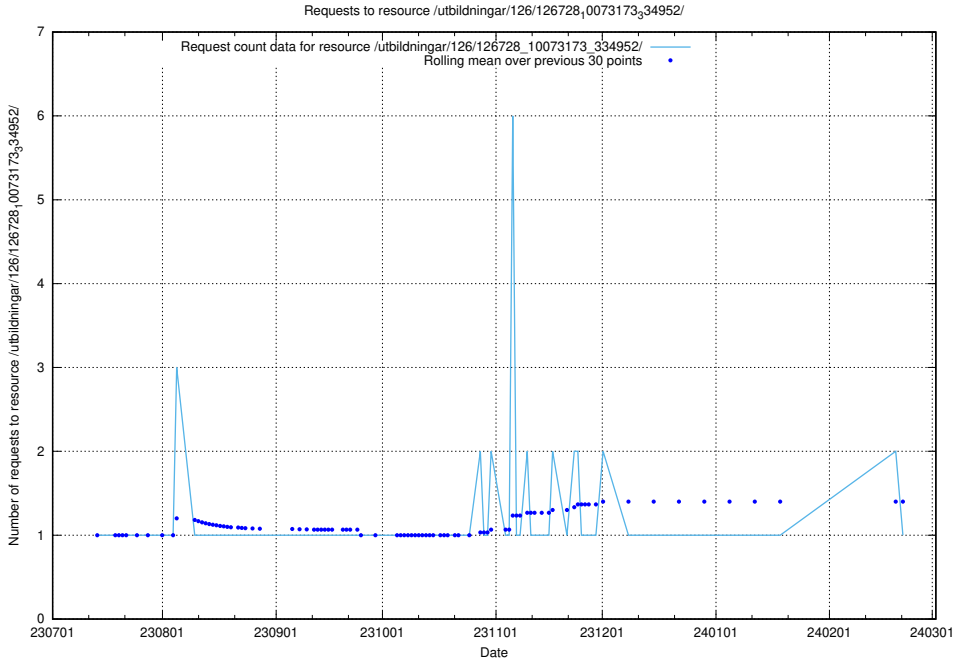

Here, we count the number of requests to resource /utbildningar/126/126728_10073173_334952/events/

5.5004 Usage of /utbildningar/126/126728_10073173_334952/

Here, we count the number of requests to resource /utbildningar/126/126728_10073173_334952/.