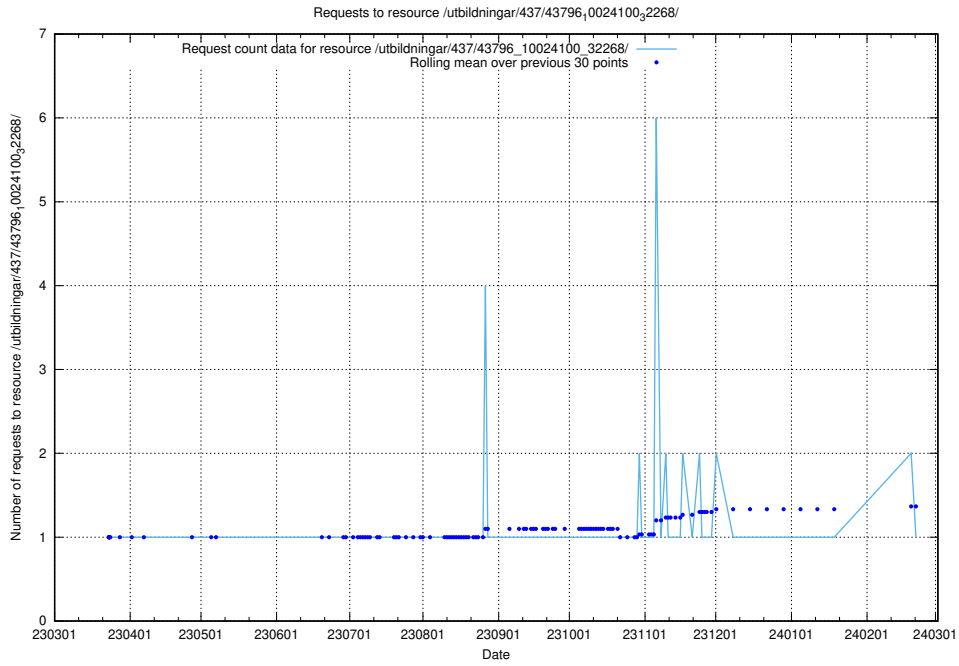

5.6325 Usage of /utbildningar/437/43796_10024100_32268/

Here, we count the number of requests to resource /utbildningar/437/43796_10024100_32268/.