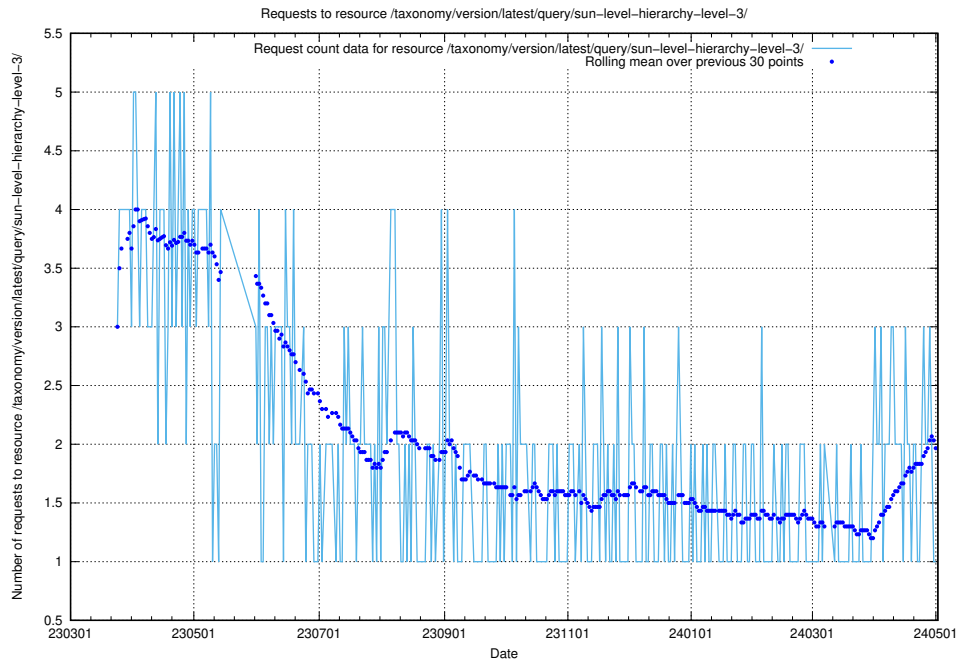

5.6034 Usage of /taxonomy/version/latest/query/sun-level-hierarchy-level-3/

Here, we count the number of requests to resource /taxonomy/version/latest/query/sun-level-hierarchy-level-3/.