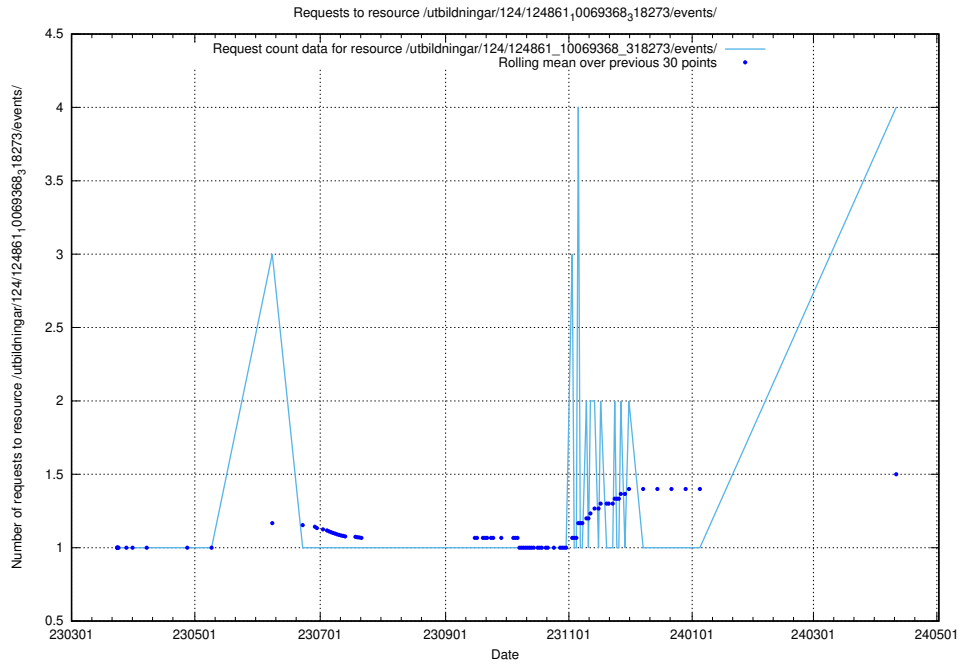

5.159 Usage of /utbildningar/124/124861_10069368_318273/events/

Here, we count the number of requests to resource /utbildningar/124/124861_10069368_318273/events/