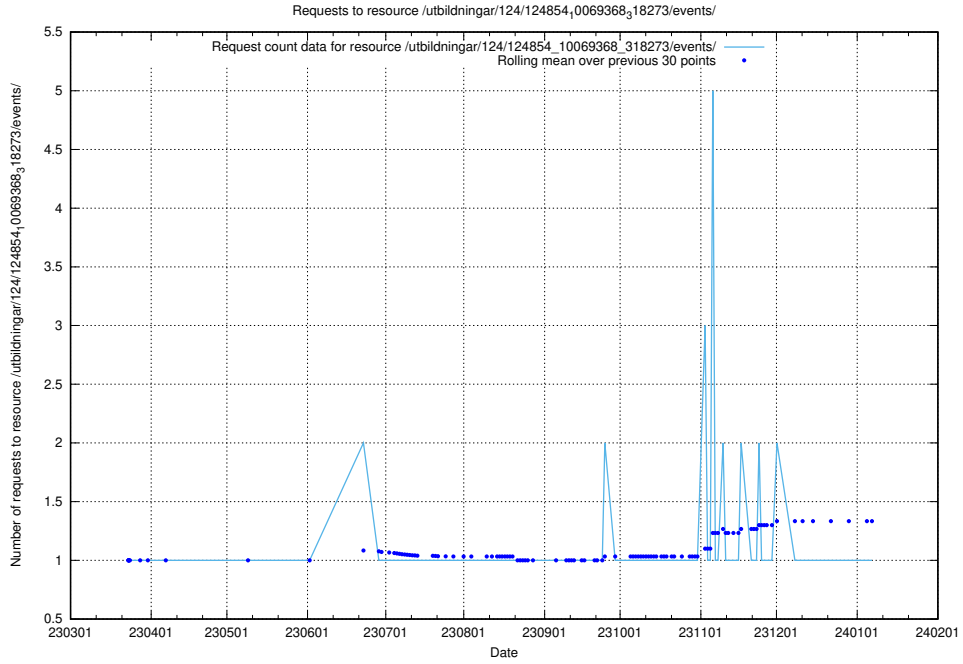

5.1139 Usage of /utbildningar/124/124854_10069368_318273/events/

Here, we count the number of requests to resource /utbildningar/124/124854_10069368_318273/events/