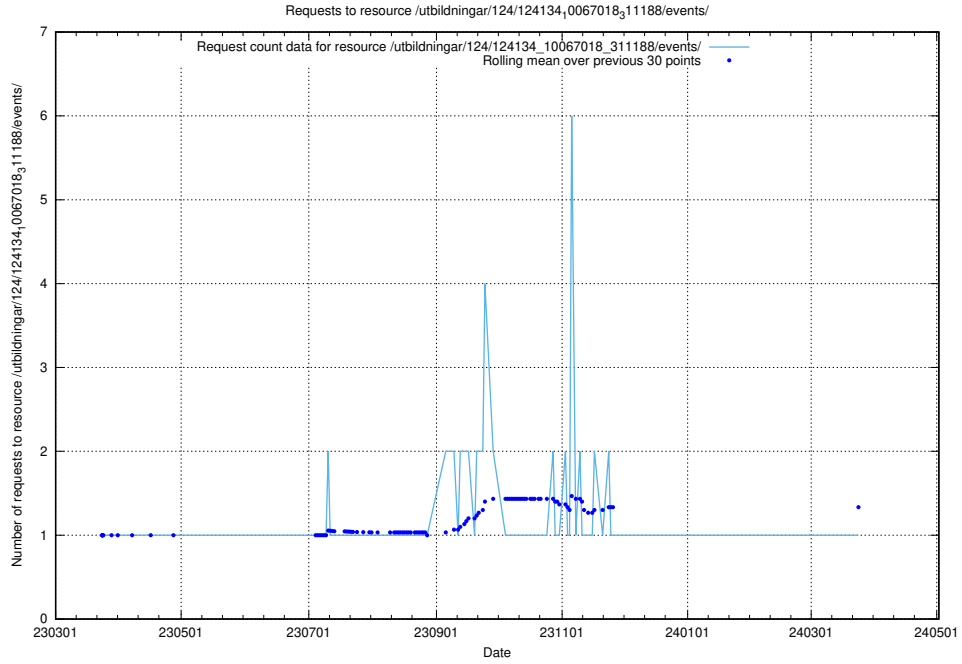

5.4017 Usage of /utbildningar/124/124134_10067018_311188/events/

Here, we count the number of requests to resource /utbildningar/124/124134_10067018_311188/events/