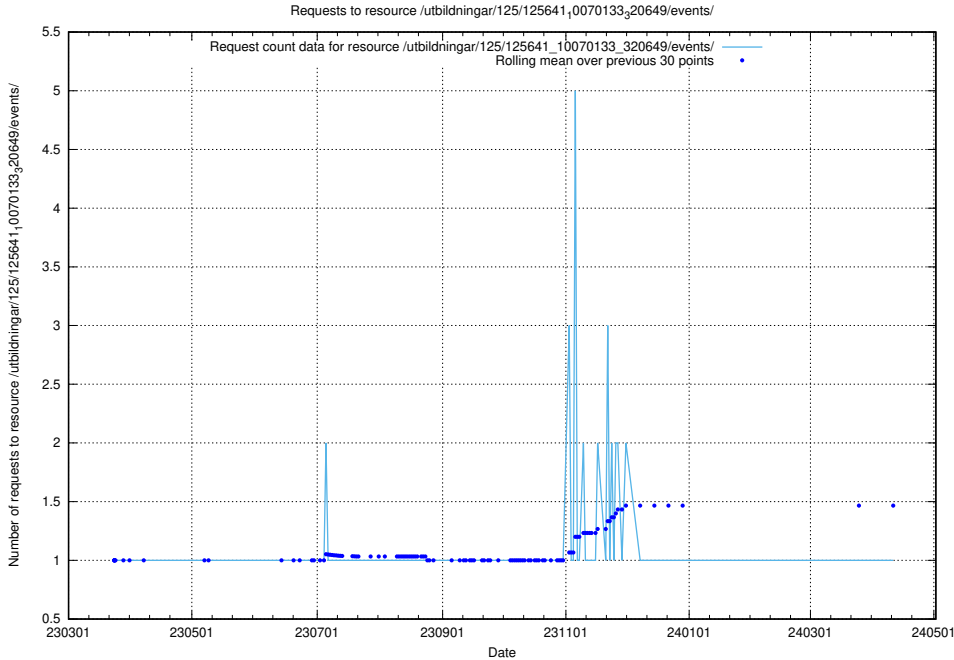

5.988 Usage of /utbildningar/125/125641_10070133_320649/events/

Here, we count the number of requests to resource /utbildningar/125/125641_10070133_320649/events/