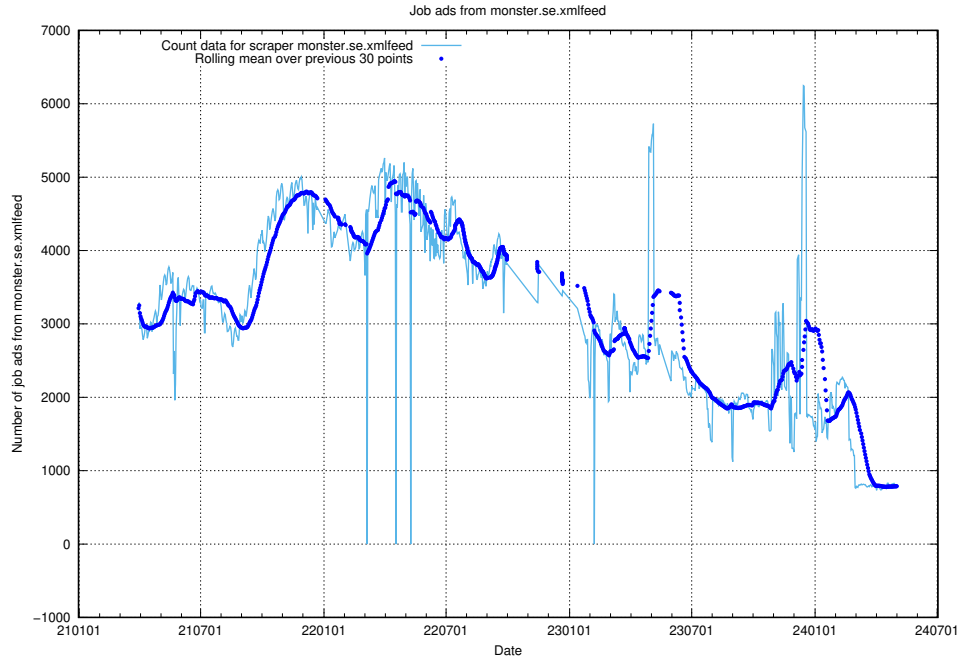

13.8 Number of ads by scraper monster.se.xmlfeed

Here, we count the number of job ads scraped from monster.se.xmlfeed.