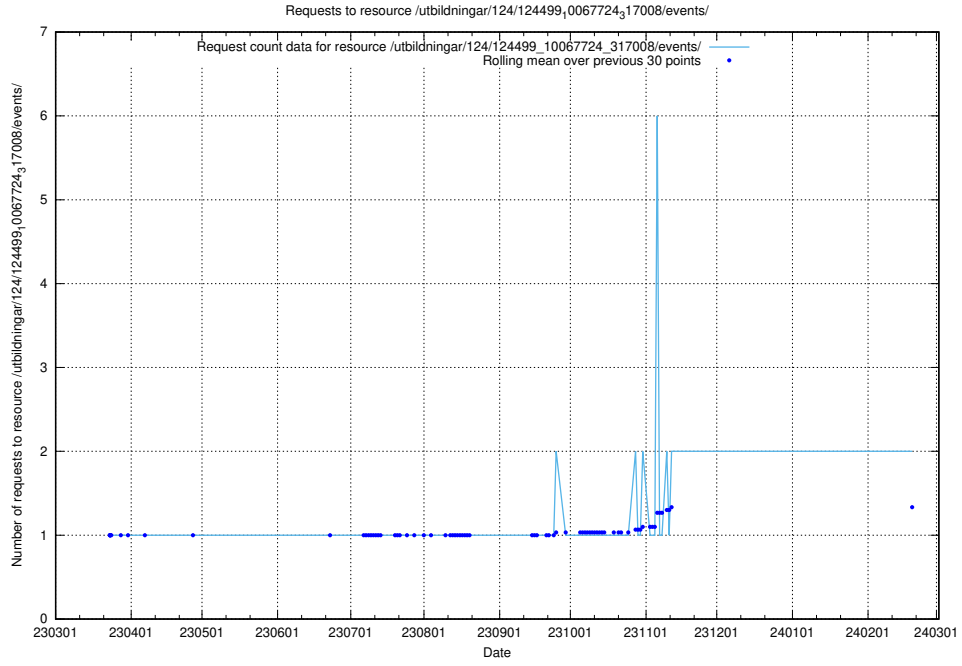

5.533 Usage of /utbildningar/124/124499_10067724_317008/events/

Here, we count the number of requests to resource /utbildningar/124/124499_10067724_317008/events/