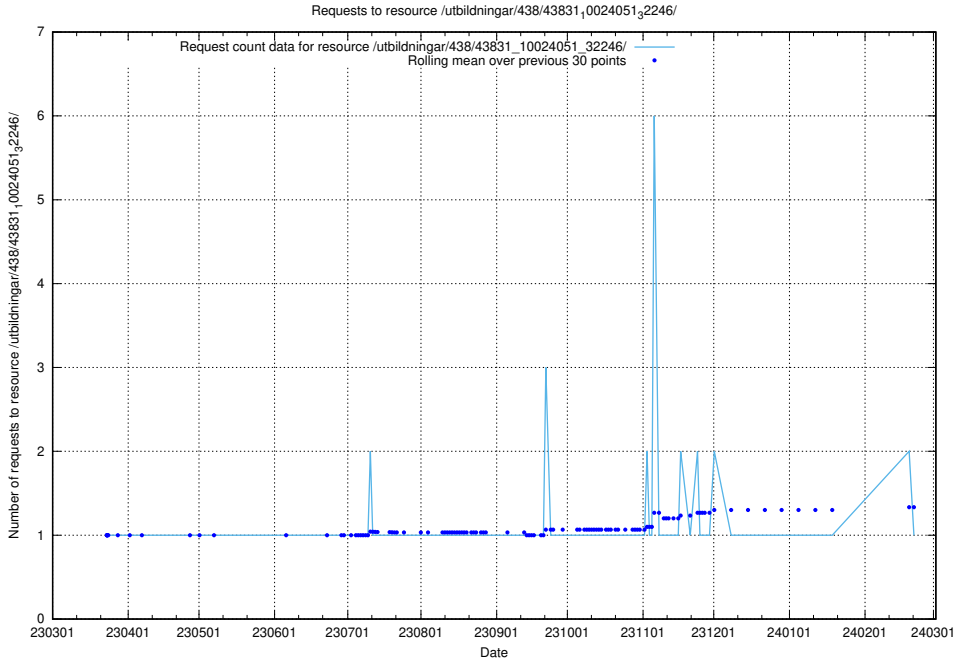

Here, we count the number of requests to resource /utbildningar/438/43831_10024051_32246/.

5.6306 Usage of /utbildningar/438/43830_10023988_29949/events/

Here, we count the number of requests to resource /utbildningar/438/43830_10023988_29949/events/.