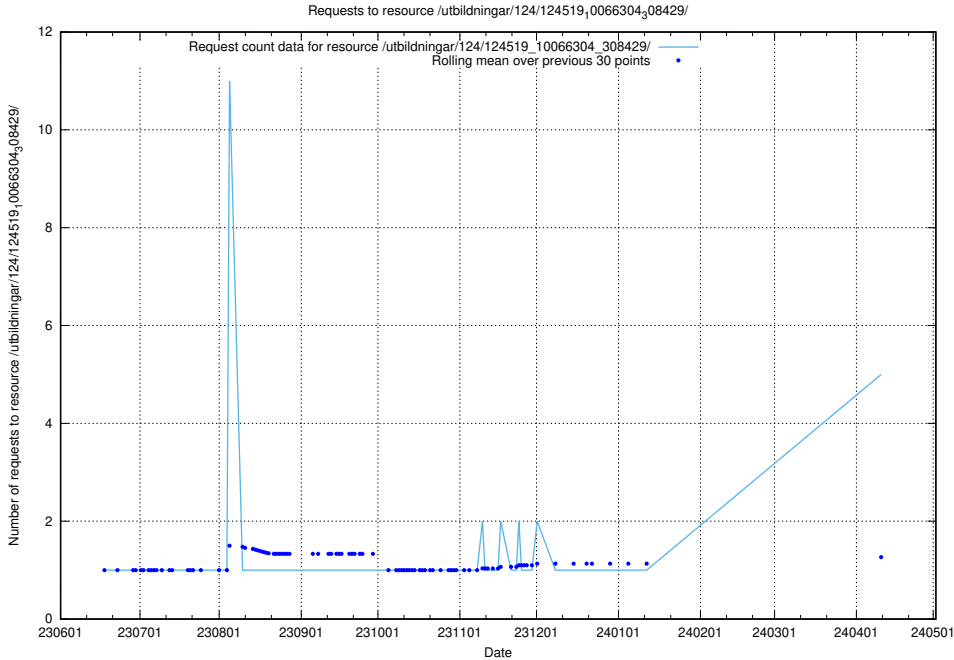

5.143 Usage of /utbildningar/124/124519_10066304_308429/

Here, we count the number of requests to resource /utbildningar/124/124519_10066304_308429/.