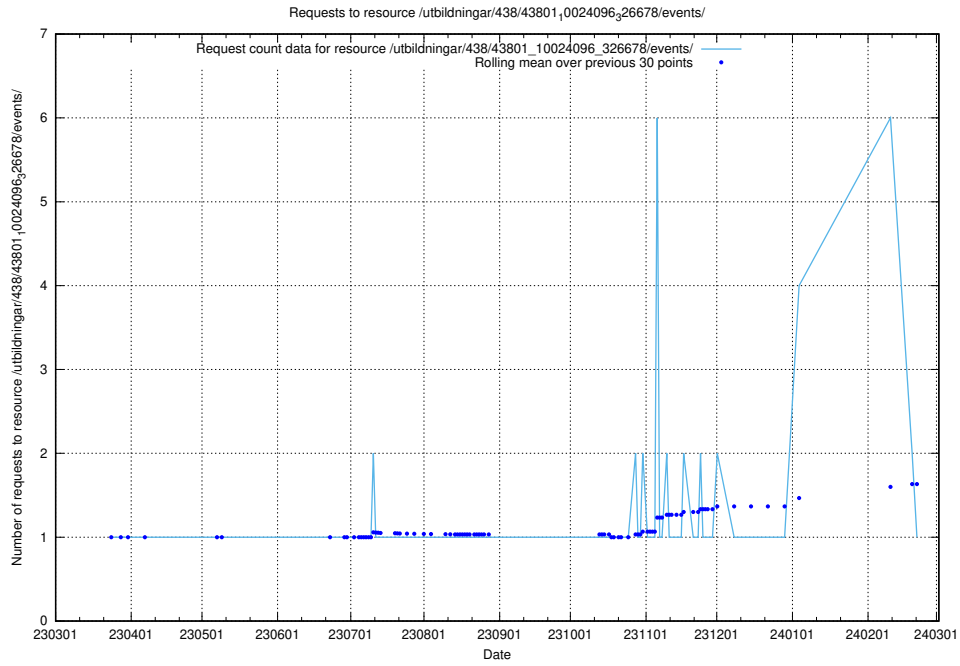

5.6146 Usage of /utbildningar/438/43801_10024096_326678/events/

Here, we count the number of requests to resource /utbildningar/438/43801_10024096_326678/events/.