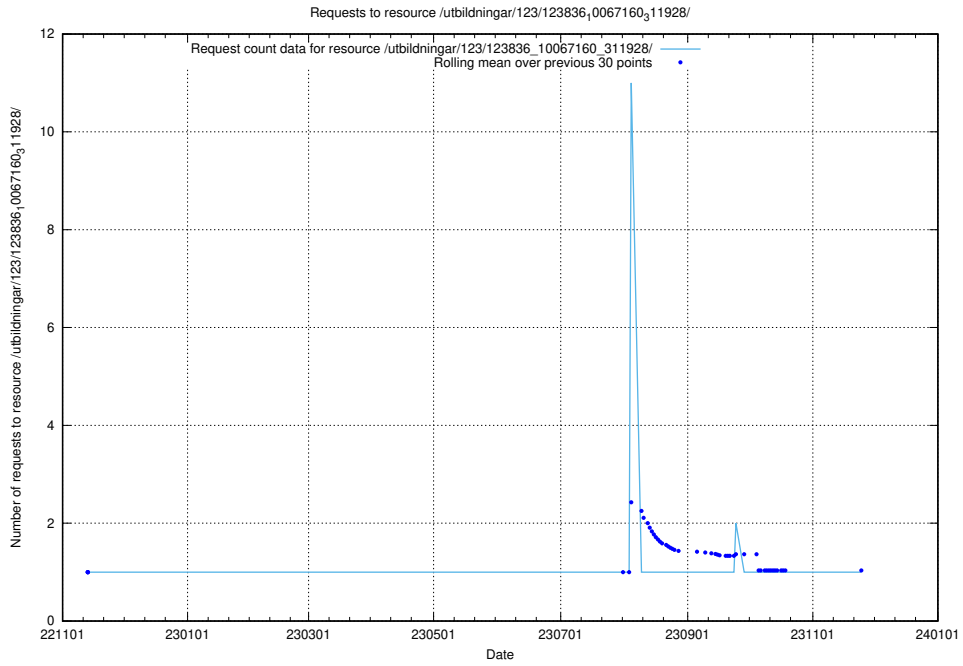

5.5833 Usage of /utbildningar/123/123836_10067160_311928/

Here, we count the number of requests to resource /utbildningar/123/123836_10067160_311928/.