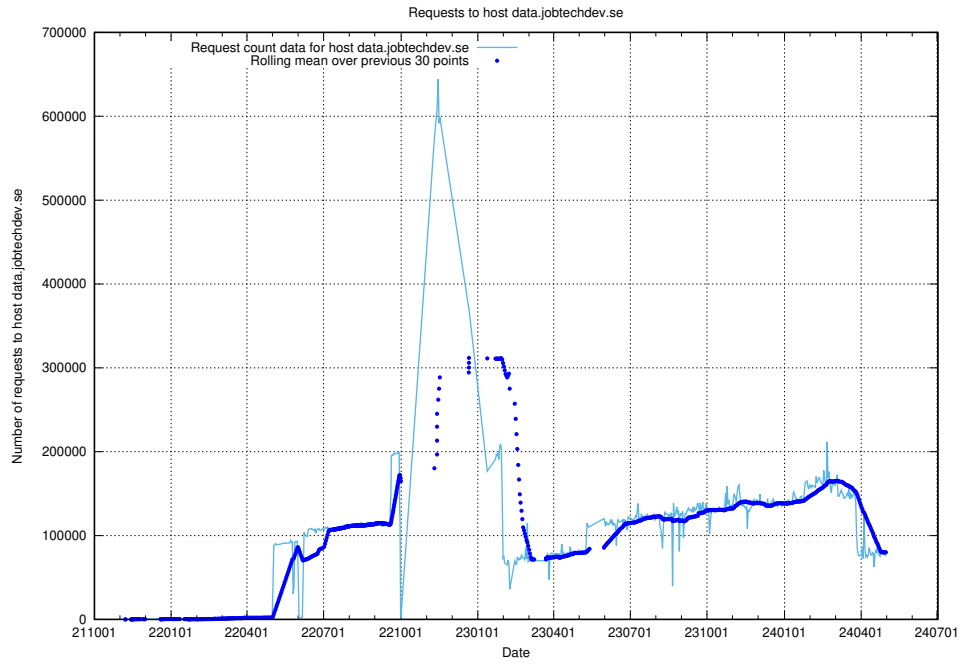

7.5 Usage of data.jobtechdev.se

Here, we count the number of requests to host data.jobtechdev.se.