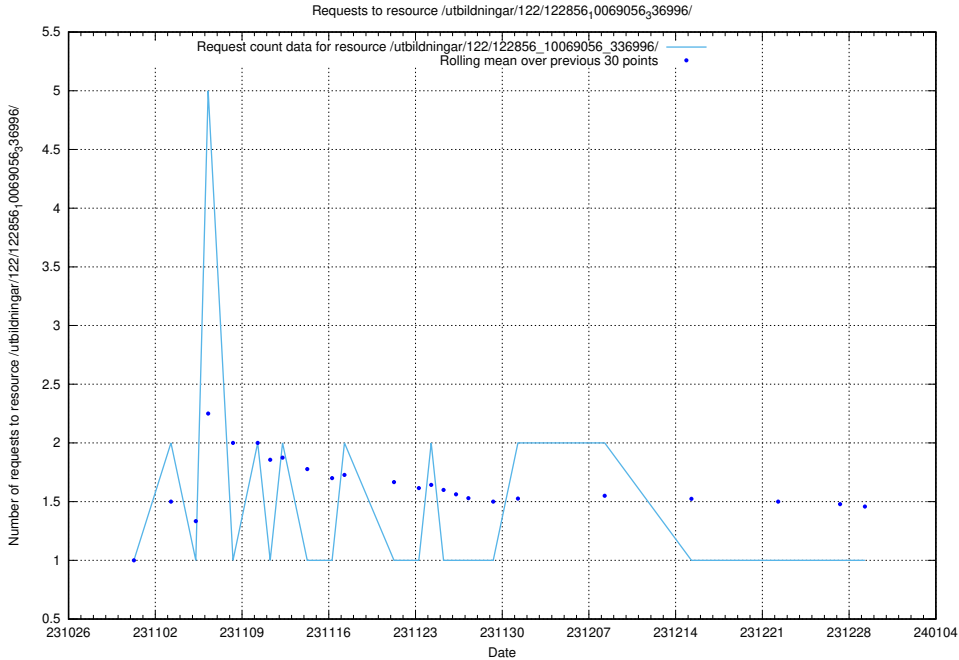

5.4104 Usage of /utbildningar/122/122856_10069056_336996/

Here, we count the number of requests to resource /utbildningar/122/122856_10069056_336996/.