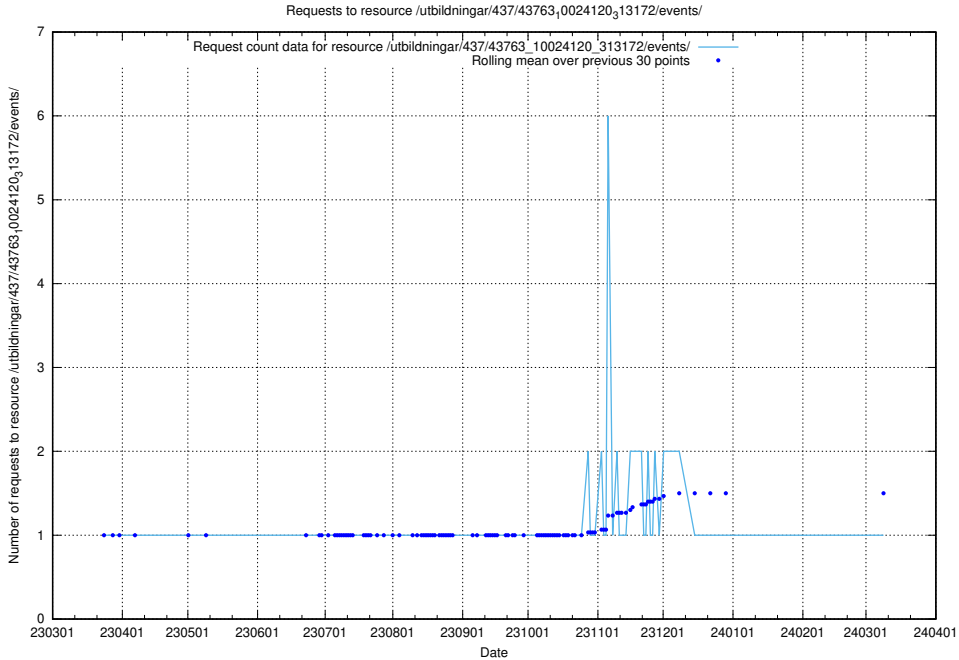

5.6159 Usage of /utbildningar/437/43763_10024120_313172/events/

Here, we count the number of requests to resource /utbildningar/437/43763_10024120_313172/events/.