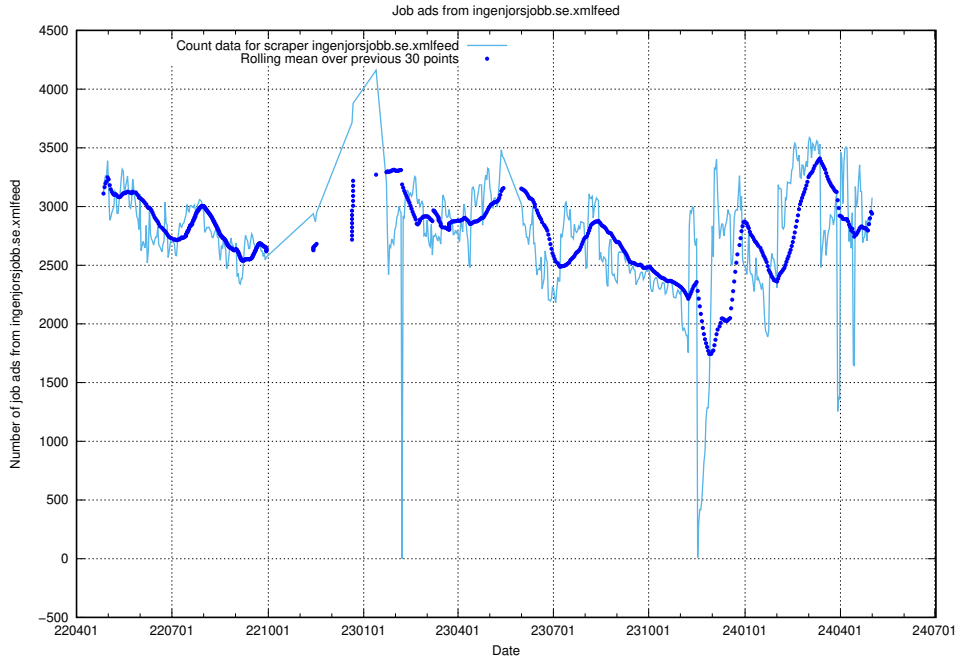

13.4 Number of ads by scraper ingenjorsjobb.se.xmlfeed

Here, we count the number of job ads scraped from ingenjorsjobb.se.xmlfeed.