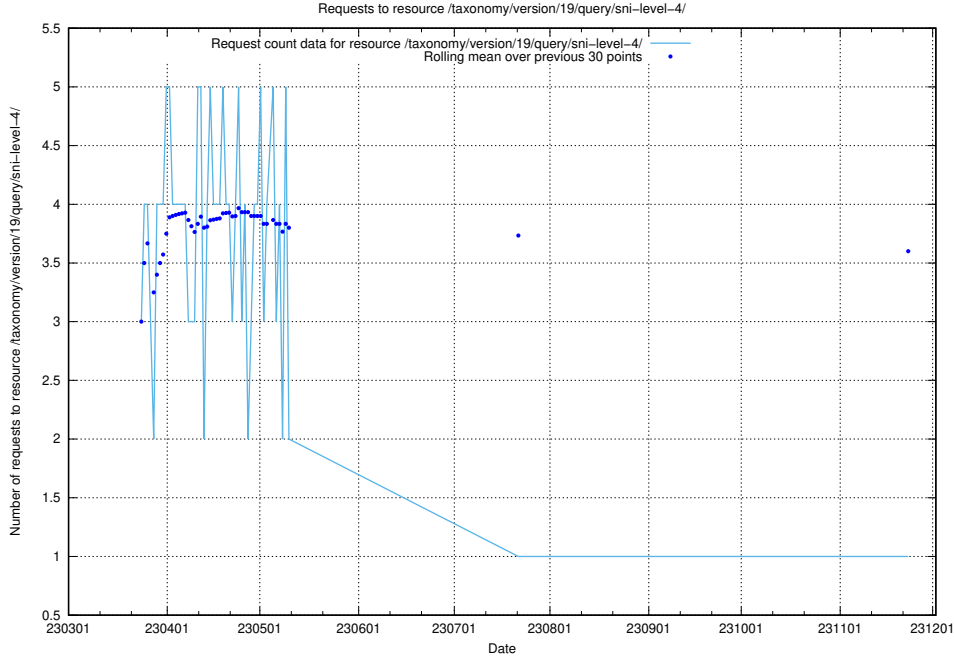

5.6102 Usage of /taxonomy/version/19/query/sni-level-4/

Here, we count the number of requests to resource /taxonomy/version/19/query/sni-level-4/.