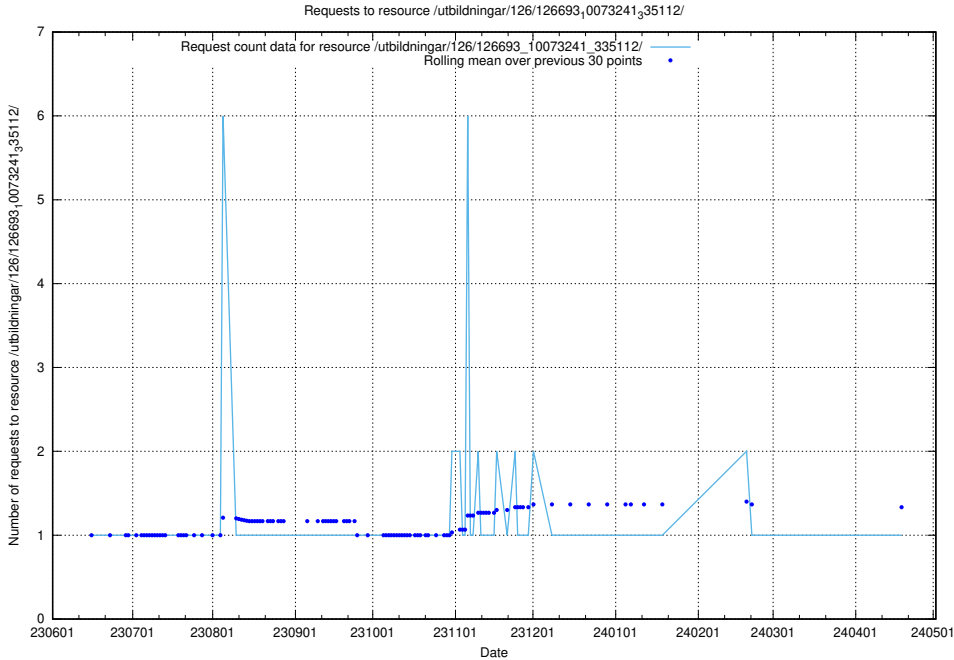

5.5810 Usage of /utbildningar/126/126693_10073241_335112/

Here, we count the number of requests to resource /utbildningar/126/126693_10073241_335112/.