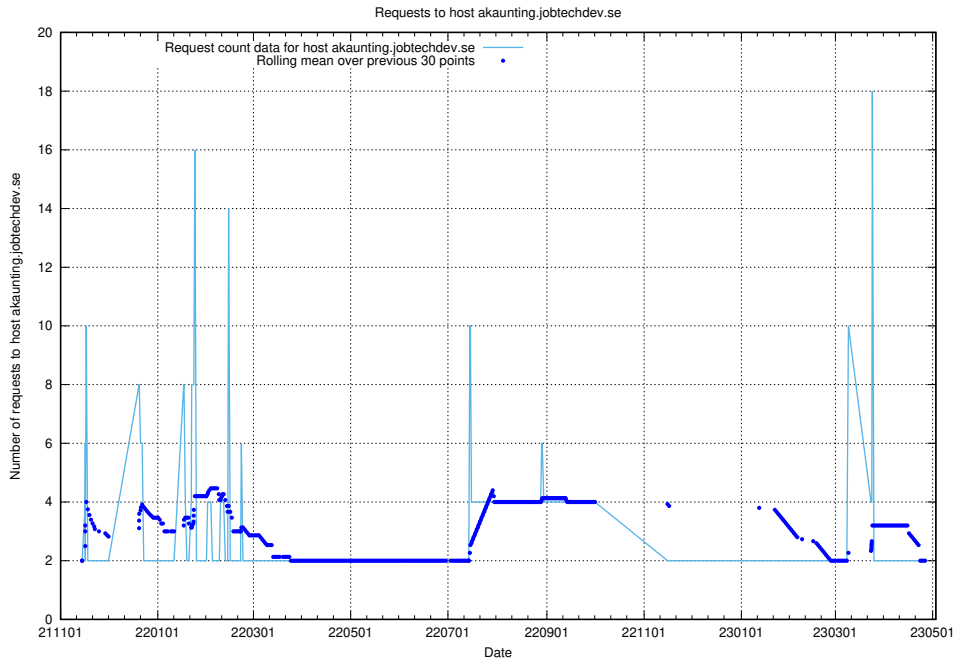

7.287 Usage of cms-test.jobtechdev.se

Here, we count the number of requests to host cms-test.jobtechdev.se.

7.288 Usage of akaunting.jobtechdev.se

Here, we count the number of requests to host akaunting.jobtechdev.se.