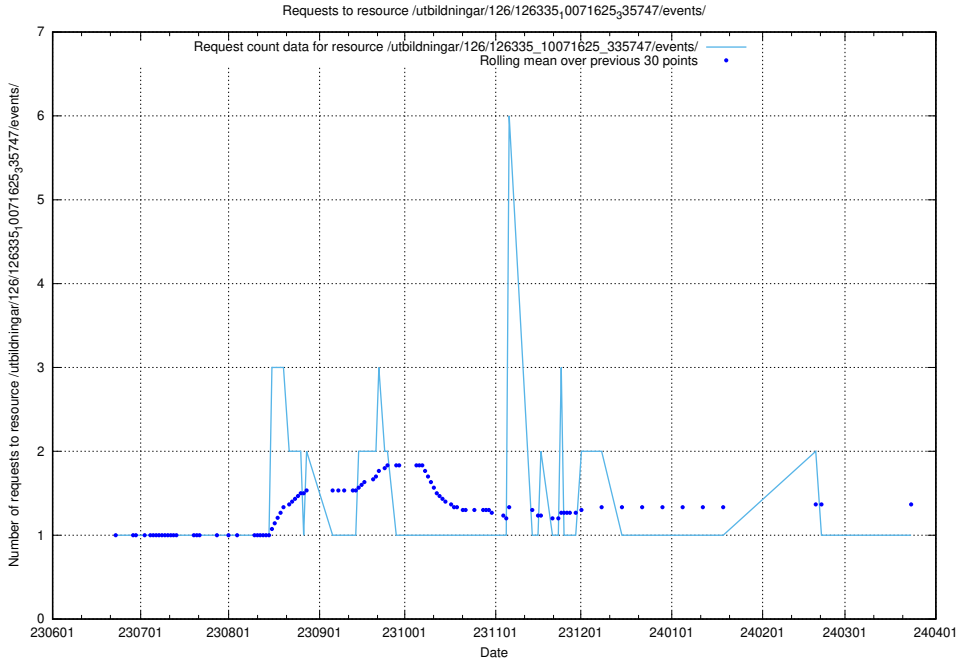

5.5610 Usage of /utbildningar/126/126335_10071625_335747/events/

Here, we count the number of requests to resource /utbildningar/126/126335_10071625_335747/events/