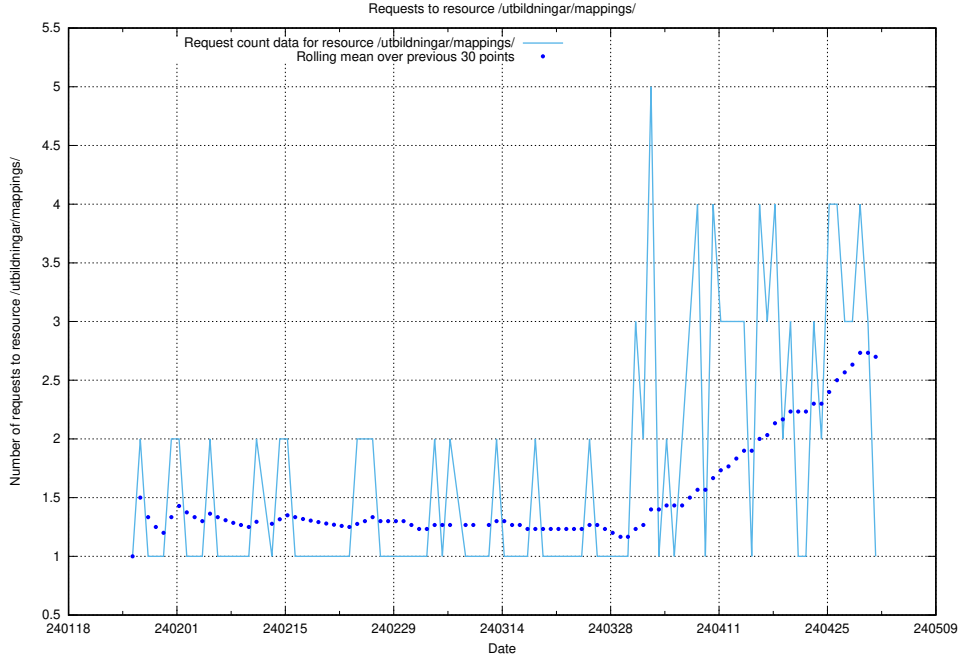

Here, we count the number of requests to resource /utbildningar/utb_emil/100/100480_10025244_317802/events/

5.3671 Usage of /utbildningar/mappings/

Here, we count the number of requests to resource /utbildningar/mappings/.