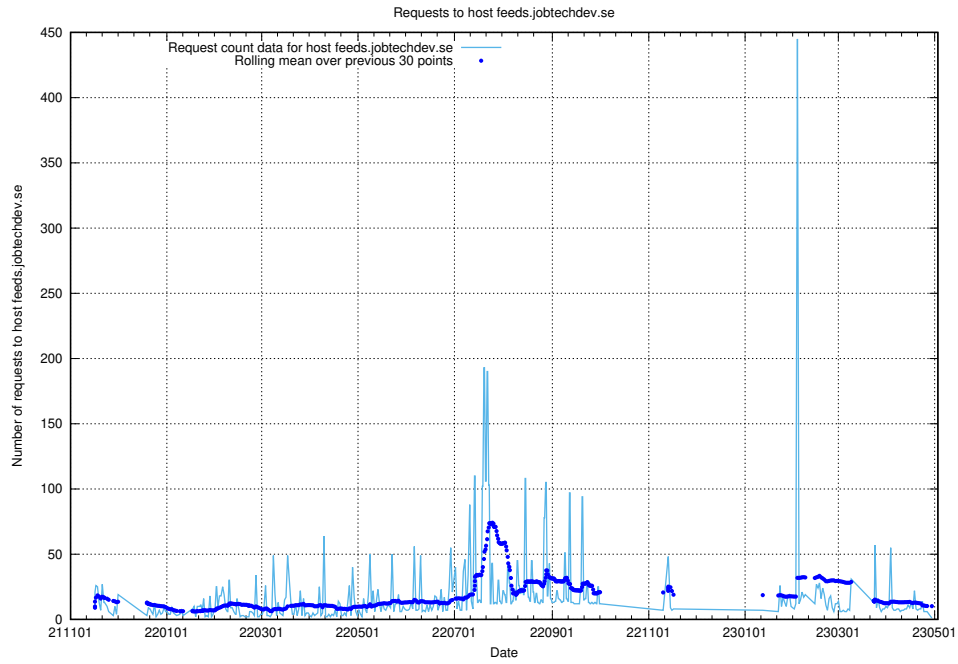

7.652 Usage of feeds.jobtechdev.se

Here, we count the number of requests to host feeds.jobtechdev.se.