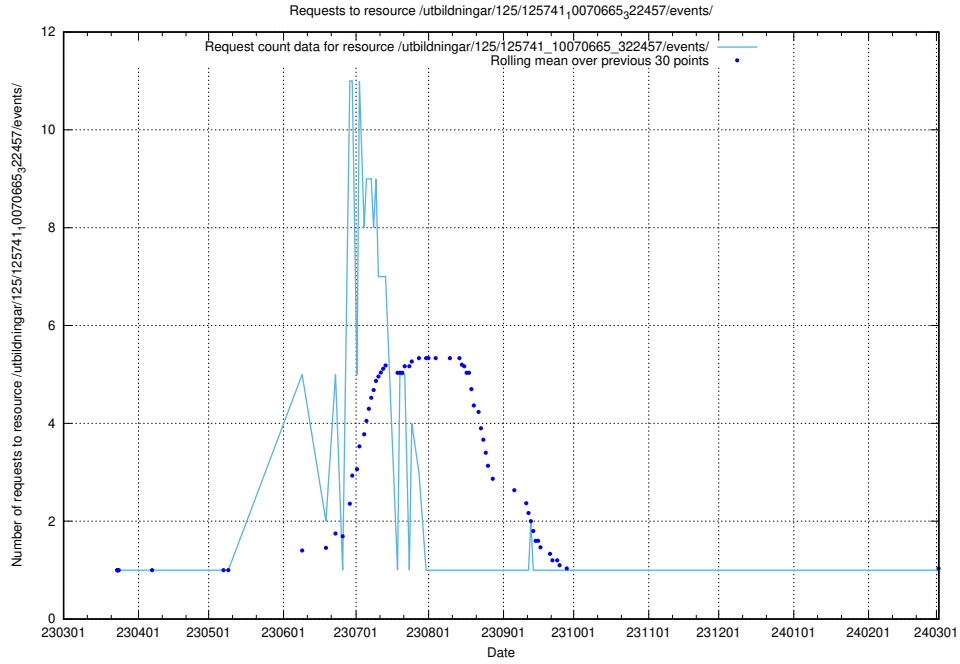

5.6461 Usage of /utbildningar/125/125741_10070665_322457/events/

Here, we count the number of requests to resource /utbildningar/125/125741_10070665_322457/events/