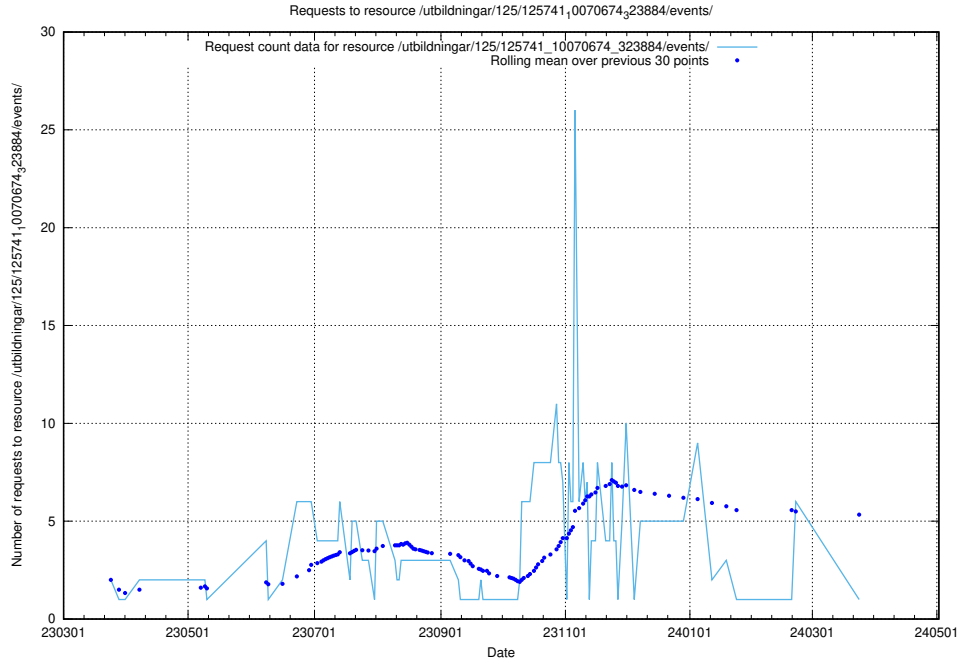

5.6130 Usage of /utbildningar/125/125741_10070674_323884/events/

Here, we count the number of requests to resource /utbildningar/125/125741_10070674_323884/events/