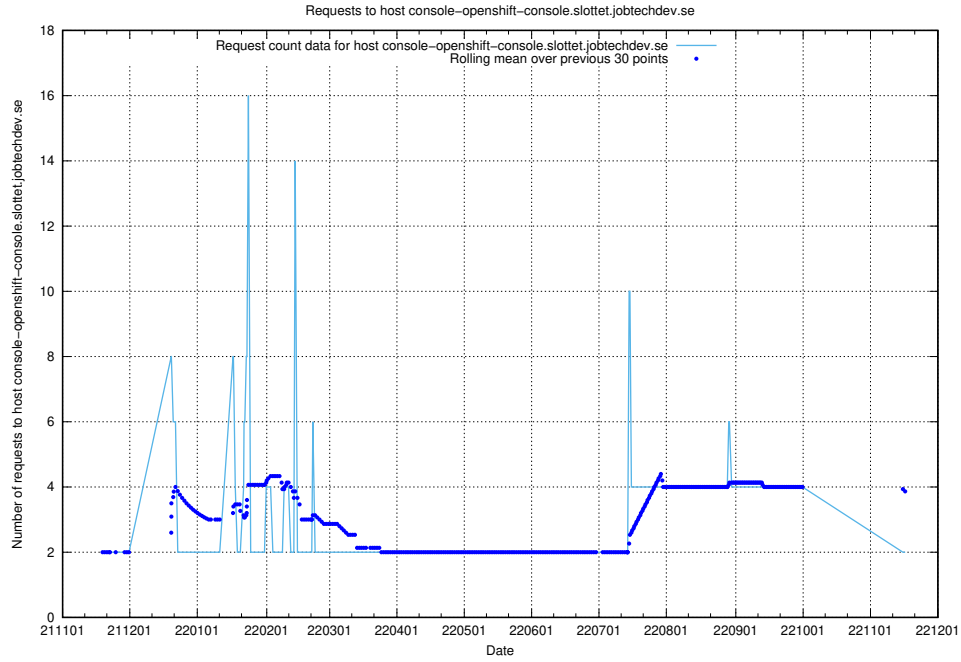

7.468 Usage of console-openshift-console.slottet.jobtechdev.se

Here, we count the number of requests to host console-openshift-console.slottet.jobtechdev.se.

7.469 Usage of `blog.mattermost2.jobtechdev.se`