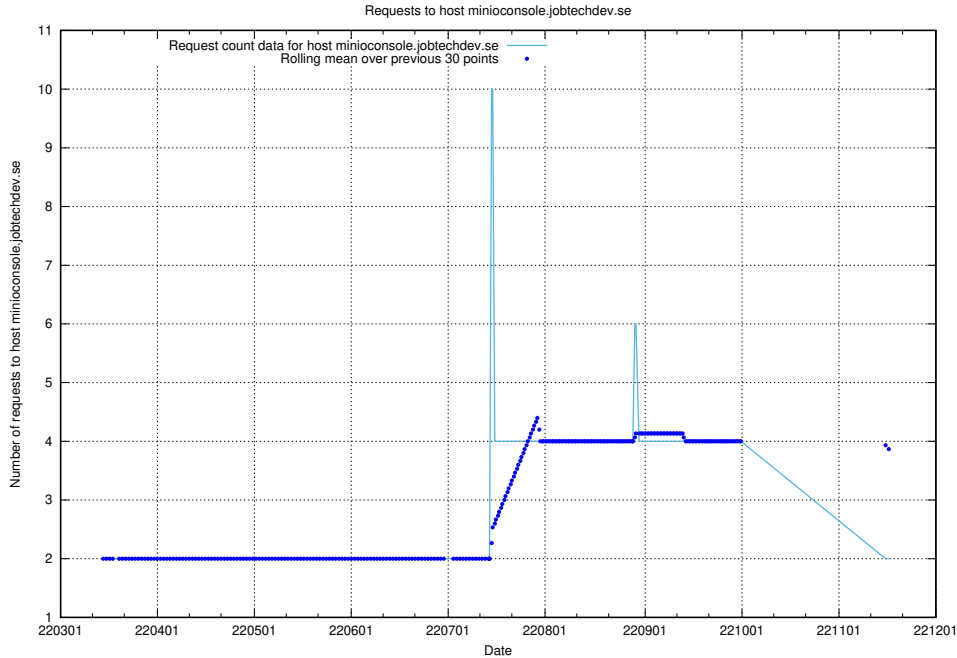

Here, we count the number of requests to host minioconsole.jobtechdev.se.

7.494 Usage of minio-console.jobtechdev.se

Here, we count the number of requests to host minio-console.jobtechdev.se.

7.495 Usage of jitsit.jobtechdev.se