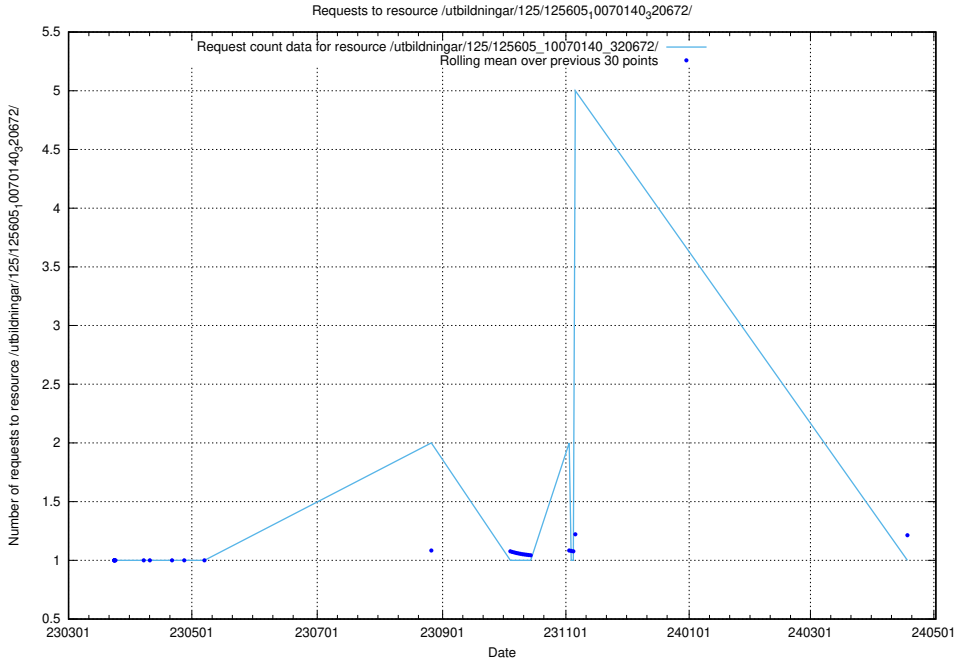

5.1012 Usage of /utbildningar/125/125605_10070140_320672/

Here, we count the number of requests to resource /utbildningar/125/125605_10070140_320672/.