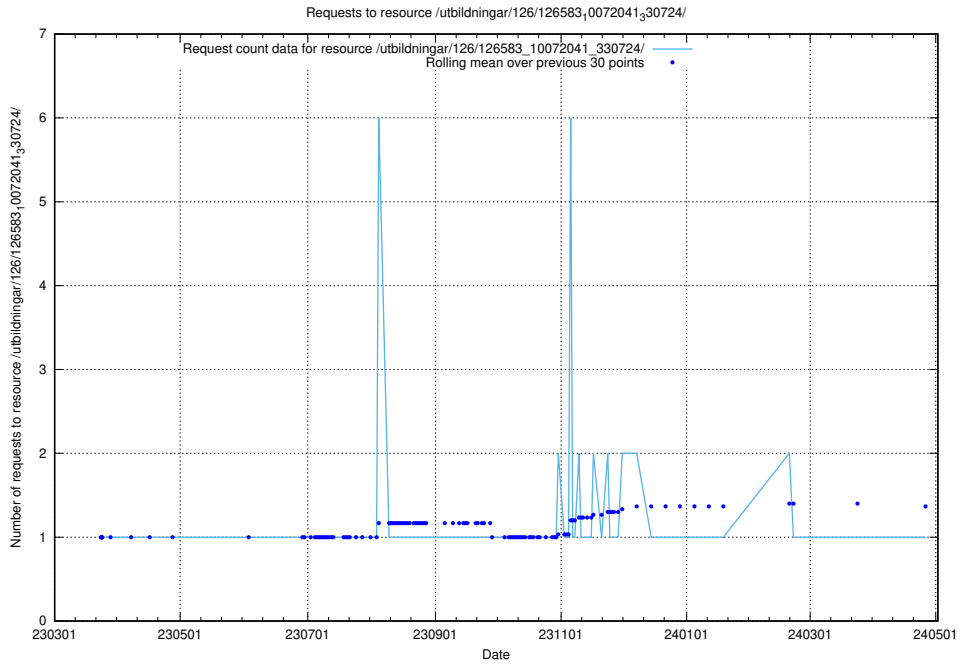

5.6368 Usage of /utbildningar/126/126583_10072041_330724/

Here, we count the number of requests to resource /utbildningar/126/126583_10072041_330724/.