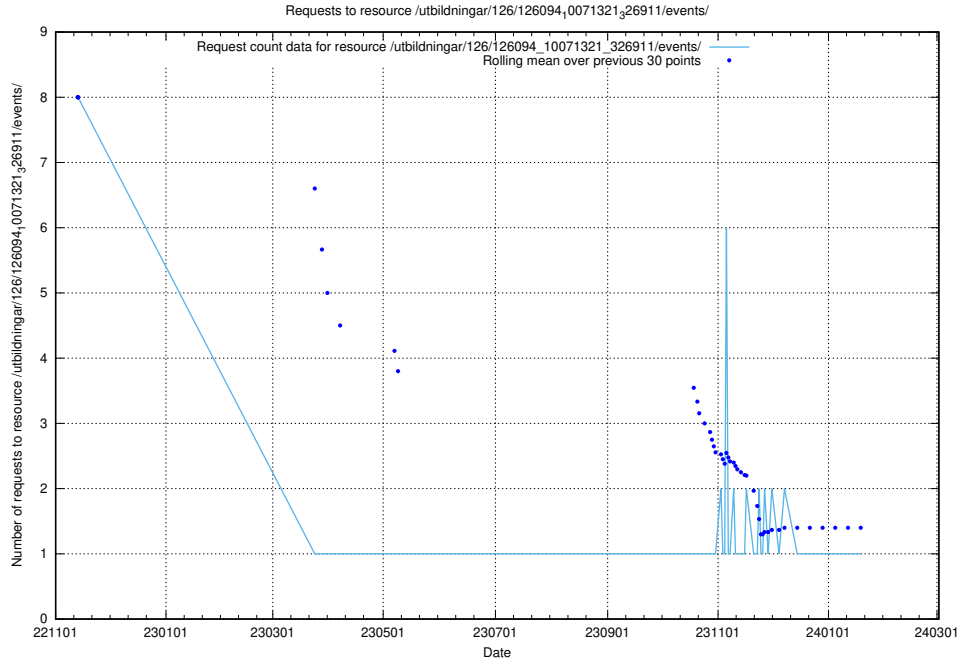

5.5704 Usage of /utbildningar/126/126094_10071321_326911/events/

Here, we count the number of requests to resource /utbildningar/126/126094_10071321_326911/events/