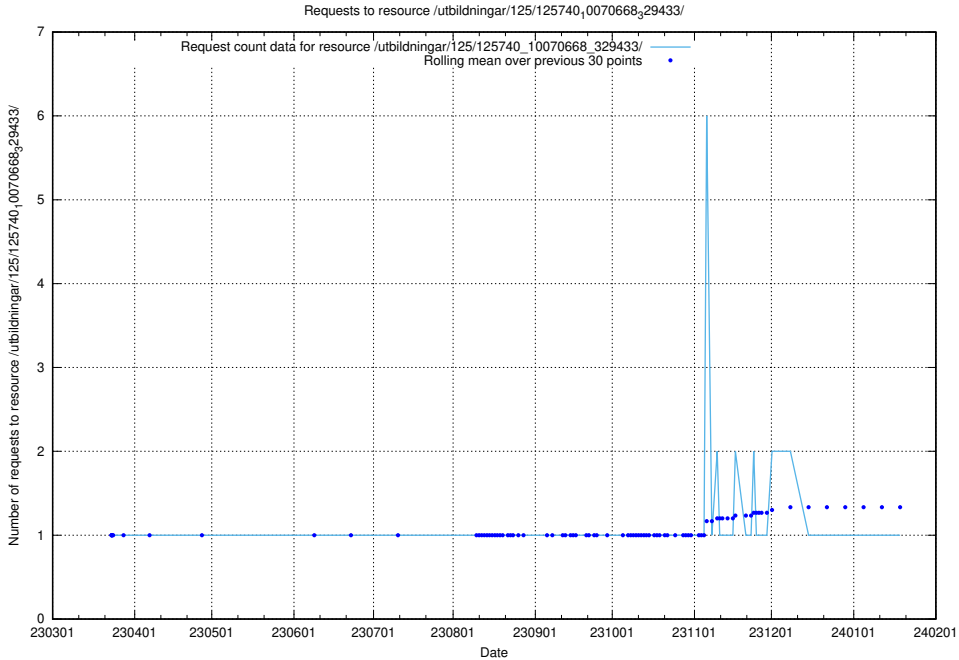

5.940 Usage of /utbildningar/125/125740_10070668_329433/

Here, we count the number of requests to resource /utbildningar/125/125740_10070668_329433/.