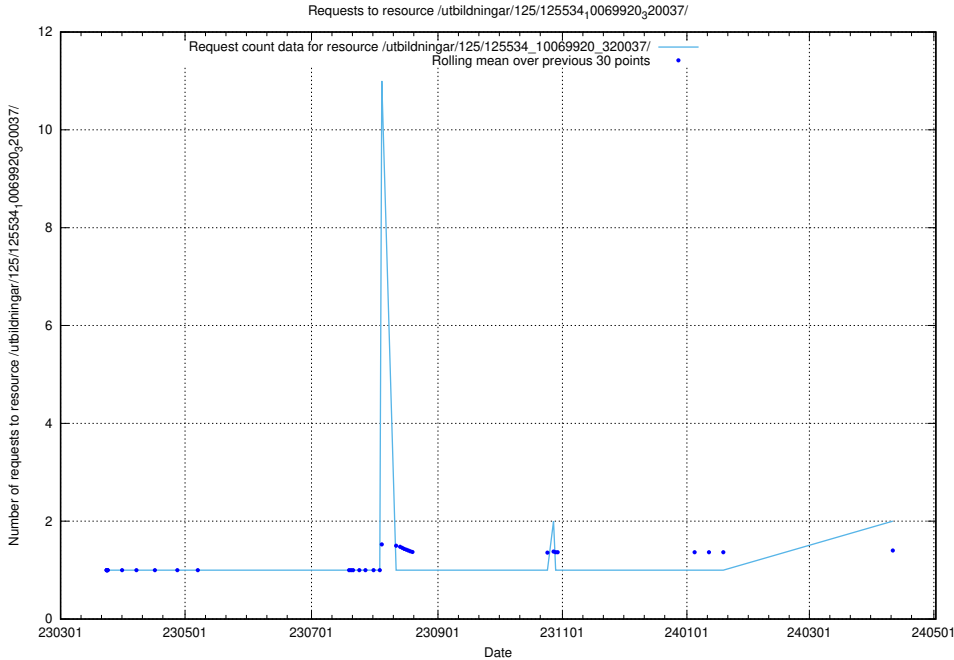

5.447 Usage of /utbildningar/125/125534_10069920_320037/

Here, we count the number of requests to resource /utbildningar/125/125534_10069920_320037/.