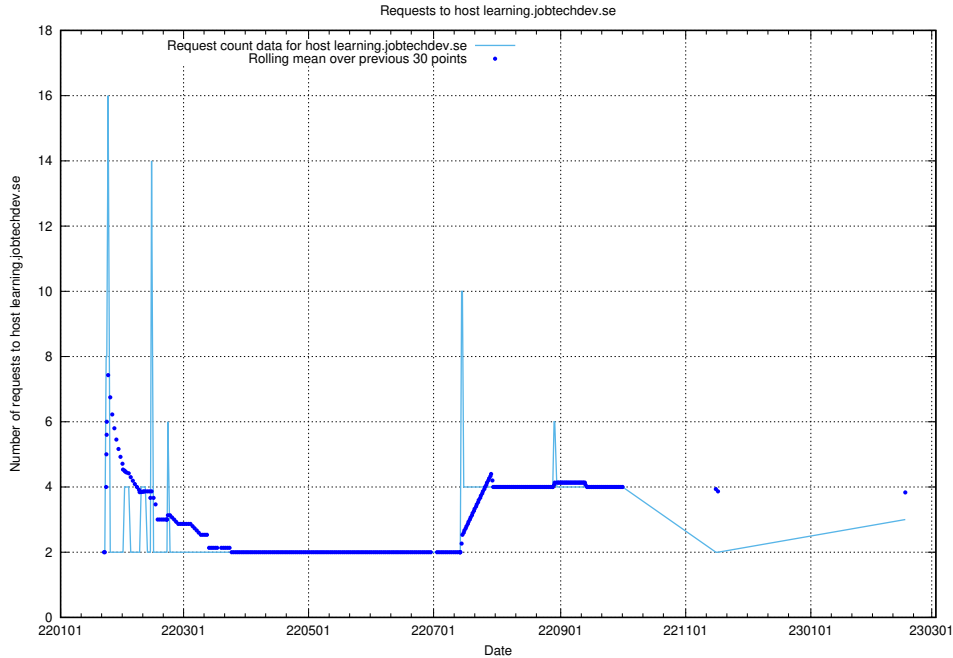

Here, we count the number of requests to host learning.jobtechdev.se.

7.251 Usage of intranet.jobtechdev.se

Here, we count the number of requests to host intranet.jobtechdev.se.

7.252 Usage of ecommerce.jobtechdev.se