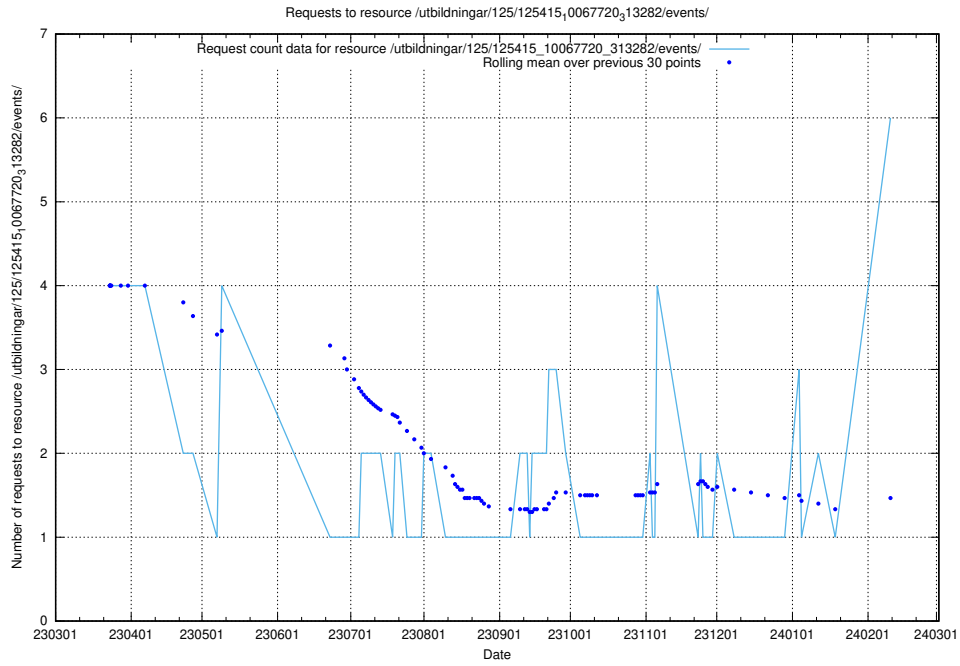

5.97 Usage of /utbildningar/125/125415_10067720_313282/events/

Here, we count the number of requests to resource /utbildningar/125/125415_10067720_313282/events/