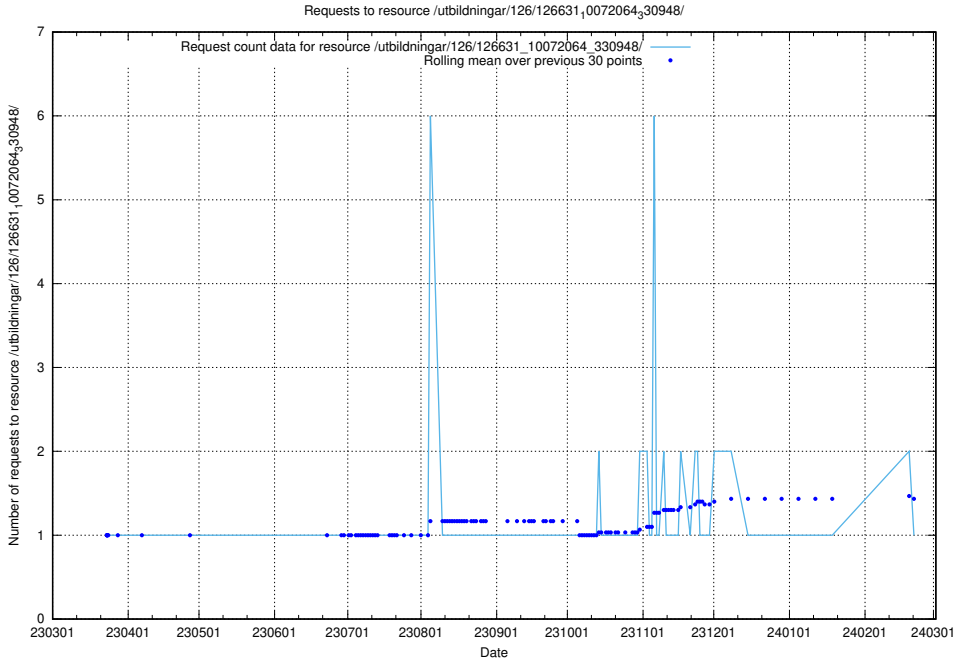

5.6367 Usage of /utbildningar/126/126631_10072064_330948/

Here, we count the number of requests to resource /utbildningar/126/126631_10072064_330948/.