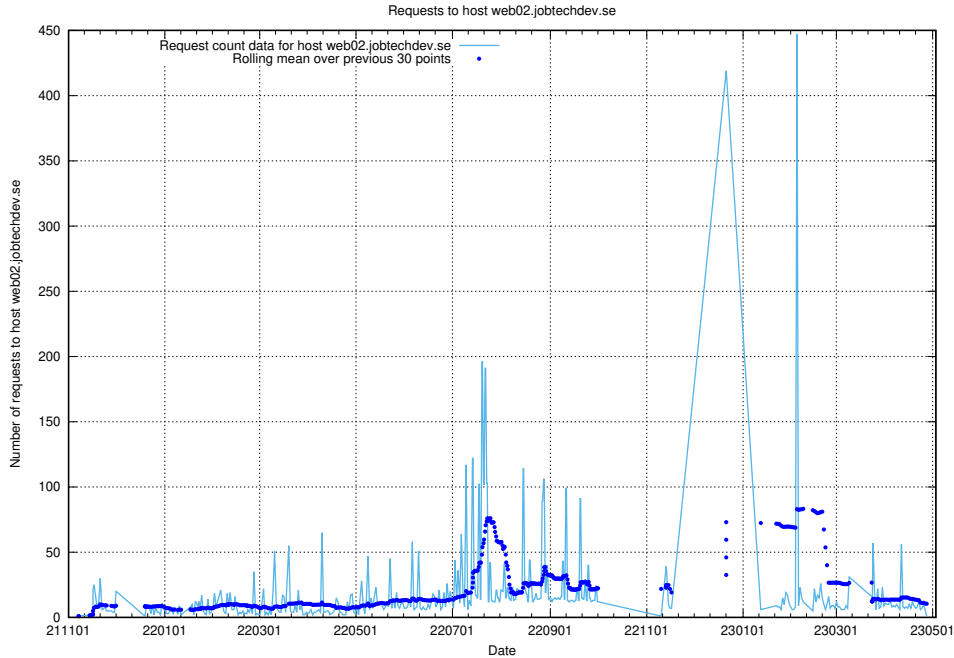

7.621 Usage of demo-jobad-enrichments.jobtechdev.se

Here, we count the number of requests to host demo-jobad-enrichments.jobtechdev.se.

7.622 Usage of q.jobtechdev.se

Here, we count the number of requests to host q.jobtechdev.se.