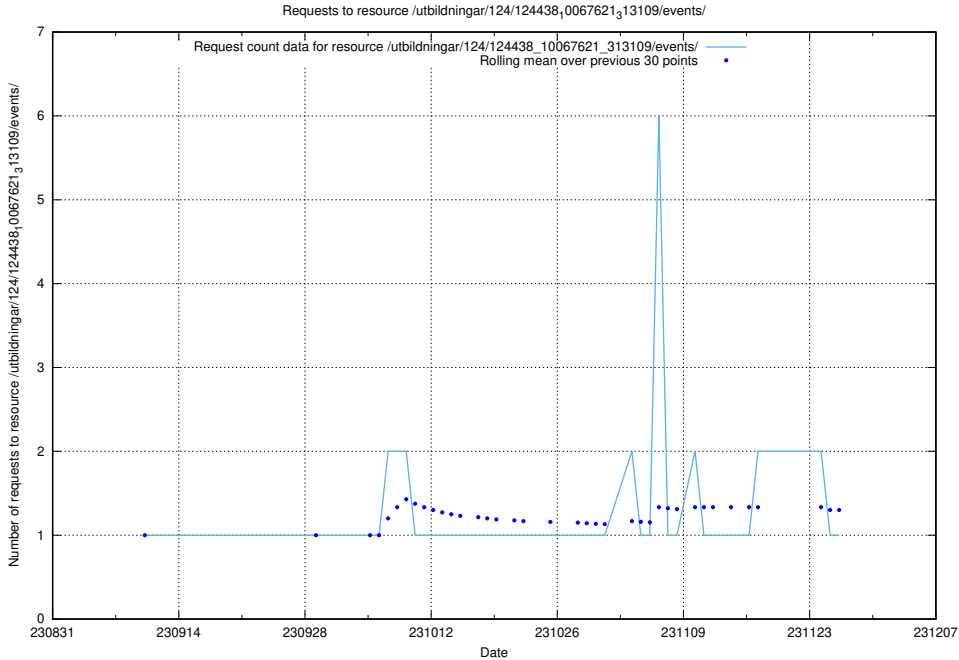

5.4556 Usage of /utbildningar/124/124438_10067621_313109/events/

Here, we count the number of requests to resource /utbildningar/124/124438_10067621_313109/events/