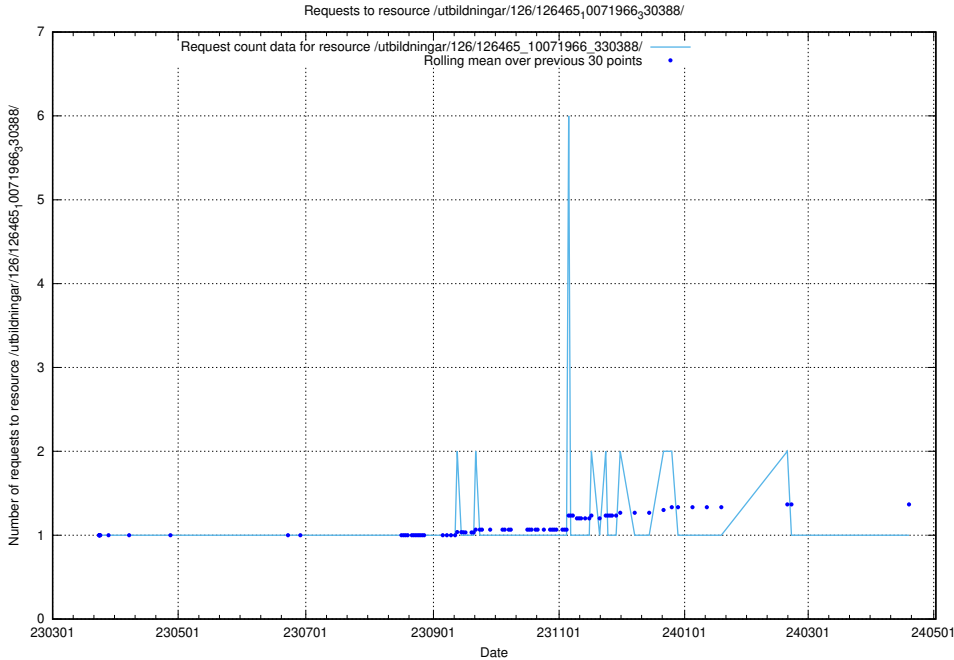

5.6386 Usage of /utbildningar/126/126465_10071966_330388/

Here, we count the number of requests to resource /utbildningar/126/126465_10071966_330388/.