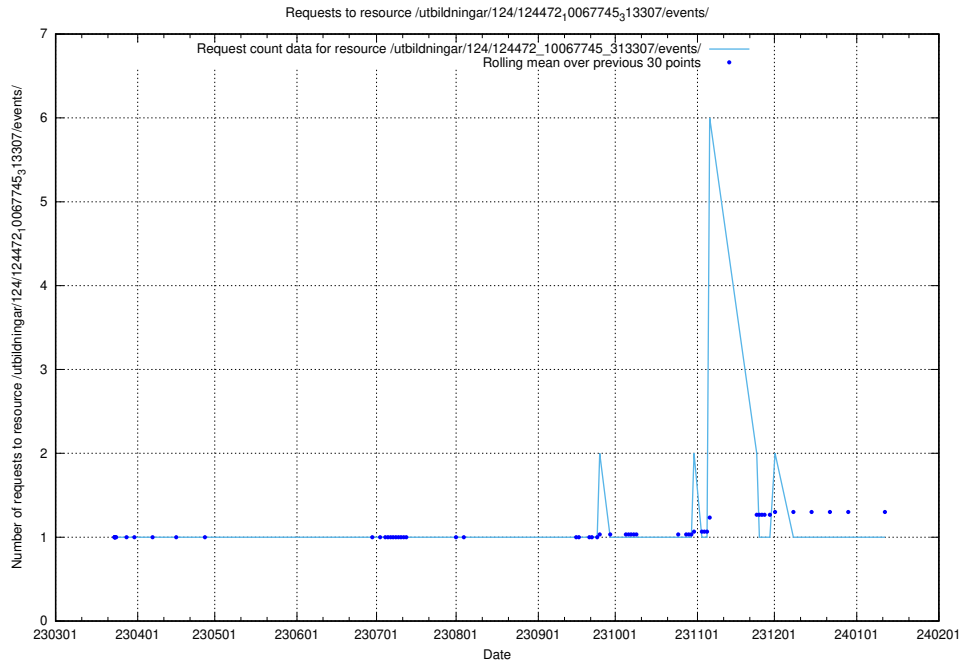

5.2935 Usage of /utbildningar/124/124472_10067745_313307/events/

Here, we count the number of requests to resource /utbildningar/124/124472_10067745_313307/events/