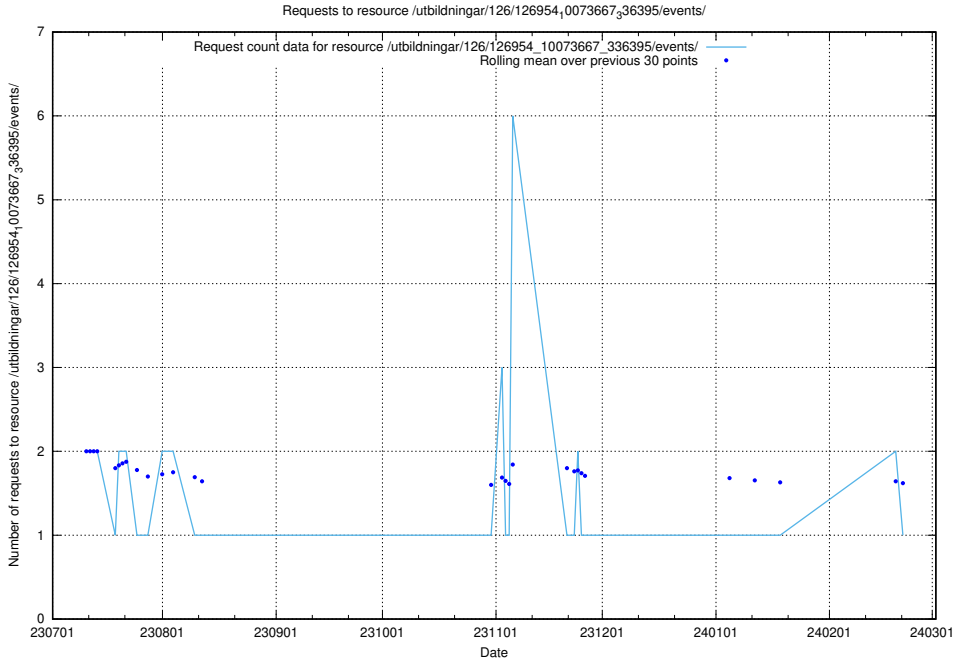

Here, we count the number of requests to resource /utbildningar/126/126954_10073667_336395/events/

5.5048 Usage of /utbildningar/126/126954_10073667_336395/

Here, we count the number of requests to resource /utbildningar/126/126954_10073667_336395/.