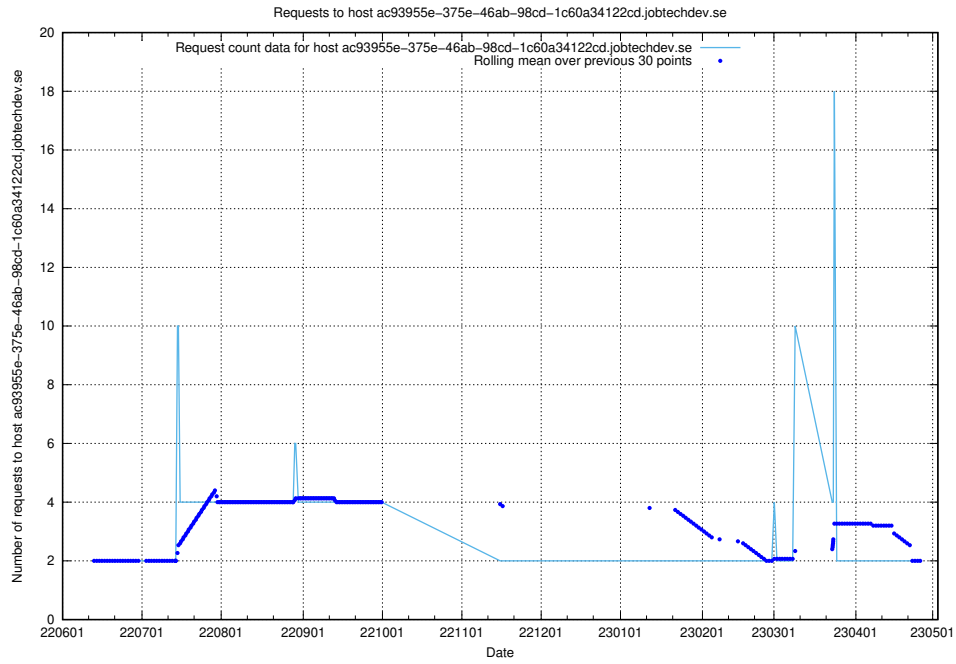

7.403 Usage of fourm.jobtechdev.se

Here, we count the number of requests to host fourm.jobtechdev.se.

7.404 Usage of ac93955e-375e-46ab-98cd-1c60a34122cd.jobtechdev.se

Here, we count the number of requests to host ac93955e-375e-46ab-98cd-1c60a34122cd.jobtechdev.se.