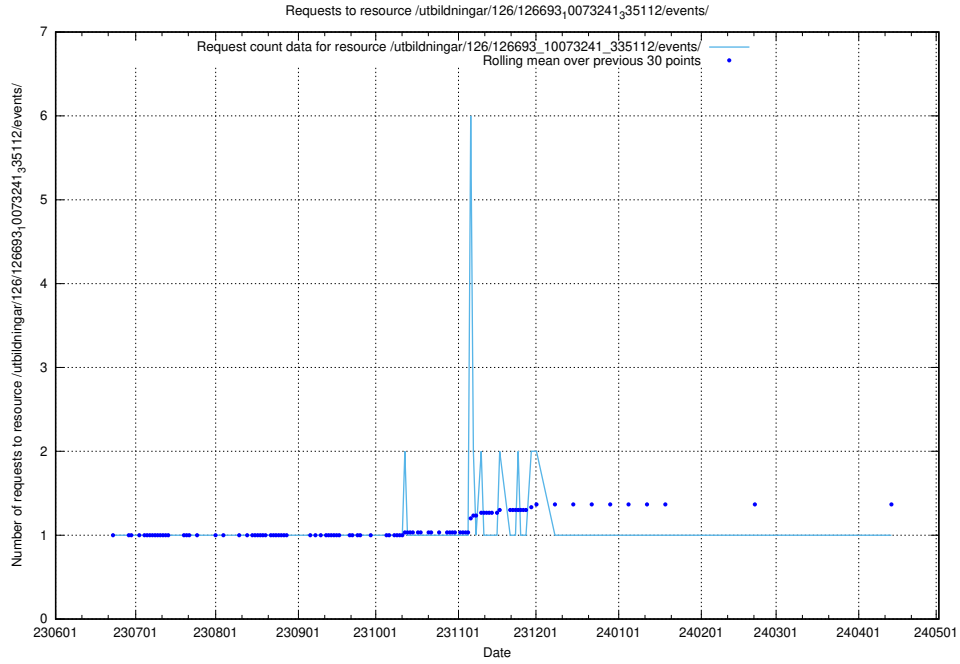

5.5579 Usage of /utbildningar/126/126693_10073241_335112/events/

Here, we count the number of requests to resource /utbildningar/126/126693_10073241_335112/events/