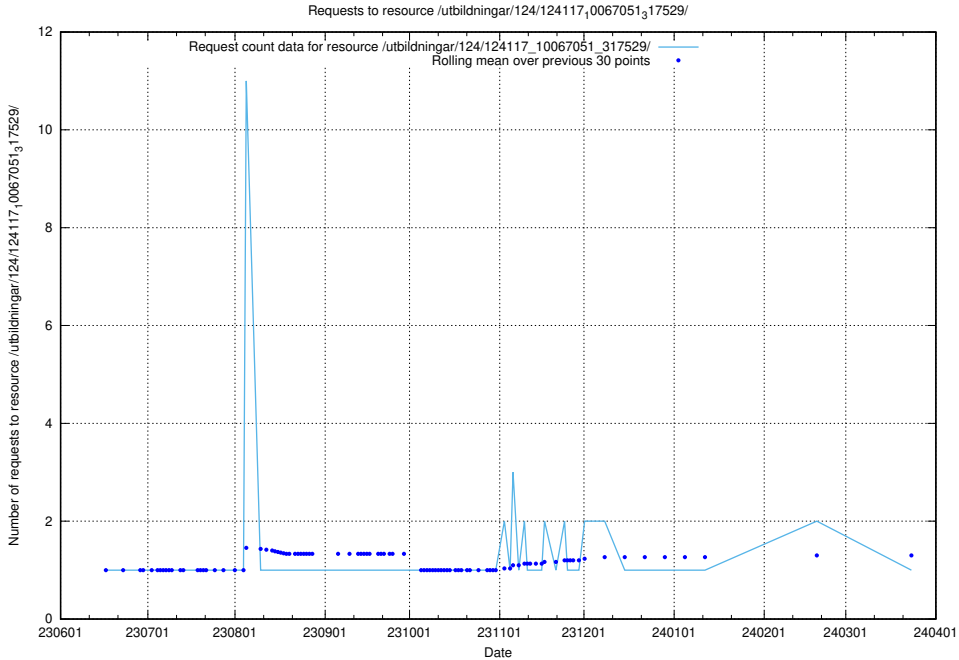

5.5806 Usage of /utbildningar/124/124117_10067051_317529/

Here, we count the number of requests to resource /utbildningar/124/124117_10067051_317529/.