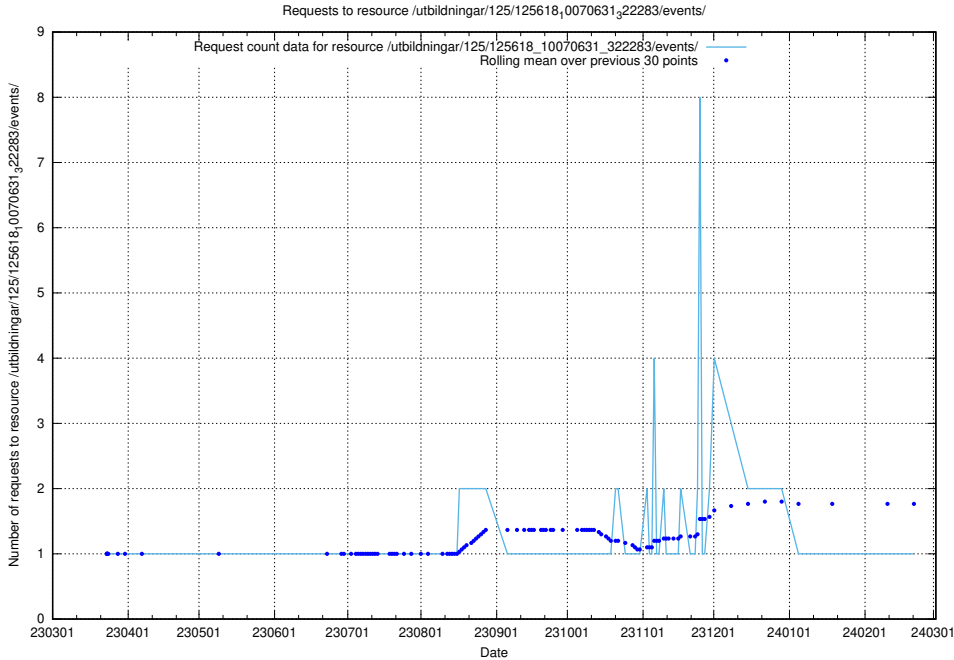

5.1005 Usage of /utbildningar/125/125618_10070631_322283/events/

Here, we count the number of requests to resource /utbildningar/125/125618_10070631_322283/events/