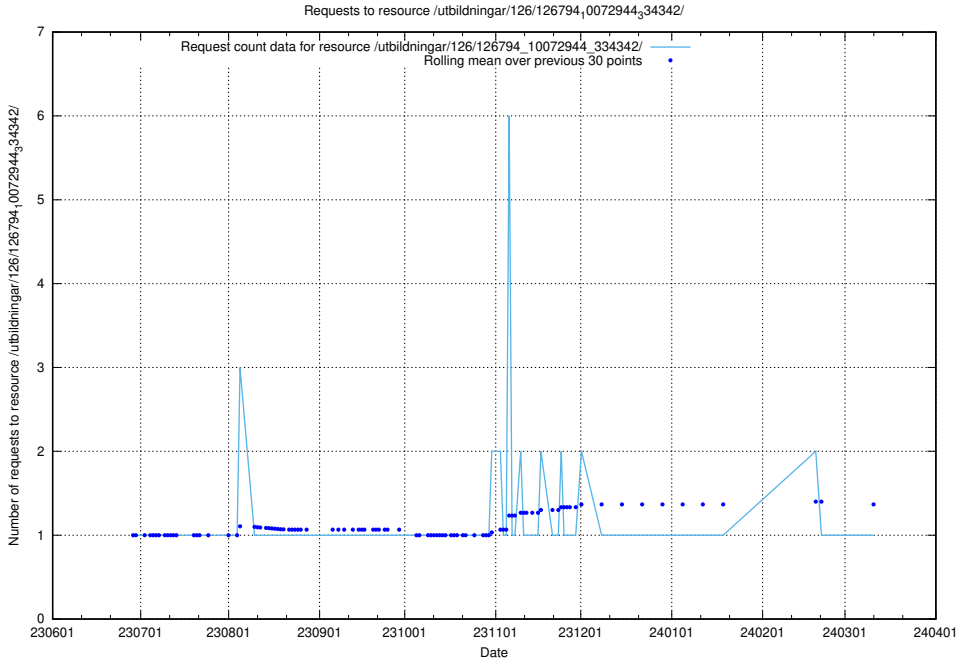

5.5379 Usage of /utbildningar/126/126794_10072944_334342/

Here, we count the number of requests to resource /utbildningar/126/126794_10072944_334342/.