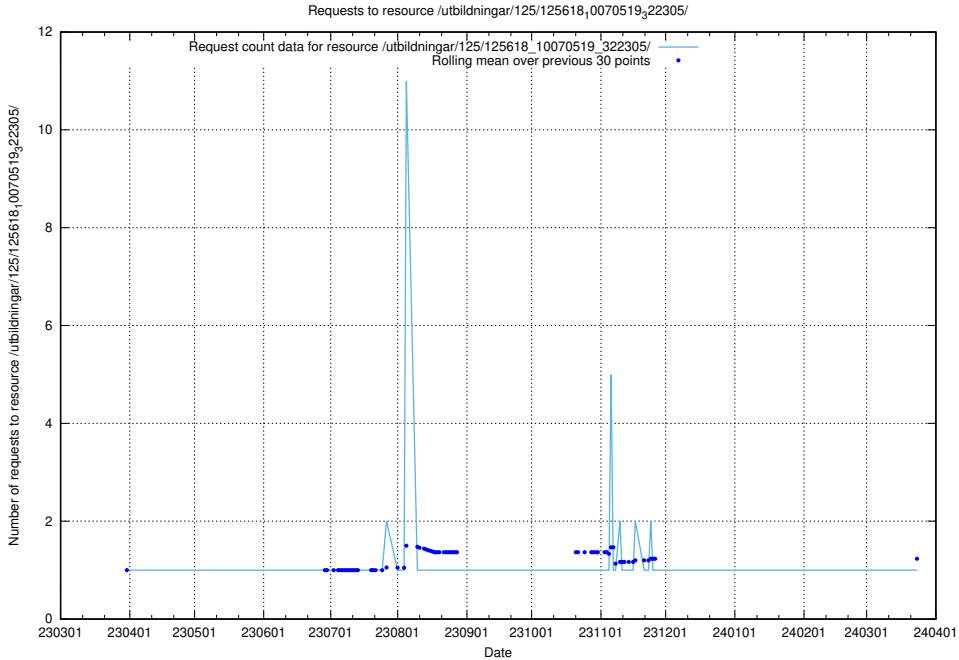

5.6004 Usage of /utbildningar/125/125618_10070519_322305/

Here, we count the number of requests to resource /utbildningar/125/125618_10070519_322305/.