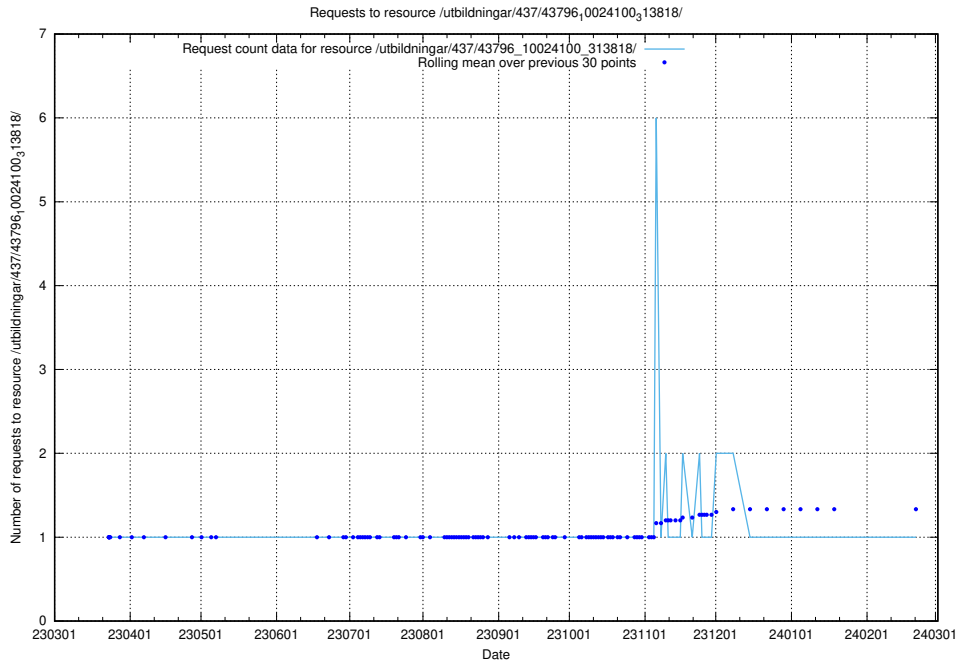

5.6329 Usage of /utbildningar/437/43796_10024100_313818/

Here, we count the number of requests to resource /utbildningar/437/43796_10024100_313818/.