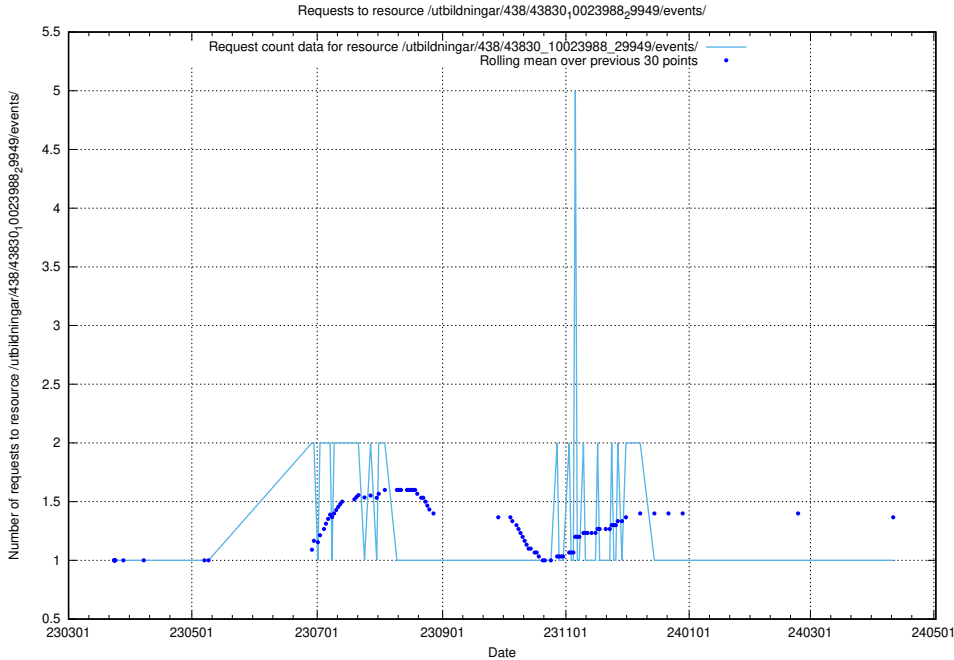

Here, we count the number of requests to resource /utbildningar/438/43831_10024051_32246/.

5.6306 Usage of /utbildningar/438/43830_10023988_29949/events/

Here, we count the number of requests to resource /utbildningar/438/43830_10023988_29949/events/.