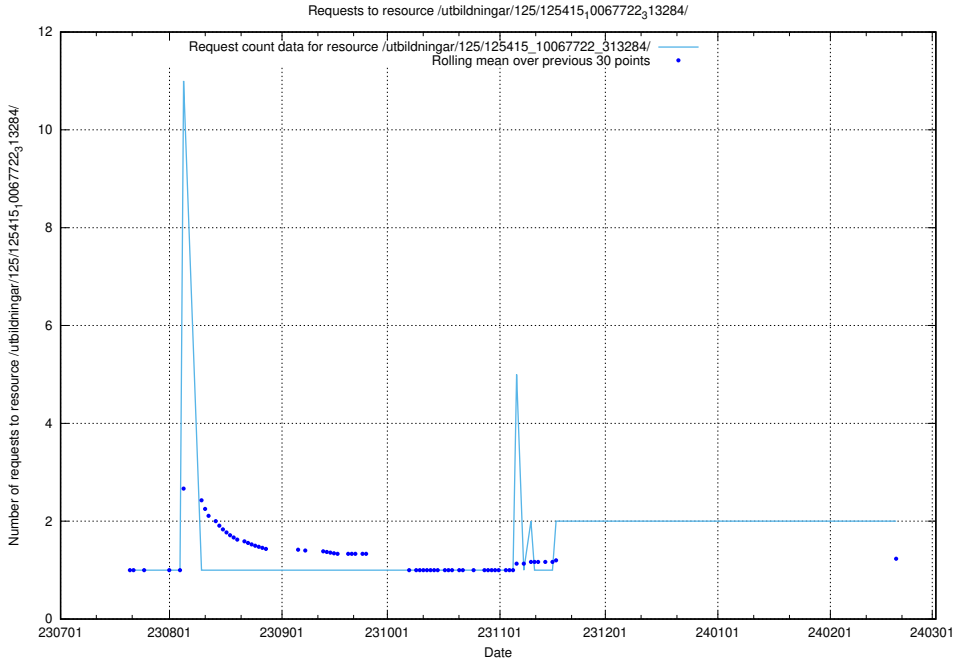

Here, we count the number of requests to resource /utbildningar/125/125415_10067722_313284/.

5.748 Usage of /utbildningar/125/125701_10070398_321537/events/

Here, we count the number of requests to resource /utbildningar/125/125701_10070398_321537/events/