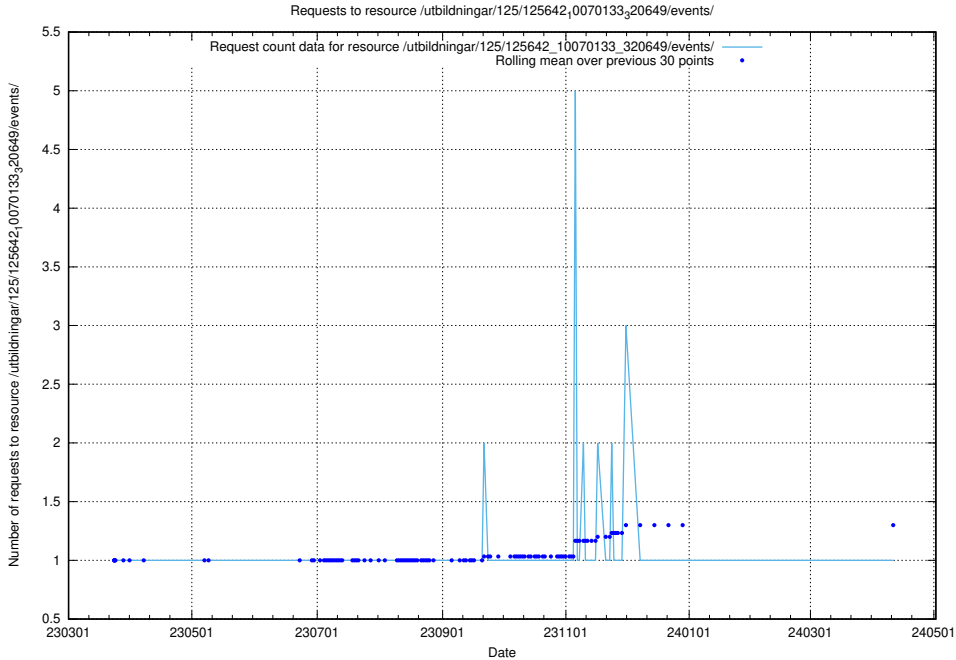

5.984 Usage of /utbildningar/125/125642_10070133_320649/events/

Here, we count the number of requests to resource /utbildningar/125/125642_10070133_320649/events/