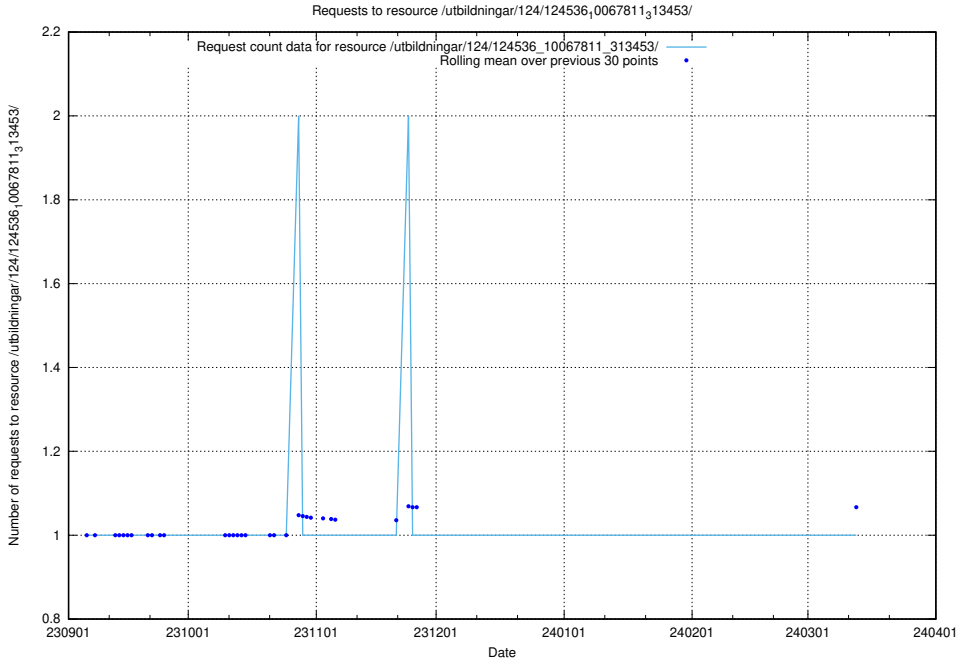

5.4619 Usage of /utbildningar/124/124536_10067811_313453/

Here, we count the number of requests to resource /utbildningar/124/124536_10067811_313453/.