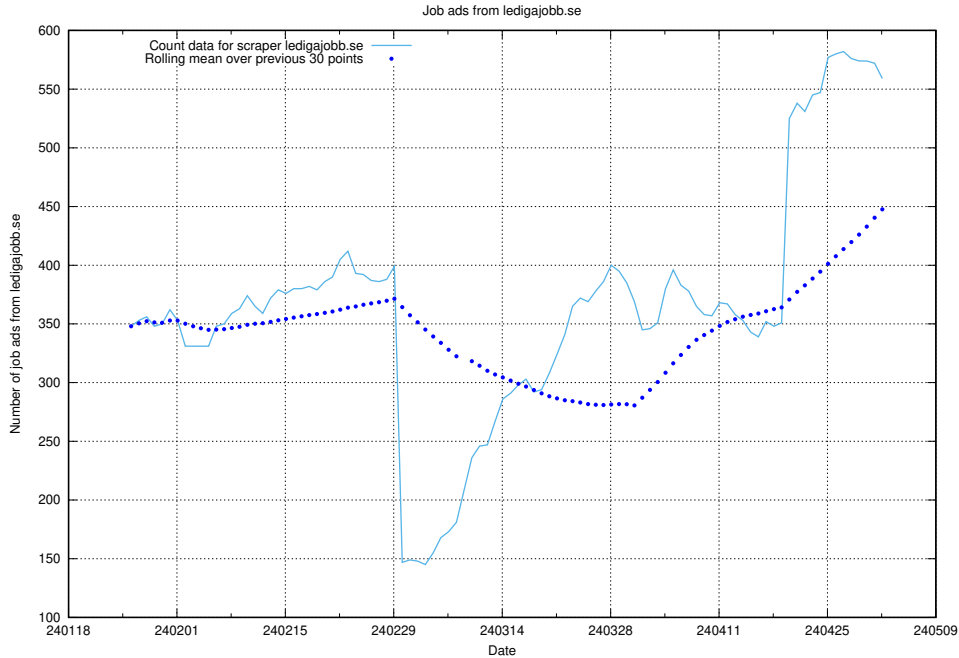

13.9 Number of ads by scraper ledigajobb.se

Here, we count the number of job ads scraped from ledigajobb.se.