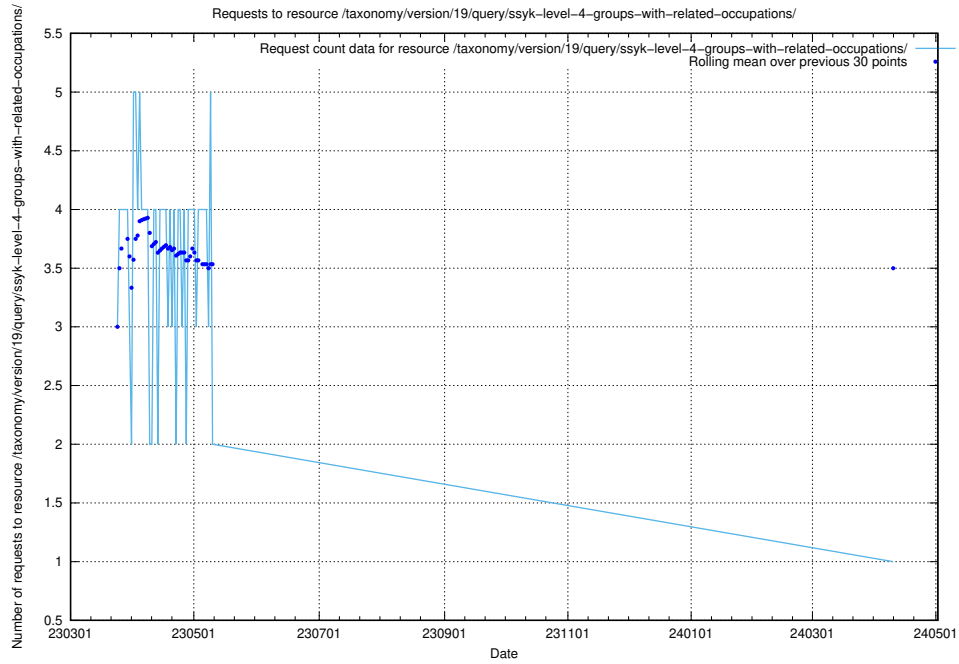

5.6096 Usage of /taxonomy/version/19/query/ssyk-level-4-groups-with-related-occupations/

Here, we count the number of requests to resource /taxonomy/version/19/query/ssyk-level-4-groups-with-related-occupations/.