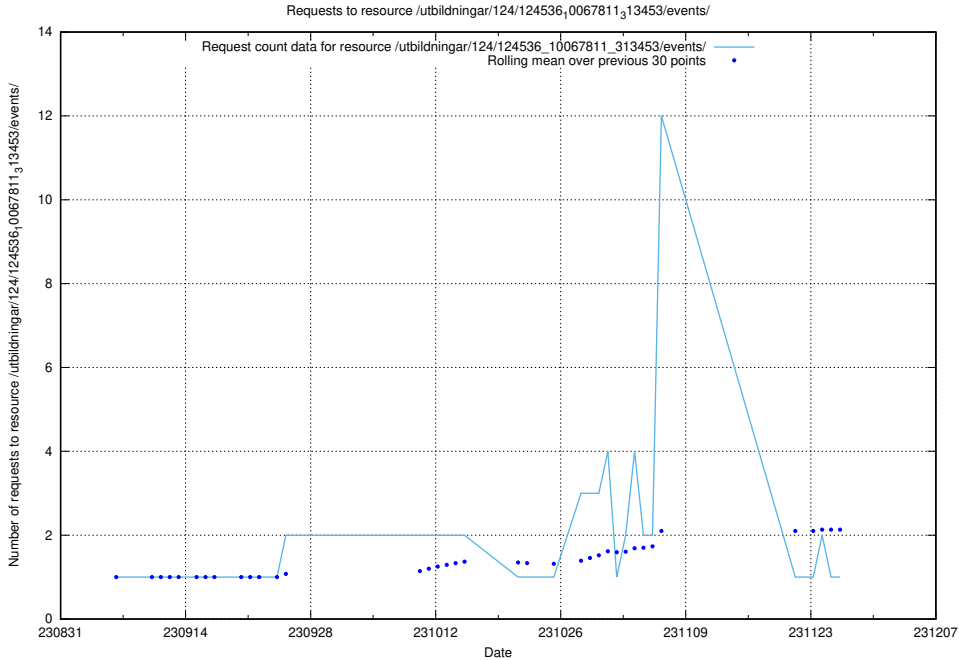

5.4618 Usage of /utbildningar/124/124536_10067811_313453/events/

Here, we count the number of requests to resource /utbildningar/124/124536_10067811_313453/events/