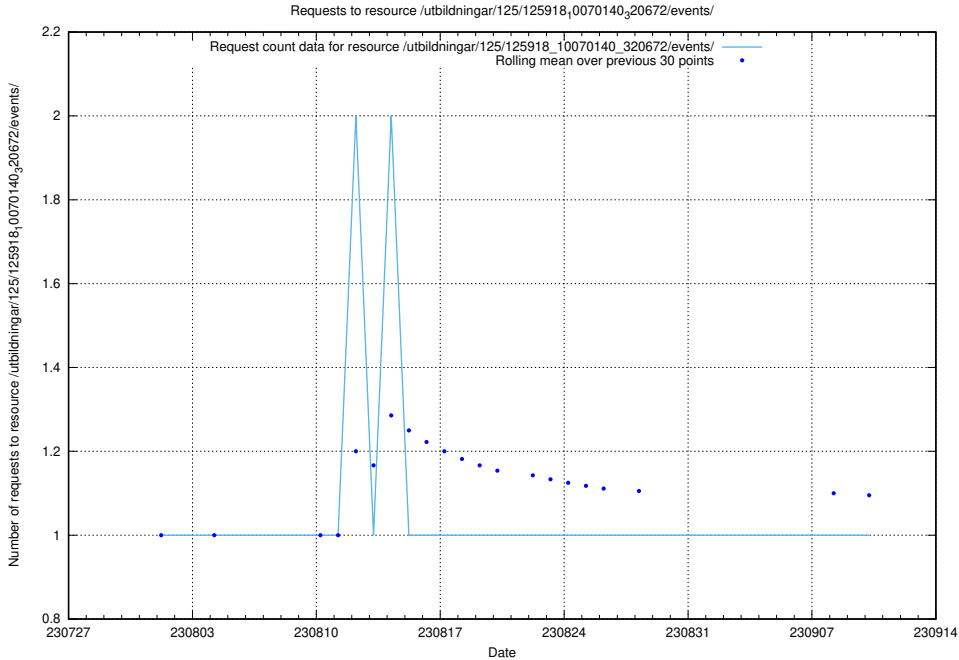

5.4823 Usage of /utbildningar/125/125918_10070140_320672/events/

Here, we count the number of requests to resource /utbildningar/125/125918_10070140_320672/events/