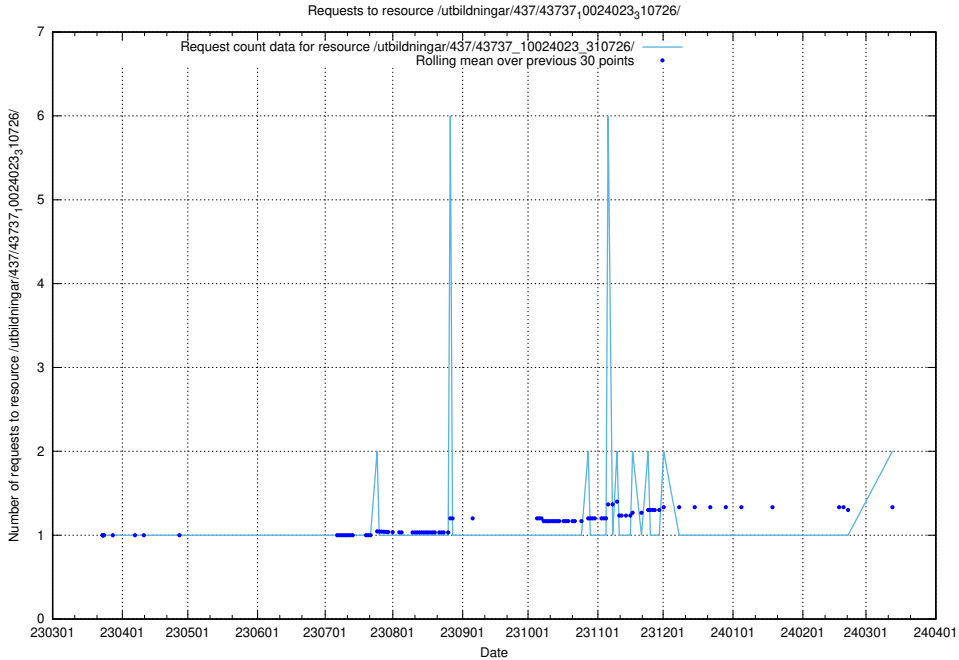

5.884 Usage of /utbildningar/437/43737_10024023_310726/

Here, we count the number of requests to resource /utbildningar/437/43737_10024023_310726/.