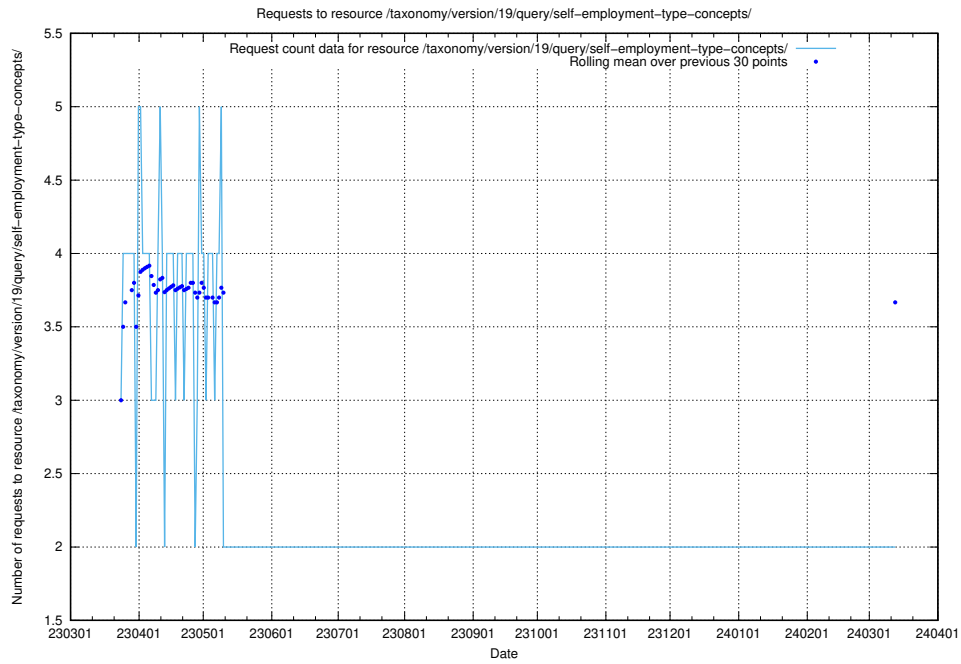

5.860 Usage of /taxonomy/version/19/query/self-employment-type-concepts/

Here, we count the number of requests to resource /taxonomy/version/19/query/self-employment-type-concepts/.