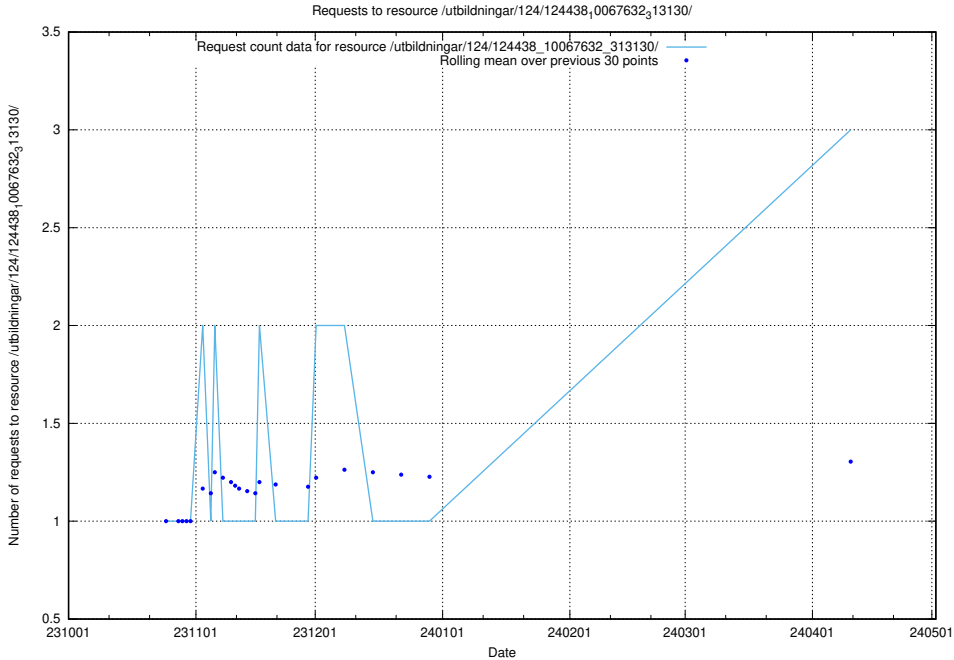

5.322 Usage of /utbildningar/124/124438_10067632_313130/

Here, we count the number of requests to resource /utbildningar/124/124438_10067632_313130/.