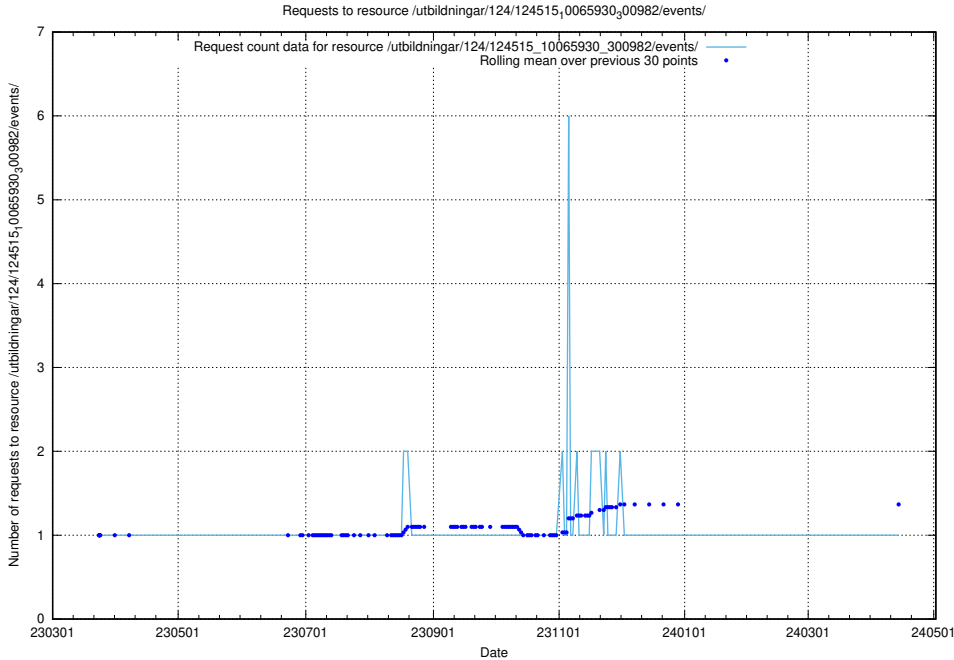

5.1518 Usage of /utbildningar/124/124515_10065930_300982/events/

Here, we count the number of requests to resource /utbildningar/124/124515_10065930_300982/events/