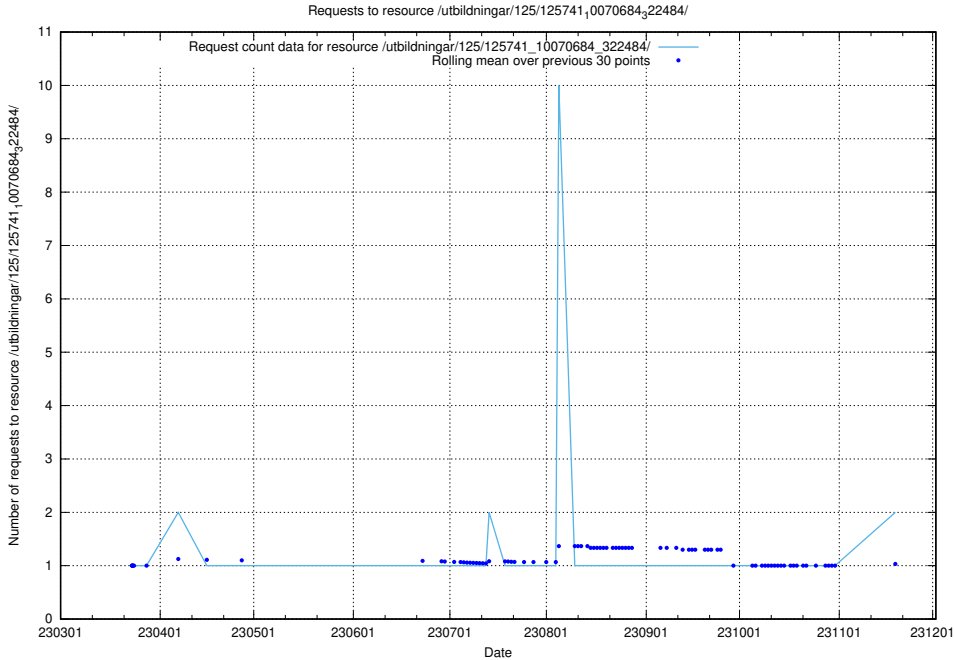

5.896 Usage of /utbildningar/125/125741_10070684_322484/

Here, we count the number of requests to resource /utbildningar/125/125741_10070684_322484/.