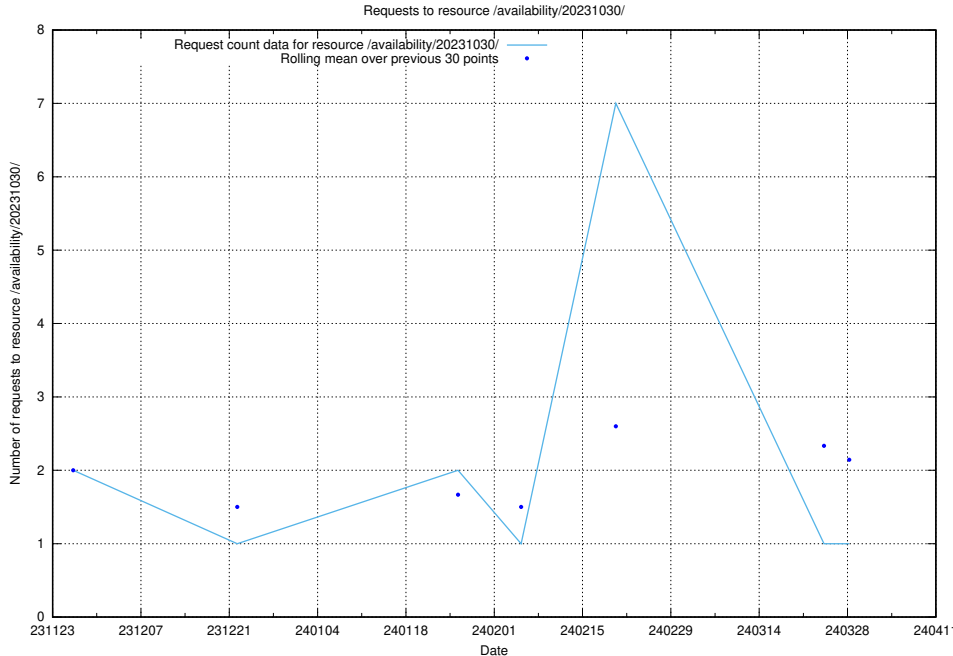

5.3913 Usage of /availability/20231030/

Here, we count the number of requests to resource /availability/20231030/.