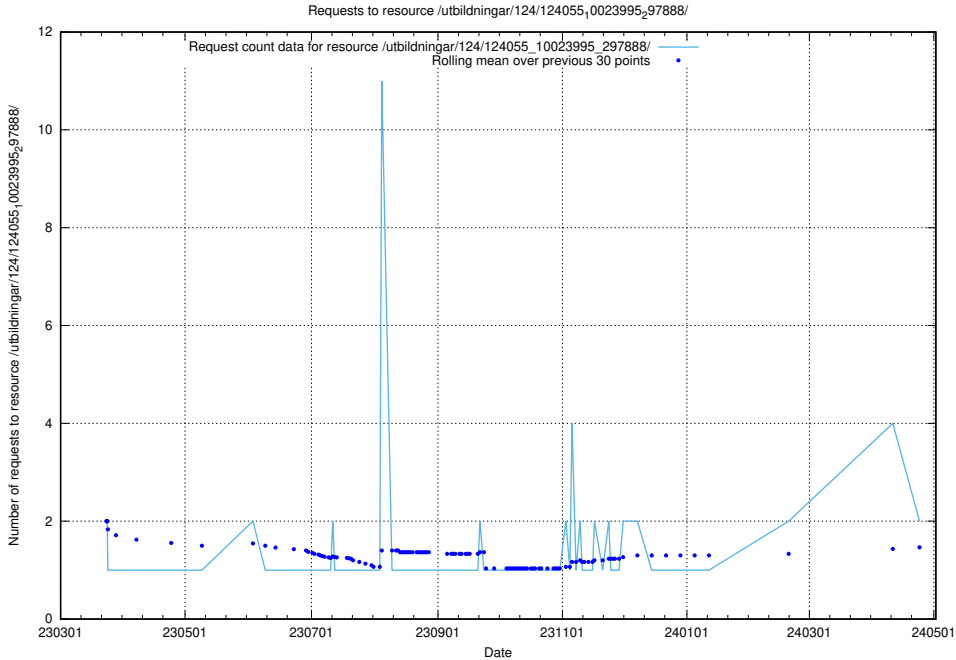

5.882 Usage of /utbildningar/124/124055_10023995_297888/

Here, we count the number of requests to resource /utbildningar/124/124055_10023995_297888/.