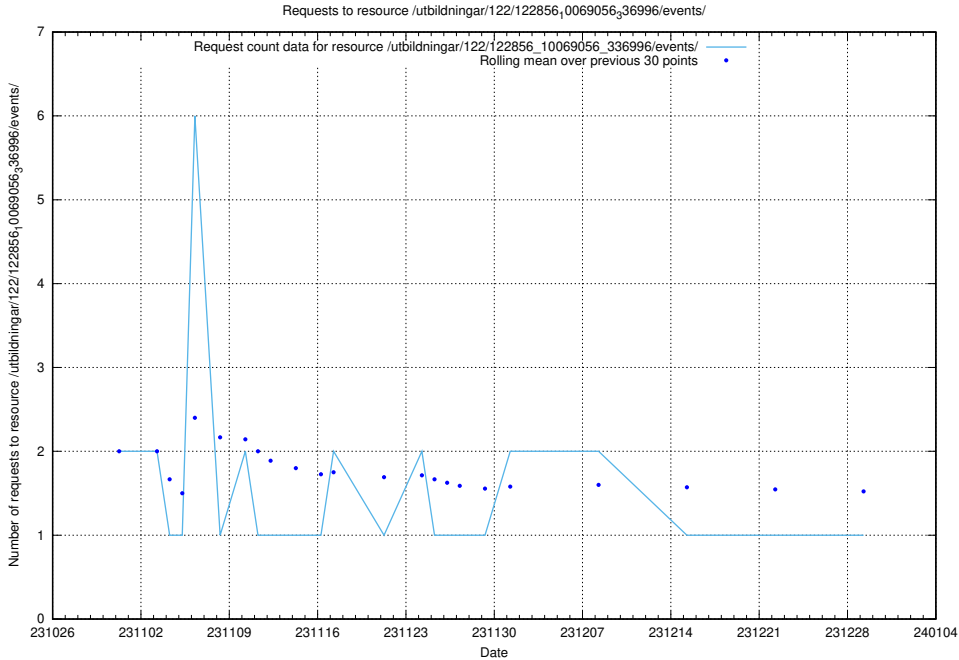

5.4100 Usage of /utbildningar/122/122856_10069056_336996/events/

Here, we count the number of requests to resource /utbildningar/122/122856_10069056_336996/events/