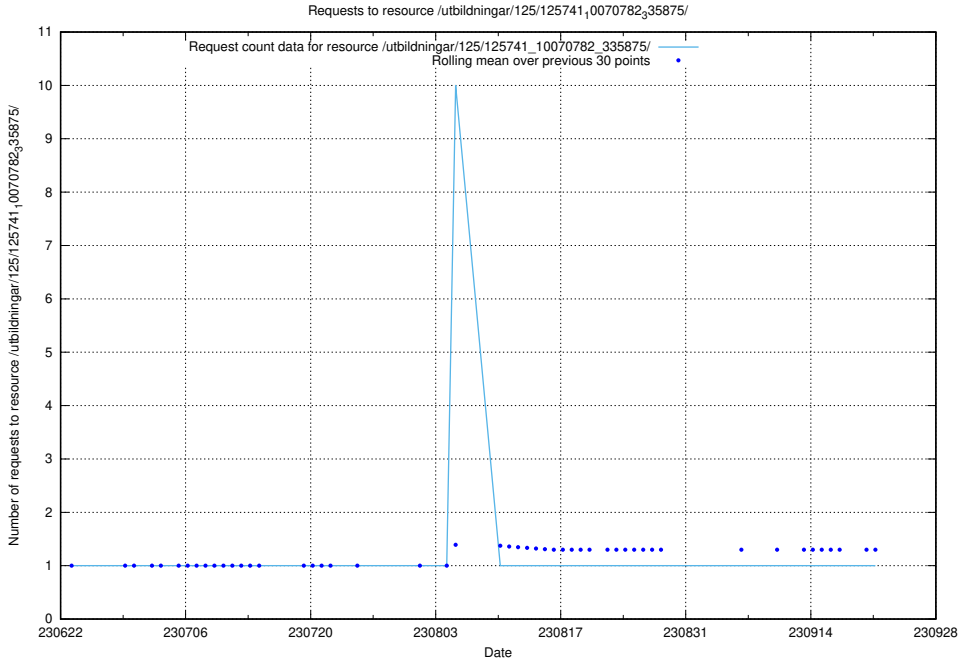

Here, we count the number of requests to resource /utbildningar/125/125756_10070398_321537/events/

5.5630 Usage of /utbildningar/125/125741_10070782_335875/

Here, we count the number of requests to resource /utbildningar/125/125741_10070782_335875/.