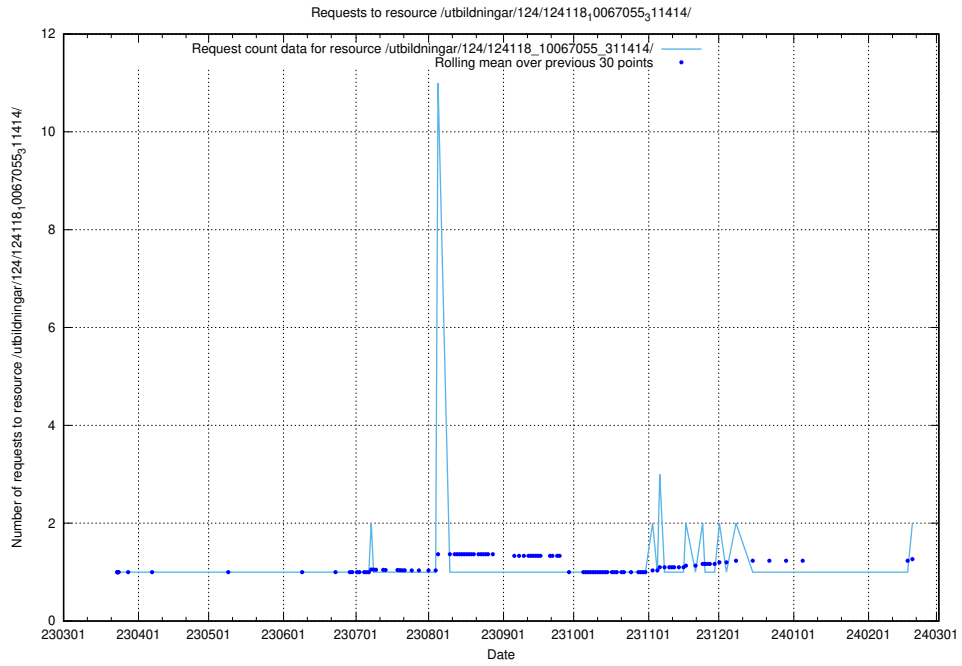

5.663 Usage of /utbildningar/124/124118_10067055_311414/

Here, we count the number of requests to resource /utbildningar/124/124118_10067055_311414/.