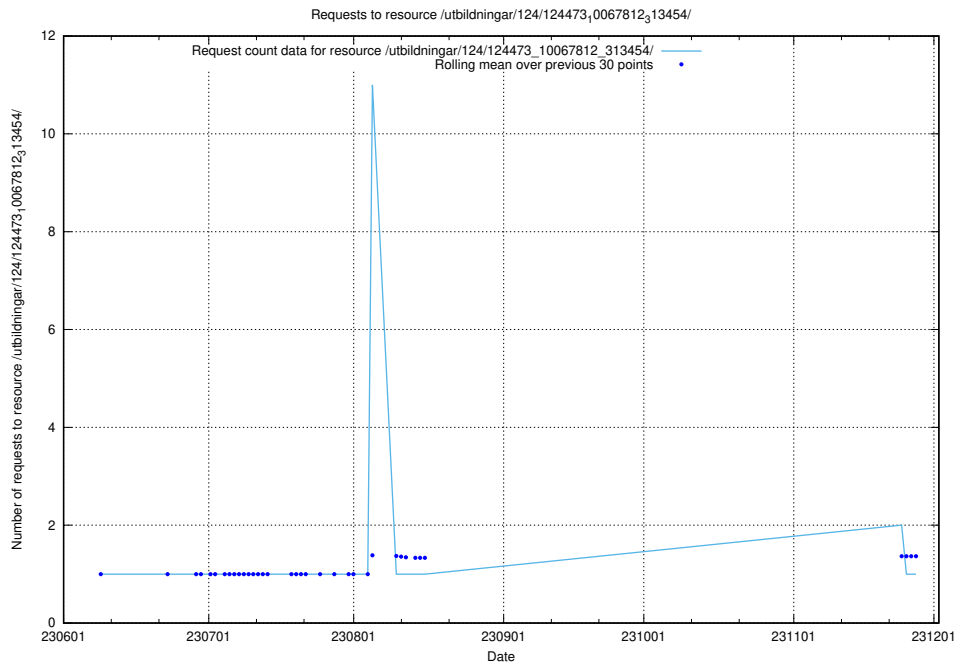

5.5834 Usage of /utbildningar/124/124473_10067812_313454/

Here, we count the number of requests to resource /utbildningar/124/124473_10067812_313454/.