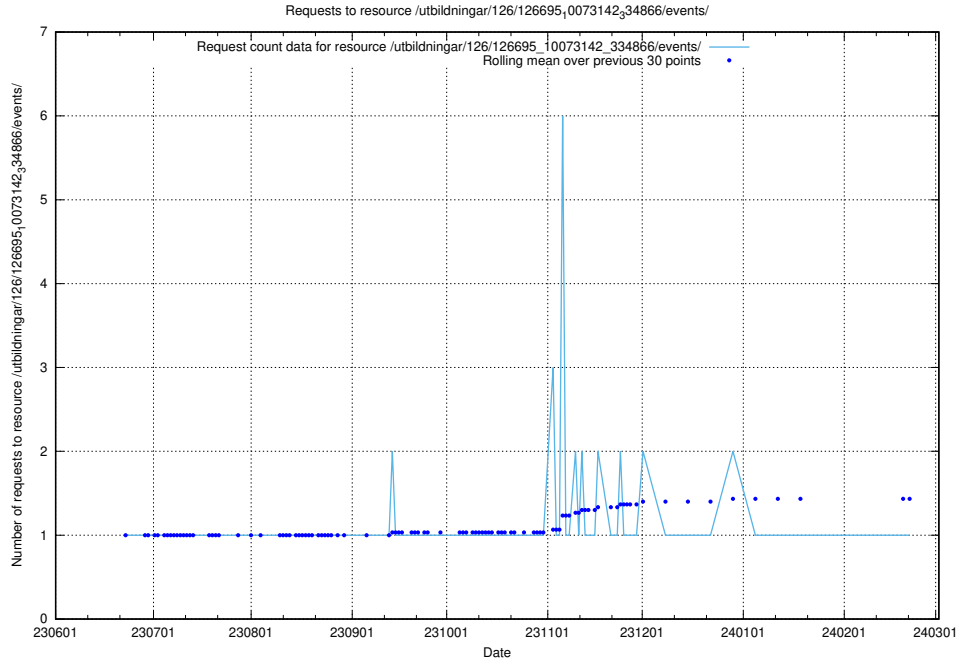

5.5568 Usage of /utbildningar/126/126695_10073142_334866/events/

Here, we count the number of requests to resource /utbildningar/126/126695_10073142_334866/events/