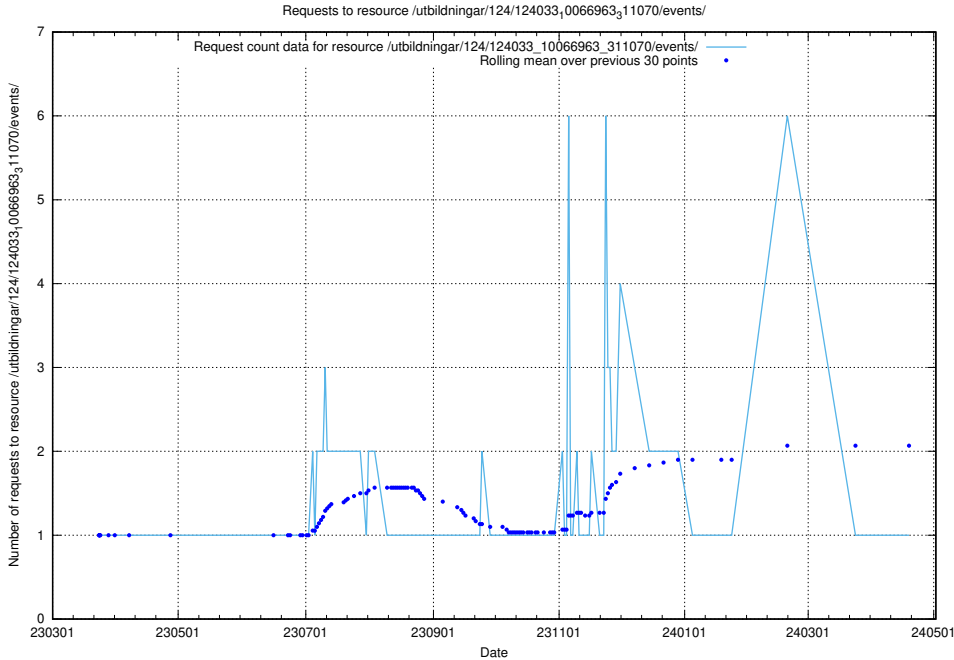

5.4376 Usage of /utbildningar/124/124033_10066963_311070/events/

Here, we count the number of requests to resource /utbildningar/124/124033_10066963_311070/events/