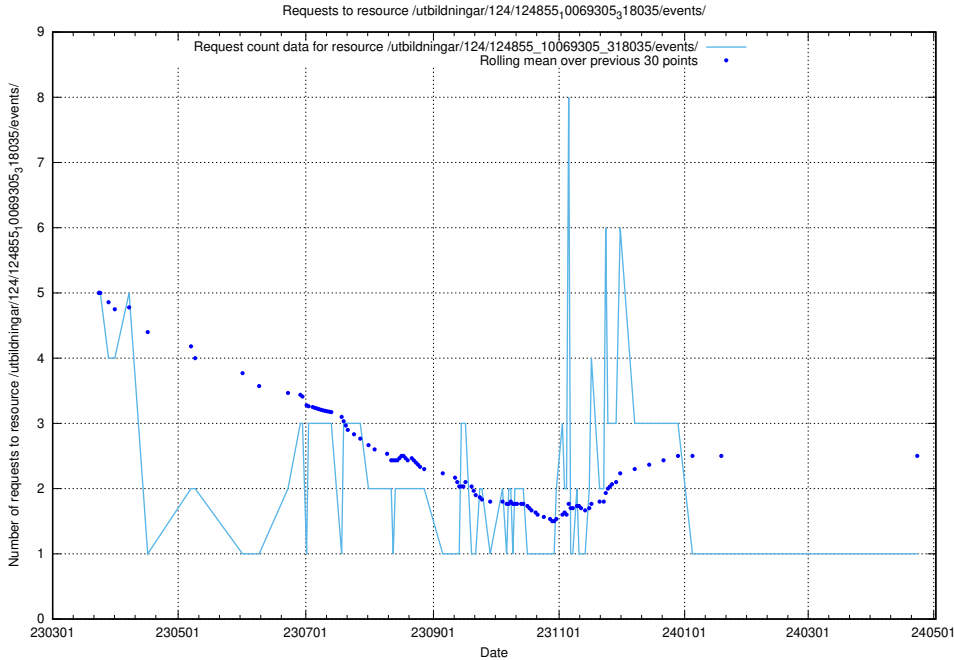

5.6224 Usage of /utbildningar/124/124855_10069305_318035/events/

Here, we count the number of requests to resource /utbildningar/124/124855_10069305_318035/events/