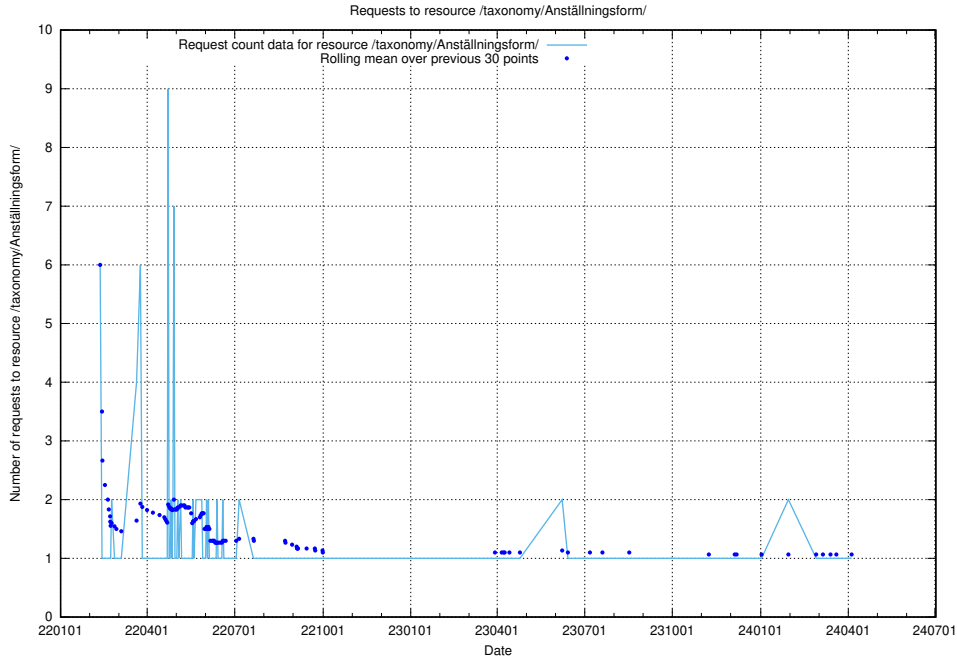

5.1282 Usage of /taxonomy/Anställningsform/

Here, we count the number of requests to resource /taxonomy/Anställningsform/.