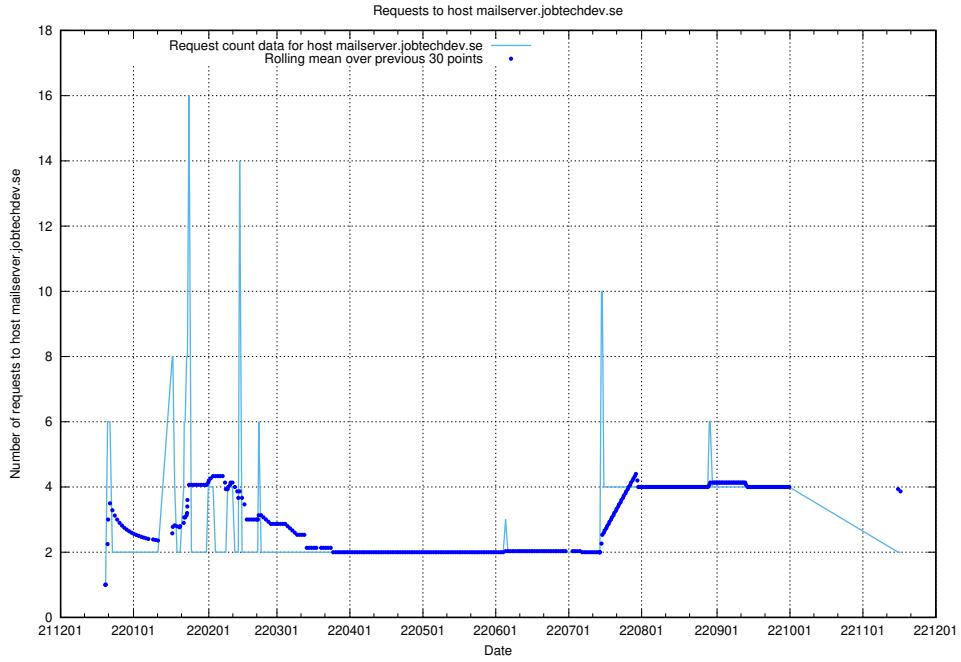

7.369 Usage of mailserver.jobtechdev.se

Here, we count the number of requests to host mailserver.jobtechdev.se.