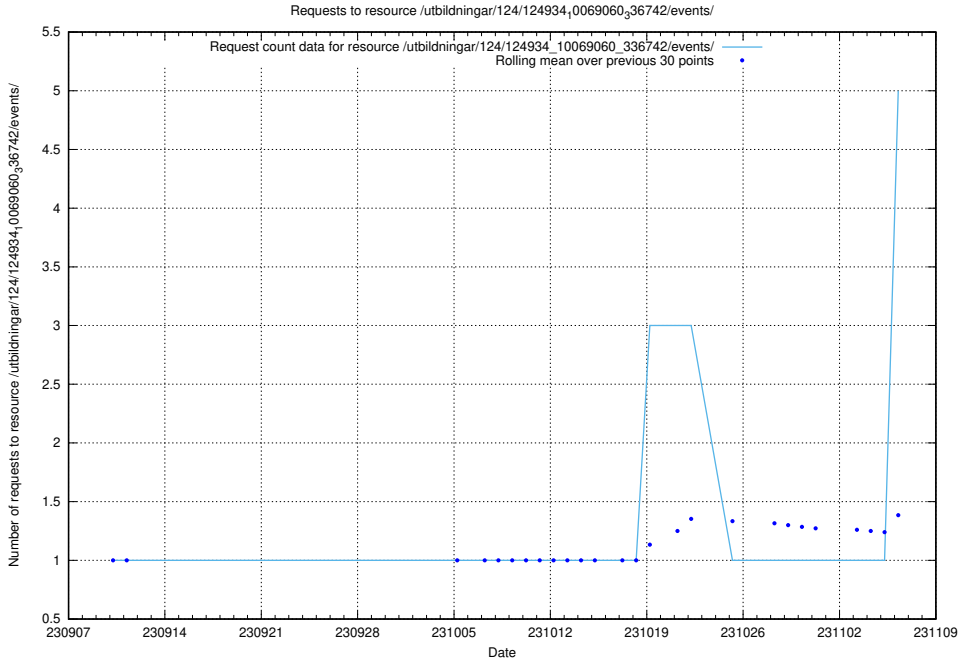

5.135 Usage of /utbildningar/124/124934_10069060_336742/events/

Here, we count the number of requests to resource /utbildningar/124/124934_10069060_336742/events/