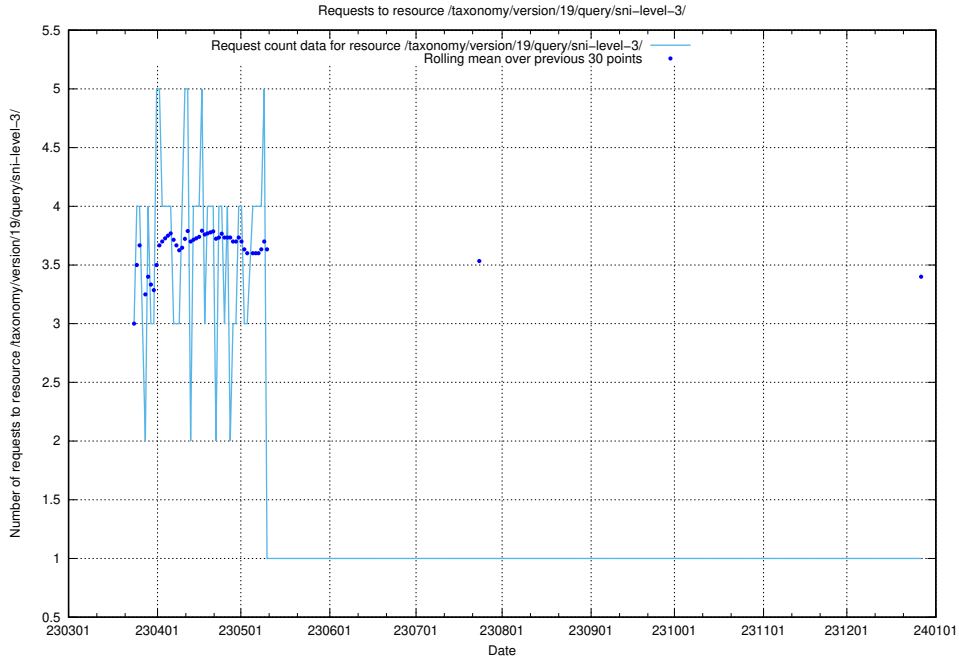

5.6103 Usage of /taxonomy/version/19/query/sni-level-3/

Here, we count the number of requests to resource /taxonomy/version/19/query/sni-level-3/.