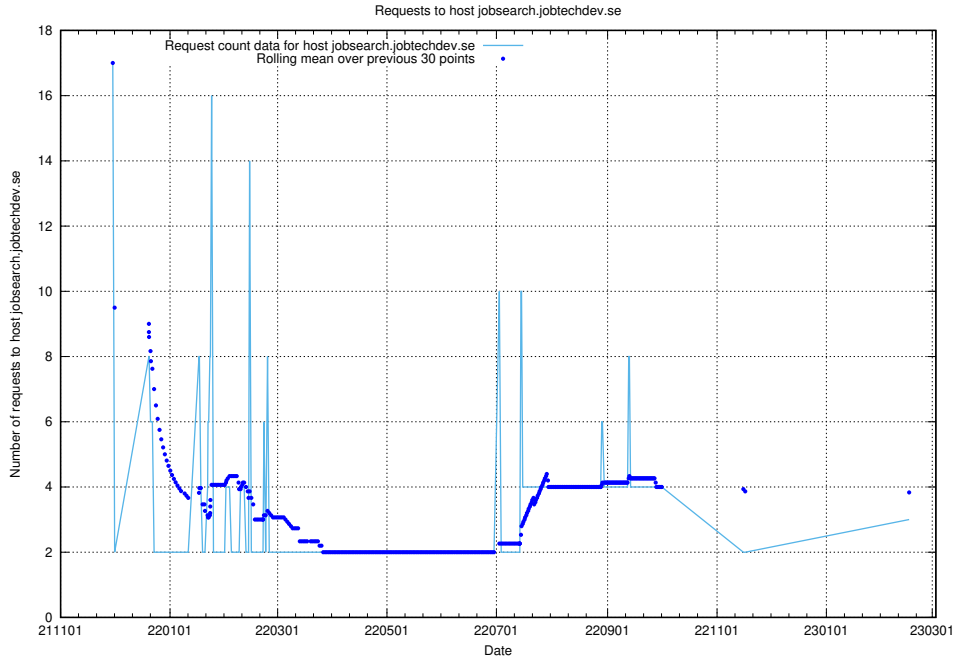

7.203 Usage of jobsearch.jobtechdev.se

Here, we count the number of requests to host jobsearch.jobtechdev.se.