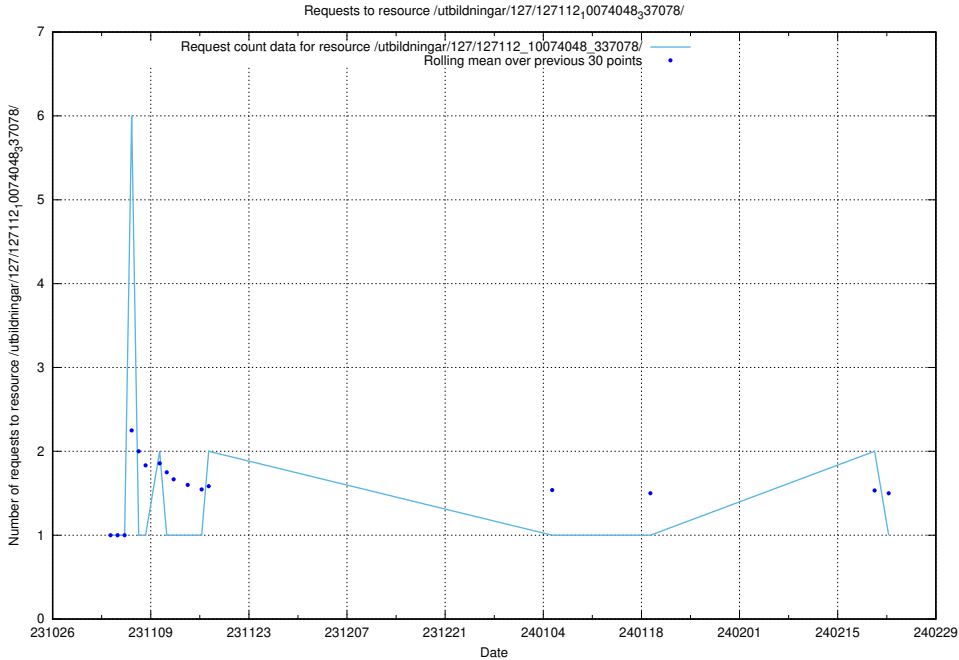

5.4085 Usage of /utbildningar/127/127112_10074048_337078/

Here, we count the number of requests to resource /utbildningar/127/127112_10074048_337078/.