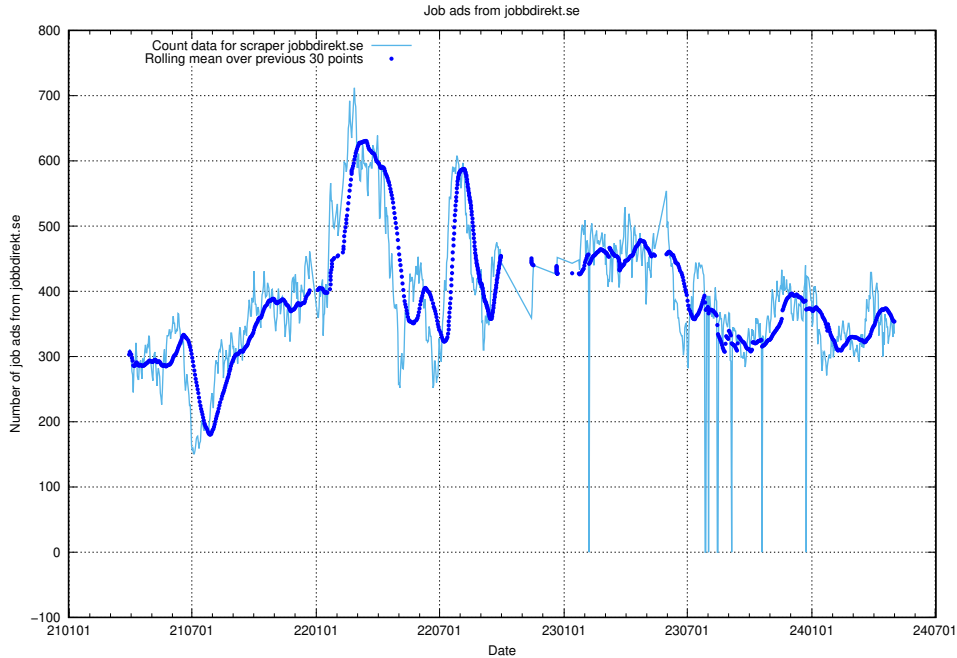

Here, we count the number of job ads scraped from jobbdirekt.se.

13.11 Number of ads by scraper thehub.io

Here, we count the number of job ads scraped from thehub.io.

13.12 Number of ads by scraper onepartnergroup.se