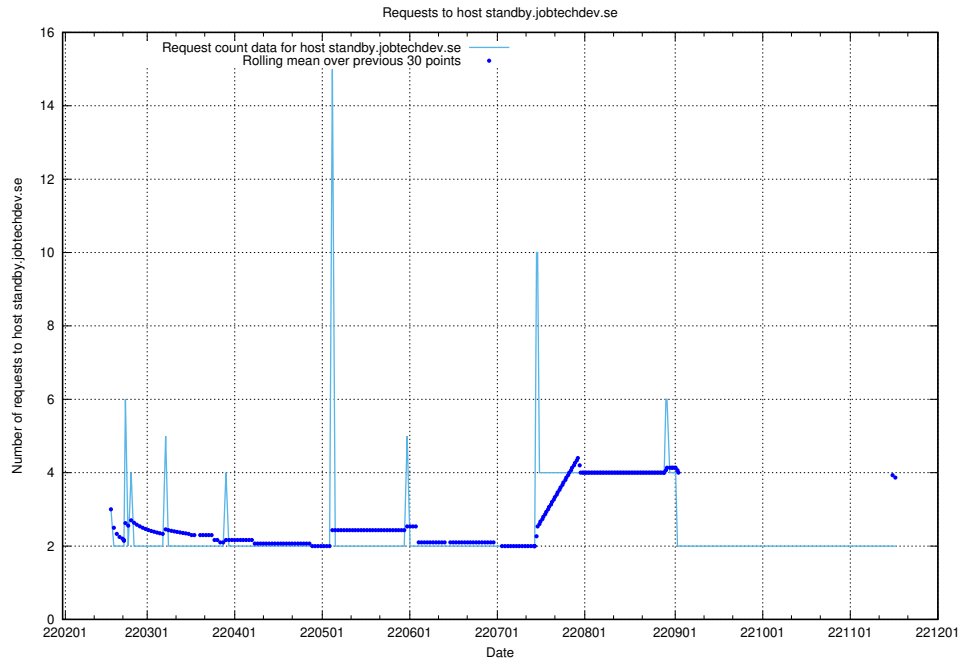

7.535 Usage of standby.jobtechdev.se

Here, we count the number of requests to host standby.jobtechdev.se.