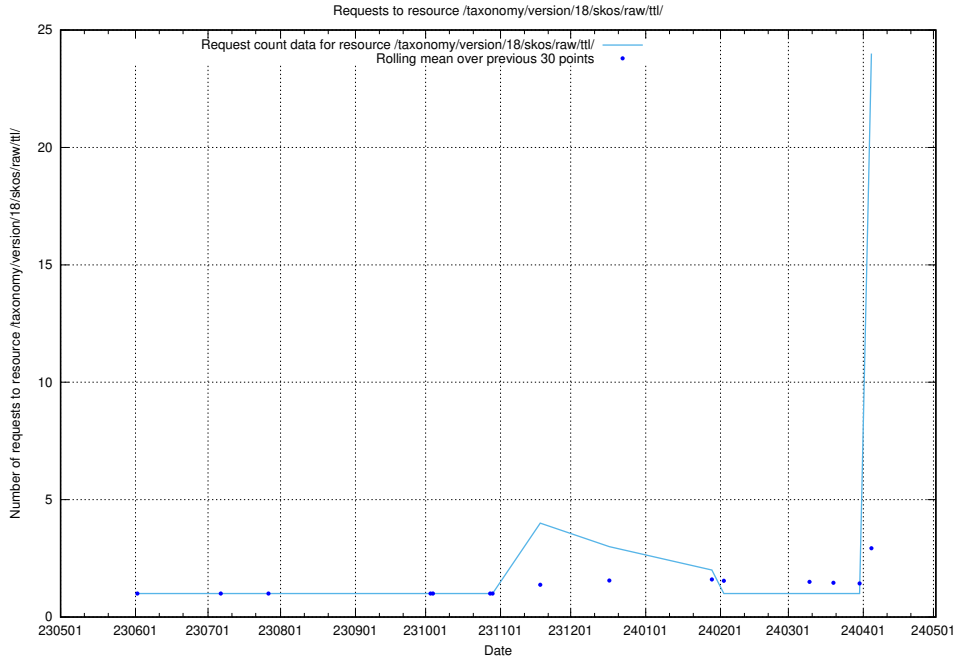

5.7 Usage of /taxonomy/version/18/skos/raw/ttl/

Here, we count the number of requests to resource /taxonomy/version/18/skos/raw/ttl/.