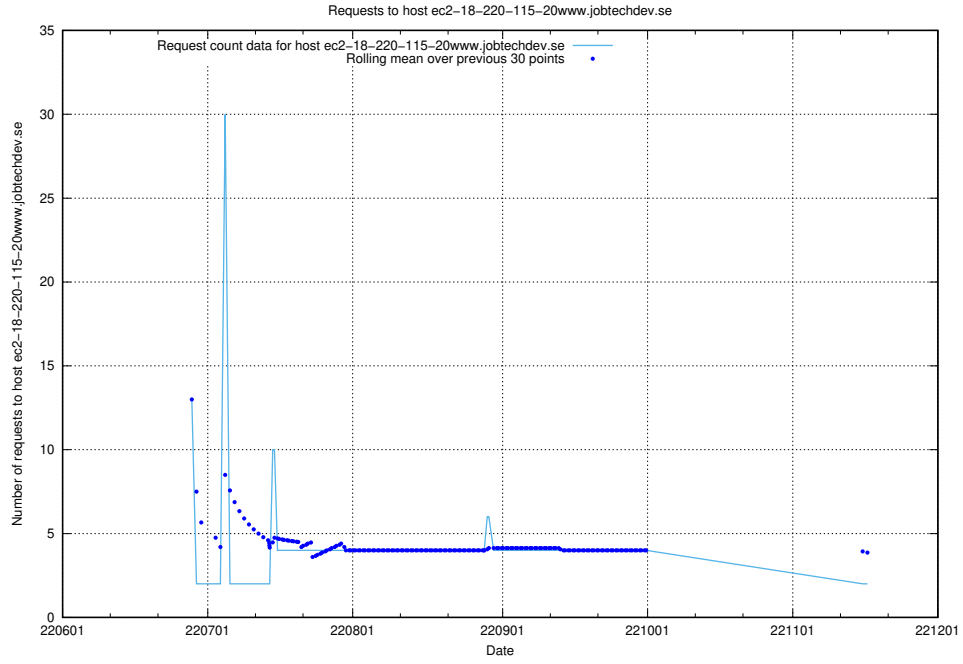

7.393 Usage of ec2-18-220-115-20www.jobtechdev.se

Here, we count the number of requests to host ec2-18-220-115-20www.jobtechdev.se.