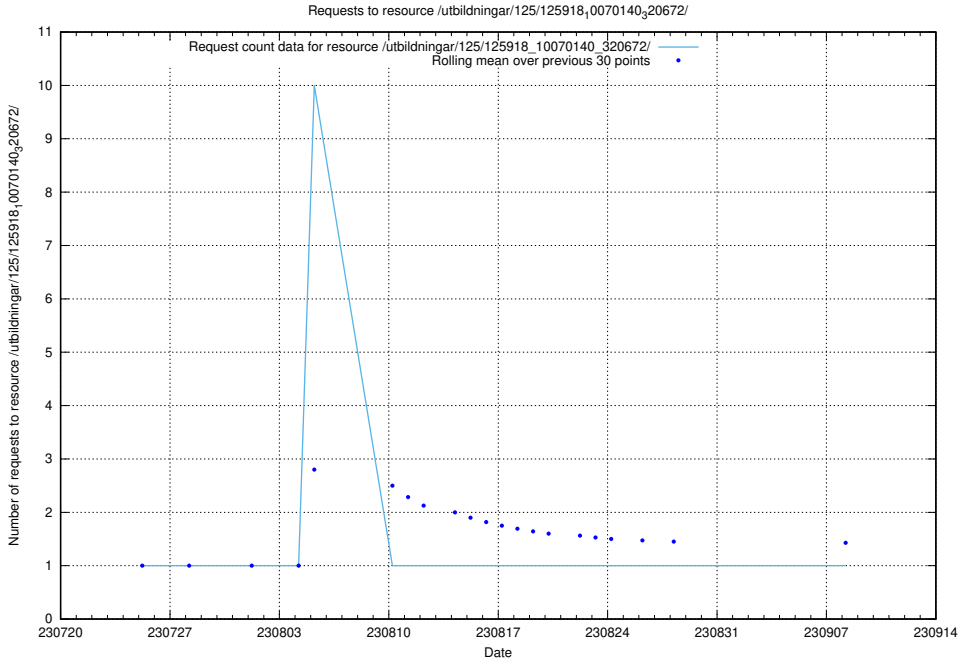

5.4882 Usage of /utbildningar/125/125918_10070140_320672/

Here, we count the number of requests to resource /utbildningar/125/125918_10070140_320672/.