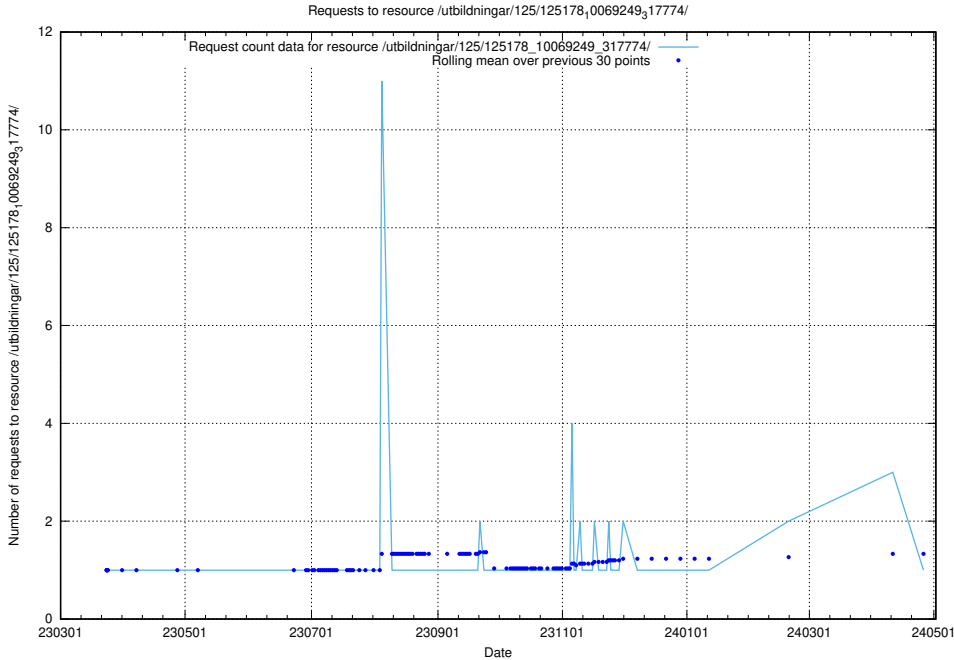

5.1074 Usage of /utbildningar/125/125178_10069249_317774/

Here, we count the number of requests to resource /utbildningar/125/125178_10069249_317774/.