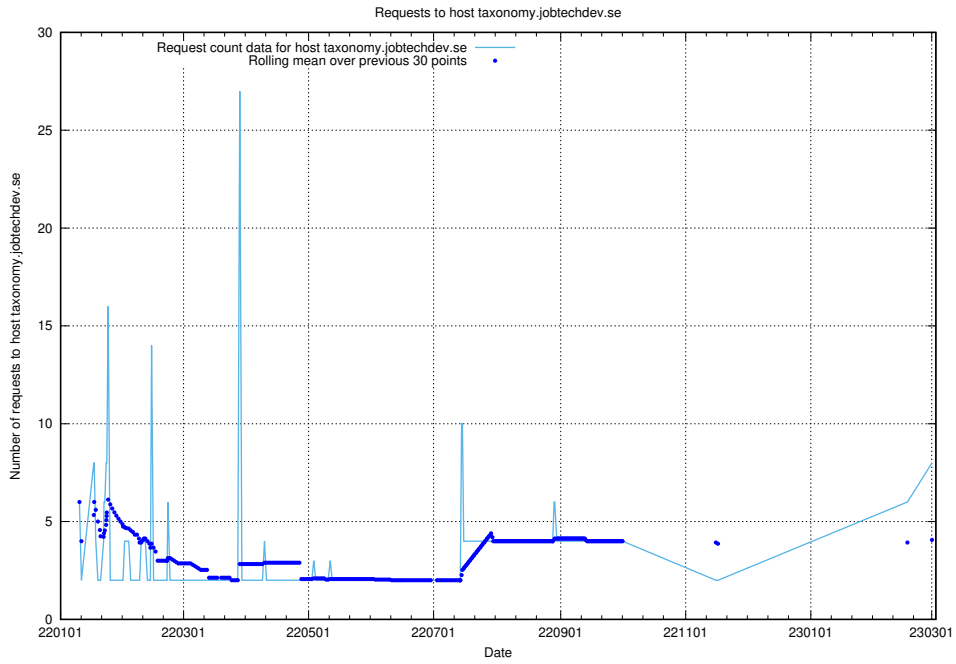

7.63 Usage of discourse2.jobtechdev.se

Here, we count the number of requests to host discourse2.jobtechdev.se.

7.64 Usage of taxonomy.jobtechdev.se

Here, we count the number of requests to host taxonomy.jobtechdev.se.