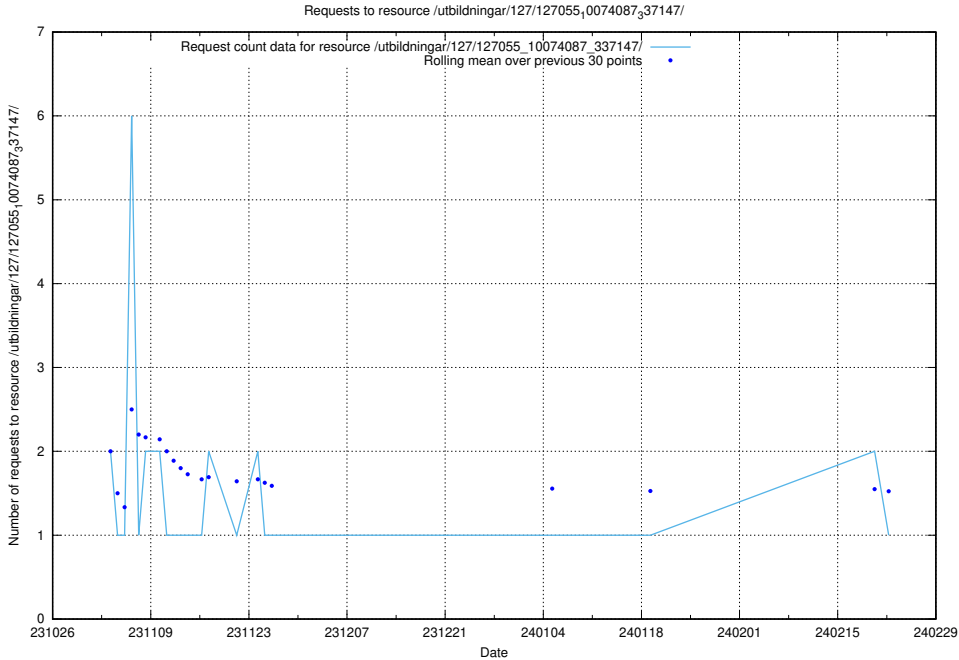

Here, we count the number of requests to resource /utbildningar/127/127055_10074087_337147/events/

5.4081 Usage of /utbildningar/127/127055_10074087_337147/

Here, we count the number of requests to resource /utbildningar/127/127055_10074087_337147/.