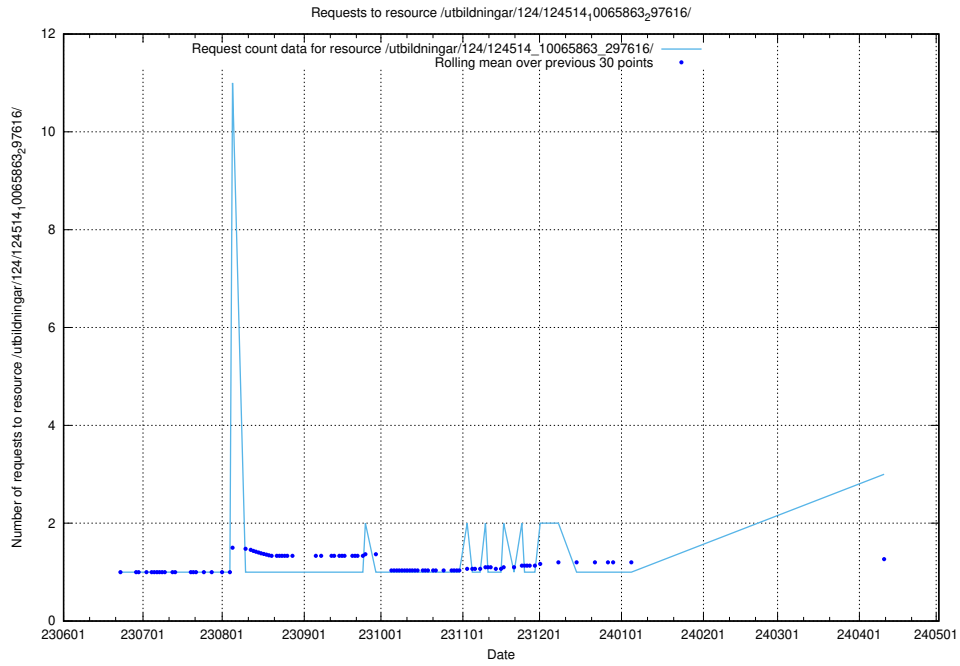

5.376 Usage of /utbildningar/124/124514_10065863_297616/

Here, we count the number of requests to resource /utbildningar/124/124514_10065863_297616/.