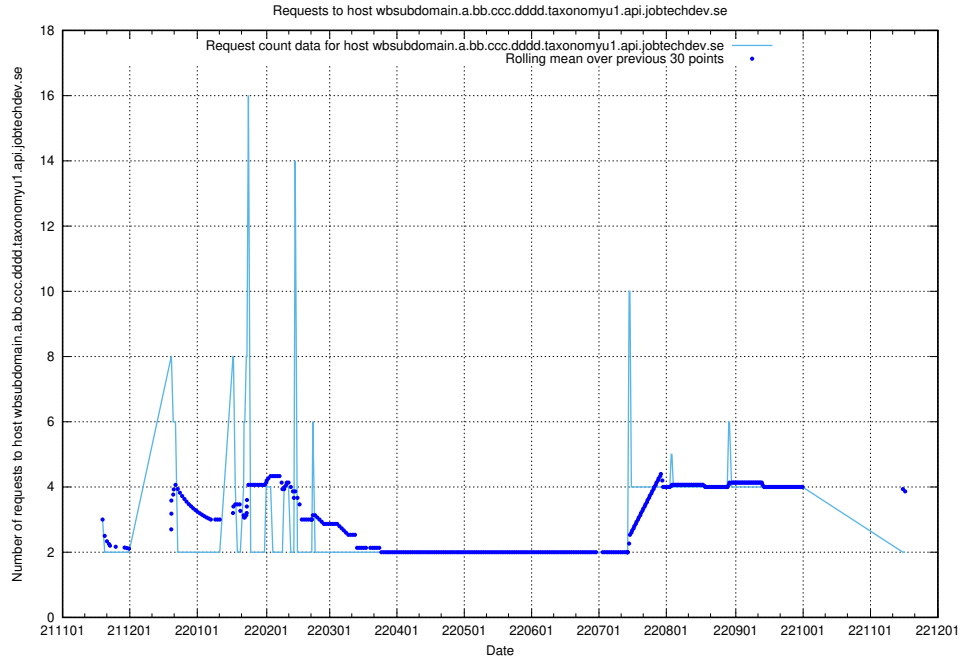

7.454 Usage of wbsubdomain.a.bb.ccc.dddd.taxonomy1.api.jobtechdev.se

Here, we count the number of requests to host wbsubdomain.a.bb.ccc.dddd.taxonomy1.api.jobtechdev.se