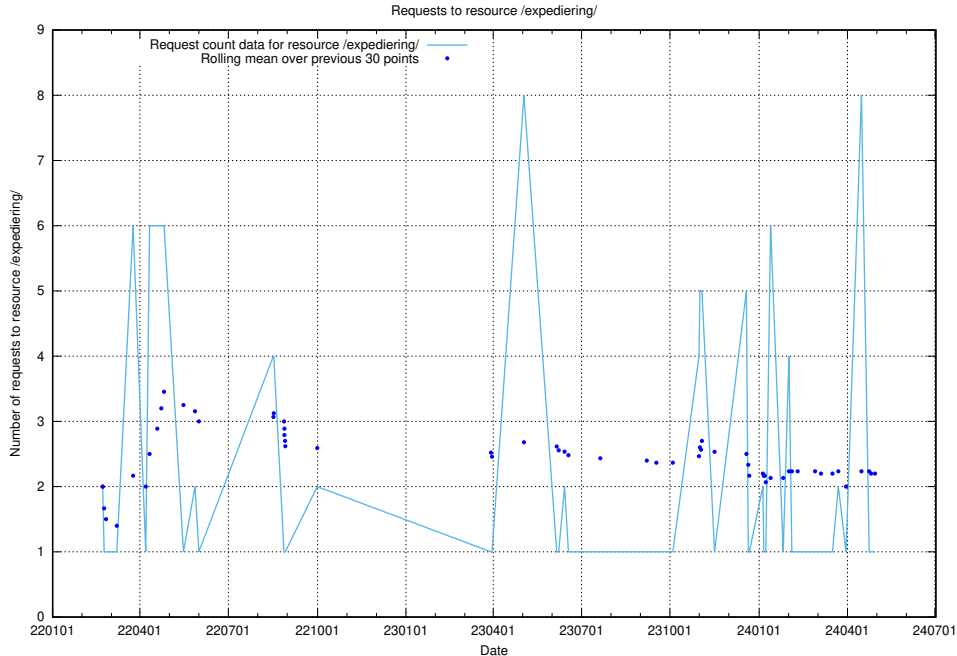

5.1172 Usage of /expediering/

Here, we count the number of requests to resource /expediering/.