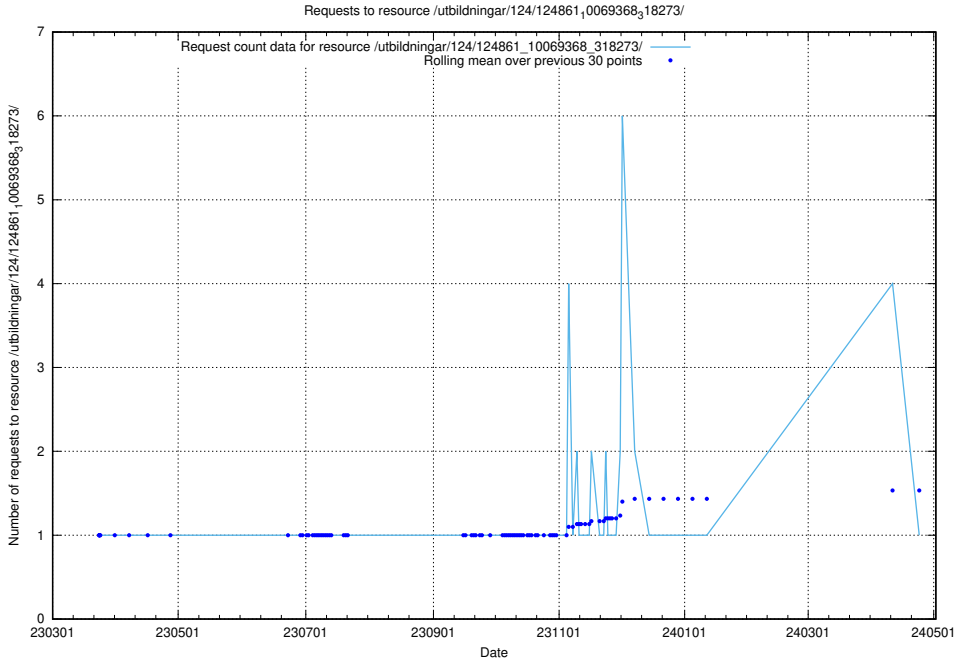

5.1099 Usage of /utbildningar/124/124861_10069368_318273/

Here, we count the number of requests to resource /utbildningar/124/124861_10069368_318273/.