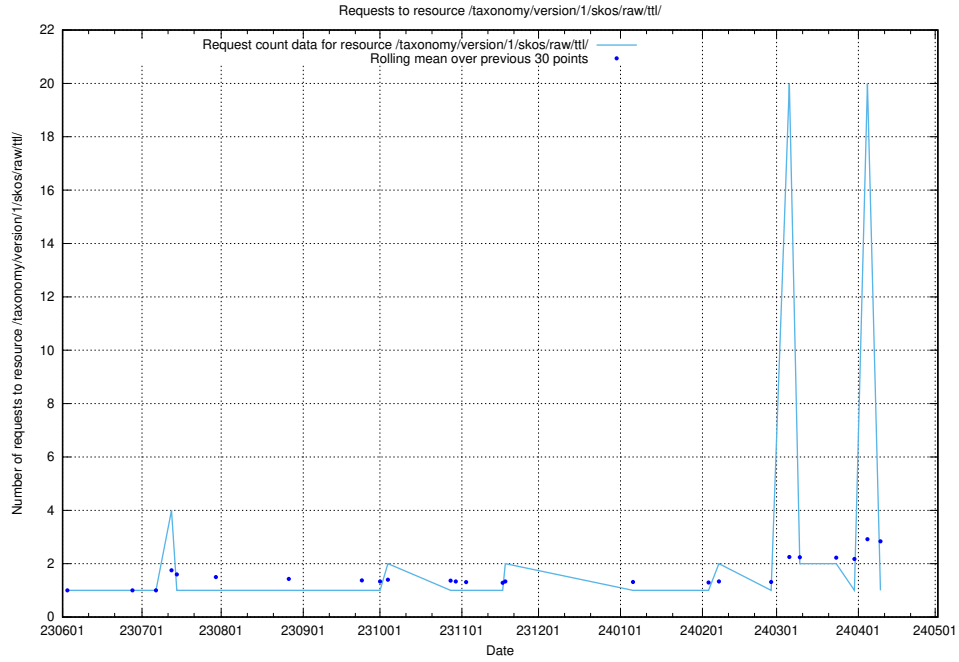

5.5854 Usage of /taxonomy/version/1/skos/raw/ttl/

Here, we count the number of requests to resource /taxonomy/version/1/skos/raw/ttl/.