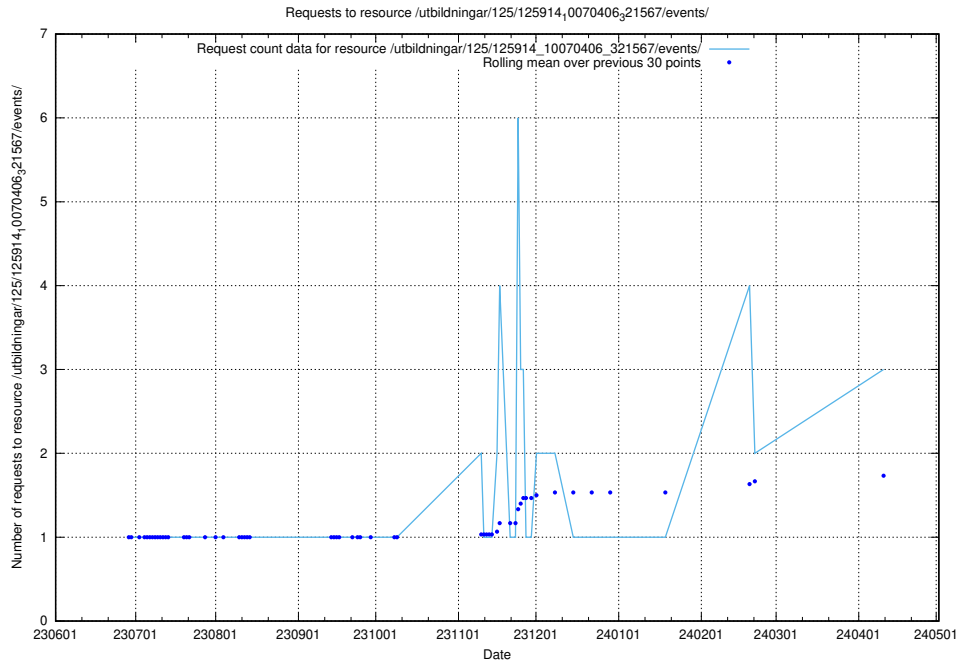

5.360 Usage of /utbildningar/125/125914_10070406_321567/events/

Here, we count the number of requests to resource /utbildningar/125/125914_10070406_321567/events/