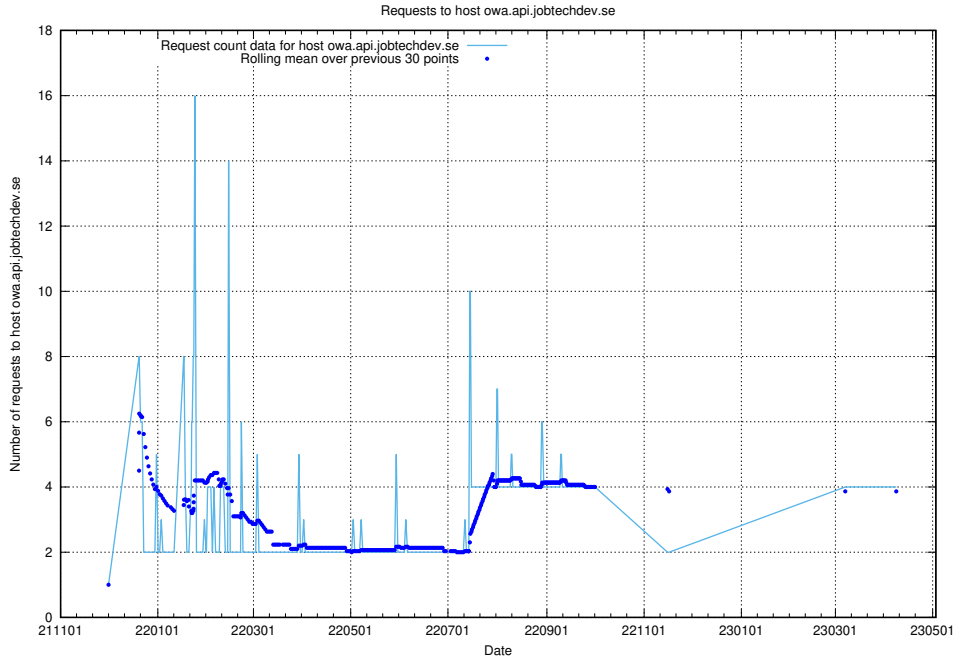

7.132 Usage of www.widgets.jobtechdev.se

Here, we count the number of requests to host www.widgets.jobtechdev.se.

7.133 Usage of www.jobtechdev.se:443

Here, we count the number of requests to host www.jobtechdev.se:443.