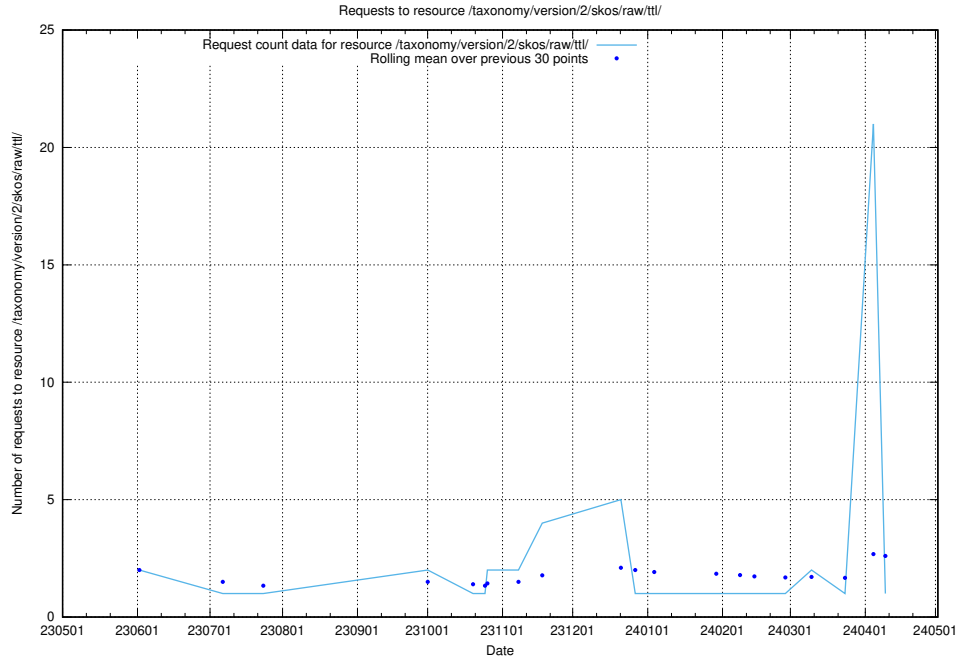

5.5855 Usage of /taxonomy/version/2/skos/raw/ttl/

Here, we count the number of requests to resource /taxonomy/version/2/skos/raw/ttl/.