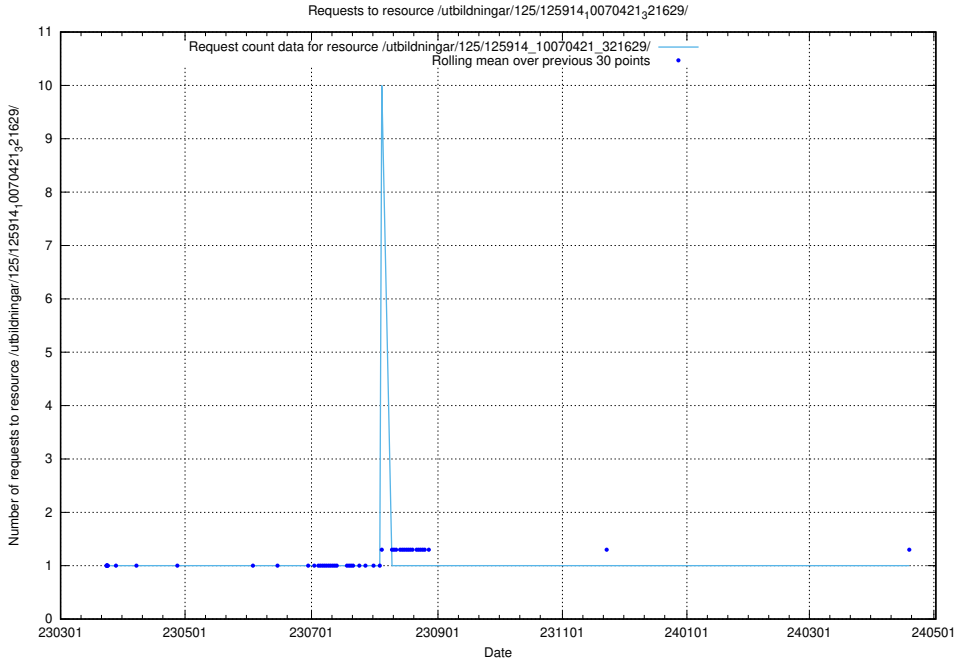

5.6417 Usage of /utbildningar/125/125914_10070421_321629/

Here, we count the number of requests to resource /utbildningar/125/125914_10070421_321629/.