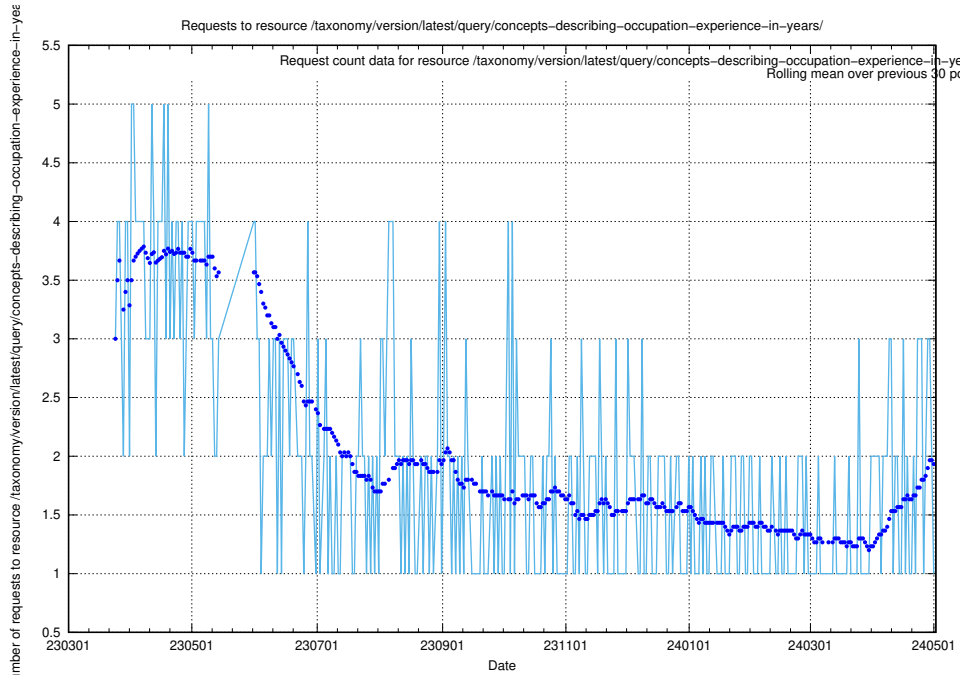

5.6078 Usage of /taxonomy/version/latest/query/concepts-describing-occupation-experience-in-years/

Here, we count the number of requests to resource /taxonomy/version/latest/query/concepts-describing-occupation-experience-in-years/.