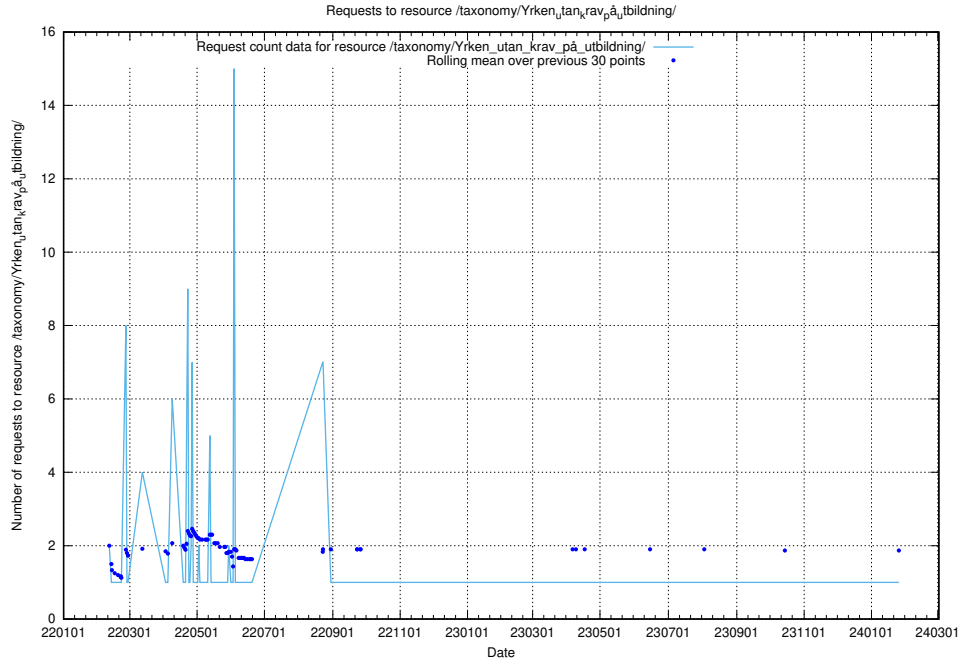

5.1389 Usage of /taxonomy/Yrken_utan_krav_på_utbildning/

Here, we count the number of requests to resource /taxonomy/Yrken_utan_krav_på_utbildning/.