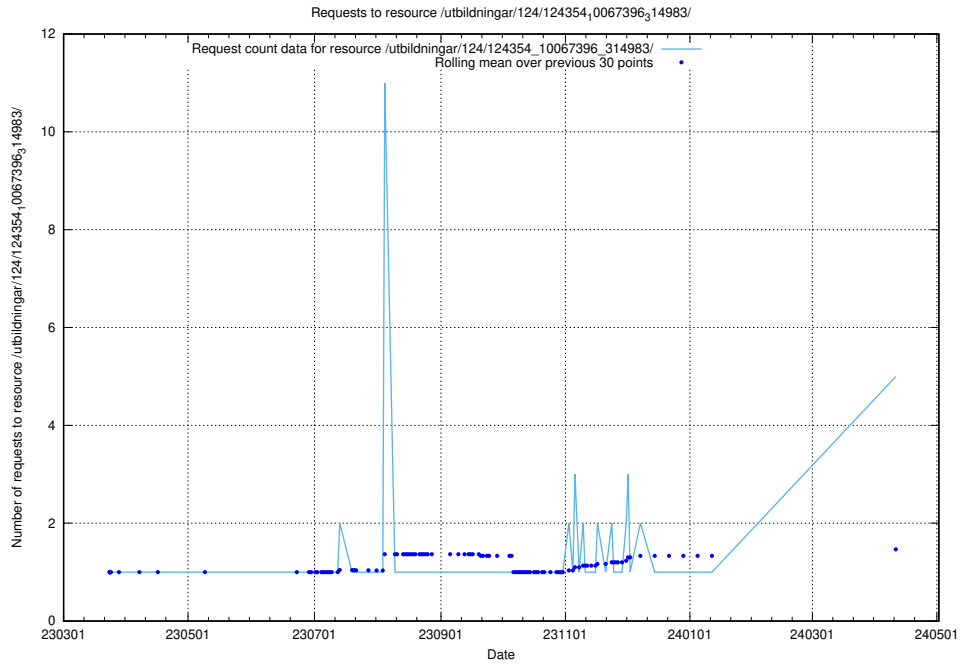

5.127 Usage of /utbildningar/124/124354_10067396_314983/

Here, we count the number of requests to resource /utbildningar/124/124354_10067396_314983/.