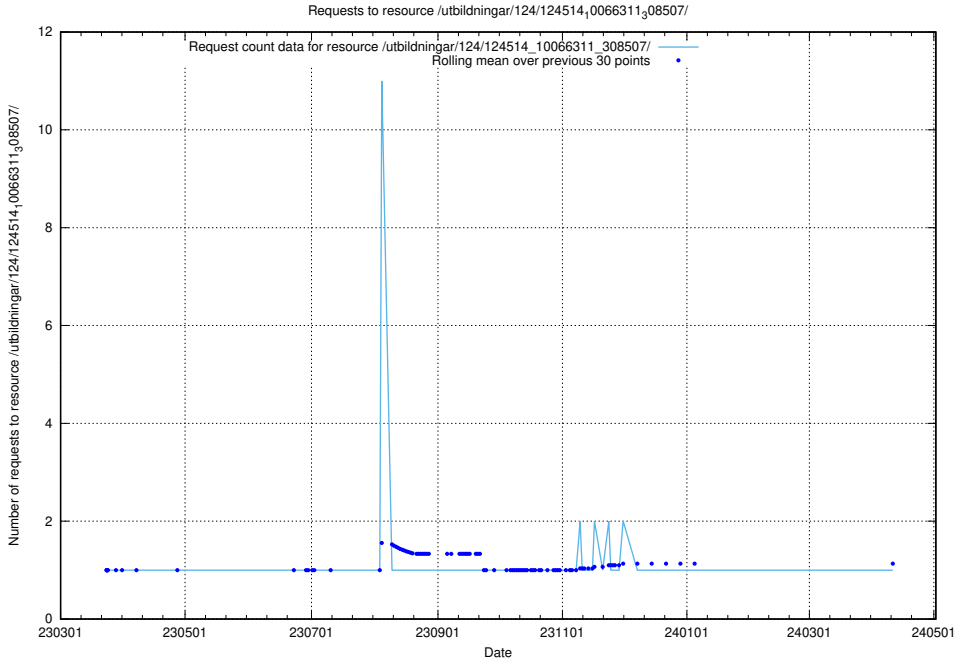

5.1736 Usage of /utbildningar/124/124514_10066311_308507/

Here, we count the number of requests to resource /utbildningar/124/124514_10066311_308507/.