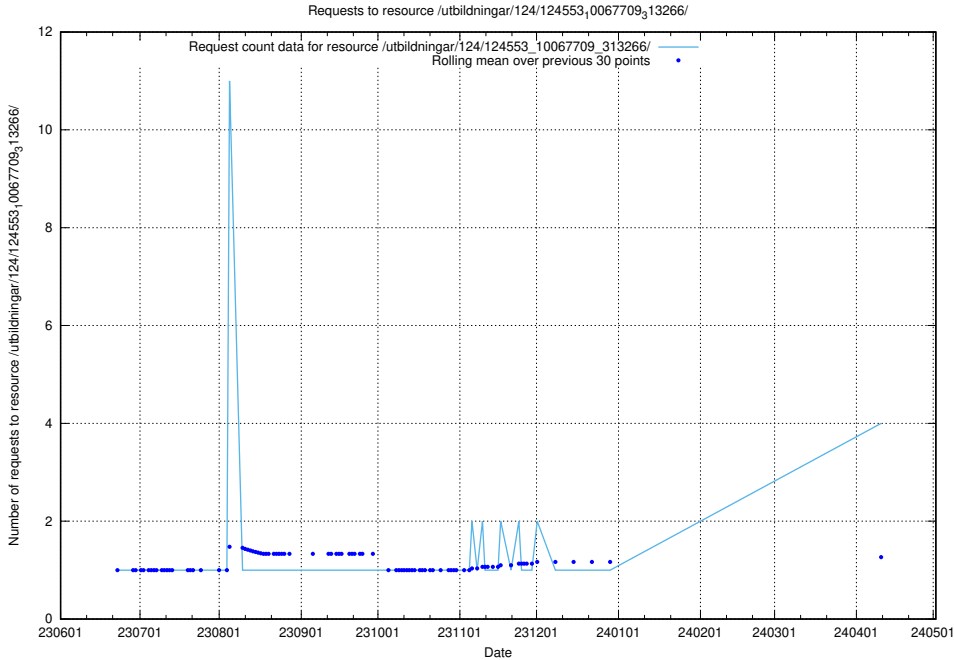

5.224 Usage of /utbildningar/124/124553_10067709_313266/

Here, we count the number of requests to resource /utbildningar/124/124553_10067709_313266/.