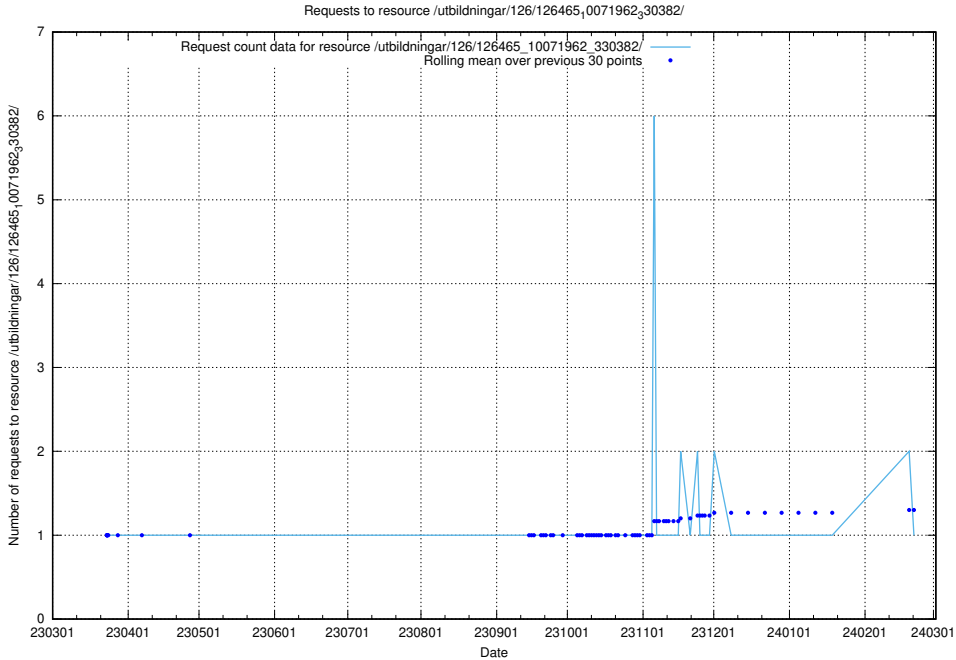

5.6389 Usage of /utbildningar/126/126465_10071962_330382/

Here, we count the number of requests to resource /utbildningar/126/126465_10071962_330382/.