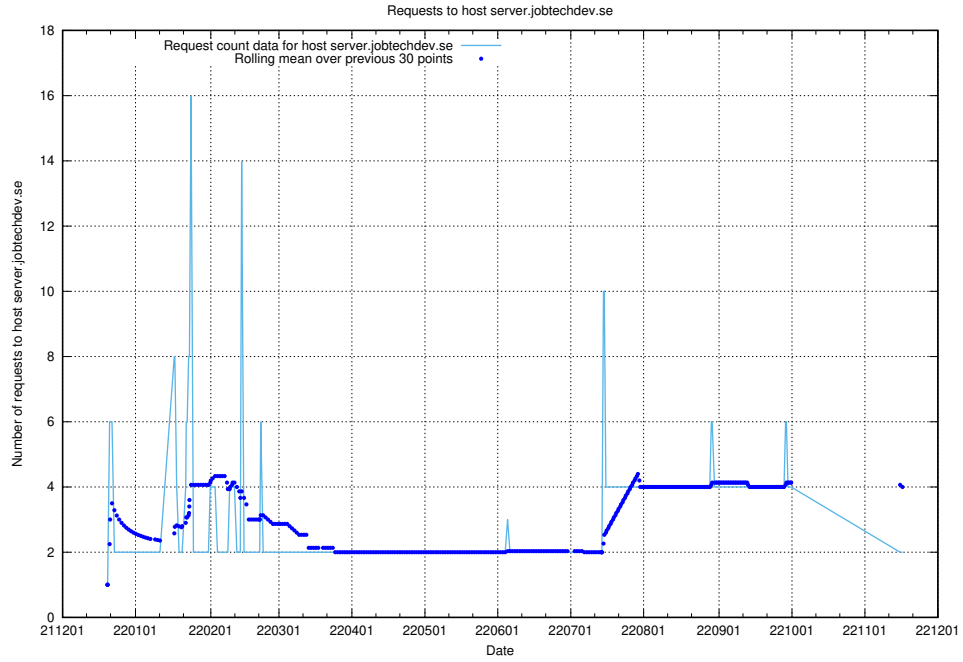

7.366 Usage of server.jobtechdev.se

Here, we count the number of requests to host server.jobtechdev.se.