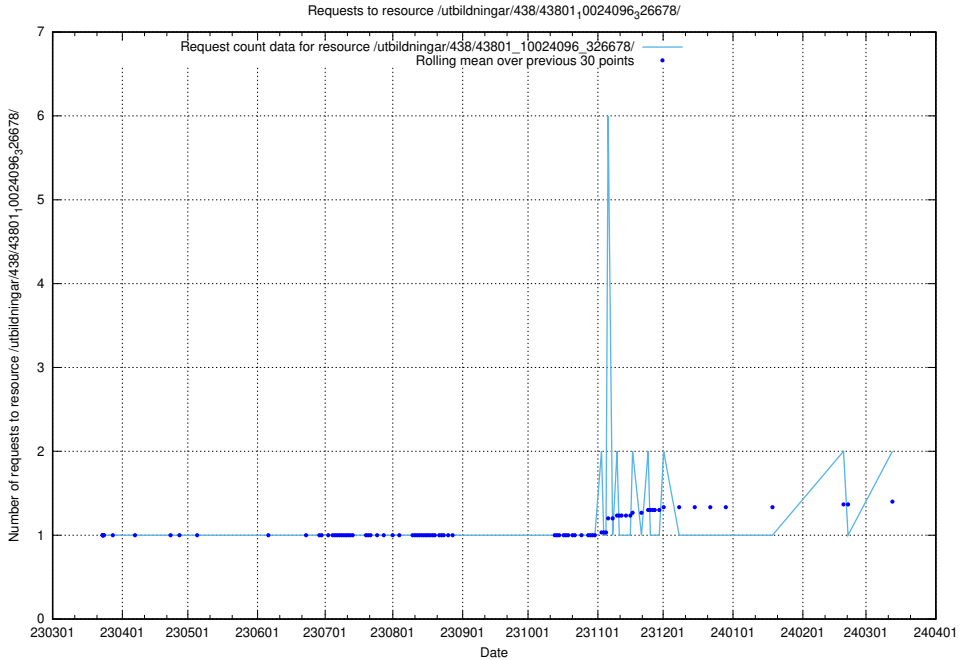

5.883 Usage of /utbildningar/438/43801_10024096_326678/

Here, we count the number of requests to resource /utbildningar/438/43801_10024096_326678/.