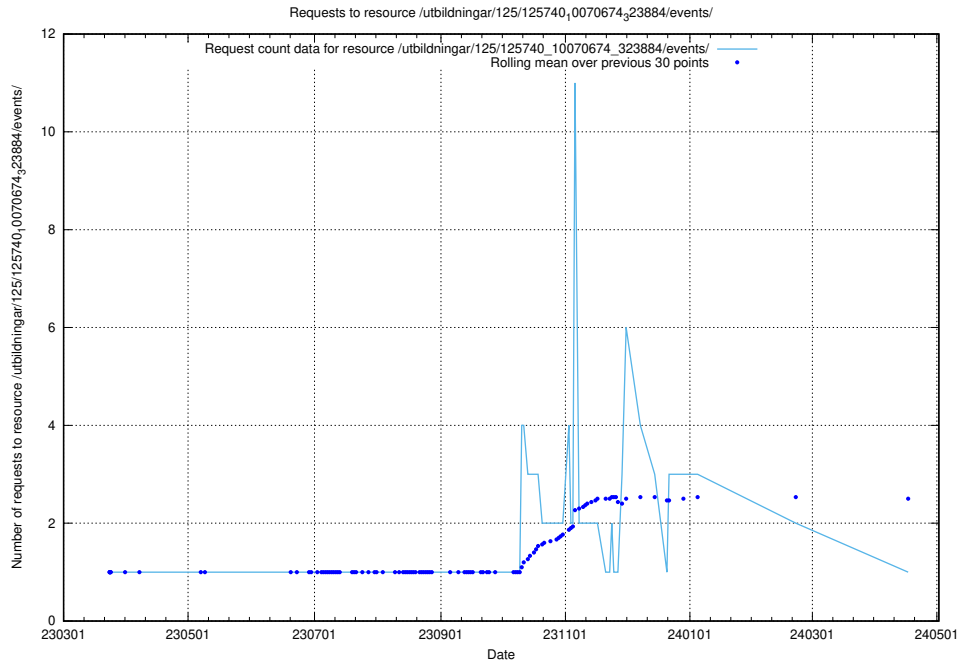

5.930 Usage of /utbildningar/125/125740_10070674_323884/events/

Here, we count the number of requests to resource /utbildningar/125/125740_10070674_323884/events/