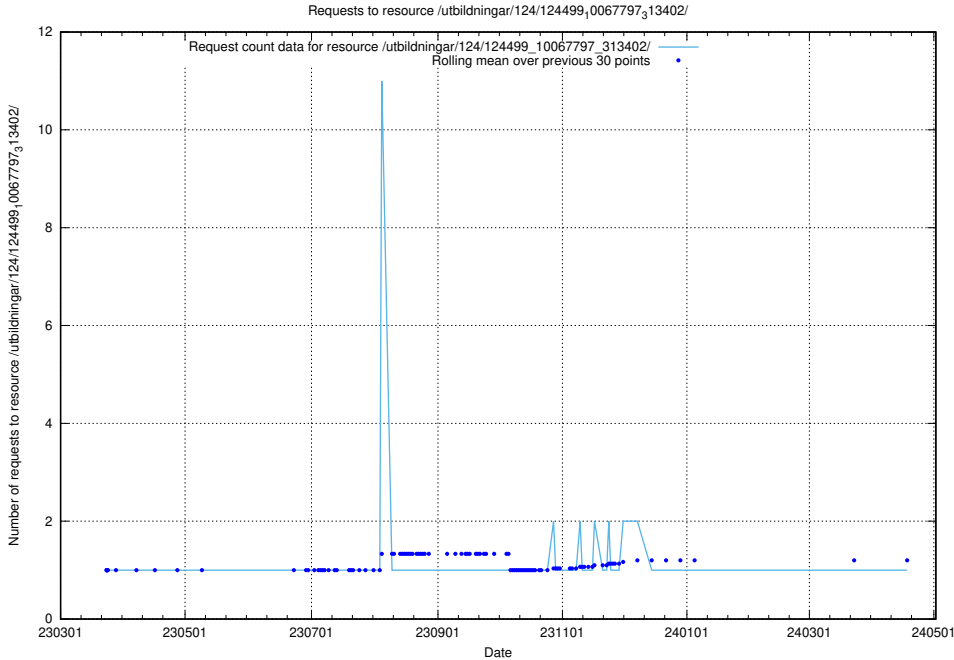

5.2417 Usage of /utbildningar/124/124499_10067797_313402/

Here, we count the number of requests to resource /utbildningar/124/124499_10067797_313402/.