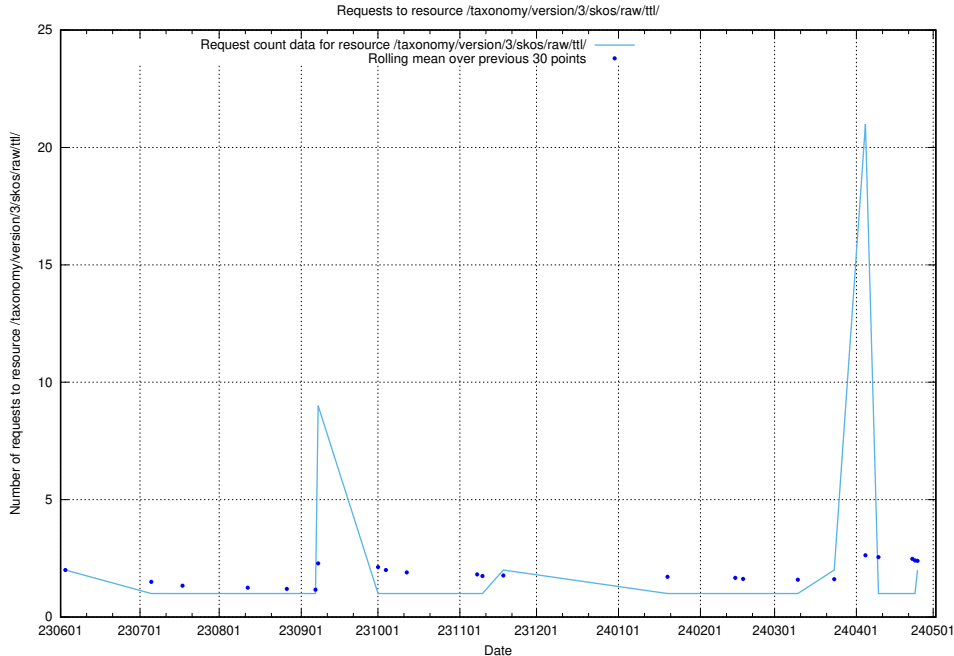

5.842 Usage of /taxonomy/version/3/skos/raw/ttl/

Here, we count the number of requests to resource /taxonomy/version/3/skos/raw/ttl/.