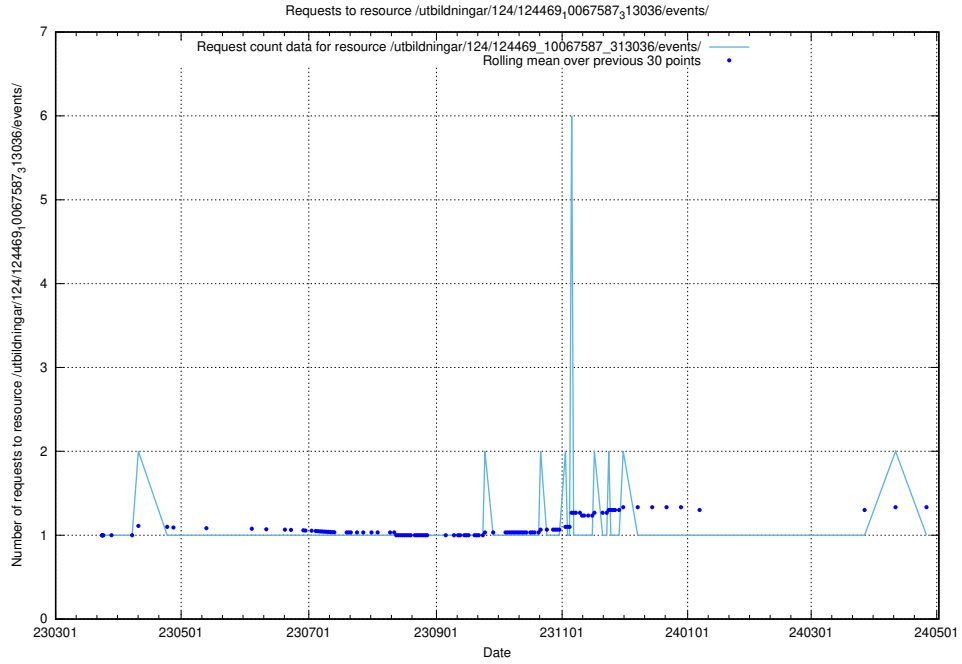

5.3193 Usage of /utbildningar/124/124469_10067587_313036/events/

Here, we count the number of requests to resource /utbildningar/124/124469_10067587_313036/events/