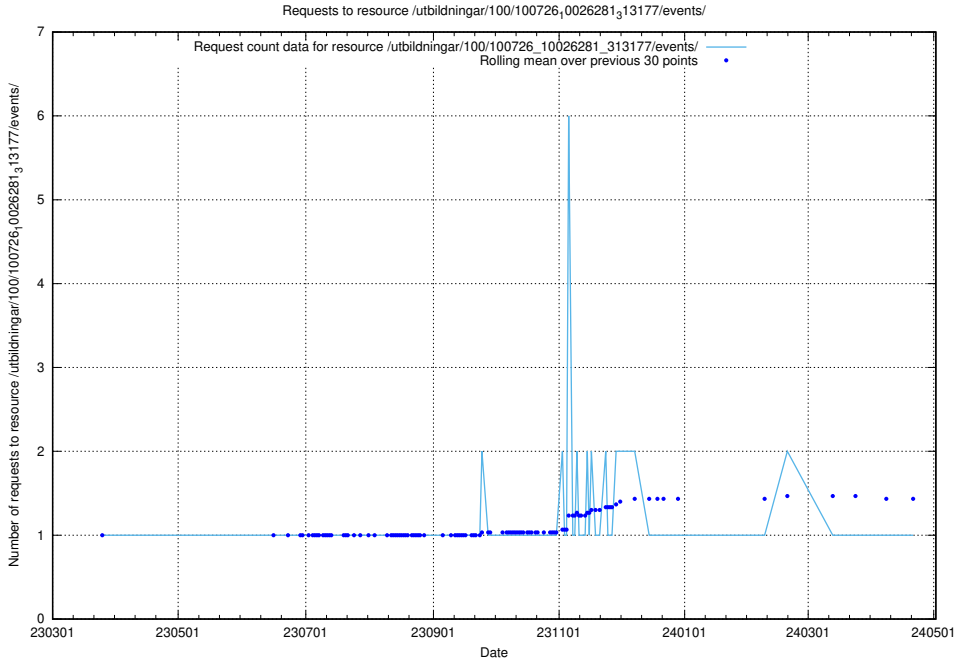

5.6023 Usage of /utbildningar/100/100726_10026281_313177/events/

Here, we count the number of requests to resource /utbildningar/100/100726_10026281_313177/events/