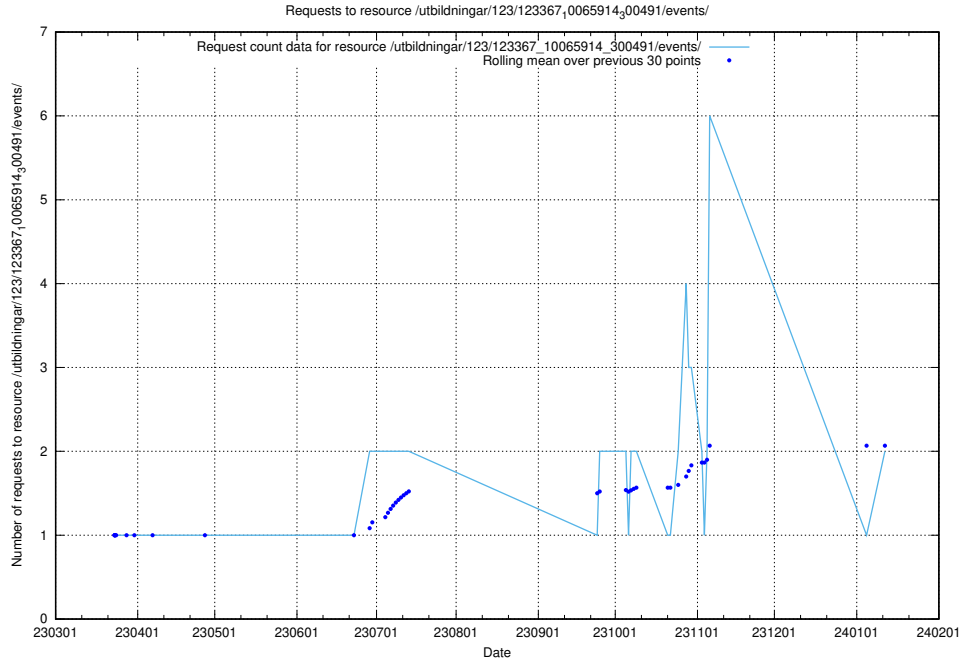

5.711 Usage of /utbildningar/123/123367_10065914_300491/events/

Here, we count the number of requests to resource /utbildningar/123/123367_10065914_300491/events/

5.712 Usage of /utbildningar/124/124854_10068612_316101/