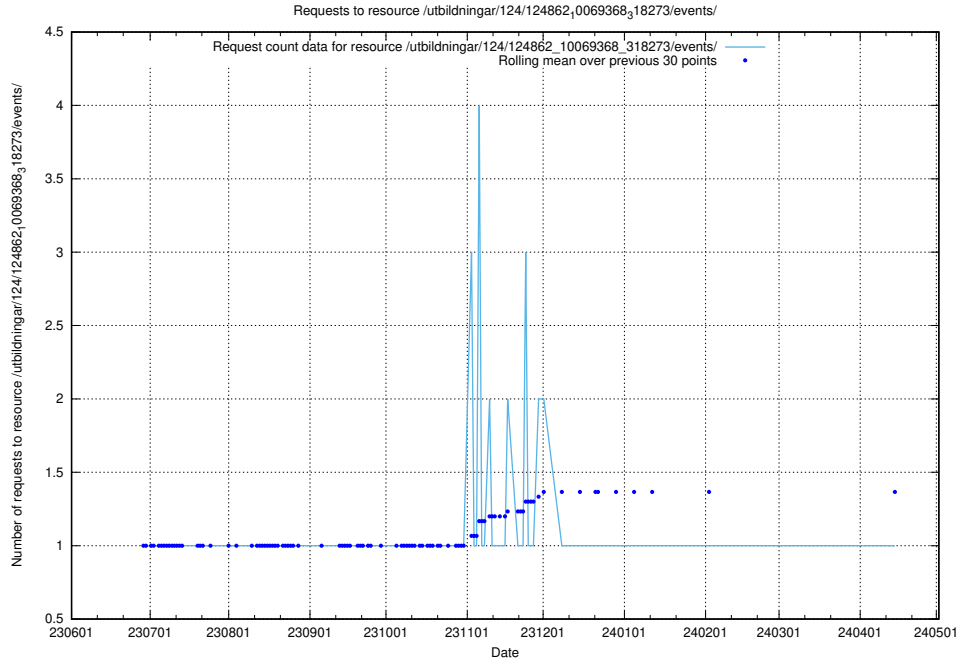

5.5415 Usage of /utbildningar/124/124862_10069368_318273/events/

Here, we count the number of requests to resource /utbildningar/124/124862_10069368_318273/events/