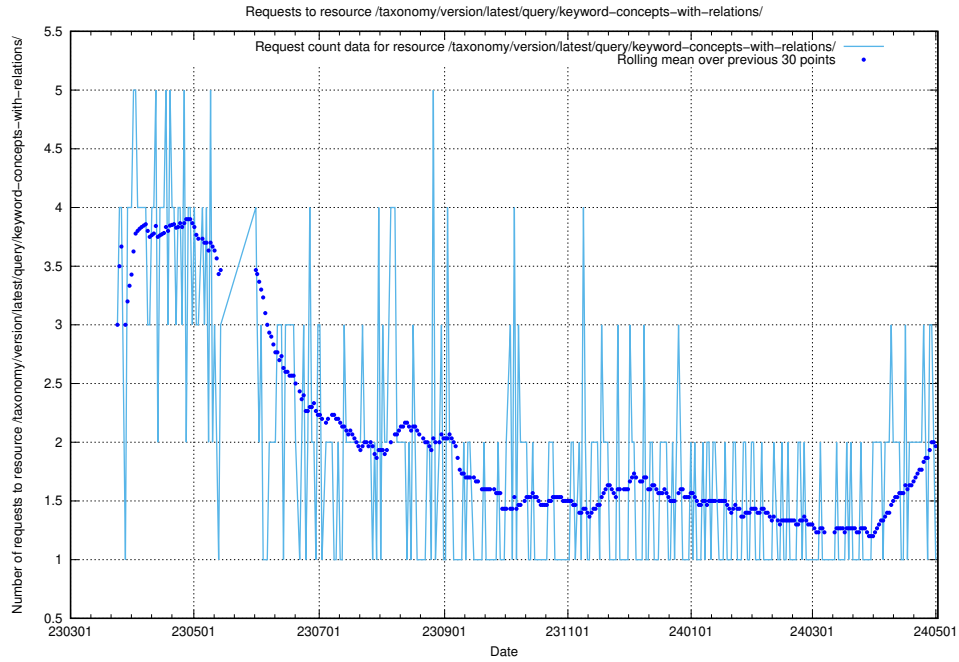

Here, we count the number of requests to resource /taxonomy/version/latest/query/keyword-concepts./.

5.6069 Usage of /taxonomy/version/latest/query/keyword-concepts-with-relations/

Here, we count the number of requests to resource /taxonomy/version/latest/query/keyword-concepts-with-relations/.