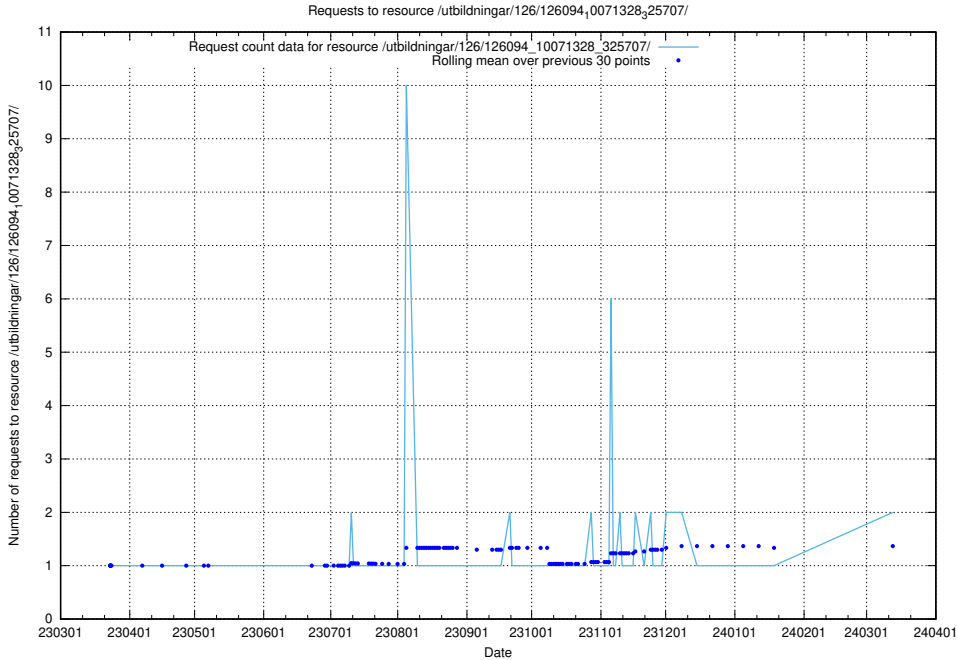

5.888 Usage of /utbildningar/126/126094_10071328_325707/

Here, we count the number of requests to resource /utbildningar/126/126094_10071328_325707/.