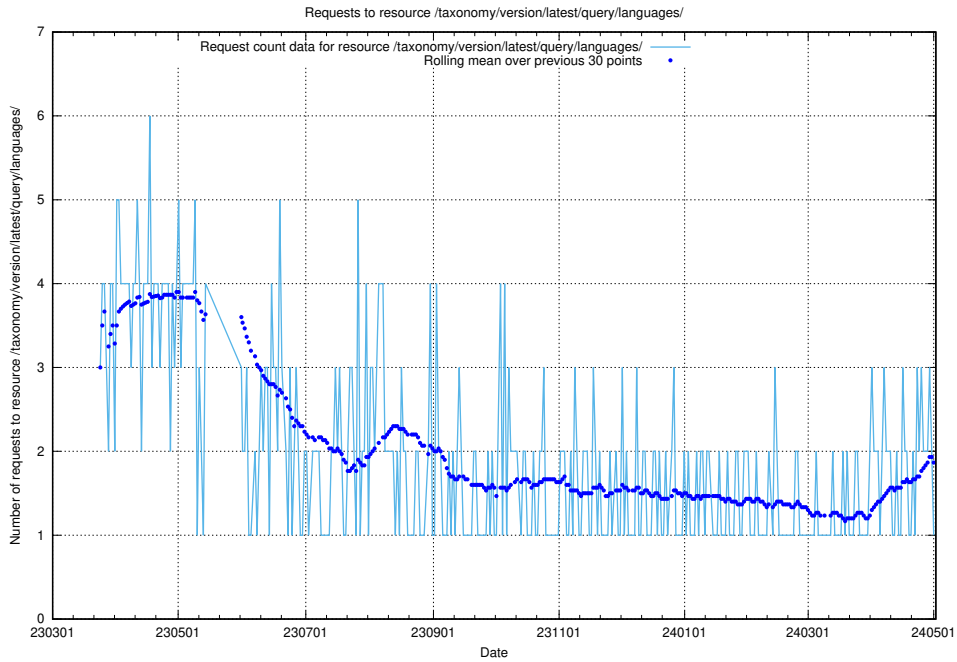

5.6067 Usage of /taxonomy/version/latest/query/languages/

Here, we count the number of requests to resource /taxonomy/version/latest/query/languages/.