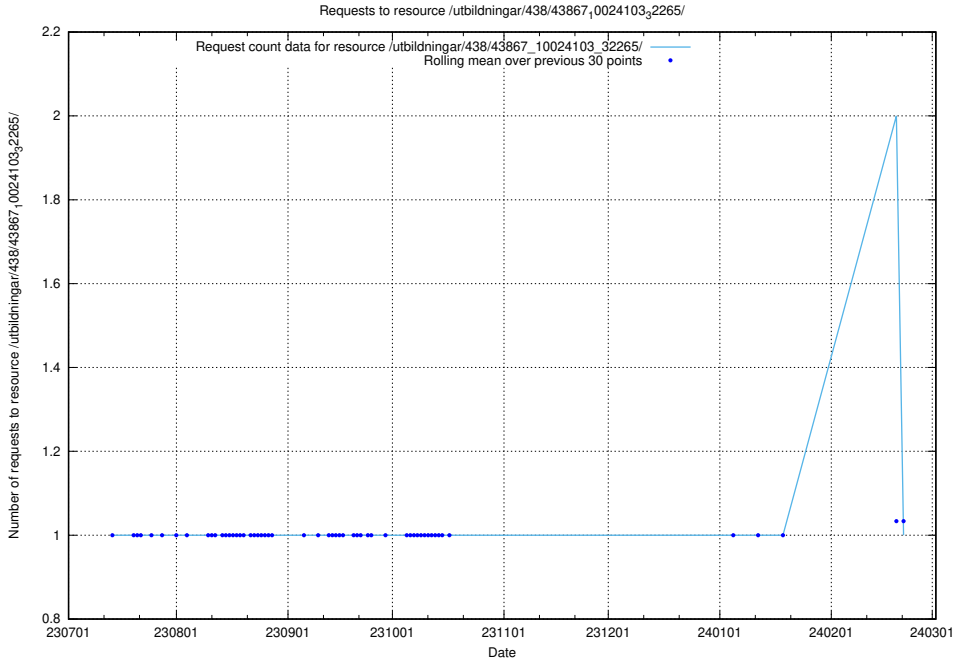

5.5002 Usage of /utbildningar/438/43867_10024103_32265/

Here, we count the number of requests to resource /utbildningar/438/43867_10024103_32265/.