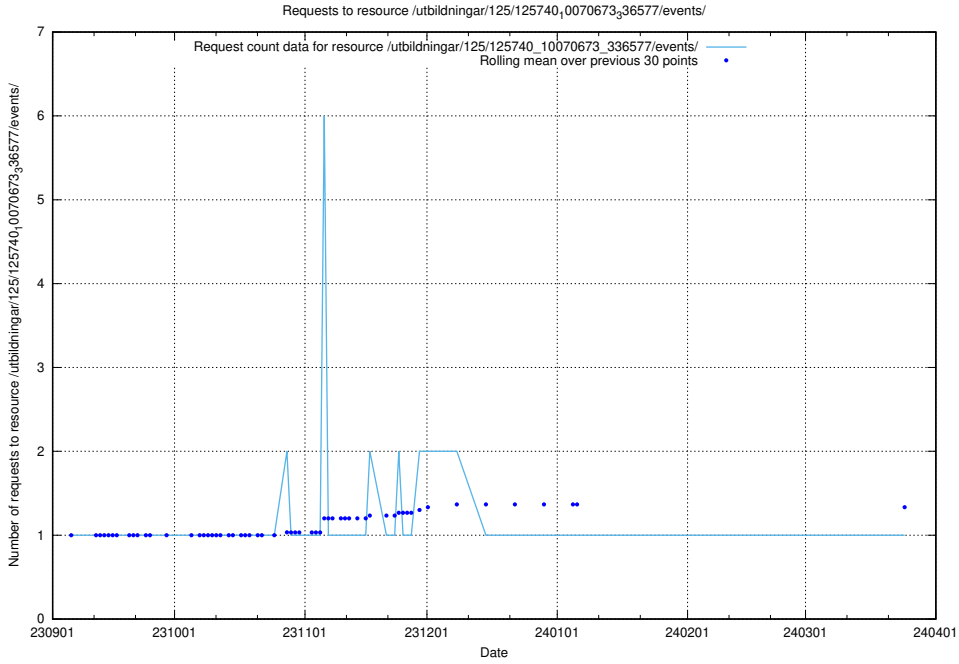

5.4605 Usage of /utbildningar/125/125740_10070673_336577/events/

Here, we count the number of requests to resource /utbildningar/125/125740_10070673_336577/events/