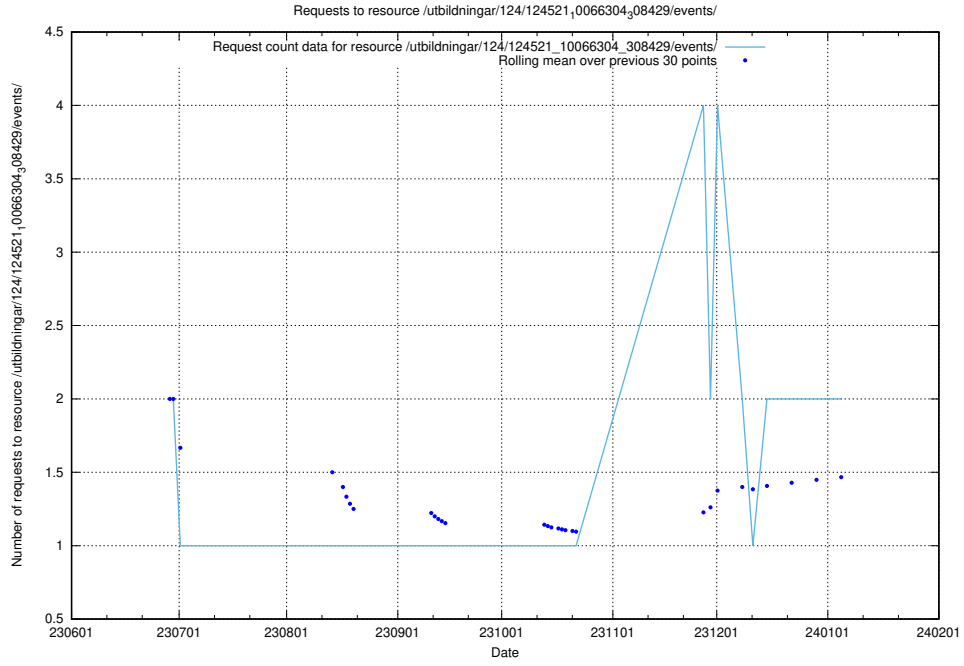

5.773 Usage of /utbildningar/124/124521_10066304_308429/events/

Here, we count the number of requests to resource /utbildningar/124/124521_10066304_308429/events/