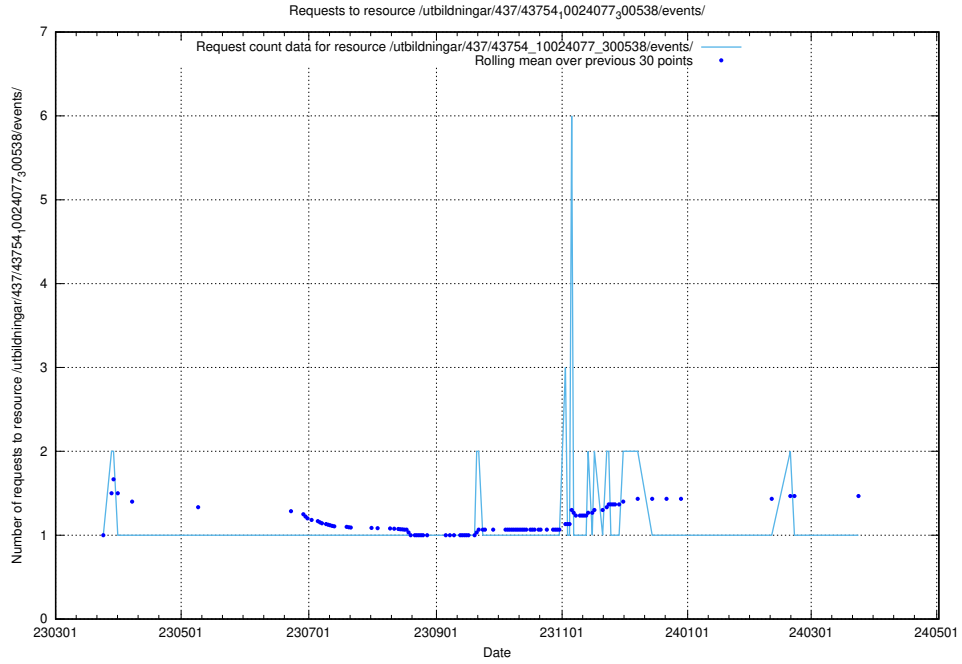

5.6164 Usage of /utbildningar/437/43754_10024077_300538/events/

Here, we count the number of requests to resource /utbildningar/437/43754_10024077_300538/events/.