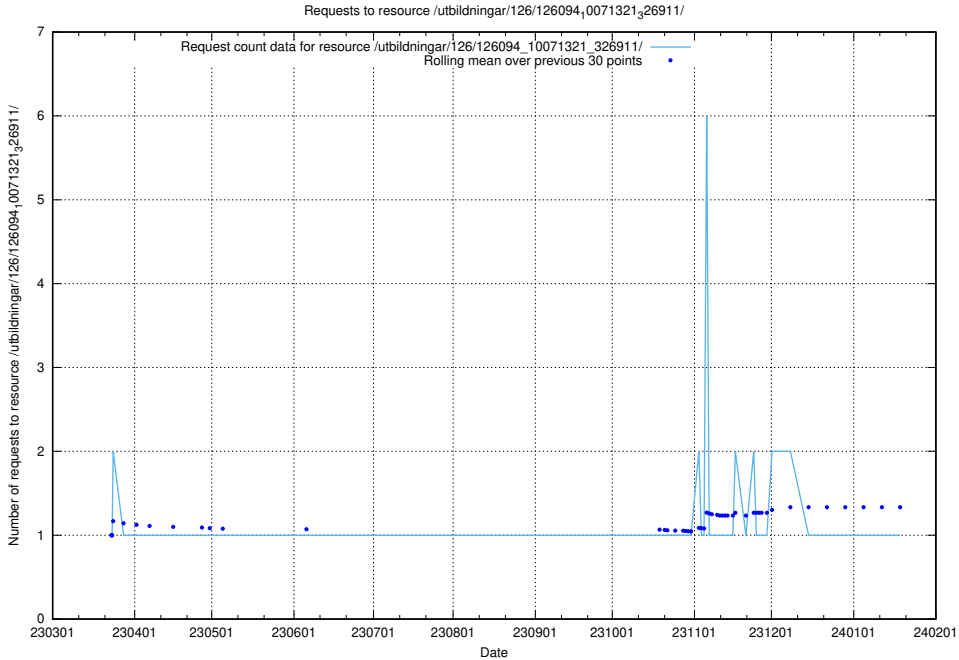

5.6407 Usage of /utbildningar/126/126094_10071321_326911/

Here, we count the number of requests to resource /utbildningar/126/126094_10071321_326911/.