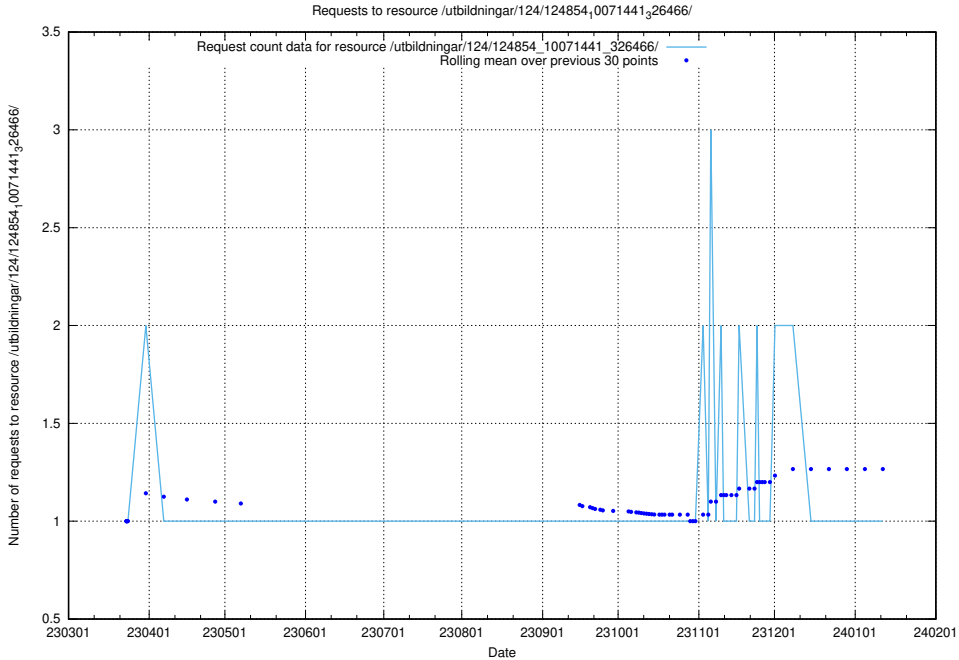

5.1135 Usage of /utbildningar/124/124854_10071441_326466/

Here, we count the number of requests to resource /utbildningar/124/124854_10071441_326466/.