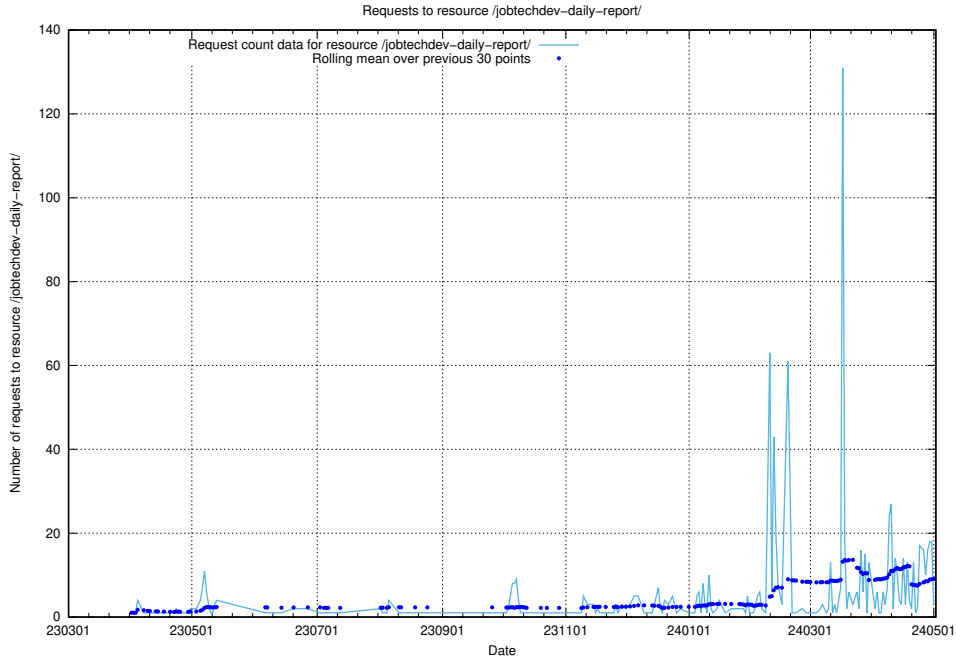

5.401 Usage of /jobtechdev-daily-report/

Here, we count the number of requests to resource /jobtechdev-daily-report/.