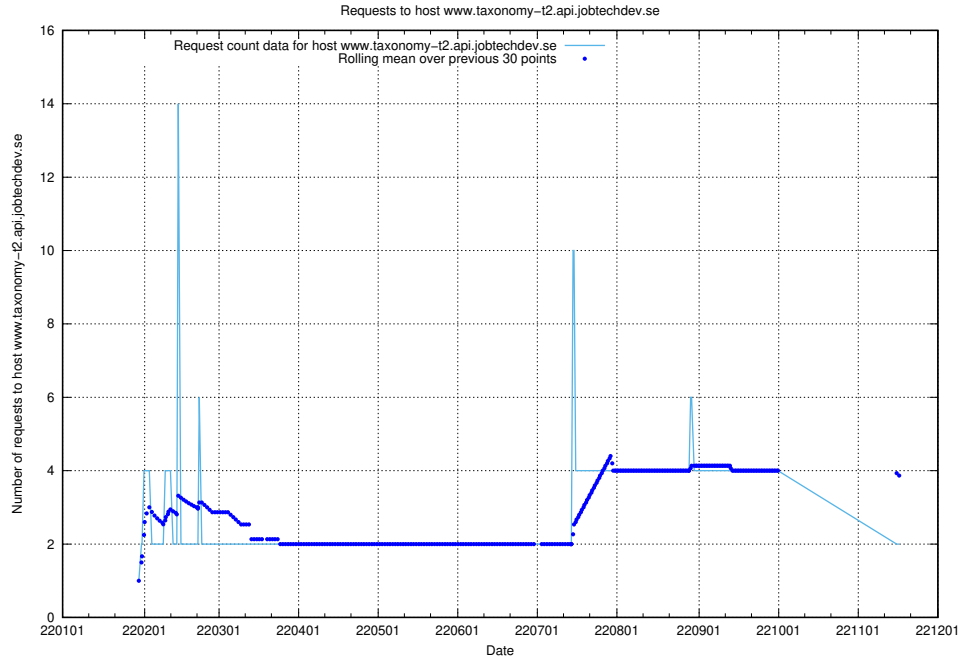

7.563 Usage of `www.taxonomy-t2.api.jobtechdev.se`

Here, we count the number of requests to host `www.taxonomy-t2.api.jobtechdev.se`.