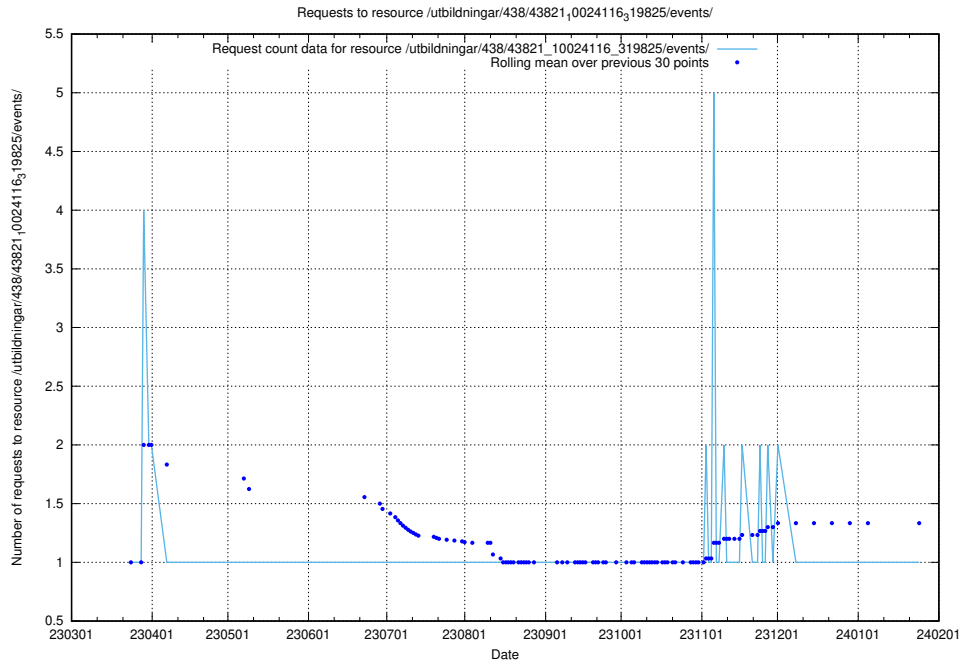

5.6140 Usage of /utbildningar/438/43821_10024116_319825/events/

Here, we count the number of requests to resource /utbildningar/438/43821_10024116_319825/events/.