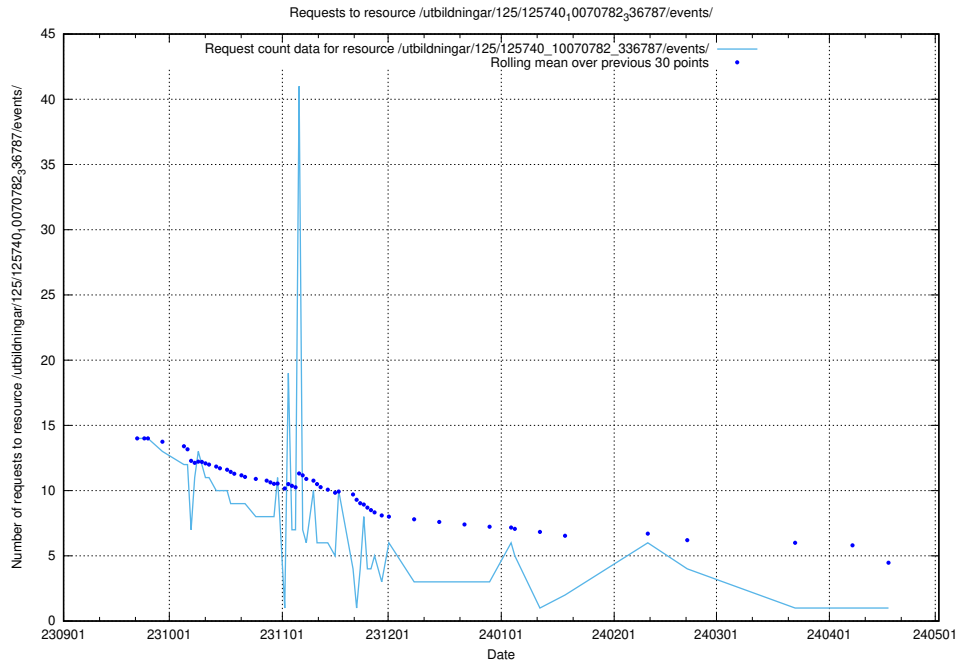

5.4430 Usage of /utbildningar/125/125740_10070782_336787/events/

Here, we count the number of requests to resource /utbildningar/125/125740_10070782_336787/events/