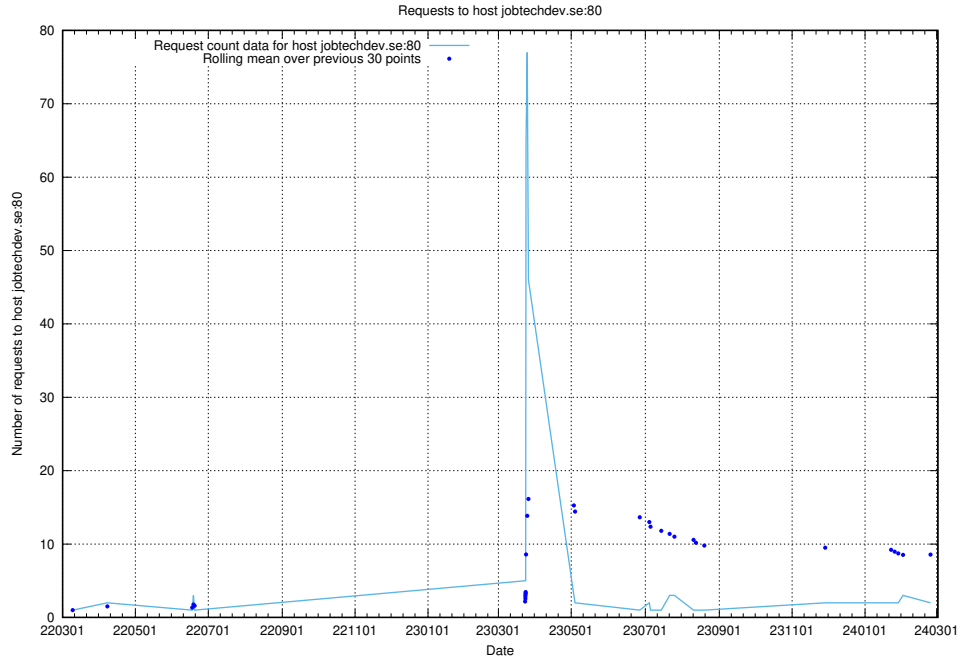

7.501 Usage of jobtechdev.se:80

Here, we count the number of requests to host jobtechdev.se:80.