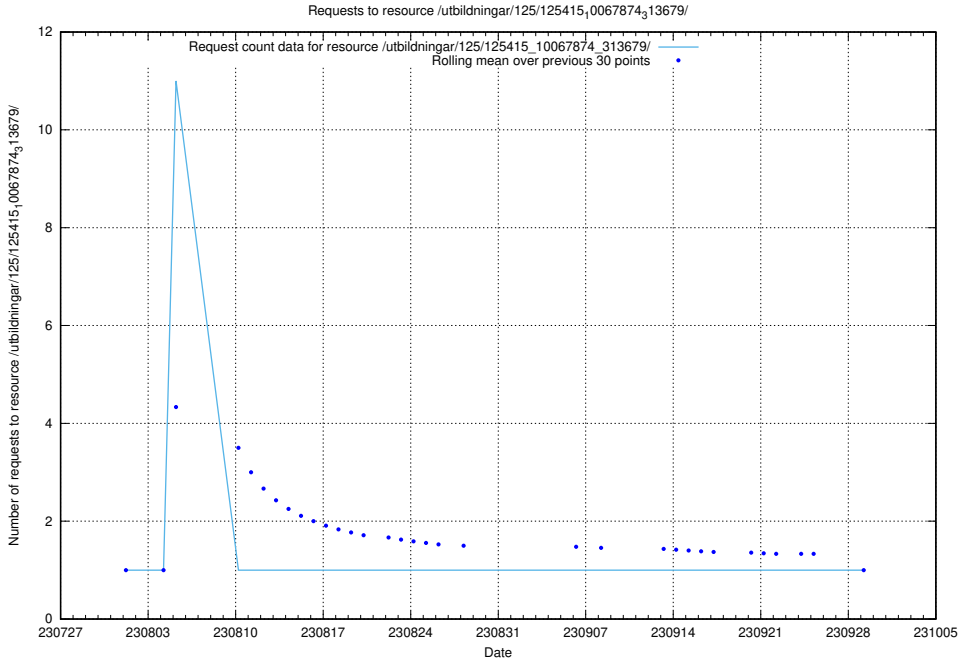

5.4826 Usage of /utbildningar/125/125415_10067874_313679/

Here, we count the number of requests to resource /utbildningar/125/125415_10067874_313679/.