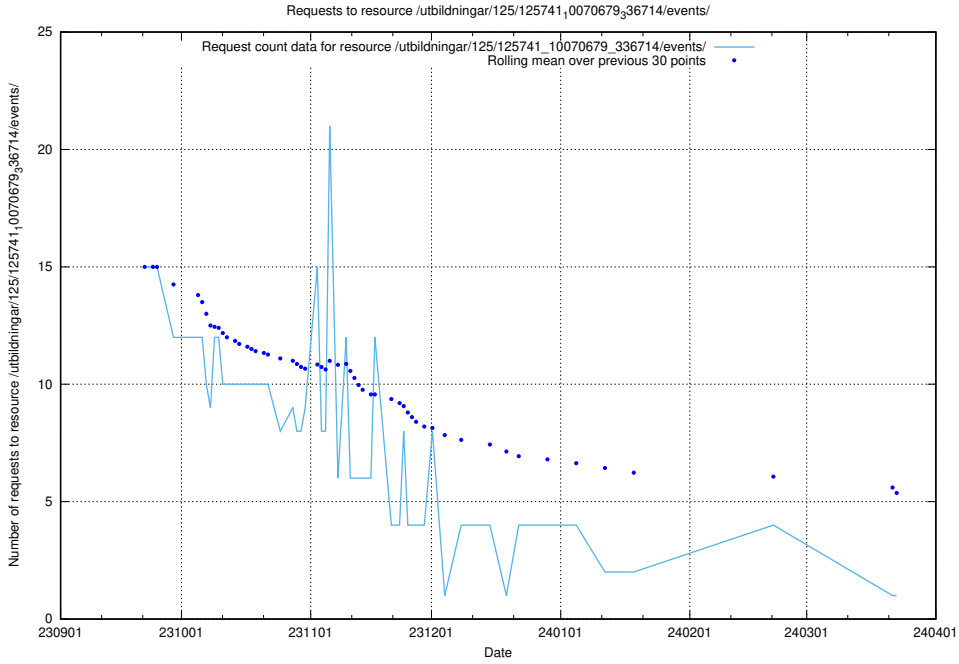

5.4429 Usage of /utbildningar/125/125741_10070679_336714/events/

Here, we count the number of requests to resource /utbildningar/125/125741_10070679_336714/events/