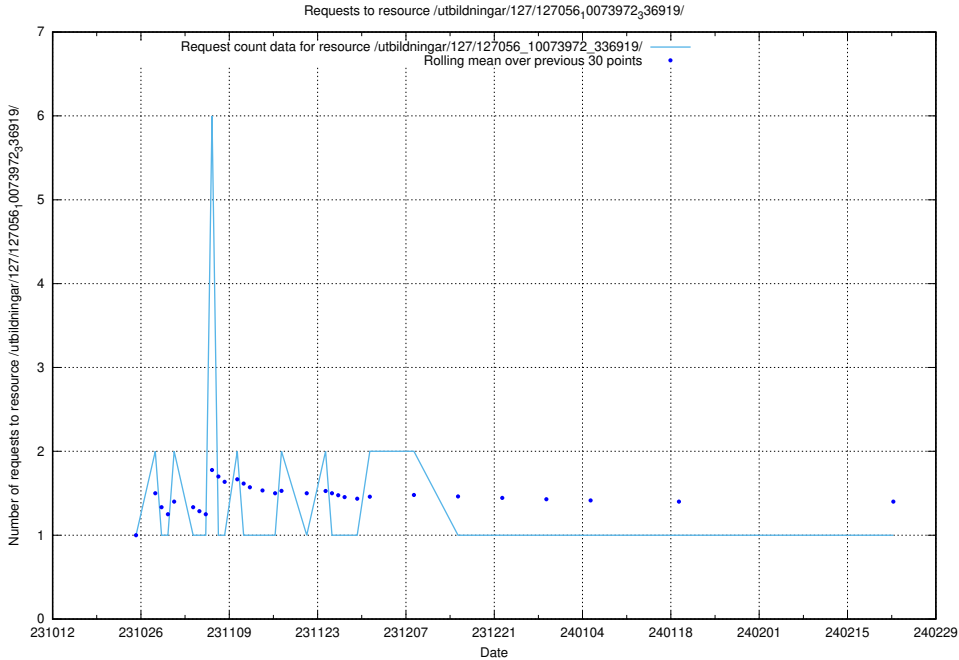

5.4150 Usage of /utbildningar/127/127056_10073972_336919/

Here, we count the number of requests to resource /utbildningar/127/127056_10073972_336919/.