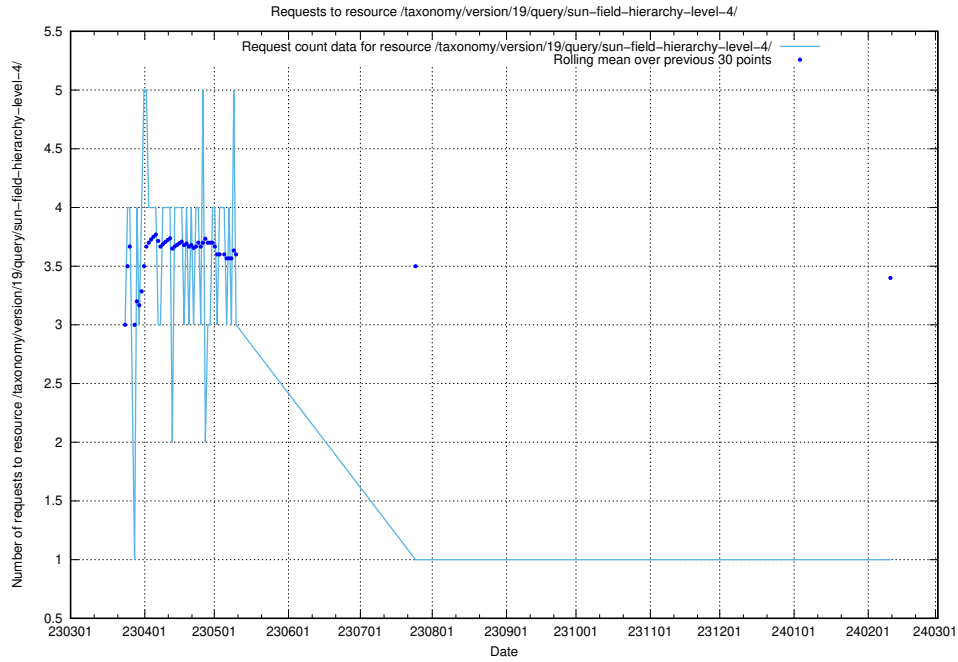

5.6088 Usage of /taxonomy/version/19/query/sun-field-hierarchy-level-4/

Here, we count the number of requests to resource /taxonomy/version/19/query/sun-field-hierarchy-level-4/.