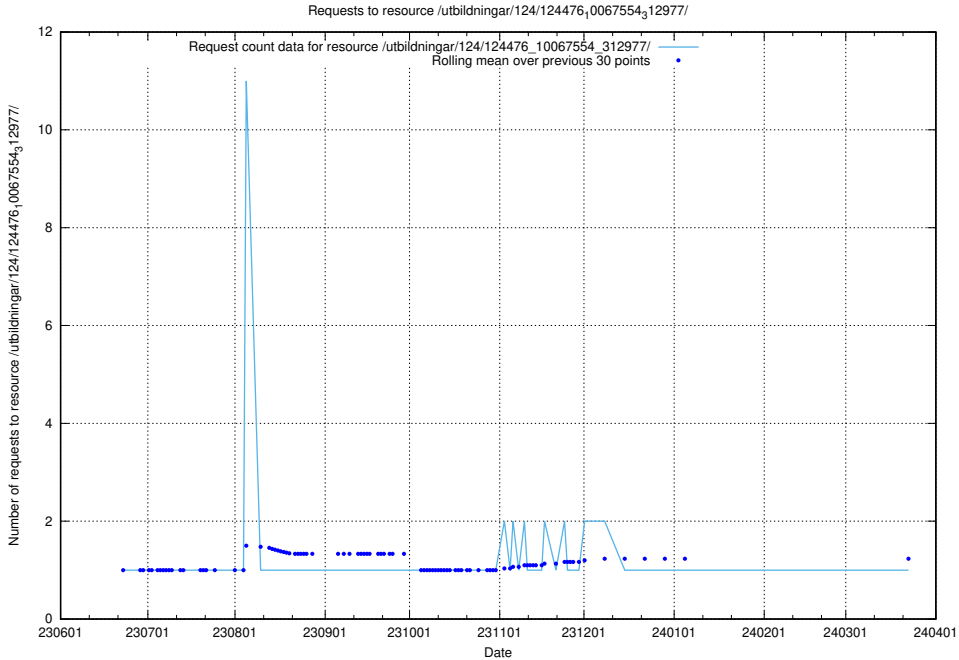

Here, we count the number of requests to resource /utbildningar/124/124478_10067709_313266/events/

5.5735 Usage of /utbildningar/124/124476_10067554_312977/

Here, we count the number of requests to resource /utbildningar/124/124476_10067554_312977/.