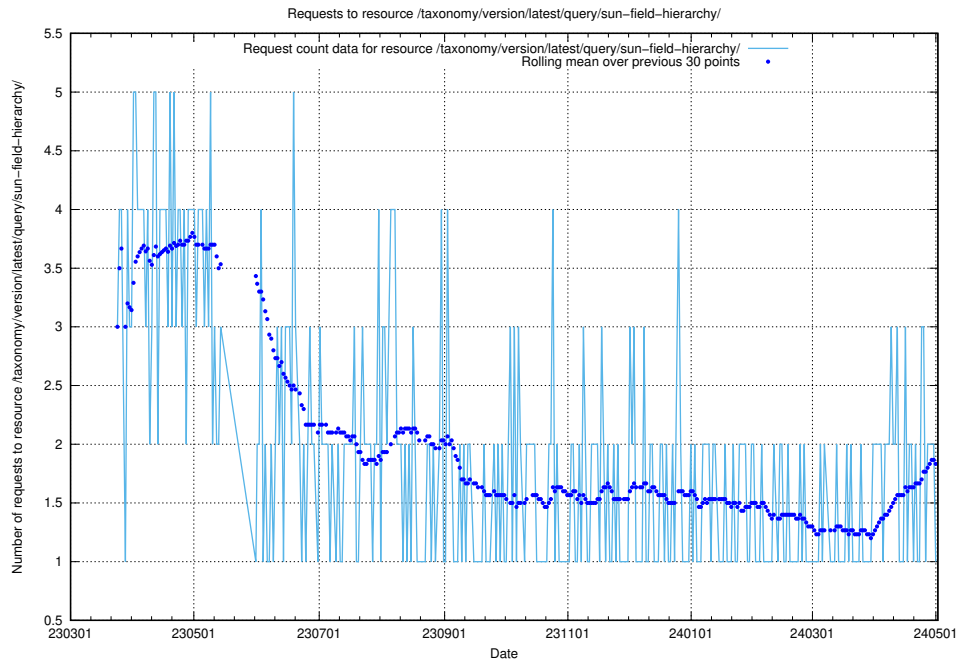

5.6037 Usage of /taxonomy/version/latest/query/sun-field-hierarchy/

Here, we count the number of requests to resource /taxonomy/version/latest/query/sun-field-hierarchy/.