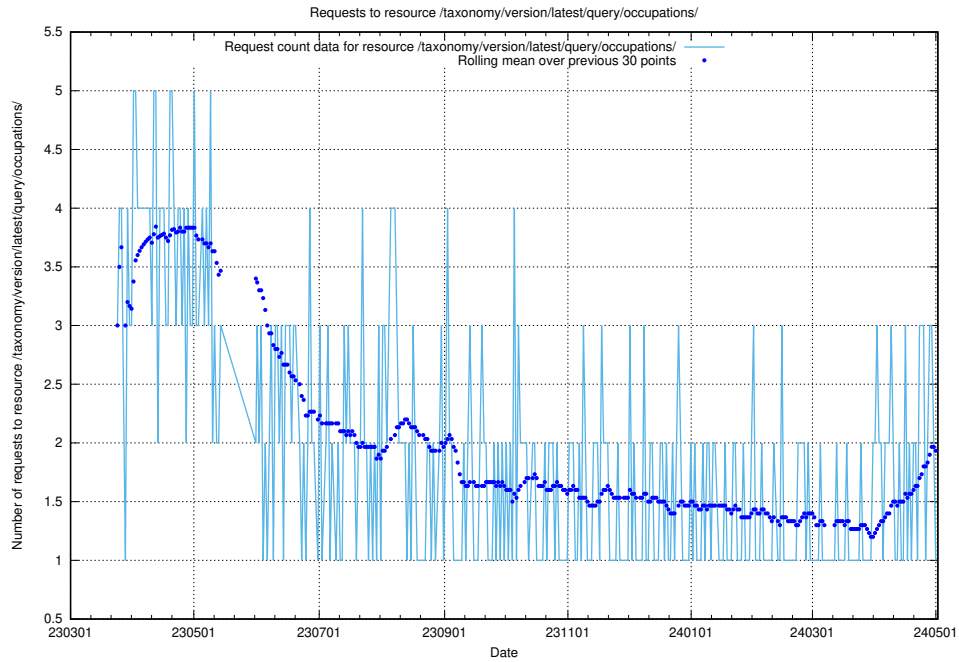

5.6062 Usage of /taxonomy/version/latest/query/occupations/

Here, we count the number of requests to resource /taxonomy/version/latest/query/occupations/.