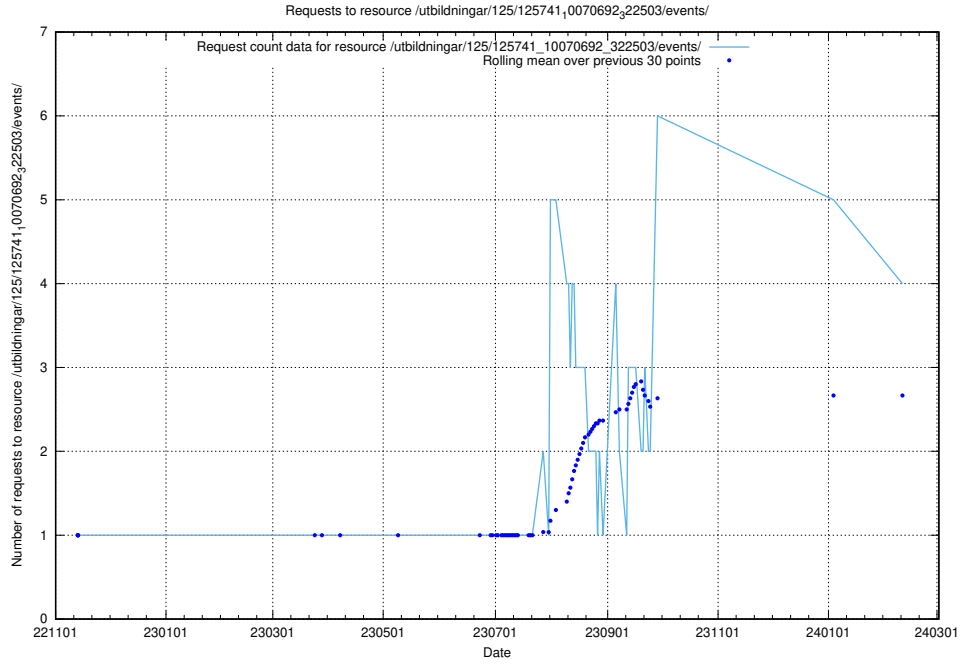

5.227 Usage of /utbildningar/125/125741_10070692_322503/events/

Here, we count the number of requests to resource /utbildningar/125/125741_10070692_322503/events/