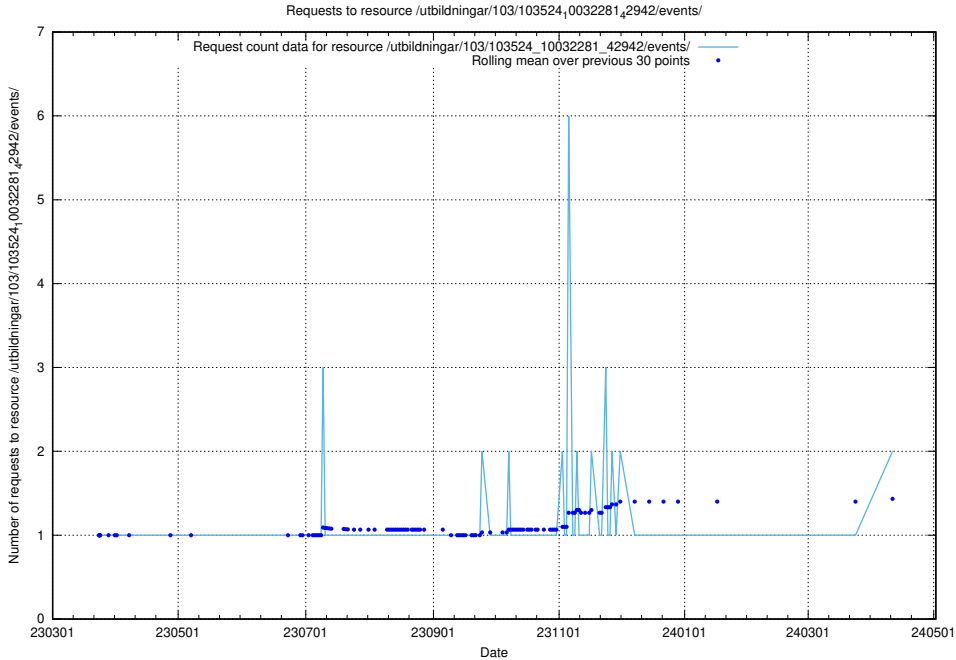

5.775 Usage of /utbildningar/103/103524_10032281_42942/events/

Here, we count the number of requests to resource /utbildningar/103/103524_10032281_42942/events/.