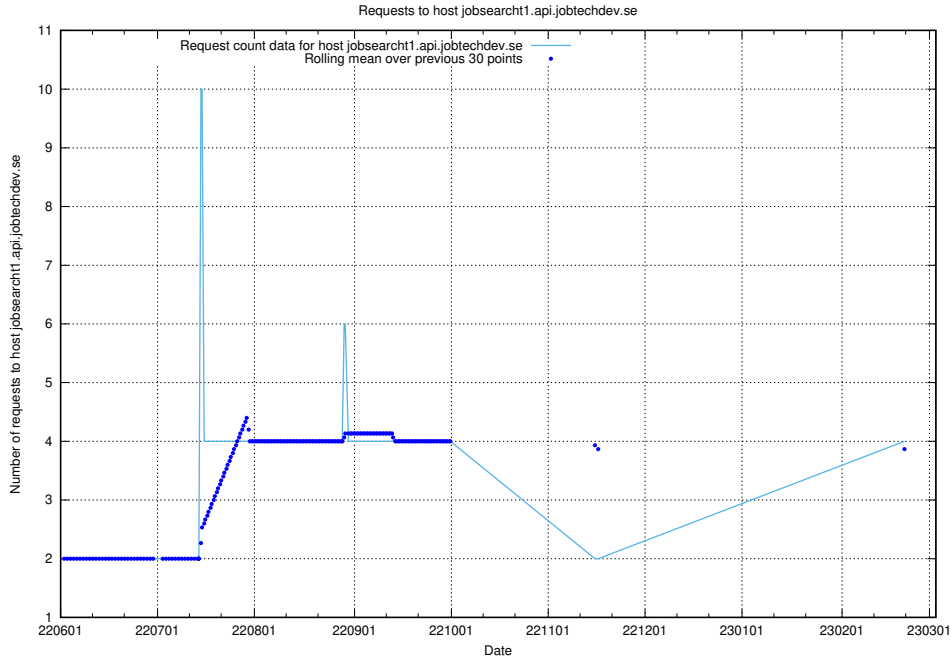

7.143 Usage of demo-connect-once.jobtechdev.se

Here, we count the number of requests to host demo-connect-once.jobtechdev.se.

7.144 Usage of jobsearcht1.api.jobtechdev.se

Here, we count the number of requests to host jobsearcht1.api.jobtechdev.se.