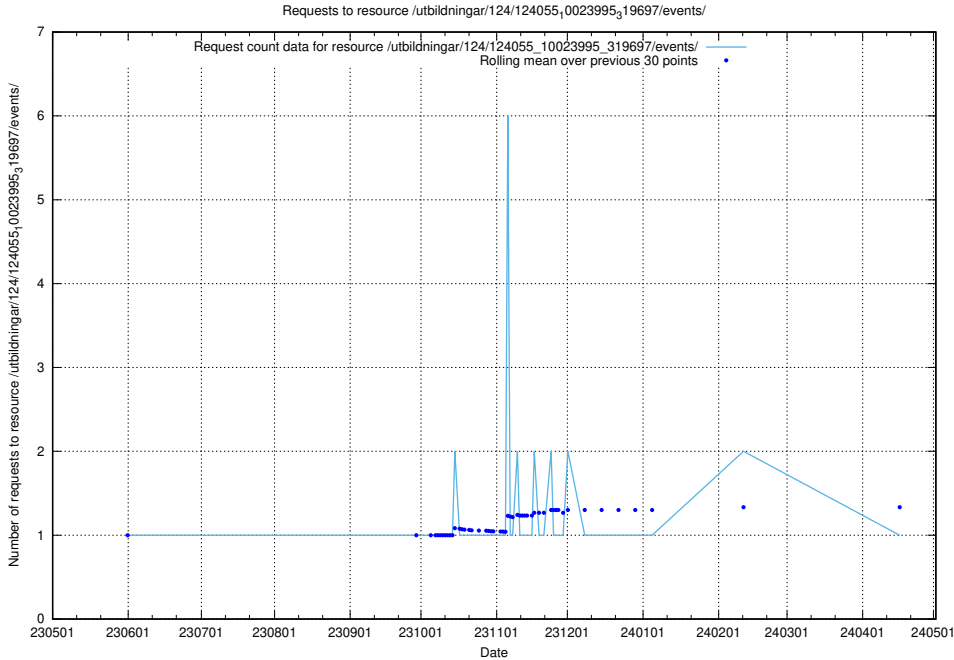

5.5867 Usage of /utbildningar/124/124055_10023995_319697/events/

Here, we count the number of requests to resource /utbildningar/124/124055_10023995_319697/events/

5.5868 Usage of /utbildningar/123/123665_10066431_308906/