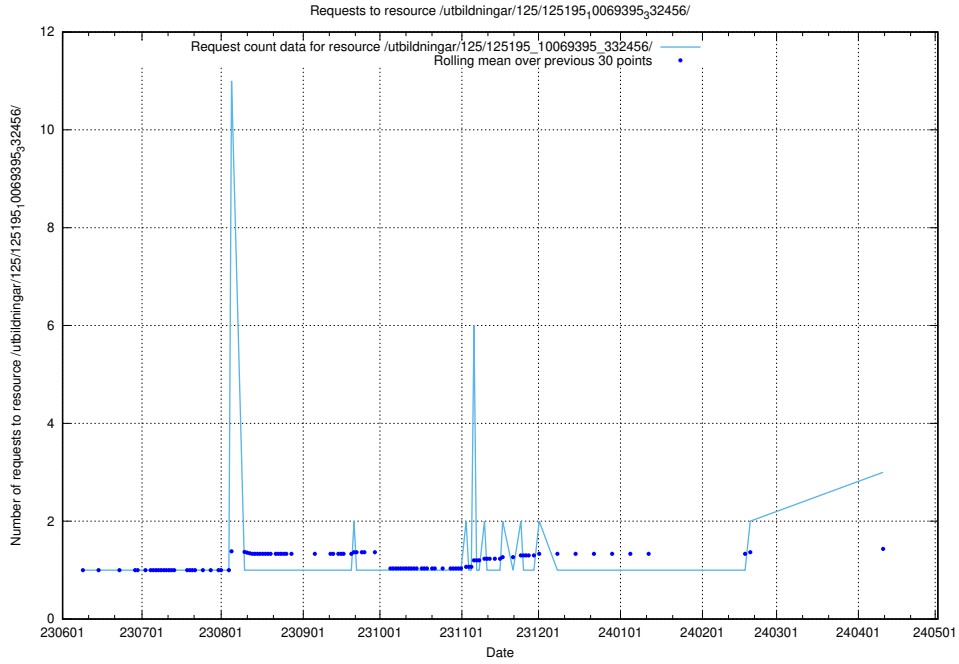

5.389 Usage of /utbildningar/125/125195_10069395_332456/

Here, we count the number of requests to resource /utbildningar/125/125195_10069395_332456/.