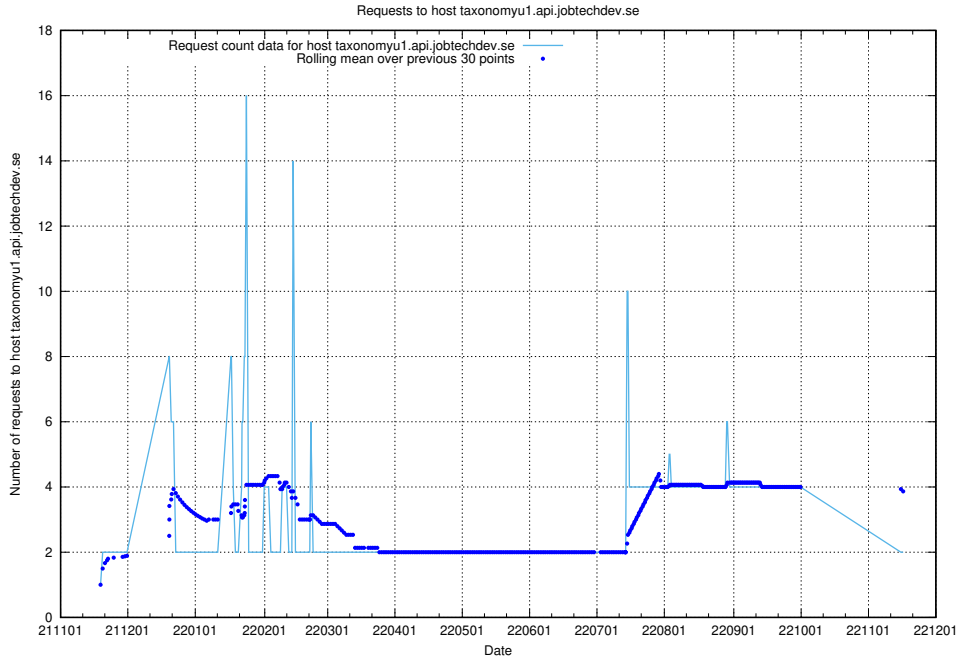

7.460 Usage of taxonomyt2.api.jobtechdev.se

Here, we count the number of requests to host taxonomyt2.api.jobtechdev.se.

7.461 Usage of widget.jobtechdev.se

Here, we count the number of requests to host widget.jobtechdev.se.