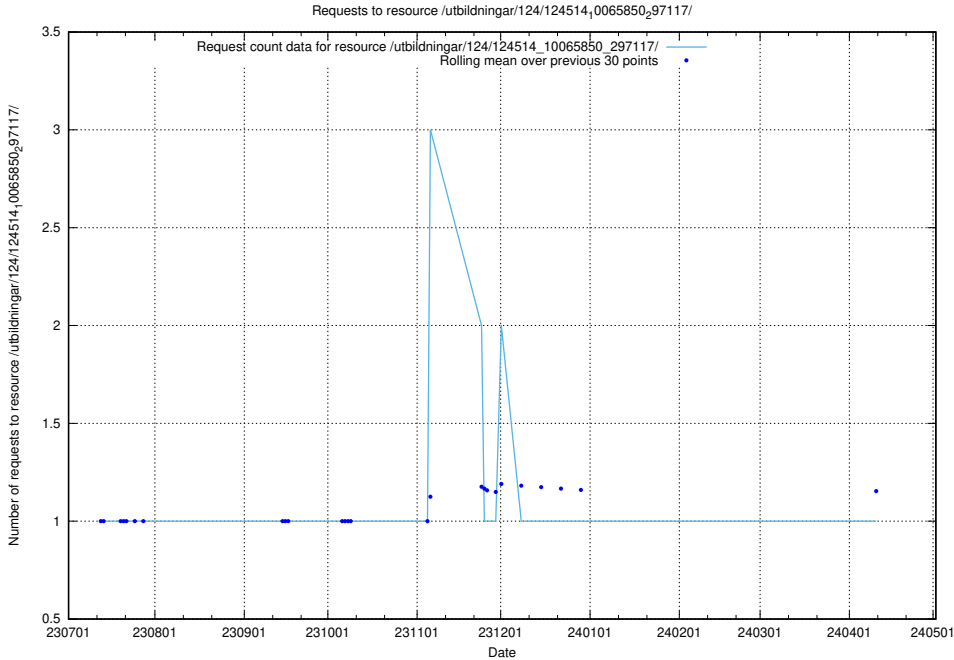

5.5044 Usage of /utbildningar/124/124514_10065850_297117/

Here, we count the number of requests to resource /utbildningar/124/124514_10065850_297117/.