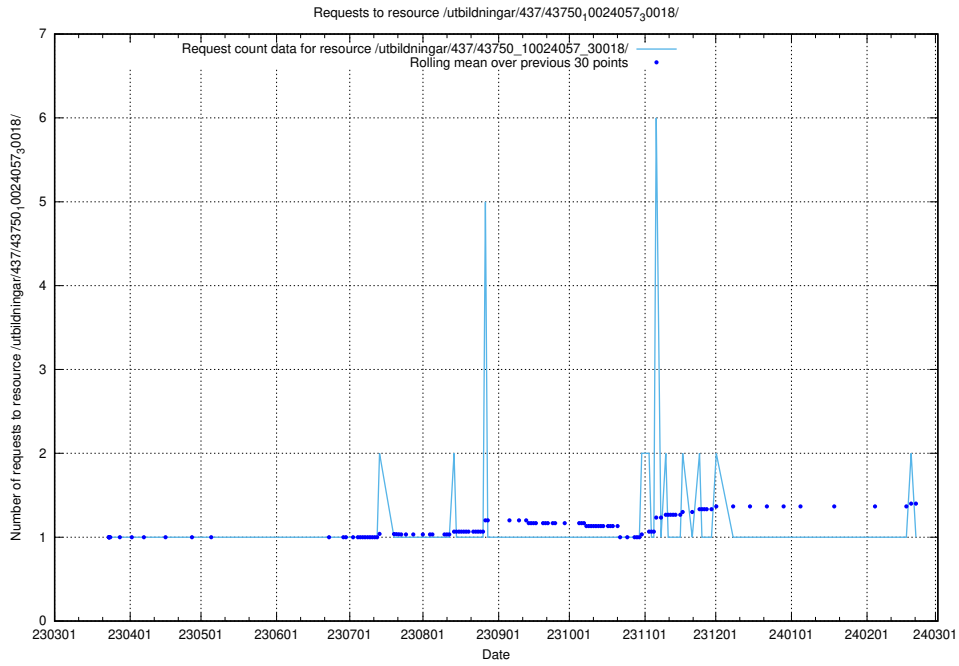

Here, we count the number of requests to resource /utbildningar/437/43751_10024039_313176/.

5.6351 Usage of /utbildningar/437/43750_10024057_30018/

Here, we count the number of requests to resource /utbildningar/437/43750_10024057_30018/.