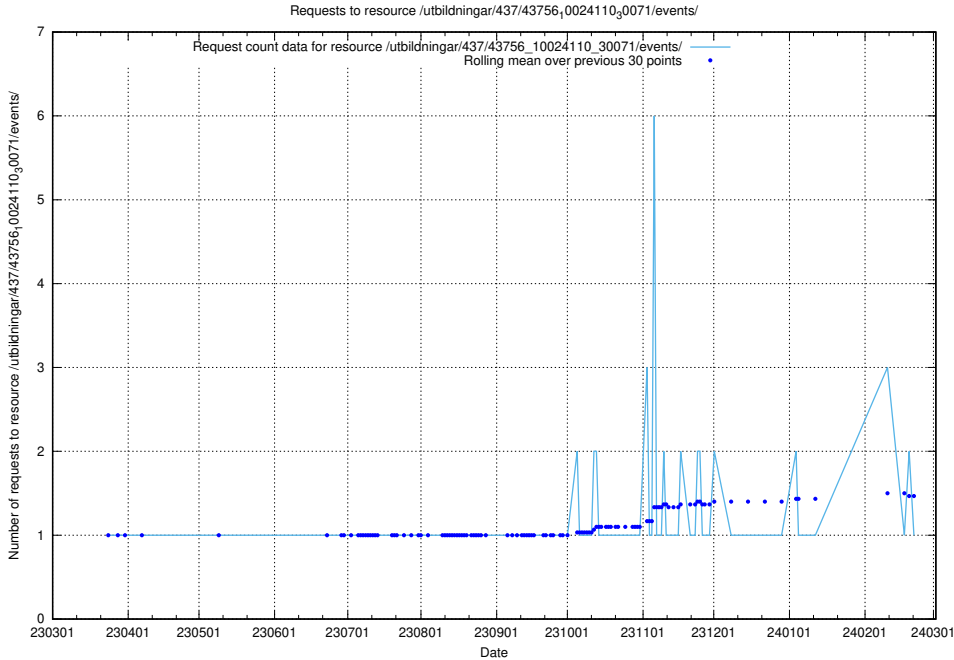

5.6162 Usage of /utbildningar/437/43756_10024110_30071/events/

Here, we count the number of requests to resource /utbildningar/437/43756_10024110_30071/events/.