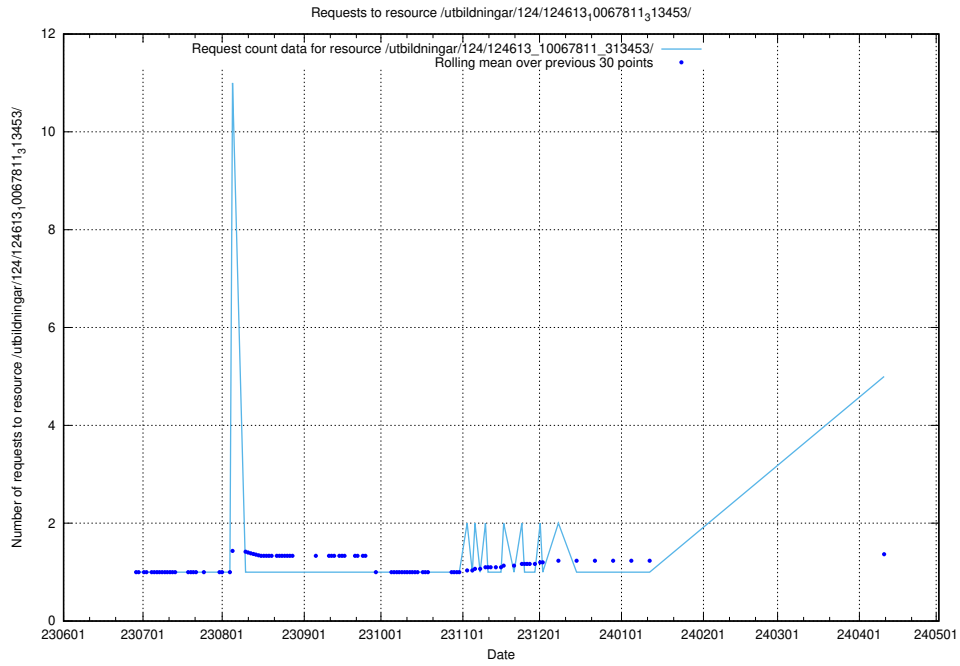

5.141 Usage of /utbildningar/124/124613_10067811_313453/

Here, we count the number of requests to resource /utbildningar/124/124613_10067811_313453/.