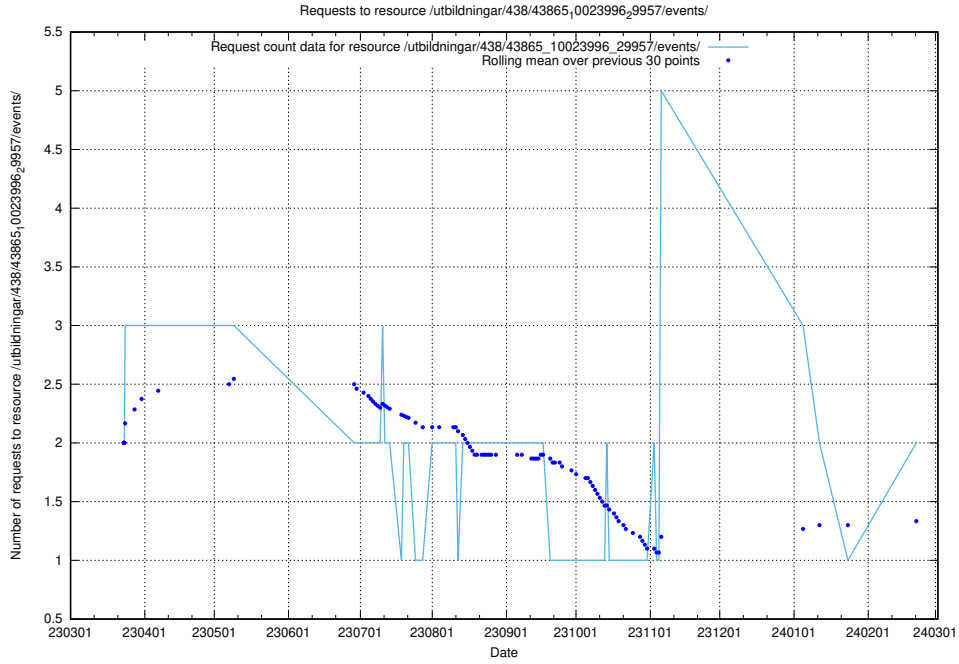

5.869 Usage of /utbildningar/438/43865_10023996_29957/events/

Here, we count the number of requests to resource /utbildningar/438/43865_10023996_29957/events/.