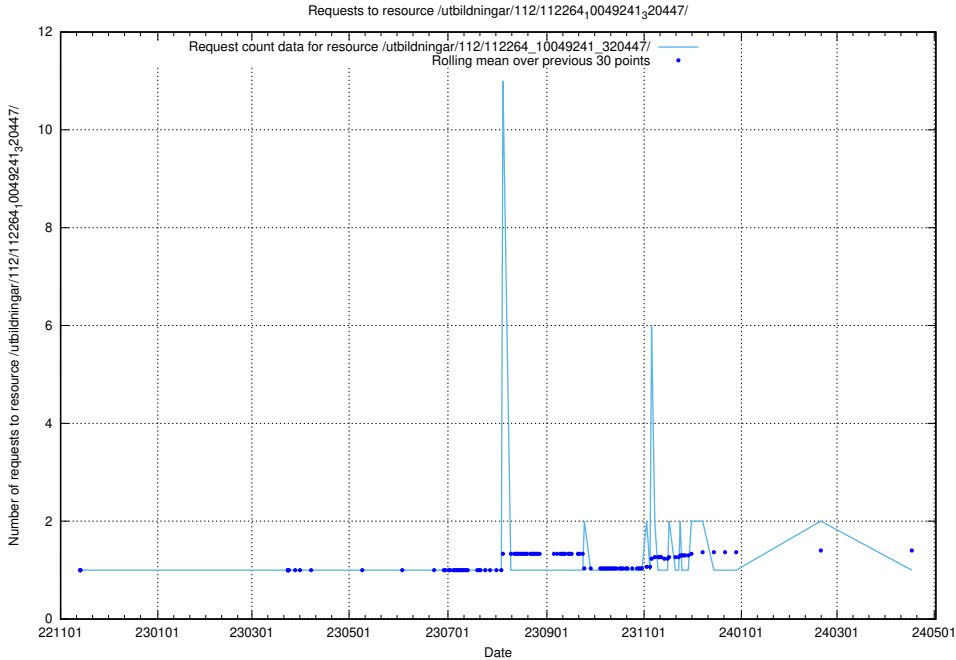

5.6154 Usage of /utbildningar/112/112264_10049241_320447/

Here, we count the number of requests to resource /utbildningar/112/112264_10049241_320447/.