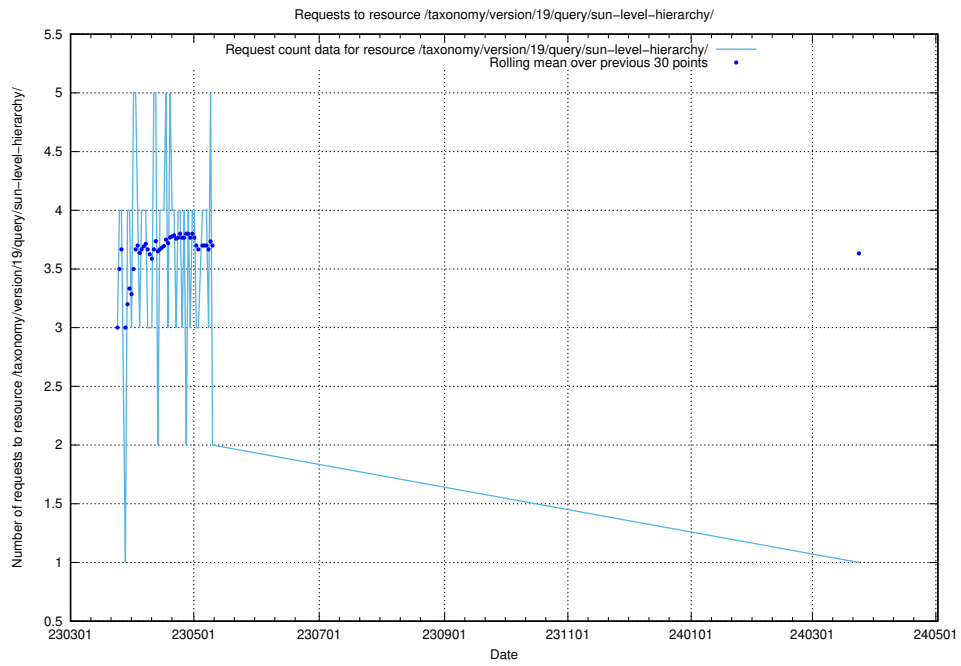

5.6085 Usage of /taxonomy/version/19/query/sun-level-hierarchy/

Here, we count the number of requests to resource /taxonomy/version/19/query/sun-level-hierarchy/.