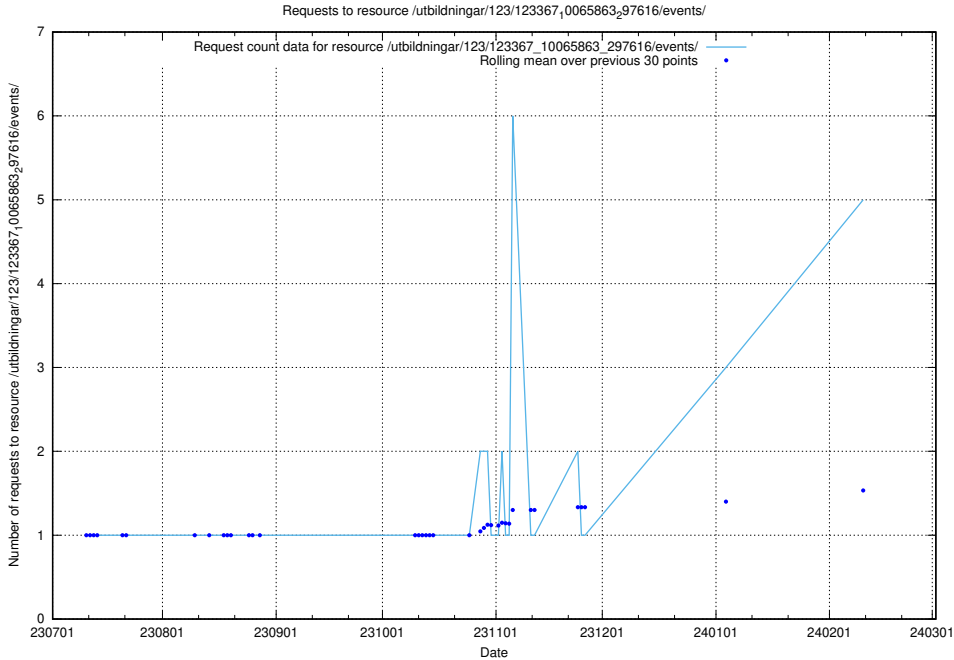

5.138 Usage of /utbildningar/123/123367_10065863_297616/events/

Here, we count the number of requests to resource /utbildningar/123/123367_10065863_297616/events/