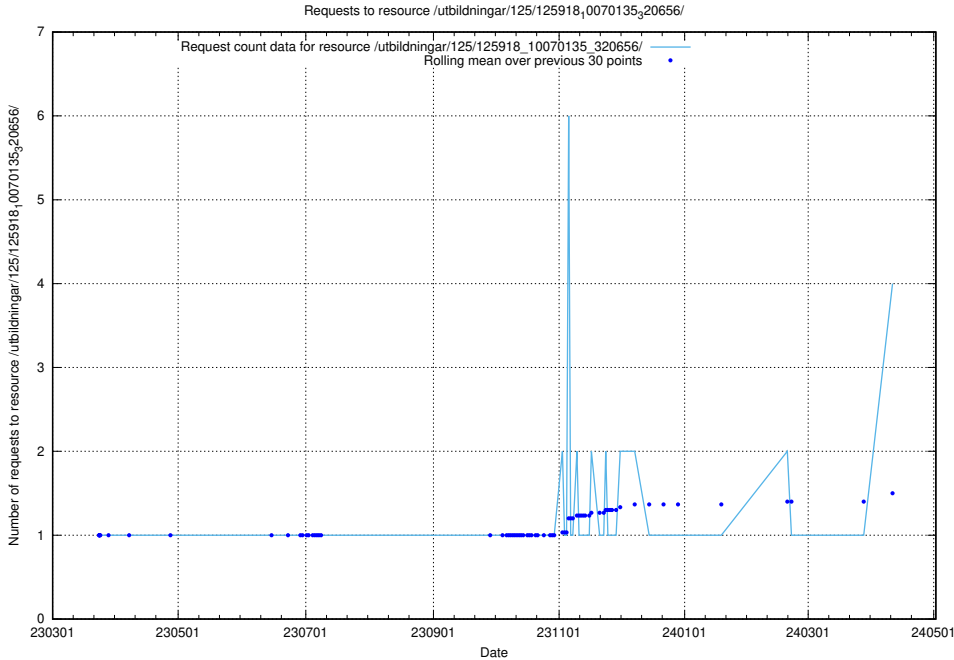

5.238 Usage of /utbildningar/125/125918_10070135_320656/

Here, we count the number of requests to resource /utbildningar/125/125918_10070135_320656/.