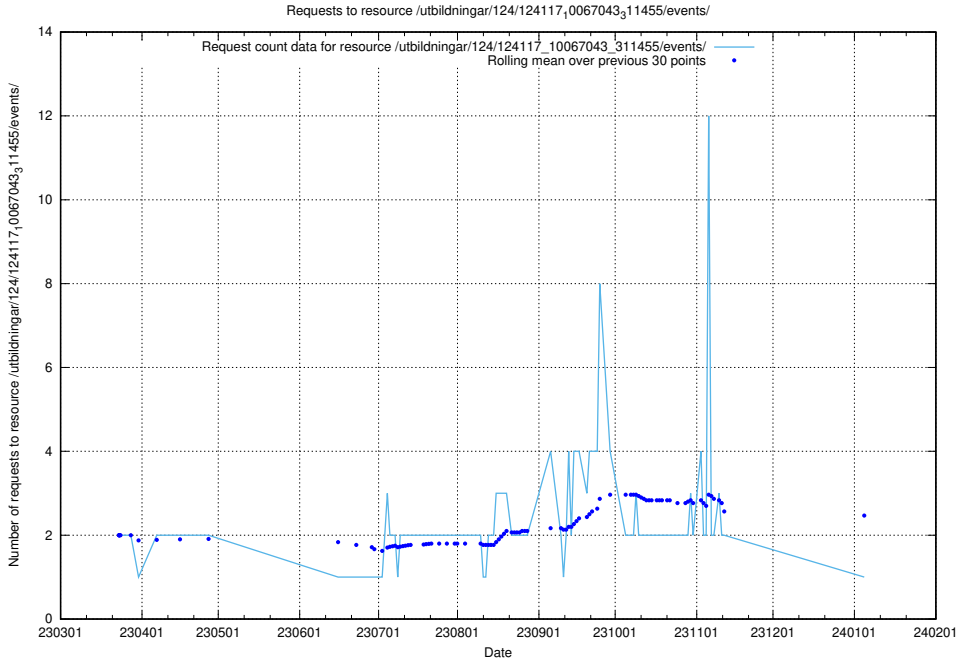

5.6278 Usage of /utbildningar/124/124117_10067043_311455/events/

Here, we count the number of requests to resource /utbildningar/124/124117_10067043_311455/events/