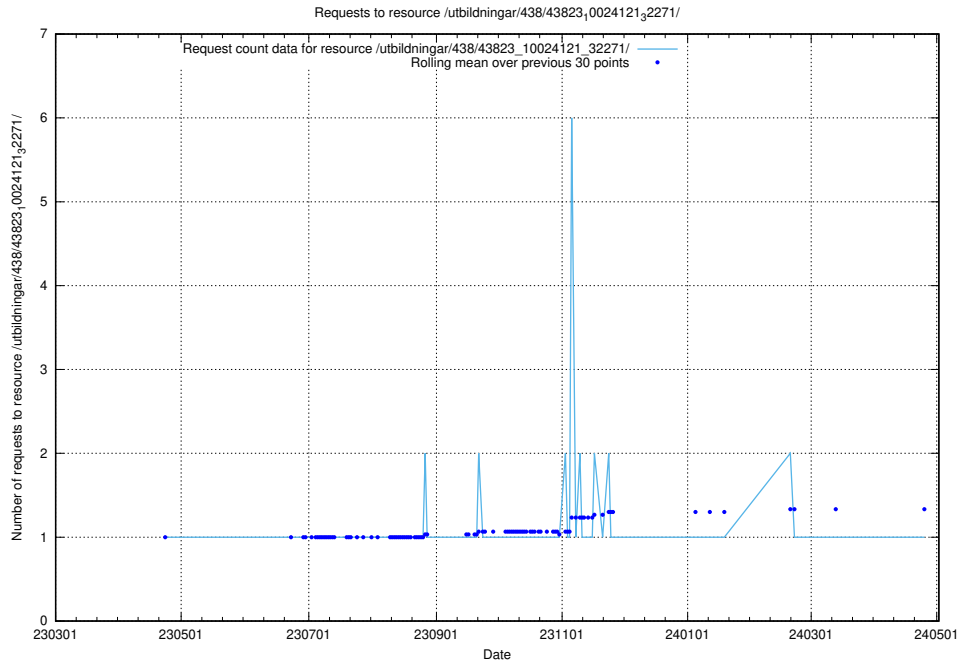

5.5967 Usage of /utbildningar/438/43823_10024121_32271/

Here, we count the number of requests to resource /utbildningar/438/43823_10024121_32271/.