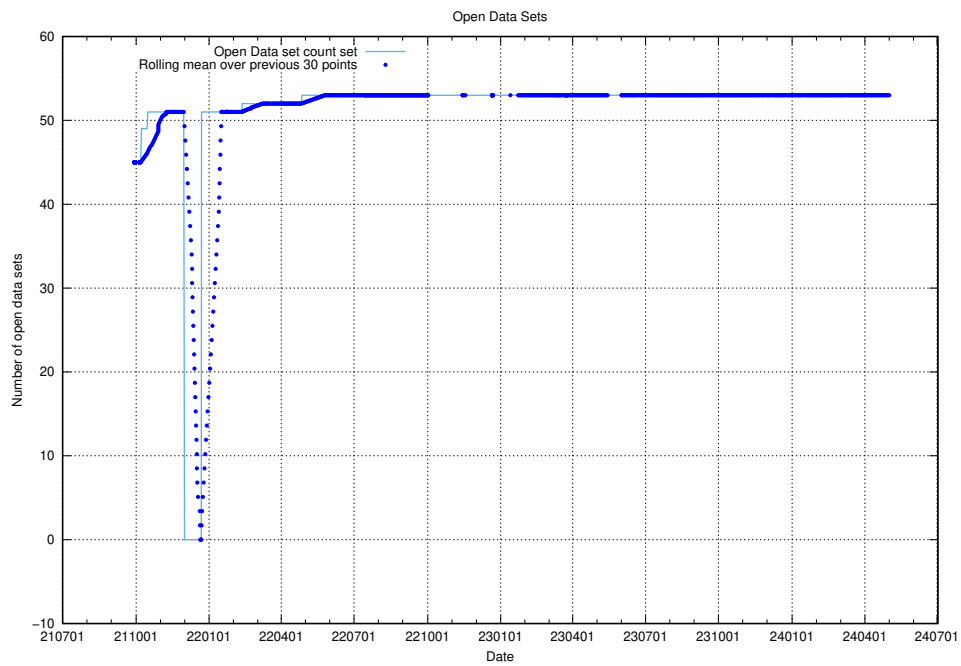

12 Open Data

This section contains statistics about JobTech's published open data in DIGG's [Sweden's data portal](https://www.dataportal.se)¹².

12.1 Number of open data sets

The tables shows the number of open data sets published by JobTech on DIGG's data portal.

¹²<https://www.dataportal.se>