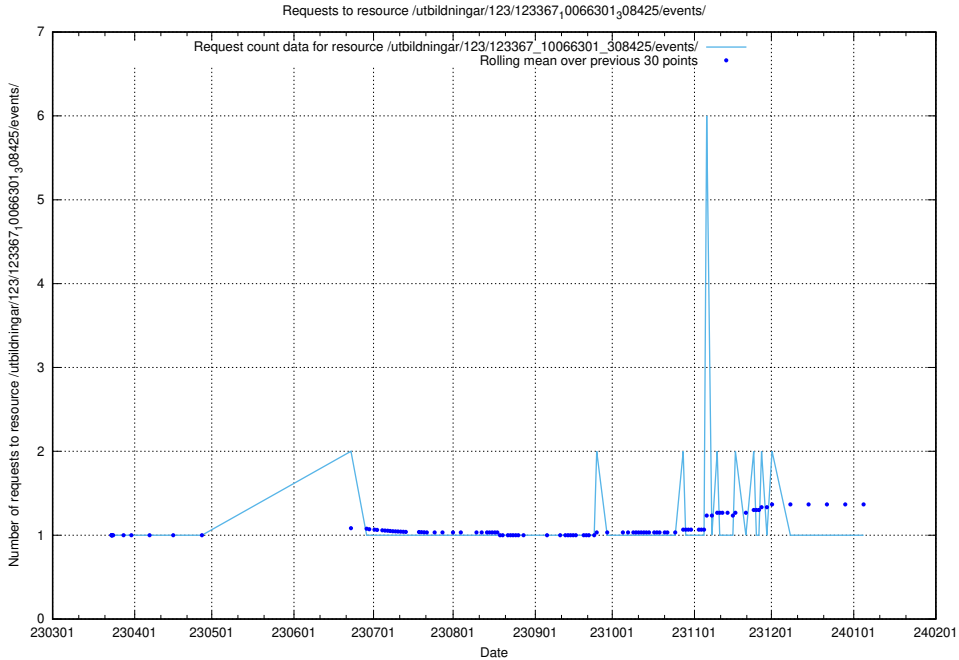

5.4478 Usage of /utbildningar/123/123367_10066301_308425/events/

Here, we count the number of requests to resource /utbildningar/123/123367_10066301_308425/events/