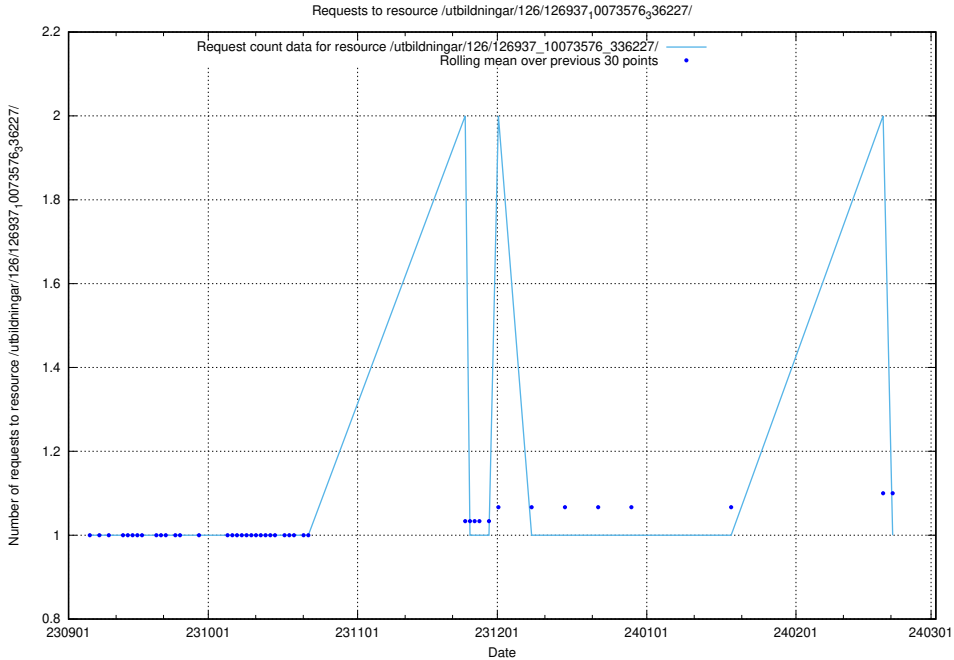

5.4591 Usage of /utbildningar/126/126937_10073576_336227/

Here, we count the number of requests to resource /utbildningar/126/126937_10073576_336227/.