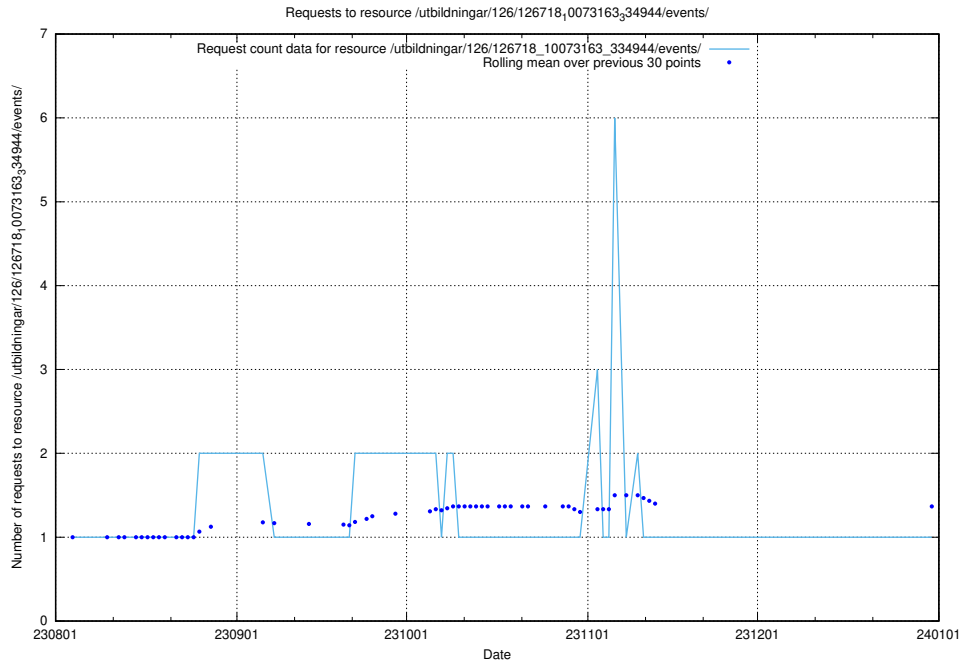

5.4800 Usage of /utbildningar/126/126718_10073163_334944/events/

Here, we count the number of requests to resource /utbildningar/126/126718_10073163_334944/events/