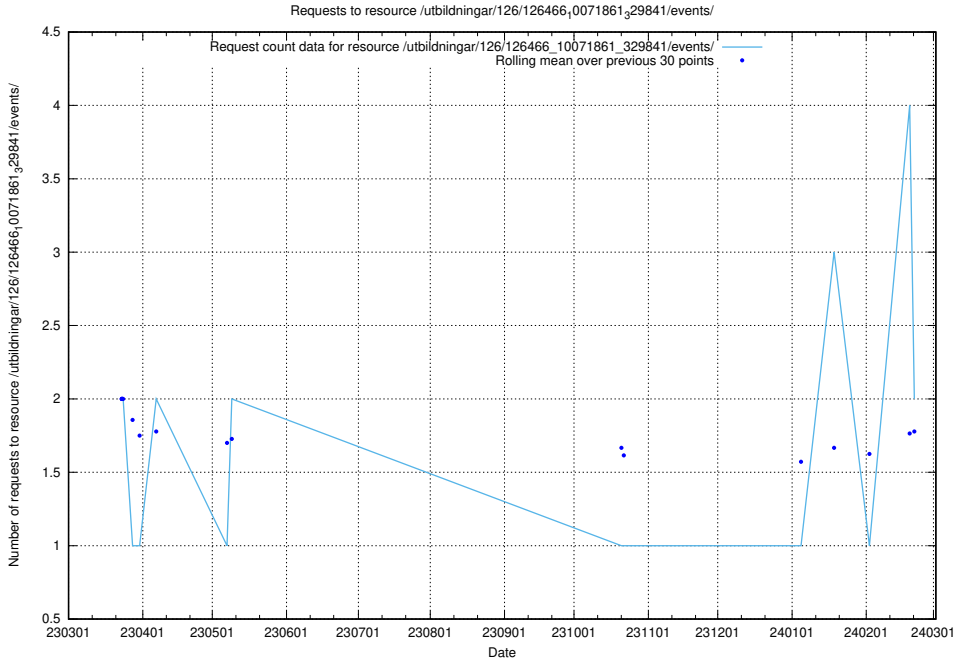

5.870 Usage of /utbildningar/126/126466_10071861_329841/events/

Here, we count the number of requests to resource /utbildningar/126/126466_10071861_329841/events/