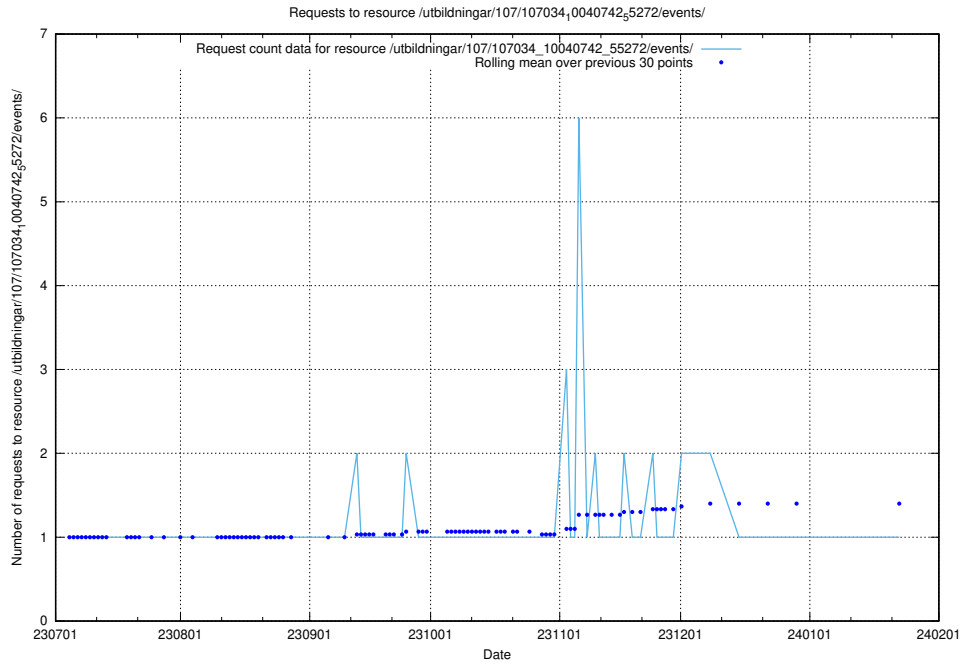

5.5293 Usage of /utbildningar/107/107034_10040742_55272/events/

Here, we count the number of requests to resource /utbildningar/107/107034_10040742_55272/events/.