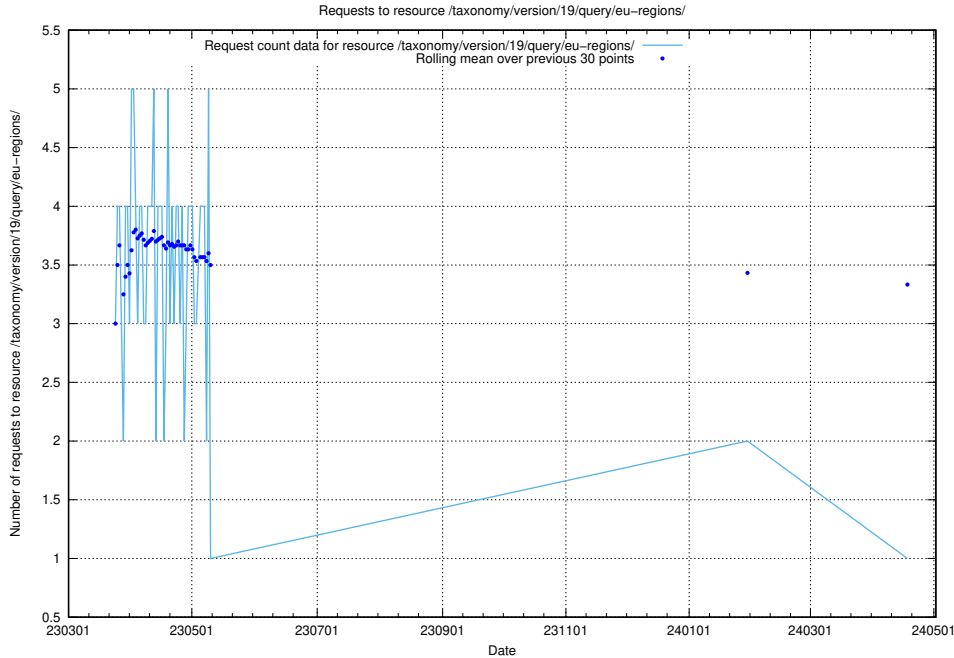

5.6115 Usage of /taxonomy/version/19/query/eu-regions/

Here, we count the number of requests to resource /taxonomy/version/19/query/eu-regions/.