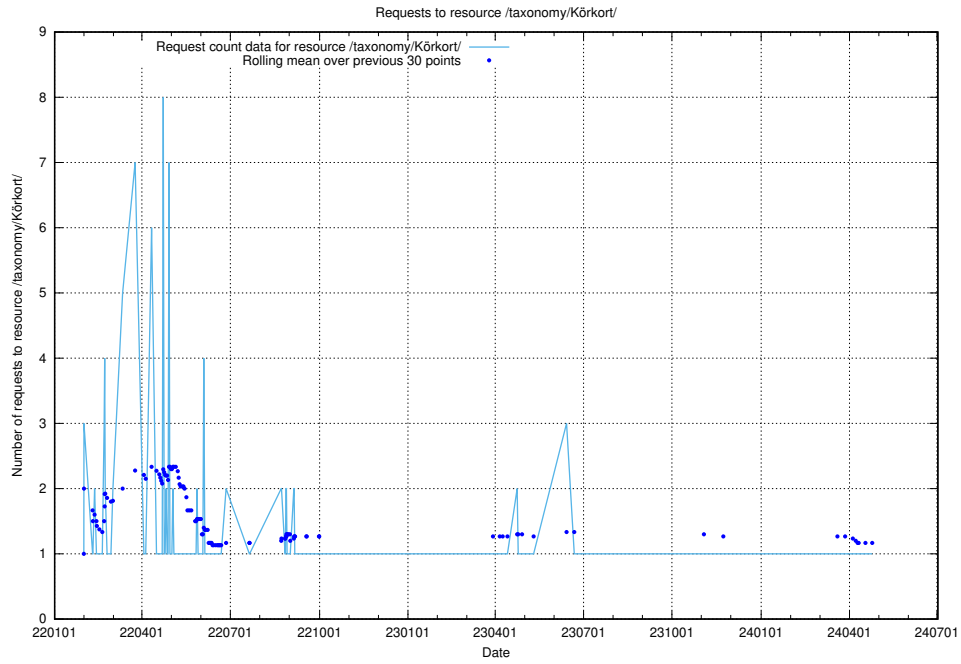

Here, we count the number of requests to resource /utbildningar/124/124455_10067710_313267/events/

5.3371 Usage of /taxonomy/Körkort/

Here, we count the number of requests to resource /taxonomy/Körkort/.