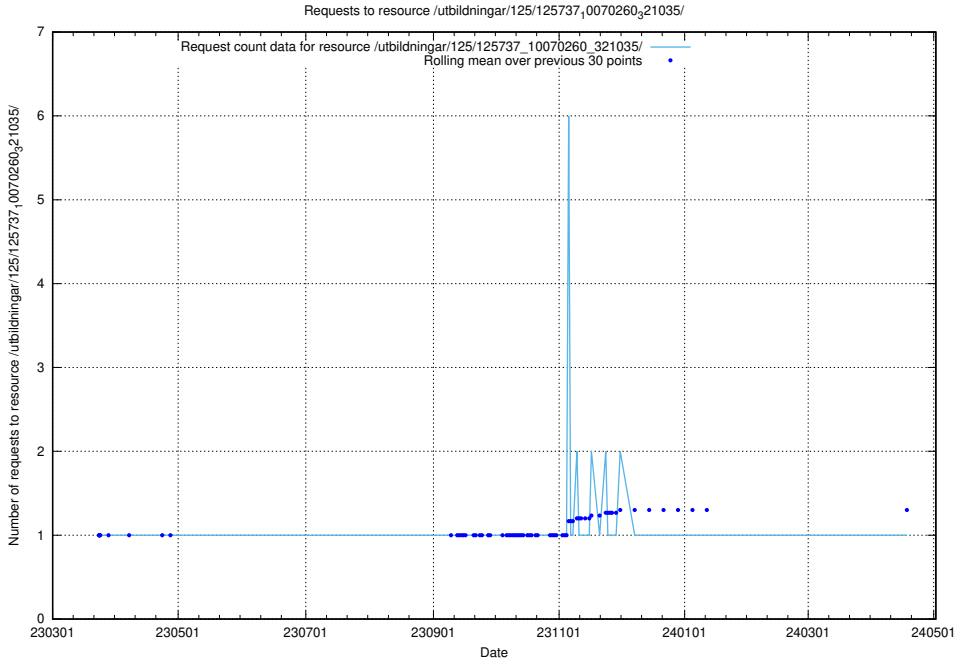

5.948 Usage of /utbildningar/125/125737_10070260_321035/

Here, we count the number of requests to resource /utbildningar/125/125737_10070260_321035/.