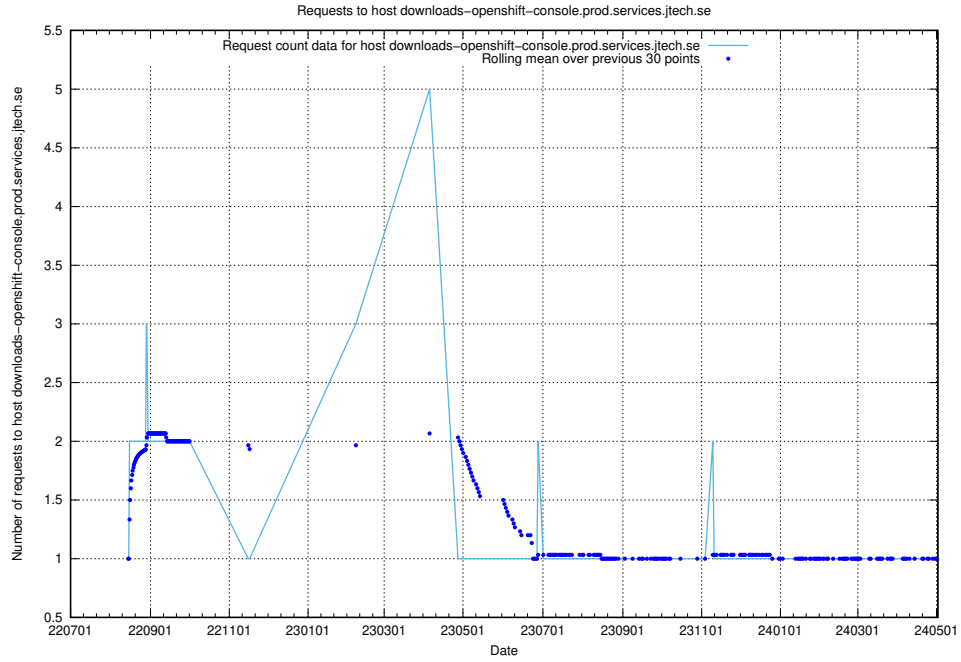

7.616 Usage of downloads-openshift-console.prod.services.jtech.se

Here, we count the number of requests to host downloads-openshift-console.prod.services.jtech.se.