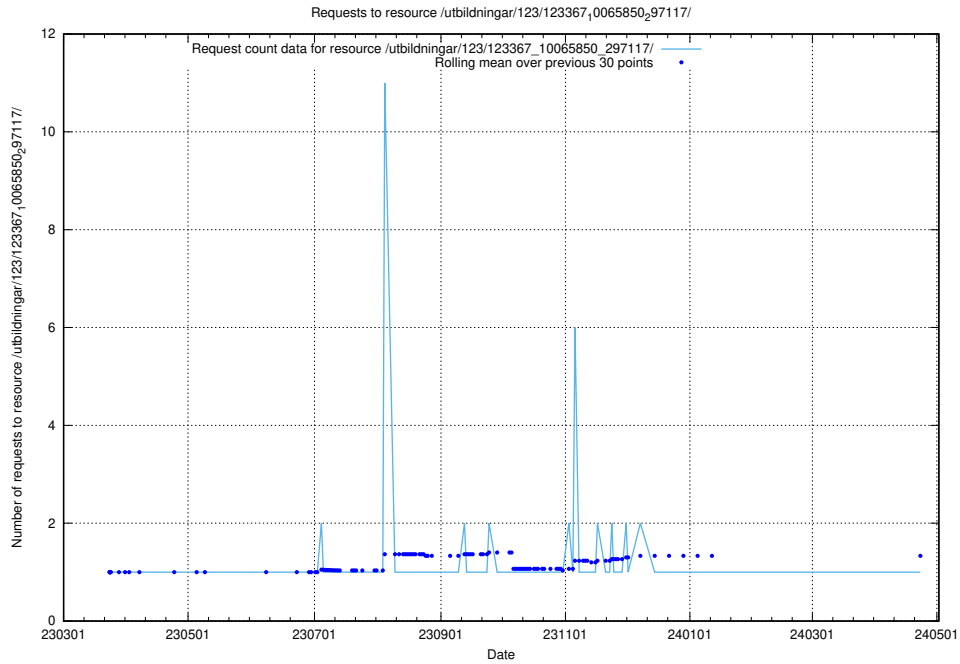

5.4783 Usage of /utbildningar/123/123367_10065850_297117/

Here, we count the number of requests to resource /utbildningar/123/123367_10065850_297117/.