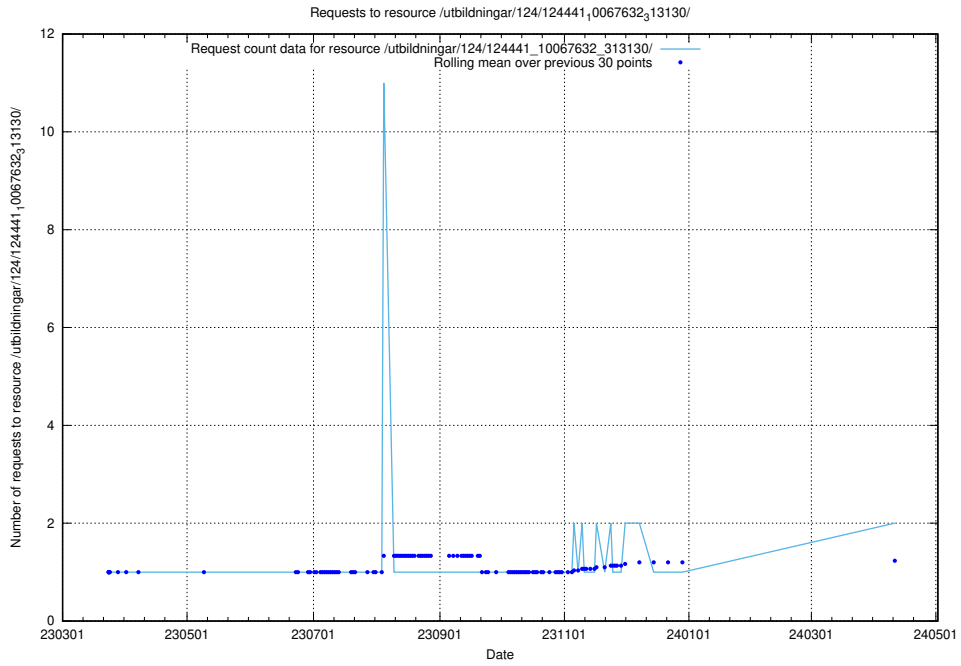

5.616 Usage of /utbildningar/124/124441_10067632_313130/

Here, we count the number of requests to resource /utbildningar/124/124441_10067632_313130/.