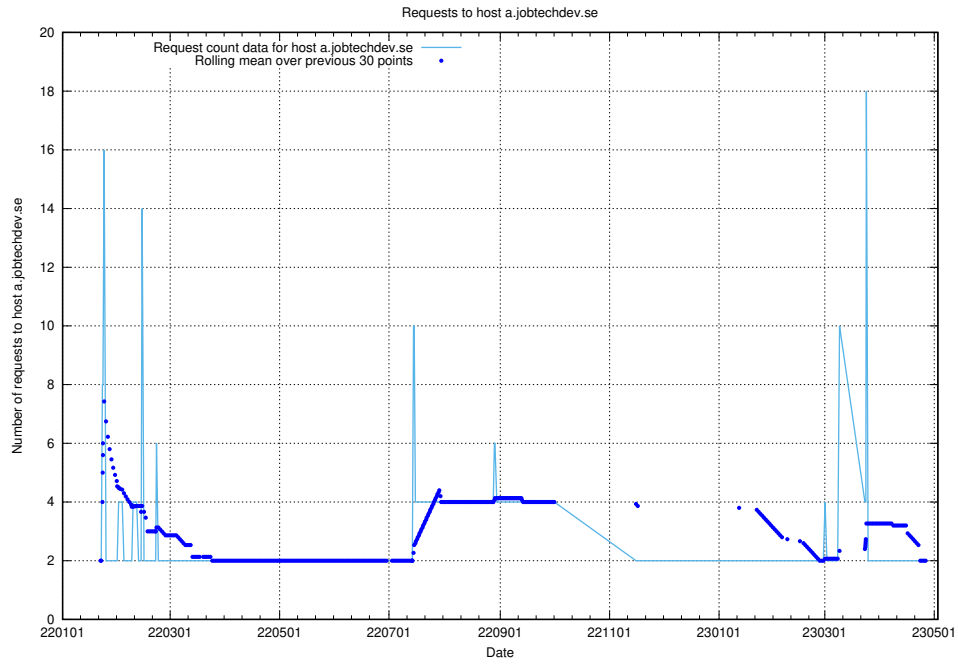

7.259 Usage of a.jobtechdev.se

Here, we count the number of requests to host a.jobtechdev.se.