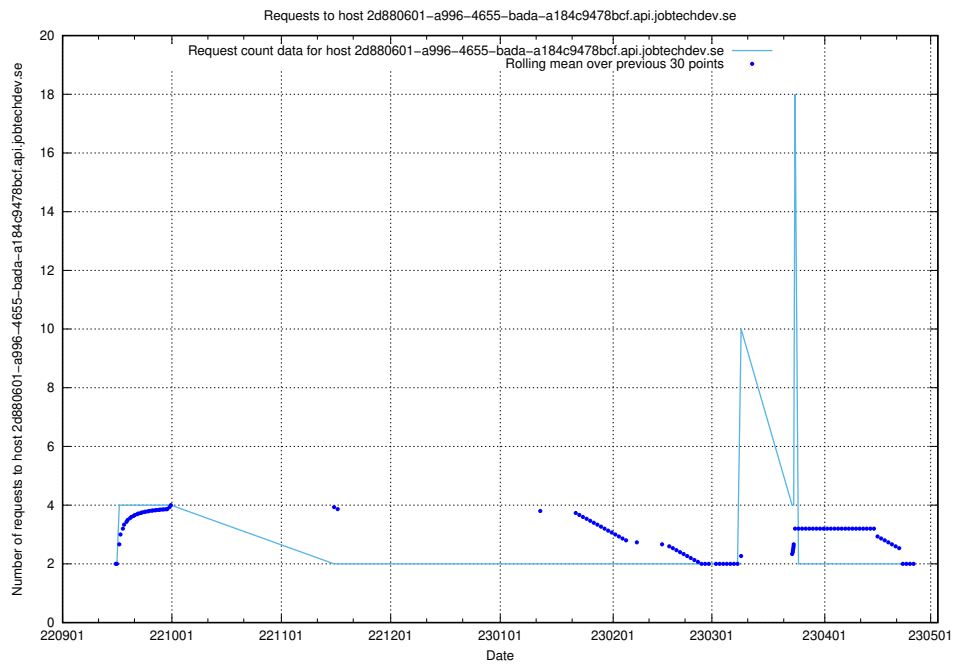

7.319 Usage of 2d880601-a996-4655-bada-a184c9478bcf.api.jobtechdev.se

Here, we count the number of requests to host 2d880601-a996-4655-bada-a184c9478bcf.api.jobtechdev.se.