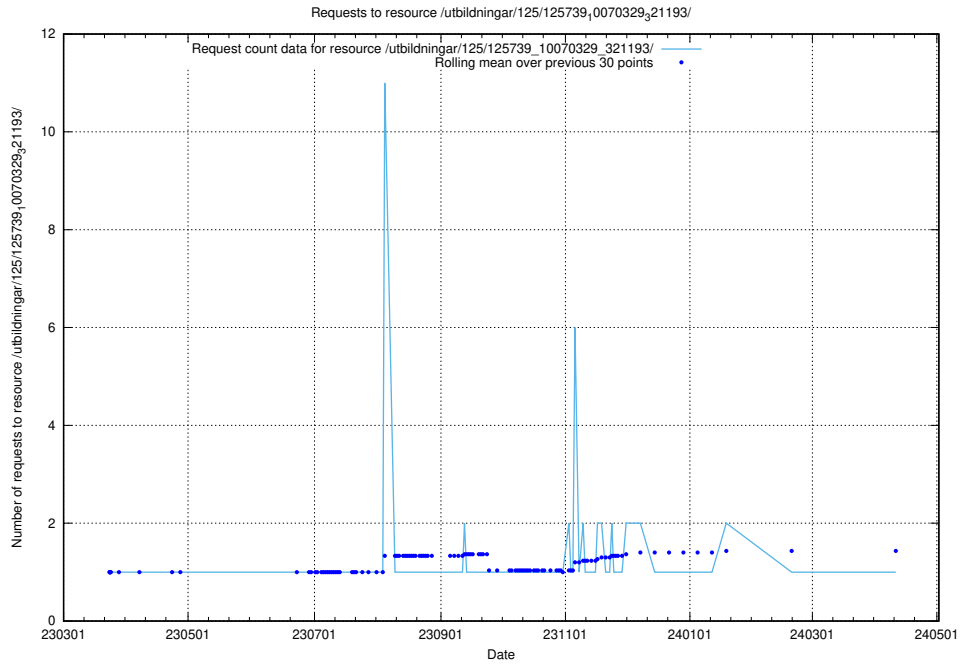

5.946 Usage of /utbildningar/125/125739_10070329_321193/

Here, we count the number of requests to resource /utbildningar/125/125739_10070329_321193/.