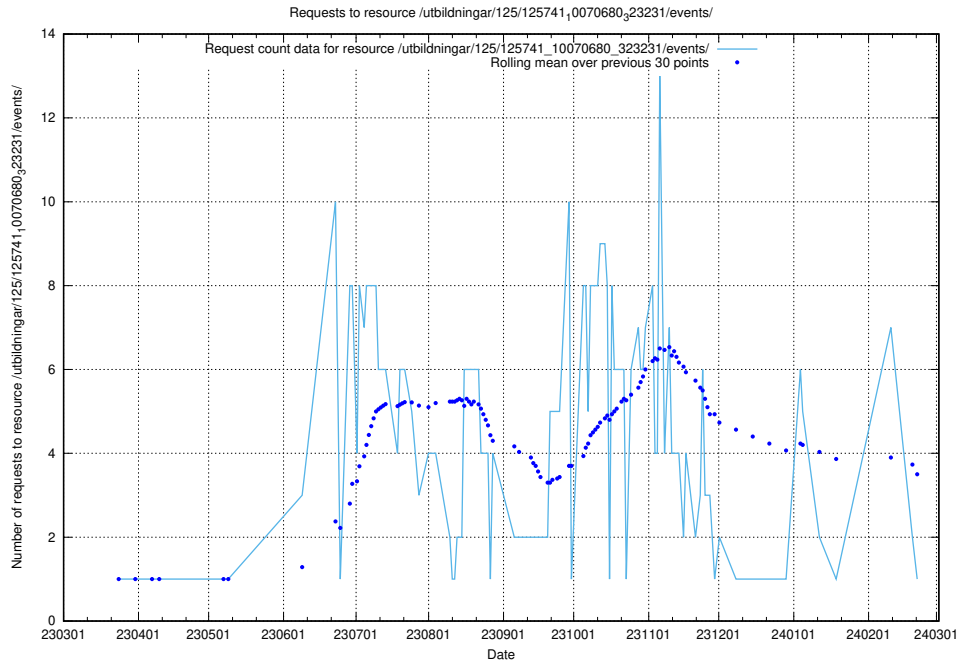

5.6201 Usage of /utbildningar/125/125741_10070680_323231/events/

Here, we count the number of requests to resource /utbildningar/125/125741_10070680_323231/events/