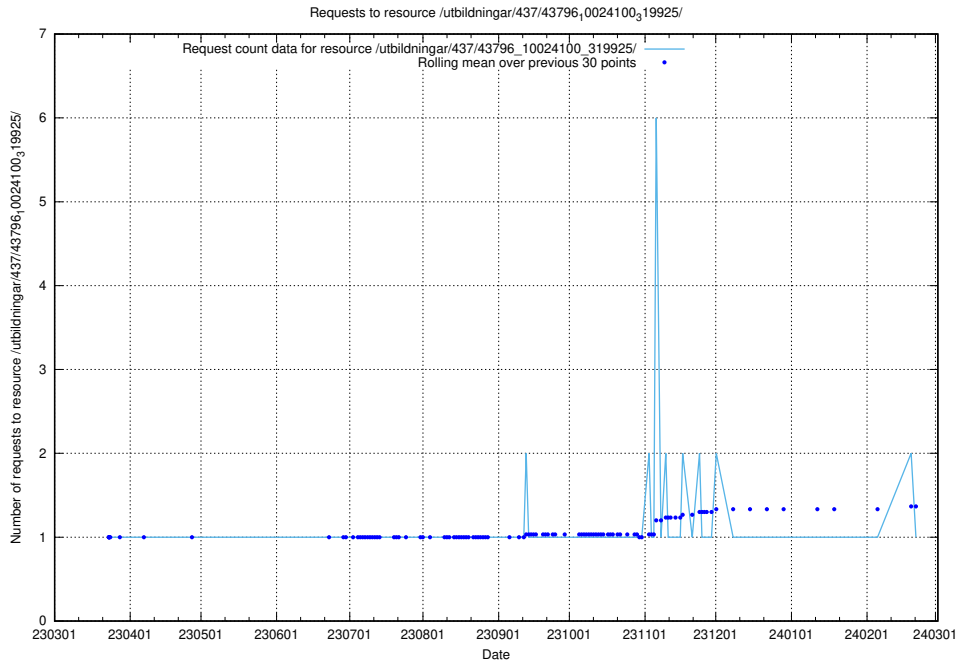

5.6327 Usage of /utbildningar/437/43796_10024100_319925/

Here, we count the number of requests to resource /utbildningar/437/43796_10024100_319925/.