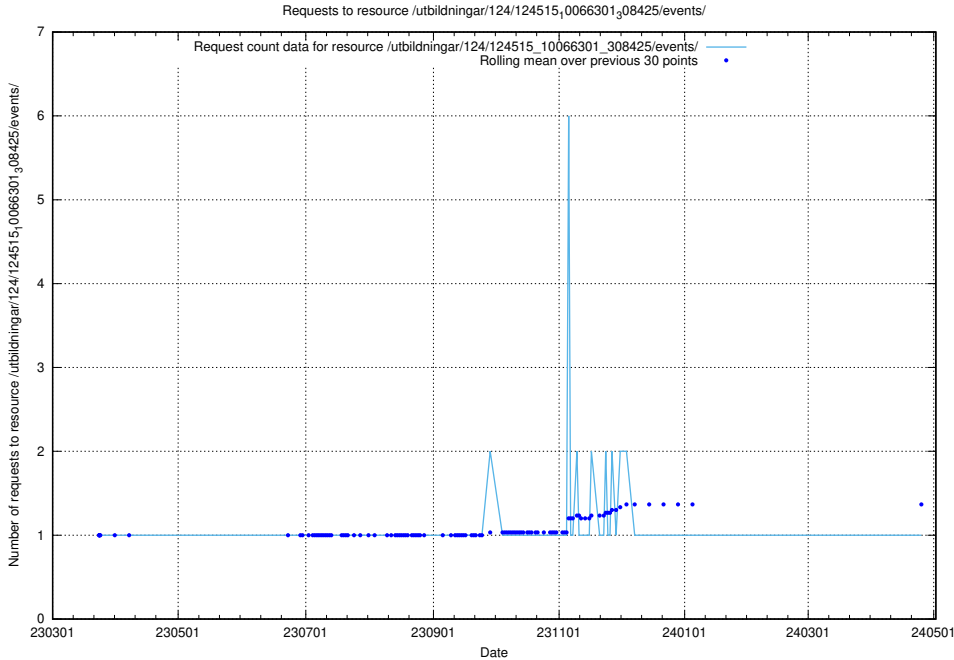

5.1439 Usage of /utbildningar/124/124515_10066301_308425/events/

Here, we count the number of requests to resource /utbildningar/124/124515_10066301_308425/events/