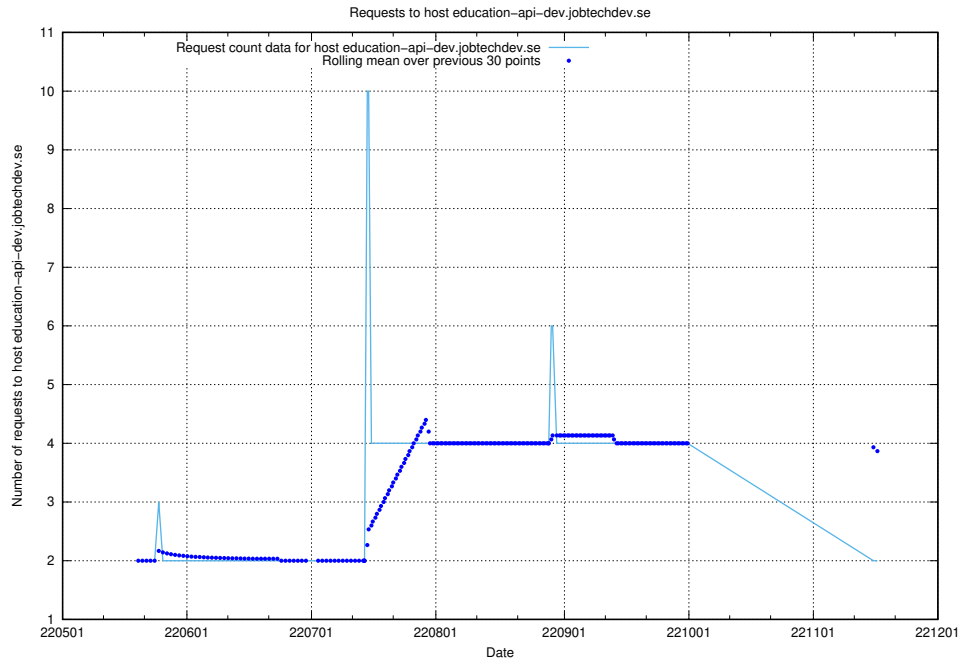

7.419 Usage of education-dev-api.jobtechdev.se

Here, we count the number of requests to host education-dev-api.jobtechdev.se.

7.420 Usage of education-api-dev.jobtechdev.se

Here, we count the number of requests to host education-api-dev.jobtechdev.se.