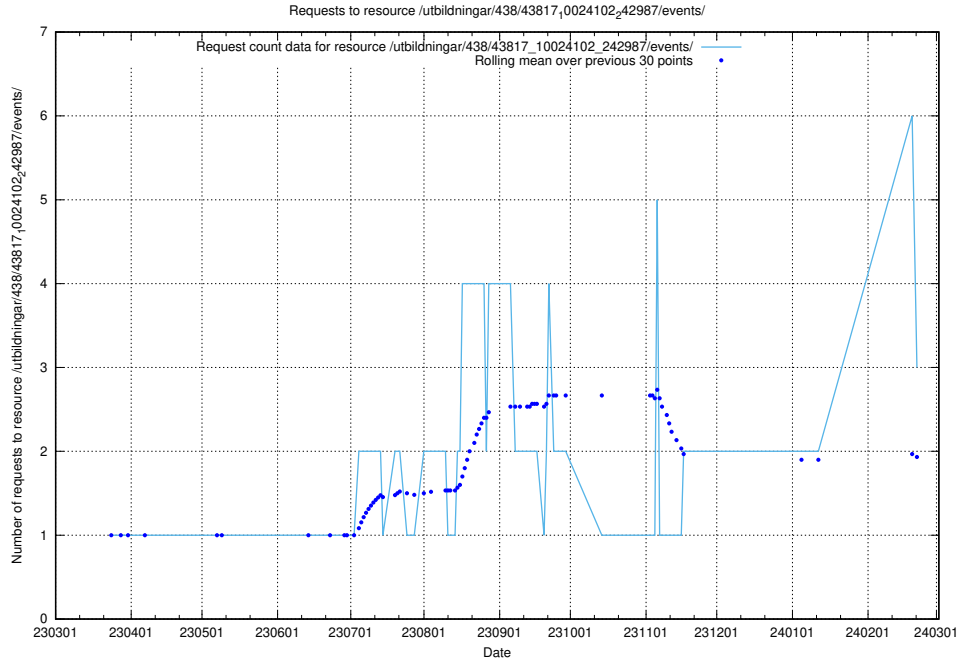

Here, we count the number of requests to resource /utbildningar/438/43817_10024102_242987/events/.

5.410 Usage of /utbildningar/437/43757_10024113_309027/events/

Here, we count the number of requests to resource /utbildningar/437/43757_10024113_309027/events/.