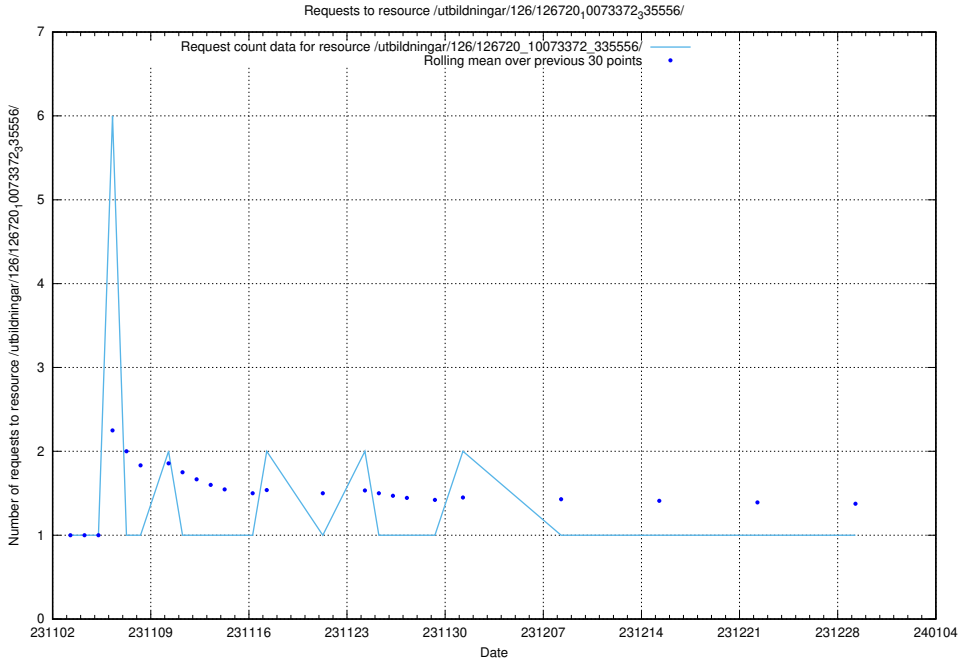

5.4088 Usage of /utbildningar/126/126720_10073372_335556/

Here, we count the number of requests to resource /utbildningar/126/126720_10073372_335556/.