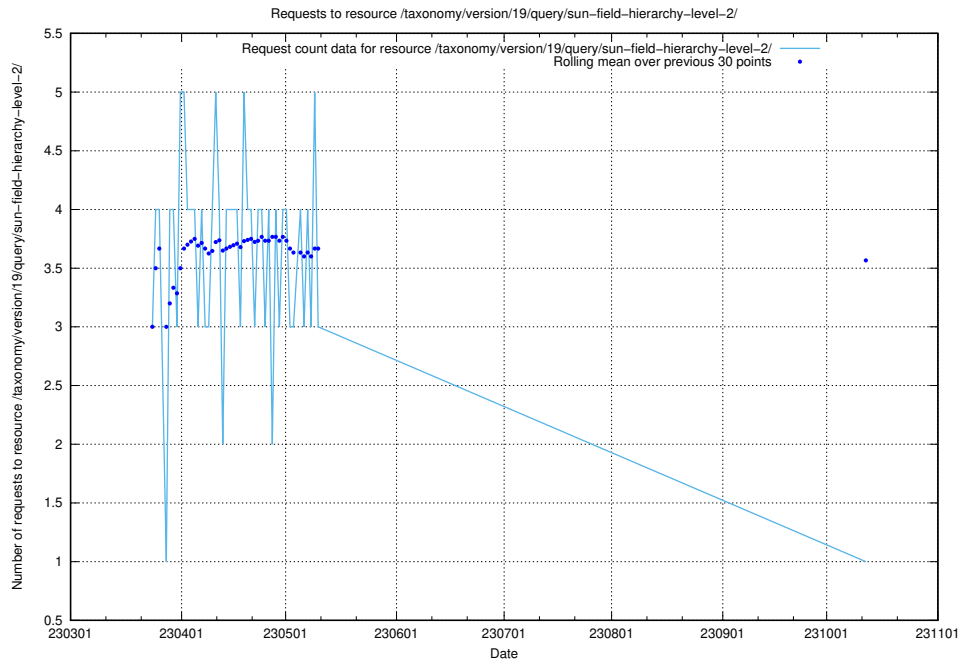

5.6090 Usage of /taxonomy/version/19/query/sun-field-hierarchy-level-2/

Here, we count the number of requests to resource /taxonomy/version/19/query/sun-field-hierarchy-level-2/.