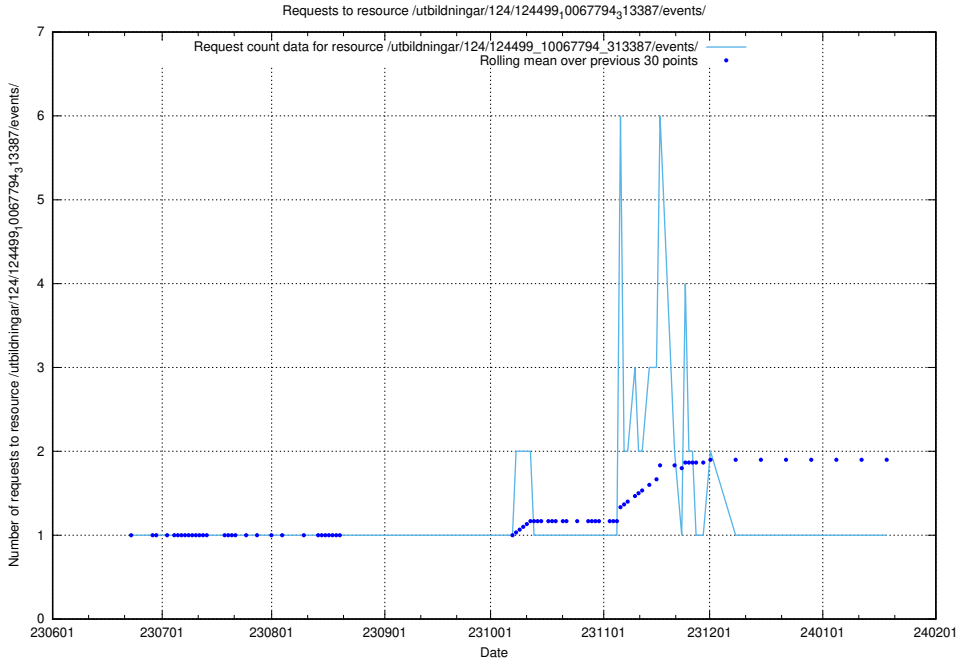

5.5719 Usage of /utbildningar/124/124499_10067794_313387/events/

Here, we count the number of requests to resource /utbildningar/124/124499_10067794_313387/events/