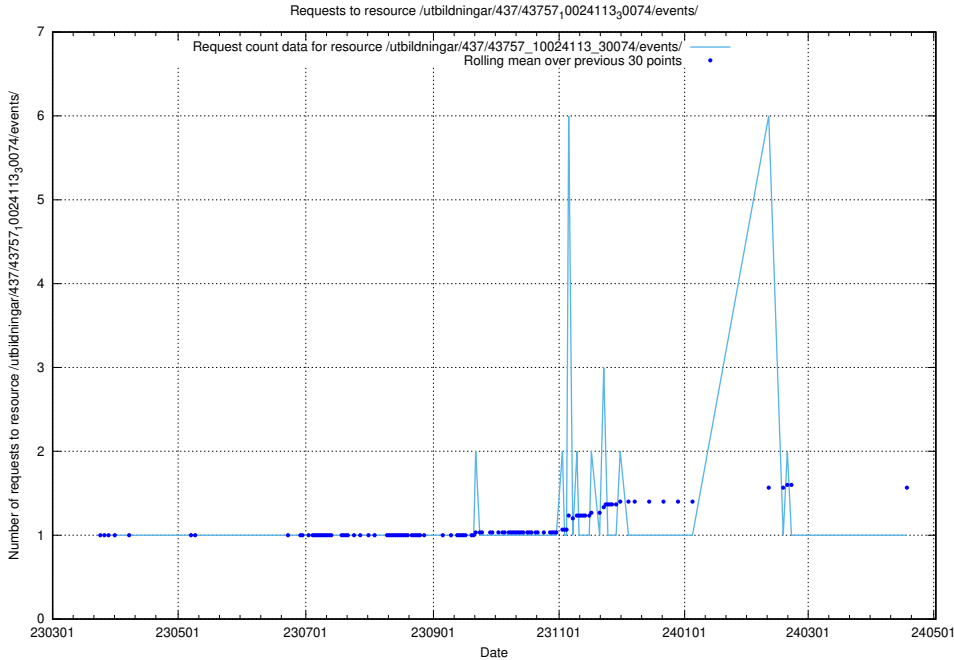

5.6161 Usage of /utbildningar/437/43757_10024113_30074/events/

Here, we count the number of requests to resource /utbildningar/437/43757_10024113_30074/events/.