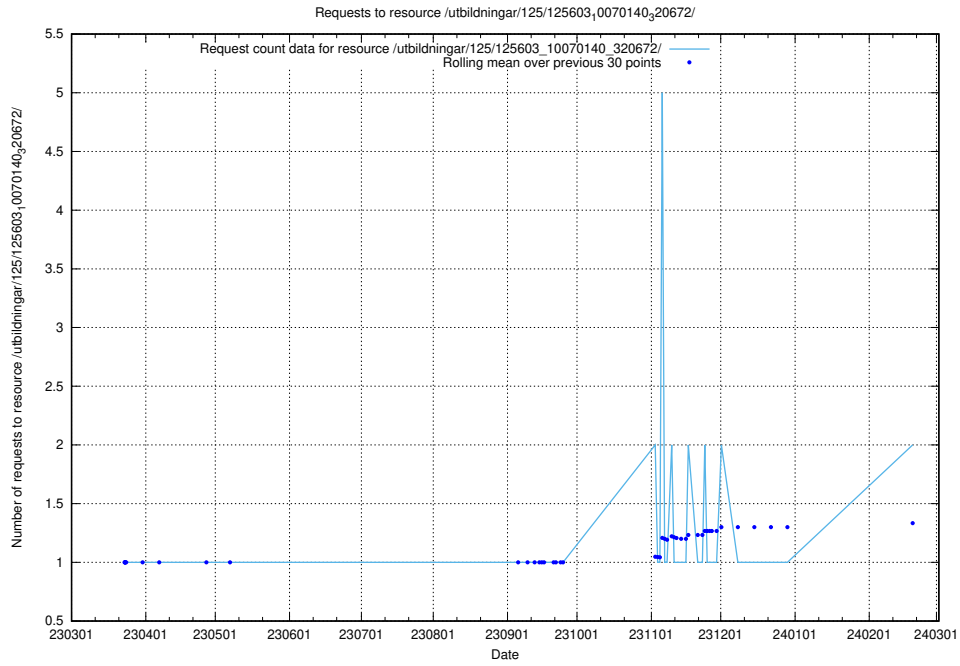

5.443 Usage of /utbildningar/125/125603_10070140_320672/

Here, we count the number of requests to resource /utbildningar/125/125603_10070140_320672/.