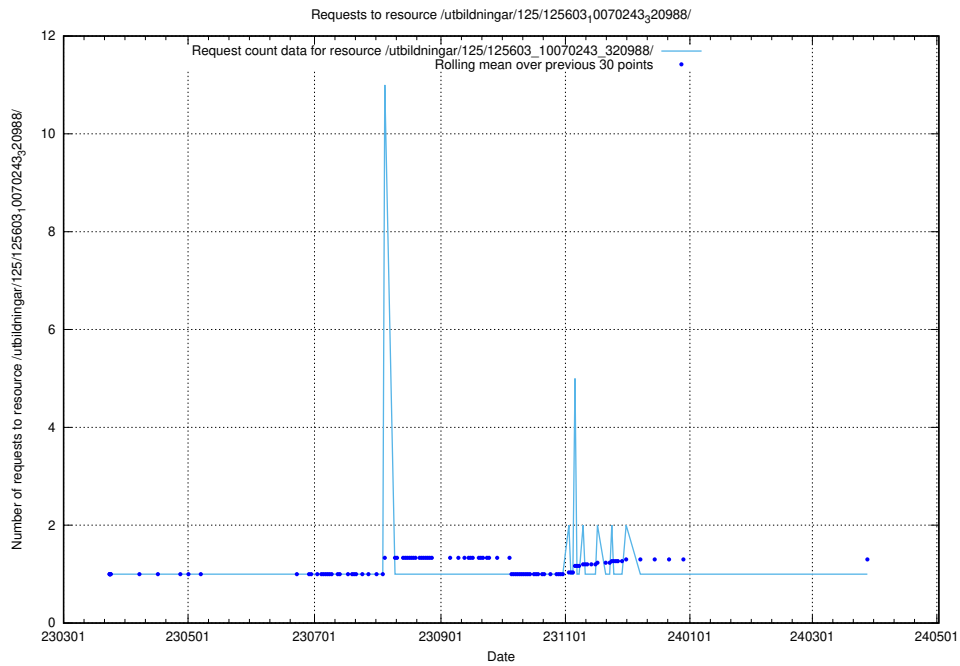

5.1016 Usage of /utbildningar/125/125603_10070243_320988/

Here, we count the number of requests to resource /utbildningar/125/125603_10070243_320988/.