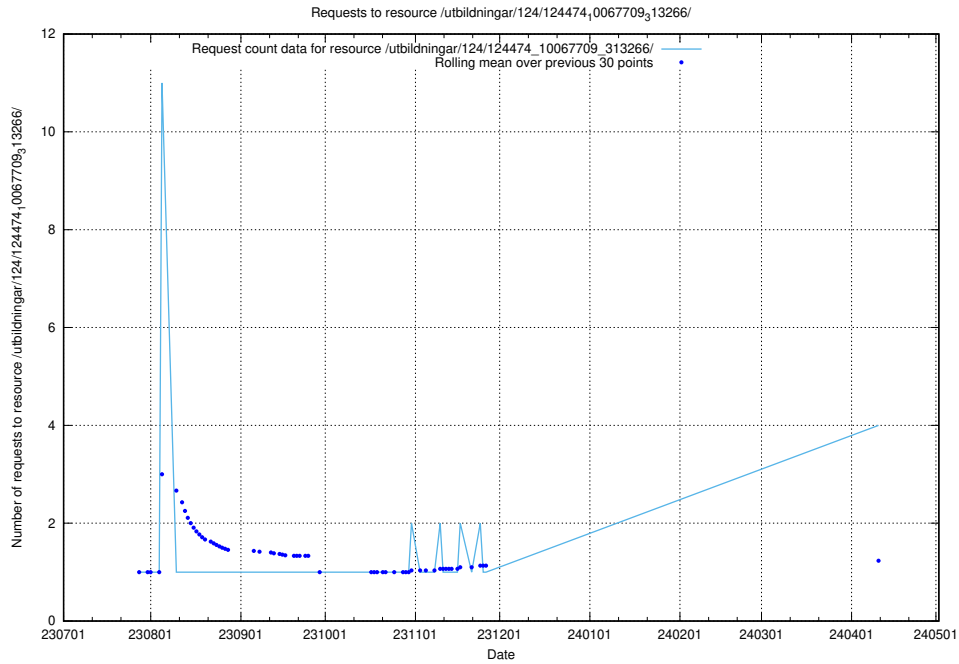

5.212 Usage of /utbildningar/124/124474_10067709_313266/

Here, we count the number of requests to resource /utbildningar/124/124474_10067709_313266/.