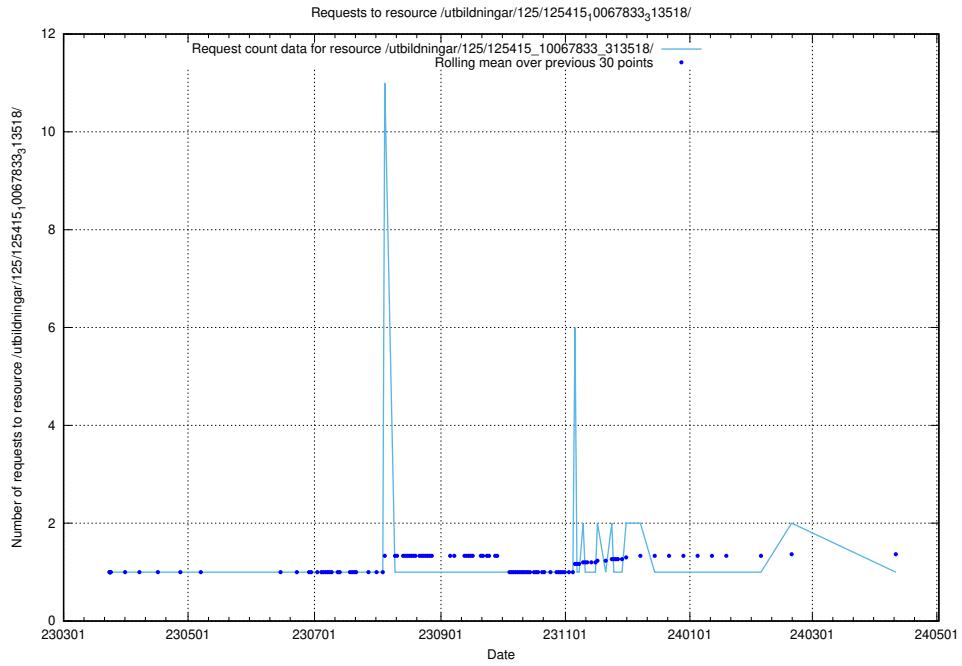

5.1043 Usage of /utbildningar/125/125415_10067833_313518/

Here, we count the number of requests to resource /utbildningar/125/125415_10067833_313518/.