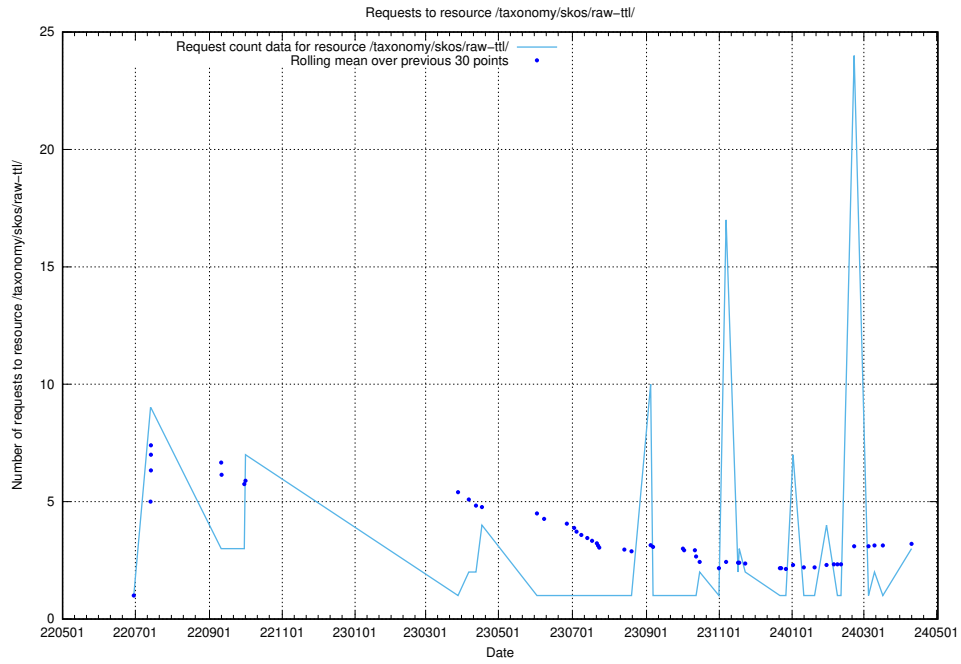

5.242 Usage of /taxonomy/skos/raw-ttl/

Here, we count the number of requests to resource /taxonomy/skos/raw-ttl/.