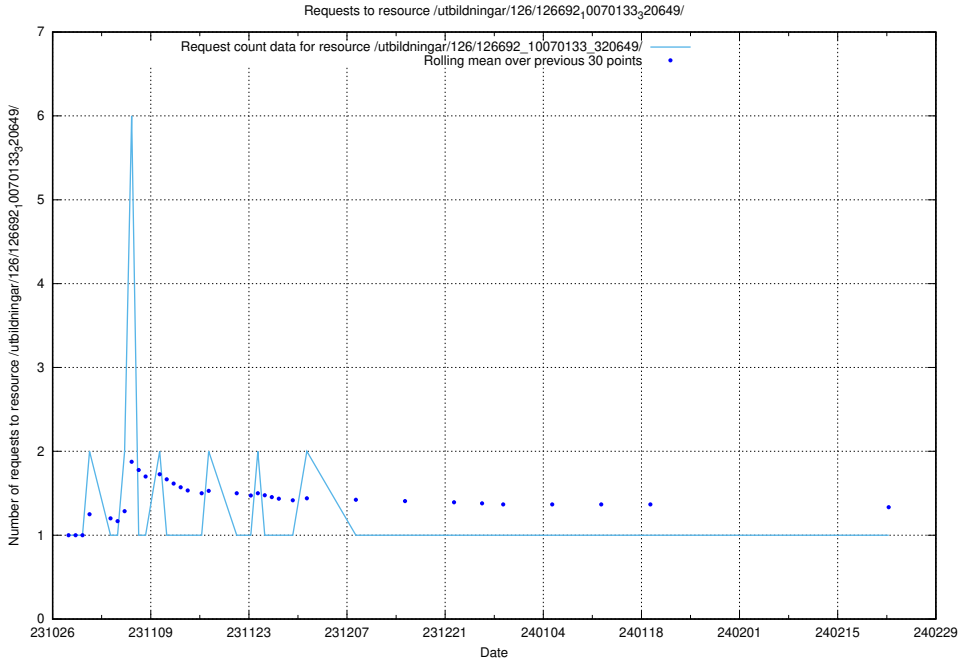

5.4129 Usage of /utbildningar/126/126692_10070133_320649/

Here, we count the number of requests to resource /utbildningar/126/126692_10070133_320649/.