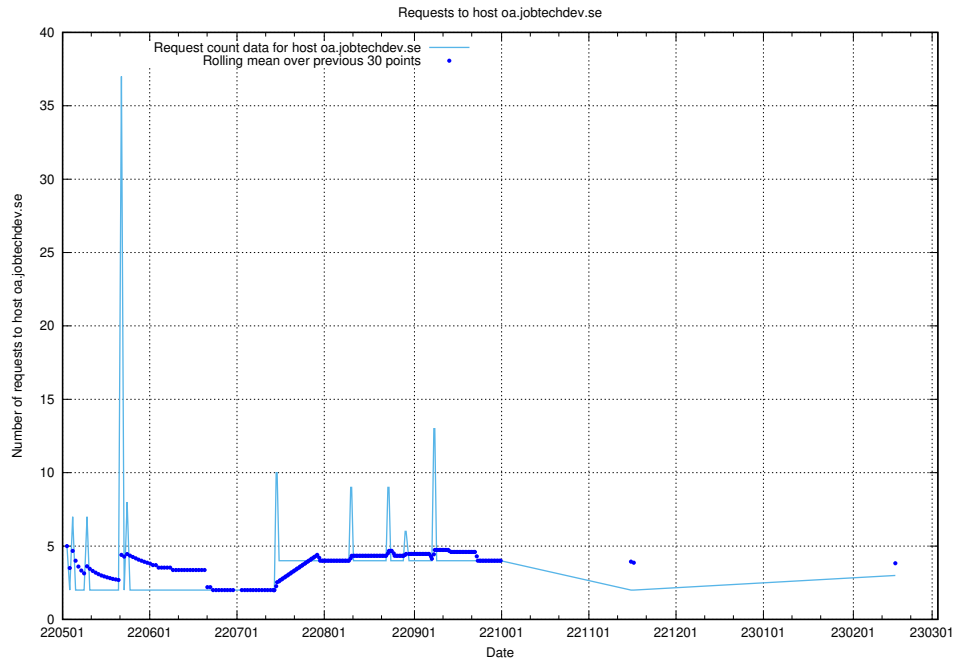

7.214 Usage of oa.jobtechdev.se

Here, we count the number of requests to host oa.jobtechdev.se.