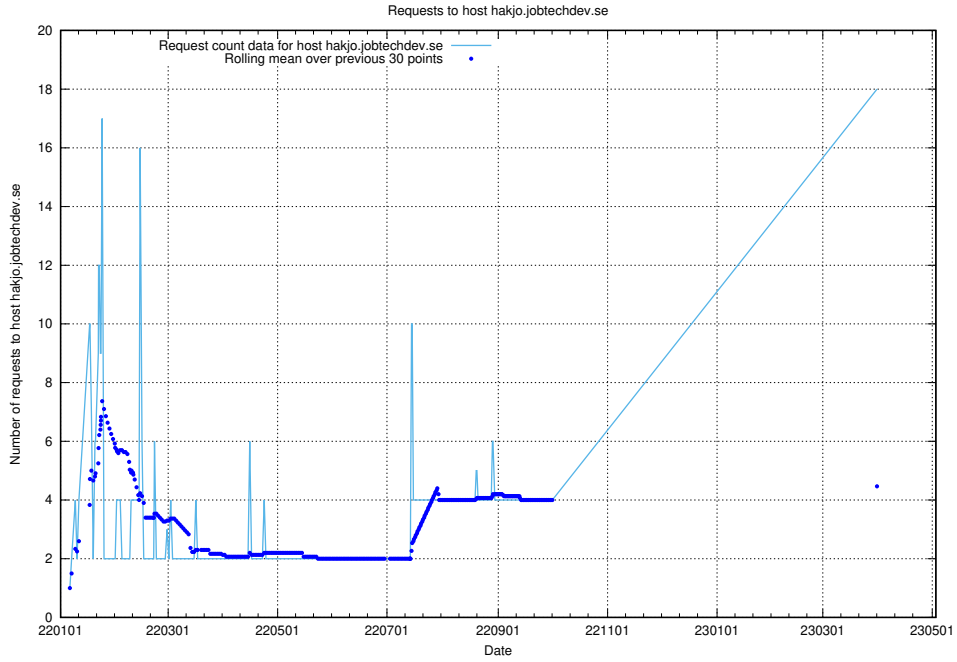

7.35 Usage of hakjo.jobtechdev.se

Here, we count the number of requests to host hakjo.jobtechdev.se.