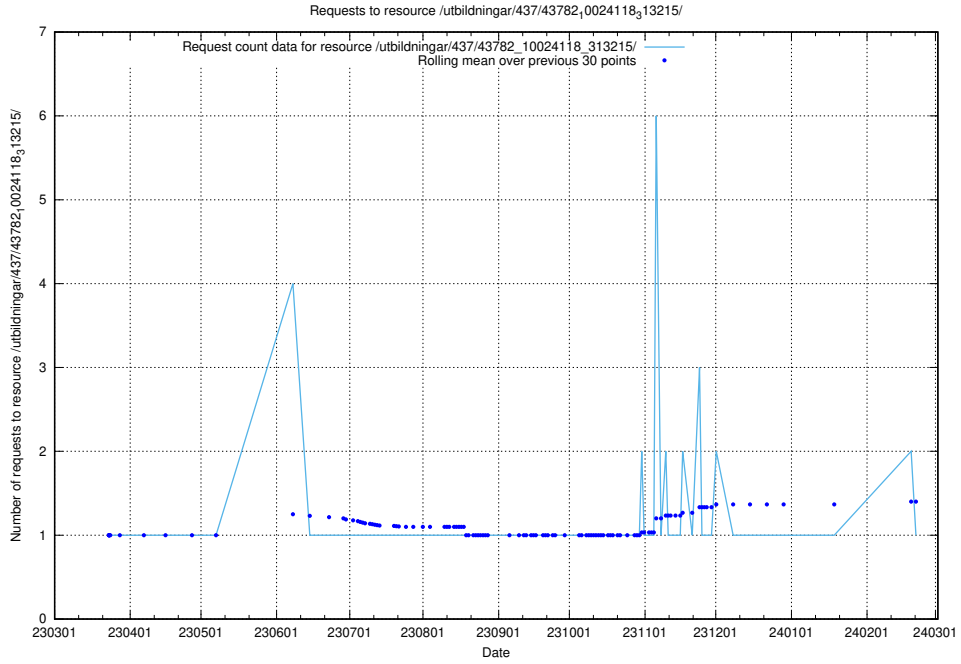

5.6338 Usage of /utbildningar/437/43782_10024118_313215/

Here, we count the number of requests to resource /utbildningar/437/43782_10024118_313215/.