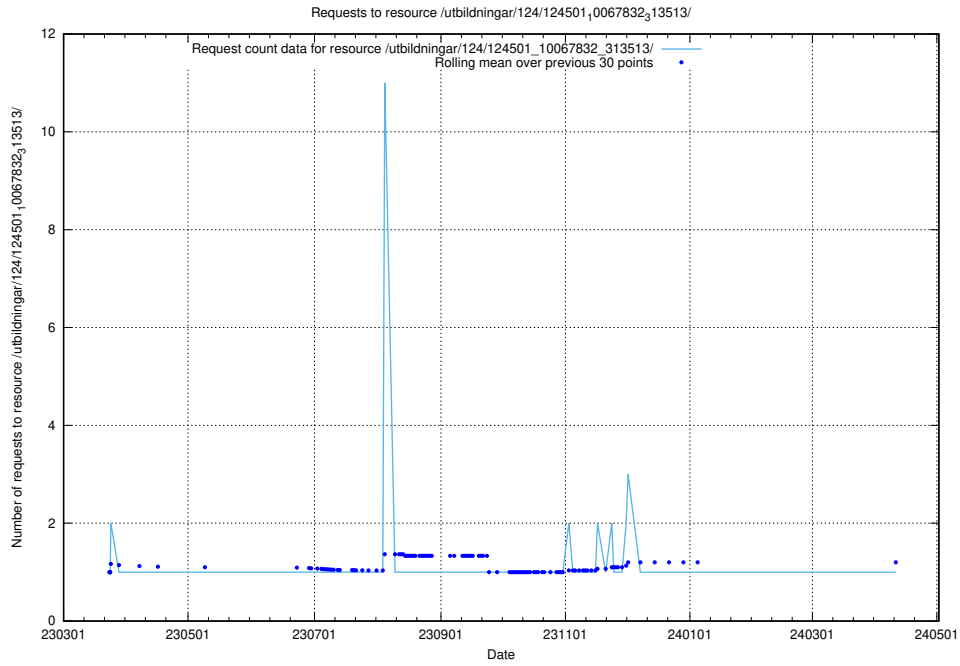

Here, we count the number of requests to resource /utbildningar/utb_emil/125/125796_10070642_322362/events/

5.2165 Usage of /utbildningar/124/124501_10067832_313513/

Here, we count the number of requests to resource /utbildningar/124/124501_10067832_313513/.