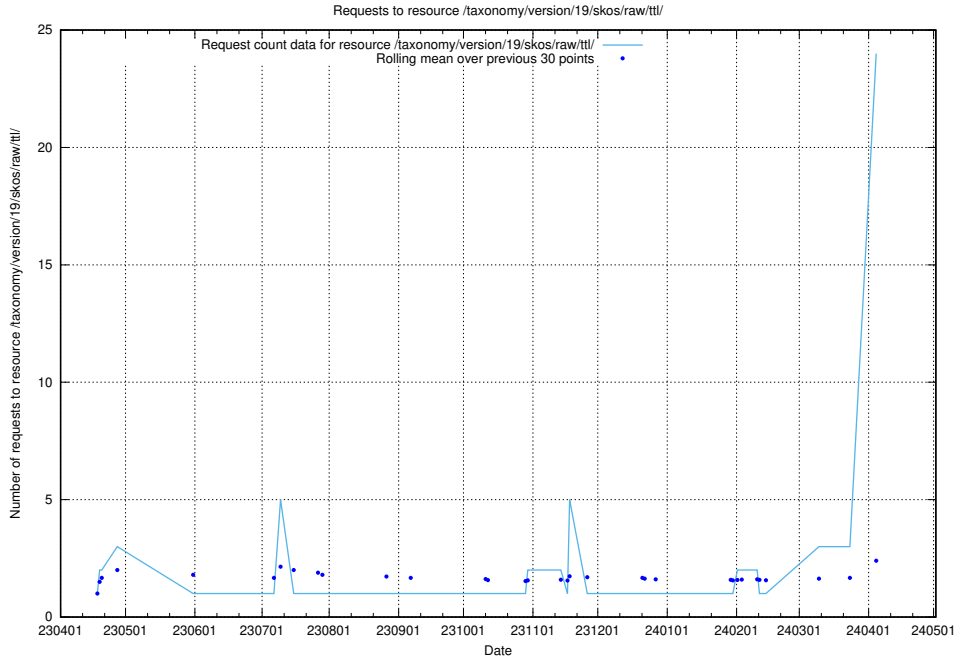

5.8 Usage of /taxonomy/version/19/skos/raw/ttl/

Here, we count the number of requests to resource /taxonomy/version/19/skos/raw/ttl/.