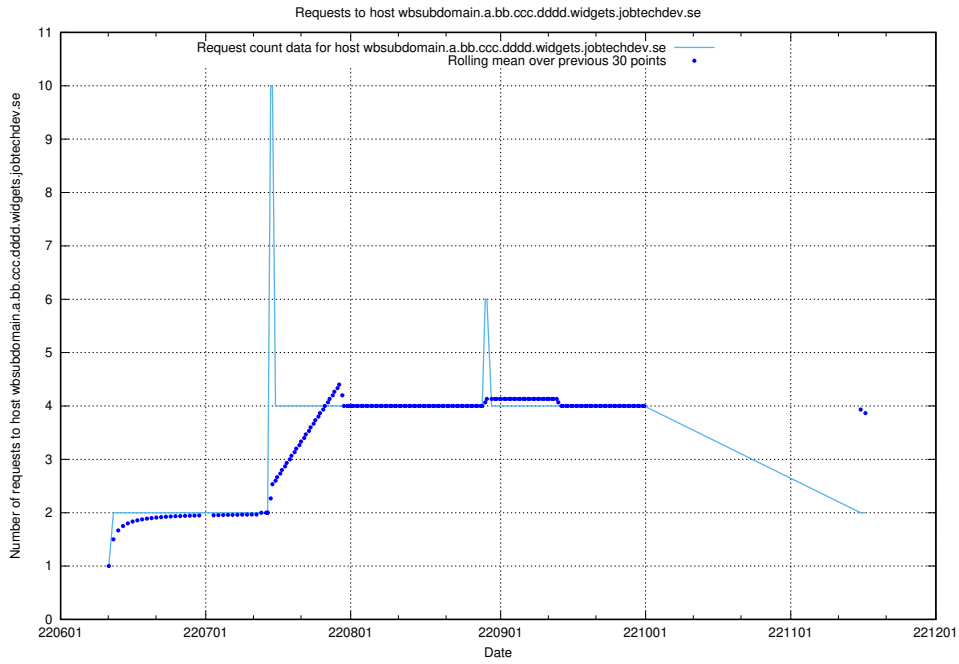

7.405 Usage of wbsubdomain.a.bb.ccc.dddd.widgets.jobtechdev.se

Here, we count the number of requests to host wbsubdomain.a.bb.ccc.dddd.widgets.jobtechdev.se.