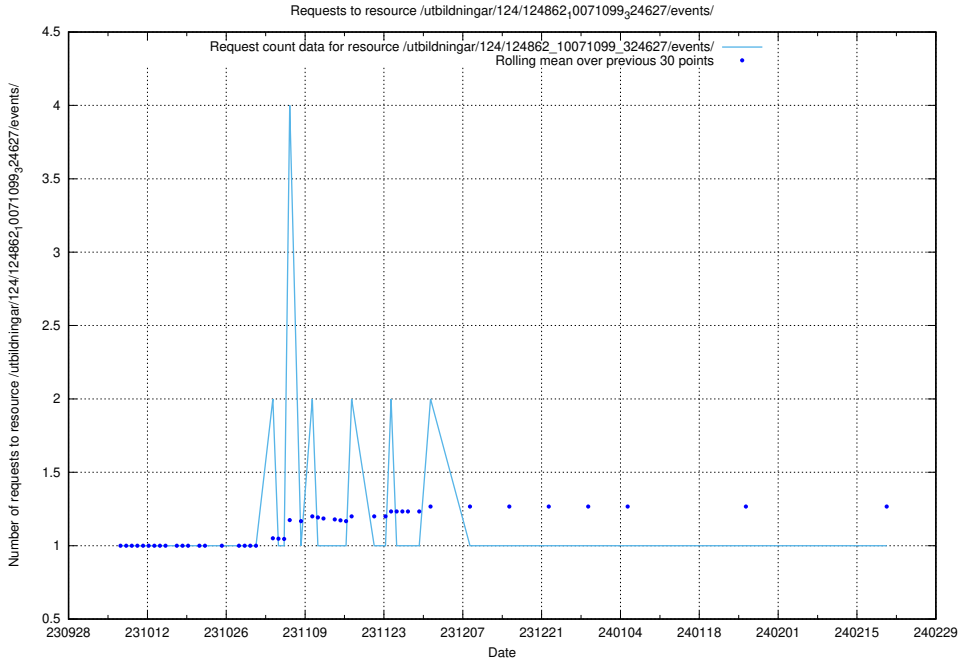

5.4325 Usage of /utbildningar/124/124862_10071099_324627/events/

Here, we count the number of requests to resource /utbildningar/124/124862_10071099_324627/events/