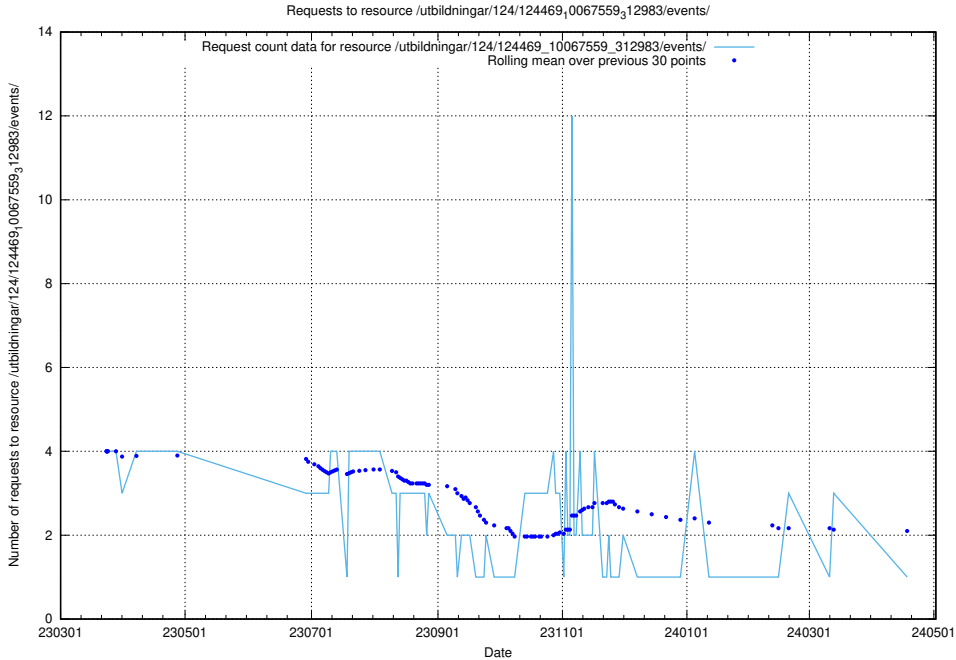

5.6228 Usage of /utbildningar/124/124469_10067559_312983/events/

Here, we count the number of requests to resource /utbildningar/124/124469_10067559_312983/events/