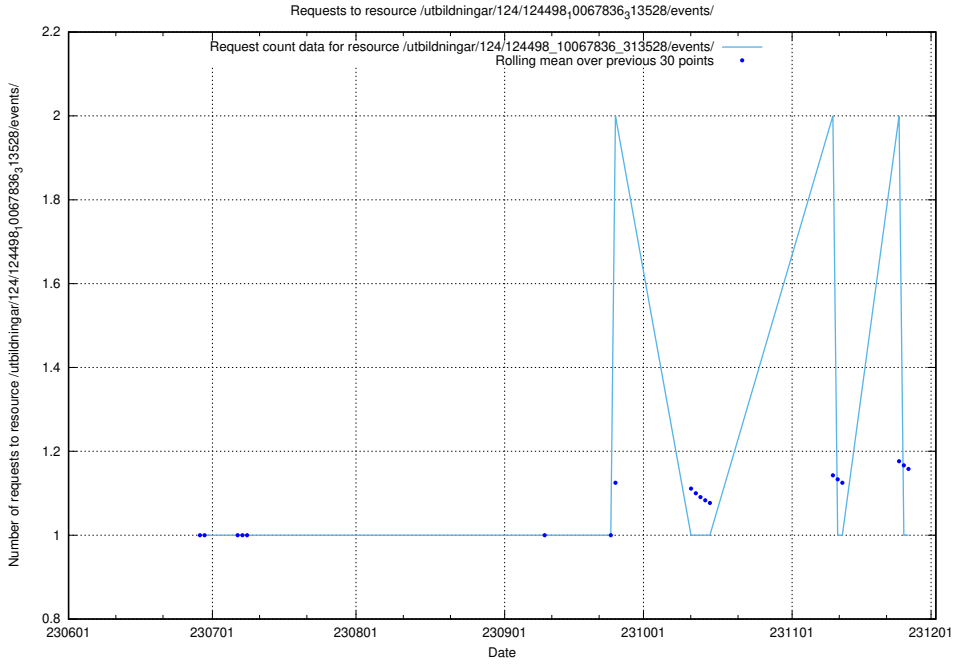

5.5447 Usage of /utbildningar/124/124498_10067836_313528/events/

Here, we count the number of requests to resource /utbildningar/124/124498_10067836_313528/events/