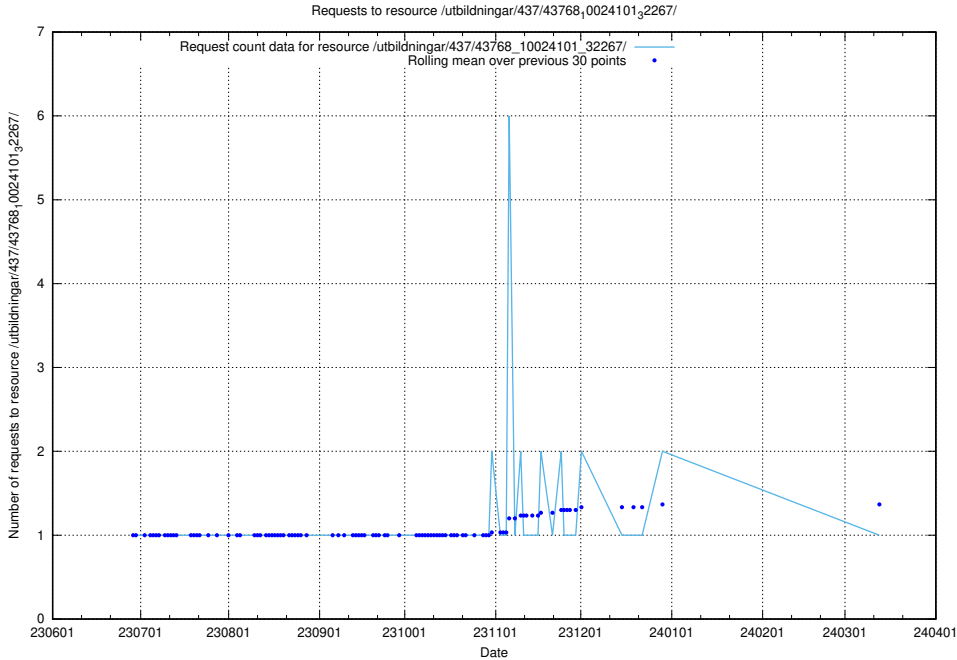

5.5366 Usage of /utbildningar/437/43768_10024101_32267/

Here, we count the number of requests to resource /utbildningar/437/43768_10024101_32267/.