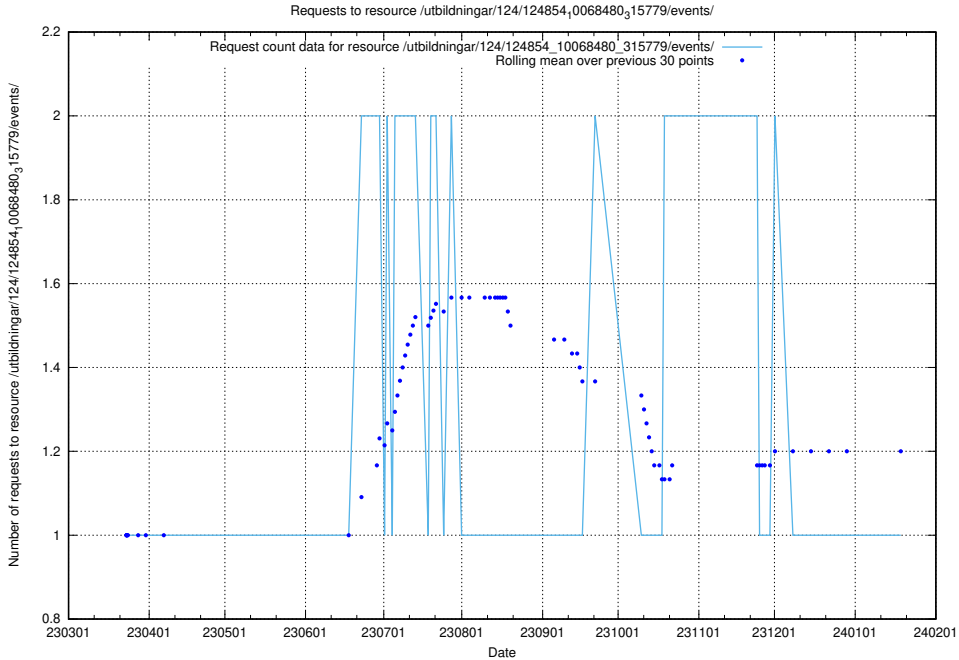

5.1146 Usage of /utbildningar/124/124854_10068480_315779/events/

Here, we count the number of requests to resource /utbildningar/124/124854_10068480_315779/events/