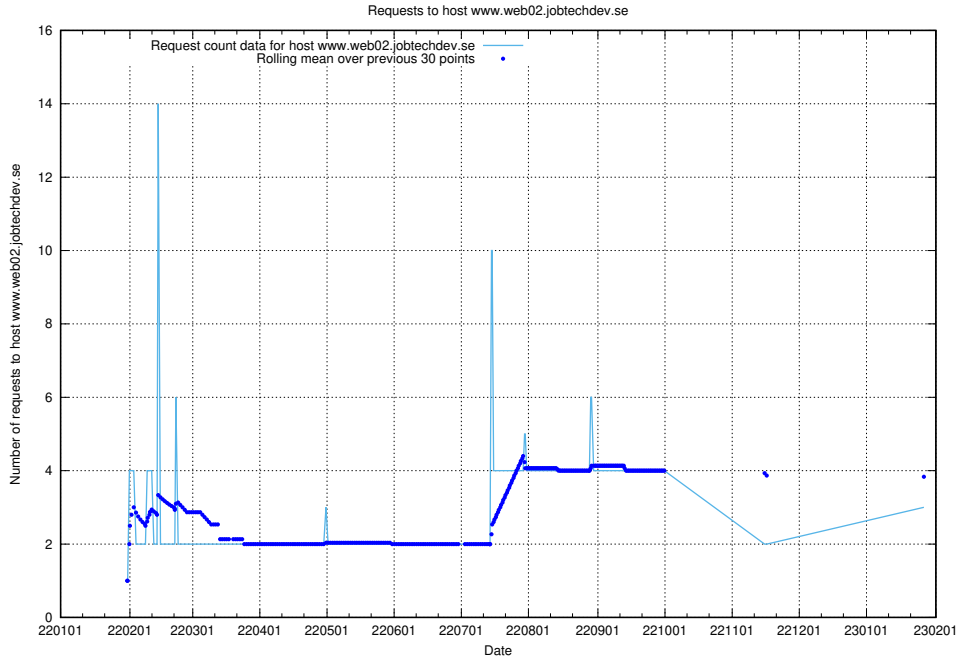

7.235 Usage of www.web02.jobtechdev.se

Here, we count the number of requests to host www.web02.jobtechdev.se.