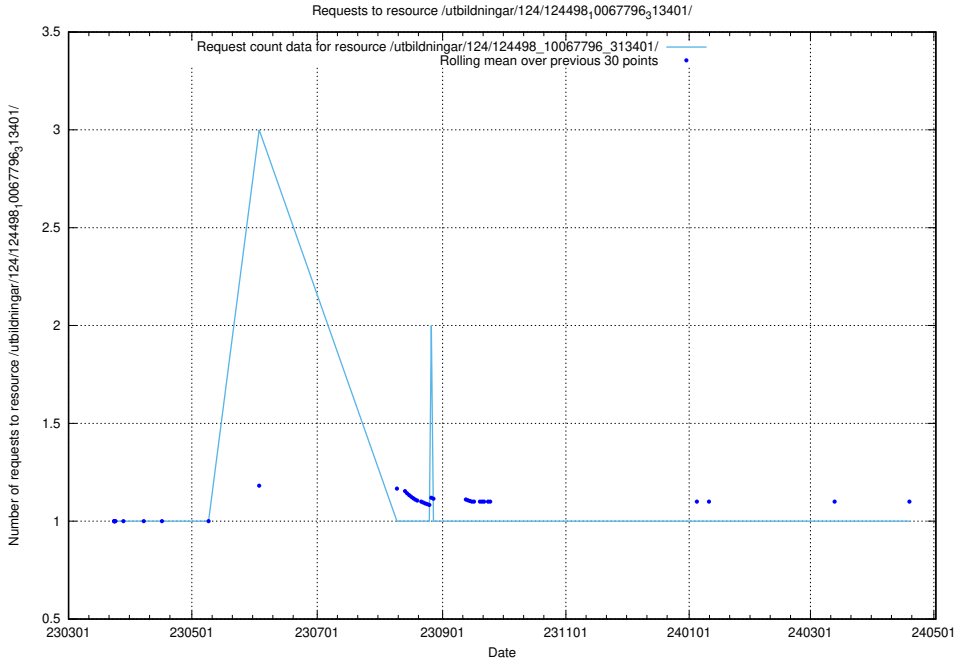

5.2624 Usage of /utbildningar/124/124498_10067796_313401/

Here, we count the number of requests to resource /utbildningar/124/124498_10067796_313401/.