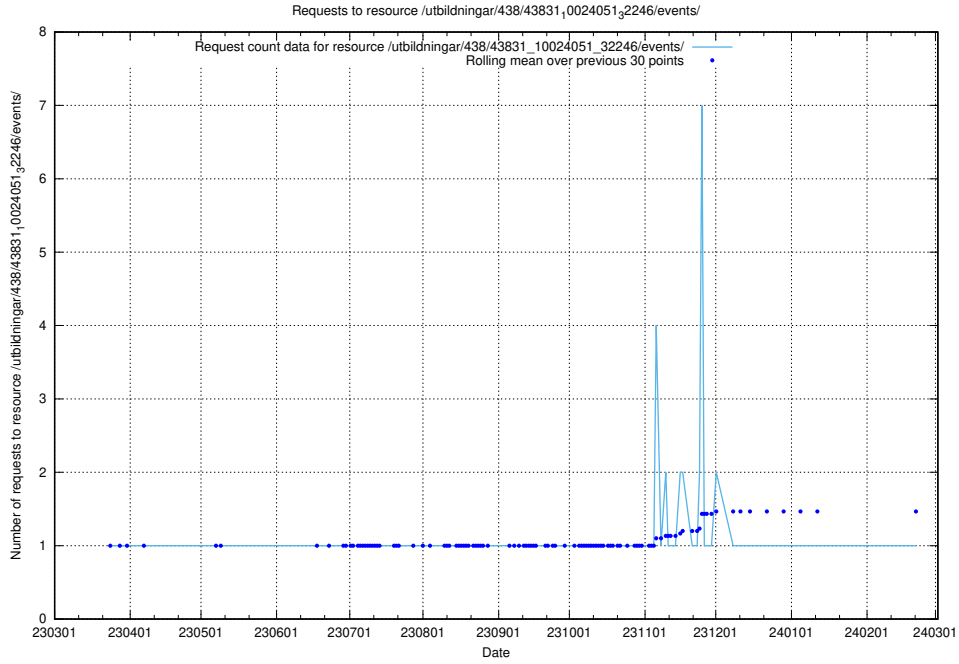

5.6139 Usage of /utbildningar/438/43831_10024051_32246/events/

Here, we count the number of requests to resource /utbildningar/438/43831_10024051_32246/events/.