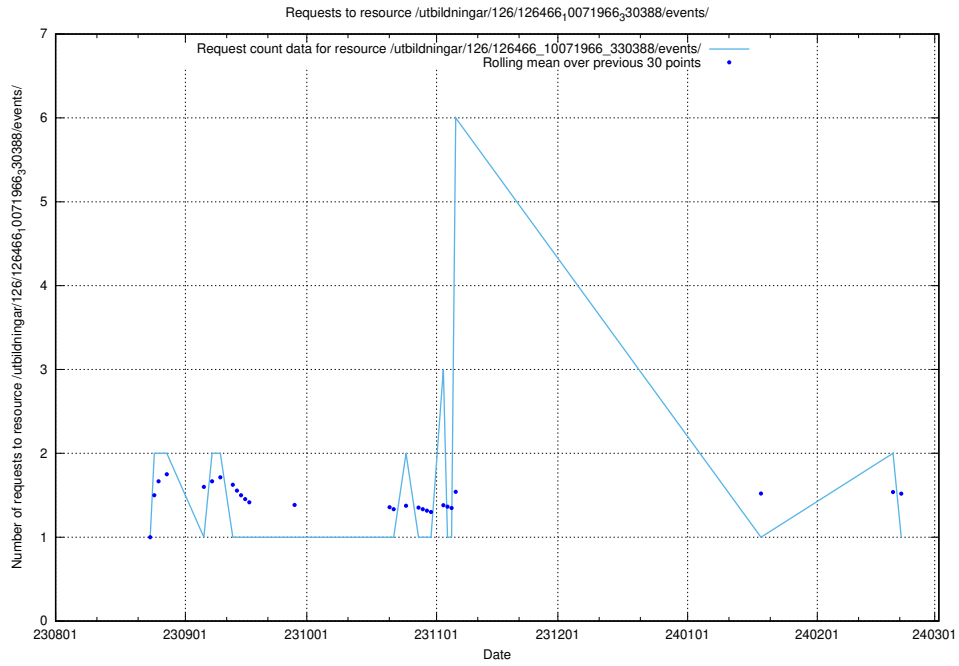

5.4658 Usage of /utbildningar/126/126466_10071966_330388/events/

Here, we count the number of requests to resource /utbildningar/126/126466_10071966_330388/events/