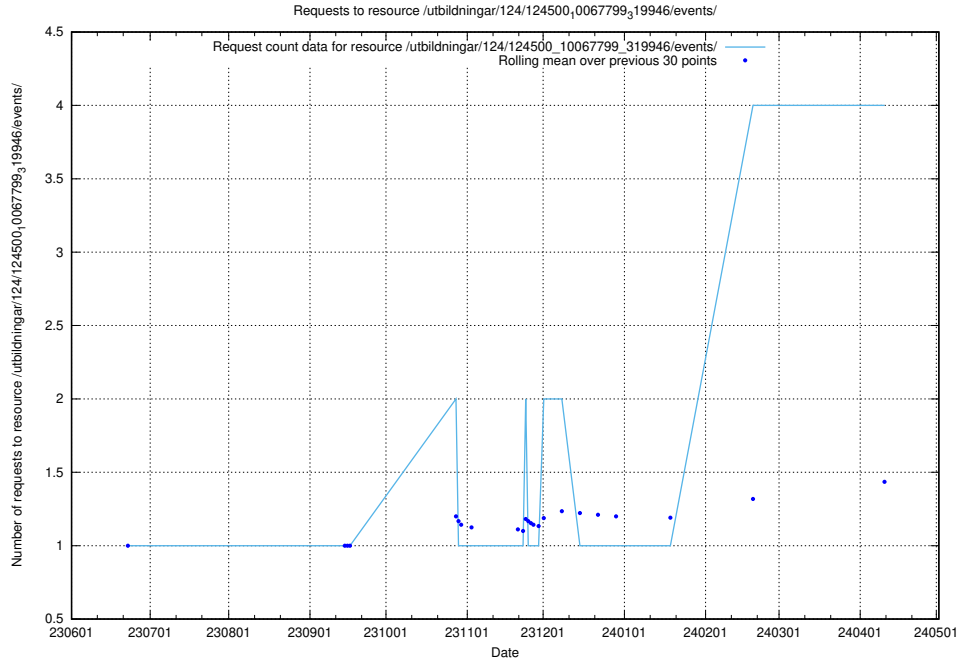

Here, we count the number of requests to resource /utbildningar/124/124553_10067709_313266/.

5.225 Usage of /utbildningar/124/124500_10067799_319946/events/

Here, we count the number of requests to resource /utbildningar/124/124500_10067799_319946/events/