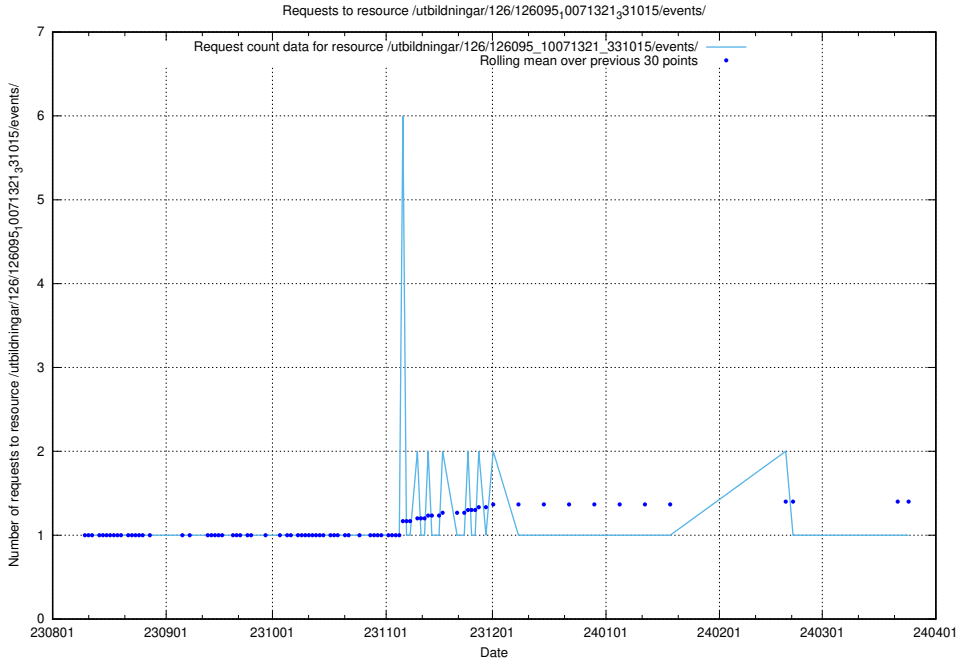

Here, we count the number of requests to resource /utbildningar/123/123367_10065860_299148/.

5.4762 Usage of /utbildningar/126/126095_10071321_331015/events/

Here, we count the number of requests to resource /utbildningar/126/126095_10071321_331015/events/