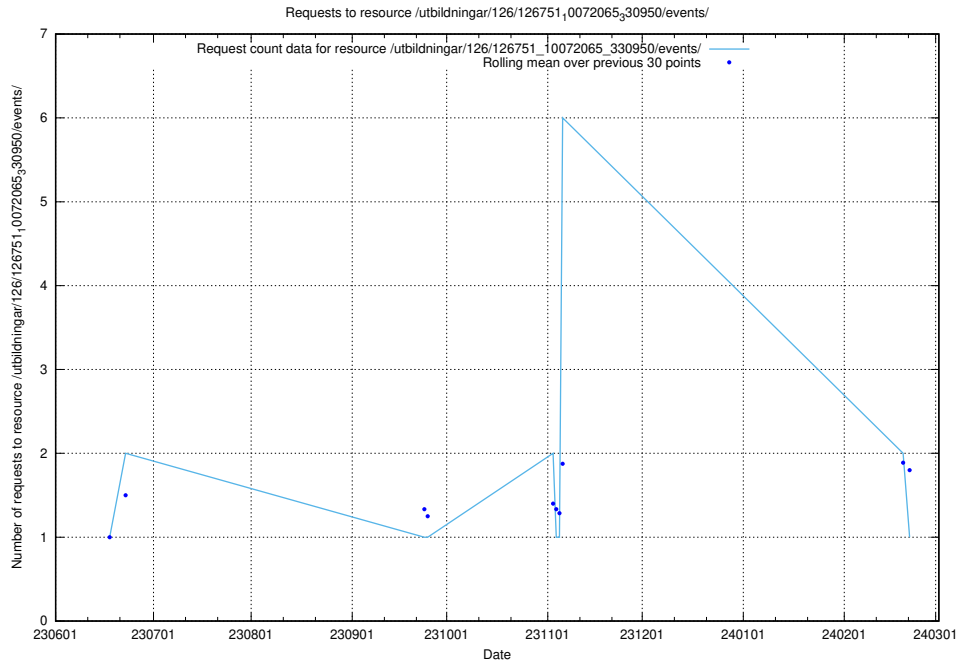

5.5791 Usage of /utbildningar/126/126751_10072065_330950/events/

Here, we count the number of requests to resource /utbildningar/126/126751_10072065_330950/events/