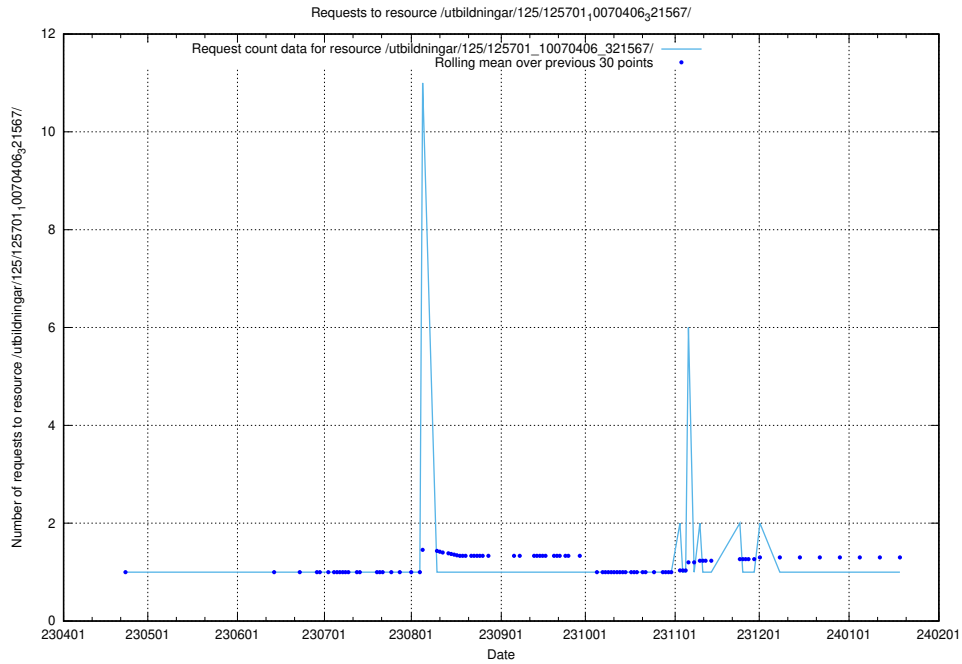

5.5974 Usage of /utbildningar/125/125701_10070406_321567/

Here, we count the number of requests to resource /utbildningar/125/125701_10070406_321567/.