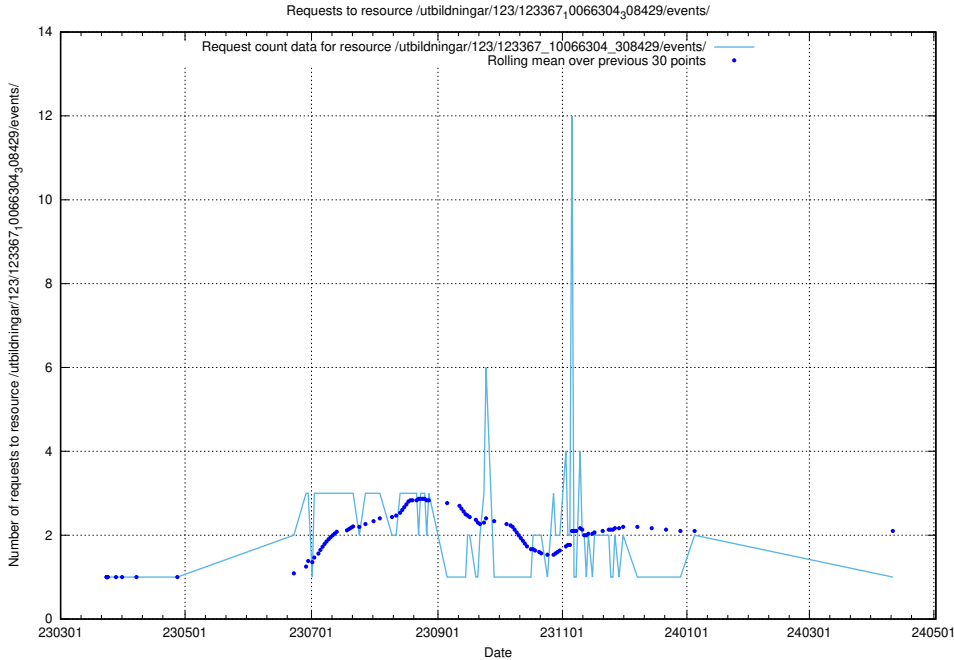

5.4460 Usage of /utbildningar/123/123367_10066304_308429/events/

Here, we count the number of requests to resource /utbildningar/123/123367_10066304_308429/events/