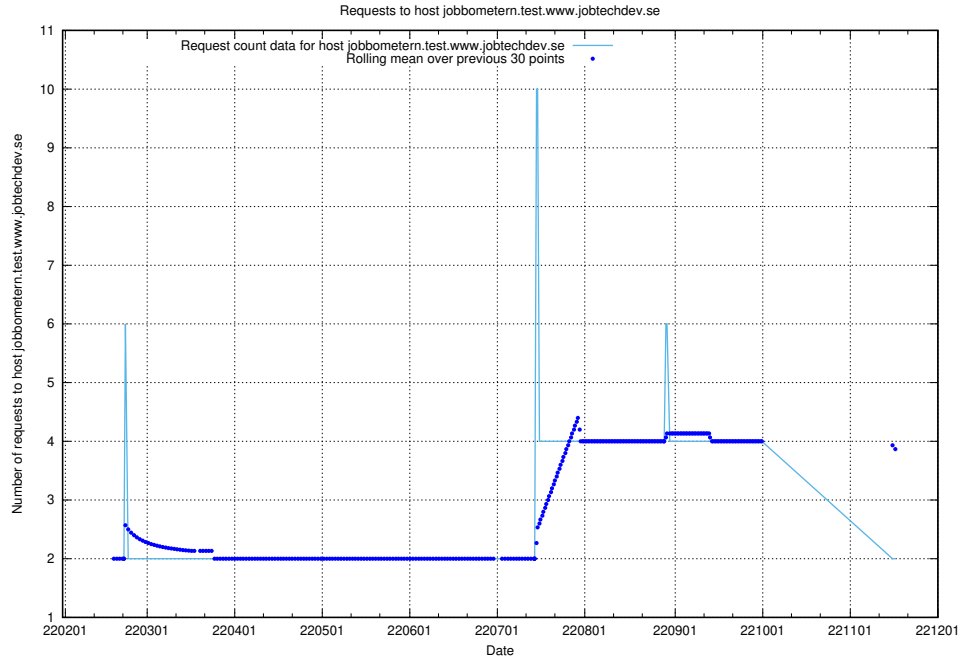

7.530 Usage of `jobbometern.test.www.jobtechdev.se`

Here, we count the number of requests to host `jobbometern.test.www.jobtechdev.se`.