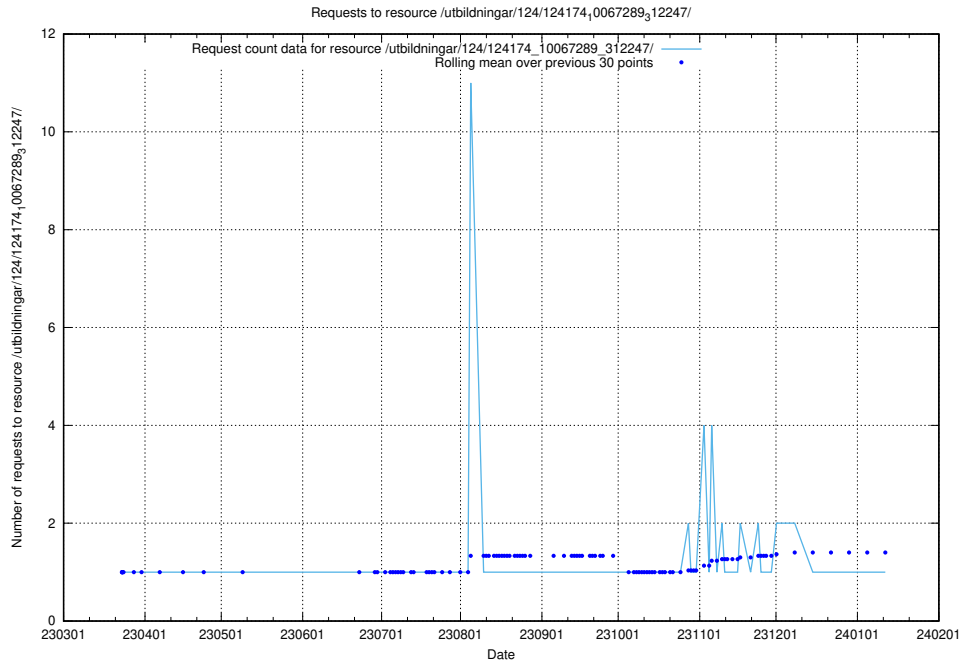

5.3990 Usage of /utbildningar/124/124174_10067289_312247/

Here, we count the number of requests to resource /utbildningar/124/124174_10067289_312247/.