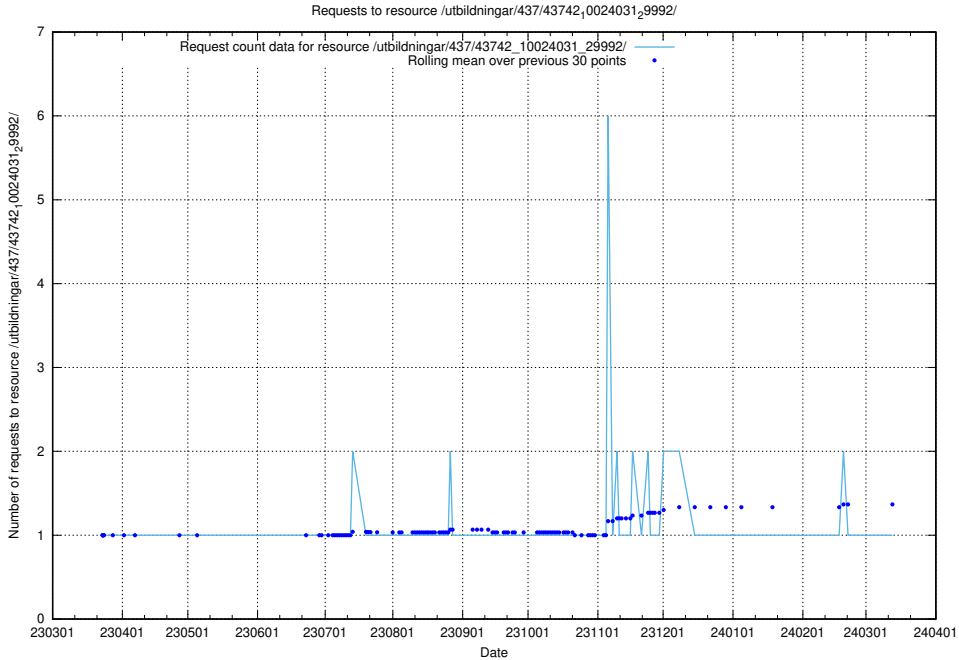

5.6361 Usage of /utbildningar/437/43742_10024031_29992/

Here, we count the number of requests to resource /utbildningar/437/43742_10024031_29992/.