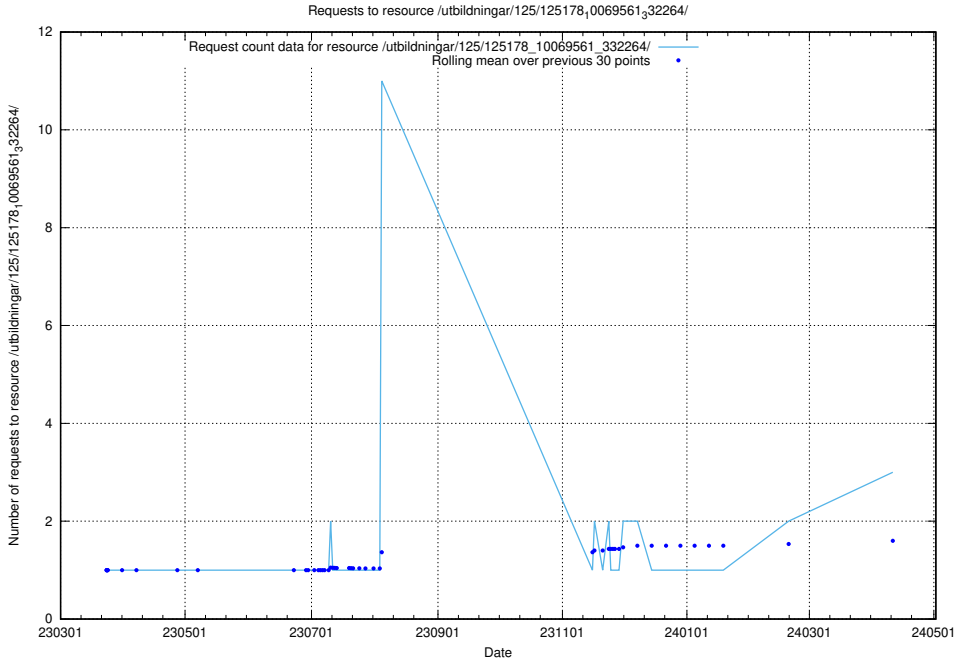

5.247 Usage of /utbildningar/125/125178_10069561_332264/

Here, we count the number of requests to resource /utbildningar/125/125178_10069561_332264/.