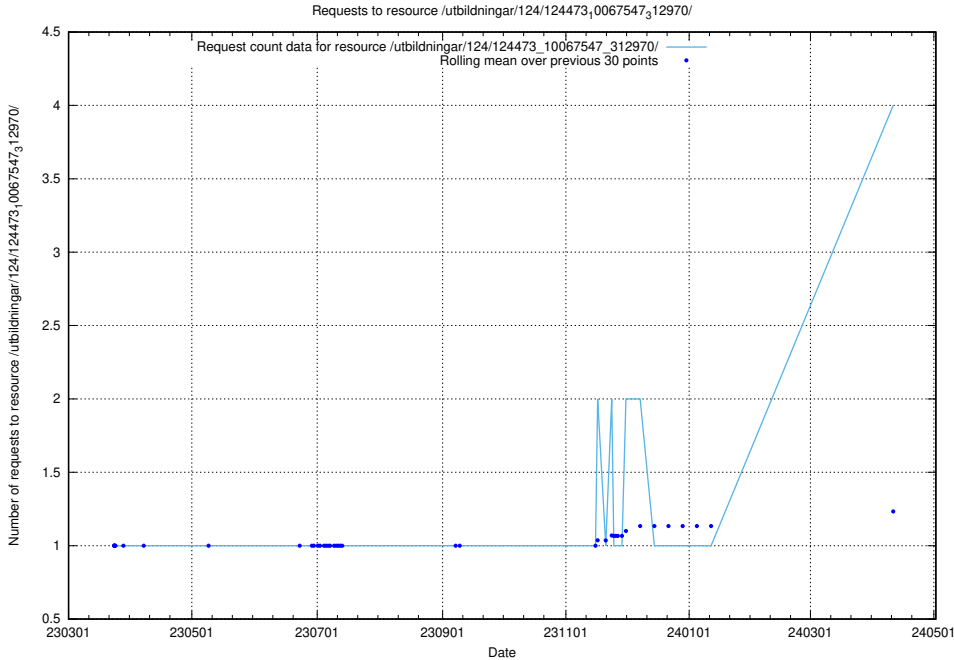

5.182 Usage of /utbildningar/124/124473_10067547_312970/

Here, we count the number of requests to resource /utbildningar/124/124473_10067547_312970/.