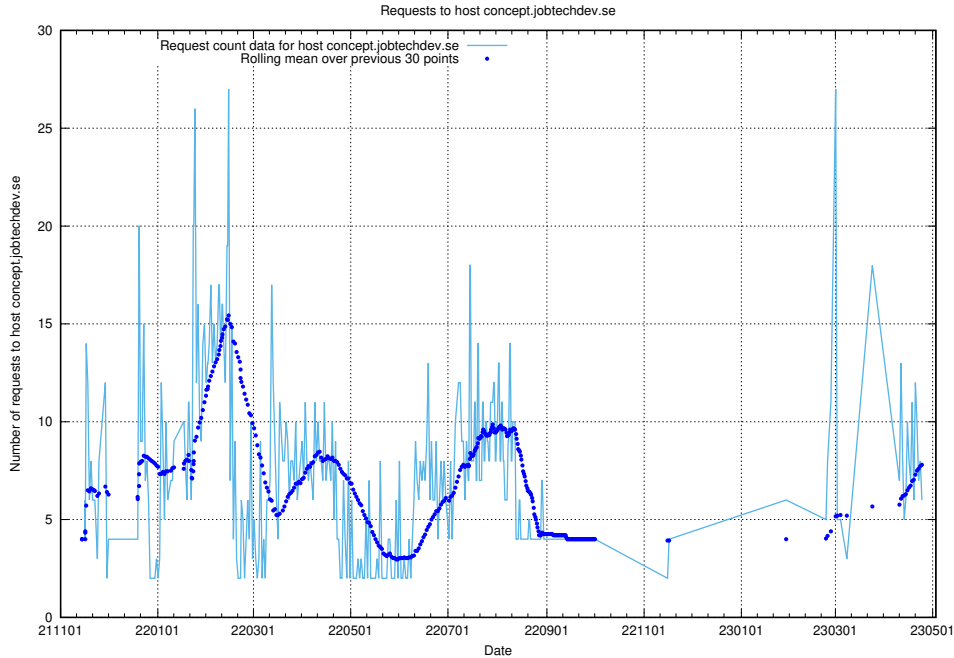

7.75 Usage of concept.jobtechdev.se

Here, we count the number of requests to host concept.jobtechdev.se.