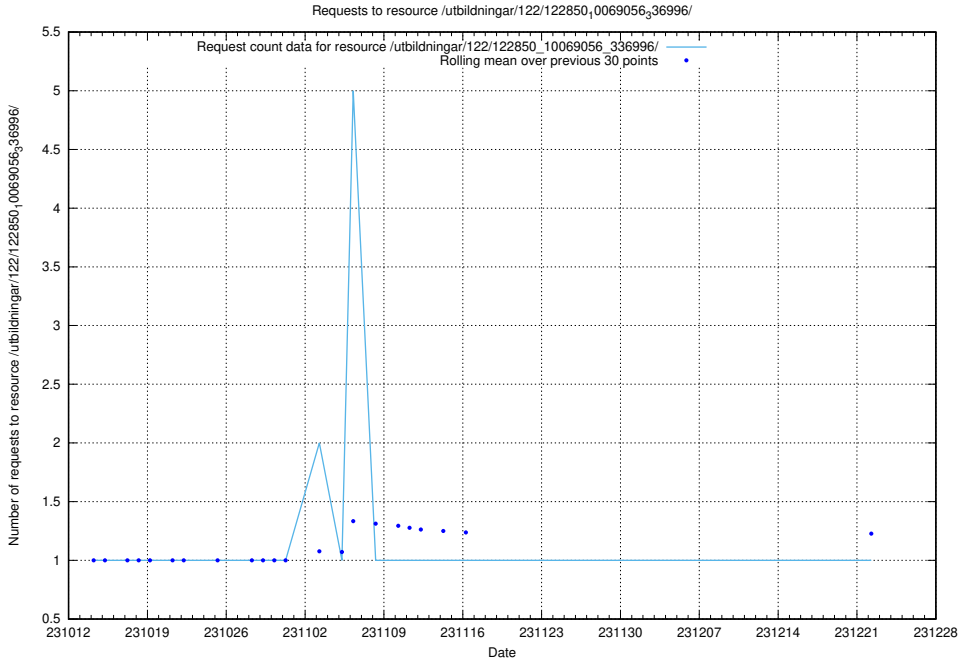

5.4275 Usage of /utbildningar/122/122850_10069056_336996/

Here, we count the number of requests to resource /utbildningar/122/122850_10069056_336996/.