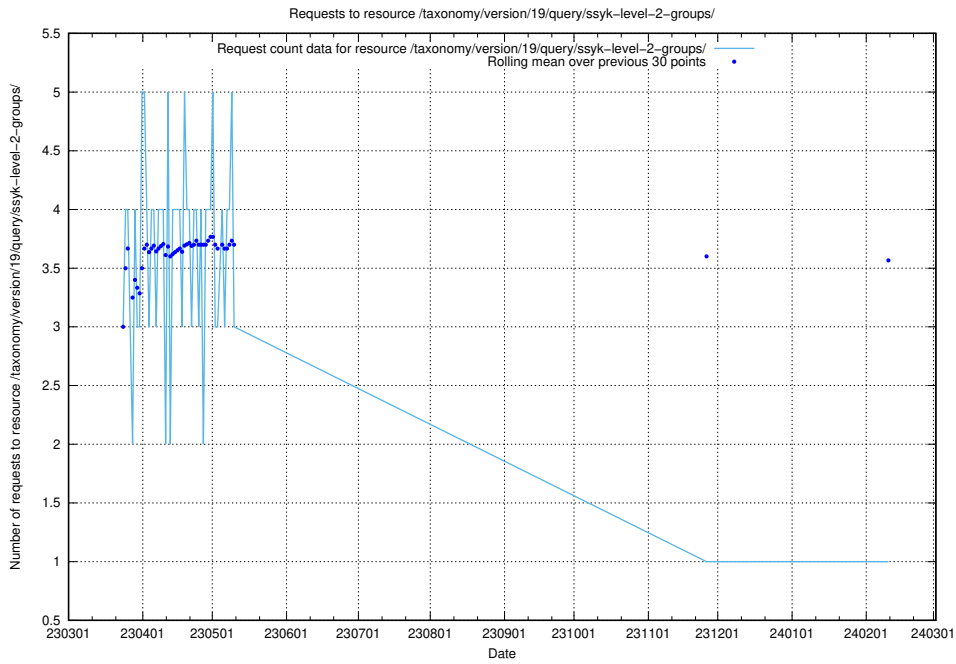

5.6098 Usage of /taxonomy/version/19/query/ssyk-level-2-groups/

Here, we count the number of requests to resource /taxonomy/version/19/query/ssyk-level-2-groups/.