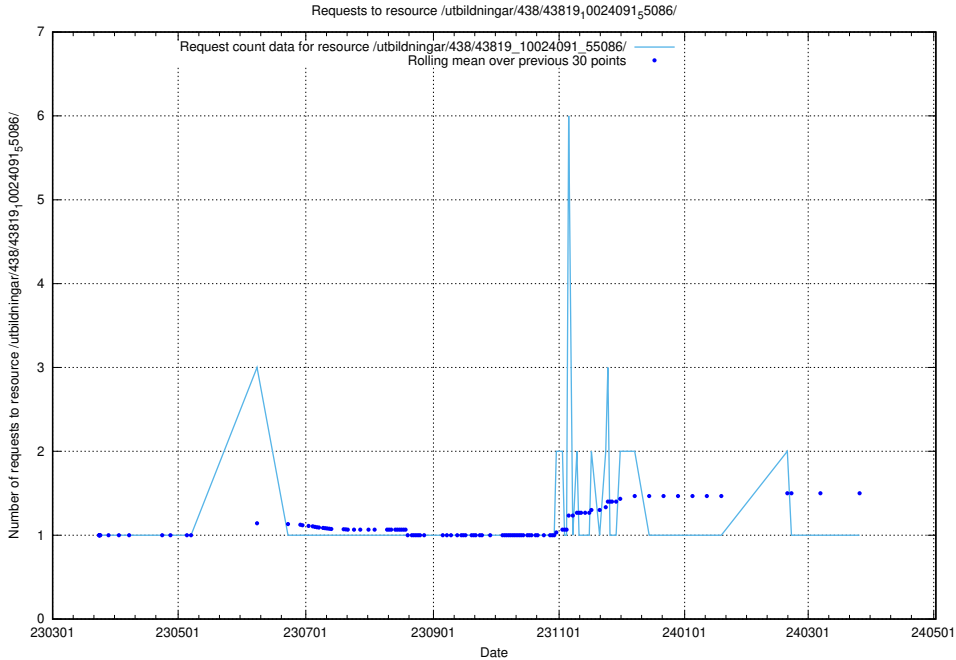

5.6313 Usage of /utbildningar/438/43819_10024091_55086/

Here, we count the number of requests to resource /utbildningar/438/43819_10024091_55086/.