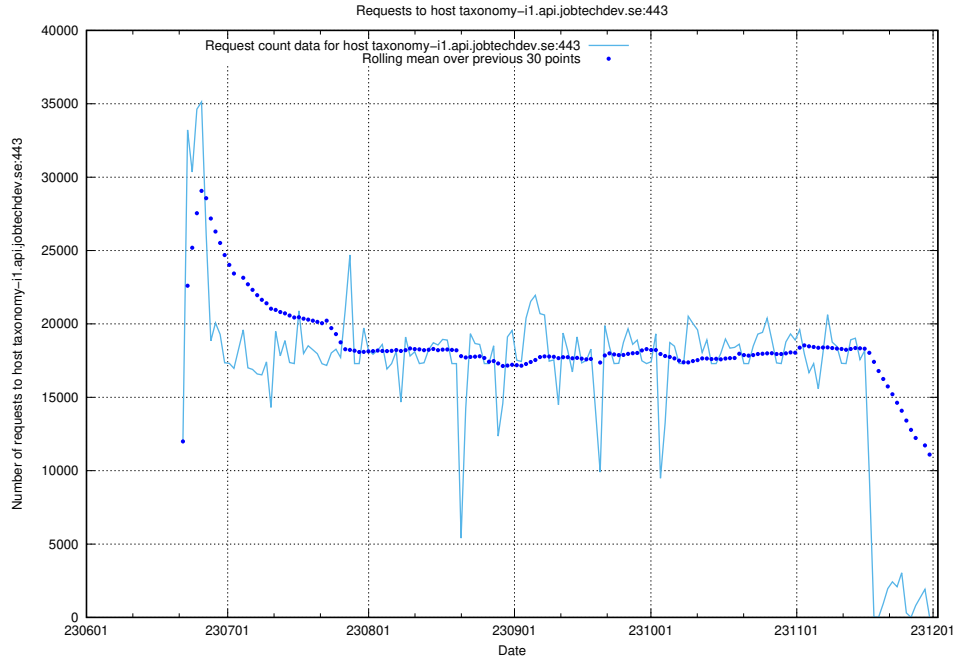

Here, we count the number of requests to host taxonomy-i1.api.jobtechdev.se:443.

7.39 Usage of `www.apirequest.jobtechdev.se`

Here, we count the number of requests to host `www.apirequest.jobtechdev.se`.