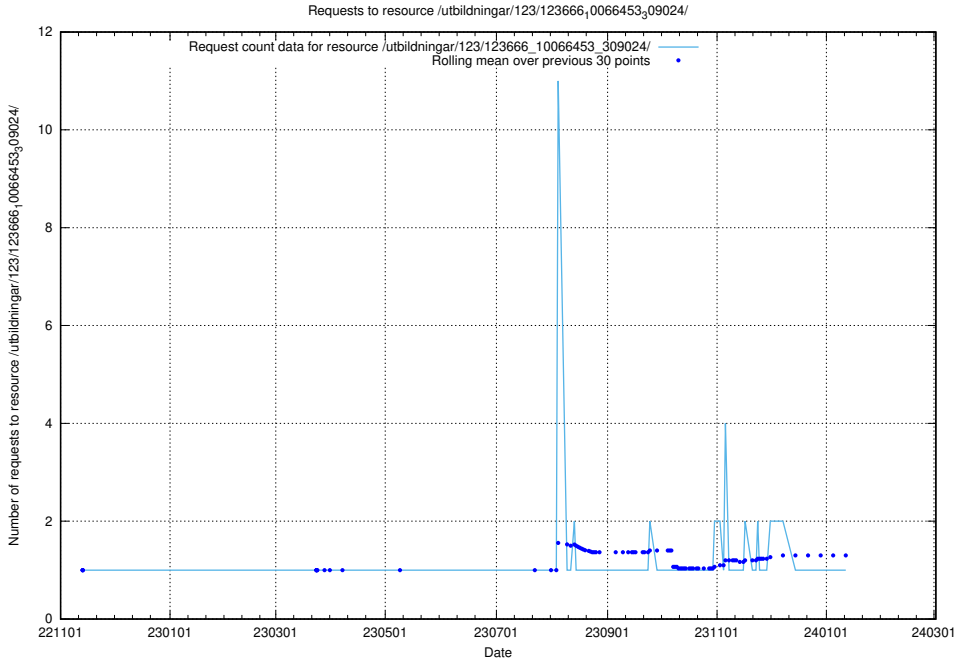

5.5859 Usage of /utbildningar/123/123666_10066453_309024/

Here, we count the number of requests to resource /utbildningar/123/123666_10066453_309024/.