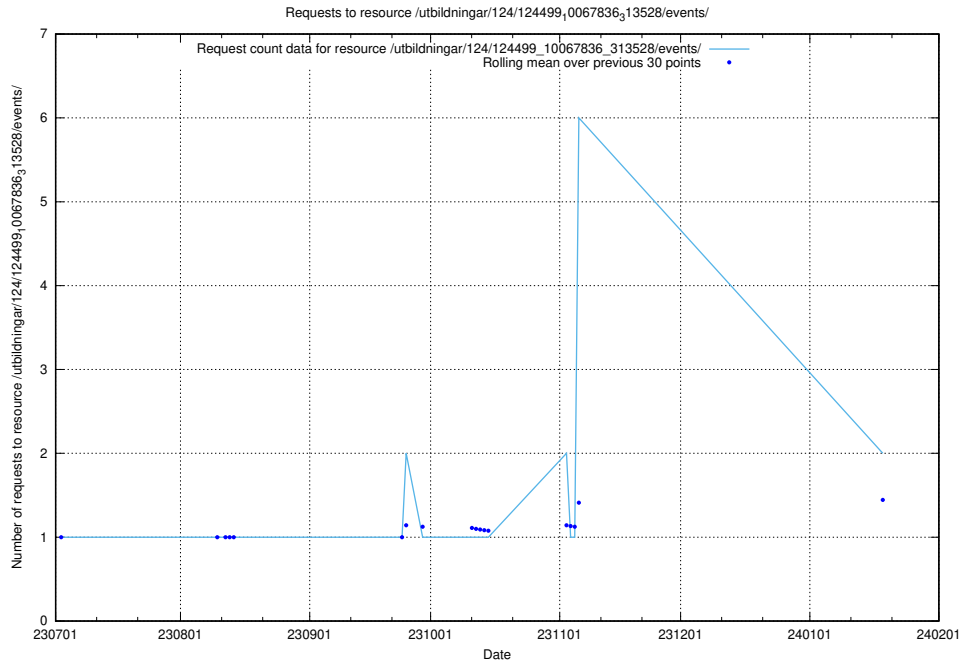

5.769 Usage of /utbildningar/124/124499_10067836_313528/events/

Here, we count the number of requests to resource /utbildningar/124/124499_10067836_313528/events/