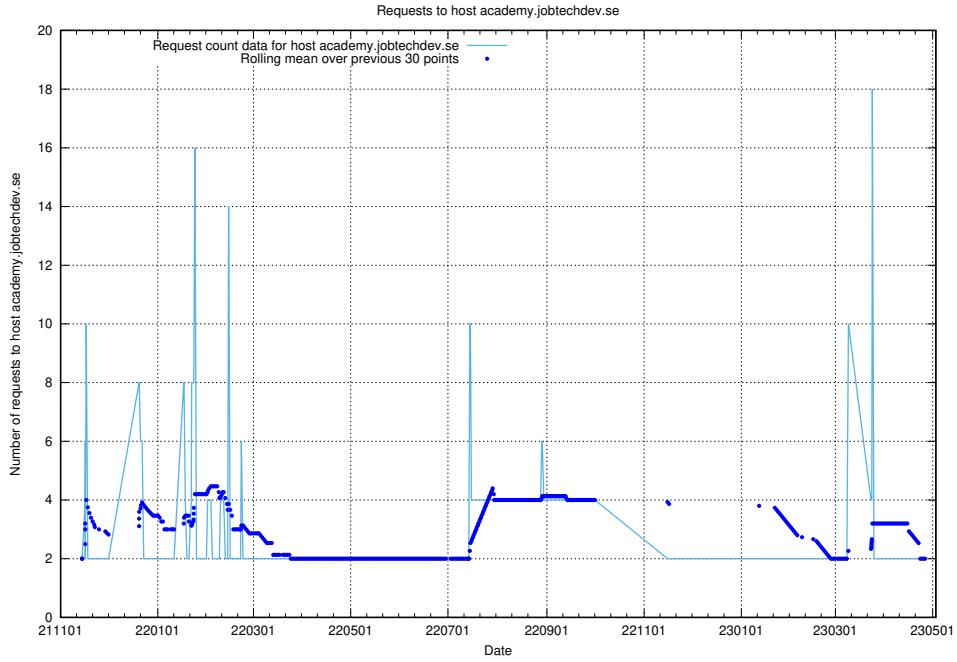

7.302 Usage of academy.jobtechdev.se

Here, we count the number of requests to host academy.jobtechdev.se.