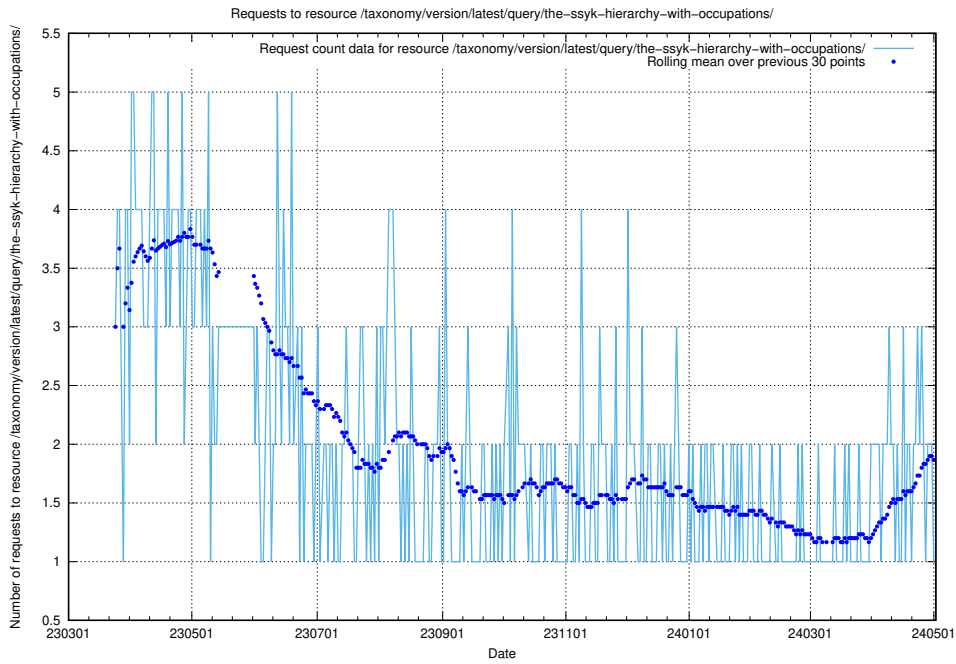

5.6031 Usage of /taxonomy/version/latest/query/the-ssyk-hierarchy-with-occupations/

Here, we count the number of requests to resource /taxonomy/version/latest/query/the-ssyk-hierarchy-with-occupations/.