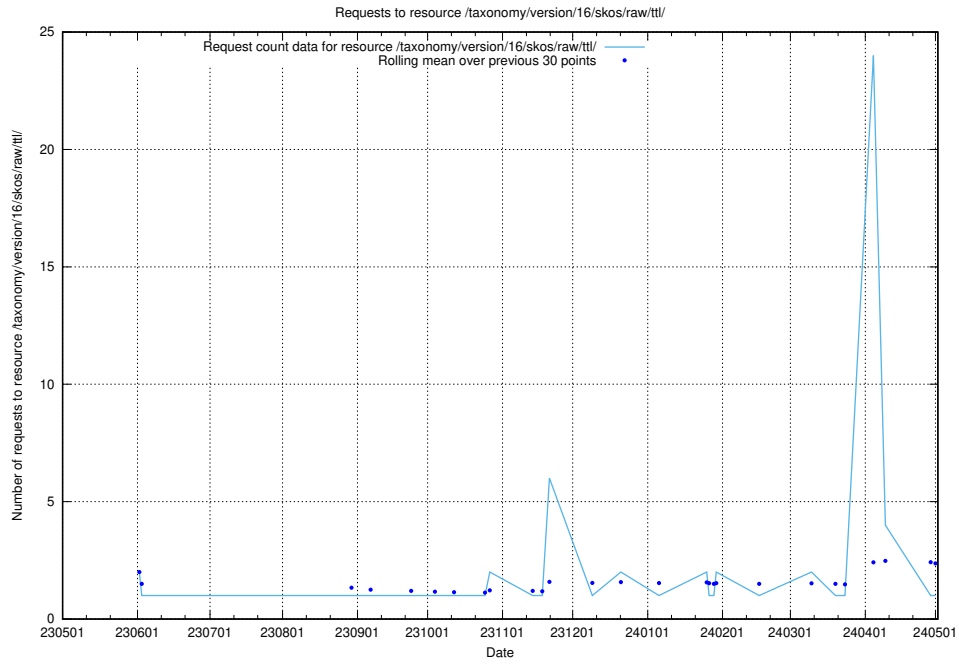

5.5856 Usage of /taxonomy/version/16/skos/raw/ttl/

Here, we count the number of requests to resource /taxonomy/version/16/skos/raw/ttl/.