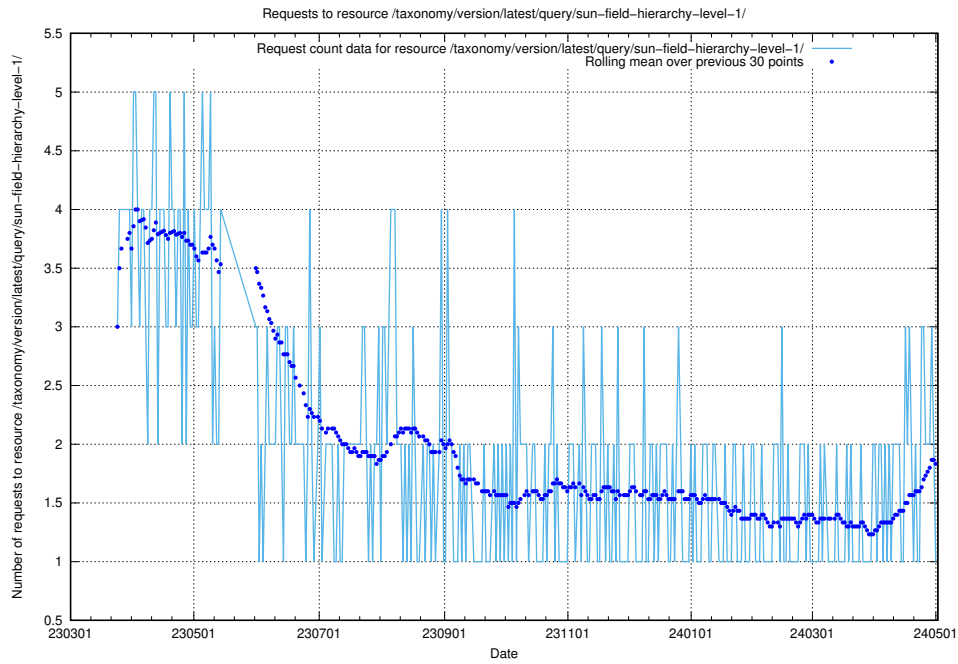

5.6042 Usage of /taxonomy/version/latest/query/sun-field-hierarchy-level-1/

Here, we count the number of requests to resource /taxonomy/version/latest/query/sun-field-hierarchy-level-1/.