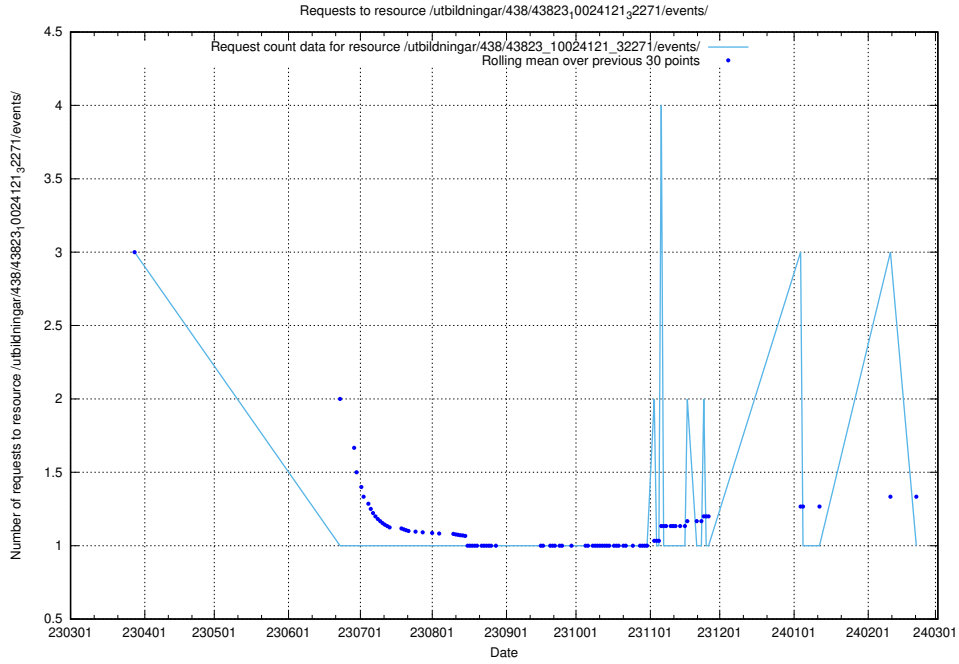

5.6014 Usage of /utbildningar/438/43823_10024121_32271/events/

Here, we count the number of requests to resource /utbildningar/438/43823_10024121_32271/events/.