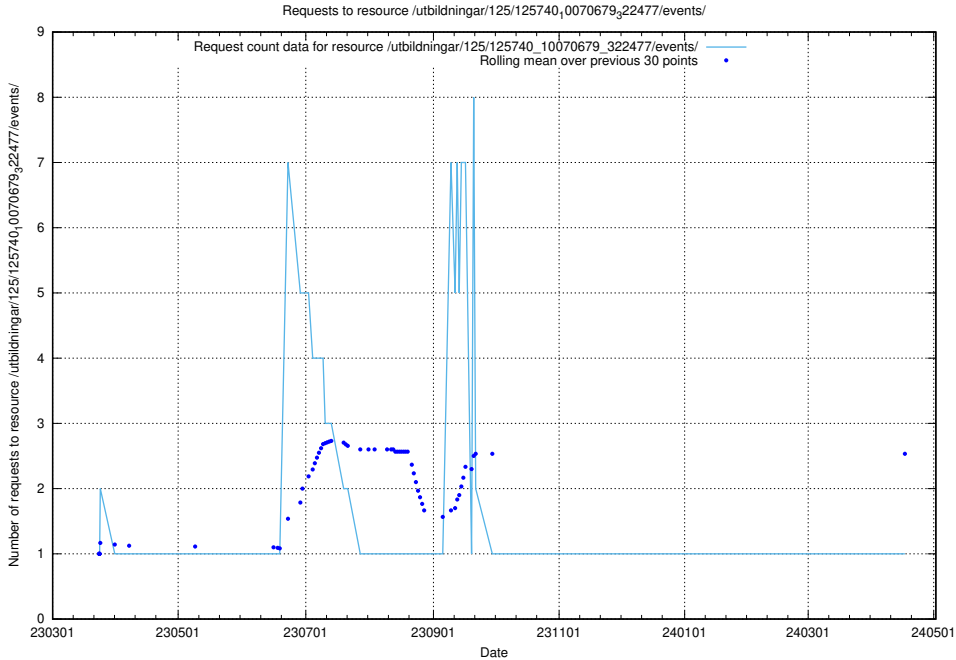

5.926 Usage of /utbildningar/125/125740_10070679_322477/events/

Here, we count the number of requests to resource /utbildningar/125/125740_10070679_322477/events/