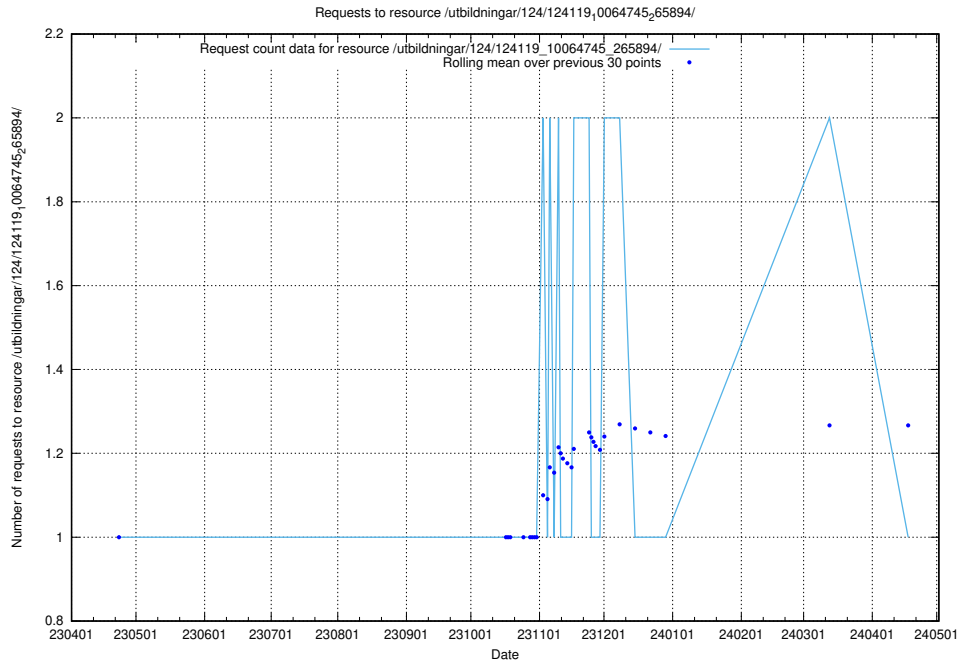

5.5981 Usage of /utbildningar/124/124119_10064745_265894/

Here, we count the number of requests to resource /utbildningar/124/124119_10064745_265894/.