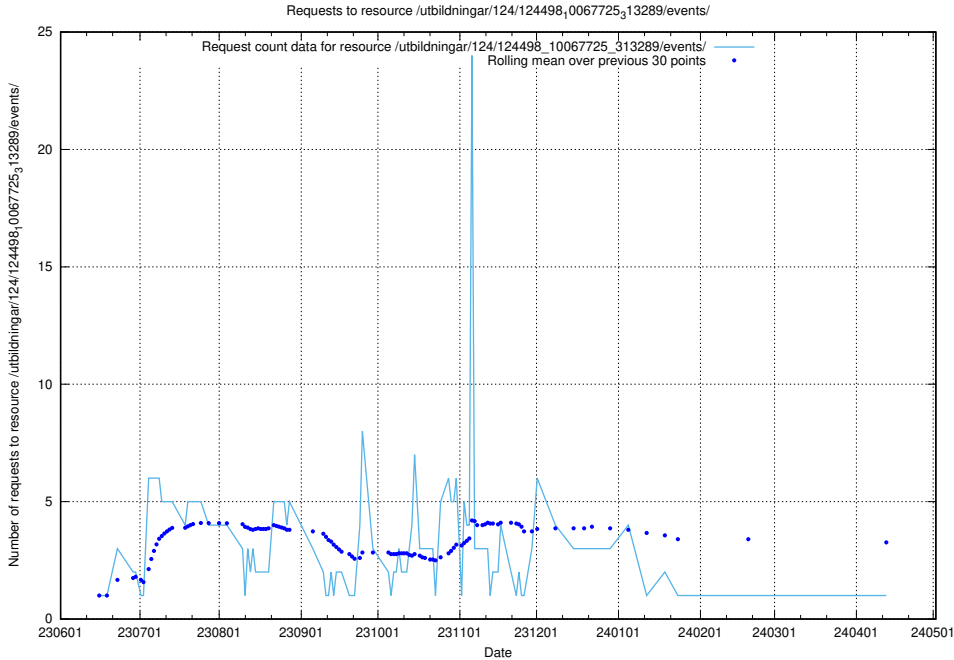

5.5817 Usage of /utbildningar/124/124498_10067725_313289/events/

Here, we count the number of requests to resource /utbildningar/124/124498_10067725_313289/events/