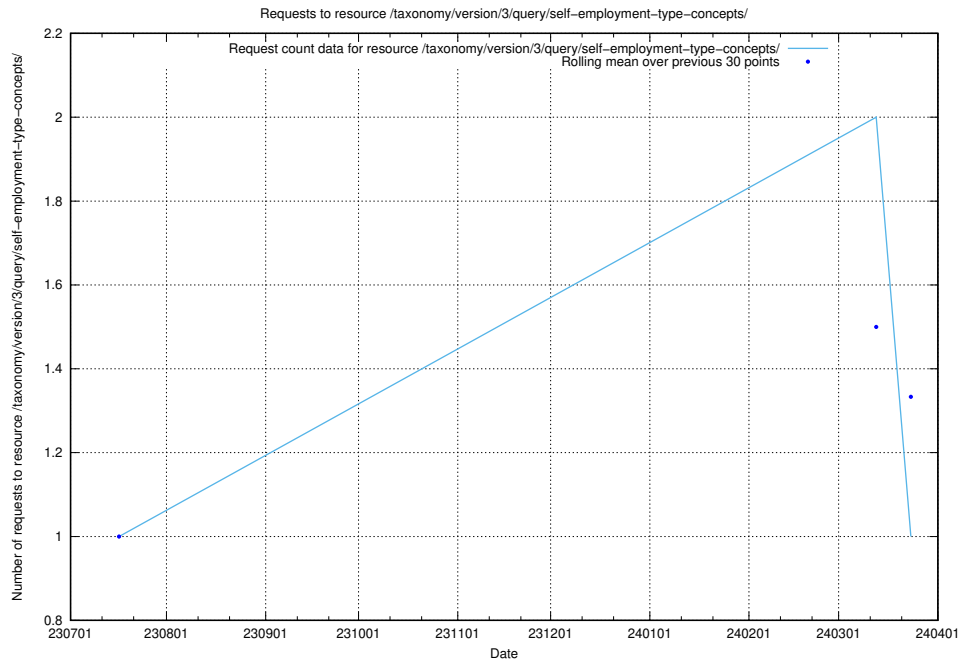

5.4987 Usage of /taxonomy/version/21/query/concepts-and-common-relations/

Here, we count the number of requests to resource /taxonomy/version/21/query/concepts-and-common-relations/.

5.4988 Usage of /utbildningar/122/122967_10065274_281273/