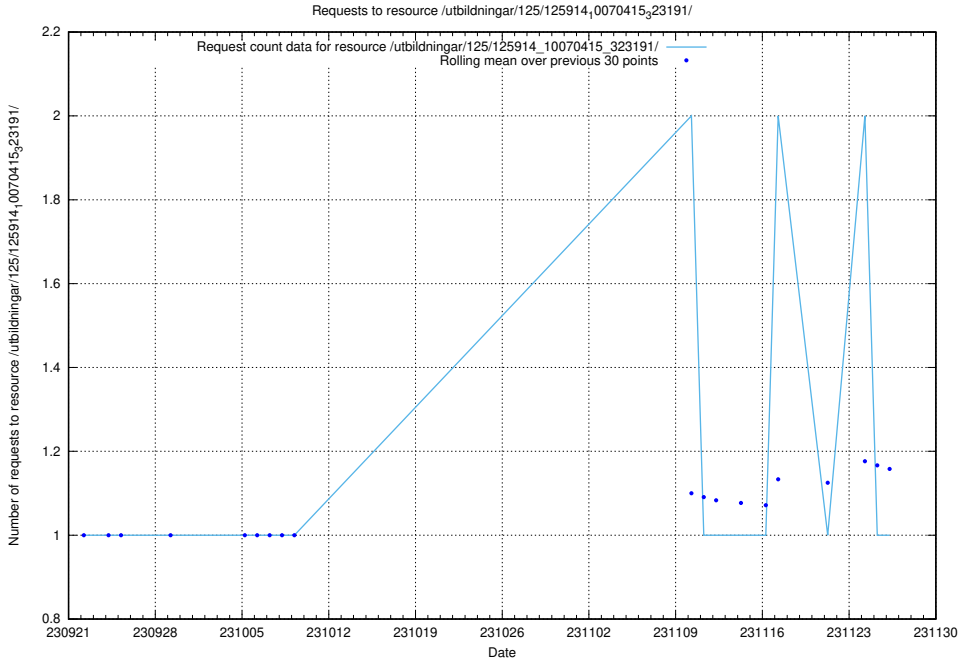

5.4437 Usage of /utbildningar/125/125914_10070415_323191/

Here, we count the number of requests to resource /utbildningar/125/125914_10070415_323191/.