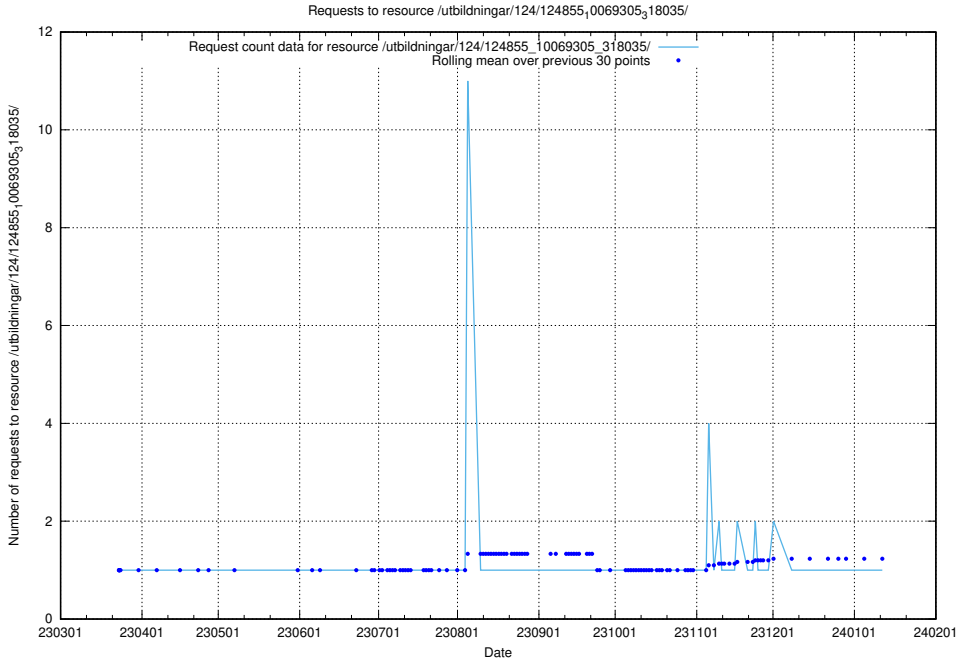

5.1131 Usage of /utbildningar/124/124855_10069305_318035/

Here, we count the number of requests to resource /utbildningar/124/124855_10069305_318035/.