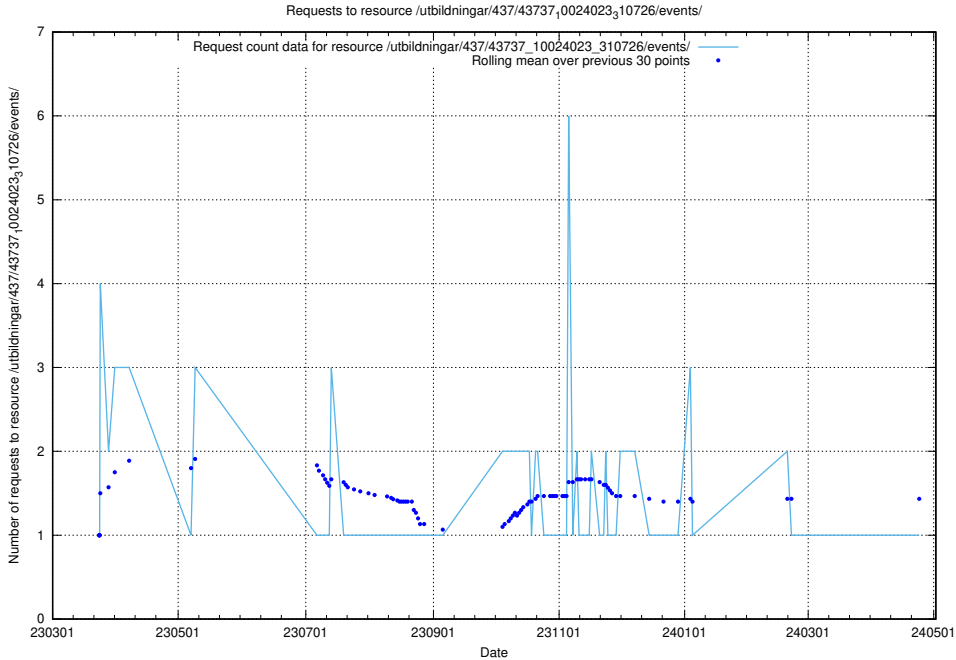

5.6366 Usage of /utbildningar/437/43737_10024023_310726/events/

Here, we count the number of requests to resource /utbildningar/437/43737_10024023_310726/events/.