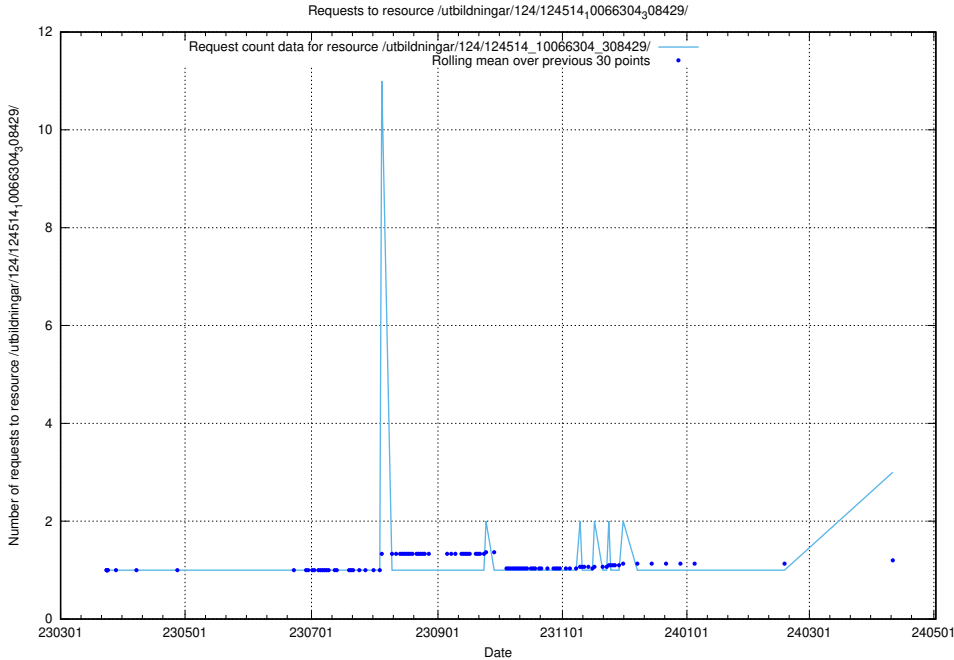

5.272 Usage of /utbildningar/124/124514_10066304_308429/

Here, we count the number of requests to resource /utbildningar/124/124514_10066304_308429/.