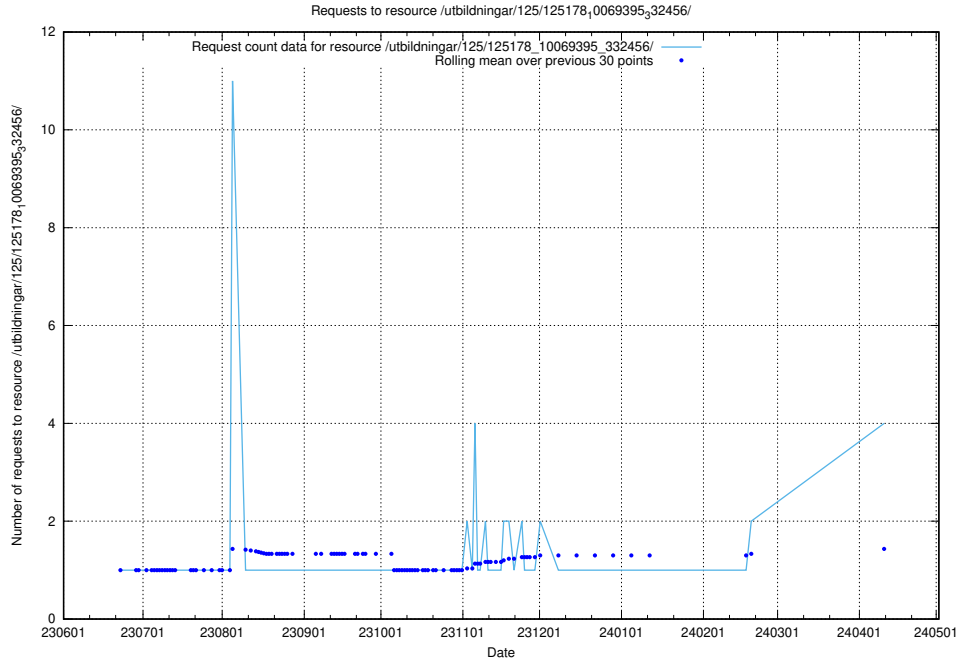

5.223 Usage of /utbildningar/125/125178_10069395_332456/

Here, we count the number of requests to resource /utbildningar/125/125178_10069395_332456/.