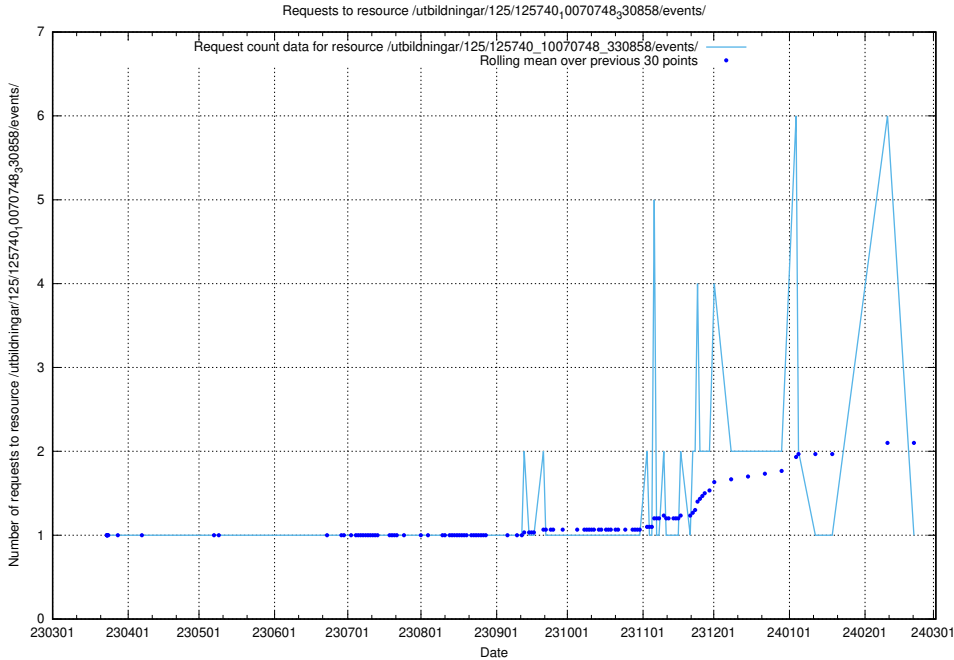

5.907 Usage of /utbildningar/125/125740_10070748_330858/events/

Here, we count the number of requests to resource /utbildningar/125/125740_10070748_330858/events/