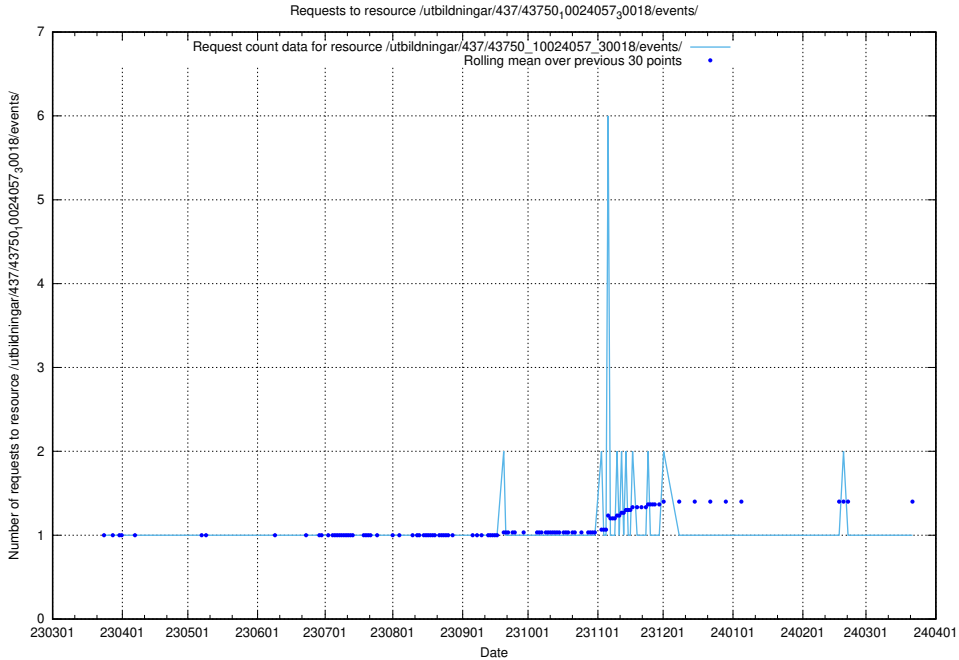

5.6168 Usage of /utbildningar/437/43750_10024057_30018/events/

Here, we count the number of requests to resource /utbildningar/437/43750_10024057_30018/events/.