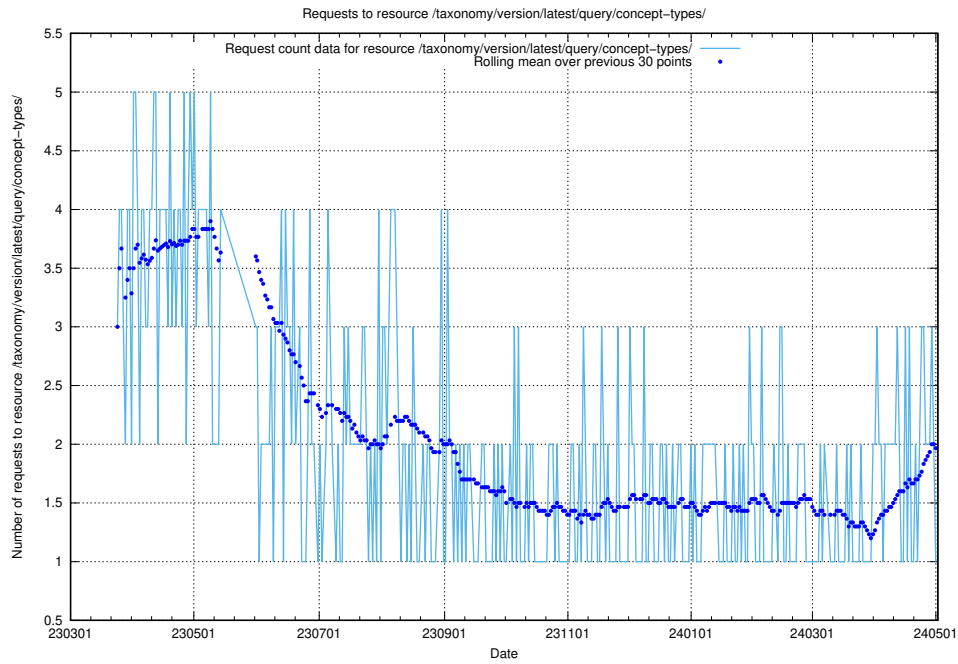

Here, we count the number of requests to resource /taxonomy/version/latest/query/concepts-and-common-relations/.

5.6080 Usage of /taxonomy/version/latest/query/concept-types/

Here, we count the number of requests to resource /taxonomy/version/latest/query/concept-types/.