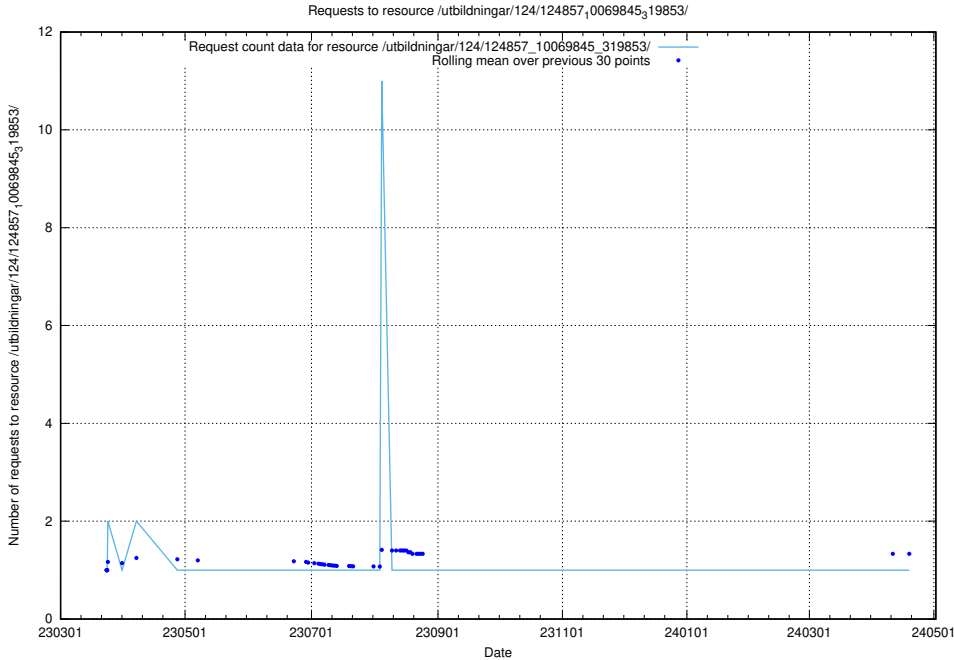

Here, we count the number of requests to resource /utbildningar/124/124857_10069845_319853/events/

5.1116 Usage of /utbildningar/124/124857_10069845_319853/

Here, we count the number of requests to resource /utbildningar/124/124857_10069845_319853/.