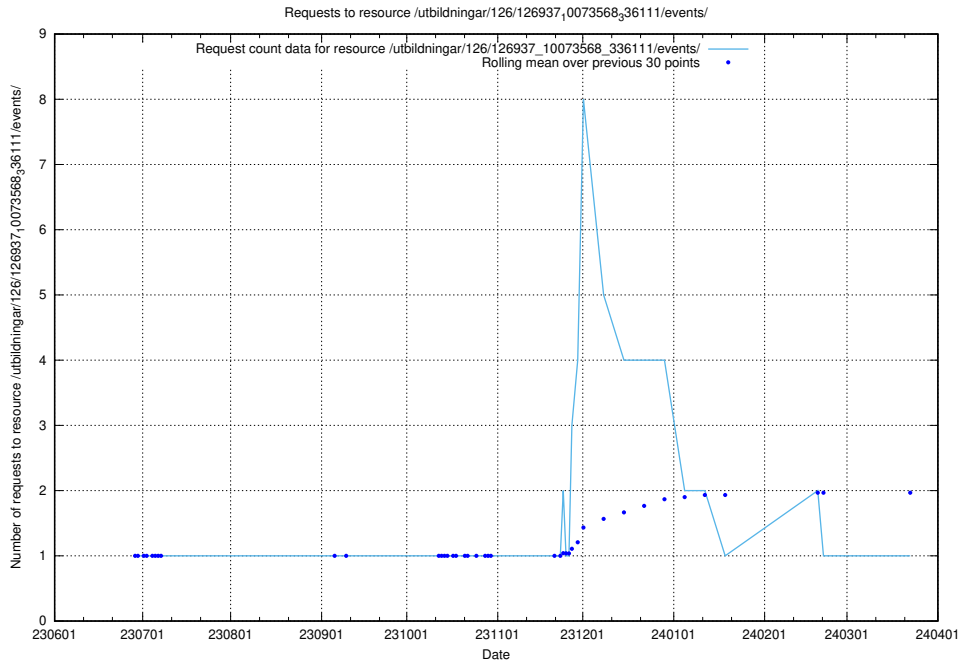

5.5373 Usage of /utbildningar/126/126937_10073568_336111/events/

Here, we count the number of requests to resource /utbildningar/126/126937_10073568_336111/events/