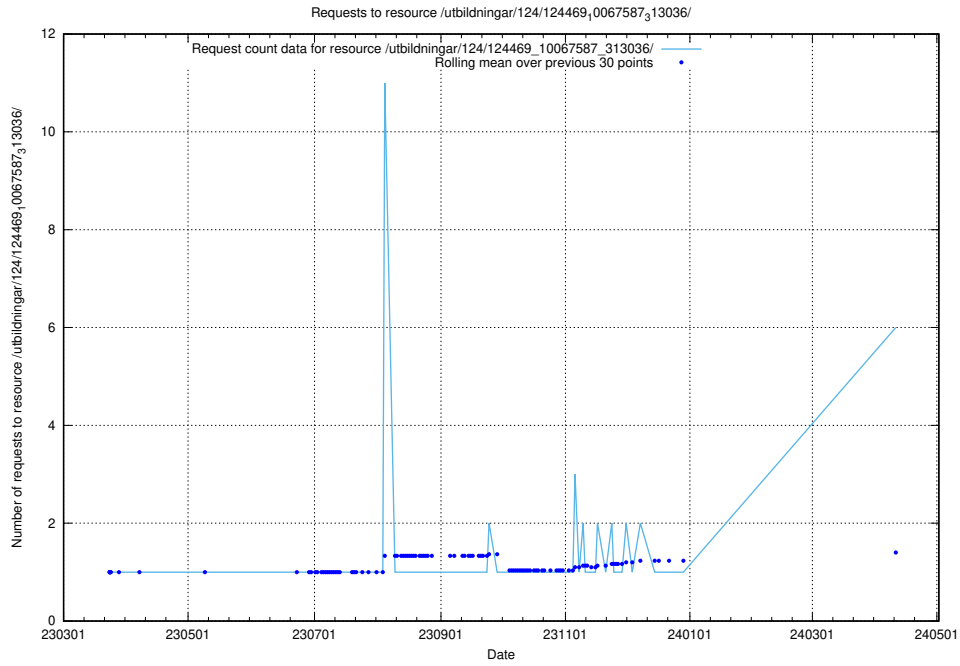

5.54 Usage of /utbildningar/124/124469_10067587_313036/

Here, we count the number of requests to resource /utbildningar/124/124469_10067587_313036/.