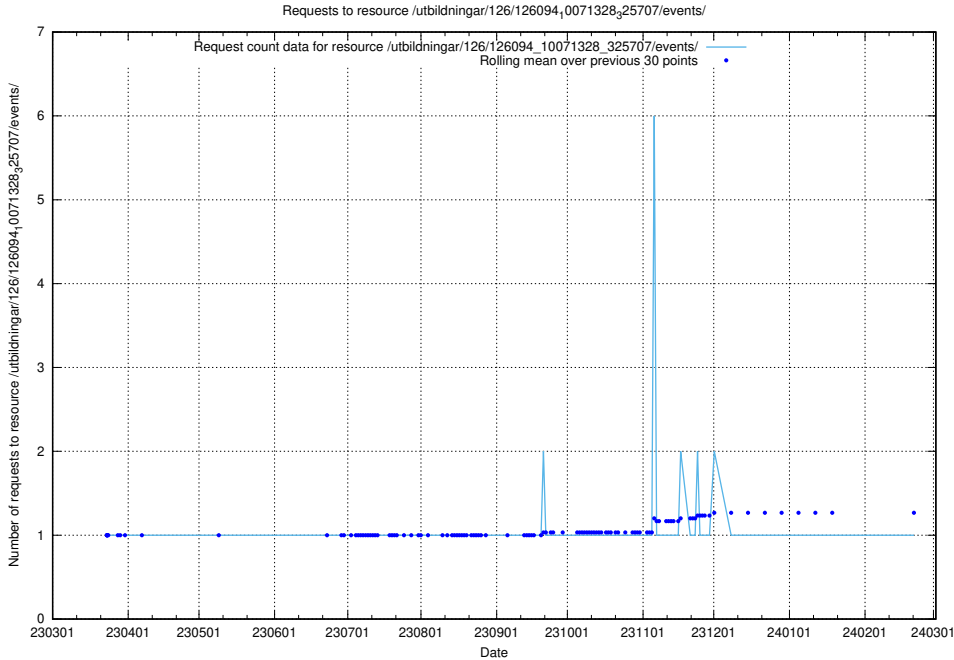

5.6403 Usage of /utbildningar/126/126094_10071328_325707/events/

Here, we count the number of requests to resource /utbildningar/126/126094_10071328_325707/events/