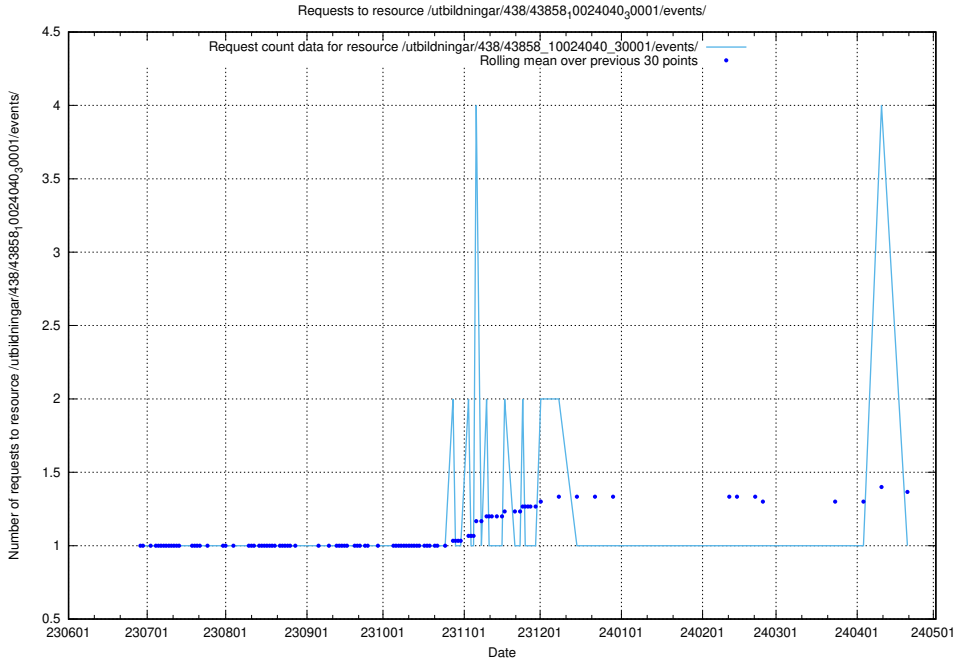

5.5357 Usage of /utbildningar/438/43858_10024040_30001/events/

Here, we count the number of requests to resource /utbildningar/438/43858_10024040_30001/events/.