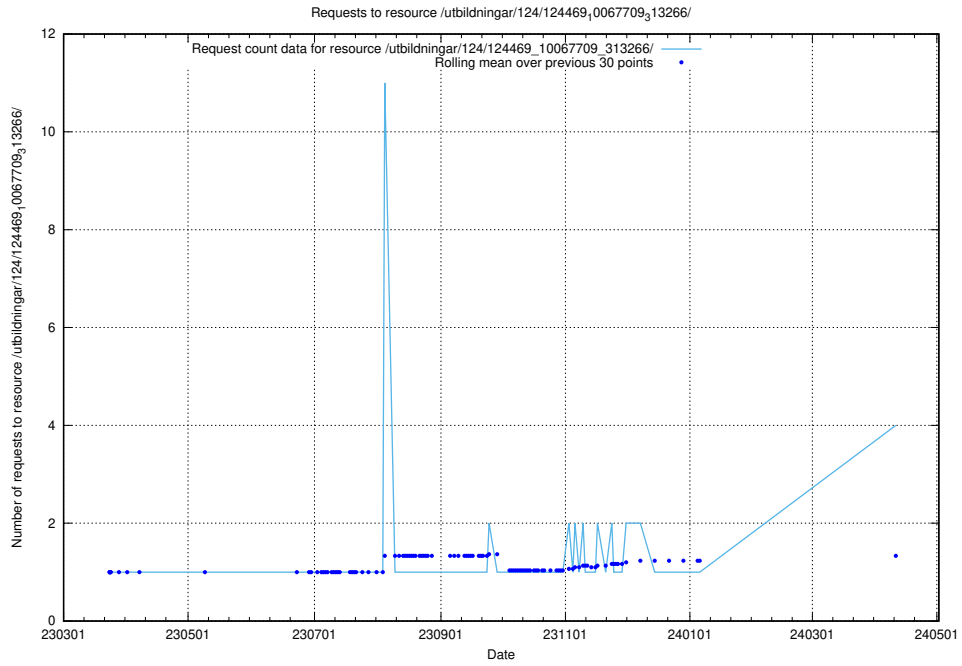

5.185 Usage of /utbildningar/124/124469_10067709_313266/

Here, we count the number of requests to resource /utbildningar/124/124469_10067709_313266/.