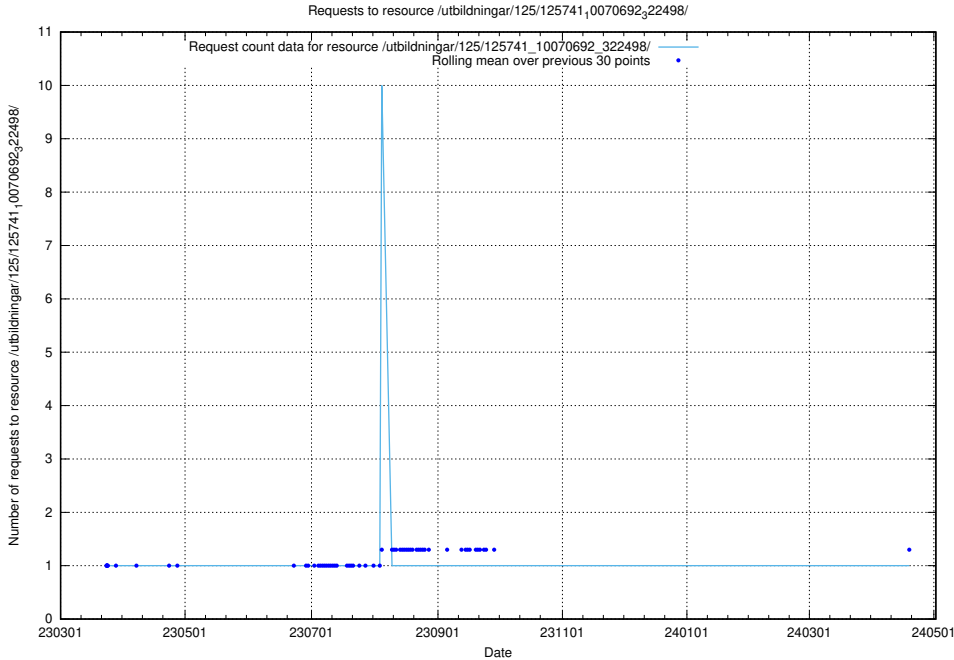

5.6441 Usage of /utbildningar/125/125741_10070692_322498/

Here, we count the number of requests to resource /utbildningar/125/125741_10070692_322498/.