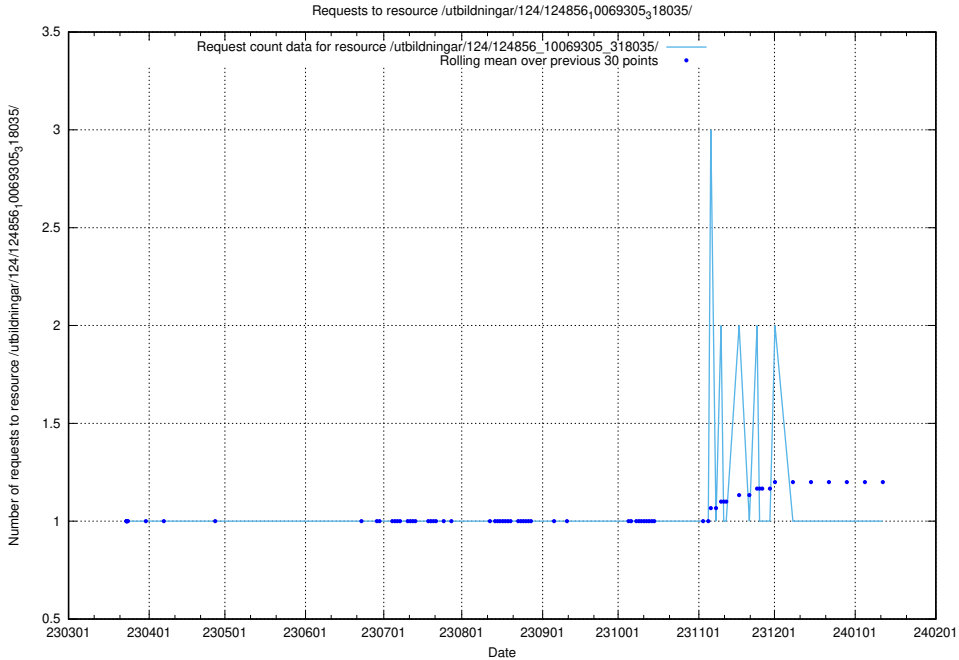

5.1121 Usage of /utbildningar/124/124856_10069305_318035/

Here, we count the number of requests to resource /utbildningar/124/124856_10069305_318035/.