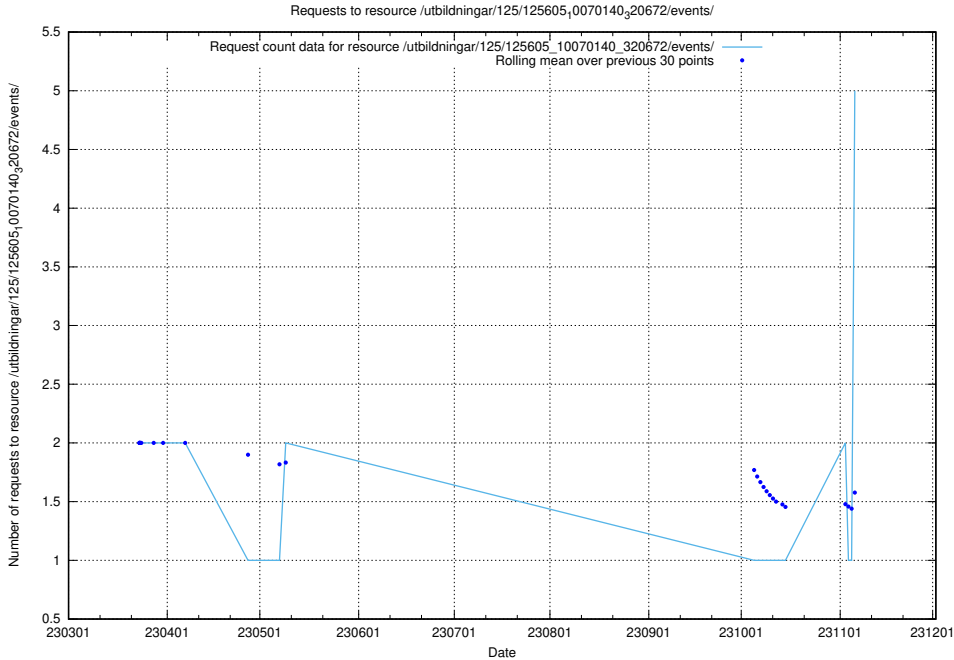

5.146 Usage of /utbildningar/125/125605_10070140_320672/events/

Here, we count the number of requests to resource /utbildningar/125/125605_10070140_320672/events/