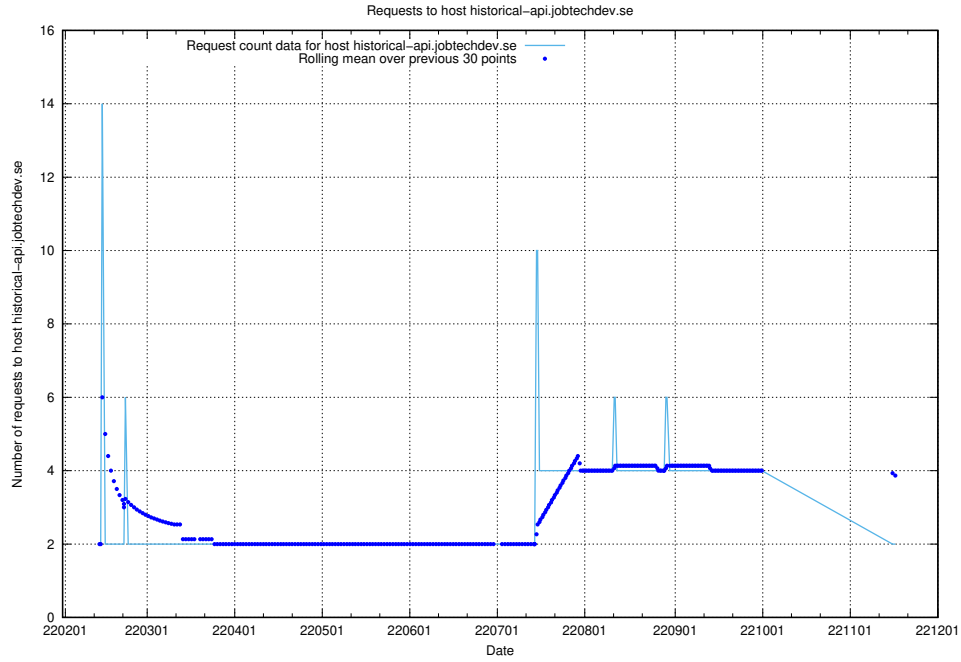

7.540 Usage of historical-api.jobtechdev.se

Here, we count the number of requests to host historical-api.jobtechdev.se.