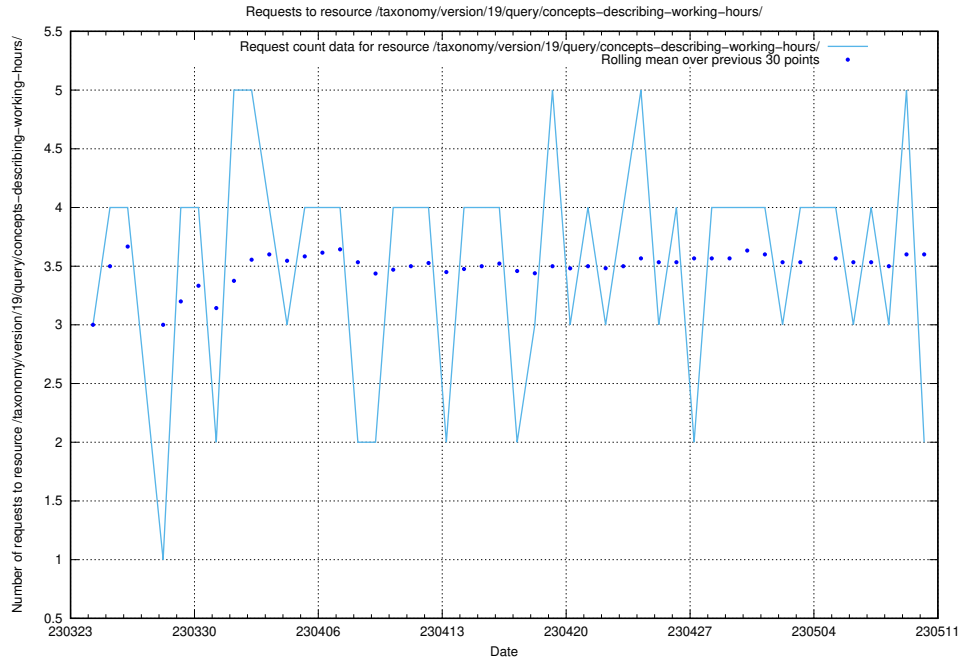

Here, we count the number of requests to resource /taxonomy/version/19/query/concepts-describing-working-hours/.

5.862 Usage of /utbildningar/438/43836_10024038_29999/events/

Here, we count the number of requests to resource /utbildningar/438/43836_10024038_29999/events/.