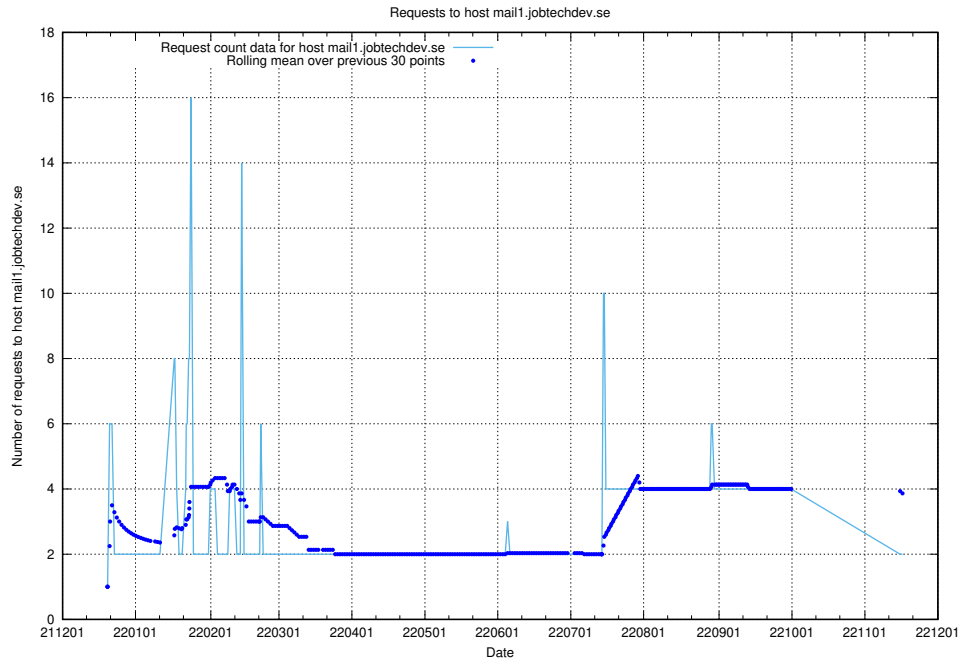

7.373 Usage of mail01.jobtechdev.se

Here, we count the number of requests to host mail01.jobtechdev.se.

7.374 Usage of exchange.jobtechdev.se

Here, we count the number of requests to host exchange.jobtechdev.se.