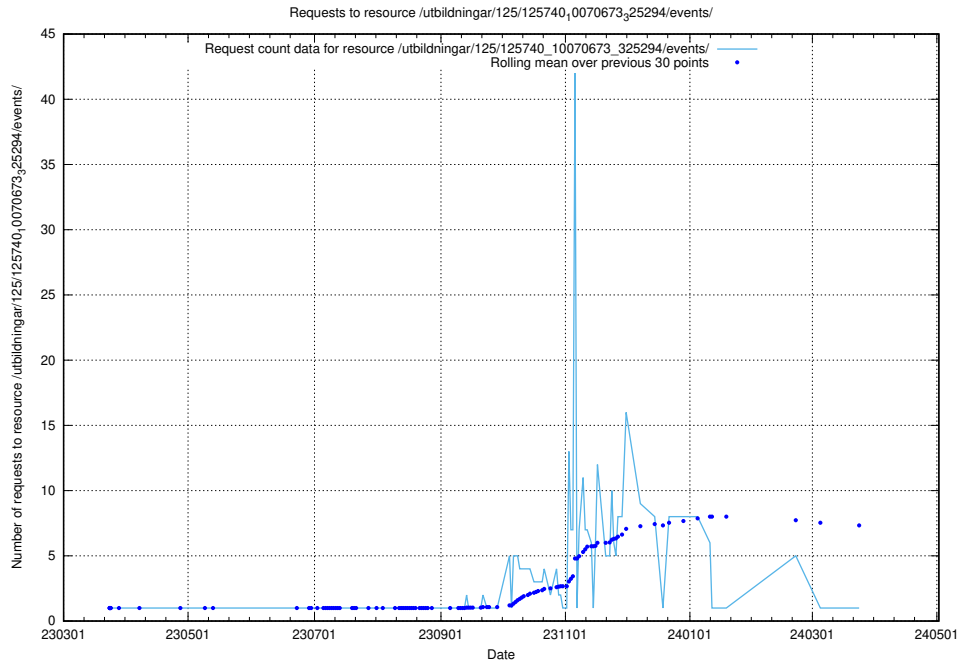

5.935 Usage of /utbildningar/125/125740_10070673_325294/events/

Here, we count the number of requests to resource /utbildningar/125/125740_10070673_325294/events/