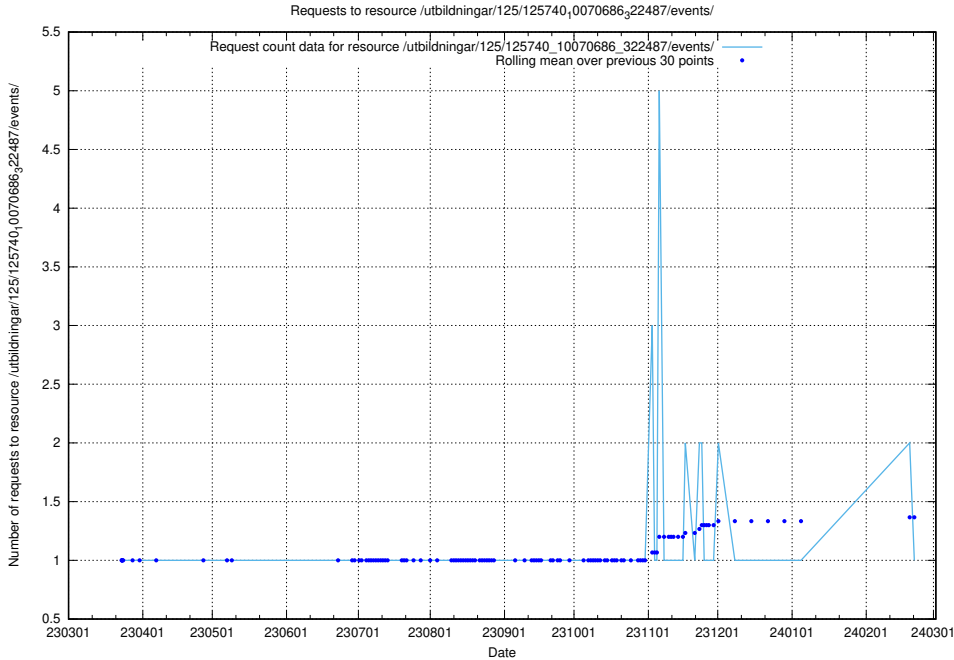

5.917 Usage of /utbildningar/125/125740_10070686_322487/events/

Here, we count the number of requests to resource /utbildningar/125/125740_10070686_322487/events/