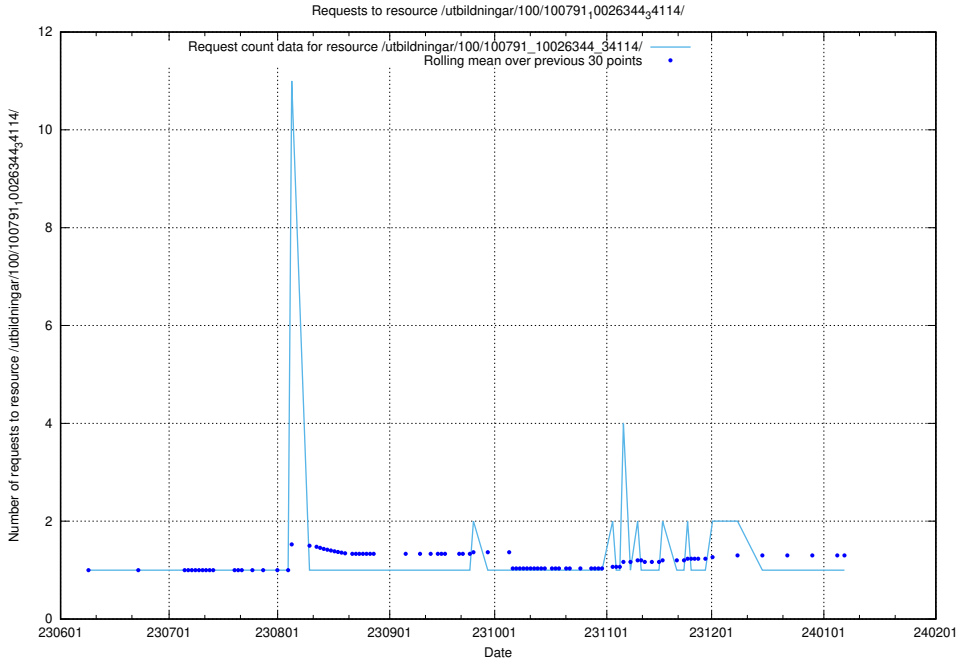

5.5840 Usage of /utbildningar/100/100791_10026344_34114/

Here, we count the number of requests to resource /utbildningar/100/100791_10026344_34114/.