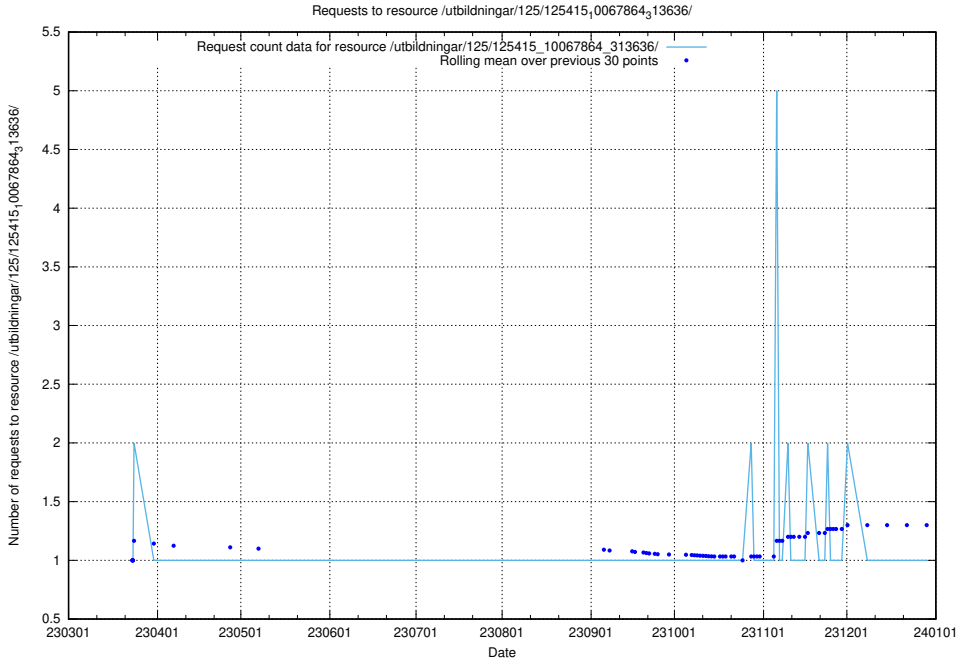

5.1042 Usage of /utbildningar/125/125415_10067864_313636/

Here, we count the number of requests to resource /utbildningar/125/125415_10067864_313636/.