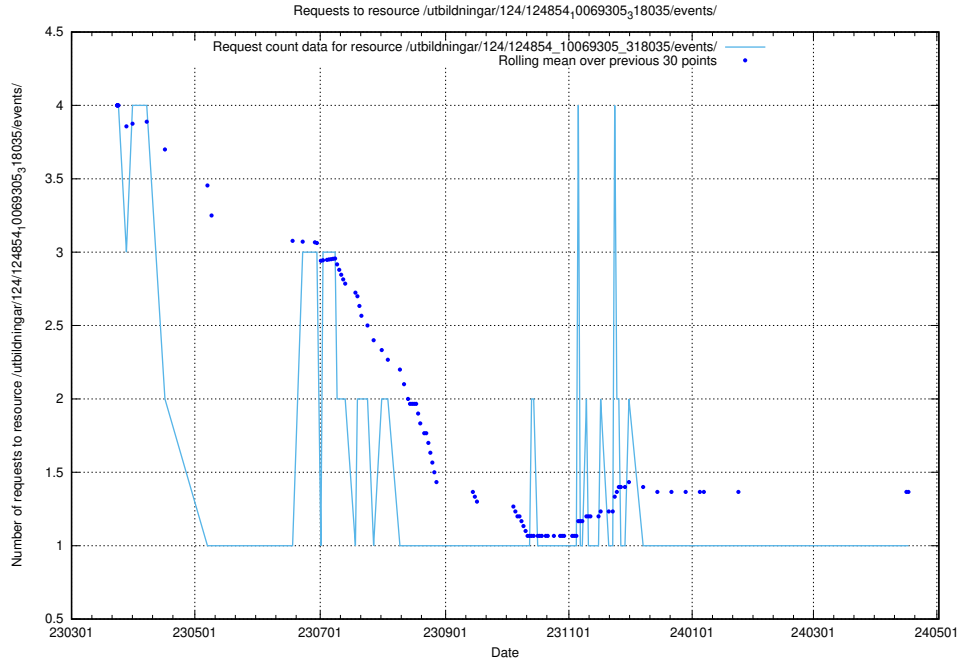

5.6225 Usage of /utbildningar/124/124854_10069305_318035/events/

Here, we count the number of requests to resource /utbildningar/124/124854_10069305_318035/events/