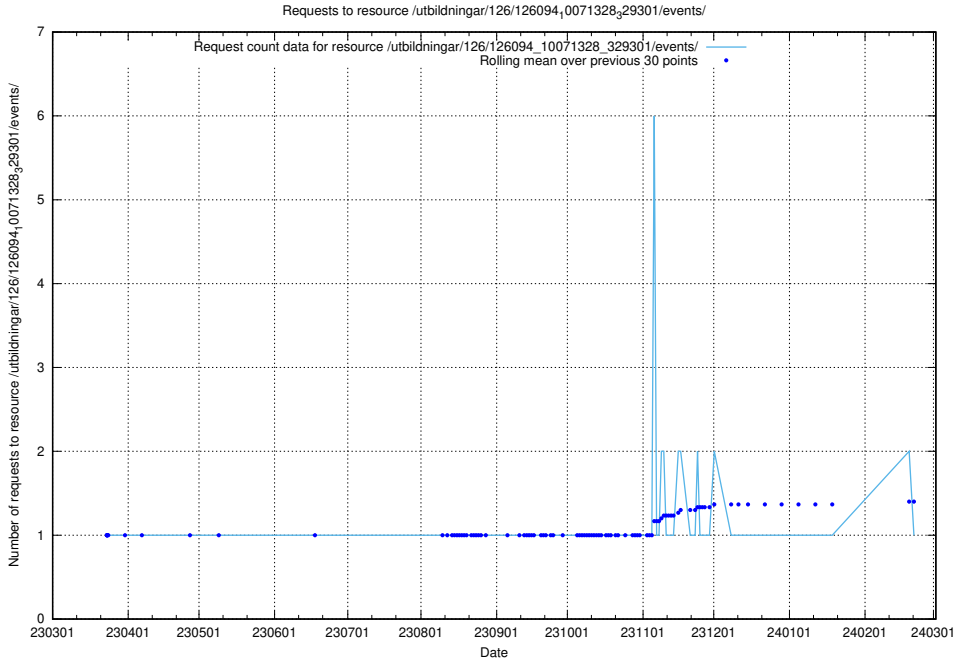

5.6401 Usage of /utbildningar/126/126094_10071328_329301/events/

Here, we count the number of requests to resource /utbildningar/126/126094_10071328_329301/events/