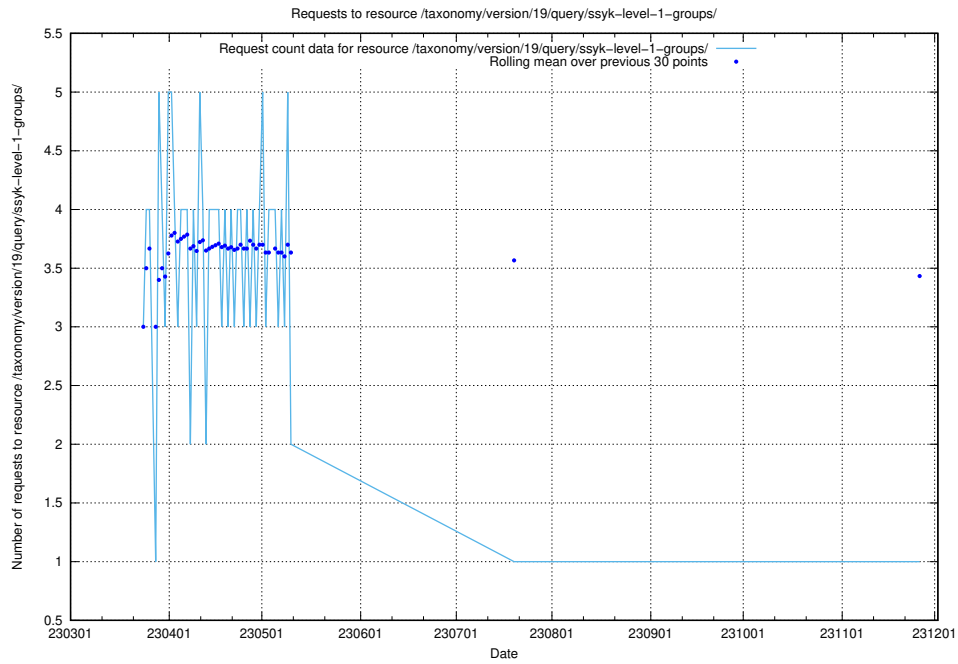

5.6099 Usage of /taxonomy/version/19/query/ssyk-level-1-groups/

Here, we count the number of requests to resource /taxonomy/version/19/query/ssyk-level-1-groups/.