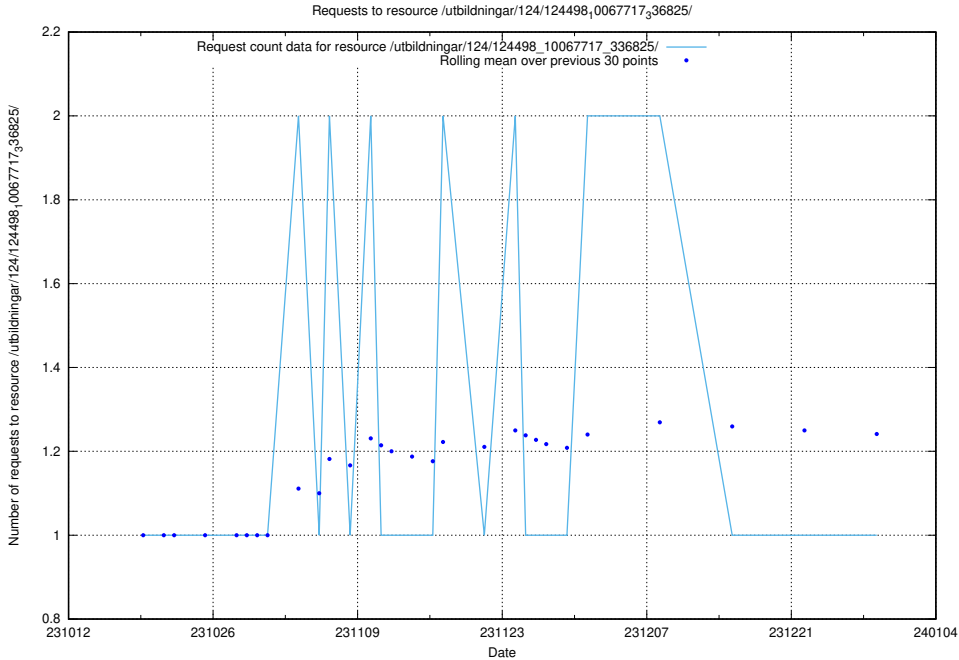

5.4205 Usage of /utbildningar/124/124498_10067717_336825/

Here, we count the number of requests to resource /utbildningar/124/124498_10067717_336825/.