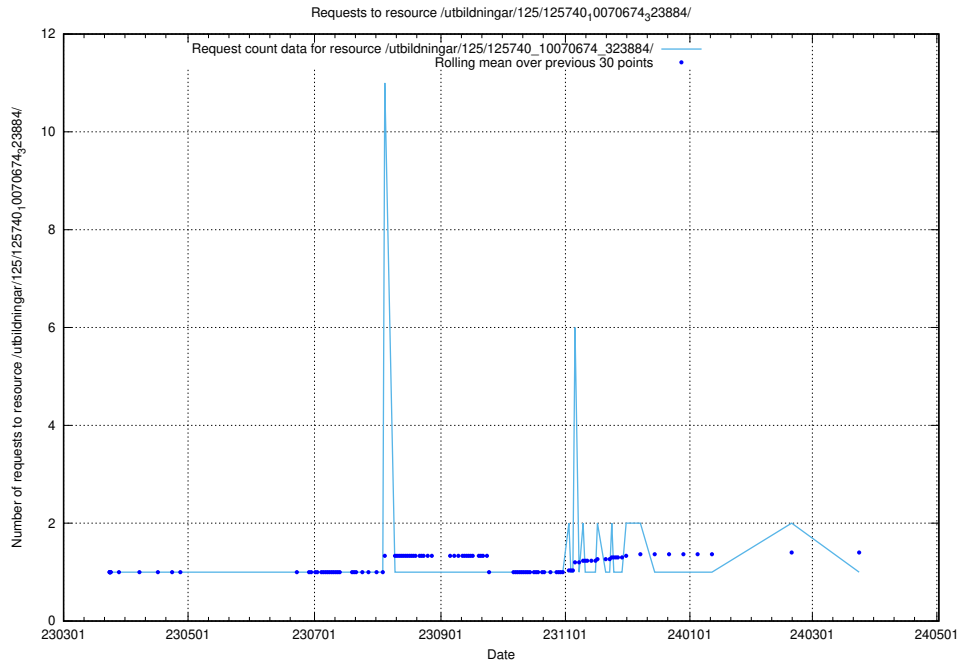

5.931 Usage of /utbildningar/125/125740_10070674_323884/

Here, we count the number of requests to resource /utbildningar/125/125740_10070674_323884/.