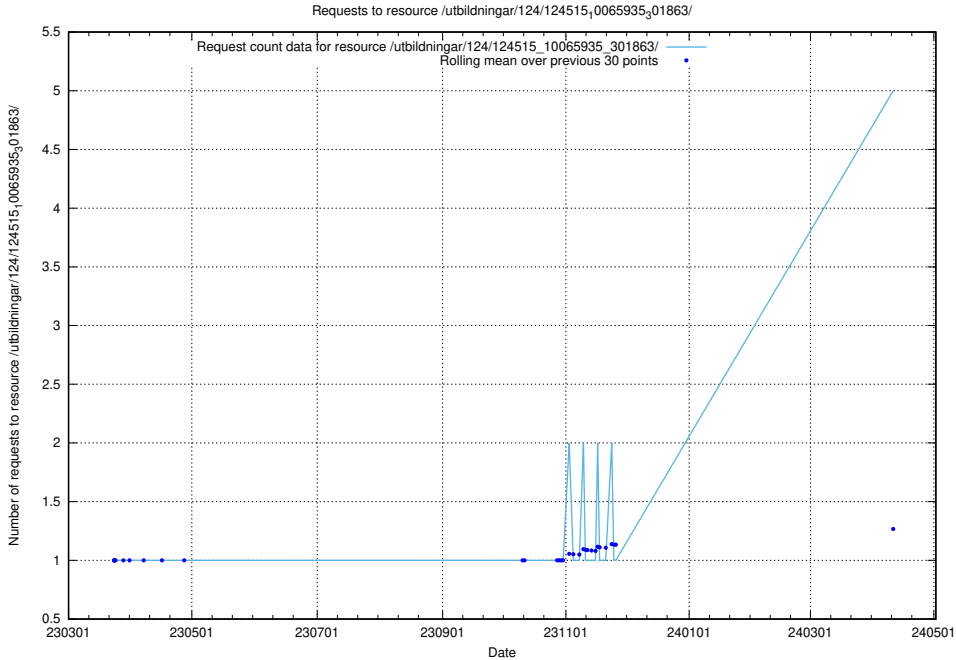

5.117 Usage of /utbildningar/124/124515_10065935_301863/

Here, we count the number of requests to resource /utbildningar/124/124515_10065935_301863/.