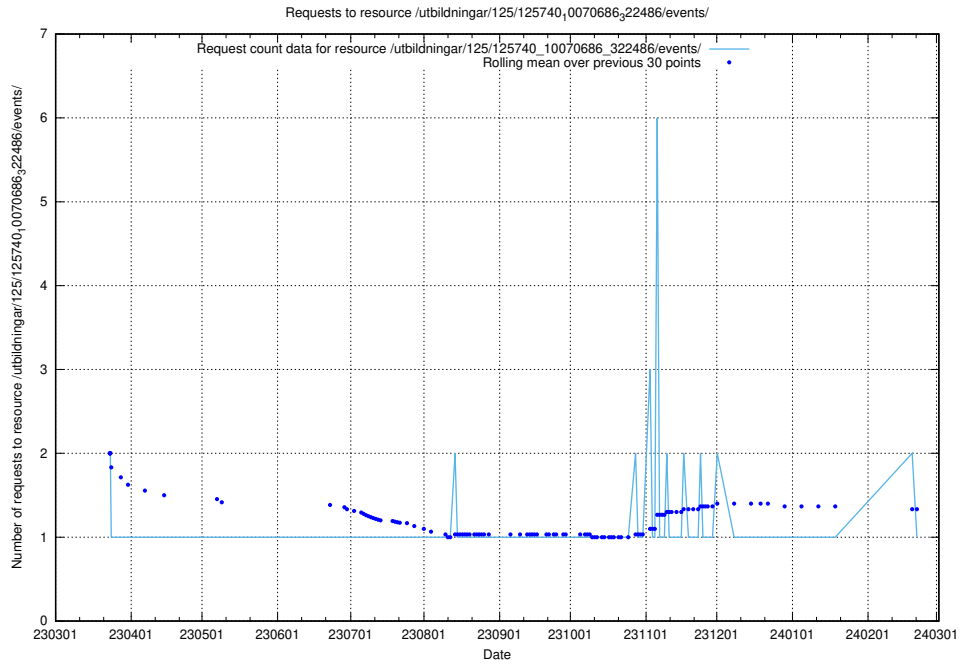

5.6251 Usage of /utbildningar/125/125740_10070686_322486/events/

Here, we count the number of requests to resource /utbildningar/125/125740_10070686_322486/events/