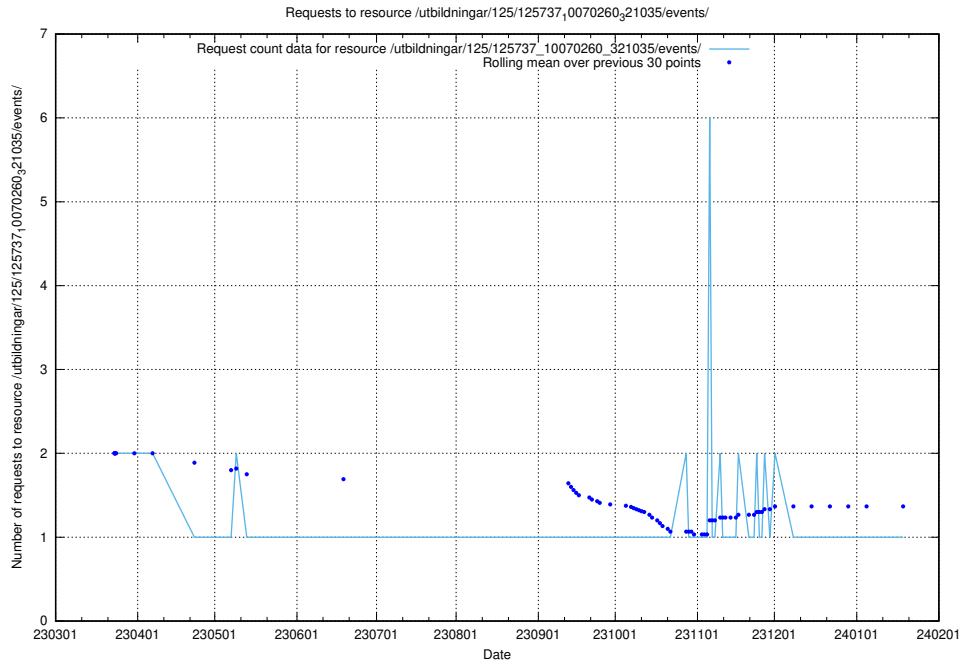

5.6253 Usage of /utbildningar/125/125737_10070260_321035/events/

Here, we count the number of requests to resource /utbildningar/125/125737_10070260_321035/events/