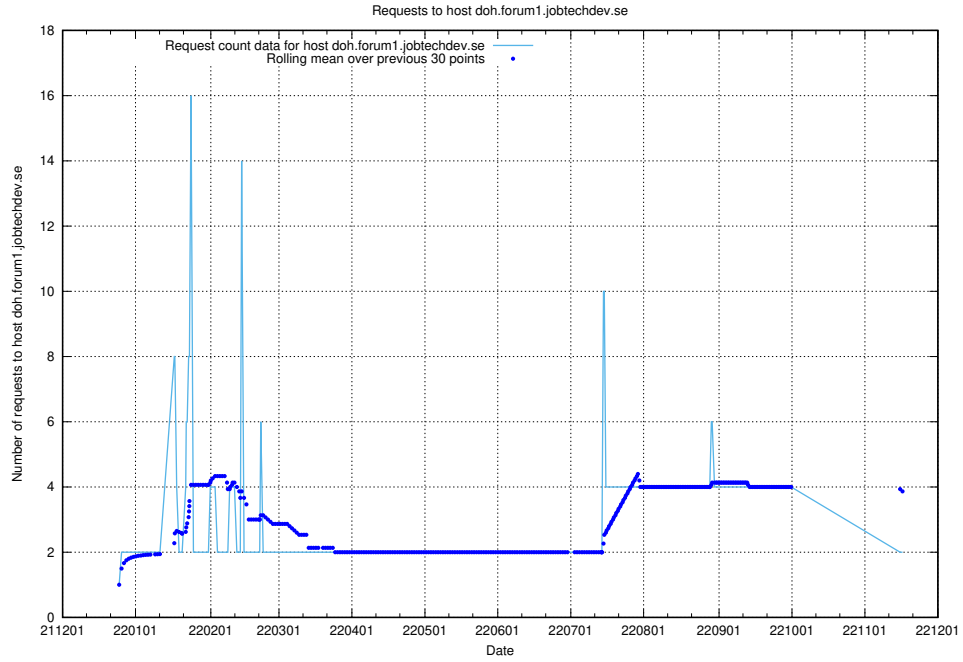

Here, we count the number of requests to host test.jobtechdev.se.

7.361 Usage of doh.forum1.jobtechdev.se

Here, we count the number of requests to host doh.forum1.jobtechdev.se.

7.362 Usage of dns.forum1.jobtechdev.se