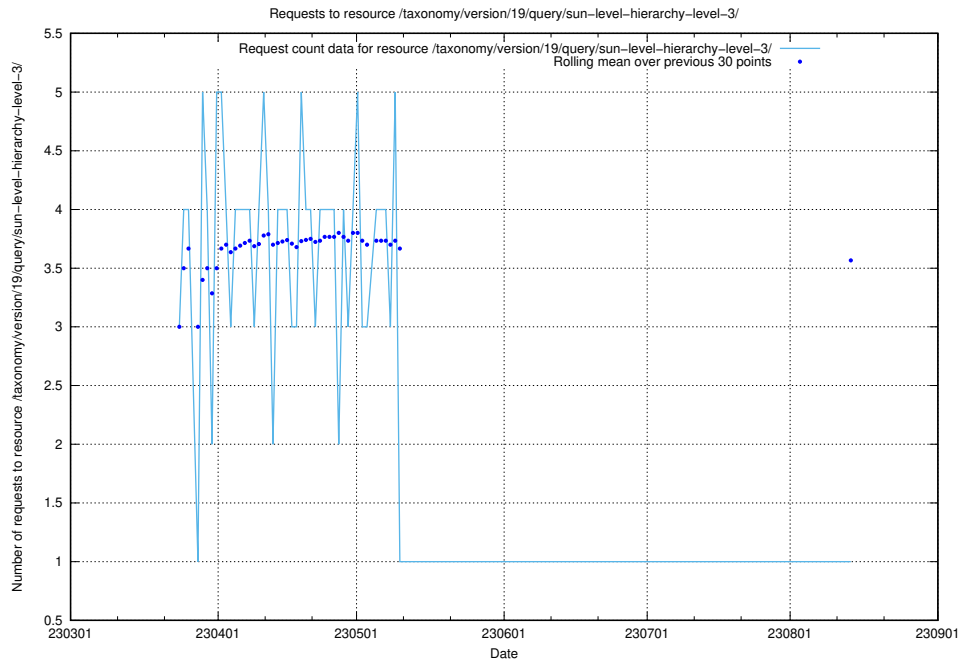

5.6086 Usage of /taxonomy/version/19/query/sun-level-hierarchy-level-3/

Here, we count the number of requests to resource /taxonomy/version/19/query/sun-level-hierarchy-level-3/.