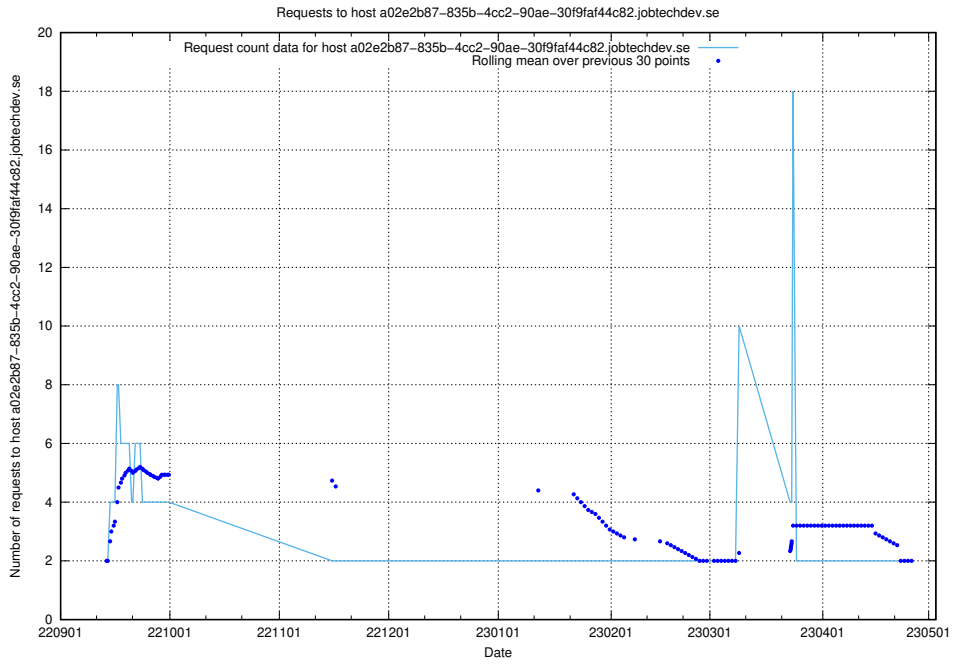

7.320 Usage of a02e2b87-835b-4cc2-90ae-30f9faf44c82.jobtechdev.se

Here, we count the number of requests to host a02e2b87-835b-4cc2-90ae-30f9faf44c82.jobtechdev.se.