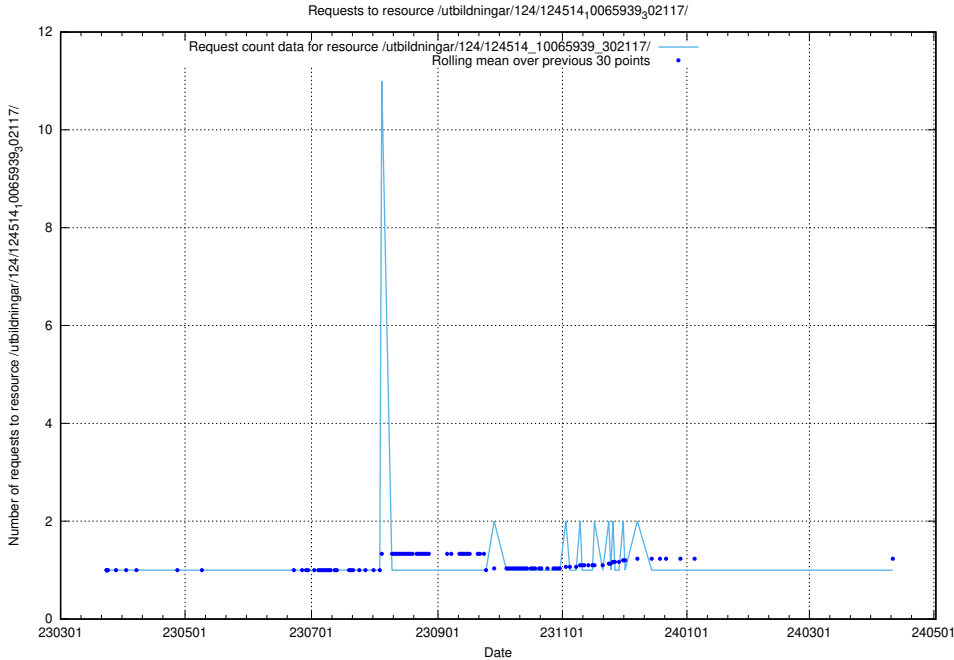

5.1815 Usage of /utbildningar/124/124514_10065939_302117/

Here, we count the number of requests to resource /utbildningar/124/124514_10065939_302117/.