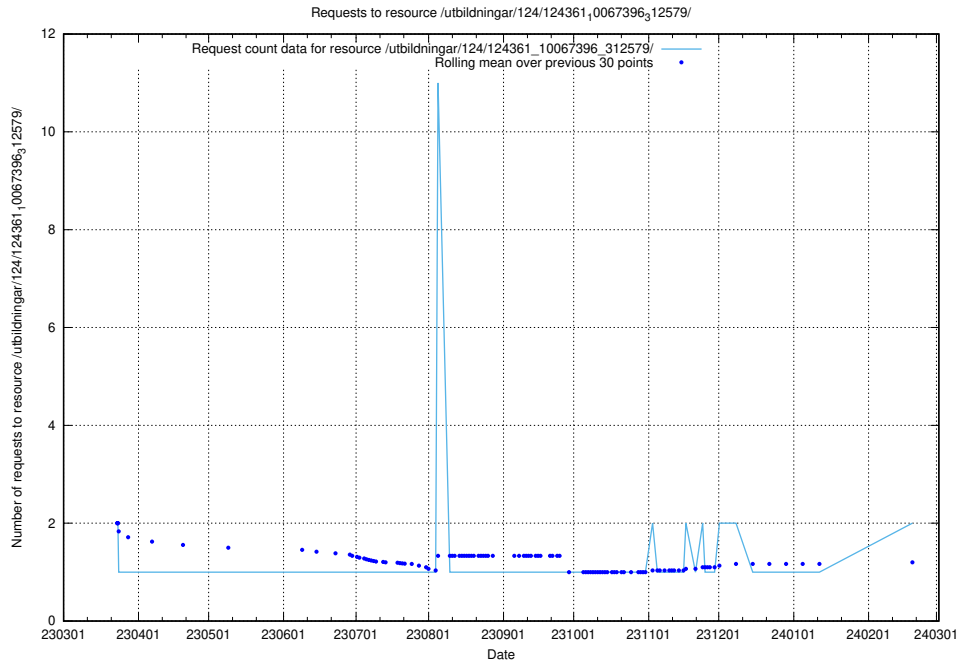

5.881 Usage of /utbildningar/124/124361_10067396_312579/

Here, we count the number of requests to resource /utbildningar/124/124361_10067396_312579/.