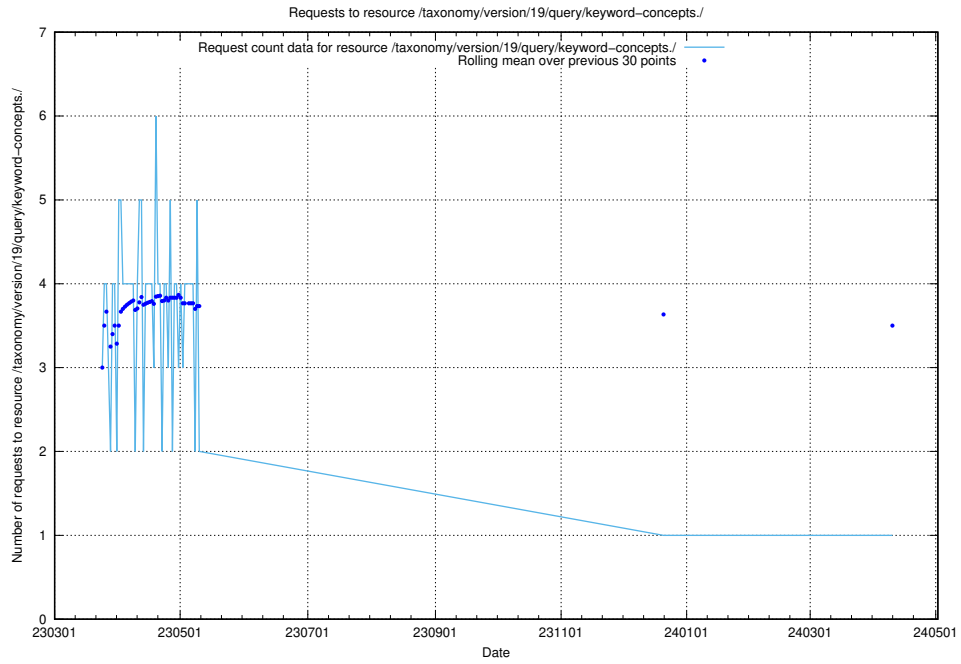

5.6114 Usage of /taxonomy/version/19/query/keyword-concepts-with-relations/

Here, we count the number of requests to resource /taxonomy/version/19/query/keyword-concepts-with-relations/.

5.6115 Usage of /taxonomy/version/19/query/eu-regions/