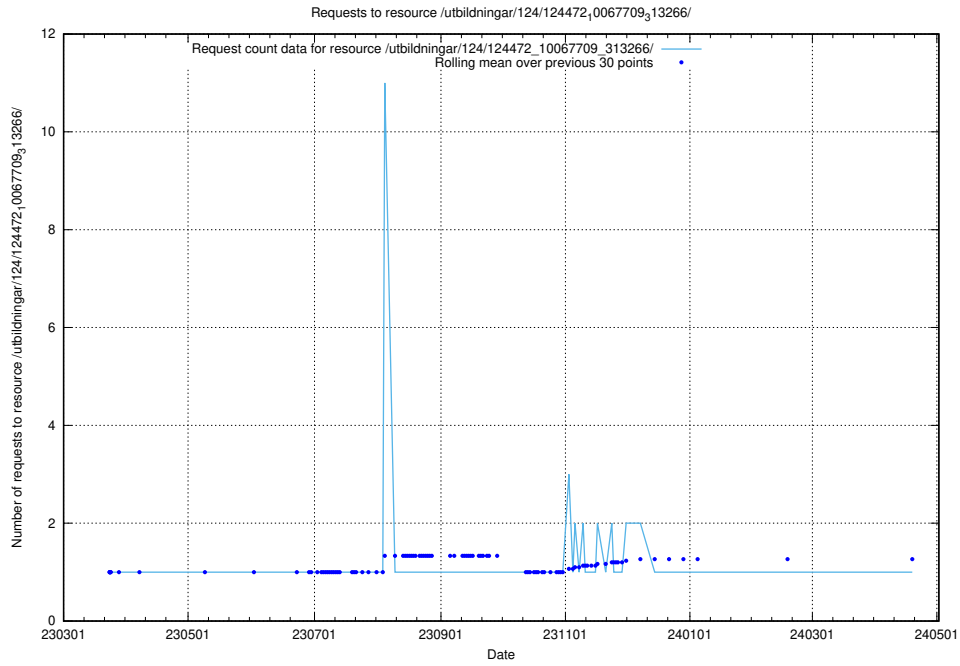

5.2984 Usage of /utbildningar/124/124472_10067709_313266/

Here, we count the number of requests to resource /utbildningar/124/124472_10067709_313266/.