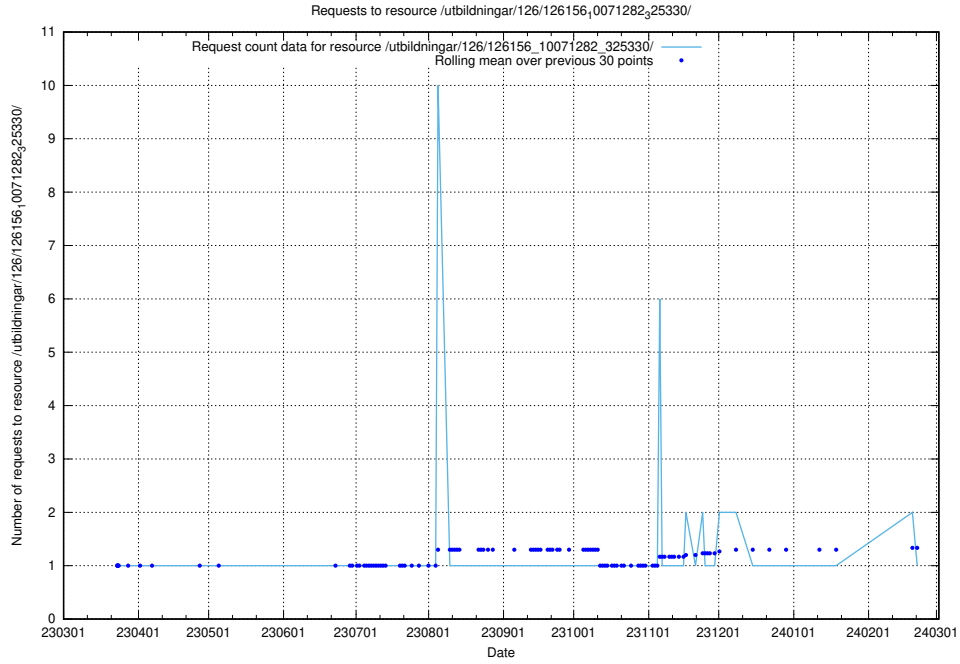

5.6400 Usage of /utbildningar/126/126156_10071282_325330/

Here, we count the number of requests to resource /utbildningar/126/126156_10071282_325330/.