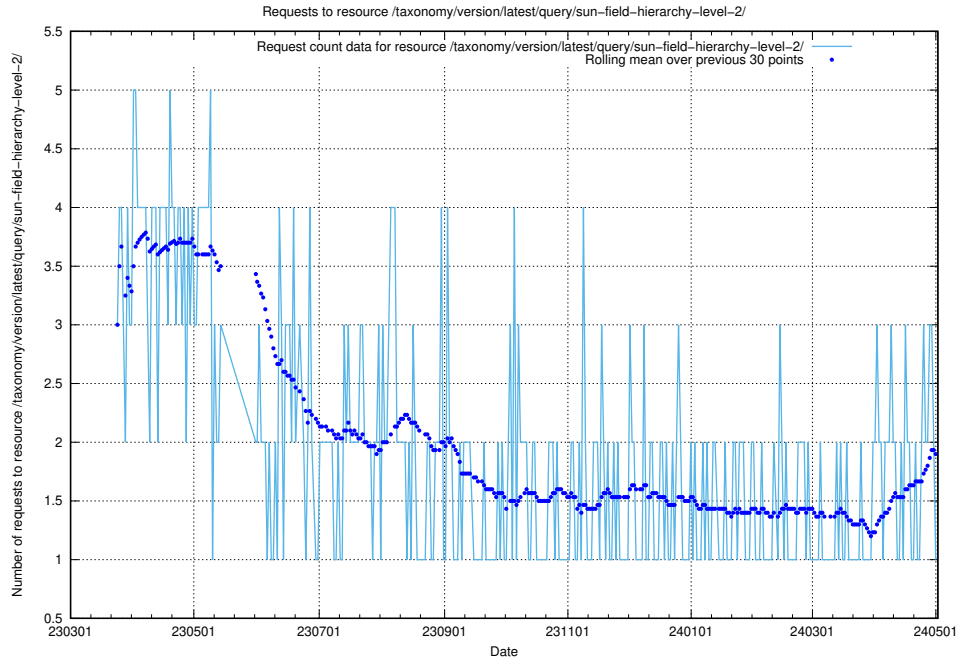

5.6040 Usage of /taxonomy/version/latest/query/sun-field-hierarchy-level-2/

Here, we count the number of requests to resource /taxonomy/version/latest/query/sun-field-hierarchy-level-2/.