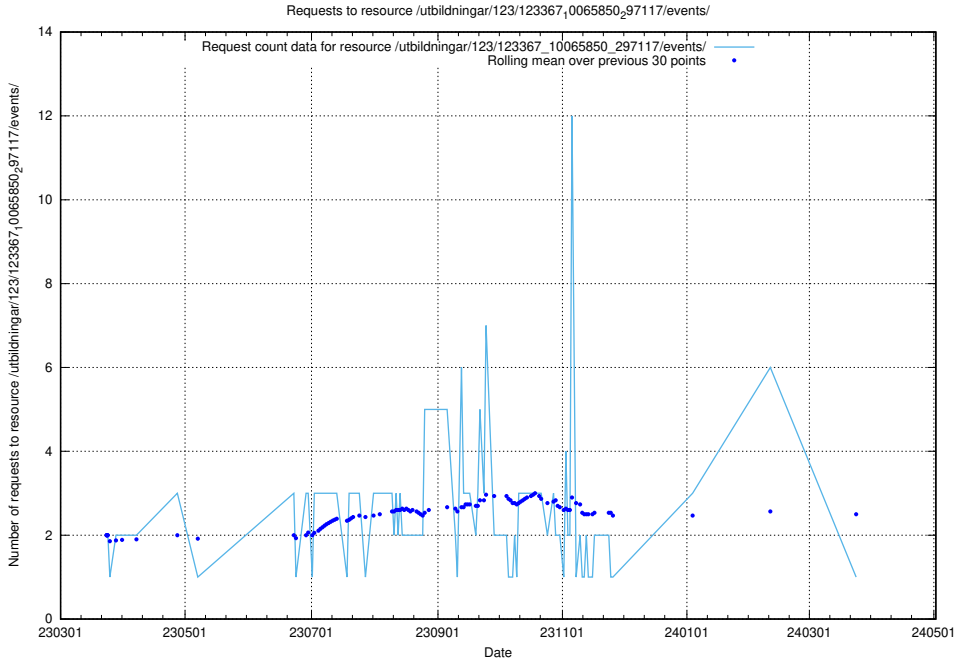

5.6282 Usage of /utbildningar/123/123367_10065850_297117/events/

Here, we count the number of requests to resource /utbildningar/123/123367_10065850_297117/events/

5.6283 Usage of /utbildningar/122/122966_10065491_287624/events/