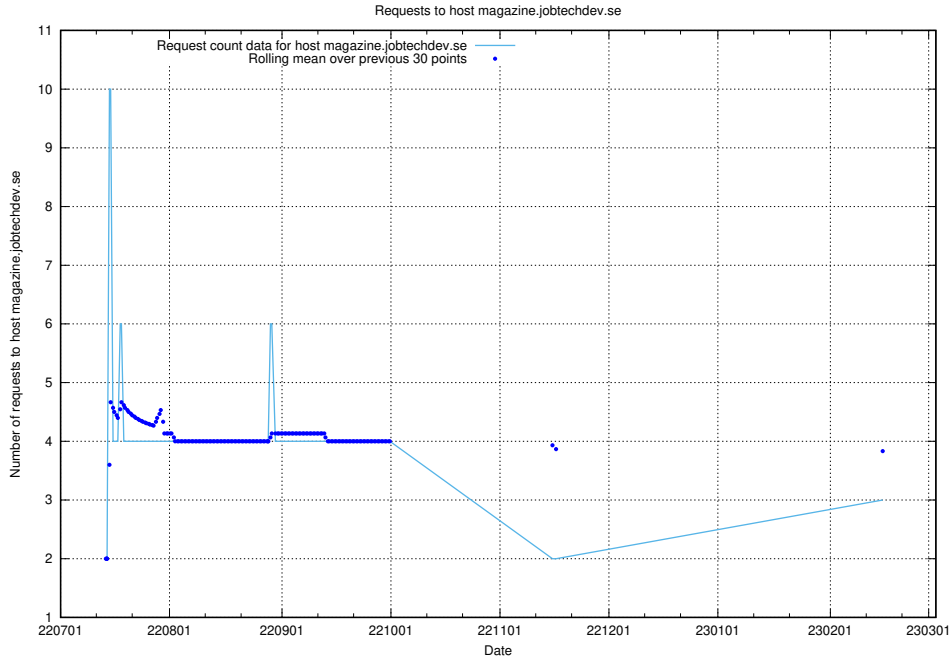

7.206 Usage of magazine.jobtechdev.se

Here, we count the number of requests to host magazine.jobtechdev.se.

7.207 Usage of `blog.atlas.jobtechdev.se`

Here, we count the number of requests to host `blog.atlas.jobtechdev.se`.