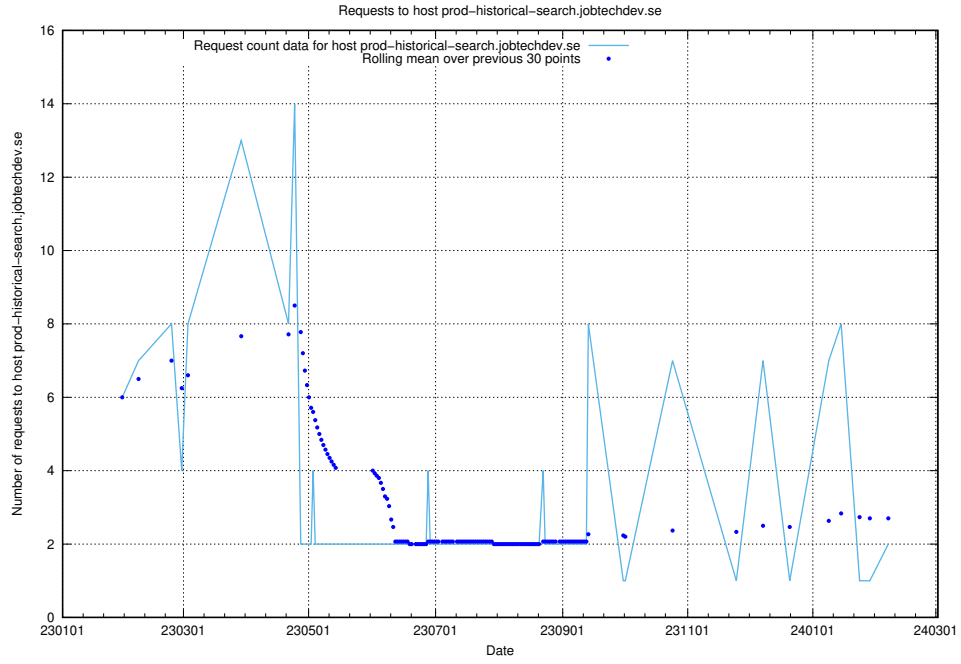

7.289 Usage of prod-historical-search.jobtechdev.se

Here, we count the number of requests to host prod-historical-search.jobtechdev.se.