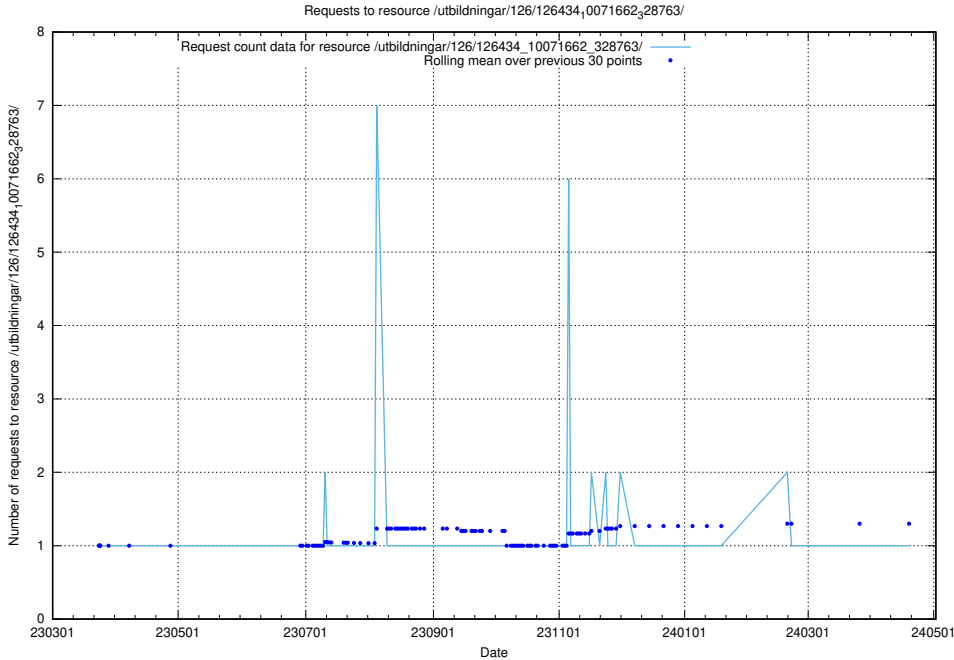

5.6392 Usage of /utbildningar/126/126434_10071662_328763/

Here, we count the number of requests to resource /utbildningar/126/126434_10071662_328763/.