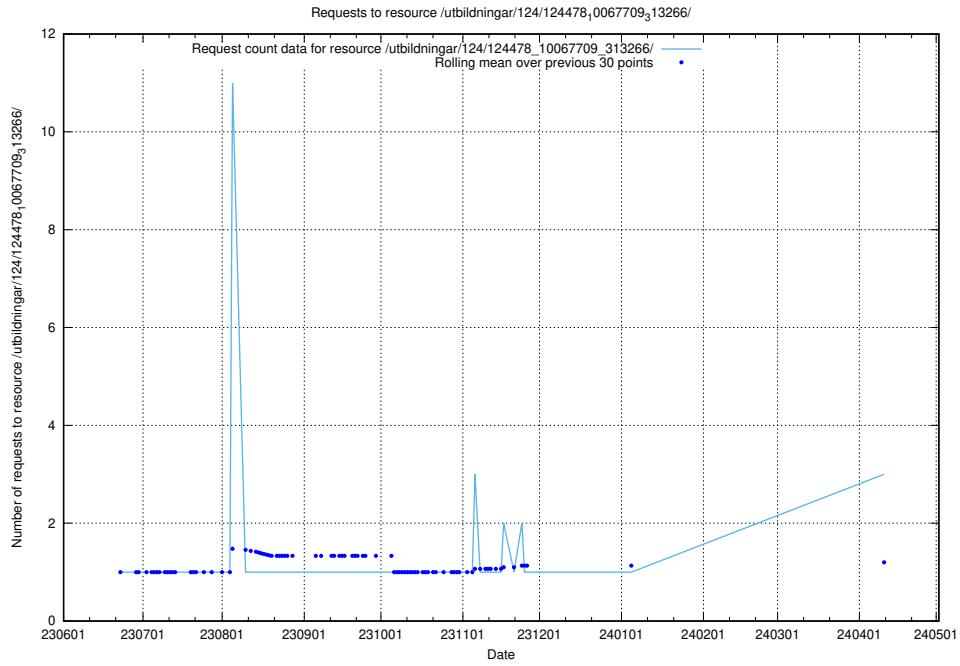

5.379 Usage of /utbildningar/124/124478_10067709_313266/

Here, we count the number of requests to resource /utbildningar/124/124478_10067709_313266/.