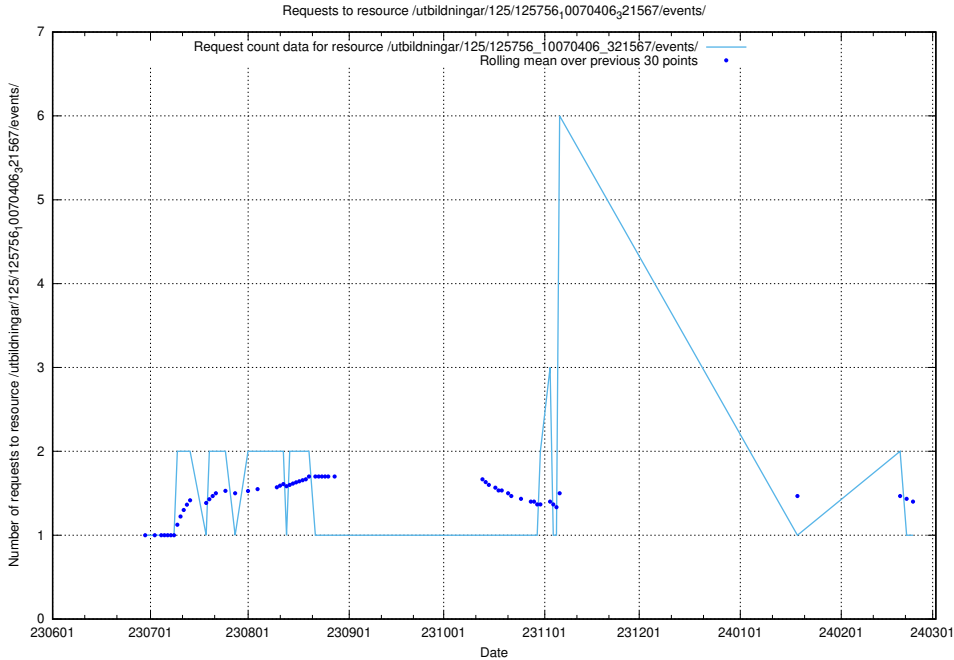

5.5318 Usage of /utbildningar/125/125756_10070406_321567/events/

Here, we count the number of requests to resource /utbildningar/125/125756_10070406_321567/events/