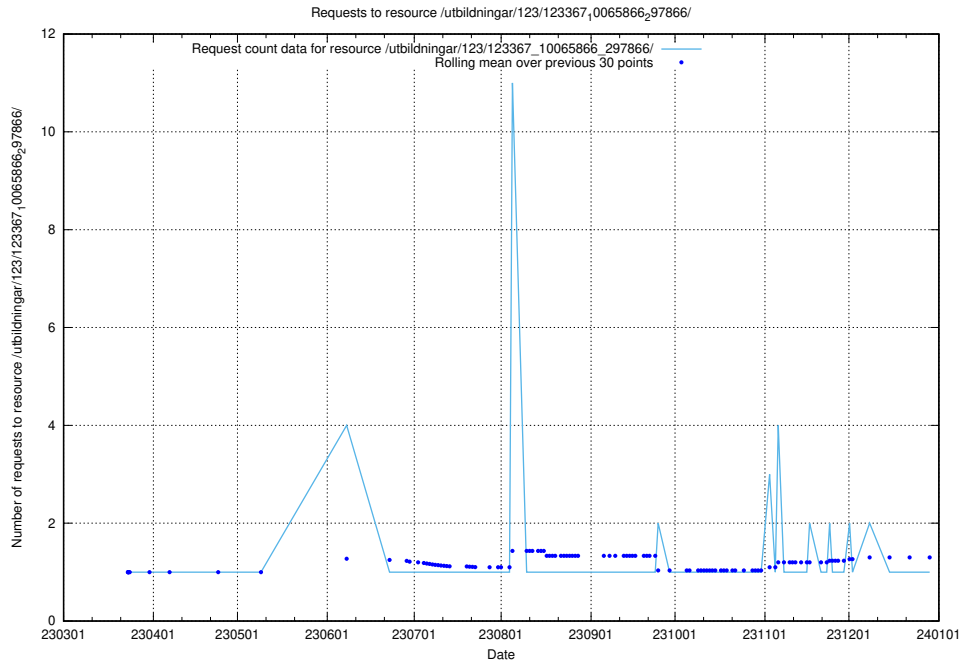

5.4711 Usage of /utbildningar/123/123367_10065866_297866/

Here, we count the number of requests to resource /utbildningar/123/123367_10065866_297866/.