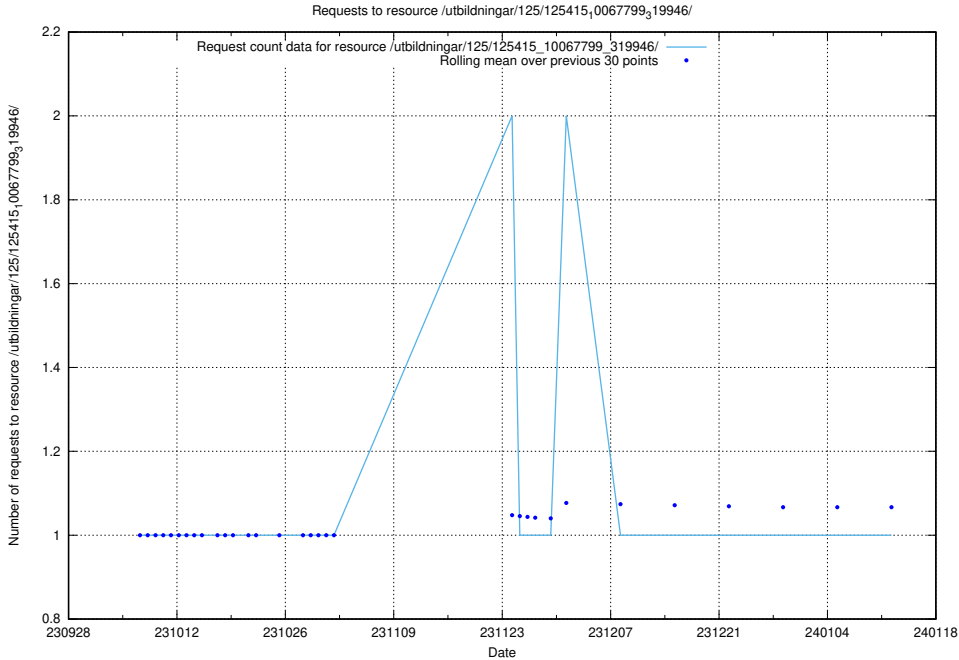

5.4324 Usage of /utbildningar/125/125415_10067799_319946/

Here, we count the number of requests to resource /utbildningar/125/125415_10067799_319946/.

5.4325 Usage of /utbildningar/124/124862_10071099_324627/events/