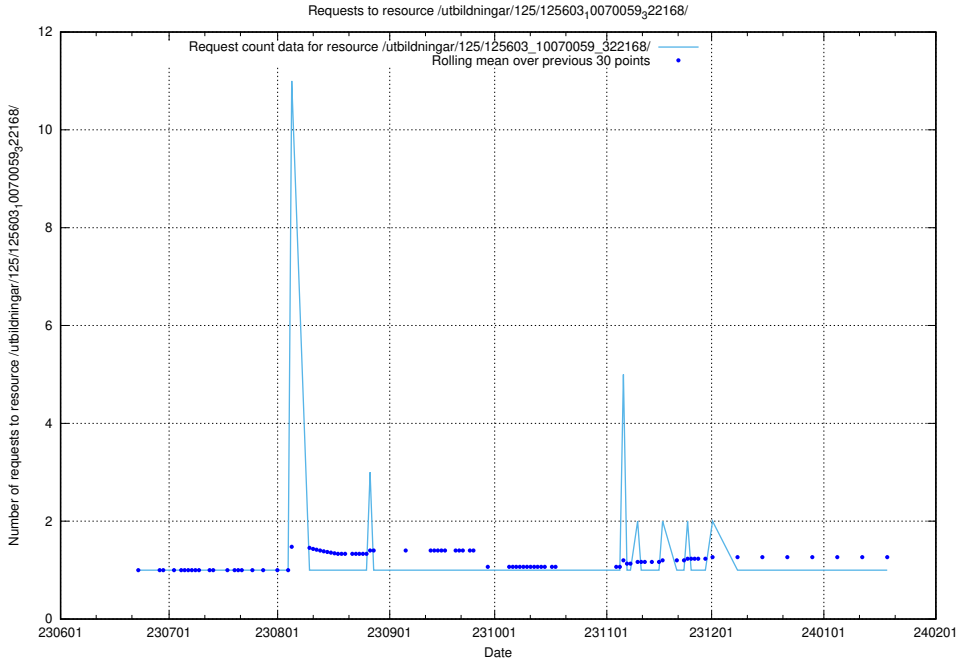

5.5659 Usage of /utbildningar/125/125603_10070059_322168/

Here, we count the number of requests to resource /utbildningar/125/125603_10070059_322168/.