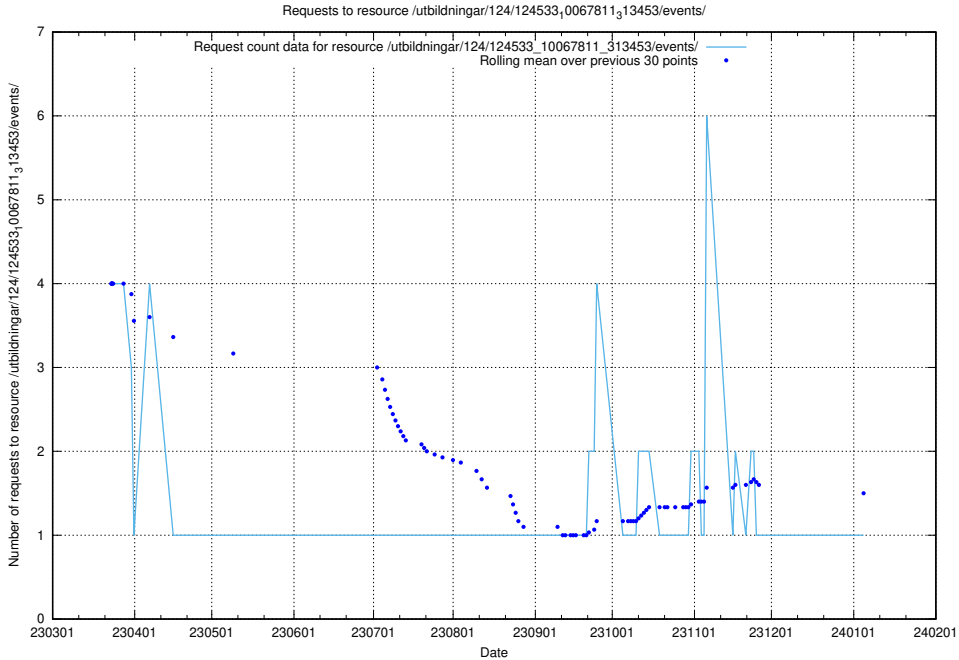

5.6226 Usage of /utbildningar/124/124533_10067811_313453/events/

Here, we count the number of requests to resource /utbildningar/124/124533_10067811_313453/events/