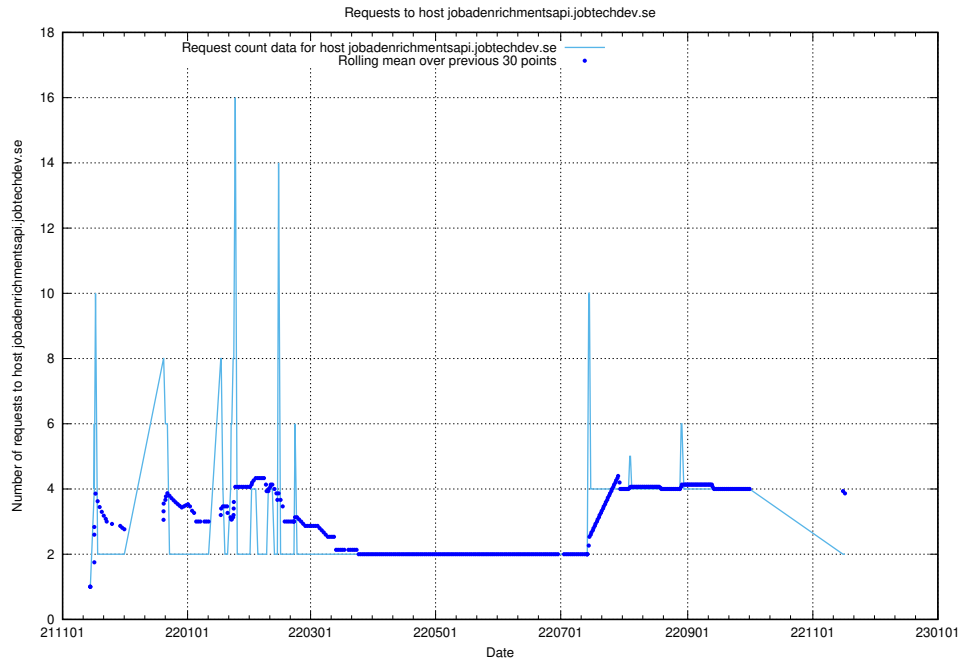

7.573 Usage of jobadenrichmentsapi.jobtechdev.se

Here, we count the number of requests to host jobadenrichmentsapi.jobtechdev.se.