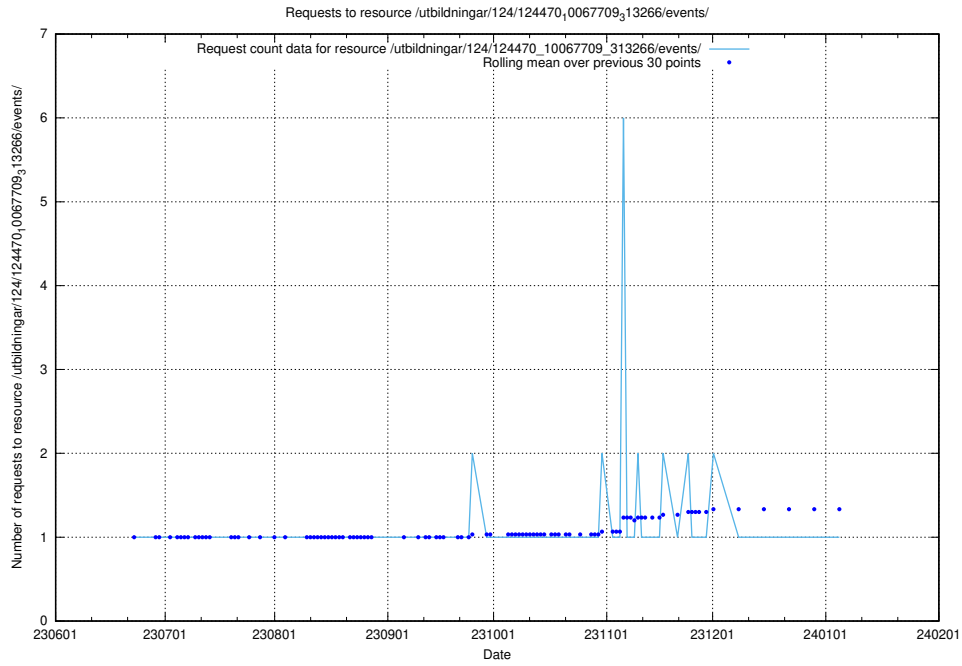

5.5740 Usage of /utbildningar/124/124470_10067709_313266/events/

Here, we count the number of requests to resource /utbildningar/124/124470_10067709_313266/events/