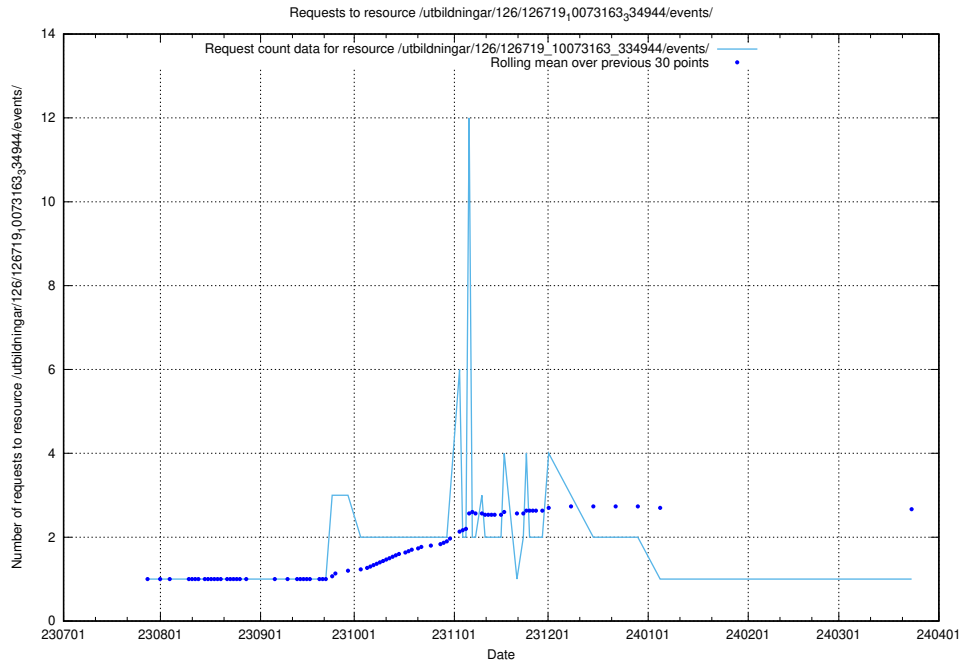

5.4833 Usage of /utbildningar/126/126719_10073163_334944/events/

Here, we count the number of requests to resource /utbildningar/126/126719_10073163_334944/events/