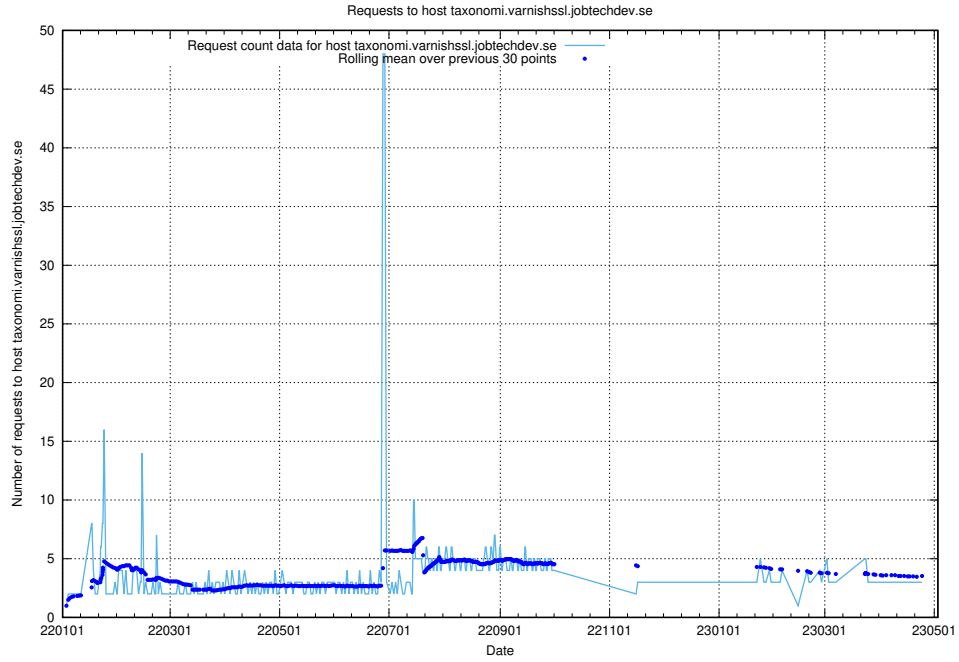

7.174 Usage of `taxonomi.varnishssl.jobtechdev.se`

Here, we count the number of requests to host `taxonomi.varnishssl.jobtechdev.se`.