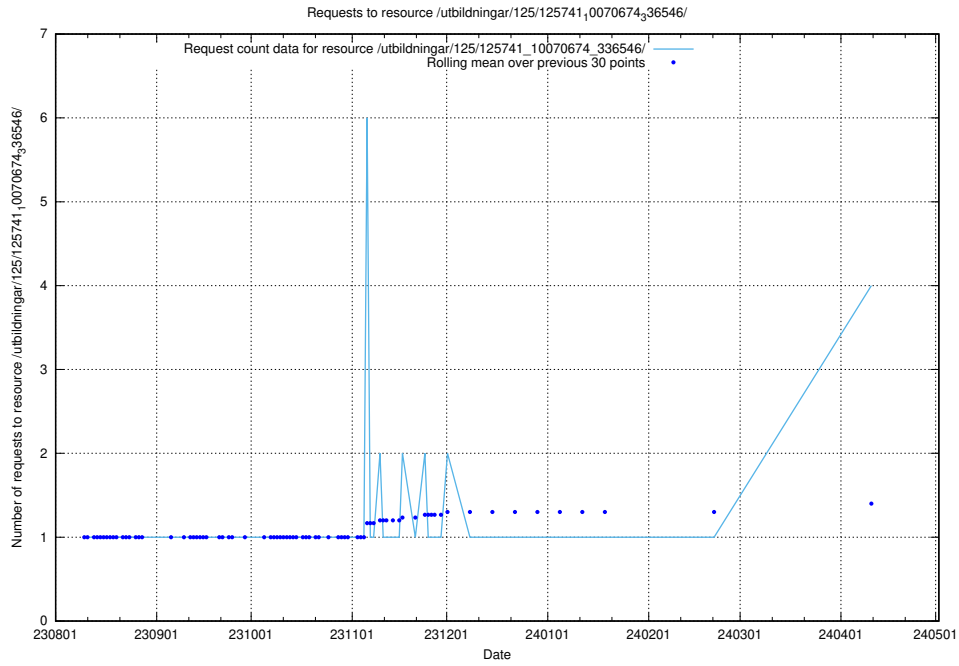

5.209 Usage of /utbildningar/125/125741_10070674_336546/

Here, we count the number of requests to resource /utbildningar/125/125741_10070674_336546/.