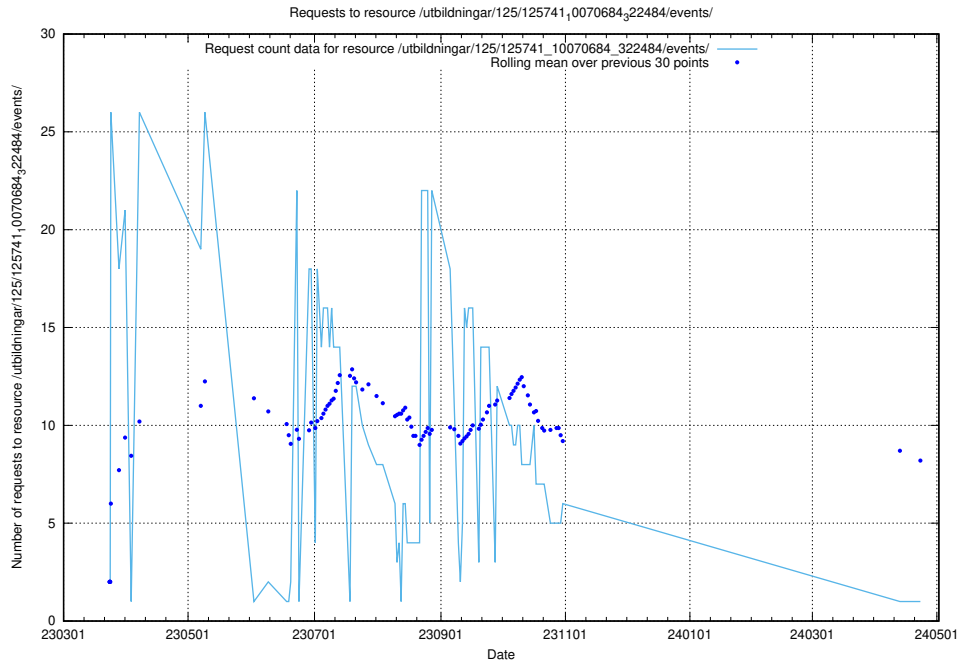

5.6247 Usage of /utbildningar/125/125741_10070684_322484/events/

Here, we count the number of requests to resource /utbildningar/125/125741_10070684_322484/events/