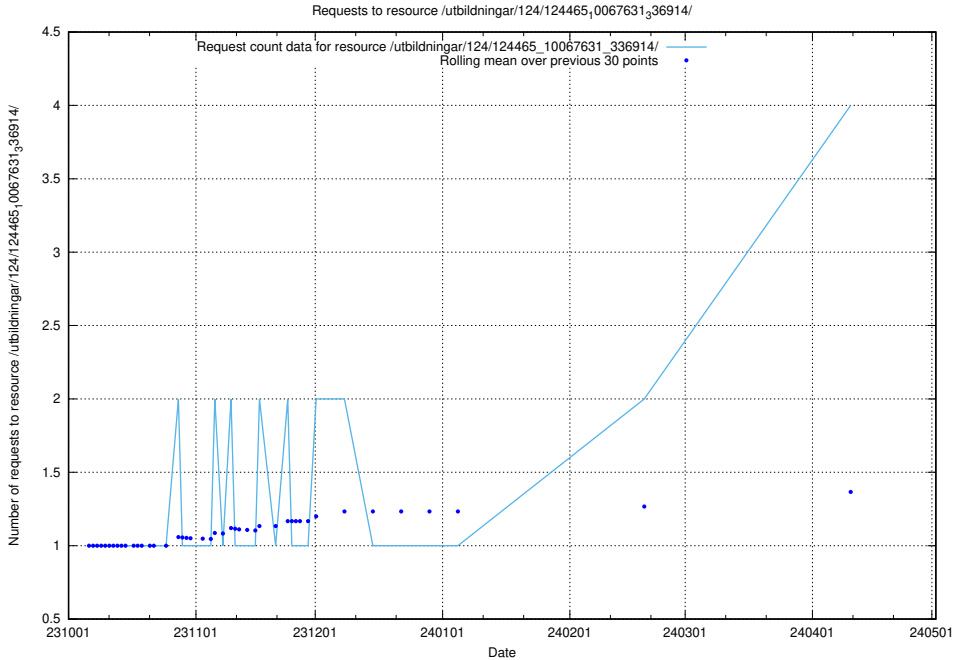

Here, we count the number of requests to resource /utbildningar/124/124501_10067722_313284/.

5.204 Usage of /utbildningar/124/124465_10067631_336914/

Here, we count the number of requests to resource /utbildningar/124/124465_10067631_336914/.