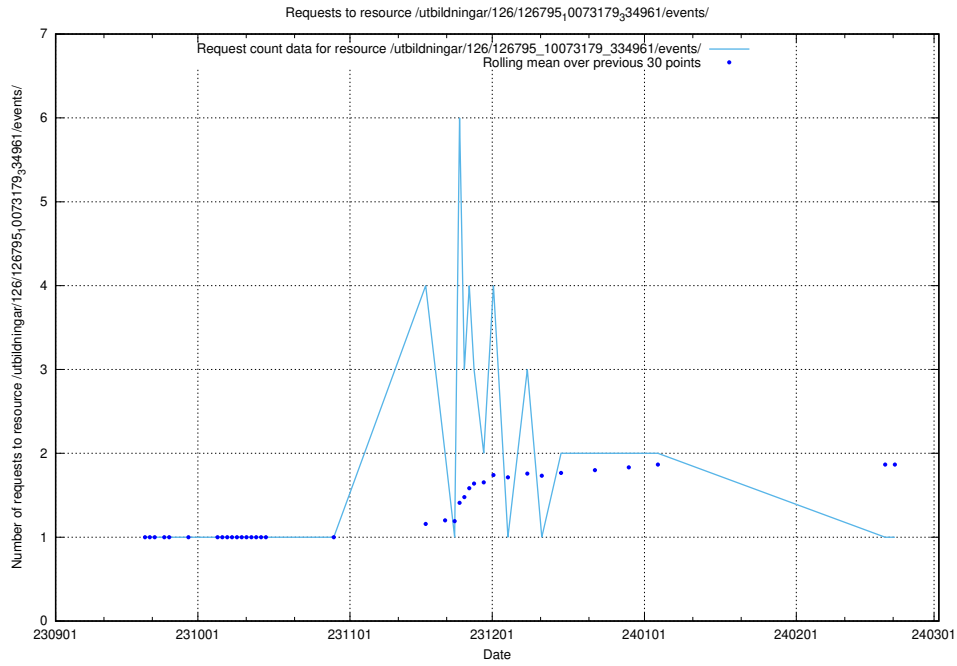

Here, we count the number of requests to resource /taxonomy/version/11/query/keyword-concepts-with-relations/.

5.4459 Usage of /utbildningar/126/126795_10073179_334961/events/

Here, we count the number of requests to resource /utbildningar/126/126795_10073179_334961/events/