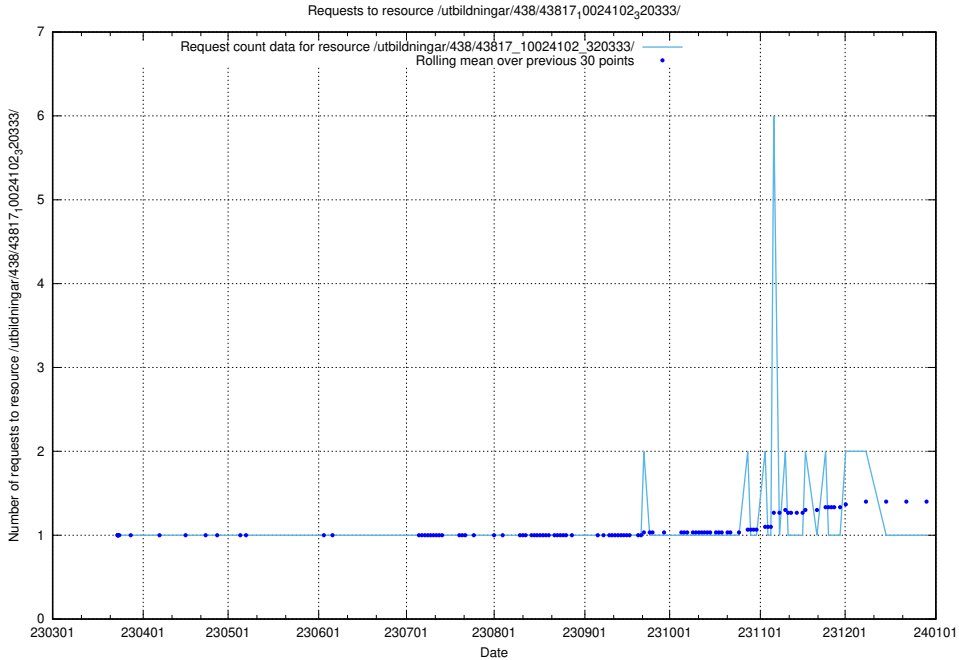

5.6314 Usage of /utbildningar/438/43817_10024102_320333/

Here, we count the number of requests to resource /utbildningar/438/43817_10024102_320333/.