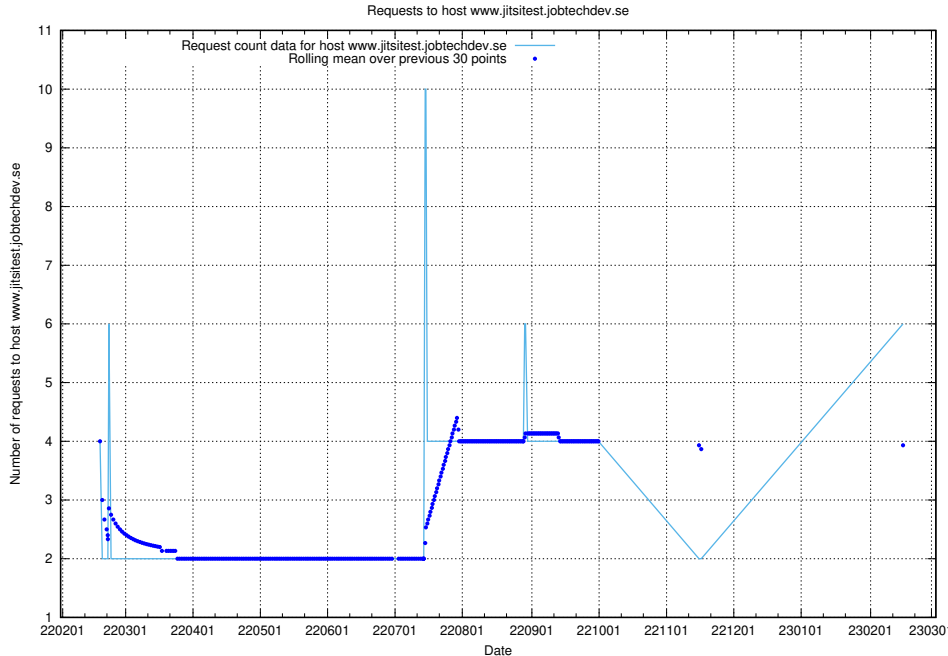

7.81 Usage of www.jitsitest.jobtechdev.se

Here, we count the number of requests to host www.jitsitest.jobtechdev.se.