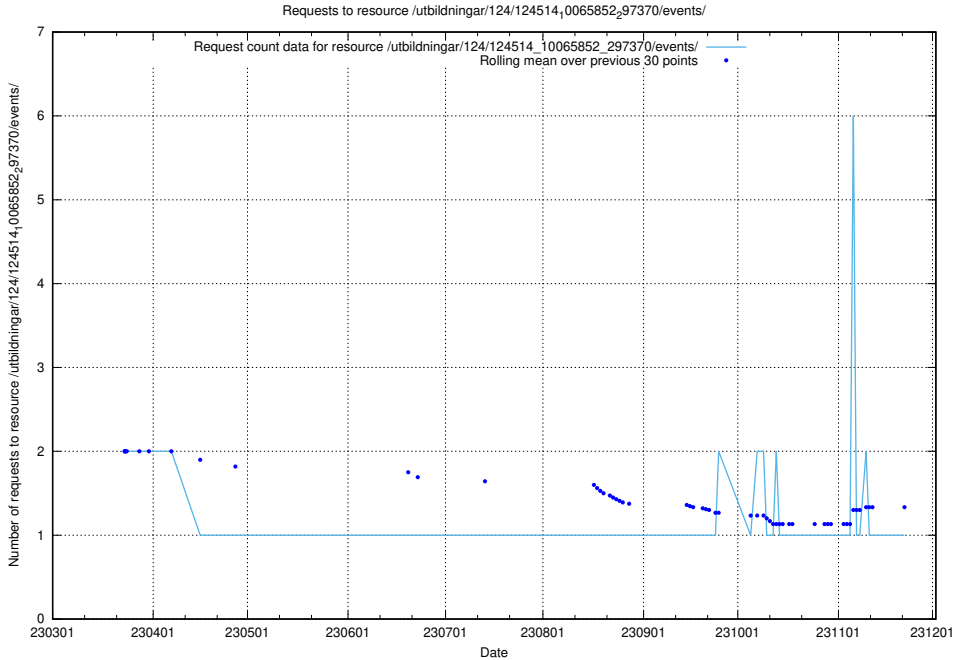

5.6266 Usage of /utbildningar/124/124514_10065852_297370/events/

Here, we count the number of requests to resource /utbildningar/124/124514_10065852_297370/events/