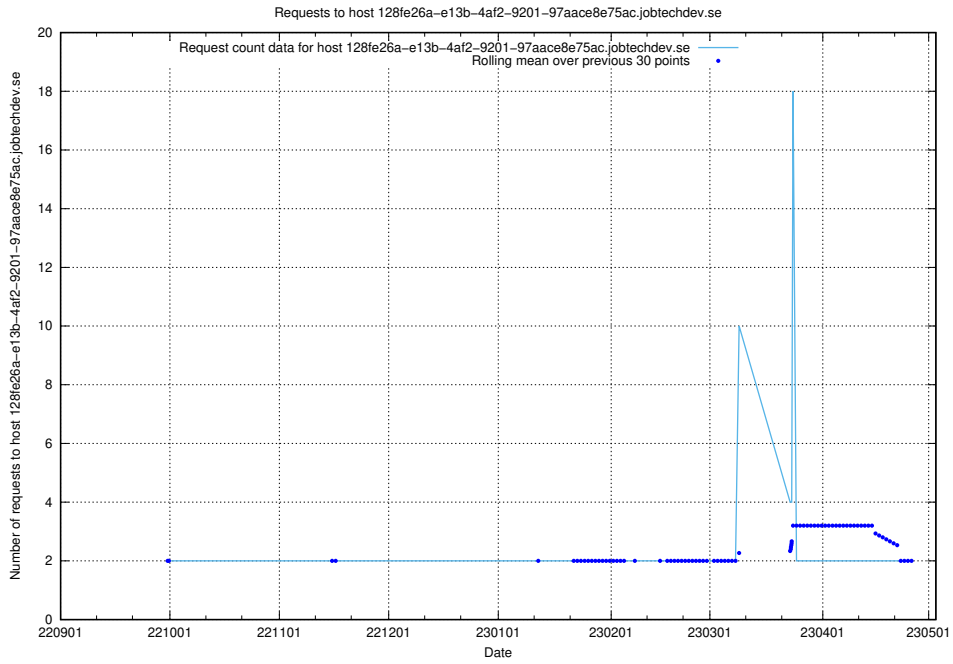

7.305 Usage of 128fe26a-e13b-4af2-9201-97aace8e75ac.jobtechdev.se

Here, we count the number of requests to host 128fe26a-e13b-4af2-9201-97aace8e75ac.jobtechdev.se.