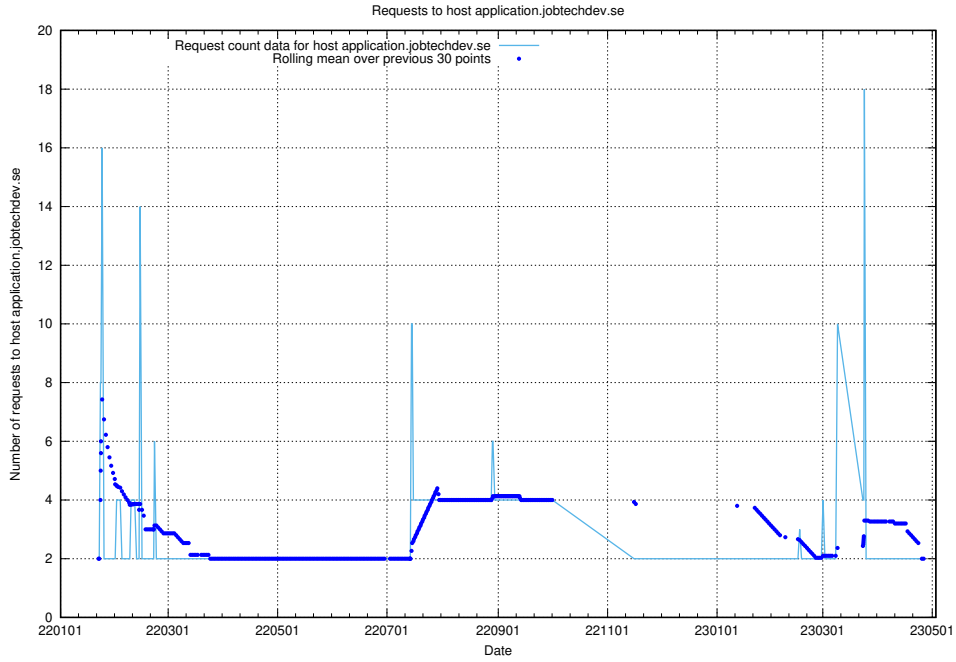

7.256 Usage of application.jobtechdev.se

Here, we count the number of requests to host application.jobtechdev.se.