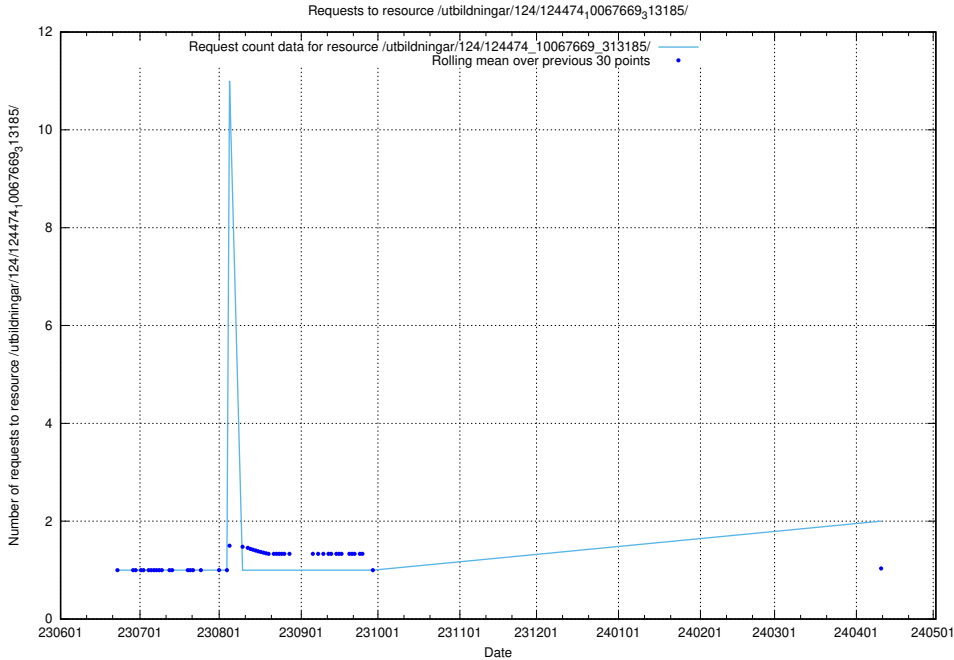

5.815 Usage of /utbildningar/124/124474_10067669_313185/

Here, we count the number of requests to resource /utbildningar/124/124474_10067669_313185/.