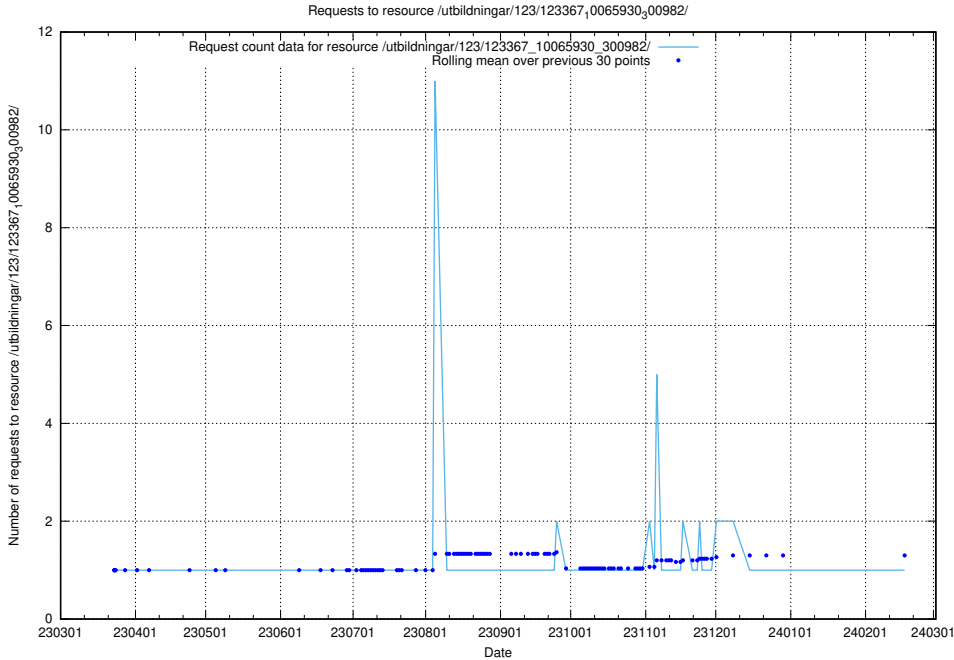

5.4565 Usage of /utbildningar/123/123367_10065930_300982/

Here, we count the number of requests to resource /utbildningar/123/123367_10065930_300982/.