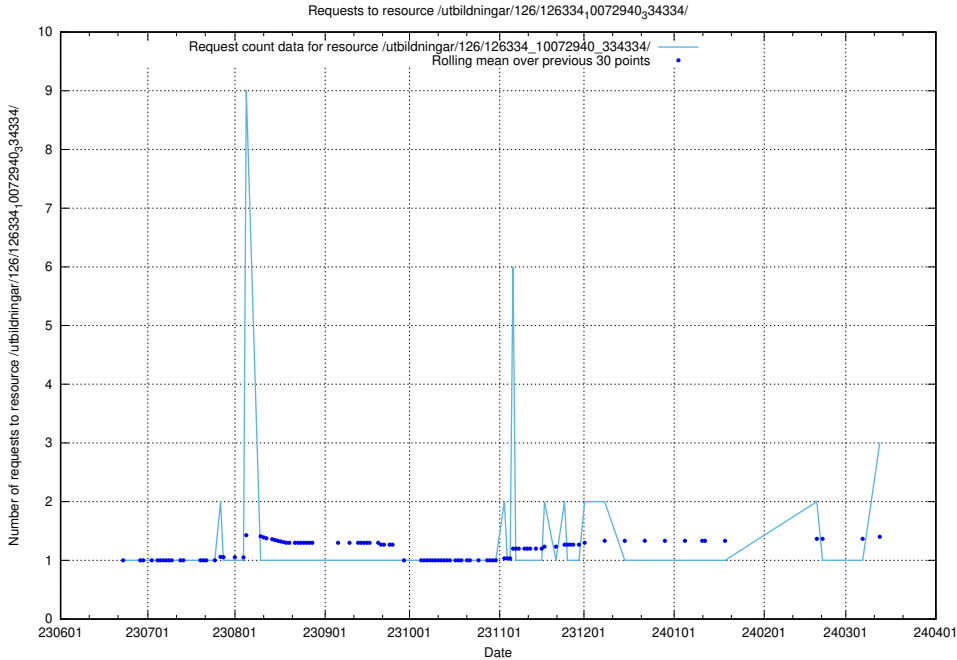

5.369 Usage of /utbildningar/126/126334_10072940_334334/

Here, we count the number of requests to resource /utbildningar/126/126334_10072940_334334/.