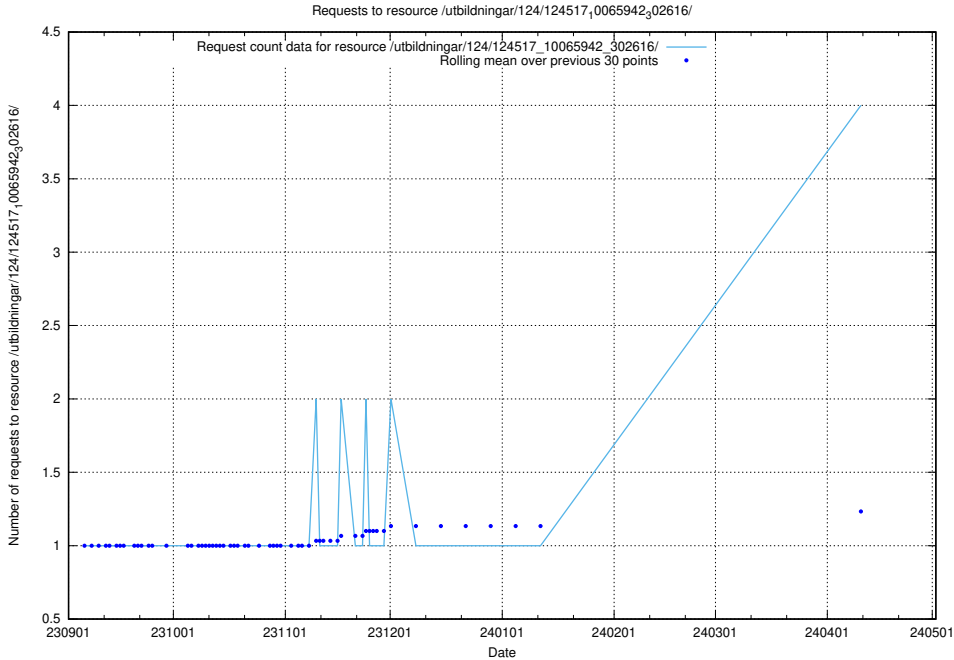

5.208 Usage of /utbildningar/124/124517_10065942_302616/

Here, we count the number of requests to resource /utbildningar/124/124517_10065942_302616/.