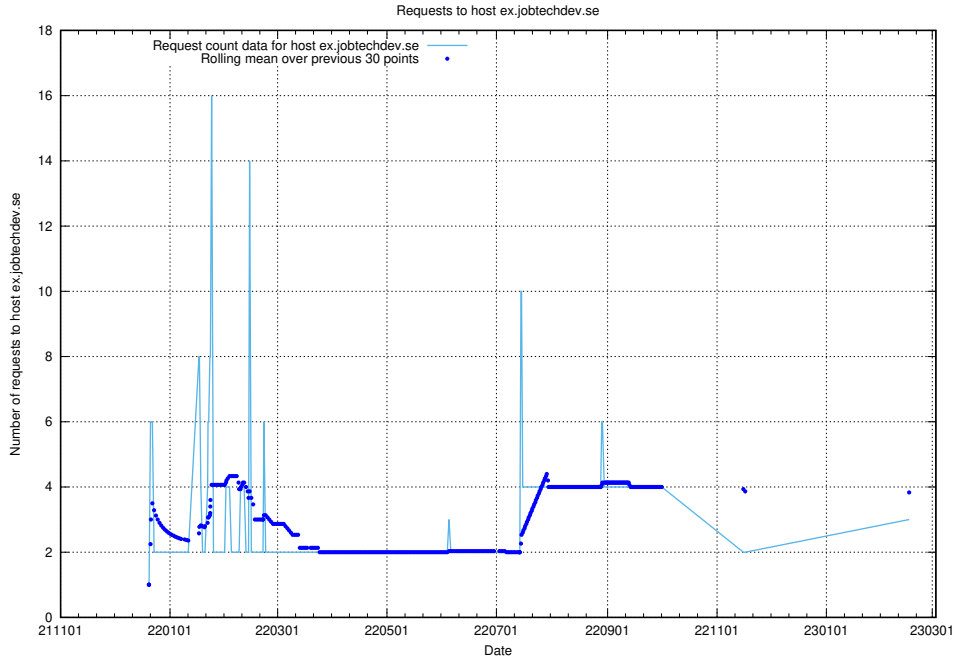

7.200 Usage of email.jobtechdev.se

Here, we count the number of requests to host email.jobtechdev.se.

7.201 Usage of correo.jobtechdev.se

Here, we count the number of requests to host correo.jobtechdev.se.