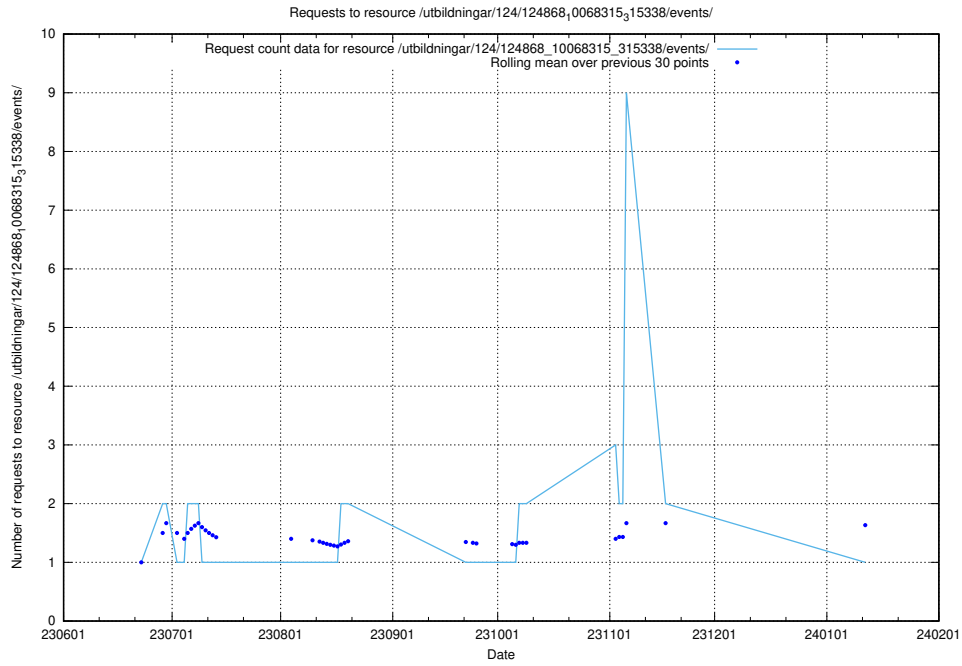

5.5674 Usage of /utbildningar/124/124868_10068315_315338/events/

Here, we count the number of requests to resource /utbildningar/124/124868_10068315_315338/events/