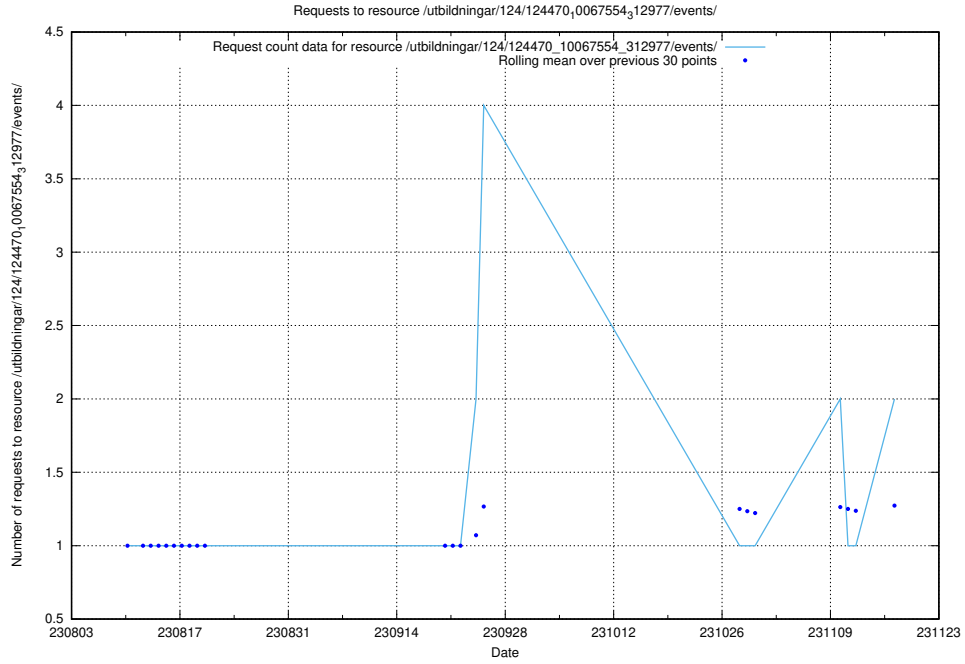

5.733 Usage of /utbildningar/124/124470_10067554_312977/events/

Here, we count the number of requests to resource /utbildningar/124/124470_10067554_312977/events/