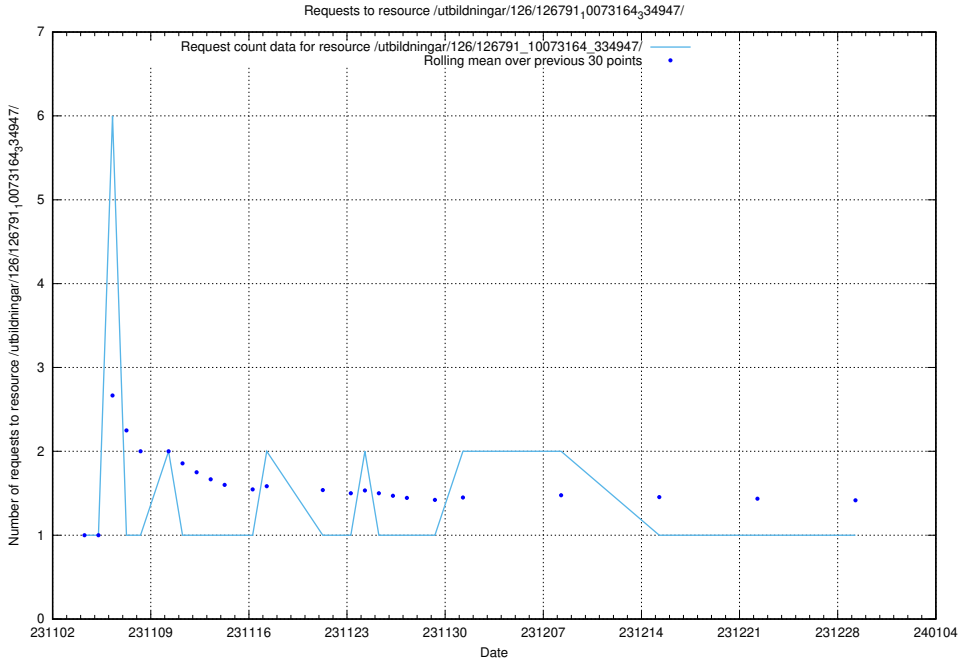

5.4068 Usage of /utbildningar/126/126791_10073164_334947/

Here, we count the number of requests to resource /utbildningar/126/126791_10073164_334947/.