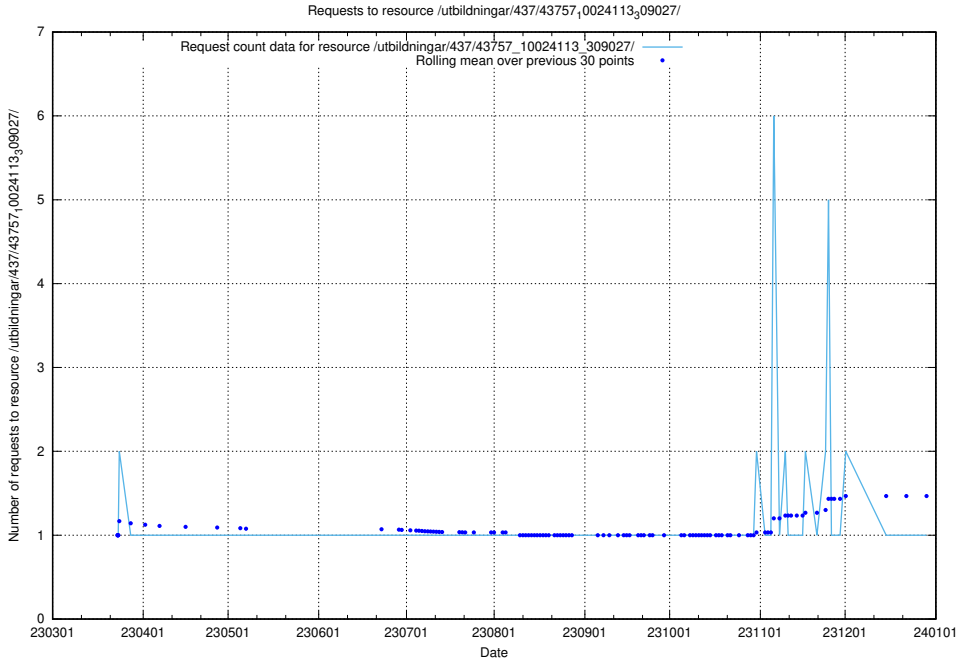

5.6344 Usage of /utbildningar/437/43757_10024113_309027/

Here, we count the number of requests to resource /utbildningar/437/43757_10024113_309027/.