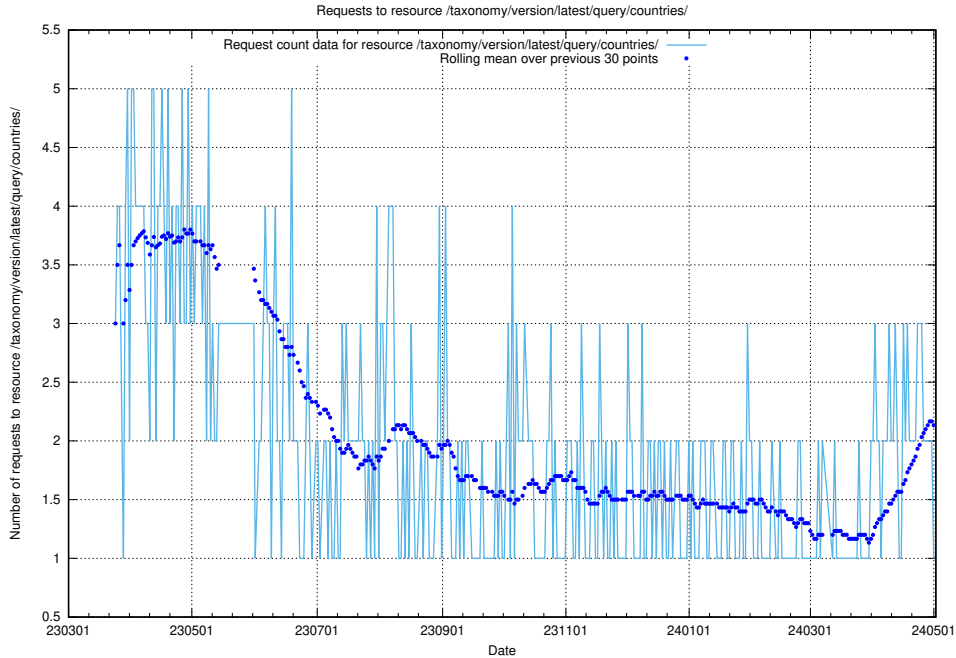

5.6076 Usage of /taxonomy/version/latest/query/countries/

Here, we count the number of requests to resource /taxonomy/version/latest/query/countries/.