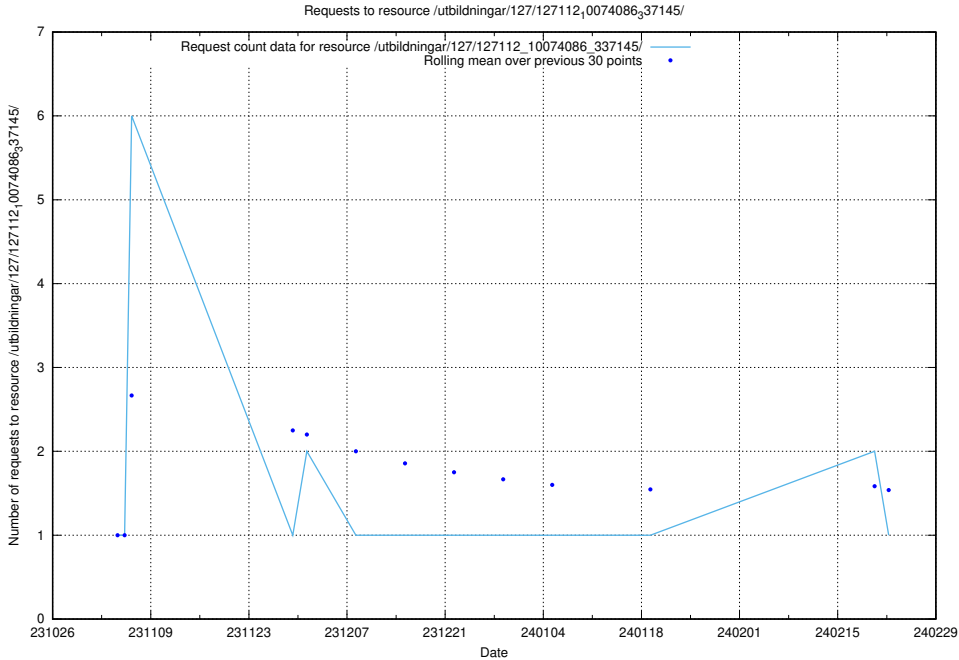

5.4064 Usage of /utbildningar/127/127112_10074086_337145/

Here, we count the number of requests to resource /utbildningar/127/127112_10074086_337145/.

5.4065 Usage of /utbildningar/127/127112_10074064_337115/events/