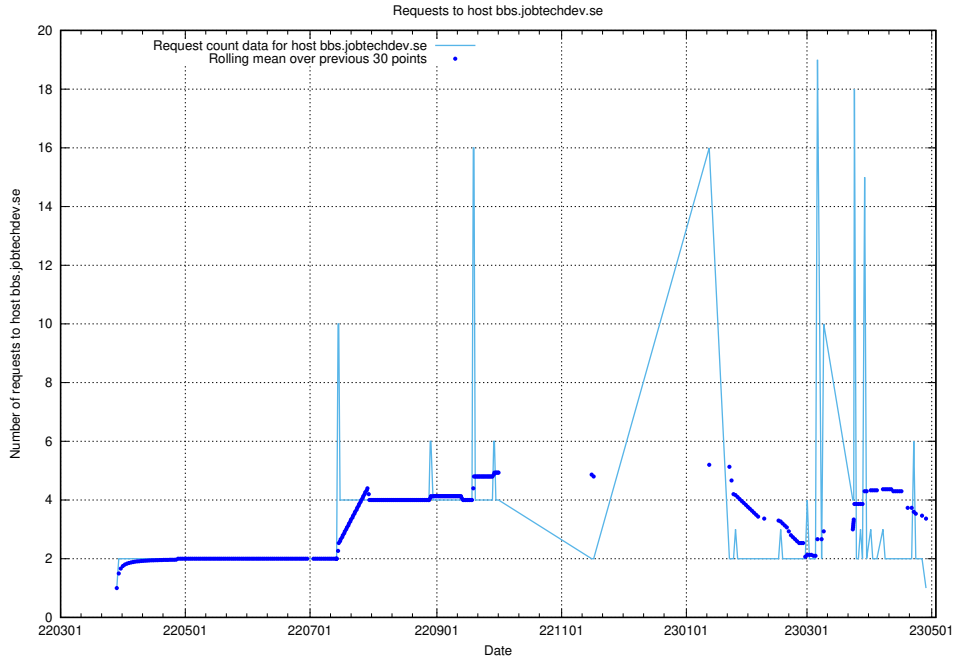

7.641 Usage of bbs.jobtechdev.se

Here, we count the number of requests to host bbs.jobtechdev.se.