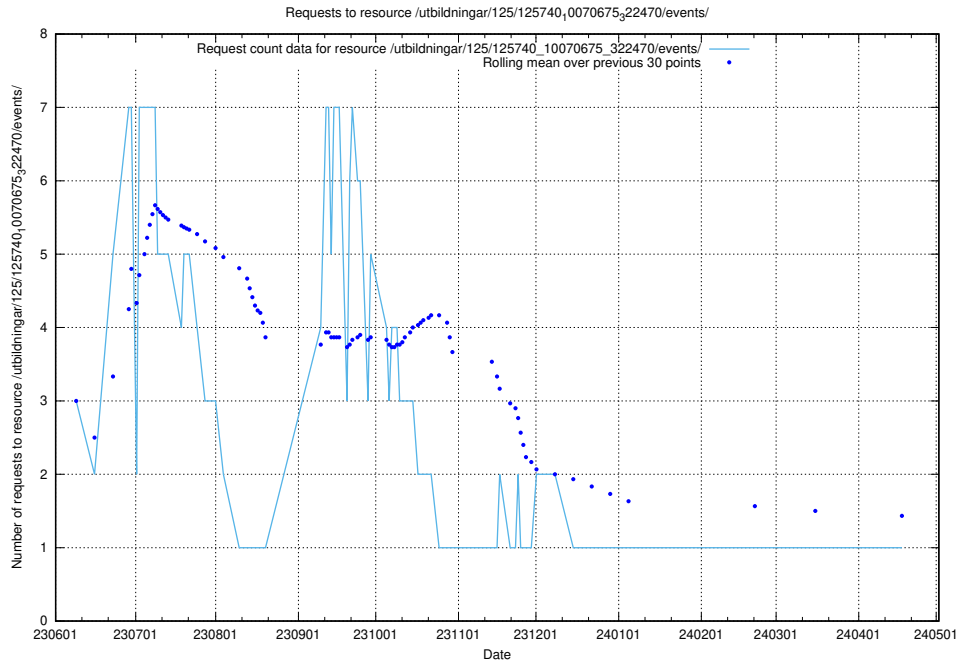

5.5824 Usage of /utbildningar/125/125740_10070675_322470/events/

Here, we count the number of requests to resource /utbildningar/125/125740_10070675_322470/events/