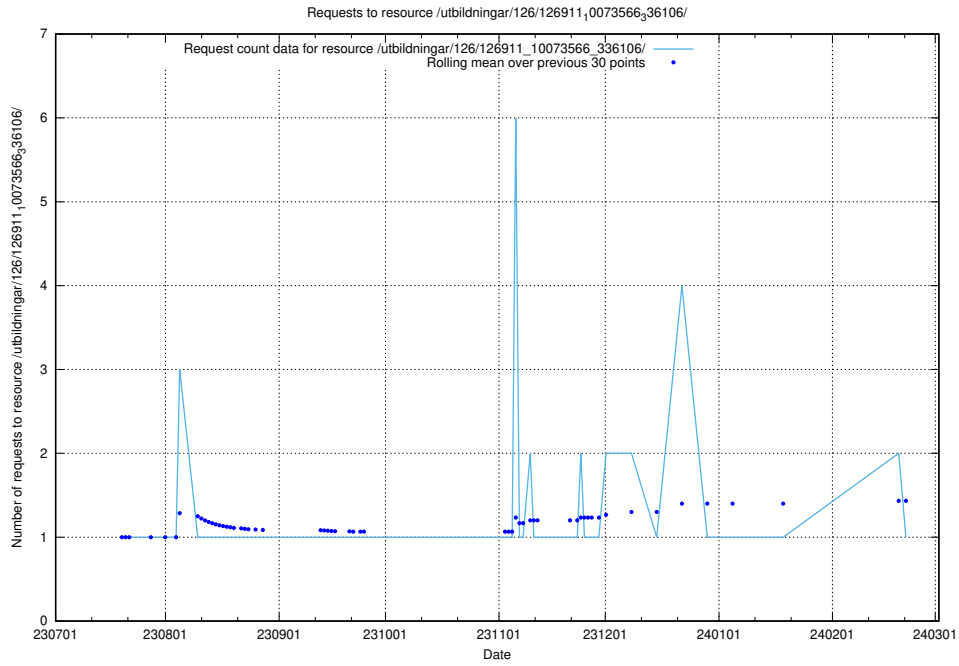

Here, we count the number of requests to resource /utbildningar/126/126911_10073566_336106/.

5.4924 Usage of /utbildningar/125/125914_10070460_321835/events/

Here, we count the number of requests to resource /utbildningar/125/125914_10070460_321835/events/