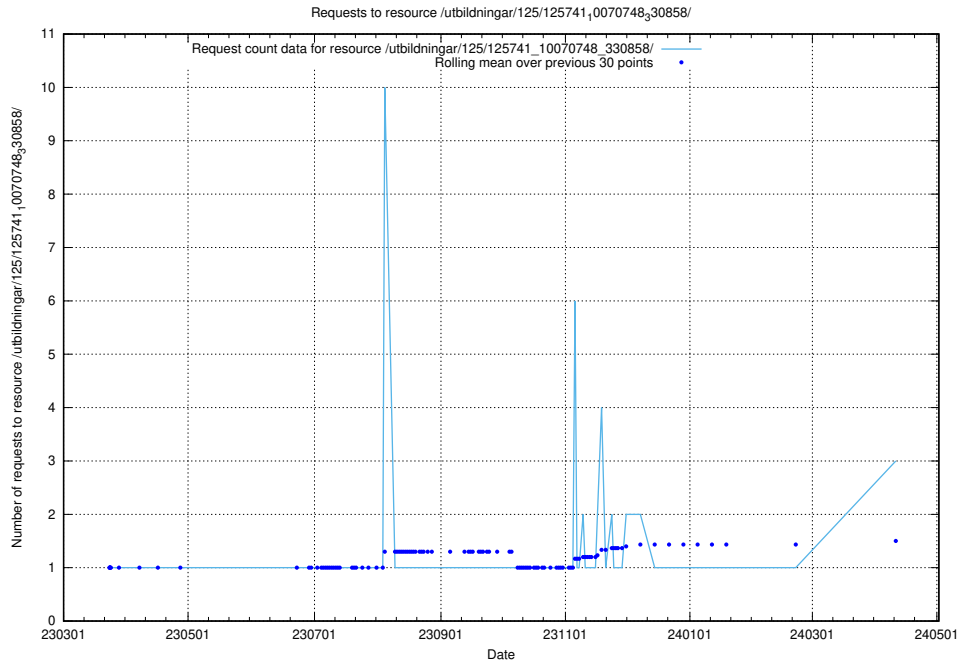

5.424 Usage of /utbildningar/125/125741_10070748_330858/

Here, we count the number of requests to resource /utbildningar/125/125741_10070748_330858/.