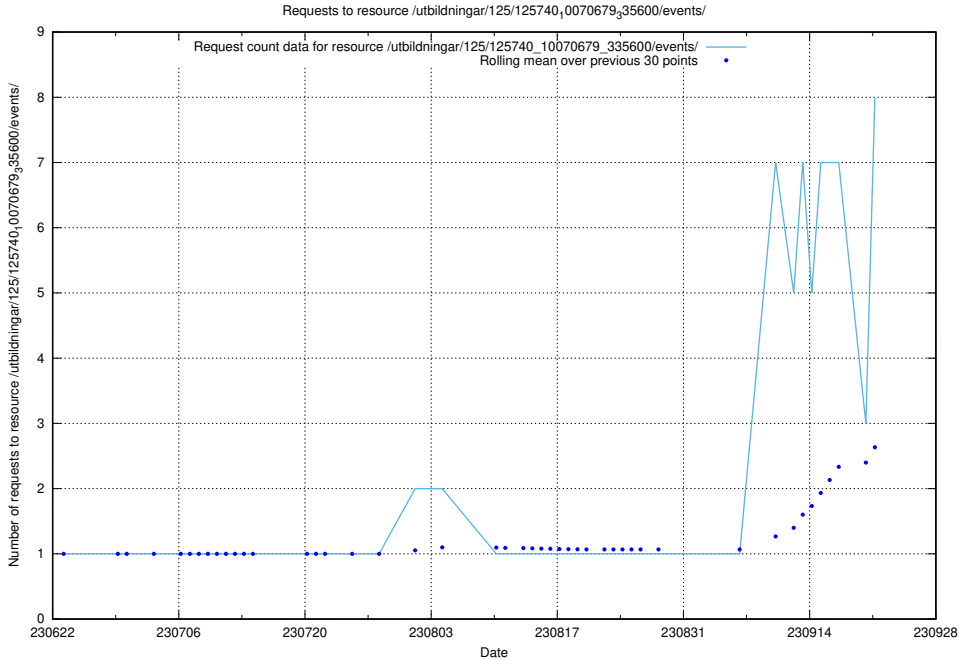

5.41 Usage of /utbildningar/125/125740_10070679_335600/events/

Here, we count the number of requests to resource /utbildningar/125/125740_10070679_335600/events/