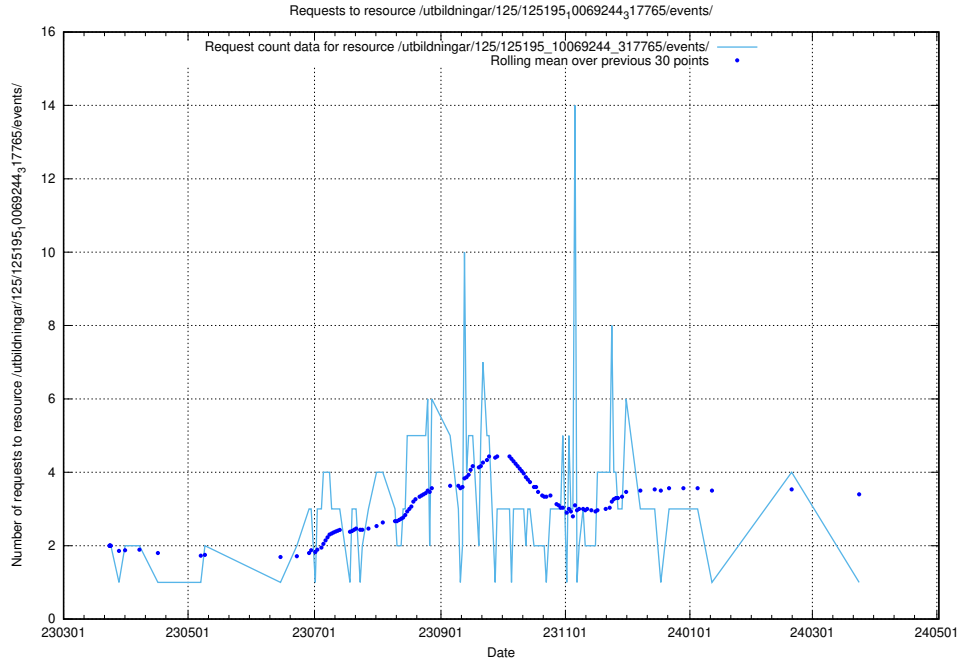

5.6259 Usage of /utbildningar/125/125195_10069244_317765/events/

Here, we count the number of requests to resource /utbildningar/125/125195_10069244_317765/events/