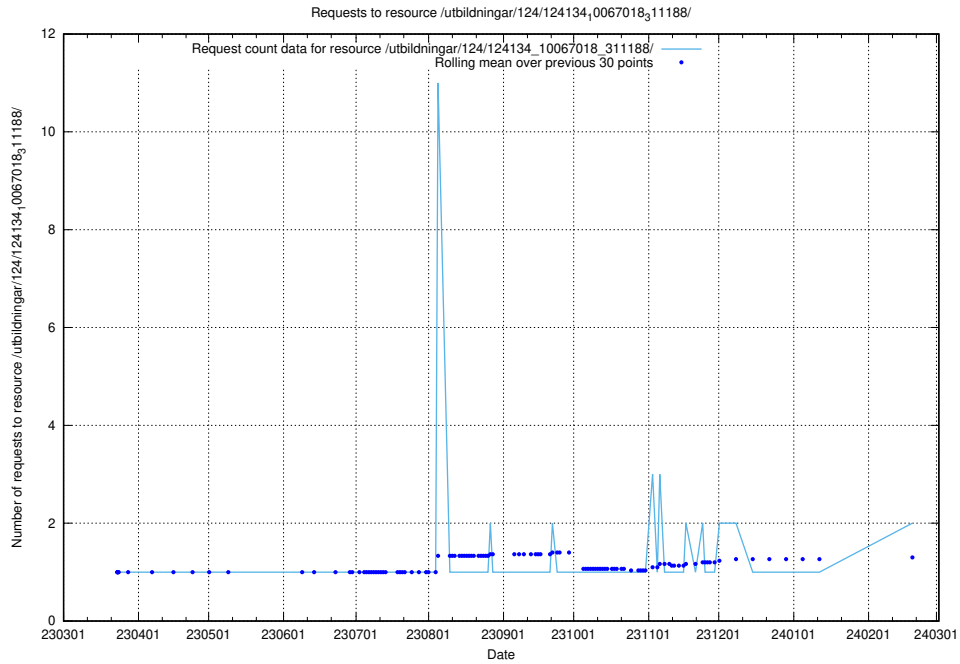

5.657 Usage of /utbildningar/124/124134_10067018_311188/

Here, we count the number of requests to resource /utbildningar/124/124134_10067018_311188/.