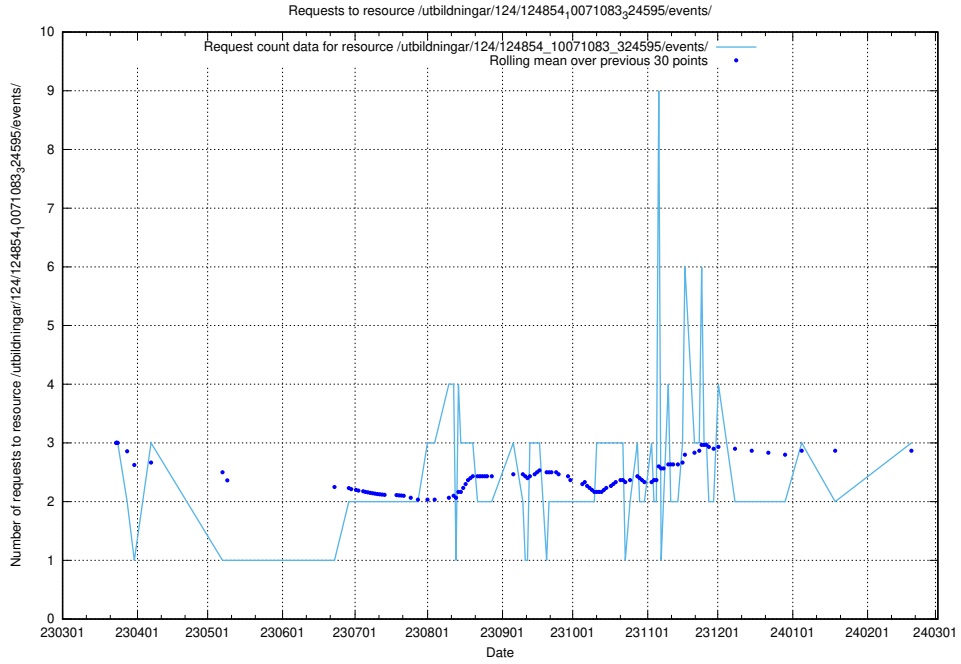

5.413 Usage of /utbildningar/124/124854_10071083_324595/events/

Here, we count the number of requests to resource /utbildningar/124/124854_10071083_324595/events/