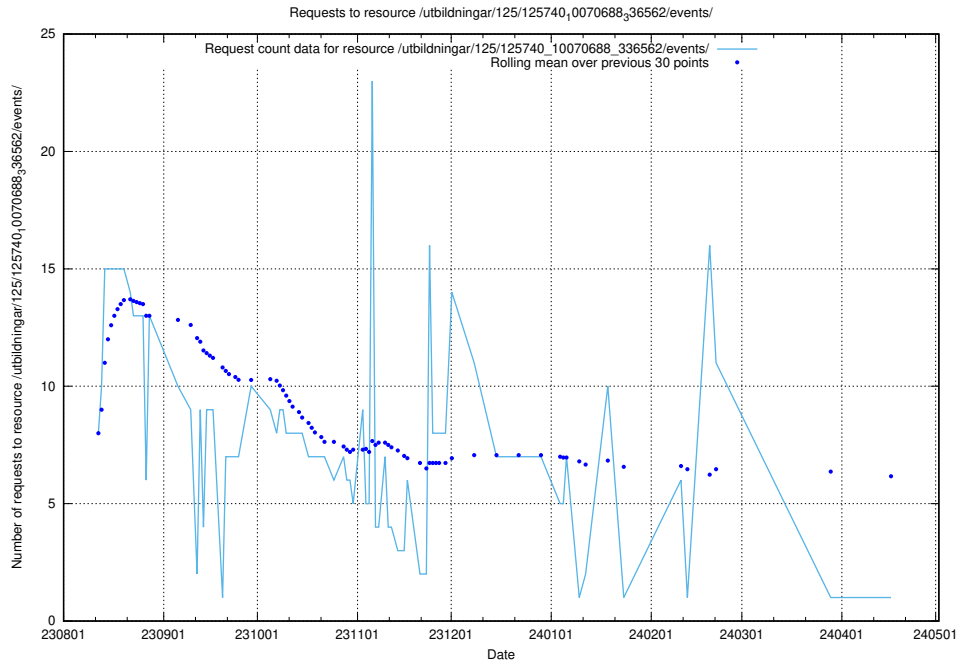

5.4736 Usage of /utbildningar/125/125740_10070688_336562/events/

Here, we count the number of requests to resource /utbildningar/125/125740_10070688_336562/events/