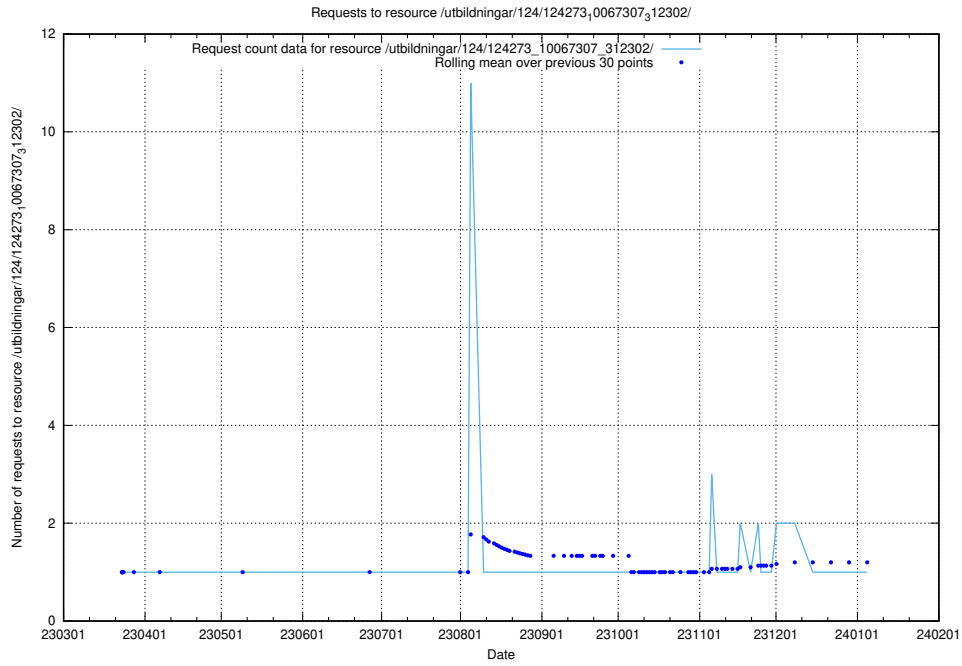

5.3926 Usage of /utbildningar/124/124273_10067307_312302/

Here, we count the number of requests to resource /utbildningar/124/124273_10067307_312302/.

5.3927 Usage of /taxonomy/version/18/query/concepts-describing-working-hours/