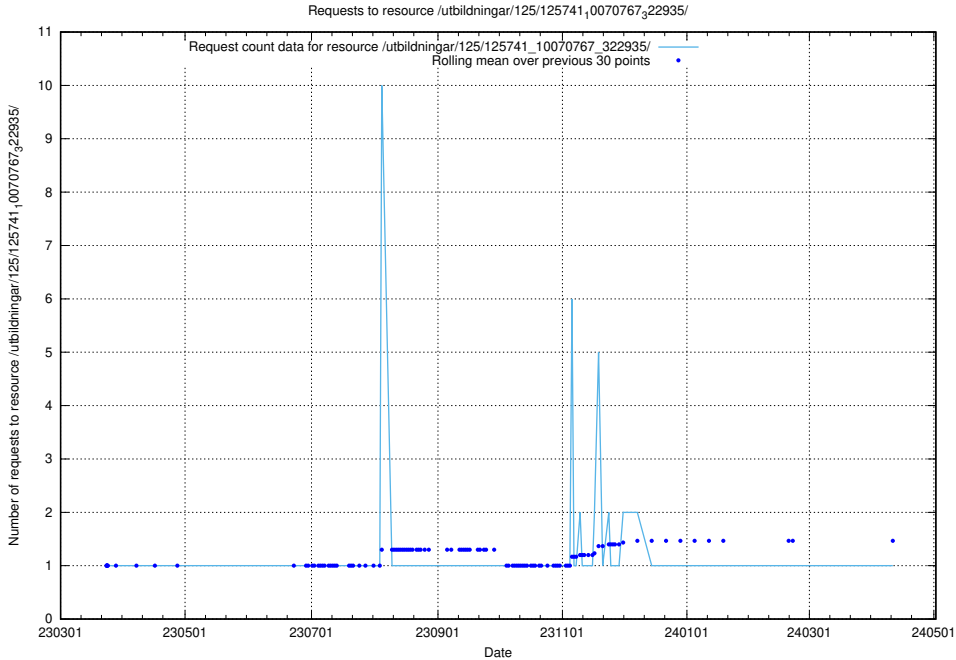

5.6436 Usage of /utbildningar/125/125741_10070767_322935/

Here, we count the number of requests to resource /utbildningar/125/125741_10070767_322935/.