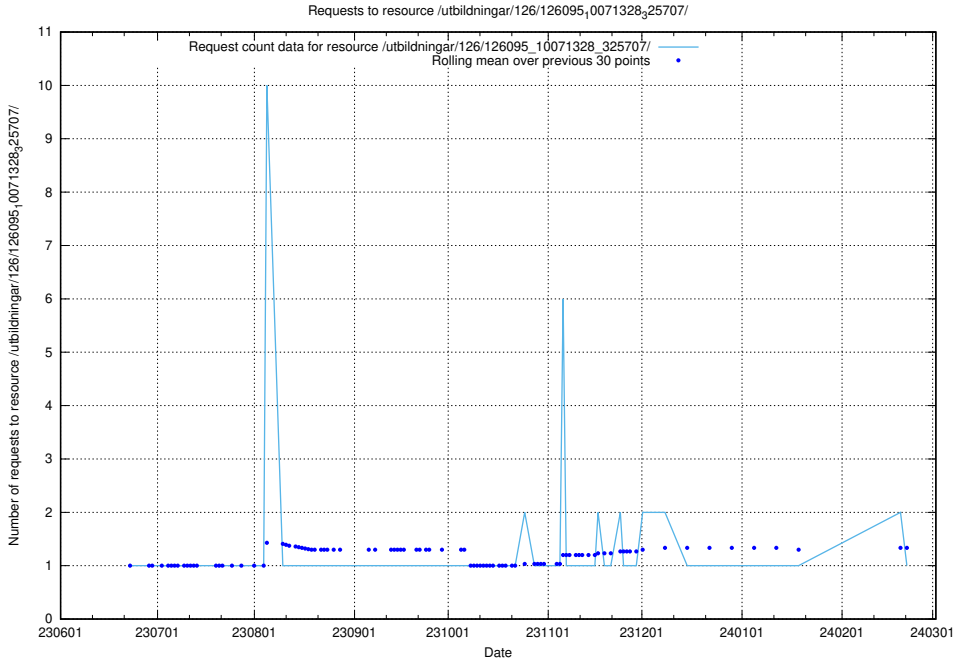

5.5619 Usage of /utbildningar/126/126095_10071328_325707/

Here, we count the number of requests to resource /utbildningar/126/126095_10071328_325707/.