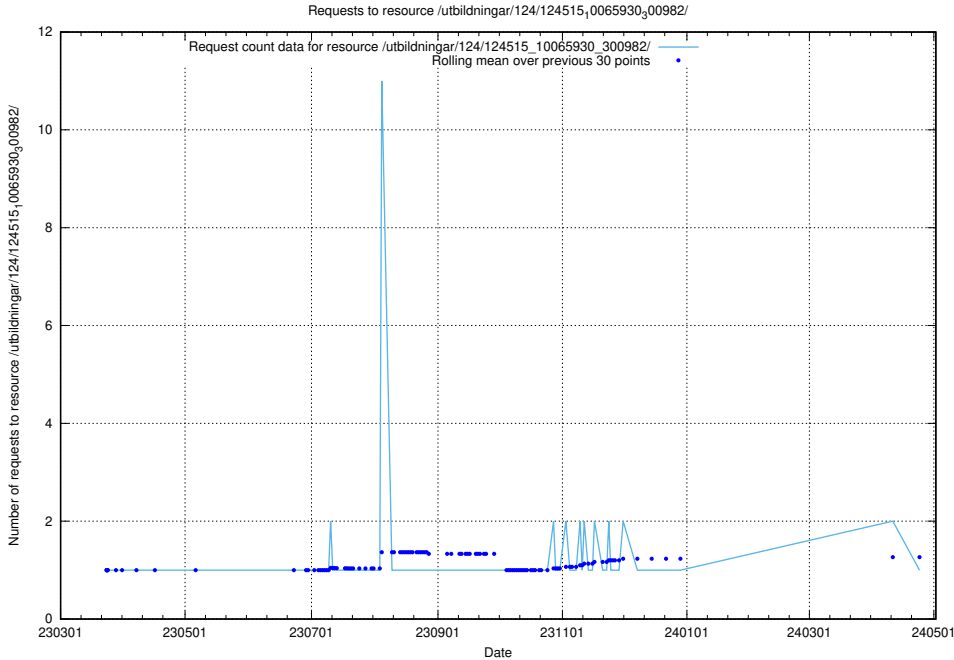

5.1527 Usage of /utbildningar/124/124515_10065930_300982/

Here, we count the number of requests to resource /utbildningar/124/124515_10065930_300982/.