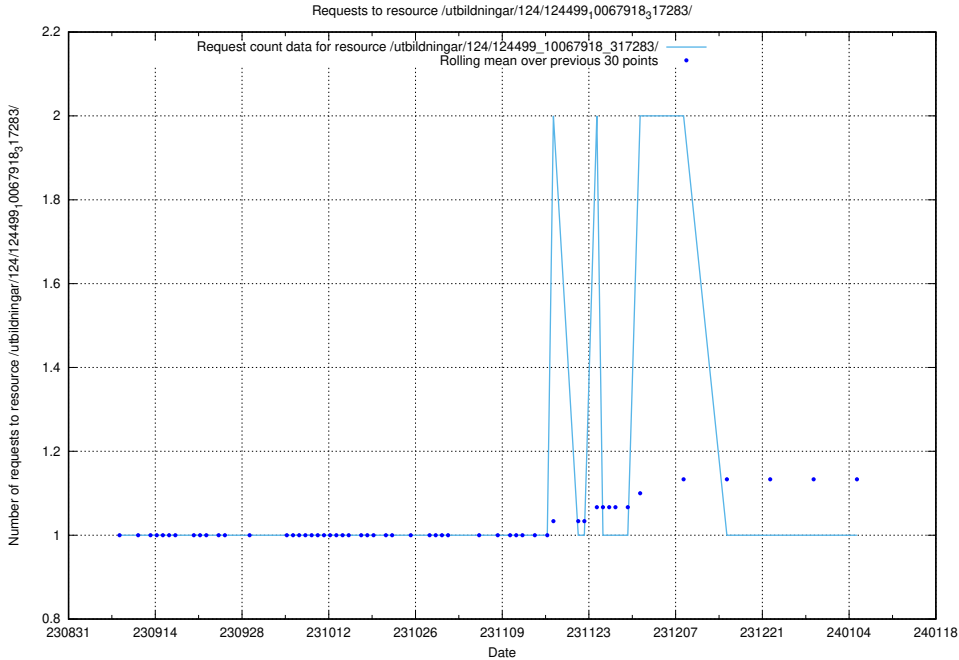

5.4572 Usage of /utbildningar/124/124499_10067918_317283/

Here, we count the number of requests to resource /utbildningar/124/124499_10067918_317283/.