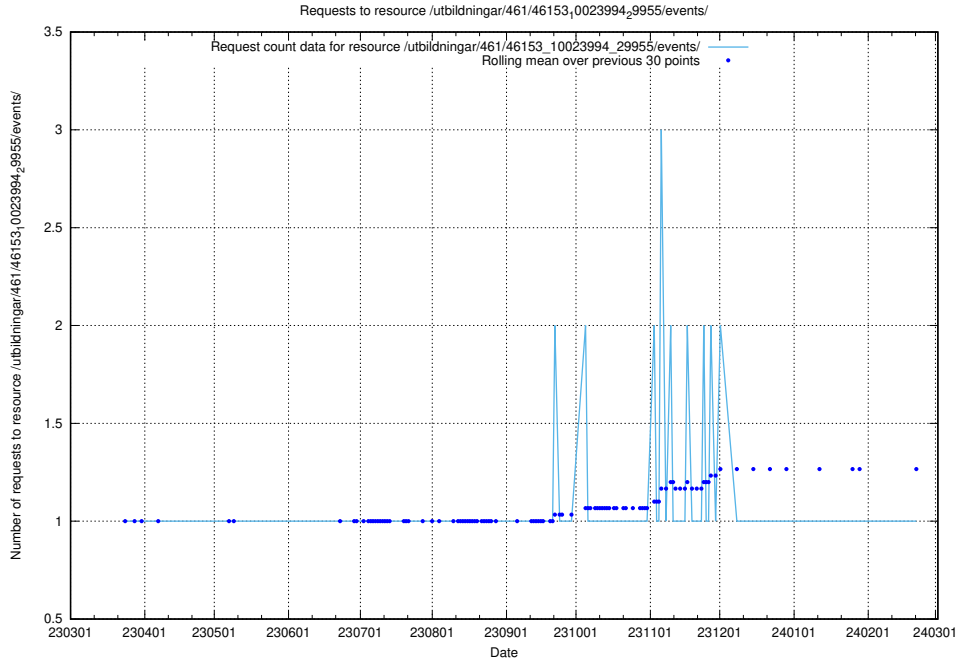

5.6131 Usage of /utbildningar/461/46153_10023994_29955/events/

Here, we count the number of requests to resource /utbildningar/461/46153_10023994_29955/events/.