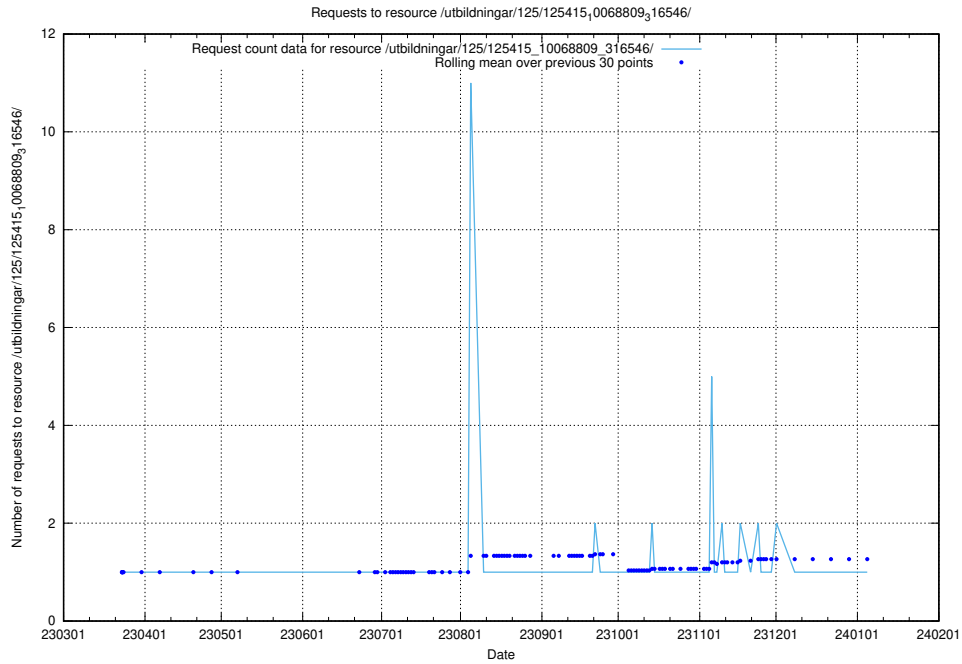

5.1040 Usage of /utbildningar/125/125415_10068809_316546/

Here, we count the number of requests to resource /utbildningar/125/125415_10068809_316546/.