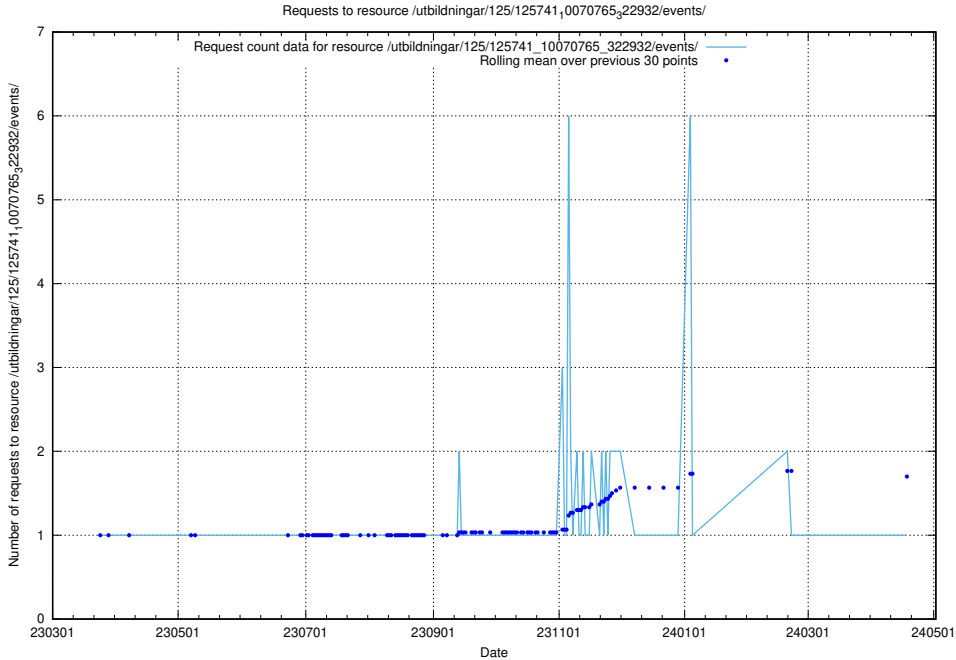

5.6197 Usage of /utbildningar/125/125741_10070765_322932/events/

Here, we count the number of requests to resource /utbildningar/125/125741_10070765_322932/events/