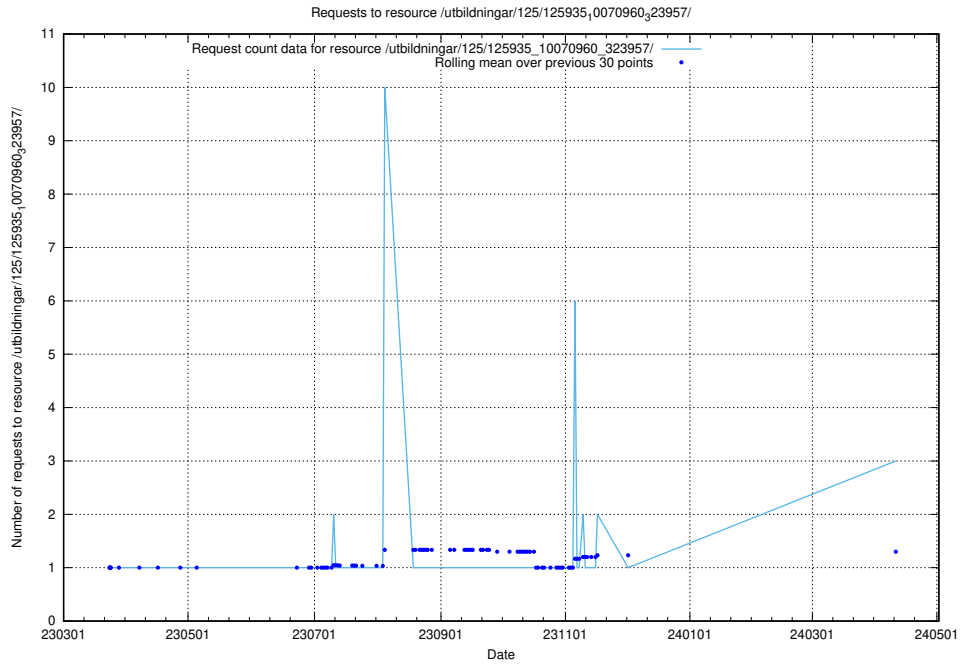

5.420 Usage of /utbildningar/125/125935_10070960_323957/

Here, we count the number of requests to resource /utbildningar/125/125935_10070960_323957/.