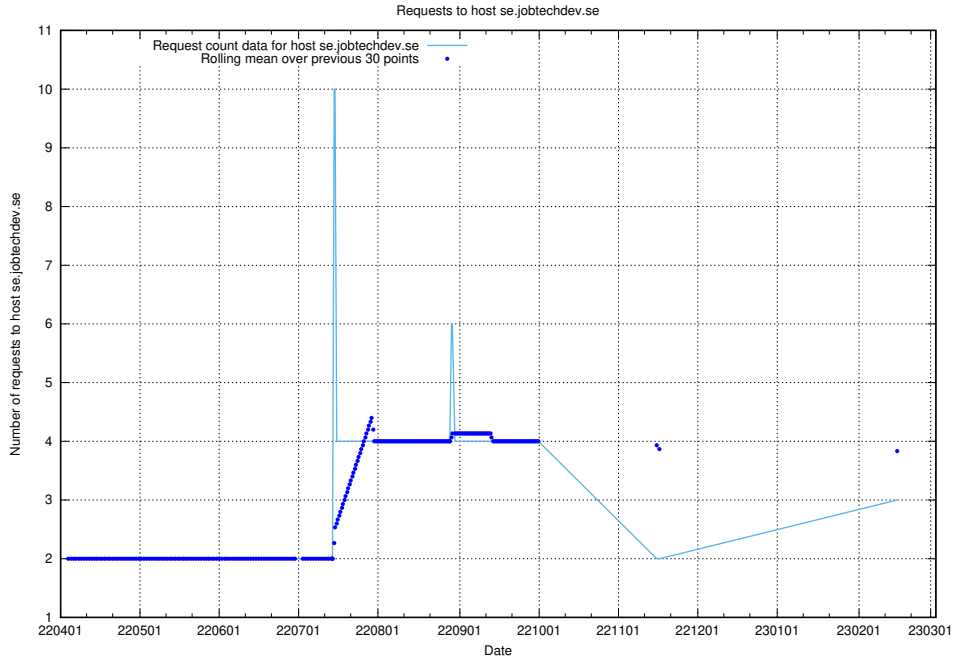

7.216 Usage of se.jobtechdev.se

Here, we count the number of requests to host se.jobtechdev.se.