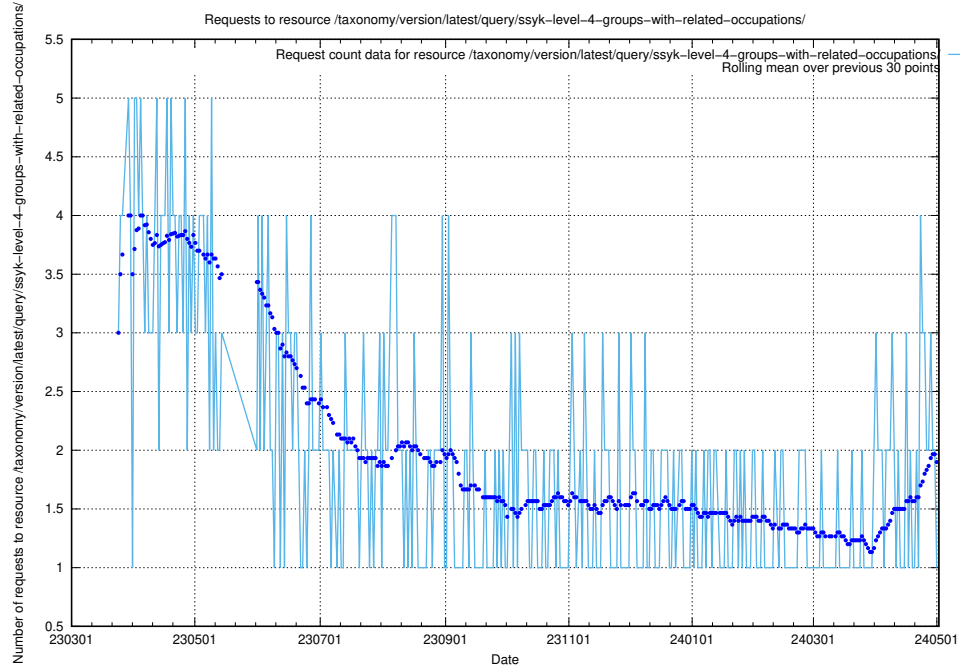

5.6048 Usage of /taxonomy/version/latest/query/ssyk-level-4-groups-with-related-occupations/

Here, we count the number of requests to resource /taxonomy/version/latest/query/ssyk-level-4-groups-with-related-occupations/.