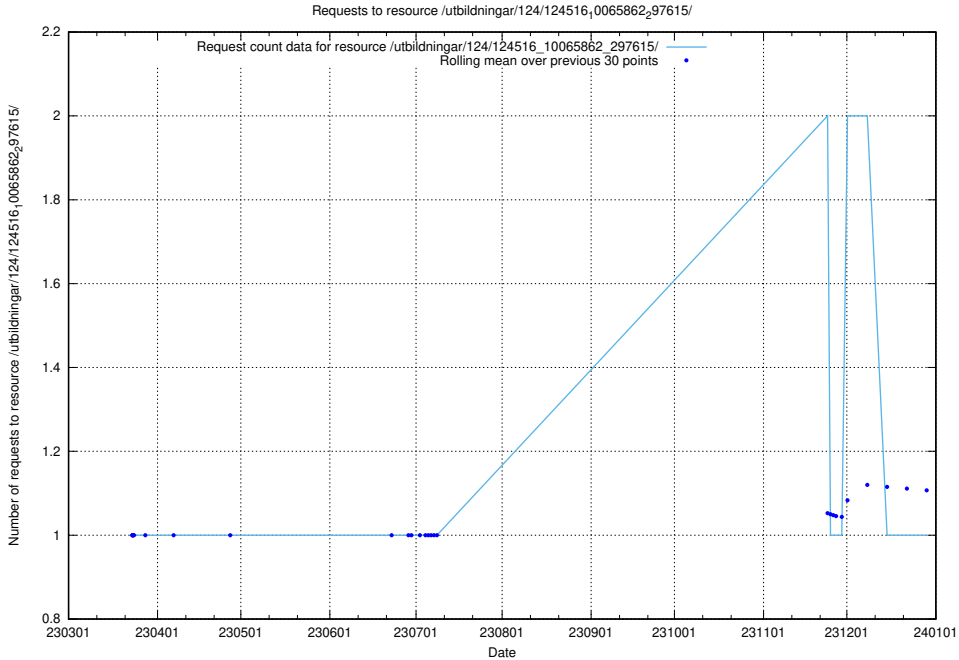

5.1426 Usage of /utbildningar/124/124516_10065862_297615/

Here, we count the number of requests to resource /utbildningar/124/124516_10065862_297615/.