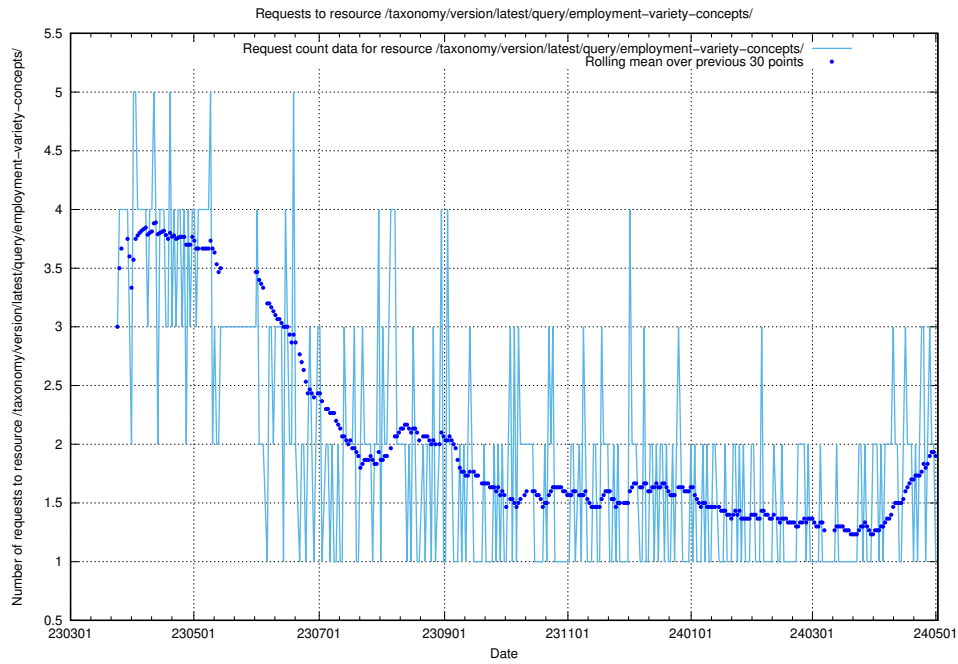

5.6072 Usage of /taxonomy/version/latest/query/employment-variety-concepts/

Here, we count the number of requests to resource /taxonomy/version/latest/query/employment-variety-concepts/.