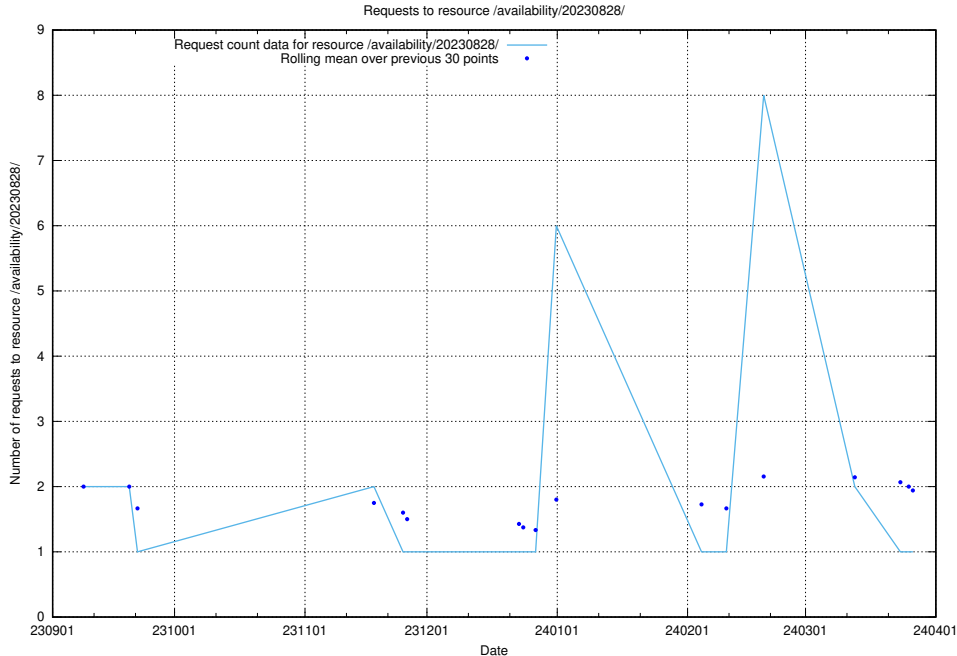

5.4564 Usage of /availability/20230828/

Here, we count the number of requests to resource /availability/20230828/.