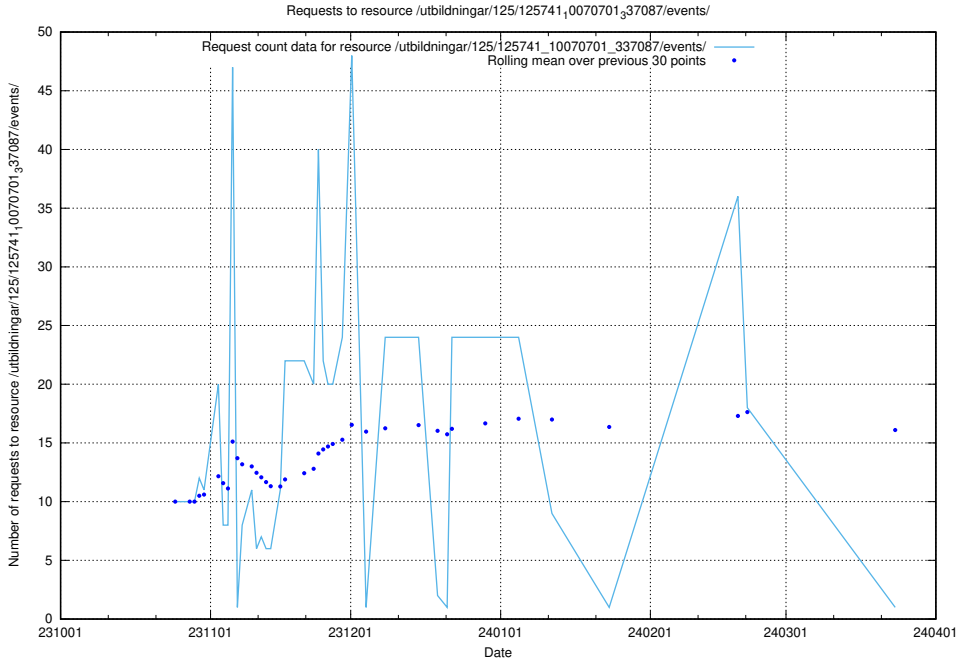

5.4138 Usage of /utbildningar/125/125741_10070701_337087/events/

Here, we count the number of requests to resource /utbildningar/125/125741_10070701_337087/events/