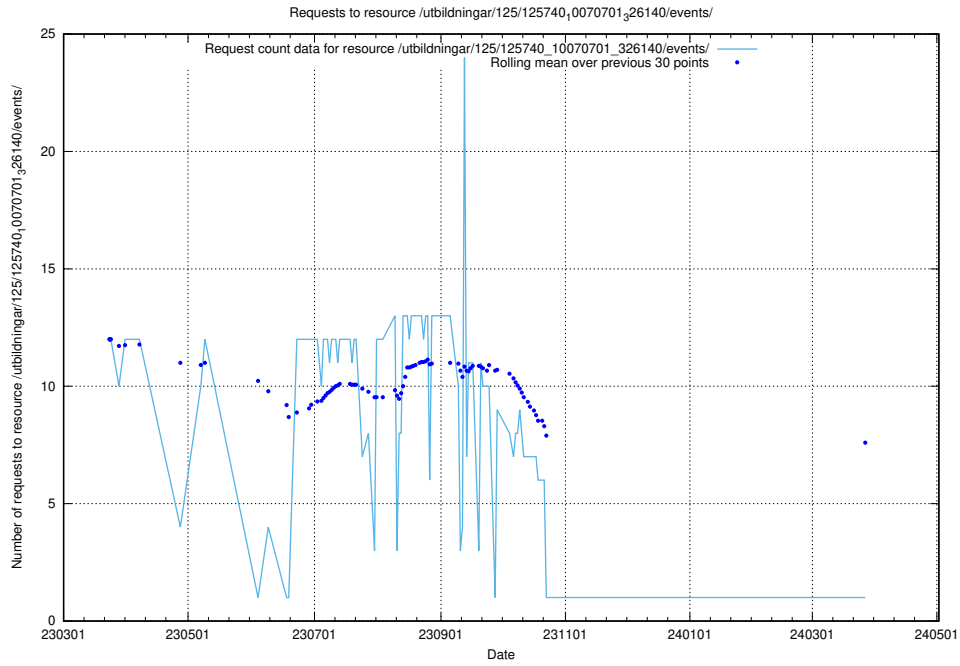

5.6220 Usage of /utbildningar/125/125740_10070701_326140/events/

Here, we count the number of requests to resource /utbildningar/125/125740_10070701_326140/events/