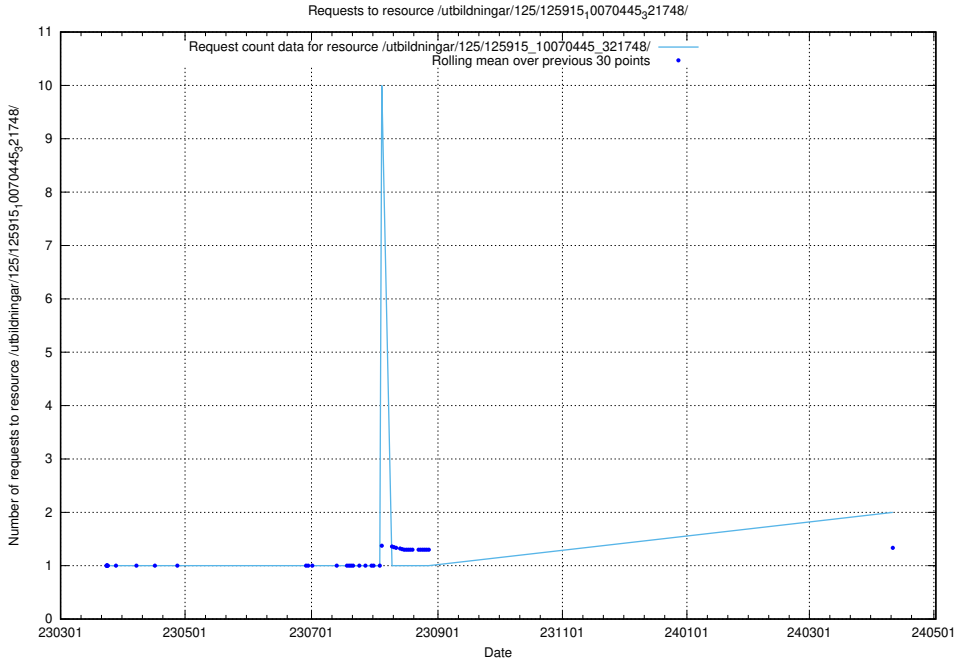

5.889 Usage of /utbildningar/125/125915_10070445_321748/

Here, we count the number of requests to resource /utbildningar/125/125915_10070445_321748/.