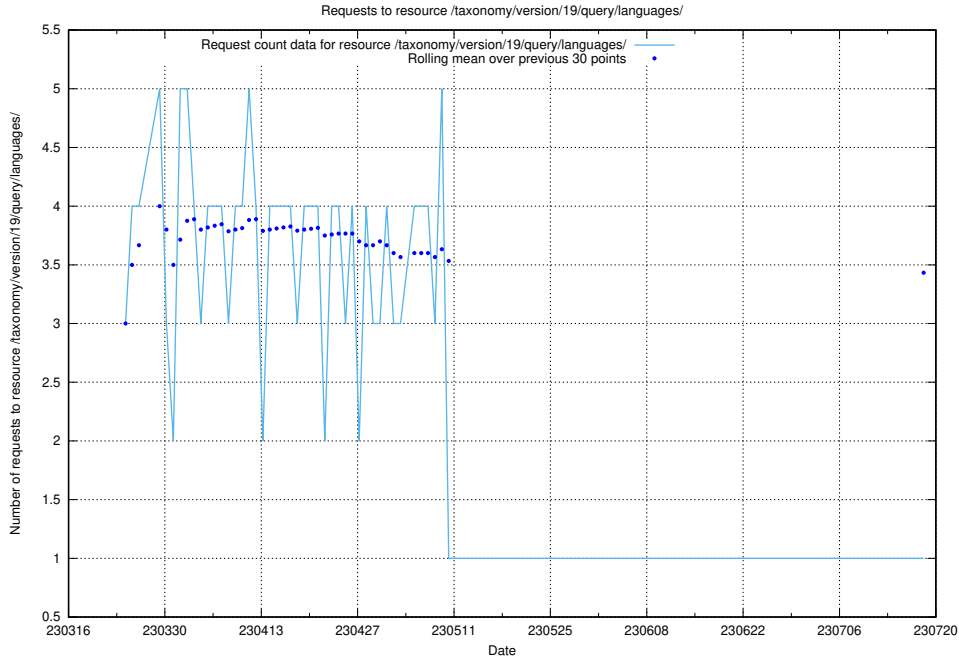

5.6112 Usage of /taxonomy/version/19/query/languages/

Here, we count the number of requests to resource /taxonomy/version/19/query/languages/.