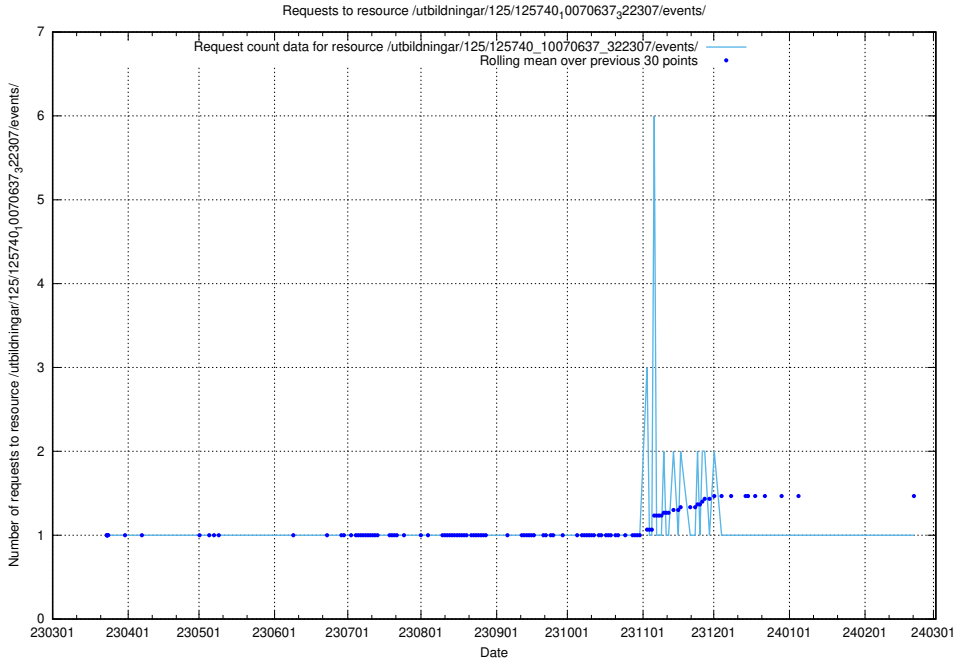

5.945 Usage of /utbildningar/125/125740_10070637_322307/events/

Here, we count the number of requests to resource /utbildningar/125/125740_10070637_322307/events/