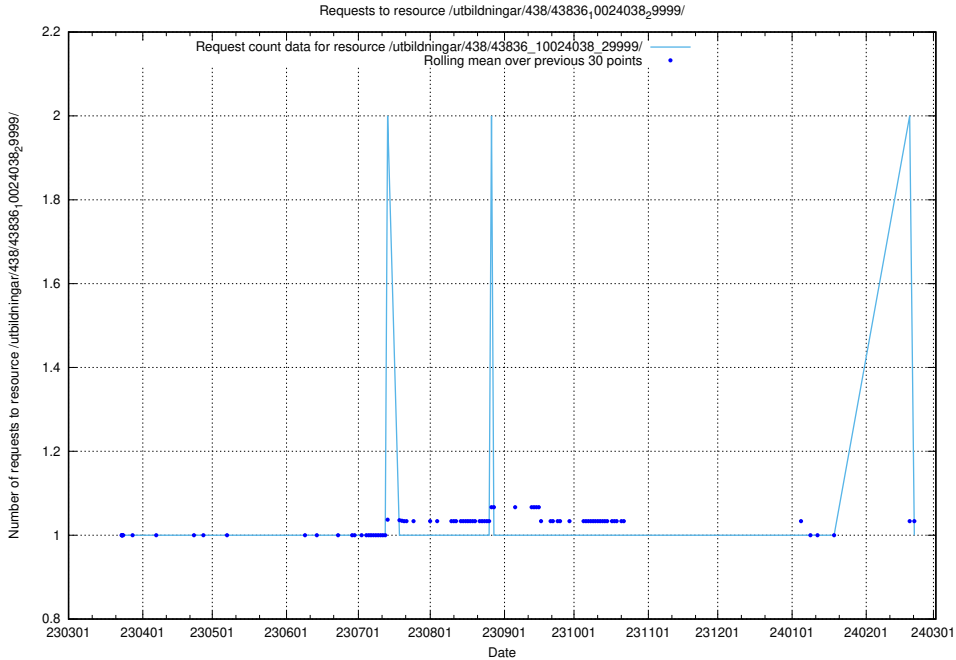

5.6304 Usage of /utbildningar/438/43836_10024038_29999/

Here, we count the number of requests to resource /utbildningar/438/43836_10024038_29999/.