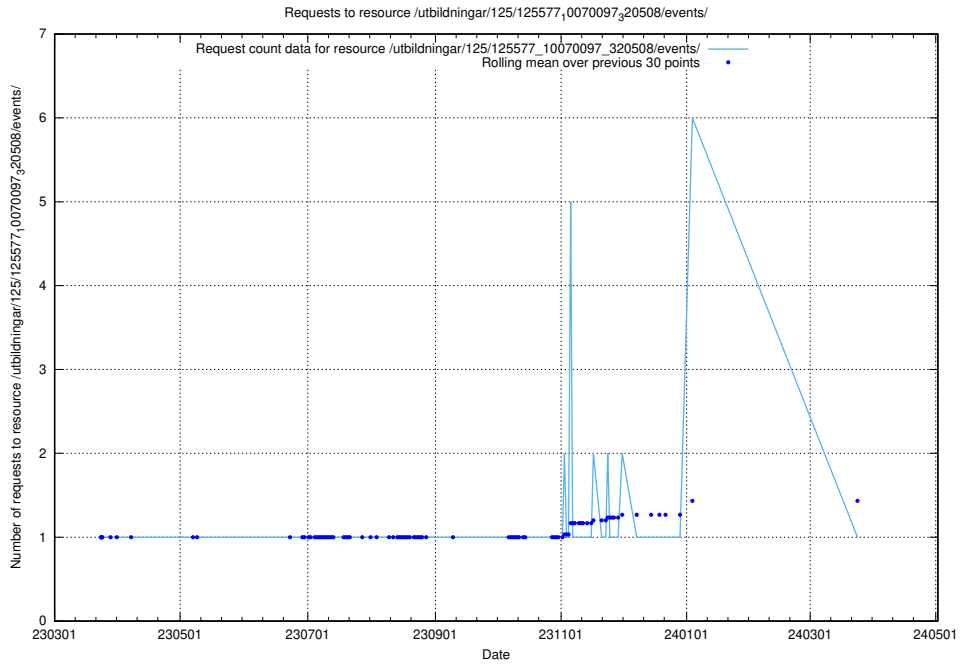

5.1037 Usage of /utbildningar/125/125577_10070097_320508/events/

Here, we count the number of requests to resource /utbildningar/125/125577_10070097_320508/events/