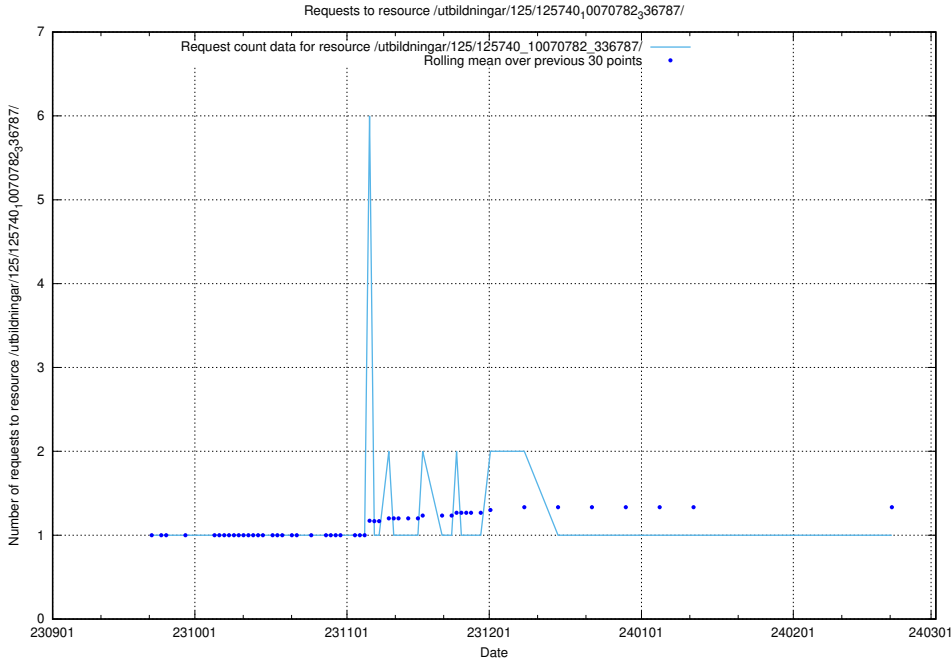

5.4440 Usage of /utbildningar/125/125740_10070782_336787/

Here, we count the number of requests to resource /utbildningar/125/125740_10070782_336787/.