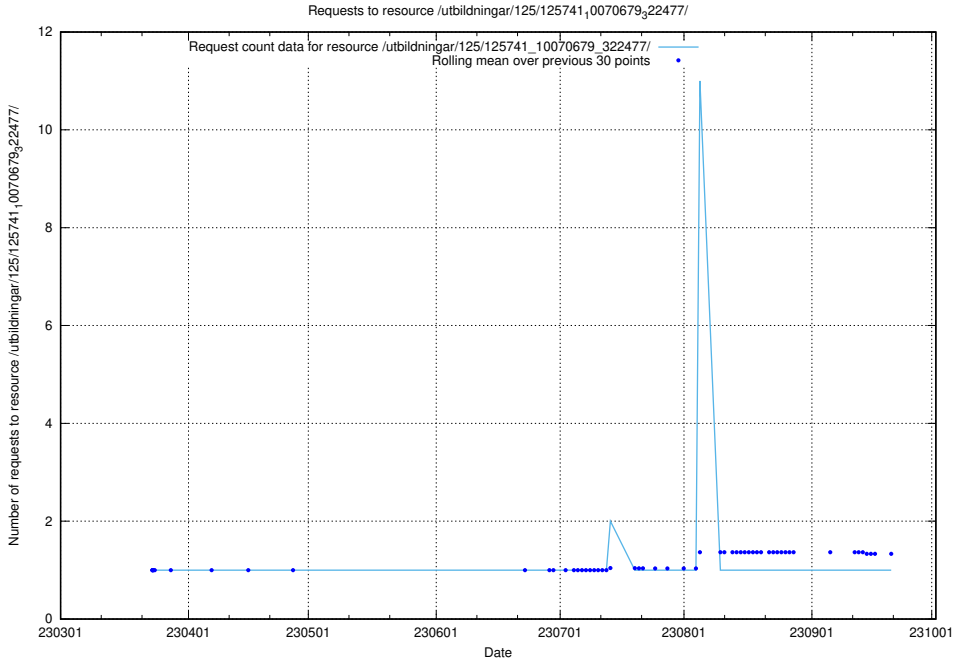

5.6448 Usage of /utbildningar/125/125741_10070679_322477/

Here, we count the number of requests to resource /utbildningar/125/125741_10070679_322477/.