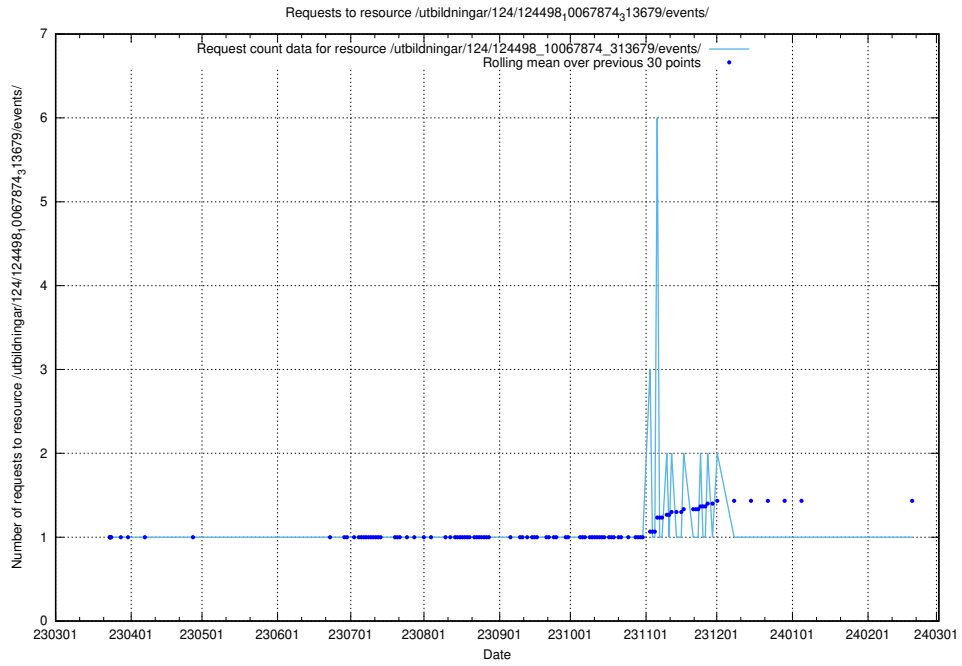

5.2563 Usage of /utbildningar/124/124498_10067874_313679/events/

Here, we count the number of requests to resource /utbildningar/124/124498_10067874_313679/events/