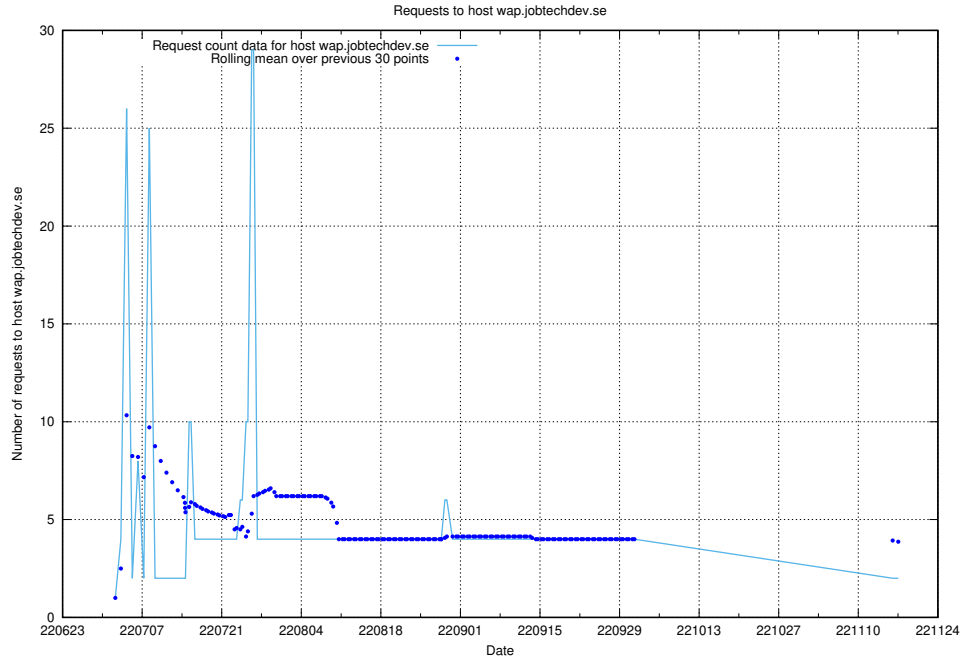

7.390 Usage of wap.jobtechdev.se

Here, we count the number of requests to host wap.jobtechdev.se.