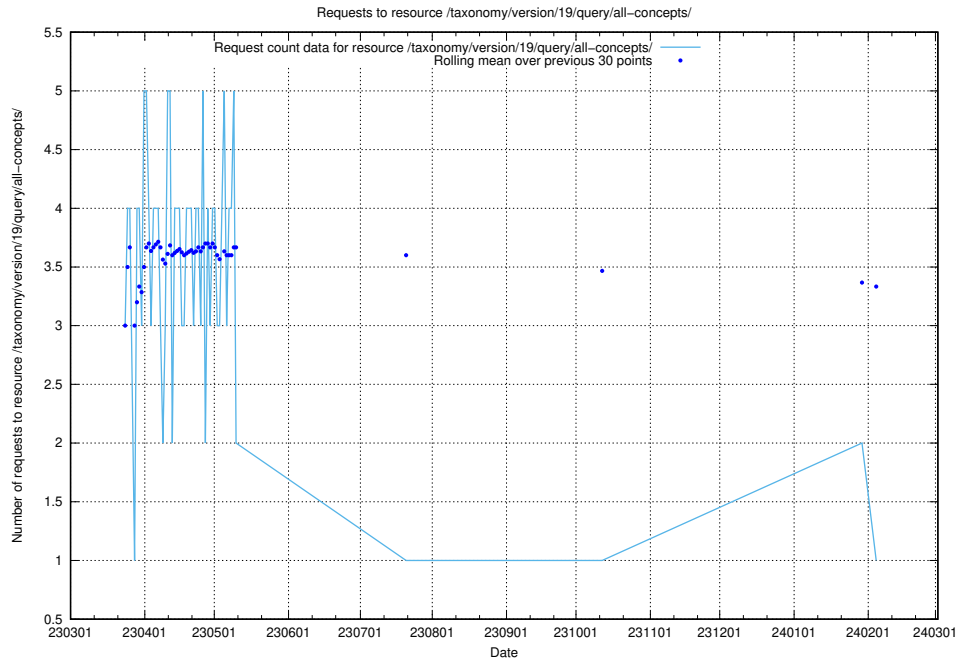

5.6124 Usage of /taxonomy/version/19/query/all-concepts/

Here, we count the number of requests to resource /taxonomy/version/19/query/all-concepts/.

5.6125 Usage of /utbildningar/437/43755_10024005_290720/events/