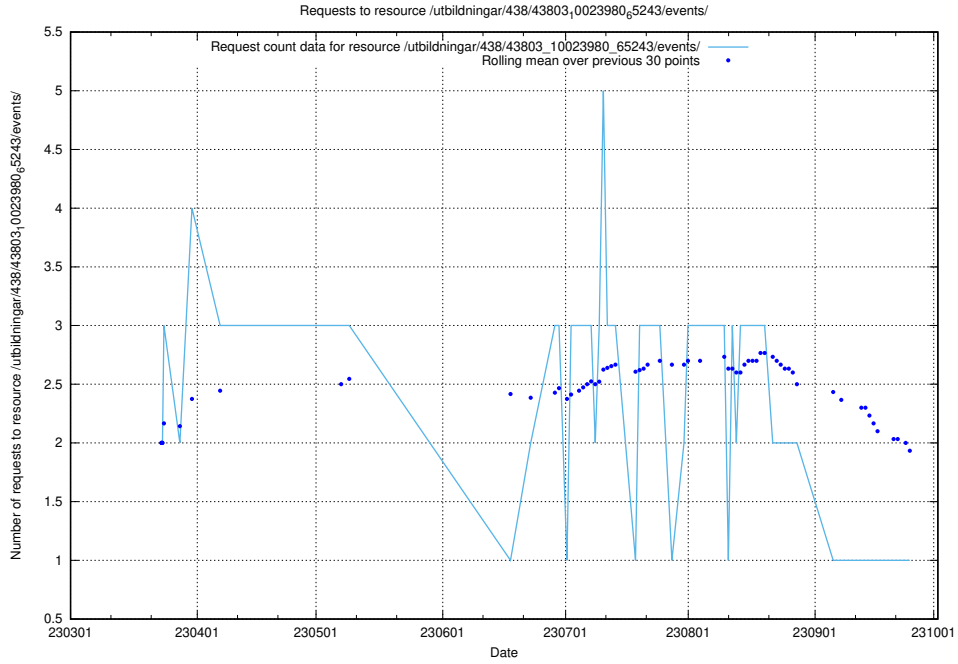

5.6239 Usage of /utbildningar/438/43803_10023980_65243/events/

Here, we count the number of requests to resource /utbildningar/438/43803_10023980_65243/events/.