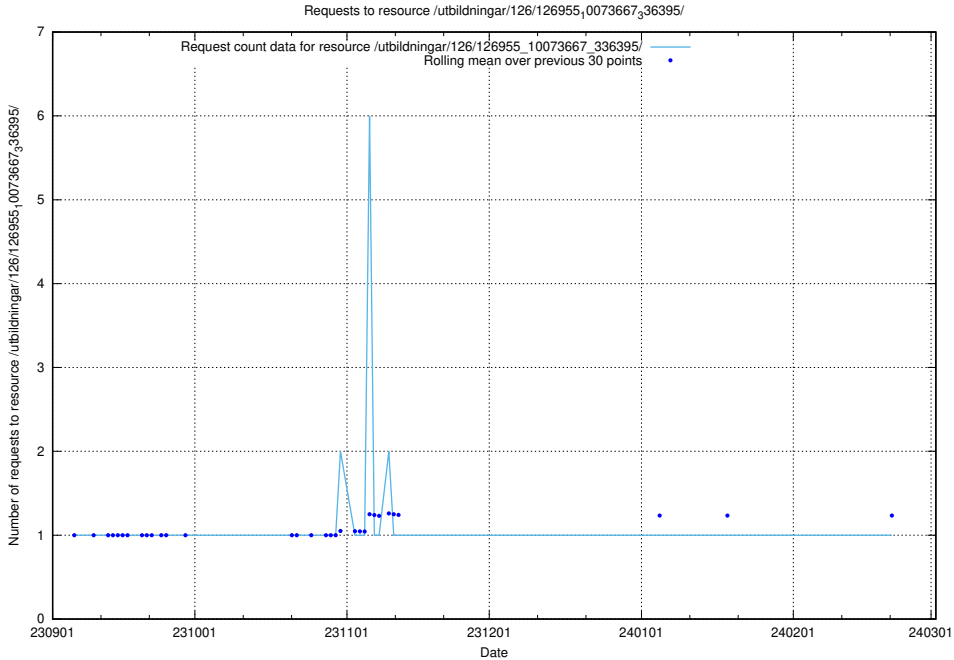

5.4588 Usage of /utbildningar/126/126955_10073667_336395/

Here, we count the number of requests to resource /utbildningar/126/126955_10073667_336395/.