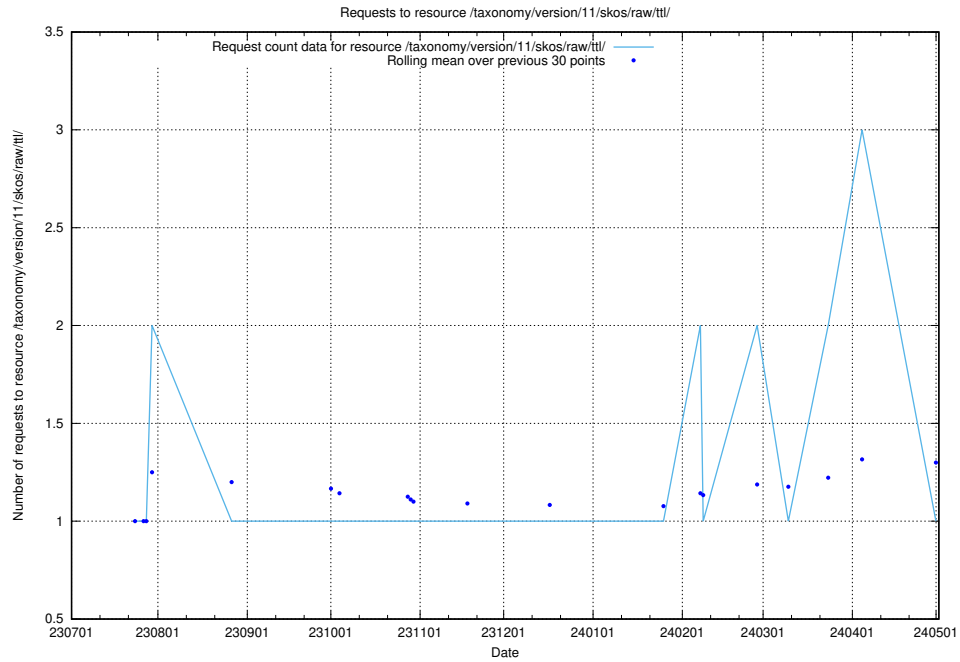

5.4894 Usage of /taxonomy/version/11/skos/raw/ttl/

Here, we count the number of requests to resource /taxonomy/version/11/skos/raw/ttl/.