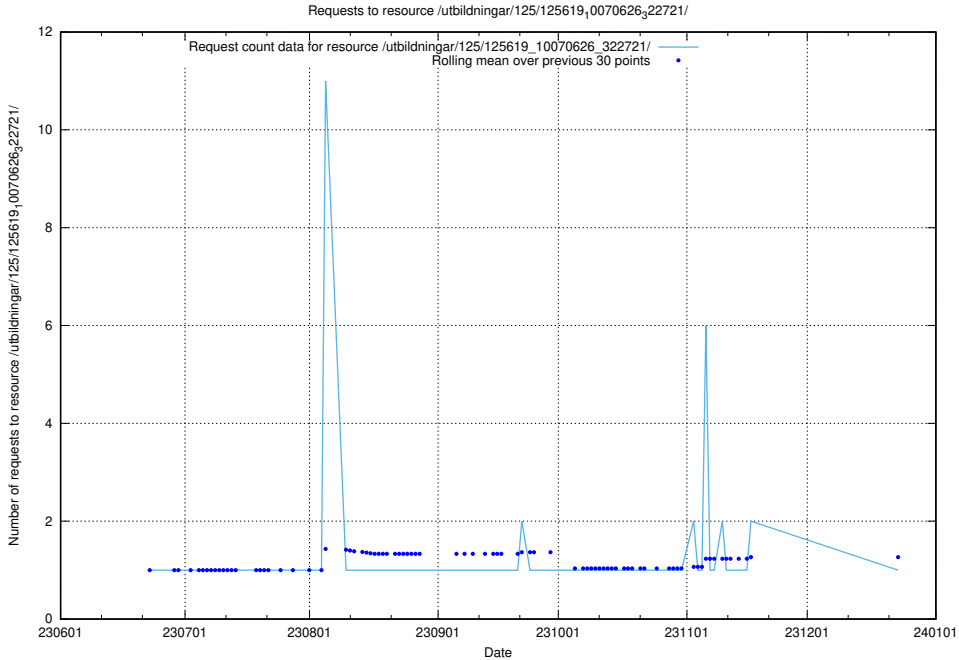

5.5657 Usage of /utbildningar/125/125619_10070626_322721/

Here, we count the number of requests to resource /utbildningar/125/125619_10070626_322721/.