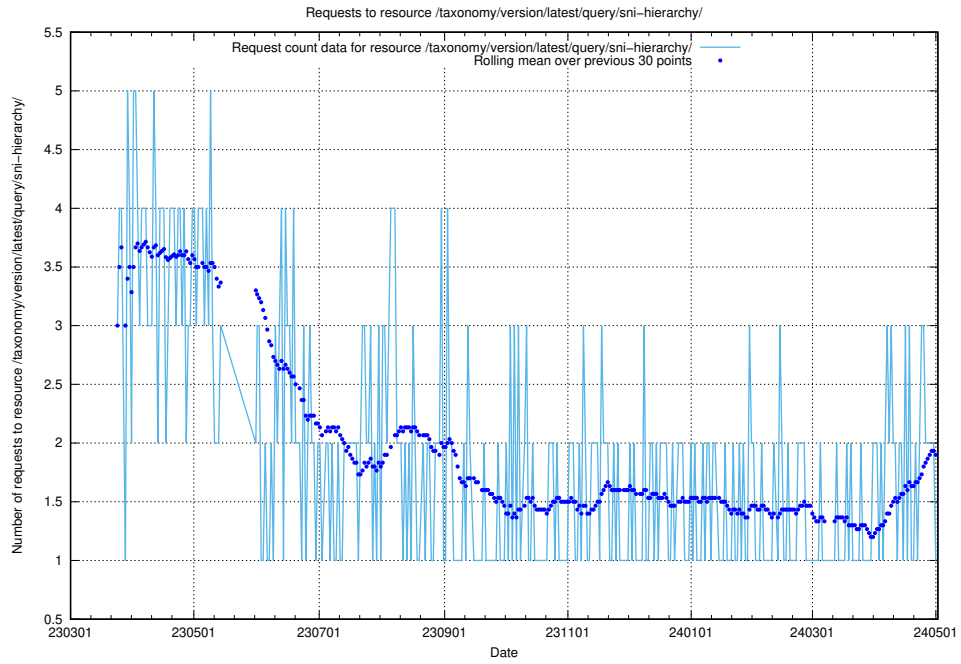

5.6059 Usage of /taxonomy/version/latest/query/skills/

Here, we count the number of requests to resource /taxonomy/version/latest/query/skills/.

5.6060 Usage of /taxonomy/version/latest/query/skills-with-related-skill-headlines-and-ssyk-level-4-groups/