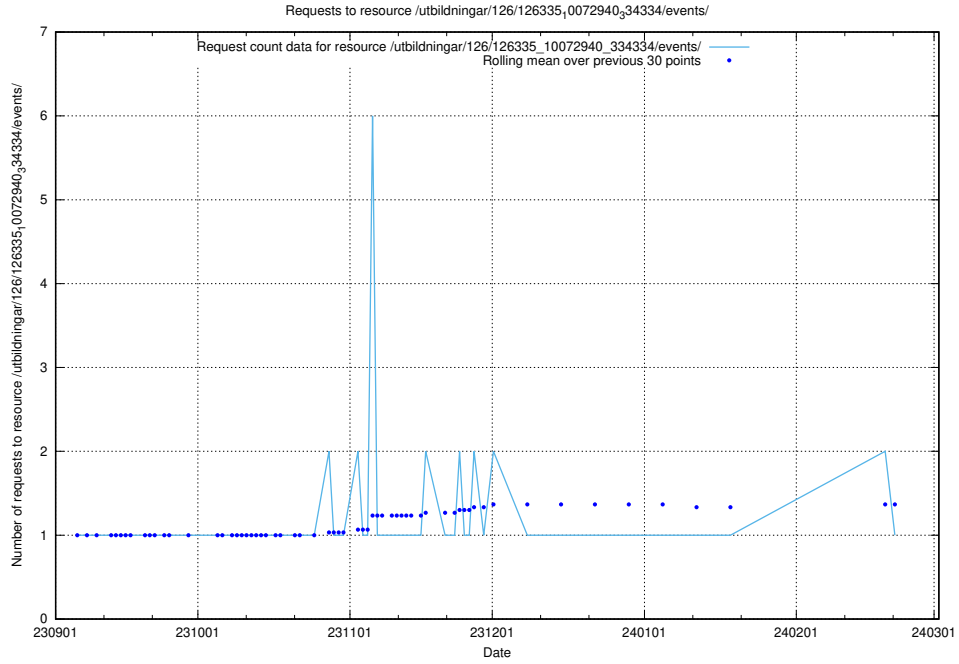

5.4598 Usage of /utbildningar/126/126335_10072940_334334/events/

Here, we count the number of requests to resource /utbildningar/126/126335_10072940_334334/events/