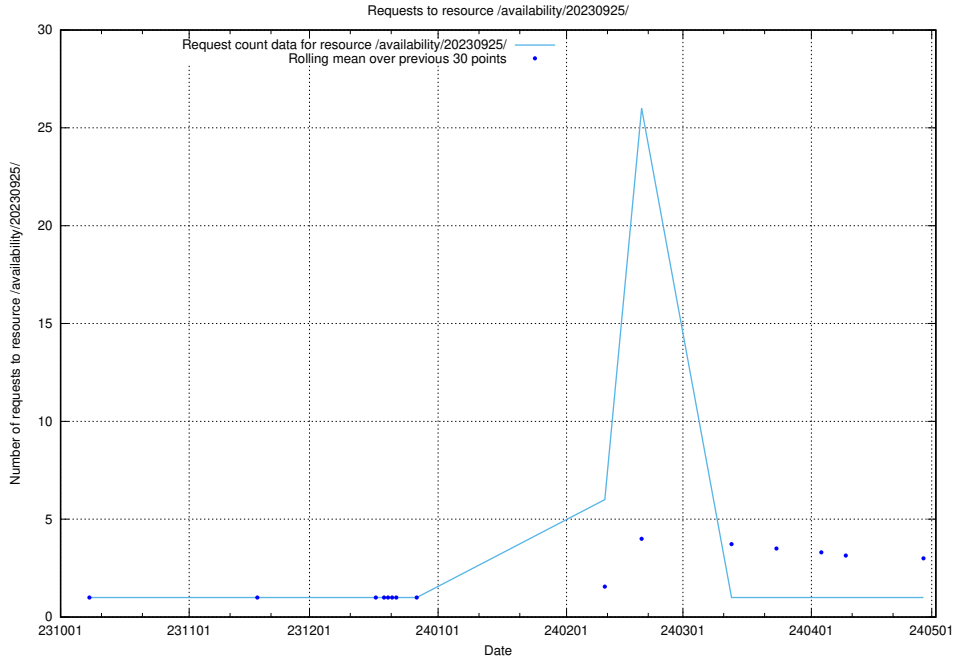

5.4318 Usage of /availability/20230925/

Here, we count the number of requests to resource /availability/20230925/.