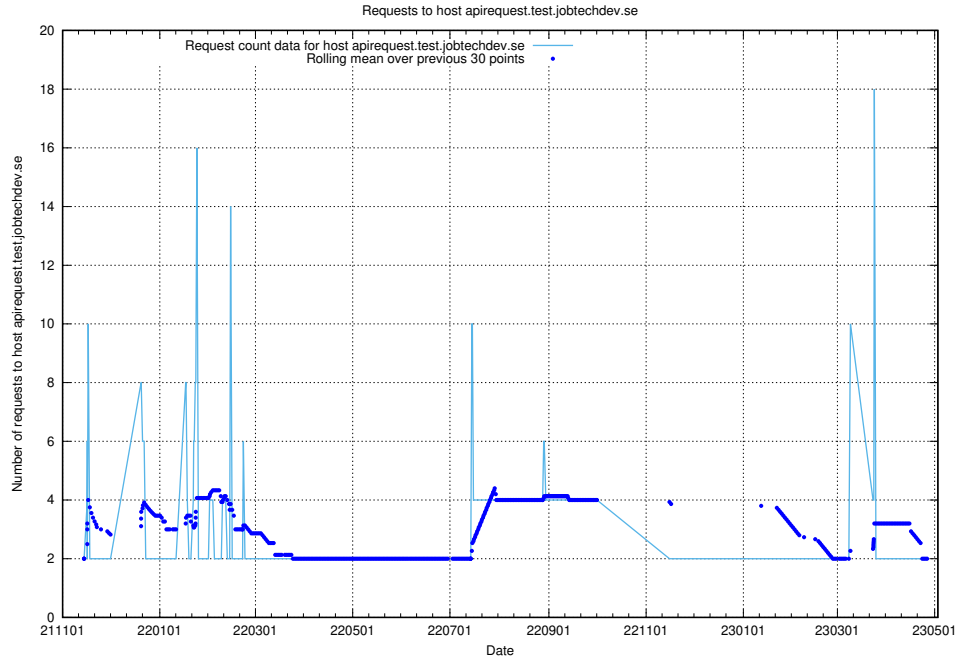

7.284 Usage of `apirequest.test.jobtechdev.se`

Here, we count the number of requests to host `apirequest.test.jobtechdev.se`.