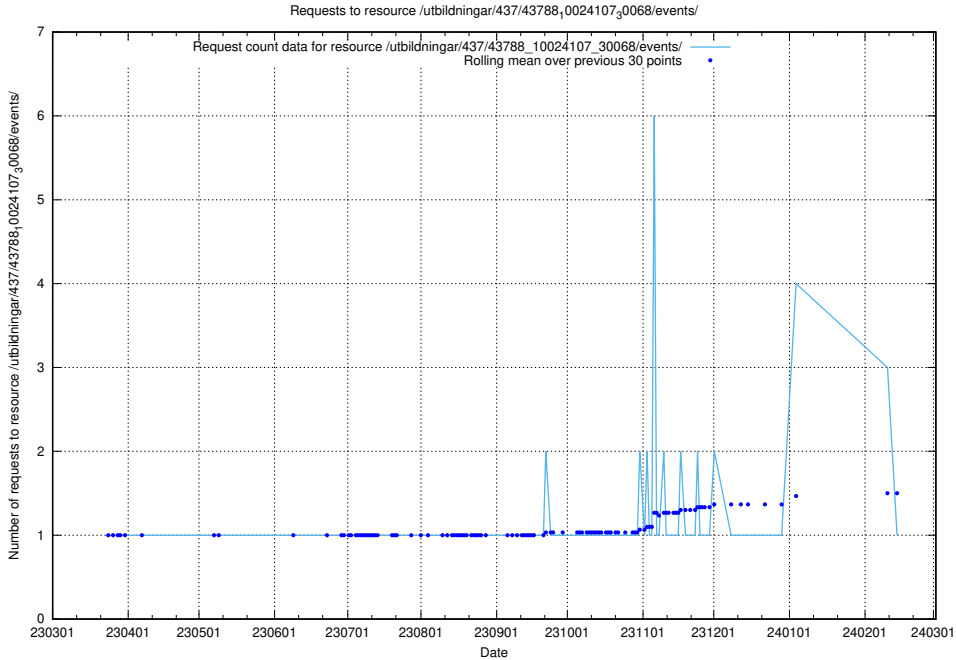

5.6152 Usage of /utbildningar/437/43788_10024107_30068/events/

Here, we count the number of requests to resource /utbildningar/437/43788_10024107_30068/events/.