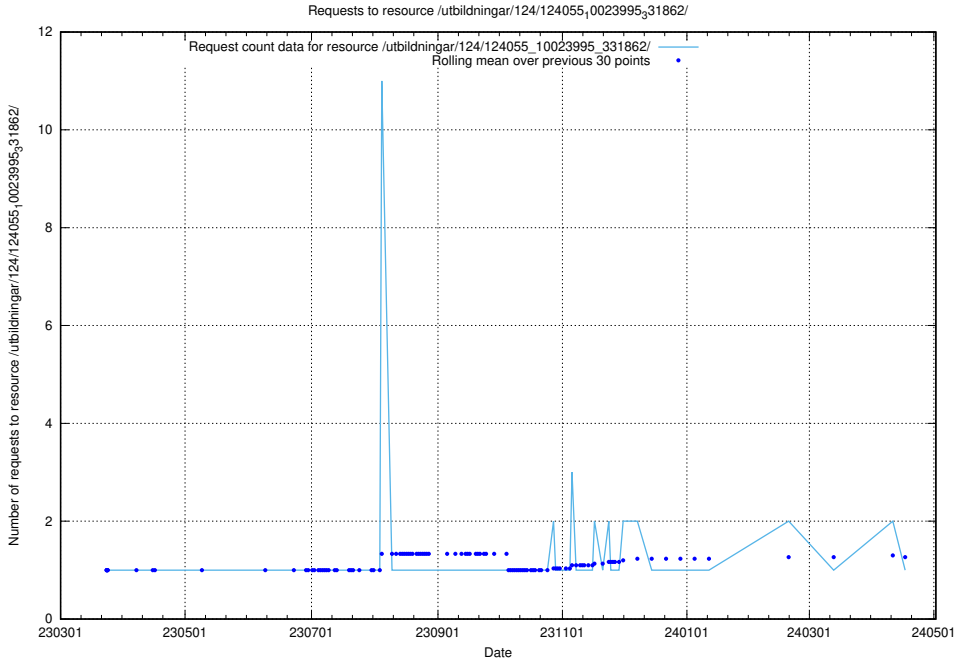

5.4226 Usage of /utbildningar/124/124055_10023995_331862/

Here, we count the number of requests to resource /utbildningar/124/124055_10023995_331862/.