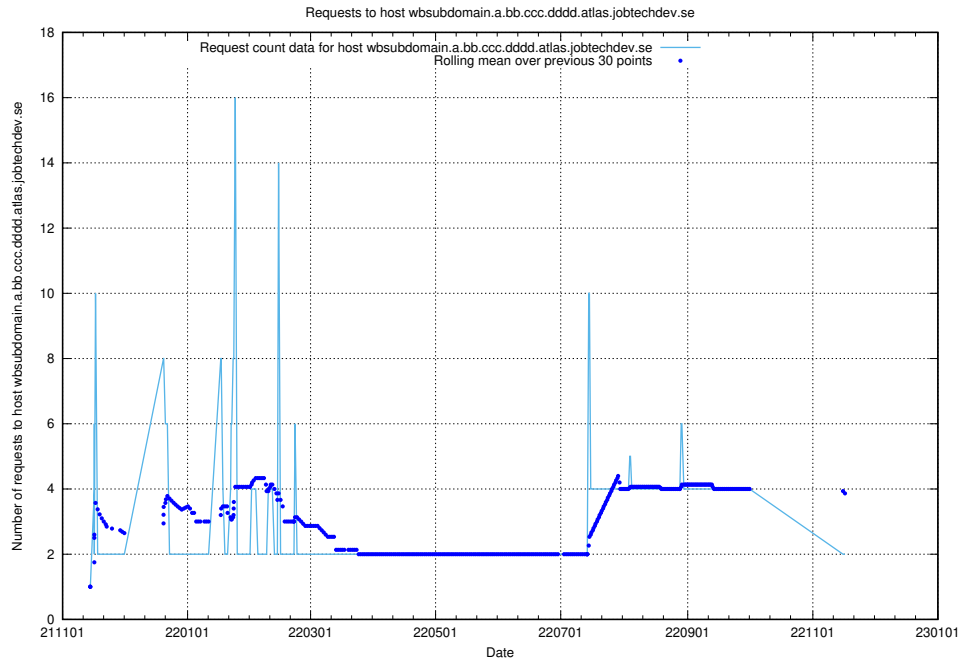

7.546 Usage of wbsubdomain.a.bb.ccc.dddd.atlas.jobtechdev.se

Here, we count the number of requests to host wbsubdomain.a.bb.ccc.dddd.atlas.jobtechdev.se.