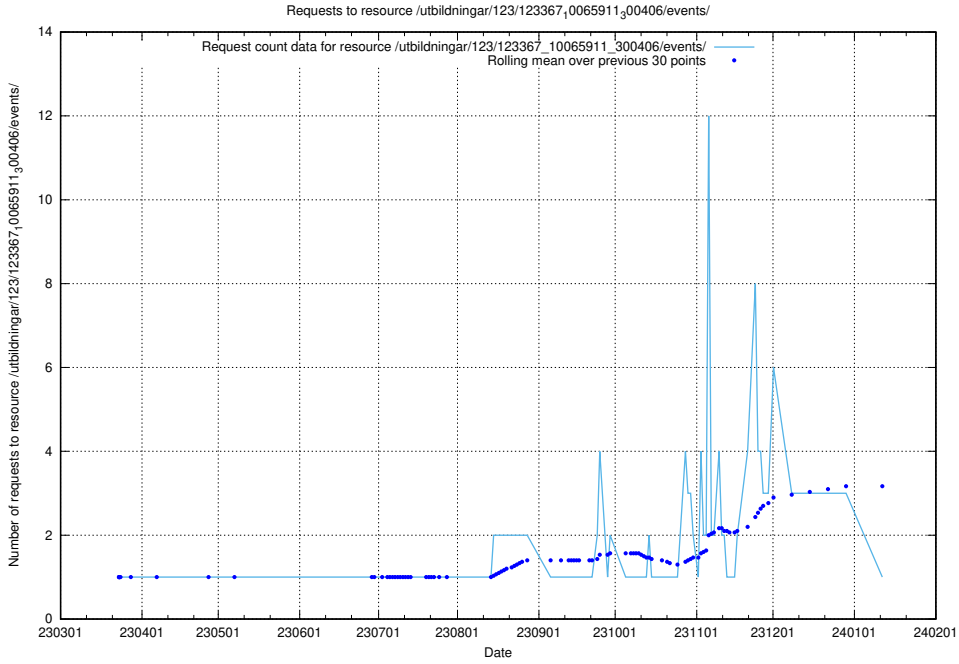

5.4648 Usage of /utbildningar/123/123367_10065911_300406/events/

Here, we count the number of requests to resource /utbildningar/123/123367_10065911_300406/events/