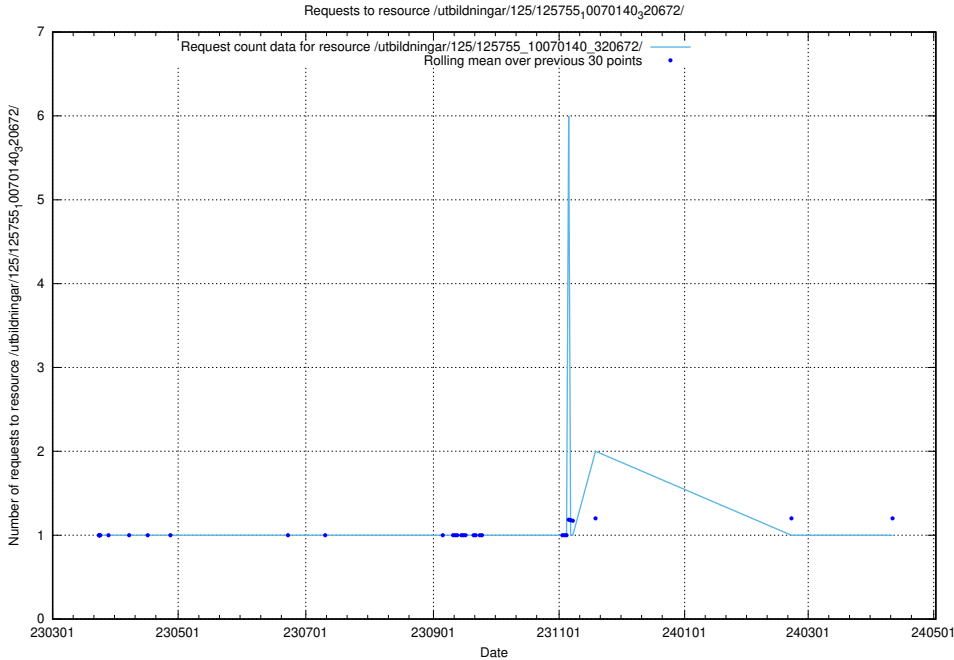

5.6429 Usage of /utbildningar/125/125755_10070140_320672/

Here, we count the number of requests to resource /utbildningar/125/125755_10070140_320672/.