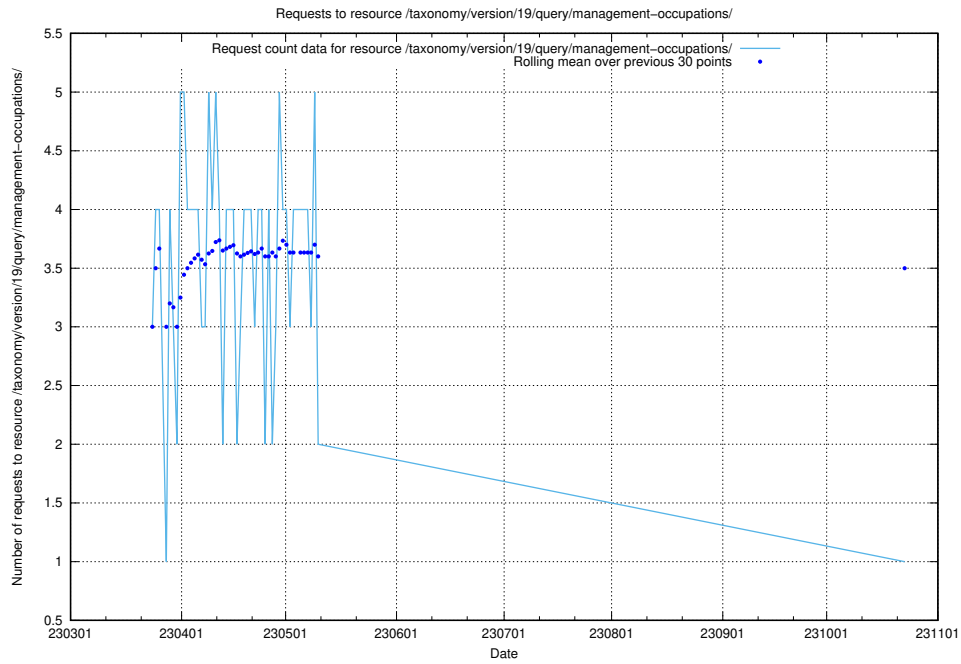

5.6111 Usage of /taxonomy/version/19/query/management-occupations/

Here, we count the number of requests to resource /taxonomy/version/19/query/management-occupations/.