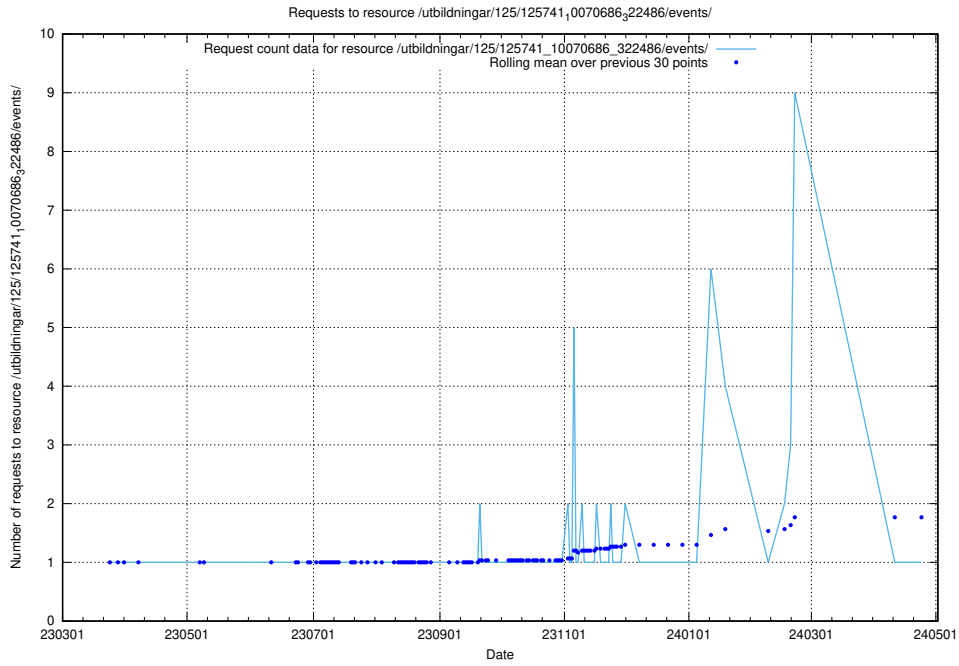

5.6200 Usage of /utbildningar/125/125741_10070686_322486/events/

Here, we count the number of requests to resource /utbildningar/125/125741_10070686_322486/events/