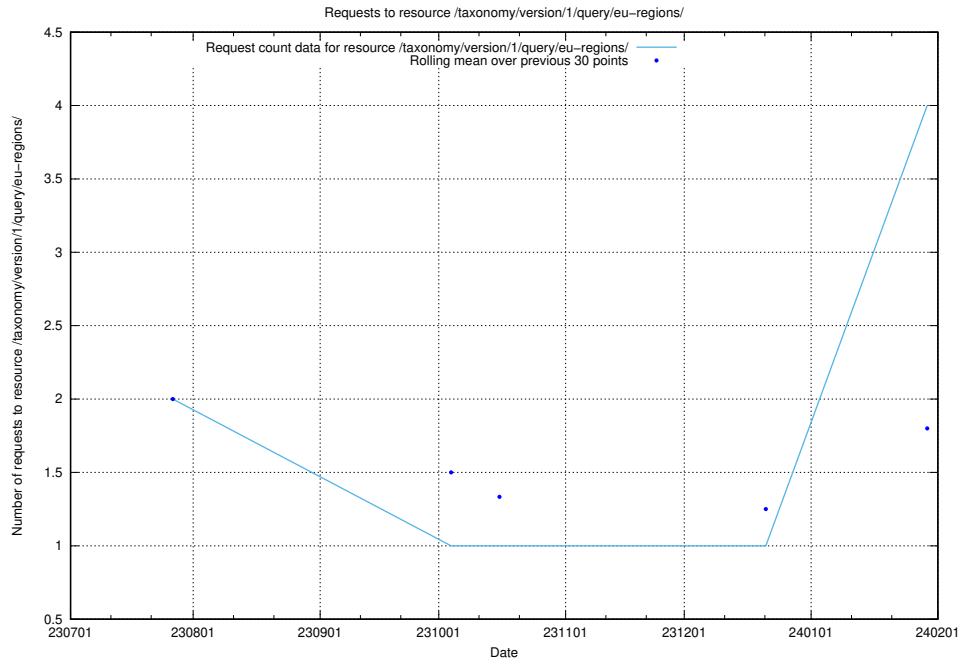

5.216 Usage of `/taxonomy/version/1/query/eu-regions/`

Here, we count the number of requests to resource `/taxonomy/version/1/query/eu-regions/`.