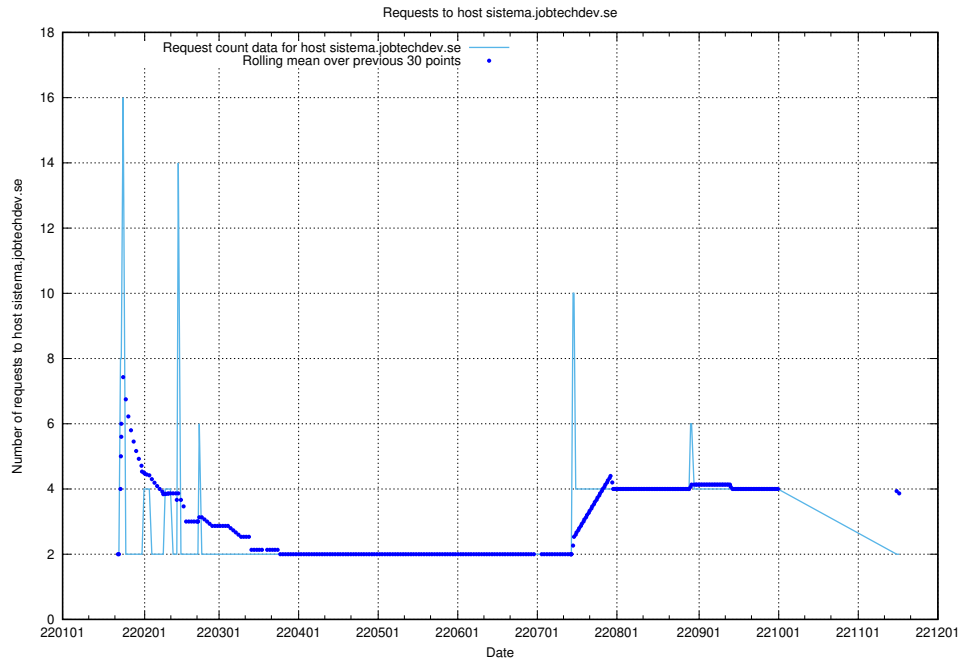

7.583 Usage of shopify.jobtechdev.se

Here, we count the number of requests to host shopify.jobtechdev.se.

7.584 Usage of jijitsi.jobtechdev.se

Here, we count the number of requests to host jijitsi.jobtechdev.se.