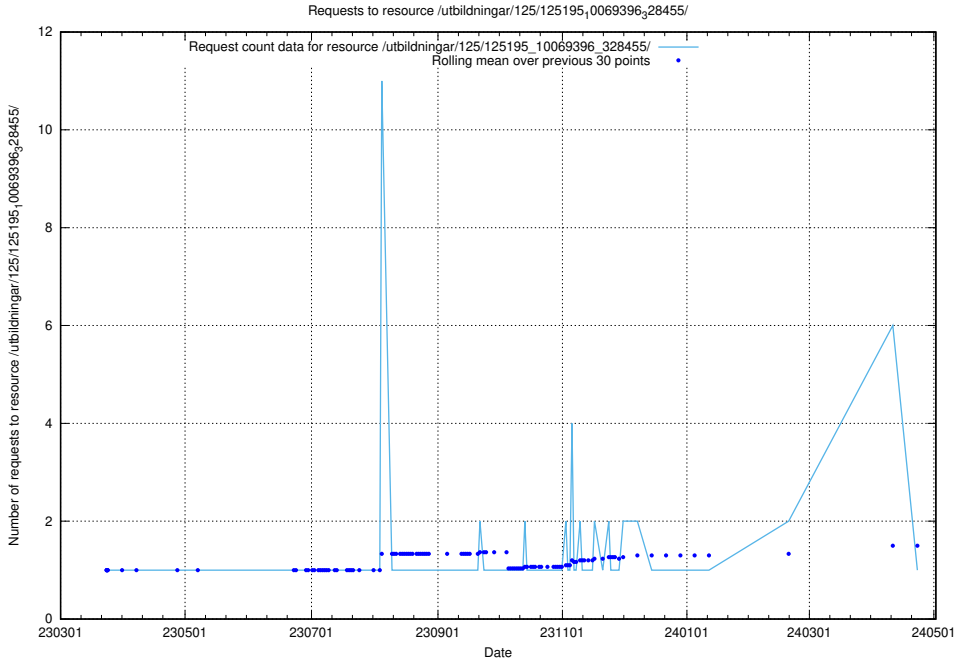

5.1064 Usage of /utbildningar/125/125195_10069396_328455/

Here, we count the number of requests to resource /utbildningar/125/125195_10069396_328455/.