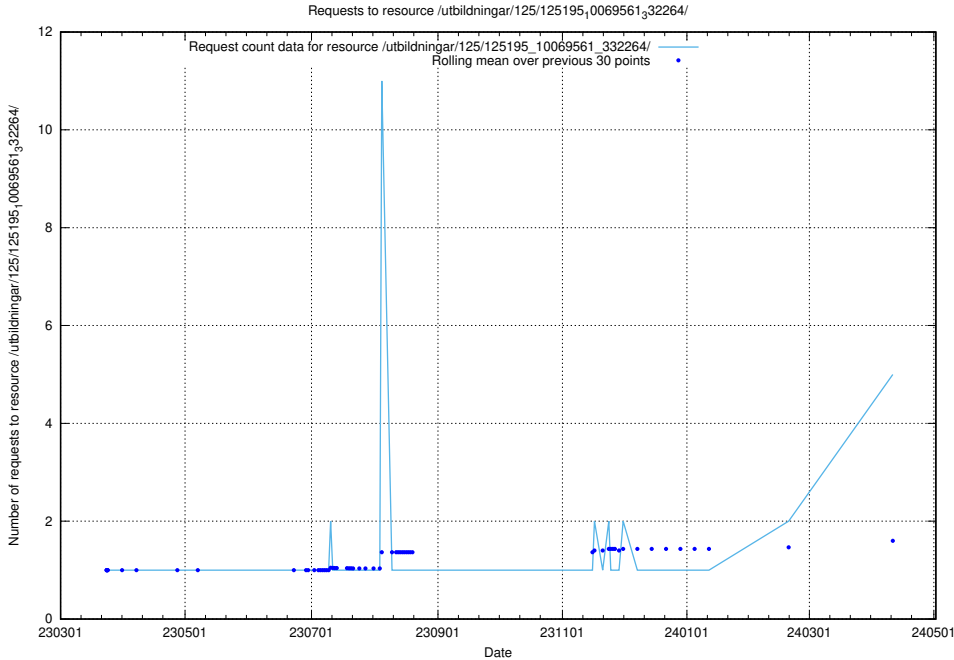

5.107 Usage of /utbildningar/125/125195_10069561_332264/

Here, we count the number of requests to resource /utbildningar/125/125195_10069561_332264/.