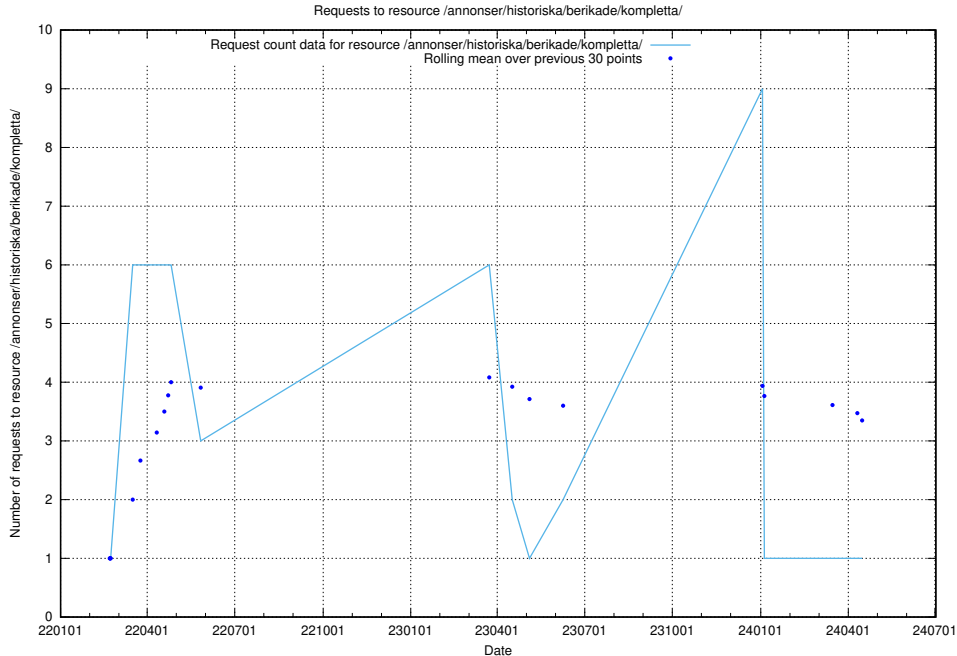

5.1194 Usage of /annonser/historiska/berikade/kompletta/

Here, we count the number of requests to resource /annonser/historiska/berikade/kompletta/.