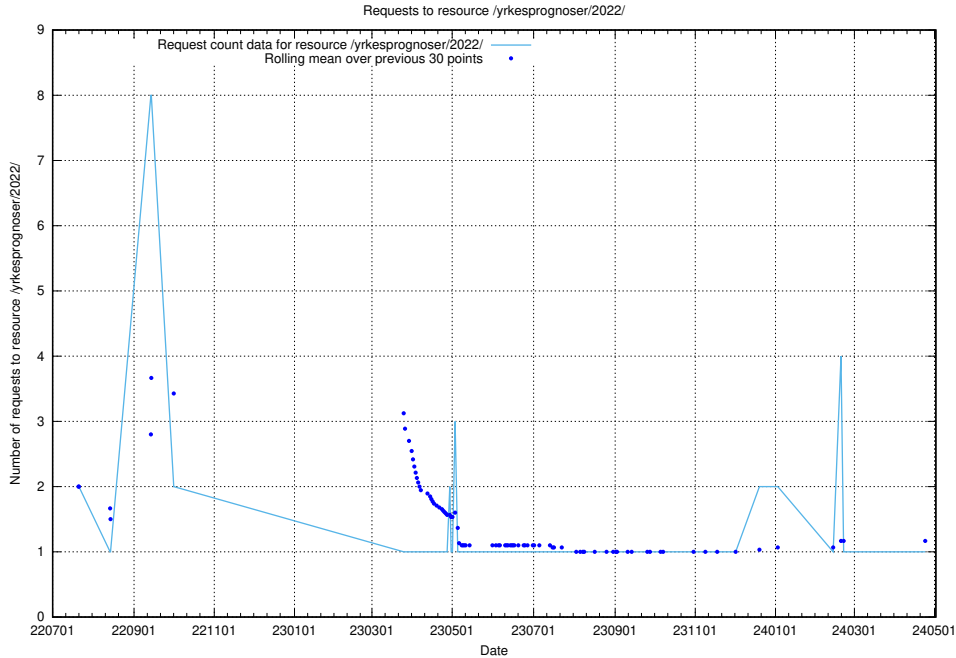

5.923 Usage of /yrkesprognoser/2022/

Here, we count the number of requests to resource /yrkesprognoser/2022/.