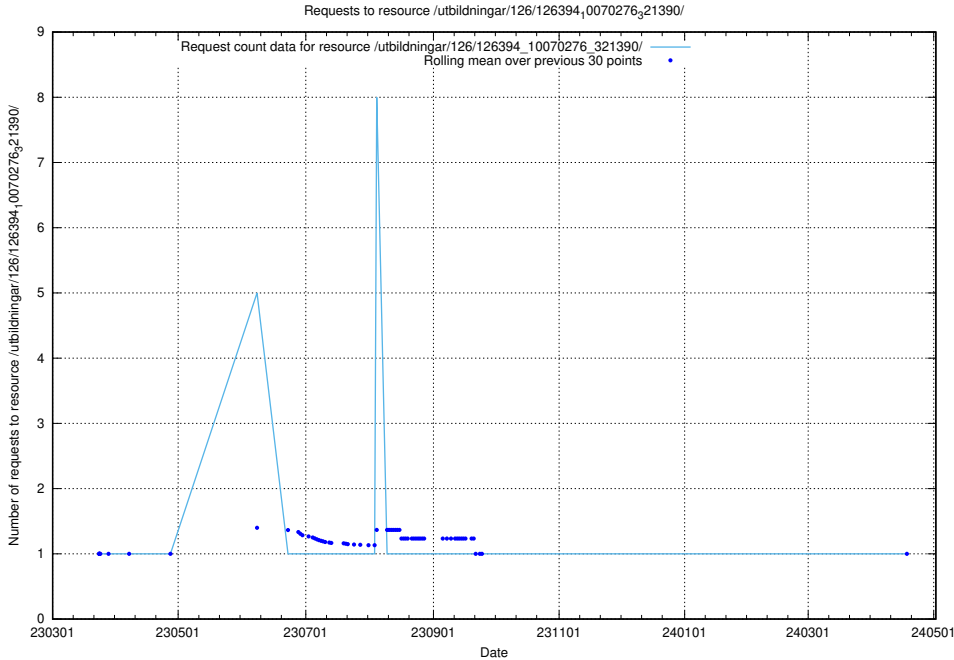

5.6393 Usage of /utbildningar/126/126394_10070276_321390/

Here, we count the number of requests to resource /utbildningar/126/126394_10070276_321390/.