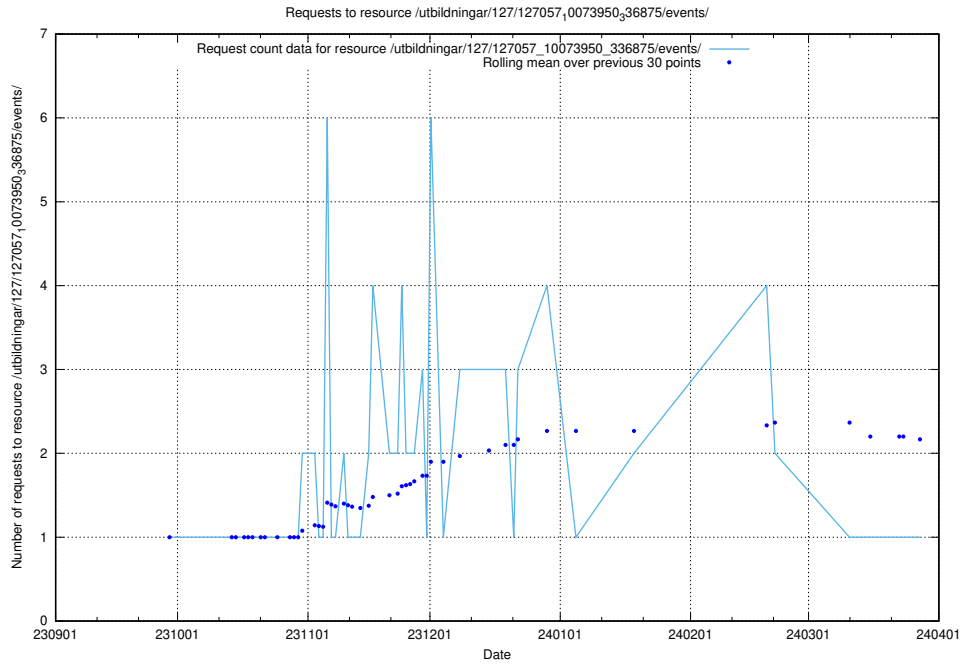

5.4378 Usage of /utbildningar/127/127057_10073950_336875/events/

Here, we count the number of requests to resource /utbildningar/127/127057_10073950_336875/events/