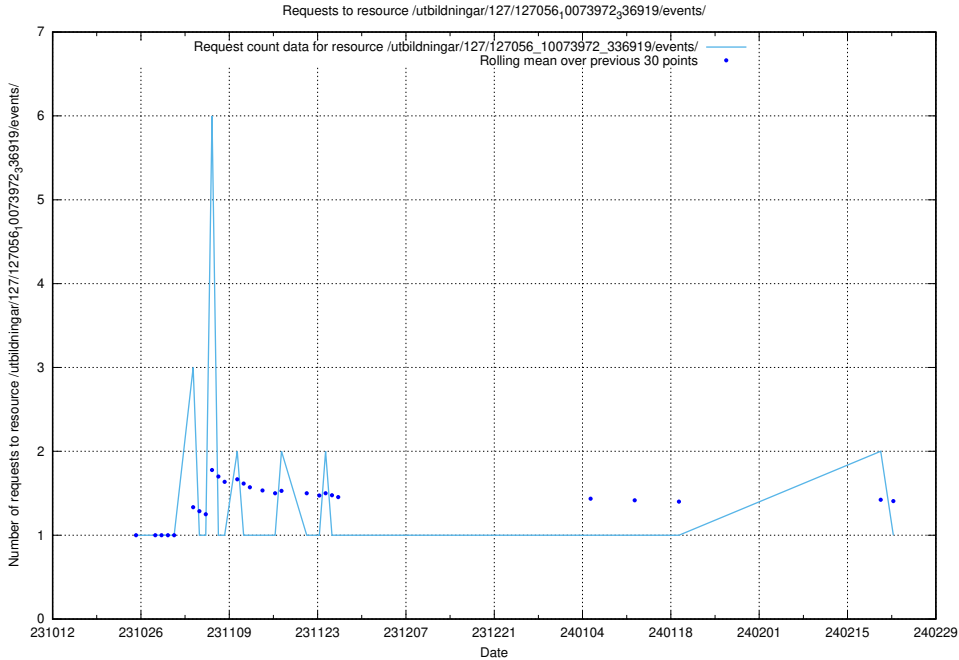

5.4149 Usage of /utbildningar/127/127056_10073972_336919/events/

Here, we count the number of requests to resource /utbildningar/127/127056_10073972_336919/events/