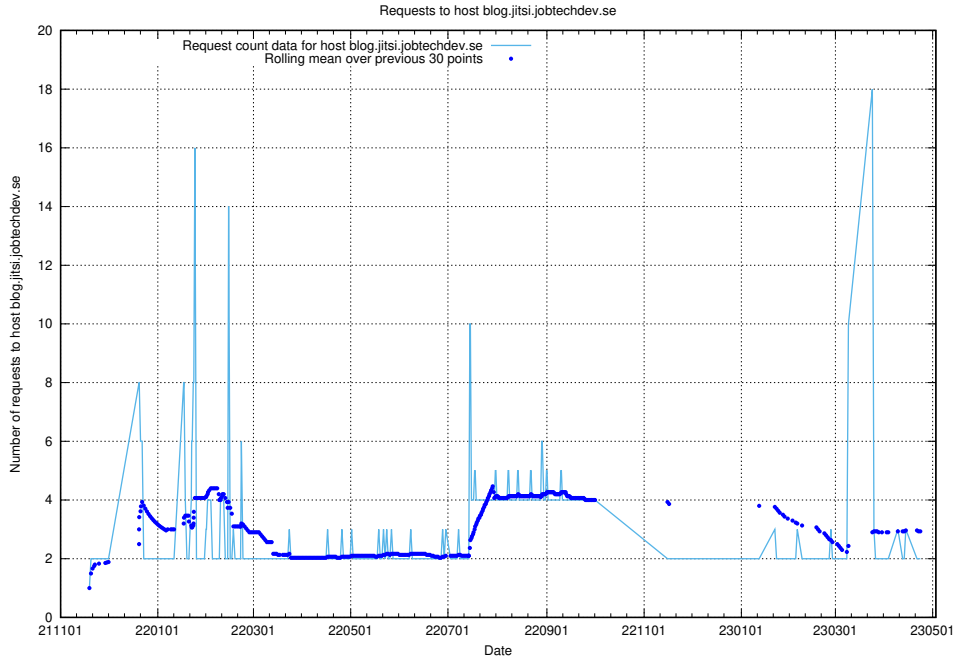

7.471 Usage of blog.jitsi.jobtechdev.se

Here, we count the number of requests to host blog.jitsi.jobtechdev.se.