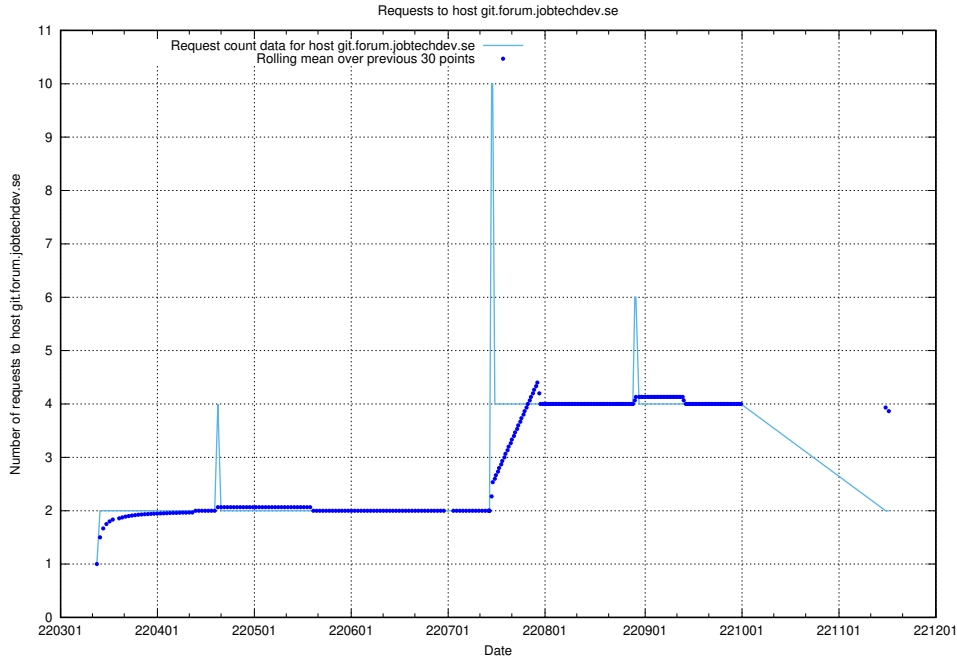

7.497 Usage of git.forum.jobtechdev.se

Here, we count the number of requests to host git.forum.jobtechdev.se.