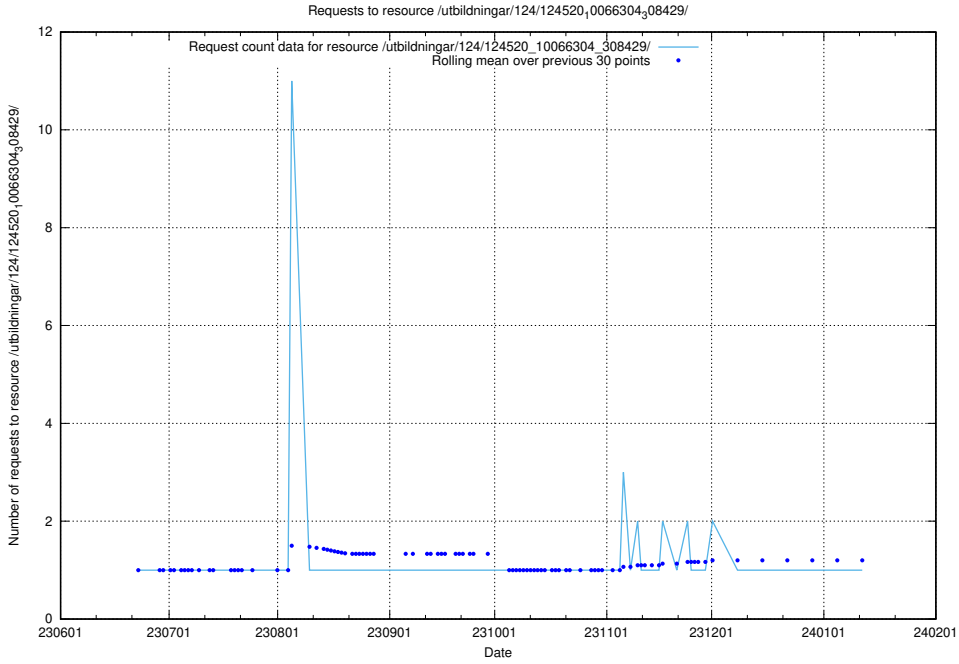

5.5694 Usage of /utbildningar/124/124520_10066304_308429/

Here, we count the number of requests to resource /utbildningar/124/124520_10066304_308429/.