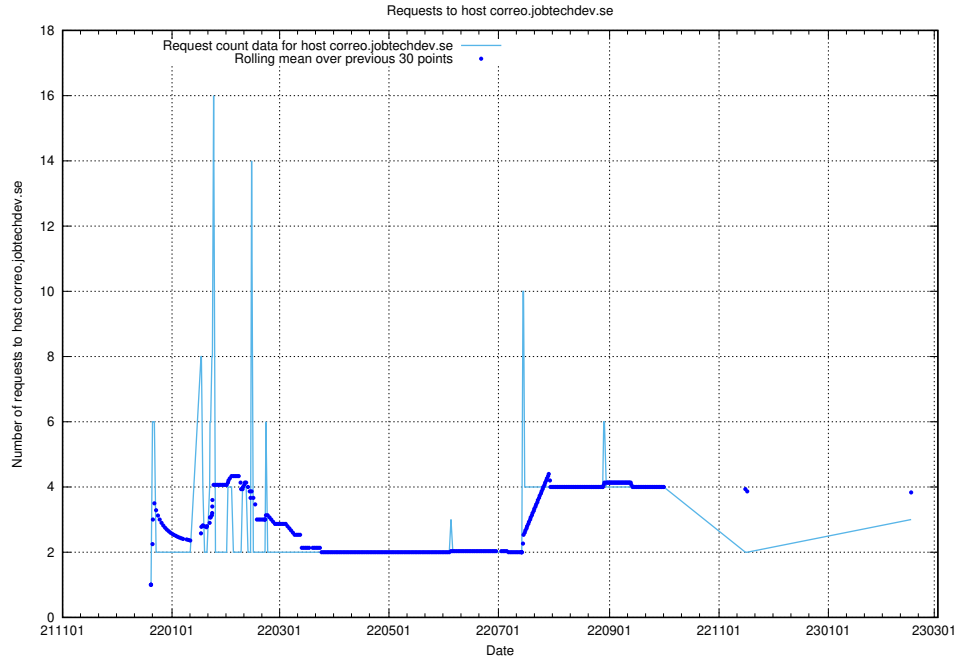

7.200 Usage of email.jobtechdev.se

Here, we count the number of requests to host email.jobtechdev.se.

7.201 Usage of correo.jobtechdev.se

Here, we count the number of requests to host correo.jobtechdev.se.