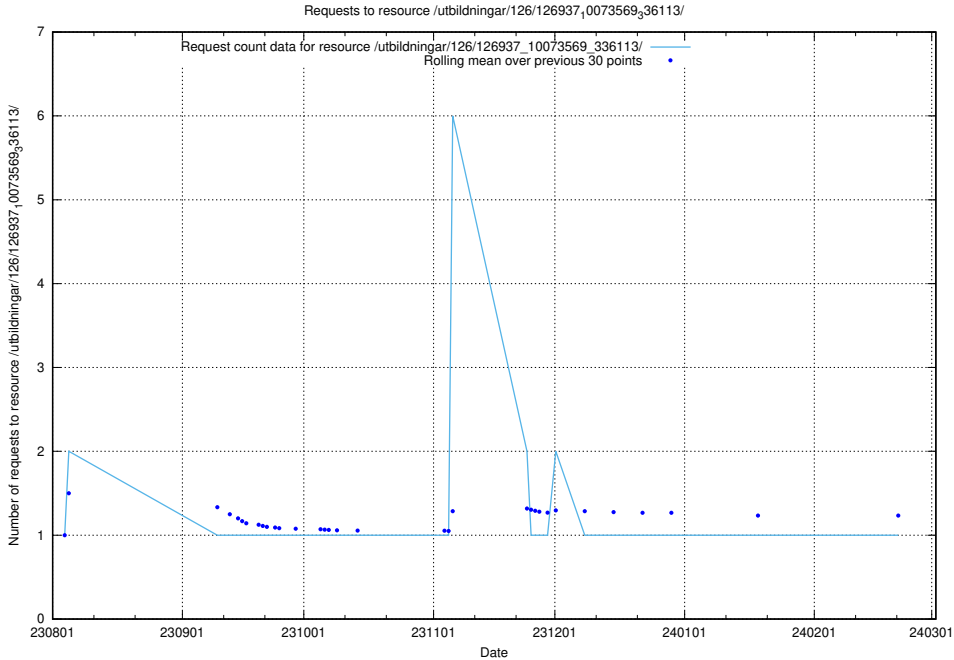

5.4795 Usage of /utbildningar/126/126937_10073569_336113/

Here, we count the number of requests to resource /utbildningar/126/126937_10073569_336113/.