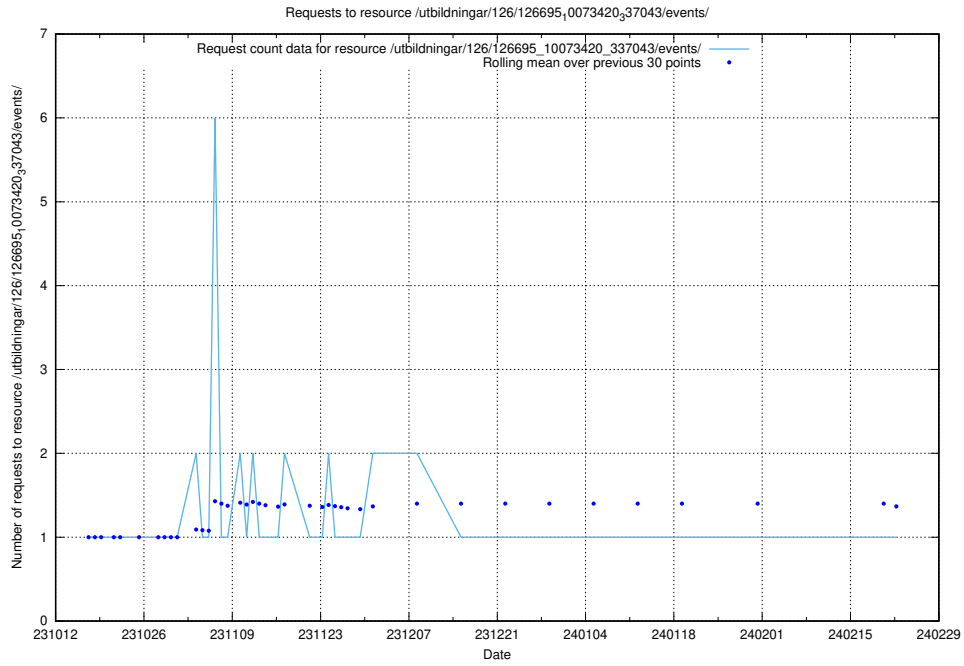

5.4232 Usage of /utbildningar/126/126695_10073420_337043/events/

Here, we count the number of requests to resource /utbildningar/126/126695_10073420_337043/events/