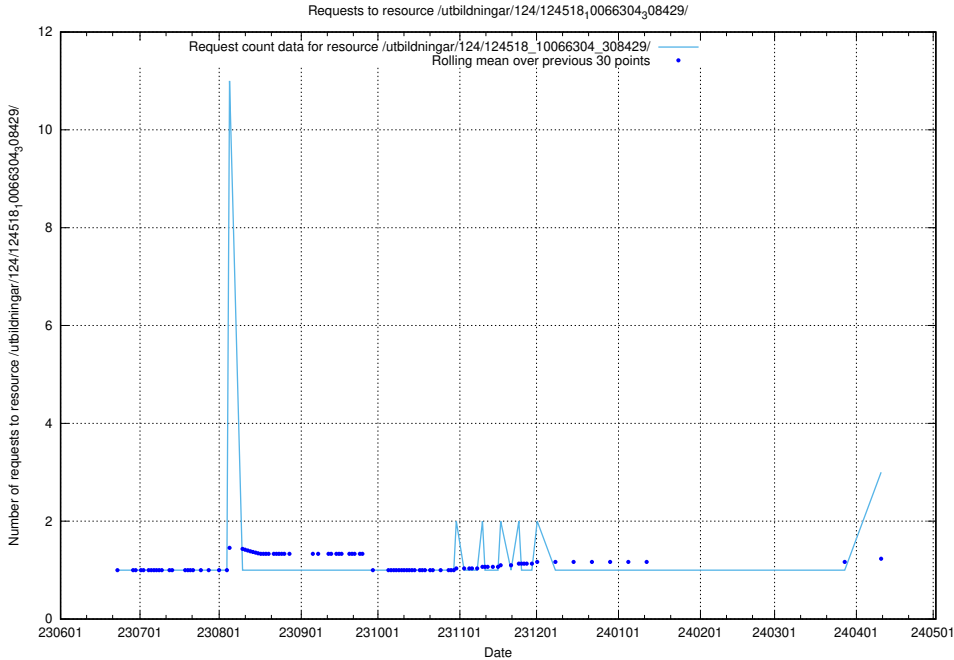

5.373 Usage of /utbildningar/124/124518_10066304_308429/

Here, we count the number of requests to resource /utbildningar/124/124518_10066304_308429/.