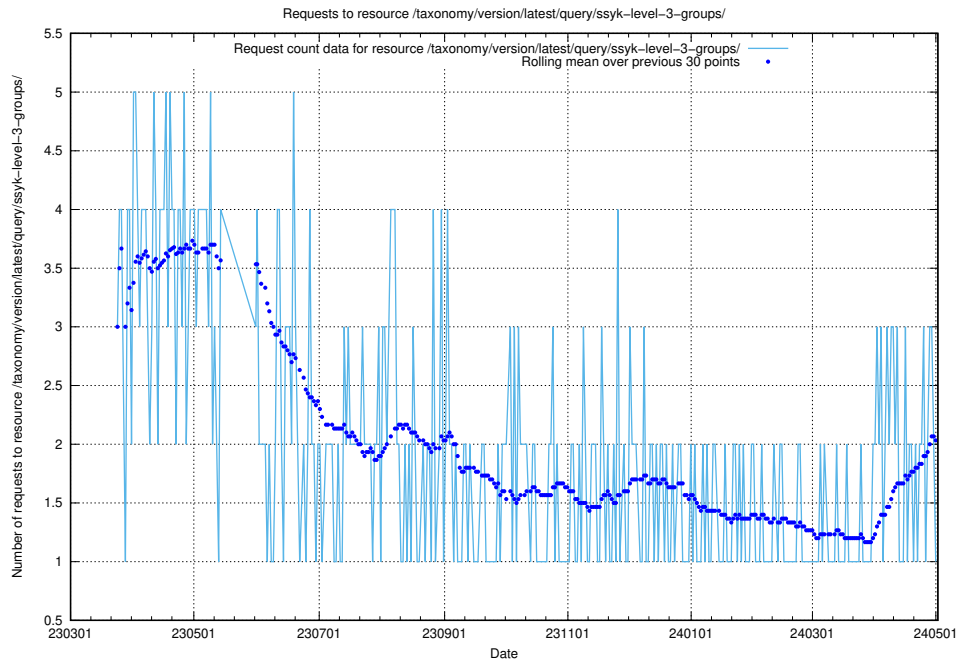

5.6049 Usage of /taxonomy/version/latest/query/ssyk-level-3-groups/

Here, we count the number of requests to resource /taxonomy/version/latest/query/ssyk-level-3-groups/.