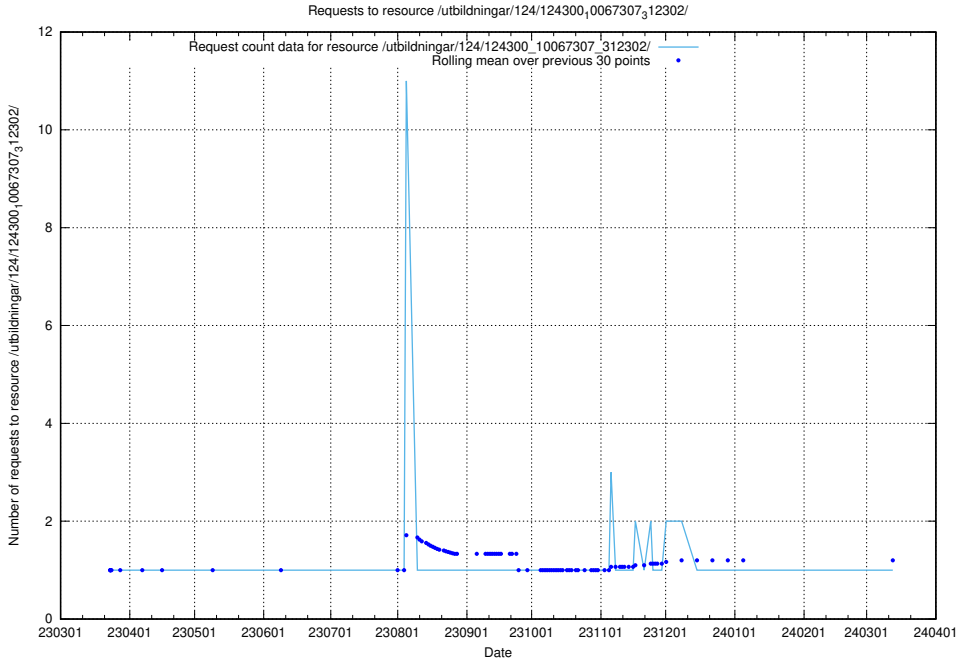

Here, we count the number of requests to resource /utbildningar/126/126235_10071455_326669/events/

5.3888 Usage of /utbildningar/124/124300_10067307_312302/

Here, we count the number of requests to resource /utbildningar/124/124300_10067307_312302/.