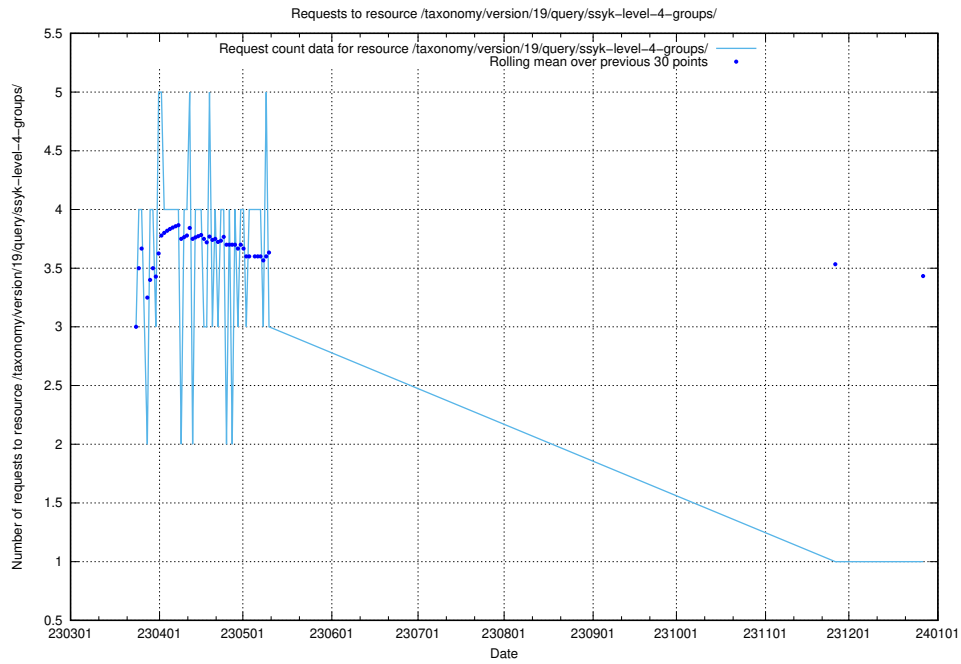

5.6095 Usage of /taxonomy/version/19/query/ssyk-level-4-groups/

Here, we count the number of requests to resource /taxonomy/version/19/query/ssyk-level-4-groups/.