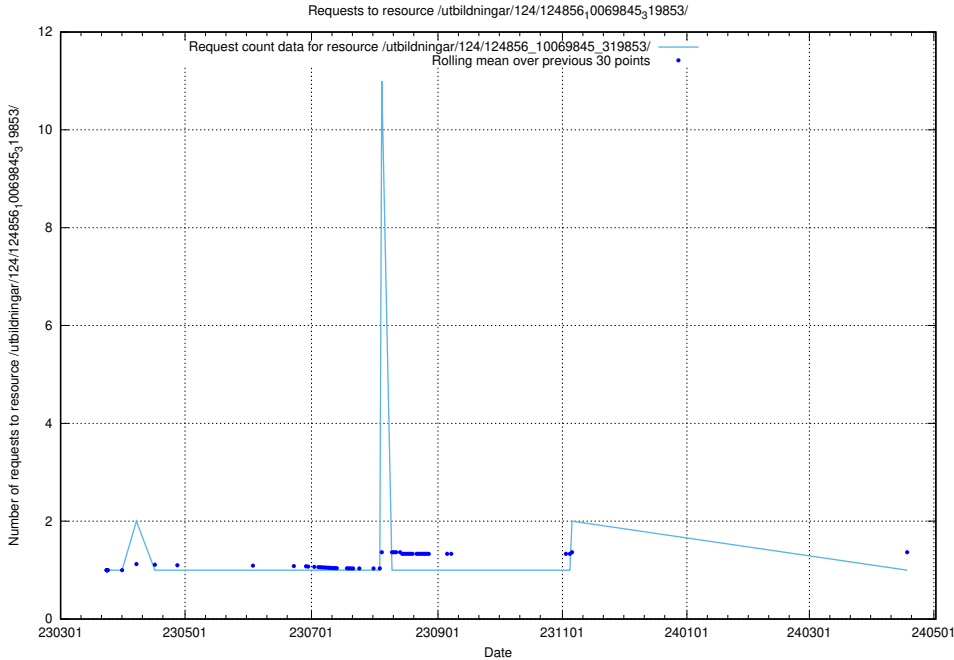

5.1118 Usage of /utbildningar/124/124856_10069845_319853/

Here, we count the number of requests to resource /utbildningar/124/124856_10069845_319853/.