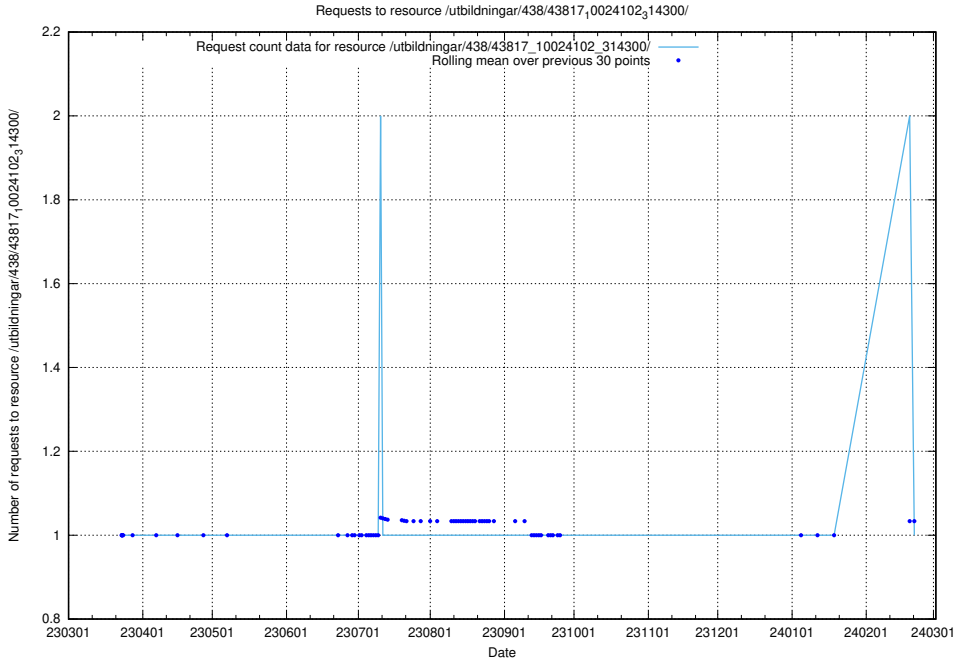

5.6315 Usage of /utbildningar/438/43817_10024102_314300/

Here, we count the number of requests to resource /utbildningar/438/43817_10024102_314300/.