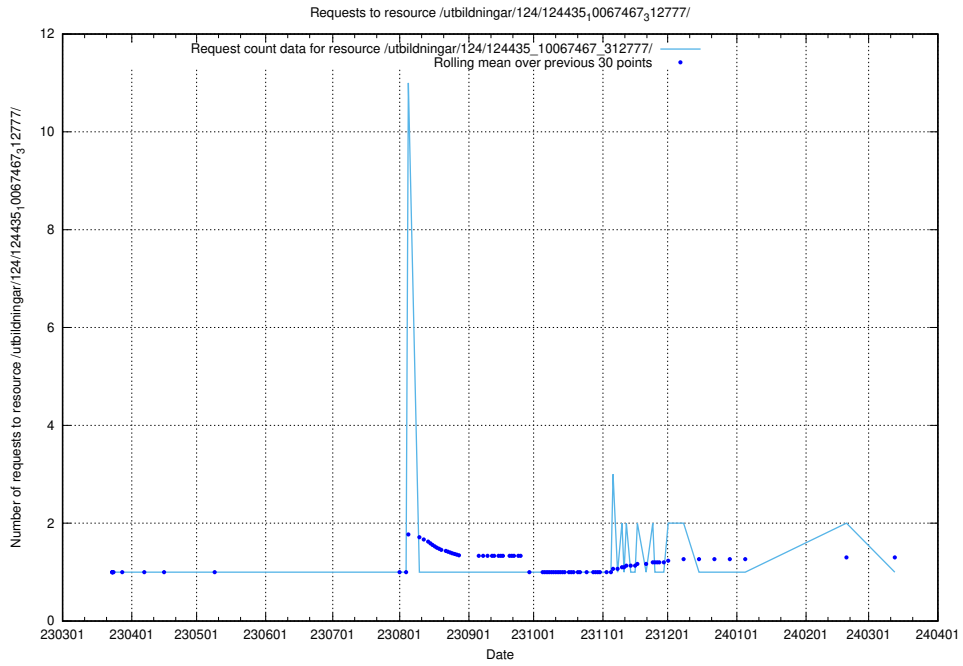

5.3694 Usage of /utbildningar/124/124435_10067467_312777/

Here, we count the number of requests to resource /utbildningar/124/124435_10067467_312777/.