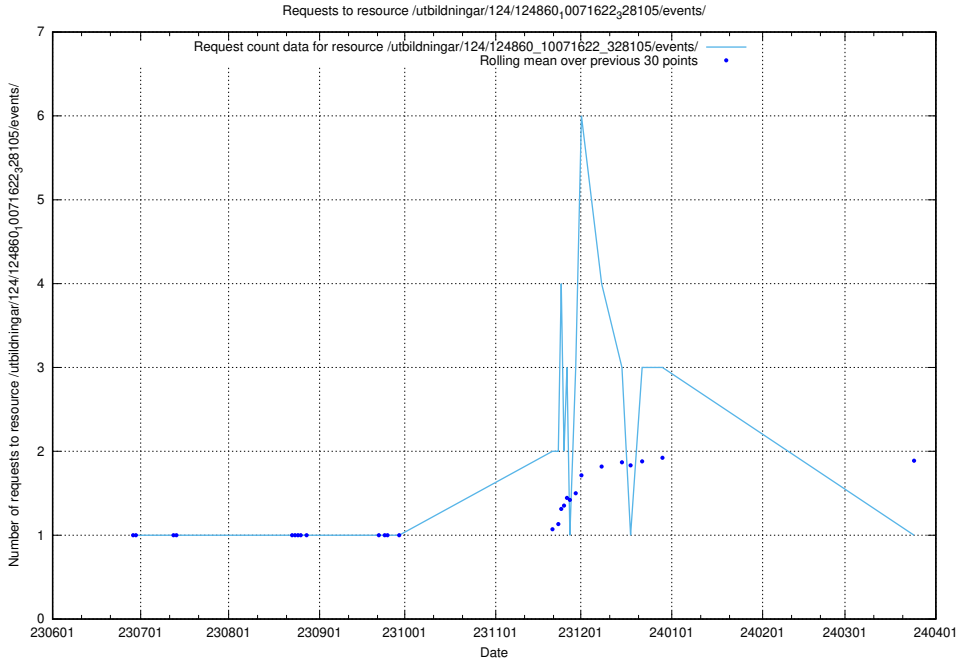

5.5421 Usage of /utbildningar/124/124860_10071622_328105/events/

Here, we count the number of requests to resource /utbildningar/124/124860_10071622_328105/events/