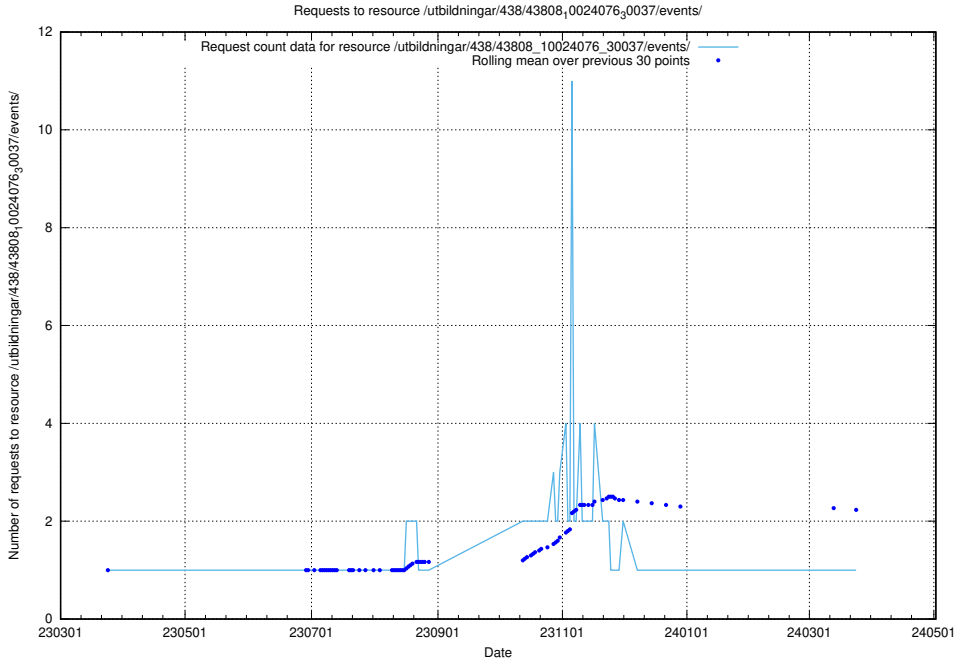

5.6145 Usage of /utbildningar/438/43808_10024076_30037/events/

Here, we count the number of requests to resource /utbildningar/438/43808_10024076_30037/events/.