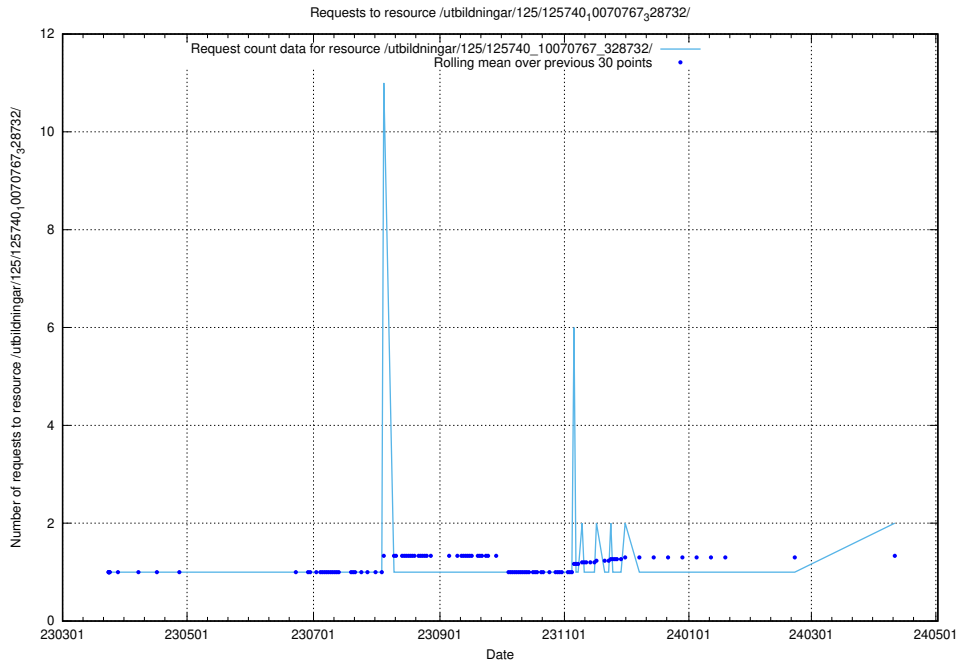

5.428 Usage of /utbildningar/125/125740_10070767_328732/

Here, we count the number of requests to resource /utbildningar/125/125740_10070767_328732/.