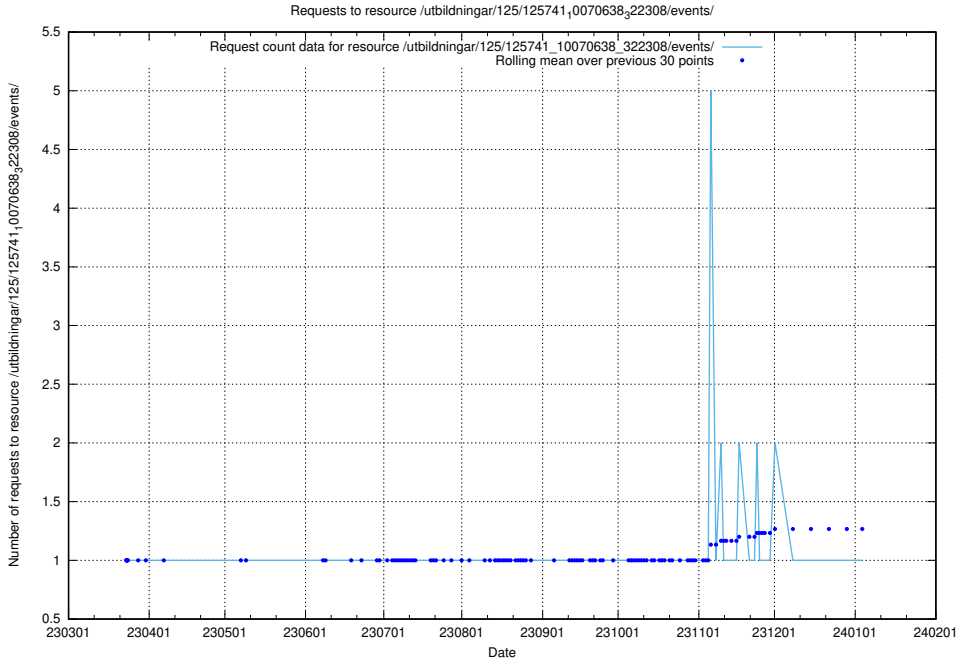

5.6464 Usage of /utbildningar/125/125741_10070638_322308/events/

Here, we count the number of requests to resource /utbildningar/125/125741_10070638_322308/events/