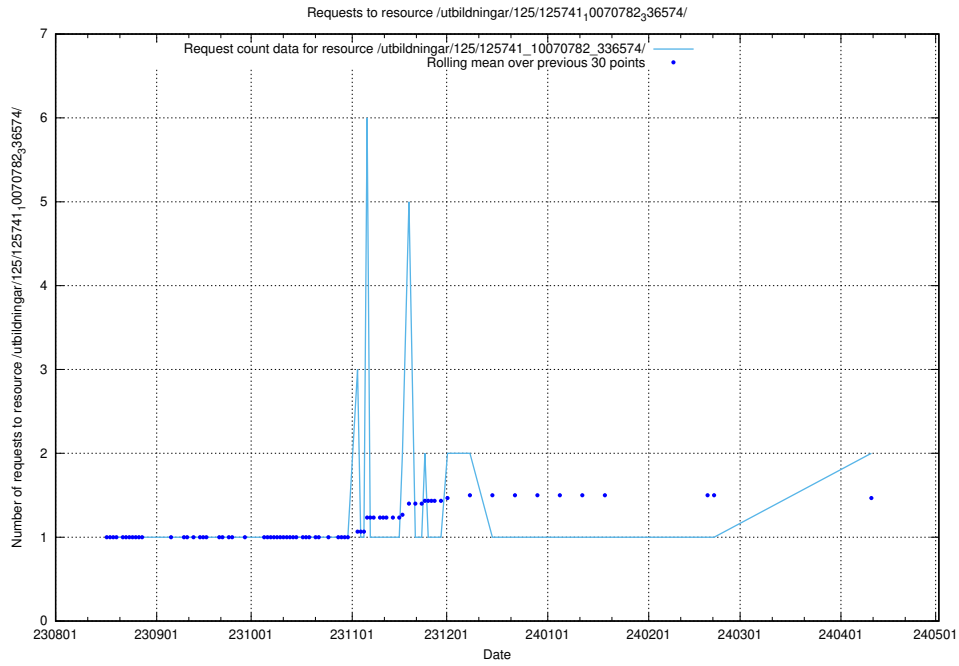

Here, we count the number of requests to resource /utbildningar/124/124501_10067832_313513/events/

5.716 Usage of /utbildningar/125/125741_10070782_336574/

Here, we count the number of requests to resource /utbildningar/125/125741_10070782_336574/.