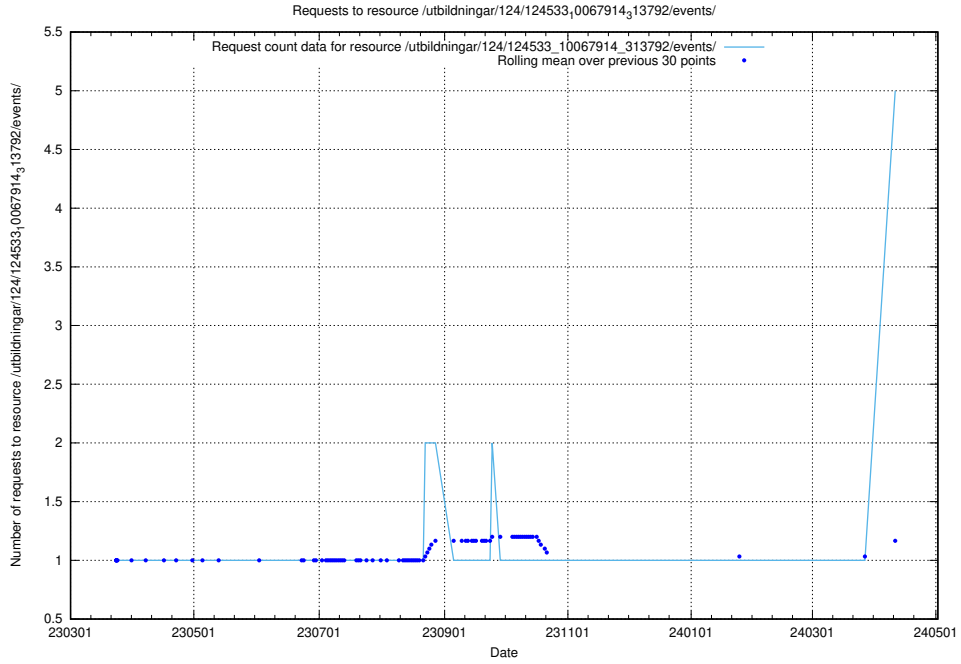

5.111 Usage of /utbildningar/124/124533_10067914_313792/events/

Here, we count the number of requests to resource /utbildningar/124/124533_10067914_313792/events/