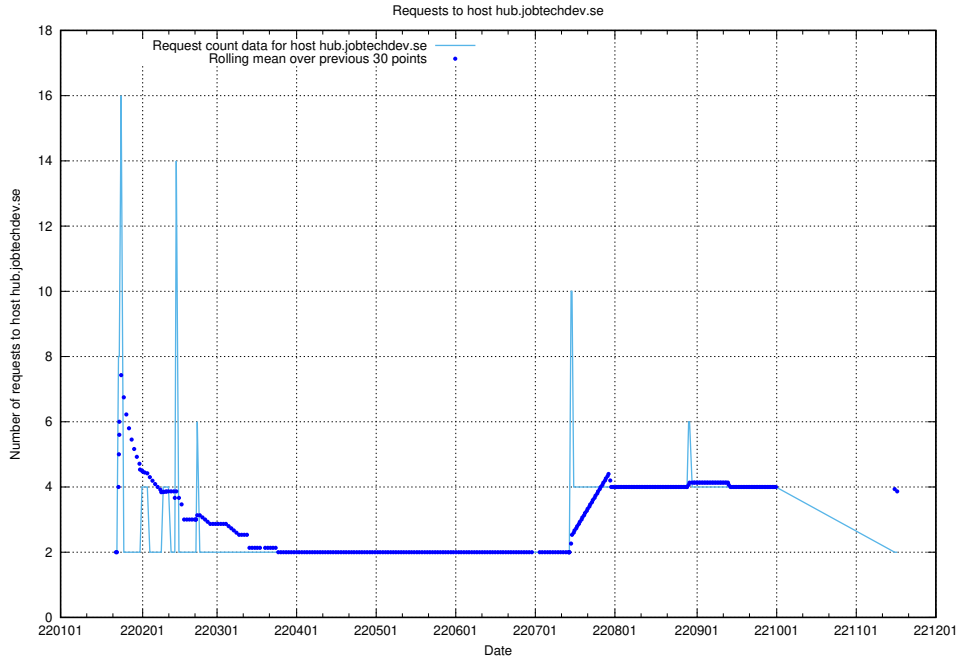

7.594 Usage of hub.jobtechdev.se

Here, we count the number of requests to host hub.jobtechdev.se.