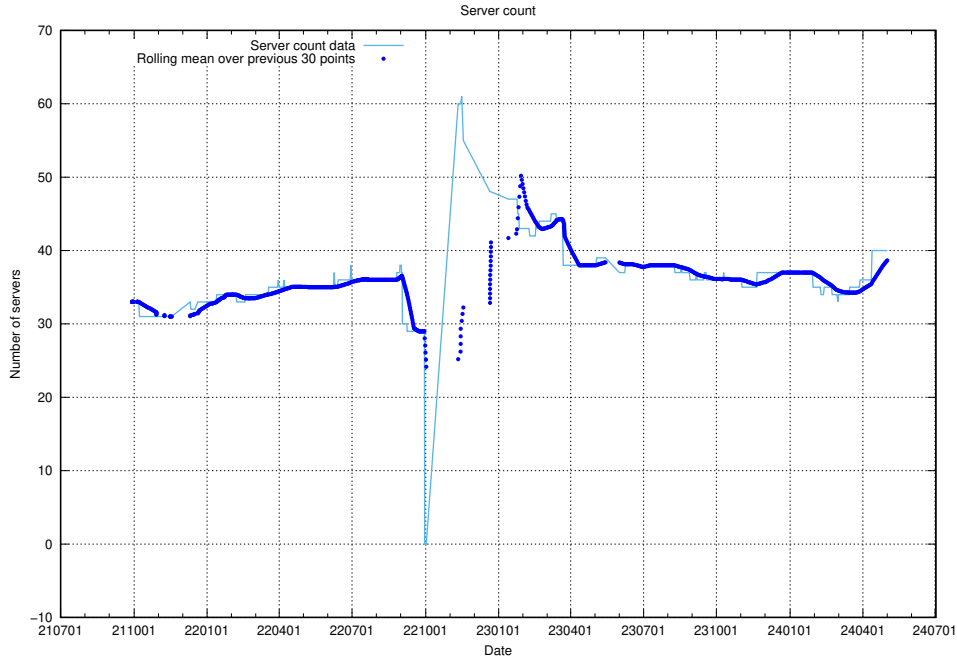

A graph of the servers in AWS region eu-north-1.

3 Dead Link Checker

The [Dead Link Checker](#)⁴ scans JobTech’s web pages for dead html links, and reports the count here.

3.1 Total count of dead links

Here is presented the total number of found dead links across all pages.