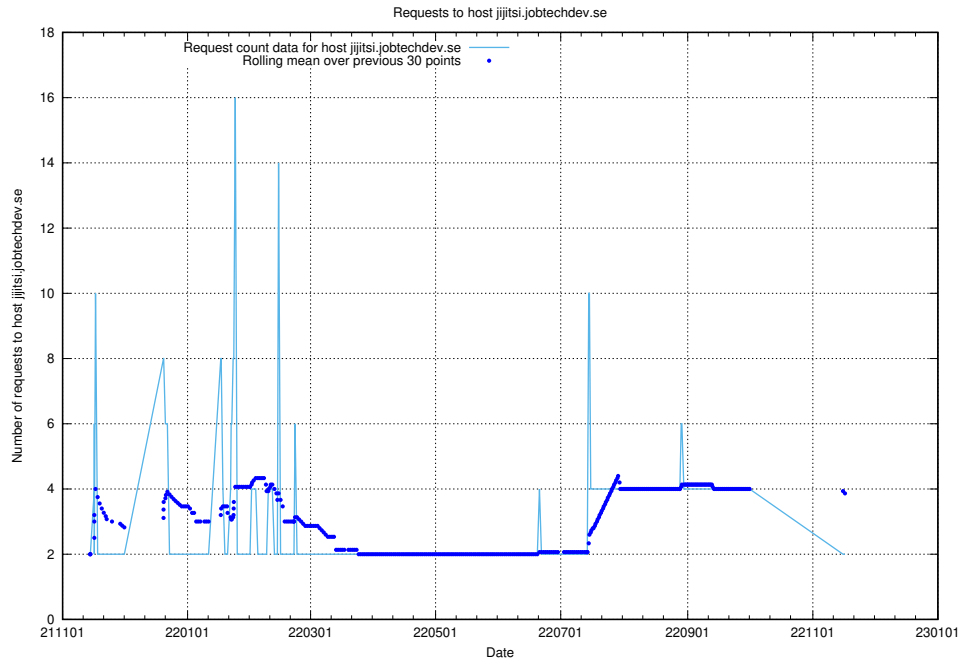

7.583 Usage of shopify.jobtechdev.se

Here, we count the number of requests to host shopify.jobtechdev.se.

7.584 Usage of jijitsi.jobtechdev.se

Here, we count the number of requests to host jijitsi.jobtechdev.se.