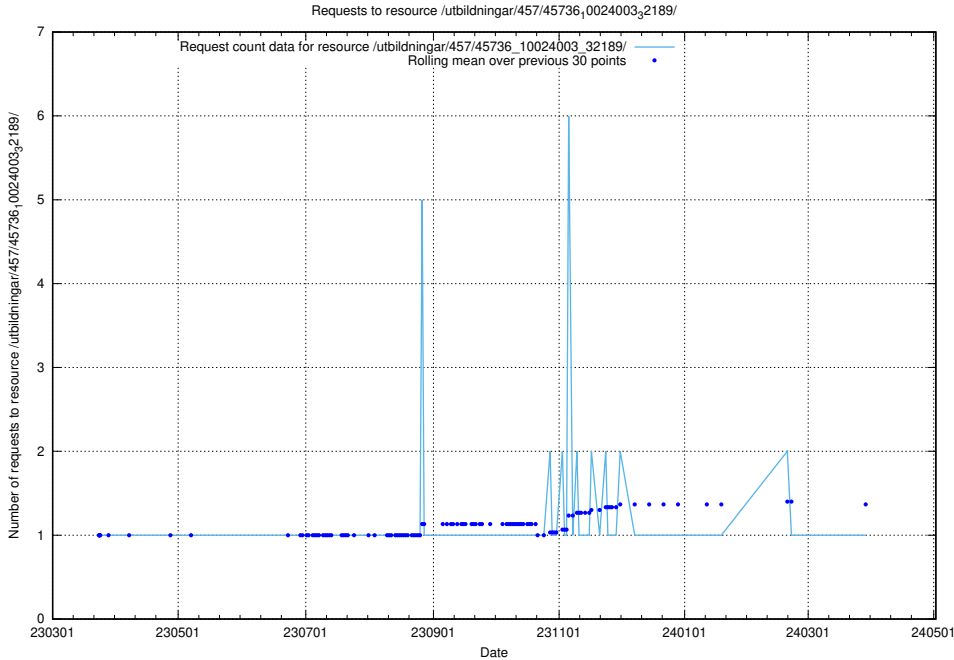

5.6292 Usage of /utbildningar/457/45736_10024003_32189/

Here, we count the number of requests to resource /utbildningar/457/45736_10024003_32189/.