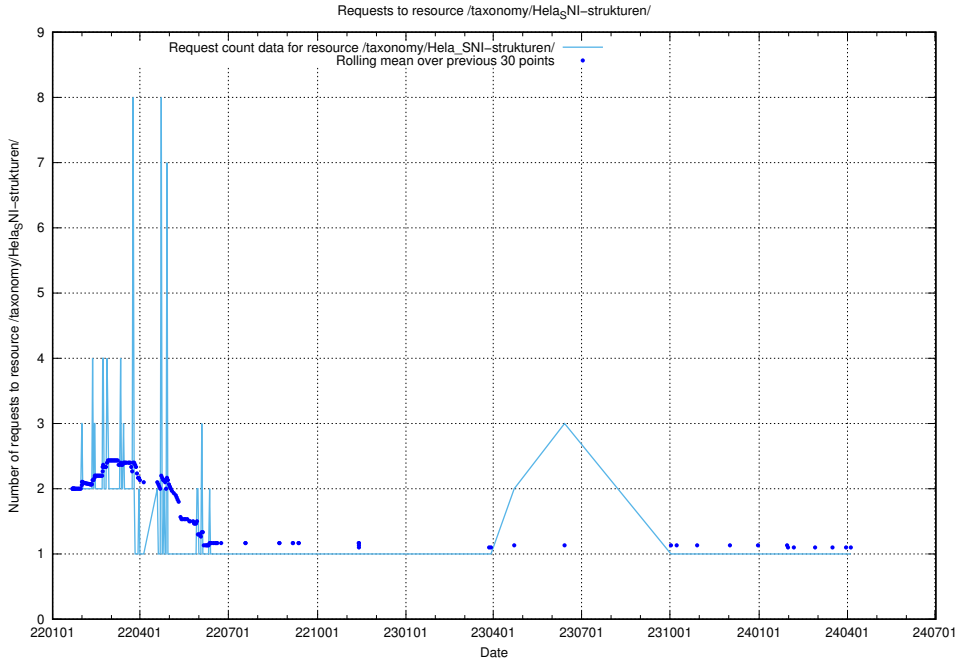

5.987 Usage of /taxonomy/Hela_SNI-strukturen/

Here, we count the number of requests to resource /taxonomy/Hela_SNI-strukturen/.