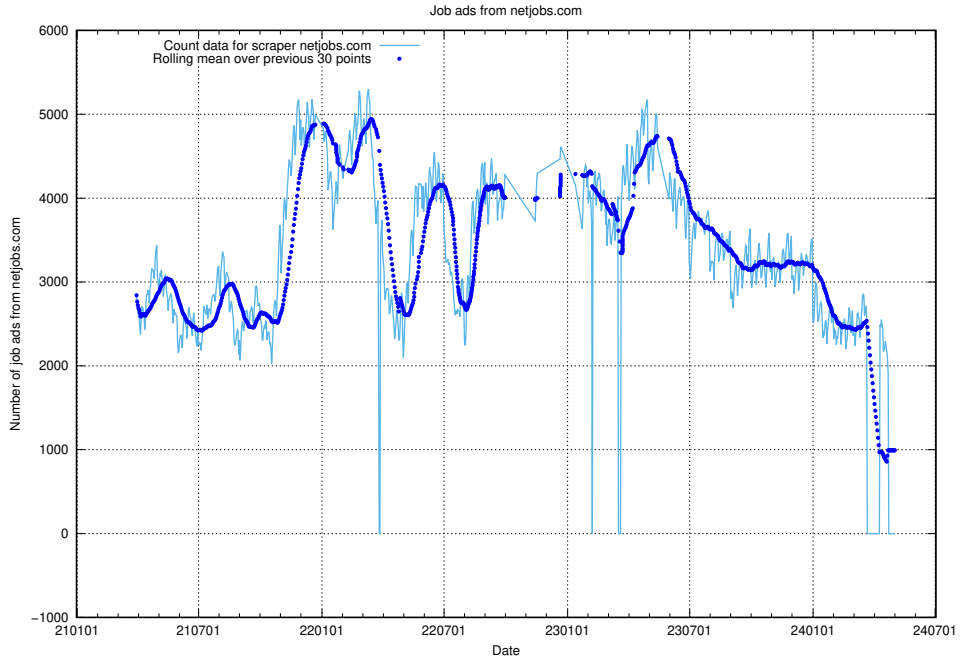

13.19 Number of ads by scraper netjobs.com

Here, we count the number of job ads scraped from netjobs.com.