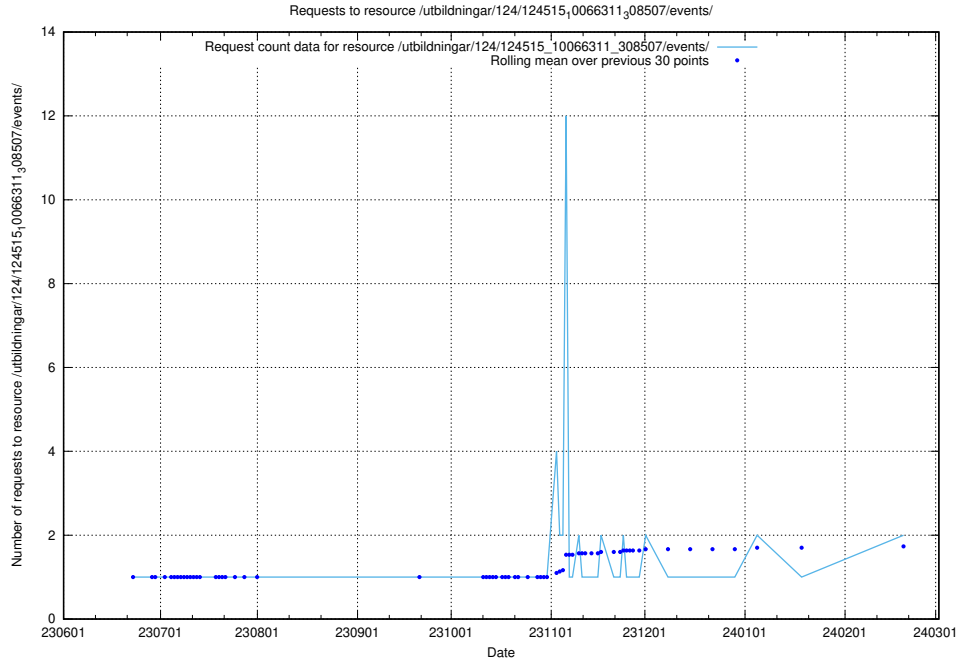

5.806 Usage of /utbildningar/124/124515_10066311_308507/events/

Here, we count the number of requests to resource /utbildningar/124/124515_10066311_308507/events/