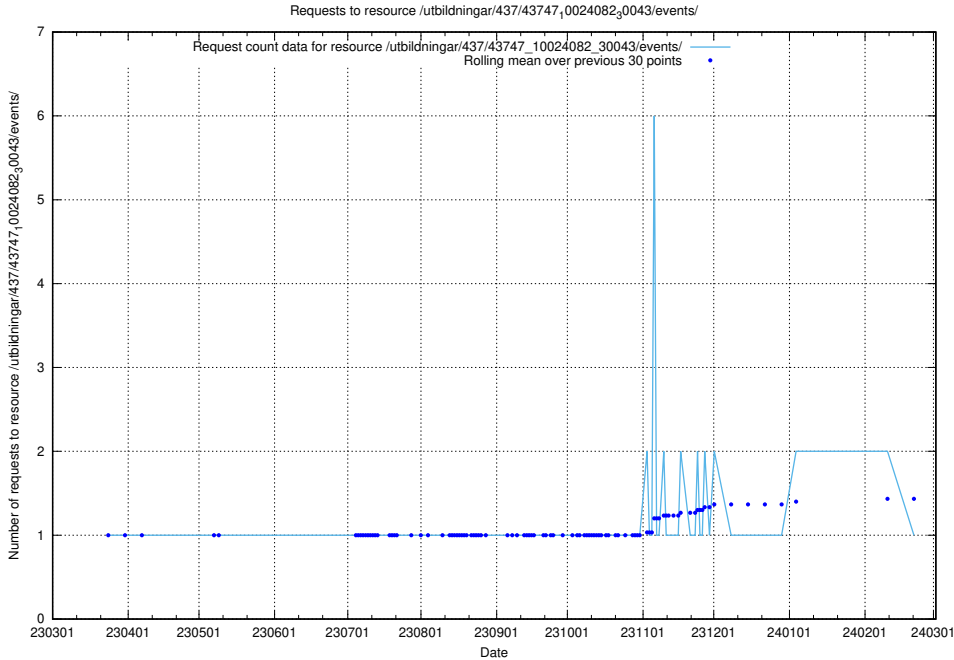

5.6169 Usage of /utbildningar/437/43747_10024082_30043/events/

Here, we count the number of requests to resource /utbildningar/437/43747_10024082_30043/events/.