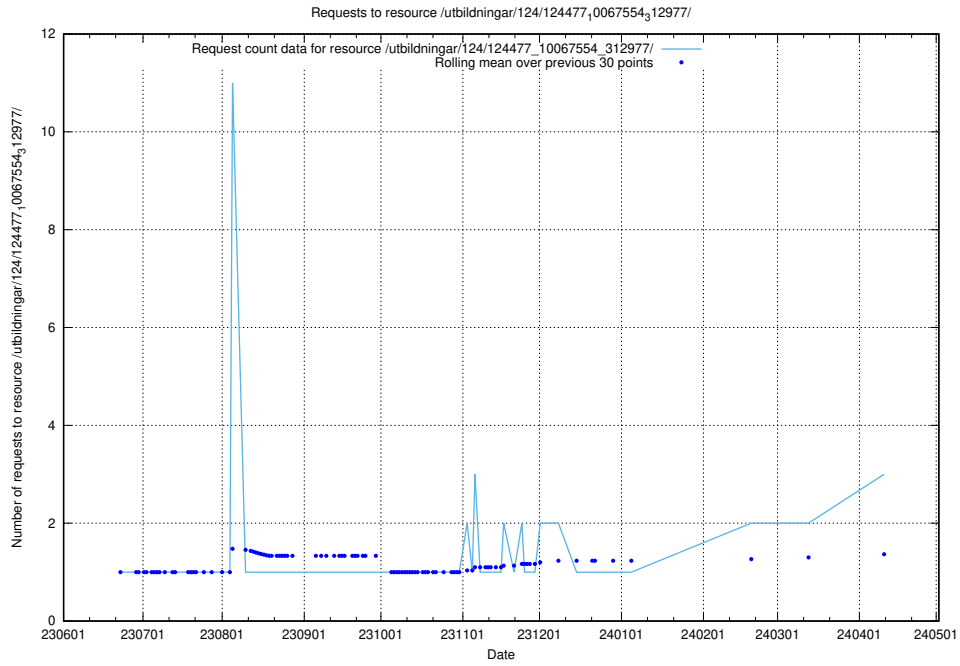

5.380 Usage of /utbildningar/124/124477_10067554_312977/

Here, we count the number of requests to resource /utbildningar/124/124477_10067554_312977/.