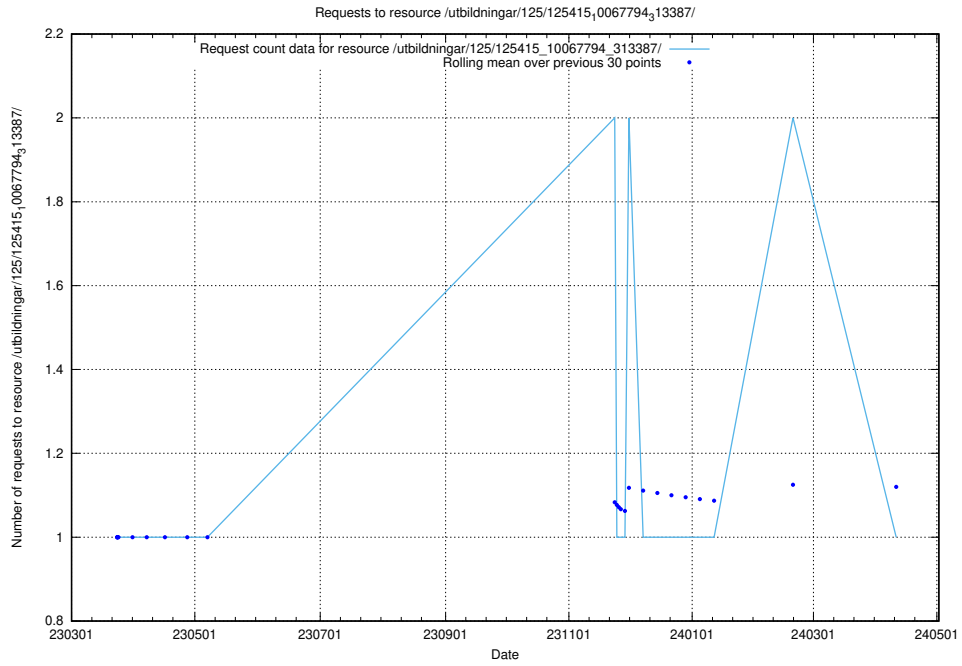

5.1044 Usage of /utbildningar/125/125415_10067794_313387/

Here, we count the number of requests to resource /utbildningar/125/125415_10067794_313387/.