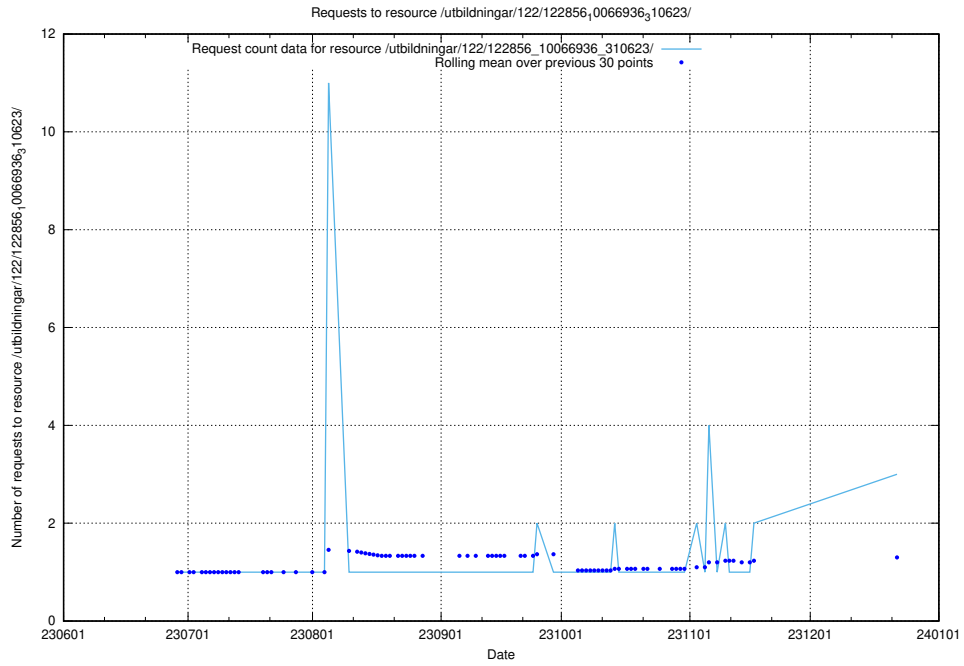

5.362 Usage of /utbildningar/122/122856_10066936_310623/

Here, we count the number of requests to resource /utbildningar/122/122856_10066936_310623/.