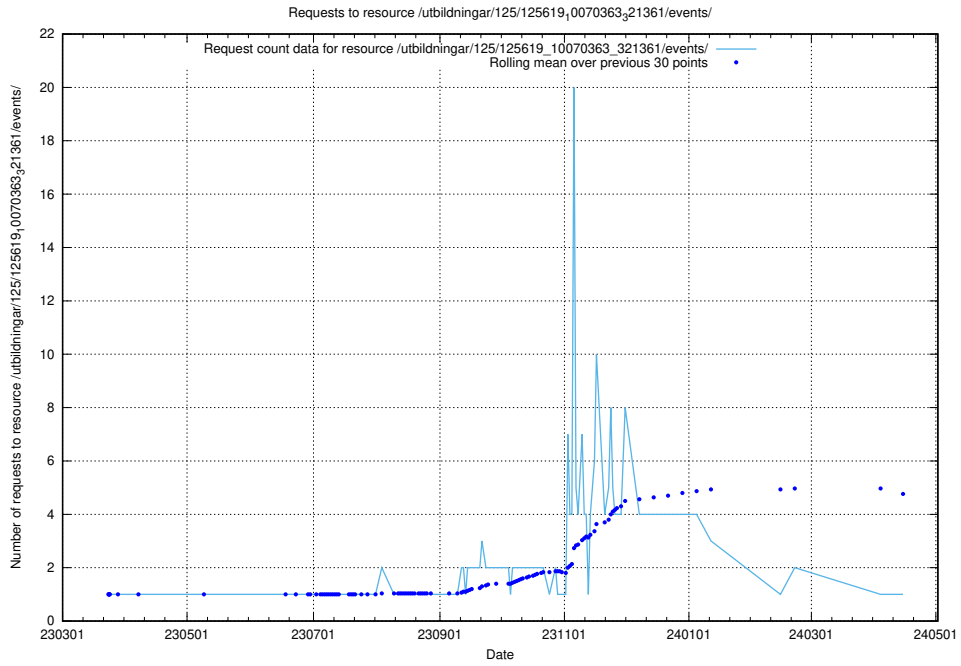

5.1001 Usage of /utbildningar/125/125619_10070363_321361/events/

Here, we count the number of requests to resource /utbildningar/125/125619_10070363_321361/events/