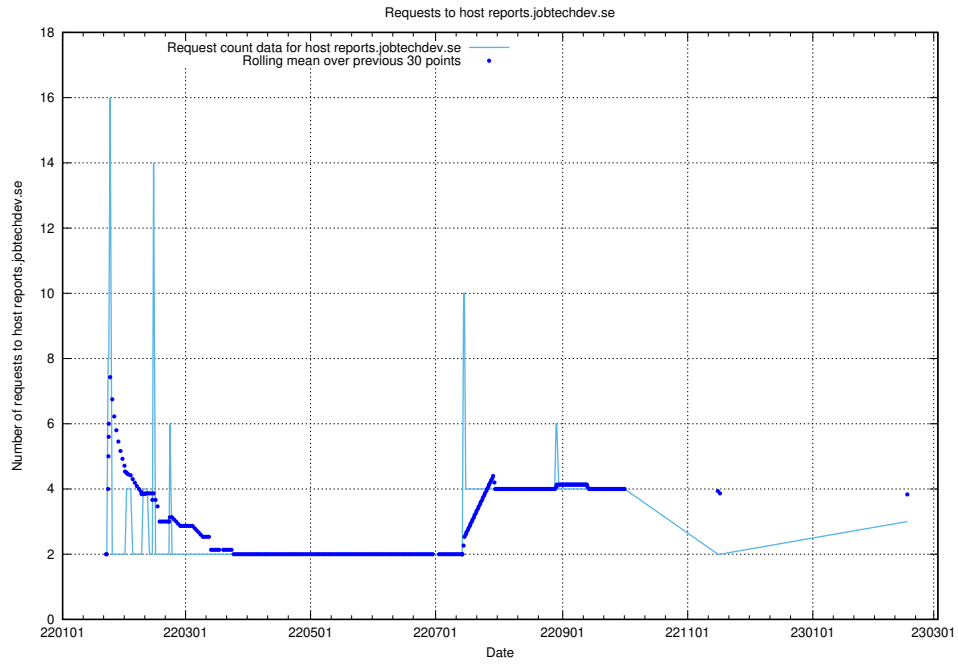

7.244 Usage of reports.jobtechdev.se

Here, we count the number of requests to host reports.jobtechdev.se.