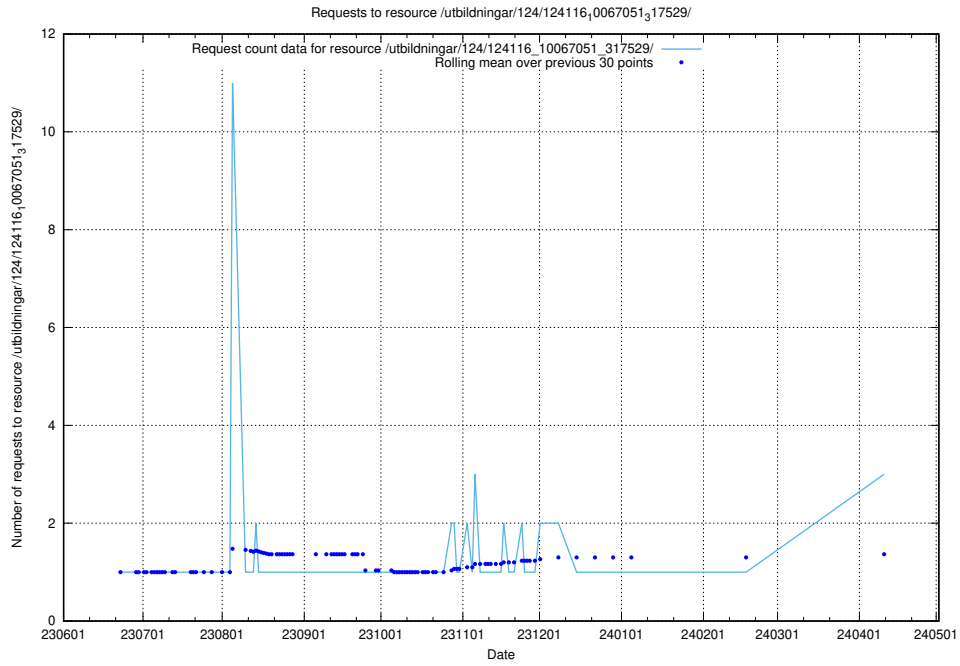

5.385 Usage of /utbildningar/124/124116_10067051_317529/

Here, we count the number of requests to resource /utbildningar/124/124116_10067051_317529/.