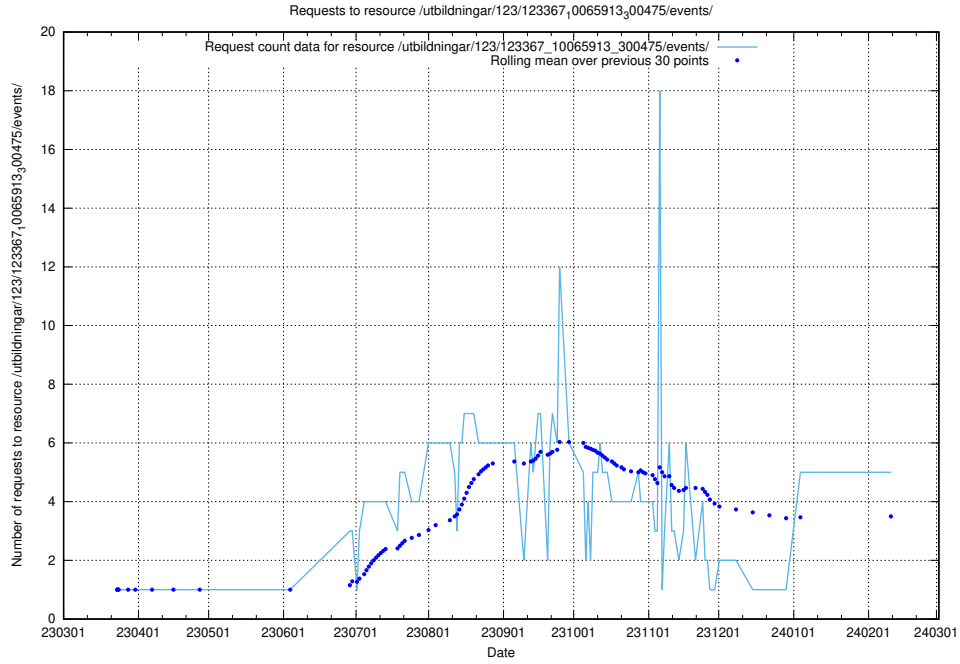

5.136 Usage of /utbildningar/123/123367_10065913_300475/events/

Here, we count the number of requests to resource /utbildningar/123/123367_10065913_300475/events/