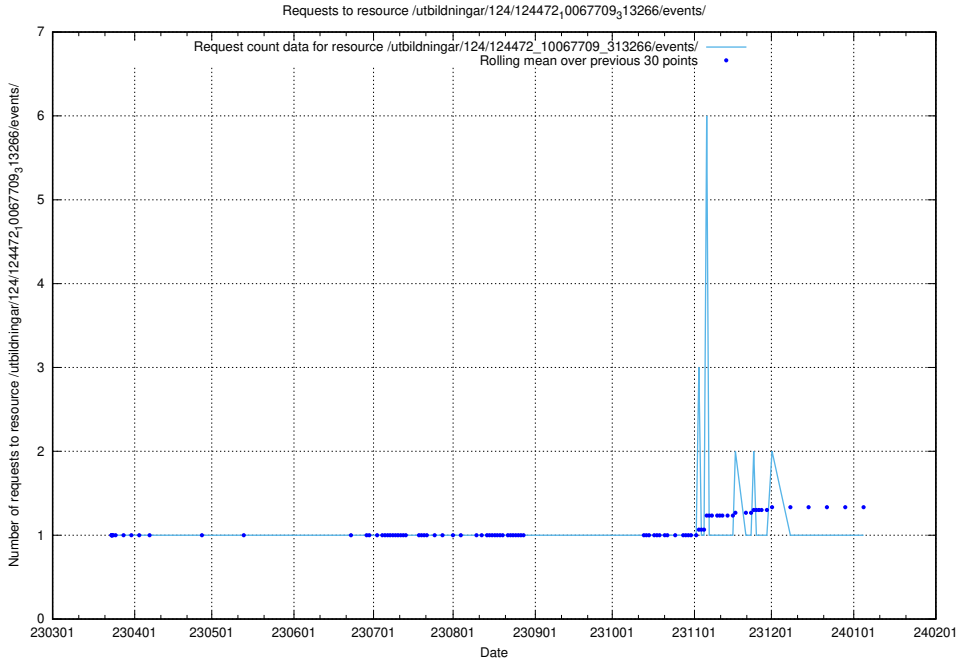

5.2974 Usage of /utbildningar/124/124472_10067709_313266/events/

Here, we count the number of requests to resource /utbildningar/124/124472_10067709_313266/events/