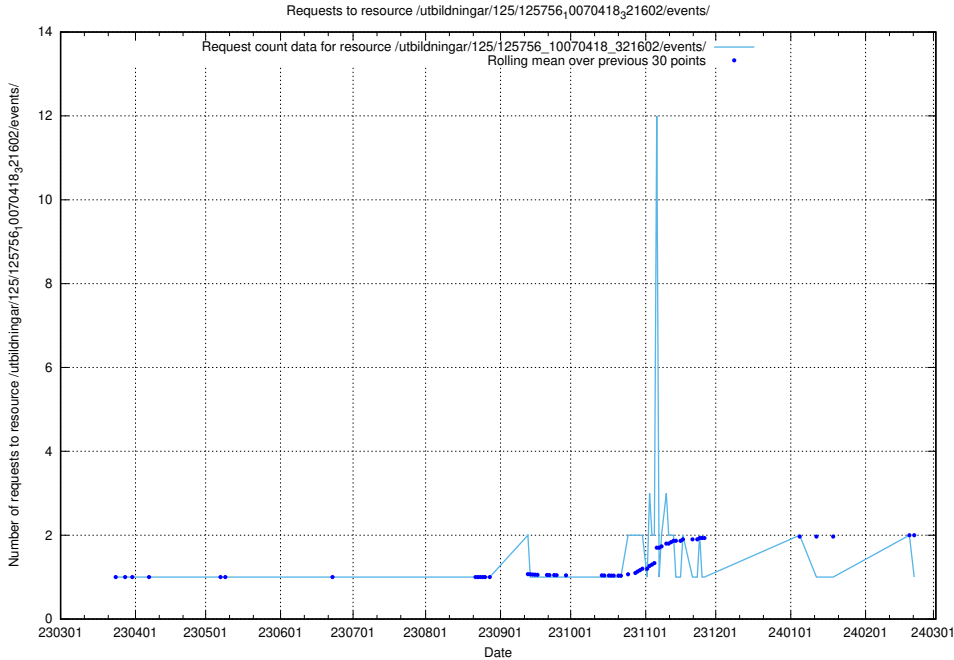

5.6191 Usage of /utbildningar/125/125756_10070418_321602/events/

Here, we count the number of requests to resource /utbildningar/125/125756_10070418_321602/events/