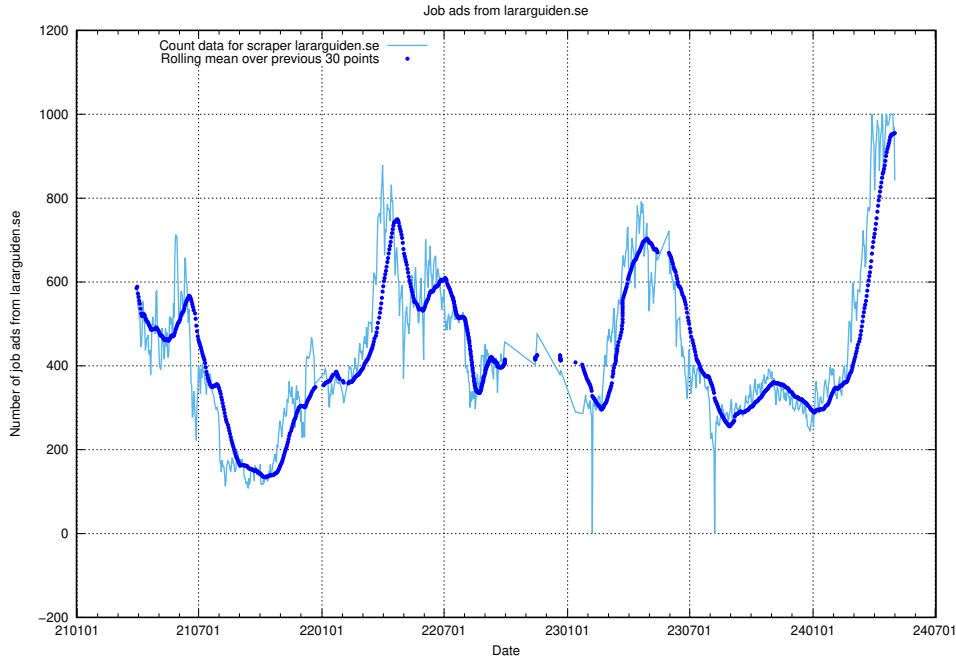

13.7 Number of ads by scraper lararguiden.se

Here, we count the number of job ads scraped from lararguiden.se.