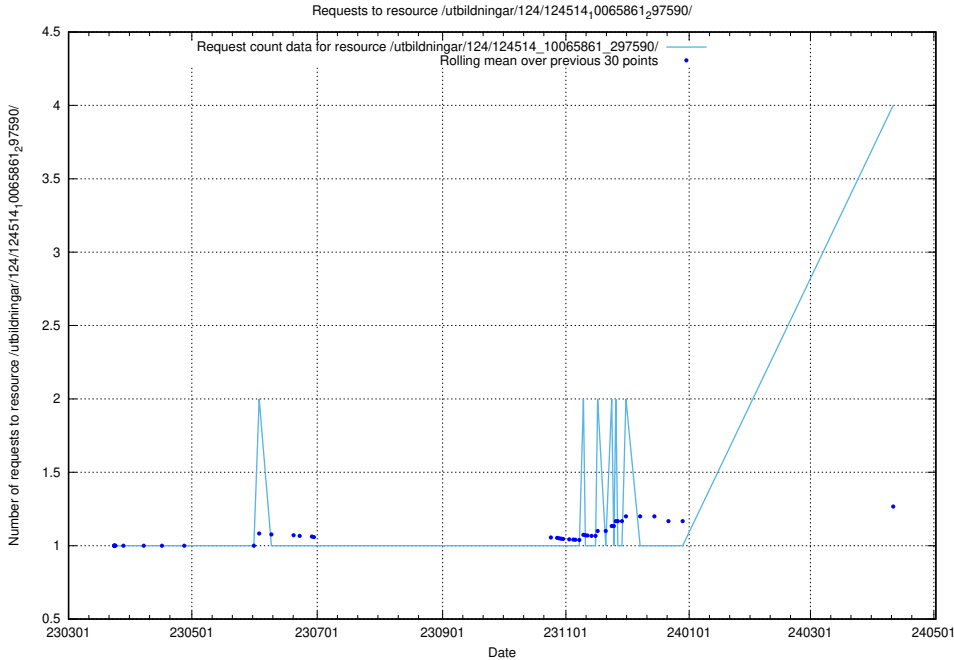

5.173 Usage of /utbildningar/124/124514_10065861_297590/

Here, we count the number of requests to resource /utbildningar/124/124514_10065861_297590/.