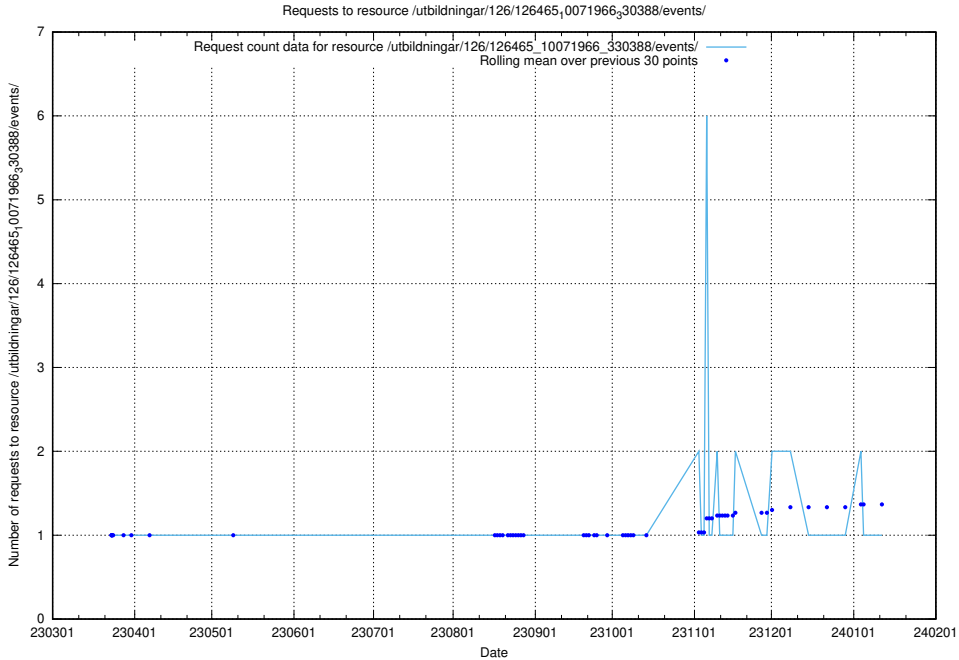

5.6385 Usage of /utbildningar/126/126465_10071966_330388/events/

Here, we count the number of requests to resource /utbildningar/126/126465_10071966_330388/events/