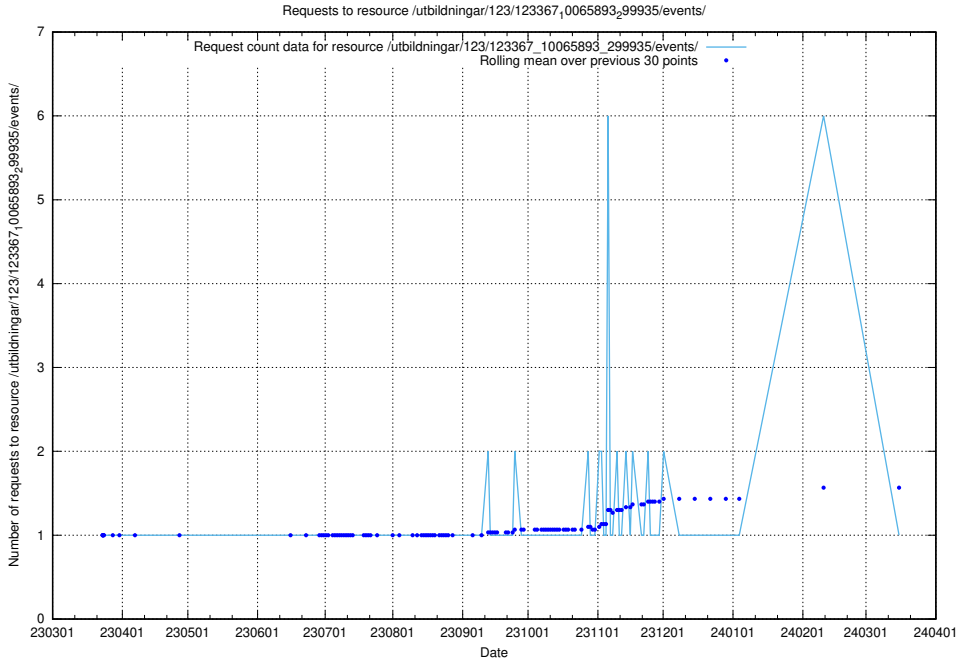

Here, we count the number of requests to resource /utbildningar/124/124465_10067582_313025/.

5.4670 Usage of /utbildningar/123/123367_10065893_299935/events/

Here, we count the number of requests to resource /utbildningar/123/123367_10065893_299935/events/