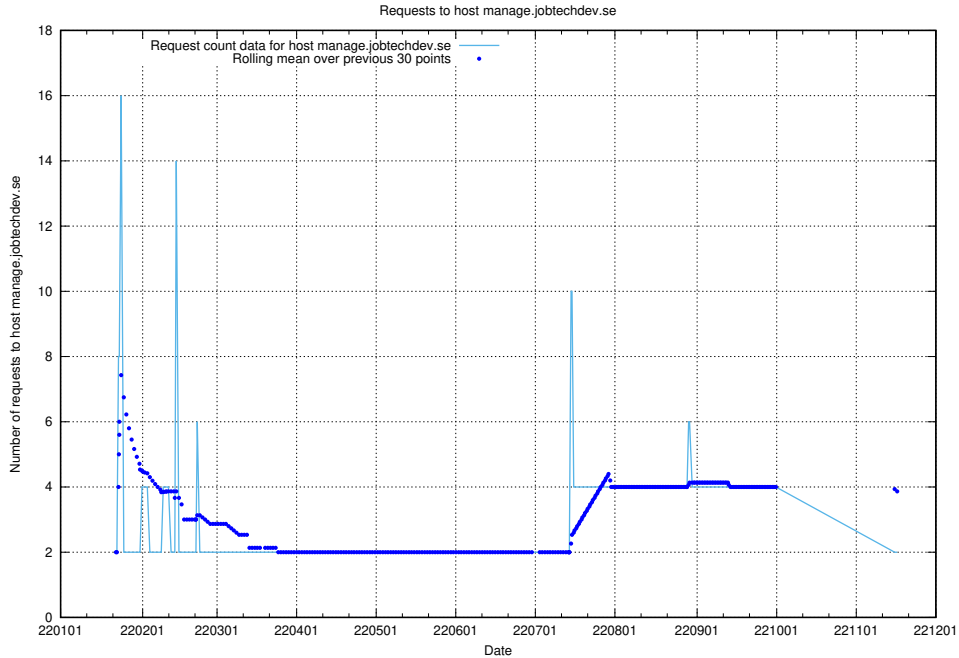

7.592 Usage of manage.jobtechdev.se

Here, we count the number of requests to host manage.jobtechdev.se.