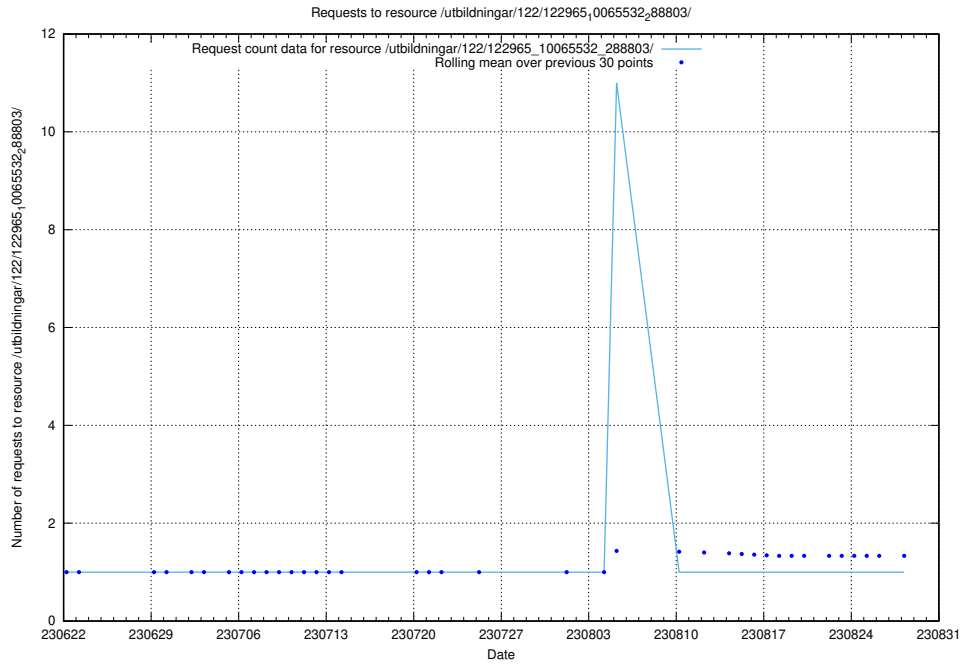

5.5779 Usage of /utbildningar/122/122965_10065532_288803/

Here, we count the number of requests to resource /utbildningar/122/122965_10065532_288803/.