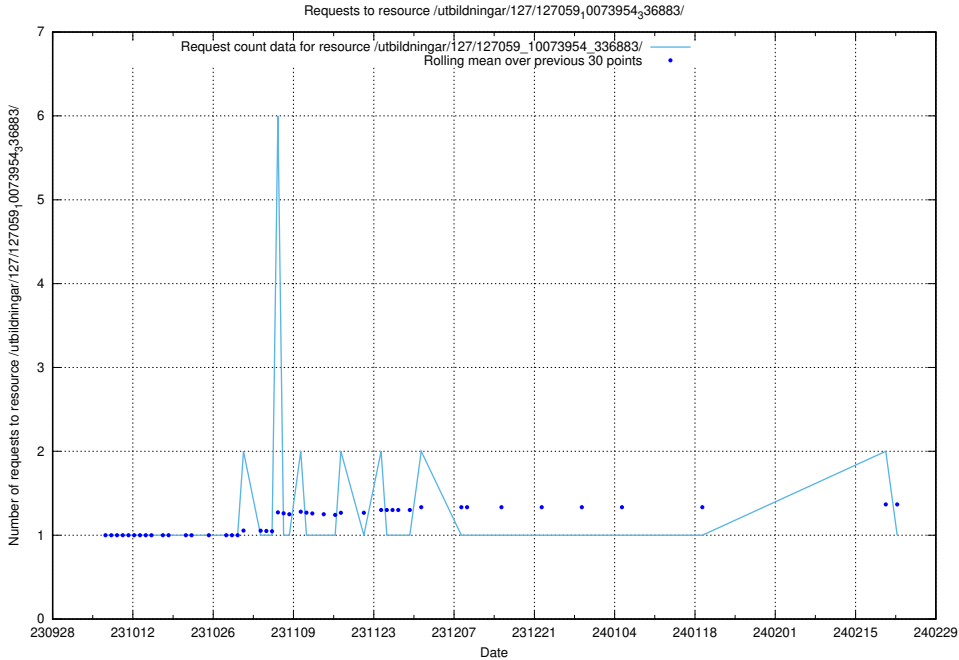

5.4319 Usage of /utbildningar/127/127059_10073954_336883/

Here, we count the number of requests to resource /utbildningar/127/127059_10073954_336883/.