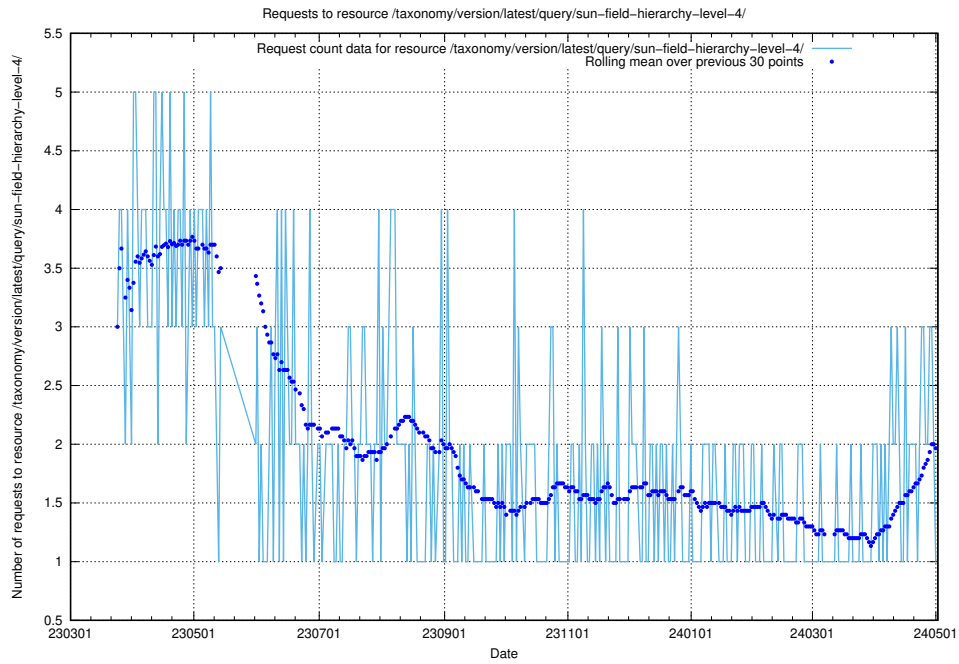

5.6038 Usage of /taxonomy/version/latest/query/sun-field-hierarchy-level-4/

Here, we count the number of requests to resource /taxonomy/version/latest/query/sun-field-hierarchy-level-4/.