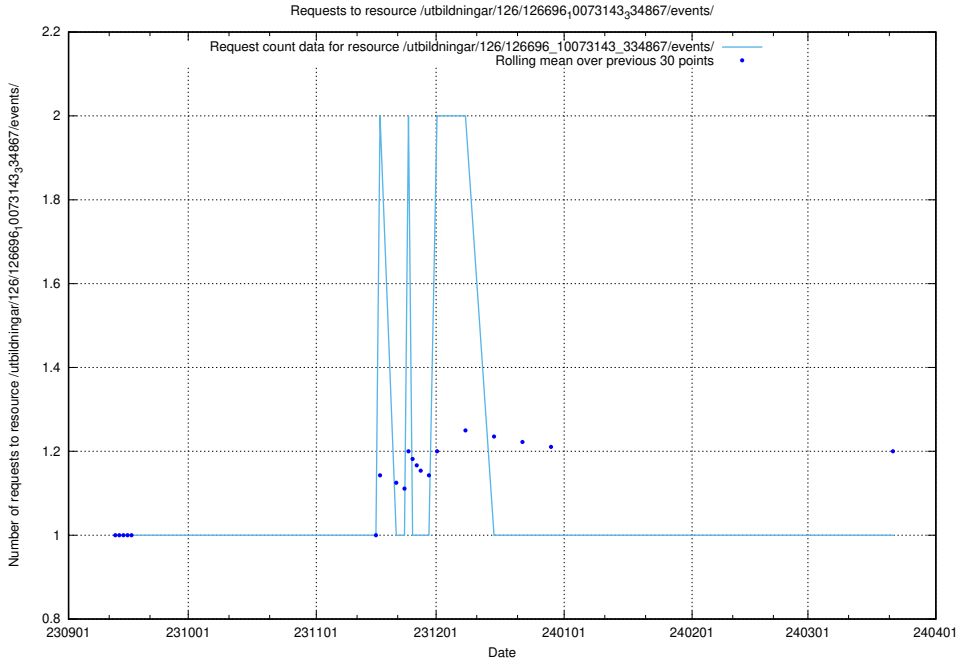

5.4522 Usage of /utbildningar/126/126696_10073143_334867/events/

Here, we count the number of requests to resource /utbildningar/126/126696_10073143_334867/events/