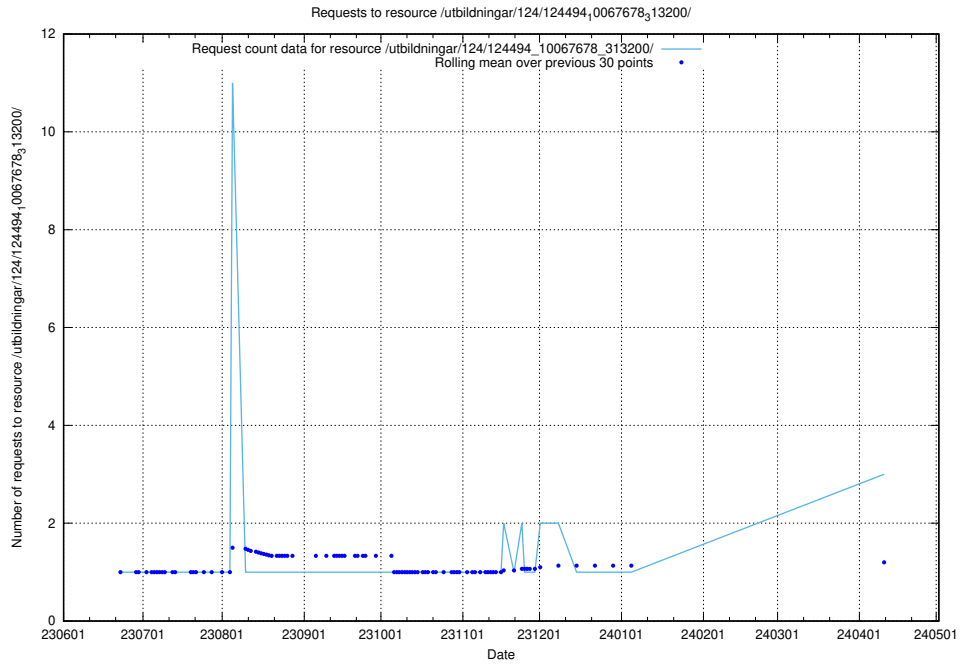

5.377 Usage of /utbildningar/124/124494_10067678_313200/

Here, we count the number of requests to resource /utbildningar/124/124494_10067678_313200/.