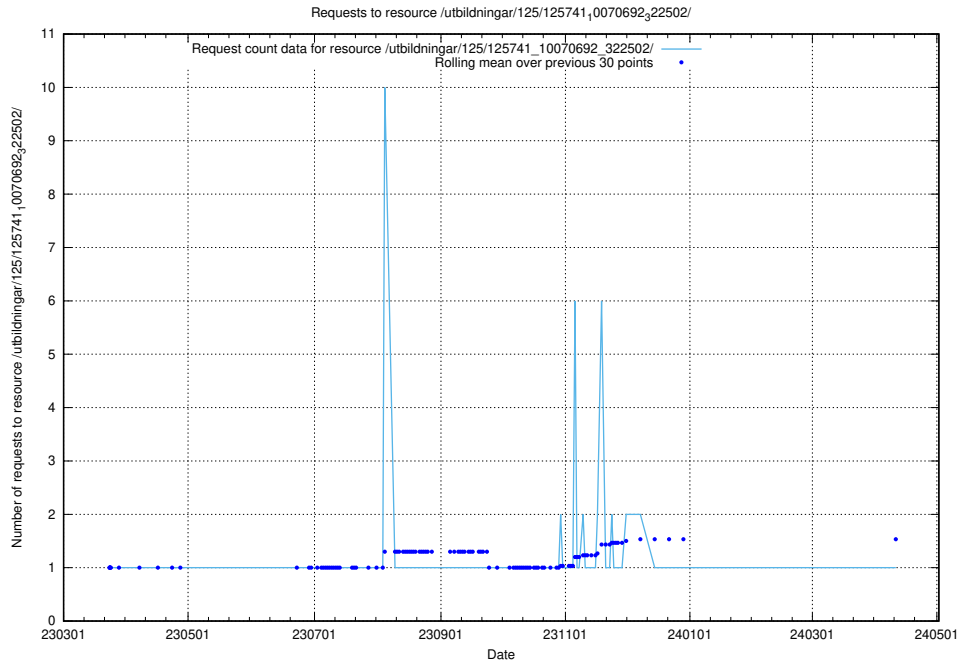

5.6440 Usage of /utbildningar/125/125741_10070692_322502/

Here, we count the number of requests to resource /utbildningar/125/125741_10070692_322502/.