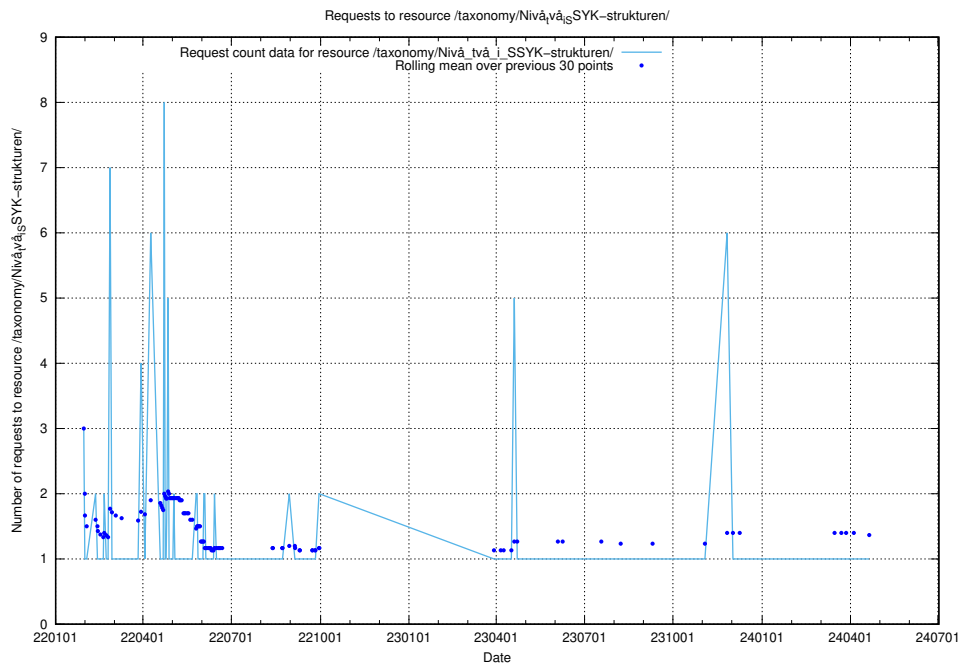

5.3477 Usage of /taxonomy/Nivå_två_i_SSYK-strukturen/

Here, we count the number of requests to resource /taxonomy/Nivå_två_i_SSYK-strukturen/.