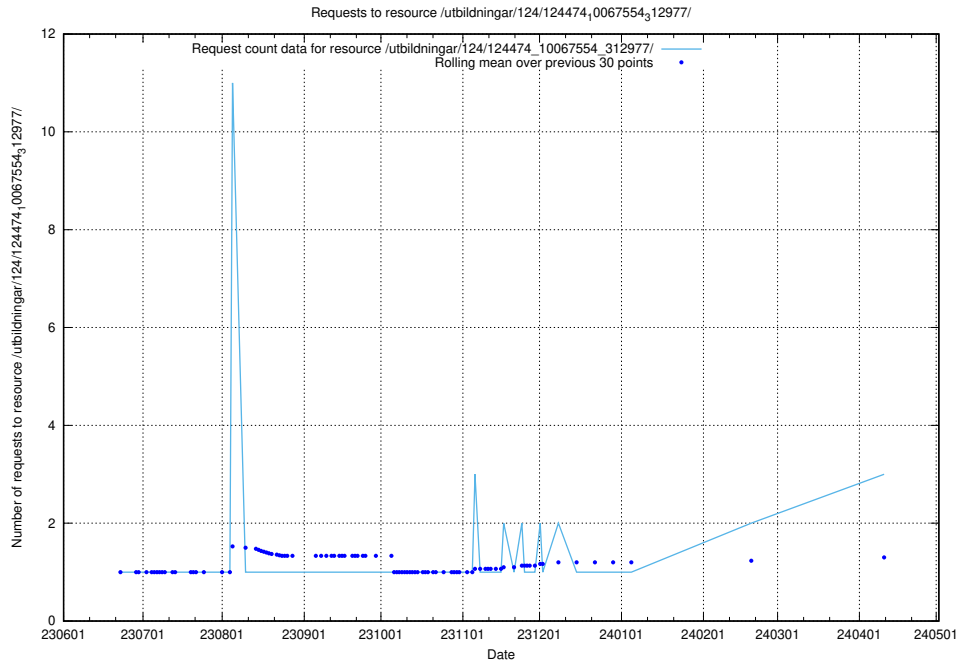

Here, we count the number of requests to resource /utbildningar/124/124477_10067554_312977/.

5.381 Usage of /utbildningar/124/124474_10067554_312977/

Here, we count the number of requests to resource /utbildningar/124/124474_10067554_312977/.