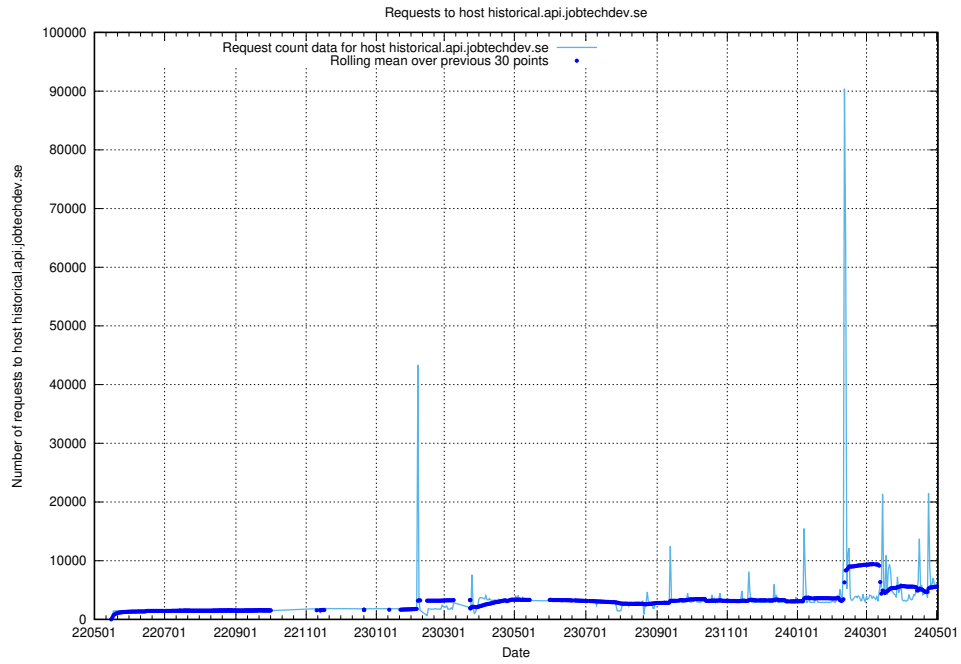

7.13 Usage of historical.api.jobtechdev.se

Here, we count the number of requests to host historical.api.jobtechdev.se.