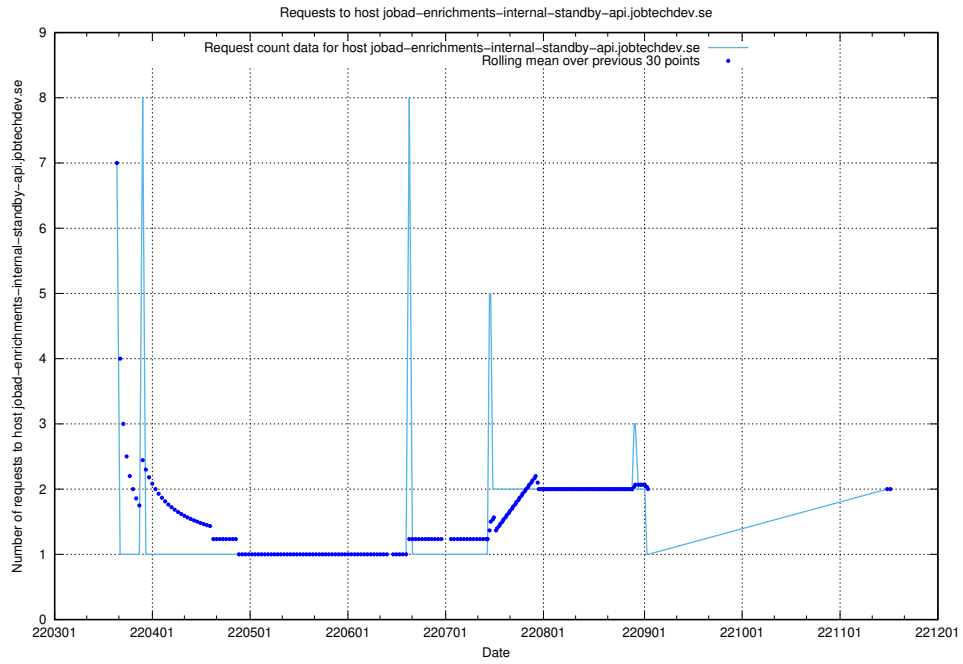

7.490 Usage of `jobad-enrichments-internal-standby-api.jobtechdev.se`

Here, we count the number of requests to host `jobad-enrichments-internal-standby-api.jobtechdev.se`.