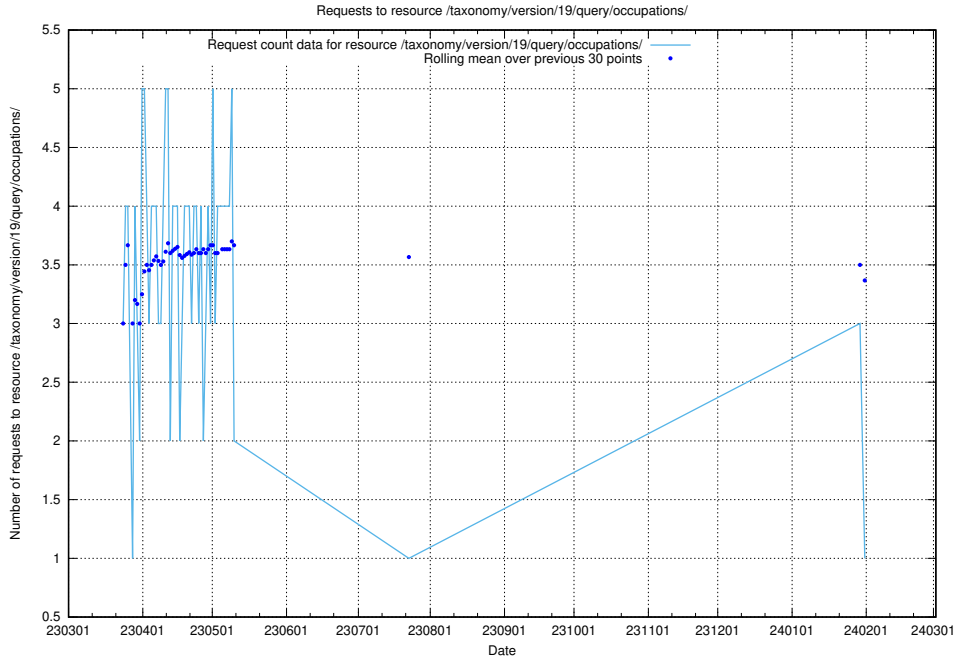

5.6106 Usage of /taxonomy/version/19/query/occupations/

Here, we count the number of requests to resource /taxonomy/version/19/query/occupations/.