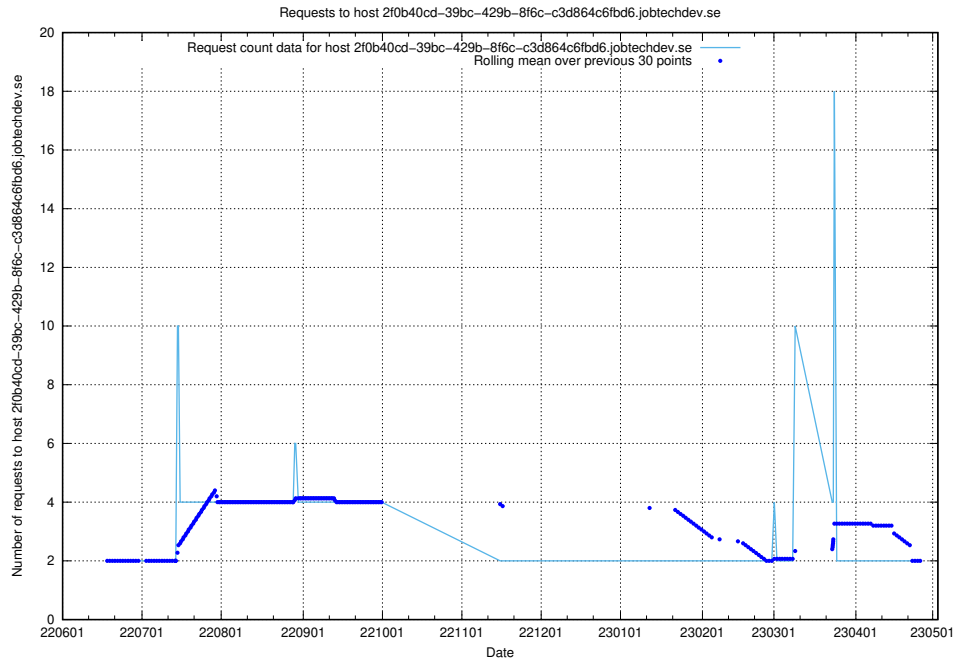

Here, we count the number of requests to host 2f0b40cd-39bc-429b-8f6c-c3d864c6fbd6.jobtechdev.se.

7.398 Usage of openserch-test.jobtechdev.se

Here, we count the number of requests to host openserch-test.jobtechdev.se.