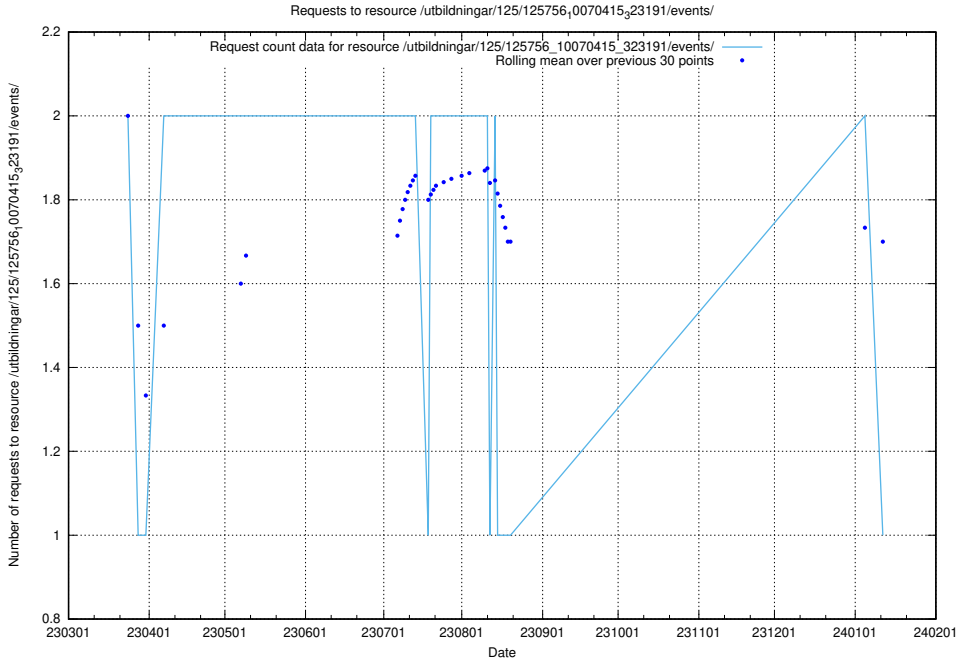

5.6128 Usage of /utbildningar/125/125756_10070415_323191/events/

Here, we count the number of requests to resource /utbildningar/125/125756_10070415_323191/events/