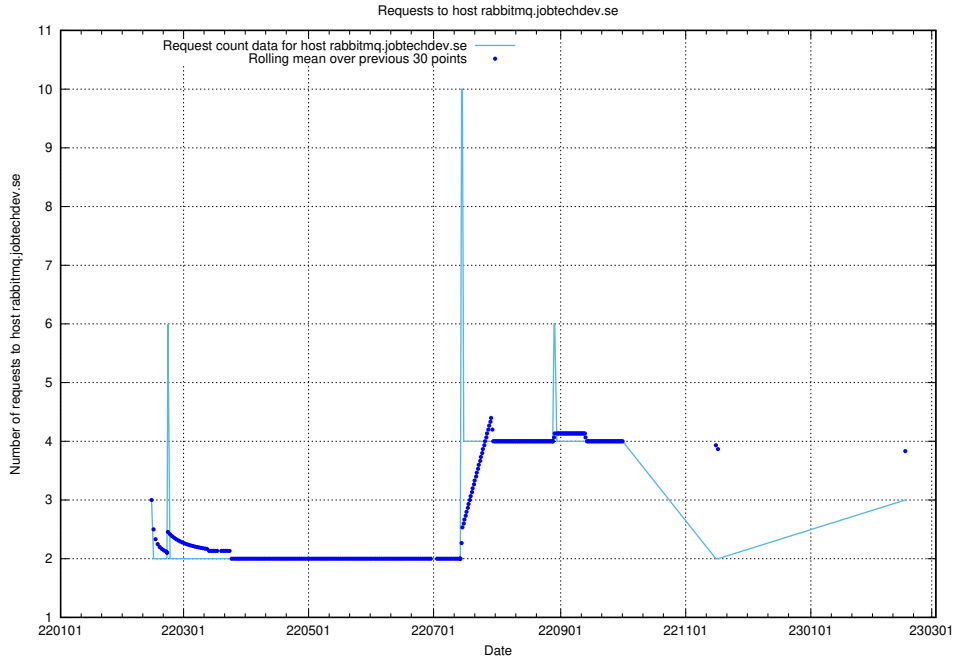

7.228 Usage of rabbitmq.jobtechdev.se

Here, we count the number of requests to host rabbitmq.jobtechdev.se.

7.229 Usage of kam-openshift-gitops.prod.services.jtech.se

Here, we count the number of requests to host kam-openshift-gitops.prod.services.jtech.se.