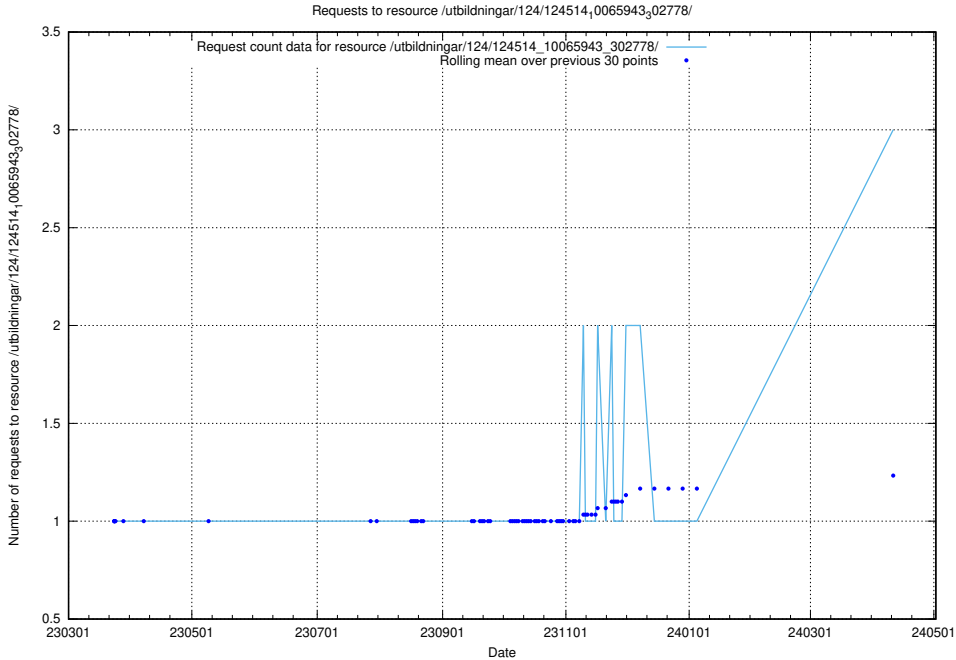

5.273 Usage of /utbildningar/124/124514_10065943_302778/

Here, we count the number of requests to resource /utbildningar/124/124514_10065943_302778/.