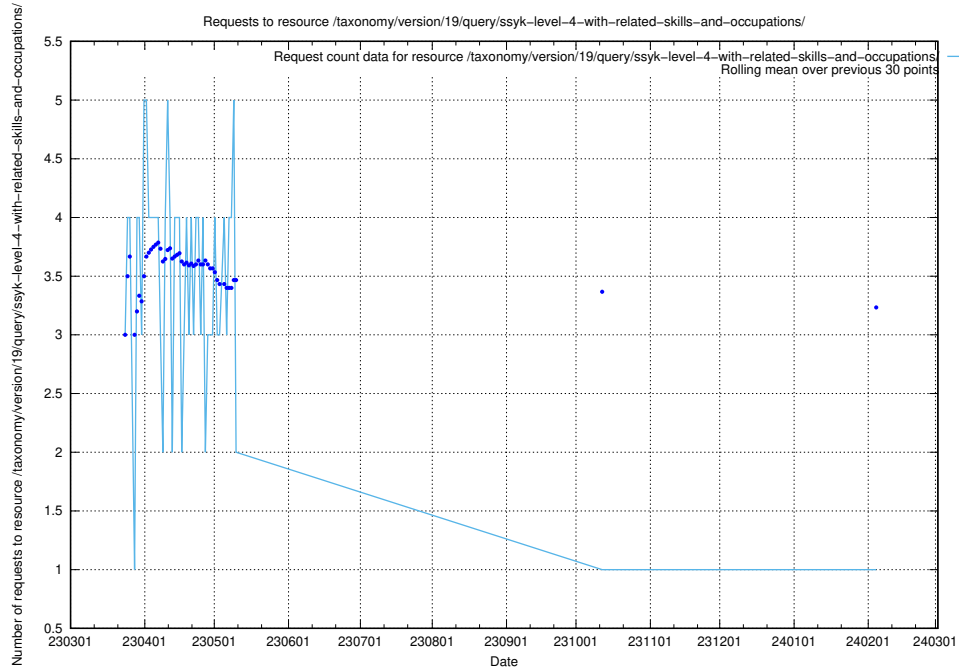

5.6093 Usage of /taxonomy/version/19/query/ssyk-level-4-with-related-skills-and-occupations/

Here, we count the number of requests to resource /taxonomy/version/19/query/ssyk-level-4-with-related-skills-and-occupations/.