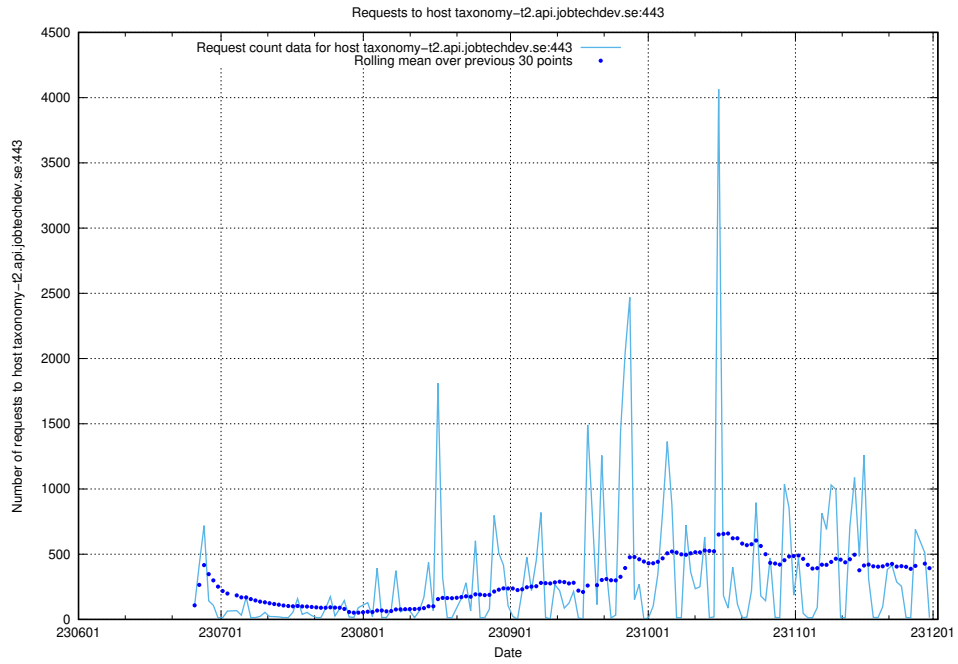

7.41 Usage of taxonomy-t2.api.jobtechdev.se:443

Here, we count the number of requests to host taxonomy-t2.api.jobtechdev.se:443.