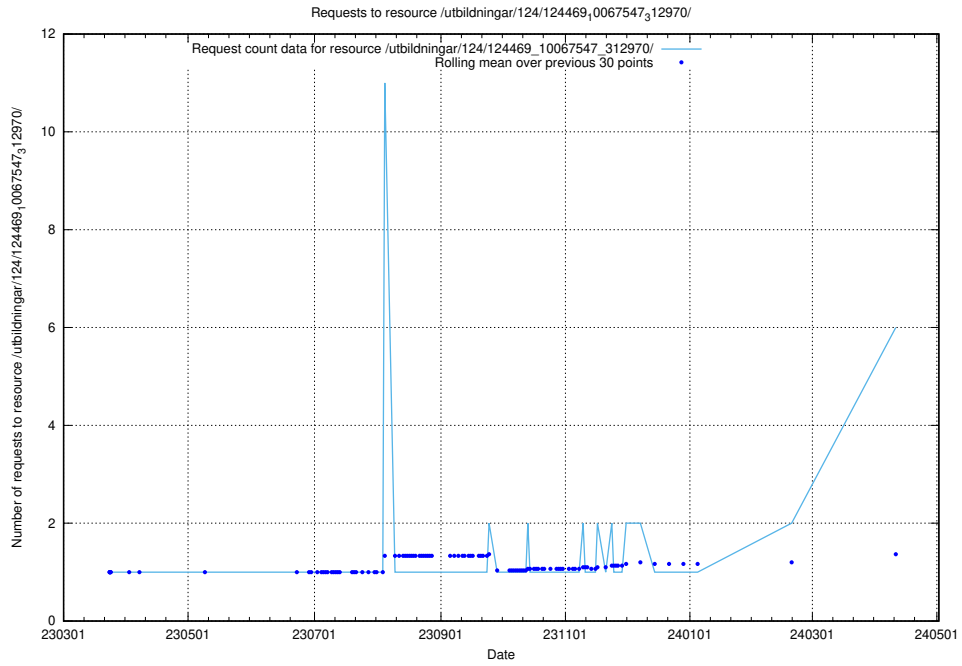

5.55 Usage of /utbildningar/124/124469_10067547_312970/

Here, we count the number of requests to resource /utbildningar/124/124469_10067547_312970/.