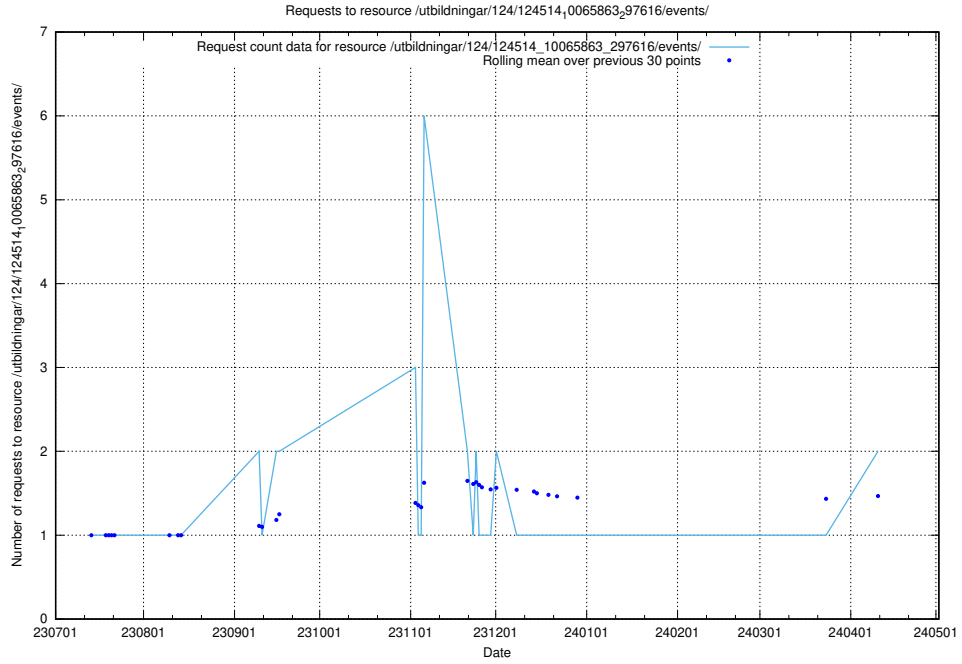

Here, we count the number of requests to resource /utbildningar/122/122967_10065248_280012/.

5.754 Usage of /utbildningar/124/124514_10065863_297616/events/

Here, we count the number of requests to resource /utbildningar/124/124514_10065863_297616/events/