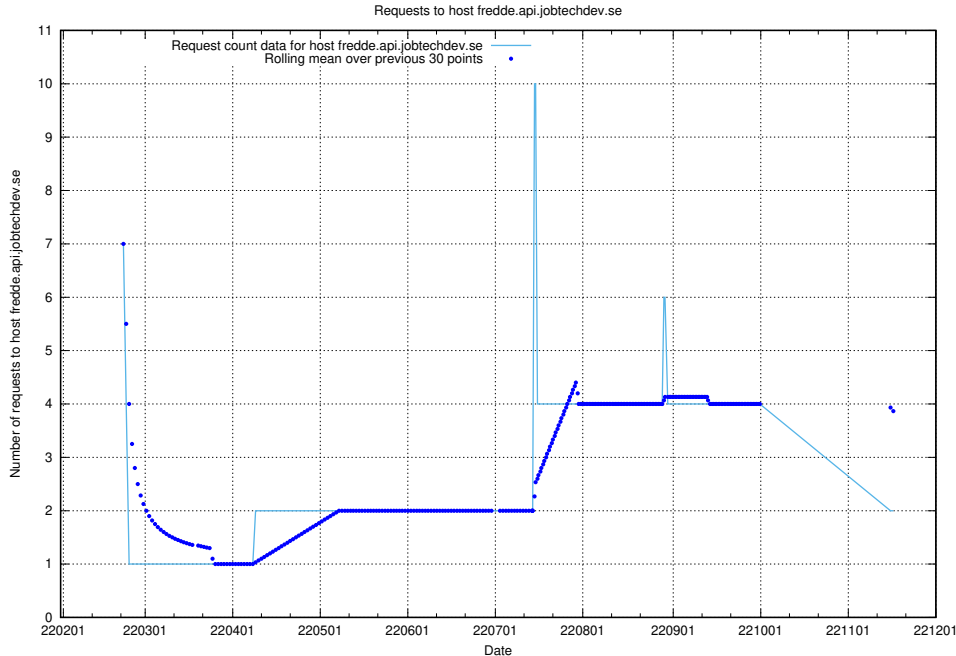

7.515 Usage of fredde.jobtechdev.se

Here, we count the number of requests to host fredde.jobtechdev.se.

7.516 Usage of fredde.api.jobtechdev.se

Here, we count the number of requests to host fredde.api.jobtechdev.se.