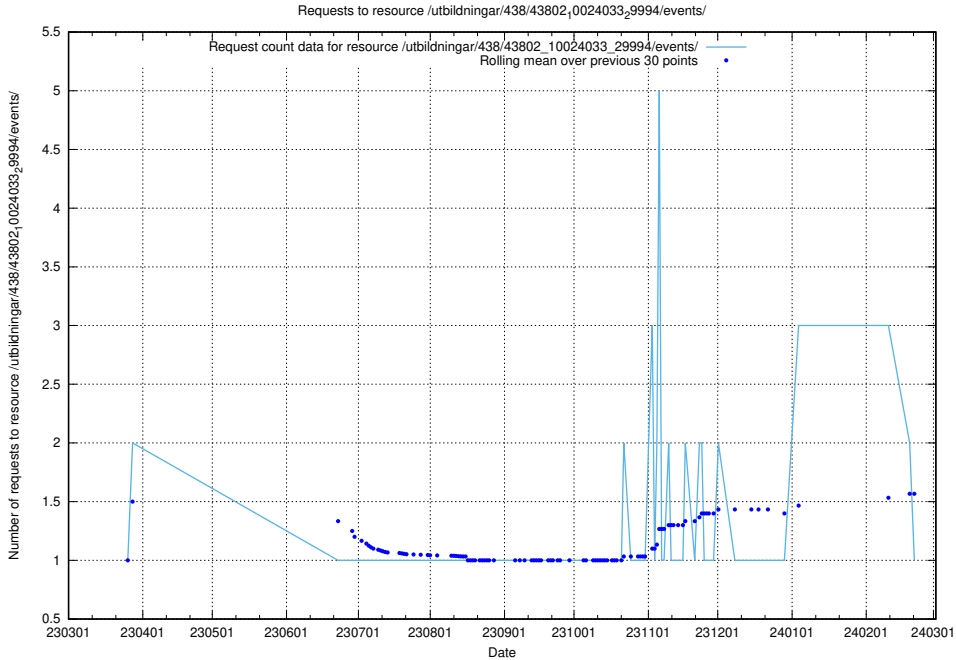

5.6018 Usage of /utbildningar/438/43802_10024033_29994/events/

Here, we count the number of requests to resource /utbildningar/438/43802_10024033_29994/events/.