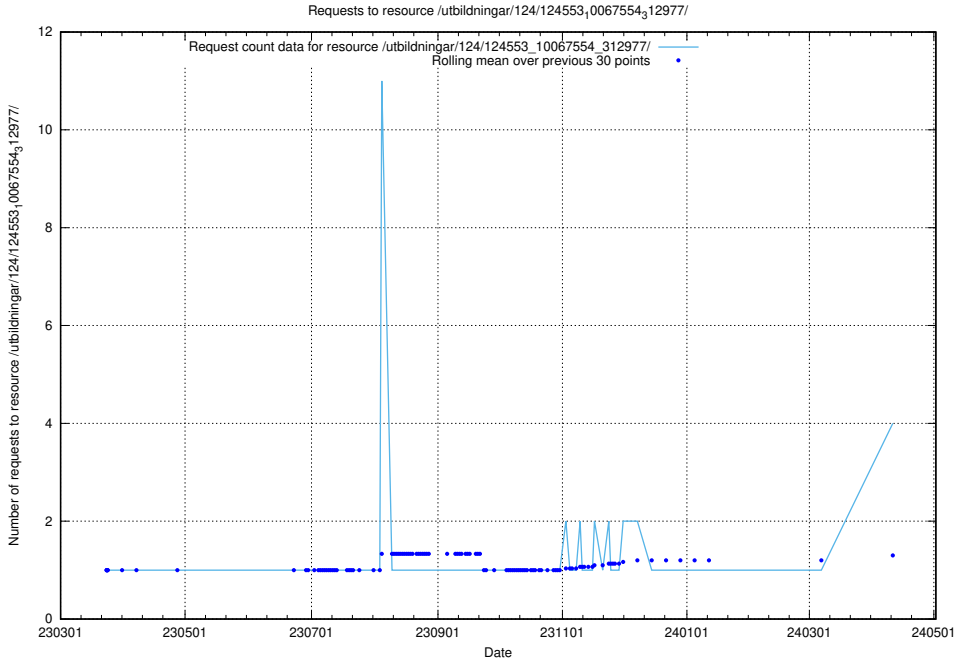

5.161 Usage of /utbildningar/124/124553_10067554_312977/

Here, we count the number of requests to resource /utbildningar/124/124553_10067554_312977/.