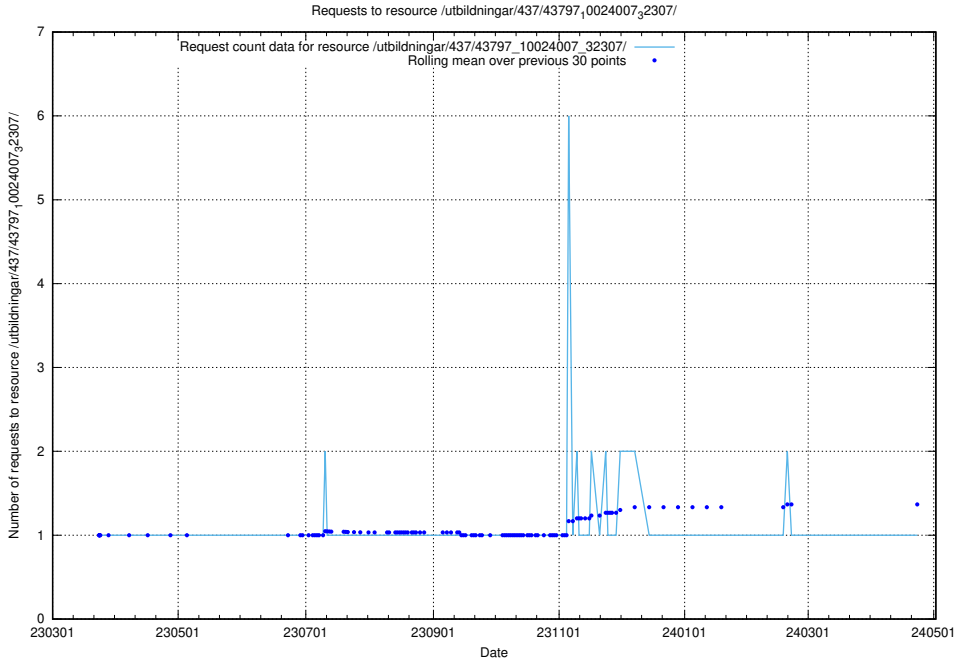

5.6322 Usage of /utbildningar/437/43797_10024007_32307/

Here, we count the number of requests to resource /utbildningar/437/43797_10024007_32307/.

5.6323 Usage of /utbildningar/437/43797_10024007_32190/