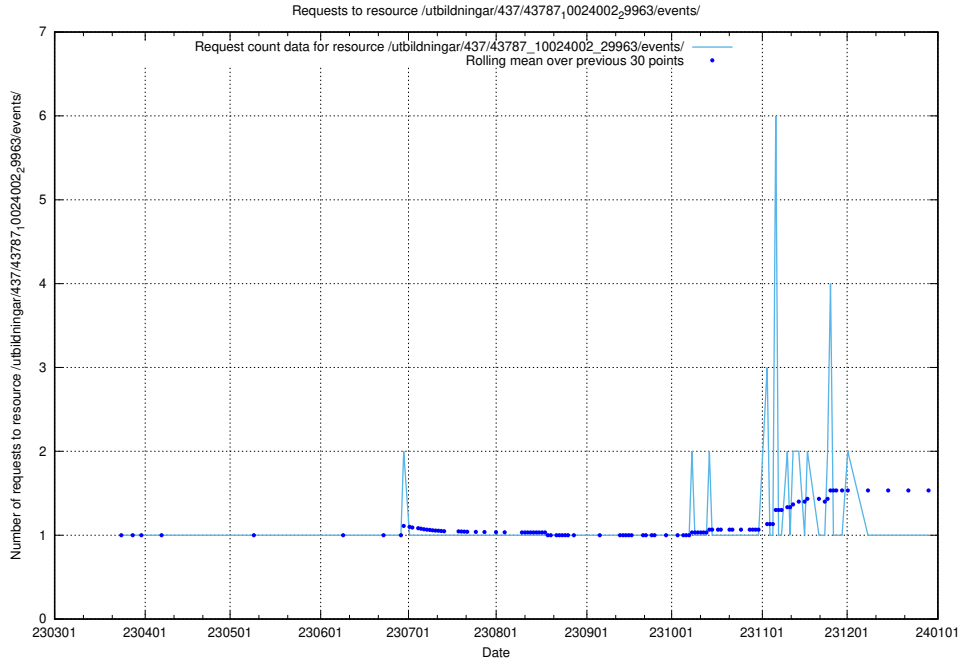

5.6153 Usage of /utbildningar/437/43787_10024002_29963/events/

Here, we count the number of requests to resource /utbildningar/437/43787_10024002_29963/events/.