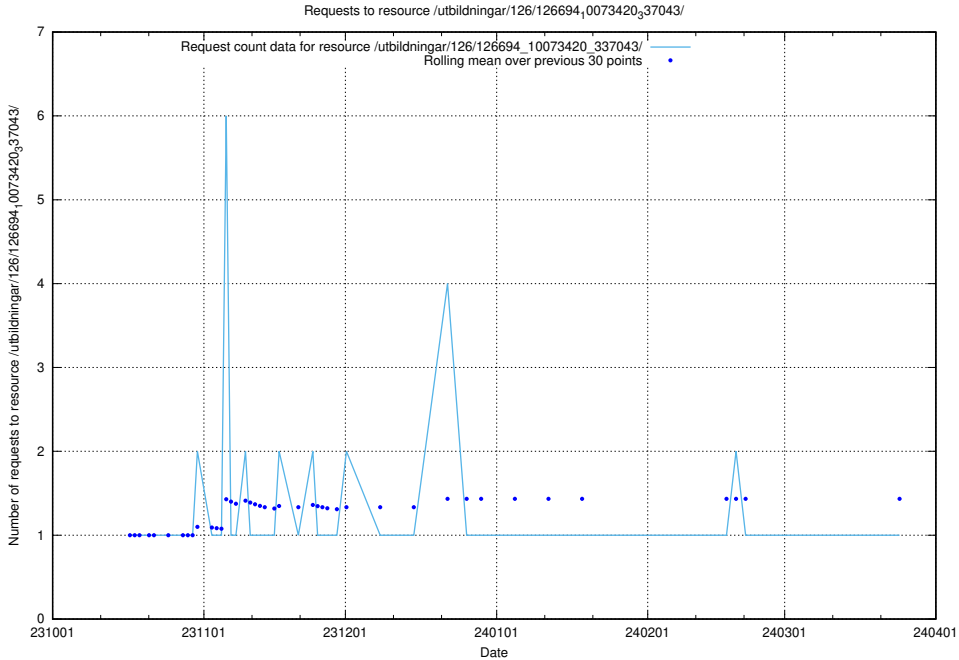

5.4235 Usage of /utbildningar/126/126694_10073420_337043/

Here, we count the number of requests to resource /utbildningar/126/126694_10073420_337043/.