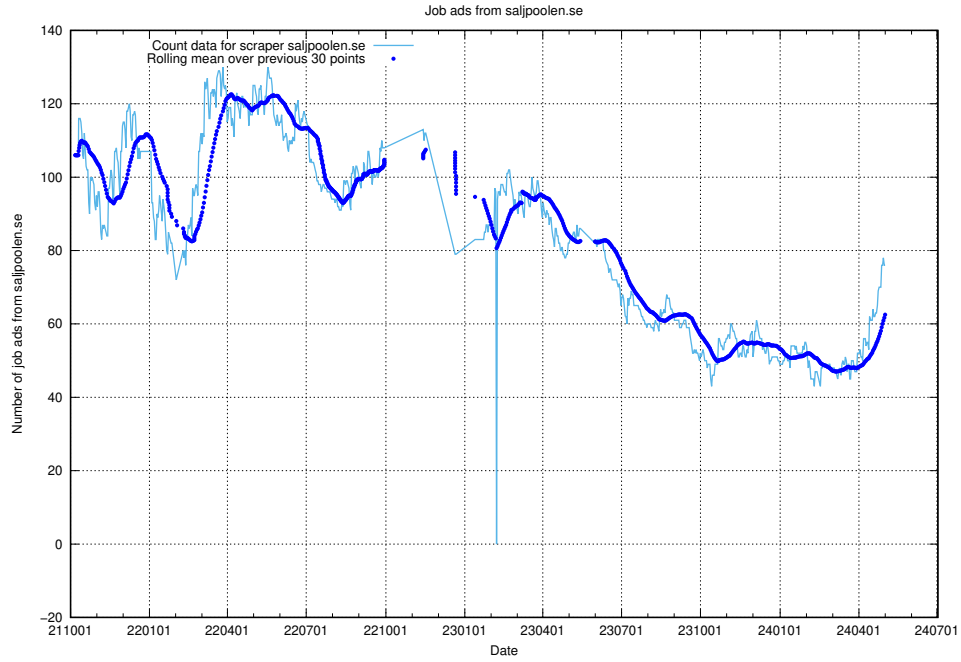

13.15 Number of ads by scraper saljpoolen.se

Here, we count the number of job ads scraped from saljpoolen.se.