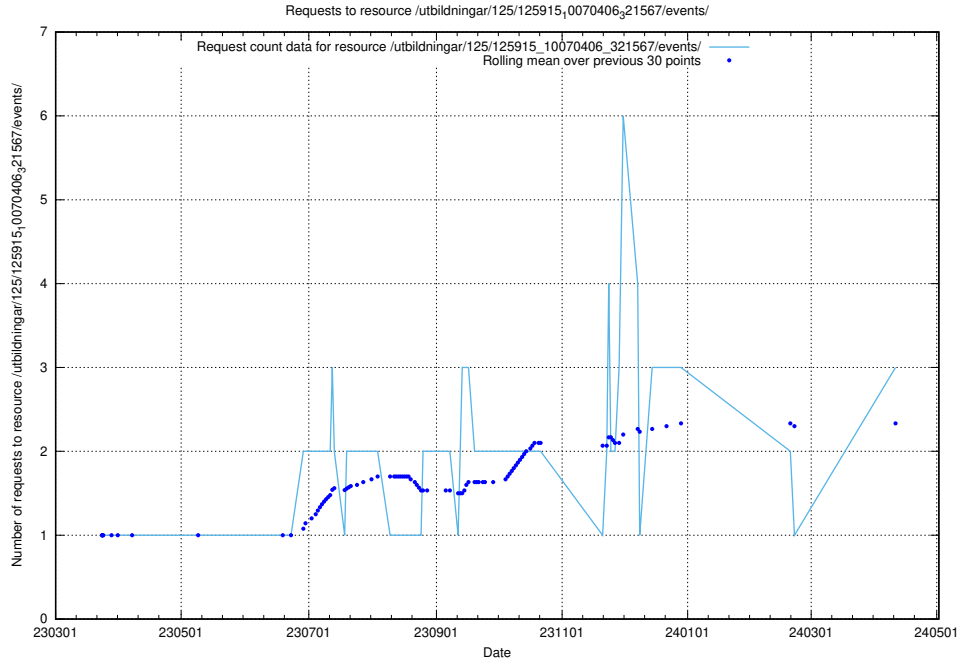

5.421 Usage of /utbildningar/125/125915_10070406_321567/events/

Here, we count the number of requests to resource /utbildningar/125/125915_10070406_321567/events/