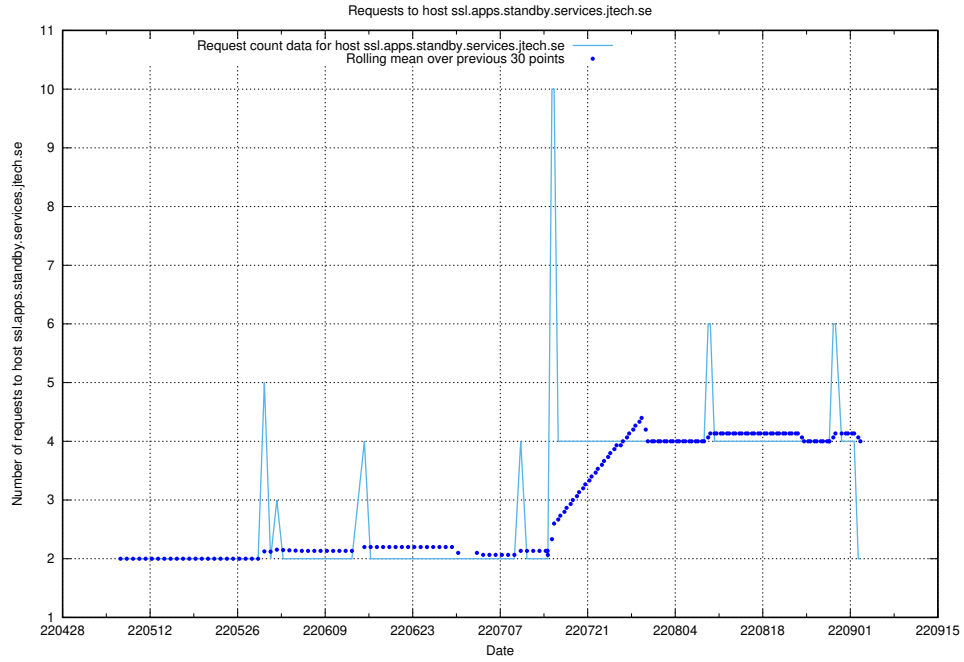

7.426 Usage of ssl.apps.standby.services.jtech.se

Here, we count the number of requests to host ssl.apps.standby.services.jtech.se.