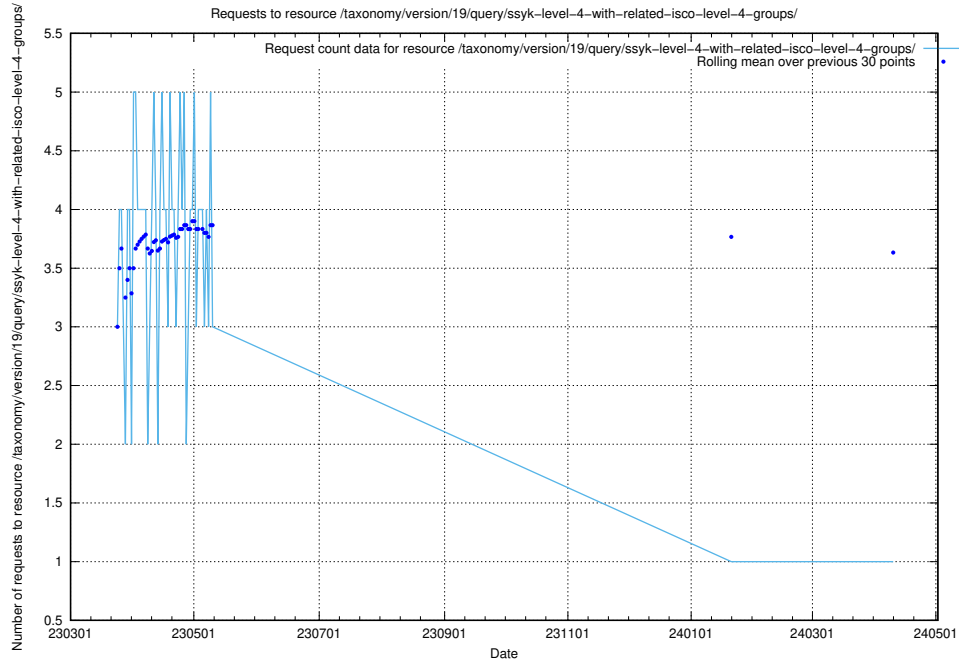

5.6094 Usage of /taxonomy/version/19/query/ssyk-level-4-with-related-isco-level-4-groups/

Here, we count the number of requests to resource /taxonomy/version/19/query/ssyk-level-4-with-related-isco-level-4-groups/.