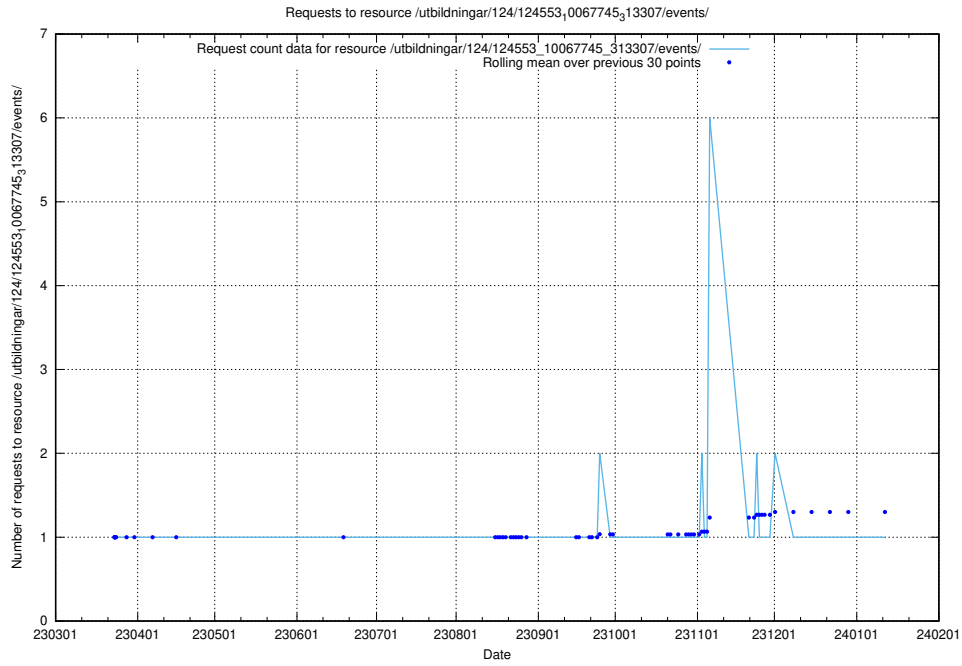

5.1149 Usage of /utbildningar/124/124553_10067745_313307/events/

Here, we count the number of requests to resource /utbildningar/124/124553_10067745_313307/events/