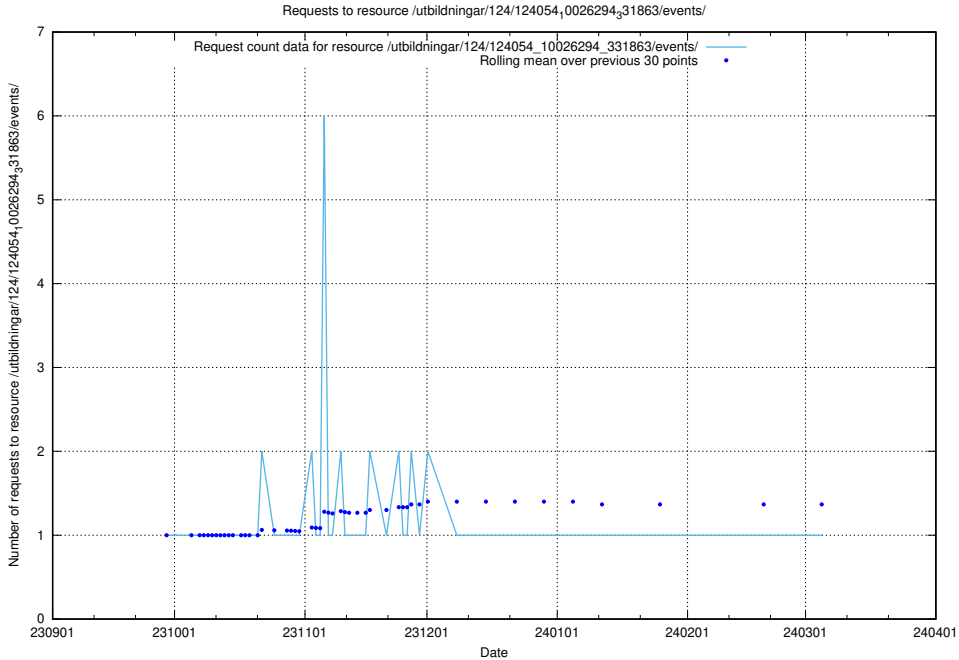

5.4403 Usage of /utbildningar/124/124054_10026294_331863/events/

Here, we count the number of requests to resource /utbildningar/124/124054_10026294_331863/events/