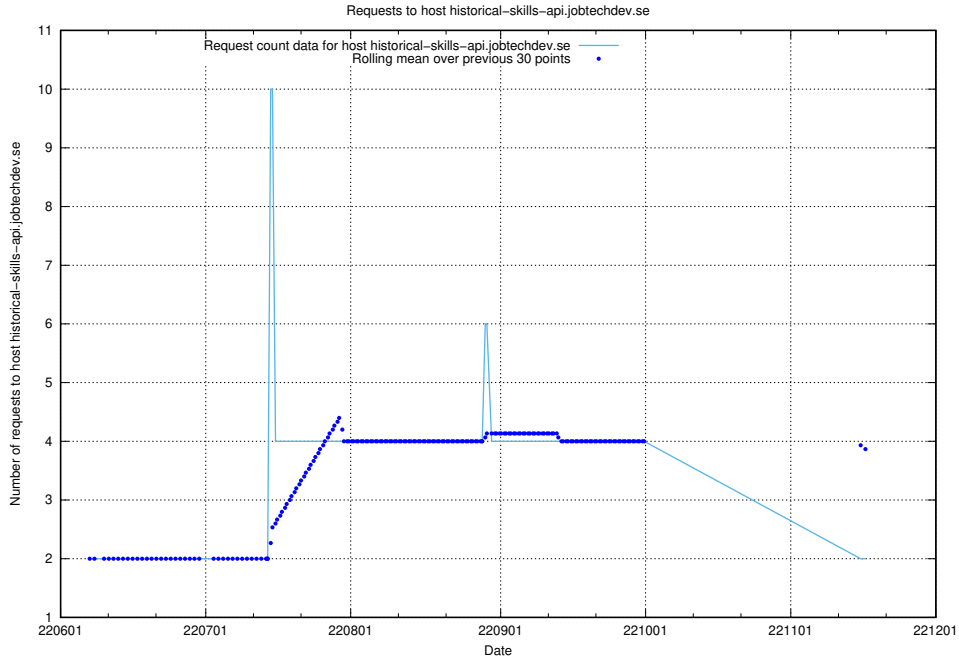

Here, we count the number of requests to host mentor-api-prod.jobtechdev.se.

7.408 Usage of historical-skills-api.jobtechdev.se

Here, we count the number of requests to host historical-skills-api.jobtechdev.se.