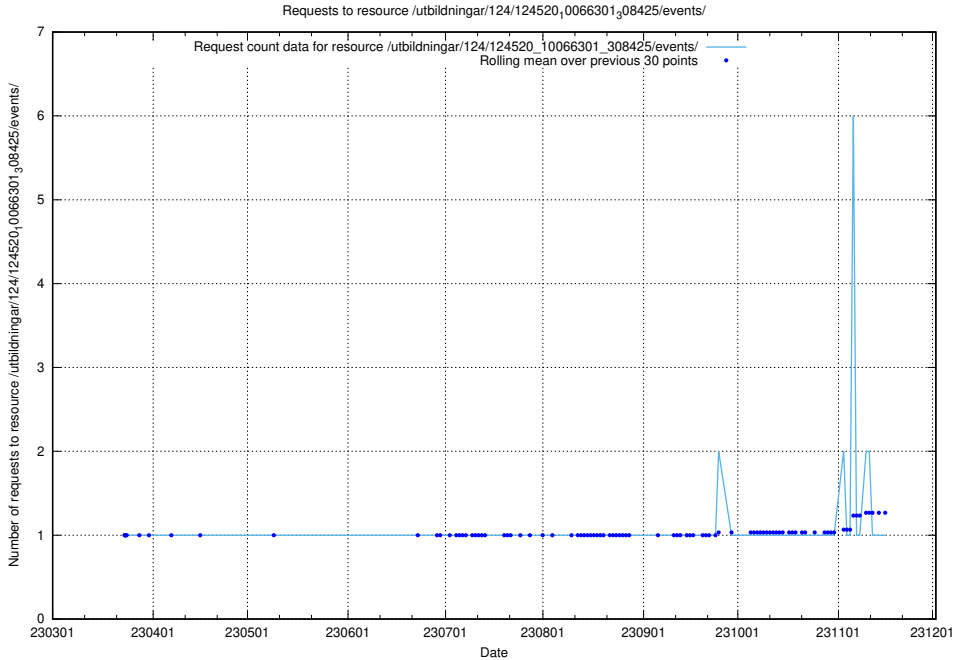

5.1187 Usage of /utbildningar/124/124520_10066301_308425/events/

Here, we count the number of requests to resource /utbildningar/124/124520_10066301_308425/events/