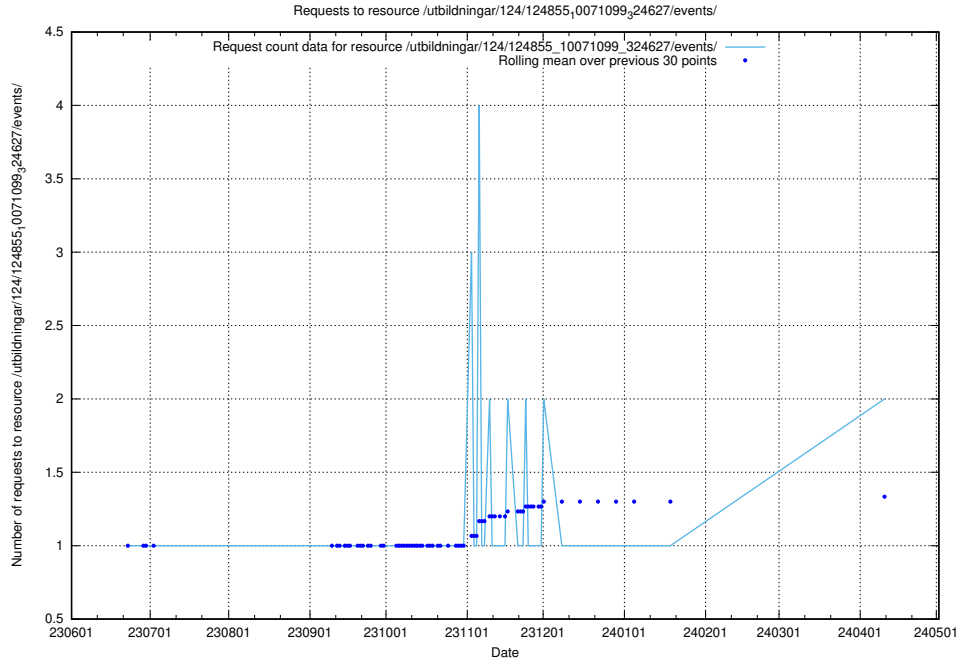

5.805 Usage of /utbildningar/124/124855_10071099_324627/events/

Here, we count the number of requests to resource /utbildningar/124/124855_10071099_324627/events/