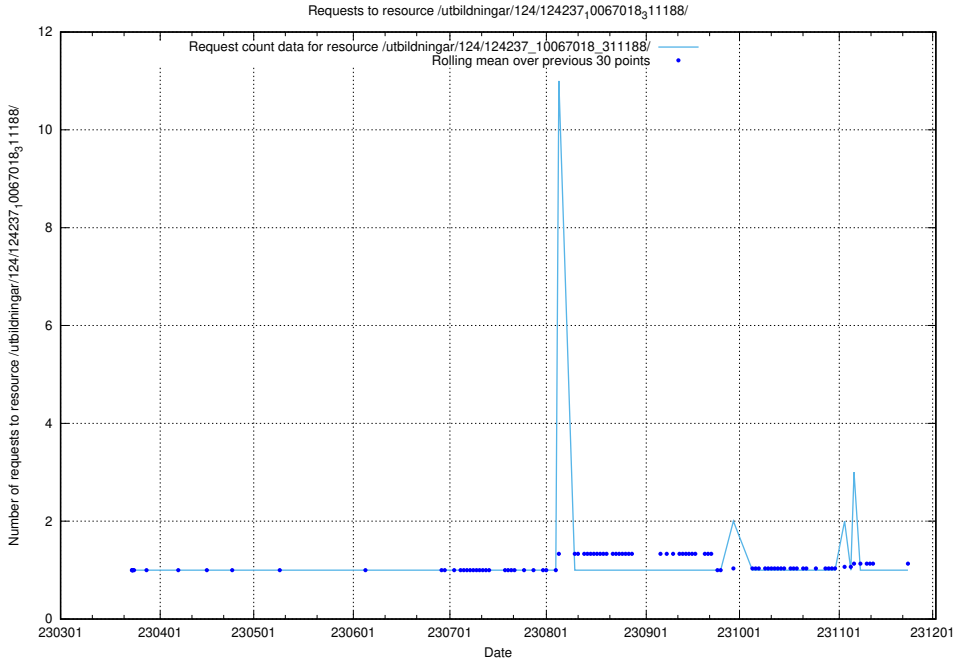

5.3955 Usage of /utbildningar/124/124237_10067018_311188/

Here, we count the number of requests to resource /utbildningar/124/124237_10067018_311188/.