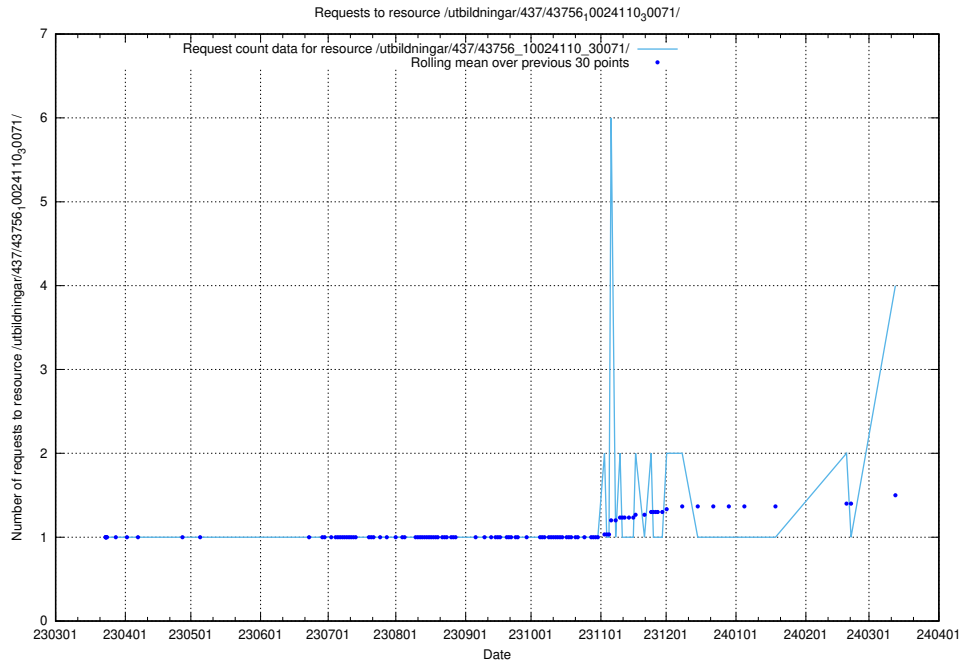

5.236 Usage of /utbildningar/437/43756_10024110_30071/

Here, we count the number of requests to resource /utbildningar/437/43756_10024110_30071/.