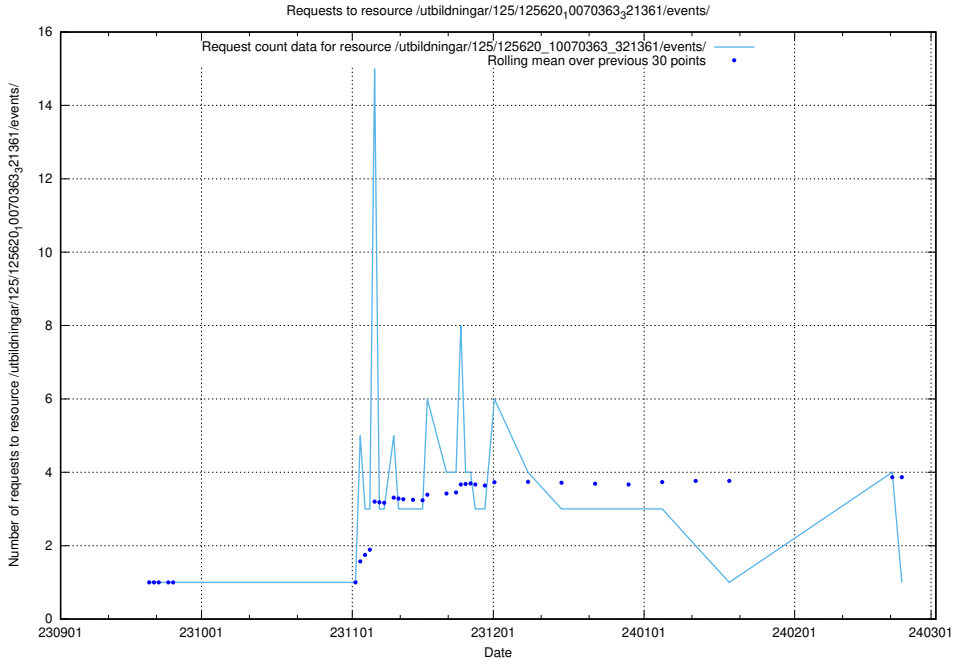

5.4465 Usage of /utbildningar/125/125620_10070363_321361/events/

Here, we count the number of requests to resource /utbildningar/125/125620_10070363_321361/events/