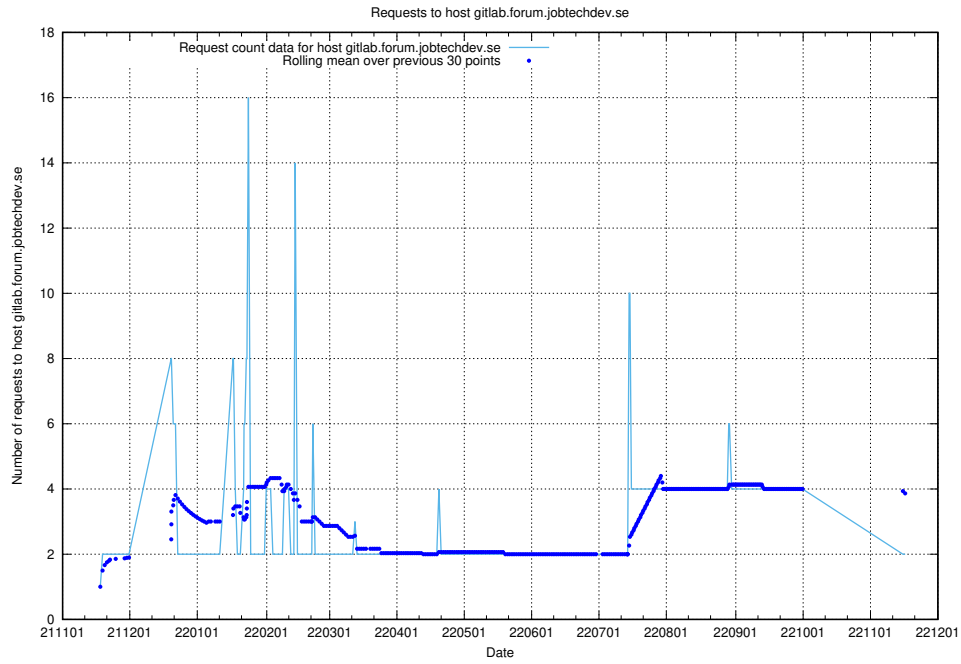

7.475 Usage of gitlab.forum.jobtechdev.se

Here, we count the number of requests to host gitlab.forum.jobtechdev.se.

7.476 Usage of opensearch.jobtechdev.se

Here, we count the number of requests to host opensearch.jobtechdev.se.