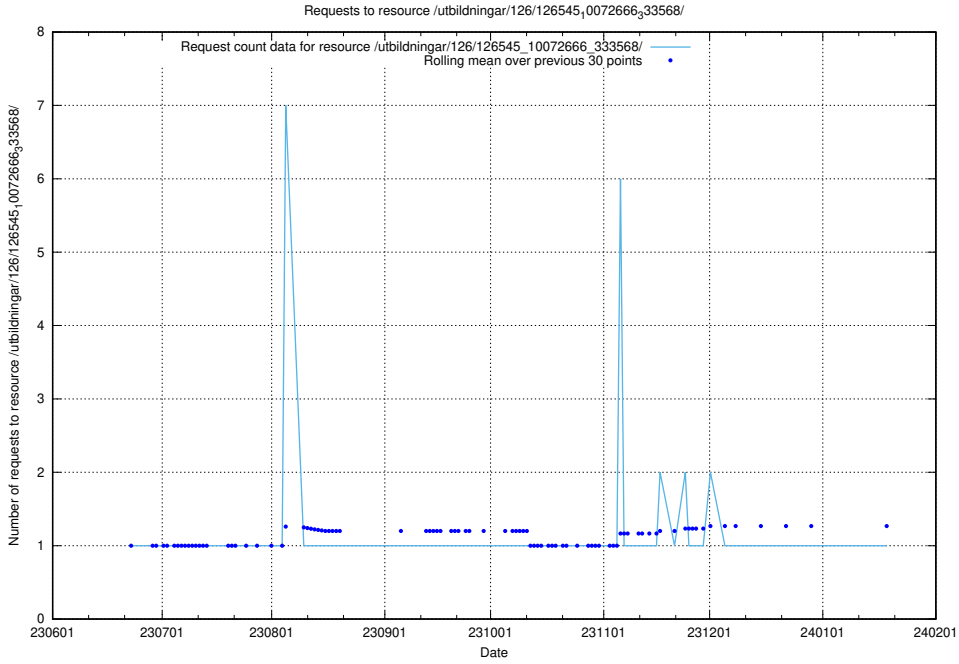

5.5588 Usage of /utbildningar/126/126545_10072666_333568/

Here, we count the number of requests to resource /utbildningar/126/126545_10072666_333568/.