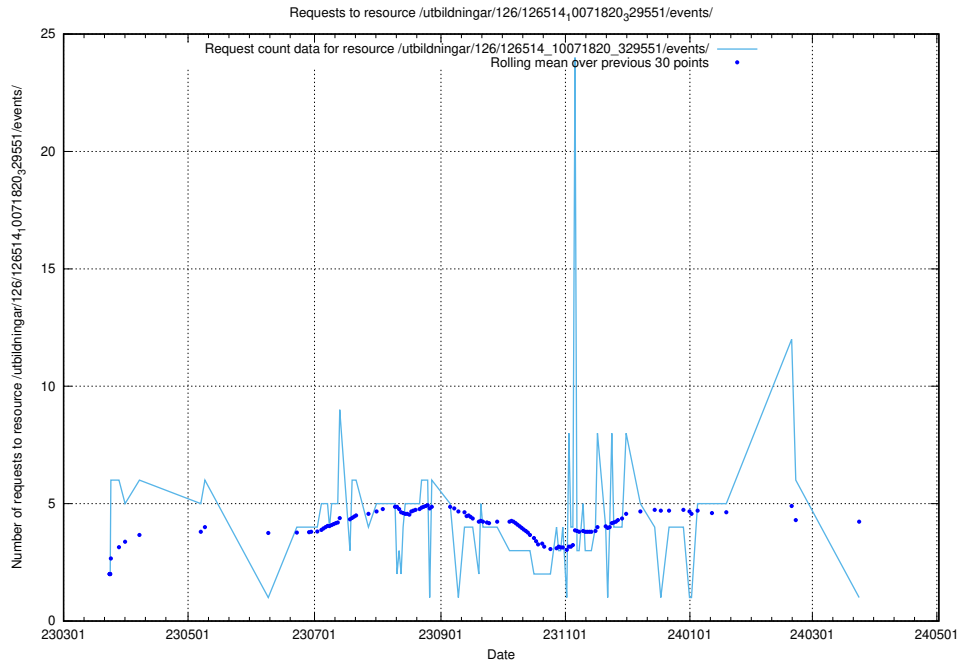

5.6241 Usage of /utbildningar/126/126514_10071820_329551/events/

Here, we count the number of requests to resource /utbildningar/126/126514_10071820_329551/events/