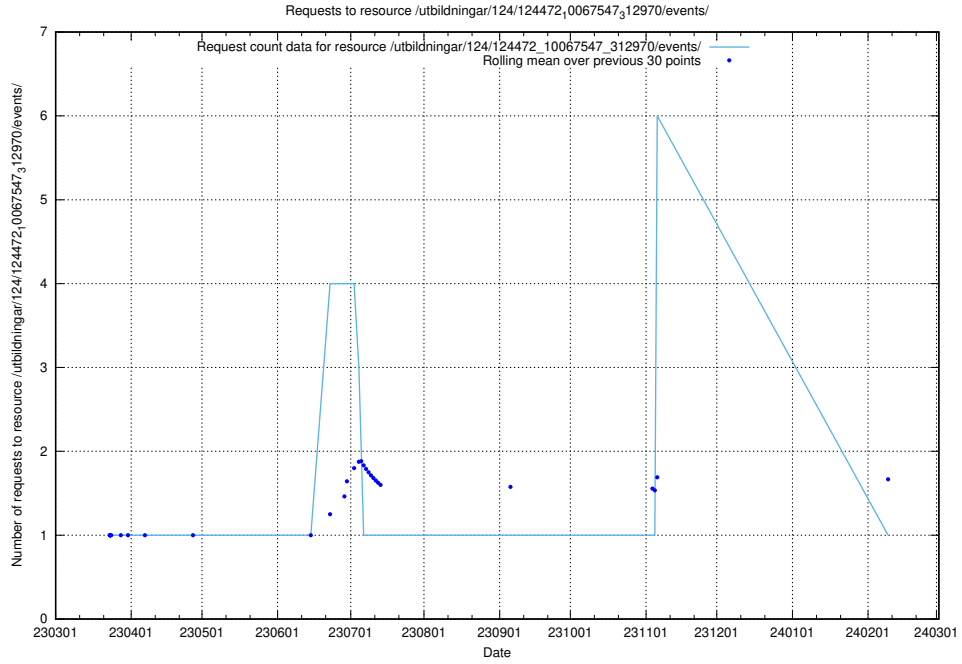

5.3060 Usage of /utbildningar/124/124472_10067547_312970/events/

Here, we count the number of requests to resource /utbildningar/124/124472_10067547_312970/events/