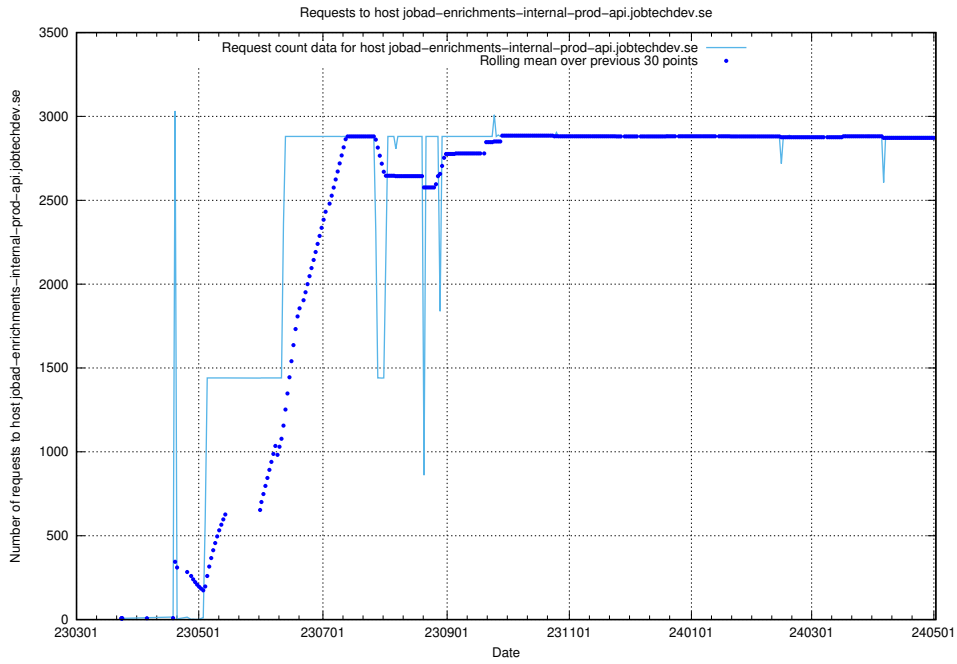

7.17 Usage of jobad-enrichments-internal-prod-api.jobtechdev.se

Here, we count the number of requests to host jobad-enrichments-internal-prod-api.jobtechdev.se.