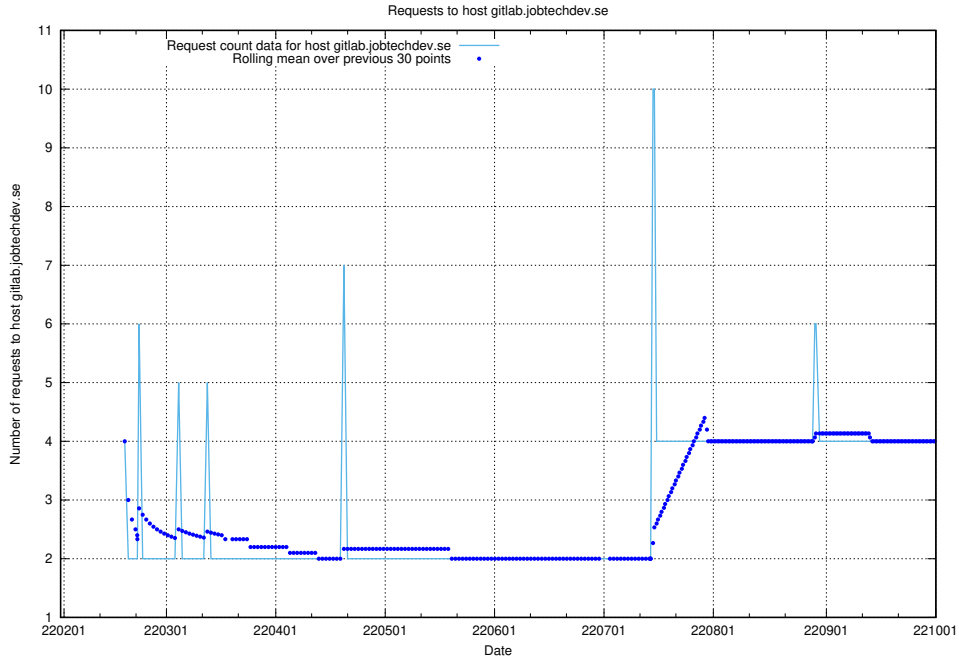

7.157 Usage of gitlab.jobtechdev.se

Here, we count the number of requests to host gitlab.jobtechdev.se.