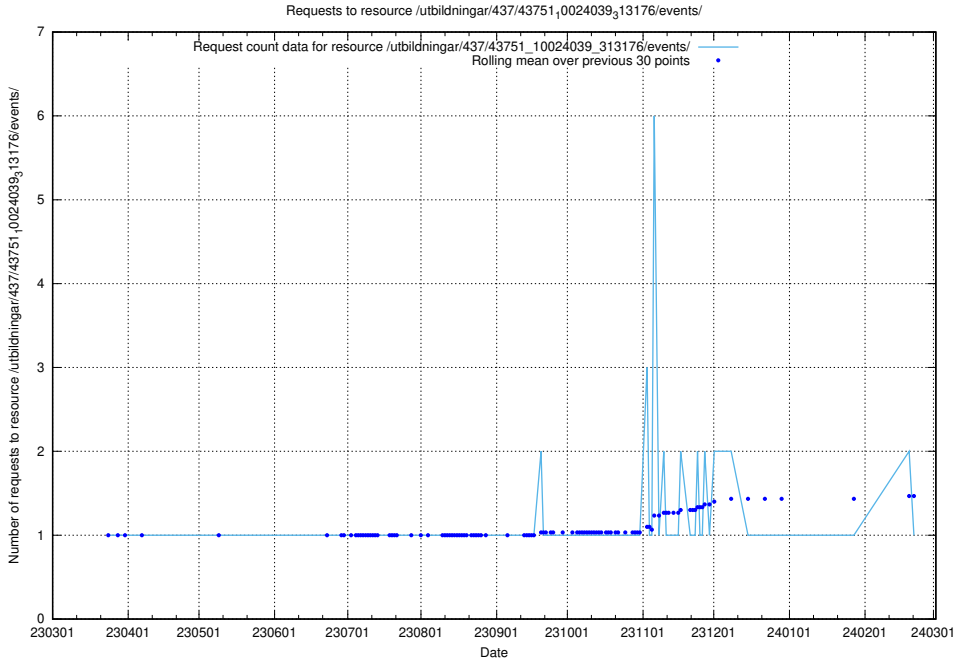

5.6167 Usage of /utbildningar/437/43751_10024039_313176/events/

Here, we count the number of requests to resource /utbildningar/437/43751_10024039_313176/events/.