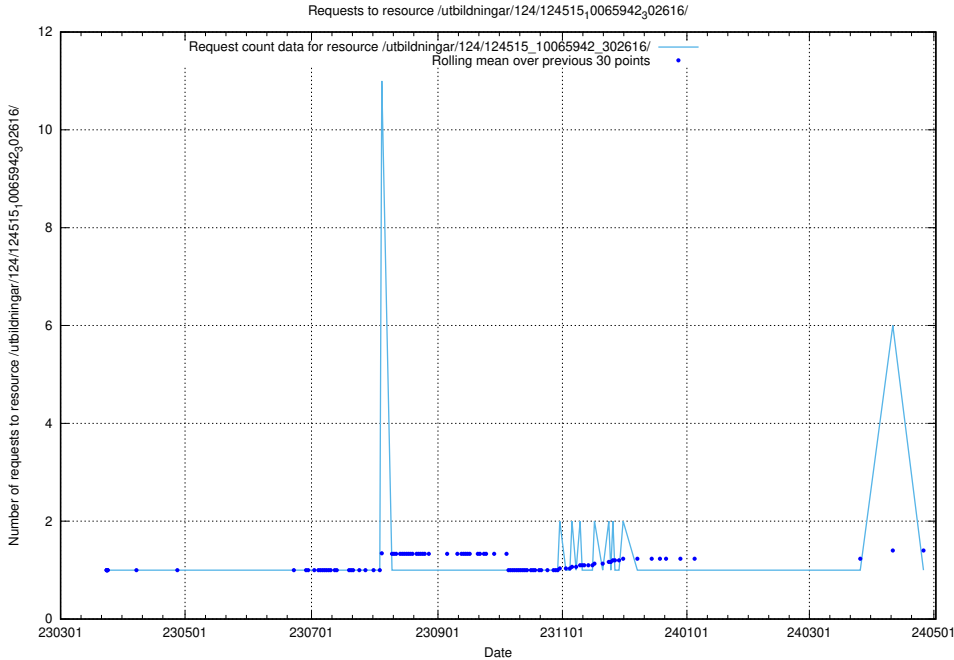

5.1500 Usage of /utbildningar/124/124515_10065942_302616/

Here, we count the number of requests to resource /utbildningar/124/124515_10065942_302616/.