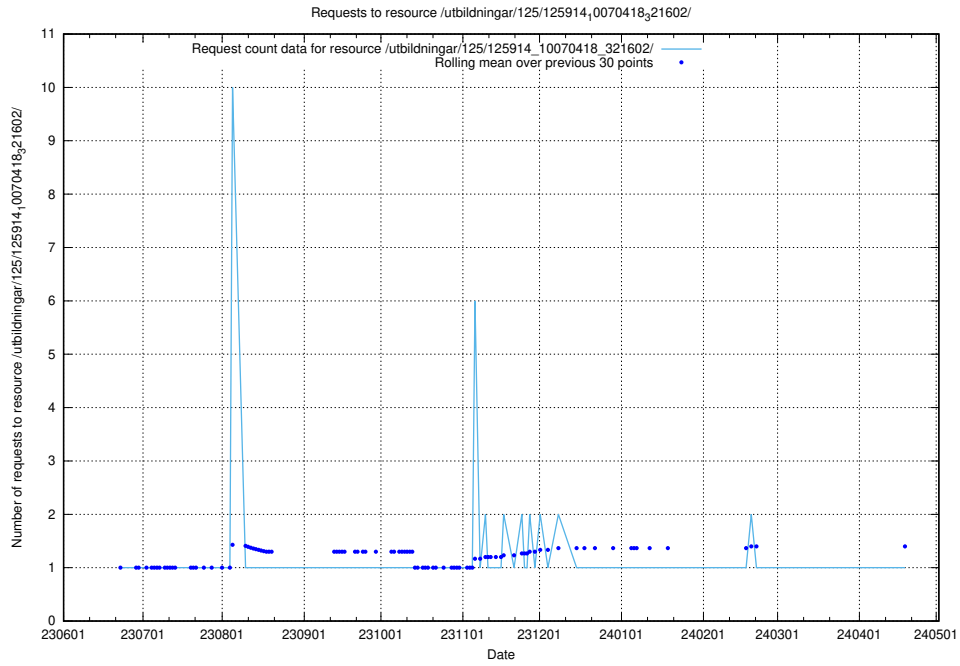

5.5626 Usage of /utbildningar/125/125914_10070418_321602/

Here, we count the number of requests to resource /utbildningar/125/125914_10070418_321602/.