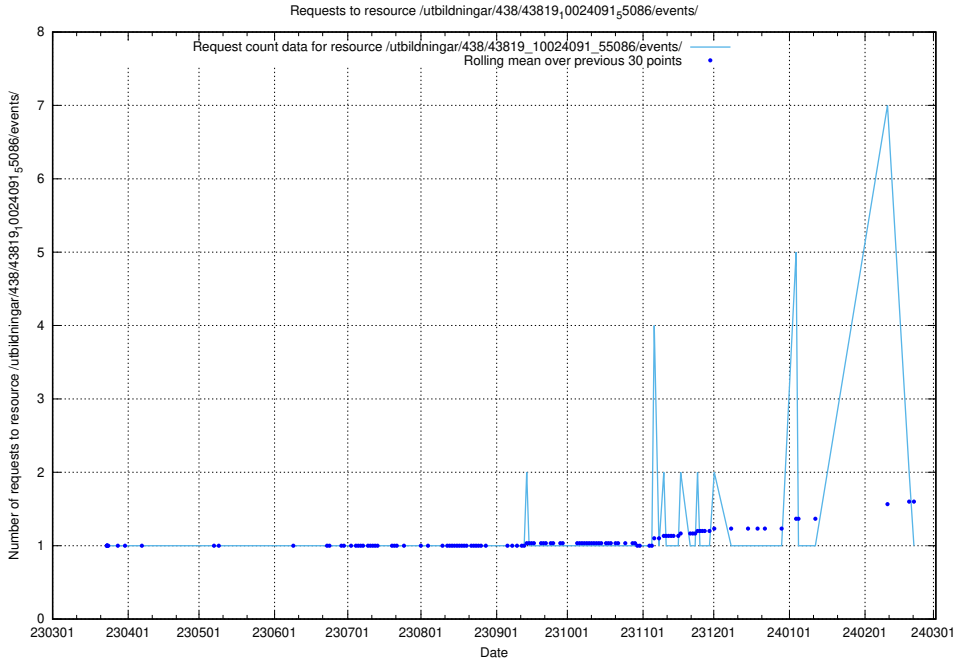

5.6312 Usage of /utbildningar/438/43819_10024091_55086/events/

Here, we count the number of requests to resource /utbildningar/438/43819_10024091_55086/events/.