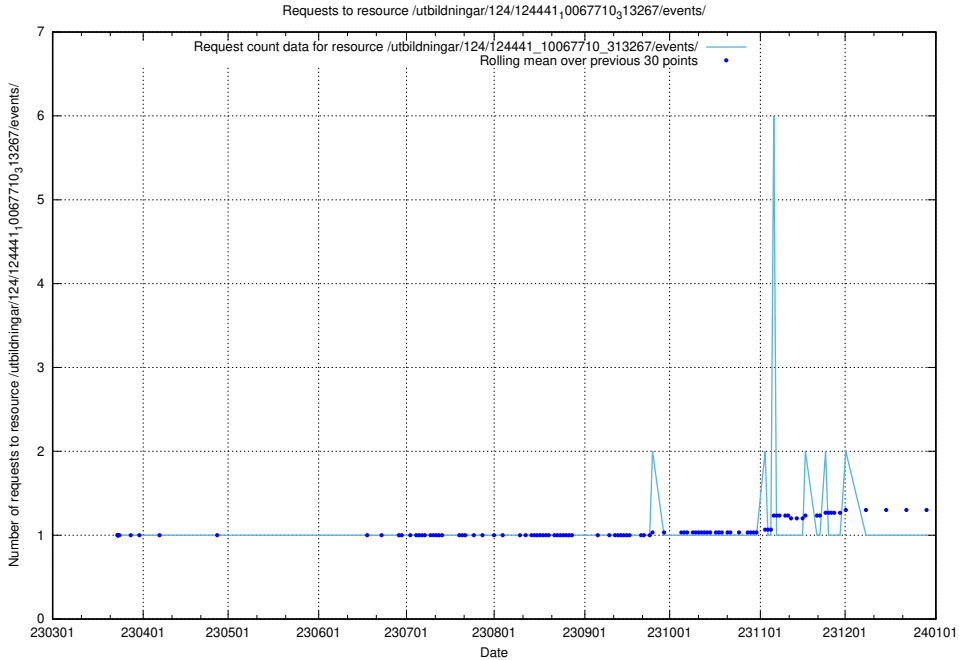

5.3456 Usage of /utbildningar/124/124441_10067710_313267/events/

Here, we count the number of requests to resource /utbildningar/124/124441_10067710_313267/events/