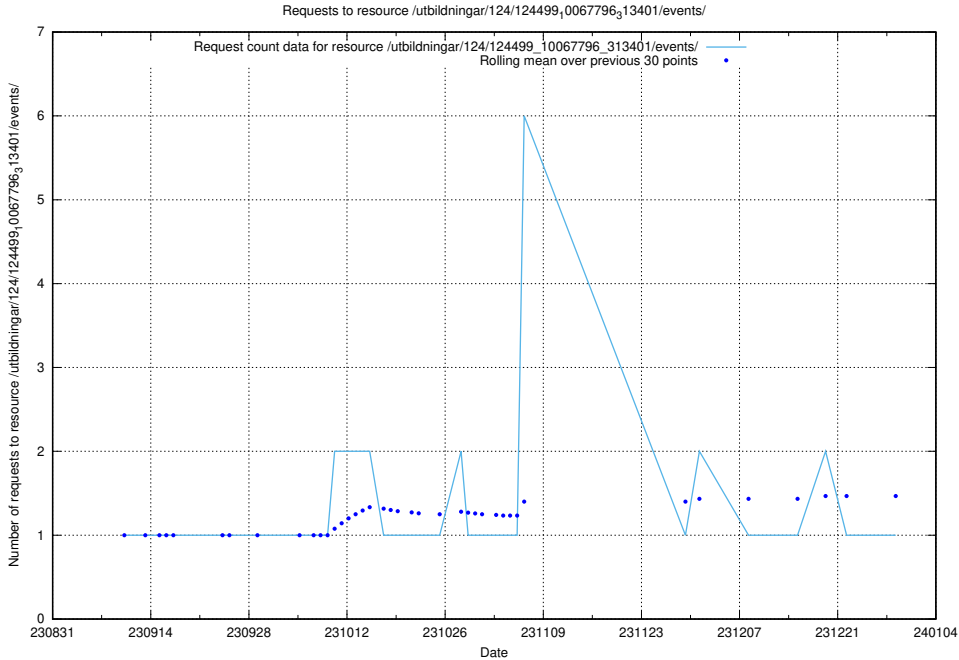

5.4548 Usage of /utbildningar/124/124499_10067796_313401/events/

Here, we count the number of requests to resource /utbildningar/124/124499_10067796_313401/events/