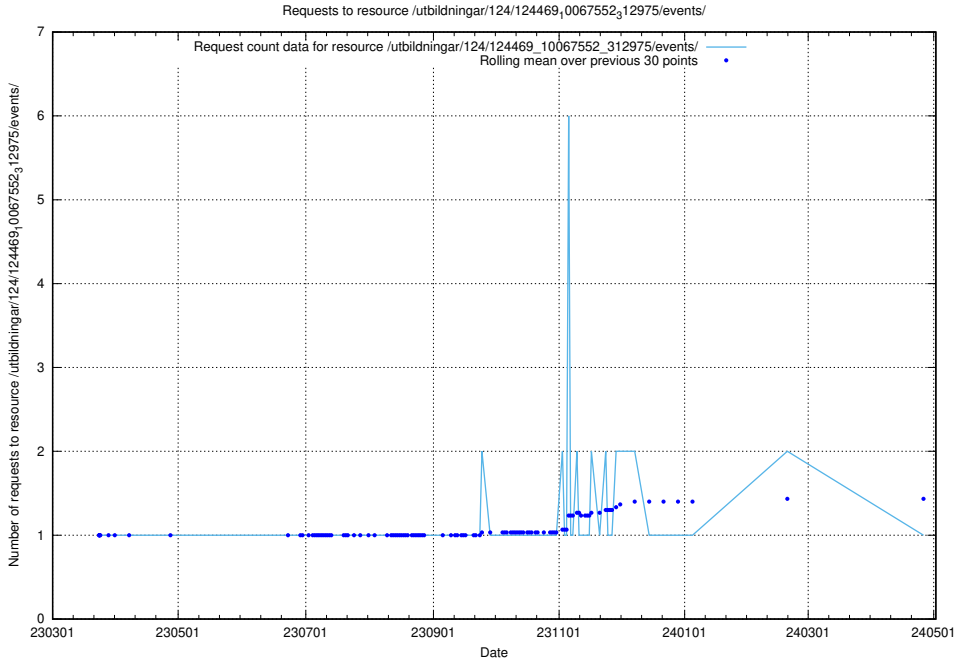

5.3255 Usage of /utbildningar/124/124469_10067552_312975/events/

Here, we count the number of requests to resource /utbildningar/124/124469_10067552_312975/events/