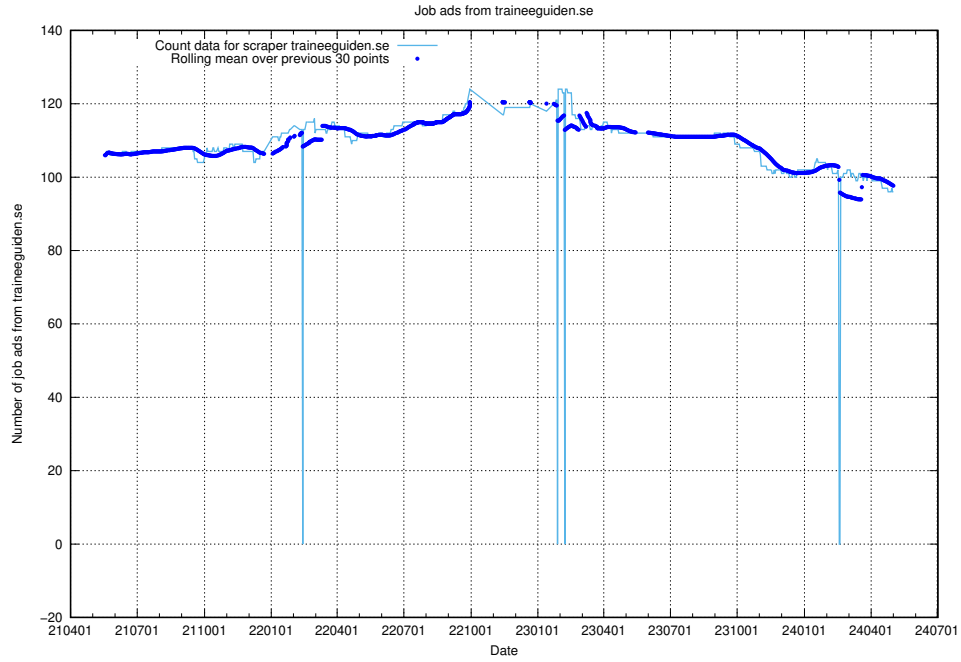

13.14 Number of ads by scraper traineeguiden.se

Here, we count the number of job ads scraped from traineeguiden.se.