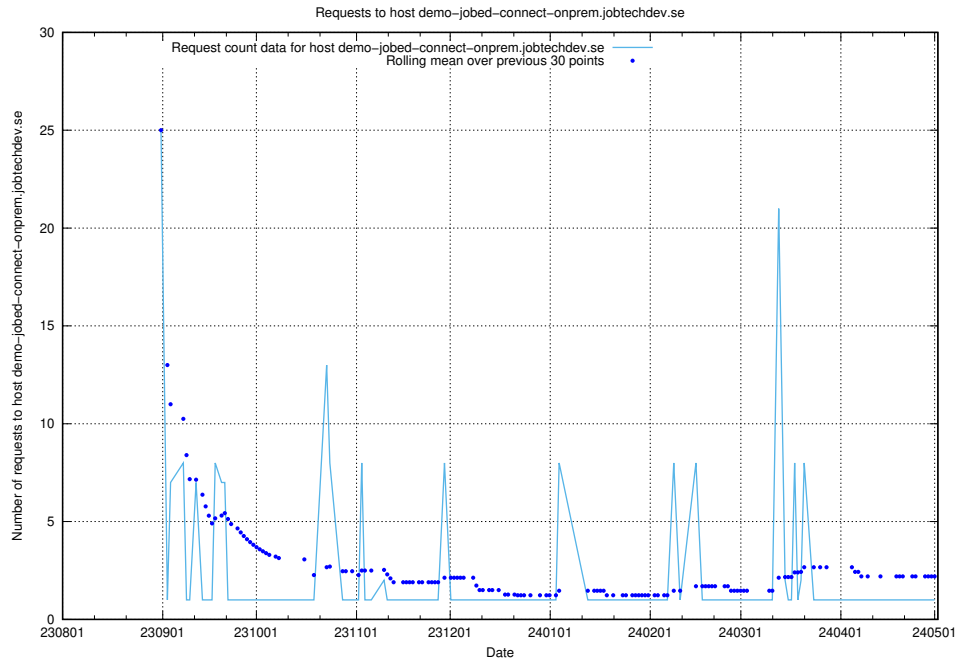

Here, we count the number of requests to host historical-ads-frontend-onprem.jobtechdev.se.

7.599 Usage of demo-jobed-connect-onprem.jobtechdev.se

Here, we count the number of requests to host demo-jobed-connect-onprem.jobtechdev.se.