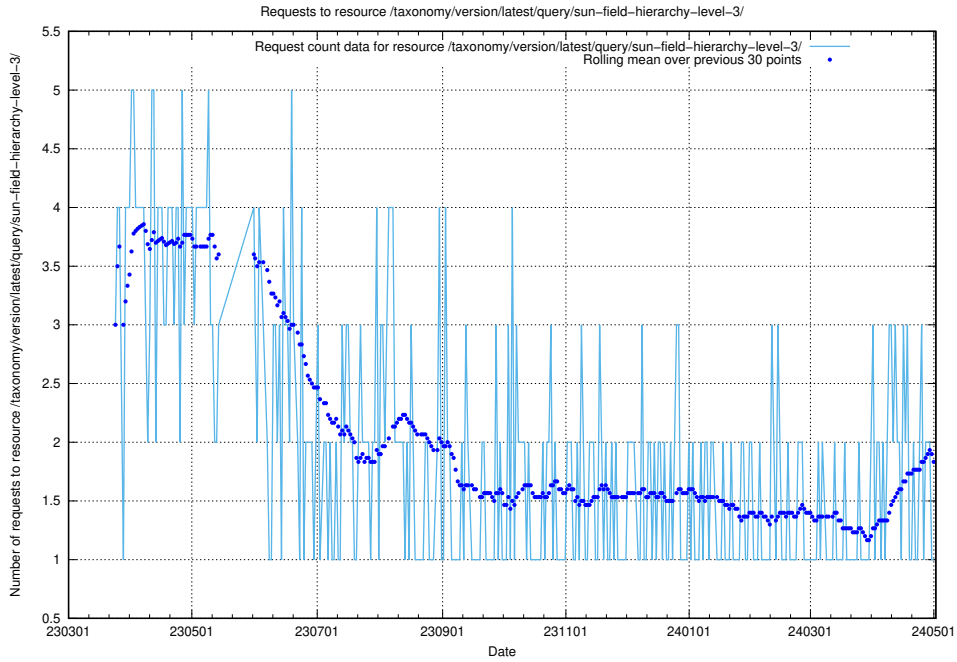

5.6039 Usage of /taxonomy/version/latest/query/sun-field-hierarchy-level-3/

Here, we count the number of requests to resource /taxonomy/version/latest/query/sun-field-hierarchy-level-3/.