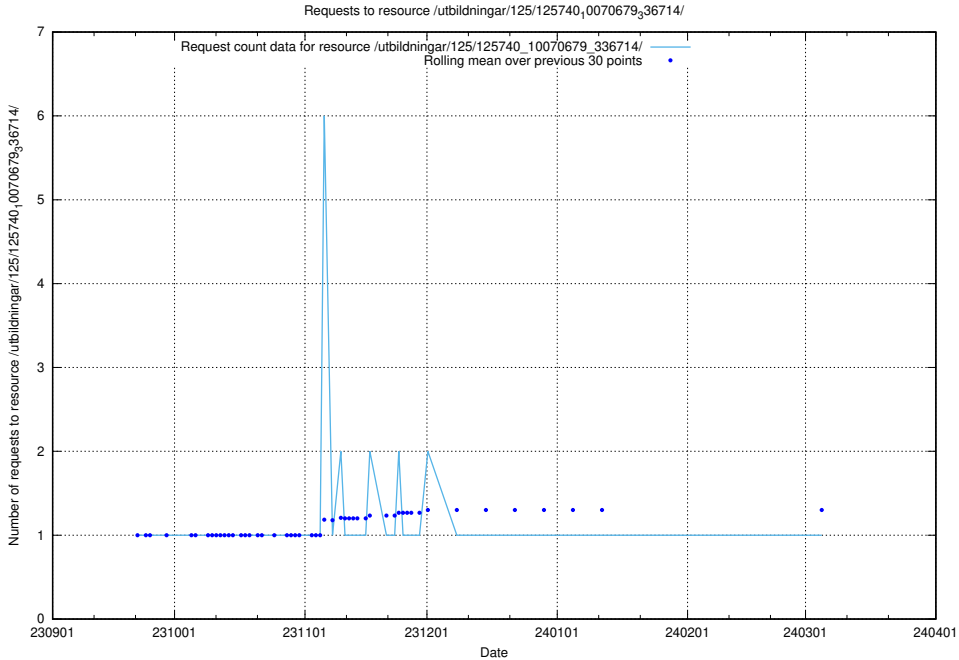

5.4442 Usage of /utbildningar/125/125740_10070679_336714/

Here, we count the number of requests to resource /utbildningar/125/125740_10070679_336714/.