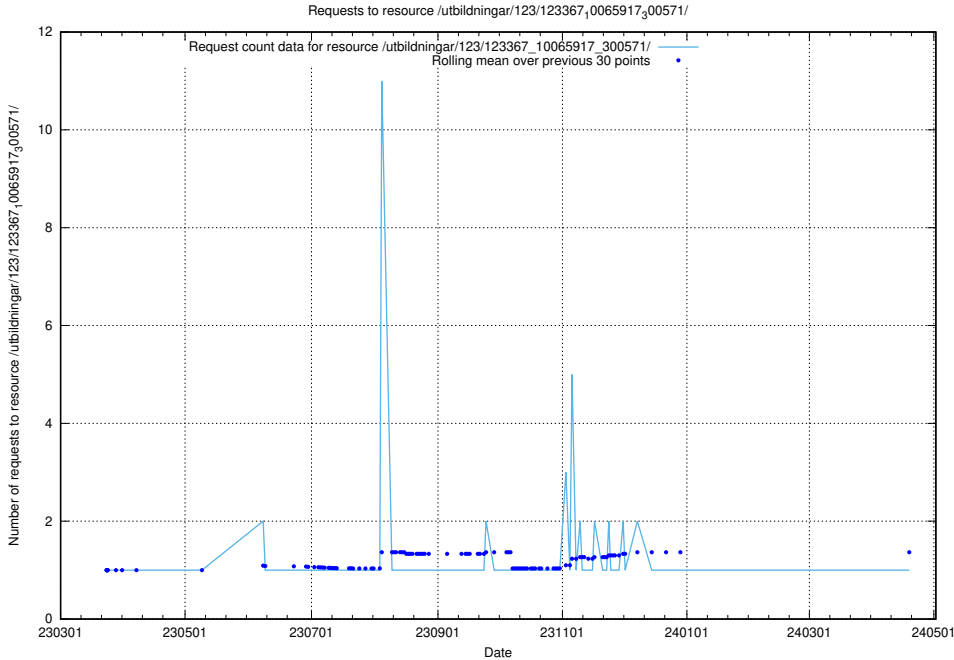

5.4585 Usage of /utbildningar/123/123367_10065917_300571/

Here, we count the number of requests to resource /utbildningar/123/123367_10065917_300571/.