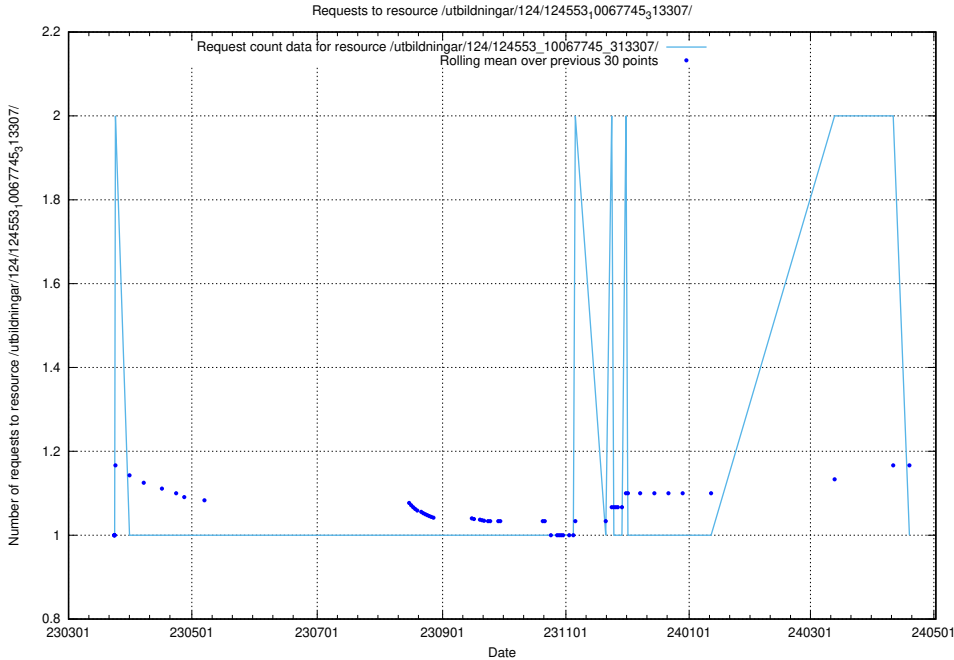

Here, we count the number of requests to resource /utbildningar/124/124553_10067745_313307/events/

5.1150 Usage of /utbildningar/124/124553_10067745_313307/

Here, we count the number of requests to resource /utbildningar/124/124553_10067745_313307/.