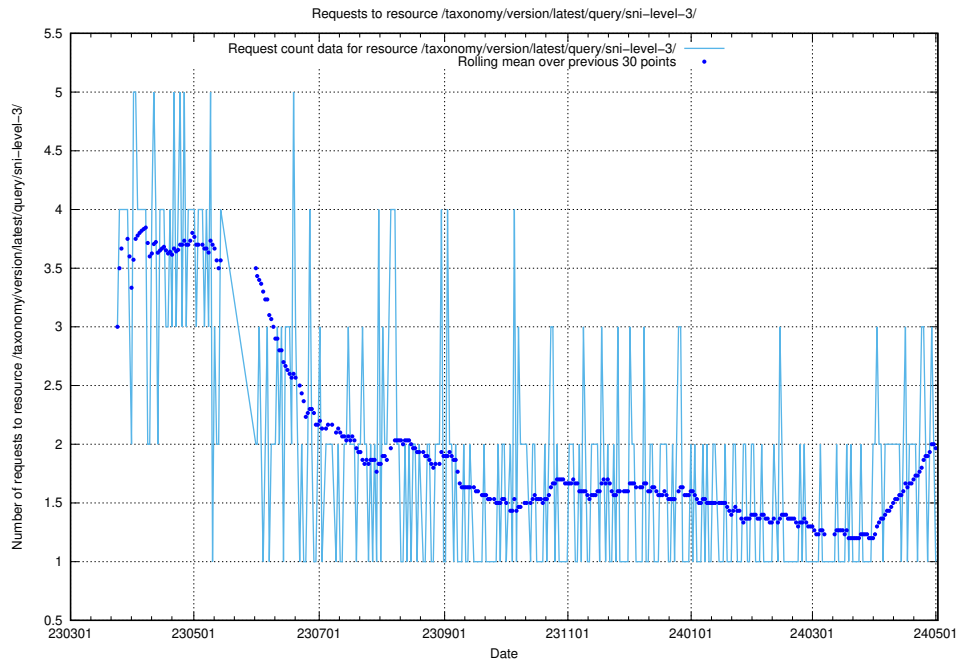

5.6055 Usage of /taxonomy/version/latest/query/sni-level-3/

Here, we count the number of requests to resource /taxonomy/version/latest/query/sni-level-3/.