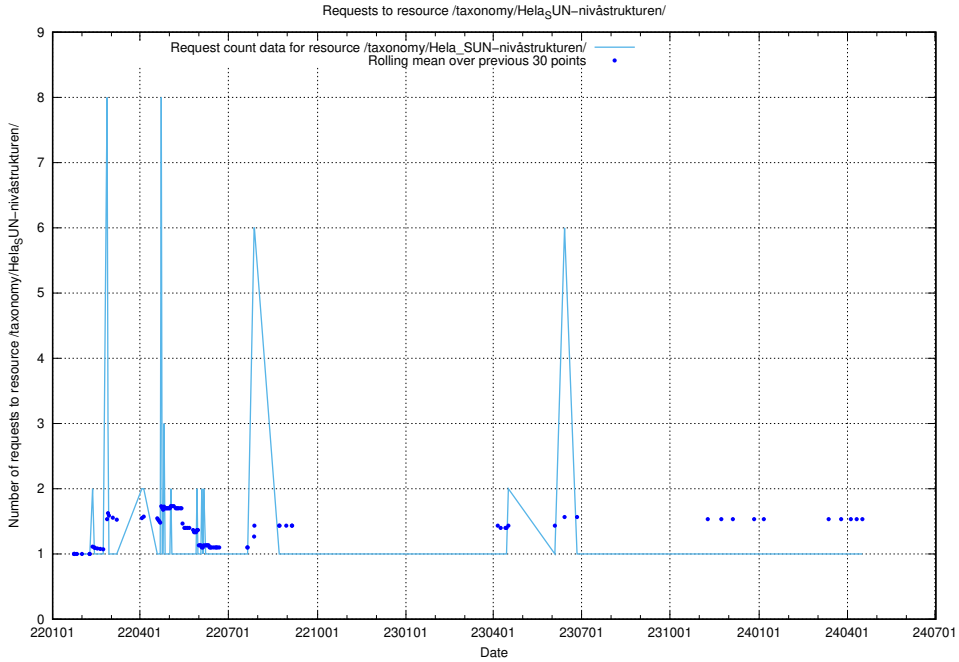

5.4237 Usage of /taxonomy/Hela_SUN-nivåstrukturen/

Here, we count the number of requests to resource /taxonomy/Hela_SUN-nivåstrukturen/.