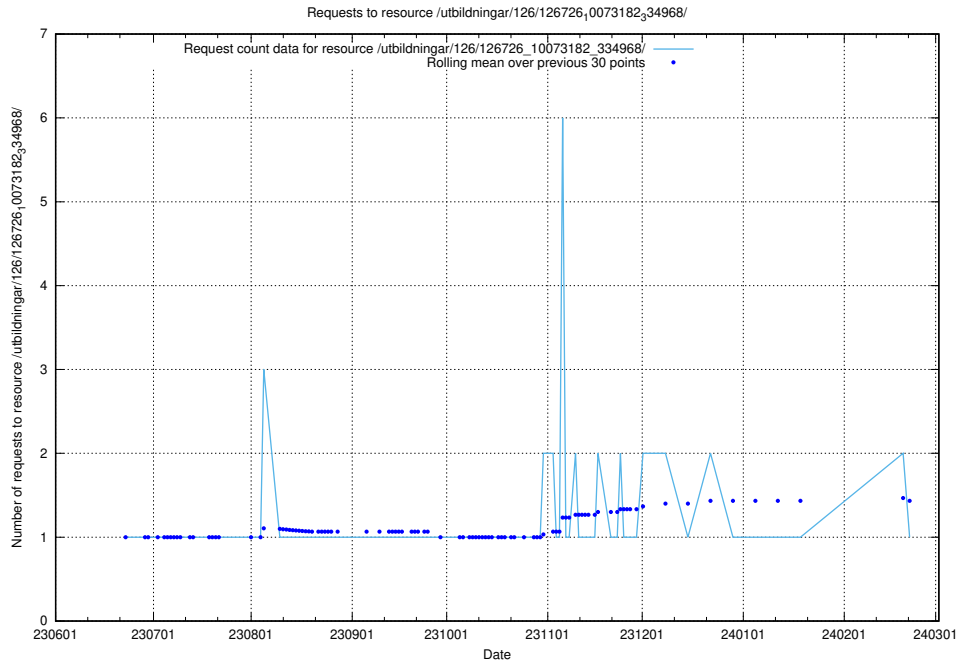

5.5538 Usage of /utbildningar/126/126726_10073182_334968/

Here, we count the number of requests to resource /utbildningar/126/126726_10073182_334968/.