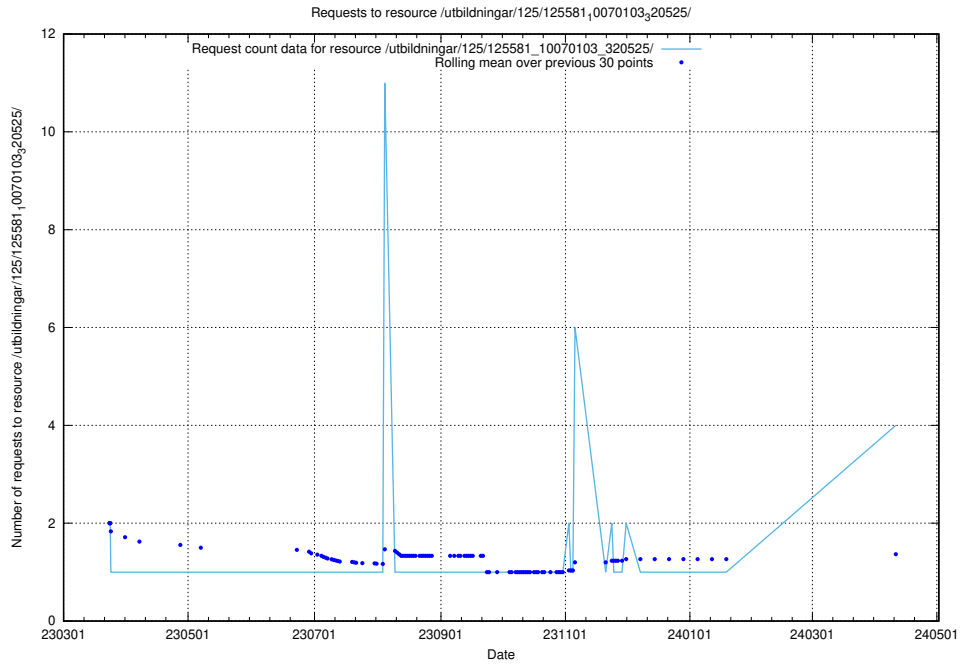

5.234 Usage of /utbildningar/125/125581_10070103_320525/

Here, we count the number of requests to resource /utbildningar/125/125581_10070103_320525/.