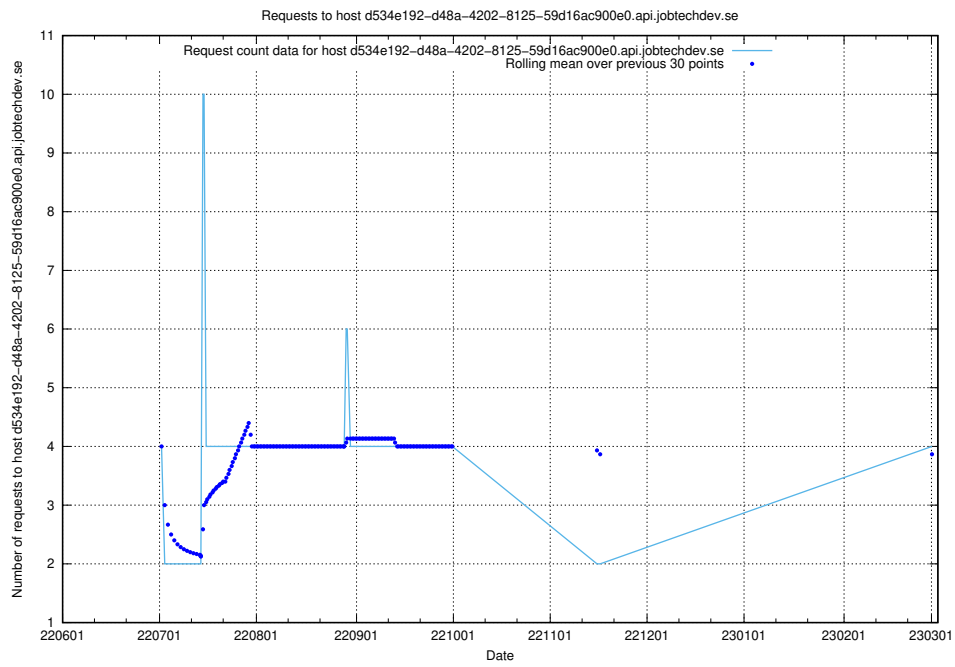

7.138 Usage of d534e192-d48a-4202-8125-59d16ac900e0.api.jobtechdev.se

Here, we count the number of requests to host d534e192-d48a-4202-8125-59d16ac900e0.api.jobtechdev.se.