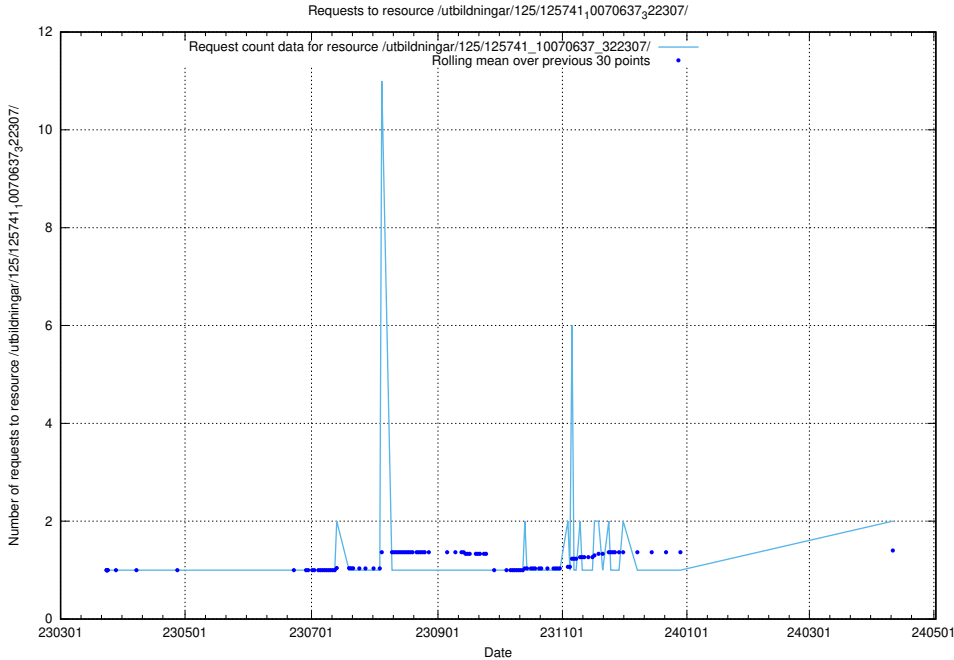

5.427 Usage of /utbildningar/125/125741_10070637_322307/

Here, we count the number of requests to resource /utbildningar/125/125741_10070637_322307/.