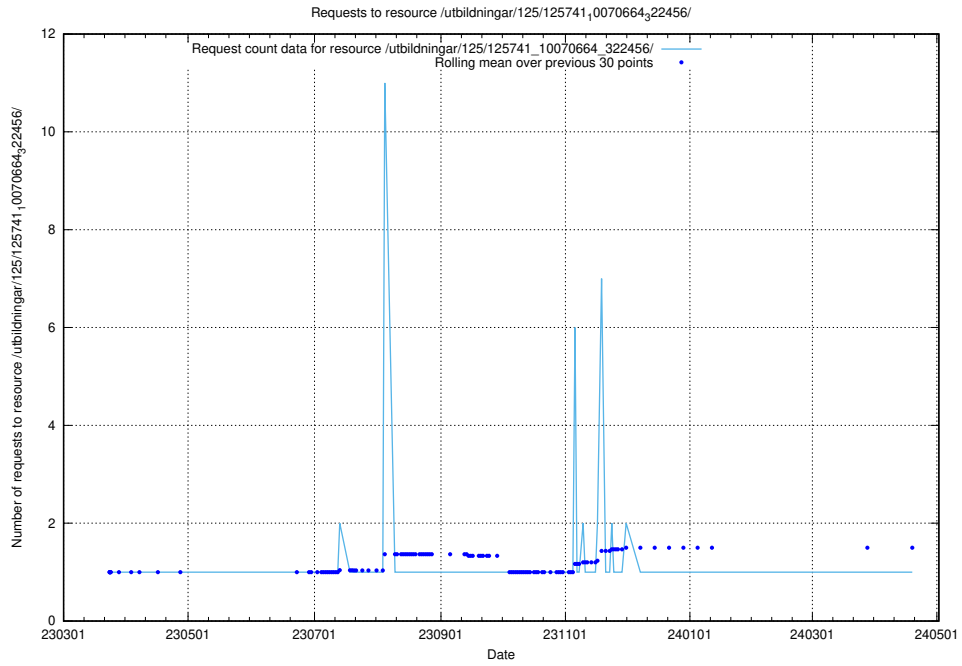

5.6463 Usage of /utbildningar/125/125741_10070664_322456/

Here, we count the number of requests to resource /utbildningar/125/125741_10070664_322456/.