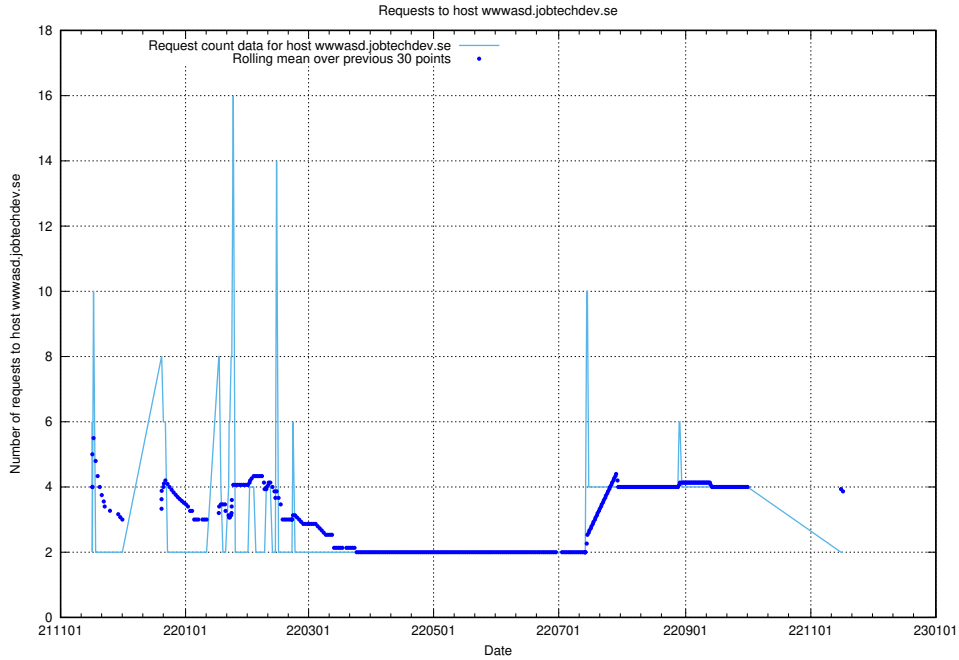

7.533 Usage of wwwasd.jobtechdev.se

Here, we count the number of requests to host wwwasd.jobtechdev.se.