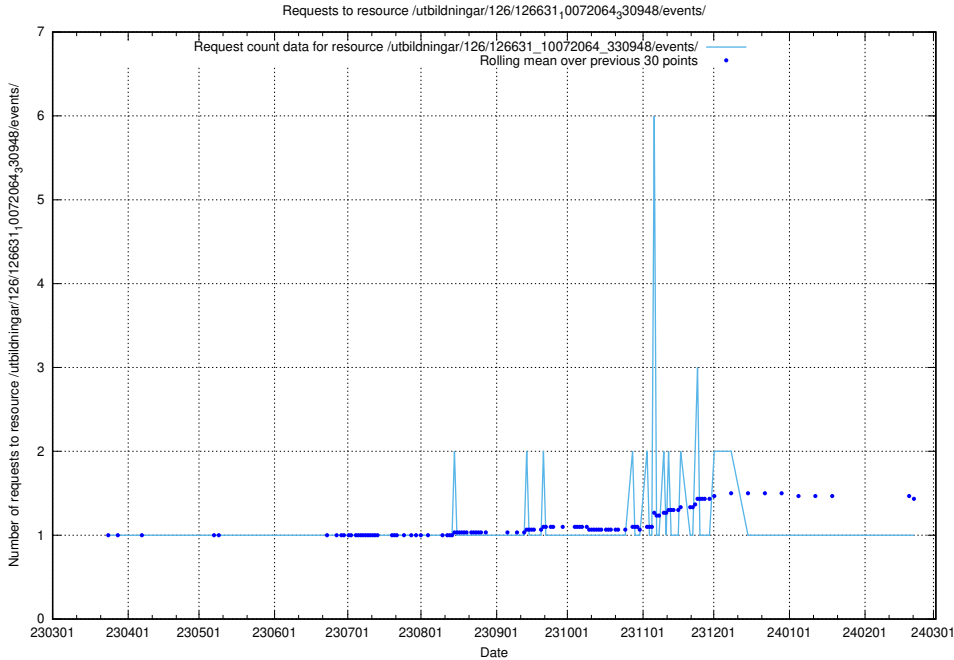

5.6173 Usage of /utbildningar/126/126631_10072064_330948/events/

Here, we count the number of requests to resource /utbildningar/126/126631_10072064_330948/events/