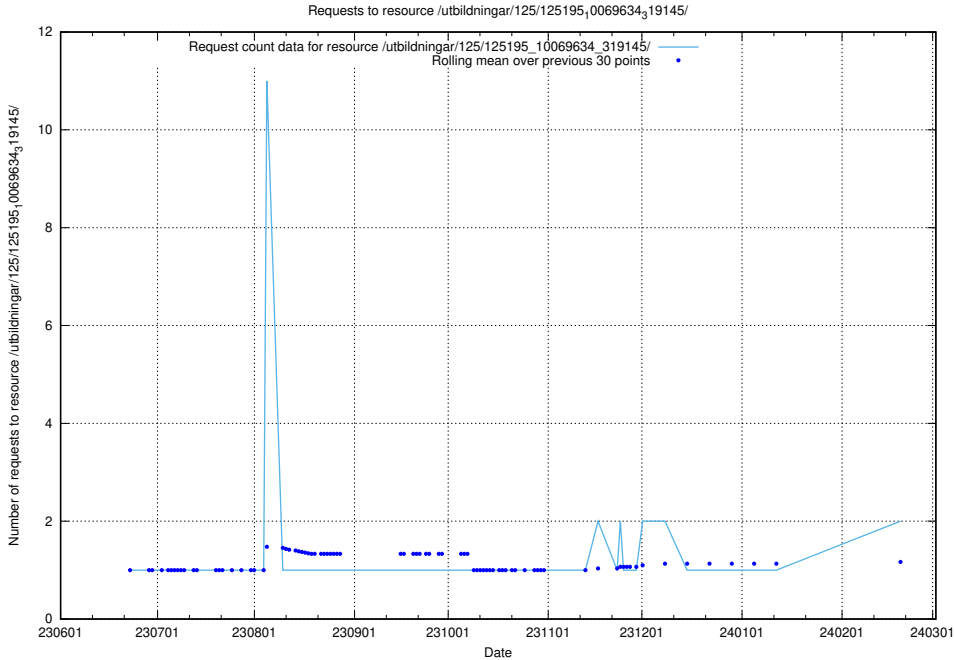

5.803 Usage of /utbildningar/125/125195_10069634_319145/

Here, we count the number of requests to resource /utbildningar/125/125195_10069634_319145/.

5.804 Usage of /utbildningar/124/124934_10072963_334378/events/