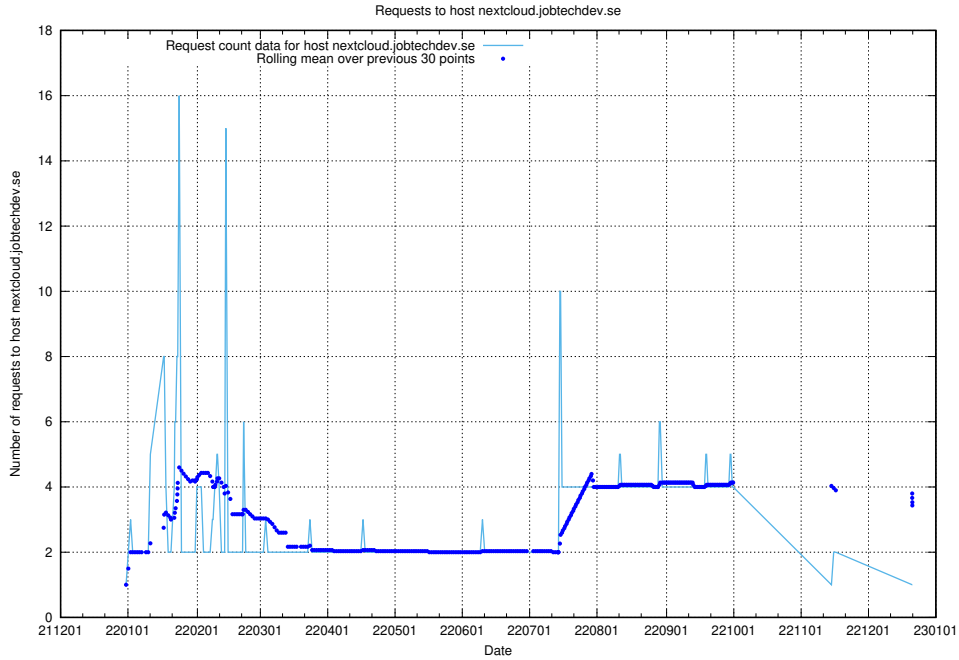

7.618 Usage of nextcloud.jobtechdev.se

Here, we count the number of requests to host nextcloud.jobtechdev.se.