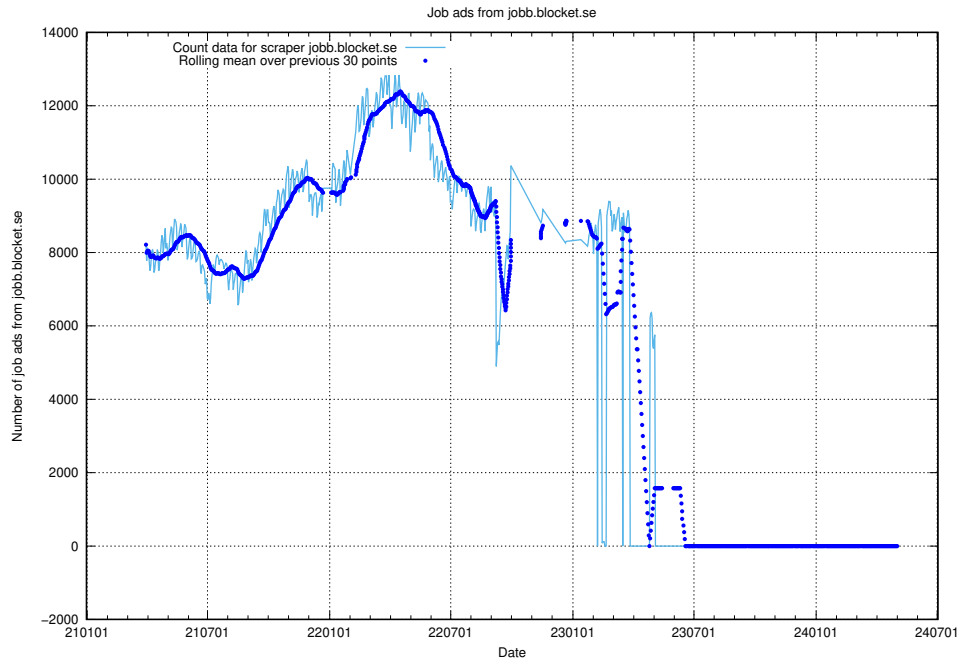

13.23 Number of ads by scraper jobb.blocket.se

Here, we count the number of job ads scraped from jobb.blocket.se.