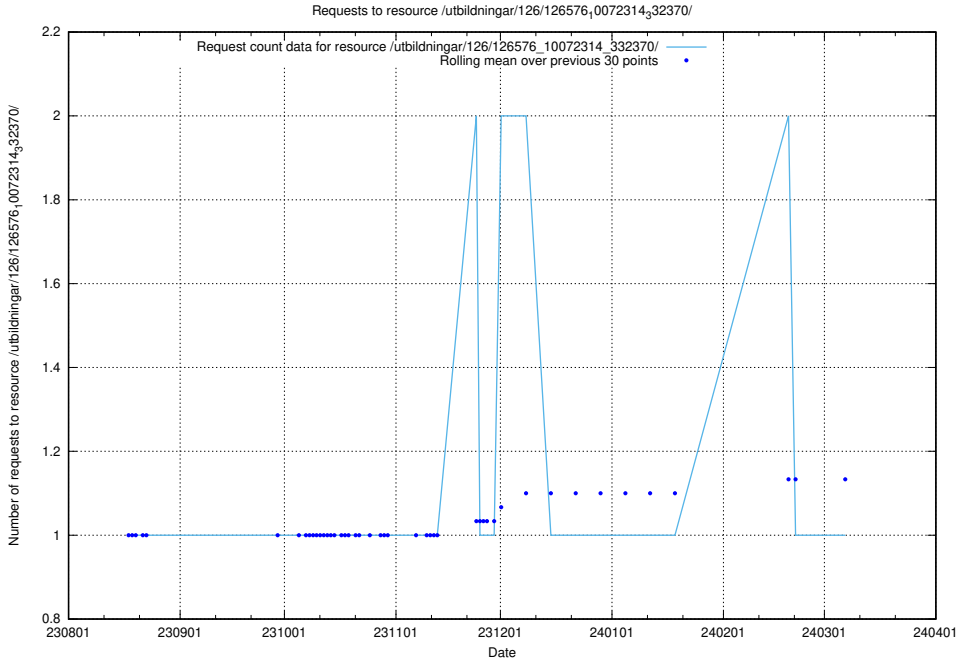

5.4704 Usage of /utbildningar/126/126576_10072314_332370/

Here, we count the number of requests to resource /utbildningar/126/126576_10072314_332370/.