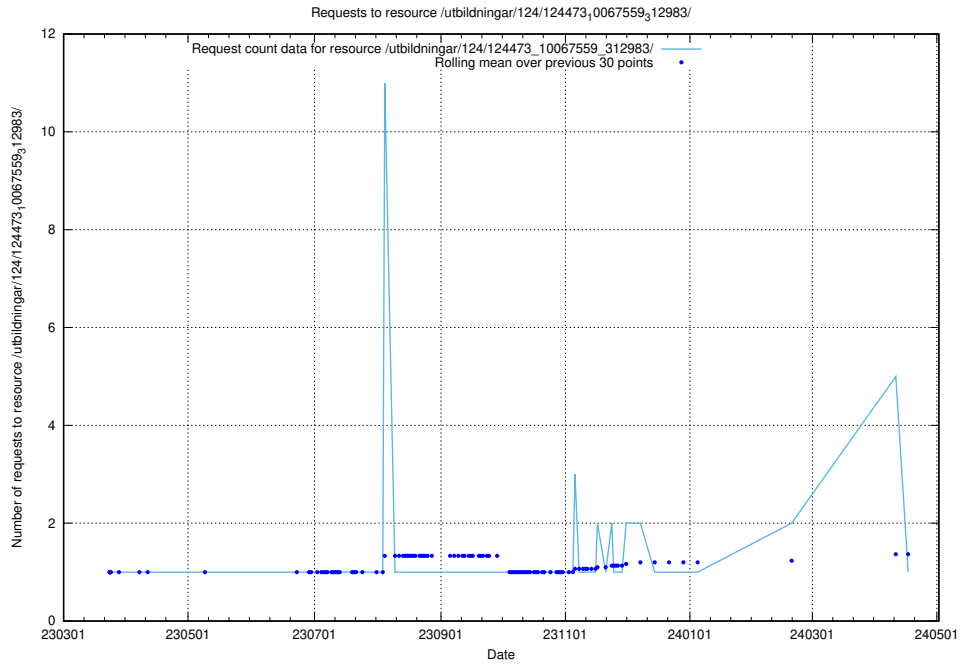

5.2874 Usage of /utbildningar/124/124473_10067559_312983/

Here, we count the number of requests to resource /utbildningar/124/124473_10067559_312983/.