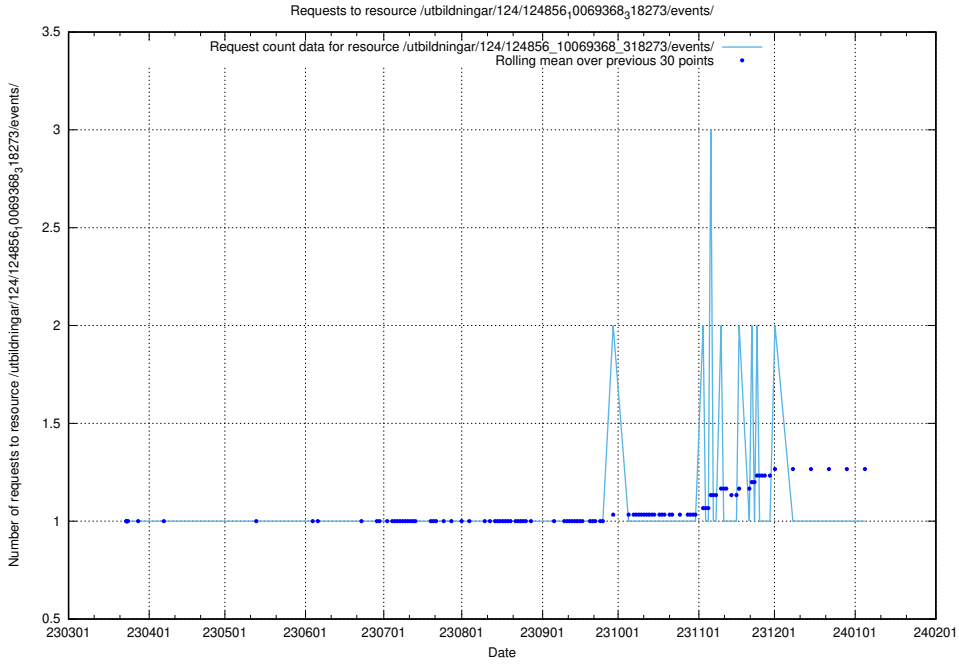

Here, we count the number of requests to resource /utbildningar/124/124856_10069845_319853/.

5.1119 Usage of /utbildningar/124/124856_10069368_318273/events/

Here, we count the number of requests to resource /utbildningar/124/124856_10069368_318273/events/