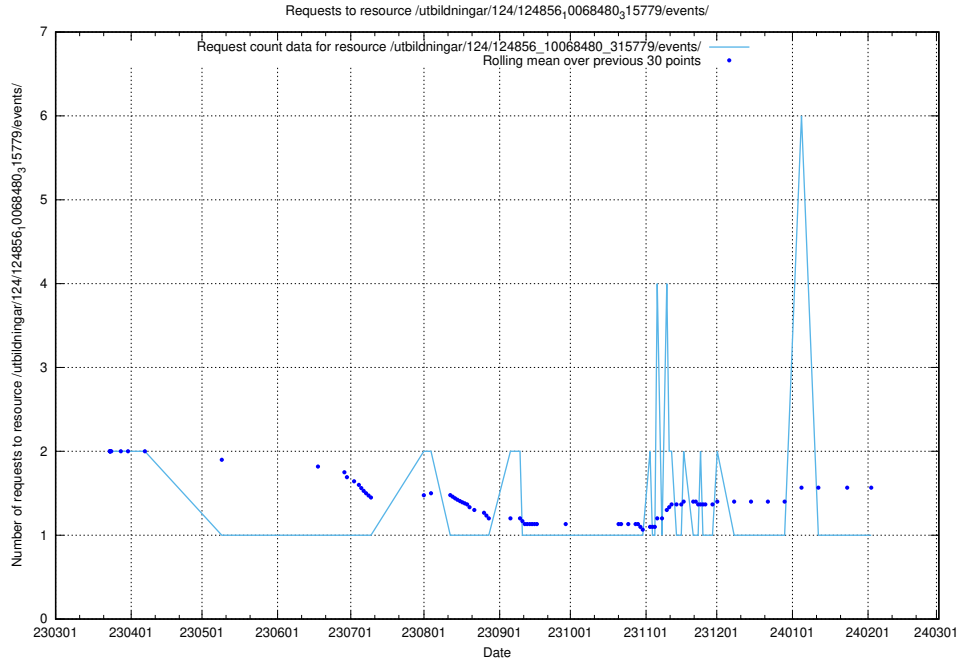

5.6261 Usage of /utbildningar/124/124856_10068480_315779/events/

Here, we count the number of requests to resource /utbildningar/124/124856_10068480_315779/events/