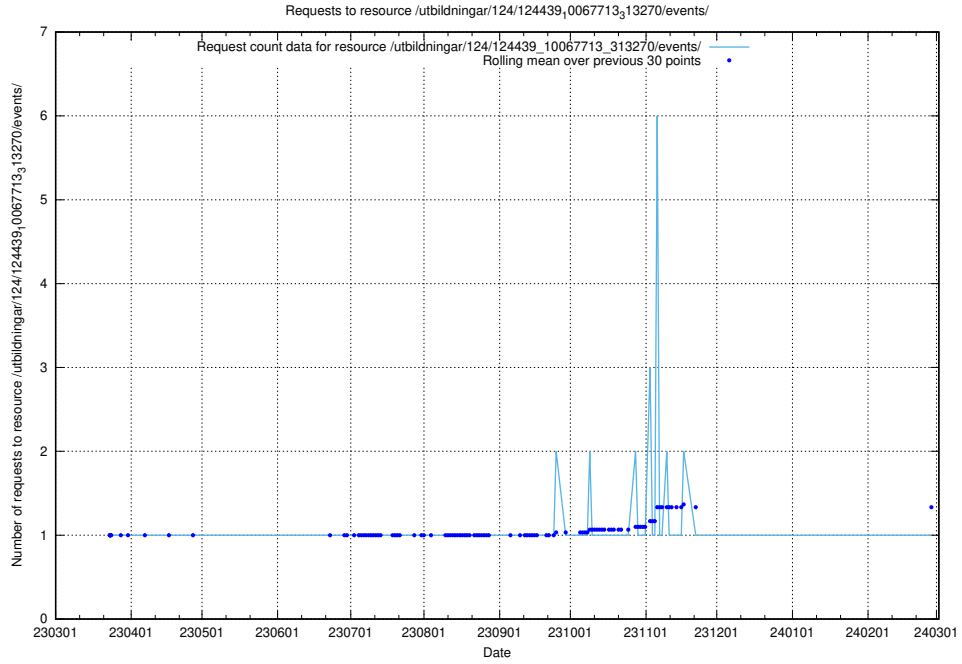

5.3508 Usage of /utbildningar/124/124439_10067713_313270/events/

Here, we count the number of requests to resource /utbildningar/124/124439_10067713_313270/events/