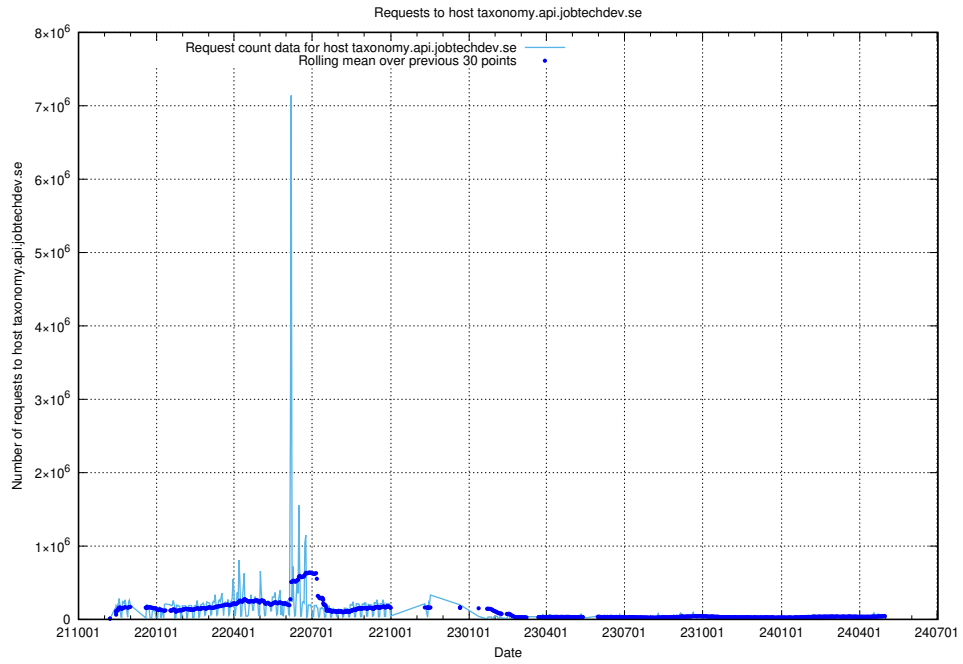

7.8 Usage of taxonomy.api.jobtechdev.se

Here, we count the number of requests to host taxonomy.api.jobtechdev.se.