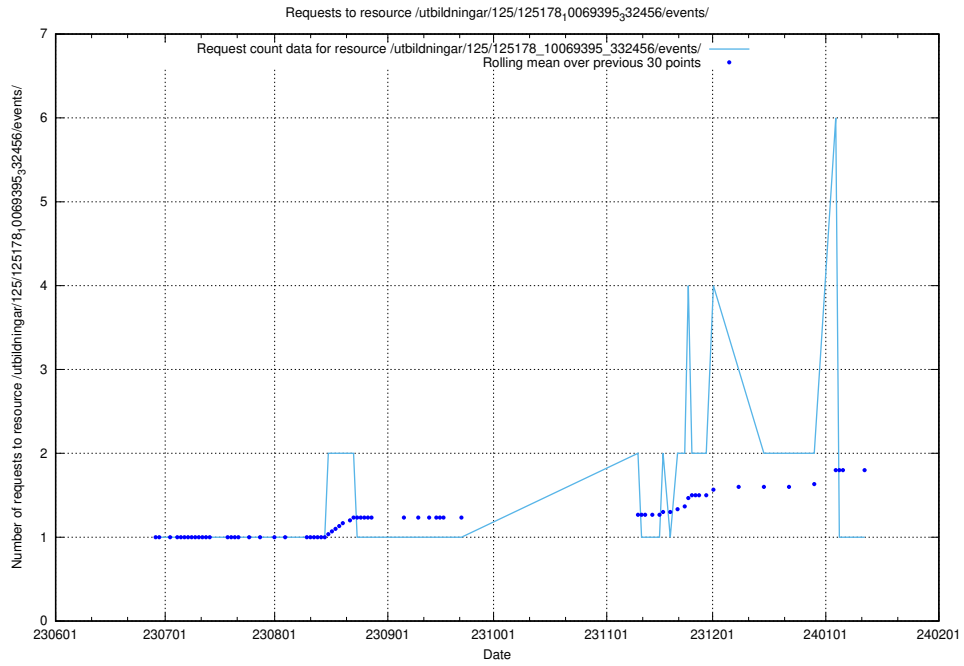

Here, we count the number of requests to resource /utbildningar/125/125534_10069843_319848/.

5.5414 Usage of /utbildningar/125/125178_10069395_332456/events/

Here, we count the number of requests to resource /utbildningar/125/125178_10069395_332456/events/