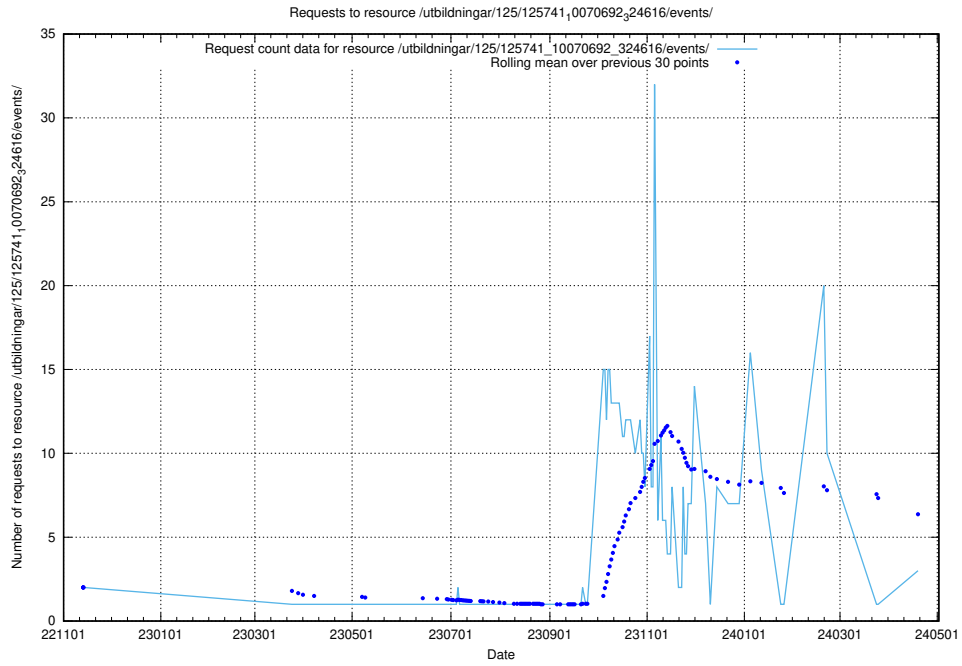

5.384 Usage of /utbildningar/125/125741_10070692_324616/events/

Here, we count the number of requests to resource /utbildningar/125/125741_10070692_324616/events/