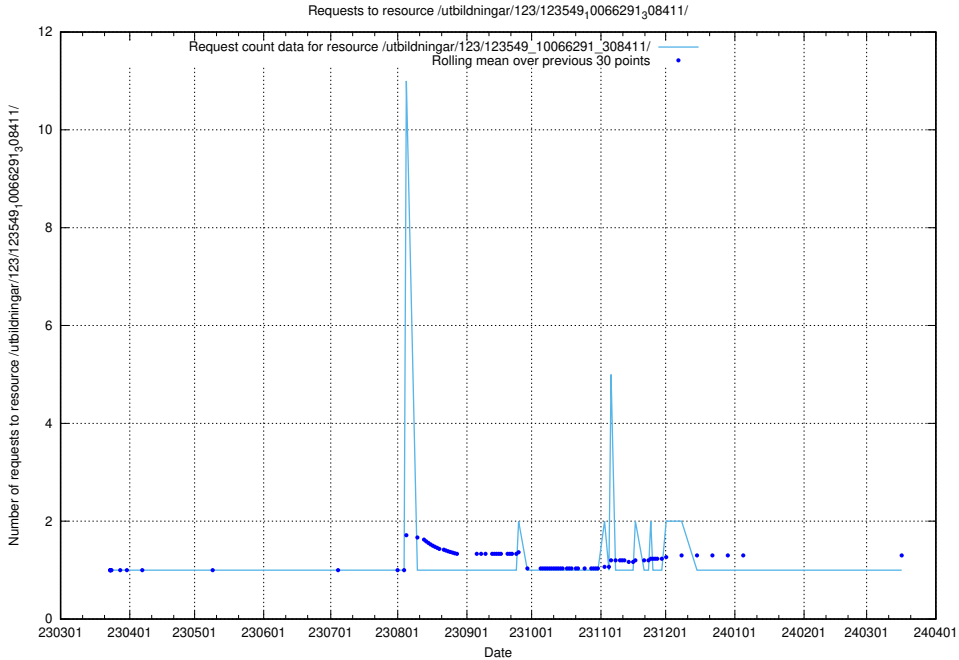

5.4443 Usage of /utbildningar/123/123549_10066291_308411/

Here, we count the number of requests to resource /utbildningar/123/123549_10066291_308411/.