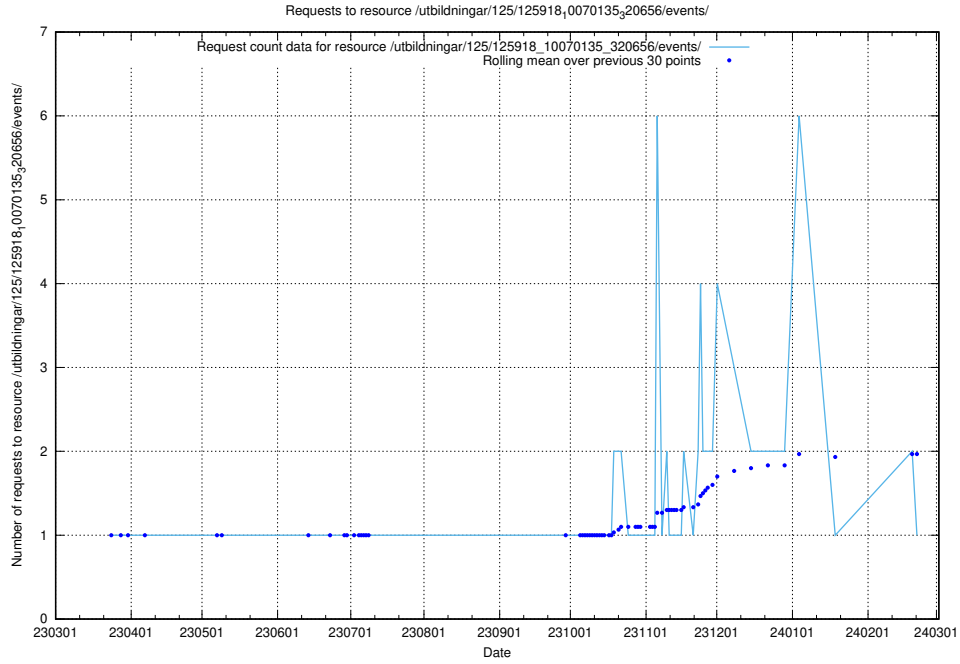

5.6182 Usage of /utbildningar/125/125918_10070135_320656/events/

Here, we count the number of requests to resource /utbildningar/125/125918_10070135_320656/events/