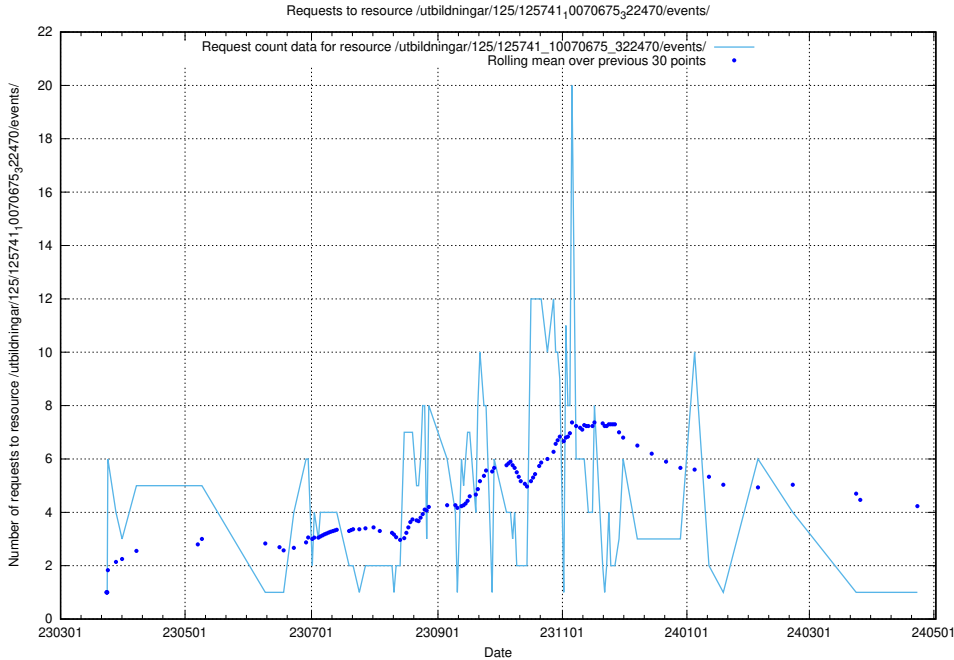

5.6451 Usage of /utbildningar/125/125741_10070675_322470/events/

Here, we count the number of requests to resource /utbildningar/125/125741_10070675_322470/events/