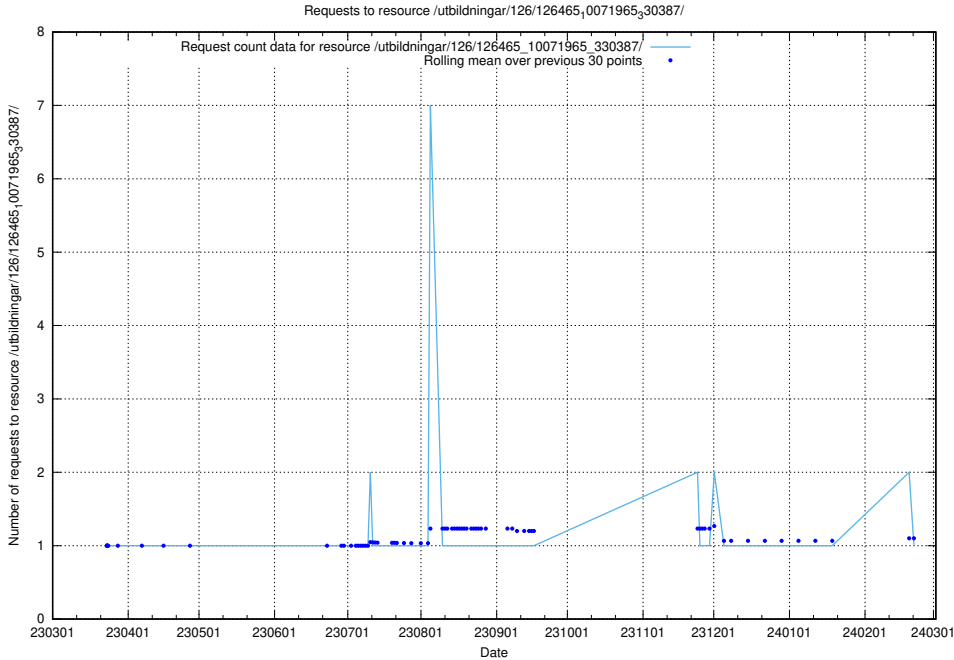

5.6387 Usage of /utbildningar/126/126465_10071965_330387/

Here, we count the number of requests to resource /utbildningar/126/126465_10071965_330387/.