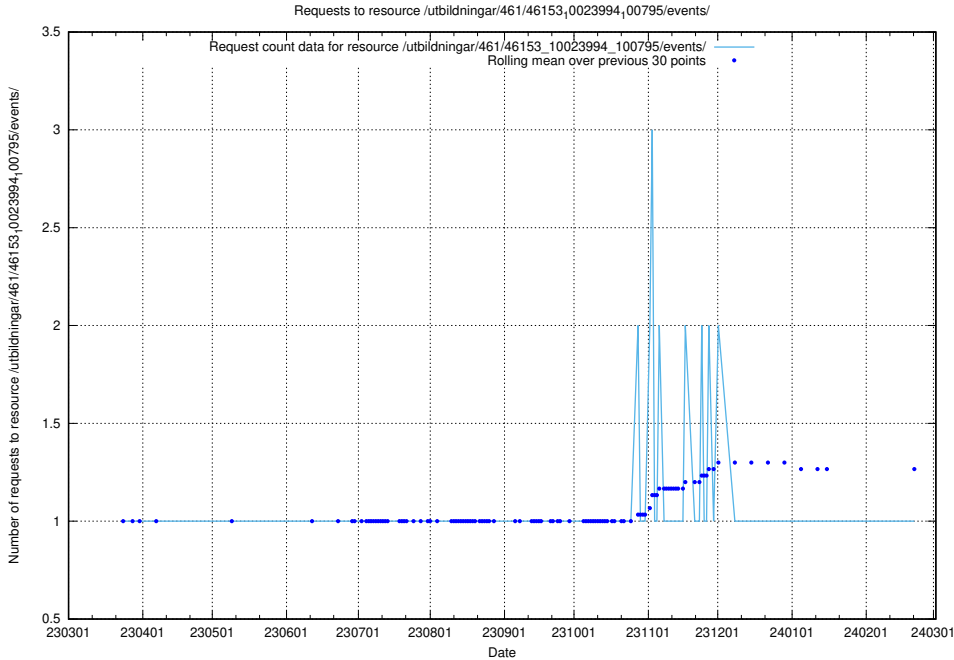

5.6132 Usage of /utbildningar/461/46153_10023994_100795/events/

Here, we count the number of requests to resource /utbildningar/461/46153_10023994_100795/events/.