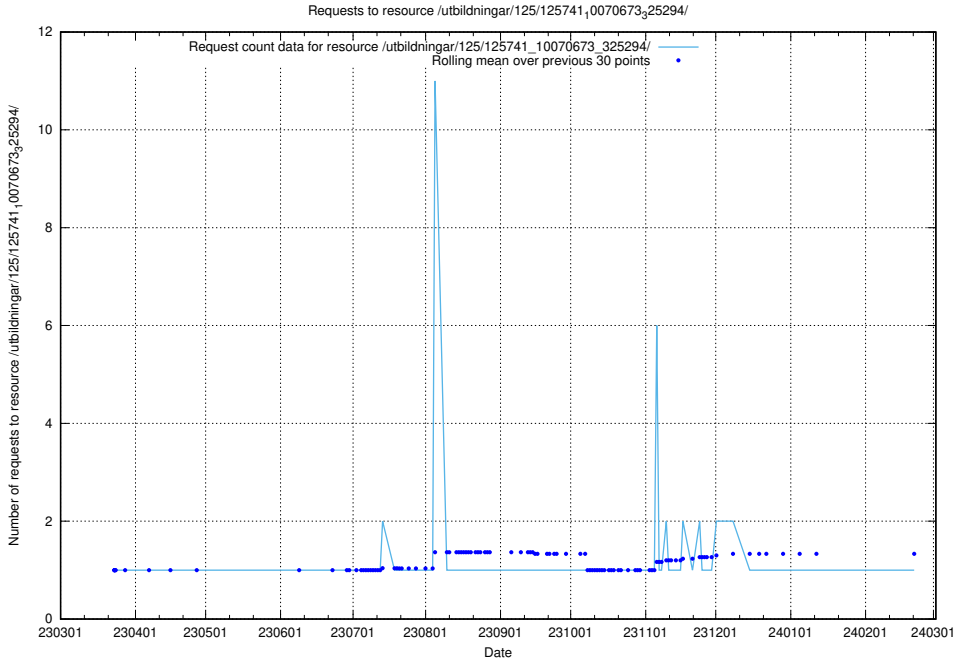

5.6458 Usage of /utbildningar/125/125741_10070673_325294/

Here, we count the number of requests to resource /utbildningar/125/125741_10070673_325294/.