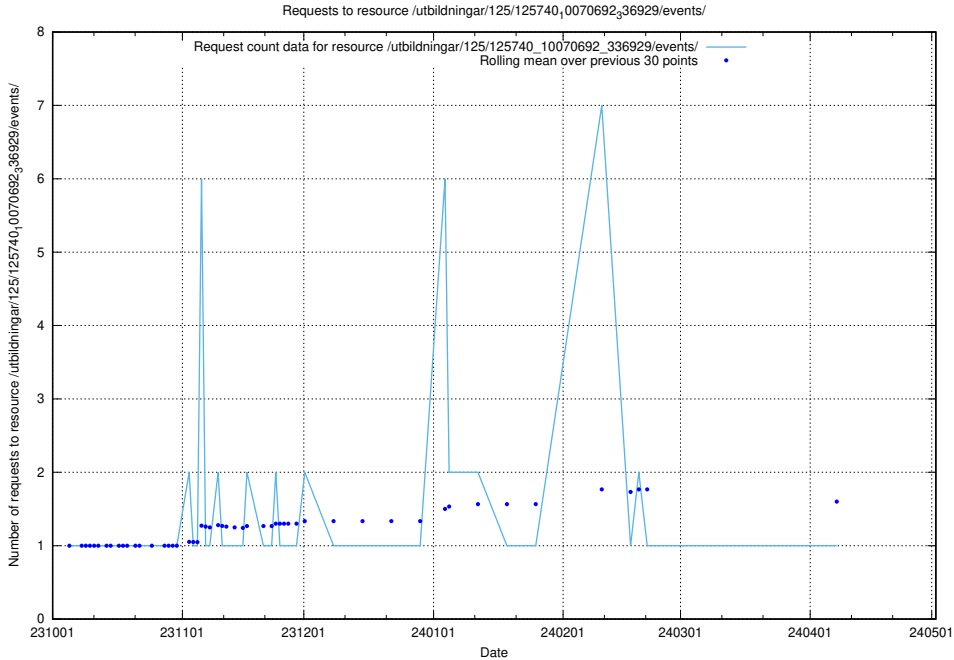

Here, we count the number of requests to resource /utbildningar/125/125741_10070692_336791/.

5.4341 Usage of /utbildningar/125/125740_10070692_336929/events/

Here, we count the number of requests to resource /utbildningar/125/125740_10070692_336929/events/