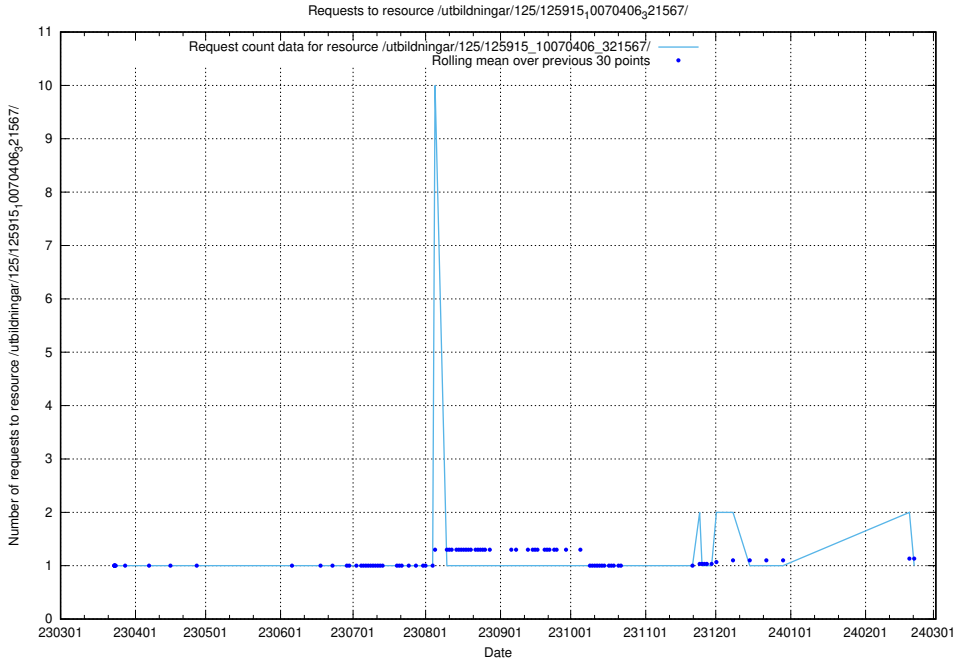

5.6414 Usage of /utbildningar/125/125915_10070406_321567/

Here, we count the number of requests to resource /utbildningar/125/125915_10070406_321567/.