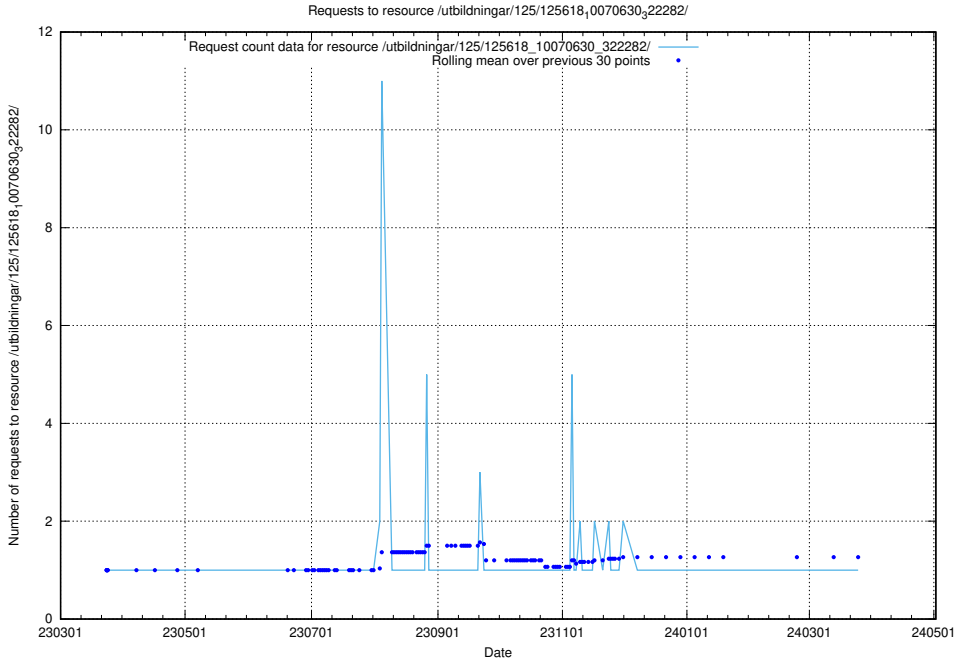

5.1007 Usage of /utbildningar/125/125618_10070630_322282/

Here, we count the number of requests to resource /utbildningar/125/125618_10070630_322282/.