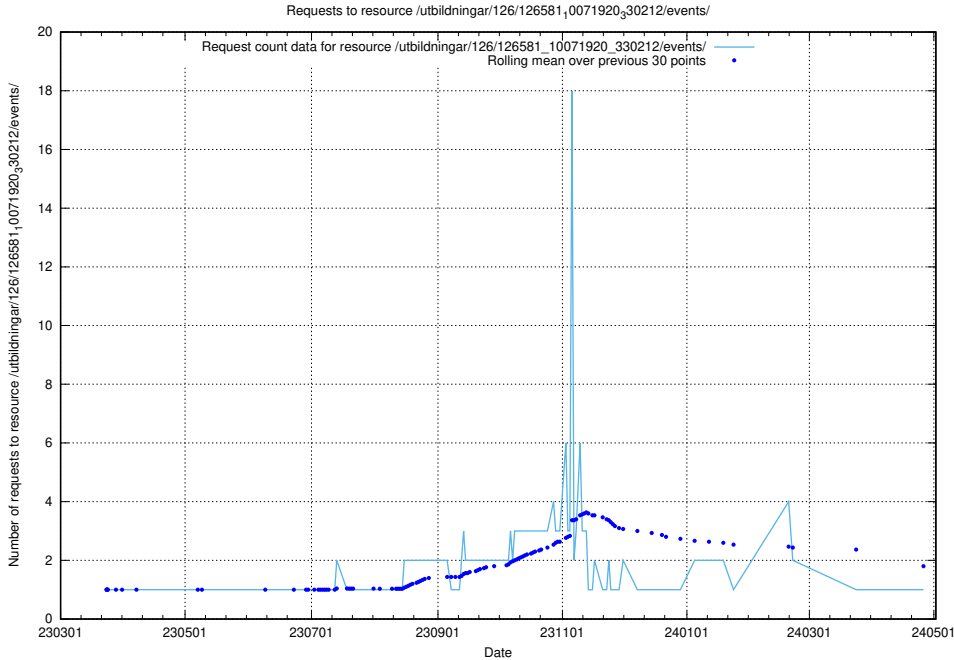

5.6370 Usage of /utbildningar/126/126581_10071920_330212/events/

Here, we count the number of requests to resource /utbildningar/126/126581_10071920_330212/events/