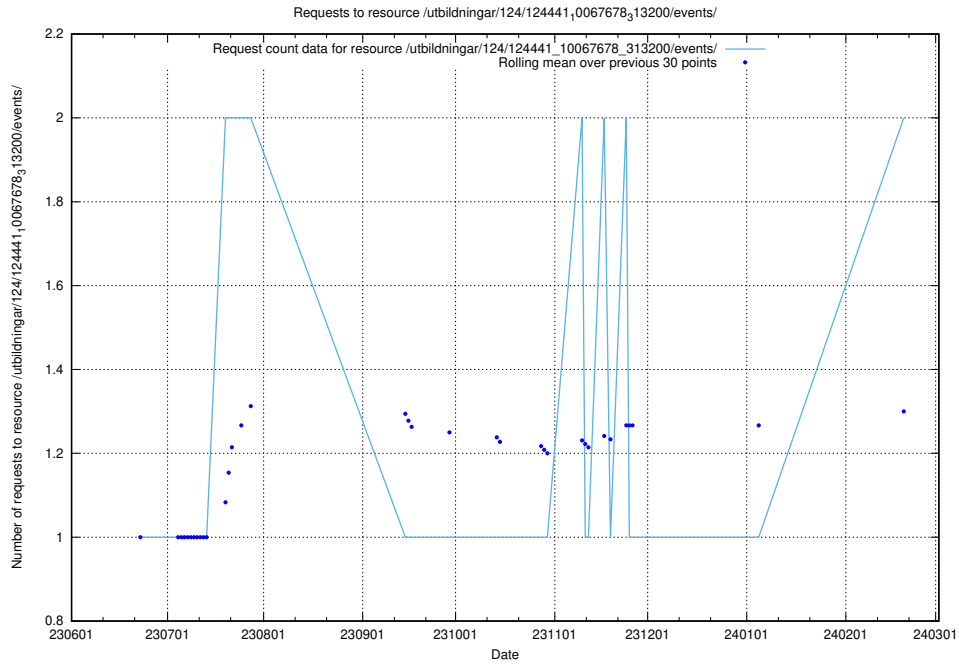

5.822 Usage of /utbildningar/124/124441_10067678_313200/events/

Here, we count the number of requests to resource /utbildningar/124/124441_10067678_313200/events/