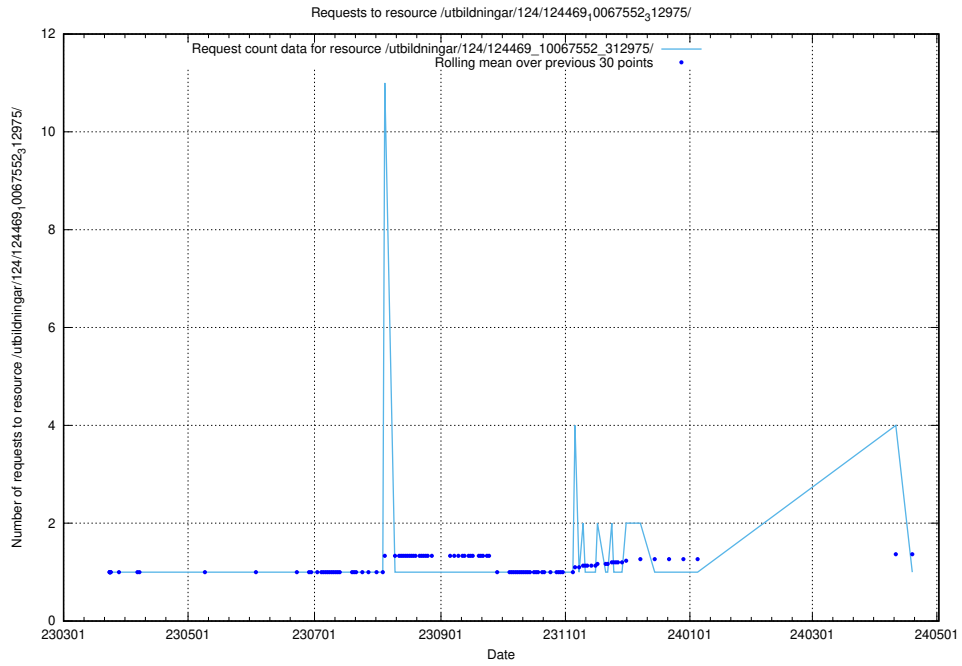

5.3265 Usage of /utbildningar/124/124469_10067552_312975/

Here, we count the number of requests to resource /utbildningar/124/124469_10067552_312975/.