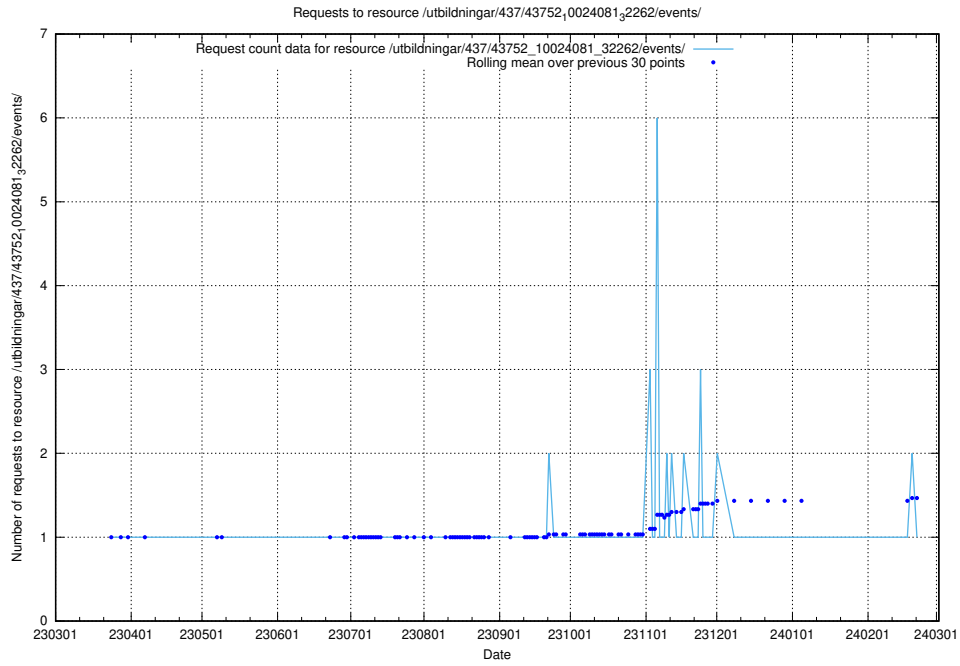

5.6166 Usage of /utbildningar/437/43752_10024081_32262/events/

Here, we count the number of requests to resource /utbildningar/437/43752_10024081_32262/events/.