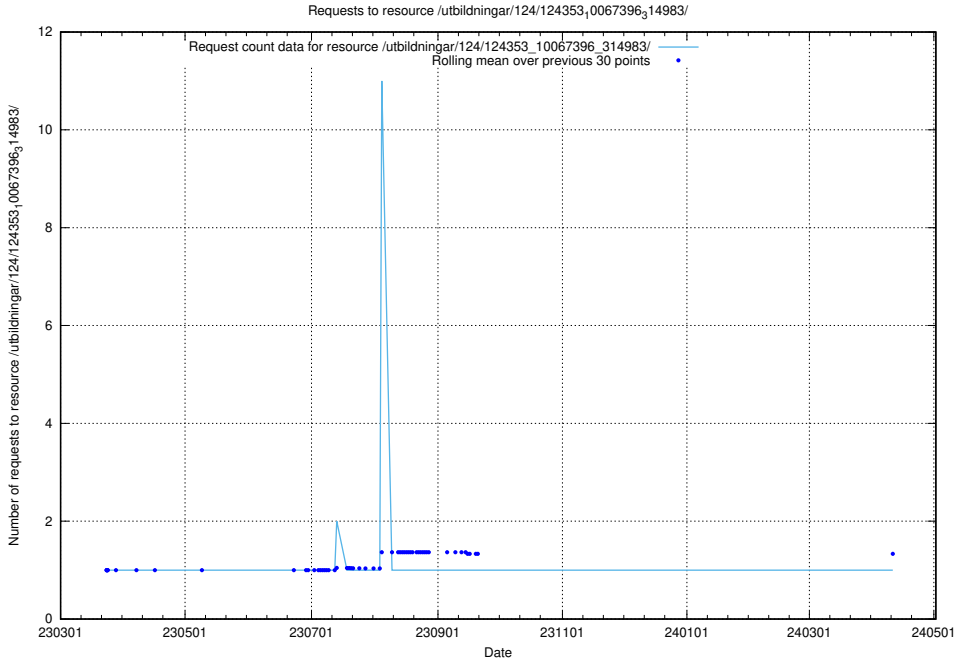

5.3861 Usage of /utbildningar/124/124353_10067396_314983/

Here, we count the number of requests to resource /utbildningar/124/124353_10067396_314983/.

5.3862 Usage of /taxonomy/version/4/query/all-concepts/