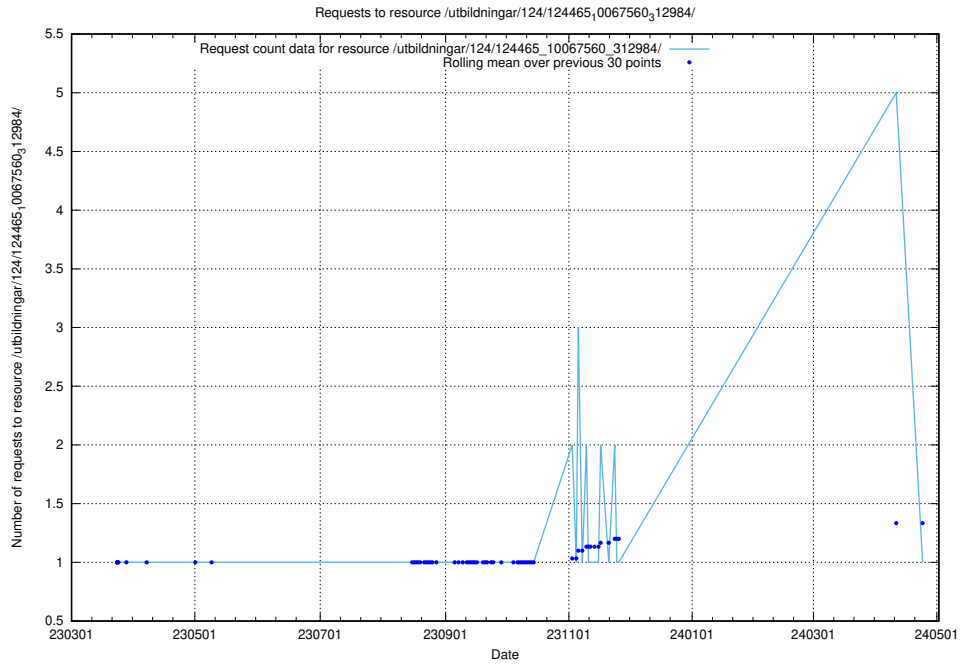

5.3349 Usage of /utbildningar/124/124465_10067560_312984/

Here, we count the number of requests to resource /utbildningar/124/124465_10067560_312984/.