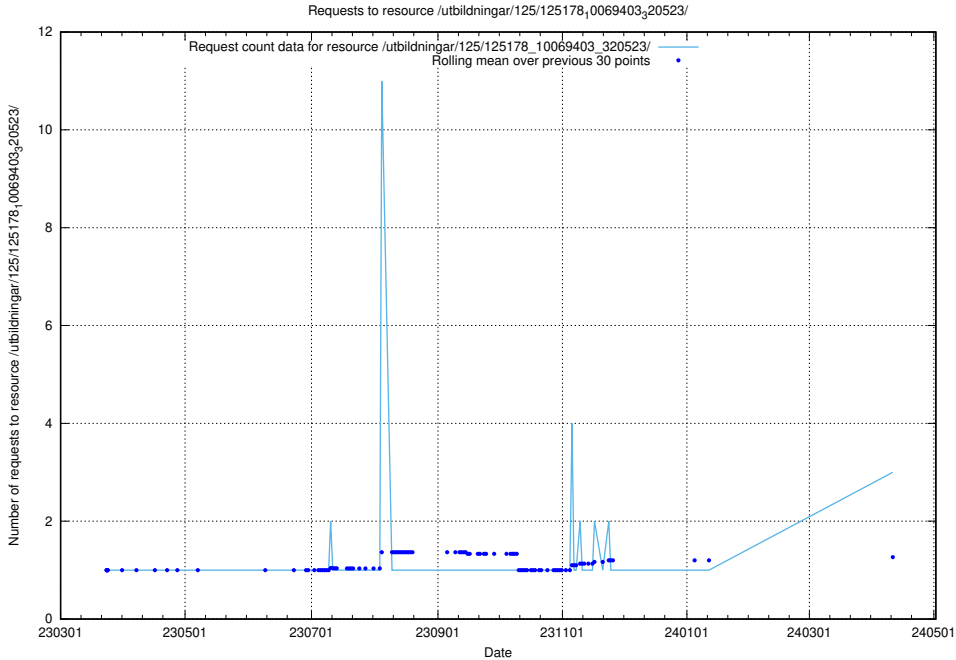

5.249 Usage of /utbildningar/125/125178_10069403_320523/

Here, we count the number of requests to resource /utbildningar/125/125178_10069403_320523/.