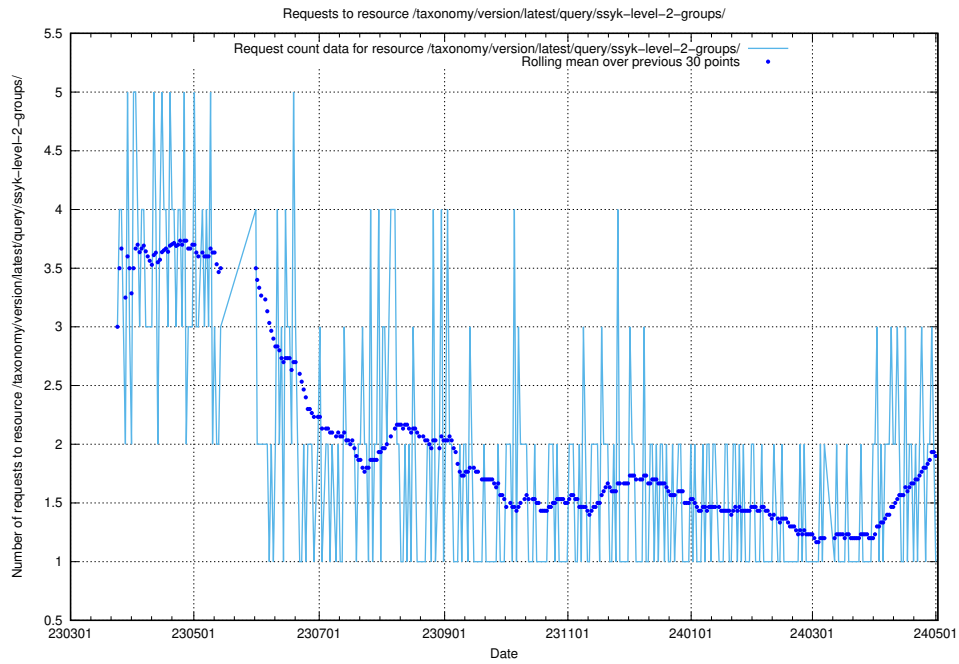

5.6050 Usage of /taxonomy/version/latest/query/ssyk-level-2-groups/

Here, we count the number of requests to resource /taxonomy/version/latest/query/ssyk-level-2-groups/.