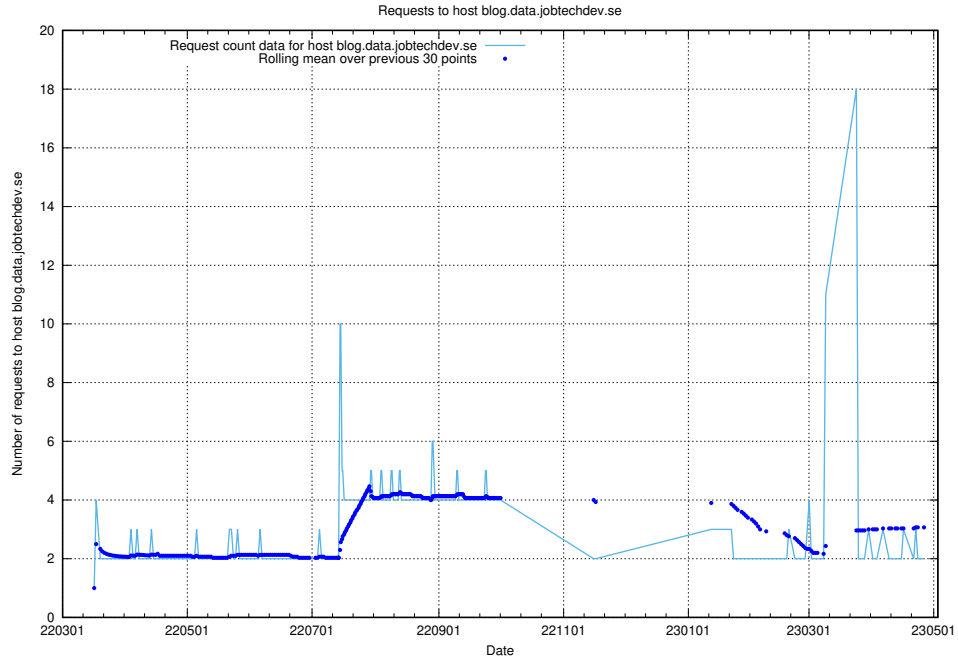

7.492 Usage of blog.data.jobtechdev.se

Here, we count the number of requests to host blog.data.jobtechdev.se.