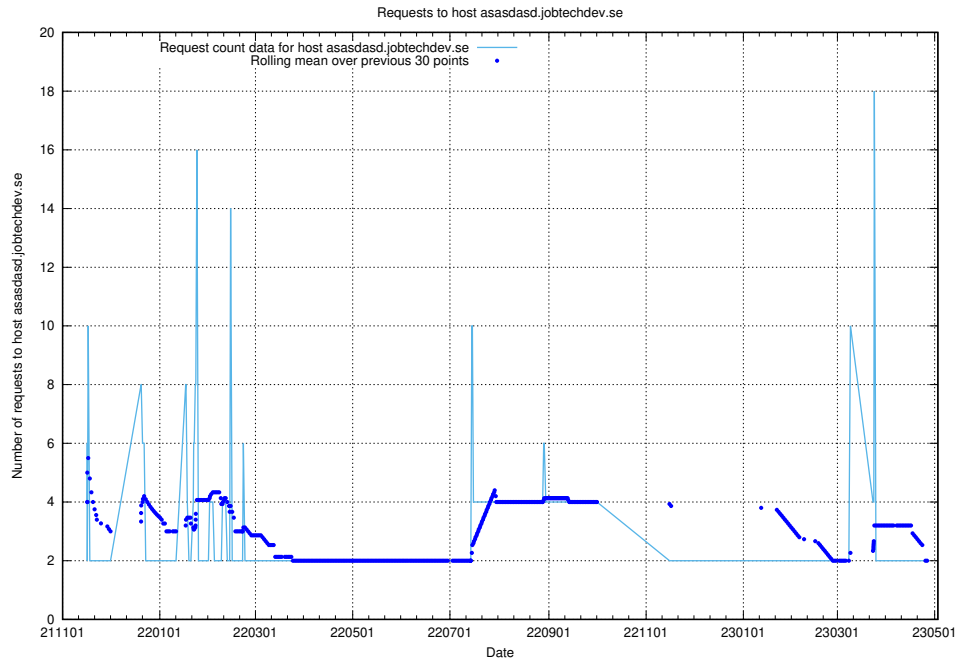

Here, we count the number of requests to host `asasdasd.jobtechdev.se`.

7.537 Usage of nisse.jobtechdev.se

Here, we count the number of requests to host nisse.jobtechdev.se.

7.538 Usage of app-yrkesinfo.prod.services.jtech.se