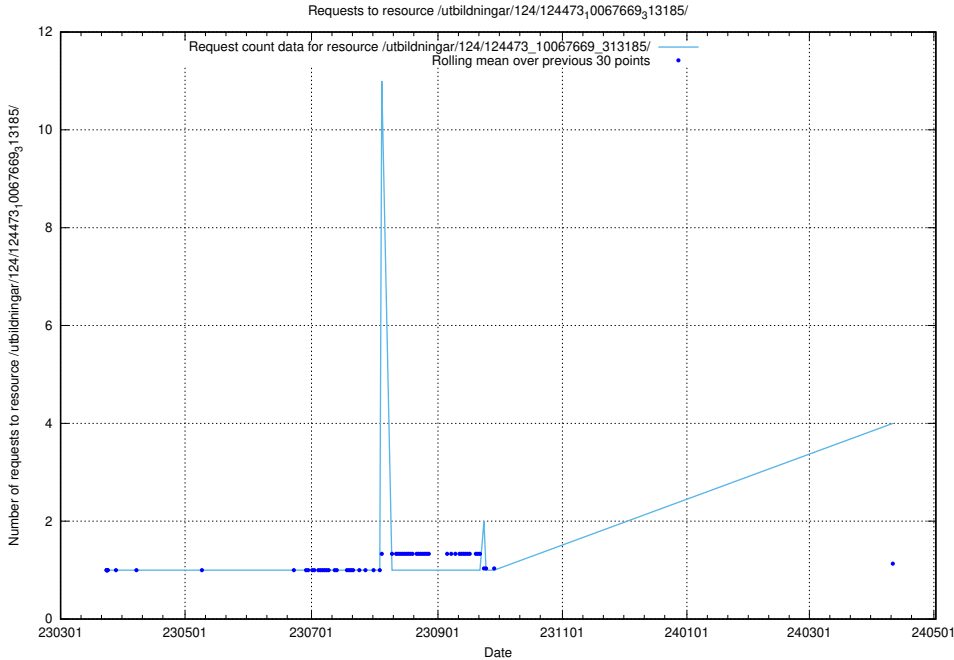

5.181 Usage of /utbildningar/124/124473_10067669_313185/

Here, we count the number of requests to resource /utbildningar/124/124473_10067669_313185/.