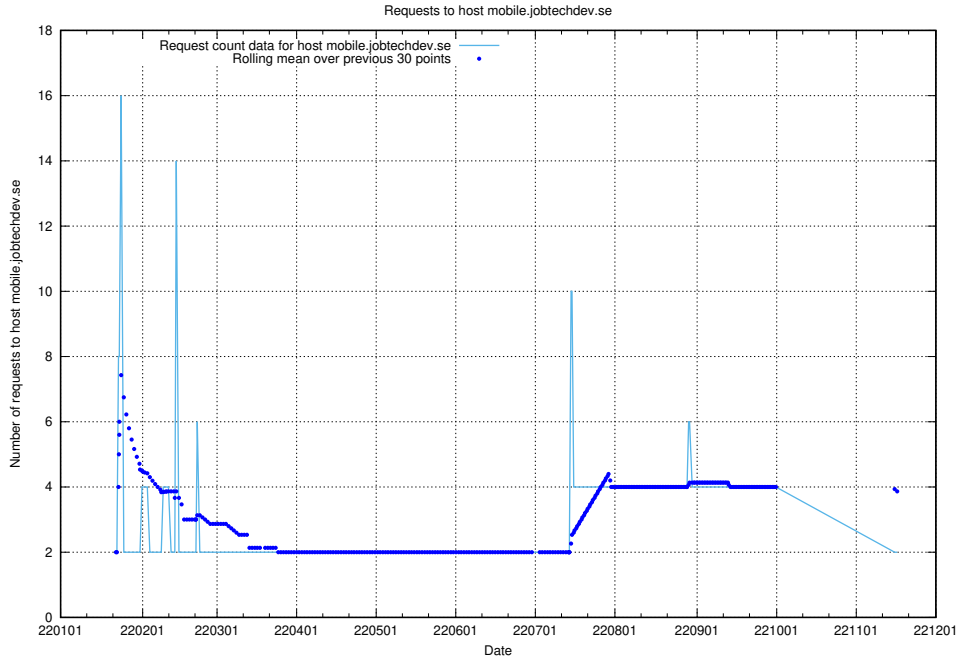

7.590 Usage of mobile.jobtechdev.se

Here, we count the number of requests to host mobile.jobtechdev.se.