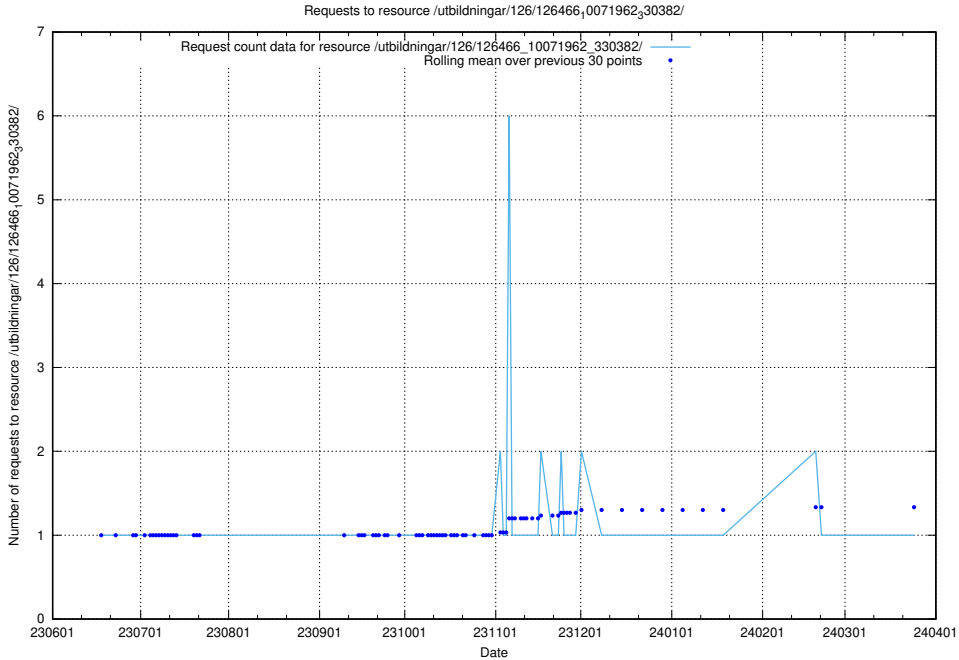

5.5795 Usage of /utbildningar/126/126466_10071962_330382/

Here, we count the number of requests to resource /utbildningar/126/126466_10071962_330382/.