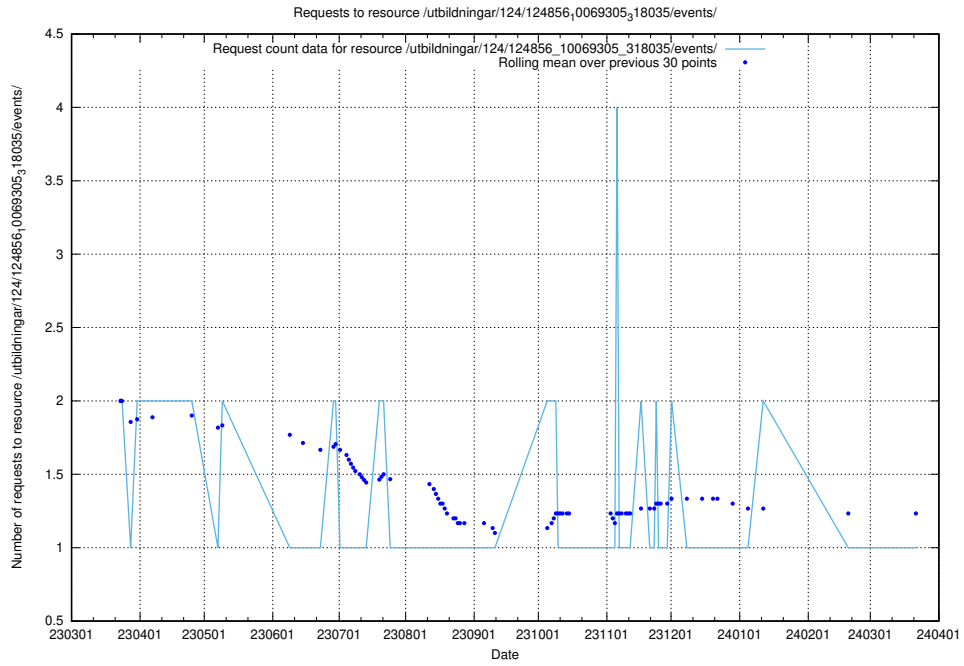

Here, we count the number of requests to resource /utbildningar/125/125195_10069244_317765/events/

5.6260 Usage of /utbildningar/124/124856_10069305_318035/events/

Here, we count the number of requests to resource /utbildningar/124/124856_10069305_318035/events/