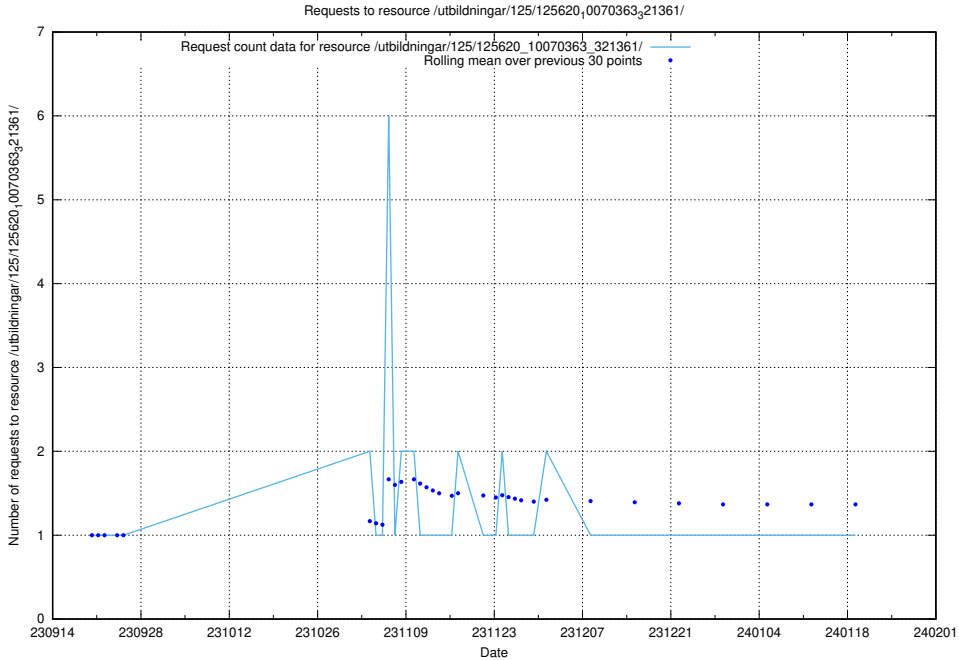

5.4466 Usage of /utbildningar/125/125620_10070363_321361/

Here, we count the number of requests to resource /utbildningar/125/125620_10070363_321361/.