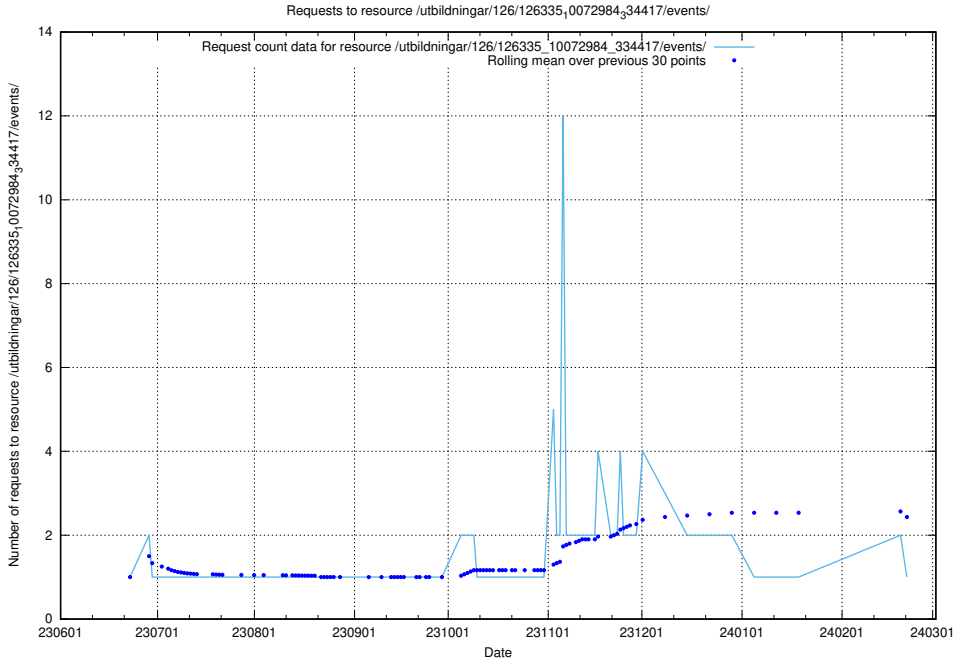

5.5607 Usage of /utbildningar/126/126335_10072984_334417/events/

Here, we count the number of requests to resource /utbildningar/126/126335_10072984_334417/events/