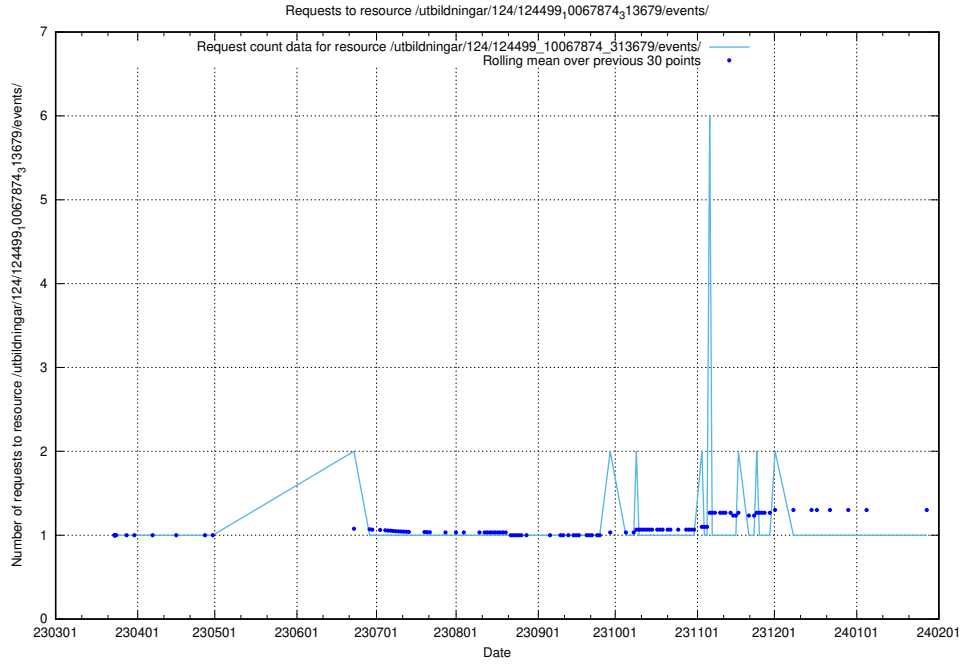

5.2279 Usage of /utbildningar/124/124499_10067874_313679/events/

Here, we count the number of requests to resource /utbildningar/124/124499_10067874_313679/events/