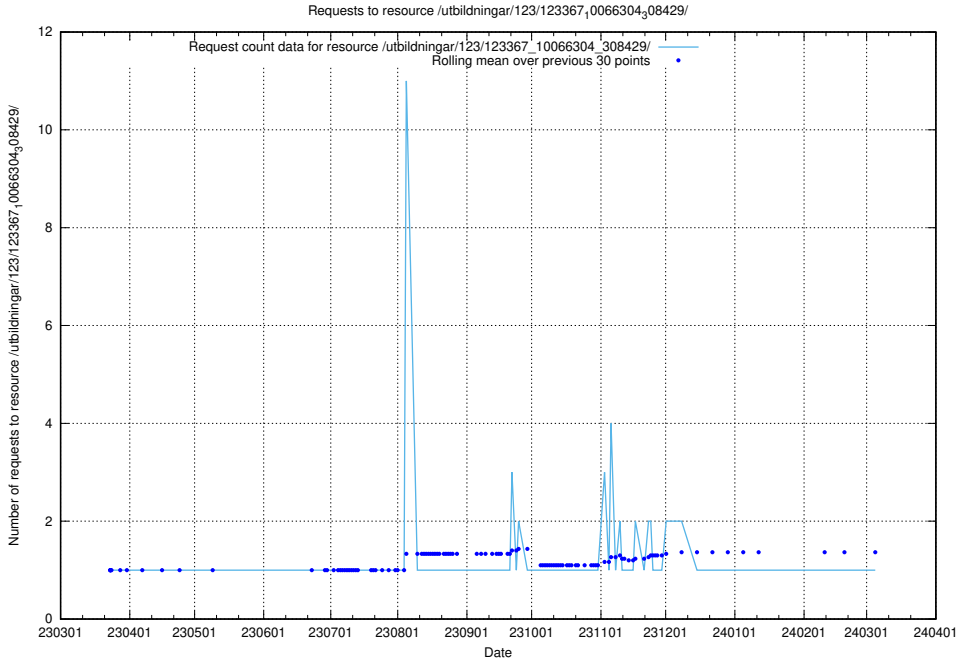

5.4469 Usage of /utbildningar/123/123367_10066304_308429/

Here, we count the number of requests to resource /utbildningar/123/123367_10066304_308429/.