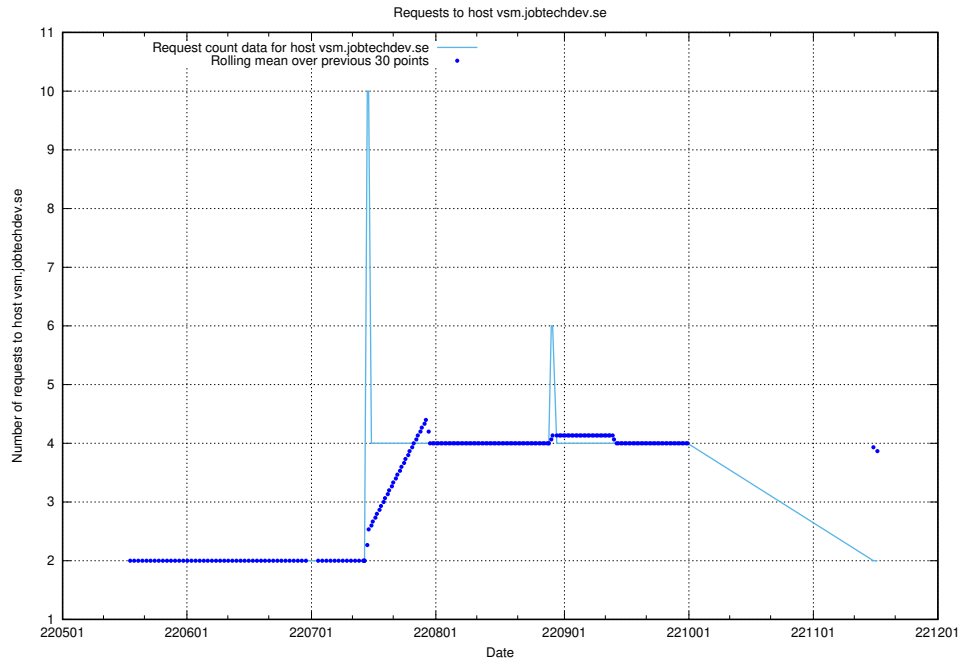

7.422 Usage of vsm.jobtechdev.se

Here, we count the number of requests to host vsm.jobtechdev.se.