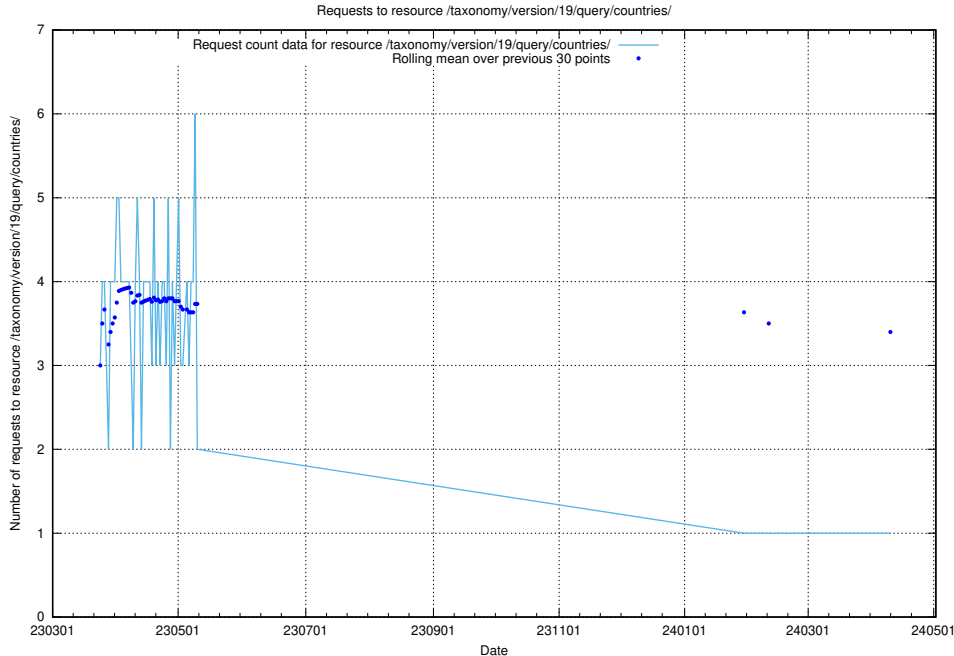

5.6120 Usage of /taxonomy/version/19/query/countries/

Here, we count the number of requests to resource /taxonomy/version/19/query/countries/.