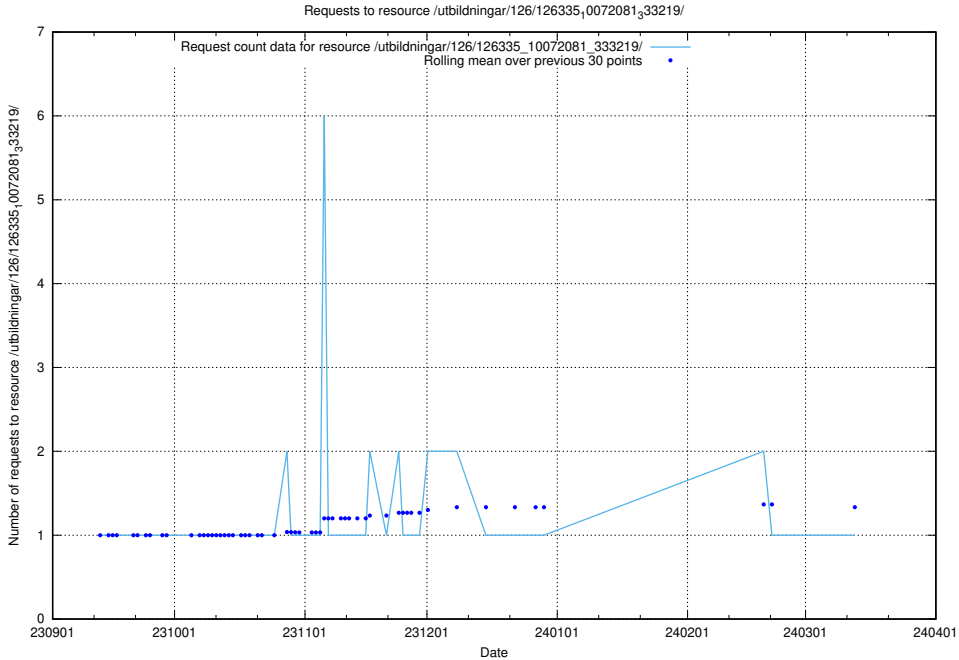

5.4523 Usage of /utbildningar/126/126335_10072081_333219/

Here, we count the number of requests to resource /utbildningar/126/126335_10072081_333219/.