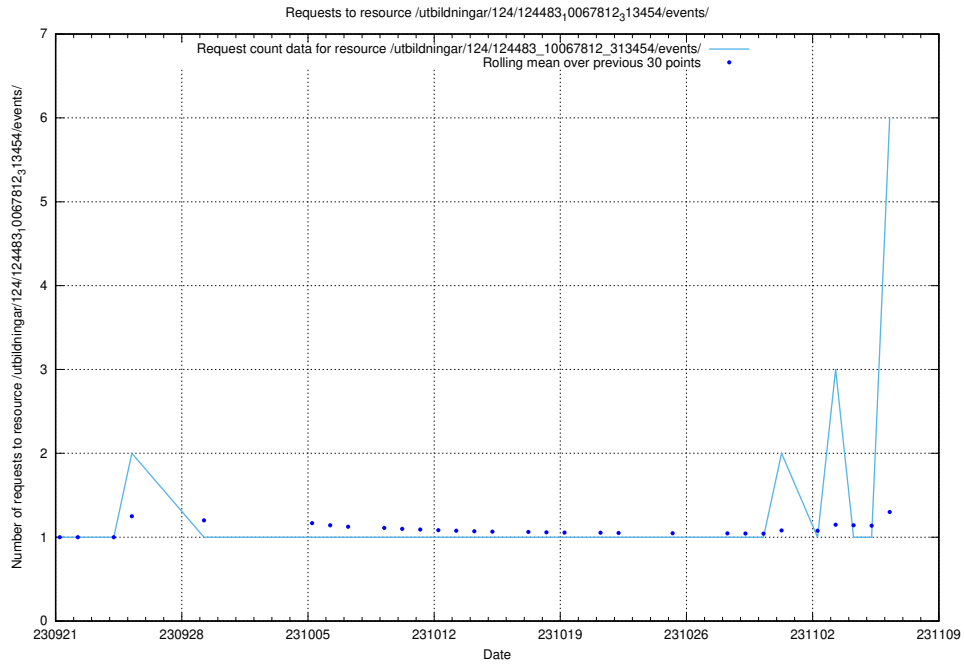

Here, we count the number of requests to resource /utbildningar/125/125741_10070782_336787/events/

5.73 Usage of /utbildningar/124/124483_10067812_313454/events/

Here, we count the number of requests to resource /utbildningar/124/124483_10067812_313454/events/