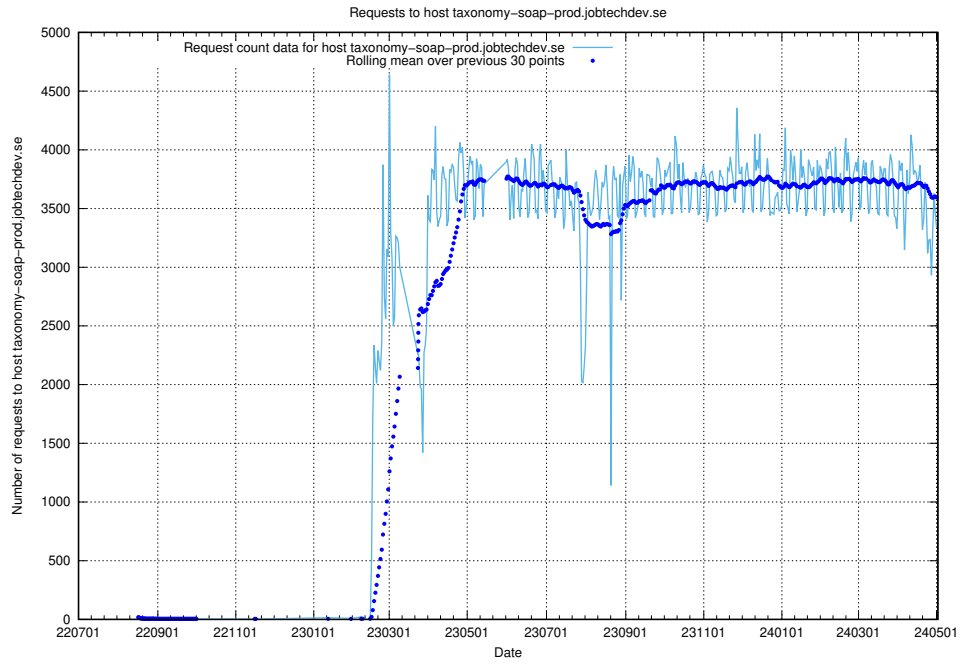

7.14 Usage of taxonomy-soap-prod.jobtechdev.se

Here, we count the number of requests to host taxonomy-soap-prod.jobtechdev.se.