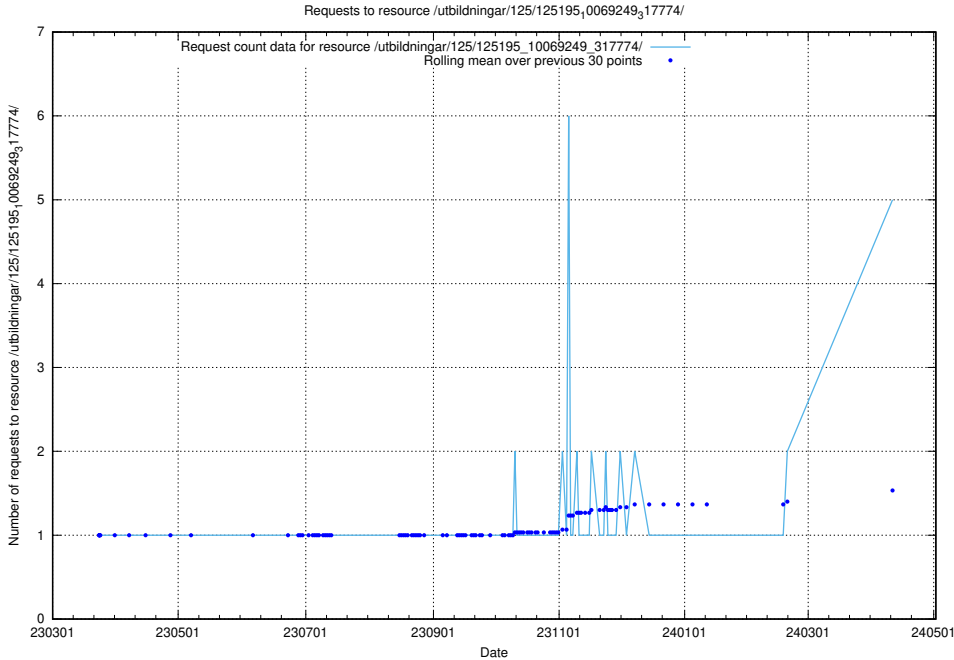

5.108 Usage of /utbildningar/125/125195_10069249_317774/

Here, we count the number of requests to resource /utbildningar/125/125195_10069249_317774/.