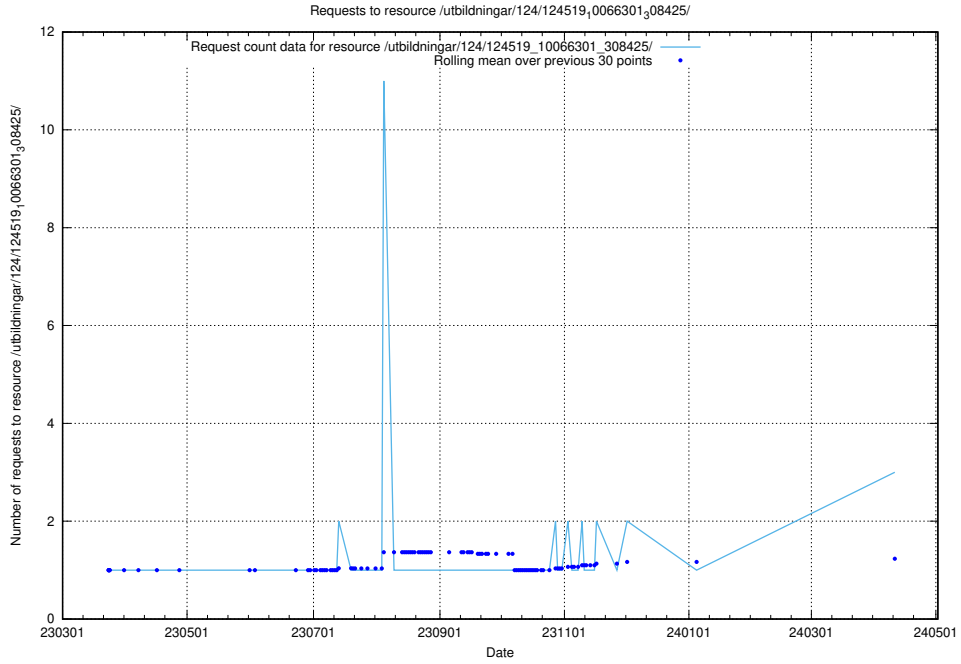

Here, we count the number of requests to resource /utbildningar/124/124934_10065851_297187/.

5.251 Usage of /utbildningar/124/124519_10066301_308425/

Here, we count the number of requests to resource /utbildningar/124/124519_10066301_308425/.