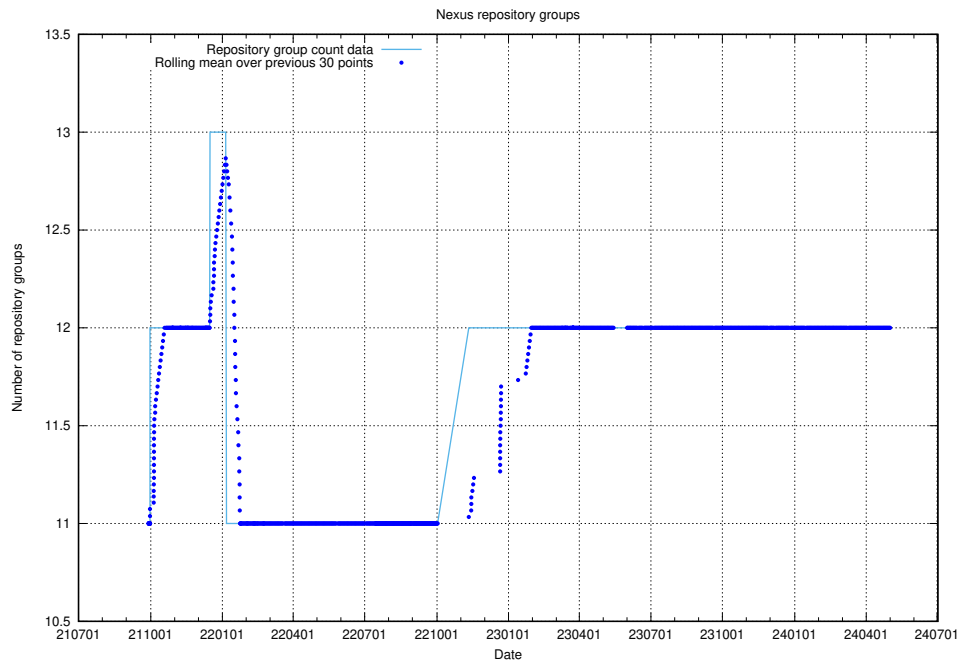

9 Nexus

This section contains statistics from the [image and package repositories](https://nexus.jobtechdev.se)⁹ of JobTech.

9.1 Number of repository groups in Nexus

A graph showing the number of repository groups.

⁹<https://nexus.jobtechdev.se>