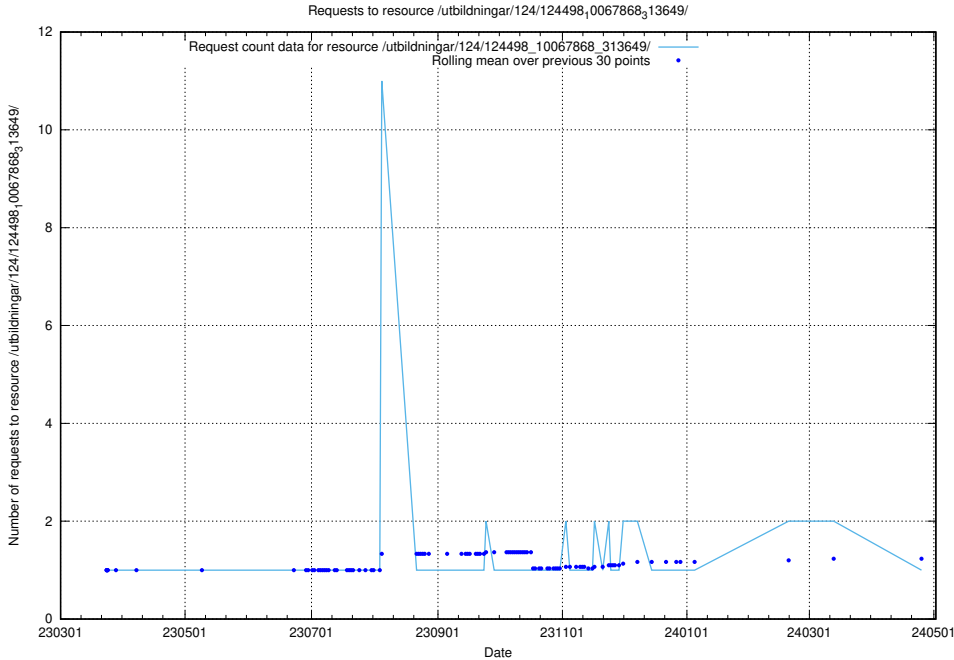

5.2598 Usage of /utbildningar/124/124498_10067868_313649/

Here, we count the number of requests to resource /utbildningar/124/124498_10067868_313649/.