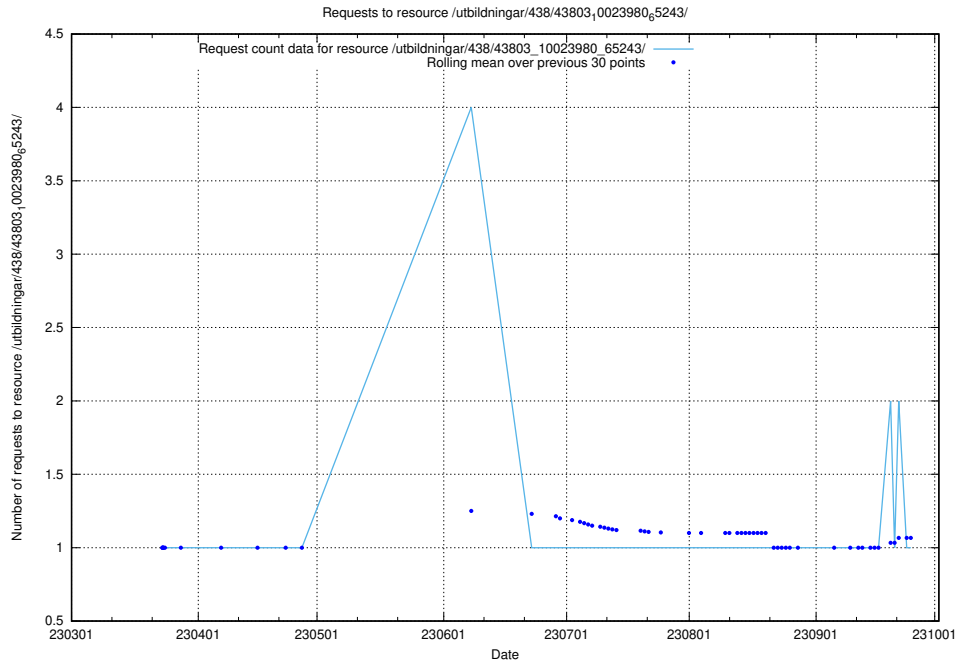

5.6319 Usage of /utbildningar/438/43803_10023980_65243/

Here, we count the number of requests to resource /utbildningar/438/43803_10023980_65243/.