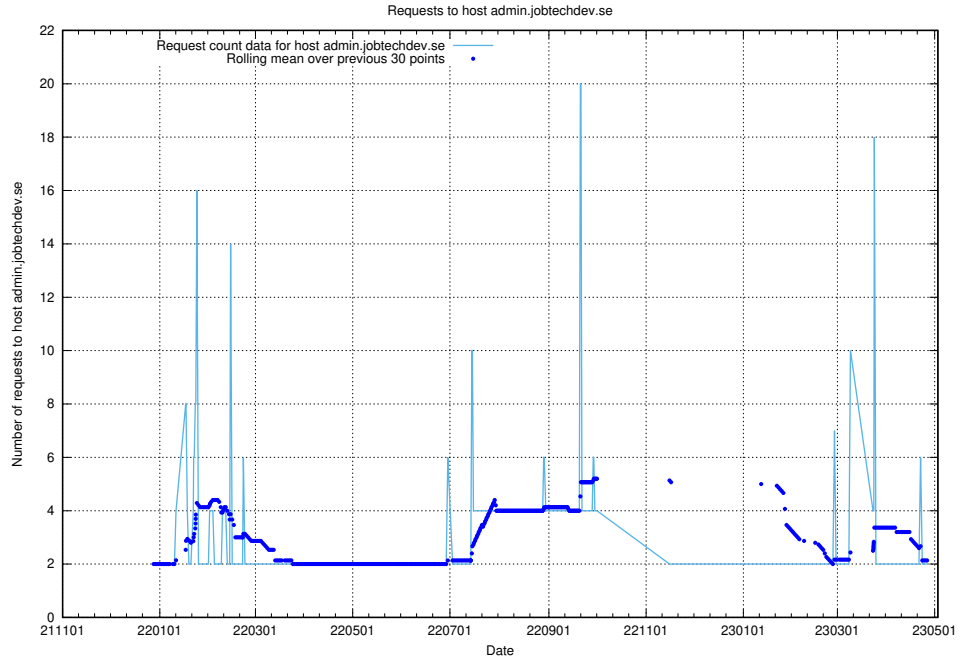

7.359 Usage of admin.jobtechdev.se

Here, we count the number of requests to host admin.jobtechdev.se.