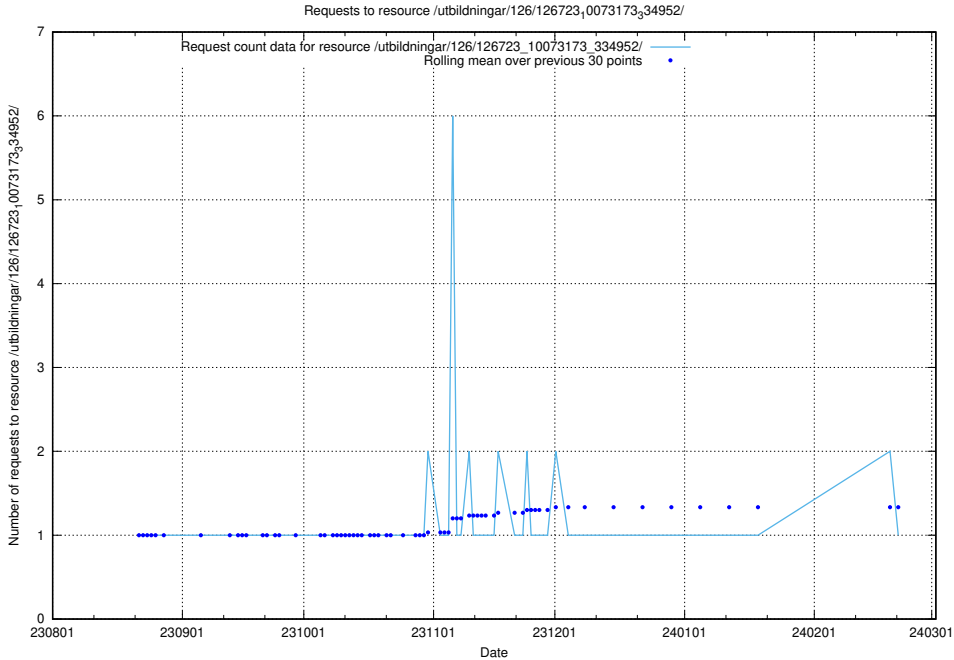

5.4675 Usage of /utbildningar/126/126723_10073173_334952/

Here, we count the number of requests to resource /utbildningar/126/126723_10073173_334952/.