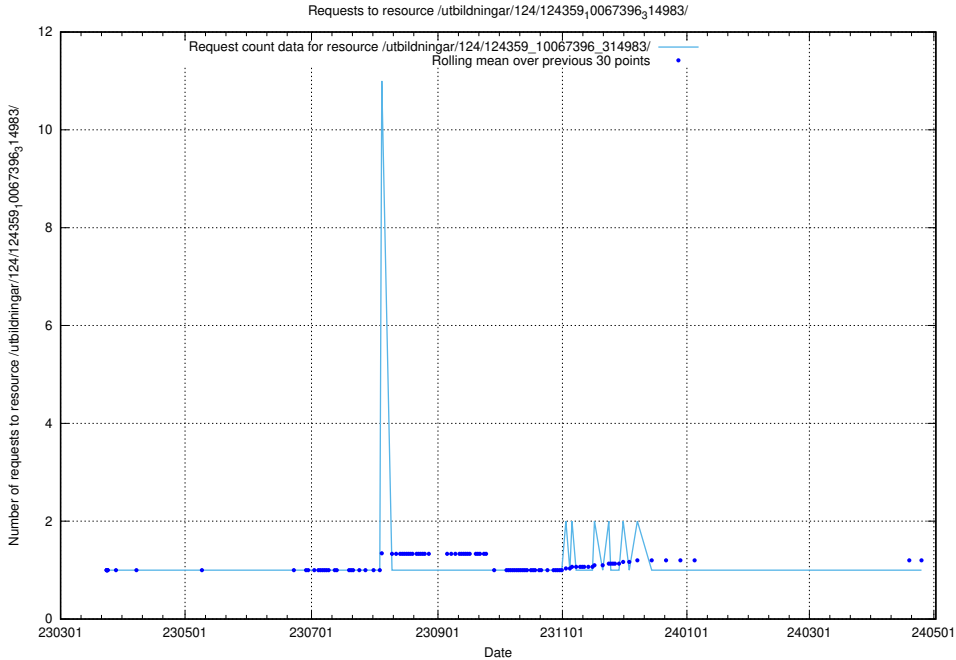

5.3744 Usage of /utbildningar/124/124359_10067396_314983/

Here, we count the number of requests to resource /utbildningar/124/124359_10067396_314983/.