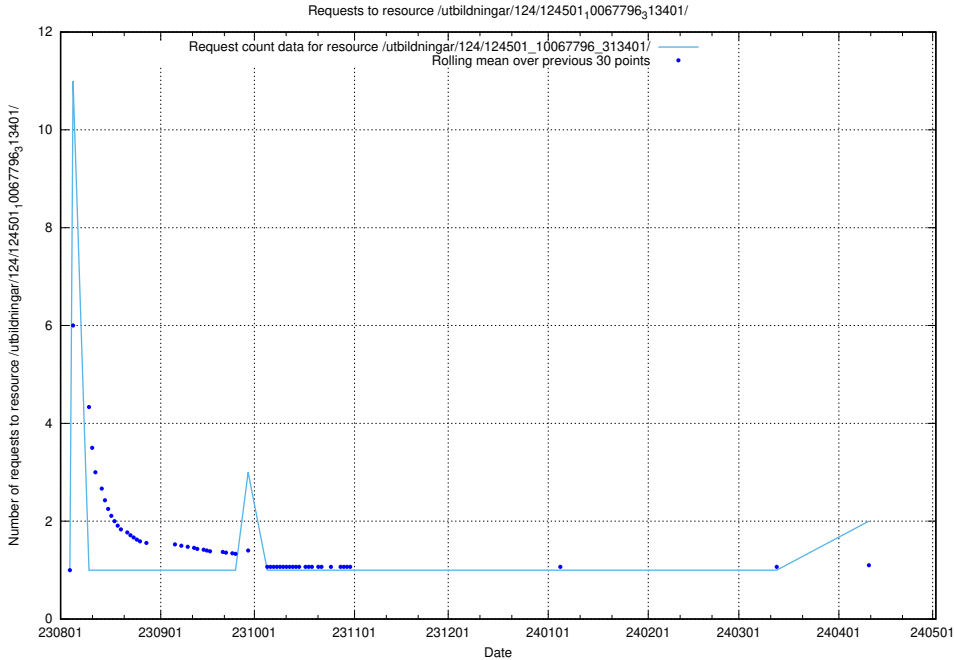

5.736 Usage of /utbildningar/124/124501_10067796_313401/

Here, we count the number of requests to resource /utbildningar/124/124501_10067796_313401/.

5.737 Usage of /utbildningar/125/125708_10070430_326013/events/