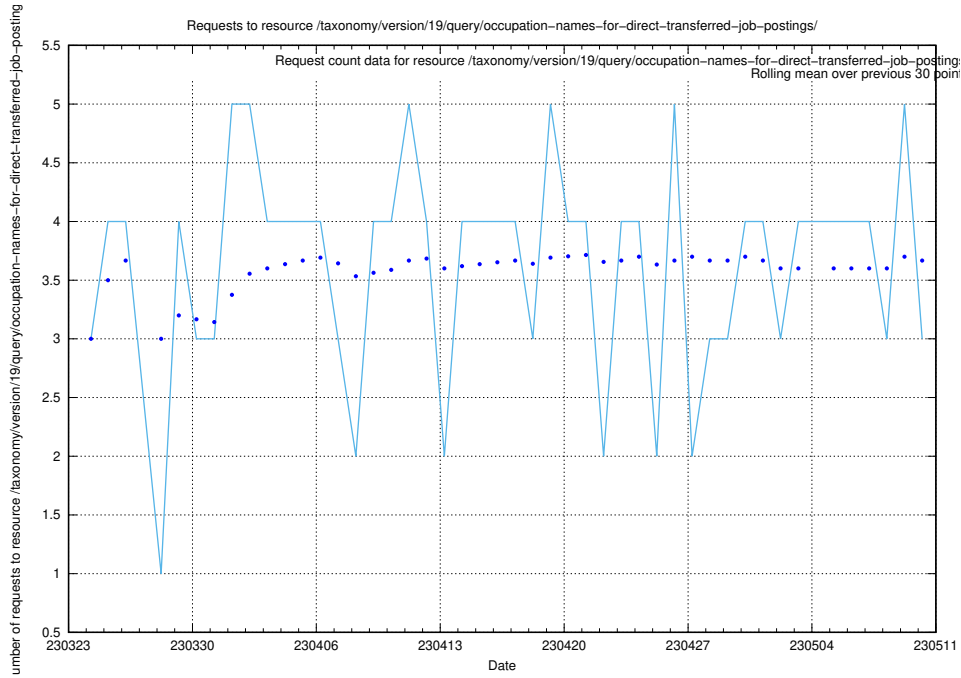

5.406 Usage of /taxonomy/version/19/query/occupation-names-for-direct-transferred-job-postings/

Here, we count the number of requests to resource /taxonomy/version/19/query/occupation-names-for-direct-transferred-job-postings/.