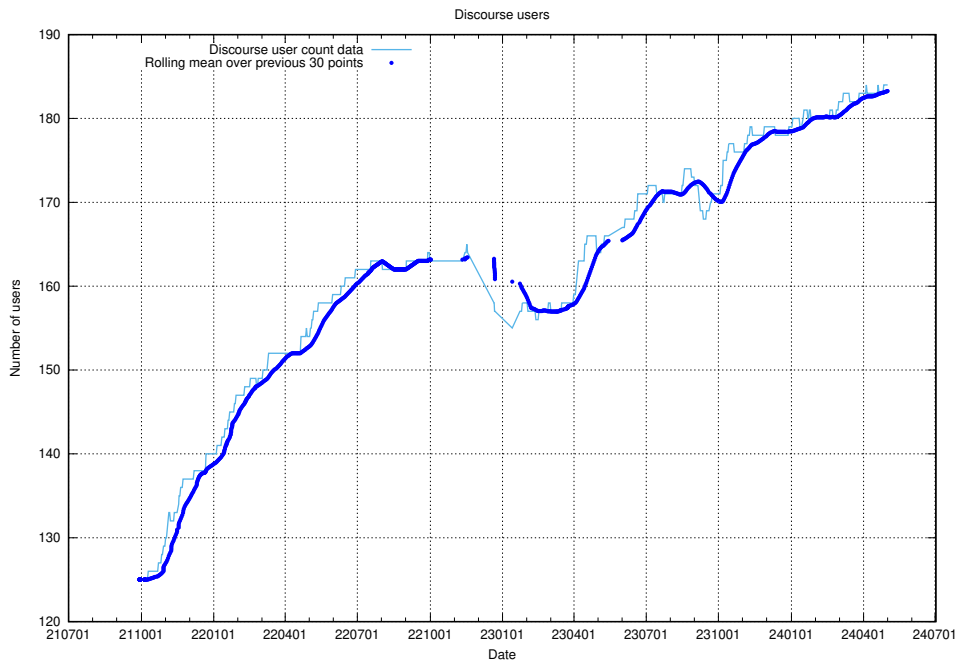

4 Discourse

This section summarises activities from the [JobTech Discourse Forum](https://forum.jobtechdev.se)⁵.

4.1 User count

A table of the number of users in Discourse.

---

⁵<https://forum.jobtechdev.se>