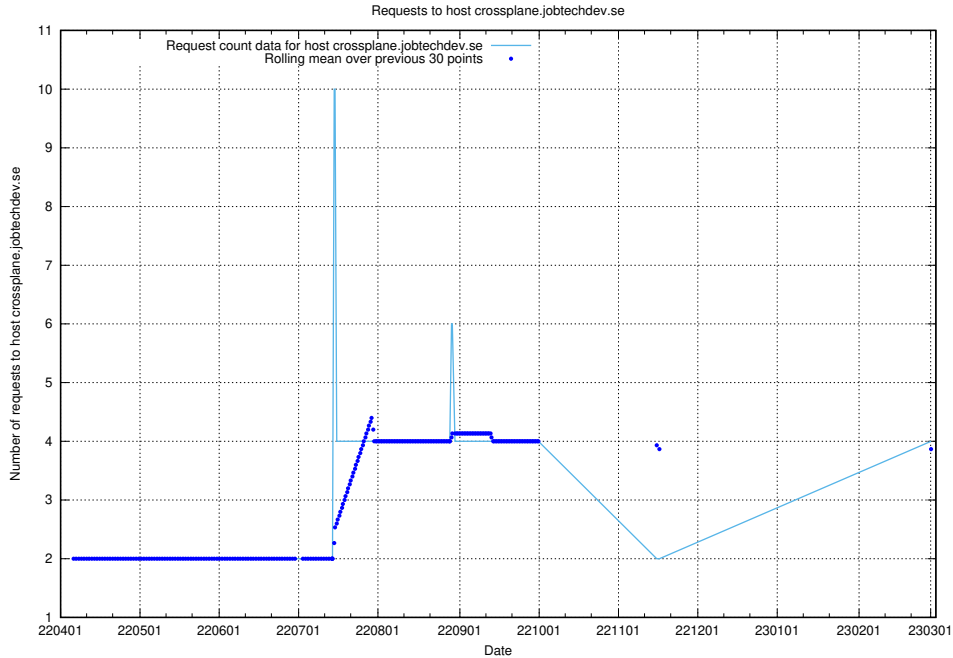

Here, we count the number of requests to host dev-jobad-enrichments-api.jobtechdev.se.

7.149 Usage of crossplane.jobtechdev.se

Here, we count the number of requests to host crossplane.jobtechdev.se.

7.150 Usage of taxonomi.api.jobtechdev.se