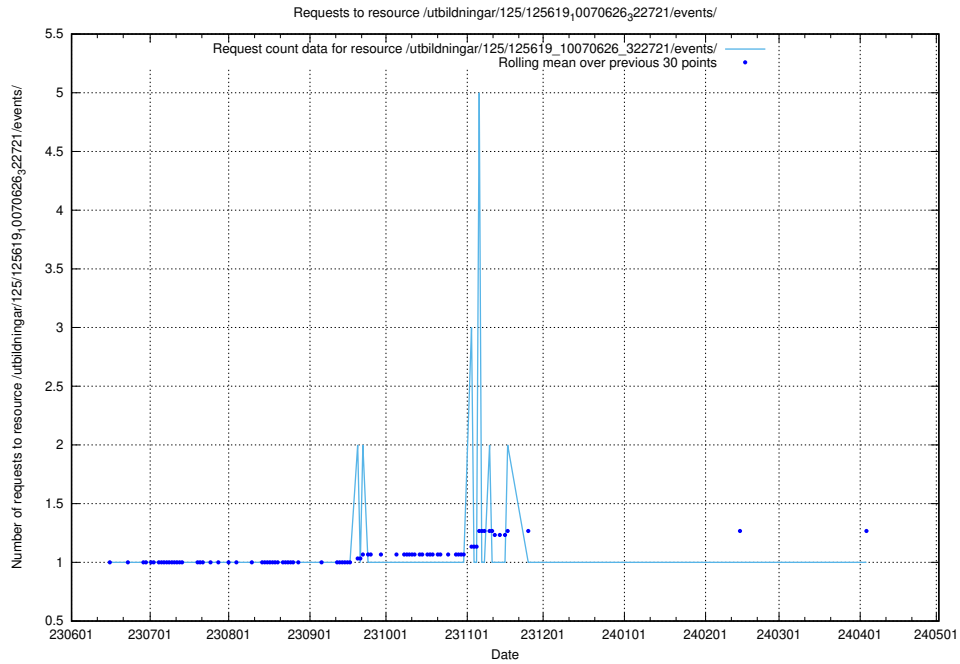

5.5812 Usage of /utbildningar/125/125619_10070626_322721/events/

Here, we count the number of requests to resource /utbildningar/125/125619_10070626_322721/events/