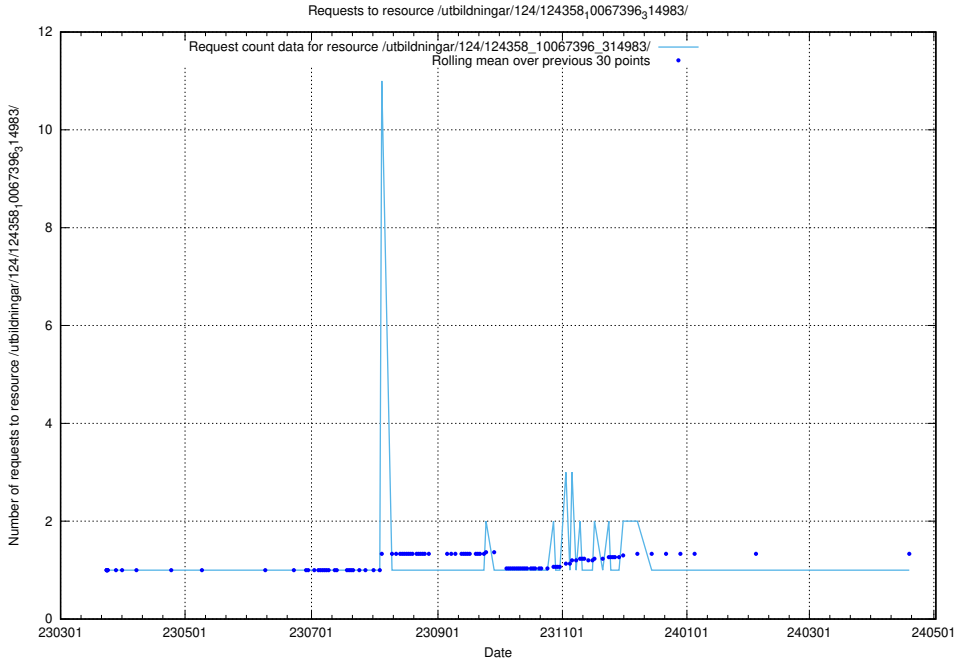

5.3764 Usage of /utbildningar/124/124358_10067396_314983/

Here, we count the number of requests to resource /utbildningar/124/124358_10067396_314983/.