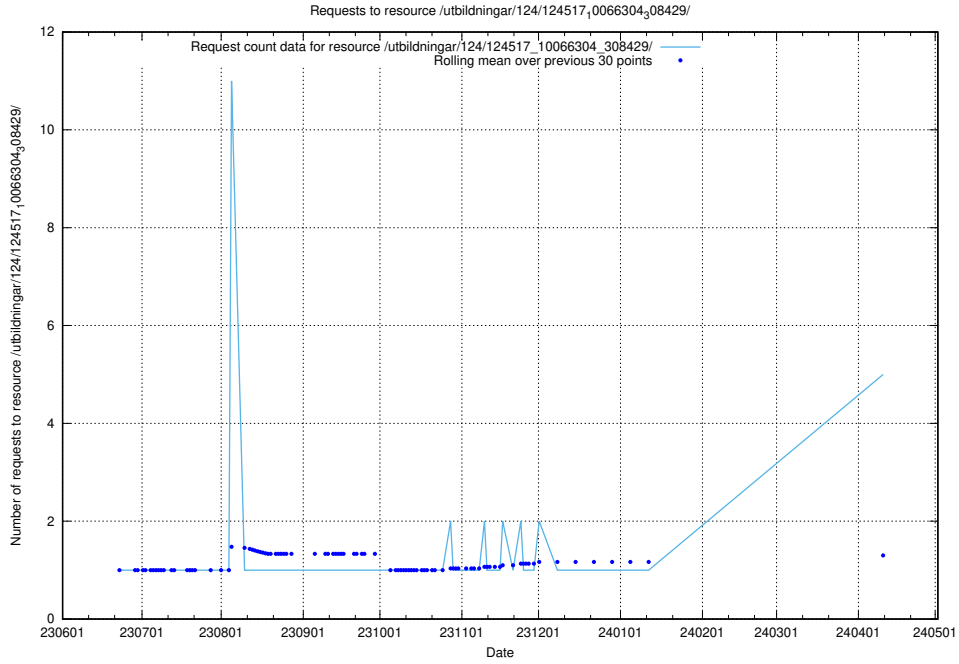

5.142 Usage of /utbildningar/124/124517_10066304_308429/

Here, we count the number of requests to resource /utbildningar/124/124517_10066304_308429/.