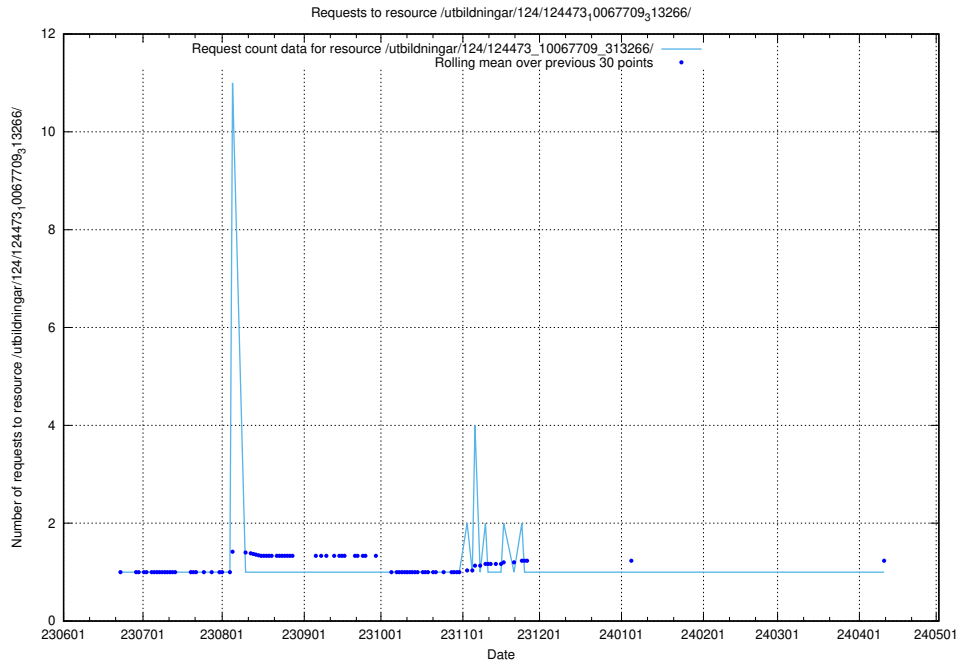

5.5737 Usage of /utbildningar/124/124473_10067709_313266/

Here, we count the number of requests to resource /utbildningar/124/124473_10067709_313266/.