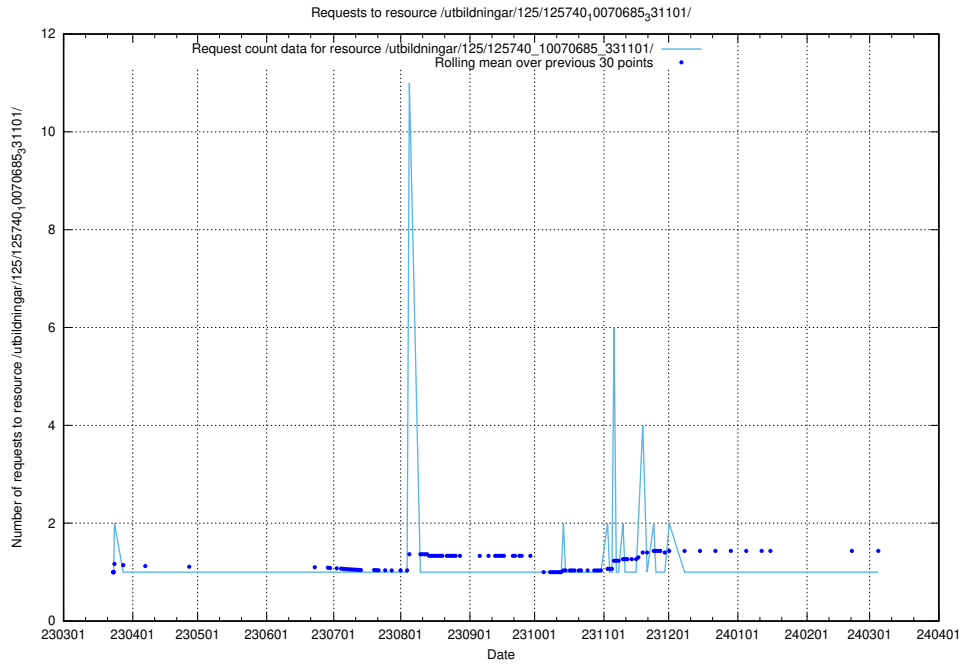

5.921 Usage of /utbildningar/125/125740_10070685_331101/

Here, we count the number of requests to resource /utbildningar/125/125740_10070685_331101/.