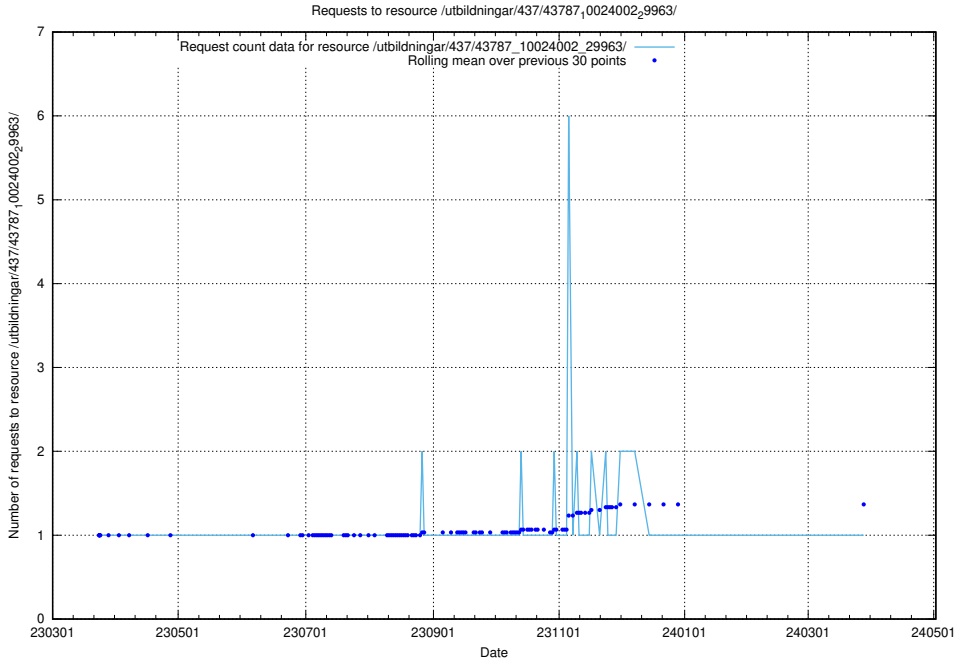

5.6334 Usage of /utbildningar/437/43787_10024002_29963/

Here, we count the number of requests to resource /utbildningar/437/43787_10024002_29963/.