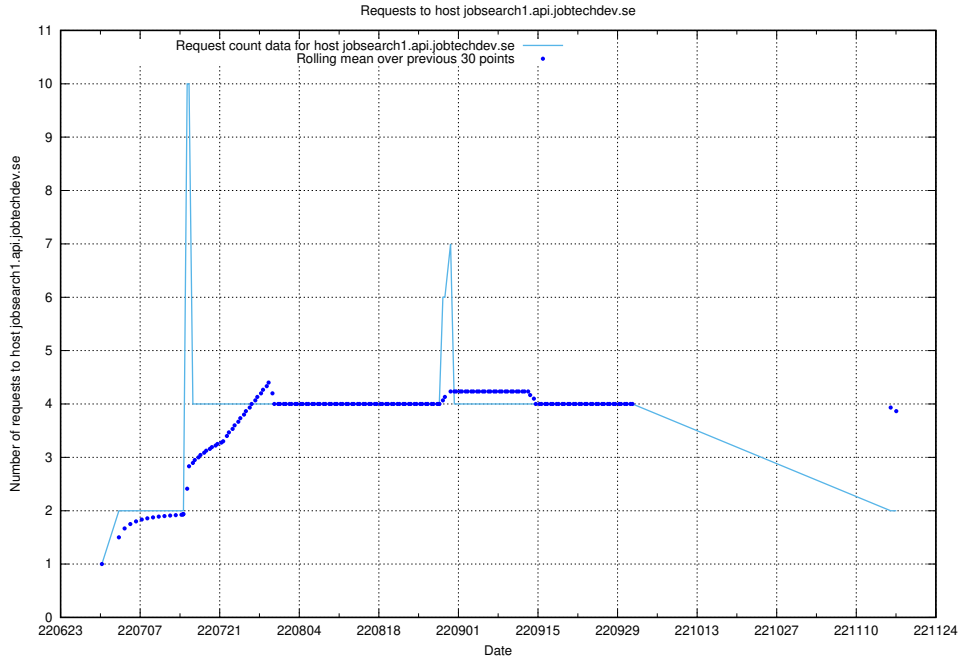

7.391 Usage of jobsearch1.api.jobtechdev.se

Here, we count the number of requests to host jobsearch1.api.jobtechdev.se.