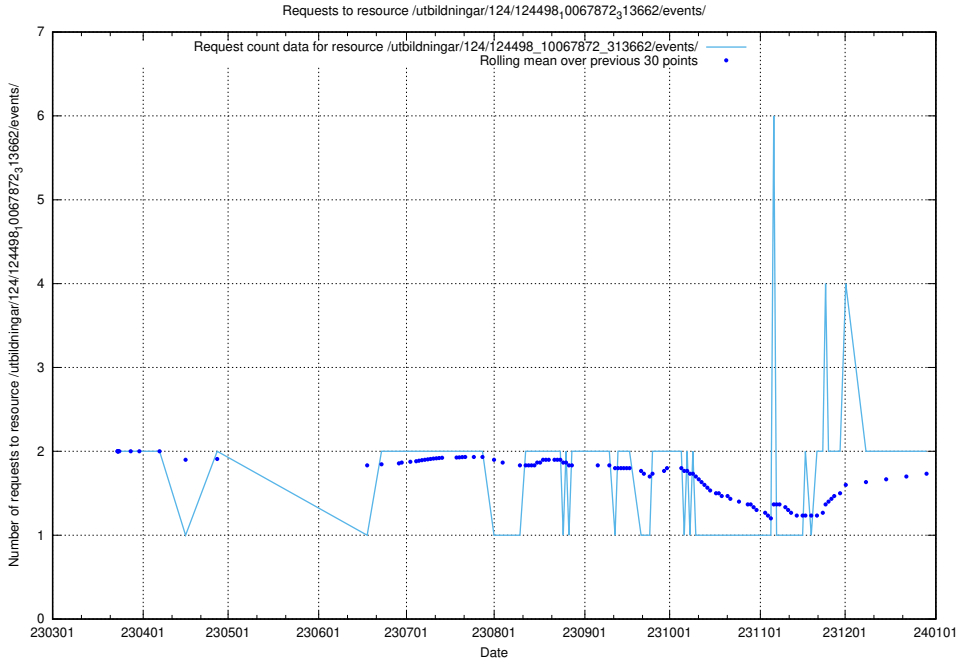

5.880 Usage of /utbildningar/124/124498_10067872_313662/events/

Here, we count the number of requests to resource /utbildningar/124/124498_10067872_313662/events/