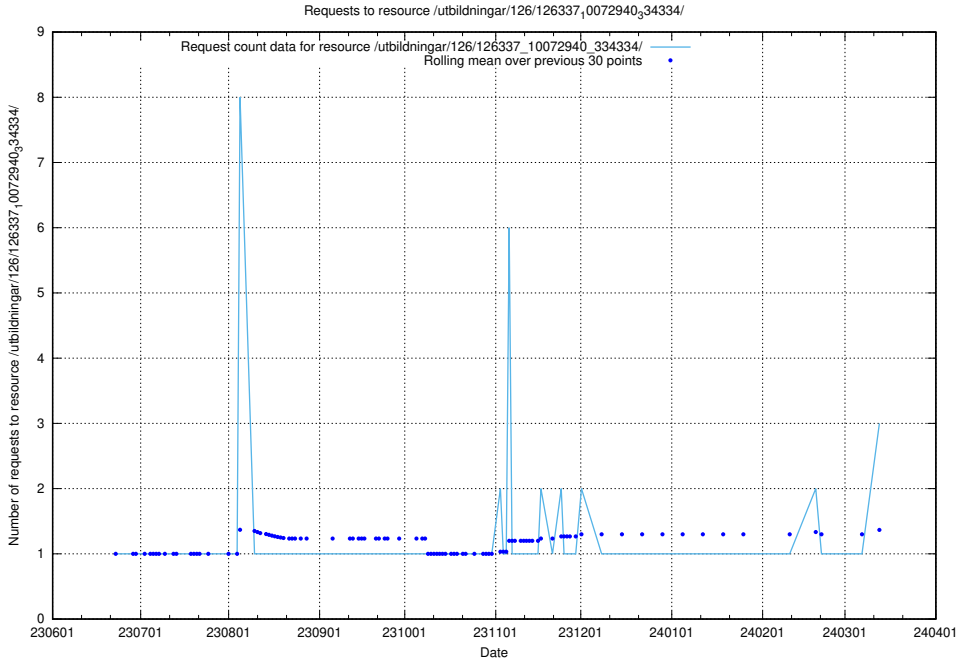

5.366 Usage of /utbildningar/126/126337_10072940_334334/

Here, we count the number of requests to resource /utbildningar/126/126337_10072940_334334/.