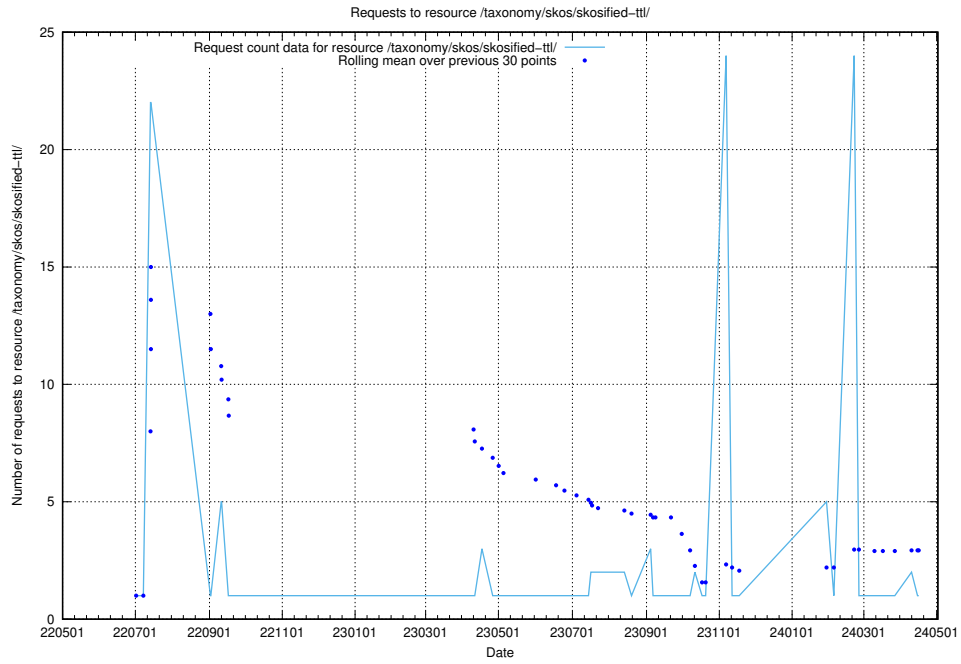

5.932 Usage of /taxonomy/skos/skosified-ttl/

Here, we count the number of requests to resource /taxonomy/skos/skosified-ttl/.