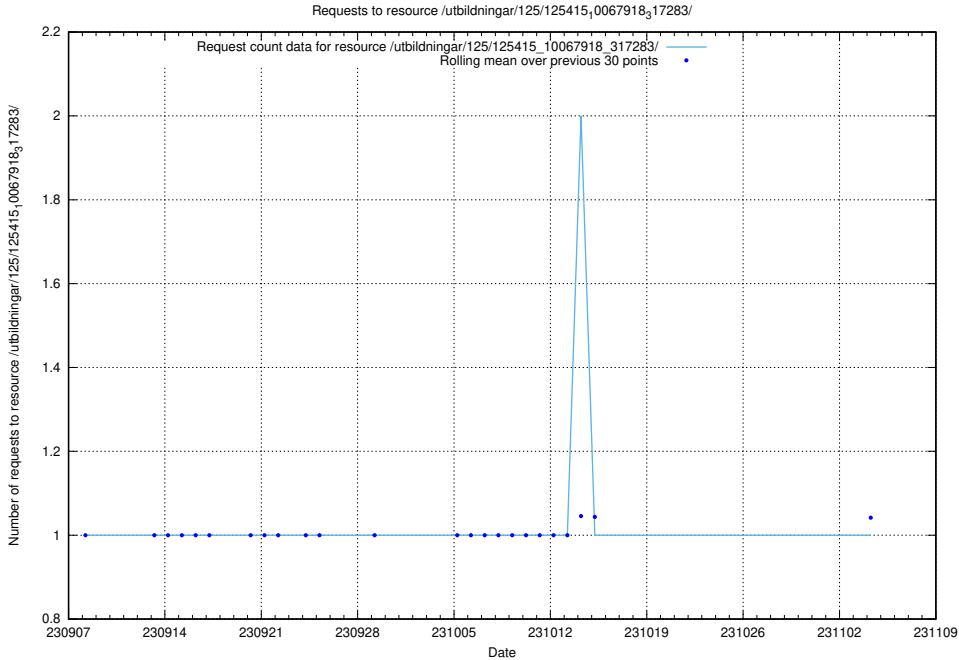

5.4569 Usage of /utbildningar/125/125415_10067918_317283/

Here, we count the number of requests to resource /utbildningar/125/125415_10067918_317283/.