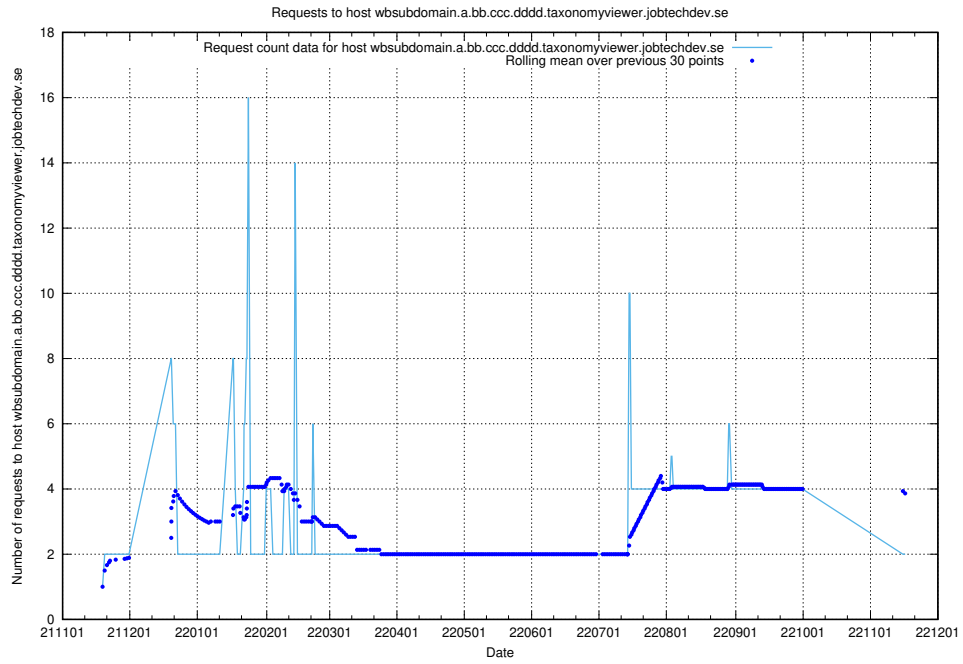

7.453 Usage of wbsubdomain.a.bb.ccc.dddd.taxonomyviewer.jobtechdev.se

Here, we count the number of requests to host wbsubdomain.a.bb.ccc.dddd.taxonomyviewer.jobtechdev.se