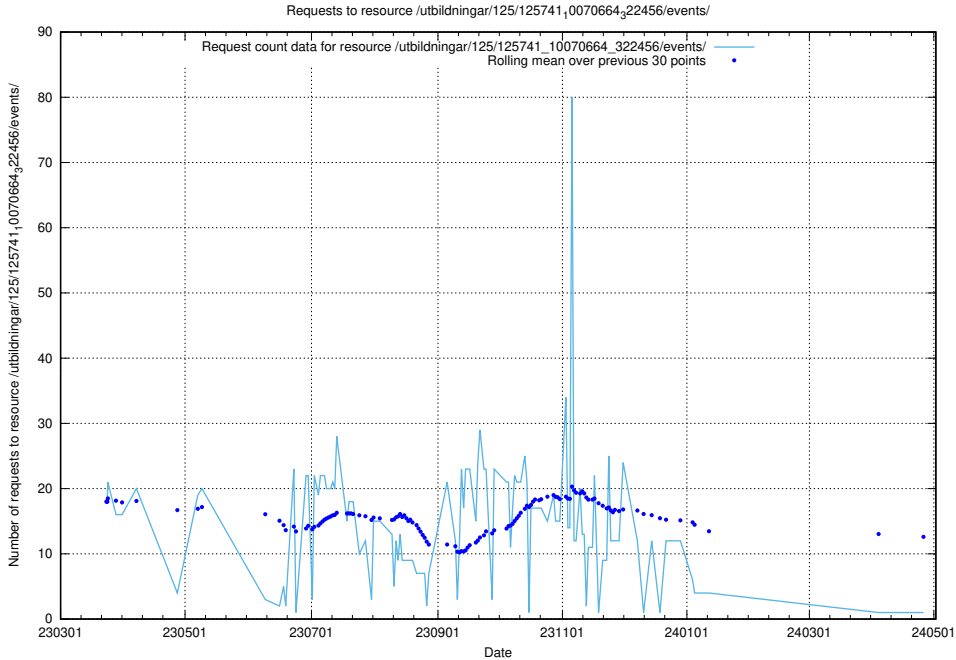

Here, we count the number of requests to resource /utbildningar/122/122545_10068820_316566/events/

5.6215 Usage of /utbildningar/125/125741_10070664_322456/events/

Here, we count the number of requests to resource /utbildningar/125/125741_10070664_322456/events/