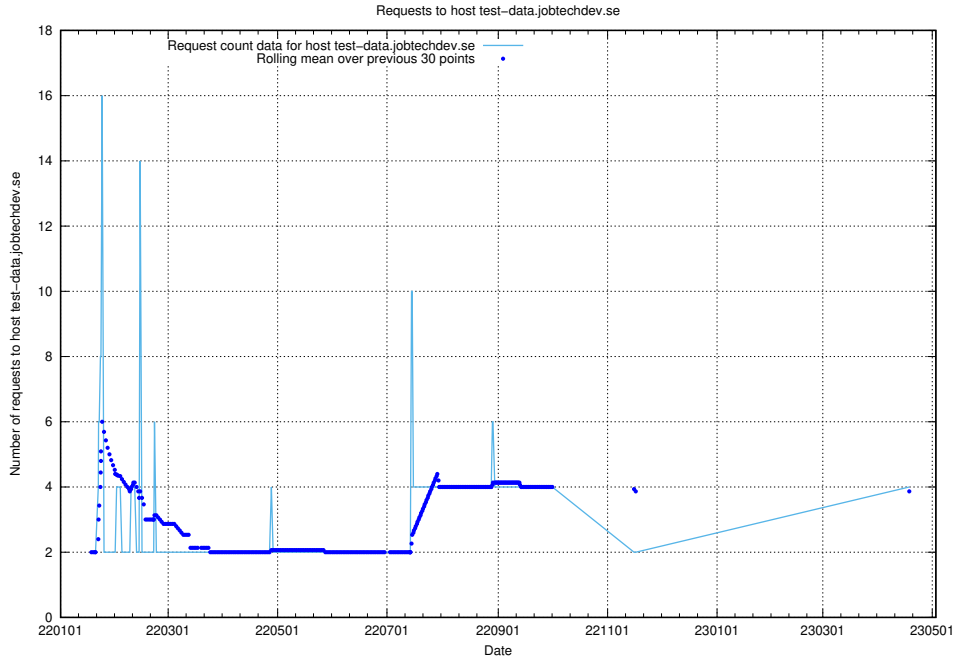

7.97 Usage of test-data.jobtechdev.se

Here, we count the number of requests to host test-data.jobtechdev.se.