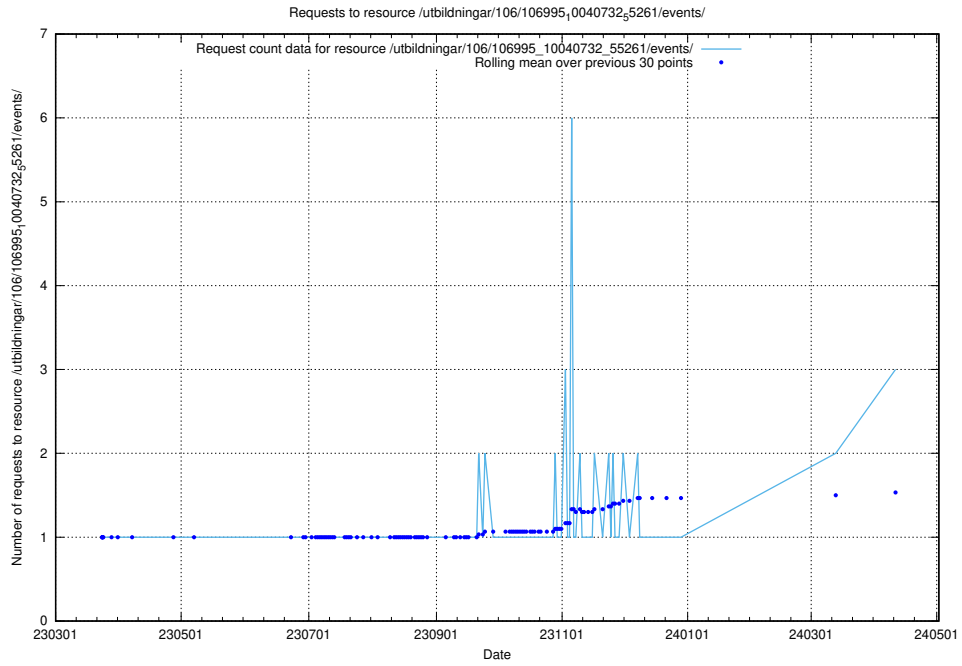

5.358 Usage of /utbildningar/106/106995_10040732_55261/events/

Here, we count the number of requests to resource /utbildningar/106/106995_10040732_55261/events/.