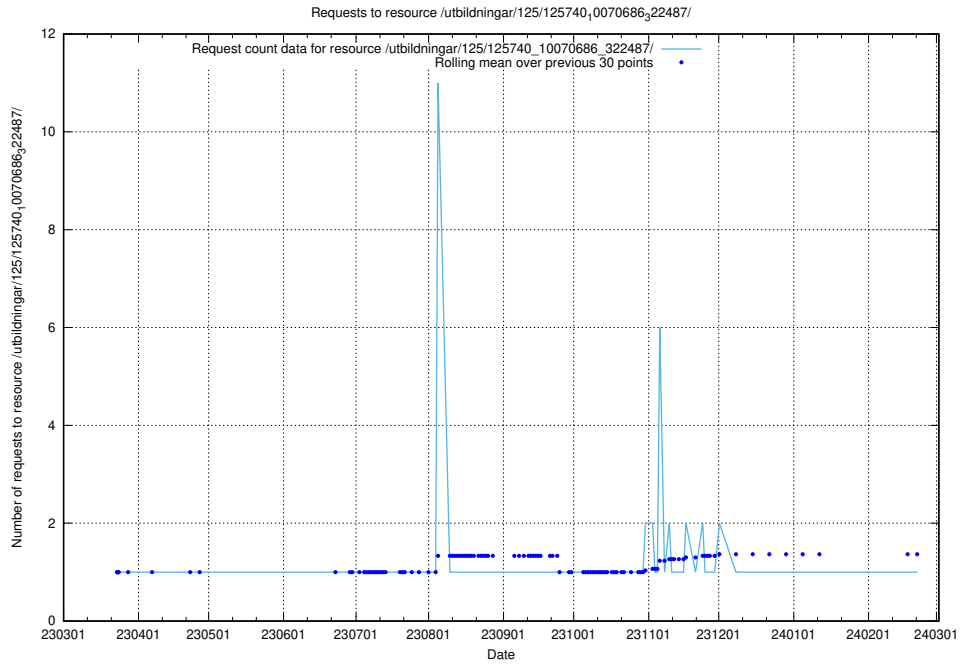

5.918 Usage of /utbildningar/125/125740_10070686_322487/

Here, we count the number of requests to resource /utbildningar/125/125740_10070686_322487/.