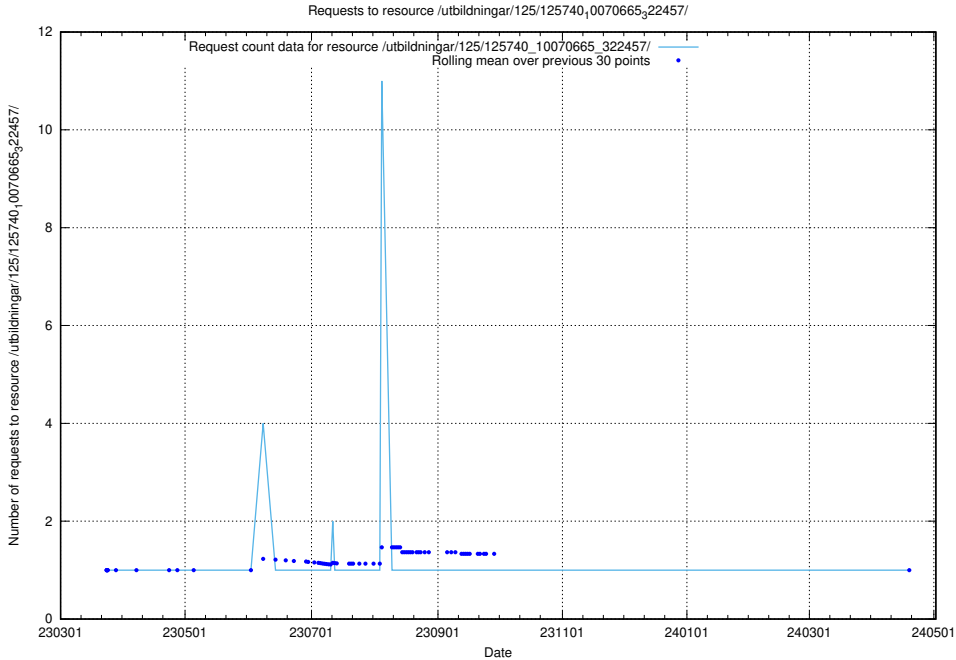

5.942 Usage of /utbildningar/125/125740_10070665_322457/

Here, we count the number of requests to resource /utbildningar/125/125740_10070665_322457/.