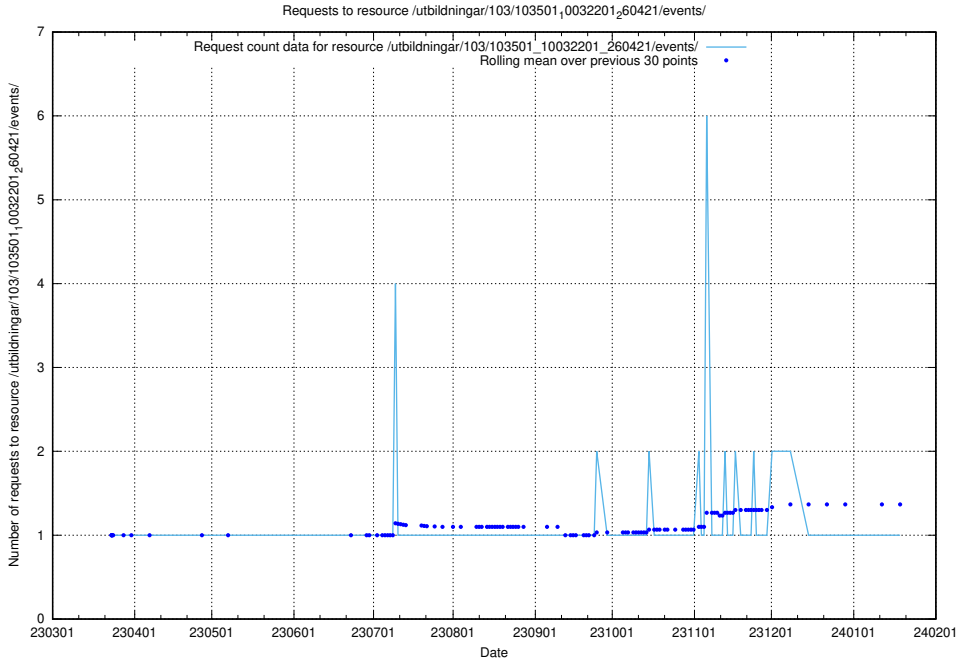

5.5402 Usage of /utbildningar/103/103501_10032201_260421/events/

Here, we count the number of requests to resource /utbildningar/103/103501_10032201_260421/events/