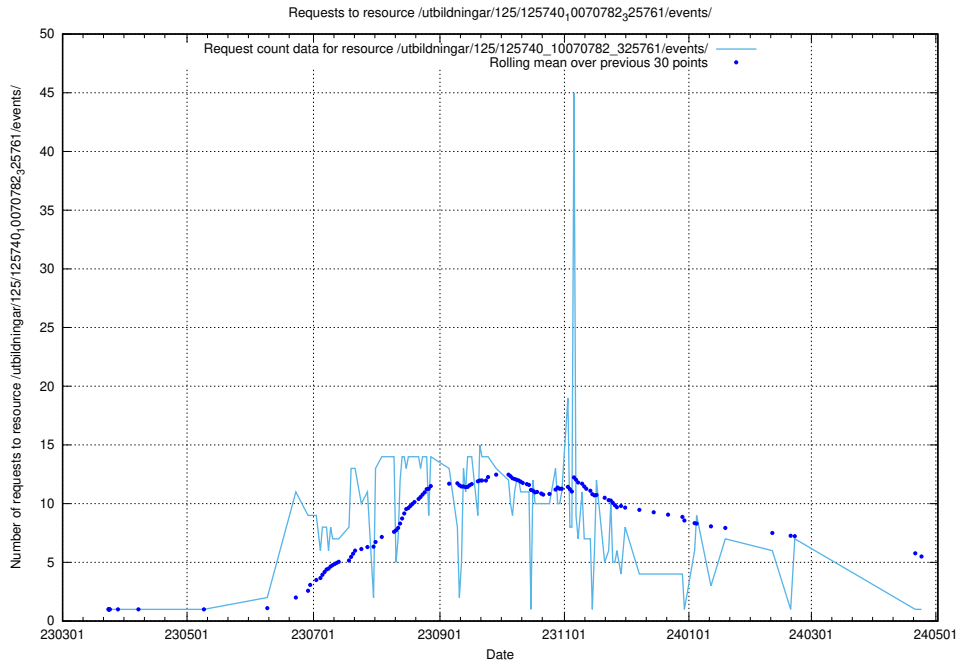

5.900 Usage of /utbildningar/125/125740_10070782_325761/events/

Here, we count the number of requests to resource /utbildningar/125/125740_10070782_325761/events/