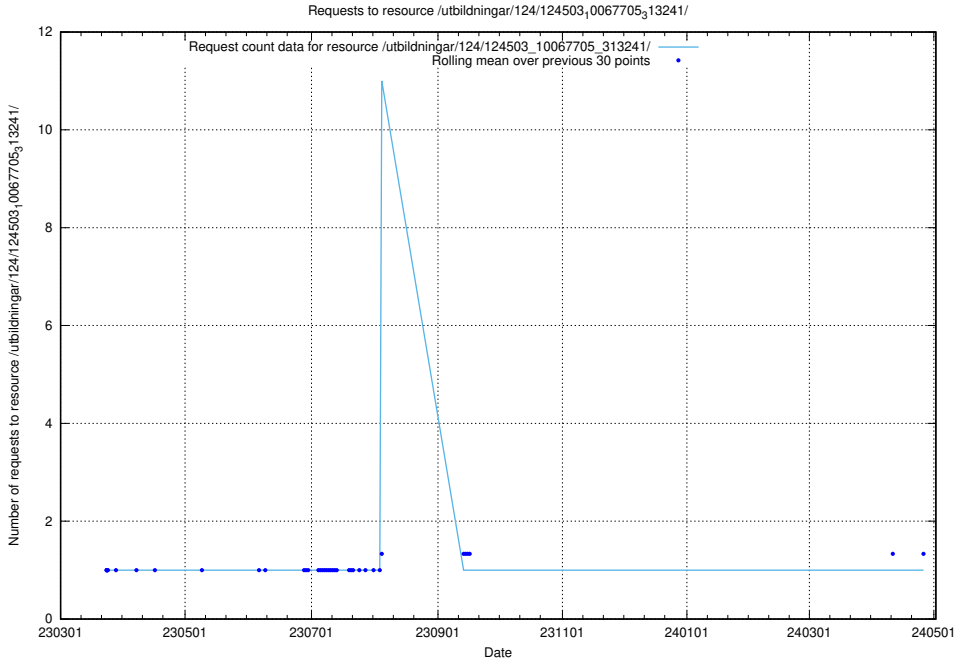

5.2085 Usage of /utbildningar/124/124503_10067705_313241/

Here, we count the number of requests to resource /utbildningar/124/124503_10067705_313241/.