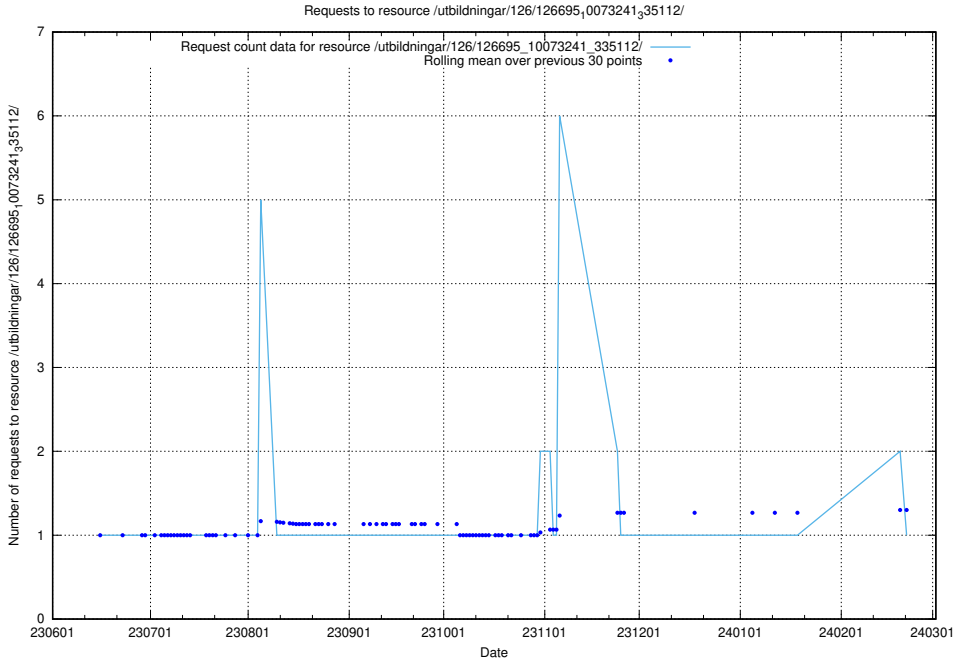

5.5809 Usage of /utbildningar/126/126695_10073241_335112/

Here, we count the number of requests to resource /utbildningar/126/126695_10073241_335112/.