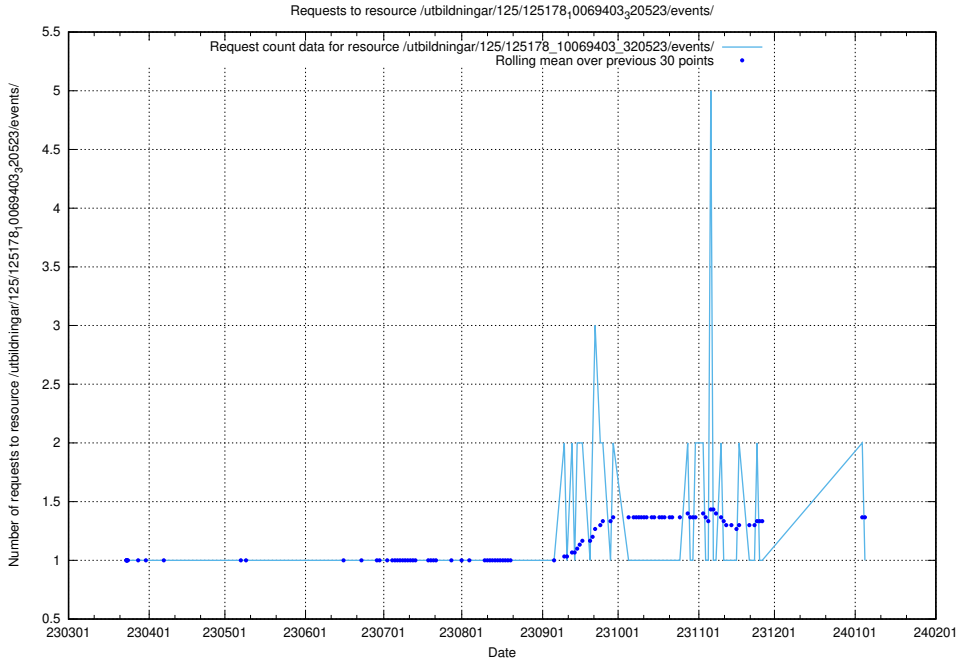

5.1071 Usage of /utbildningar/125/125178_10069403_320523/events/

Here, we count the number of requests to resource /utbildningar/125/125178_10069403_320523/events/