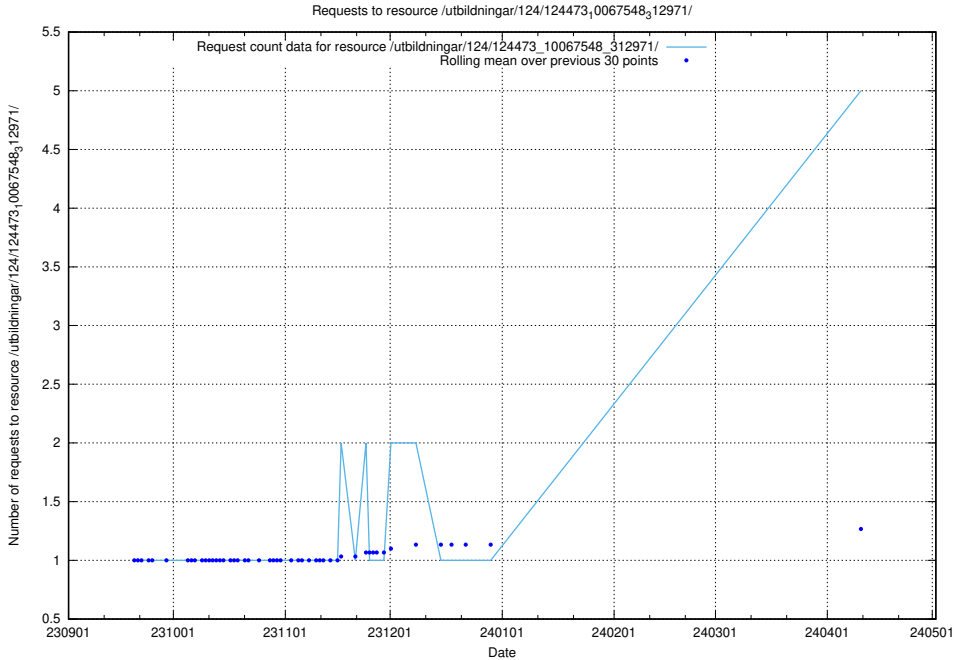

5.134 Usage of /utbildningar/124/124473_10067548_312971/

Here, we count the number of requests to resource /utbildningar/124/124473_10067548_312971/.