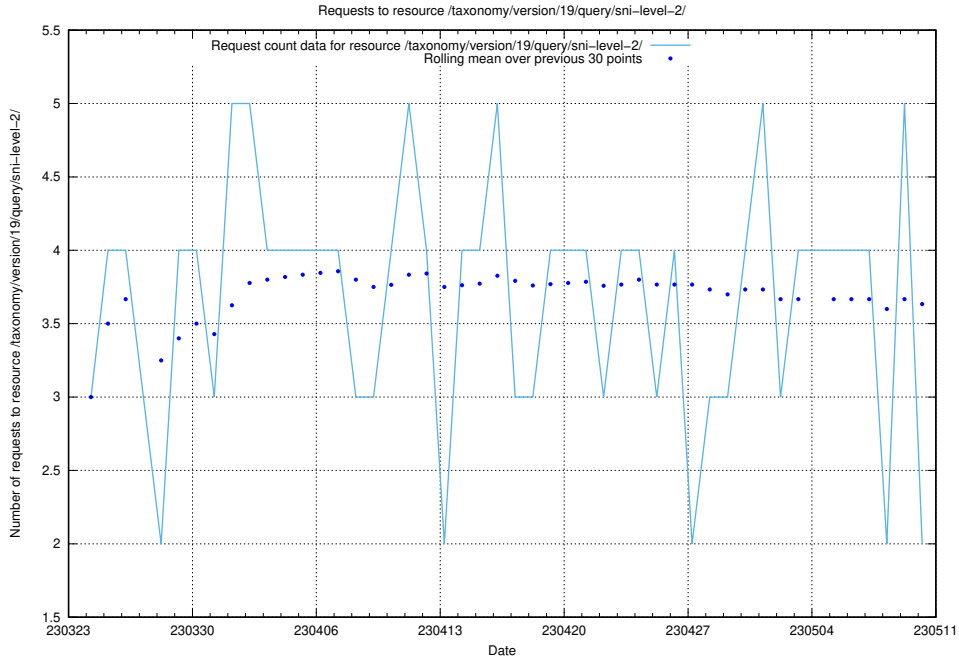

5.857 Usage of /taxonomy/version/19/query/sni-level-2/

Here, we count the number of requests to resource /taxonomy/version/19/query/sni-level-2/.