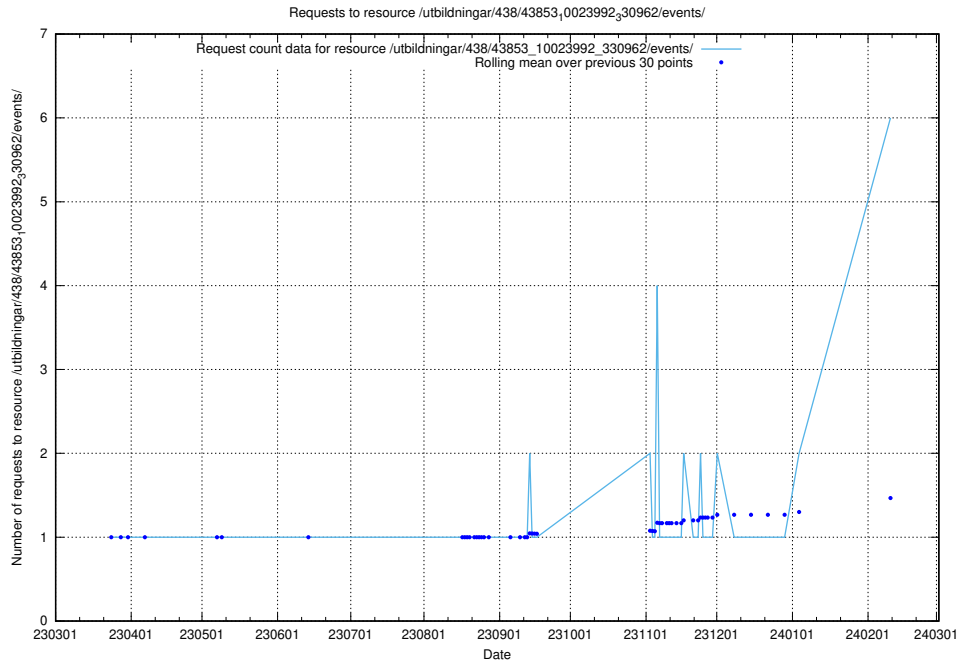

5.95 Usage of /utbildningar/438/43853_10023992_330962/events/

Here, we count the number of requests to resource /utbildningar/438/43853_10023992_330962/events/.