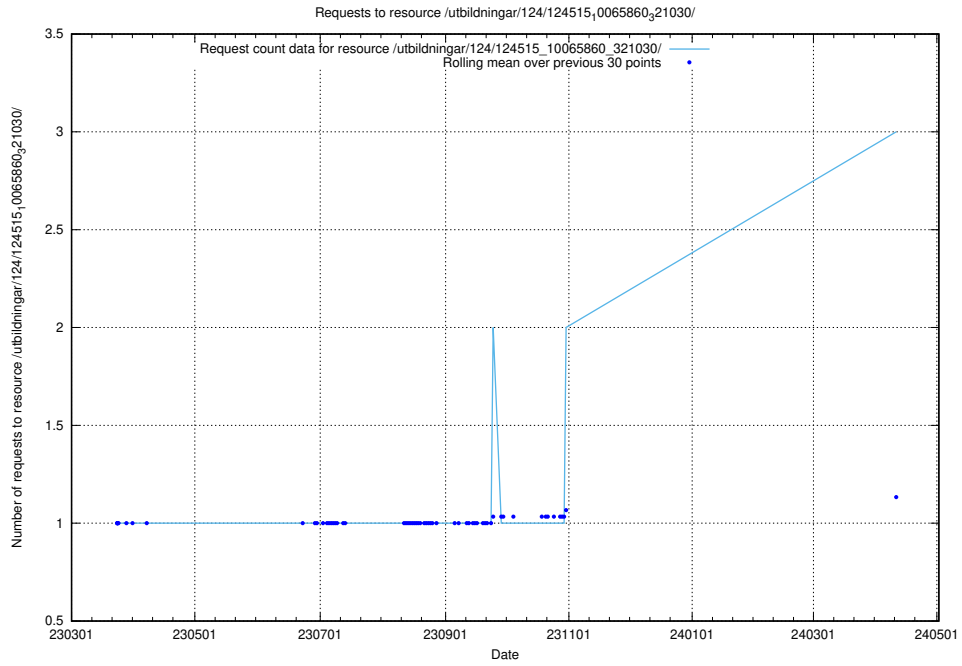

5.271 Usage of /utbildningar/124/124515_10065860_321030/

Here, we count the number of requests to resource /utbildningar/124/124515_10065860_321030/.