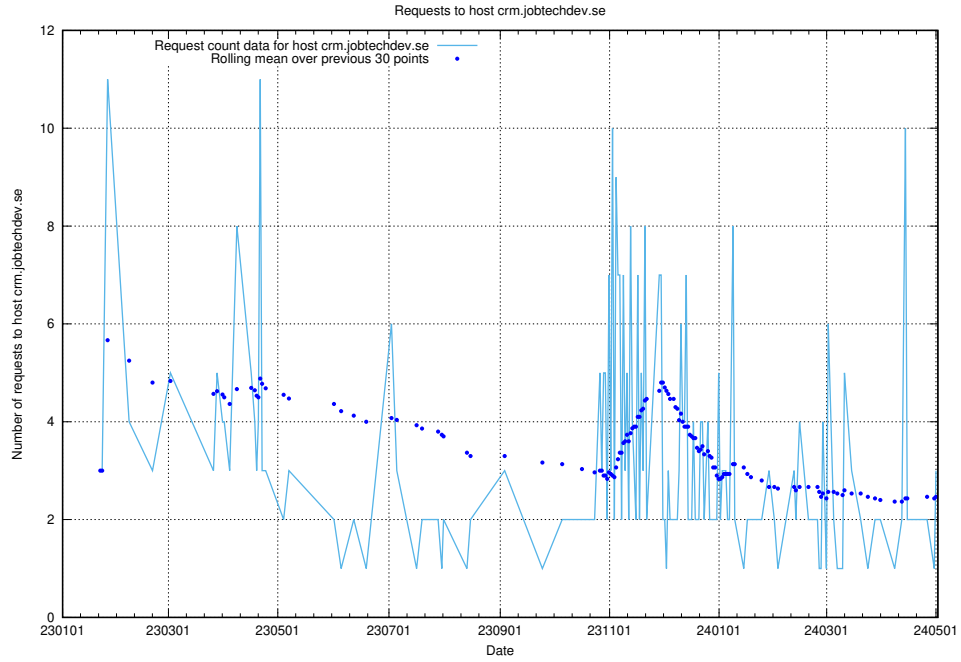

7.176 Usage of crm.jobtechdev.se

Here, we count the number of requests to host crm.jobtechdev.se.