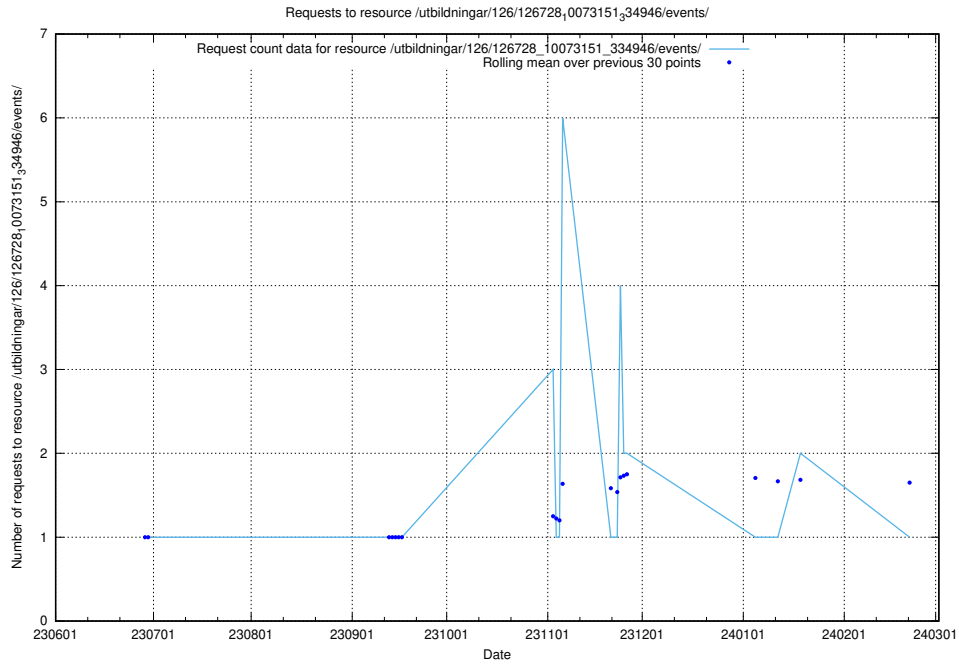

5.5386 Usage of /utbildningar/126/126728_10073151_334946/events/

Here, we count the number of requests to resource /utbildningar/126/126728_10073151_334946/events/