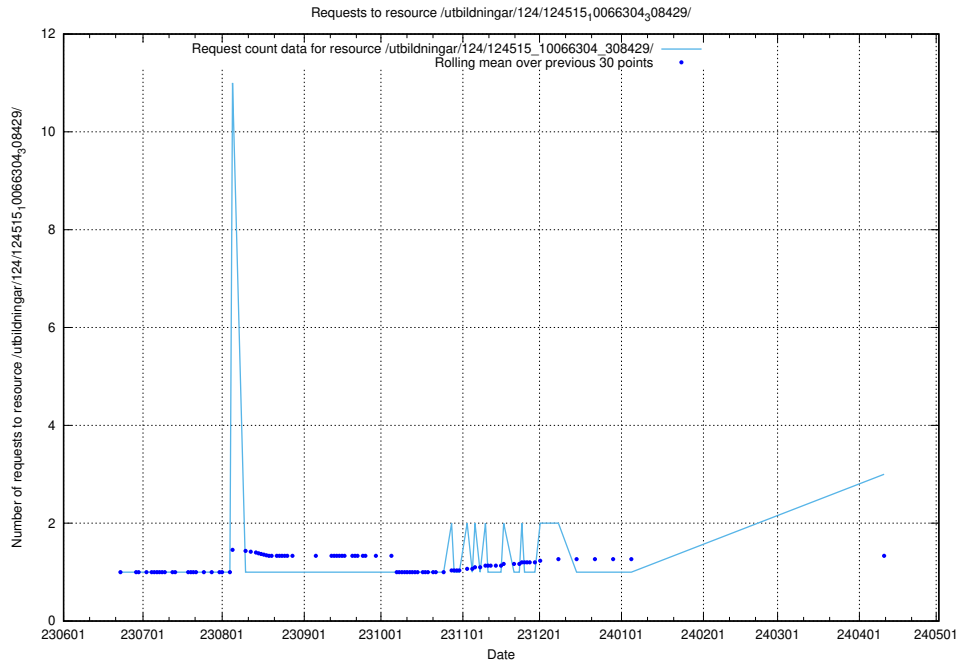

5.374 Usage of /utbildningar/124/124515_10066304_308429/

Here, we count the number of requests to resource /utbildningar/124/124515_10066304_308429/.