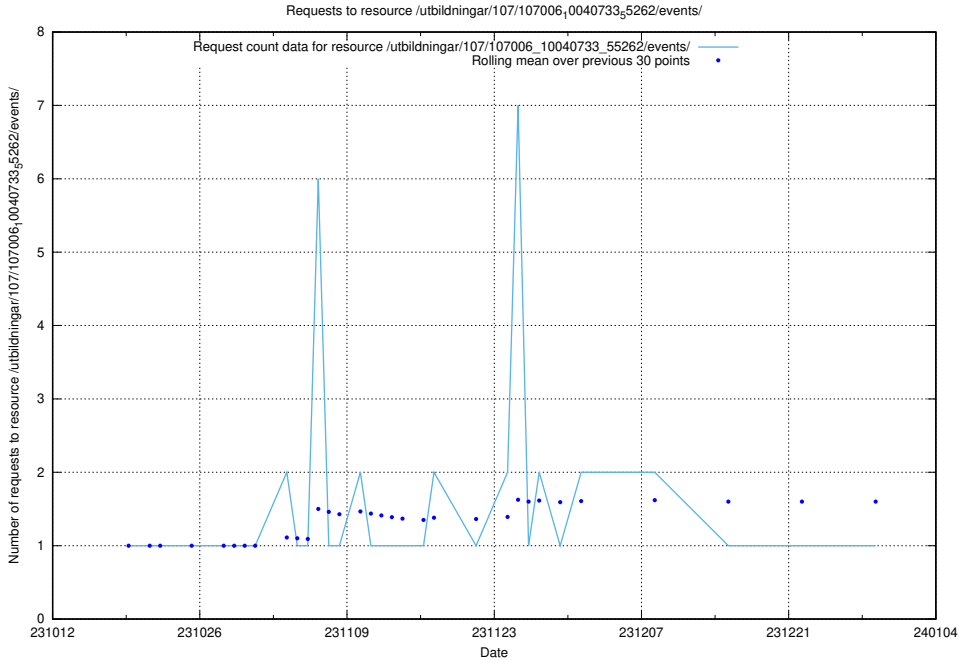

5.4206 Usage of /utbildningar/107/107006_10040733_55262/events/

Here, we count the number of requests to resource /utbildningar/107/107006_10040733_55262/events/.