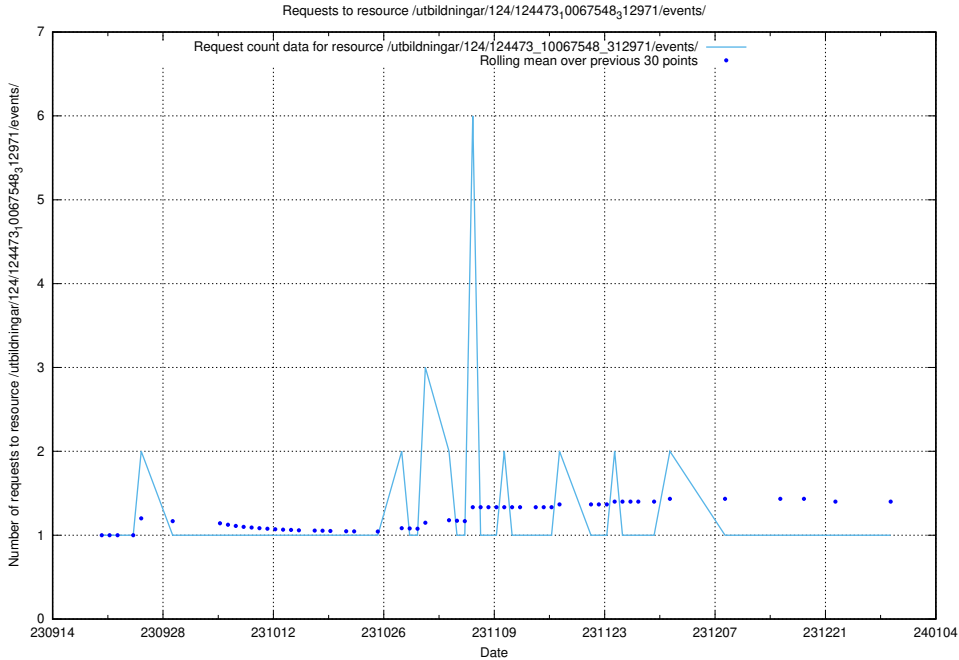

Here, we count the number of requests to resource /utbildningar/124/124483_10067812_313454/.

5.4468 Usage of /utbildningar/124/124473_10067548_312971/events/

Here, we count the number of requests to resource /utbildningar/124/124473_10067548_312971/events/