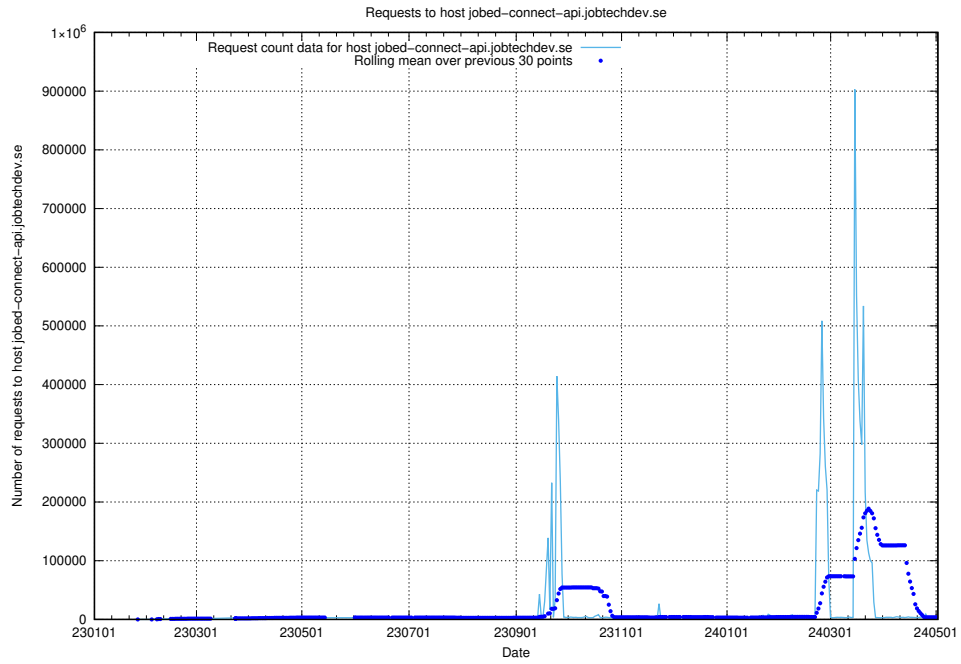

7.16 Usage of `jobed-connect-api.jobtechdev.se`

Here, we count the number of requests to host `jobed-connect-api.jobtechdev.se`.