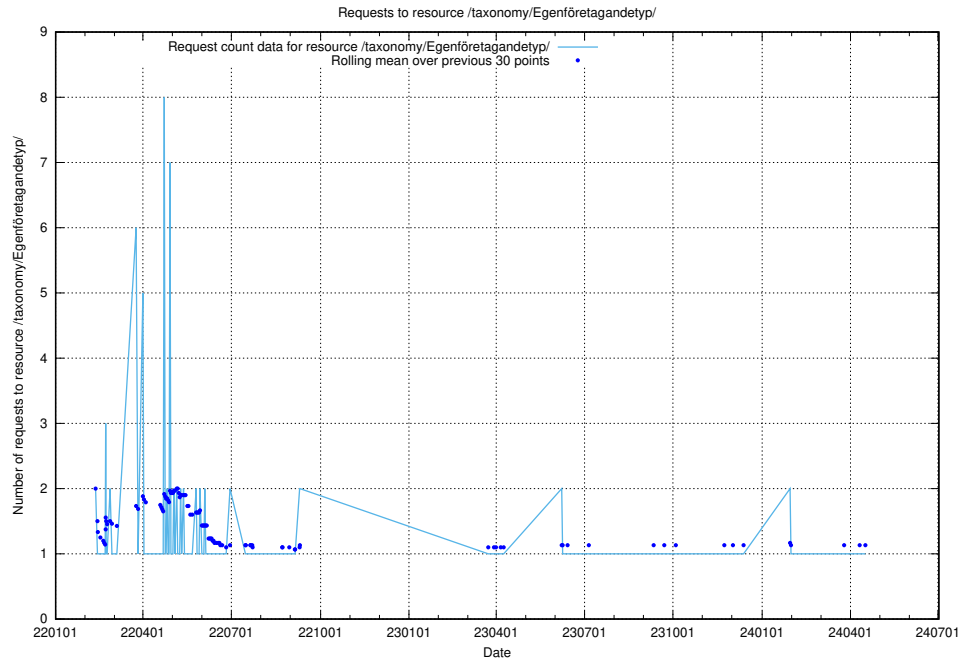

5.1767 Usage of /taxonomy/Egenföretagandetyyp/

Here, we count the number of requests to resource /taxonomy/Egenföretagandetyyp/.