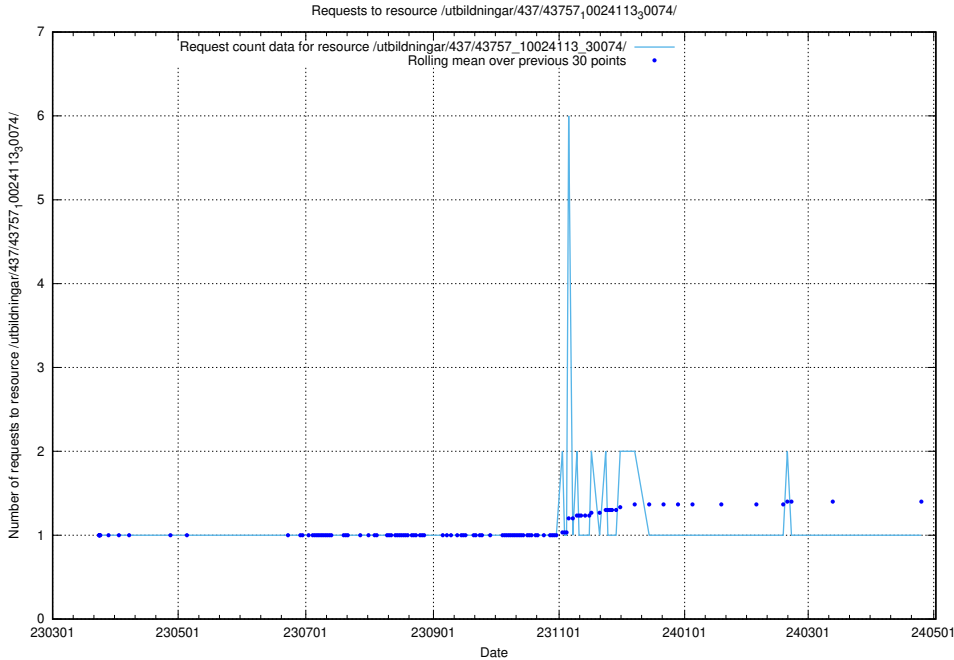

Here, we count the number of requests to resource /utbildningar/437/43757_10024113_309027/.

5.6345 Usage of /utbildningar/437/43757_10024113_30074/

Here, we count the number of requests to resource /utbildningar/437/43757_10024113_30074/.