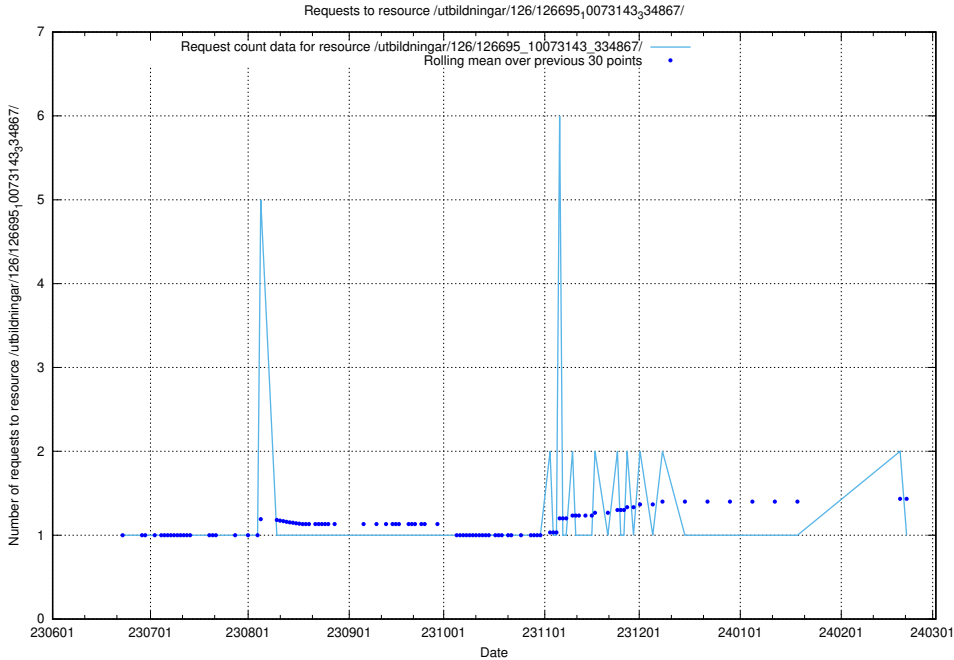

5.5567 Usage of /utbildningar/126/126695_10073143_334867/

Here, we count the number of requests to resource /utbildningar/126/126695_10073143_334867/.