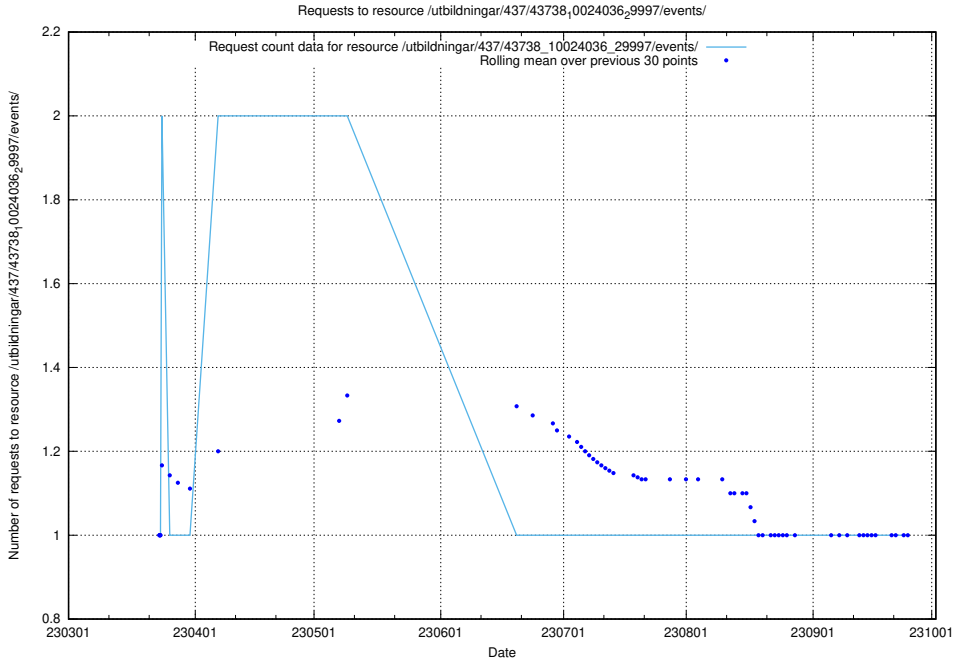

5.6364 Usage of /utbildningar/437/43738_10024036_29997/events/

Here, we count the number of requests to resource /utbildningar/437/43738_10024036_29997/events/.