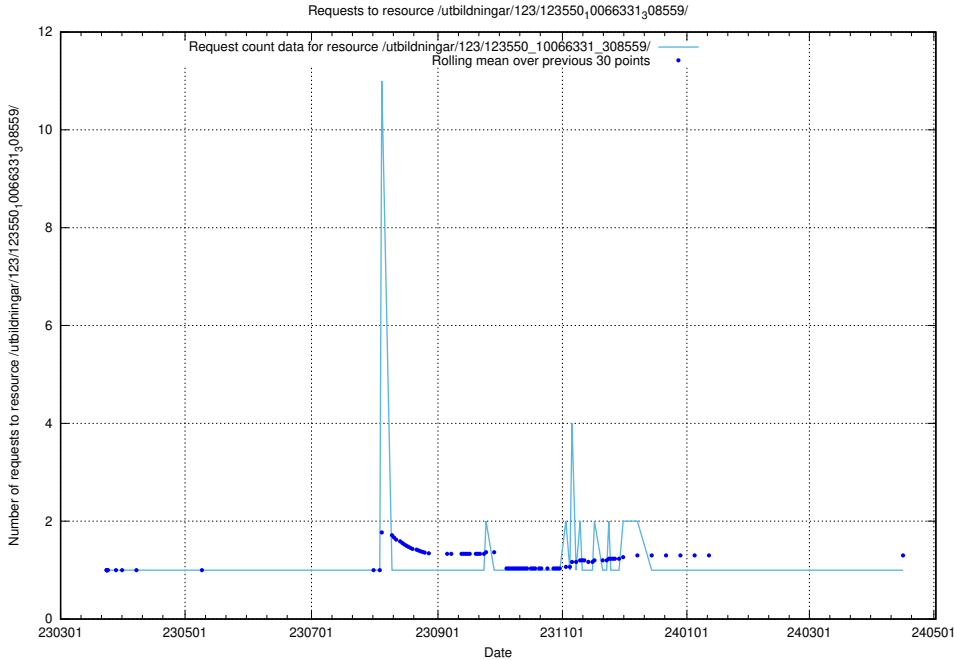

5.4433 Usage of /utbildningar/123/123550_10066331_308559/

Here, we count the number of requests to resource /utbildningar/123/123550_10066331_308559/.