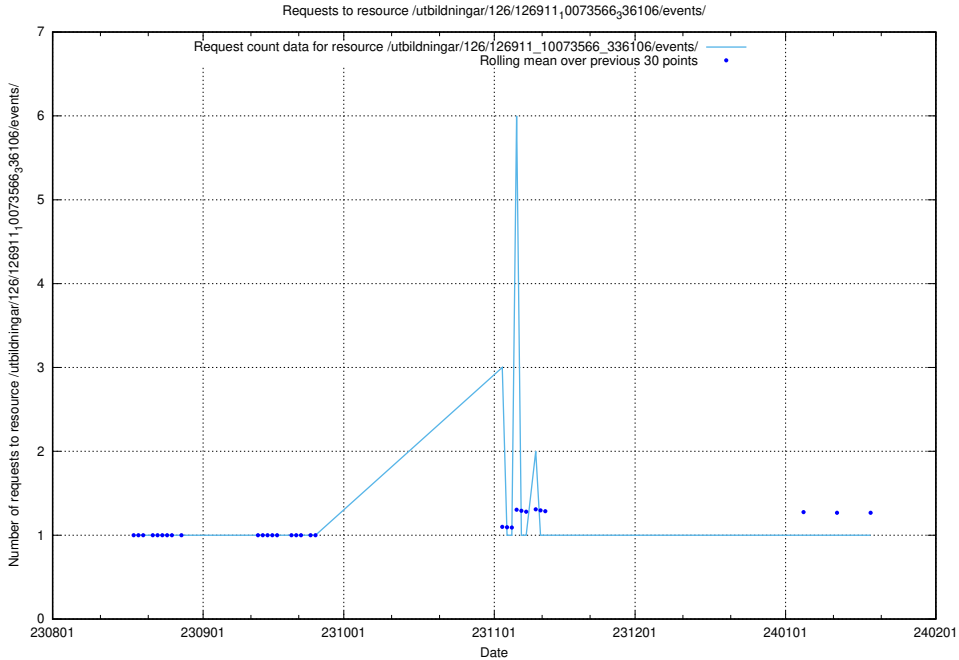

5.4702 Usage of /utbildningar/126/126911_10073566_336106/events/

Here, we count the number of requests to resource /utbildningar/126/126911_10073566_336106/events/