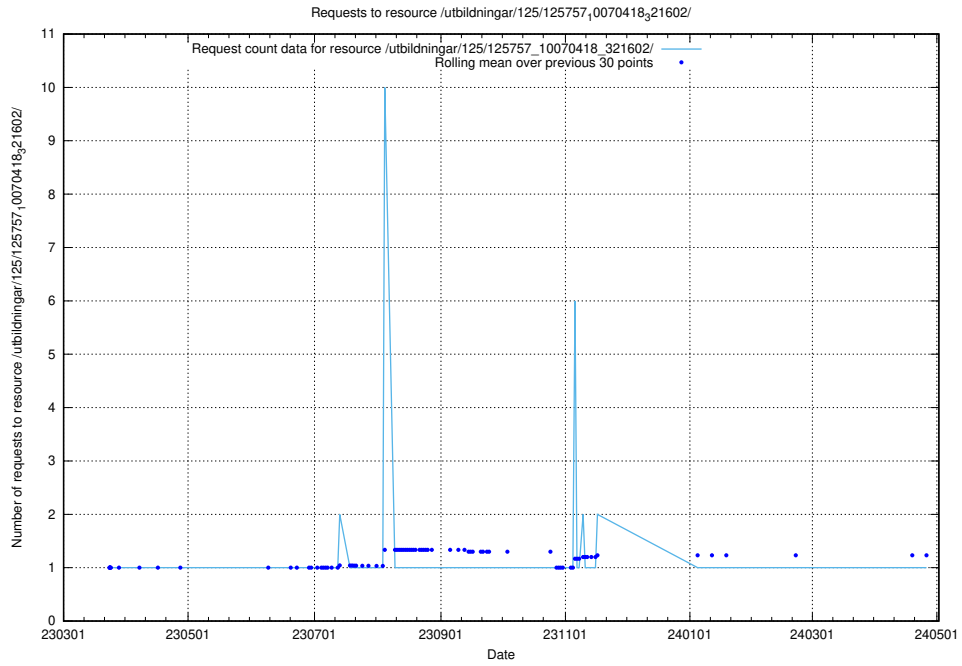

5.6421 Usage of /utbildningar/125/125757_10070418_321602/

Here, we count the number of requests to resource /utbildningar/125/125757_10070418_321602/.