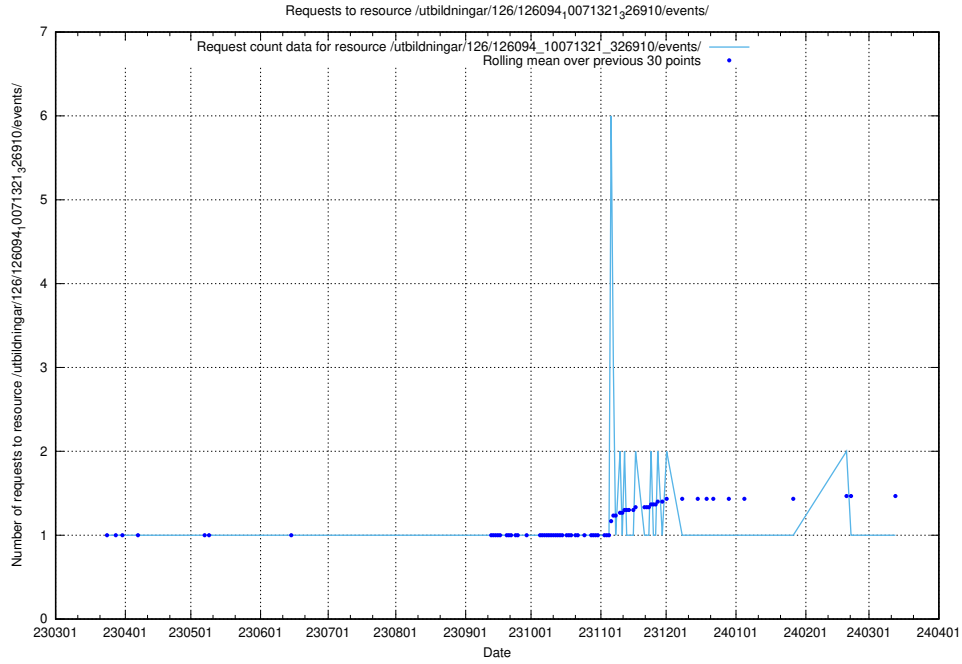

5.6181 Usage of /utbildningar/126/126094_10071321_326910/events/

Here, we count the number of requests to resource /utbildningar/126/126094_10071321_326910/events/