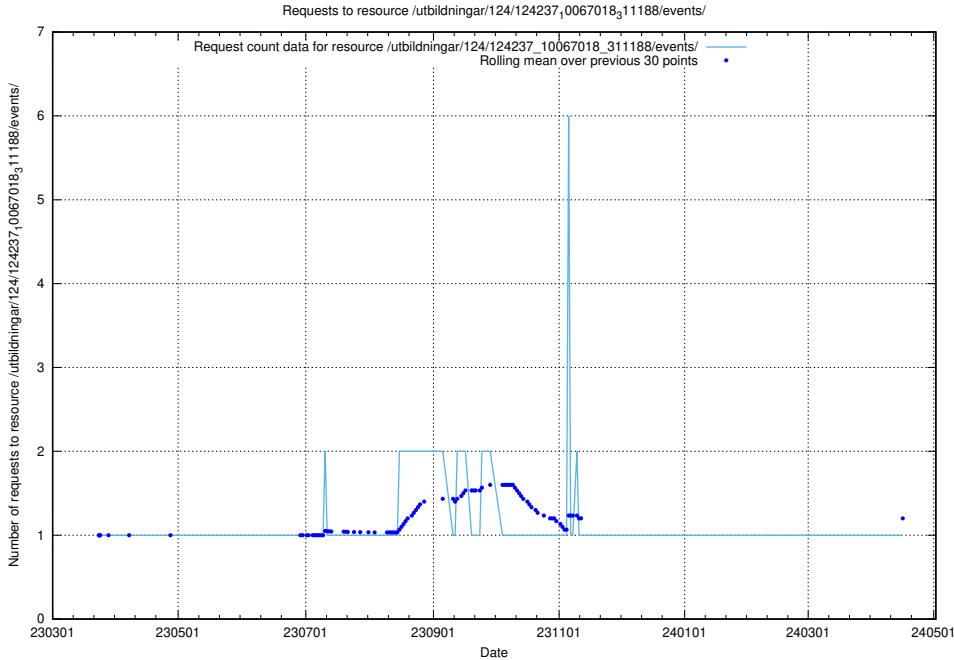

5.3946 Usage of /utbildningar/124/124237_10067018_311188/events/

Here, we count the number of requests to resource /utbildningar/124/124237_10067018_311188/events/