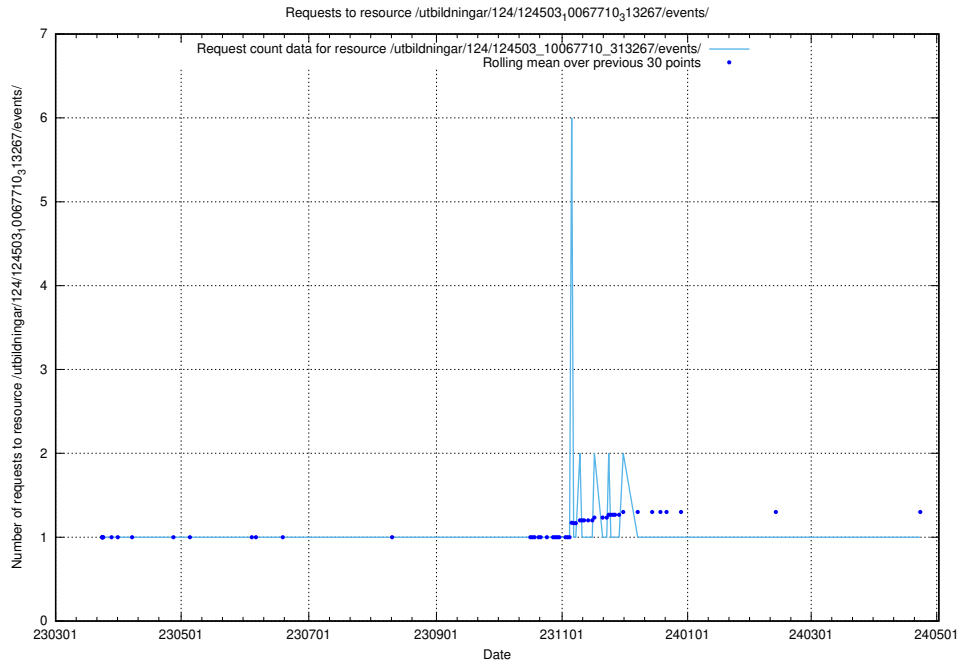

5.2063 Usage of /utbildningar/124/124503_10067710_313267/events/

Here, we count the number of requests to resource /utbildningar/124/124503_10067710_313267/events/