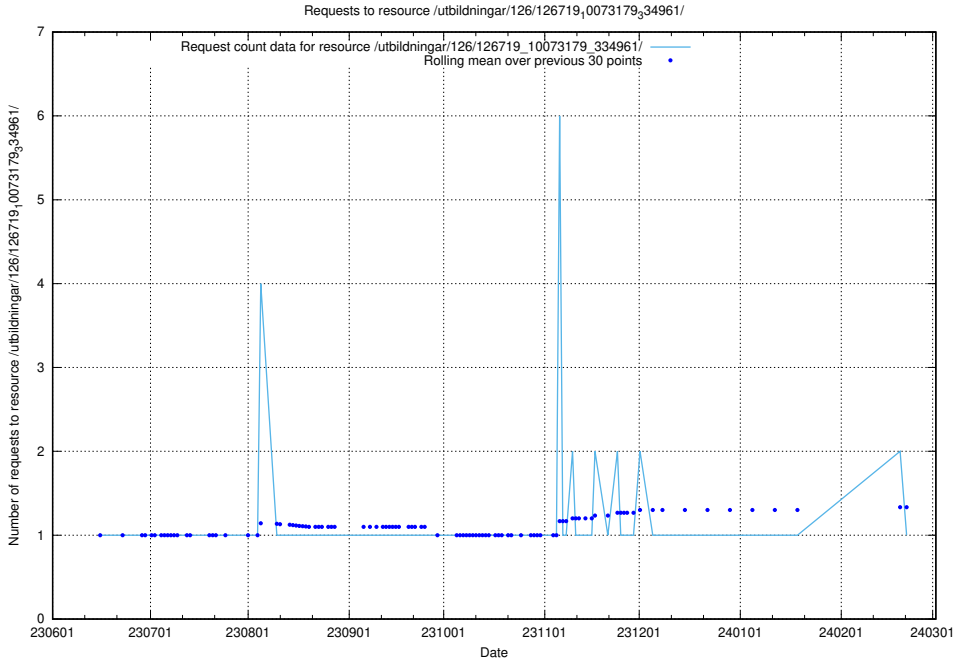

5.5808 Usage of /utbildningar/126/126719_10073179_334961/

Here, we count the number of requests to resource /utbildningar/126/126719_10073179_334961/.