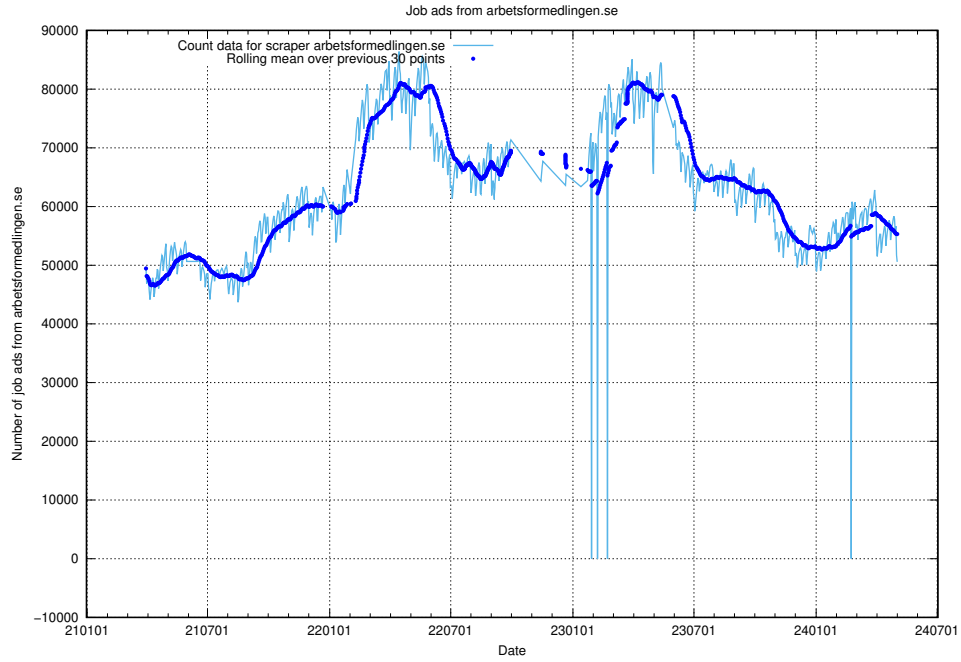

13.2 Number of ads by scraper arbetsformedlingen.se

Here, we count the number of job ads scraped from arbetsformedlingen.se.