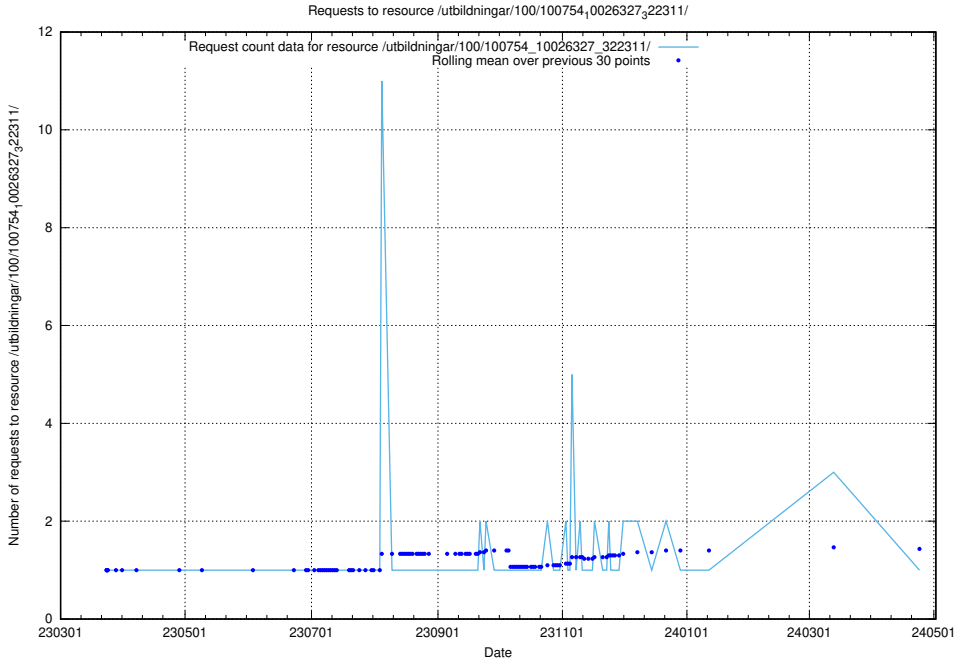

5.5521 Usage of /utbildningar/100/100754_10026327_322311/

Here, we count the number of requests to resource /utbildningar/100/100754_10026327_322311/.