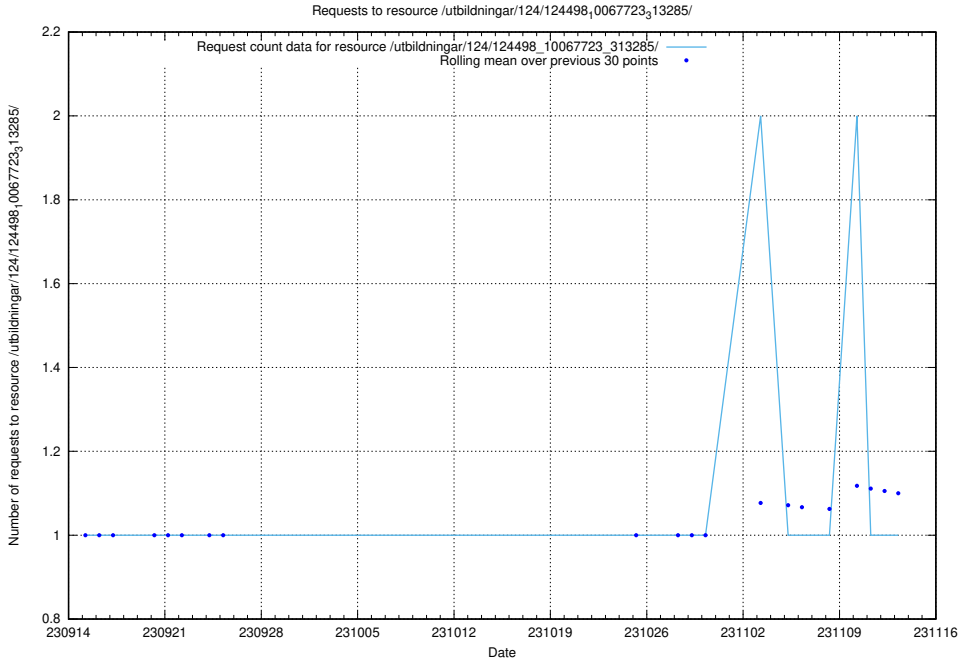

5.4514 Usage of /utbildningar/124/124498_10067723_313285/

Here, we count the number of requests to resource /utbildningar/124/124498_10067723_313285/.