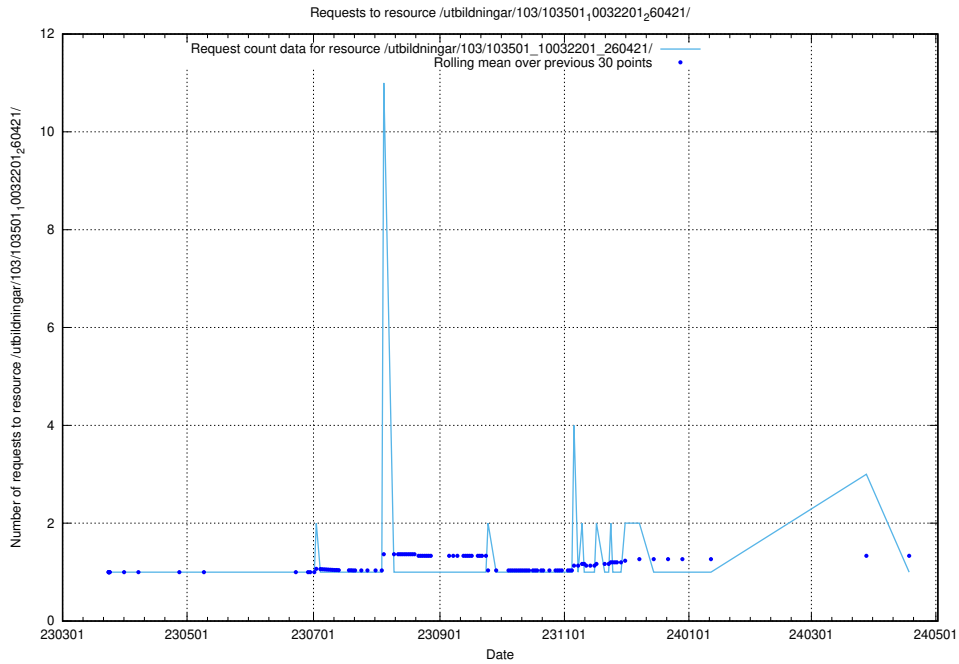

5.5410 Usage of /utbildningar/103/103501_10032201_260421/

Here, we count the number of requests to resource /utbildningar/103/103501_10032201_260421/.