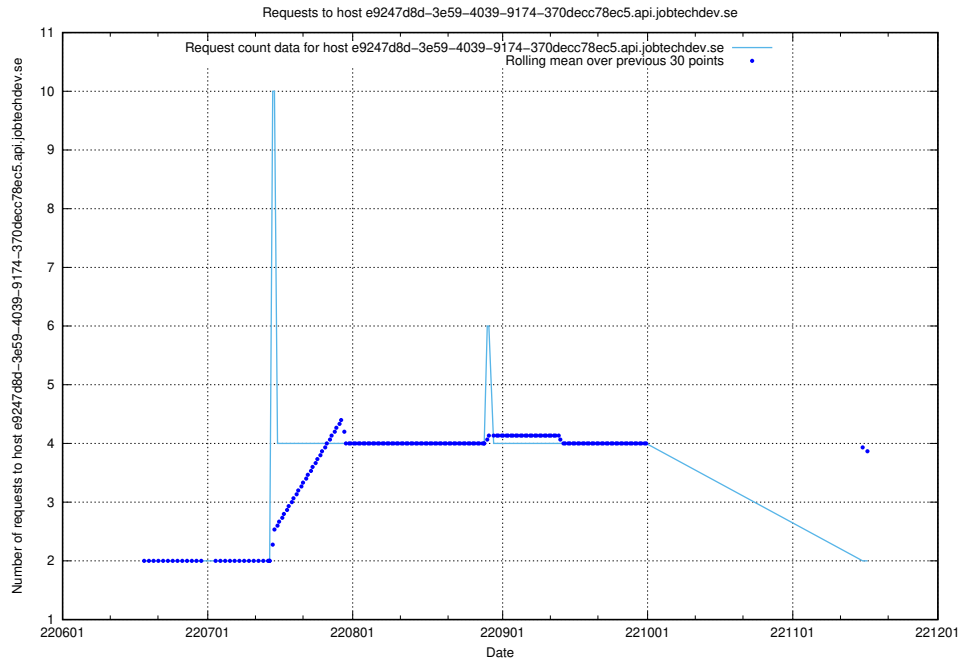

7.396 Usage of e9247d8d-3e59-4039-9174-370decc78ec5.api.jobtechdev.se

Here, we count the number of requests to host e9247d8d-3e59-4039-9174-370decc78ec5.api.jobtechdev.se.