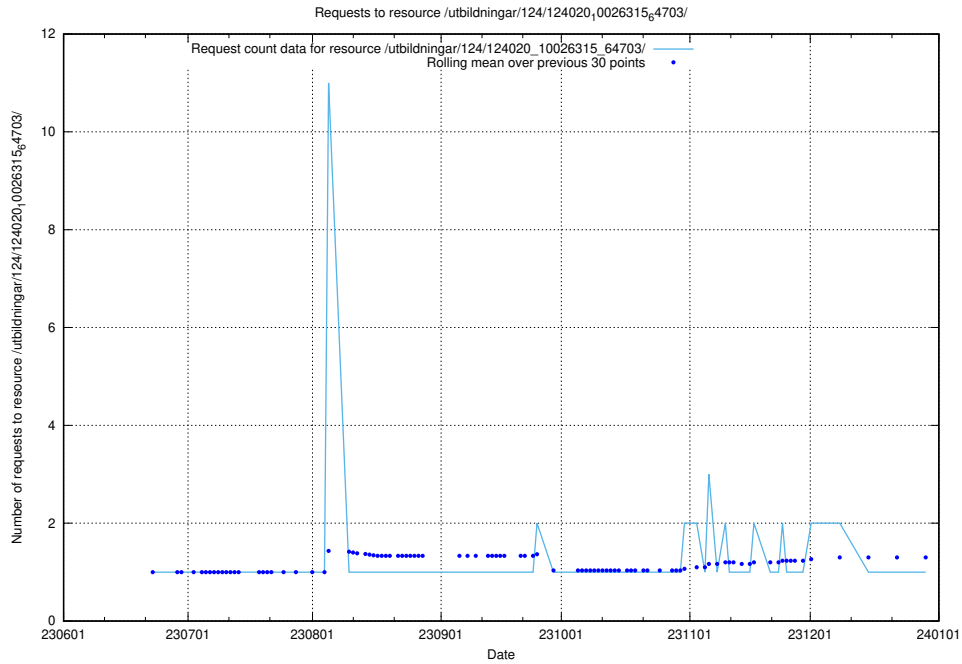

5.5762 Usage of /utbildningar/124/124020_10026315_64703/

Here, we count the number of requests to resource /utbildningar/124/124020_10026315_64703/.