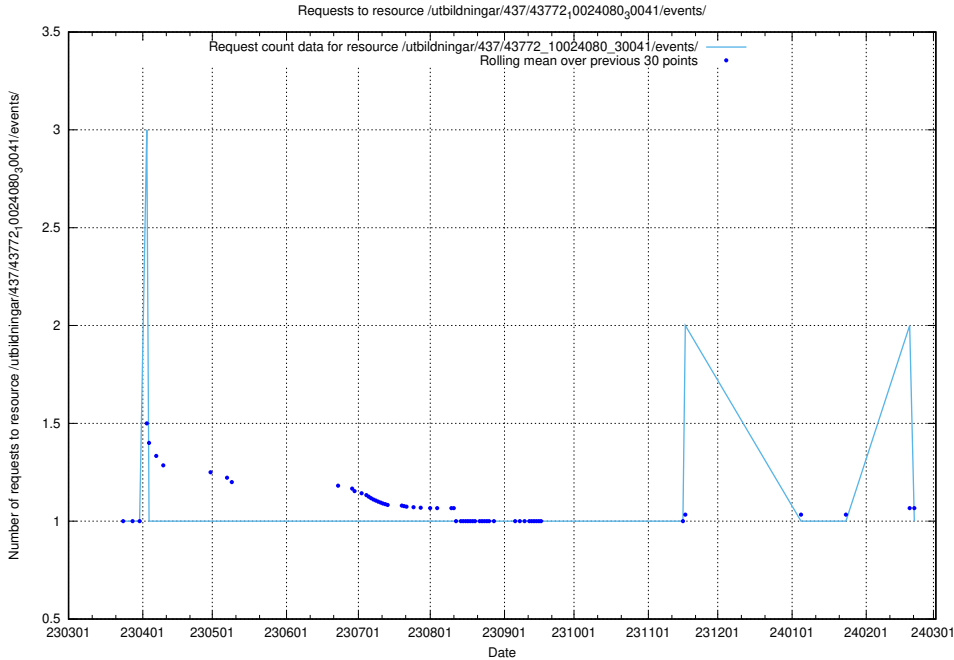

Here, we count the number of requests to resource /utbildningar/437/43784_10024037_29998/events/.

5.6157 Usage of /utbildningar/437/43772_10024080_30041/events/

Here, we count the number of requests to resource /utbildningar/437/43772_10024080_30041/events/.