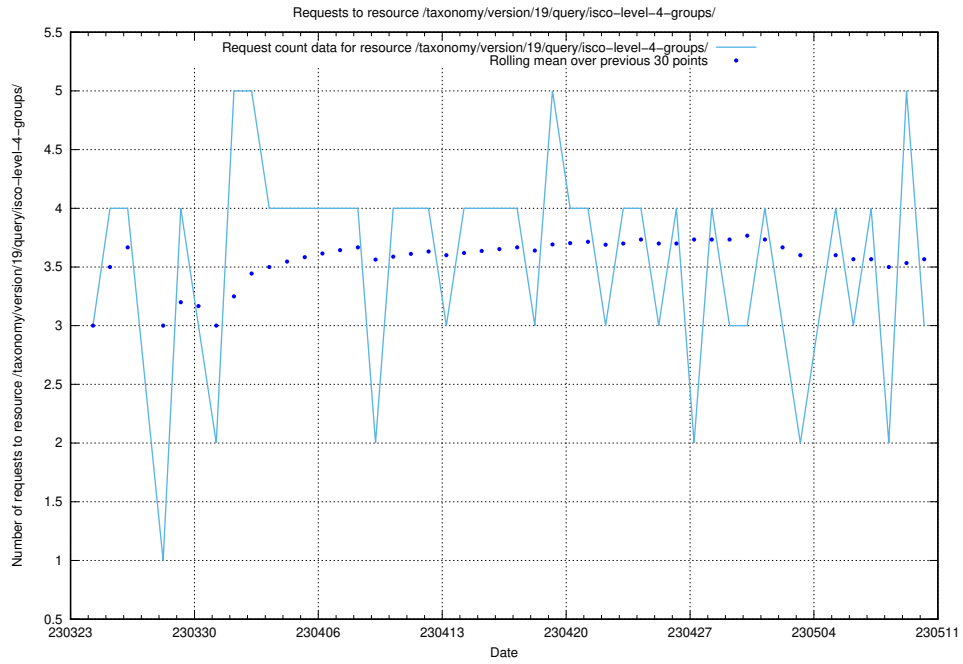

5.408 Usage of /taxonomy/version/19/query/employment-variety-concepts/

Here, we count the number of requests to resource /taxonomy/version/19/query/employment-variety-concepts/.

5.409 Usage of /utbildningar/438/43817_10024102_242987/events/