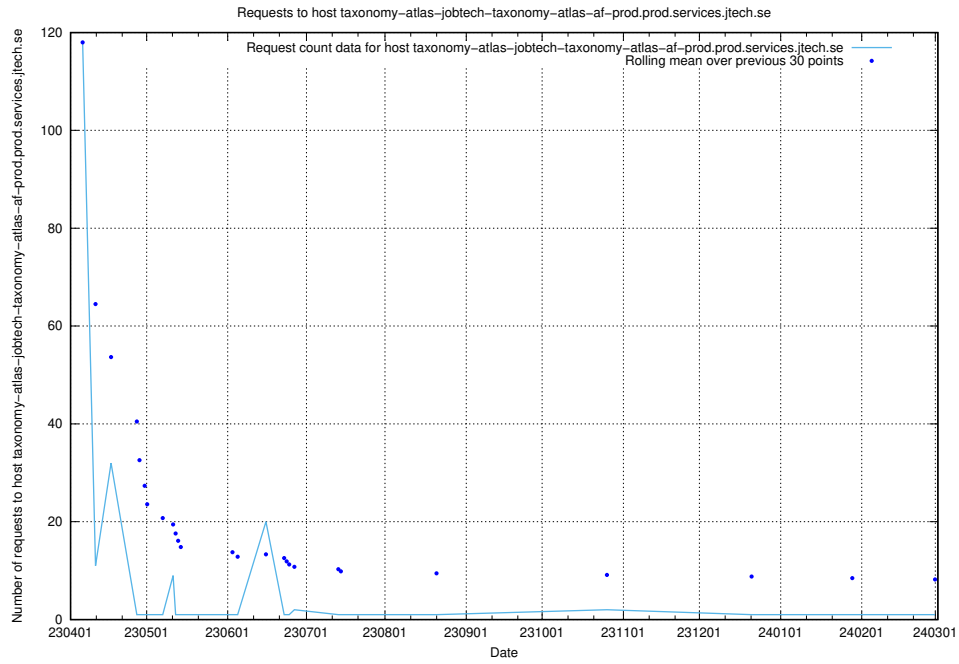

7.605 Usage of taxonomy-atlas-jobtech-taxonomy-atlas-af-prod.prod.services.jtech

Here, we count the number of requests to host taxonomy-atlas-jobtech-taxonomy-atlas-af-prod.prod.services.jtech.se.