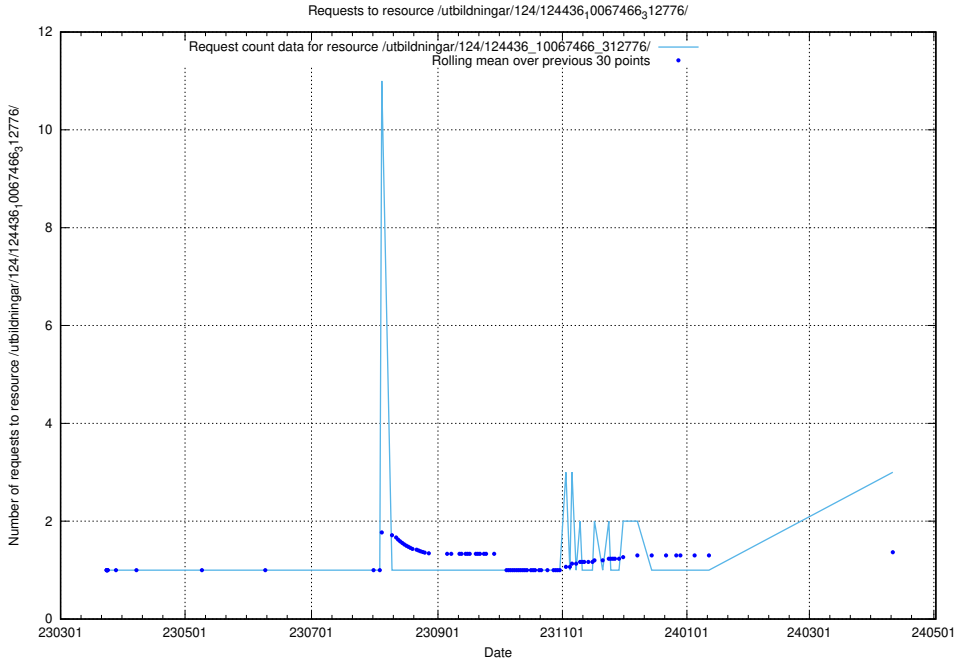

5.305 Usage of /utbildningar/124/124436_10067466_312776/

Here, we count the number of requests to resource /utbildningar/124/124436_10067466_312776/.