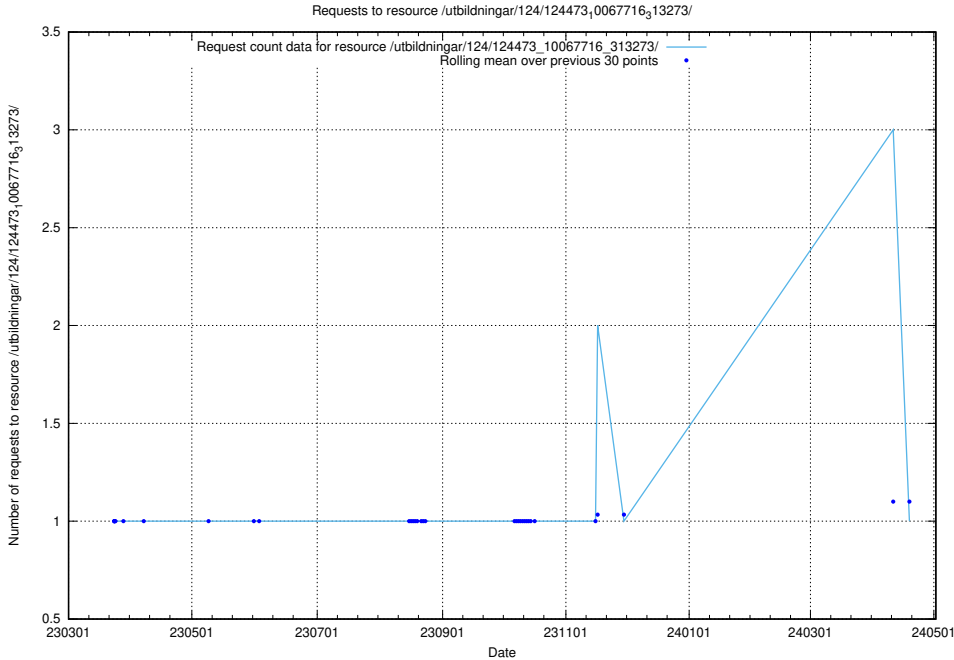

5.2853 Usage of /utbildningar/124/124473_10067716_313273/

Here, we count the number of requests to resource /utbildningar/124/124473_10067716_313273/.