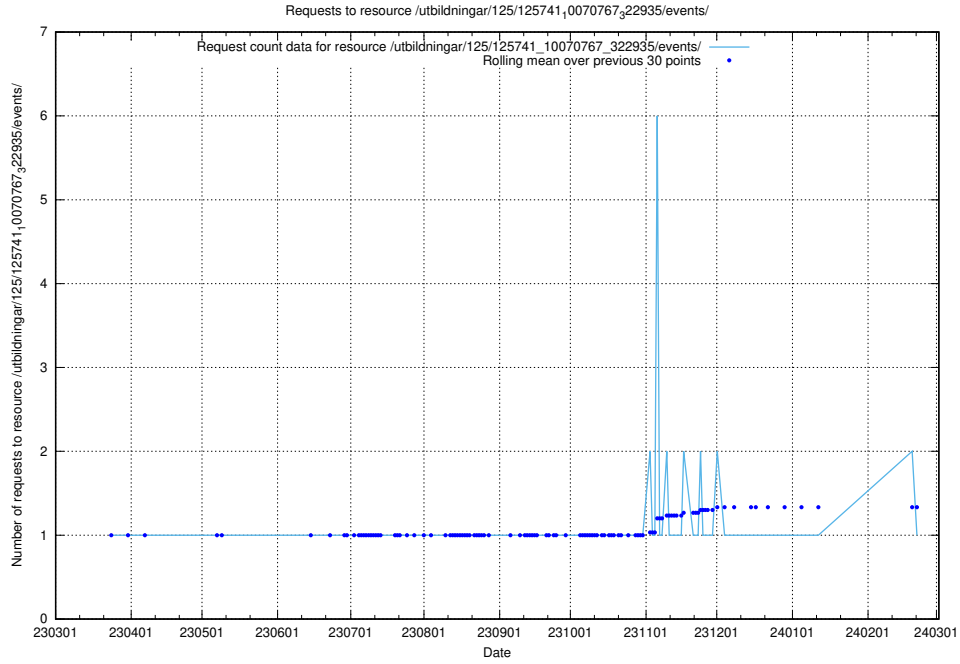

Here, we count the number of requests to resource /utbildningar/125/125741_10070767_328732/events/

5.6196 Usage of /utbildningar/125/125741_10070767_322935/events/

Here, we count the number of requests to resource /utbildningar/125/125741_10070767_322935/events/