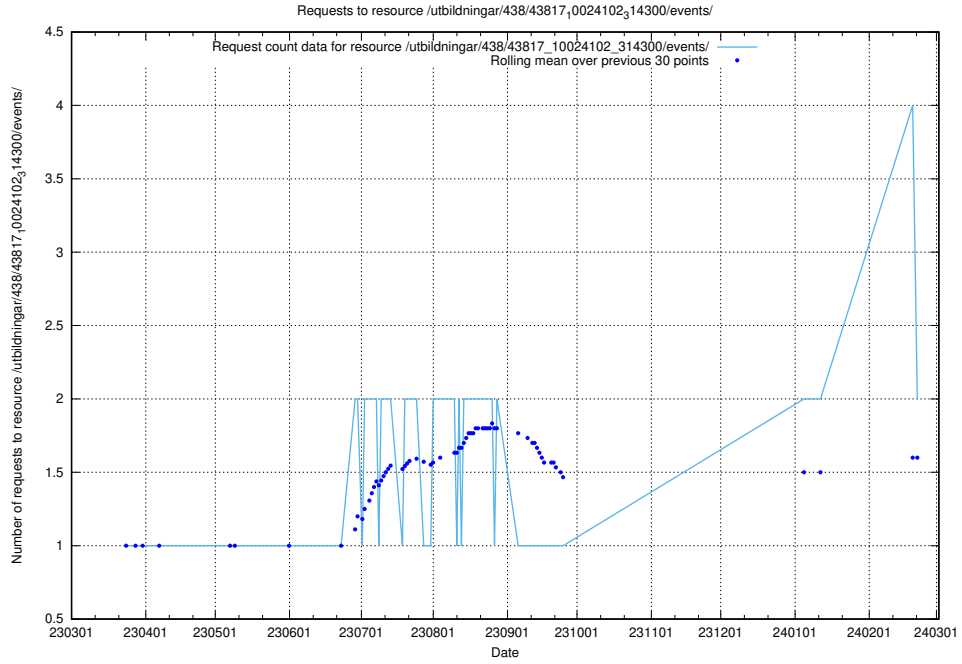

5.863 Usage of /utbildningar/438/43817_10024102_314300/events/

Here, we count the number of requests to resource /utbildningar/438/43817_10024102_314300/events/.