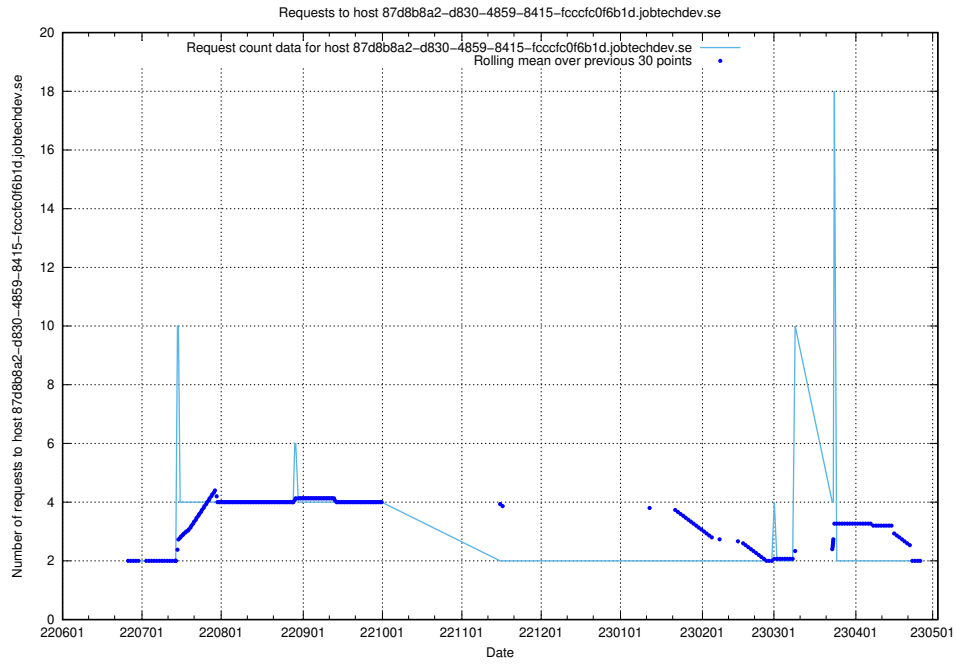

7.394 Usage of 87d8b8a2-d830-4859-8415-fccfc0f6b1d.jobtechdev.se

Here, we count the number of requests to host 87d8b8a2-d830-4859-8415-fccfc0f6b1d.jobtechdev.se.