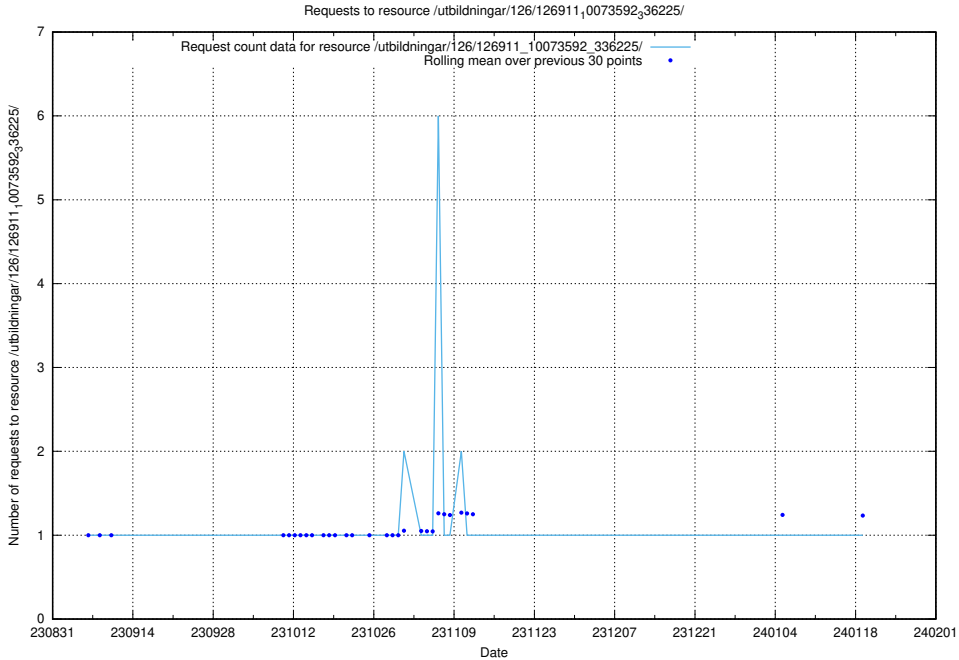

5.4593 Usage of /utbildningar/126/126911_10073592_336225/

Here, we count the number of requests to resource /utbildningar/126/126911_10073592_336225/.