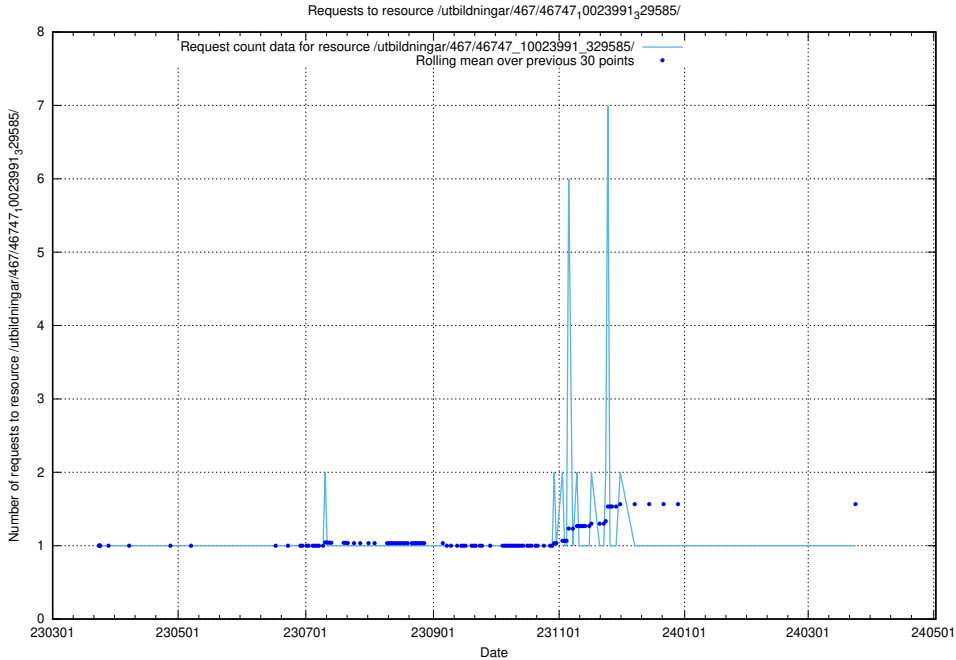

5.6286 Usage of /utbildningar/467/46747_10023991_329585/

Here, we count the number of requests to resource /utbildningar/467/46747_10023991_329585/.