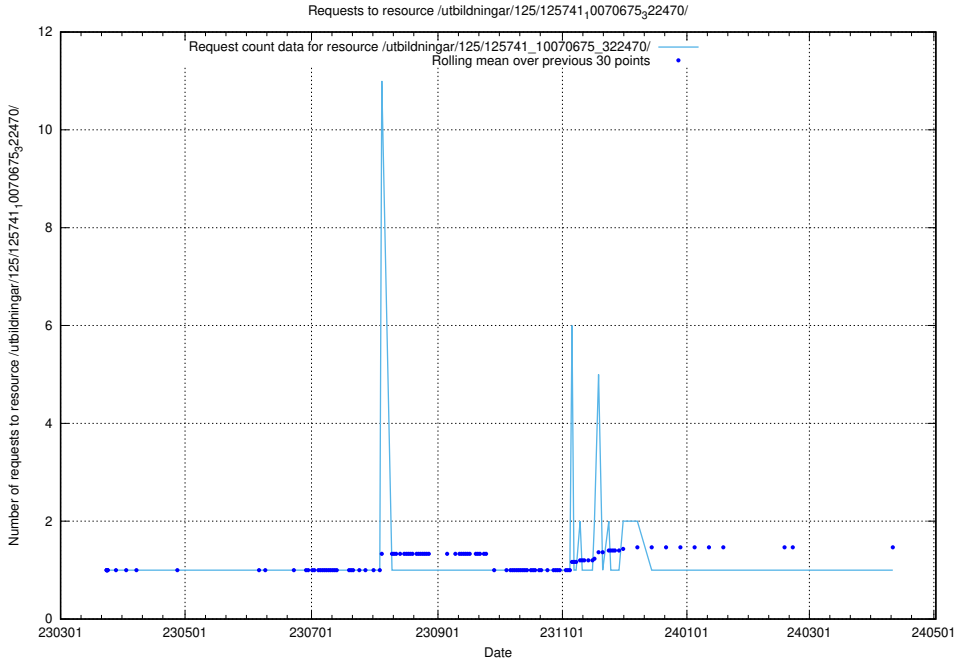

5.6452 Usage of /utbildningar/125/125741_10070675_322470/

Here, we count the number of requests to resource /utbildningar/125/125741_10070675_322470/.