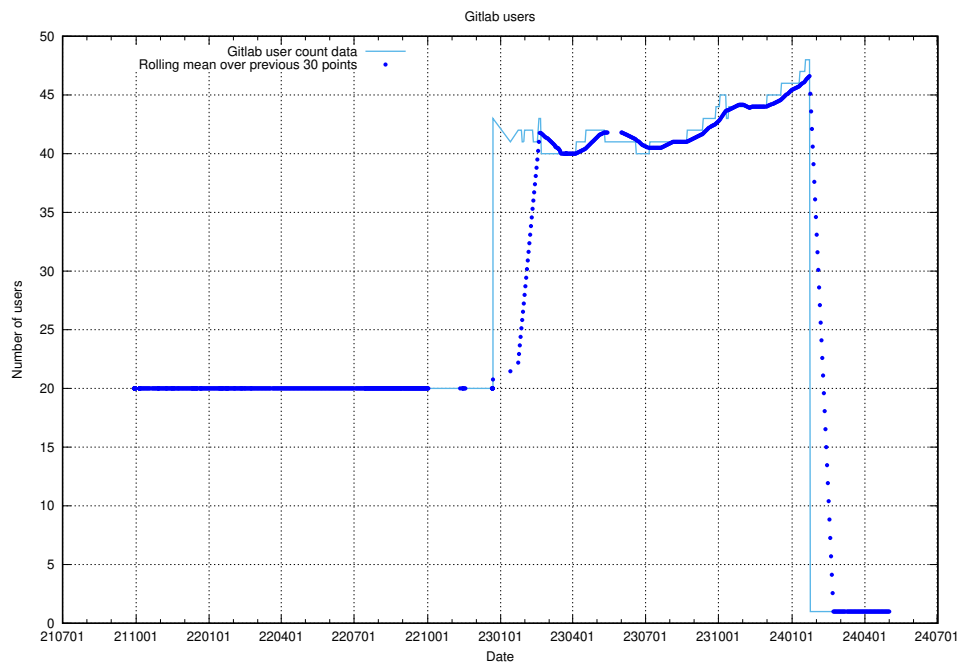

6 Gitlab

This section summarises the state of [JobTech's code repositories](https://gitlab.com/arbetsformedlingen)⁷.

6.1 User count

A graph of users in JobTech's official code repository.

⁷<https://gitlab.com/arbetsformedlingen>