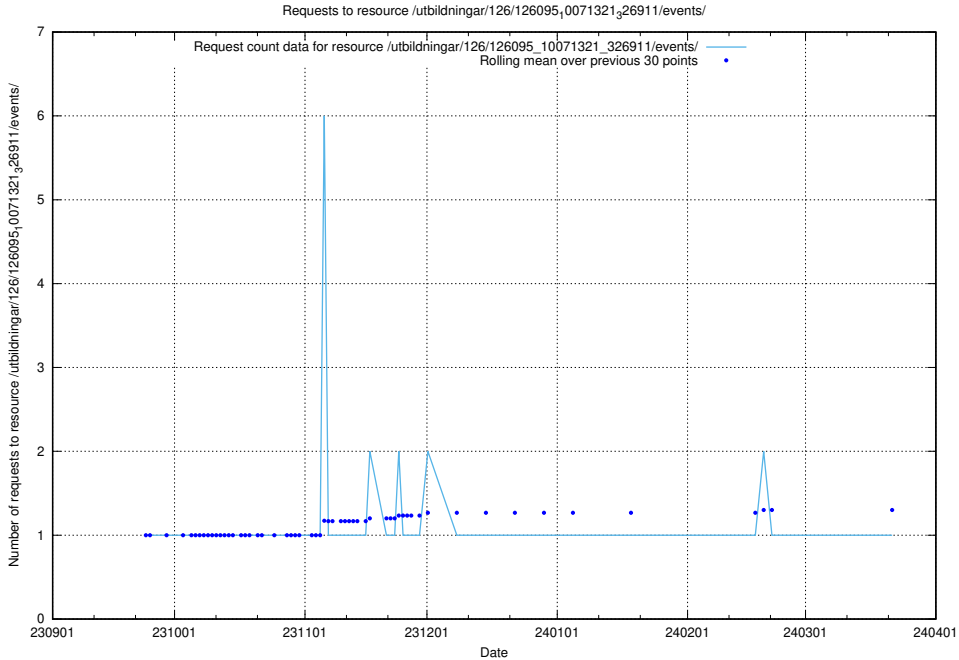

Here, we count the number of requests to resource /utbildningar/126/126535_10072068_330981/.

5.4414 Usage of /utbildningar/126/126095_10071321_326911/events/

Here, we count the number of requests to resource /utbildningar/126/126095_10071321_326911/events/