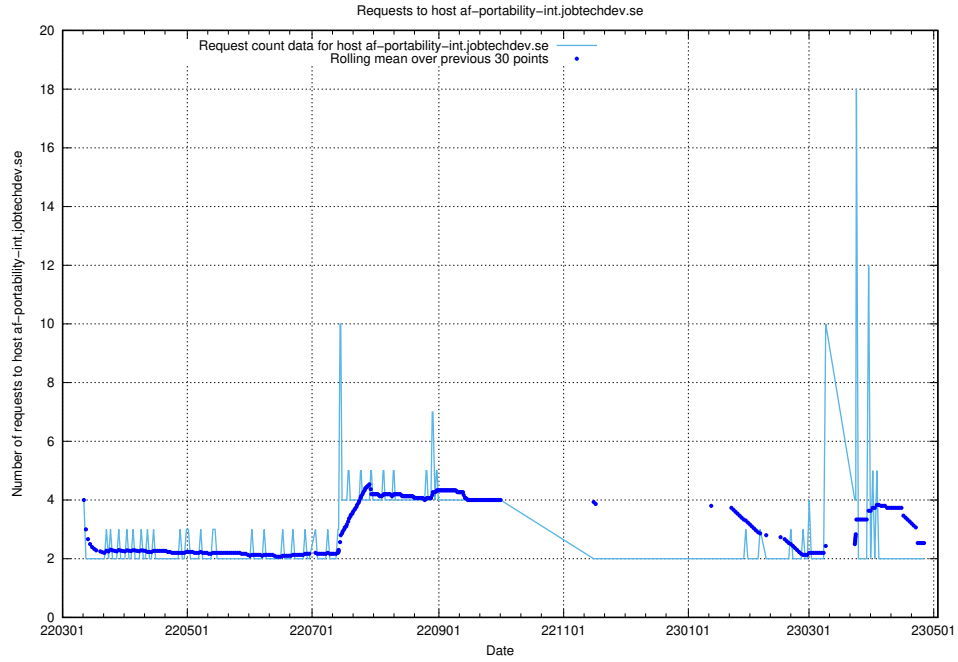

7.498 Usage of af-portability-int.jobtechdev.se

Here, we count the number of requests to host af-portability-int.jobtechdev.se.