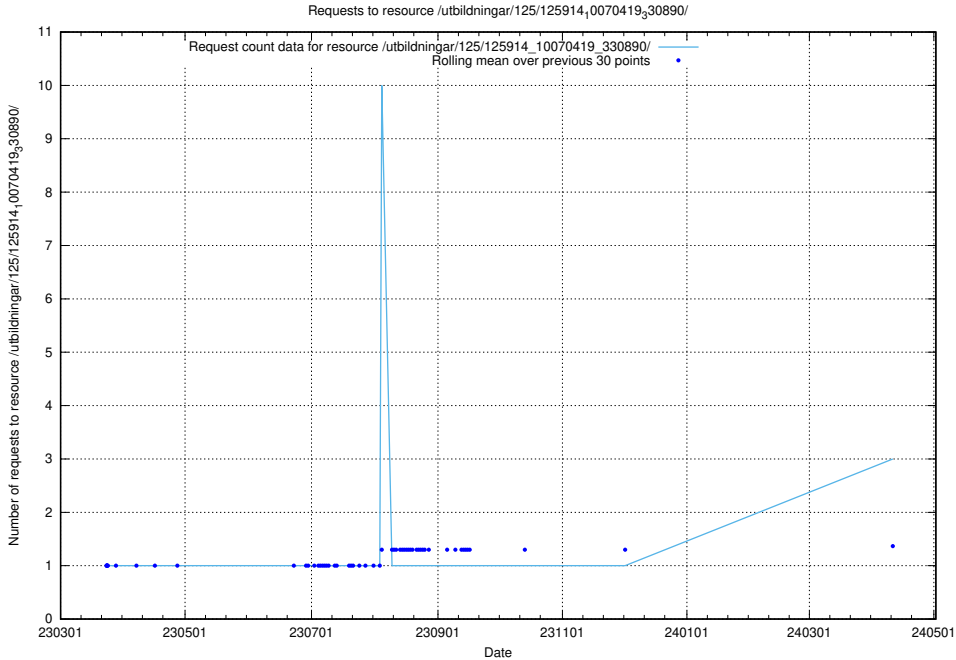

5.422 Usage of /utbildningar/125/125914_10070419_330890/

Here, we count the number of requests to resource /utbildningar/125/125914_10070419_330890/.