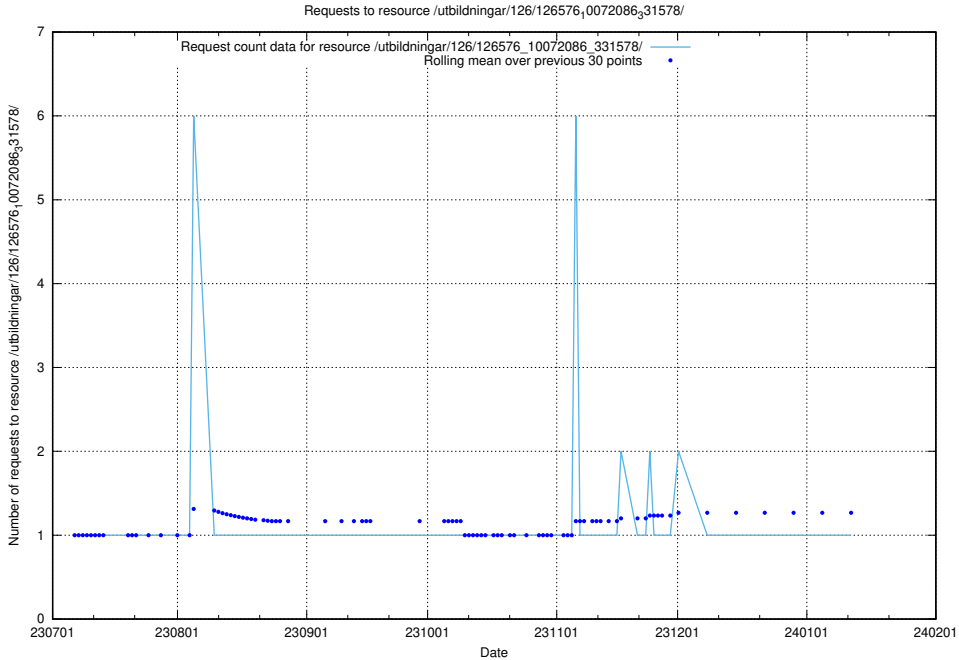

Here, we count the number of requests to resource /utbildningar/125/125600_10070136_324706/events/

5.5230 Usage of /utbildningar/126/126576_10072086_331578/

Here, we count the number of requests to resource /utbildningar/126/126576_10072086_331578/.