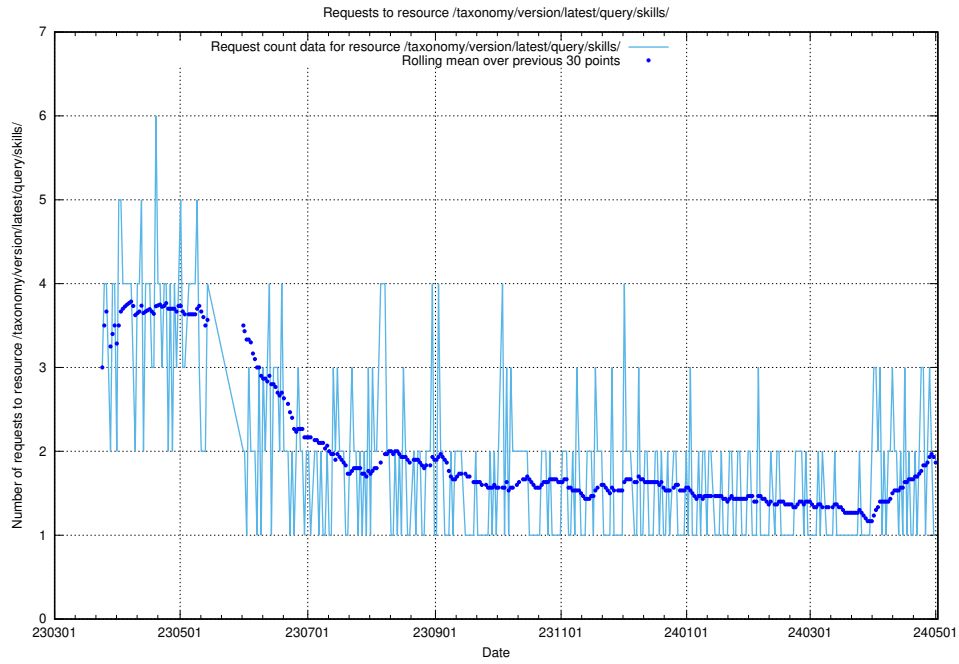

5.6059 Usage of /taxonomy/version/latest/query/skills/

Here, we count the number of requests to resource /taxonomy/version/latest/query/skills/.

5.6060 Usage of /taxonomy/version/latest/query/skills-with-related-skill-headlines-and-ssyk-level-4-groups/