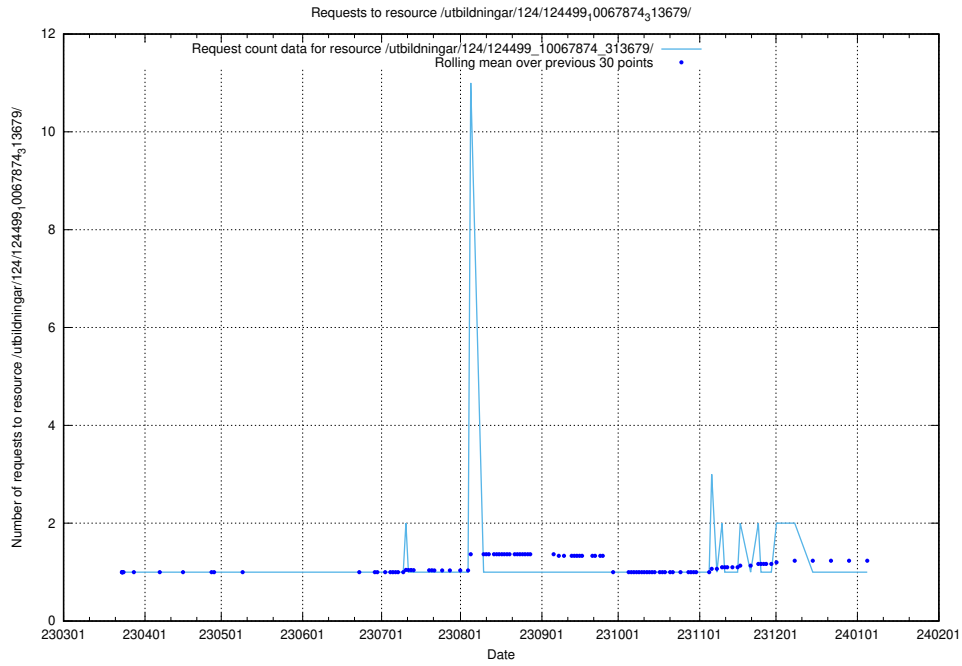

5.2289 Usage of /utbildningar/124/124499_10067874_313679/

Here, we count the number of requests to resource /utbildningar/124/124499_10067874_313679/.