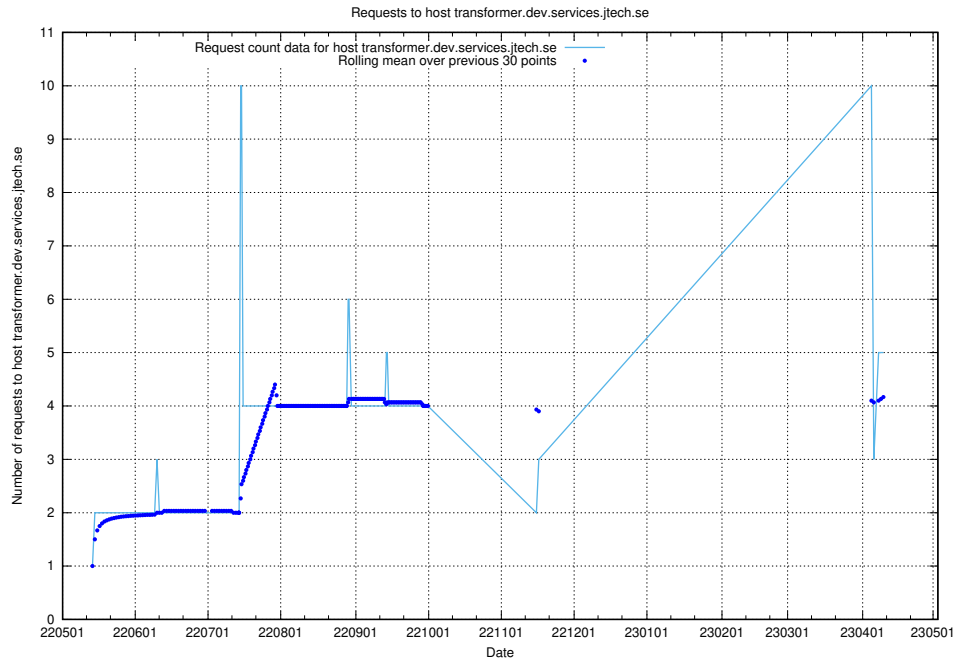

7.91 Usage of transformer.dev.services.jtech.se

Here, we count the number of requests to host transformer.dev.services.jtech.se.