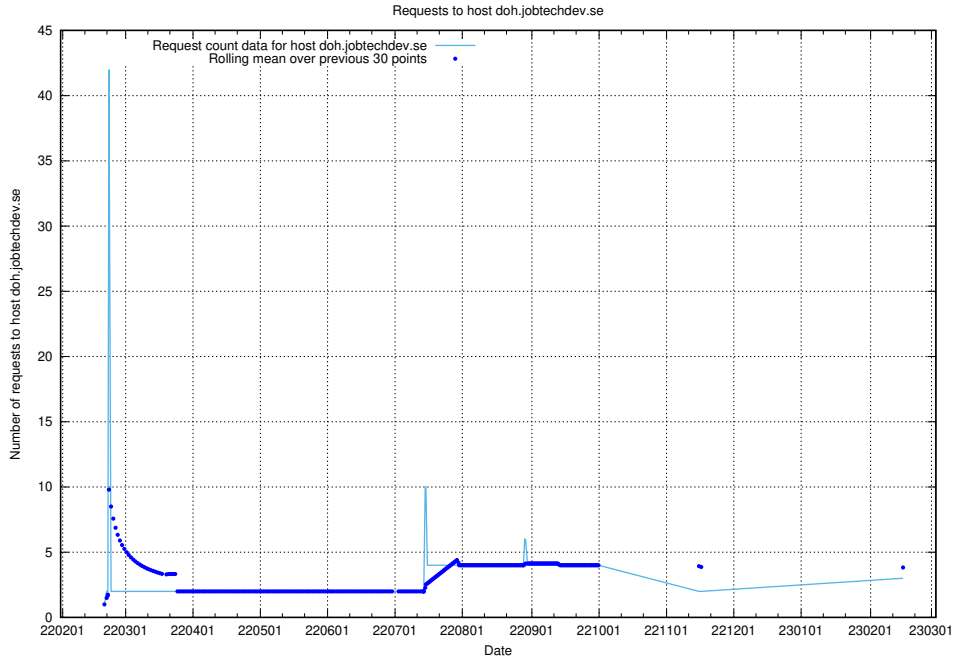

7.223 Usage of doh.jobtechdev.se

Here, we count the number of requests to host doh.jobtechdev.se.