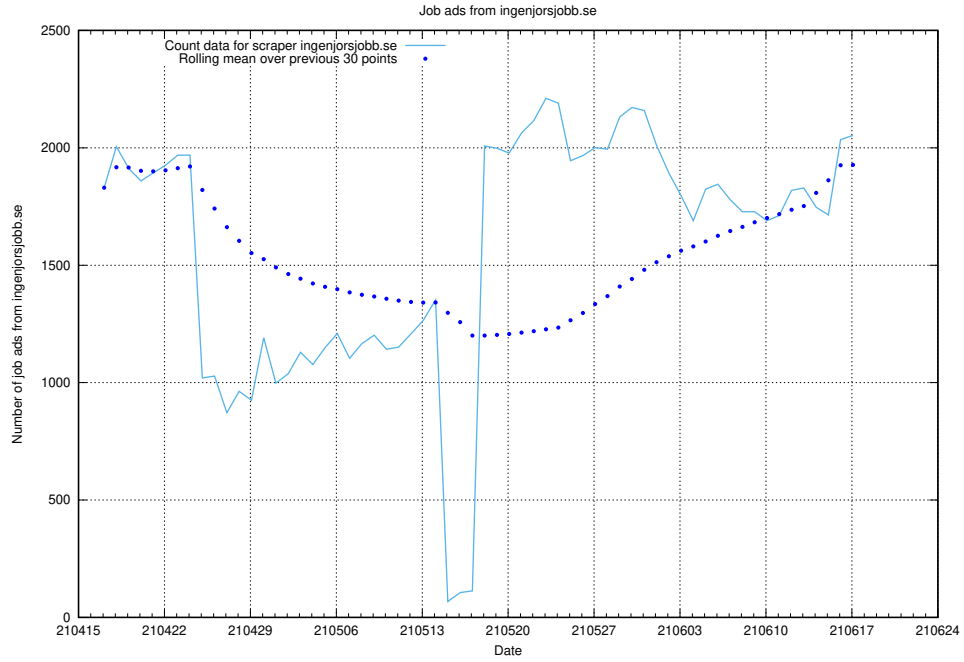

13.6 Number of ads by scraper ingenjorsjobb.se

Here, we count the number of job ads scraped from ingenjorsjobb.se.