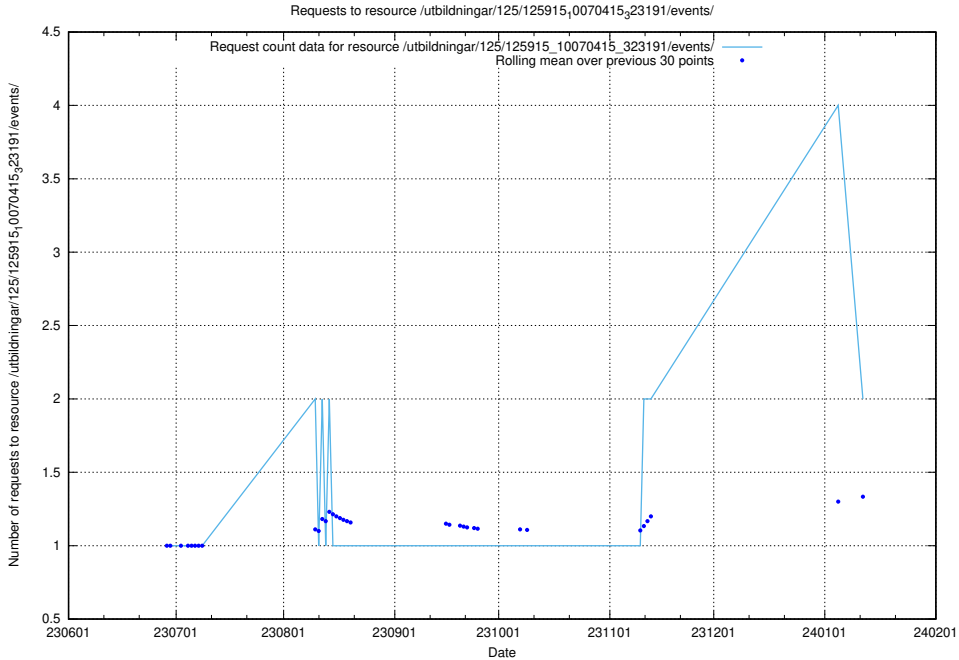

5.777 Usage of /utbildningar/125/125915_10070415_323191/events/

Here, we count the number of requests to resource /utbildningar/125/125915_10070415_323191/events/