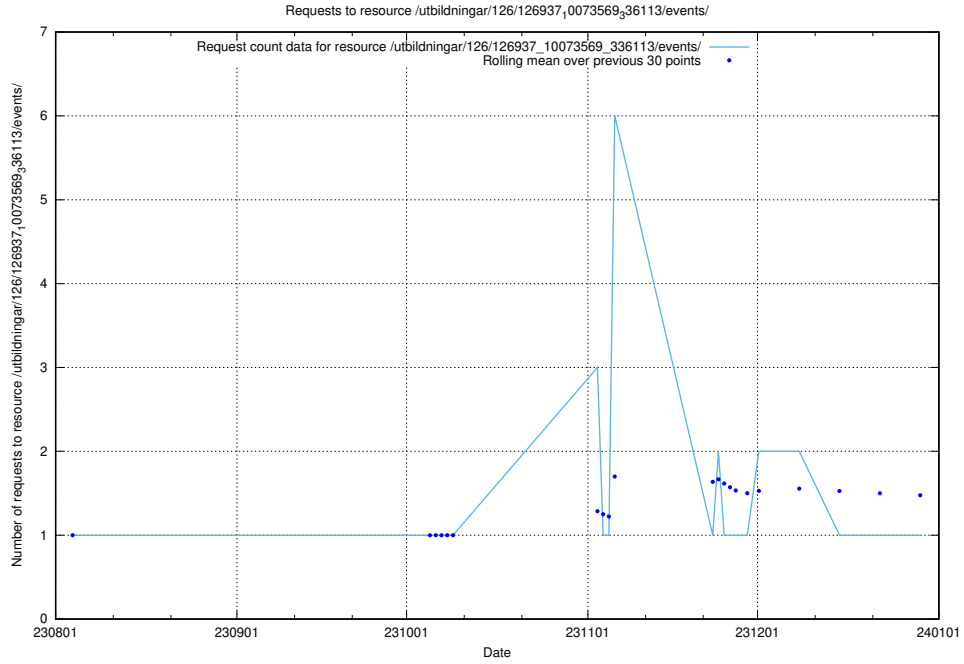

5.4794 Usage of /utbildningar/126/126937_10073569_336113/events/

Here, we count the number of requests to resource /utbildningar/126/126937_10073569_336113/events/