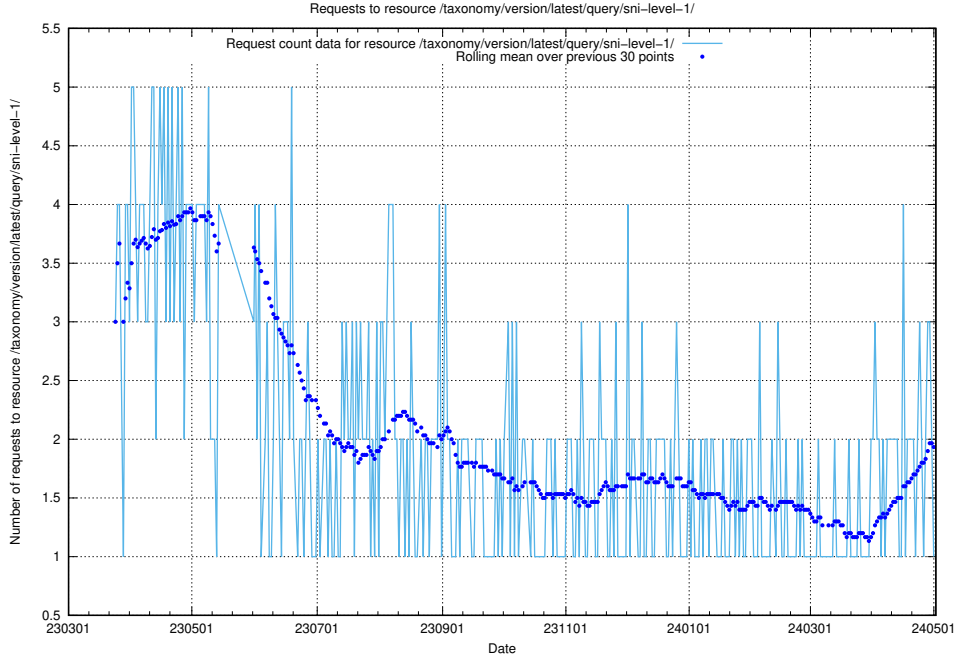

5.6057 Usage of /taxonomy/version/latest/query/sni-level-1/

Here, we count the number of requests to resource /taxonomy/version/latest/query/sni-level-1/.