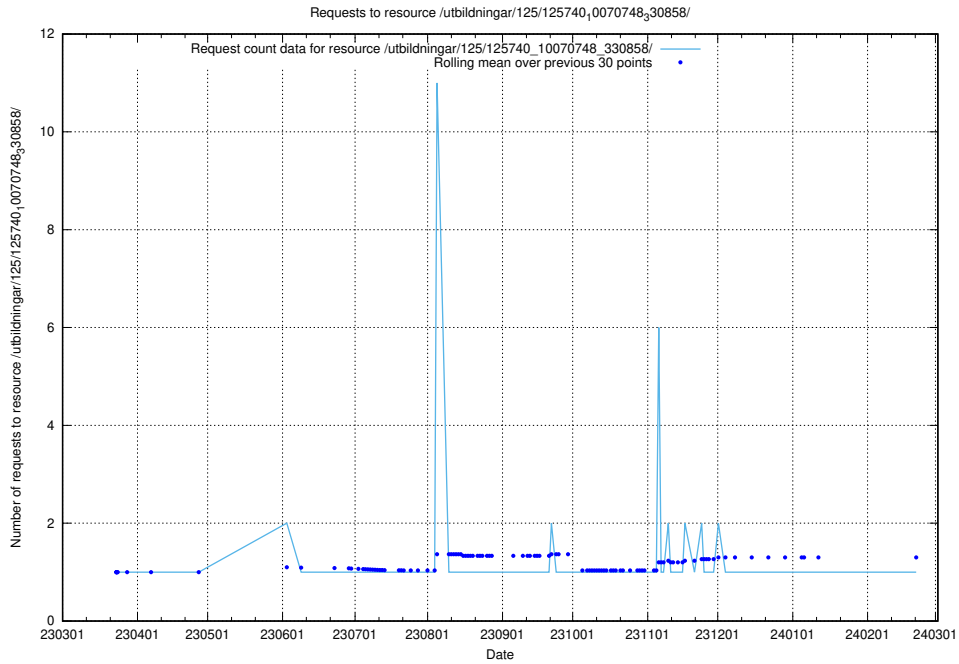

5.908 Usage of /utbildningar/125/125740_10070748_330858/

Here, we count the number of requests to resource /utbildningar/125/125740_10070748_330858/.