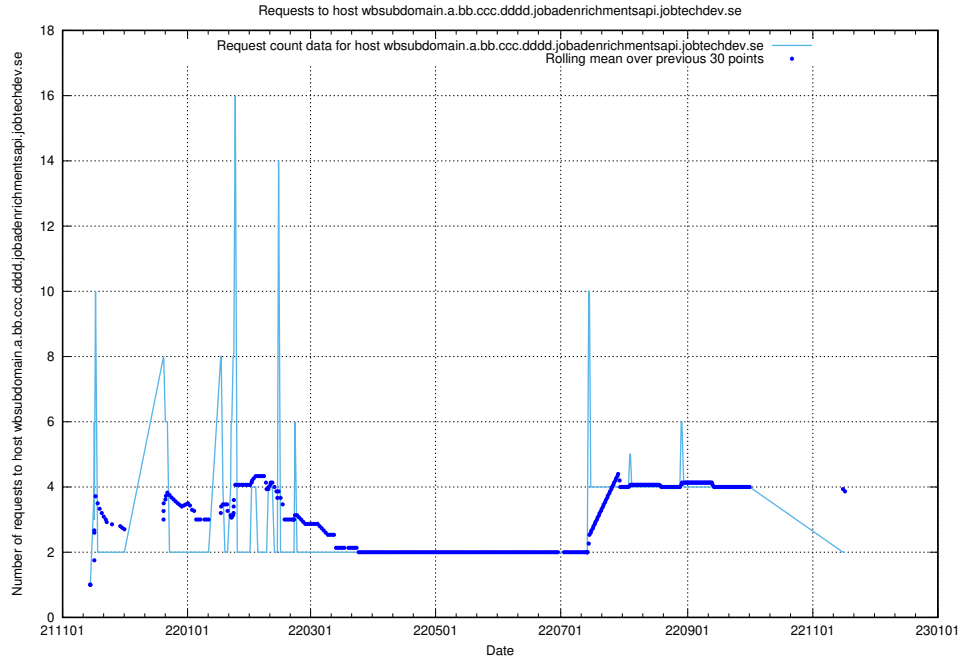

7.544 Usage of wbsubdomain.a.bb.ccc.dddd.jobadenrichmentsapi.jobtechdev.se

Here, we count the number of requests to host wbsubdomain.a.bb.ccc.dddd.jobadenrichmentsapi.jobtechdev.se