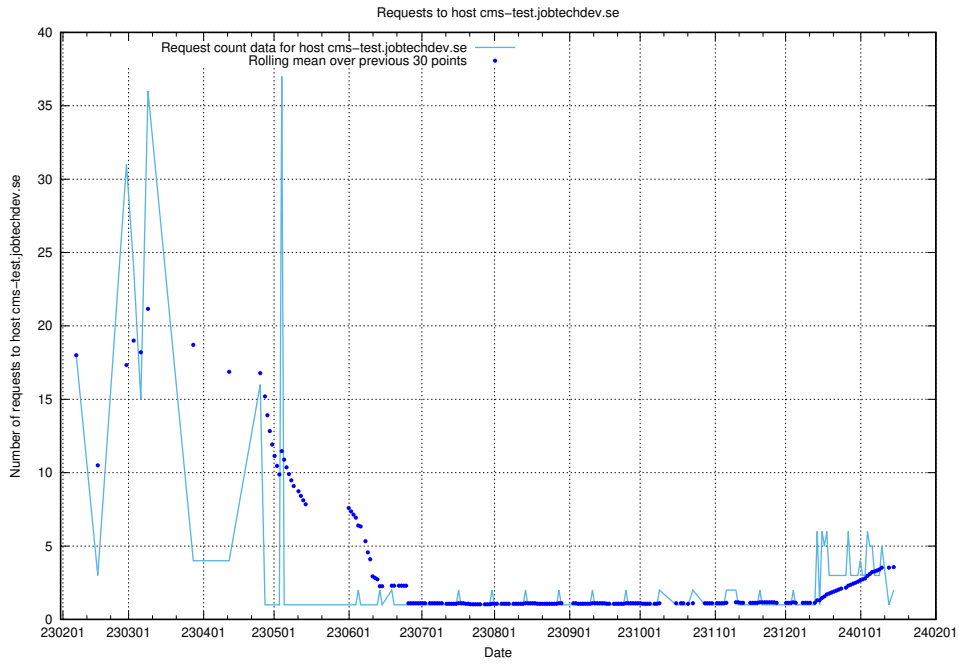

7.287 Usage of cms-test.jobtechdev.se

Here, we count the number of requests to host cms-test.jobtechdev.se.