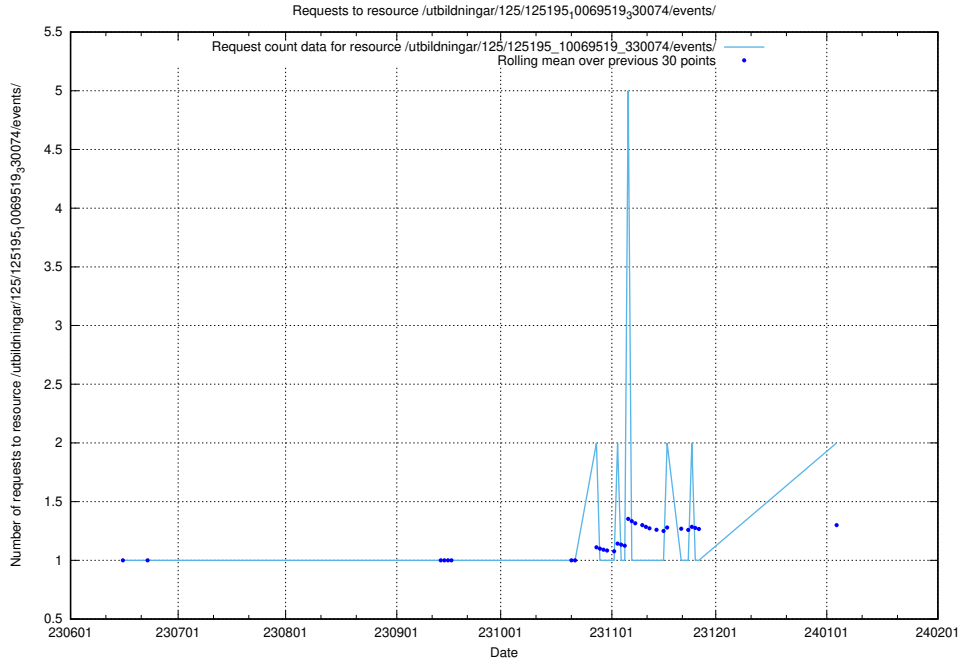

5.834 Usage of /utbildningar/125/125195_10069519_330074/events/

Here, we count the number of requests to resource /utbildningar/125/125195_10069519_330074/events/