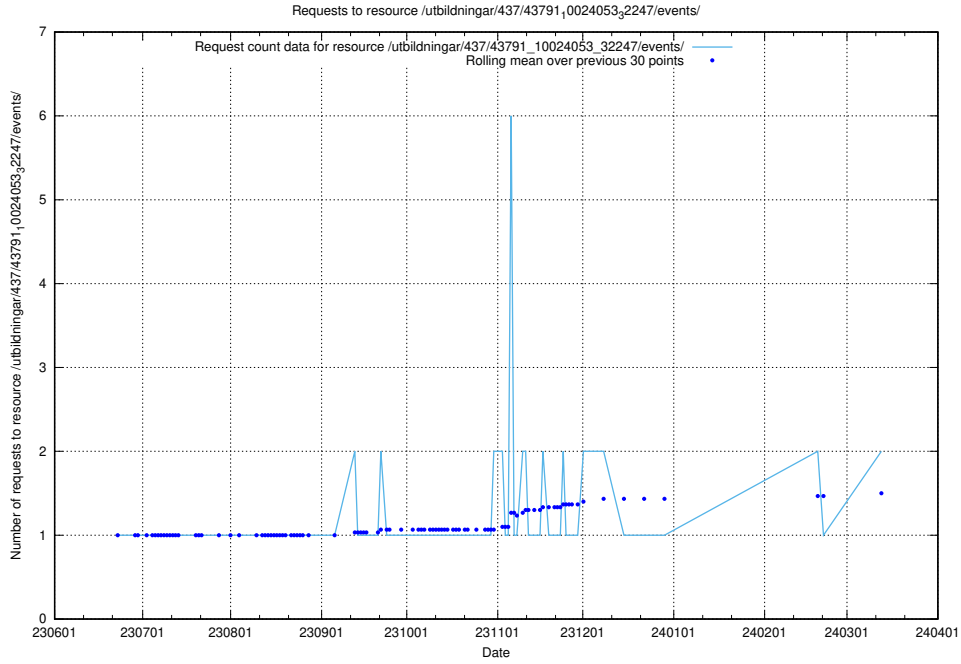

5.793 Usage of /utbildningar/437/43791_10024053_32247/events/

Here, we count the number of requests to resource /utbildningar/437/43791_10024053_32247/events/.