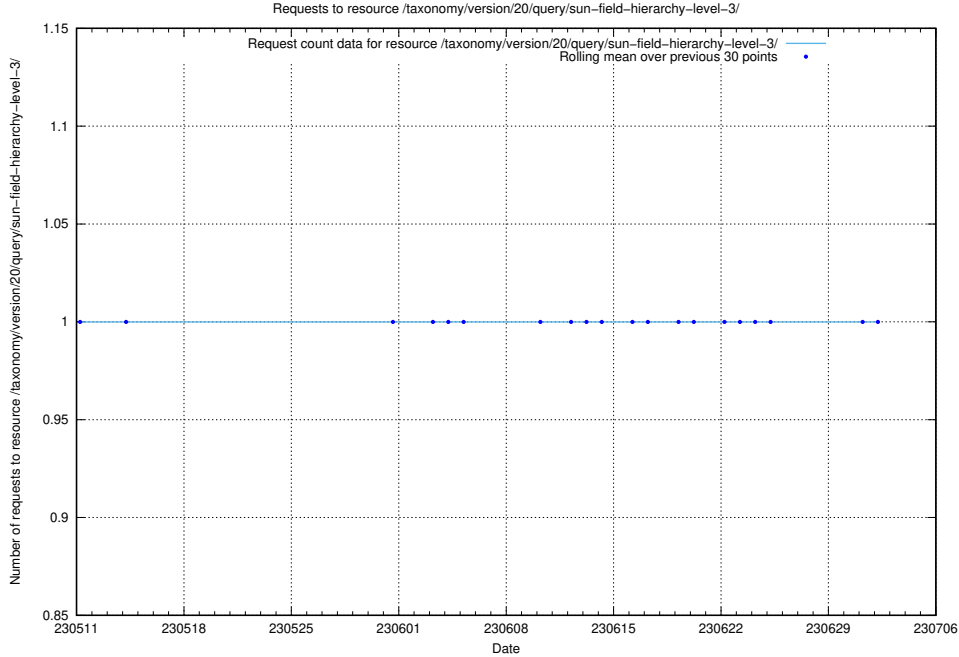

5.5896 Usage of /taxonomy/version/20/query/sun-field-hierarchy-level-3/

Here, we count the number of requests to resource /taxonomy/version/20/query/sun-field-hierarchy-level-3/.