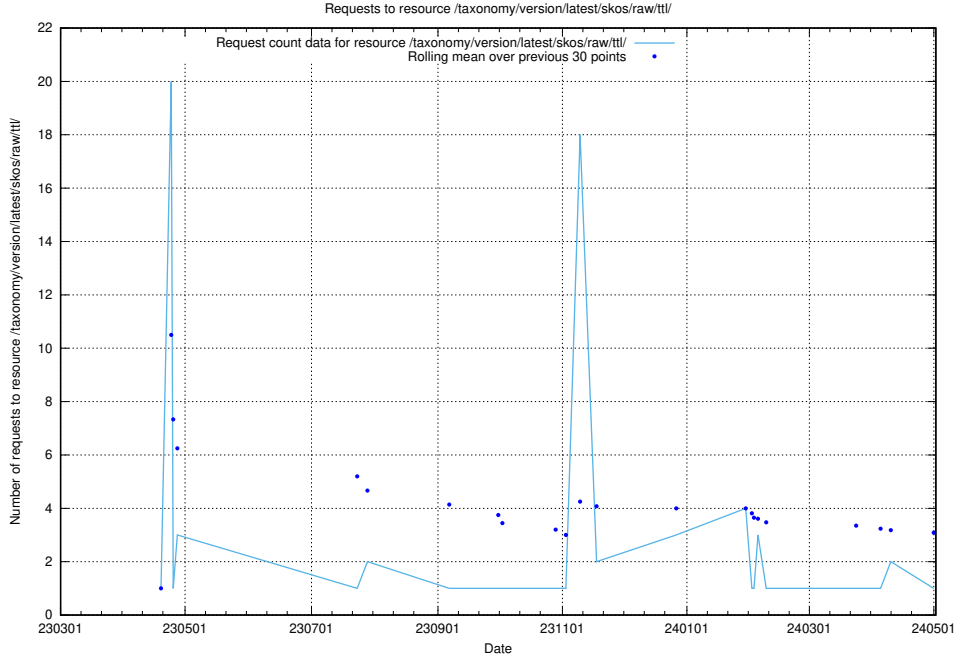

5.5992 Usage of /taxonomy/version/latest/skos/raw/ttl/

Here, we count the number of requests to resource /taxonomy/version/latest/skos/raw/ttl/.