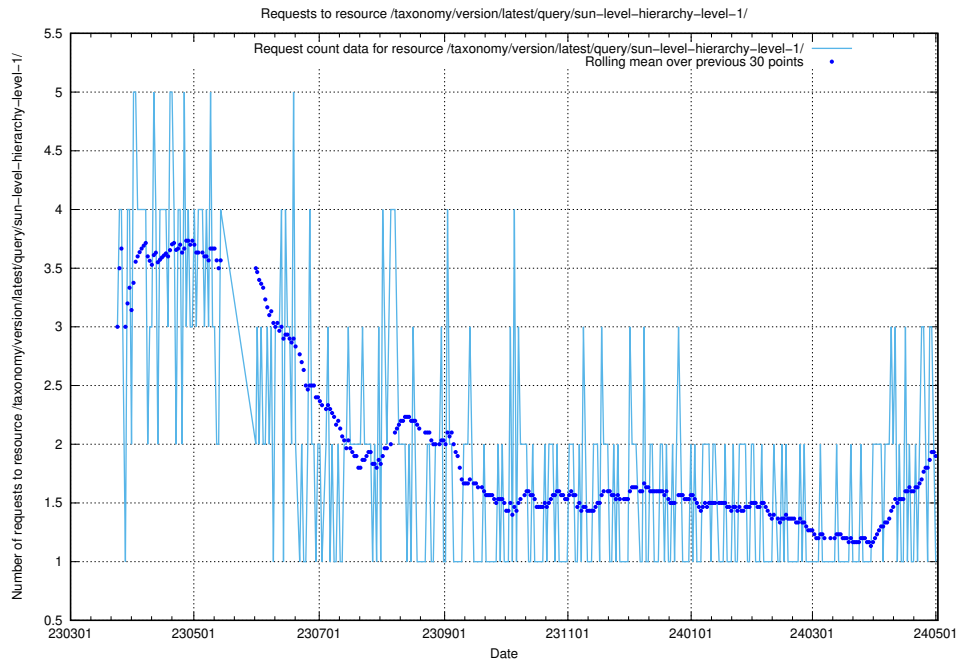

5.6036 Usage of /taxonomy/version/latest/query/sun-level-hierarchy-level-1/

Here, we count the number of requests to resource /taxonomy/version/latest/query/sun-level-hierarchy-level-1/.