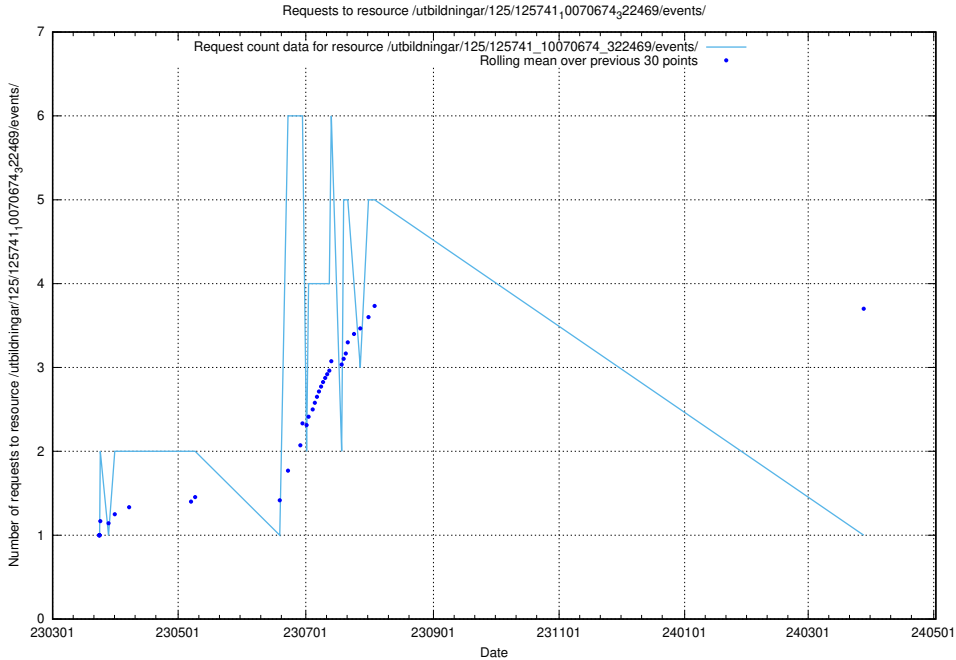

5.6455 Usage of /utbildningar/125/125741_10070674_322469/events/

Here, we count the number of requests to resource /utbildningar/125/125741_10070674_322469/events/