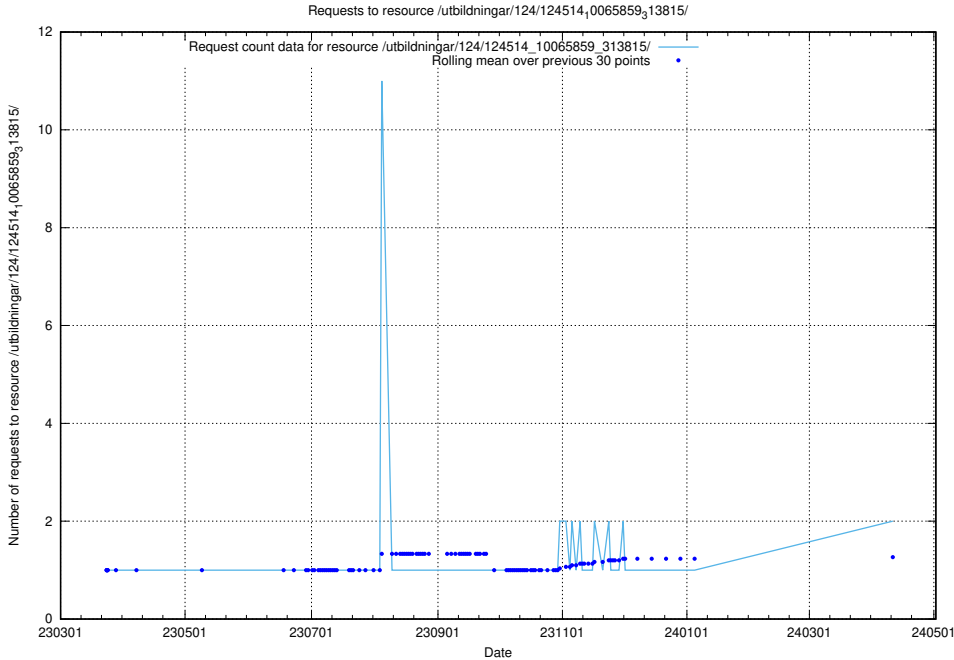

5.506 Usage of /utbildningar/124/124514_10065859_313815/

Here, we count the number of requests to resource /utbildningar/124/124514_10065859_313815/.