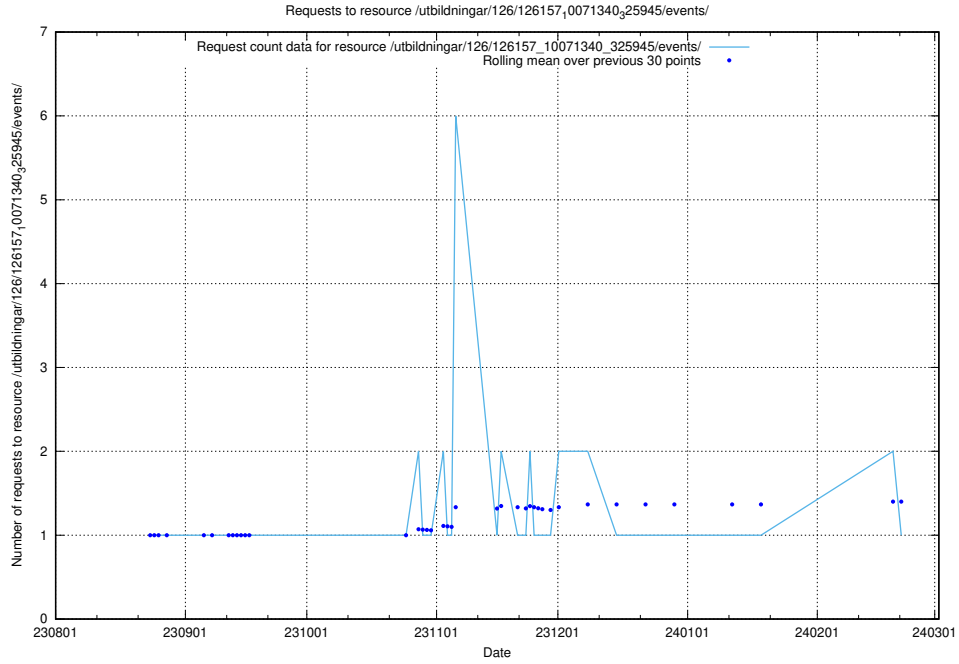

5.4660 Usage of /utbildningar/126/126157_10071340_325945/events/

Here, we count the number of requests to resource /utbildningar/126/126157_10071340_325945/events/