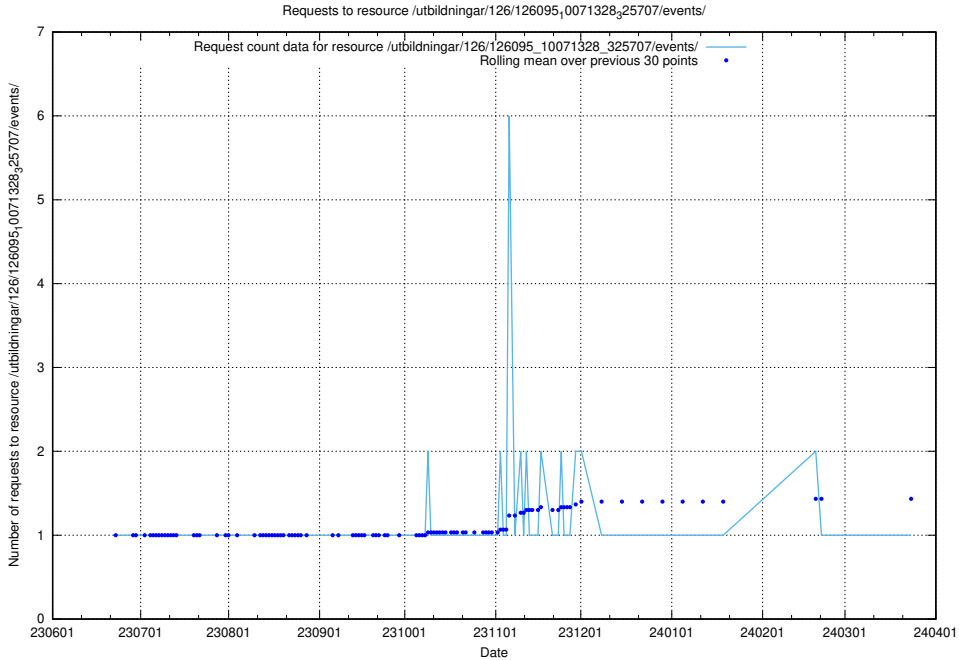

Here, we count the number of requests to resource /utbildningar/126/126095_10071328_329301/.

5.5618 Usage of /utbildningar/126/126095_10071328_325707/events/

Here, we count the number of requests to resource /utbildningar/126/126095_10071328_325707/events/