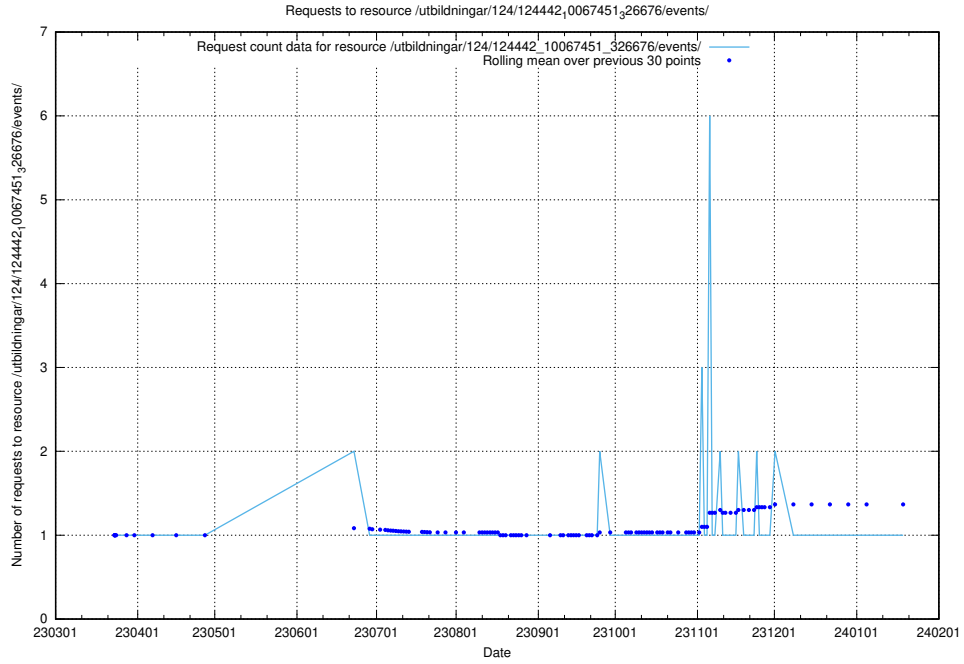

5.3435 Usage of /utbildningar/124/124442_10067451_326676/events/

Here, we count the number of requests to resource /utbildningar/124/124442_10067451_326676/events/