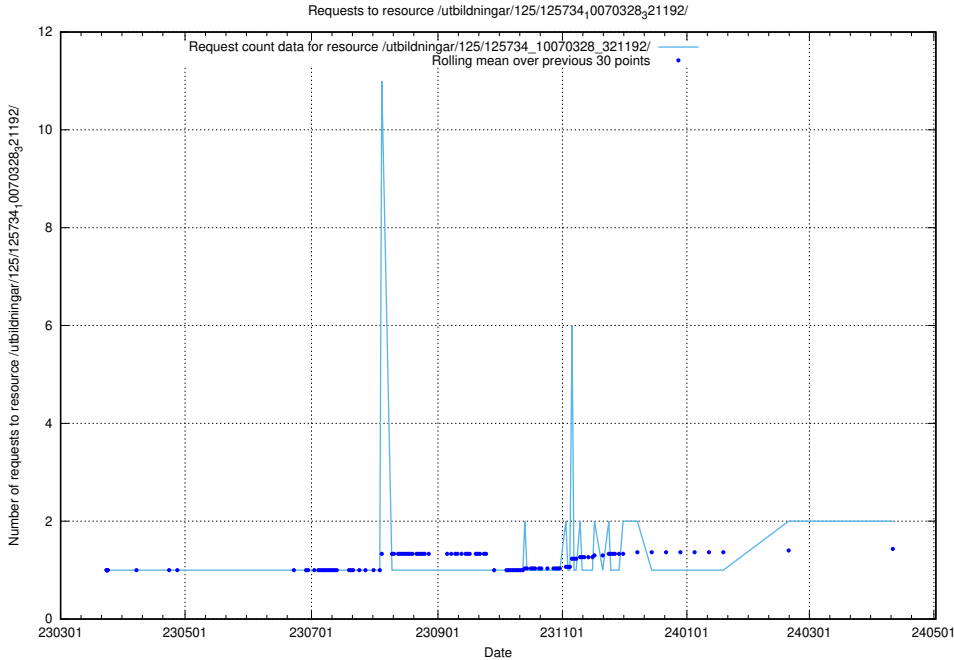

5.434 Usage of /utbildningar/125/125734_10070328_321192/

Here, we count the number of requests to resource /utbildningar/125/125734_10070328_321192/.