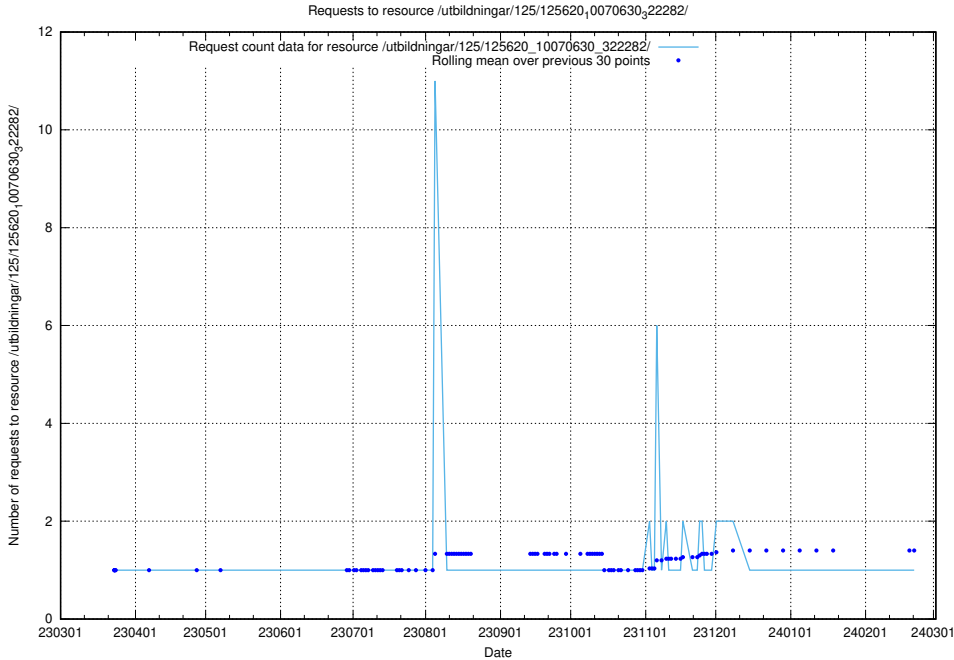

5.996 Usage of /utbildningar/125/125620_10070630_322282/

Here, we count the number of requests to resource /utbildningar/125/125620_10070630_322282/.