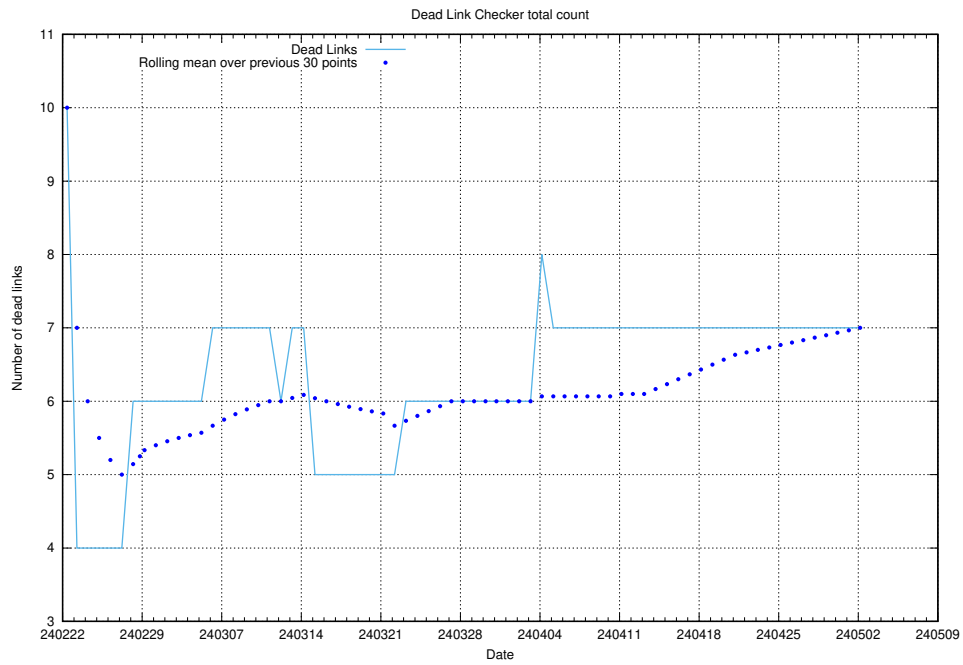

A graph of the servers in AWS region eu-north-1.

3 Dead Link Checker

The [Dead Link Checker](#)⁴ scans JobTech’s web pages for dead html links, and reports the count here.

3.1 Total count of dead links

Here is presented the total number of found dead links across all pages.