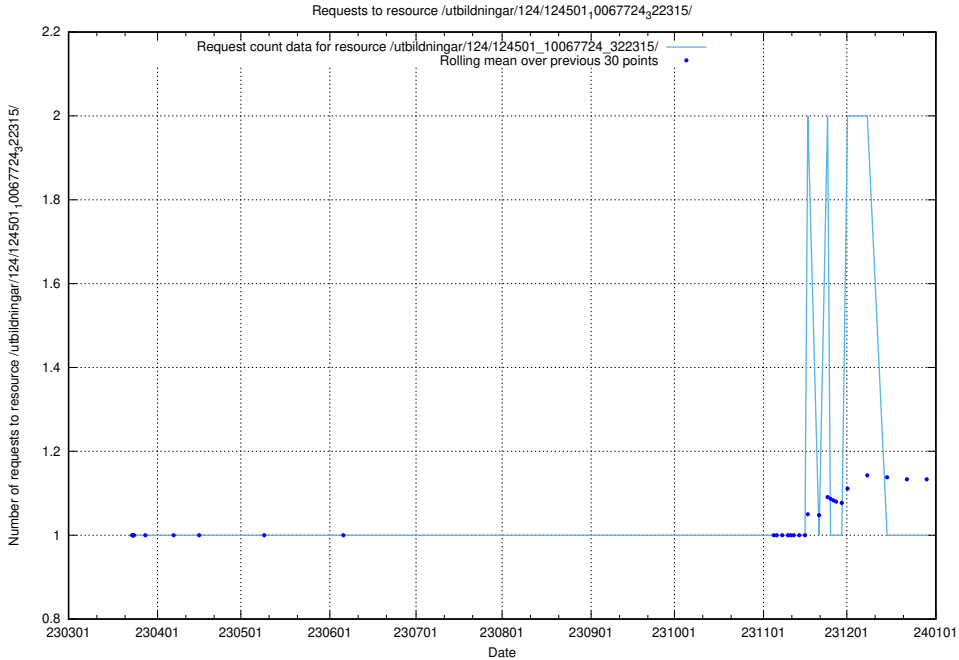

5.2197 Usage of /utbildningar/124/124501_10067724_322315/

Here, we count the number of requests to resource /utbildningar/124/124501_10067724_322315/.