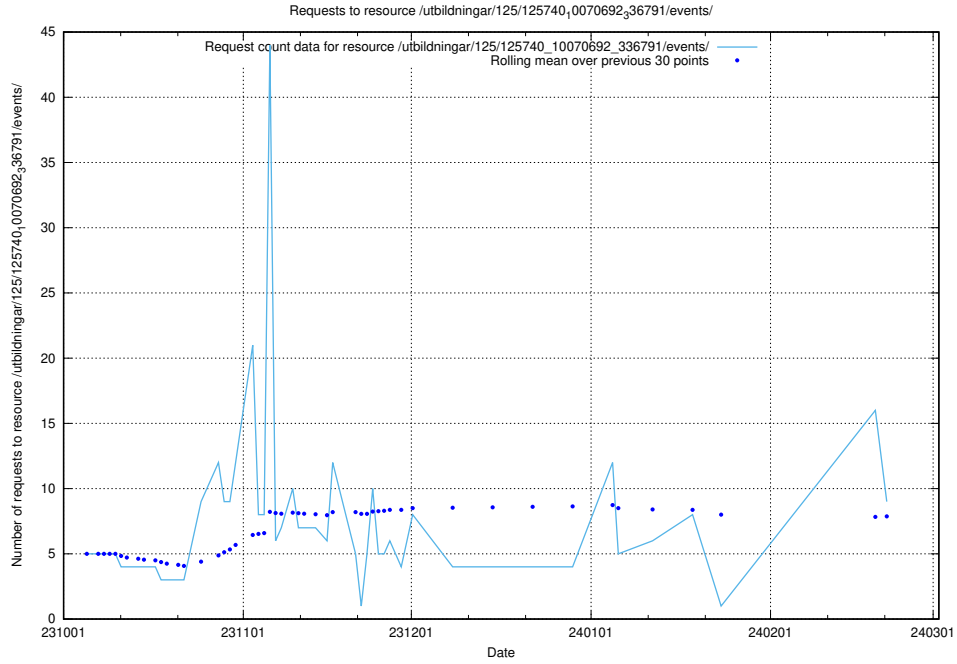

5.33 Usage of /utbildningar/125/125740_10070692_336791/events/

Here, we count the number of requests to resource /utbildningar/125/125740_10070692_336791/events/

5.34 Usage of /data.jobtechdev.se/

Here, we count the number of requests to resource /data.jobtechdev.se/.