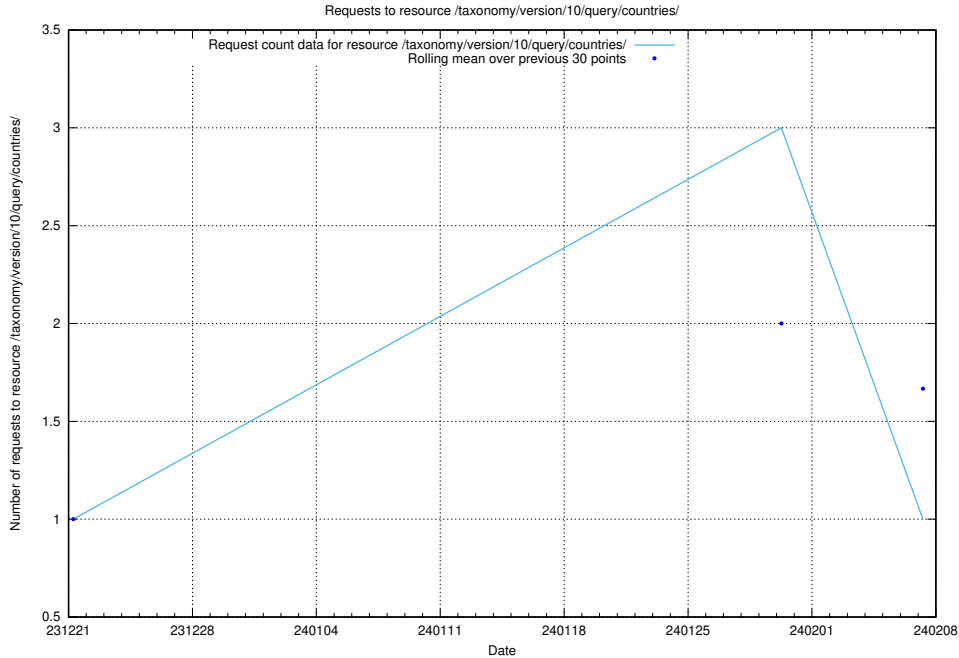

5.3845 Usage of /taxonomy/version/10/query/countries/

Here, we count the number of requests to resource /taxonomy/version/10/query/countries/.