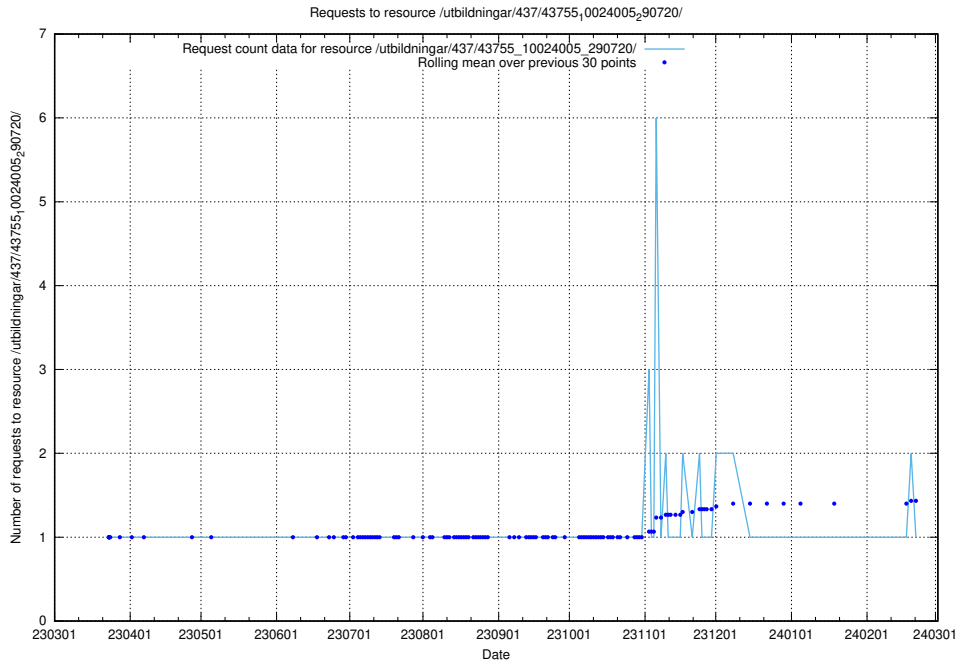

5.6346 Usage of /utbildningar/437/43755_10024005_290720/

Here, we count the number of requests to resource /utbildningar/437/43755_10024005_290720/.