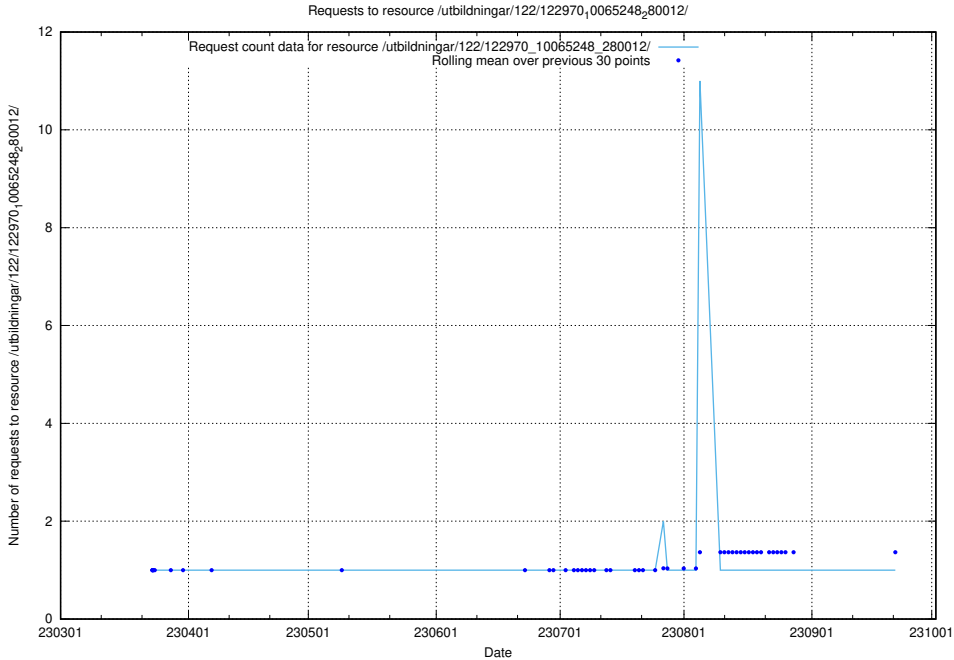

5.4910 Usage of /utbildningar/122/122970_10065248_280012/

Here, we count the number of requests to resource /utbildningar/122/122970_10065248_280012/.