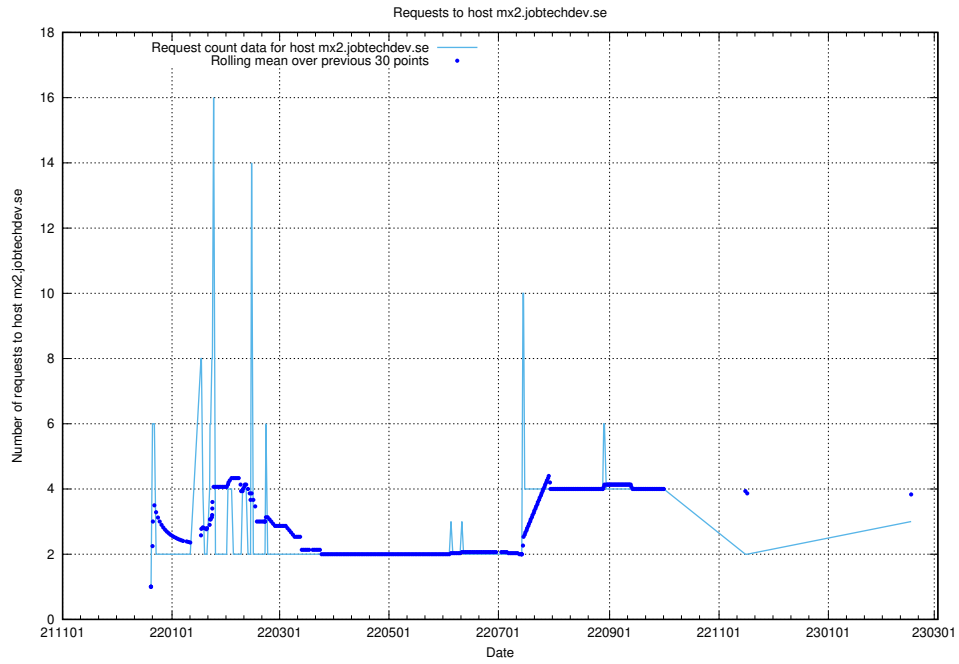

7.195 Usage of mx2.jobtechdev.se

Here, we count the number of requests to host mx2.jobtechdev.se.