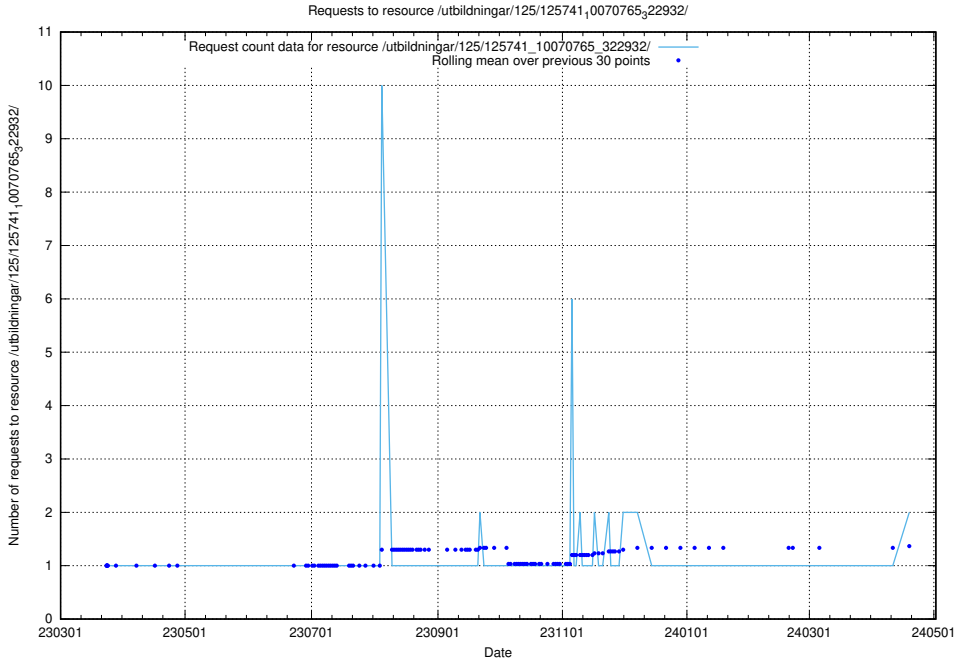

5.894 Usage of /utbildningar/125/125741_10070765_322932/

Here, we count the number of requests to resource /utbildningar/125/125741_10070765_322932/.

5.895 Usage of /utbildningar/125/125741_10070686_322486/