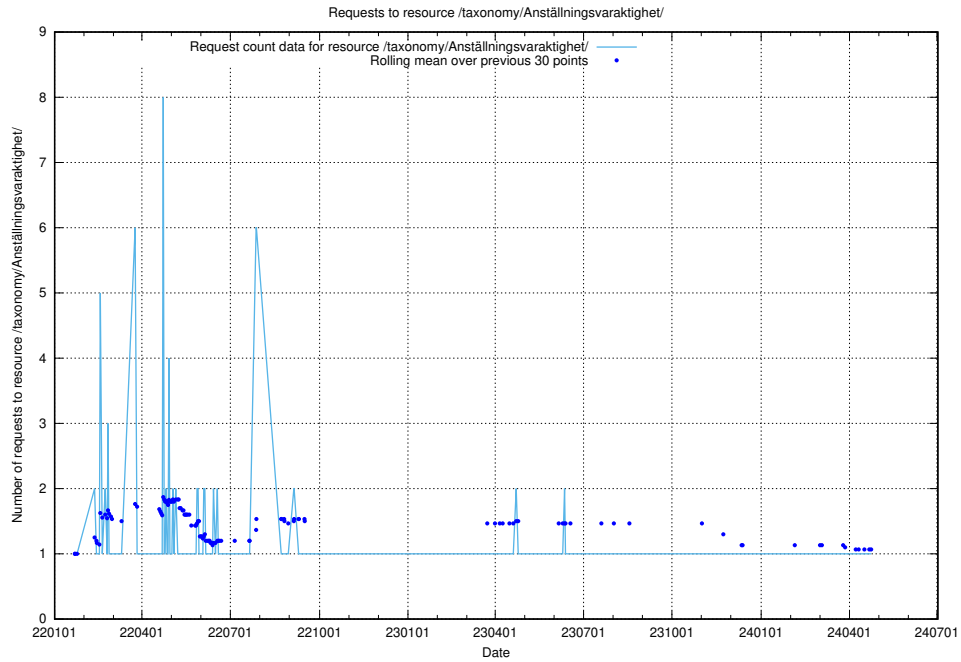

5.5670 Usage of /taxonomy/Anställningsvaraktighet/

Here, we count the number of requests to resource /taxonomy/Anställningsvaraktighet/.