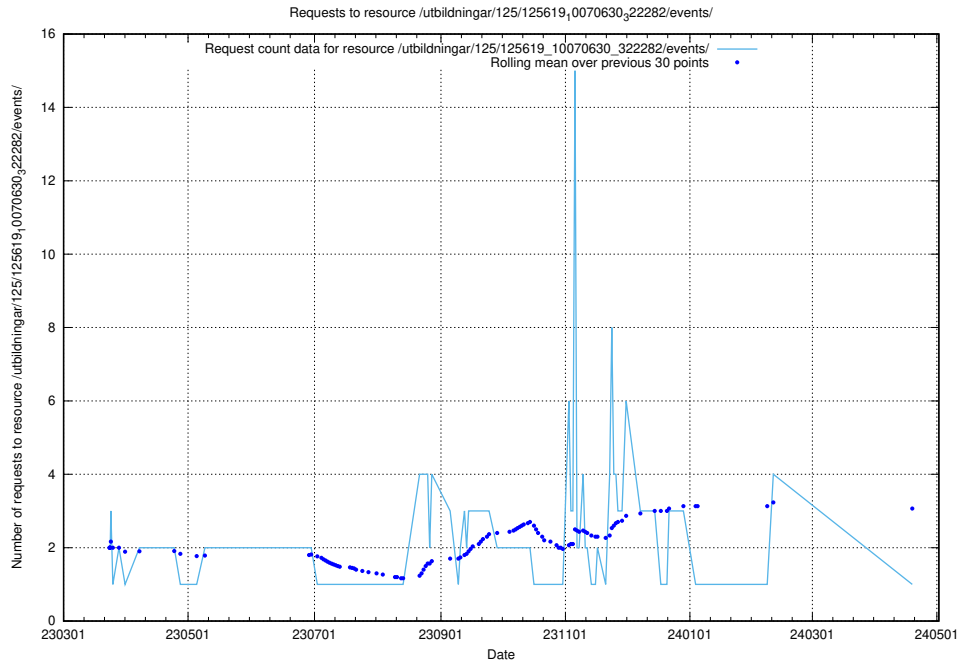

5.6256 Usage of /utbildningar/125/125619_10070630_322282/events/

Here, we count the number of requests to resource /utbildningar/125/125619_10070630_322282/events/