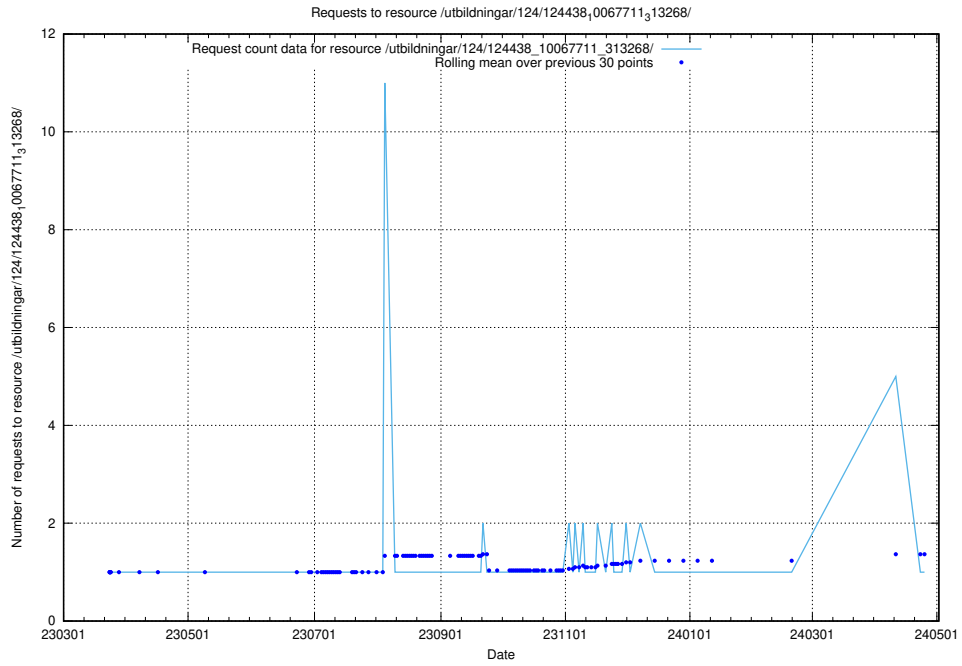

5.3644 Usage of /utbildningar/124/124438_10067711_313268/

Here, we count the number of requests to resource /utbildningar/124/124438_10067711_313268/.