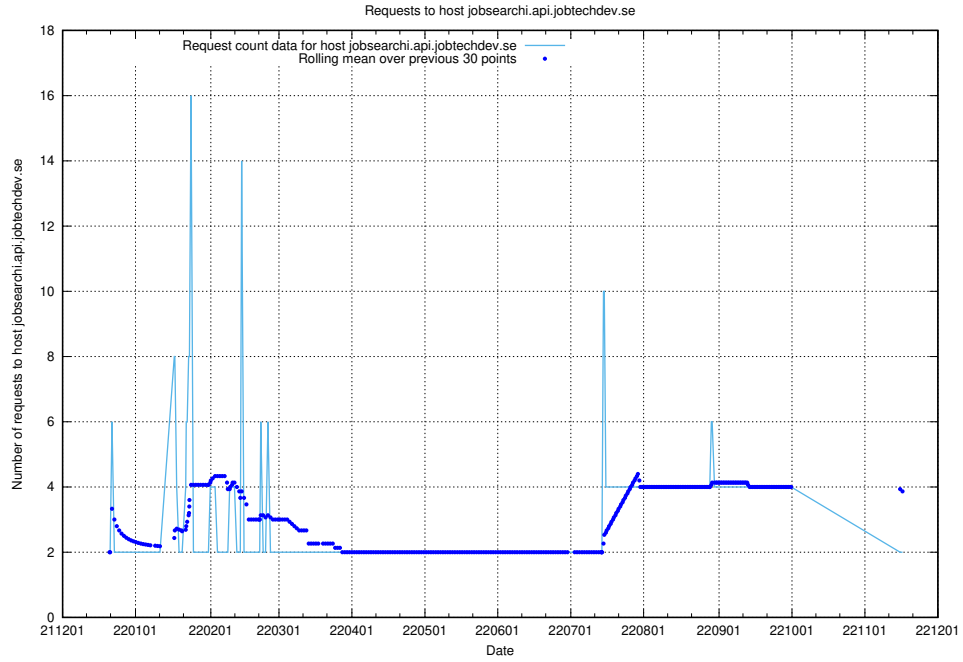

7.363 Usage of jobsearchi.api.jobtechdev.se

Here, we count the number of requests to host jobsearchi.api.jobtechdev.se.