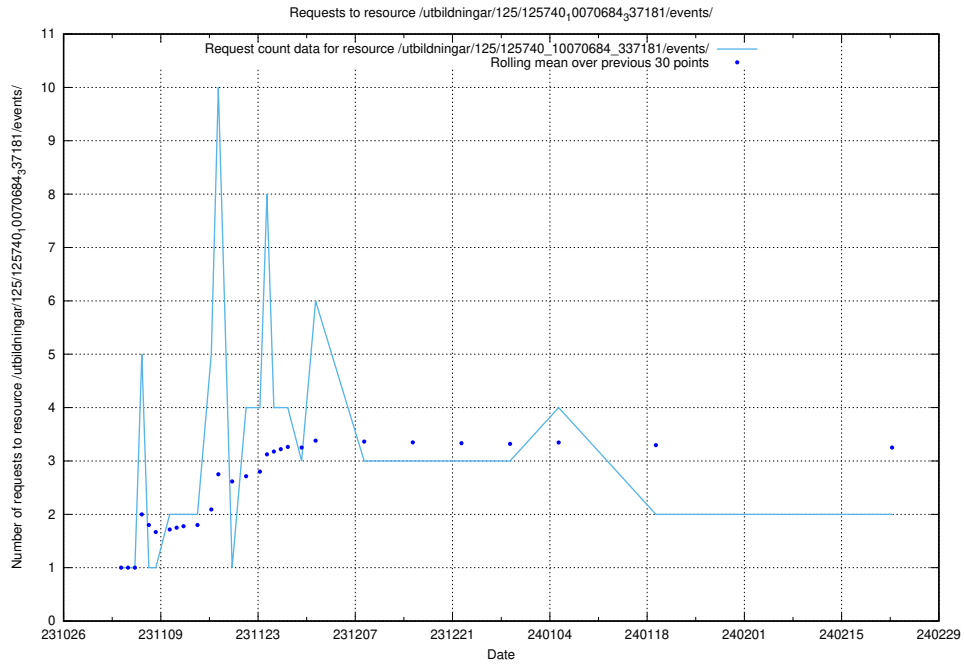

5.666 Usage of /utbildningar/125/125740_10070684_337181/events/

Here, we count the number of requests to resource /utbildningar/125/125740_10070684_337181/events/

5.667 Usage of /taxonomy/version/2/query/employment-length-concepts/