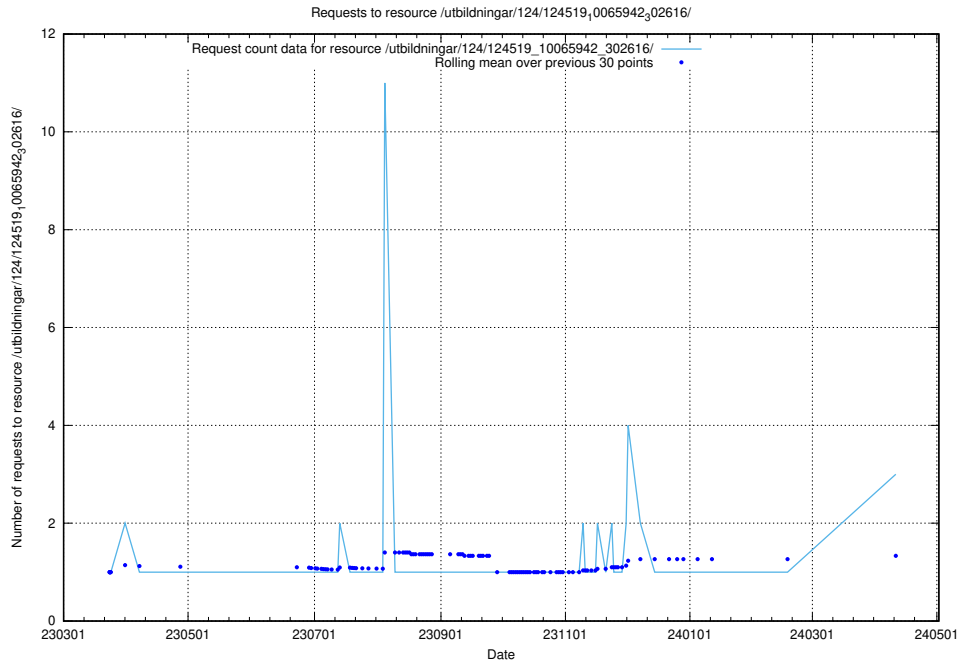

5.252 Usage of /utbildningar/124/124519_10065942_302616/

Here, we count the number of requests to resource /utbildningar/124/124519_10065942_302616/.