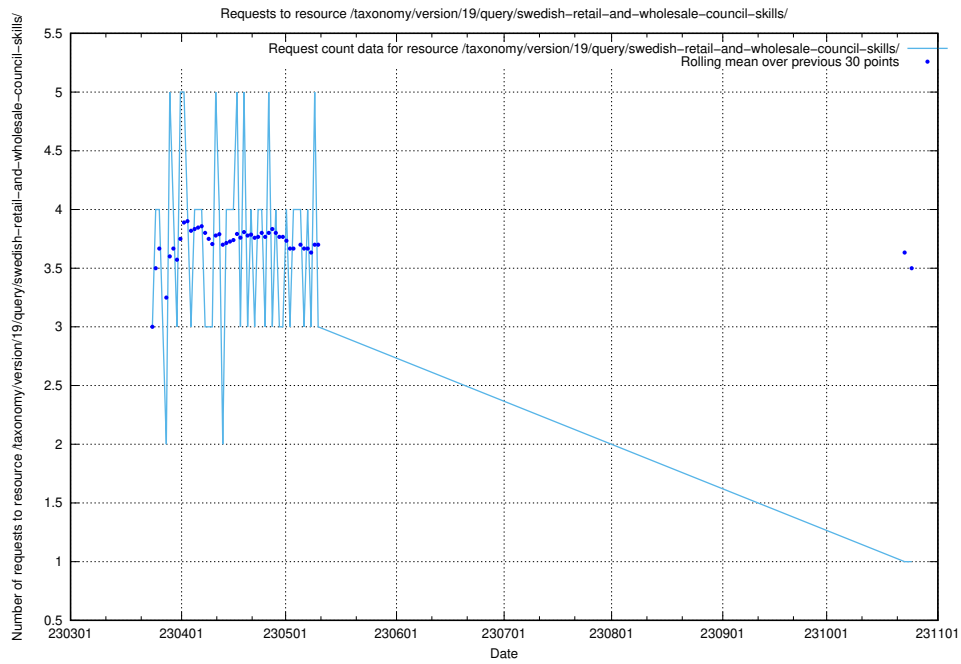

5.6084 Usage of /taxonomy/version/19/query/swedish-retail-and-wholesale-council-skills/

Here, we count the number of requests to resource /taxonomy/version/19/query/swedish-retail-and-wholesale-council-skills/.