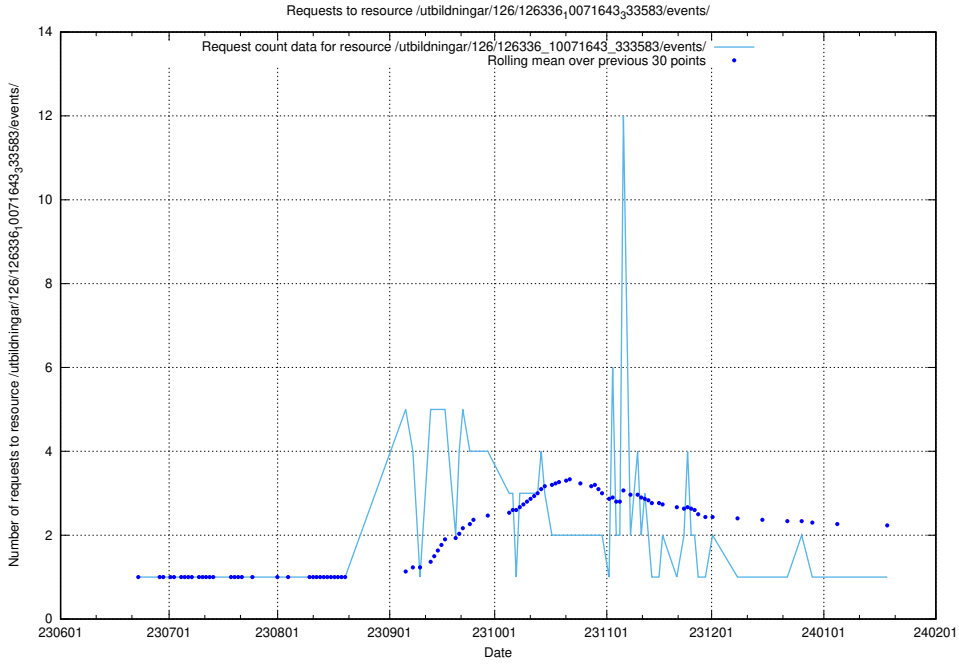

5.5605 Usage of /utbildningar/126/126336_10071643_333583/events/

Here, we count the number of requests to resource /utbildningar/126/126336_10071643_333583/events/