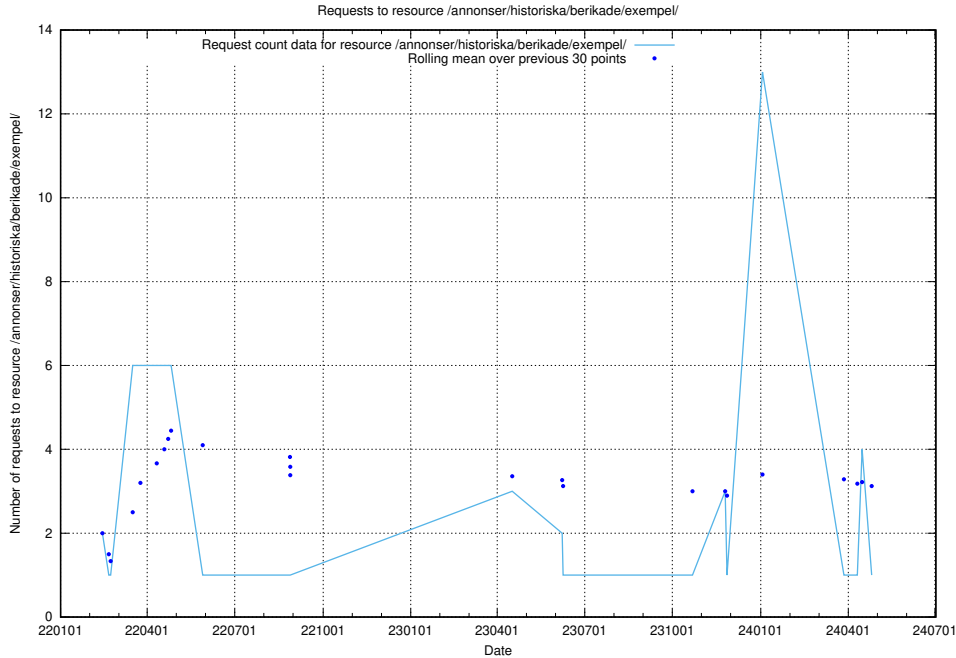

5.1214 Usage of /annonser/historiska/berikade/exempel/

Here, we count the number of requests to resource /annonser/historiska/berikade/exempel/.