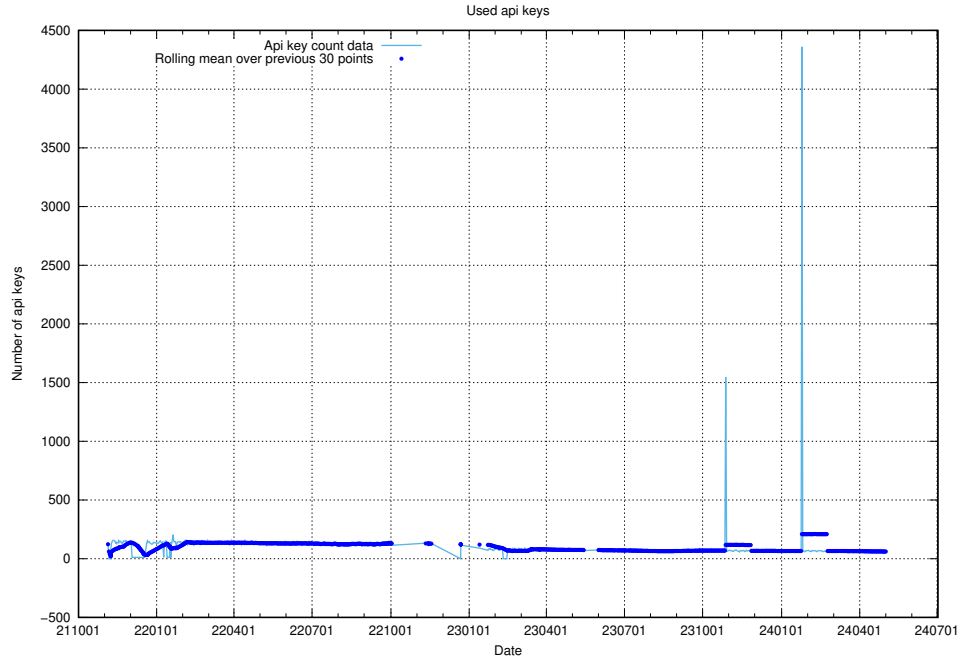

8.3 Number of used api keys

Here we extract the number of keys that were used for at least one request.