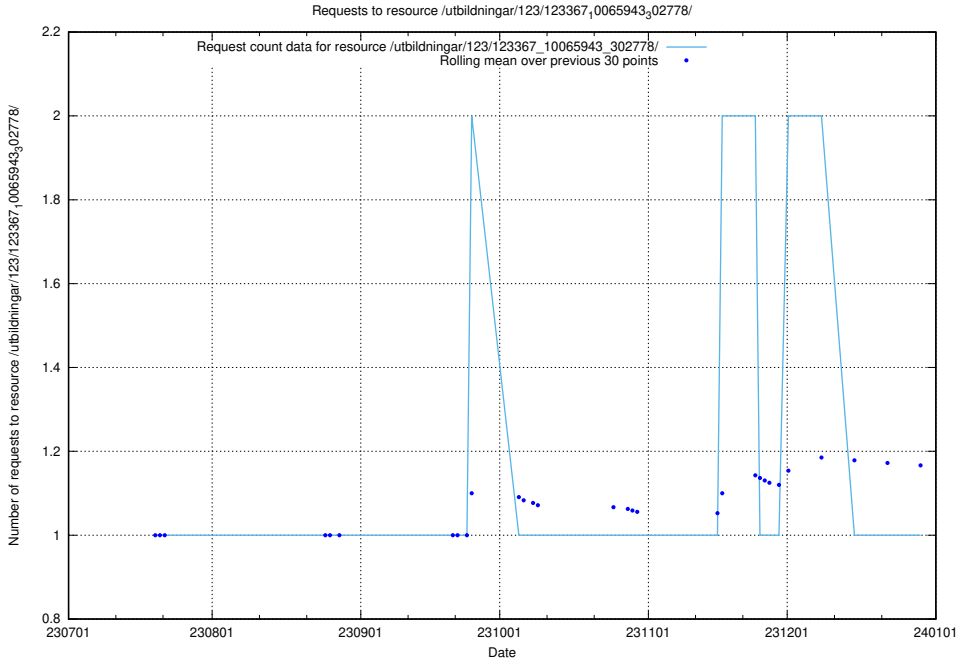

5.4937 Usage of /utbildningar/123/123367_10065943_302778/

Here, we count the number of requests to resource /utbildningar/123/123367_10065943_302778/.