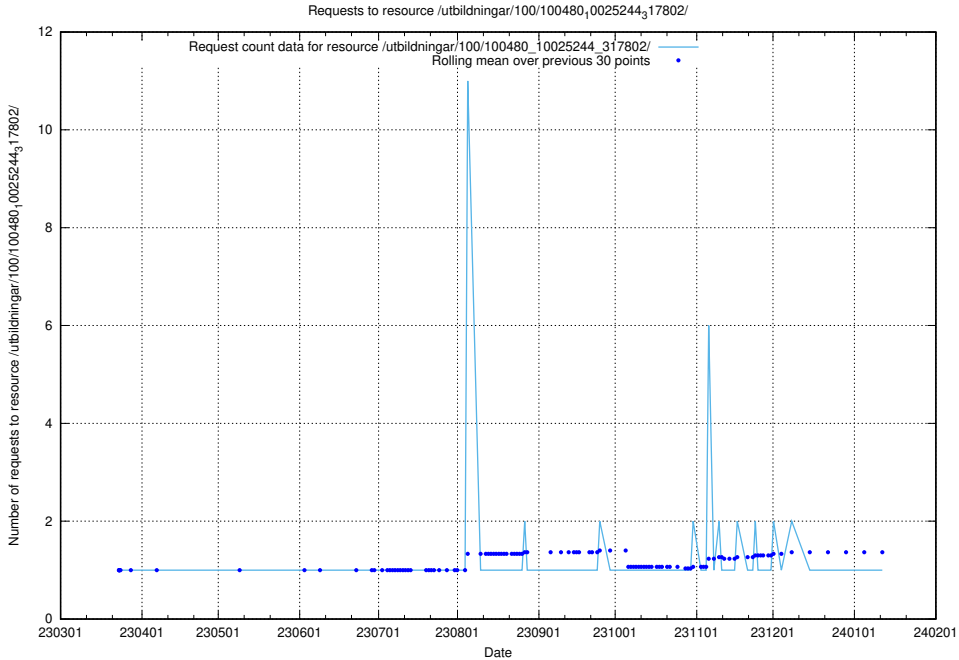

5.5652 Usage of /utbildningar/100/100480_10025244_317802/

Here, we count the number of requests to resource /utbildningar/100/100480_10025244_317802/.