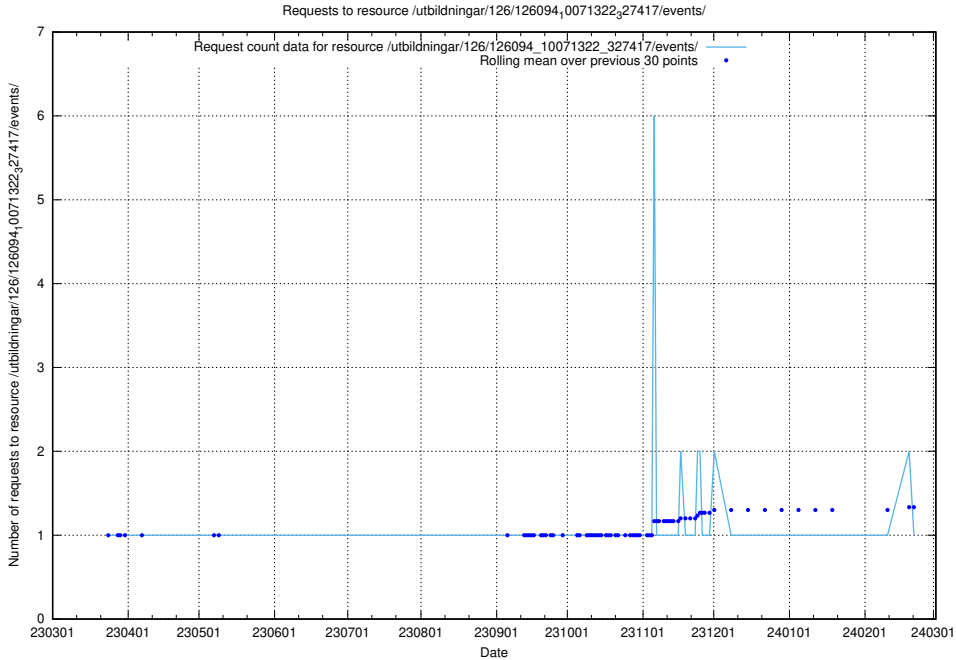

5.6178 Usage of /utbildningar/126/126094_10071322_327417/events/

Here, we count the number of requests to resource /utbildningar/126/126094_10071322_327417/events/