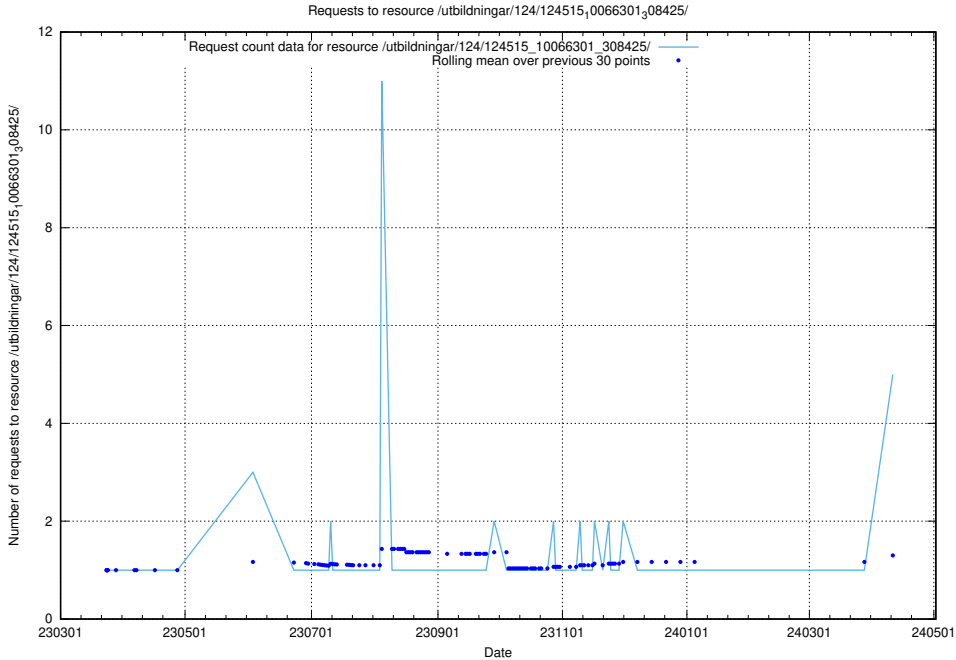

5.116 Usage of /utbildningar/124/124515_10066301_308425/

Here, we count the number of requests to resource /utbildningar/124/124515_10066301_308425/.