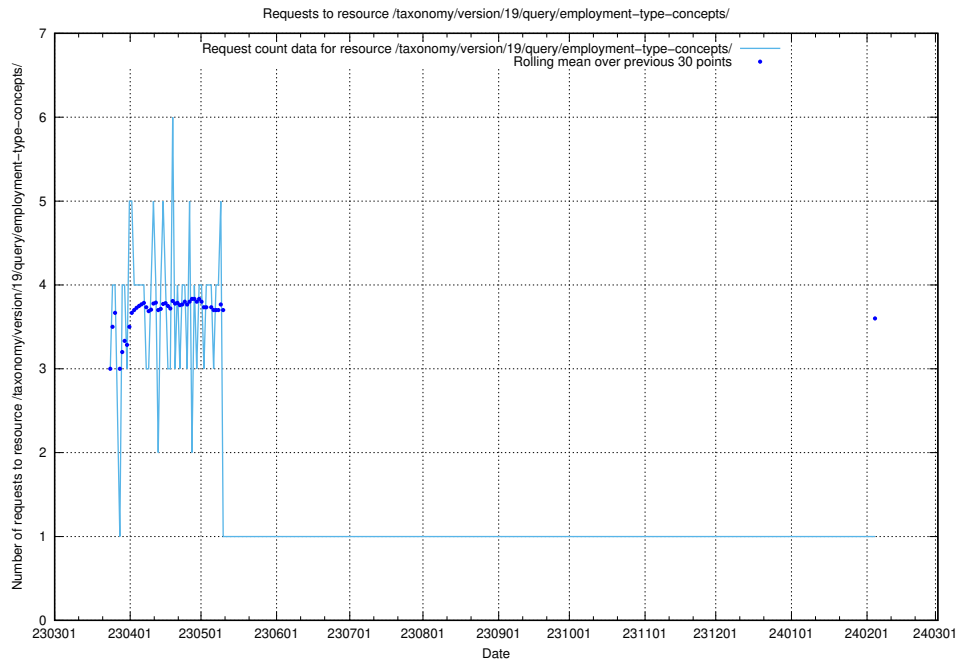

5.6117 Usage of /taxonomy/version/19/query/employment-type-concepts/

Here, we count the number of requests to resource /taxonomy/version/19/query/employment-type-concepts/.