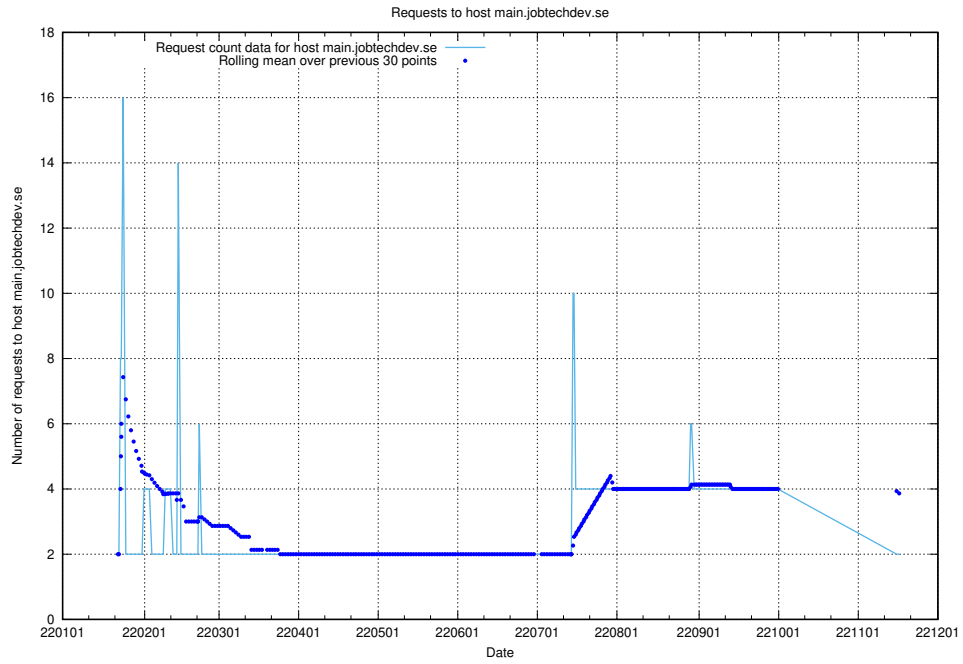

7.593 Usage of main.jobtechdev.se

Here, we count the number of requests to host main.jobtechdev.se.