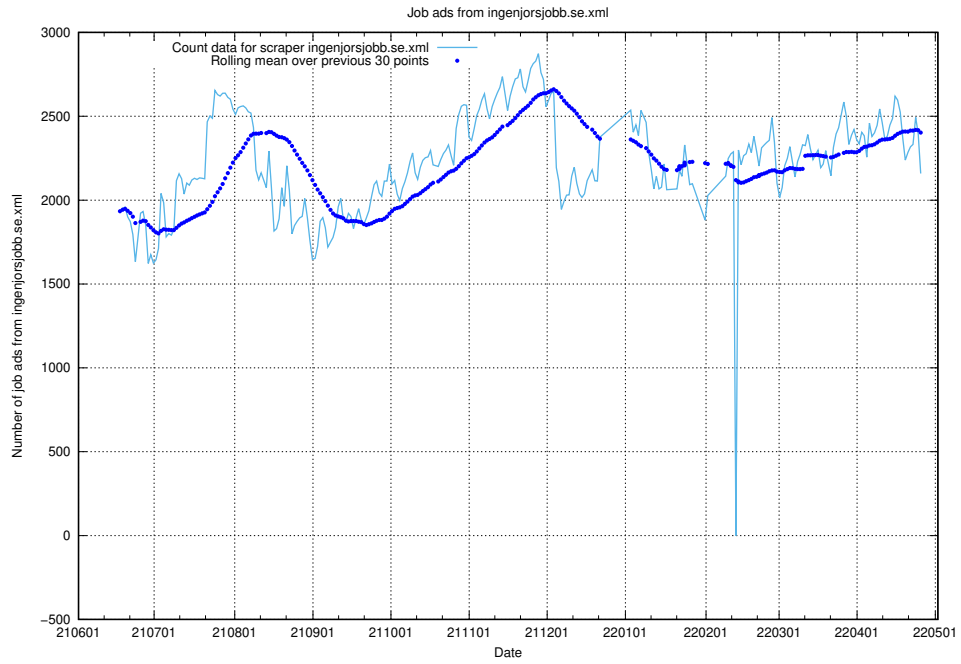

13.5 Number of ads by scraper ingenjorsjobb.se.xml

Here, we count the number of job ads scraped from ingenjorsjobb.se.xml.