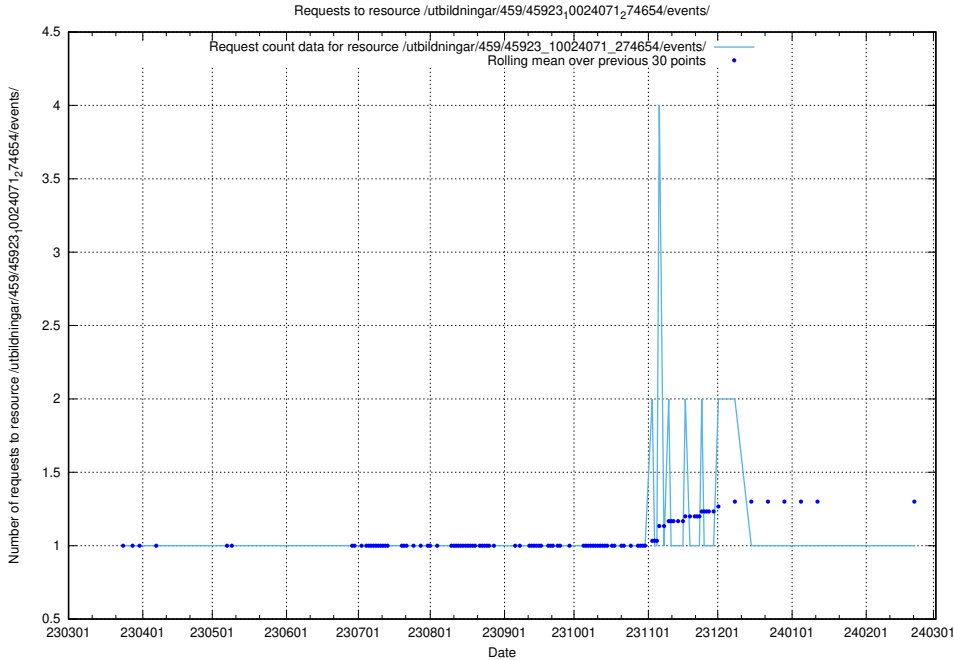

5.6133 Usage of /utbildningar/459/45923_10024071_274654/events/

Here, we count the number of requests to resource /utbildningar/459/45923_10024071_274654/events/.