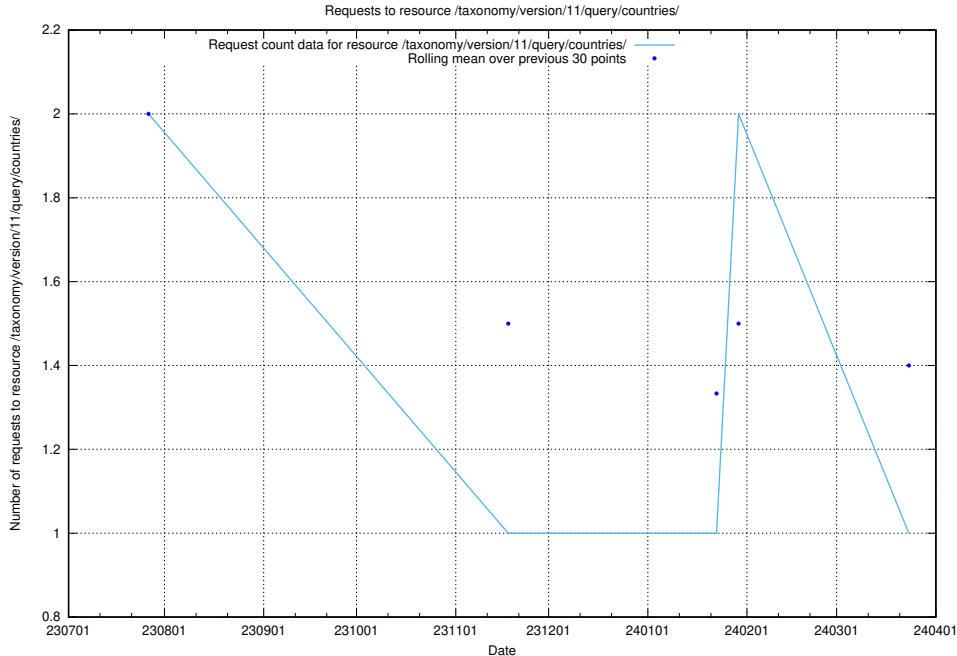

5.4859 Usage of /taxonomy/version/11/query/countries/

Here, we count the number of requests to resource /taxonomy/version/11/query/countries/.