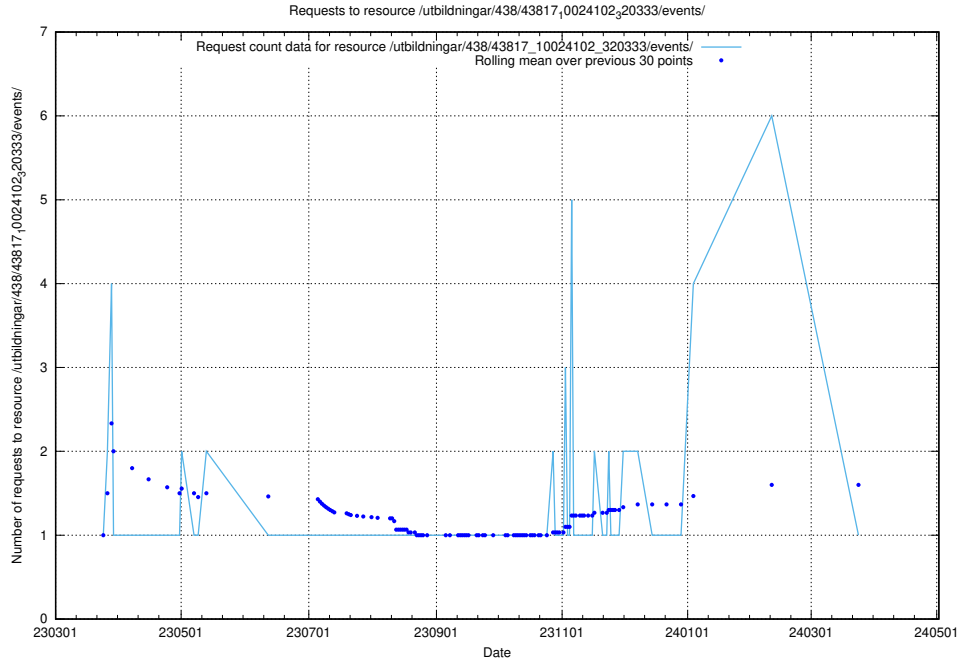

5.6141 Usage of /utbildningar/438/43817_10024102_320333/events/

Here, we count the number of requests to resource /utbildningar/438/43817_10024102_320333/events/.