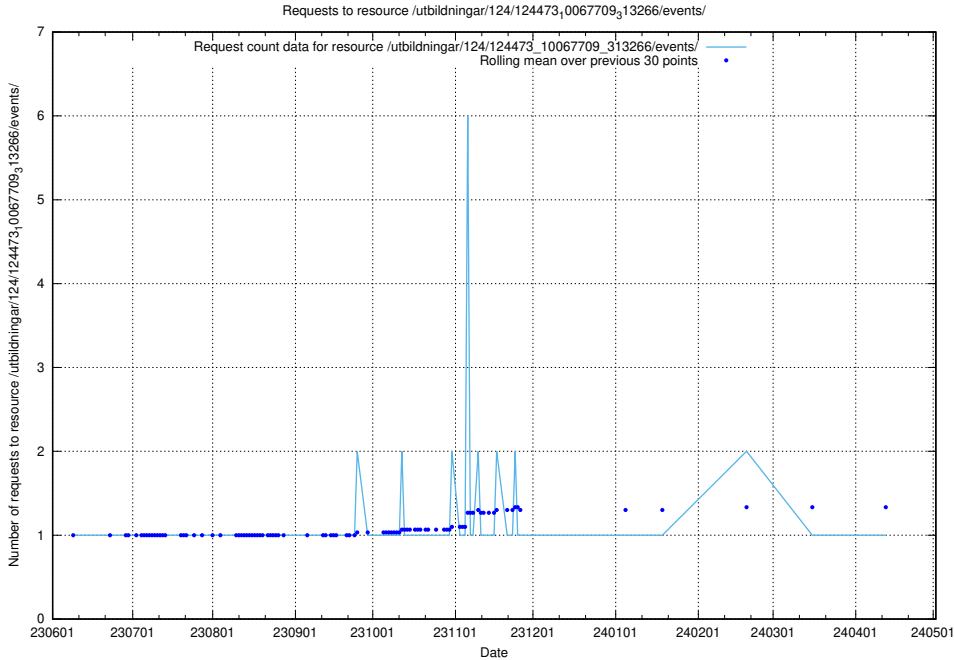

Here, we count the number of requests to resource /utbildningar/124/124473_10067812_313454/.

5.5835 Usage of /utbildningar/124/124473_10067709_313266/events/

Here, we count the number of requests to resource /utbildningar/124/124473_10067709_313266/events/