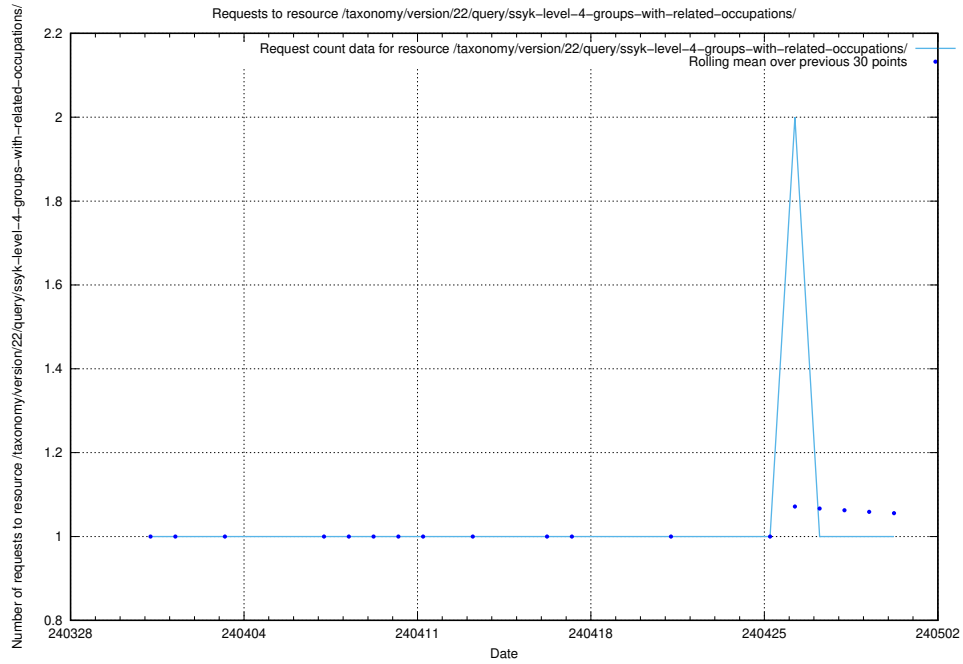

5.1526 Usage of /taxonomy/version/22/query/ssyk-level-4-groups-with-related-occupations/

Here, we count the number of requests to resource /taxonomy/version/22/query/ssyk-level-4-groups-with-related-occupations/.