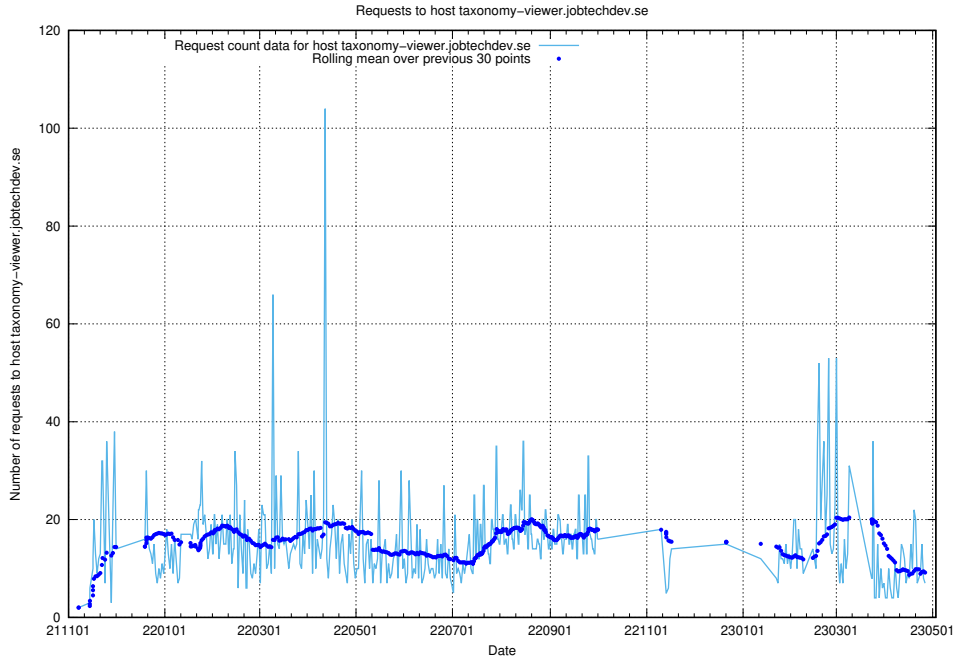

7.73 Usage of taxonomy-viewer.jobtechdev.se

Here, we count the number of requests to host taxonomy-viewer.jobtechdev.se.