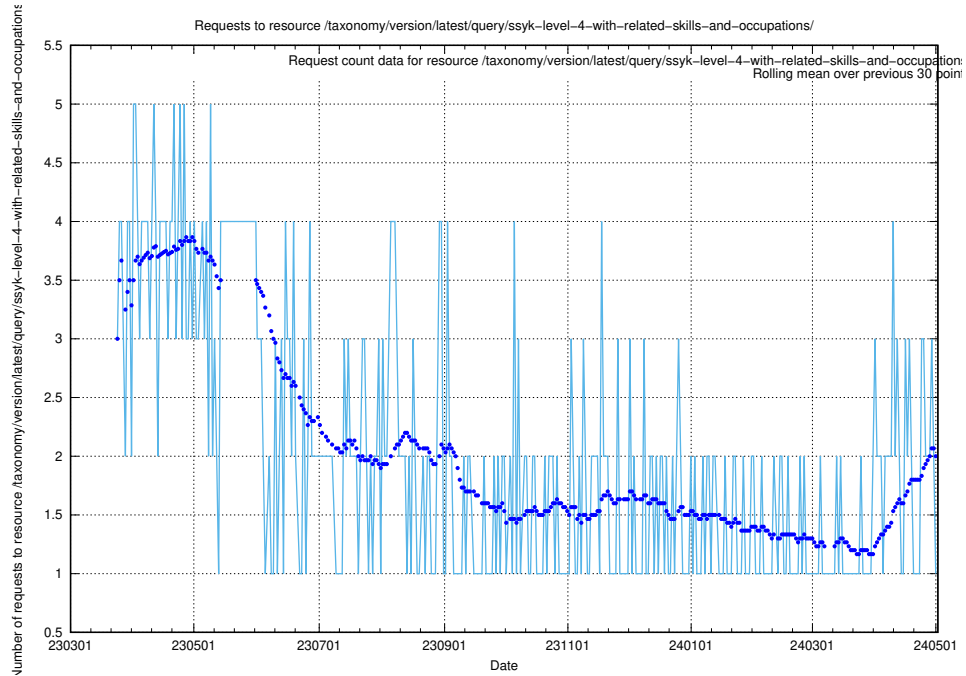

Here, we count the number of requests to resource /taxonomy/version/latest/query/ssyk-level-4-with-related-skills-and-occupations/.

5.6045 Usage of /taxonomy/version/latest/query/ssyk-level-4-with-related-isco-level-4-groups/