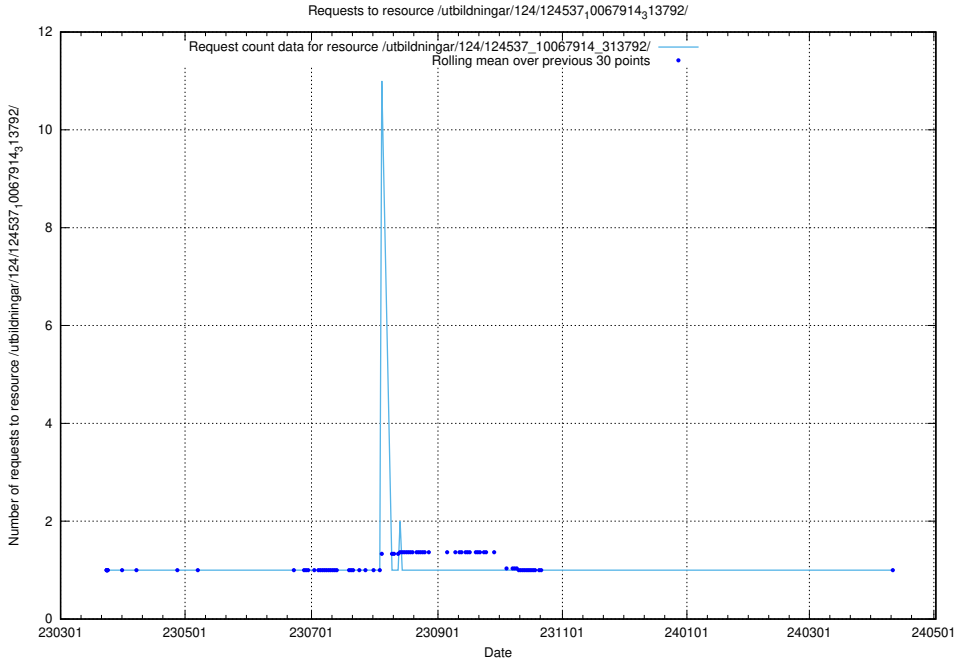

5.1154 Usage of /utbildningar/124/124537_10067914_313792/

Here, we count the number of requests to resource /utbildningar/124/124537_10067914_313792/.