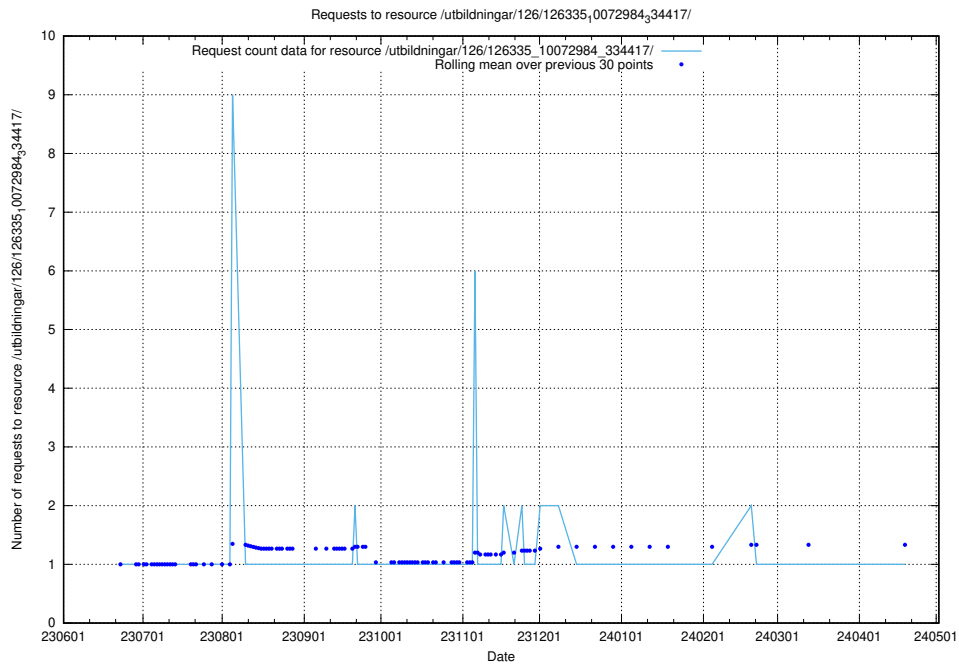

5.5608 Usage of /utbildningar/126/126335_10072984_334417/

Here, we count the number of requests to resource /utbildningar/126/126335_10072984_334417/.