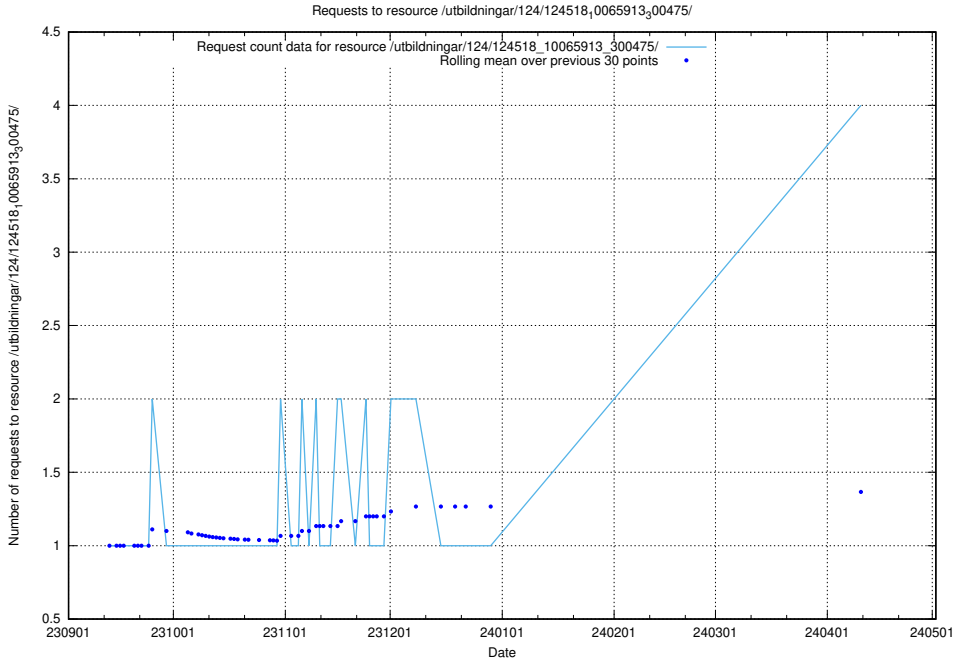

5.206 Usage of /utbildningar/124/124518_10065913_300475/

Here, we count the number of requests to resource /utbildningar/124/124518_10065913_300475/.