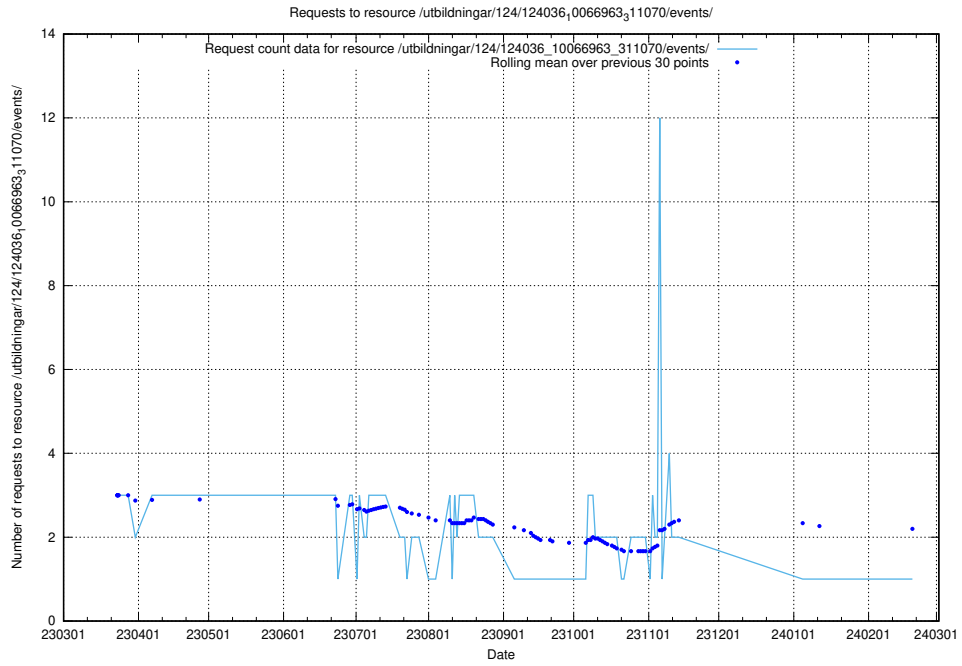

5.6237 Usage of /utbildningar/124/124036_10066963_311070/events/

Here, we count the number of requests to resource /utbildningar/124/124036_10066963_311070/events/