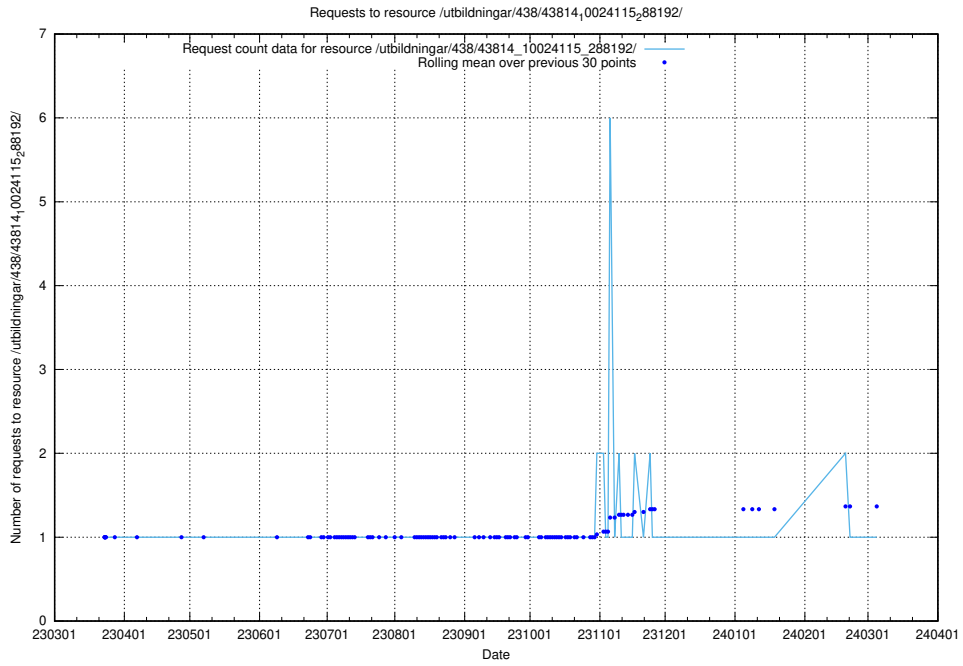

5.6317 Usage of /utbildningar/438/43814_10024115_288192/

Here, we count the number of requests to resource /utbildningar/438/43814_10024115_288192/.