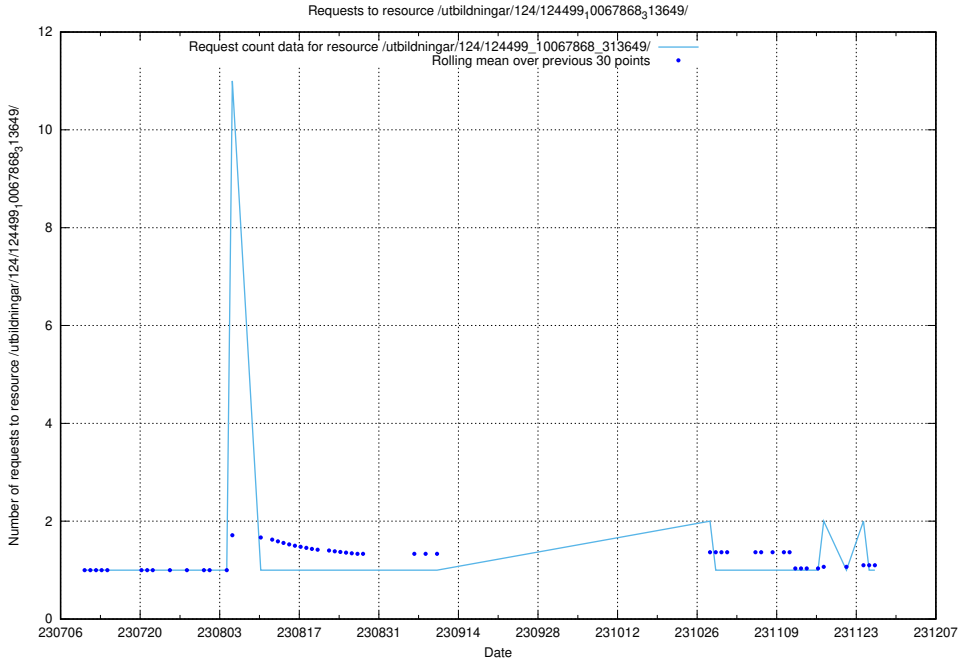

Here, we count the number of requests to resource /utbildningar/124/124499_10067868_313649/events/

5.5057 Usage of /utbildningar/124/124499_10067868_313649/

Here, we count the number of requests to resource /utbildningar/124/124499_10067868_313649/.