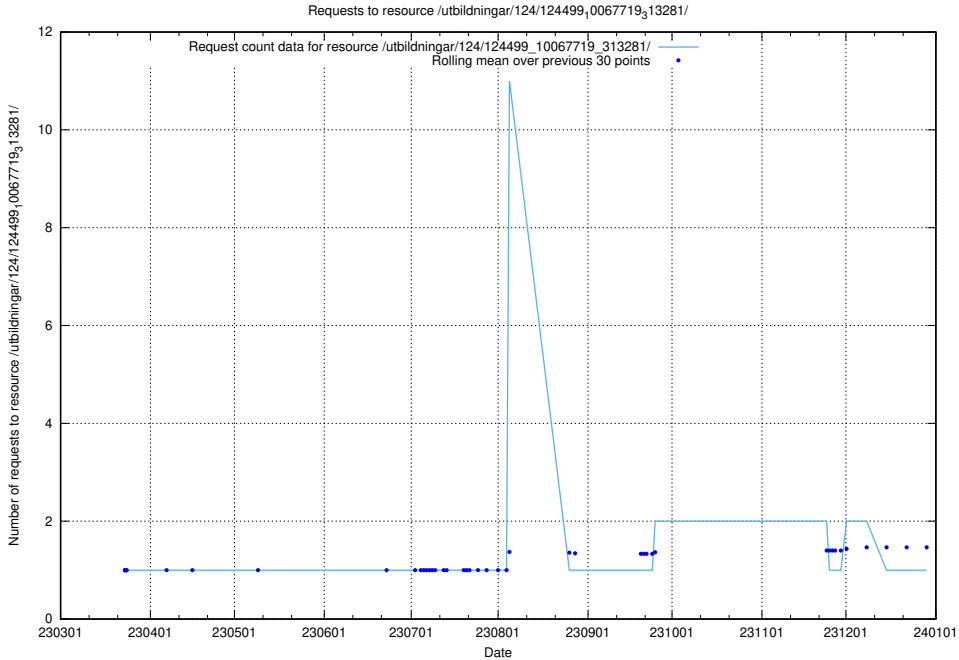

5.2480 Usage of /utbildningar/124/124499_10067719_313281/

Here, we count the number of requests to resource /utbildningar/124/124499_10067719_313281/.