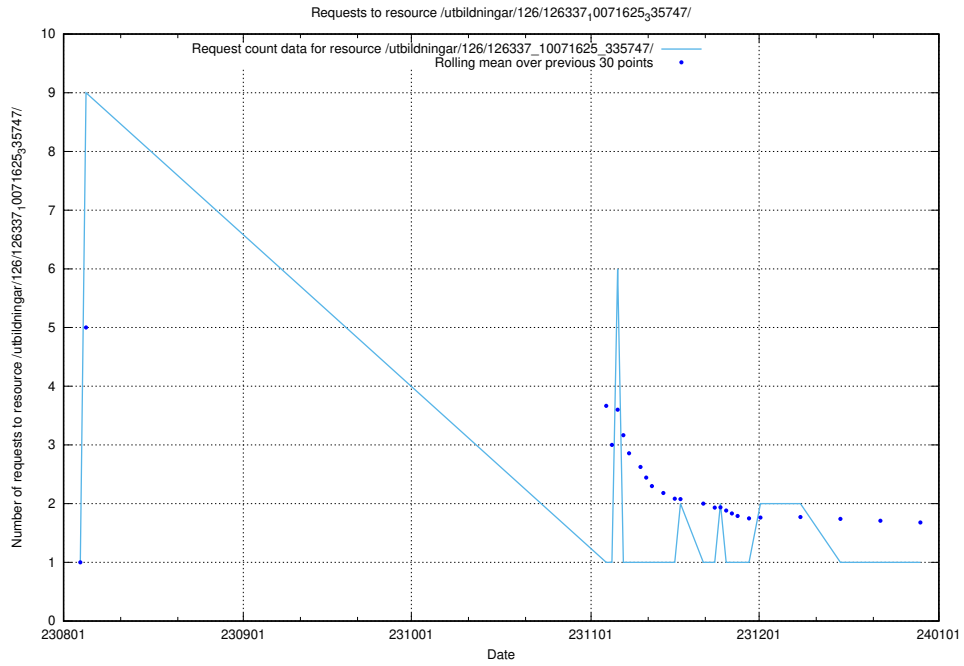

5.4804 Usage of /utbildningar/126/126337_10071625_335747/

Here, we count the number of requests to resource /utbildningar/126/126337_10071625_335747/.