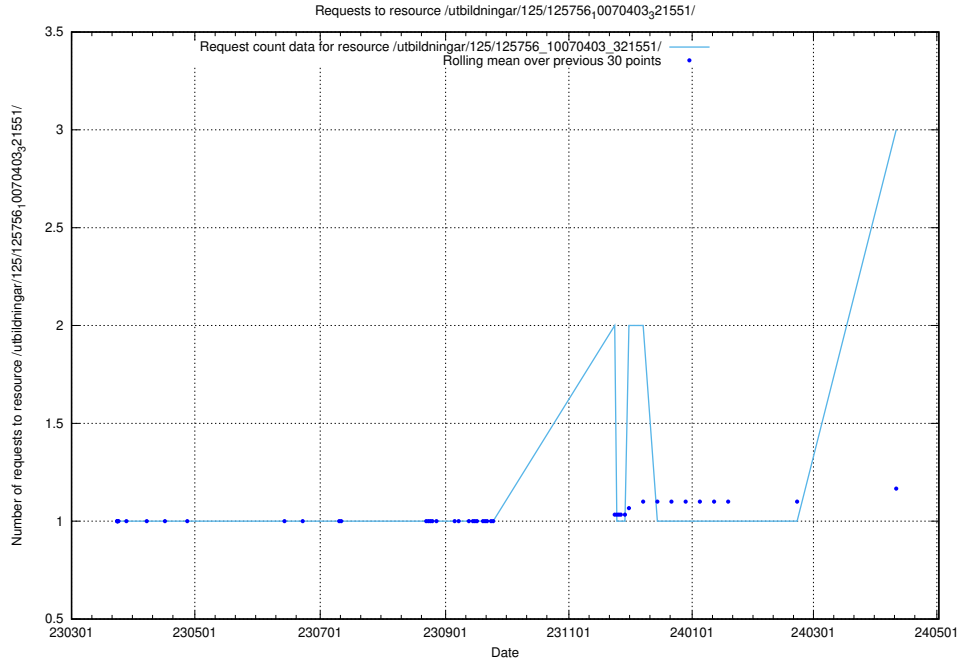

5.423 Usage of /utbildningar/125/125756_10070403_321551/

Here, we count the number of requests to resource /utbildningar/125/125756_10070403_321551/.