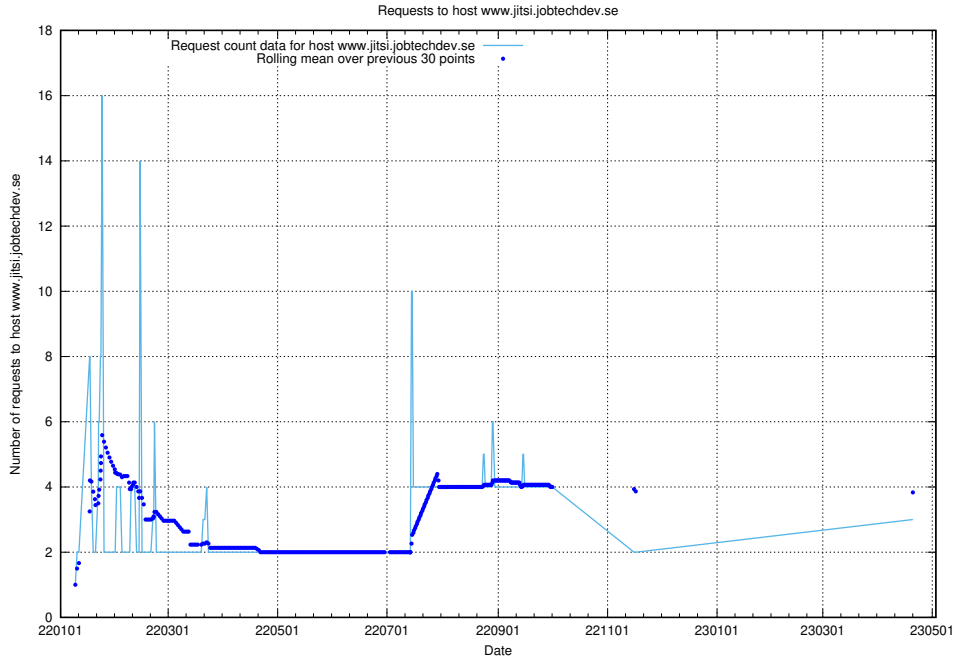

7.173 Usage of www.jitsi.jobtechdev.se

Here, we count the number of requests to host www.jitsi.jobtechdev.se.