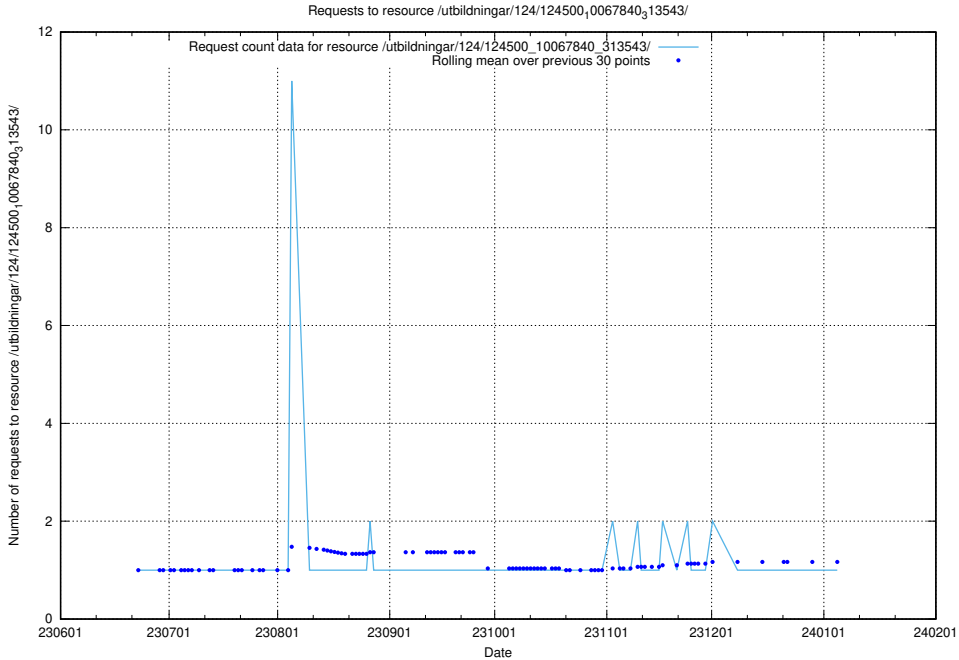

5.5714 Usage of /utbildningar/124/124500_10067840_313543/

Here, we count the number of requests to resource /utbildningar/124/124500_10067840_313543/.