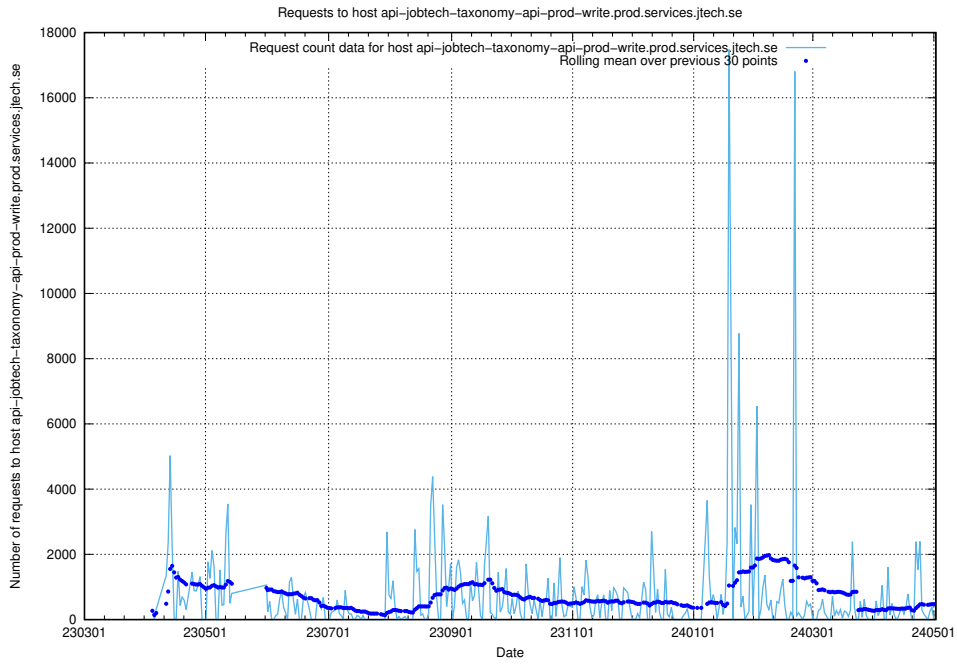

7.42 Usage of api-jobtech-taxonomy-api-prod-write.prod.services.jtech.se

Here, we count the number of requests to host api-jobtech-taxonomy-api-prod-write.prod.services.jtech.se.