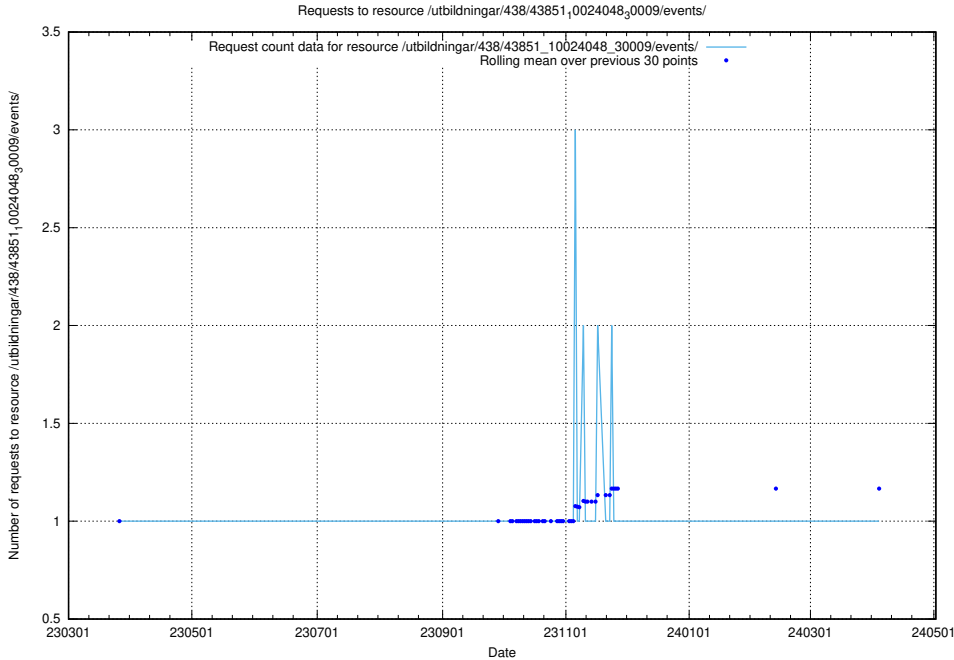

5.6016 Usage of /utbildningar/438/43851_10024048_30009/events/

Here, we count the number of requests to resource /utbildningar/438/43851_10024048_30009/events/.