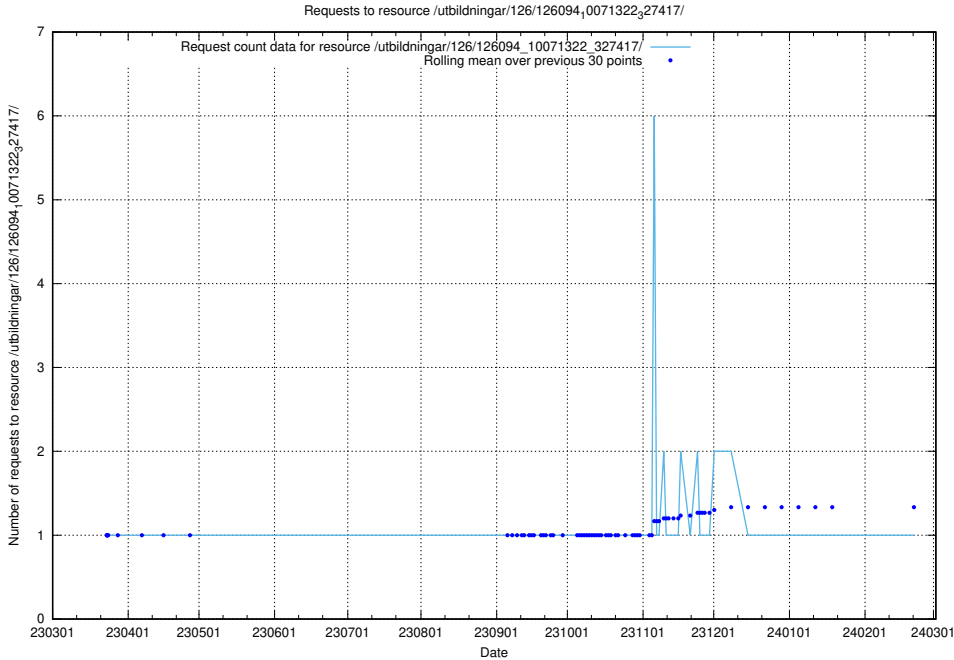

5.6404 Usage of /utbildningar/126/126094_10071322_327417/

Here, we count the number of requests to resource /utbildningar/126/126094_10071322_327417/.