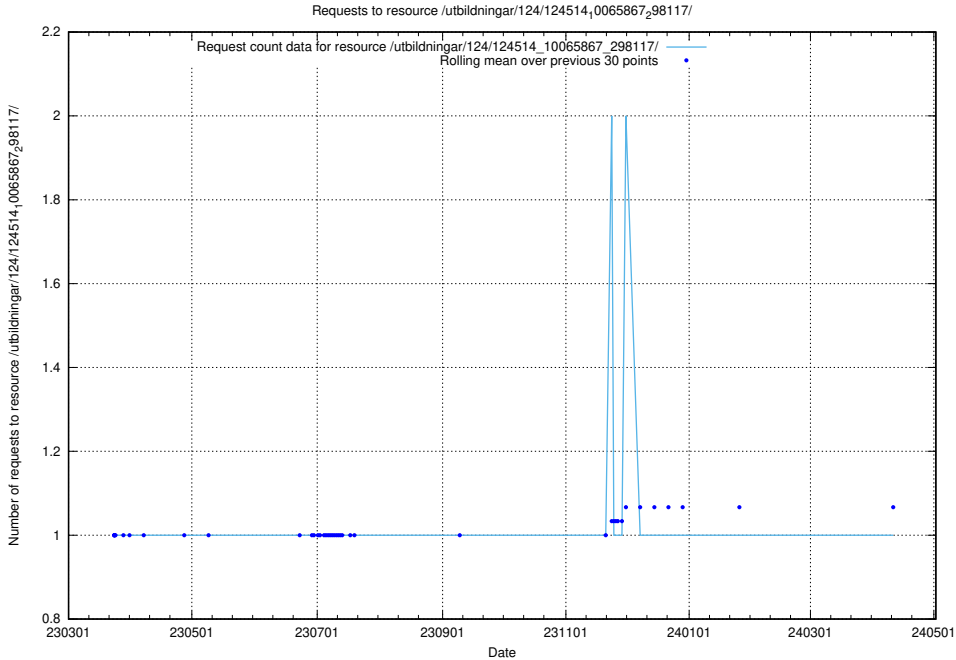

5.1929 Usage of /utbildningar/124/124514_10065867_298117/

Here, we count the number of requests to resource /utbildningar/124/124514_10065867_298117/.