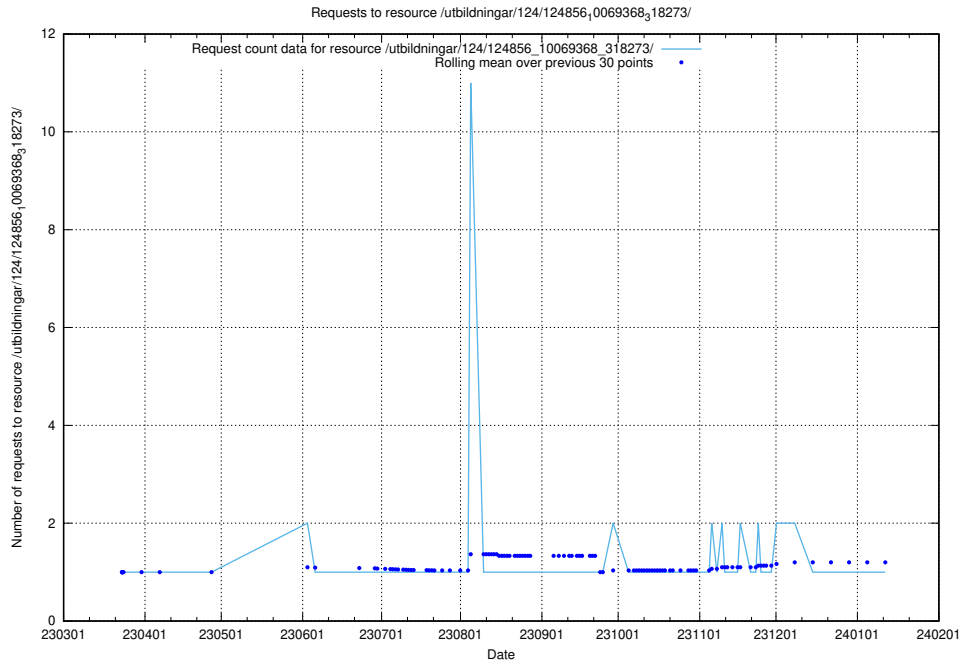

5.1120 Usage of /utbildningar/124/124856_10069368_318273/

Here, we count the number of requests to resource /utbildningar/124/124856_10069368_318273/.