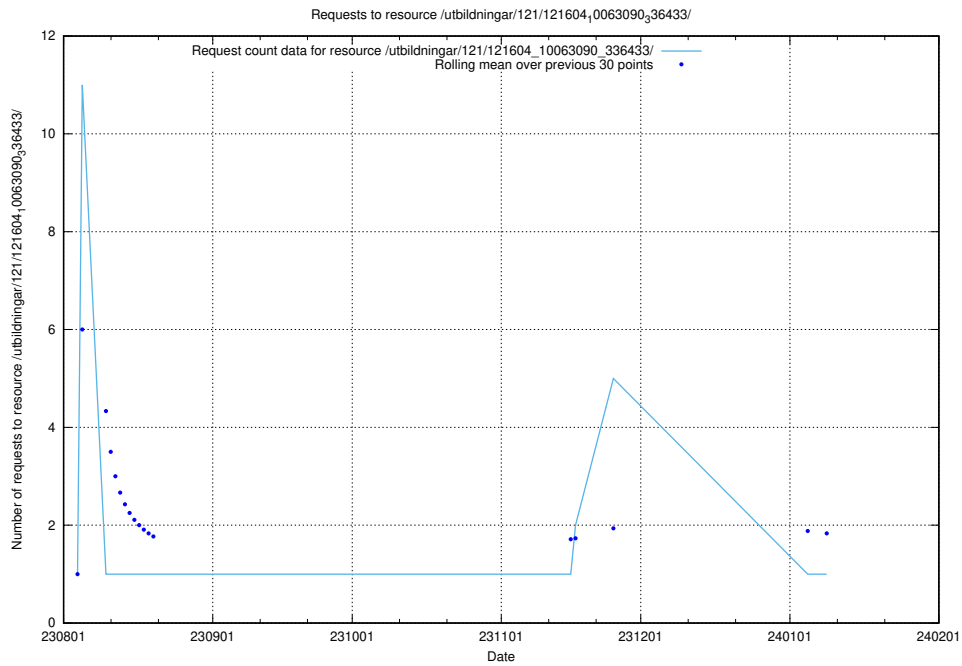

5.4820 Usage of /utbildningar/121/121604_10063090_336433/

Here, we count the number of requests to resource /utbildningar/121/121604_10063090_336433/.