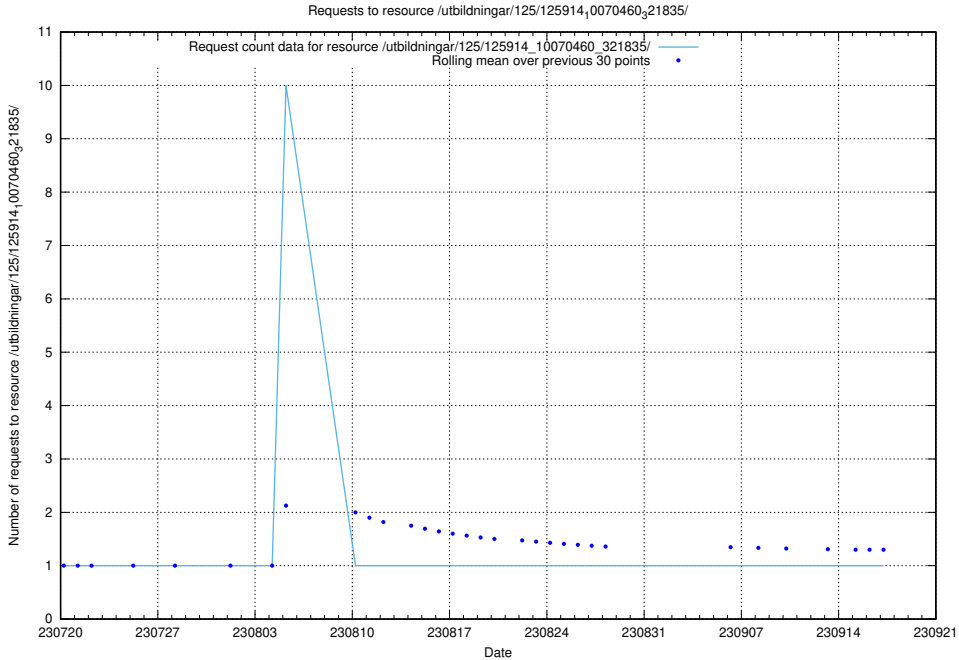

5.4925 Usage of /utbildningar/125/125914_10070460_321835/

Here, we count the number of requests to resource /utbildningar/125/125914_10070460_321835/.