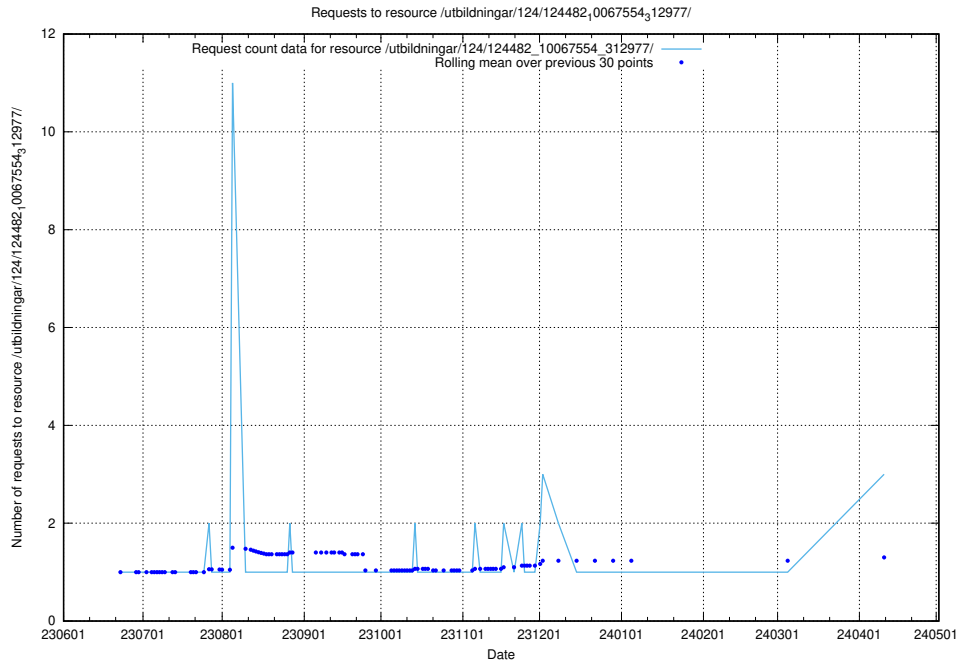

5.378 Usage of /utbildningar/124/124482_10067554_312977/

Here, we count the number of requests to resource /utbildningar/124/124482_10067554_312977/.