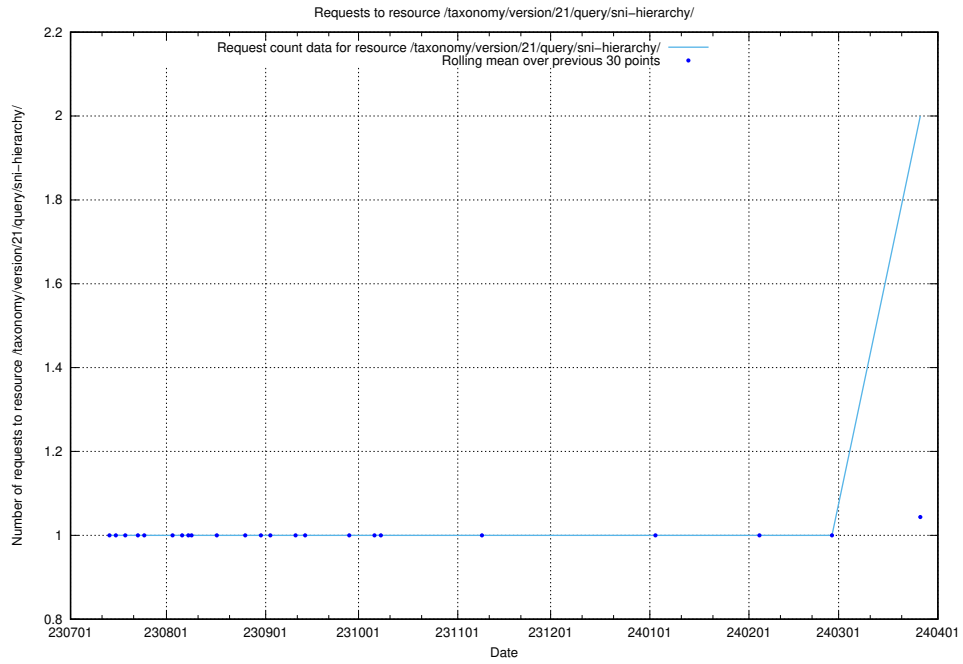

5.756 Usage of /taxonomy/version/21/query/sni-hierarchy/

Here, we count the number of requests to resource /taxonomy/version/21/query/sni-hierarchy/.