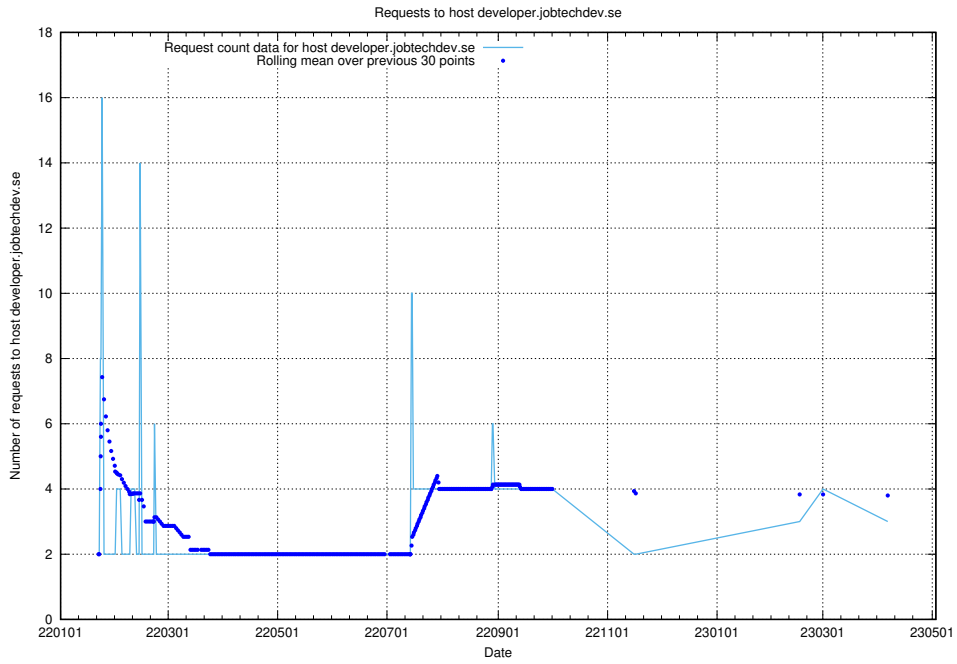

7.161 Usage of developer.jobtechdev.se

Here, we count the number of requests to host developer.jobtechdev.se.