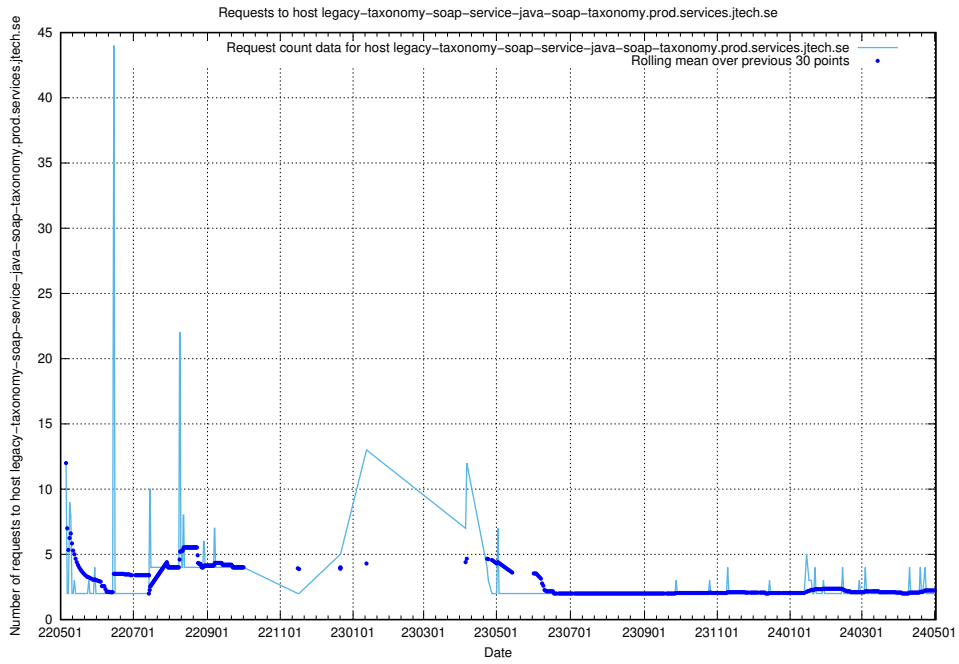

7.429 Usage of legacy-taxonomy-soap-service-java-soap-taxonomy.prod.services.jtech.se

Here, we count the number of requests to host legacy-taxonomy-soap-service-java-soap-taxonomy.prod.services.jtech.se.