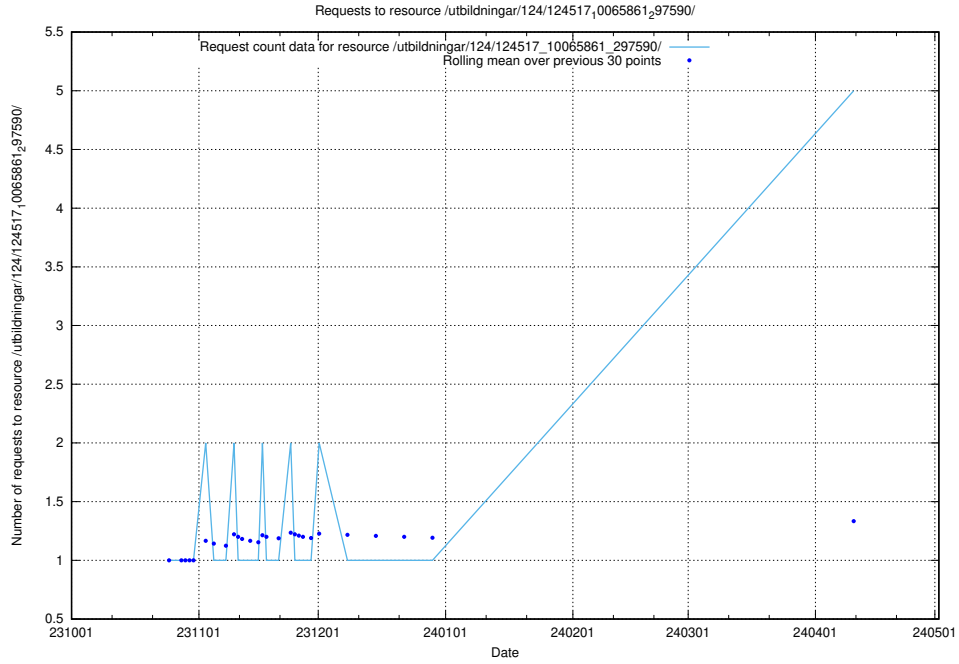

5.133 Usage of /utbildningar/124/124517_10065861_297590/

Here, we count the number of requests to resource /utbildningar/124/124517_10065861_297590/.