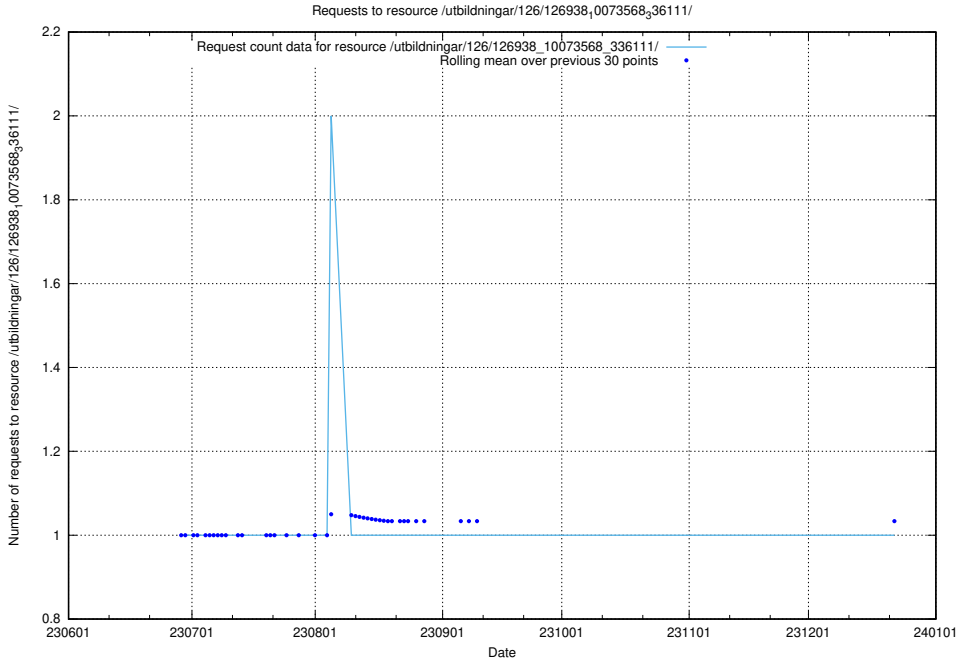

5.5370 Usage of /utbildningar/126/126938_10073568_336111/

Here, we count the number of requests to resource /utbildningar/126/126938_10073568_336111/.