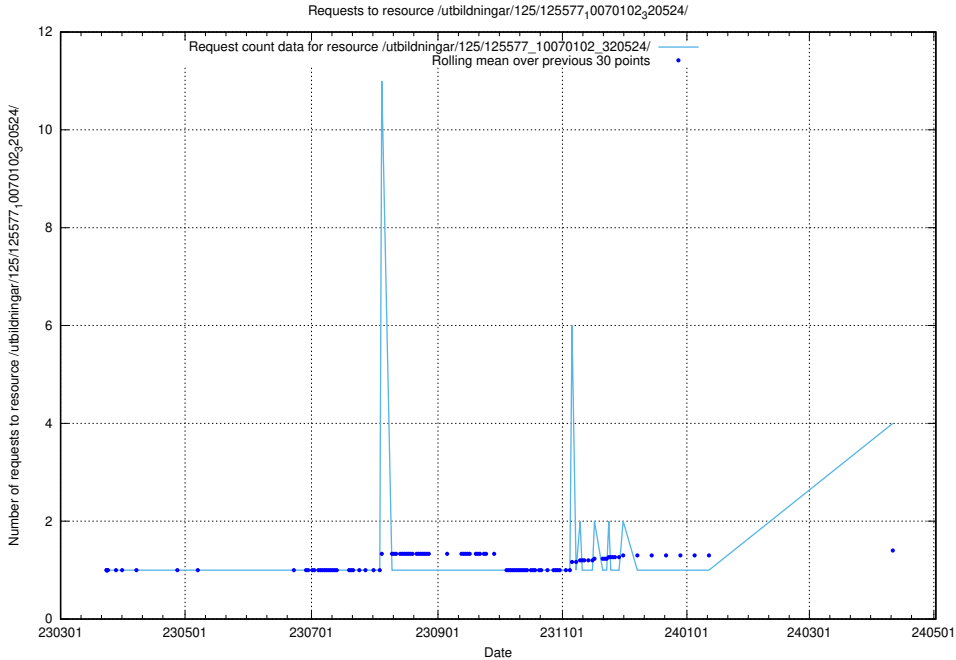

5.153 Usage of /utbildningar/125/125577_10070102_320524/

Here, we count the number of requests to resource /utbildningar/125/125577_10070102_320524/.