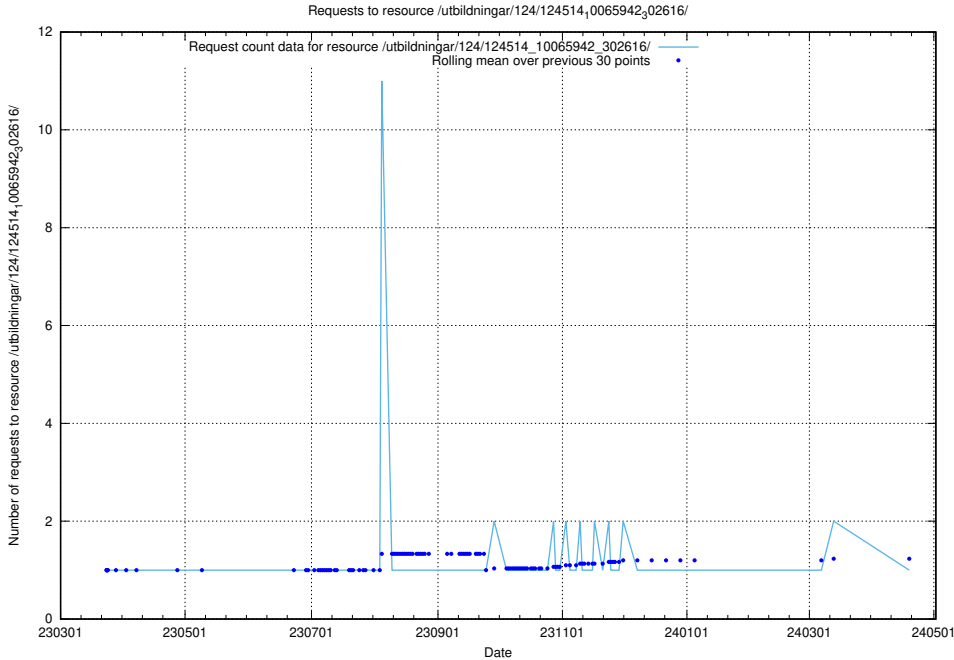

5.1809 Usage of /utbildningar/124/124514_10065942_302616/

Here, we count the number of requests to resource /utbildningar/124/124514_10065942_302616/.