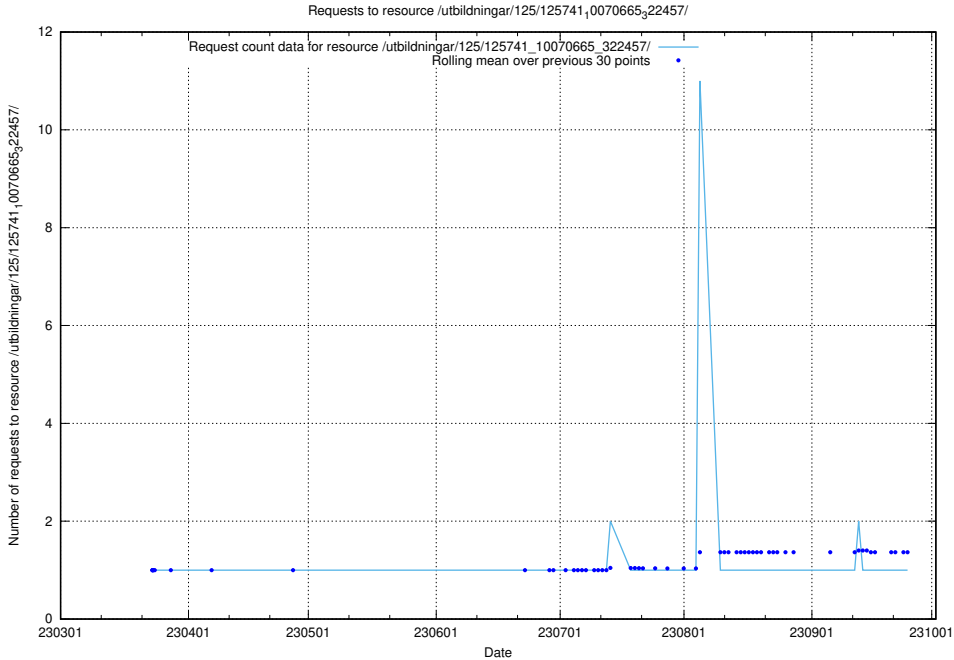

5.6462 Usage of /utbildningar/125/125741_10070665_322457/

Here, we count the number of requests to resource /utbildningar/125/125741_10070665_322457/.