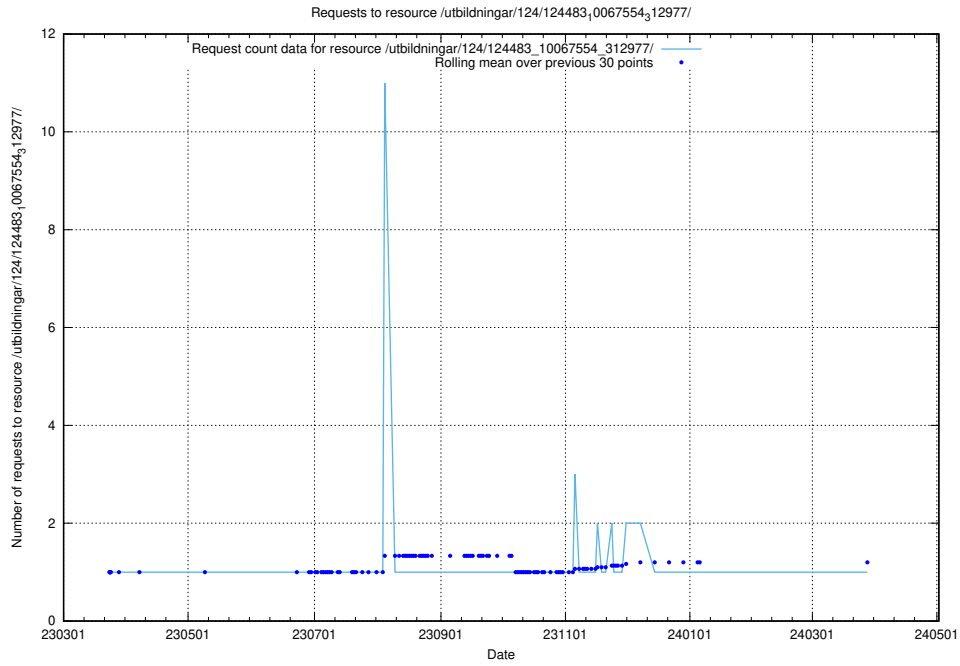

5.2728 Usage of /utbildningar/124/124483_10067554_312977/

Here, we count the number of requests to resource /utbildningar/124/124483_10067554_312977/.