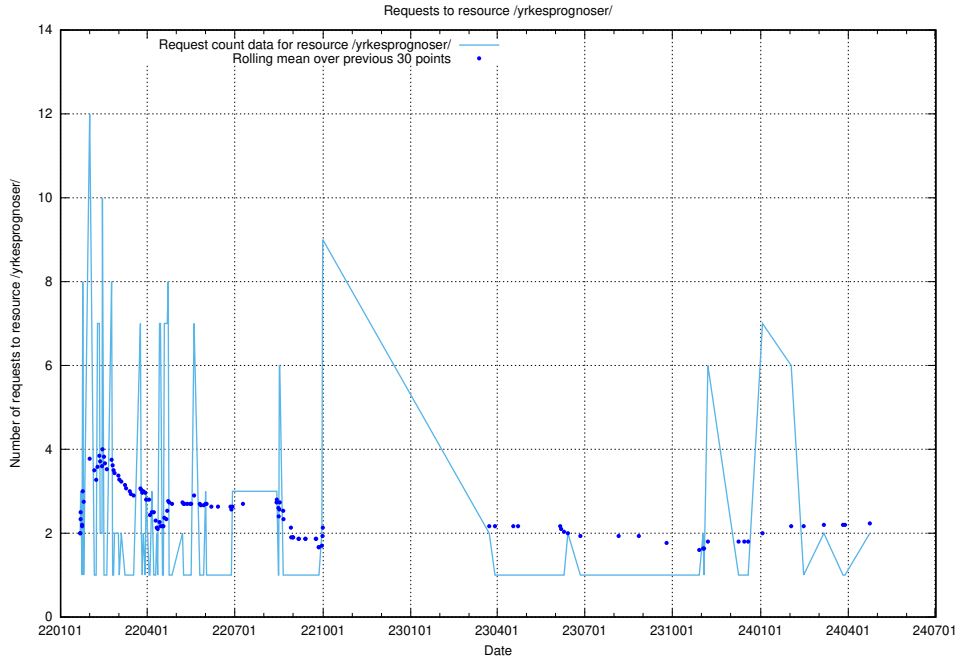

5.866 Usage of /yrkesprognoser/

Here, we count the number of requests to resource /yrkesprognoser/.