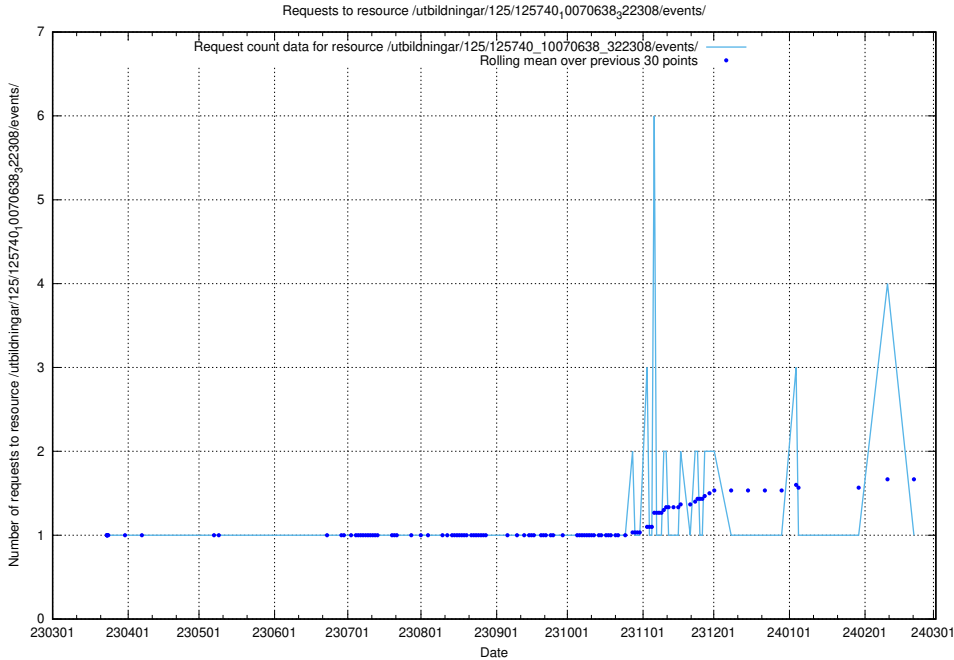

5.944 Usage of /utbildningar/125/125740_10070638_322308/events/

Here, we count the number of requests to resource /utbildningar/125/125740_10070638_322308/events/