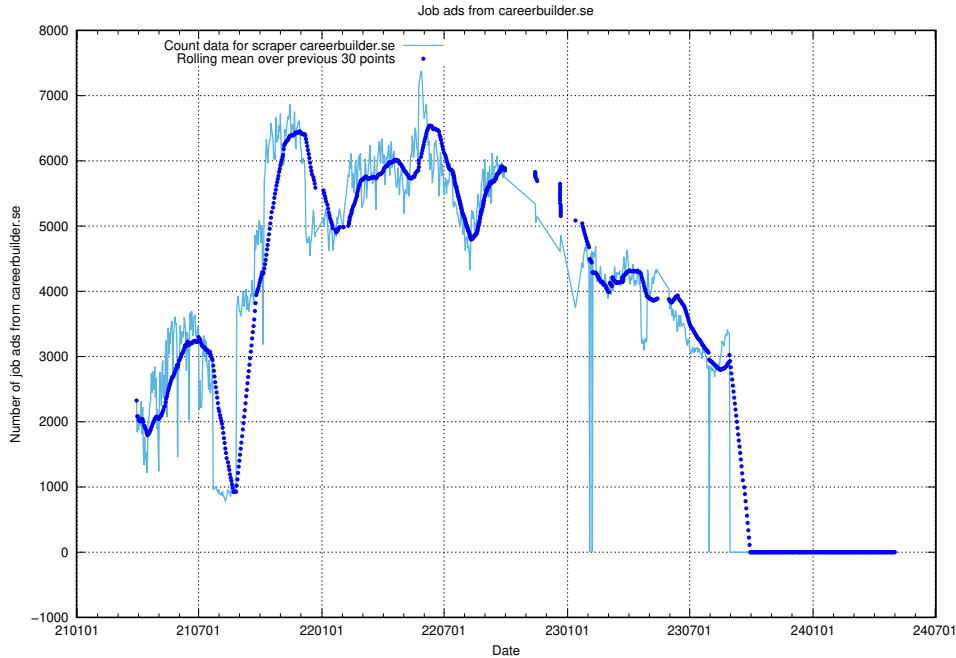

13.20 Number of ads by scraper careerbuilder.se

Here, we count the number of job ads scraped from careerbuilder.se.