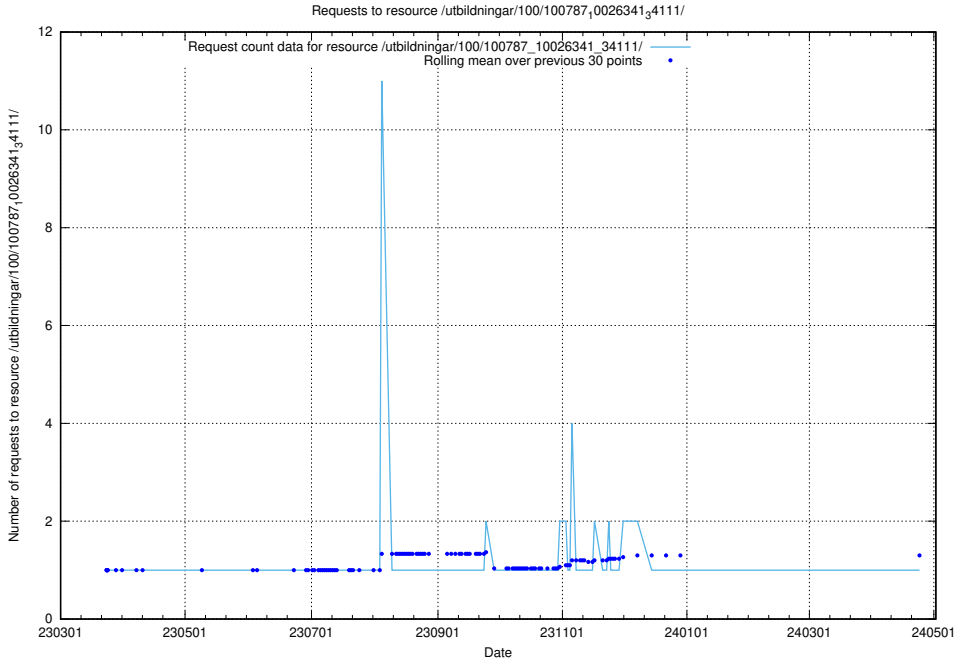

5.5463 Usage of /utbildningar/100/100787_10026341_34111/

Here, we count the number of requests to resource /utbildningar/100/100787_10026341_34111/.