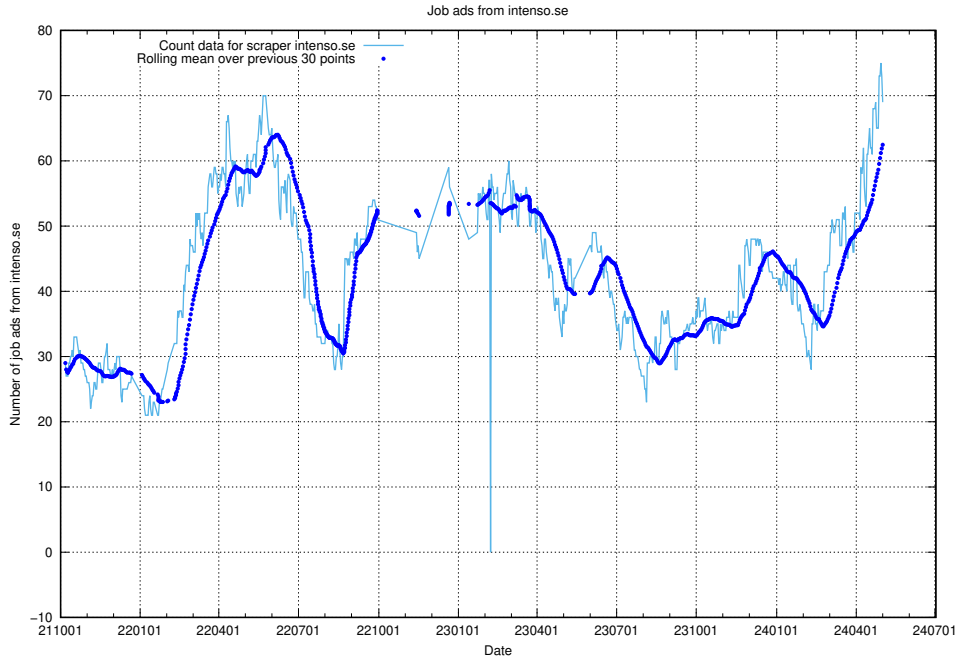

Here, we count the number of job ads scraped from intenso.se.

13.17 Number of ads by scraper studentjob.se

Here, we count the number of job ads scraped from studentjob.se.

13.18 Number of ads by scraper gronajobb.se