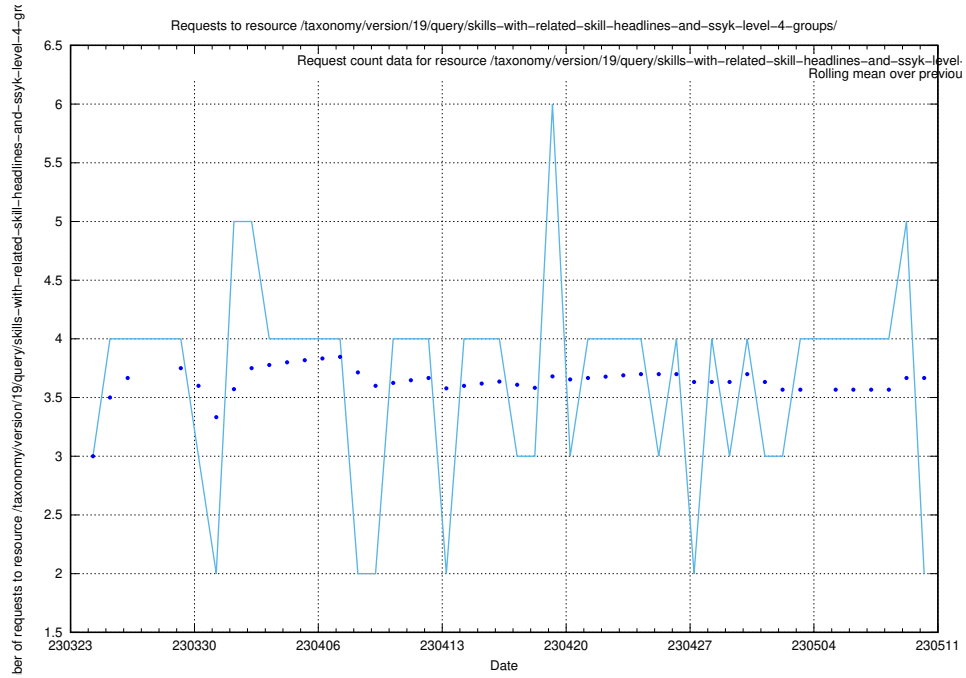

5.859 Usage of /taxonomy/version/19/query/skills-with-related-skill-headlines-and-ssyk-level-4-groups/

Here, we count the number of requests to resource /taxonomy/version/19/query/skills-with-related-skill-headlines-and-ssyk-level-4-groups/.