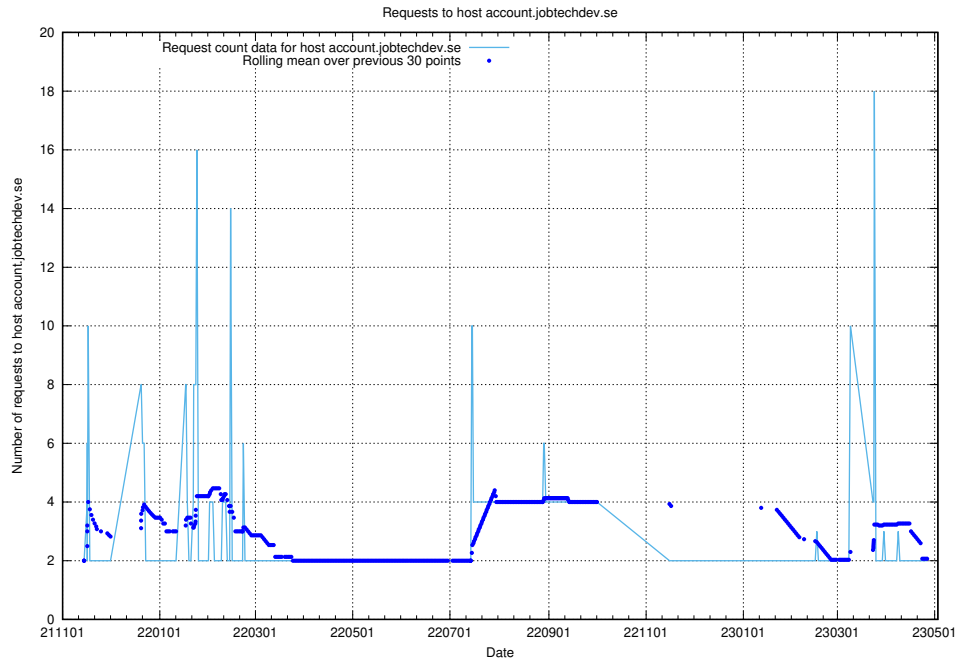

7.294 Usage of account.jobtechdev.se

Here, we count the number of requests to host account.jobtechdev.se.