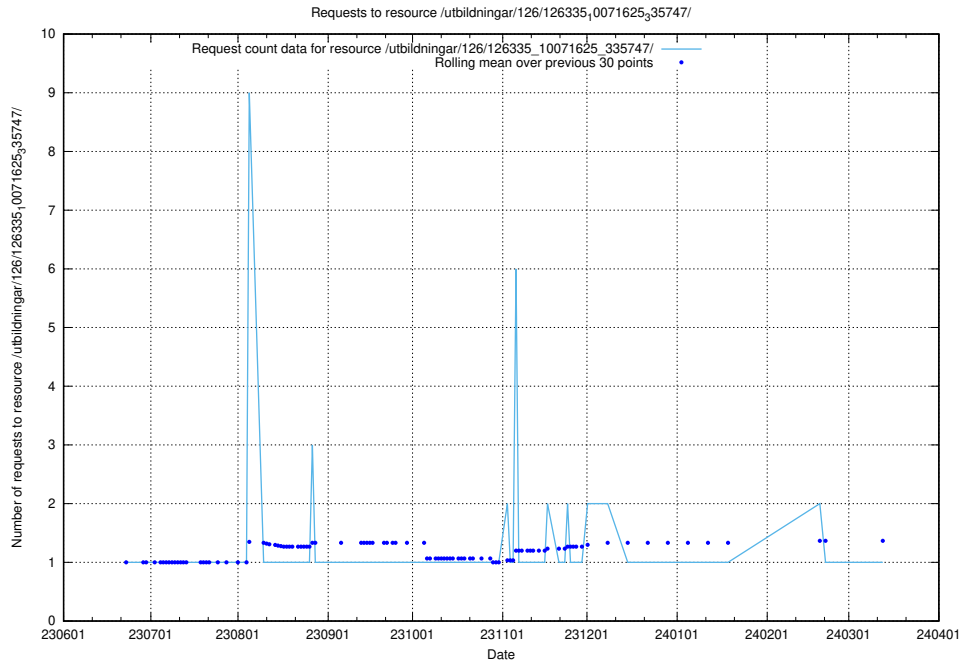

5.5611 Usage of /utbildningar/126/126335_10071625_335747/

Here, we count the number of requests to resource /utbildningar/126/126335_10071625_335747/.