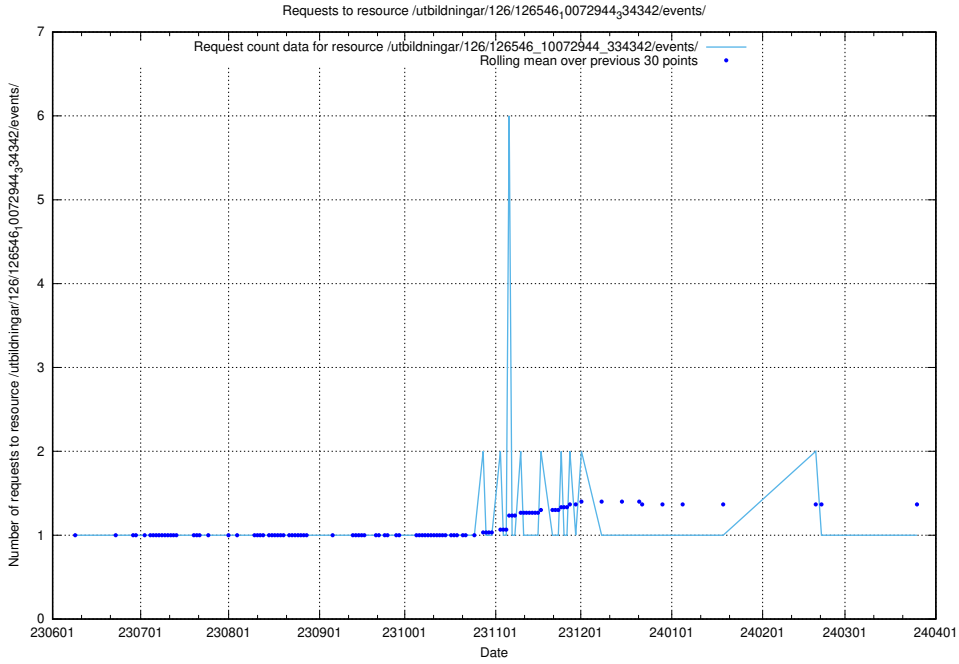

5.5827 Usage of /utbildningar/126/126546_10072944_334342/events/

Here, we count the number of requests to resource /utbildningar/126/126546_10072944_334342/events/