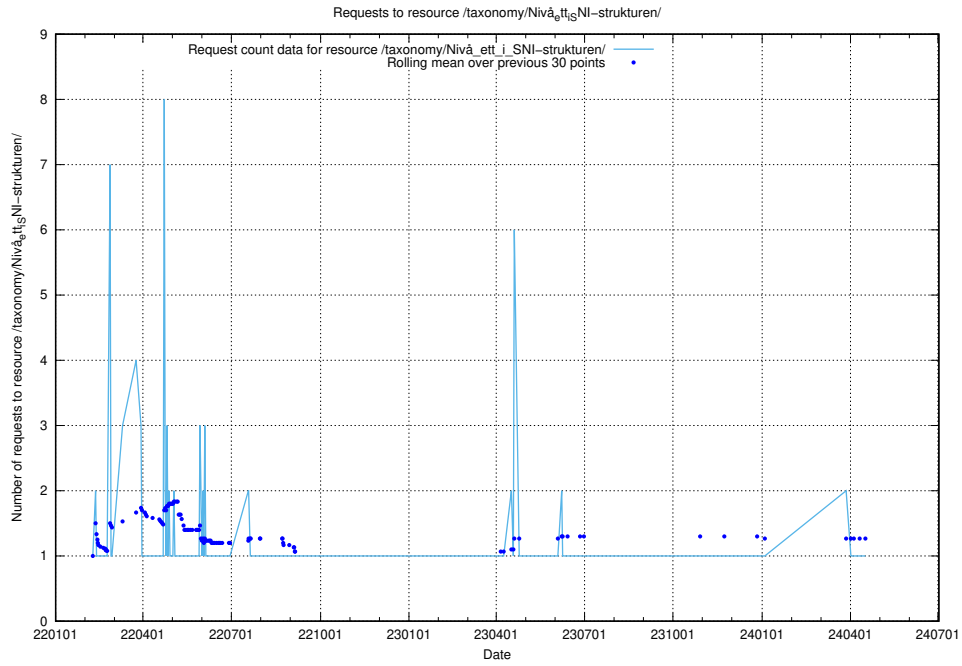

5.2166 Usage of /taxonomy/Nivå_ett_i_SNI-strukturen/

Here, we count the number of requests to resource /taxonomy/Nivå_ett_i_SNI-strukturen/.