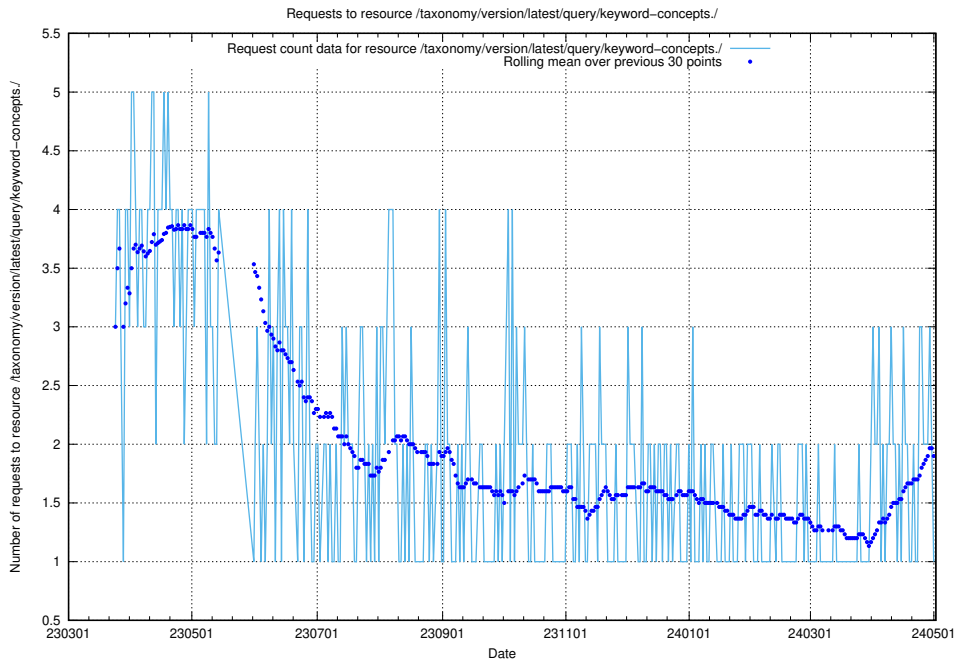

Here, we count the number of requests to resource /taxonomy/version/latest/query/keyword-concepts./.

5.6069 Usage of /taxonomy/version/latest/query/keyword-concepts-with-relations/

Here, we count the number of requests to resource /taxonomy/version/latest/query/keyword-concepts-with-relations/.