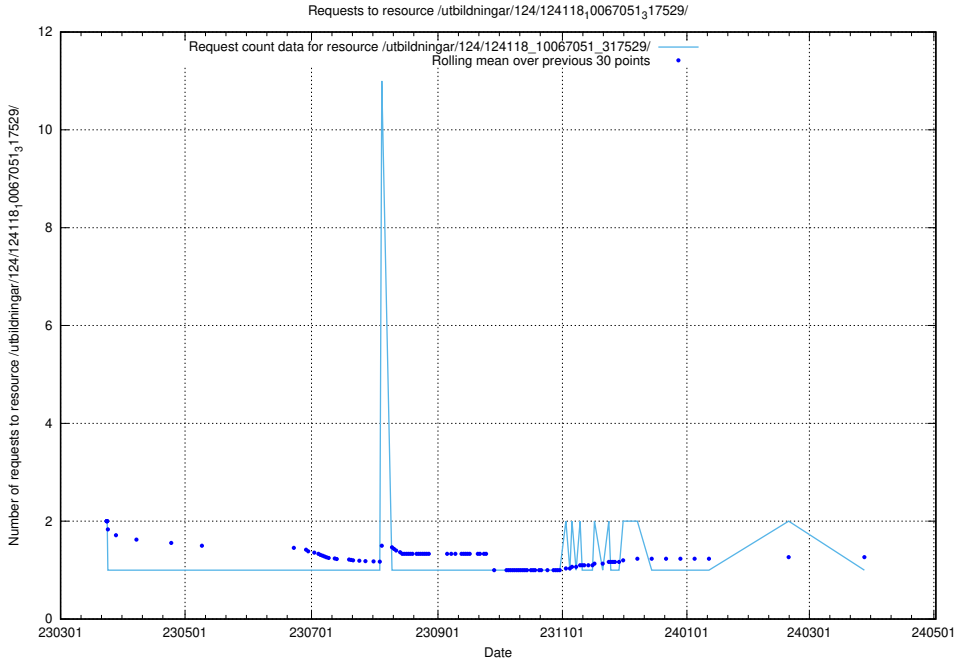

5.6277 Usage of /utbildningar/124/124118_10067051_317529/

Here, we count the number of requests to resource /utbildningar/124/124118_10067051_317529/.