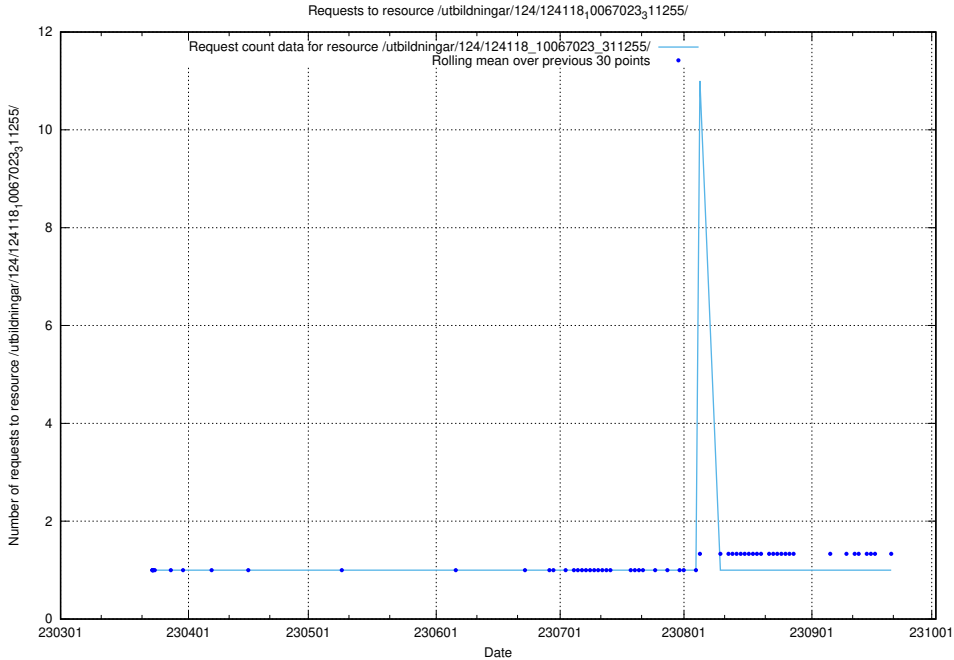

5.4135 Usage of /utbildningar/124/124118_10067023_311255/

Here, we count the number of requests to resource /utbildningar/124/124118_10067023_311255/.