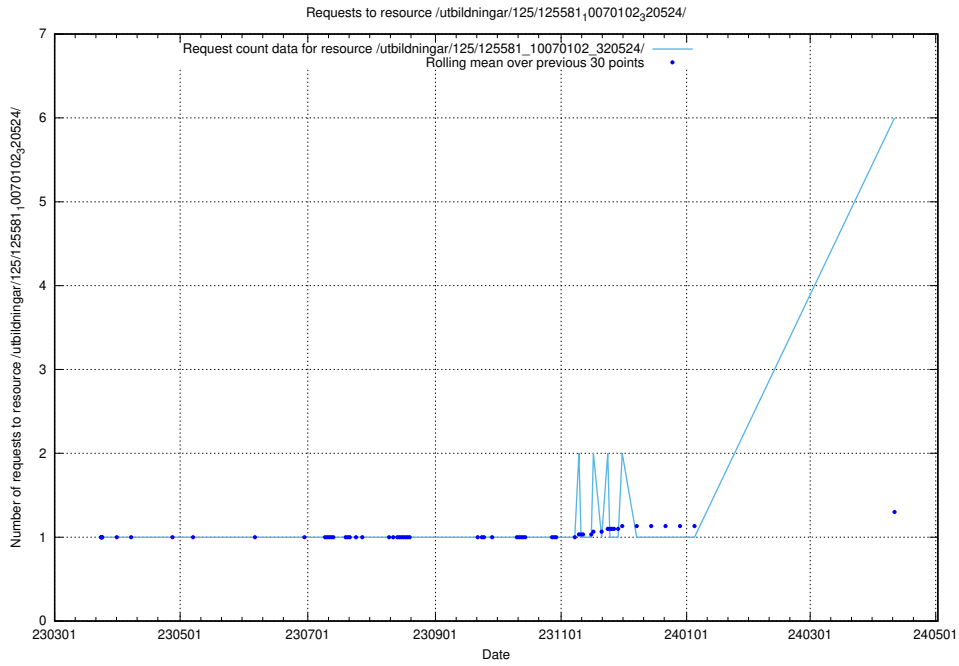

5.45 Usage of /utbildningar/125/125581_10070102_320524/

Here, we count the number of requests to resource /utbildningar/125/125581_10070102_320524/.