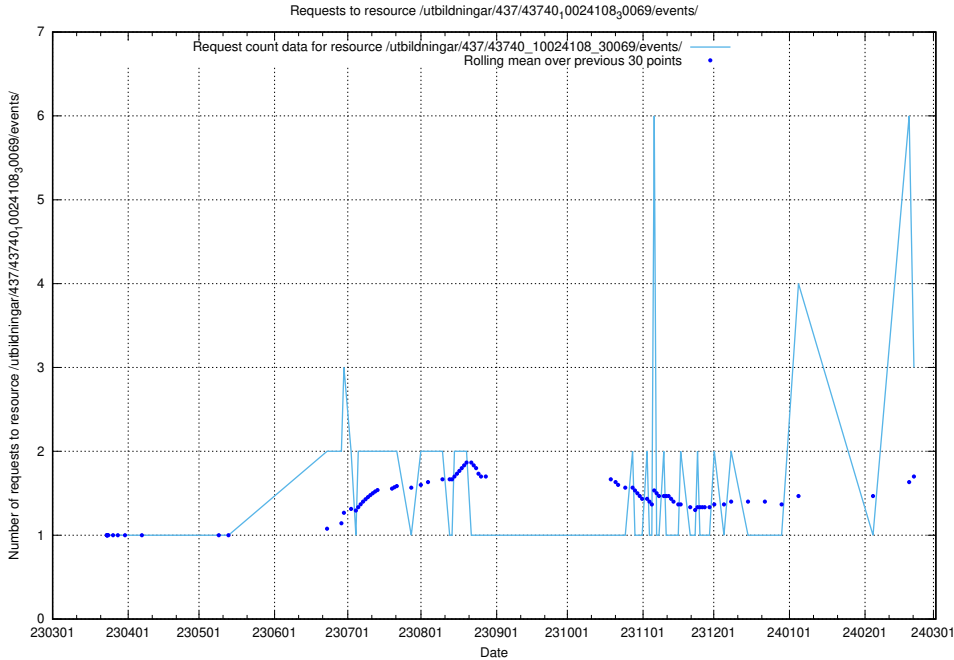

Here, we count the number of requests to resource /utbildningar/437/43740_10024108_30069/events/.

5.419 Usage of /utbildningar/437/43740_10024108_30069/

Here, we count the number of requests to resource /utbildningar/437/43740_10024108_30069/.