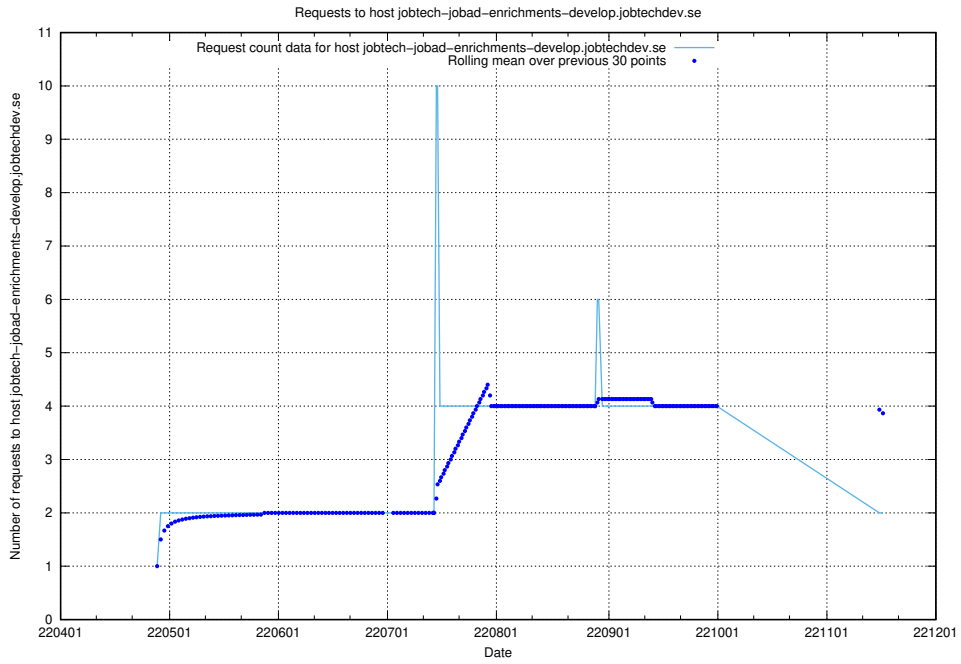

7.437 Usage of jobtech-jobad-enrichments-develop.jobtechdev.se

Here, we count the number of requests to host jobtech-jobad-enrichments-develop.jobtechdev.se.