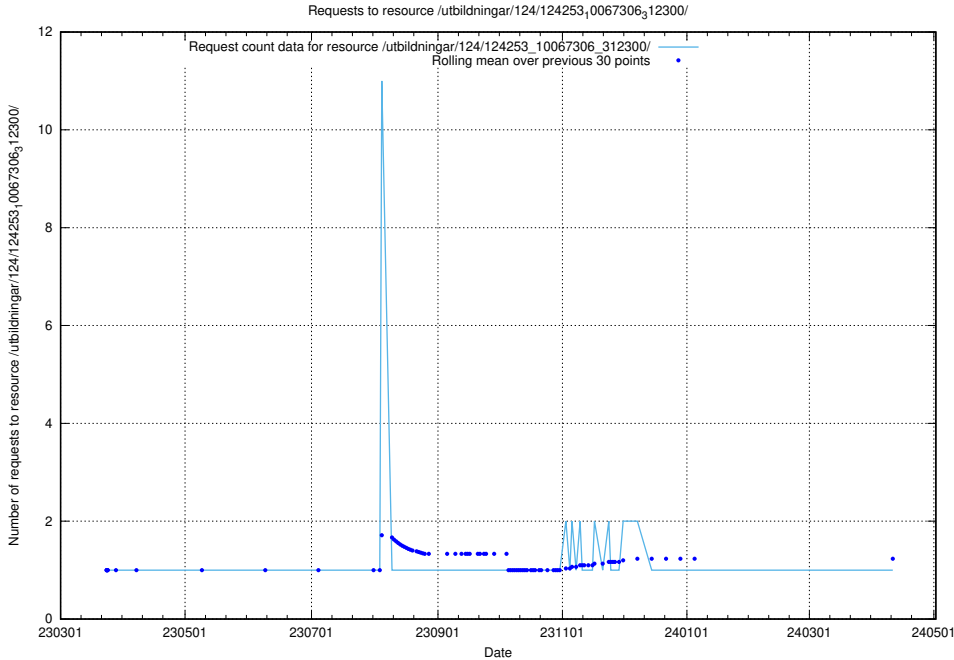

Here, we count the number of requests to resource /taxonomy/version/13/query/keyword-concepts-with-relations/.

5.3937 Usage of /utbildningar/124/124253_10067306_312300/

Here, we count the number of requests to resource /utbildningar/124/124253_10067306_312300/.