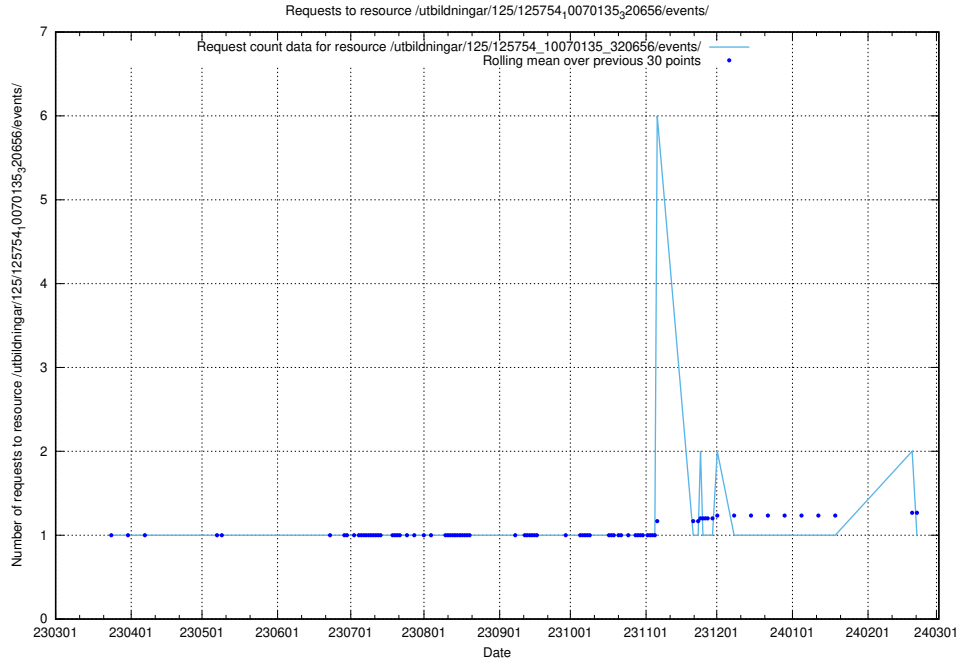

5.6194 Usage of /utbildningar/125/125754_10070135_320656/events/

Here, we count the number of requests to resource /utbildningar/125/125754_10070135_320656/events/