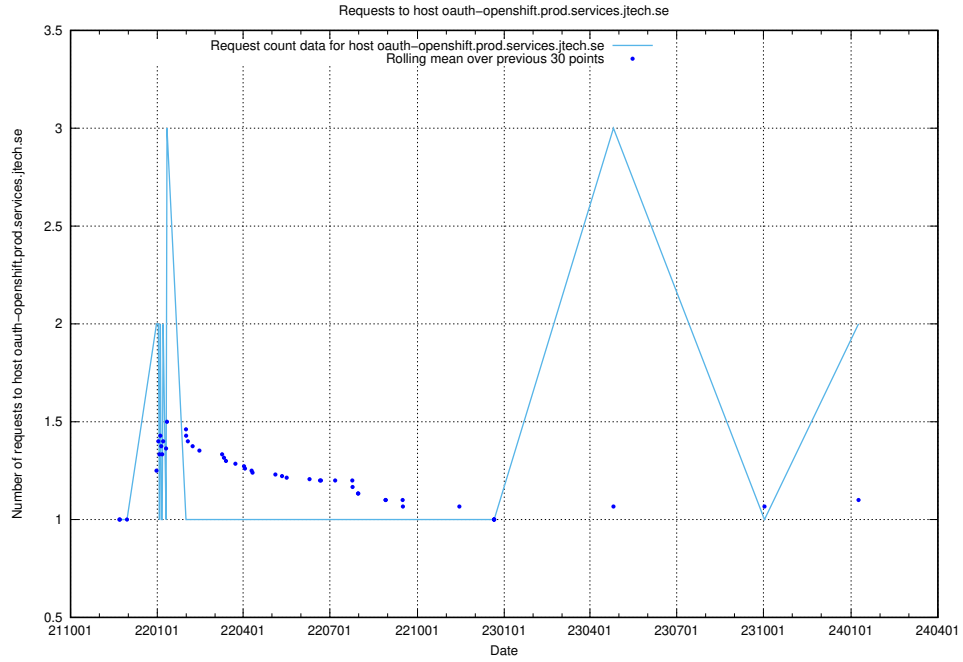

7.430 Usage of `oauth-openshift.prod.services.jtech.se`

Here, we count the number of requests to host `oauth-openshift.prod.services.jtech.se`.