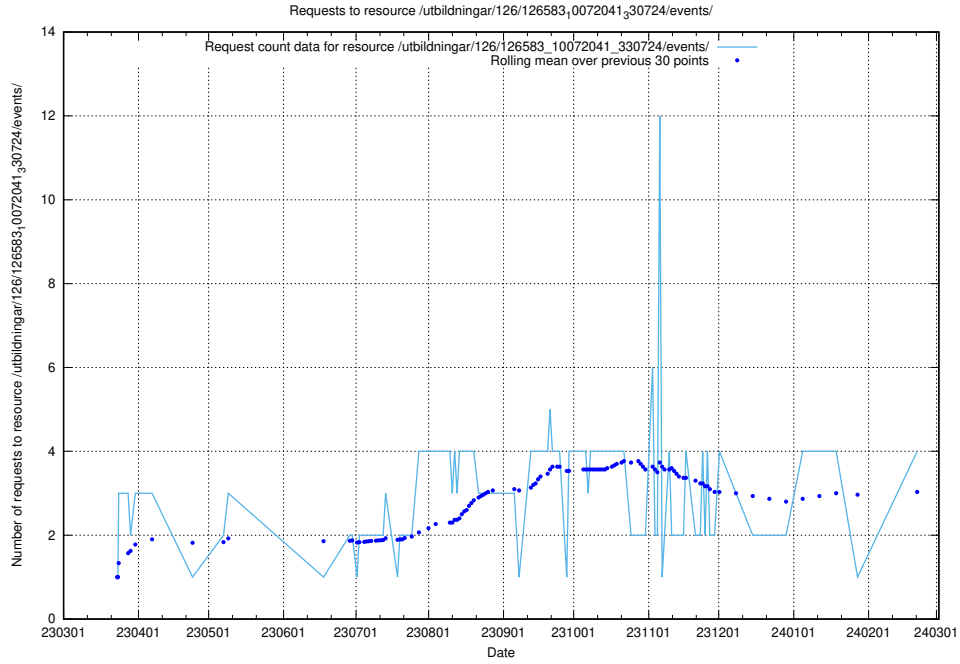

5.237 Usage of /utbildningar/126/126583_10072041_330724/events/

Here, we count the number of requests to resource /utbildningar/126/126583_10072041_330724/events/