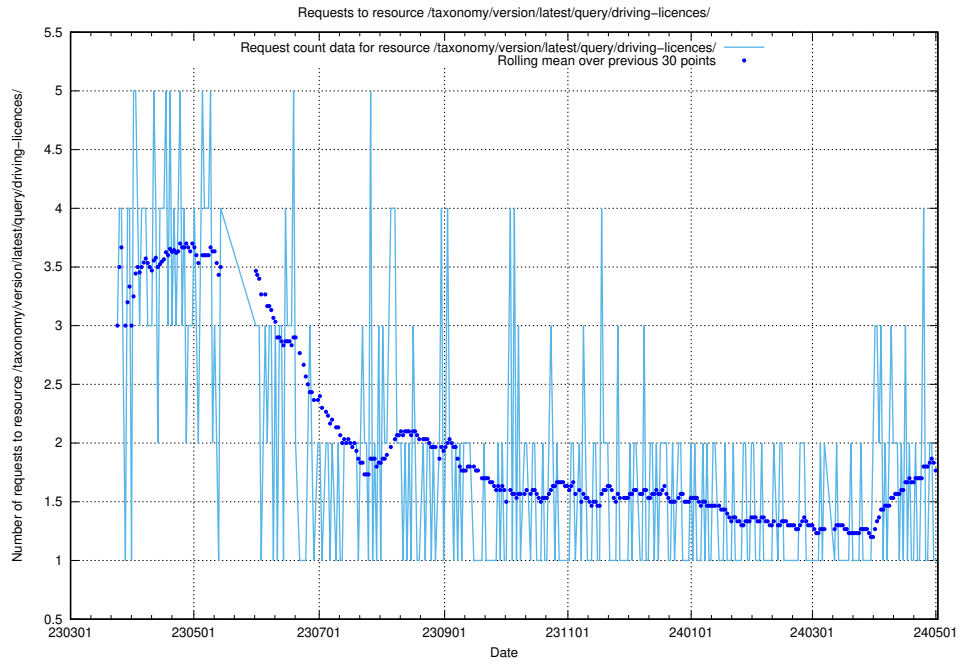

5.6075 Usage of /taxonomy/version/latest/query/driving-licences/

Here, we count the number of requests to resource /taxonomy/version/latest/query/driving-licences/.