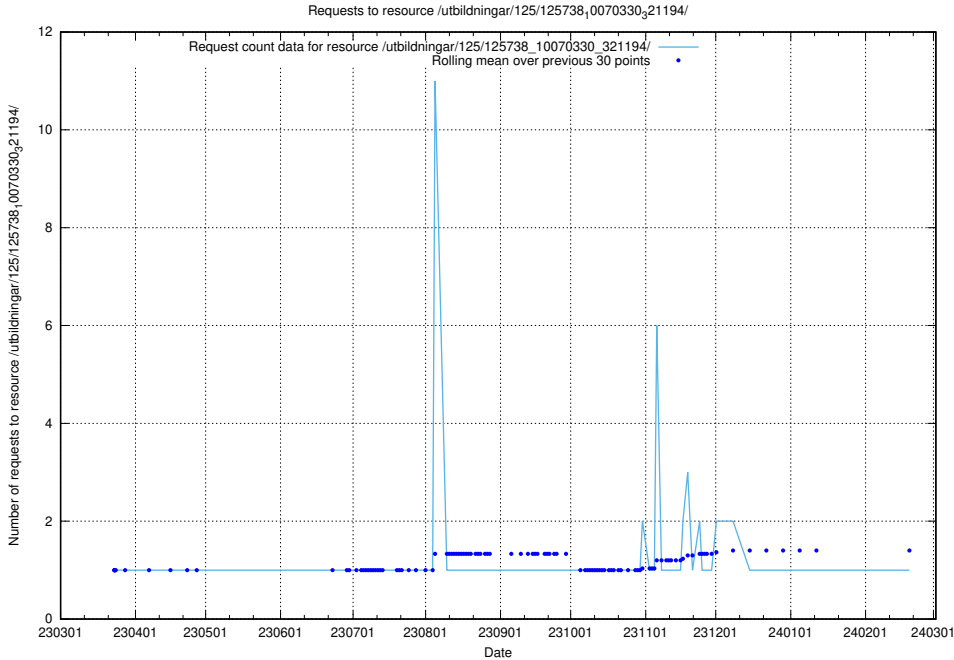

5.947 Usage of /utbildningar/125/125738_10070330_321194/

Here, we count the number of requests to resource /utbildningar/125/125738_10070330_321194/.