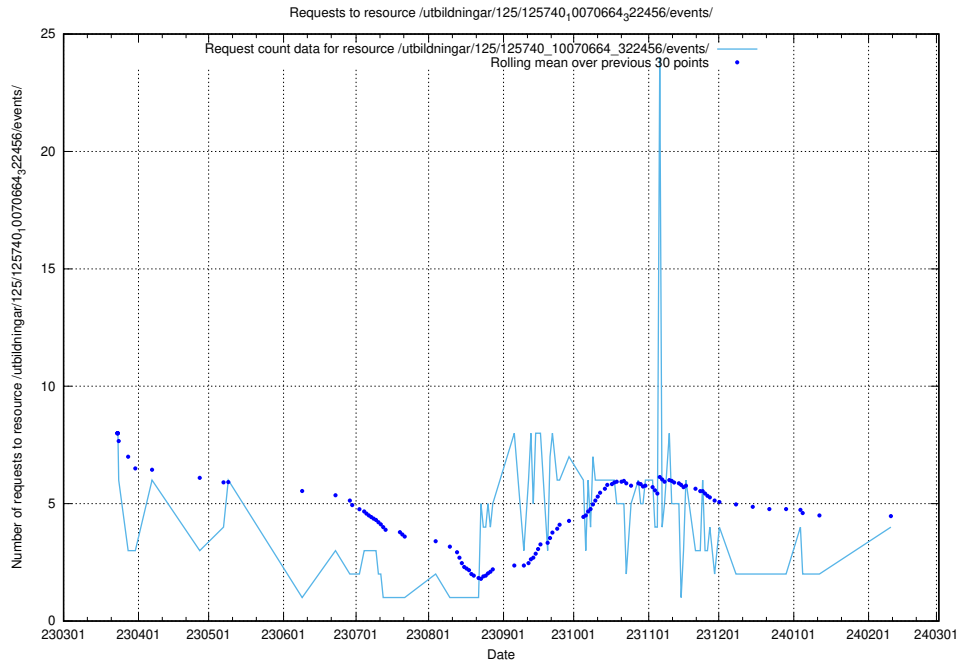

5.233 Usage of /utbildningar/125/125740_10070664_322456/events/

Here, we count the number of requests to resource /utbildningar/125/125740_10070664_322456/events/