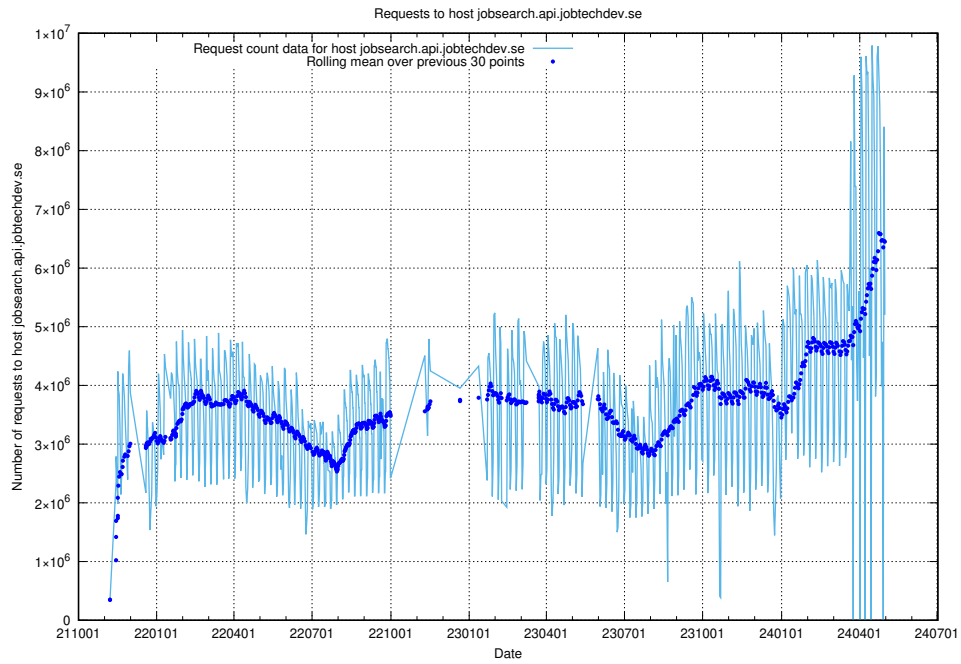

7 Log Stack

This section contains request statistics from [JobTech's log stack](#)⁸.

7.1 Usage of jobsearch.api.jobtechdev.se

Here, we count the number of requests to host jobsearch.api.jobtechdev.se.

---

⁸<https://elk.jobtechdev.se>