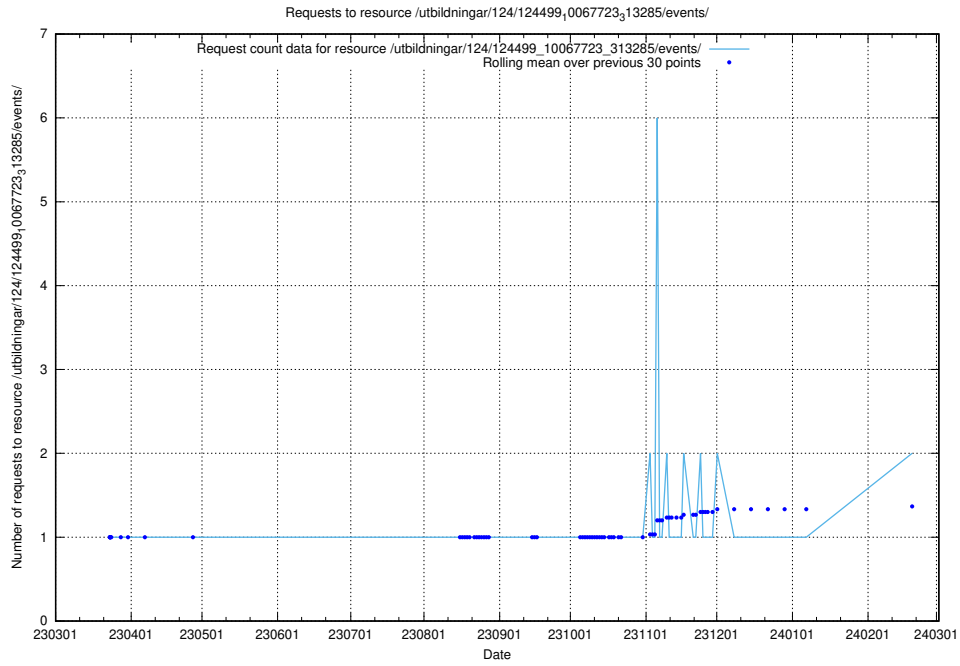

5.534 Usage of /utbildningar/124/124499_10067723_313285/events/

Here, we count the number of requests to resource /utbildningar/124/124499_10067723_313285/events/