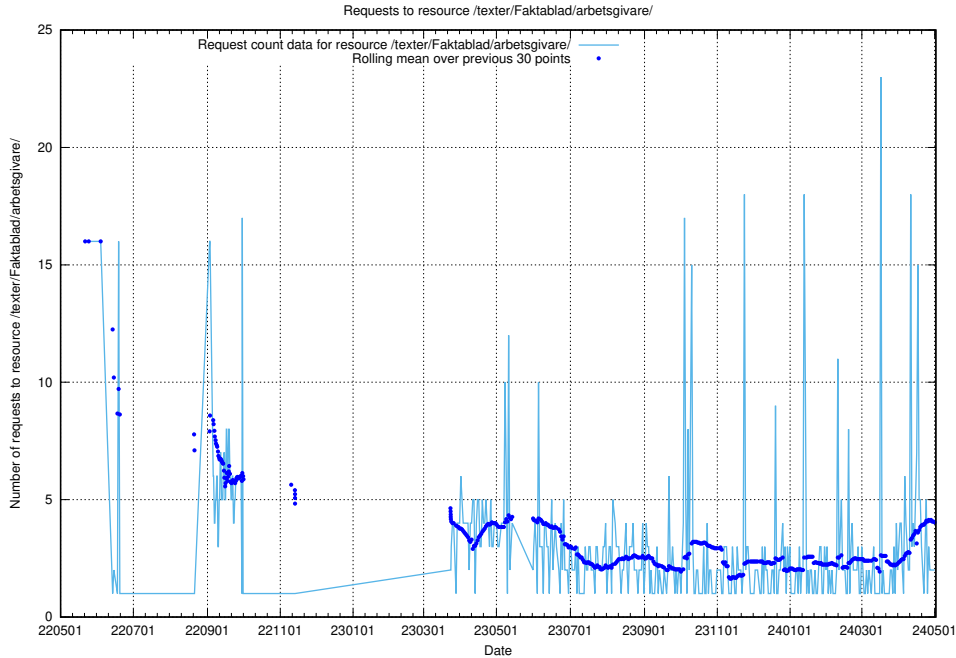

5.440 Usage of /texter/Faktablad/arbetsgivare/

Here, we count the number of requests to resource /texter/Faktablad/arbetsgivare/.