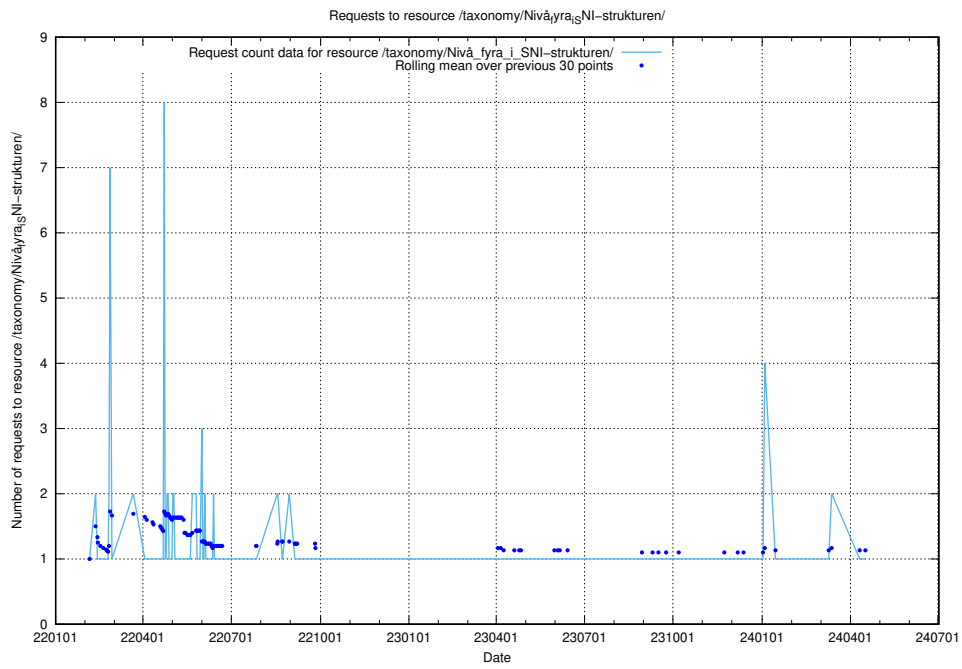

5.2374 Usage of /taxonomy/Nivå_fyra_i_SNI-strukturen/

Here, we count the number of requests to resource /taxonomy/Nivå_fyra_i_SNI-strukturen/.