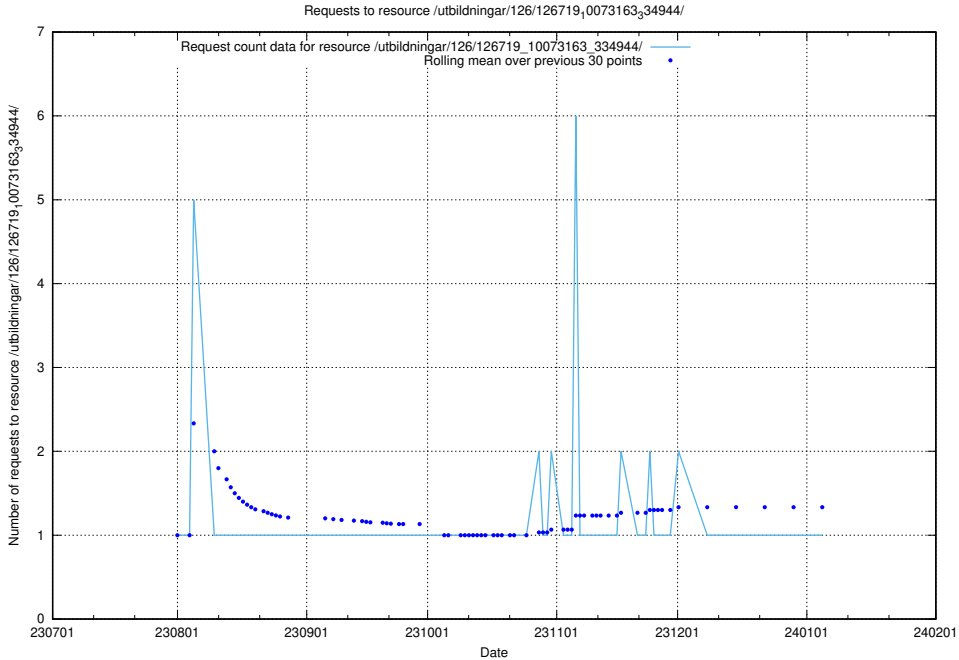

5.4822 Usage of /utbildningar/126/126719_10073163_334944/

Here, we count the number of requests to resource /utbildningar/126/126719_10073163_334944/.