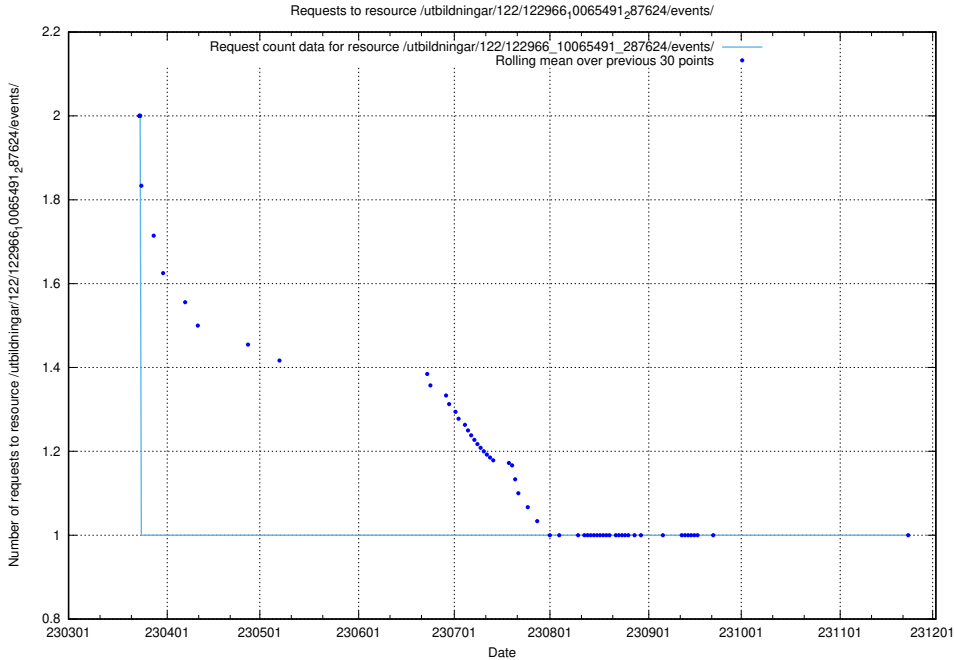

5.6283 Usage of /utbildningar/122/122966_10065491_287624/events/

Here, we count the number of requests to resource /utbildningar/122/122966_10065491_287624/events/