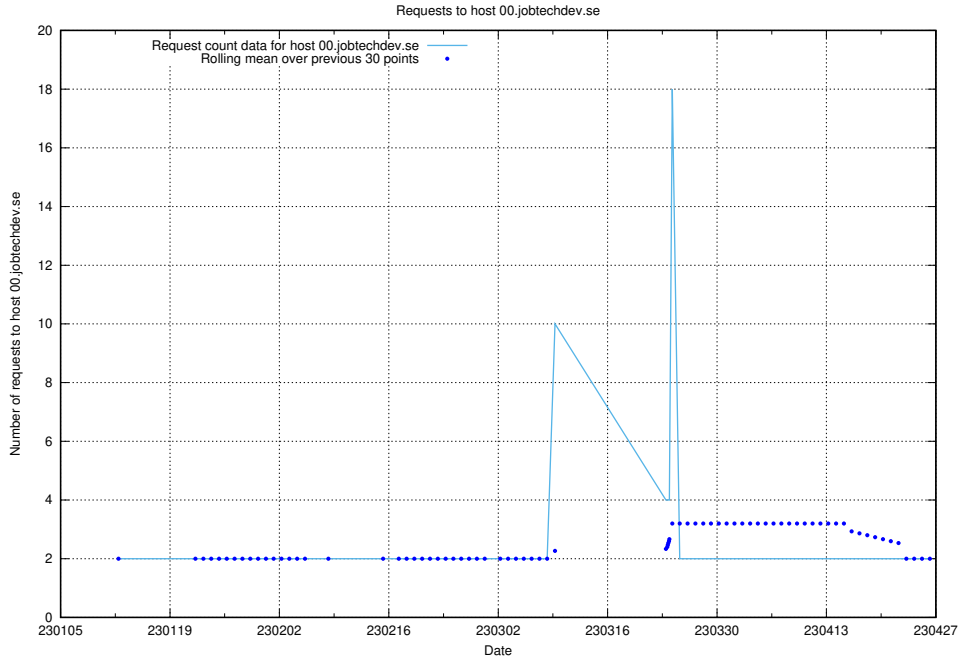

7.297 Usage of 00.jobtechdev.se

Here, we count the number of requests to host 00.jobtechdev.se.