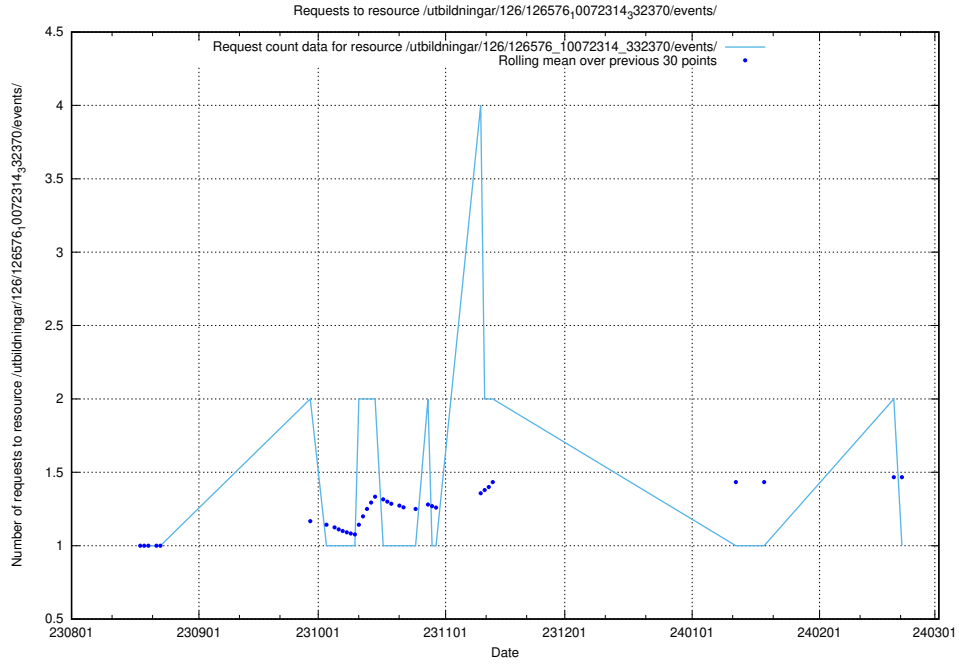

5.4703 Usage of /utbildningar/126/126576_10072314_332370/events/

Here, we count the number of requests to resource /utbildningar/126/126576_10072314_332370/events/