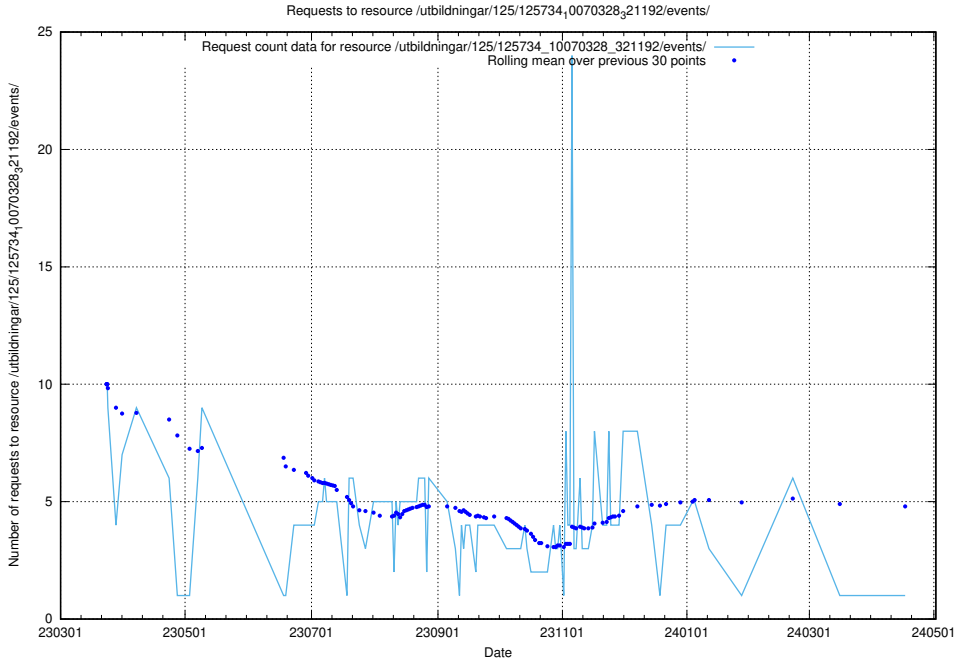

5.6222 Usage of /utbildningar/125/125734_10070328_321192/events/

Here, we count the number of requests to resource /utbildningar/125/125734_10070328_321192/events/