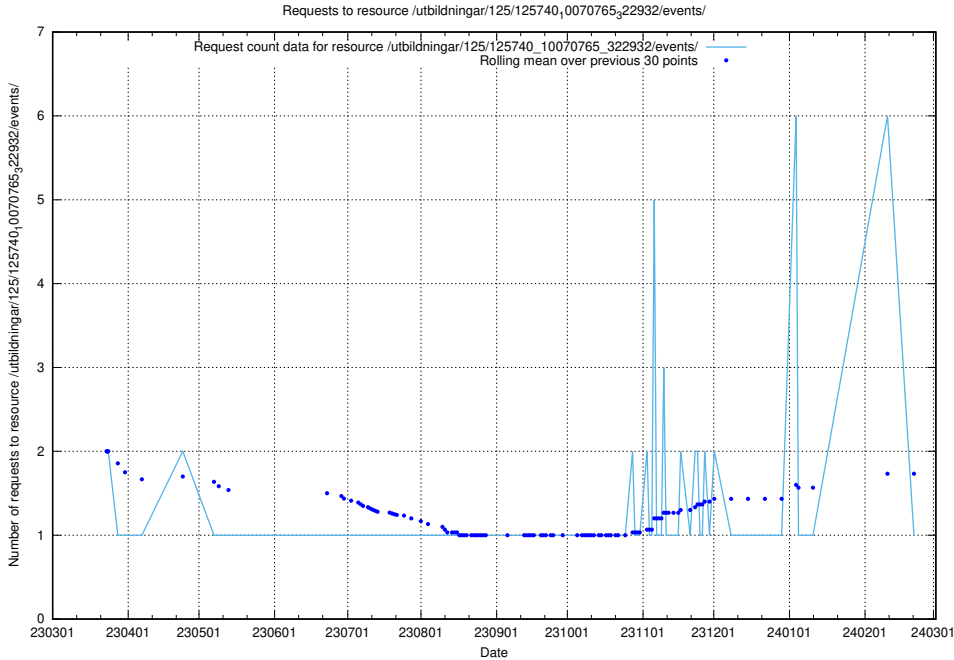

5.6249 Usage of /utbildningar/125/125740_10070765_322932/events/

Here, we count the number of requests to resource /utbildningar/125/125740_10070765_322932/events/