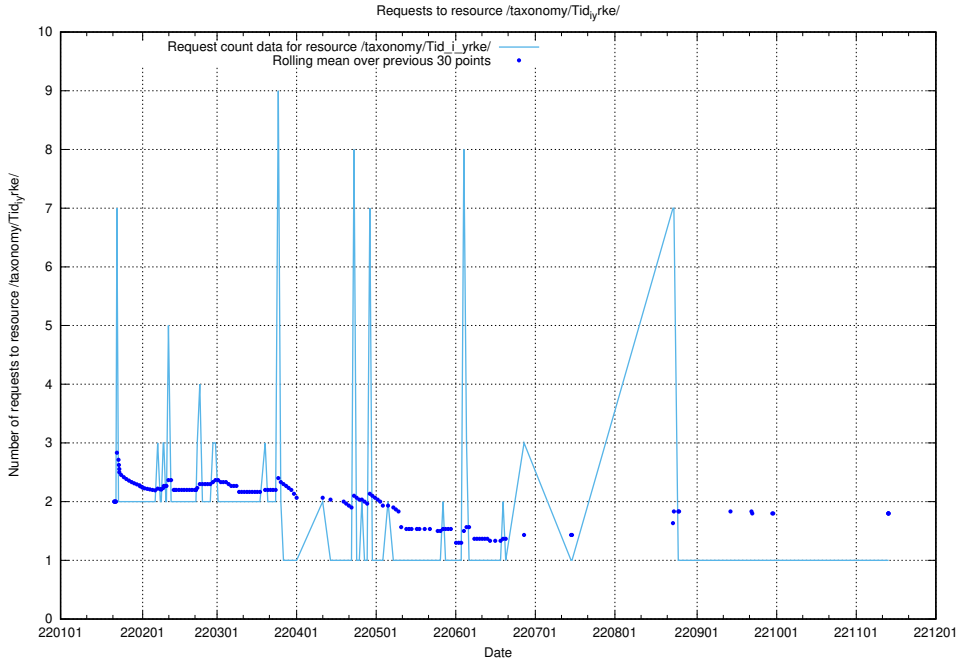

5.6281 Usage of /taxonomy/Tid_i_yrke/

Here, we count the number of requests to resource /taxonomy/Tid_i_yrke/.