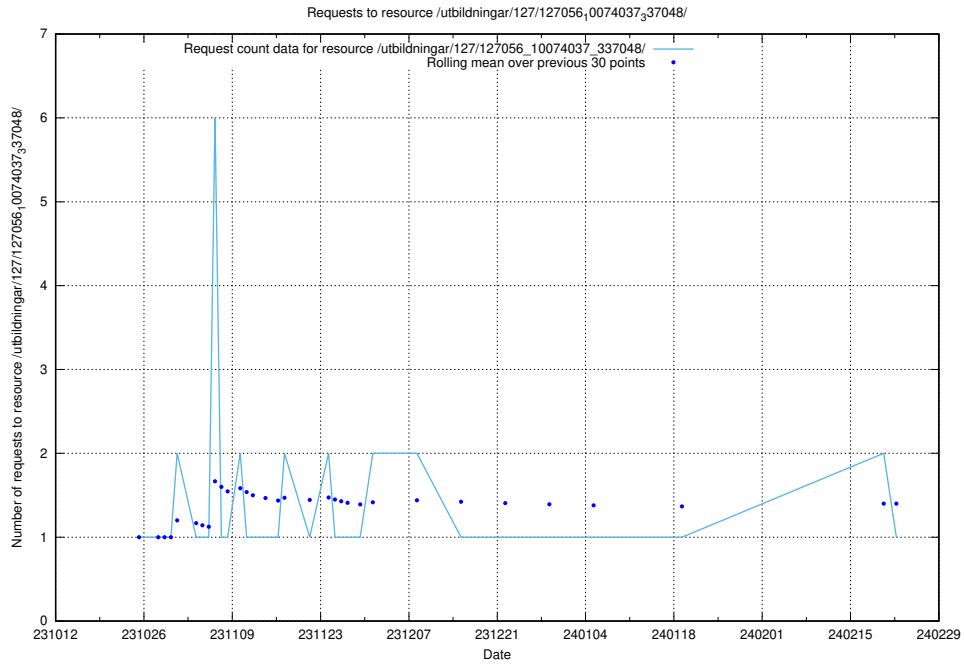

5.4148 Usage of /utbildningar/127/127056_10074024_337004/

Here, we count the number of requests to resource /utbildningar/127/127056_10074024_337004/.

5.4149 Usage of /utbildningar/127/127056_10073972_336919/events/