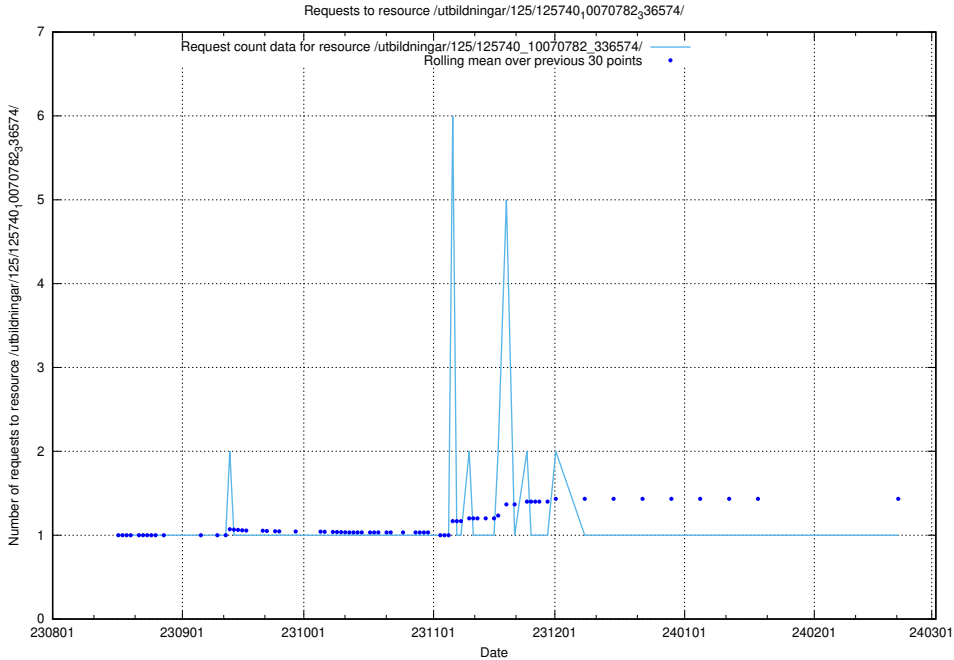

5.4719 Usage of /utbildningar/125/125740_10070782_336574/

Here, we count the number of requests to resource /utbildningar/125/125740_10070782_336574/.