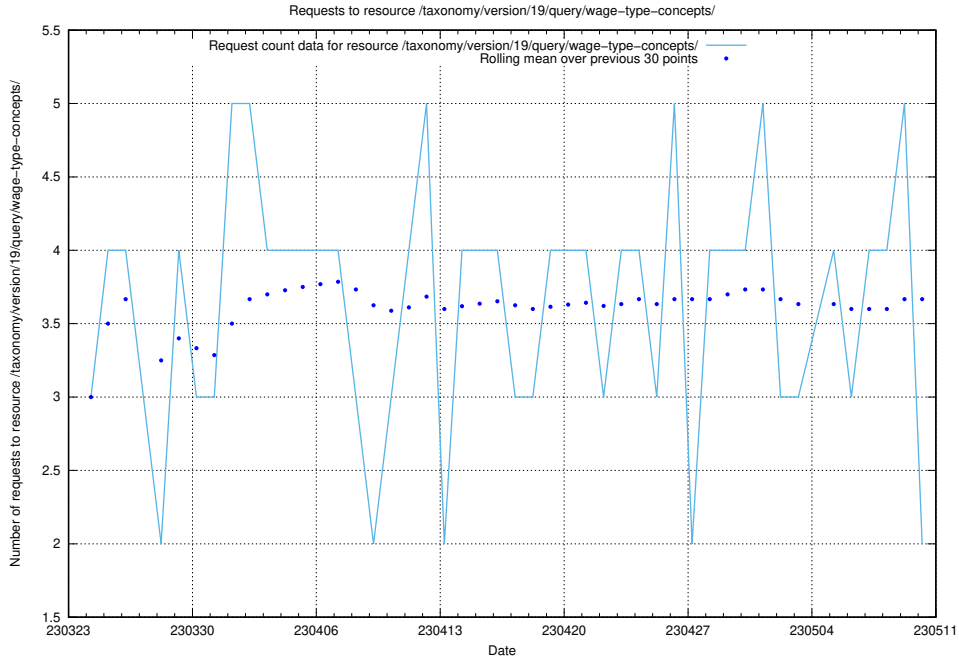

5.855 Usage of /taxonomy/version/19/query/wage-type-concepts/

Here, we count the number of requests to resource /taxonomy/version/19/query/wage-type-concepts/.