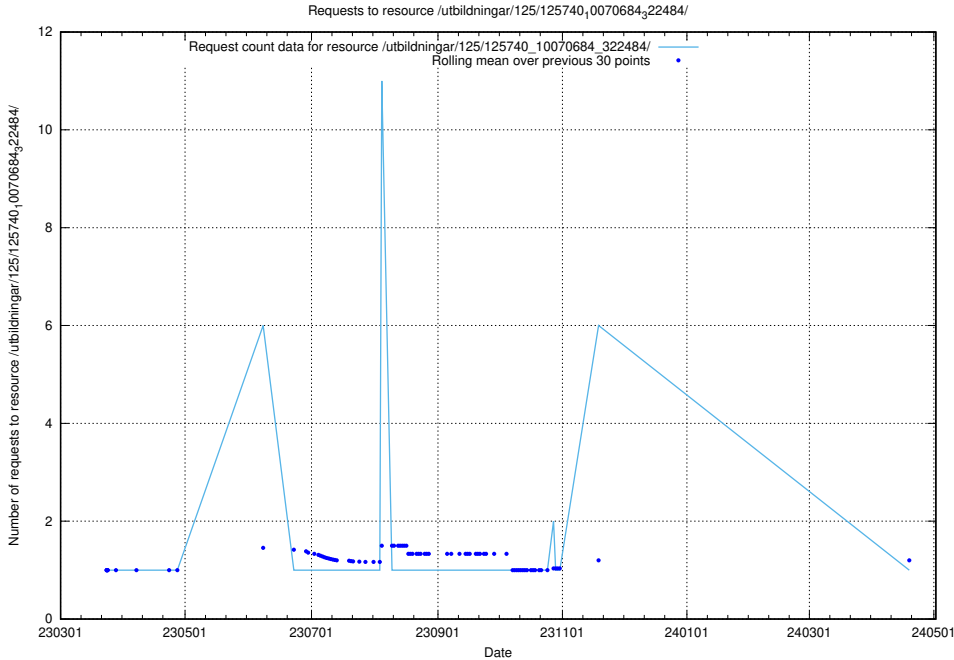

5.922 Usage of /utbildningar/125/125740_10070684_322484/

Here, we count the number of requests to resource /utbildningar/125/125740_10070684_322484/.