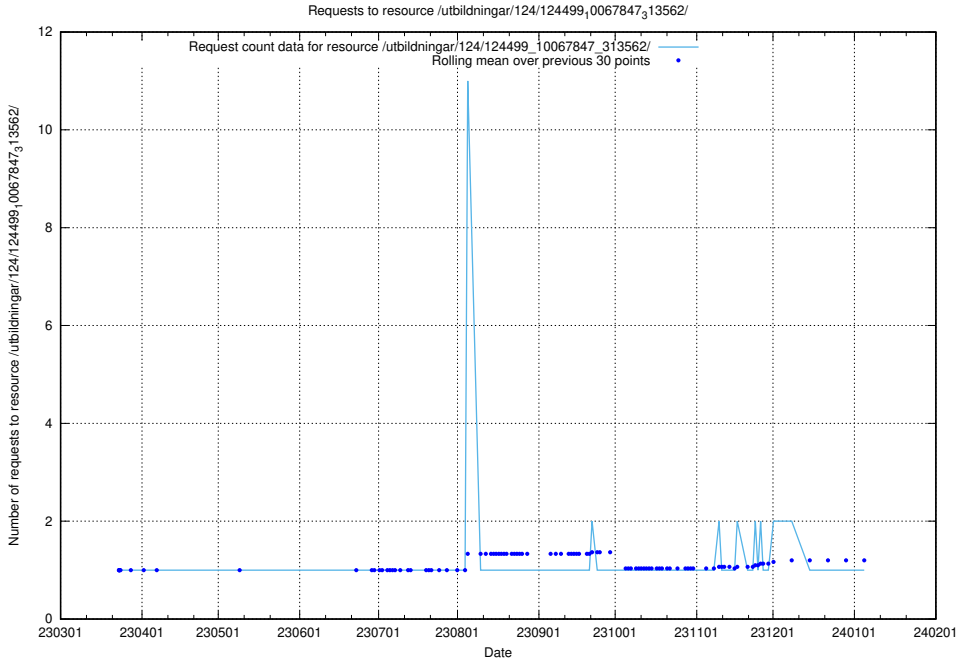

5.2329 Usage of /utbildningar/124/124499_10067847_313562/

Here, we count the number of requests to resource /utbildningar/124/124499_10067847_313562/.