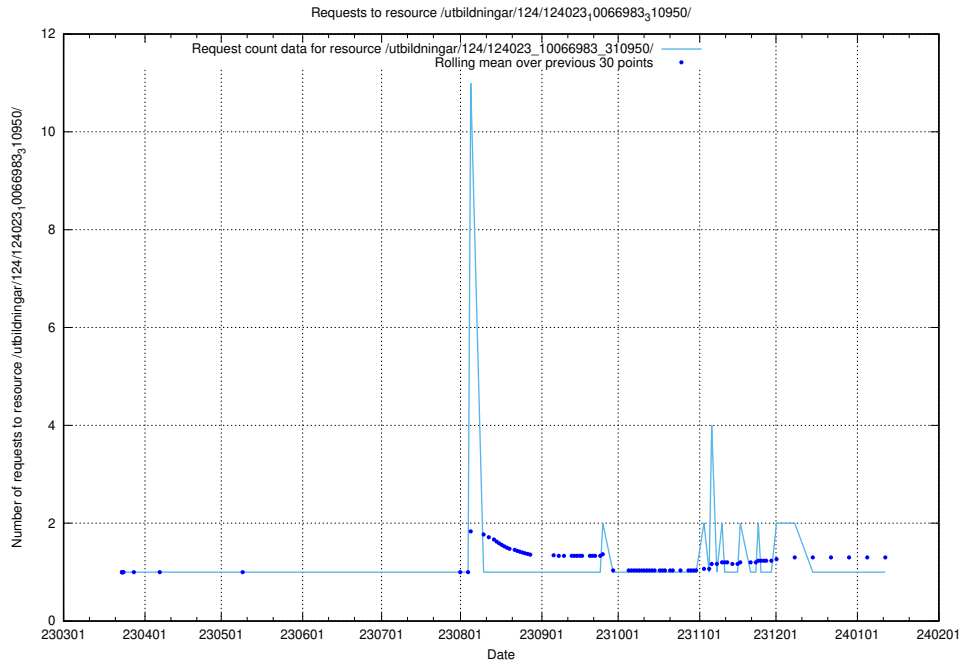

5.4396 Usage of /utbildningar/124/124023_10066983_310950/

Here, we count the number of requests to resource /utbildningar/124/124023_10066983_310950/.