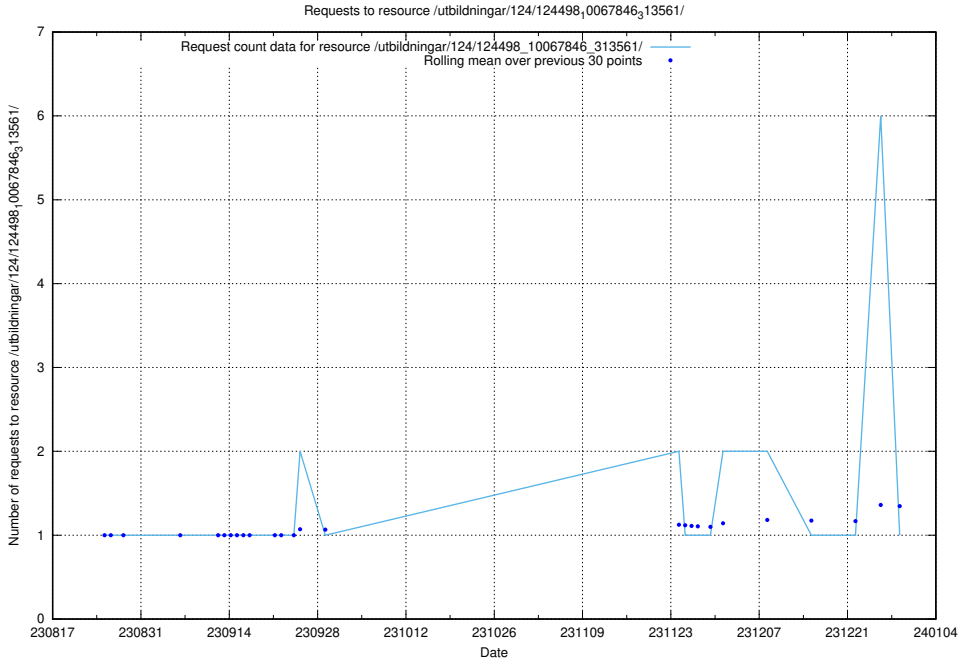

Here, we count the number of requests to resource /utbildningar/124/124498_10067846_313561/events/

5.4655 Usage of /utbildningar/124/124498_10067846_313561/

Here, we count the number of requests to resource /utbildningar/124/124498_10067846_313561/.