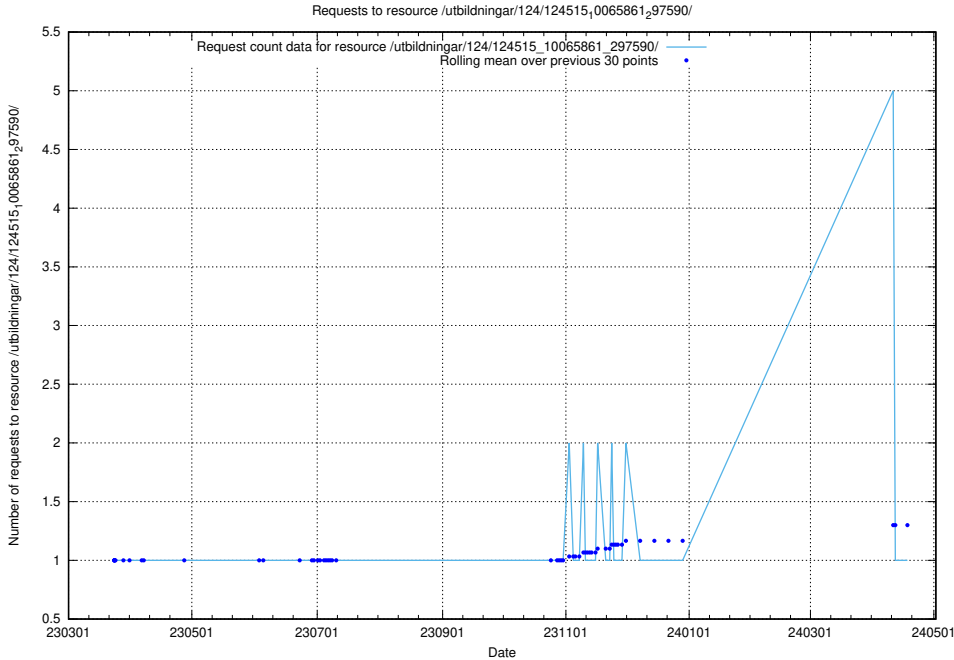

5.1675 Usage of /utbildningar/124/124515_10065861_297590/

Here, we count the number of requests to resource /utbildningar/124/124515_10065861_297590/.