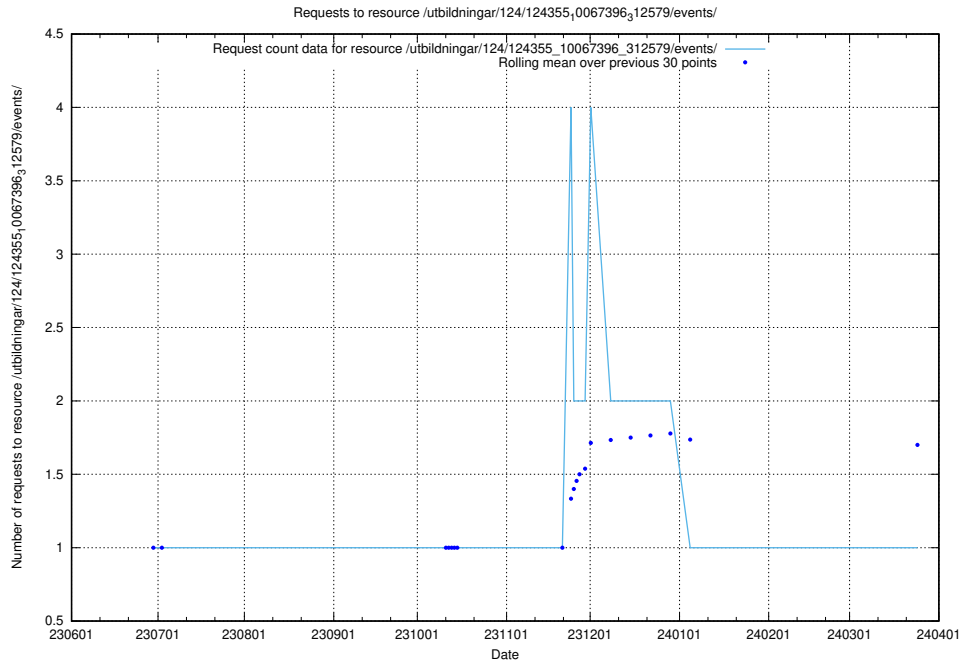

5.5335 Usage of /utbildningar/124/124355_10067396_312579/events/

Here, we count the number of requests to resource /utbildningar/124/124355_10067396_312579/events/