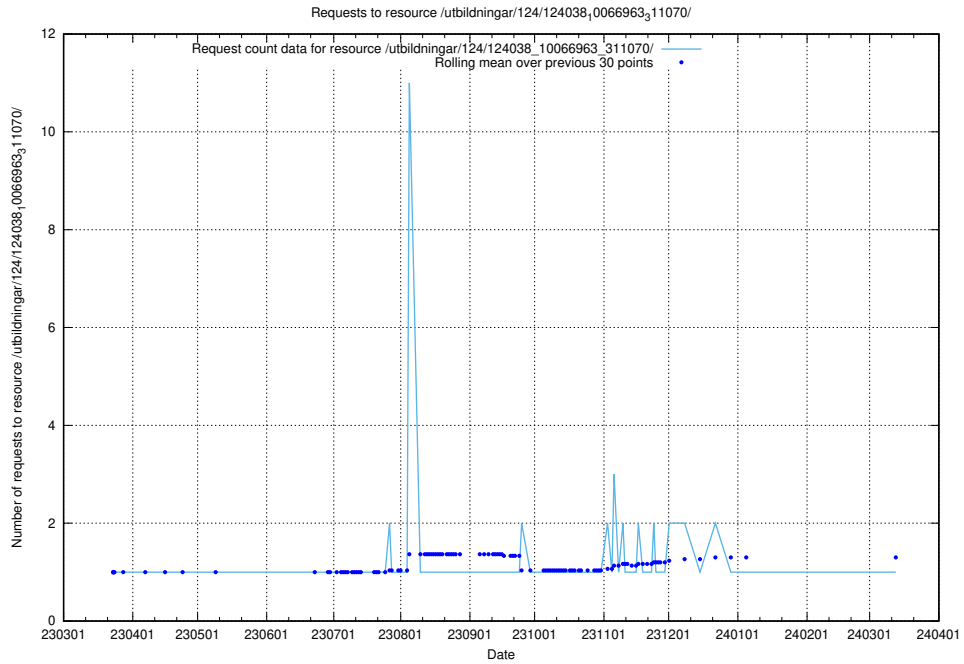

Here, we count the number of requests to resource /taxonomy/version/17/query/languages/.

5.4294 Usage of /utbildningar/124/124038_10066963_311070/

Here, we count the number of requests to resource /utbildningar/124/124038_10066963_311070/.