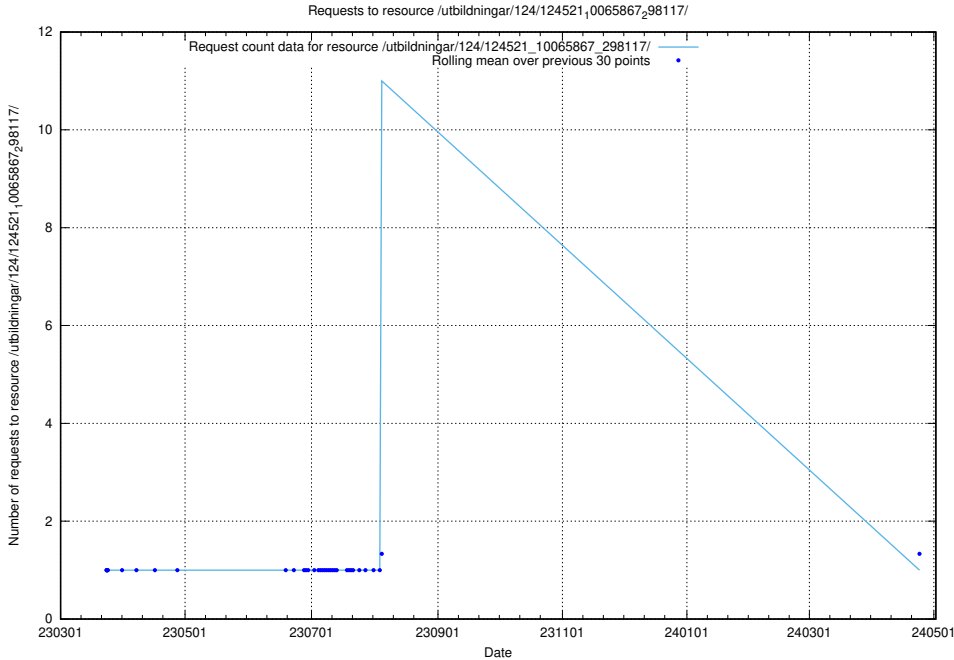

5.1171 Usage of /utbildningar/124/124521_10065867_298117/

Here, we count the number of requests to resource /utbildningar/124/124521_10065867_298117/.