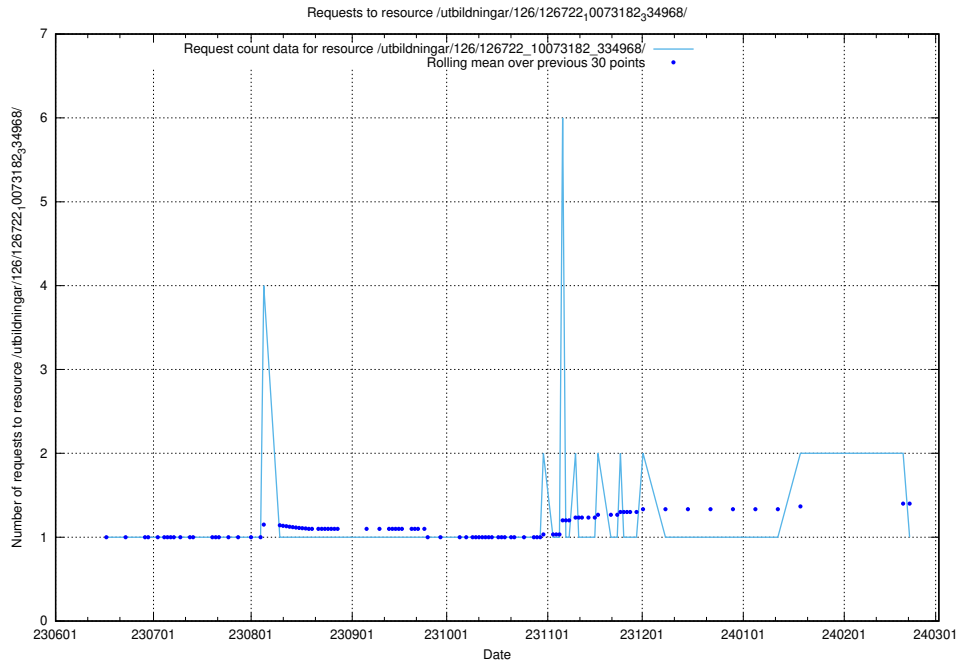

5.5801 Usage of /utbildningar/126/126722_10073182_334968/

Here, we count the number of requests to resource /utbildningar/126/126722_10073182_334968/.