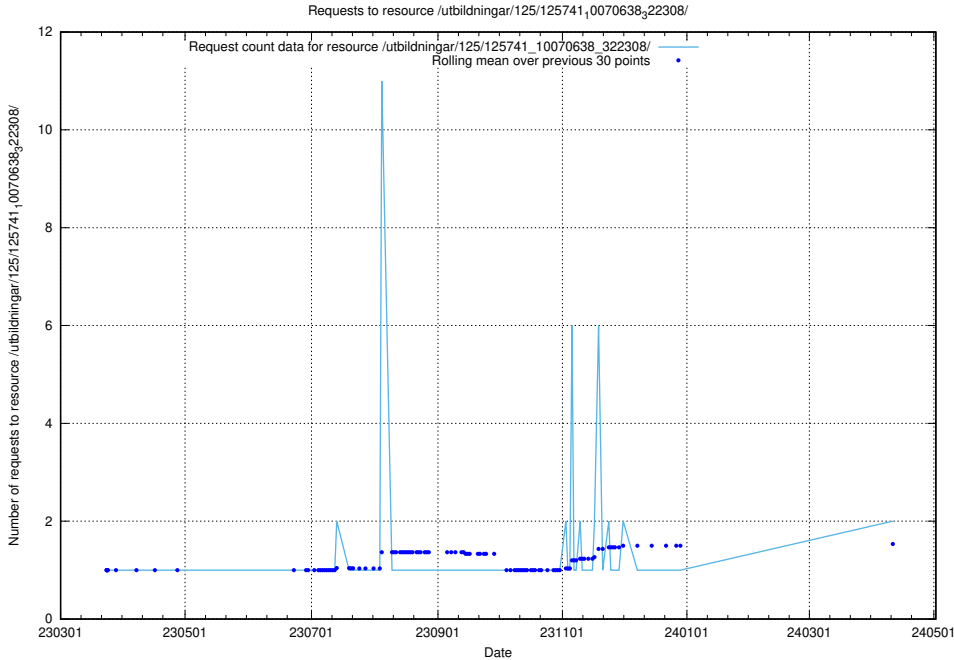

5.426 Usage of /utbildningar/125/125741_10070638_322308/

Here, we count the number of requests to resource /utbildningar/125/125741_10070638_322308/.