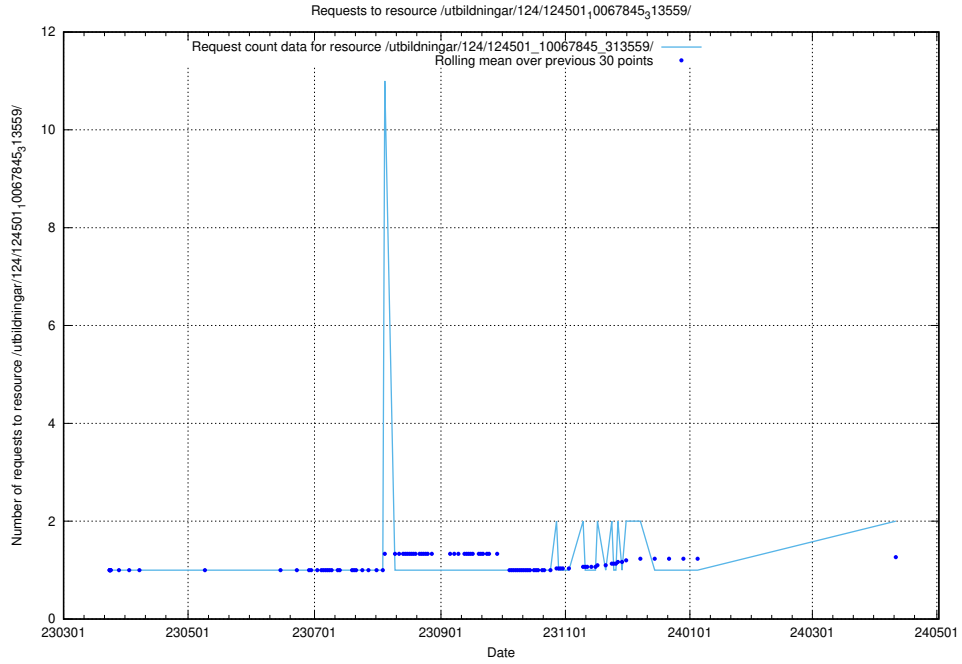

5.519 Usage of /utbildningar/124/124501_10067845_313559/

Here, we count the number of requests to resource /utbildningar/124/124501_10067845_313559/.