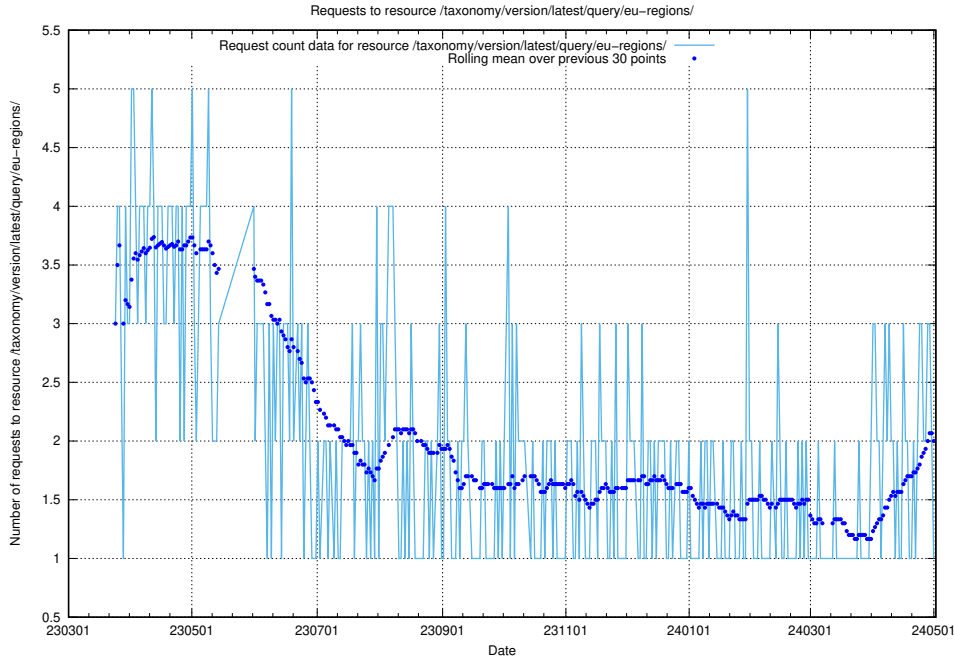

5.6071 Usage of /taxonomy/version/latest/query/eu-regions/

Here, we count the number of requests to resource /taxonomy/version/latest/query/eu-regions/.