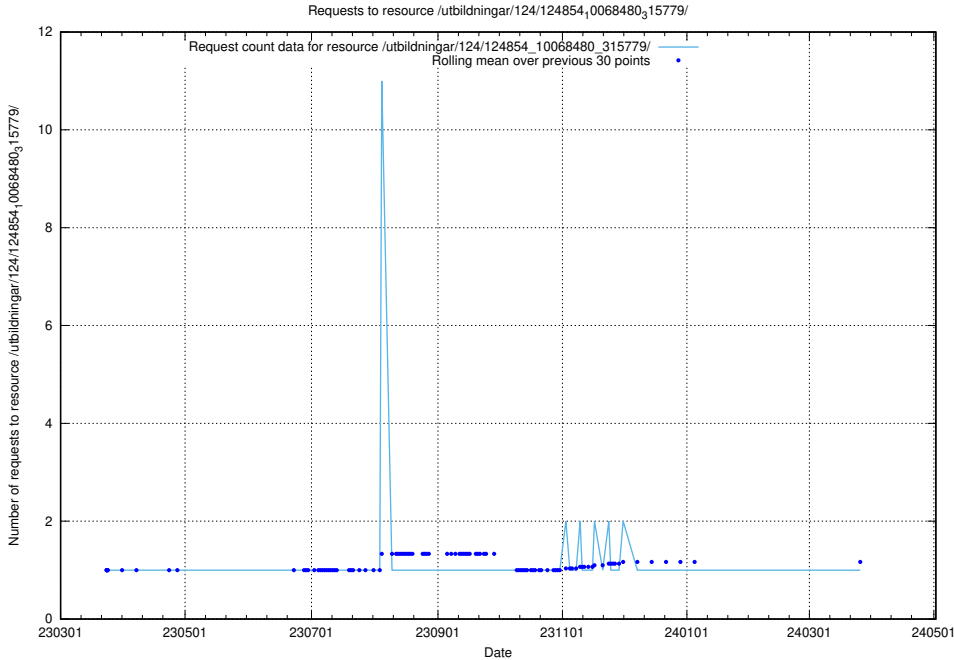

5.1147 Usage of /utbildningar/124/124854_10068480_315779/

Here, we count the number of requests to resource /utbildningar/124/124854_10068480_315779/.