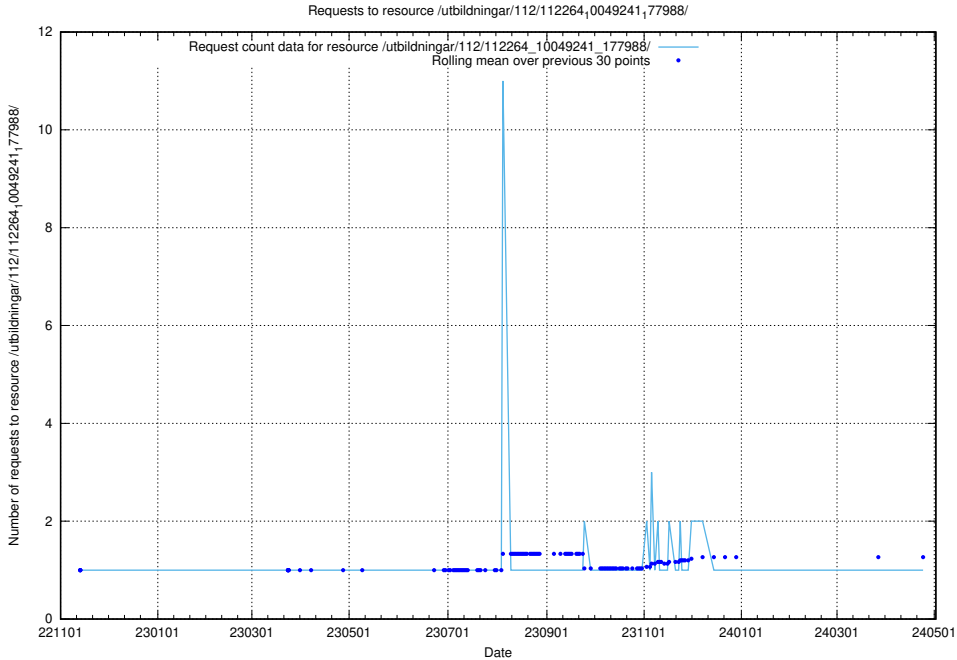

5.6163 Usage of /utbildningar/112/112264_10049241_177988/

Here, we count the number of requests to resource /utbildningar/112/112264_10049241_177988/.