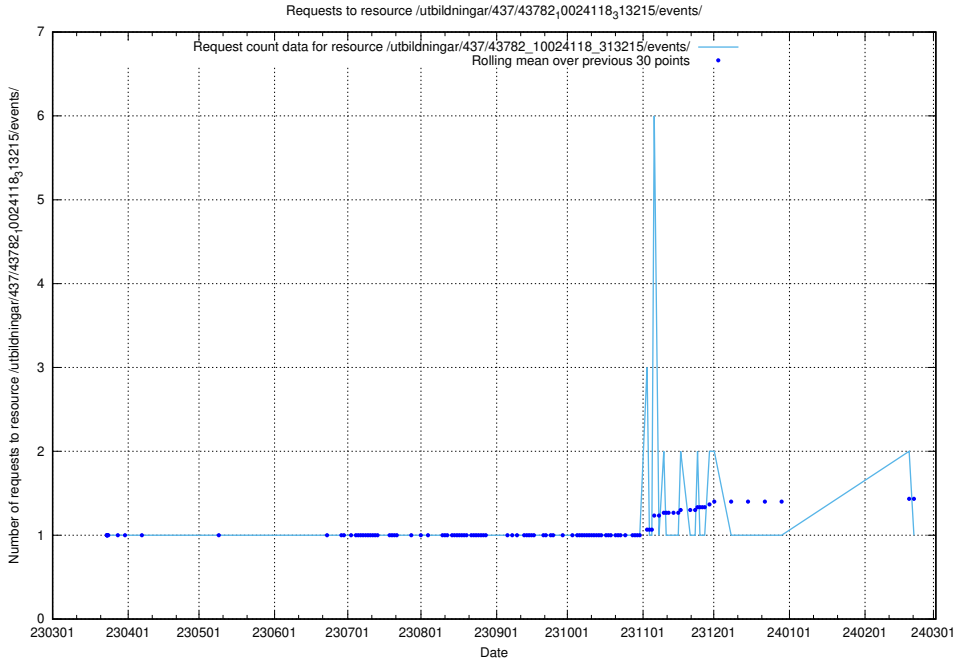

5.6337 Usage of /utbildningar/437/43782_10024118_313215/events/

Here, we count the number of requests to resource /utbildningar/437/43782_10024118_313215/events/.