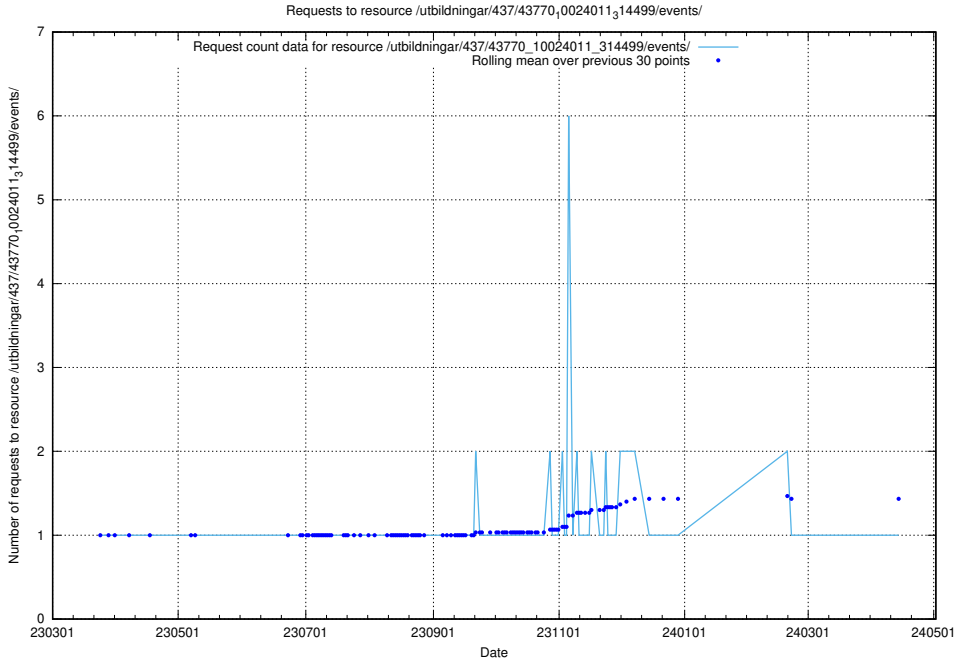

5.6158 Usage of /utbildningar/437/43770_10024011_314499/events/

Here, we count the number of requests to resource /utbildningar/437/43770_10024011_314499/events/.