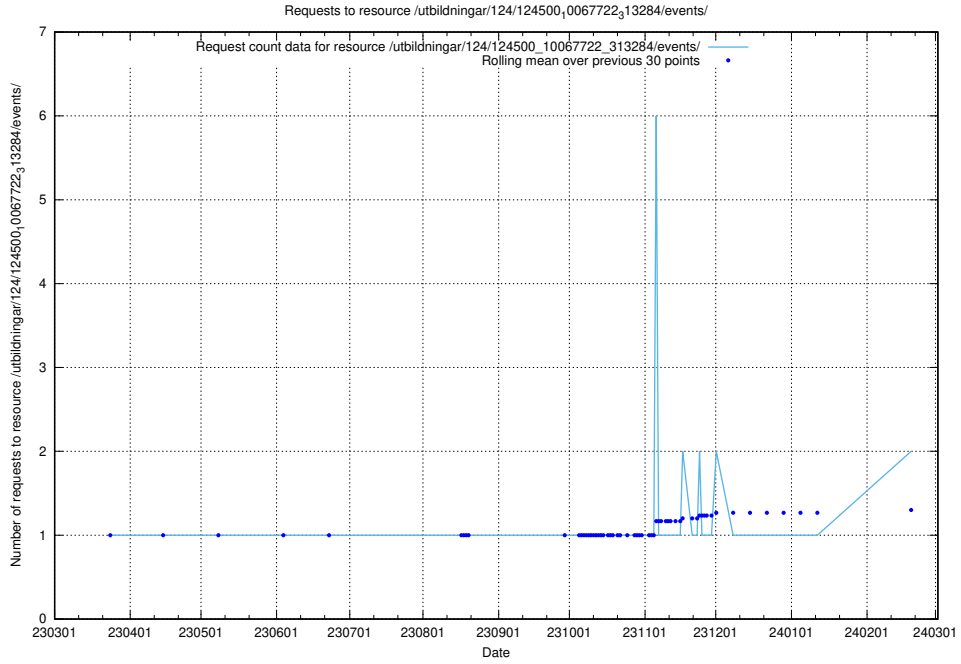

5.867 Usage of /utbildningar/124/124500_10067722_313284/events/

Here, we count the number of requests to resource /utbildningar/124/124500_10067722_313284/events/