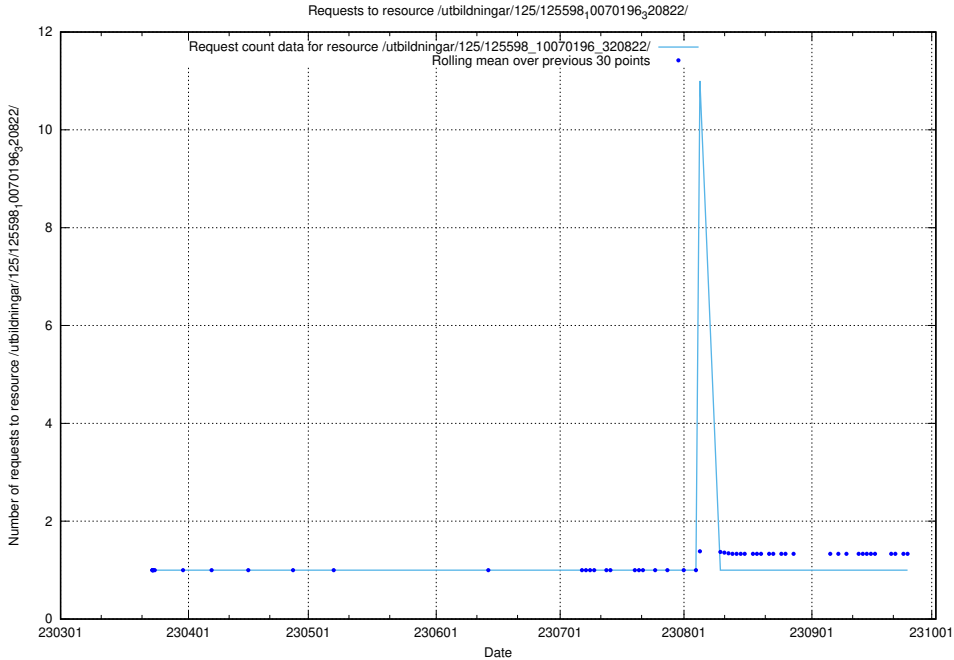

5.1027 Usage of /utbildningar/125/125598_10070196_320822/

Here, we count the number of requests to resource /utbildningar/125/125598_10070196_320822/.