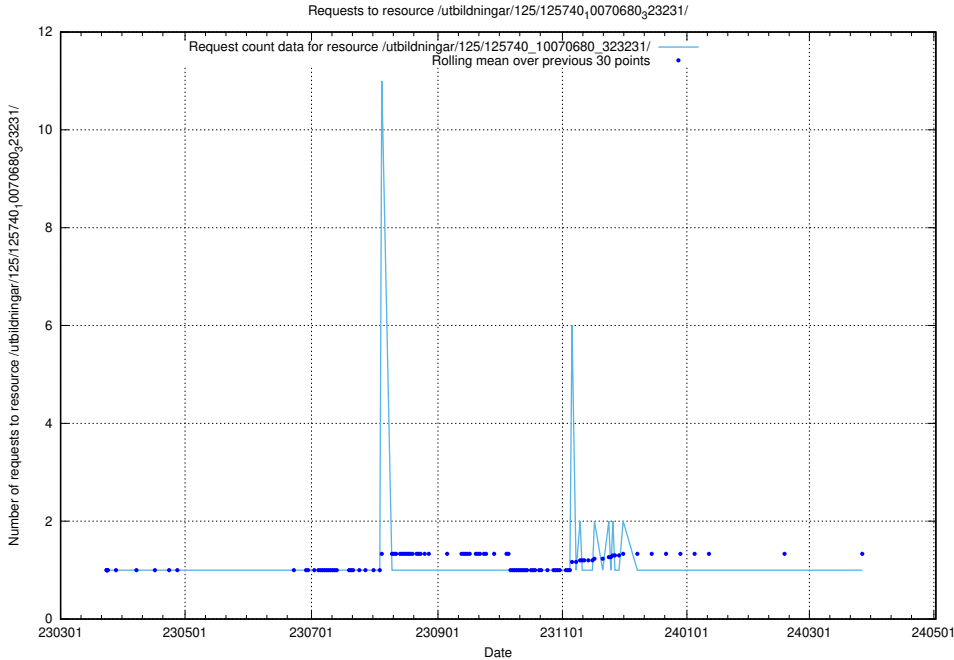

5.925 Usage of /utbildningar/125/125740_10070680_323231/

Here, we count the number of requests to resource /utbildningar/125/125740_10070680_323231/.