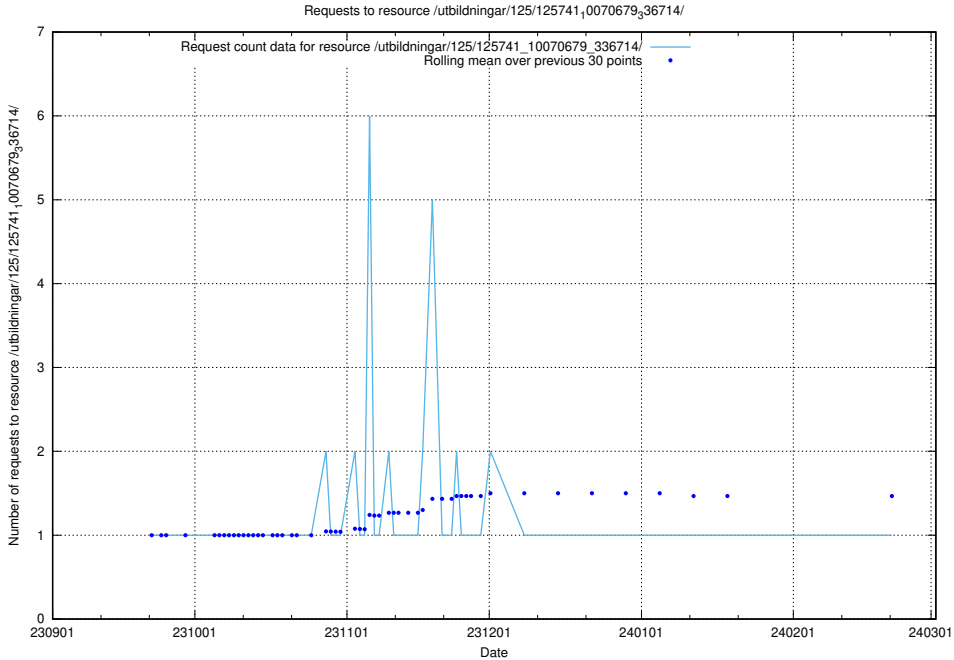

5.4439 Usage of /utbildningar/125/125741_10070679_336714/

Here, we count the number of requests to resource /utbildningar/125/125741_10070679_336714/.