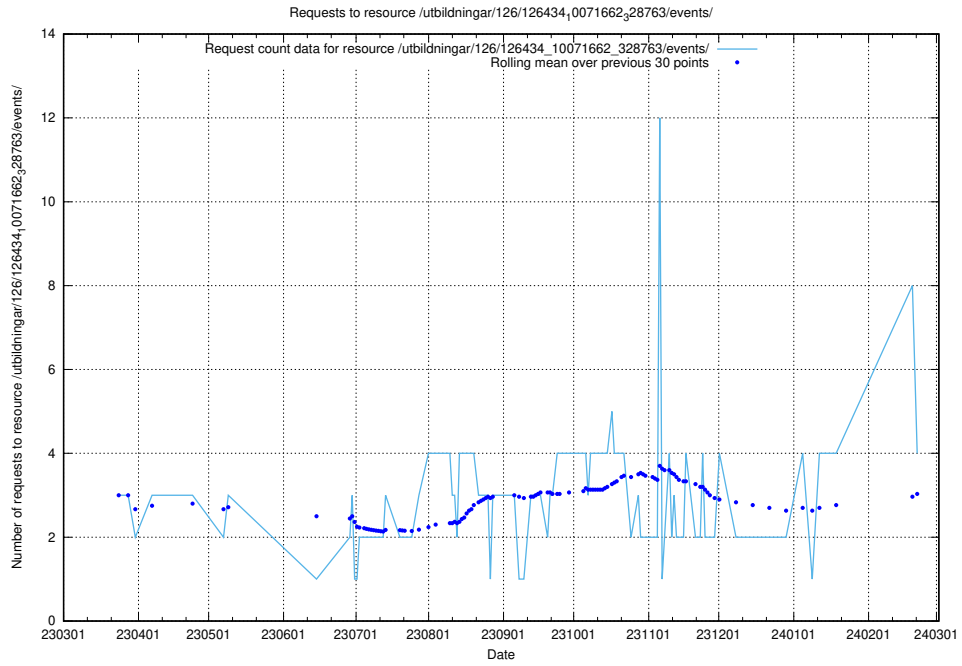

Here, we count the number of requests to resource /taxonomy/version/20/query/isco-level-4-groups/.

5.231 Usage of /utbildningar/126/126434_10071662_328763/events/

Here, we count the number of requests to resource /utbildningar/126/126434_10071662_328763/events/