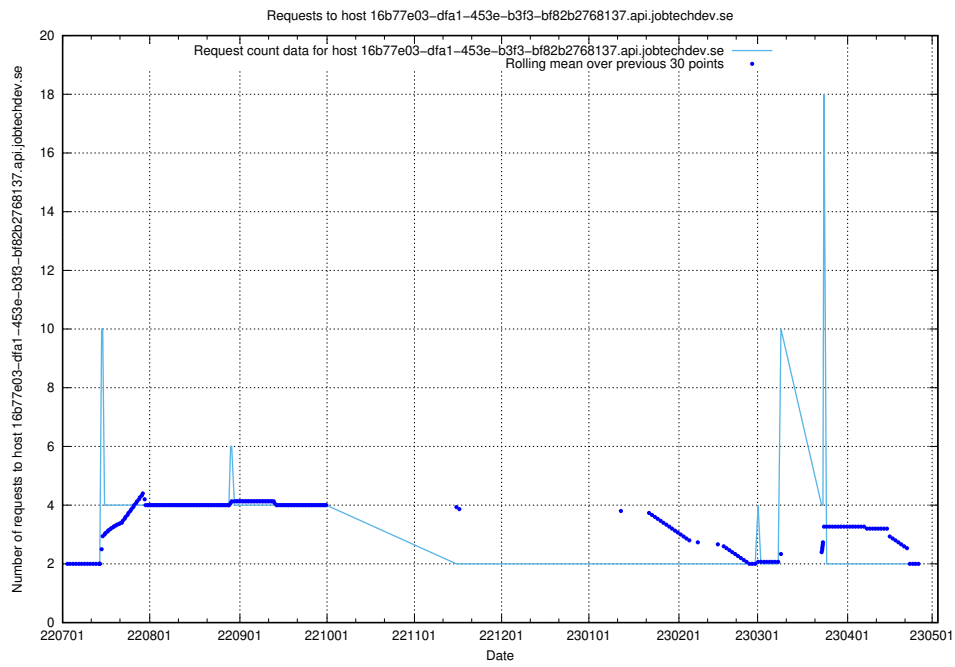

7.386 Usage of 16b77e03-dfa1-453e-b3f3-bf82b2768137.api.jobtechdev.se

Here, we count the number of requests to host 16b77e03-dfa1-453e-b3f3-bf82b2768137.api.jobtechdev.se.