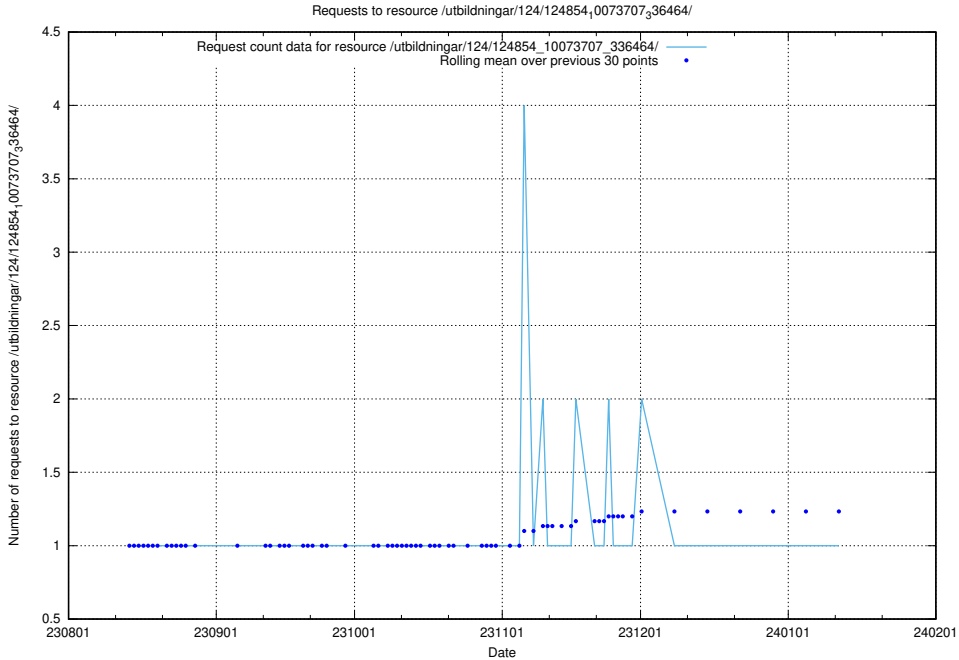

5.4733 Usage of /utbildningar/124/124854_10073707_336464/

Here, we count the number of requests to resource /utbildningar/124/124854_10073707_336464/.