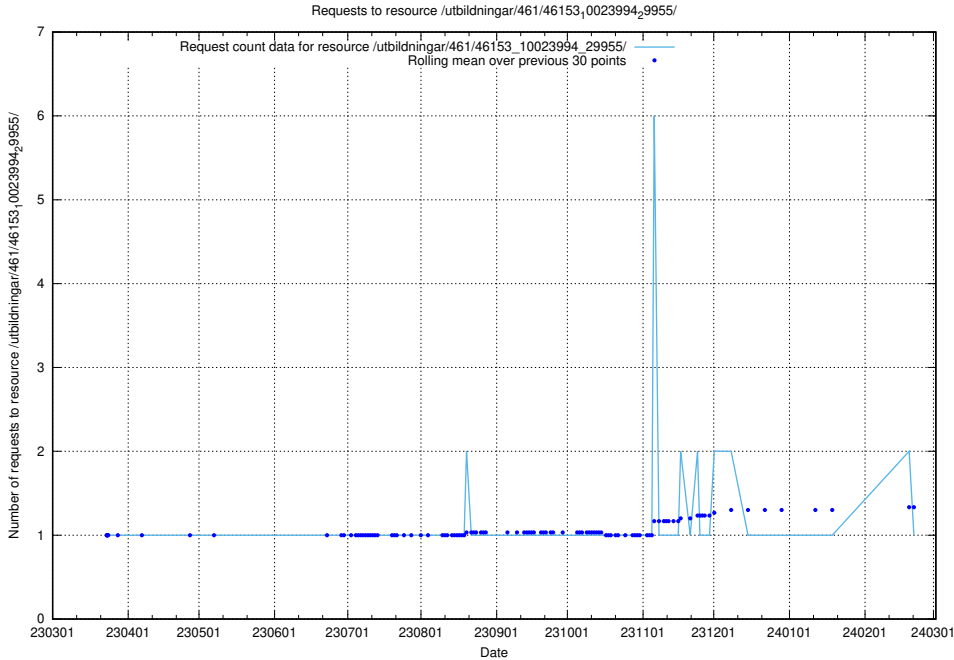

5.6287 Usage of /utbildningar/461/46153_10023994_29955/

Here, we count the number of requests to resource /utbildningar/461/46153_10023994_29955/.