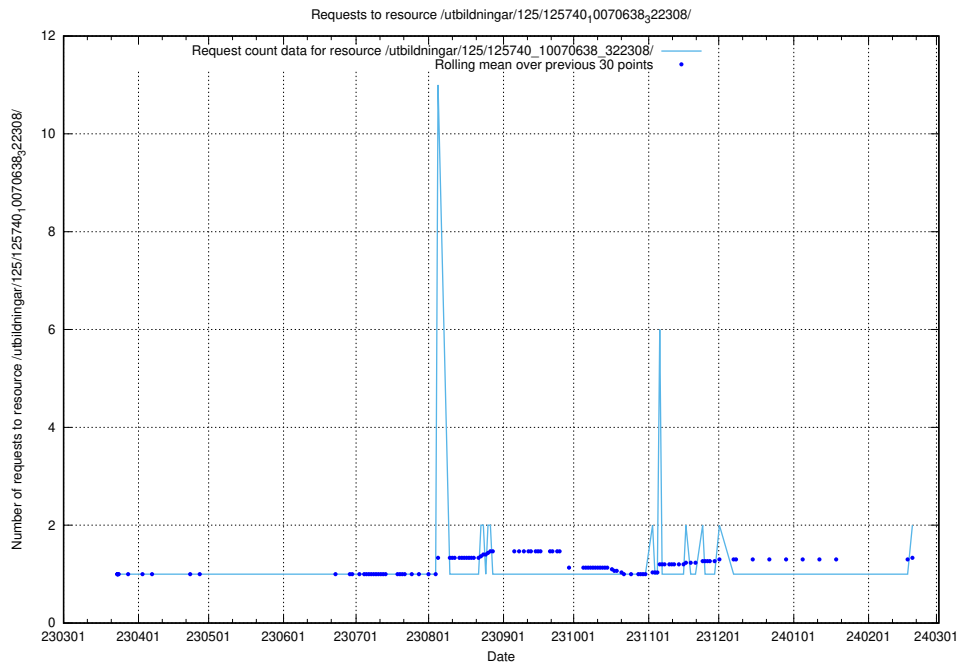

5.432 Usage of /utbildningar/125/125740_10070638_322308/

Here, we count the number of requests to resource /utbildningar/125/125740_10070638_322308/.