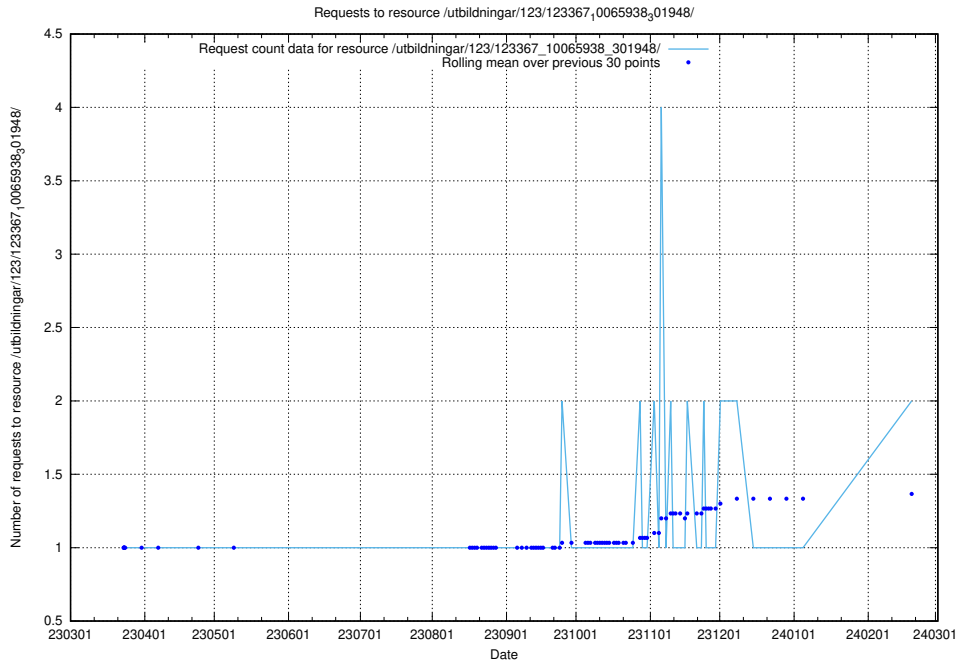

5.707 Usage of /utbildningar/123/123367_10065938_301948/

Here, we count the number of requests to resource /utbildningar/123/123367_10065938_301948/.