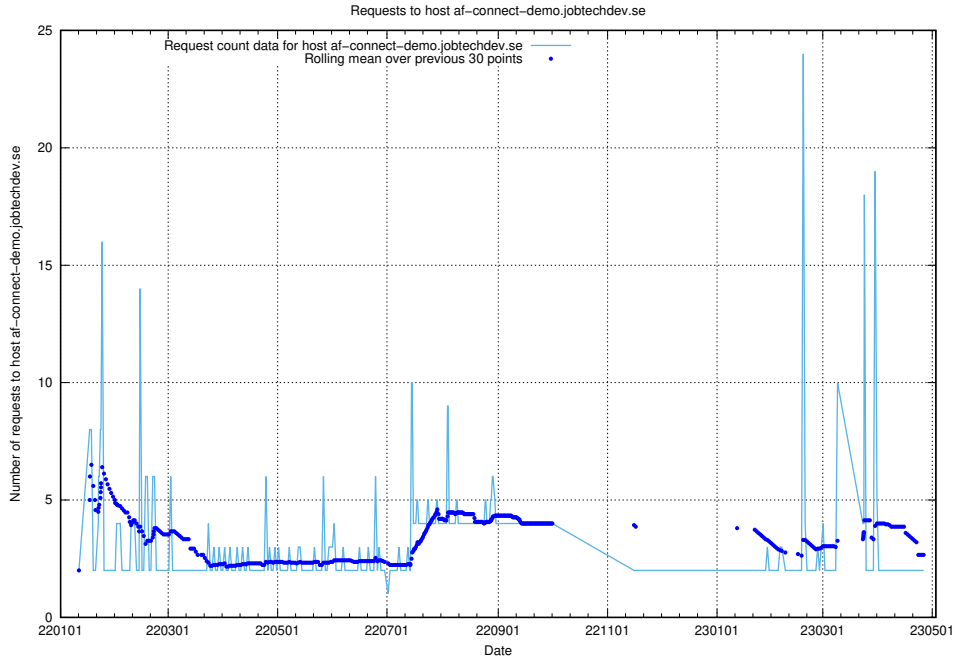

7.278 Usage of af-connect-demo.jobtechdev.se

Here, we count the number of requests to host af-connect-demo.jobtechdev.se.