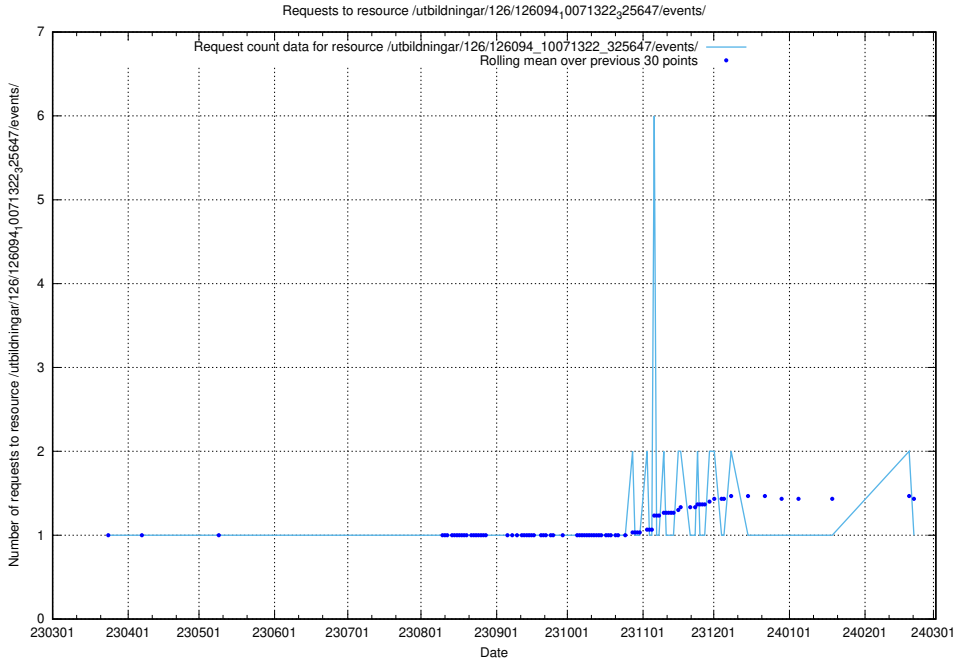

5.6179 Usage of /utbildningar/126/126094_10071322_325647/events/

Here, we count the number of requests to resource /utbildningar/126/126094_10071322_325647/events/