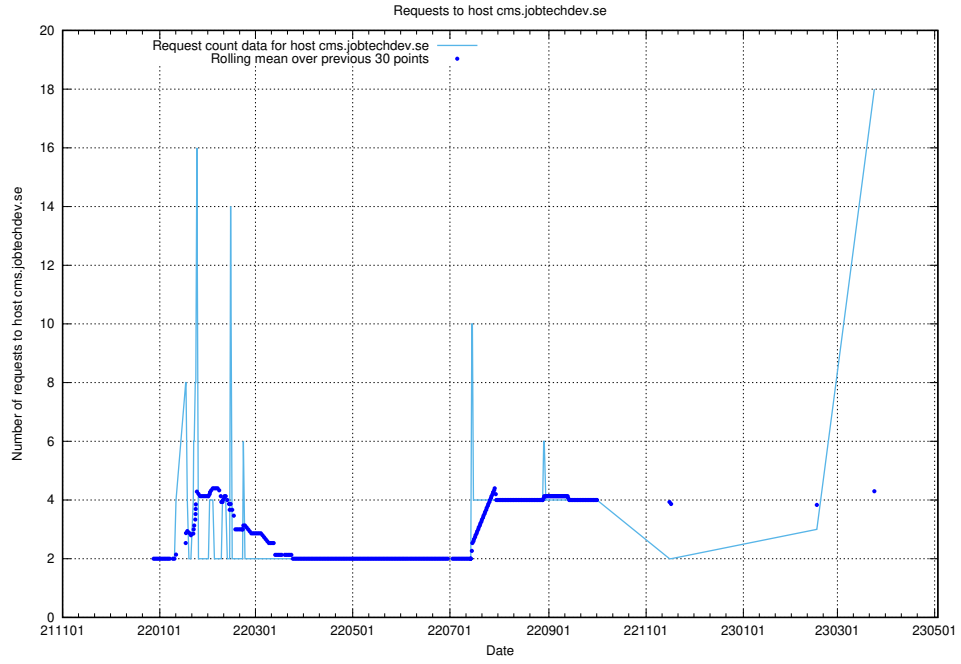

7.36 Usage of cms.jobtechdev.se

Here, we count the number of requests to host cms.jobtechdev.se.