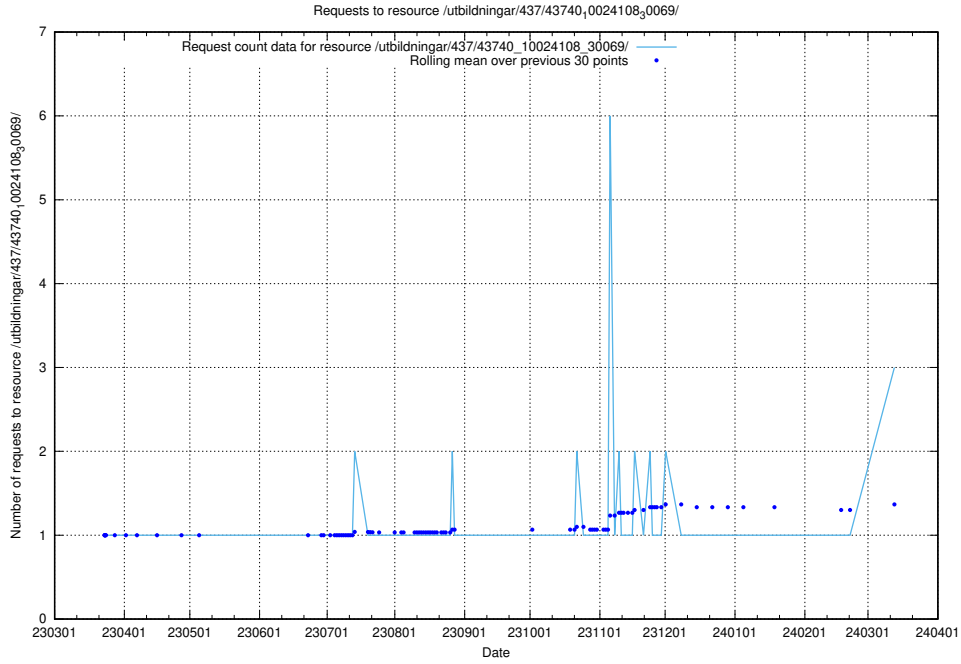

Here, we count the number of requests to resource /utbildningar/437/43740_10024108_30069/events/.

5.419 Usage of /utbildningar/437/43740_10024108_30069/

Here, we count the number of requests to resource /utbildningar/437/43740_10024108_30069/.