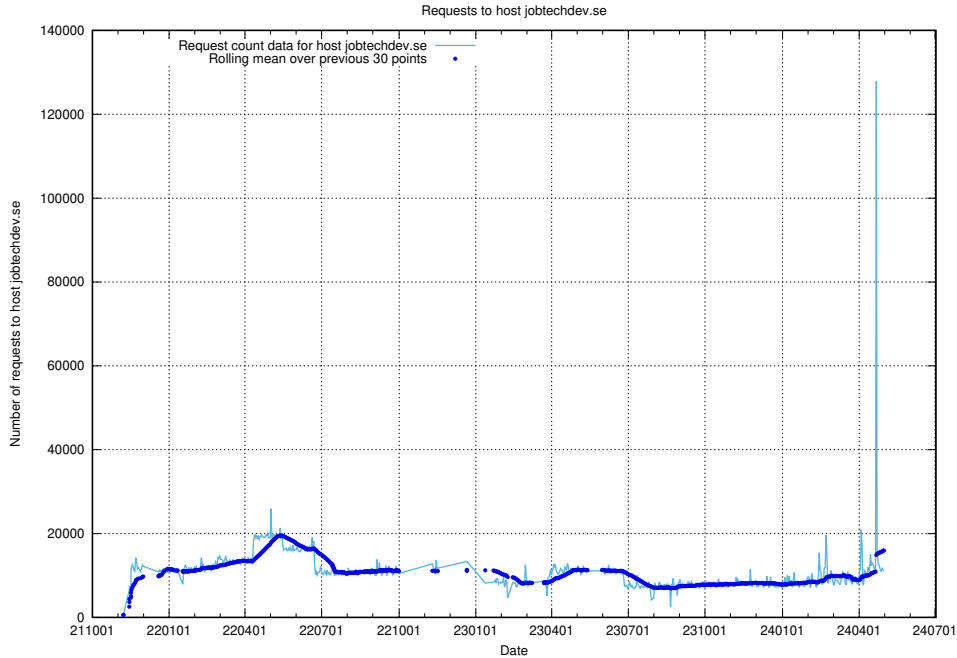

7.10 Usage of jobtechdev.se

Here, we count the number of requests to host jobtechdev.se.