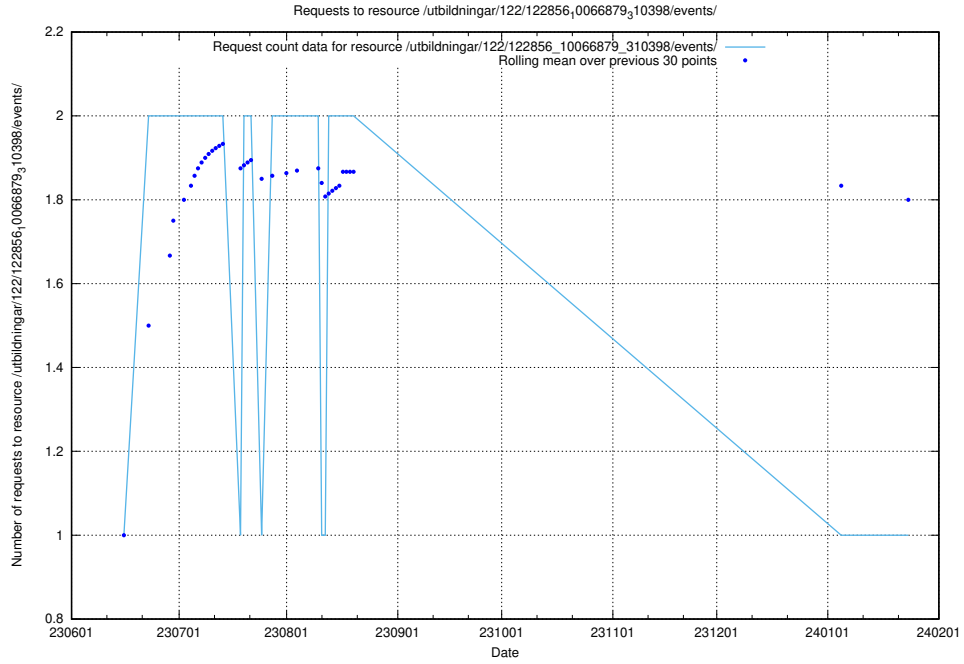

5.5821 Usage of /utbildningar/122/122856_10066879_310398/events/

Here, we count the number of requests to resource /utbildningar/122/122856_10066879_310398/events/