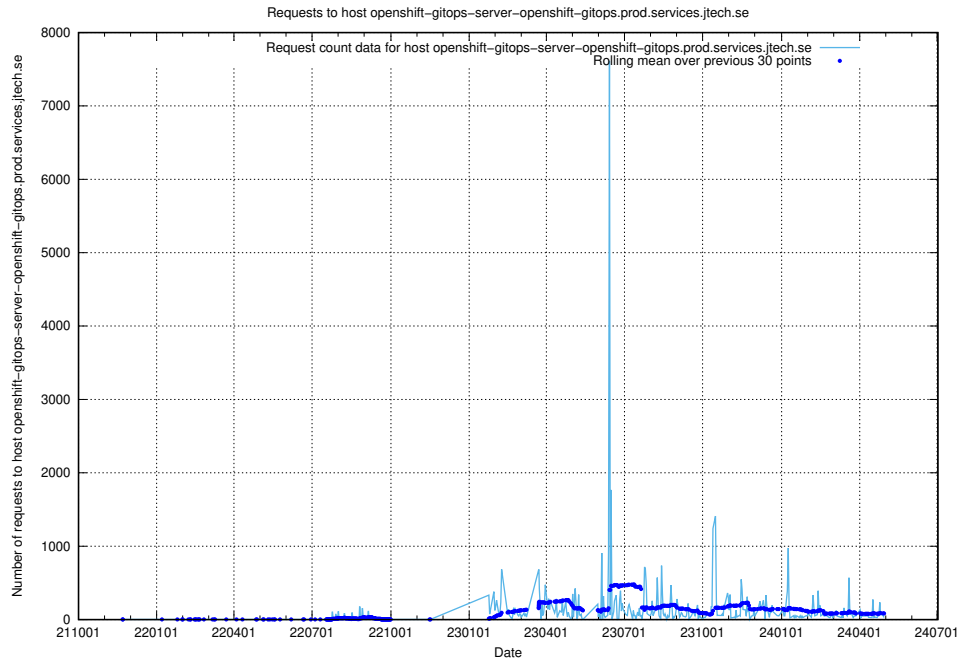

Here, we count the number of requests to host openshift-gitops-server-openshift-gitops.prod.services.jtech.se.

7.31 Usage of taxonomy-i1.api.jobtechdev.se

Here, we count the number of requests to host taxonomy-i1.api.jobtechdev.se.