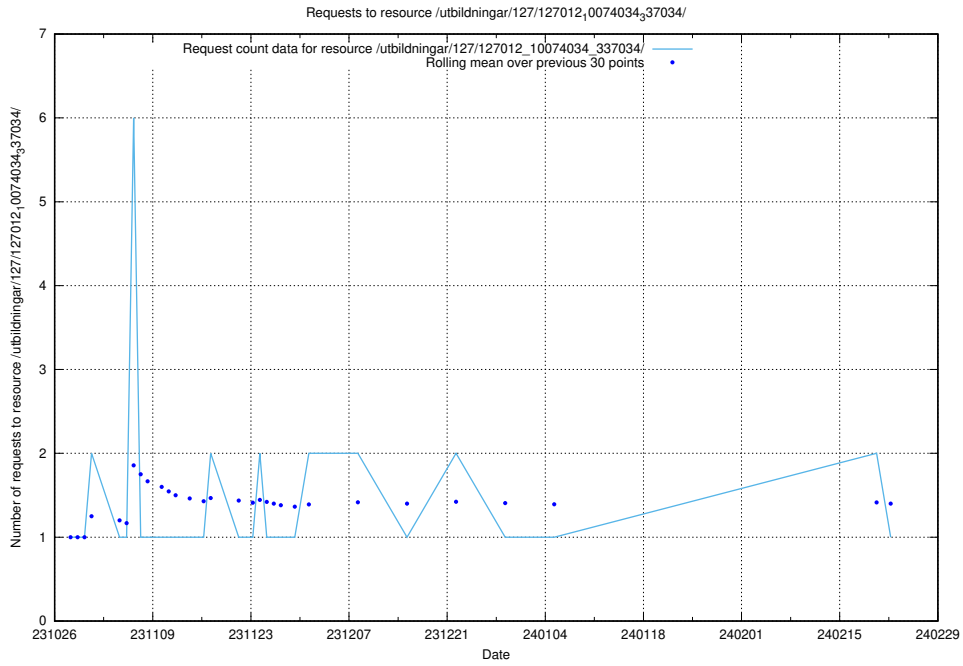

5.4124 Usage of /utbildningar/127/127012_10074034_337034/

Here, we count the number of requests to resource /utbildningar/127/127012_10074034_337034/.