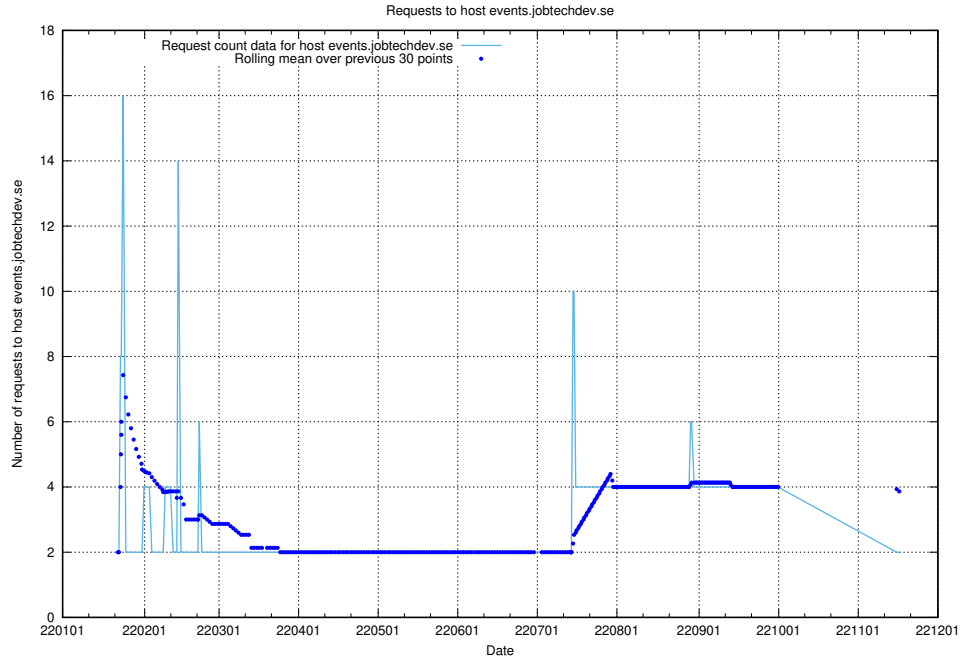

7.596 Usage of events.jobtechdev.se

Here, we count the number of requests to host events.jobtechdev.se.