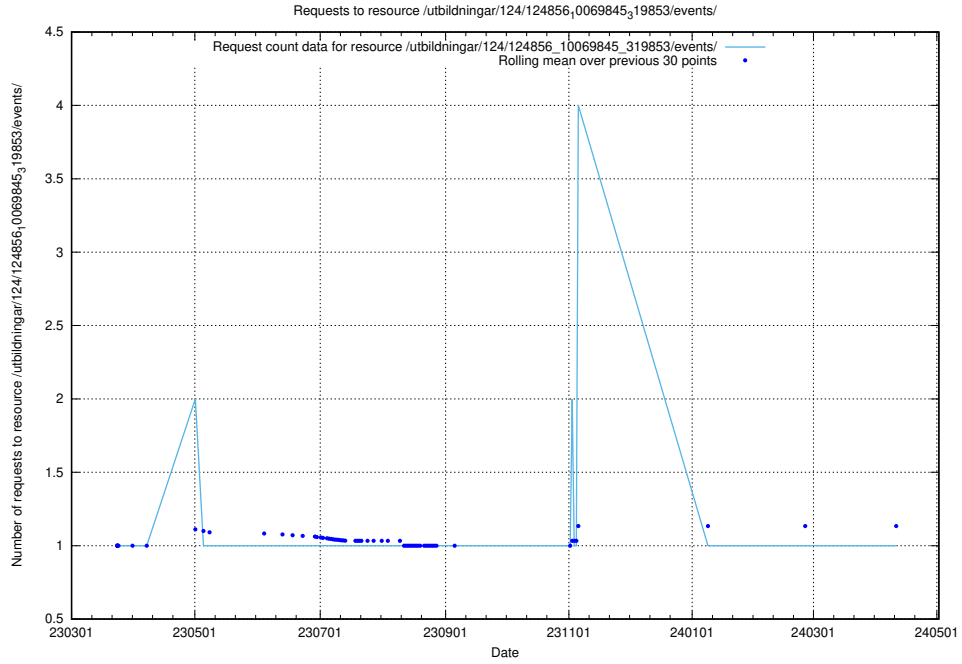

5.1117 Usage of /utbildningar/124/124856_10069845_319853/events/

Here, we count the number of requests to resource /utbildningar/124/124856_10069845_319853/events/