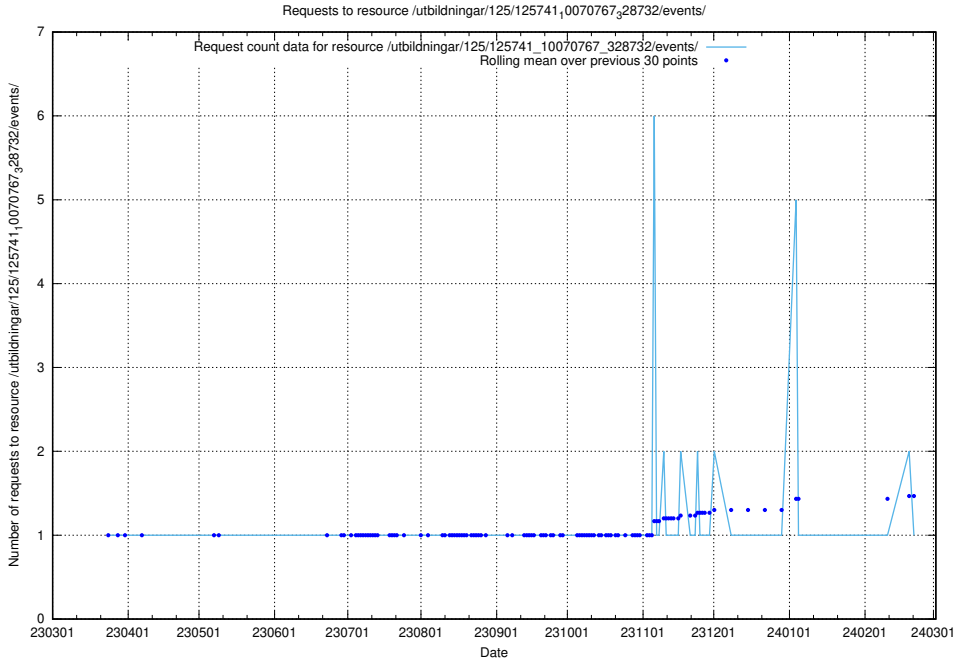

5.6195 Usage of /utbildningar/125/125741_10070767_328732/events/

Here, we count the number of requests to resource /utbildningar/125/125741_10070767_328732/events/