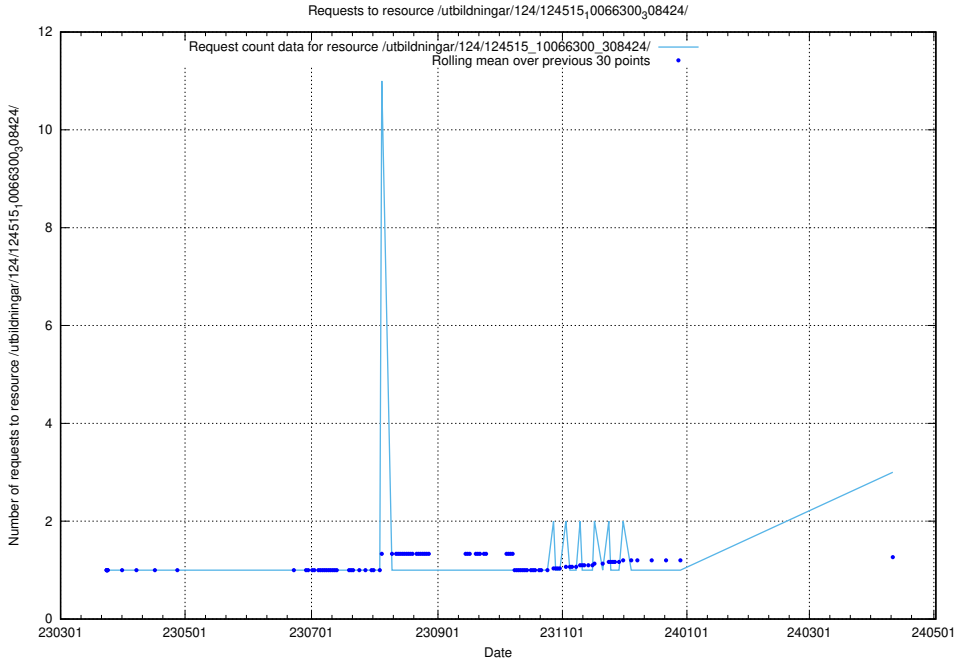

5.267 Usage of /utbildningar/124/124515_10066300_308424/

Here, we count the number of requests to resource /utbildningar/124/124515_10066300_308424/.