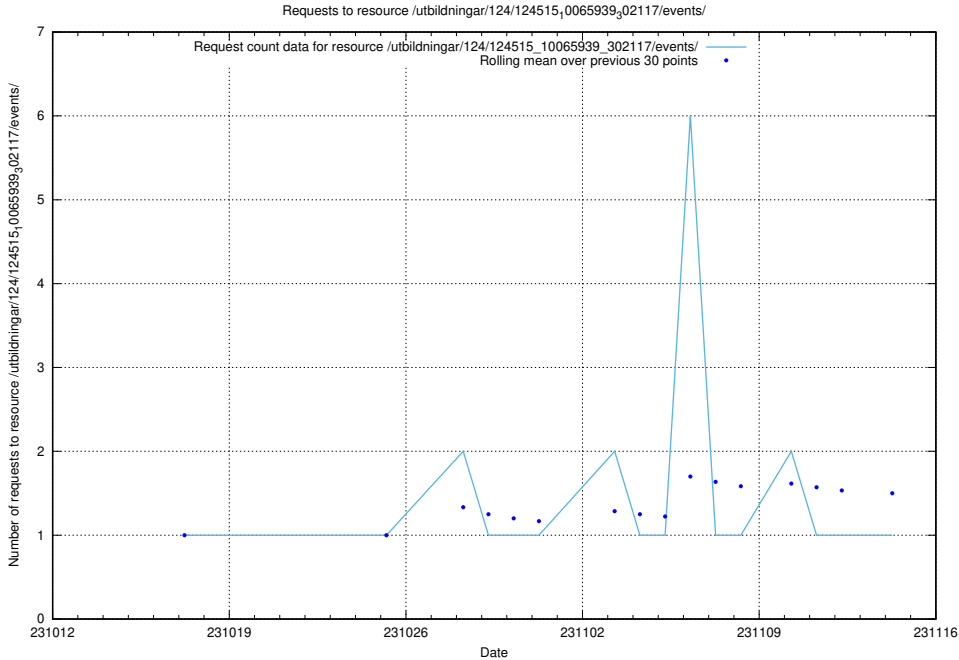

5.4241 Usage of /utbildningar/124/124515_10065939_302117/events/

Here, we count the number of requests to resource /utbildningar/124/124515_10065939_302117/events/