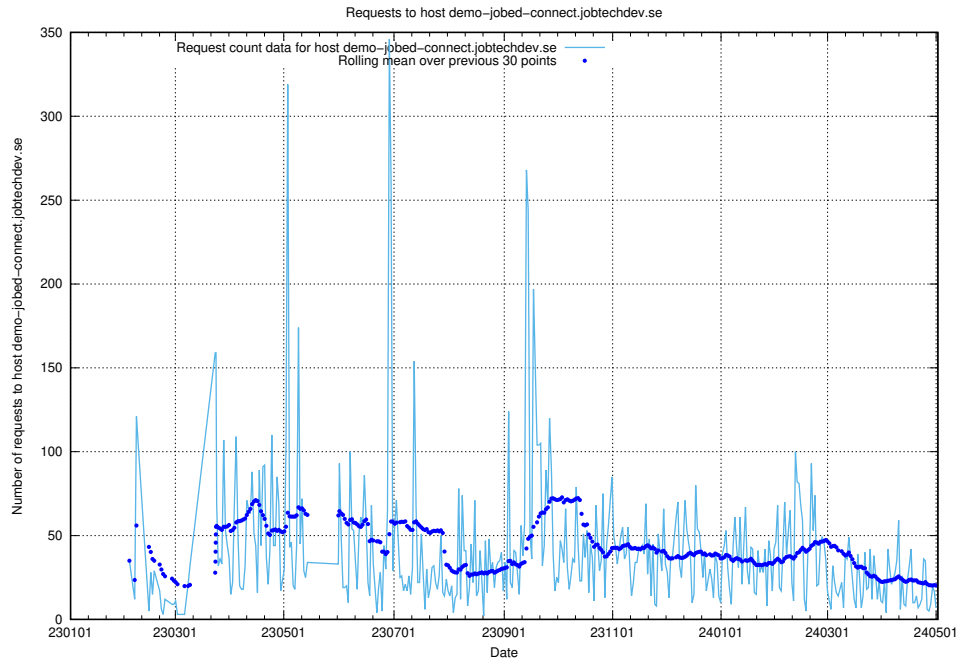

Here, we count the number of requests to host education-api.jobtechdev.se.

7.71 Usage of demo-jobed-connect.jobtechdev.se

Here, we count the number of requests to host demo-jobed-connect.jobtechdev.se.

7.72 Usage of demo.jobtechdev.se