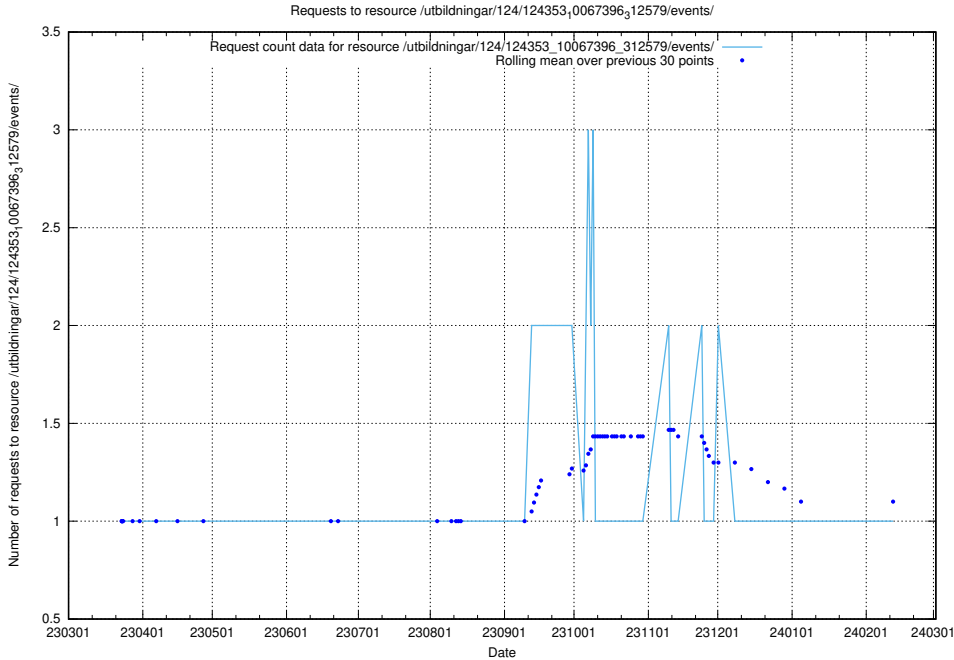

5.3871 Usage of /utbildningar/124/124353_10067396_312579/events/

Here, we count the number of requests to resource /utbildningar/124/124353_10067396_312579/events/