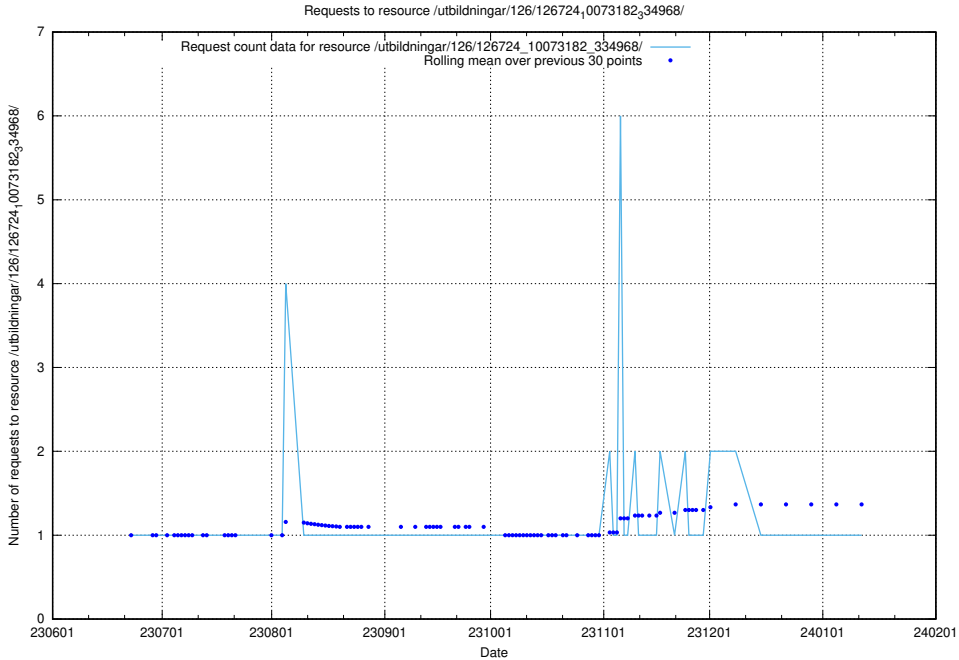

5.5539 Usage of /utbildningar/126/126724_10073182_334968/

Here, we count the number of requests to resource /utbildningar/126/126724_10073182_334968/.