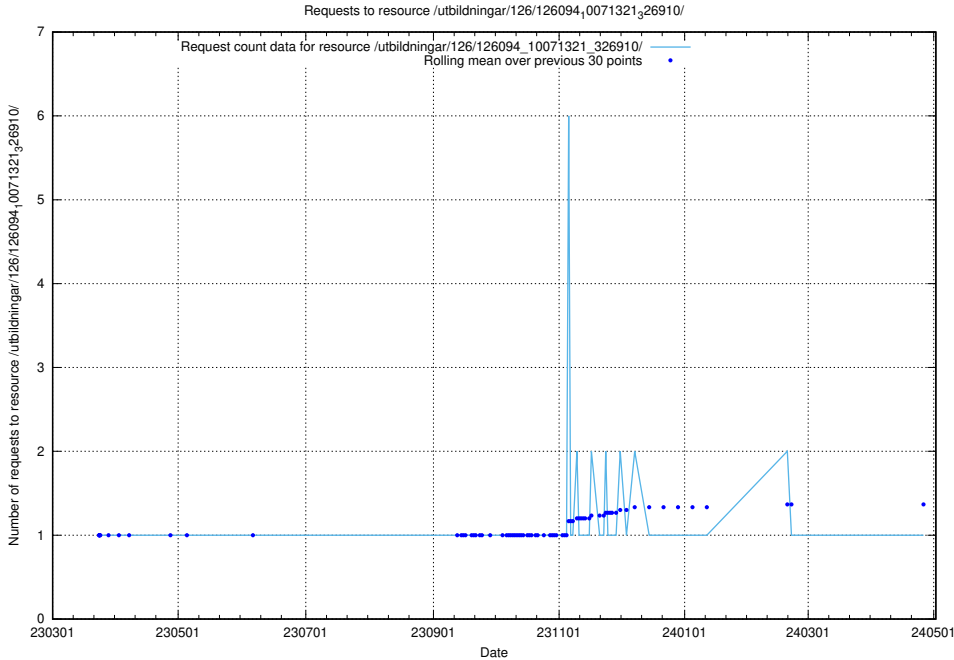

5.6408 Usage of /utbildningar/126/126094_10071321_326910/

Here, we count the number of requests to resource /utbildningar/126/126094_10071321_326910/.