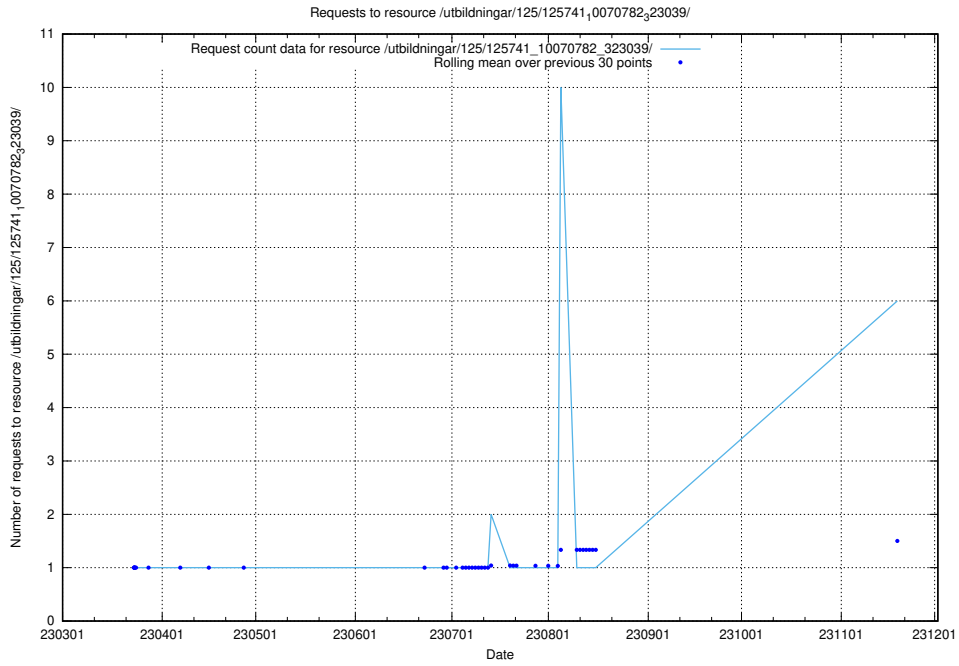

5.100 Usage of /utbildningar/125/125741_10070782_323039/

Here, we count the number of requests to resource /utbildningar/125/125741_10070782_323039/.