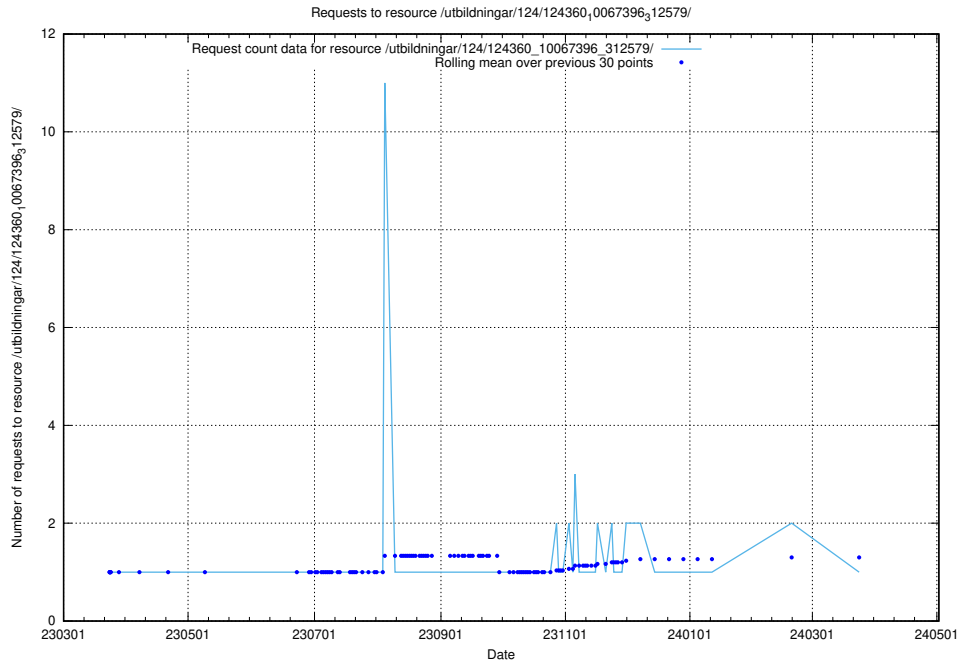

5.3733 Usage of /utbildningar/124/124360_10067396_312579/

Here, we count the number of requests to resource /utbildningar/124/124360_10067396_312579/.