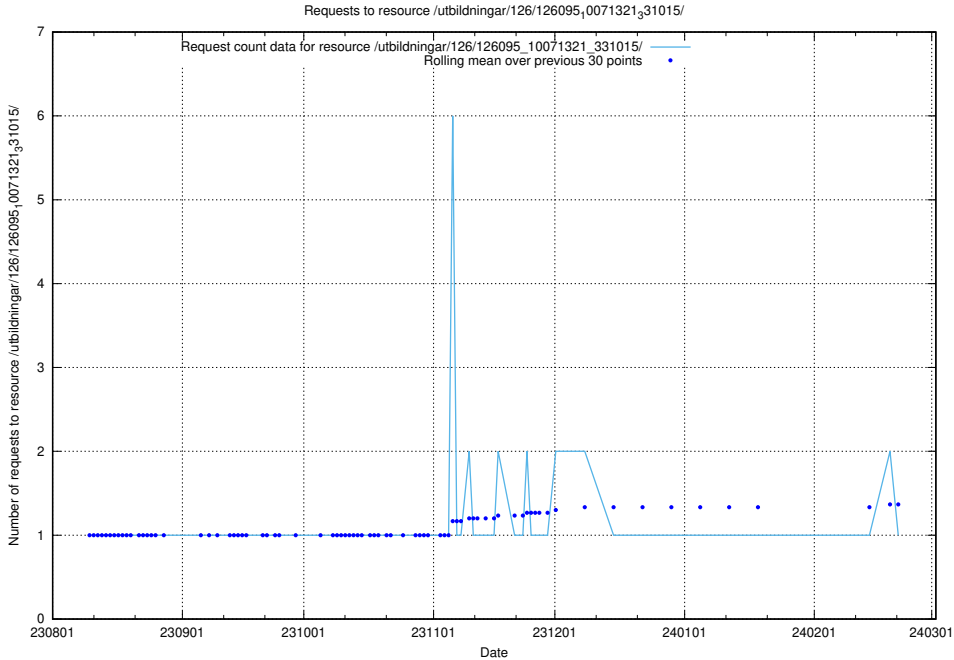

5.4763 Usage of /utbildningar/126/126095_10071321_331015/

Here, we count the number of requests to resource /utbildningar/126/126095_10071321_331015/.