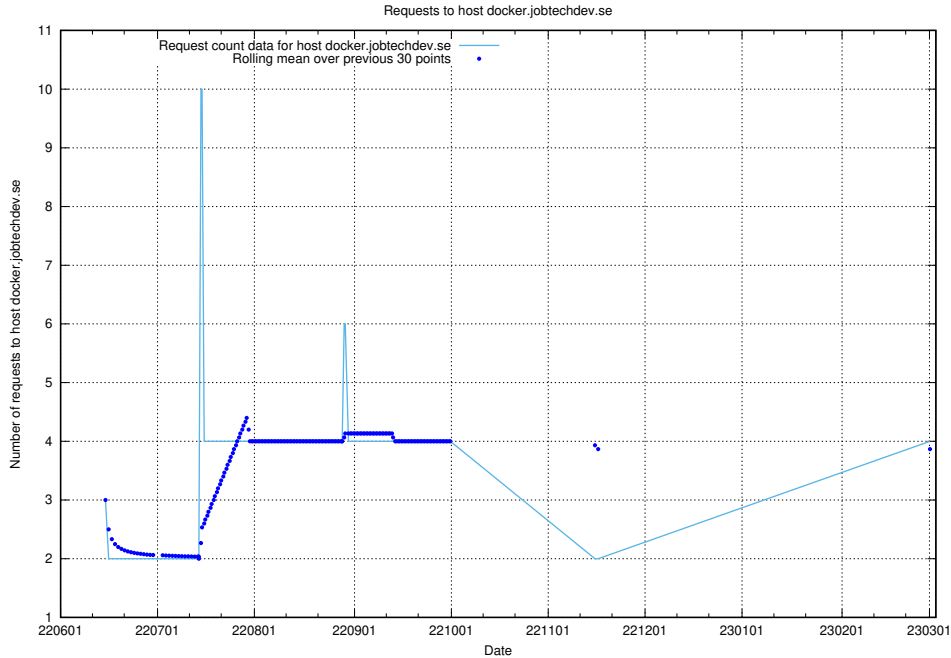

7.141 Usage of docker.jobtechdev.se

Here, we count the number of requests to host docker.jobtechdev.se.