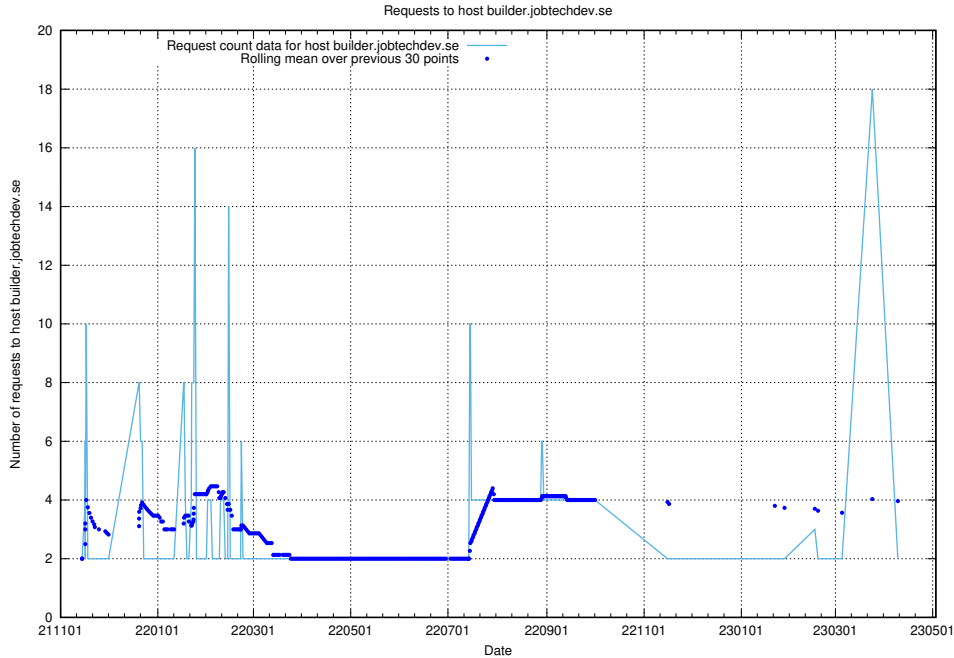

7.275 Usage of builder.jobtechdev.se

Here, we count the number of requests to host builder.jobtechdev.se.