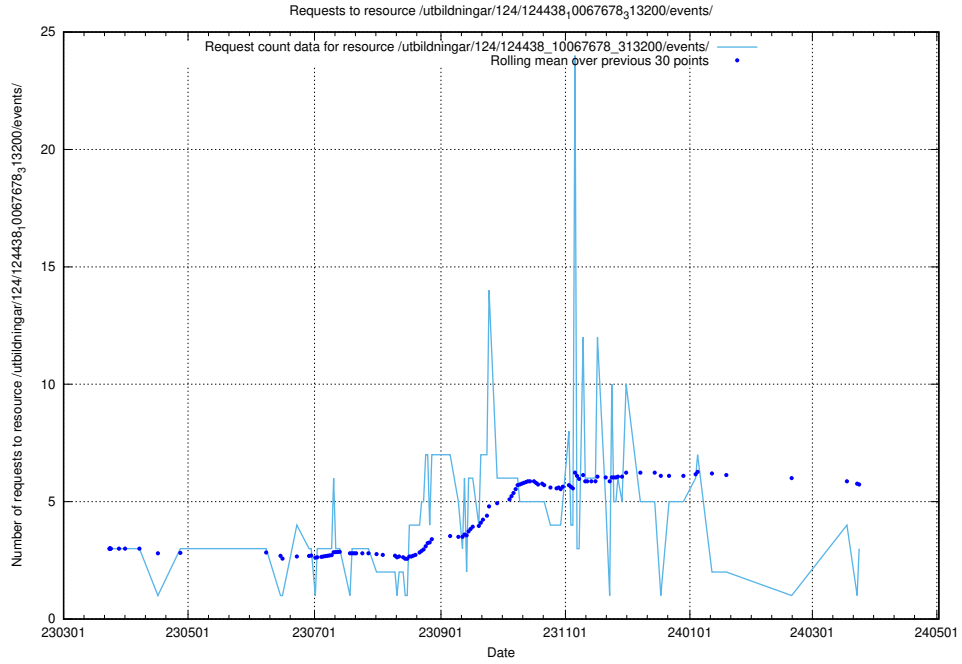

5.414 Usage of /utbildningar/124/124438_10067678_313200/events/

Here, we count the number of requests to resource /utbildningar/124/124438_10067678_313200/events/