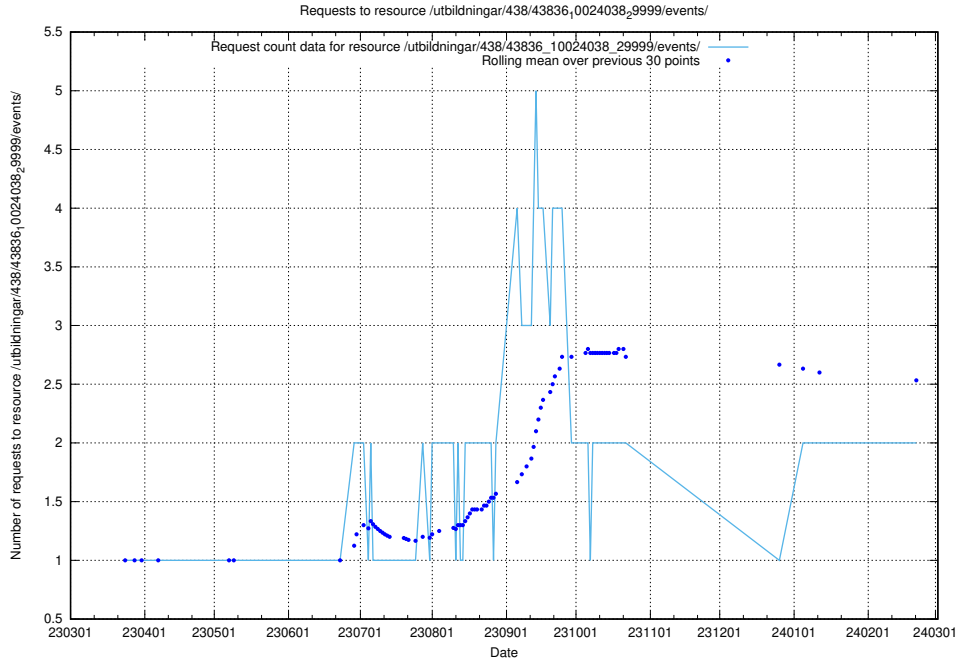

Here, we count the number of requests to resource /taxonomy/version/19/query/concepts-describing-working-hours/.

5.862 Usage of /utbildningar/438/43836_10024038_29999/events/

Here, we count the number of requests to resource /utbildningar/438/43836_10024038_29999/events/.