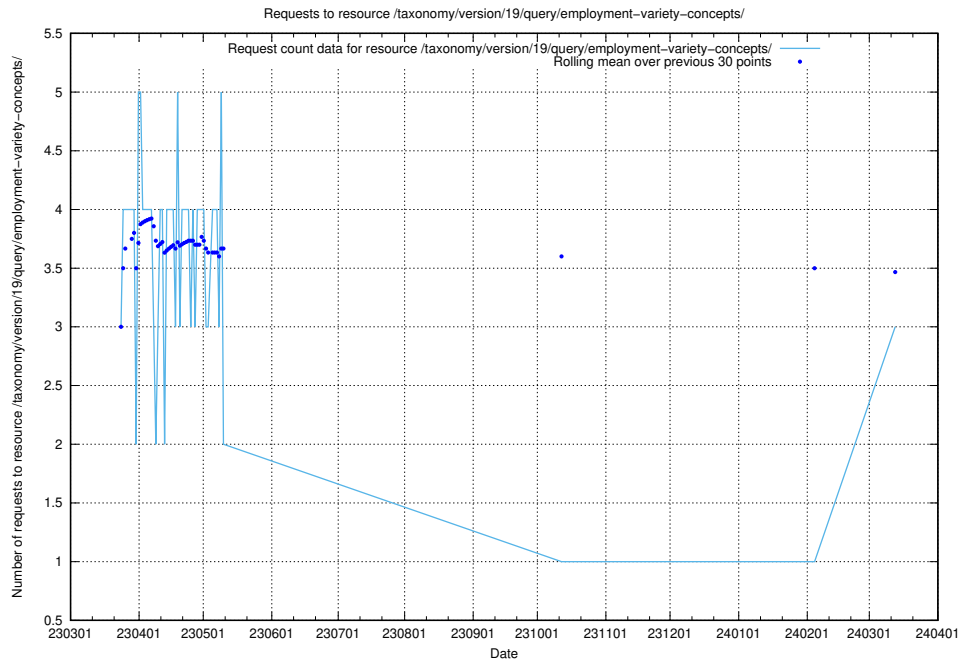

5.408 Usage of /taxonomy/version/19/query/employment-variety-concepts/

Here, we count the number of requests to resource /taxonomy/version/19/query/employment-variety-concepts/.

5.409 Usage of /utbildningar/438/43817_10024102_242987/events/