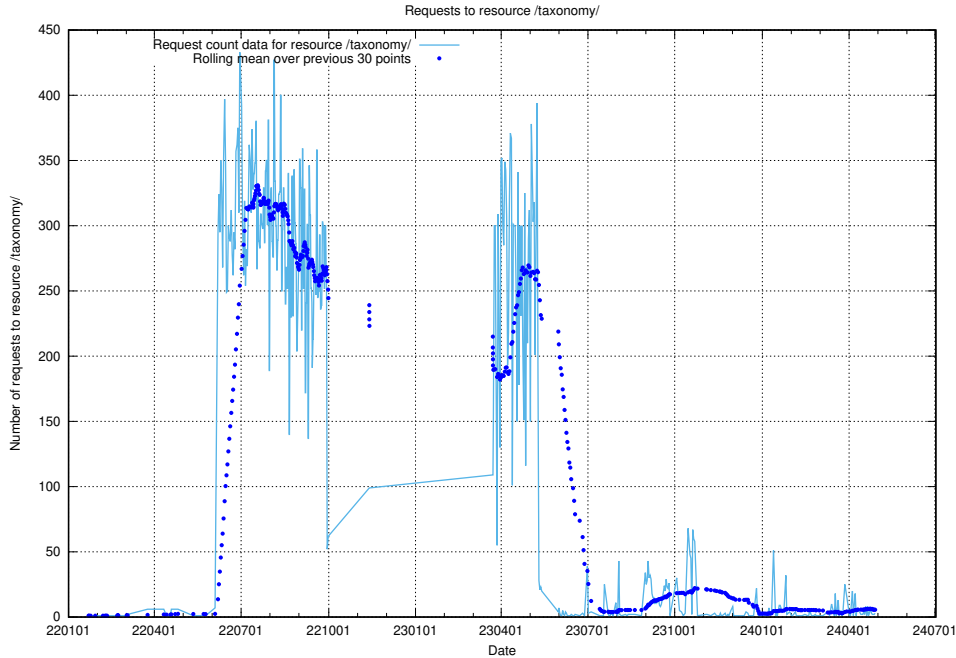

5.355 Usage of /taxonomy/

Here, we count the number of requests to resource /taxonomy/.