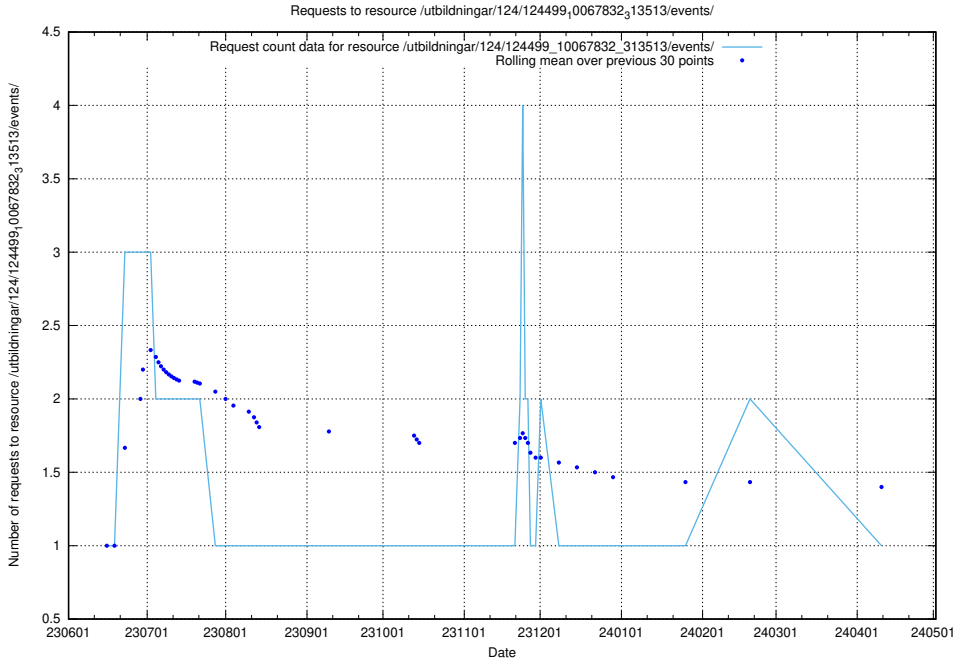

5.5816 Usage of /utbildningar/124/124499_10067832_313513/events/

Here, we count the number of requests to resource /utbildningar/124/124499_10067832_313513/events/