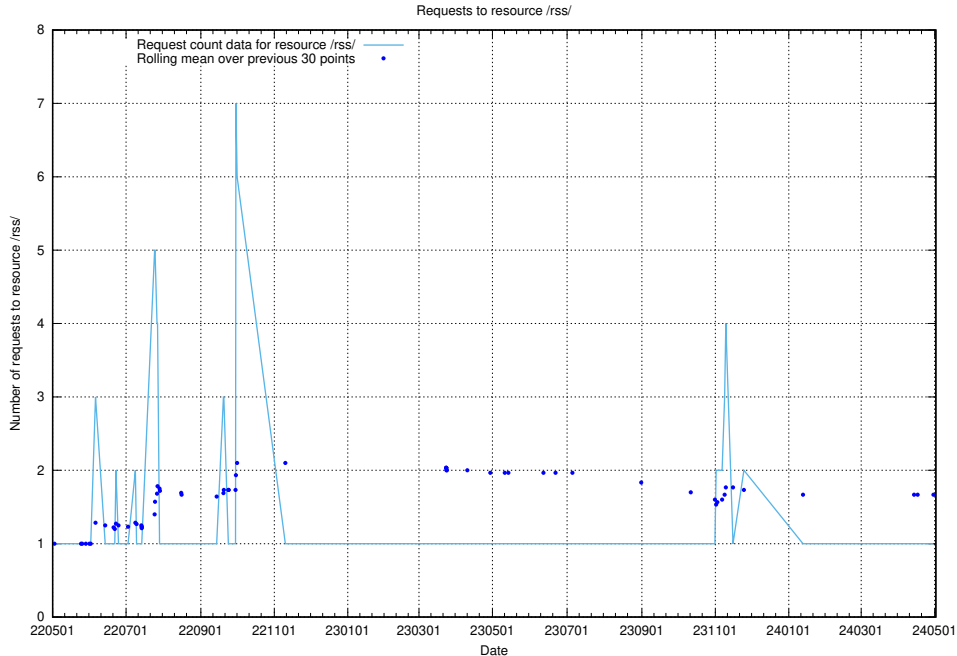

5.1015 Usage of /rss/

Here, we count the number of requests to resource /rss/.