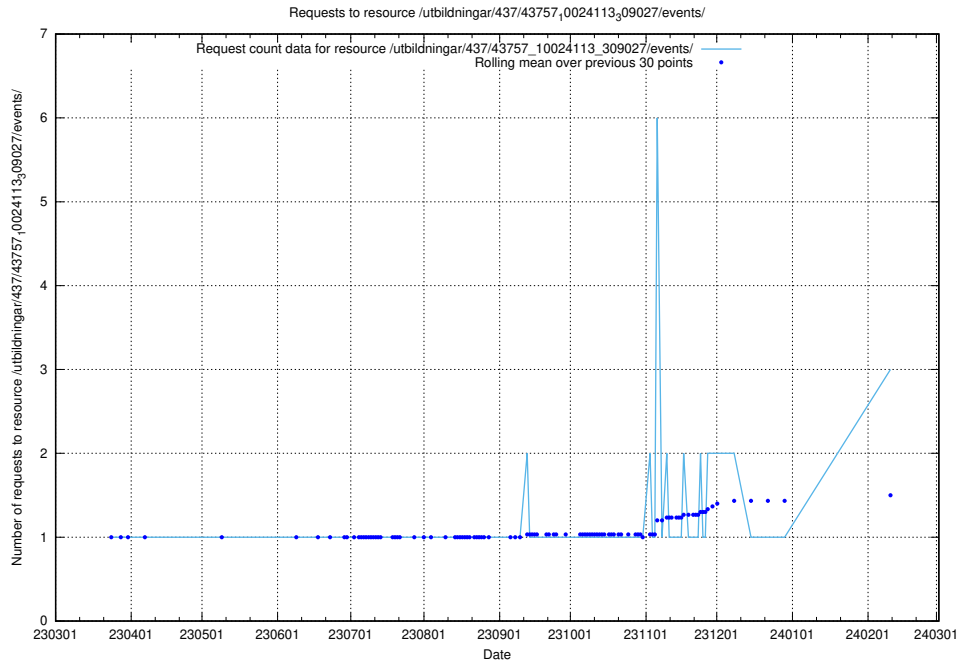

Here, we count the number of requests to resource /utbildningar/438/43817_10024102_242987/events/.

5.410 Usage of /utbildningar/437/43757_10024113_309027/events/

Here, we count the number of requests to resource /utbildningar/437/43757_10024113_309027/events/.