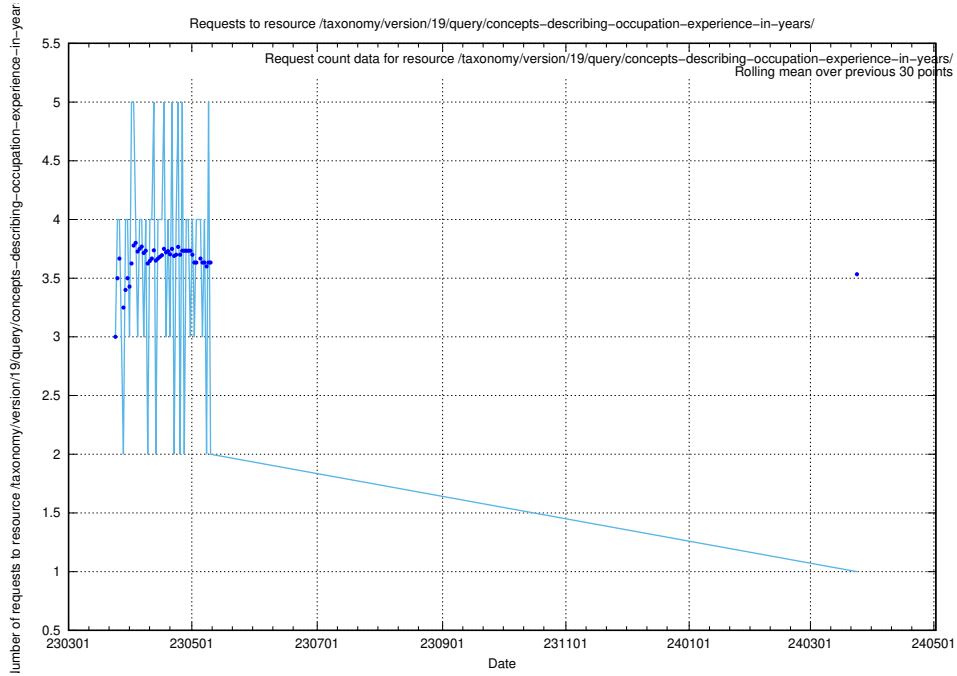

5.6121 Usage of /taxonomy/version/19/query/concepts-describing-occupation-experience-in-years/

Here, we count the number of requests to resource /taxonomy/version/19/query/concepts-describing-occupation-experience-in-years/.