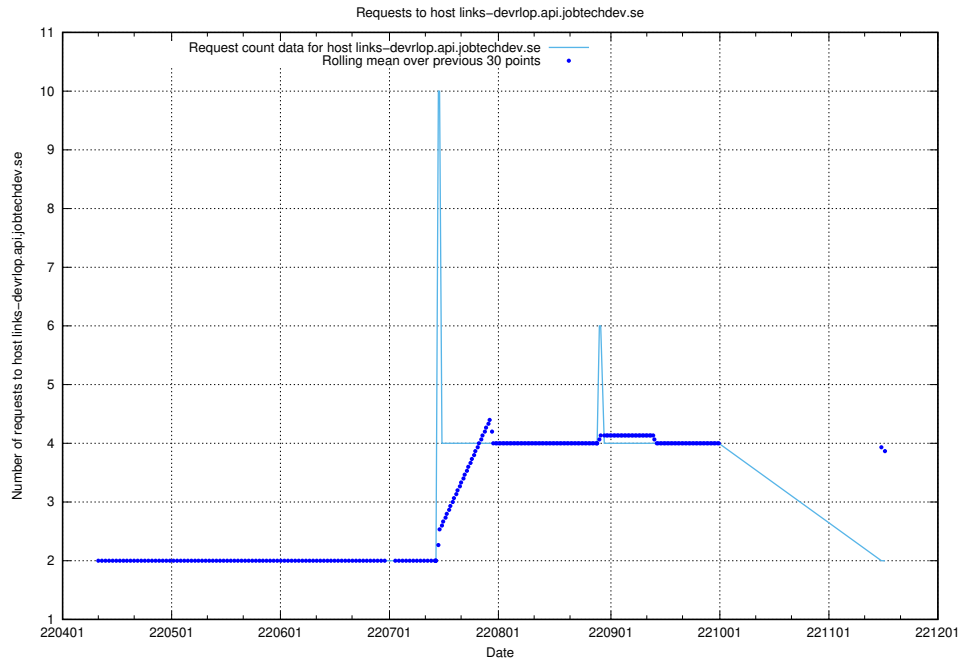

7.464 Usage of links-devrlop.api.jobtechdev.se

Here, we count the number of requests to host links-devrlop.api.jobtechdev.se.