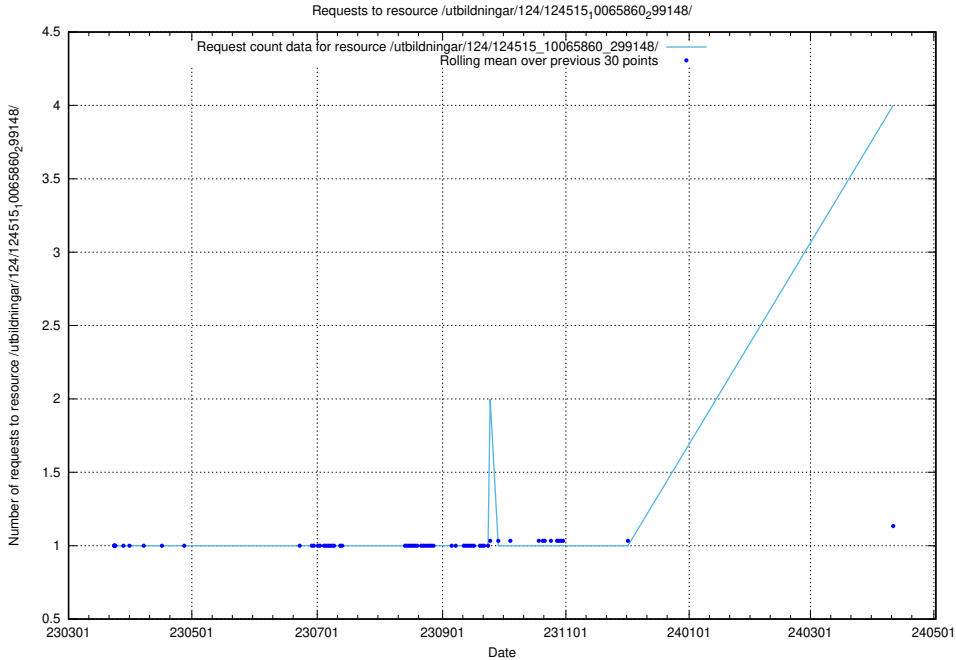

5.168 Usage of /taxonomy/type/

Here, we count the number of requests to resource /taxonomy/type/.

5.169 Usage of /utbildningar/124/124515_10065860_299148/

Here, we count the number of requests to resource /utbildningar/124/124515_10065860_299148/.