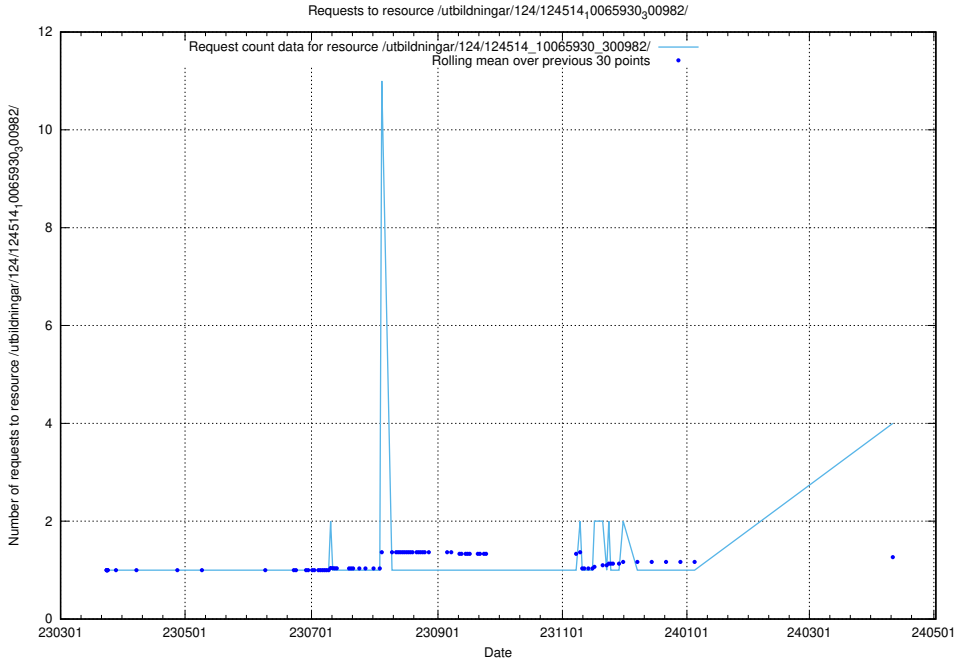

5.170 Usage of /utbildningar/124/124514_10065930_300982/

Here, we count the number of requests to resource /utbildningar/124/124514_10065930_300982/.