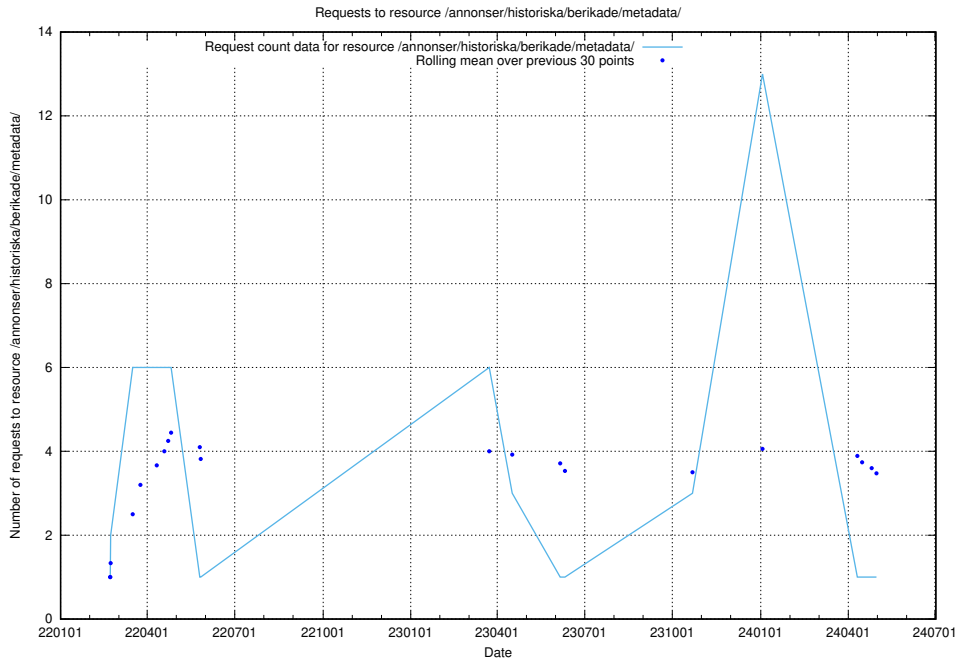

5.1183 Usage of /annonser/historiska/berikade/metadata/

Here, we count the number of requests to resource /annonser/historiska/berikade/metadata/.