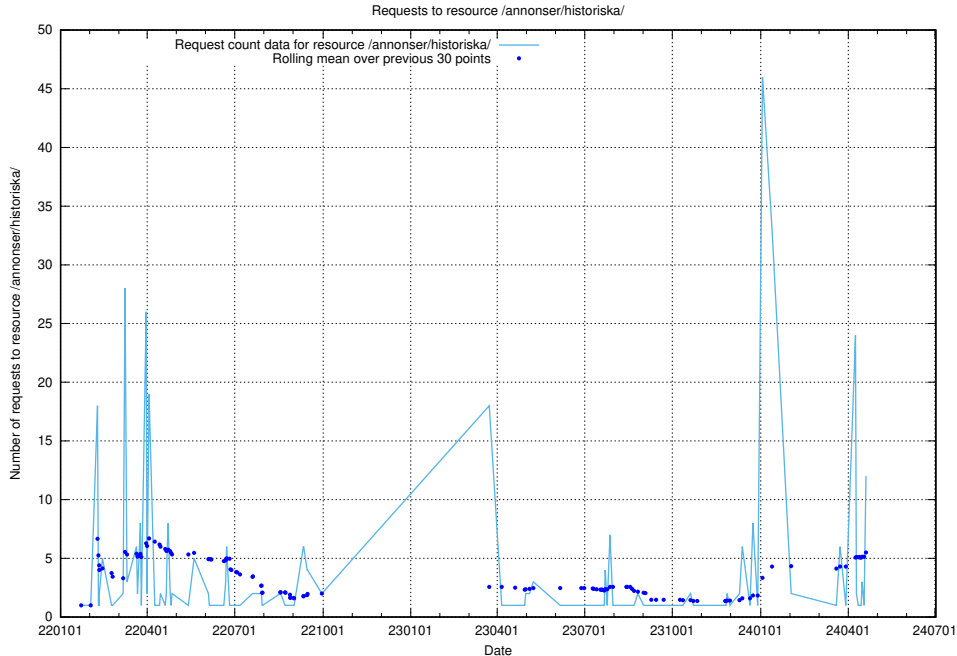

5.20 Usage of /annonser/historiska/

Here, we count the number of requests to resource /annonser/historiska/.