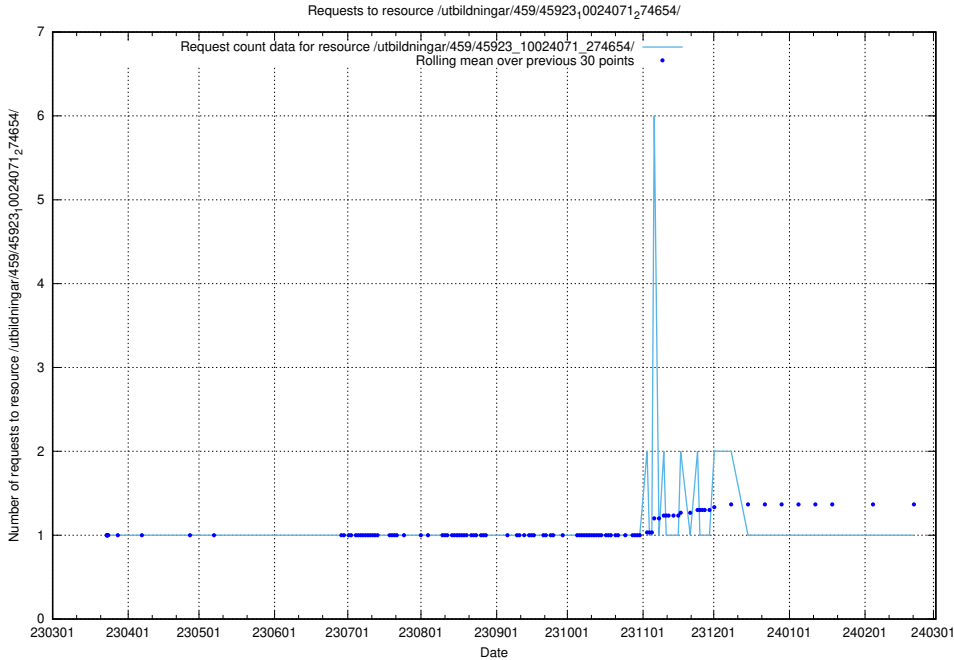

5.6289 Usage of /utbildningar/459/45923_10024071_274654/

Here, we count the number of requests to resource /utbildningar/459/45923_10024071_274654/.