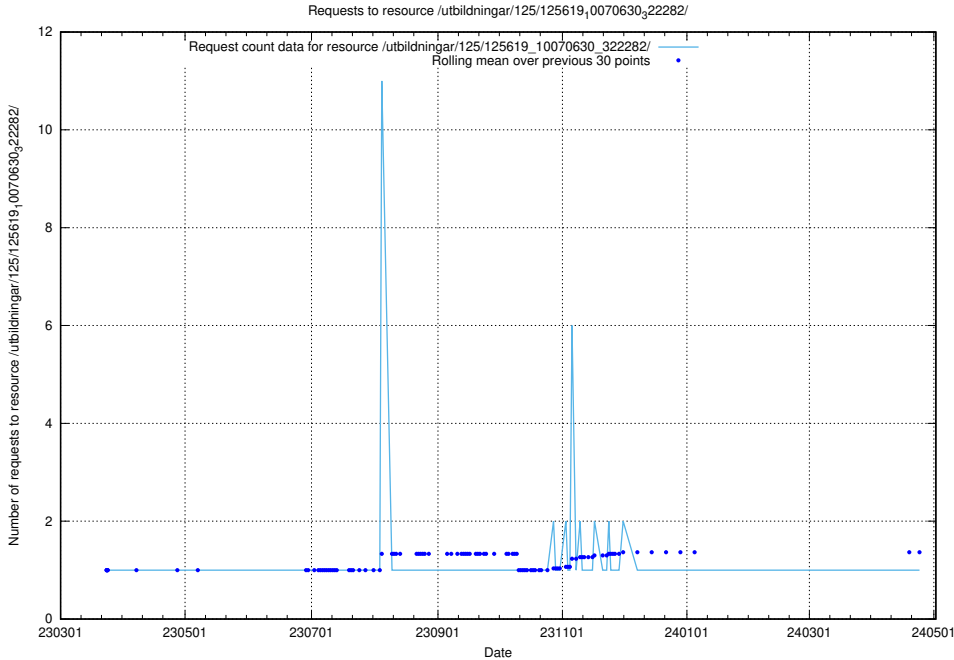

5.1000 Usage of /utbildningar/125/125619_10070630_322282/

Here, we count the number of requests to resource /utbildningar/125/125619_10070630_322282/.