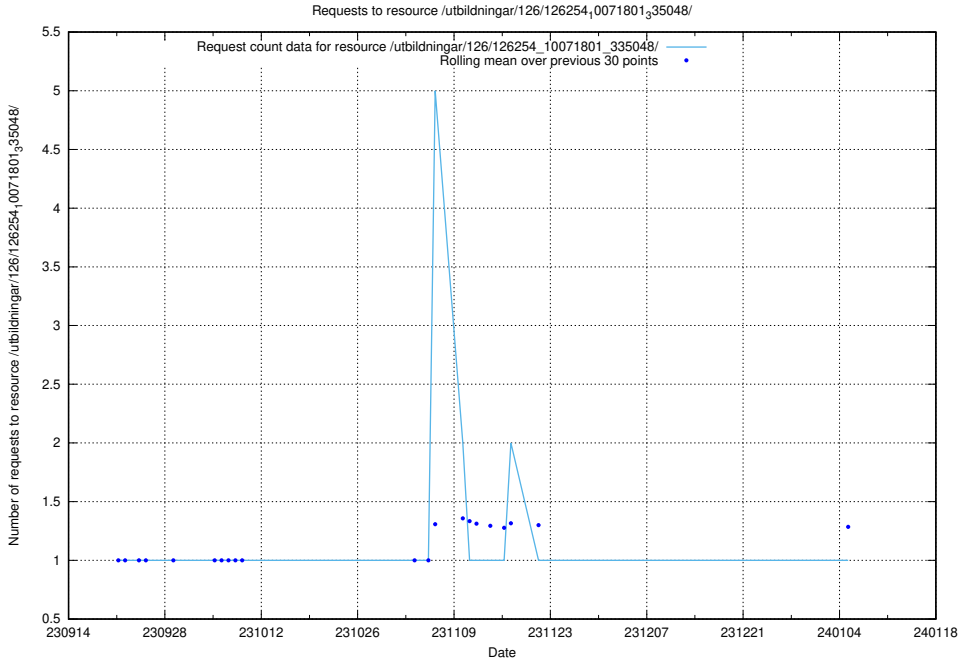

5.4456 Usage of /utbildningar/126/126254_10071801_335048/

Here, we count the number of requests to resource /utbildningar/126/126254_10071801_335048/.