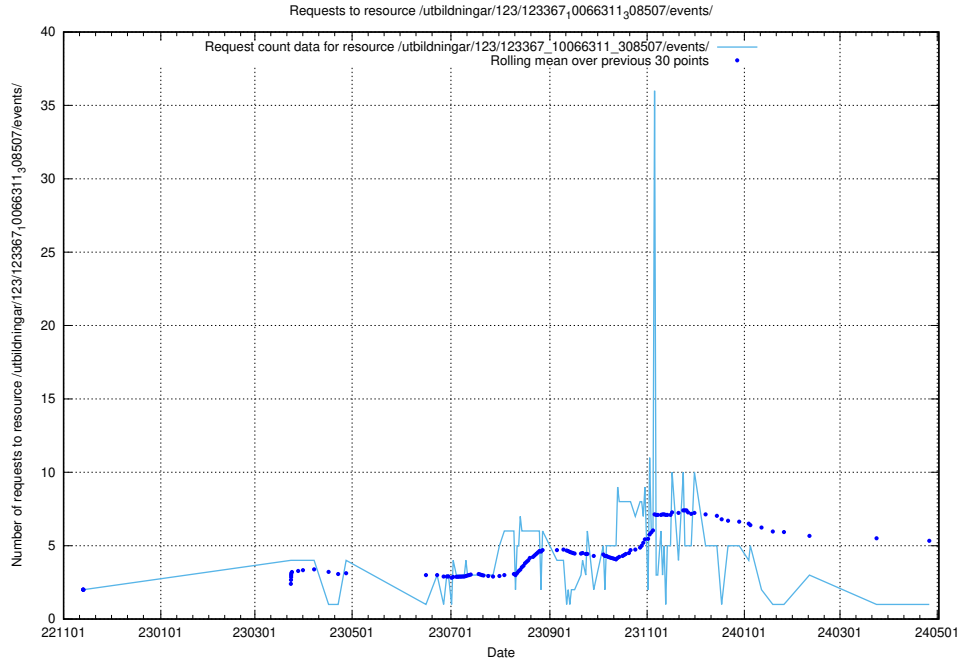

5.5757 Usage of /utbildningar/123/123367_10066311_308507/events/

Here, we count the number of requests to resource /utbildningar/123/123367_10066311_308507/events/