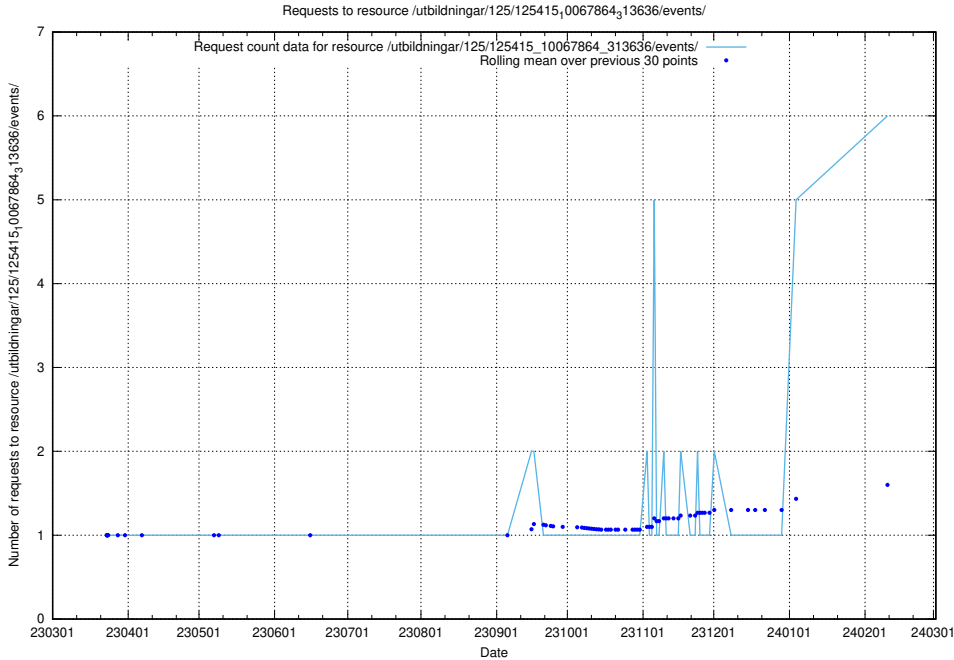

5.46 Usage of /utbildningar/125/125415_10067864_313636/events/

Here, we count the number of requests to resource /utbildningar/125/125415_10067864_313636/events/