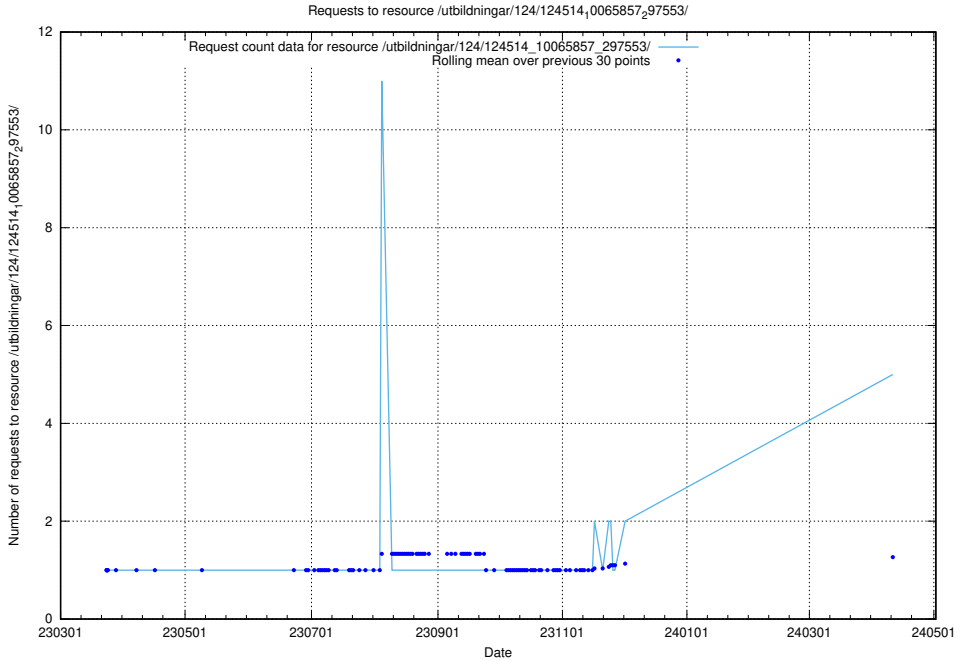

Here, we count the number of requests to resource /utbildningar/124/124514_10065860_299148/.

5.121 Usage of /utbildningar/124/124514_10065857_297553/

Here, we count the number of requests to resource /utbildningar/124/124514_10065857_297553/.