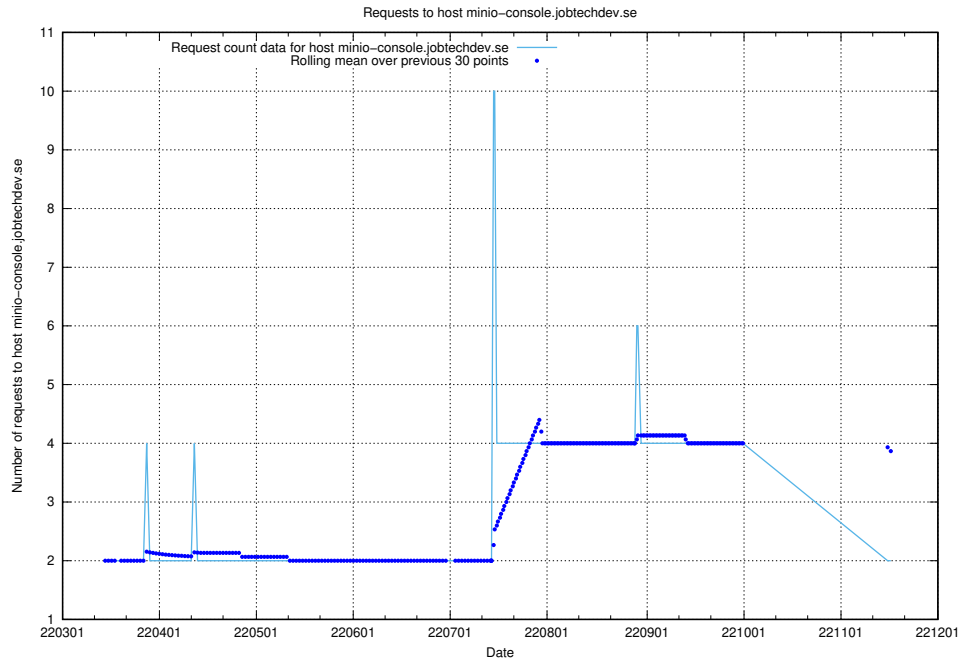

Here, we count the number of requests to host minioconsole.jobtechdev.se.

7.494 Usage of minio-console.jobtechdev.se

Here, we count the number of requests to host minio-console.jobtechdev.se.

7.495 Usage of jitsit.jobtechdev.se