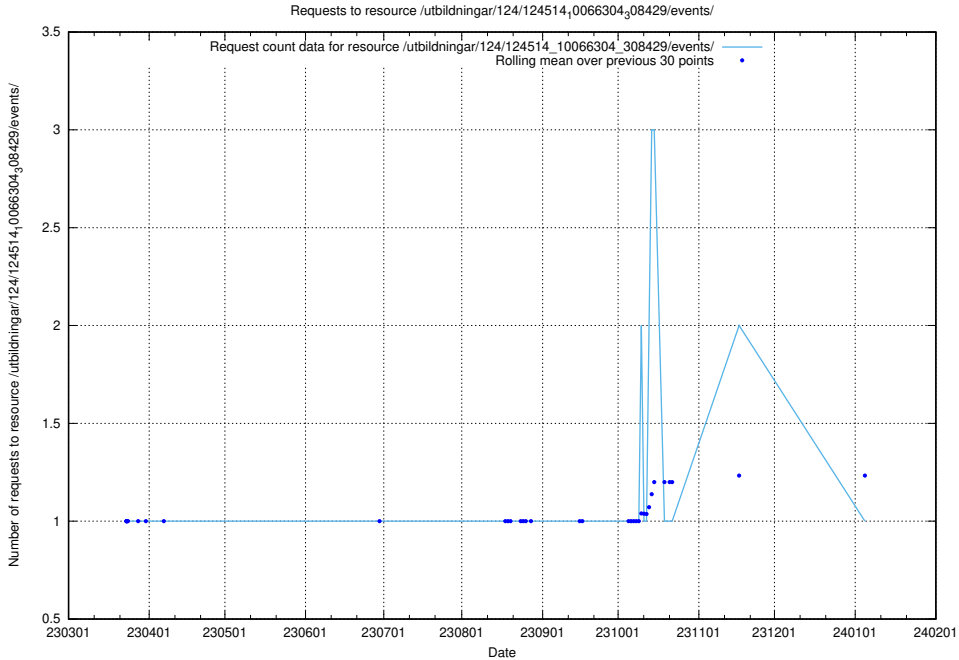

Here, we count the number of requests to resource /utbildningar/utb_emil/127/127055_10074024_337004/events/

5.1747 Usage of /utbildningar/124/124514_10066304_308429/events/

Here, we count the number of requests to resource /utbildningar/124/124514_10066304_308429/events/