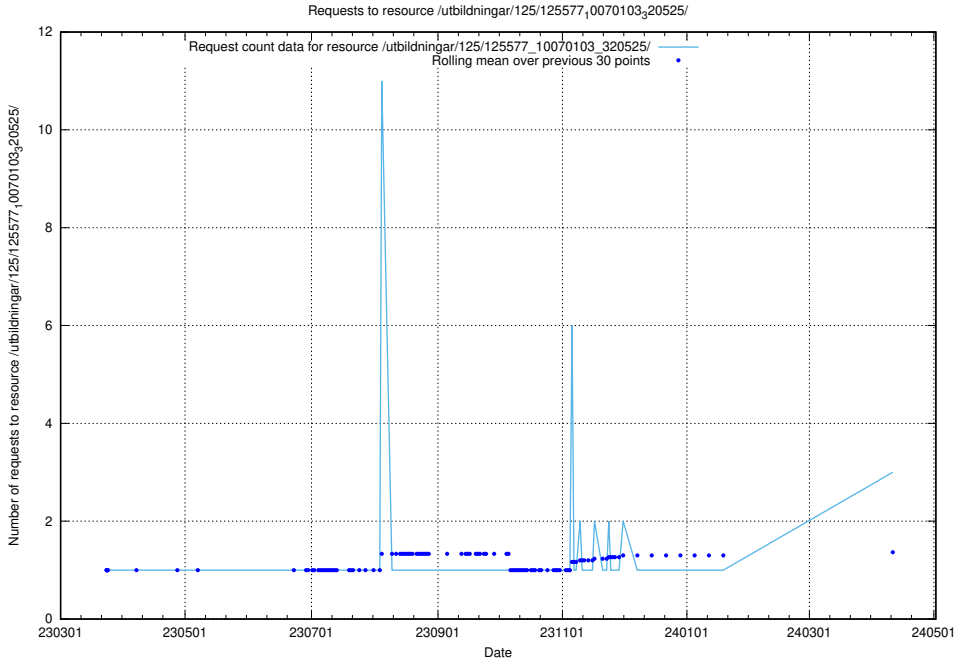

5.244 Usage of /utbildningar/125/125577_10070103_320525/

Here, we count the number of requests to resource /utbildningar/125/125577_10070103_320525/.