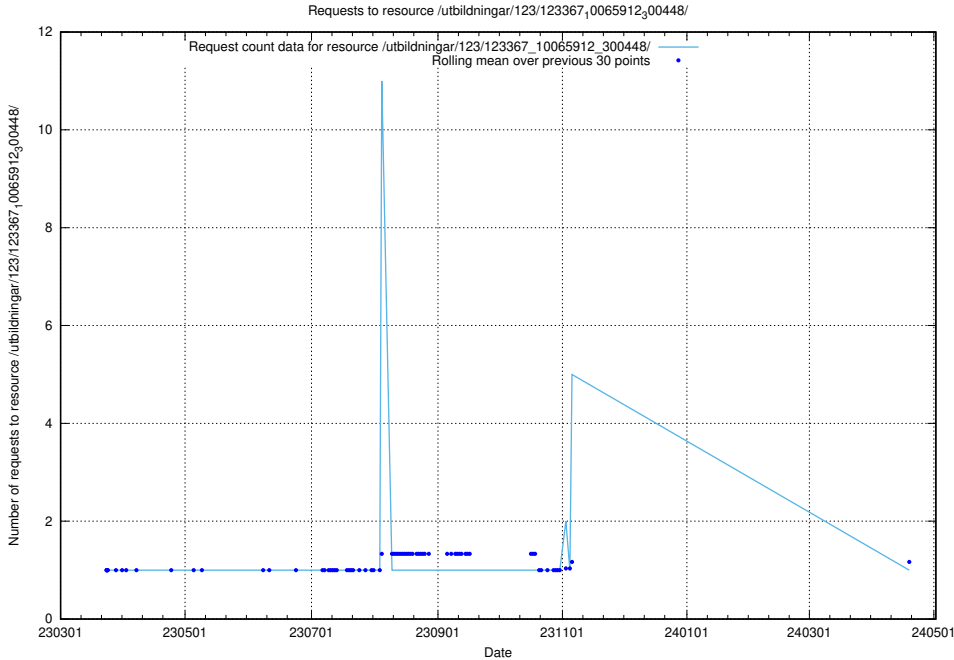

Here, we count the number of requests to resource /utbildningar/126/126237_10071454_326668/.

5.4637 Usage of /utbildningar/123/123367_10065912_300448/

Here, we count the number of requests to resource /utbildningar/123/123367_10065912_300448/.