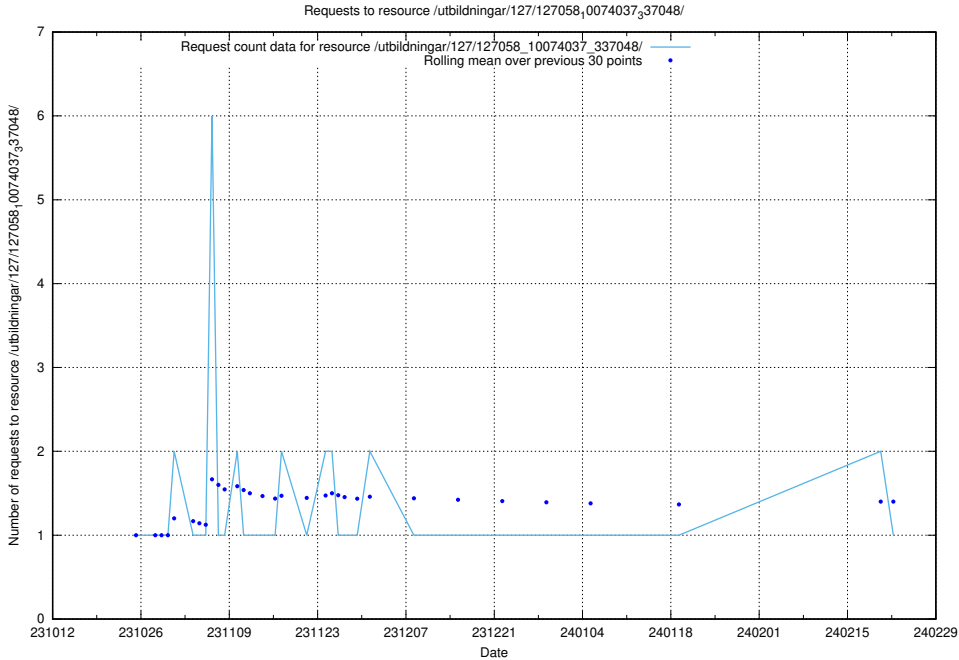

5.4143 Usage of /utbildningar/127/127058_10074037_337048/

Here, we count the number of requests to resource /utbildningar/127/127058_10074037_337048/.