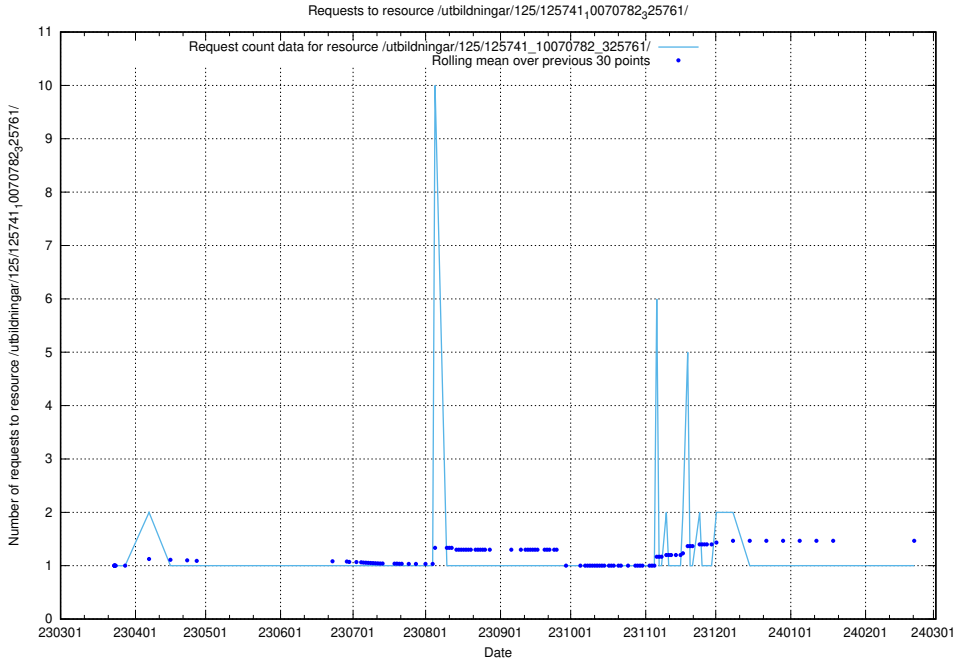

5.6433 Usage of /utbildningar/125/125741_10070782_325761/

Here, we count the number of requests to resource /utbildningar/125/125741_10070782_325761/.