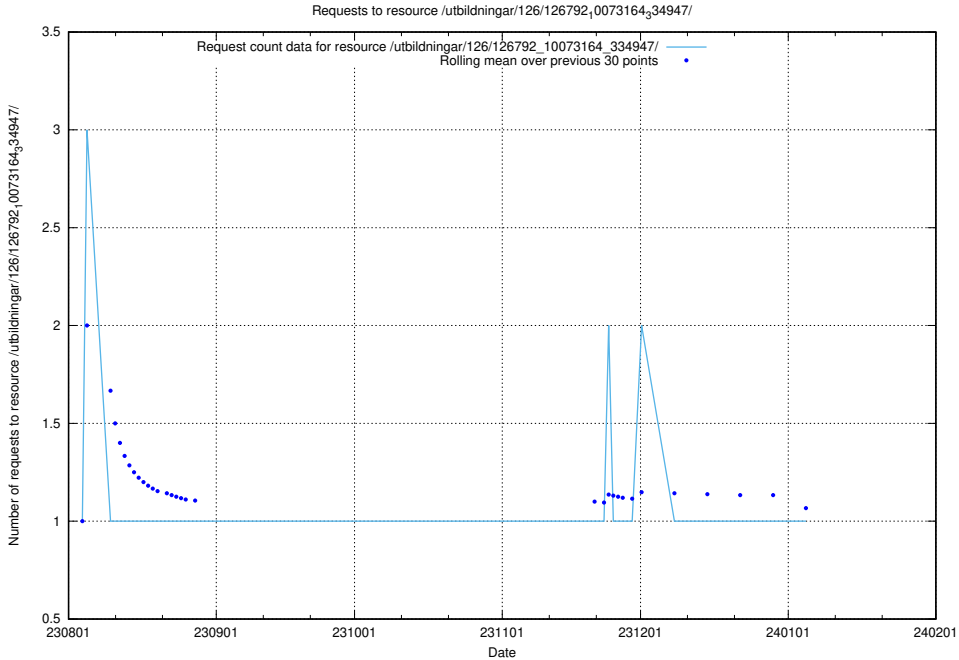

5.4799 Usage of /utbildningar/126/126792_10073164_334947/

Here, we count the number of requests to resource /utbildningar/126/126792_10073164_334947/.