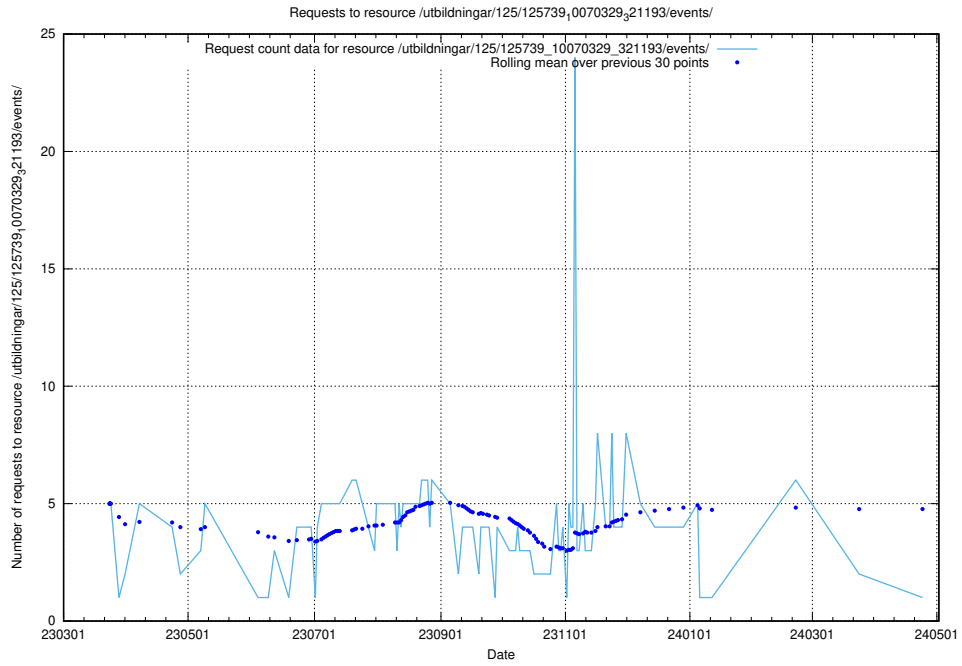

5.6223 Usage of /utbildningar/125/125739_10070329_321193/events/

Here, we count the number of requests to resource /utbildningar/125/125739_10070329_321193/events/