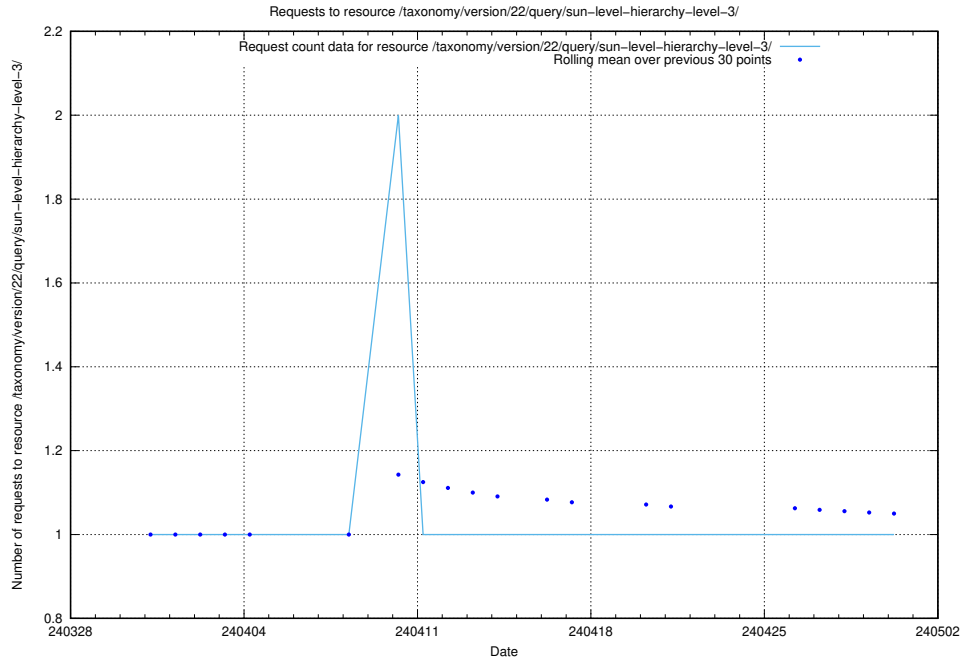

5.1515 Usage of /taxonomy/version/22/query/sun-level-hierarchy-level-3/

Here, we count the number of requests to resource /taxonomy/version/22/query/sun-level-hierarchy-level-3/.