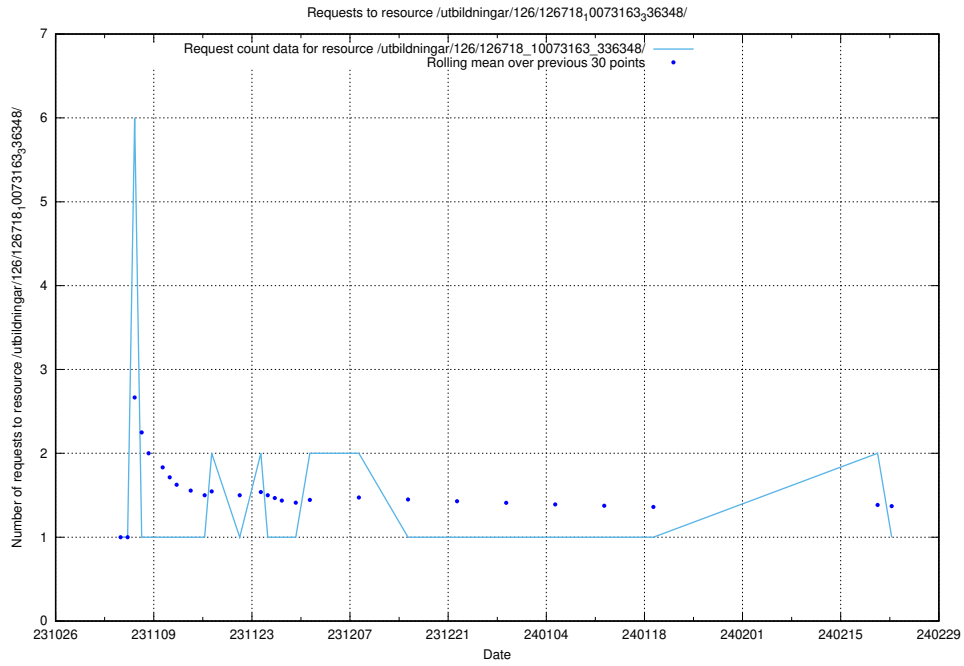

5.4069 Usage of /utbildningar/126/126718_10073163_336348/

Here, we count the number of requests to resource /utbildningar/126/126718_10073163_336348/.