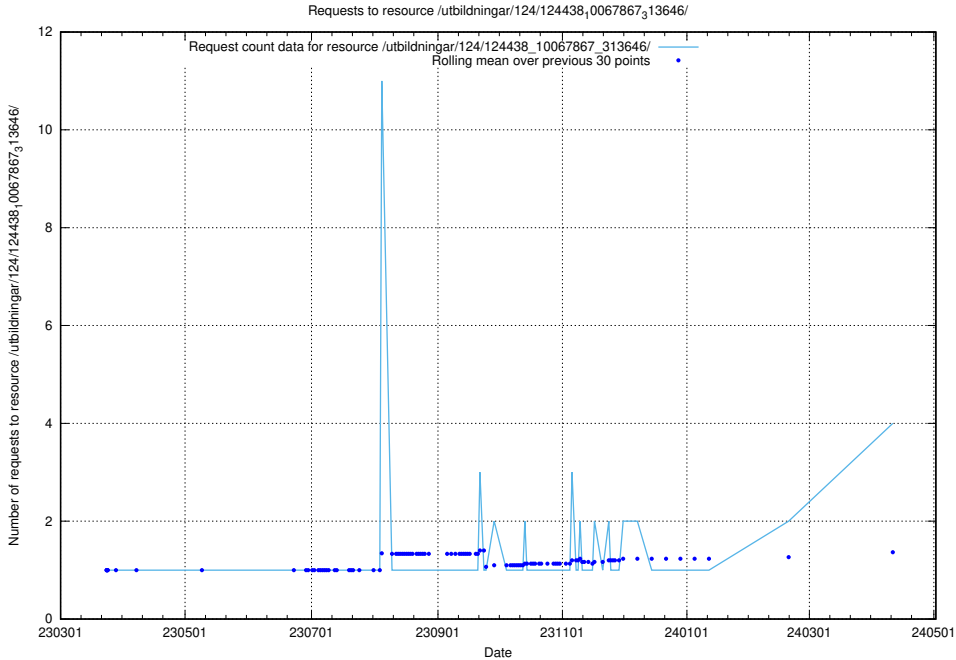

5.186 Usage of /utbildningar/124/124438_10067867_313646/

Here, we count the number of requests to resource /utbildningar/124/124438_10067867_313646/.