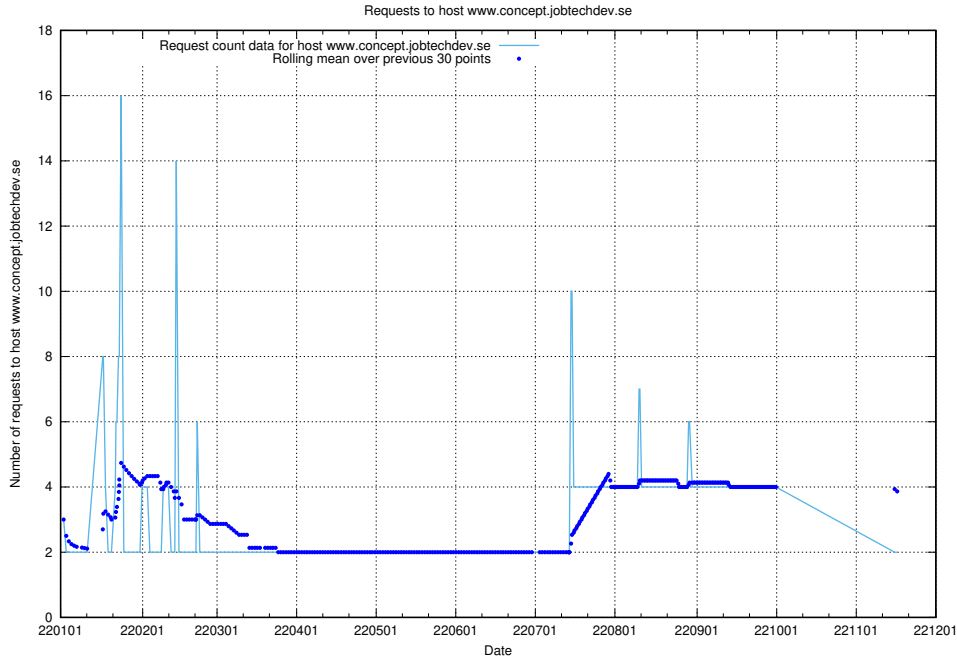

7.304 Usage of www.concept.jobtechdev.se

Here, we count the number of requests to host www.concept.jobtechdev.se.