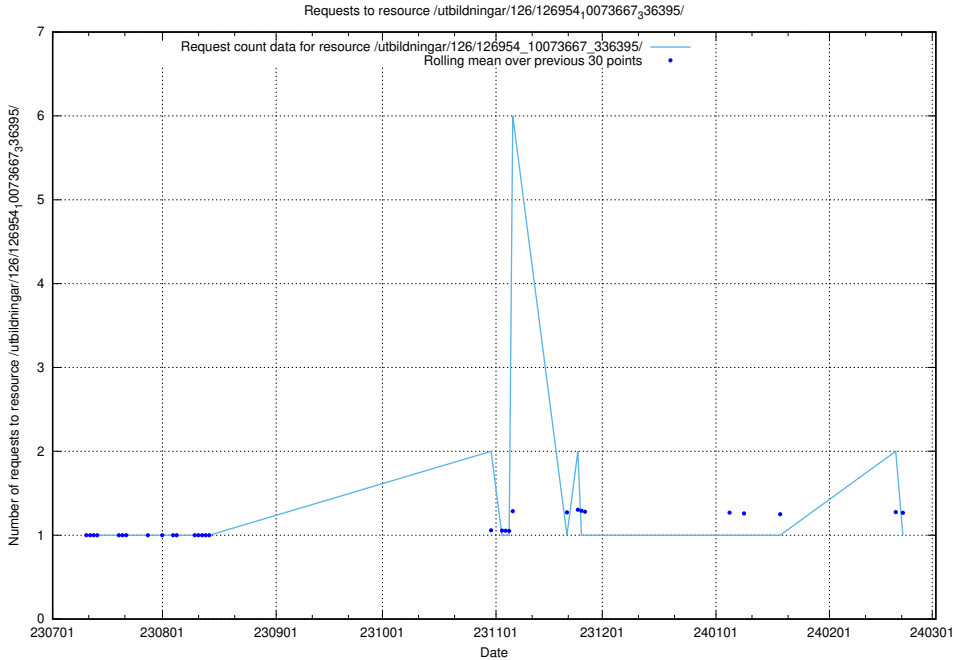

Here, we count the number of requests to resource /utbildningar/126/126954_10073667_336395/events/

5.5048 Usage of /utbildningar/126/126954_10073667_336395/

Here, we count the number of requests to resource /utbildningar/126/126954_10073667_336395/.