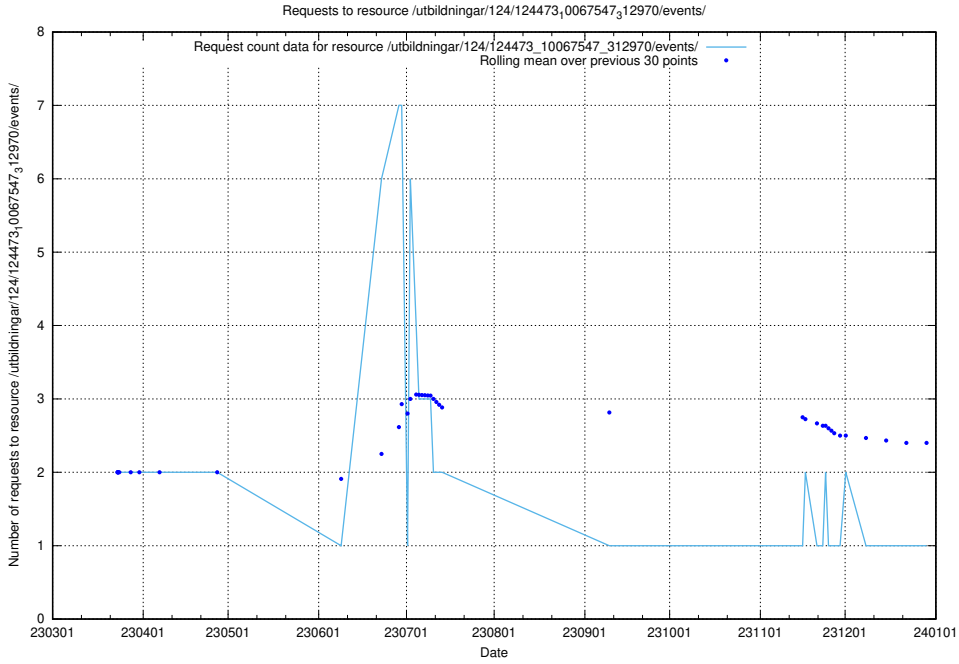

Here, we count the number of requests to resource /utbildningar/124/124498_10067796_313401/events/

5.6270 Usage of /utbildningar/124/124473_10067547_312970/events/

Here, we count the number of requests to resource /utbildningar/124/124473_10067547_312970/events/