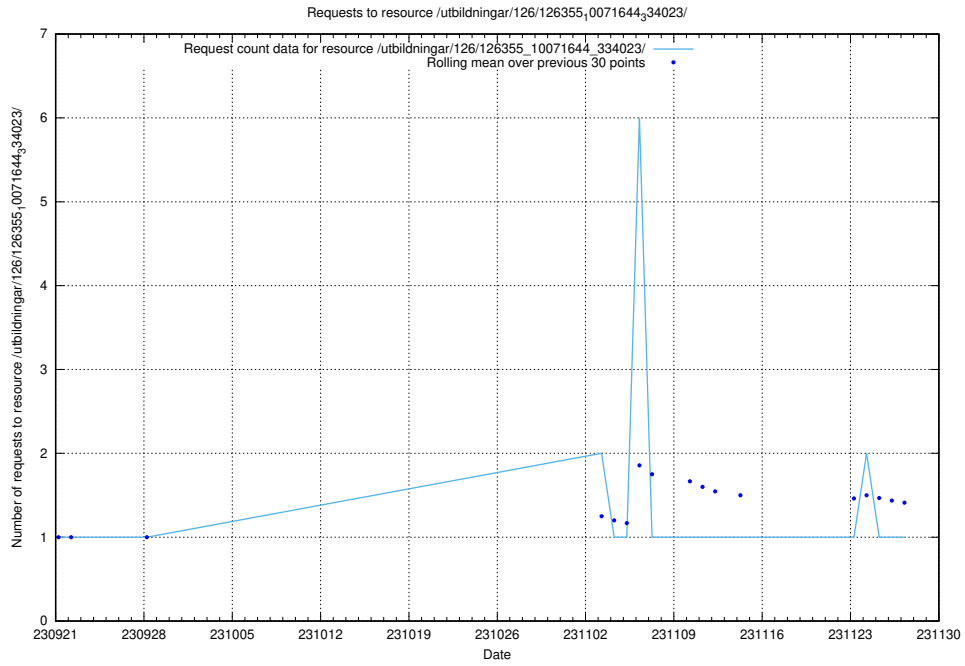

5.4455 Usage of /utbildningar/126/126355_10071644_334023/

Here, we count the number of requests to resource /utbildningar/126/126355_10071644_334023/.