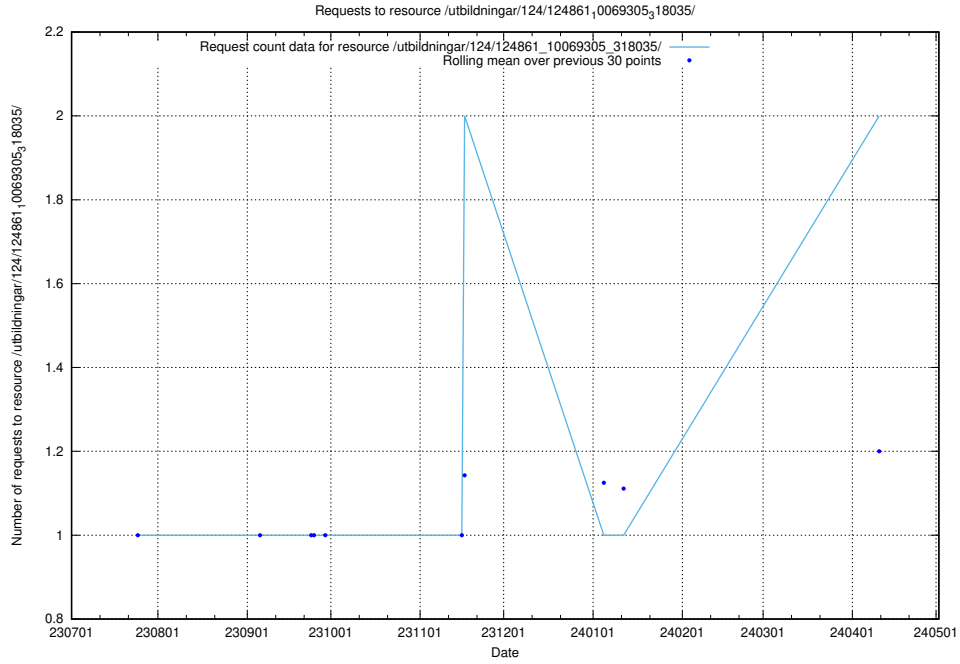

5.744 Usage of /utbildningar/124/124861_10069305_318035/

Here, we count the number of requests to resource /utbildningar/124/124861_10069305_318035/.