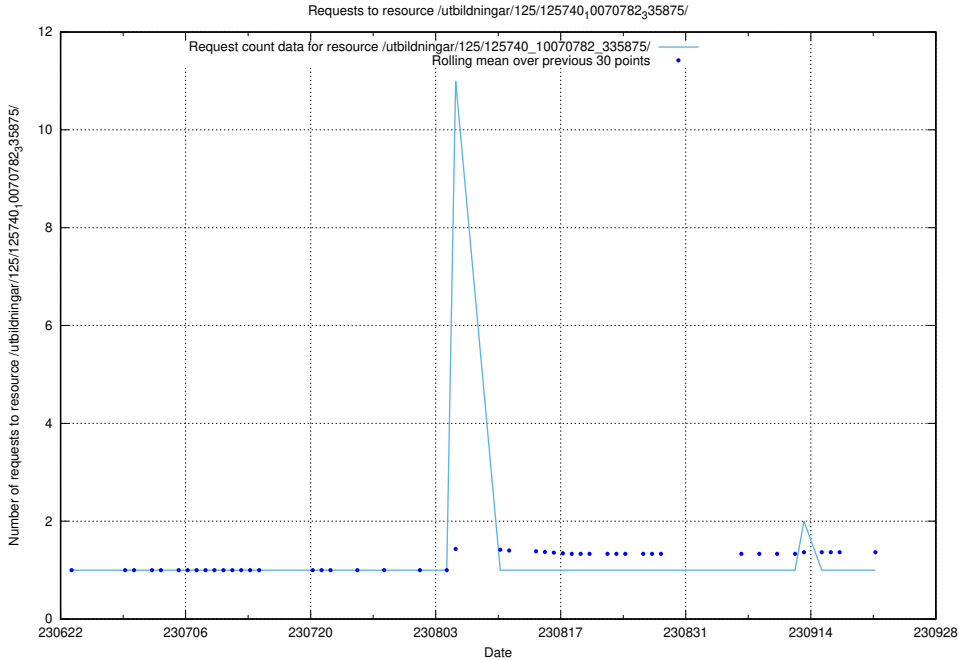

5.5634 Usage of /utbildningar/125/125740_10070782_335875/

Here, we count the number of requests to resource /utbildningar/125/125740_10070782_335875/.