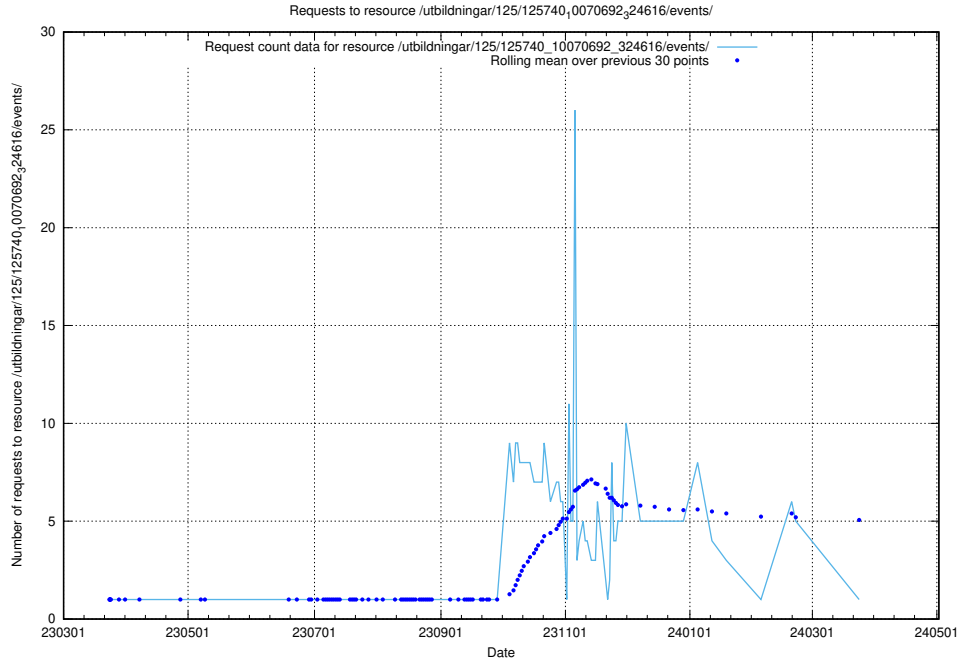

5.909 Usage of /utbildningar/125/125740_10070692_324616/events/

Here, we count the number of requests to resource /utbildningar/125/125740_10070692_324616/events/