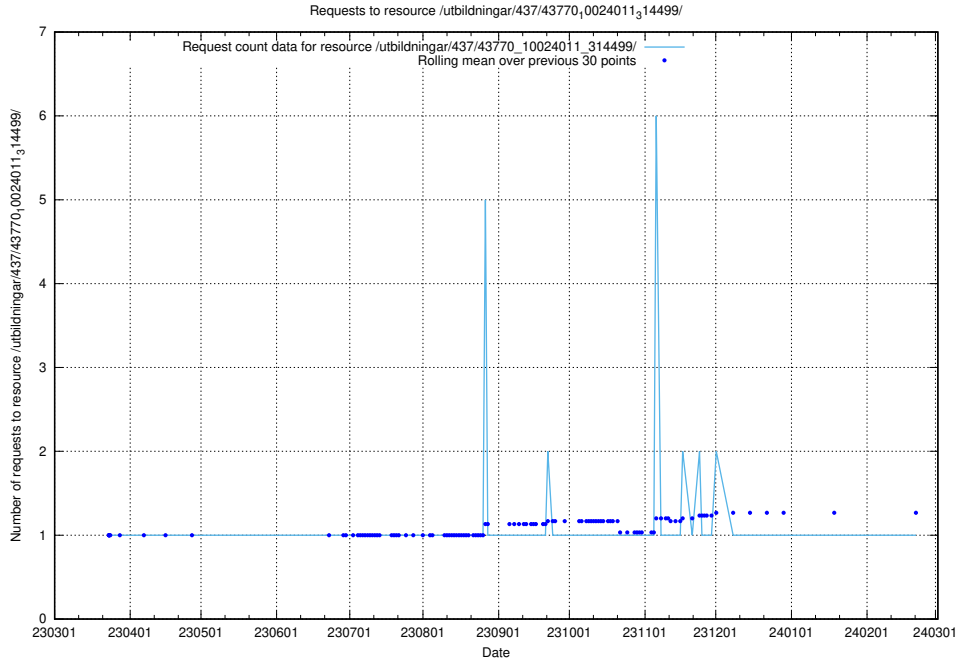

5.6340 Usage of /utbildningar/437/43770_10024011_314499/

Here, we count the number of requests to resource /utbildningar/437/43770_10024011_314499/.