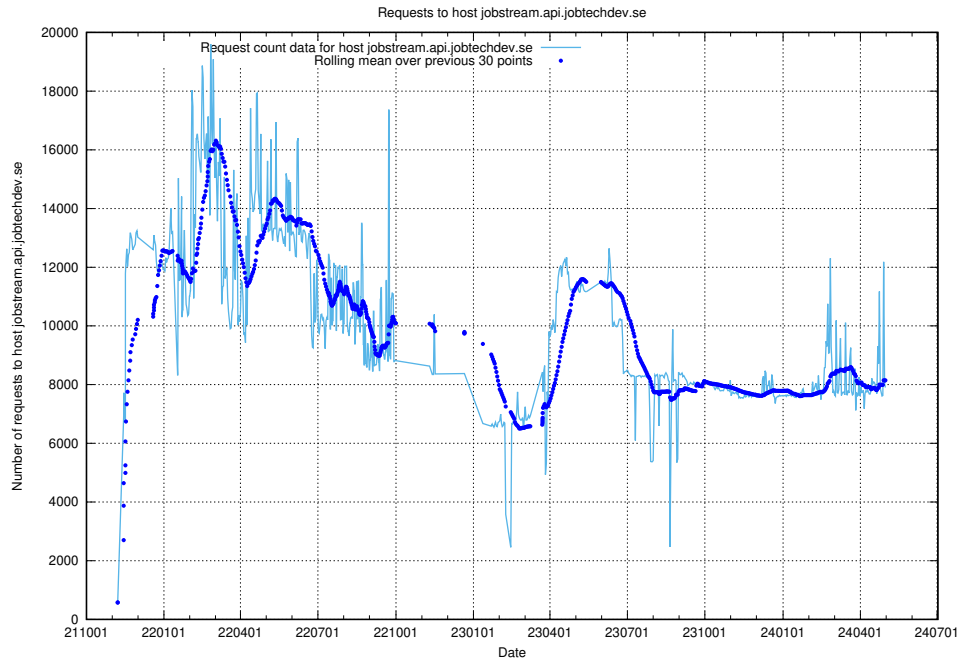

7.11 Usage of jobstream.api.jobtechdev.se

Here, we count the number of requests to host jobstream.api.jobtechdev.se.