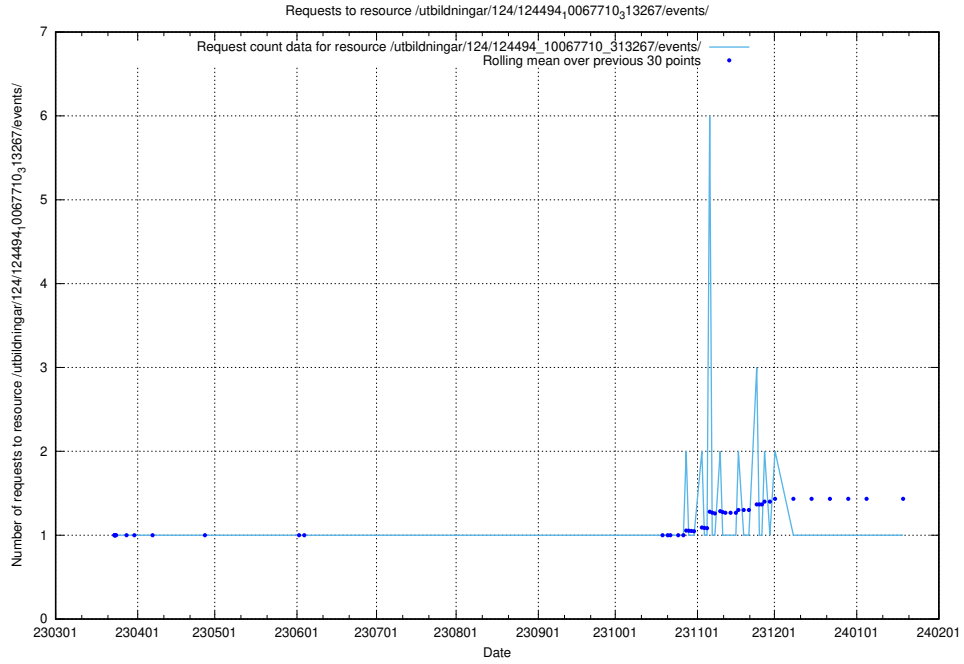

5.2670 Usage of /utbildningar/124/124494_10067710_313267/events/

Here, we count the number of requests to resource /utbildningar/124/124494_10067710_313267/events/