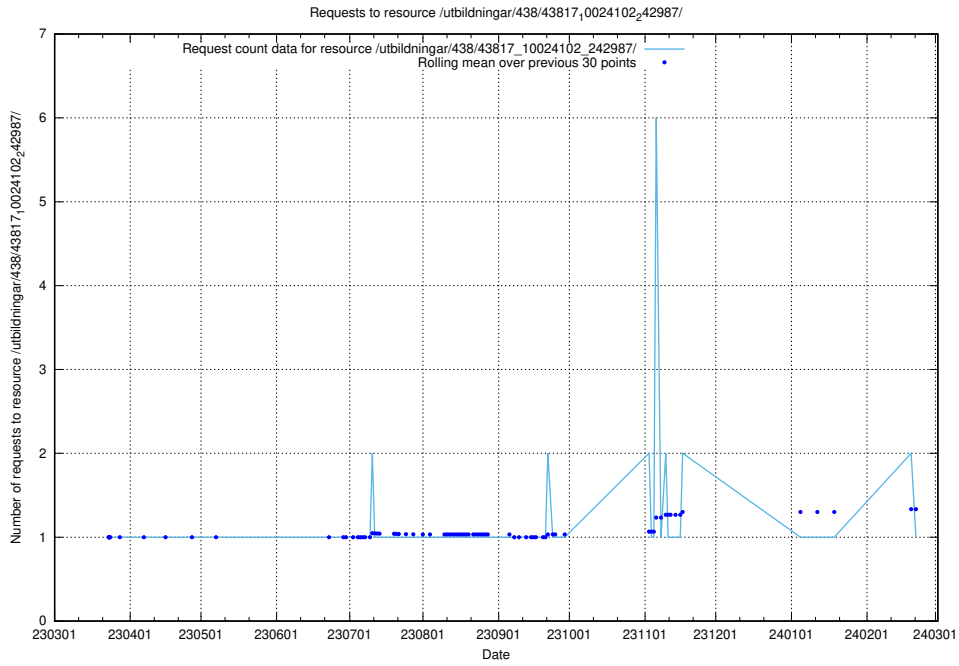

5.6316 Usage of /utbildningar/438/43817_10024102_242987/

Here, we count the number of requests to resource /utbildningar/438/43817_10024102_242987/.