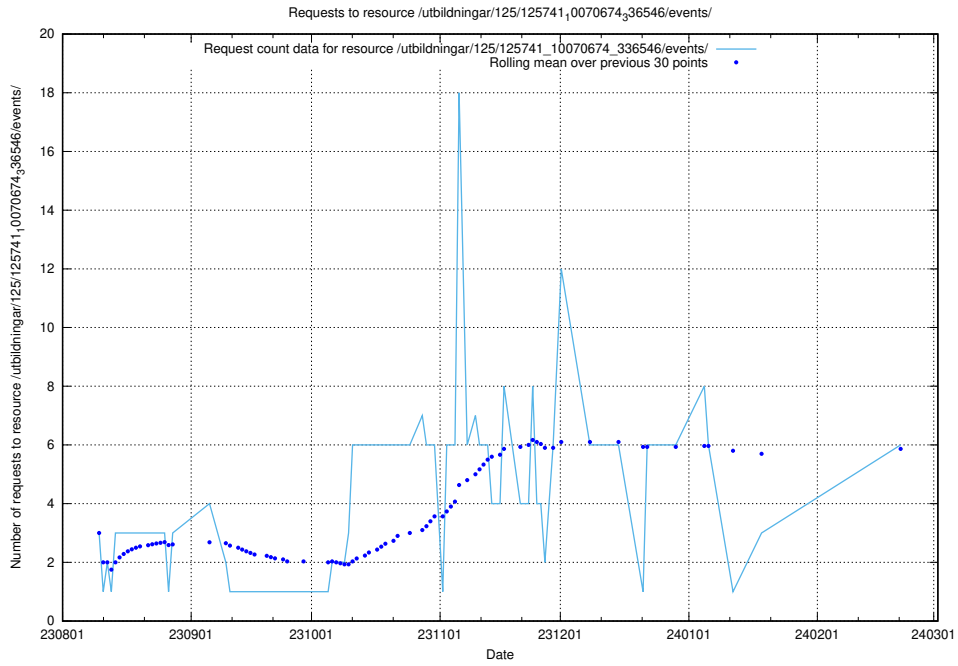

5.77 Usage of /utbildningar/125/125741_10070674_336546/events/

Here, we count the number of requests to resource /utbildningar/125/125741_10070674_336546/events/