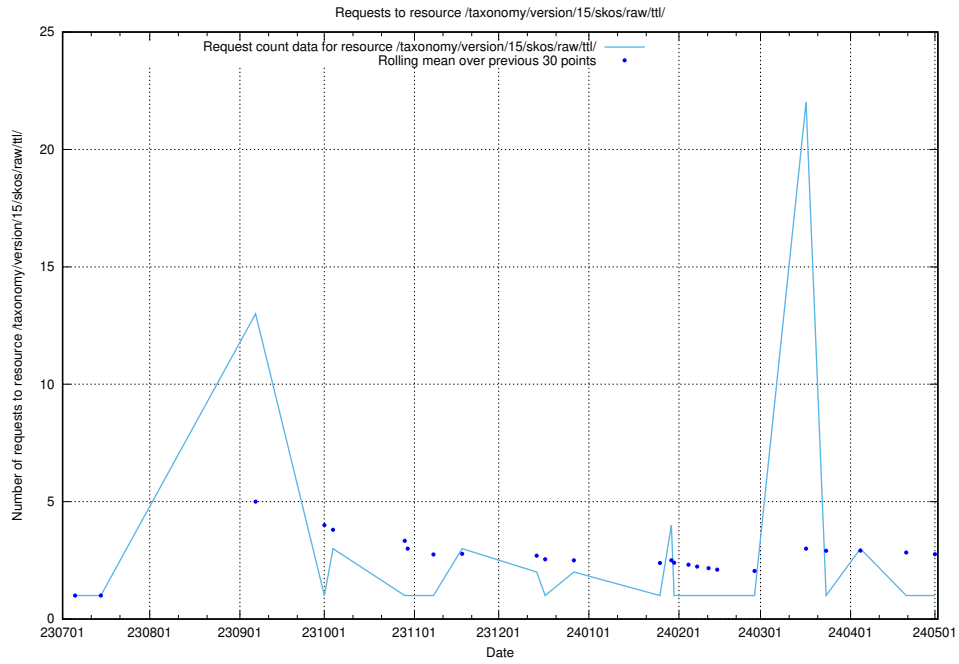

5.5276 Usage of `/taxonomy/version/15/skos/raw/ttl/`

Here, we count the number of requests to resource `/taxonomy/version/15/skos/raw/ttl/`.