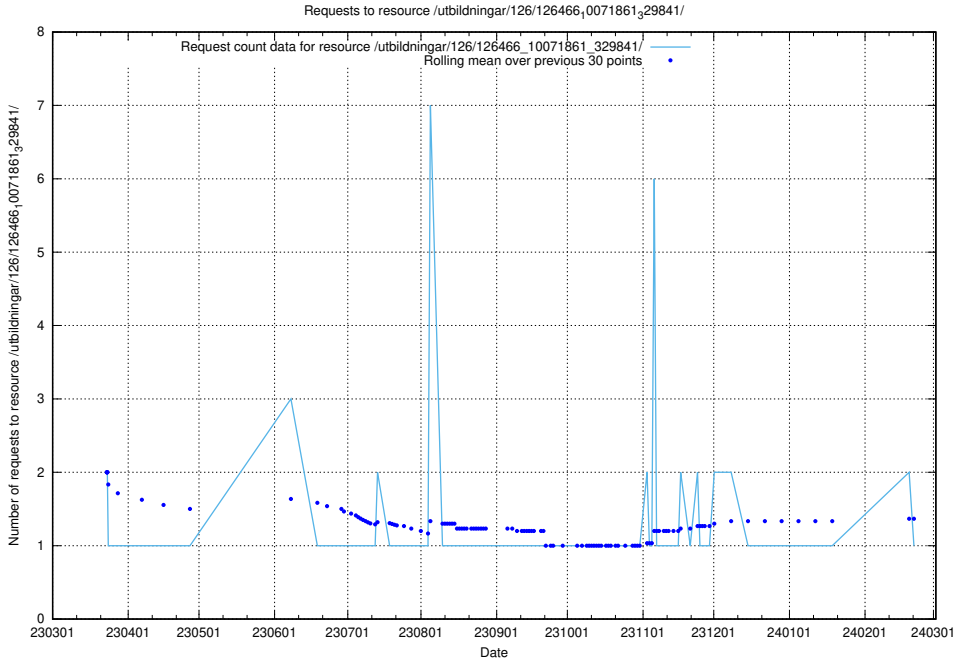

5.6242 Usage of /utbildningar/126/126466_10071861_329841/

Here, we count the number of requests to resource /utbildningar/126/126466_10071861_329841/.