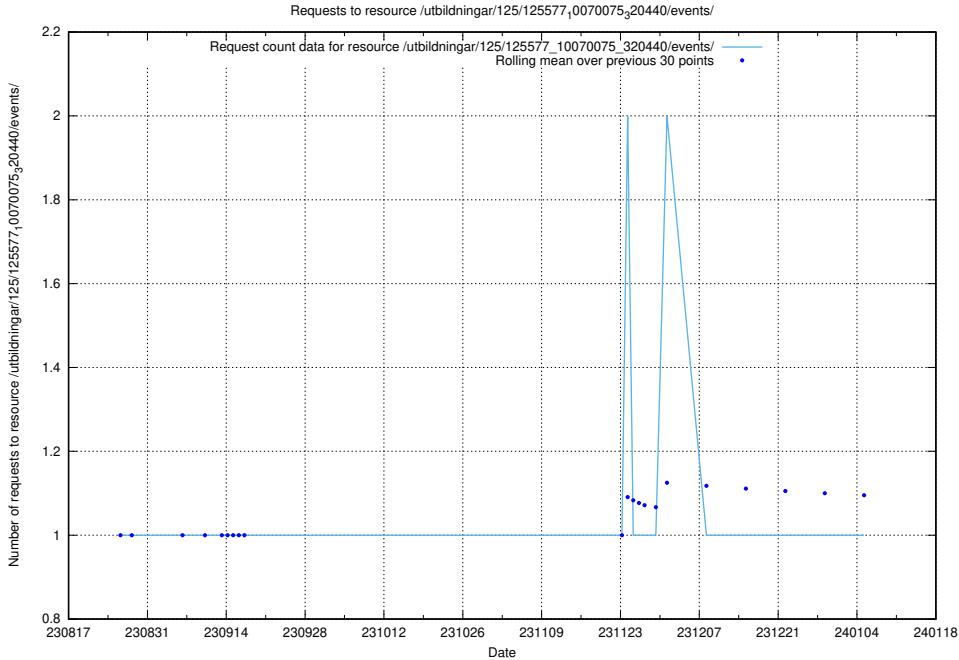

5.4642 Usage of /utbildningar/125/125577_10070075_320440/events/

Here, we count the number of requests to resource /utbildningar/125/125577_10070075_320440/events/