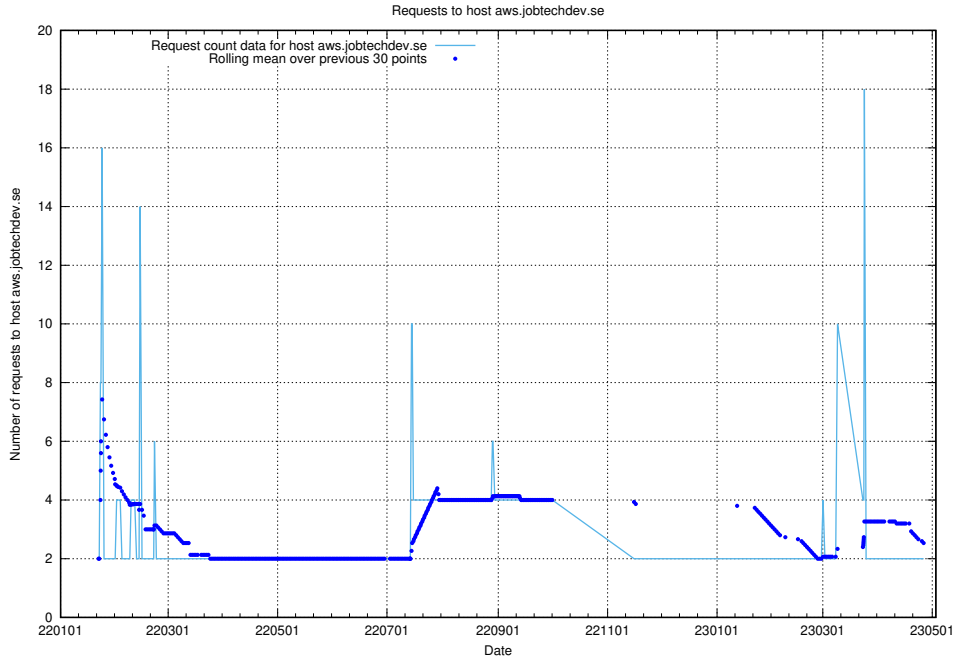

7.255 Usage of aws.jobtechdev.se

Here, we count the number of requests to host aws.jobtechdev.se.