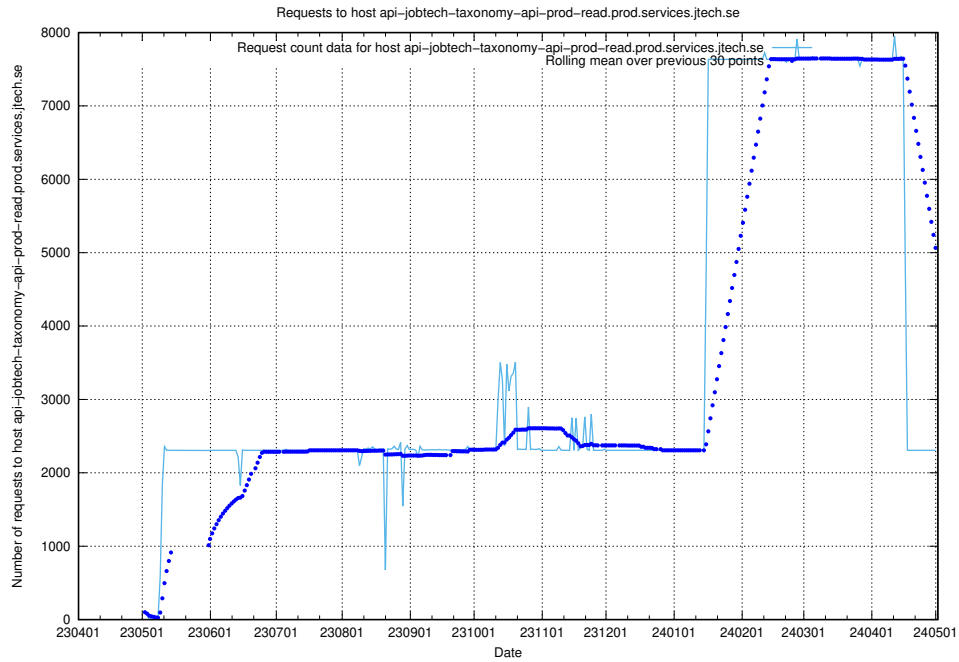

7.18 Usage of api-jobtech-taxonomy-api-prod-read.prod.services.jtech.se

Here, we count the number of requests to host api-jobtech-taxonomy-api-prod-read.prod.services.jtech.se.