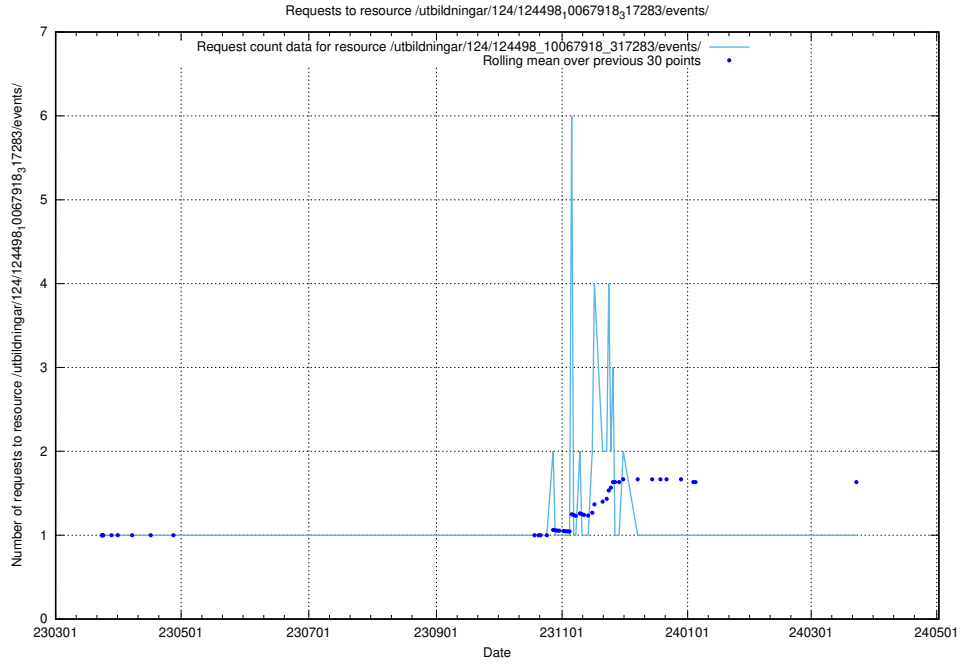

5.2534 Usage of /utbildningar/124/124498_10067918_317283/events/

Here, we count the number of requests to resource /utbildningar/124/124498_10067918_317283/events/