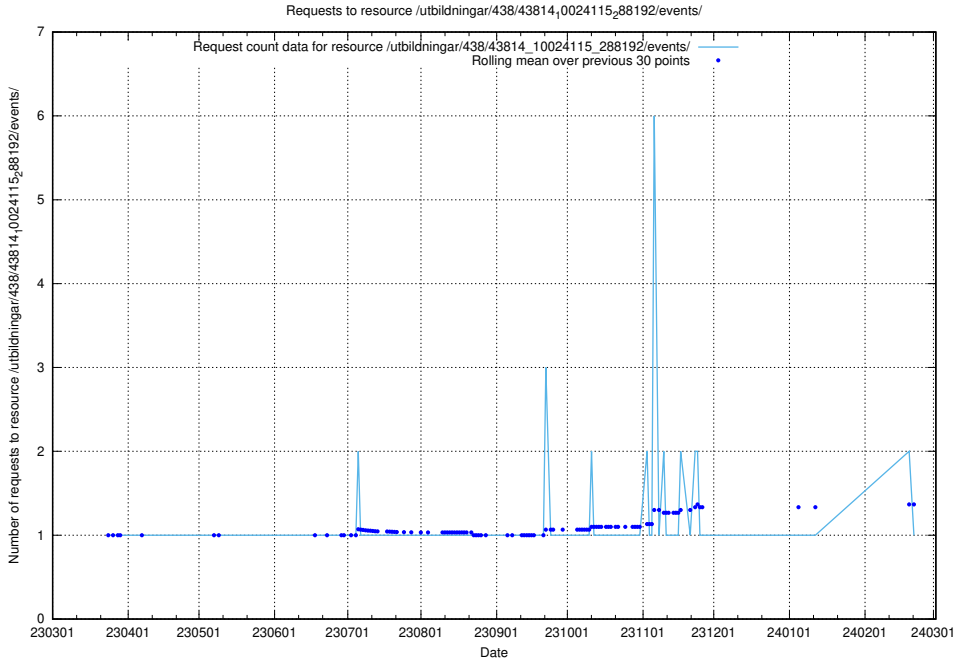

5.6142 Usage of /utbildningar/438/43814_10024115_288192/events/

Here, we count the number of requests to resource /utbildningar/438/43814_10024115_288192/events/.