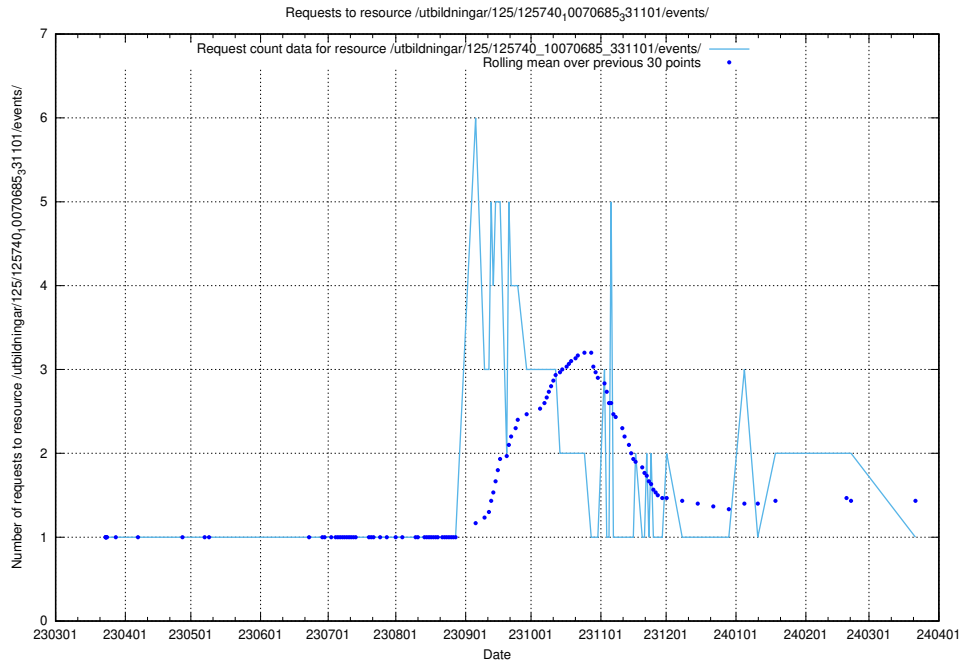

5.920 Usage of /utbildningar/125/125740_10070685_331101/events/

Here, we count the number of requests to resource /utbildningar/125/125740_10070685_331101/events/