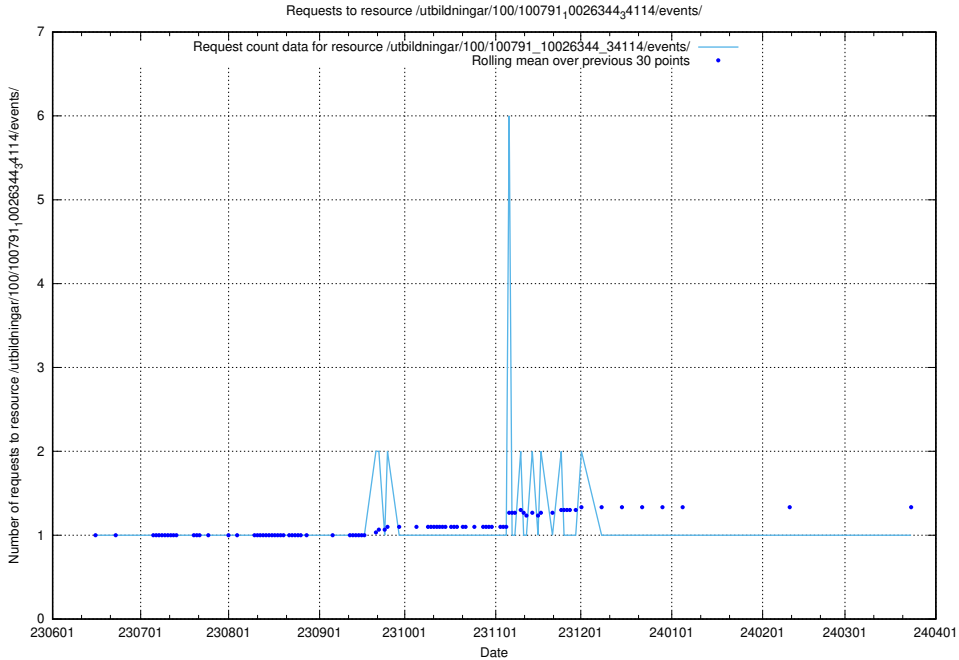

5.5822 Usage of /utbildningar/100/100791_10026344_34114/events/

Here, we count the number of requests to resource /utbildningar/100/100791_10026344_34114/events/.