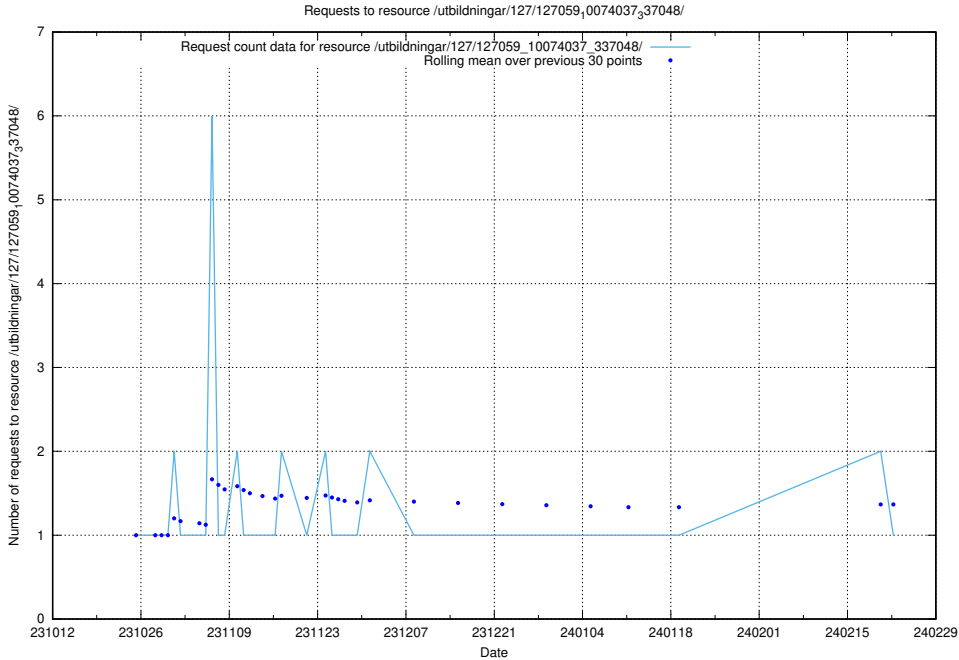

5.4142 Usage of /utbildningar/127/127059_10074037_337048/

Here, we count the number of requests to resource /utbildningar/127/127059_10074037_337048/.