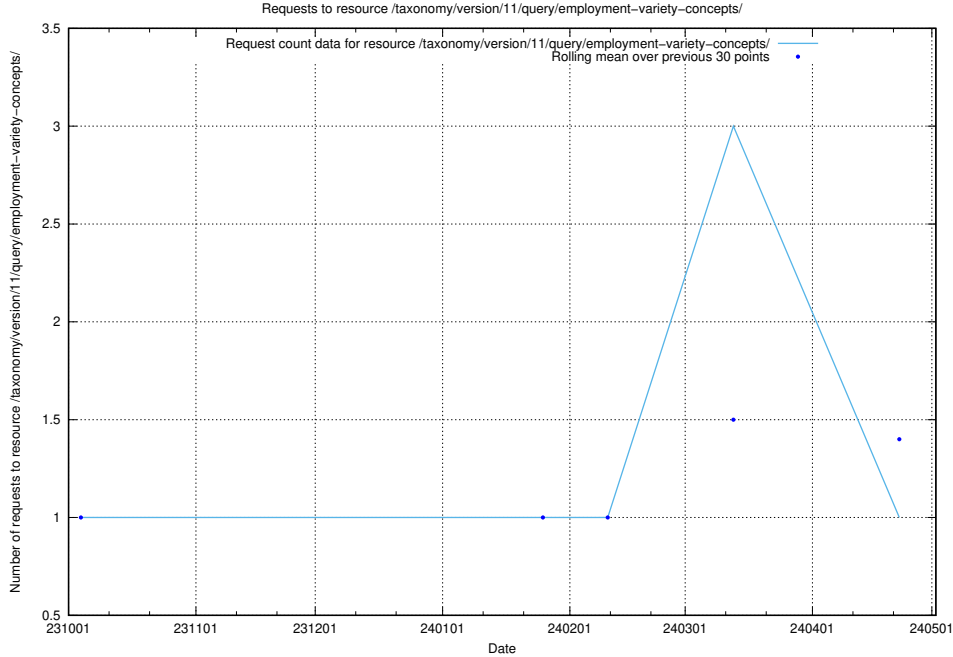

5.4369 Usage of /taxonomy/version/11/query/employment-variety-concepts/

Here, we count the number of requests to resource /taxonomy/version/11/query/employment-variety-concepts/.