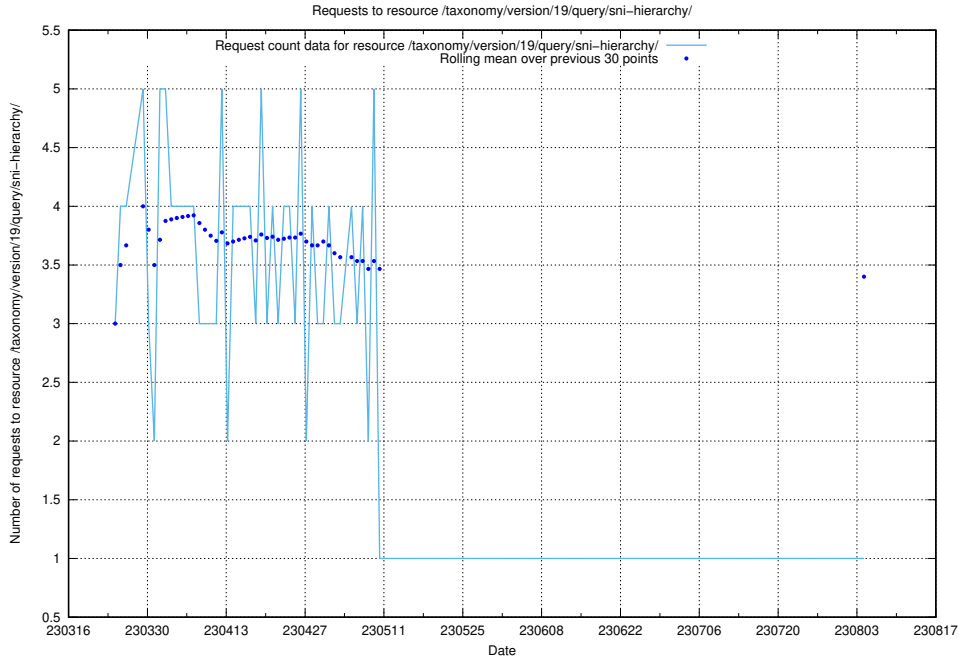

5.6105 Usage of /taxonomy/version/19/query/sni-hierarchy/

Here, we count the number of requests to resource /taxonomy/version/19/query/sni-hierarchy/.