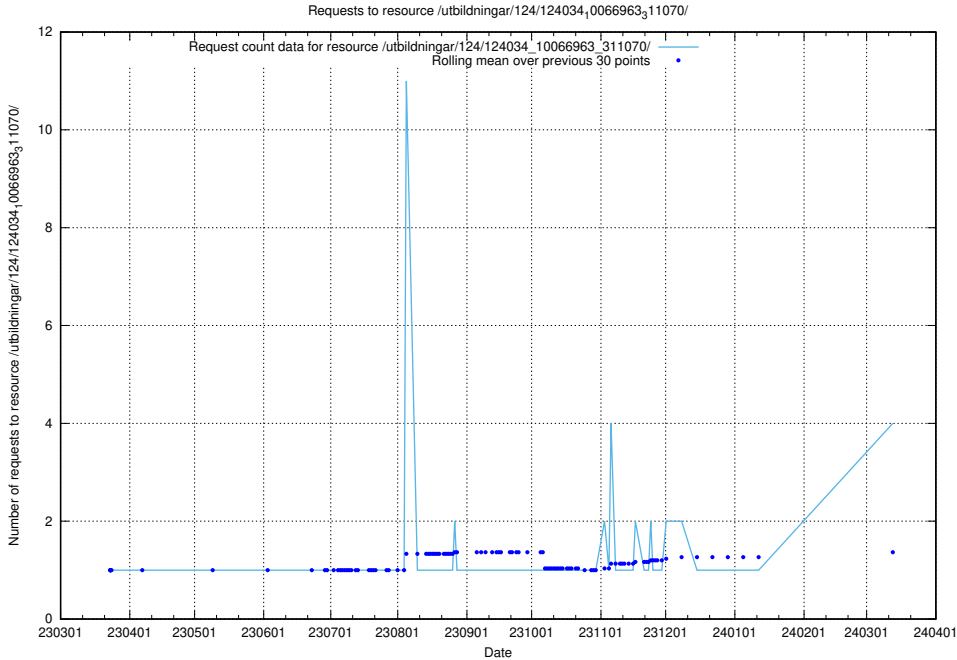

5.205 Usage of /utbildningar/124/124034_10066963_311070/

Here, we count the number of requests to resource /utbildningar/124/124034_10066963_311070/.