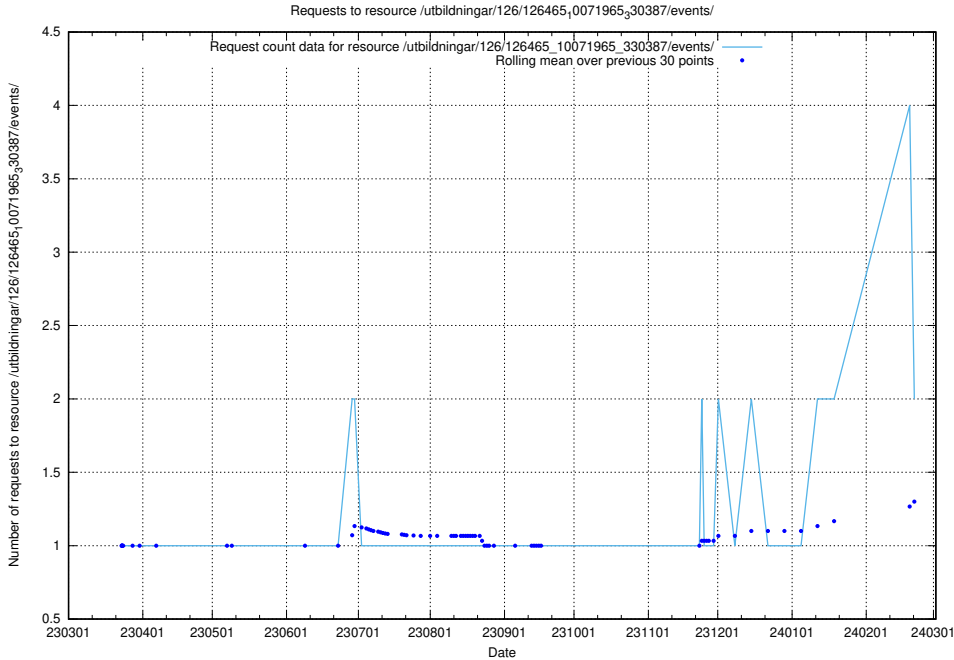

5.886 Usage of /utbildningar/126/126465_10071965_330387/events/

Here, we count the number of requests to resource /utbildningar/126/126465_10071965_330387/events/

5.887 Usage of /utbildningar/126/126094_10071328_329301/