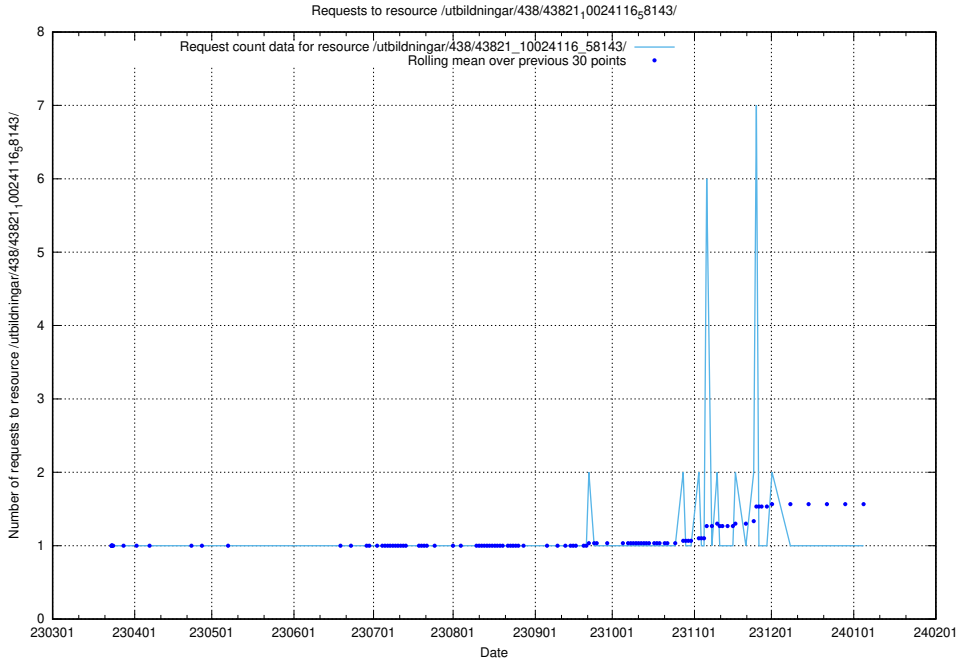

5.6308 Usage of /utbildningar/438/43821_10024116_58143/

Here, we count the number of requests to resource /utbildningar/438/43821_10024116_58143/.