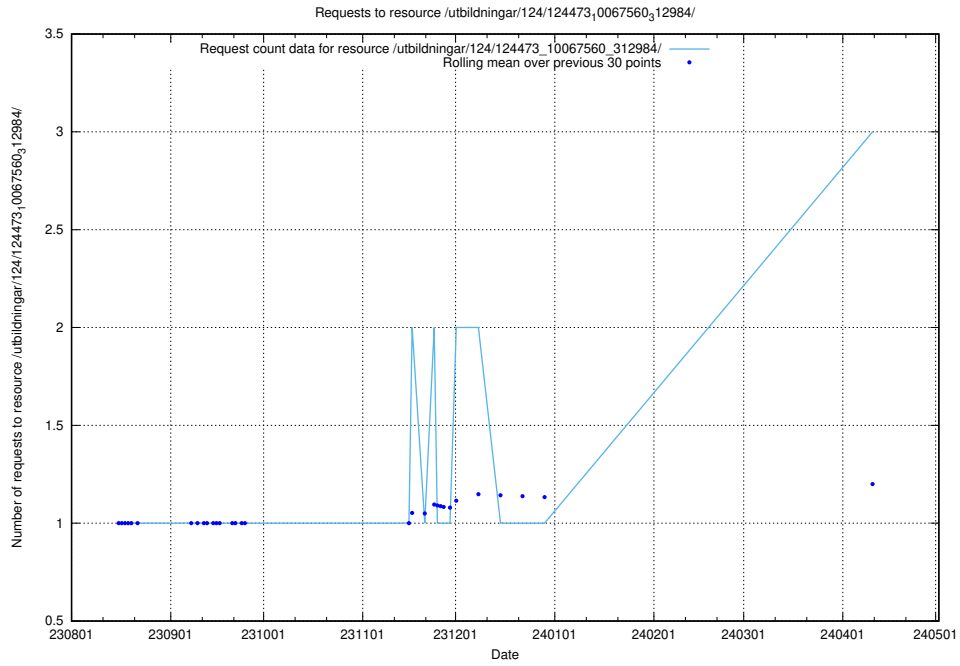

5.341 Usage of /utbildningar/124/124473_10067560_312984/

Here, we count the number of requests to resource /utbildningar/124/124473_10067560_312984/.