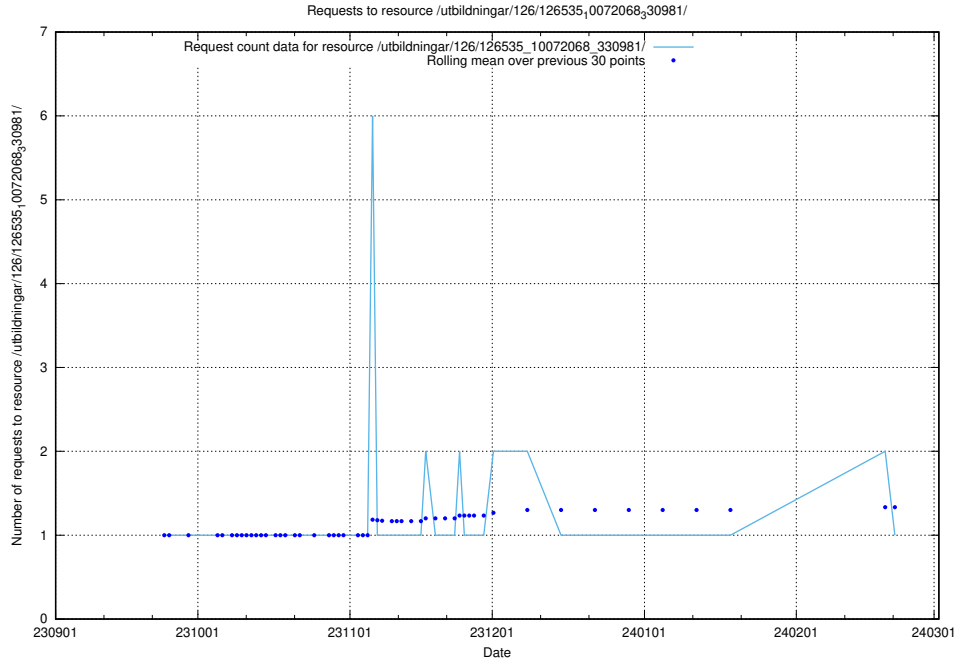

5.4413 Usage of /utbildningar/126/126535_10072068_330981/

Here, we count the number of requests to resource /utbildningar/126/126535_10072068_330981/.