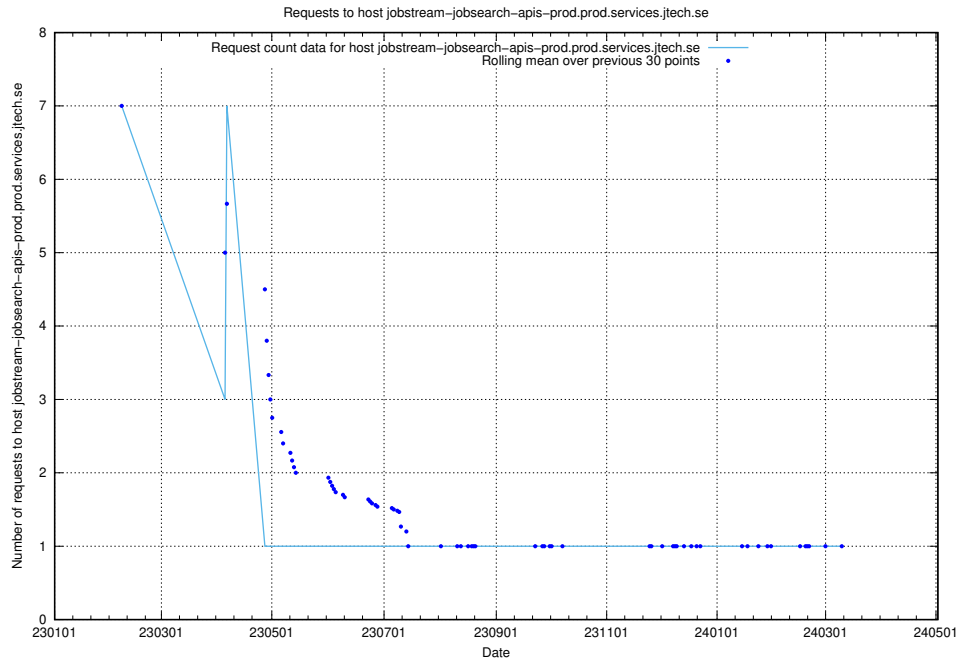

7.609 Usage of jobstream-jobsearch-apis-prod.prod.services.jtech.se

Here, we count the number of requests to host jobstream-jobsearch-apis-prod.prod.services.jtech.se.