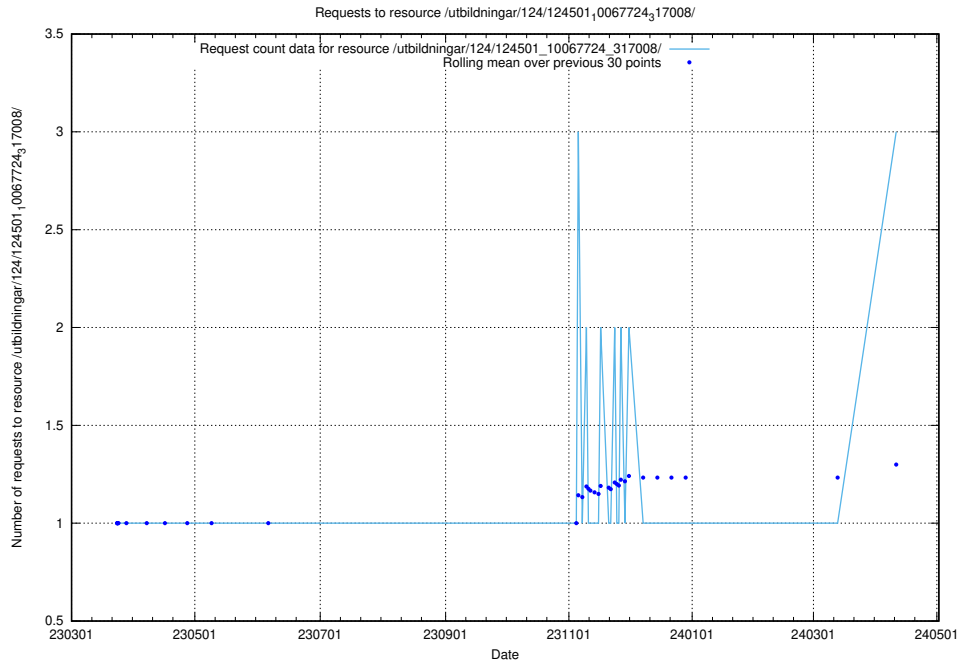

5.284 Usage of /utbildningar/124/124501_10067724_317008/

Here, we count the number of requests to resource /utbildningar/124/124501_10067724_317008/.