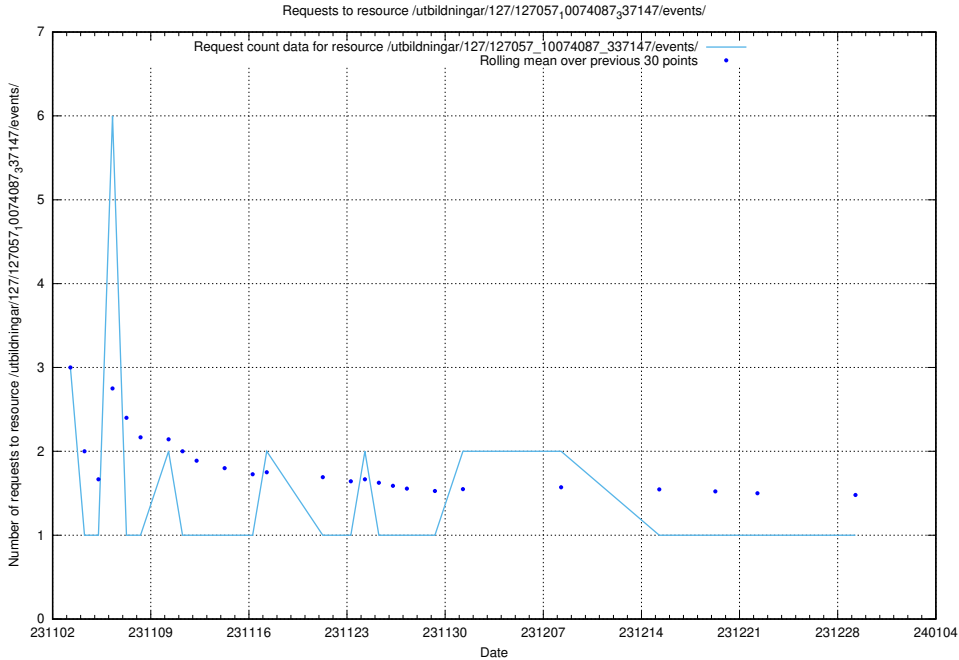

Here, we count the number of requests to resource /utbildningar/127/127111_10074050_337080/events/

5.4075 Usage of /utbildningar/127/127057_10074087_337147/events/

Here, we count the number of requests to resource /utbildningar/127/127057_10074087_337147/events/