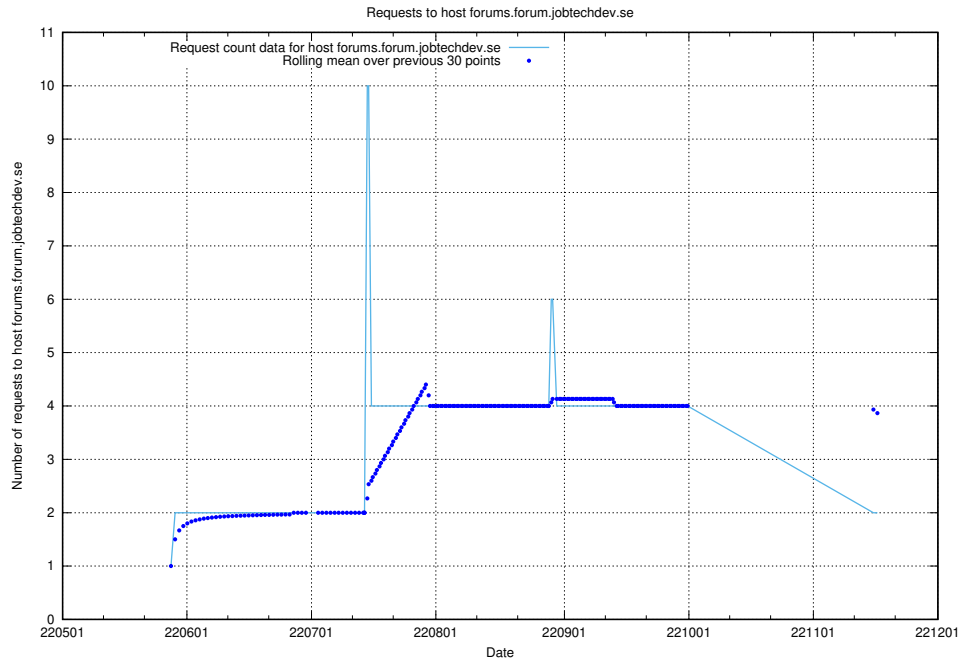

7.415 Usage of forums.forum.jobtechdev.se

Here, we count the number of requests to host forums.forum.jobtechdev.se.