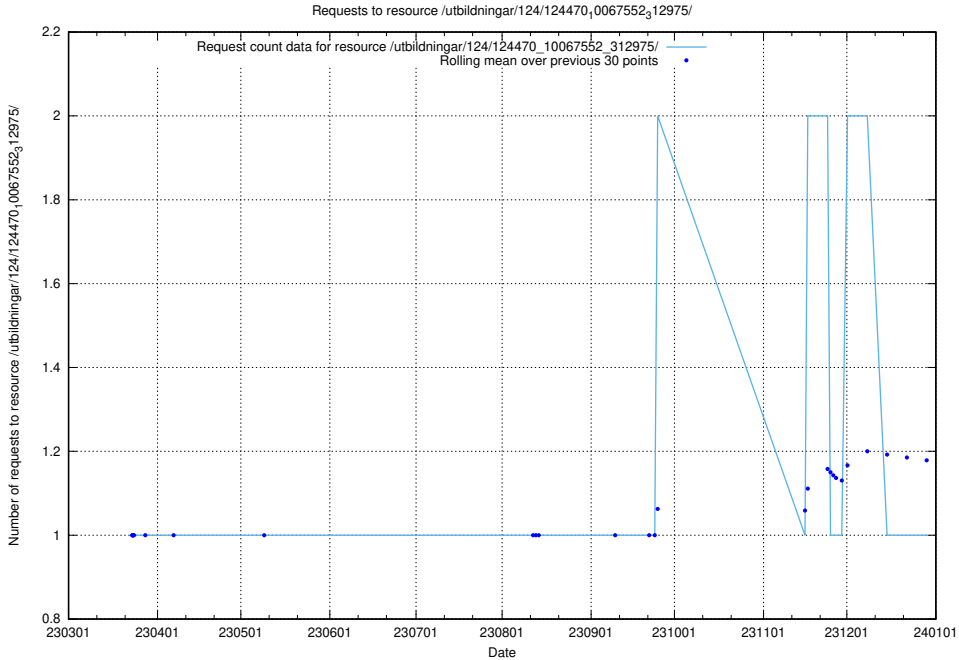

5.3123 Usage of /utbildningar/124/124470_10067552_312975/

Here, we count the number of requests to resource /utbildningar/124/124470_10067552_312975/.