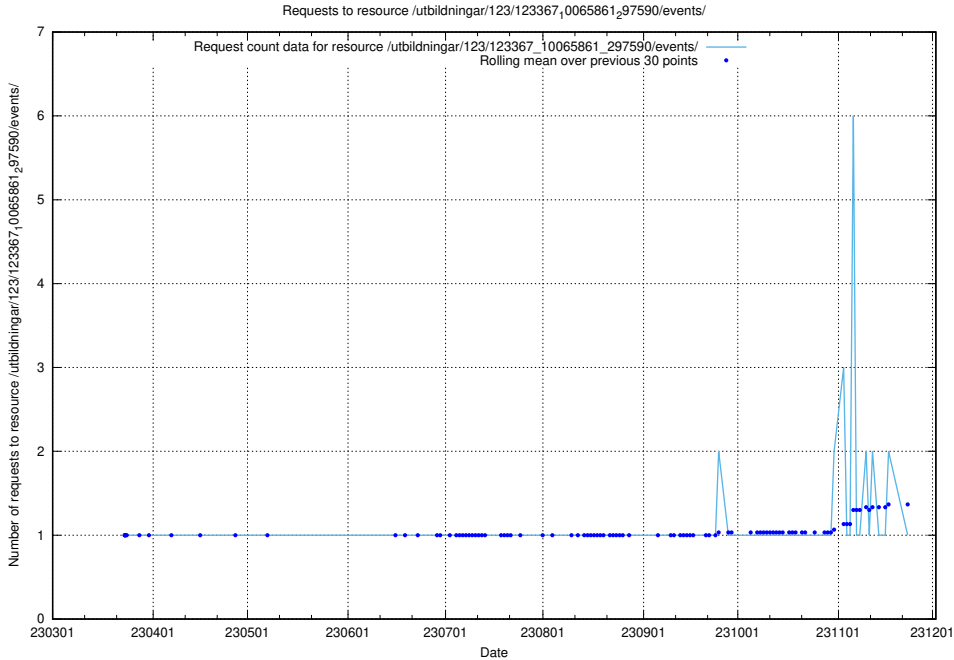

5.4737 Usage of /utbildningar/123/123367_10065861_297590/events/

Here, we count the number of requests to resource /utbildningar/123/123367_10065861_297590/events/