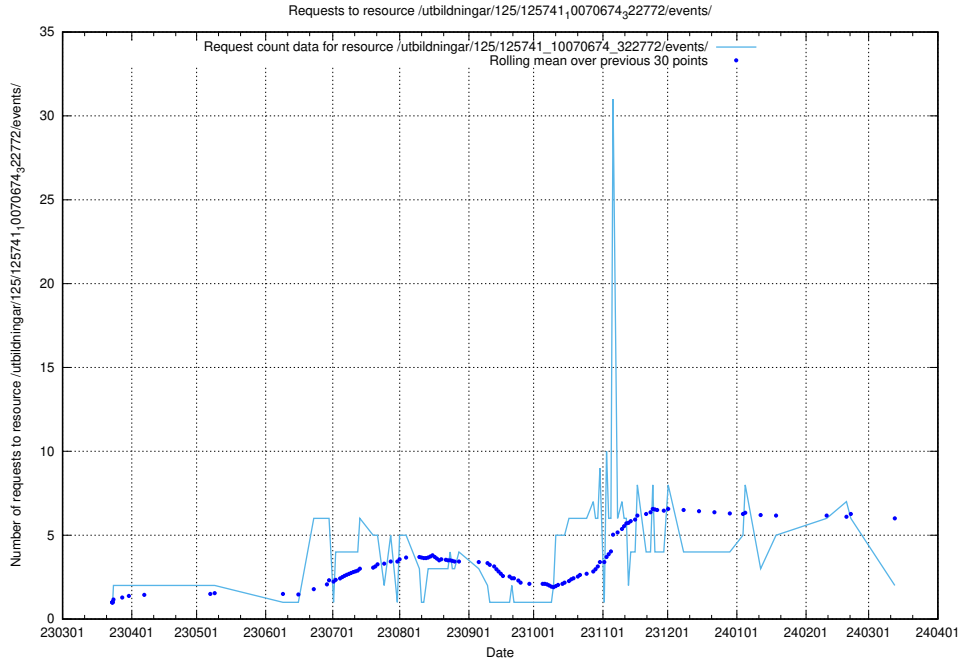

5.897 Usage of /utbildningar/125/125741_10070674_322772/events/

Here, we count the number of requests to resource /utbildningar/125/125741_10070674_322772/events/