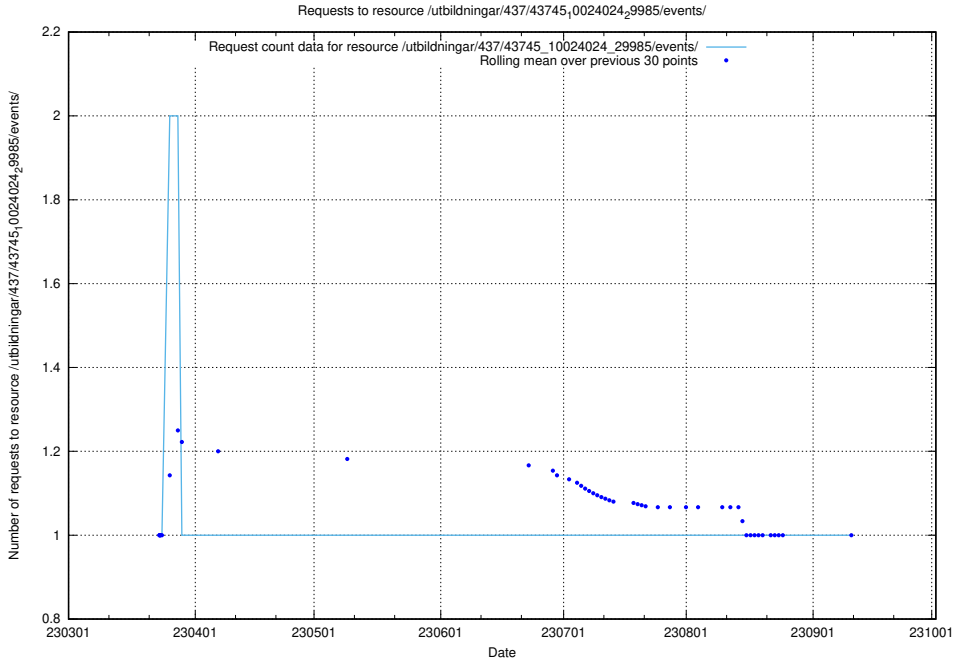

5.6358 Usage of /utbildningar/437/43745_10024024_29985/events/

Here, we count the number of requests to resource /utbildningar/437/43745_10024024_29985/events/.