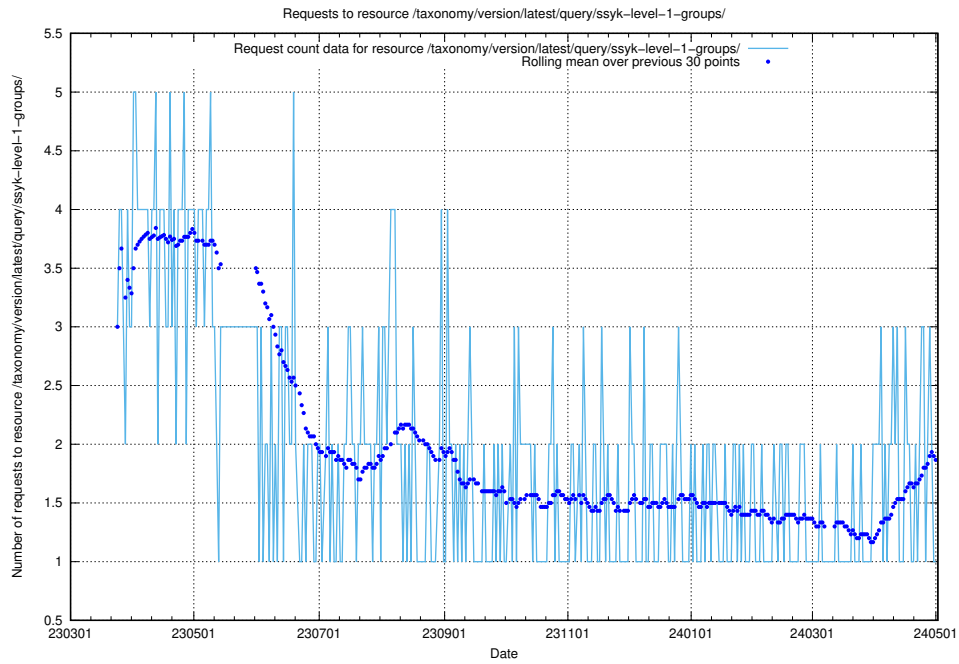

5.6051 Usage of /taxonomy/version/latest/query/ssyk-level-1-groups/

Here, we count the number of requests to resource /taxonomy/version/latest/query/ssyk-level-1-groups/.