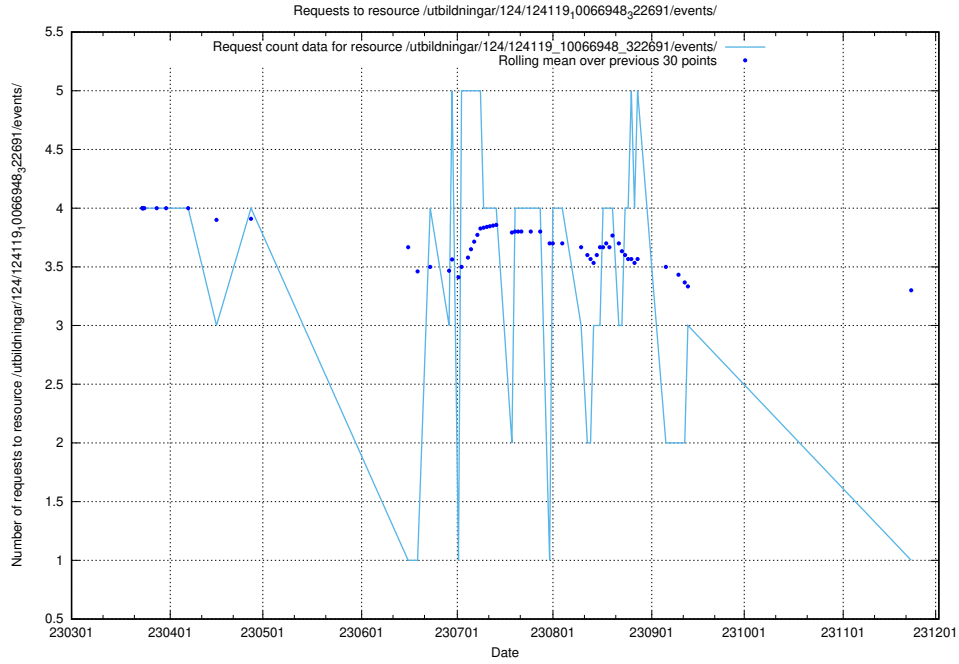

5.6230 Usage of /utbildningar/124/124119_10066948_322691/events/

Here, we count the number of requests to resource /utbildningar/124/124119_10066948_322691/events/