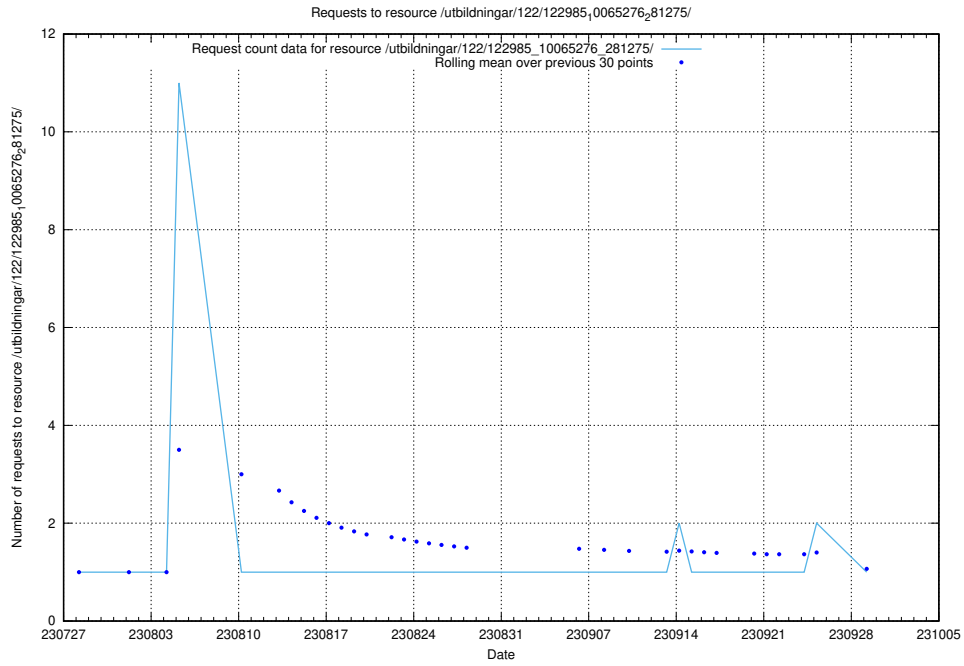

5.4842 Usage of /utbildningar/122/122985_10065276_281275/

Here, we count the number of requests to resource /utbildningar/122/122985_10065276_281275/.