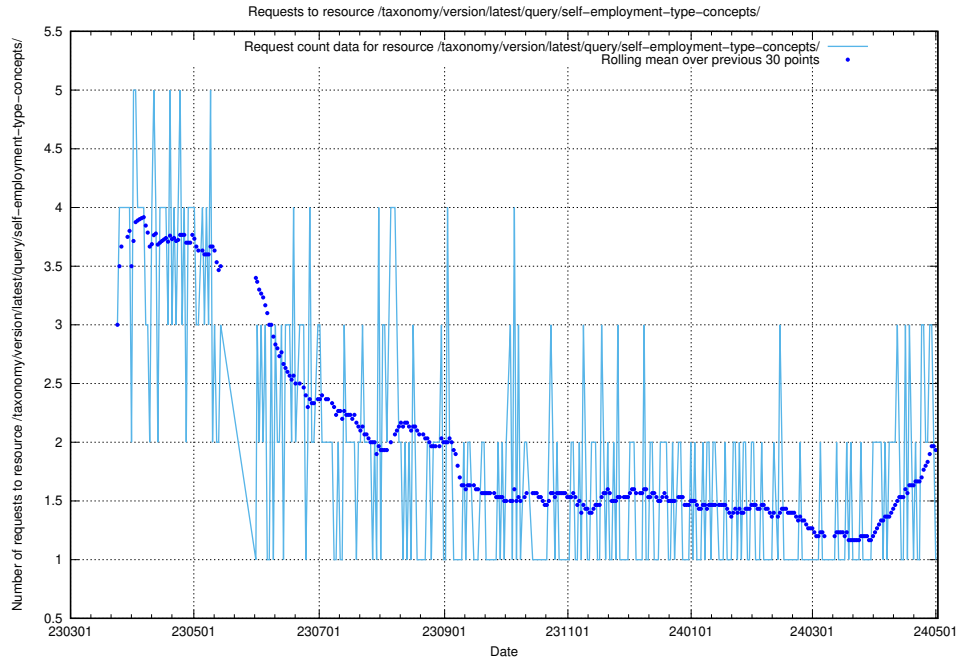

5.6061 Usage of /taxonomy/version/latest/query/self-employment-type-concepts/

Here, we count the number of requests to resource /taxonomy/version/latest/query/self-employment-type-concepts/.