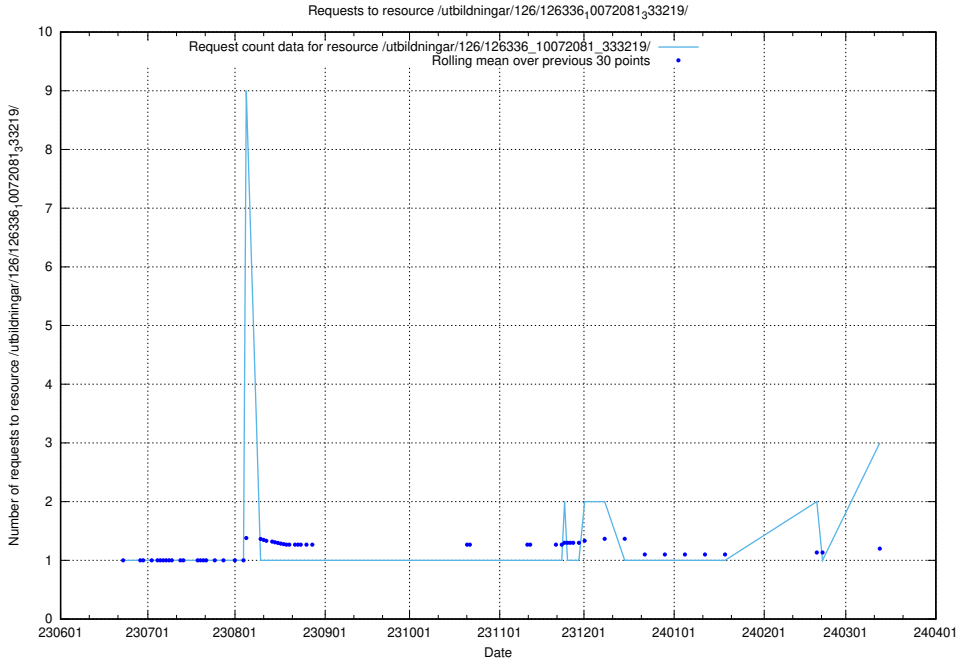

5.368 Usage of /utbildningar/126/126336_10072081_333219/

Here, we count the number of requests to resource /utbildningar/126/126336_10072081_333219/.