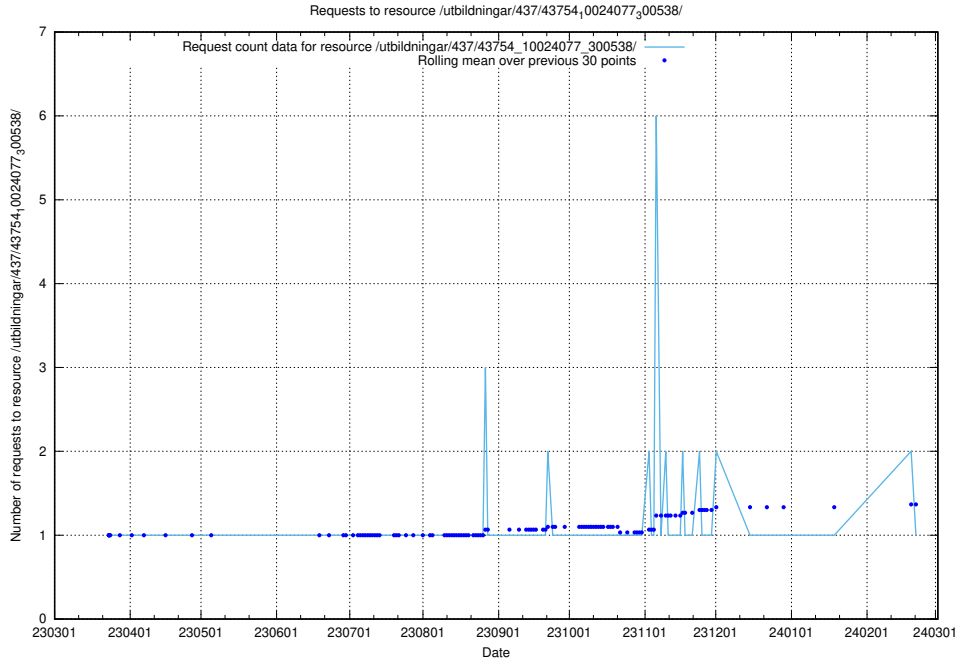

5.6347 Usage of /utbildningar/437/43754_10024077_300538/

Here, we count the number of requests to resource /utbildningar/437/43754_10024077_300538/.