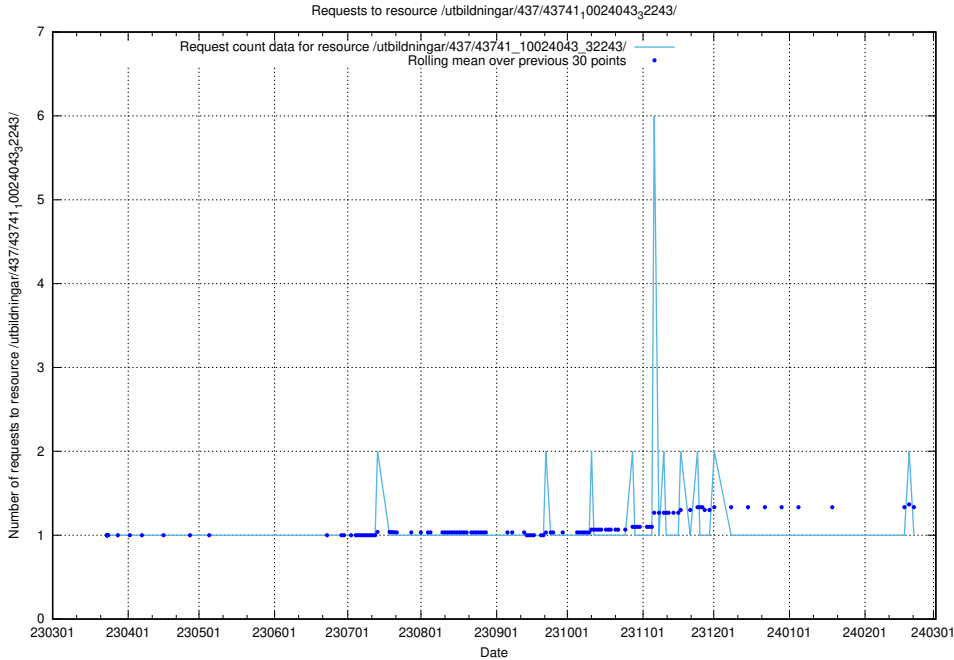

5.6362 Usage of /utbildningar/437/43741_10024043_32243/

Here, we count the number of requests to resource /utbildningar/437/43741_10024043_32243/.