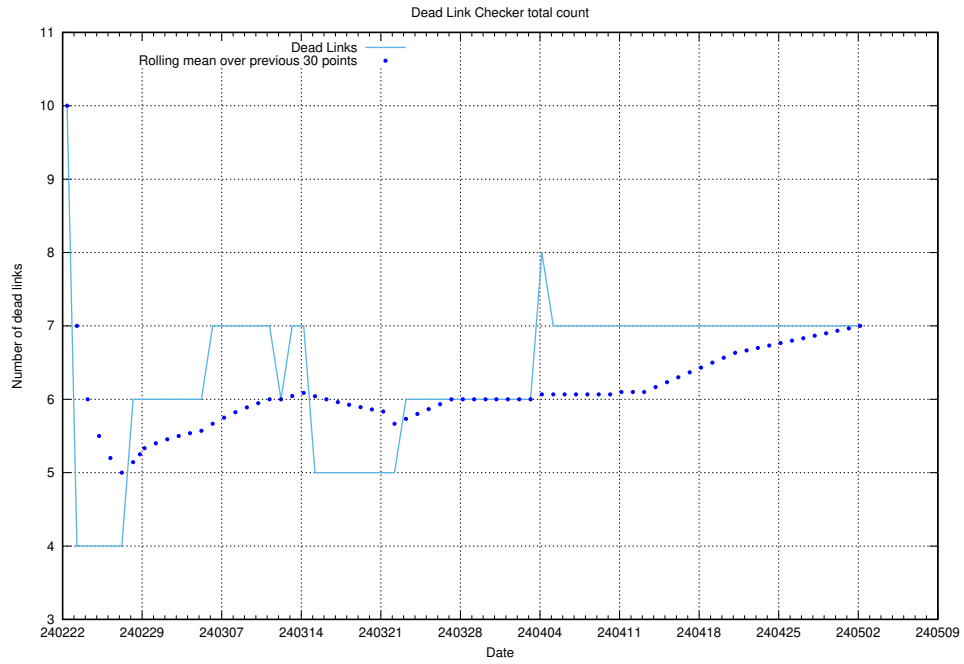

3.2 Total count of dead links

Here is presented the total number of found dead links across all pages.