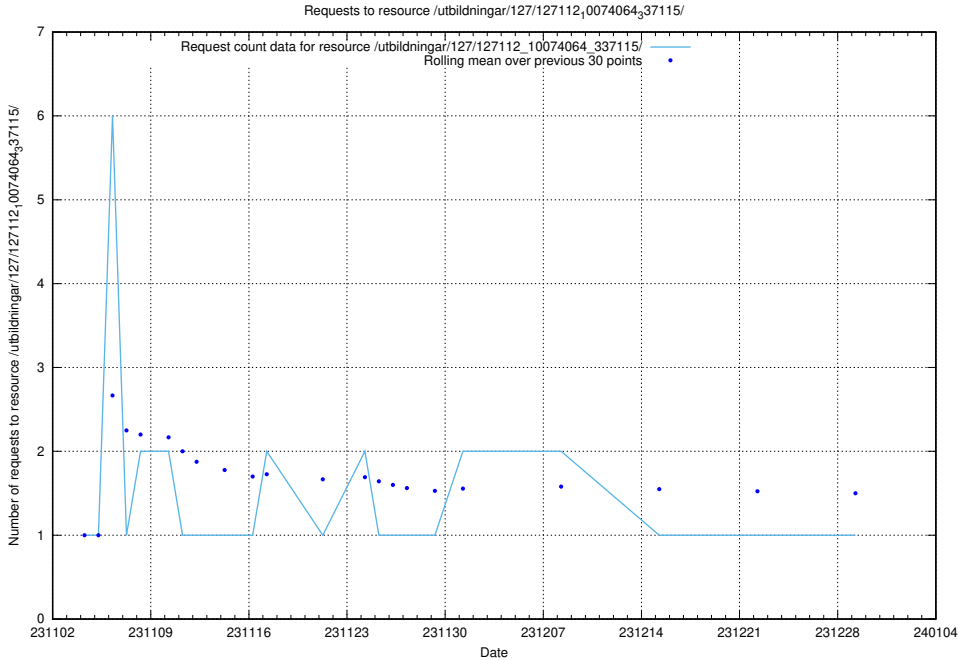

5.4066 Usage of /utbildningar/127/127112_10074064_337115/

Here, we count the number of requests to resource /utbildningar/127/127112_10074064_337115/.