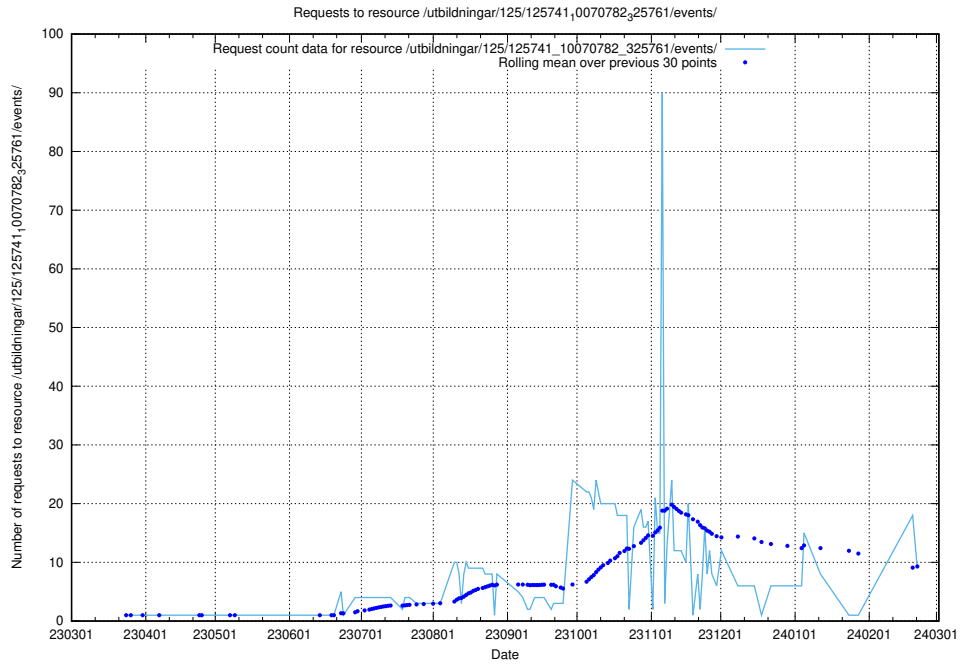

5.35 Usage of /utbildningar/125/125741_10070782_325761/events/

Here, we count the number of requests to resource /utbildningar/125/125741_10070782_325761/events/