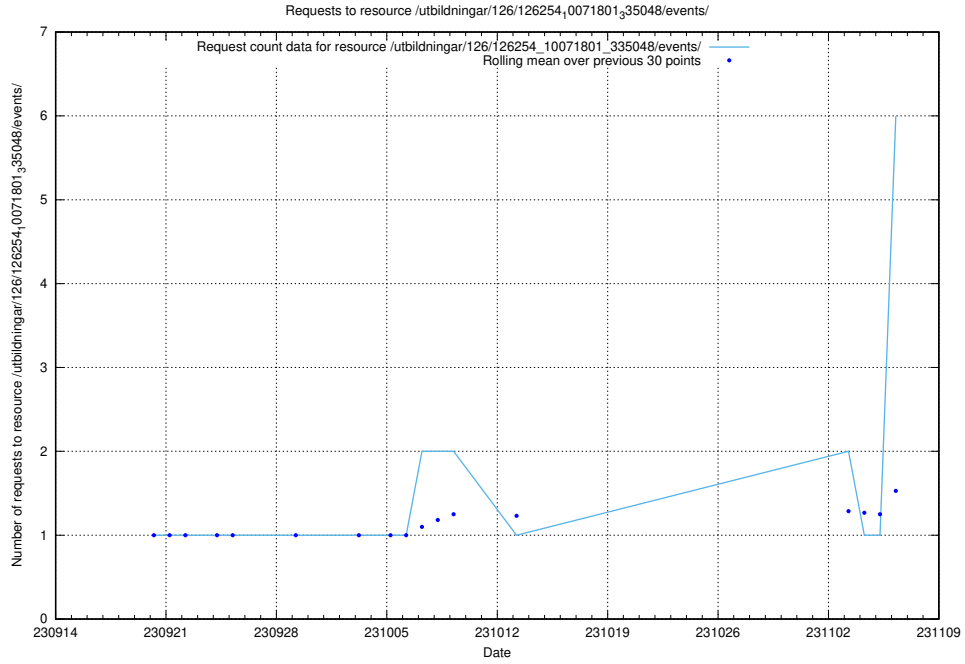

5.74 Usage of /utbildningar/126/126254_10071801_335048/events/

Here, we count the number of requests to resource /utbildningar/126/126254_10071801_335048/events/