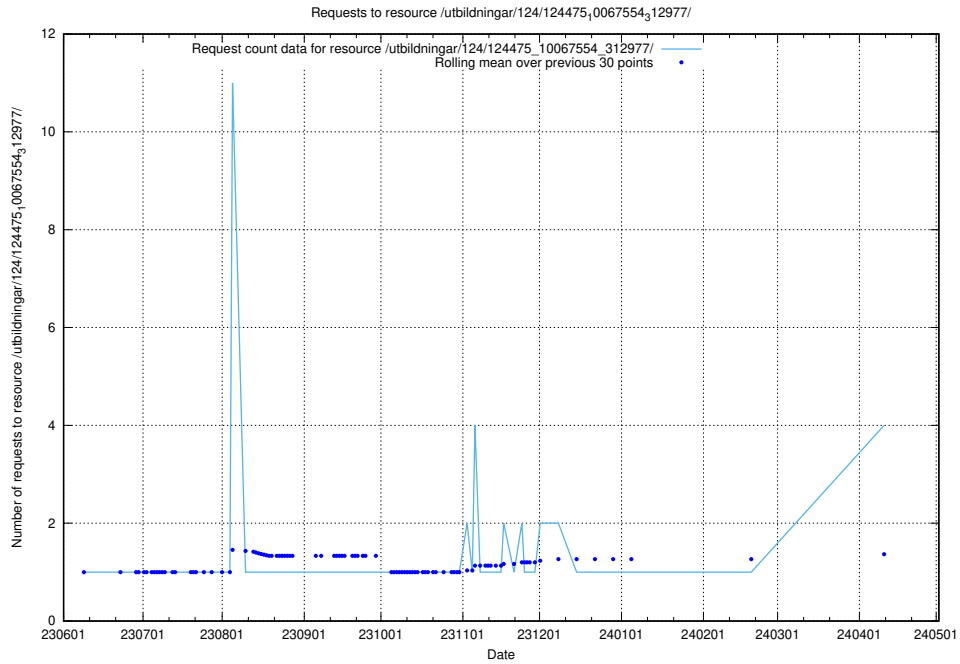

5.229 Usage of /utbildningar/124/124475_10067554_312977/

Here, we count the number of requests to resource /utbildningar/124/124475_10067554_312977/.