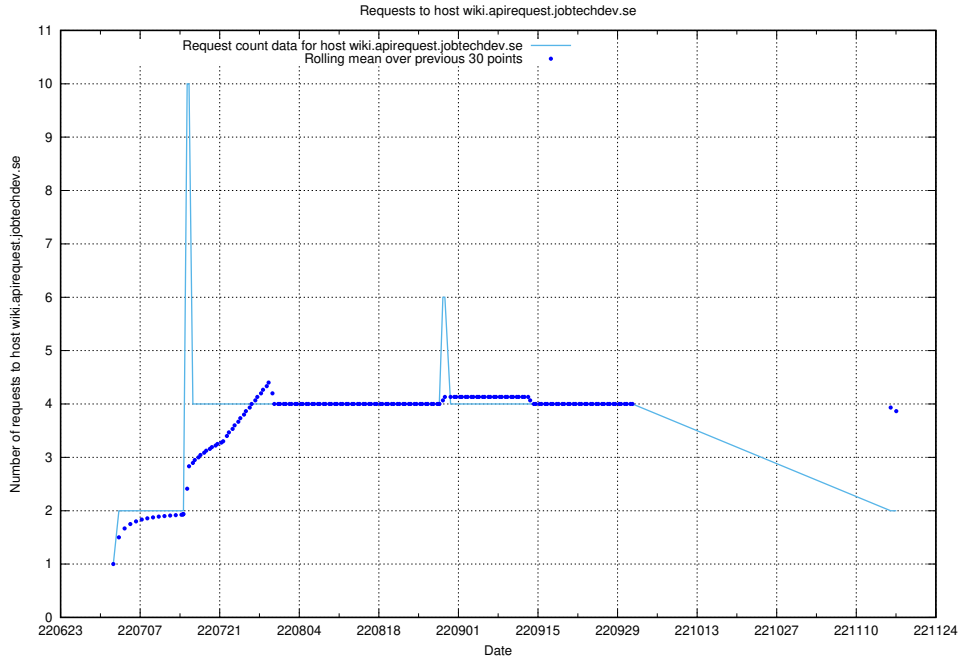

7.388 Usage of wiki.apirequest.jobtechdev.se

Here, we count the number of requests to host wiki.apirequest.jobtechdev.se.

7.389 Usage of wiki.api.jobtechdev.se

Here, we count the number of requests to host wiki.api.jobtechdev.se.