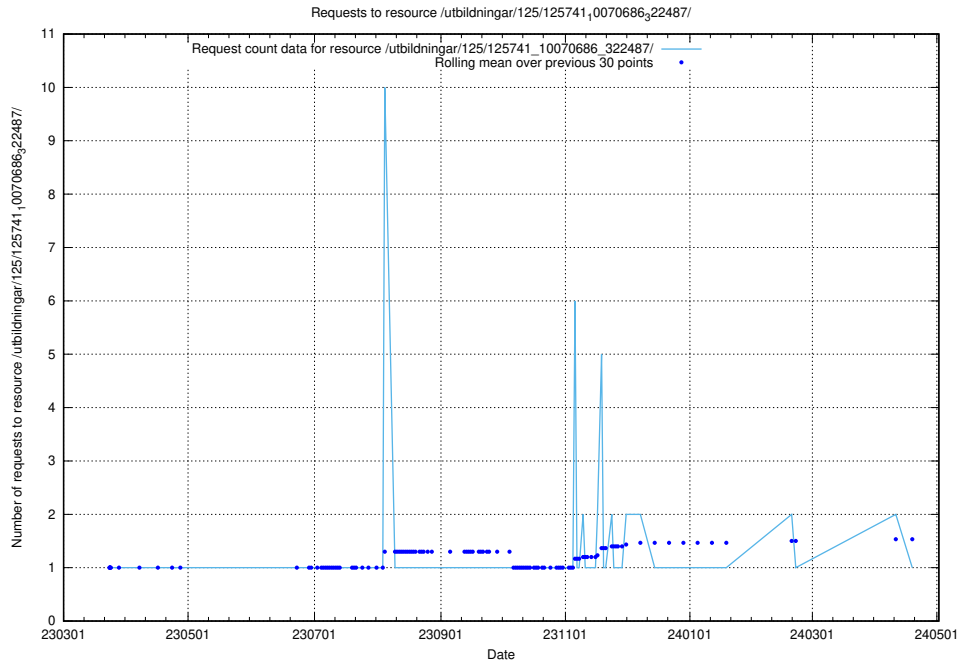

5.6444 Usage of /utbildningar/125/125741_10070686_322487/

Here, we count the number of requests to resource /utbildningar/125/125741_10070686_322487/.