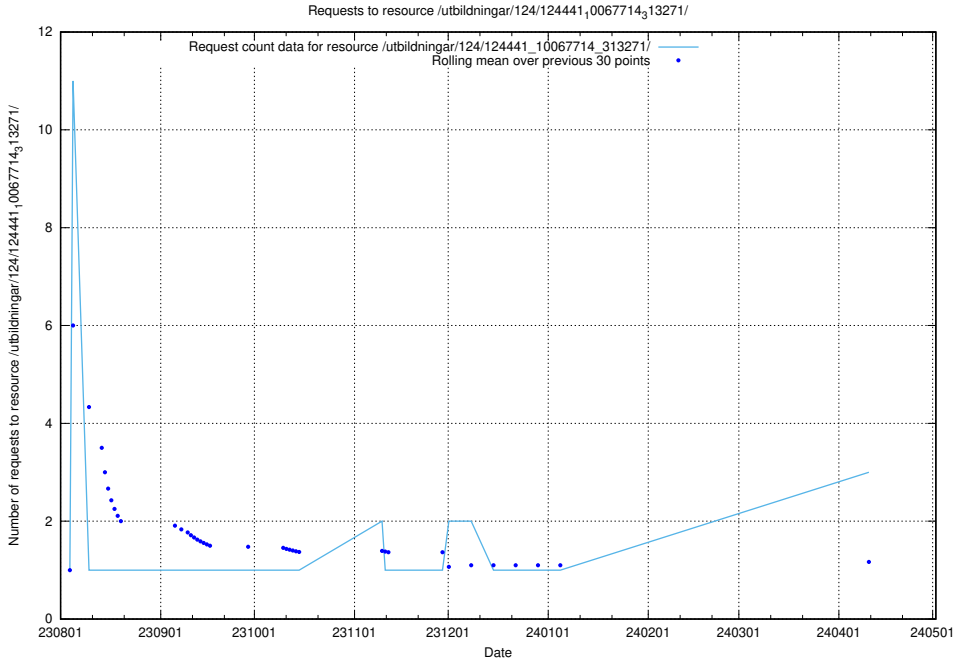

5.344 Usage of /utbildningar/124/124441_10067714_313271/

Here, we count the number of requests to resource /utbildningar/124/124441_10067714_313271/.