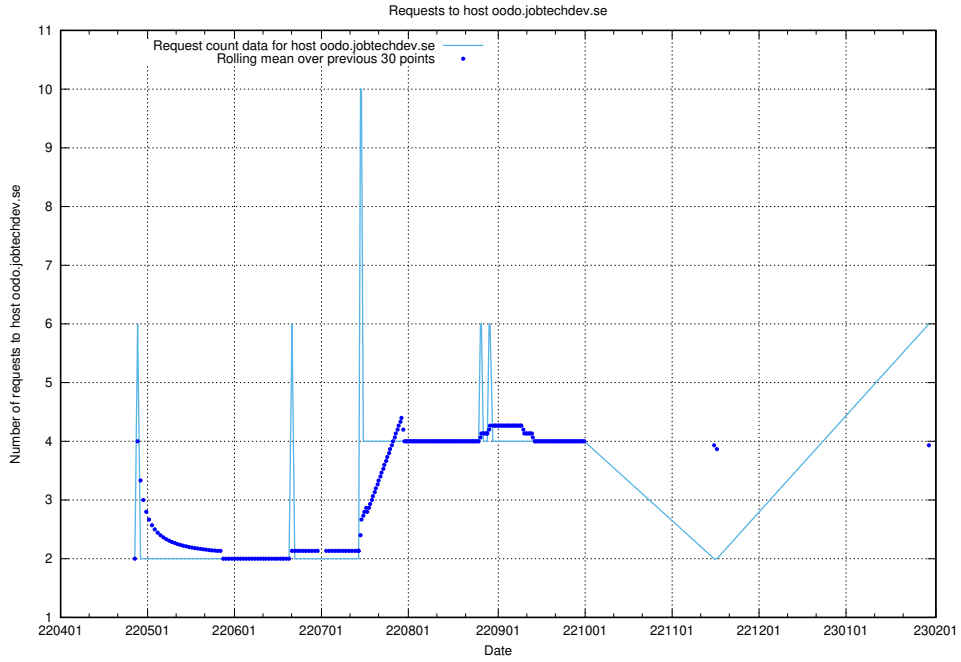

7.80 Usage of oodo.jobtechdev.se

Here, we count the number of requests to host oodo.jobtechdev.se.