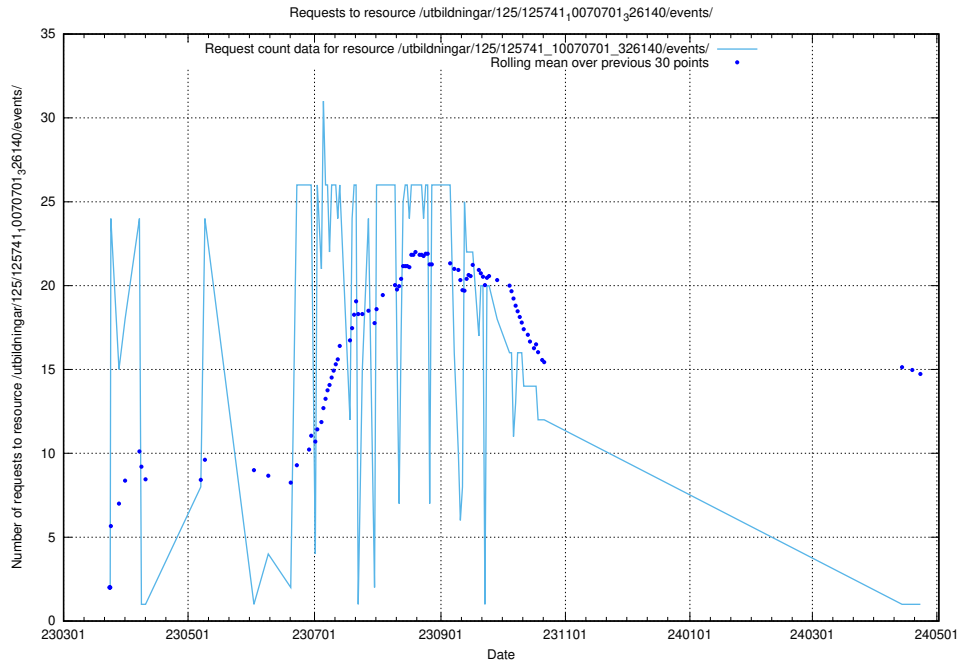

5.6246 Usage of /utbildningar/125/125741_10070701_326140/events/

Here, we count the number of requests to resource /utbildningar/125/125741_10070701_326140/events/