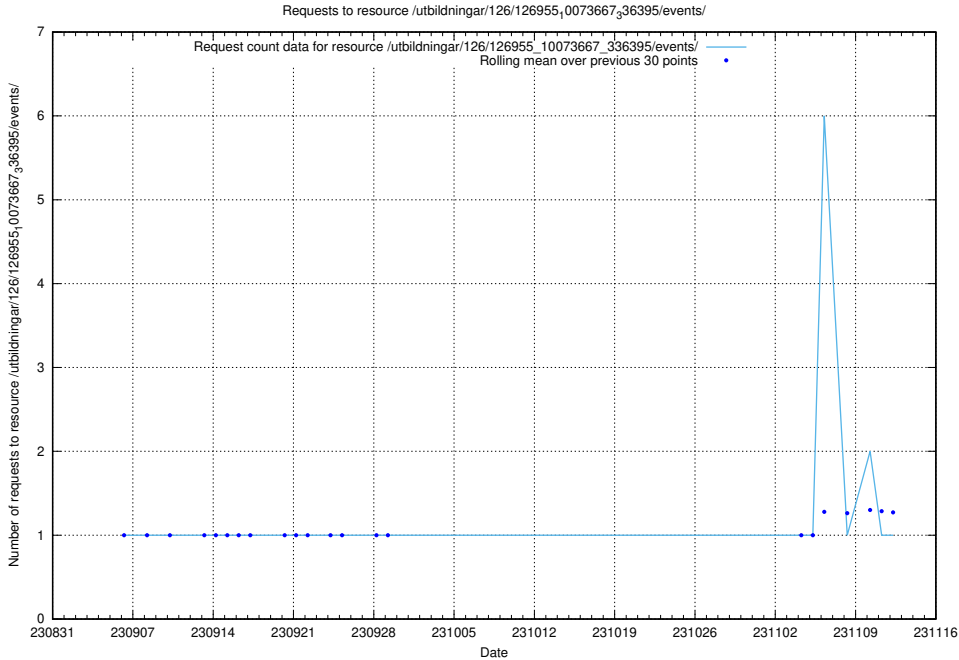

Here, we count the number of requests to resource /utbildningar/437/43758_10024008_29969/.

5.4587 Usage of /utbildningar/126/126955_10073667_336395/events/

Here, we count the number of requests to resource /utbildningar/126/126955_10073667_336395/events/