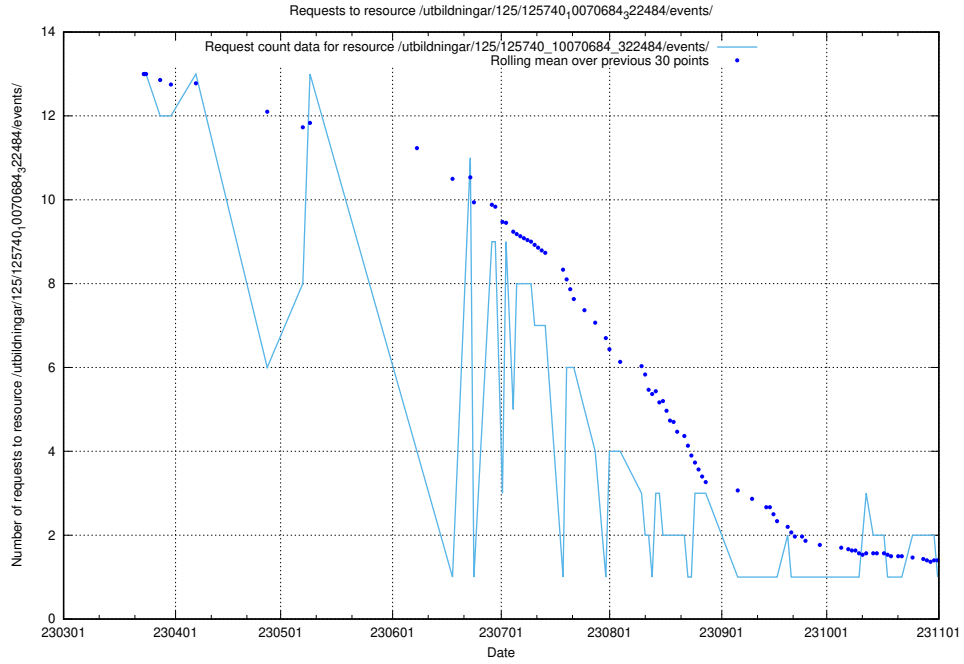

5.6217 Usage of /utbildningar/125/125740_10070684_322484/events/

Here, we count the number of requests to resource /utbildningar/125/125740_10070684_322484/events/