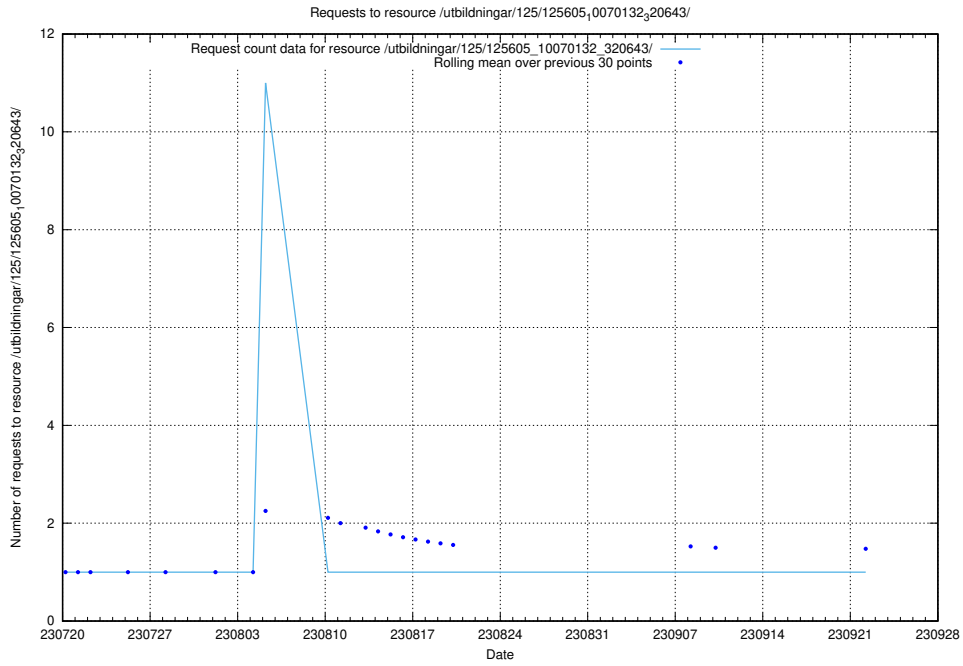

5.4931 Usage of /utbildningar/125/125605_10070132_320643/

Here, we count the number of requests to resource /utbildningar/125/125605_10070132_320643/.