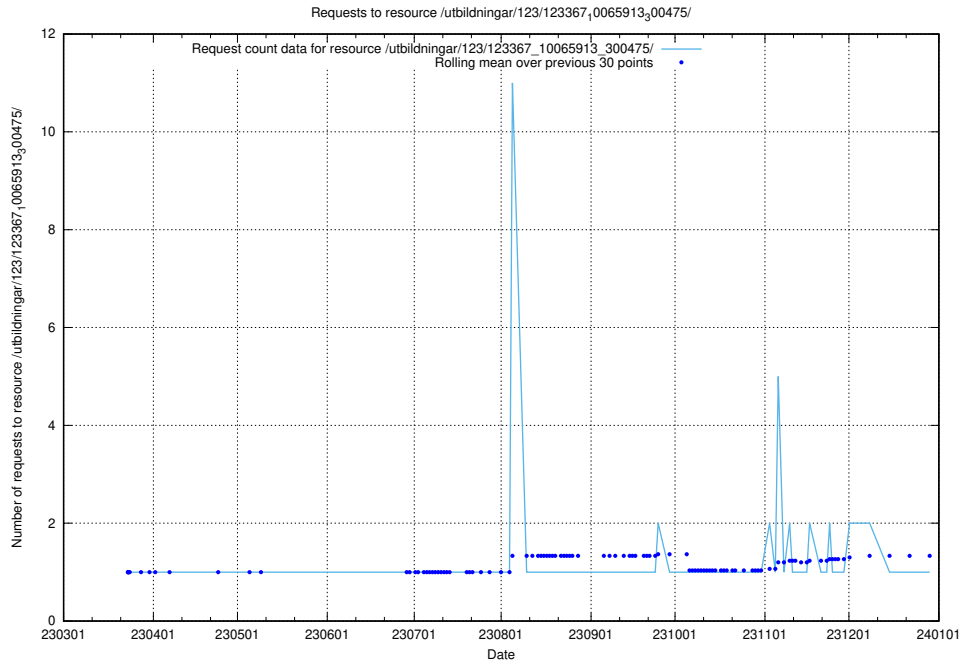

5.4626 Usage of /utbildningar/123/123367_10065913_300475/

Here, we count the number of requests to resource /utbildningar/123/123367_10065913_300475/.

5.4627 Usage of /taxonomy/version/12/query/employment-length-concepts/