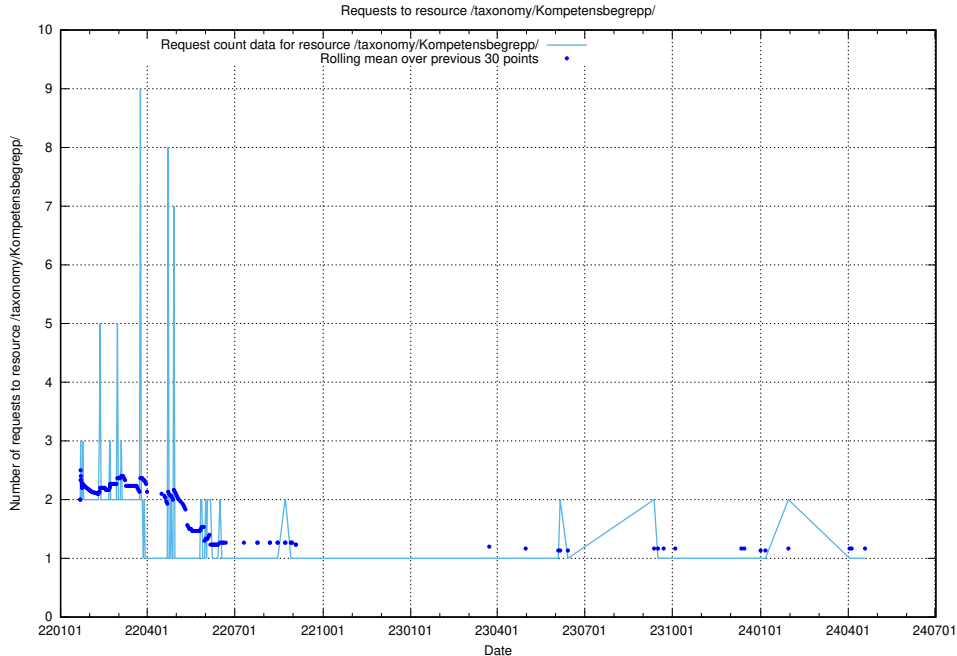

Here, we count the number of requests to resource /utbildningar/126/126466_10071966_330388/.

5.6381 Usage of /taxonomy/Kompetensbegrupp/

Here, we count the number of requests to resource /taxonomy/Kompetensbegrupp/.