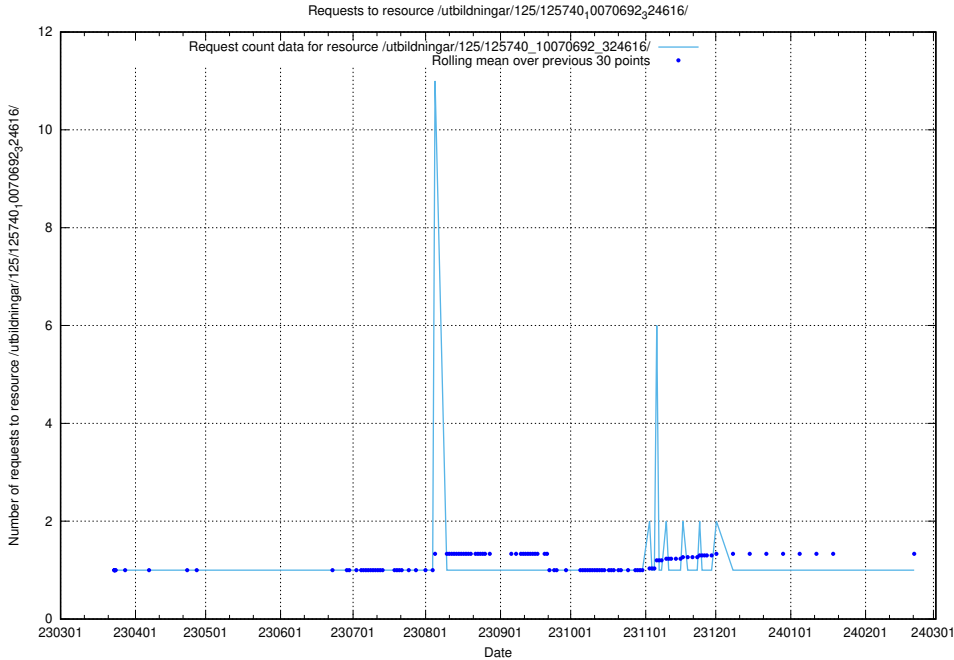

5.910 Usage of /utbildningar/125/125740_10070692_324616/

Here, we count the number of requests to resource /utbildningar/125/125740_10070692_324616/.