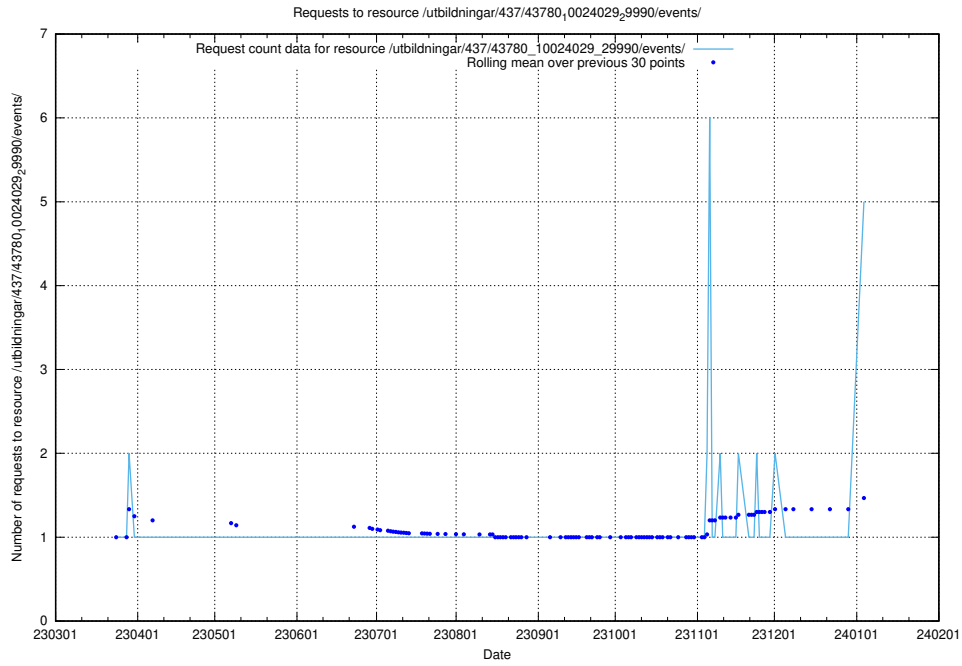

5.145 Usage of /utbildningar/437/43780_10024029_29990/events/

Here, we count the number of requests to resource /utbildningar/437/43780_10024029_29990/events/.