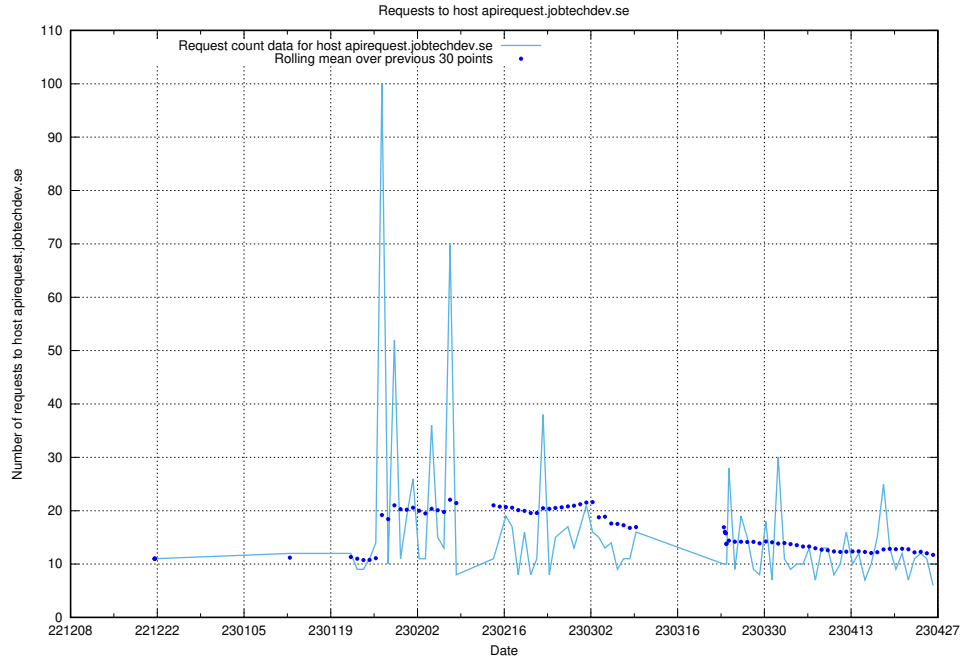

7.77 Usage of apirequest.jobtechdev.se

Here, we count the number of requests to host apirequest.jobtechdev.se.