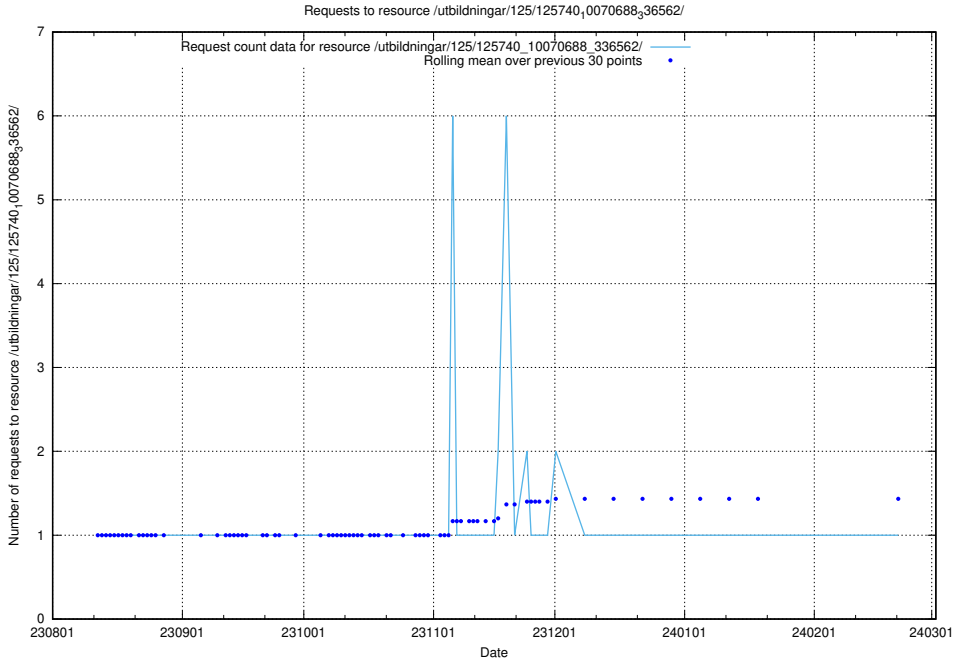

5.4742 Usage of /utbildningar/125/125740_10070688_336562/

Here, we count the number of requests to resource /utbildningar/125/125740_10070688_336562/.