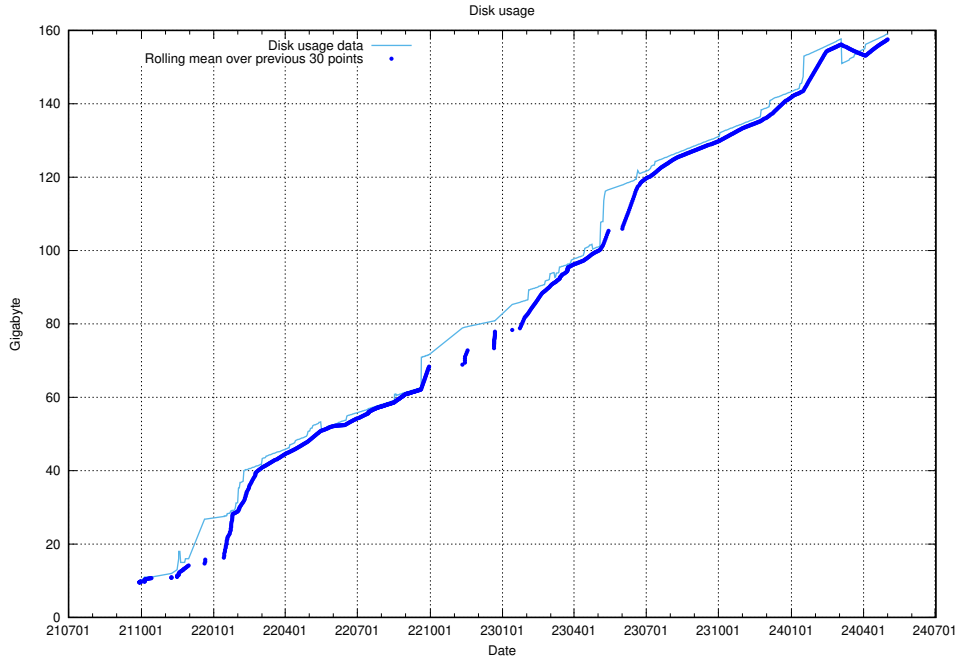

⁶<https://data.jobtechdev.se>

5.2 Disk space usage

A table showing the disk space usage on the data server.

5.4 Usage of /taxonomy/version/6/

Here, we count the number of requests to resource /taxonomy/version/6/.