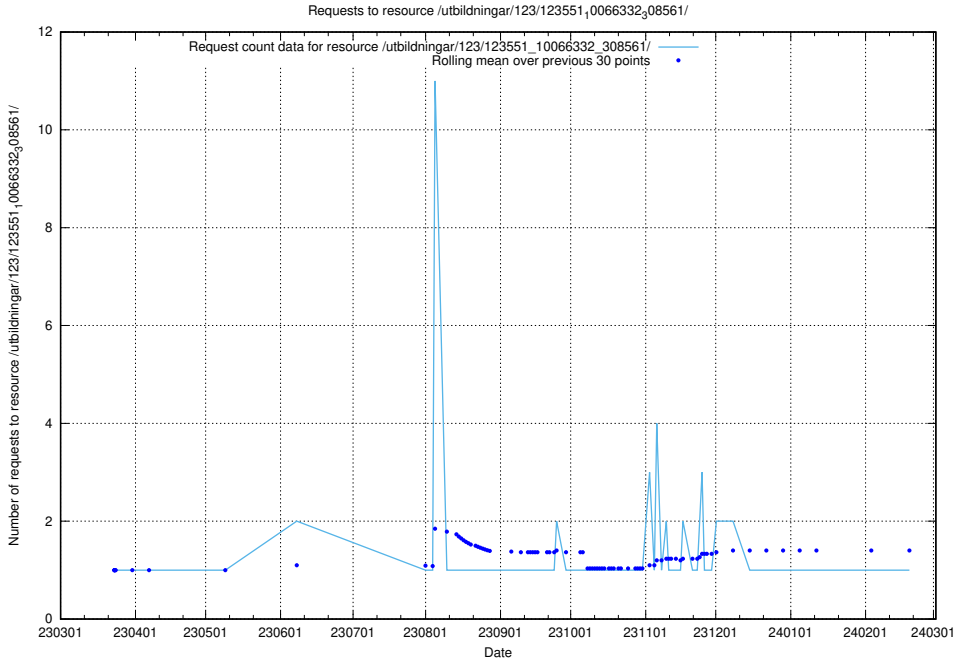

5.4424 Usage of /utbildningar/123/123551_10066332_308561/

Here, we count the number of requests to resource /utbildningar/123/123551_10066332_308561/.