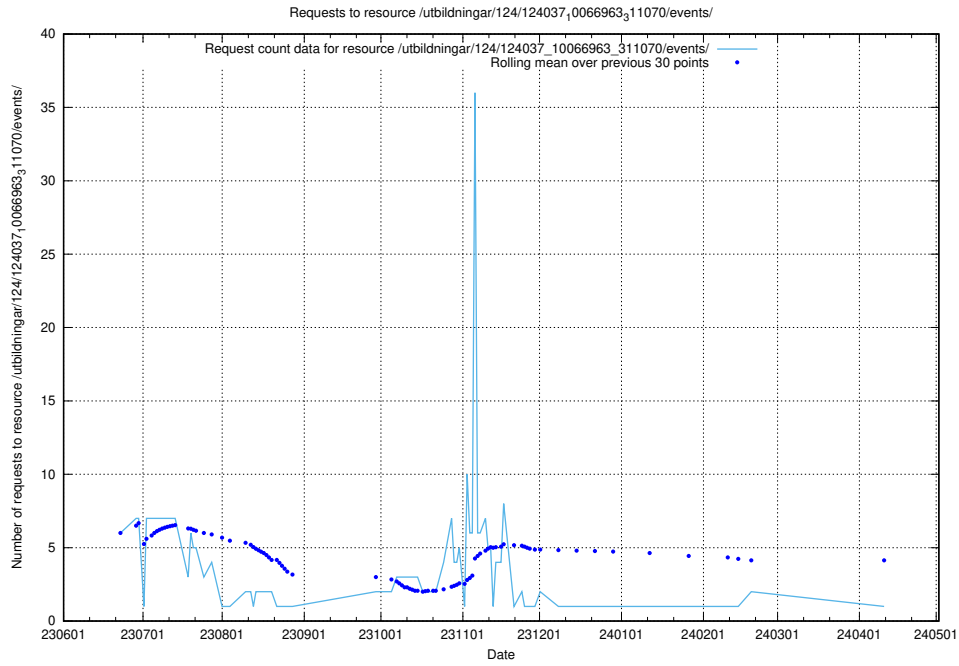

5.5497 Usage of /utbildningar/124/124037_10066963_311070/events/

Here, we count the number of requests to resource /utbildningar/124/124037_10066963_311070/events/