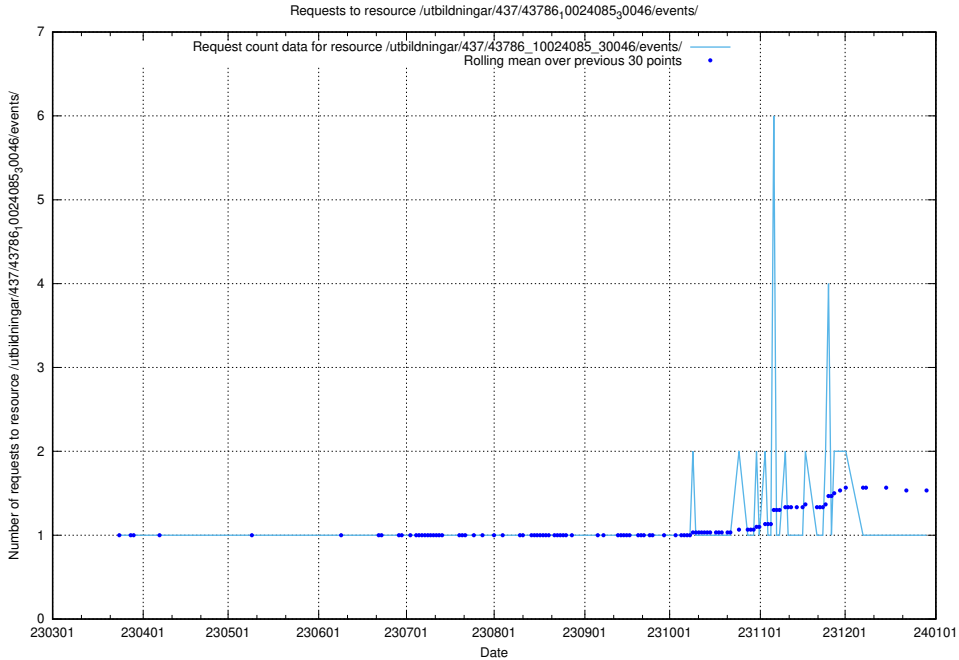

5.6155 Usage of /utbildningar/437/43786_10024085_30046/events/

Here, we count the number of requests to resource /utbildningar/437/43786_10024085_30046/events/.