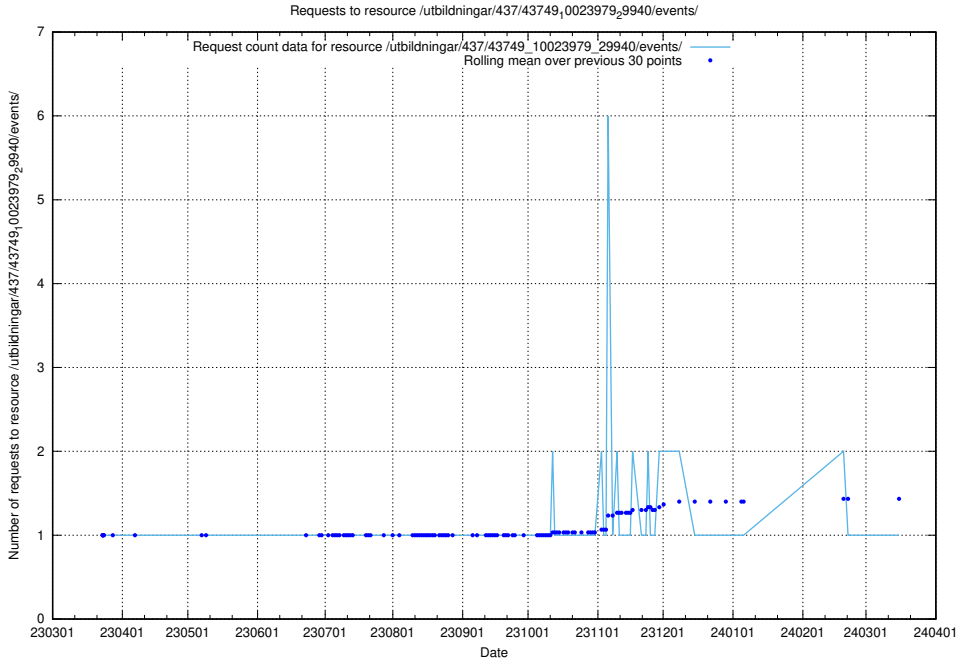

5.6352 Usage of /utbildningar/437/43749_10023979_29940/events/

Here, we count the number of requests to resource /utbildningar/437/43749_10023979_29940/events/.