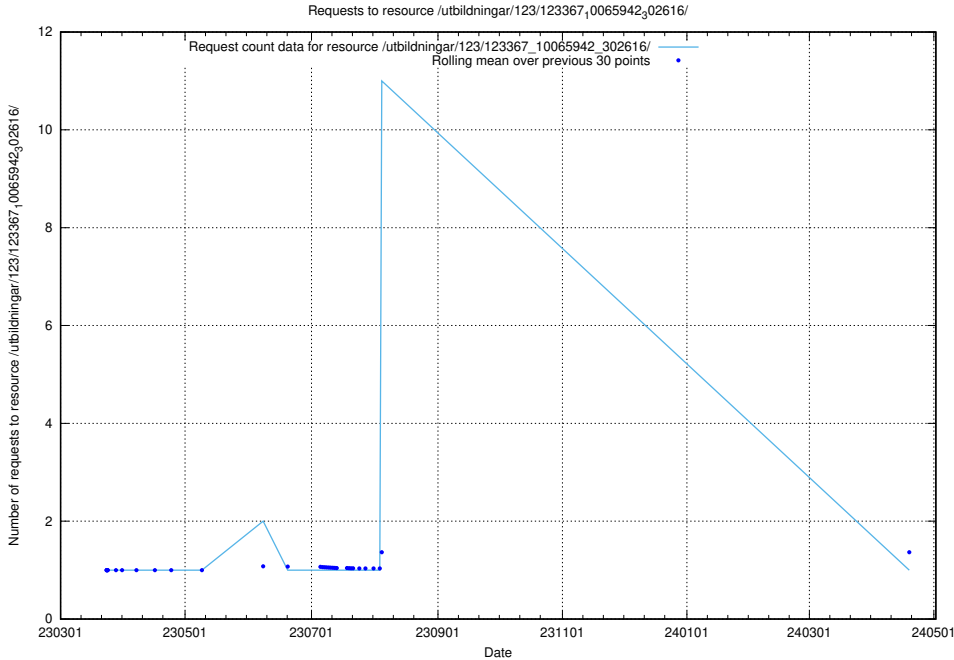

5.4508 Usage of /utbildningar/123/123367_10065942_302616/

Here, we count the number of requests to resource /utbildningar/123/123367_10065942_302616/.