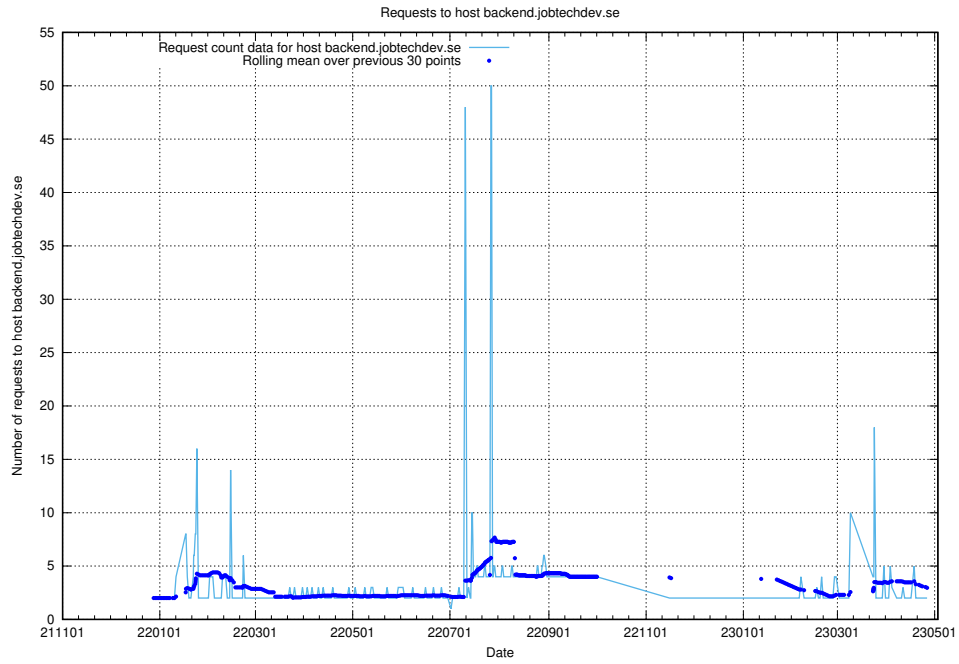

7.356 Usage of backend.jobtechdev.se

Here, we count the number of requests to host backend.jobtechdev.se.