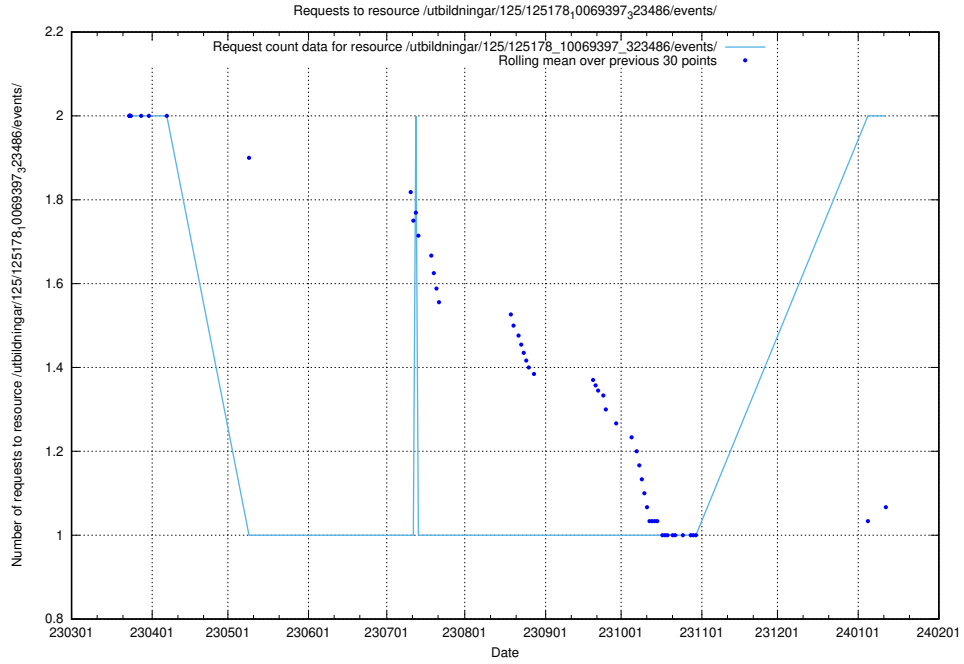

5.878 Usage of /utbildningar/125/125178_10069397_323486/events/

Here, we count the number of requests to resource /utbildningar/125/125178_10069397_323486/events/