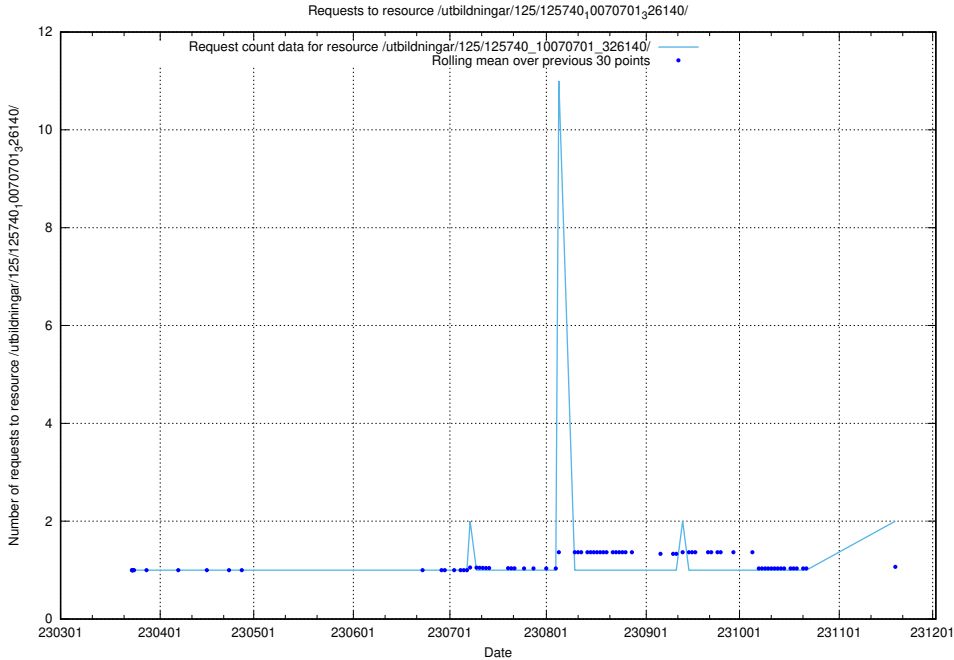

5.429 Usage of /utbildningar/125/125740_10070701_326140/

Here, we count the number of requests to resource /utbildningar/125/125740_10070701_326140/.