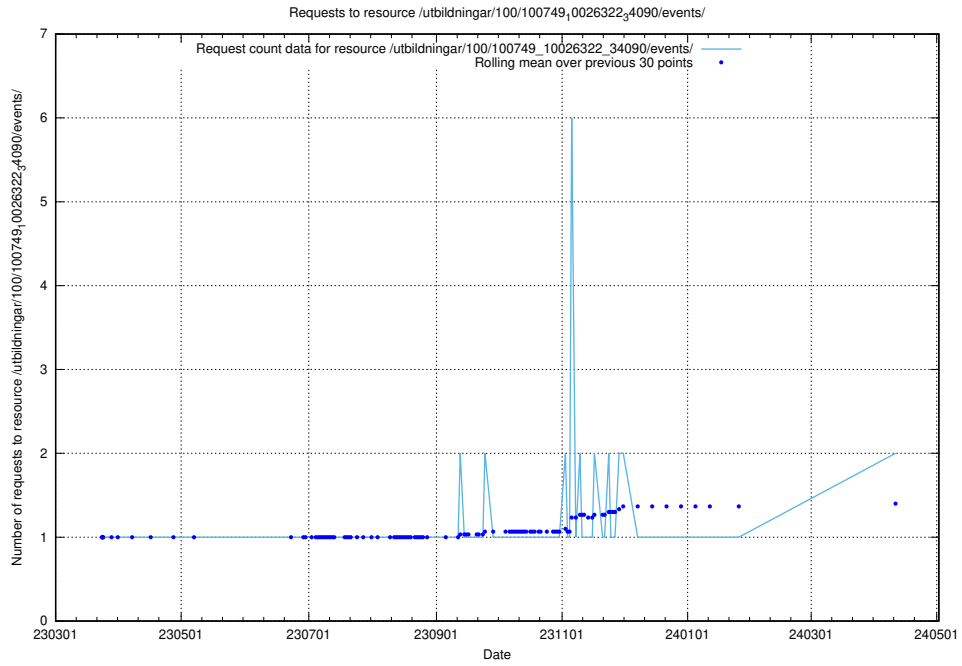

5.795 Usage of /utbildningar/100/100749_10026322_34090/events/

Here, we count the number of requests to resource /utbildningar/100/100749_10026322_34090/events/.