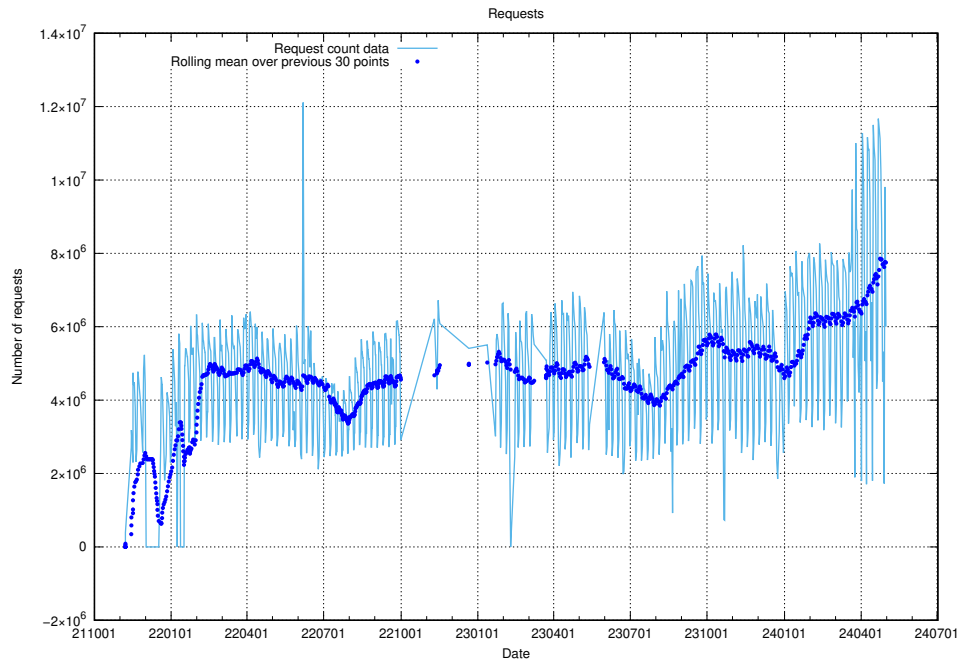

8 Log Stack - General Statistics

This section contains general statistics from [JobTech's log stack](#)⁸.

8.1 Total number of requests

Here, we count the total number of requests.