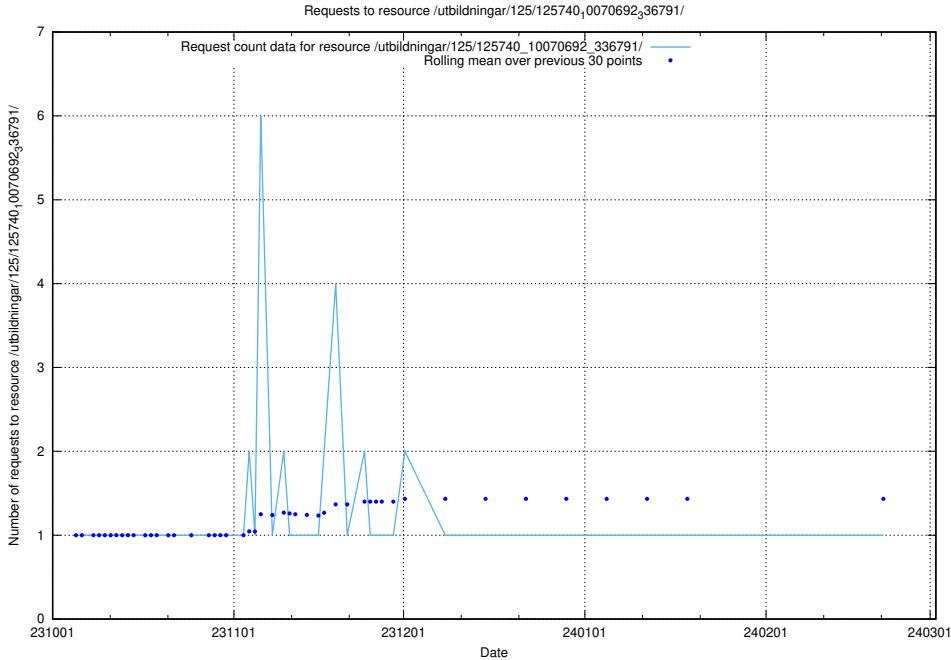

5.4343 Usage of /utbildningar/125/125740_10070692_336791/

Here, we count the number of requests to resource /utbildningar/125/125740_10070692_336791/.