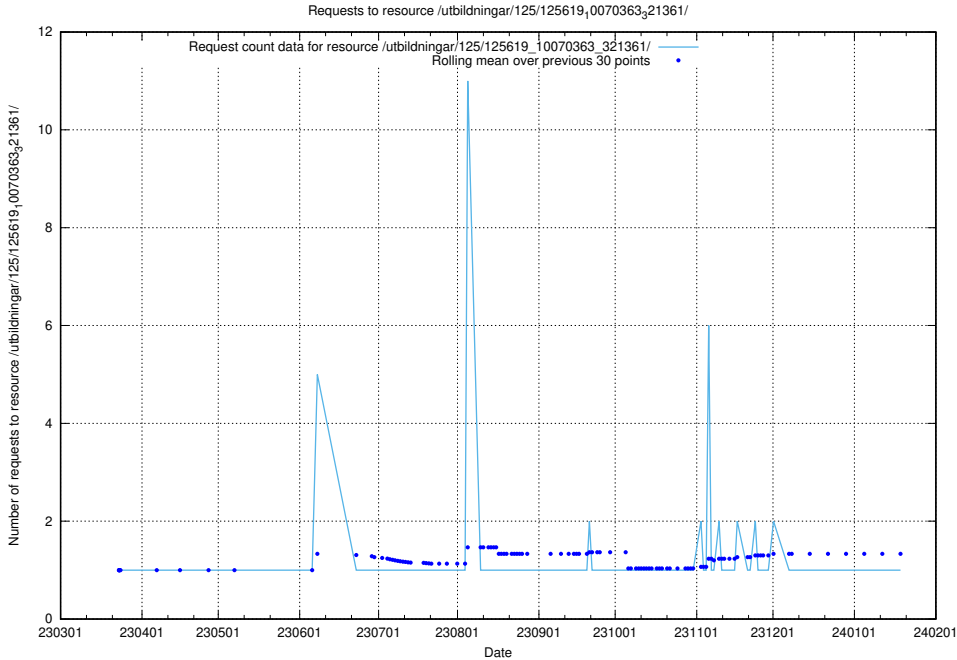

5.1002 Usage of /utbildningar/125/125619_10070363_321361/

Here, we count the number of requests to resource /utbildningar/125/125619_10070363_321361/.