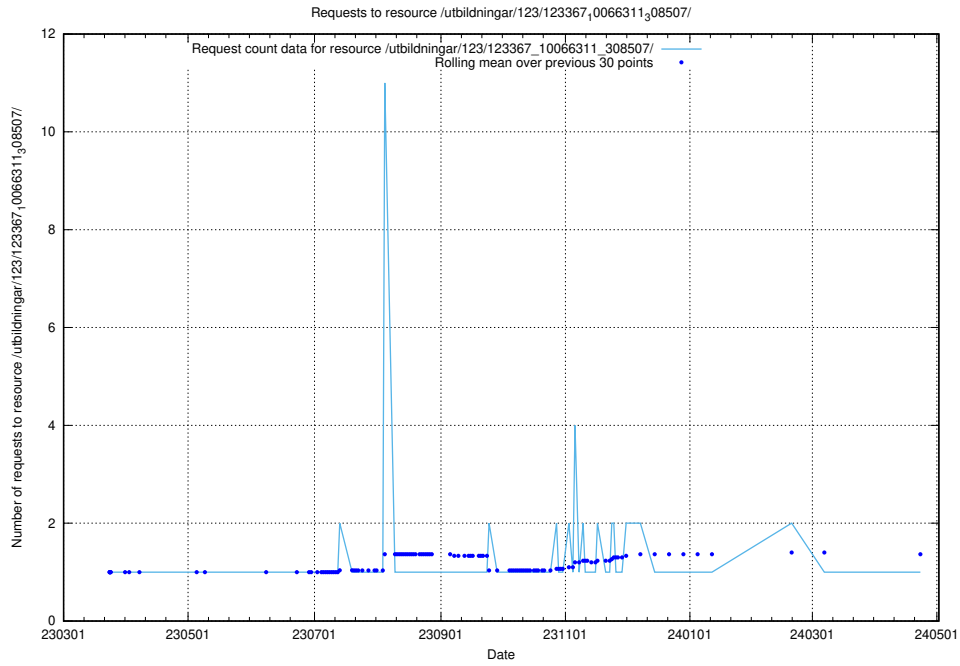

5.4451 Usage of /utbildningar/123/123367_10066311_308507/

Here, we count the number of requests to resource /utbildningar/123/123367_10066311_308507/.