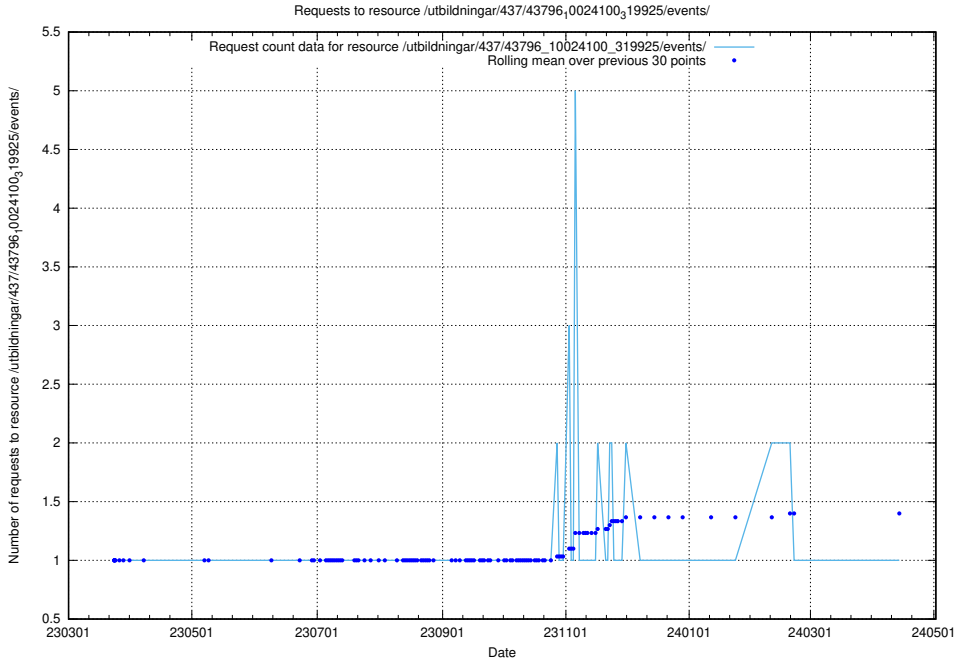

5.6326 Usage of /utbildningar/437/43796_10024100_319925/events/

Here, we count the number of requests to resource /utbildningar/437/43796_10024100_319925/events/.