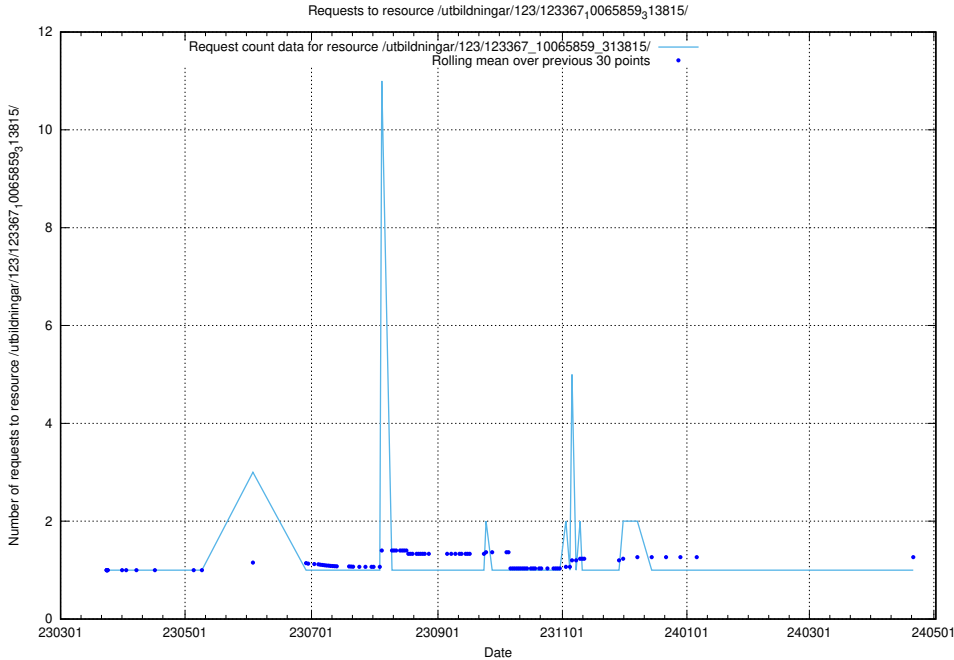

5.4775 Usage of /utbildningar/123/123367_10065859_313815/

Here, we count the number of requests to resource /utbildningar/123/123367_10065859_313815/.