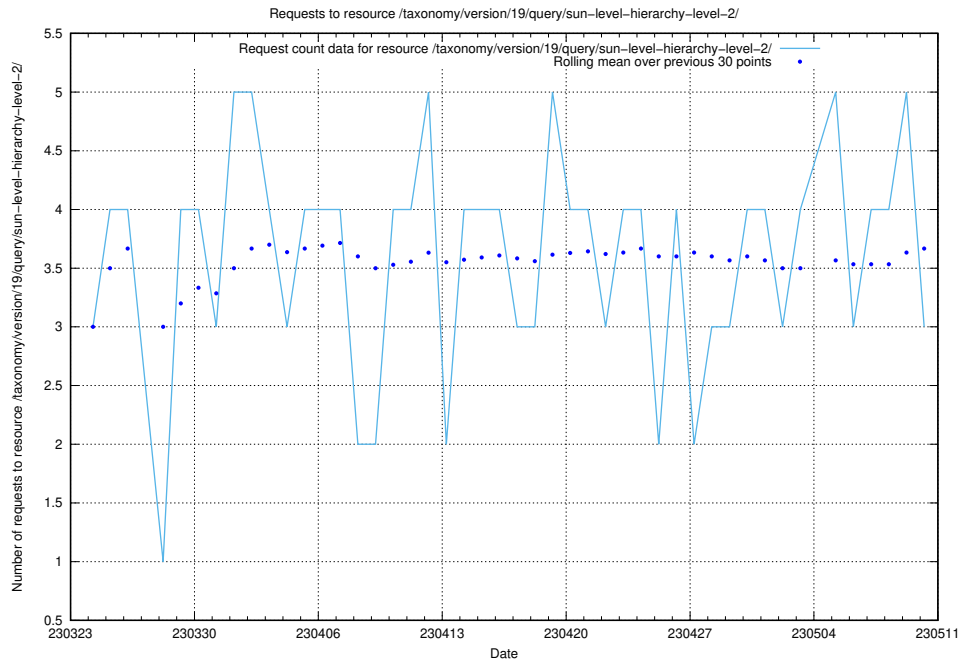

5.403 Usage of /taxonomy/version/19/query/sun-level-hierarchy-level-2/

Here, we count the number of requests to resource /taxonomy/version/19/query/sun-level-hierarchy-level-2/.