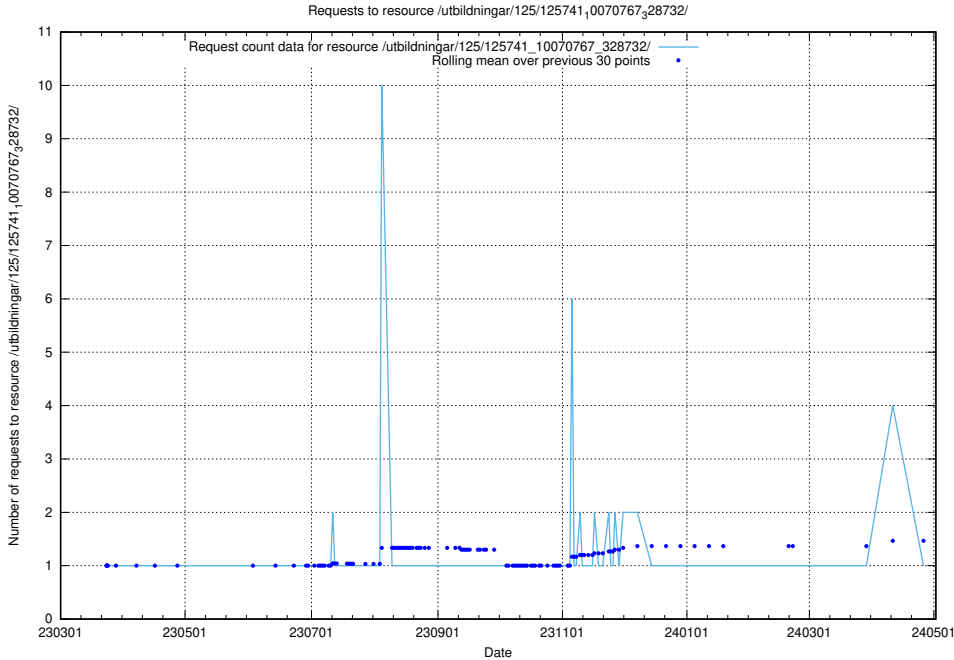

5.6435 Usage of /utbildningar/125/125741_10070767_328732/

Here, we count the number of requests to resource /utbildningar/125/125741_10070767_328732/.