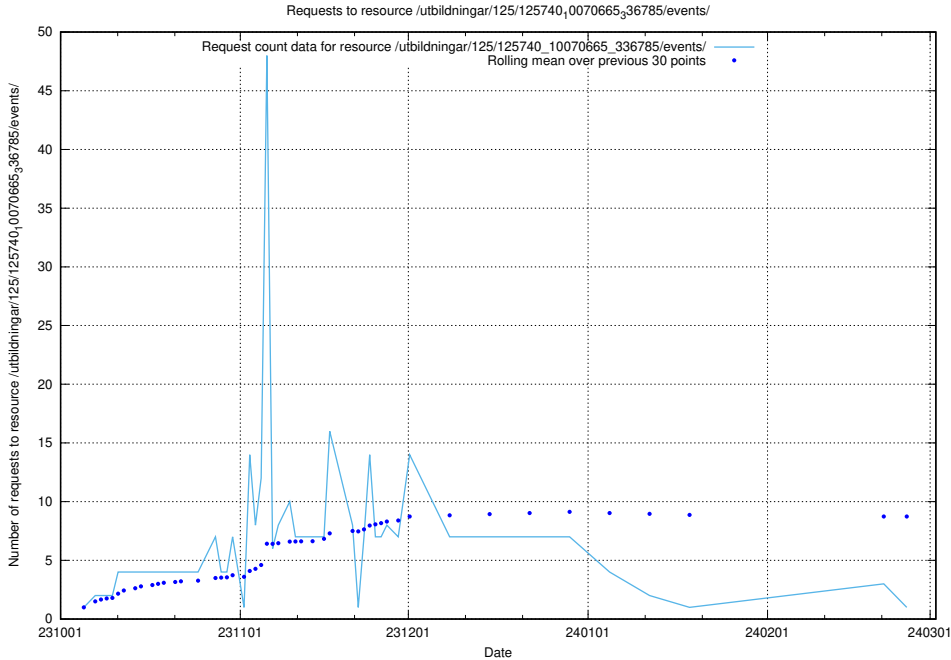

Here, we count the number of requests to resource /utbildningar/125/125740_10070692_336791/.

5.4344 Usage of /utbildningar/125/125740_10070665_336785/events/

Here, we count the number of requests to resource /utbildningar/125/125740_10070665_336785/events/