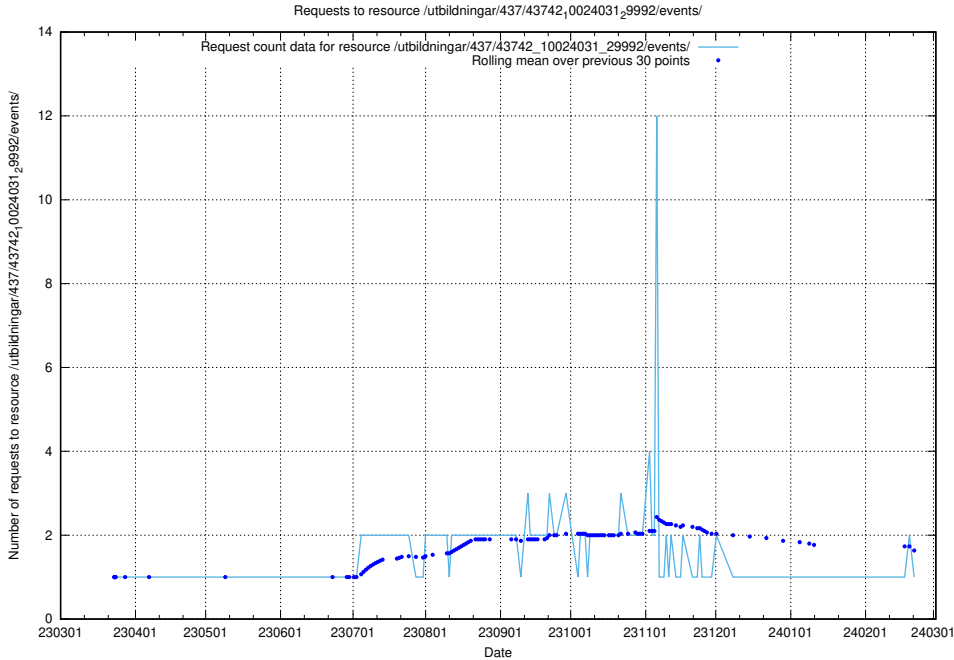

5.6360 Usage of /utbildningar/437/43742_10024031_29992/events/

Here, we count the number of requests to resource /utbildningar/437/43742_10024031_29992/events/.