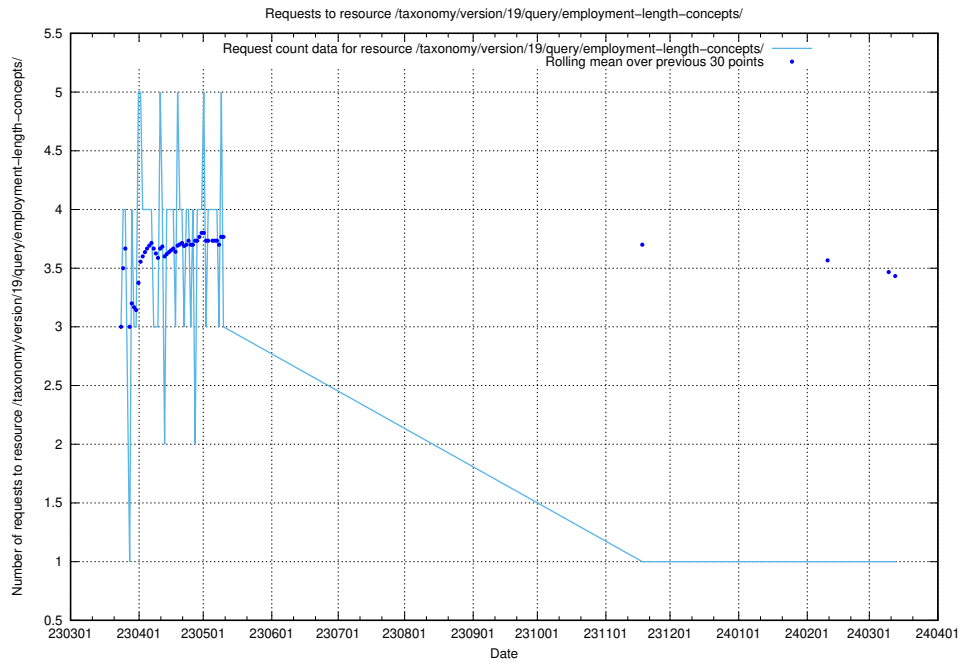

5.6118 Usage of /taxonomy/version/19/query/employment-length-concepts/

Here, we count the number of requests to resource /taxonomy/version/19/query/employment-length-concepts/.