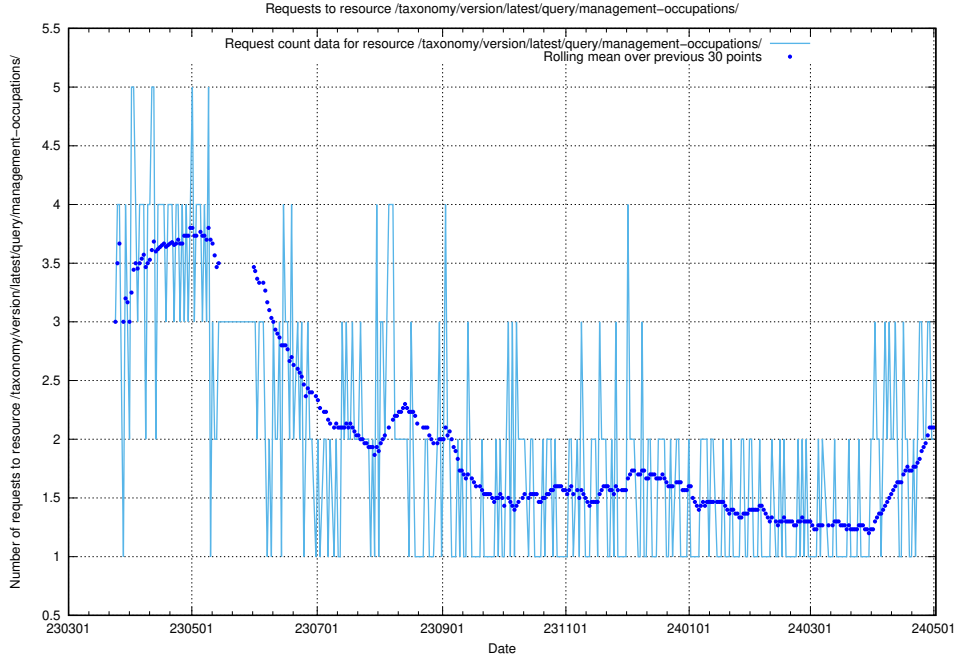

5.853 Usage of /taxonomy/version/latest/query/management-occupations/

Here, we count the number of requests to resource /taxonomy/version/latest/query/management-occupations/.