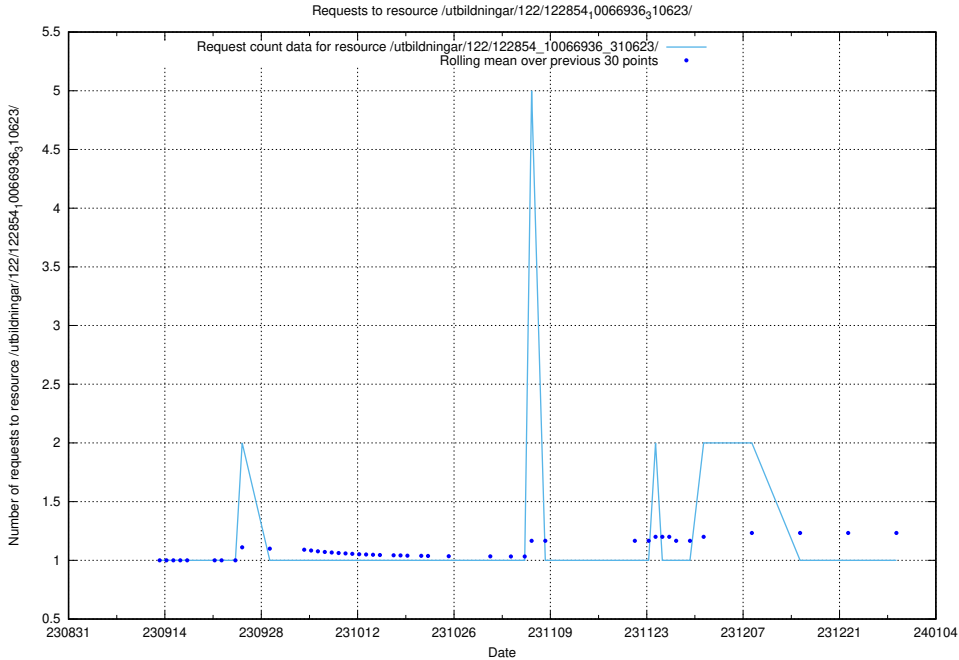

5.4528 Usage of /utbildningar/122/122854_10066936_310623/

Here, we count the number of requests to resource /utbildningar/122/122854_10066936_310623/.