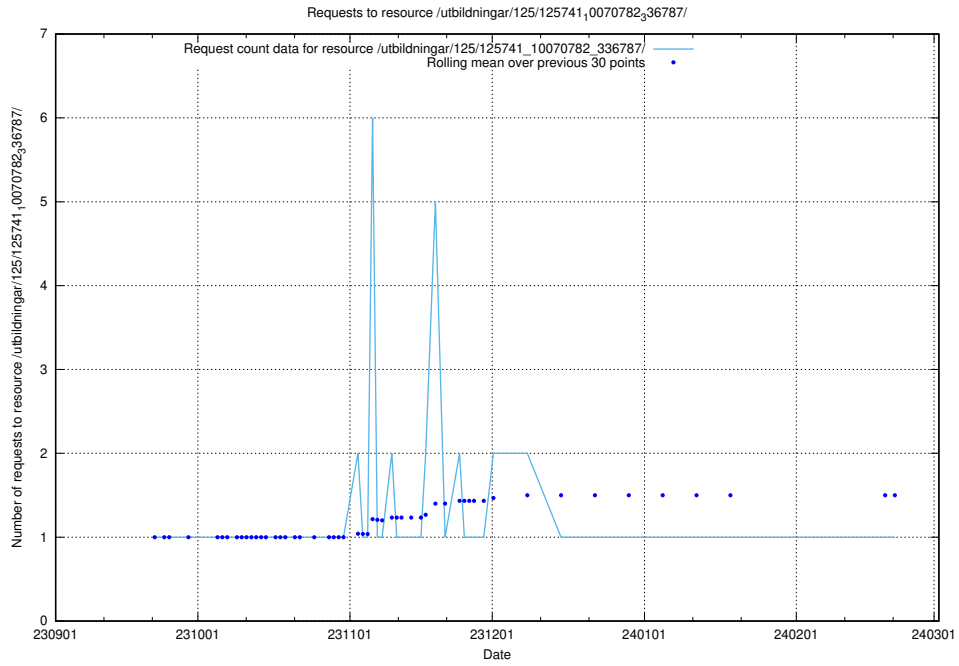

5.4438 Usage of /utbildningar/125/125741_10070782_336787/

Here, we count the number of requests to resource /utbildningar/125/125741_10070782_336787/.