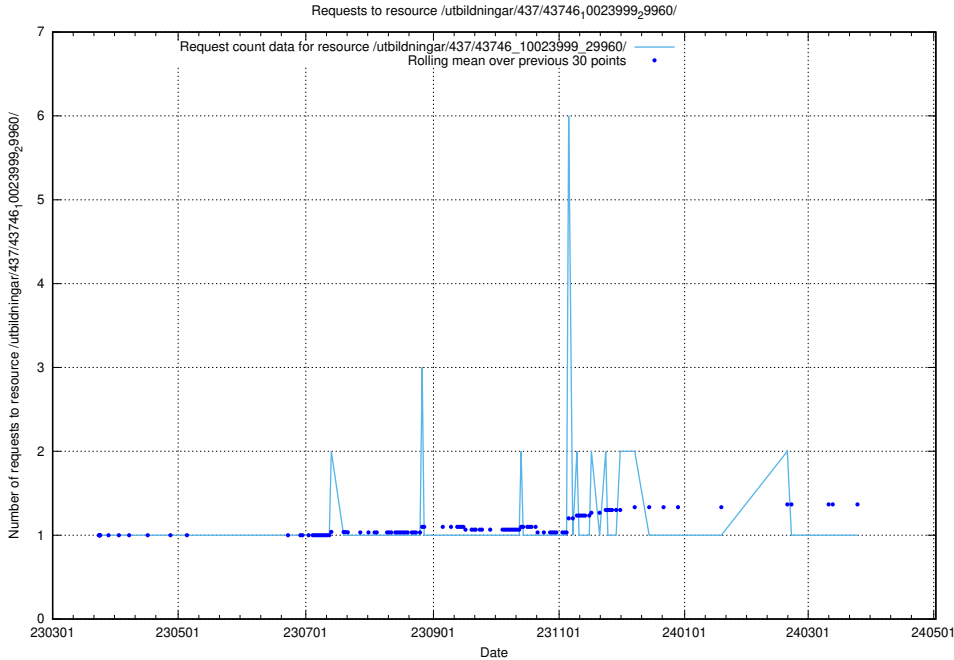

5.6356 Usage of /utbildningar/437/43746_10023999_29960/

Here, we count the number of requests to resource /utbildningar/437/43746_10023999_29960/.