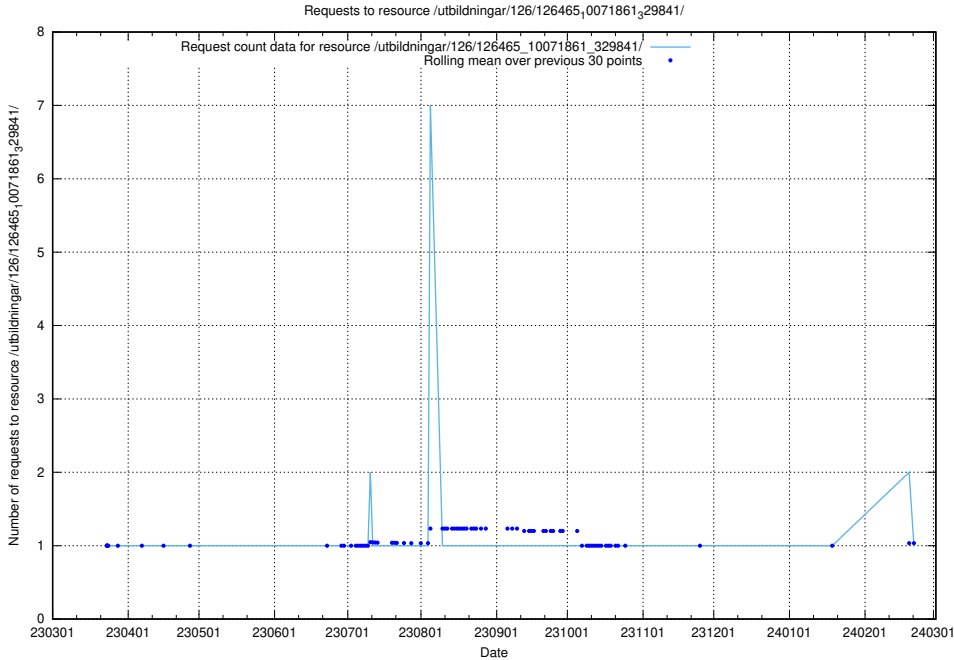

Here, we count the number of requests to resource /utbildningar/126/126465_10071962_330382/.

5.6390 Usage of /utbildningar/126/126465_10071861_329841/

Here, we count the number of requests to resource /utbildningar/126/126465_10071861_329841/.