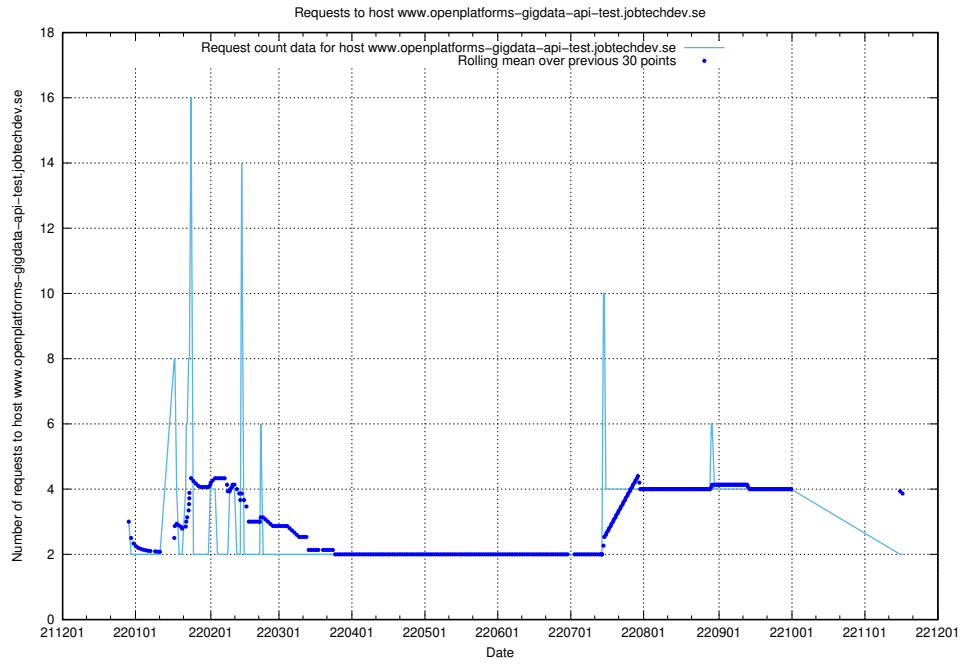

7.349 Usage of www.openplatforms-gigdata-api-test.jobtechdev.se

Here, we count the number of requests to host www.openplatforms-gigdata-api-test.jobtechdev.se.