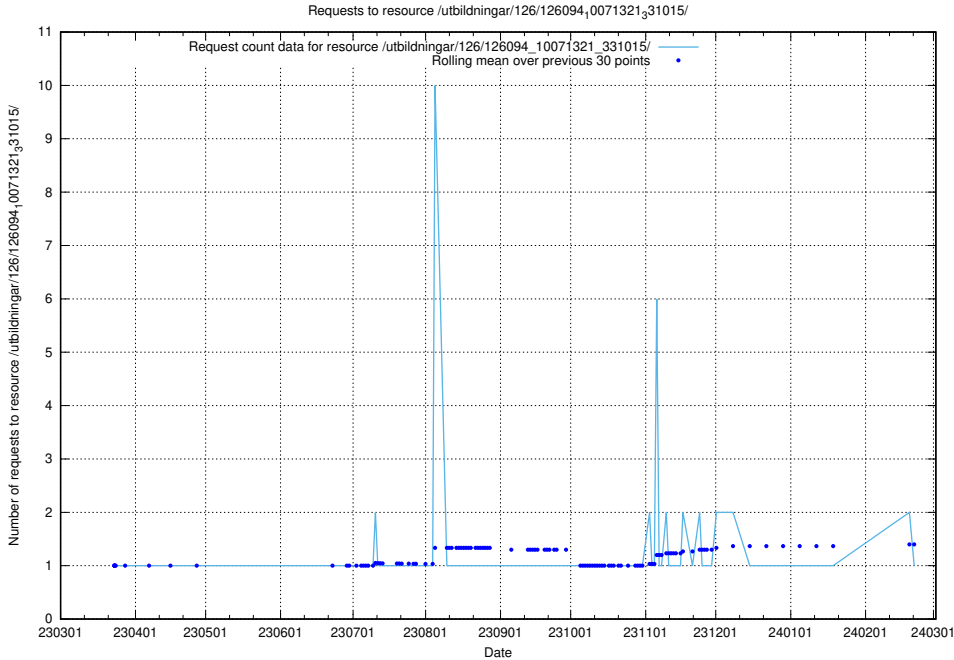

5.6406 Usage of /utbildningar/126/126094_10071321_331015/

Here, we count the number of requests to resource /utbildningar/126/126094_10071321_331015/.