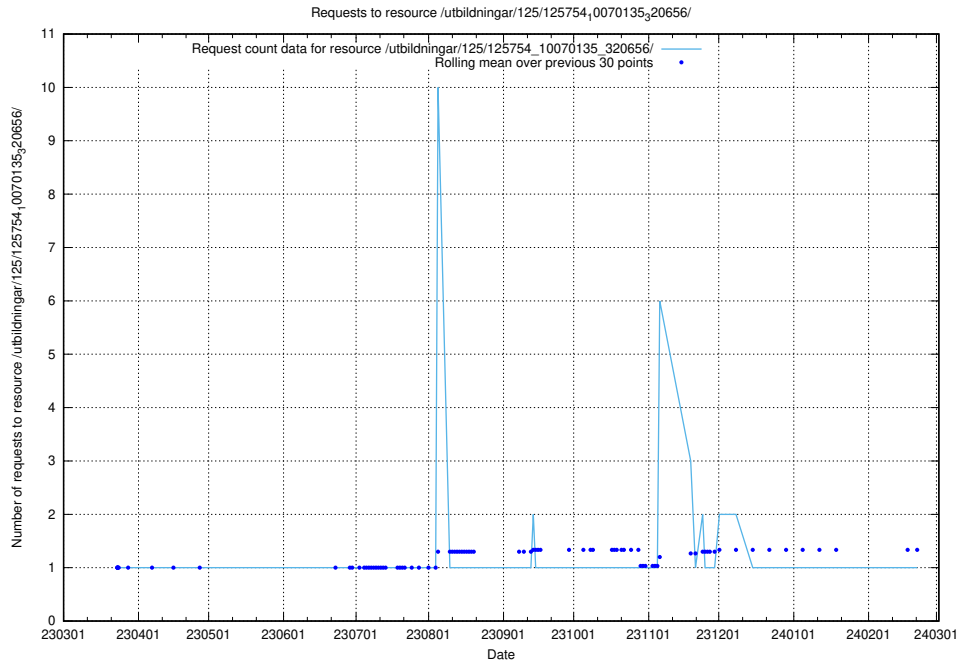

5.6432 Usage of /utbildningar/125/125754_10070135_320656/

Here, we count the number of requests to resource /utbildningar/125/125754_10070135_320656/.