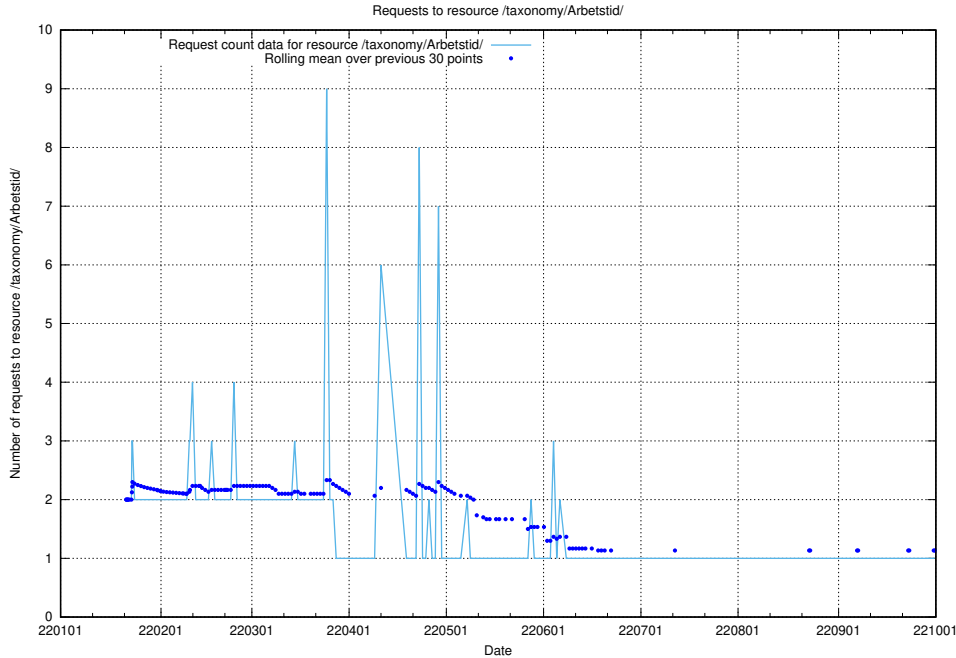

5.1667 Usage of /taxonomy/Arbetstid/

Here, we count the number of requests to resource /taxonomy/Arbetstid/.