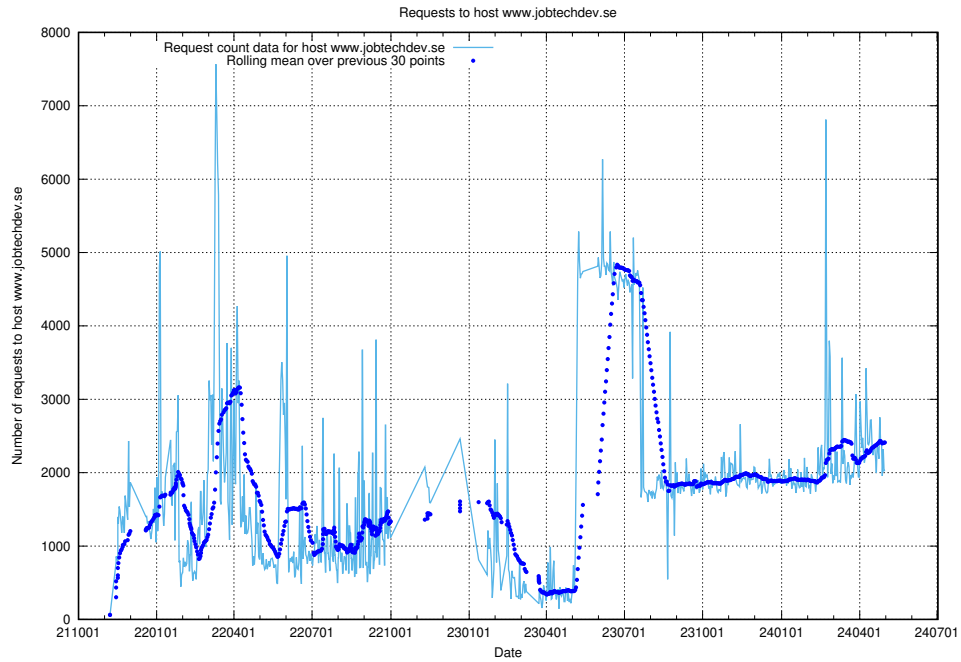

7.19 Usage of www.jobtechdev.se

Here, we count the number of requests to host www.jobtechdev.se.