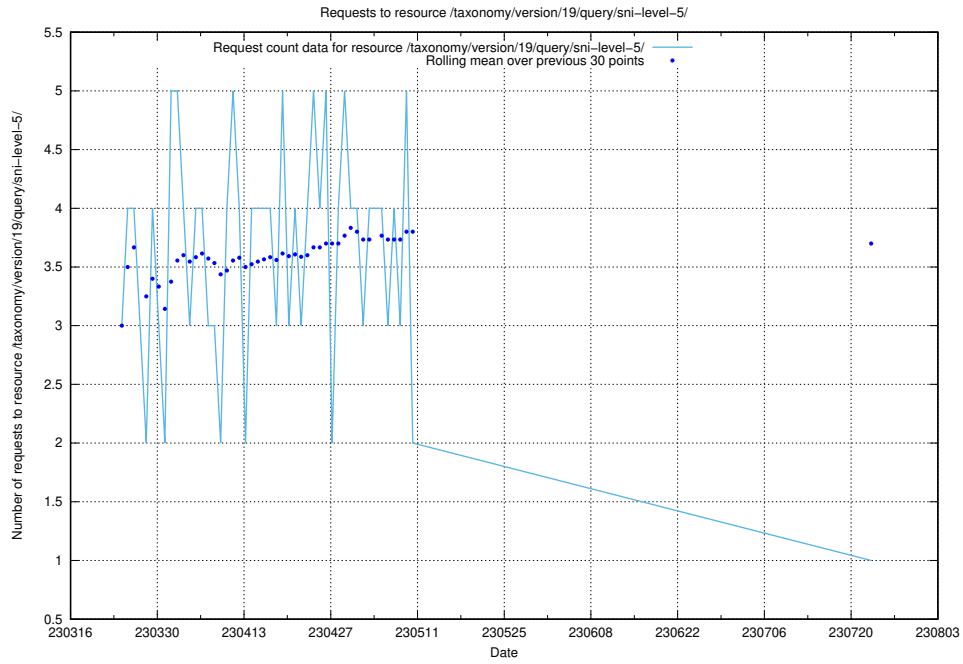

5.6101 Usage of /taxonomy/version/19/query/sni-level-5/

Here, we count the number of requests to resource /taxonomy/version/19/query/sni-level-5/.