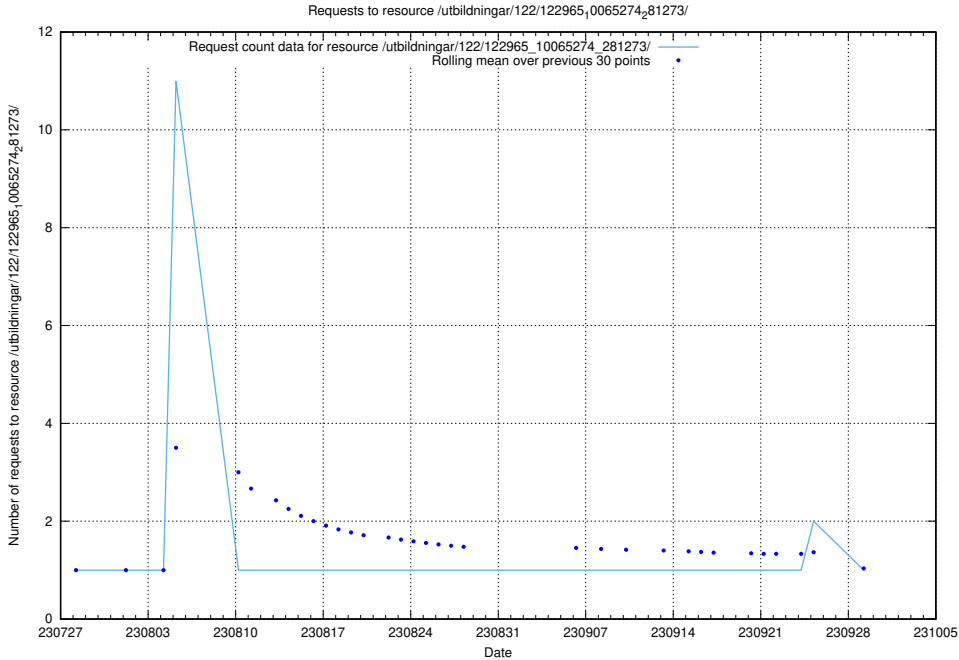

5.4844 Usage of /utbildningar/122/122965_10065274_281273/

Here, we count the number of requests to resource /utbildningar/122/122965_10065274_281273/.