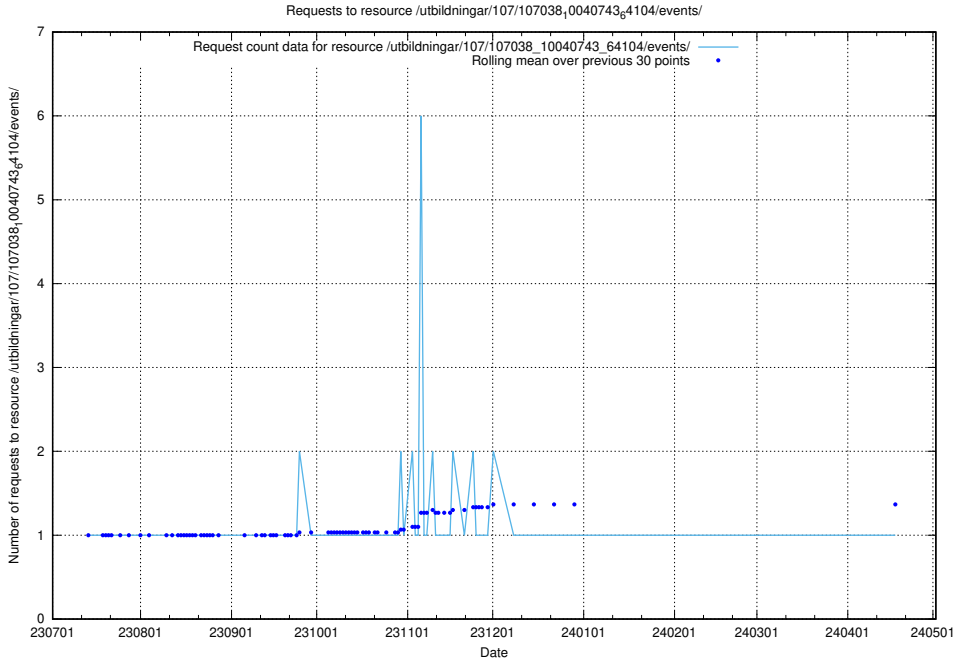

Here, we count the number of requests to resource /utbildningar/124/124514_10065864_333174/events/

5.5010 Usage of /utbildningar/107/107038_10040743_64104/events/

Here, we count the number of requests to resource /utbildningar/107/107038_10040743_64104/events/.