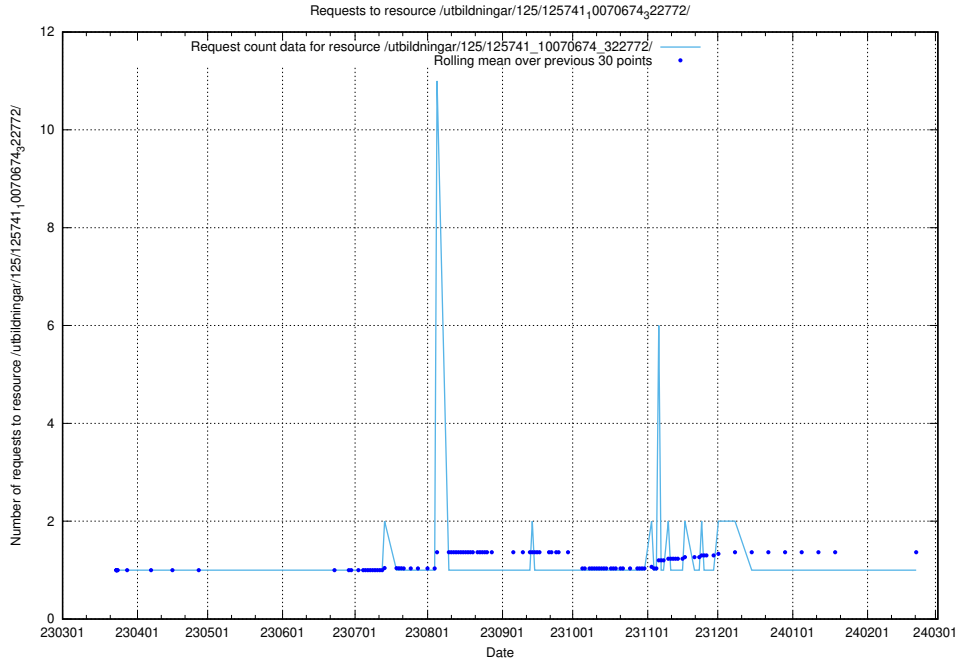

5.6454 Usage of /utbildningar/125/125741_10070674_322772/

Here, we count the number of requests to resource /utbildningar/125/125741_10070674_322772/.

5.6455 Usage of /utbildningar/125/125741_10070674_322469/events/