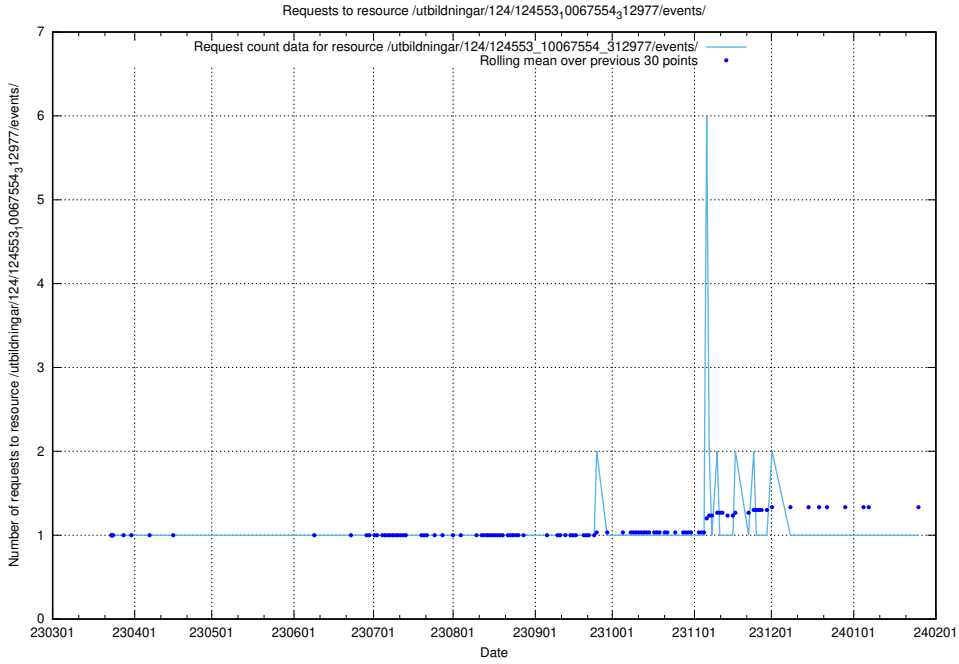

5.1151 Usage of /utbildningar/124/124553_10067554_312977/events/

Here, we count the number of requests to resource /utbildningar/124/124553_10067554_312977/events/