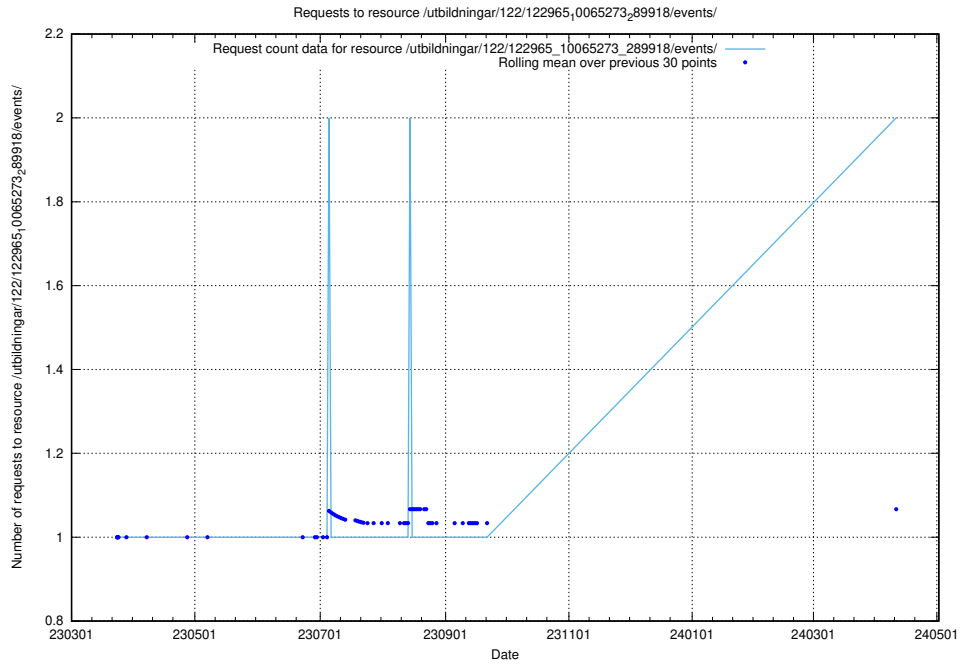

5.759 Usage of /utbildningar/122/122965_10065273_289918/events/

Here, we count the number of requests to resource /utbildningar/122/122965_10065273_289918/events/