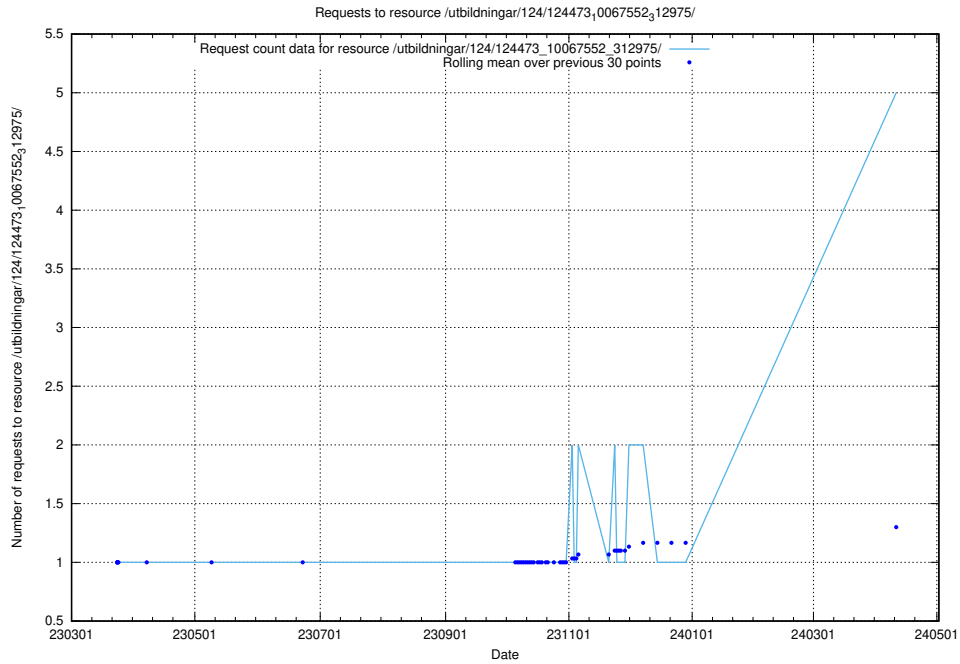

5.122 Usage of /utbildningar/124/124473_10067552_312975/

Here, we count the number of requests to resource /utbildningar/124/124473_10067552_312975/.