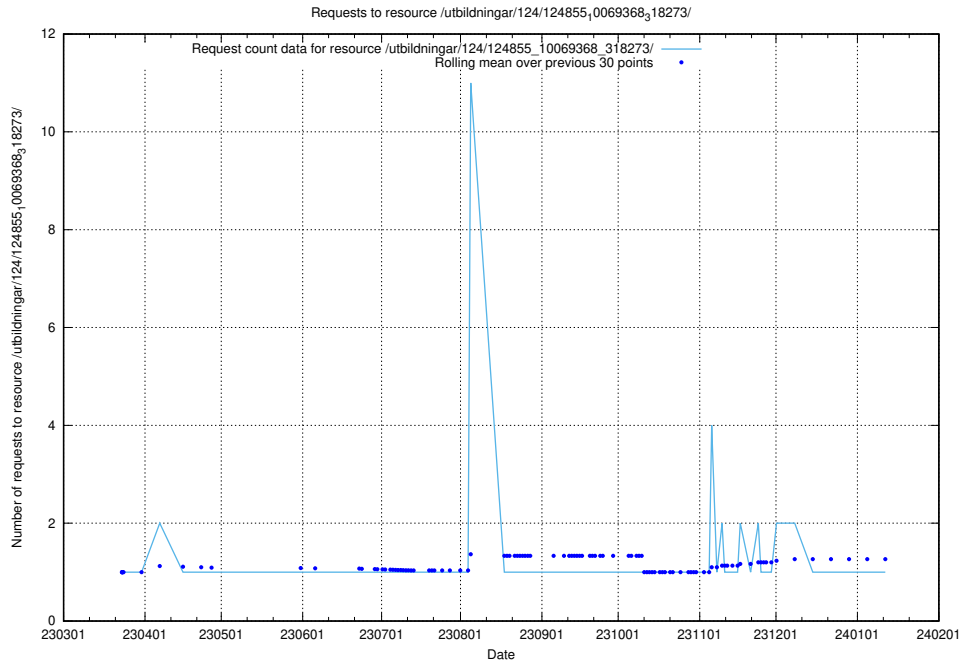

Here, we count the number of requests to resource /utbildningar/124/124855_10069368_318273/events/

5.1130 Usage of /utbildningar/124/124855_10069368_318273/

Here, we count the number of requests to resource /utbildningar/124/124855_10069368_318273/.