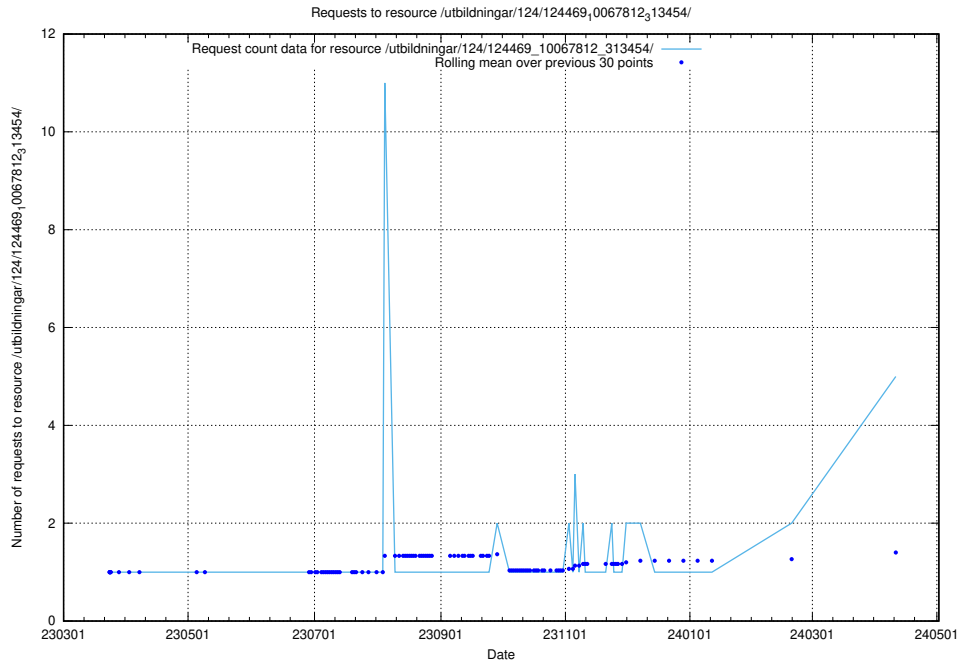

5.123 Usage of /utbildningar/124/124469_10067812_313454/

Here, we count the number of requests to resource /utbildningar/124/124469_10067812_313454/.