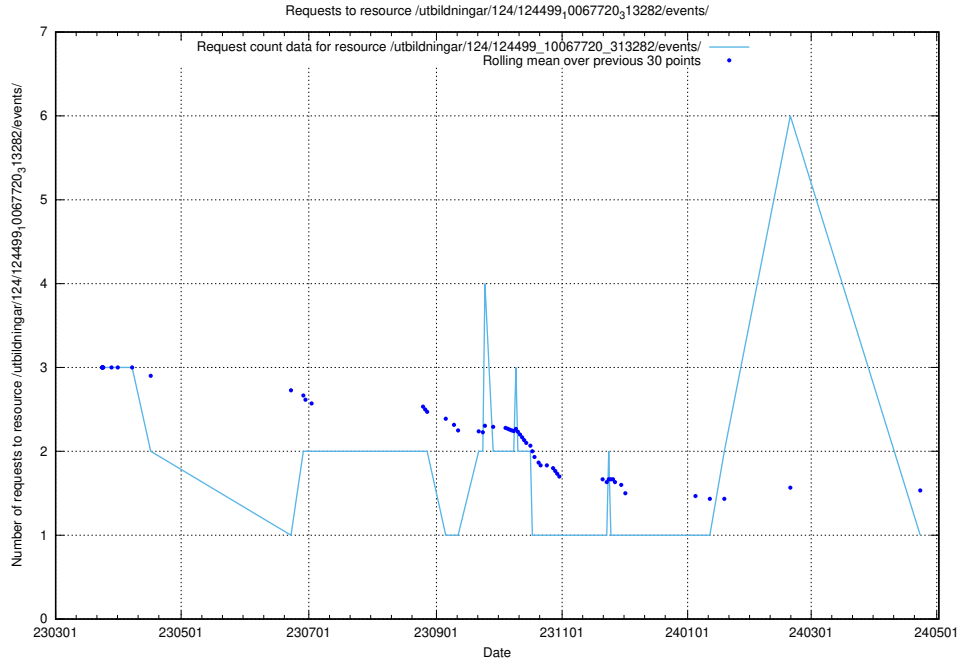

5.6236 Usage of /utbildningar/124/124499_10067720_313282/events/

Here, we count the number of requests to resource /utbildningar/124/124499_10067720_313282/events/