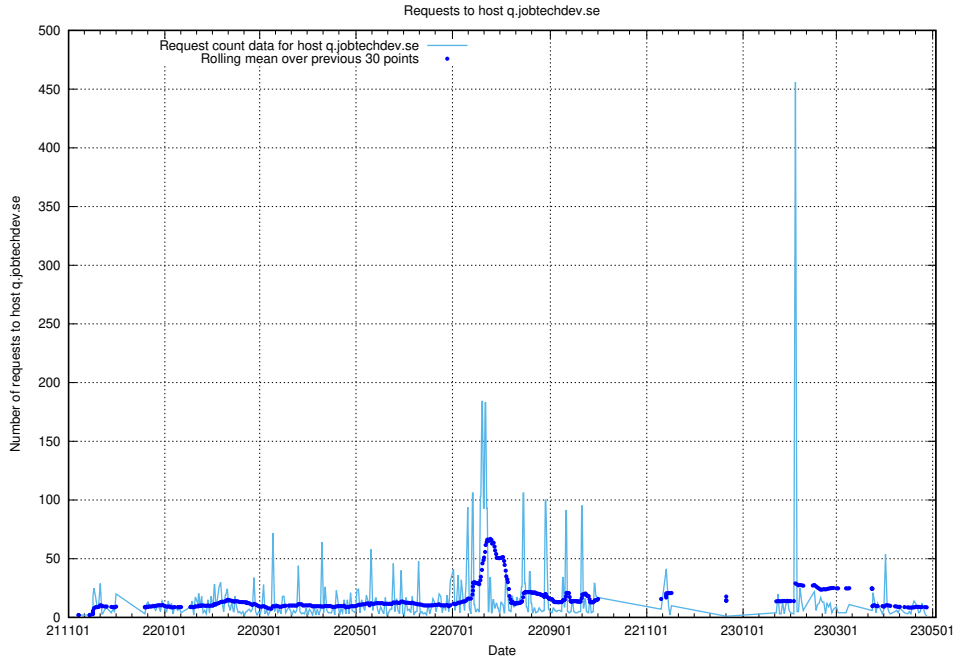

7.621 Usage of demo-jobad-enrichments.jobtechdev.se

Here, we count the number of requests to host demo-jobad-enrichments.jobtechdev.se.

7.622 Usage of q.jobtechdev.se

Here, we count the number of requests to host q.jobtechdev.se.