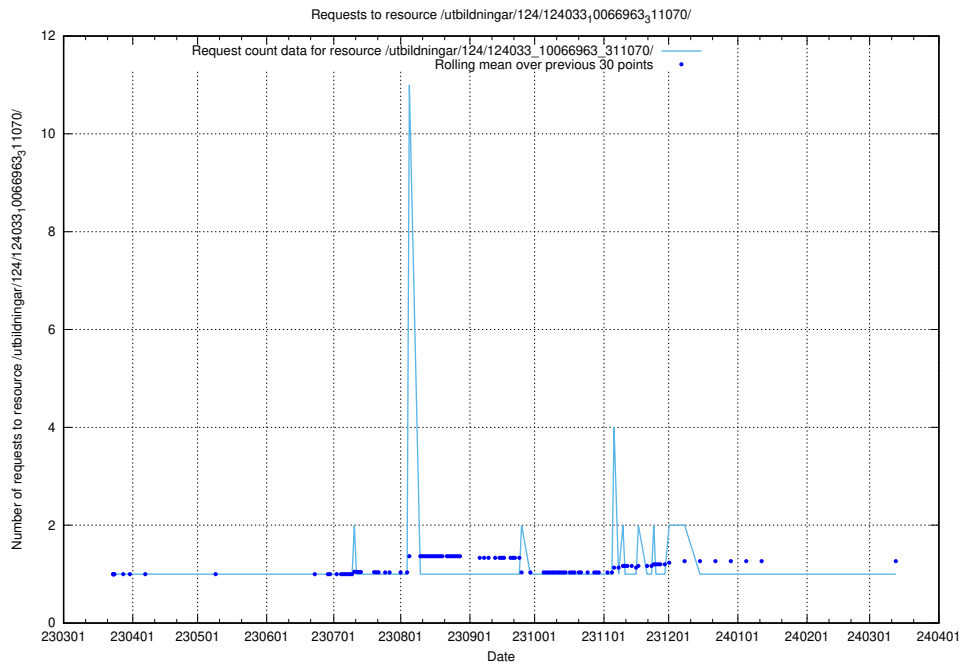

5.4385 Usage of /utbildningar/124/124033_10066963_311070/

Here, we count the number of requests to resource /utbildningar/124/124033_10066963_311070/.