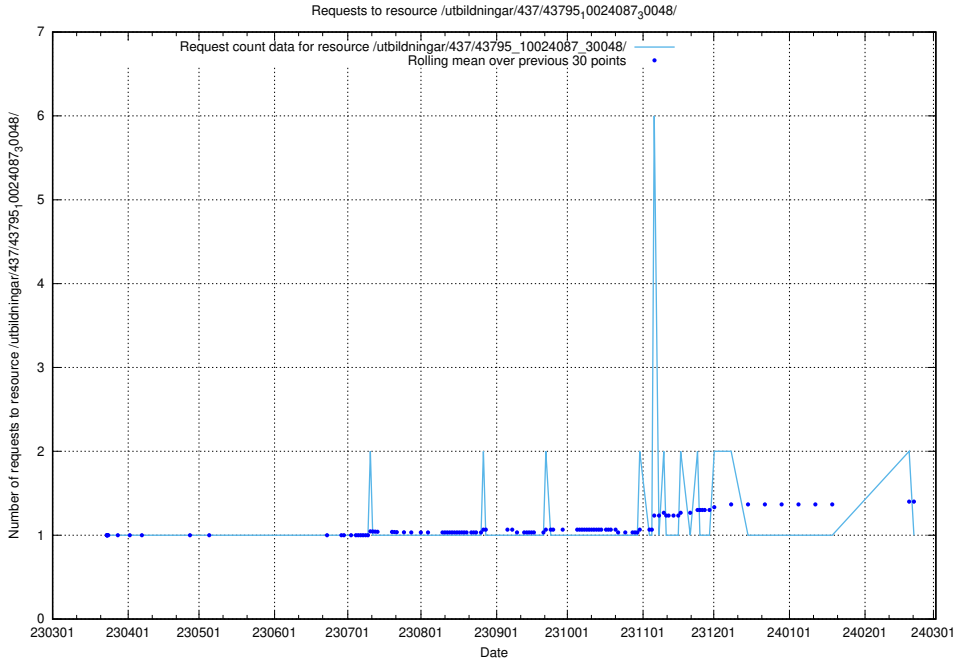

5.6331 Usage of /utbildningar/437/43795_10024087_30048/

Here, we count the number of requests to resource /utbildningar/437/43795_10024087_30048/.