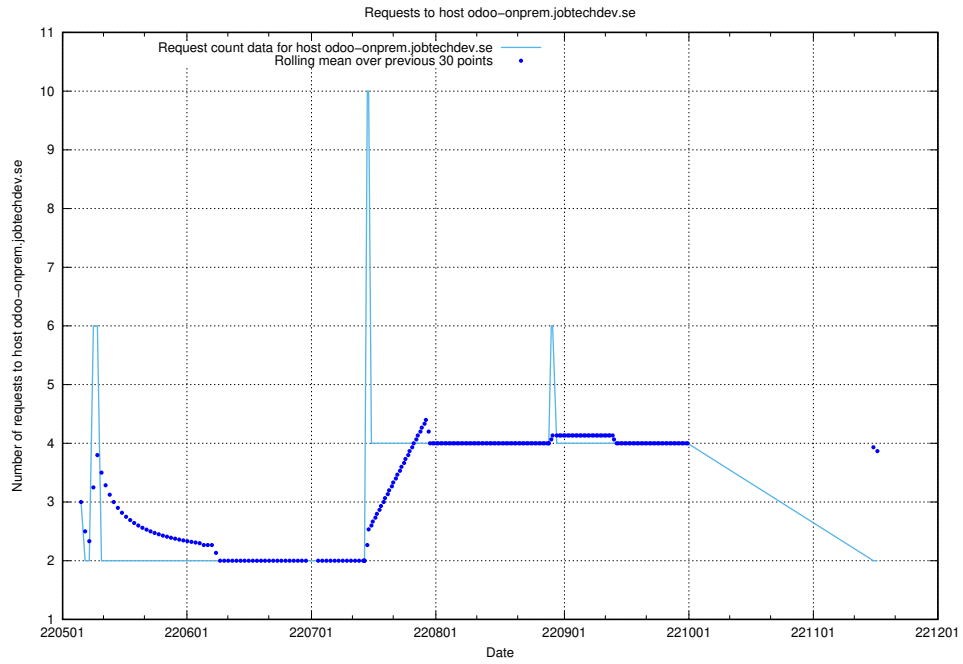

7.429 Usage of legacy-taxonomy-soap-service-java-soap-taxonomy.prod.services.jtech.se

Here, we count the number of requests to host legacy-taxonomy-soap-service-java-soap-taxonomy.prod.services.jtech.se.