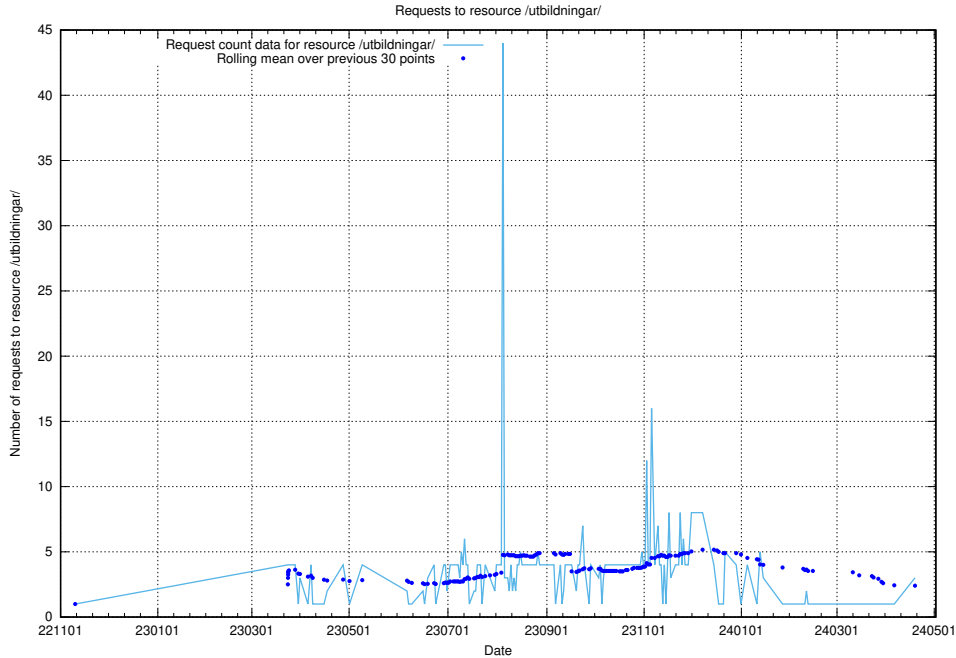

5.417 Usage of /utbildningar/

Here, we count the number of requests to resource /utbildningar/.