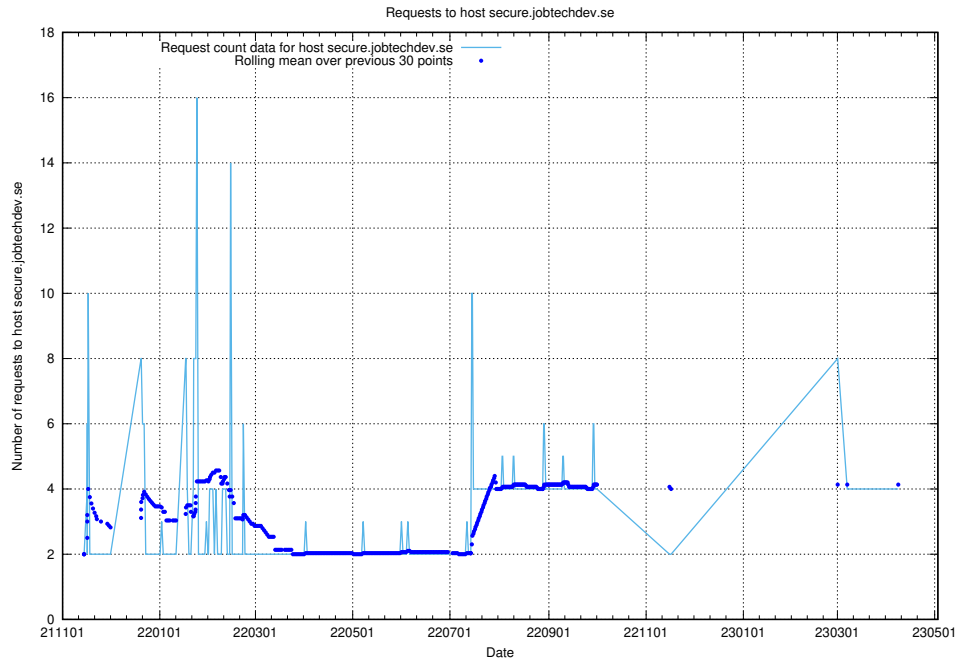

Here, we count the number of requests to host secure.jobtechdev.se.

7.159 Usage of dex-test.jobtechdev.se

Here, we count the number of requests to host dex-test.jobtechdev.se.

7.160 Usage of noc.jobtechdev.se