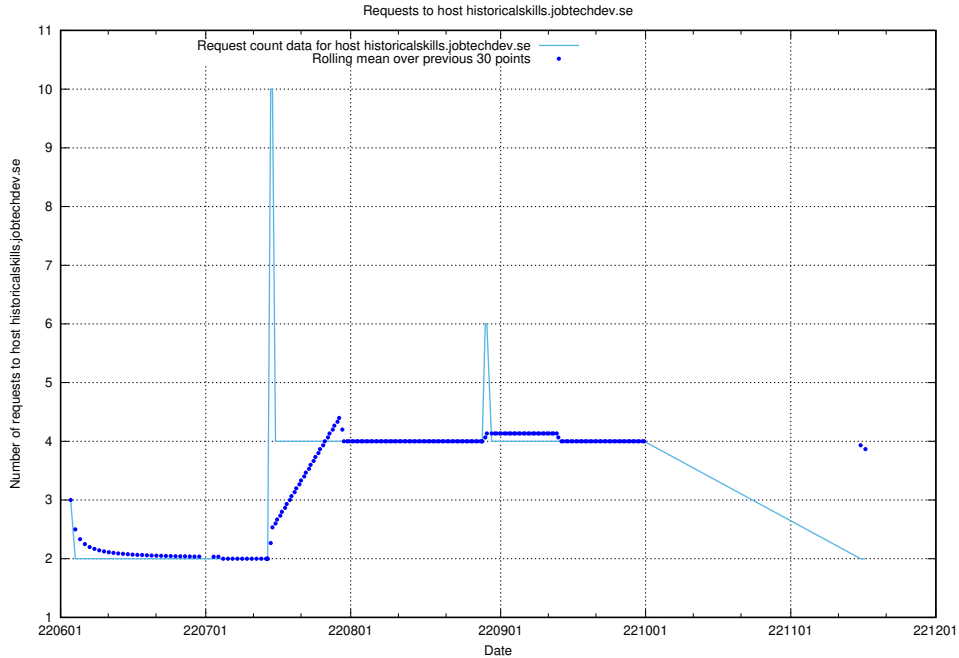

7.411 Usage of `historicalskills.jobtechdev.se`

Here, we count the number of requests to host `historicalskills.jobtechdev.se`.