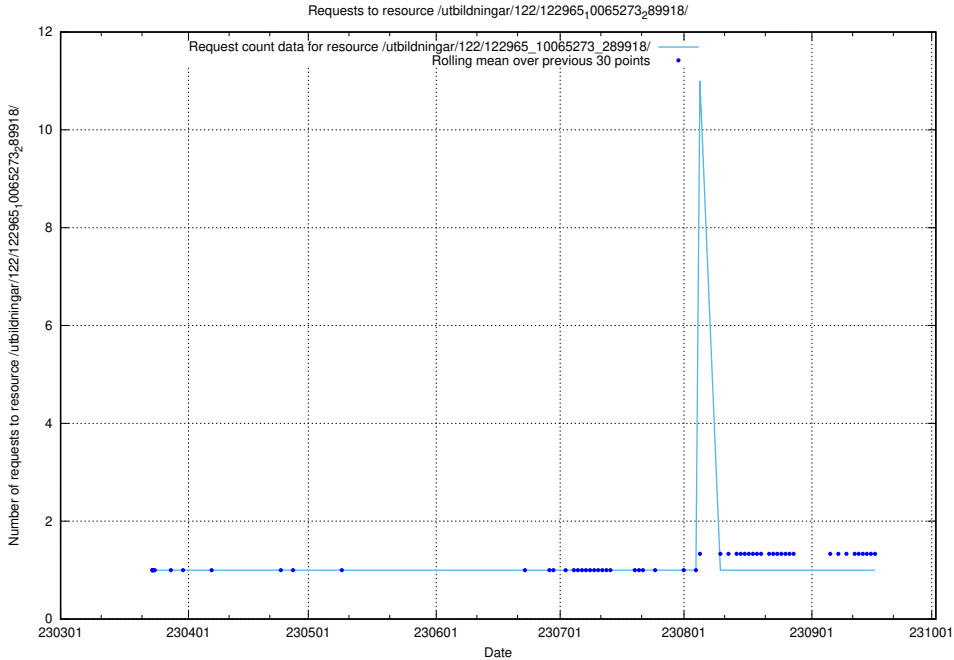

Here, we count the number of requests to resource /taxonomy/version/14/query/eu-regions/.

5.5072 Usage of /utbildningar/122/122965_10065273_289918/

Here, we count the number of requests to resource /utbildningar/122/122965_10065273_289918/.