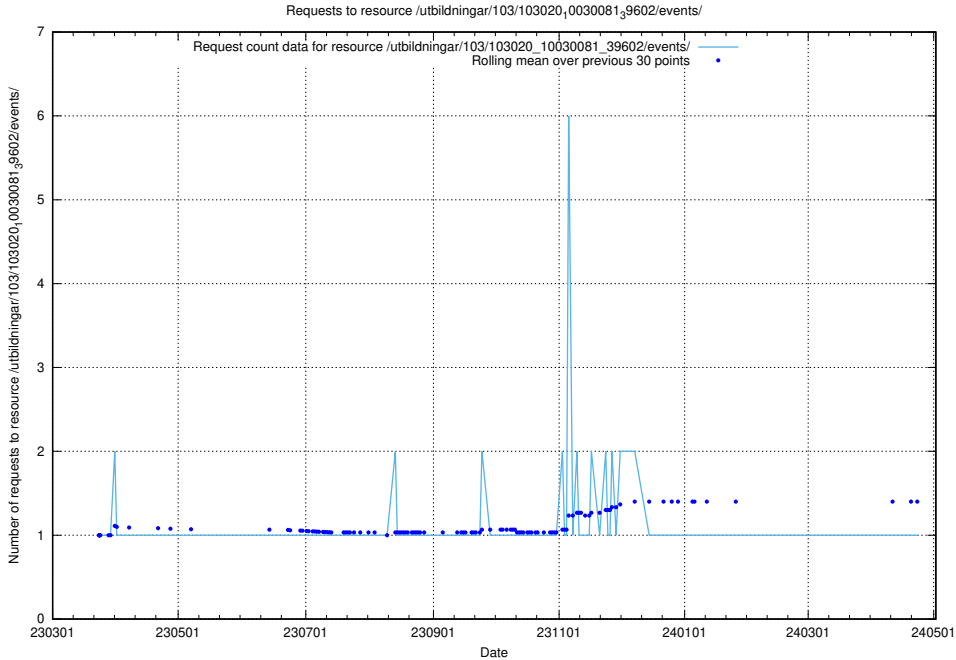

5.5440 Usage of /utbildningar/103/103020_10030081_39602/events/

Here, we count the number of requests to resource /utbildningar/103/103020_10030081_39602/events/.