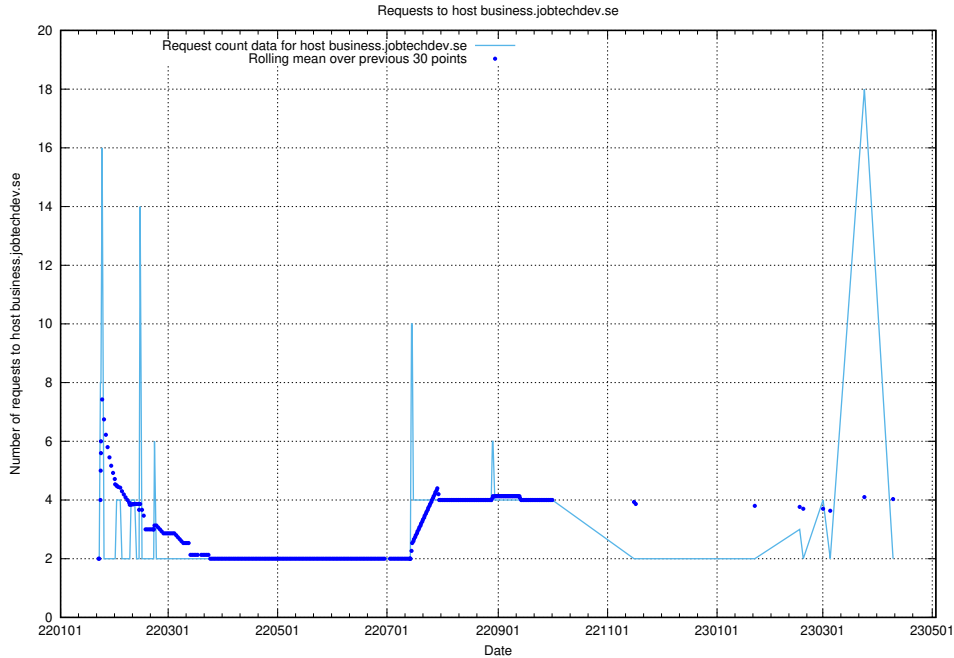

7.253 Usage of business.jobtechdev.se

Here, we count the number of requests to host business.jobtechdev.se.