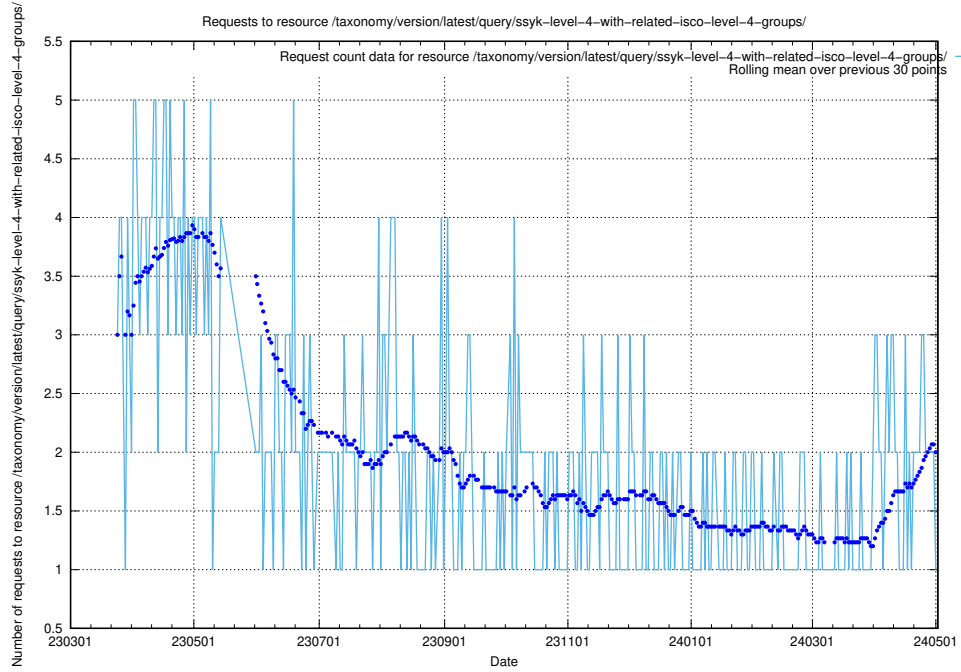

5.6045 Usage of /taxonomy/version/latest/query/ssyk-level-4-with-related-isco-level-4-groups/

Here, we count the number of requests to resource /taxonomy/version/latest/query/ssyk-level-4-with-related-isco-level-4-groups/.