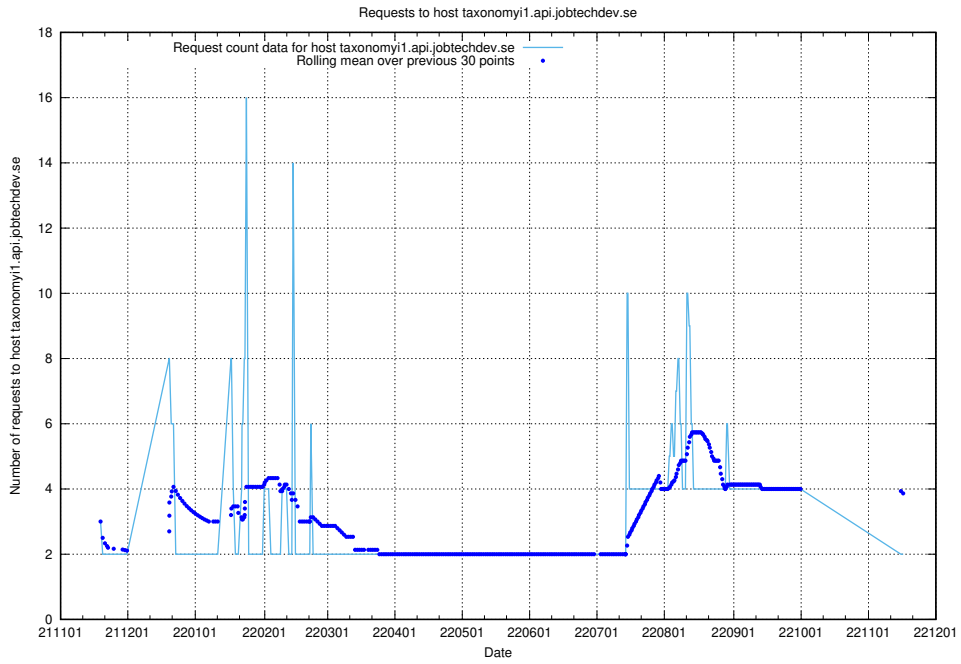

7.463 Usage of taxonomy1.api.jobtechdev.se

Here, we count the number of requests to host taxonomy1.api.jobtechdev.se.