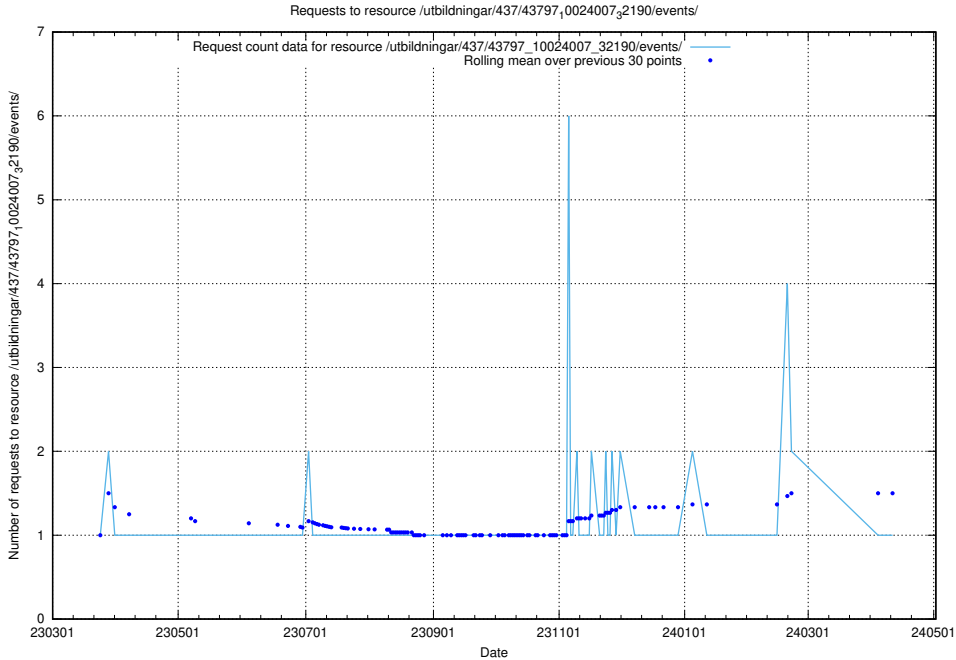

5.6149 Usage of /utbildningar/437/43797_10024007_32190/events/

Here, we count the number of requests to resource /utbildningar/437/43797_10024007_32190/events/.