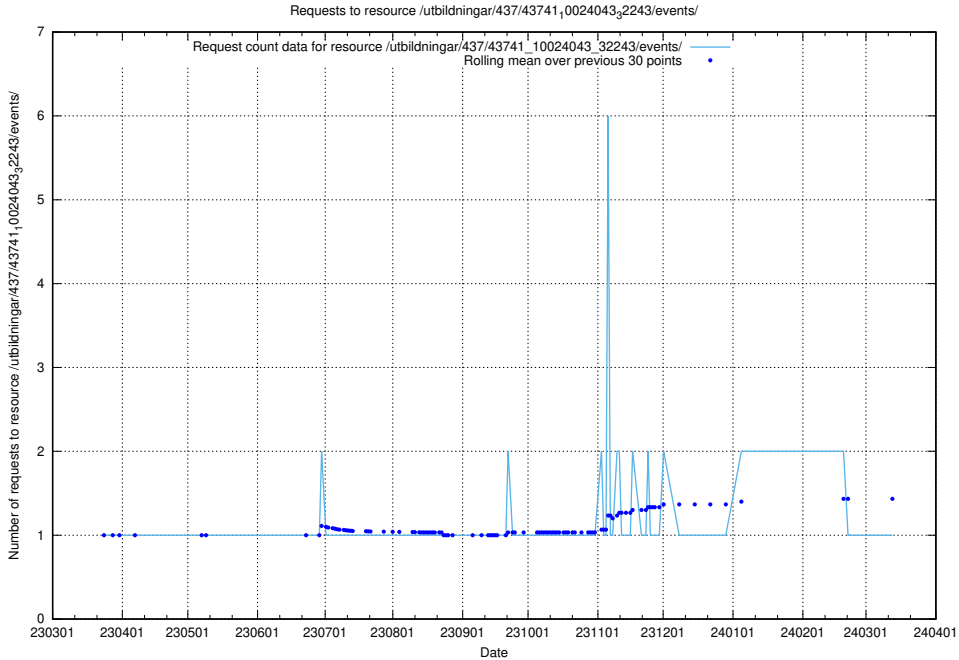

5.6172 Usage of /utbildningar/437/43741_10024043_32243/events/

Here, we count the number of requests to resource /utbildningar/437/43741_10024043_32243/events/.