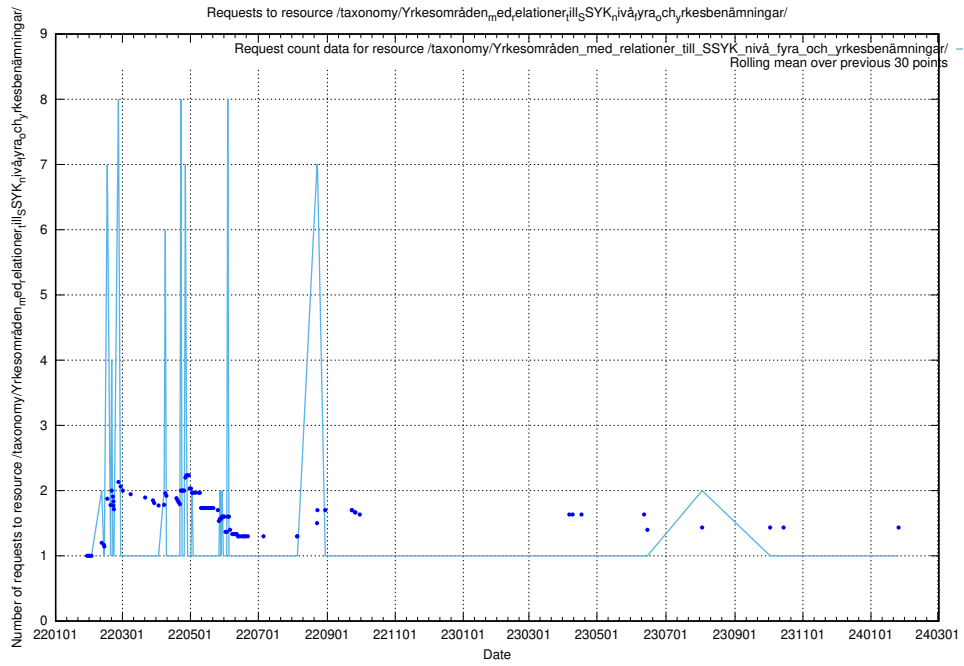

5.3682 Usage of /taxonomy/Yrkesområden_med_relationer_till_SSYK_nivå_fy

Here, we count the number of requests to resource /taxonomy/Yrkesområden_med_relationer_till_SSYK_nivå_fy