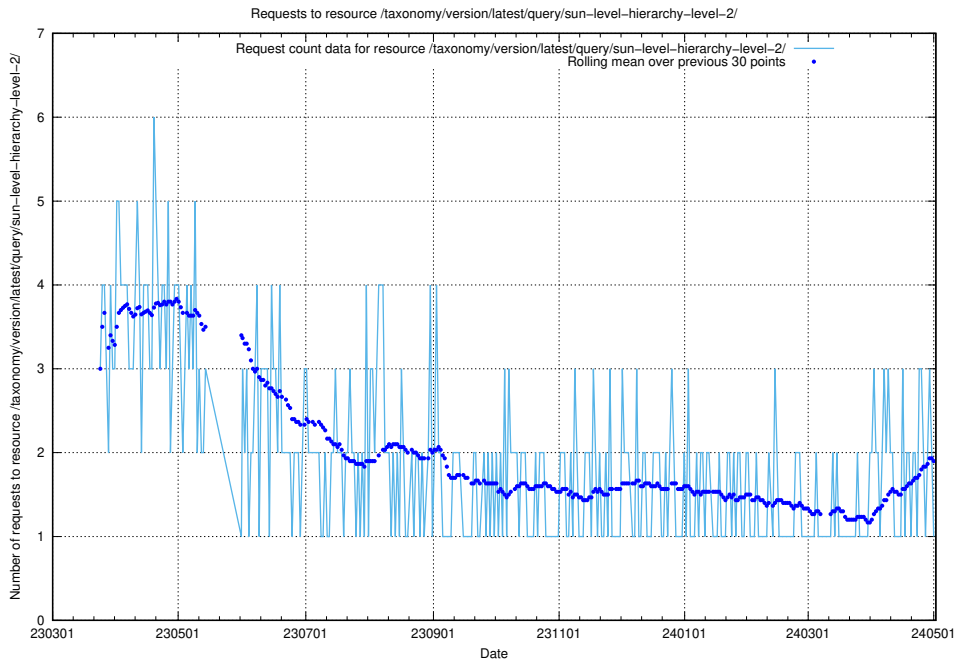

5.6035 Usage of /taxonomy/version/latest/query/sun-level-hierarchy-level-2/

Here, we count the number of requests to resource /taxonomy/version/latest/query/sun-level-hierarchy-level-2/.