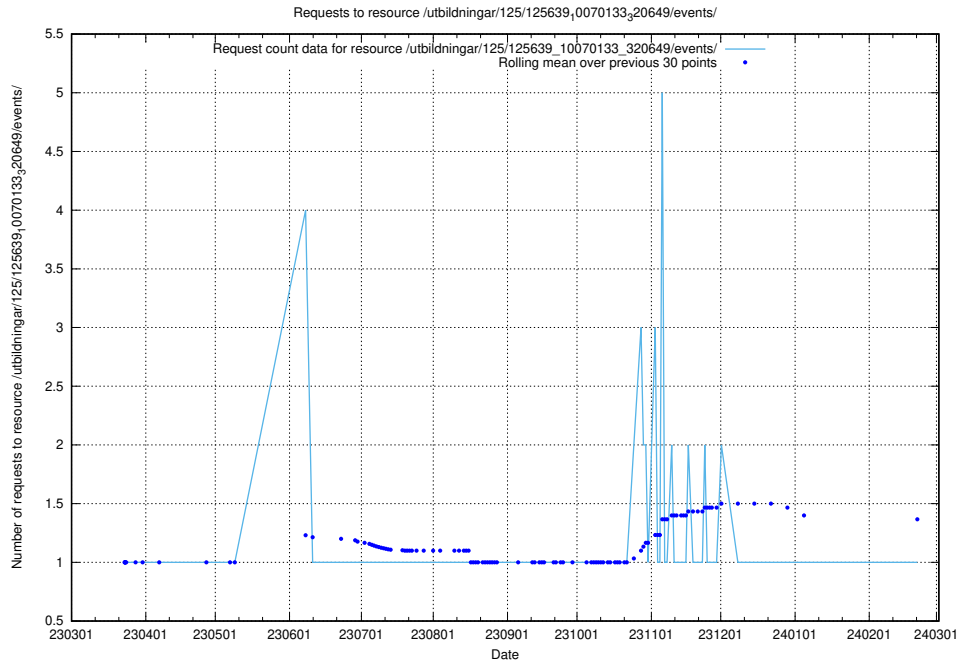

5.992 Usage of /utbildningar/125/125639_10070133_320649/events/

Here, we count the number of requests to resource /utbildningar/125/125639_10070133_320649/events/