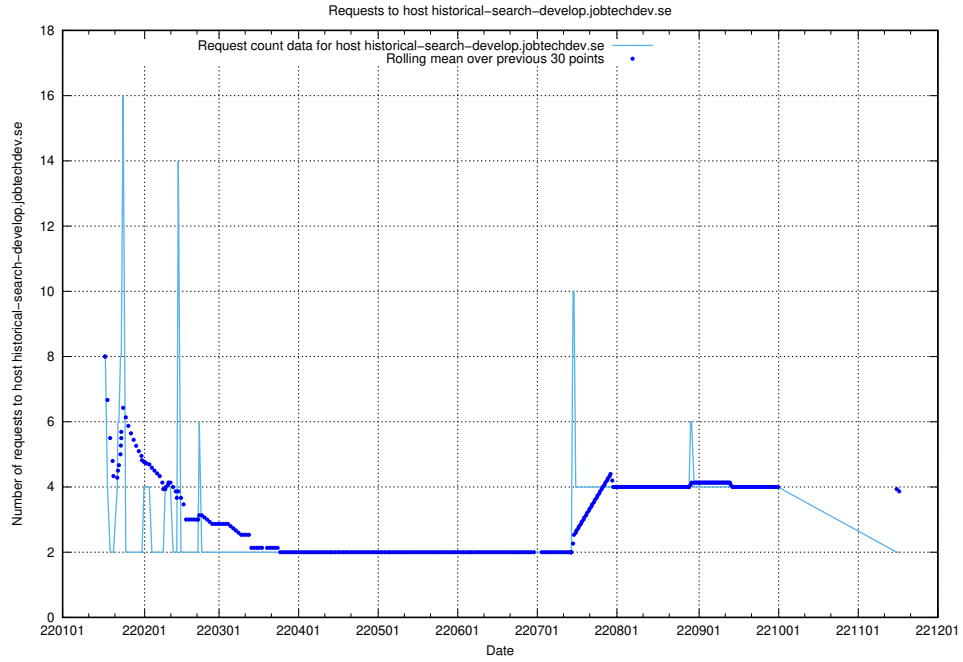

7.269 Usage of historical-search-develop.jobtechdev.se

Here, we count the number of requests to host historical-search-develop.jobtechdev.se.

7.270 Usage of jocp4.jobtechdev.se

Here, we count the number of requests to host jocp4.jobtechdev.se.