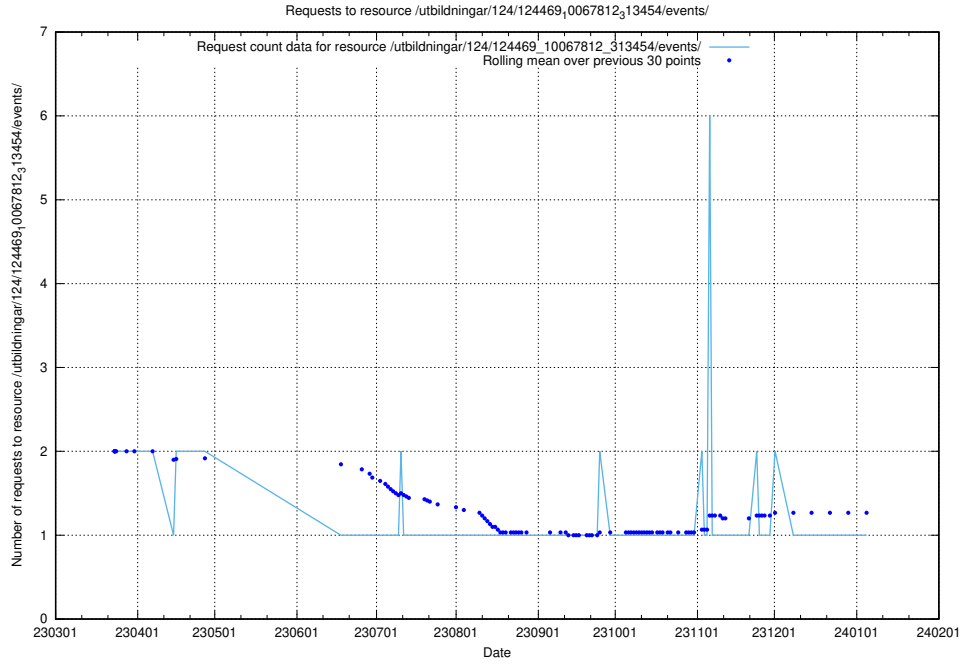

Here, we count the number of requests to resource /utbildningar/124/124472_10067812_313454/events/

5.6273 Usage of /utbildningar/124/124469_10067812_313454/events/

Here, we count the number of requests to resource /utbildningar/124/124469_10067812_313454/events/