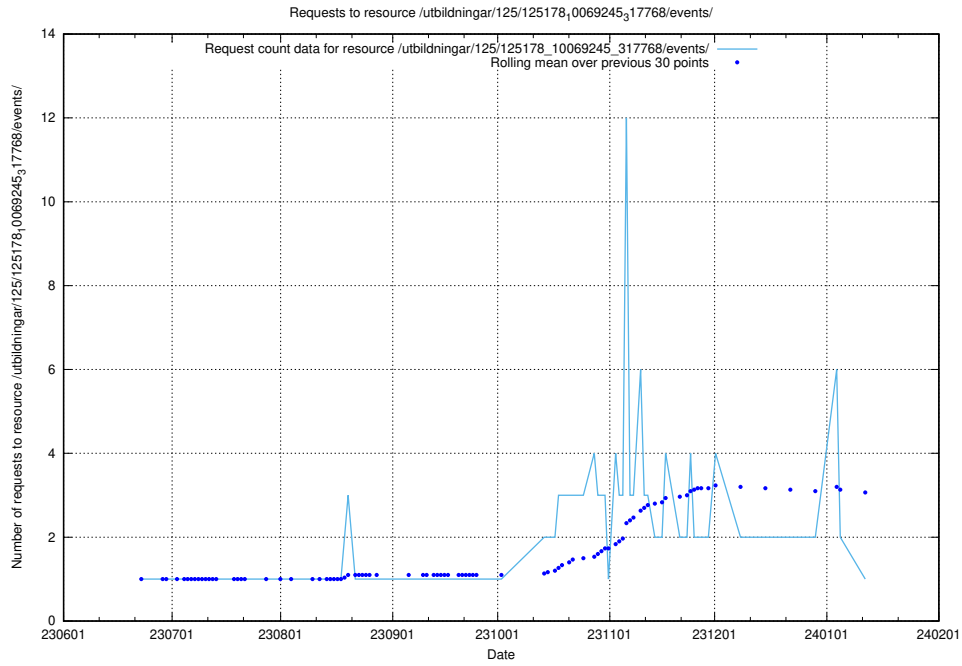

5.5671 Usage of /utbildningar/125/125178_10069245_317768/events/

Here, we count the number of requests to resource /utbildningar/125/125178_10069245_317768/events/