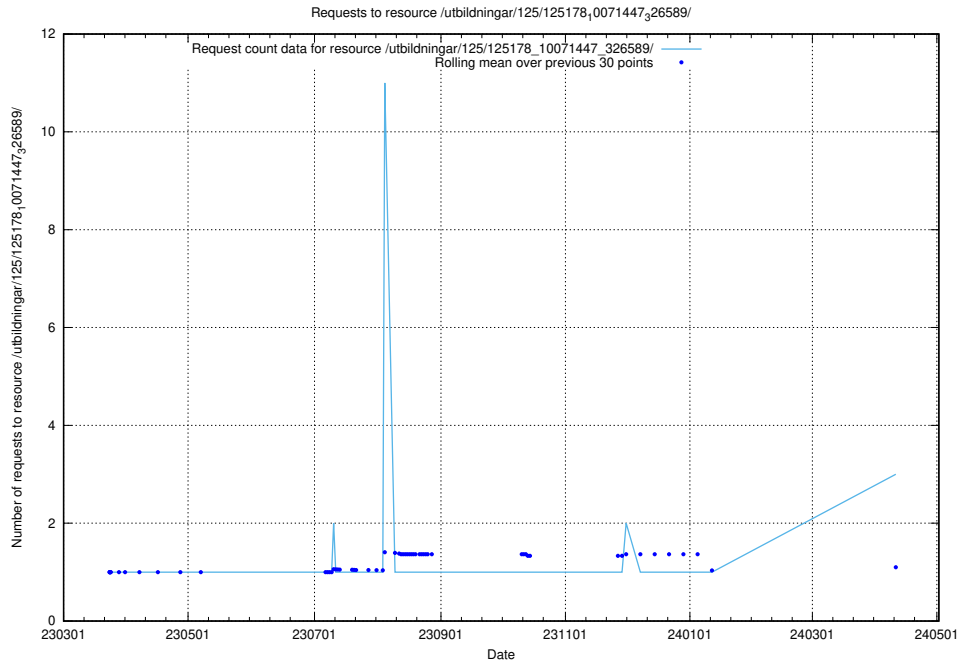

5.246 Usage of /utbildningar/125/125178_10071447_326589/

Here, we count the number of requests to resource /utbildningar/125/125178_10071447_326589/.