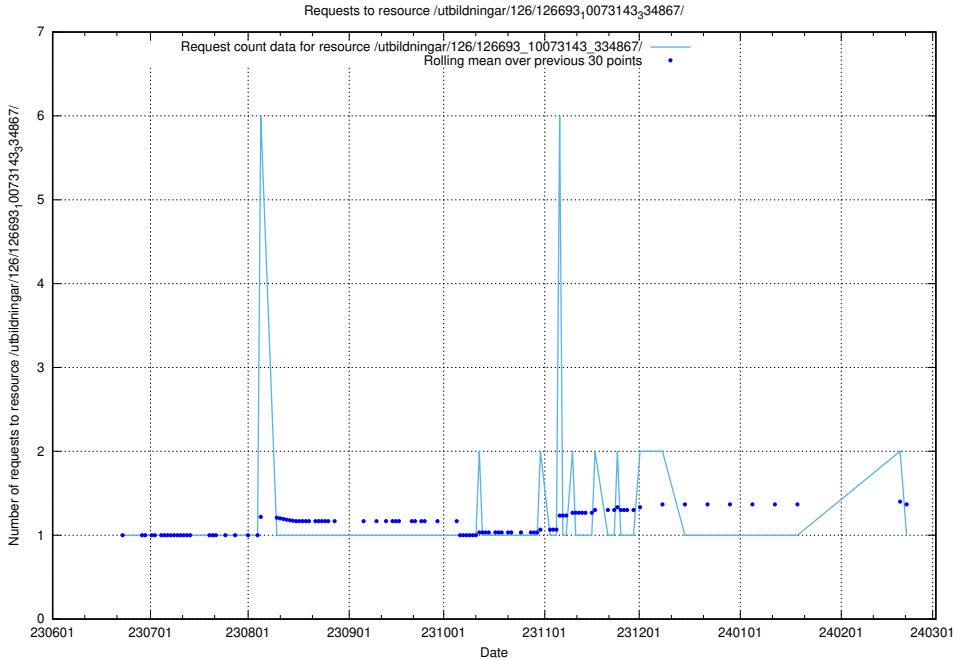

5.5581 Usage of /utbildningar/126/126693_10073143_334867/

Here, we count the number of requests to resource /utbildningar/126/126693_10073143_334867/.