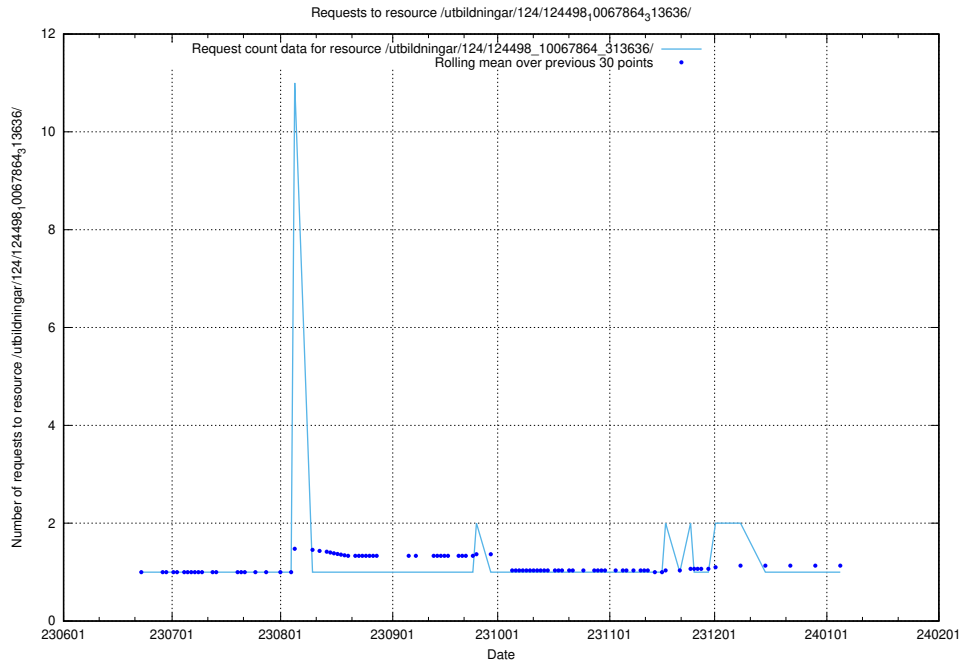

5.5724 Usage of /utbildningar/124/124498_10067864_313636/

Here, we count the number of requests to resource /utbildningar/124/124498_10067864_313636/.