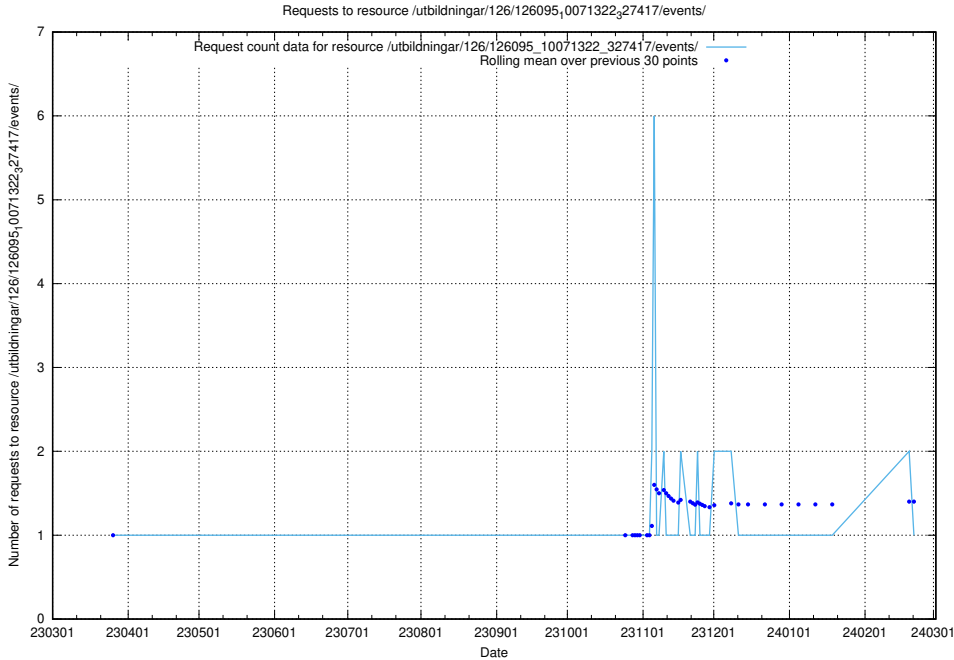

5.6022 Usage of /utbildningar/126/126095_10071322_327417/events/

Here, we count the number of requests to resource /utbildningar/126/126095_10071322_327417/events/