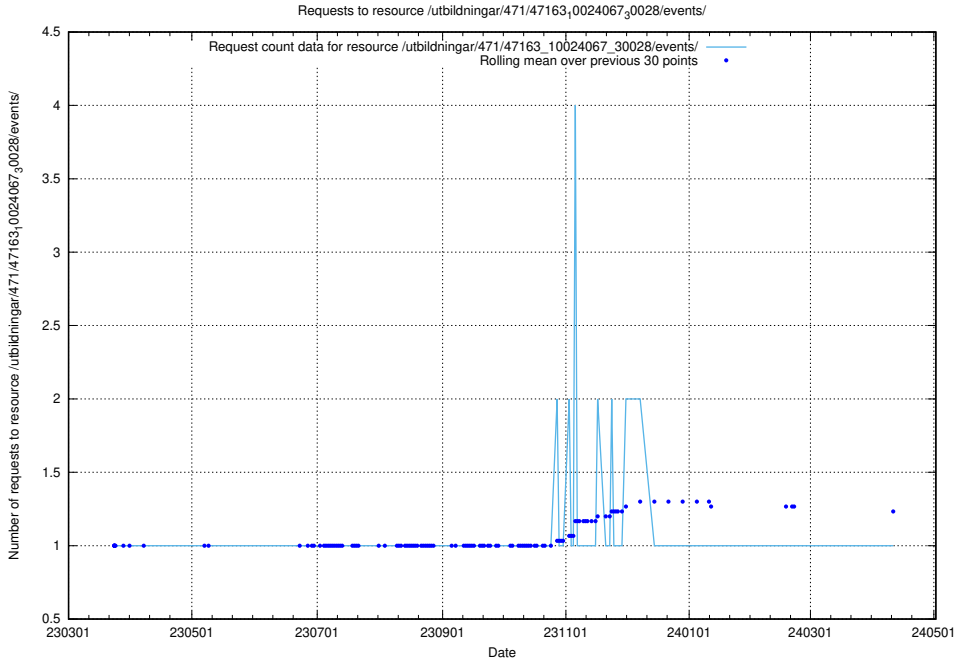

5.6284 Usage of /utbildningar/471/47163_10024067_30028/events/

Here, we count the number of requests to resource /utbildningar/471/47163_10024067_30028/events/.