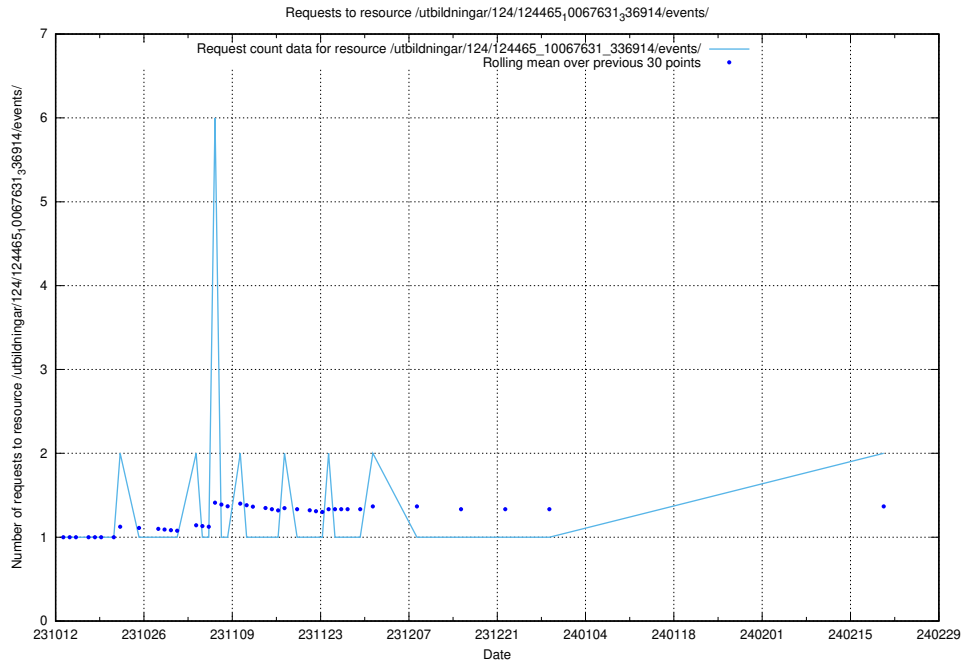

5.683 Usage of /utbildningar/124/124465_10067631_336914/events/

Here, we count the number of requests to resource /utbildningar/124/124465_10067631_336914/events/