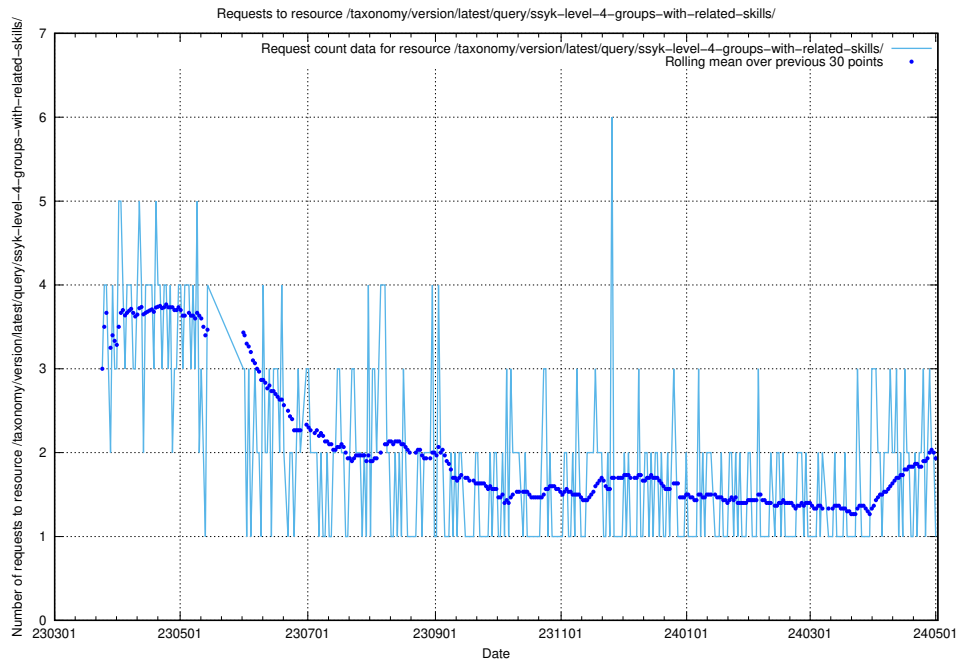

5.6047 Usage of /taxonomy/version/latest/query/ssyk-level-4-groups-with-related-skills/

Here, we count the number of requests to resource /taxonomy/version/latest/query/ssyk-level-4-groups-with-related-skills/.