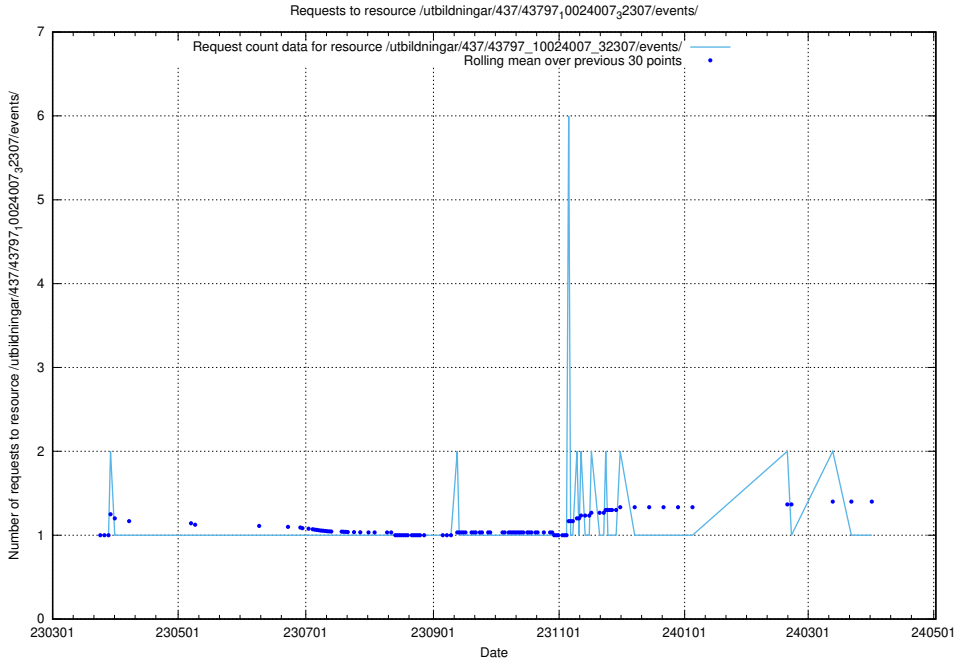

Here, we count the number of requests to resource /utbildningar/437/43799_10024013_29974/events/.

5.6148 Usage of /utbildningar/437/43797_10024007_32307/events/

Here, we count the number of requests to resource /utbildningar/437/43797_10024007_32307/events/.