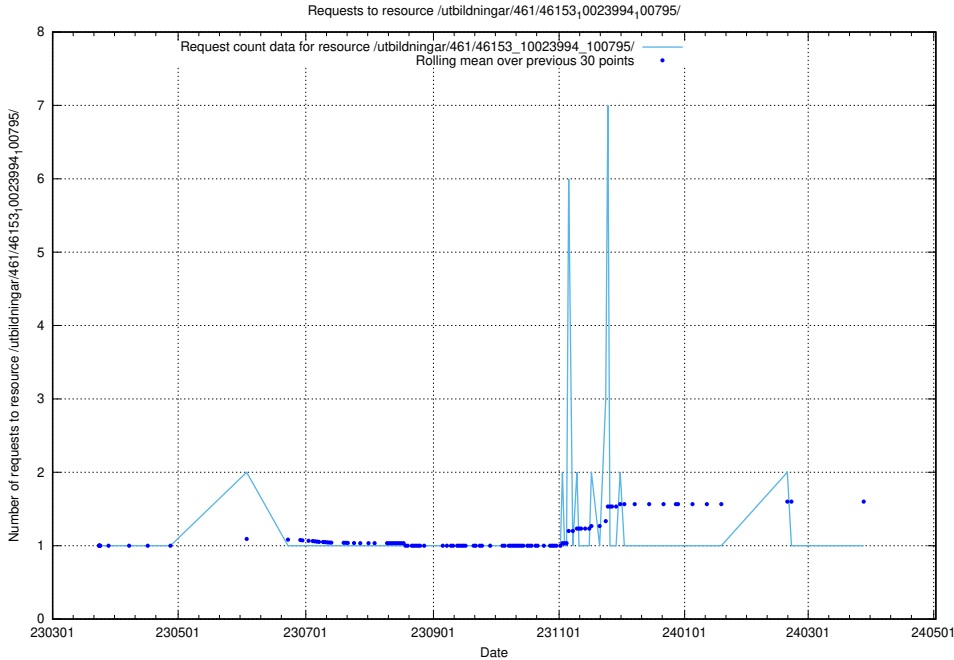

5.6288 Usage of /utbildningar/461/46153_10023994_100795/

Here, we count the number of requests to resource /utbildningar/461/46153_10023994_100795/.