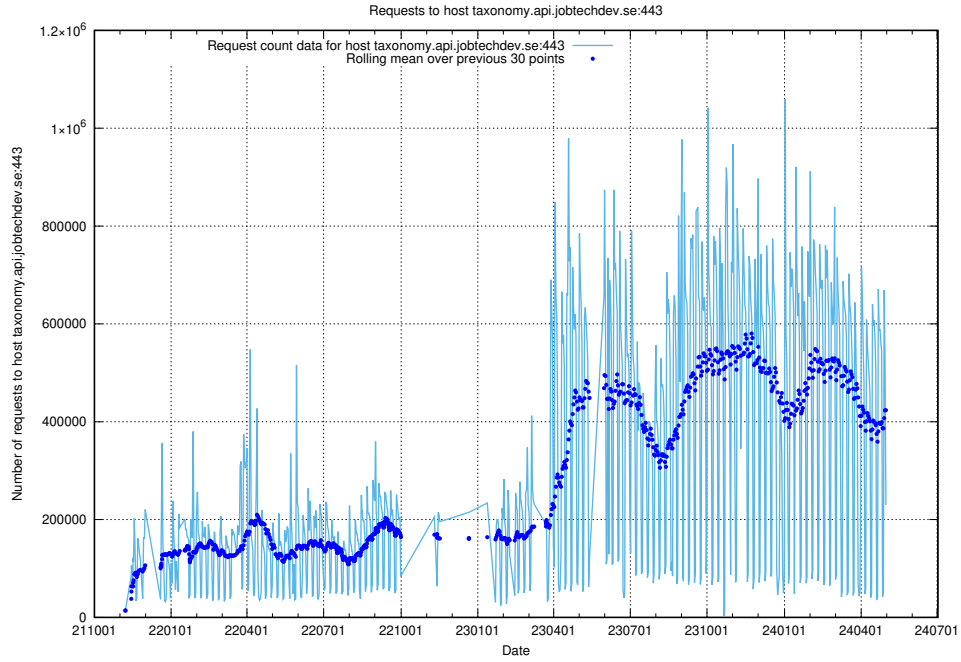

7.3 Usage of taxonomy.api.jobtechdev.se:443

Here, we count the number of requests to host taxonomy.api.jobtechdev.se:443.