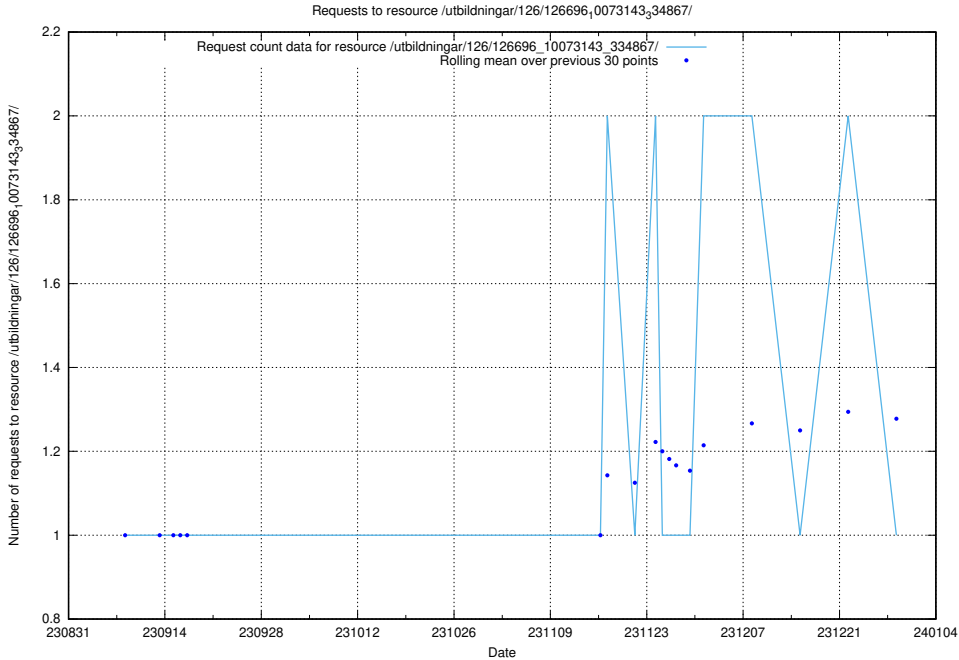

5.4566 Usage of /utbildningar/126/126696_10073143_334867/

Here, we count the number of requests to resource /utbildningar/126/126696_10073143_334867/.