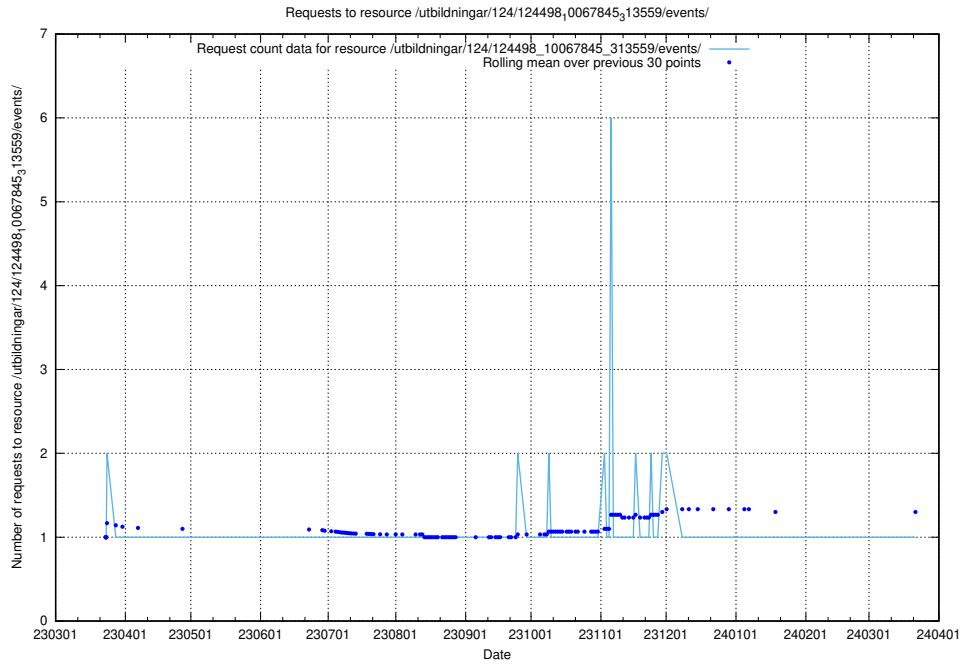

5.2603 Usage of /utbildningar/124/124498_10067845_313559/events/

Here, we count the number of requests to resource /utbildningar/124/124498_10067845_313559/events/