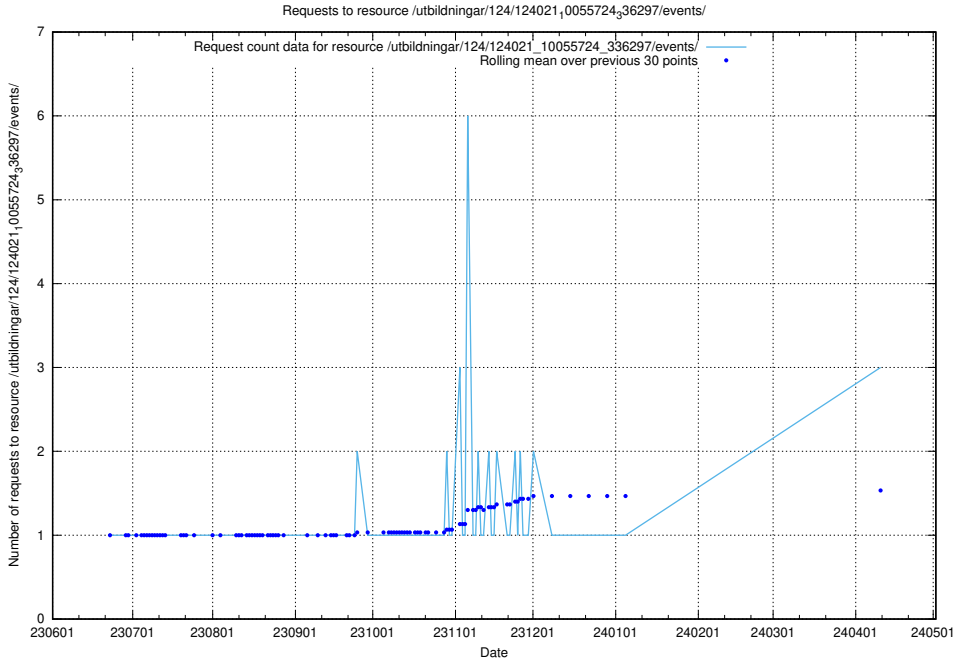

5.386 Usage of /utbildningar/124/124021_10055724_336297/events/

Here, we count the number of requests to resource /utbildningar/124/124021_10055724_336297/events/