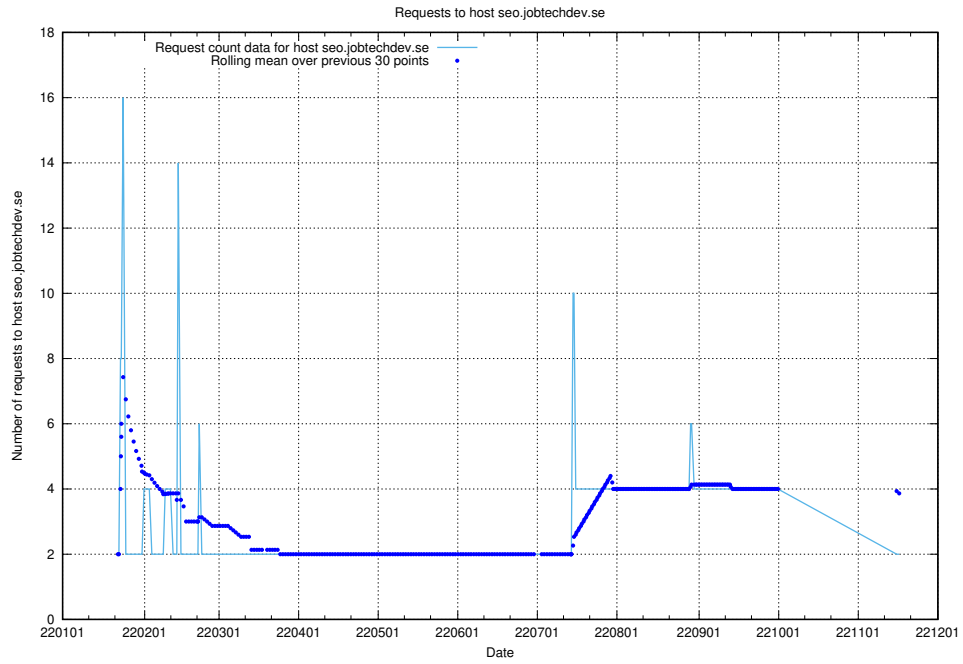

7.586 Usage of seo.jobtechdev.se

Here, we count the number of requests to host seo.jobtechdev.se.