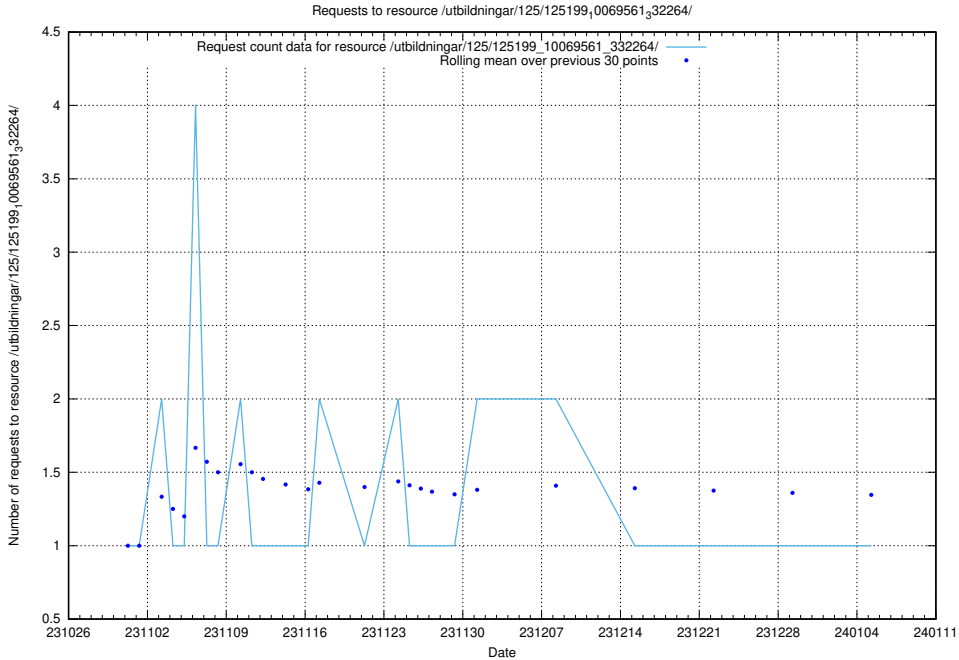

5.4103 Usage of /utbildningar/125/125199_10069561_332264/

Here, we count the number of requests to resource /utbildningar/125/125199_10069561_332264/.