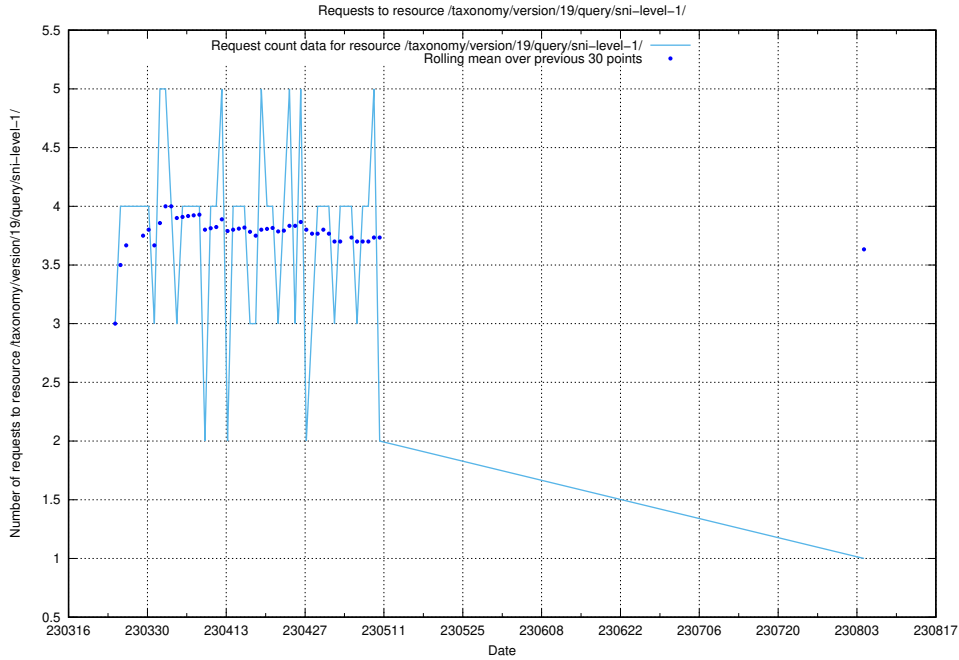

5.6104 Usage of /taxonomy/version/19/query/sni-level-1/

Here, we count the number of requests to resource /taxonomy/version/19/query/sni-level-1/.