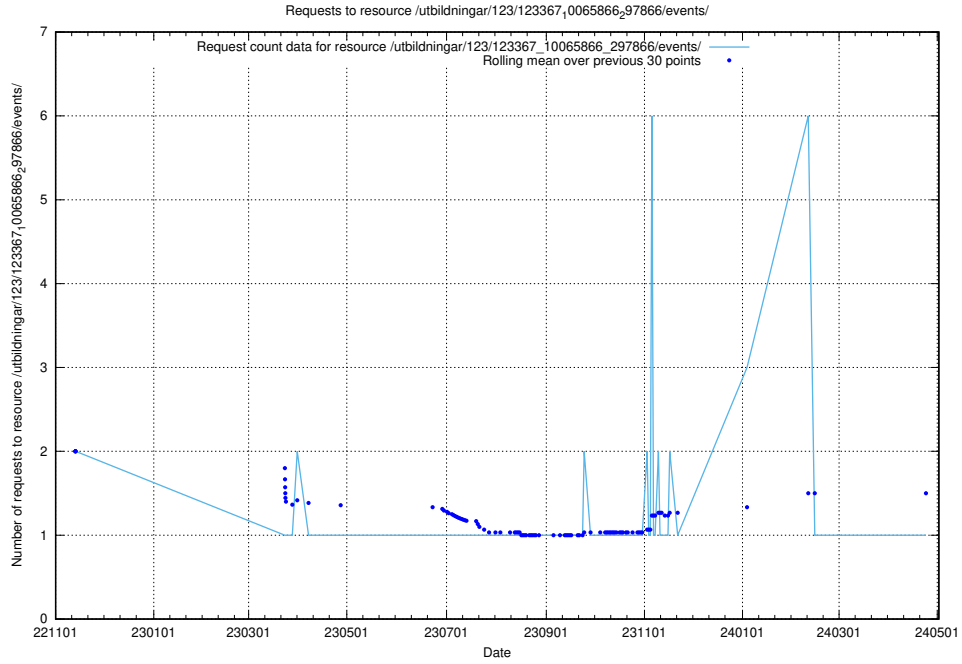

5.5766 Usage of /utbildningar/123/123367_10065866_297866/events/

Here, we count the number of requests to resource /utbildningar/123/123367_10065866_297866/events/