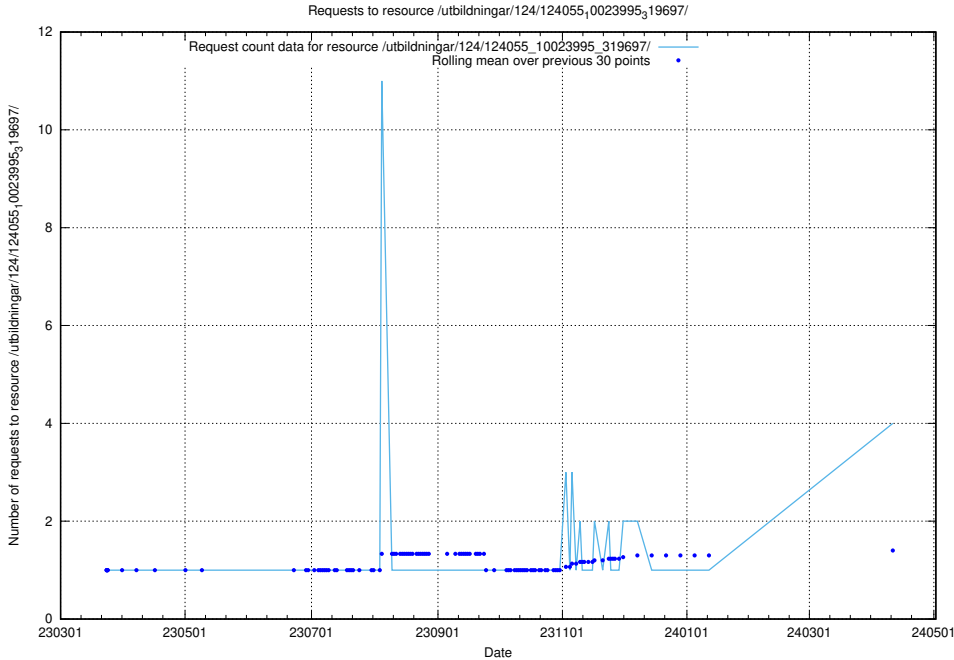

5.201 Usage of /utbildningar/124/124055_10023995_319697/

Here, we count the number of requests to resource /utbildningar/124/124055_10023995_319697/.