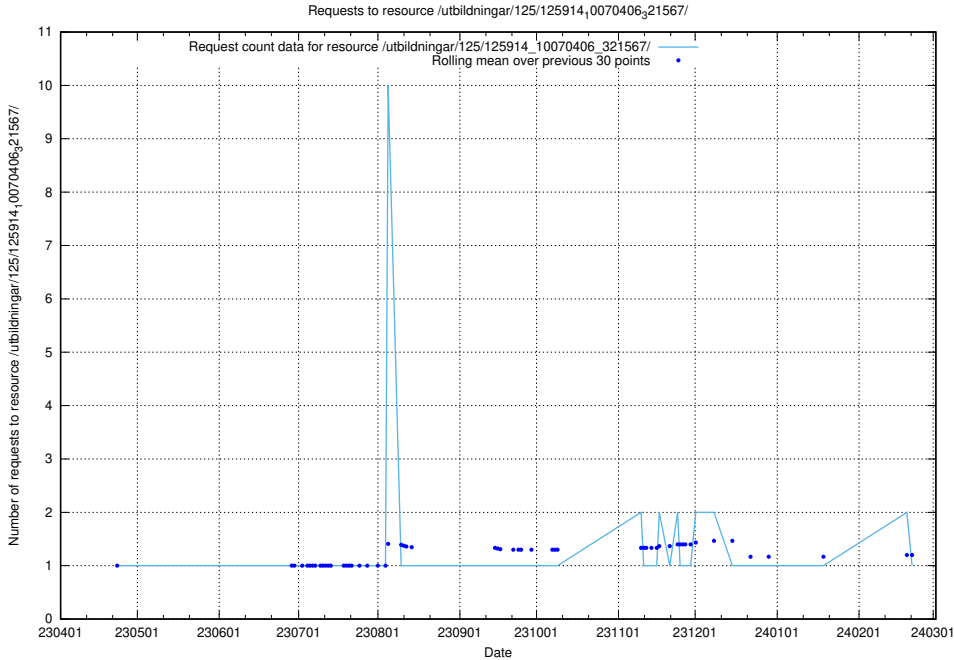

5.5969 Usage of /utbildningar/125/125914_10070406_321567/

Here, we count the number of requests to resource /utbildningar/125/125914_10070406_321567/.