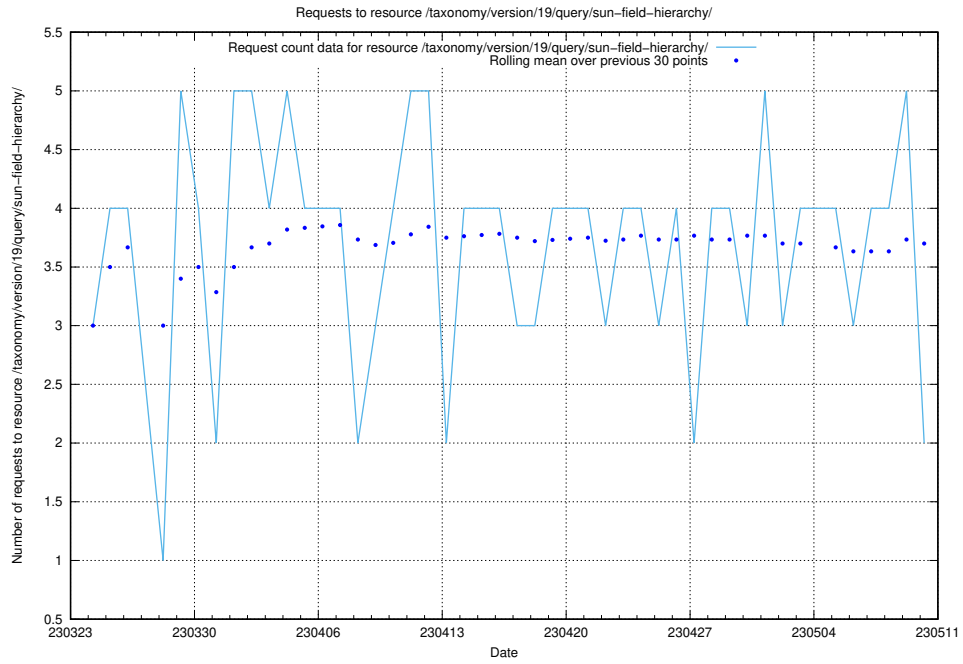

5.856 Usage of /taxonomy/version/19/query/sun-field-hierarchy/

Here, we count the number of requests to resource /taxonomy/version/19/query/sun-field-hierarchy/.