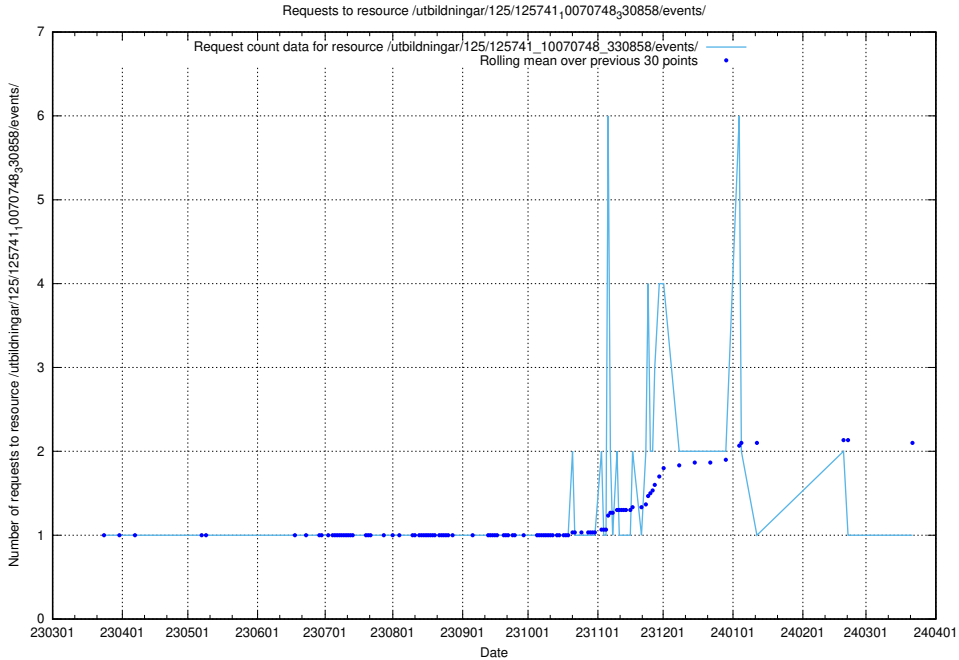

5.6198 Usage of /utbildningar/125/125741_10070748_330858/events/

Here, we count the number of requests to resource /utbildningar/125/125741_10070748_330858/events/