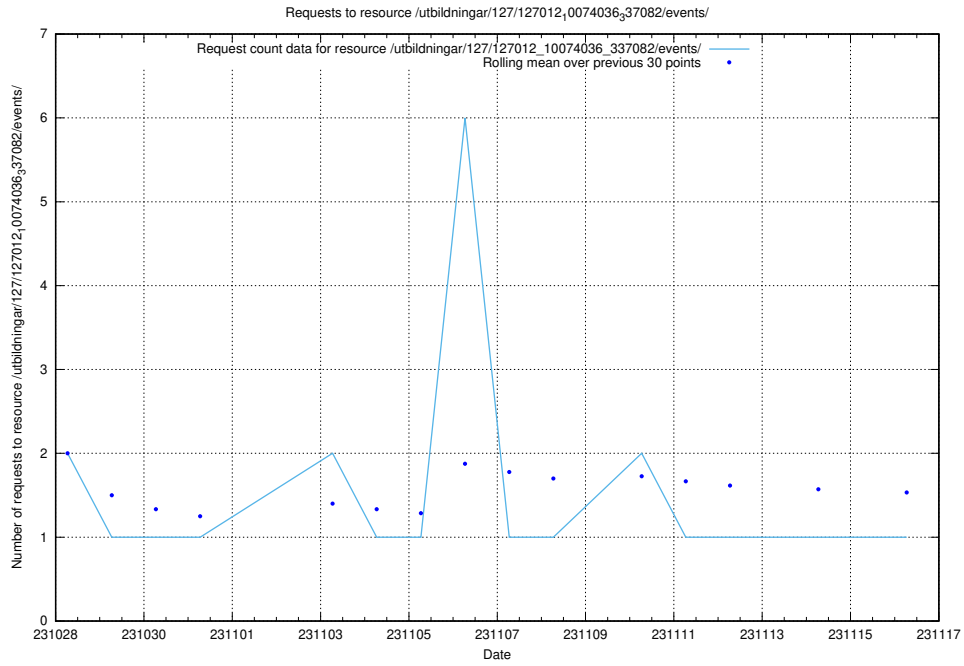

5.4119 Usage of /utbildningar/127/127012_10074036_337082/events/

Here, we count the number of requests to resource /utbildningar/127/127012_10074036_337082/events/

5.4120 Usage of /utbildningar/126/126795_10073175_334956/events/