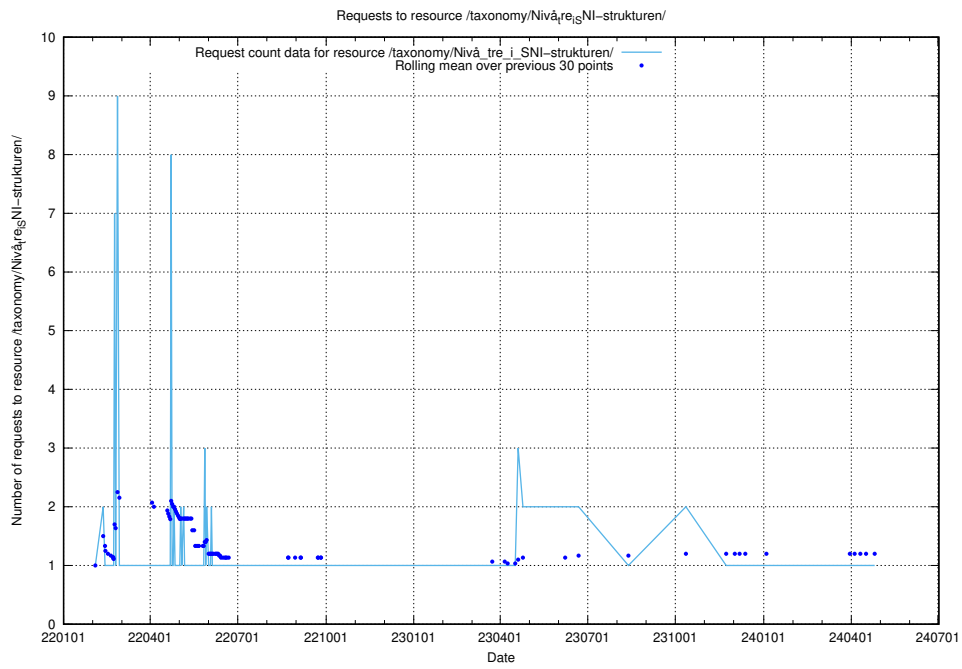

5.2955 Usage of /taxonomy/Nivå_tre_i_SNI-strukturen/

Here, we count the number of requests to resource /taxonomy/Nivå_tre_i_SNI-strukturen/.