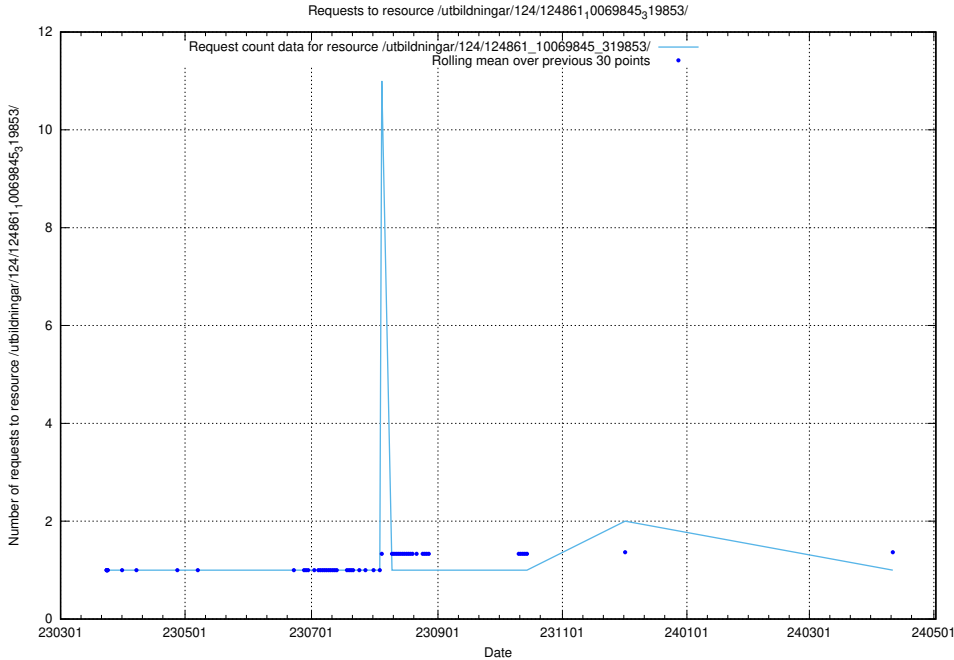

5.1098 Usage of /utbildningar/124/124861_10069845_319853/

Here, we count the number of requests to resource /utbildningar/124/124861_10069845_319853/.