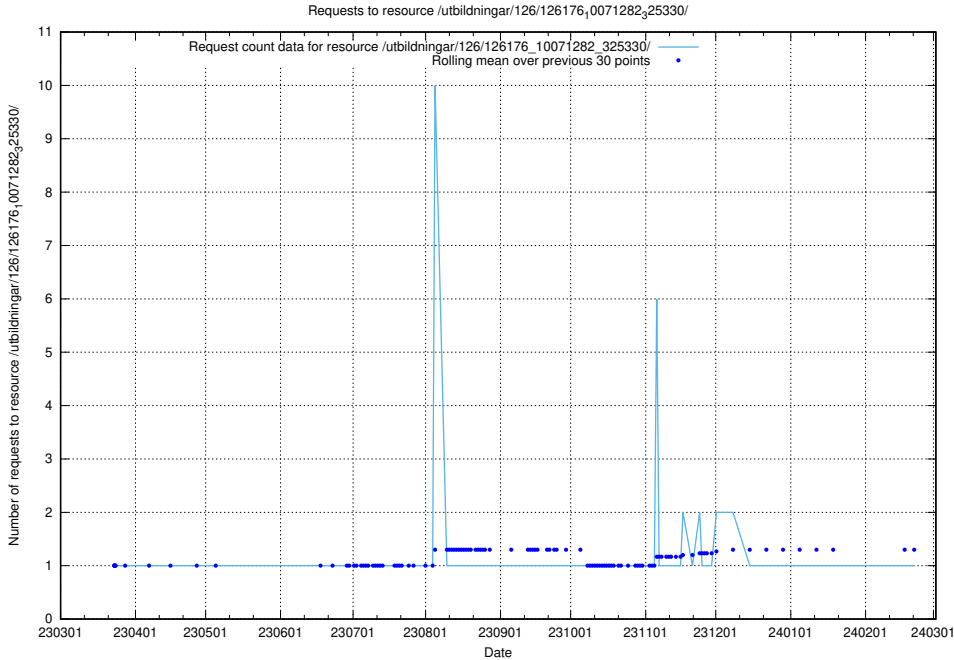

5.6398 Usage of /utbildningar/126/126176_10071282_325330/

Here, we count the number of requests to resource /utbildningar/126/126176_10071282_325330/.