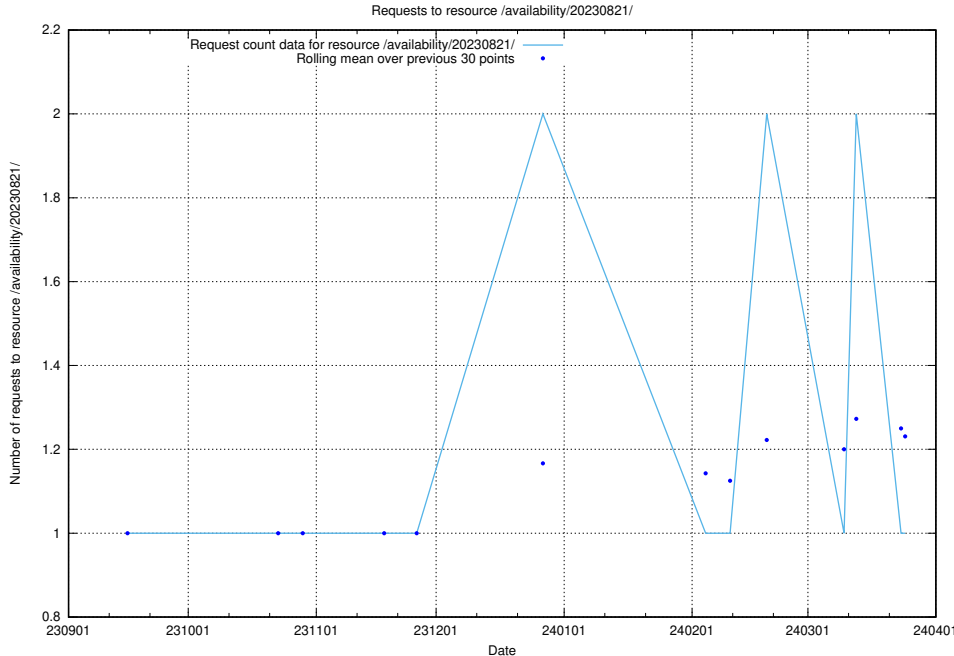

5.4491 Usage of /availability/20230821/

Here, we count the number of requests to resource /availability/20230821/.