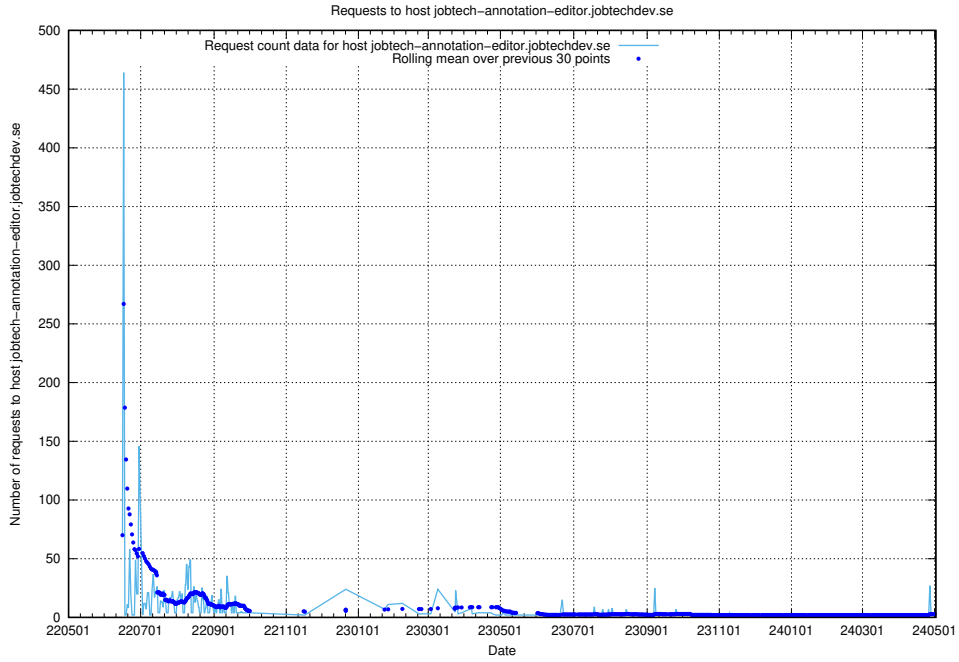

7.400 Usage of `jobtech-annotation-editor.jobtechdev.se`

Here, we count the number of requests to host `jobtech-annotation-editor.jobtechdev.se`.