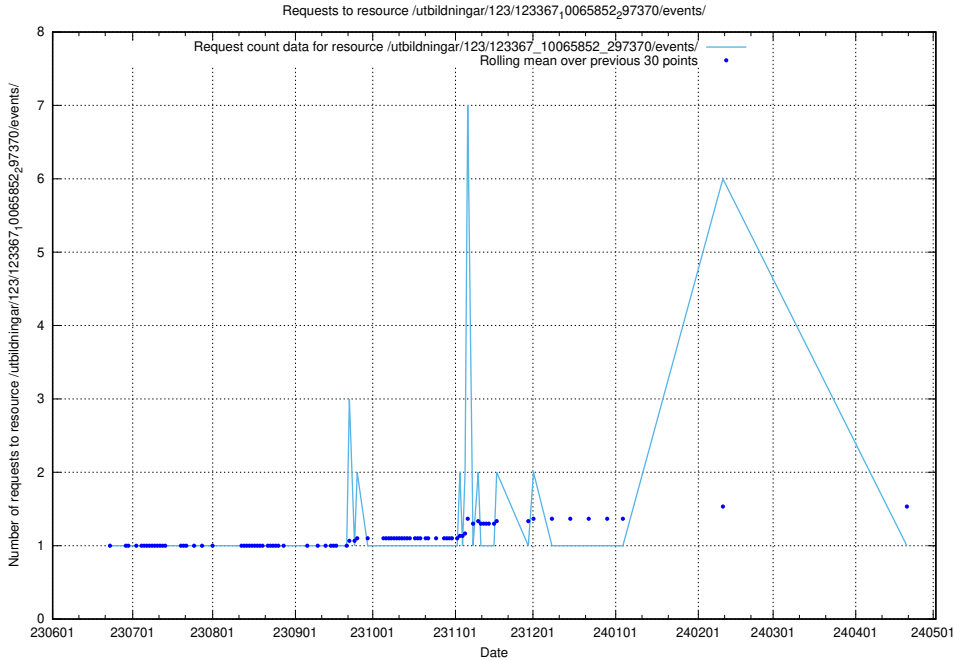

5.5765 Usage of /utbildningar/123/123367_10065852_297370/events/

Here, we count the number of requests to resource /utbildningar/123/123367_10065852_297370/events/

5.5766 Usage of /utbildningar/123/123367_10065866_297866/events/