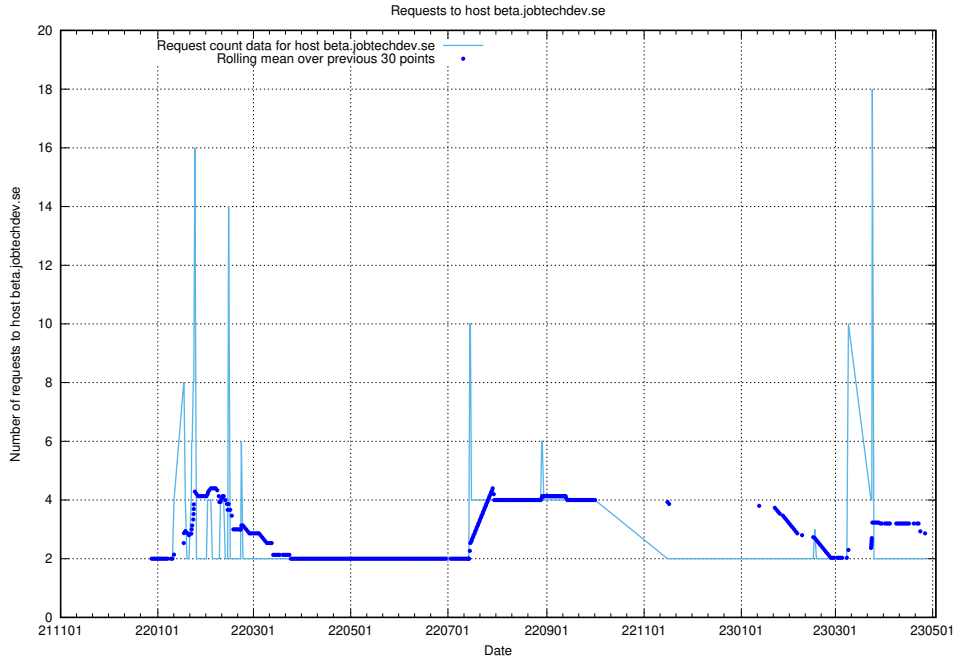

7.355 Usage of beta.jobtechdev.se

Here, we count the number of requests to host beta.jobtechdev.se.