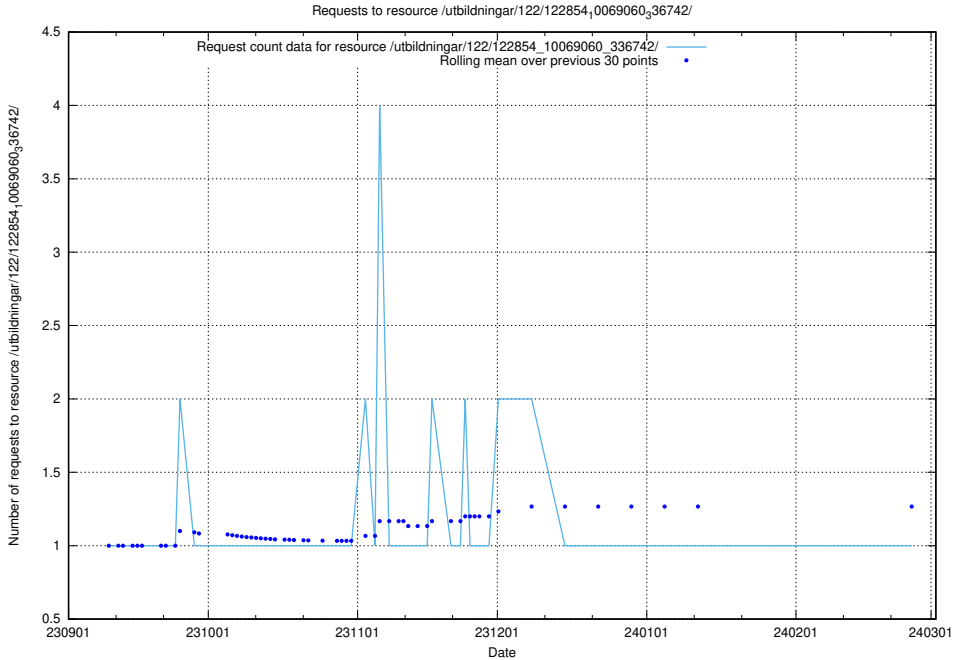

5.4562 Usage of /utbildningar/122/122854_10069060_336742/

Here, we count the number of requests to resource /utbildningar/122/122854_10069060_336742/.