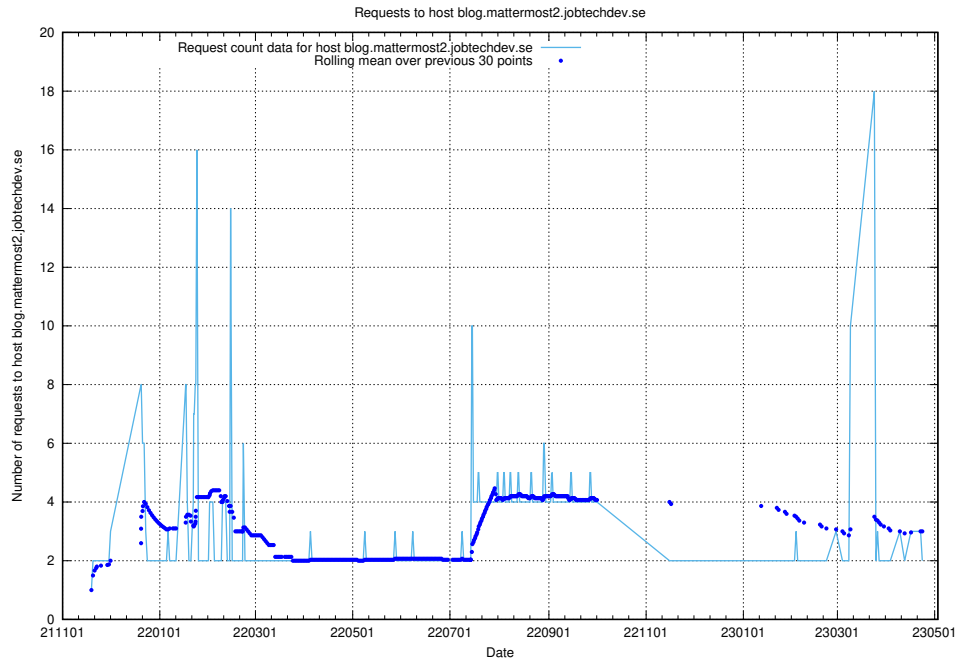

7.469 Usage of `blog.mattermost2.jobtechdev.se`

Here, we count the number of requests to host `blog.mattermost2.jobtechdev.se`.