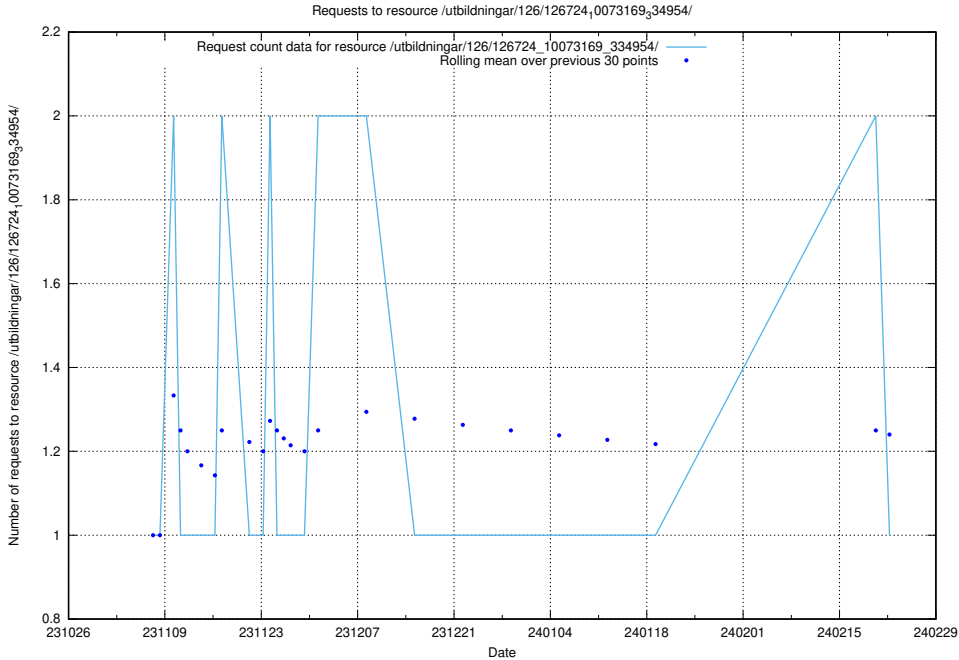

5.4071 Usage of /utbildningar/126/126724_10073169_334954/

Here, we count the number of requests to resource /utbildningar/126/126724_10073169_334954/.