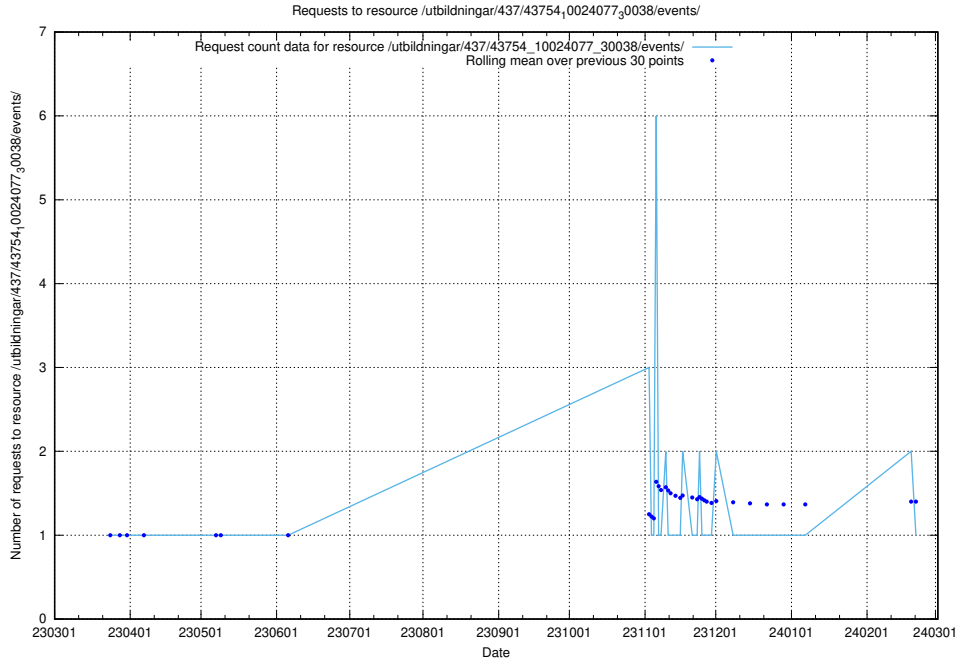

5.6134 Usage of /utbildningar/437/43754_10024077_30038/events/

Here, we count the number of requests to resource /utbildningar/437/43754_10024077_30038/events/.