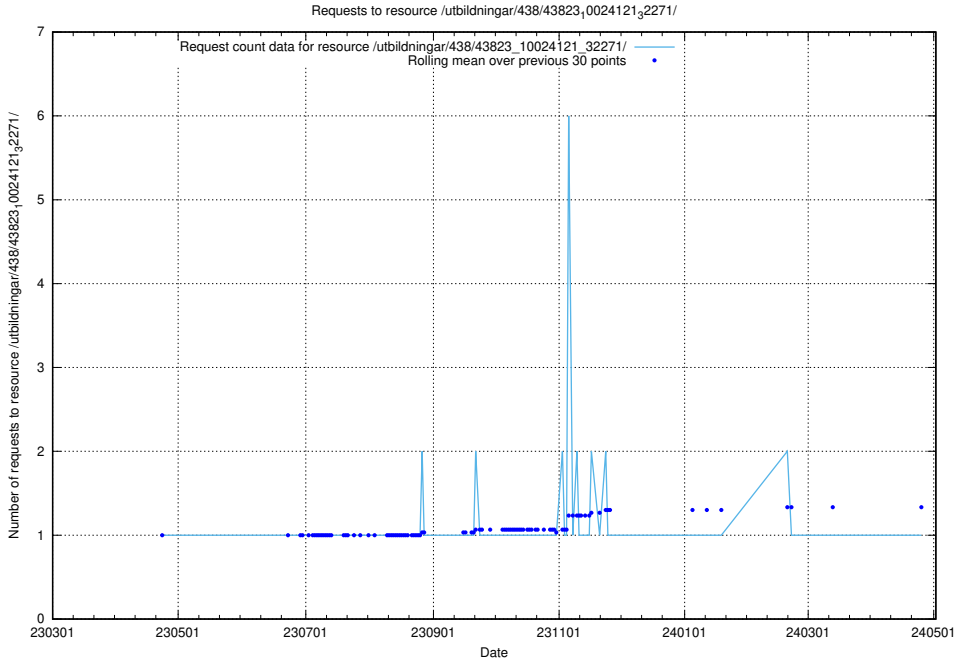

5.5976 Usage of /utbildningar/438/43823_10024121_32271/

Here, we count the number of requests to resource /utbildningar/438/43823_10024121_32271/.