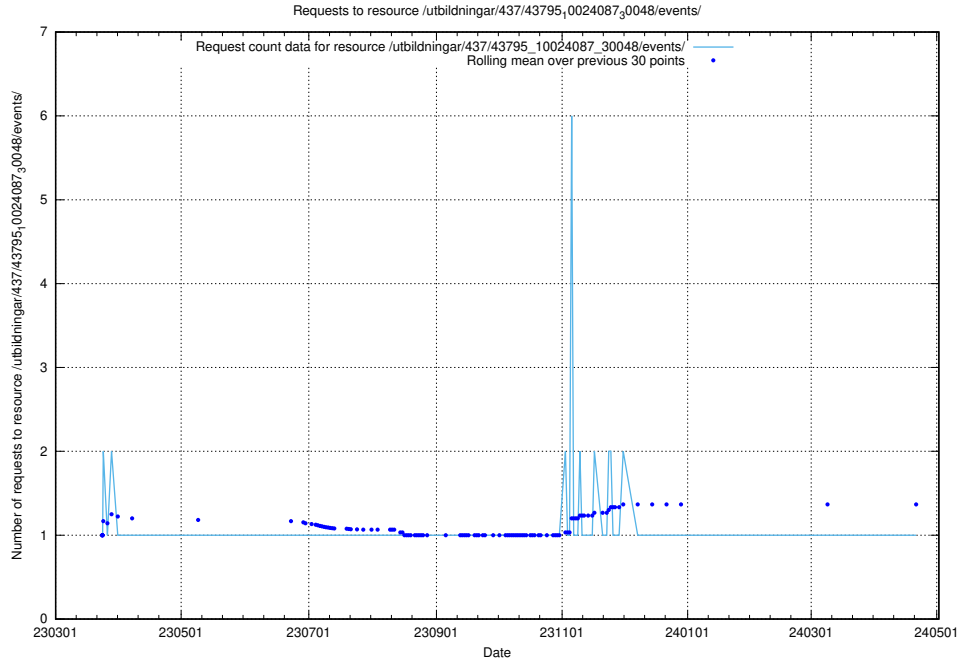

5.6299 Usage of /utbildningar/437/43795_10024087_30048/events/

Here, we count the number of requests to resource /utbildningar/437/43795_10024087_30048/events/.

5.6300 Usage of /utbildningar/437/43795_10024087_30048/