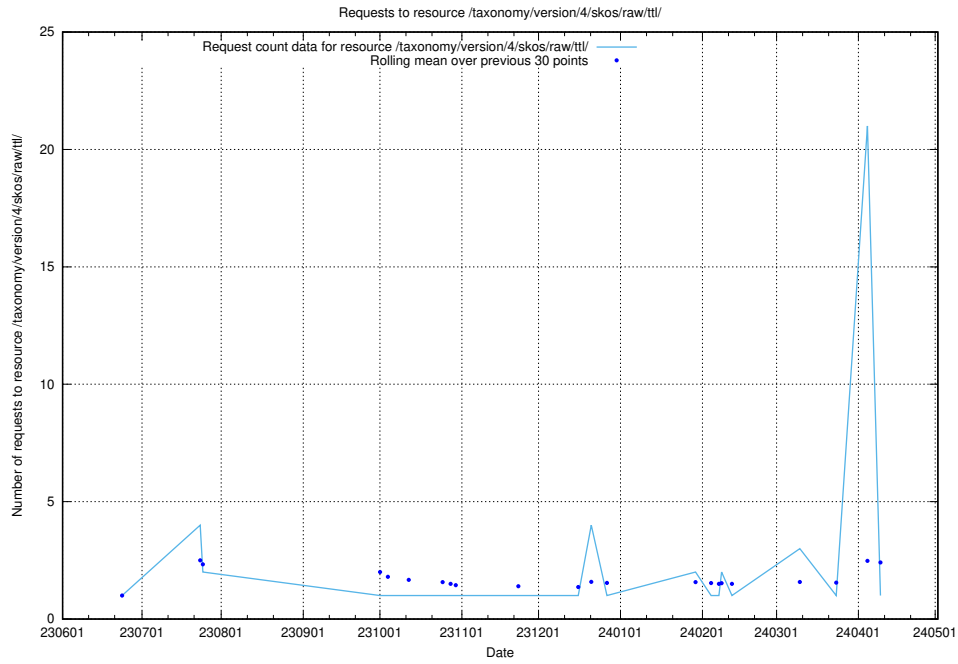

5.5505 Usage of /taxonomy/version/4/skos/raw/ttl/

Here, we count the number of requests to resource /taxonomy/version/4/skos/raw/ttl/.