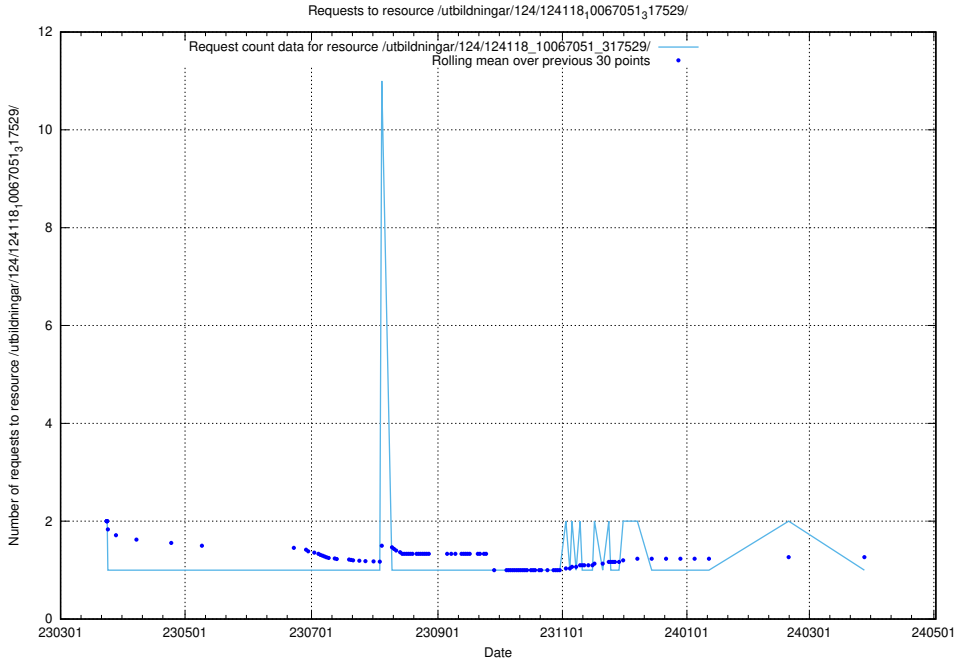

5.6246 Usage of /utbildningar/124/124118_10067051_317529/

Here, we count the number of requests to resource /utbildningar/124/124118_10067051_317529/.