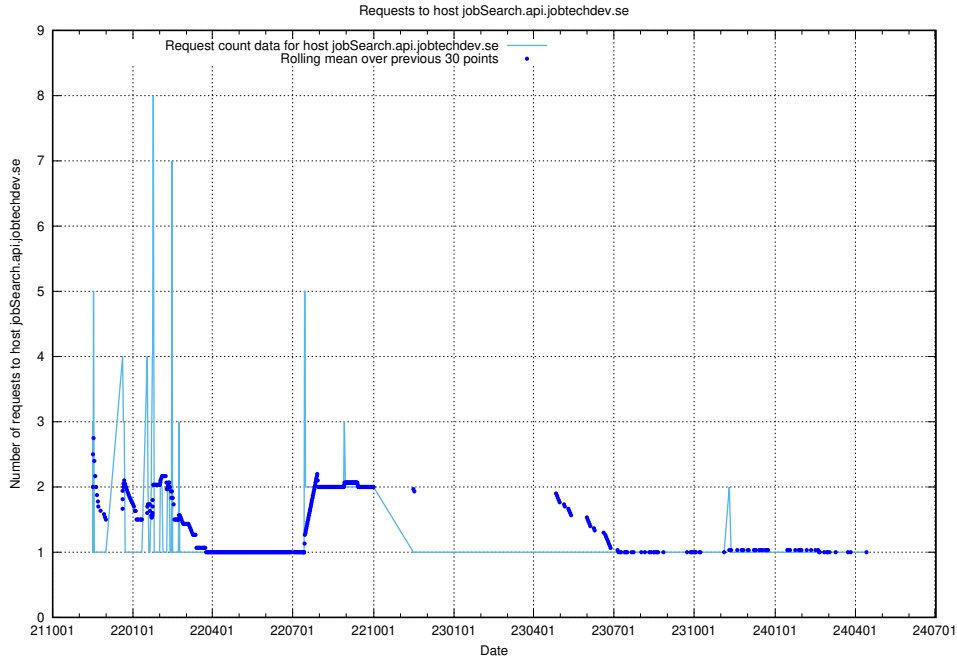

7.646 Usage of jobSearch.api.jobtechdev.se

Here, we count the number of requests to host jobSearch.api.jobtechdev.se.