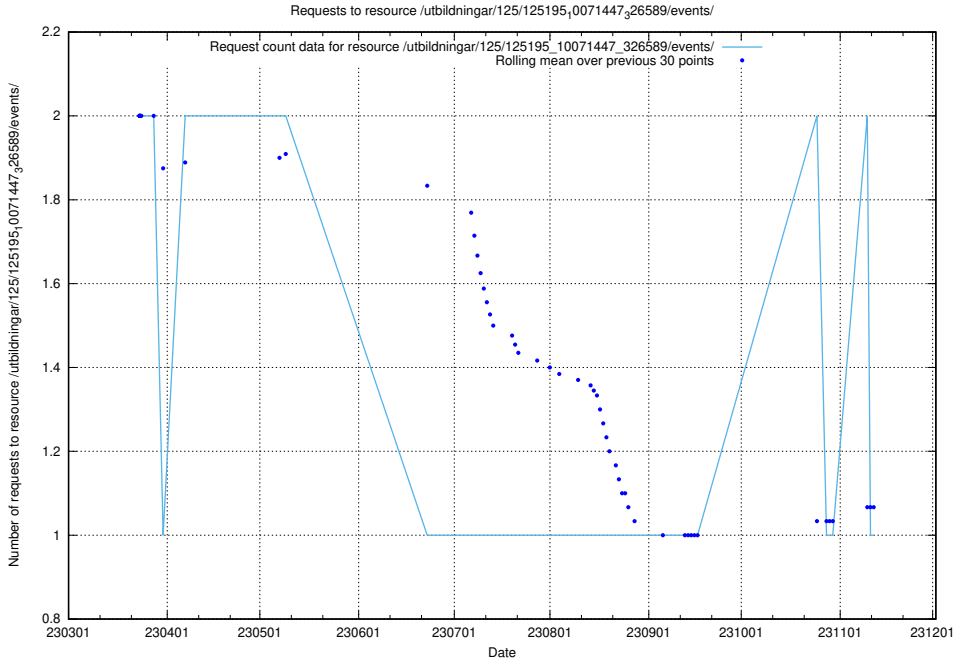

5.6227 Usage of /utbildningar/125/125195_10071447_326589/events/

Here, we count the number of requests to resource /utbildningar/125/125195_10071447_326589/events/