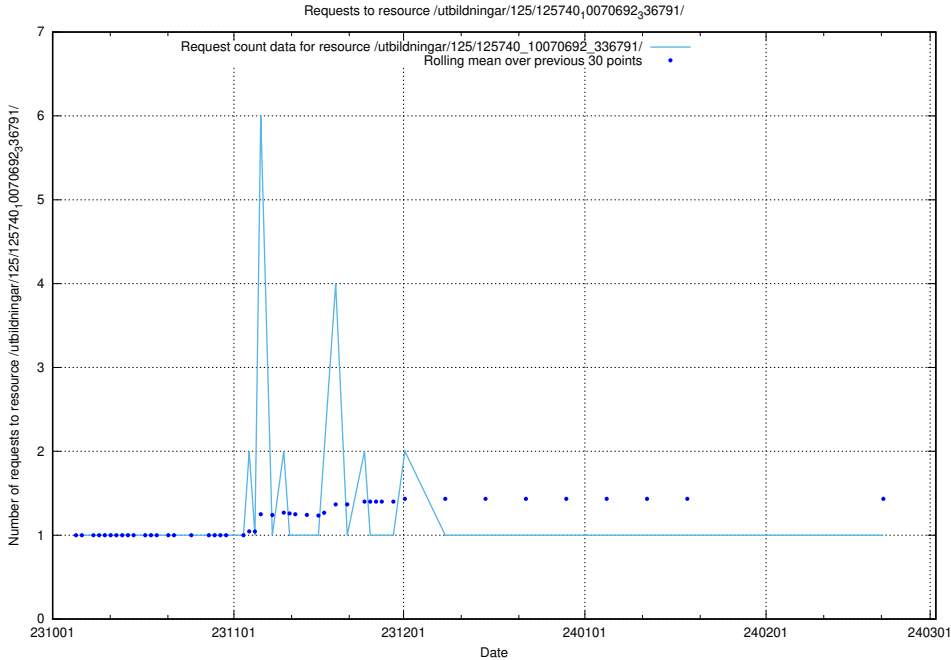

5.4358 Usage of /utbildningar/125/125740_10070692_336791/

Here, we count the number of requests to resource /utbildningar/125/125740_10070692_336791/.