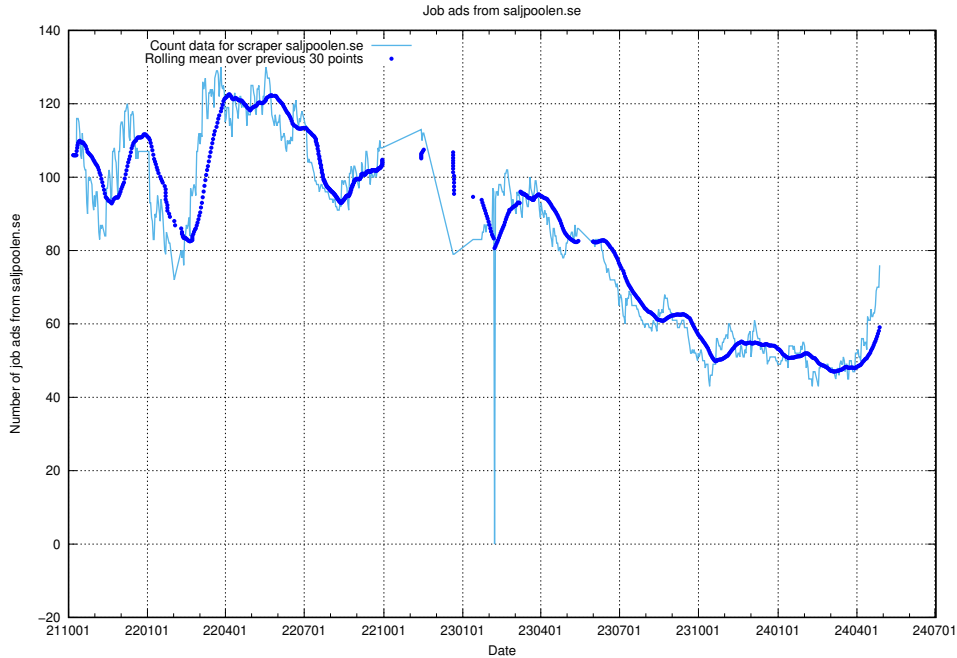

13.15 Number of ads by scraper saljpoolen.se

Here, we count the number of job ads scraped from saljpoolen.se.