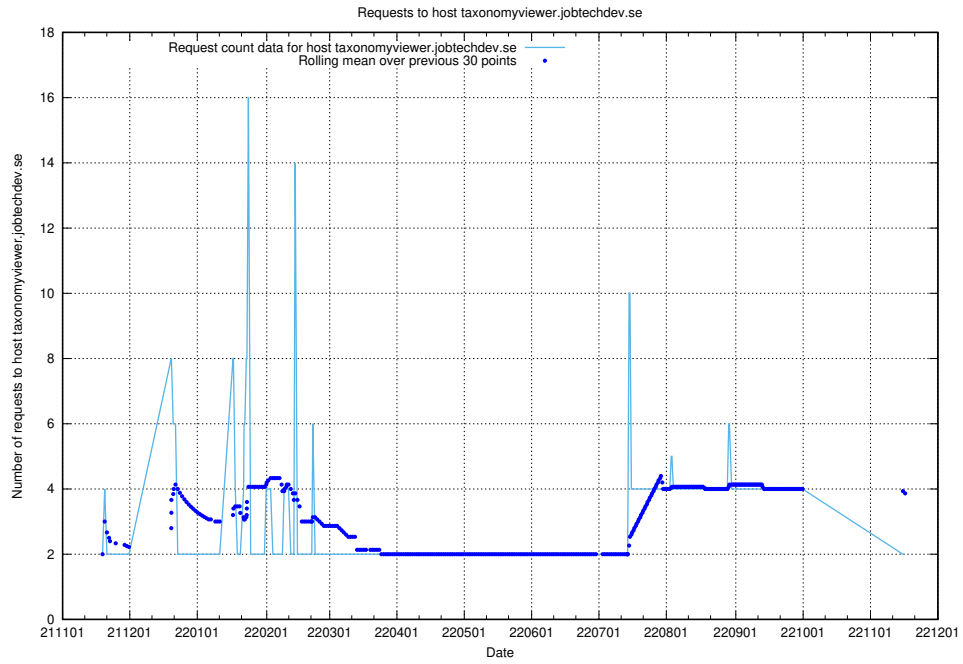

7.457 Usage of taxonomyviewer.jobtechdev.se

Here, we count the number of requests to host taxonomyviewer.jobtechdev.se.