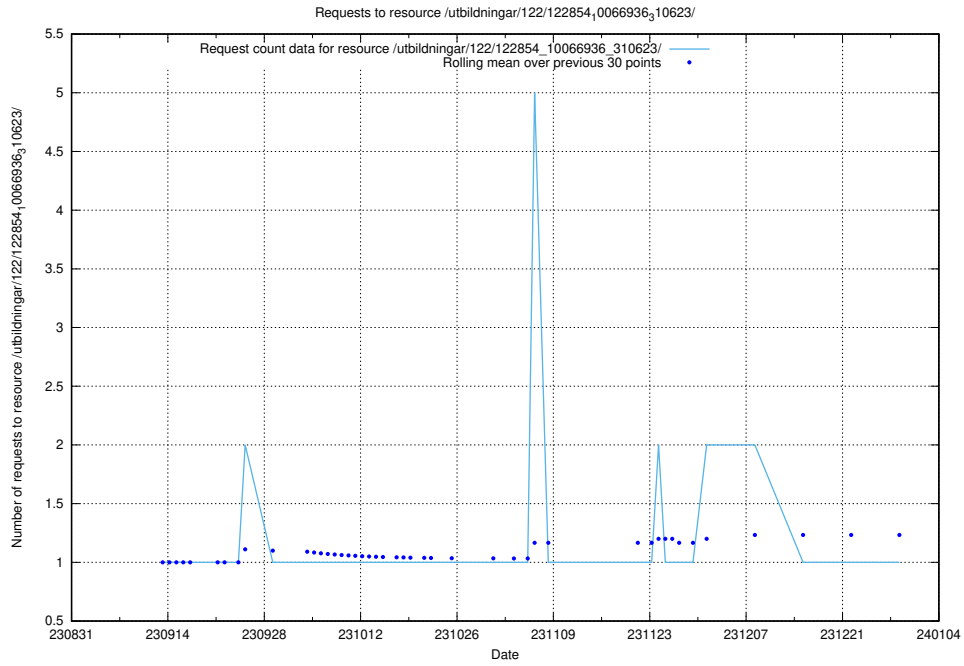

5.4543 Usage of /utbildningar/122/122854_10066936_310623/

Here, we count the number of requests to resource /utbildningar/122/122854_10066936_310623/.