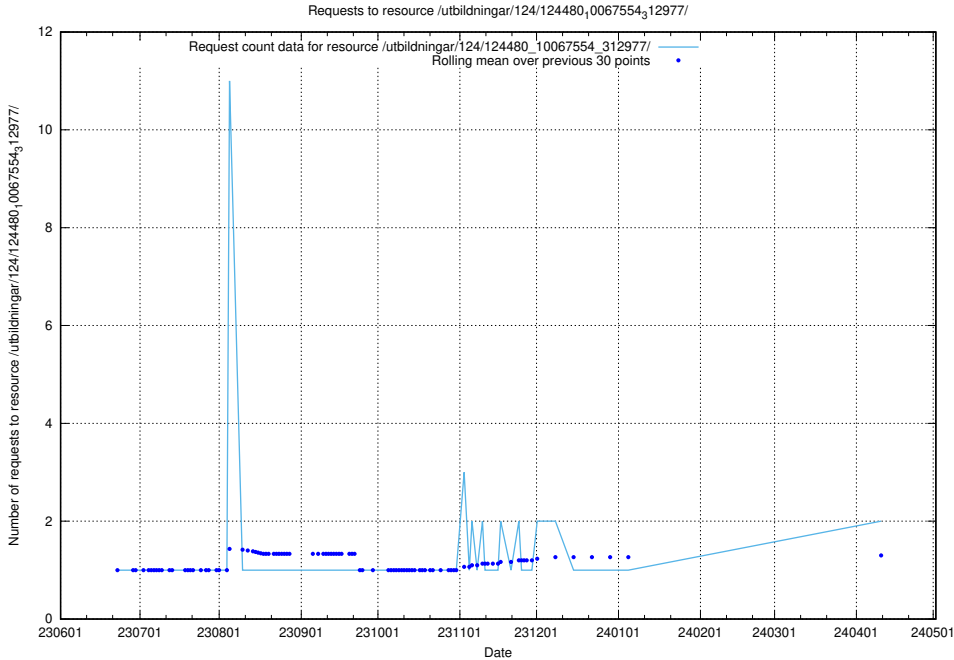

5.813 Usage of /utbildningar/124/124480_10067554_312977/

Here, we count the number of requests to resource /utbildningar/124/124480_10067554_312977/.