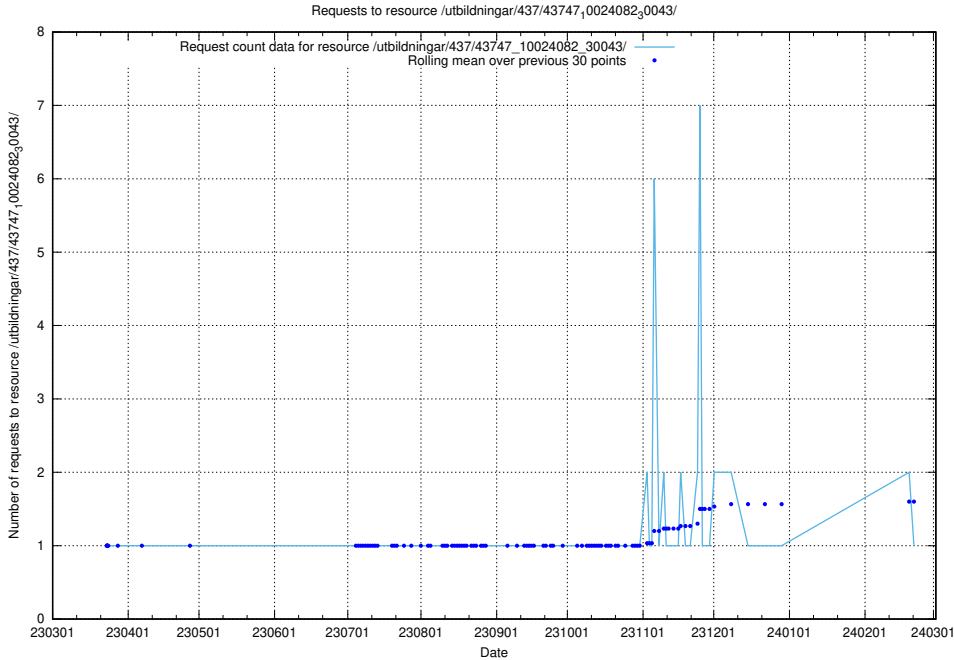

5.6324 Usage of /utbildningar/437/43747_10024082_30043/

Here, we count the number of requests to resource /utbildningar/437/43747_10024082_30043/.