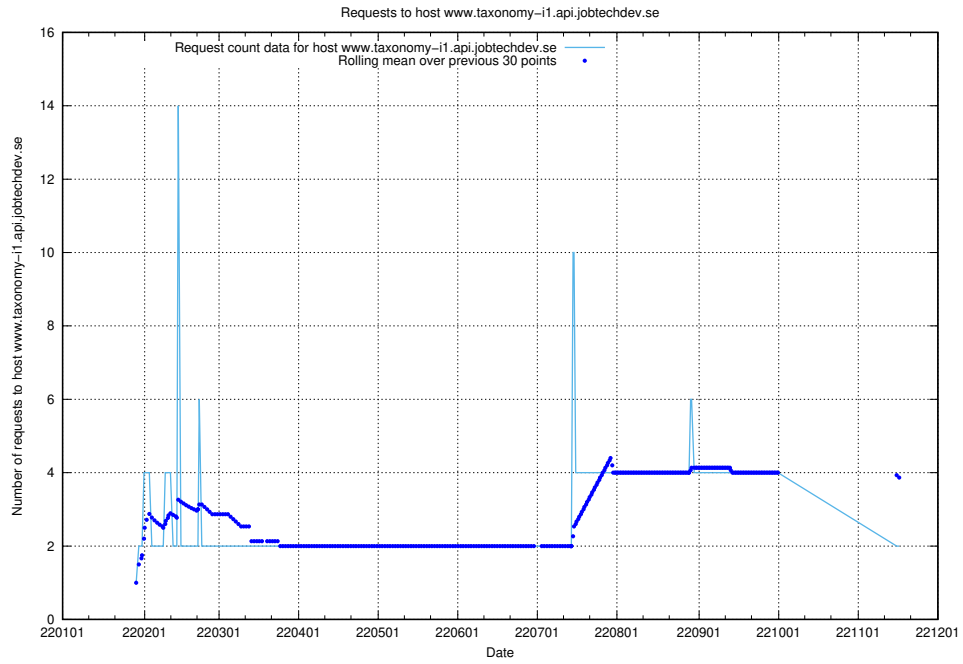

7.564 Usage of `www.taxonomy-i1.api.jobtechdev.se`

Here, we count the number of requests to host `www.taxonomy-i1.api.jobtechdev.se`.