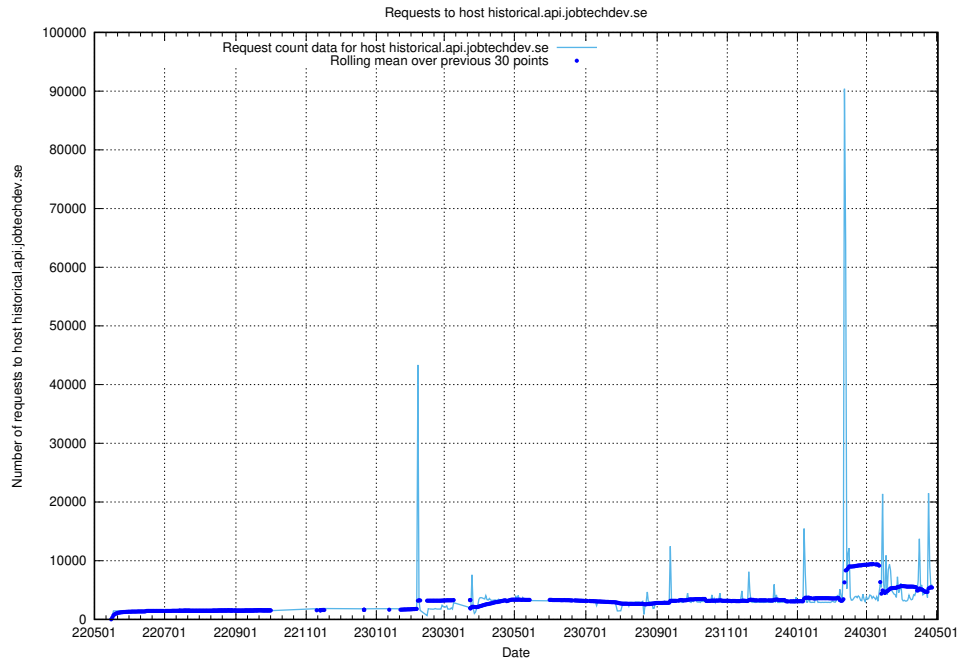

Here, we count the number of requests to host historical.api.jobtechdev.se.

7.14 Usage of console-openshift-console.prod.services.jtech.se

Here, we count the number of requests to host console-openshift-console.prod.services.jtech.se.