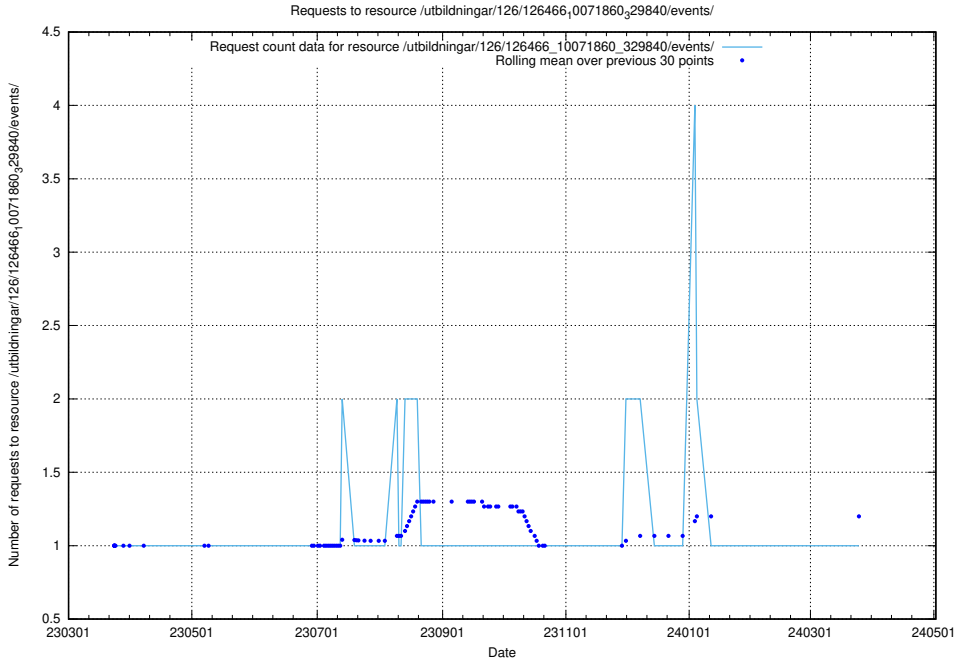

5.6352 Usage of /utbildningar/126/126466_10071860_329840/events/

Here, we count the number of requests to resource /utbildningar/126/126466_10071860_329840/events/