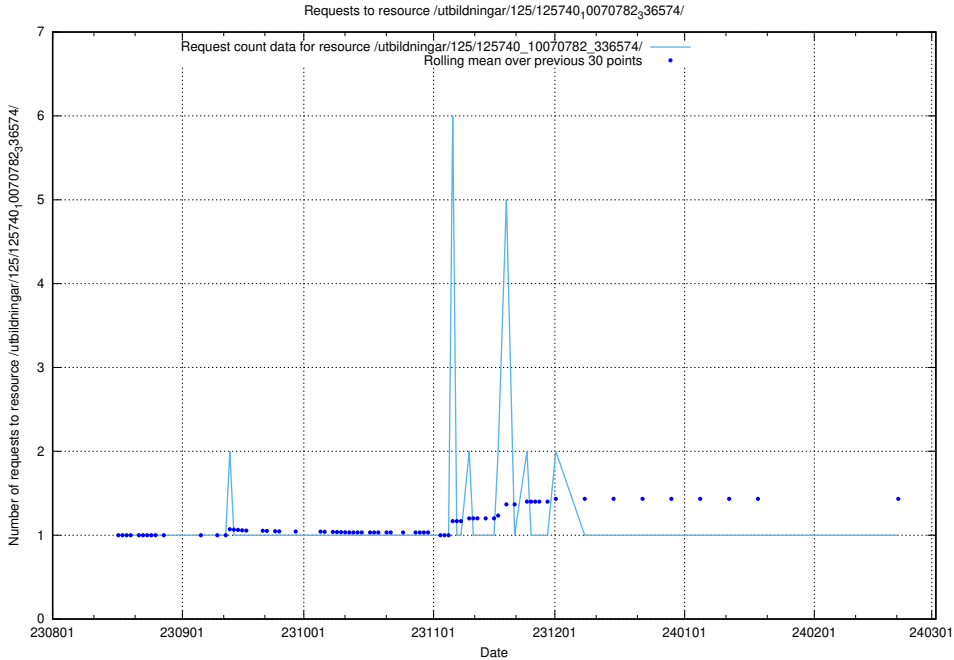

5.4734 Usage of /utbildningar/125/125740_10070782_336574/

Here, we count the number of requests to resource /utbildningar/125/125740_10070782_336574/.