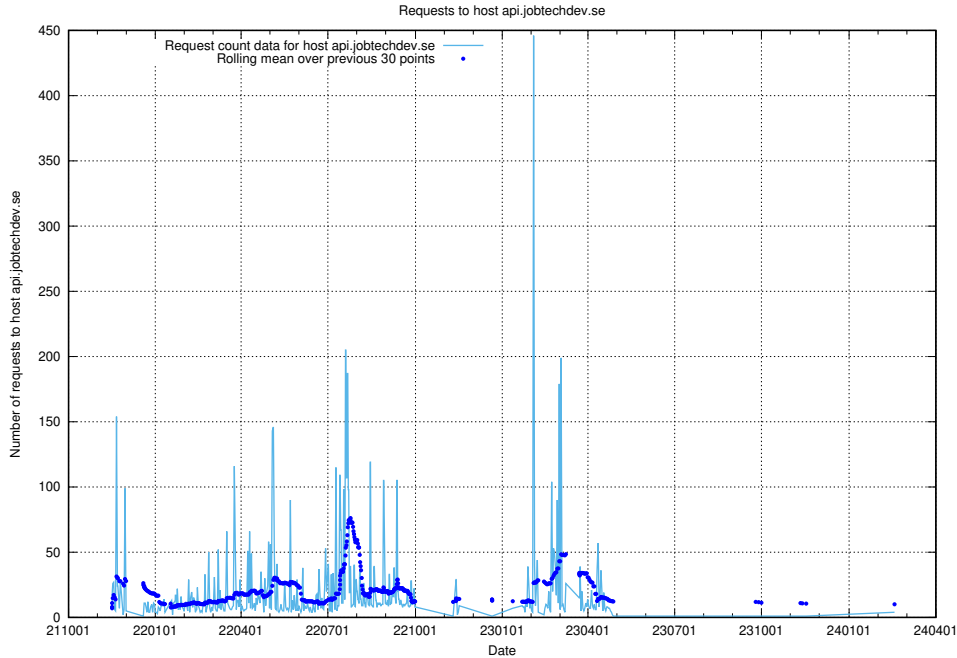

7.152 Usage of api.jobtechdev.se

Here, we count the number of requests to host api.jobtechdev.se.