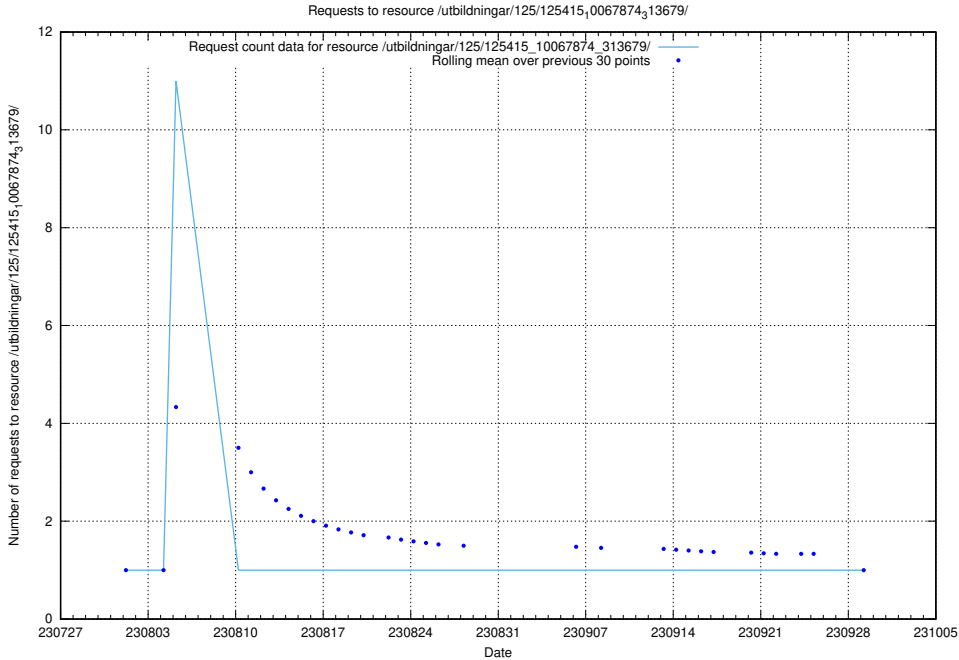

5.4841 Usage of /utbildningar/125/125415_10067874_313679/

Here, we count the number of requests to resource /utbildningar/125/125415_10067874_313679/.