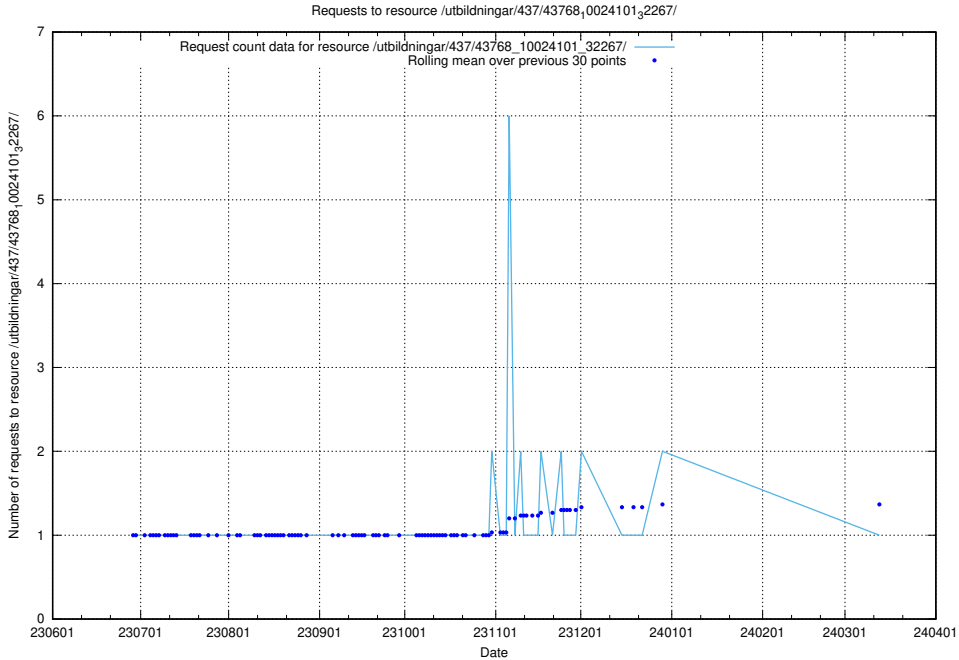

5.5378 Usage of /utbildningar/437/43768_10024101_32267/

Here, we count the number of requests to resource /utbildningar/437/43768_10024101_32267/.