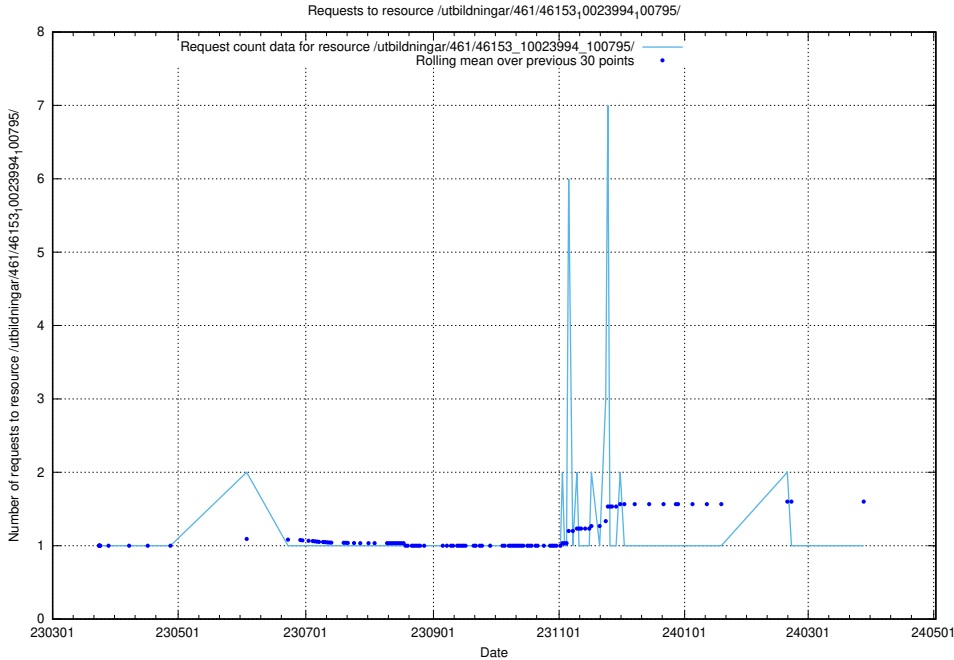

5.6257 Usage of /utbildningar/461/46153_10023994_100795/

Here, we count the number of requests to resource /utbildningar/461/46153_10023994_100795/.