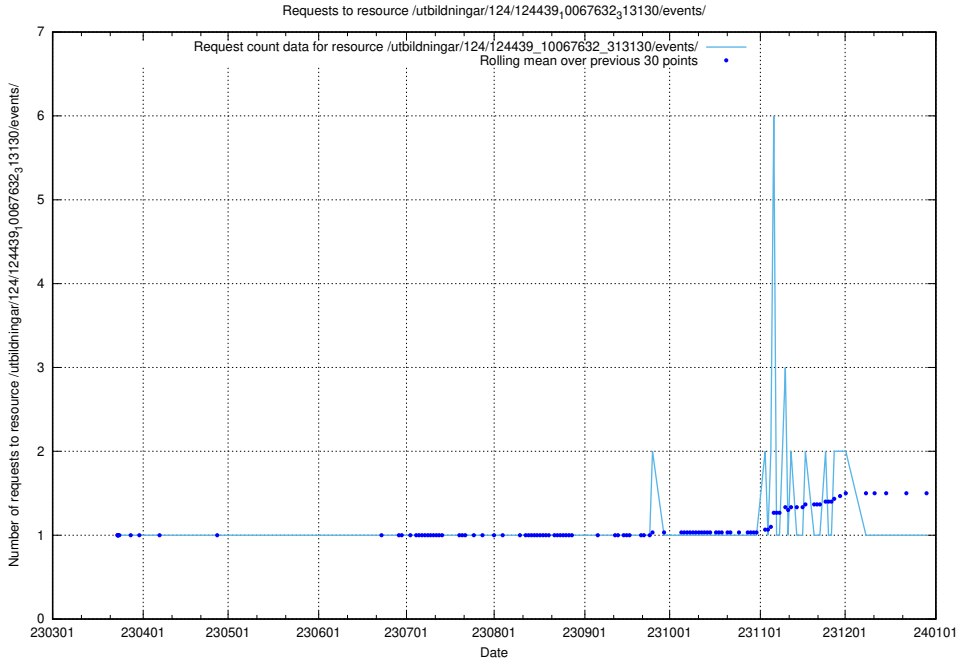

Here, we count the number of requests to resource /utbildningar/utb_emil/124/124498_10067725_313289/

5.3607 Usage of /utbildningar/124/124439_10067632_313130/events/

Here, we count the number of requests to resource /utbildningar/124/124439_10067632_313130/events/