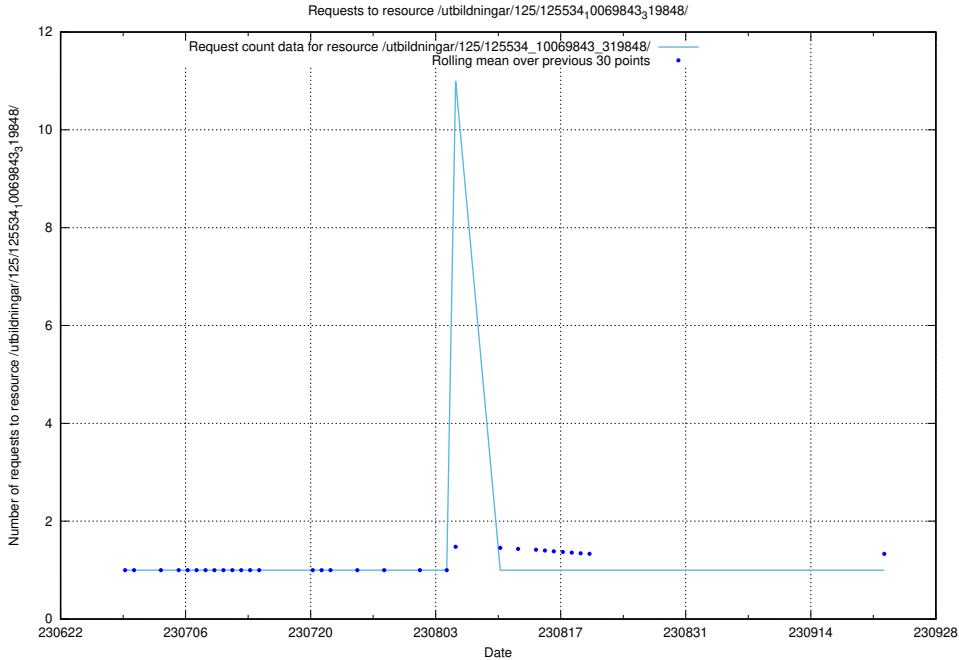

5.5425 Usage of /utbildningar/125/125534_10069843_319848/

Here, we count the number of requests to resource /utbildningar/125/125534_10069843_319848/.