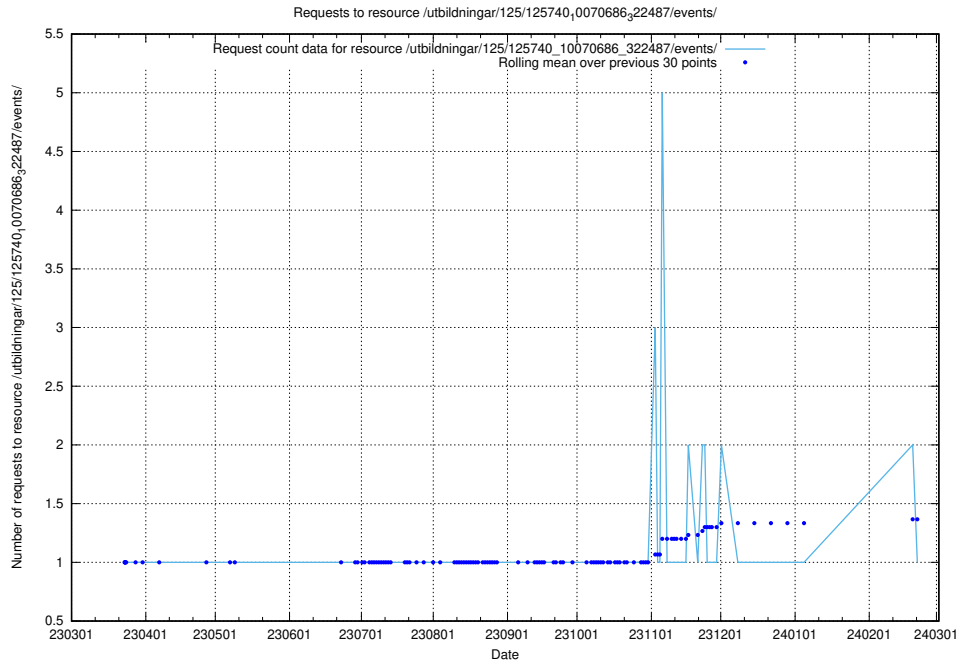

5.957 Usage of /utbildningar/125/125740_10070686_322487/events/

Here, we count the number of requests to resource /utbildningar/125/125740_10070686_322487/events/