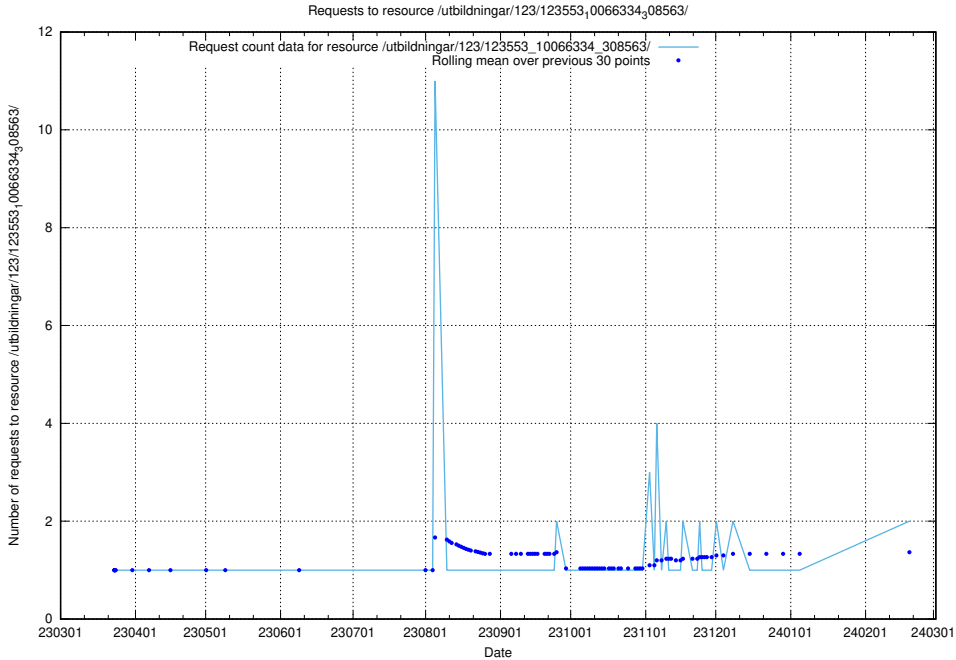

5.691 Usage of /utbildningar/123/123553_10066334_308563/

Here, we count the number of requests to resource /utbildningar/123/123553_10066334_308563/.