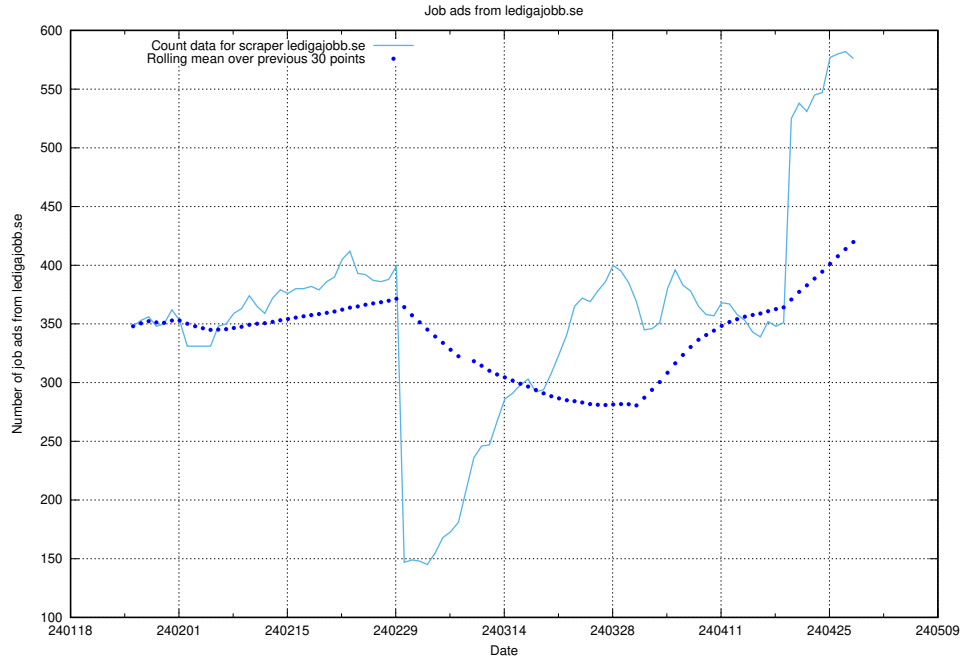

13.9 Number of ads by scraper ledigajobb.se

Here, we count the number of job ads scraped from ledigajobb.se.