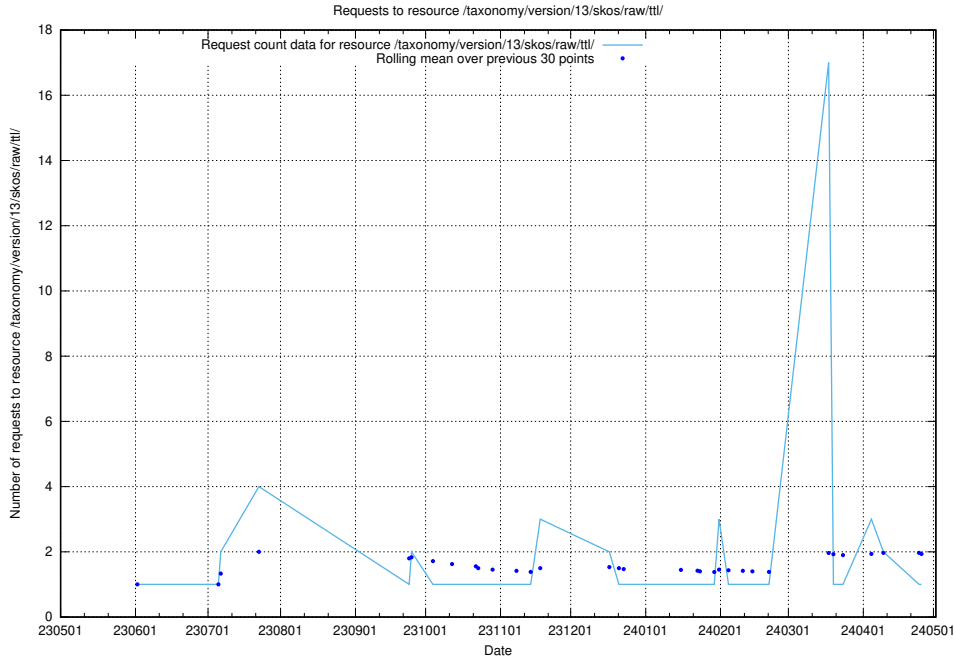

5.5874 Usage of /taxonomy/version/13/skos/raw/ttl/

Here, we count the number of requests to resource /taxonomy/version/13/skos/raw/ttl/.