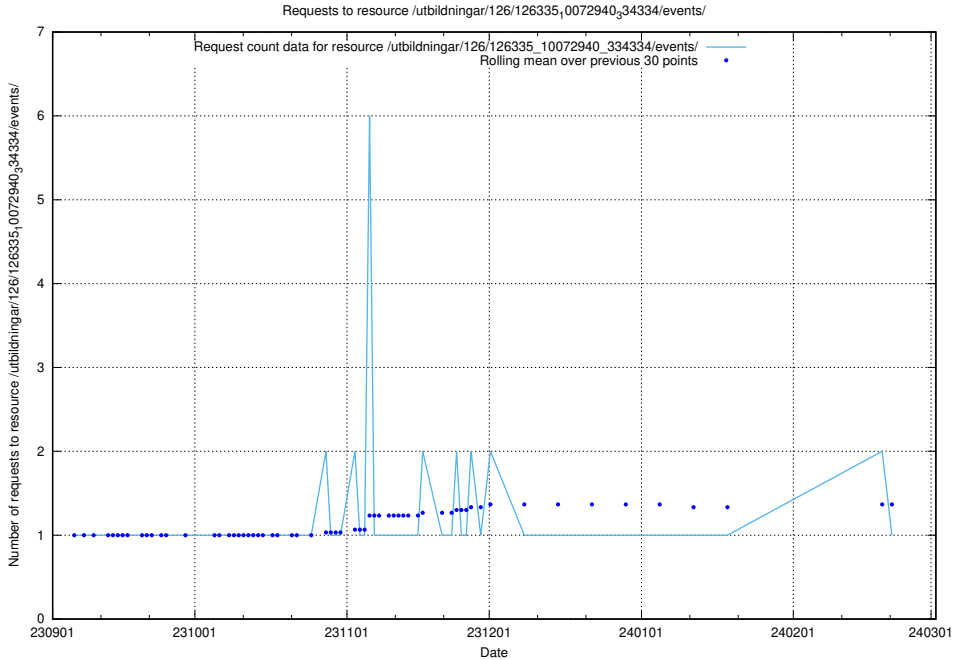

5.4613 Usage of /utbildningar/126/126335_10072940_334334/events/

Here, we count the number of requests to resource /utbildningar/126/126335_10072940_334334/events/