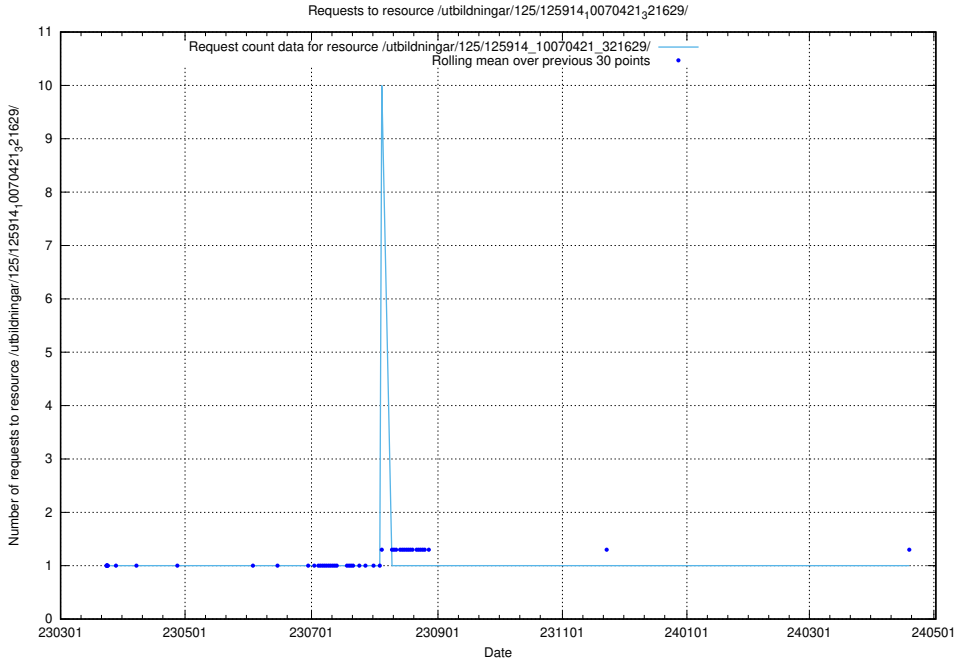

5.6385 Usage of /utbildningar/125/125914_10070421_321629/

Here, we count the number of requests to resource /utbildningar/125/125914_10070421_321629/.