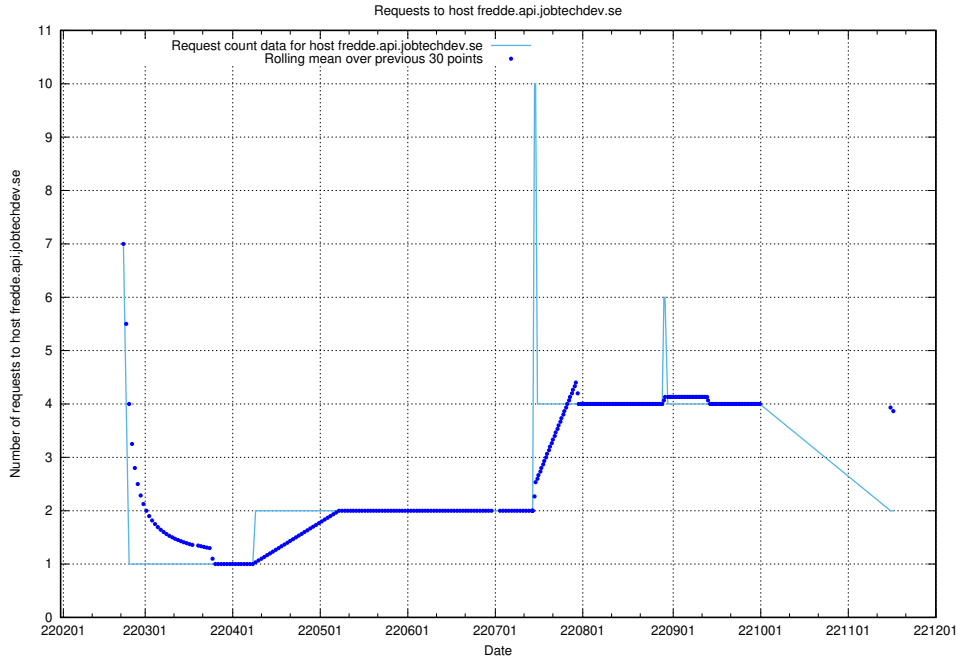

7.514 Usage of fredde.jobtechdev.se

Here, we count the number of requests to host fredde.jobtechdev.se.

7.515 Usage of fredde.api.jobtechdev.se

Here, we count the number of requests to host fredde.api.jobtechdev.se.