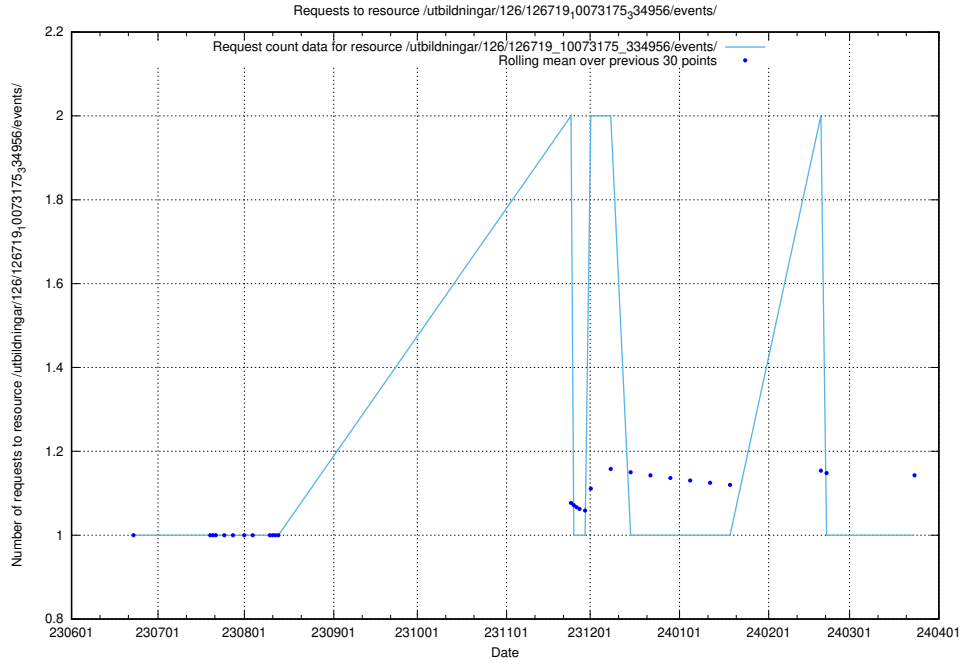

5.5559 Usage of /utbildningar/126/126719_10073175_334956/events/

Here, we count the number of requests to resource /utbildningar/126/126719_10073175_334956/events/