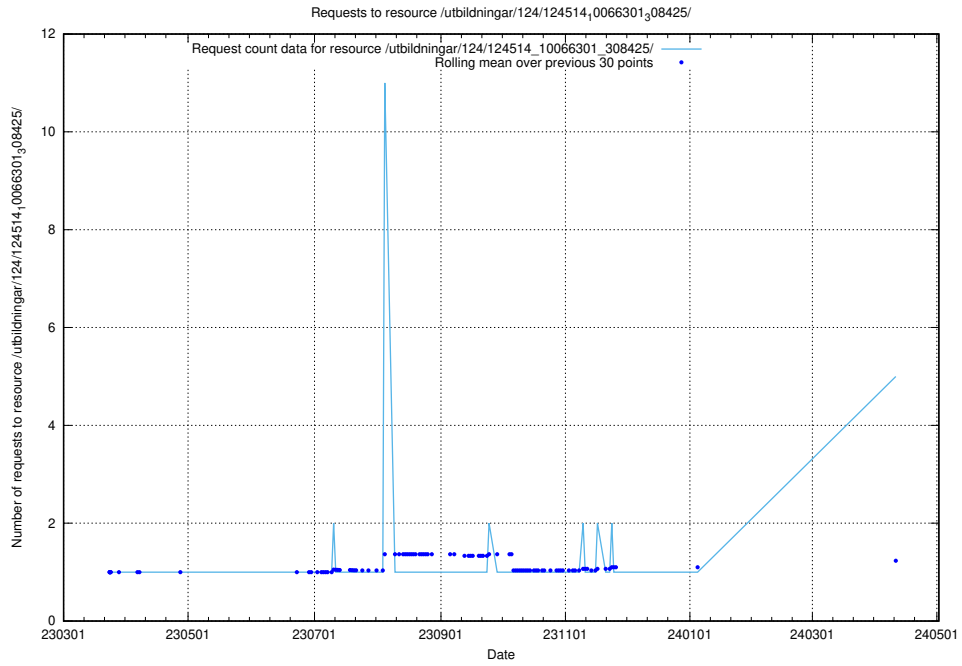

5.121 Usage of /utbildningar/124/124514_10066301_308425/

Here, we count the number of requests to resource /utbildningar/124/124514_10066301_308425/.