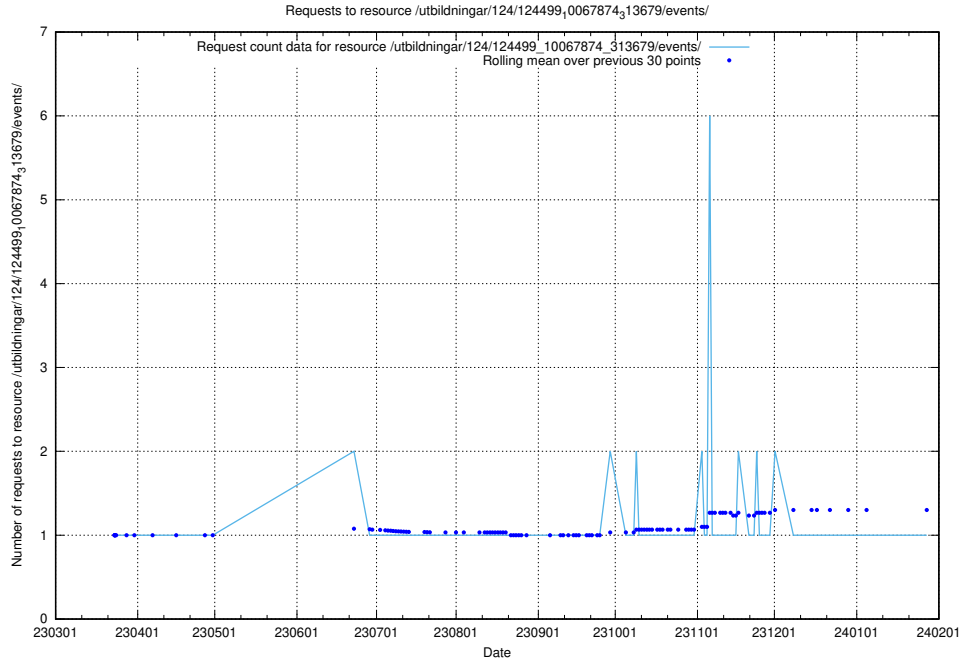

Here, we count the number of requests to resource /utbildningar/utb_emil/127/127352_10074316_337554/events/

5.2291 Usage of /utbildningar/124/124499_10067874_313679/events/

Here, we count the number of requests to resource /utbildningar/124/124499_10067874_313679/events/