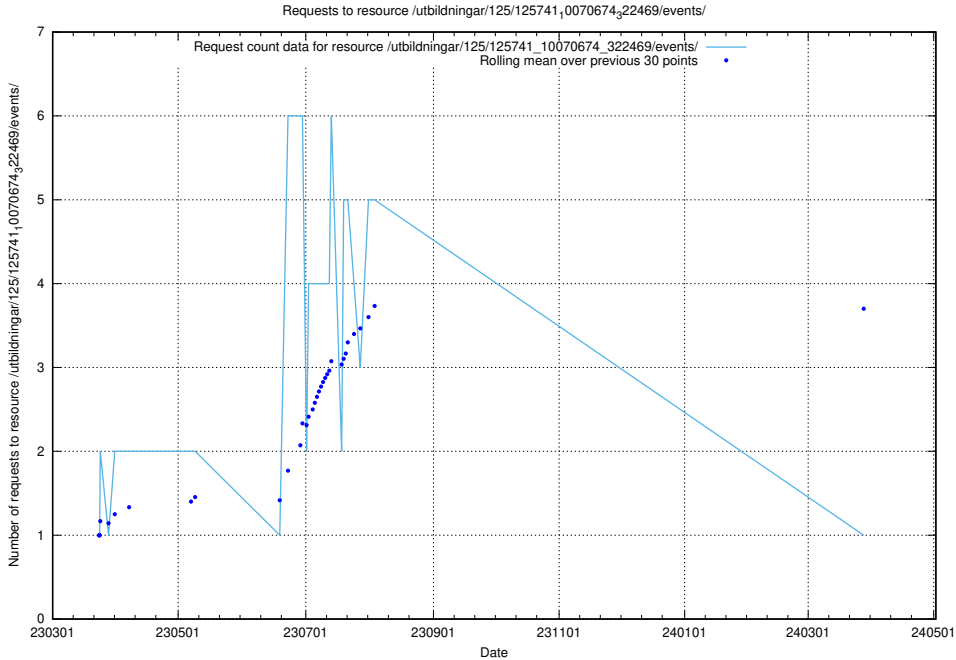

5.6423 Usage of /utbildningar/125/125741_10070674_322469/events/

Here, we count the number of requests to resource /utbildningar/125/125741_10070674_322469/events/