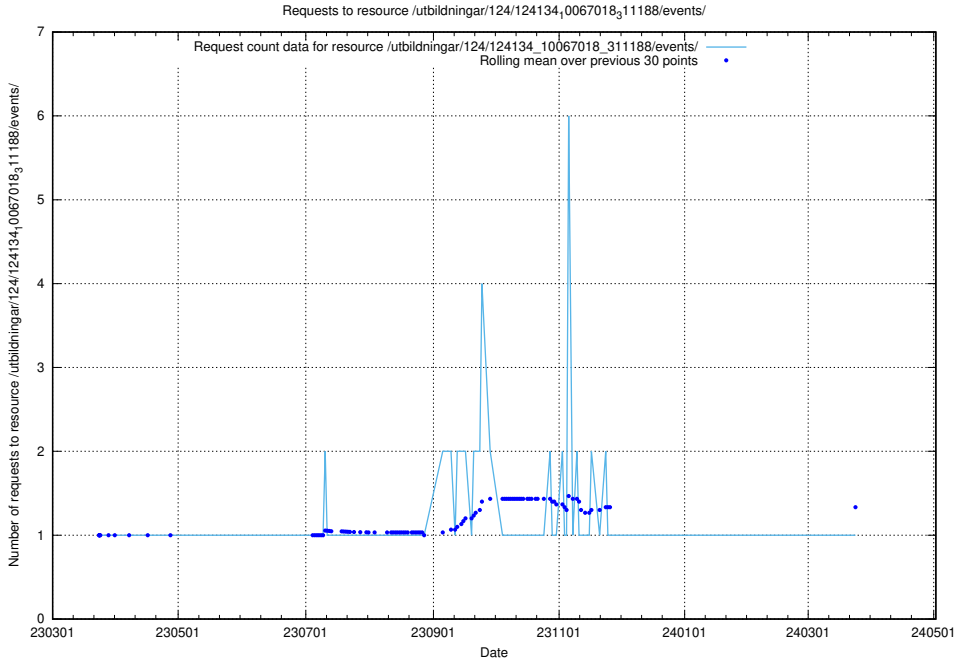

5.4032 Usage of /utbildningar/124/124134_10067018_311188/events/

Here, we count the number of requests to resource /utbildningar/124/124134_10067018_311188/events/