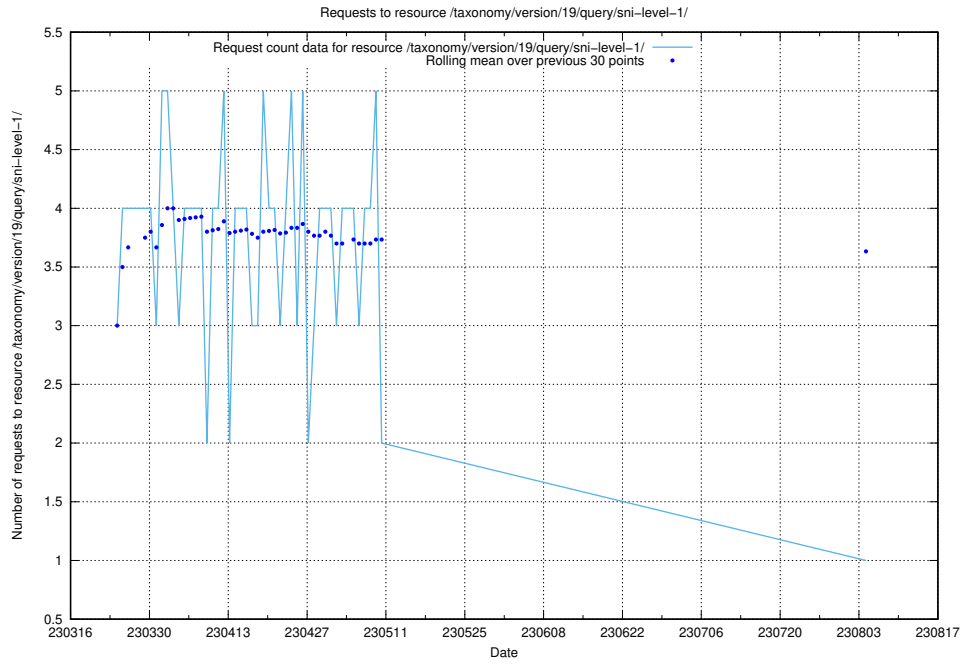

5.6073 Usage of /taxonomy/version/19/query/sni-level-1/

Here, we count the number of requests to resource /taxonomy/version/19/query/sni-level-1/.