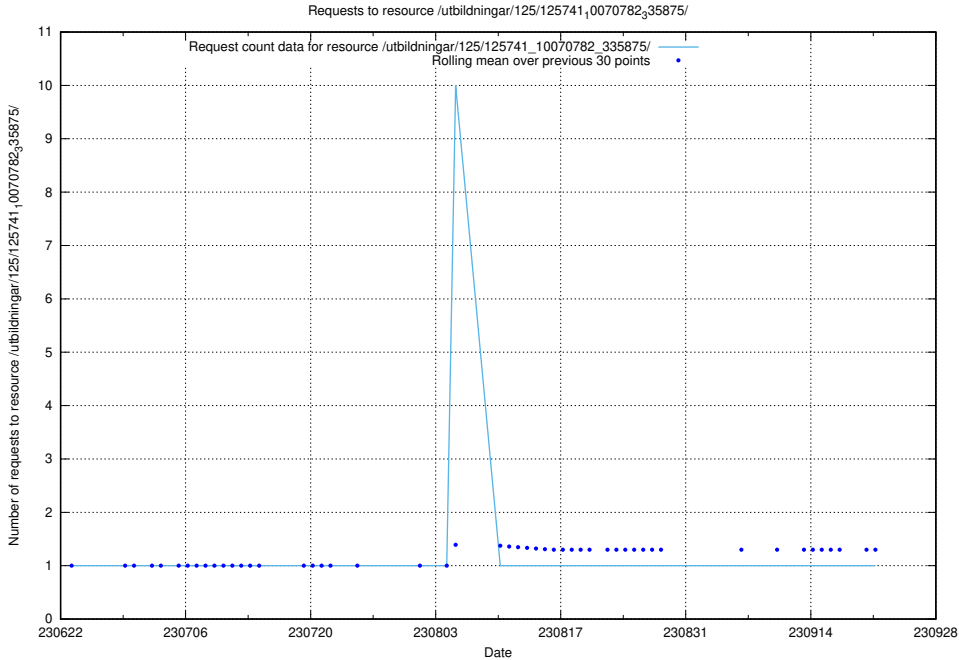

5.5641 Usage of /utbildningar/125/125741_10070782_335875/

Here, we count the number of requests to resource /utbildningar/125/125741_10070782_335875/.