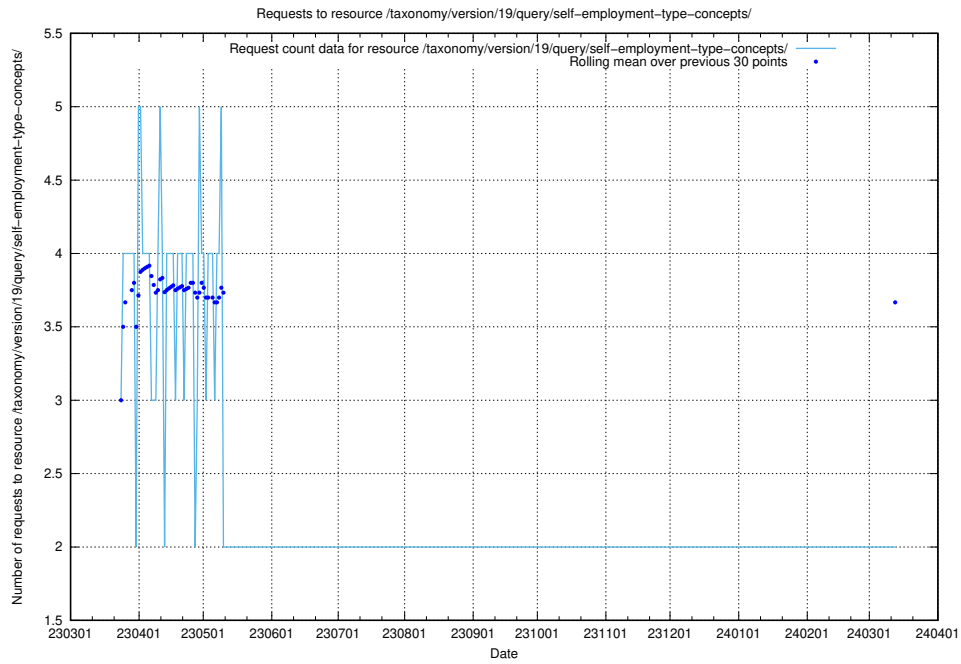

5.899 Usage of /taxonomy/version/19/query/self-employment-type-concepts/

Here, we count the number of requests to resource /taxonomy/version/19/query/self-employment-type-concepts/.