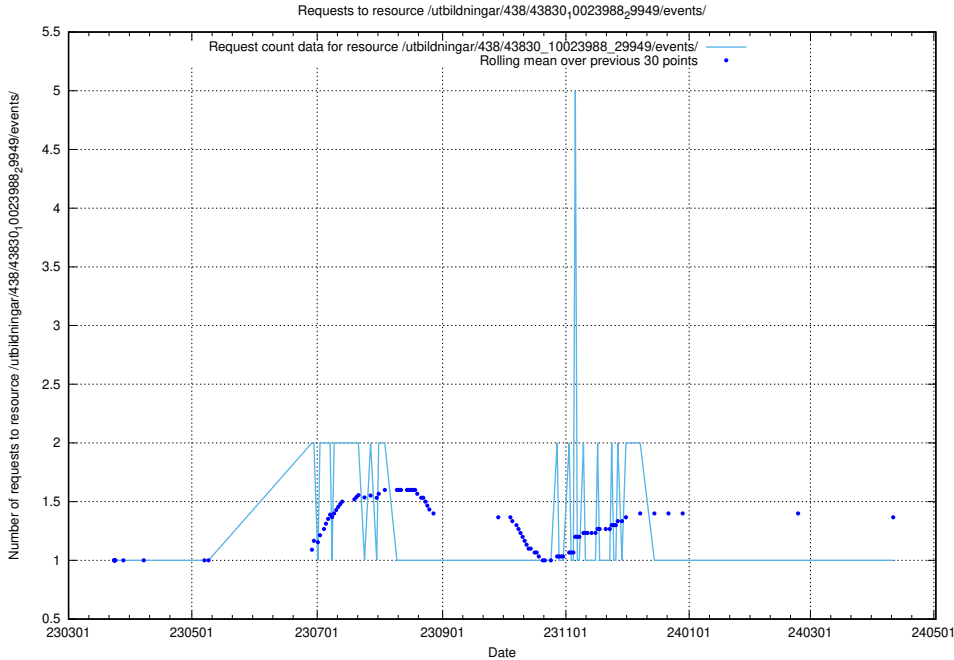

5.6275 Usage of /utbildningar/438/43830_10023988_29949/events/

Here, we count the number of requests to resource /utbildningar/438/43830_10023988_29949/events/.