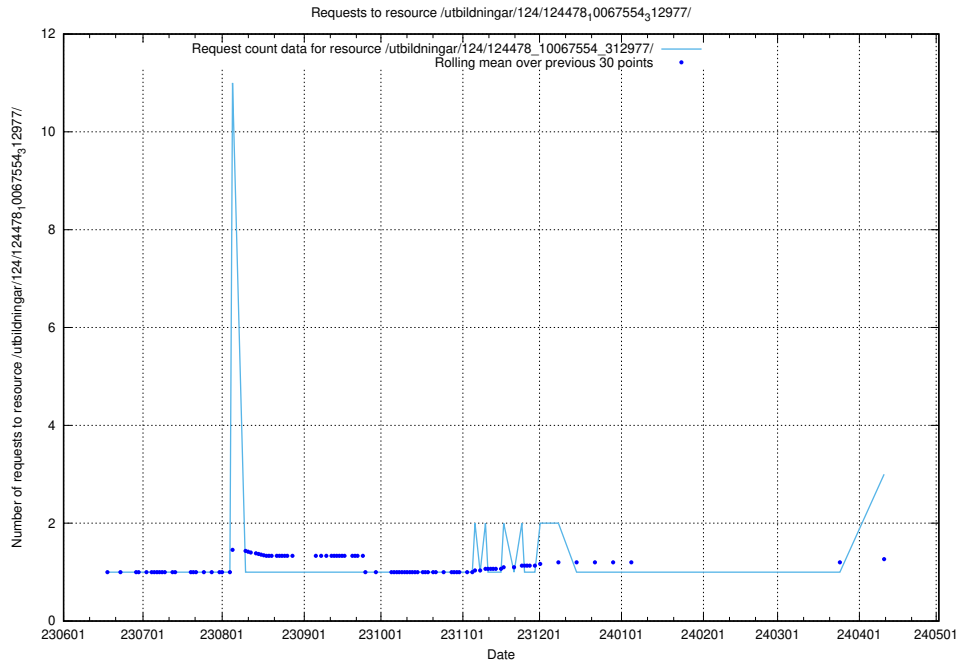

5.388 Usage of /utbildningar/124/124478_10067554_312977/

Here, we count the number of requests to resource /utbildningar/124/124478_10067554_312977/.