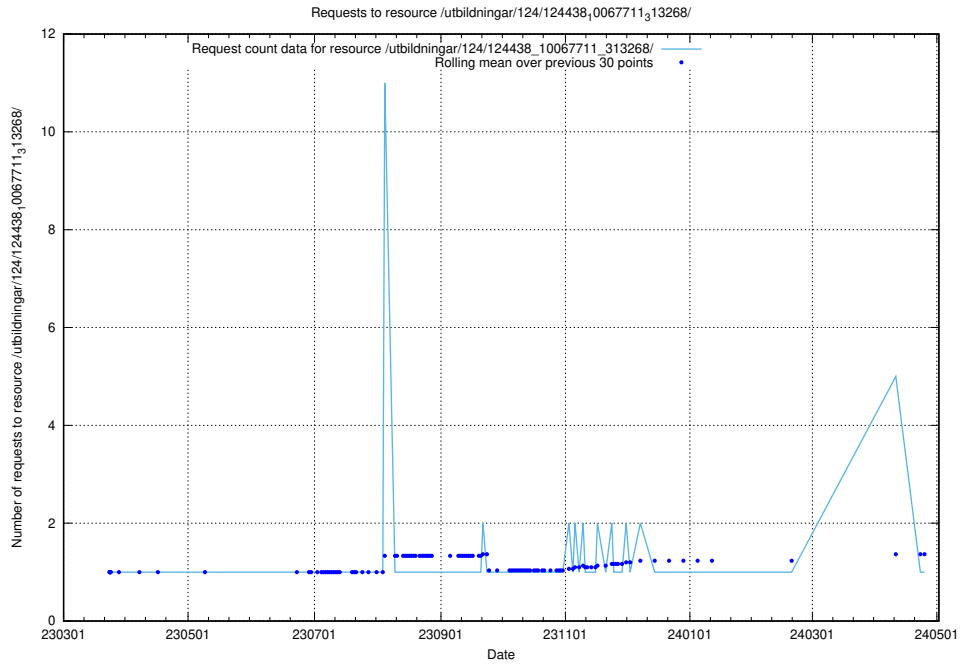

5.3659 Usage of /utbildningar/124/124438_10067711_313268/

Here, we count the number of requests to resource /utbildningar/124/124438_10067711_313268/.