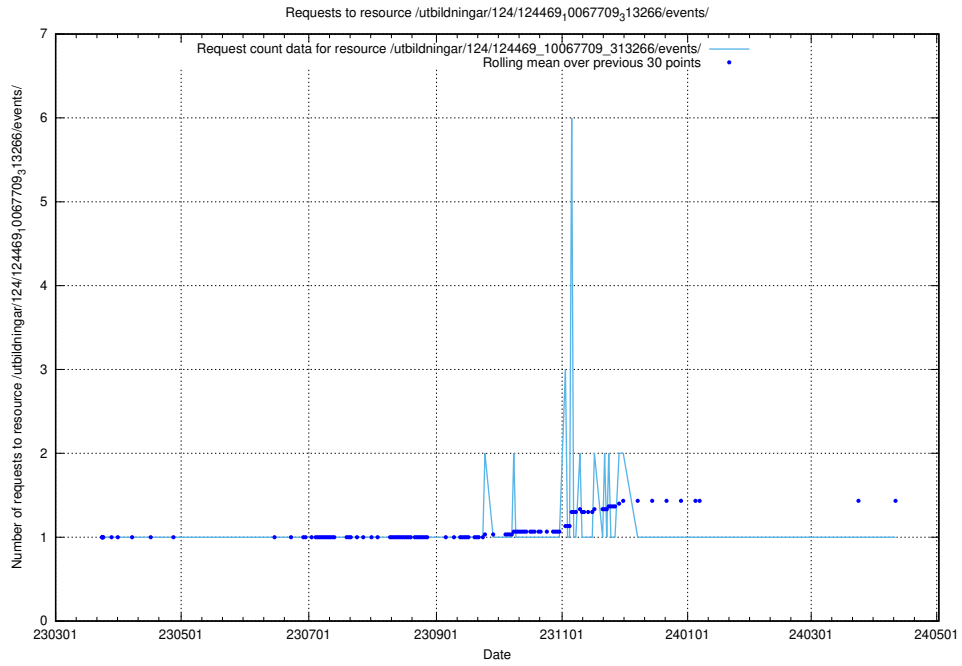

5.3188 Usage of /utbildningar/124/124469_10067709_313266/events/

Here, we count the number of requests to resource /utbildningar/124/124469_10067709_313266/events/