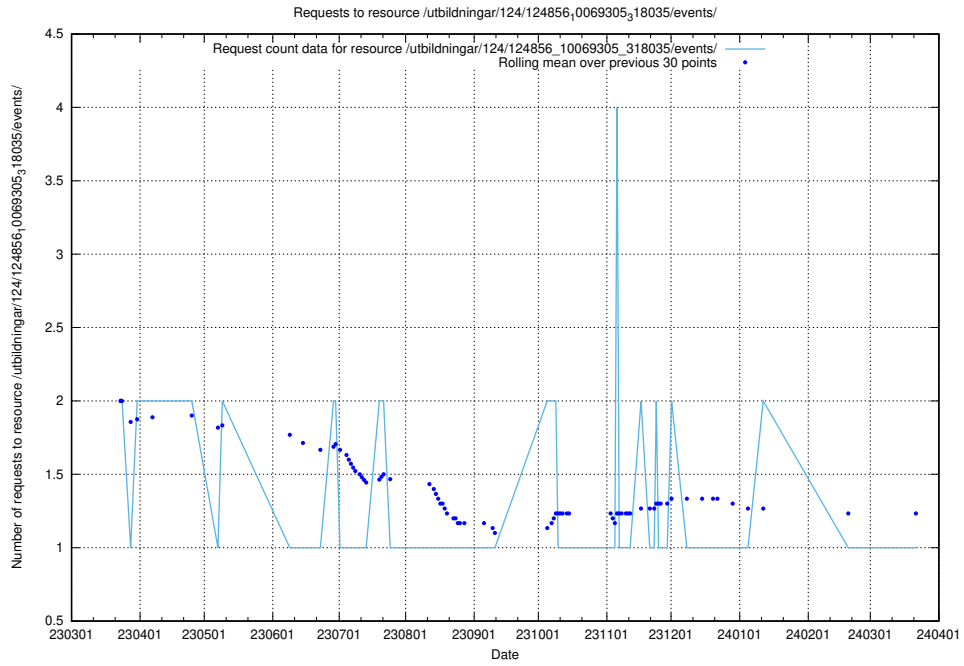

Here, we count the number of requests to resource /utbildningar/125/125195_10069244_317765/events/

5.6229 Usage of /utbildningar/124/124856_10069305_318035/events/

Here, we count the number of requests to resource /utbildningar/124/124856_10069305_318035/events/