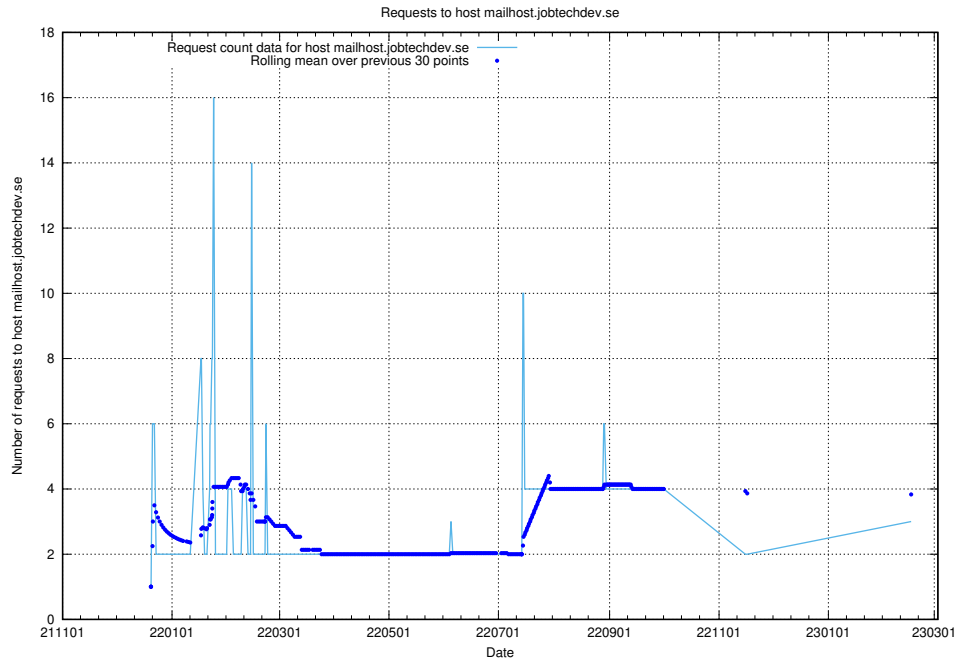

7.195 Usage of mx1.jobtechdev.se

Here, we count the number of requests to host mx1.jobtechdev.se.

7.196 Usage of mailhost.jobtechdev.se

Here, we count the number of requests to host mailhost.jobtechdev.se.