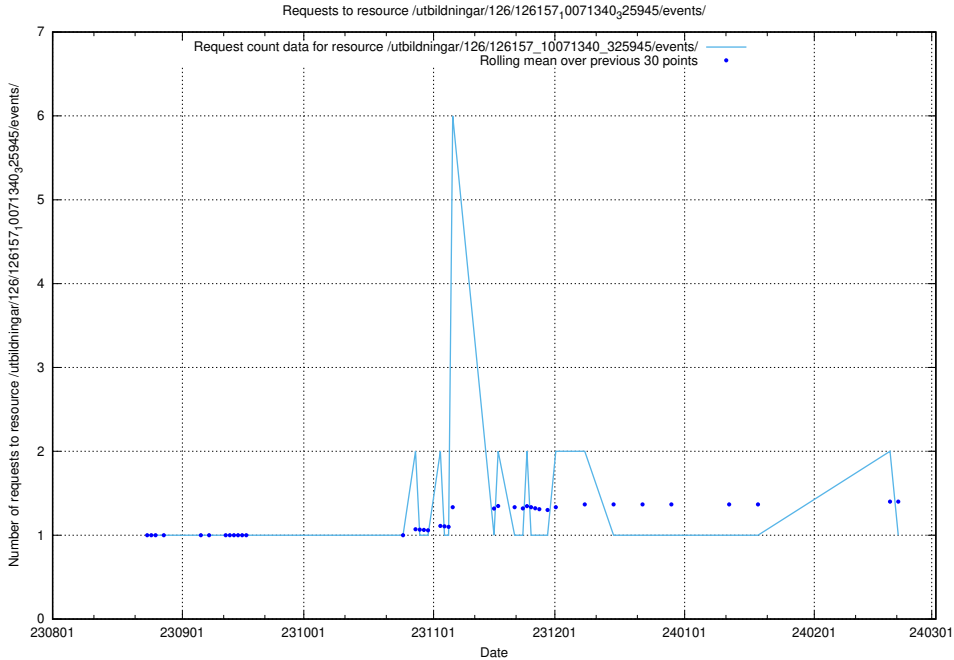

5.4675 Usage of /utbildningar/126/126157_10071340_325945/events/

Here, we count the number of requests to resource /utbildningar/126/126157_10071340_325945/events/