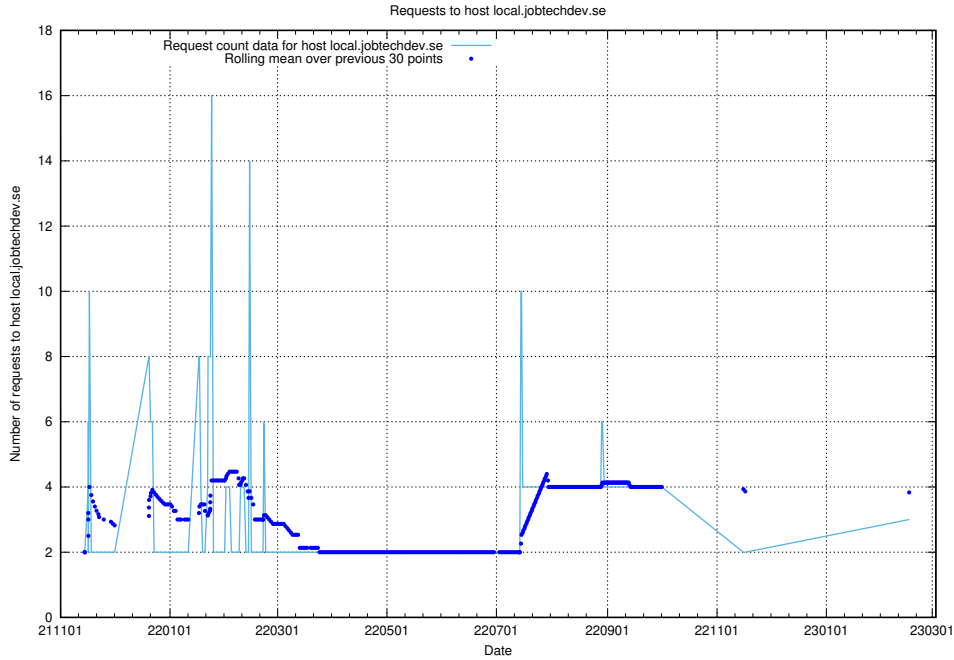

7.242 Usage of local.jobtechdev.se

Here, we count the number of requests to host local.jobtechdev.se.