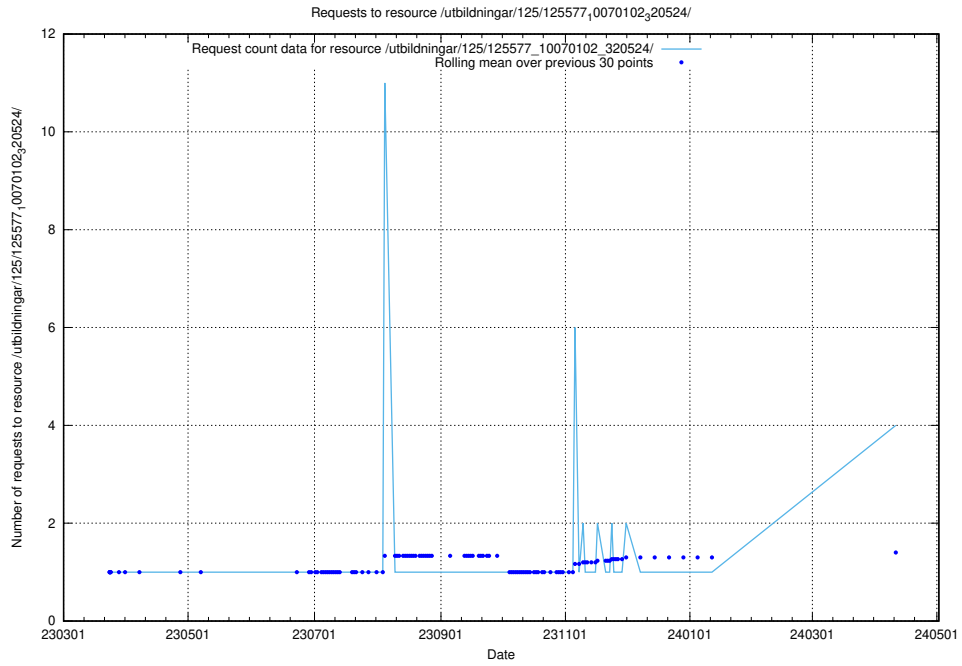

5.156 Usage of /utbildningar/125/125577_10070102_320524/

Here, we count the number of requests to resource /utbildningar/125/125577_10070102_320524/.