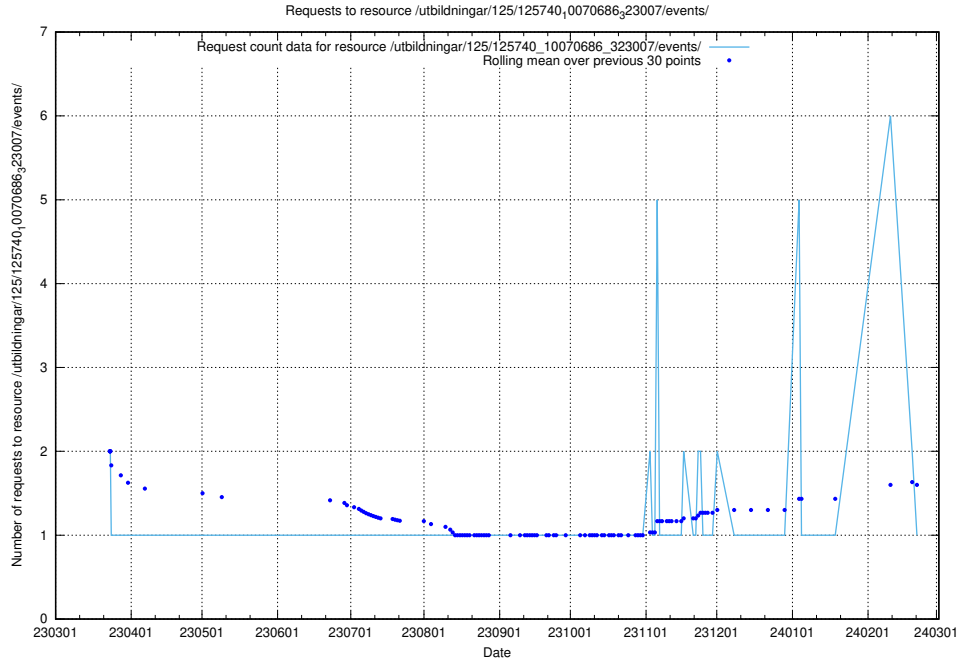

5.6219 Usage of /utbildningar/125/125740_10070686_323007/events/

Here, we count the number of requests to resource /utbildningar/125/125740_10070686_323007/events/