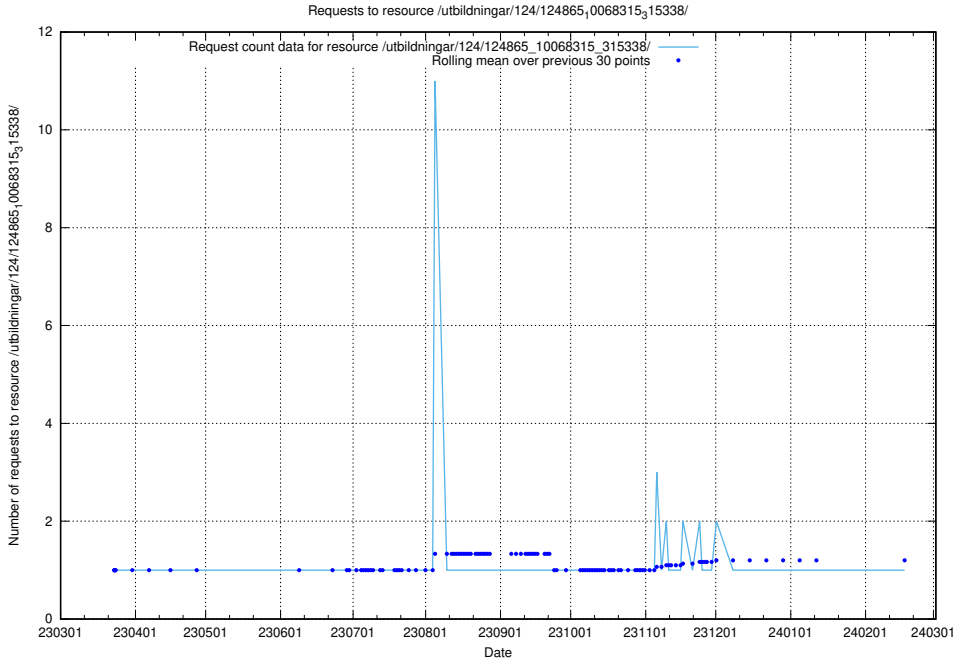

5.1133 Usage of /utbildningar/124/124865_10068315_315338/

Here, we count the number of requests to resource /utbildningar/124/124865_10068315_315338/.