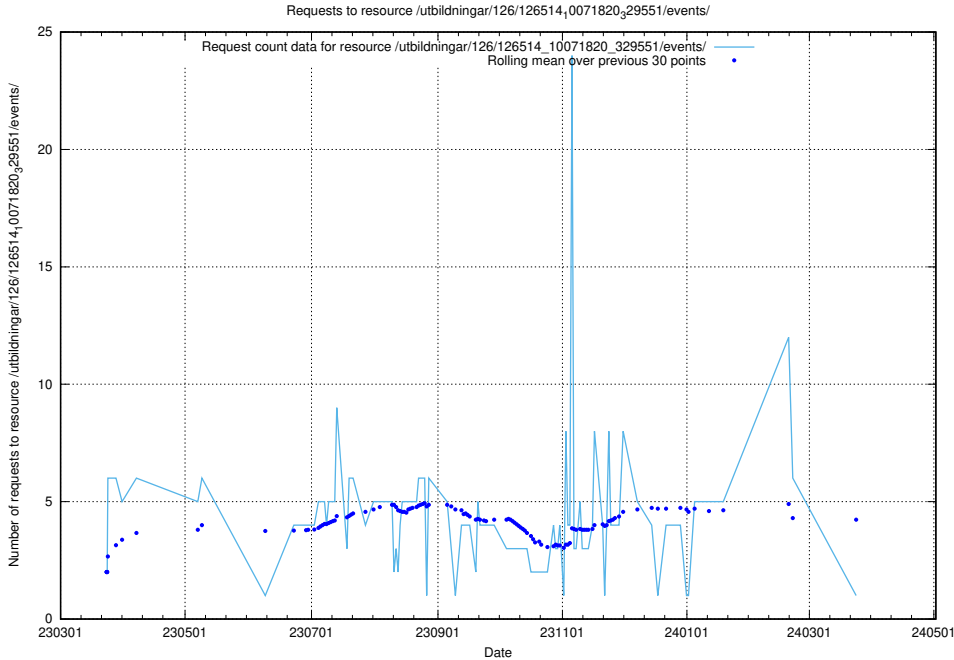

5.6210 Usage of /utbildningar/126/126514_10071820_329551/events/

Here, we count the number of requests to resource /utbildningar/126/126514_10071820_329551/events/