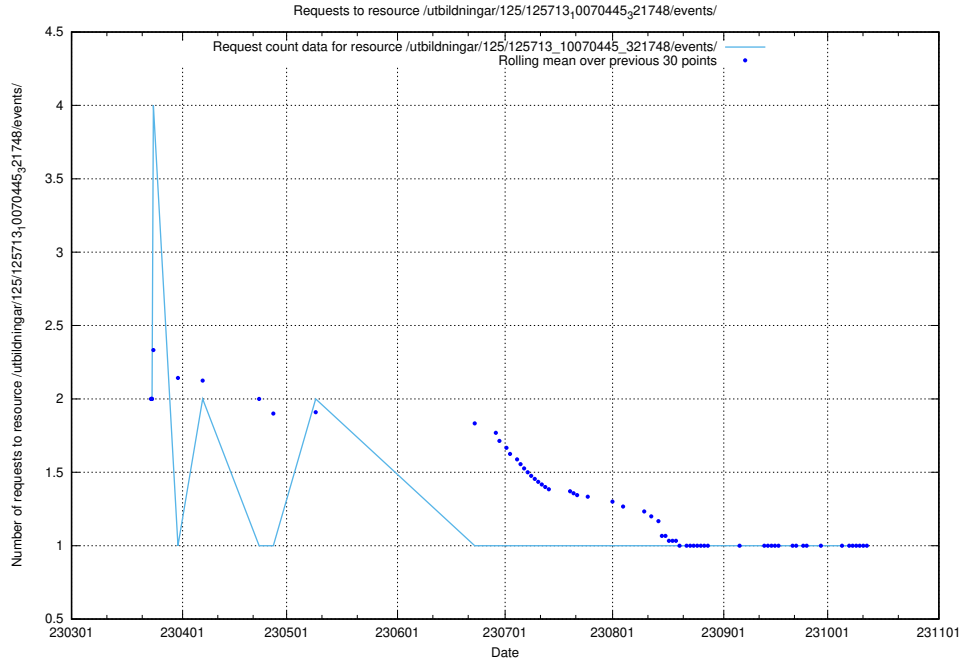

5.6223 Usage of /utbildningar/125/125713_10070445_321748/events/

Here, we count the number of requests to resource /utbildningar/125/125713_10070445_321748/events/