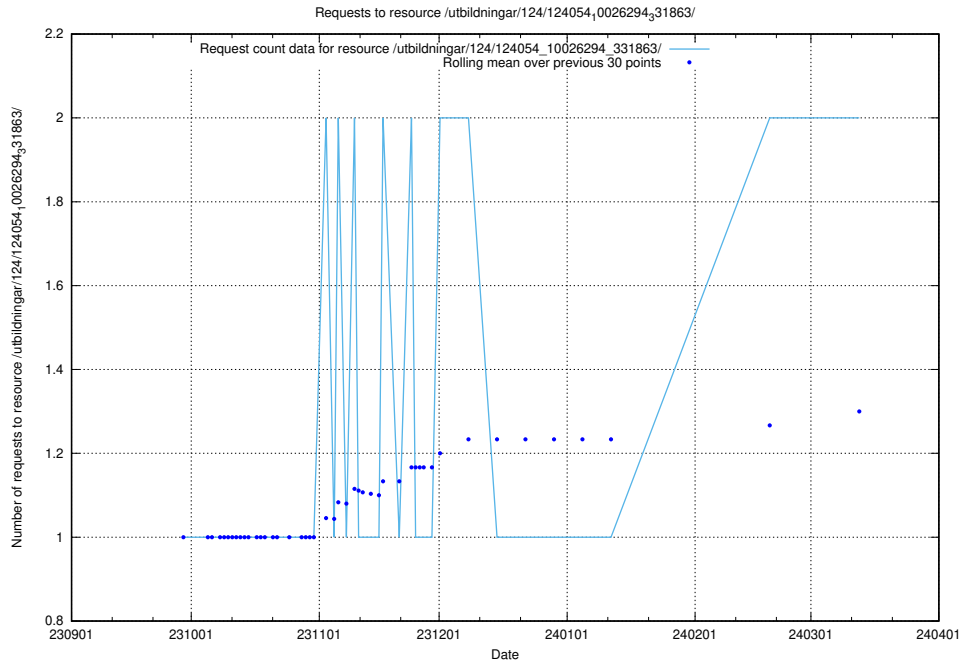

Here, we count the number of requests to resource /utbildningar/124/124118_10067051_317529/events/

5.689 Usage of /utbildningar/124/124054_10026294_331863/

Here, we count the number of requests to resource /utbildningar/124/124054_10026294_331863/.