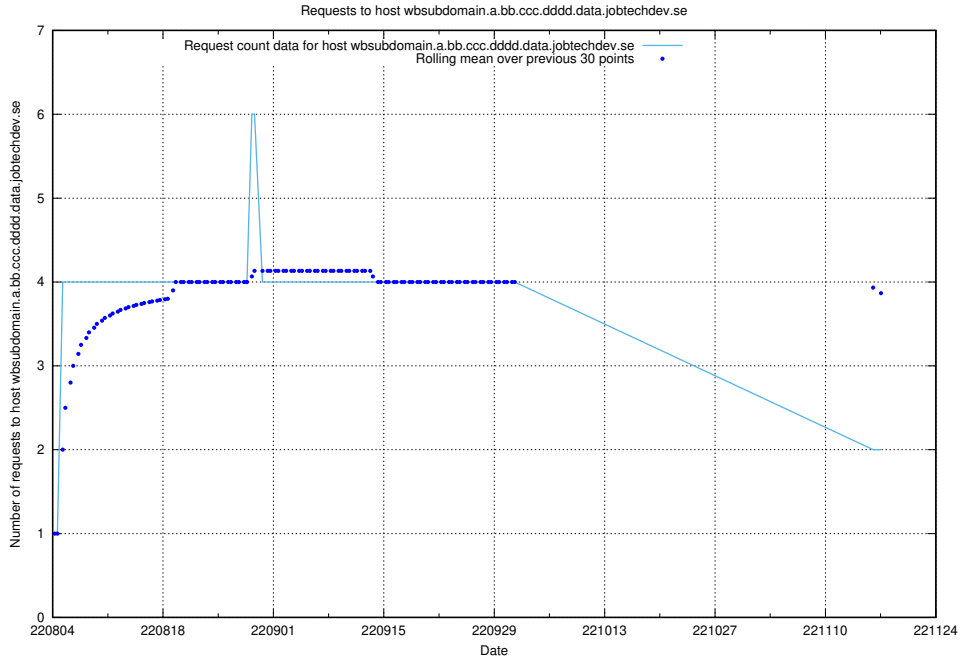

7.348 Usage of wbsubdomain.a.bb.ccc.dddd.data.jobtechdev.se

Here, we count the number of requests to host wbsubdomain.a.bb.ccc.dddd.data.jobtechdev.se.