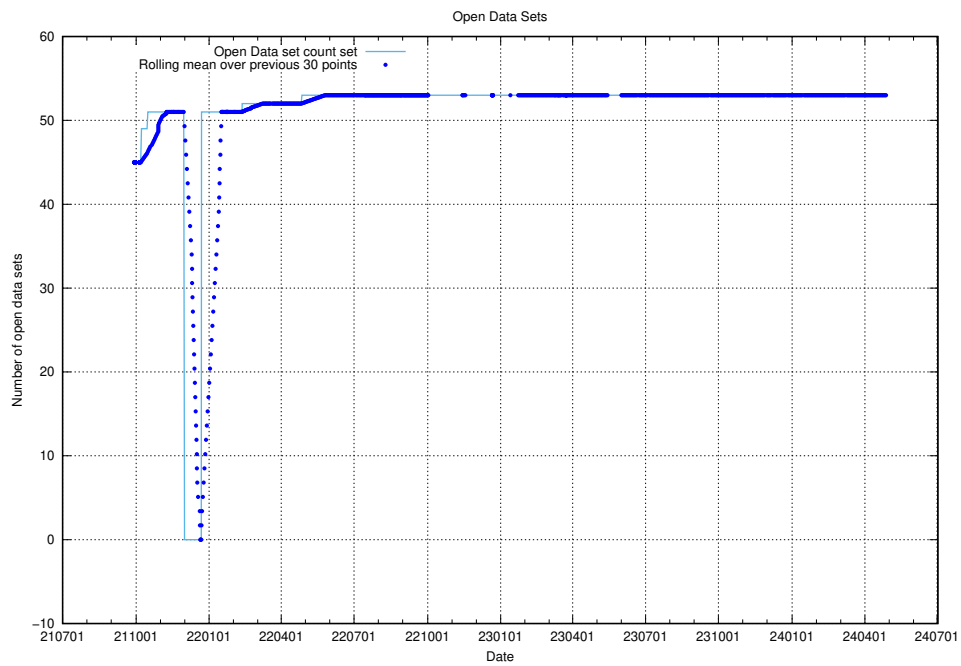

12 Open Data

This section contains statistics about JobTech's published open data in DIGG's [Sweden's data portal](https://www.dataportal.se)¹².

12.1 Number of open data sets

The tables shows the number of open data sets published by JobTech on DIGG's data portal.

¹²<https://www.dataportal.se>