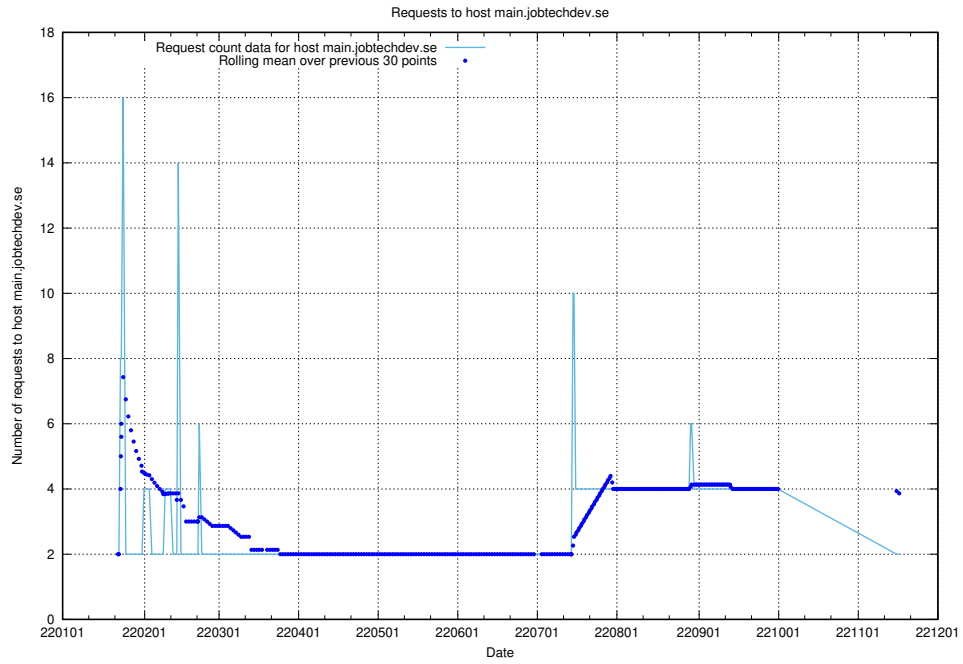

7.594 Usage of main.jobtechdev.se

Here, we count the number of requests to host main.jobtechdev.se.