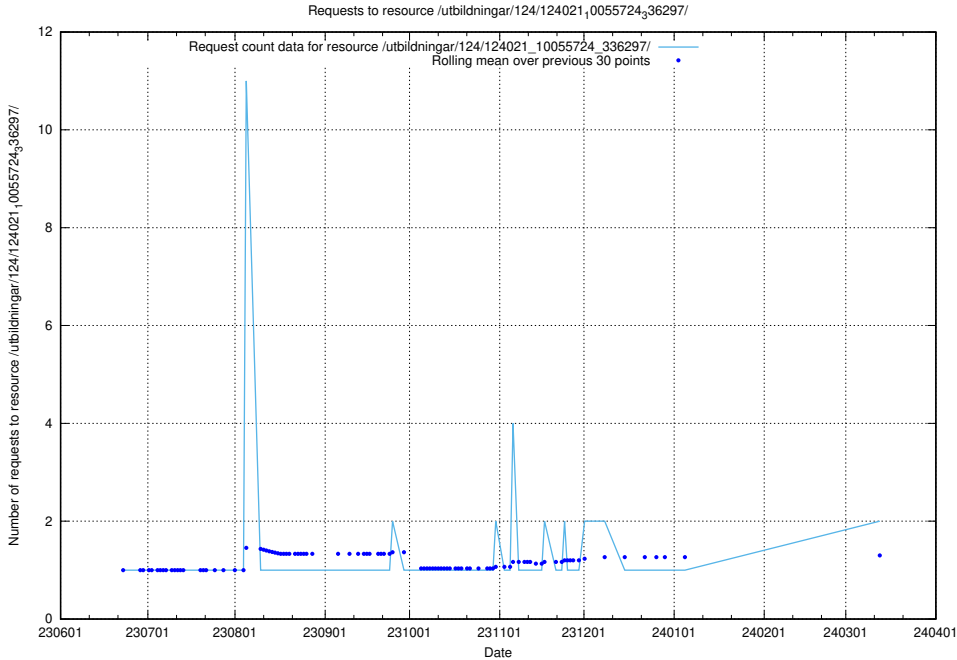

5.824 Usage of /utbildningar/124/124021_10055724_336297/

Here, we count the number of requests to resource /utbildningar/124/124021_10055724_336297/.