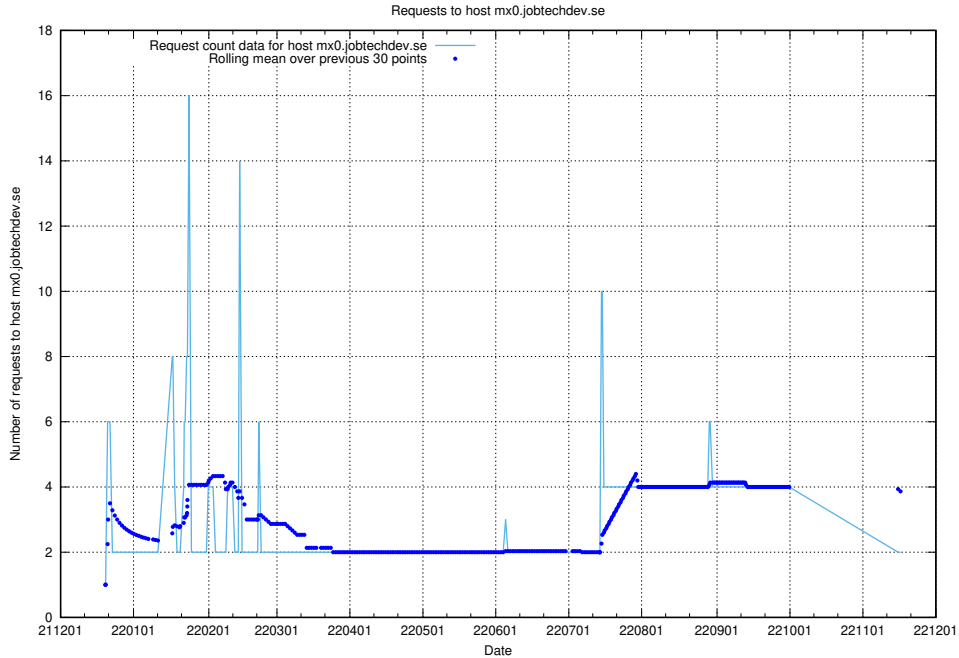

Here, we count the number of requests to host server.jobtechdev.se.

7.367 Usage of mx01.jobtechdev.se

Here, we count the number of requests to host mx01.jobtechdev.se.

7.368 Usage of mx0.jobtechdev.se

Here, we count the number of requests to host mx0.jobtechdev.se.