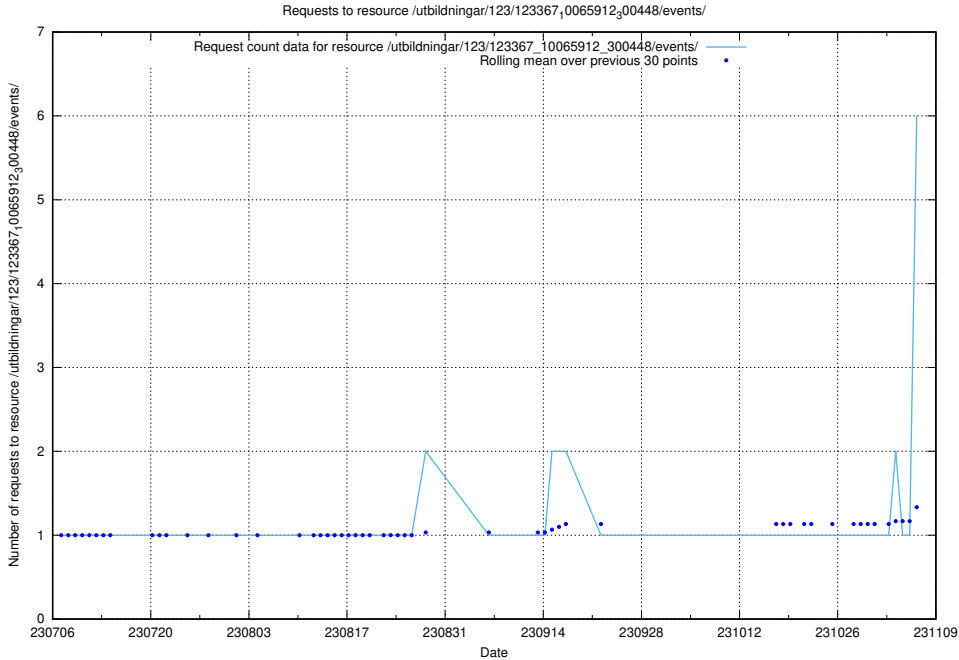

Here, we count the number of requests to resource /taxonomy/version/6/query/employment-variety-concepts/.

5.88 Usage of /utbildningar/123/123367_10065912_300448/events/

Here, we count the number of requests to resource /utbildningar/123/123367_10065912_300448/events/