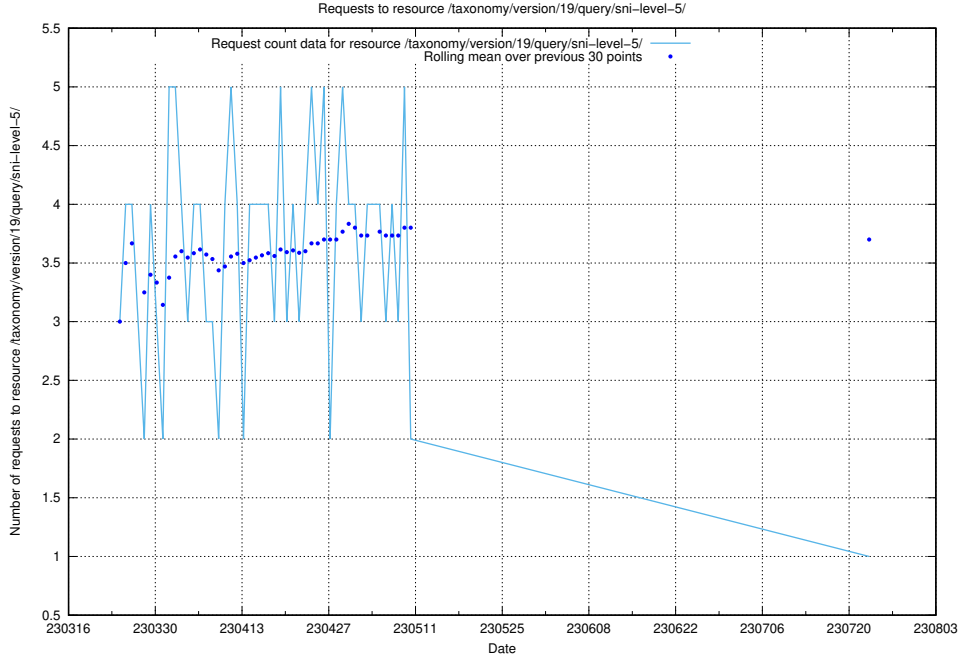

5.6070 Usage of /taxonomy/version/19/query/sni-level-5/

Here, we count the number of requests to resource /taxonomy/version/19/query/sni-level-5/.