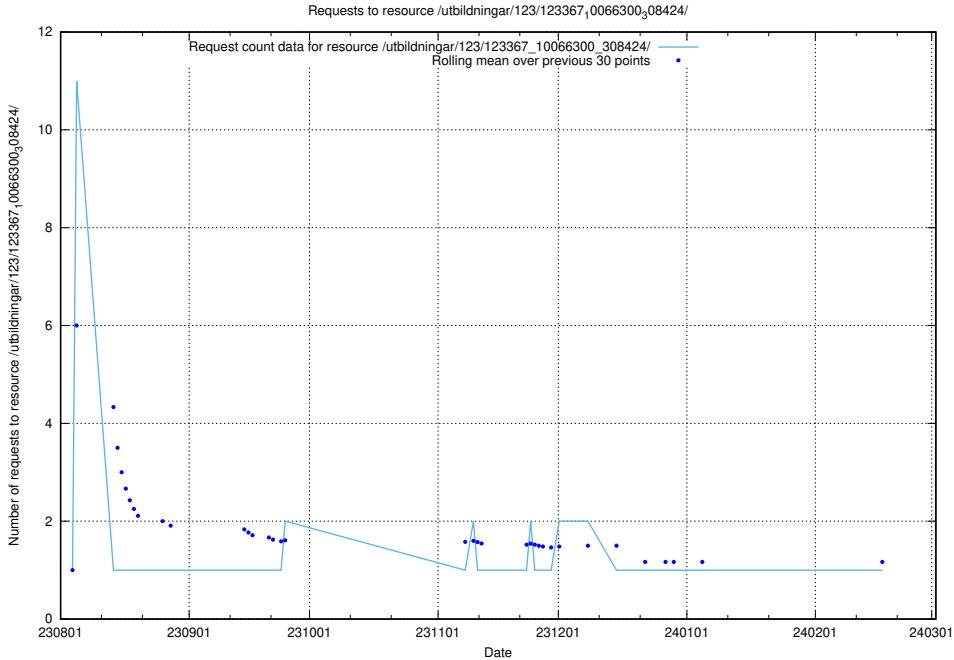

5.4832 Usage of /utbildningar/123/123367_10066300_308424/

Here, we count the number of requests to resource /utbildningar/123/123367_10066300_308424/.