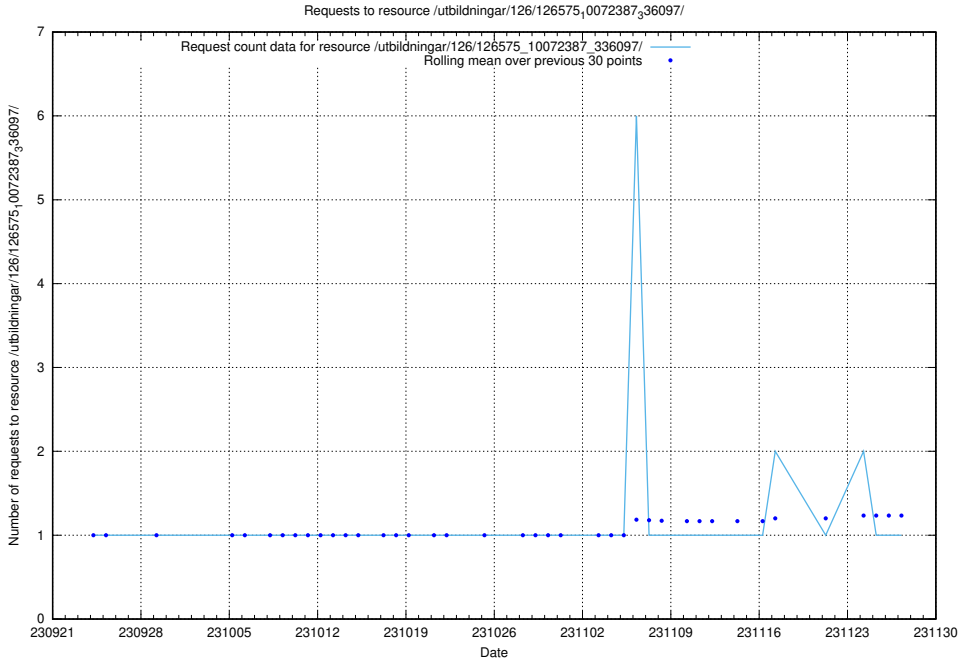

5.4426 Usage of /utbildningar/126/126575_10072387_336097/

Here, we count the number of requests to resource /utbildningar/126/126575_10072387_336097/.