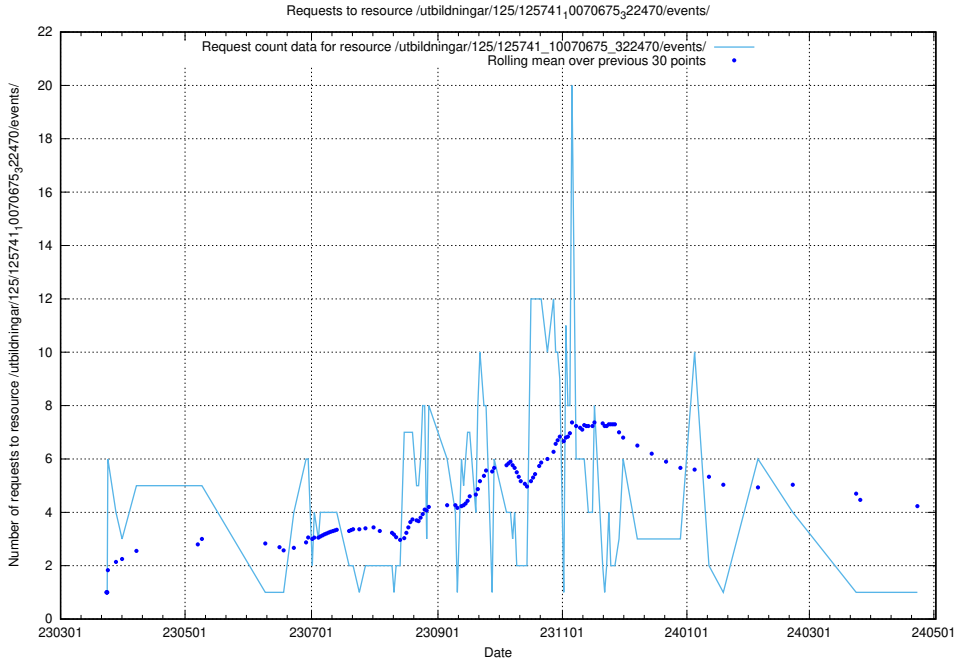

Here, we count the number of requests to resource /utbildningar/125/125741_10070679_322474/.

5.6419 Usage of /utbildningar/125/125741_10070675_322470/events/

Here, we count the number of requests to resource /utbildningar/125/125741_10070675_322470/events/