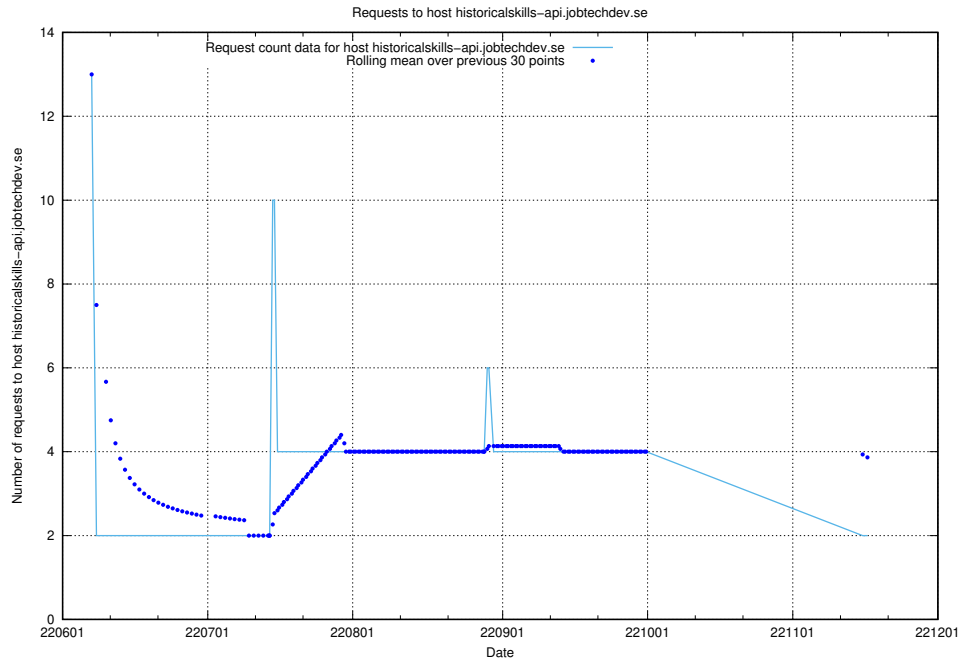

7.406 Usage of `historicalskills-api.jobtechdev.se`

Here, we count the number of requests to host `historicalskills-api.jobtechdev.se`.