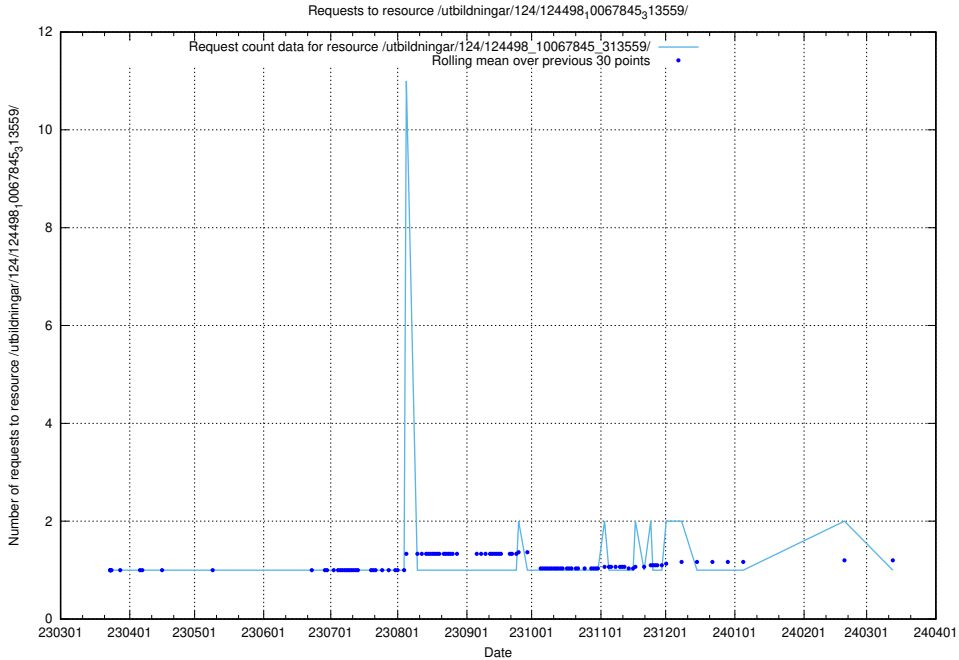

5.2629 Usage of /utbildningar/124/124498_10067845_313559/

Here, we count the number of requests to resource /utbildningar/124/124498_10067845_313559/.