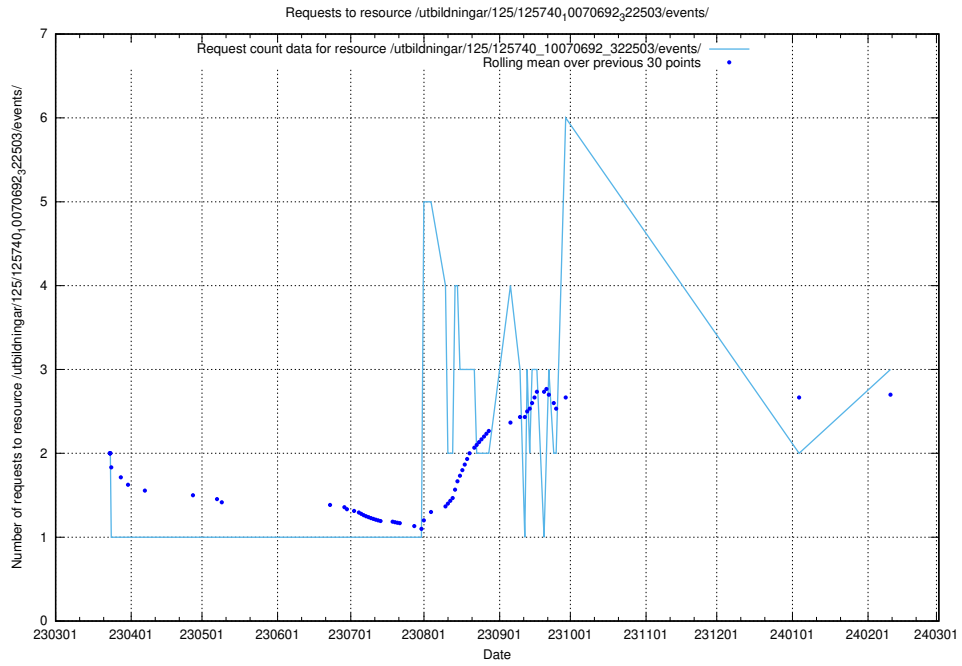

5.417 Usage of /utbildningar/125/125740_10070692_322503/events/

Here, we count the number of requests to resource /utbildningar/125/125740_10070692_322503/events/