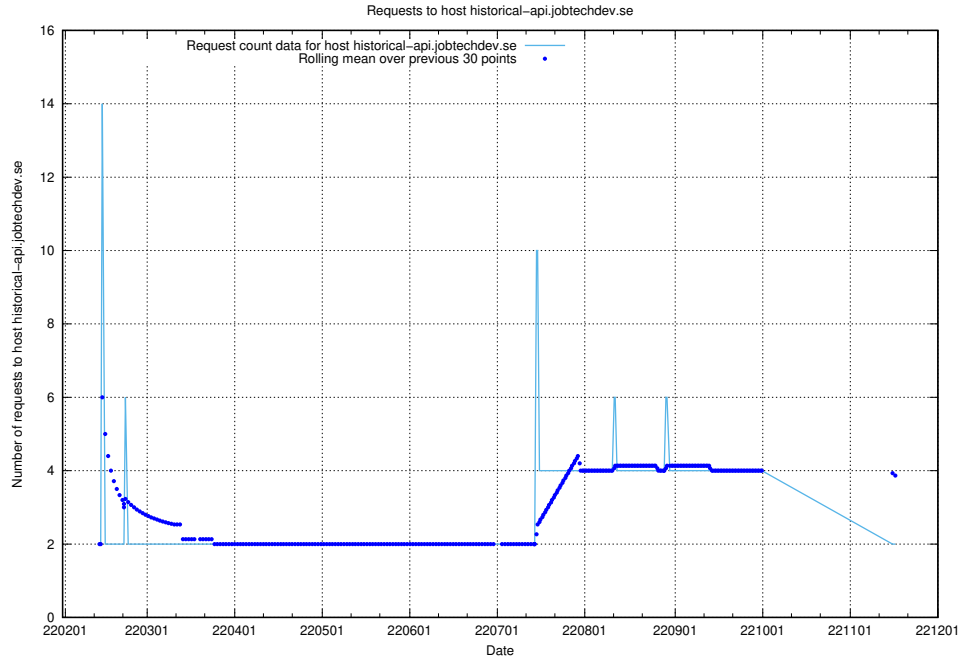

7.539 Usage of historical-api.jobtechdev.se

Here, we count the number of requests to host historical-api.jobtechdev.se.