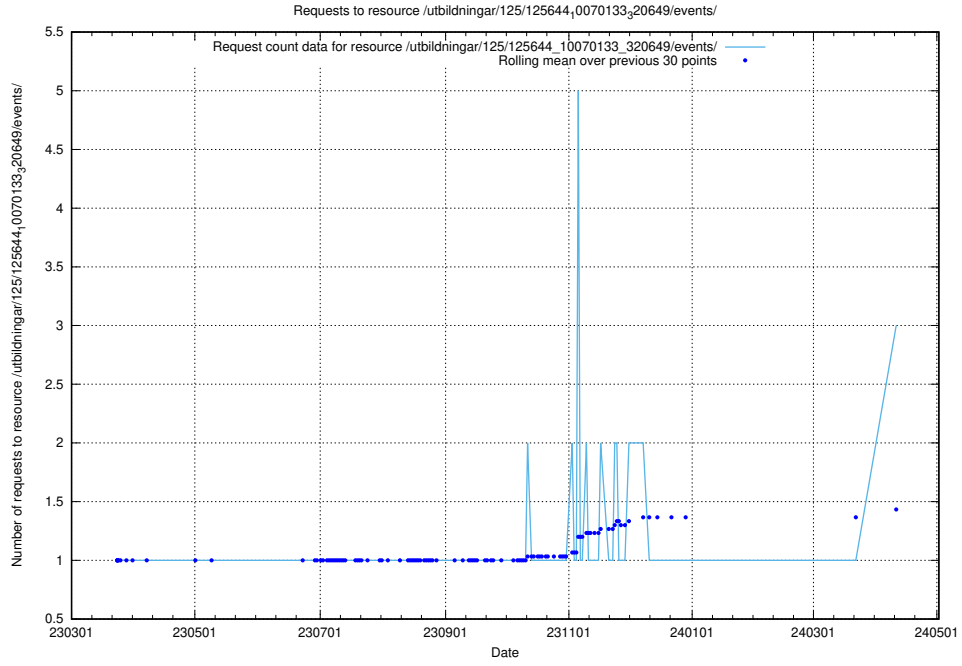

5.246 Usage of /utbildningar/125/125644_10070133_320649/events/

Here, we count the number of requests to resource /utbildningar/125/125644_10070133_320649/events/