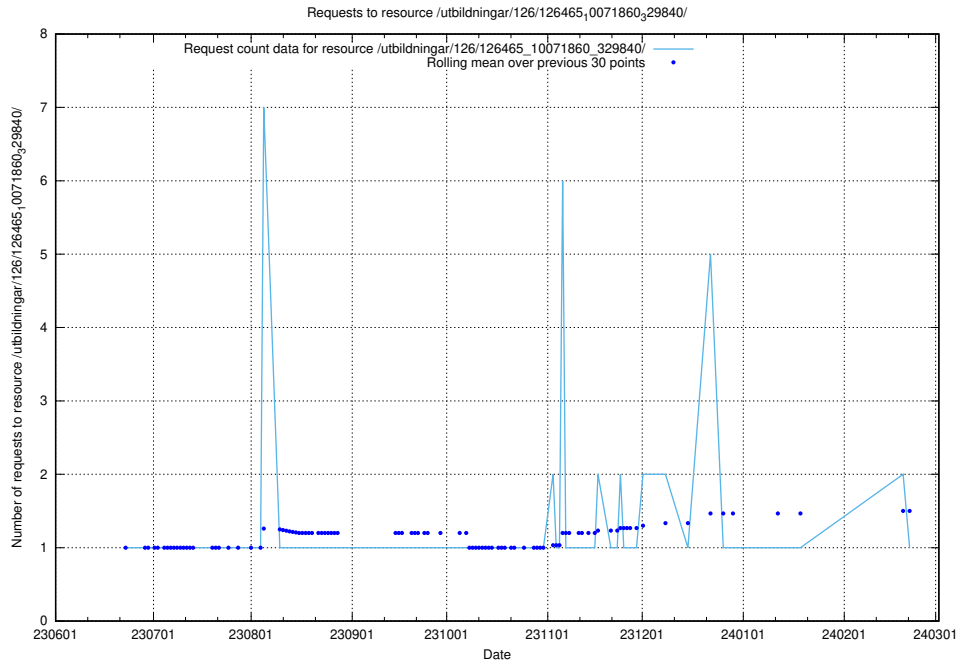

5.5603 Usage of /utbildningar/126/126465_10071860_329840/

Here, we count the number of requests to resource /utbildningar/126/126465_10071860_329840/.