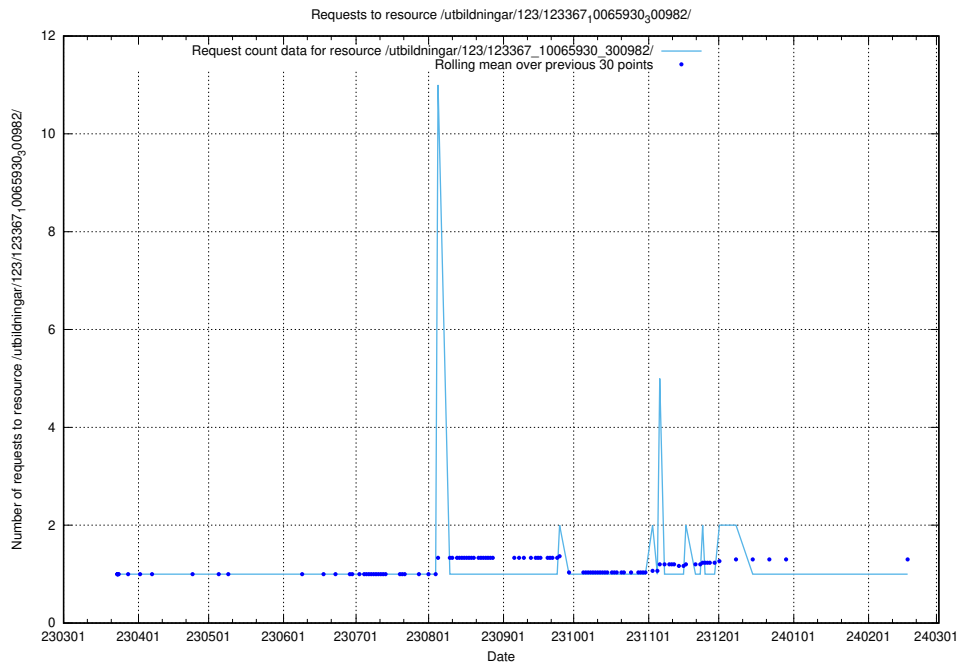

5.4580 Usage of /utbildningar/123/123367_10065930_300982/

Here, we count the number of requests to resource /utbildningar/123/123367_10065930_300982/.