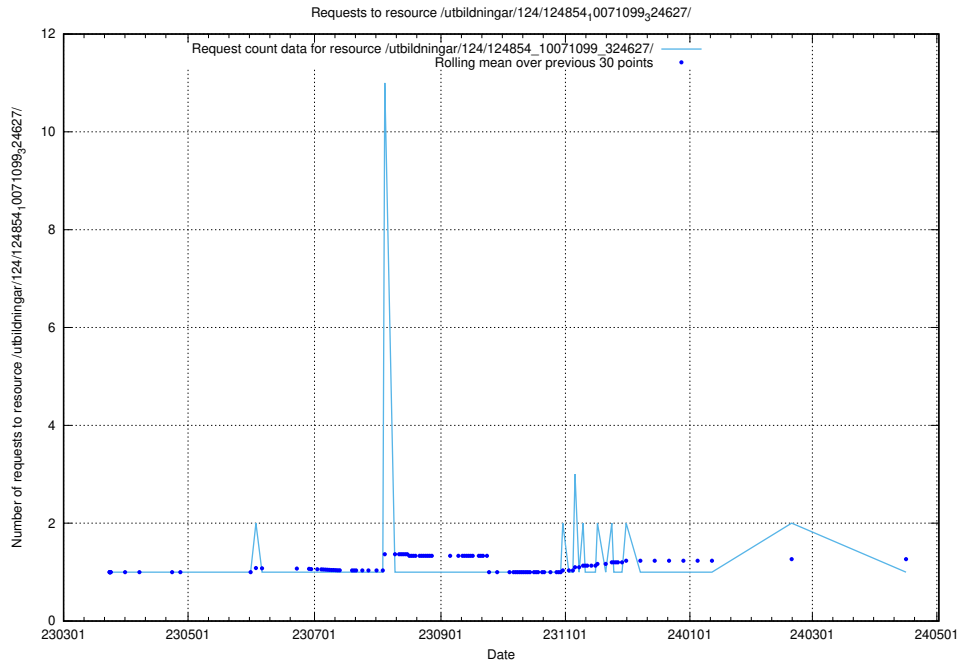

5.1175 Usage of /utbildningar/124/124854_10071099_324627/

Here, we count the number of requests to resource /utbildningar/124/124854_10071099_324627/.