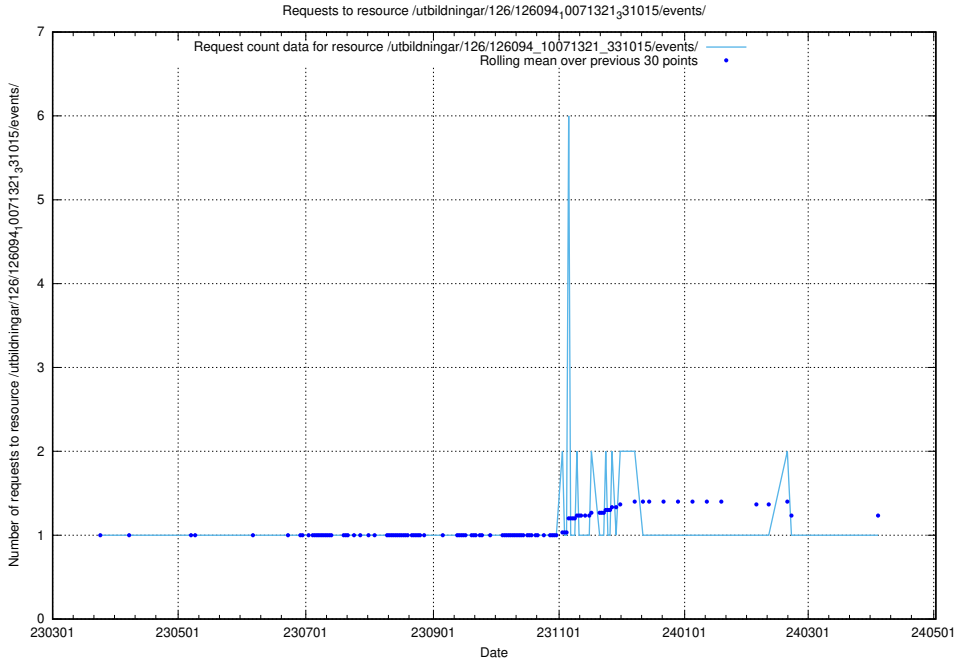

5.6149 Usage of /utbildningar/126/126094_10071321_331015/events/

Here, we count the number of requests to resource /utbildningar/126/126094_10071321_331015/events/