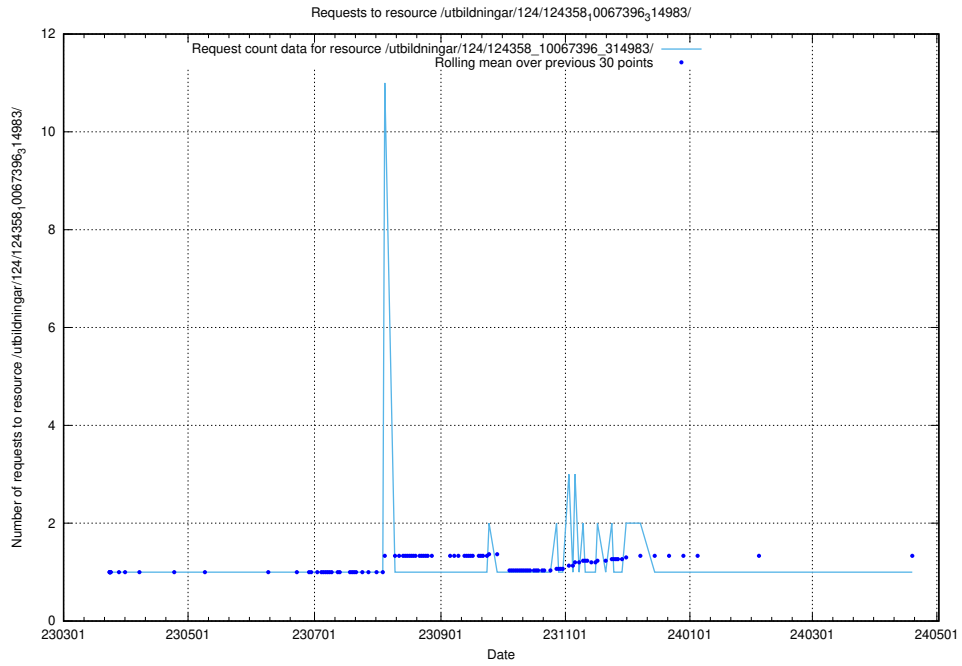

5.3778 Usage of /utbildningar/124/124358_10067396_314983/

Here, we count the number of requests to resource /utbildningar/124/124358_10067396_314983/.