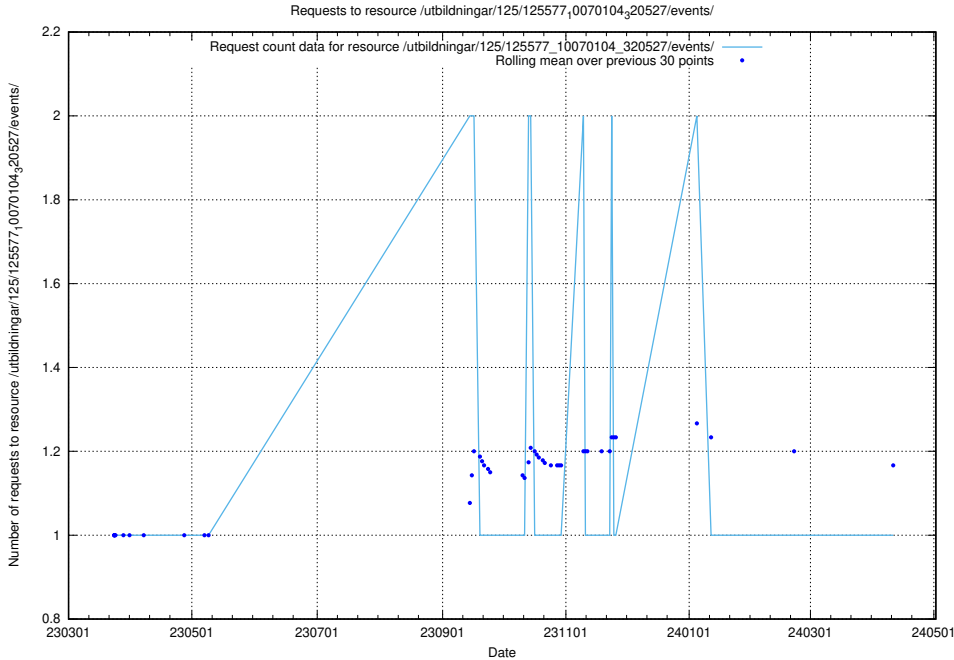

5.1073 Usage of /utbildningar/125/125577_10070104_320527/events/

Here, we count the number of requests to resource /utbildningar/125/125577_10070104_320527/events/