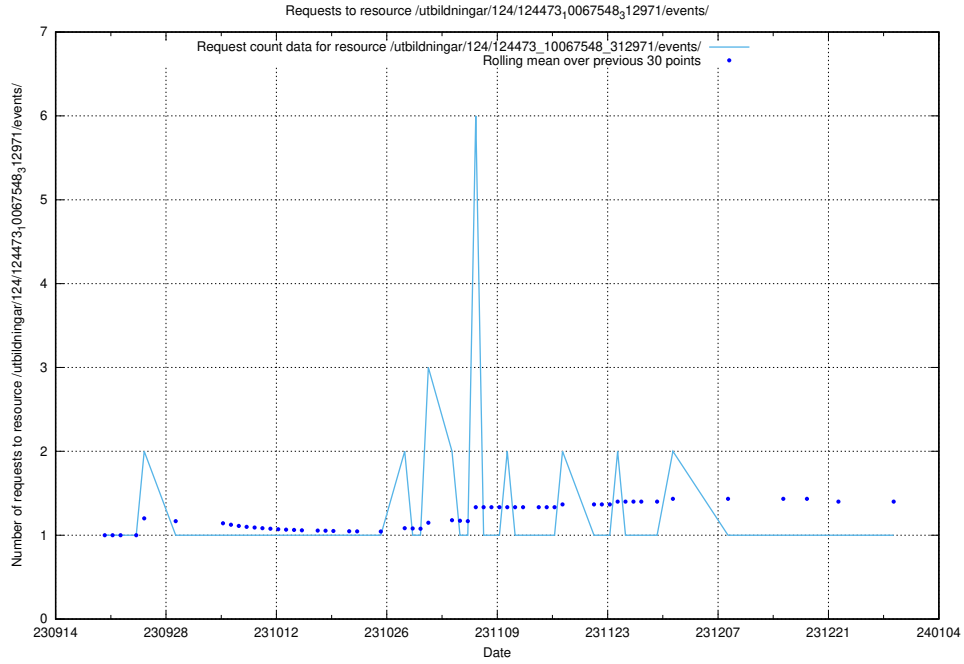

5.4483 Usage of /utbildningar/124/124473_10067548_312971/events/

Here, we count the number of requests to resource /utbildningar/124/124473_10067548_312971/events/

5.4484 Usage of /utbildningar/123/123367_10066304_308429/