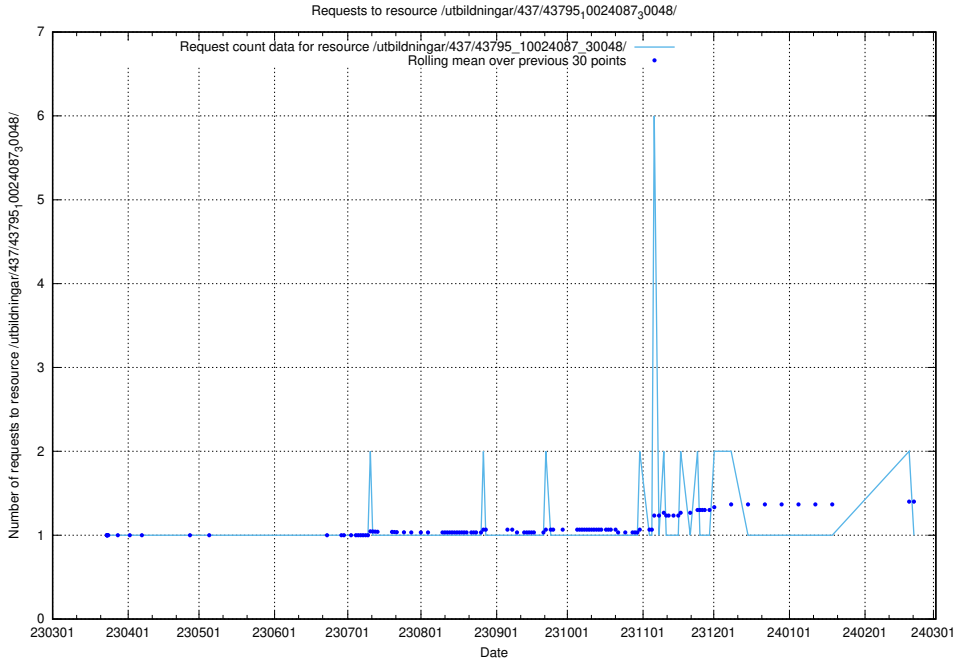

5.6300 Usage of /utbildningar/437/43795_10024087_30048/

Here, we count the number of requests to resource /utbildningar/437/43795_10024087_30048/.