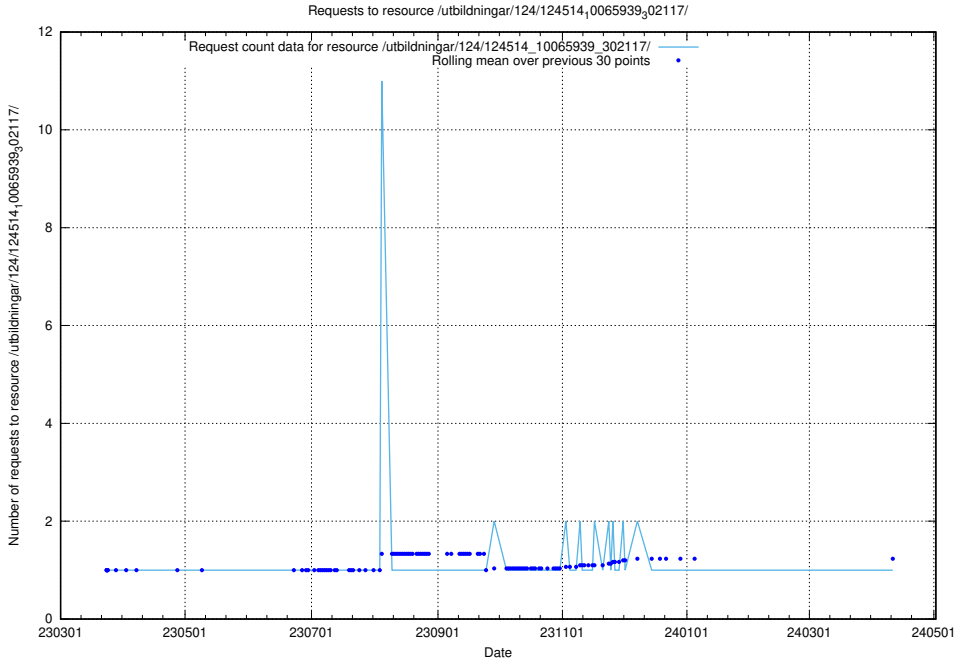

5.1827 Usage of /utbildningar/124/124514_10065939_302117/

Here, we count the number of requests to resource /utbildningar/124/124514_10065939_302117/.