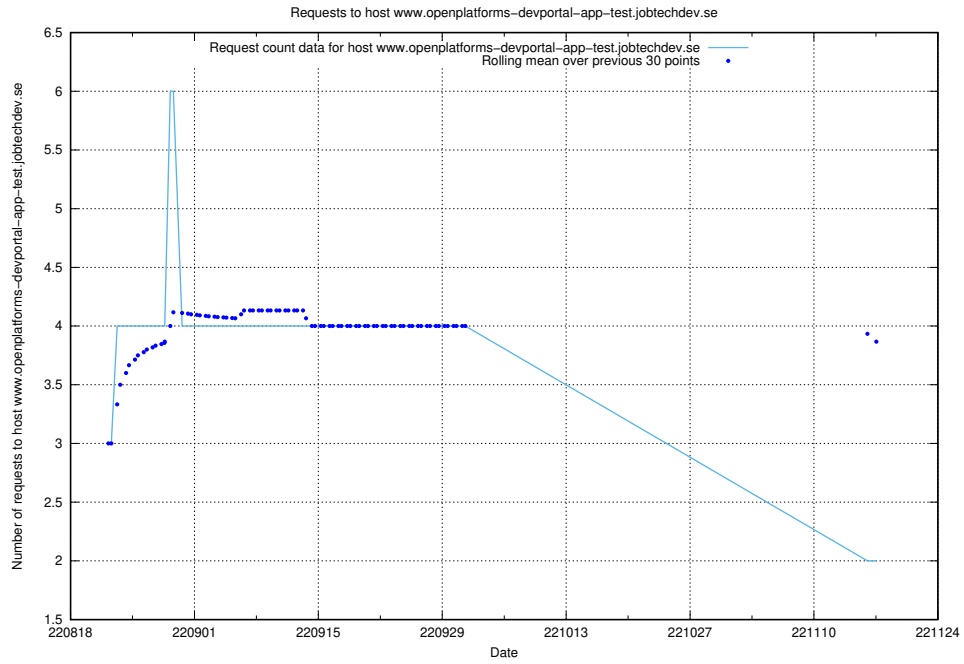

7.337 Usage of `www.openplatforms-devportal-app-test.jobtechdev.se`

Here, we count the number of requests to host `www.openplatforms-devportal-app-test.jobtechdev.se`.