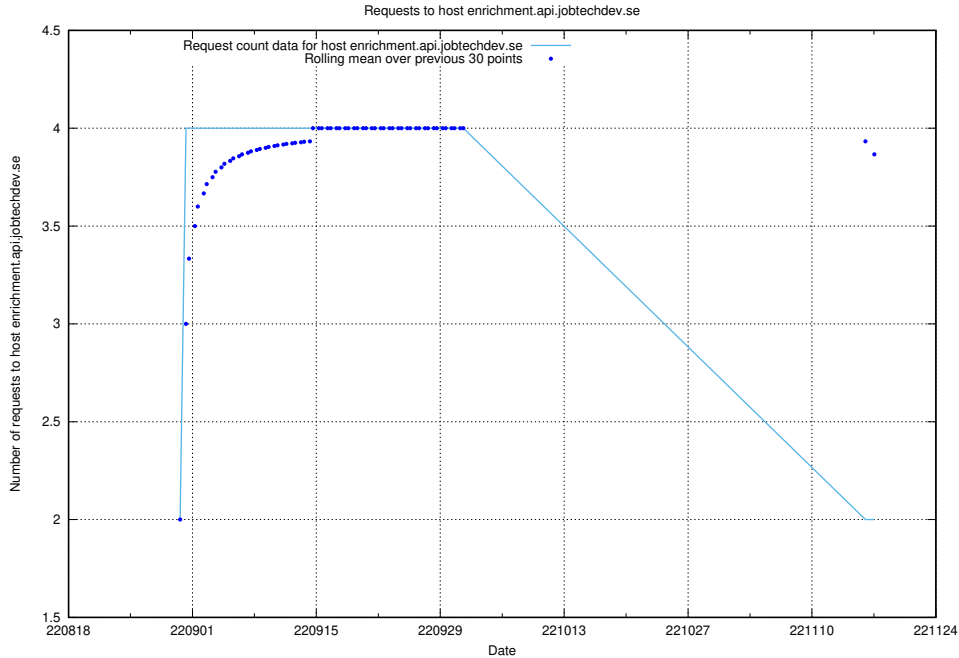

Here, we count the number of requests to host enrichment.api.jobtechdev.se.

7.334 Usage of 268e33cb-63e1-42a5-805a-204a76dc9280.jobtechdev.se

Here, we count the number of requests to host 268e33cb-63e1-42a5-805a-204a76dc9280.jobtechdev.se.