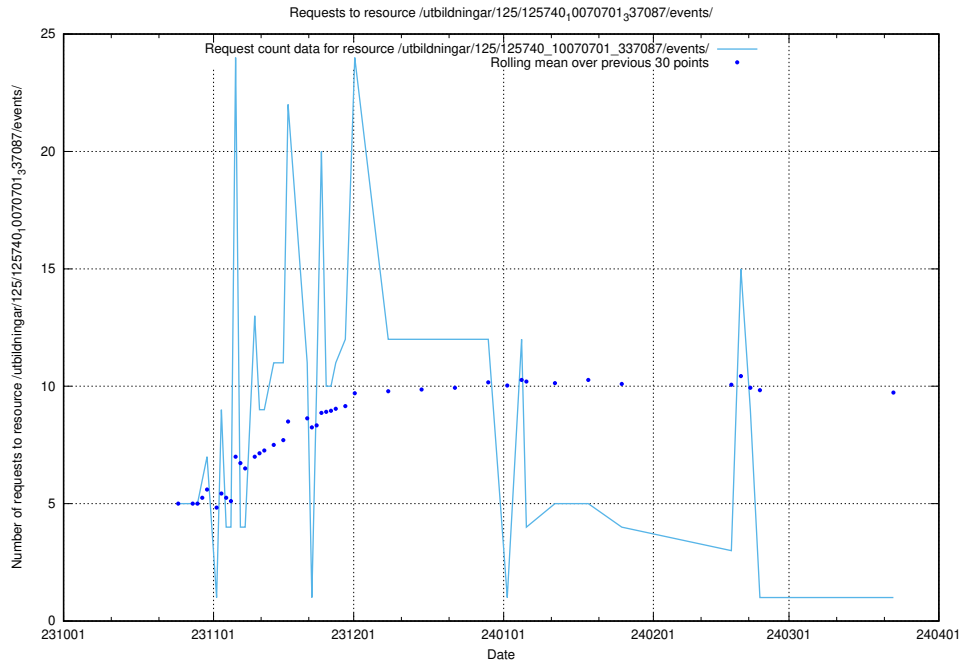

5.4154 Usage of /utbildningar/125/125740_10070701_337087/events/

Here, we count the number of requests to resource /utbildningar/125/125740_10070701_337087/events/