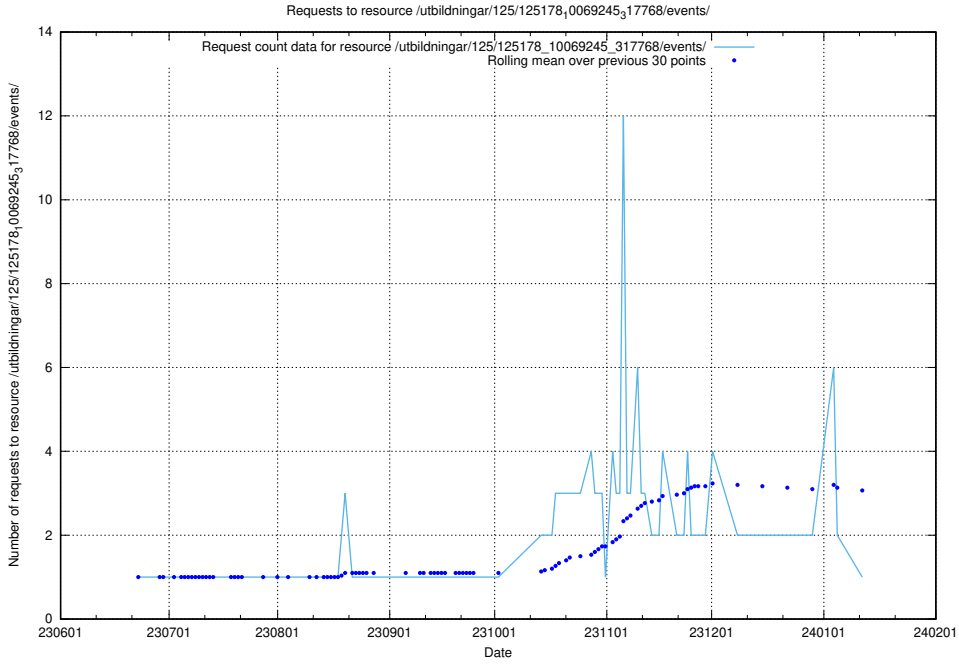

5.5682 Usage of /utbildningar/125/125178_10069245_317768/events/

Here, we count the number of requests to resource /utbildningar/125/125178_10069245_317768/events/