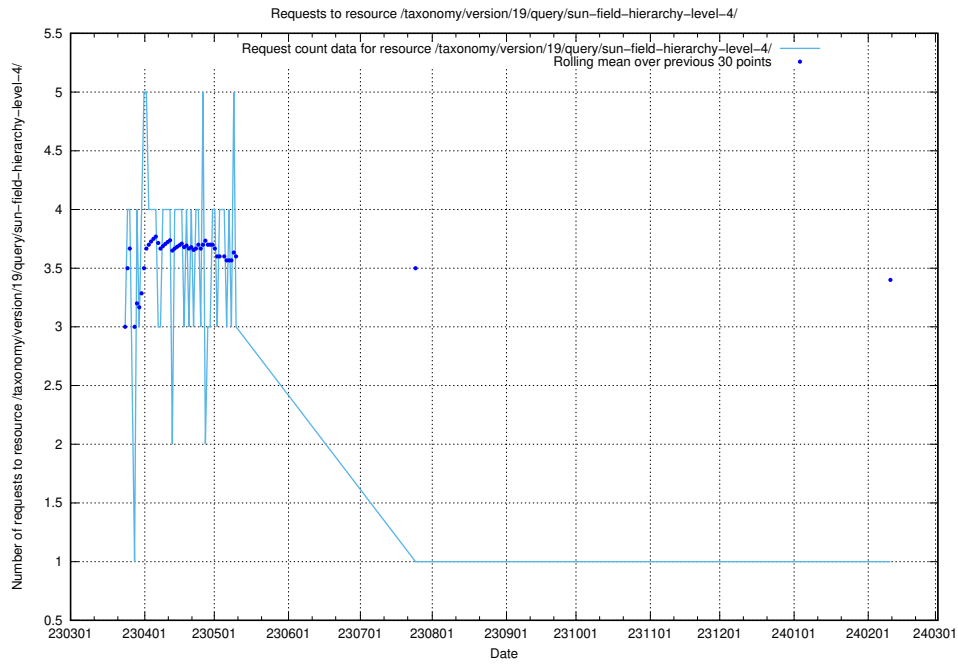

5.6057 Usage of /taxonomy/version/19/query/sun-field-hierarchy-level-4/

Here, we count the number of requests to resource /taxonomy/version/19/query/sun-field-hierarchy-level-4/.