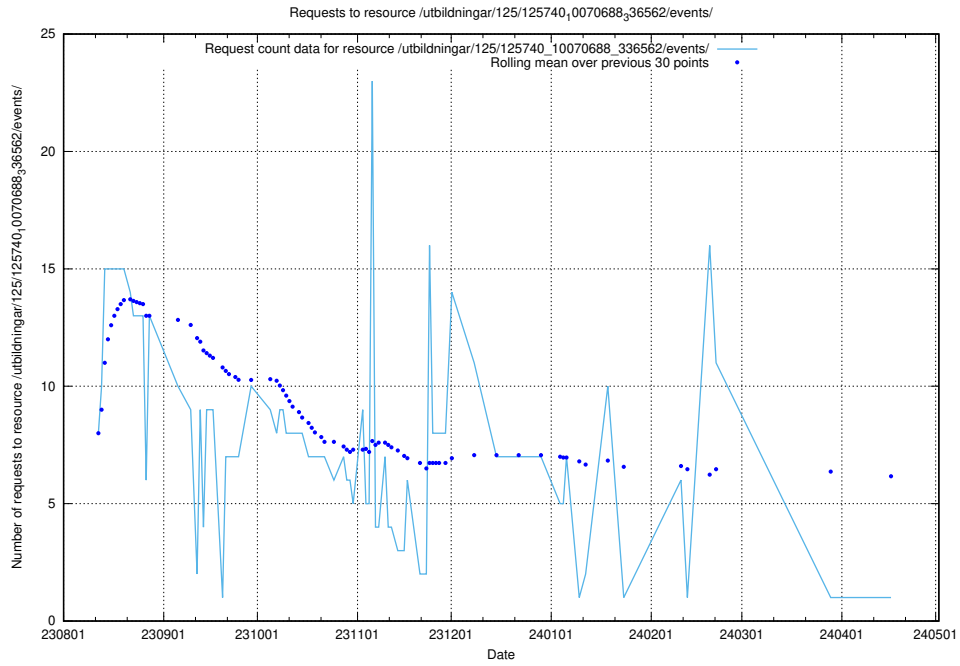

5.4751 Usage of /utbildningar/125/125740_10070688_336562/events/

Here, we count the number of requests to resource /utbildningar/125/125740_10070688_336562/events/