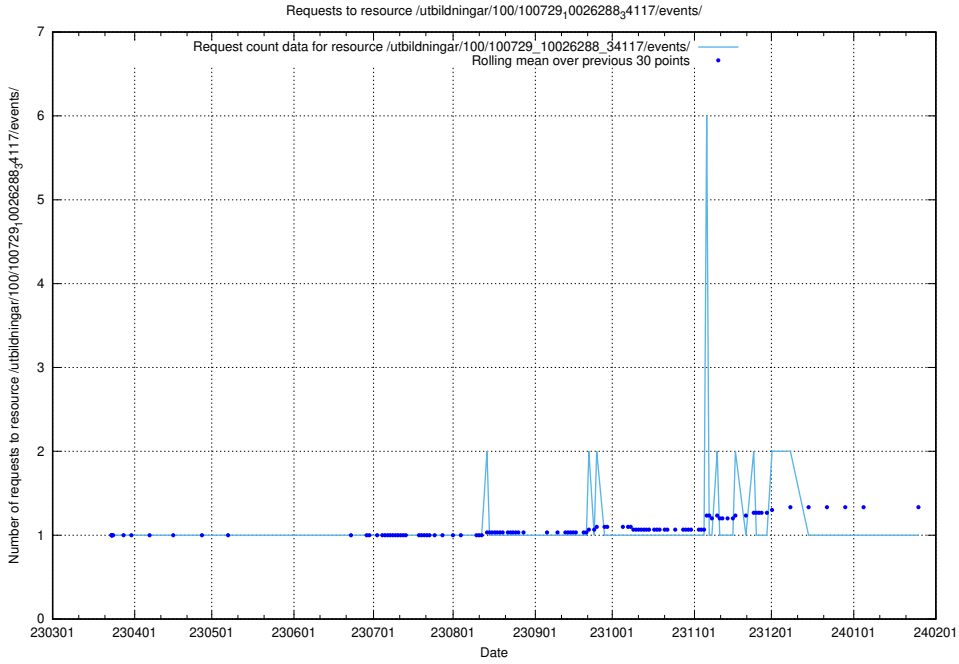

5.5623 Usage of /utbildningar/100/100729_10026288_34117/events/

Here, we count the number of requests to resource /utbildningar/100/100729_10026288_34117/events/.