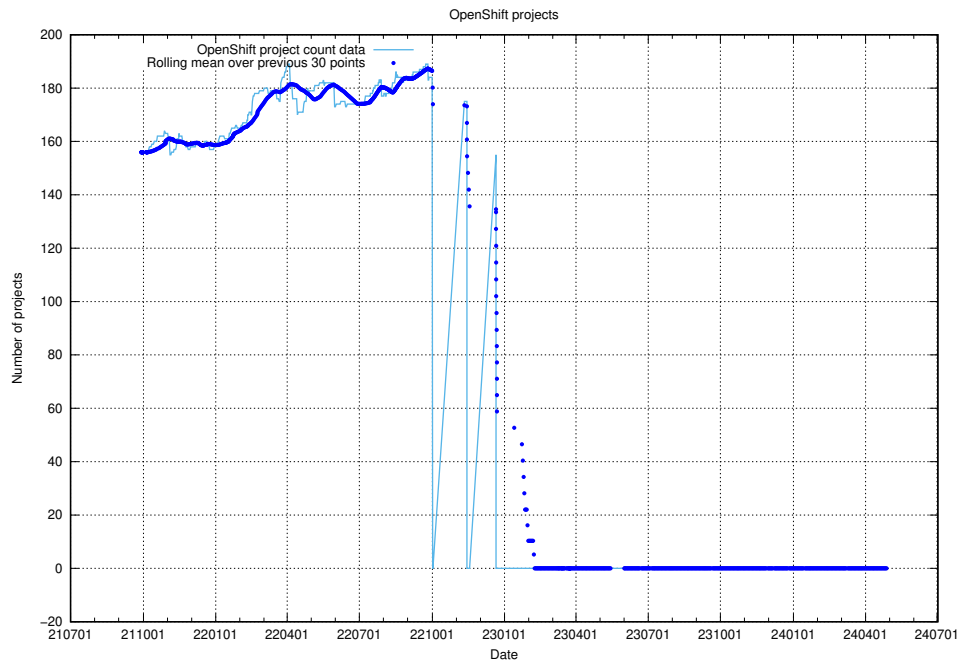

10.1 Number of projects in OpenShift

A graph of the number of projects in JobTech's production cluster of OpenShift.

¹⁰<https://console-openshift-console.prod.services.jtech.se>

11 Customer Relation Management