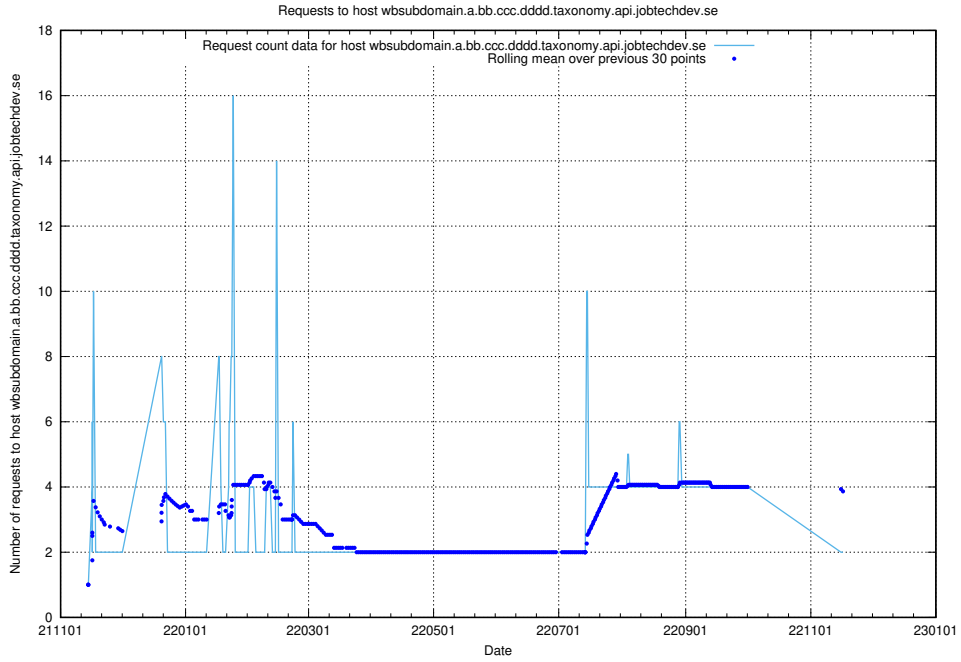

7.542 Usage of wbsubdomain.a.bb.ccc.dddd.taxonomy.api.jobtechdev.se

Here, we count the number of requests to host wbsubdomain.a.bb.ccc.dddd.taxonomy.api.jobtechdev.se.