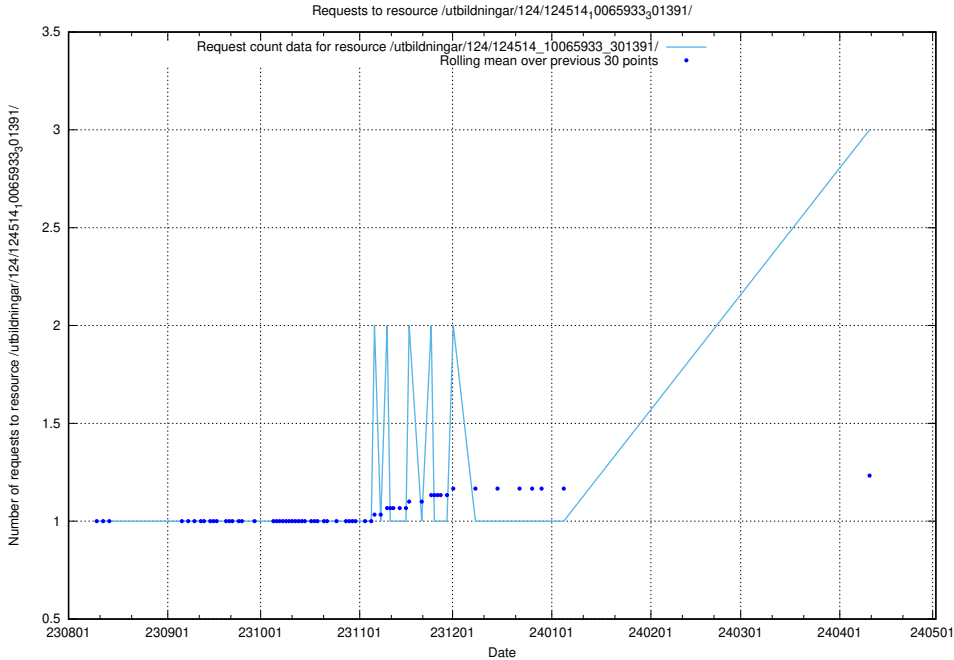

5.344 Usage of /utbildningar/124/124514_10065933_301391/

Here, we count the number of requests to resource /utbildningar/124/124514_10065933_301391/.