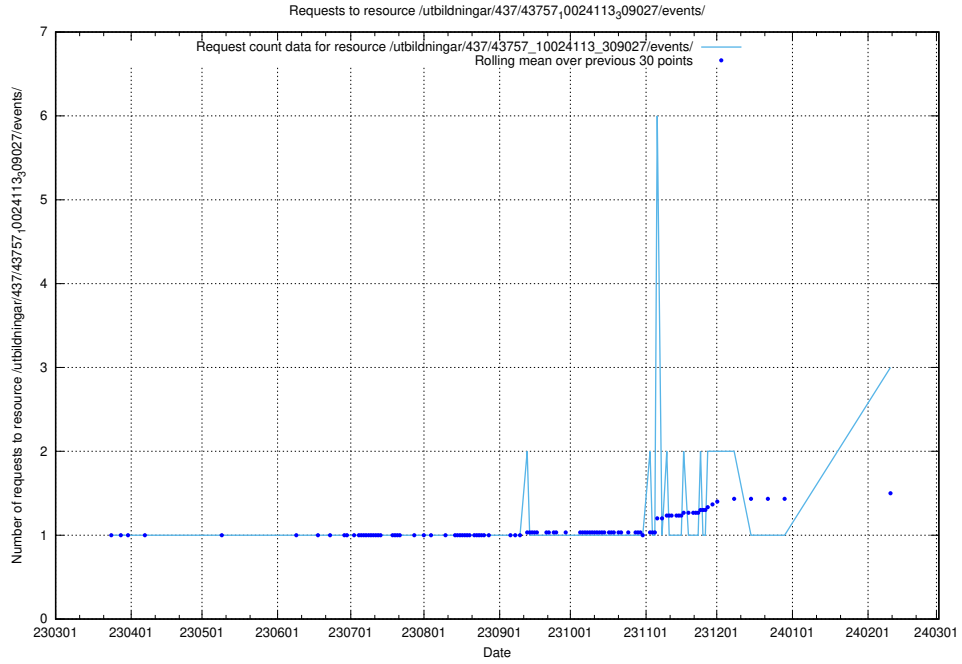

5.411 Usage of /utbildningar/437/43757_10024113_309027/events/

Here, we count the number of requests to resource /utbildningar/437/43757_10024113_309027/events/.