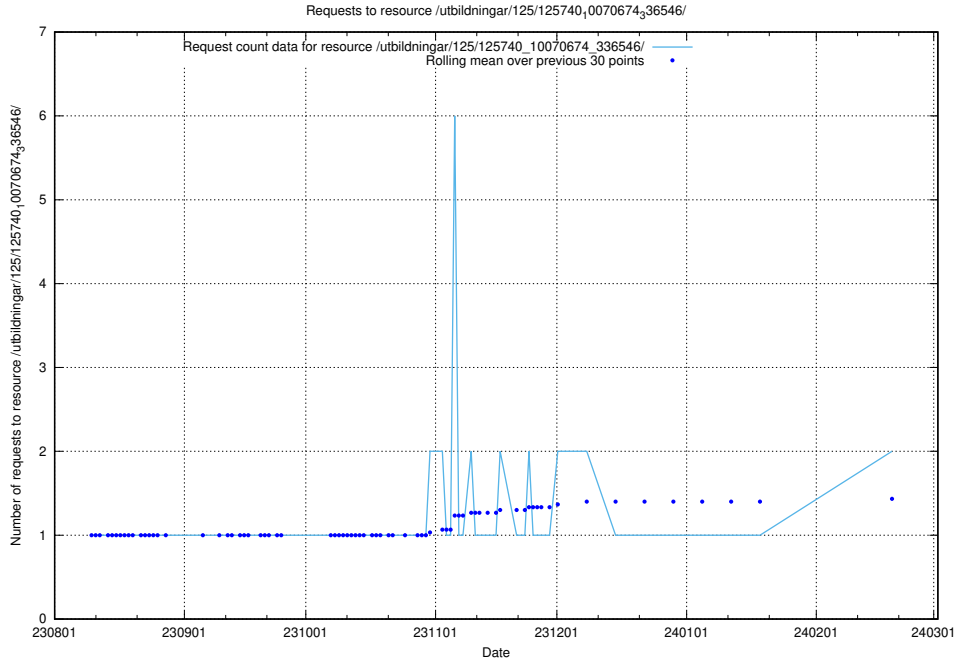

5.724 Usage of /utbildningar/125/125740_10070674_336546/

Here, we count the number of requests to resource /utbildningar/125/125740_10070674_336546/.