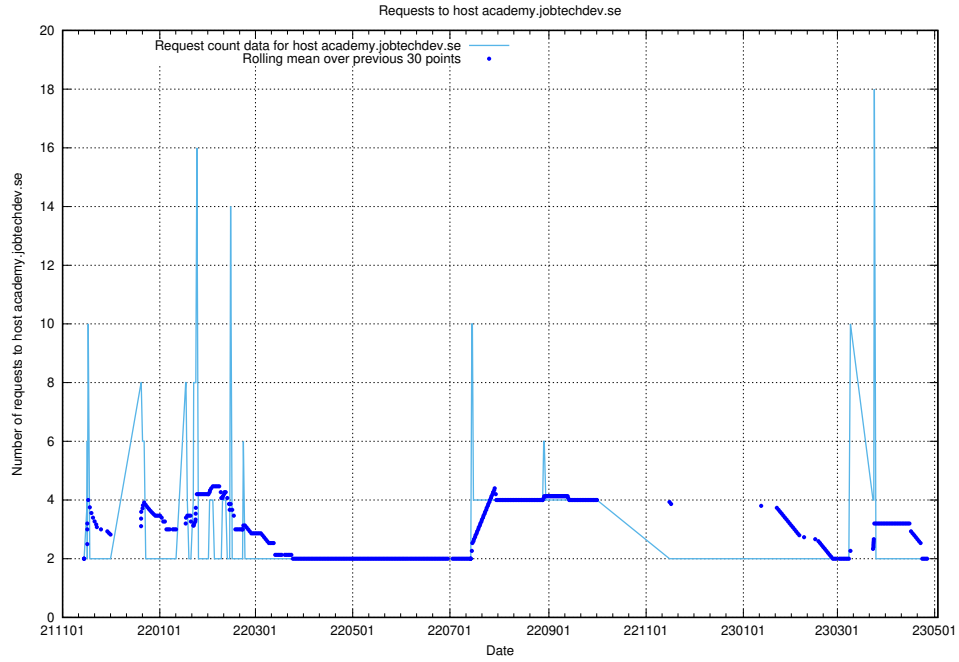

7.302 Usage of academy.jobtechdev.se

Here, we count the number of requests to host academy.jobtechdev.se.