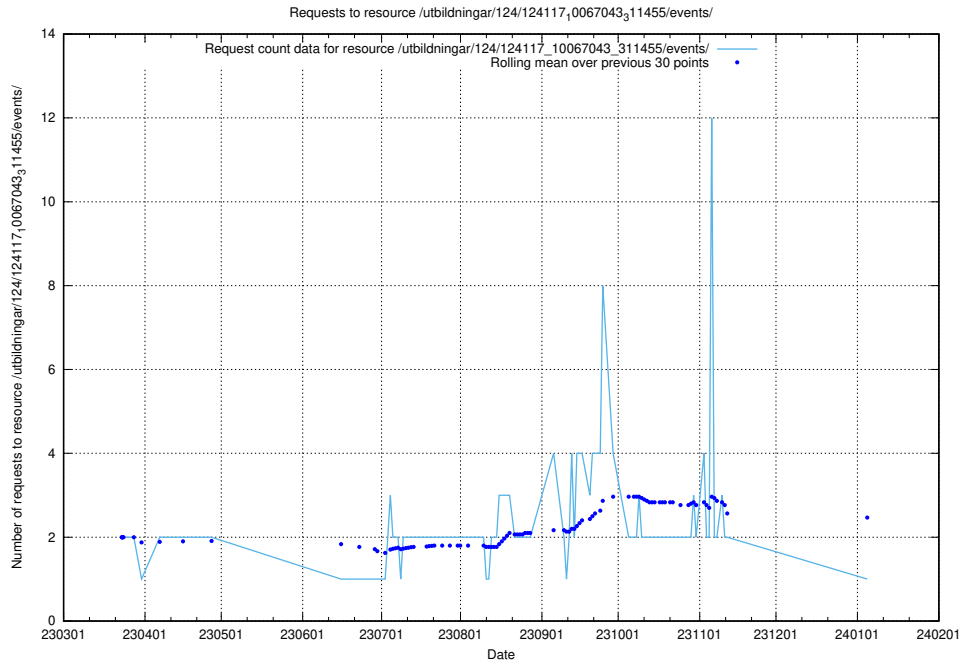

Here, we count the number of requests to resource /utbildningar/124/124118_10067051_317529/.

5.6247 Usage of /utbildningar/124/124117_10067043_311455/events/

Here, we count the number of requests to resource /utbildningar/124/124117_10067043_311455/events/