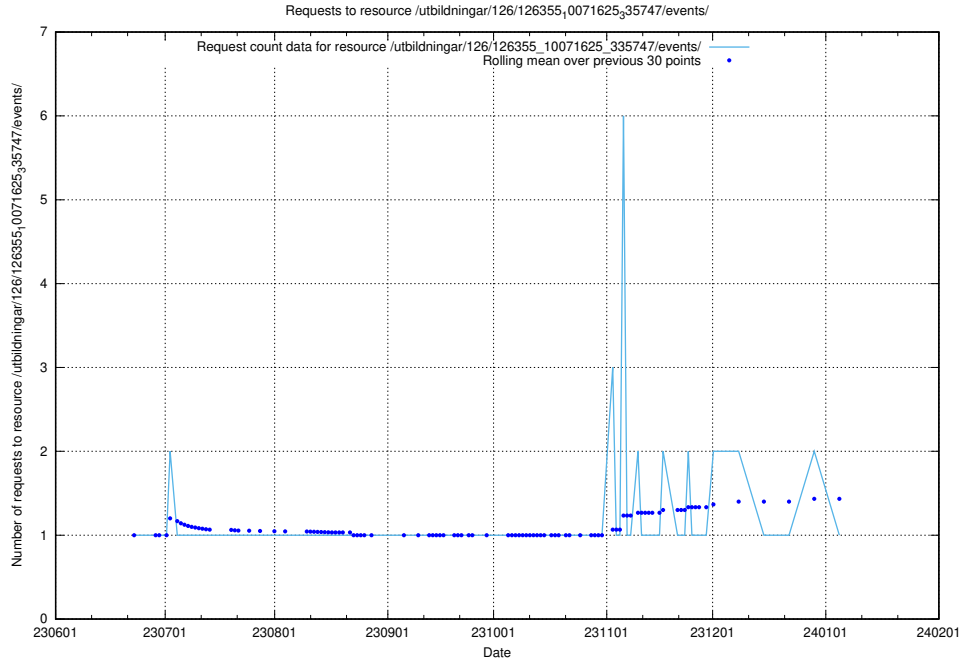

5.5606 Usage of /utbildningar/126/126355_10071625_335747/events/

Here, we count the number of requests to resource /utbildningar/126/126355_10071625_335747/events/