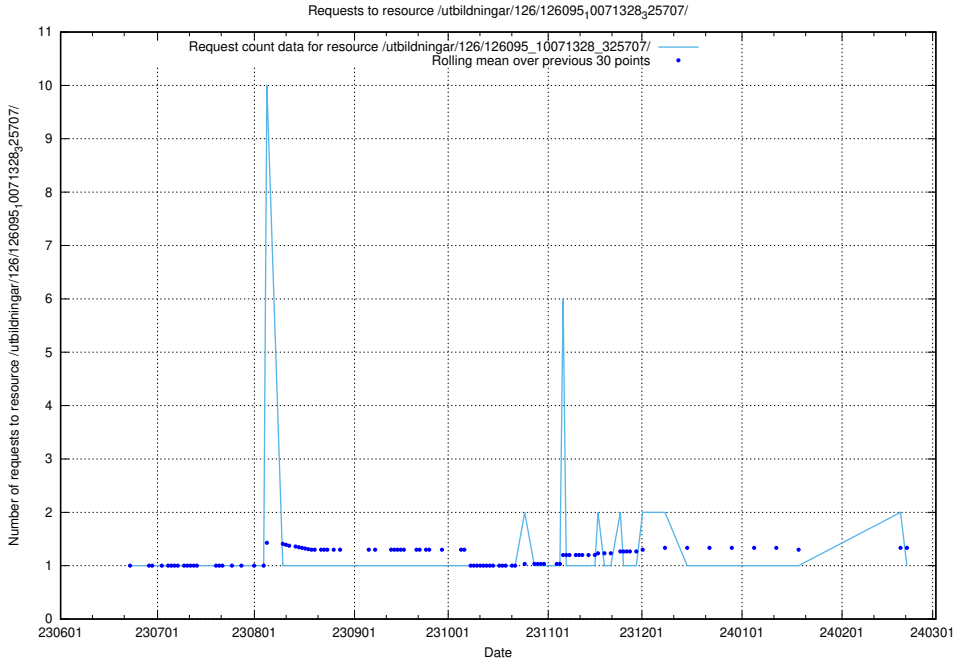

5.5630 Usage of /utbildningar/126/126095_10071328_325707/

Here, we count the number of requests to resource /utbildningar/126/126095_10071328_325707/.