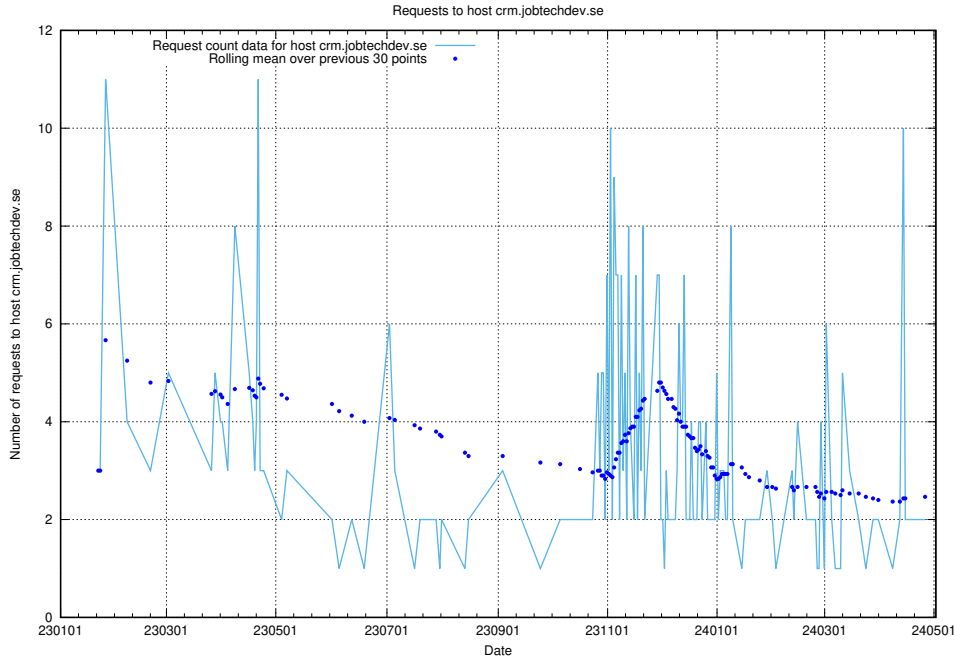

7.293 Usage of crm.jobtechdev.se

Here, we count the number of requests to host crm.jobtechdev.se.