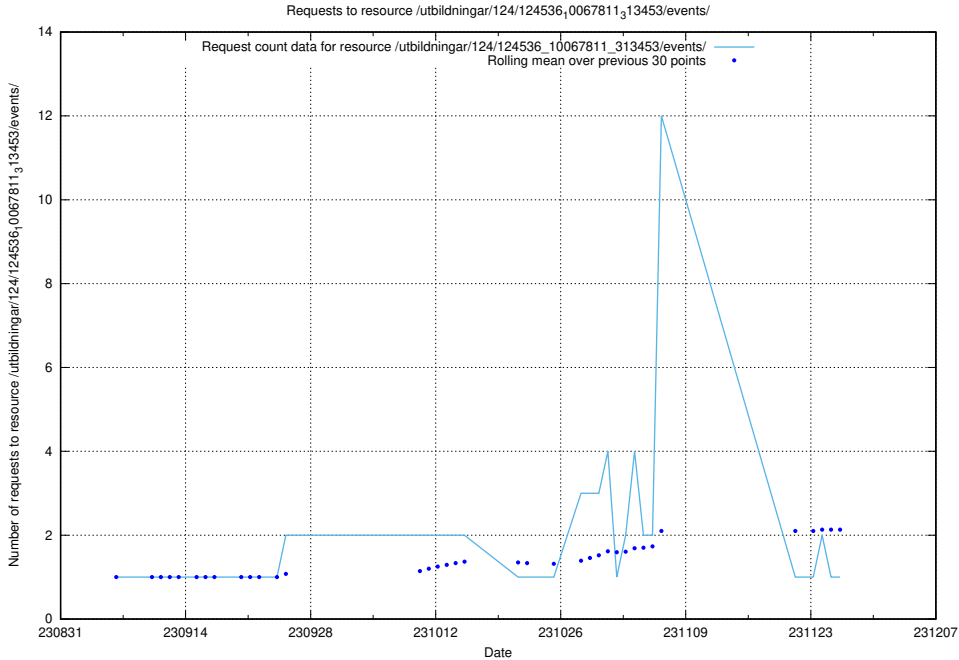

5.4633 Usage of /utbildningar/124/124536_10067811_313453/events/

Here, we count the number of requests to resource /utbildningar/124/124536_10067811_313453/events/