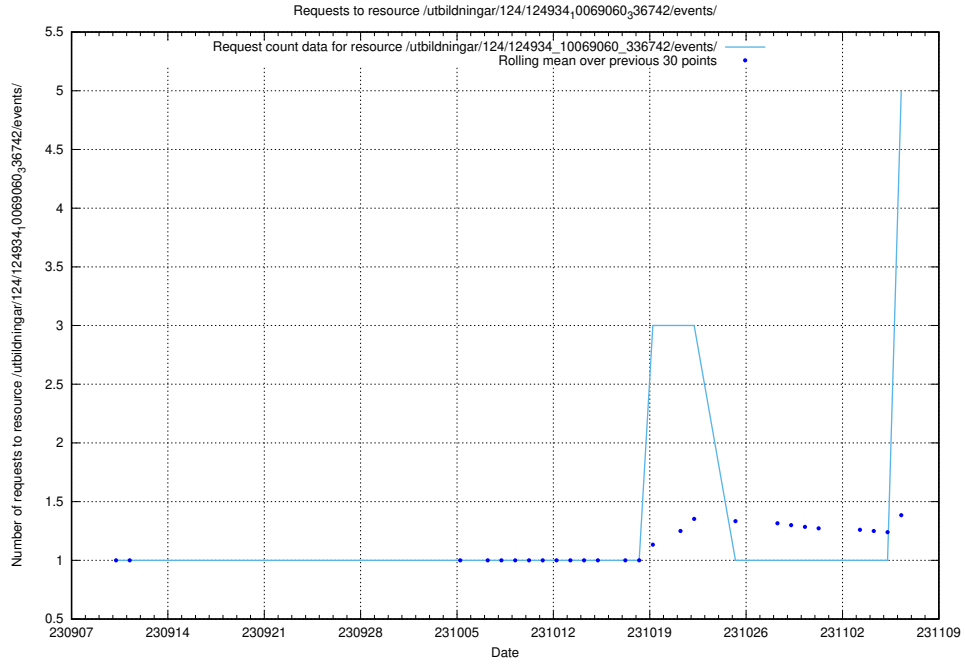

5.138 Usage of /utbildningar/124/124934_10069060_336742/events/

Here, we count the number of requests to resource /utbildningar/124/124934_10069060_336742/events/