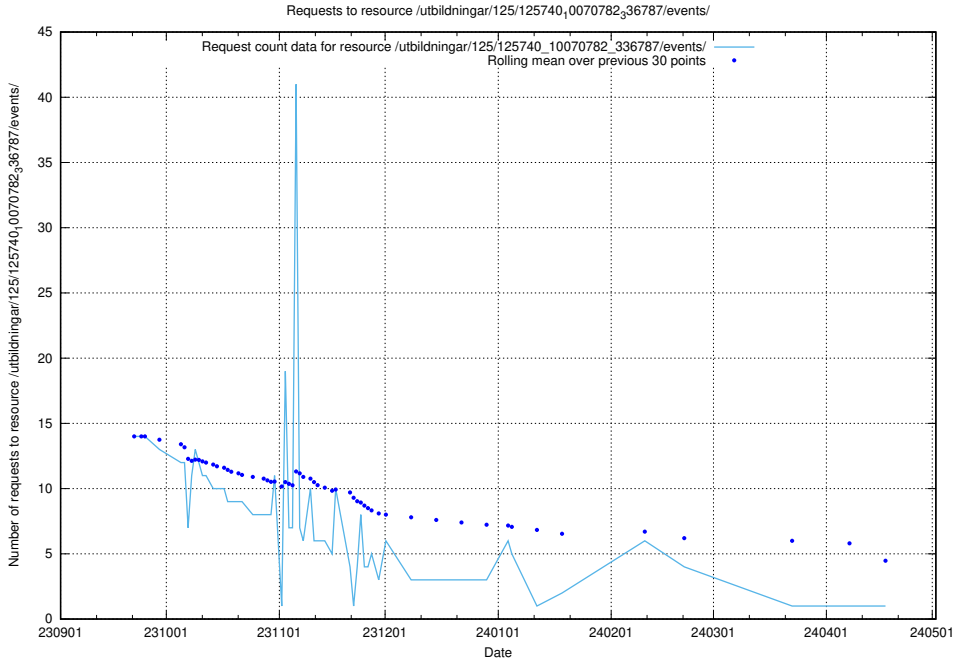

5.4445 Usage of /utbildningar/125/125740_10070782_336787/events/

Here, we count the number of requests to resource /utbildningar/125/125740_10070782_336787/events/