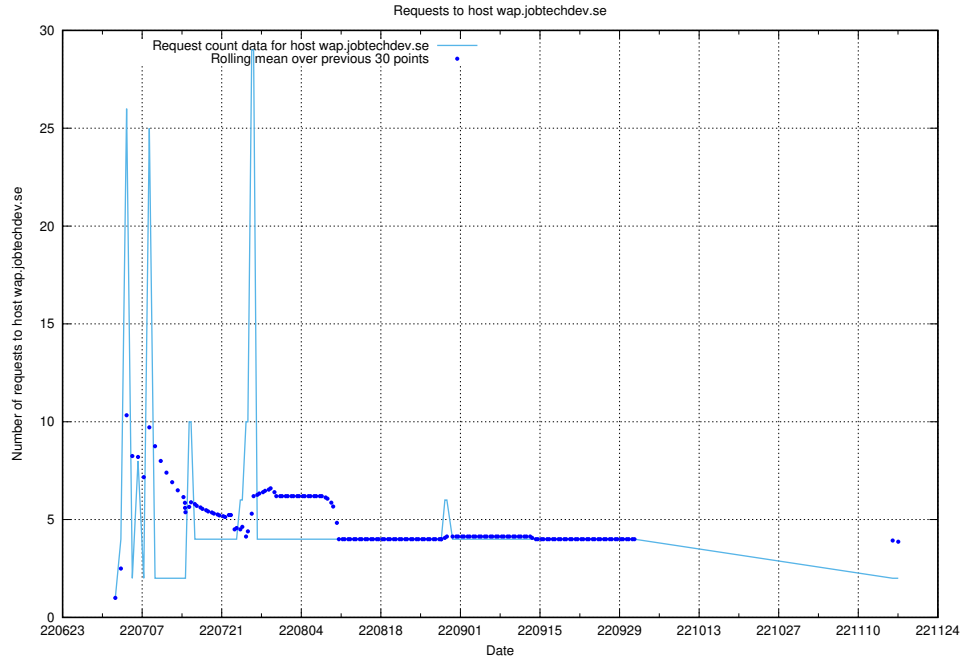

7.390 Usage of wap.jobtechdev.se

Here, we count the number of requests to host wap.jobtechdev.se.