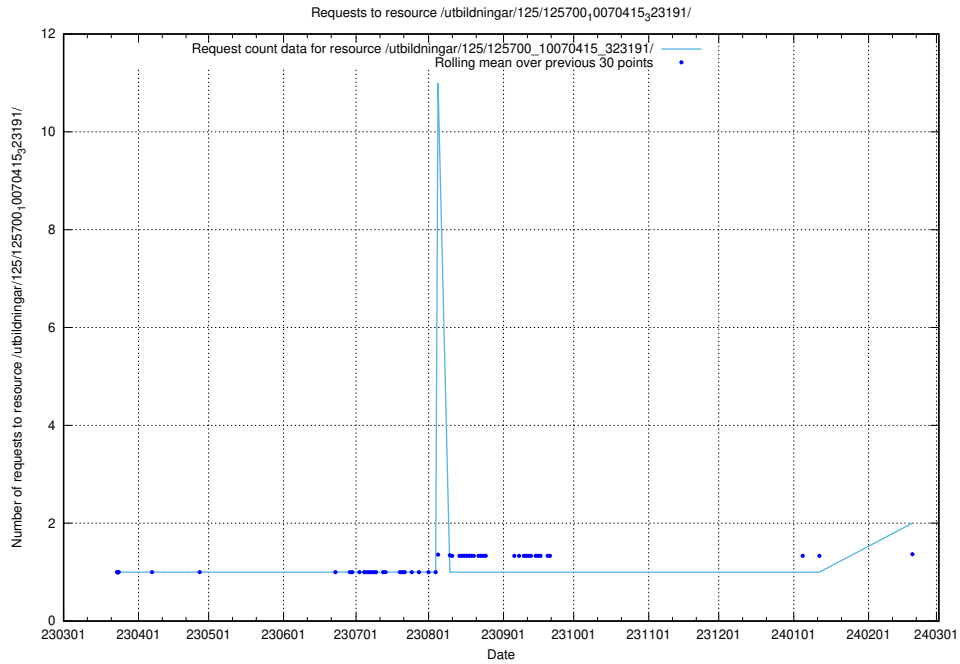

5.437 Usage of /utbildningar/125/125700_10070415_323191/

Here, we count the number of requests to resource /utbildningar/125/125700_10070415_323191/.