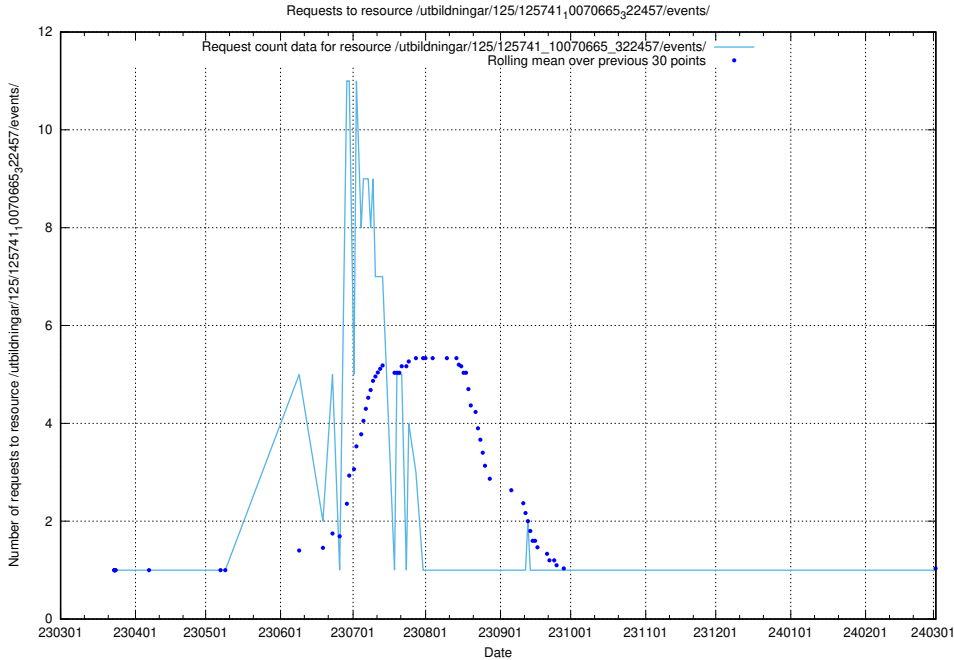

5.6429 Usage of /utbildningar/125/125741_10070665_322457/events/

Here, we count the number of requests to resource /utbildningar/125/125741_10070665_322457/events/