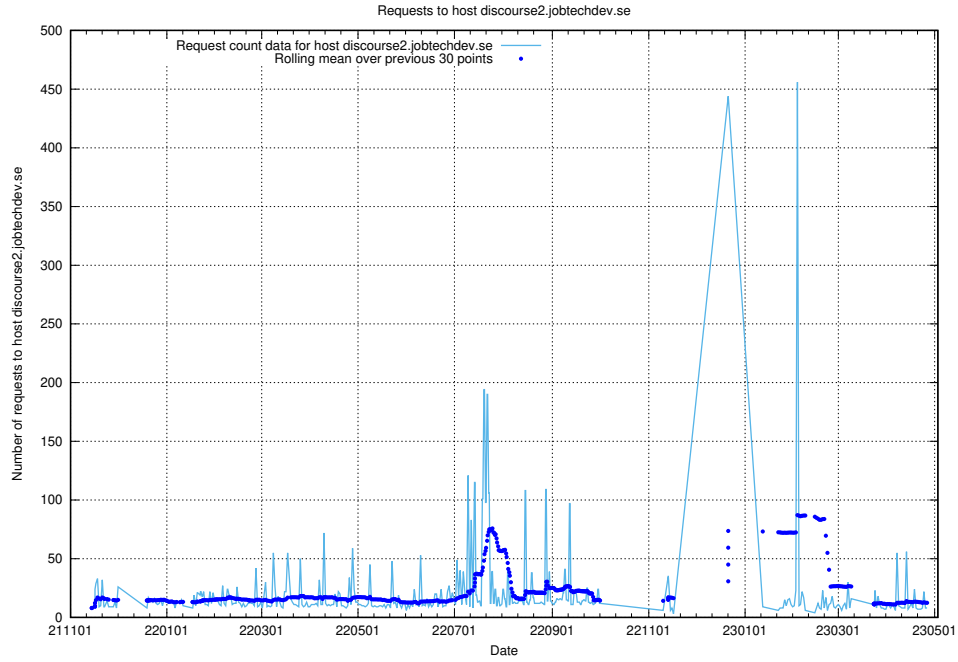

7.64 Usage of discourse2.jobtechdev.se

Here, we count the number of requests to host discourse2.jobtechdev.se.