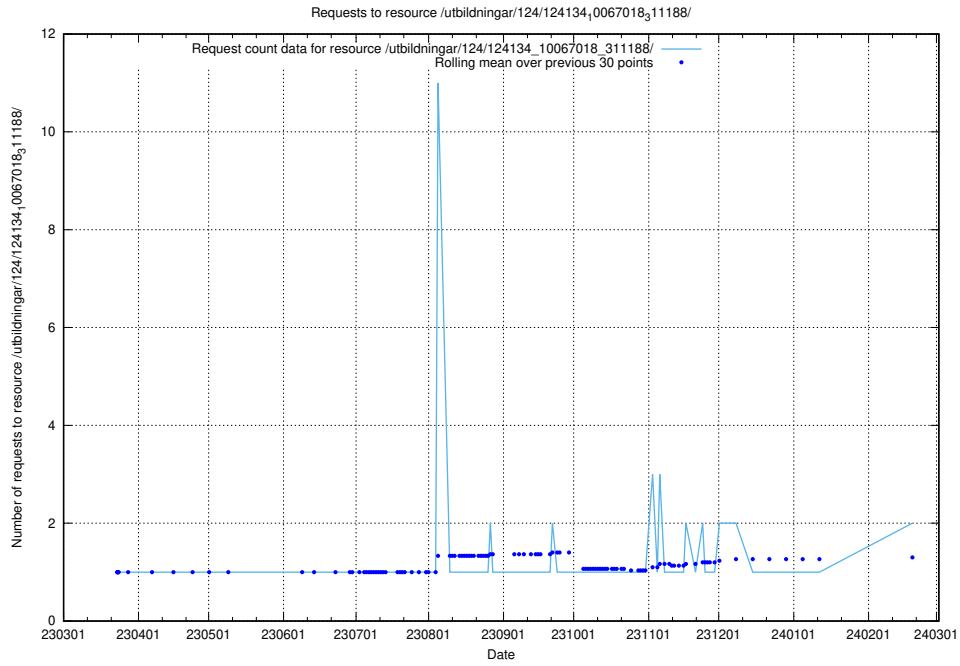

5.653 Usage of /utbildningar/124/124134_10067018_311188/

Here, we count the number of requests to resource /utbildningar/124/124134_10067018_311188/.