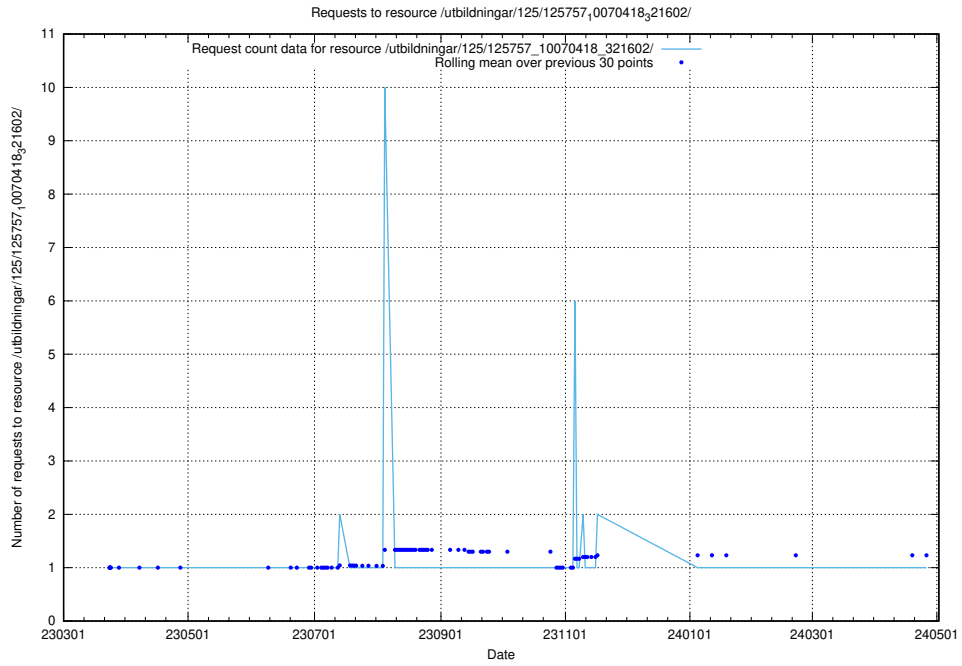

5.6389 Usage of /utbildningar/125/125757_10070418_321602/

Here, we count the number of requests to resource /utbildningar/125/125757_10070418_321602/.