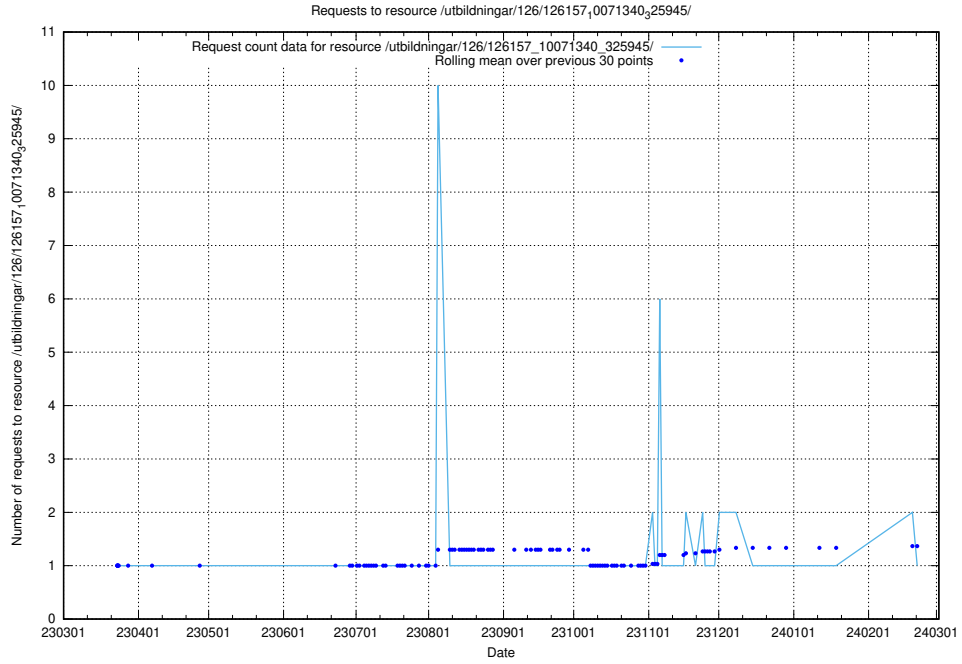

5.6368 Usage of /utbildningar/126/126157_10071340_325945/

Here, we count the number of requests to resource /utbildningar/126/126157_10071340_325945/.