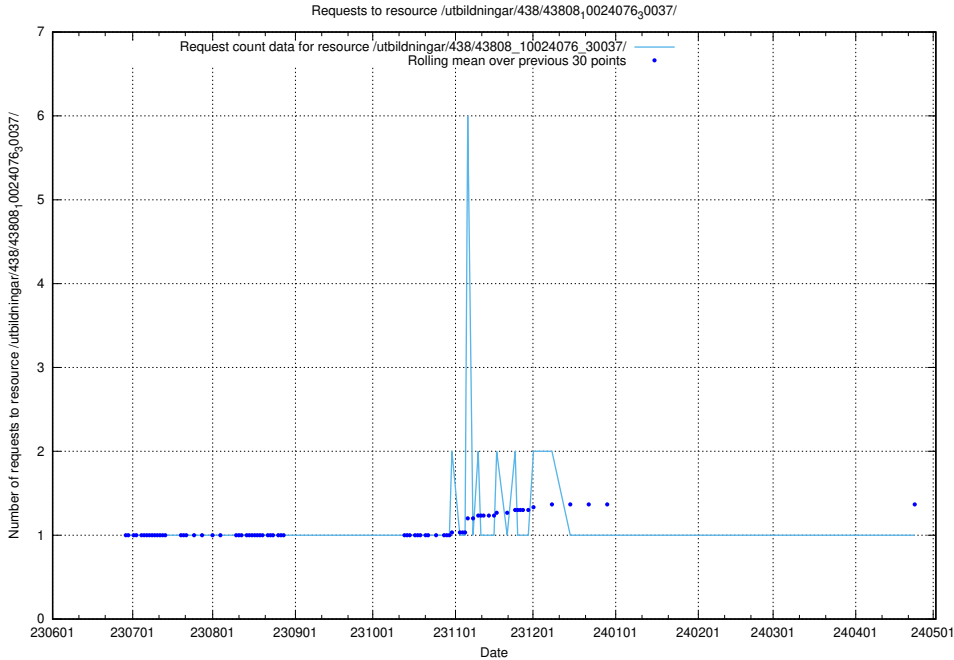

5.5376 Usage of /utbildningar/438/43808_10024076_30037/

Here, we count the number of requests to resource /utbildningar/438/43808_10024076_30037/.