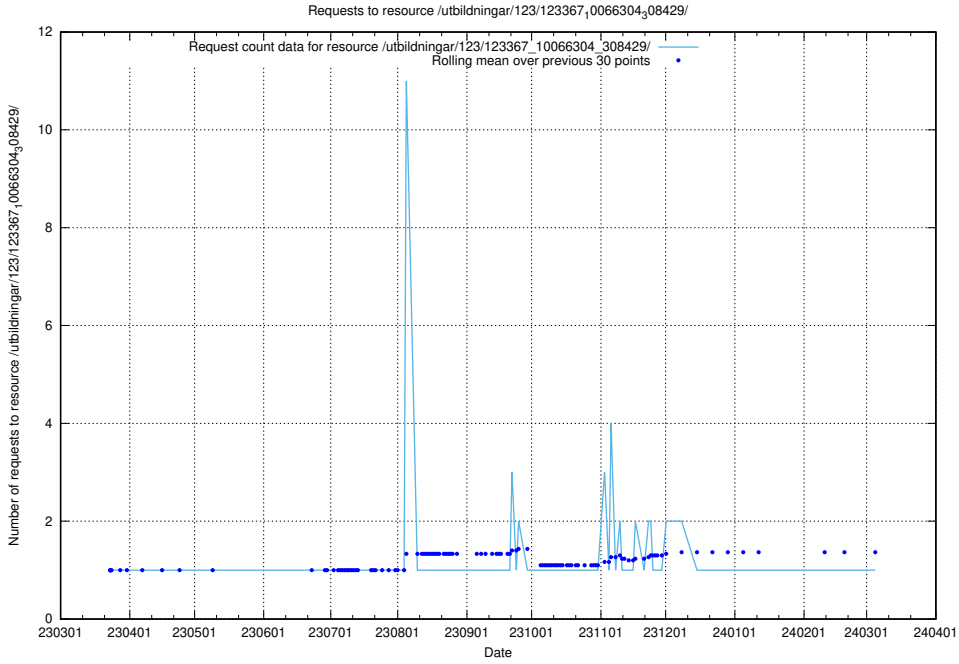

5.4484 Usage of /utbildningar/123/123367_10066304_308429/

Here, we count the number of requests to resource /utbildningar/123/123367_10066304_308429/.