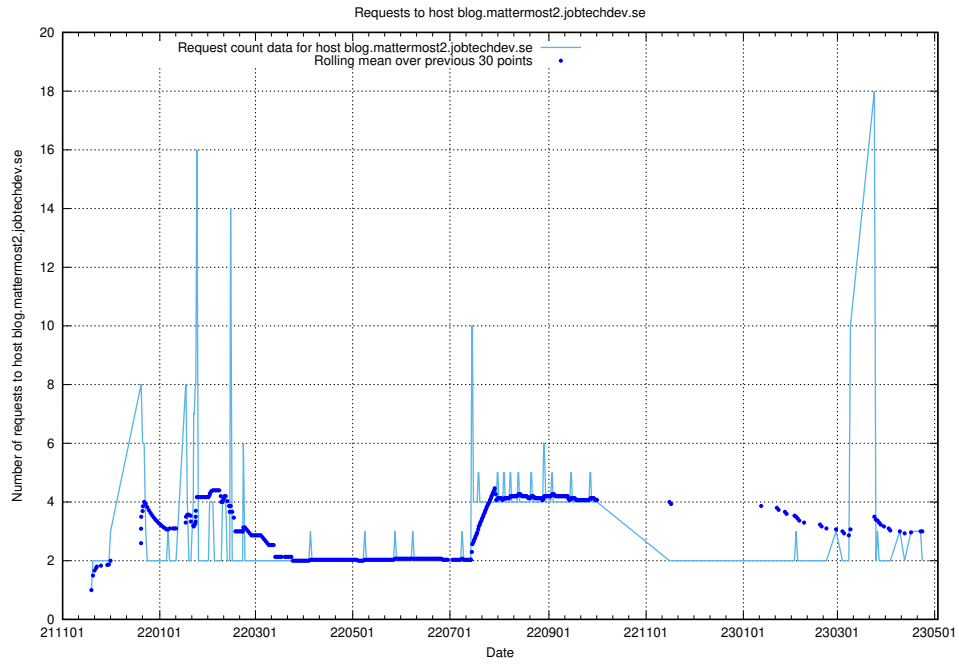

7.468 Usage of `blog.mattermost2.jobtechdev.se`

Here, we count the number of requests to host `blog.mattermost2.jobtechdev.se`.