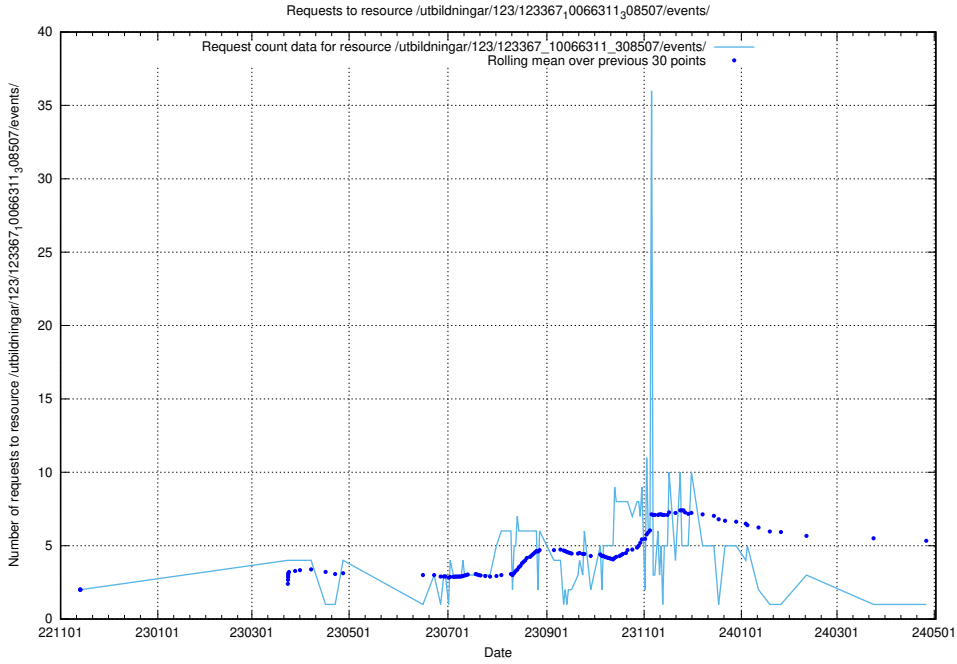

5.5768 Usage of /utbildningar/123/123367_10066311_308507/events/

Here, we count the number of requests to resource /utbildningar/123/123367_10066311_308507/events/