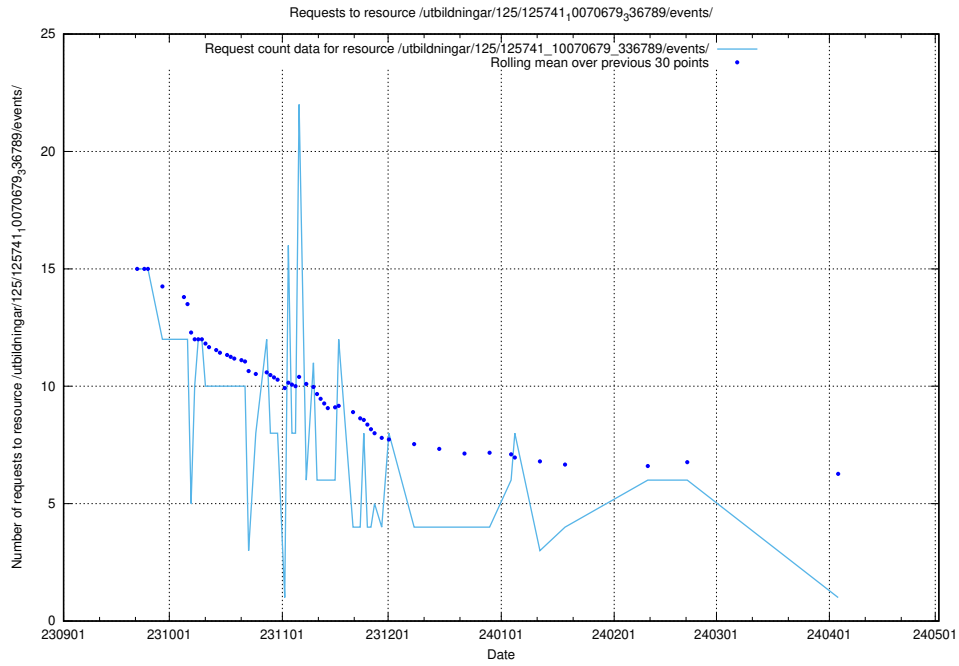

5.4443 Usage of /utbildningar/125/125741_10070679_336789/events/

Here, we count the number of requests to resource /utbildningar/125/125741_10070679_336789/events/