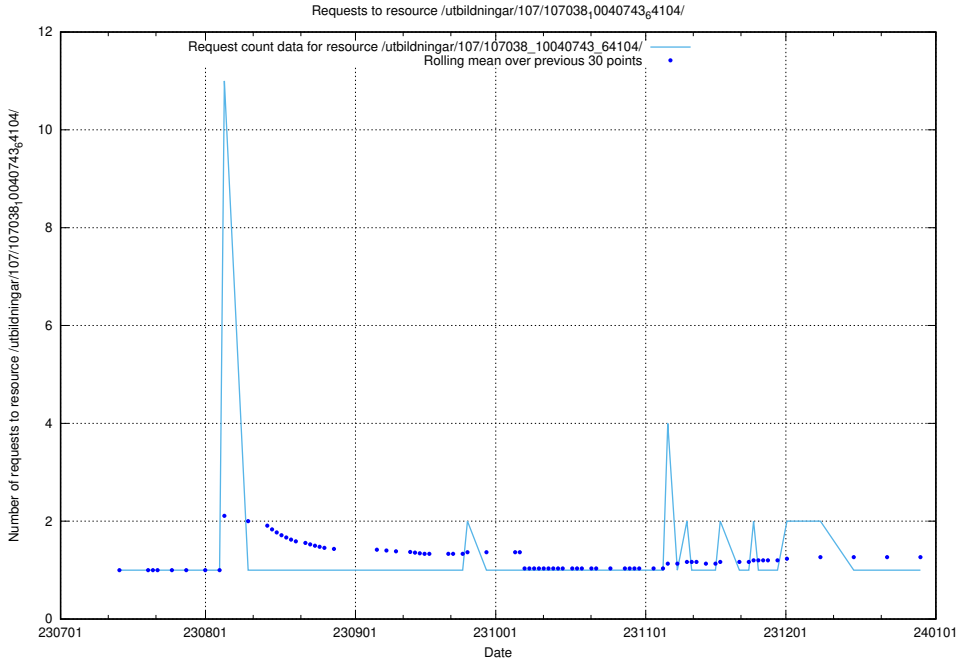

Here, we count the number of requests to resource /utbildningar/107/107038_10040743_64104/events/.

5.5024 Usage of /utbildningar/107/107038_10040743_64104/

Here, we count the number of requests to resource /utbildningar/107/107038_10040743_64104/.