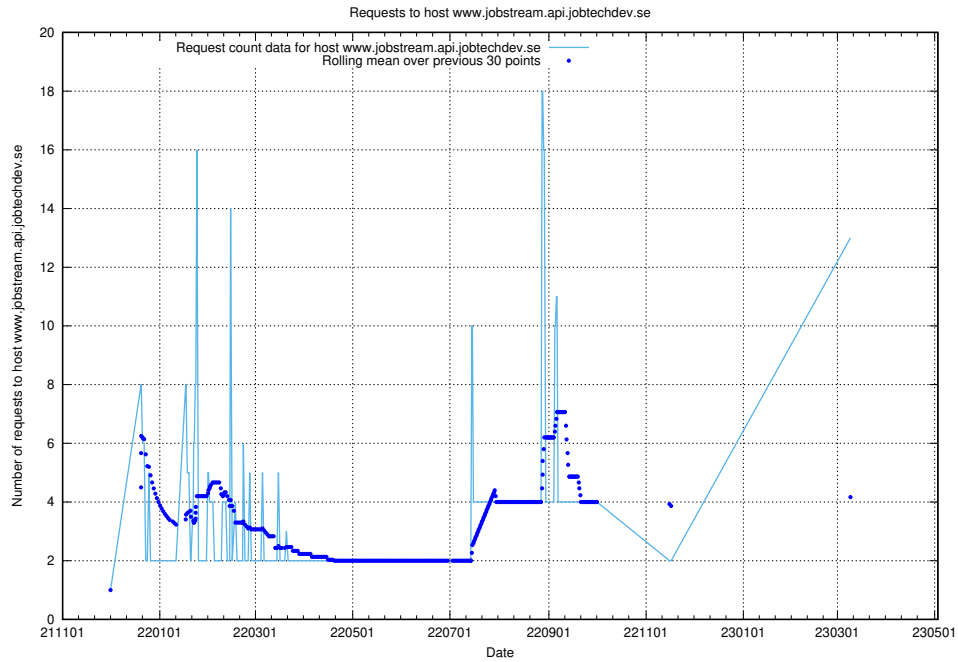

7.45 Usage of `www.jobstream.api.jobtechdev.se`

Here, we count the number of requests to host `www.jobstream.api.jobtechdev.se`.