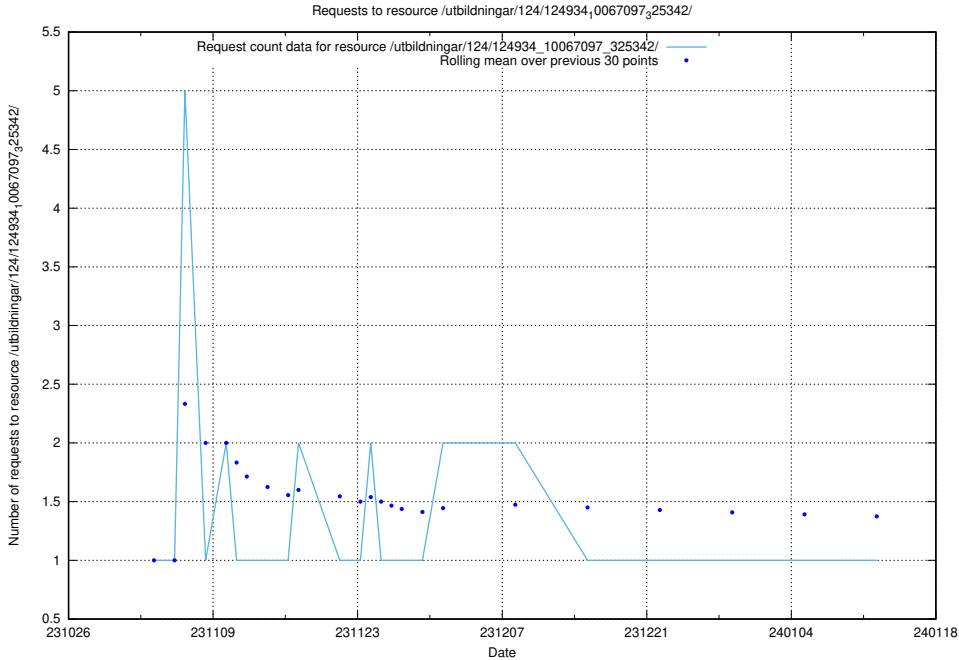

5.4108 Usage of /utbildningar/124/124934_10067097_325342/

Here, we count the number of requests to resource /utbildningar/124/124934_10067097_325342/.