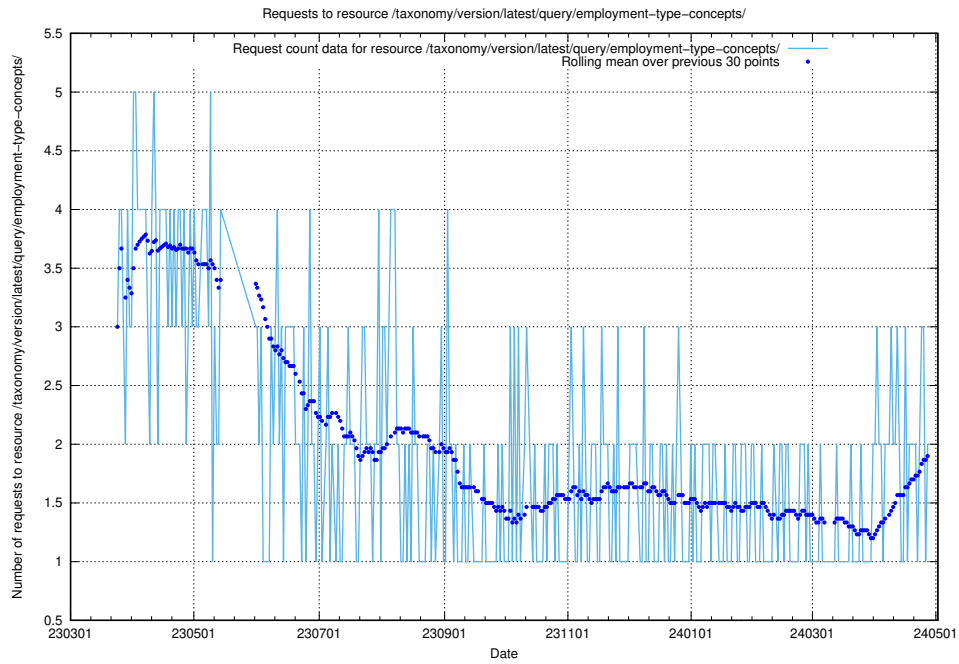

5.887 Usage of /taxonomy/version/latest/query/employment-type-concepts/

Here, we count the number of requests to resource /taxonomy/version/latest/query/employment-type-concepts/.