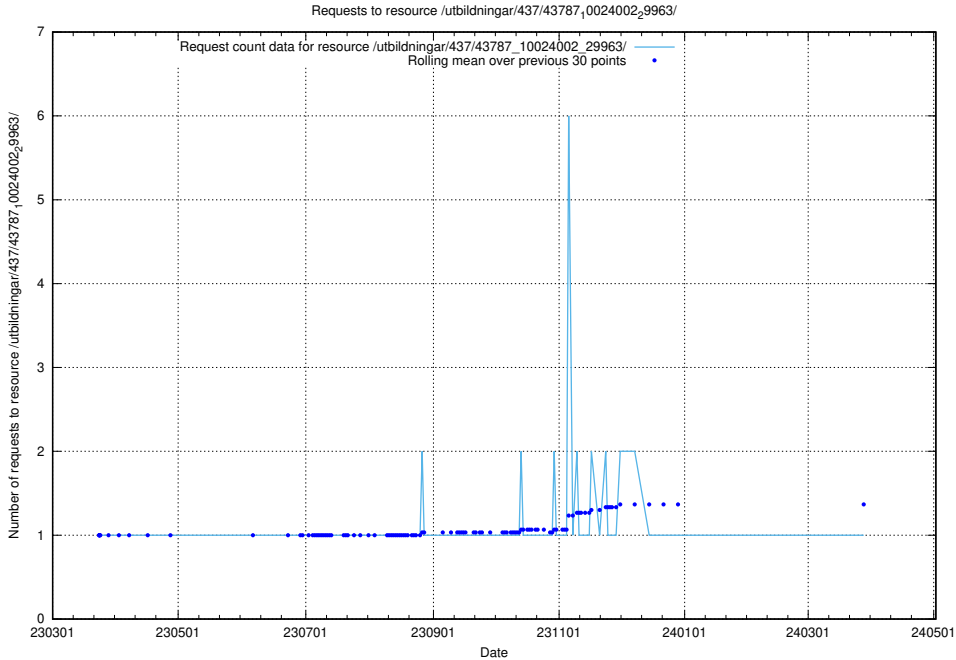

5.6303 Usage of /utbildningar/437/43787_10024002_29963/

Here, we count the number of requests to resource /utbildningar/437/43787_10024002_29963/.