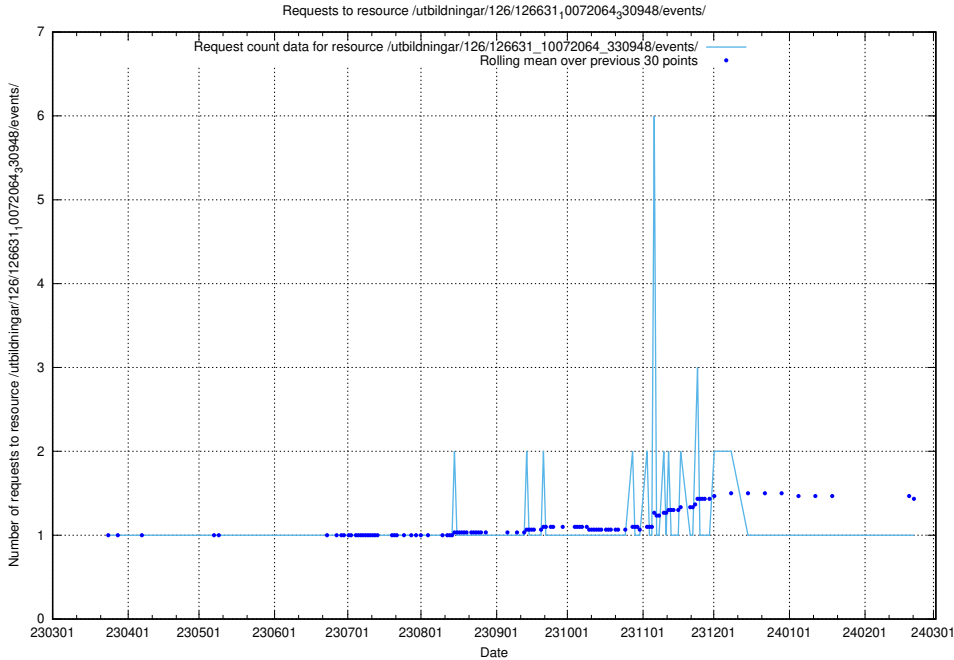

5.6142 Usage of /utbildningar/126/126631_10072064_330948/events/

Here, we count the number of requests to resource /utbildningar/126/126631_10072064_330948/events/