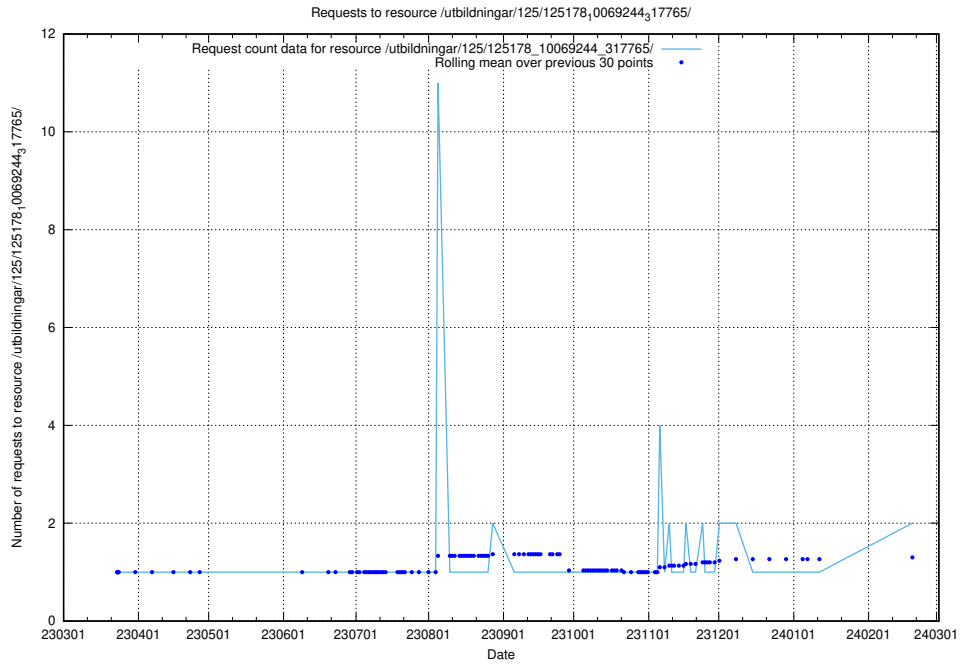

5.455 Usage of /utbildningar/125/125178_10069244_317765/

Here, we count the number of requests to resource /utbildningar/125/125178_10069244_317765/.