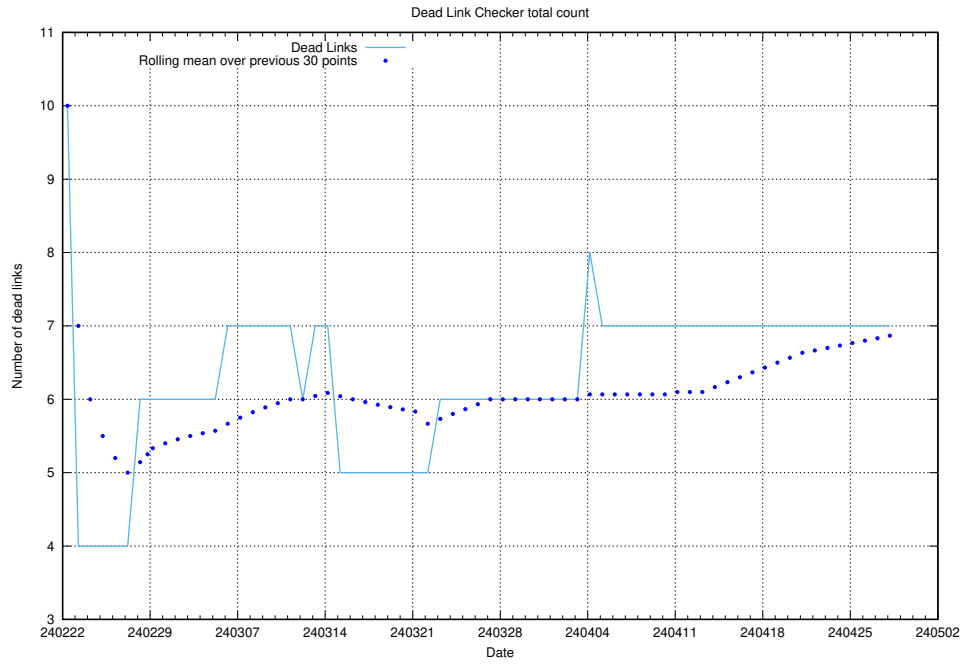

3.2 Total count of dead links

Here is presented the total number of found dead links across all pages.