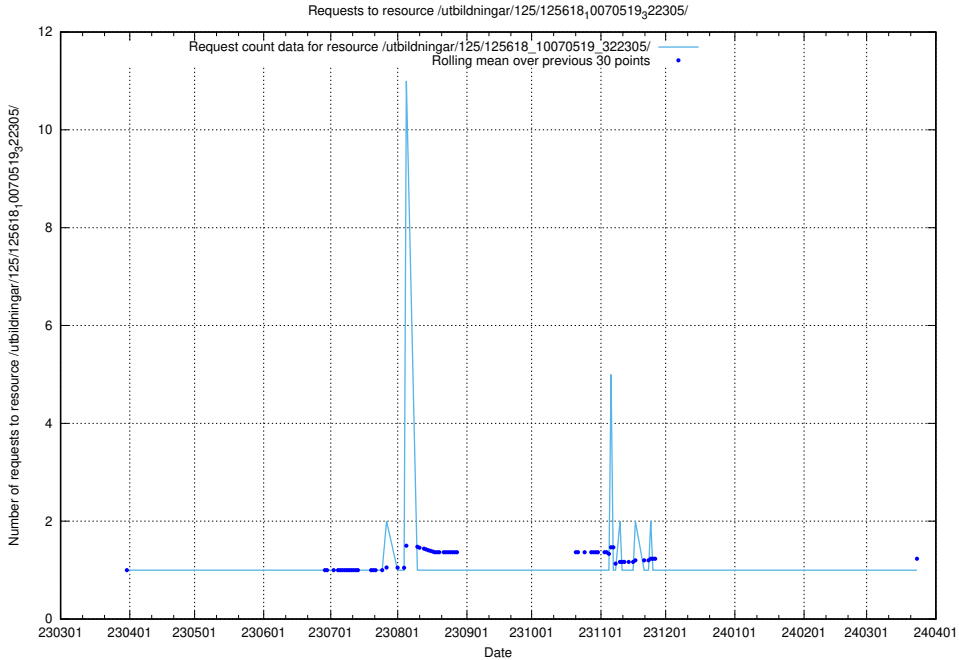

5.6012 Usage of /utbildningar/125/125618_10070519_322305/

Here, we count the number of requests to resource /utbildningar/125/125618_10070519_322305/.