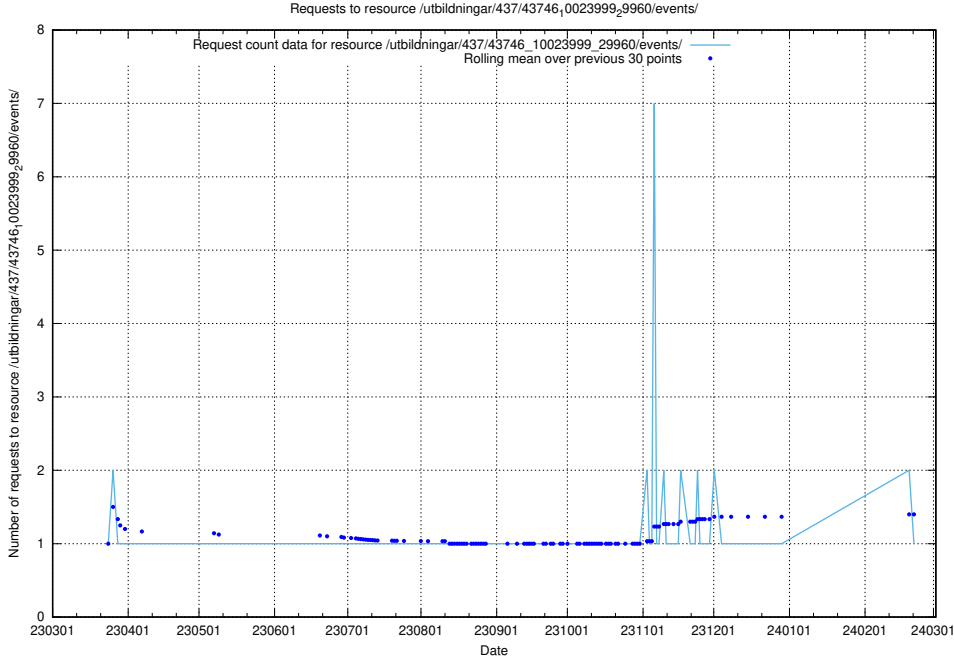

5.6139 Usage of /utbildningar/437/43746_10023999_29960/events/

Here, we count the number of requests to resource /utbildningar/437/43746_10023999_29960/events/.