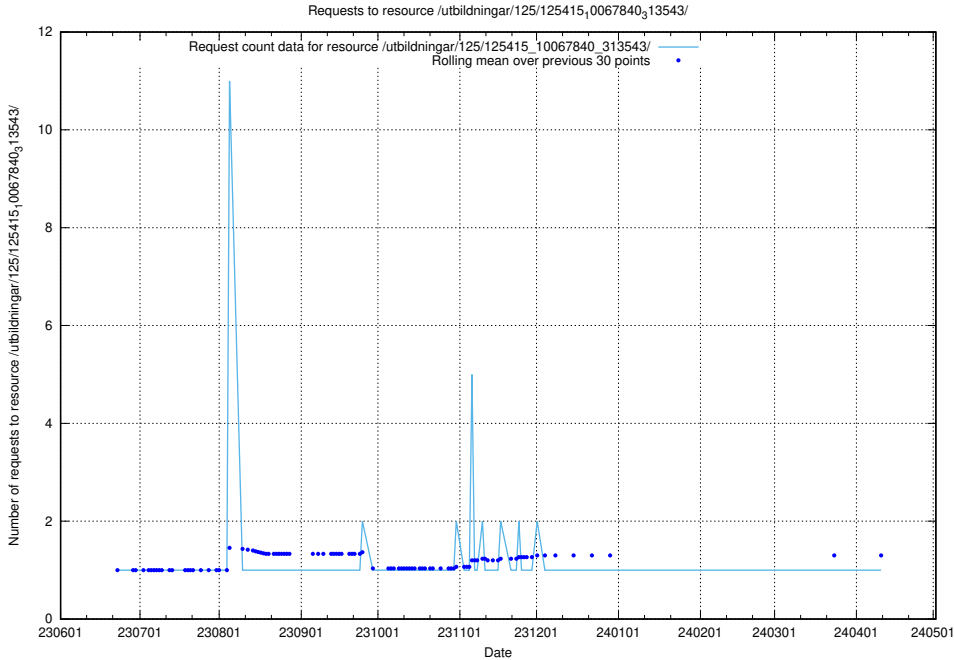

5.5673 Usage of /utbildningar/125/125415_10067840_313543/

Here, we count the number of requests to resource /utbildningar/125/125415_10067840_313543/.