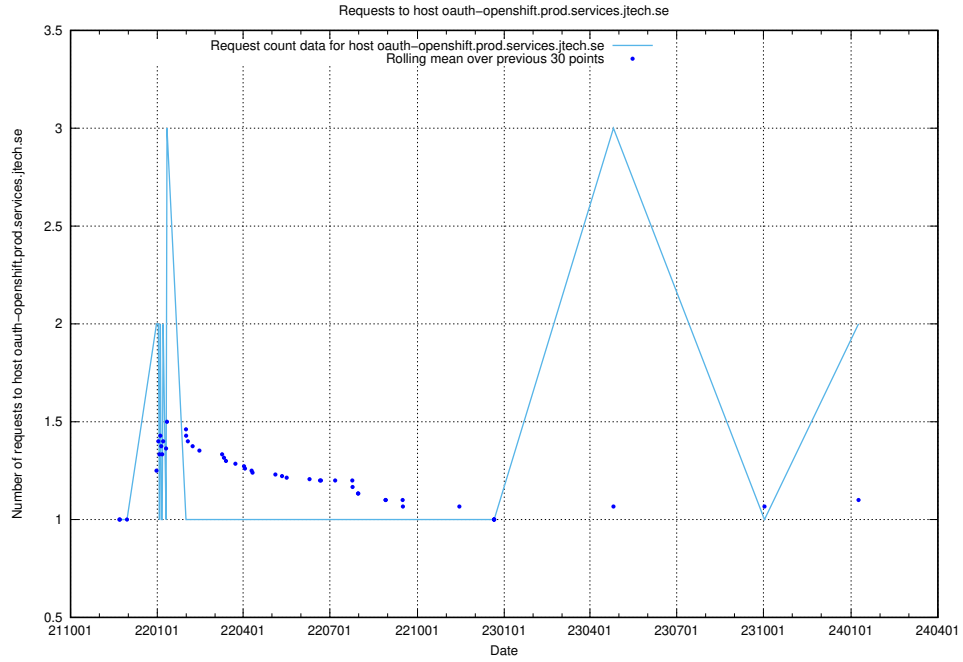

7.429 Usage of `oauth-openshift.prod.services.jtech.se`

Here, we count the number of requests to host `oauth-openshift.prod.services.jtech.se`.