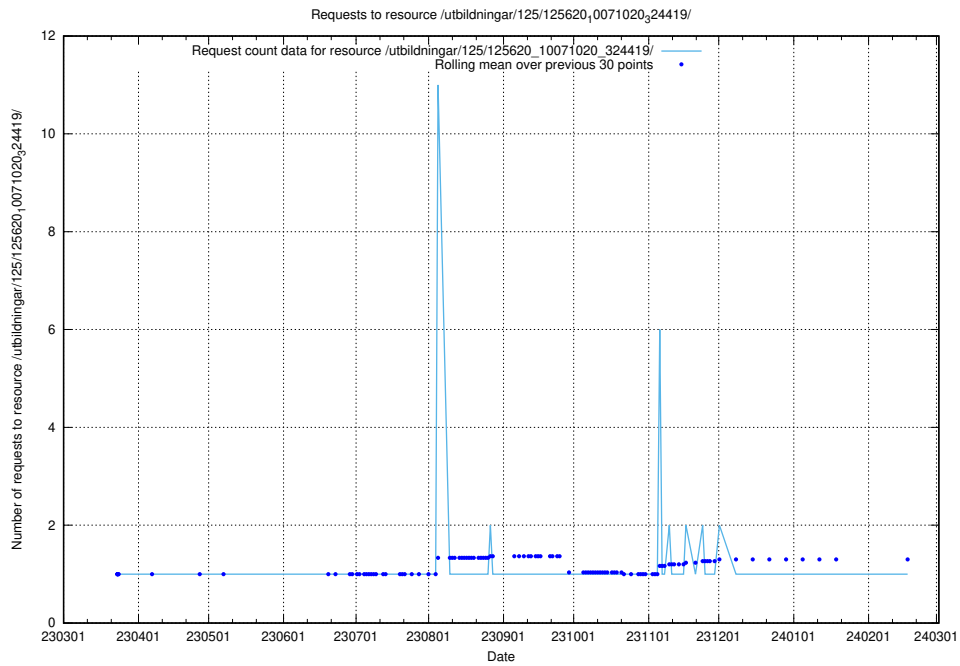

5.1032 Usage of /utbildningar/125/125620_10071020_324419/

Here, we count the number of requests to resource /utbildningar/125/125620_10071020_324419/.