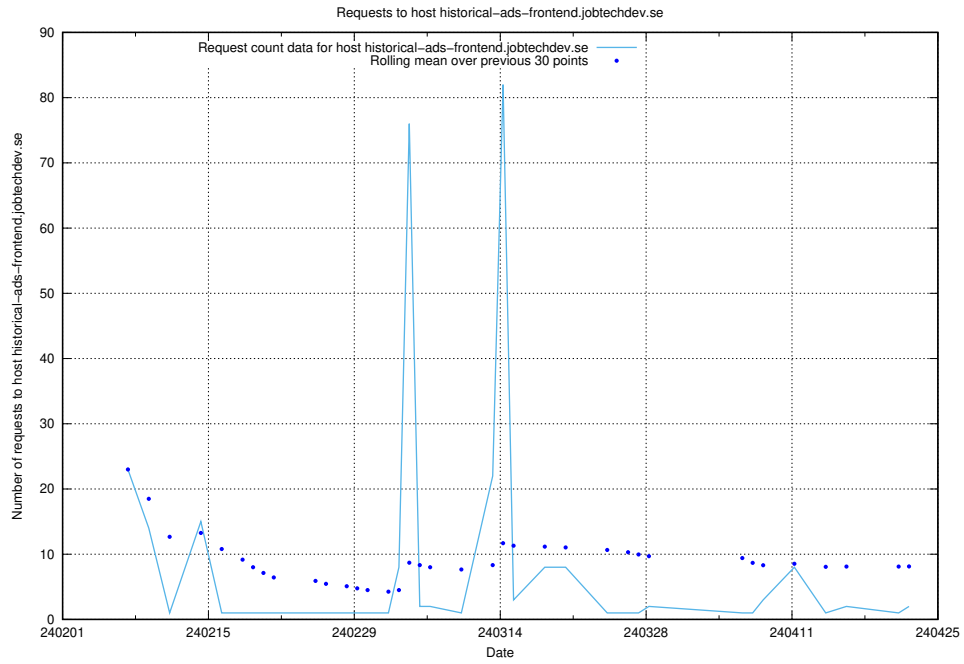

7.560 Usage of historical-ads-frontend.jobtechdev.se

Here, we count the number of requests to host historical-ads-frontend.jobtechdev.se.