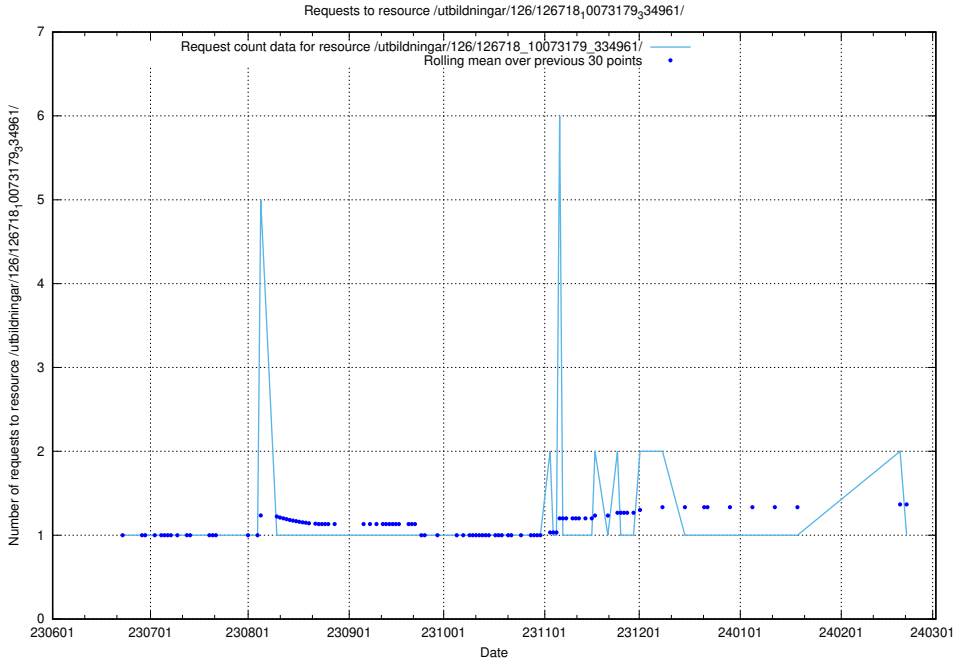

5.5562 Usage of /utbildningar/126/126718_10073179_334961/

Here, we count the number of requests to resource /utbildningar/126/126718_10073179_334961/.