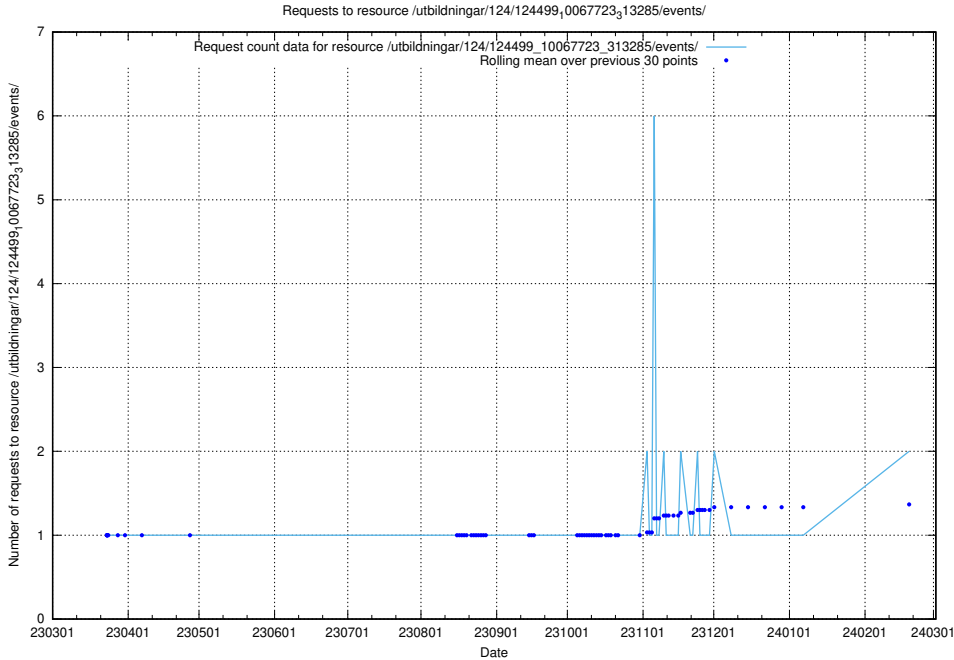

5.535 Usage of /utbildningar/124/124499_10067723_313285/events/

Here, we count the number of requests to resource /utbildningar/124/124499_10067723_313285/events/