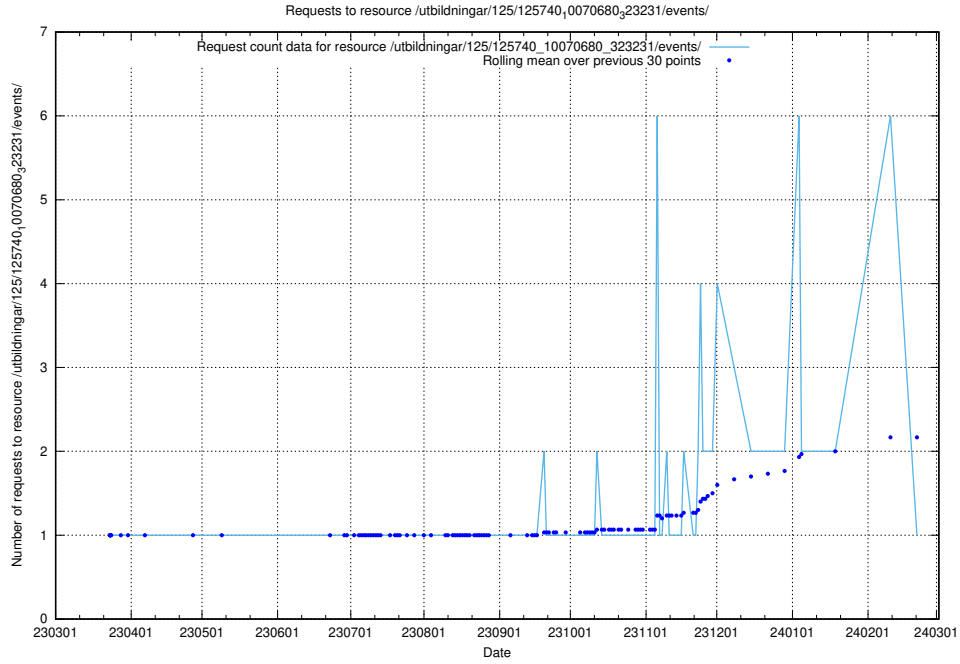

Here, we count the number of requests to resource /utbildningar/125/125740_10070684_322484/.

5.964 Usage of /utbildningar/125/125740_10070680_323231/events/

Here, we count the number of requests to resource /utbildningar/125/125740_10070680_323231/events/