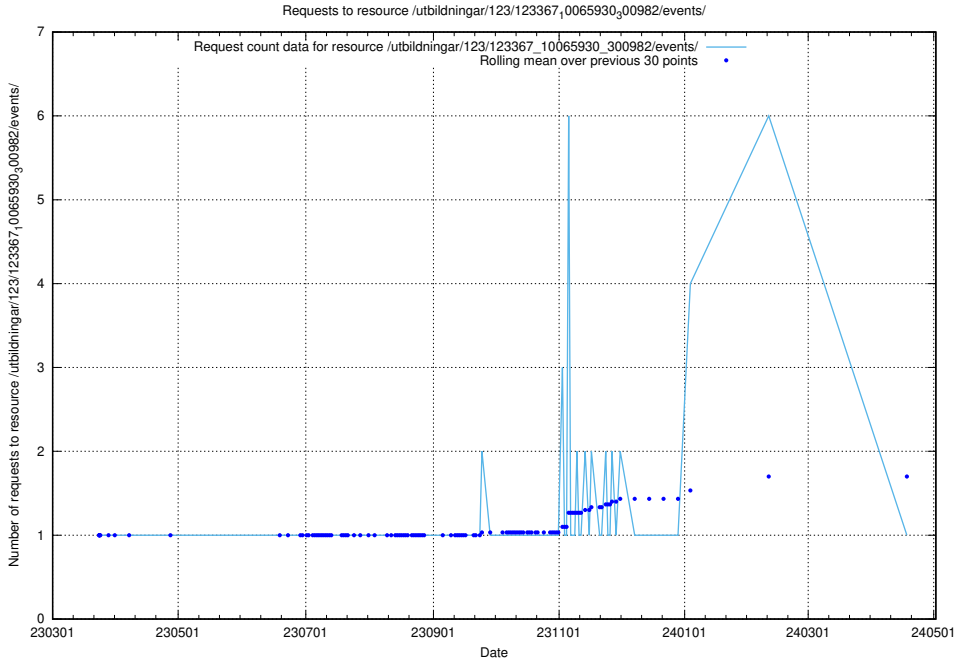

5.4570 Usage of /utbildningar/123/123367_10065930_300982/events/

Here, we count the number of requests to resource /utbildningar/123/123367_10065930_300982/events/