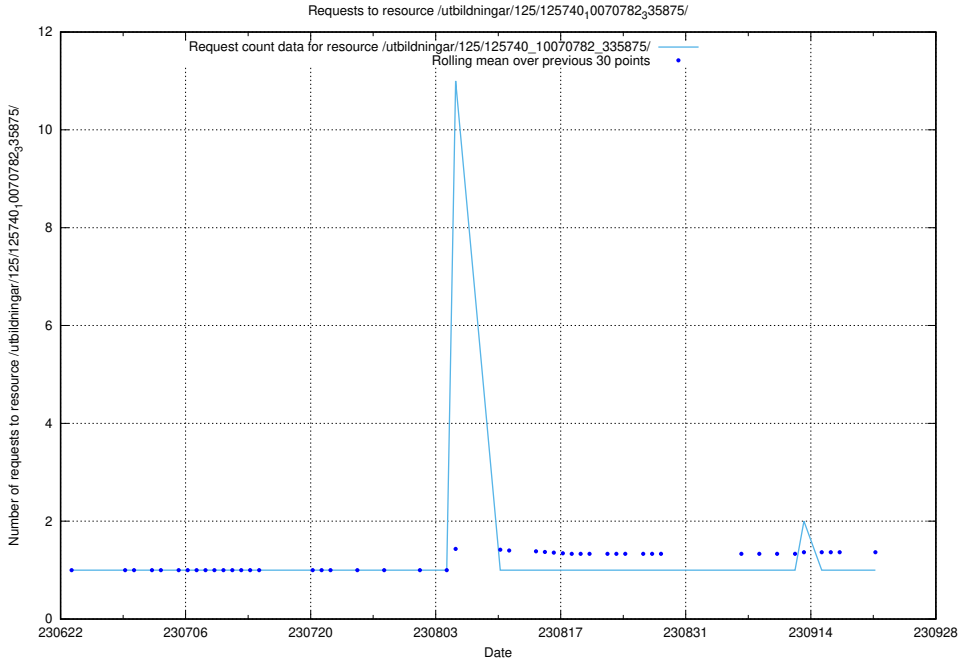

5.5645 Usage of /utbildningar/125/125740_10070782_335875/

Here, we count the number of requests to resource /utbildningar/125/125740_10070782_335875/.