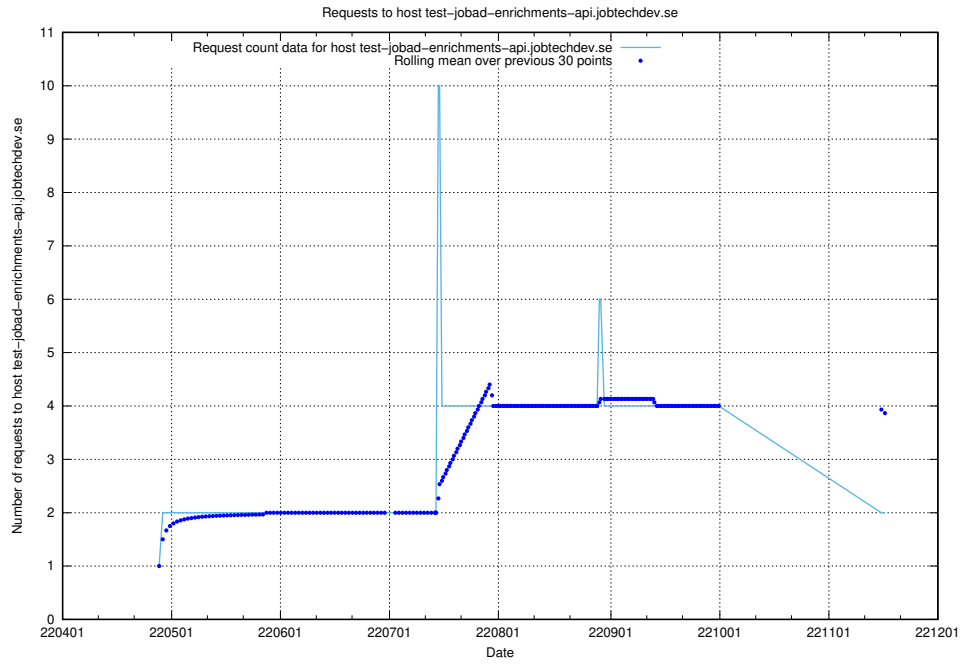

7.435 Usage of test-jobad-enrichments-api.jobtechdev.se

Here, we count the number of requests to host test-jobad-enrichments-api.jobtechdev.se.