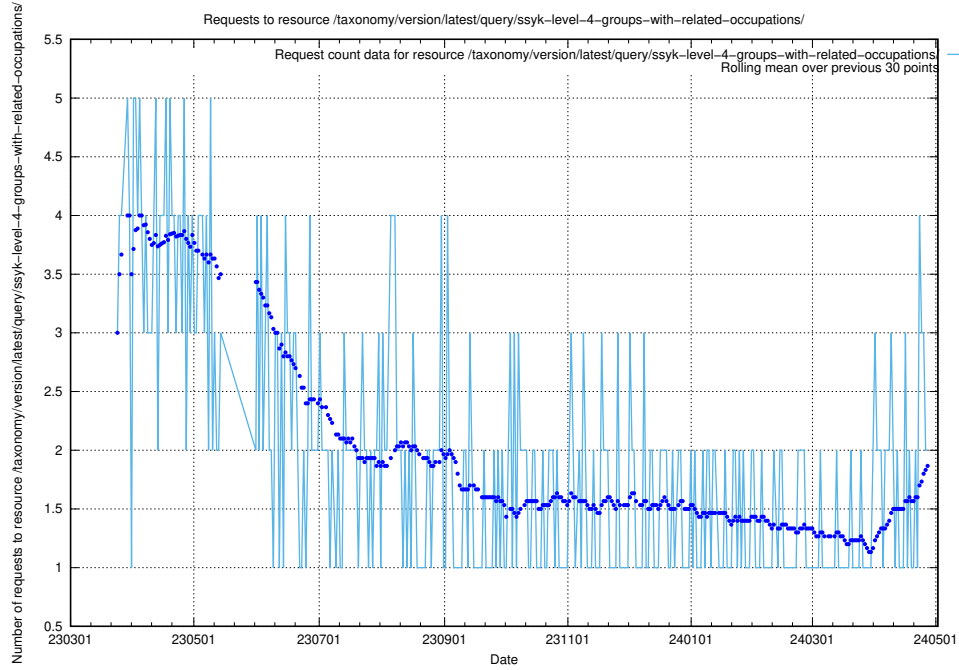

5.867 Usage of /taxonomy/version/latest/query/ssyk-level-4-groups-with-related-occupations/

Here, we count the number of requests to resource /taxonomy/version/latest/query/ssyk-level-4-groups-with-related-occupations/.