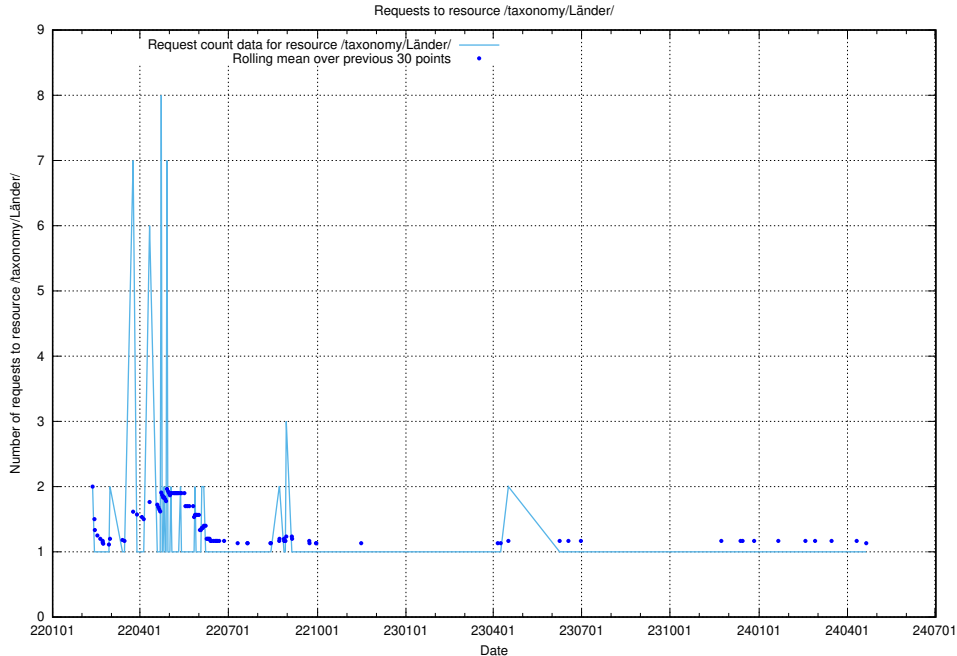

5.1573 Usage of /taxonomy/Länder/

Here, we count the number of requests to resource /taxonomy/Länder/.