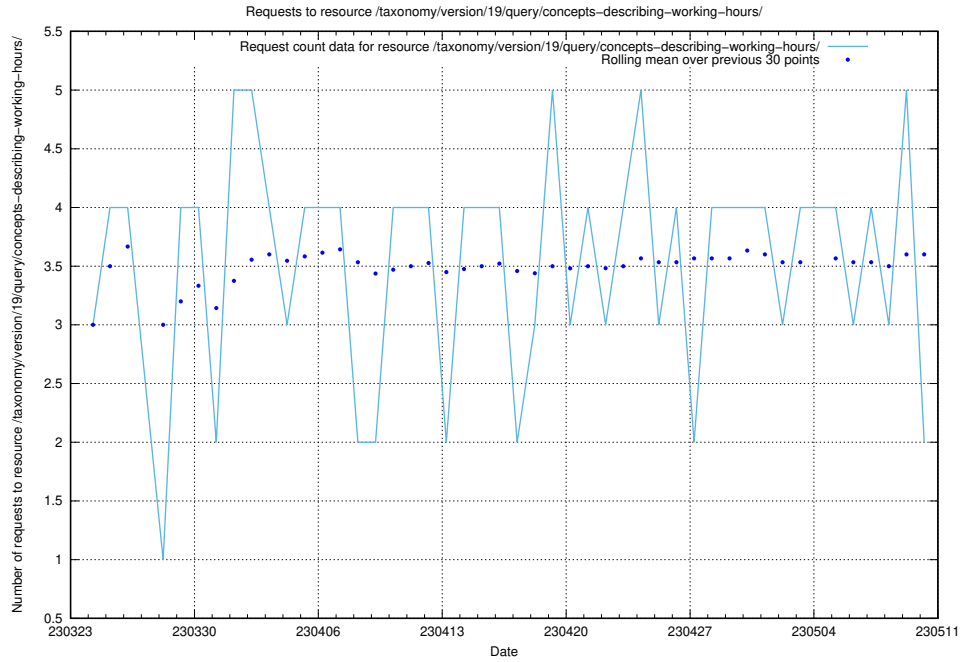

5.900 Usage of /taxonomy/version/19/query/concepts-describing-working-hours/

Here, we count the number of requests to resource /taxonomy/version/19/query/concepts-describing-working-hours/.