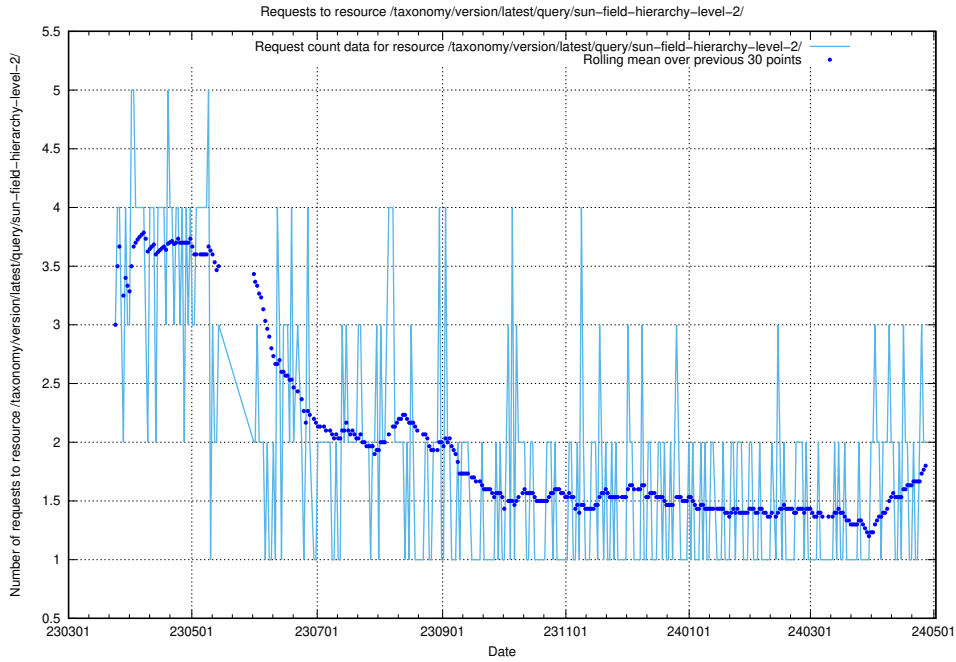

5.860 Usage of /taxonomy/version/latest/query/sun-field-hierarchy-level-2/

Here, we count the number of requests to resource /taxonomy/version/latest/query/sun-field-hierarchy-level-2/.