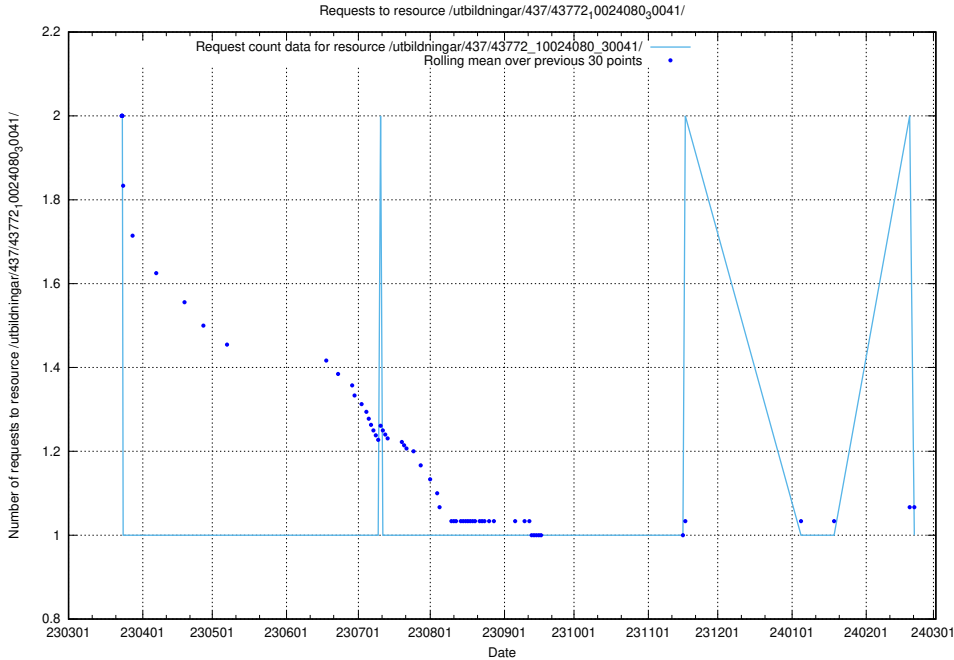

5.6209 Usage of /utbildningar/437/43772_10024080_30041/

Here, we count the number of requests to resource /utbildningar/437/43772_10024080_30041/.