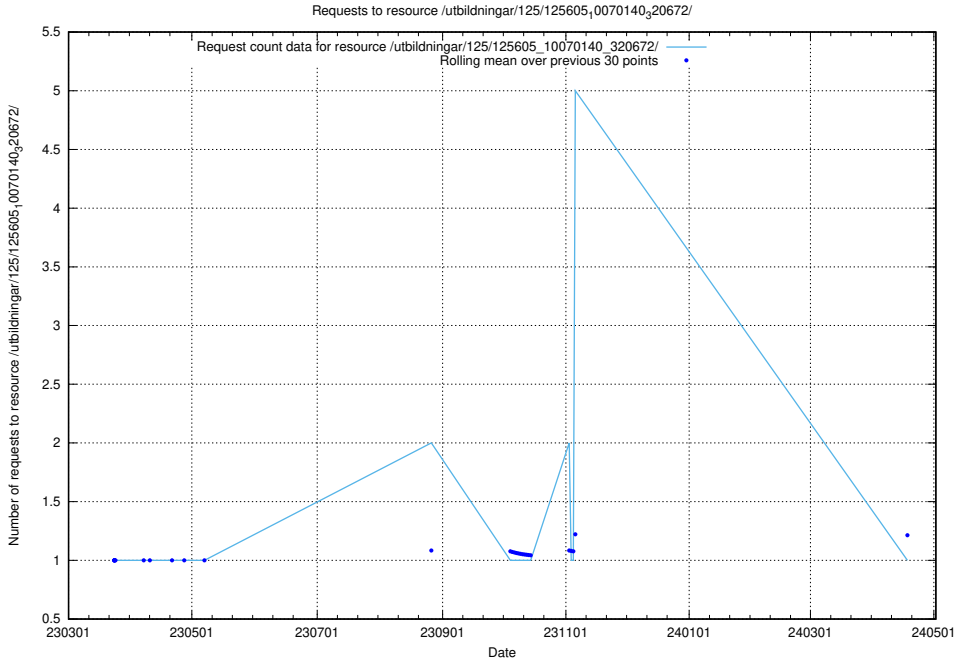

5.1051 Usage of /utbildningar/125/125605_10070140_320672/

Here, we count the number of requests to resource /utbildningar/125/125605_10070140_320672/.