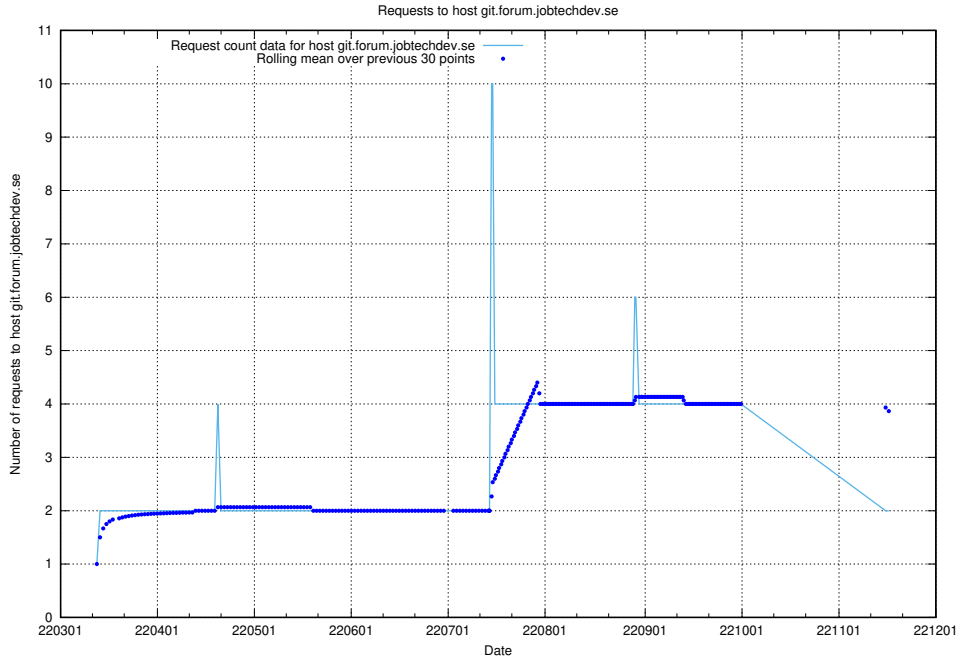

7.496 Usage of git.forum.jobtechdev.se

Here, we count the number of requests to host git.forum.jobtechdev.se.