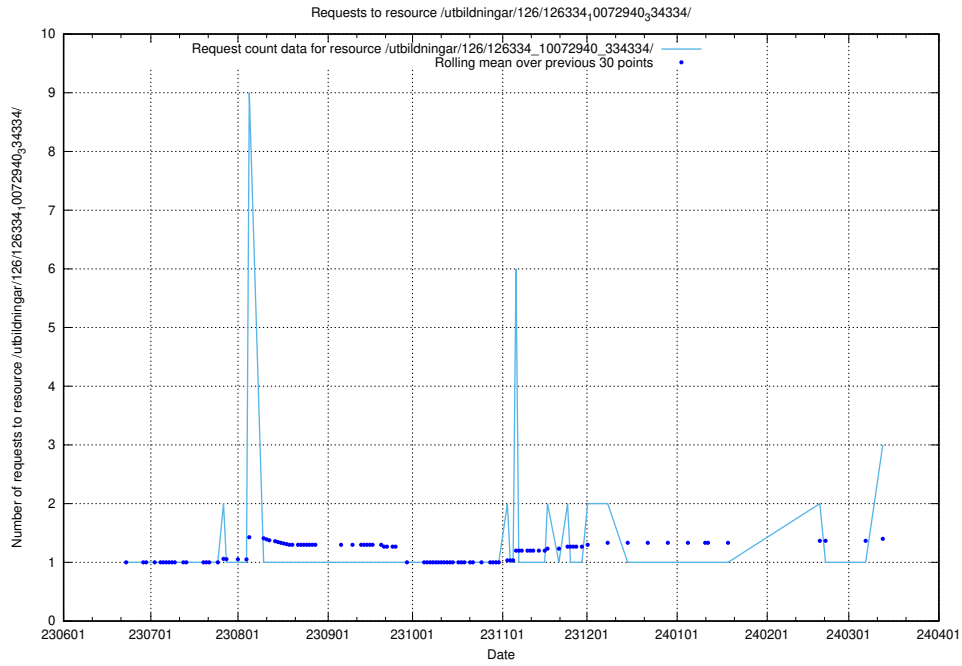

5.370 Usage of /utbildningar/126/126334_10072940_334334/

Here, we count the number of requests to resource /utbildningar/126/126334_10072940_334334/.