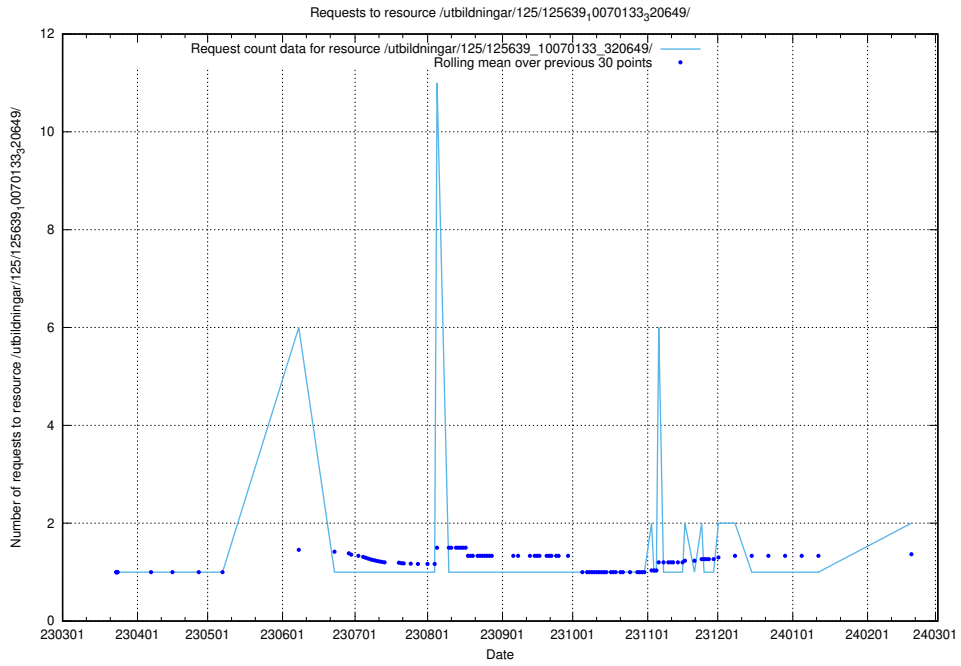

5.441 Usage of /utbildningar/125/125639_10070133_320649/

Here, we count the number of requests to resource /utbildningar/125/125639_10070133_320649/.