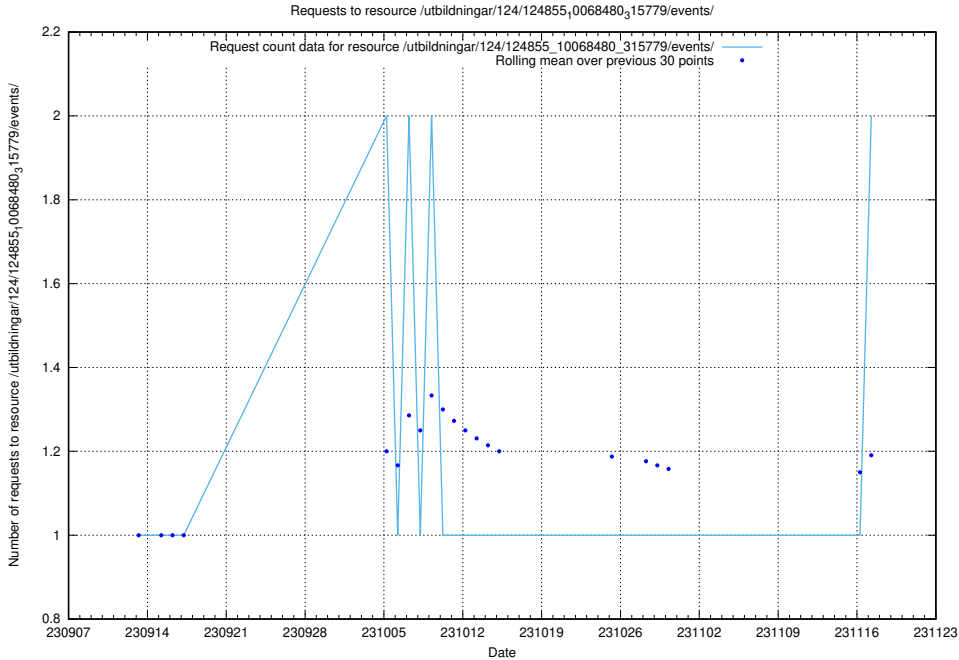

5.701 Usage of /utbildningar/124/124855_10068480_315779/events/

Here, we count the number of requests to resource /utbildningar/124/124855_10068480_315779/events/