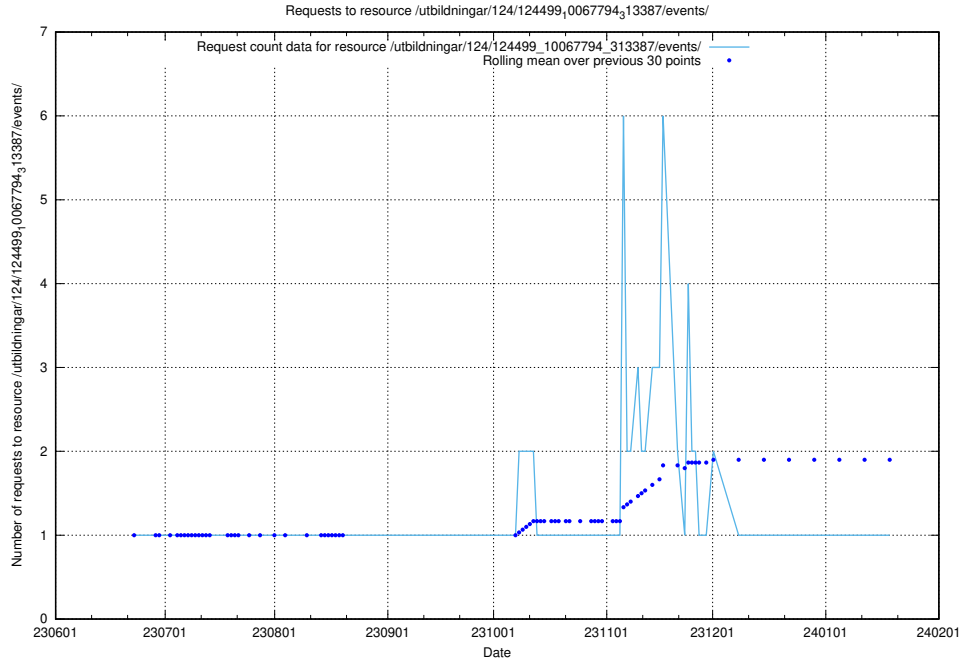

5.5730 Usage of /utbildningar/124/124499_10067794_313387/events/

Here, we count the number of requests to resource /utbildningar/124/124499_10067794_313387/events/