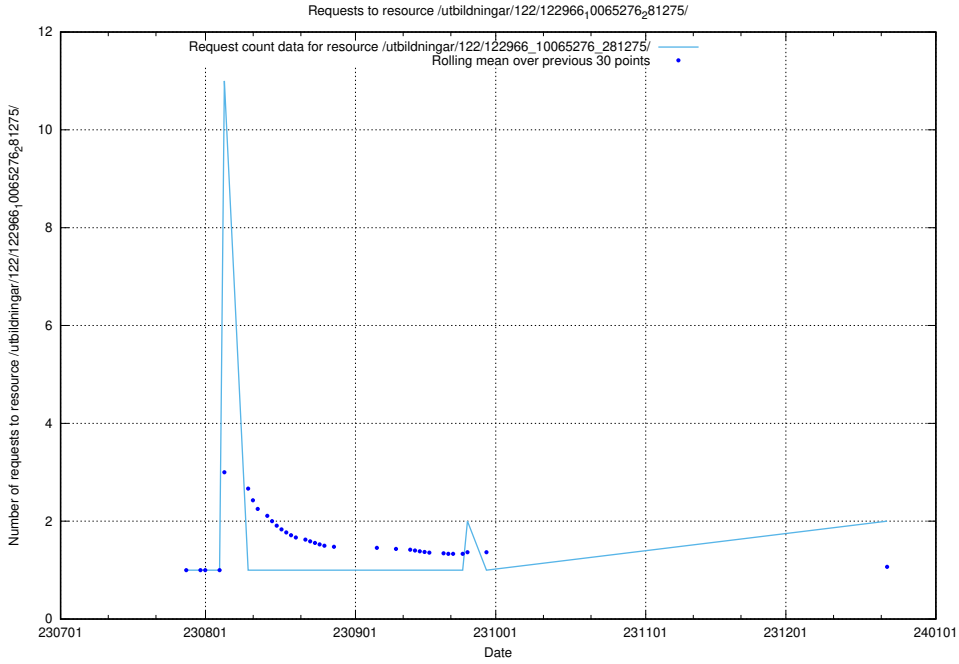

5.734 Usage of /utbildningar/122/122966_10065276_281275/

Here, we count the number of requests to resource /utbildningar/122/122966_10065276_281275/.