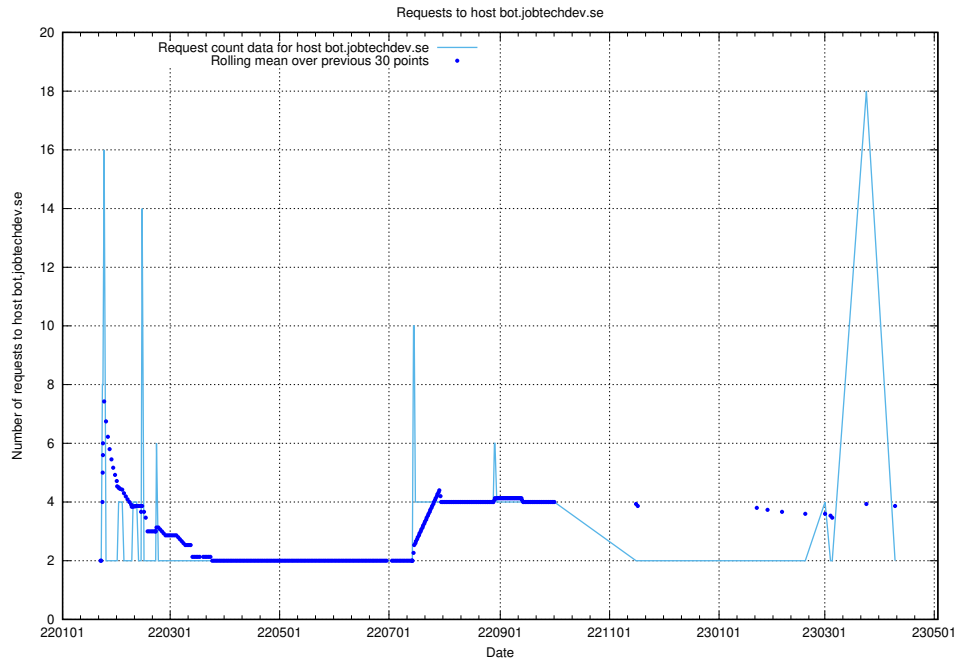

7.253 Usage of bot.jobtechdev.se

Here, we count the number of requests to host bot.jobtechdev.se.