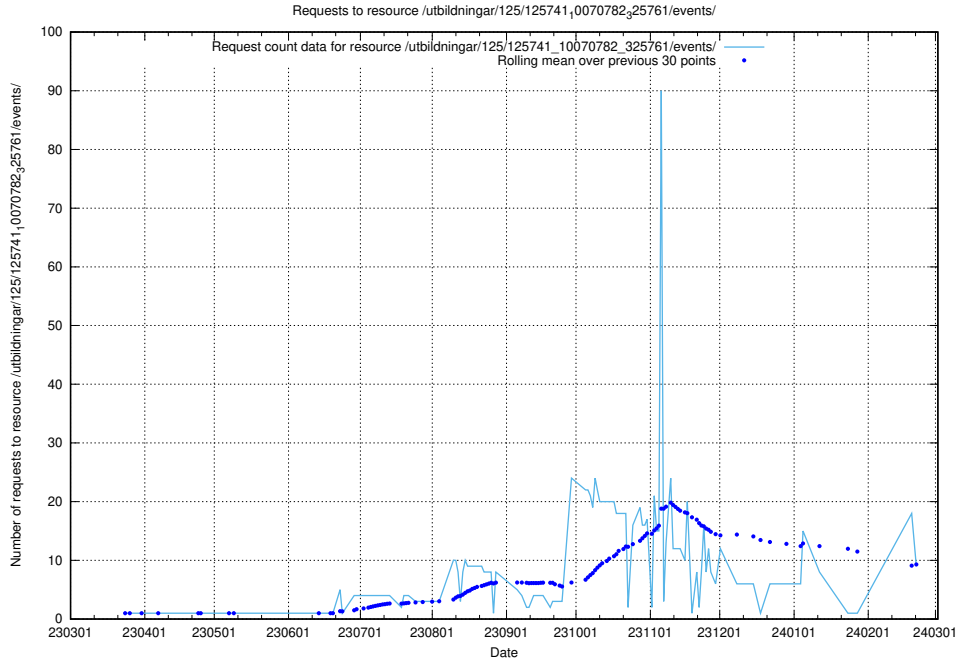

5.38 Usage of /utbildningar/125/125741_10070782_325761/events/

Here, we count the number of requests to resource /utbildningar/125/125741_10070782_325761/events/