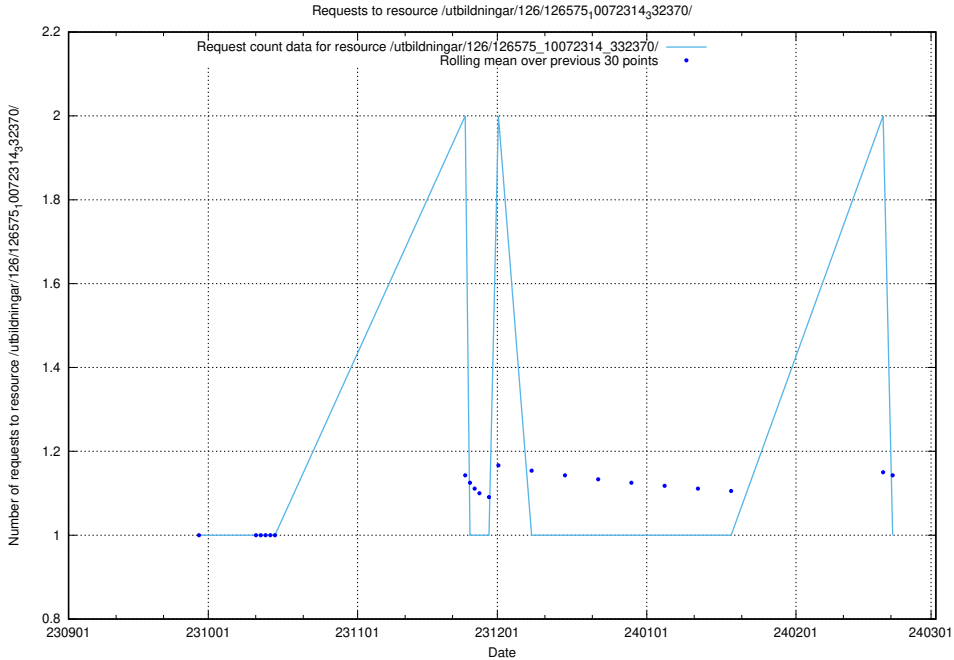

5.4399 Usage of /utbildningar/126/126575_10072314_332370/

Here, we count the number of requests to resource /utbildningar/126/126575_10072314_332370/.