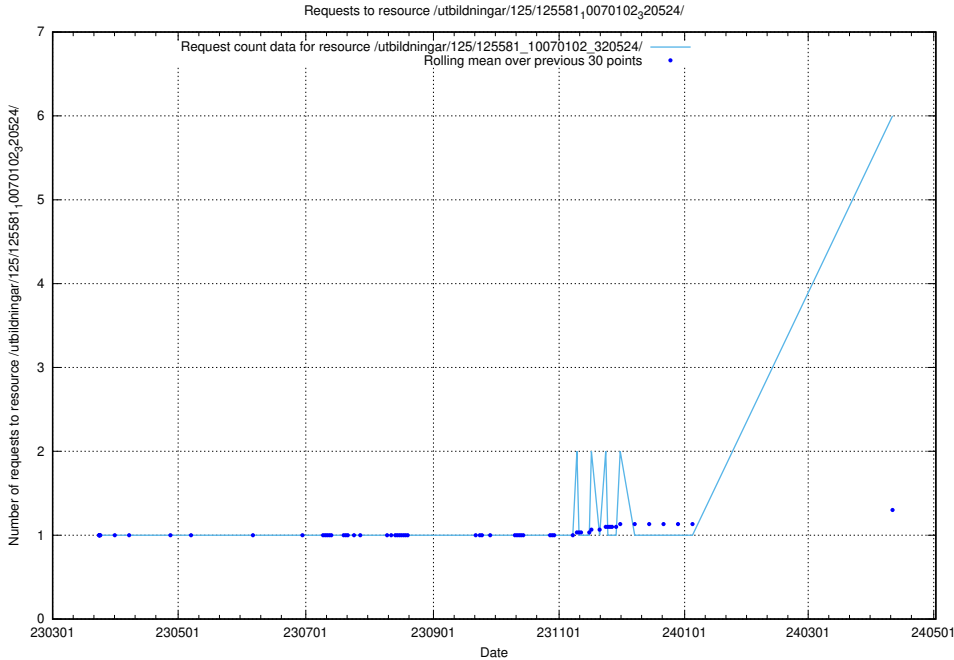

5.48 Usage of /utbildningar/125/125581_10070102_320524/

Here, we count the number of requests to resource /utbildningar/125/125581_10070102_320524/.