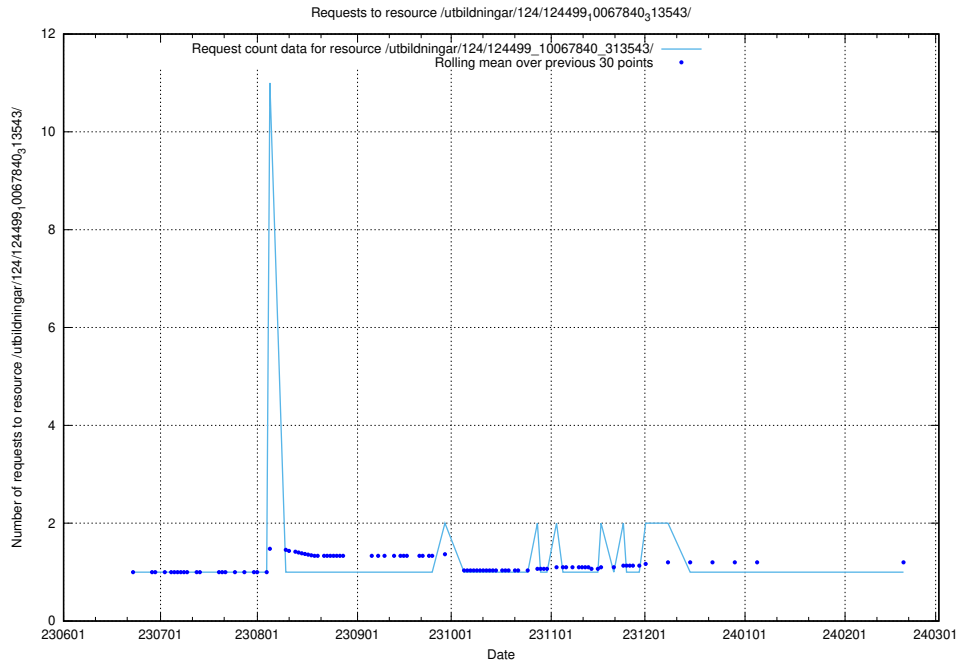

5.5729 Usage of /utbildningar/124/124499_10067840_313543/

Here, we count the number of requests to resource /utbildningar/124/124499_10067840_313543/.