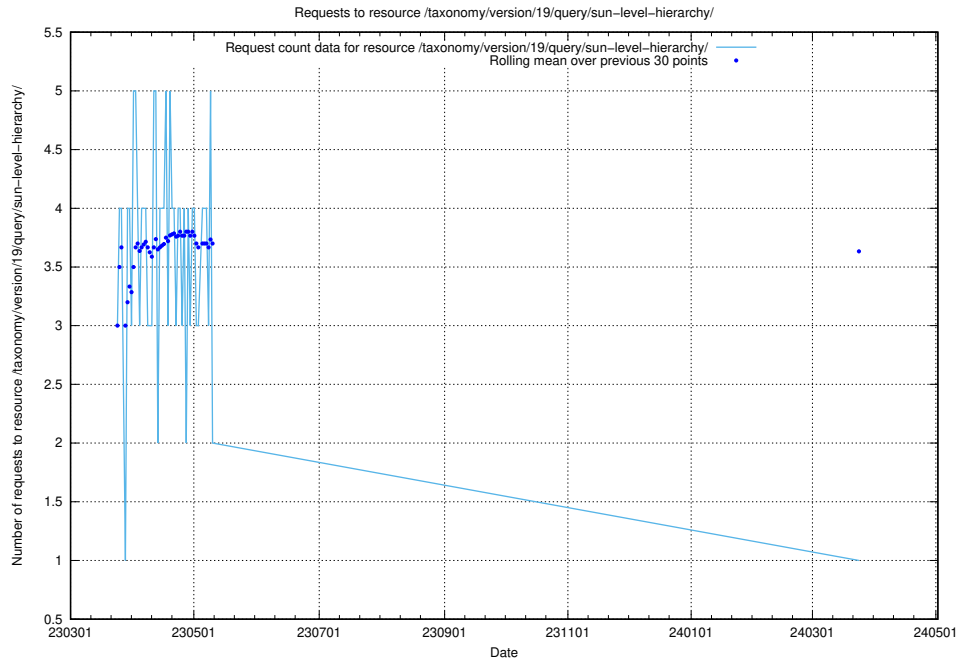

5.6054 Usage of /taxonomy/version/19/query/sun-level-hierarchy/

Here, we count the number of requests to resource /taxonomy/version/19/query/sun-level-hierarchy/.