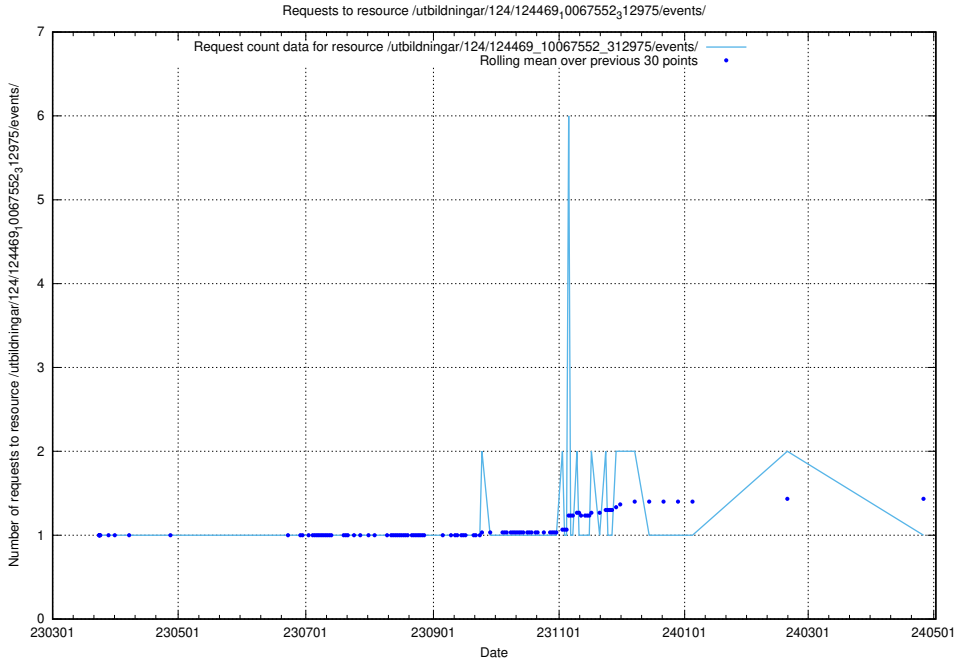

5.3271 Usage of /utbildningar/124/124469_10067552_312975/events/

Here, we count the number of requests to resource /utbildningar/124/124469_10067552_312975/events/