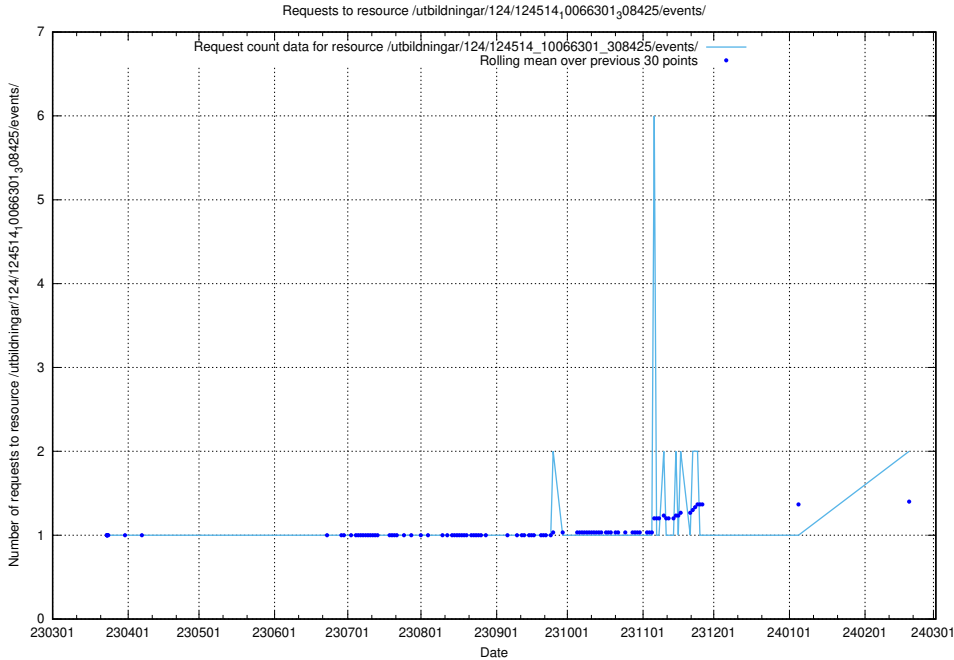

5.495 Usage of /utbildningar/124/124514_10066301_308425/events/

Here, we count the number of requests to resource /utbildningar/124/124514_10066301_308425/events/