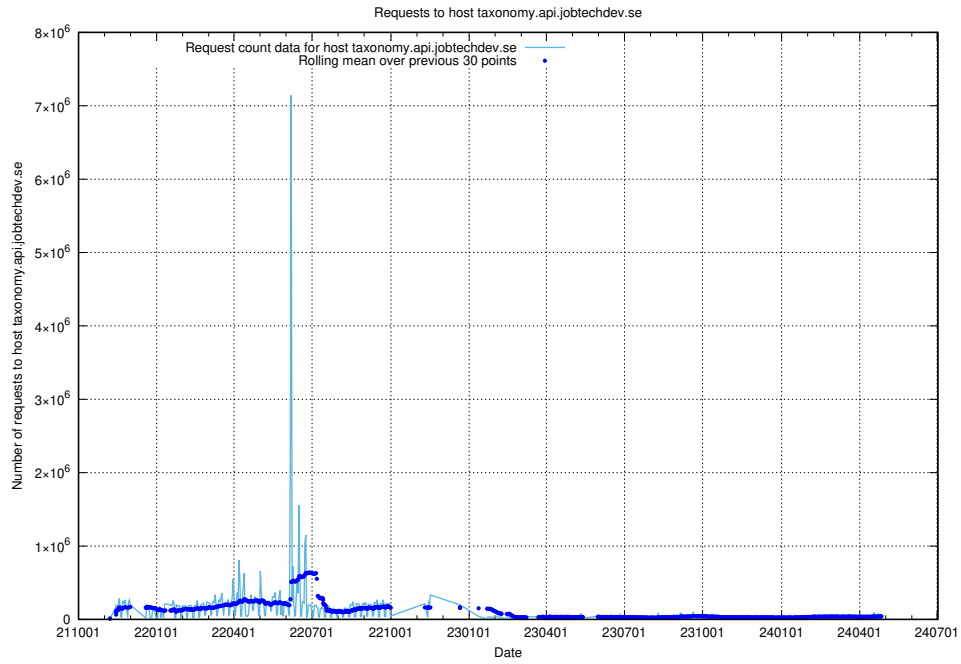

7.10 Usage of taxonomy.api.jobtechdev.se

Here, we count the number of requests to host taxonomy.api.jobtechdev.se.