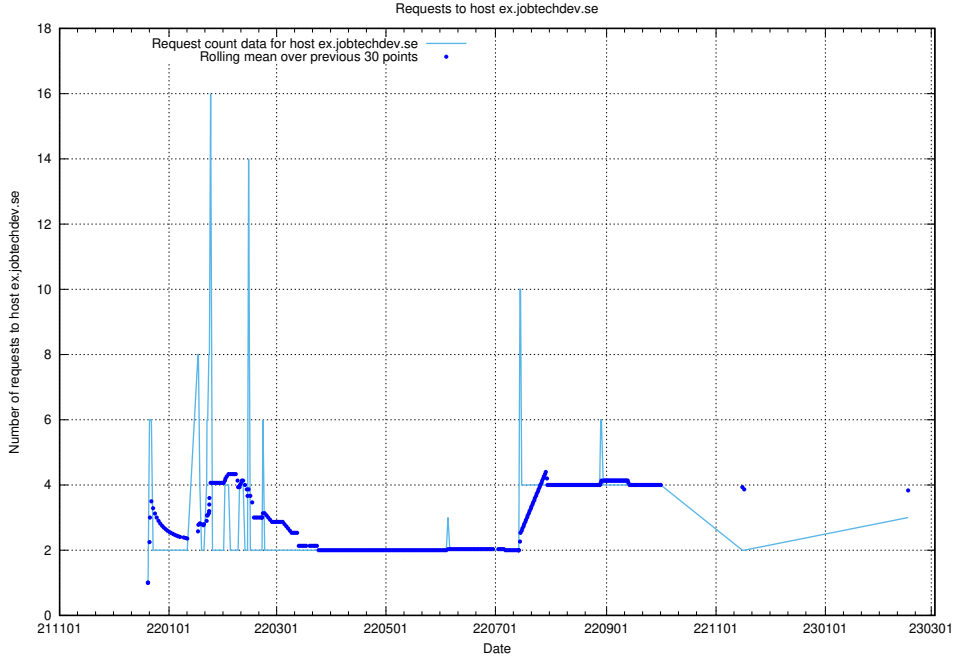

7.198 Usage of ex.jobtechdev.se

Here, we count the number of requests to host ex.jobtechdev.se.