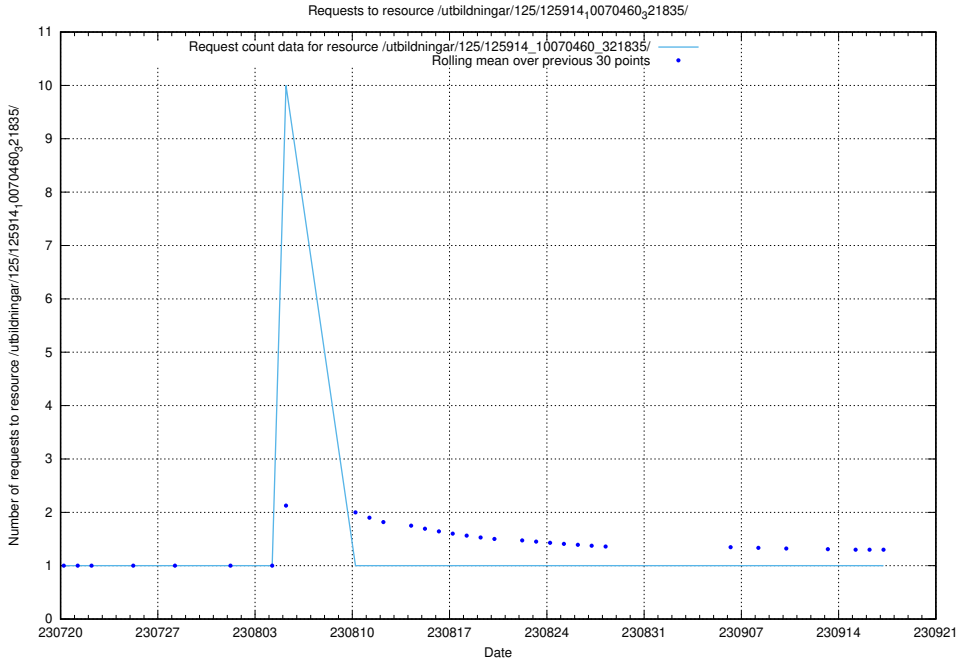

5.4939 Usage of /utbildningar/125/125914_10070460_321835/

Here, we count the number of requests to resource /utbildningar/125/125914_10070460_321835/.