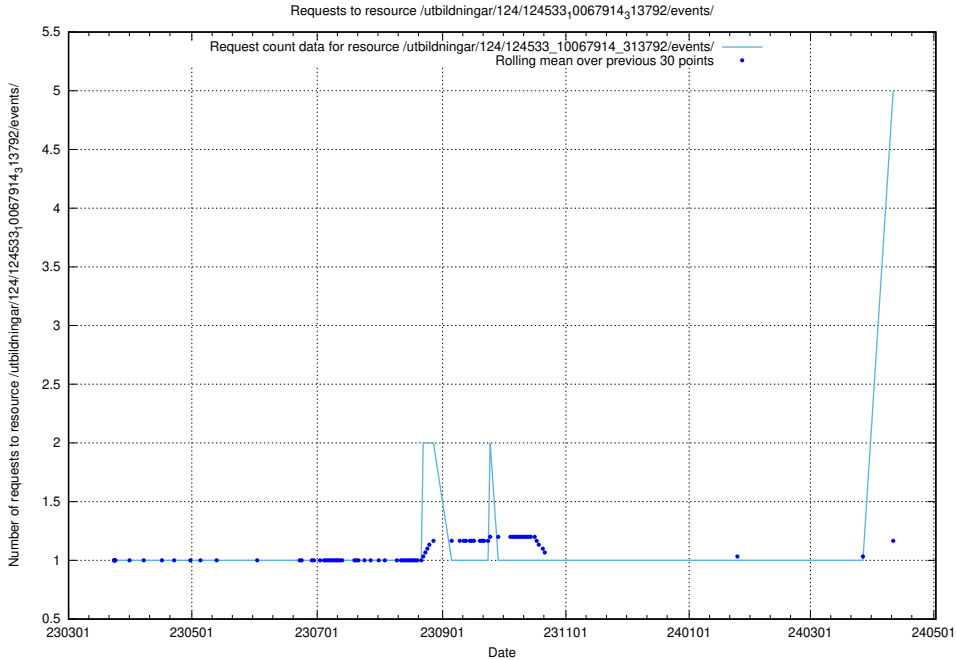

Here, we count the number of requests to resource /utbildningar/124/124533_10067914_313792/events/

5.116 Usage of /utbildningar/124/124519_10065861_297590/

Here, we count the number of requests to resource /utbildningar/124/124519_10065861_297590/.