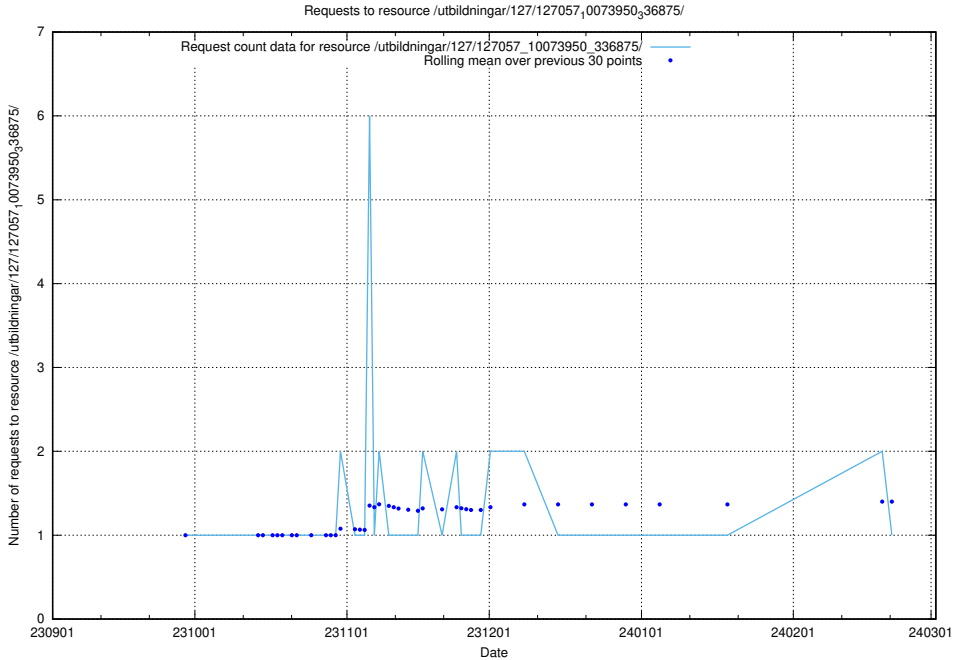

Here, we count the number of requests to resource /utbildningar/127/127057_10073950_336875/events/

5.4394 Usage of /utbildningar/127/127057_10073950_336875/

Here, we count the number of requests to resource /utbildningar/127/127057_10073950_336875/.