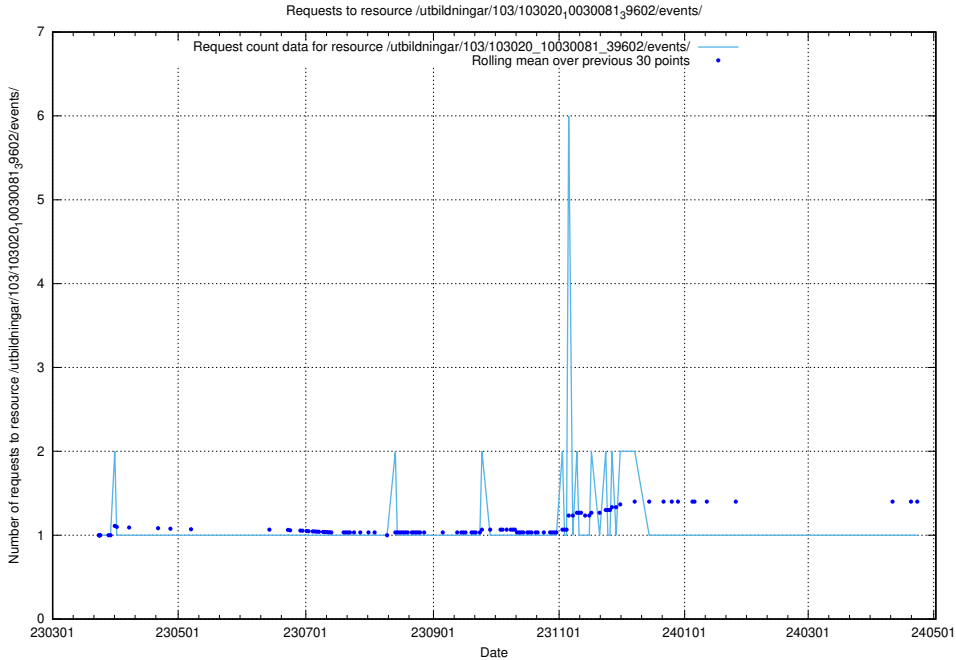

5.5452 Usage of /utbildningar/103/103020_10030081_39602/events/

Here, we count the number of requests to resource /utbildningar/103/103020_10030081_39602/events/.