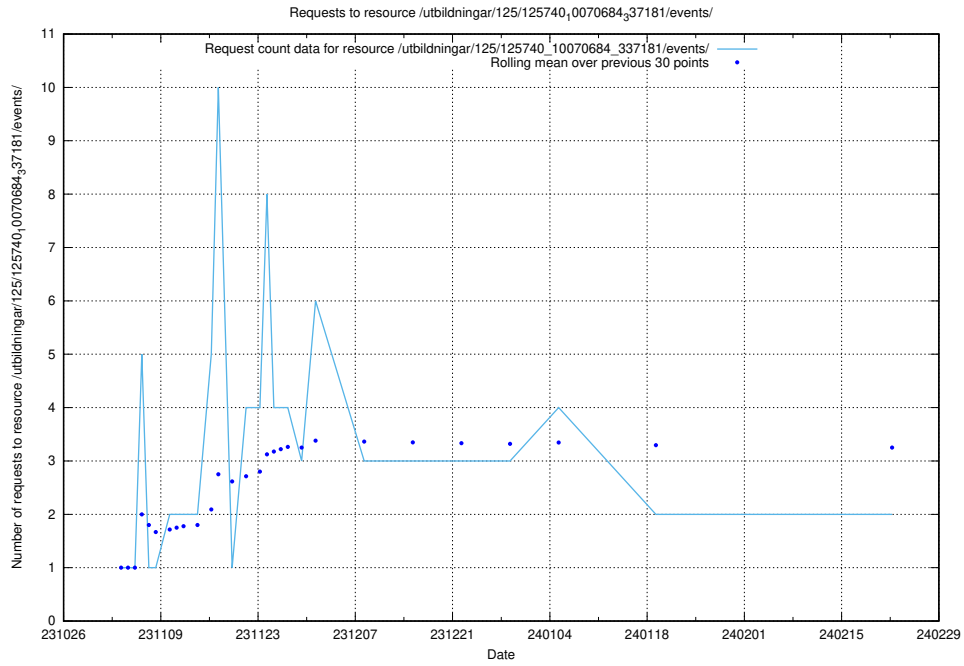

Here, we count the number of requests to resource /utbildningar/125/125740_10070684_337181/events/

5.663 Usage of /taxonomy/version/2/query/employment-length-concepts/

Here, we count the number of requests to resource /taxonomy/version/2/query/employment-length-concepts/.