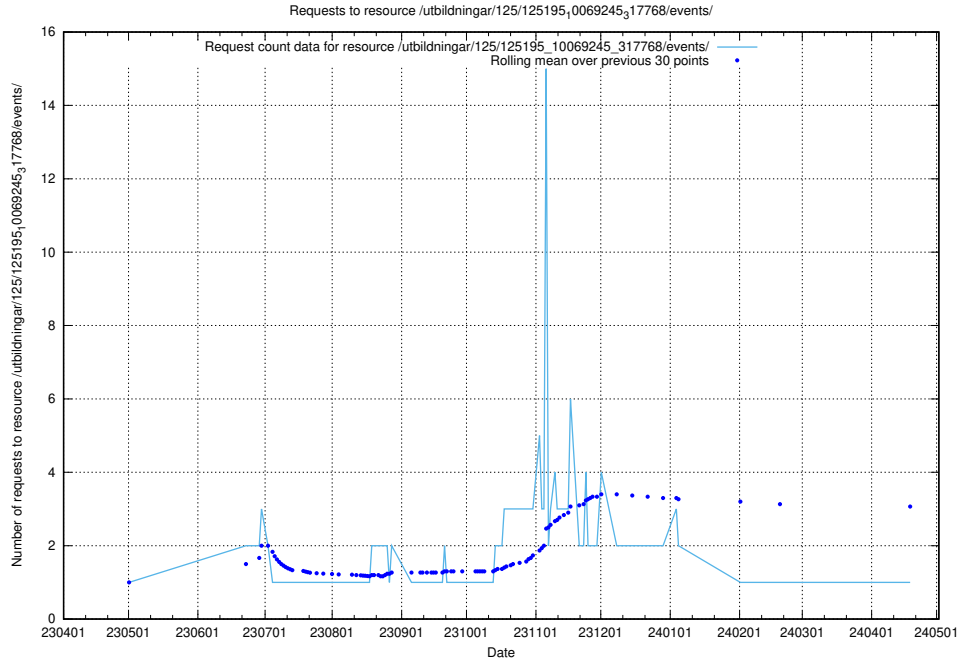

5.5948 Usage of /utbildningar/125/125195_10069245_317768/events/

Here, we count the number of requests to resource /utbildningar/125/125195_10069245_317768/events/