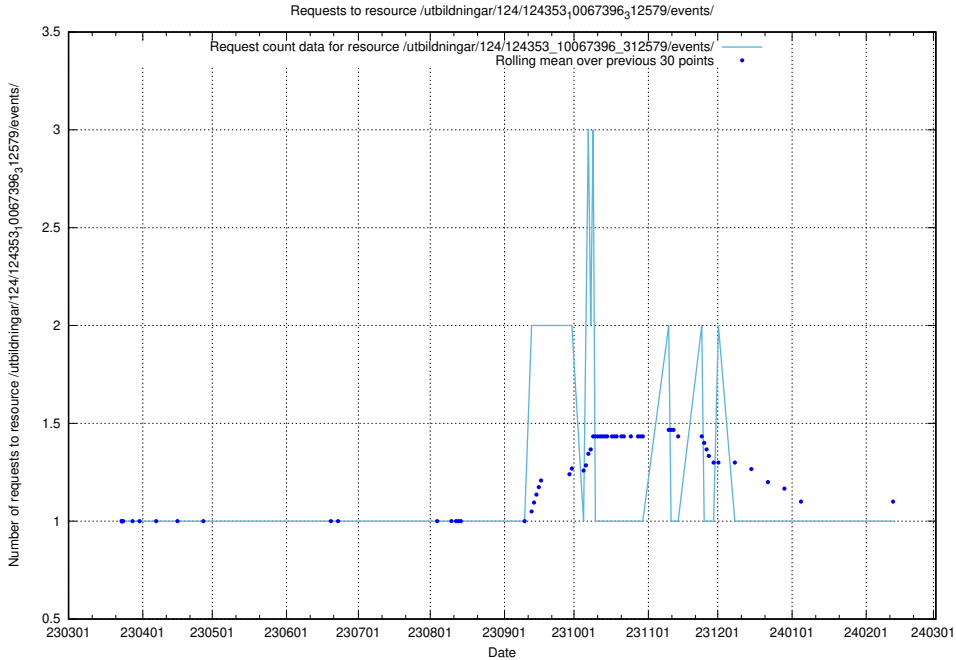

5.3885 Usage of /utbildningar/124/124353_10067396_312579/events/

Here, we count the number of requests to resource /utbildningar/124/124353_10067396_312579/events/