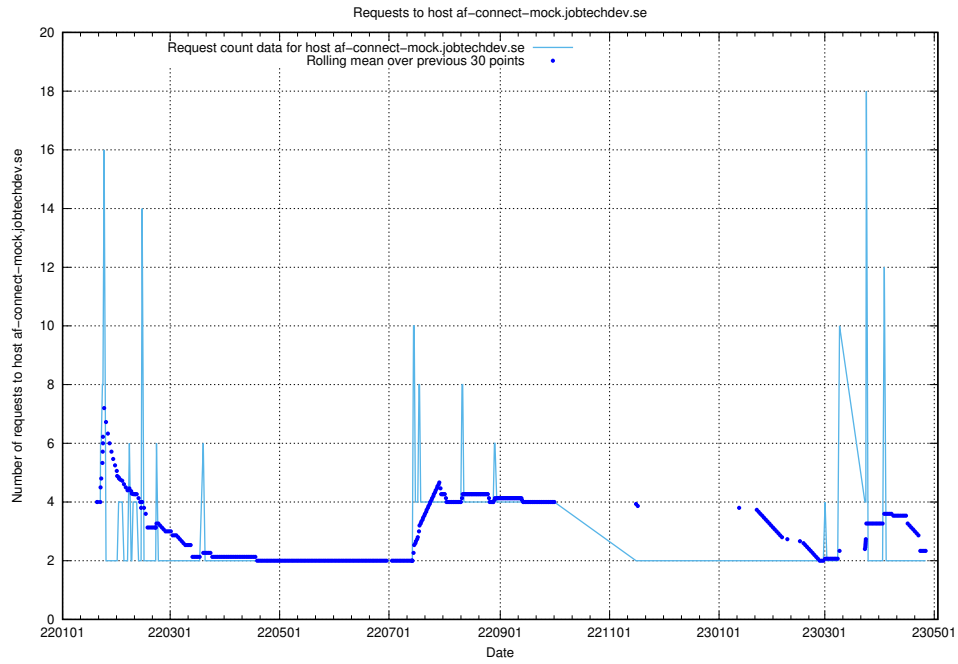

Here, we count the number of requests to host af-connect-mock.jobtechdev.se.

7.263 Usage of jittsi.jobtechdev.se

Here, we count the number of requests to host jittsi.jobtechdev.se.

7.264 Usage of `api-jobtech-taxonomy-api-test-in-prod-read.prod.services.jtech.se`