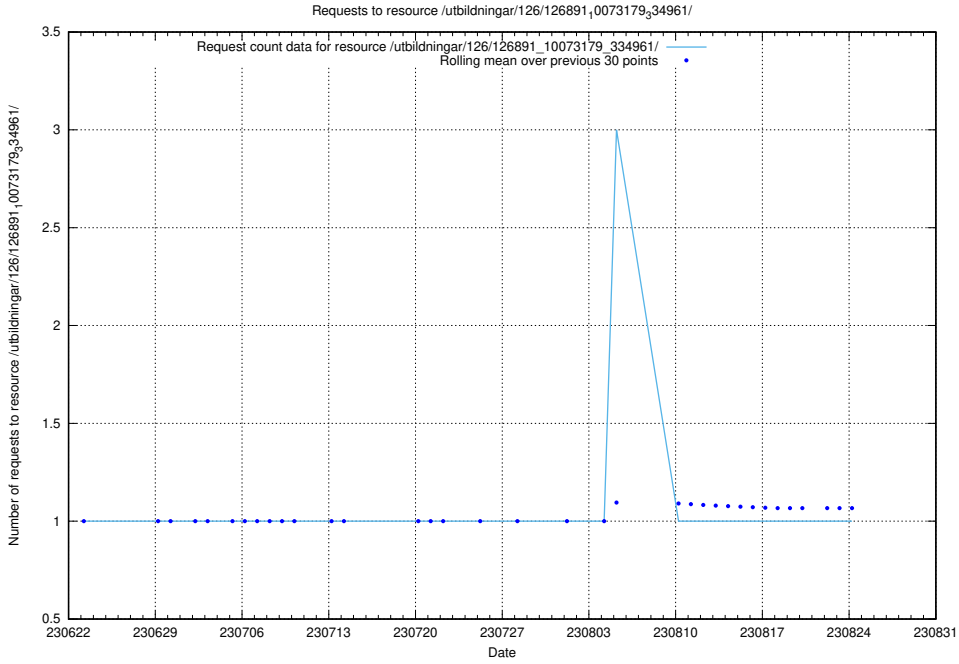

5.5530 Usage of /utbildningar/126/126891_10073179_334961/

Here, we count the number of requests to resource /utbildningar/126/126891_10073179_334961/.