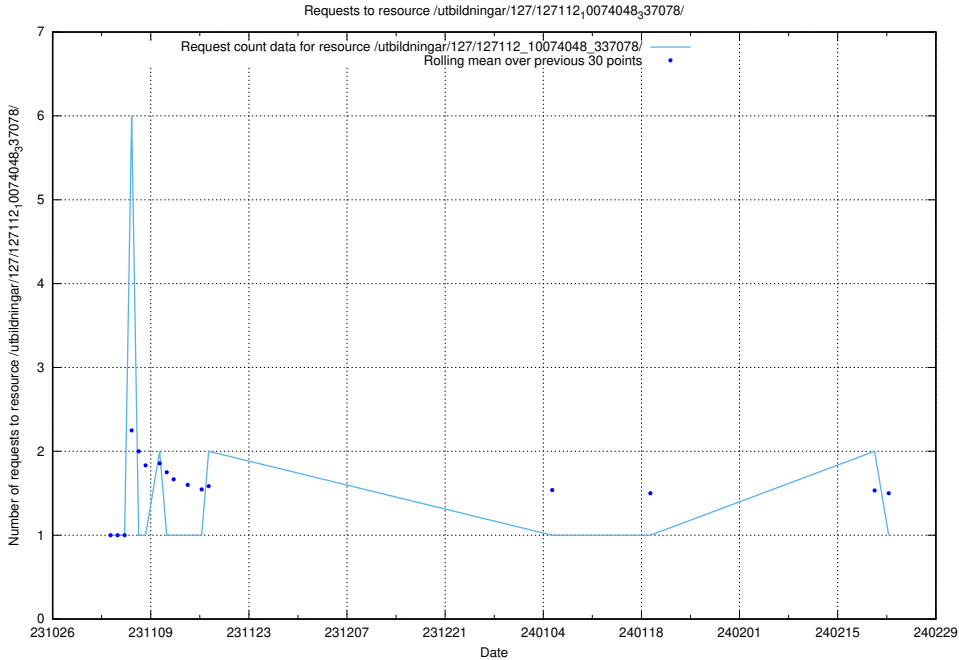

5.4100 Usage of /utbildningar/127/127112_10074048_337078/

Here, we count the number of requests to resource /utbildningar/127/127112_10074048_337078/.