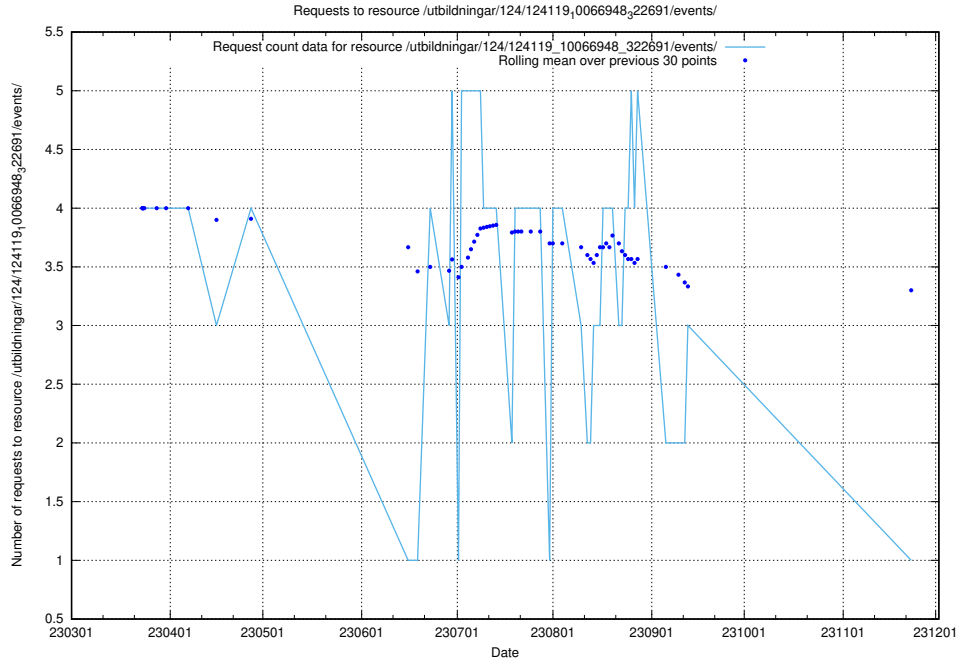

5.6199 Usage of /utbildningar/124/124119_10066948_322691/events/

Here, we count the number of requests to resource /utbildningar/124/124119_10066948_322691/events/