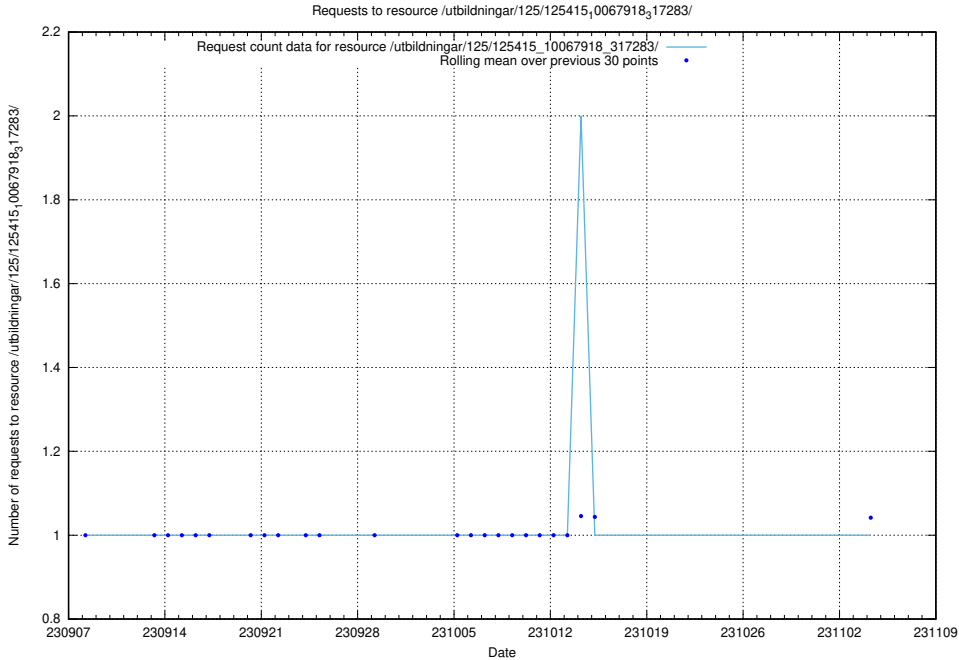

5.4584 Usage of /utbildningar/125/125415_10067918_317283/

Here, we count the number of requests to resource /utbildningar/125/125415_10067918_317283/.