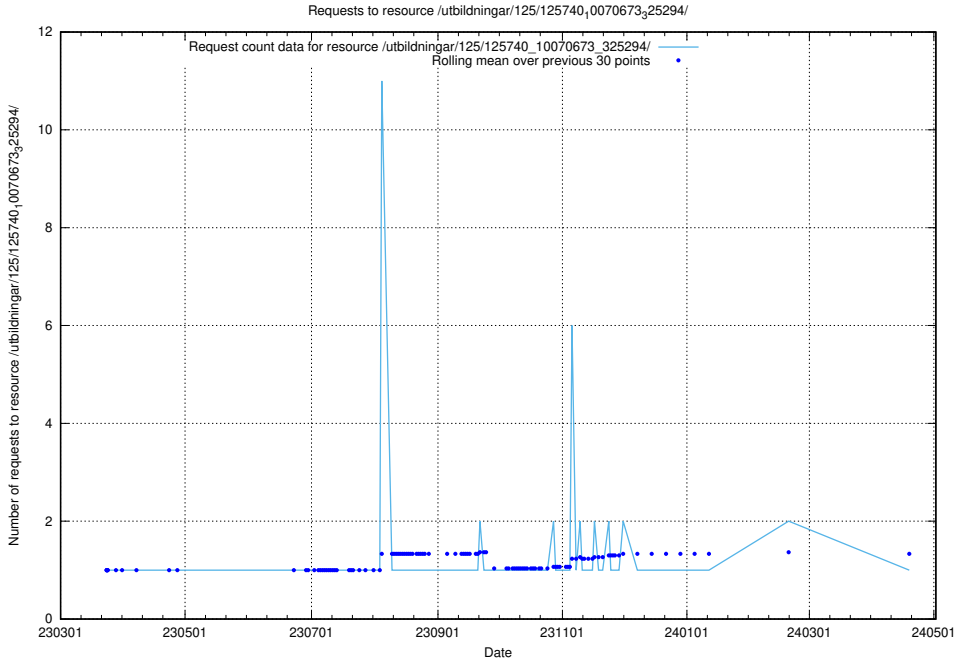

5.976 Usage of /utbildningar/125/125740_10070673_325294/

Here, we count the number of requests to resource /utbildningar/125/125740_10070673_325294/.