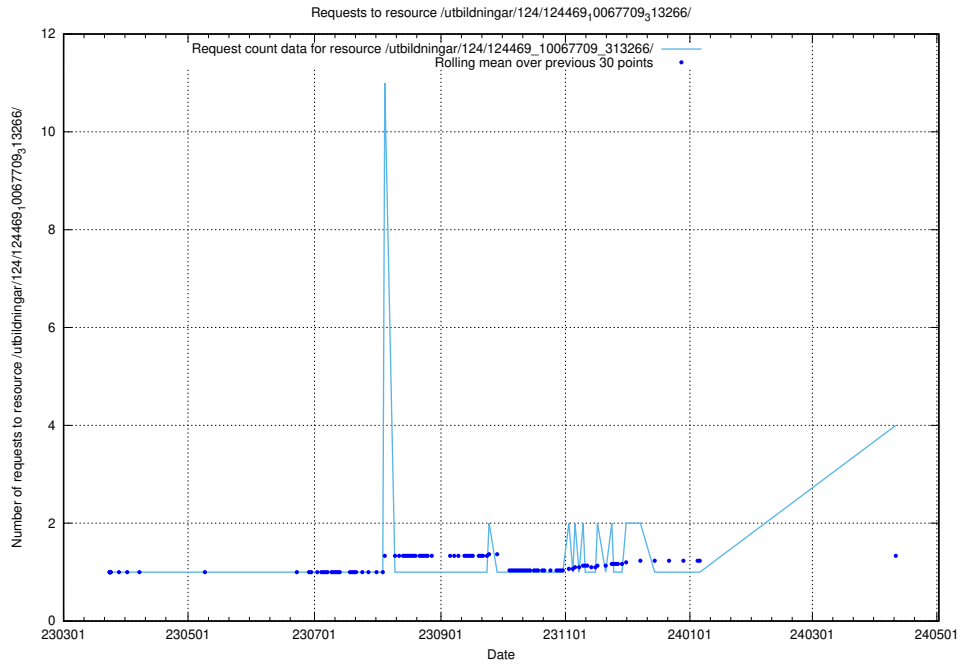

5.187 Usage of /utbildningar/124/124469_10067709_313266/

Here, we count the number of requests to resource /utbildningar/124/124469_10067709_313266/.