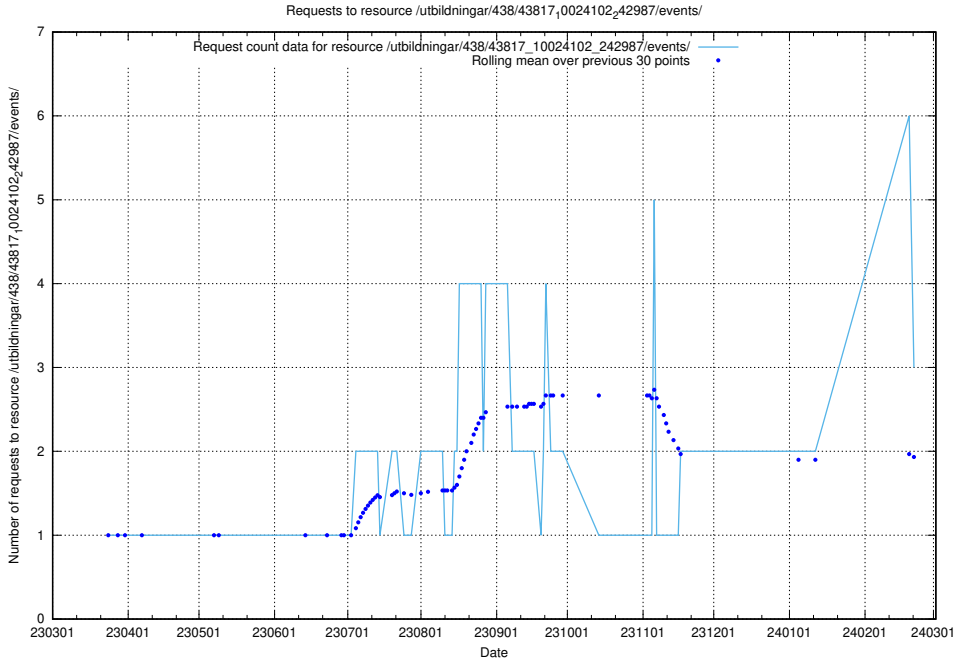

Here, we count the number of requests to resource /taxonomy/version/19/query/employment-variety-concepts/.

5.410 Usage of /utbildningar/438/43817_10024102_242987/events/

Here, we count the number of requests to resource /utbildningar/438/43817_10024102_242987/events/.