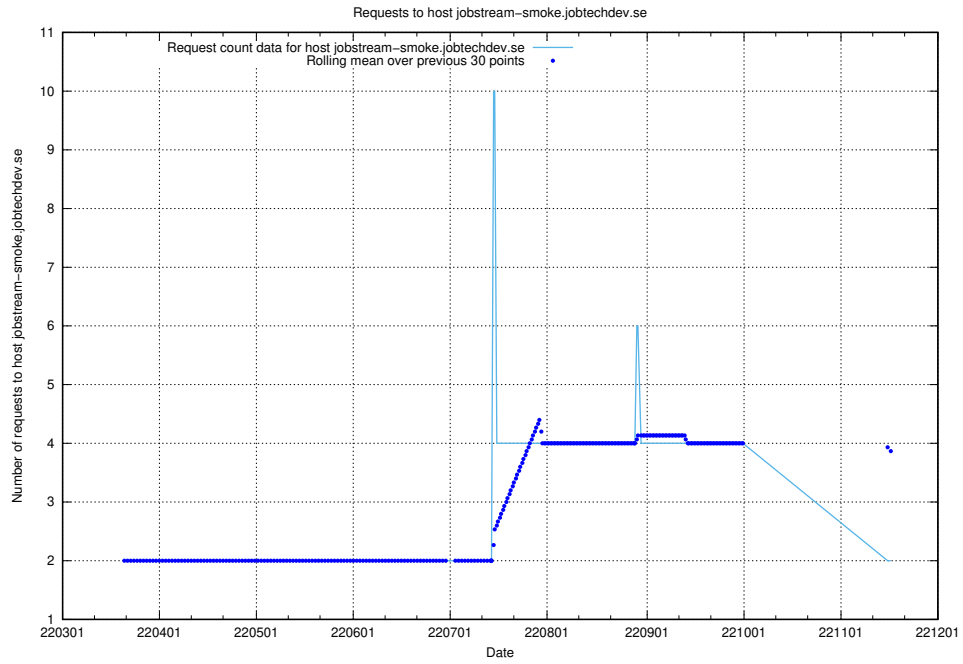

7.488 Usage of `jobstream-smoke.jobtechdev.se`

Here, we count the number of requests to host `jobstream-smoke.jobtechdev.se`.