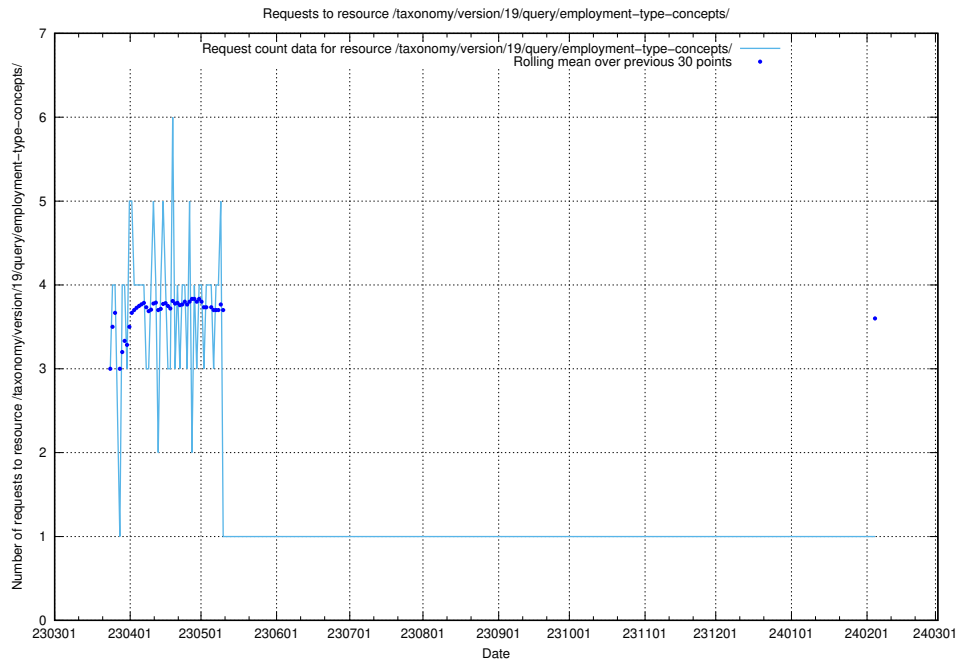

5.6086 Usage of /taxonomy/version/19/query/employment-type-concepts/

Here, we count the number of requests to resource /taxonomy/version/19/query/employment-type-concepts/.