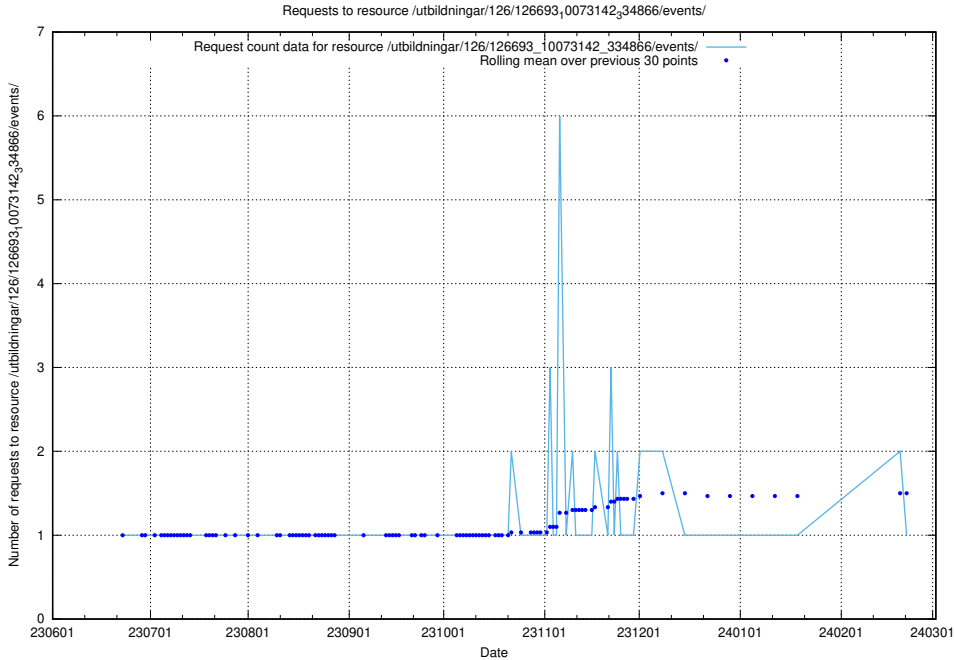

5.5593 Usage of /utbildningar/126/126693_10073142_334866/events/

Here, we count the number of requests to resource /utbildningar/126/126693_10073142_334866/events/