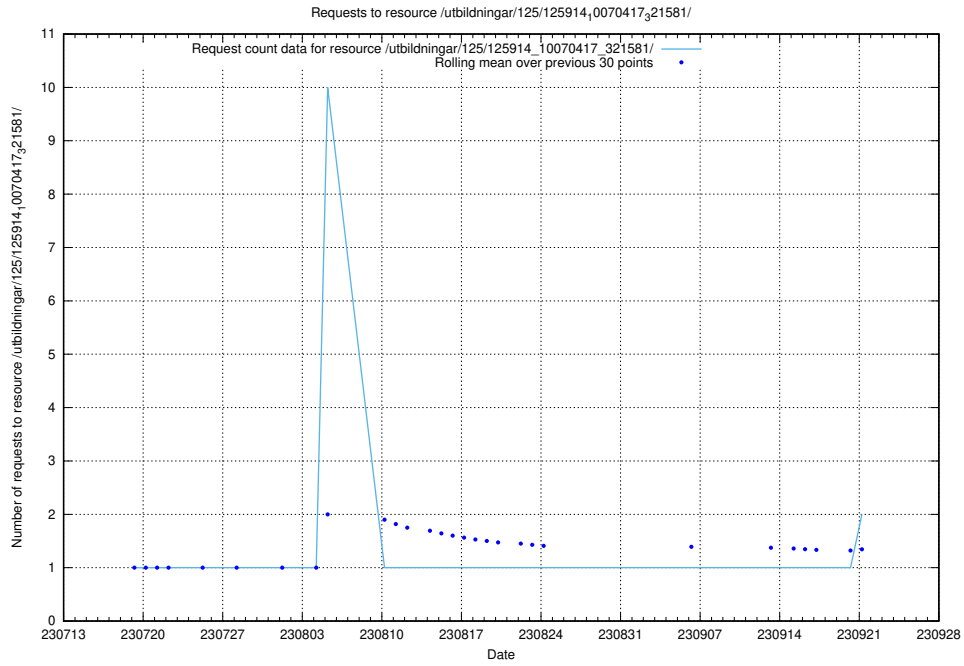

5.745 Usage of /utbildningar/125/125914_10070417_321581/

Here, we count the number of requests to resource /utbildningar/125/125914_10070417_321581/.