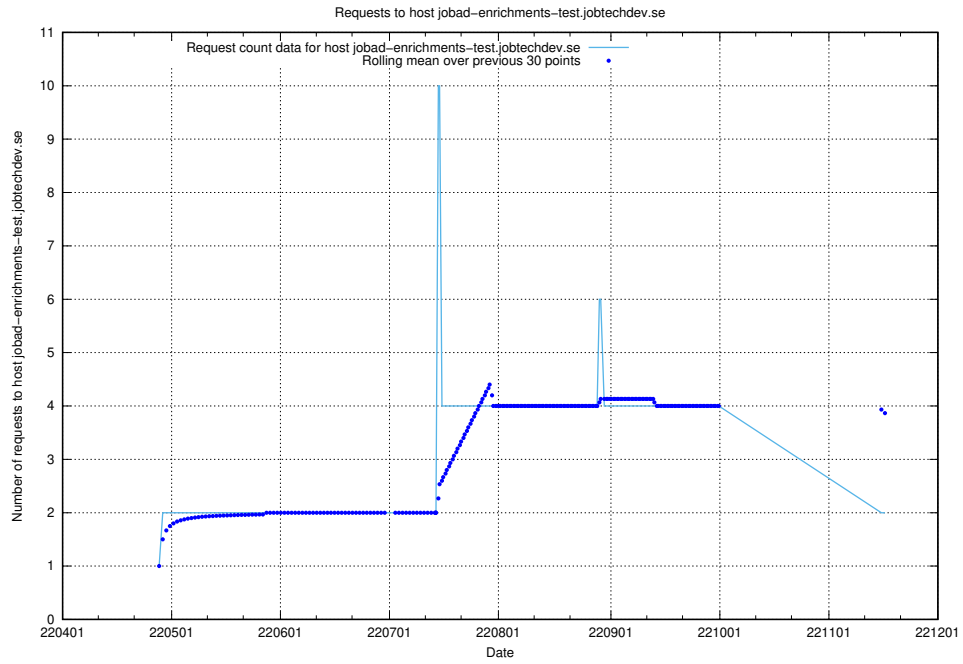

Here, we count the number of requests to host `jobtech-jobad-enrichments-develop.jobtechdev.se`.

7.437 Usage of `jobad-enrichments-test.jobtechdev.se`

Here, we count the number of requests to host `jobad-enrichments-test.jobtechdev.se`.