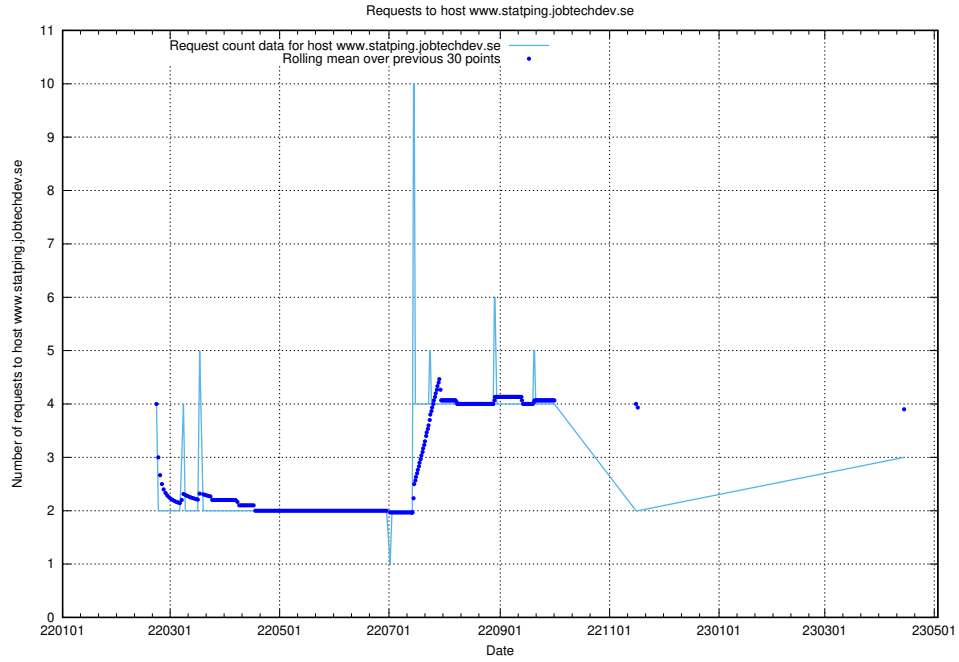

7.221 Usage of `www.statping.jobtechdev.se`

Here, we count the number of requests to host `www.statping.jobtechdev.se`.