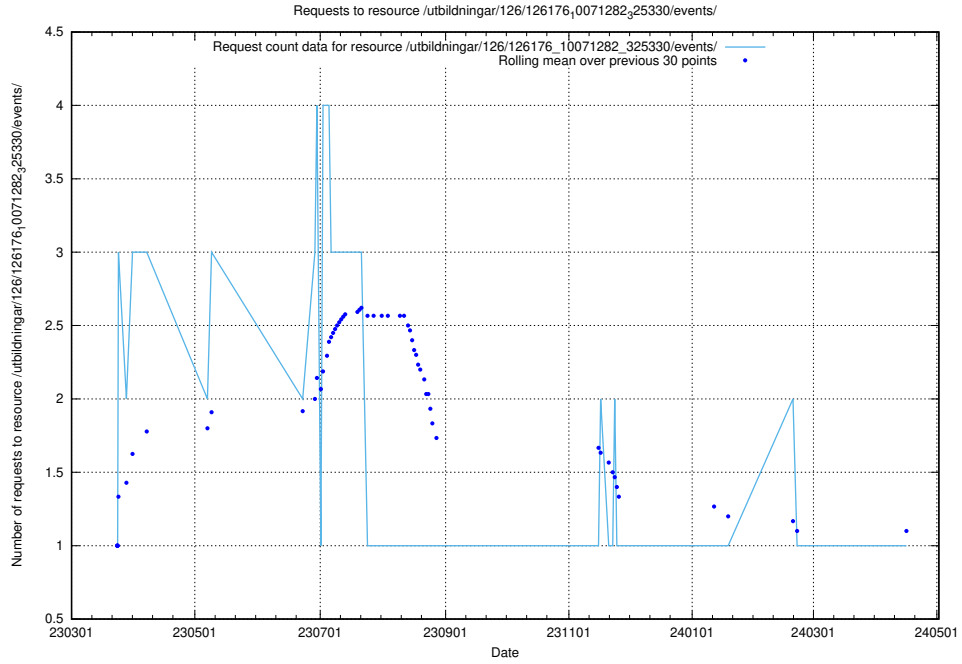

5.6366 Usage of /utbildningar/126/126176_10071282_325330/events/

Here, we count the number of requests to resource /utbildningar/126/126176_10071282_325330/events/