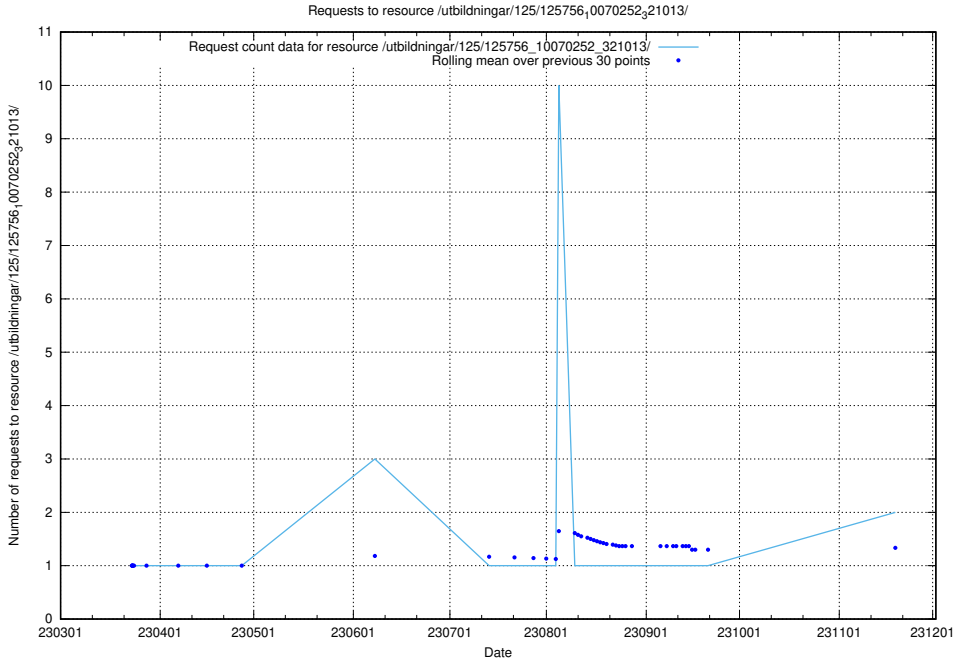

5.931 Usage of /utbildningar/125/125756_10070252_321013/

Here, we count the number of requests to resource /utbildningar/125/125756_10070252_321013/.