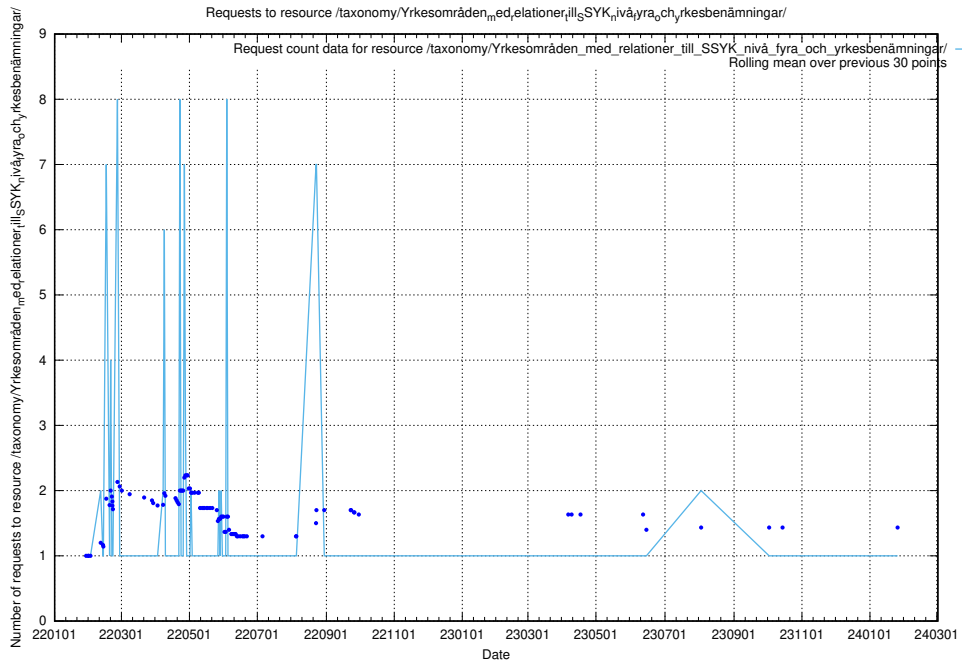

5.3696 Usage of /taxonomy/Yrkesområden_med_relationer_till_SSYK_nivå_fy

Here, we count the number of requests to resource /taxonomy/Yrkesområden_med_relationer_till_SSYK_nivå_fy