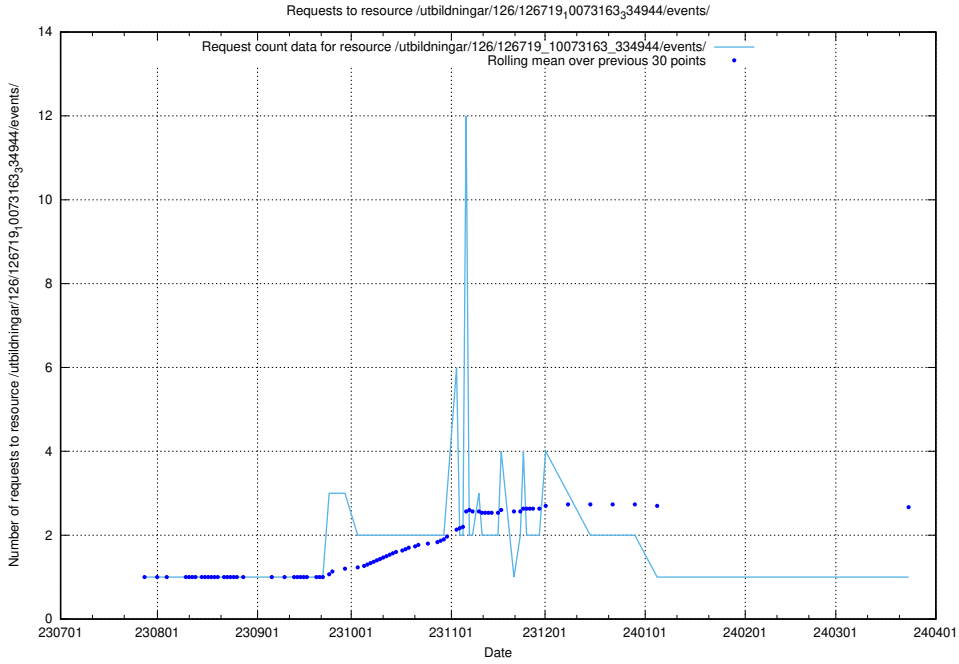

5.4848 Usage of /utbildningar/126/126719_10073163_334944/events/

Here, we count the number of requests to resource /utbildningar/126/126719_10073163_334944/events/