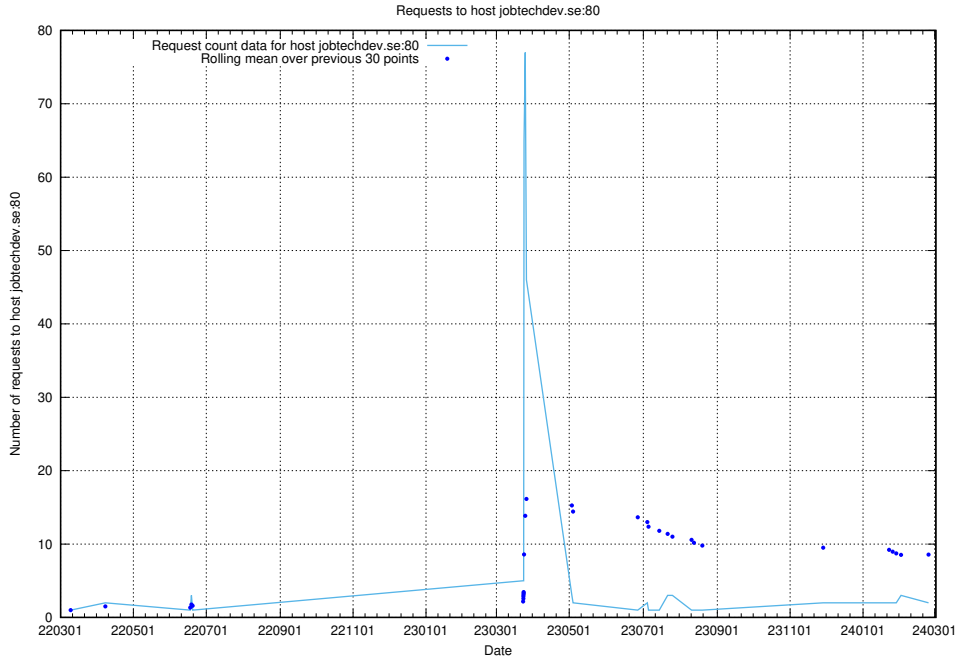

7.500 Usage of jobtechdev.se:80

Here, we count the number of requests to host jobtechdev.se:80.

7.501 Usage of jobsearch.api.jobtechdev.se:80

Here, we count the number of requests to host jobsearch.api.jobtechdev.se:80.