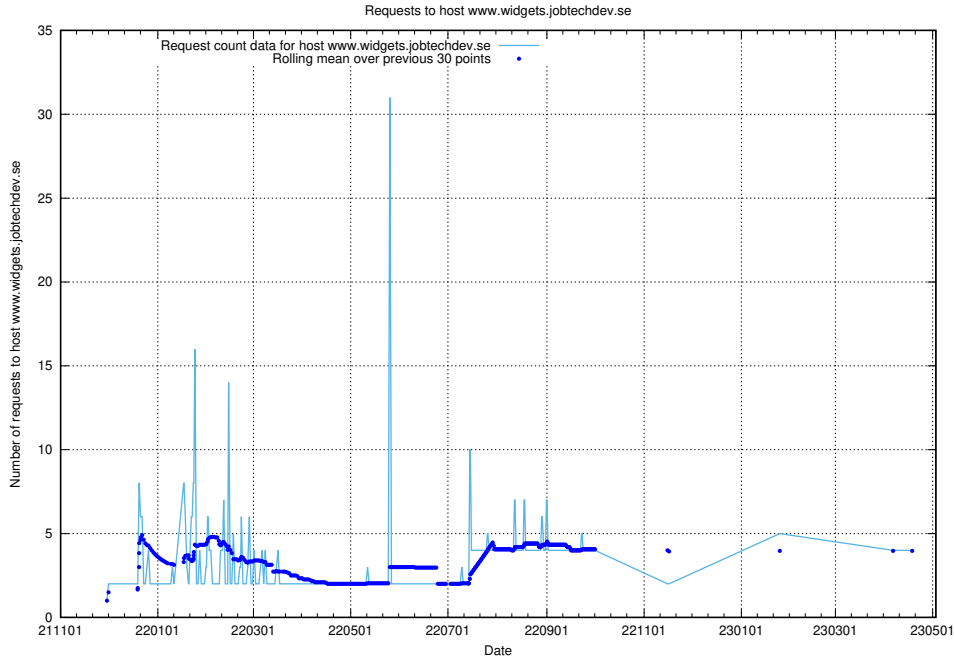

7.132 Usage of www.widgets.jobtechdev.se

Here, we count the number of requests to host www.widgets.jobtechdev.se.

7.133 Usage of www.jobtechdev.se:443

Here, we count the number of requests to host www.jobtechdev.se:443.