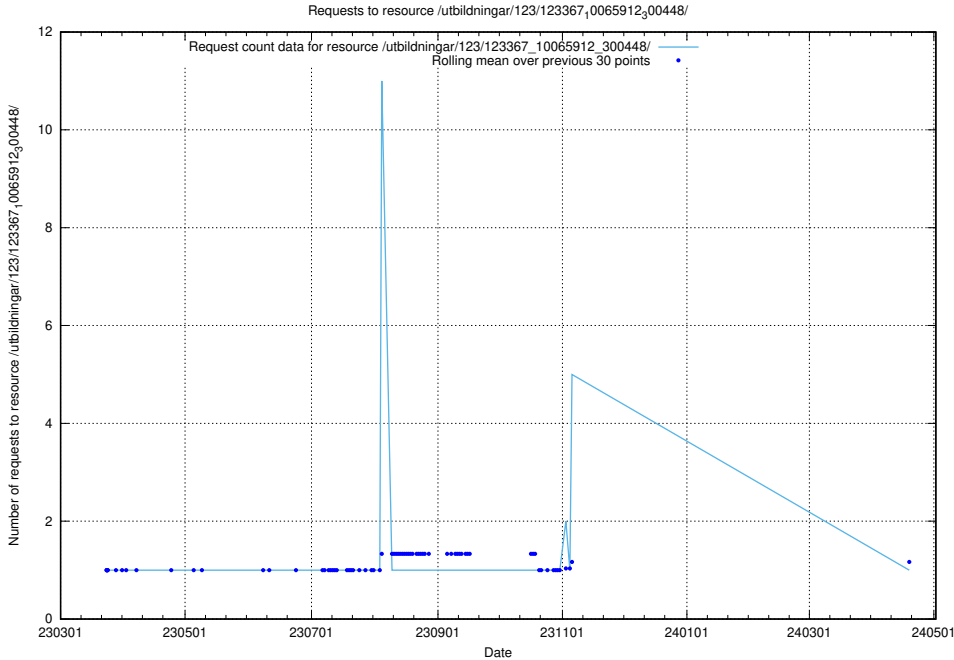

Here, we count the number of requests to resource /utbildningar/126/126237_10071454_326668/.

5.4652 Usage of /utbildningar/123/123367_10065912_300448/

Here, we count the number of requests to resource /utbildningar/123/123367_10065912_300448/.