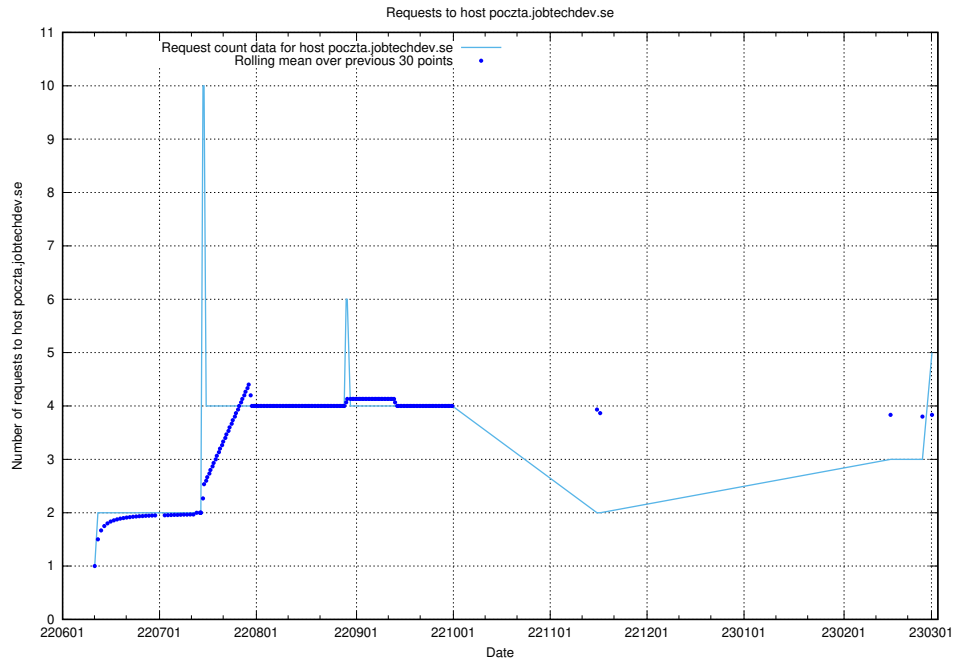

Here, we count the number of requests to host poczta.jobtechdev.se.

7.90 Usage of mentor-api-test.jobtechdev.se

Here, we count the number of requests to host mentor-api-test.jobtechdev.se.

7.91 Usage of transformer.dev.services.jtech.se