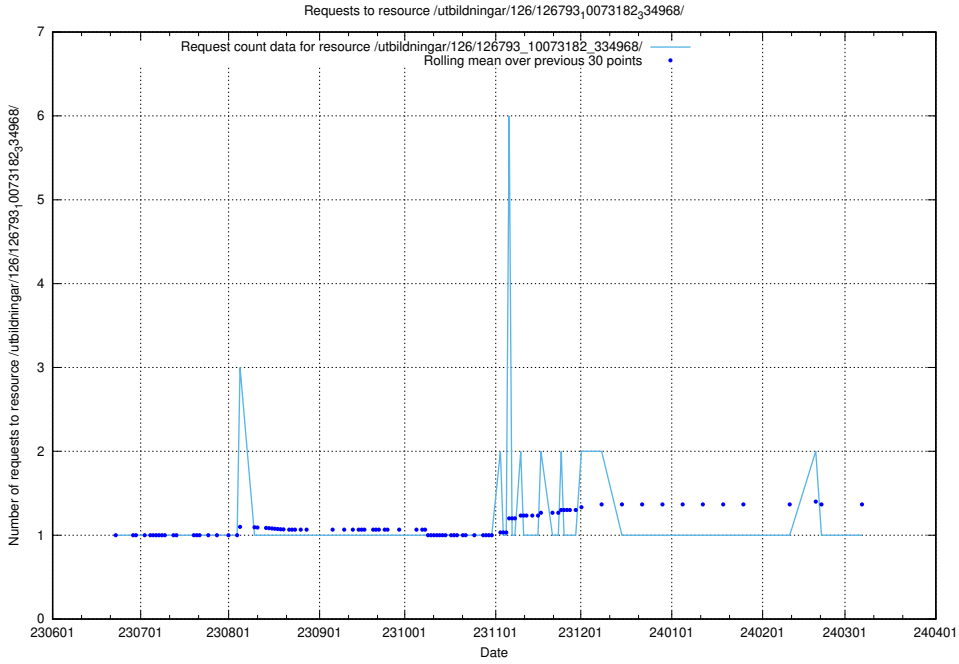

5.5538 Usage of /utbildningar/126/126793_10073182_334968/

Here, we count the number of requests to resource /utbildningar/126/126793_10073182_334968/.