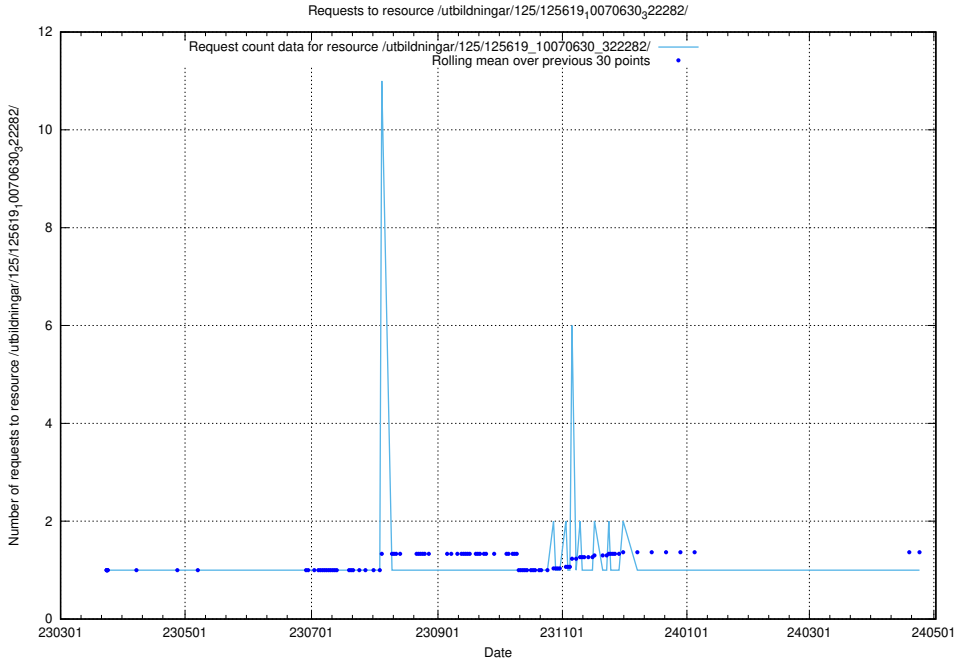

5.1040 Usage of /utbildningar/125/125619_10070363_321361/events/

Here, we count the number of requests to resource /utbildningar/125/125619_10070363_321361/events/

5.1041 Usage of /utbildningar/125/125619_10070363_321361/