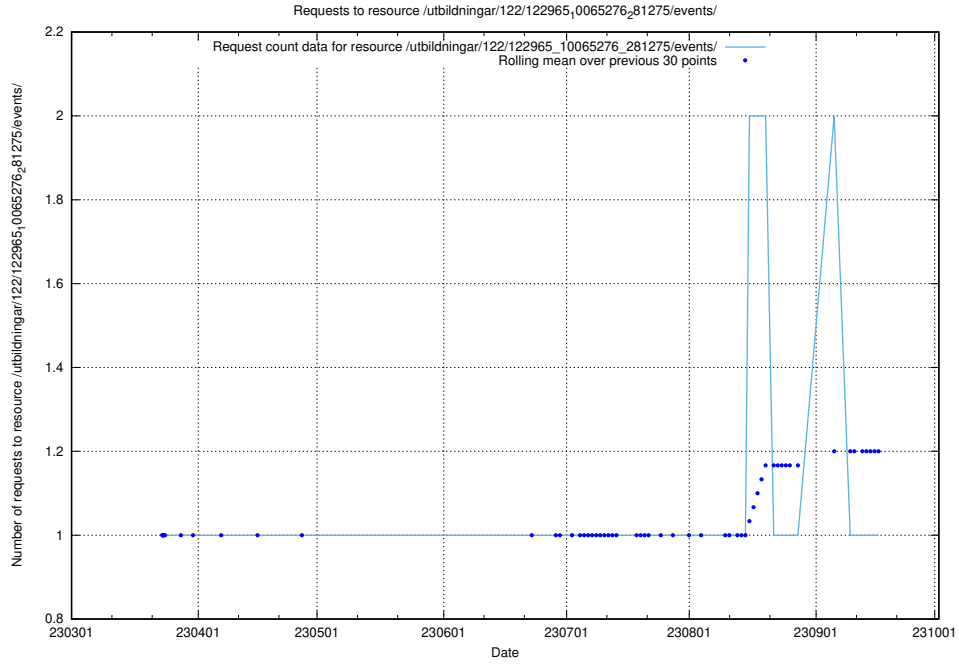

5.5059 Usage of /utbildningar/122/122965_10065276_281275/events/

Here, we count the number of requests to resource /utbildningar/122/122965_10065276_281275/events/