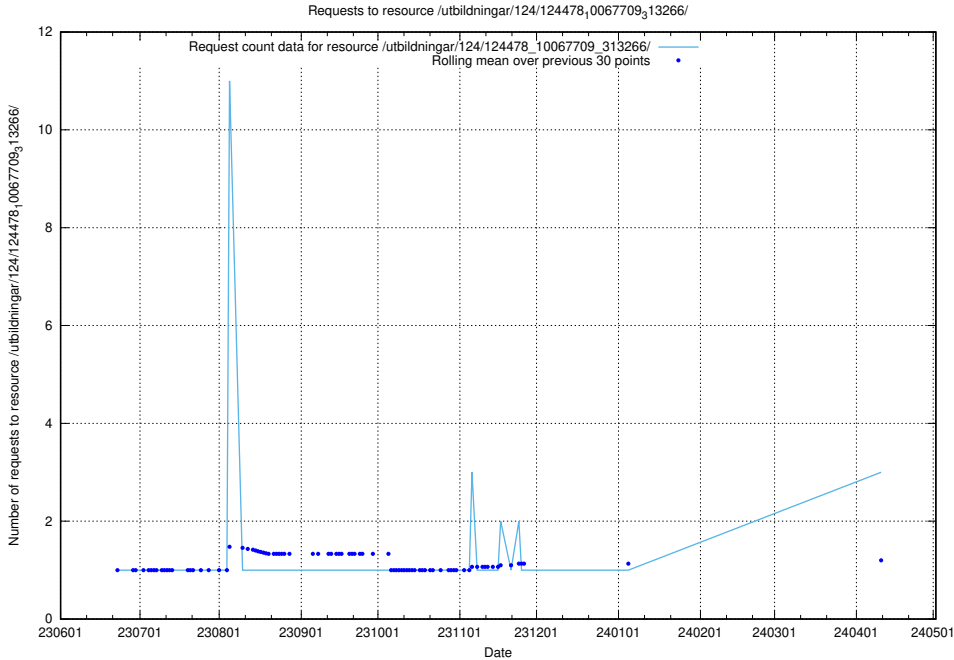

5.380 Usage of /utbildningar/124/124478_10067709_313266/

Here, we count the number of requests to resource /utbildningar/124/124478_10067709_313266/.