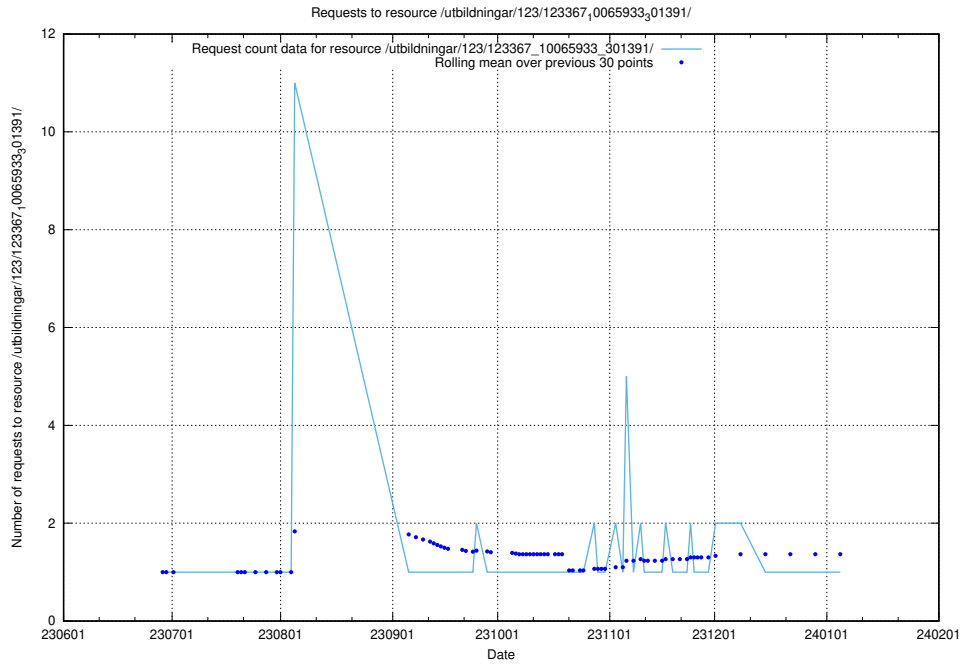

5.5479 Usage of /utbildningar/123/123367_10065933_301391/

Here, we count the number of requests to resource /utbildningar/123/123367_10065933_301391/.