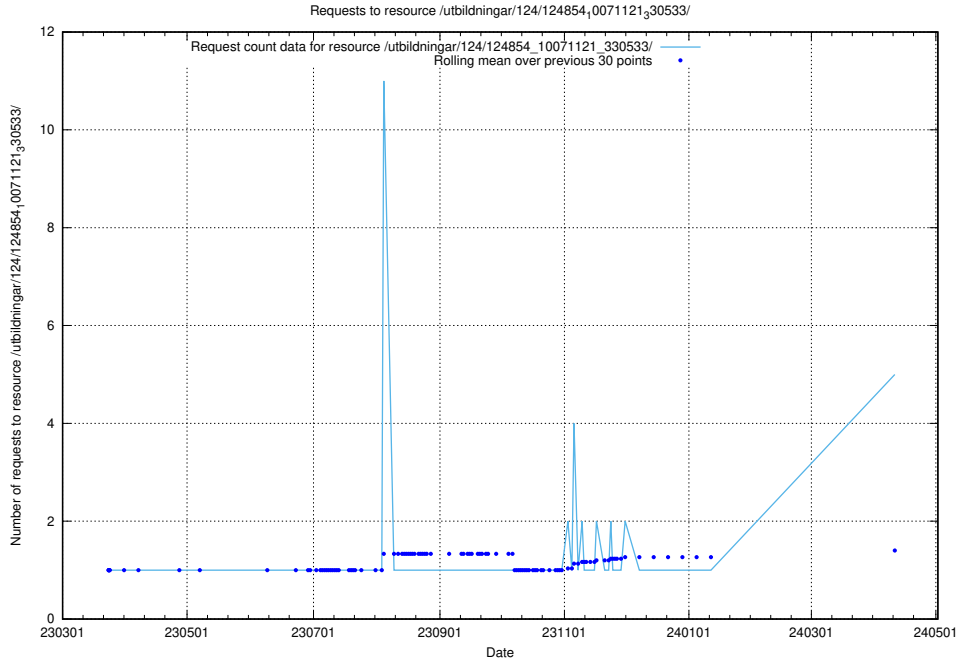

5.114 Usage of /utbildningar/124/124854_10071121_330533/

Here, we count the number of requests to resource /utbildningar/124/124854_10071121_330533/.