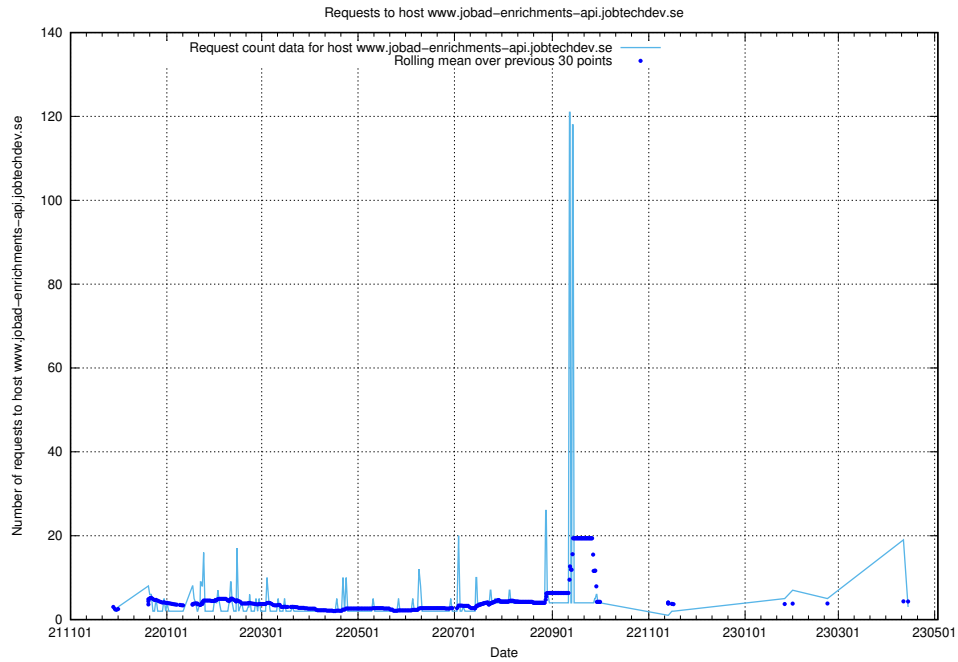

7.204 Usage of www.jobad-enrichments-api.jobtechdev.se

Here, we count the number of requests to host www.jobad-enrichments-api.jobtechdev.se.

7.205 Usage of magazine.jobtechdev.se

Here, we count the number of requests to host magazine.jobtechdev.se.