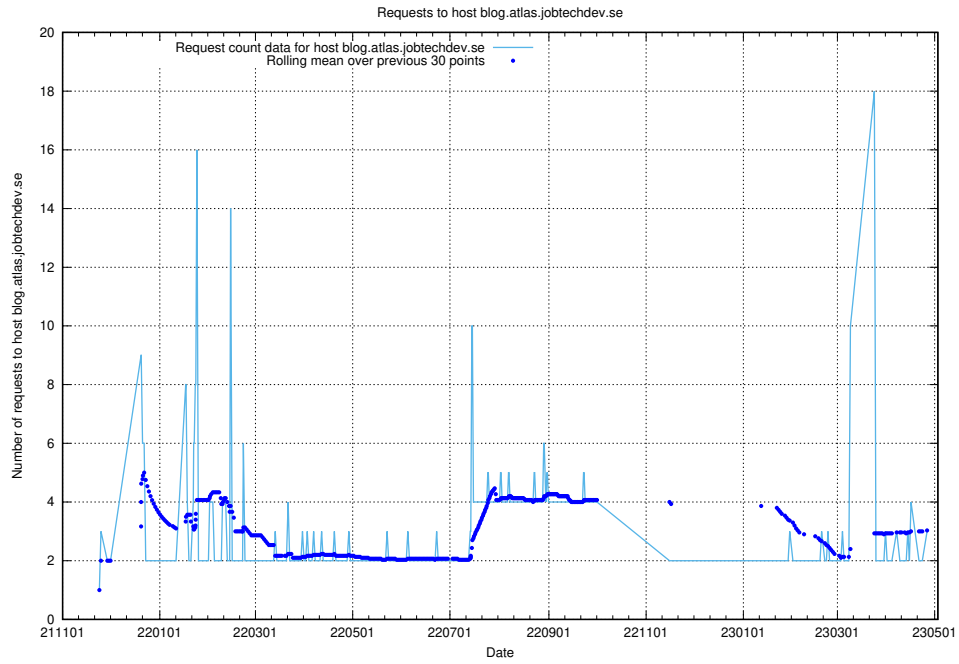

7.206 Usage of `blog.atlas.jobtechdev.se`

Here, we count the number of requests to host `blog.atlas.jobtechdev.se`.