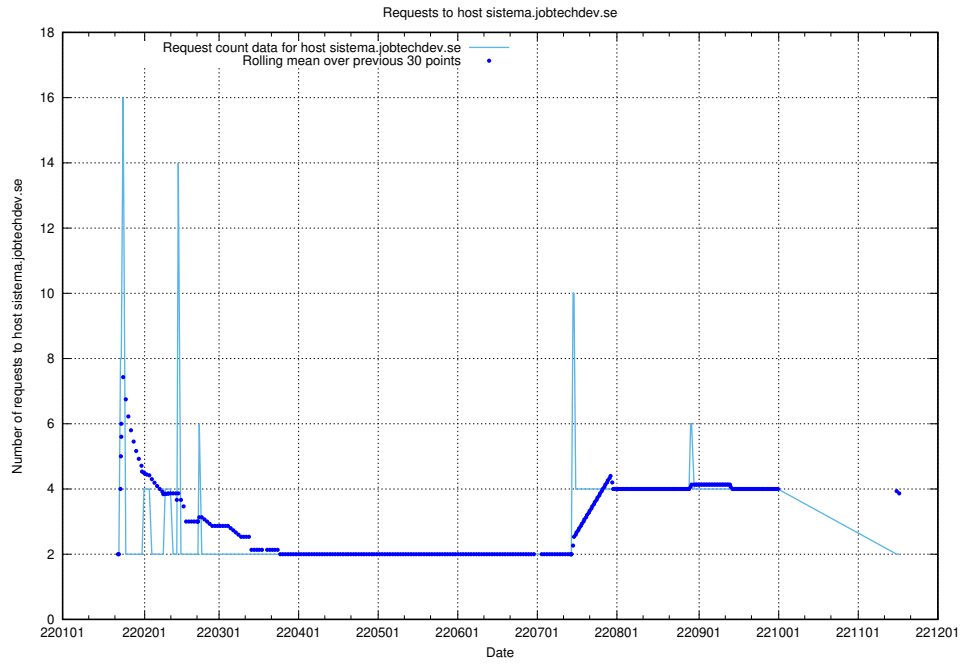

Here, we count the number of requests to host sms.jobtechdev.se.

7.583 Usage of sistema.jobtechdev.se

Here, we count the number of requests to host sistema.jobtechdev.se.

7.584 Usage of shopify.jobtechdev.se