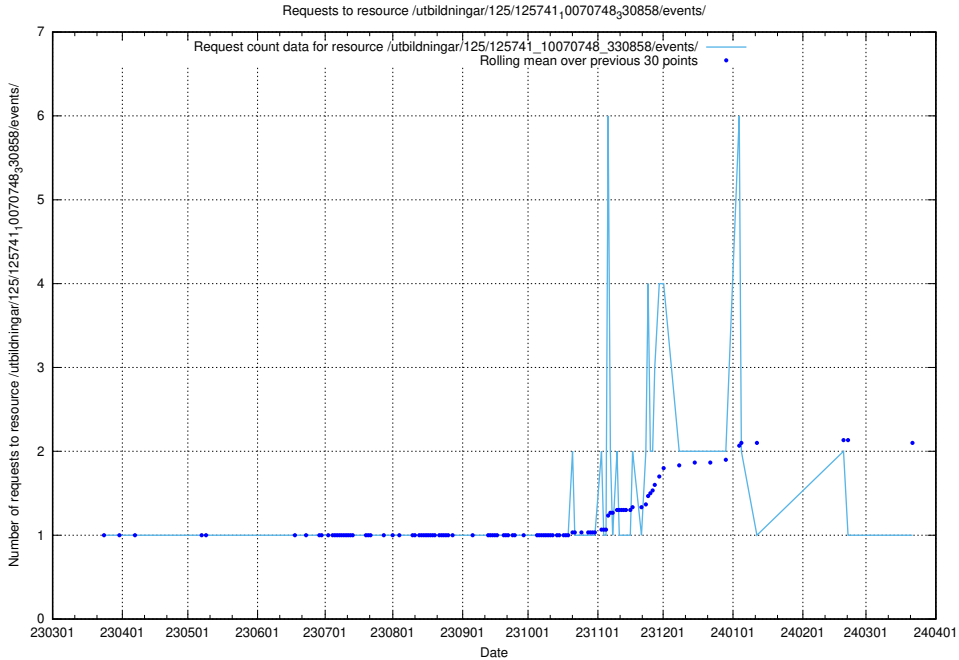

5.6167 Usage of /utbildningar/125/125741_10070748_330858/events/

Here, we count the number of requests to resource /utbildningar/125/125741_10070748_330858/events/