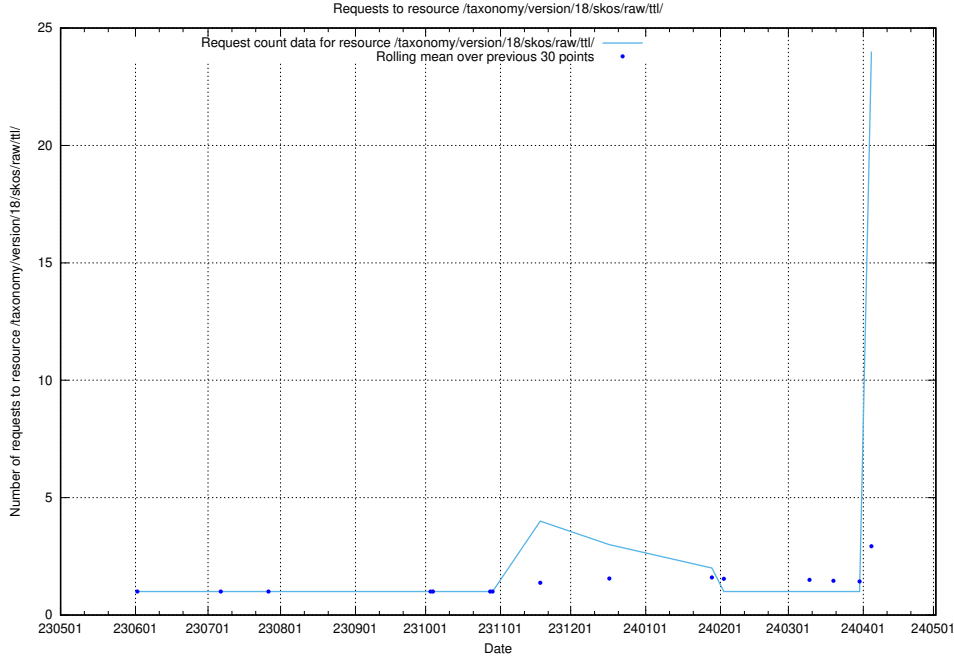

5.8 Usage of /taxonomy/version/18/skos/raw/ttl/

Here, we count the number of requests to resource /taxonomy/version/18/skos/raw/ttl/.