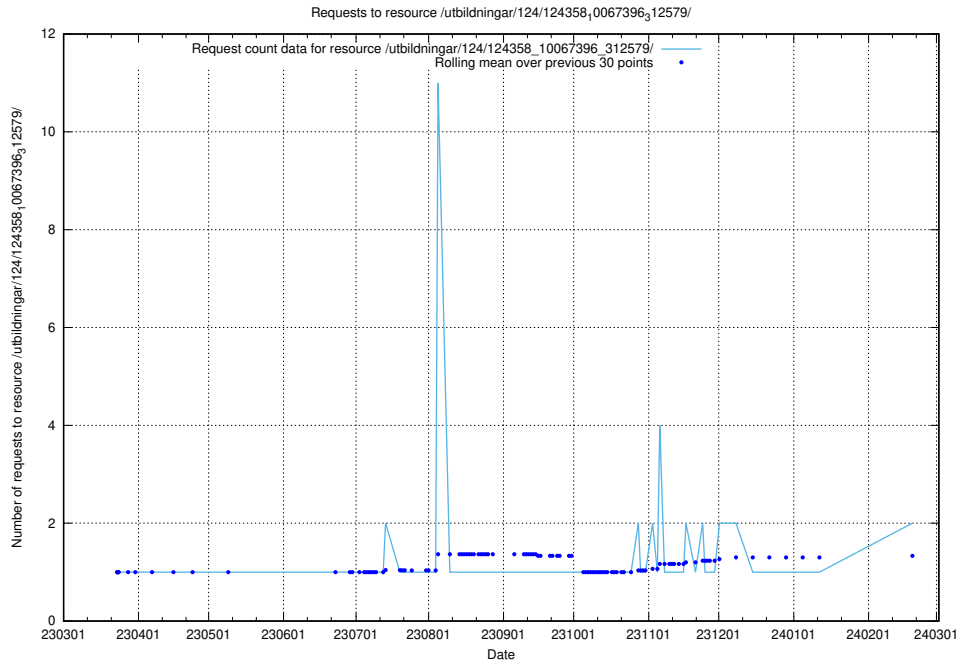

5.631 Usage of /utbildningar/124/124358_10067396_312579/

Here, we count the number of requests to resource /utbildningar/124/124358_10067396_312579/.