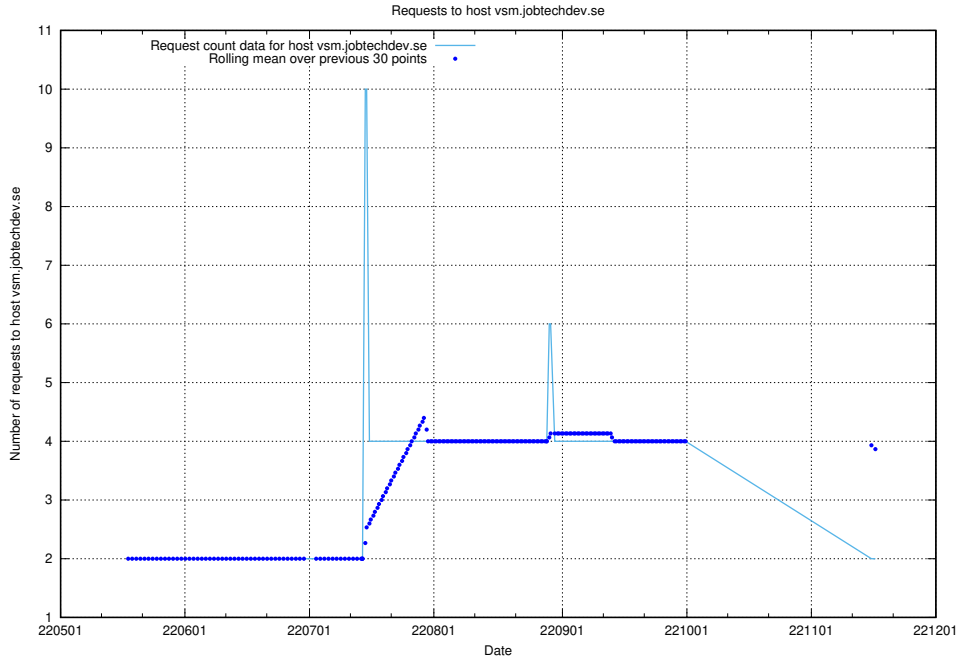

7.421 Usage of vsm.jobtechdev.se

Here, we count the number of requests to host vsm.jobtechdev.se.