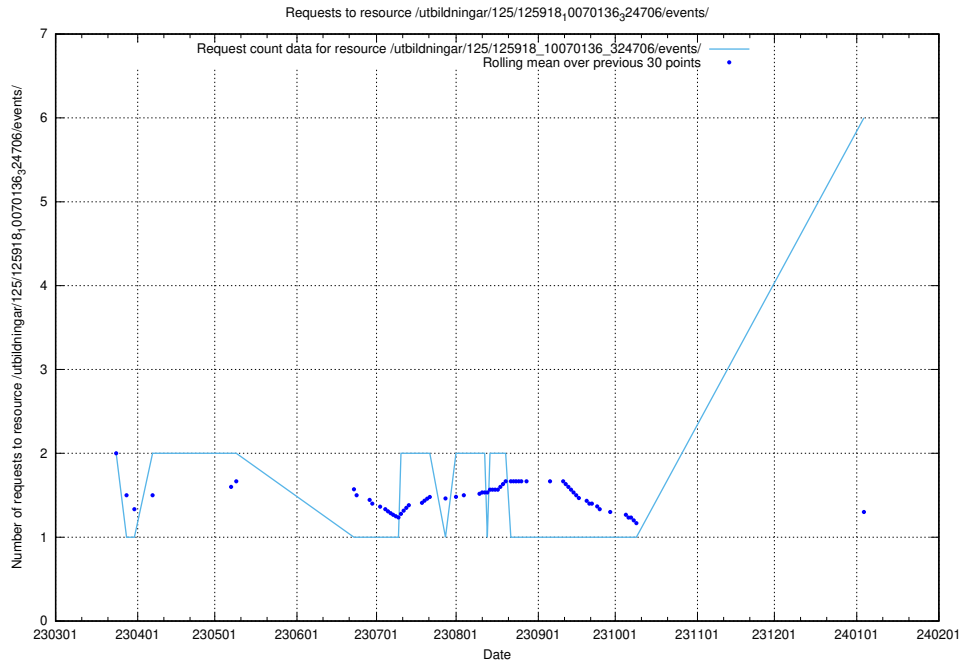

5.98 Usage of /utbildningar/125/125918_10070136_324706/events/

Here, we count the number of requests to resource /utbildningar/125/125918_10070136_324706/events/