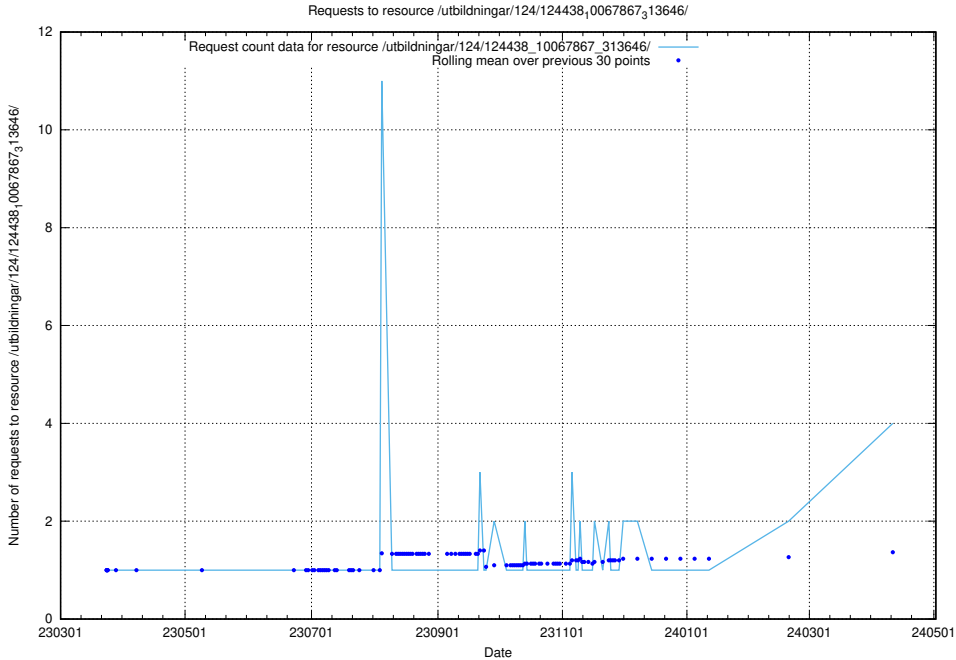

5.188 Usage of /utbildningar/124/124438_10067867_313646/

Here, we count the number of requests to resource /utbildningar/124/124438_10067867_313646/.