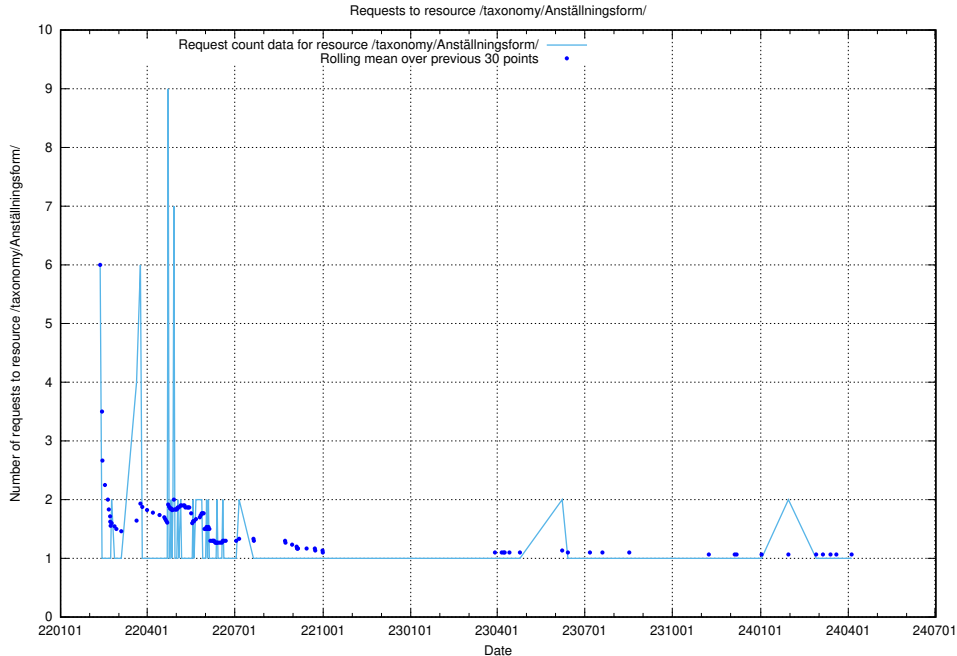

5.1295 Usage of /taxonomy/Anställningsform/

Here, we count the number of requests to resource /taxonomy/Anställningsform/.

5.1296 Usage of /shopdb/

Here, we count the number of requests to resource /shopdb/.