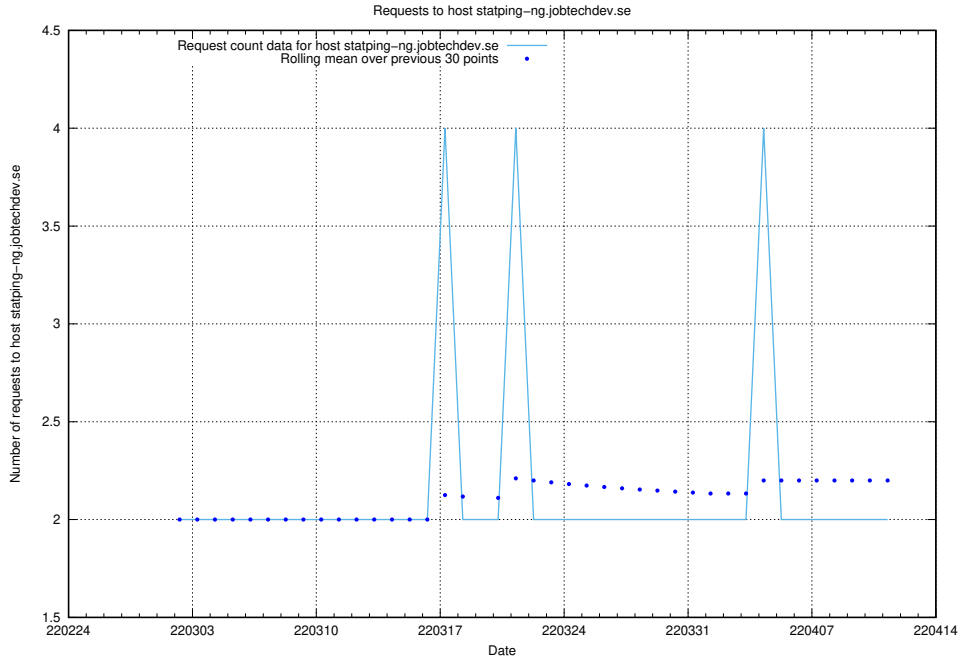

7.503 Usage of statping-ng.jobtechdev.se

Here, we count the number of requests to host statping-ng.jobtechdev.se.