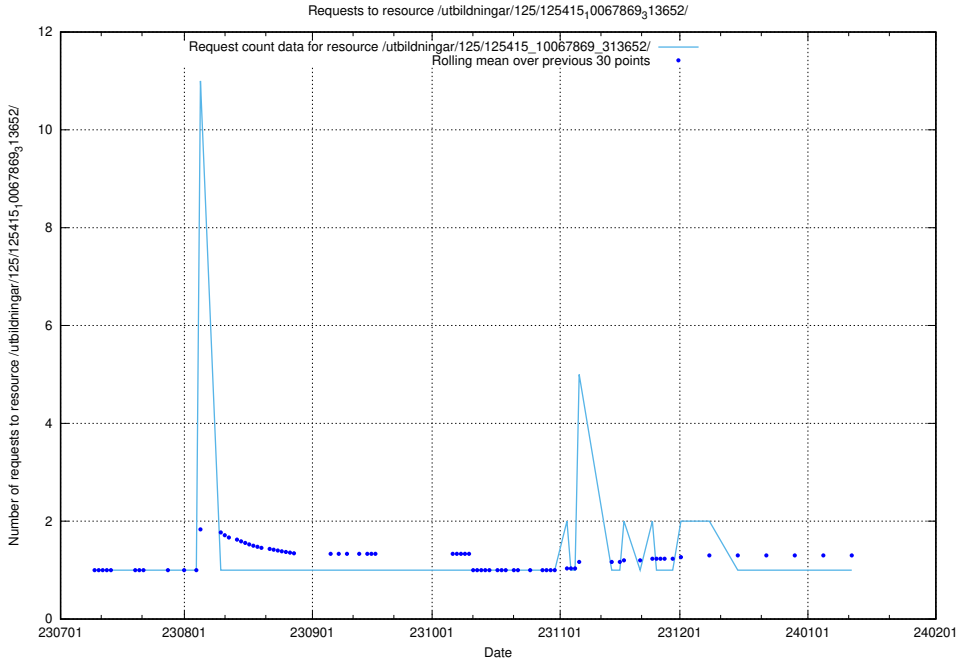

5.5068 Usage of /utbildningar/125/125415_10067869_313652/

Here, we count the number of requests to resource /utbildningar/125/125415_10067869_313652/.