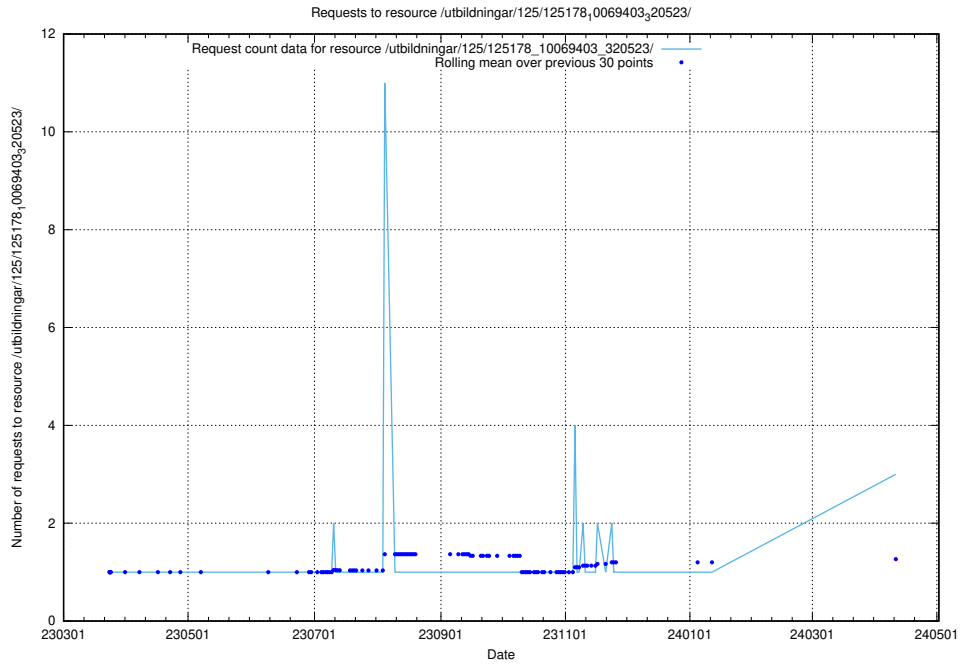

5.252 Usage of /utbildningar/125/125178_10069403_320523/

Here, we count the number of requests to resource /utbildningar/125/125178_10069403_320523/.