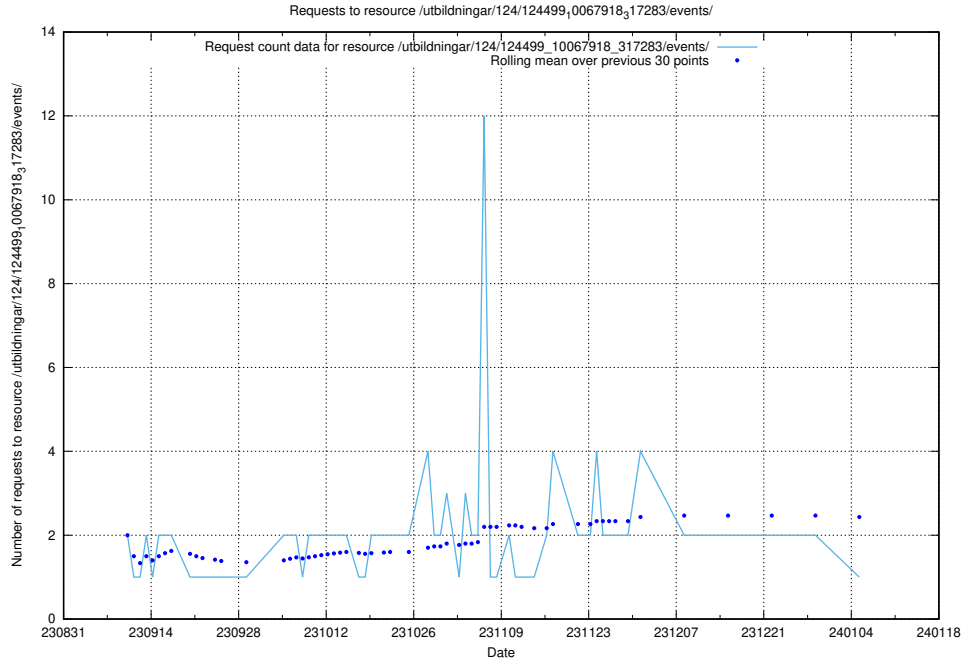

5.4550 Usage of /utbildningar/124/124499_10067918_317283/events/

Here, we count the number of requests to resource /utbildningar/124/124499_10067918_317283/events/