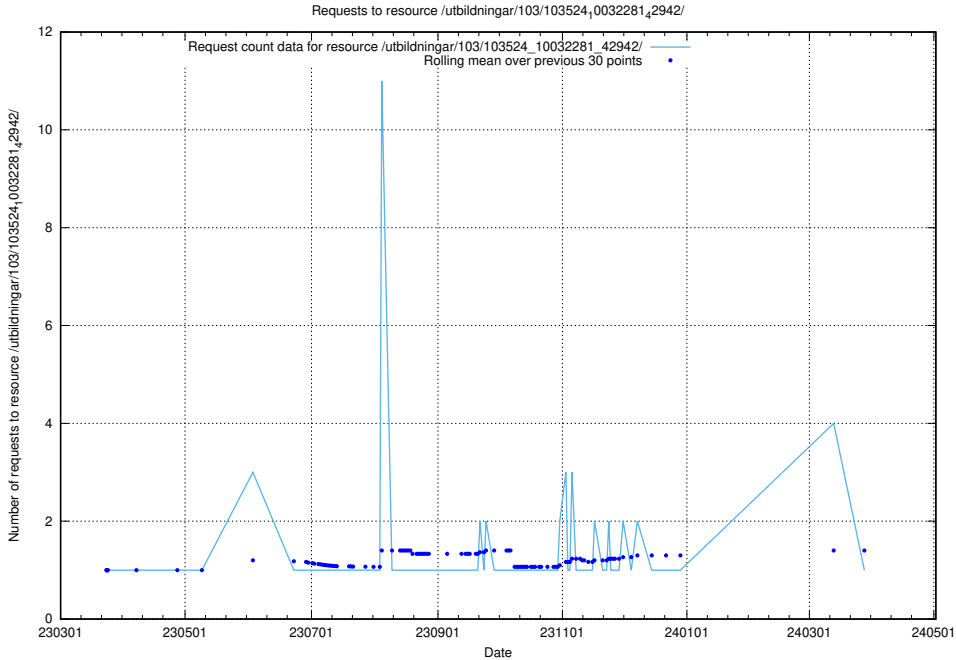

5.5406 Usage of /utbildningar/103/103524_10032281_42942/

Here, we count the number of requests to resource /utbildningar/103/103524_10032281_42942/.