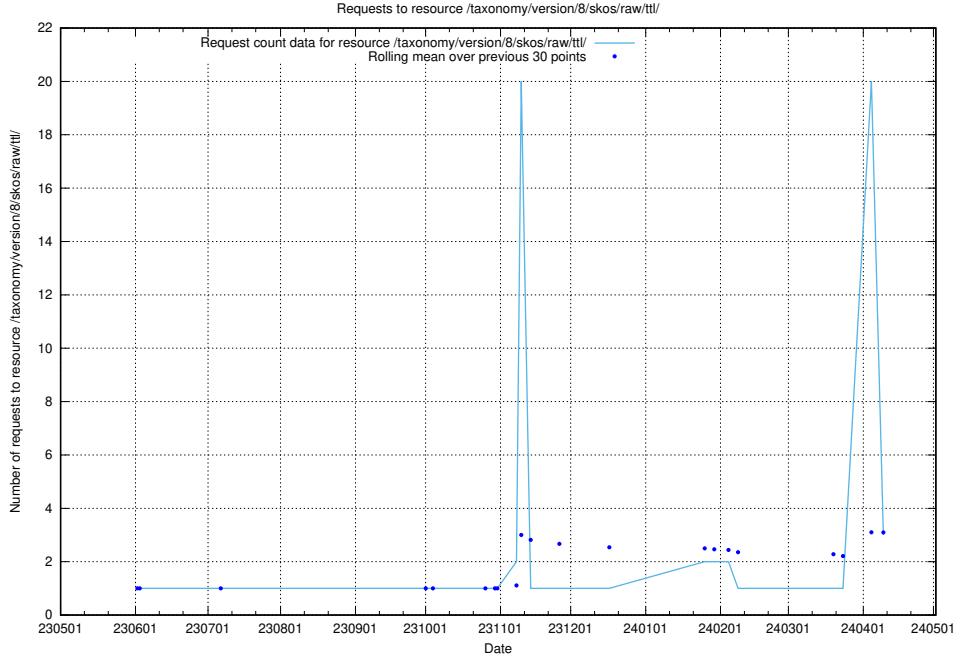

5.394 Usage of /taxonomy/version/8/skos/raw/ttl/

Here, we count the number of requests to resource /taxonomy/version/8/skos/raw/ttl/.