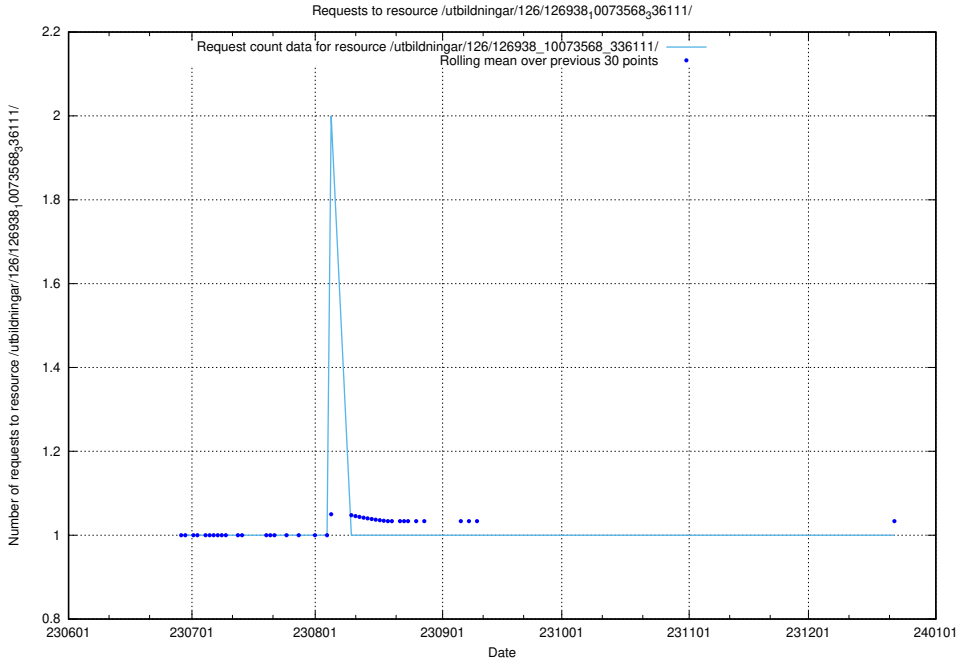

5.5382 Usage of /utbildningar/126/126938_10073568_336111/

Here, we count the number of requests to resource /utbildningar/126/126938_10073568_336111/.