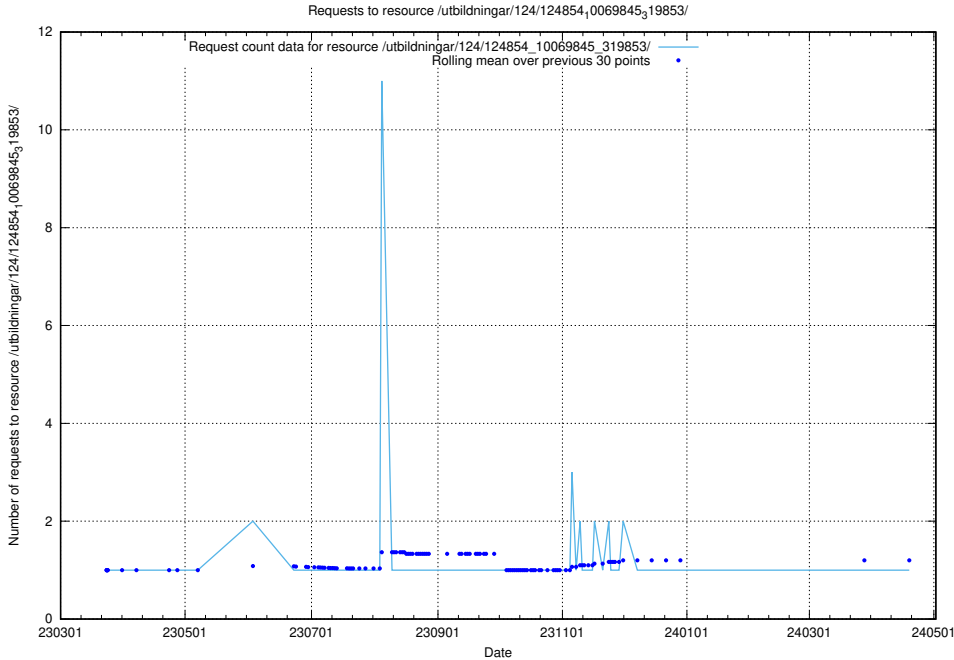

5.1177 Usage of /utbildningar/124/124854_10069845_319853/

Here, we count the number of requests to resource /utbildningar/124/124854_10069845_319853/.