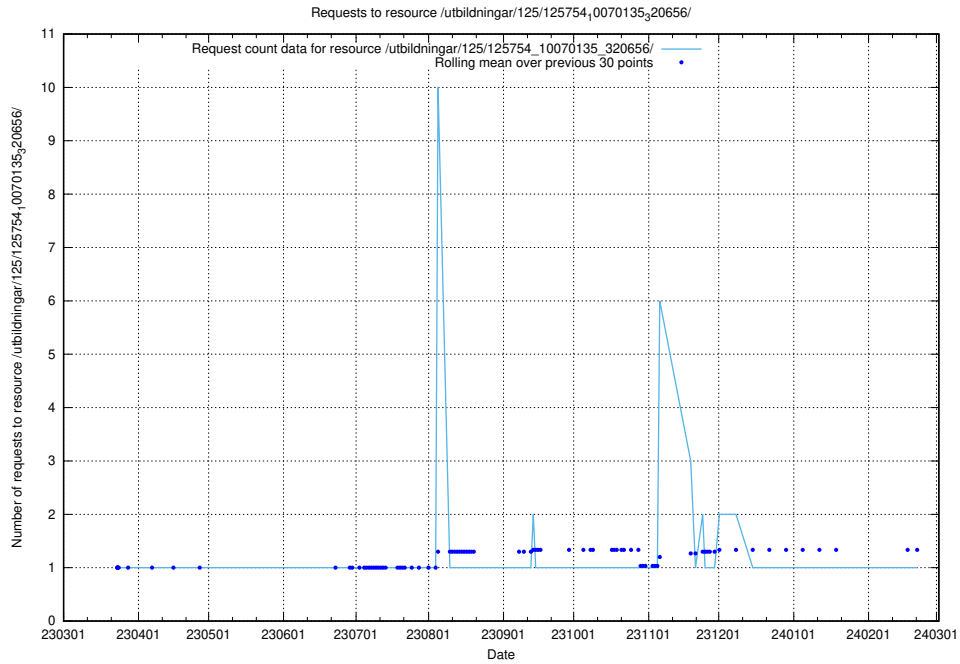

5.6400 Usage of /utbildningar/125/125754_10070135_320656/

Here, we count the number of requests to resource /utbildningar/125/125754_10070135_320656/.