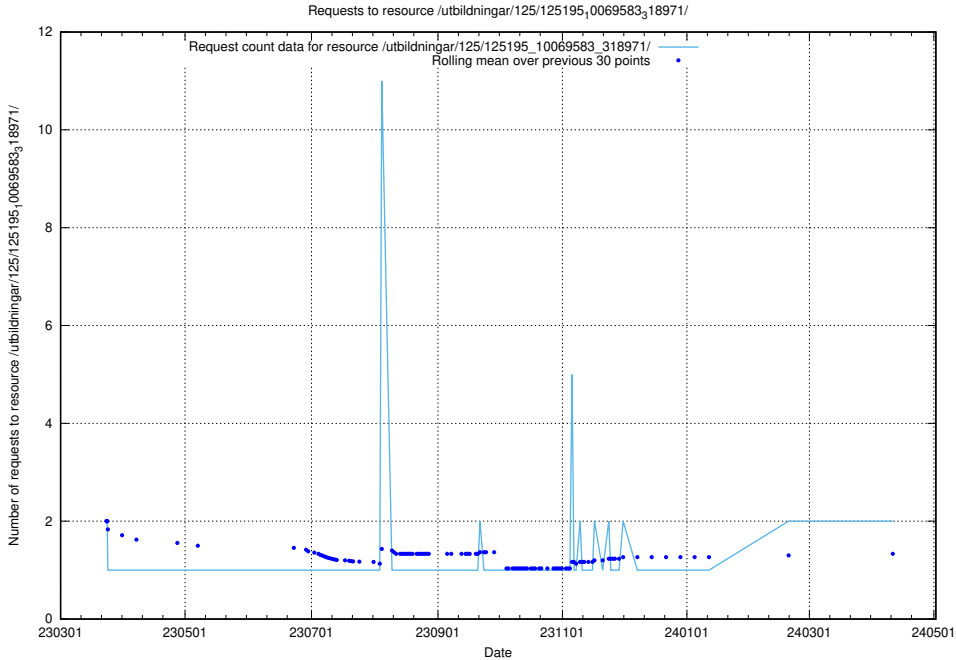

5.915 Usage of /utbildningar/125/125195_10069583_318971/

Here, we count the number of requests to resource /utbildningar/125/125195_10069583_318971/.