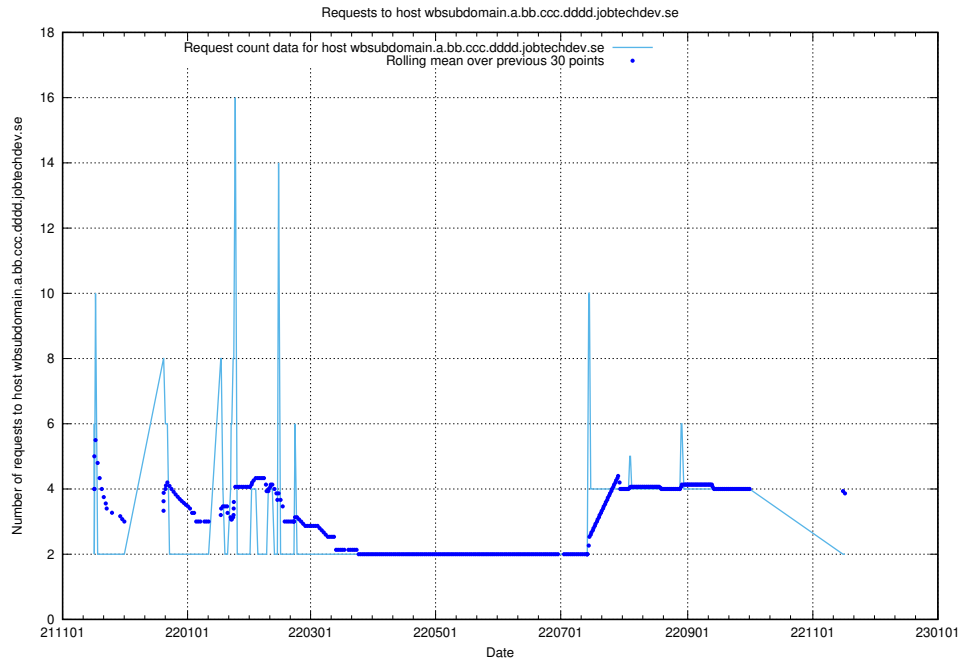

7.519 Usage of wbsubdomain.a.bb.ccc.dddd.jobtechdev.se

Here, we count the number of requests to host wbsubdomain.a.bb.ccc.dddd.jobtechdev.se.