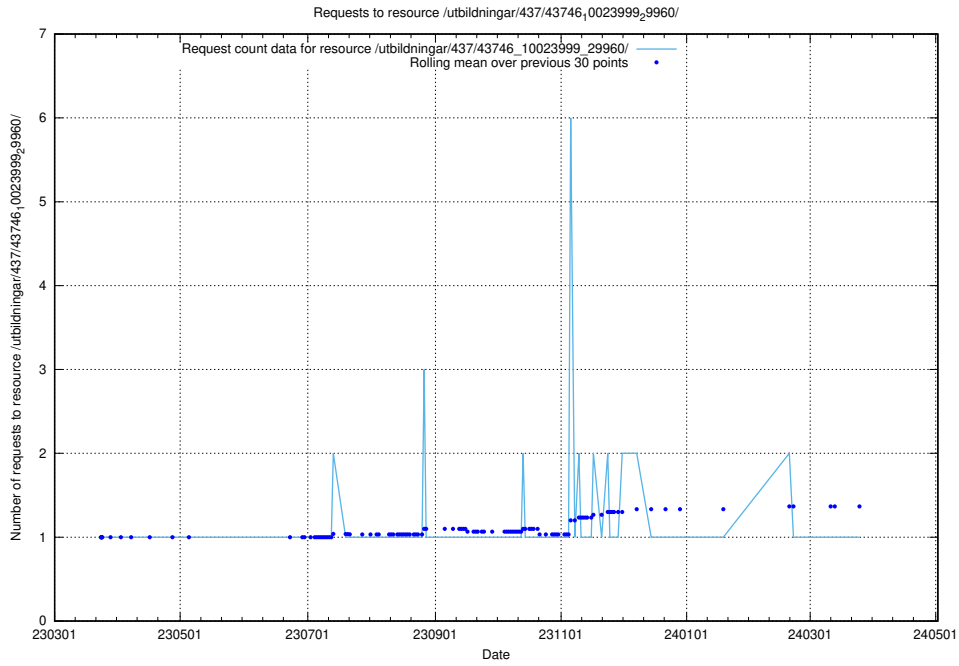

5.6325 Usage of /utbildningar/437/43746_10023999_29960/

Here, we count the number of requests to resource /utbildningar/437/43746_10023999_29960/.