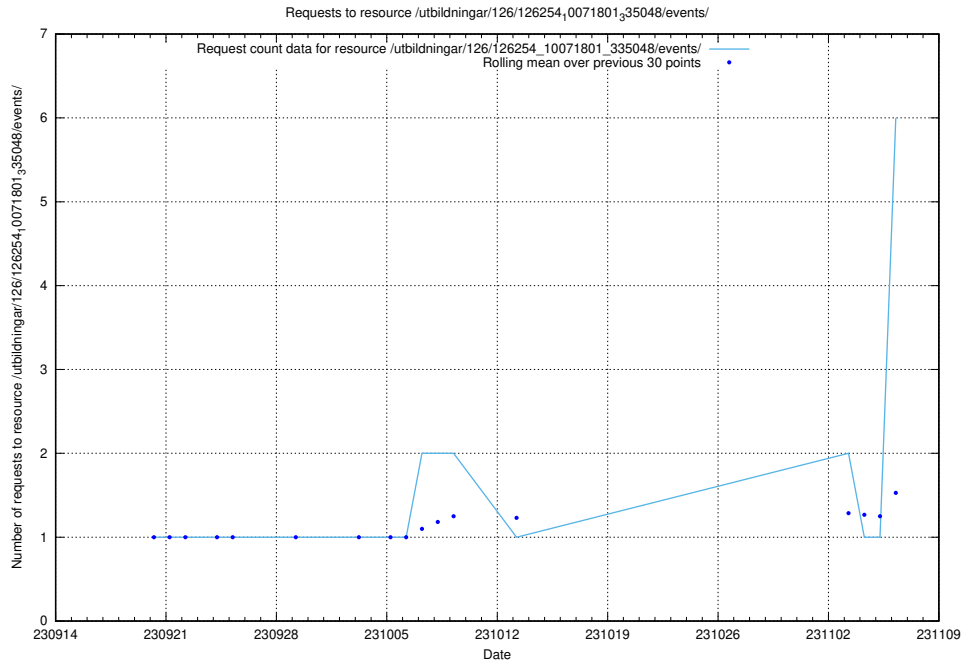

5.78 Usage of /utbildningar/126/126254_10071801_335048/events/

Here, we count the number of requests to resource /utbildningar/126/126254_10071801_335048/events/