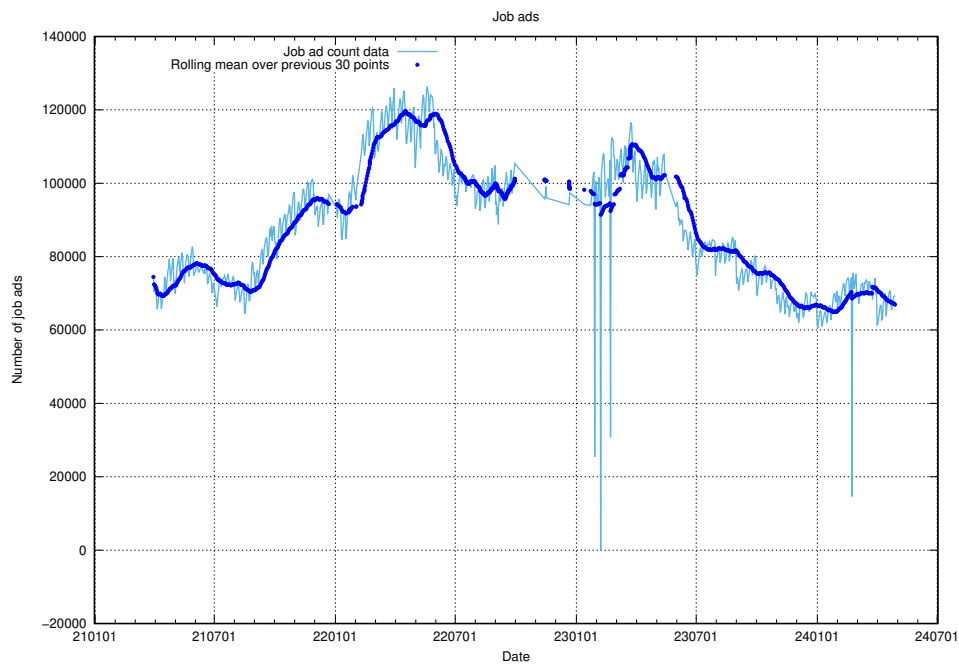

13.1 Number of job ads

Here, we count the number of job ads processed by the pipeline each night.

¹³<https://gitlab.com/arbetsformedlingen/joblinks/wiki/-/wikis/home>

13.2 Number of ads by scraper arbetsformedlingen.se