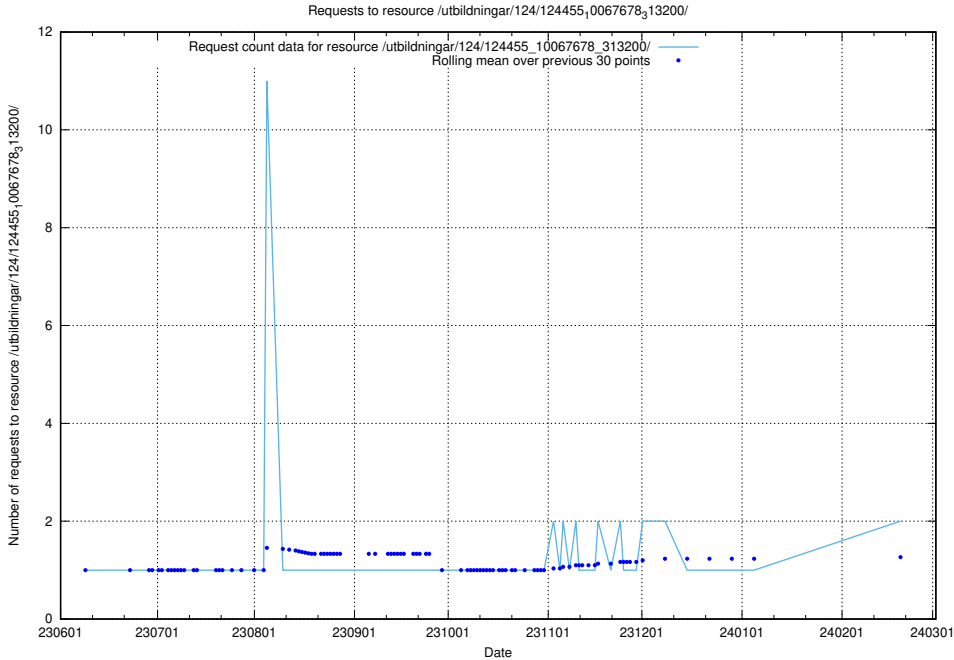

5.839 Usage of /utbildningar/124/124455_10067678_313200/

Here, we count the number of requests to resource /utbildningar/124/124455_10067678_313200/.