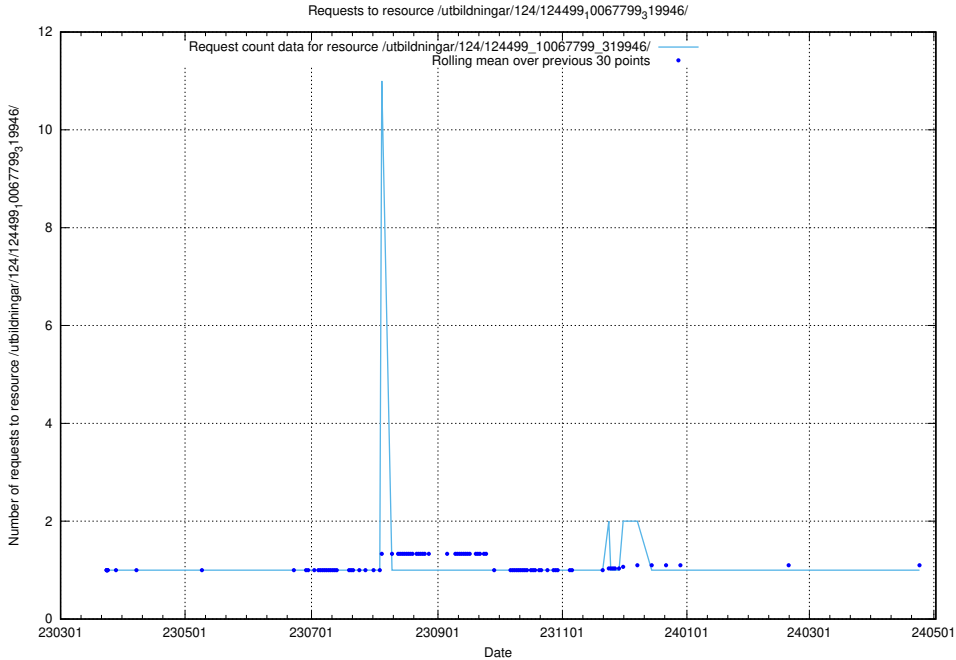

5.2417 Usage of /utbildningar/124/124499_10067799_319946/

Here, we count the number of requests to resource /utbildningar/124/124499_10067799_319946/.