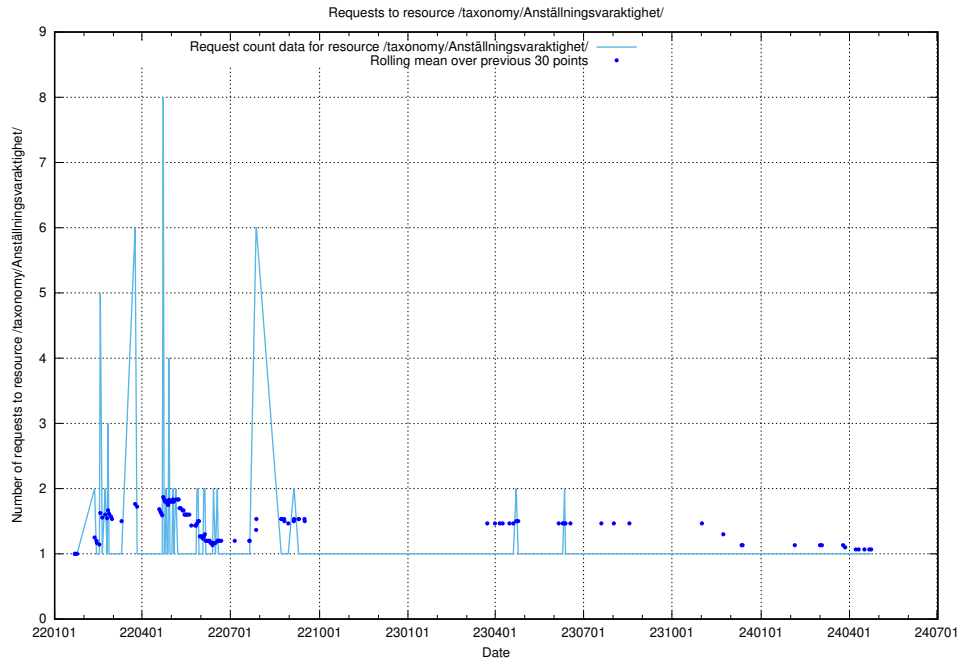

5.5681 Usage of /taxonomy/Anställningsvaraktighet/

Here, we count the number of requests to resource /taxonomy/Anställningsvaraktighet/.