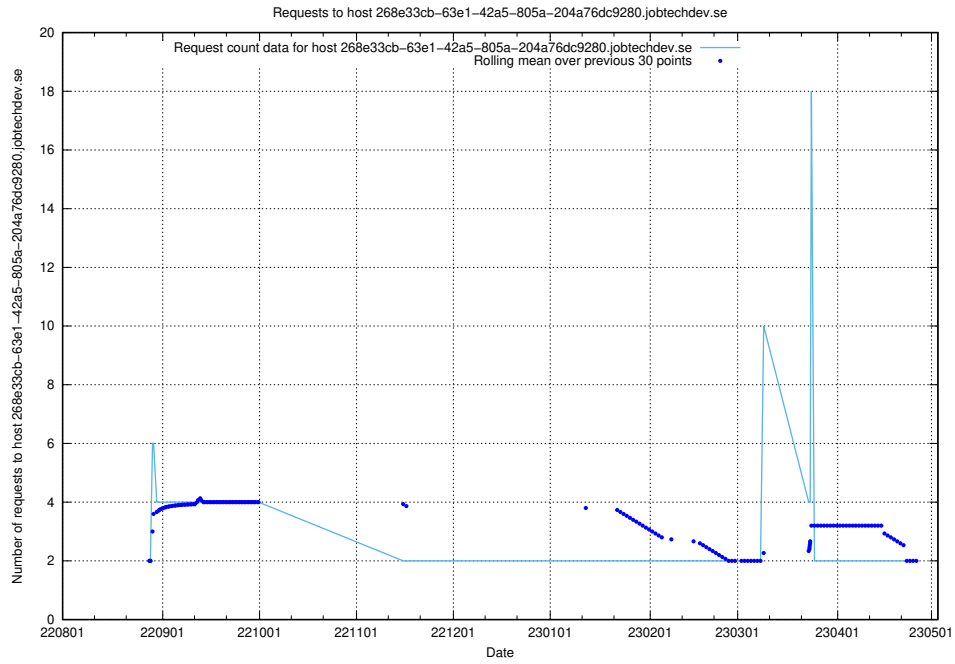

Here, we count the number of requests to host enrichment.api.jobtechdev.se.

7.334 Usage of 268e33cb-63e1-42a5-805a-204a76dc9280.jobtechdev.se

Here, we count the number of requests to host 268e33cb-63e1-42a5-805a-204a76dc9280.jobtechdev.se.