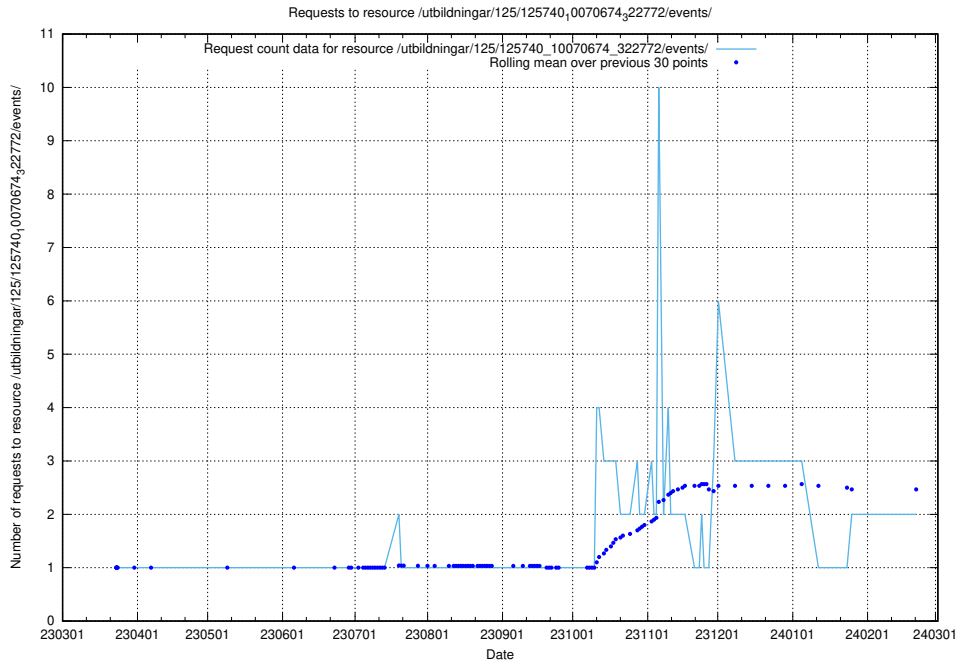

Here, we count the number of requests to resource /utbildningar/125/125740_10070688_331733/.

5.432 Usage of /utbildningar/125/125740_10070674_322772/events/

Here, we count the number of requests to resource /utbildningar/125/125740_10070674_322772/events/