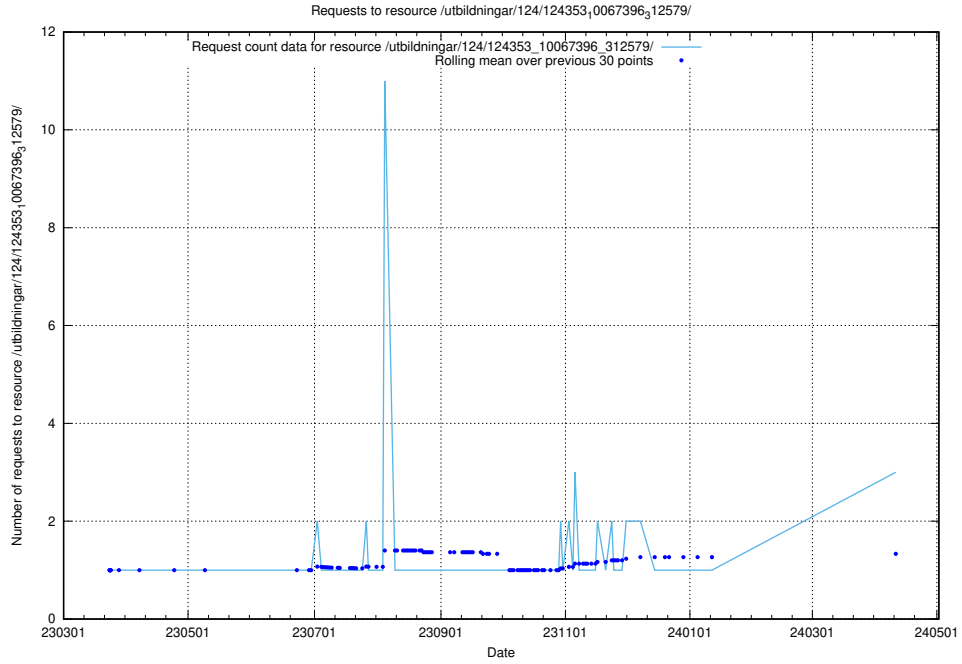

5.308 Usage of /utbildningar/124/124353_10067396_312579/

Here, we count the number of requests to resource /utbildningar/124/124353_10067396_312579/.