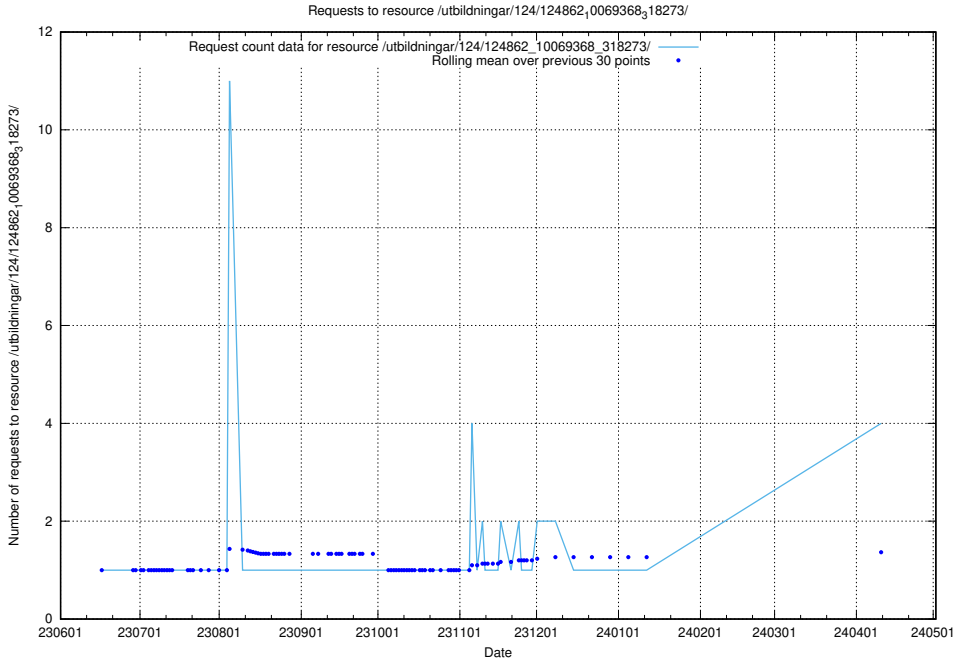

5.230 Usage of /utbildningar/124/124862_10069368_318273/

Here, we count the number of requests to resource /utbildningar/124/124862_10069368_318273/.