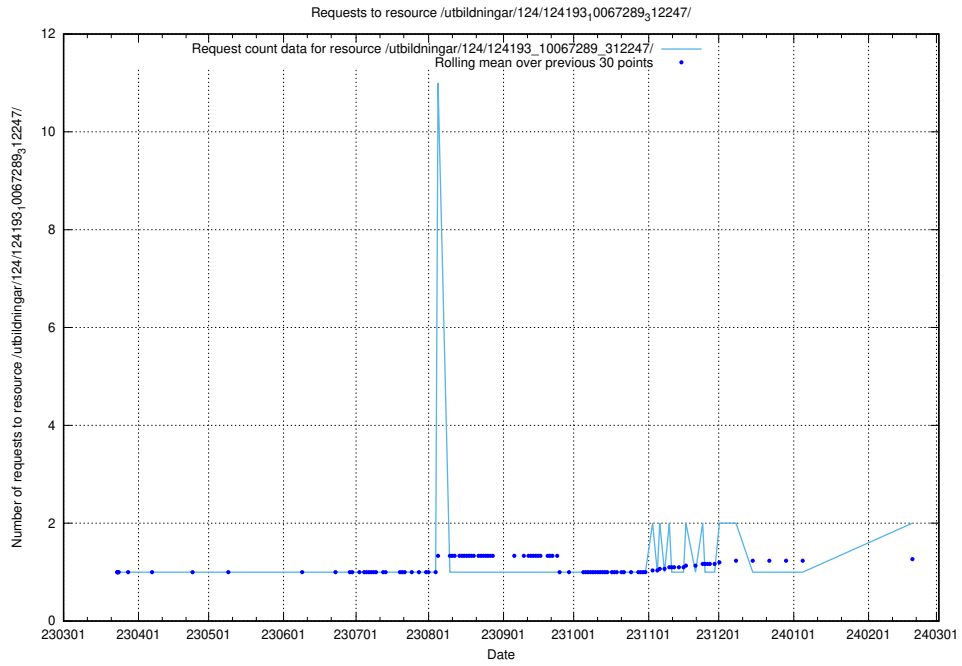

5.645 Usage of /utbildningar/124/124193_10067289_312247/

Here, we count the number of requests to resource /utbildningar/124/124193_10067289_312247/.