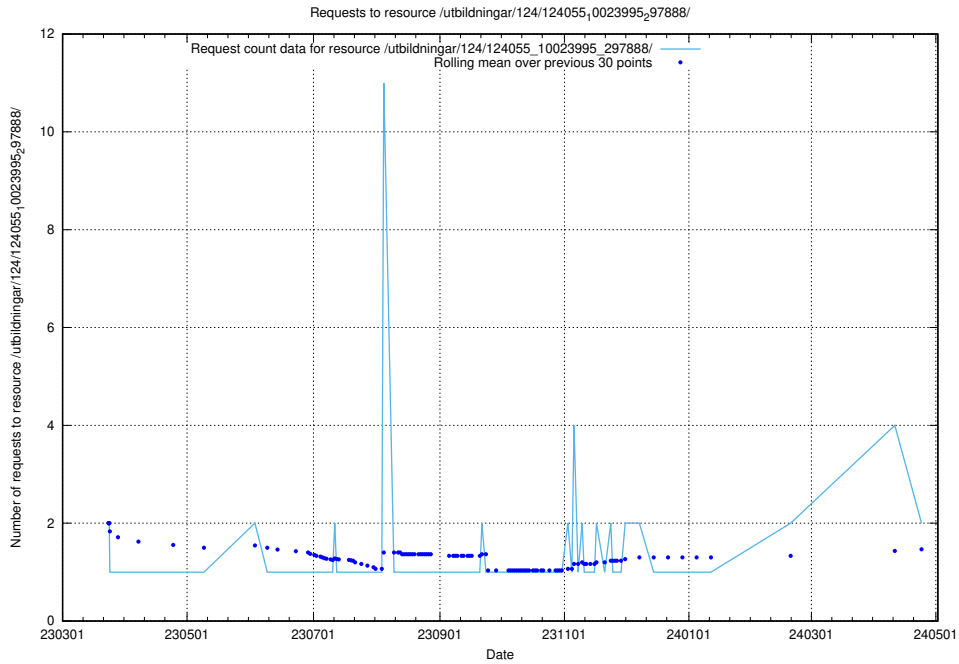

5.921 Usage of /utbildningar/124/124055_10023995_297888/

Here, we count the number of requests to resource /utbildningar/124/124055_10023995_297888/.