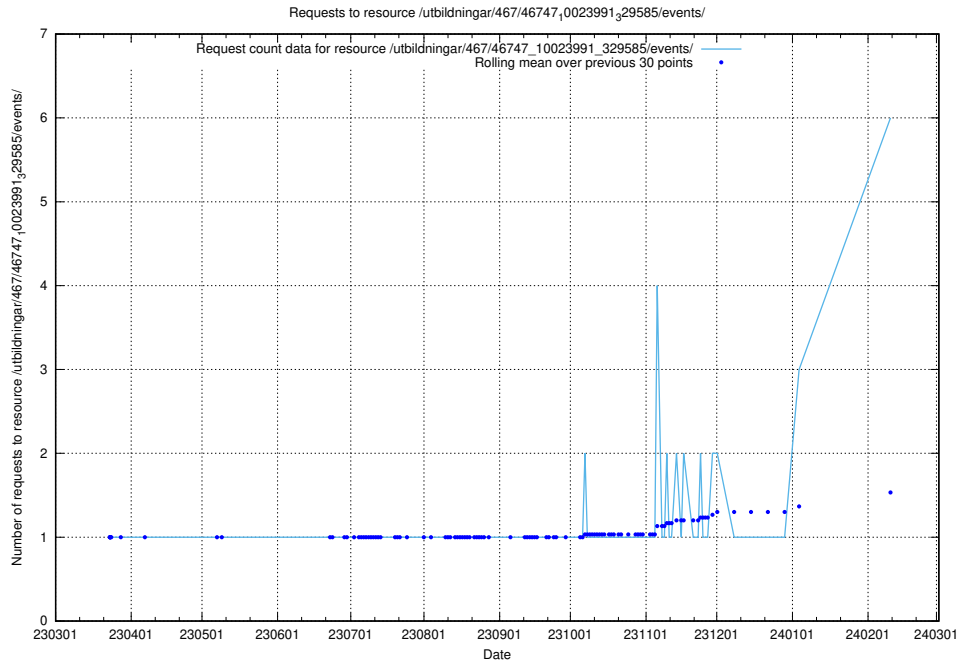

5.102 Usage of /utbildningar/467/46747_10023991_329585/events/

Here, we count the number of requests to resource /utbildningar/467/46747_10023991_329585/events/.