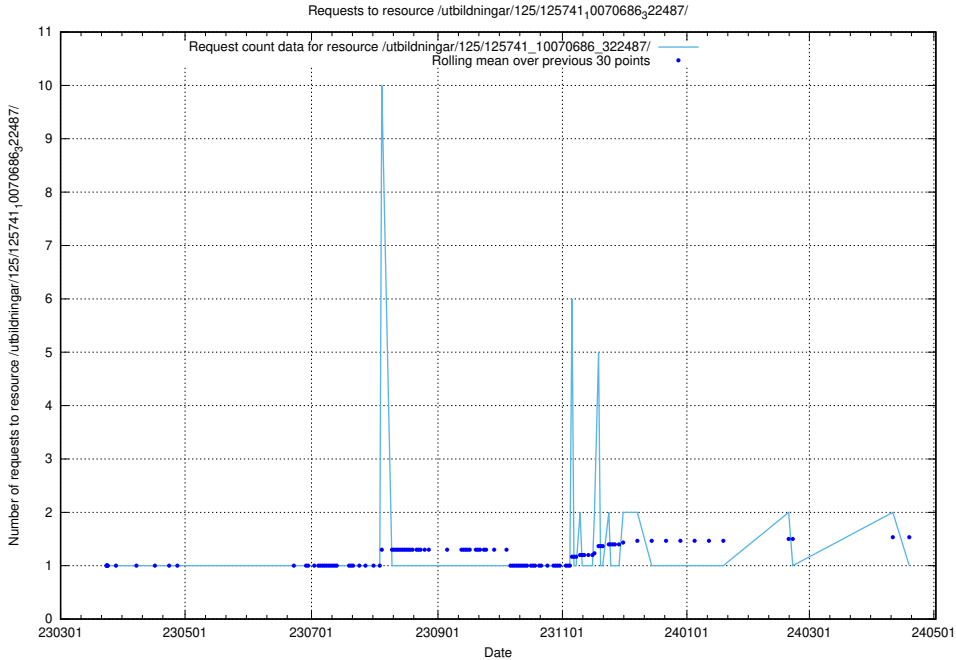

5.6412 Usage of /utbildningar/125/125741_10070686_322487/

Here, we count the number of requests to resource /utbildningar/125/125741_10070686_322487/.