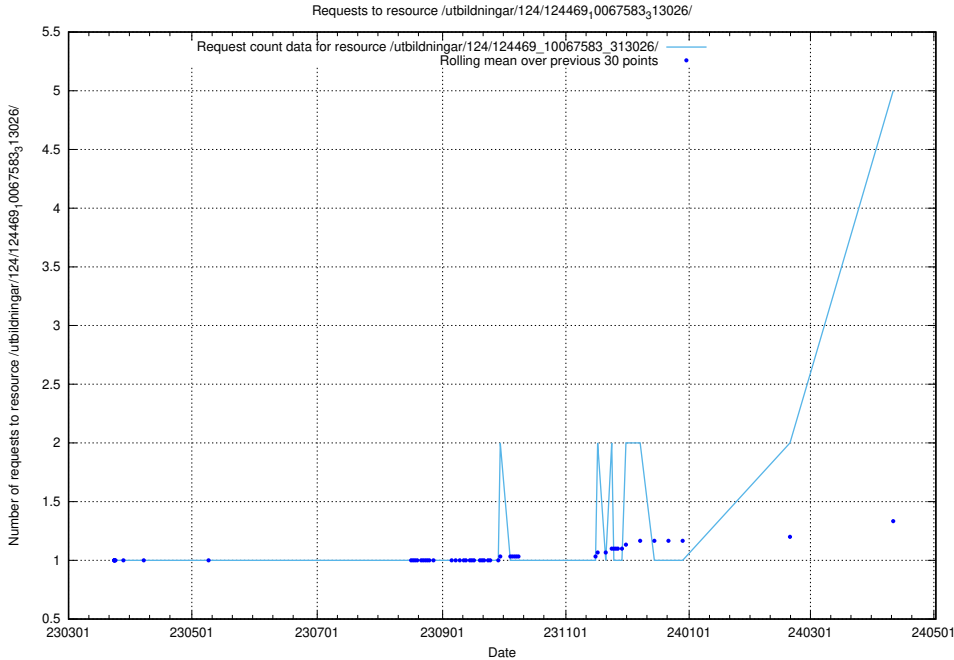

5.127 Usage of /utbildningar/124/124469_10067583_313026/

Here, we count the number of requests to resource /utbildningar/124/124469_10067583_313026/.