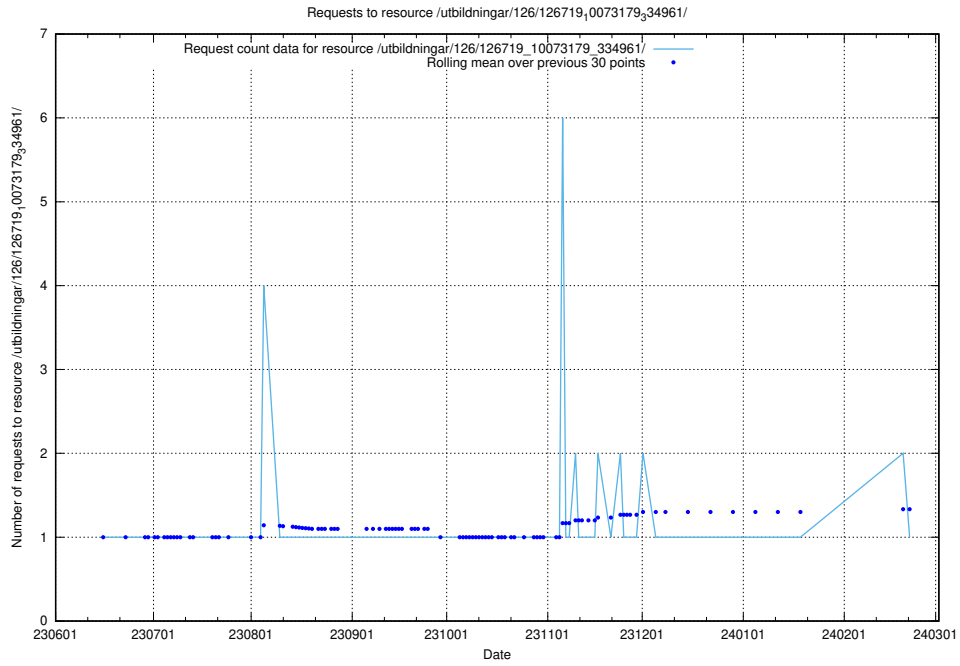

5.5819 Usage of /utbildningar/126/126719_10073179_334961/

Here, we count the number of requests to resource /utbildningar/126/126719_10073179_334961/.