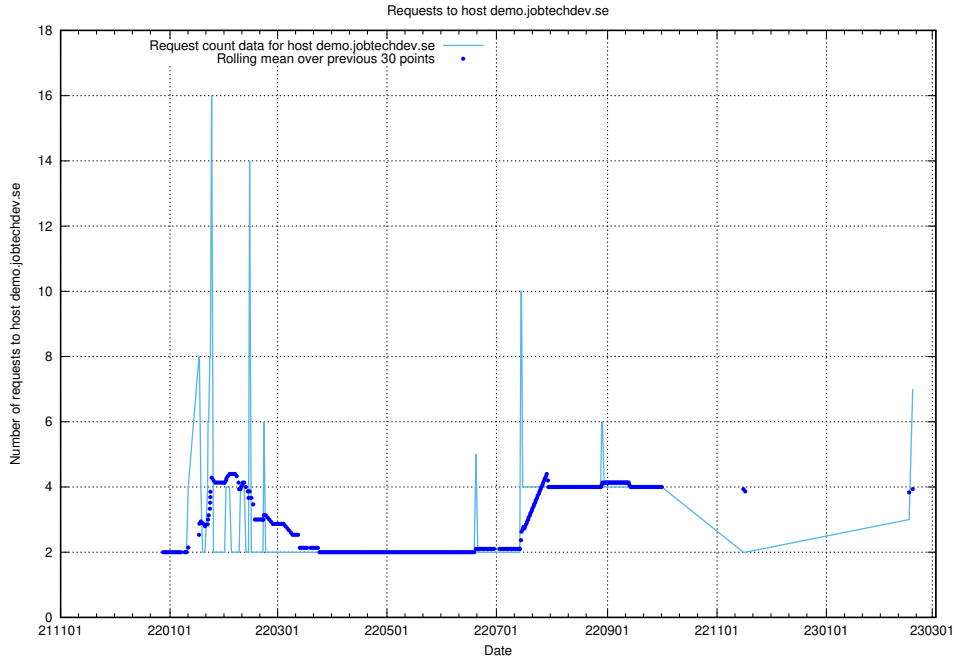

Here, we count the number of requests to host education-api.jobtechdev.se.

7.72 Usage of demo.jobtechdev.se

Here, we count the number of requests to host demo.jobtechdev.se.

7.73 Usage of taxonomy-viewer.jobtechdev.se