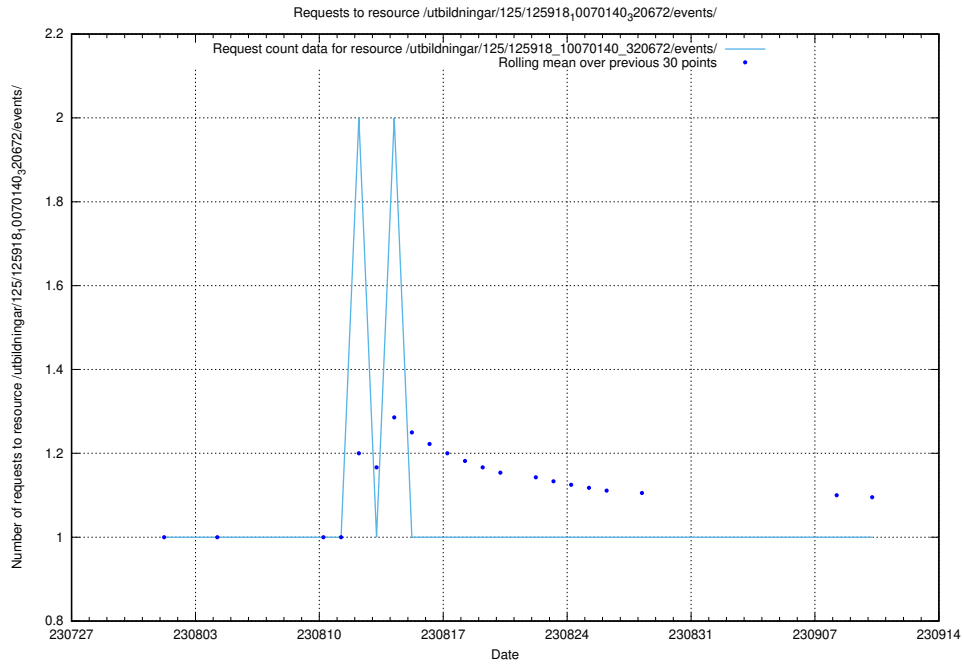

5.4838 Usage of /utbildningar/125/125918_10070140_320672/events/

Here, we count the number of requests to resource /utbildningar/125/125918_10070140_320672/events/