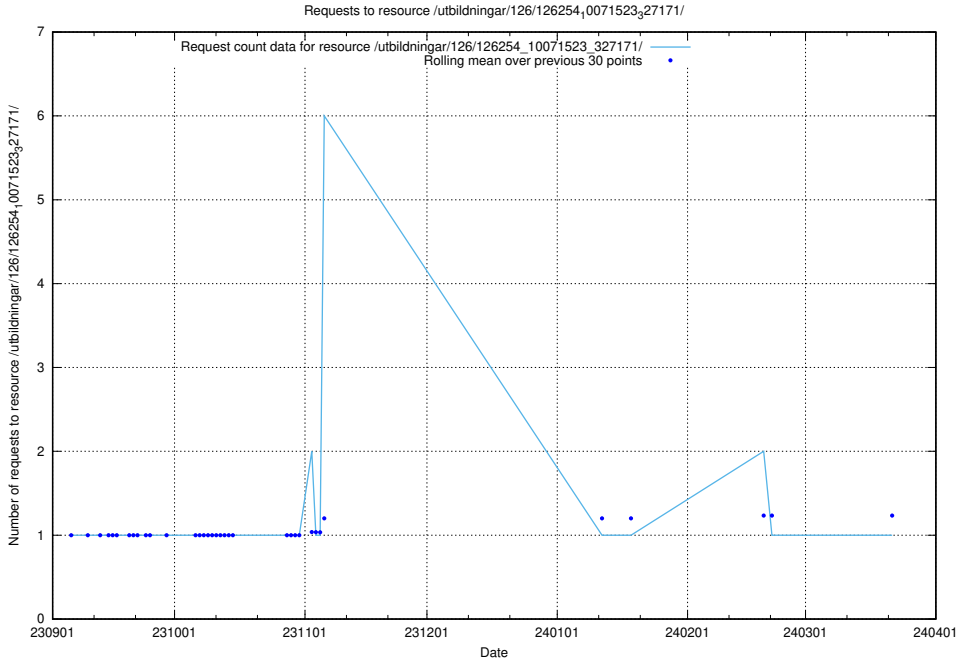

Here, we count the number of requests to resource /utbildningar/126/126254_10071523_327171/events/

5.4615 Usage of /utbildningar/126/126254_10071523_327171/

Here, we count the number of requests to resource /utbildningar/126/126254_10071523_327171/.