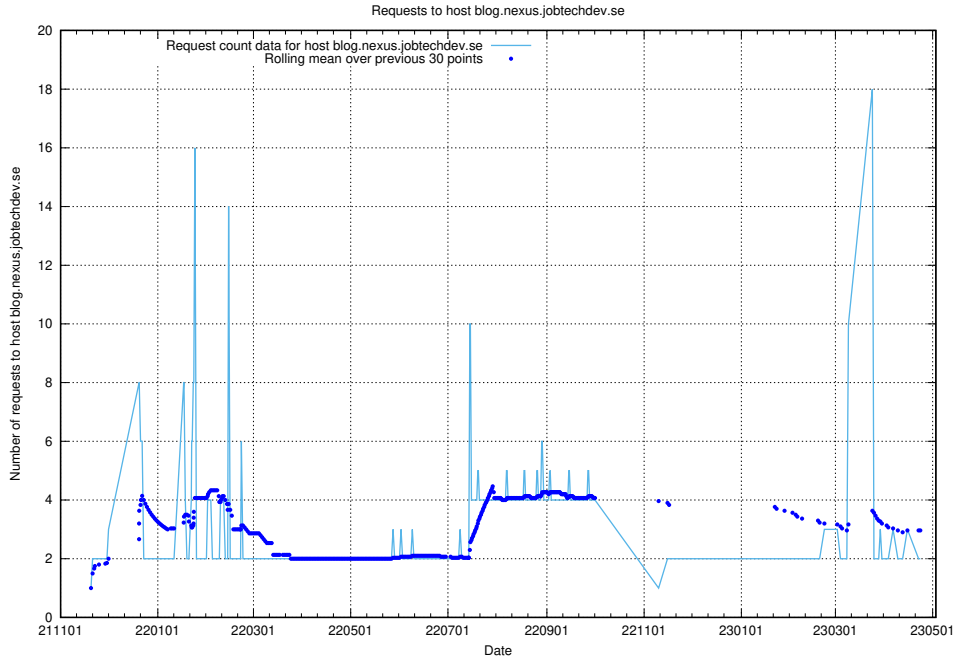

7.449 Usage of blog.nexus.jobtechdev.se

Here, we count the number of requests to host blog.nexus.jobtechdev.se.