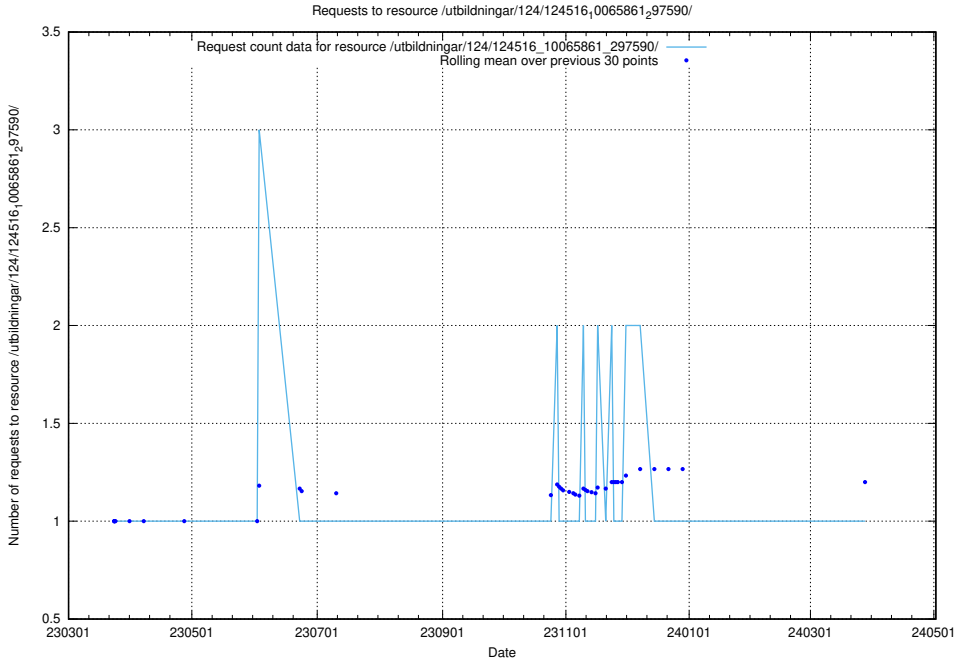

5.1442 Usage of /utbildningar/124/124516_10065861_297590/

Here, we count the number of requests to resource /utbildningar/124/124516_10065861_297590/.