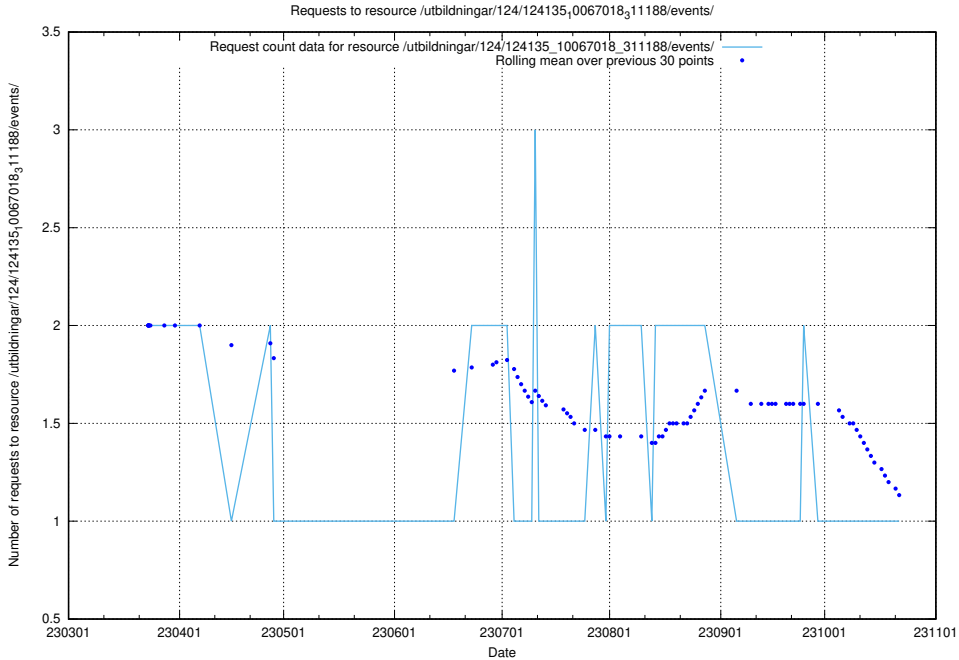

5.6245 Usage of /utbildningar/124/124135_10067018_311188/events/

Here, we count the number of requests to resource /utbildningar/124/124135_10067018_311188/events/