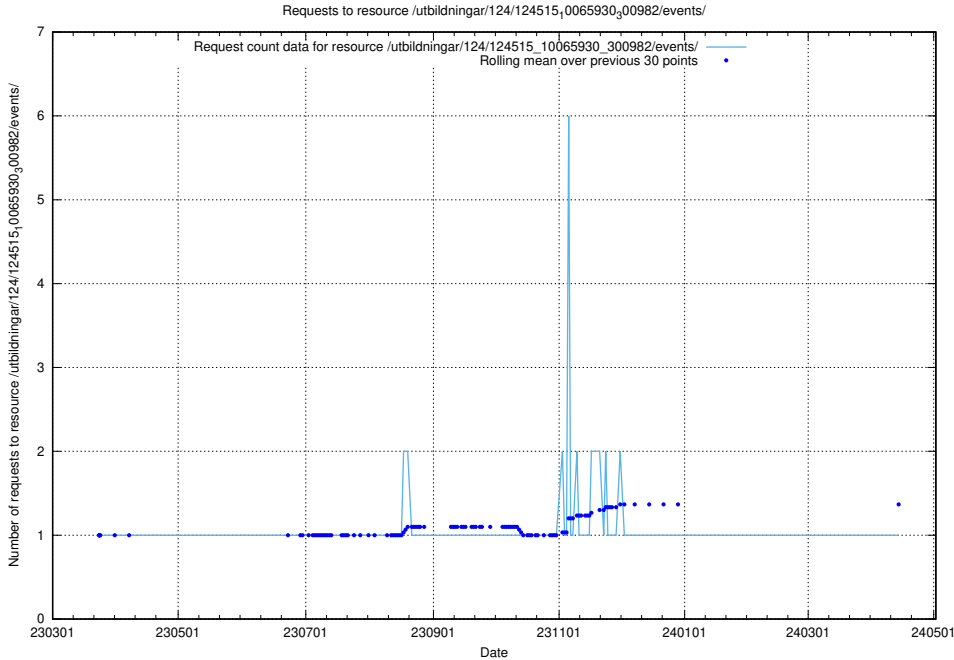

5.1530 Usage of /utbildningar/124/124515_10065930_300982/events/

Here, we count the number of requests to resource /utbildningar/124/124515_10065930_300982/events/