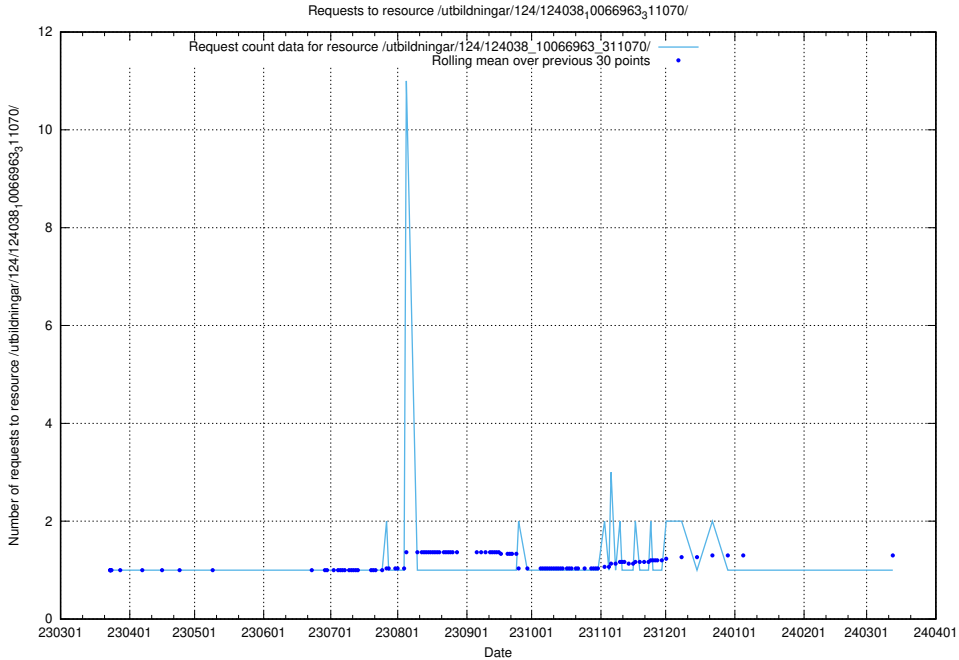

Here, we count the number of requests to resource /taxonomy/version/17/query/languages/.

5.4309 Usage of /utbildningar/124/124038_10066963_311070/

Here, we count the number of requests to resource /utbildningar/124/124038_10066963_311070/.