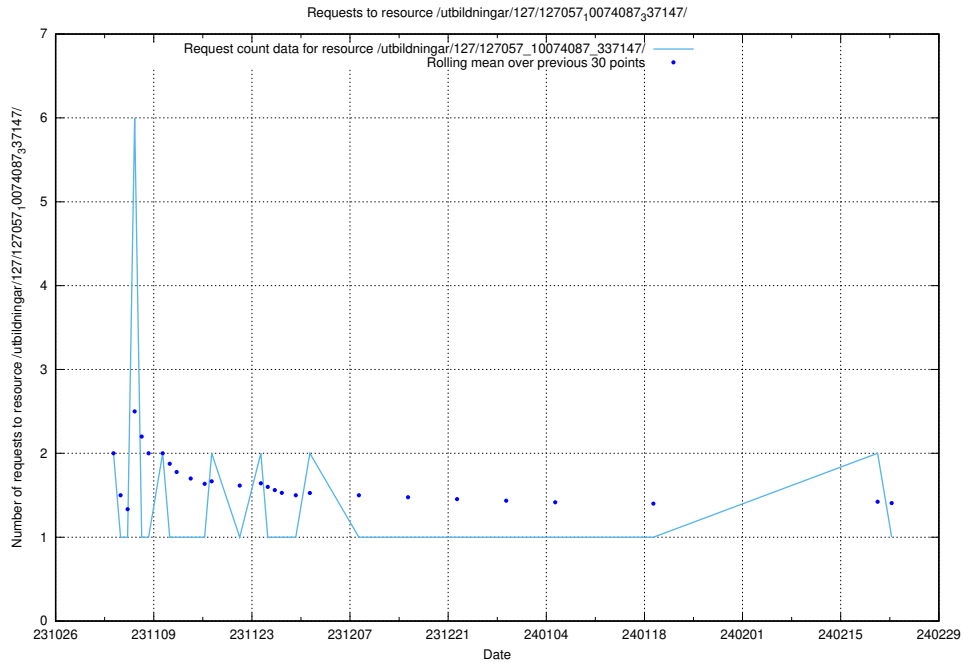

5.4093 Usage of /utbildningar/127/127057_10074087_337147/

Here, we count the number of requests to resource /utbildningar/127/127057_10074087_337147/.