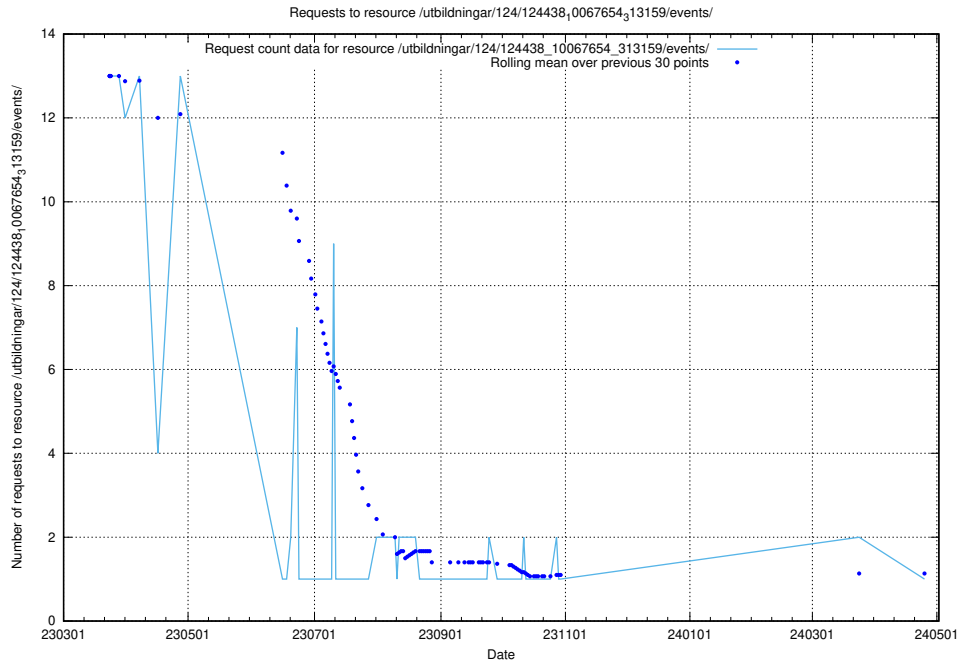

5.6187 Usage of /utbildningar/124/124438_10067654_313159/events/

Here, we count the number of requests to resource /utbildningar/124/124438_10067654_313159/events/