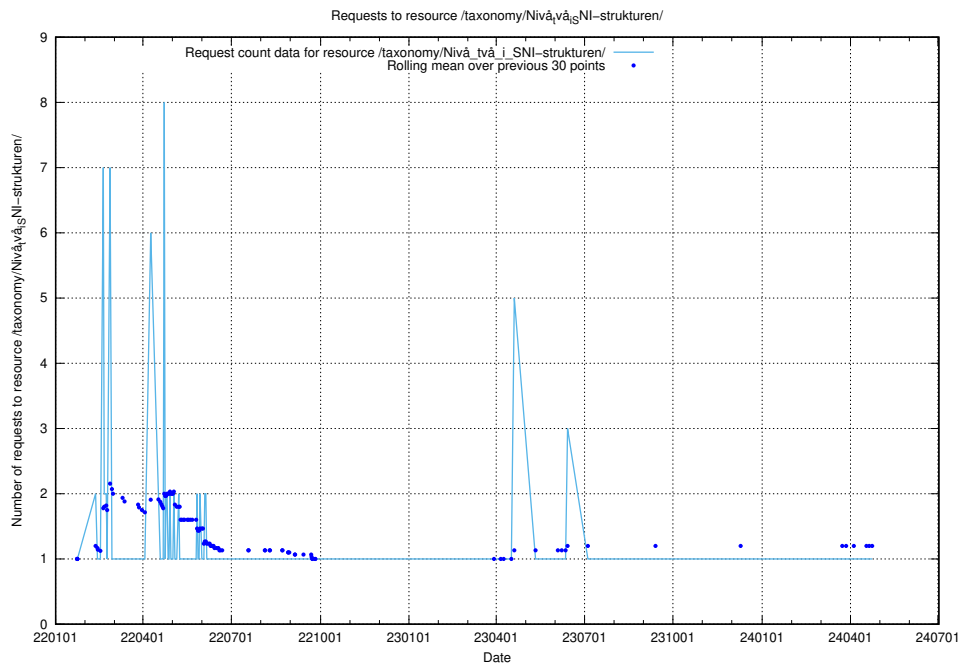

5.4169 Usage of /taxonomy/Nivå_två_i_SNI-strukturen/

Here, we count the number of requests to resource /taxonomy/Nivå_två_i_SNI-strukturen/.