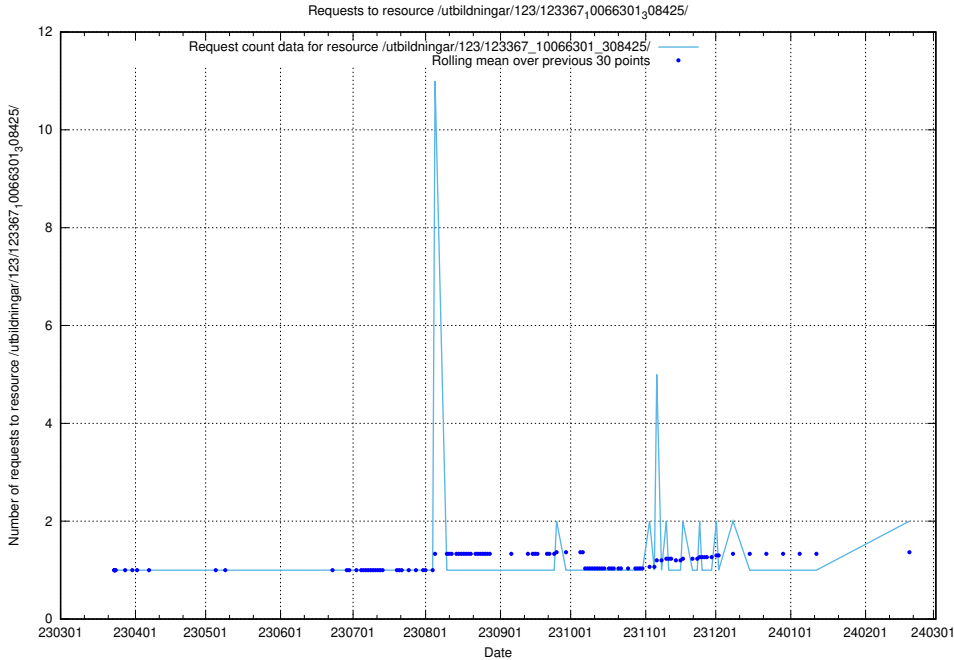

5.698 Usage of /utbildningar/123/123367_10066301_308425/

Here, we count the number of requests to resource /utbildningar/123/123367_10066301_308425/.