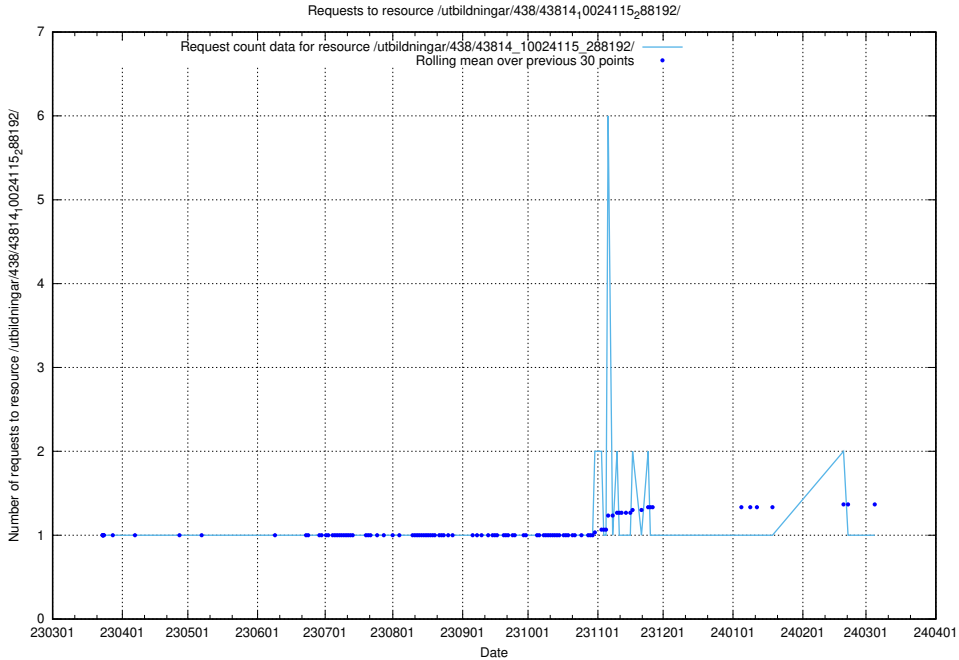

5.6286 Usage of /utbildningar/438/43814_10024115_288192/

Here, we count the number of requests to resource /utbildningar/438/43814_10024115_288192/.