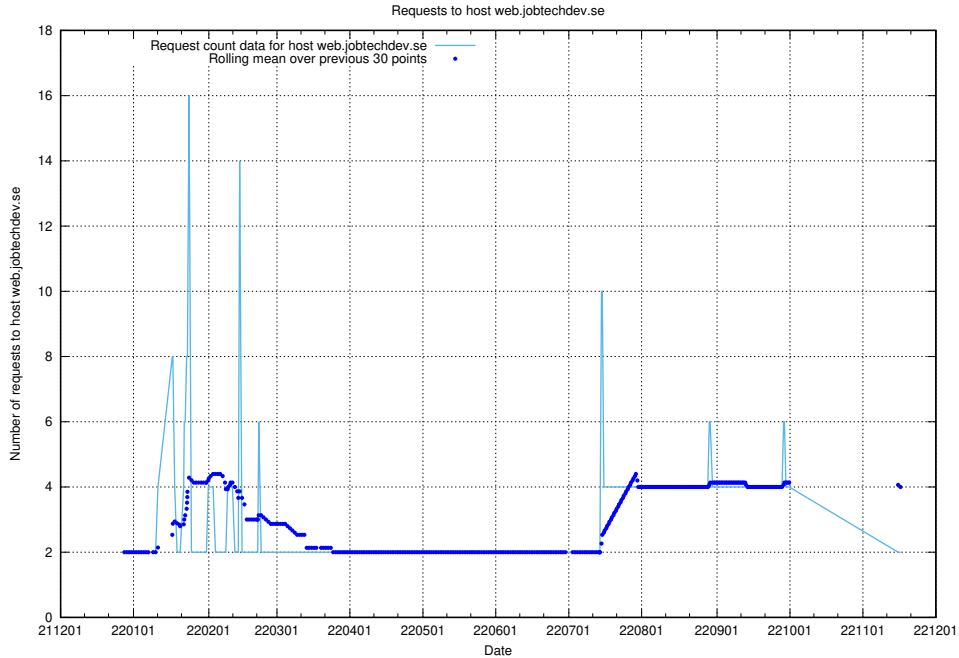

7.352 Usage of testing.jobtechdev.se

Here, we count the number of requests to host testing.jobtechdev.se.

7.353 Usage of support.jobtechdev.se

Here, we count the number of requests to host support.jobtechdev.se.