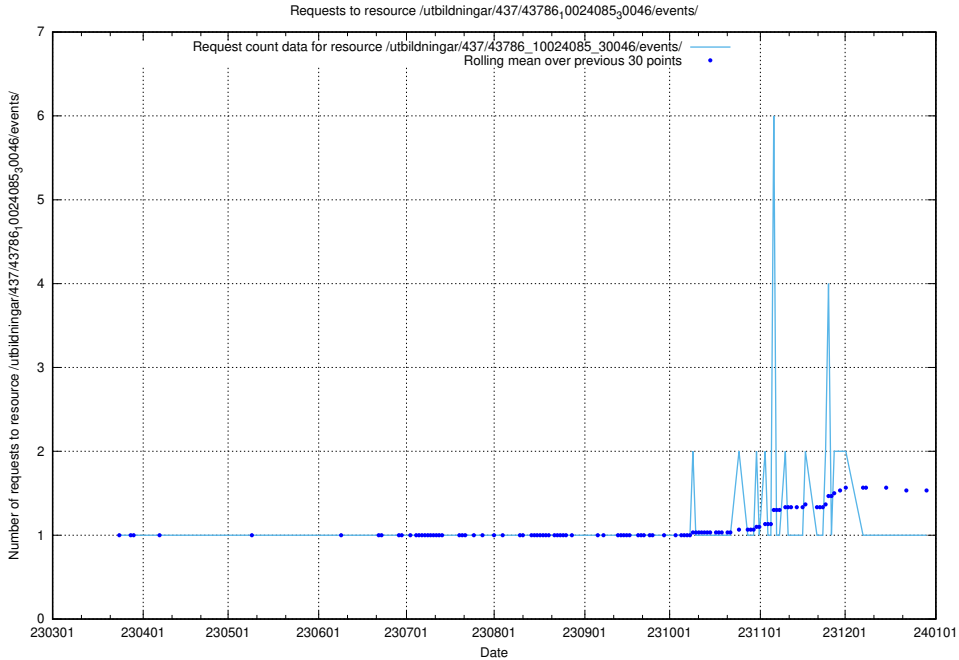

5.6124 Usage of /utbildningar/437/43786_10024085_30046/events/

Here, we count the number of requests to resource /utbildningar/437/43786_10024085_30046/events/.