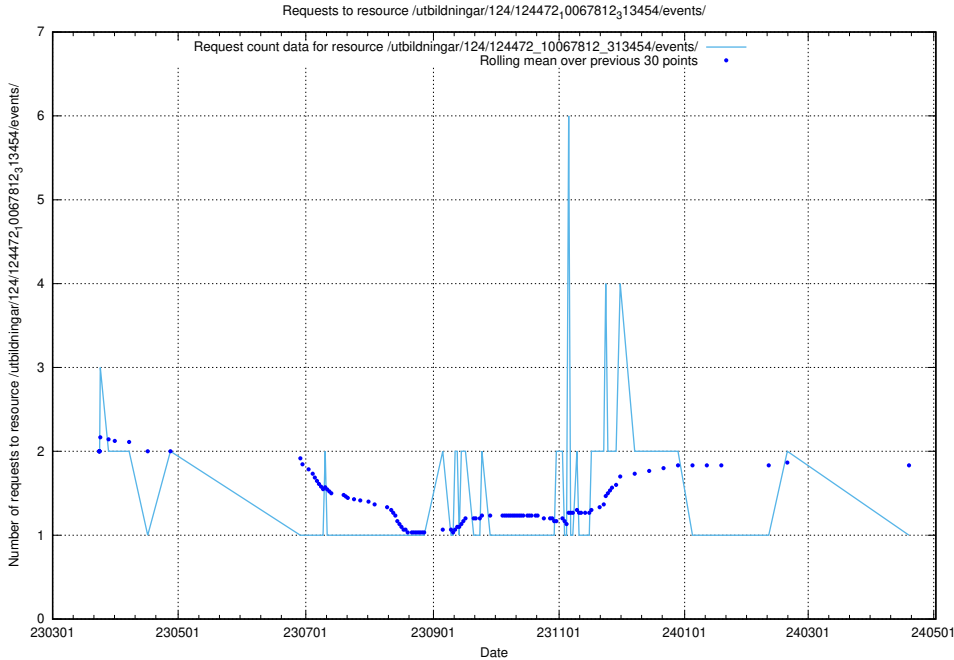

5.6241 Usage of /utbildningar/124/124472_10067812_313454/events/

Here, we count the number of requests to resource /utbildningar/124/124472_10067812_313454/events/