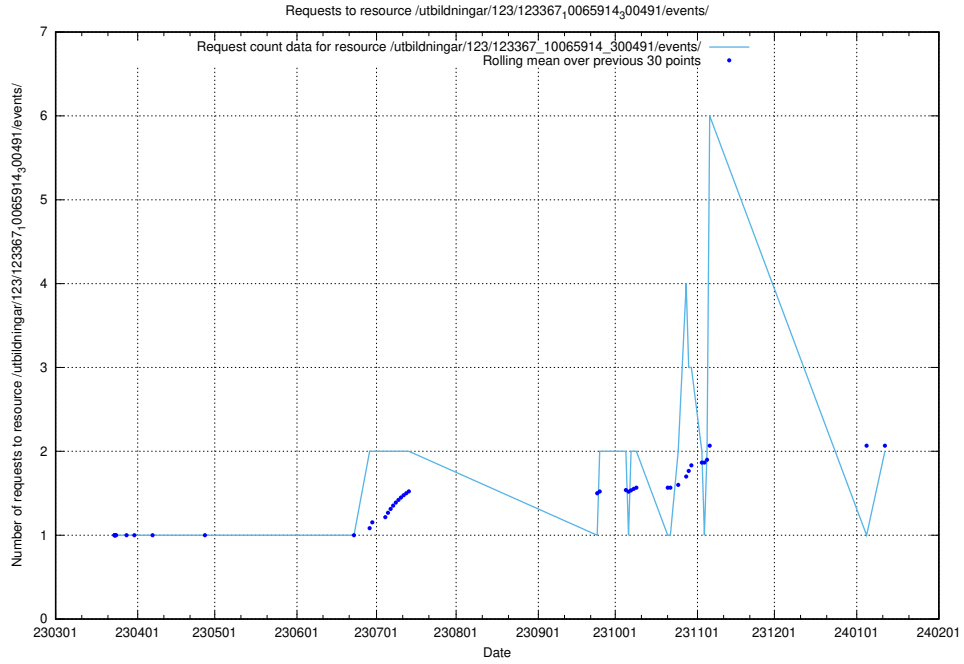

5.707 Usage of /utbildningar/123/123367_10065914_300491/events/

Here, we count the number of requests to resource /utbildningar/123/123367_10065914_300491/events/