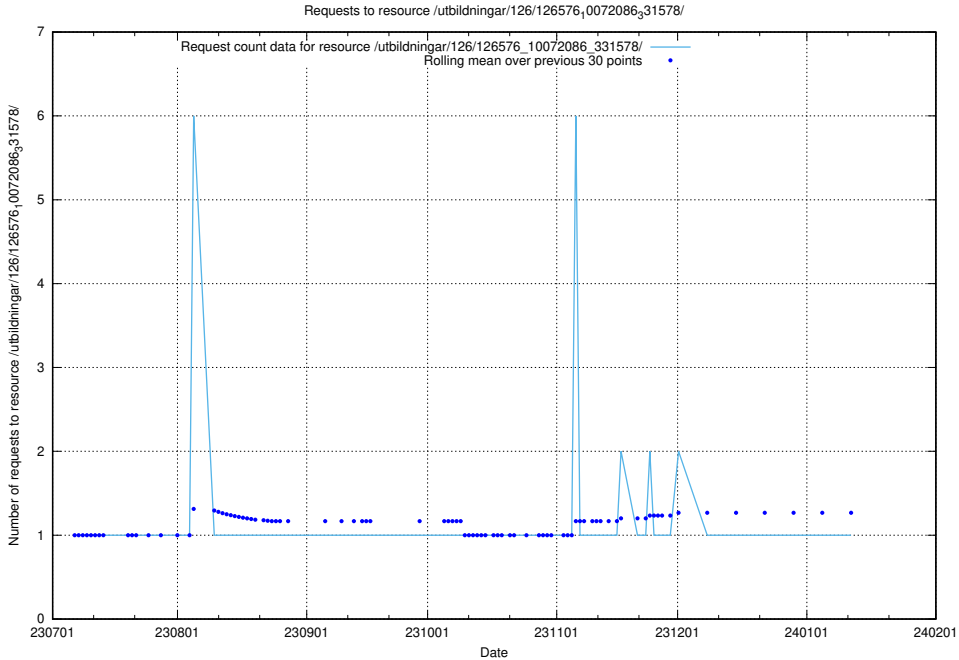

Here, we count the number of requests to resource /utbildningar/125/125600_10070136_324706/events/

5.5243 Usage of /utbildningar/126/126576_10072086_331578/

Here, we count the number of requests to resource /utbildningar/126/126576_10072086_331578/.