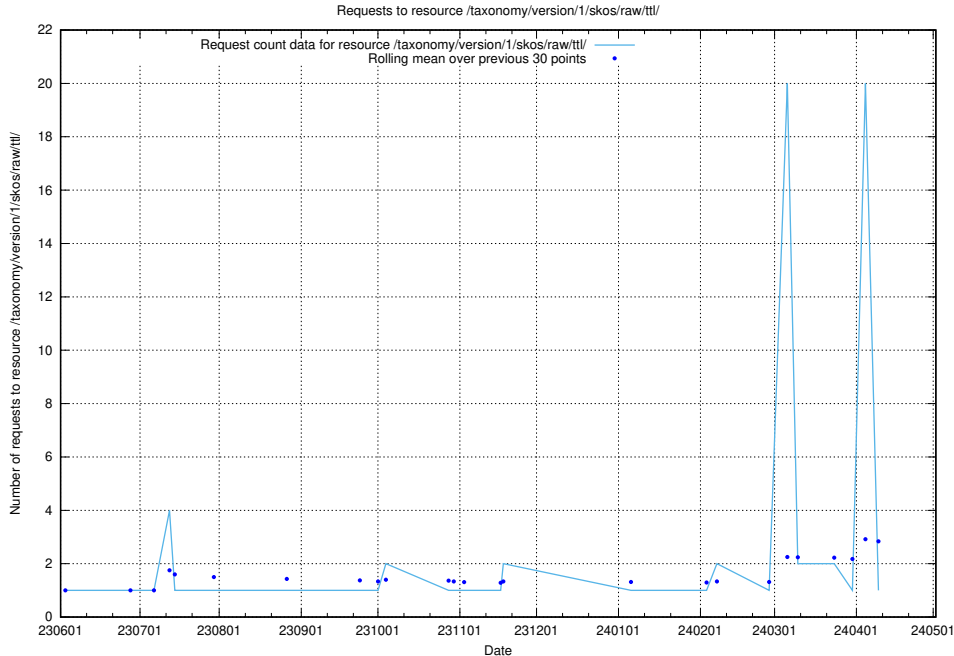

5.5865 Usage of /taxonomy/version/1/skos/raw/ttl/

Here, we count the number of requests to resource /taxonomy/version/1/skos/raw/ttl/.