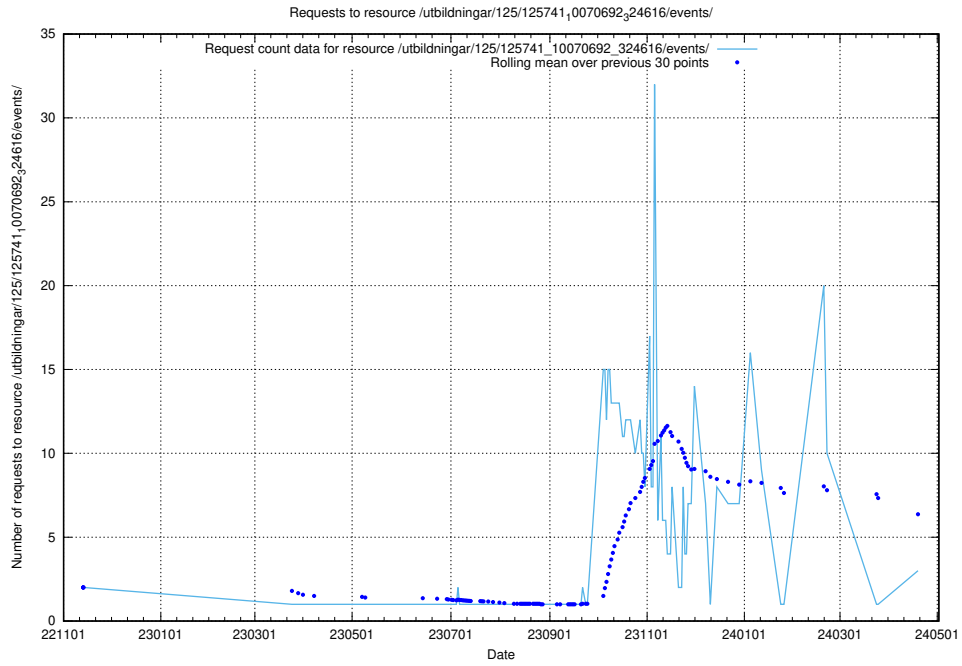

5.385 Usage of /utbildningar/125/125741_10070692_324616/events/

Here, we count the number of requests to resource /utbildningar/125/125741_10070692_324616/events/