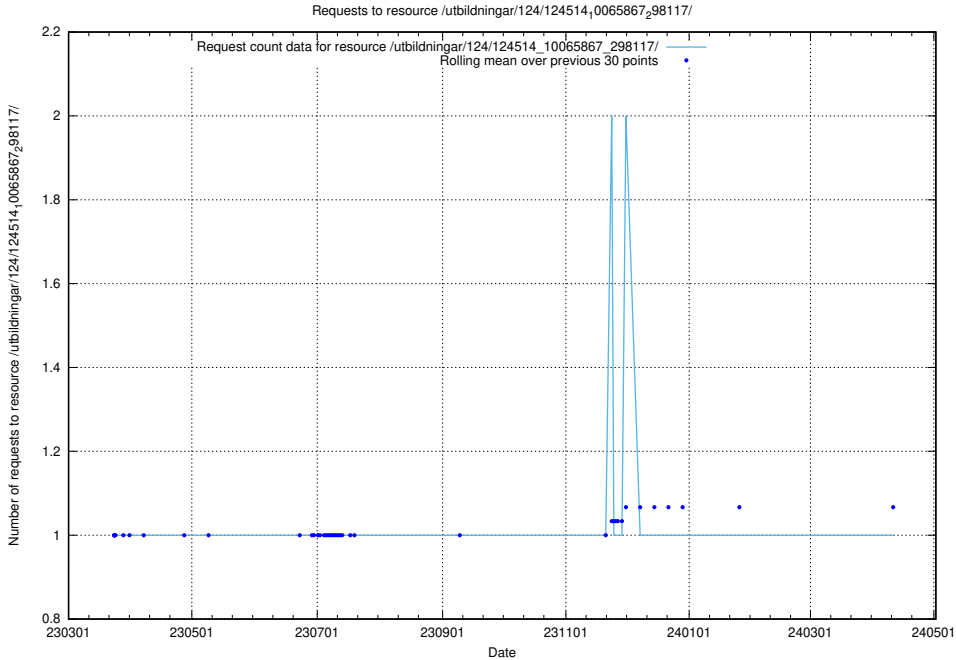

5.1941 Usage of /utbildningar/124/124514_10065867_298117/

Here, we count the number of requests to resource /utbildningar/124/124514_10065867_298117/.