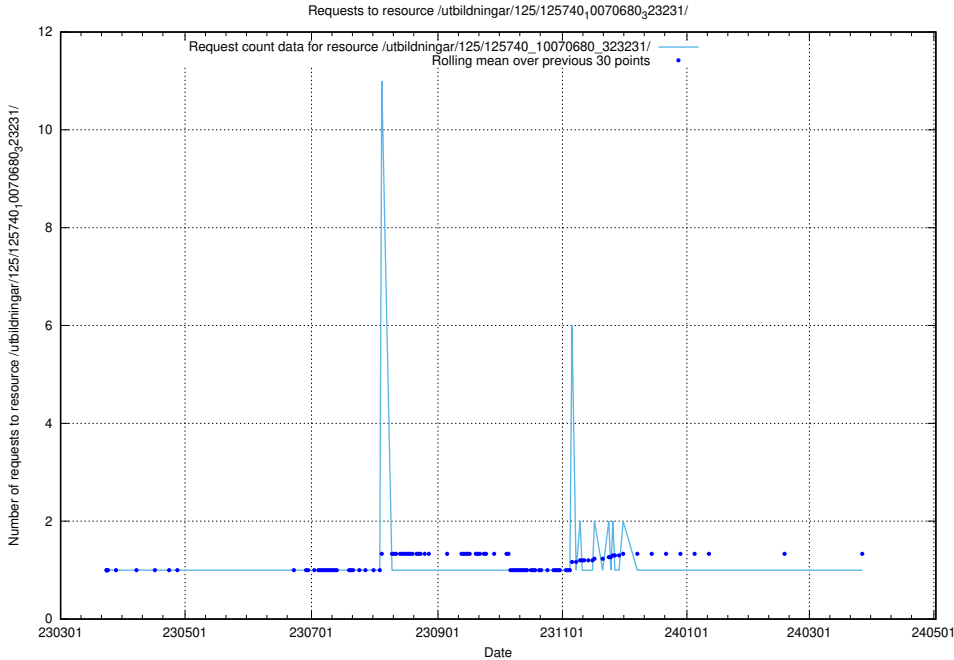

5.965 Usage of /utbildningar/125/125740_10070680_323231/

Here, we count the number of requests to resource /utbildningar/125/125740_10070680_323231/.