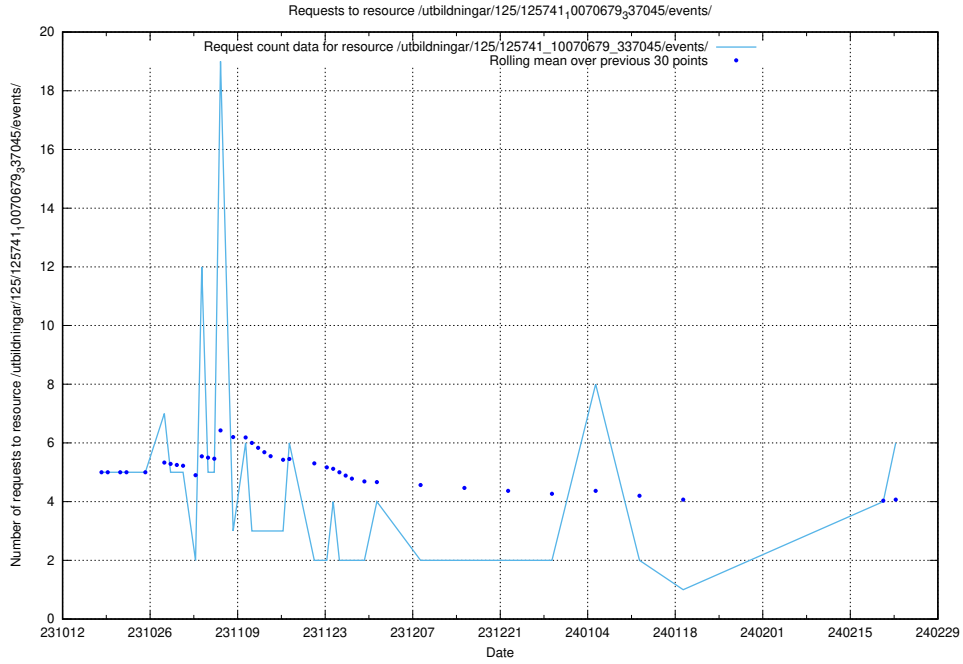

5.67 Usage of /utbildningar/125/125741_10070679_337045/events/

Here, we count the number of requests to resource /utbildningar/125/125741_10070679_337045/events/