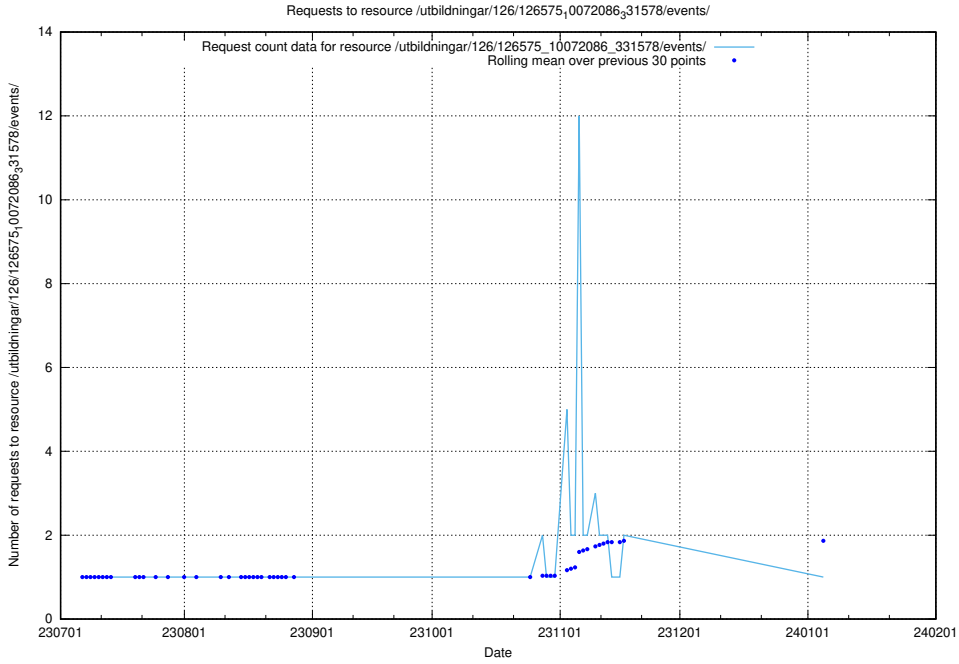

5.5244 Usage of /utbildningar/126/126575_10072086_331578/events/

Here, we count the number of requests to resource /utbildningar/126/126575_10072086_331578/events/