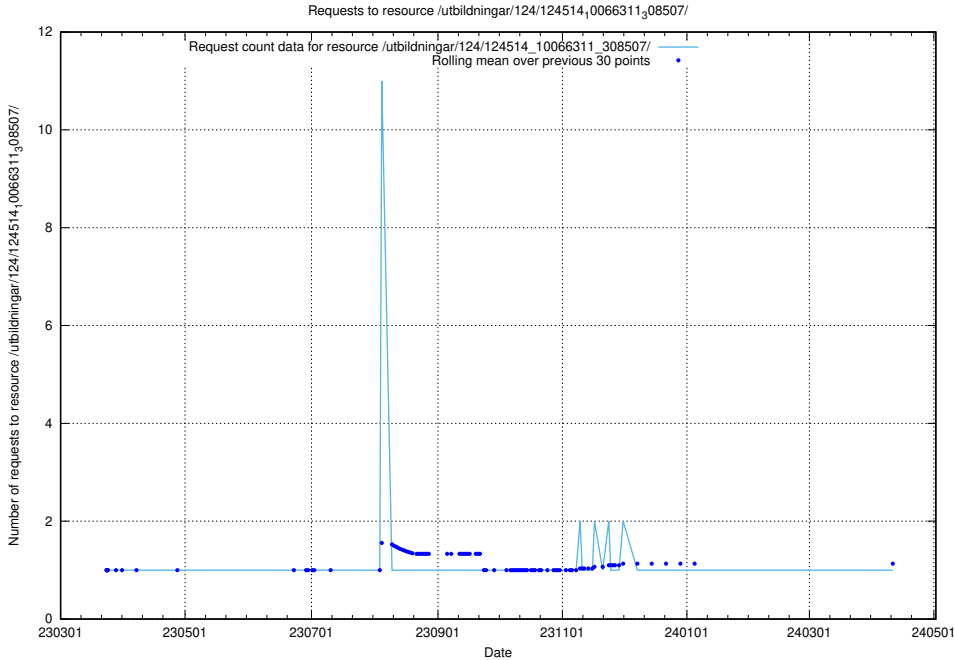

5.1748 Usage of /utbildningar/124/124514_10066311_308507/

Here, we count the number of requests to resource /utbildningar/124/124514_10066311_308507/.