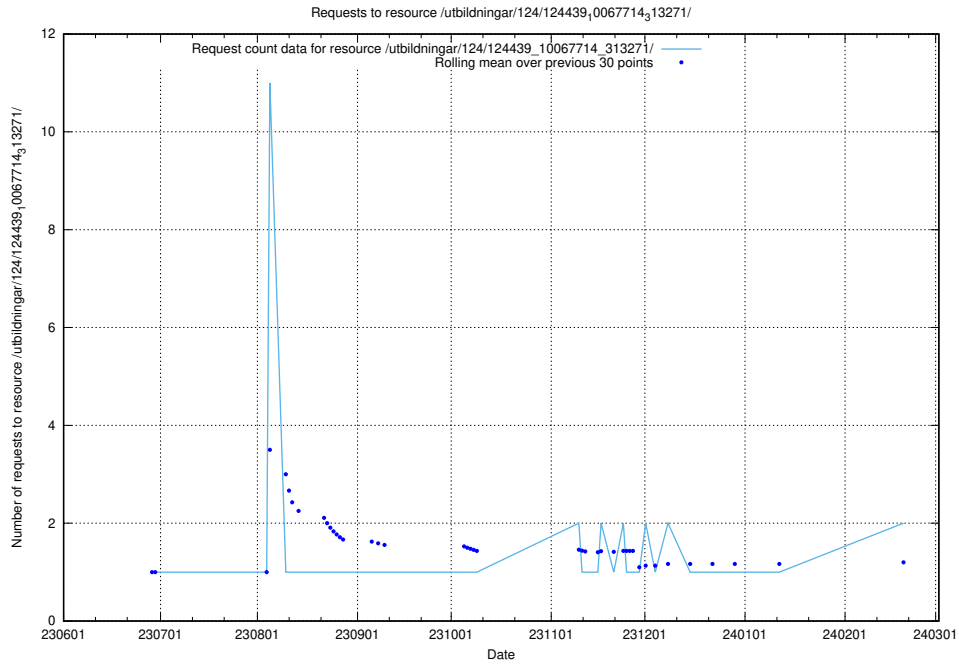

5.787 Usage of /utbildningar/124/124439_10067714_313271/

Here, we count the number of requests to resource /utbildningar/124/124439_10067714_313271/.