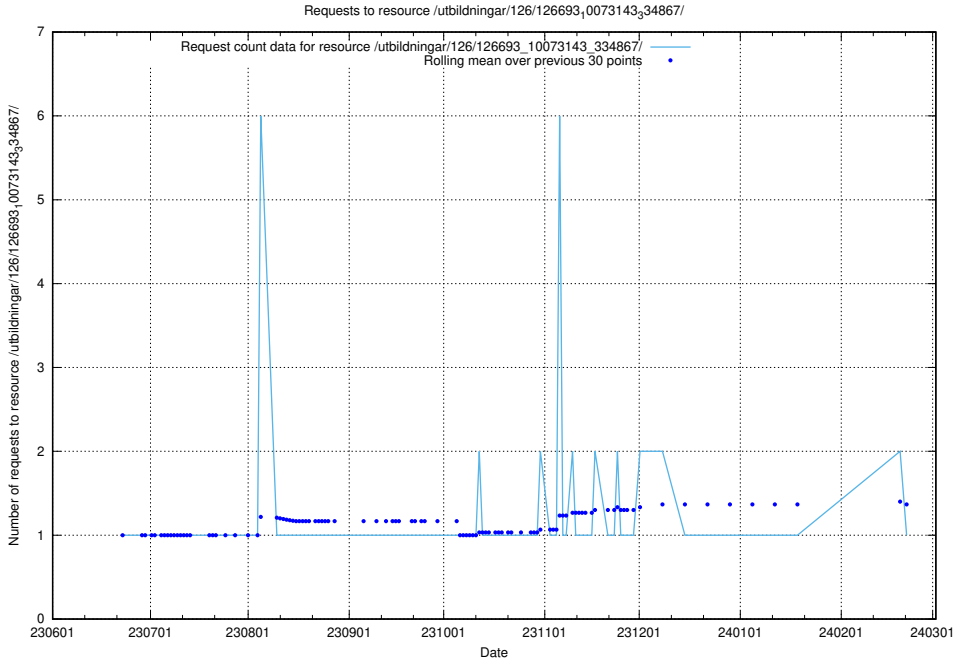

Here, we count the number of requests to resource /utbildningar/126/126693_10073143_334867/events/

5.5592 Usage of /utbildningar/126/126693_10073143_334867/

Here, we count the number of requests to resource /utbildningar/126/126693_10073143_334867/.