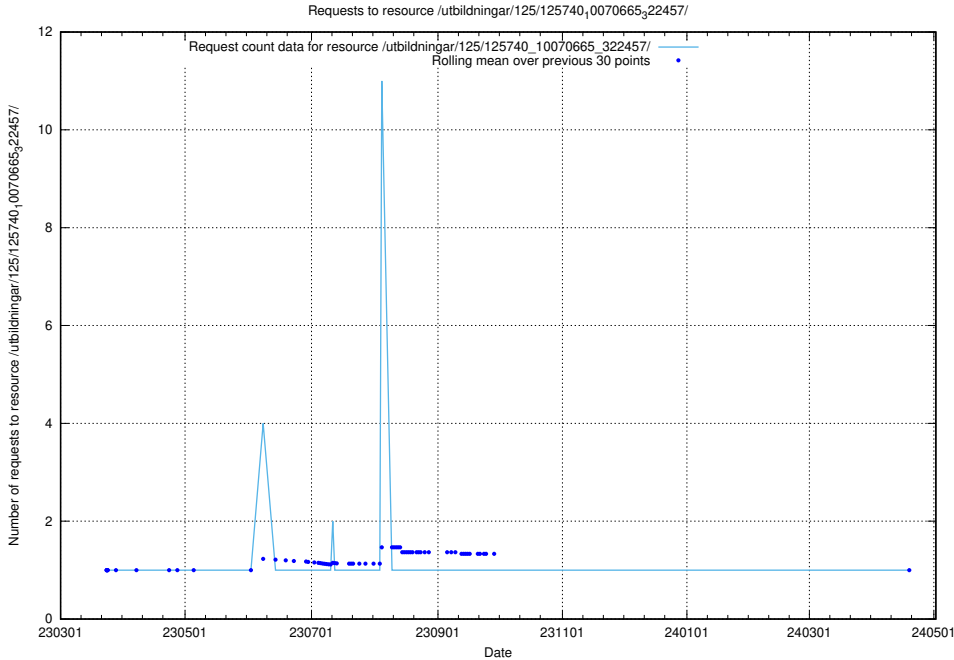

5.982 Usage of /utbildningar/125/125740_10070665_322457/

Here, we count the number of requests to resource /utbildningar/125/125740_10070665_322457/.