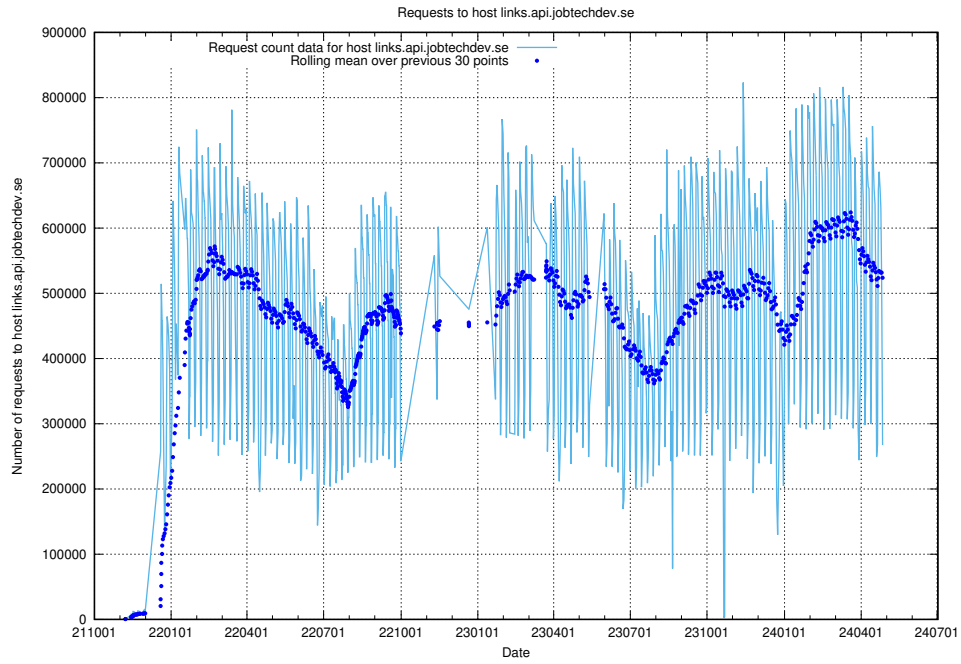

7.2 Usage of links.api.jobtechdev.se

Here, we count the number of requests to host links.api.jobtechdev.se.