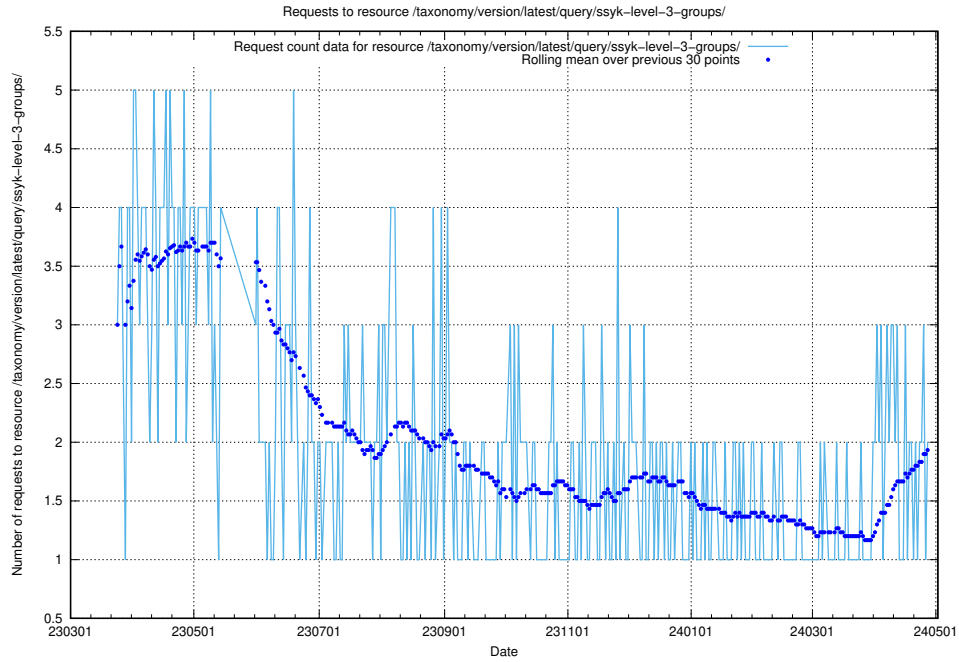

5.868 Usage of /taxonomy/version/latest/query/ssyk-level-3-groups/

Here, we count the number of requests to resource /taxonomy/version/latest/query/ssyk-level-3-groups/.