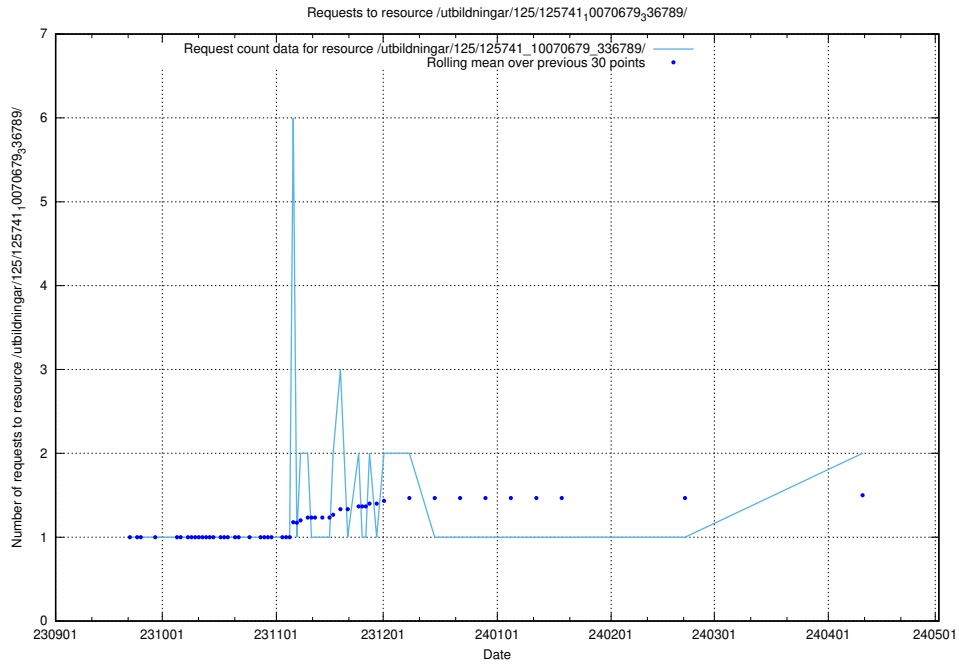

5.693 Usage of /utbildningar/125/125741_10070679_336789/

Here, we count the number of requests to resource /utbildningar/125/125741_10070679_336789/.