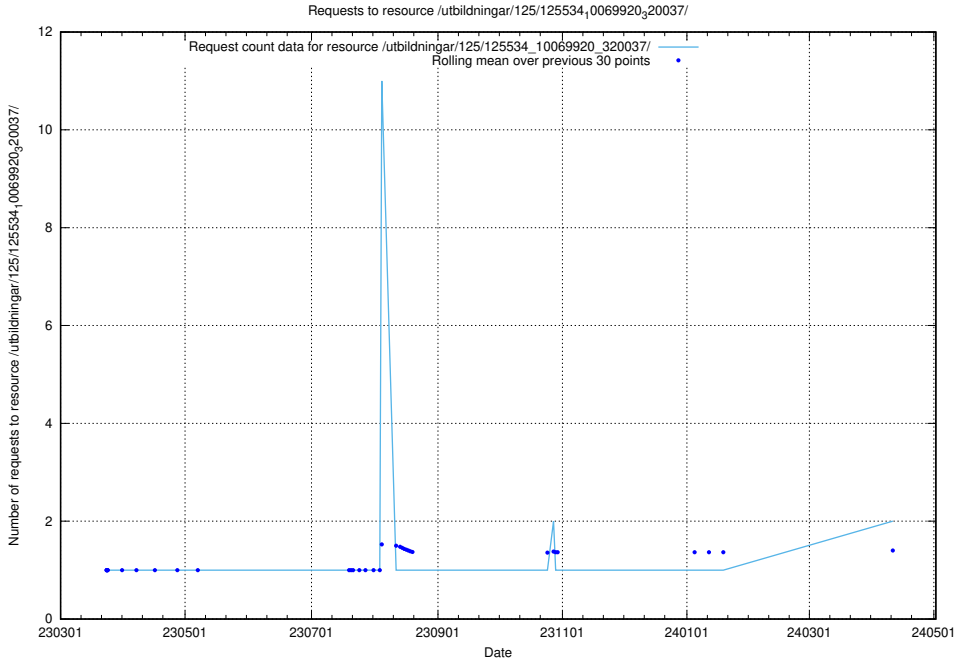

5.449 Usage of /utbildningar/125/125534_10069920_320037/

Here, we count the number of requests to resource /utbildningar/125/125534_10069920_320037/.