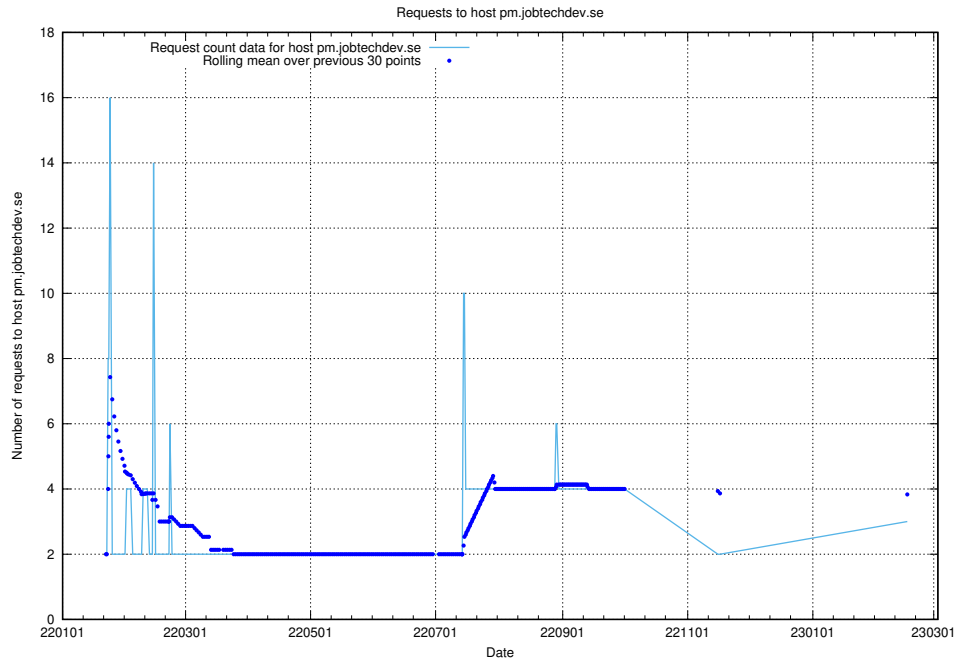

7.244 Usage of pm.jobtechdev.se

Here, we count the number of requests to host pm.jobtechdev.se.