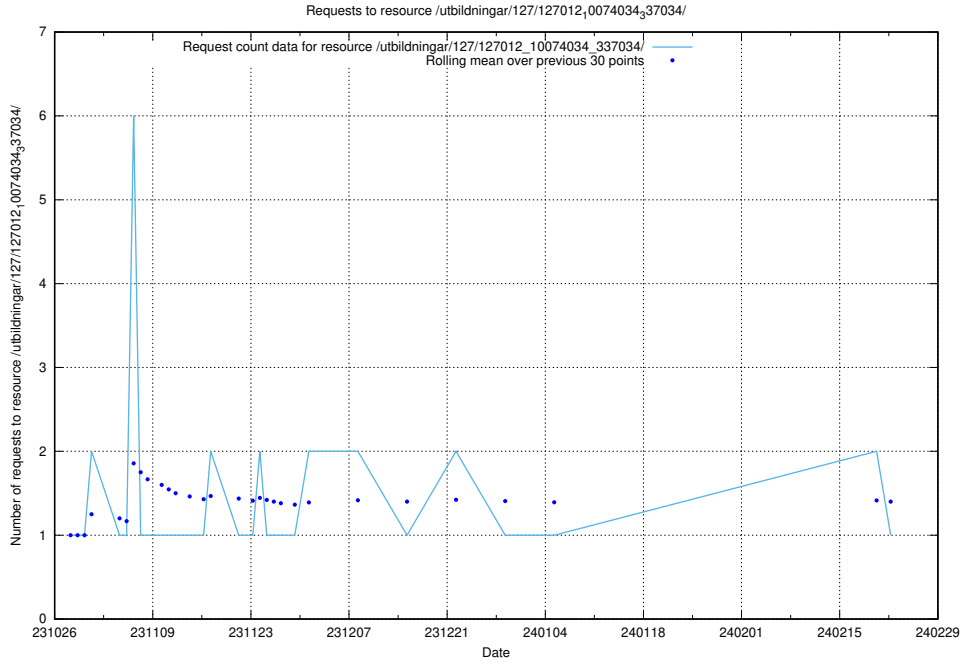

5.4139 Usage of /utbildningar/127/127012_10074034_337034/

Here, we count the number of requests to resource /utbildningar/127/127012_10074034_337034/.