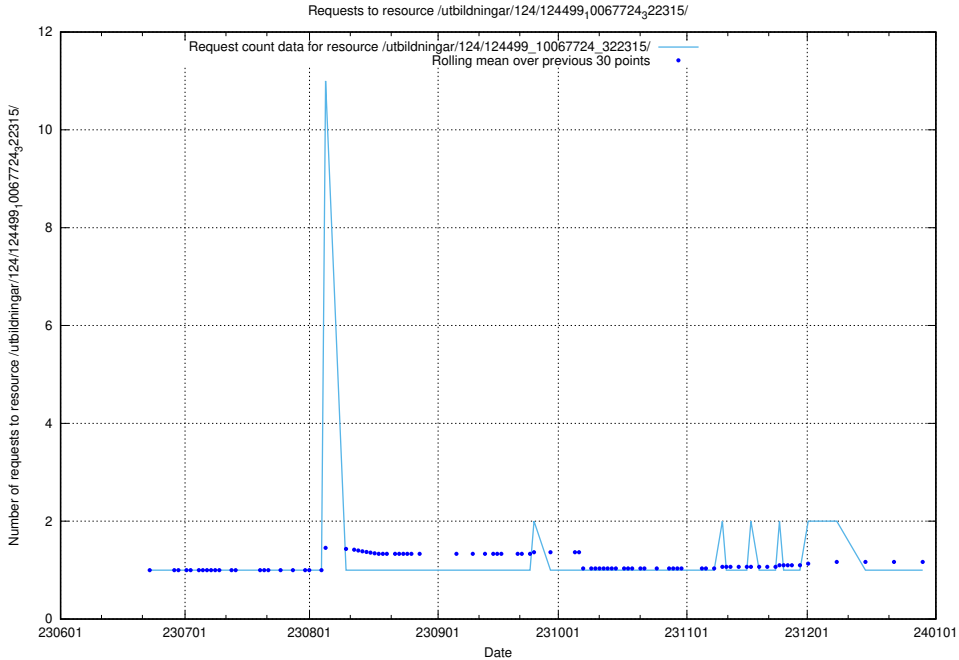

5.5732 Usage of /utbildningar/124/124499_10067724_322315/

Here, we count the number of requests to resource /utbildningar/124/124499_10067724_322315/.