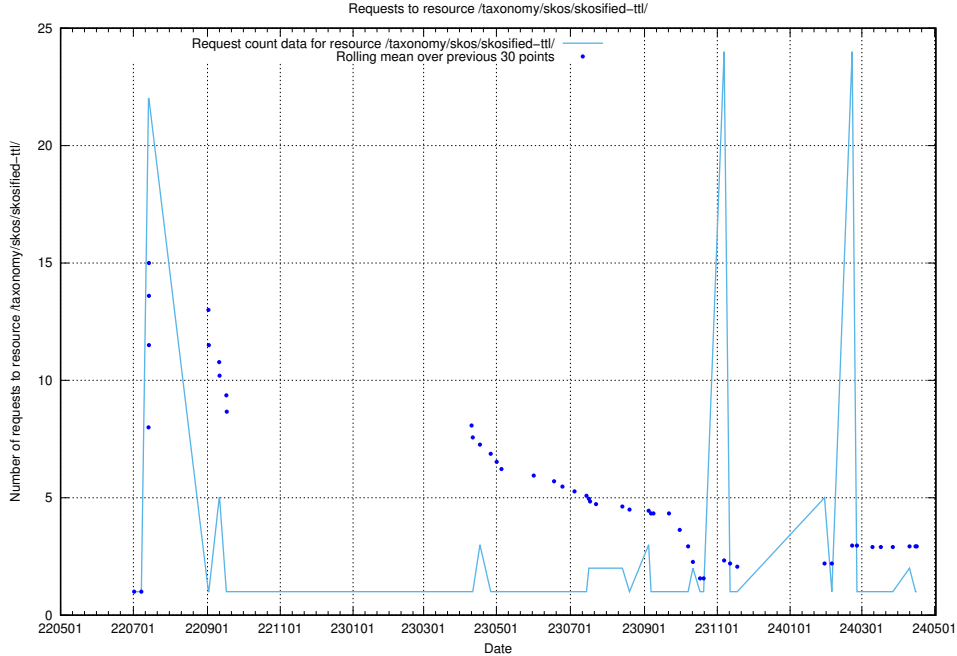

5.972 Usage of /taxonomy/skos/skosified-ttl/

Here, we count the number of requests to resource /taxonomy/skos/skosified-ttl/.