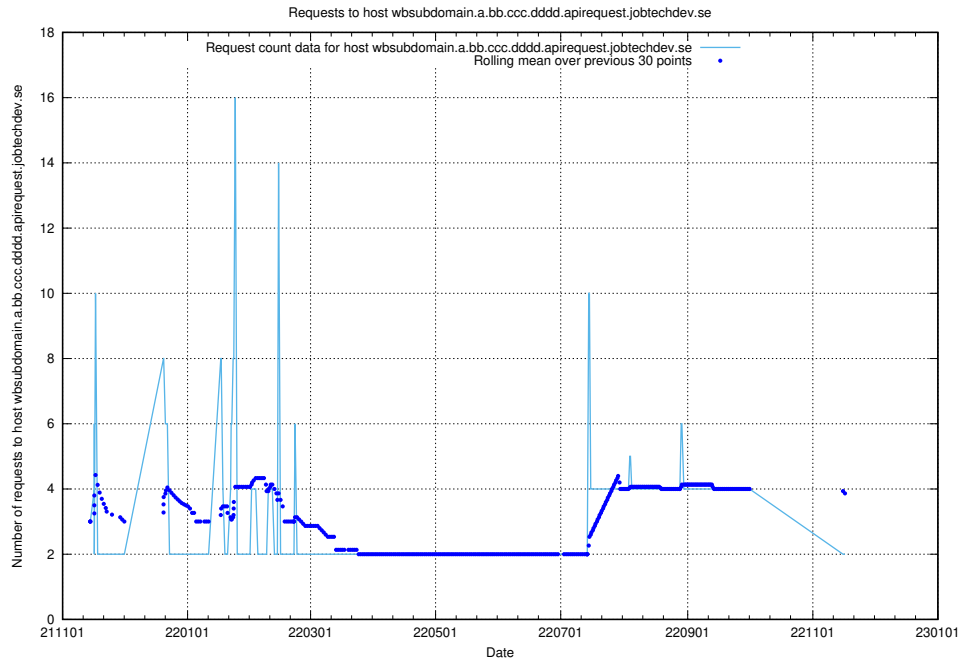

Here, we count the number of requests to host wbsubdomain.a.bb.ccc.dddd.atlas.jobtechdev.se.

7.546 Usage of wbsubdomain.a.bb.ccc.dddd.apirequest.jobtechdev.se

Here, we count the number of requests to host wbsubdomain.a.bb.ccc.dddd.apirequest.jobtechdev.se.