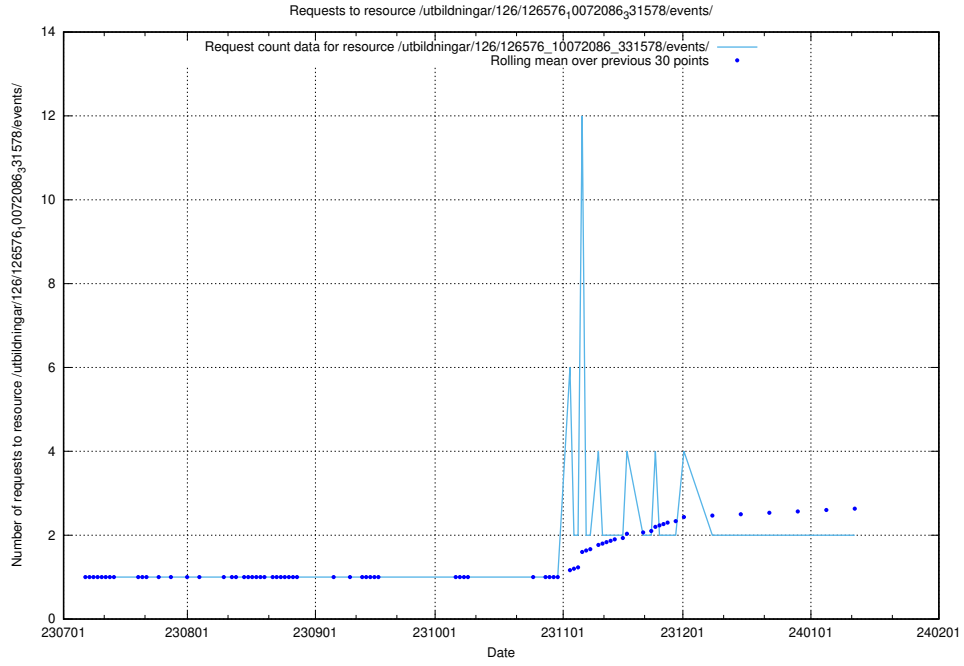

5.764 Usage of /utbildningar/126/126576_10072086_331578/events/

Here, we count the number of requests to resource /utbildningar/126/126576_10072086_331578/events/