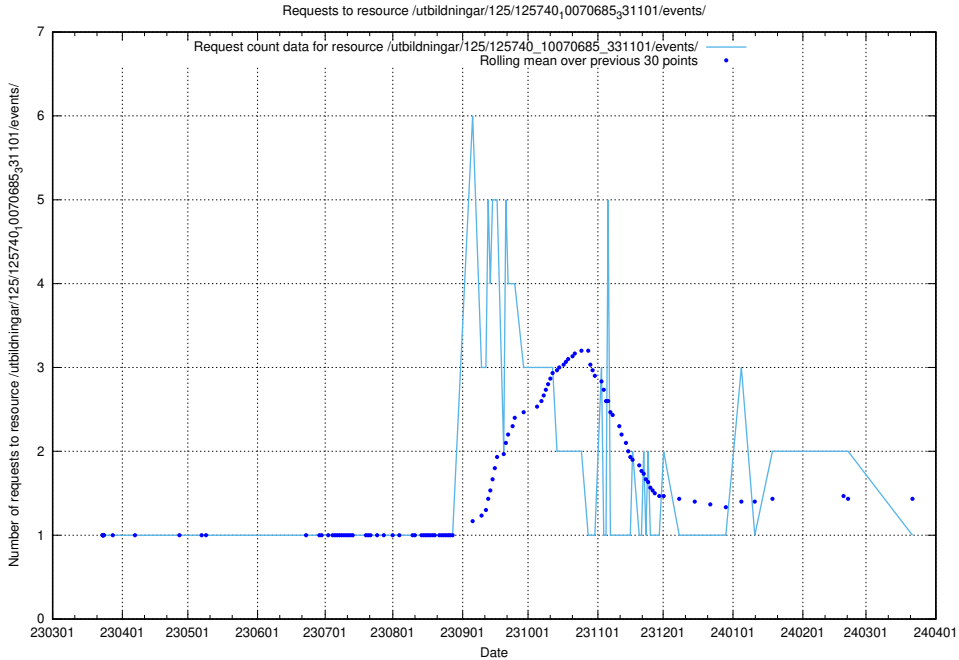

5.960 Usage of /utbildningar/125/125740_10070685_331101/events/

Here, we count the number of requests to resource /utbildningar/125/125740_10070685_331101/events/