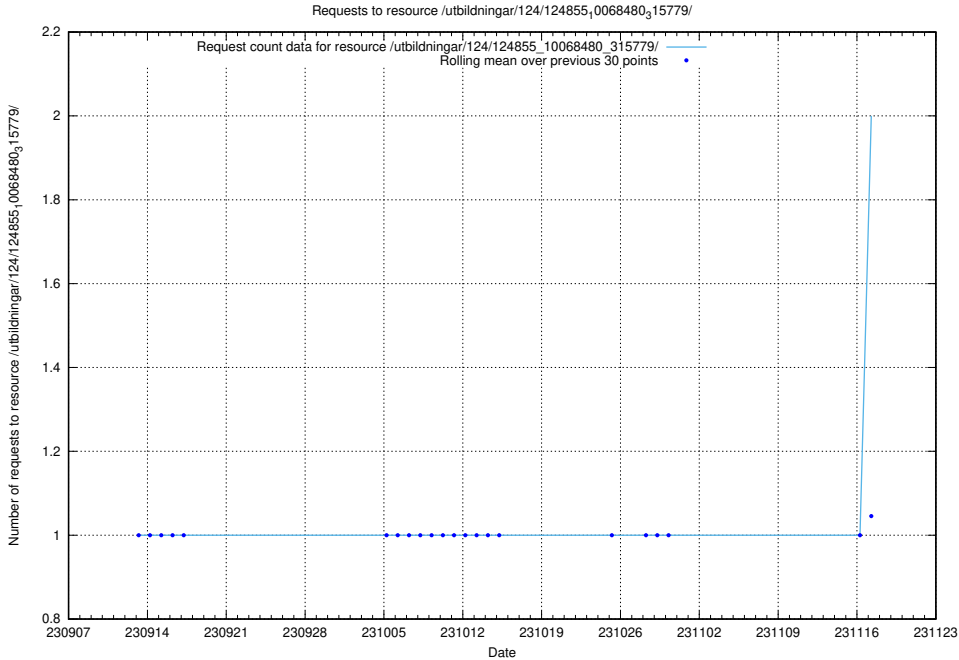

5.702 Usage of /utbildningar/124/124855_10068480_315779/

Here, we count the number of requests to resource /utbildningar/124/124855_10068480_315779/.