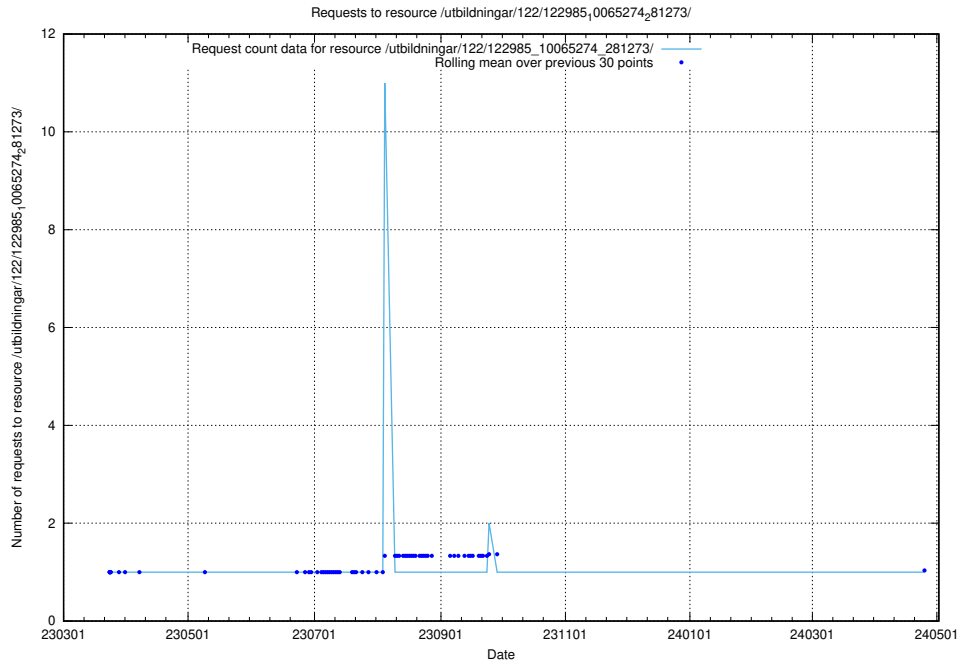

5.4869 Usage of /utbildningar/122/122985_10065274_281273/

Here, we count the number of requests to resource /utbildningar/122/122985_10065274_281273/.