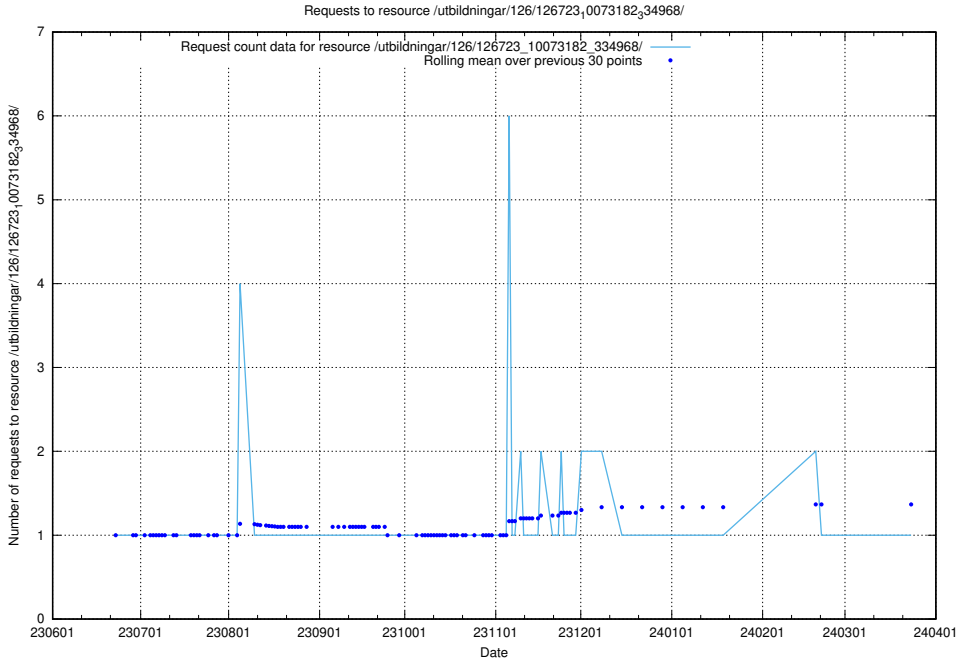

5.5551 Usage of /utbildningar/126/126723_10073182_334968/

Here, we count the number of requests to resource /utbildningar/126/126723_10073182_334968/.