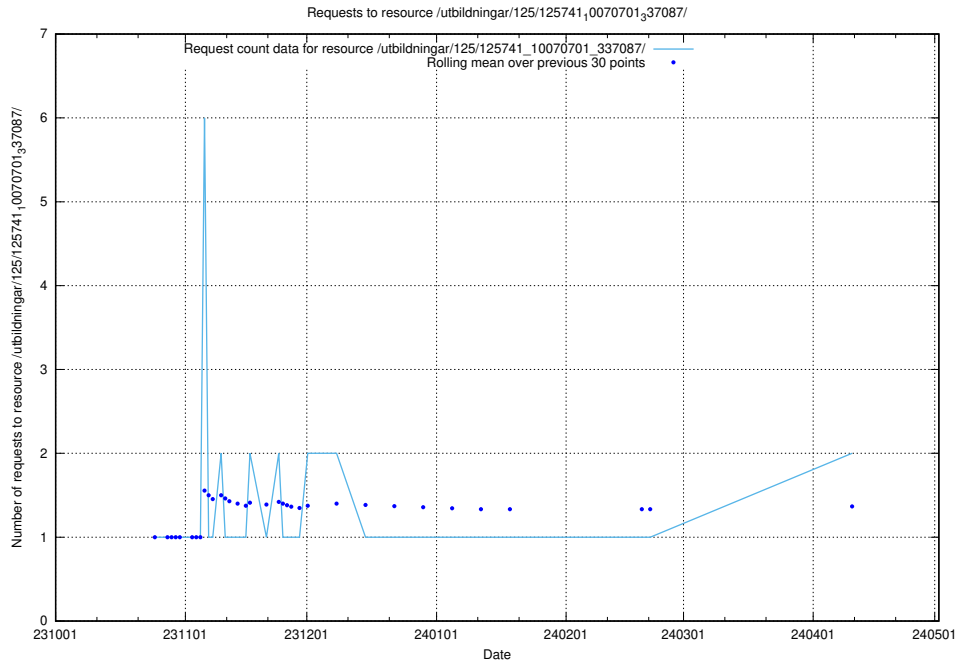

5.668 Usage of /utbildningar/125/125741_10070701_337087/

Here, we count the number of requests to resource /utbildningar/125/125741_10070701_337087/.