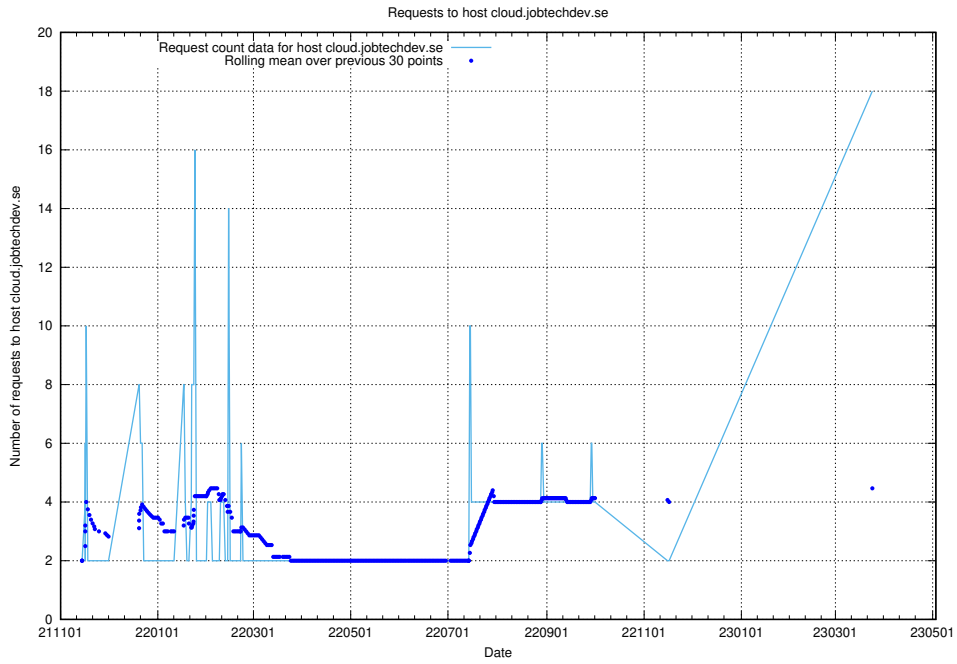

7.37 Usage of cloud.jobtechdev.se

Here, we count the number of requests to host cloud.jobtechdev.se.