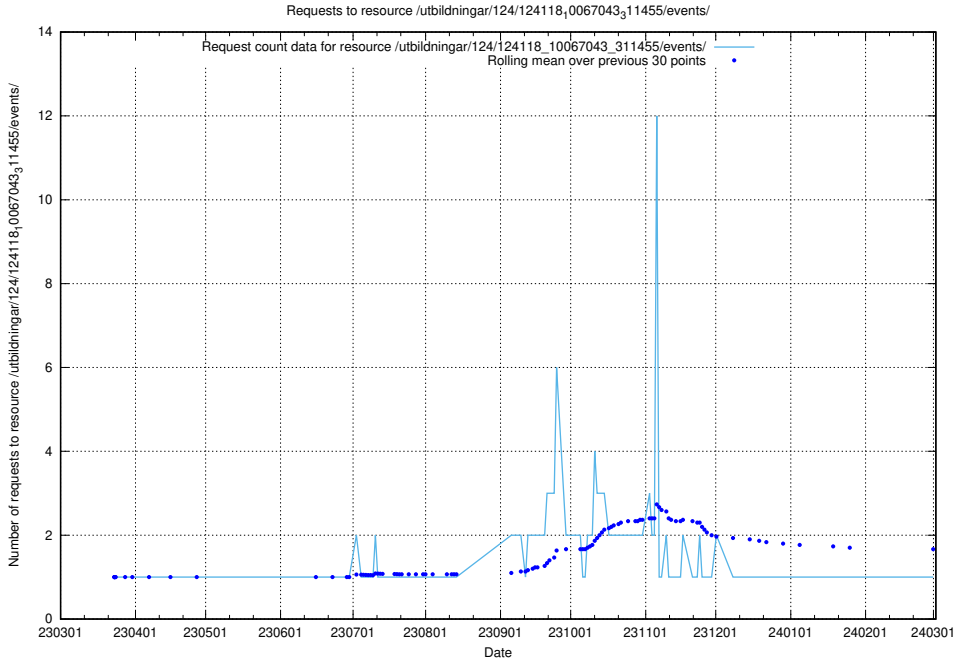

5.4123 Usage of /utbildningar/124/124118_10067043_311455/events/

Here, we count the number of requests to resource /utbildningar/124/124118_10067043_311455/events/