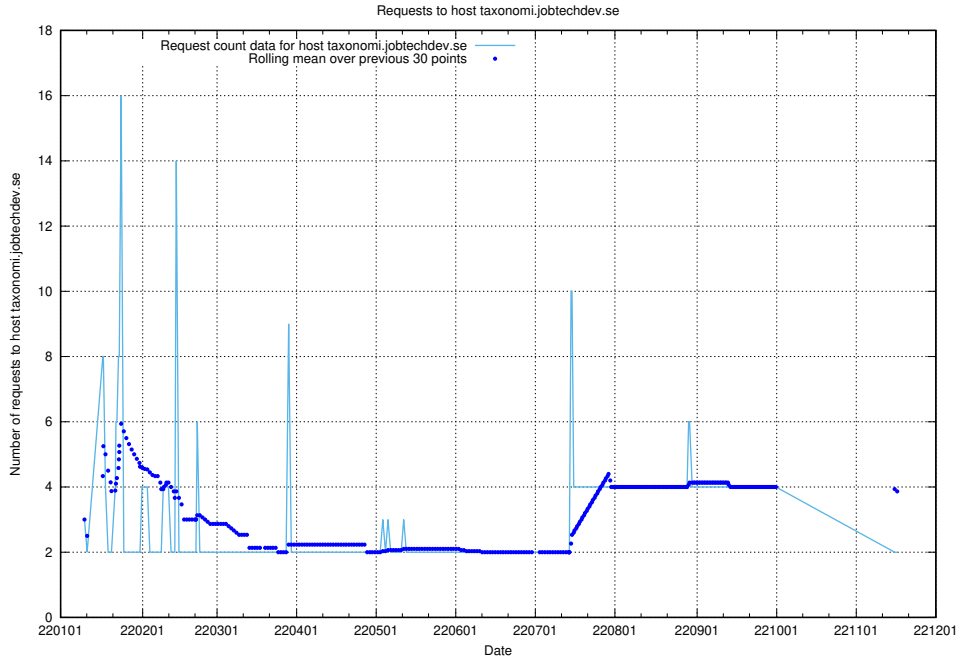

7.278 Usage of taxonomy.api.jobtechdev.se:80

Here, we count the number of requests to host taxonomy.api.jobtechdev.se:80.

7.279 Usage of taxonomi.jobtechdev.se

Here, we count the number of requests to host taxonomi.jobtechdev.se.