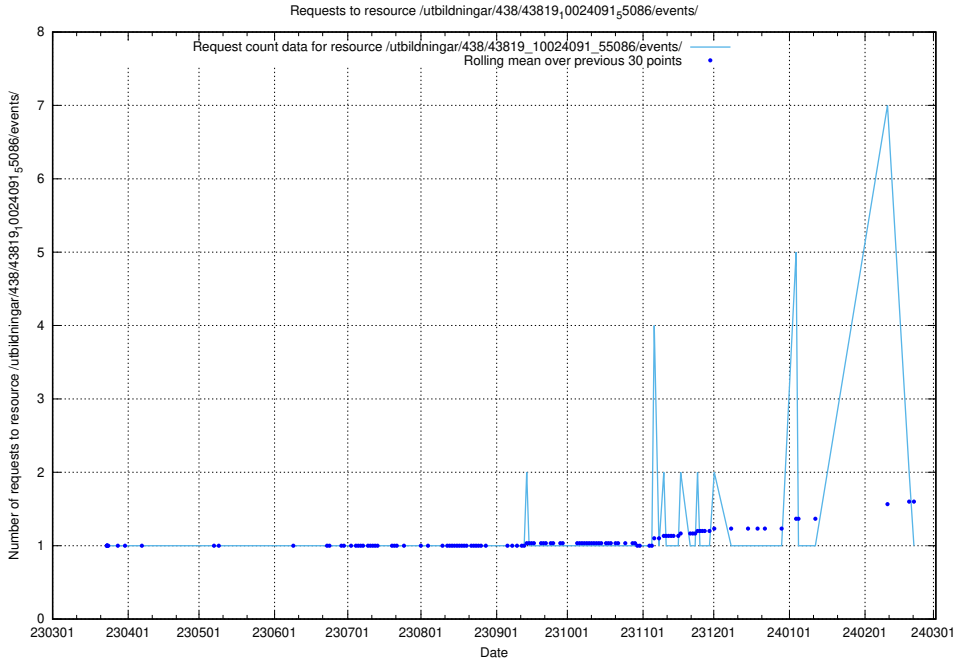

5.6281 Usage of /utbildningar/438/43819_10024091_55086/events/

Here, we count the number of requests to resource /utbildningar/438/43819_10024091_55086/events/.