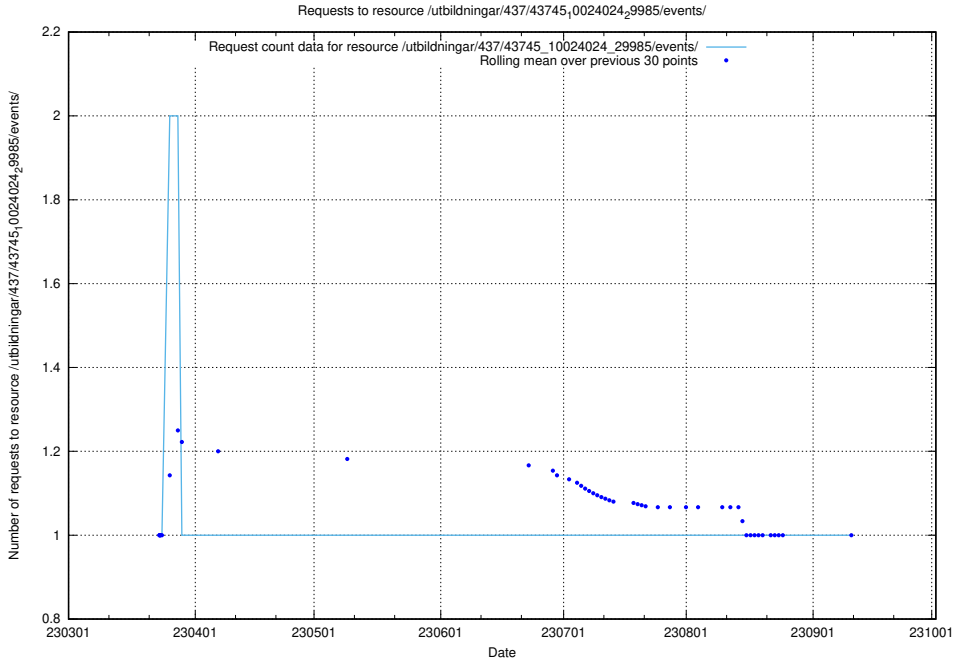

5.6327 Usage of /utbildningar/437/43745_10024024_29985/events/

Here, we count the number of requests to resource /utbildningar/437/43745_10024024_29985/events/.