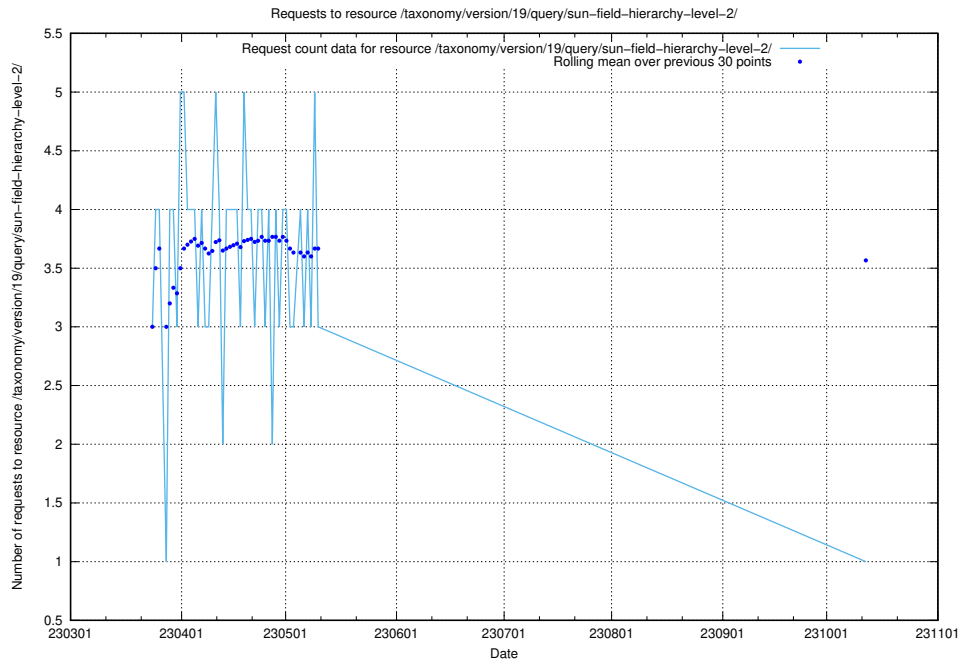

5.6059 Usage of /taxonomy/version/19/query/sun-field-hierarchy-level-2/

Here, we count the number of requests to resource /taxonomy/version/19/query/sun-field-hierarchy-level-2/.