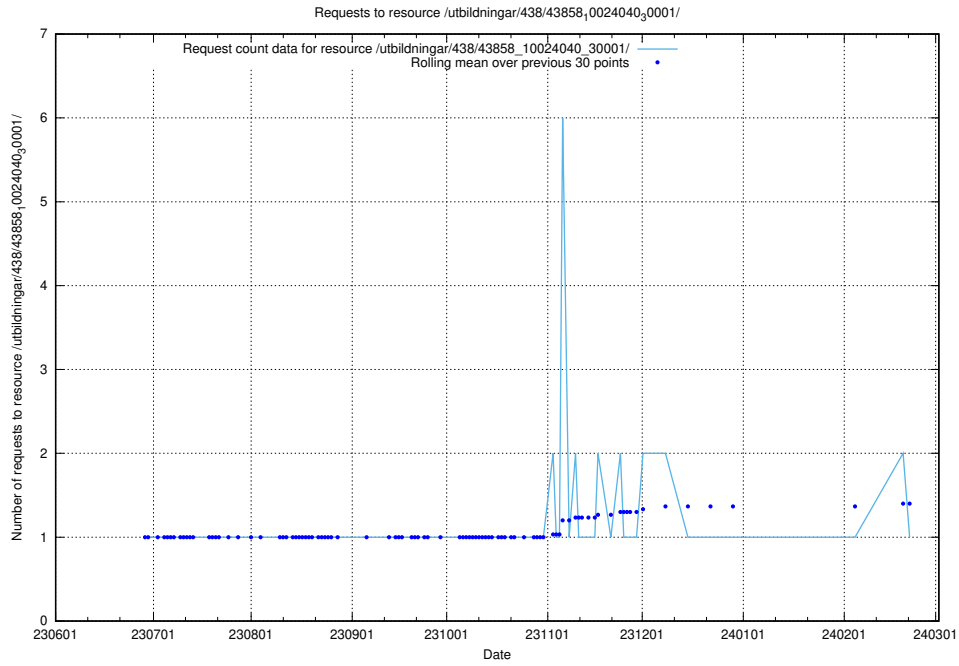

5.5370 Usage of /utbildningar/438/43858_10024040_30001/

Here, we count the number of requests to resource /utbildningar/438/43858_10024040_30001/.