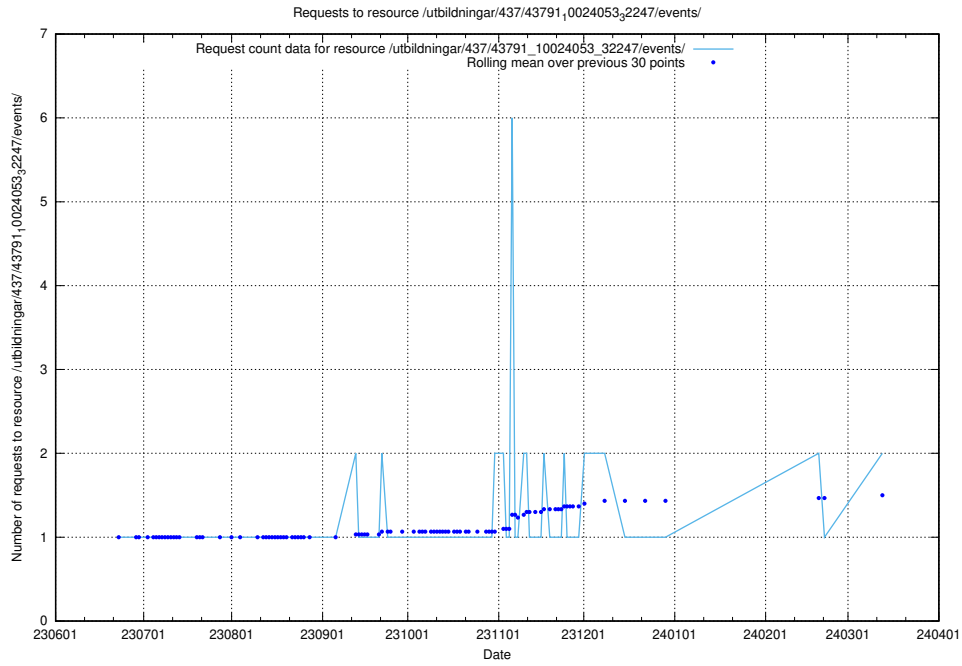

5.792 Usage of /utbildningar/437/43791_10024053_32247/events/

Here, we count the number of requests to resource /utbildningar/437/43791_10024053_32247/events/.