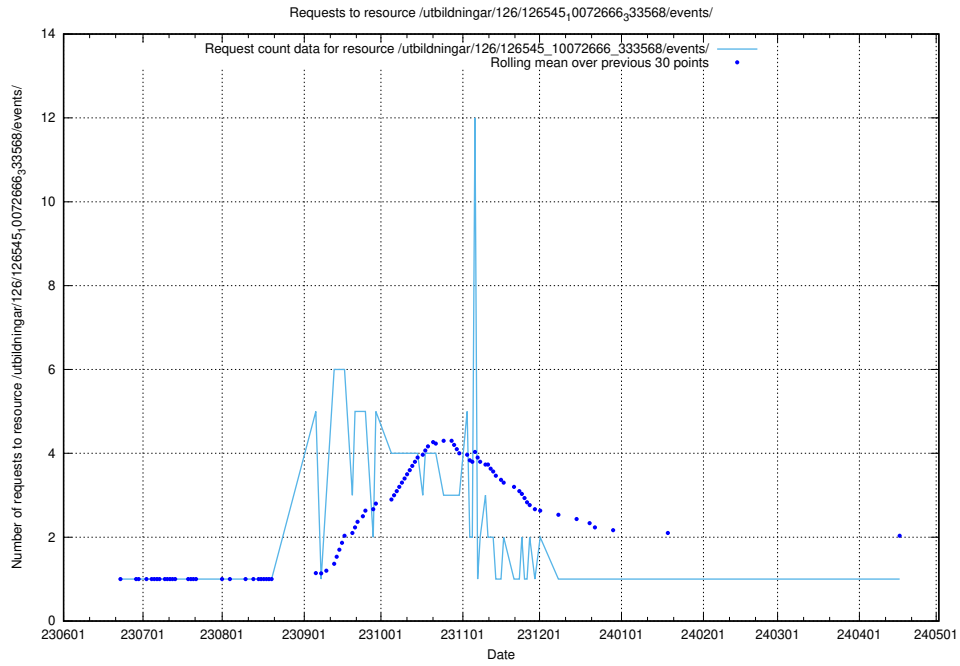

5.5597 Usage of /utbildningar/126/126545_10072666_333568/events/

Here, we count the number of requests to resource /utbildningar/126/126545_10072666_333568/events/