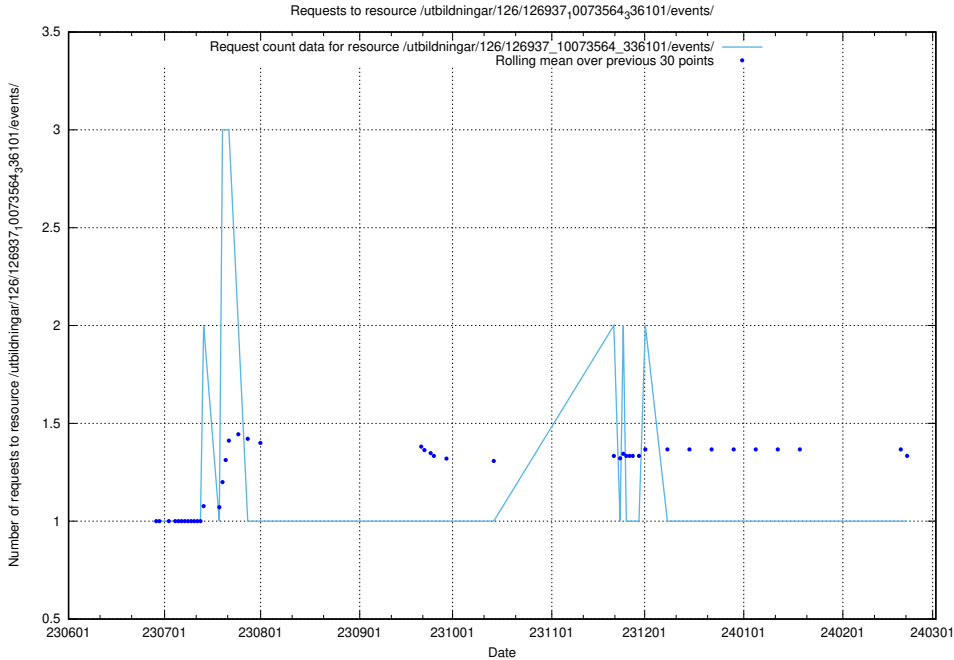

5.5388 Usage of /utbildningar/126/126937_10073564_336101/events/

Here, we count the number of requests to resource /utbildningar/126/126937_10073564_336101/events/