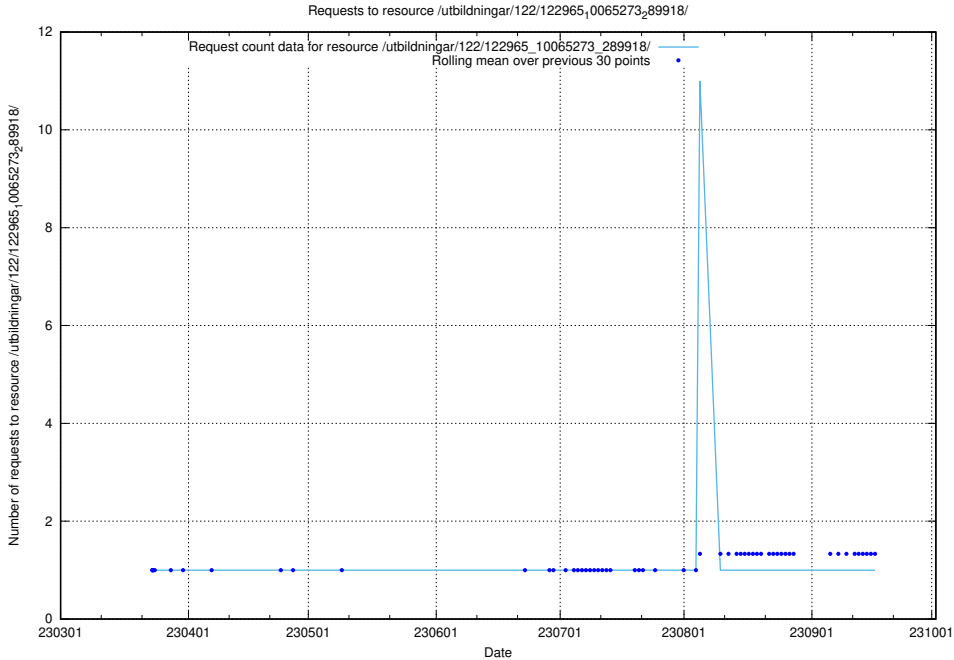

Here, we count the number of requests to resource /taxonomy/version/14/query/eu-regions/.

5.5085 Usage of /utbildningar/122/122965_10065273_289918/

Here, we count the number of requests to resource /utbildningar/122/122965_10065273_289918/.