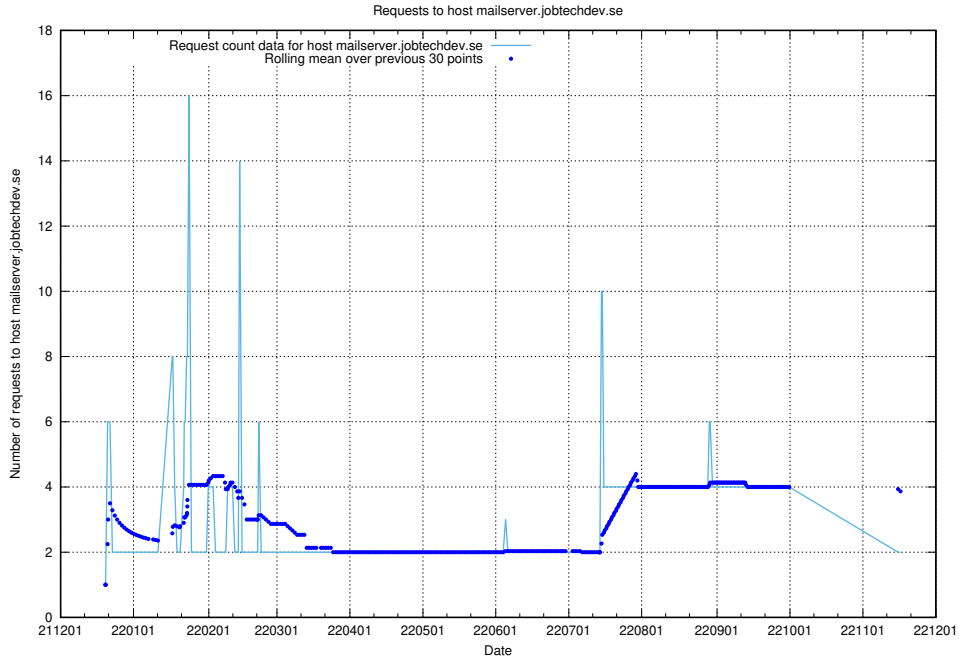

7.369 Usage of mailserver.jobtechdev.se

Here, we count the number of requests to host mailserver.jobtechdev.se.