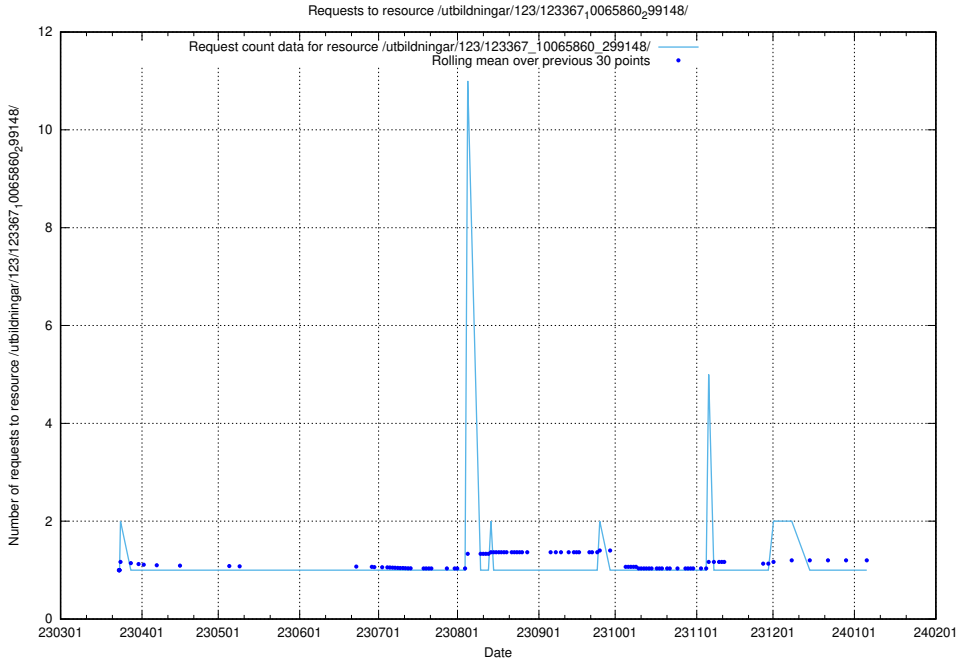

5.4776 Usage of /utbildningar/123/123367_10065860_299148/

Here, we count the number of requests to resource /utbildningar/123/123367_10065860_299148/.