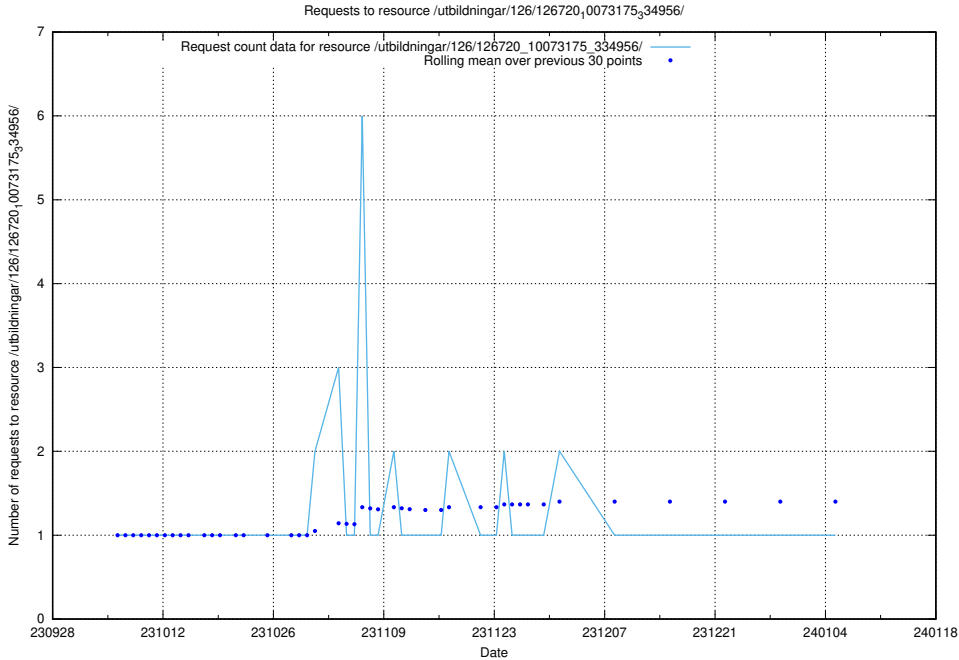

5.4344 Usage of /utbildningar/126/126720_10073175_334956/

Here, we count the number of requests to resource /utbildningar/126/126720_10073175_334956/.