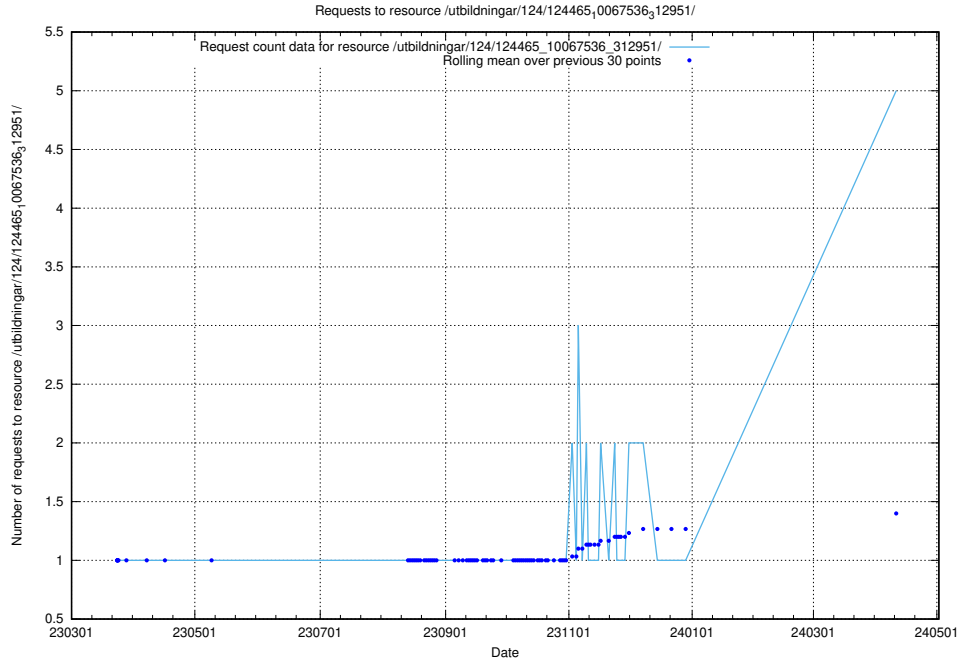

5.128 Usage of /utbildningar/124/124465_10067536_312951/

Here, we count the number of requests to resource /utbildningar/124/124465_10067536_312951/.