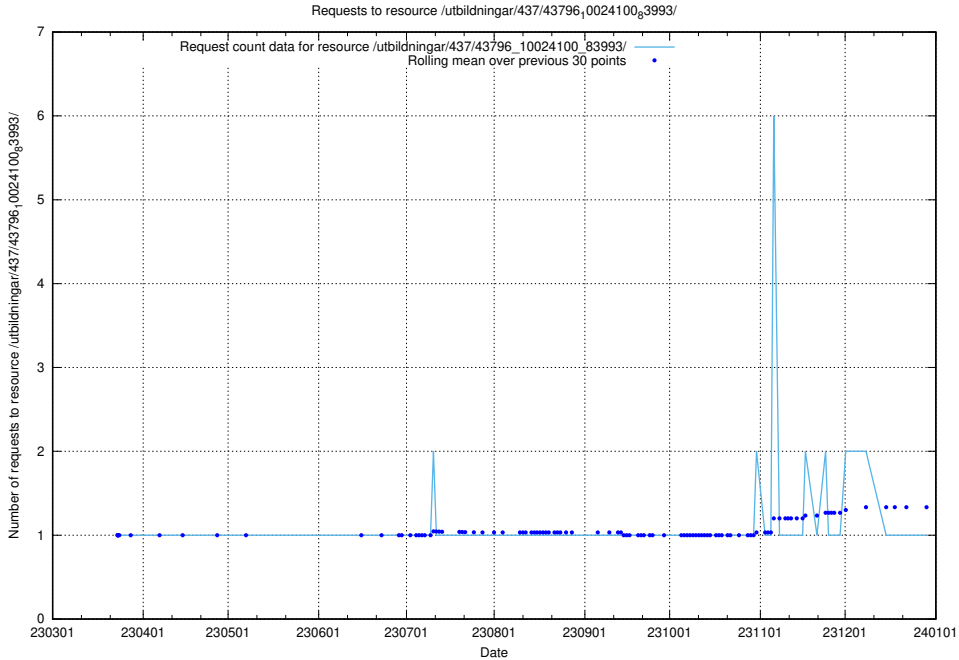

5.6293 Usage of /utbildningar/437/43796_10024100_83993/

Here, we count the number of requests to resource /utbildningar/437/43796_10024100_83993/.