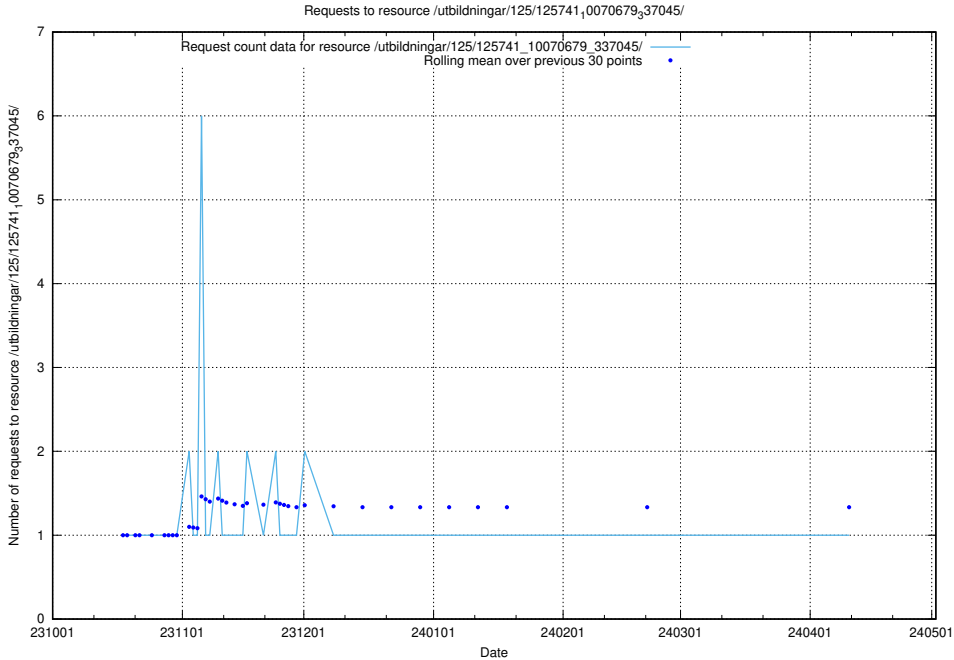

5.4234 Usage of /utbildningar/125/125741_10070679_337045/

Here, we count the number of requests to resource /utbildningar/125/125741_10070679_337045/.