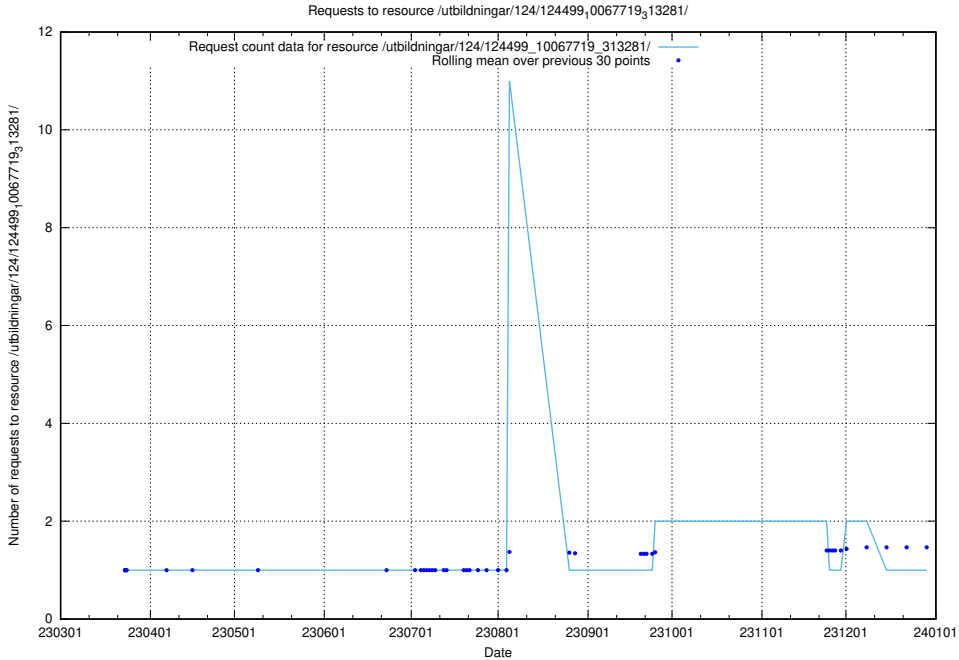

5.2491 Usage of /utbildningar/124/124499_10067719_313281/

Here, we count the number of requests to resource /utbildningar/124/124499_10067719_313281/.