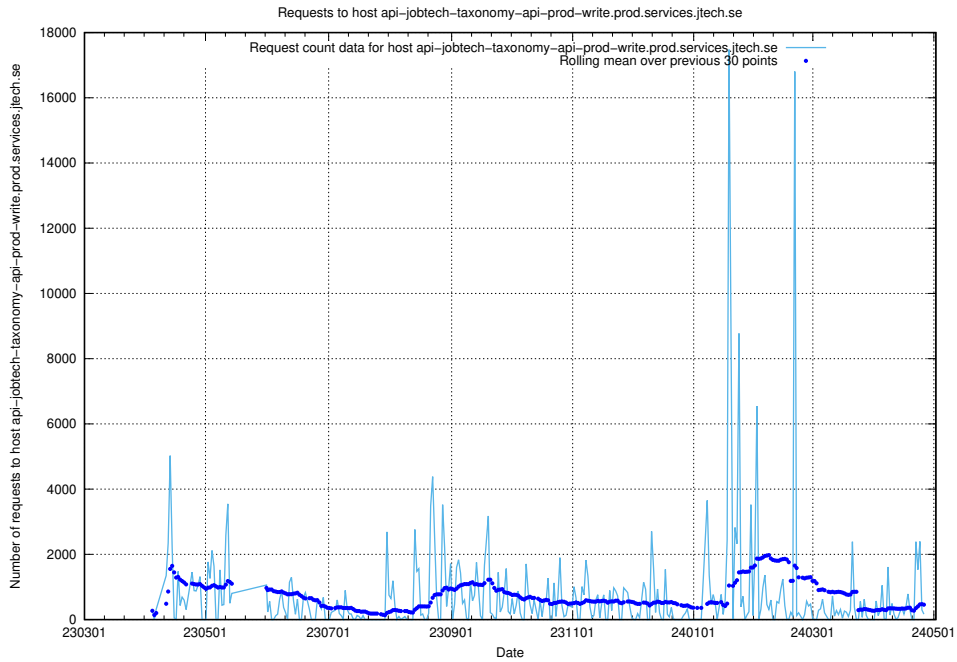

7.23 Usage of api-jobtech-taxonomy-api-prod-write.prod.services.jtech.se

Here, we count the number of requests to host api-jobtech-taxonomy-api-prod-write.prod.services.jtech.se.