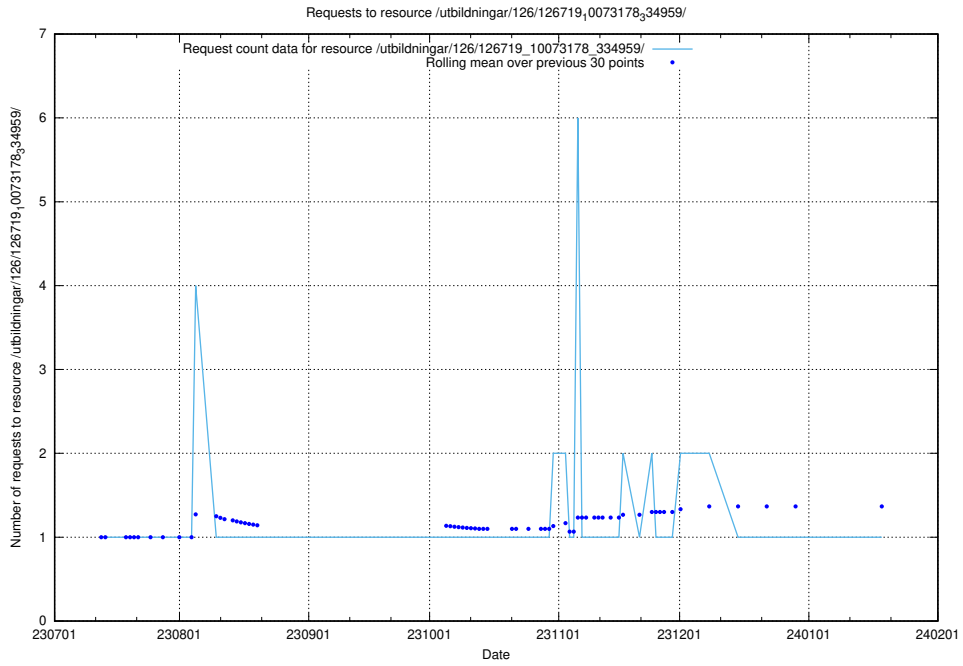

5.5053 Usage of /utbildningar/126/126719_10073178_334959/

Here, we count the number of requests to resource /utbildningar/126/126719_10073178_334959/.