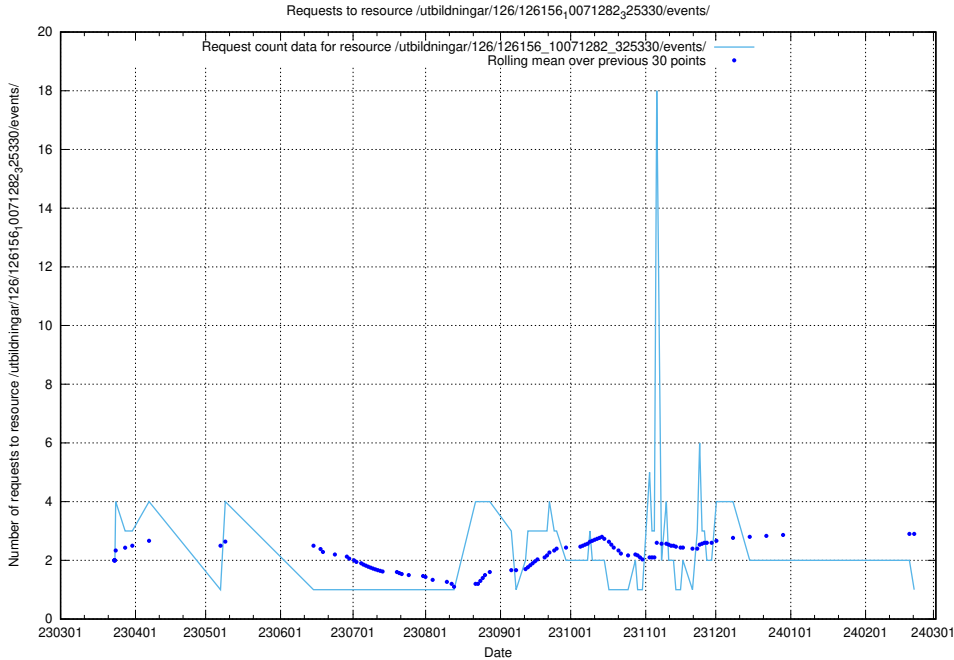

5.6213 Usage of /utbildningar/126/126156_10071282_325330/events/

Here, we count the number of requests to resource /utbildningar/126/126156_10071282_325330/events/