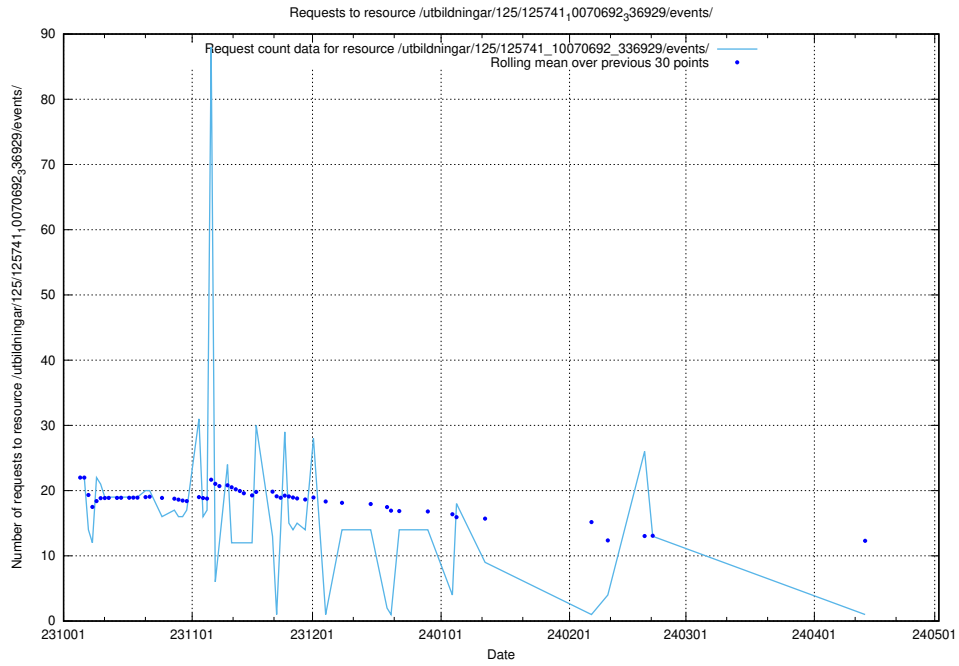

5.4348 Usage of /utbildningar/125/125741_10070692_336929/events/

Here, we count the number of requests to resource /utbildningar/125/125741_10070692_336929/events/