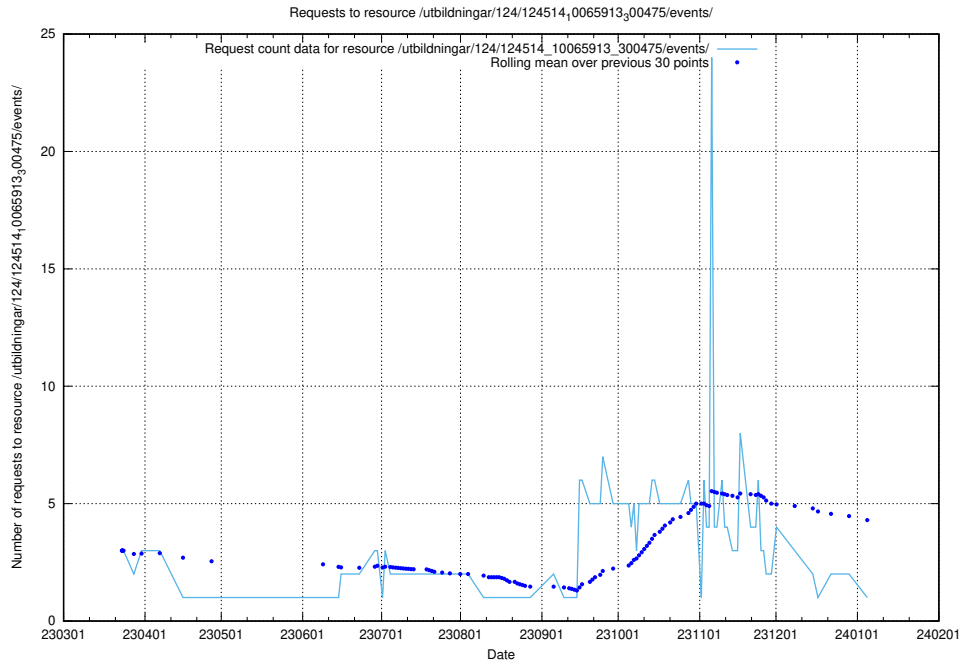

5.6203 Usage of /utbildningar/124/124514_10065913_300475/events/

Here, we count the number of requests to resource /utbildningar/124/124514_10065913_300475/events/