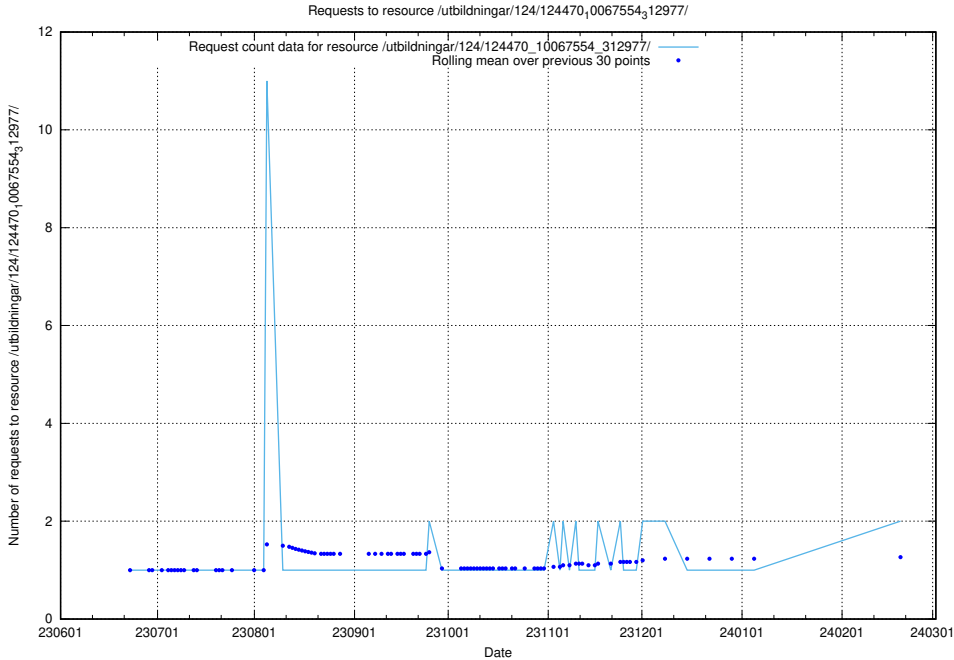

5.818 Usage of /utbildningar/124/124470_10067554_312977/

Here, we count the number of requests to resource /utbildningar/124/124470_10067554_312977/.