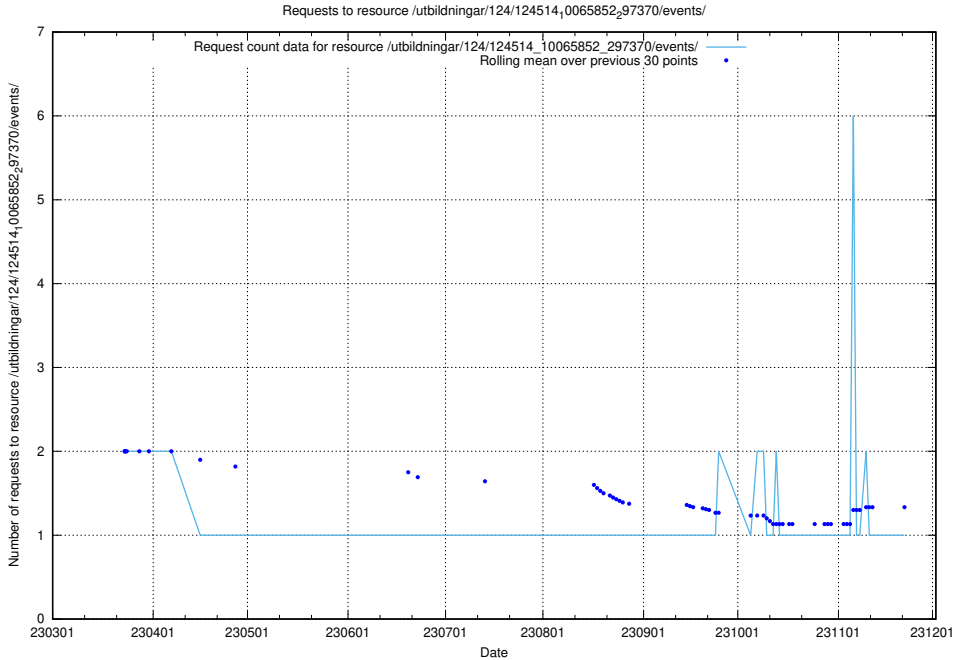

5.6235 Usage of /utbildningar/124/124514_10065852_297370/events/

Here, we count the number of requests to resource /utbildningar/124/124514_10065852_297370/events/