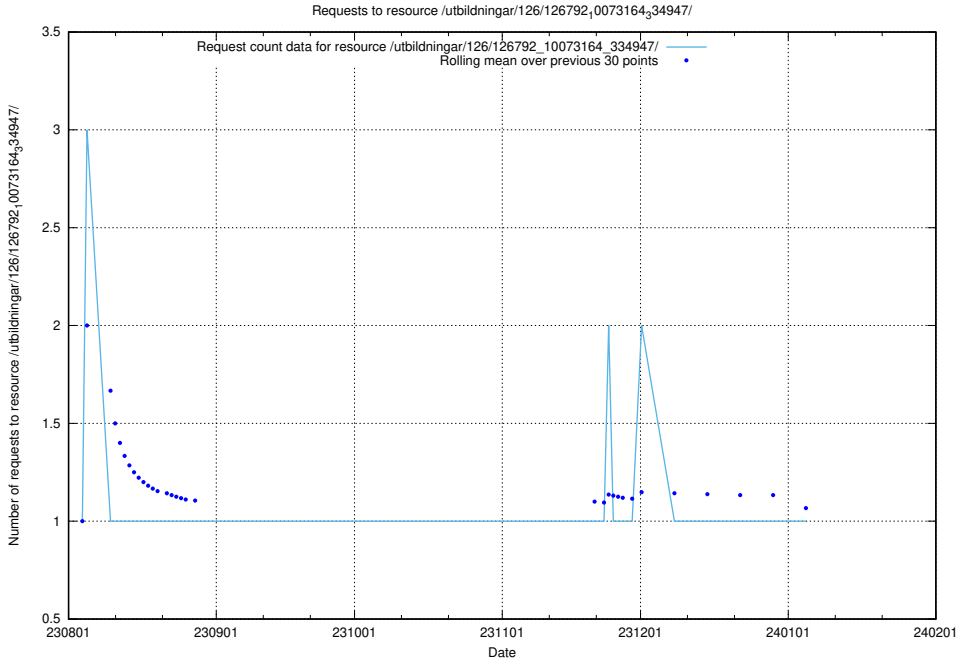

5.4814 Usage of /utbildningar/126/126792_10073164_334947/

Here, we count the number of requests to resource /utbildningar/126/126792_10073164_334947/.