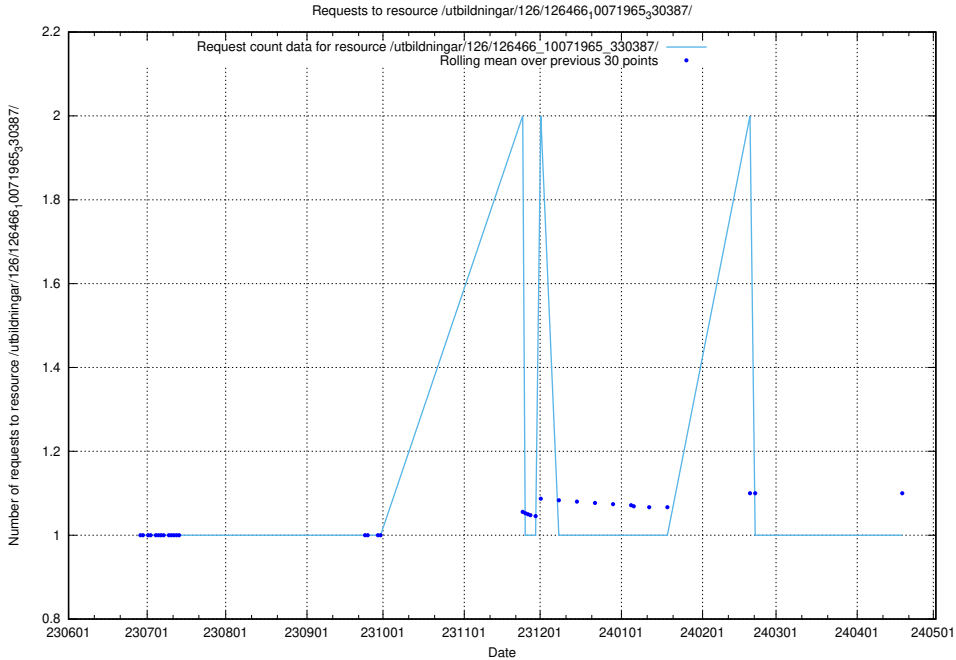

5.5403 Usage of /utbildningar/126/126466_10071965_330387/

Here, we count the number of requests to resource /utbildningar/126/126466_10071965_330387/.