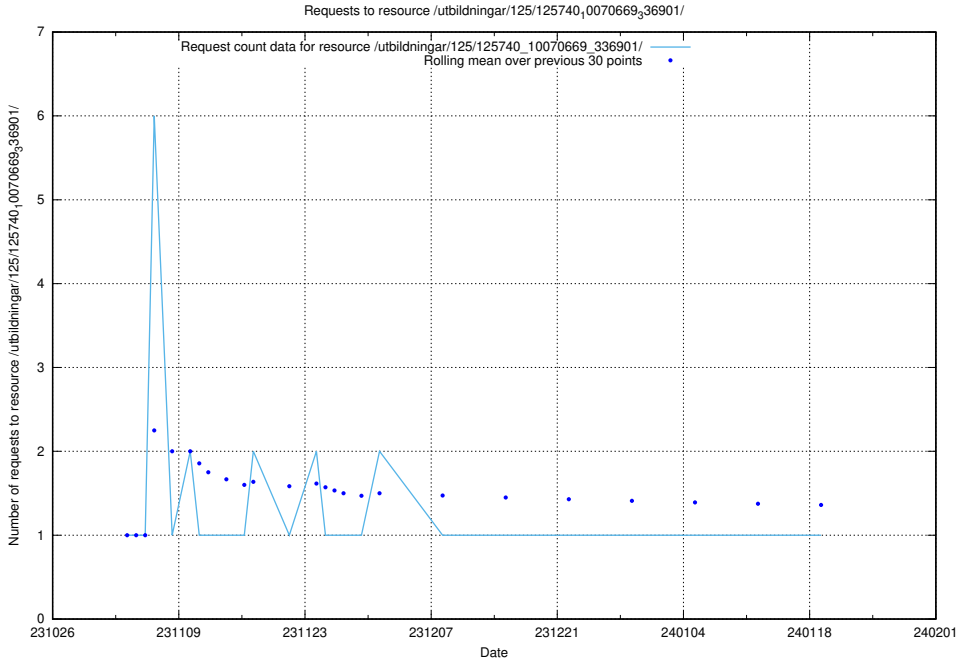

Here, we count the number of requests to resource /utbildningar/125/125740_10070669_336901/.

5.4106 Usage of /utbildningar/125/125618_10070636_322304/events/

Here, we count the number of requests to resource /utbildningar/125/125618_10070636_322304/events/