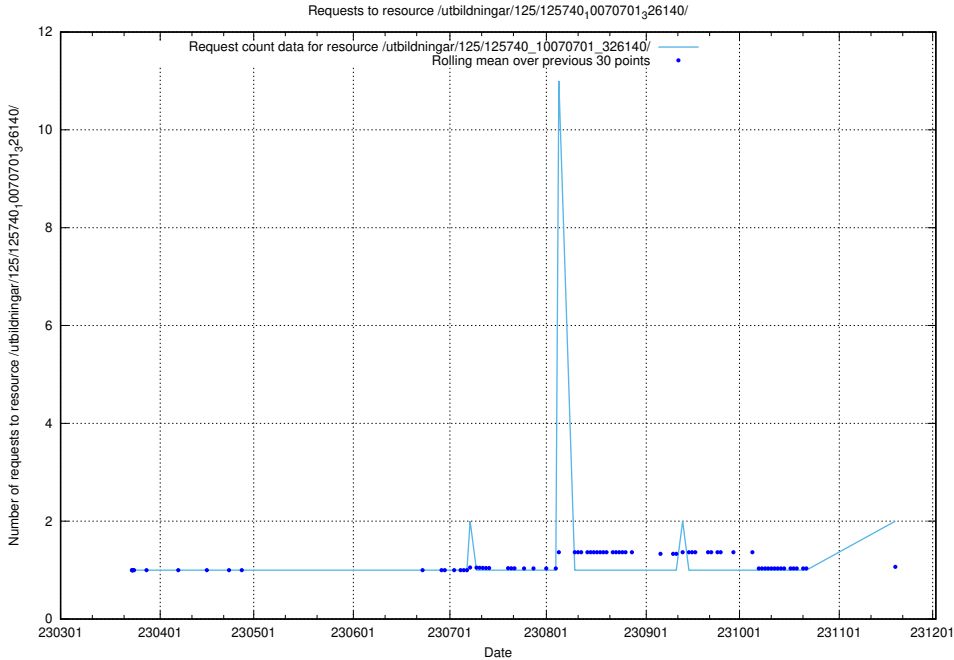

5.430 Usage of /utbildningar/125/125740_10070701_326140/

Here, we count the number of requests to resource /utbildningar/125/125740_10070701_326140/.