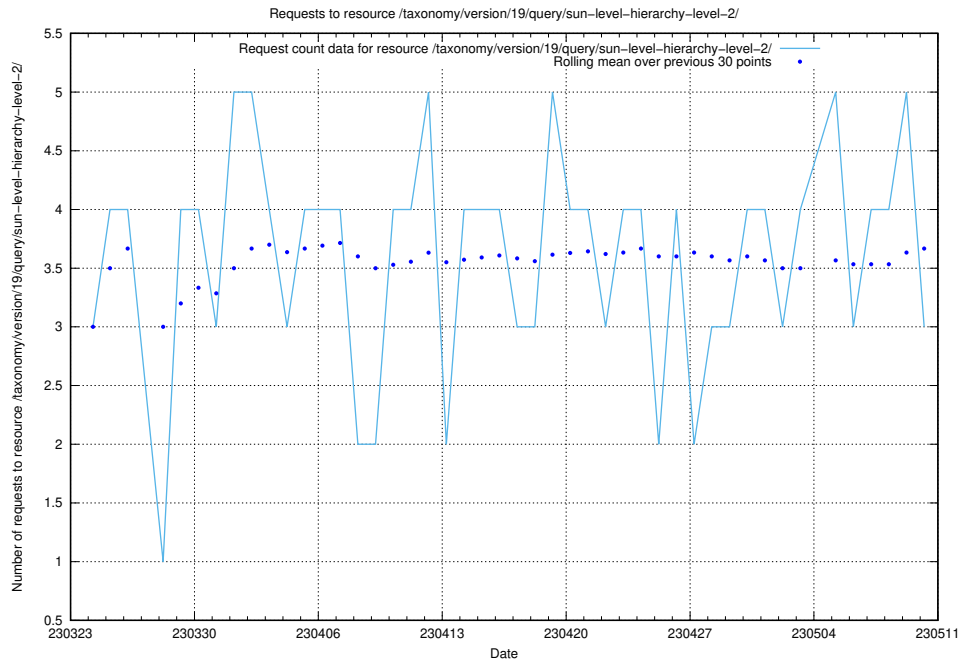

5.404 Usage of /taxonomy/version/19/query/sun-level-hierarchy-level-2/

Here, we count the number of requests to resource /taxonomy/version/19/query/sun-level-hierarchy-level-2/.