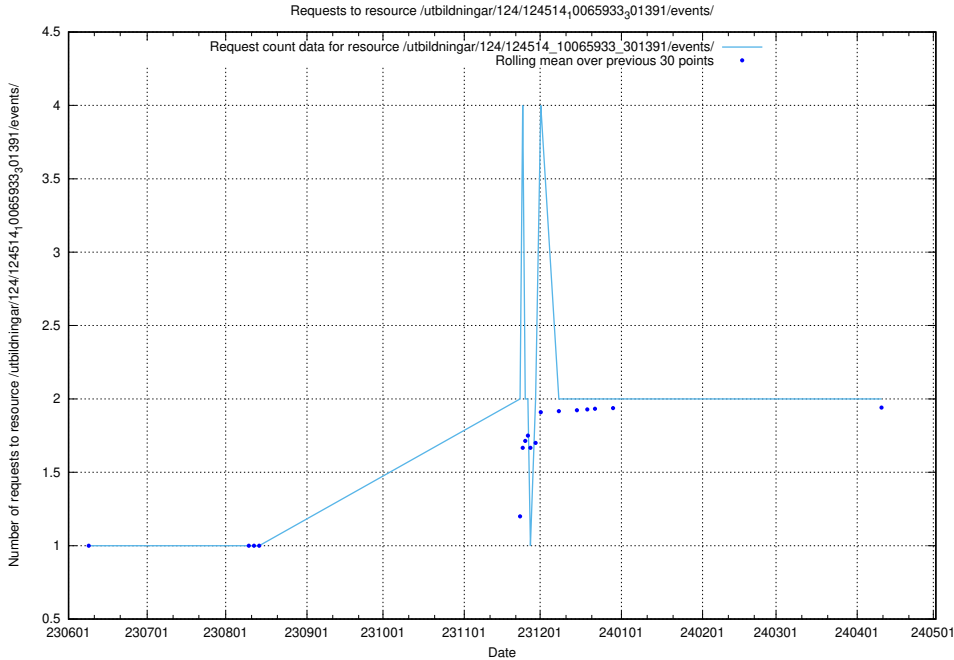

5.838 Usage of /utbildningar/124/124514_10065933_301391/events/

Here, we count the number of requests to resource /utbildningar/124/124514_10065933_301391/events/