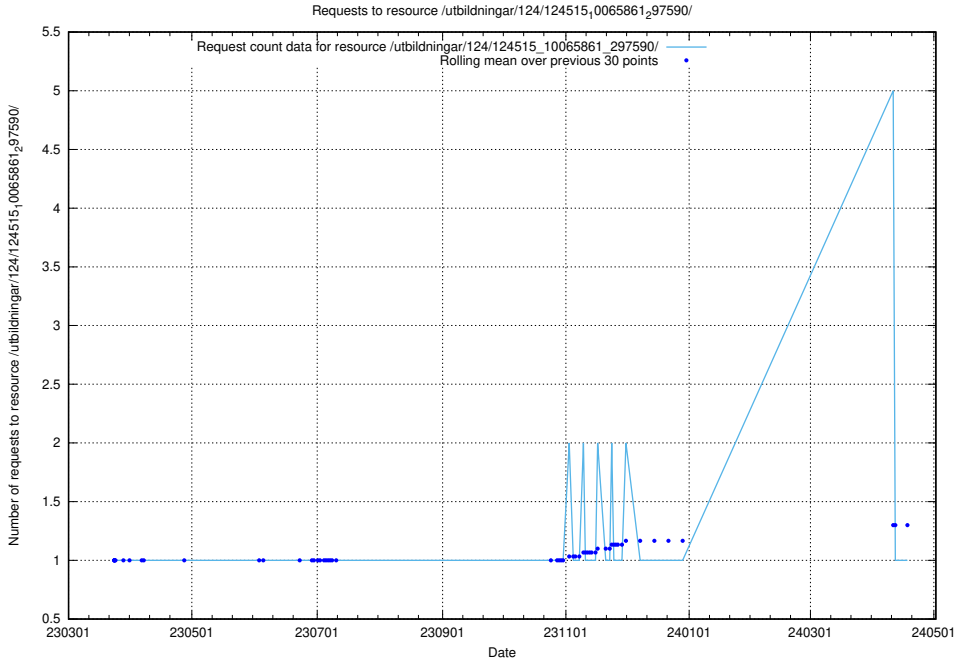

Here, we count the number of requests to resource /utbildningar/utb_emil/124/124514_10066300_308424/events/

5.1686 Usage of /utbildningar/124/124515_10065861_297590/

Here, we count the number of requests to resource /utbildningar/124/124515_10065861_297590/.