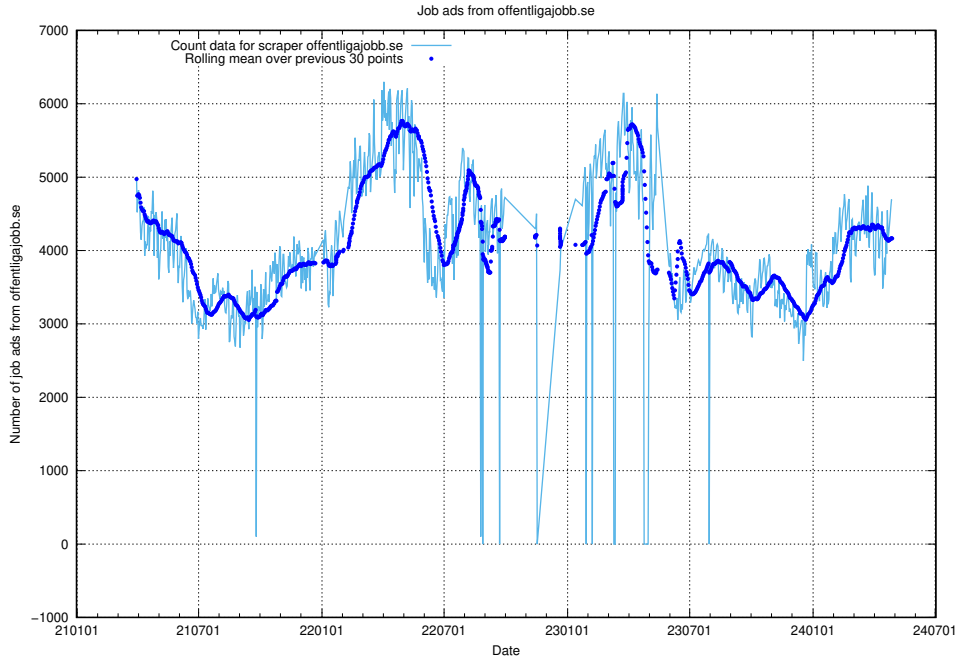

13.3 Number of ads by scraper offentligajobb.se

Here, we count the number of job ads scraped from offentligajobb.se.