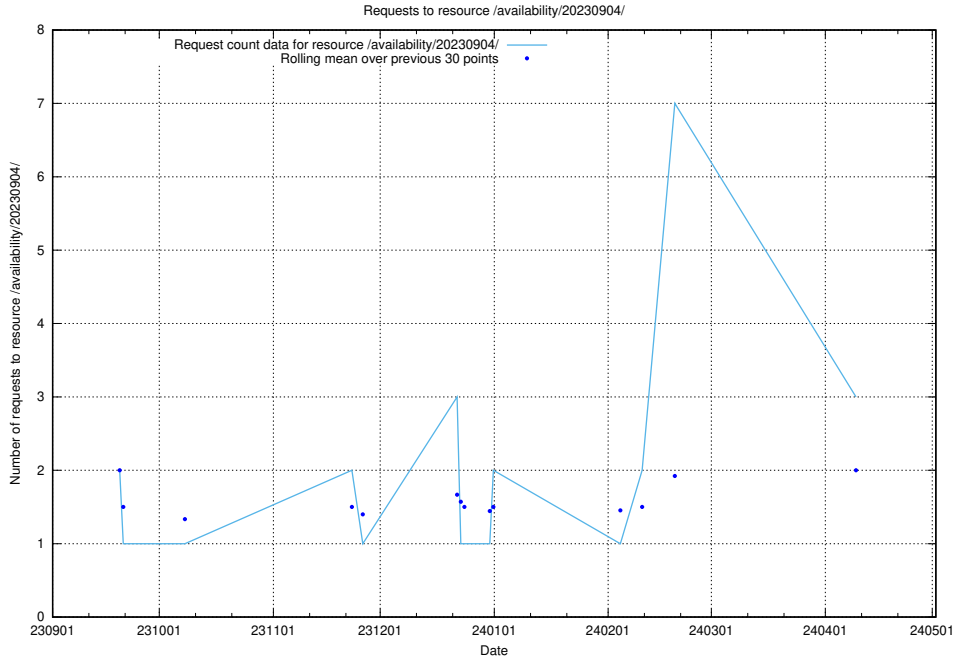

5.336 Usage of /availability/20230904/

Here, we count the number of requests to resource /availability/20230904/.