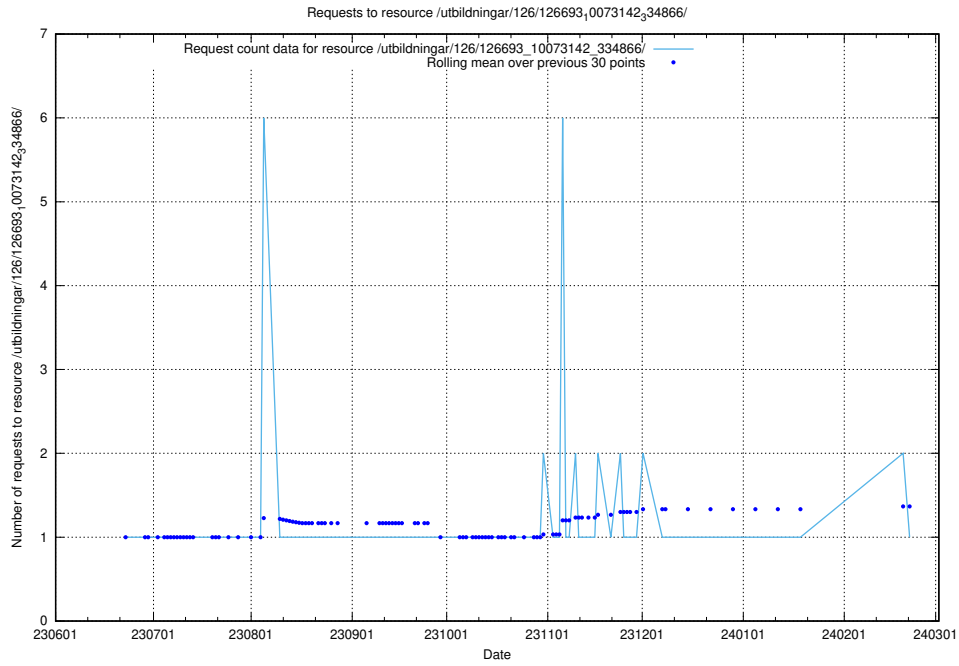

5.5594 Usage of /utbildningar/126/126693_10073142_334866/

Here, we count the number of requests to resource /utbildningar/126/126693_10073142_334866/.