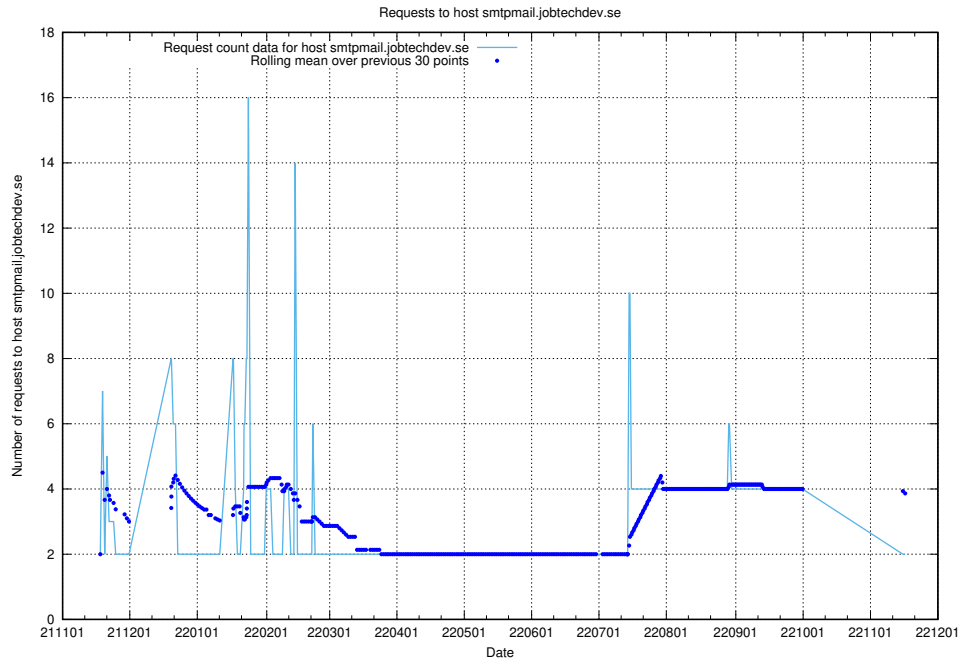

7.471 Usage of smtpmail.jobtechdev.se

Here, we count the number of requests to host smtpmail.jobtechdev.se.