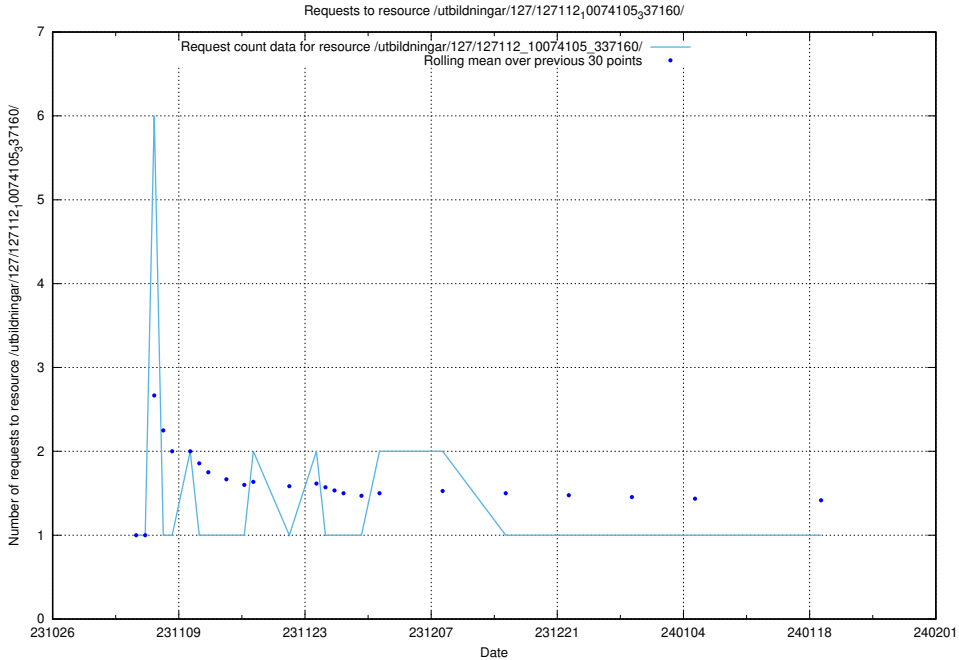

5.4078 Usage of /utbildningar/127/127112_10074105_337160/

Here, we count the number of requests to resource /utbildningar/127/127112_10074105_337160/.