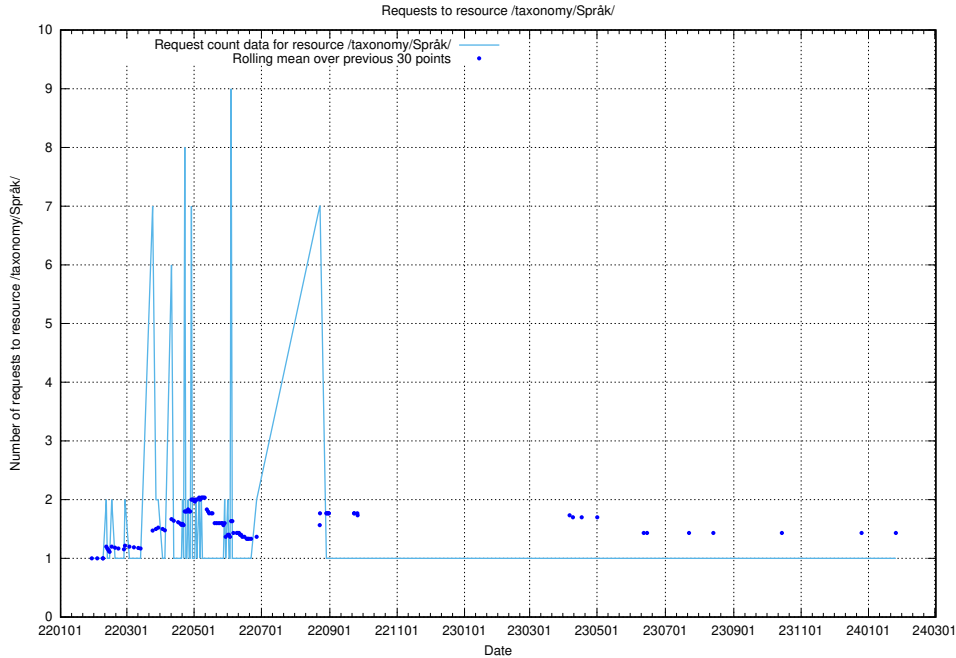

5.3797 Usage of /taxonomy/Språk/

Here, we count the number of requests to resource /taxonomy/Språk/.