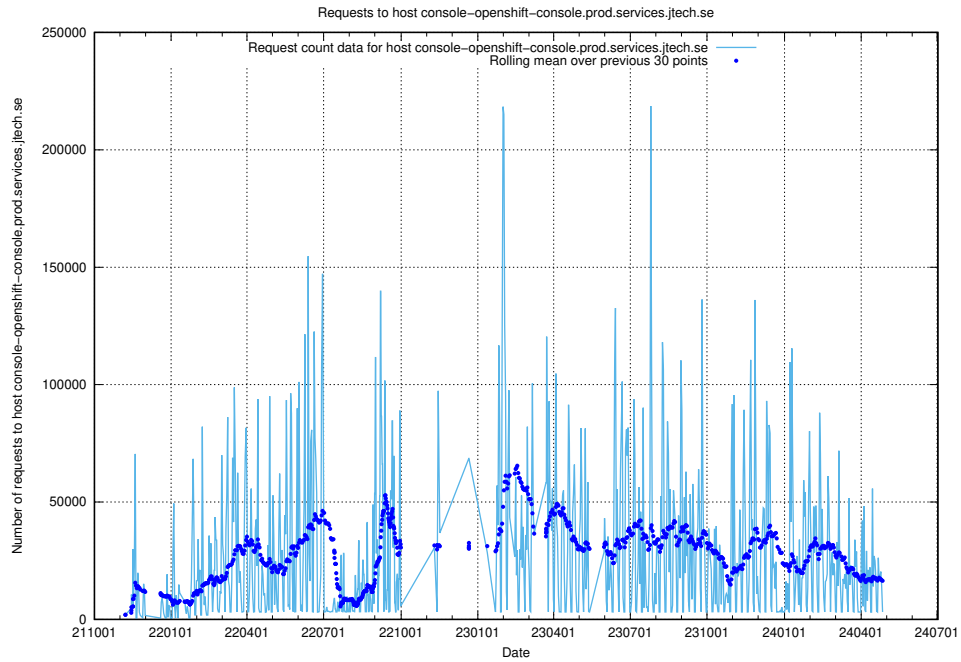

Here, we count the number of requests to host historical.api.jobtechdev.se.

7.14 Usage of console-openshift-console.prod.services.jtech.se

Here, we count the number of requests to host console-openshift-console.prod.services.jtech.se.