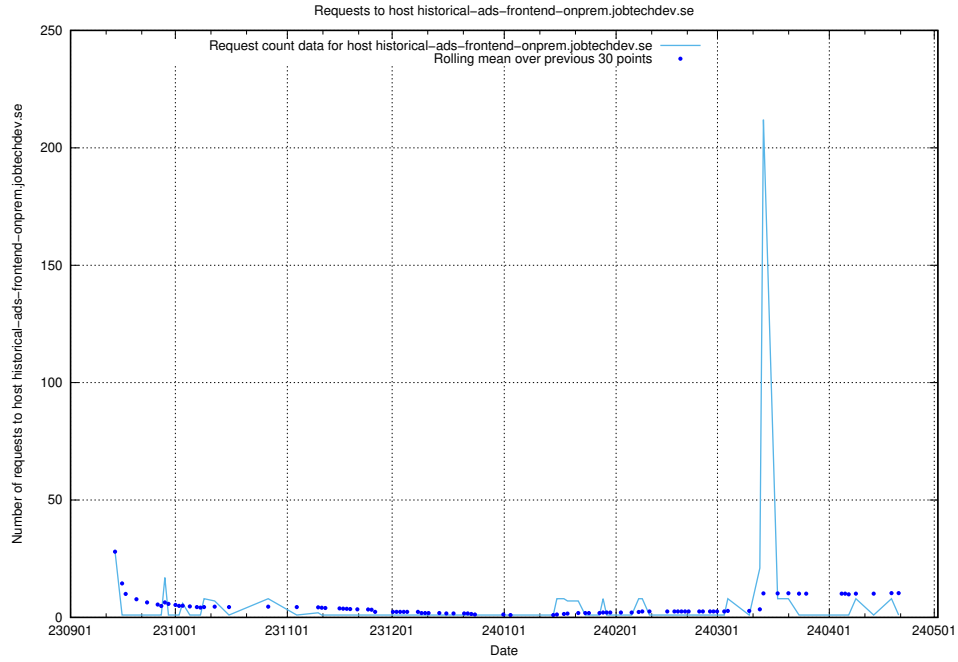

7.599 Usage of historical-ads-frontend-onprem.jobtechdev.se

Here, we count the number of requests to host historical-ads-frontend-onprem.jobtechdev.se.