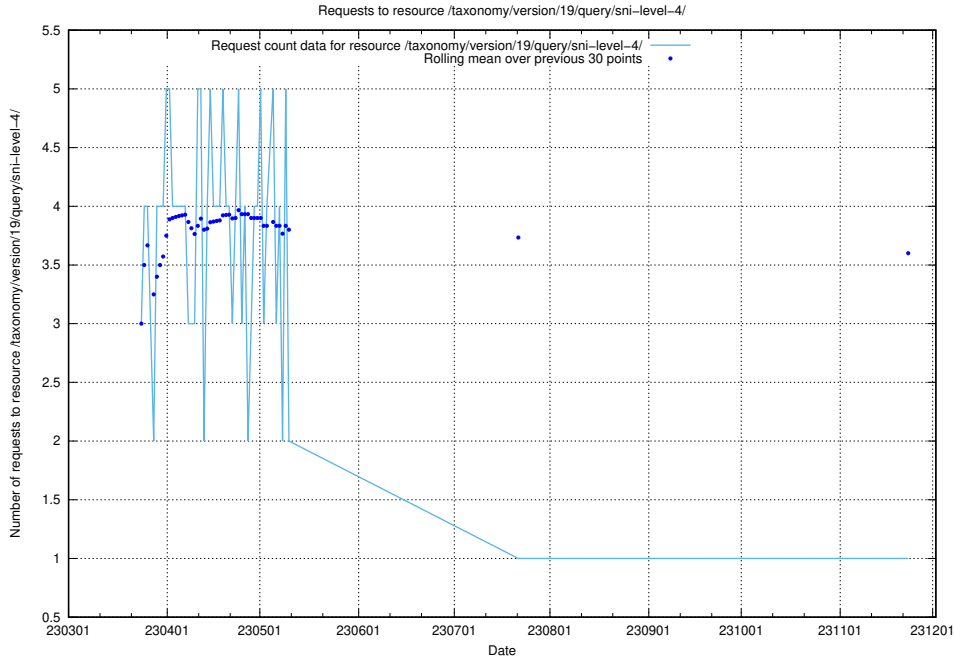

5.6071 Usage of /taxonomy/version/19/query/sni-level-4/

Here, we count the number of requests to resource /taxonomy/version/19/query/sni-level-4/.