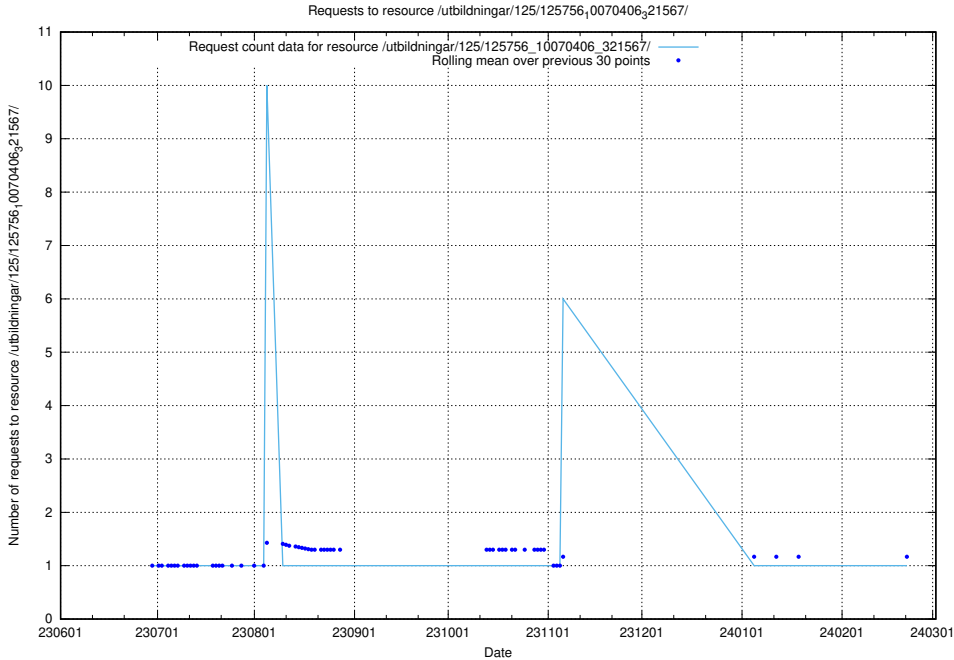

Here, we count the number of requests to resource /utbildningar/125/125756_10070406_321567/events/

5.5331 Usage of /utbildningar/125/125756_10070406_321567/

Here, we count the number of requests to resource /utbildningar/125/125756_10070406_321567/.