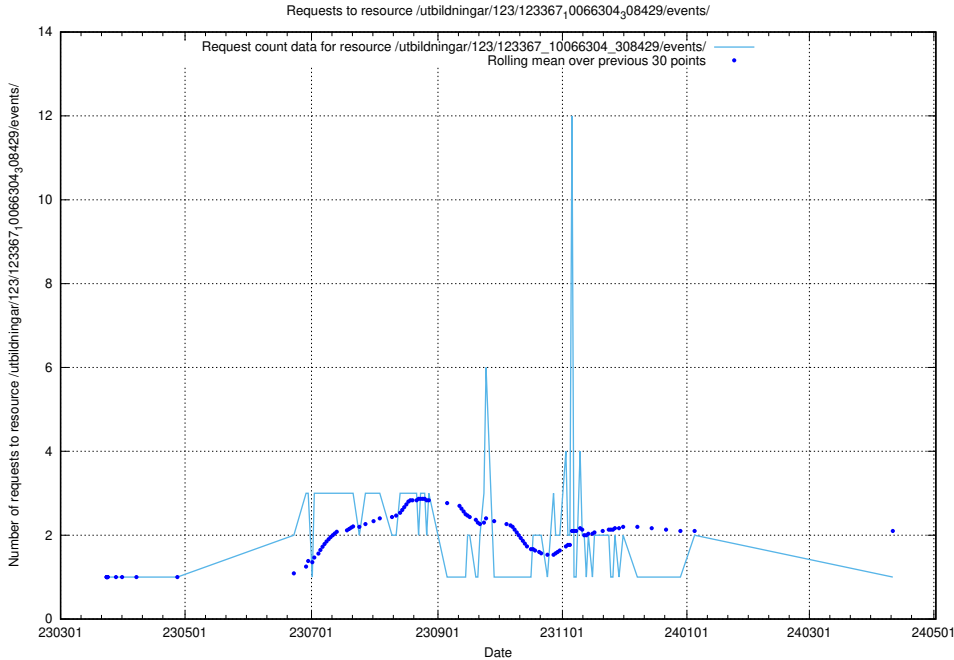

5.4475 Usage of /utbildningar/123/123367_10066304_308429/events/

Here, we count the number of requests to resource /utbildningar/123/123367_10066304_308429/events/