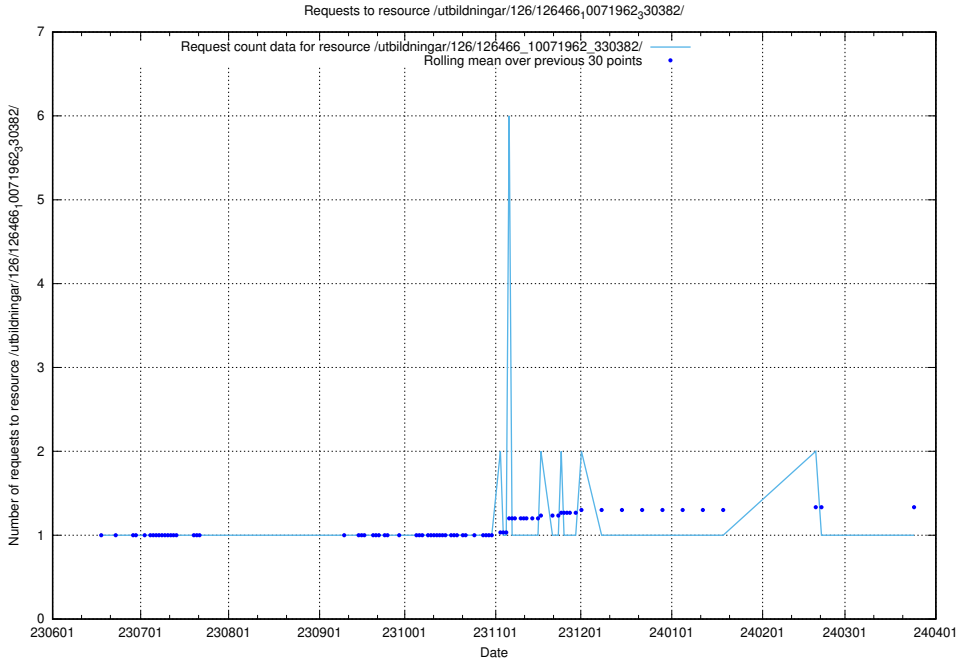

5.5806 Usage of /utbildningar/126/126466_10071962_330382/

Here, we count the number of requests to resource /utbildningar/126/126466_10071962_330382/.