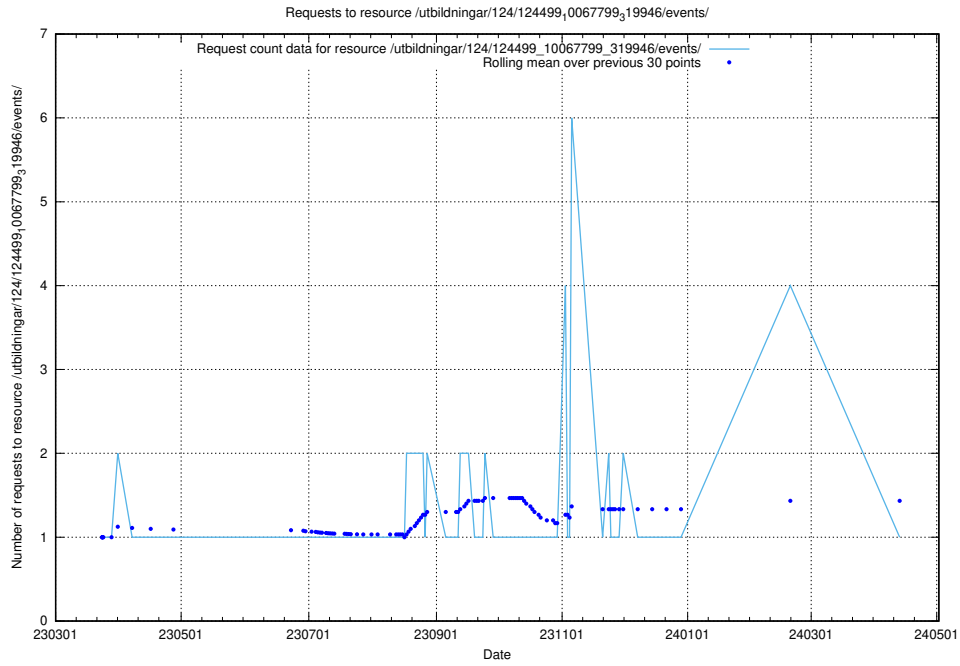

5.2407 Usage of /utbildningar/124/124499_10067799_319946/events/

Here, we count the number of requests to resource /utbildningar/124/124499_10067799_319946/events/