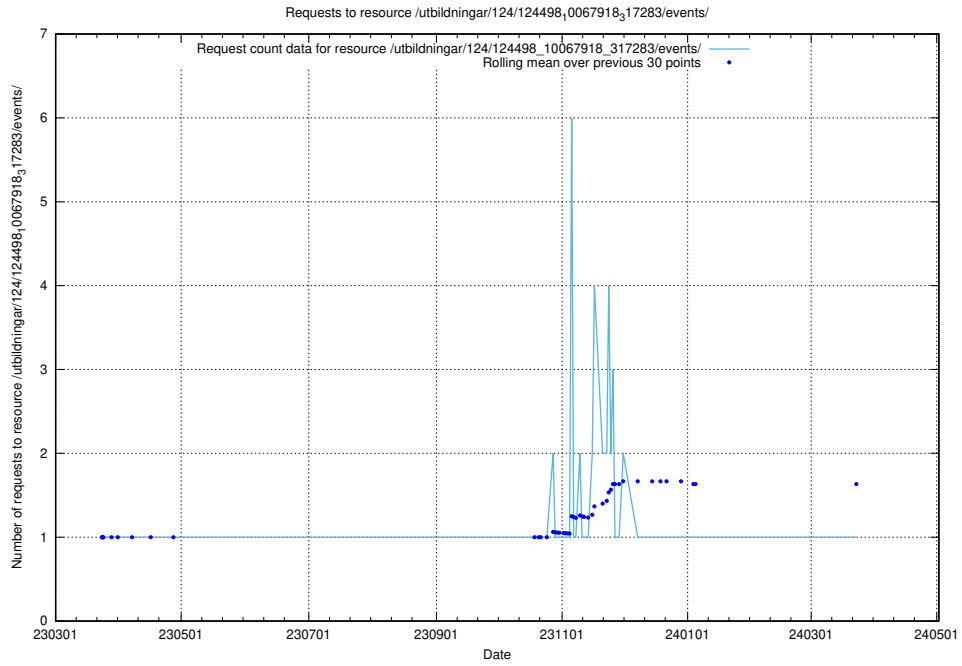

5.2545 Usage of /utbildningar/124/124498_10067918_317283/events/

Here, we count the number of requests to resource /utbildningar/124/124498_10067918_317283/events/