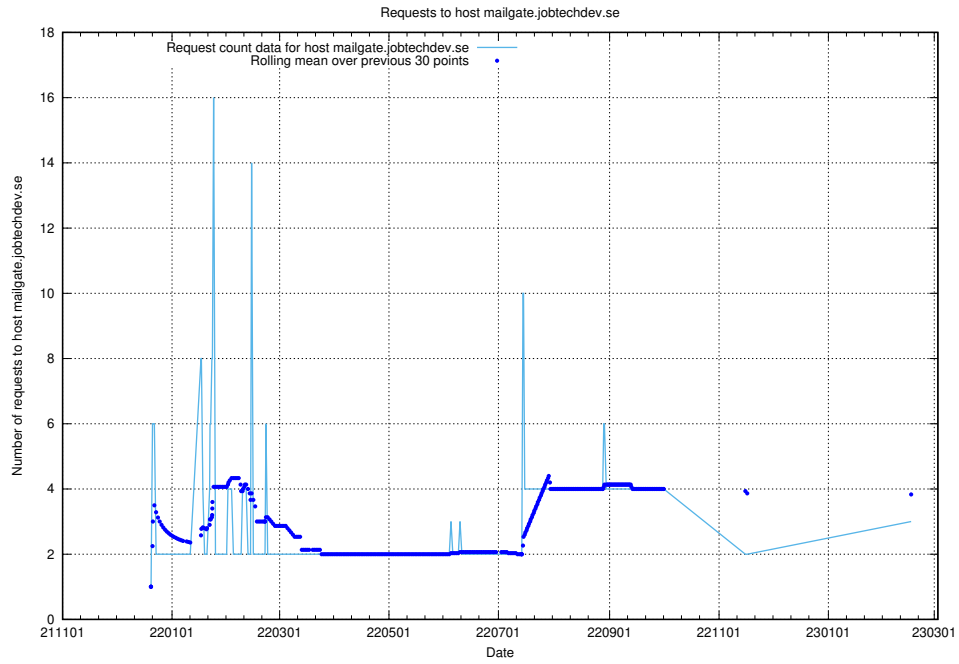

7.197 Usage of mailgate.jobtechdev.se

Here, we count the number of requests to host mailgate.jobtechdev.se.