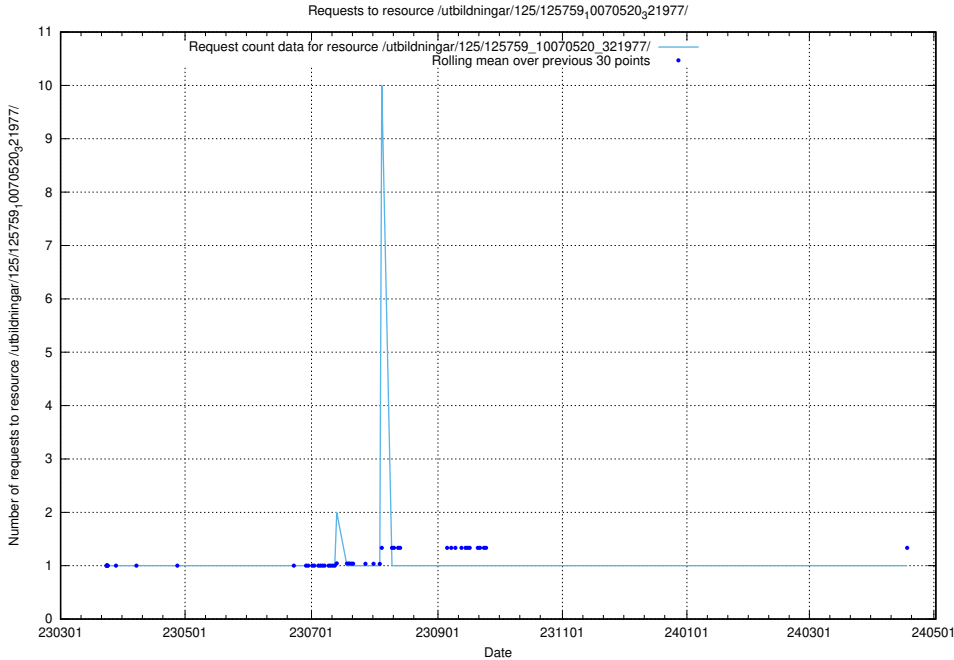

5.6388 Usage of /utbildningar/125/125759_10070520_321977/

Here, we count the number of requests to resource /utbildningar/125/125759_10070520_321977/.