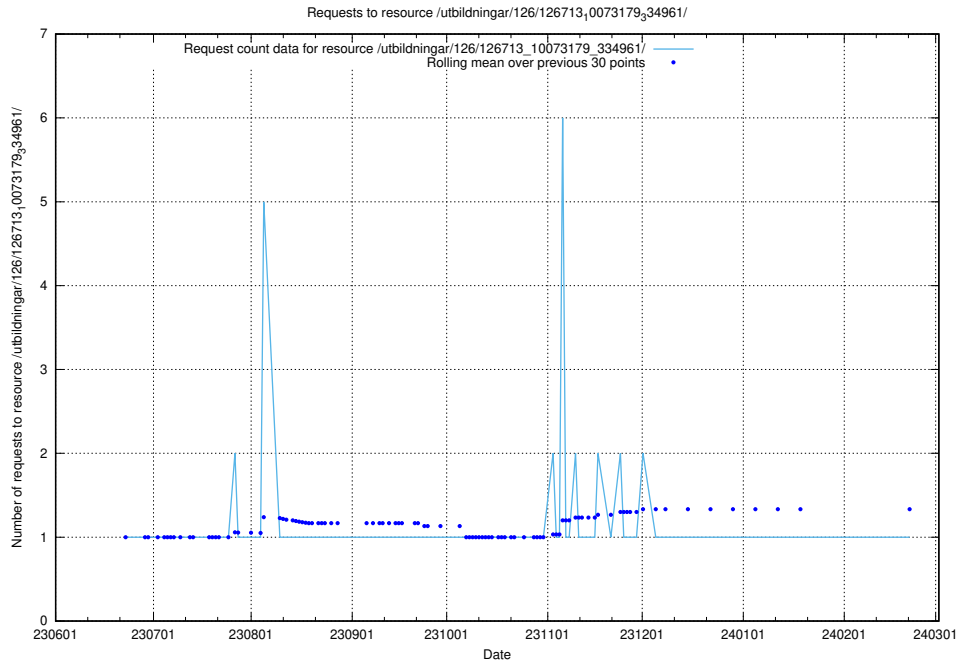

5.5569 Usage of /utbildningar/126/126713_10073179_334961/

Here, we count the number of requests to resource /utbildningar/126/126713_10073179_334961/.