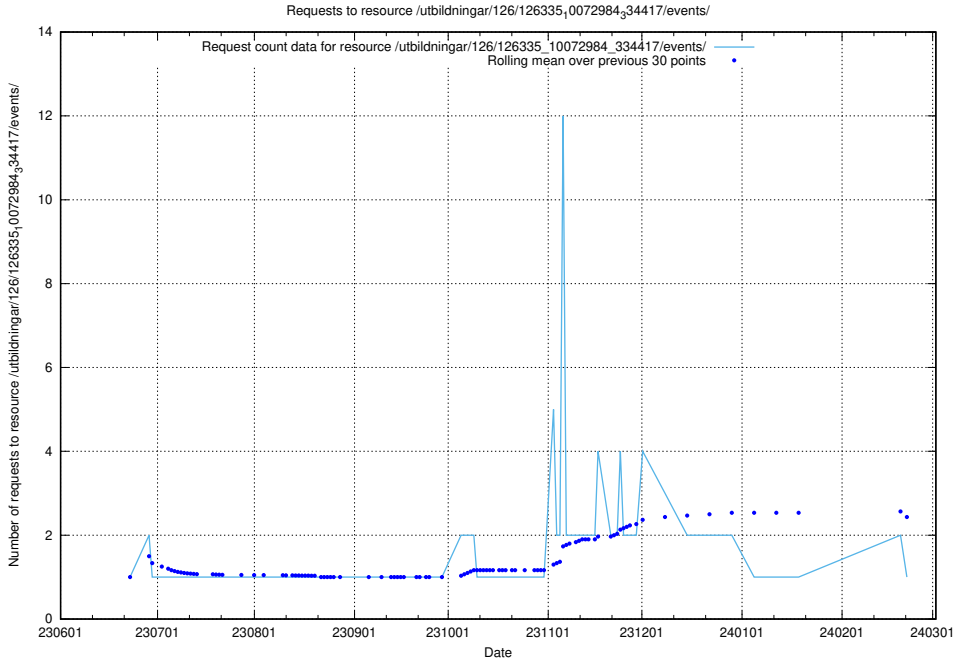

5.5618 Usage of /utbildningar/126/126335_10072984_334417/events/

Here, we count the number of requests to resource /utbildningar/126/126335_10072984_334417/events/