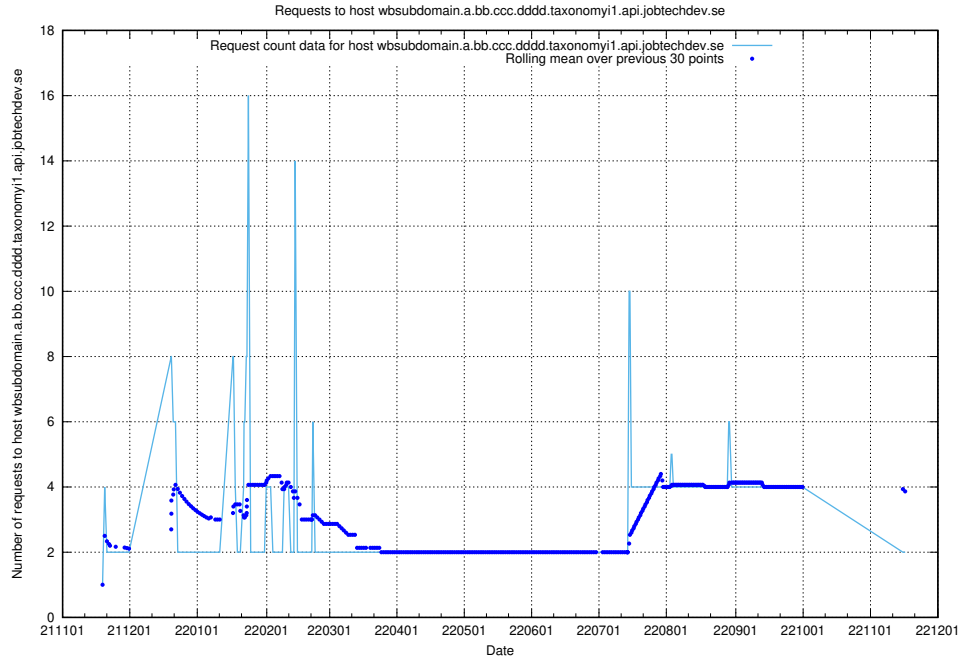

7.456 Usage of wbsubdomain.a.bb.ccc.dddd.taxonomy1.api.jobtechdev.se

Here, we count the number of requests to host wbsubdomain.a.bb.ccc.dddd.taxonomy1.api.jobtechdev.se