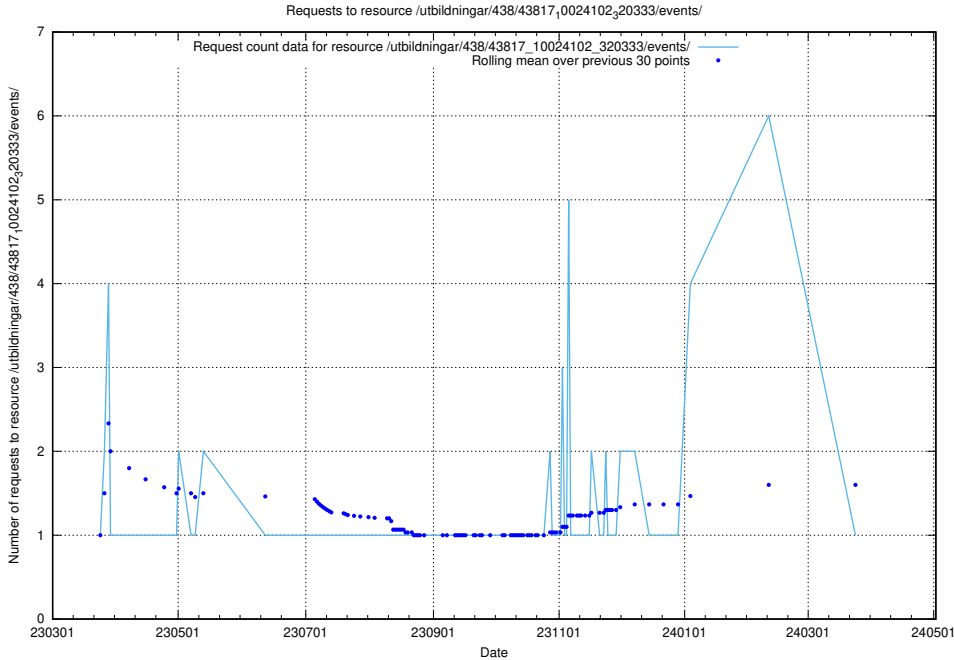

5.6110 Usage of /utbildningar/438/43817_10024102_320333/events/

Here, we count the number of requests to resource /utbildningar/438/43817_10024102_320333/events/.