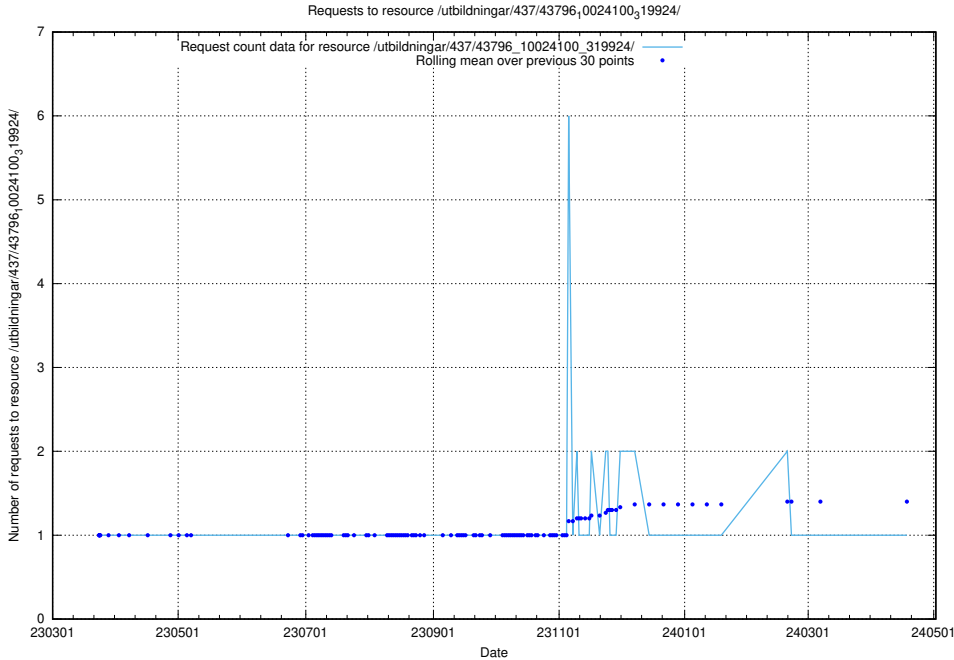

5.6297 Usage of /utbildningar/437/43796_10024100_319924/

Here, we count the number of requests to resource /utbildningar/437/43796_10024100_319924/.