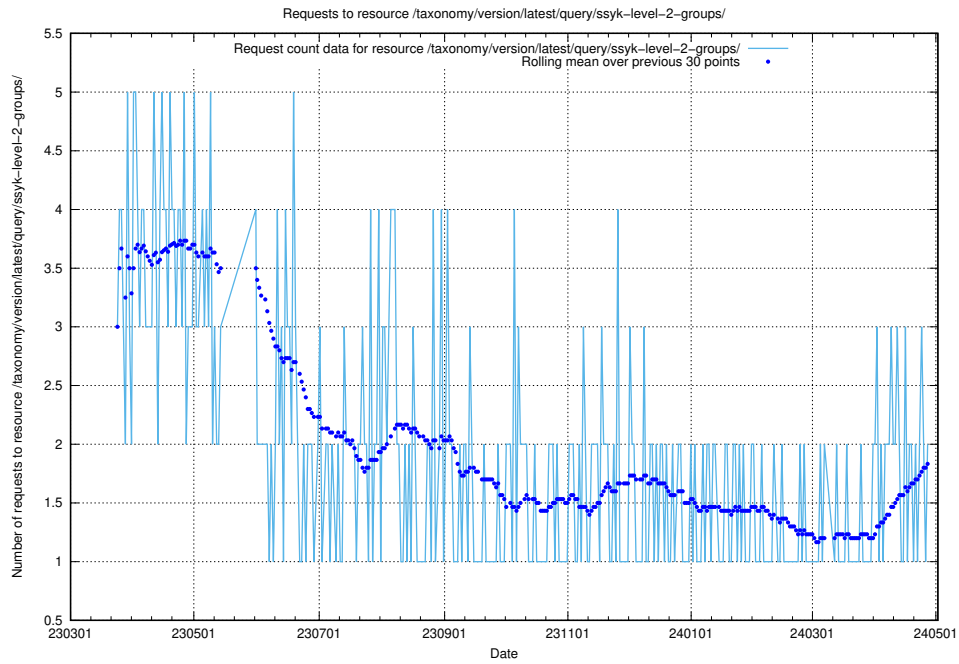

5.869 Usage of /taxonomy/version/latest/query/ssyk-level-2-groups/

Here, we count the number of requests to resource /taxonomy/version/latest/query/ssyk-level-2-groups/.