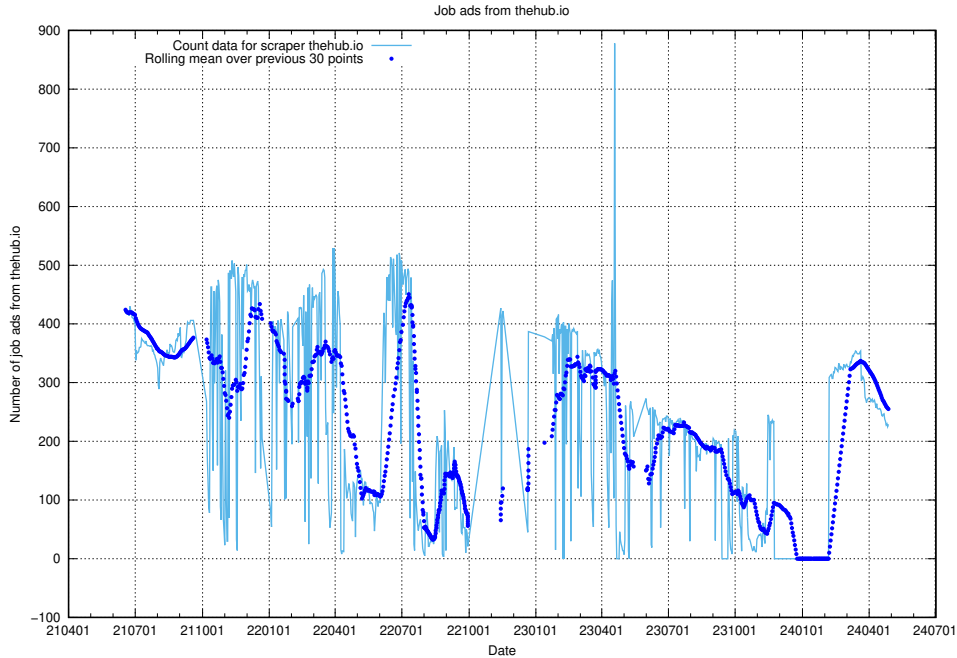

Here, we count the number of job ads scraped from jobbdirekt.se.

13.11 Number of ads by scraper thehub.io

Here, we count the number of job ads scraped from thehub.io.

13.12 Number of ads by scraper onepartnergroup.se