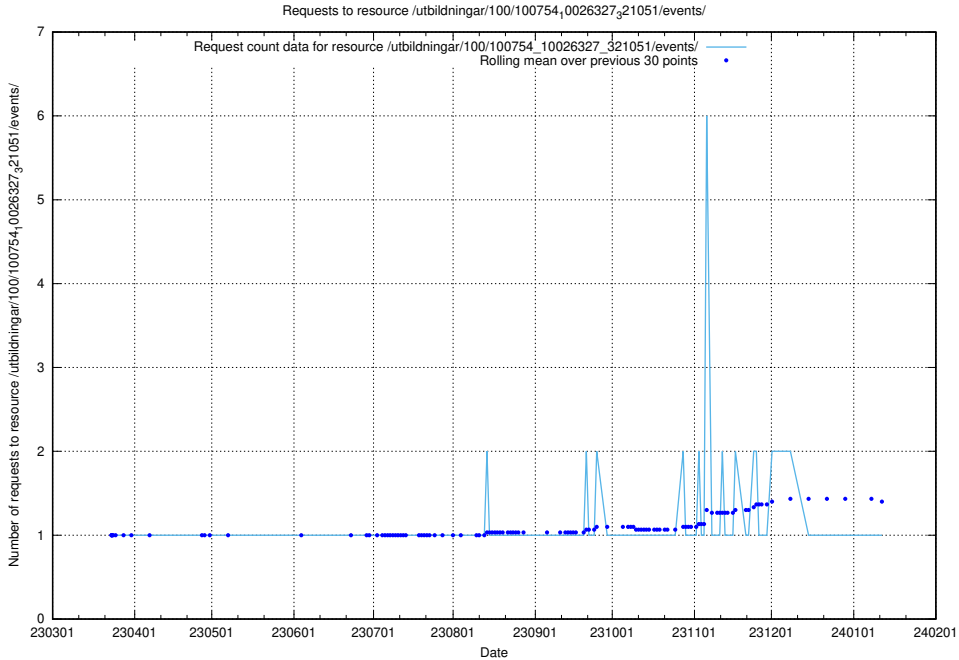

Here, we count the number of requests to resource /utbildningar/126/126791_10073182_334968/.

5.5543 Usage of /utbildningar/100/100754_10026327_321051/events/

Here, we count the number of requests to resource /utbildningar/100/100754_10026327_321051/events/