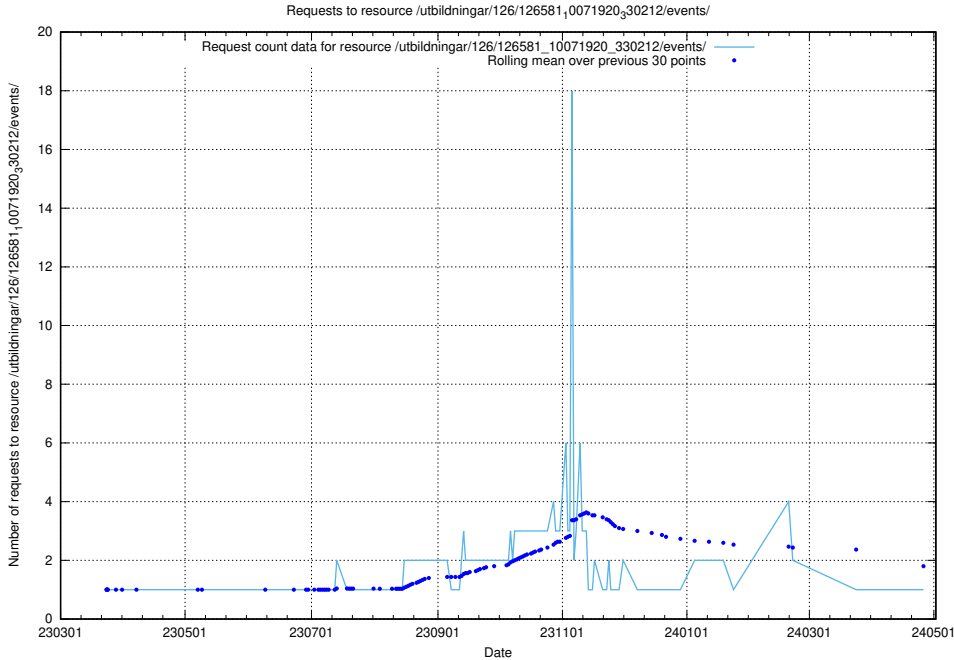

5.6339 Usage of /utbildningar/126/126581_10071920_330212/events/

Here, we count the number of requests to resource /utbildningar/126/126581_10071920_330212/events/