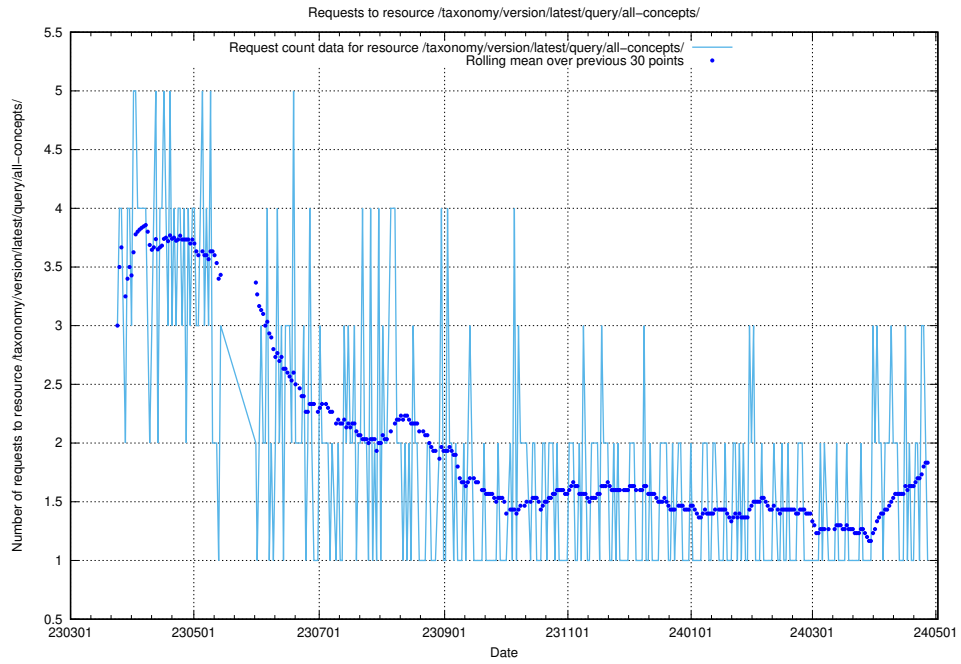

5.6050 Usage of /taxonomy/version/latest/query/all-concepts/

Here, we count the number of requests to resource /taxonomy/version/latest/query/all-concepts/.

5.6053 Usage of /taxonomy/version/19/query/swedish-retail-and-wholesale-council-skills/