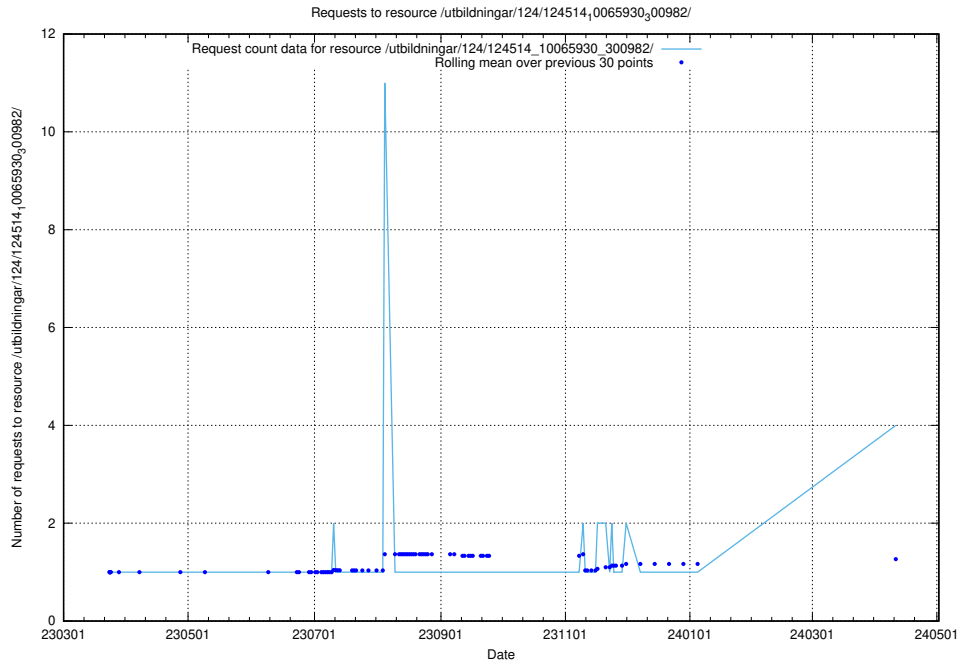

5.173 Usage of /utbildningar/124/124514_10065930_300982/

Here, we count the number of requests to resource /utbildningar/124/124514_10065930_300982/.