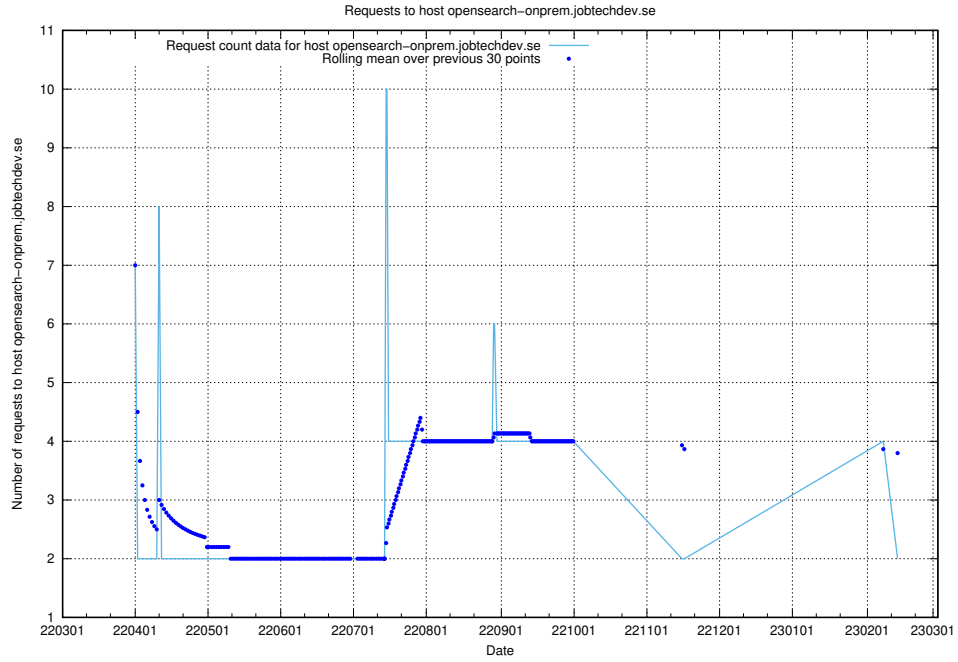

7.474 Usage of gitlab.forum.jobtechdev.se

Here, we count the number of requests to host gitlab.forum.jobtechdev.se.

7.475 Usage of opensearch.jobtechdev.se

Here, we count the number of requests to host opensearch.jobtechdev.se.