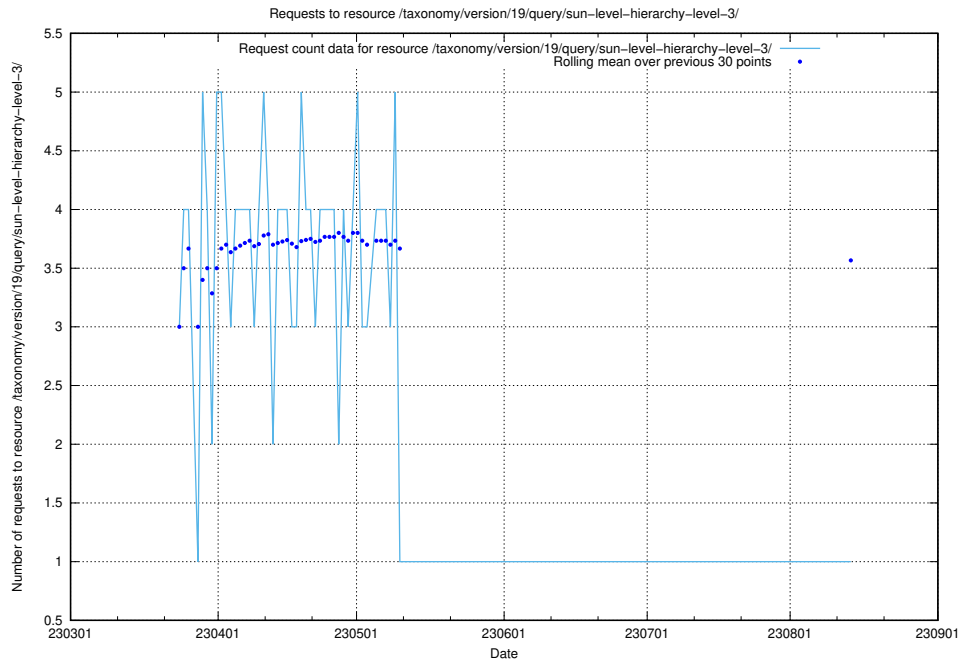

5.6055 Usage of /taxonomy/version/19/query/sun-level-hierarchy-level-3/

Here, we count the number of requests to resource /taxonomy/version/19/query/sun-level-hierarchy-level-3/.