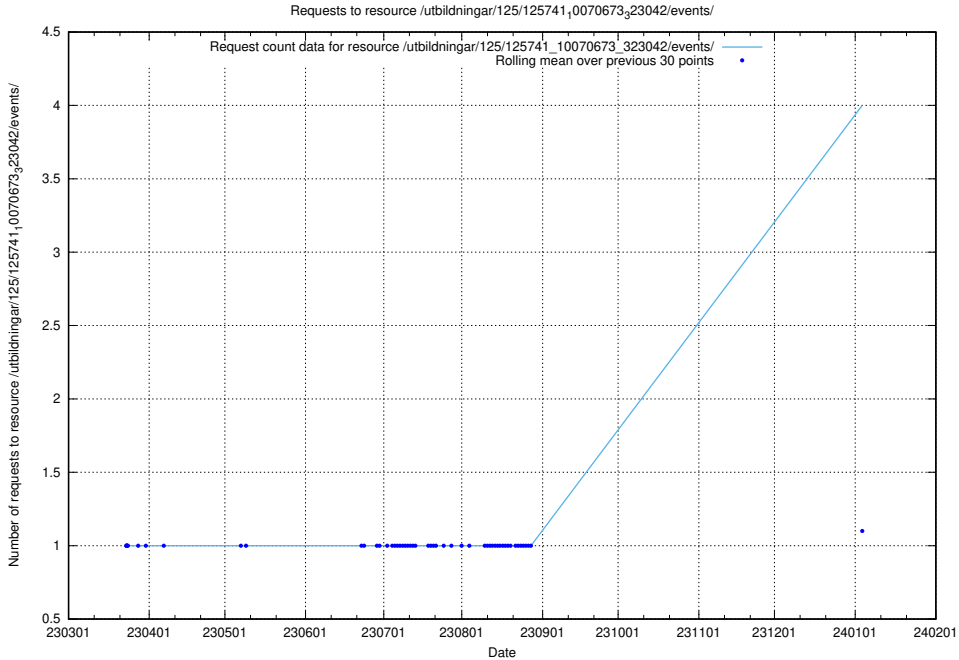

5.244 Usage of /utbildningar/125/125741_10070673_323042/events/

Here, we count the number of requests to resource /utbildningar/125/125741_10070673_323042/events/