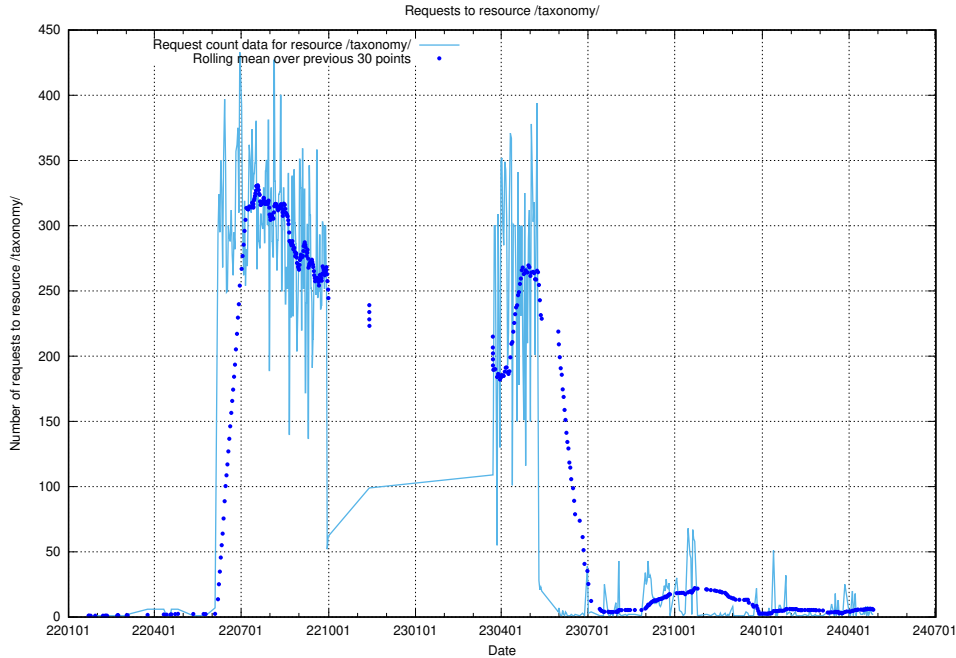

5.762 Usage of /taxonomy/

Here, we count the number of requests to resource /taxonomy/.