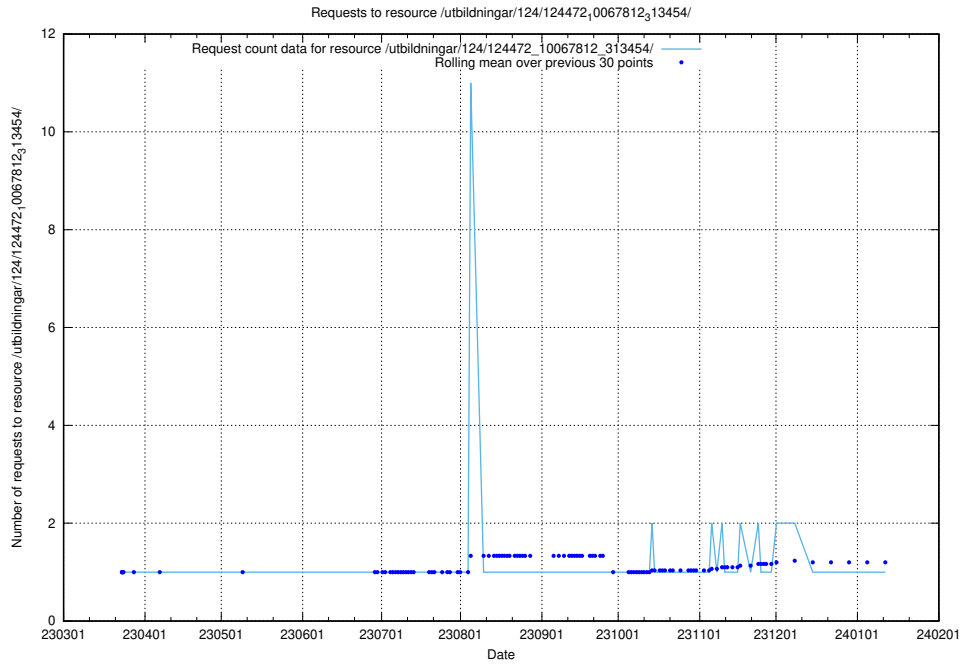

5.2940 Usage of /utbildningar/124/124472_10067812_313454/

Here, we count the number of requests to resource /utbildningar/124/124472_10067812_313454/.