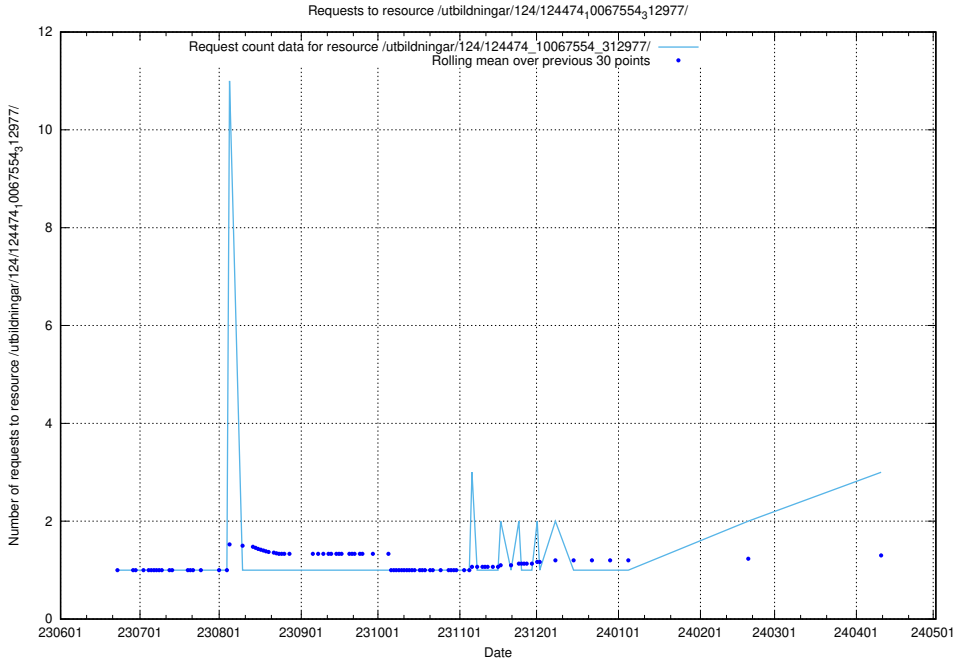

5.382 Usage of /utbildningar/124/124474_10067554_312977/

Here, we count the number of requests to resource /utbildningar/124/124474_10067554_312977/.