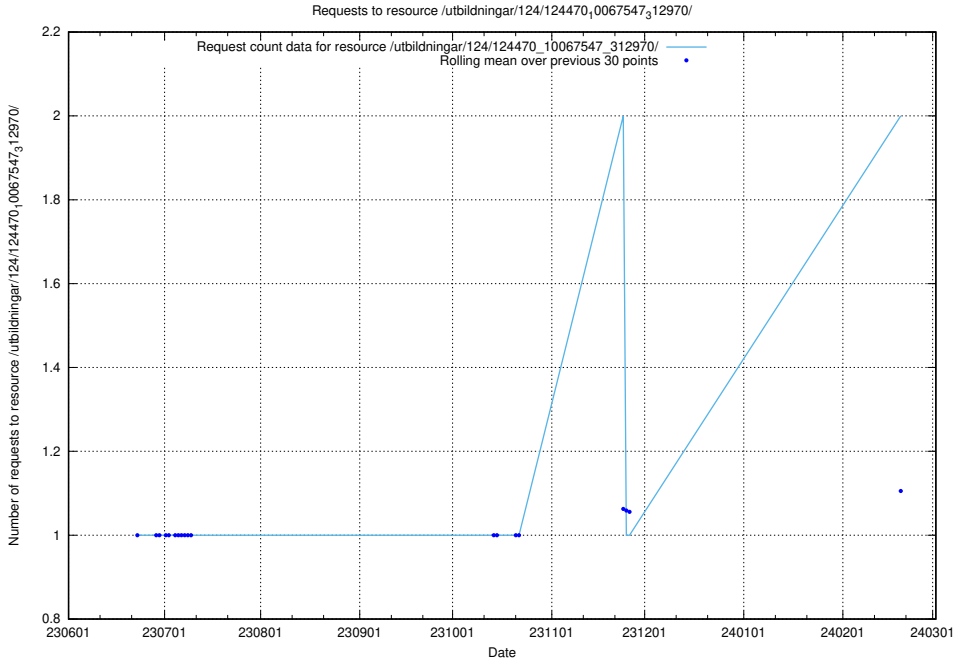

5.819 Usage of /utbildningar/124/124470_10067547_312970/

Here, we count the number of requests to resource /utbildningar/124/124470_10067547_312970/.