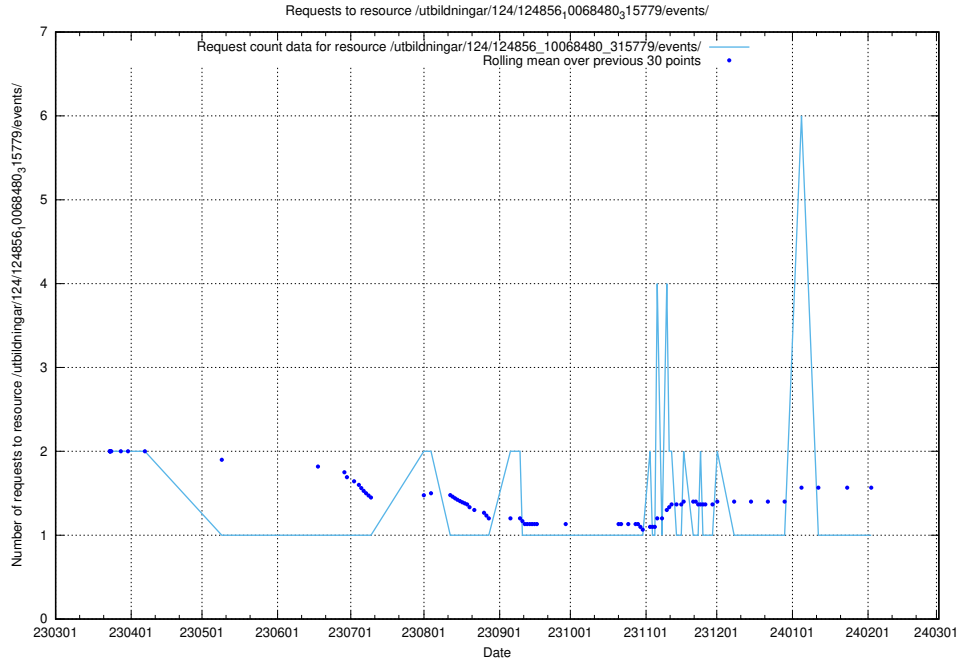

5.6230 Usage of /utbildningar/124/124856_10068480_315779/events/

Here, we count the number of requests to resource /utbildningar/124/124856_10068480_315779/events/