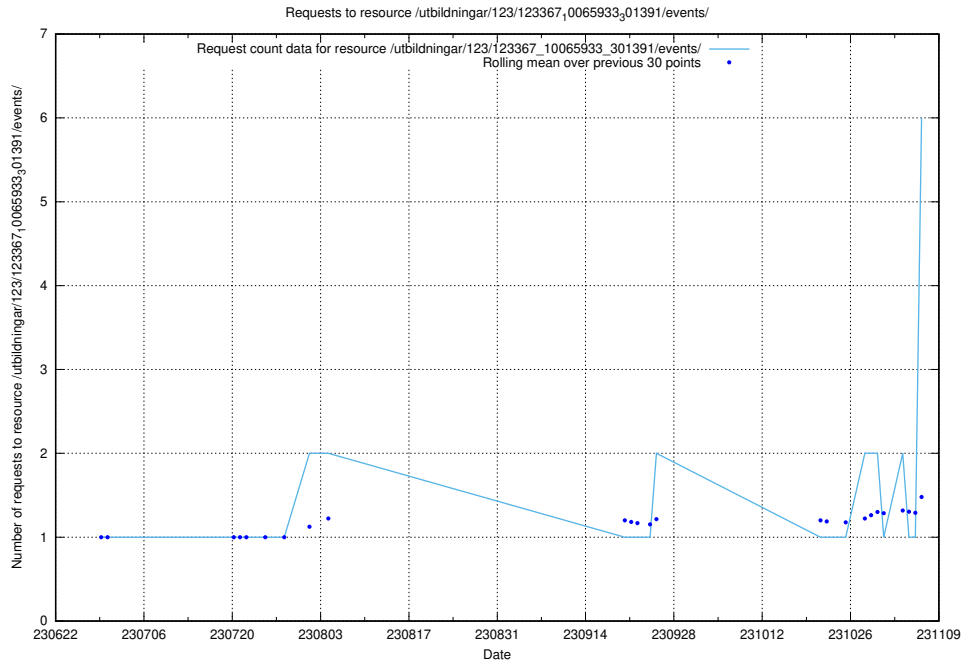

5.90 Usage of /utbildningar/123/123367_10065933_301391/events/

Here, we count the number of requests to resource /utbildningar/123/123367_10065933_301391/events/