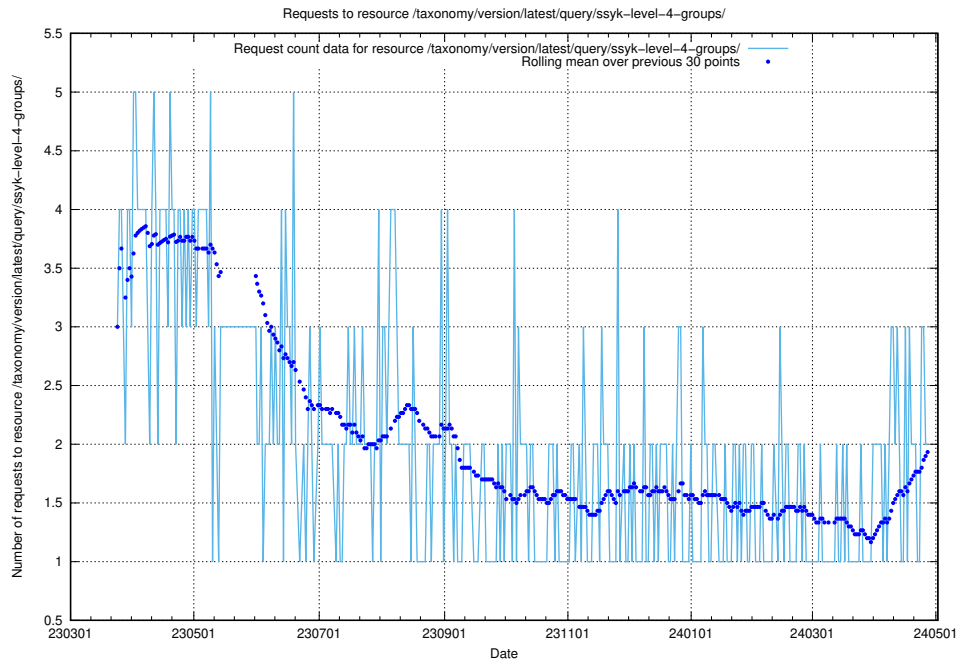

5.865 Usage of /taxonomy/version/latest/query/ssyk-level-4-groups/

Here, we count the number of requests to resource /taxonomy/version/latest/query/ssyk-level-4-groups/.