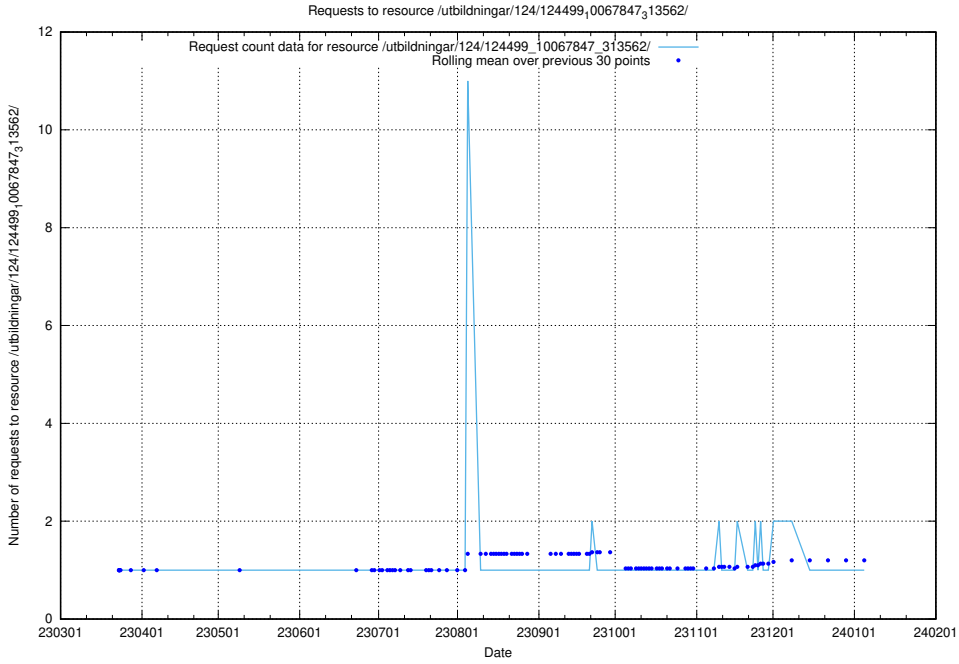

5.2340 Usage of /utbildningar/124/124499_10067847_313562/

Here, we count the number of requests to resource /utbildningar/124/124499_10067847_313562/.