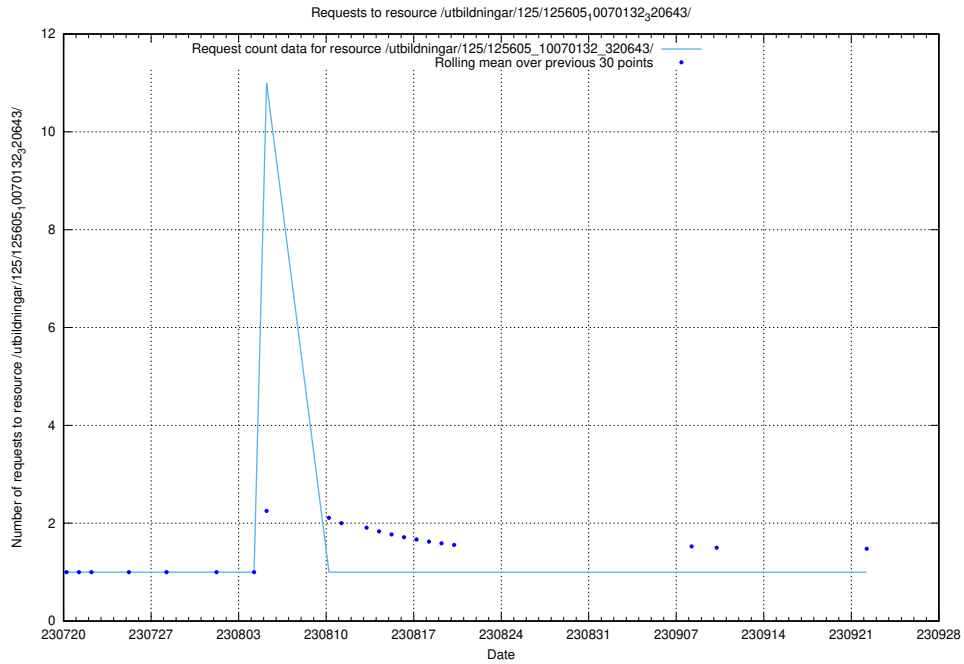

5.4945 Usage of /utbildningar/125/125605_10070132_320643/

Here, we count the number of requests to resource /utbildningar/125/125605_10070132_320643/.