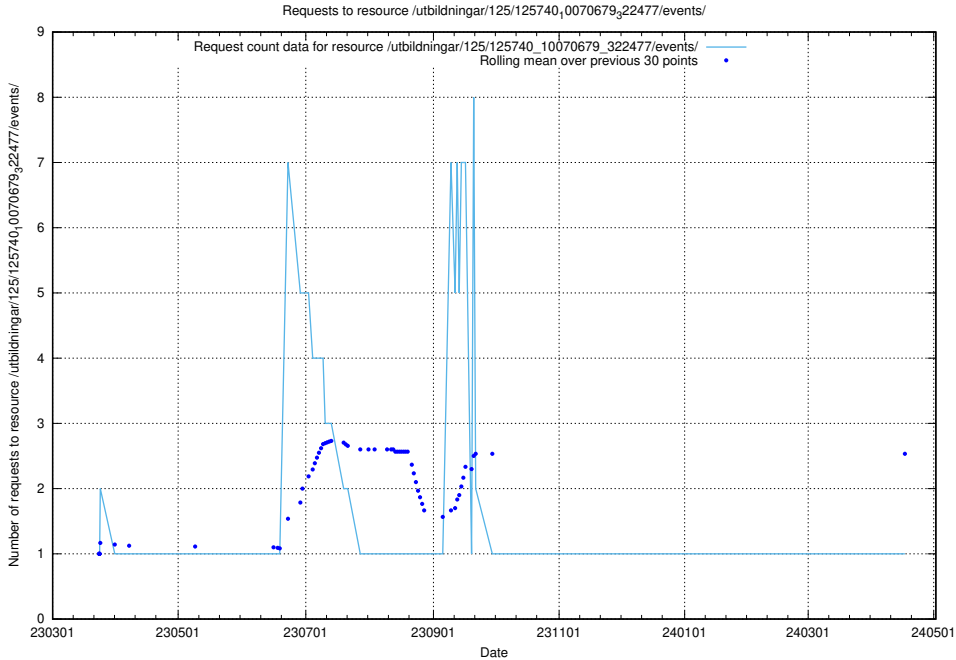

5.966 Usage of /utbildningar/125/125740_10070679_322477/events/

Here, we count the number of requests to resource /utbildningar/125/125740_10070679_322477/events/