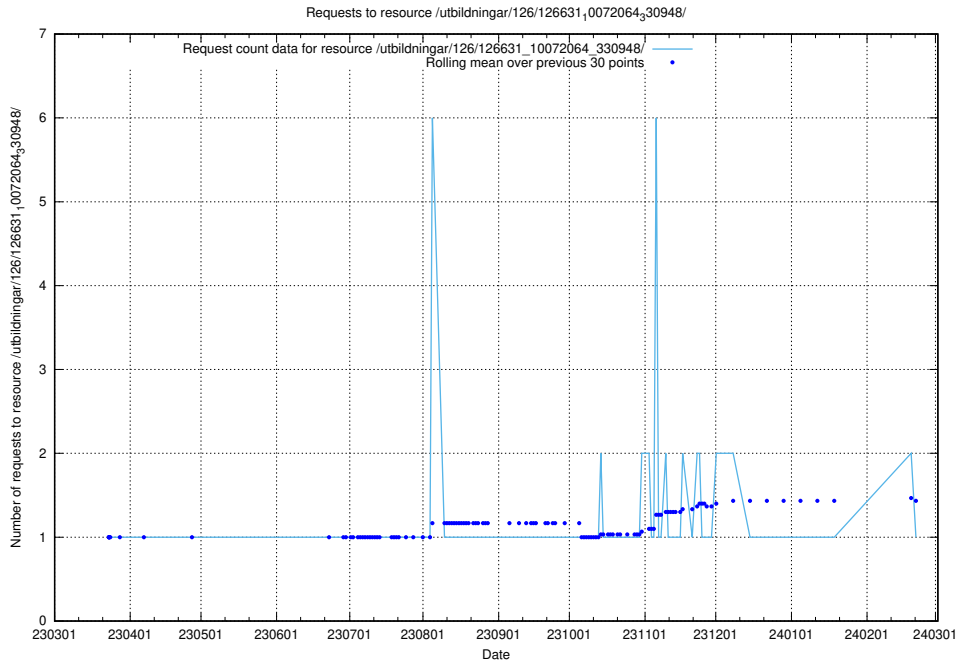

5.6336 Usage of /utbildningar/126/126631_10072064_330948/

Here, we count the number of requests to resource /utbildningar/126/126631_10072064_330948/.