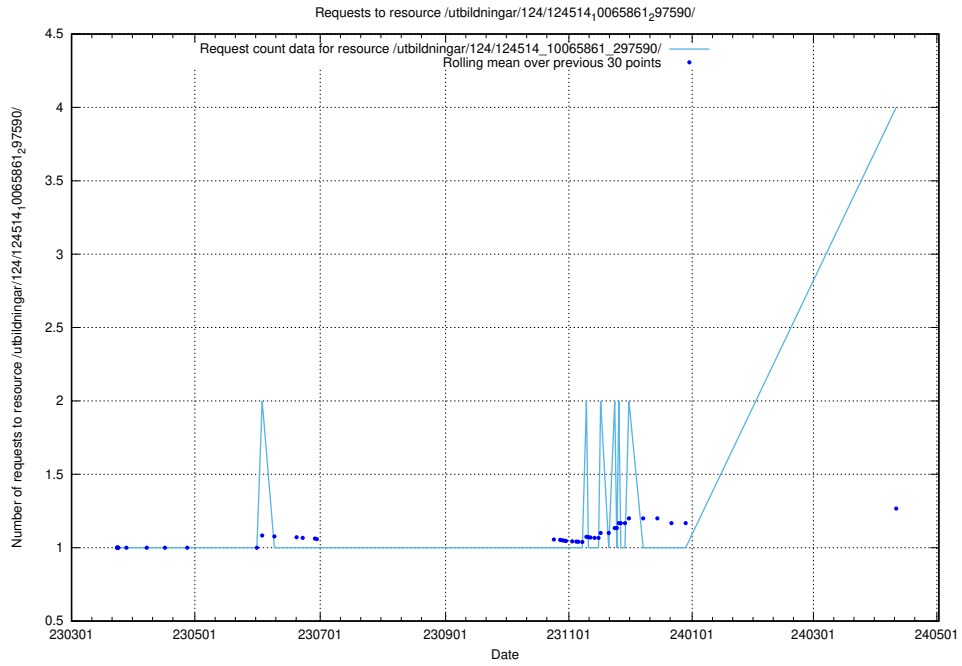

5.176 Usage of /utbildningar/124/124514_10065861_297590/

Here, we count the number of requests to resource /utbildningar/124/124514_10065861_297590/.