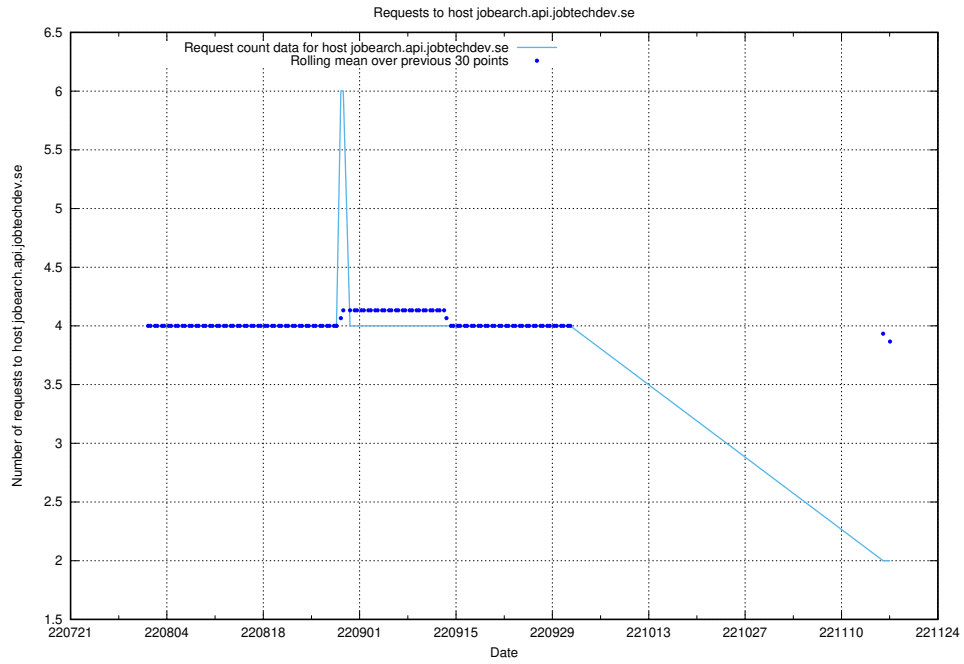

7.378 Usage of `jobearch.api.jobtechdev.se`

Here, we count the number of requests to host `jobearch.api.jobtechdev.se`.