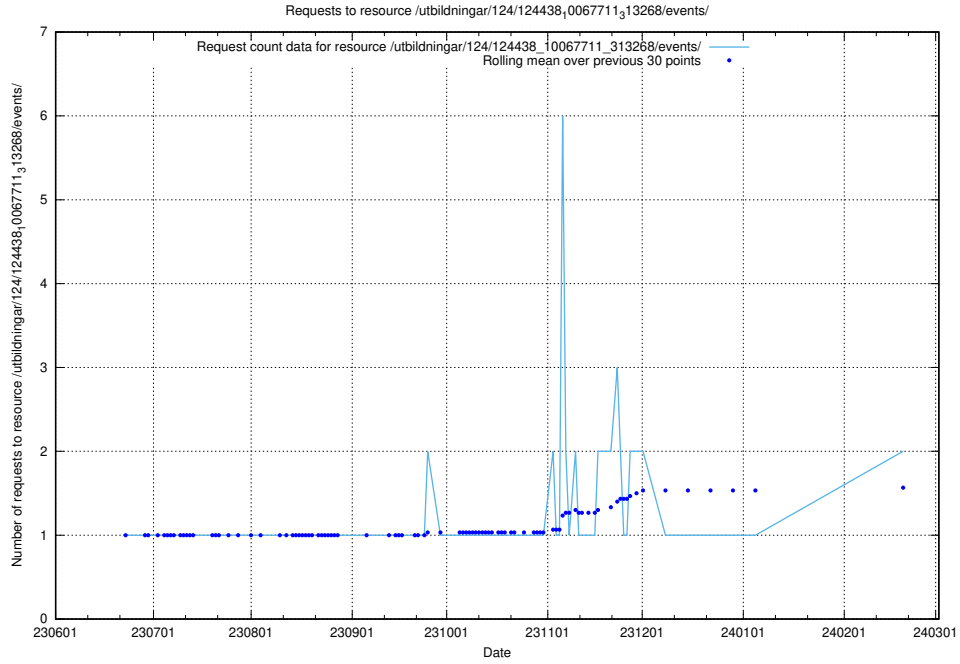

5.823 Usage of /utbildningar/124/124438_10067711_313268/events/

Here, we count the number of requests to resource /utbildningar/124/124438_10067711_313268/events/