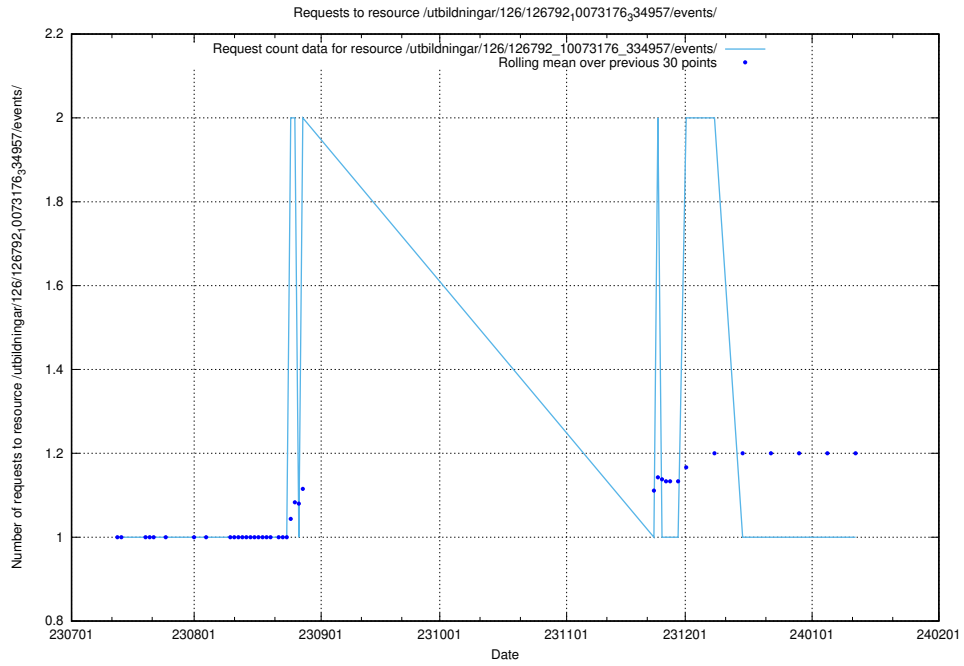

5.5050 Usage of /utbildningar/126/126792_10073176_334957/events/

Here, we count the number of requests to resource /utbildningar/126/126792_10073176_334957/events/