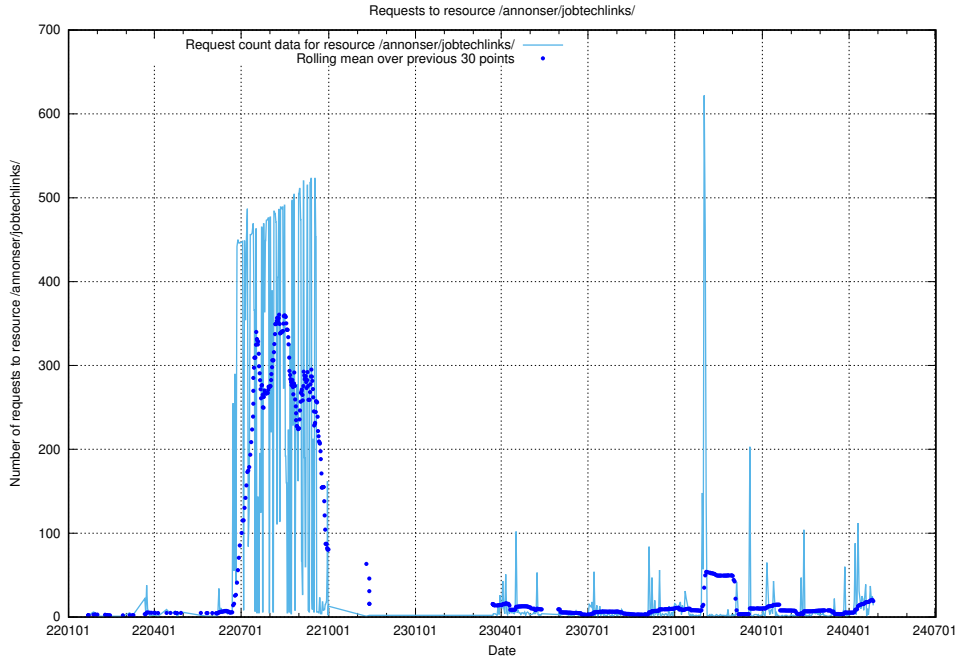

5.14 Usage of /annonser/jobtechlinks/

Here, we count the number of requests to resource /annonser/jobtechlinks/.