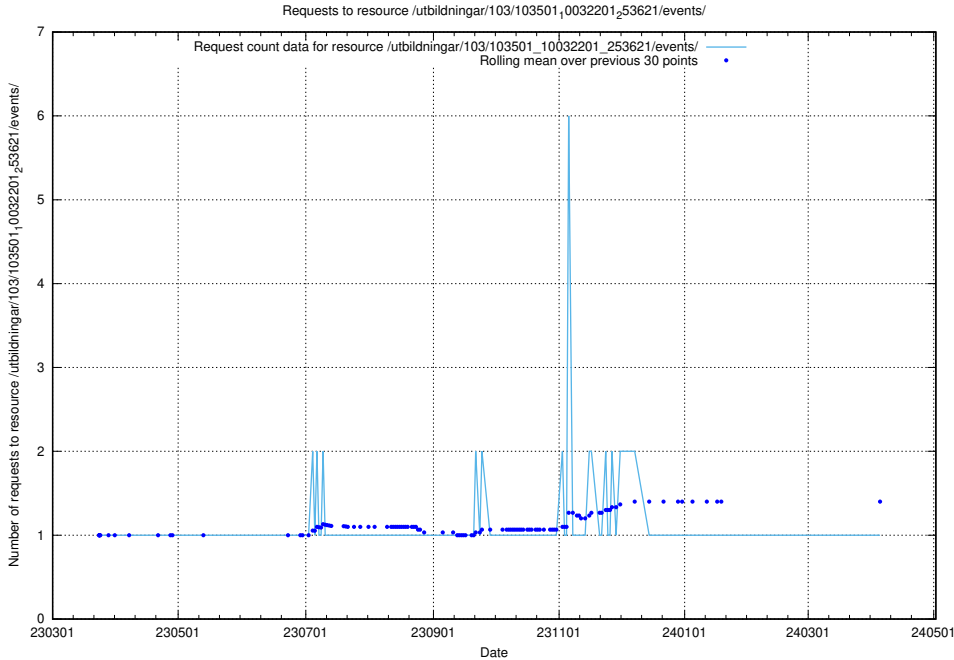

5.5431 Usage of /utbildningar/103/103501_10032201_253621/events/

Here, we count the number of requests to resource /utbildningar/103/103501_10032201_253621/events/