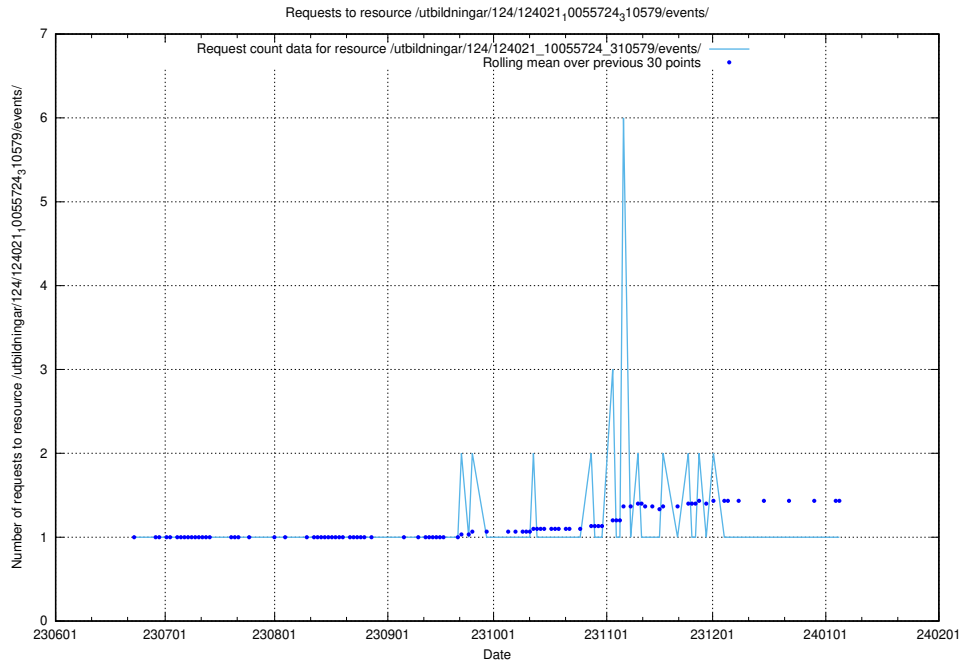

5.5767 Usage of /utbildningar/124/124021_10055724_310579/events/

Here, we count the number of requests to resource /utbildningar/124/124021_10055724_310579/events/