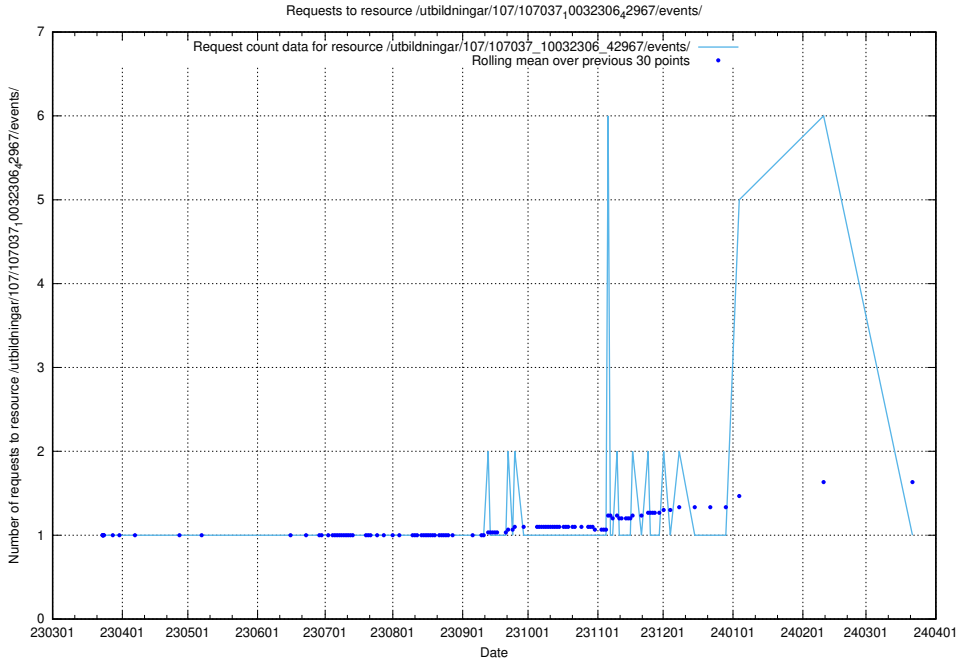

5.5316 Usage of /utbildningar/107/107037_10032306_42967/events/

Here, we count the number of requests to resource /utbildningar/107/107037_10032306_42967/events/.