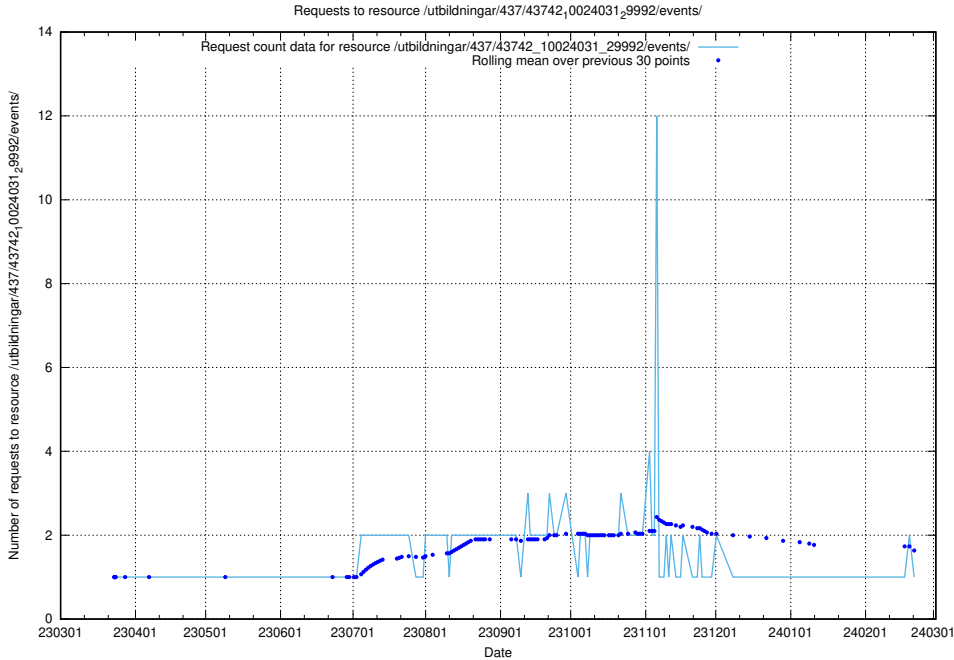

5.6329 Usage of /utbildningar/437/43742_10024031_29992/events/

Here, we count the number of requests to resource /utbildningar/437/43742_10024031_29992/events/.