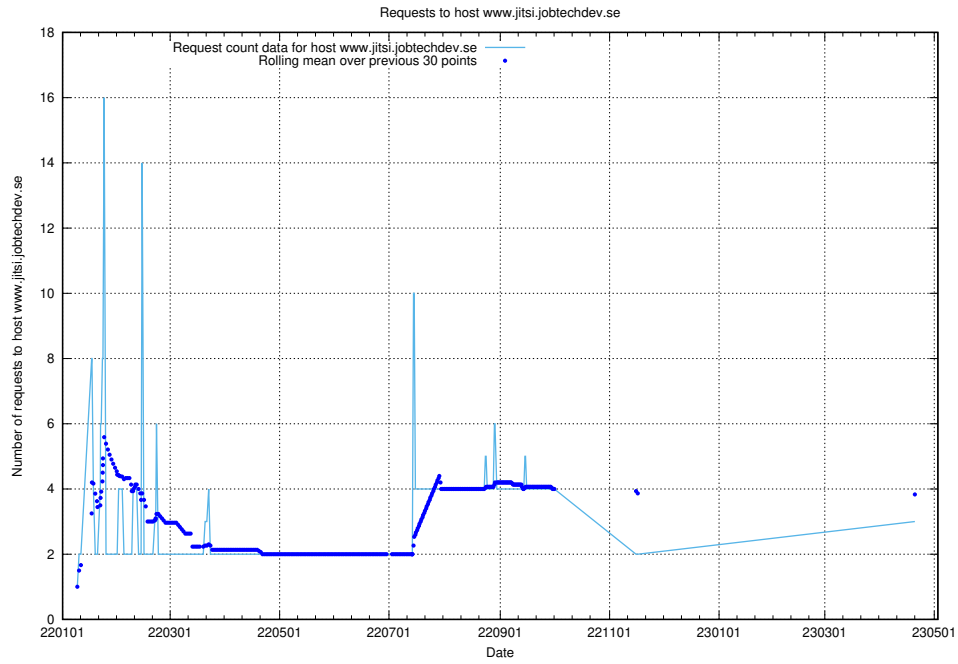

7.173 Usage of www.jitsi.jobtechdev.se

Here, we count the number of requests to host www.jitsi.jobtechdev.se.