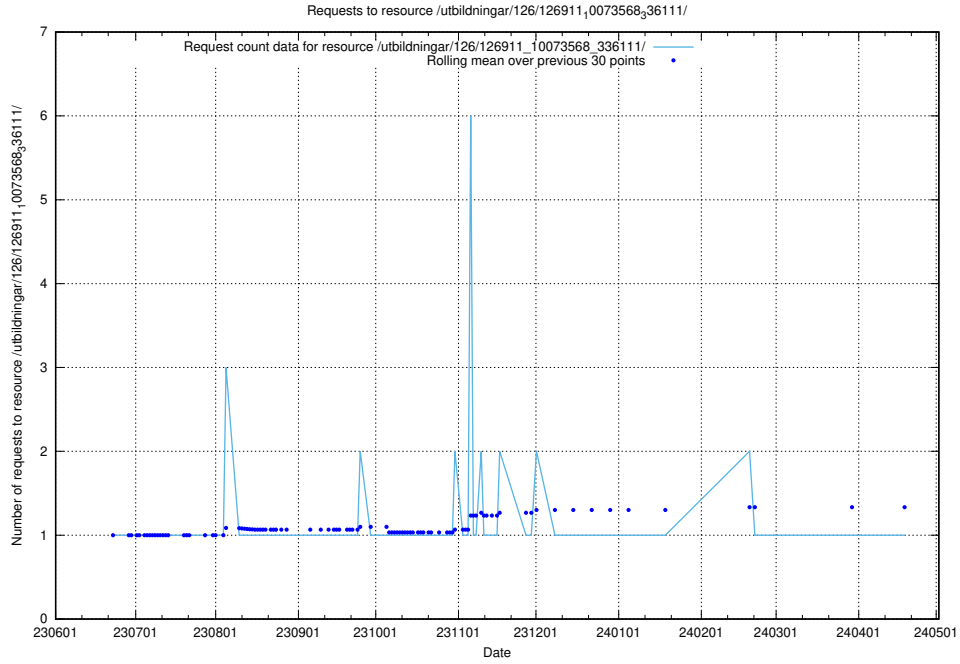

5.5527 Usage of /utbildningar/126/126911_10073568_336111/

Here, we count the number of requests to resource /utbildningar/126/126911_10073568_336111/.