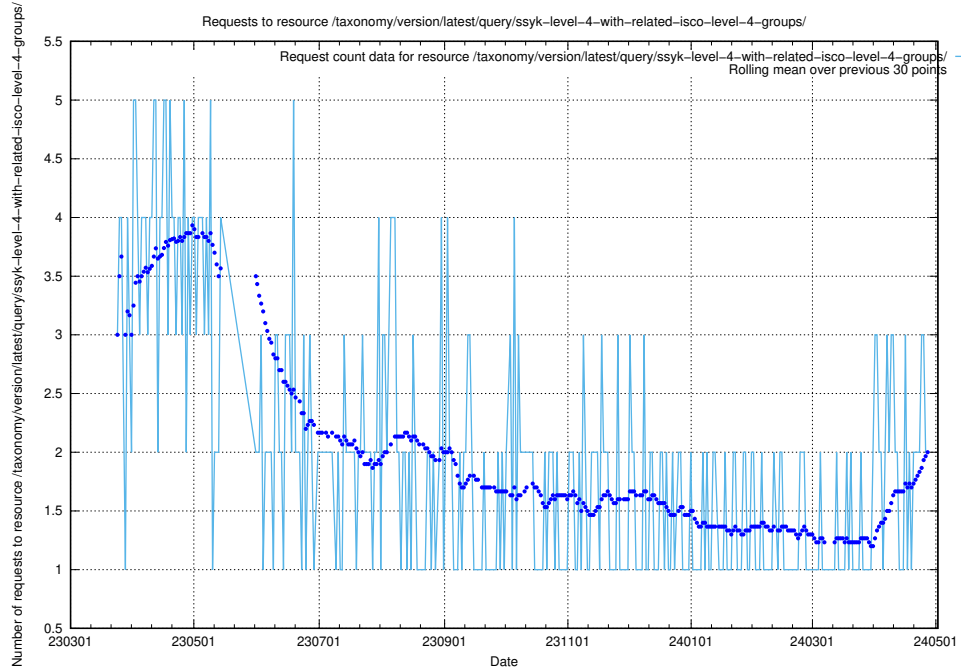

5.864 Usage of /taxonomy/version/latest/query/ssyk-level-4-with-related-isco-level-4-groups/

Here, we count the number of requests to resource /taxonomy/version/latest/query/ssyk-level-4-with-related-isco-level-4-groups/.