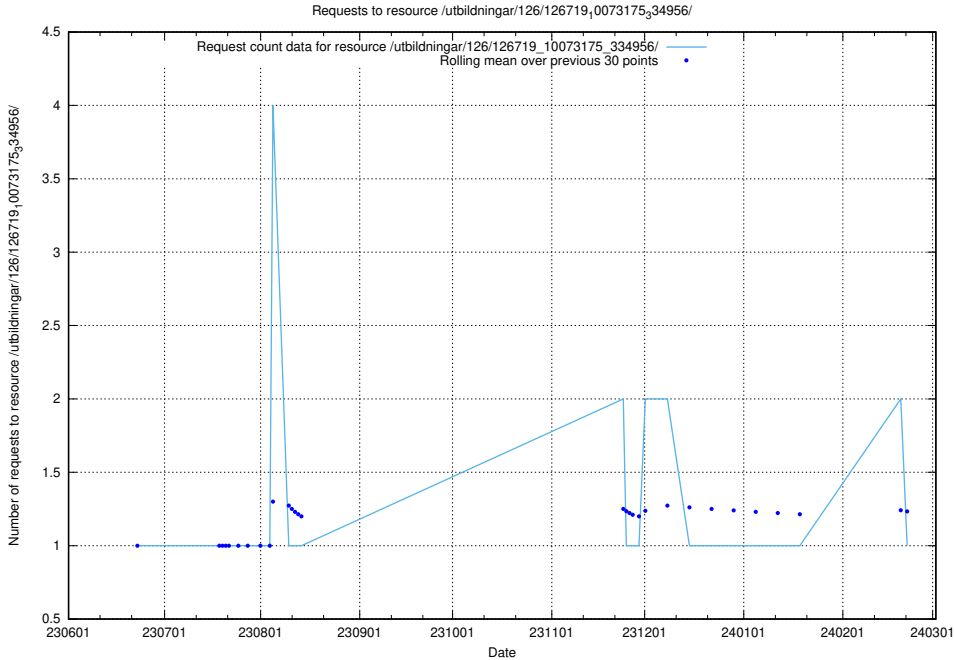

5.5560 Usage of /utbildningar/126/126719_10073175_334956/

Here, we count the number of requests to resource /utbildningar/126/126719_10073175_334956/.