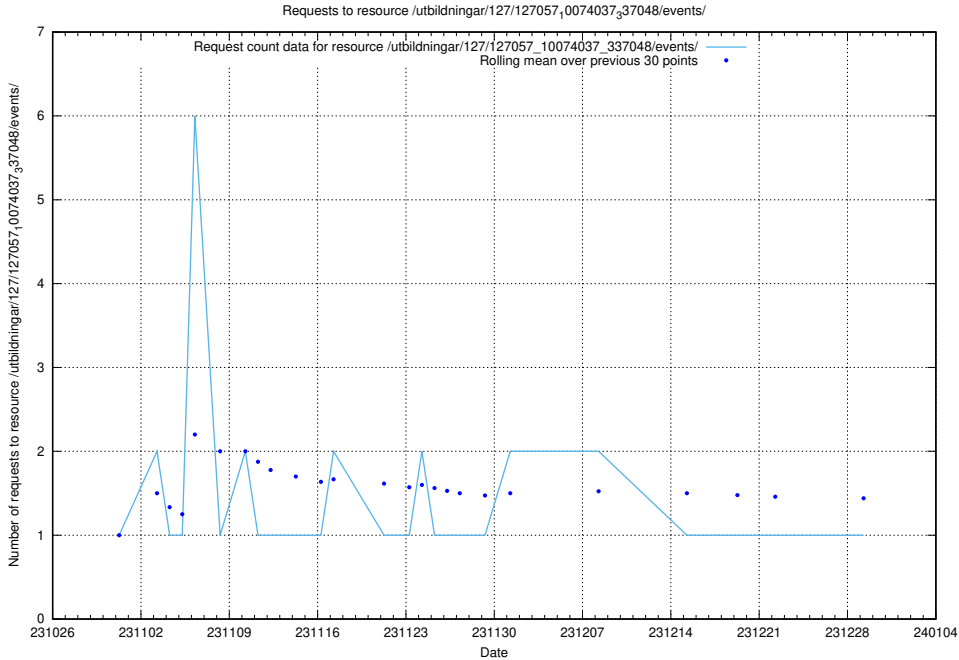

5.4116 Usage of /utbildningar/127/127057_10074037_337048/events/

Here, we count the number of requests to resource /utbildningar/127/127057_10074037_337048/events/