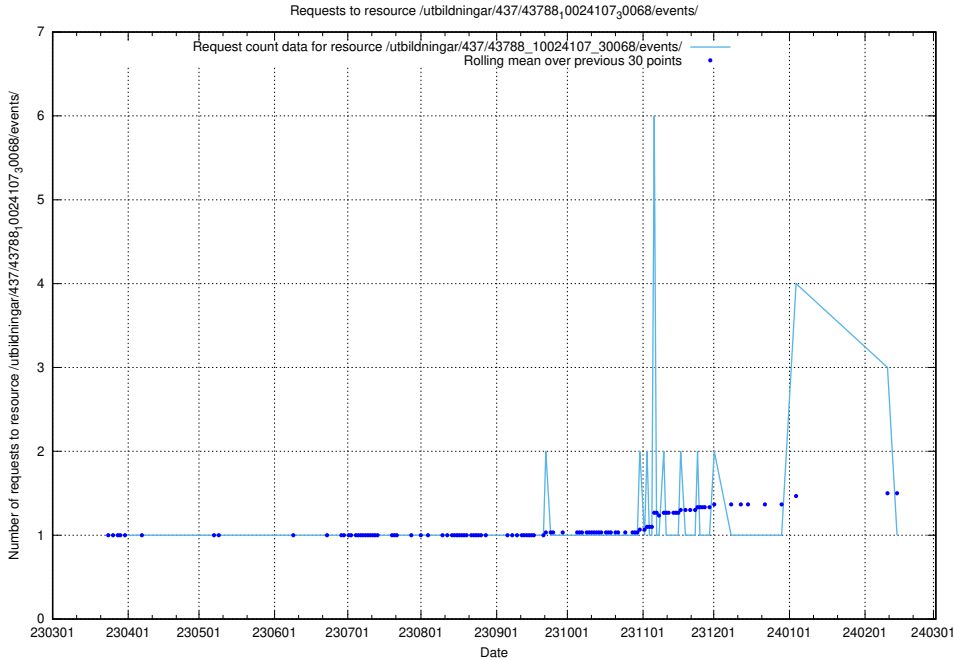

Here, we count the number of requests to resource /utbildningar/437/43796_10024100_319924/events/.

5.6121 Usage of /utbildningar/437/43788_10024107_30068/events/

Here, we count the number of requests to resource /utbildningar/437/43788_10024107_30068/events/.