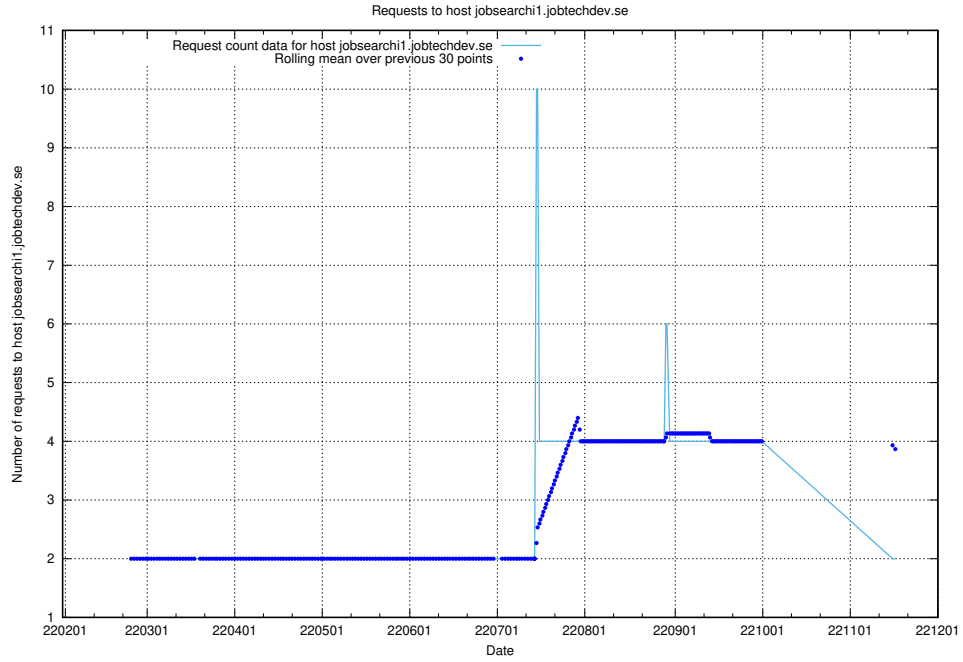

7.507 Usage of jobsearchi1.jobtechdev.se

Here, we count the number of requests to host jobsearchi1.jobtechdev.se.