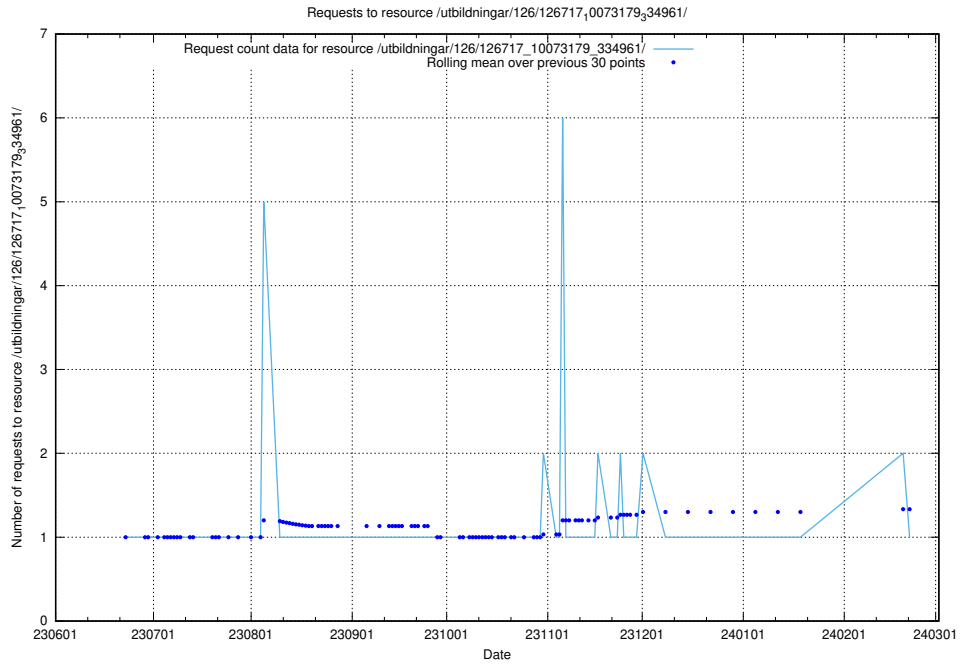

5.5565 Usage of /utbildningar/126/126717_10073179_334961/

Here, we count the number of requests to resource /utbildningar/126/126717_10073179_334961/.