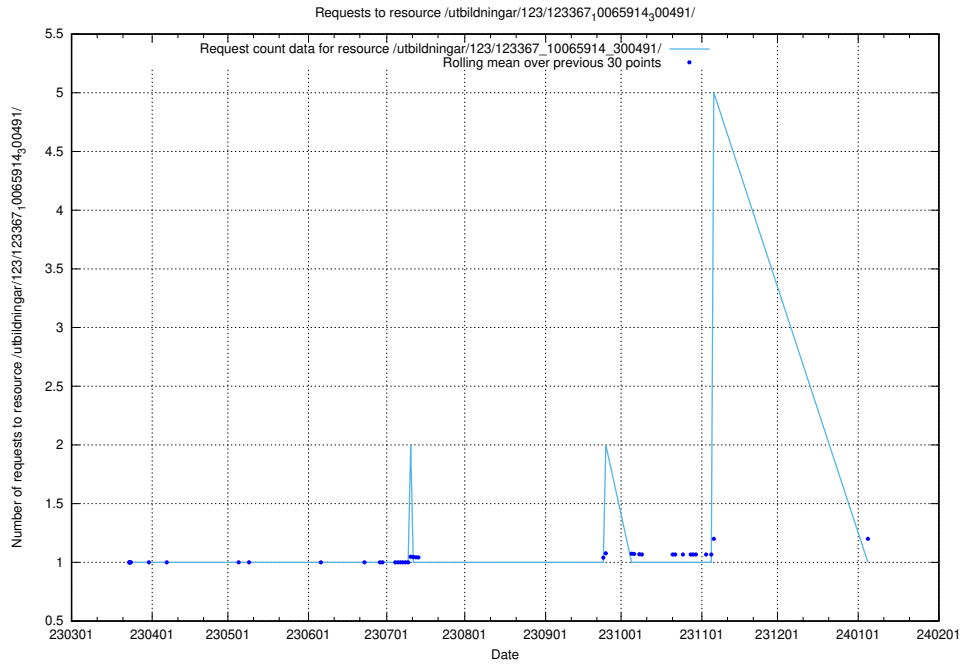

5.4621 Usage of /utbildningar/123/123367_10065914_300491/

Here, we count the number of requests to resource /utbildningar/123/123367_10065914_300491/.