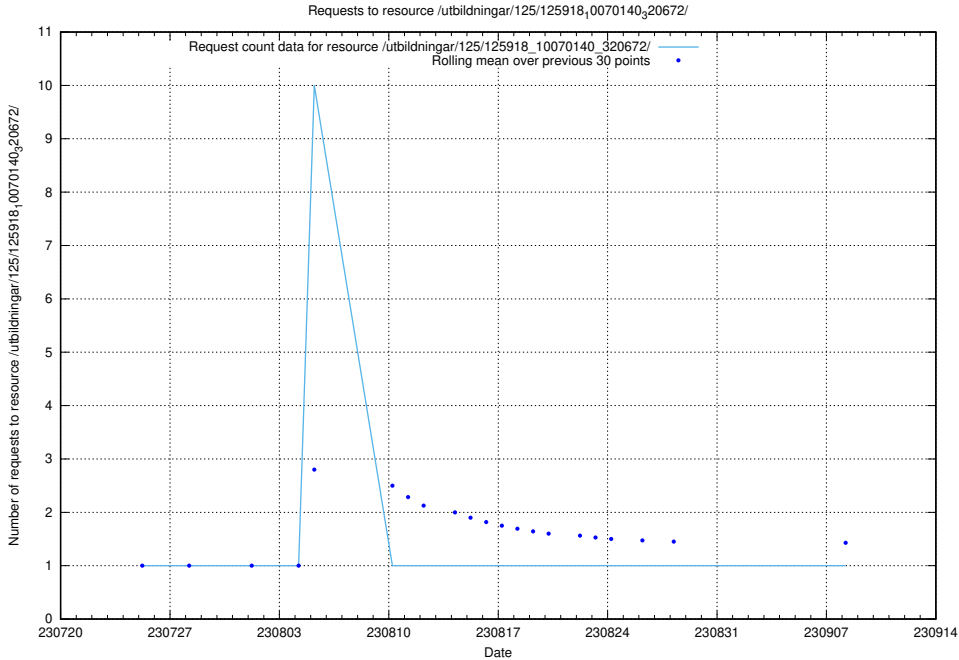

5.4896 Usage of /utbildningar/125/125918_10070140_320672/

Here, we count the number of requests to resource /utbildningar/125/125918_10070140_320672/.