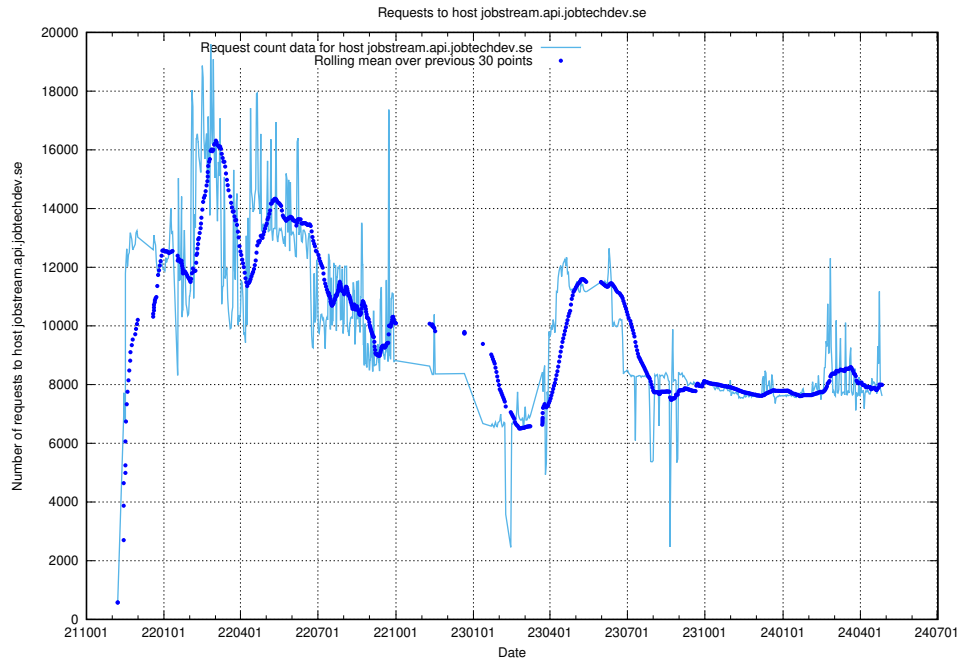

7.11 Usage of jobstream.api.jobtechdev.se

Here, we count the number of requests to host jobstream.api.jobtechdev.se.