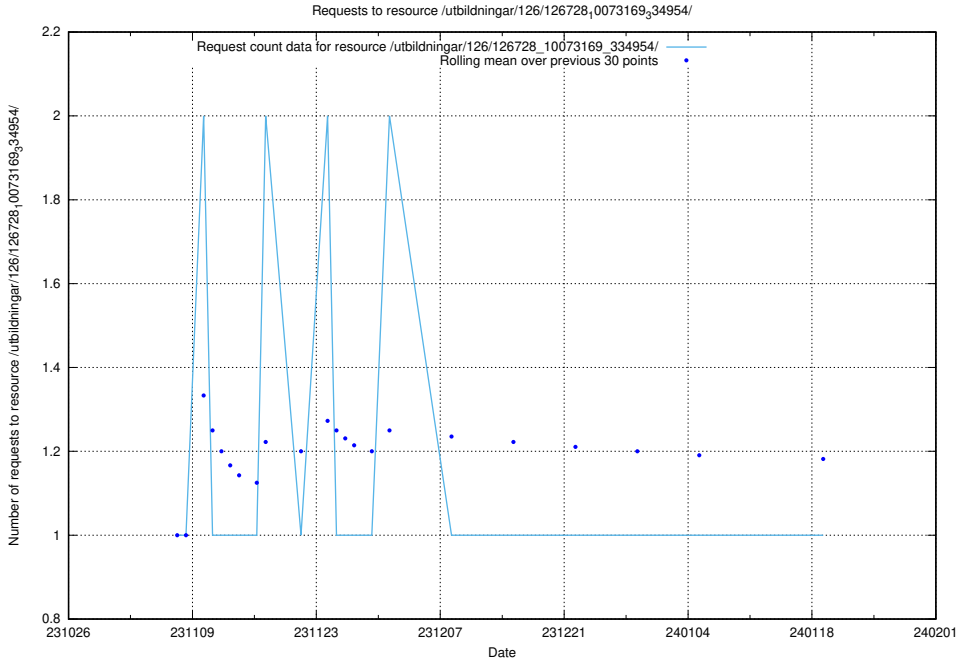

5.4070 Usage of /utbildningar/126/126728_10073169_334954/

Here, we count the number of requests to resource /utbildningar/126/126728_10073169_334954/.