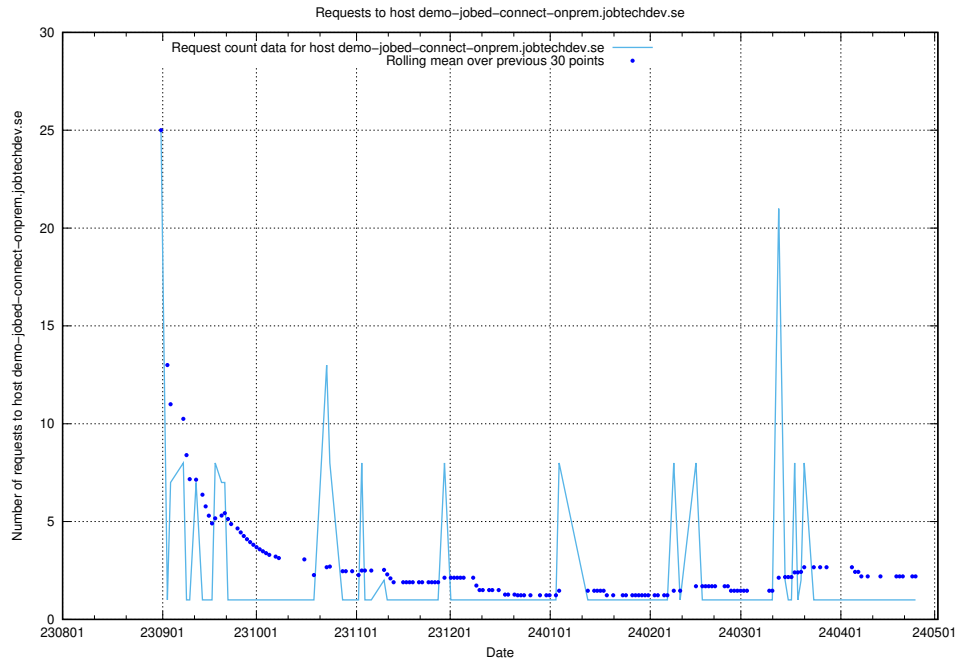

7.600 Usage of demo-jobed-connect-onprem.jobtechdev.se

Here, we count the number of requests to host demo-jobed-connect-onprem.jobtechdev.se.