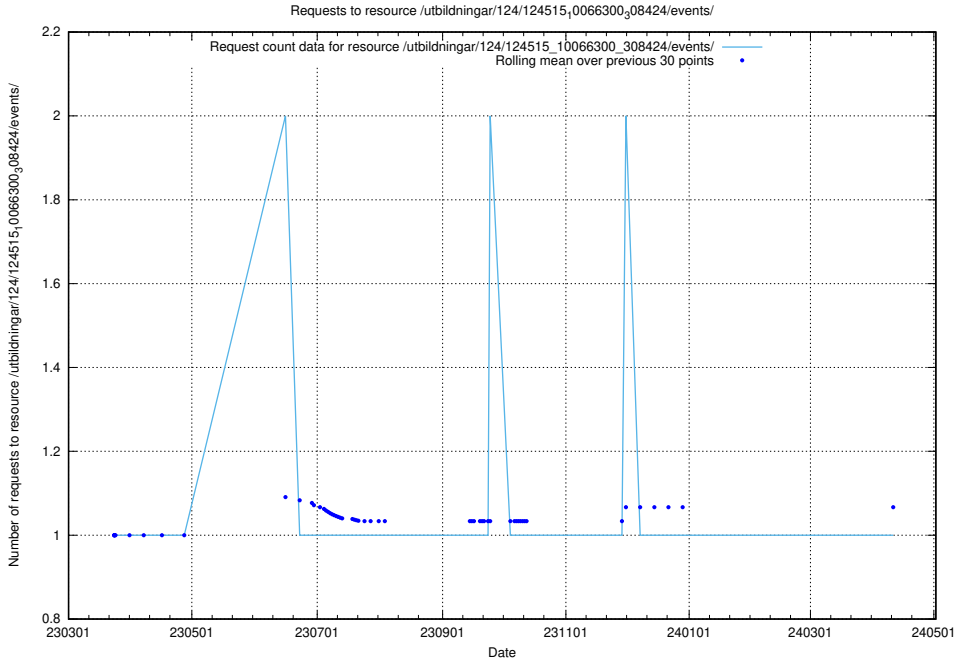

5.1472 Usage of /availability/kpi/20240409/

Here, we count the number of requests to resource /availability/kpi/20240409/.

5.1473 Usage of /utbildningar/124/124515_10066300_308424/events/

Here, we count the number of requests to resource /utbildningar/124/124515_10066300_308424/events/