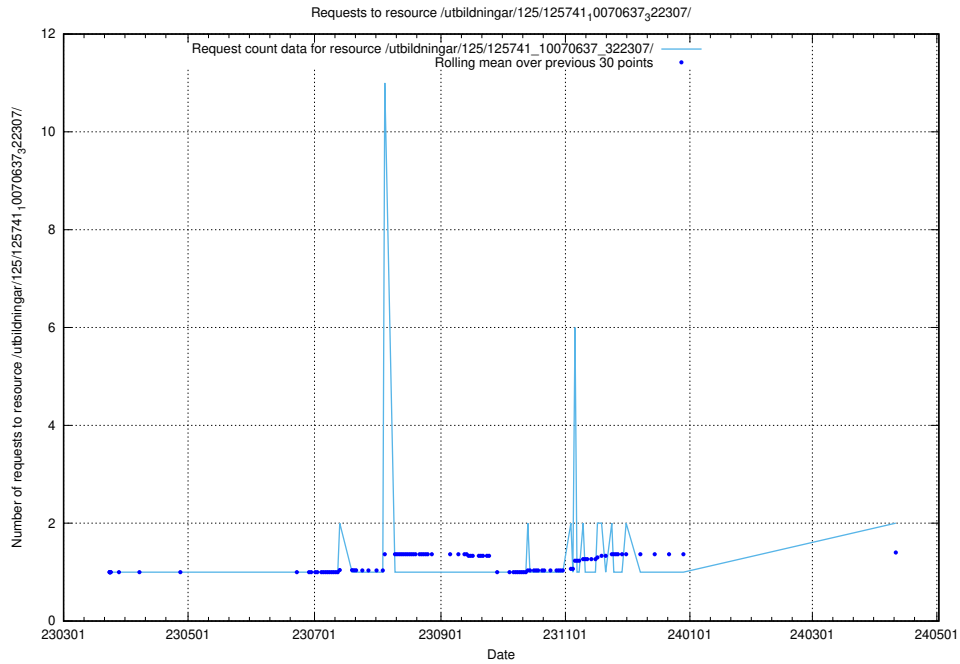

5.428 Usage of /utbildningar/125/125741_10070637_322307/

Here, we count the number of requests to resource /utbildningar/125/125741_10070637_322307/.