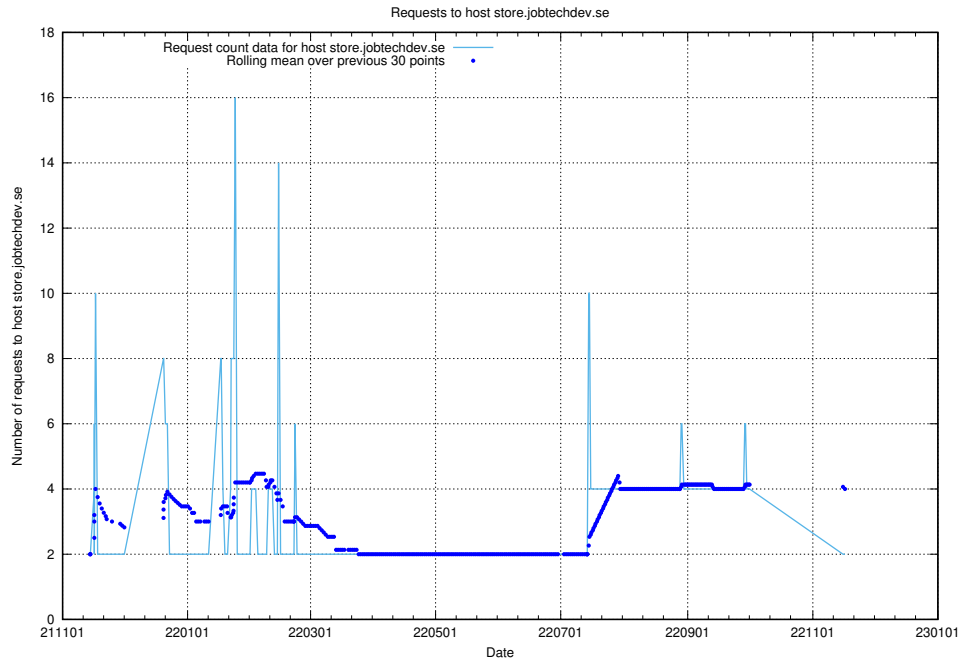

7.550 Usage of store.jobtechdev.se

Here, we count the number of requests to host store.jobtechdev.se.