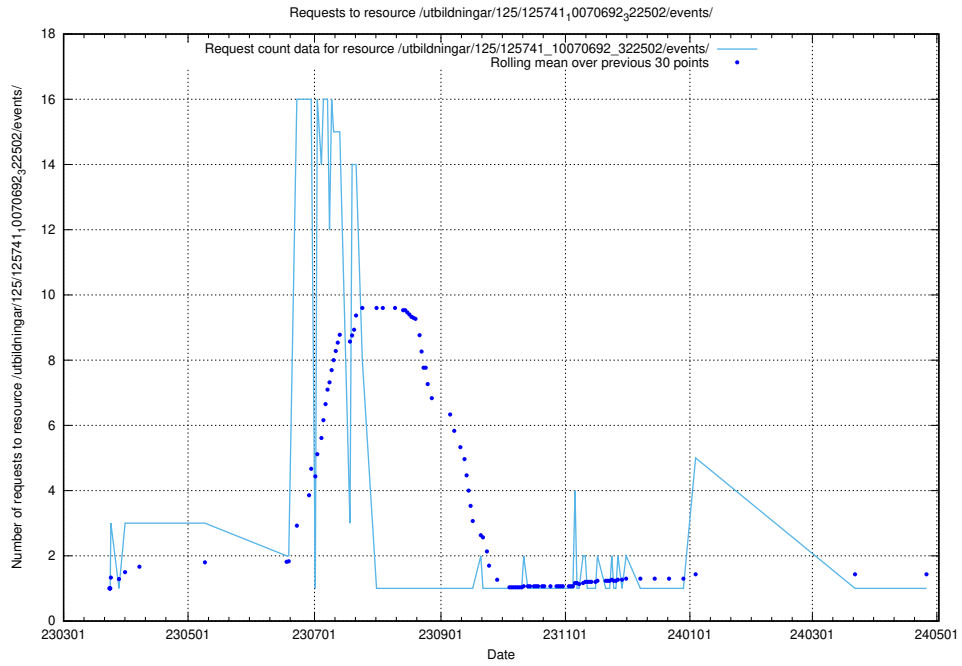

5.6407 Usage of /utbildningar/125/125741_10070692_322502/events/

Here, we count the number of requests to resource /utbildningar/125/125741_10070692_322502/events/