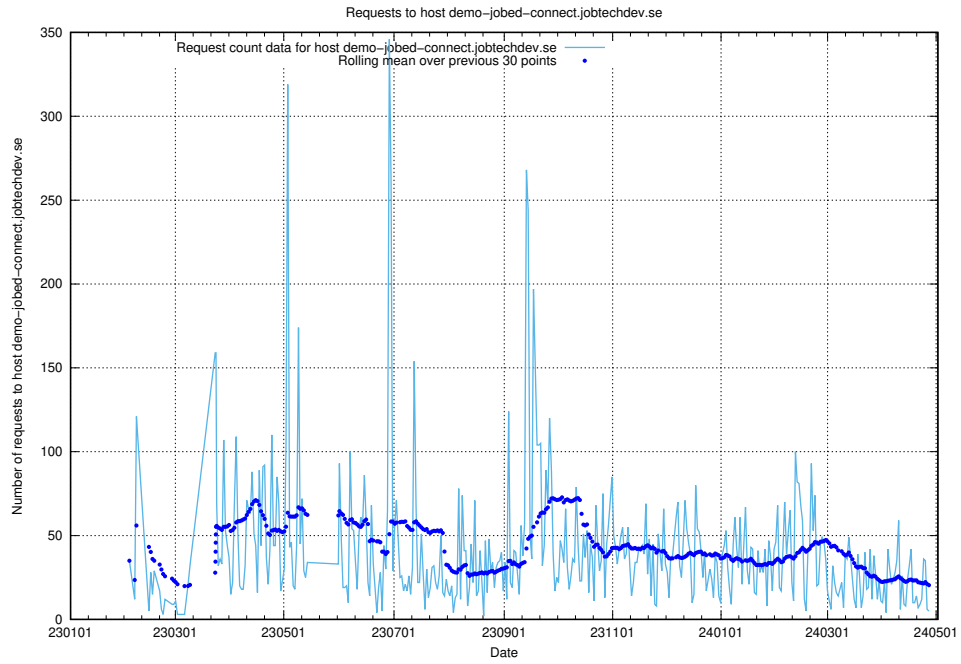

7.84 Usage of demo-jobed-connect.jobtechdev.se

Here, we count the number of requests to host demo-jobed-connect.jobtechdev.se.