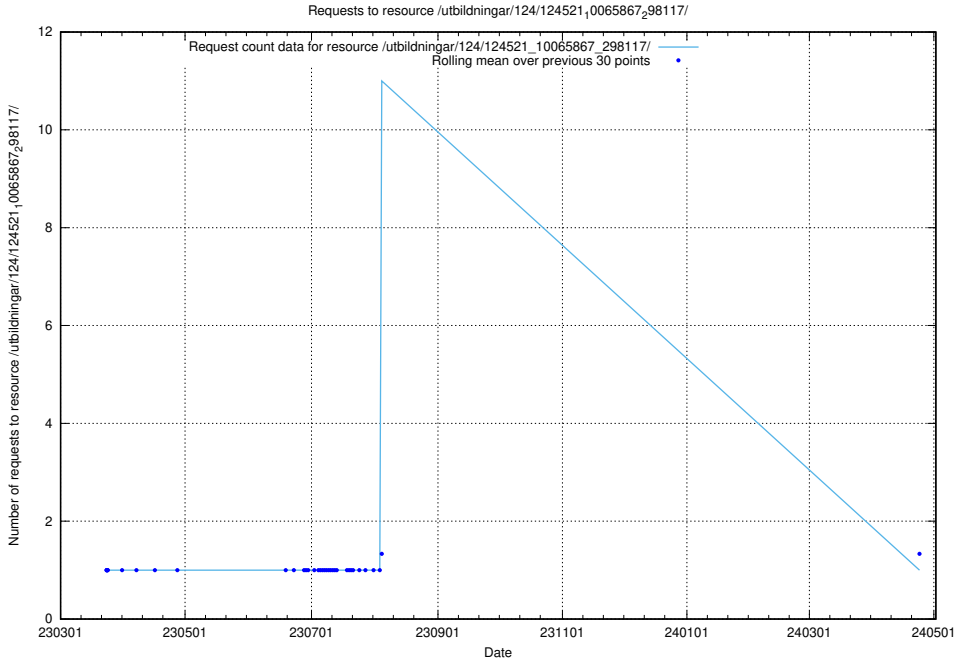

5.1210 Usage of /utbildningar/124/124521_10065867_298117/

Here, we count the number of requests to resource /utbildningar/124/124521_10065867_298117/.