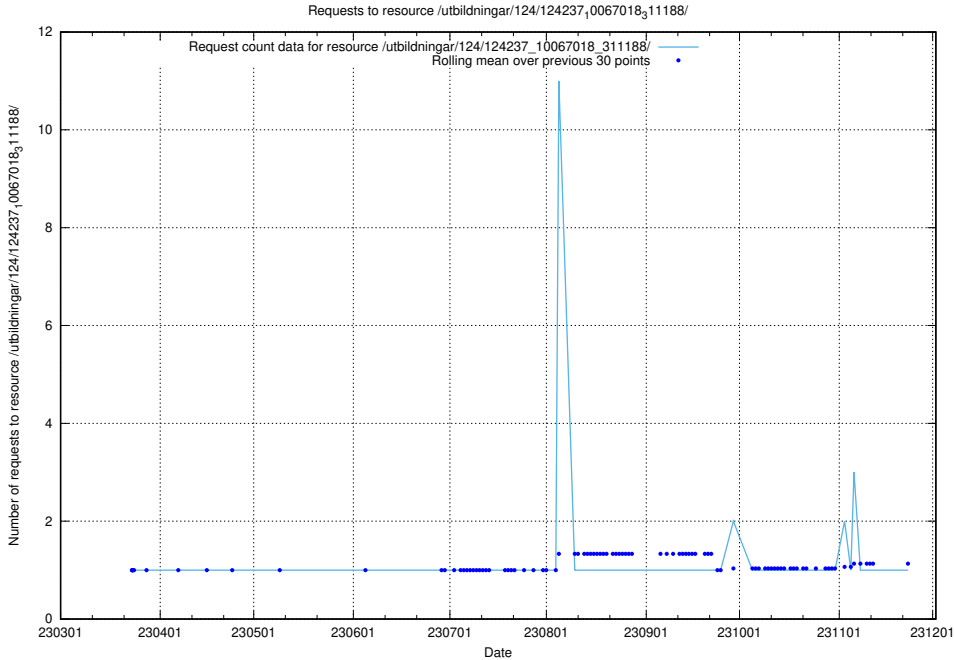

5.3970 Usage of /utbildningar/124/124237_10067018_311188/

Here, we count the number of requests to resource /utbildningar/124/124237_10067018_311188/.