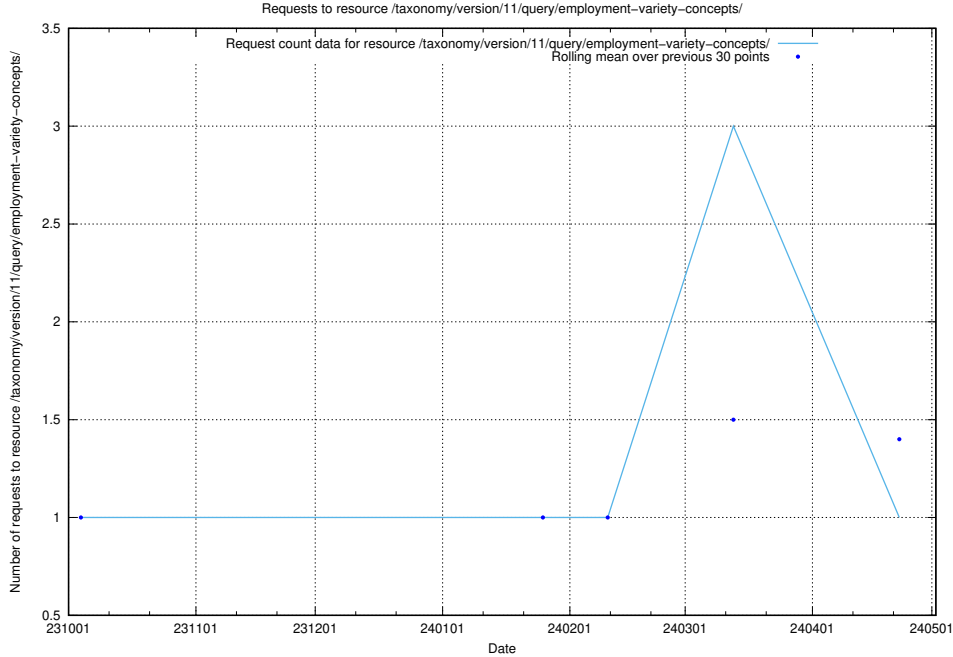

5.4384 Usage of /taxonomy/version/11/query/employment-variety-concepts/

Here, we count the number of requests to resource /taxonomy/version/11/query/employment-variety-concepts/.