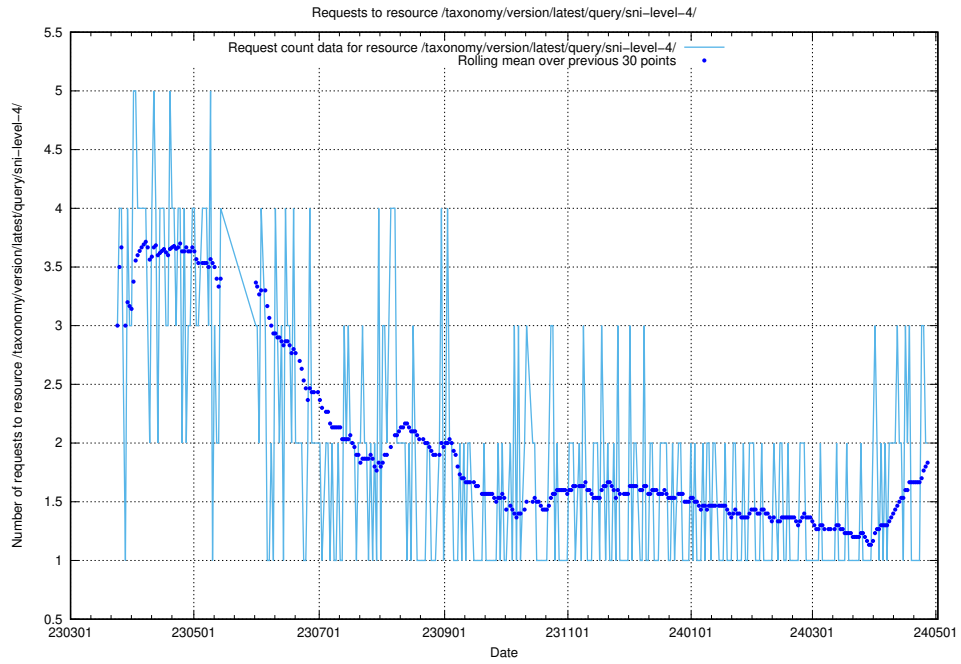

5.871 Usage of /taxonomy/version/latest/query/sni-level-4/

Here, we count the number of requests to resource /taxonomy/version/latest/query/sni-level-4/.