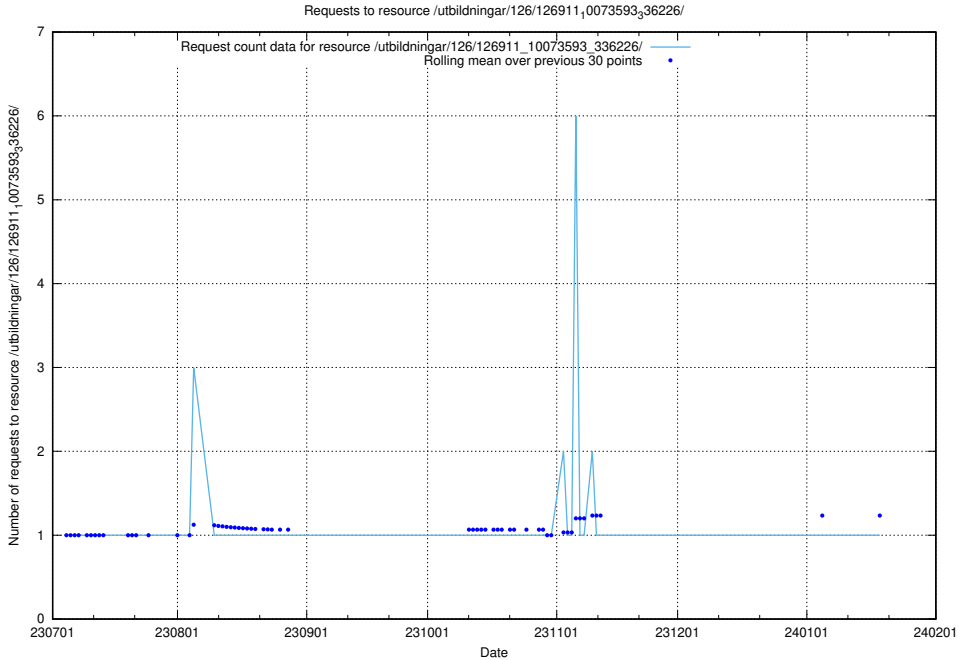

5.5291 Usage of /utbildningar/126/126911_10073593_336226/

Here, we count the number of requests to resource /utbildningar/126/126911_10073593_336226/.

5.5292 Usage of /utbildningar/126/126728_10073164_334947/events/