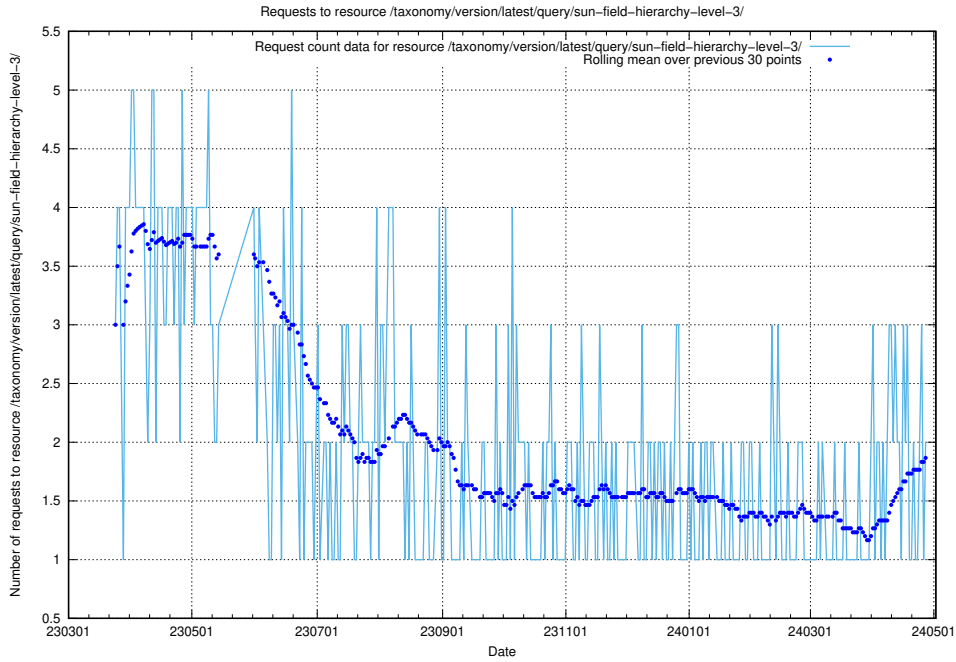

5.859 Usage of /taxonomy/version/latest/query/sun-field-hierarchy-level-3/

Here, we count the number of requests to resource /taxonomy/version/latest/query/sun-field-hierarchy-level-3/.