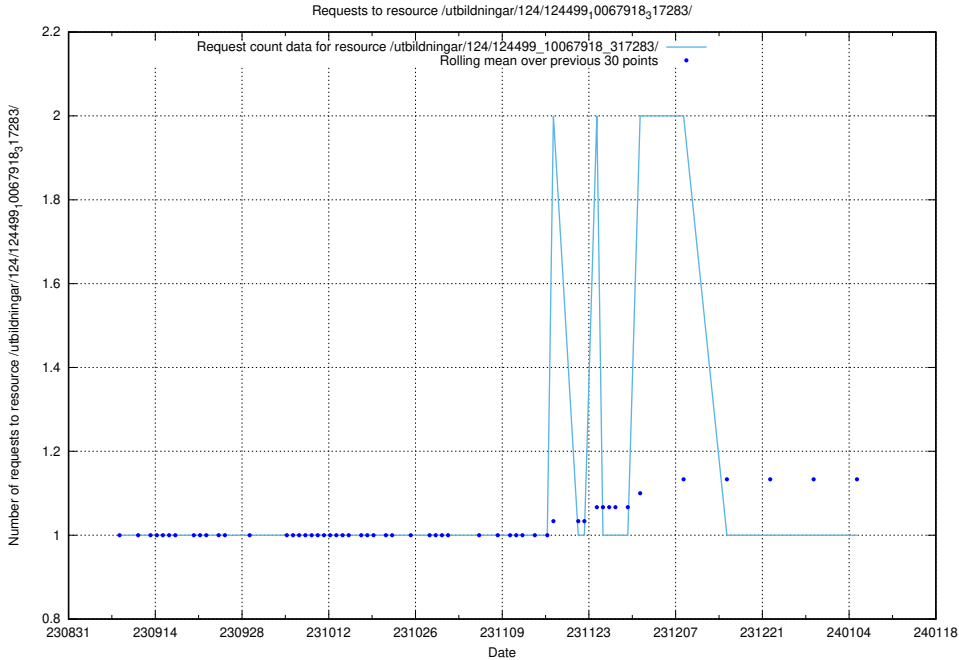

5.4587 Usage of /utbildningar/124/124499_10067918_317283/

Here, we count the number of requests to resource /utbildningar/124/124499_10067918_317283/.