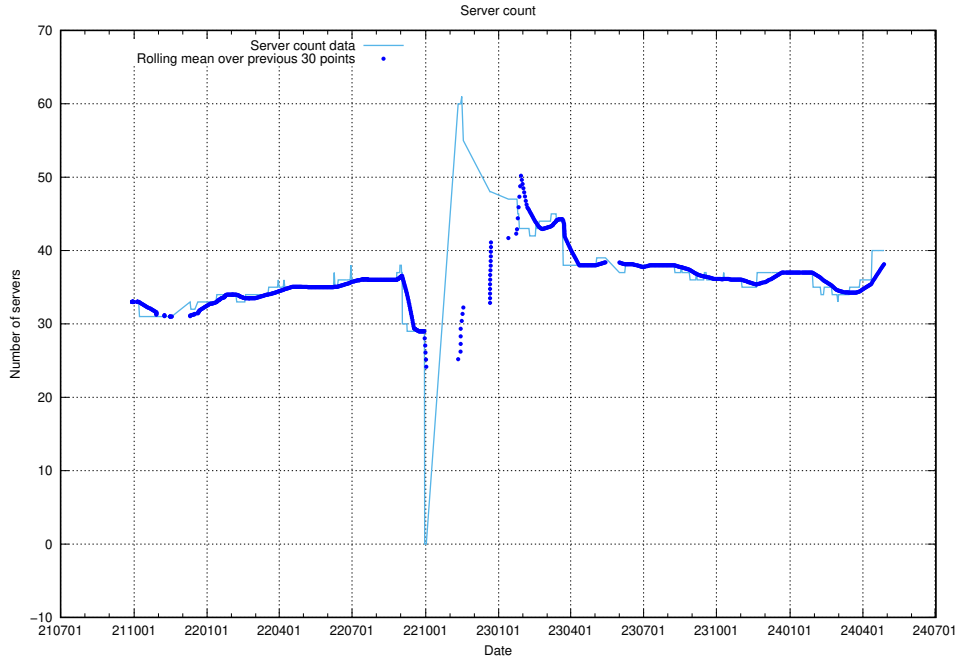

A graph of the servers in AWS region eu-north-1.

3 Dead Link Checker

The [Dead Link Checker](#)⁴ scans JobTech's web pages for dead html links, and reports the count here.

3.1 Total count of dead links

Here is presented the total number of found dead links across all pages.