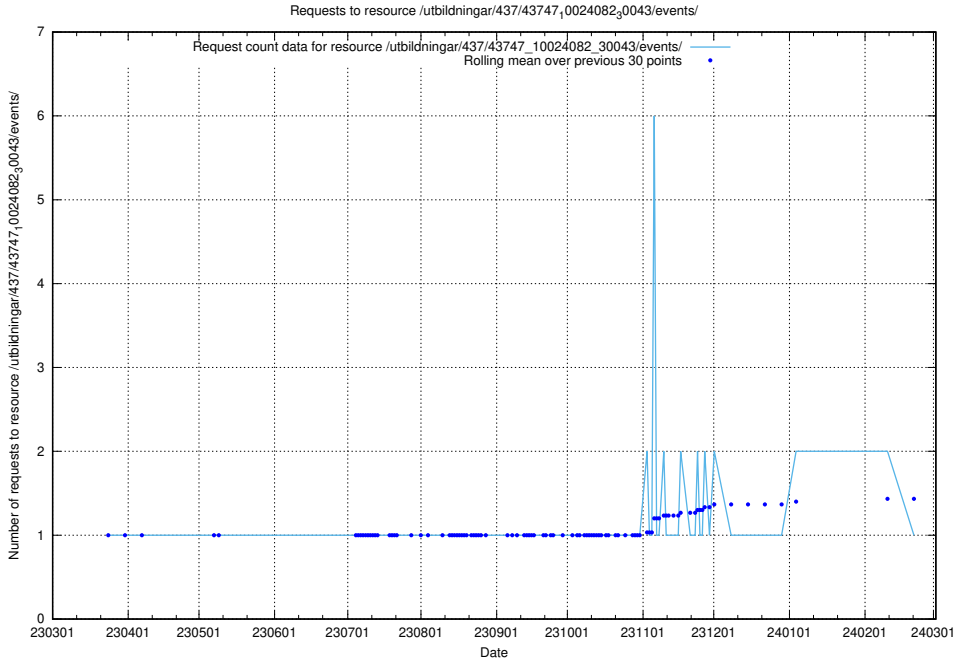

5.6138 Usage of /utbildningar/437/43747_10024082_30043/events/

Here, we count the number of requests to resource /utbildningar/437/43747_10024082_30043/events/.