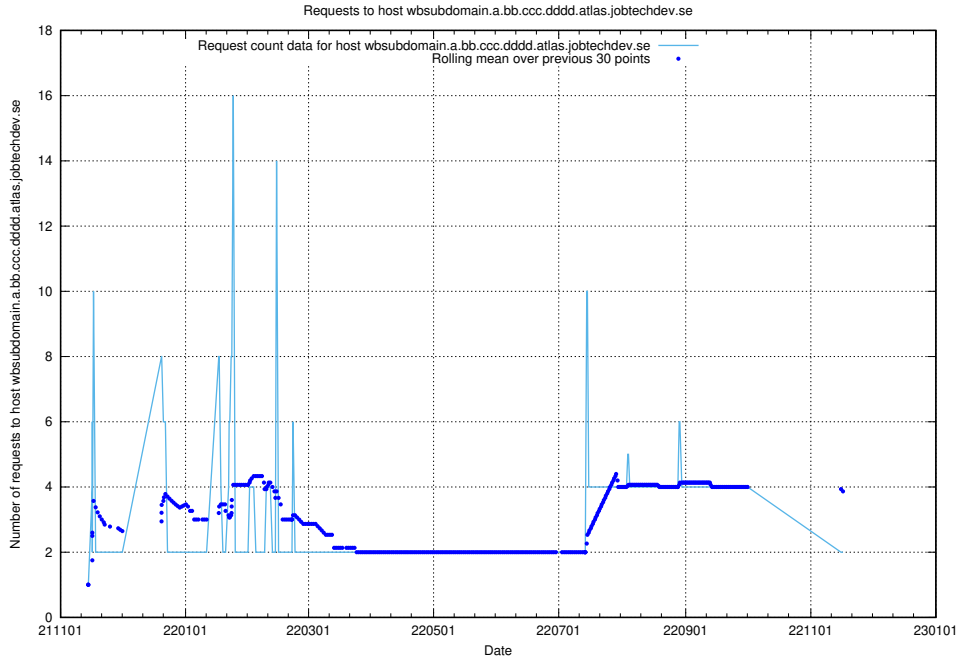

7.545 Usage of wbsubdomain.a.bb.ccc.dddd.atlas.jobtechdev.se

Here, we count the number of requests to host wbsubdomain.a.bb.ccc.dddd.atlas.jobtechdev.se.