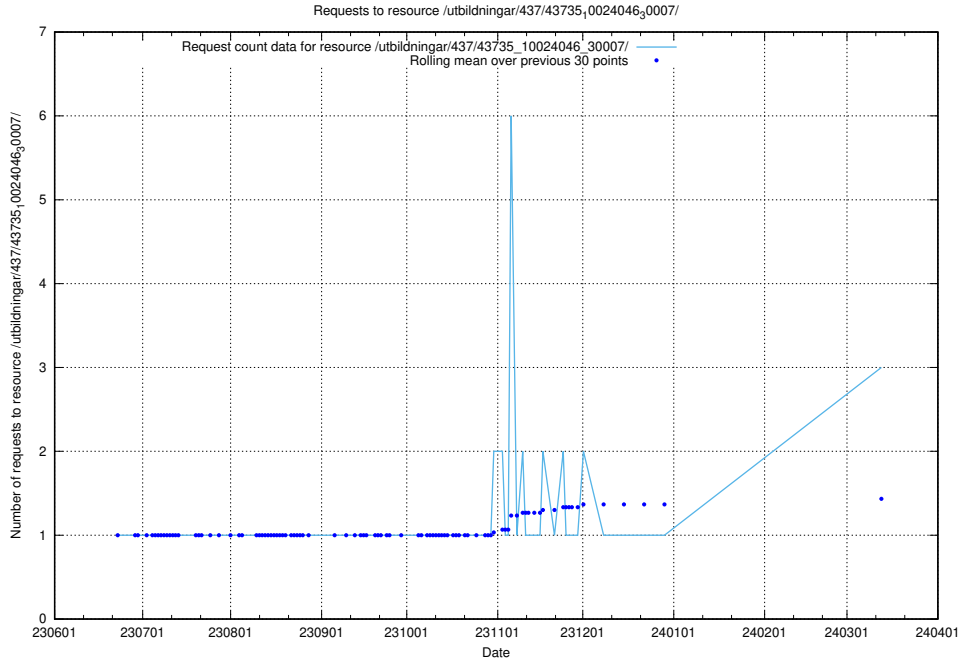

5.365 Usage of /utbildningar/437/43735_10024046_30007/

Here, we count the number of requests to resource /utbildningar/437/43735_10024046_30007/.