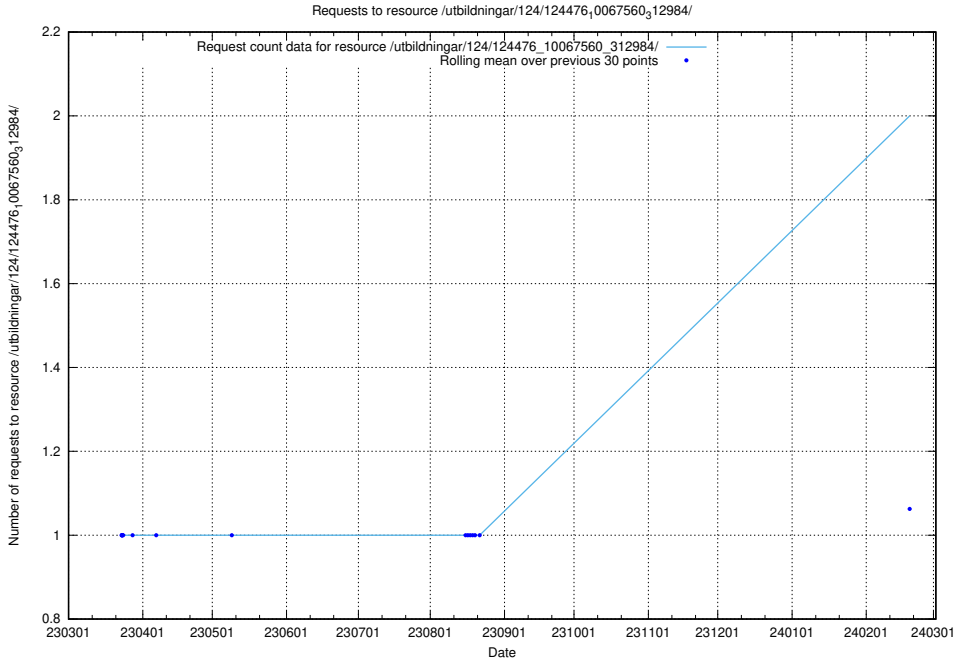

5.582 Usage of /utbildningar/124/124476_10067560_312984/

Here, we count the number of requests to resource /utbildningar/124/124476_10067560_312984/.