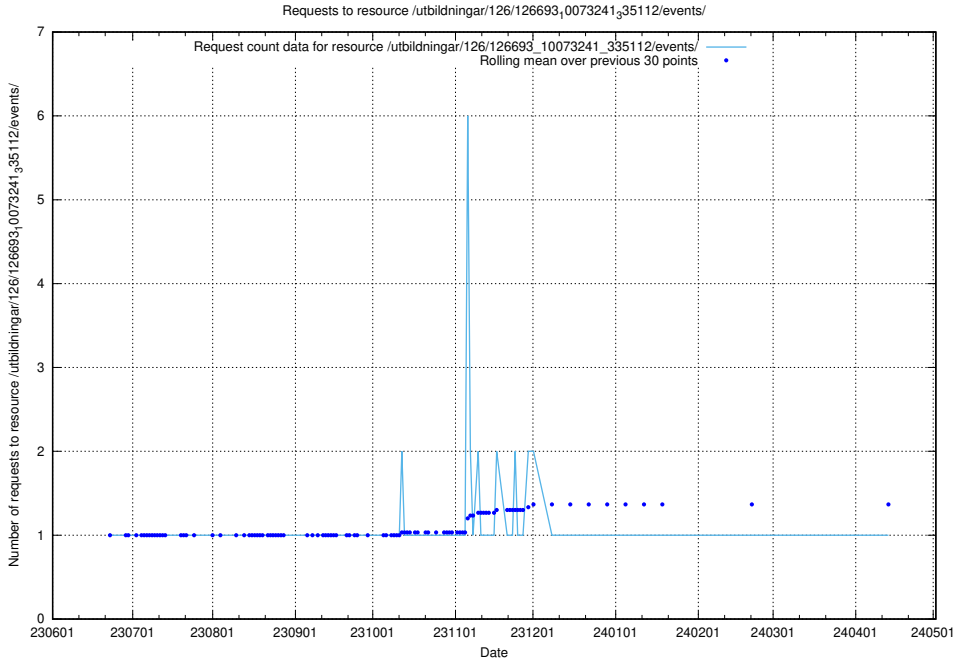

5.5590 Usage of /utbildningar/126/126693_10073241_335112/events/

Here, we count the number of requests to resource /utbildningar/126/126693_10073241_335112/events/