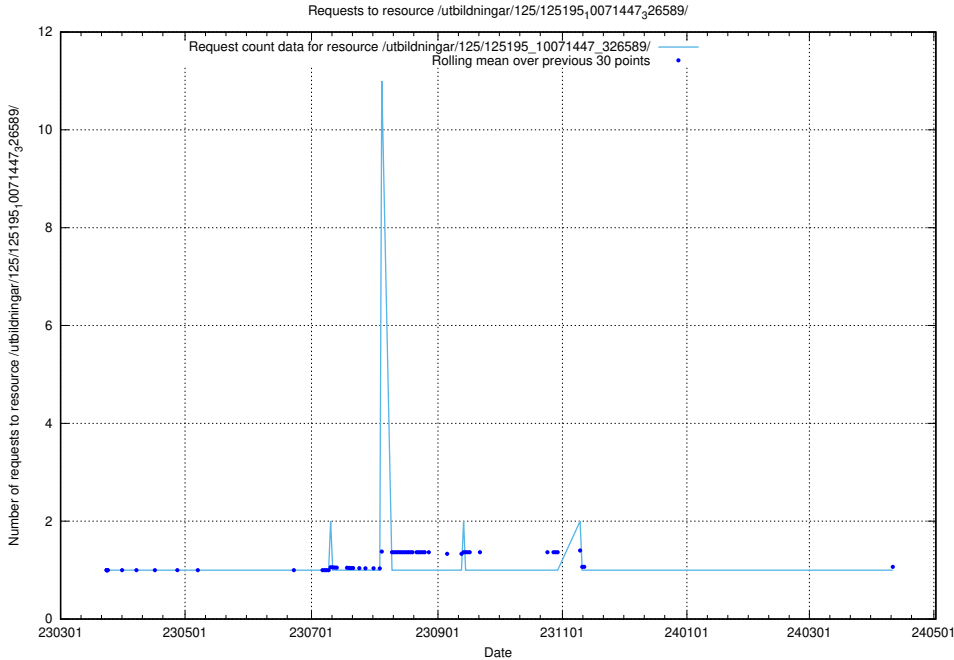

5.1098 Usage of /utbildningar/125/125195_10071447_326589/

Here, we count the number of requests to resource /utbildningar/125/125195_10071447_326589/.