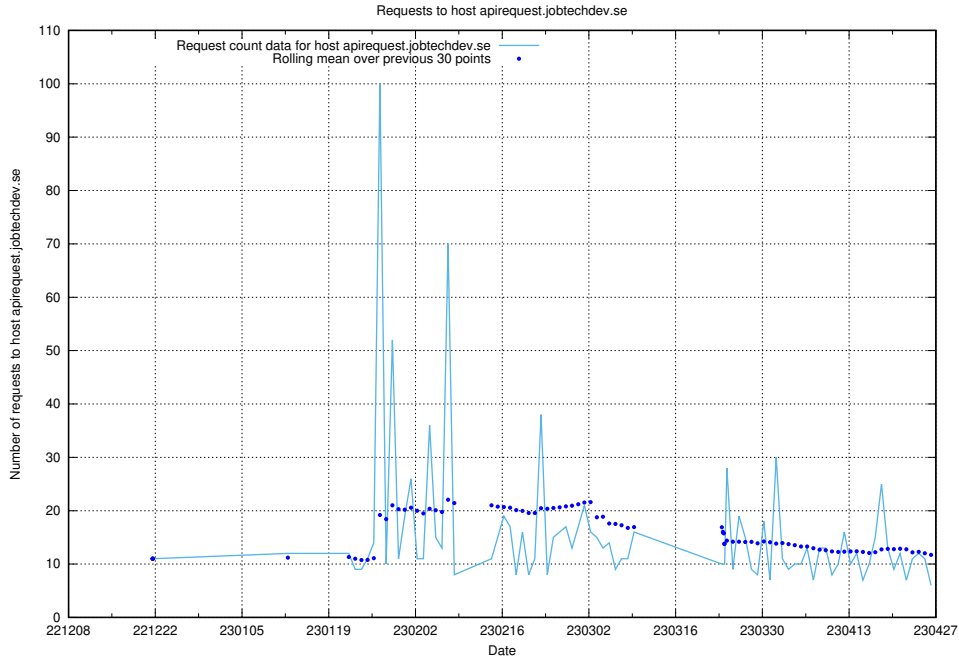

Here, we count the number of requests to host apirequest.jobtechdev.se.

7.78 Usage of opensearch-test.jobtechdev.se

Here, we count the number of requests to host opensearch-test.jobtechdev.se.

7.79 Usage of demo-education-test.jobtechdev.se