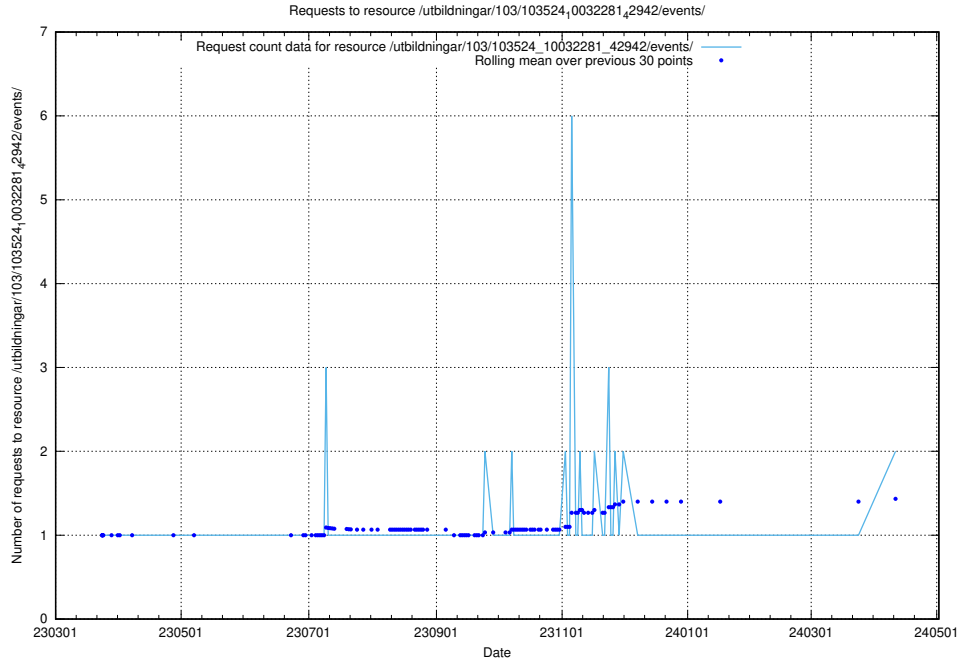

5.774 Usage of /utbildningar/103/103524_10032281_42942/events/

Here, we count the number of requests to resource /utbildningar/103/103524_10032281_42942/events/.