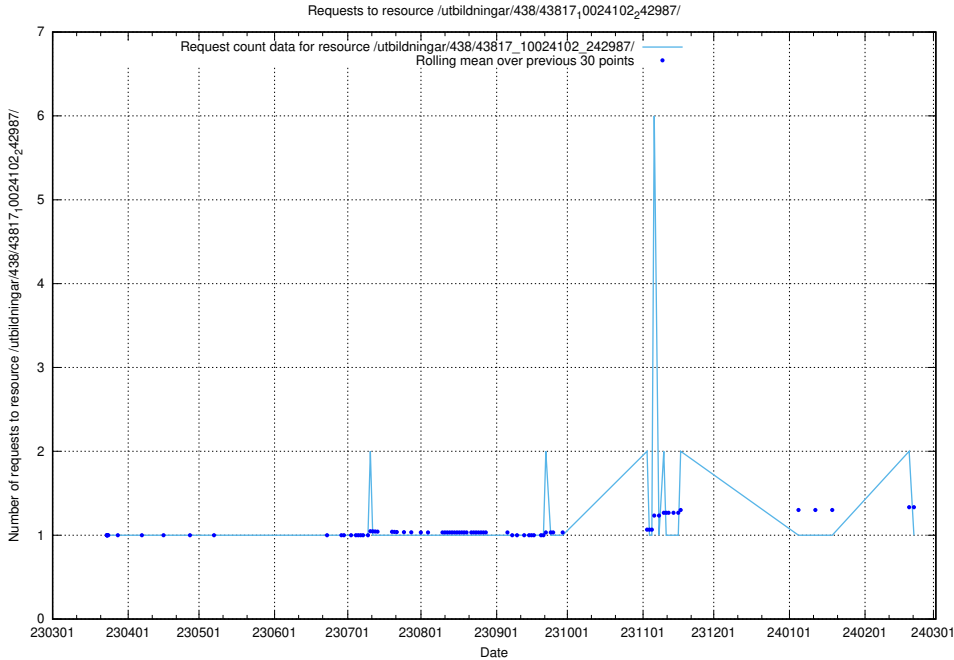

Here, we count the number of requests to resource /utbildningar/438/43817_10024102_314300/.

5.6285 Usage of /utbildningar/438/43817_10024102_242987/

Here, we count the number of requests to resource /utbildningar/438/43817_10024102_242987/.