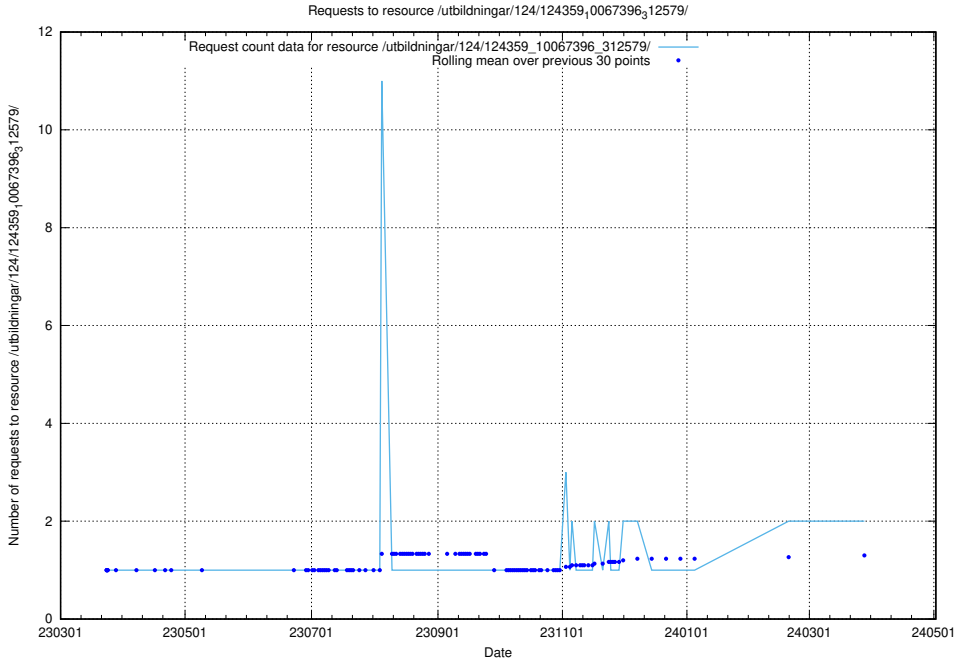

5.627 Usage of /utbildningar/124/124359_10067396_312579/

Here, we count the number of requests to resource /utbildningar/124/124359_10067396_312579/.