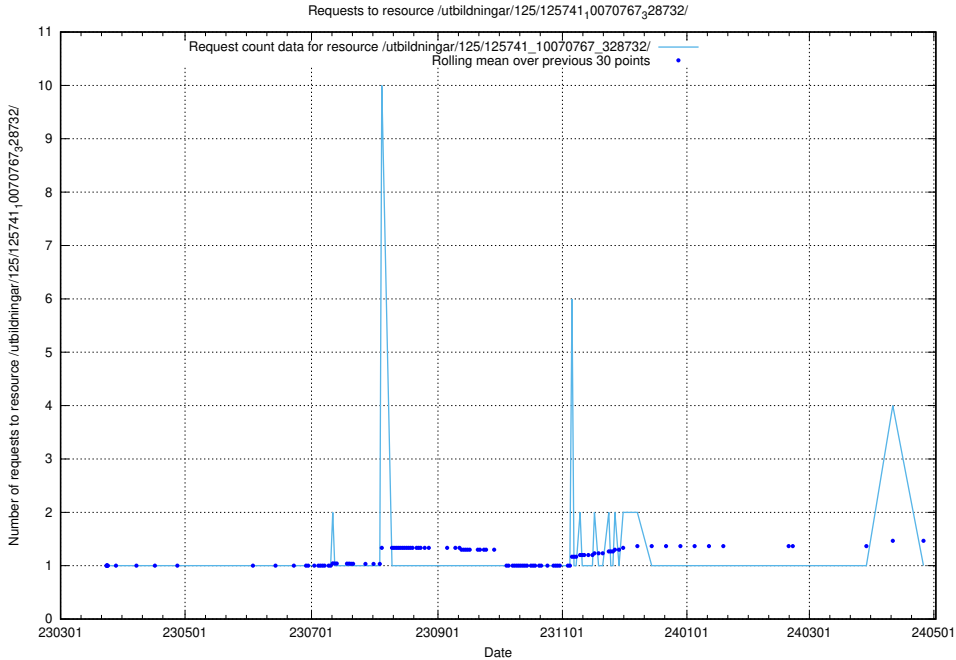

Here, we count the number of requests to resource /utbildningar/125/125741_10070782_323040/.

5.6403 Usage of /utbildningar/125/125741_10070767_328732/

Here, we count the number of requests to resource /utbildningar/125/125741_10070767_328732/.