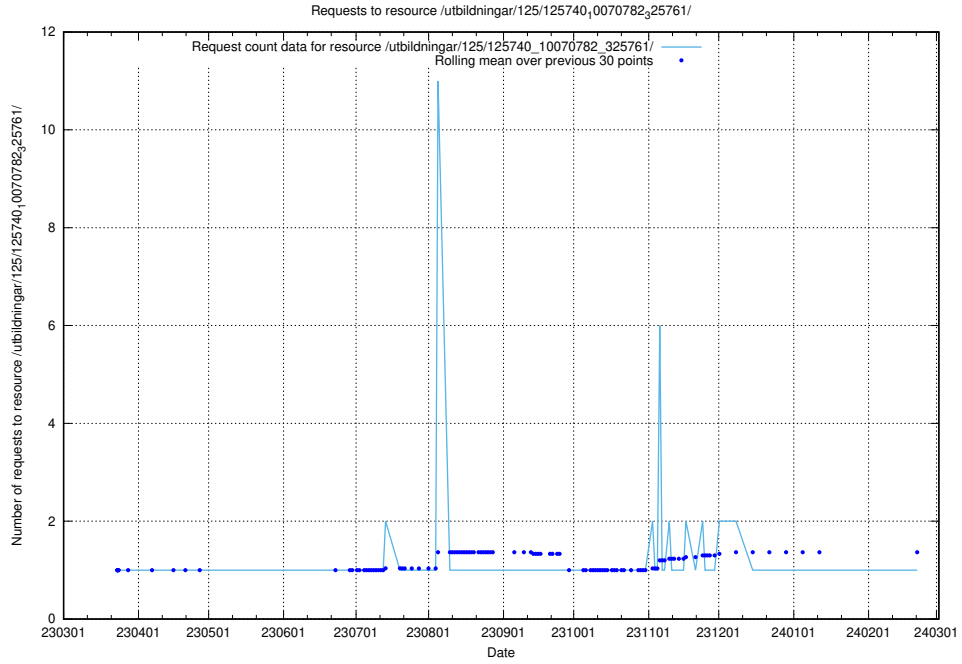

5.941 Usage of /utbildningar/125/125740_10070782_325761/

Here, we count the number of requests to resource /utbildningar/125/125740_10070782_325761/.