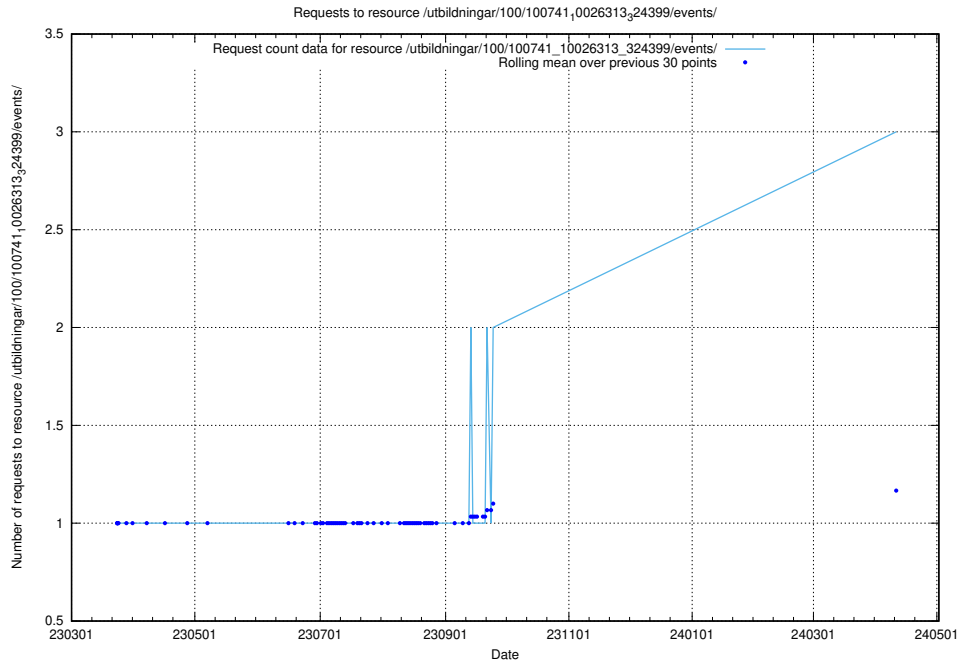

Here, we count the number of requests to resource /utbildningar/437/43735_10024046_30007/.

5.366 Usage of /utbildningar/100/100741_10026313_324399/events/

Here, we count the number of requests to resource /utbildningar/100/100741_10026313_324399/events/