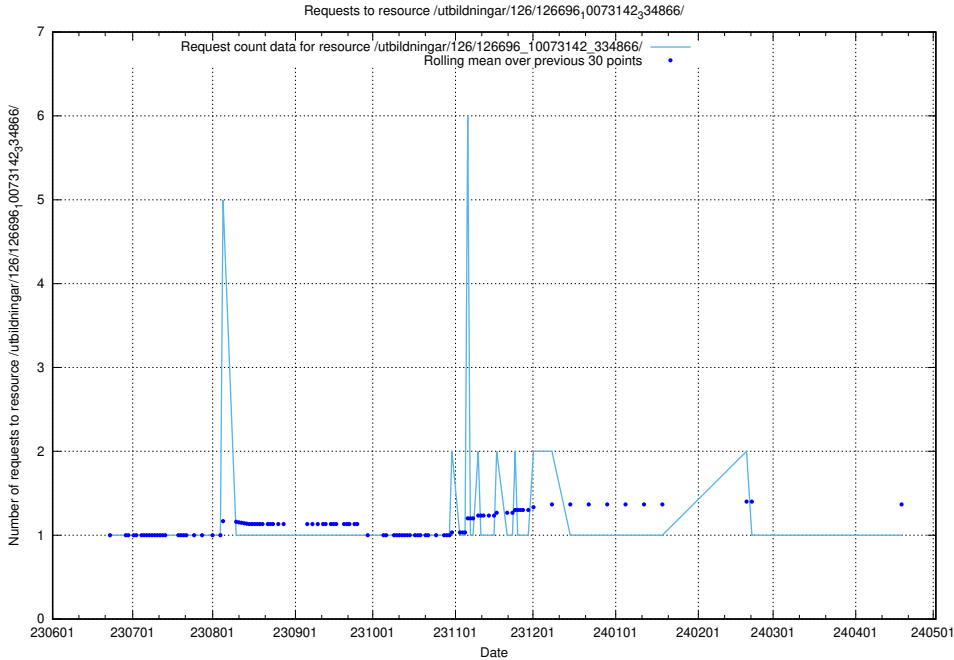

5.5573 Usage of /utbildningar/126/126696_10073142_334866/

Here, we count the number of requests to resource /utbildningar/126/126696_10073142_334866/.