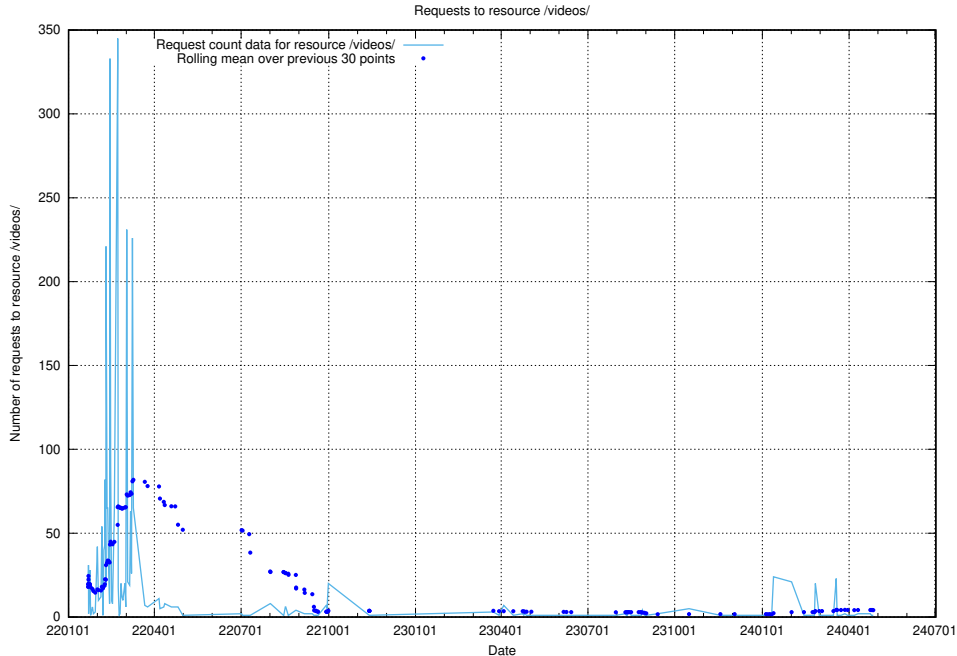

5.5927 Usage of /videos/

Here, we count the number of requests to resource /videos/.