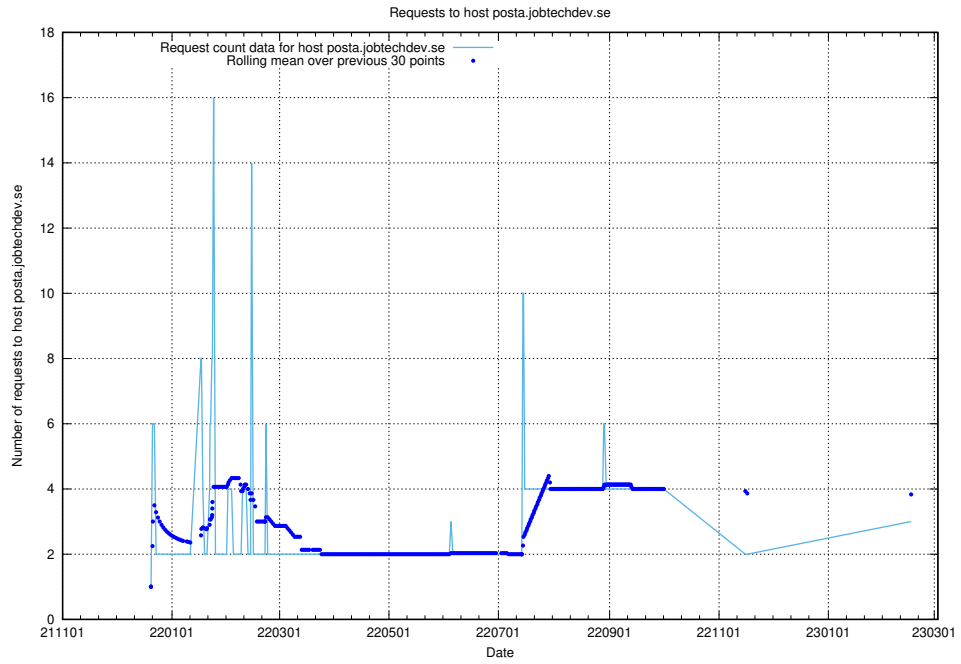

7.193 Usage of `posta.jobtechdev.se`

Here, we count the number of requests to host `posta.jobtechdev.se`.