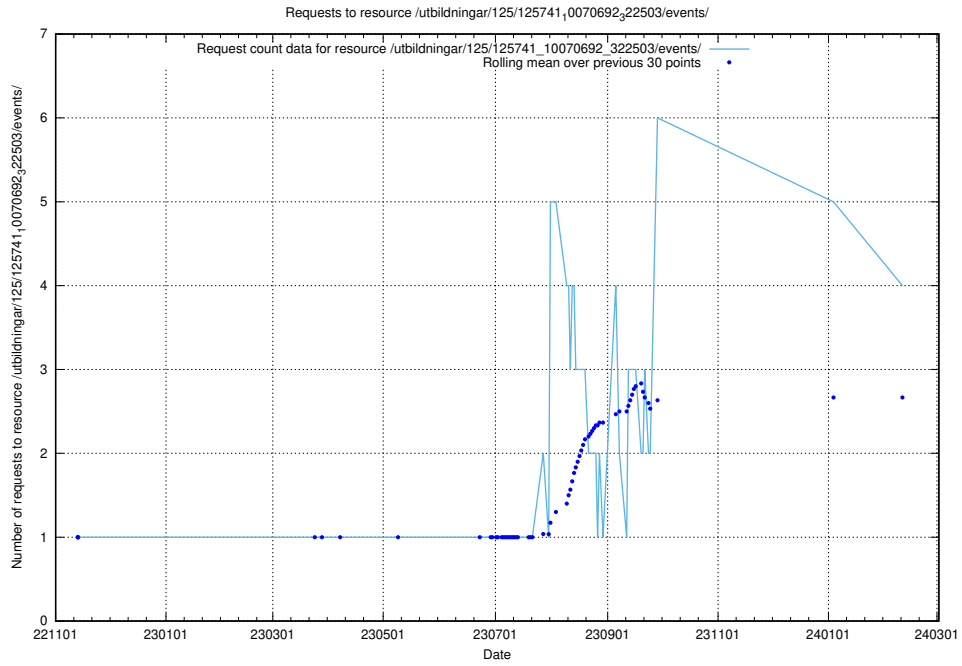

5.229 Usage of /utbildningar/125/125741_10070692_322503/events/

Here, we count the number of requests to resource /utbildningar/125/125741_10070692_322503/events/