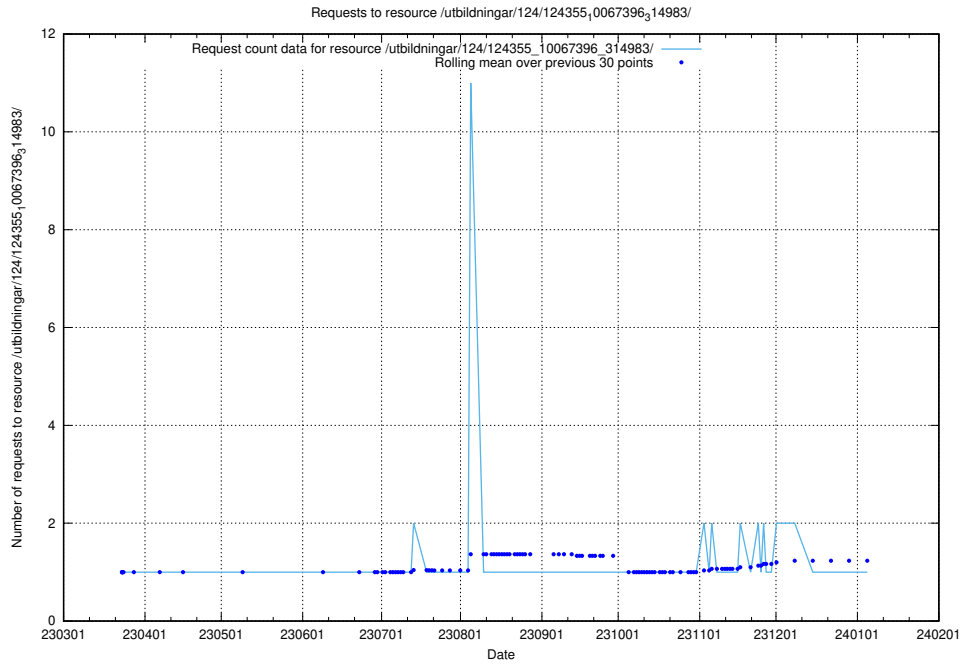

5.3837 Usage of /utbildningar/124/124355_10067396_314983/

Here, we count the number of requests to resource /utbildningar/124/124355_10067396_314983/.