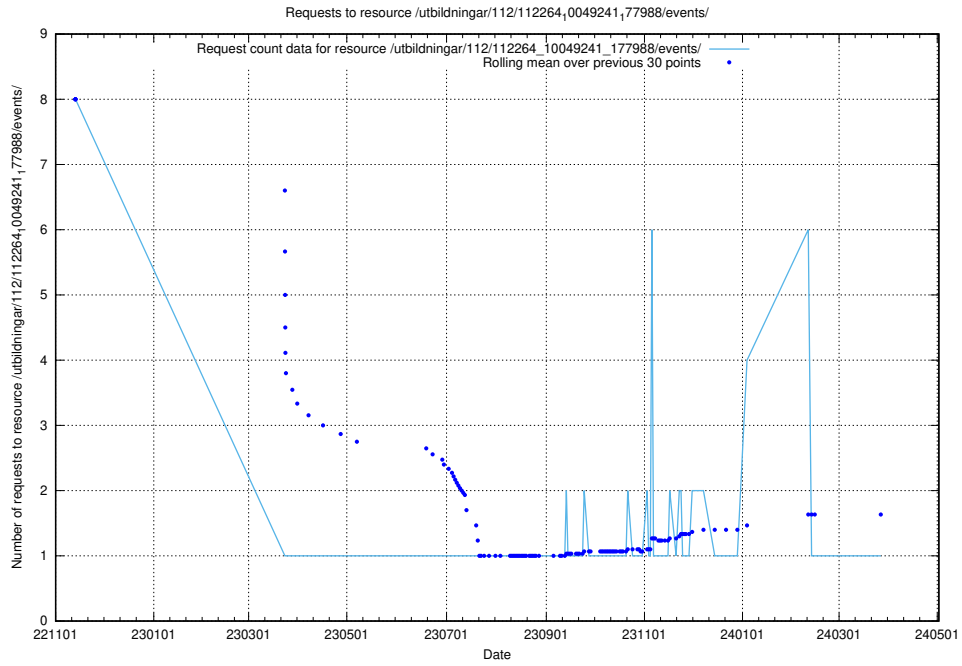

5.5737 Usage of /utbildningar/112/112264_10049241_177988/events/

Here, we count the number of requests to resource /utbildningar/112/112264_10049241_177988/events/