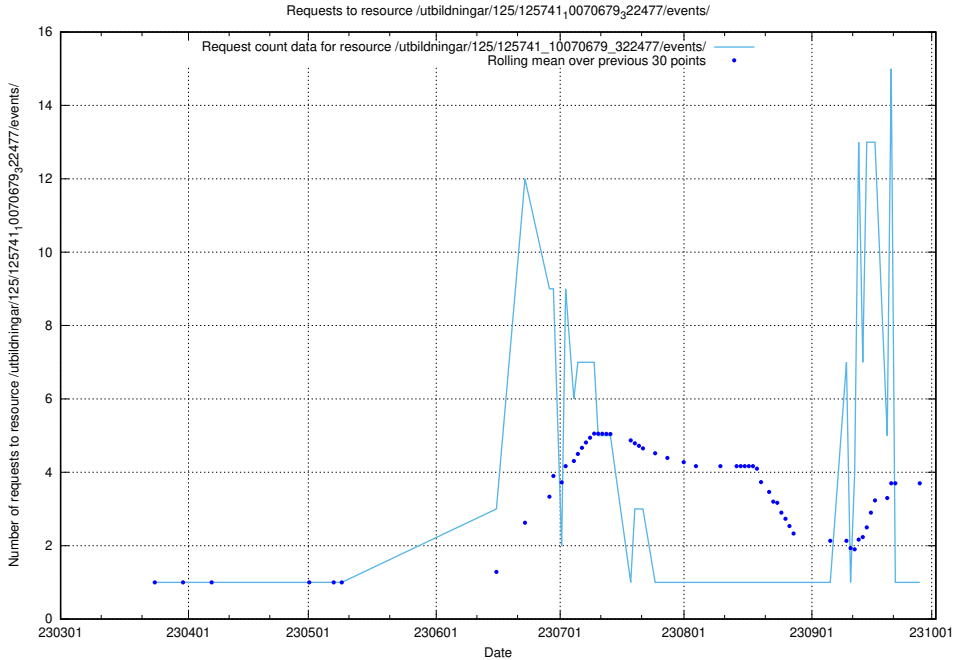

5.6171 Usage of /utbildningar/125/125741_10070679_322477/events/

Here, we count the number of requests to resource /utbildningar/125/125741_10070679_322477/events/