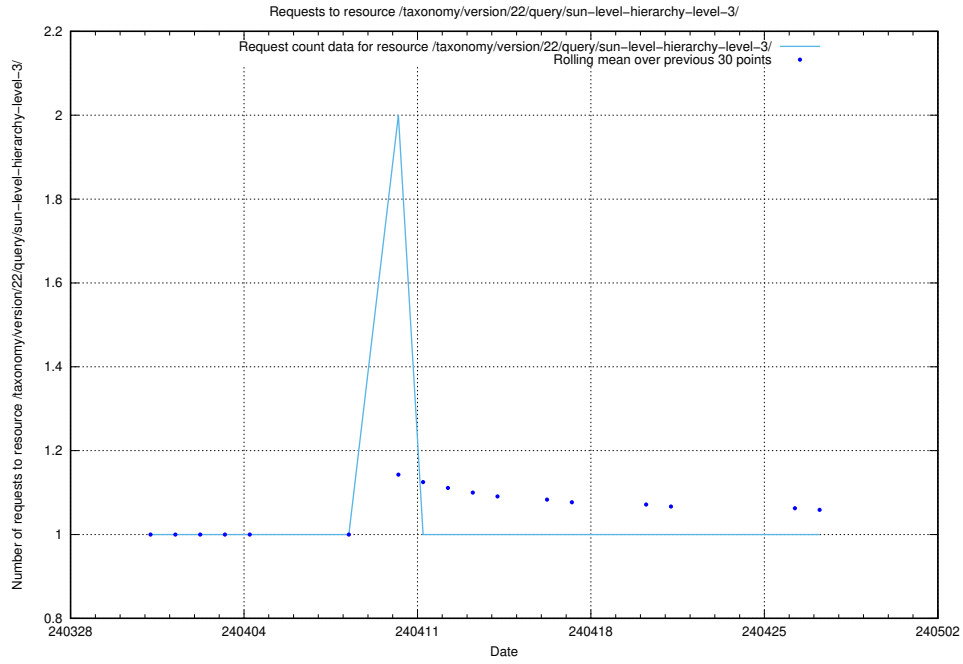

5.1527 Usage of /taxonomy/version/22/query/sun-level-hierarchy-level-3/

Here, we count the number of requests to resource /taxonomy/version/22/query/sun-level-hierarchy-level-3/.