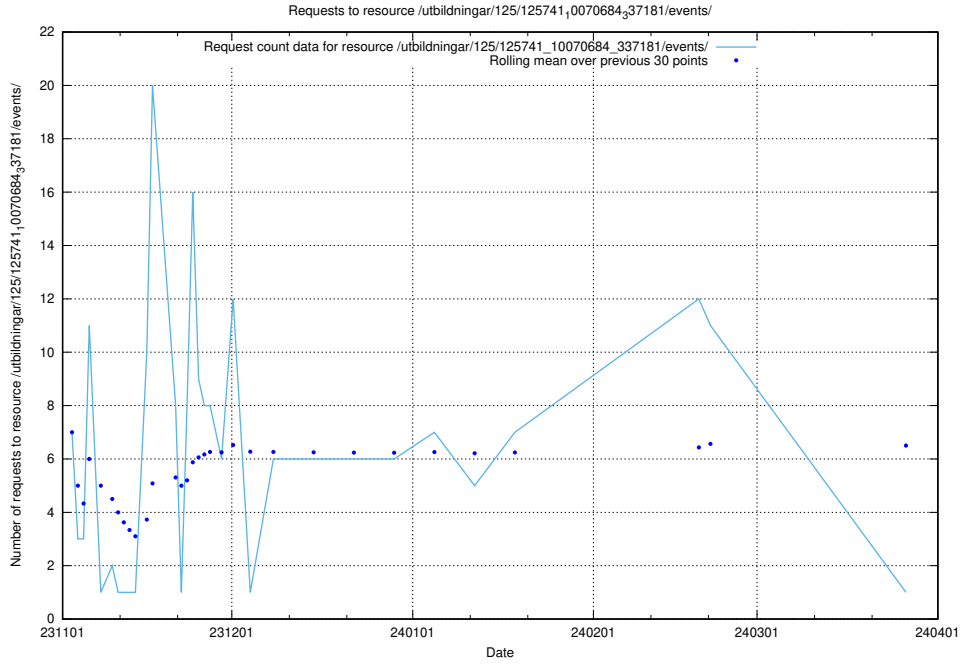

Here, we count the number of requests to resource /utbildningar/126/126334_10071625_335747/.

5.4087 Usage of /utbildningar/125/125741_10070684_337181/events/

Here, we count the number of requests to resource /utbildningar/125/125741_10070684_337181/events/