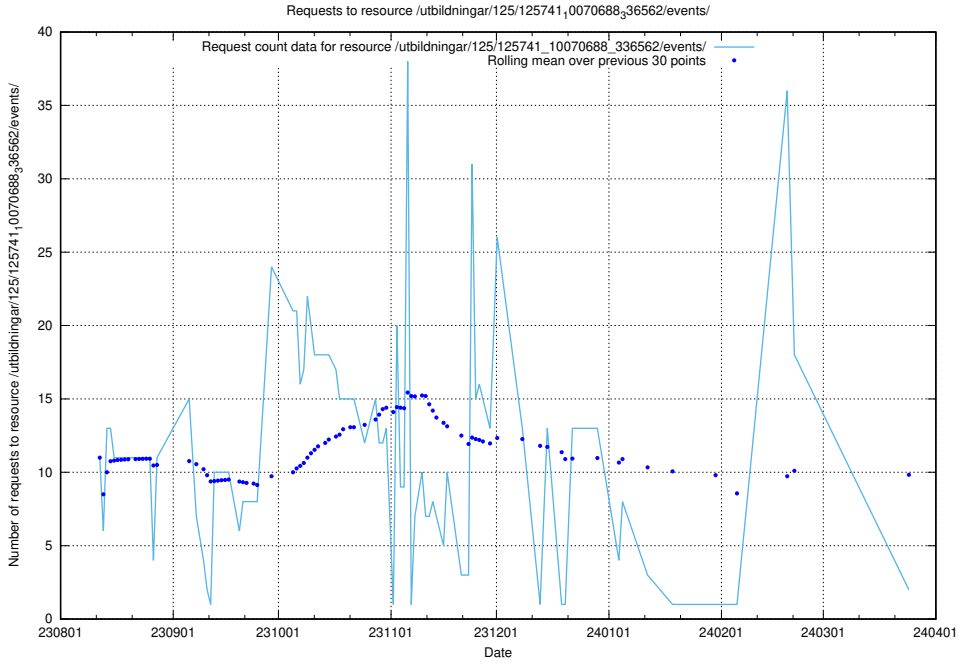

5.717 Usage of /utbildningar/125/125741_10070688_336562/events/

Here, we count the number of requests to resource /utbildningar/125/125741_10070688_336562/events/