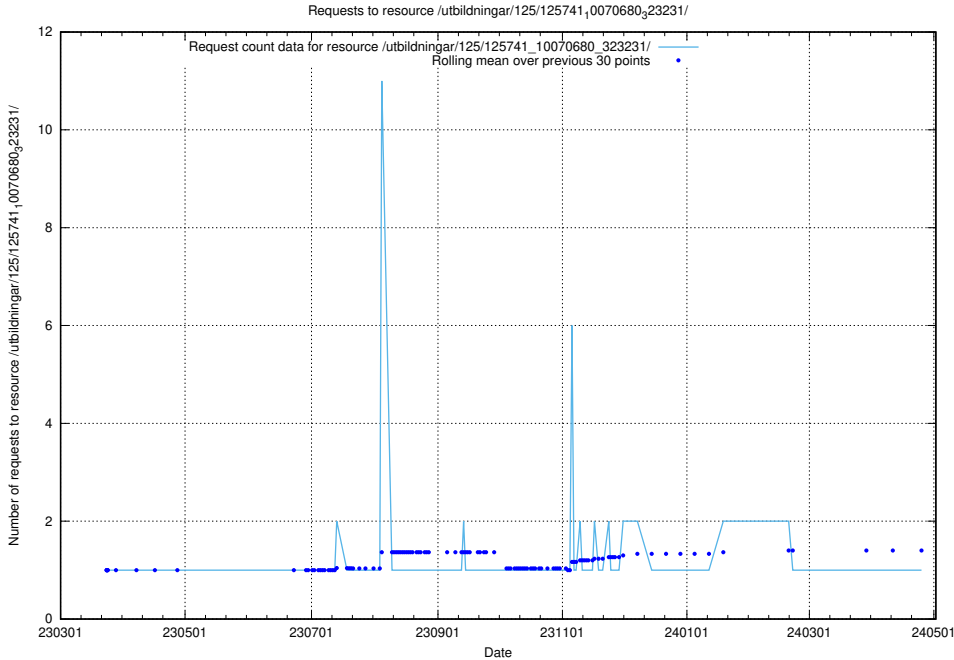

5.6414 Usage of /utbildningar/125/125741_10070680_323231/

Here, we count the number of requests to resource /utbildningar/125/125741_10070680_323231/.