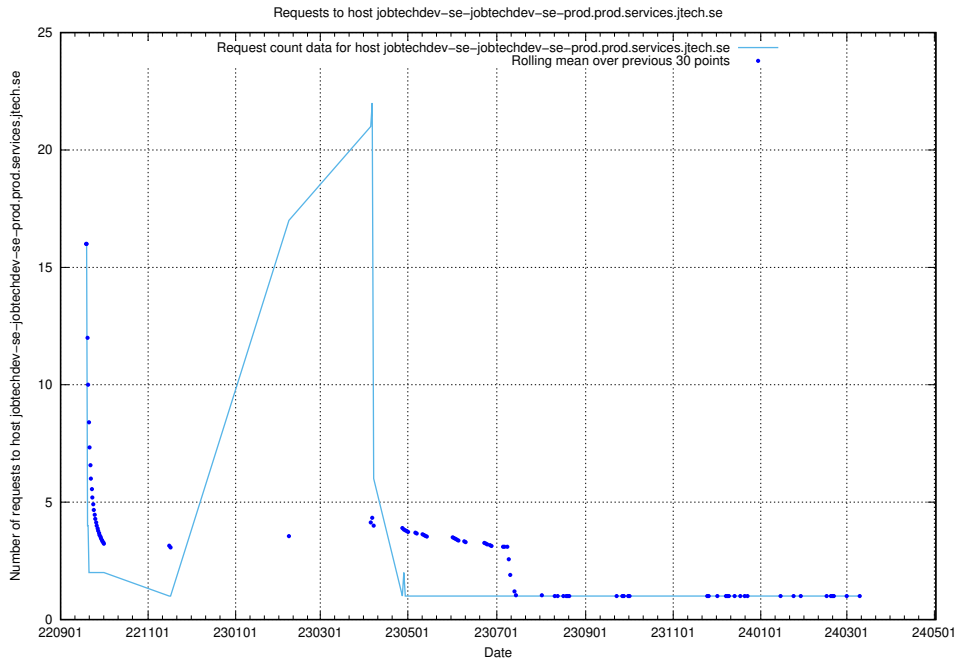

7.612 Usage of jobtechdev-se-jobtechdev-se-prod.prod.services.jtech.se

Here, we count the number of requests to host jobtechdev-se-jobtechdev-se-prod.prod.services.jtech.se.