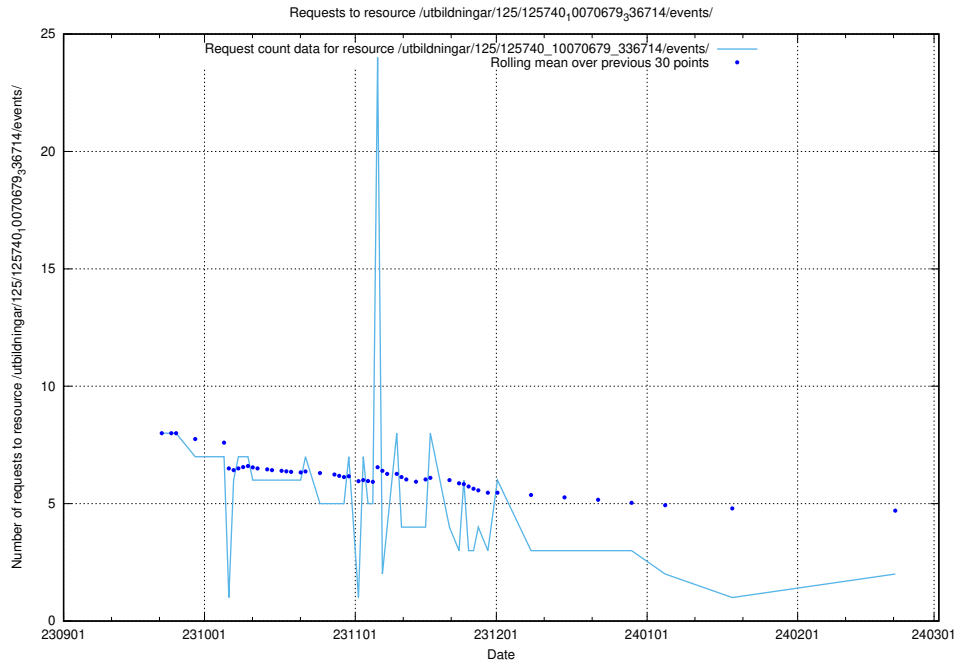

5.692 Usage of /utbildningar/125/125740_10070679_336714/events/

Here, we count the number of requests to resource /utbildningar/125/125740_10070679_336714/events/