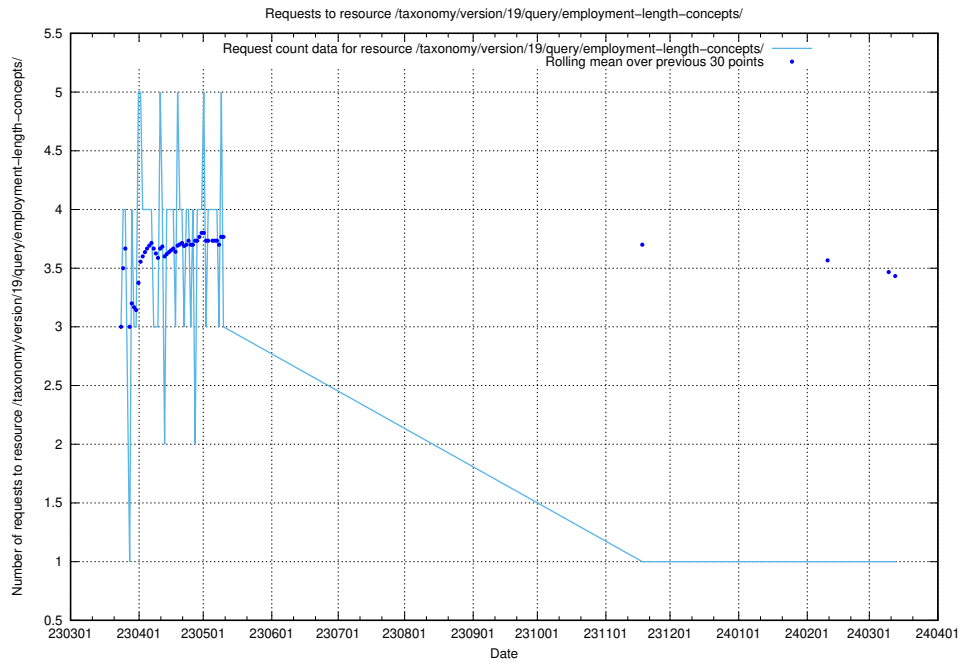

5.6087 Usage of /taxonomy/version/19/query/employment-length-concepts/

Here, we count the number of requests to resource /taxonomy/version/19/query/employment-length-concepts/.