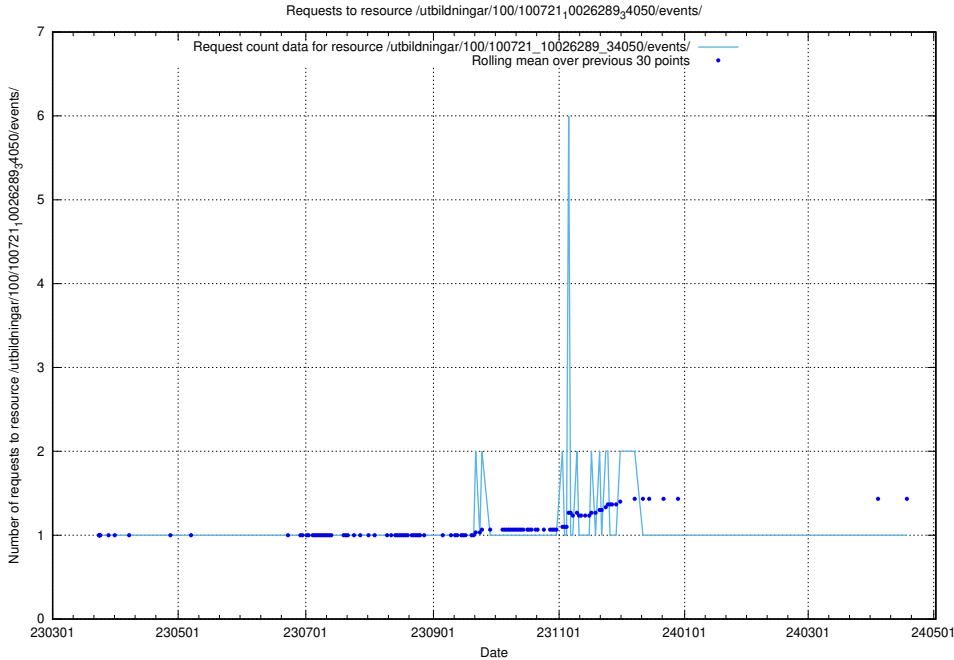

5.5642 Usage of /utbildningar/100/100721_10026289_34050/events/

Here, we count the number of requests to resource /utbildningar/100/100721_10026289_34050/events/.