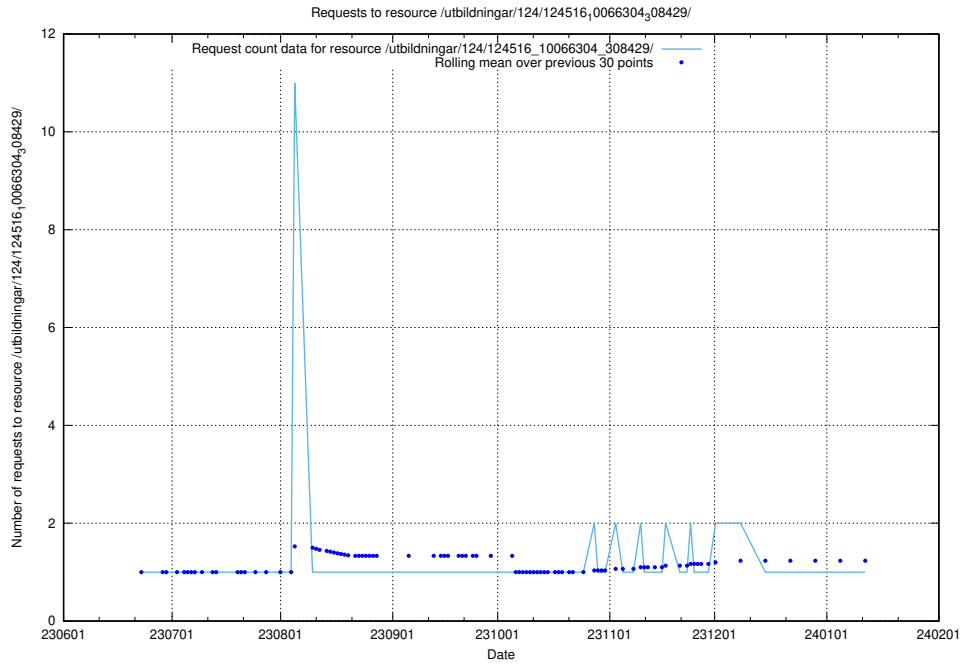

5.5714 Usage of /utbildningar/124/124516_10066304_308429/

Here, we count the number of requests to resource /utbildningar/124/124516_10066304_308429/.