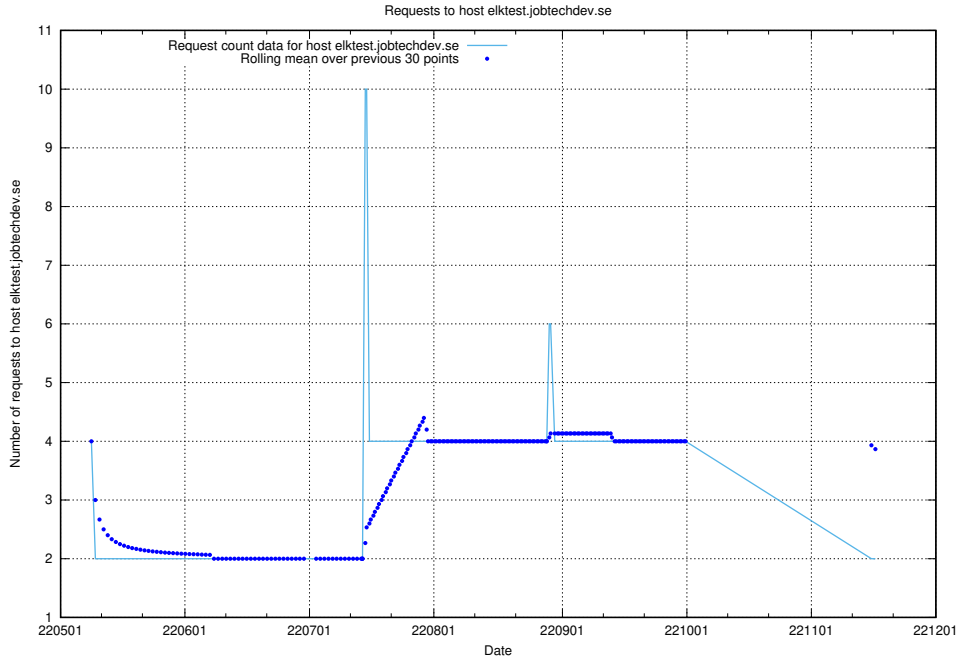

7.424 Usage of elktest.jobtechdev.se

Here, we count the number of requests to host elktest.jobtechdev.se.