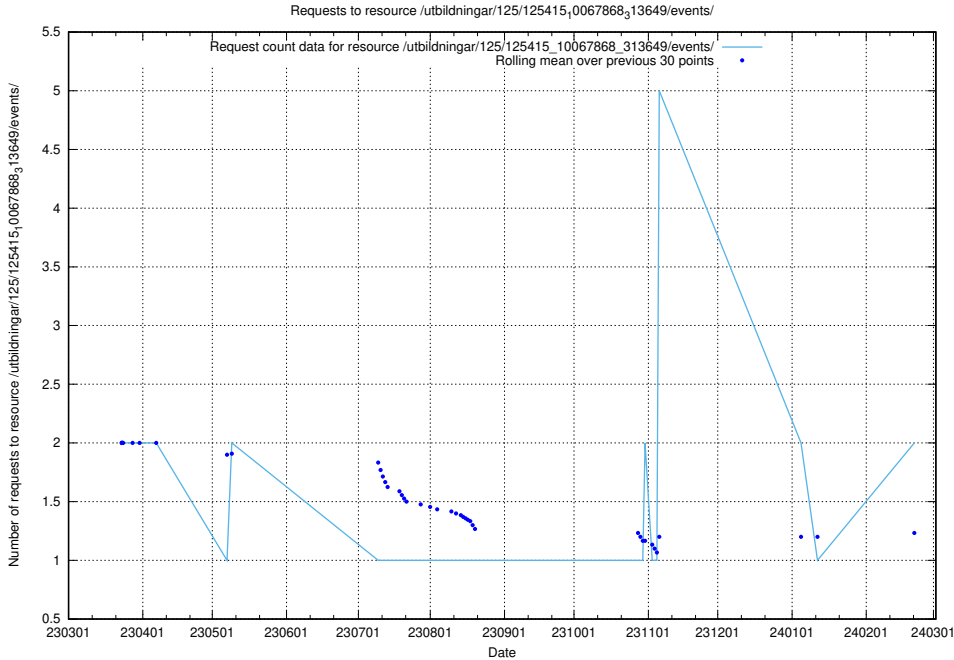

5.914 Usage of /utbildningar/125/125415_10067868_313649/events/

Here, we count the number of requests to resource /utbildningar/125/125415_10067868_313649/events/