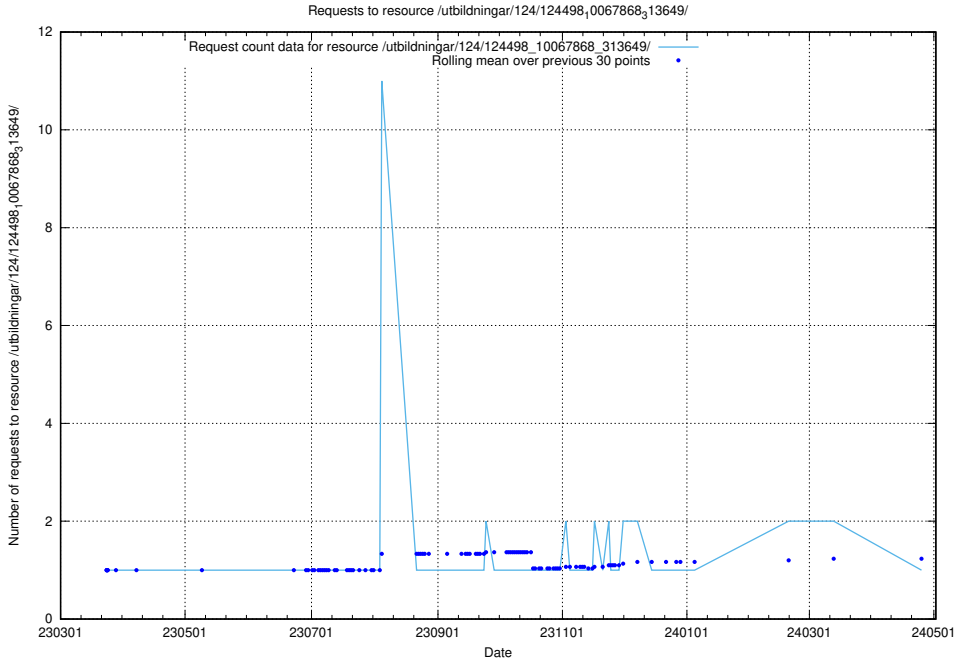

5.2610 Usage of /utbildningar/124/124498_10067868_313649/

Here, we count the number of requests to resource /utbildningar/124/124498_10067868_313649/.