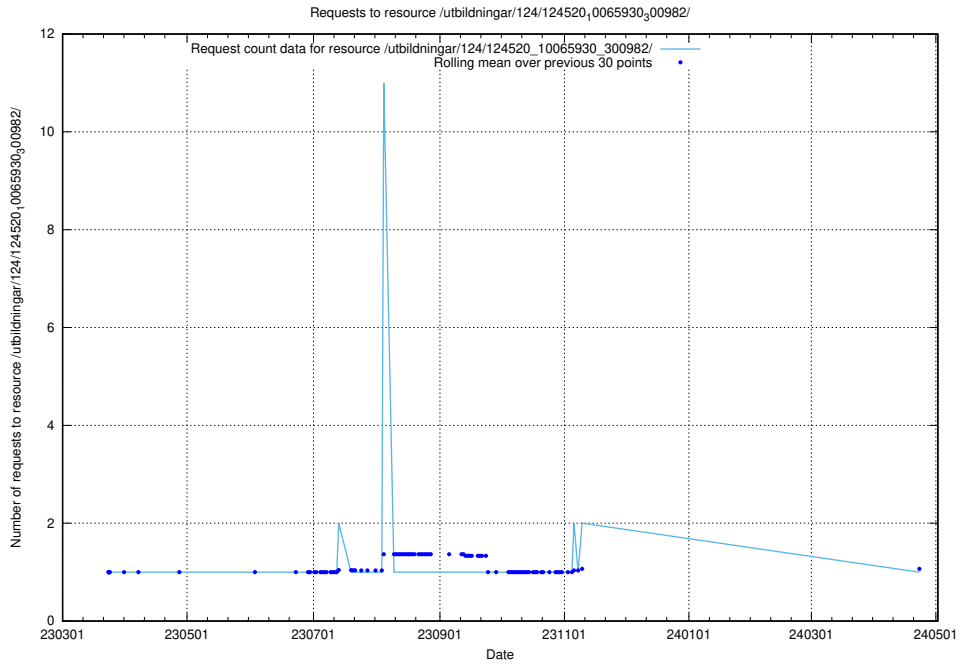

5.1230 Usage of /utbildningar/124/124520_10065930_300982/

Here, we count the number of requests to resource /utbildningar/124/124520_10065930_300982/.