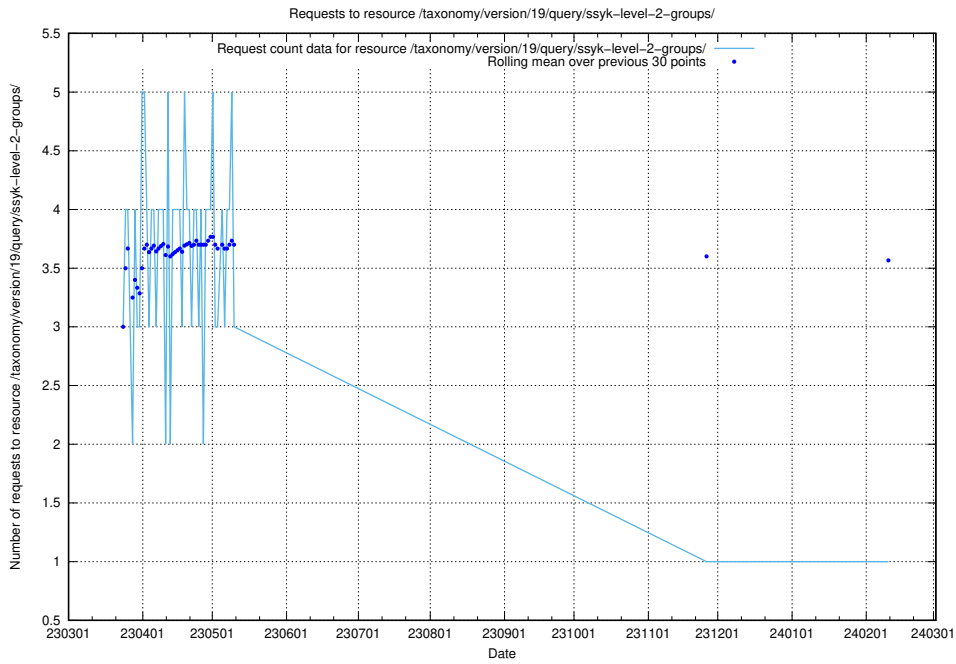

5.6067 Usage of /taxonomy/version/19/query/ssyk-level-2-groups/

Here, we count the number of requests to resource /taxonomy/version/19/query/ssyk-level-2-groups/.