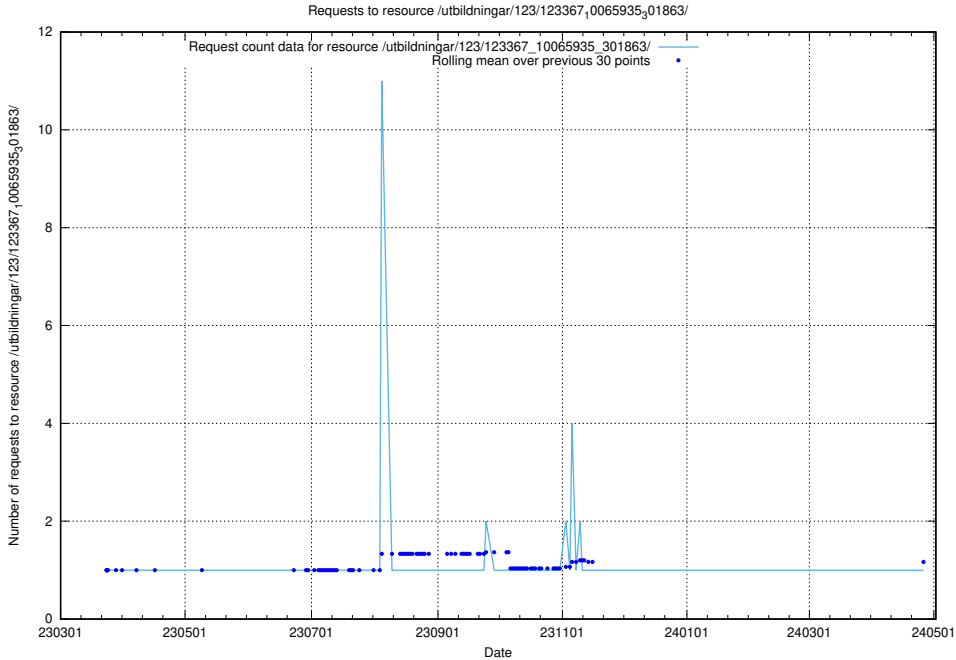

5.4559 Usage of /utbildningar/123/123367_10065935_301863/

Here, we count the number of requests to resource /utbildningar/123/123367_10065935_301863/.