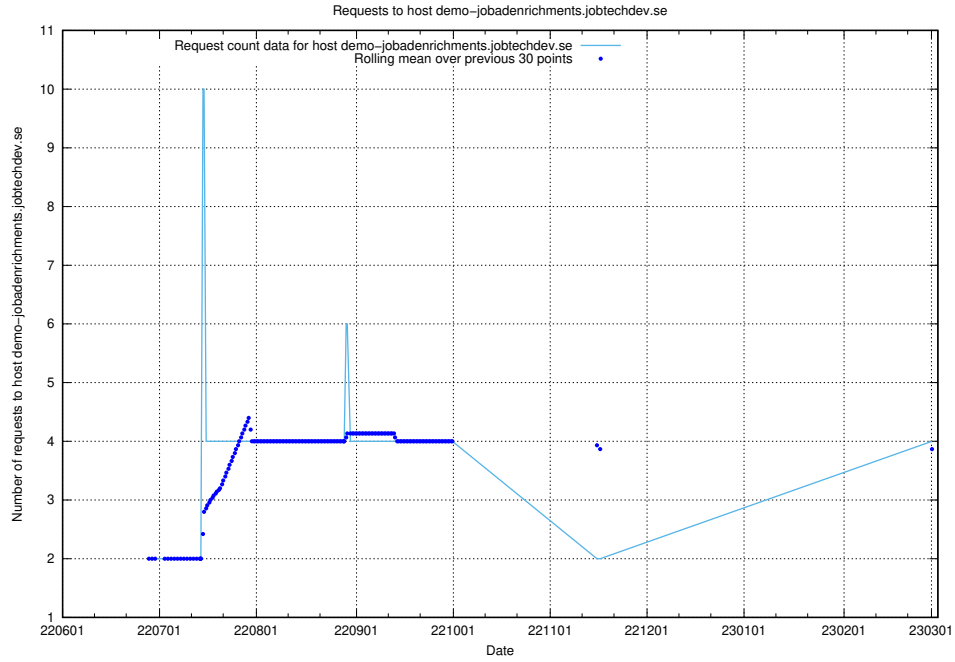

7.139 Usage of demo-jobadenrichments.jobtechdev.se

Here, we count the number of requests to host demo-jobadenrichments.jobtechdev.se.