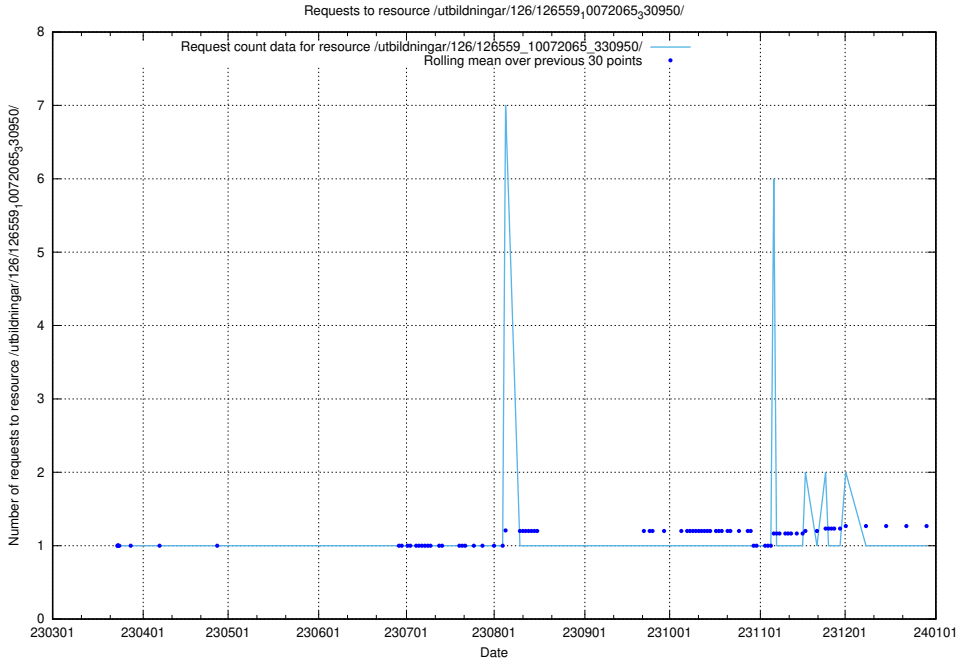

5.6342 Usage of /utbildningar/126/126559_10072065_330950/

Here, we count the number of requests to resource /utbildningar/126/126559_10072065_330950/.