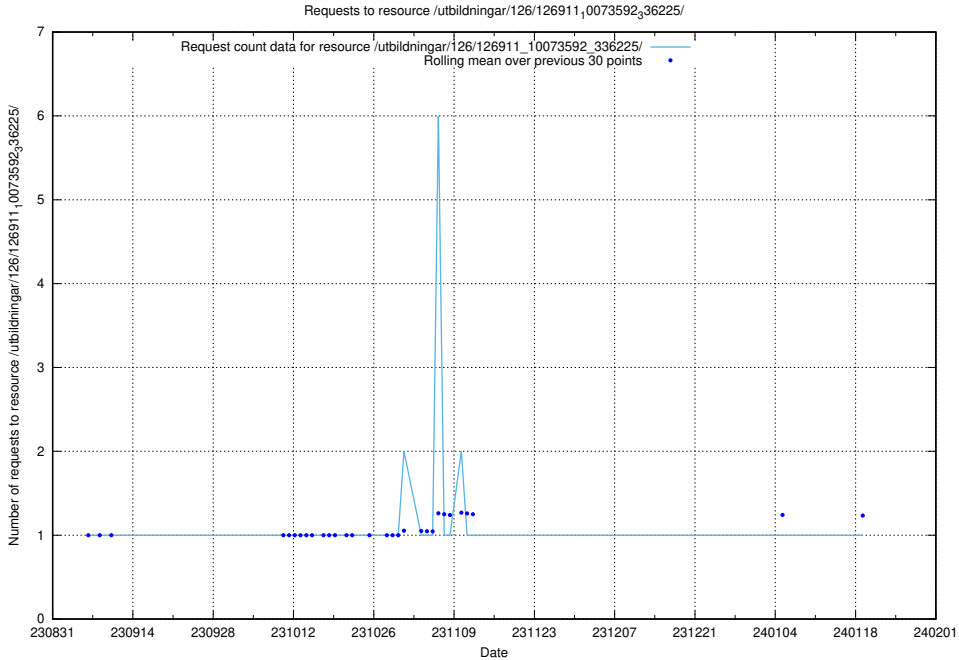

5.4608 Usage of /utbildningar/126/126911_10073592_336225/

Here, we count the number of requests to resource /utbildningar/126/126911_10073592_336225/.