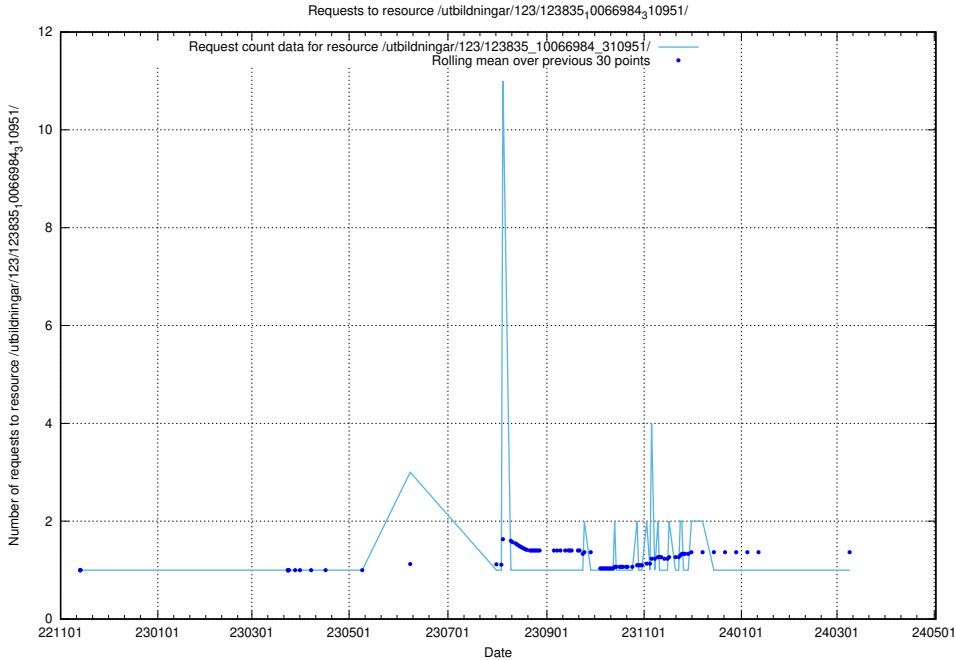

5.5850 Usage of /utbildningar/123/123835_10066984_310951/

Here, we count the number of requests to resource /utbildningar/123/123835_10066984_310951/.