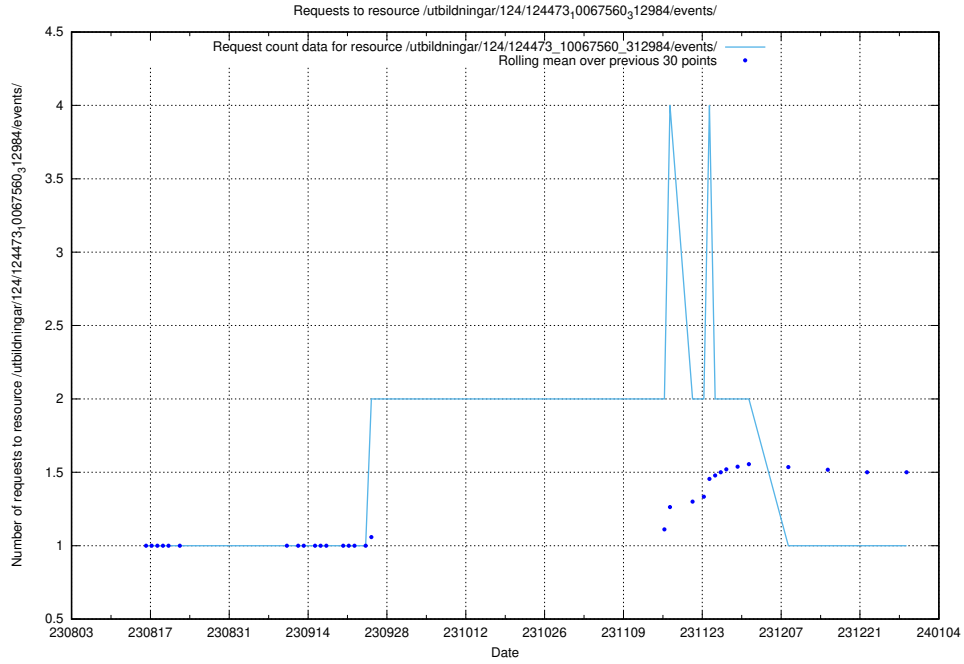

5.4743 Usage of /utbildningar/124/124473_10067560_312984/events/

Here, we count the number of requests to resource /utbildningar/124/124473_10067560_312984/events/

5.4744 Usage of /utbildningar/124/124465_10067560_312984/events/