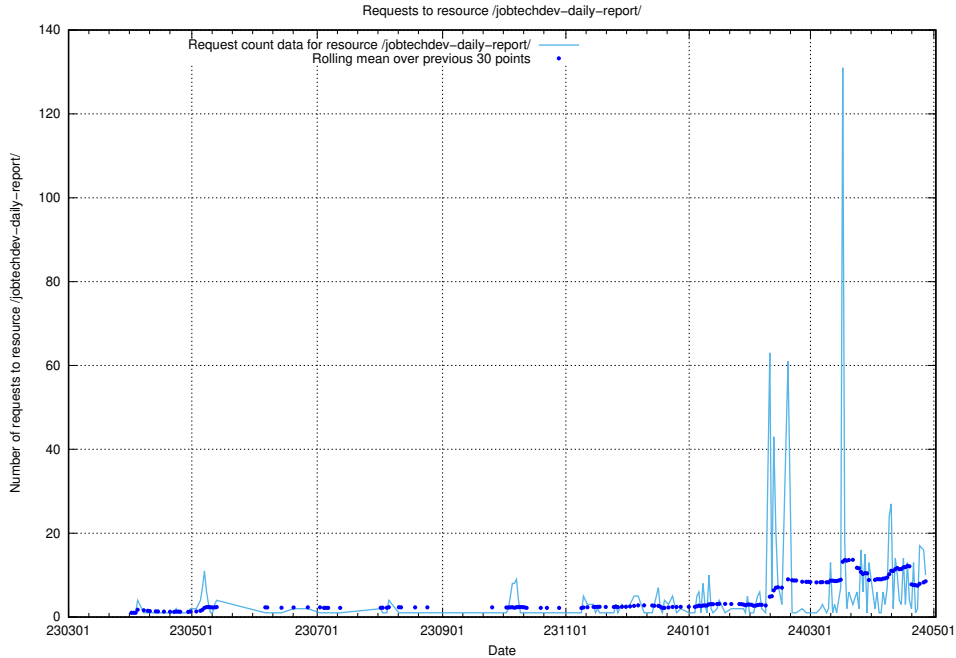

5.33 Usage of /jobtechdev-daily-report/

Here, we count the number of requests to resource /jobtechdev-daily-report/.