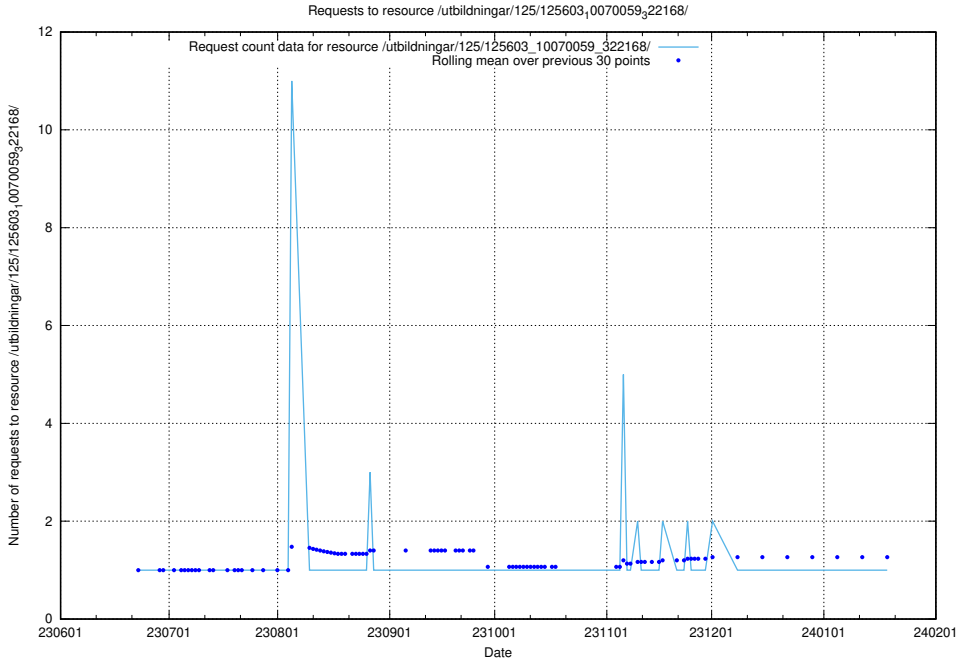

Here, we count the number of requests to resource /utbildningar/125/125603_10070220_334608/.

5.5670 Usage of /utbildningar/125/125603_10070059_322168/

Here, we count the number of requests to resource /utbildningar/125/125603_10070059_322168/.