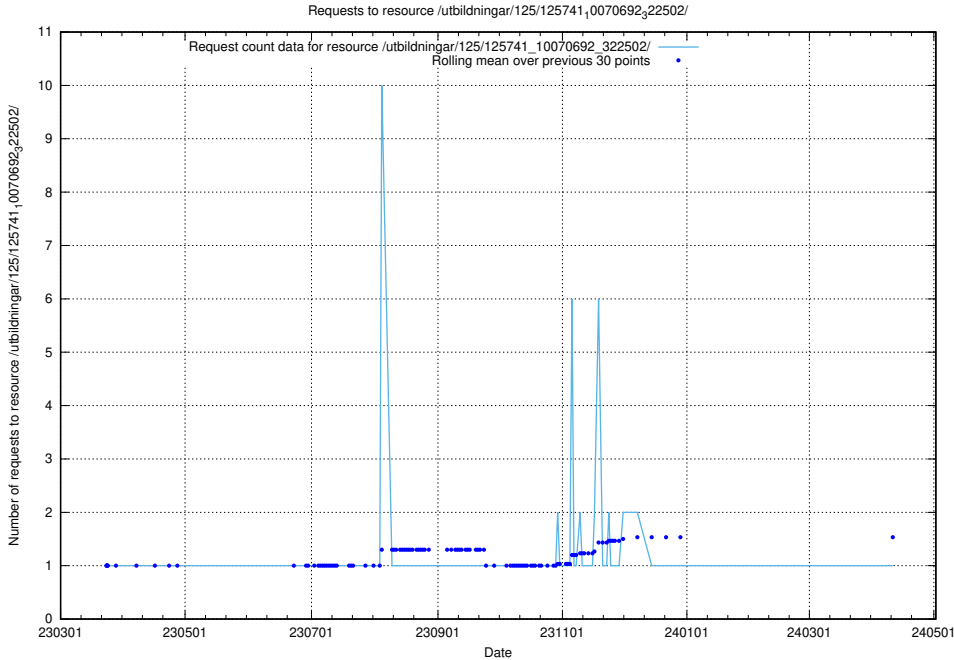

5.6408 Usage of /utbildningar/125/125741_10070692_322502/

Here, we count the number of requests to resource /utbildningar/125/125741_10070692_322502/.