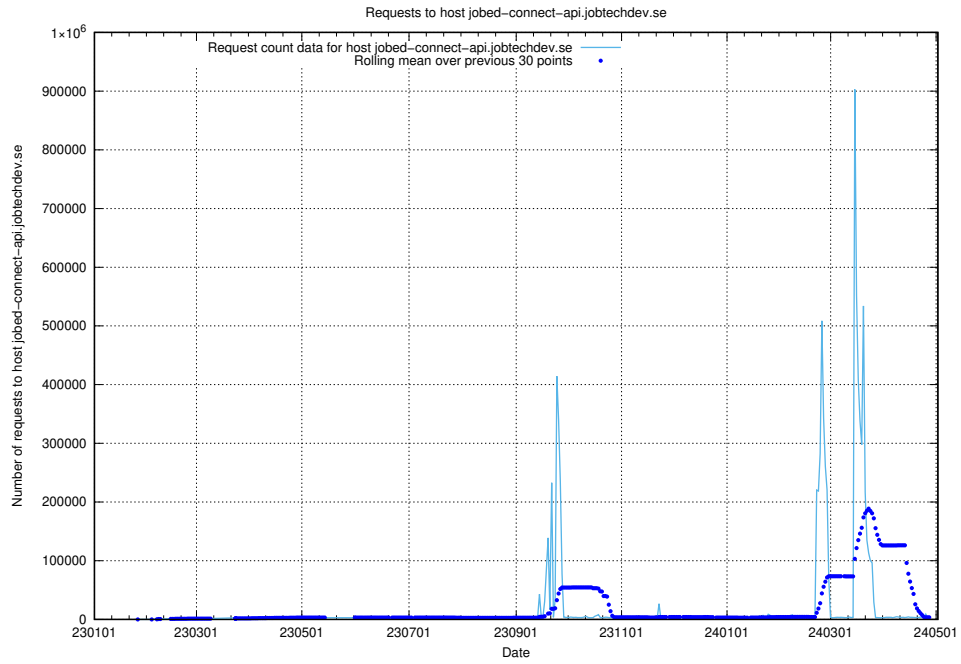

7.15 Usage of `jobed-connect-api.jobtechdev.se`

Here, we count the number of requests to host `jobed-connect-api.jobtechdev.se`.