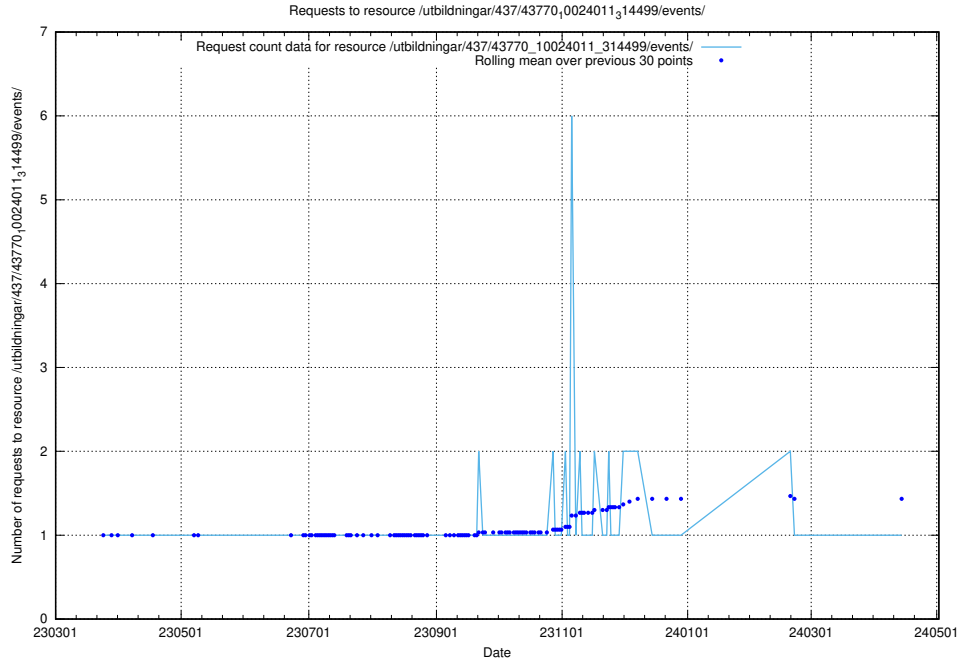

5.6127 Usage of /utbildningar/437/43770_10024011_314499/events/

Here, we count the number of requests to resource /utbildningar/437/43770_10024011_314499/events/.