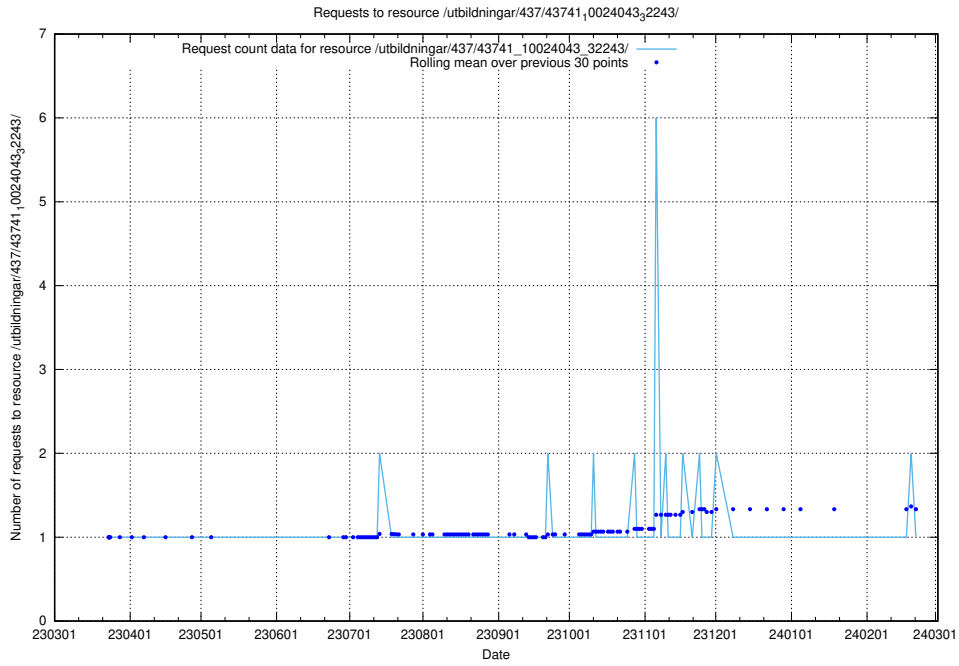

5.6331 Usage of /utbildningar/437/43741_10024043_32243/

Here, we count the number of requests to resource /utbildningar/437/43741_10024043_32243/.