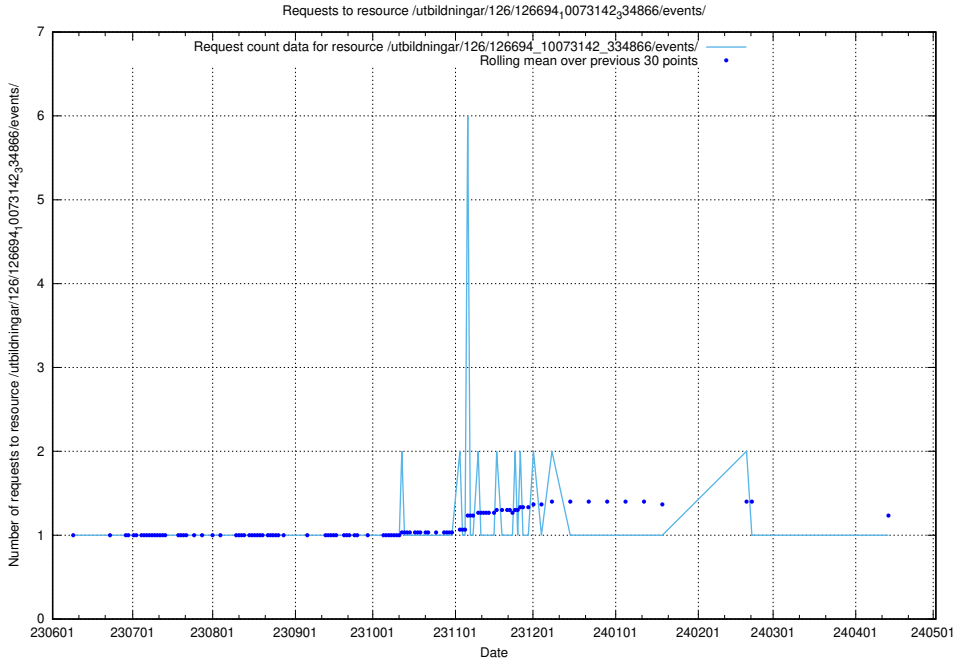

5.5836 Usage of /utbildningar/126/126694_10073142_334866/events/

Here, we count the number of requests to resource /utbildningar/126/126694_10073142_334866/events/