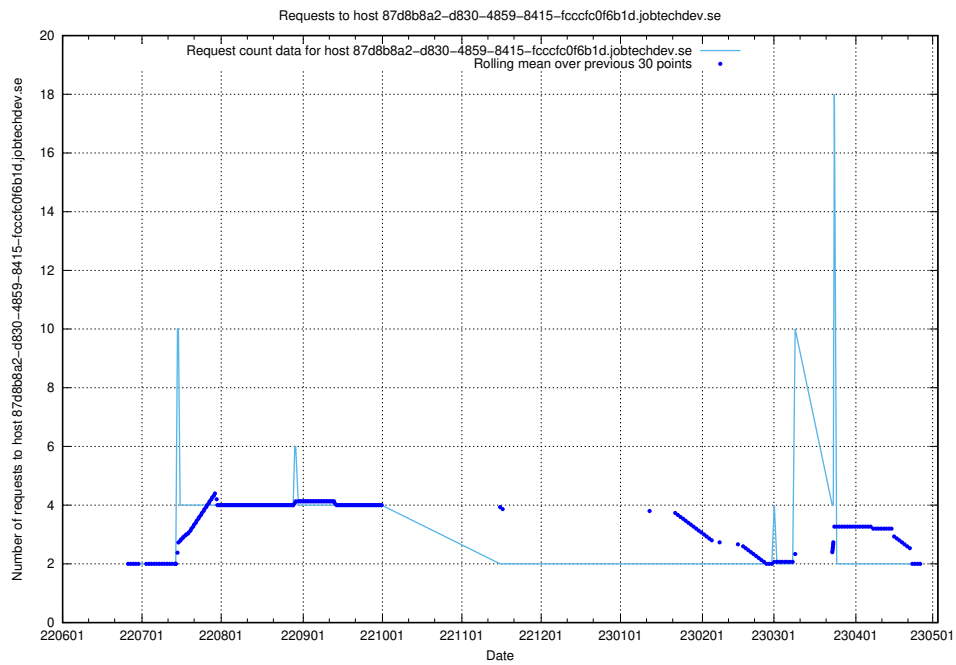

7.394 Usage of 87d8b8a2-d830-4859-8415-fccfc0f6b1d.jobtechdev.se

Here, we count the number of requests to host 87d8b8a2-d830-4859-8415-fccfc0f6b1d.jobtechdev.se.