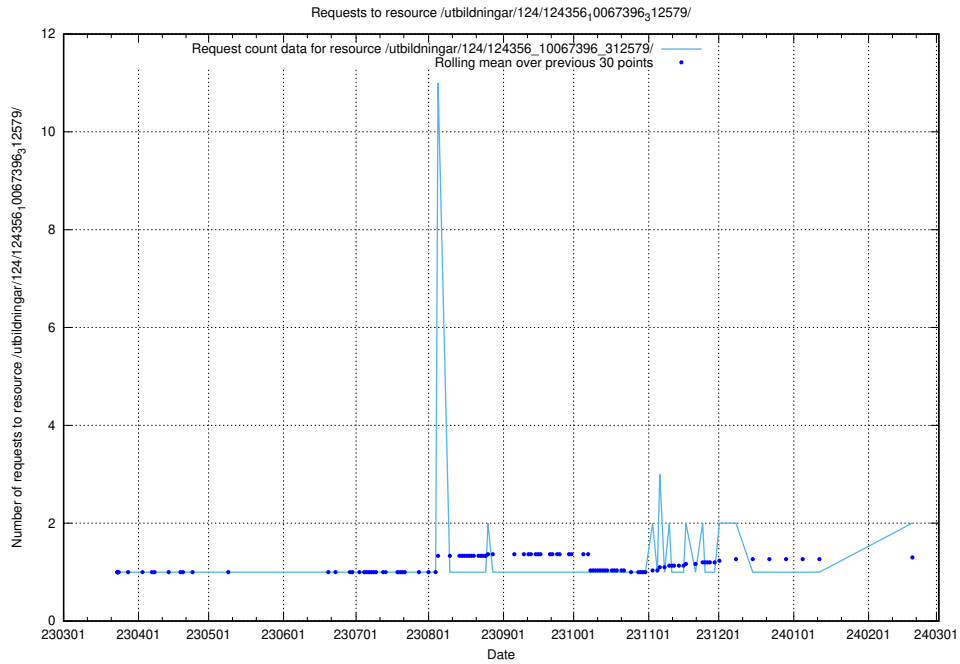

5.632 Usage of /utbildningar/124/124356_10067396_312579/

Here, we count the number of requests to resource /utbildningar/124/124356_10067396_312579/.