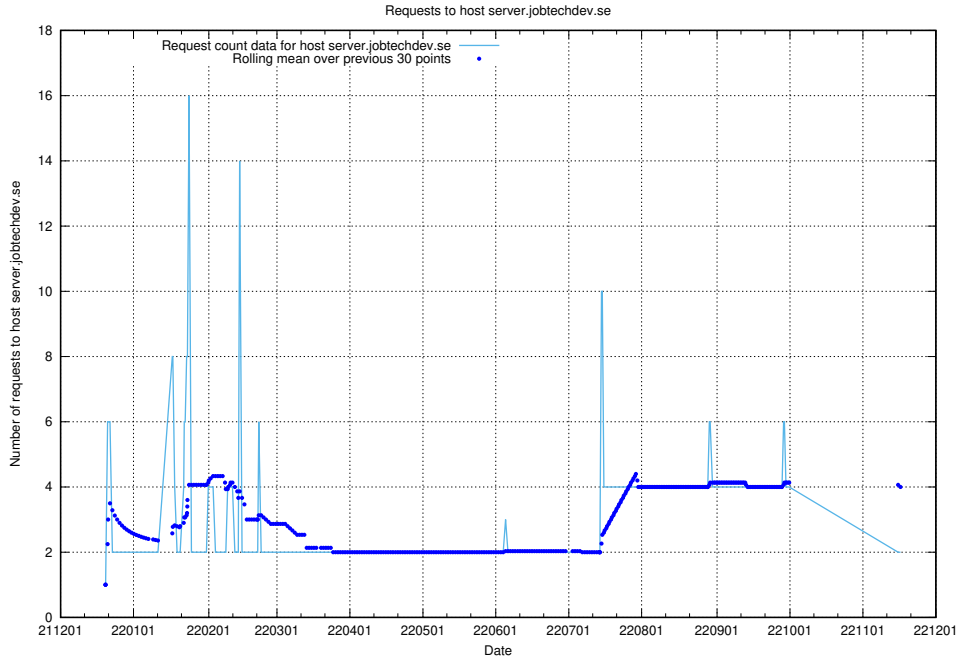

7.366 Usage of server.jobtechdev.se

Here, we count the number of requests to host server.jobtechdev.se.