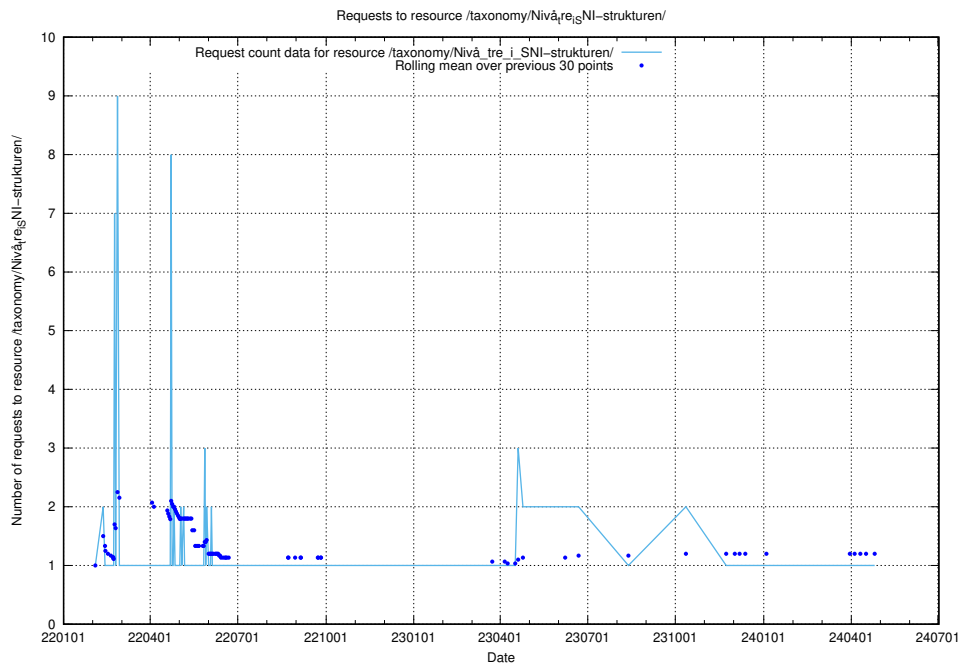

5.2971 Usage of /taxonomy/Nivå_tre_i_SNI-strukturen/

Here, we count the number of requests to resource /taxonomy/Nivå_tre_i_SNI-strukturen/.