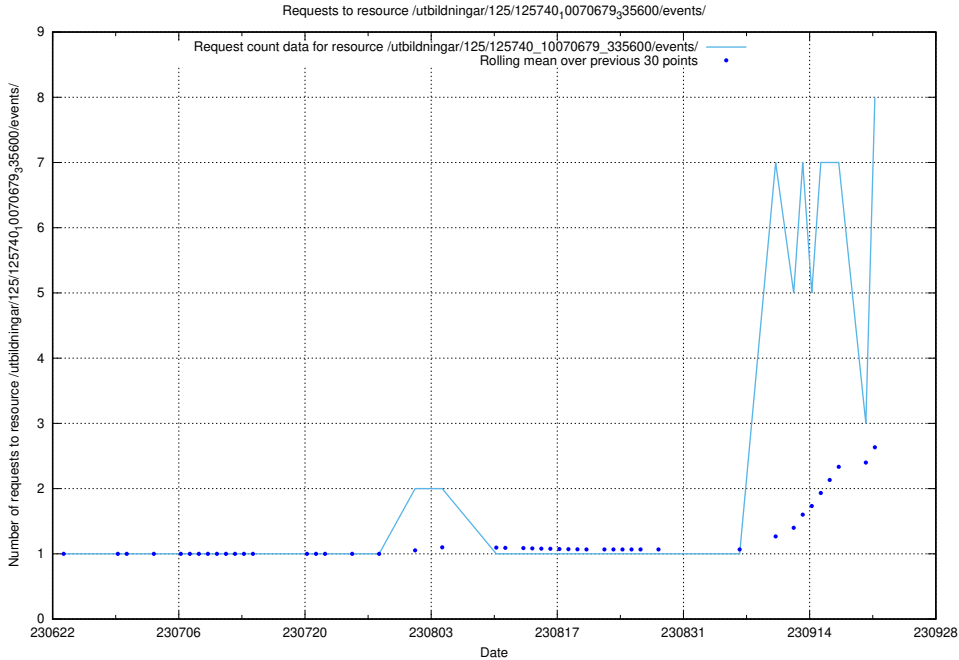

5.44 Usage of /utbildningar/125/125740_10070679_335600/events/

Here, we count the number of requests to resource /utbildningar/125/125740_10070679_335600/events/