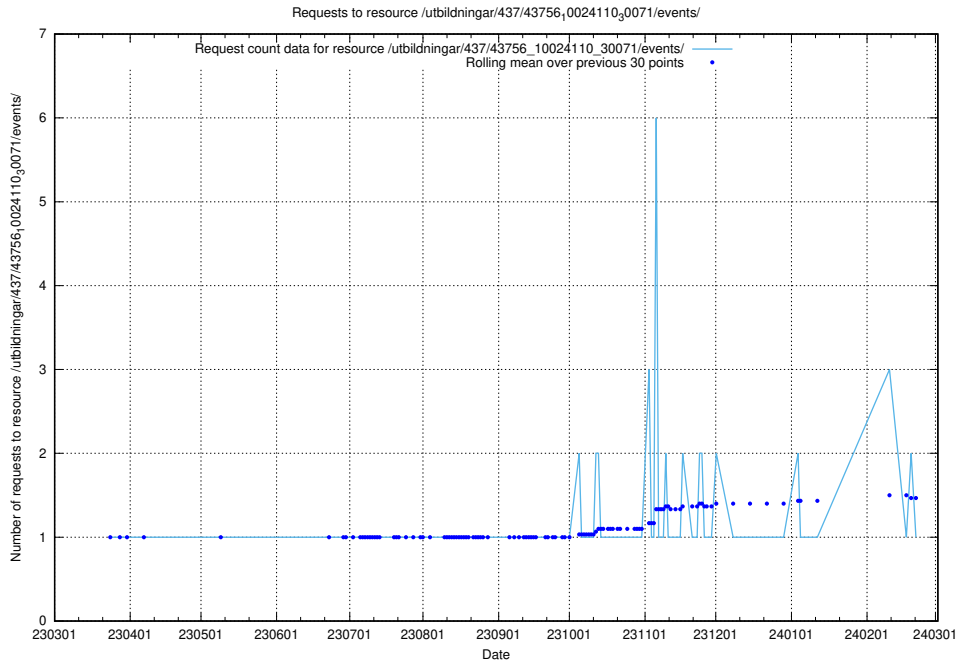

5.6131 Usage of /utbildningar/437/43756_10024110_30071/events/

Here, we count the number of requests to resource /utbildningar/437/43756_10024110_30071/events/.