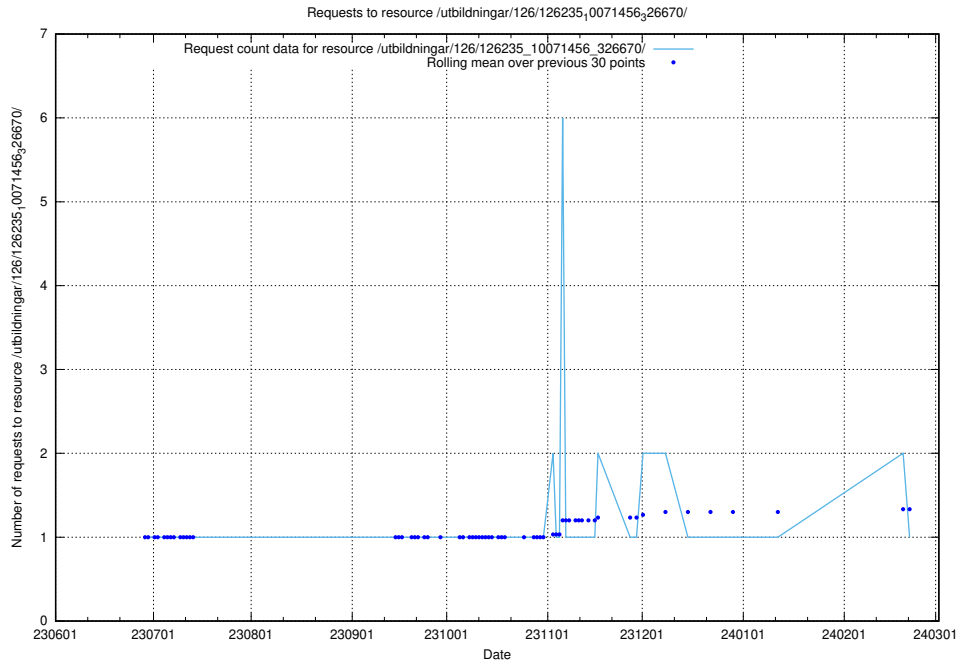

5.5409 Usage of /utbildningar/126/126235_10071456_326670/

Here, we count the number of requests to resource /utbildningar/126/126235_10071456_326670/.