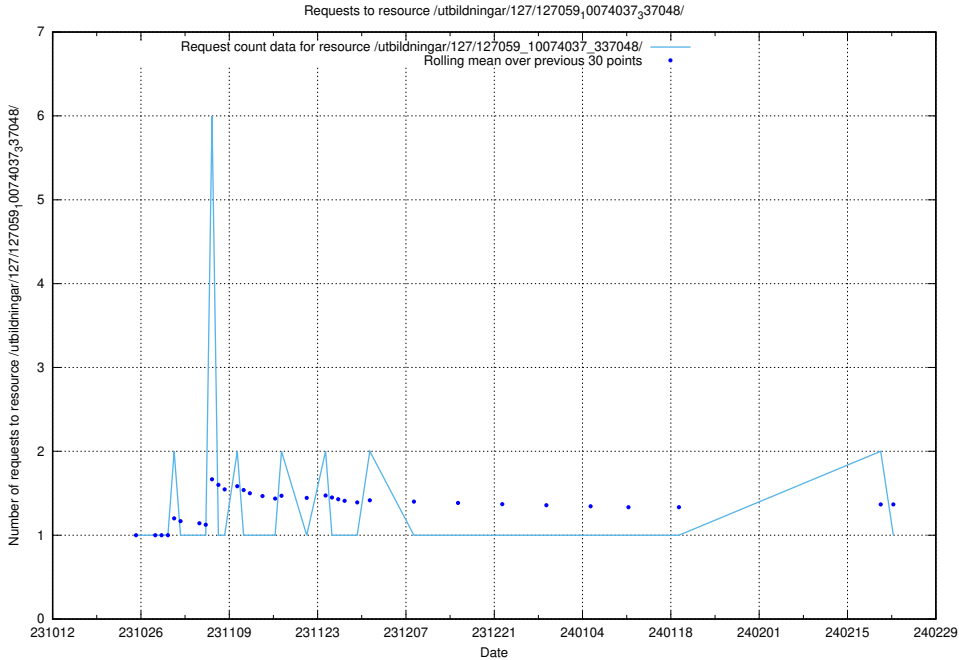

5.4157 Usage of /utbildningar/127/127059_10074037_337048/

Here, we count the number of requests to resource /utbildningar/127/127059_10074037_337048/.