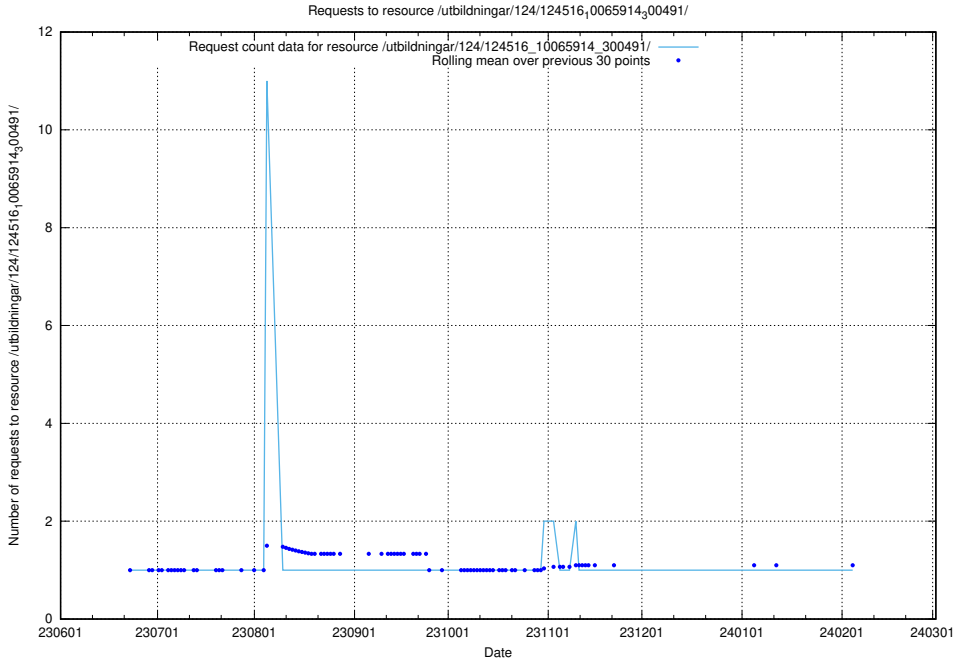

5.5716 Usage of /utbildningar/124/124516_10065914_300491/

Here, we count the number of requests to resource /utbildningar/124/124516_10065914_300491/.