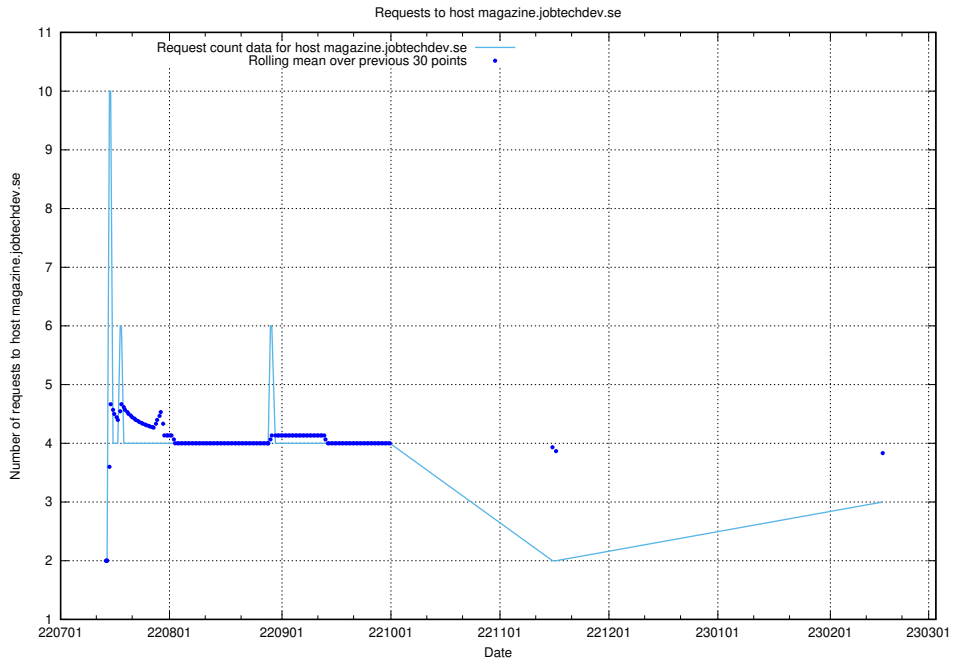

7.204 Usage of www.jobad-enrichments-api.jobtechdev.se

Here, we count the number of requests to host www.jobad-enrichments-api.jobtechdev.se.

7.205 Usage of magazine.jobtechdev.se

Here, we count the number of requests to host magazine.jobtechdev.se.