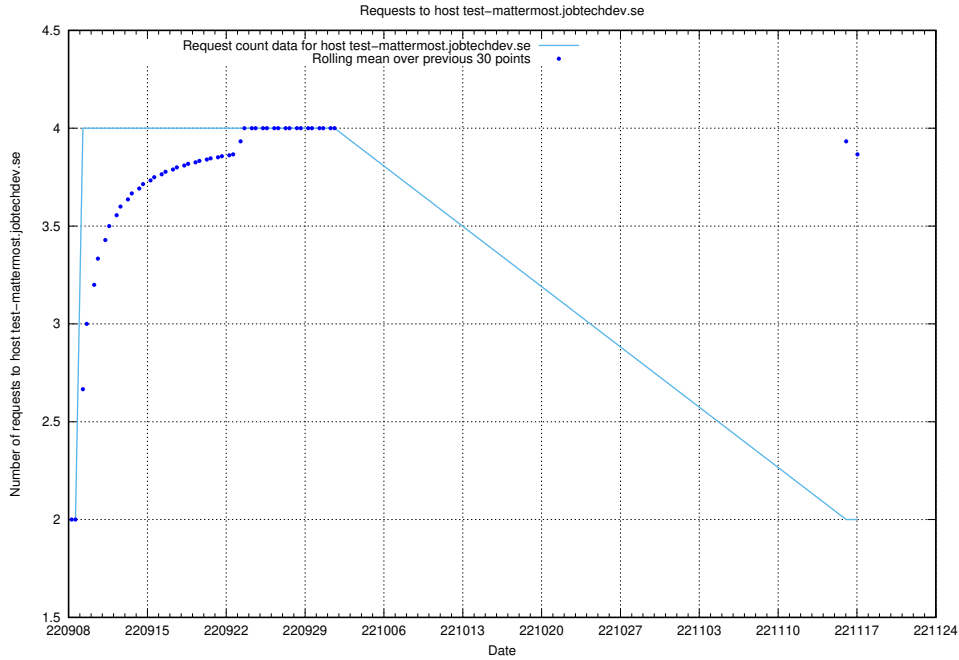

7.324 Usage of test-mattermost.jobtechdev.se

Here, we count the number of requests to host test-mattermost.jobtechdev.se.