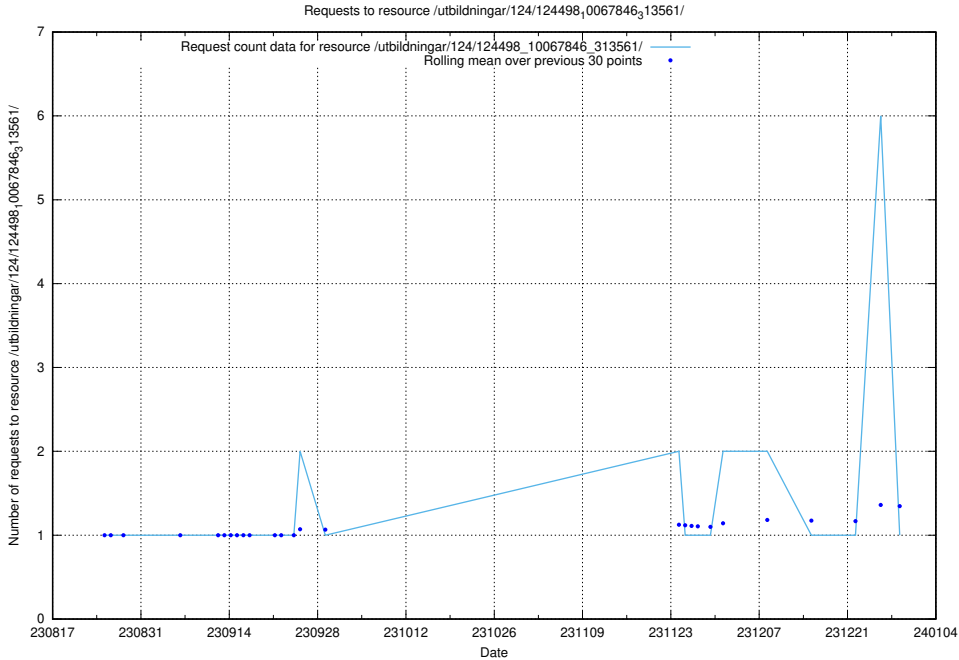

Here, we count the number of requests to resource /utbildningar/124/124498_10067846_313561/events/

5.4670 Usage of /utbildningar/124/124498_10067846_313561/

Here, we count the number of requests to resource /utbildningar/124/124498_10067846_313561/.