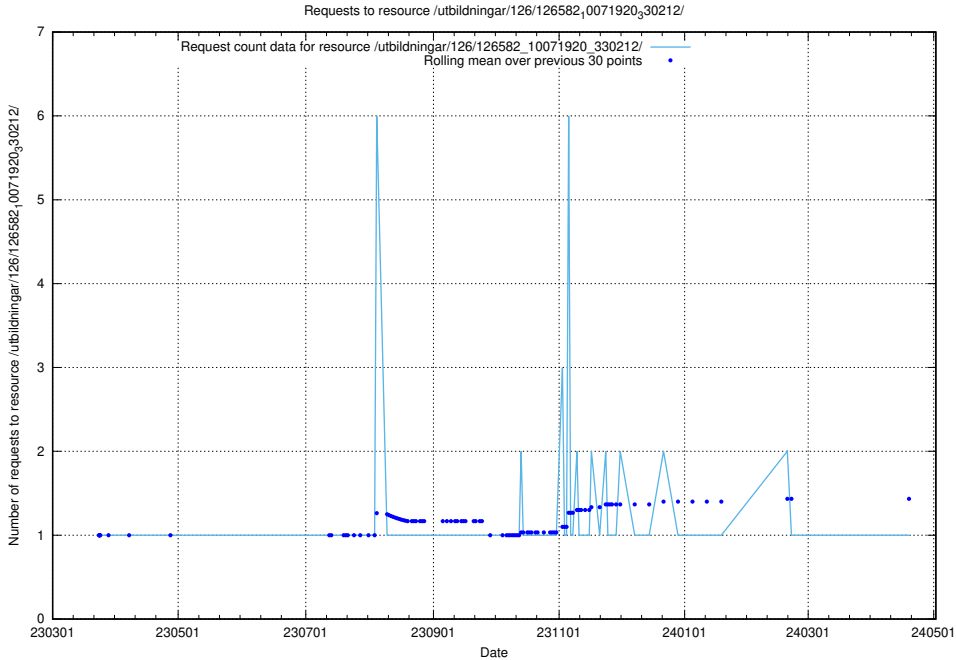

5.6338 Usage of /utbildningar/126/126582_10071920_330212/

Here, we count the number of requests to resource /utbildningar/126/126582_10071920_330212/.