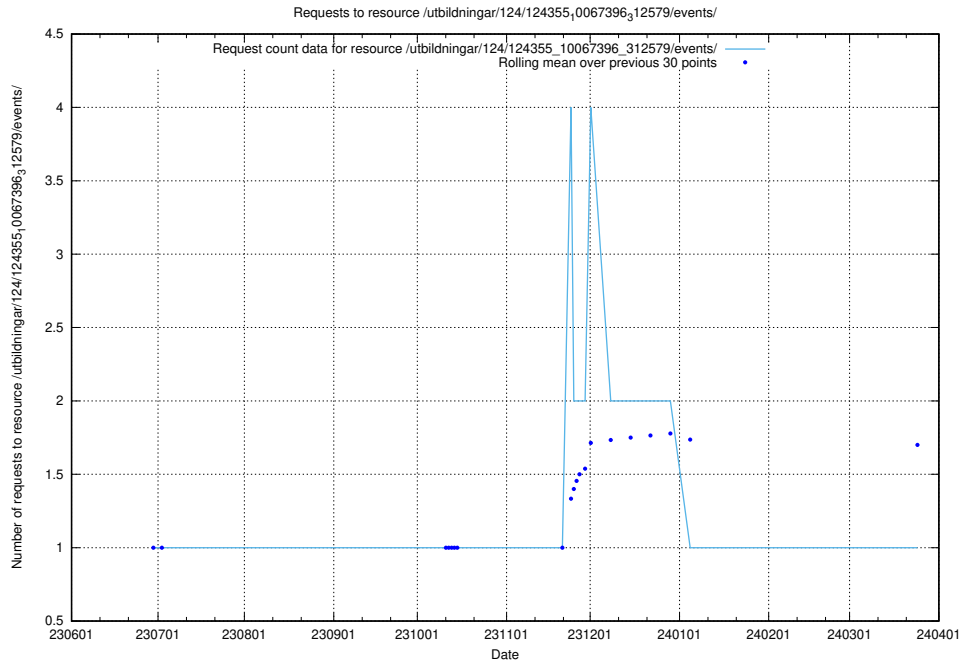

5.5347 Usage of /utbildningar/124/124355_10067396_312579/events/

Here, we count the number of requests to resource /utbildningar/124/124355_10067396_312579/events/