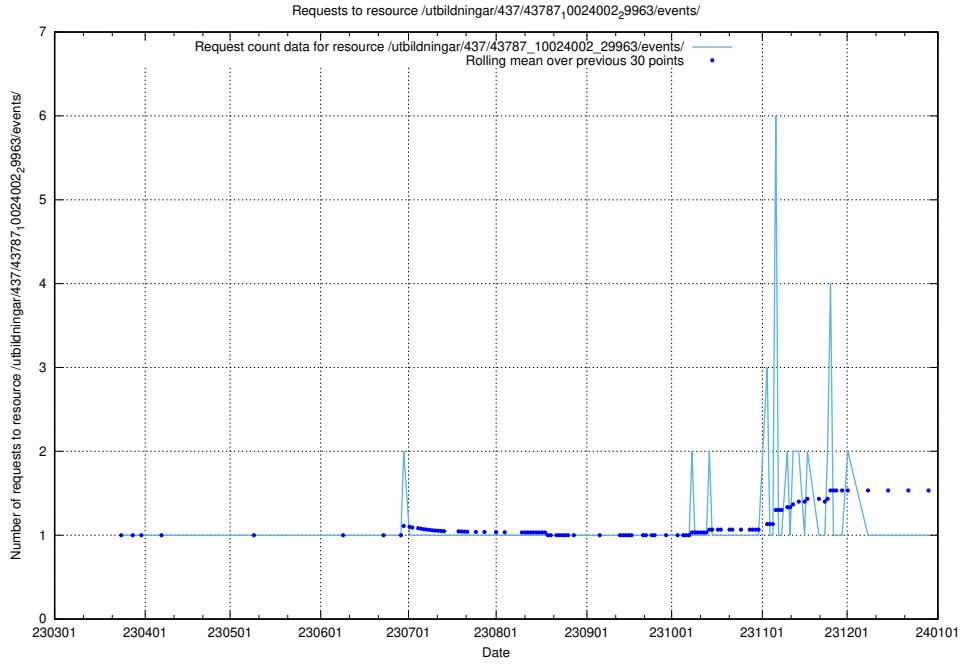

5.6122 Usage of /utbildningar/437/43787_10024002_29963/events/

Here, we count the number of requests to resource /utbildningar/437/43787_10024002_29963/events/.