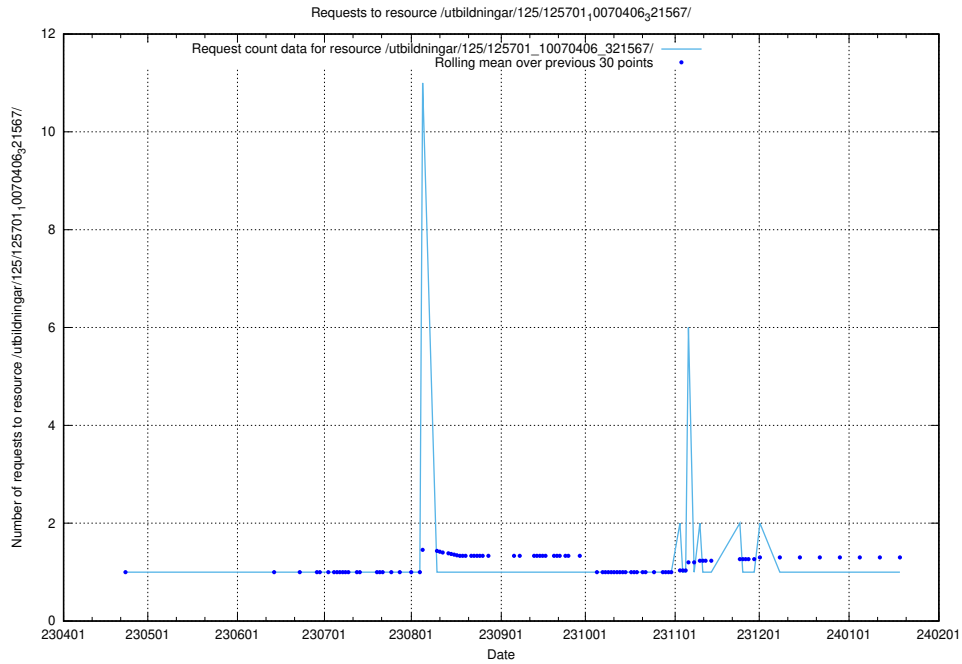

5.5983 Usage of /utbildningar/125/125701_10070406_321567/

Here, we count the number of requests to resource /utbildningar/125/125701_10070406_321567/.