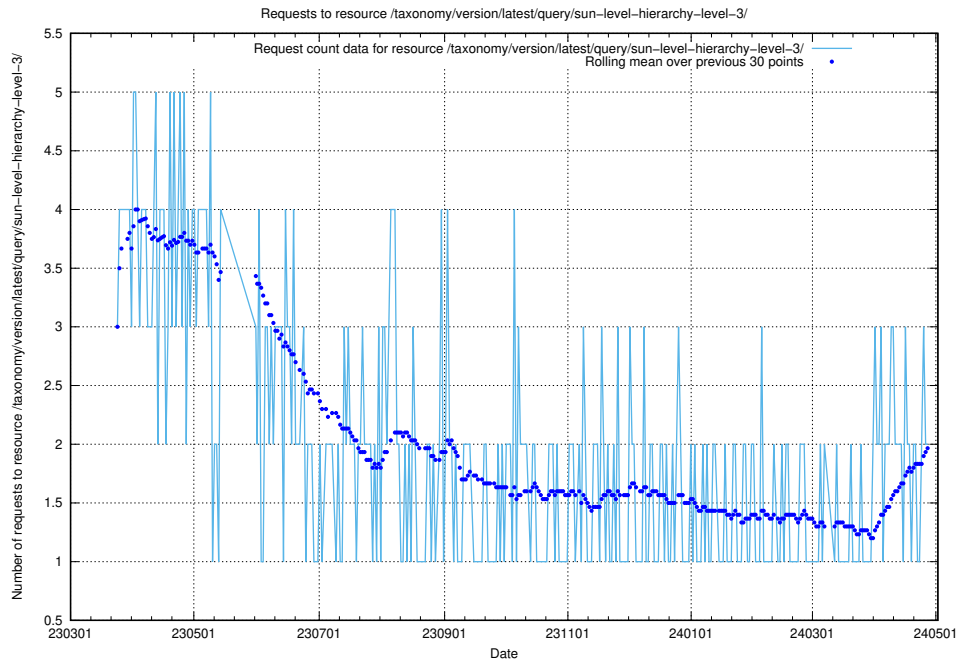

5.856 Usage of /taxonomy/version/latest/query/sun-level-hierarchy-level-3/

Here, we count the number of requests to resource /taxonomy/version/latest/query/sun-level-hierarchy-level-3/.