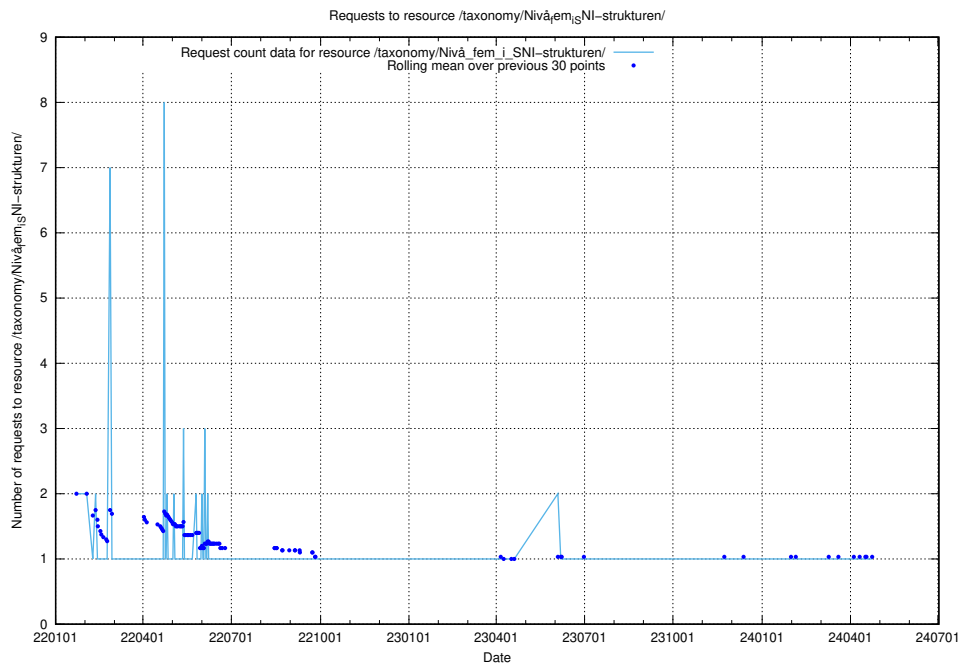

5.4440 Usage of /taxonomy/Nivå_fem_i_SNI-strukturen/

Here, we count the number of requests to resource /taxonomy/Nivå_fem_i_SNI-strukturen/.