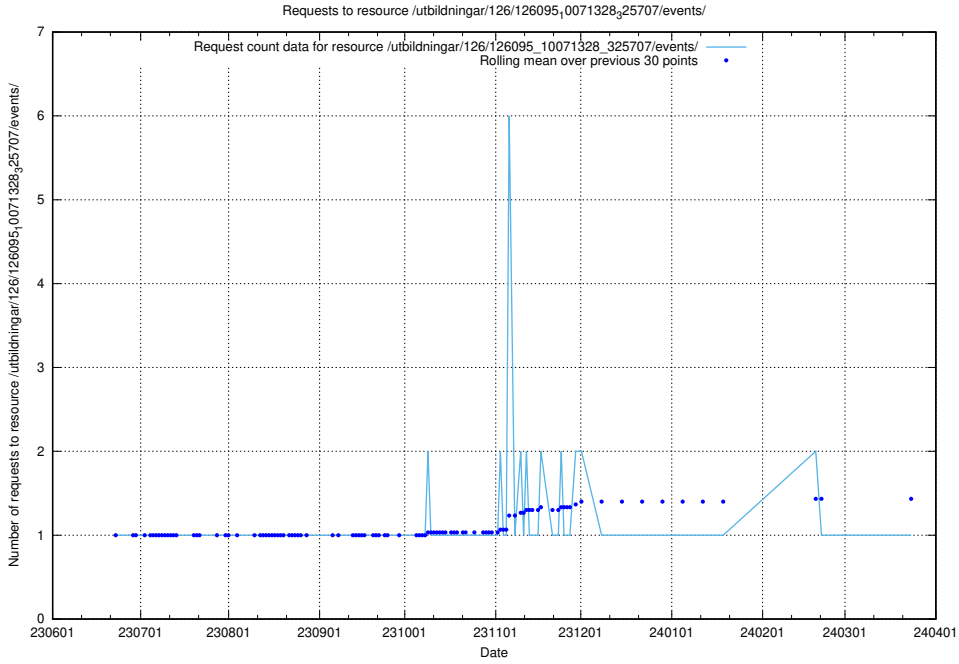

5.5629 Usage of /utbildningar/126/126095_10071328_325707/events/

Here, we count the number of requests to resource /utbildningar/126/126095_10071328_325707/events/