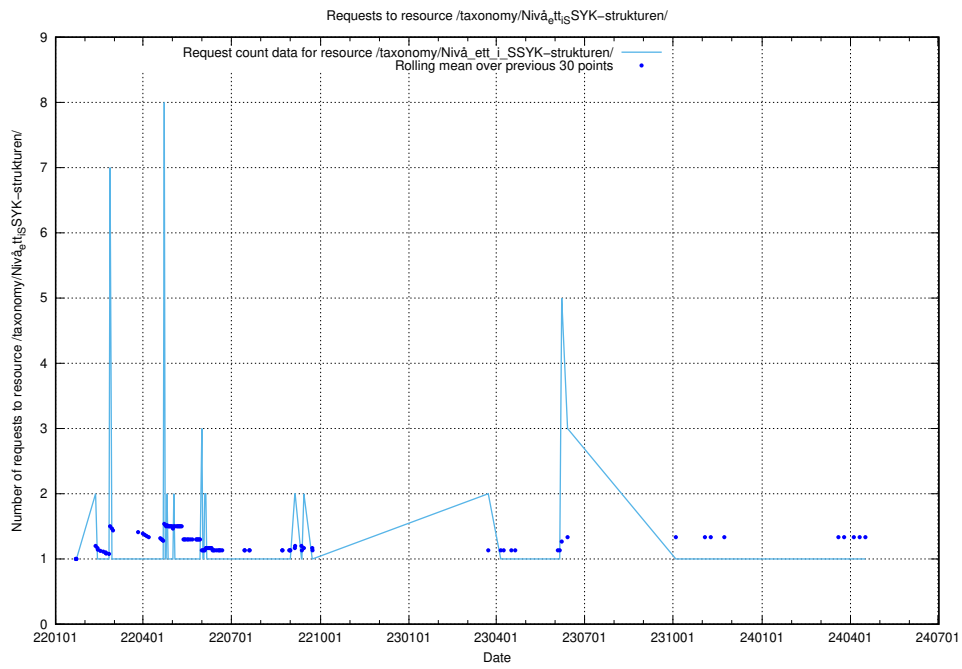

5.5586 Usage of /taxonomy/Nivå_ett_i_SSYK-strukturen/

Here, we count the number of requests to resource /taxonomy/Nivå_ett_i_SSYK-strukturen/.