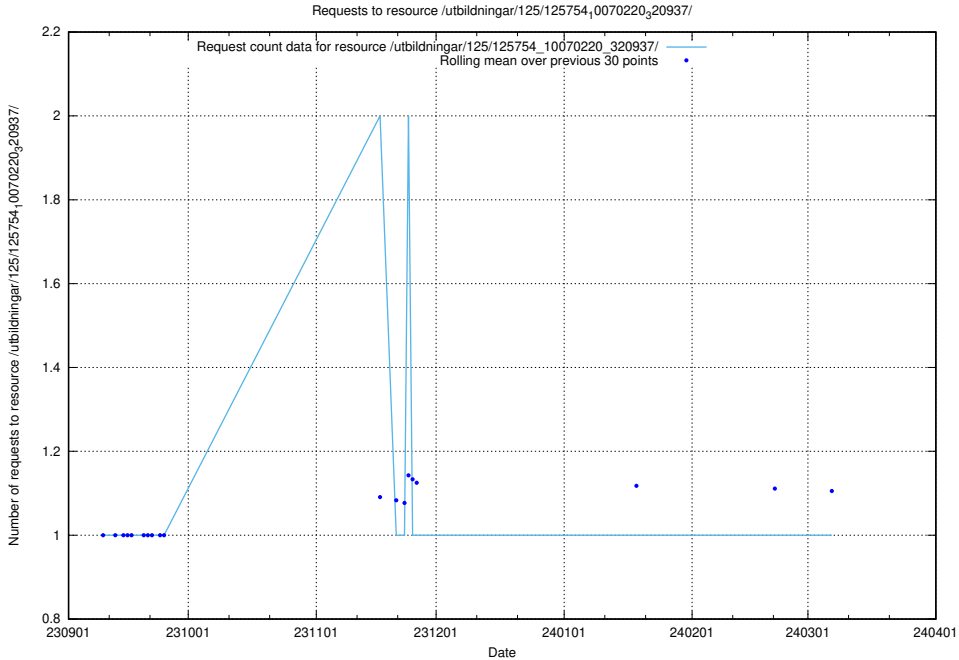

5.4555 Usage of /utbildningar/125/125754_10070220_320937/

Here, we count the number of requests to resource /utbildningar/125/125754_10070220_320937/.