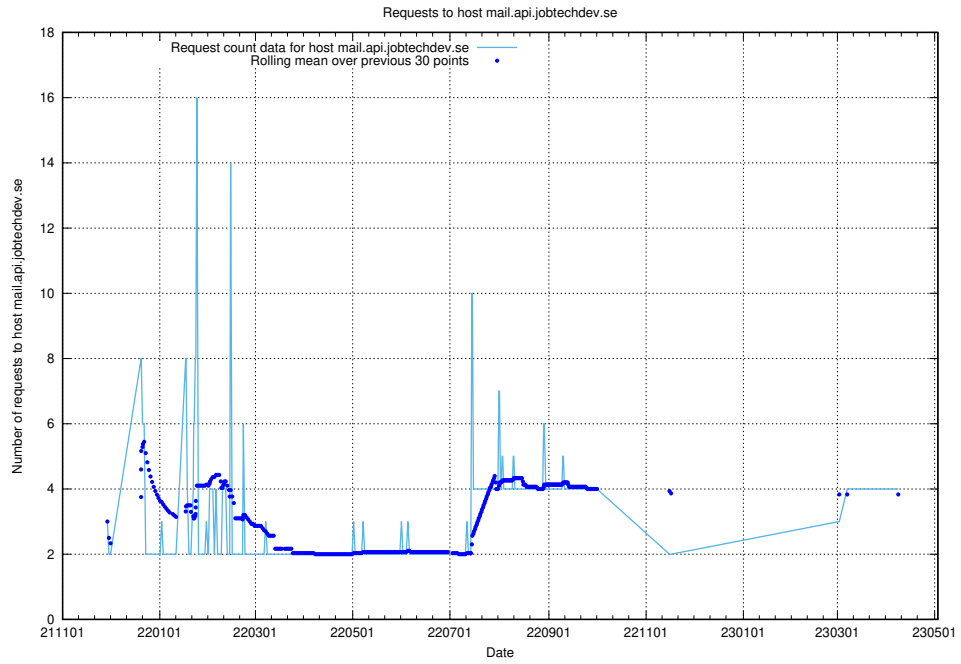

7.134 Usage of mail.api.jobtechdev.se

Here, we count the number of requests to host mail.api.jobtechdev.se.