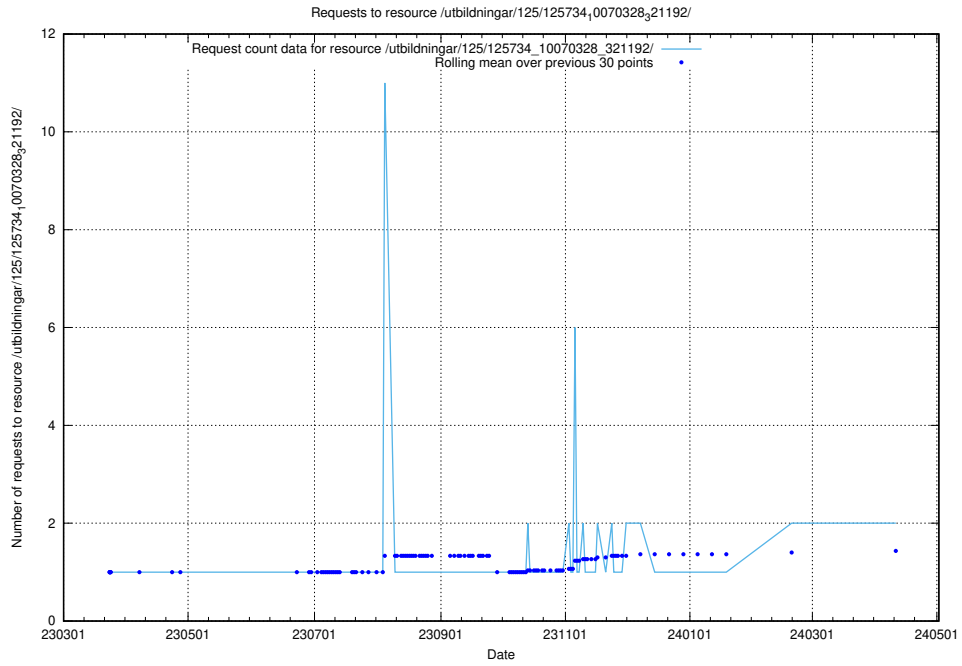

5.435 Usage of /utbildningar/125/125734_10070328_321192/

Here, we count the number of requests to resource /utbildningar/125/125734_10070328_321192/.