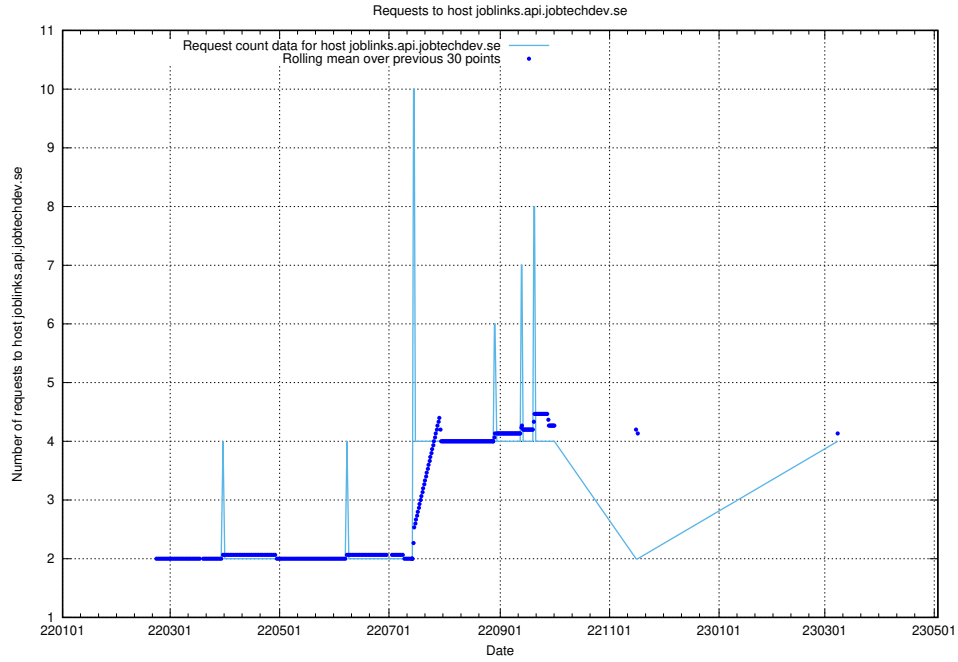

7.153 Usage of `joblinks.api.jobtechdev.se`

Here, we count the number of requests to host `joblinks.api.jobtechdev.se`.