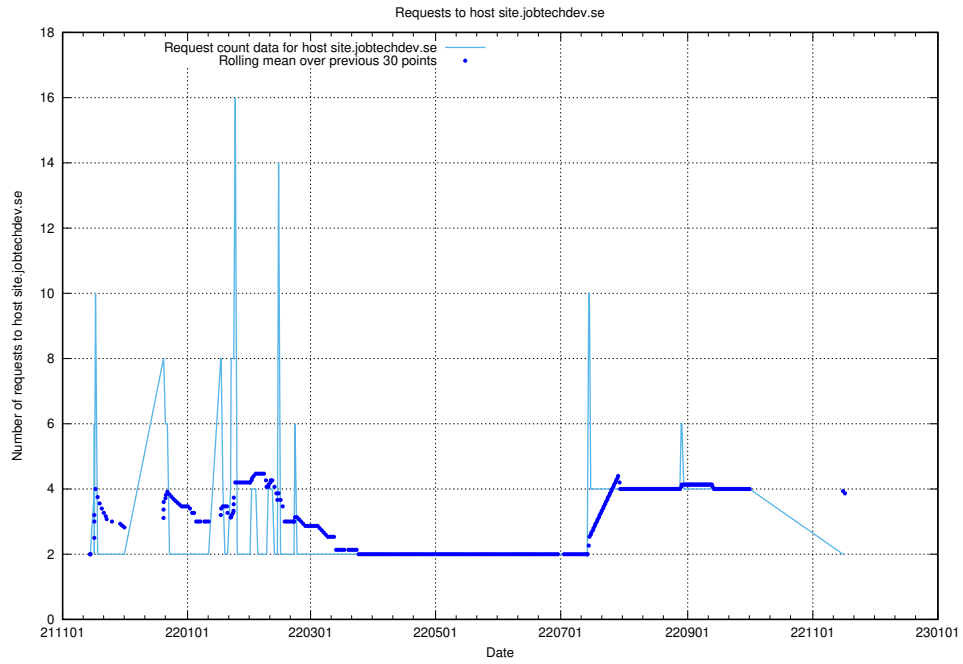

7.557 Usage of yrkeseditor.prod.services.jtech.se

Here, we count the number of requests to host yrkeseditor.prod.services.jtech.se.

7.558 Usage of shop.jobtechdev.se

Here, we count the number of requests to host shop.jobtechdev.se.