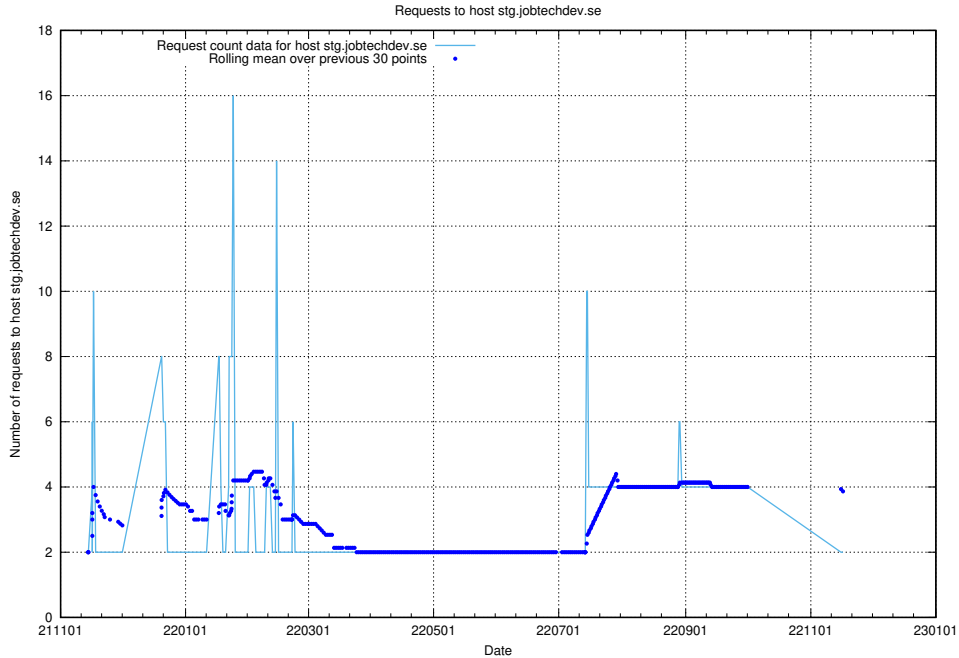

7.554 Usage of stg.jobtechdev.se

Here, we count the number of requests to host stg.jobtechdev.se.