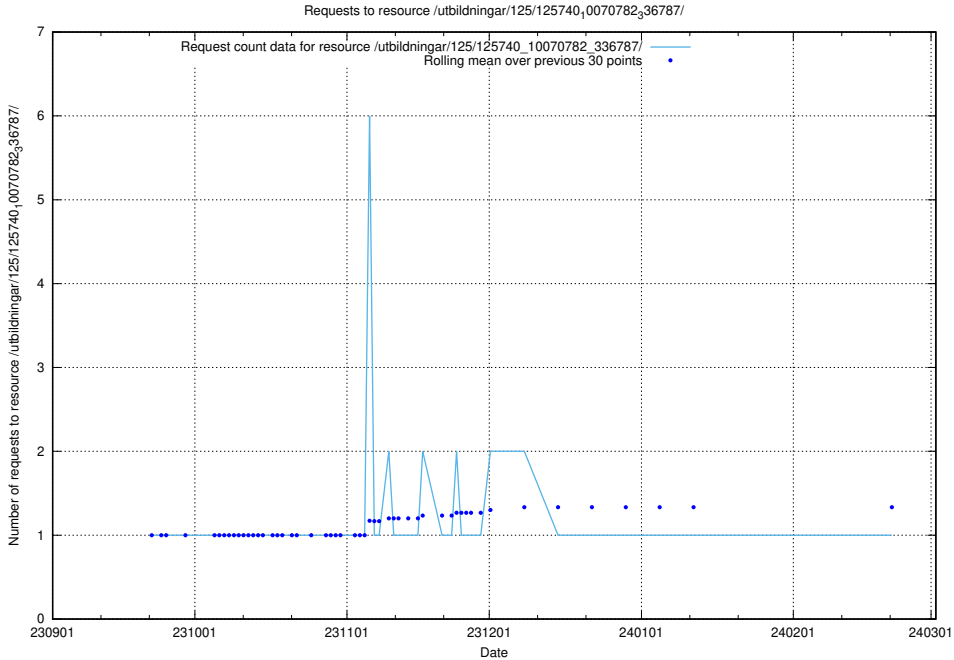

5.4455 Usage of /utbildningar/125/125740_10070782_336787/

Here, we count the number of requests to resource /utbildningar/125/125740_10070782_336787/.