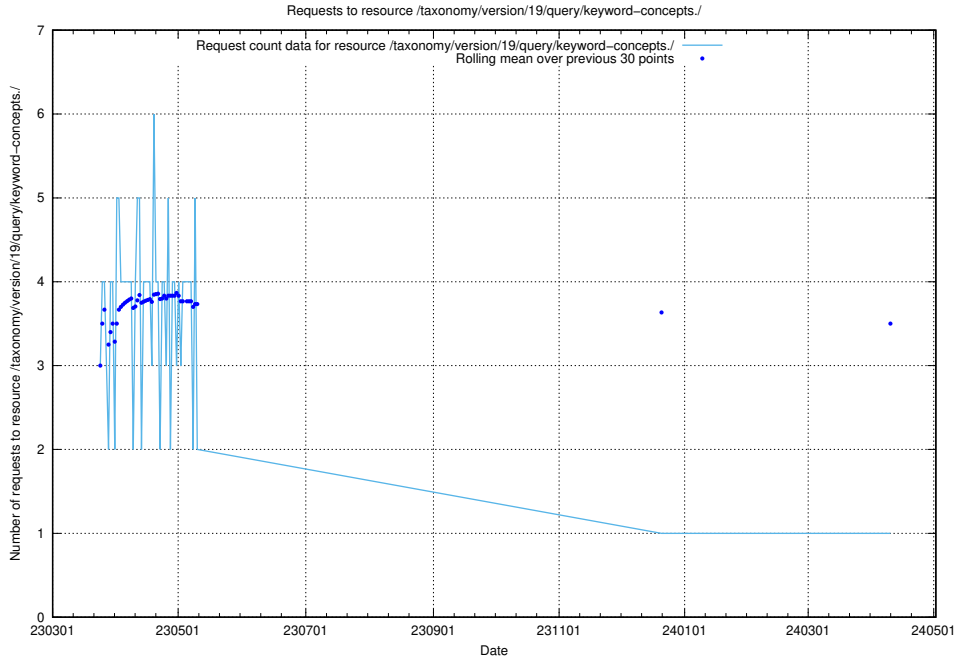

5.6082 Usage of /taxonomy/version/19/query/keyword-concepts./

Here, we count the number of requests to resource /taxonomy/version/19/query/keyword-concepts./.