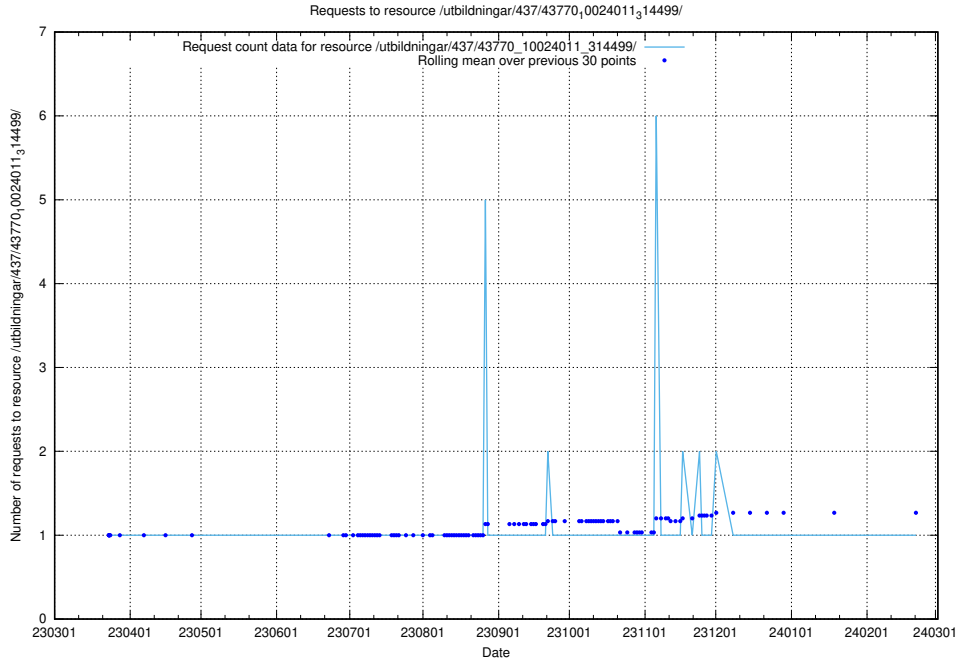

5.6309 Usage of /utbildningar/437/43770_10024011_314499/

Here, we count the number of requests to resource /utbildningar/437/43770_10024011_314499/.