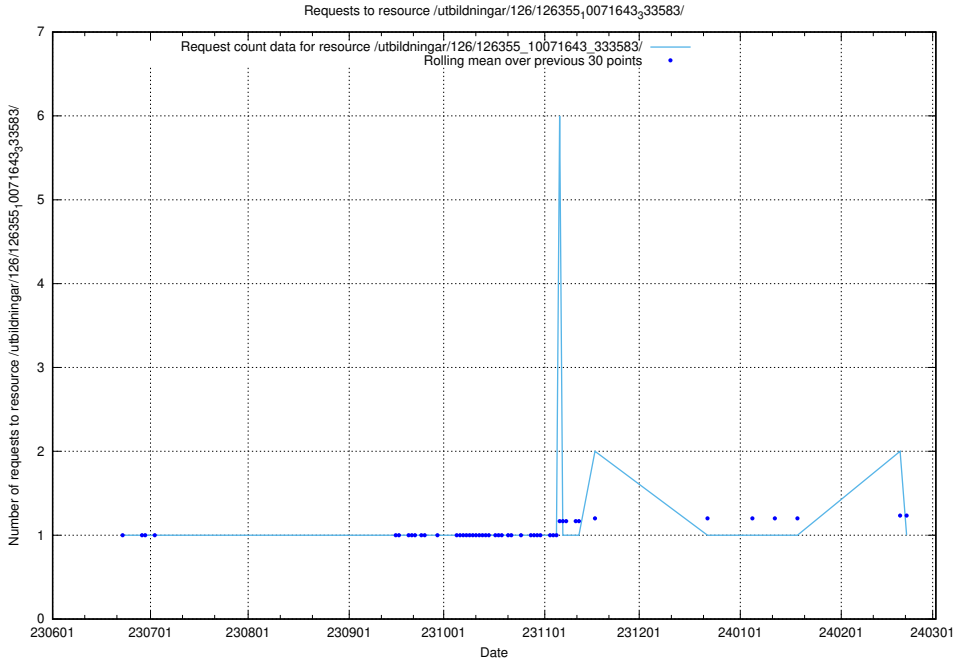

5.5605 Usage of /utbildningar/126/126355_10071643_333583/

Here, we count the number of requests to resource /utbildningar/126/126355_10071643_333583/.