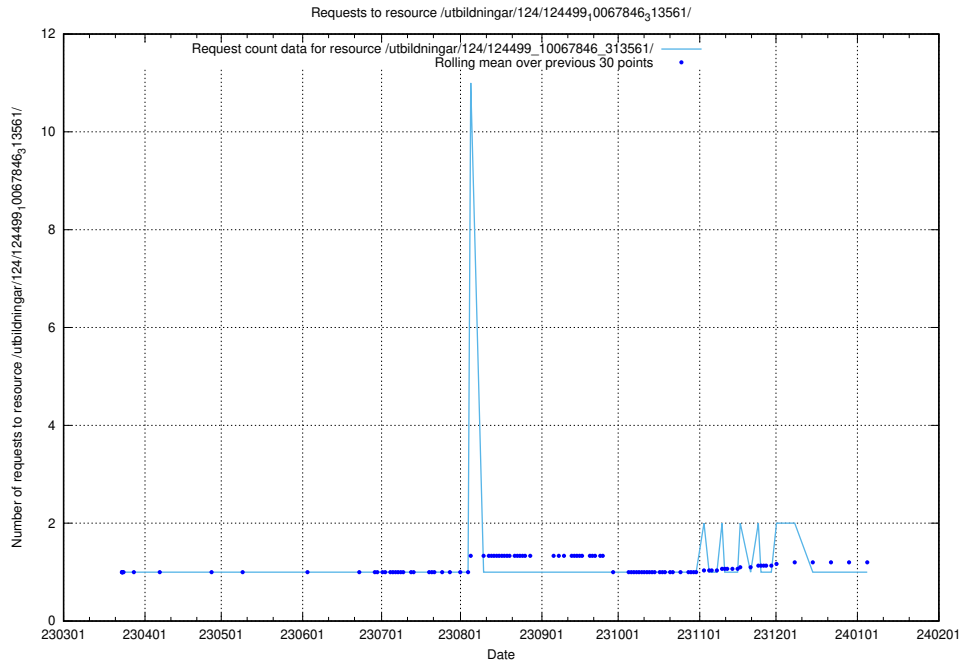

Here, we count the number of requests to resource /utbildningar/utb_emil/125/125740_10070686_322487/events/

5.2351 Usage of /utbildningar/124/124499_10067846_313561/

Here, we count the number of requests to resource /utbildningar/124/124499_10067846_313561/.