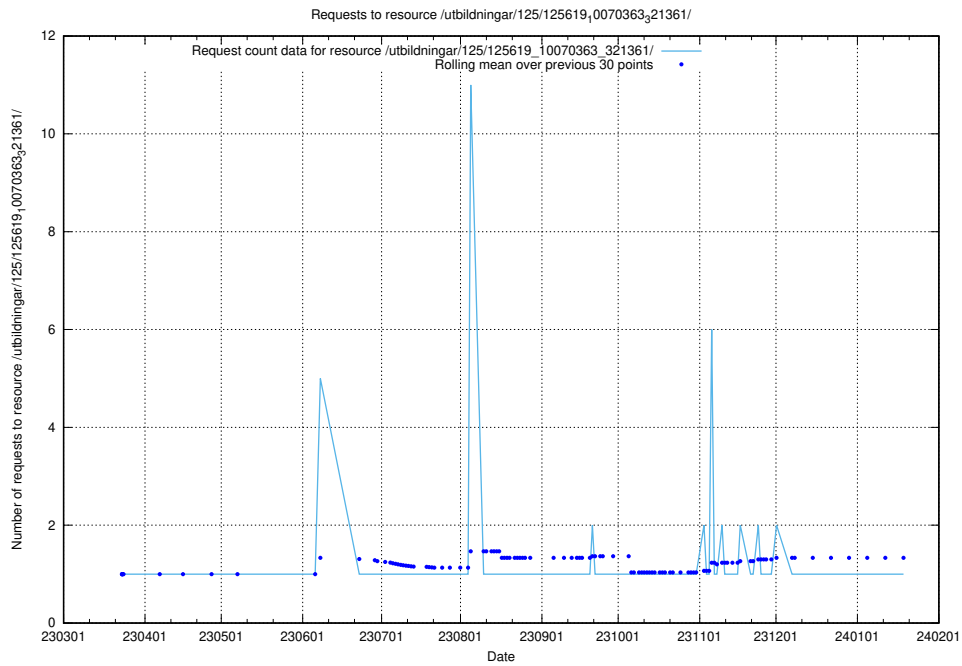

5.1041 Usage of /utbildningar/125/125619_10070363_321361/

Here, we count the number of requests to resource /utbildningar/125/125619_10070363_321361/.