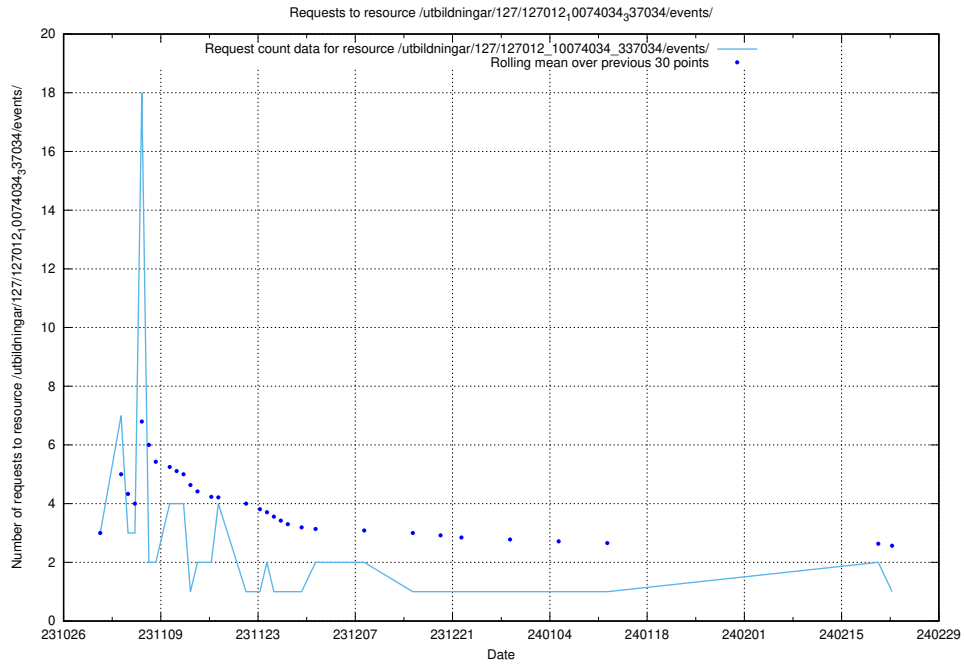

5.4114 Usage of /utbildningar/127/127012_10074034_337034/events/

Here, we count the number of requests to resource /utbildningar/127/127012_10074034_337034/events/