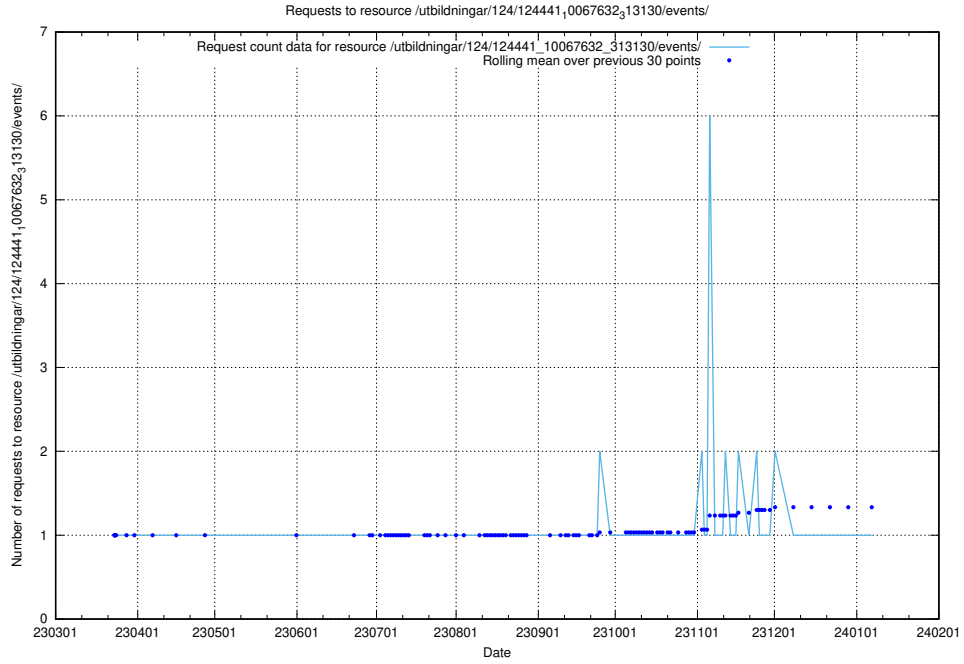

5.3503 Usage of /utbildningar/124/124441_10067632_313130/events/

Here, we count the number of requests to resource /utbildningar/124/124441_10067632_313130/events/