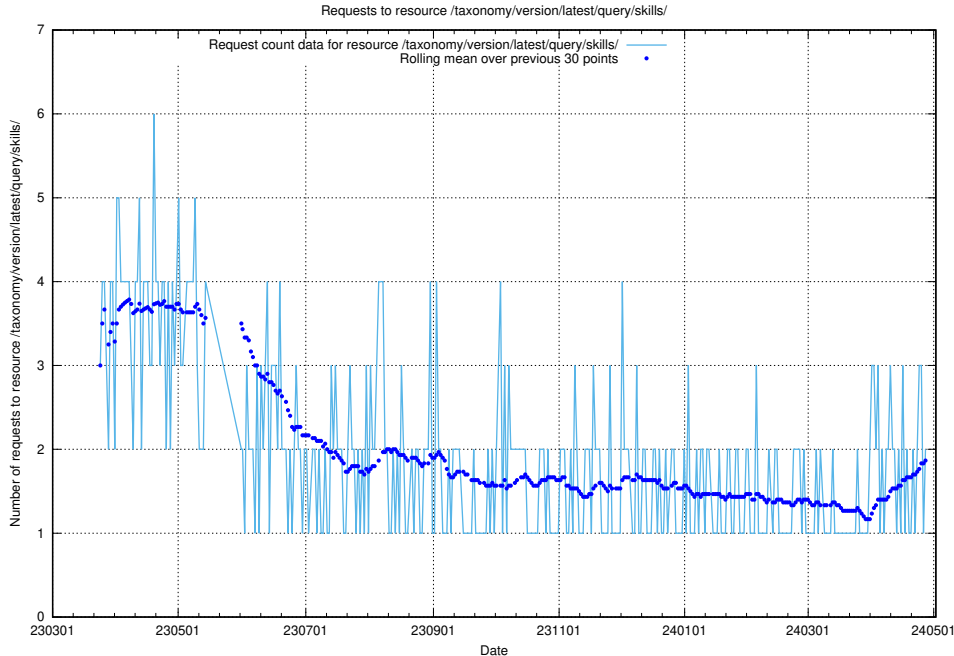

5.875 Usage of /taxonomy/version/latest/query/skills/

Here, we count the number of requests to resource /taxonomy/version/latest/query/skills/.

5.876 Usage of /taxonomy/version/latest/query/skills-with-related-skill-headlines-and-ssyk-level-4-groups/