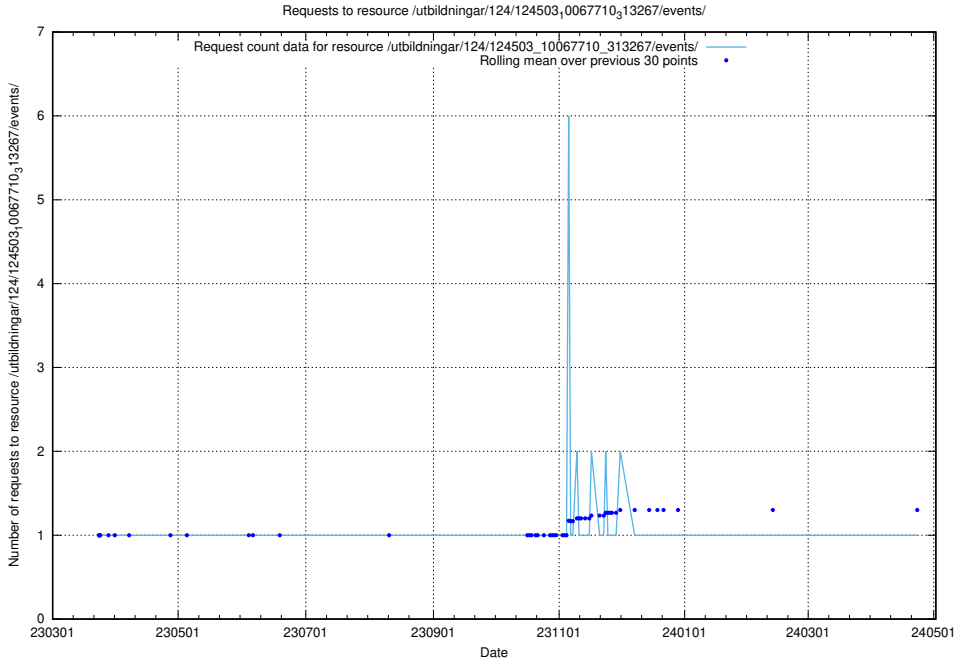

5.2076 Usage of /utbildningar/124/124503_10067710_313267/events/

Here, we count the number of requests to resource /utbildningar/124/124503_10067710_313267/events/