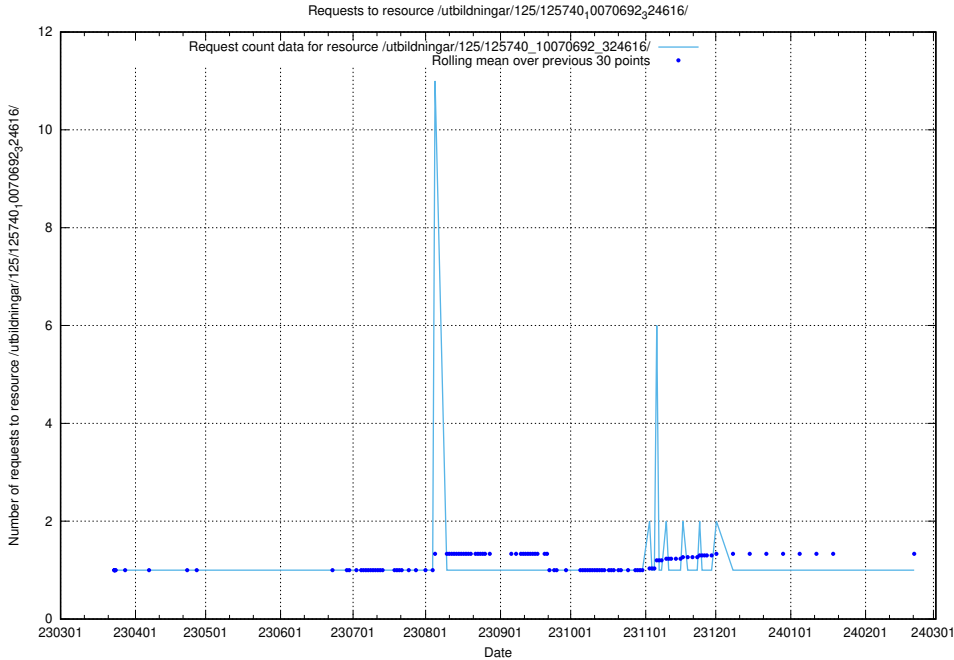

5.950 Usage of /utbildningar/125/125740_10070692_324616/

Here, we count the number of requests to resource /utbildningar/125/125740_10070692_324616/.