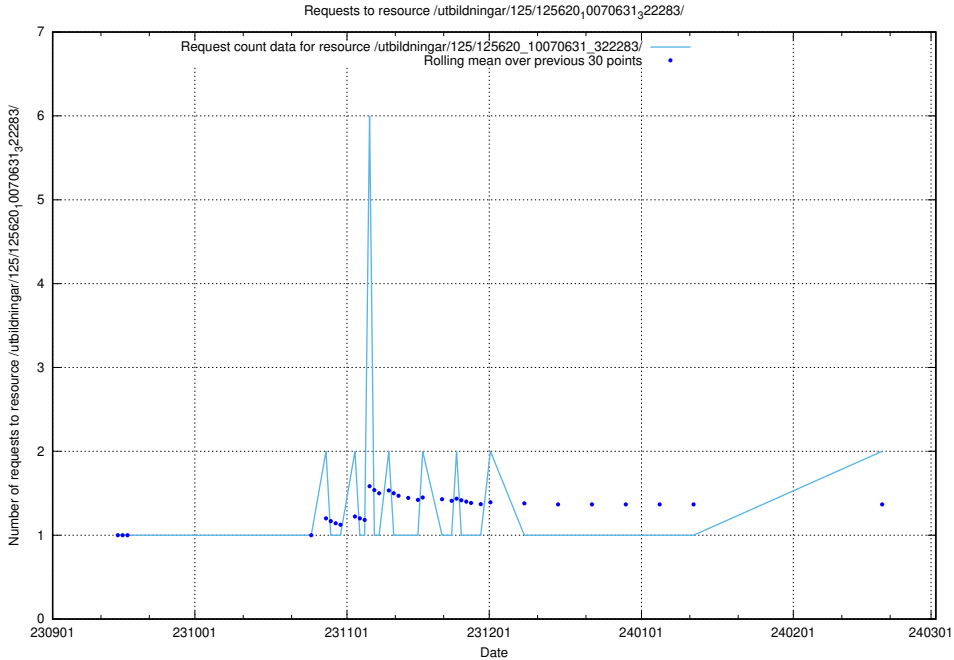

5.699 Usage of /utbildningar/125/125620_10070631_322283/

Here, we count the number of requests to resource /utbildningar/125/125620_10070631_322283/.