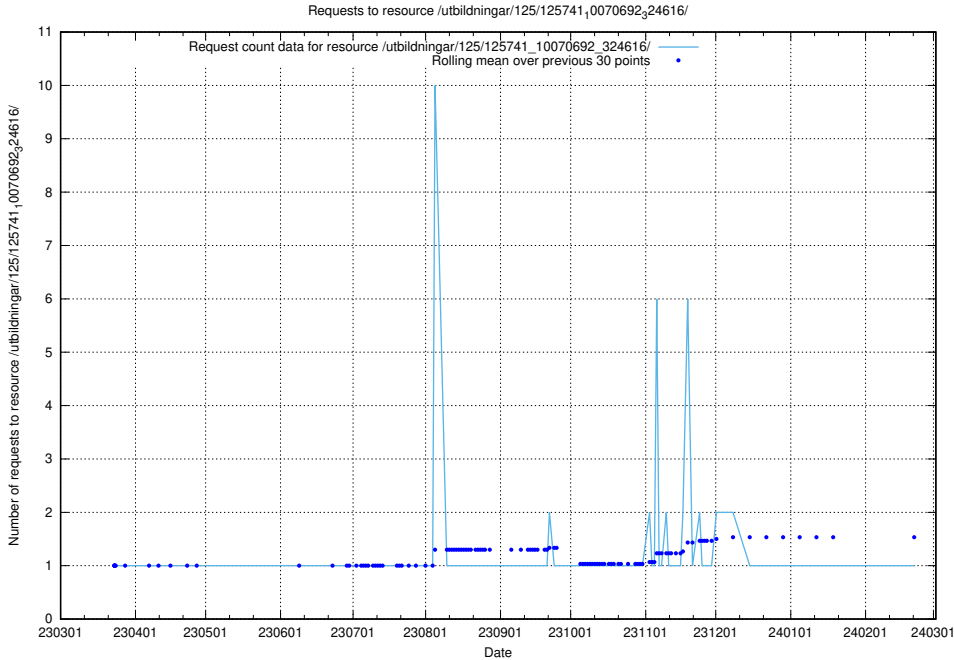

5.6406 Usage of /utbildningar/125/125741_10070692_324616/

Here, we count the number of requests to resource /utbildningar/125/125741_10070692_324616/.