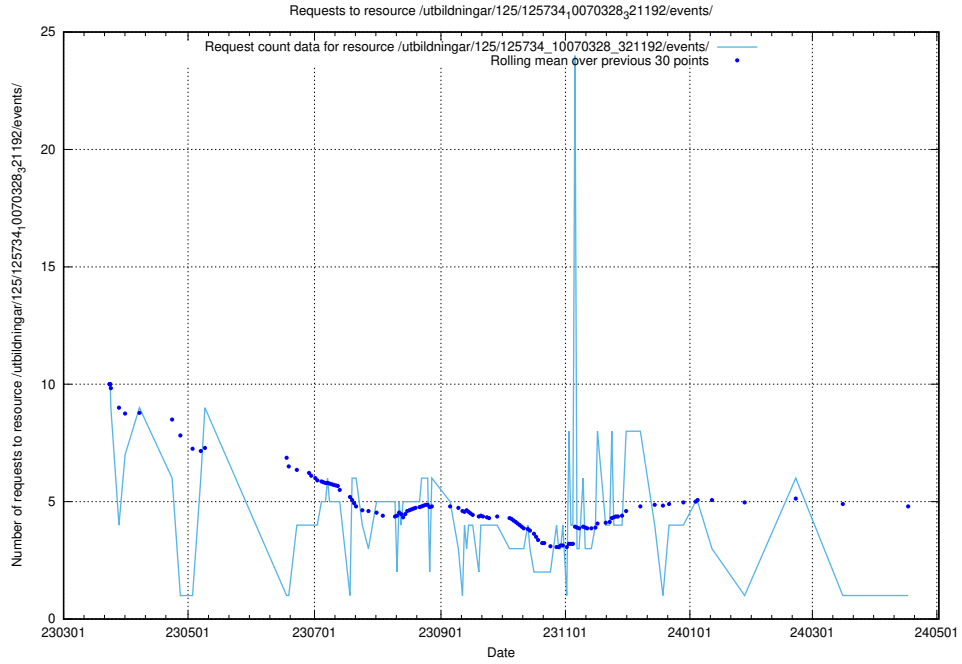

5.6191 Usage of /utbildningar/125/125734_10070328_321192/events/

Here, we count the number of requests to resource /utbildningar/125/125734_10070328_321192/events/