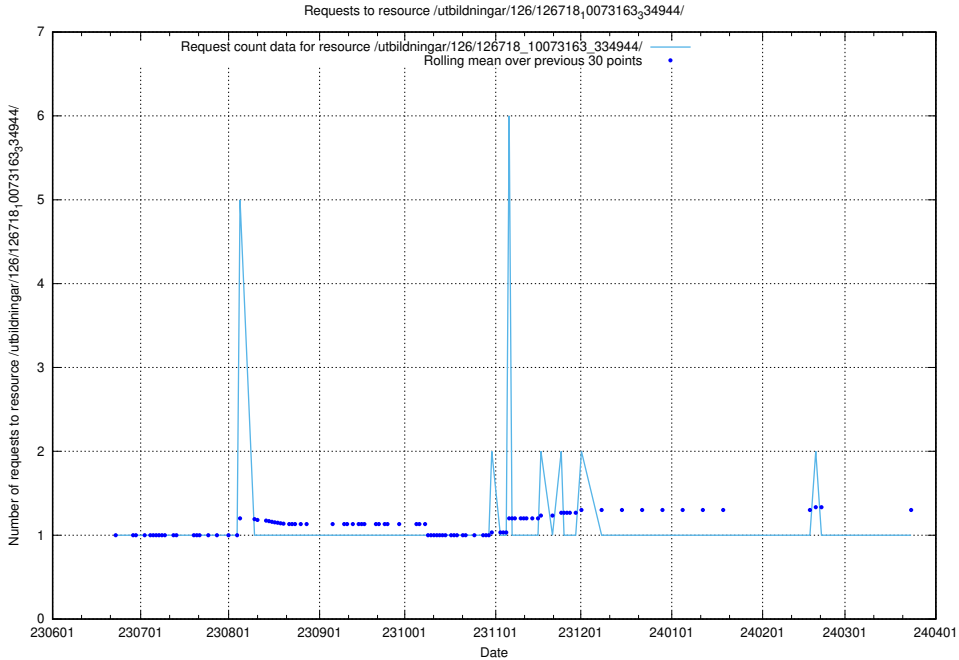

Here, we count the number of requests to resource /utbildningar/126/126718_10073175_334956/.

5.5564 Usage of /utbildningar/126/126718_10073163_334944/

Here, we count the number of requests to resource /utbildningar/126/126718_10073163_334944/.