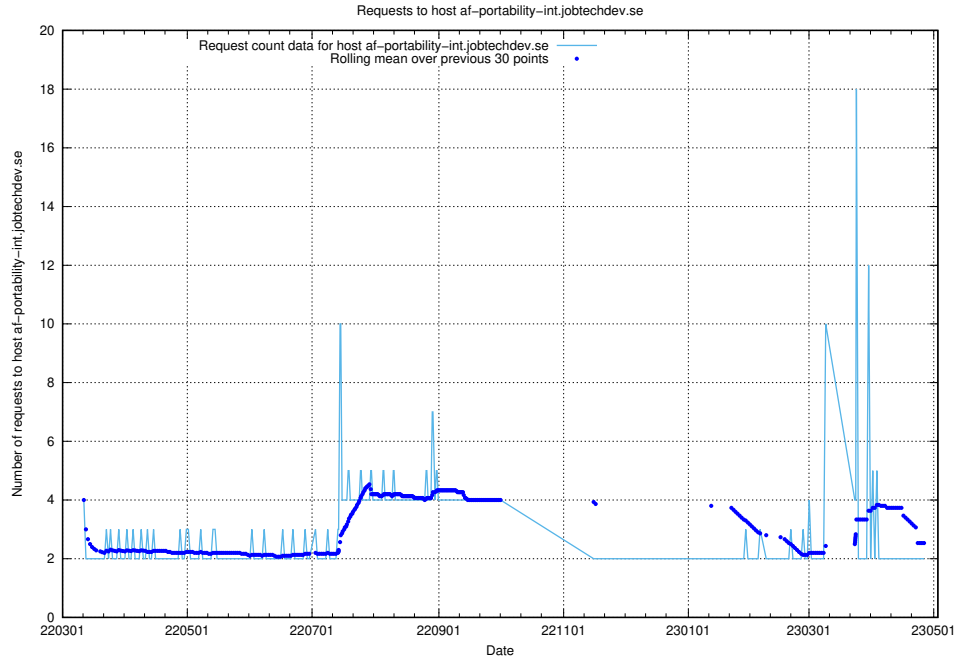

7.497 Usage of af-portability-int.jobtechdev.se

Here, we count the number of requests to host af-portability-int.jobtechdev.se.