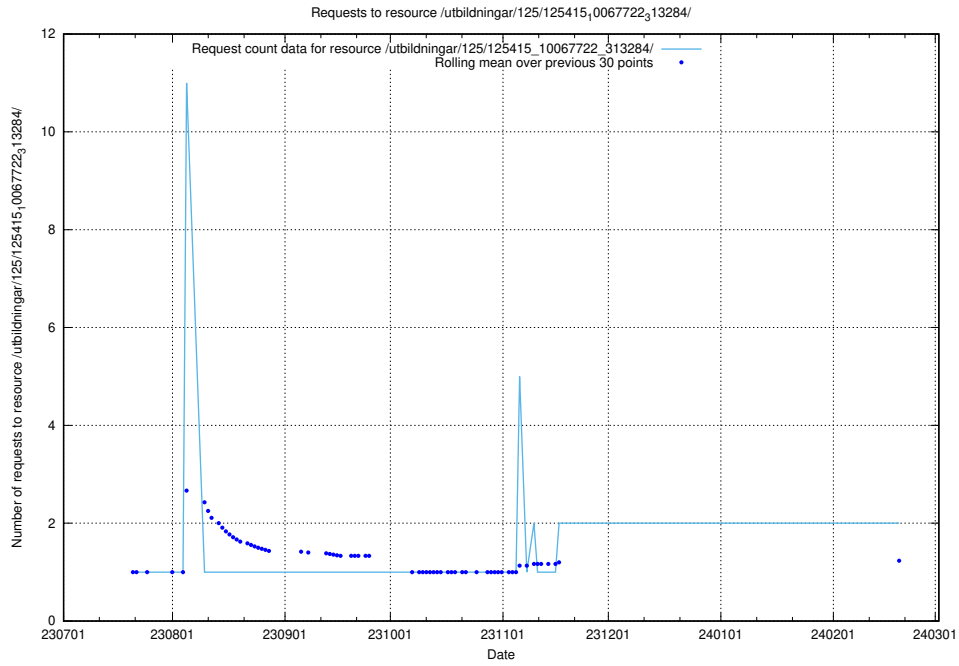

5.743 Usage of /utbildningar/125/125415_10067722_313284/

Here, we count the number of requests to resource /utbildningar/125/125415_10067722_313284/.