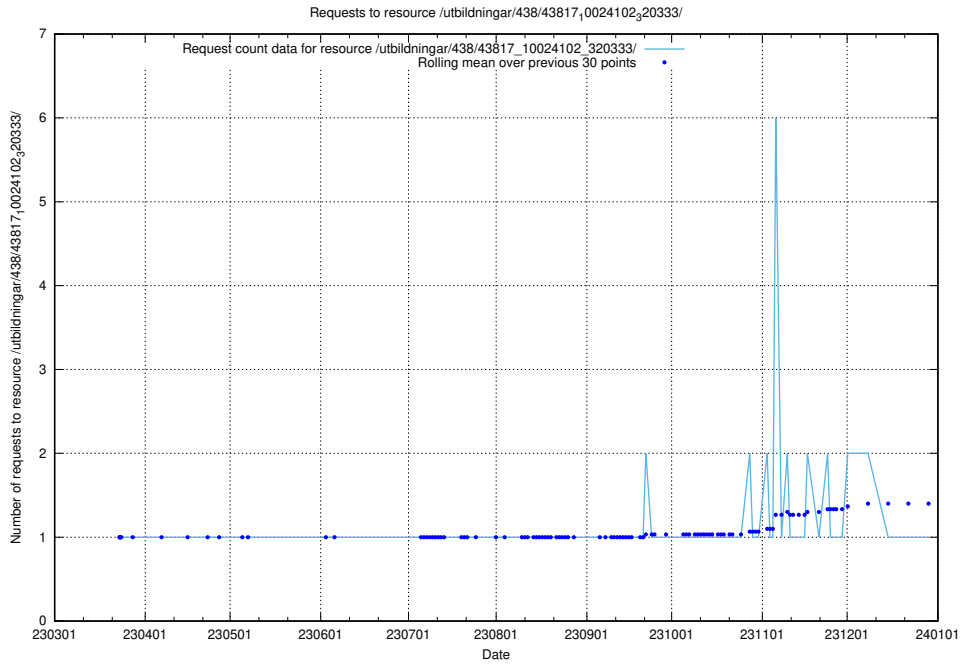

5.6283 Usage of /utbildningar/438/43817_10024102_320333/

Here, we count the number of requests to resource /utbildningar/438/43817_10024102_320333/.