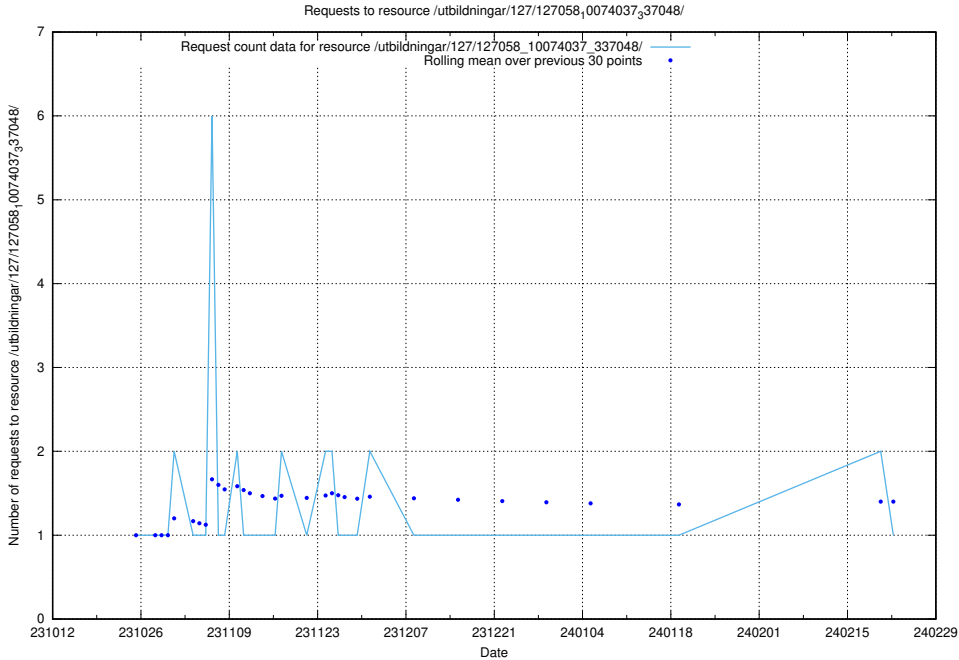

5.4158 Usage of /utbildningar/127/127058_10074037_337048/

Here, we count the number of requests to resource /utbildningar/127/127058_10074037_337048/.