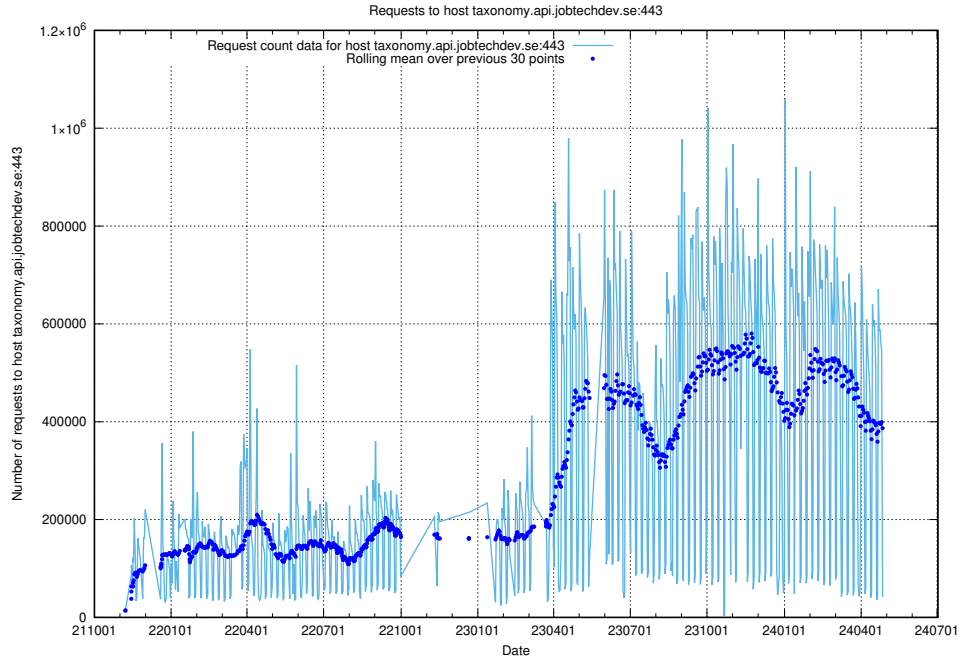

7.6 Usage of taxonomy.api.jobtechdev.se:443

Here, we count the number of requests to host taxonomy.api.jobtechdev.se:443.