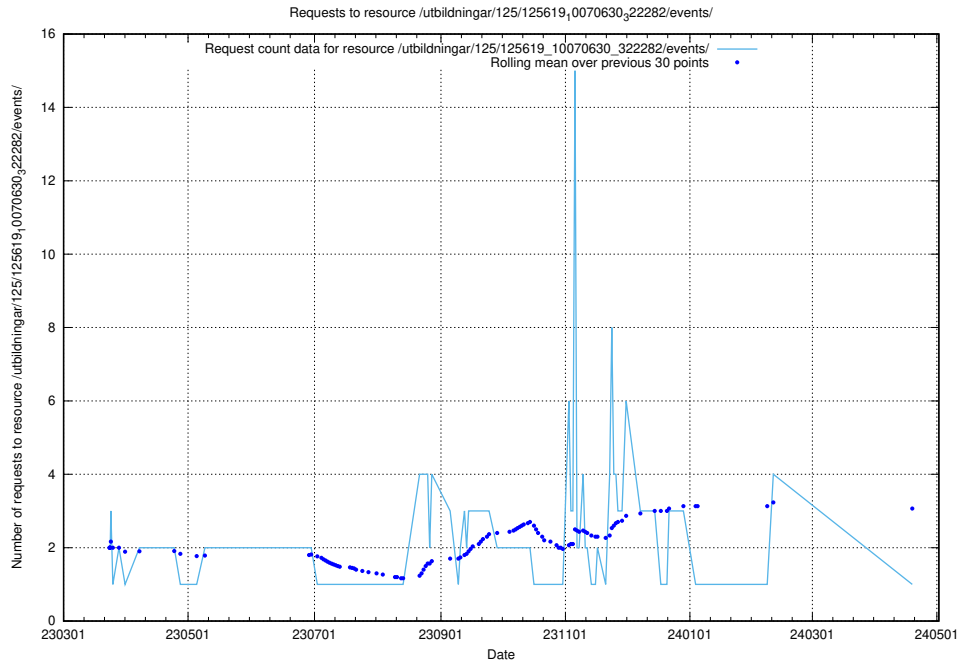

5.6225 Usage of /utbildningar/125/125619_10070630_322282/events/

Here, we count the number of requests to resource /utbildningar/125/125619_10070630_322282/events/