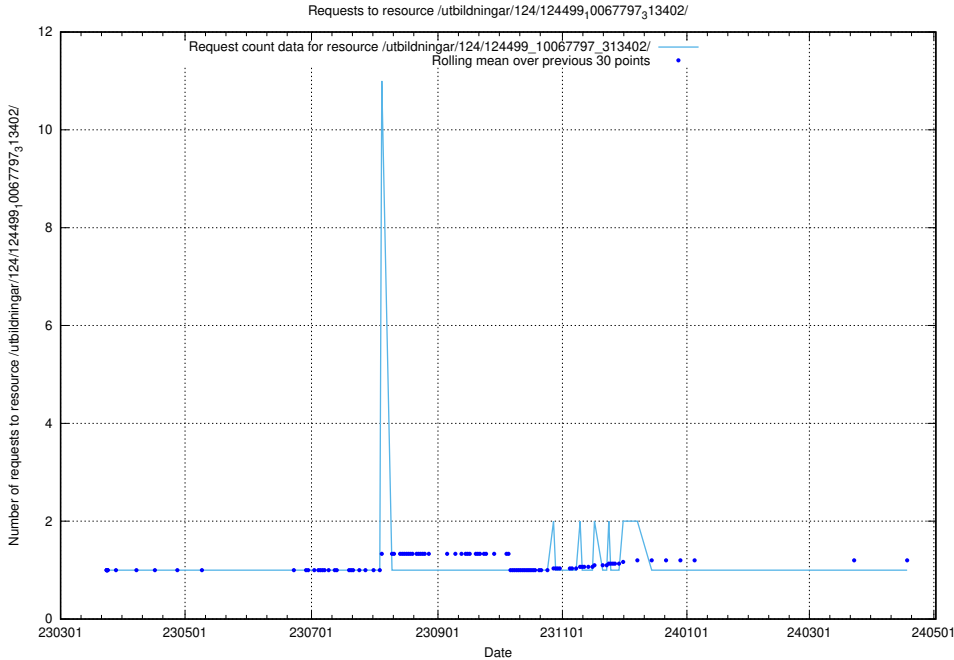

5.2428 Usage of /utbildningar/124/124499_10067797_313402/

Here, we count the number of requests to resource /utbildningar/124/124499_10067797_313402/.