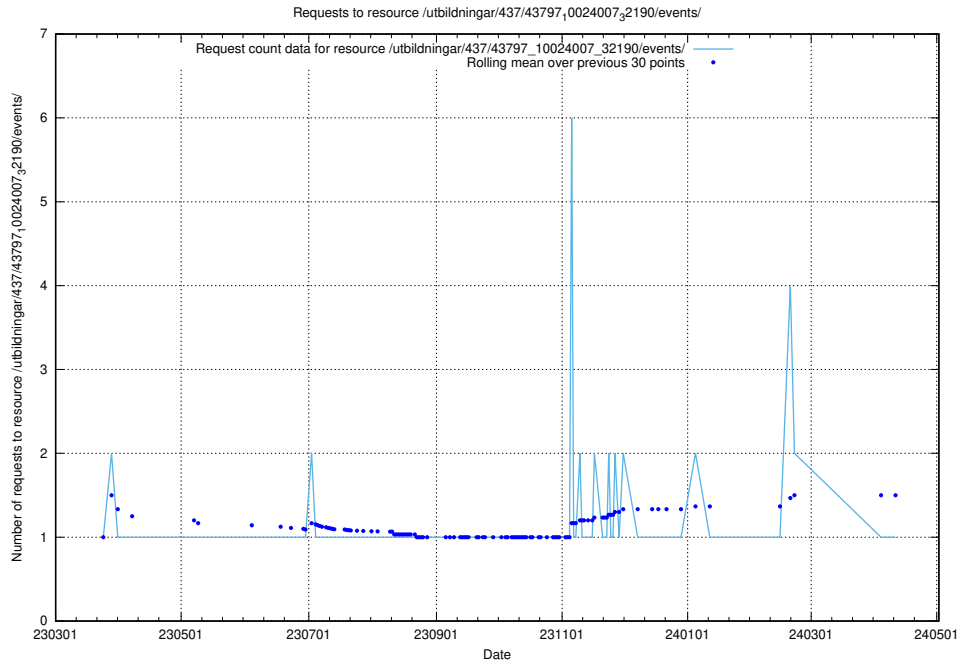

5.6118 Usage of /utbildningar/437/43797_10024007_32190/events/

Here, we count the number of requests to resource /utbildningar/437/43797_10024007_32190/events/.