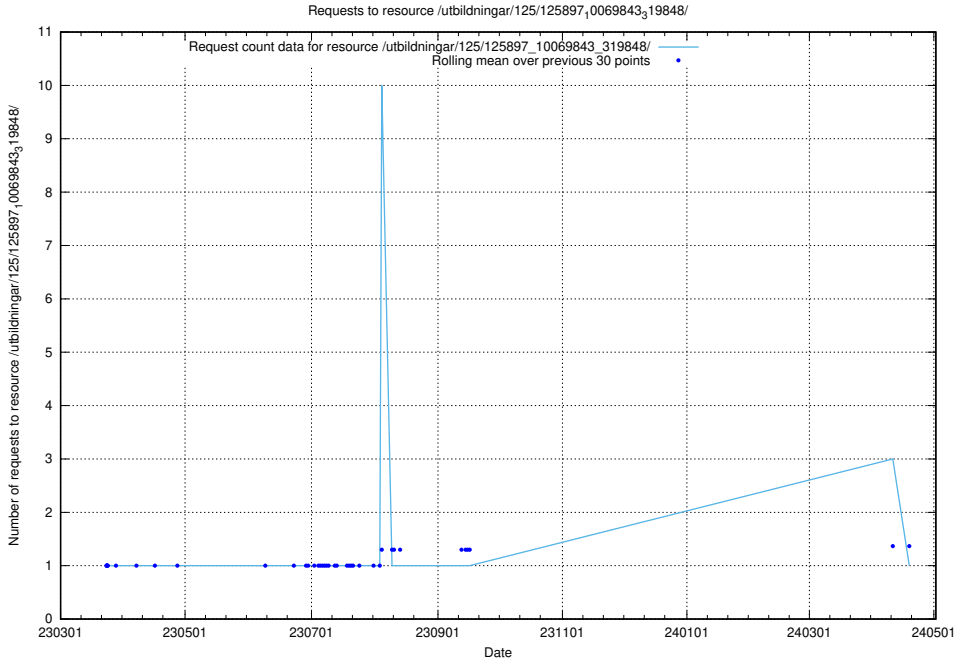

5.6387 Usage of /utbildningar/125/125897_10069843_319848/

Here, we count the number of requests to resource /utbildningar/125/125897_10069843_319848/.