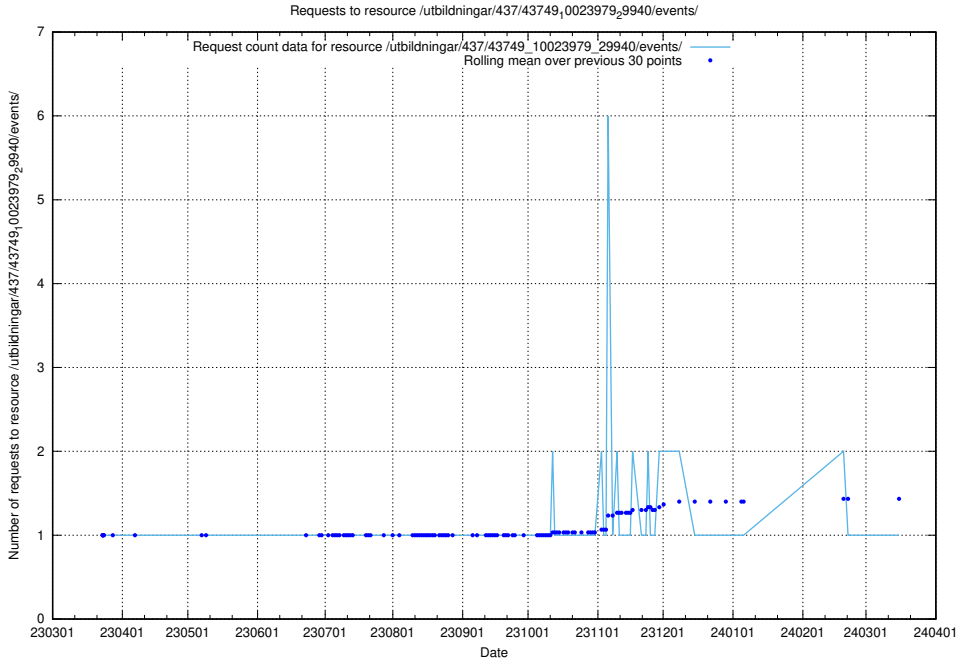

5.6321 Usage of /utbildningar/437/43749_10023979_29940/events/

Here, we count the number of requests to resource /utbildningar/437/43749_10023979_29940/events/.