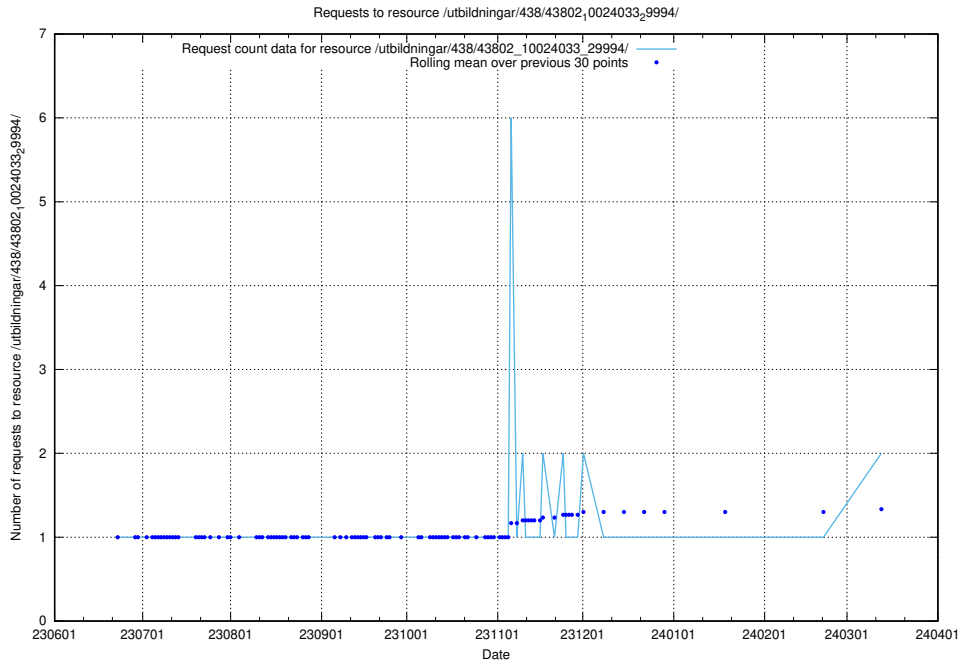

5.791 Usage of /utbildningar/438/43802_10024033_29994/

Here, we count the number of requests to resource /utbildningar/438/43802_10024033_29994/.