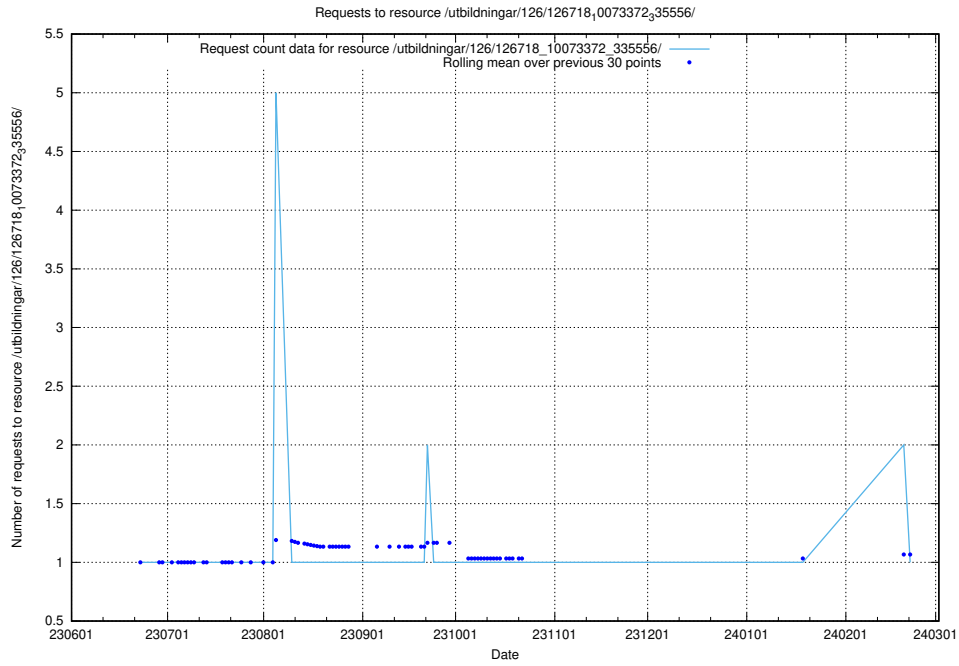

5.5561 Usage of /utbildningar/126/126718_10073372_335556/

Here, we count the number of requests to resource /utbildningar/126/126718_10073372_335556/.