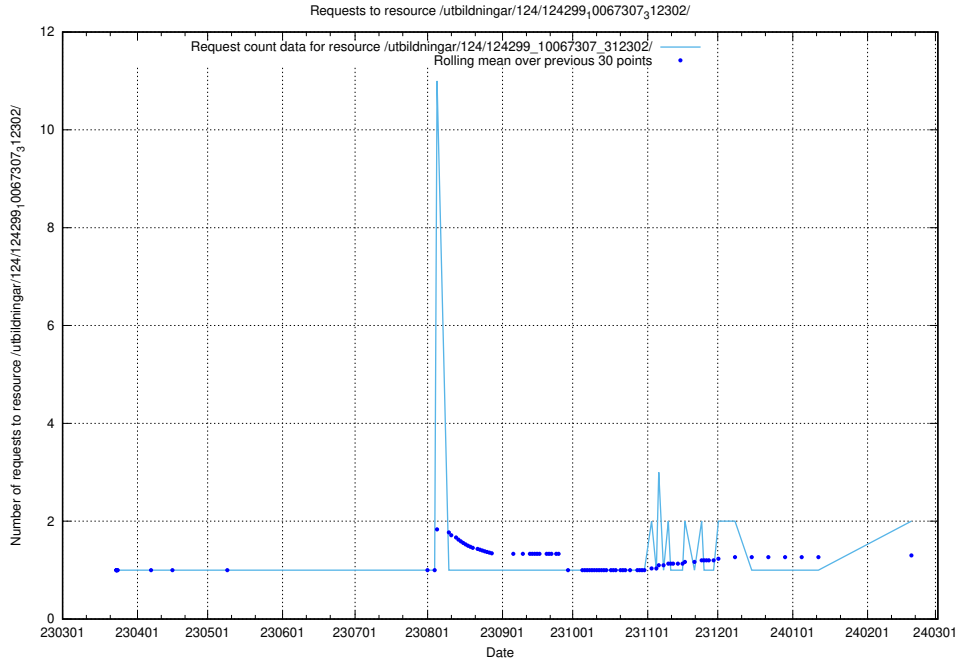

Here, we count the number of requests to resource /utbildningar/124/124499_10067794_316088/.

5.639 Usage of /utbildningar/124/124299_10067307_312302/

Here, we count the number of requests to resource /utbildningar/124/124299_10067307_312302/.