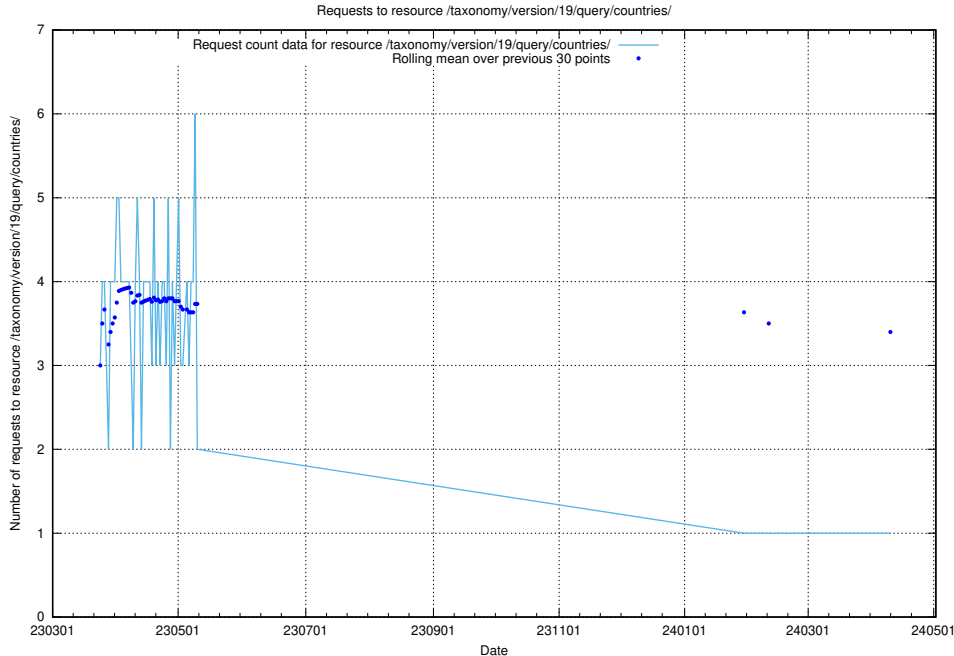

5.6089 Usage of /taxonomy/version/19/query/countries/

Here, we count the number of requests to resource /taxonomy/version/19/query/countries/.