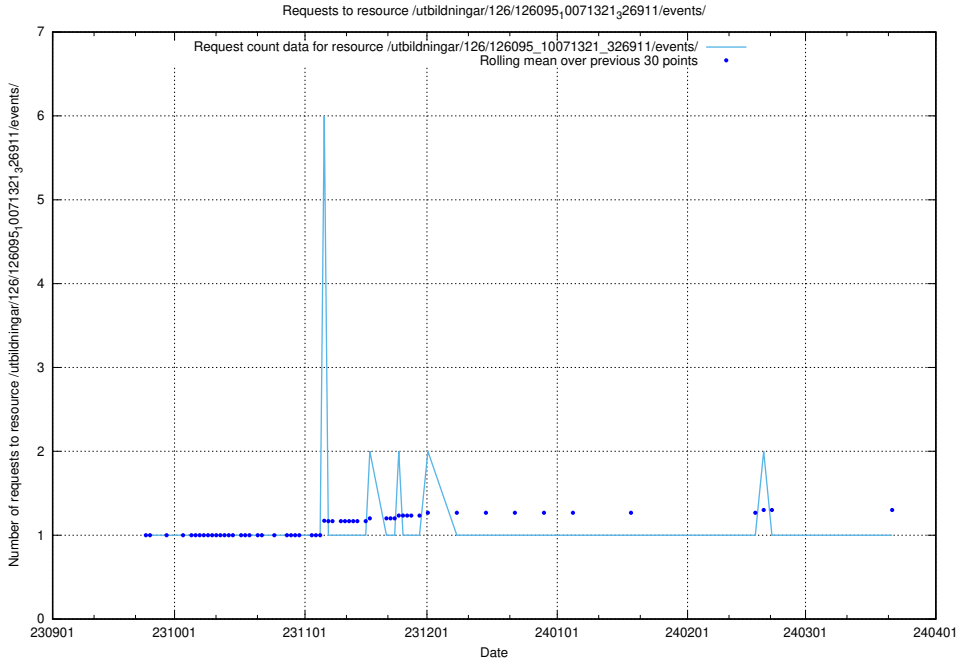

5.4429 Usage of /utbildningar/126/126095_10071321_326911/events/

Here, we count the number of requests to resource /utbildningar/126/126095_10071321_326911/events/