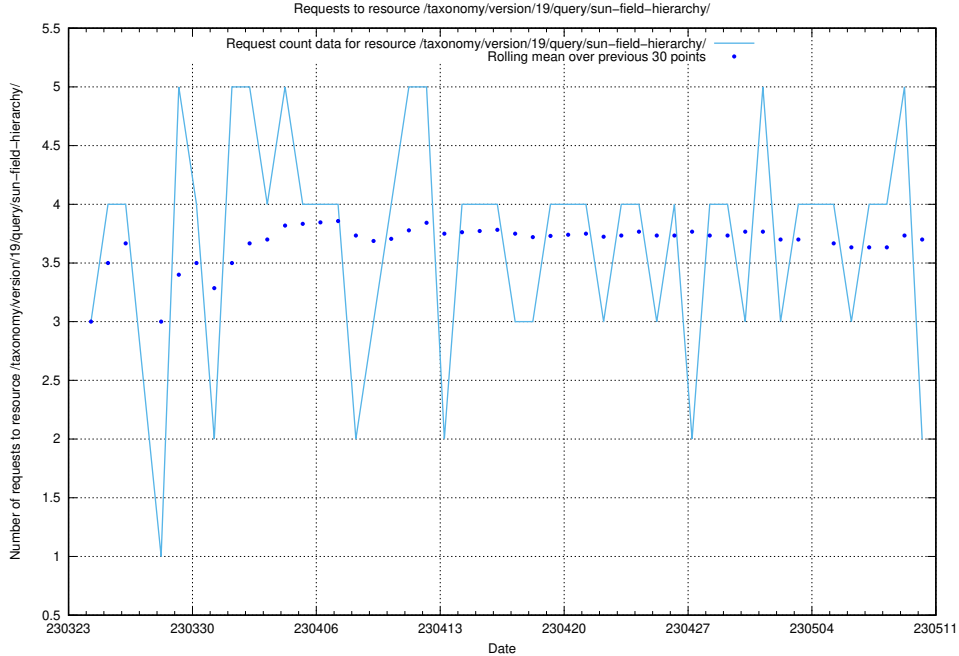

5.895 Usage of /taxonomy/version/19/query/sun-field-hierarchy/

Here, we count the number of requests to resource /taxonomy/version/19/query/sun-field-hierarchy/.