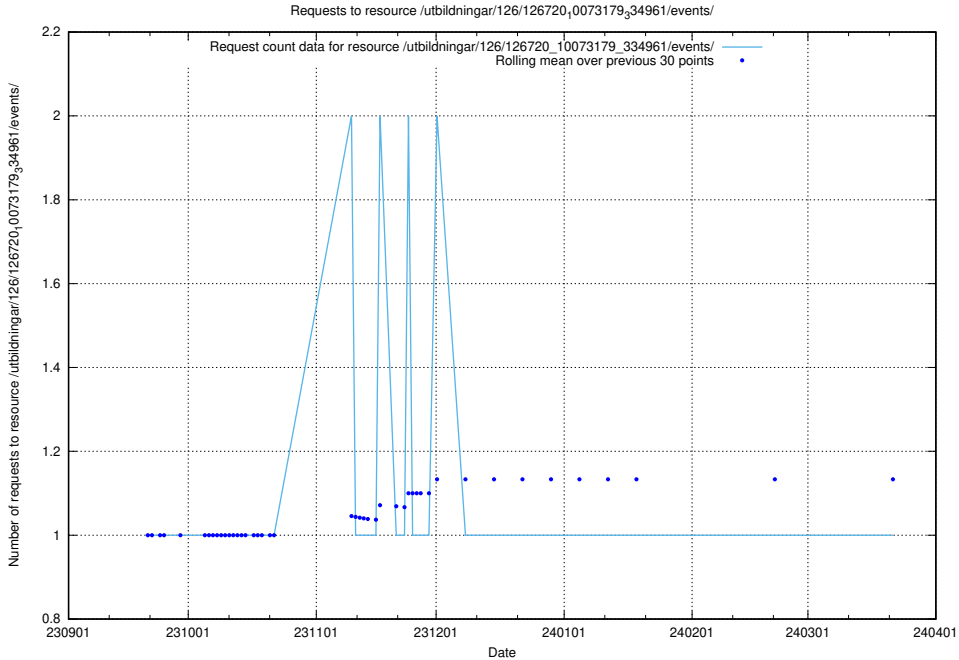

5.4468 Usage of /utbildningar/126/126720_10073179_334961/events/

Here, we count the number of requests to resource /utbildningar/126/126720_10073179_334961/events/