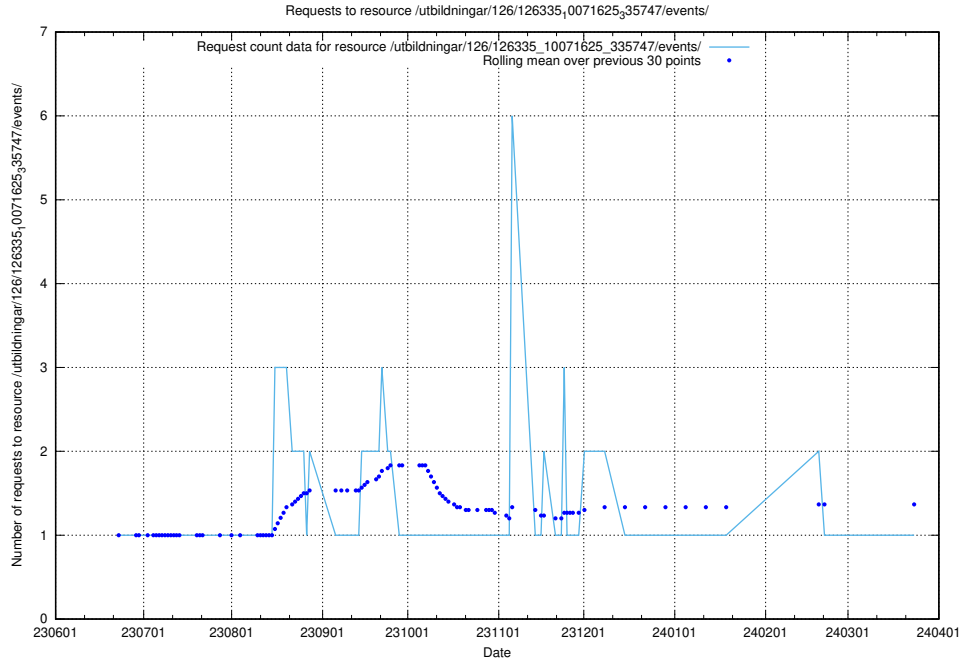

5.5621 Usage of /utbildningar/126/126335_10071625_335747/events/

Here, we count the number of requests to resource /utbildningar/126/126335_10071625_335747/events/