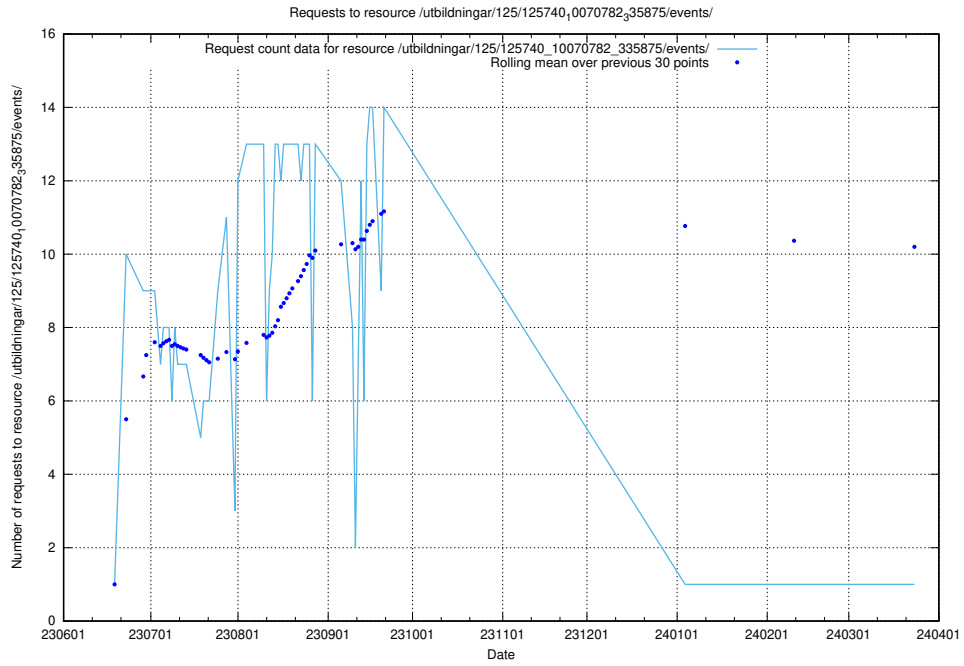

5.5798 Usage of /utbildningar/125/125740_10070782_335875/events/

Here, we count the number of requests to resource /utbildningar/125/125740_10070782_335875/events/