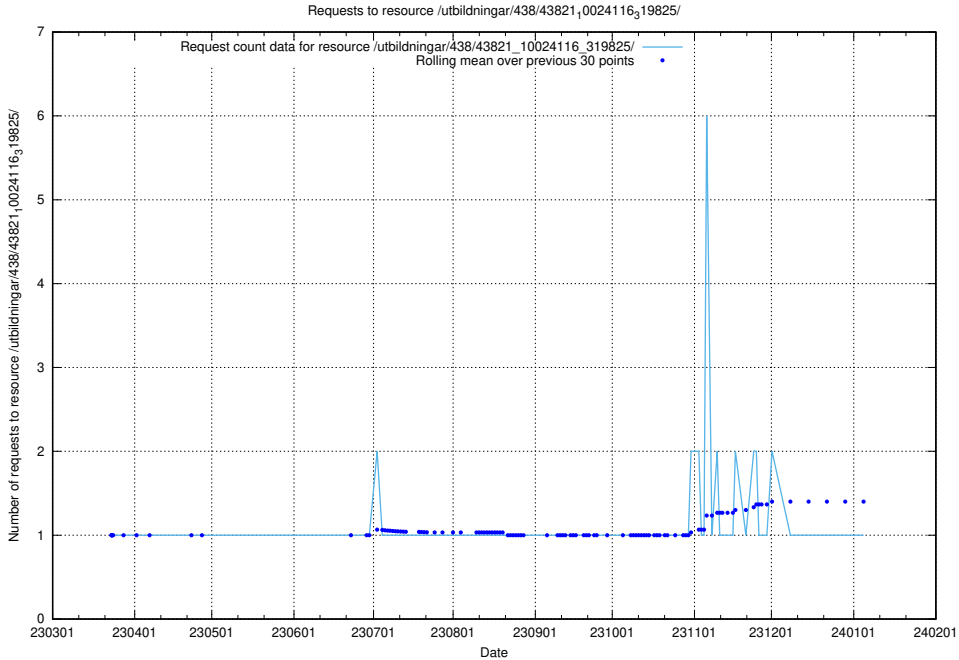

5.6278 Usage of /utbildningar/438/43821_10024116_319825/

Here, we count the number of requests to resource /utbildningar/438/43821_10024116_319825/.