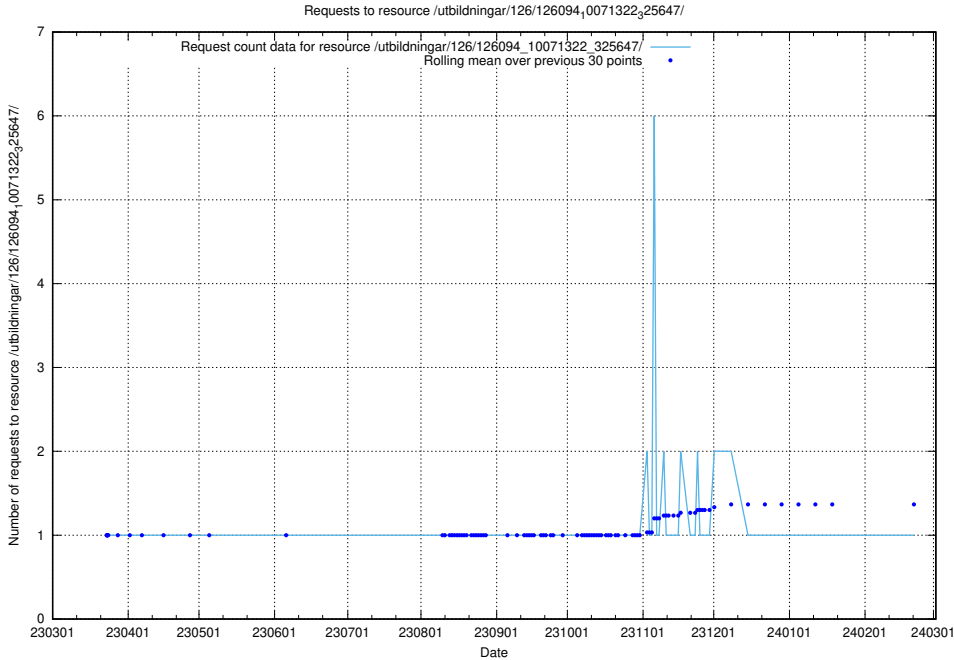

5.6374 Usage of /utbildningar/126/126094_10071322_325647/

Here, we count the number of requests to resource /utbildningar/126/126094_10071322_325647/.