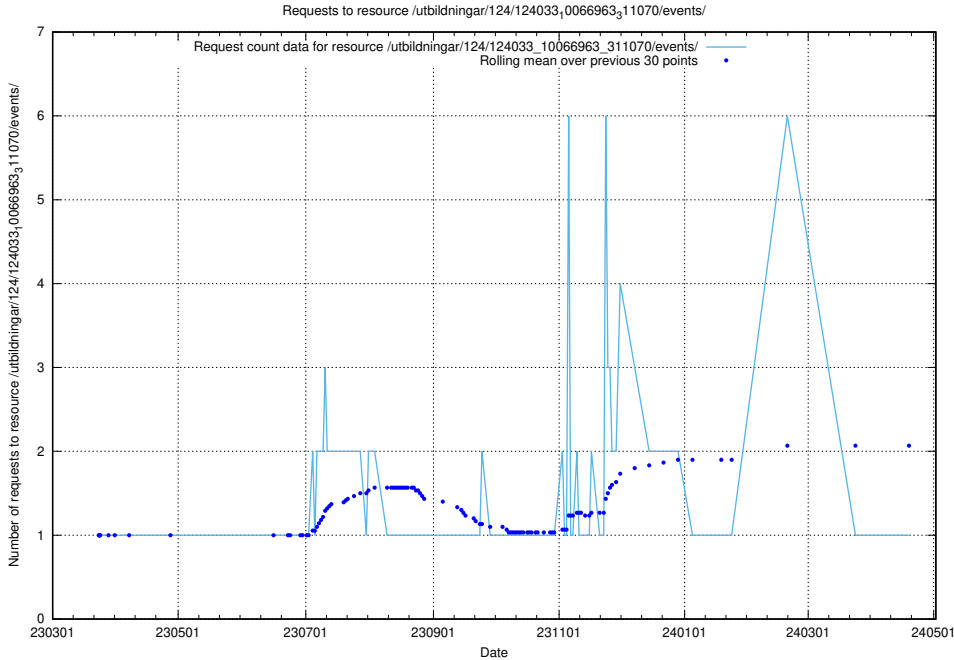

5.4391 Usage of /utbildningar/124/124033_10066963_311070/events/

Here, we count the number of requests to resource /utbildningar/124/124033_10066963_311070/events/