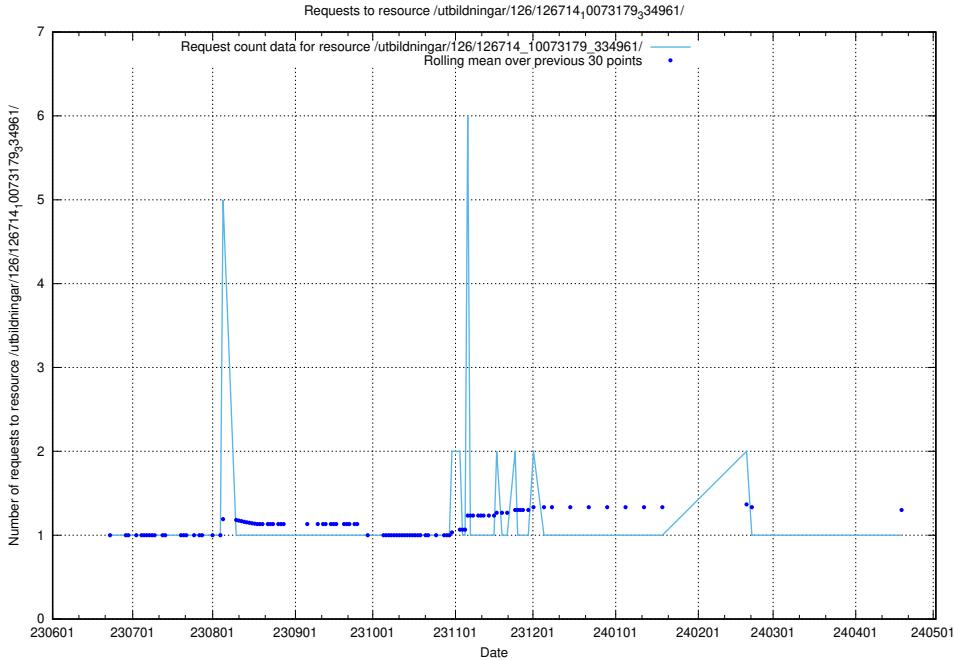

5.5568 Usage of /utbildningar/126/126714_10073179_334961/

Here, we count the number of requests to resource /utbildningar/126/126714_10073179_334961/.