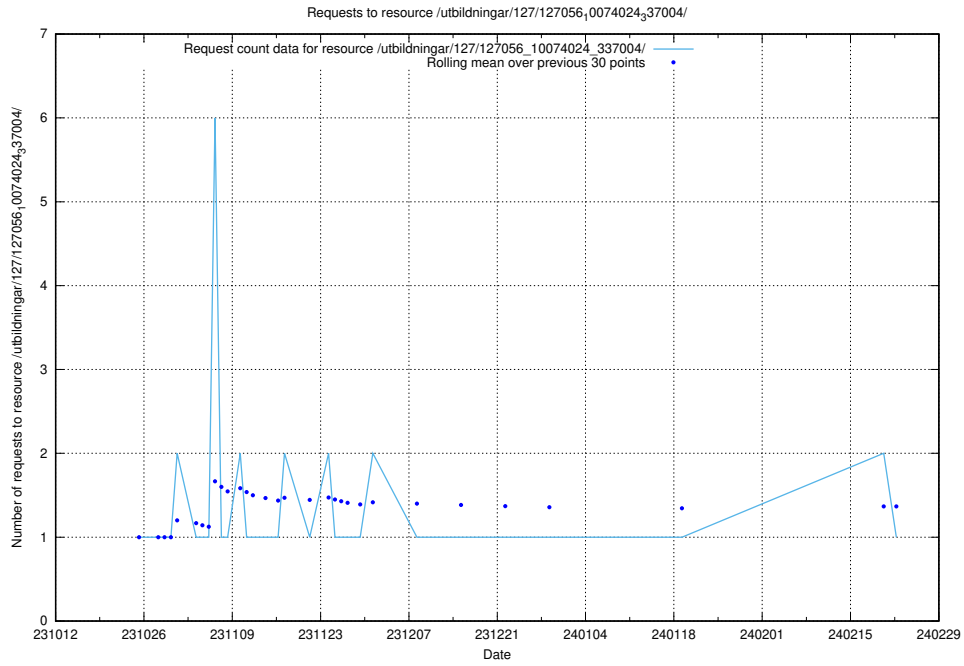

5.4163 Usage of /utbildningar/127/127056_10074024_337004/

Here, we count the number of requests to resource /utbildningar/127/127056_10074024_337004/.