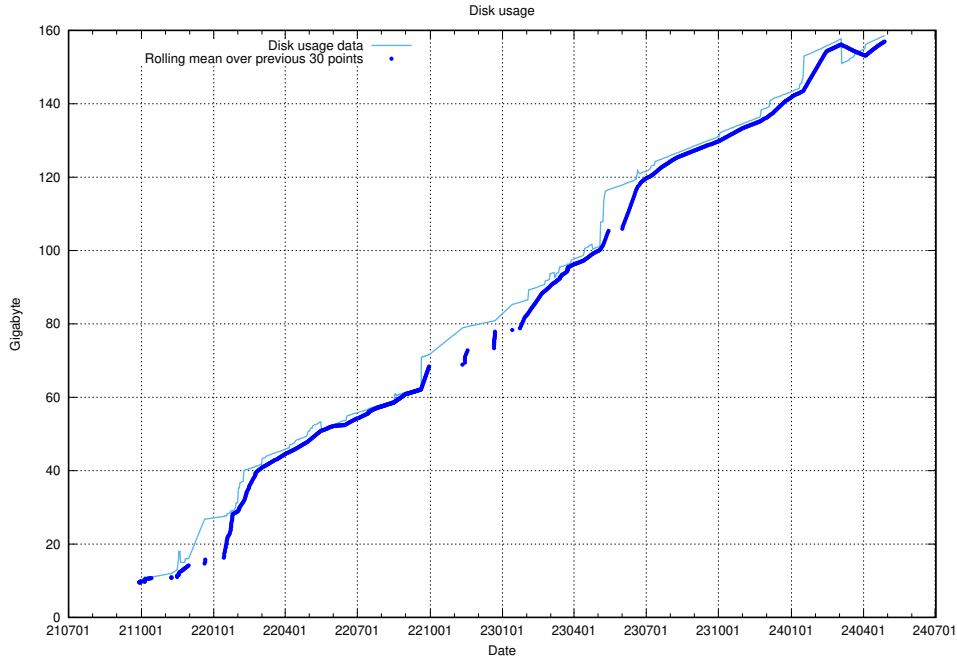

⁶<https://data.jobtechdev.se>

5.2 Disk space usage

A table showing the disk space usage on the data server.

5.4 Usage of /taxonomy/version/6/

Here, we count the number of requests to resource /taxonomy/version/6/.