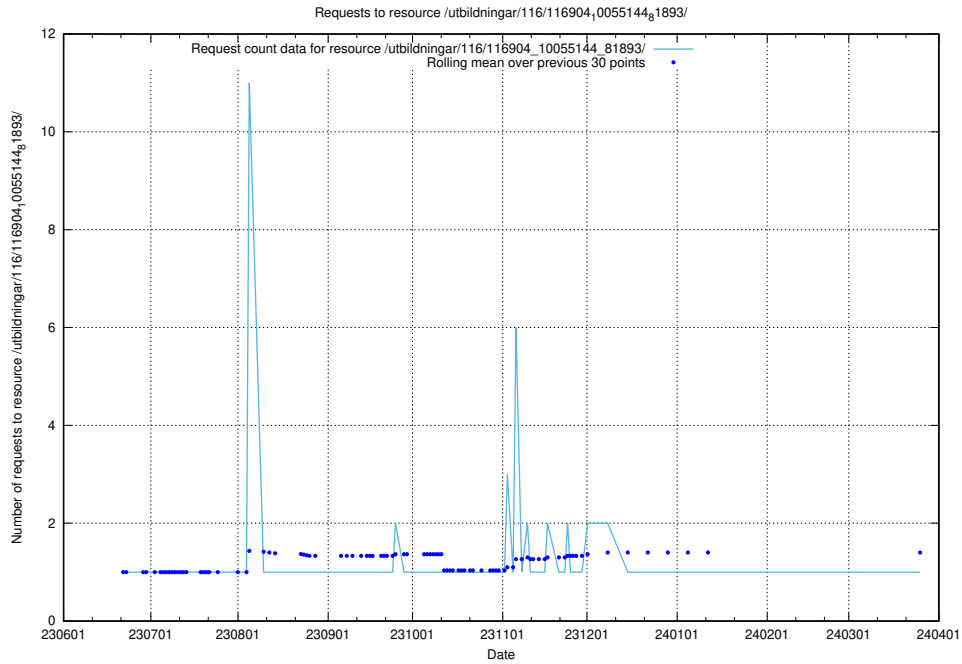

5.5791 Usage of /utbildningar/116/116904_10055144_81893/

Here, we count the number of requests to resource /utbildningar/116/116904_10055144_81893/.