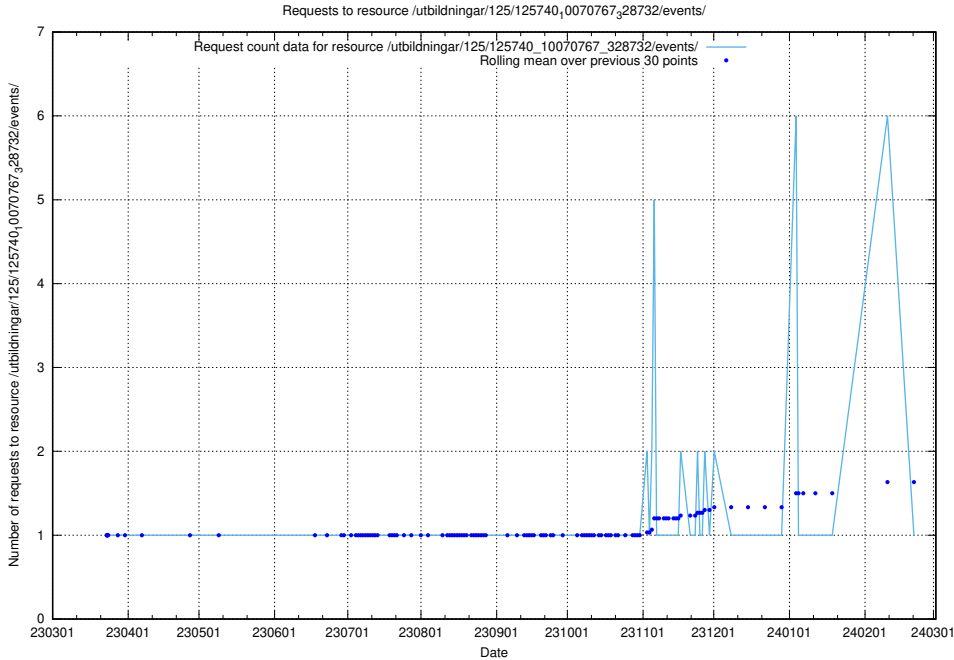

5.944 Usage of /utbildningar/125/125740_10070767_328732/events/

Here, we count the number of requests to resource /utbildningar/125/125740_10070767_328732/events/