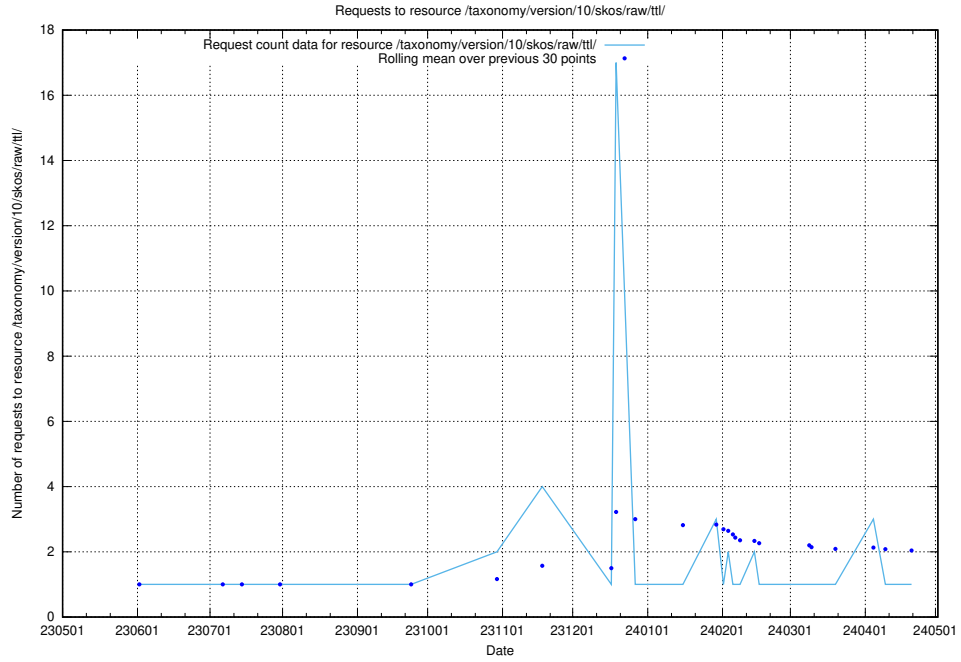

5.5875 Usage of /taxonomy/version/10/skos/raw/ttl/

Here, we count the number of requests to resource /taxonomy/version/10/skos/raw/ttl/.