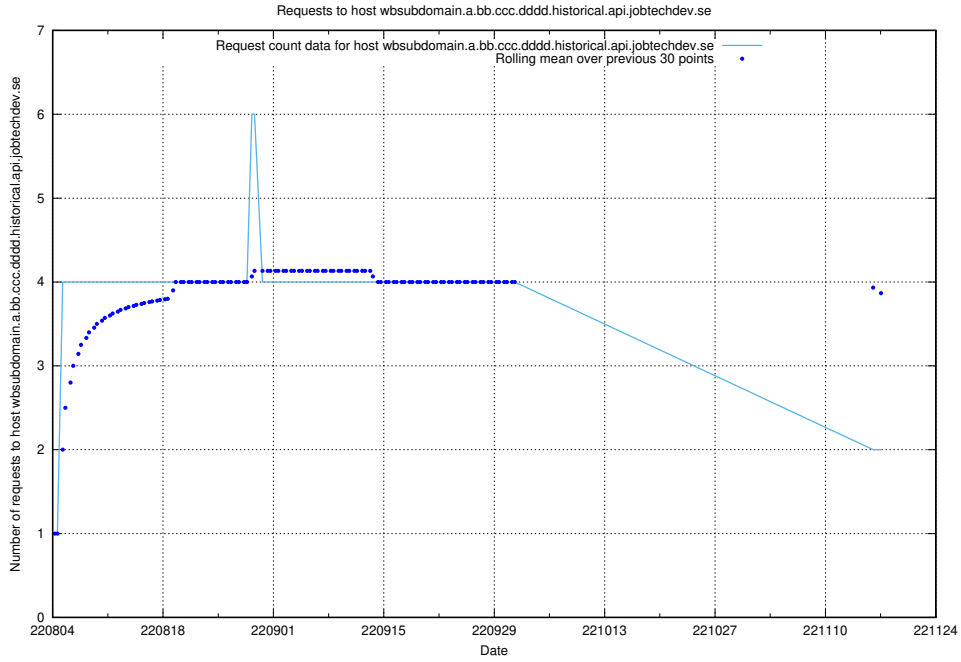

7.347 Usage of wbsubdomain.a.bb.ccc.dddd.historical.api.jobtechdev.se

Here, we count the number of requests to host wbsubdomain.a.bb.ccc.dddd.historical.api.jobtechdev.se.