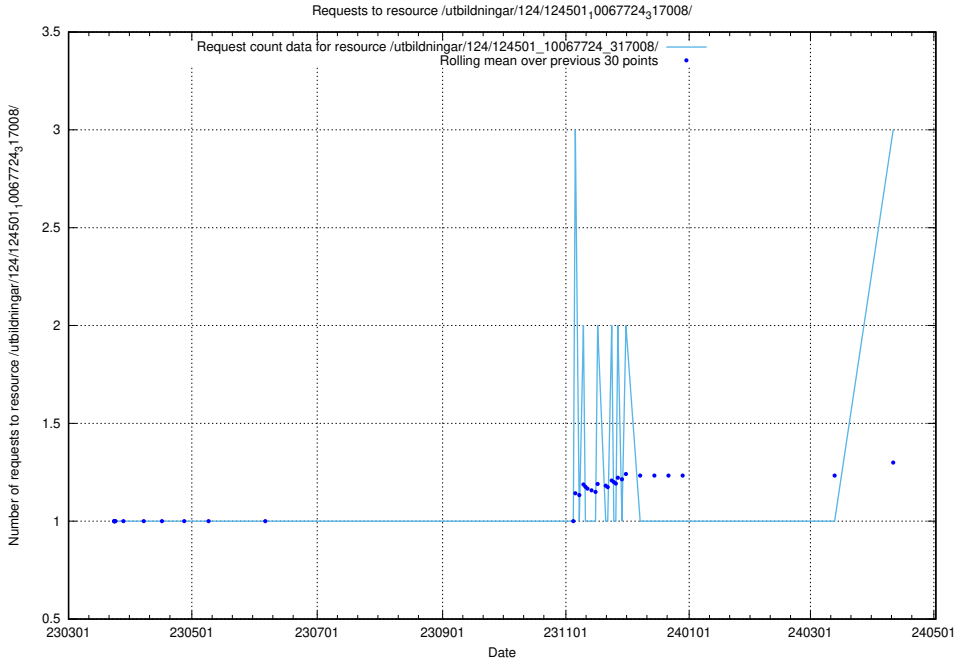

5.284 Usage of /utbildningar/124/124501_10067724_317008/

Here, we count the number of requests to resource /utbildningar/124/124501_10067724_317008/.