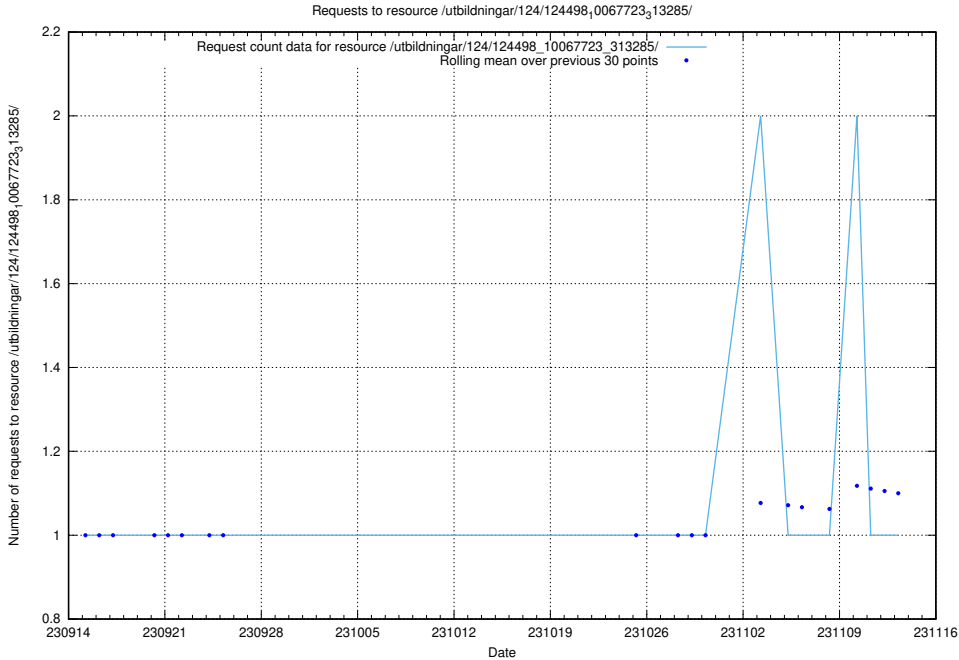

5.4529 Usage of /utbildningar/124/124498_10067723_313285/

Here, we count the number of requests to resource /utbildningar/124/124498_10067723_313285/.