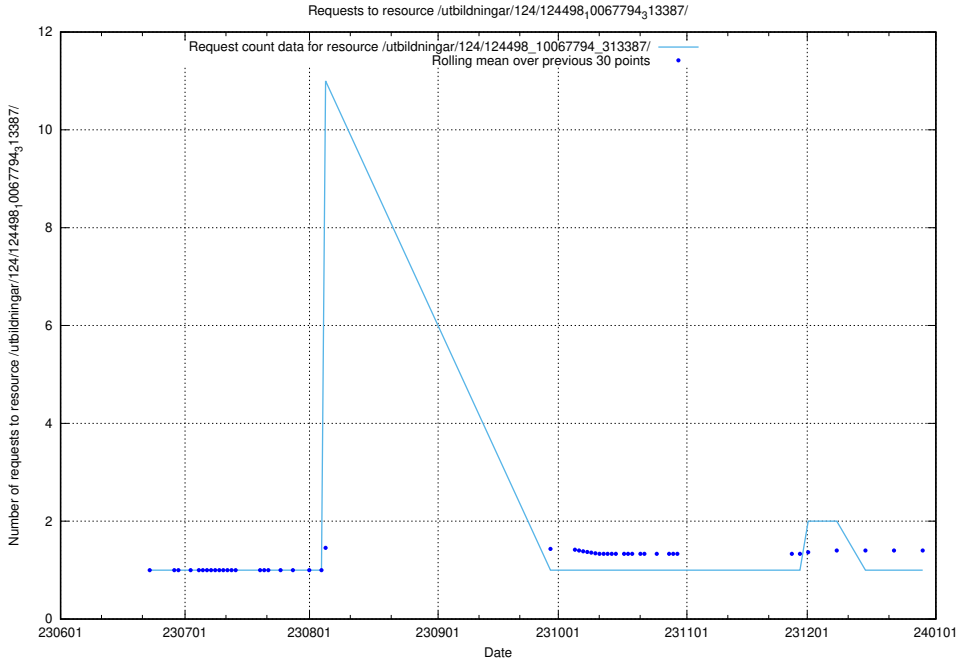

5.5739 Usage of /utbildningar/124/124498_10067794_313387/

Here, we count the number of requests to resource /utbildningar/124/124498_10067794_313387/.