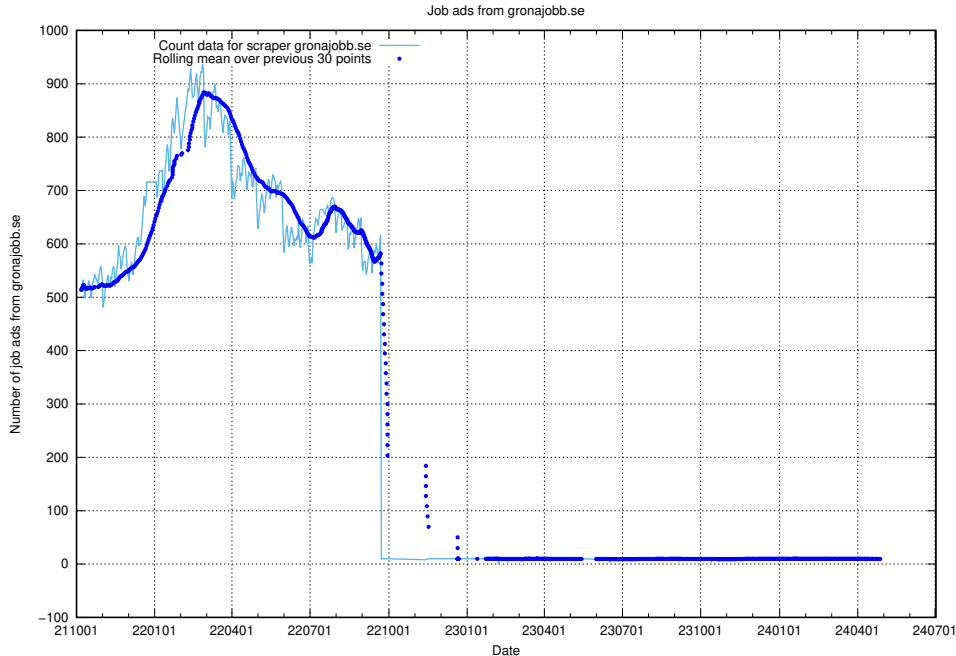

13.18 Number of ads by scraper gronajobb.se

Here, we count the number of job ads scraped from gronajobb.se.