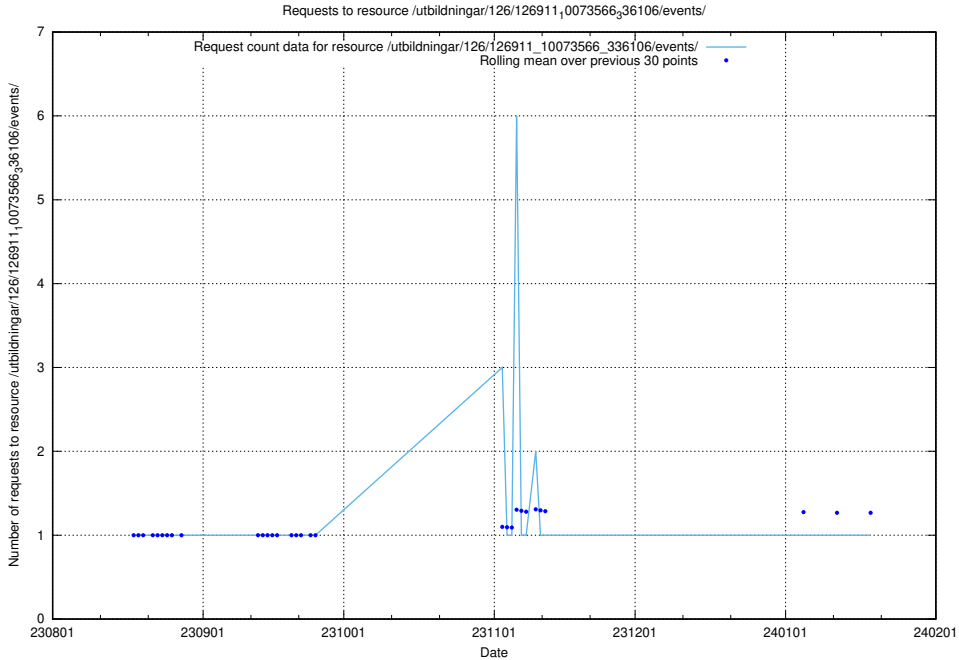

5.4717 Usage of /utbildningar/126/126911_10073566_336106/events/

Here, we count the number of requests to resource /utbildningar/126/126911_10073566_336106/events/