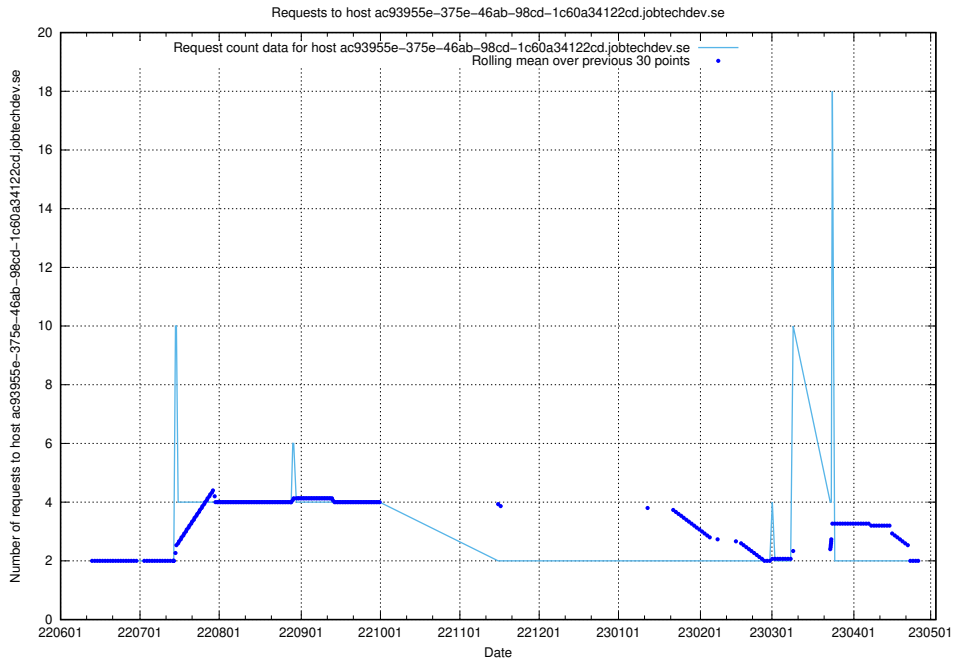

7.403 Usage of ac93955e-375e-46ab-98cd-1c60a34122cd.jobtechdev.se

Here, we count the number of requests to host ac93955e-375e-46ab-98cd-1c60a34122cd.jobtechdev.se.