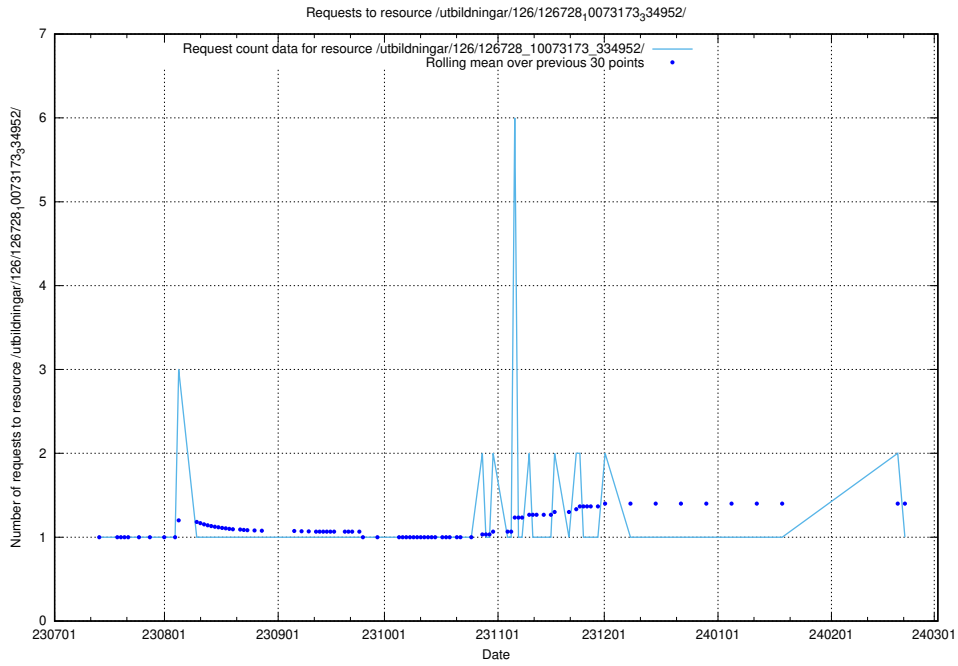

5.5017 Usage of /utbildningar/126/126728_10073173_334952/

Here, we count the number of requests to resource /utbildningar/126/126728_10073173_334952/.