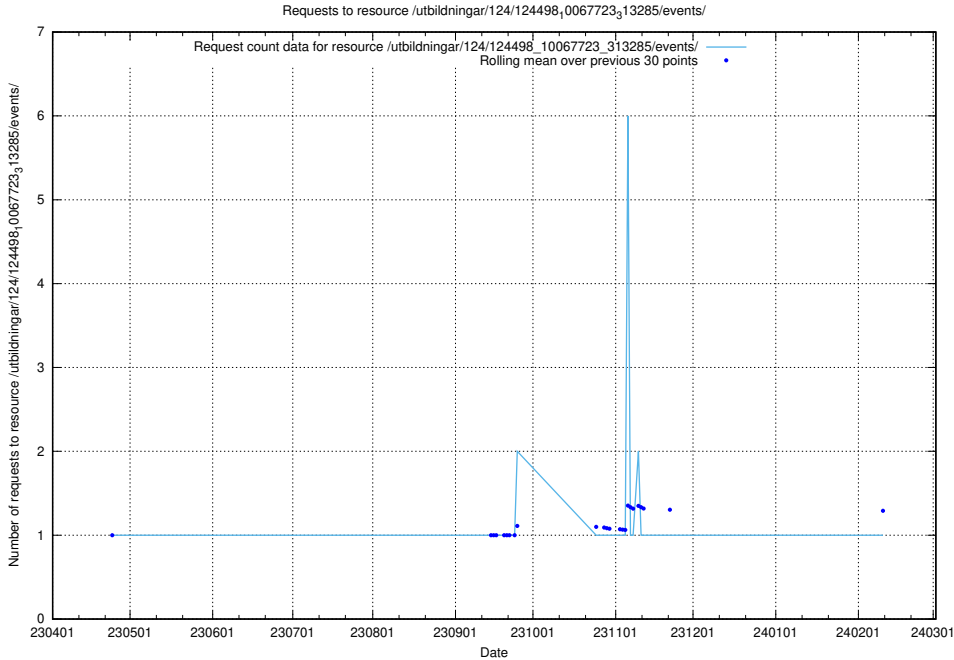

5.5959 Usage of /utbildningar/124/124498_10067723_313285/events/

Here, we count the number of requests to resource /utbildningar/124/124498_10067723_313285/events/