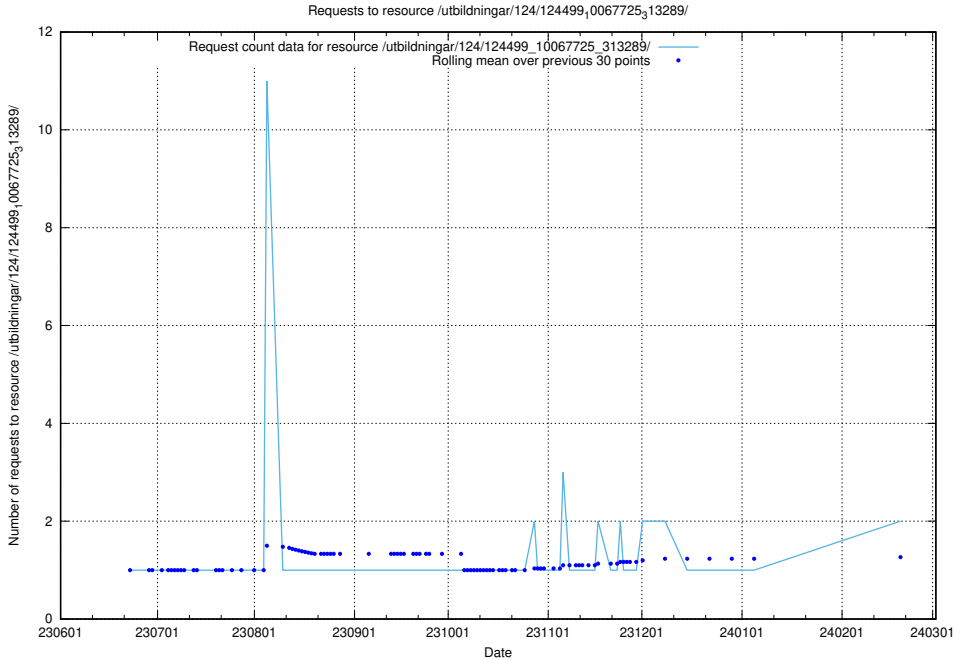

5.810 Usage of /utbildningar/124/124499_10067725_313289/

Here, we count the number of requests to resource /utbildningar/124/124499_10067725_313289/.