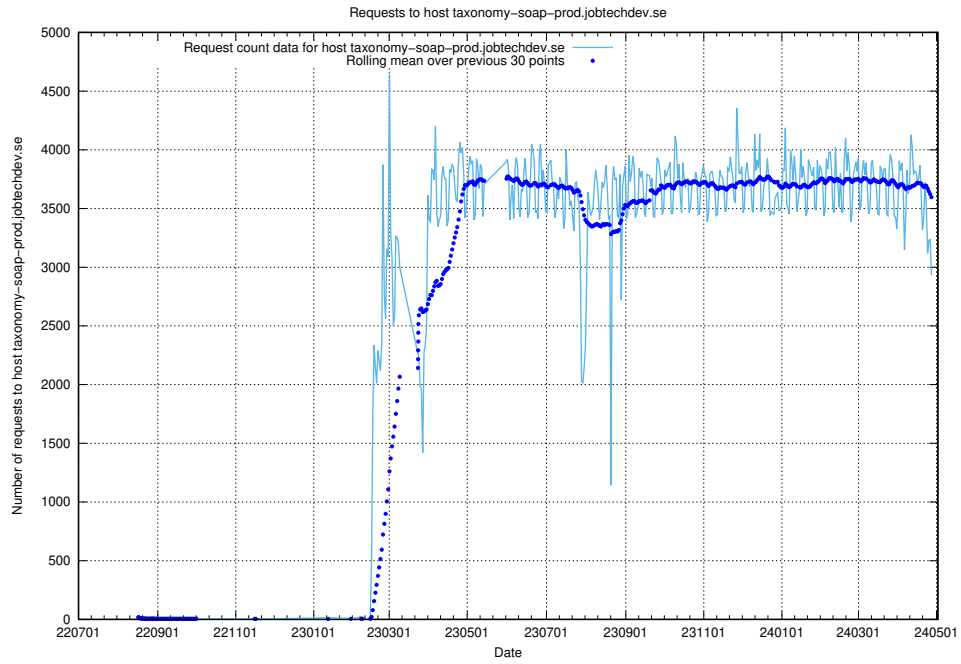

7.16 Usage of taxonomy-soap-prod.jobtechdev.se

Here, we count the number of requests to host taxonomy-soap-prod.jobtechdev.se.