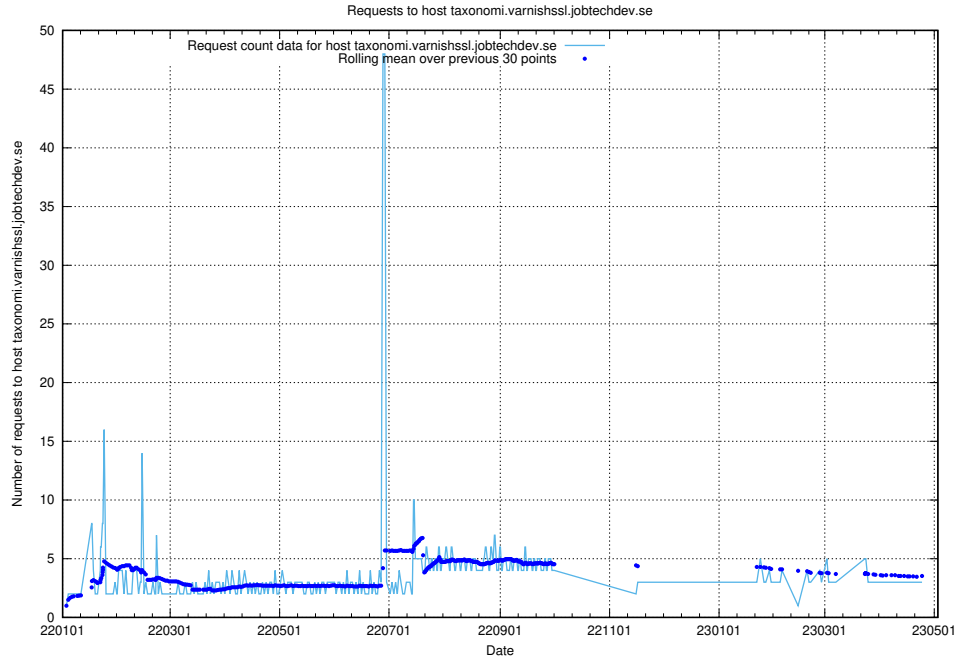

7.174 Usage of `taxonomi.varnishssl.jobtechdev.se`

Here, we count the number of requests to host `taxonomi.varnishssl.jobtechdev.se`.