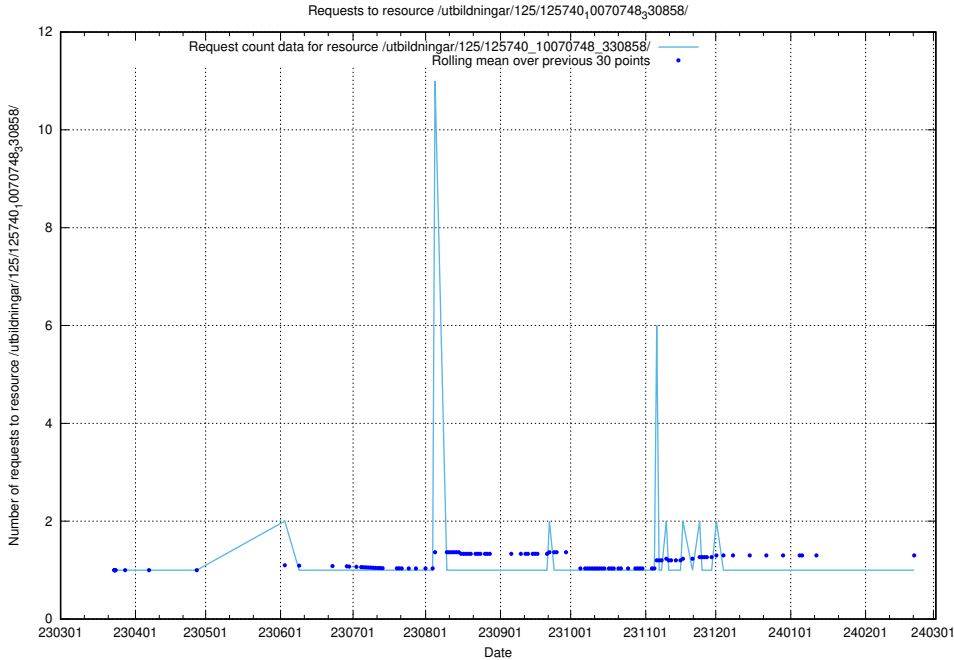

5.948 Usage of /utbildningar/125/125740_10070748_330858/

Here, we count the number of requests to resource /utbildningar/125/125740_10070748_330858/.