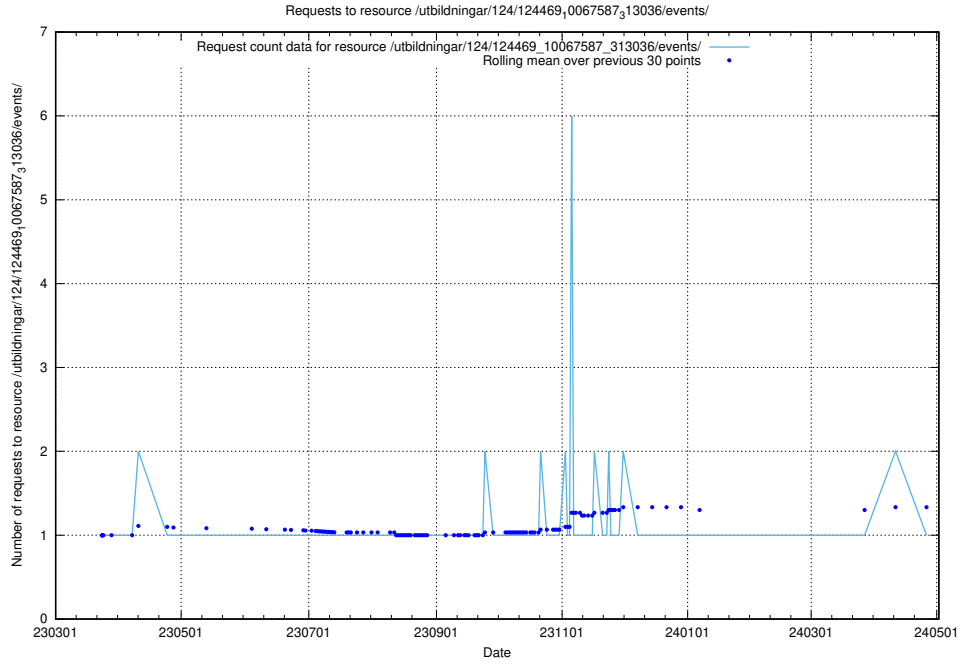

5.3209 Usage of /utbildningar/124/124469_10067587_313036/events/

Here, we count the number of requests to resource /utbildningar/124/124469_10067587_313036/events/