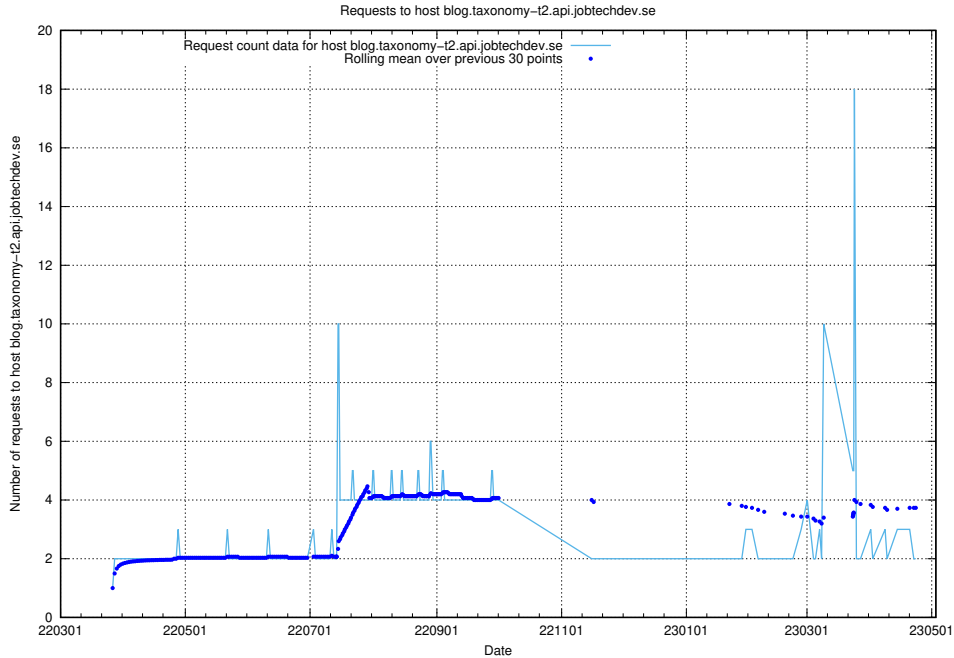

7.486 Usage of `blog.taxonomy-t2.api.jobtechdev.se`

Here, we count the number of requests to host `blog.taxonomy-t2.api.jobtechdev.se`.