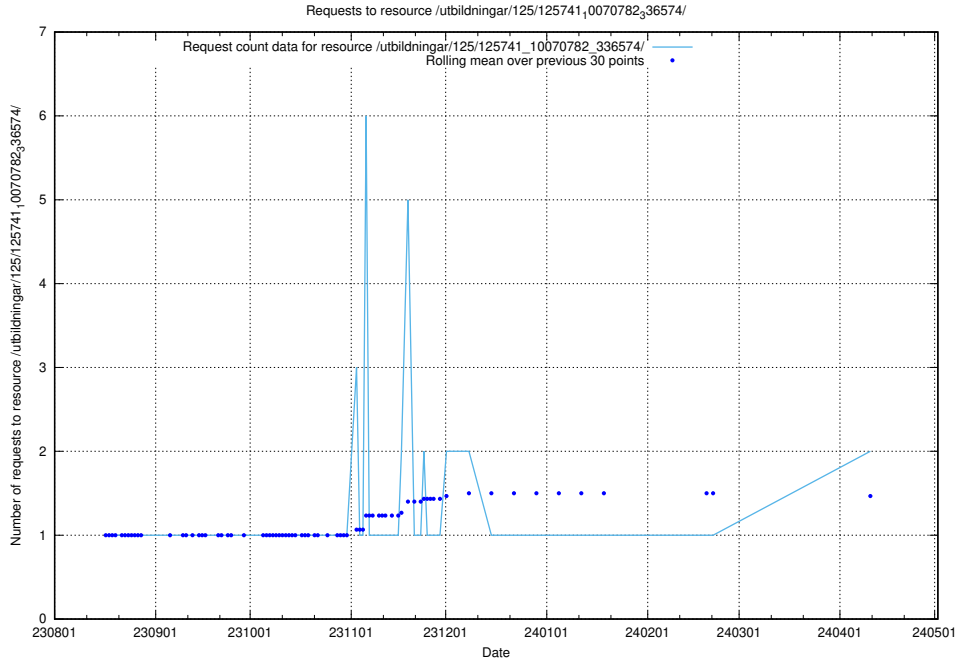

5.712 Usage of /utbildningar/125/125741_10070782_336574/

Here, we count the number of requests to resource /utbildningar/125/125741_10070782_336574/.