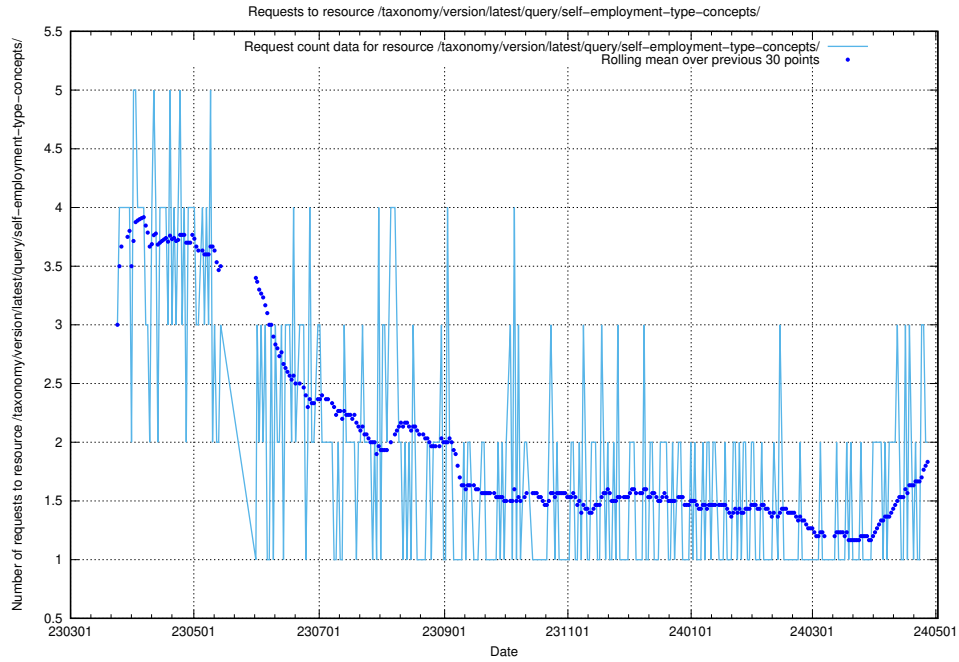

5.877 Usage of /taxonomy/version/latest/query/self-employment-type-concepts/

Here, we count the number of requests to resource /taxonomy/version/latest/query/self-employment-type-concepts/.