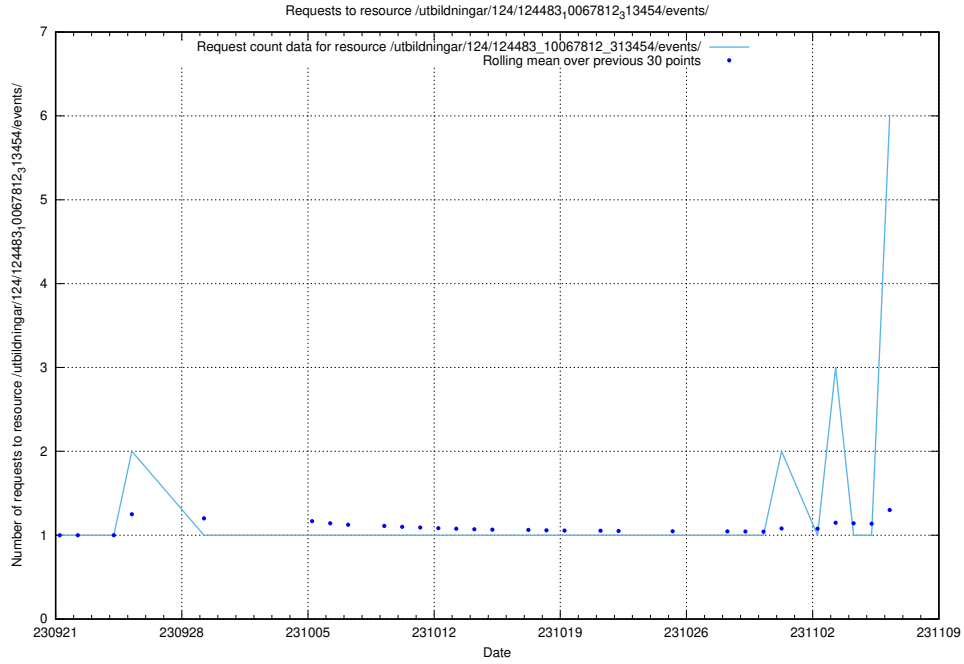

5.77 Usage of /utbildningar/124/124483_10067812_313454/events/

Here, we count the number of requests to resource /utbildningar/124/124483_10067812_313454/events/