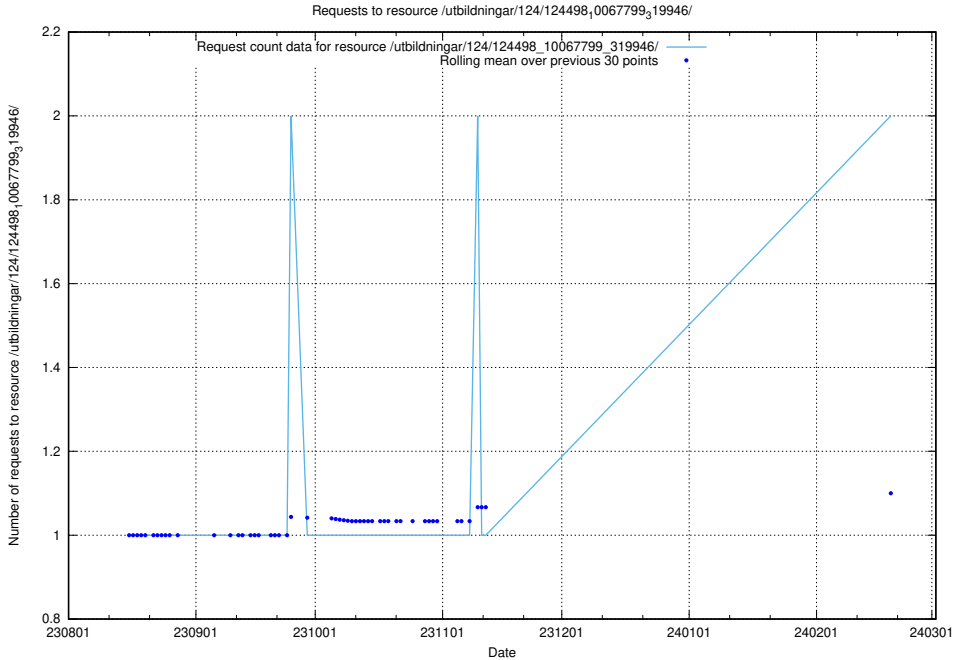

5.715 Usage of /utbildningar/124/124498_10067799_319946/

Here, we count the number of requests to resource /utbildningar/124/124498_10067799_319946/.