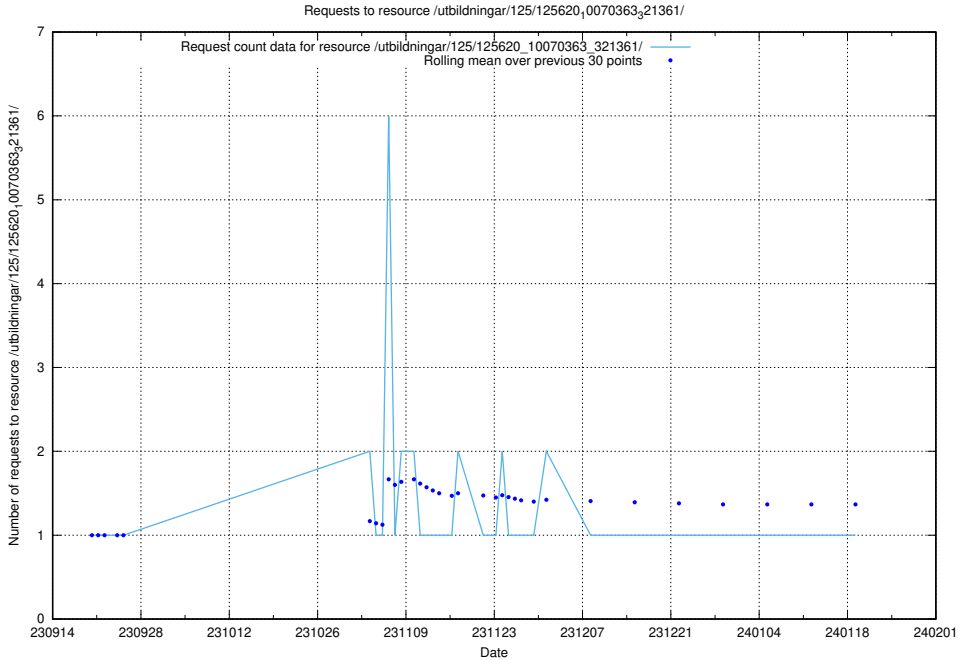

5.4481 Usage of /utbildningar/125/125620_10070363_321361/

Here, we count the number of requests to resource /utbildningar/125/125620_10070363_321361/.