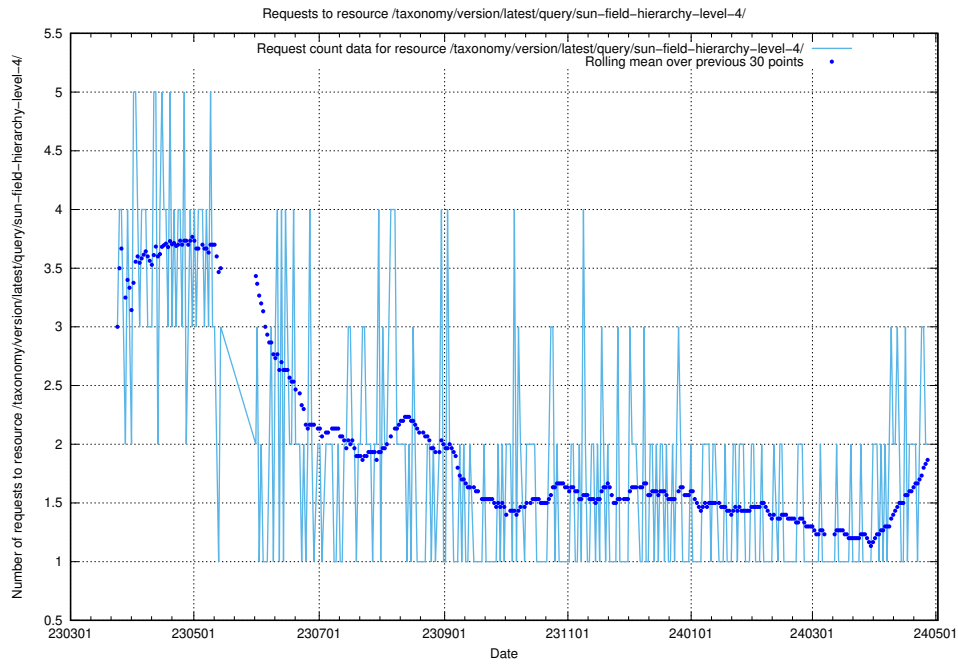

5.858 Usage of /taxonomy/version/latest/query/sun-field-hierarchy-level-4/

Here, we count the number of requests to resource /taxonomy/version/latest/query/sun-field-hierarchy-level-4/.