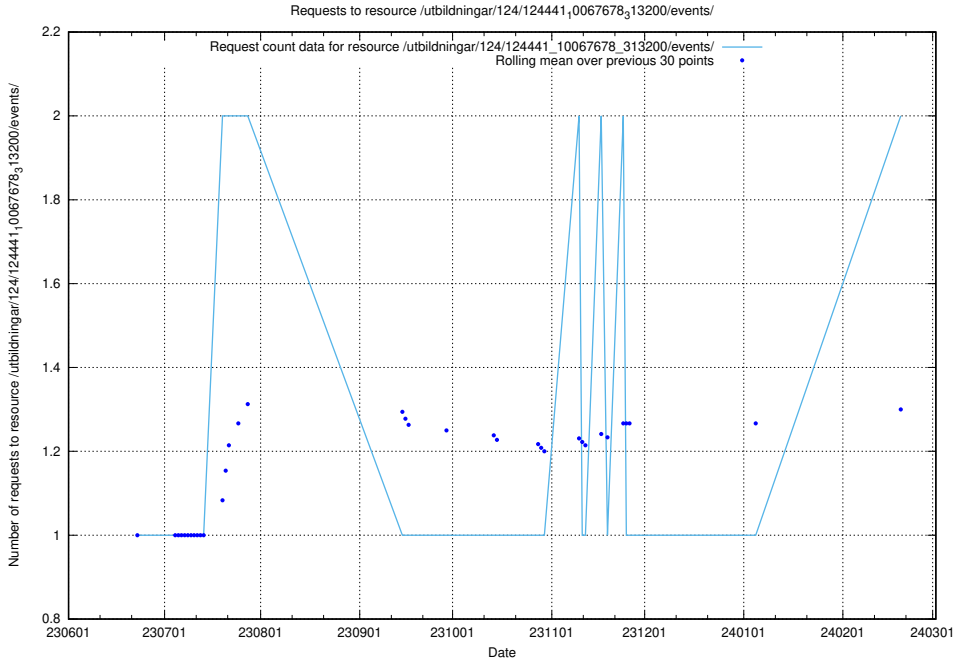

5.821 Usage of /utbildningar/124/124441_10067678_313200/events/

Here, we count the number of requests to resource /utbildningar/124/124441_10067678_313200/events/