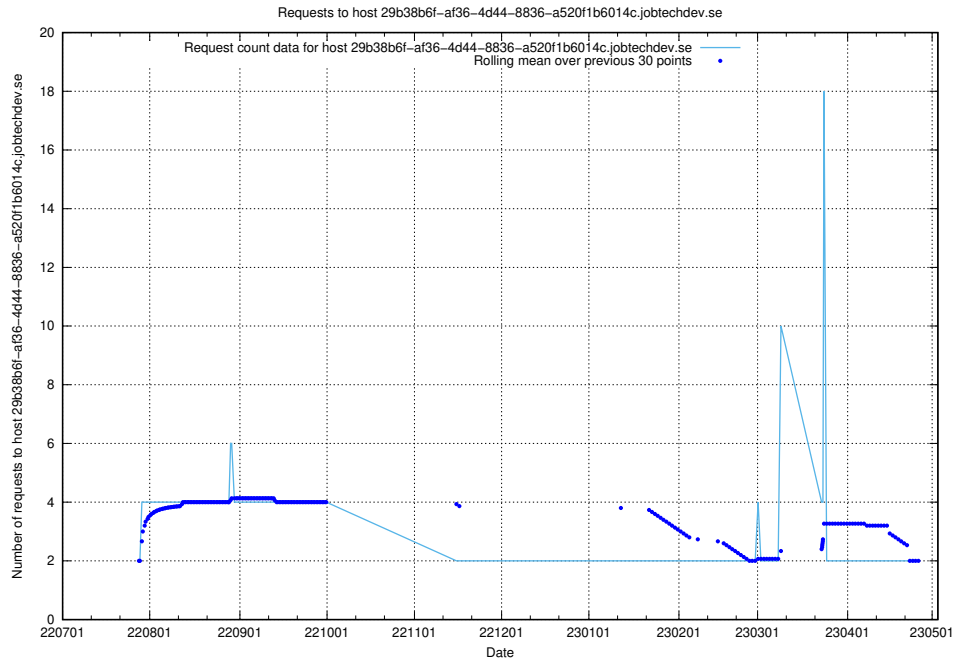

7.381 Usage of 29b38b6f-af36-4d44-8836-a520f1b6014c.jobtechdev.se

Here, we count the number of requests to host 29b38b6f-af36-4d44-8836-a520f1b6014c.jobtechdev.se.

7.382 Usage of f3a814f1-4873-498e-b9ee-af3d3efa533f.jobtechdev.se