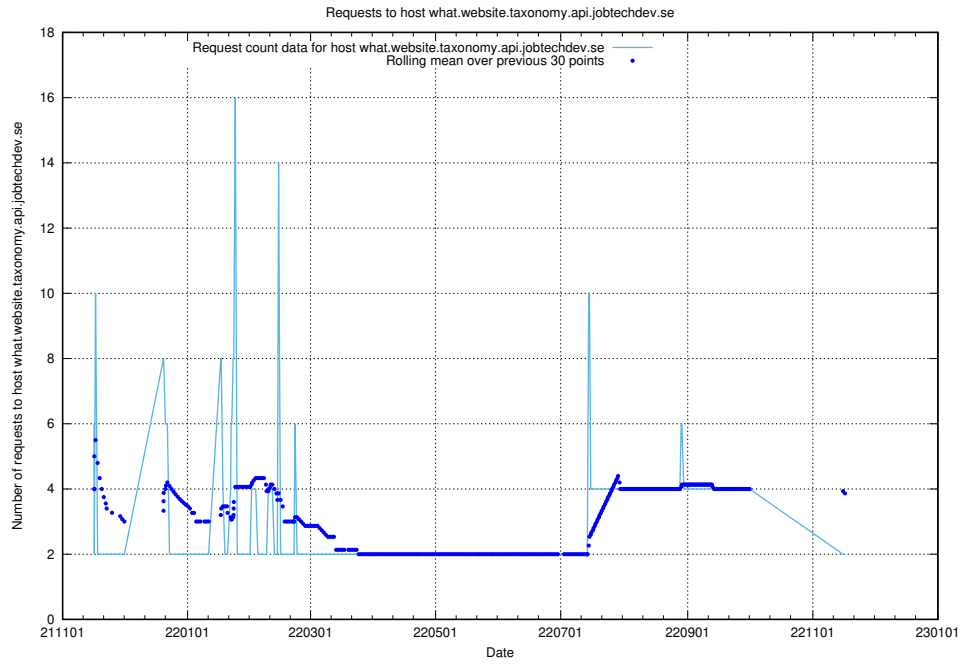

7.516 Usage of what.website.taxonomy.api.jobtechdev.se

Here, we count the number of requests to host what.website.taxonomy.api.jobtechdev.se.