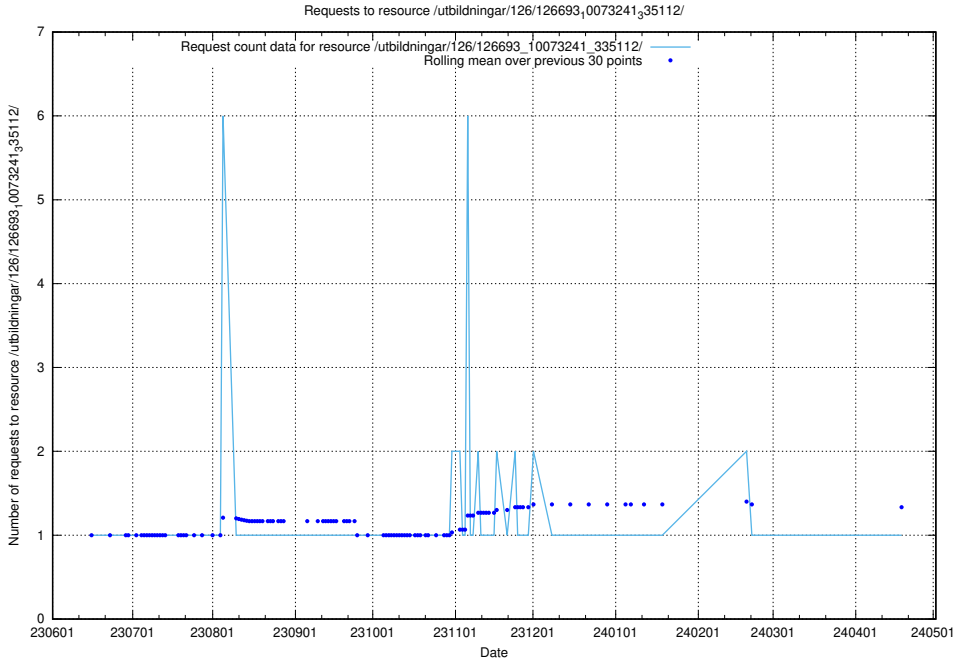

5.5821 Usage of /utbildningar/126/126693_10073241_335112/

Here, we count the number of requests to resource /utbildningar/126/126693_10073241_335112/.