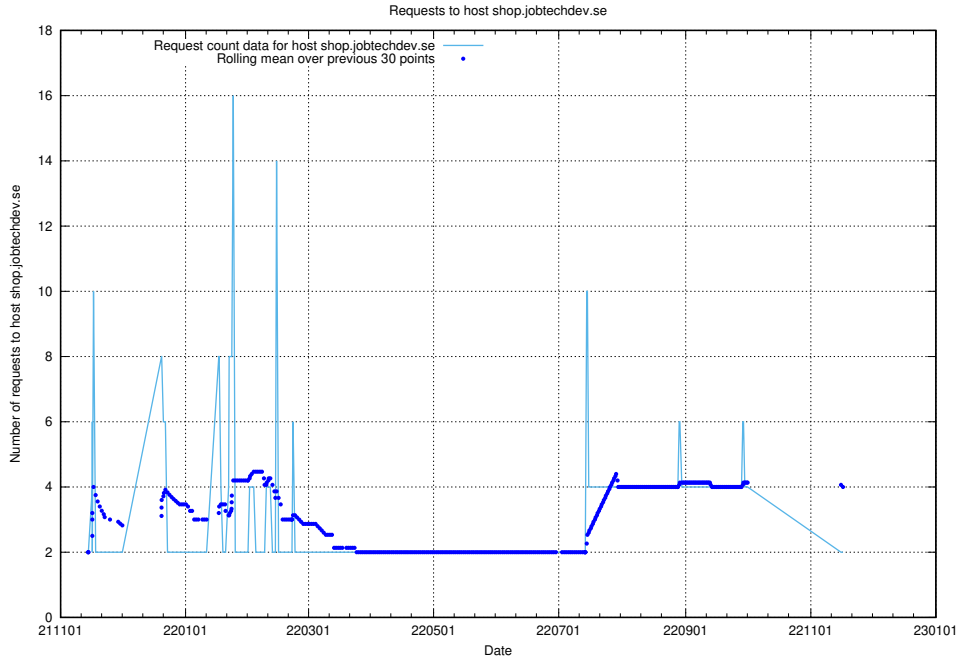

7.557 Usage of yrkeseditor.prod.services.jtech.se

Here, we count the number of requests to host yrkeseditor.prod.services.jtech.se.

7.558 Usage of shop.jobtechdev.se

Here, we count the number of requests to host shop.jobtechdev.se.