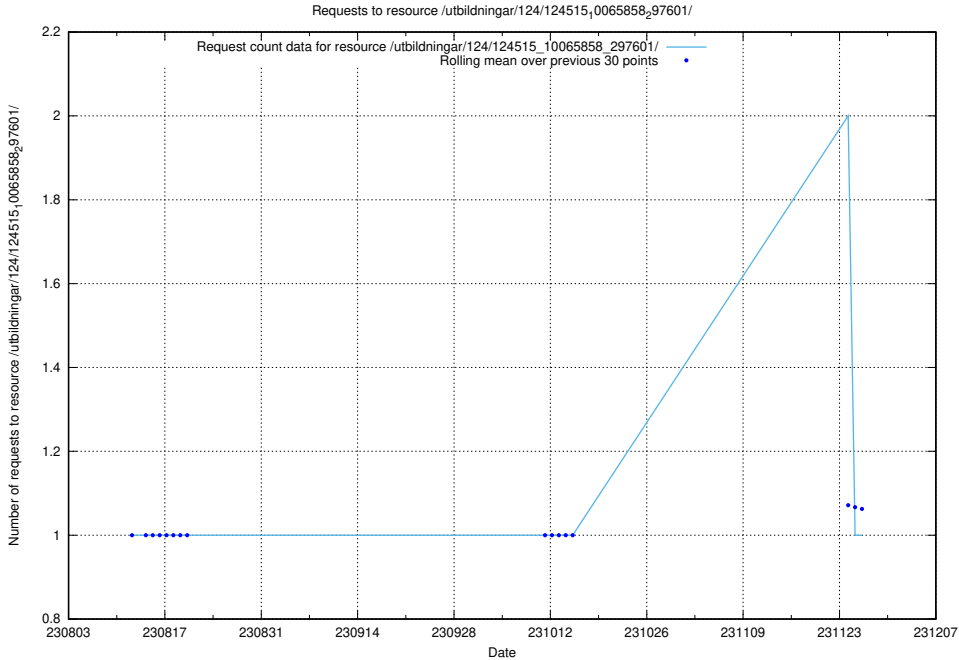

Here, we count the number of requests to resource /utbildningar/124/124515_10065860_299148/events/

5.4763 Usage of /utbildningar/124/124515_10065858_297601/

Here, we count the number of requests to resource /utbildningar/124/124515_10065858_297601/.