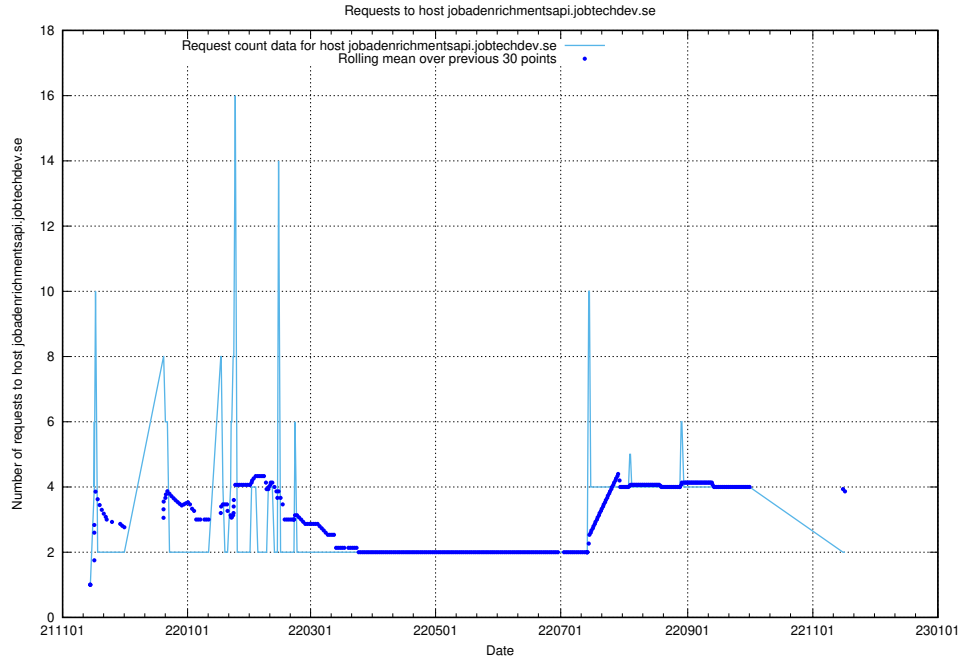

7.574 Usage of jobadenrichmentsapi.jobtechdev.se

Here, we count the number of requests to host jobadenrichmentsapi.jobtechdev.se.