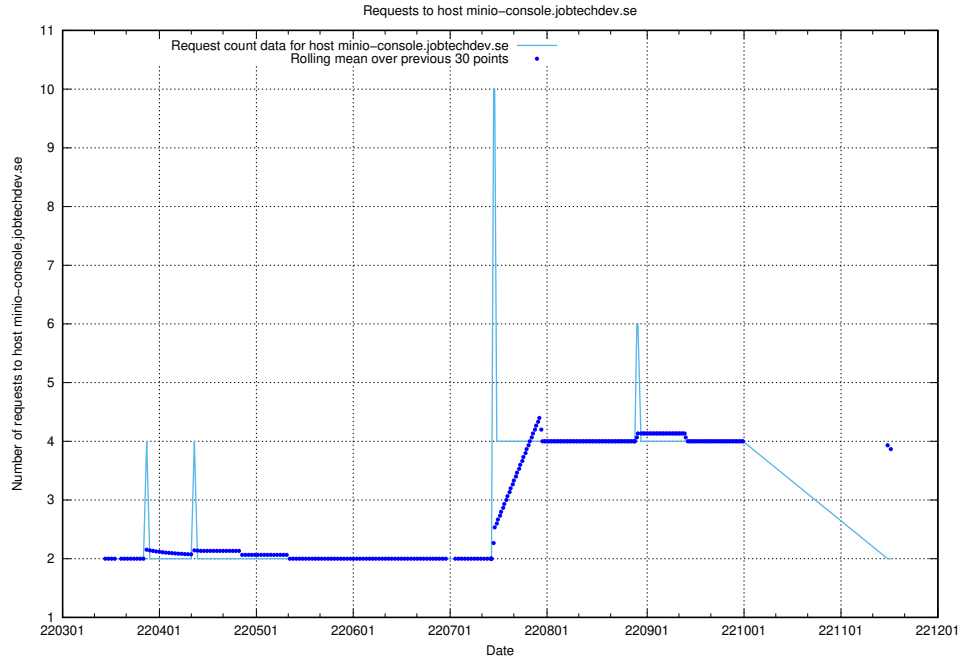

7.492 Usage of minioconsole.jobtechdev.se

Here, we count the number of requests to host minioconsole.jobtechdev.se.

7.493 Usage of minio-console.jobtechdev.se

Here, we count the number of requests to host minio-console.jobtechdev.se.