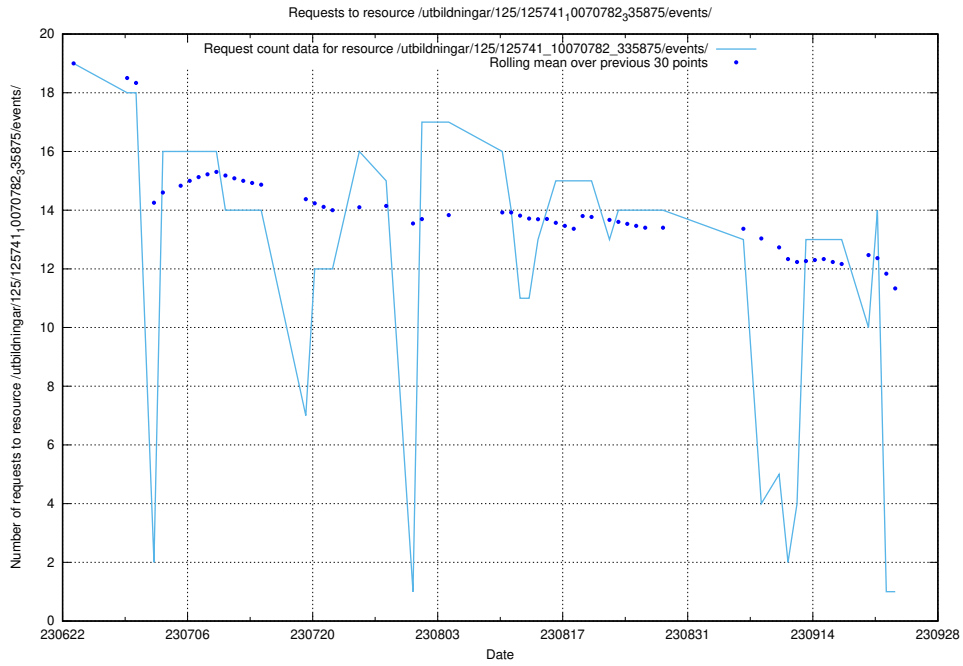

5.5506 Usage of /utbildningar/125/125741_10070782_335875/events/

Here, we count the number of requests to resource /utbildningar/125/125741_10070782_335875/events/