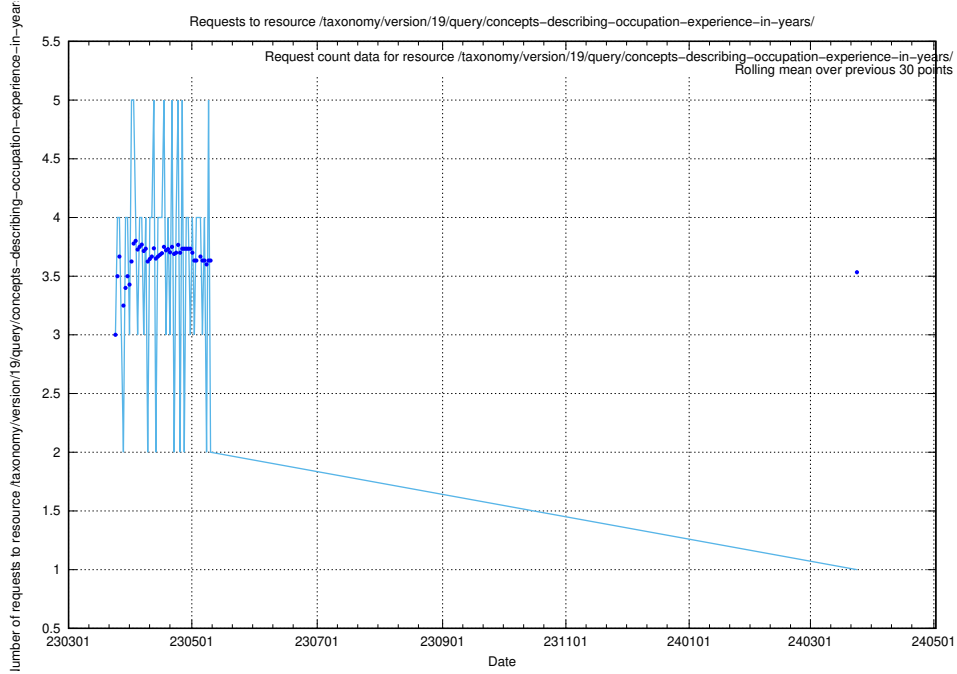

5.6090 Usage of /taxonomy/version/19/query/concepts-describing-occupation-experience-in-years/

Here, we count the number of requests to resource /taxonomy/version/19/query/concepts-describing-occupation-experience-in-years/.