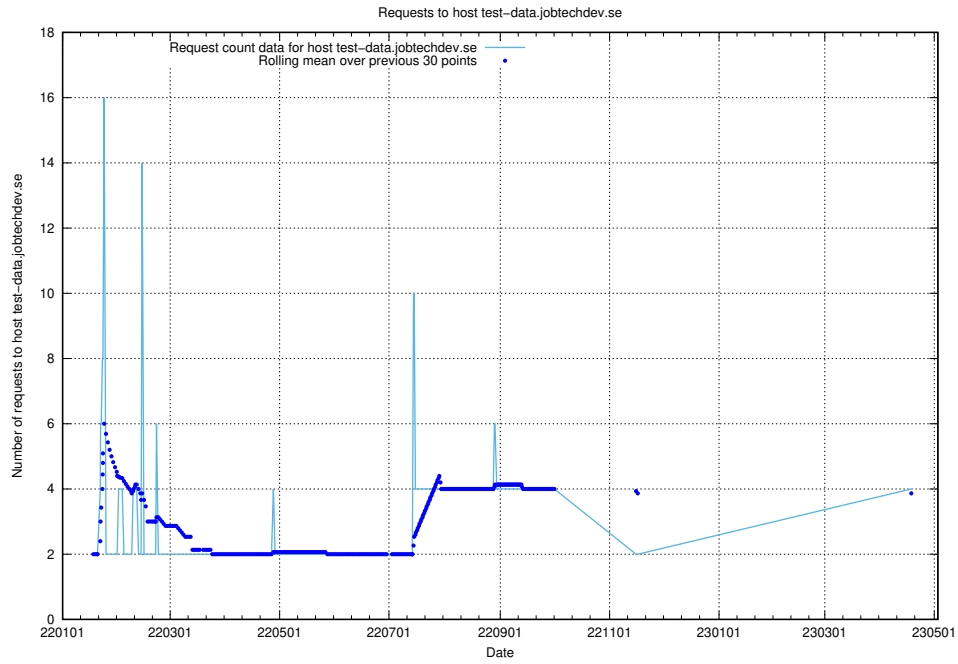

7.97 Usage of test-data.jobtechdev.se

Here, we count the number of requests to host test-data.jobtechdev.se.