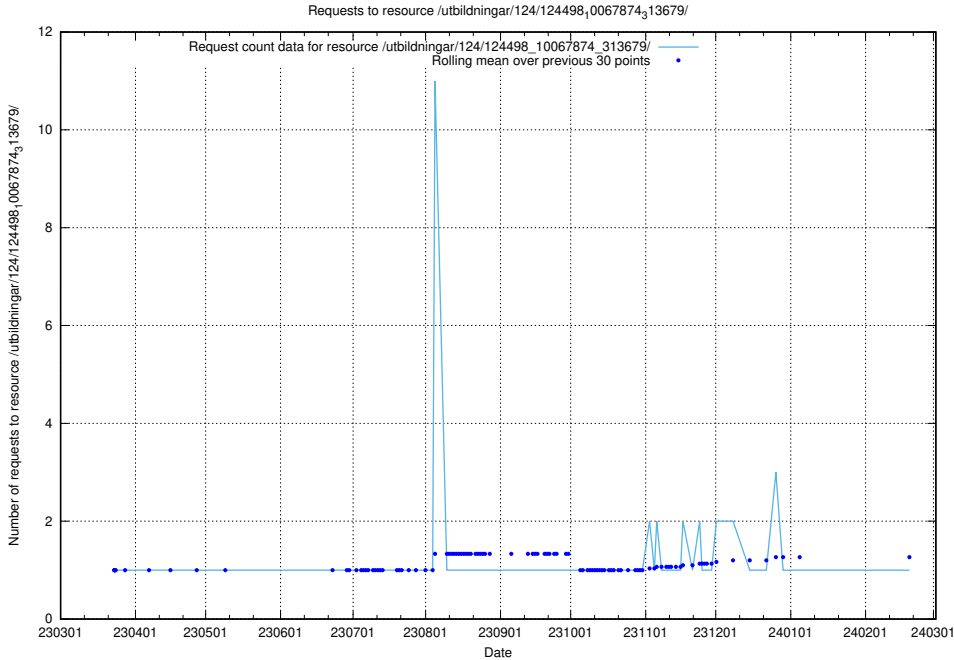

Here, we count the number of requests to resource /taxonomy/version/18/query/all-concepts/.

5.2585 Usage of /utbildningar/124/124498_10067874_313679/

Here, we count the number of requests to resource /utbildningar/124/124498_10067874_313679/.