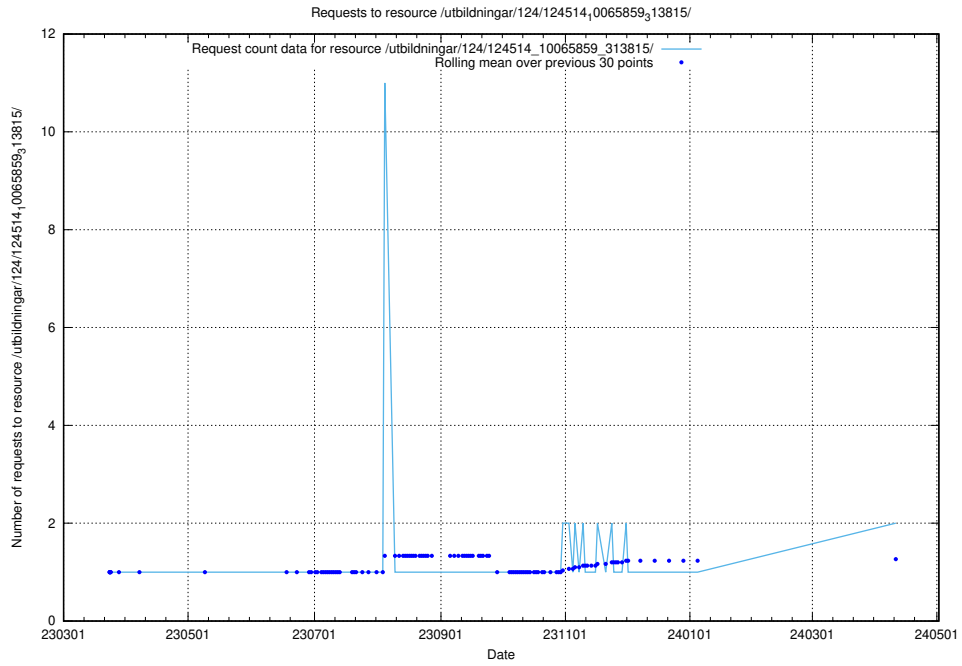

5.506 Usage of /utbildningar/124/124514_10065859_313815/

Here, we count the number of requests to resource /utbildningar/124/124514_10065859_313815/.