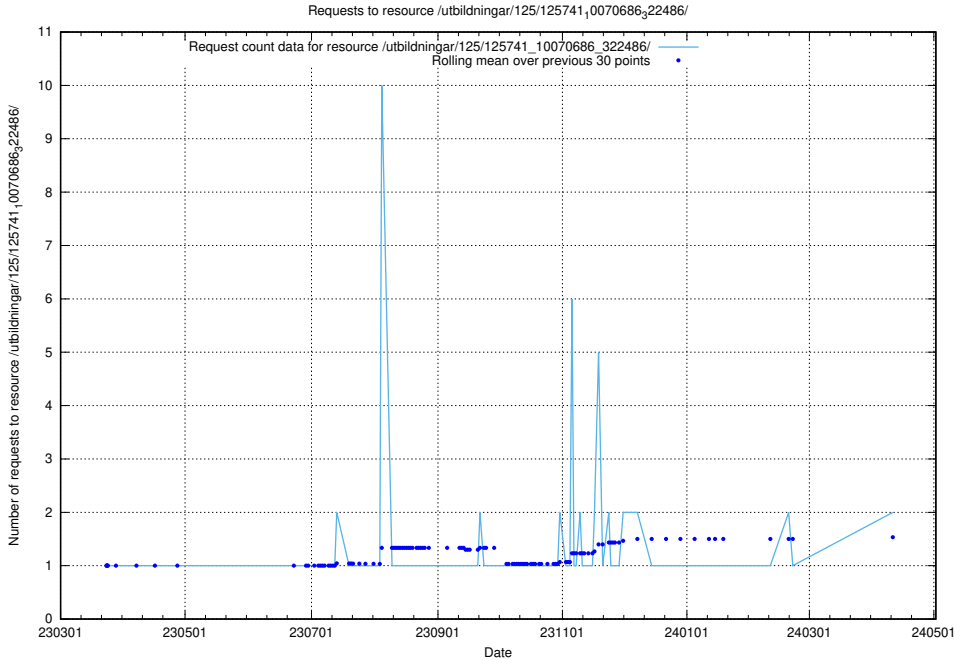

Here, we count the number of requests to resource /utbildningar/125/125741_10070765_322932/.

5.934 Usage of /utbildningar/125/125741_10070686_322486/

Here, we count the number of requests to resource /utbildningar/125/125741_10070686_322486/.