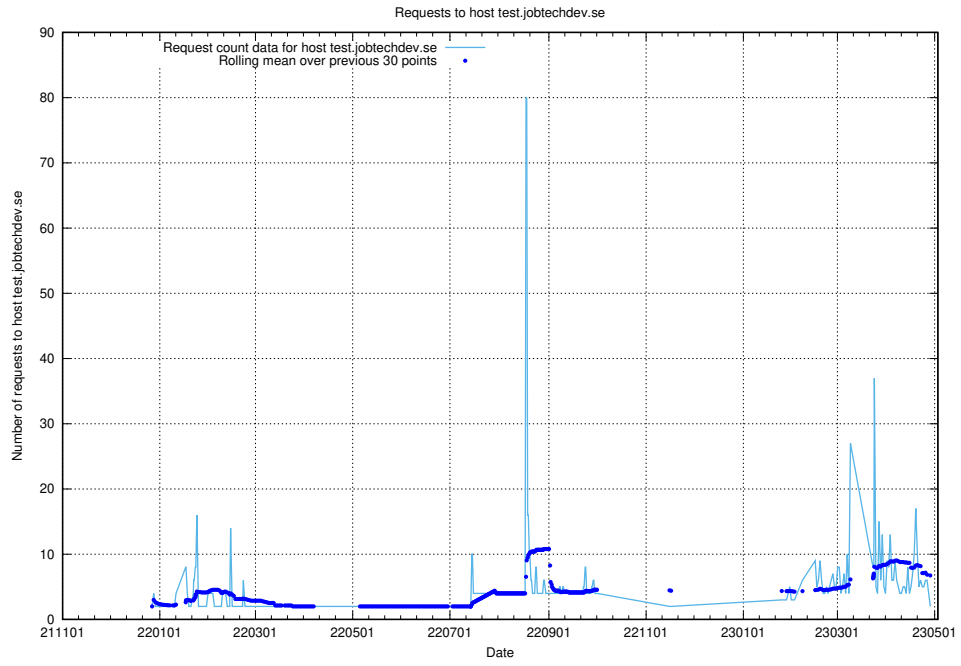

Here, we count the number of requests to host test.jobtechdev.se.

7.361 Usage of doh.forum1.jobtechdev.se

Here, we count the number of requests to host doh.forum1.jobtechdev.se.

7.362 Usage of dns.forum1.jobtechdev.se