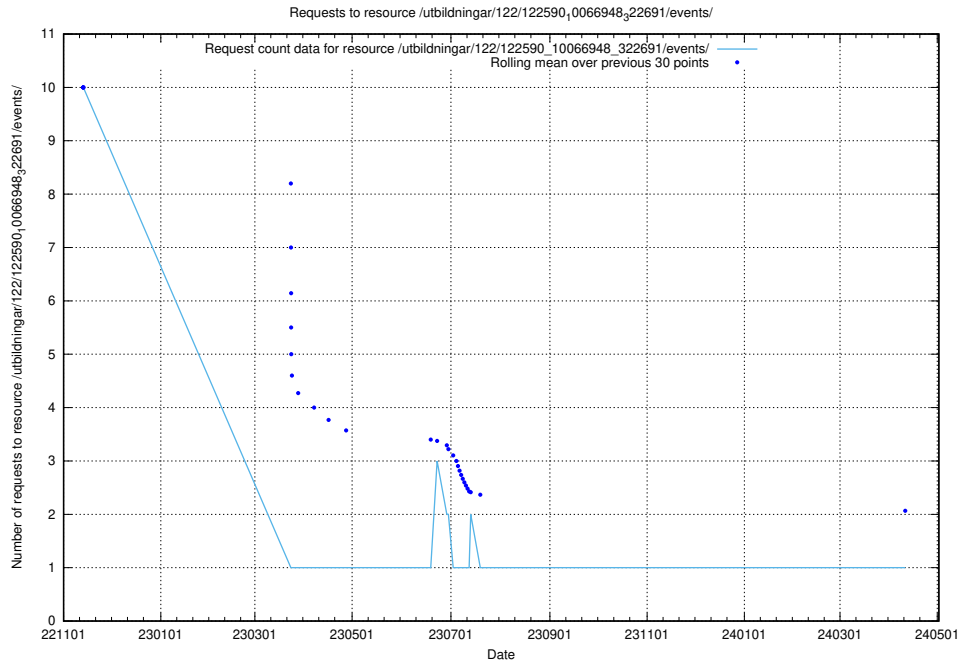

5.5698 Usage of /utbildningar/122/122590_10066948_322691/events/

Here, we count the number of requests to resource /utbildningar/122/122590_10066948_322691/events/