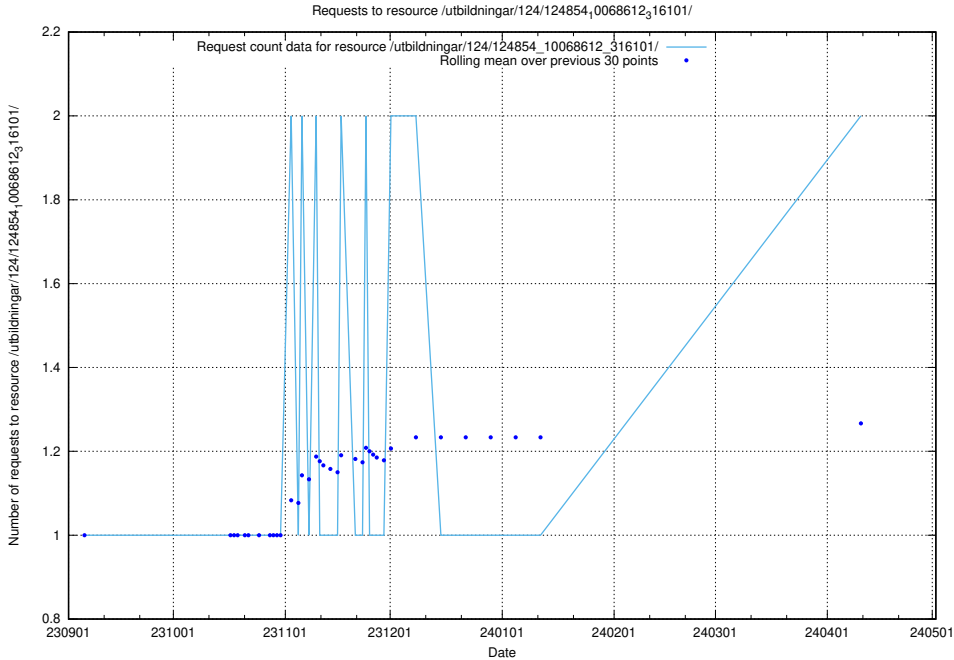

5.708 Usage of /utbildningar/124/124854_10068612_316101/

Here, we count the number of requests to resource /utbildningar/124/124854_10068612_316101/.