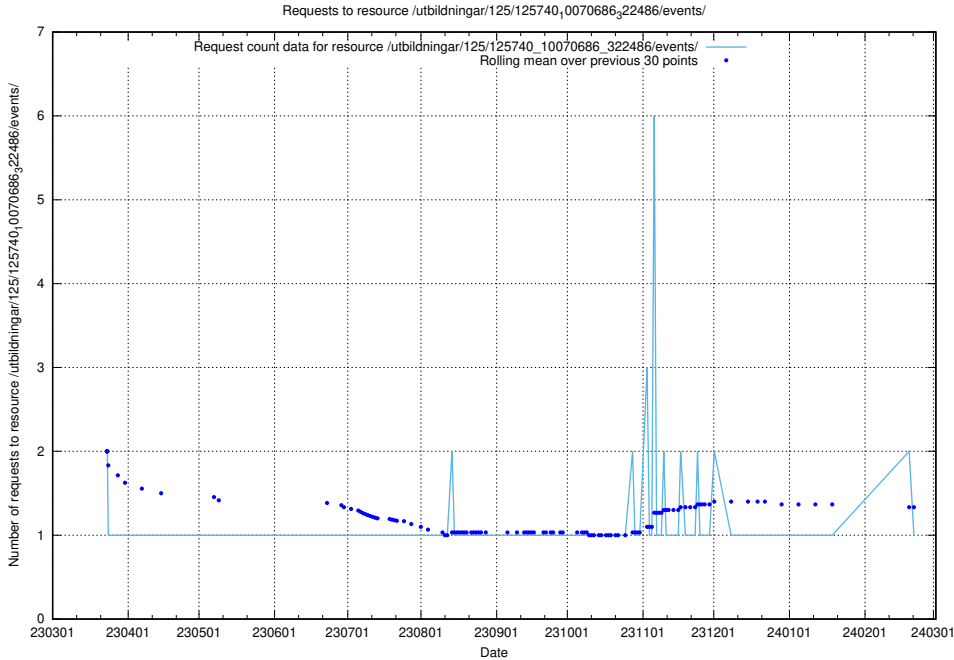

5.6220 Usage of /utbildningar/125/125740_10070686_322486/events/

Here, we count the number of requests to resource /utbildningar/125/125740_10070686_322486/events/