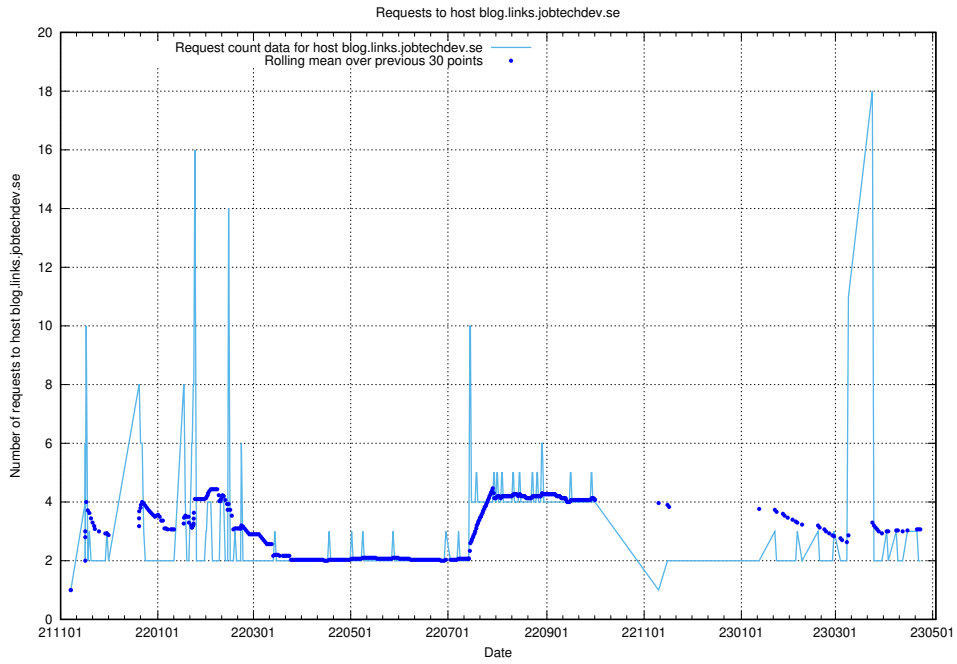

7.426 Usage of `blog.links.jobtechdev.se`

Here, we count the number of requests to host `blog.links.jobtechdev.se`.