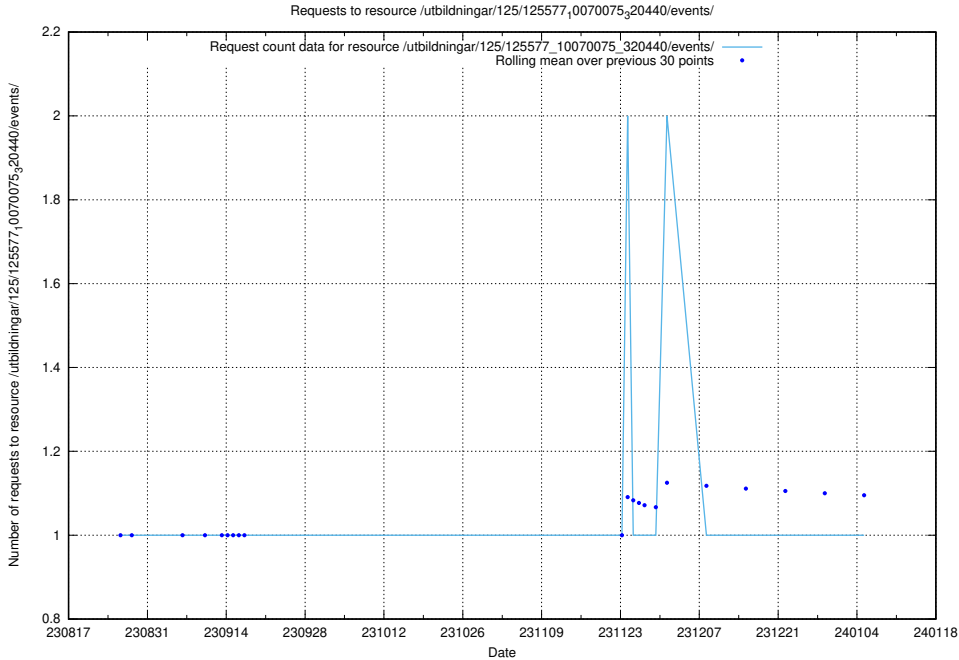

5.4657 Usage of /utbildningar/125/125577_10070075_320440/events/

Here, we count the number of requests to resource /utbildningar/125/125577_10070075_320440/events/