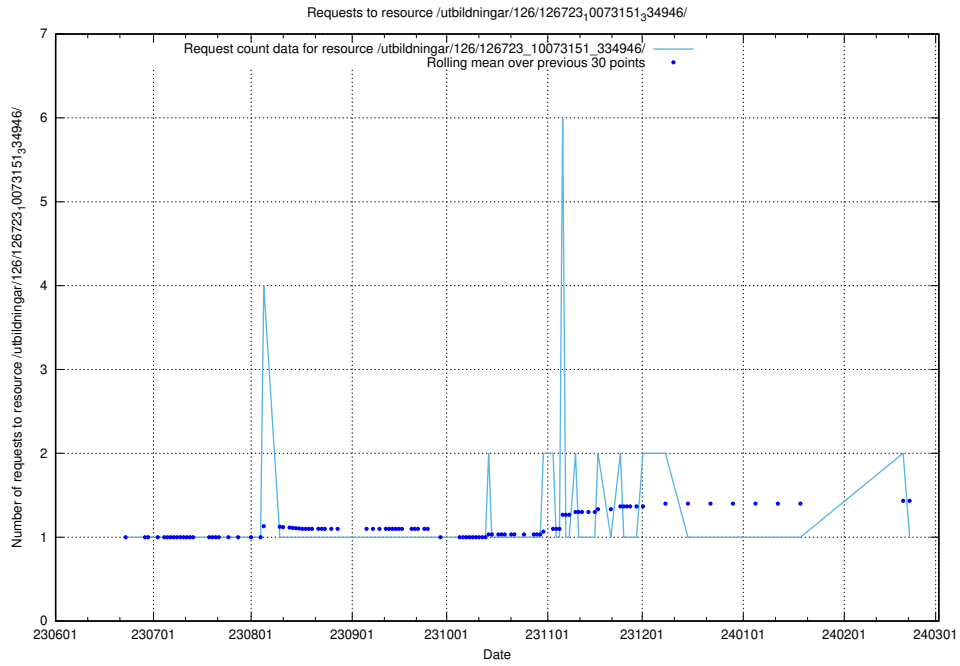

5.5553 Usage of /utbildningar/126/126723_10073151_334946/

Here, we count the number of requests to resource /utbildningar/126/126723_10073151_334946/.