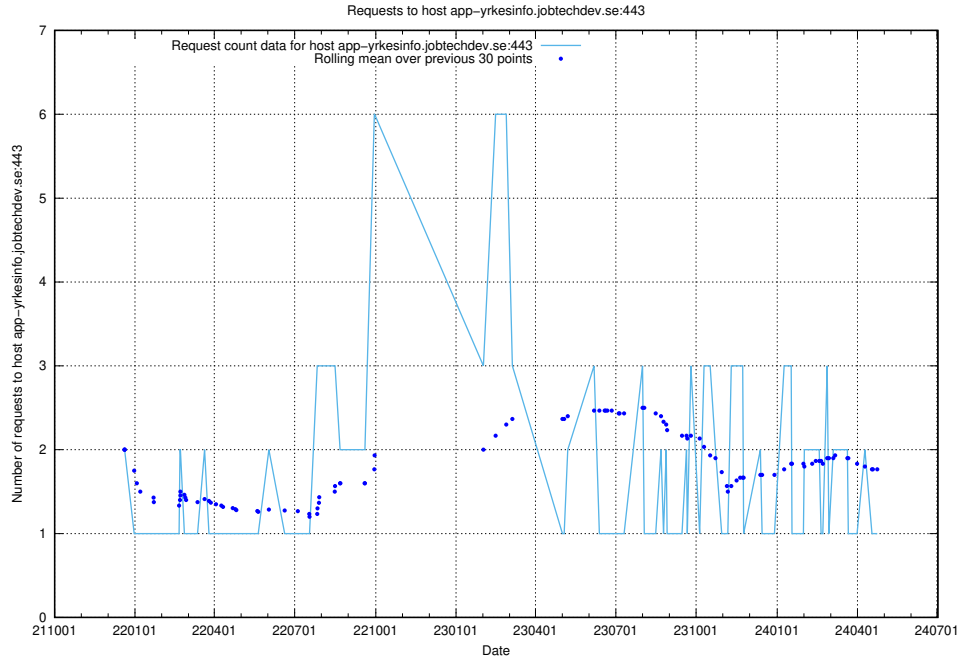

7.620 Usage of app-yrkesinfo.jobtechdev.se:443

Here, we count the number of requests to host app-yrkesinfo.jobtechdev.se:443.