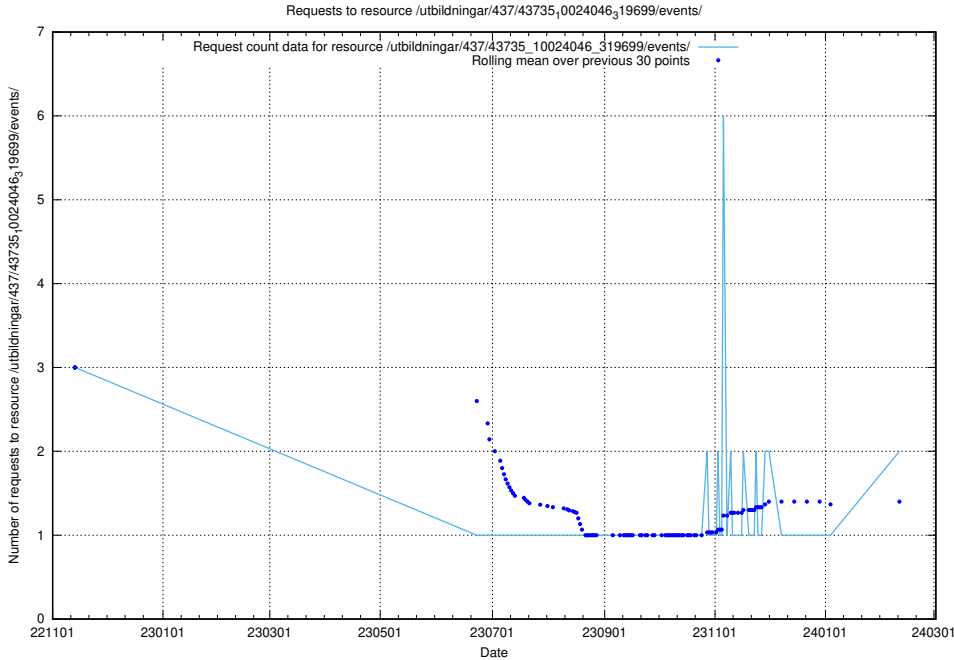

5.820 Usage of /utbildningar/437/43735_10024046_319699/events/

Here, we count the number of requests to resource /utbildningar/437/43735_10024046_319699/events/.