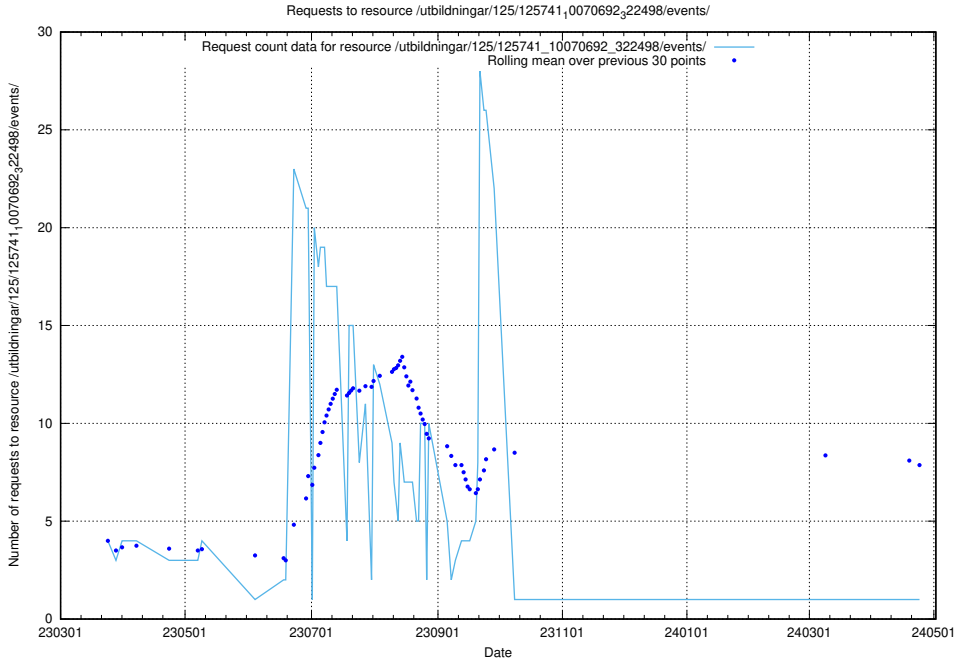

5.6035 Usage of /utbildningar/125/125741_10070692_322498/events/

Here, we count the number of requests to resource /utbildningar/125/125741_10070692_322498/events/