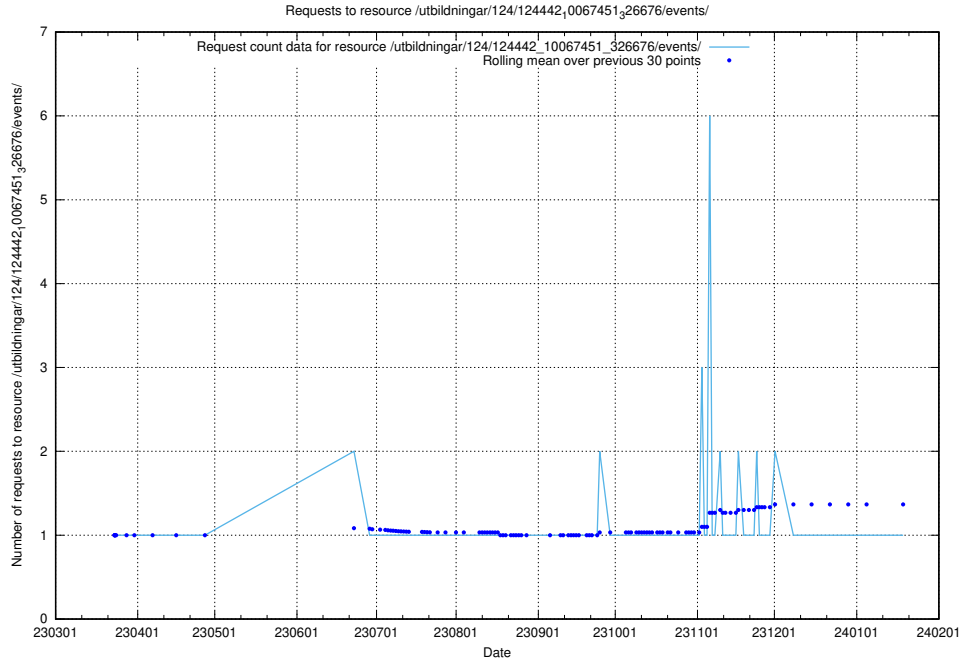

5.3451 Usage of /utbildningar/124/124442_10067451_326676/events/

Here, we count the number of requests to resource /utbildningar/124/124442_10067451_326676/events/