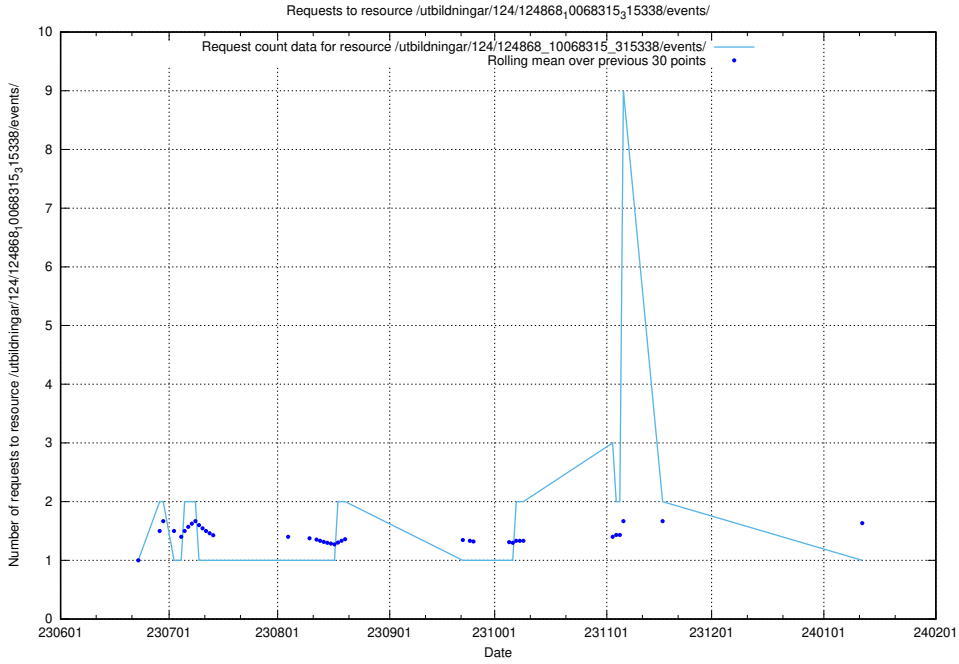

5.5685 Usage of /utbildningar/124/124868_10068315_315338/events/

Here, we count the number of requests to resource /utbildningar/124/124868_10068315_315338/events/