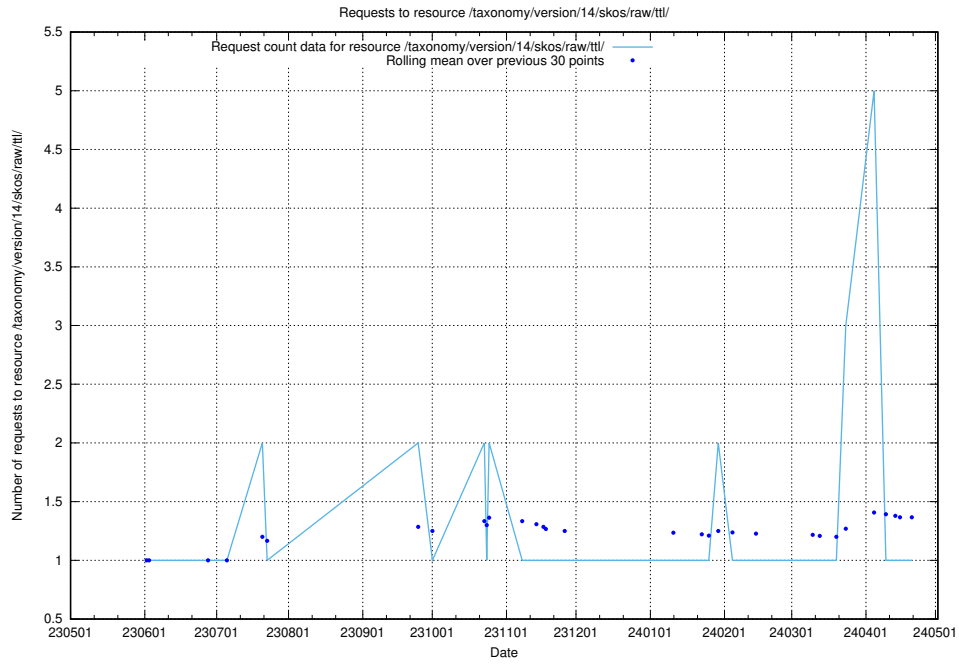

5.5873 Usage of /taxonomy/version/14/skos/raw/ttl/

Here, we count the number of requests to resource /taxonomy/version/14/skos/raw/ttl/.