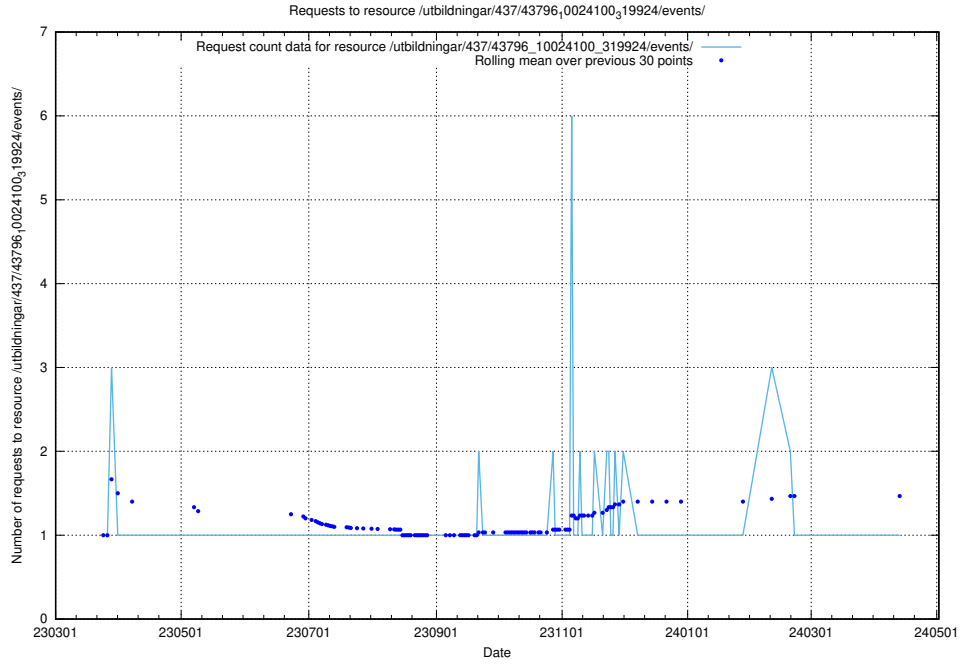

5.6120 Usage of /utbildningar/437/43796_10024100_319924/events/

Here, we count the number of requests to resource /utbildningar/437/43796_10024100_319924/events/.