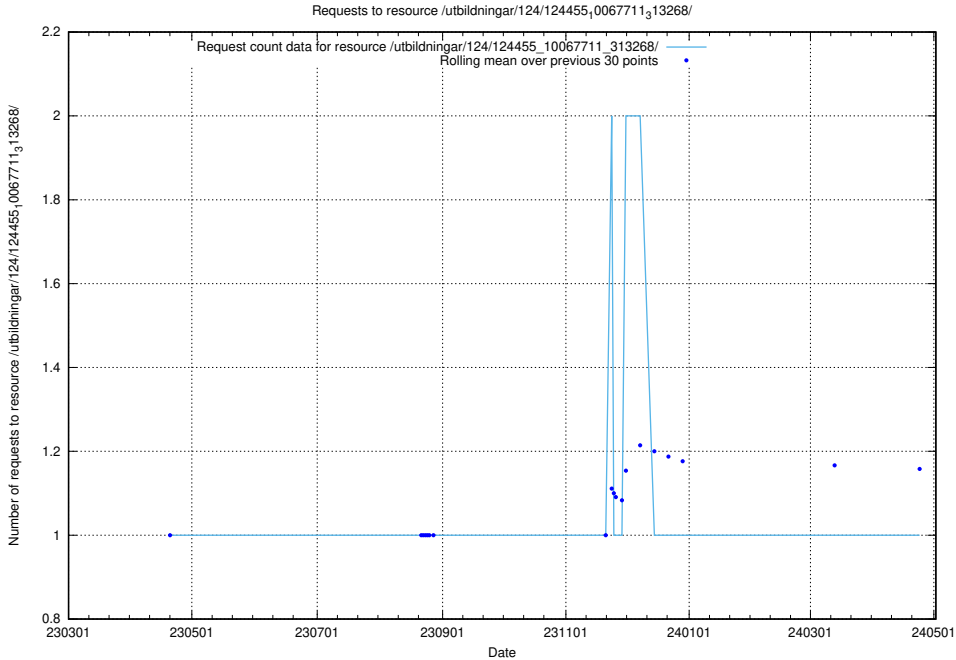

5.6000 Usage of /utbildningar/124/124455_10067711_313268/

Here, we count the number of requests to resource /utbildningar/124/124455_10067711_313268/.