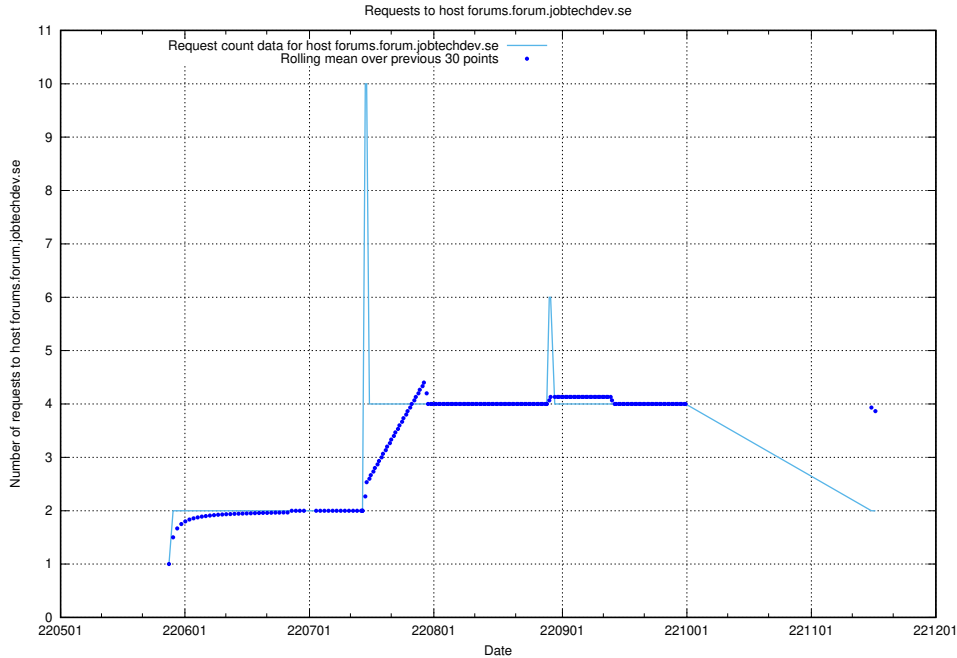

7.414 Usage of forums.forum.jobtechdev.se

Here, we count the number of requests to host forums.forum.jobtechdev.se.