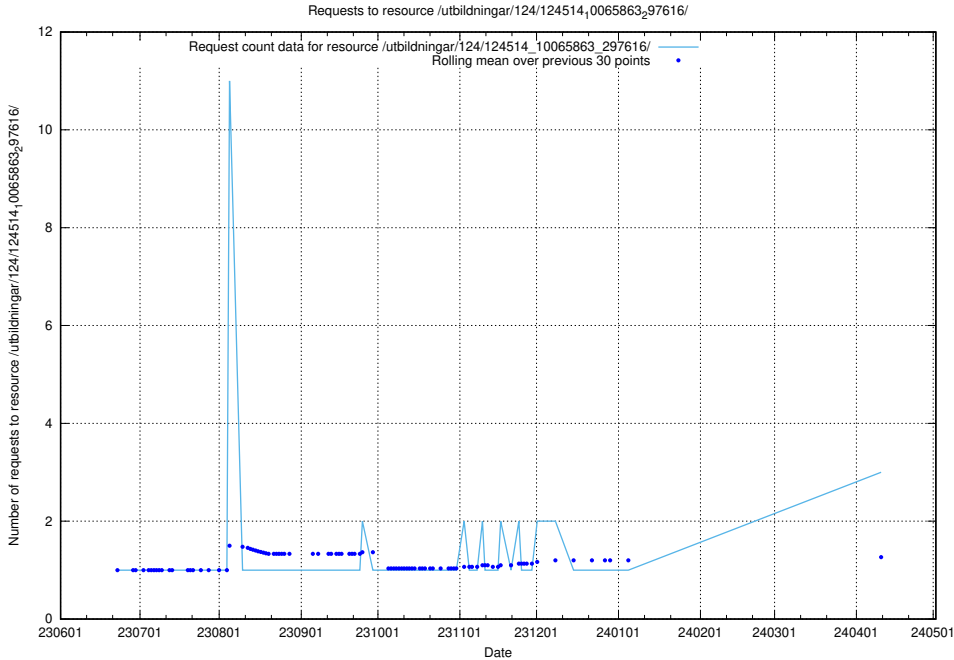

5.377 Usage of /utbildningar/124/124514_10065863_297616/

Here, we count the number of requests to resource /utbildningar/124/124514_10065863_297616/.