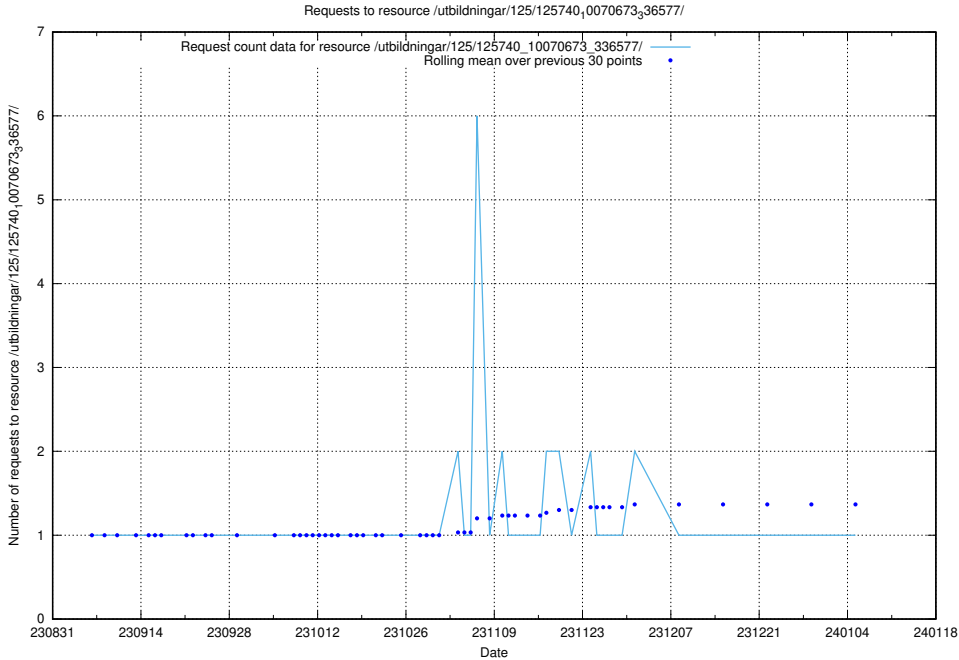

5.4622 Usage of /utbildningar/125/125740_10070673_336577/

Here, we count the number of requests to resource /utbildningar/125/125740_10070673_336577/.