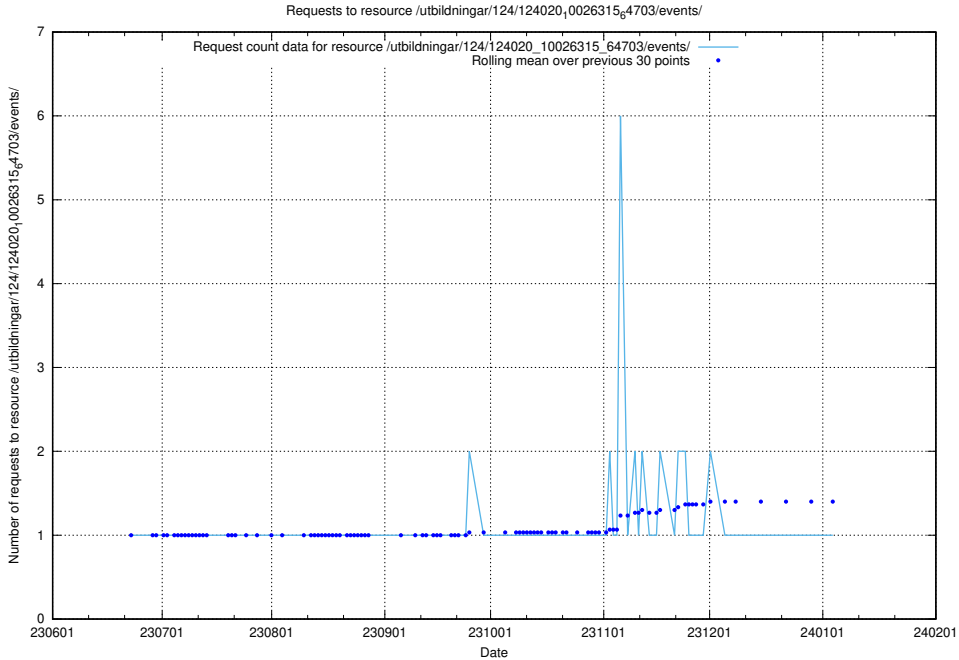

5.5772 Usage of /utbildningar/124/124020_10026315_64703/events/

Here, we count the number of requests to resource /utbildningar/124/124020_10026315_64703/events/.

5.5773 Usage of /utbildningar/124/124020_10026315_64703/