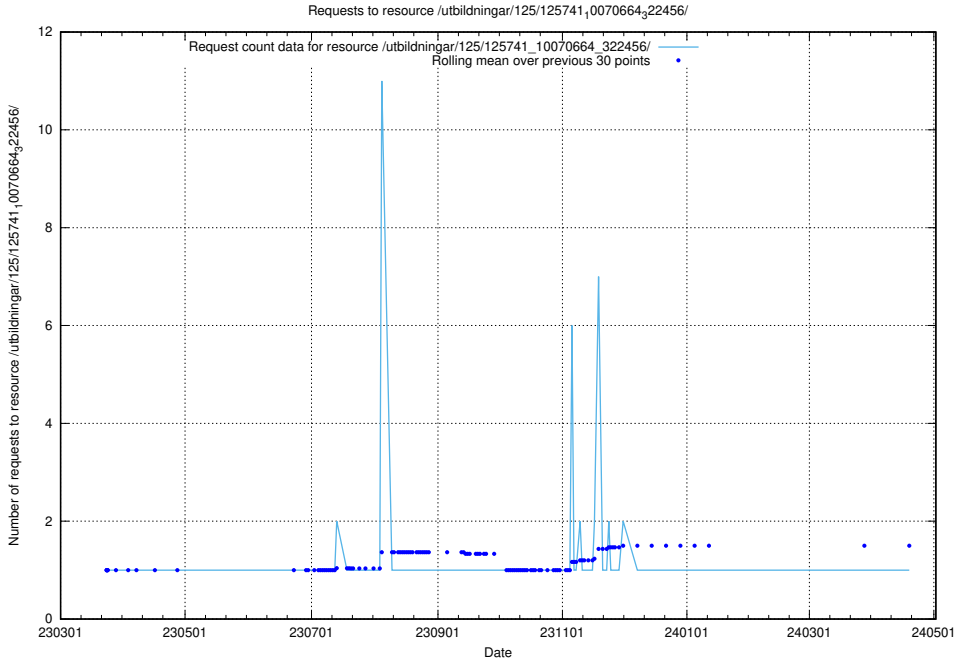

5.6431 Usage of /utbildningar/125/125741_10070664_322456/

Here, we count the number of requests to resource /utbildningar/125/125741_10070664_322456/.