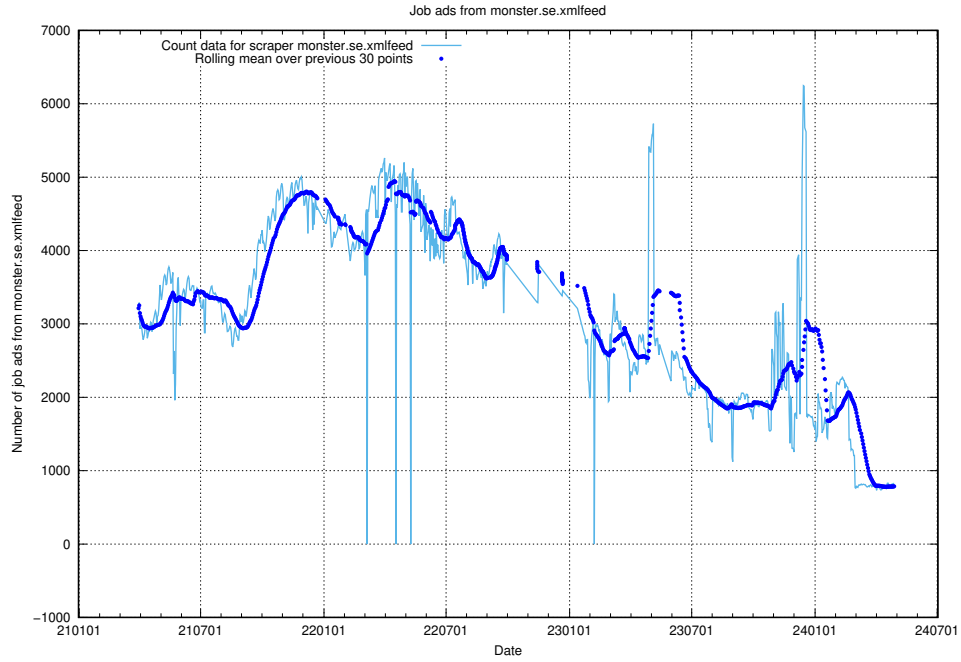

13.8 Number of ads by scraper monster.se.xmlfeed

Here, we count the number of job ads scraped from monster.se.xmlfeed.