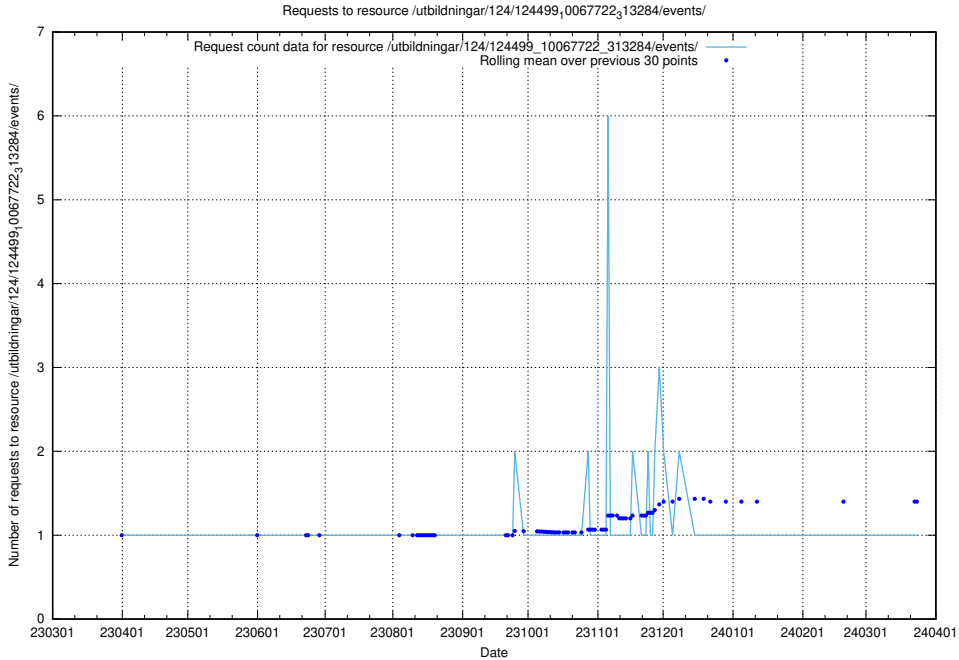

Here, we count the number of requests to resource /utbildningar/124/124516_10065866_297866/.

5.6010 Usage of /utbildningar/124/124499_10067722_313284/events/

Here, we count the number of requests to resource /utbildningar/124/124499_10067722_313284/events/