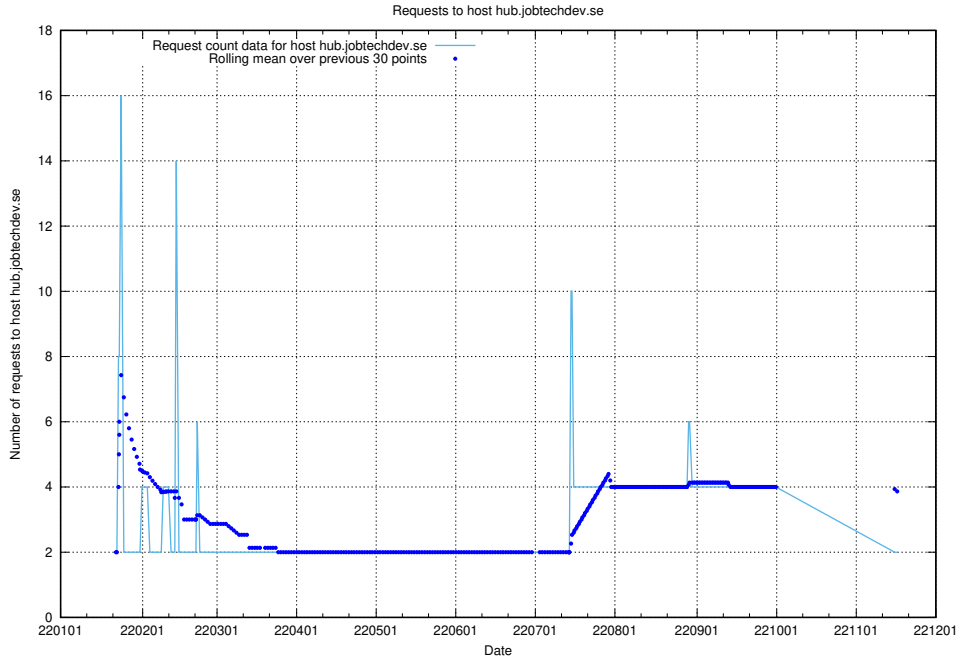

7.596 Usage of food.jobtechdev.se

Here, we count the number of requests to host food.jobtechdev.se.

7.597 Usage of events.jobtechdev.se

Here, we count the number of requests to host events.jobtechdev.se.