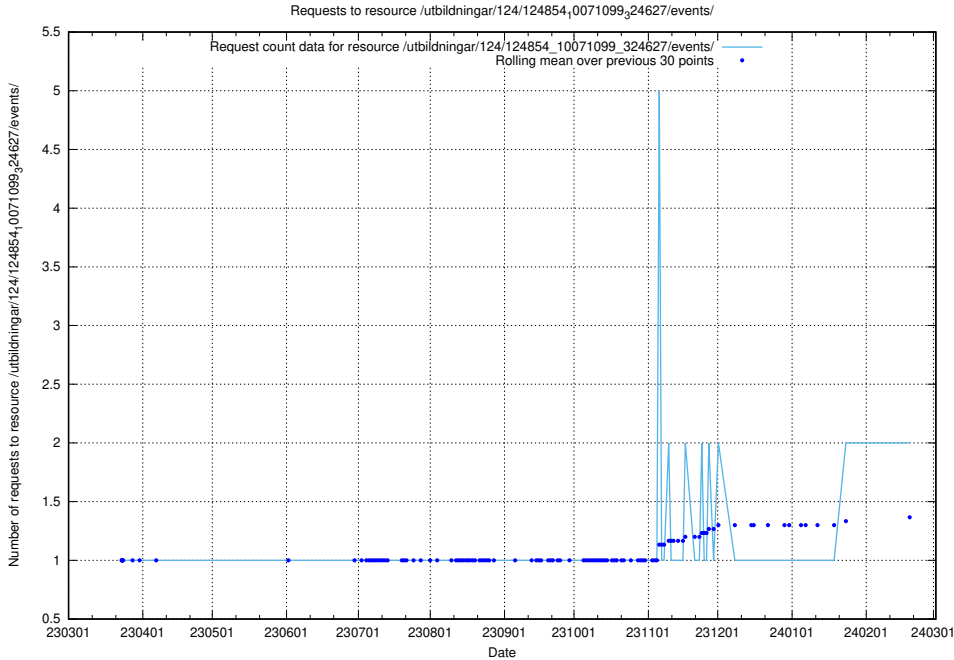

5.458 Usage of /utbildningar/124/124854_10071099_324627/events/

Here, we count the number of requests to resource /utbildningar/124/124854_10071099_324627/events/