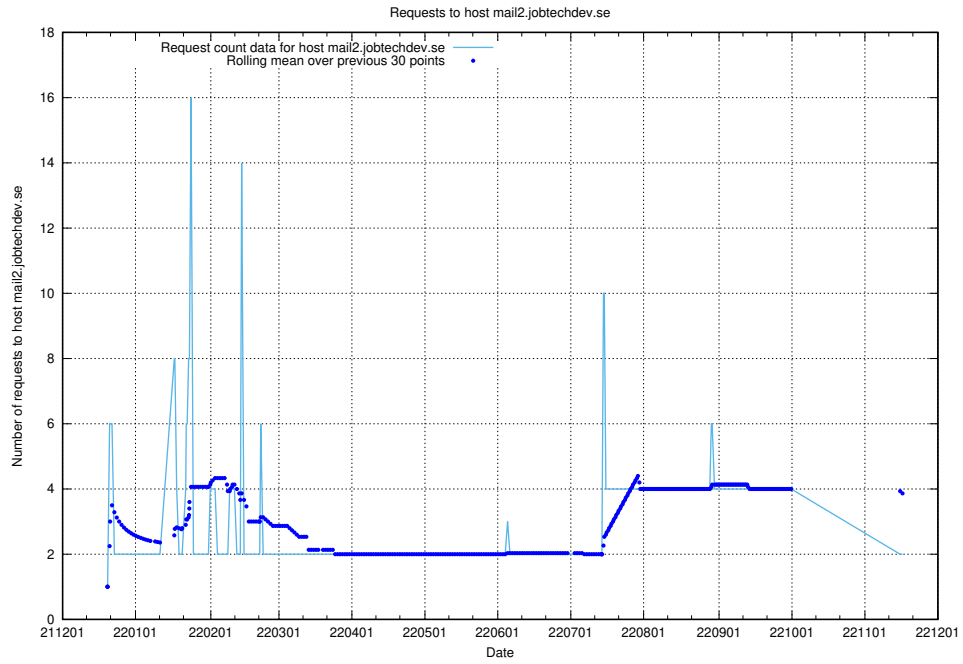

7.371 Usage of mail2.jobtechdev.se

Here, we count the number of requests to host mail2.jobtechdev.se.