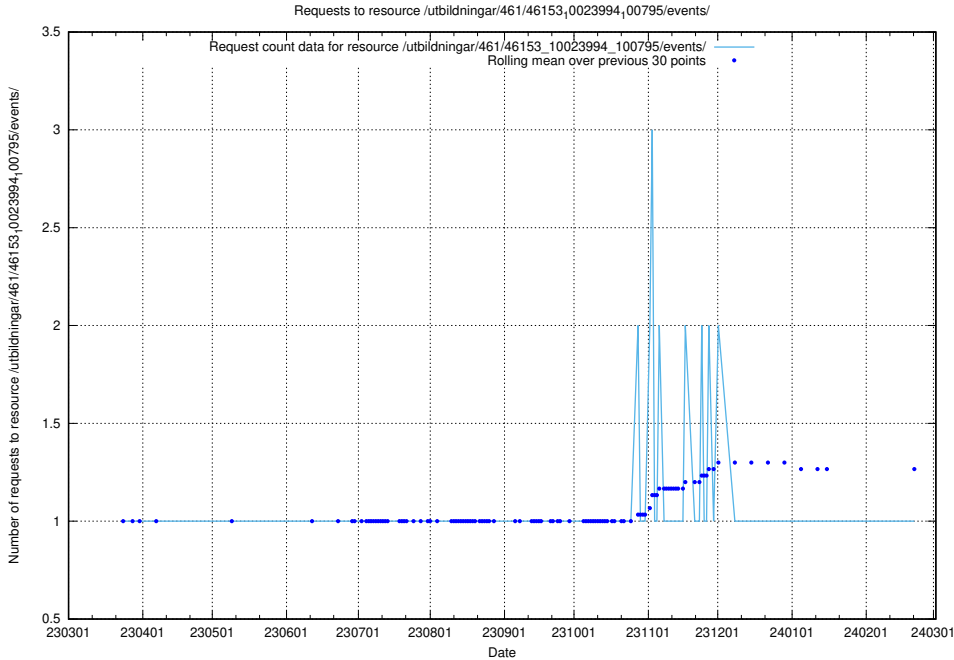

5.6101 Usage of /utbildningar/461/46153_10023994_100795/events/

Here, we count the number of requests to resource /utbildningar/461/46153_10023994_100795/events/.