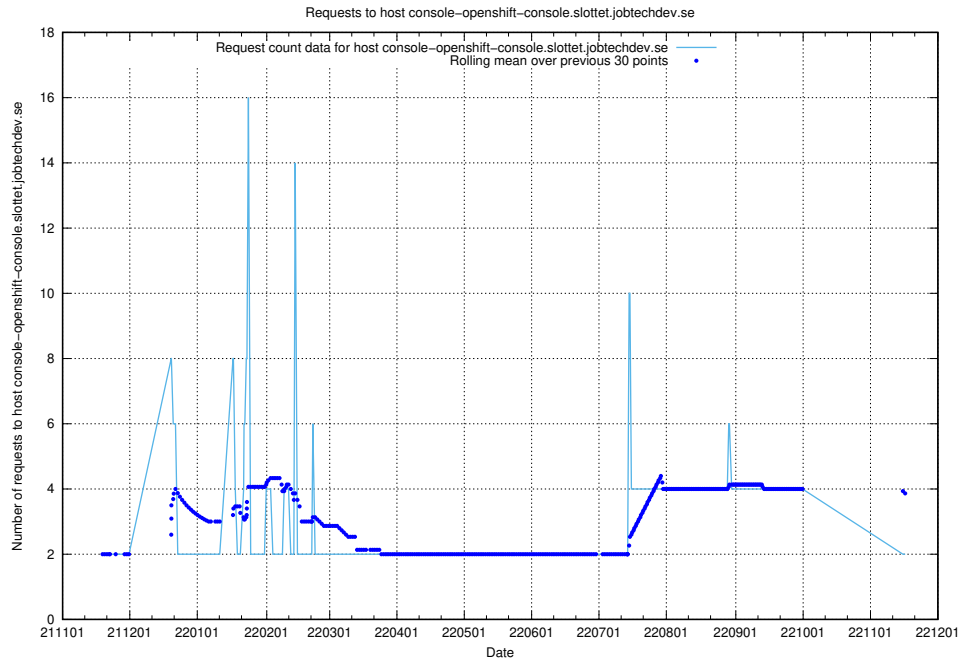

7.467 Usage of console-openshift-console.slottet.jobtechdev.se

Here, we count the number of requests to host console-openshift-console.slottet.jobtechdev.se.