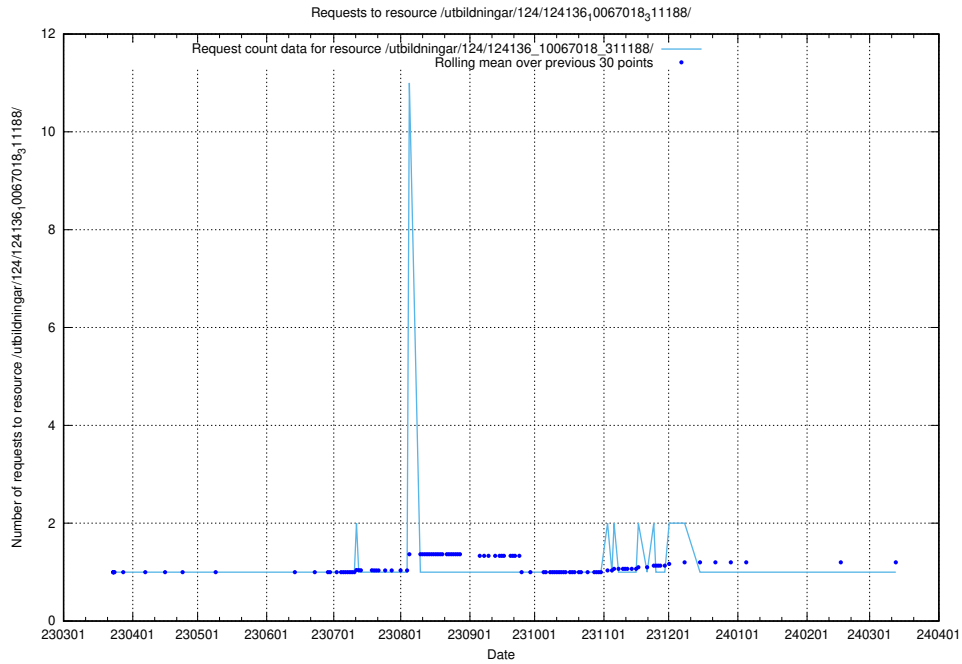

5.4013 Usage of /utbildningar/124/124136_10067018_311188/

Here, we count the number of requests to resource /utbildningar/124/124136_10067018_311188/.