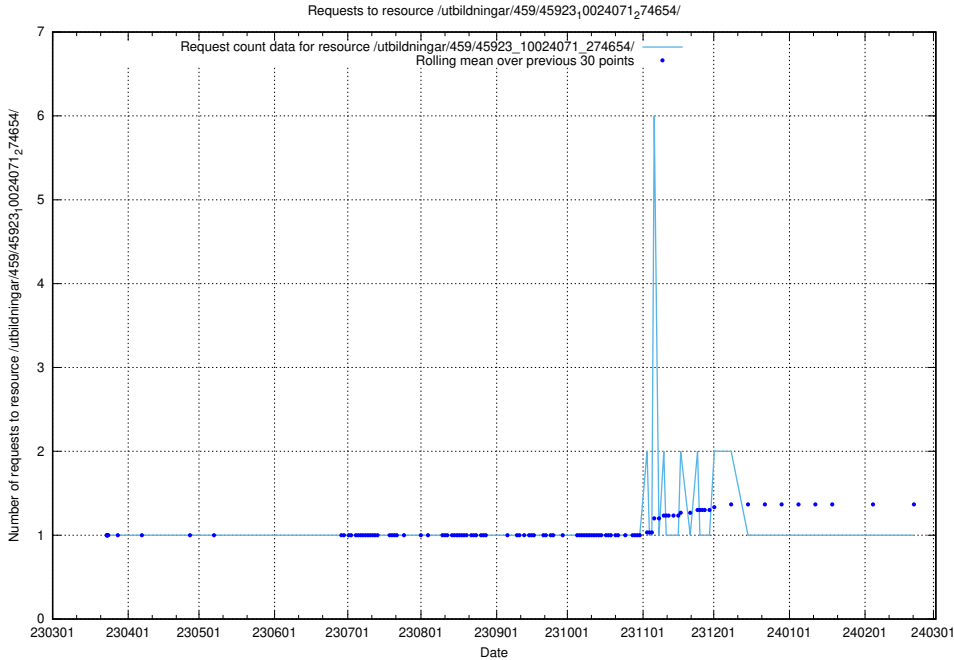

5.6258 Usage of /utbildningar/459/45923_10024071_274654/

Here, we count the number of requests to resource /utbildningar/459/45923_10024071_274654/.