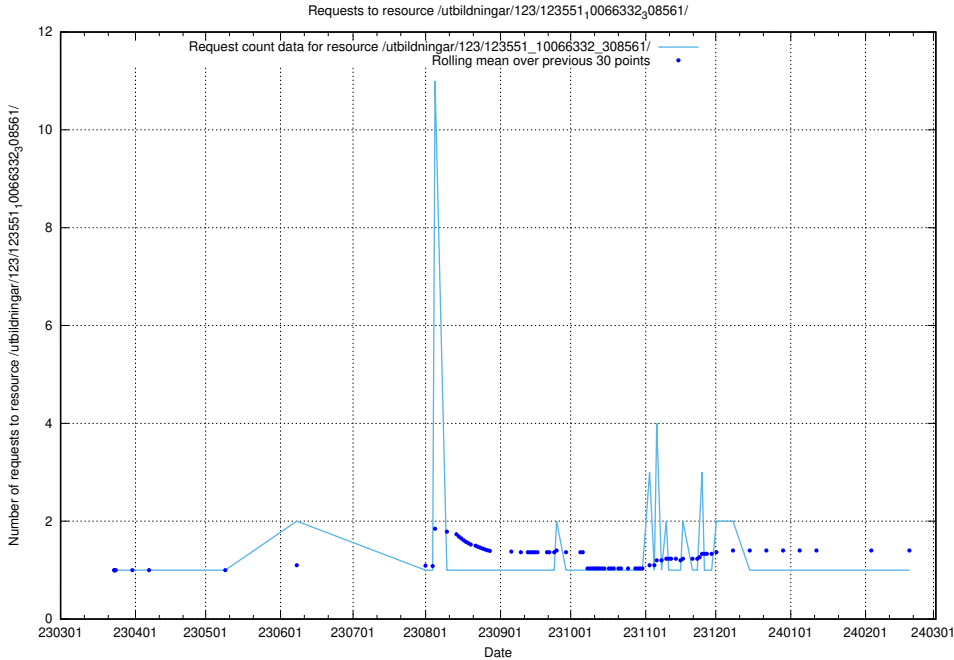

5.4439 Usage of /utbildningar/123/123551_10066332_308561/

Here, we count the number of requests to resource /utbildningar/123/123551_10066332_308561/.