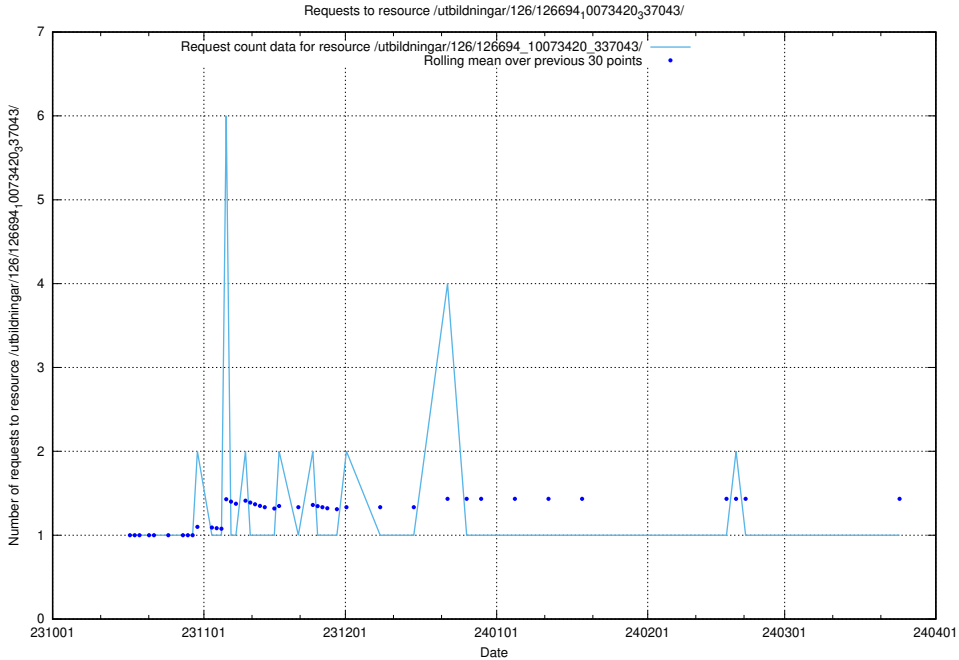

5.4250 Usage of /utbildningar/126/126694_10073420_337043/

Here, we count the number of requests to resource /utbildningar/126/126694_10073420_337043/.