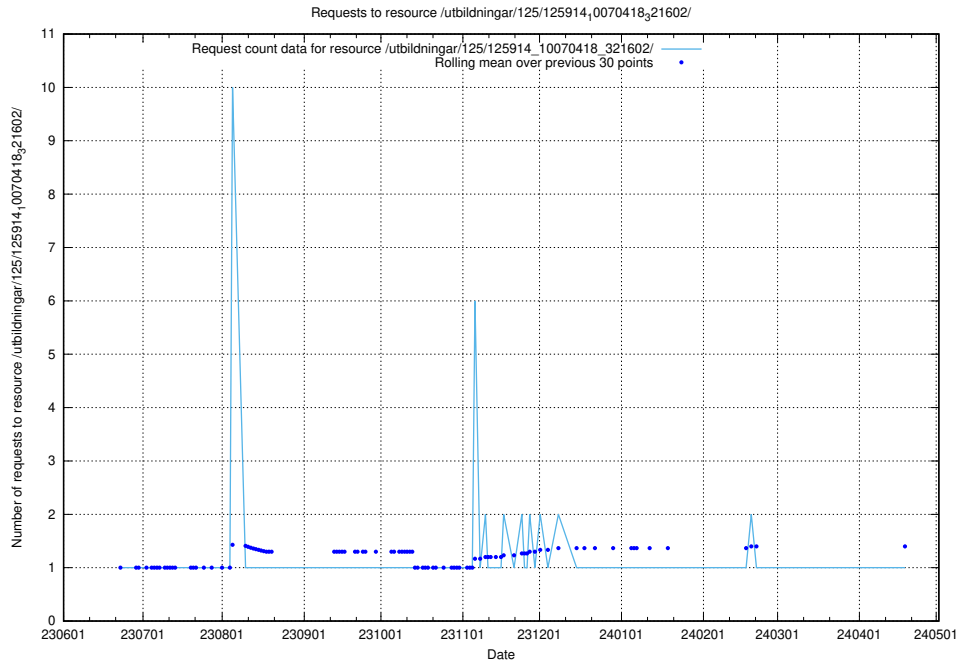

5.5637 Usage of /utbildningar/125/125914_10070418_321602/

Here, we count the number of requests to resource /utbildningar/125/125914_10070418_321602/.