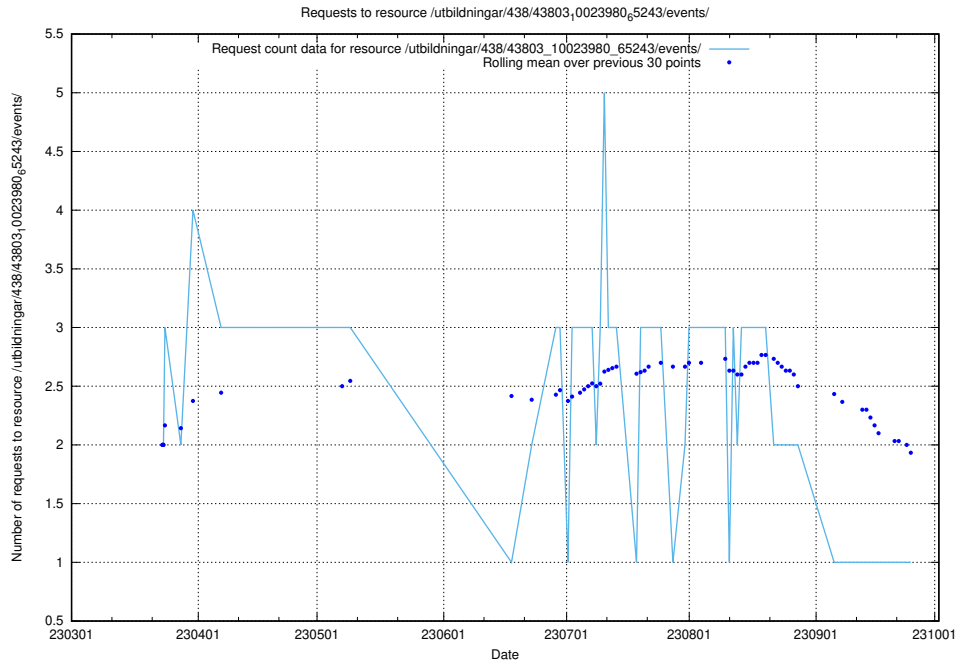

5.6208 Usage of /utbildningar/438/43803_10023980_65243/events/

Here, we count the number of requests to resource /utbildningar/438/43803_10023980_65243/events/.