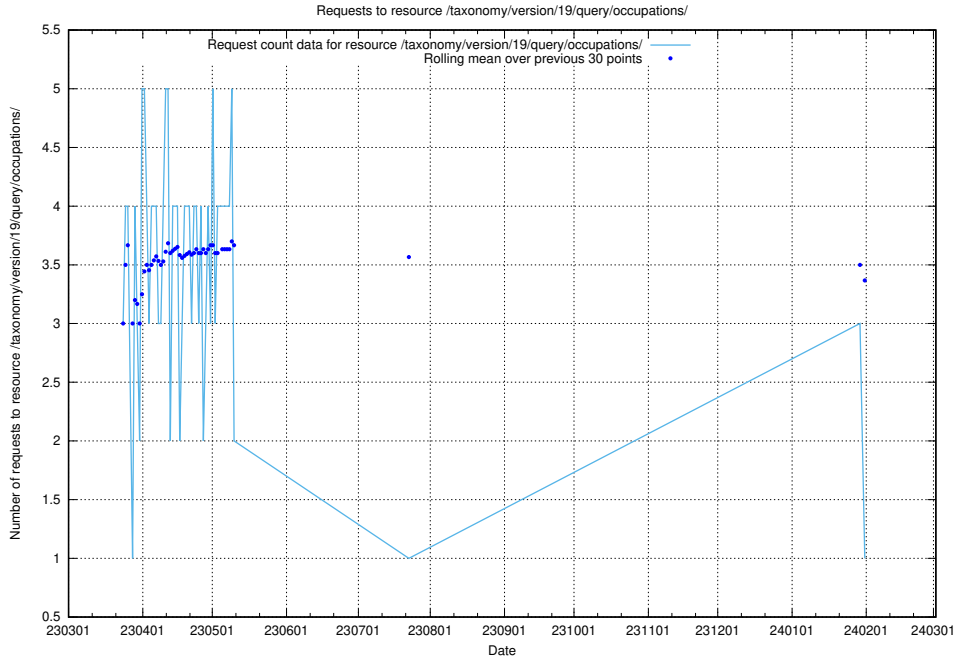

Here, we count the number of requests to resource /taxonomy/version/19/query/occupations/.

5.6076 Usage of /utbildningar/122/122290_10064538_314862/

Here, we count the number of requests to resource /utbildningar/122/122290_10064538_314862/.