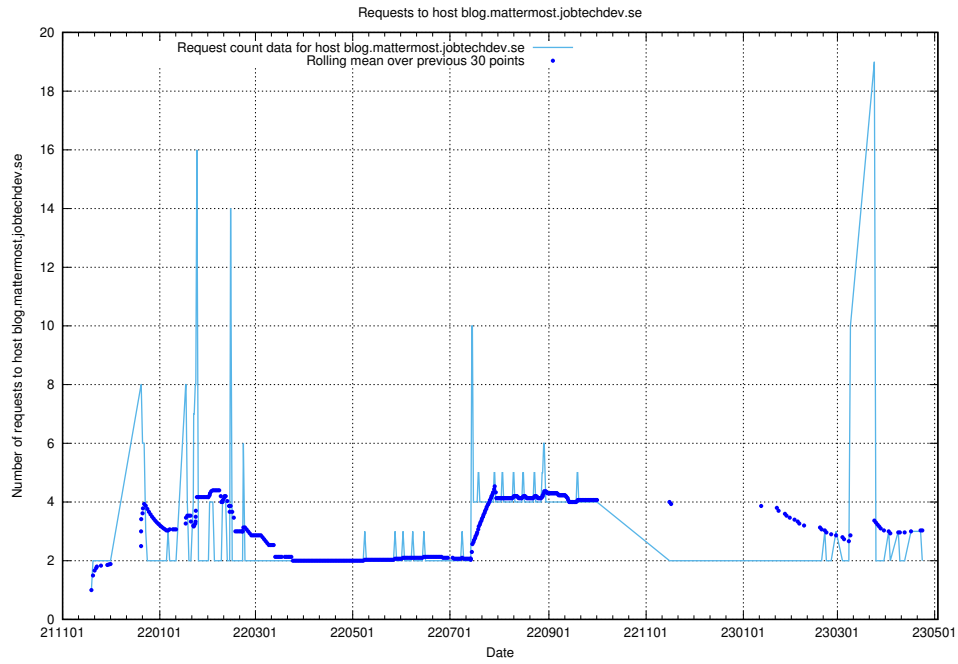

7.469 Usage of `blog.mattermost.jobtechdev.se`

Here, we count the number of requests to host `blog.mattermost.jobtechdev.se`.