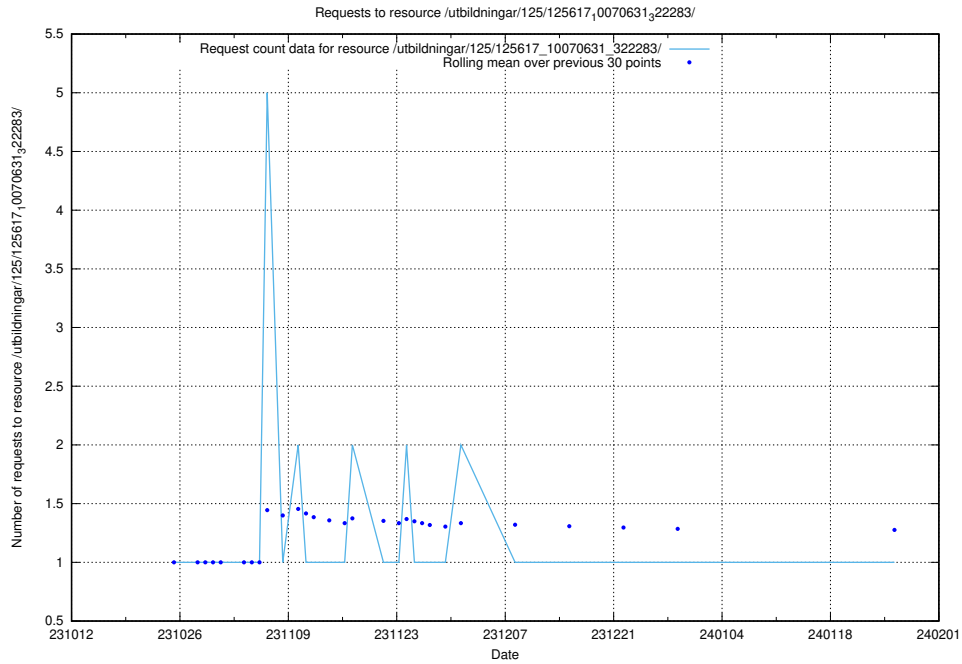

5.4171 Usage of /utbildningar/125/125617_10070631_322283/

Here, we count the number of requests to resource /utbildningar/125/125617_10070631_322283/.