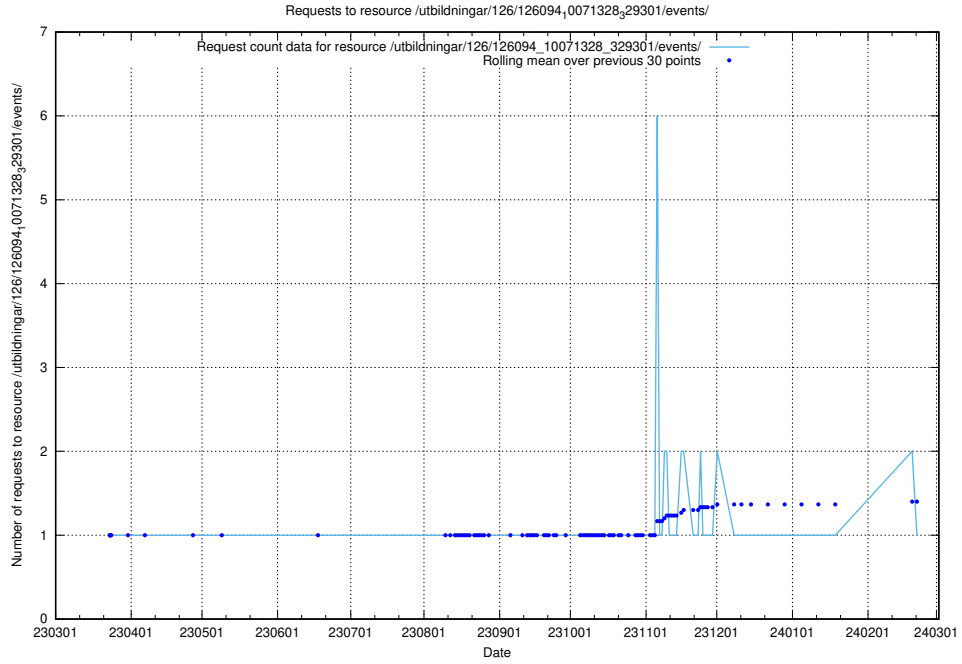

5.6371 Usage of /tst/

Here, we count the number of requests to resource /tst/.

5.6372 Usage of /utbildningar/126/126094_10071328_325707/events/

Here, we count the number of requests to resource /utbildningar/126/126094_10071328_325707/events/