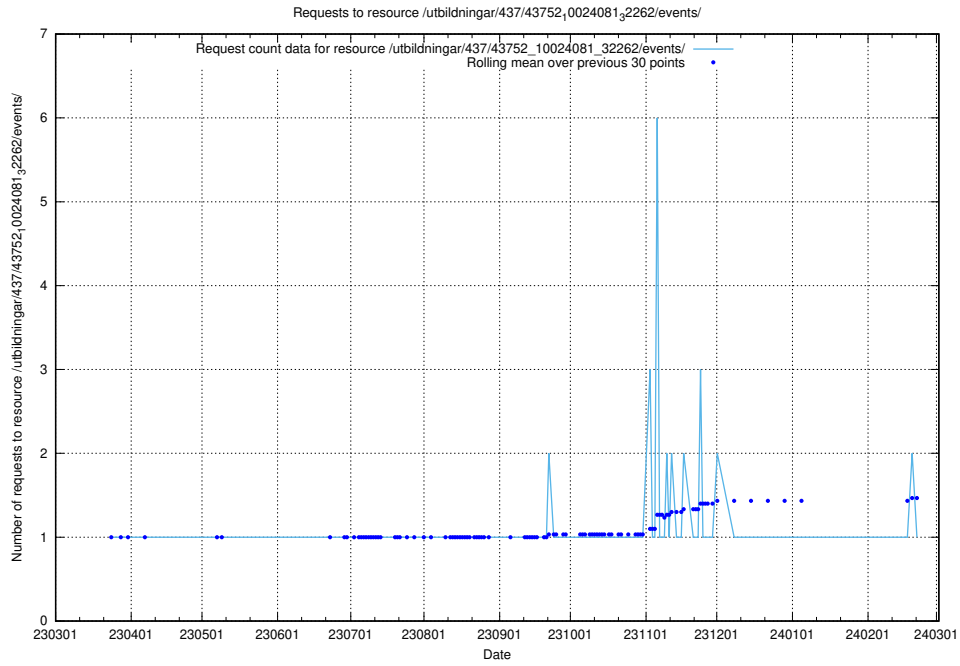

5.6135 Usage of /utbildningar/437/43752_10024081_32262/events/

Here, we count the number of requests to resource /utbildningar/437/43752_10024081_32262/events/.