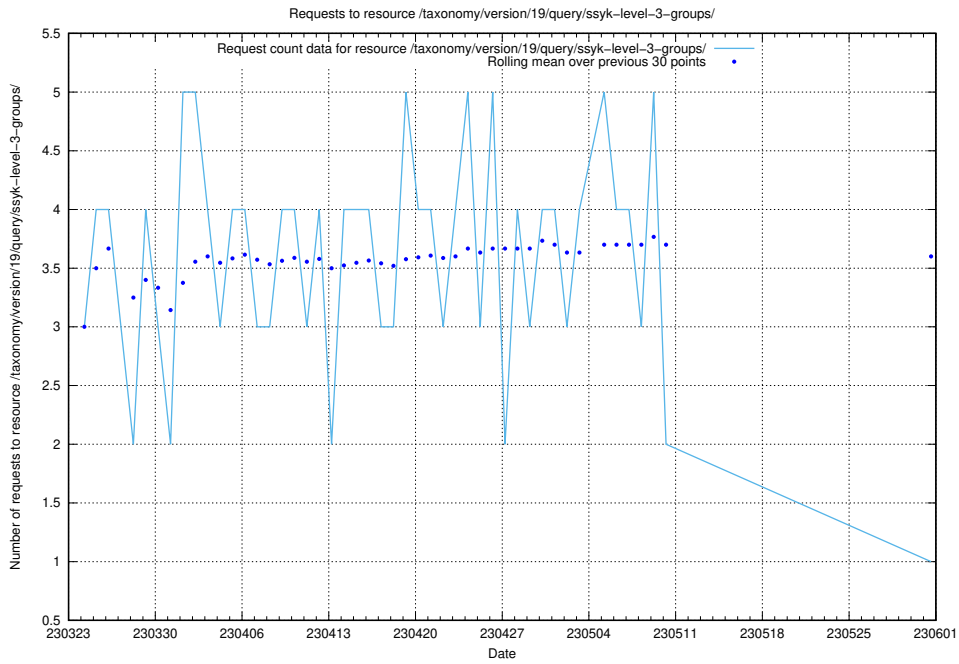

5.6066 Usage of /taxonomy/version/19/query/ssyk-level-3-groups/

Here, we count the number of requests to resource /taxonomy/version/19/query/ssyk-level-3-groups/.