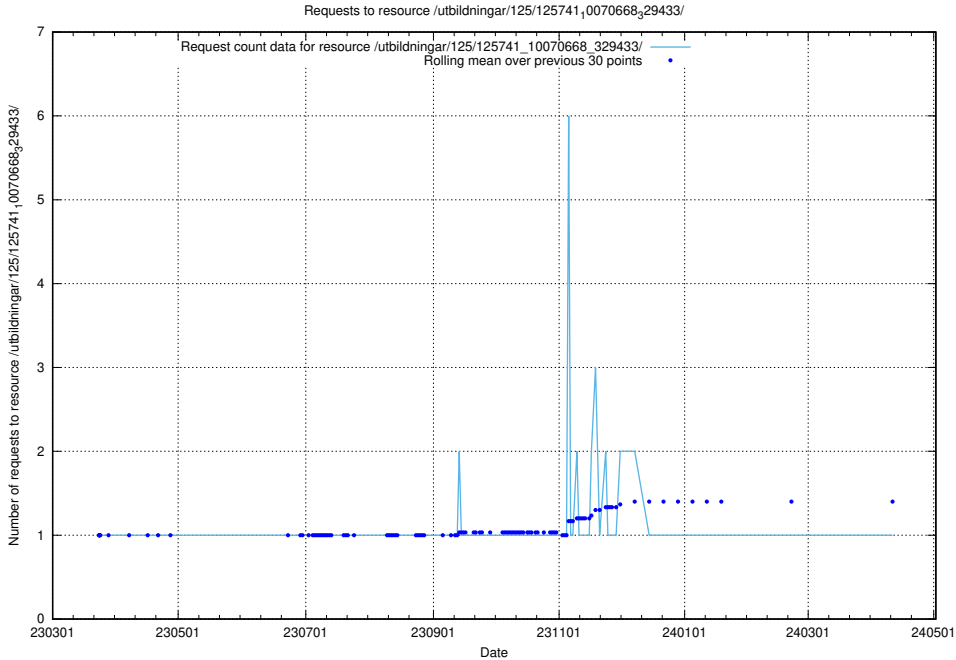

5.6428 Usage of /utbildningar/125/125741_10070668_329433/

Here, we count the number of requests to resource /utbildningar/125/125741_10070668_329433/.