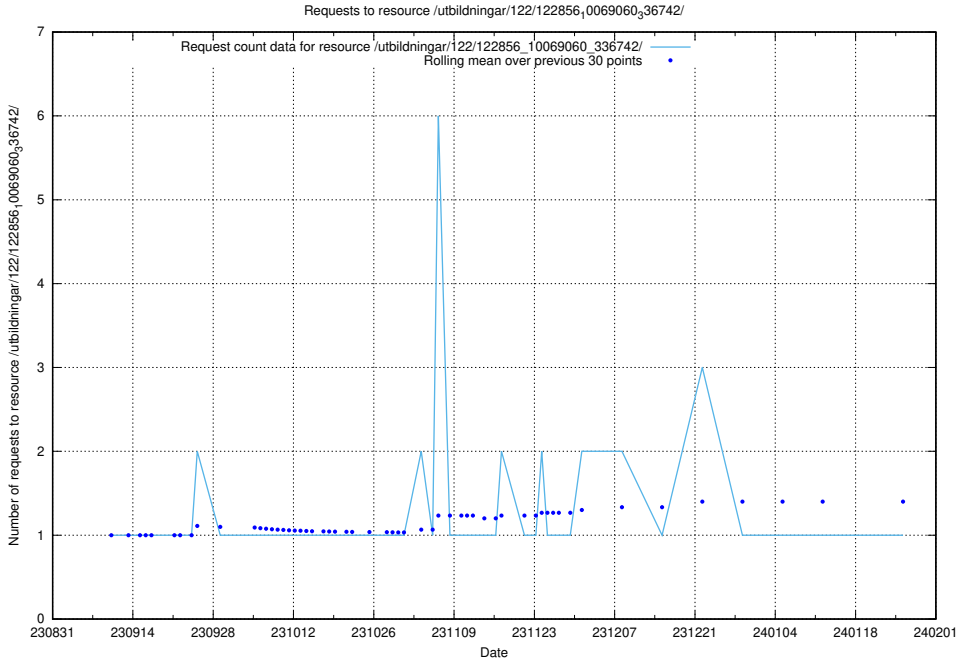

5.4576 Usage of /utbildningar/122/122856_10069060_336742/

Here, we count the number of requests to resource /utbildningar/122/122856_10069060_336742/.