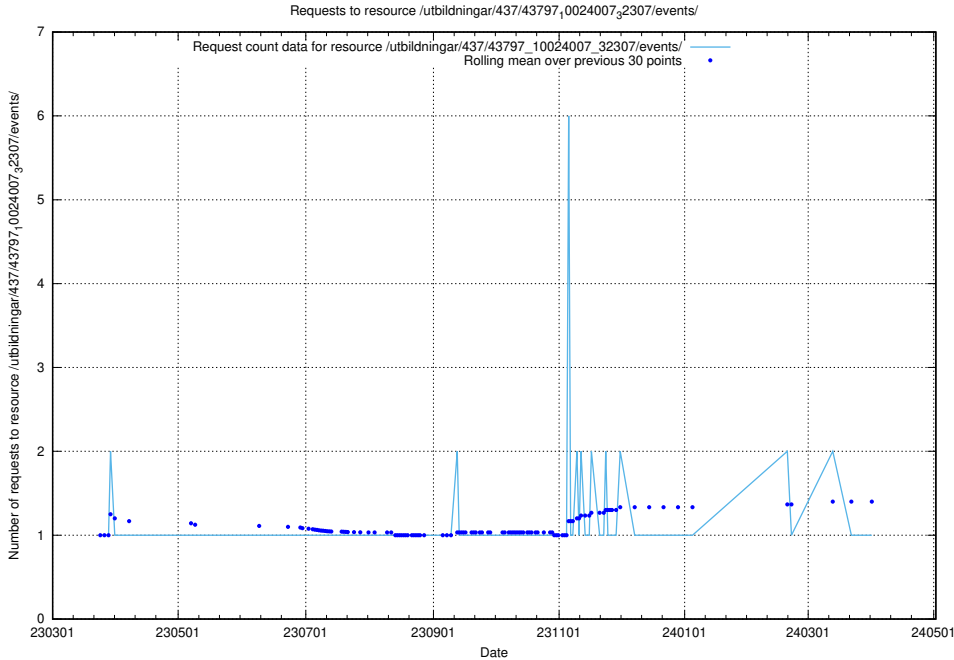

5.6117 Usage of /utbildningar/437/43797_10024007_32307/events/

Here, we count the number of requests to resource /utbildningar/437/43797_10024007_32307/events/.