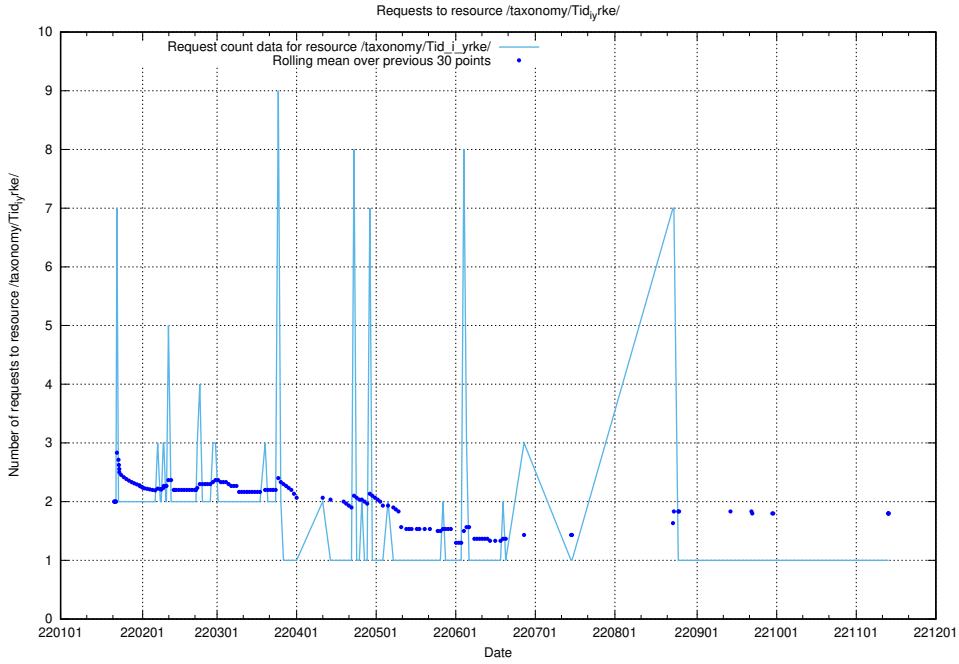

5.6250 Usage of /taxonomy/Tid_i_yrke/

Here, we count the number of requests to resource /taxonomy/Tid_i_yrke/.

5.6251 Usage of /utbildningar/123/123367_10065850_297117/events/

Here, we count the number of requests to resource /utbildningar/123/123367_10065850_297117/events/