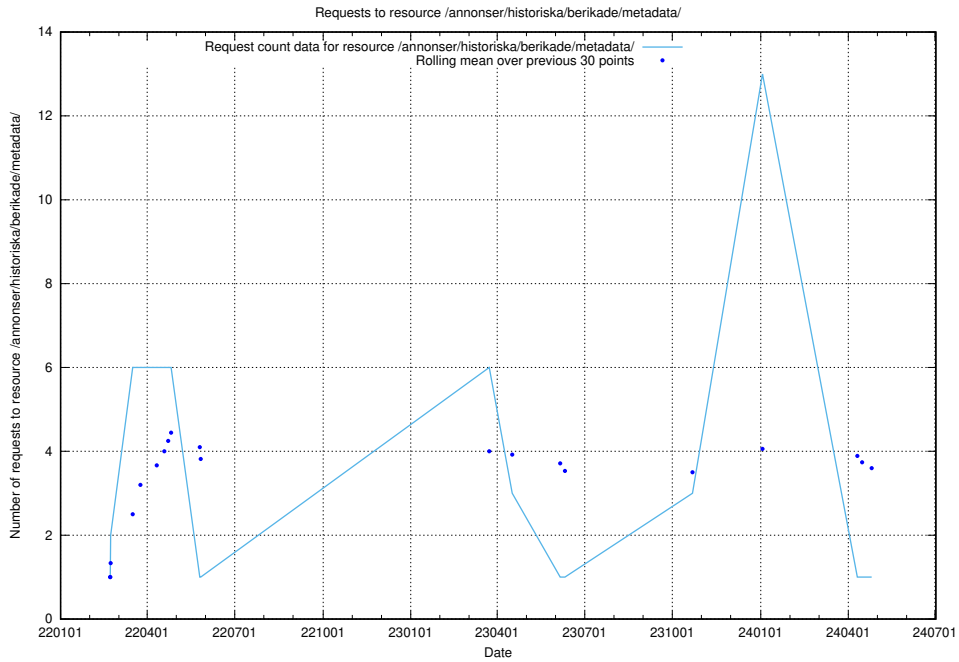

5.1222 Usage of /annonser/historiska/berikade/metadata/

Here, we count the number of requests to resource /annonser/historiska/berikade/metadata/.