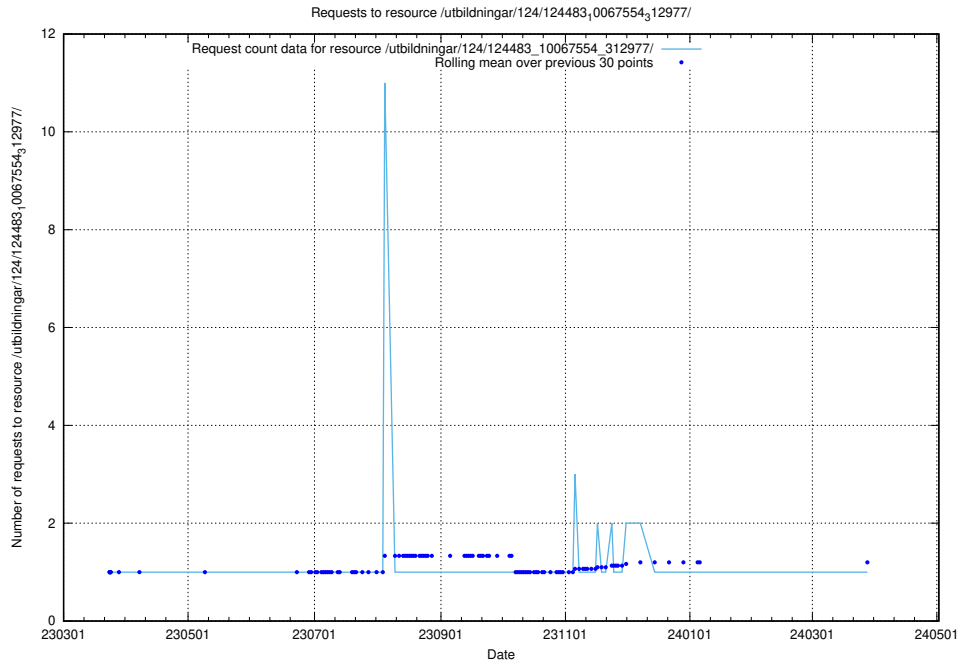

5.2744 Usage of /utbildningar/124/124483_10067554_312977/

Here, we count the number of requests to resource /utbildningar/124/124483_10067554_312977/.