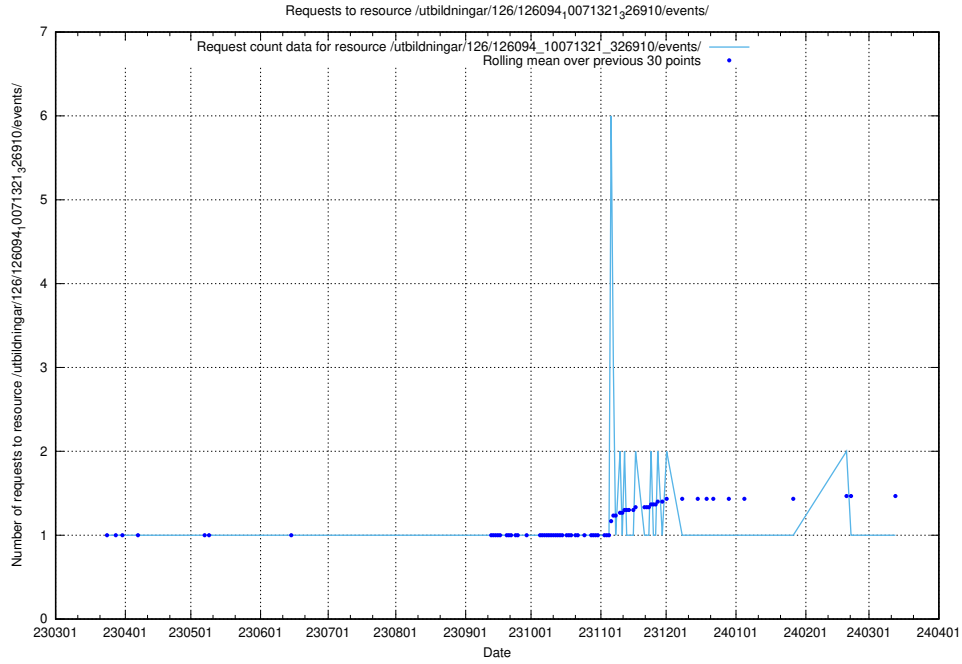

5.6150 Usage of /utbildningar/126/126094_10071321_326910/events/

Here, we count the number of requests to resource /utbildningar/126/126094_10071321_326910/events/