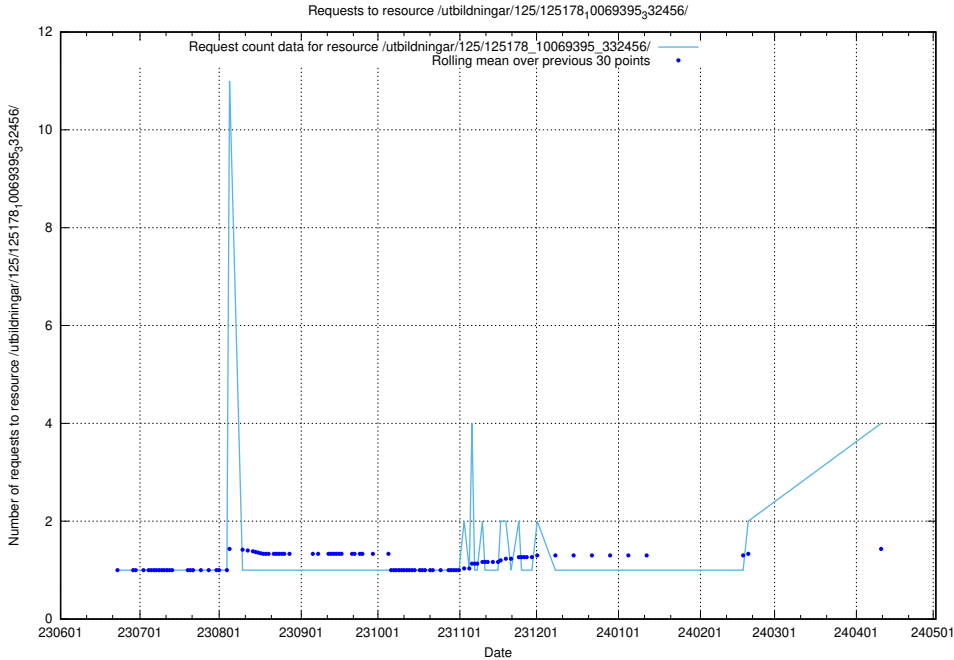

5.225 Usage of /utbildningar/125/125178_10069395_332456/

Here, we count the number of requests to resource /utbildningar/125/125178_10069395_332456/.