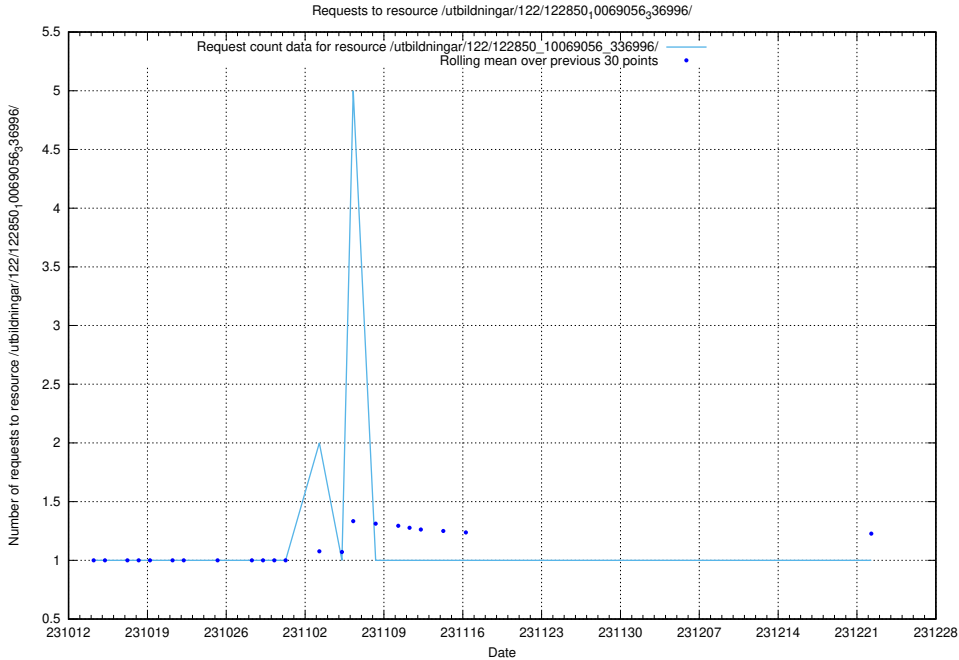

5.4290 Usage of /utbildningar/122/122850_10069056_336996/

Here, we count the number of requests to resource /utbildningar/122/122850_10069056_336996/.