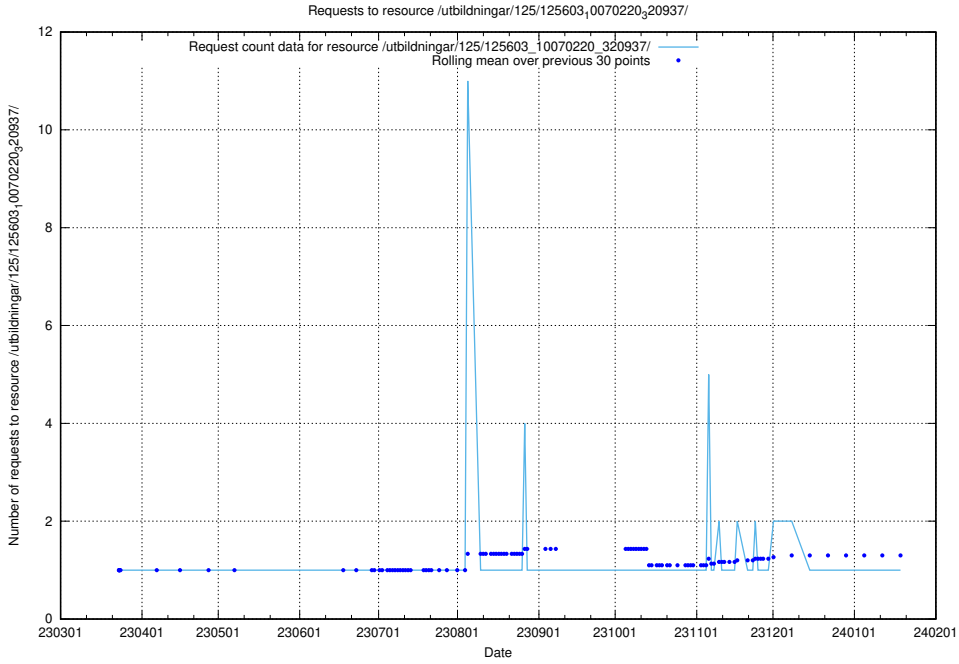

5.1056 Usage of /utbildningar/125/125603_10070220_320937/

Here, we count the number of requests to resource /utbildningar/125/125603_10070220_320937/.