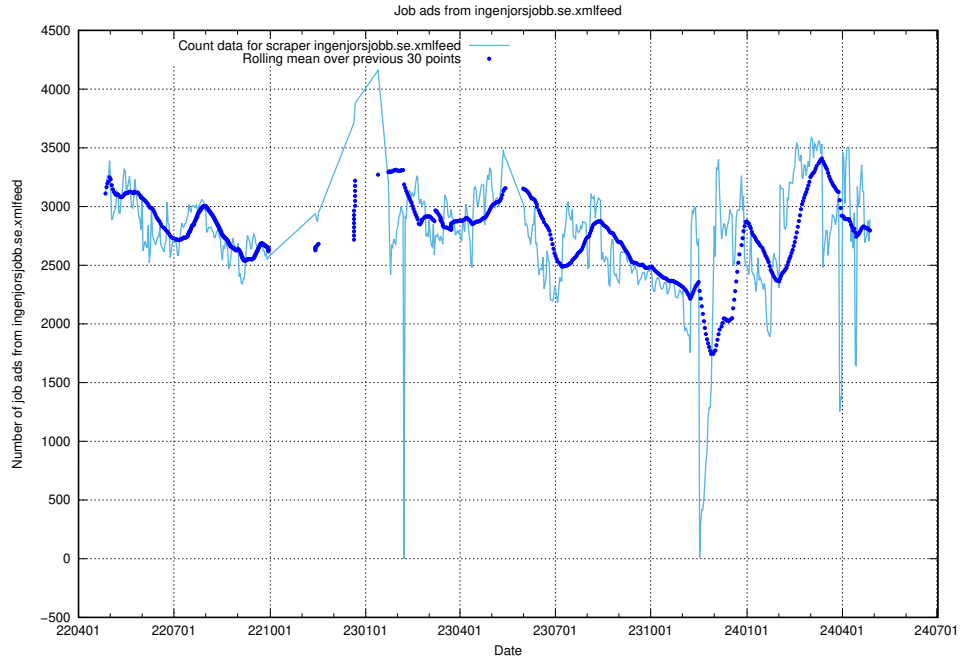

13.4 Number of ads by scraper ingenjorsjobb.se.xmlfeed

Here, we count the number of job ads scraped from ingenjorsjobb.se.xmlfeed.