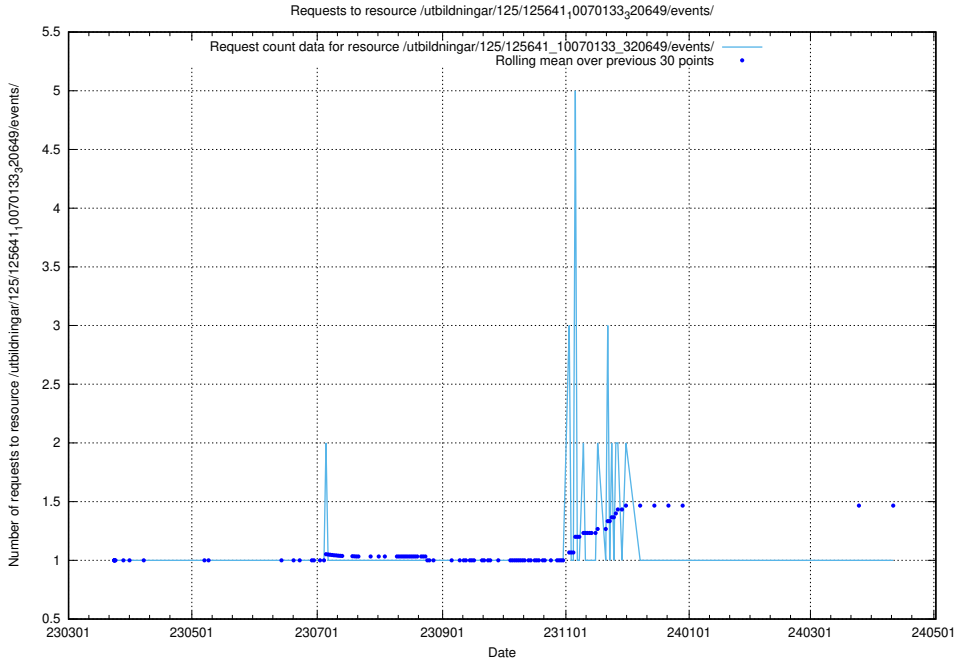

5.1027 Usage of /utbildningar/125/125641_10070133_320649/events/

Here, we count the number of requests to resource /utbildningar/125/125641_10070133_320649/events/