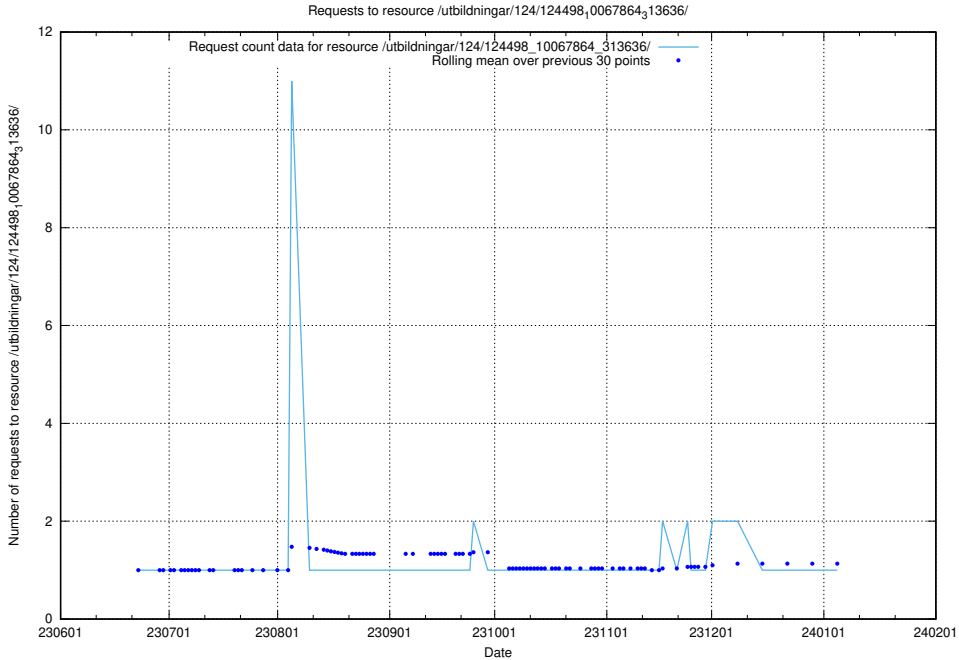

5.5735 Usage of /utbildningar/124/124498_10067864_313636/

Here, we count the number of requests to resource /utbildningar/124/124498_10067864_313636/.