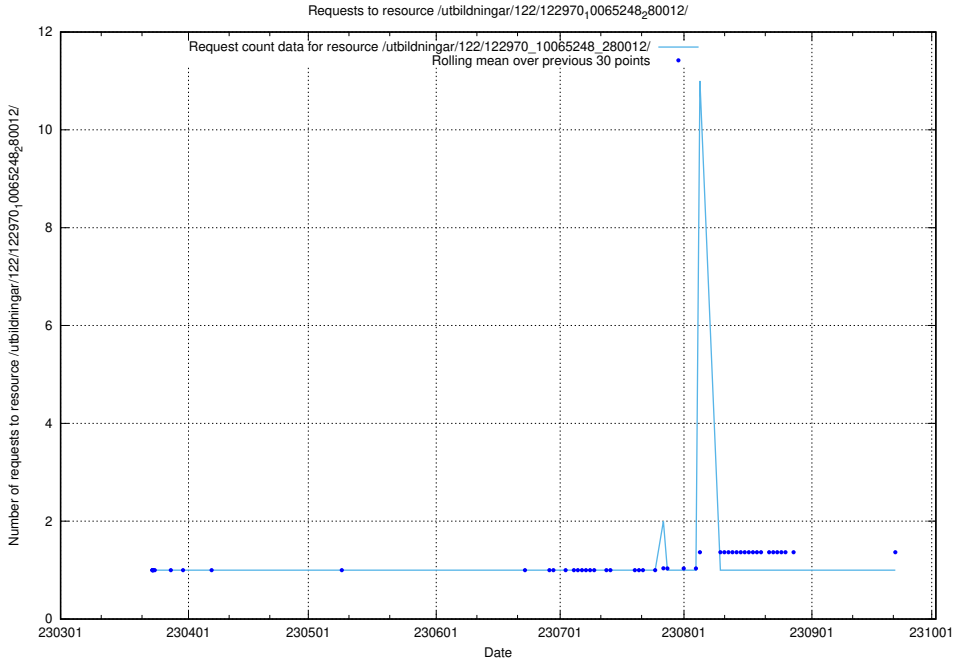

5.4924 Usage of /utbildningar/122/122970_10065248_280012/

Here, we count the number of requests to resource /utbildningar/122/122970_10065248_280012/.