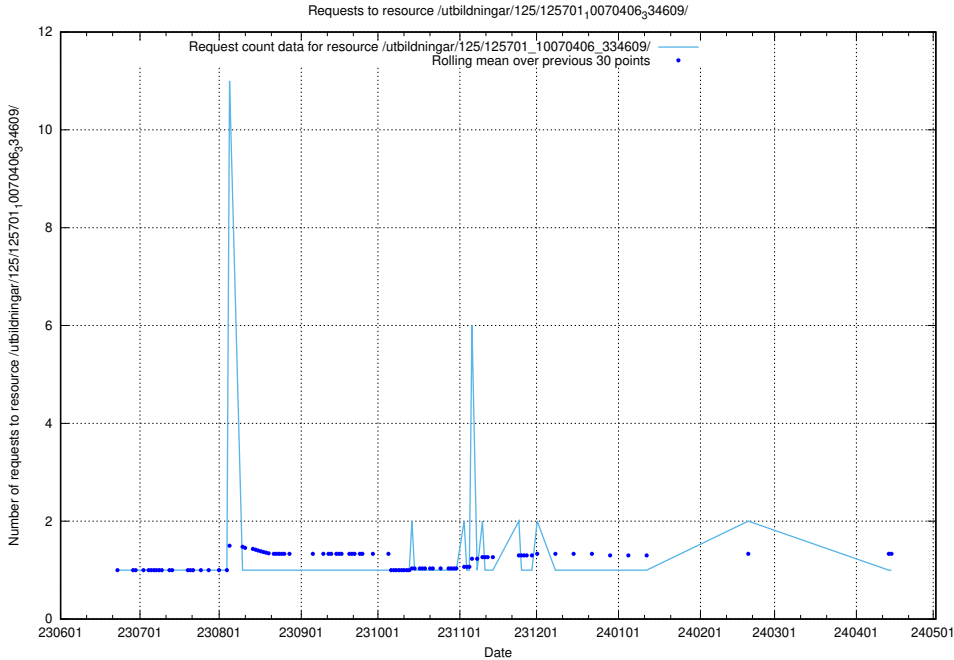

5.5654 Usage of /utbildningar/125/125701_10070406_334609/

Here, we count the number of requests to resource /utbildningar/125/125701_10070406_334609/.