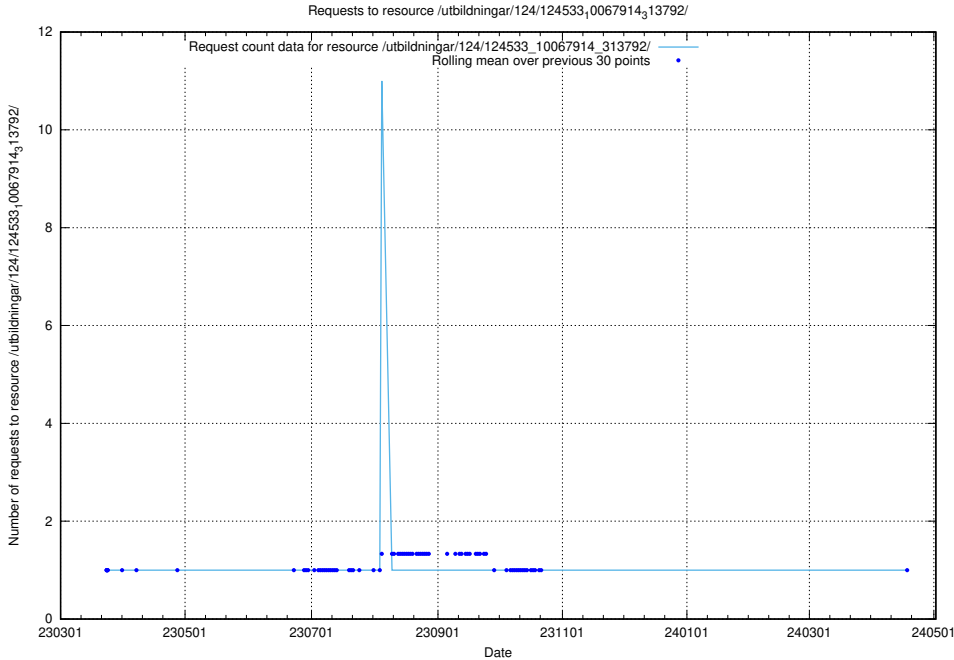

5.1196 Usage of /utbildningar/124/124533_10067914_313792/

Here, we count the number of requests to resource /utbildningar/124/124533_10067914_313792/.