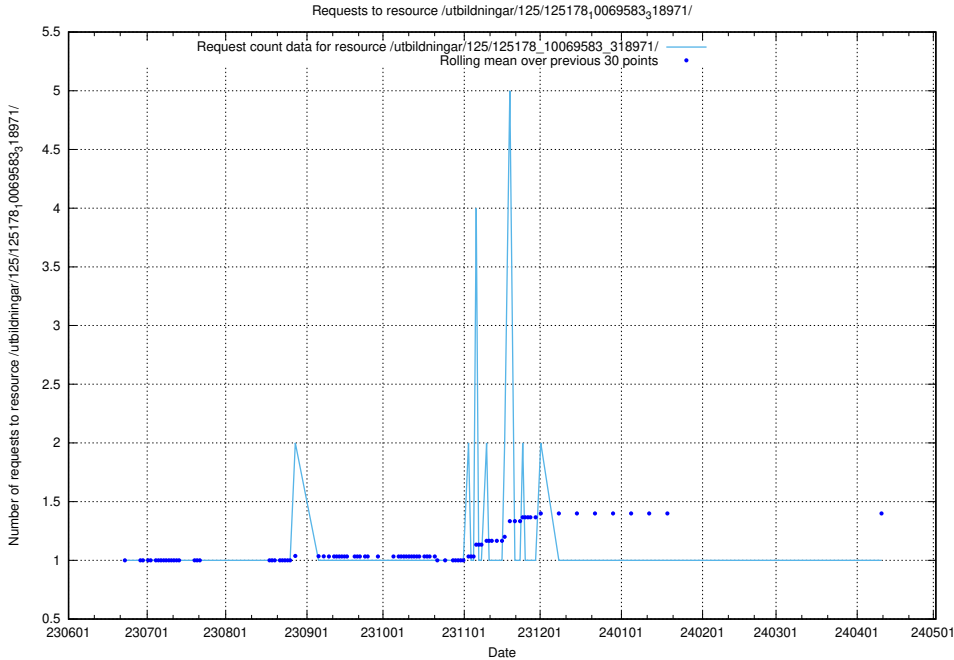

5.5680 Usage of /utbildningar/125/125178_10069583_318971/

Here, we count the number of requests to resource /utbildningar/125/125178_10069583_318971/.