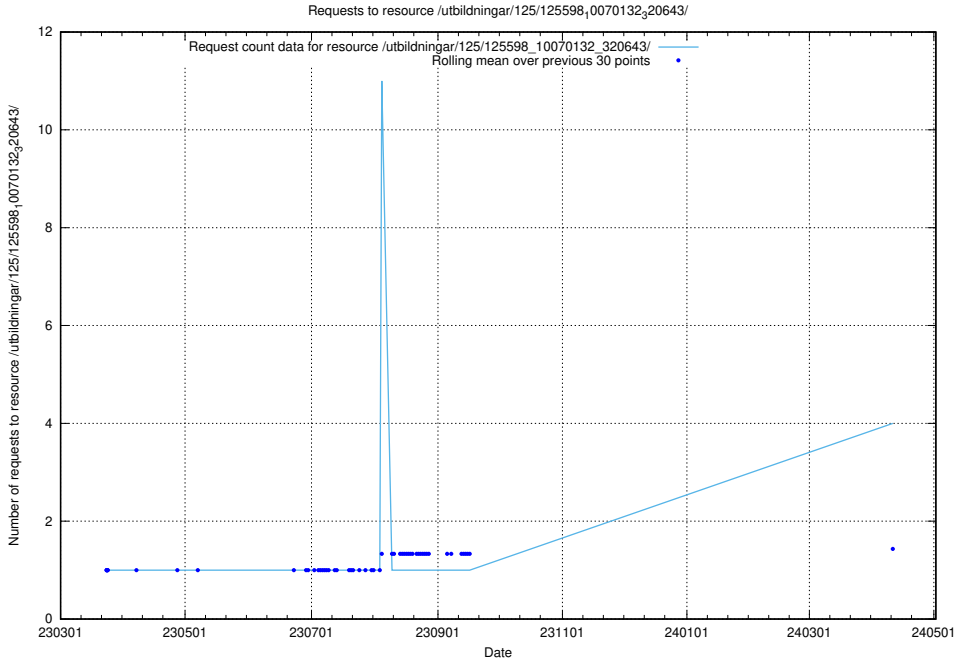

5.154 Usage of /utbildningar/125/125598_10070132_320643/

Here, we count the number of requests to resource /utbildningar/125/125598_10070132_320643/.