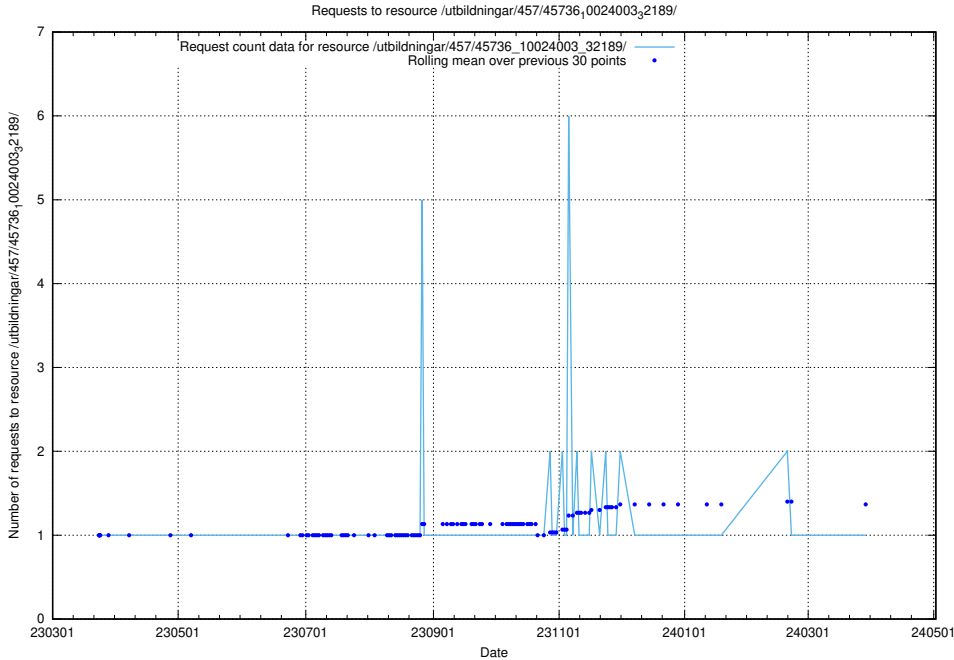

Here, we count the number of requests to resource /utbildningar/457/45736_10024003_32189/events/.

5.6261 Usage of /utbildningar/457/45736_10024003_32189/

Here, we count the number of requests to resource /utbildningar/457/45736_10024003_32189/.