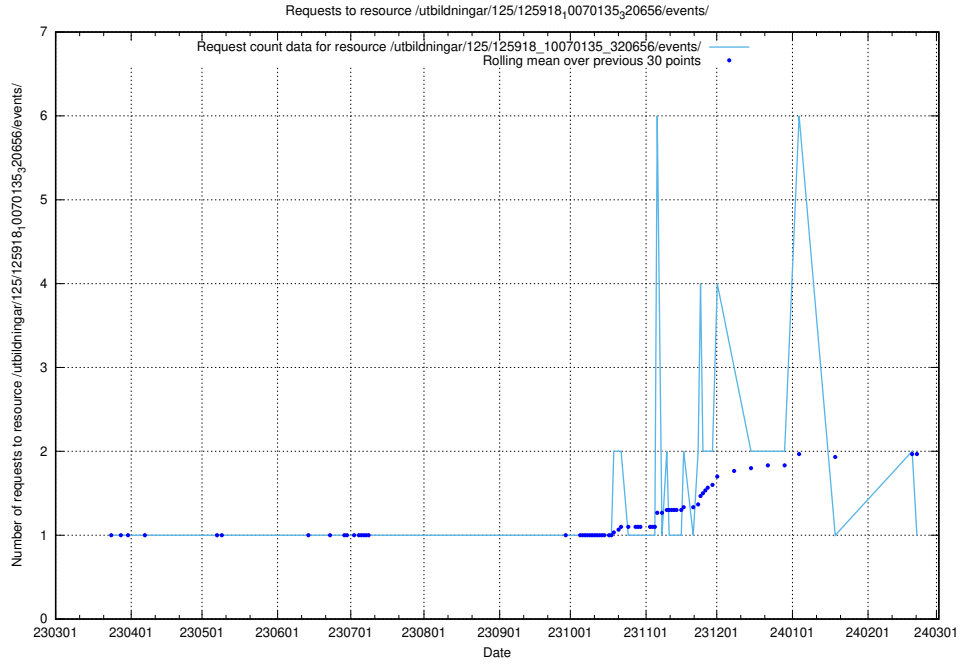

5.6151 Usage of /utbildningar/125/125918_10070135_320656/events/

Here, we count the number of requests to resource /utbildningar/125/125918_10070135_320656/events/