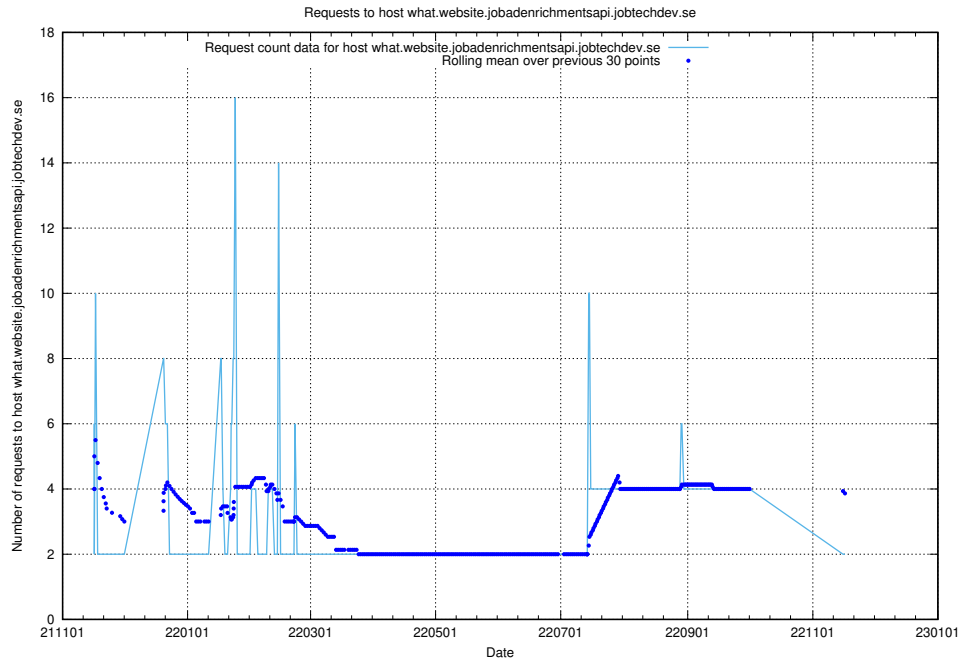

7.499 Usage of what.website.jobadenrichmentsapi.jobtechdev.se

Here, we count the number of requests to host what.website.jobadenrichmentsapi.jobtechdev.se.