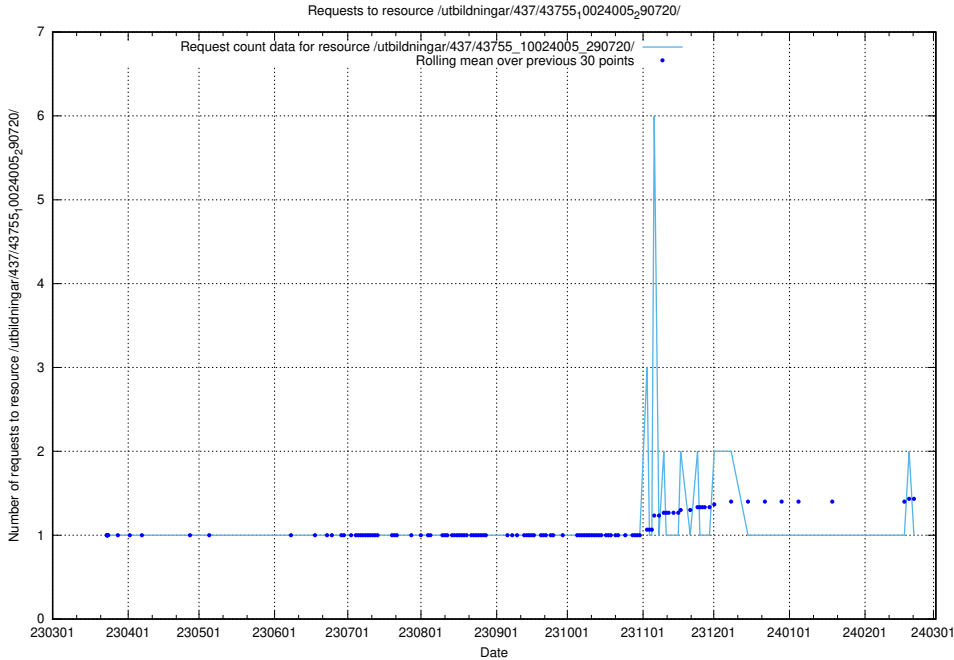

5.6315 Usage of /utbildningar/437/43755_10024005_290720/

Here, we count the number of requests to resource /utbildningar/437/43755_10024005_290720/.