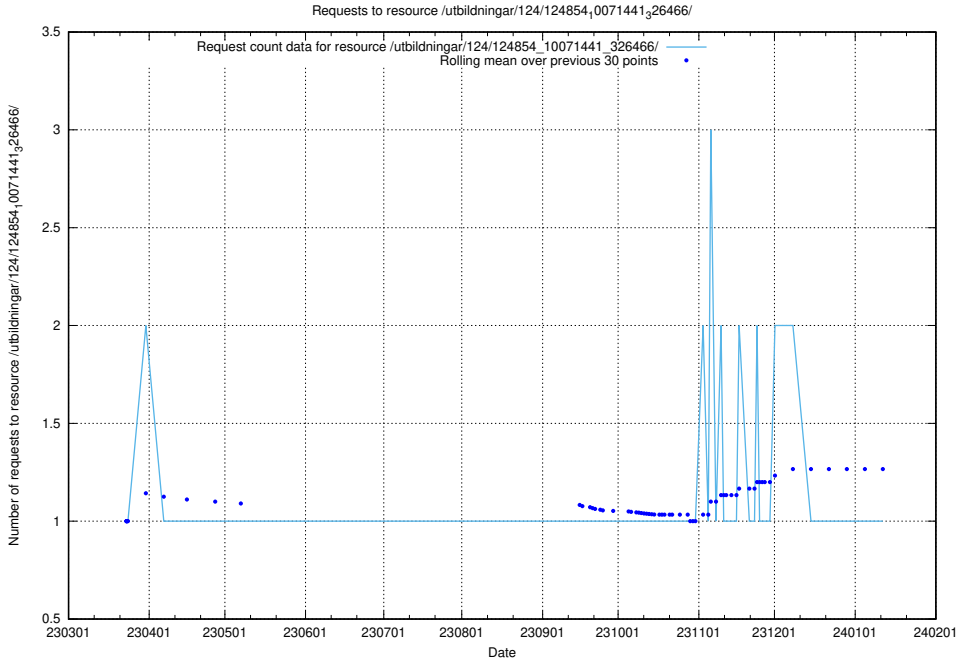

5.1174 Usage of /utbildningar/124/124854_10071441_326466/

Here, we count the number of requests to resource /utbildningar/124/124854_10071441_326466/.