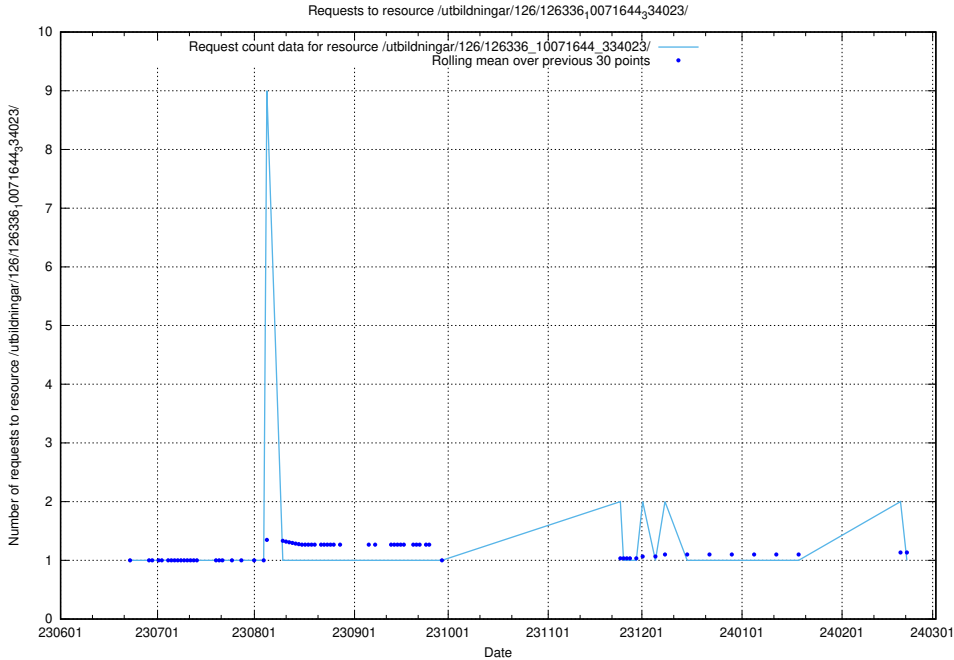

5.5615 Usage of /utbildningar/126/126336_10071644_334023/

Here, we count the number of requests to resource /utbildningar/126/126336_10071644_334023/.