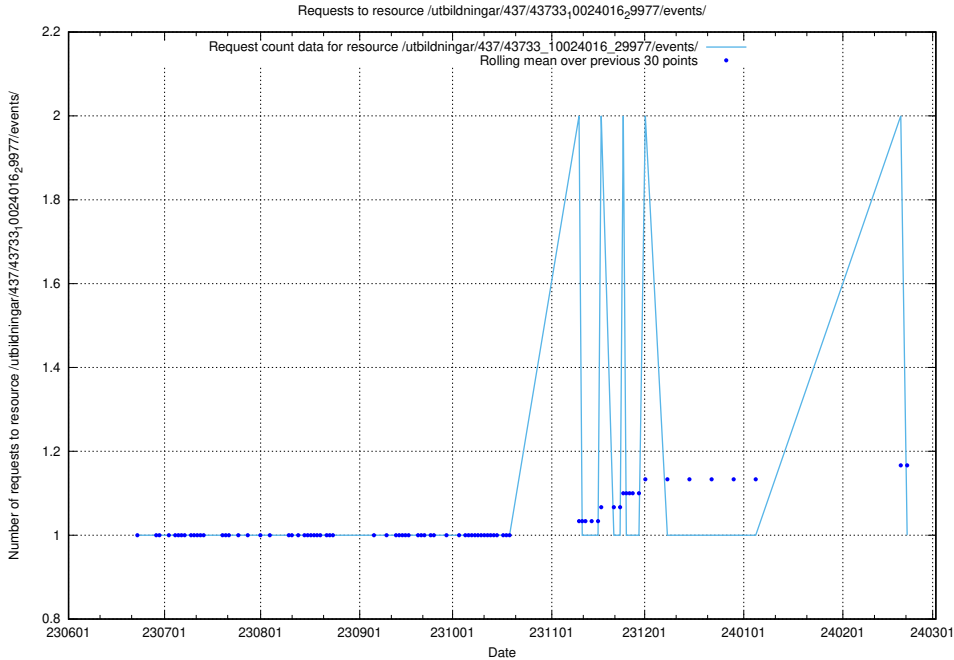

Here, we count the number of requests to resource /utbildningar/437/43735_10024046_319699/.

5.5525 Usage of /utbildningar/437/43733_10024016_29977/events/

Here, we count the number of requests to resource /utbildningar/437/43733_10024016_29977/events/.