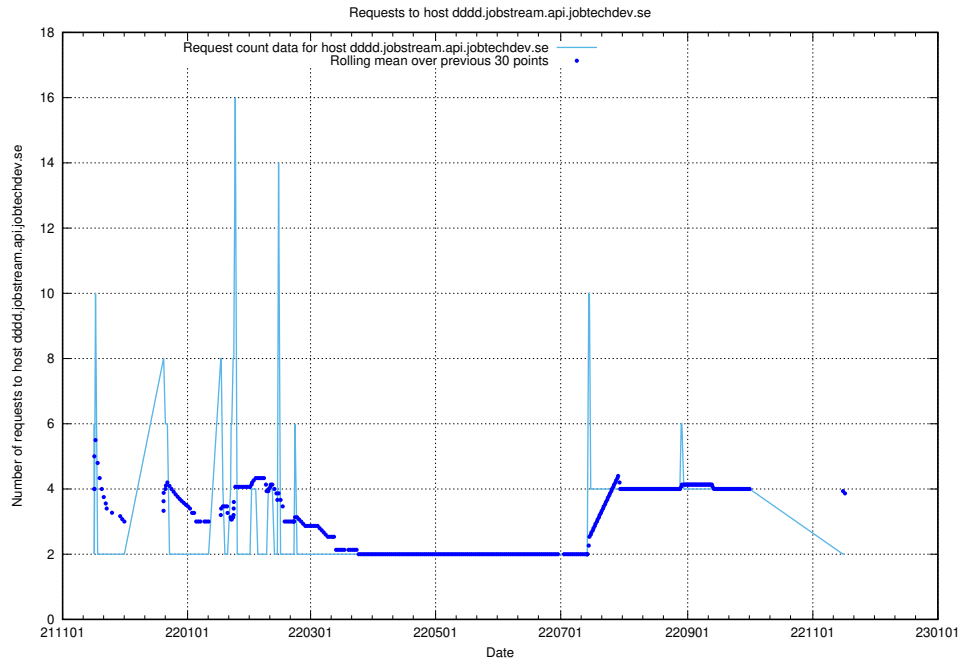

Here, we count the number of requests to host dddd.jobstream.api.jobtechdev.se.

7.524 Usage of doh.api.jobtechdev.se

Here, we count the number of requests to host doh.api.jobtechdev.se.

7.525 Usage of bb.ccc.dddd.atlas.jobtechdev.se