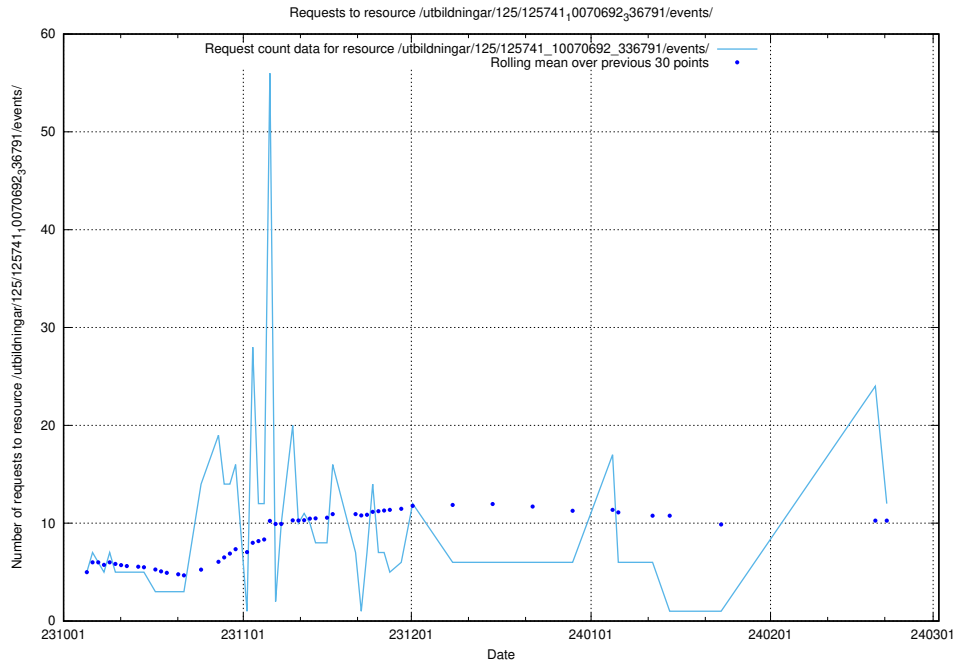

5.21 Usage of /utbildningar/125/125741_10070692_336791/events/

Here, we count the number of requests to resource /utbildningar/125/125741_10070692_336791/events/