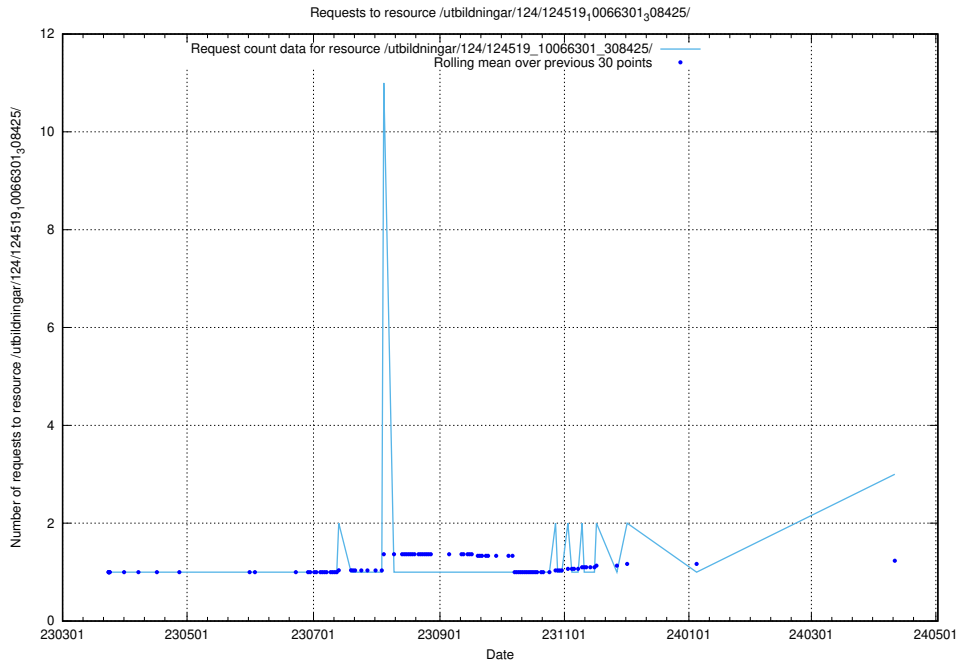

Here, we count the number of requests to resource /utbildningar/124/124934_10065851_297187/.

5.254 Usage of /utbildningar/124/124519_10066301_308425/

Here, we count the number of requests to resource /utbildningar/124/124519_10066301_308425/.