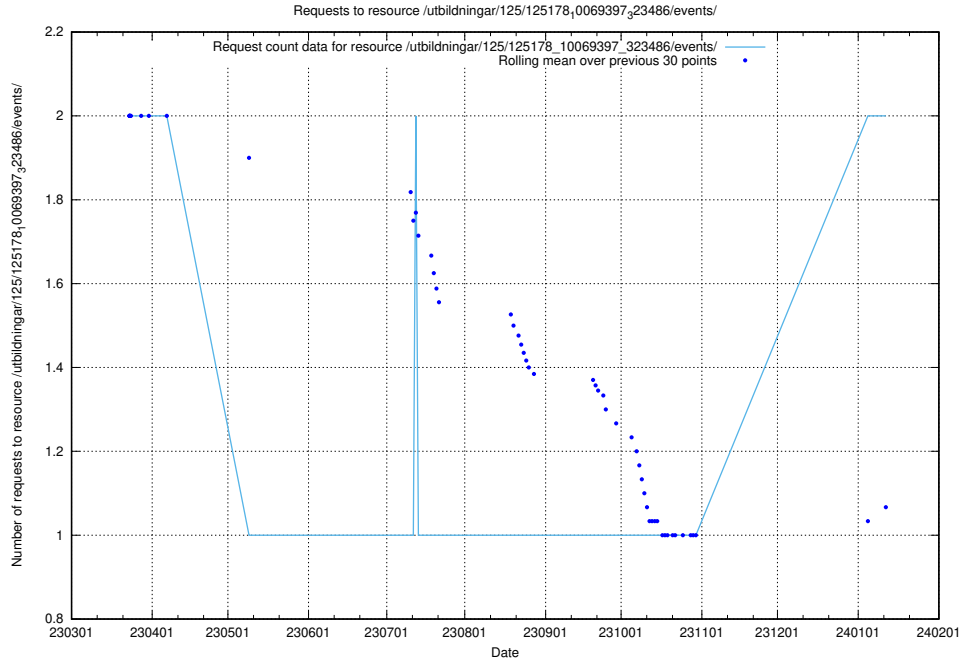

Here, we count the number of requests to resource /utbildningar/125/125195_10069395_323153/.

5.917 Usage of /utbildningar/125/125178_10069397_323486/events/

Here, we count the number of requests to resource /utbildningar/125/125178_10069397_323486/events/