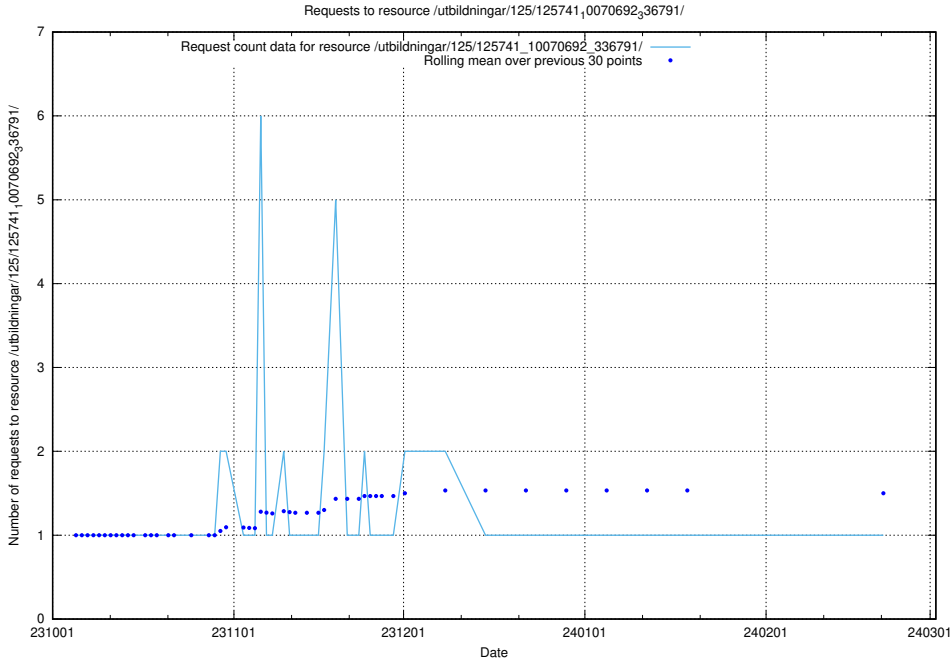

5.4355 Usage of /utbildningar/125/125741_10070692_336791/

Here, we count the number of requests to resource /utbildningar/125/125741_10070692_336791/.