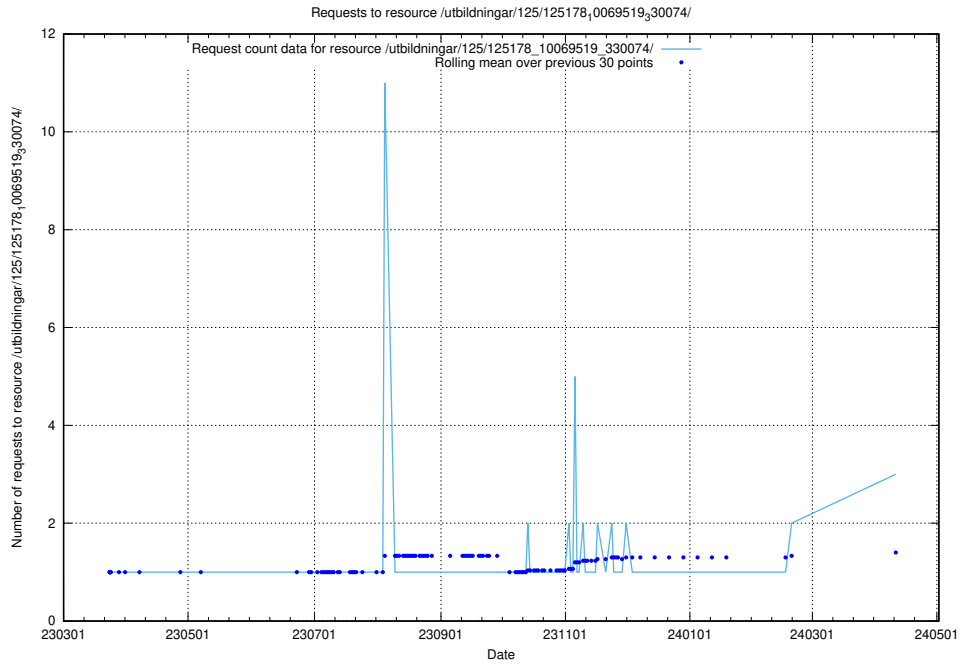

5.251 Usage of /utbildningar/125/125178_10069519_330074/

Here, we count the number of requests to resource /utbildningar/125/125178_10069519_330074/.