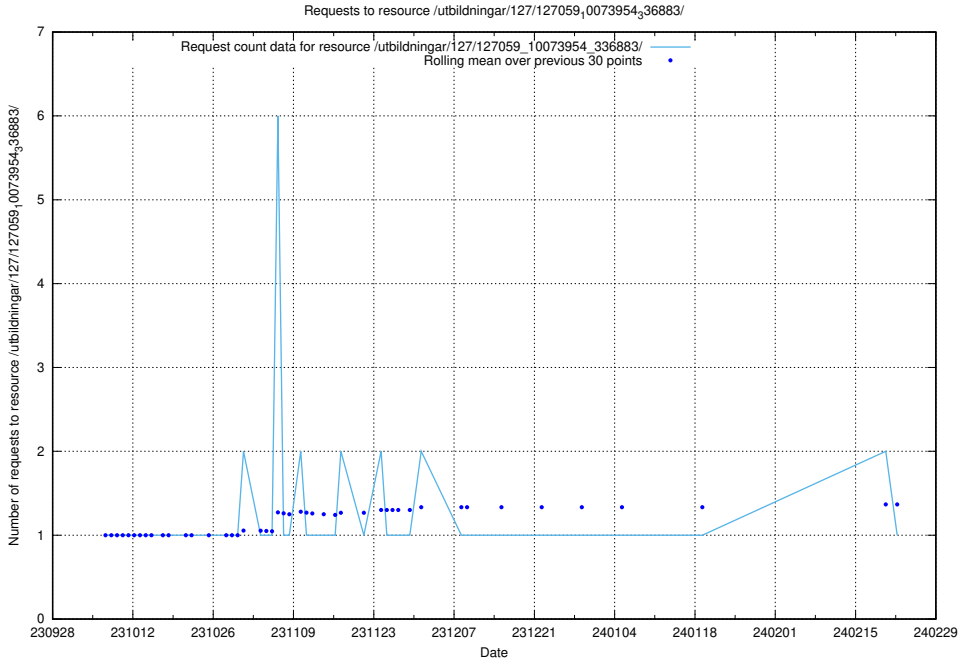

5.4334 Usage of /utbildningar/127/127059_10073954_336883/

Here, we count the number of requests to resource /utbildningar/127/127059_10073954_336883/.