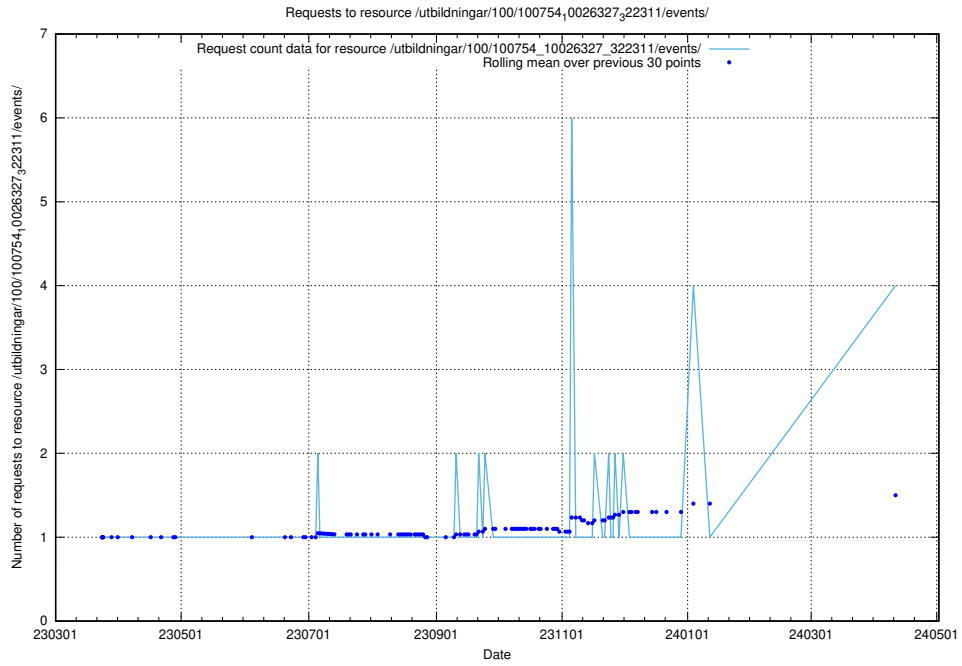

5.224 Usage of /utbildningar/100/100754_10026327_322311/events/

Here, we count the number of requests to resource /utbildningar/100/100754_10026327_322311/events/