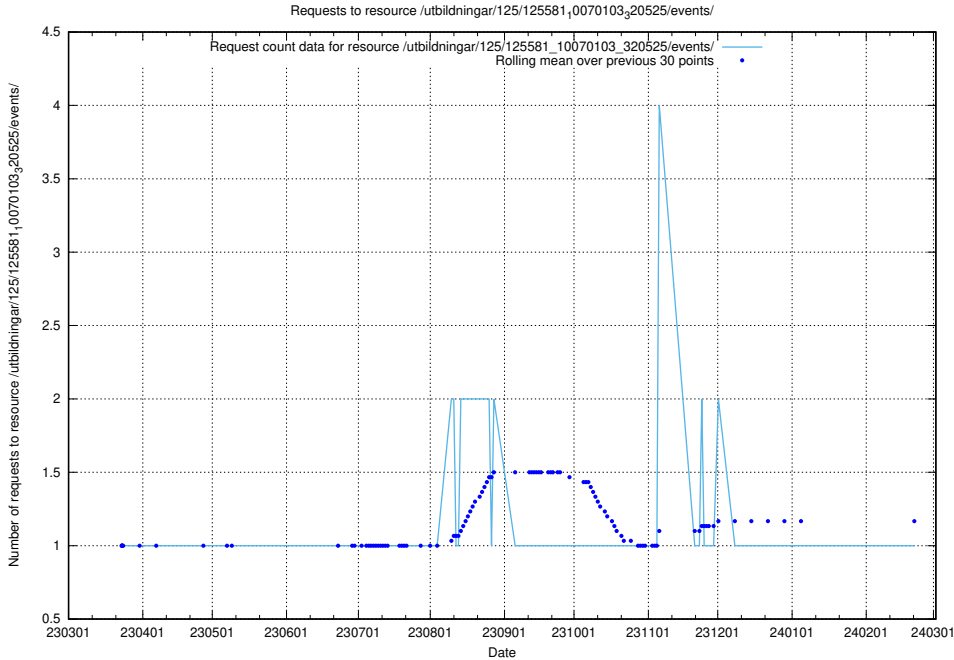

5.1070 Usage of /utbildningar/125/125581_10070103_320525/events/

Here, we count the number of requests to resource /utbildningar/125/125581_10070103_320525/events/