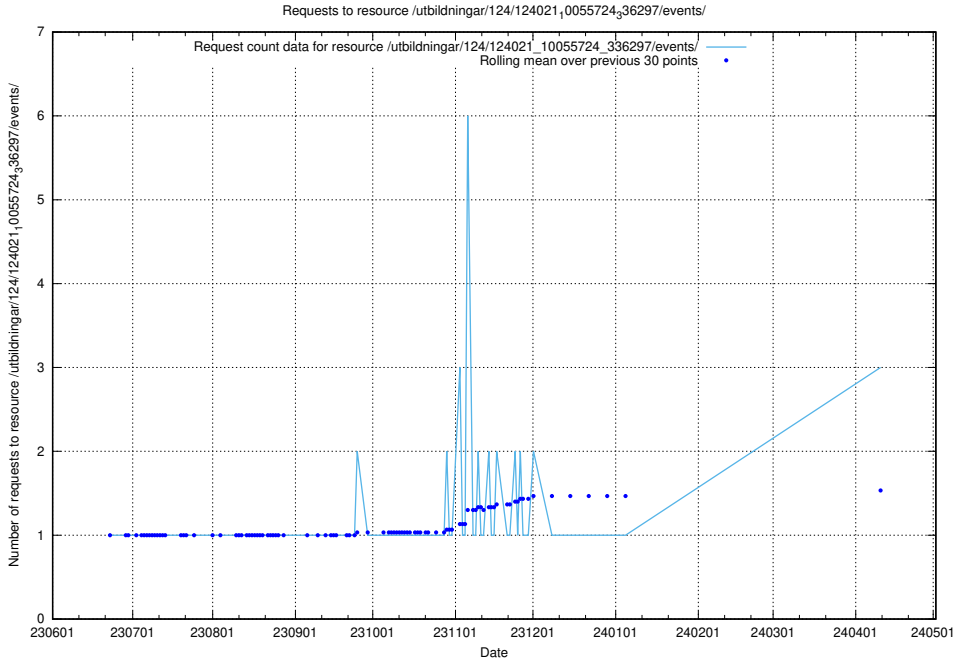

5.387 Usage of /utbildningar/124/124021_10055724_336297/events/

Here, we count the number of requests to resource /utbildningar/124/124021_10055724_336297/events/