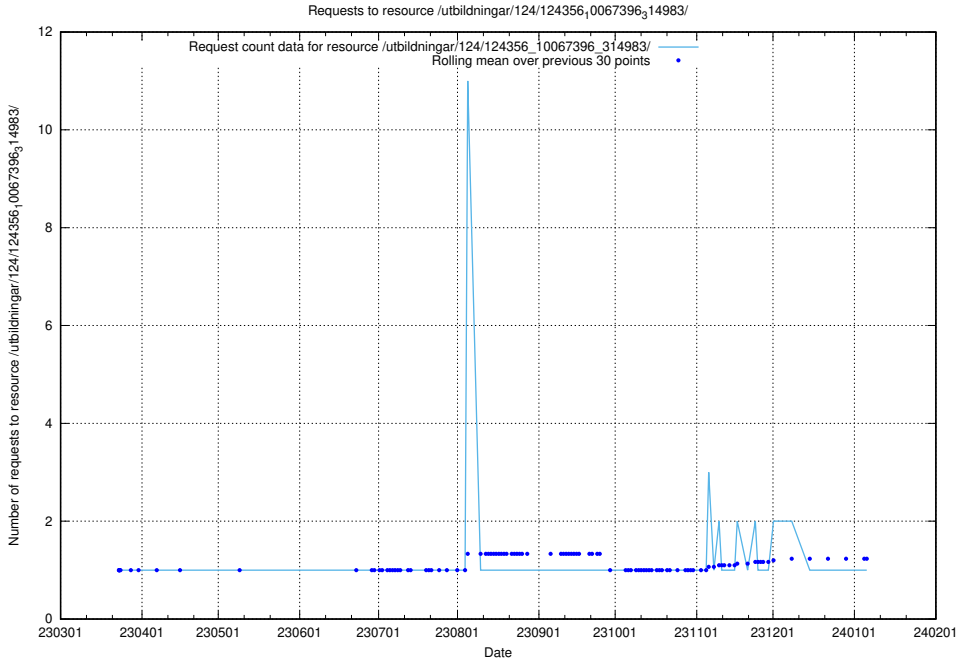

Here, we count the number of requests to resource /utbildningar/124/124934_10068007_314185/events/

5.3819 Usage of /utbildningar/124/124356_10067396_314983/

Here, we count the number of requests to resource /utbildningar/124/124356_10067396_314983/.