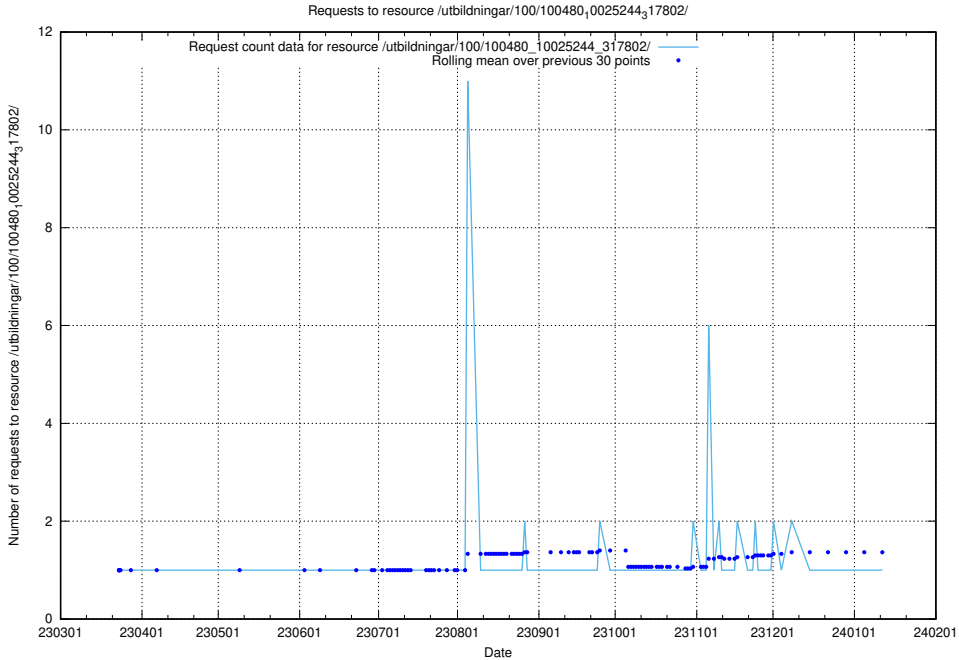

5.5663 Usage of /utbildningar/100/100480_10025244_317802/

Here, we count the number of requests to resource /utbildningar/100/100480_10025244_317802/.