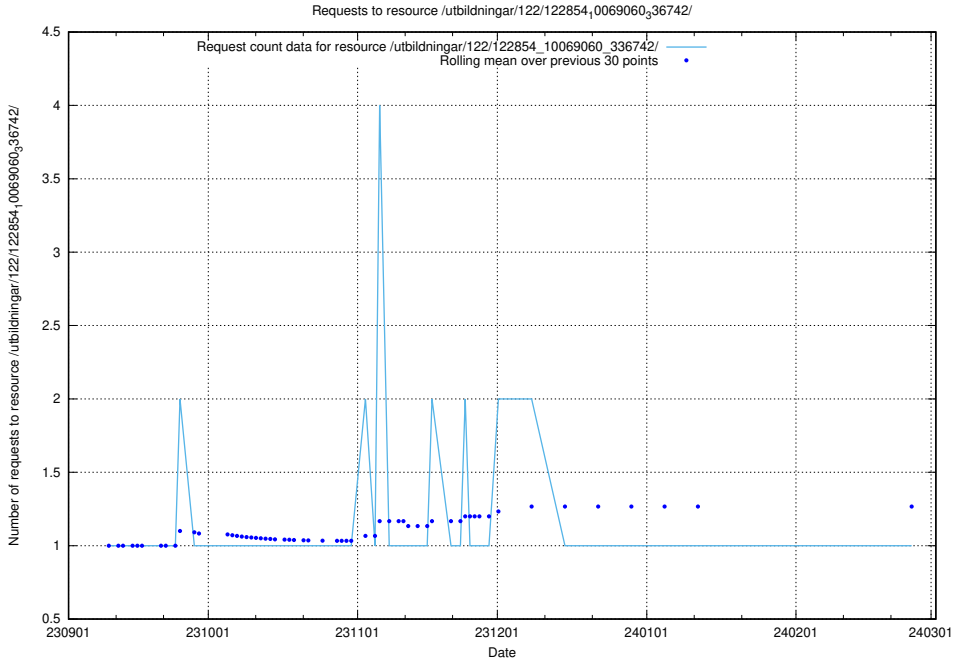

5.4577 Usage of /utbildningar/122/122854_10069060_336742/

Here, we count the number of requests to resource /utbildningar/122/122854_10069060_336742/.