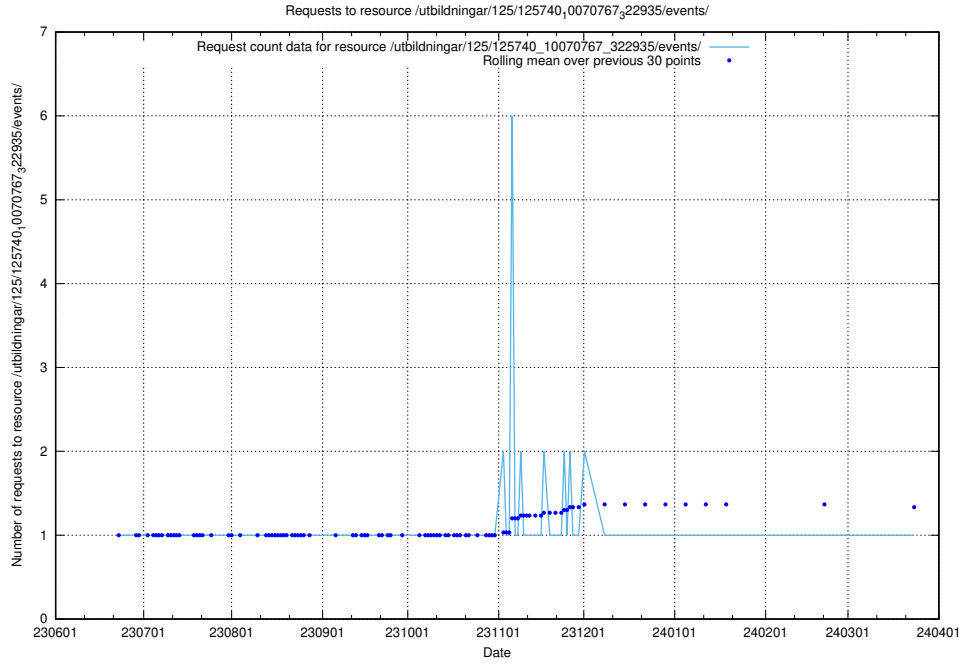

Here, we count the number of requests to resource /utbildningar/125/125740_10070782_335875/.

5.5646 Usage of /utbildningar/125/125740_10070767_322935/events/

Here, we count the number of requests to resource /utbildningar/125/125740_10070767_322935/events/