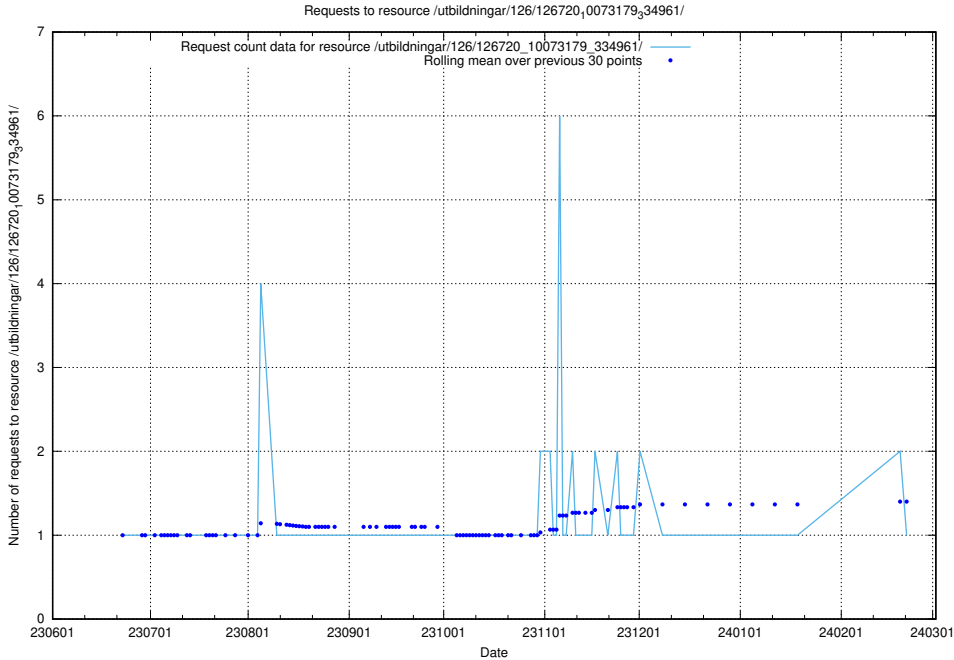

5.5556 Usage of /utbildningar/126/126720_10073179_334961/

Here, we count the number of requests to resource /utbildningar/126/126720_10073179_334961/.