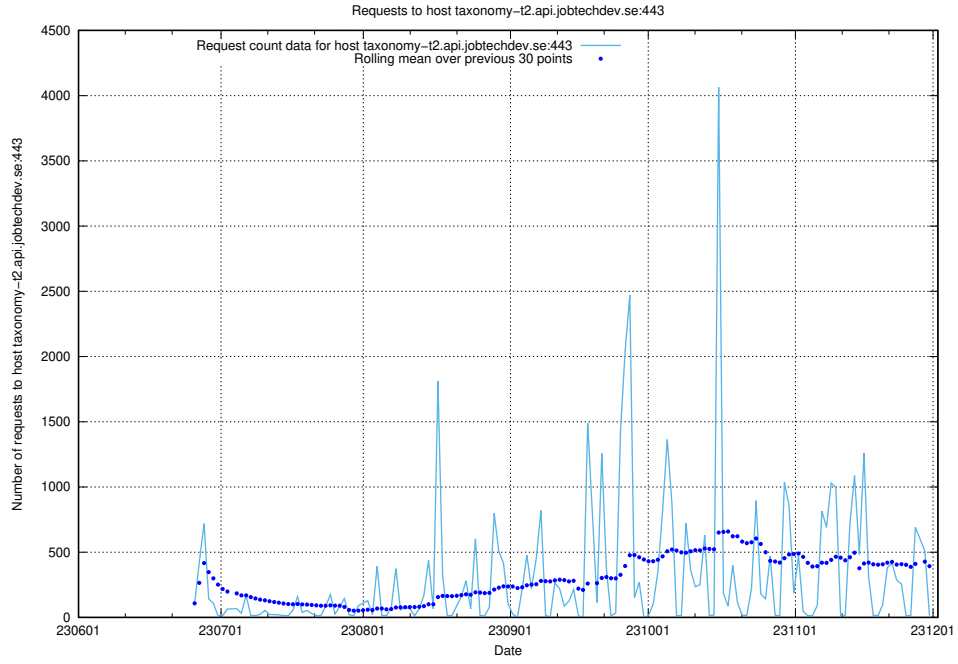

7.44 Usage of taxonomy-t2.api.jobtechdev.se:443

Here, we count the number of requests to host taxonomy-t2.api.jobtechdev.se:443.