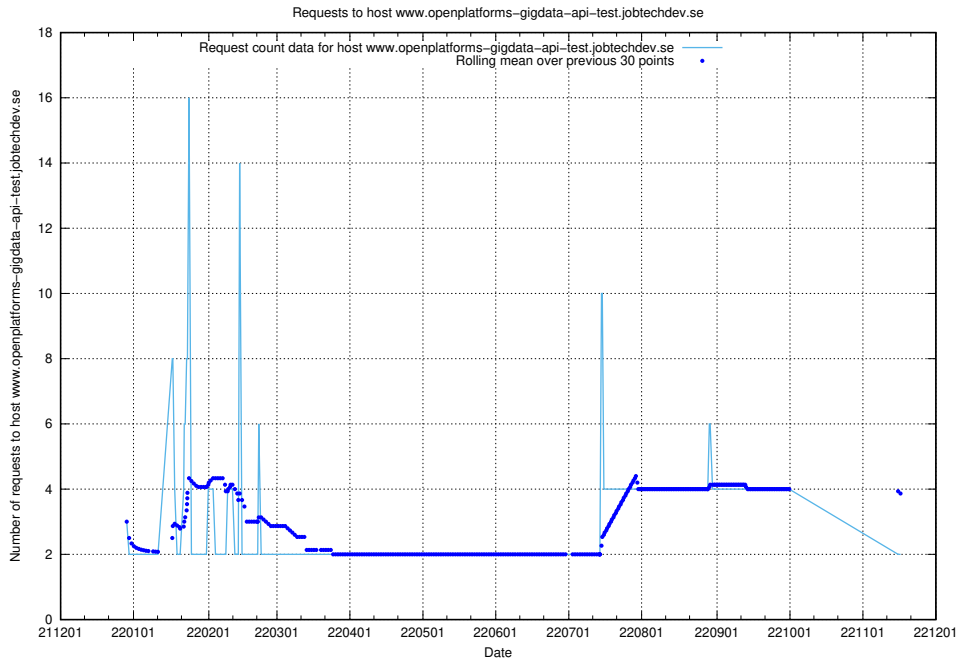

7.349 Usage of `www.openplatforms-gigdata-api-test.jobtechdev.se`

Here, we count the number of requests to host `www.openplatforms-gigdata-api-test.jobtechdev.se`.