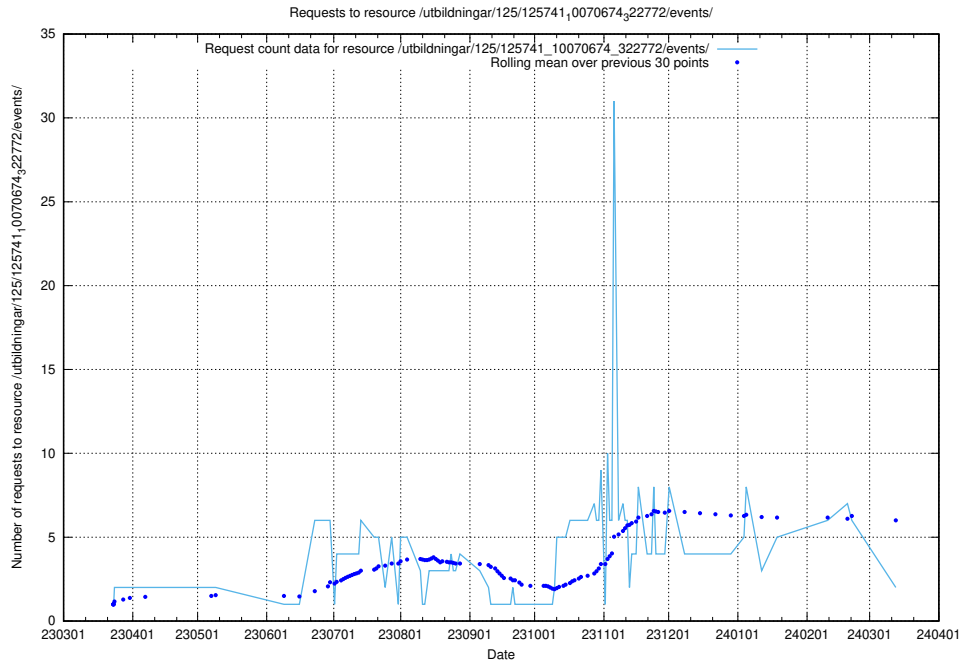

5.936 Usage of /utbildningar/125/125741_10070674_322772/events/

Here, we count the number of requests to resource /utbildningar/125/125741_10070674_322772/events/