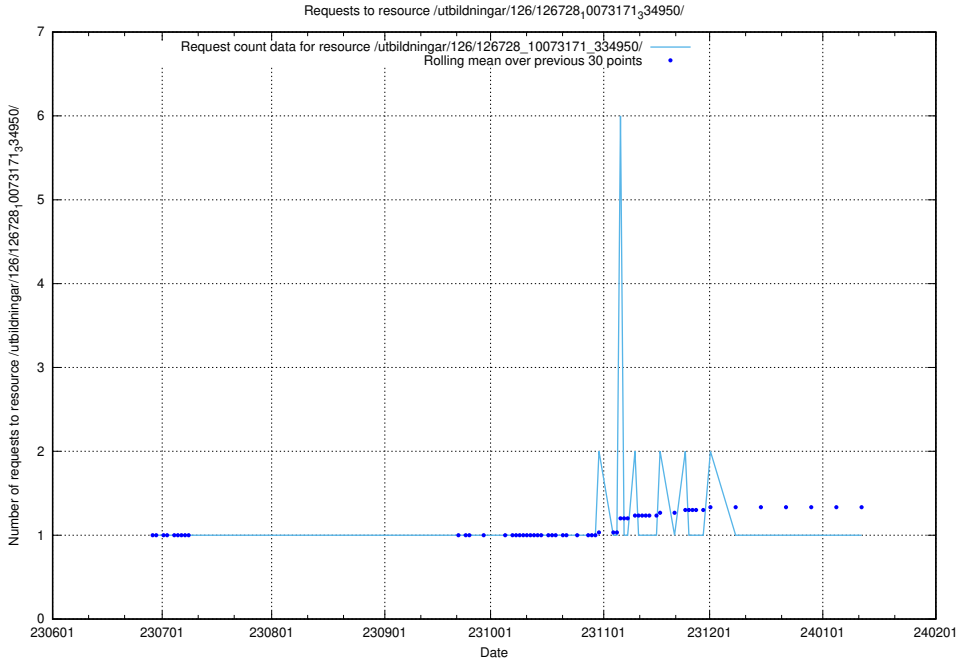

5.5397 Usage of /utbildningar/126/126728_10073171_334950/

Here, we count the number of requests to resource /utbildningar/126/126728_10073171_334950/.

5.5398 Usage of /utbildningar/126/126728_10073151_334946/events/