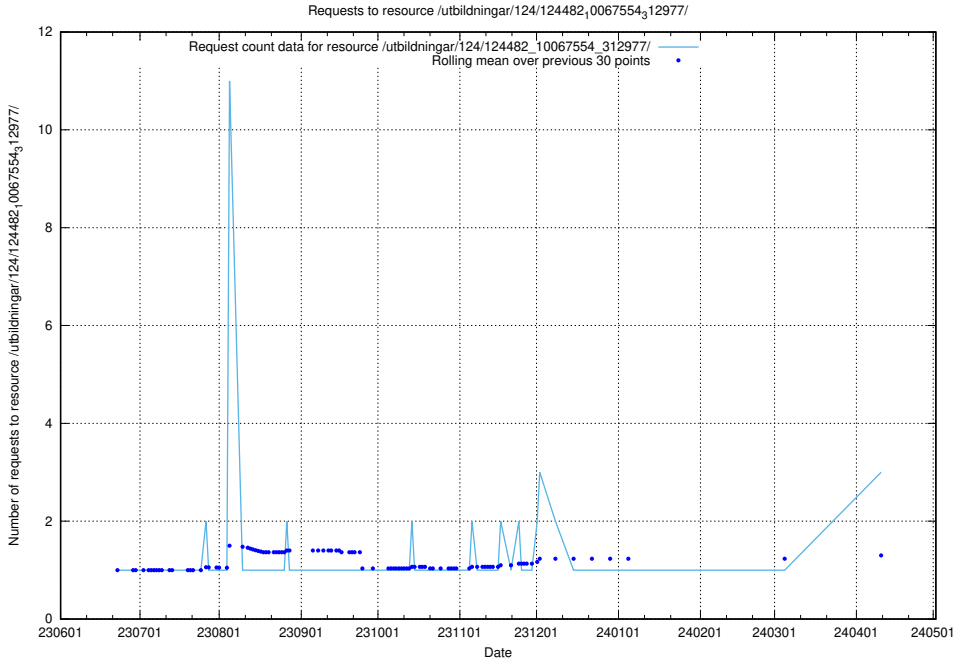

5.379 Usage of /utbildningar/124/124482_10067554_312977/

Here, we count the number of requests to resource /utbildningar/124/124482_10067554_312977/.