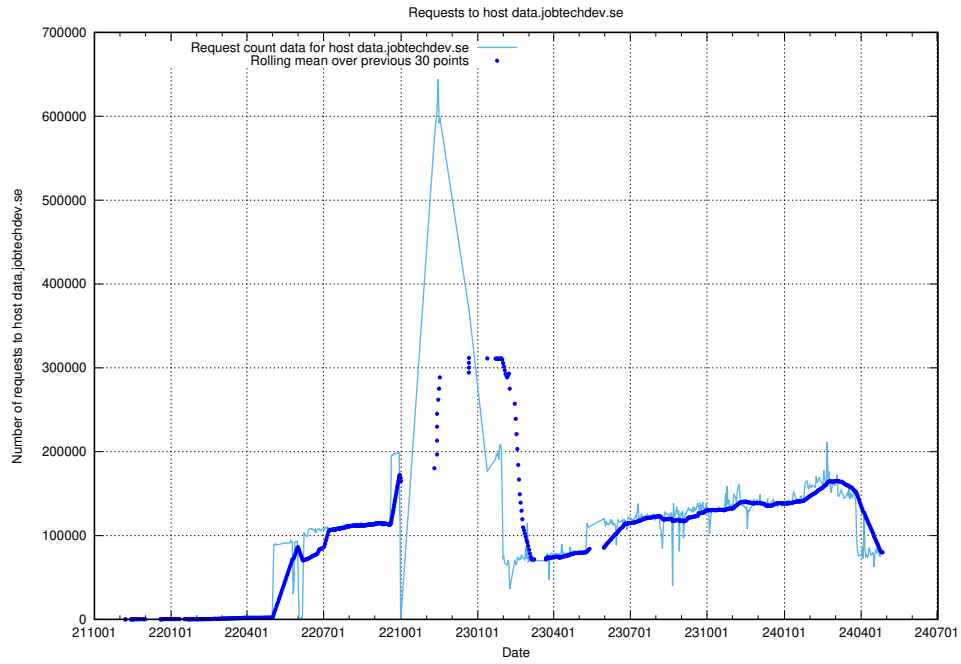

7.3 Usage of `jobed-connect-api-onprem.jobtechdev.se`

Here, we count the number of requests to host `jobed-connect-api-onprem.jobtechdev.se`.

7.4 Usage of data.jobtechdev.se

Here, we count the number of requests to host data.jobtechdev.se.