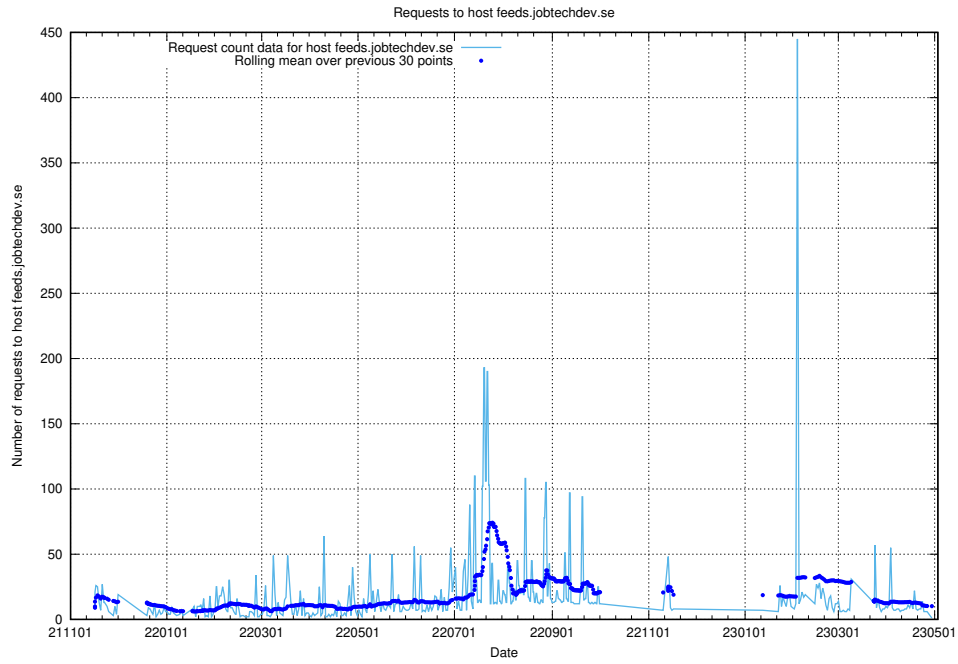

7.653 Usage of feeds.jobtechdev.se

Here, we count the number of requests to host feeds.jobtechdev.se.