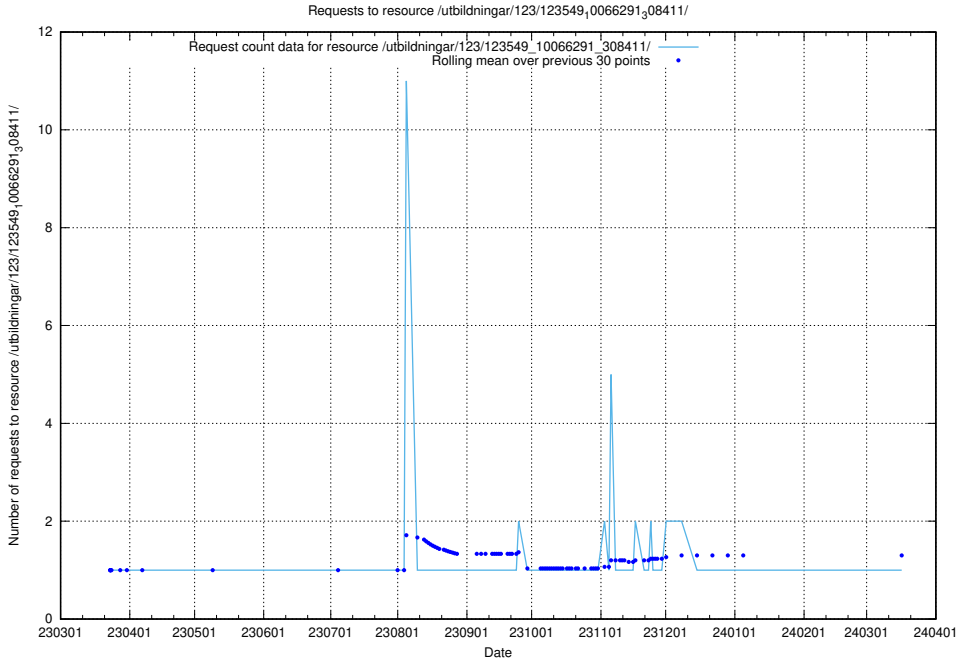

5.4458 Usage of /utbildningar/123/123549_10066291_308411/

Here, we count the number of requests to resource /utbildningar/123/123549_10066291_308411/.