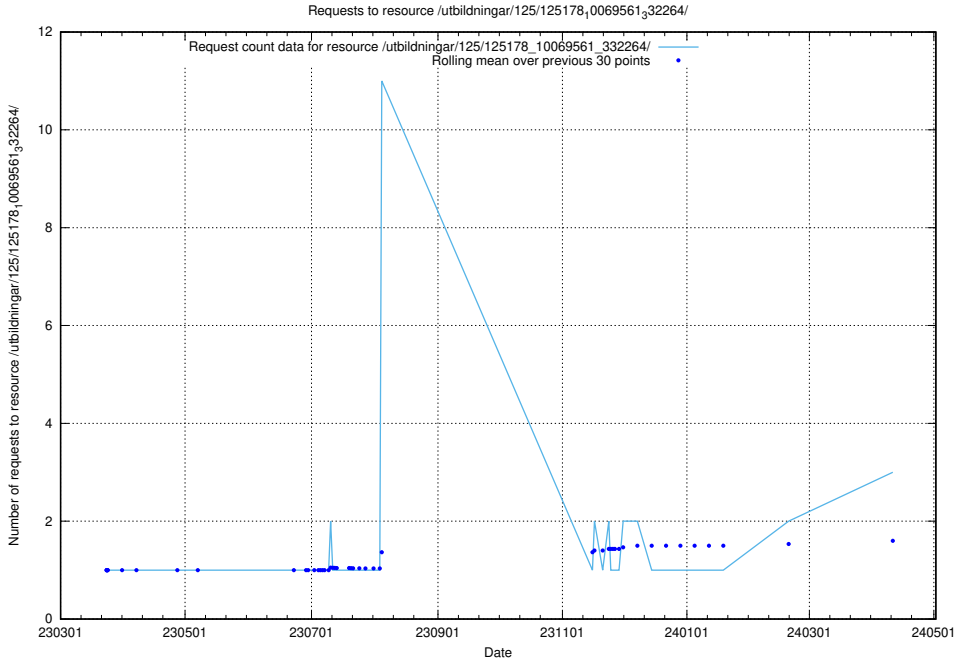

5.250 Usage of /utbildningar/125/125178_10069561_332264/

Here, we count the number of requests to resource /utbildningar/125/125178_10069561_332264/.