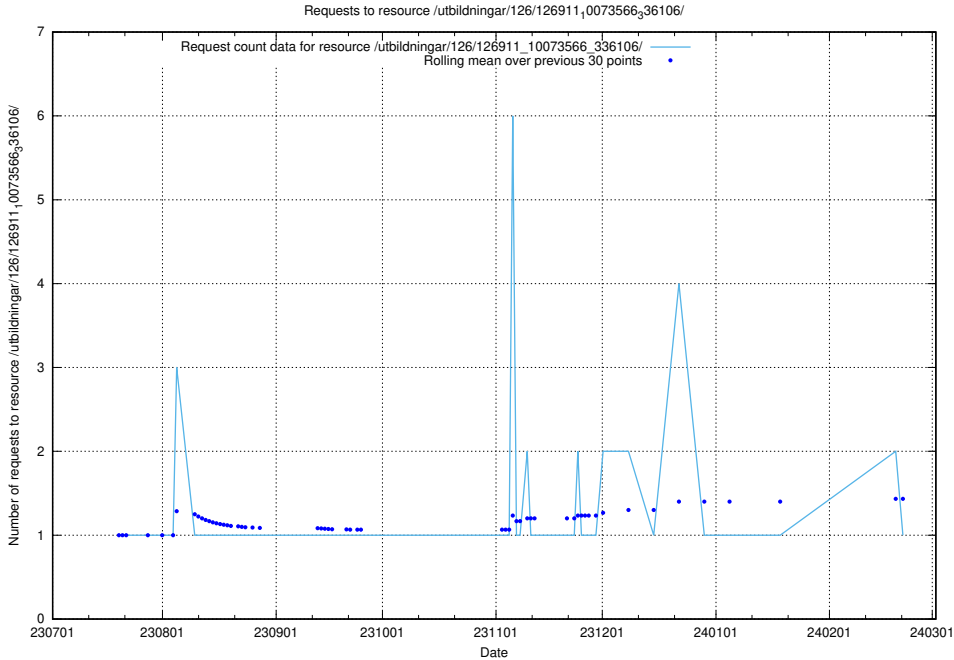

Here, we count the number of requests to resource /utbildningar/126/126911_10073566_336106/.

5.4938 Usage of /utbildningar/125/125914_10070460_321835/events/

Here, we count the number of requests to resource /utbildningar/125/125914_10070460_321835/events/