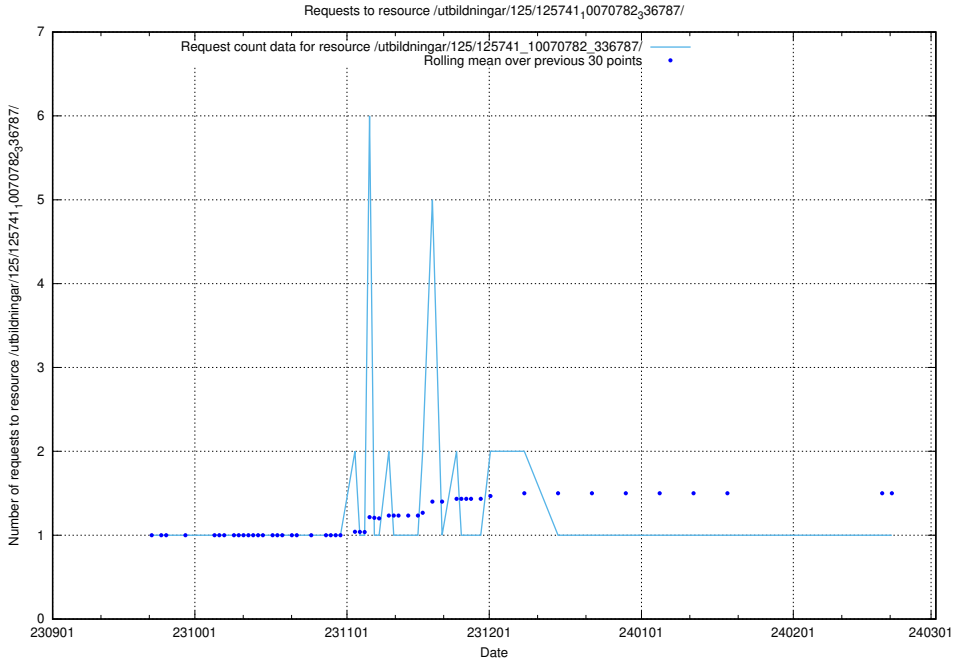

5.4453 Usage of /utbildningar/125/125741_10070782_336787/

Here, we count the number of requests to resource /utbildningar/125/125741_10070782_336787/.