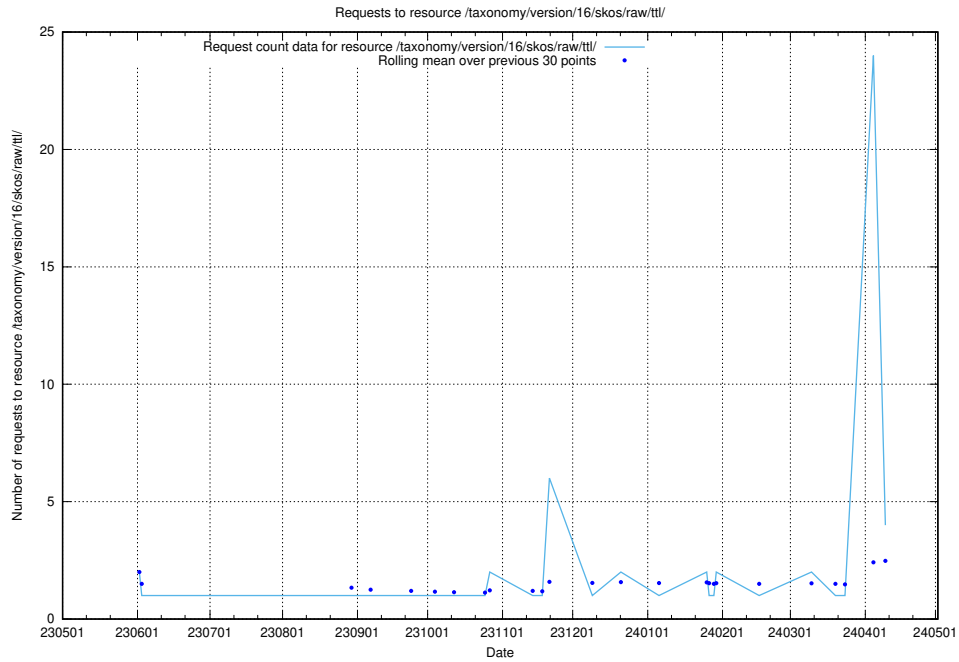

5.232 Usage of /taxonomy/version/16/skos/raw/ttl/

Here, we count the number of requests to resource /taxonomy/version/16/skos/raw/ttl/.