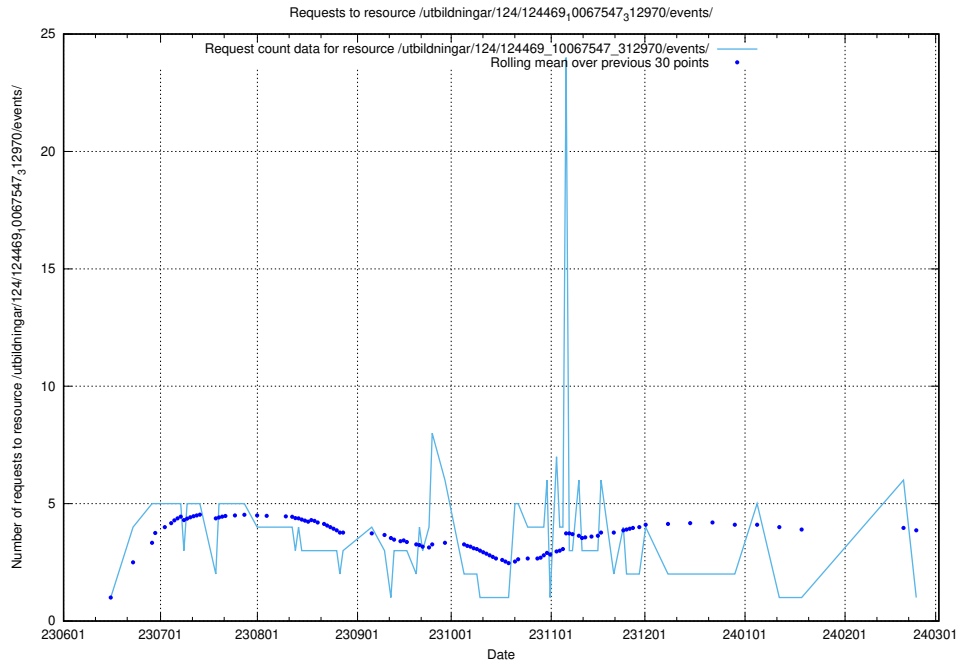

5.5830 Usage of /utbildningar/124/124469_10067547_312970/events/

Here, we count the number of requests to resource /utbildningar/124/124469_10067547_312970/events/