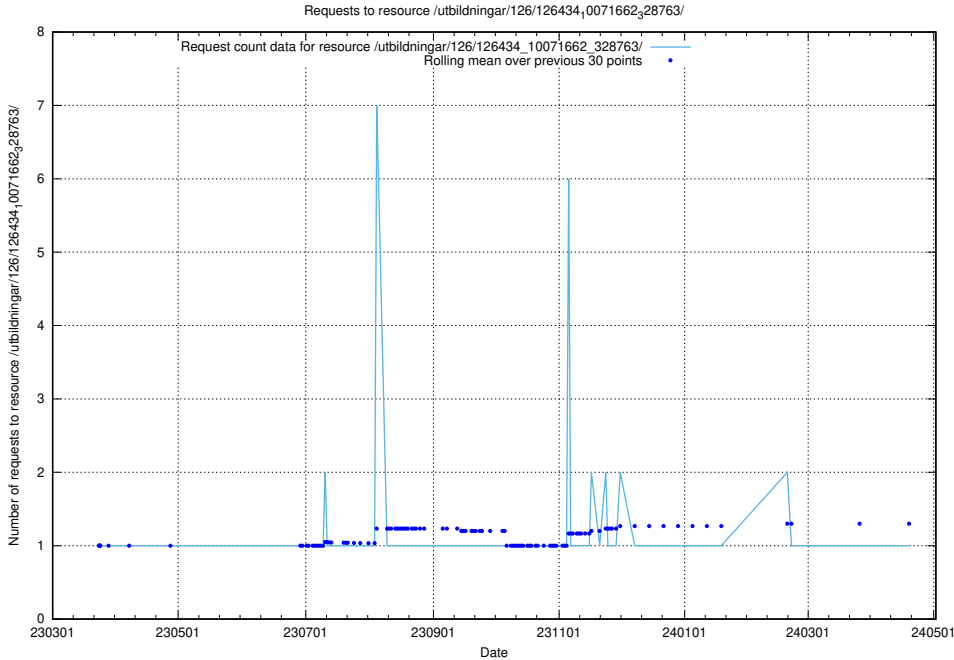

5.6361 Usage of /utbildningar/126/126434_10071662_328763/

Here, we count the number of requests to resource /utbildningar/126/126434_10071662_328763/.