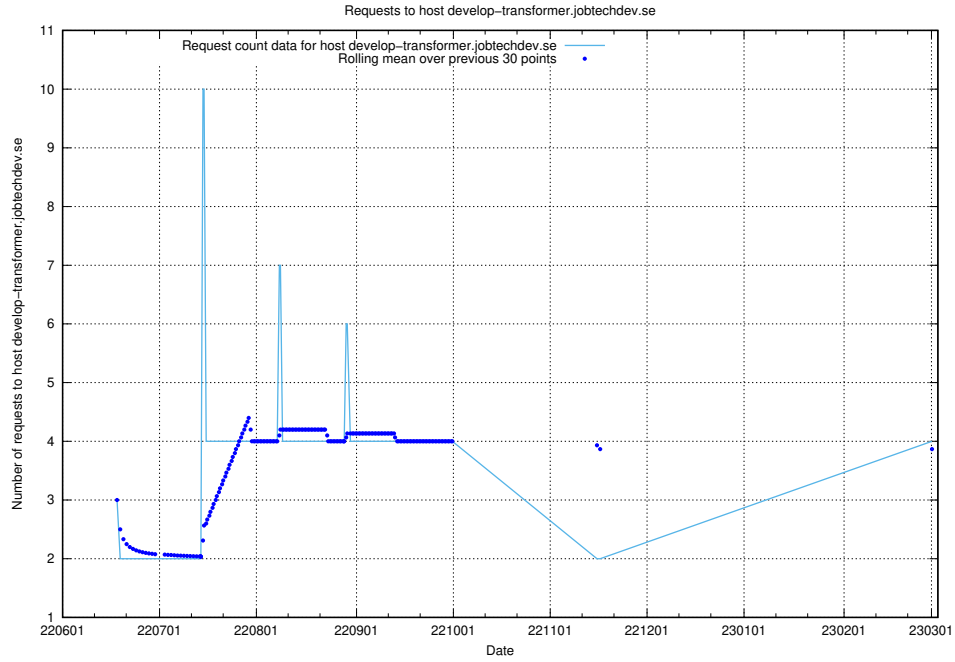

7.140 Usage of develop-transformer.jobtechdev.se

Here, we count the number of requests to host develop-transformer.jobtechdev.se.