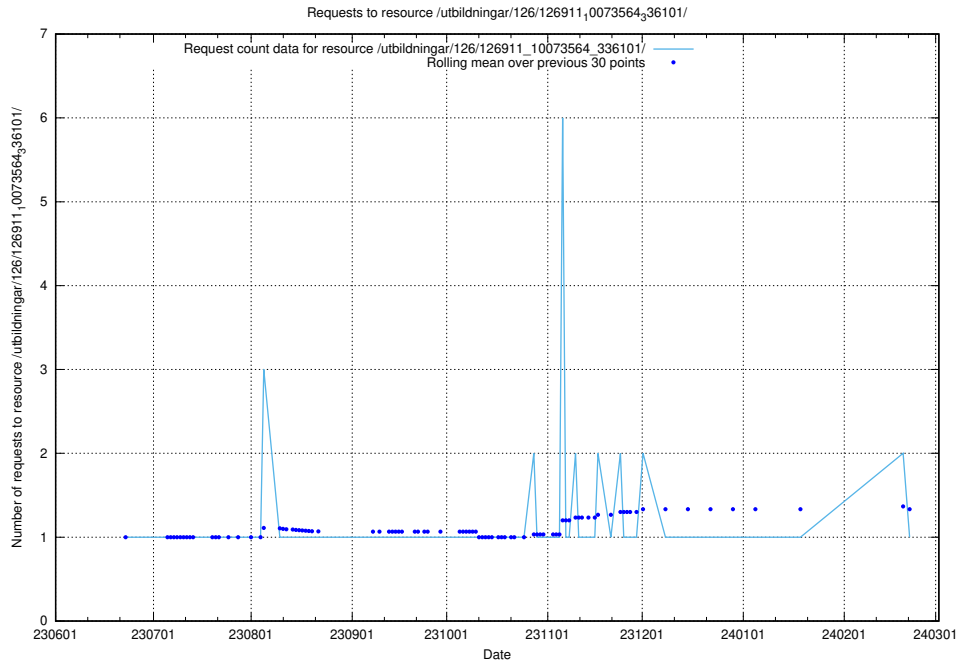

5.5529 Usage of /utbildningar/126/126911_10073564_336101/

Here, we count the number of requests to resource /utbildningar/126/126911_10073564_336101/.