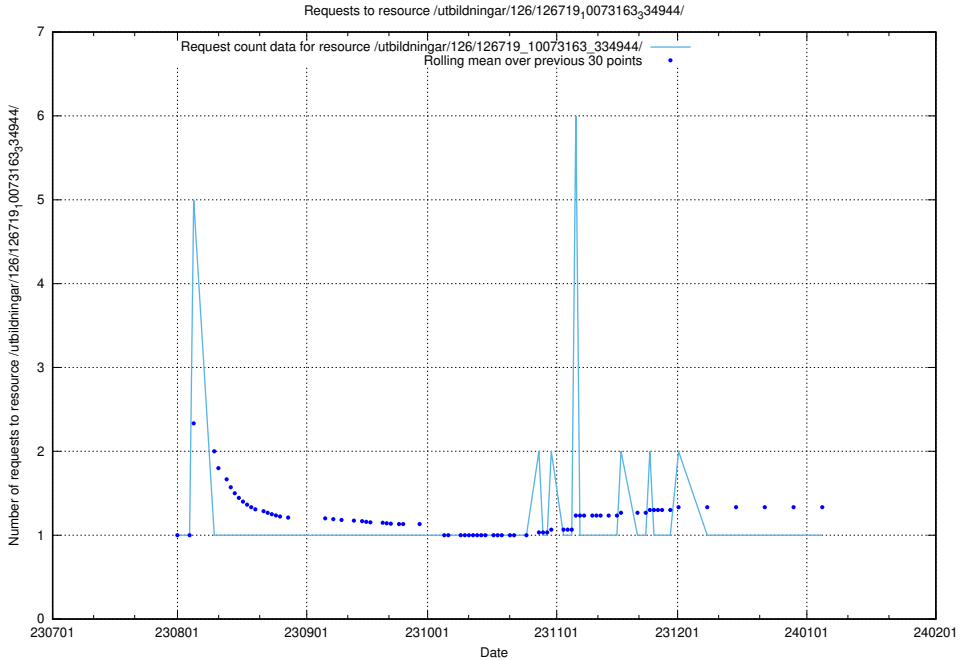

5.4837 Usage of /utbildningar/126/126719_10073163_334944/

Here, we count the number of requests to resource /utbildningar/126/126719_10073163_334944/.