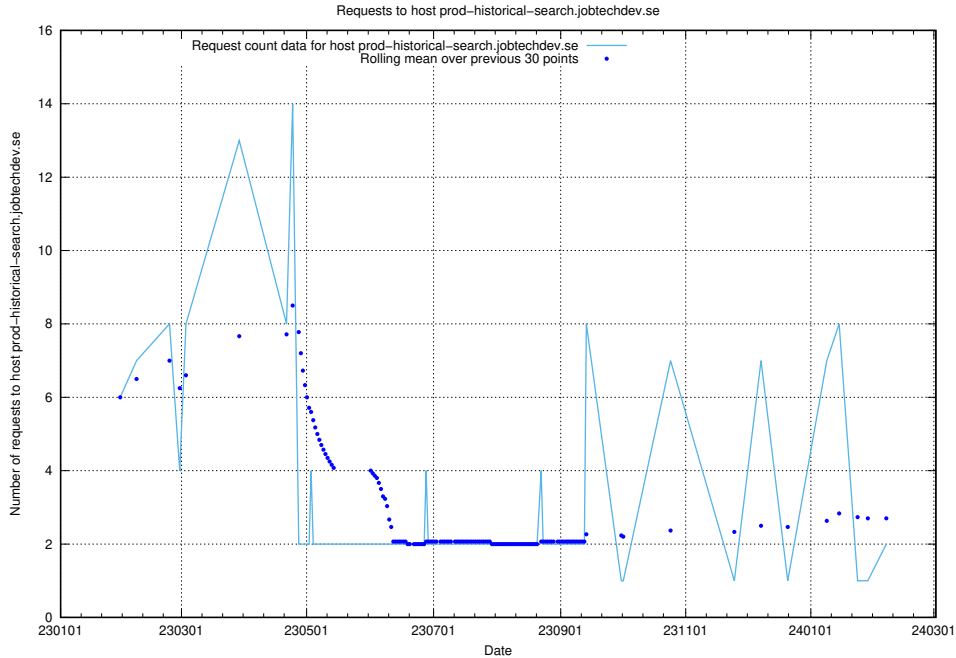

7.288 Usage of prod-historical-search.jobtechdev.se

Here, we count the number of requests to host prod-historical-search.jobtechdev.se.

7.289 Usage of accounts.jobtechdev.se

Here, we count the number of requests to host accounts.jobtechdev.se.