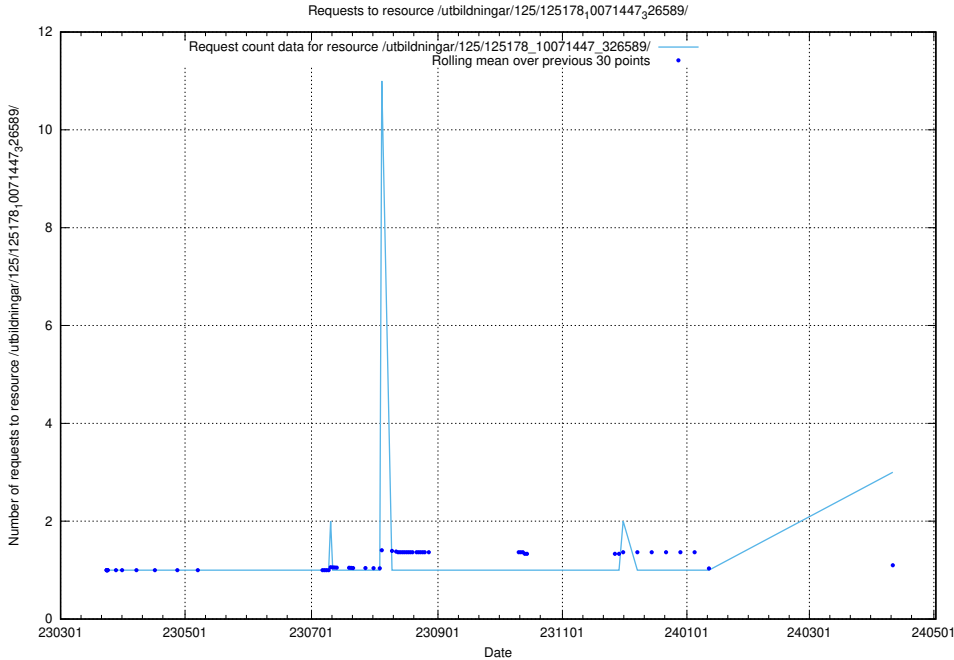

5.249 Usage of /utbildningar/125/125178_10071447_326589/

Here, we count the number of requests to resource /utbildningar/125/125178_10071447_326589/.