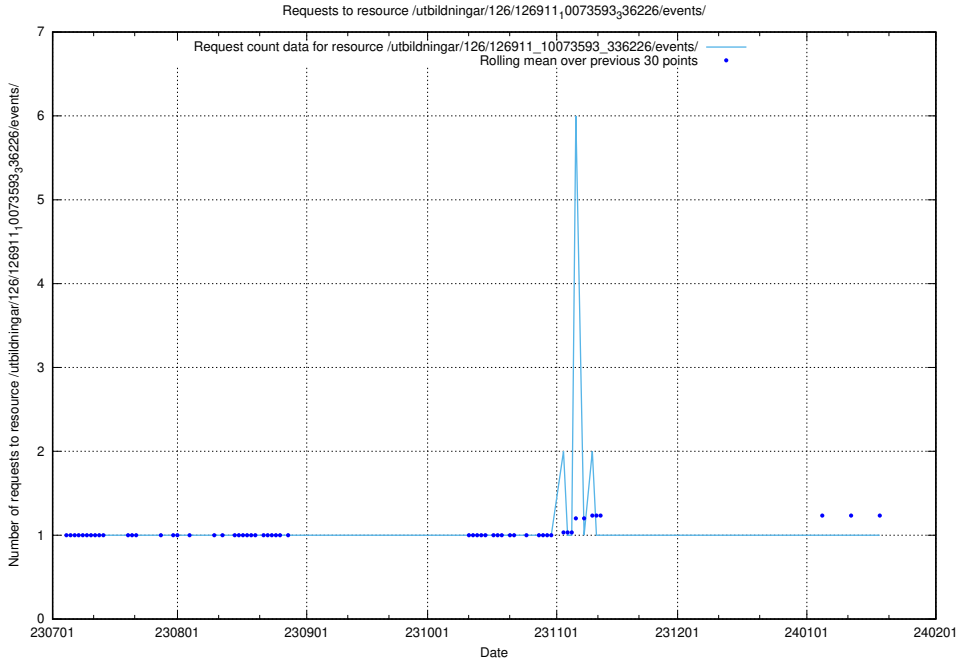

5.5290 Usage of /utbildningar/126/126911_10073593_336226/events/

Here, we count the number of requests to resource /utbildningar/126/126911_10073593_336226/events/