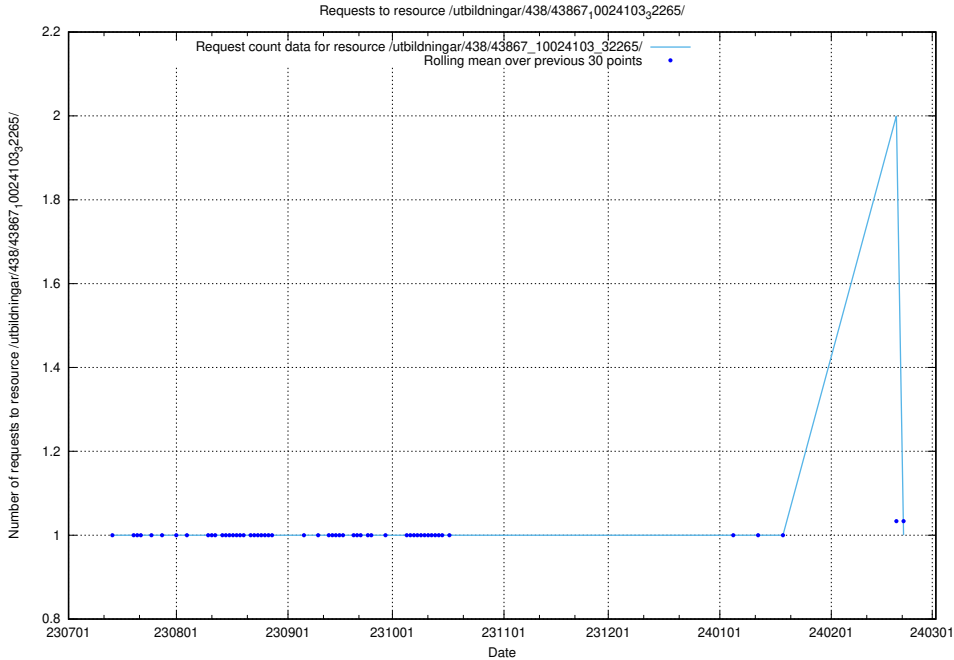

5.5016 Usage of /utbildningar/126/126728_10073173_334952/events/

Here, we count the number of requests to resource /utbildningar/126/126728_10073173_334952/events/

5.5017 Usage of /utbildningar/126/126728_10073173_334952/