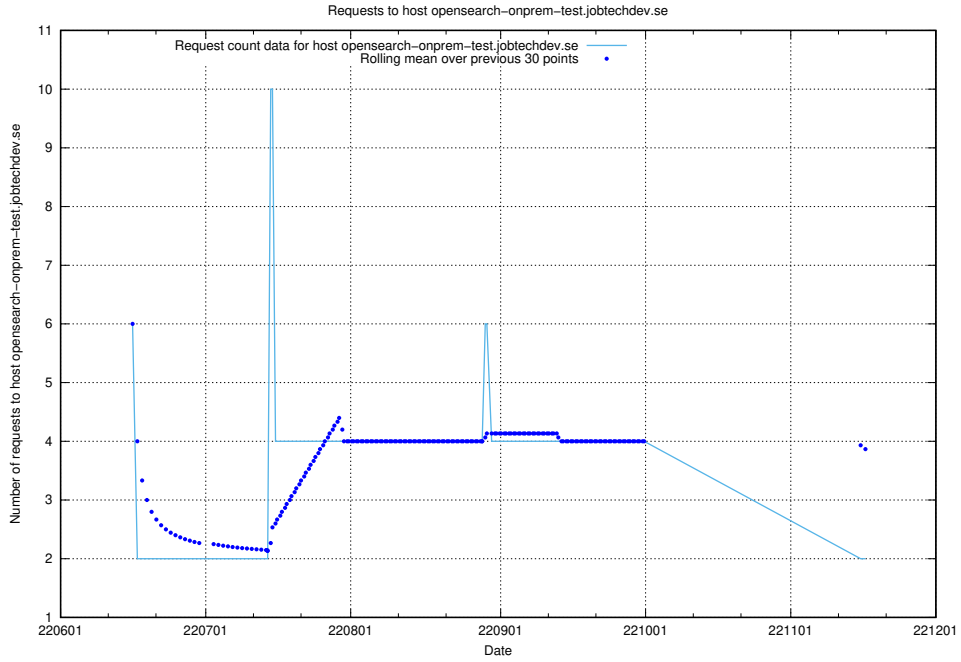

7.399 Usage of opensearch-onprem-test.jobtechdev.se

Here, we count the number of requests to host opensearch-onprem-test.jobtechdev.se.