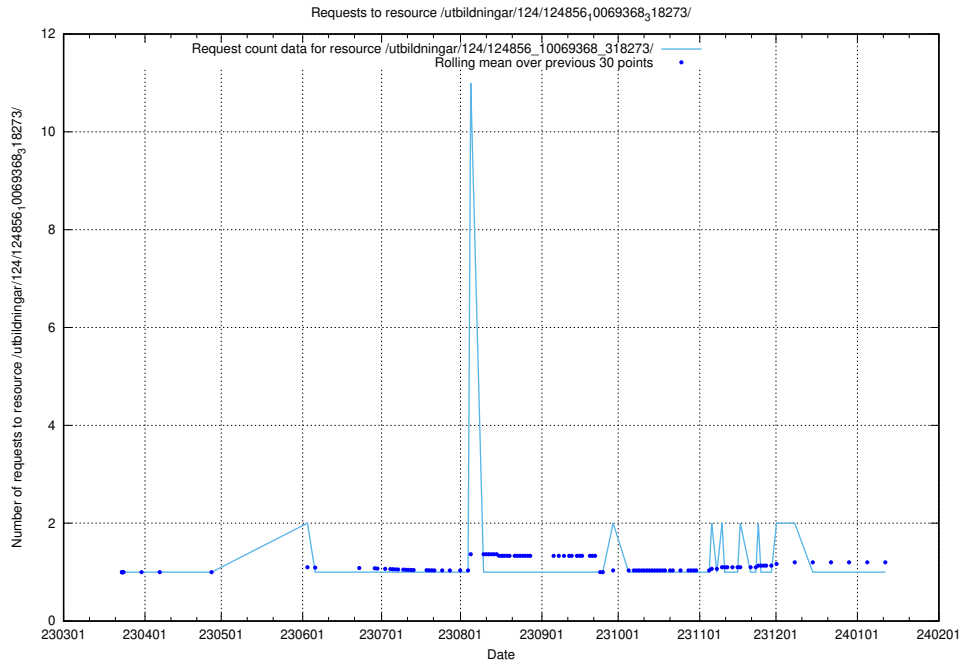

5.1159 Usage of /utbildningar/124/124856_10069368_318273/

Here, we count the number of requests to resource /utbildningar/124/124856_10069368_318273/.