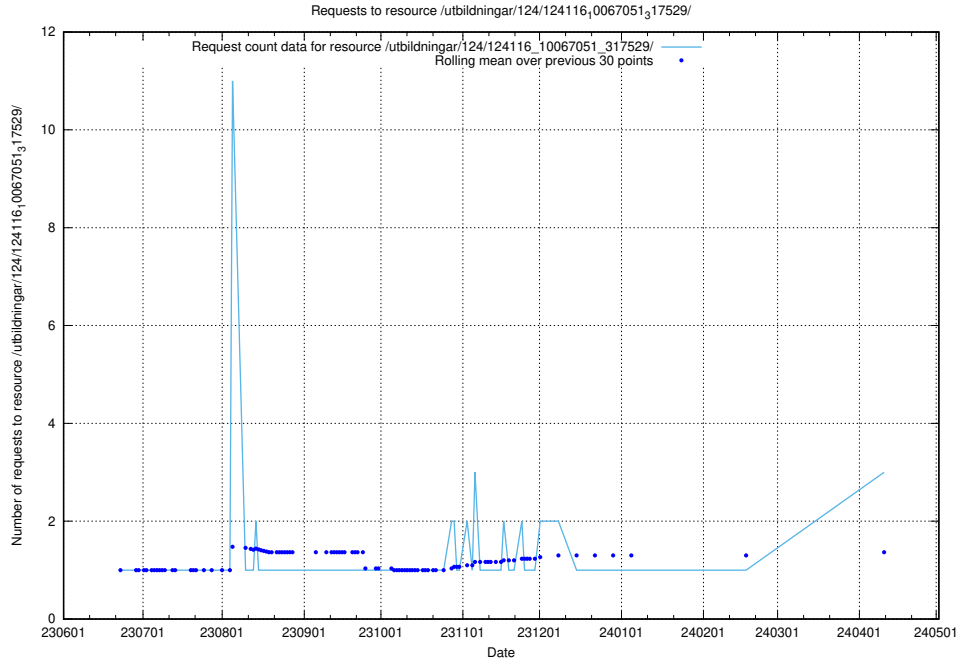

5.386 Usage of /utbildningar/124/124116_10067051_317529/

Here, we count the number of requests to resource /utbildningar/124/124116_10067051_317529/.