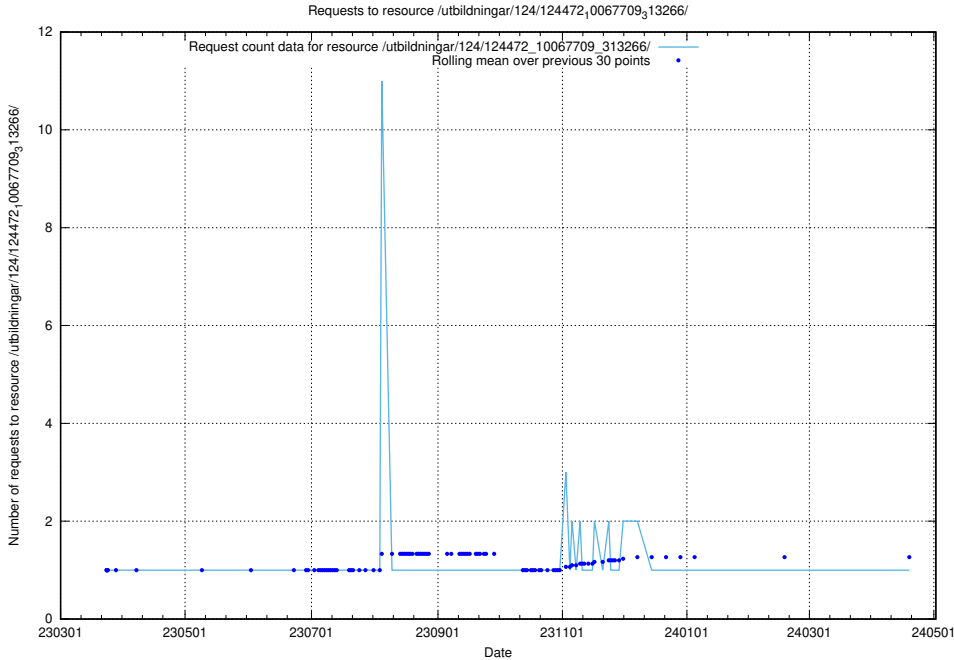

5.3000 Usage of /utbildningar/124/124472_10067709_313266/

Here, we count the number of requests to resource /utbildningar/124/124472_10067709_313266/.