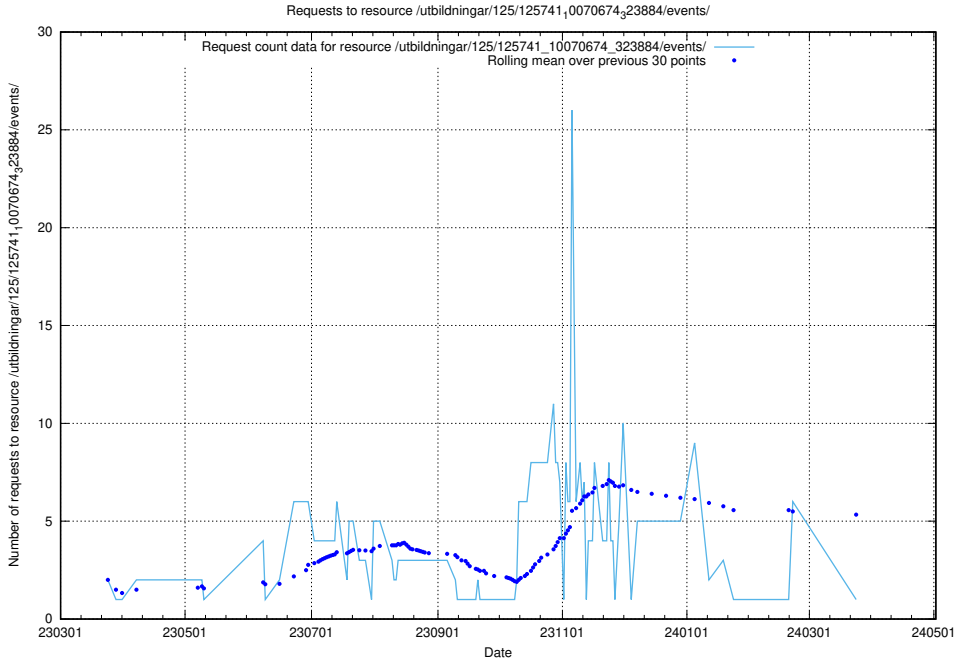

5.6099 Usage of /utbildningar/125/125741_10070674_323884/events/

Here, we count the number of requests to resource /utbildningar/125/125741_10070674_323884/events/