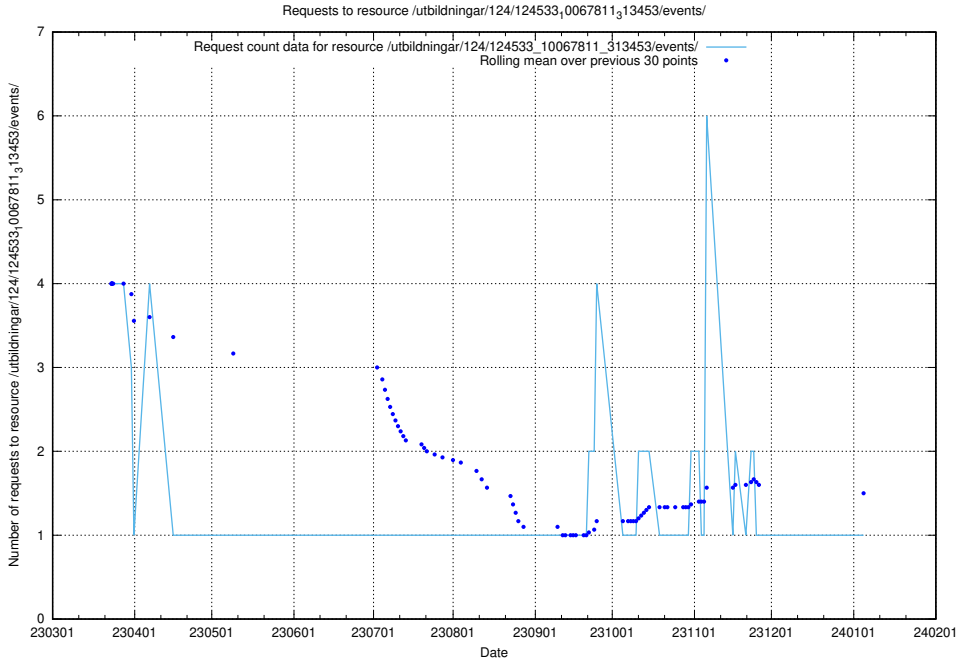

5.6195 Usage of /utbildningar/124/124533_10067811_313453/events/

Here, we count the number of requests to resource /utbildningar/124/124533_10067811_313453/events/