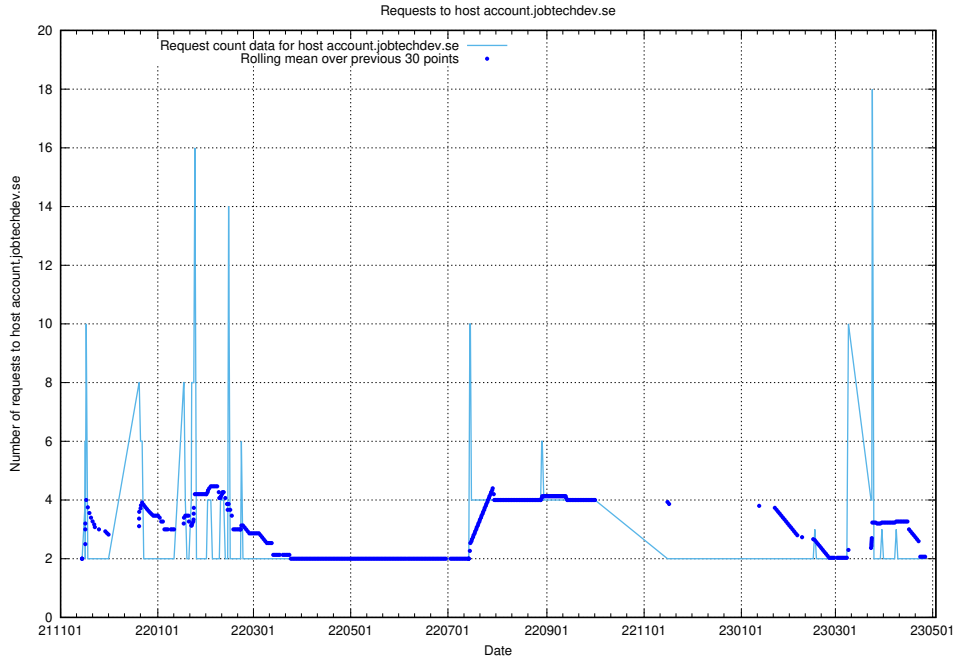

7.294 Usage of account.jobtechdev.se

Here, we count the number of requests to host account.jobtechdev.se.

7.295 Usage of 8d79pjf0c6xyg8us57w.jobtechdev.se

Here, we count the number of requests to host 8d79pjf0c6xyg8us57w.jobtechdev.se.