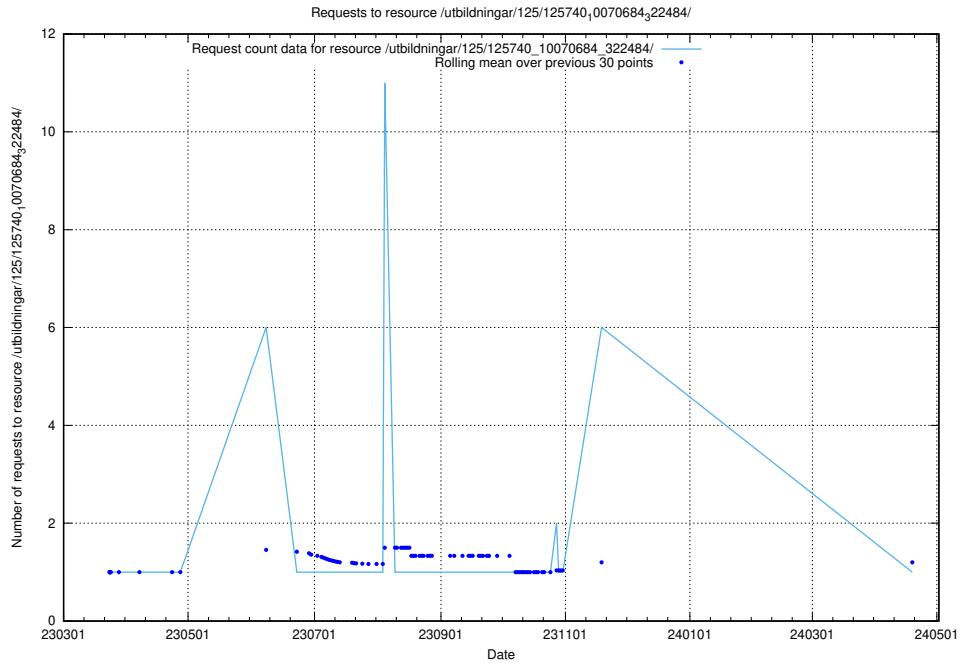

5.962 Usage of /utbildningar/125/125740_10070684_322484/

Here, we count the number of requests to resource /utbildningar/125/125740_10070684_322484/.