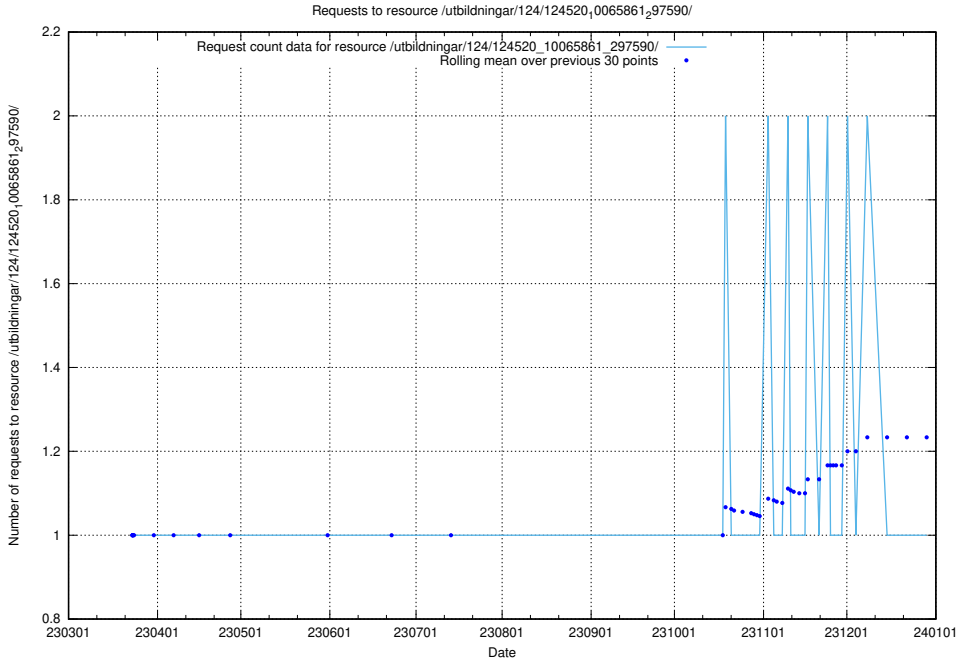

Here, we count the number of requests to resource /utbildningar/124/124520_10065861_297590/events/

5.1245 Usage of /utbildningar/124/124520_10065861_297590/

Here, we count the number of requests to resource /utbildningar/124/124520_10065861_297590/.