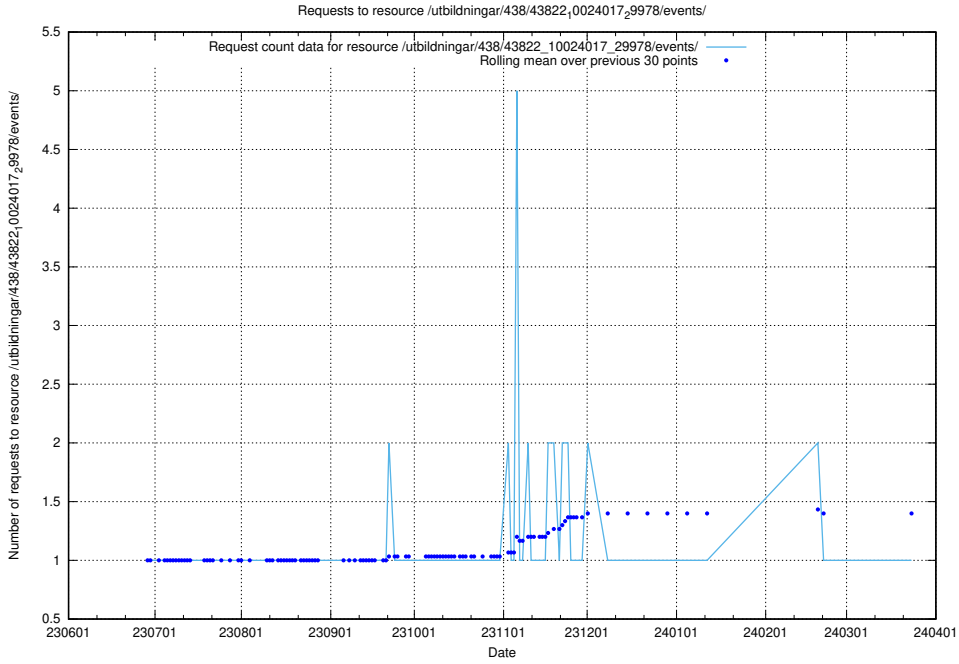

5.5375 Usage of /utbildningar/438/43822_10024017_29978/events/

Here, we count the number of requests to resource /utbildningar/438/43822_10024017_29978/events/.