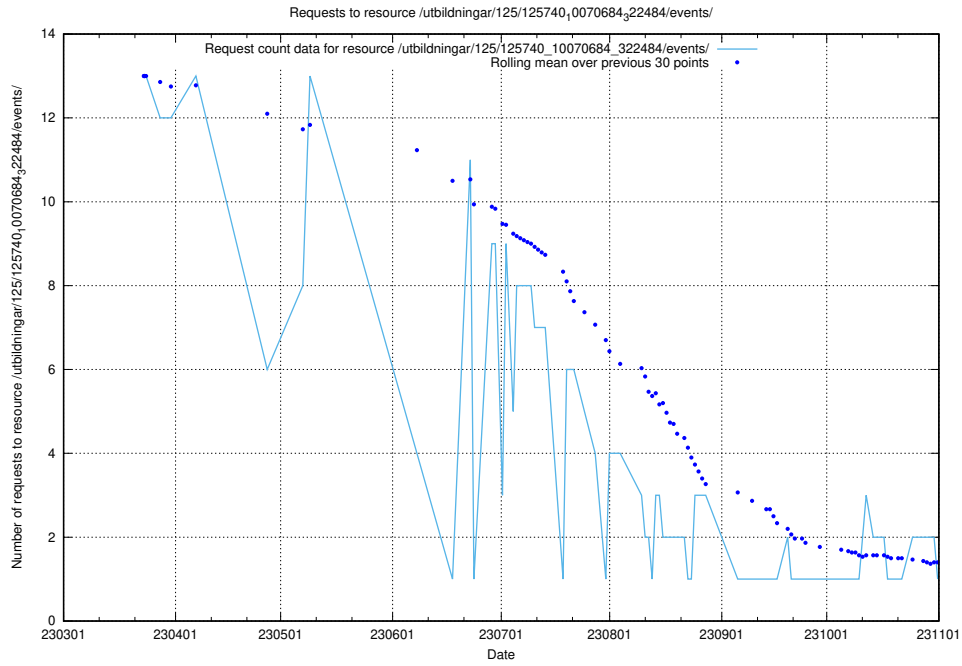

5.6186 Usage of /utbildningar/125/125740_10070684_322484/events/

Here, we count the number of requests to resource /utbildningar/125/125740_10070684_322484/events/