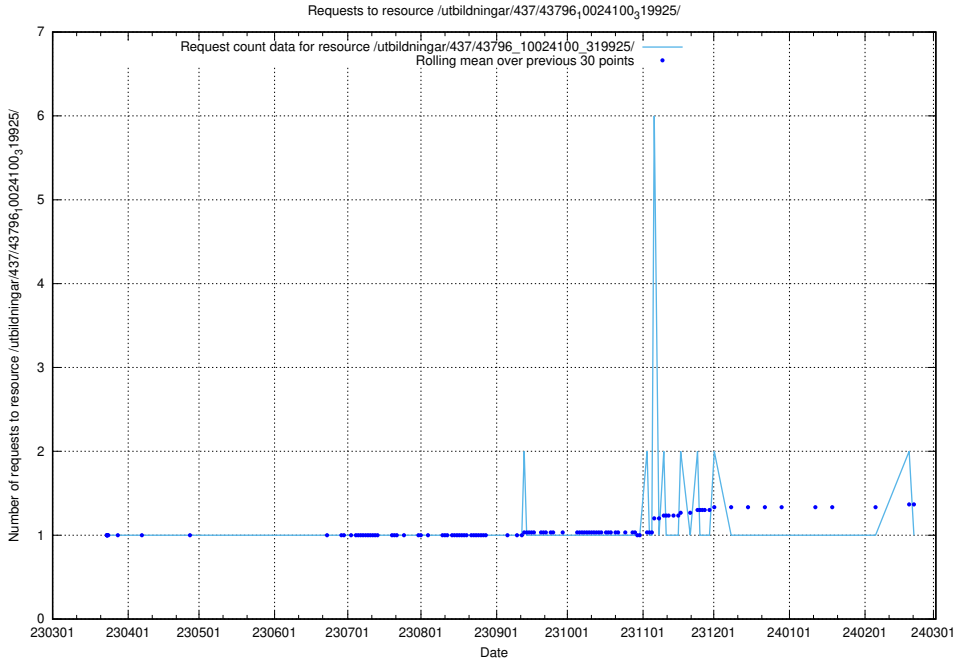

5.6296 Usage of /utbildningar/437/43796_10024100_319925/

Here, we count the number of requests to resource /utbildningar/437/43796_10024100_319925/.