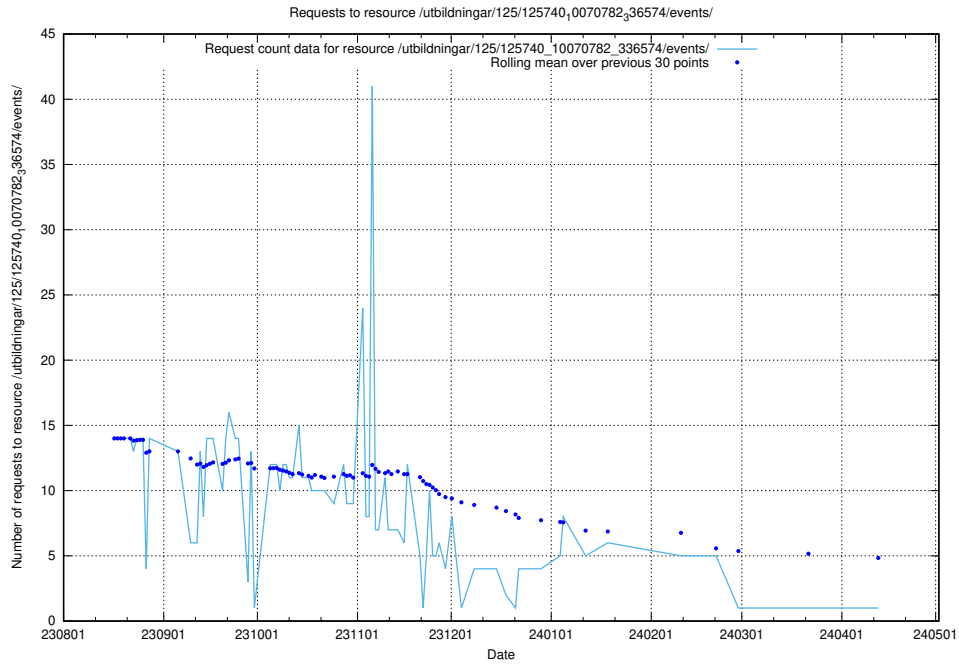

5.4727 Usage of /utbildningar/125/125740_10070782_336574/events/

Here, we count the number of requests to resource /utbildningar/125/125740_10070782_336574/events/