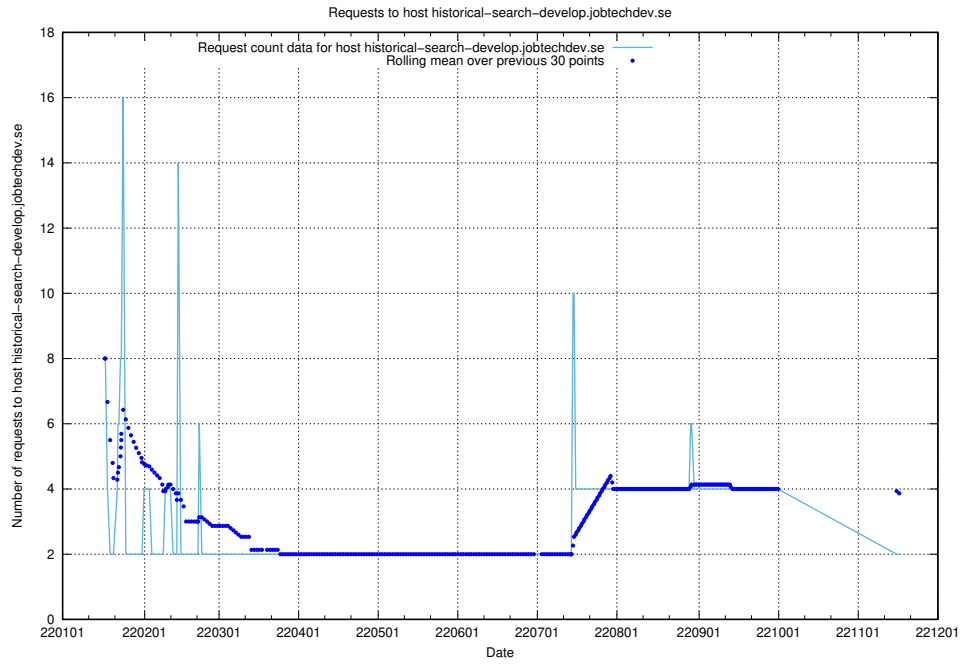

7.268 Usage of historical-search-develop.jobtechdev.se

Here, we count the number of requests to host historical-search-develop.jobtechdev.se.

7.269 Usage of jocp4.jobtechdev.se

Here, we count the number of requests to host jocp4.jobtechdev.se.