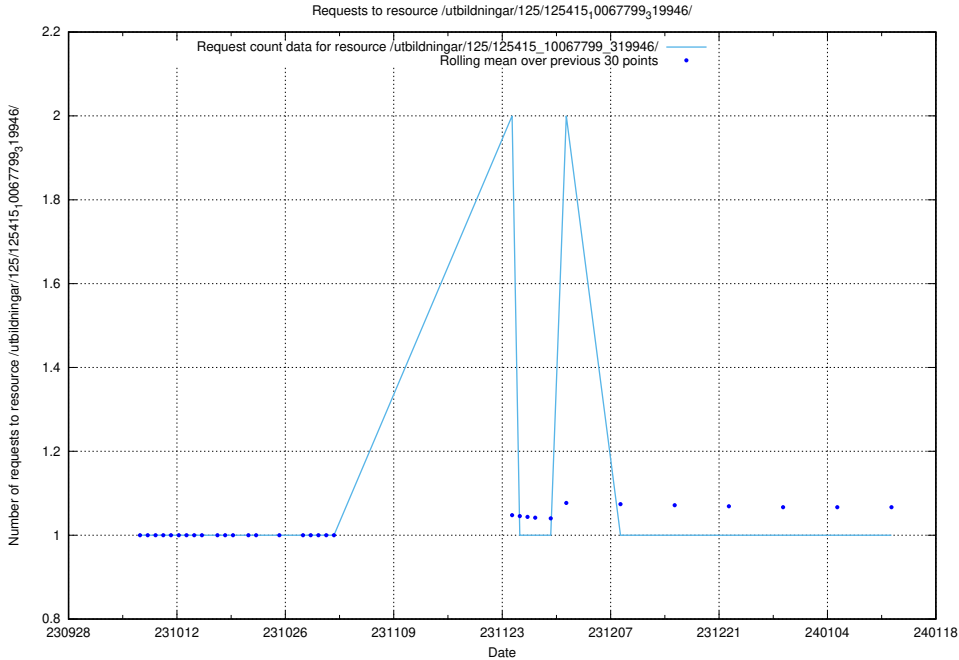

5.4339 Usage of /utbildningar/125/125415_10067799_319946/

Here, we count the number of requests to resource /utbildningar/125/125415_10067799_319946/.