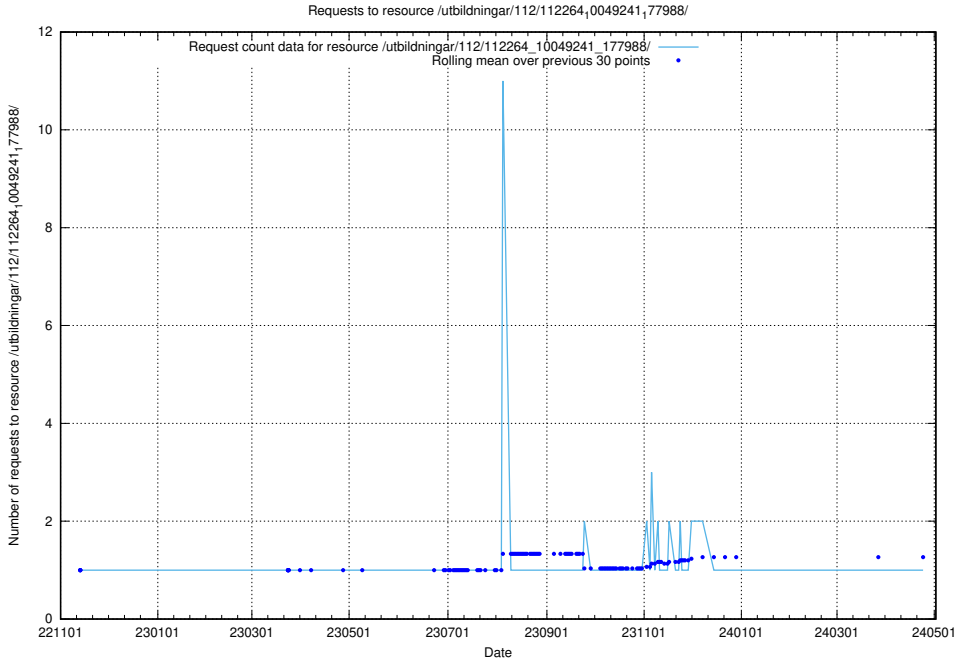

5.6132 Usage of /utbildningar/112/112264_10049241_177988/

Here, we count the number of requests to resource /utbildningar/112/112264_10049241_177988/.