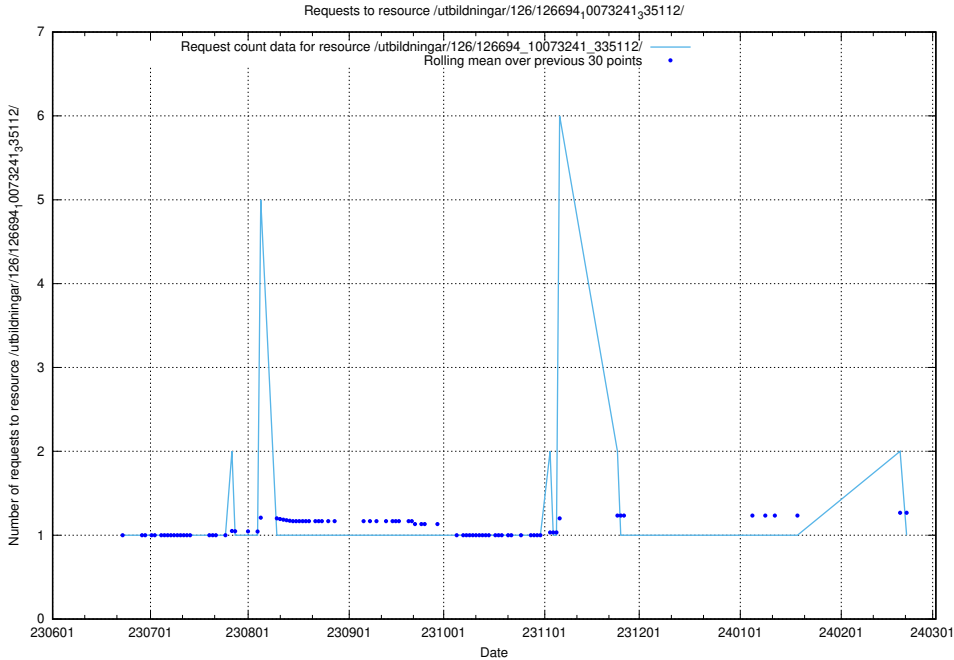

5.5582 Usage of /utbildningar/126/126694_10073241_335112/

Here, we count the number of requests to resource /utbildningar/126/126694_10073241_335112/.