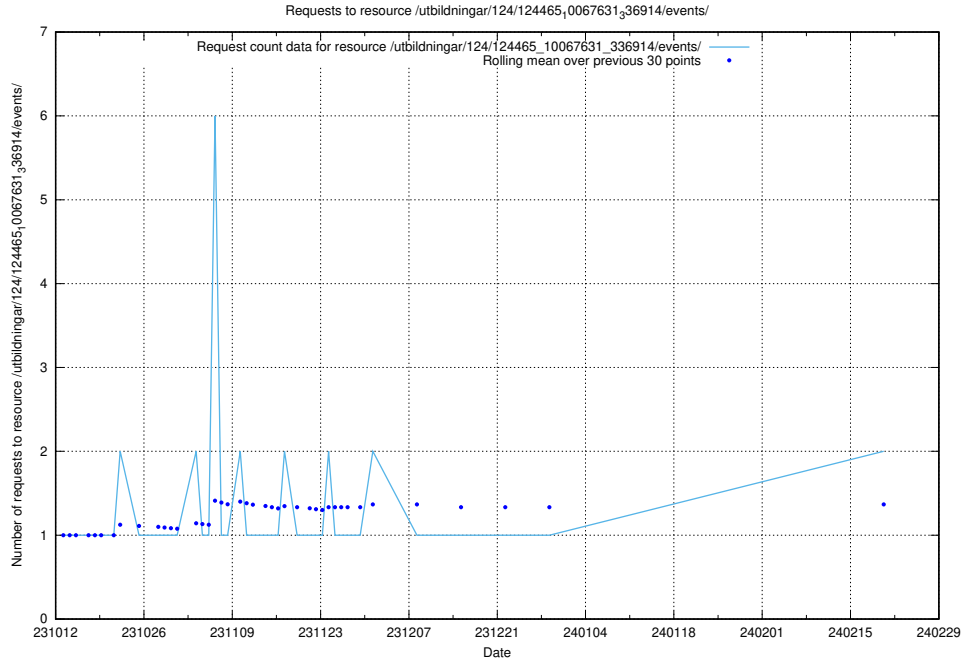

5.679 Usage of /utbildningar/124/124465_10067631_336914/events/

Here, we count the number of requests to resource /utbildningar/124/124465_10067631_336914/events/