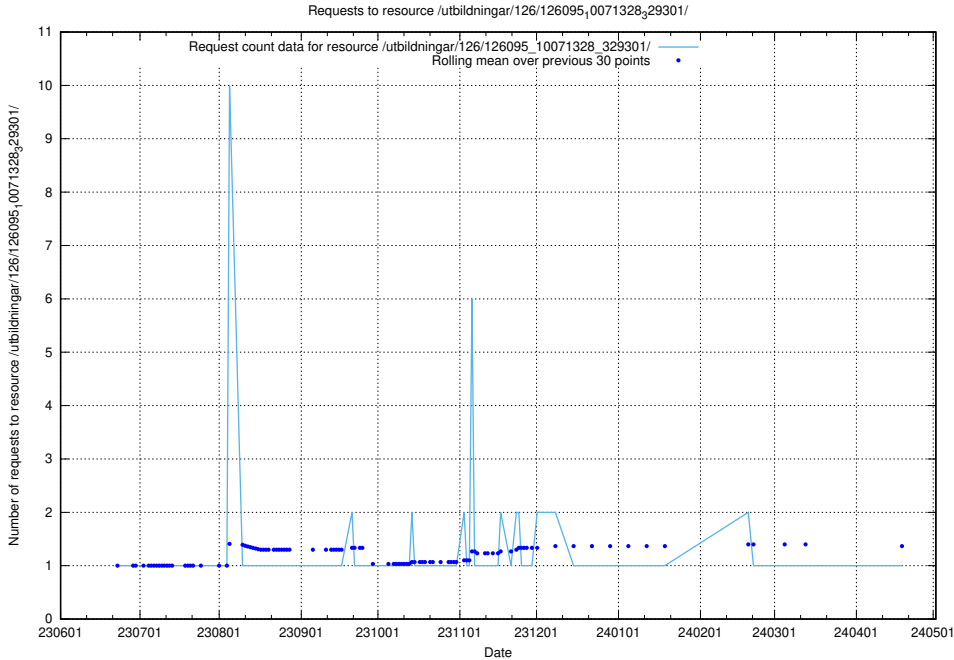

5.5628 Usage of /utbildningar/126/126095_10071328_329301/

Here, we count the number of requests to resource /utbildningar/126/126095_10071328_329301/.