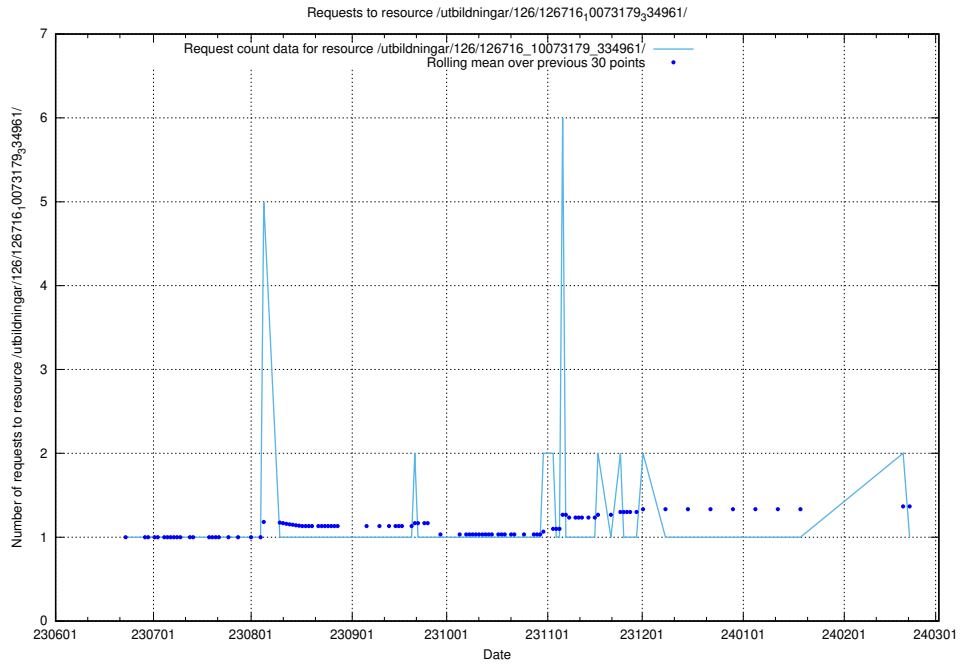

5.5566 Usage of /utbildningar/126/126716_10073179_334961/

Here, we count the number of requests to resource /utbildningar/126/126716_10073179_334961/.