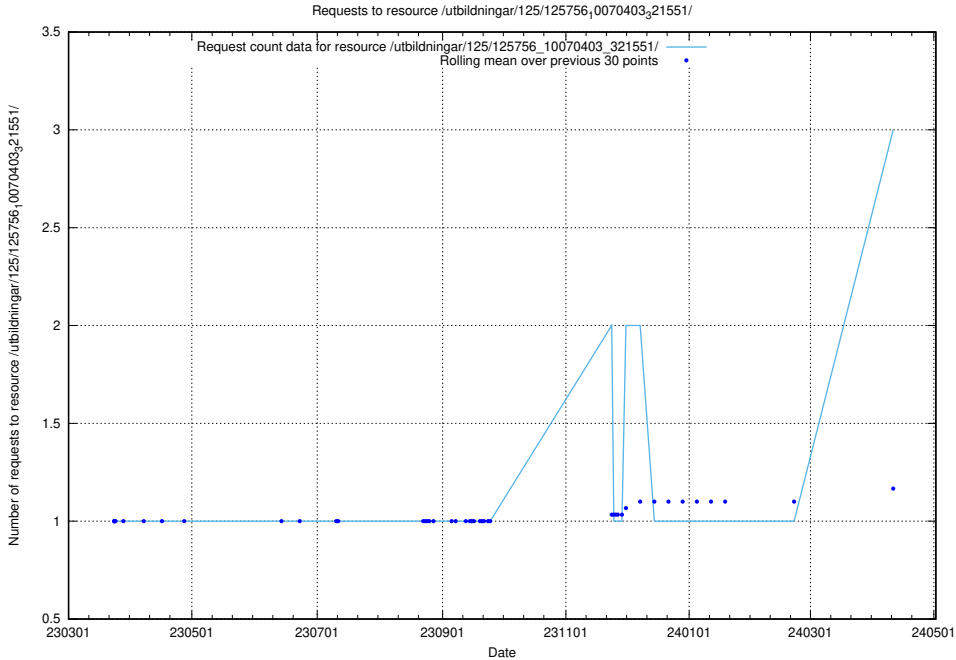

5.424 Usage of /utbildningar/125/125756_10070403_321551/

Here, we count the number of requests to resource /utbildningar/125/125756_10070403_321551/.