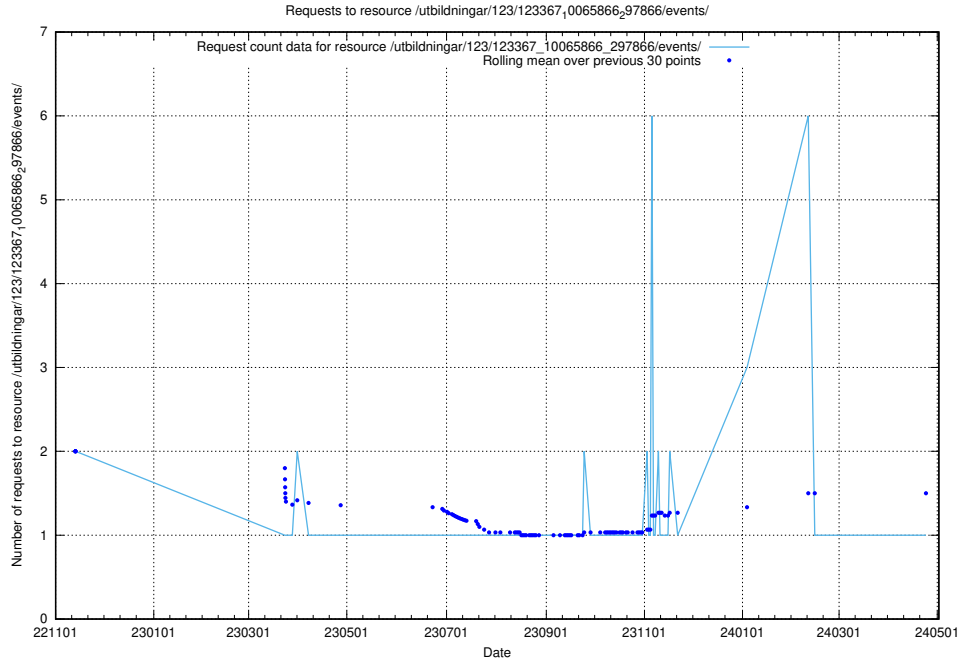

5.5777 Usage of /utbildningar/123/123367_10065866_297866/events/

Here, we count the number of requests to resource /utbildningar/123/123367_10065866_297866/events/