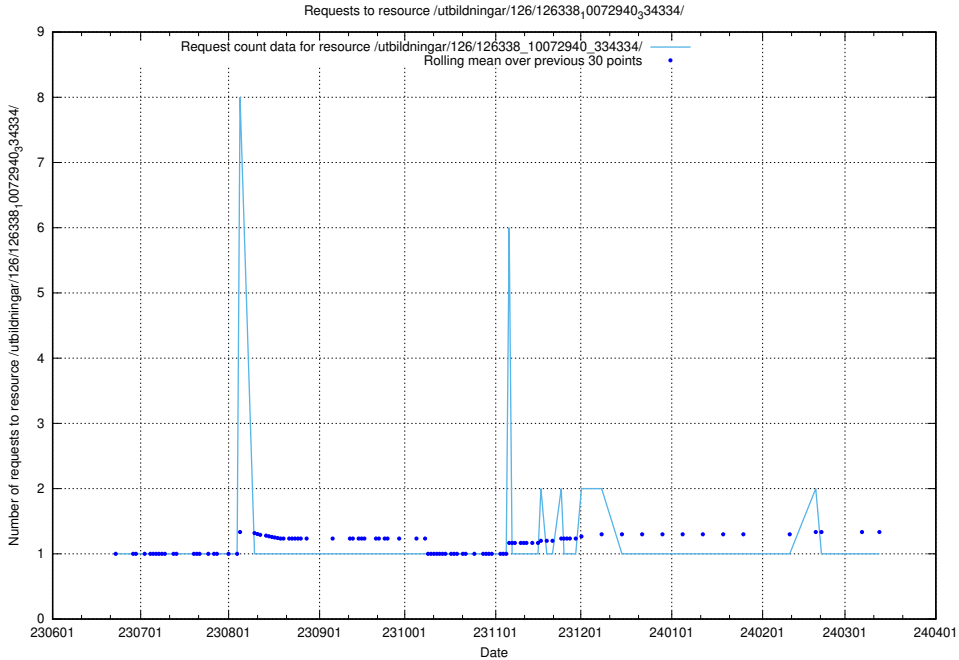

5.5610 Usage of /utbildningar/126/126338_10072940_334334/

Here, we count the number of requests to resource /utbildningar/126/126338_10072940_334334/.