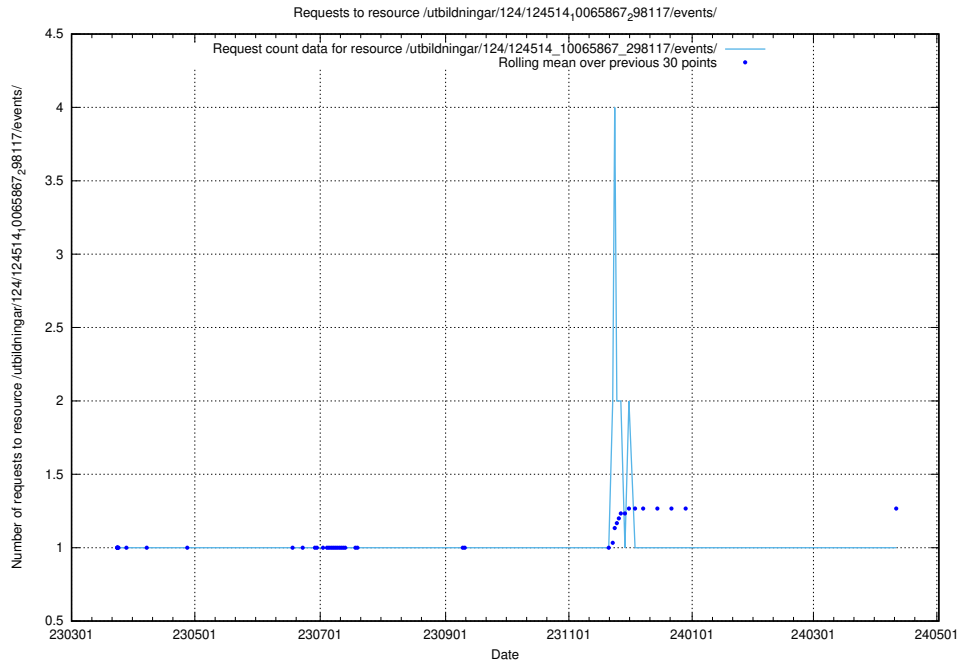

5.1930 Usage of /utbildningar/124/124514_10065867_298117/events/

Here, we count the number of requests to resource /utbildningar/124/124514_10065867_298117/events/