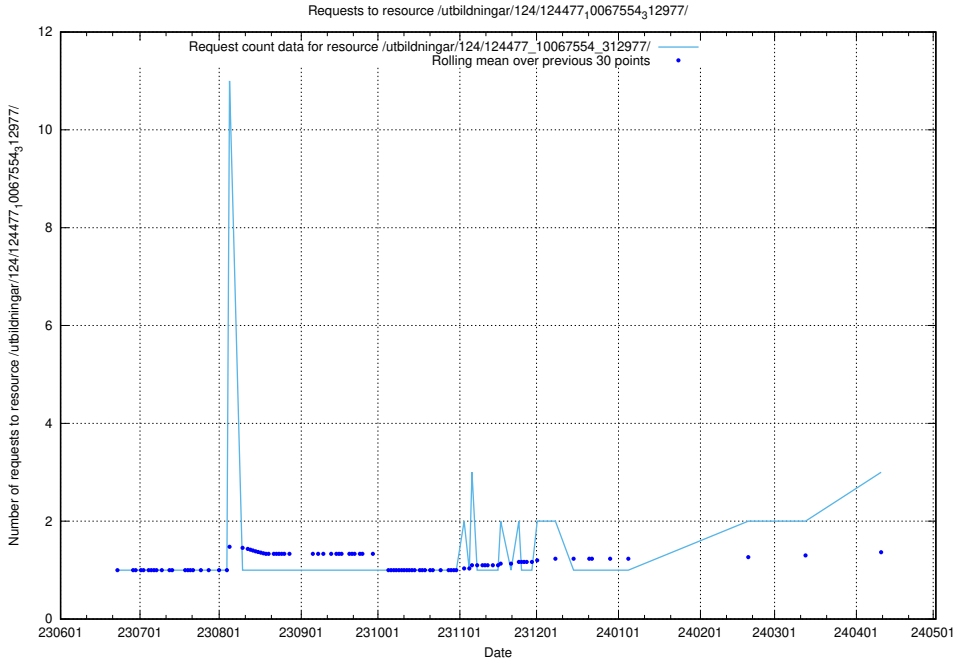

5.381 Usage of /utbildningar/124/124477_10067554_312977/

Here, we count the number of requests to resource /utbildningar/124/124477_10067554_312977/.