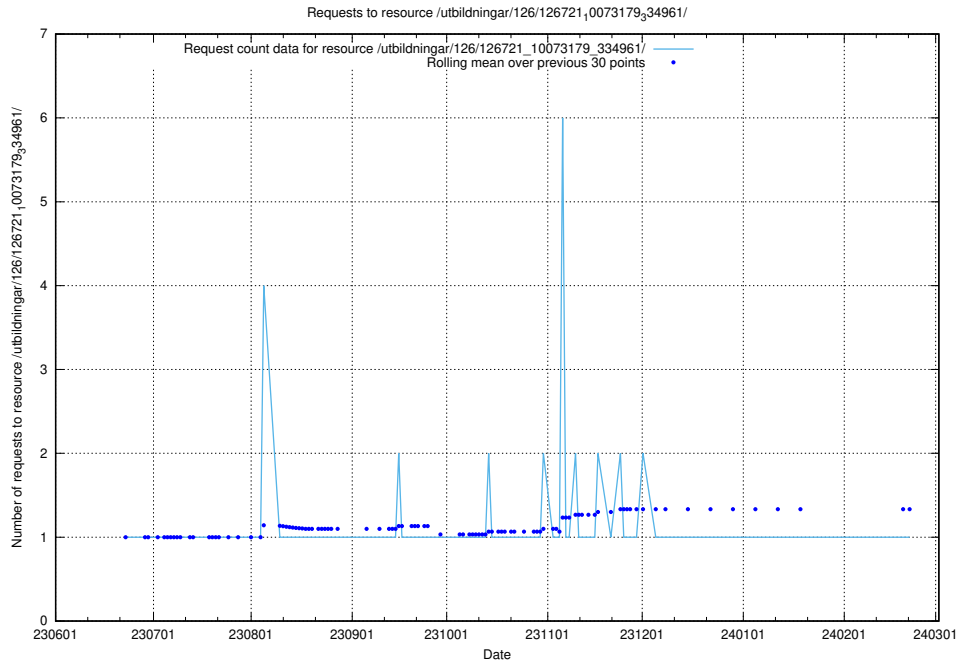

5.5555 Usage of /utbildningar/126/126721_10073179_334961/

Here, we count the number of requests to resource /utbildningar/126/126721_10073179_334961/.