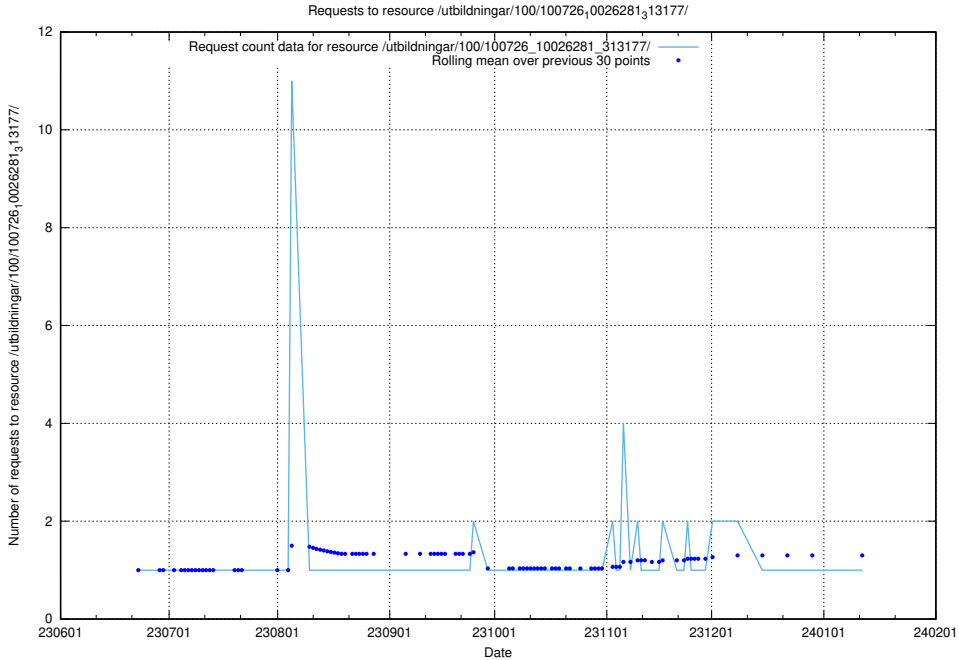

5.5789 Usage of /utbildningar/100/100726_10026281_313177/

Here, we count the number of requests to resource /utbildningar/100/100726_10026281_313177/.