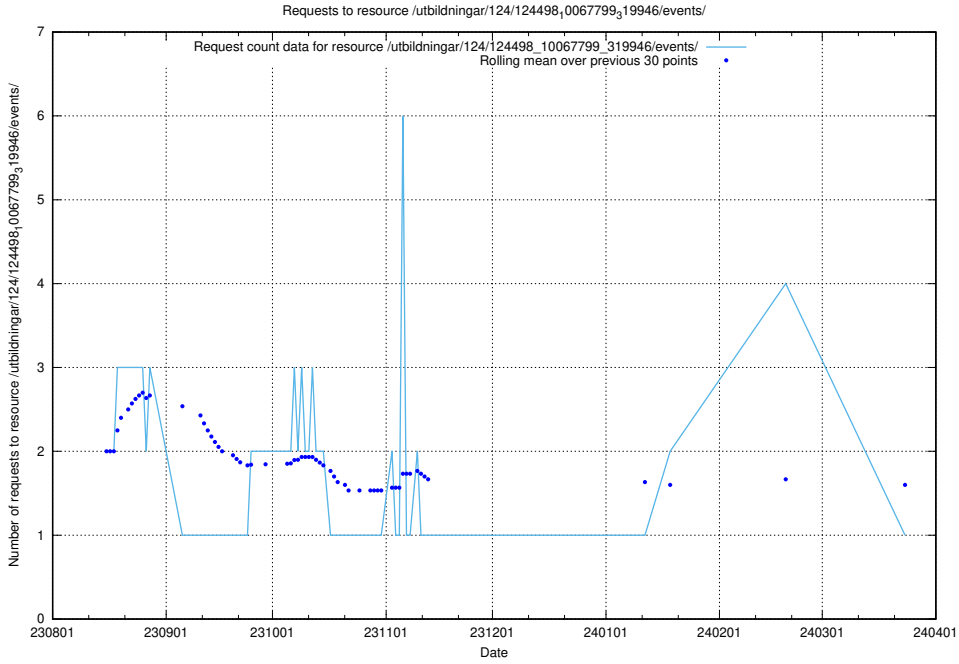

5.4741 Usage of /utbildningar/124/124498_10067799_319946/events/

Here, we count the number of requests to resource /utbildningar/124/124498_10067799_319946/events/