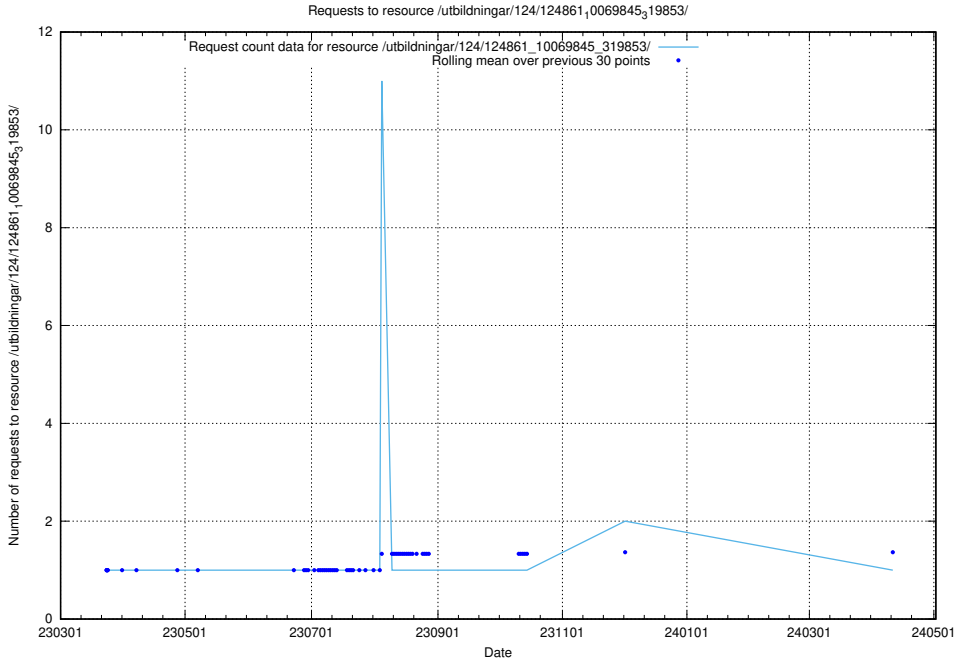

5.1137 Usage of /utbildningar/124/124861_10069845_319853/

Here, we count the number of requests to resource /utbildningar/124/124861_10069845_319853/.