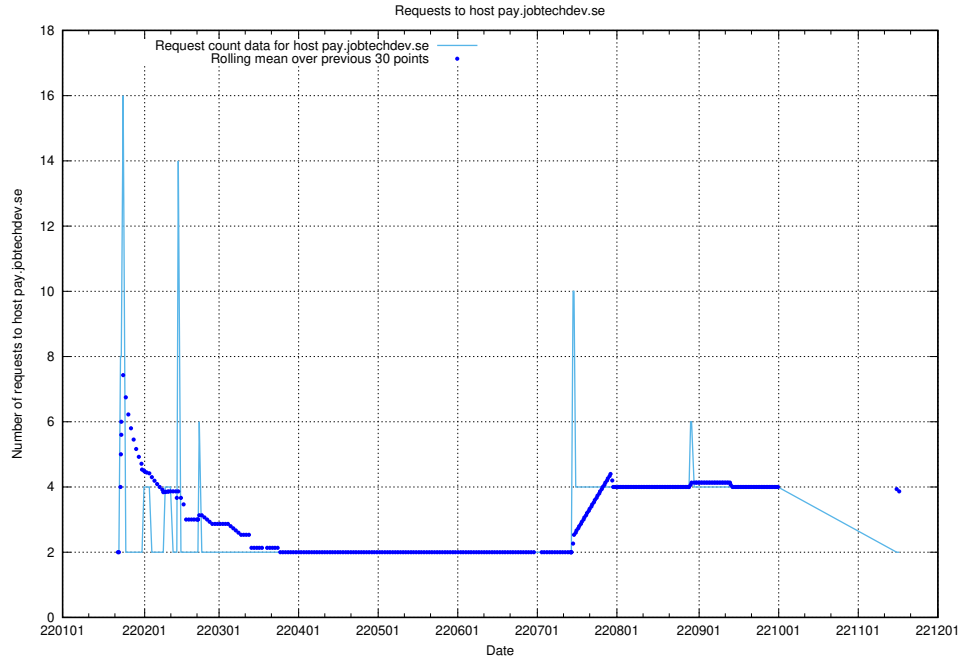

7.589 Usage of pay.jobtechdev.se

Here, we count the number of requests to host pay.jobtechdev.se.