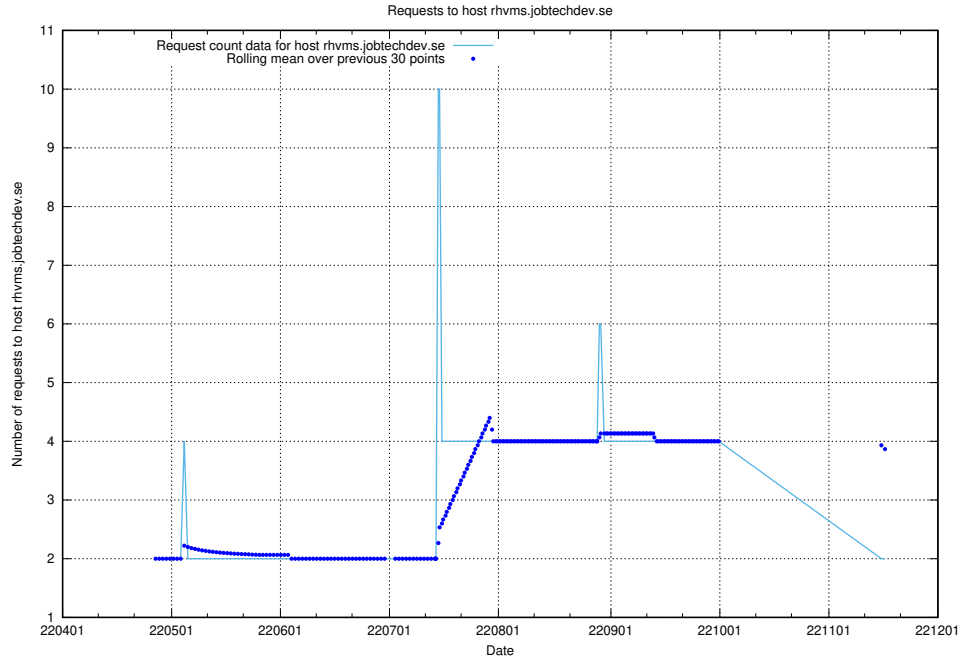

7.443 Usage of rhvms.jobtechdev.se

Here, we count the number of requests to host rhvms.jobtechdev.se.