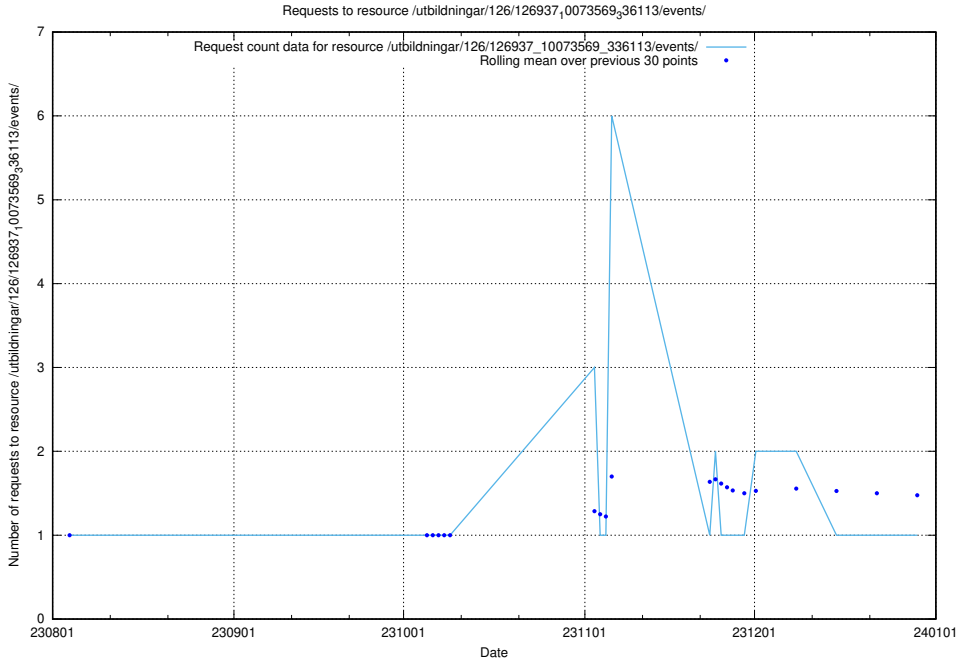

5.4809 Usage of /utbildningar/126/126937_10073569_336113/events/

Here, we count the number of requests to resource /utbildningar/126/126937_10073569_336113/events/