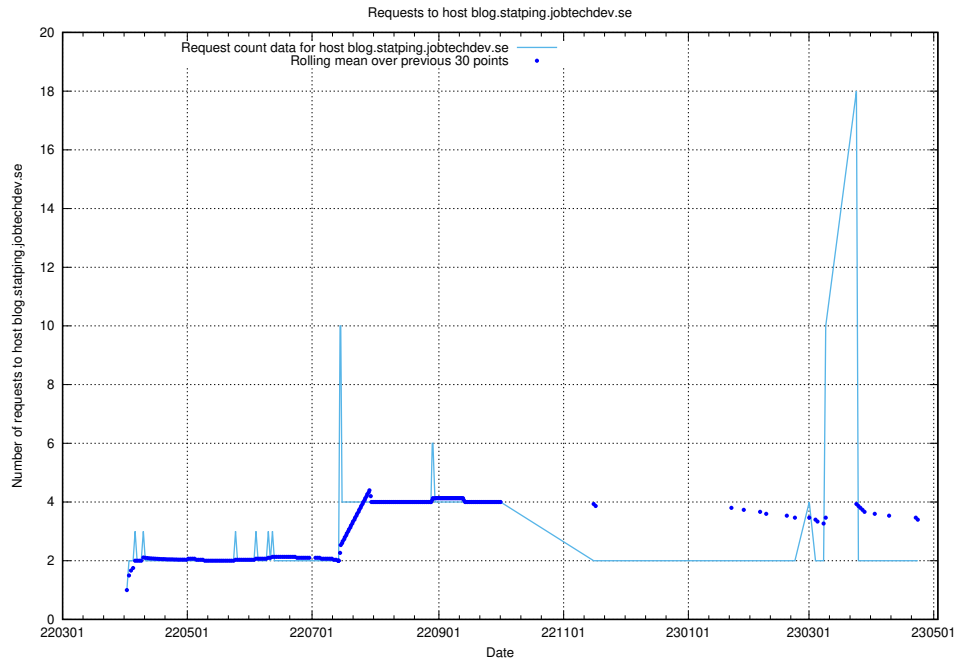

7.472 Usage of blog.statping.jobtechdev.se

Here, we count the number of requests to host blog.statping.jobtechdev.se.