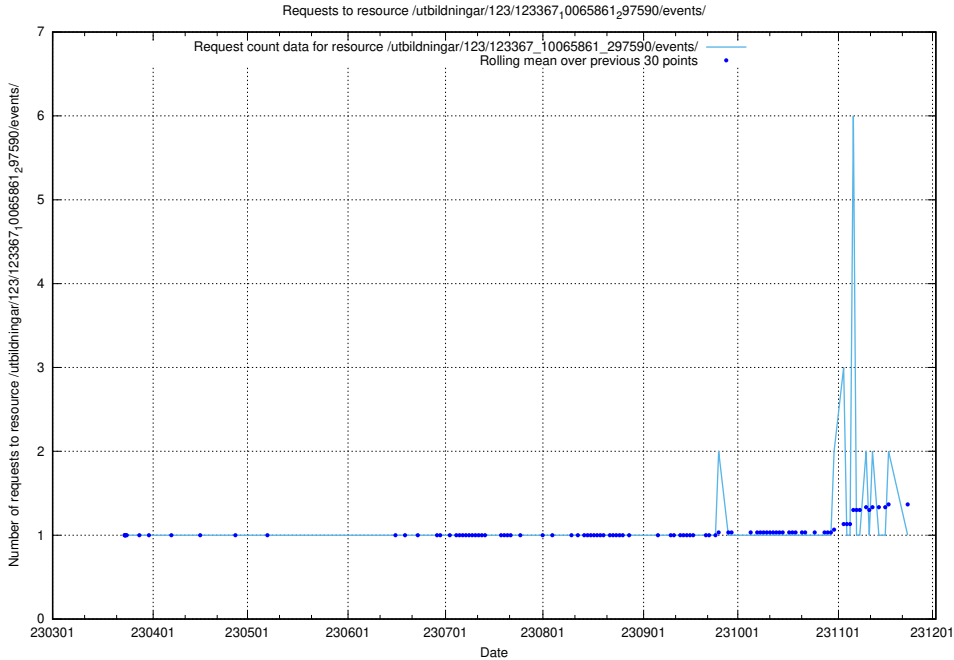

5.4752 Usage of /utbildningar/123/123367_10065861_297590/events/

Here, we count the number of requests to resource /utbildningar/123/123367_10065861_297590/events/

5.4753 Usage of /utbildningar/124/124519_10065858_297601/events/