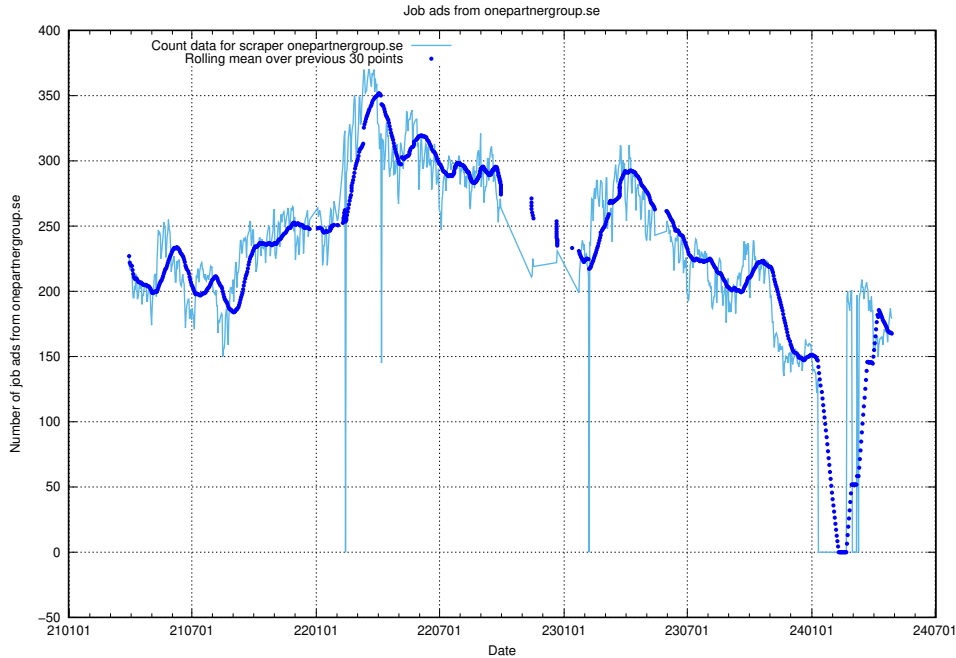

13.12 Number of ads by scraper onepartnergroup.se

Here, we count the number of job ads scraped from onepartnergroup.se.