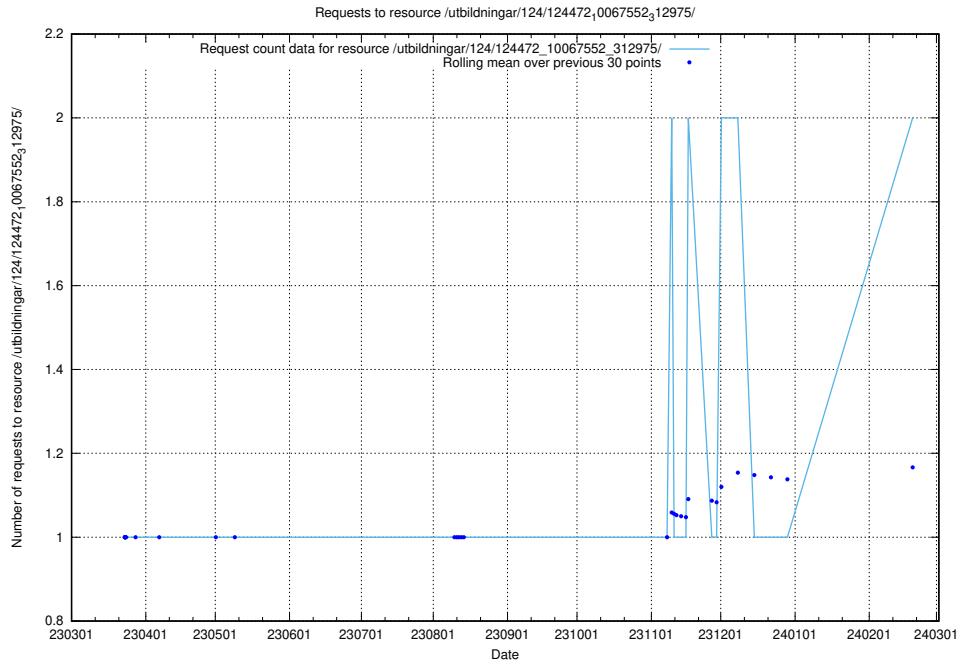

5.593 Usage of /utbildningar/124/124472_10067552_312975/

Here, we count the number of requests to resource /utbildningar/124/124472_10067552_312975/.