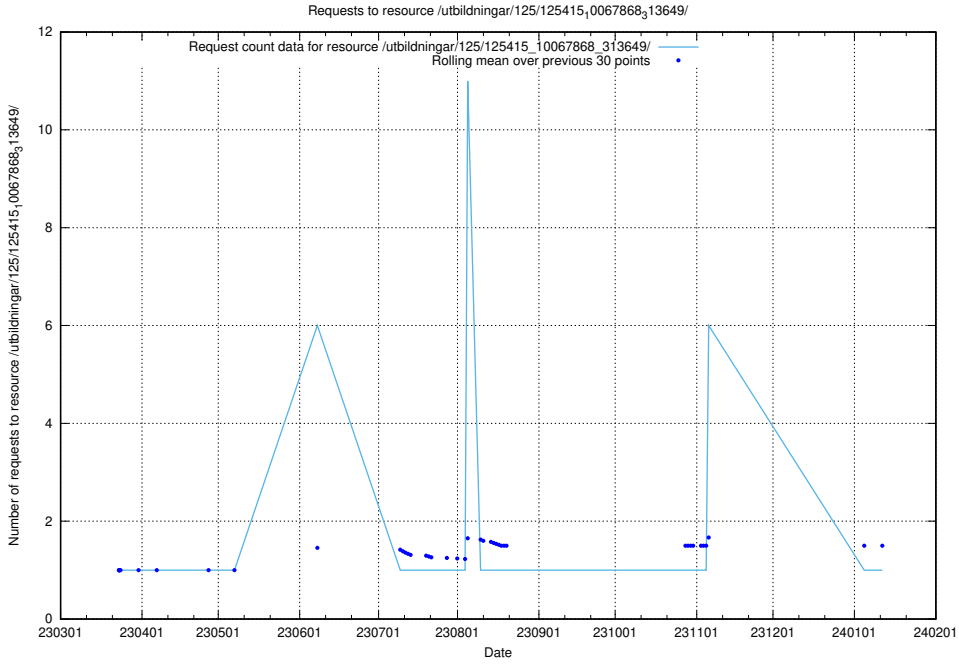

5.1080 Usage of /utbildningar/125/125415_10067868_313649/

Here, we count the number of requests to resource /utbildningar/125/125415_10067868_313649/.