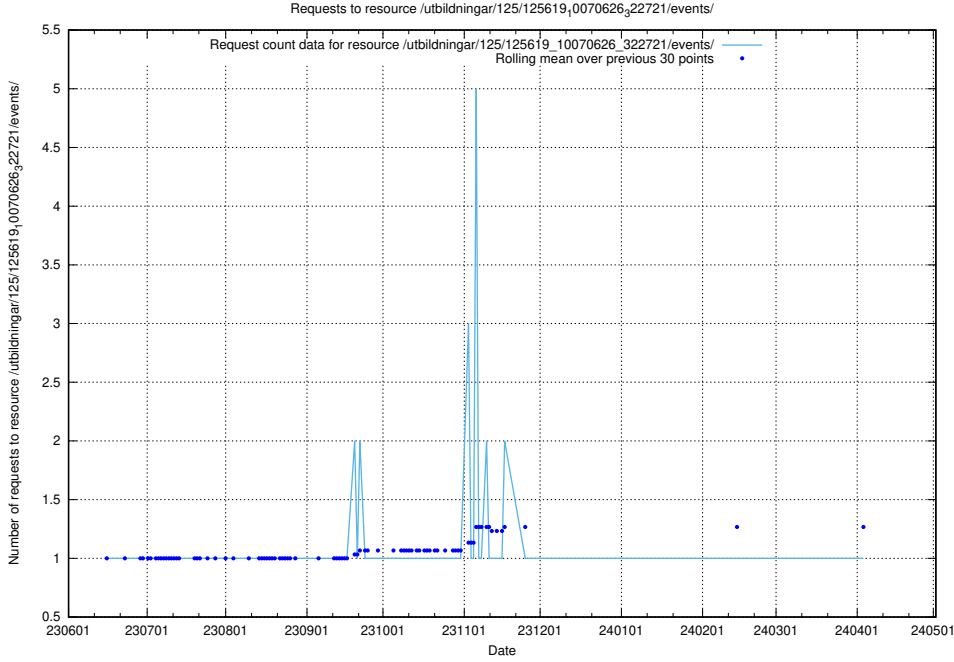

5.5823 Usage of /utbildningar/125/125619_10070626_322721/events/

Here, we count the number of requests to resource /utbildningar/125/125619_10070626_322721/events/