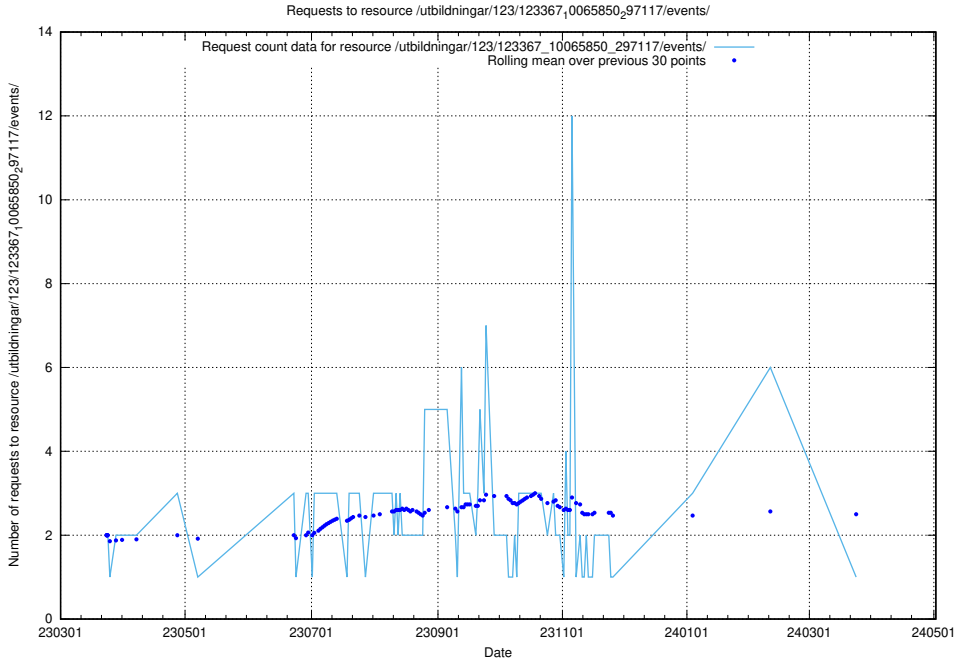

5.6250 Usage of /taxonomy/Tid_i_yrke/

Here, we count the number of requests to resource /taxonomy/Tid_i_yrke/.

5.6251 Usage of /utbildningar/123/123367_10065850_297117/events/

Here, we count the number of requests to resource /utbildningar/123/123367_10065850_297117/events/