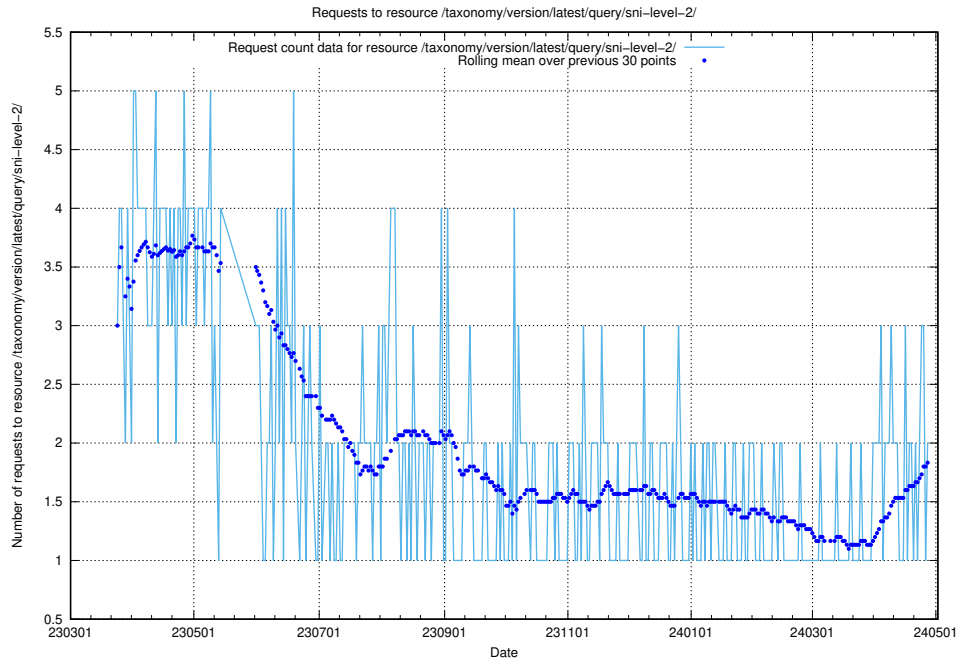

5.872 Usage of /taxonomy/version/latest/query/sni-level-2/

Here, we count the number of requests to resource /taxonomy/version/latest/query/sni-level-2/.