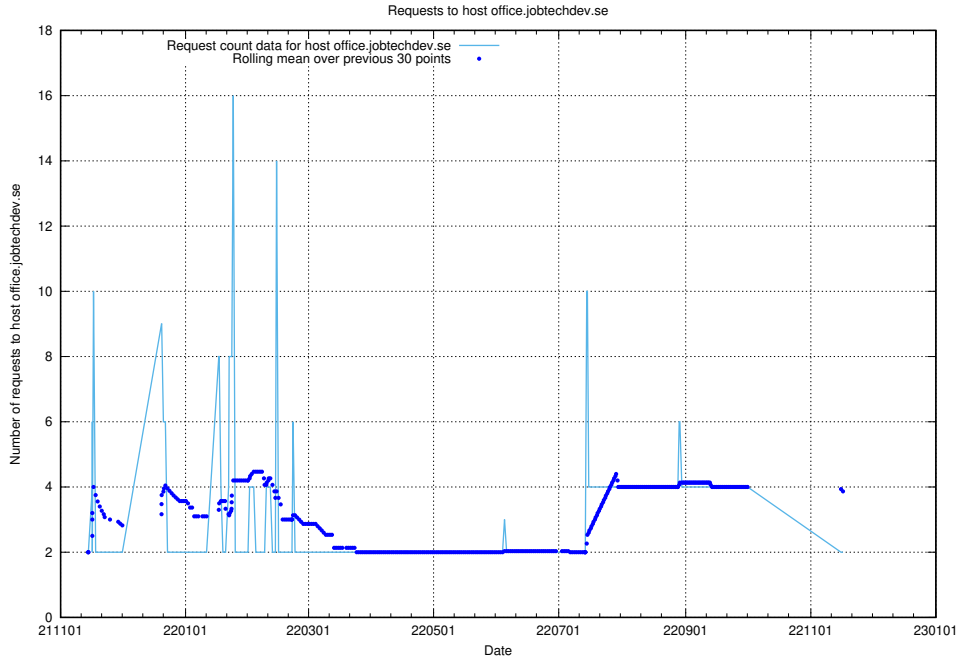

7.559 Usage of office.jobtechdev.se

Here, we count the number of requests to host office.jobtechdev.se.