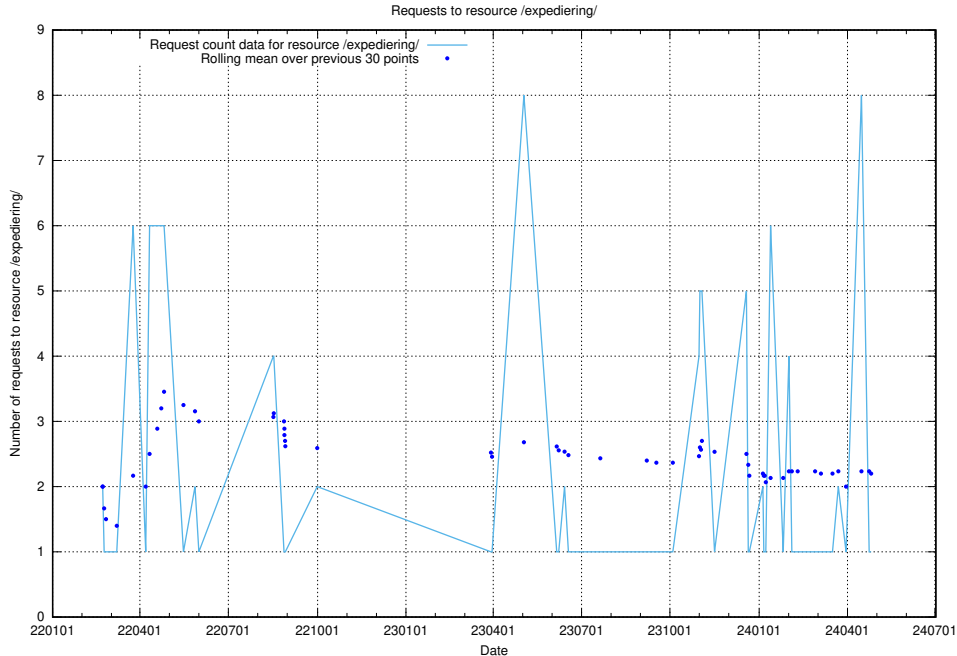

5.1211 Usage of /expediering/

Here, we count the number of requests to resource /expediering/.