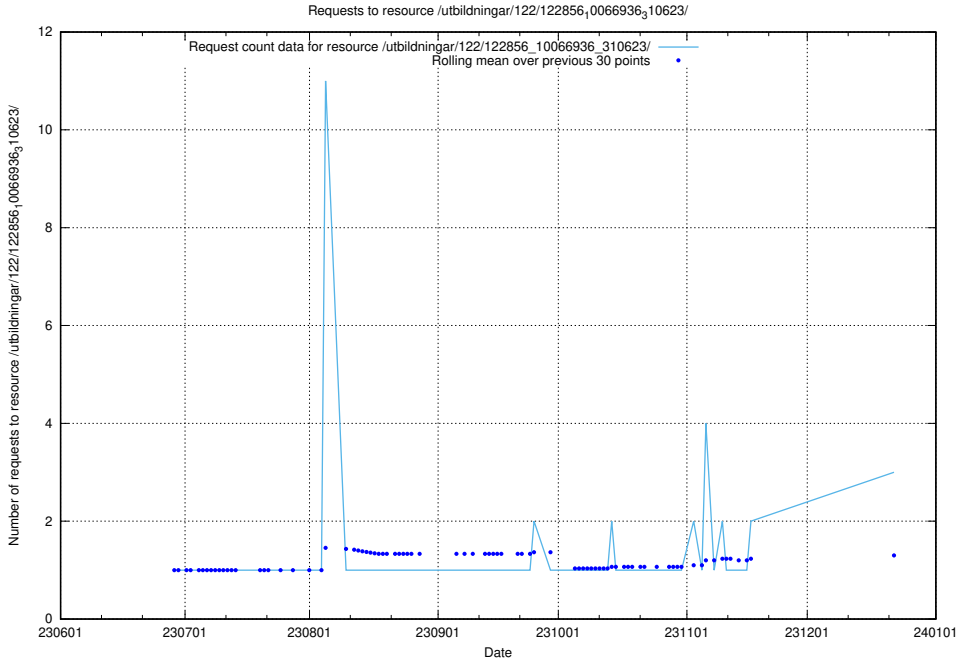

5.363 Usage of /utbildningar/122/122856_10066936_310623/

Here, we count the number of requests to resource /utbildningar/122/122856_10066936_310623/.