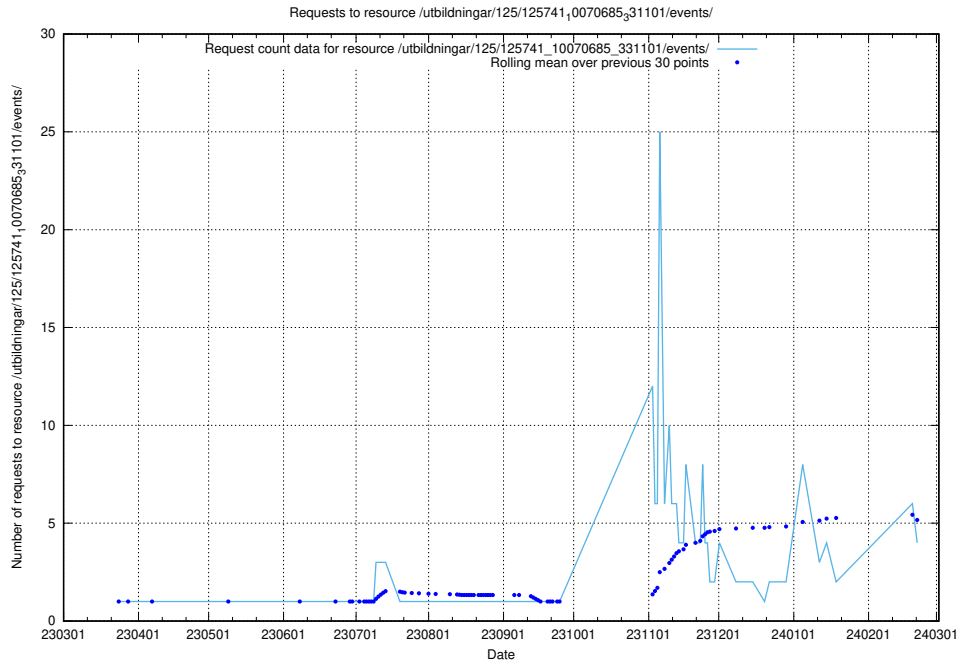

5.235 Usage of /utbildningar/125/125741_10070685_331101/events/

Here, we count the number of requests to resource /utbildningar/125/125741_10070685_331101/events/