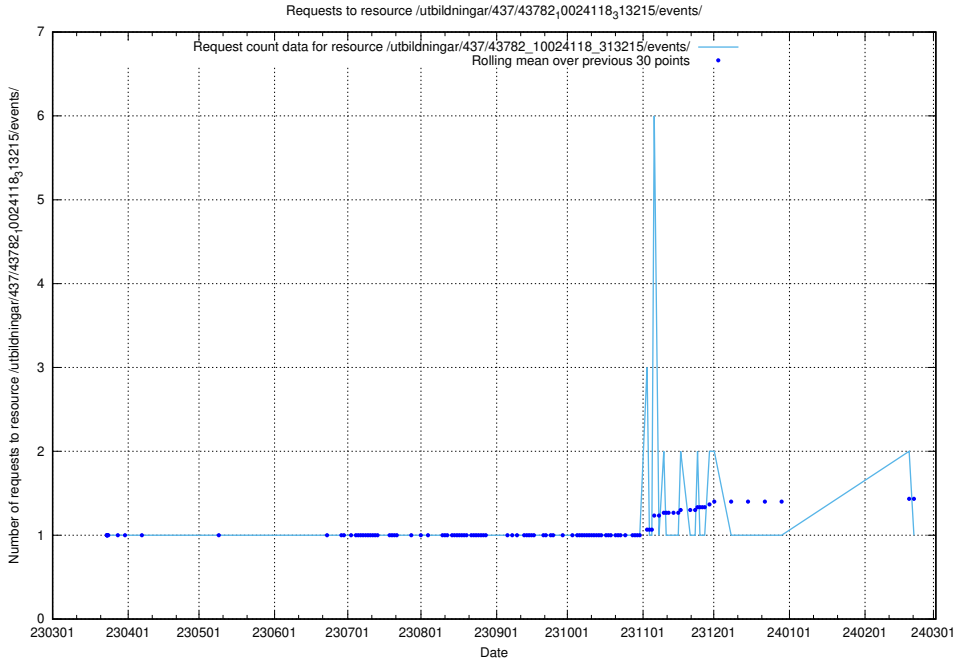

5.6306 Usage of /utbildningar/437/43782_10024118_313215/events/

Here, we count the number of requests to resource /utbildningar/437/43782_10024118_313215/events/.