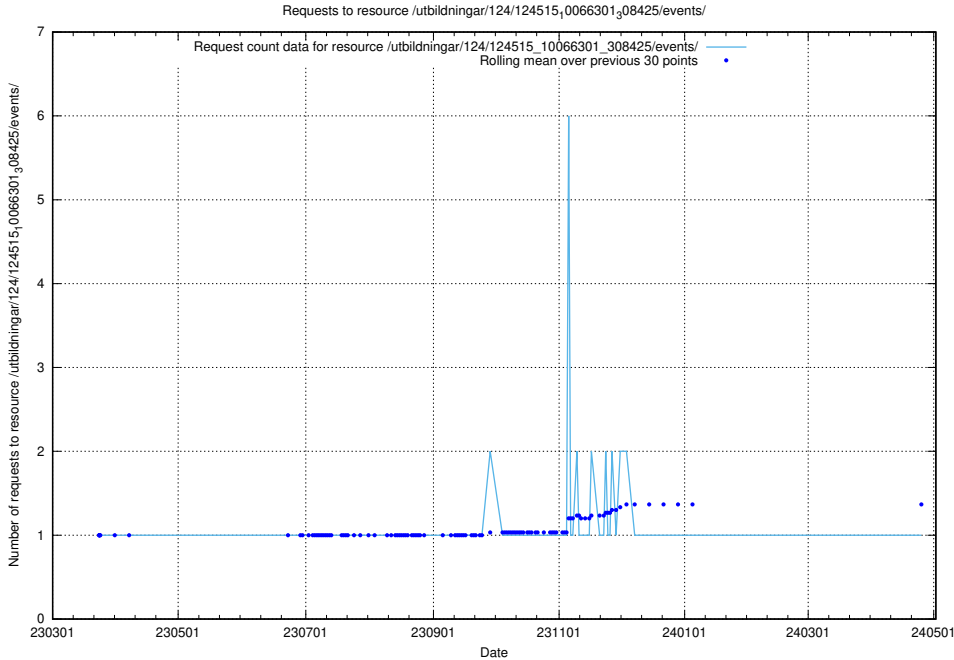

5.1452 Usage of /utbildningar/124/124515_10066301_308425/events/

Here, we count the number of requests to resource /utbildningar/124/124515_10066301_308425/events/