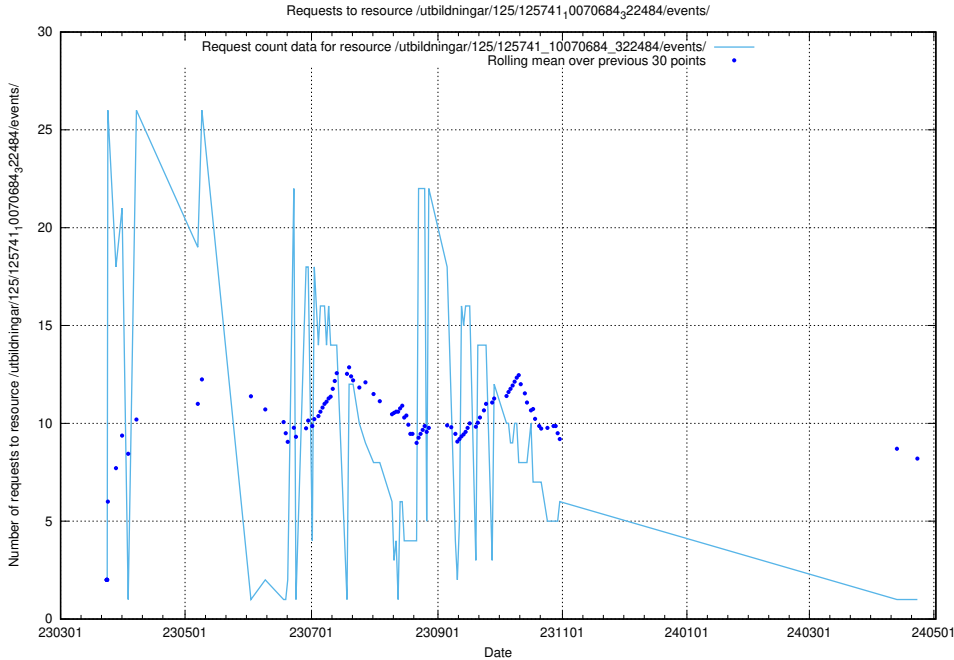

5.6216 Usage of /utbildningar/125/125741_10070684_322484/events/

Here, we count the number of requests to resource /utbildningar/125/125741_10070684_322484/events/