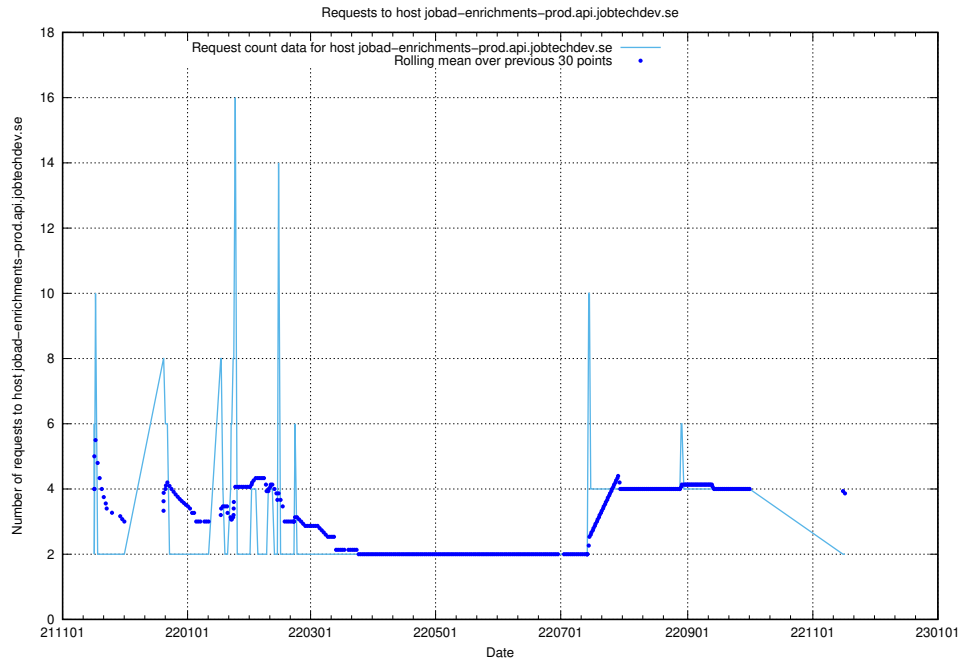

7.540 Usage of jobad-enrichments-prod.api.jobtechdev.se

Here, we count the number of requests to host jobad-enrichments-prod.api.jobtechdev.se.