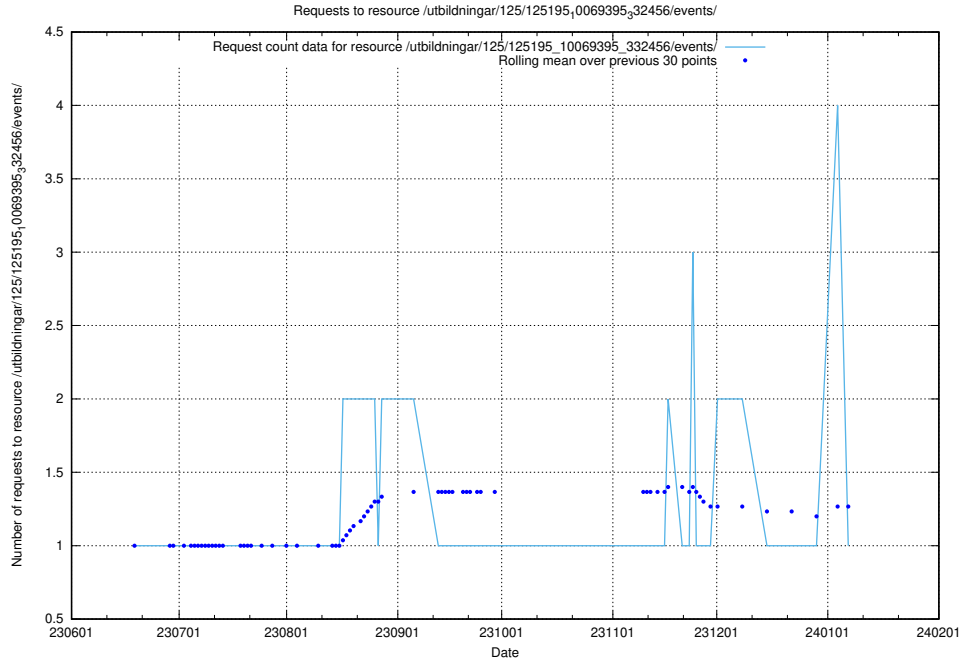

5.5799 Usage of /utbildningar/125/125195_10069395_332456/events/

Here, we count the number of requests to resource /utbildningar/125/125195_10069395_332456/events/