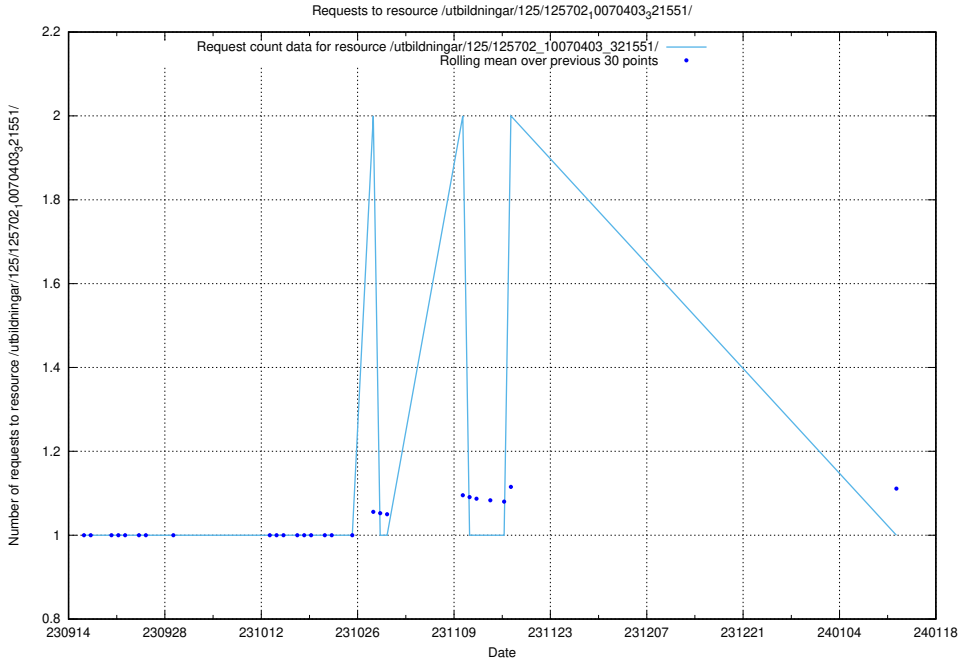

5.4502 Usage of /utbildningar/125/125702_10070403_321551/

Here, we count the number of requests to resource /utbildningar/125/125702_10070403_321551/.