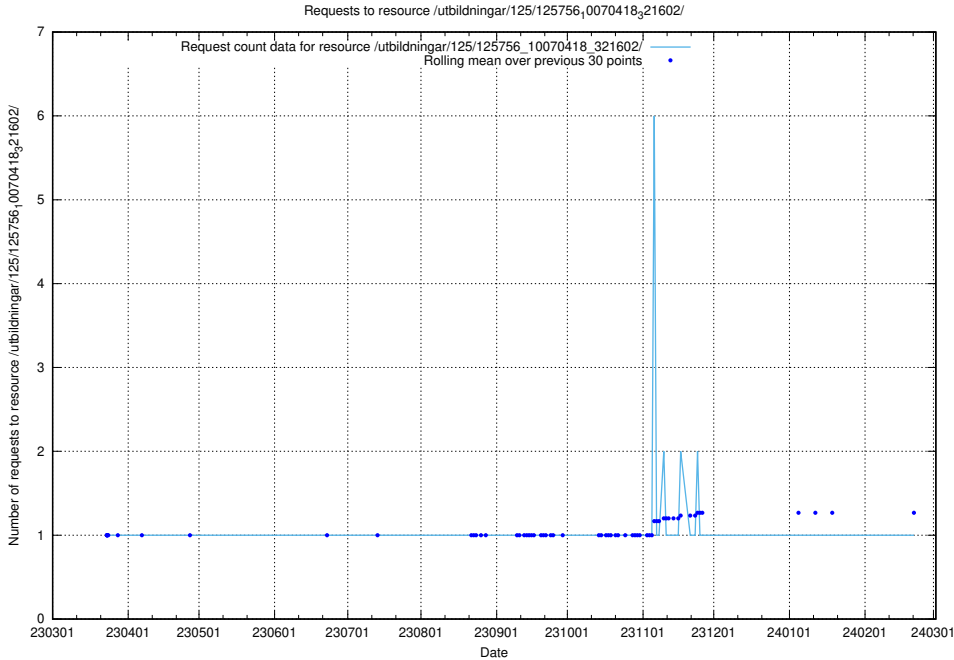

5.6392 Usage of /utbildningar/125/125756_10070418_321602/

Here, we count the number of requests to resource /utbildningar/125/125756_10070418_321602/.