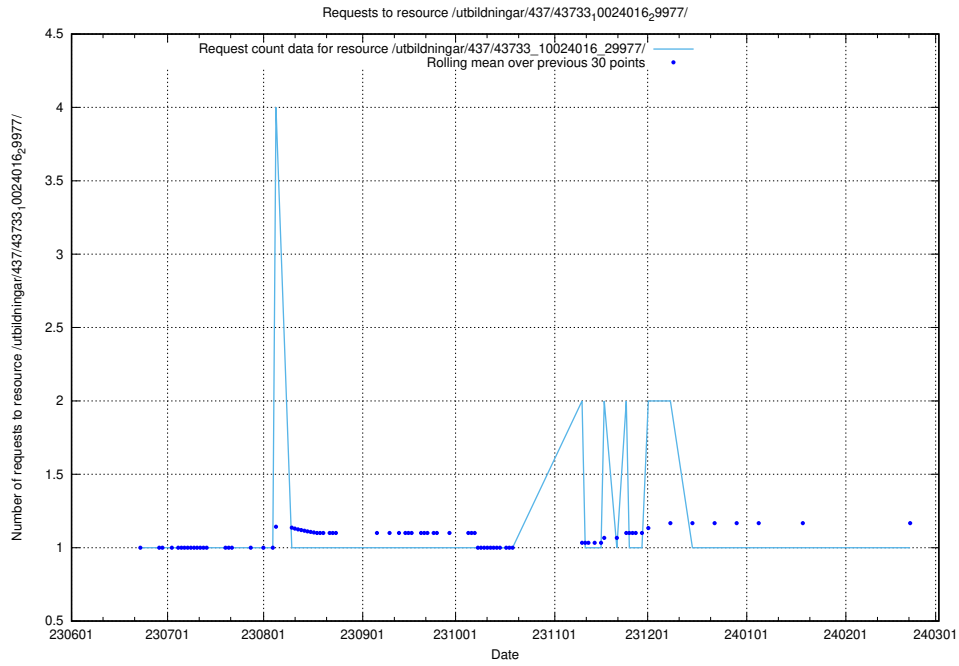

5.5526 Usage of /utbildningar/437/43733_10024016_29977/

Here, we count the number of requests to resource /utbildningar/437/43733_10024016_29977/.