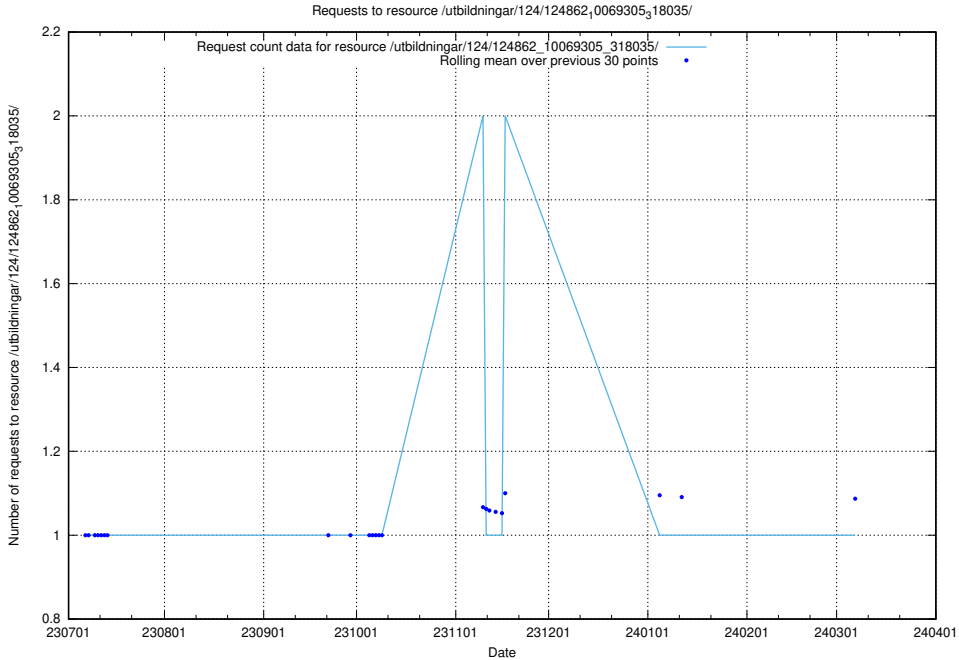

5.5256 Usage of /utbildningar/124/124862_10069305_318035/

Here, we count the number of requests to resource /utbildningar/124/124862_10069305_318035/.