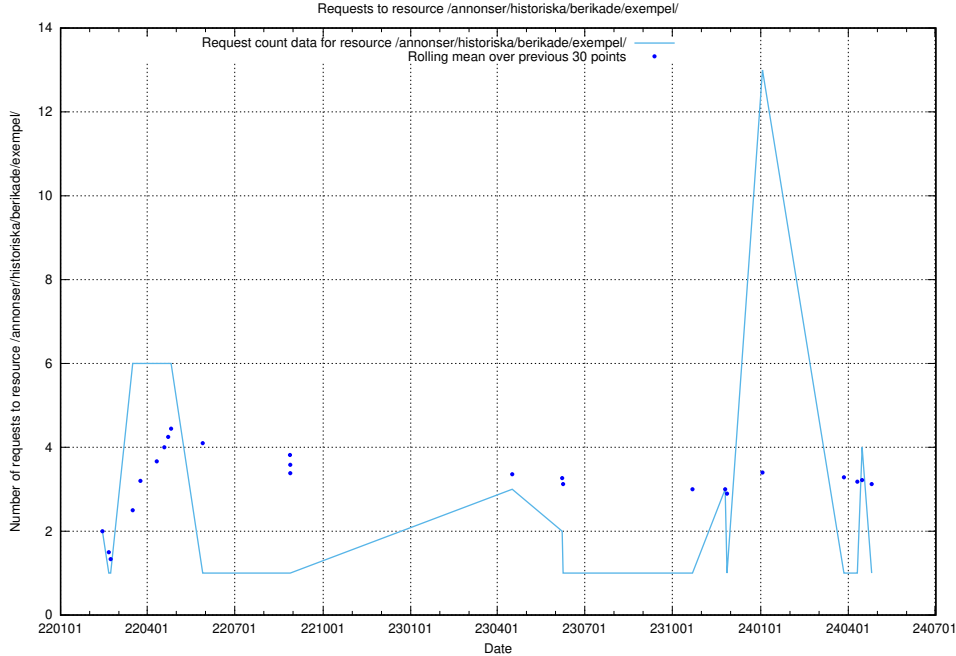

5.1253 Usage of /annonser/historiska/berikade/exempel/

Here, we count the number of requests to resource /annonser/historiska/berikade/exempel/.