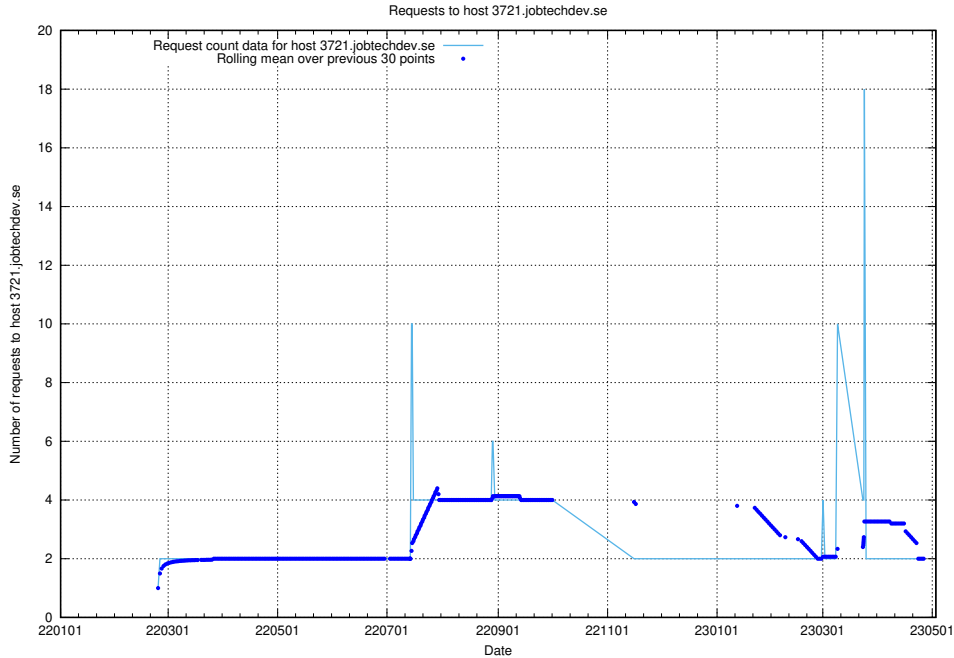

7.509 Usage of 3721.jobtechdev.se

Here, we count the number of requests to host 3721.jobtechdev.se.