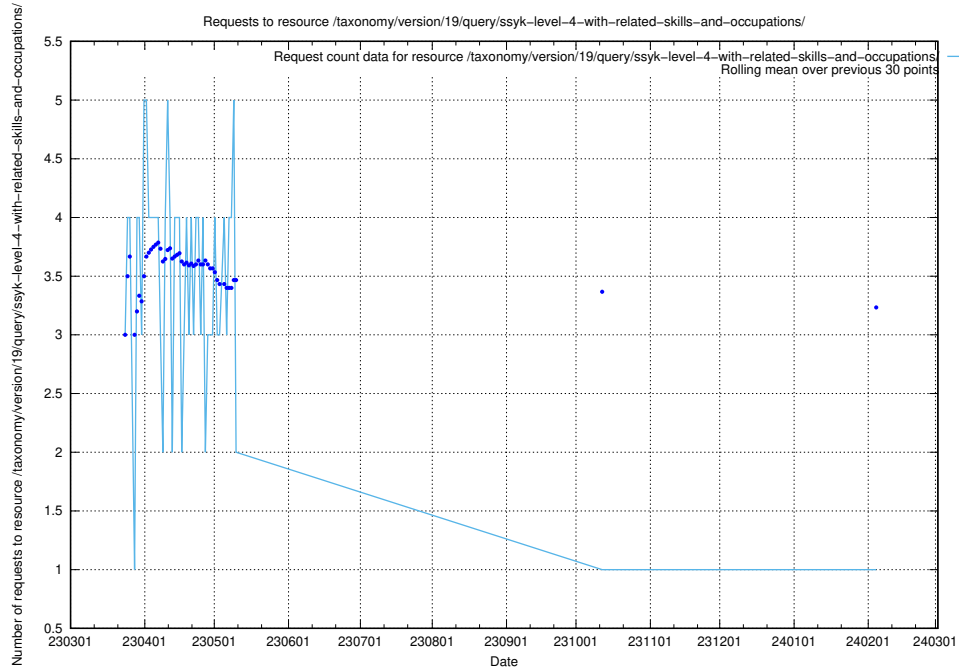

5.6063 Usage of /taxonomy/version/19/query/ssyk-level-4-with-related-isco-level-4-groups/

Here, we count the number of requests to resource /taxonomy/version/19/query/ssyk-level-4-with-related-isco-level-4-groups/.