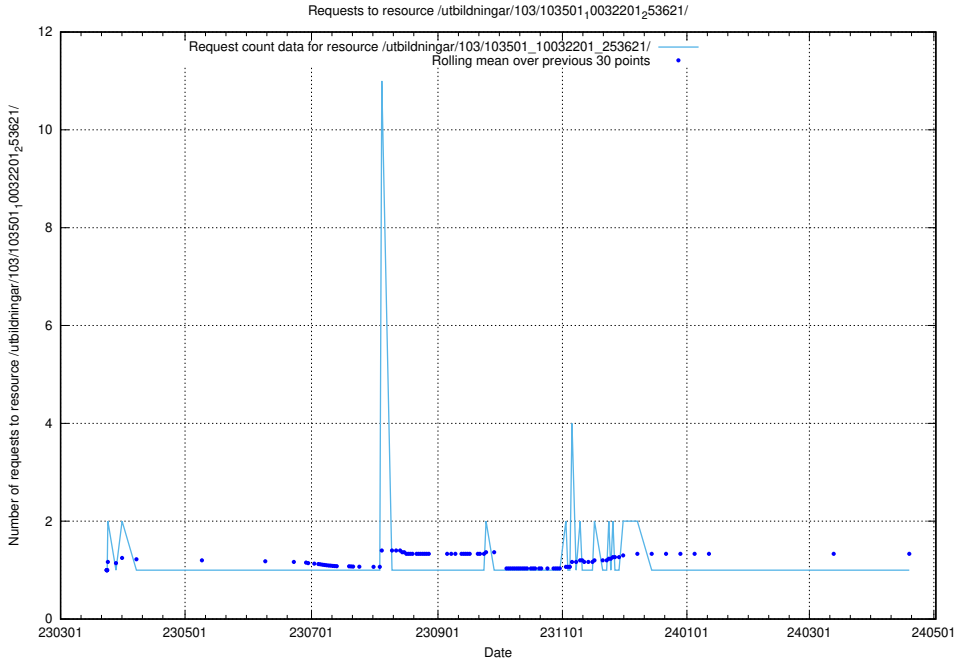

5.5441 Usage of /utbildningar/103/103501_10032201_253621/

Here, we count the number of requests to resource /utbildningar/103/103501_10032201_253621/.