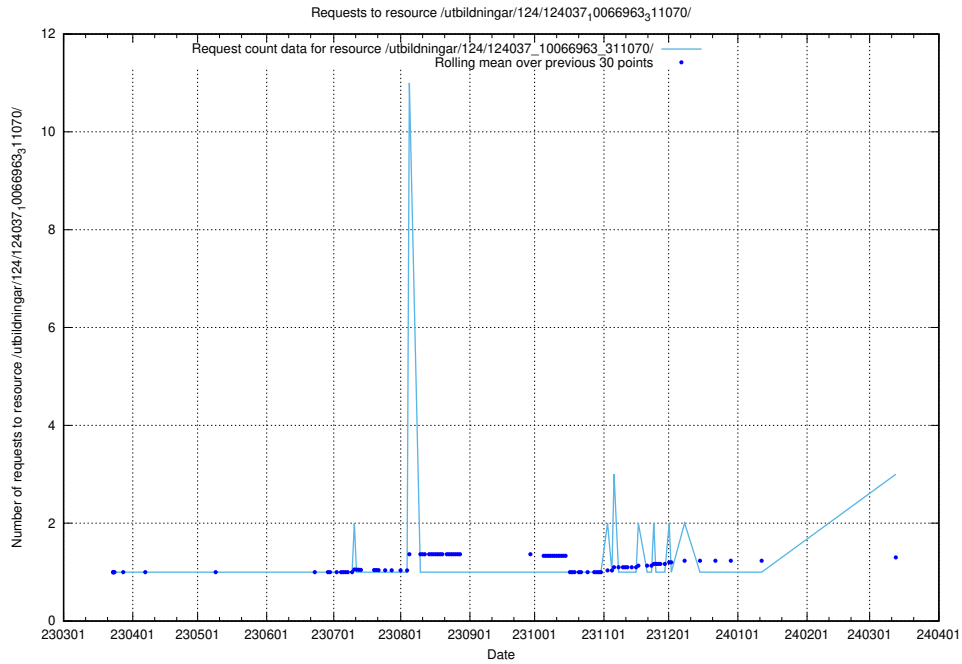

5.332 Usage of /utbildningar/124/124862_10071099_324627/

Here, we count the number of requests to resource /utbildningar/124/124862_10071099_324627/.

5.333 Usage of /utbildningar/124/124034_10066963_311070/events/