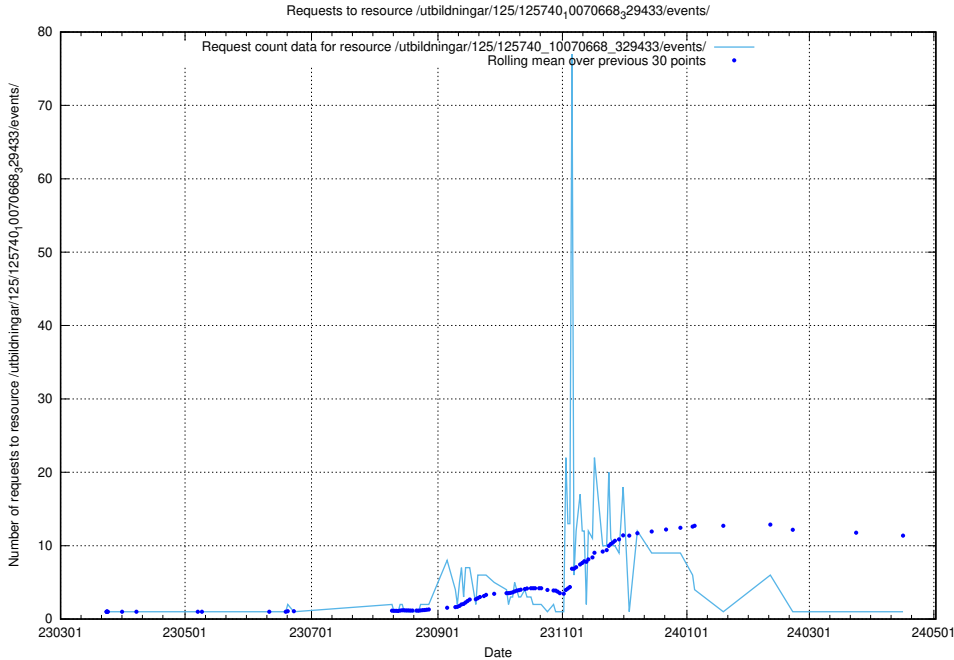

5.979 Usage of /utbildningar/125/125740_10070668_329433/events/

Here, we count the number of requests to resource /utbildningar/125/125740_10070668_329433/events/