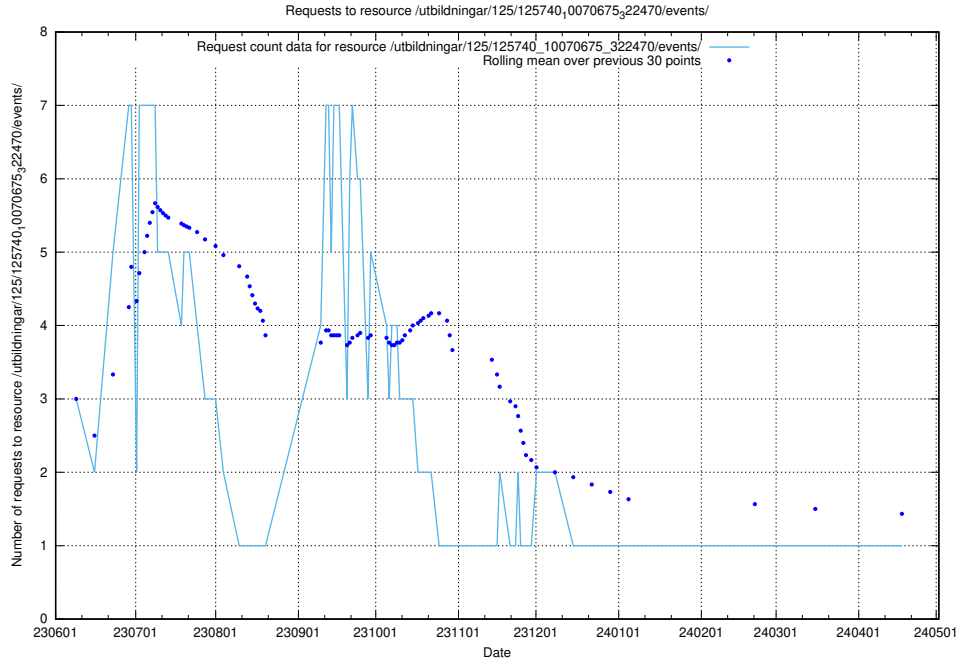

5.5835 Usage of /utbildningar/125/125740_10070675_322470/events/

Here, we count the number of requests to resource /utbildningar/125/125740_10070675_322470/events/