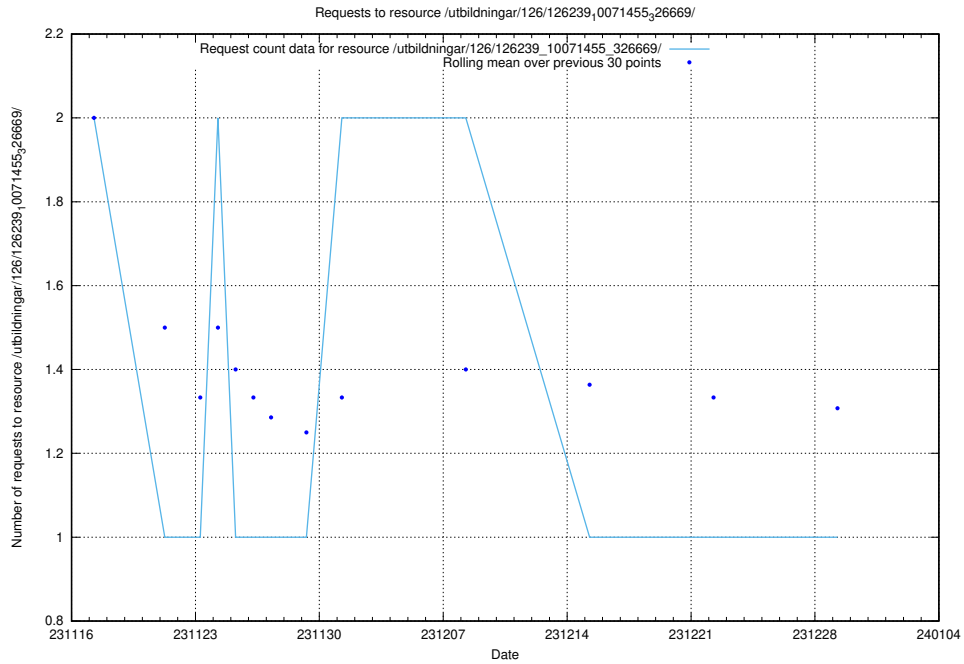

5.4026 Usage of /utbildningar/126/126239_10071455_326669/

Here, we count the number of requests to resource /utbildningar/126/126239_10071455_326669/.