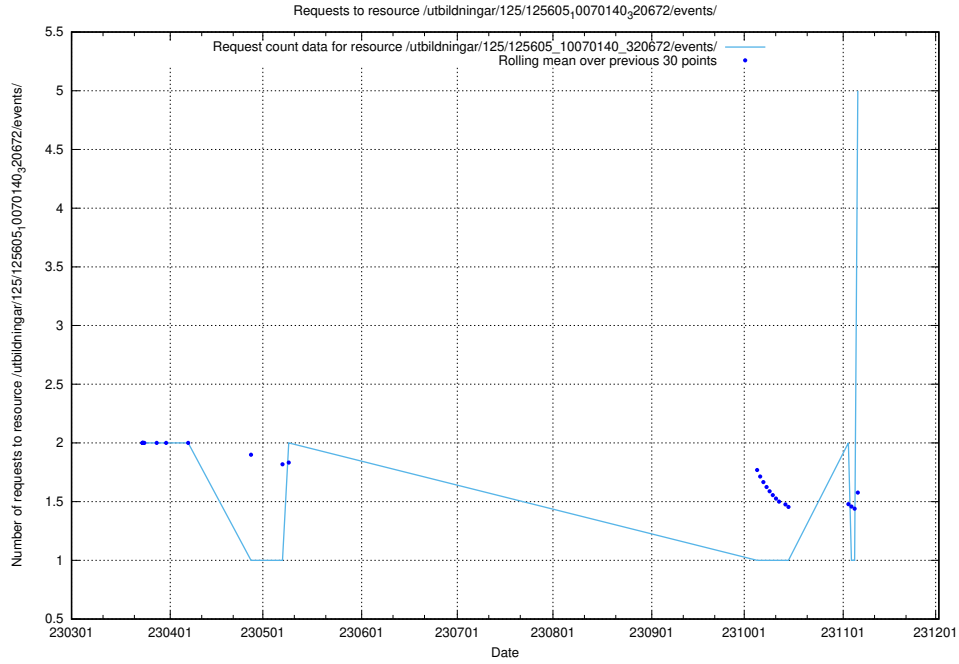

5.149 Usage of /utbildningar/125/125605_10070140_320672/events/

Here, we count the number of requests to resource /utbildningar/125/125605_10070140_320672/events/