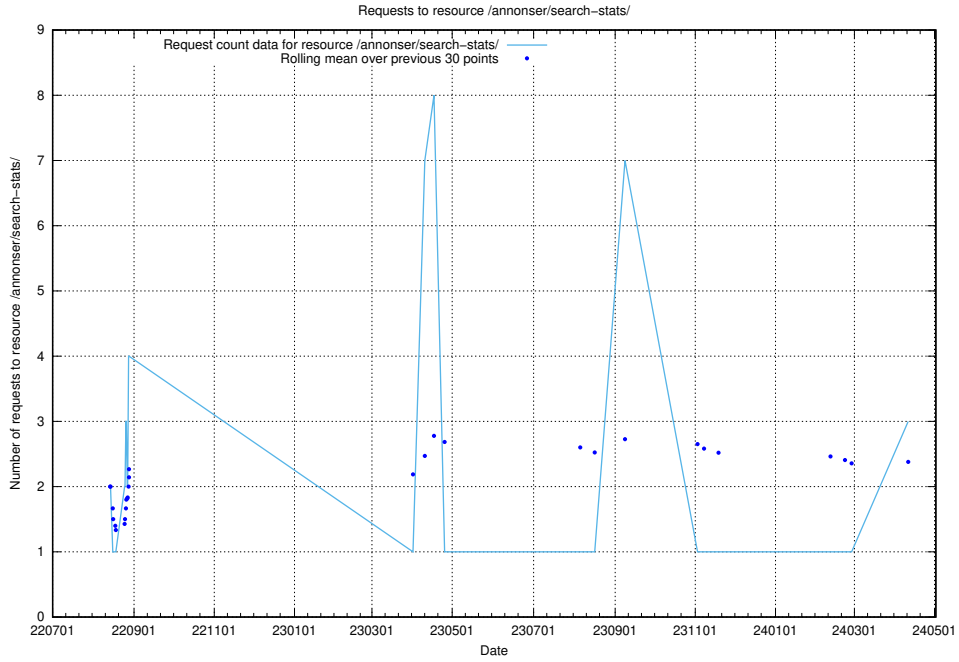

5.426 Usage of /annonser/search-stats/

Here, we count the number of requests to resource /annonser/search-stats/.