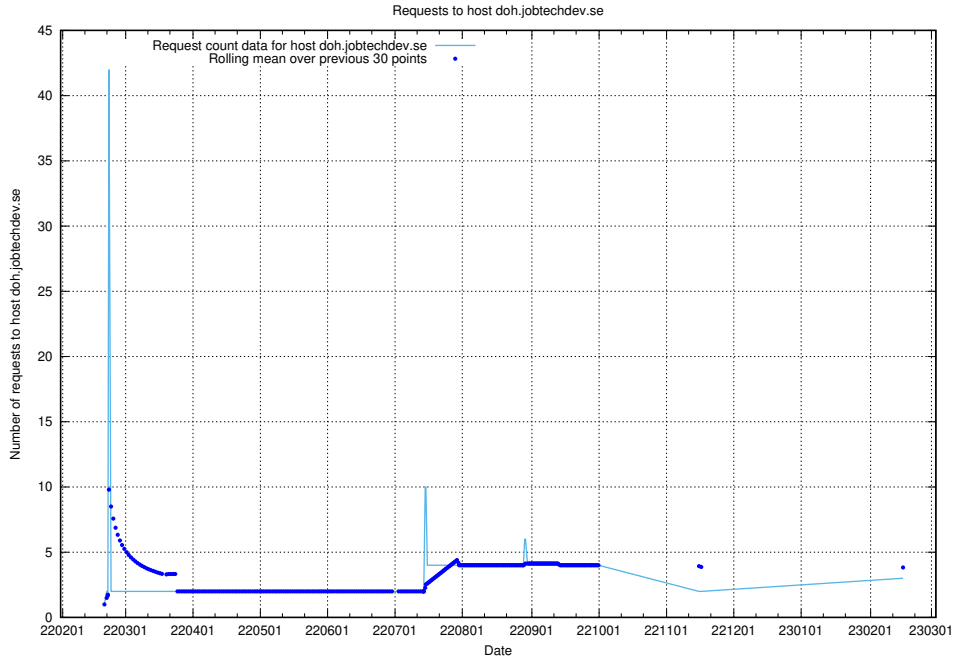

7.222 Usage of doh.jobtechdev.se

Here, we count the number of requests to host doh.jobtechdev.se.