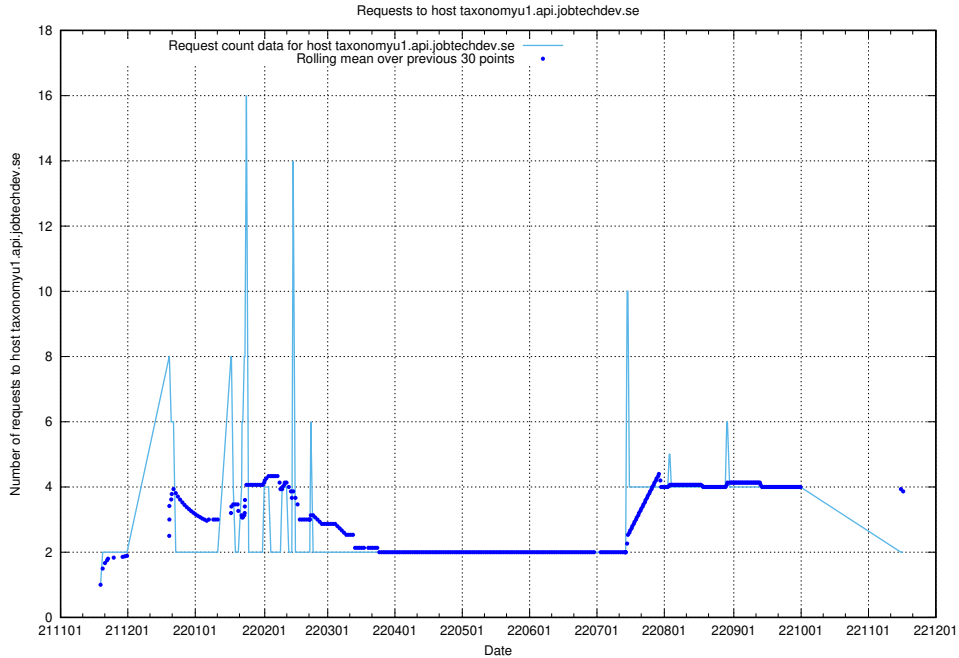

7.458 Usage of taxonomy1.api.jobtechdev.se

Here, we count the number of requests to host taxonomy1.api.jobtechdev.se.