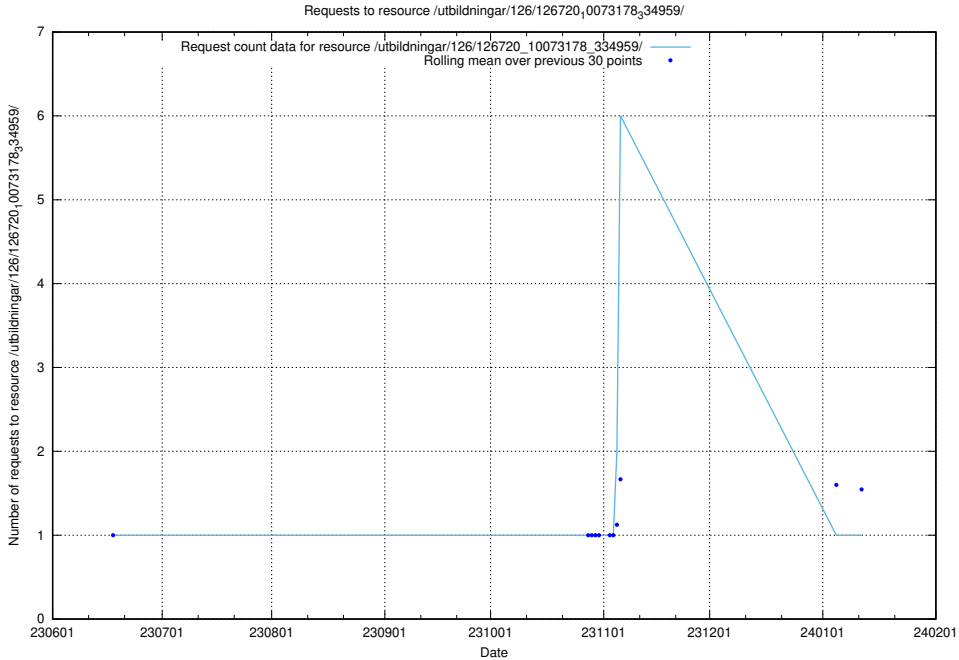

5.5803 Usage of /utbildningar/126/126720_10073178_334959/

Here, we count the number of requests to resource /utbildningar/126/126720_10073178_334959/.