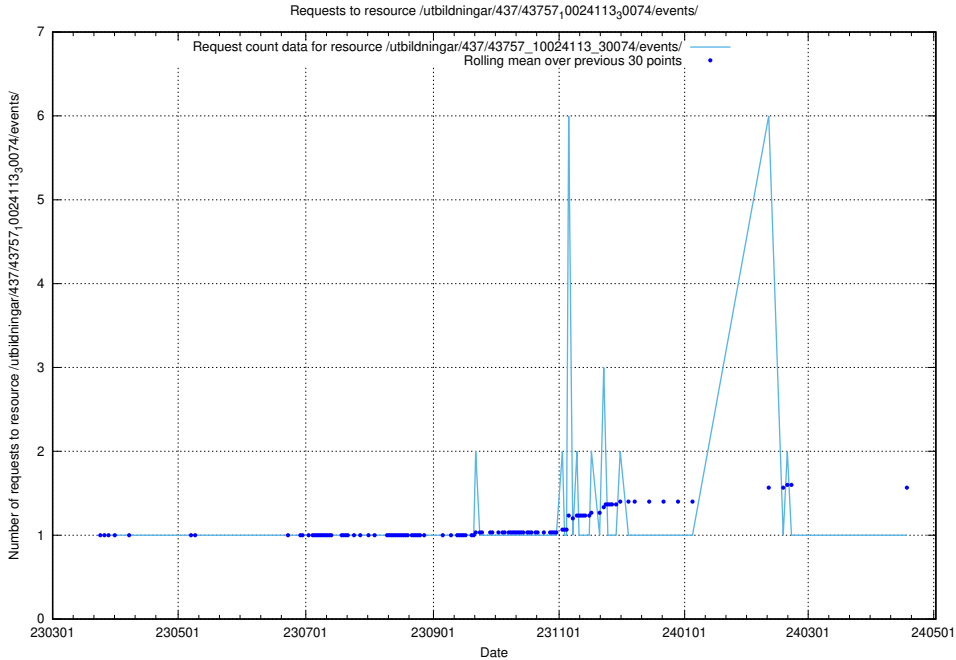

Here, we count the number of requests to resource /utbildningar/437/43763_10024120_298308/events/.

5.6130 Usage of /utbildningar/437/43757_10024113_30074/events/

Here, we count the number of requests to resource /utbildningar/437/43757_10024113_30074/events/.