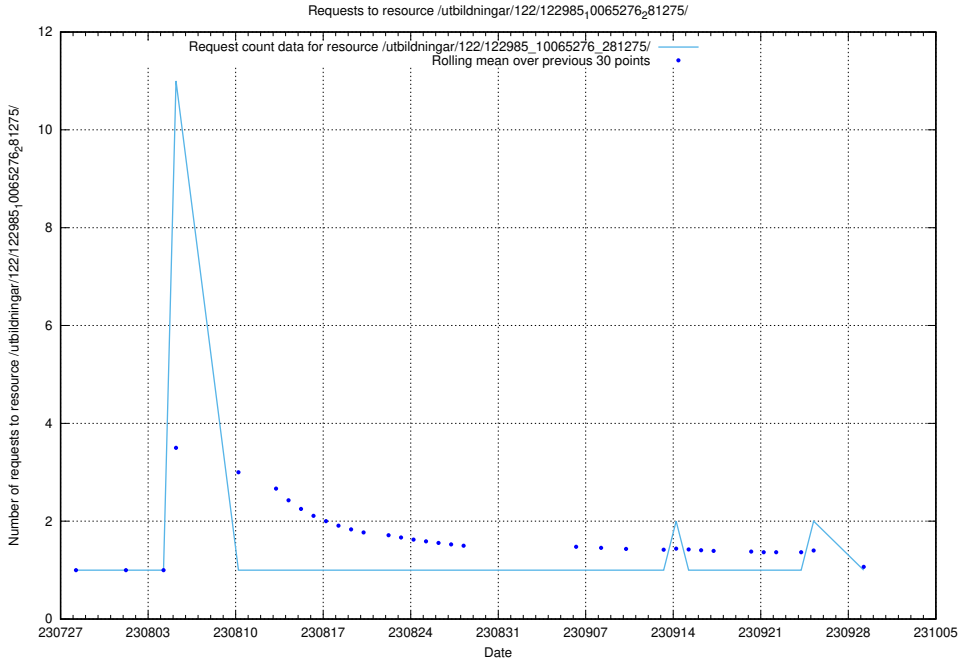

5.4857 Usage of /utbildningar/122/122985_10065276_281275/

Here, we count the number of requests to resource /utbildningar/122/122985_10065276_281275/.