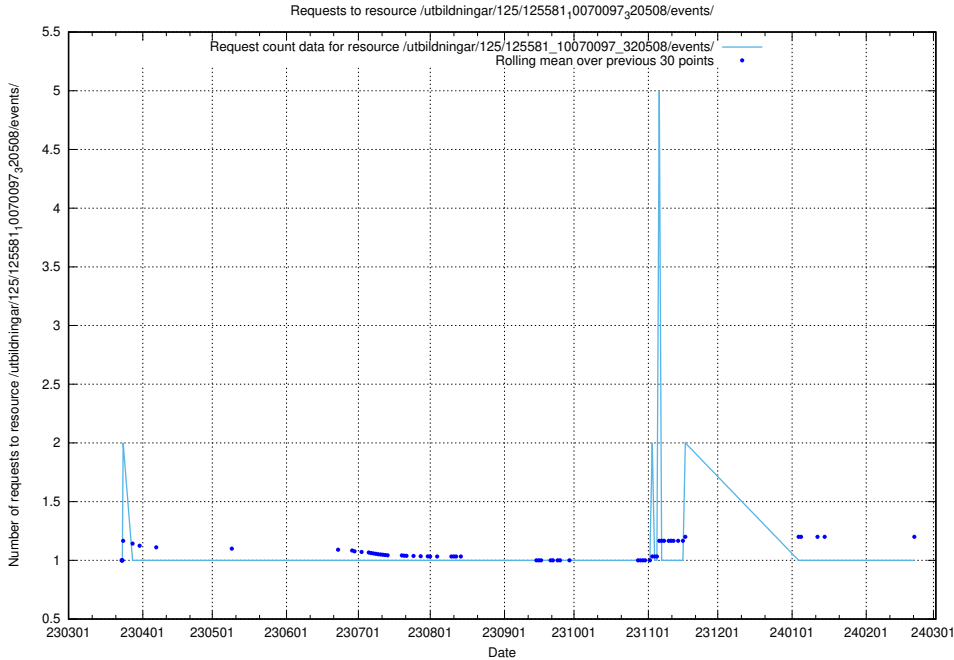

5.1072 Usage of /utbildningar/125/125581_10070097_320508/events/

Here, we count the number of requests to resource /utbildningar/125/125581_10070097_320508/events/