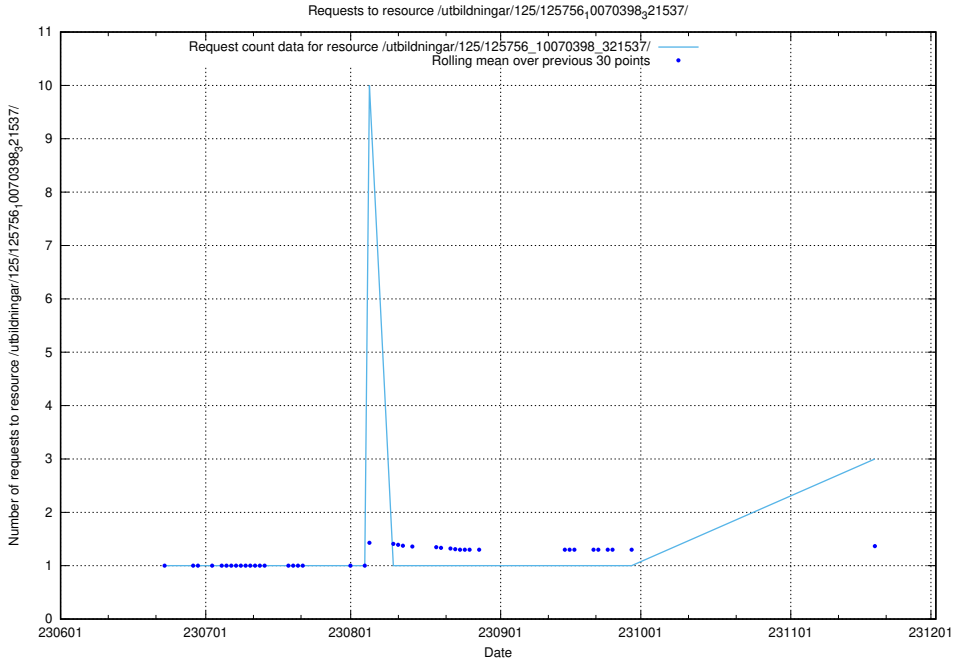

5.371 Usage of /utbildningar/125/125756_10070398_321537/

Here, we count the number of requests to resource /utbildningar/125/125756_10070398_321537/.