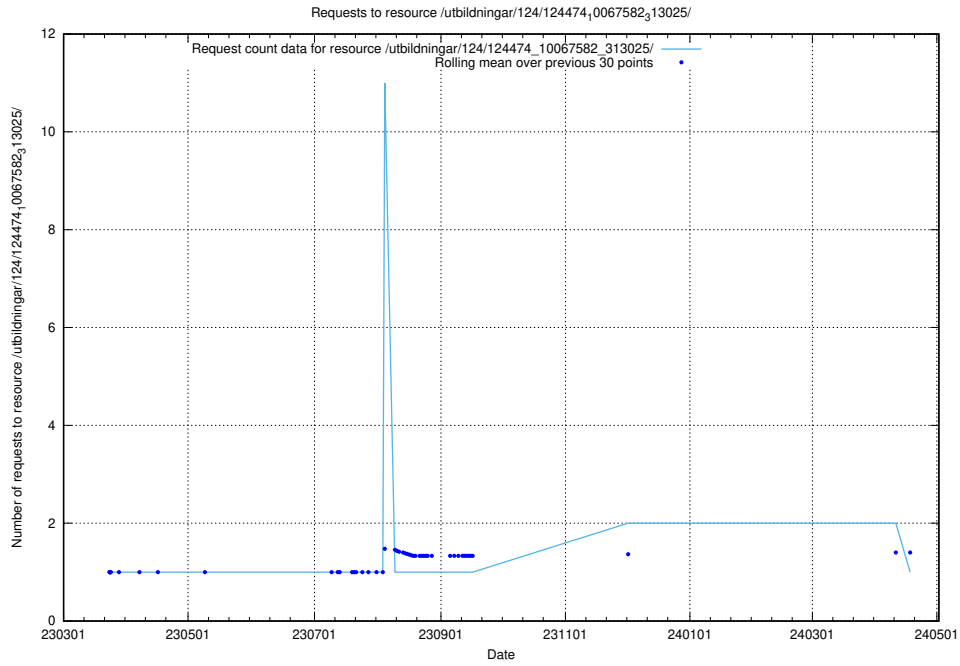

5.2838 Usage of /utbildningar/124/124474_10067582_313025/

Here, we count the number of requests to resource /utbildningar/124/124474_10067582_313025/.