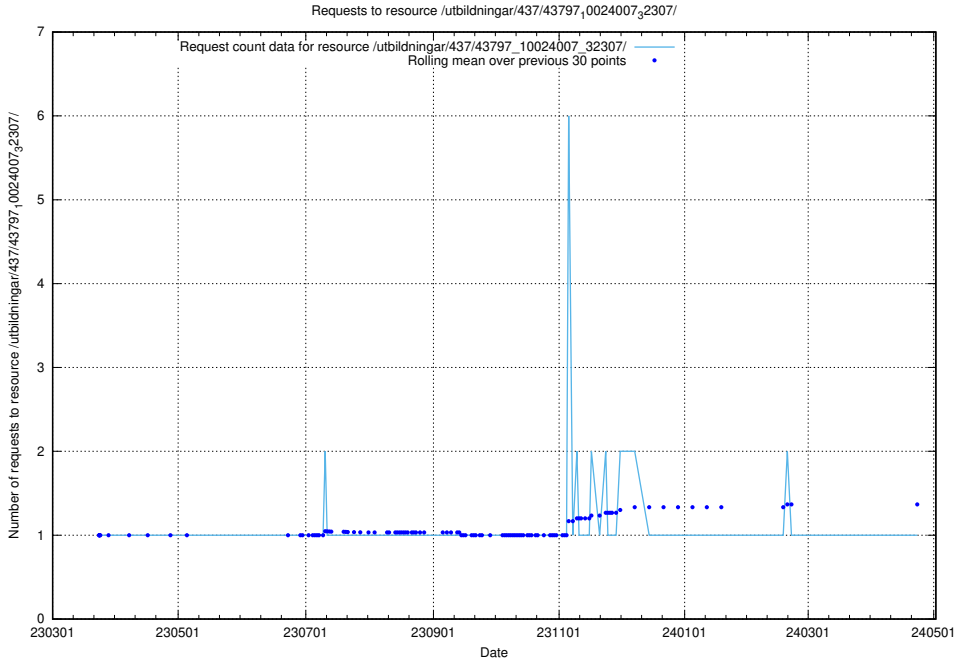

5.6291 Usage of /utbildningar/437/43797_10024007_32307/

Here, we count the number of requests to resource /utbildningar/437/43797_10024007_32307/.