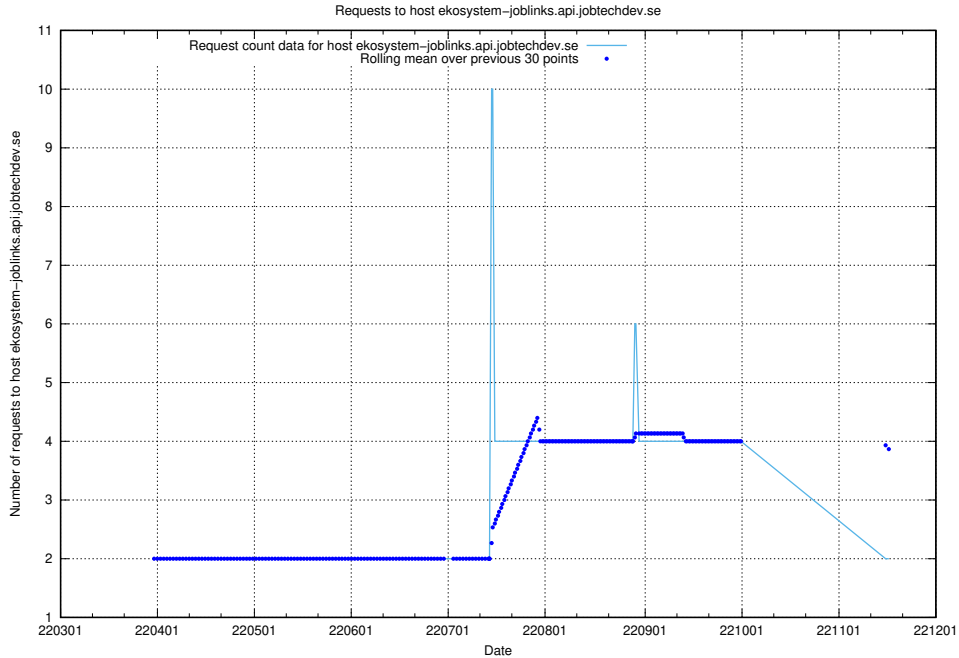

7.478 Usage of ekosystem-joblinks.api.jobtechdev.se

Here, we count the number of requests to host ekosystem-joblinks.api.jobtechdev.se.