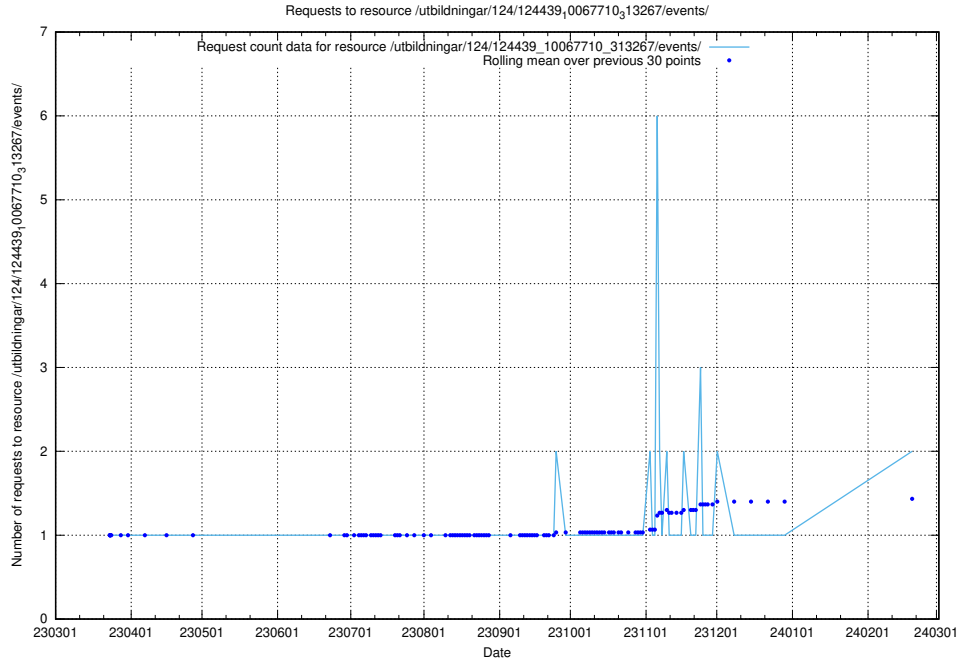

Here, we count the number of requests to resource /utbildningar/utb_emil/124/124499_10067844_313557/events/

5.615 Usage of /utbildningar/124/124439_10067710_313267/events/

Here, we count the number of requests to resource /utbildningar/124/124439_10067710_313267/events/