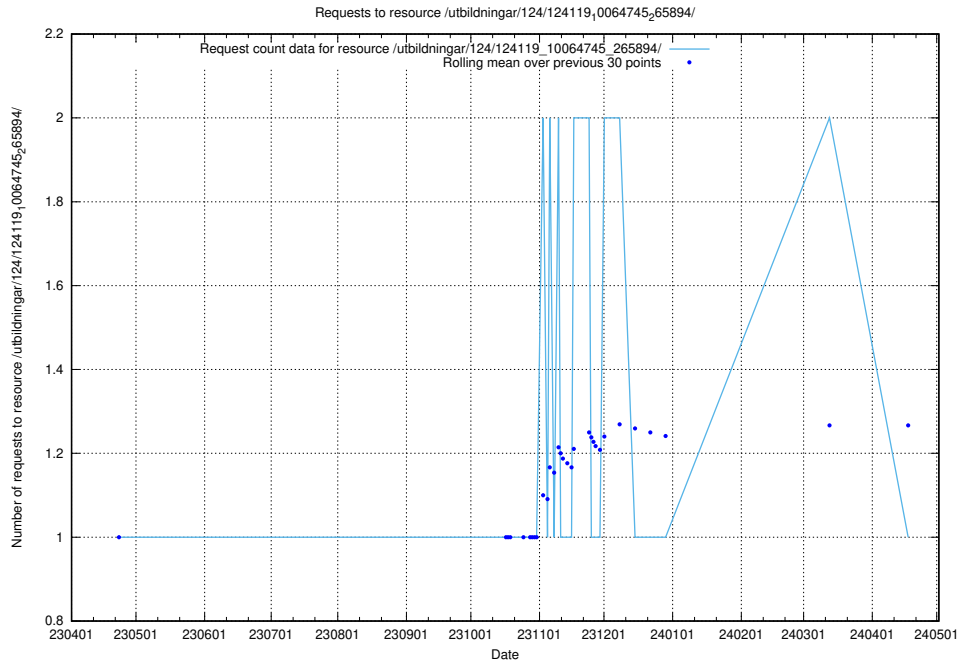

5.5990 Usage of /utbildningar/124/124119_10064745_265894/

Here, we count the number of requests to resource /utbildningar/124/124119_10064745_265894/.