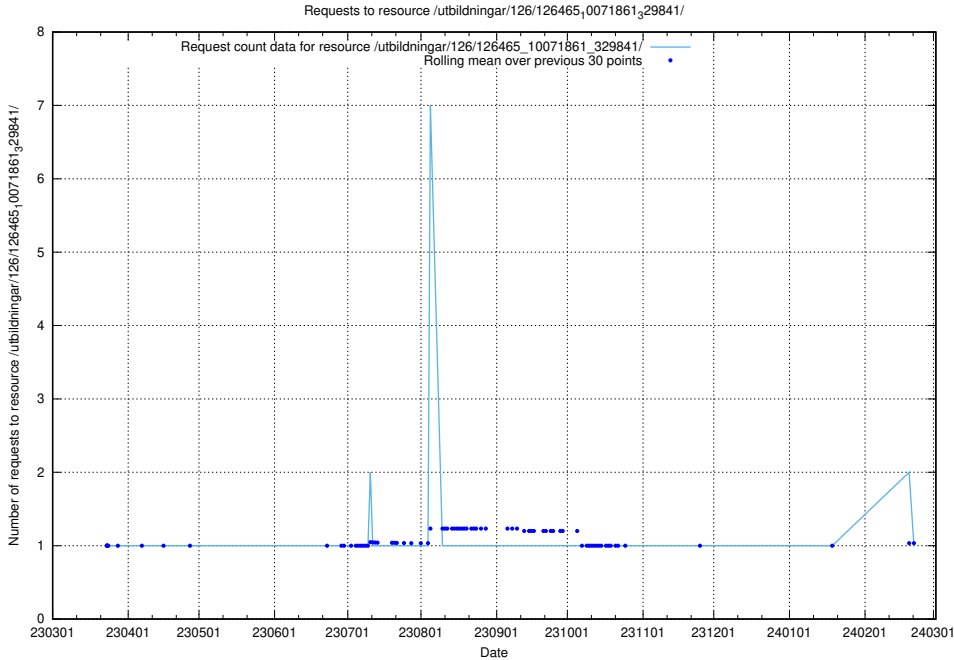

5.6359 Usage of /utbildningar/126/126465_10071861_329841/

Here, we count the number of requests to resource /utbildningar/126/126465_10071861_329841/.