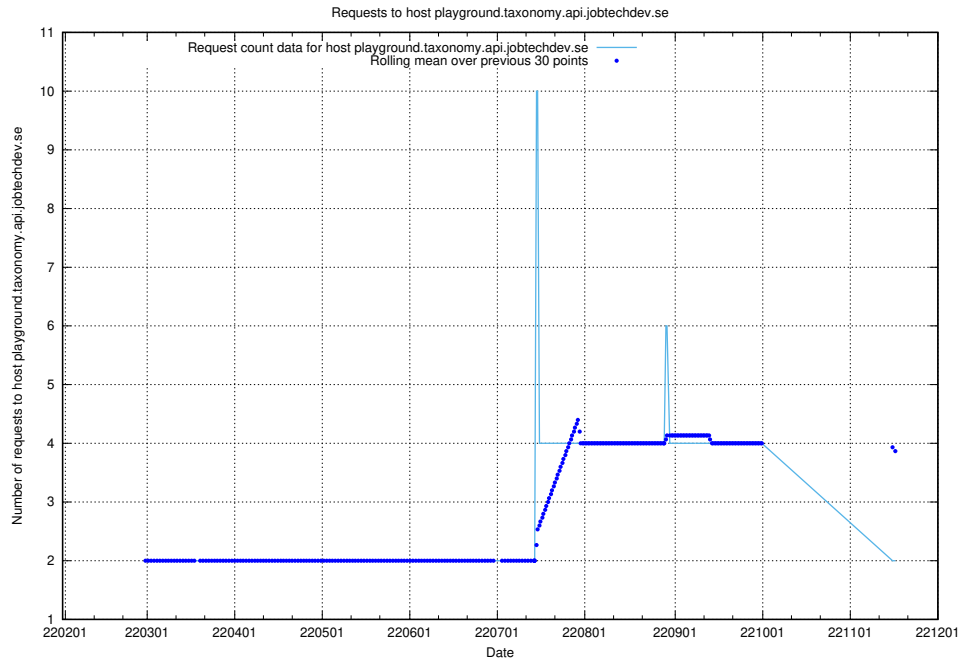

7.504 Usage of playground.taxonomy.api.jobtechdev.se

Here, we count the number of requests to host playground.taxonomy.api.jobtechdev.se.

7.505 Usage of jobscanner.jobtechdev.se:443

Here, we count the number of requests to host jobscanner.jobtechdev.se:443.