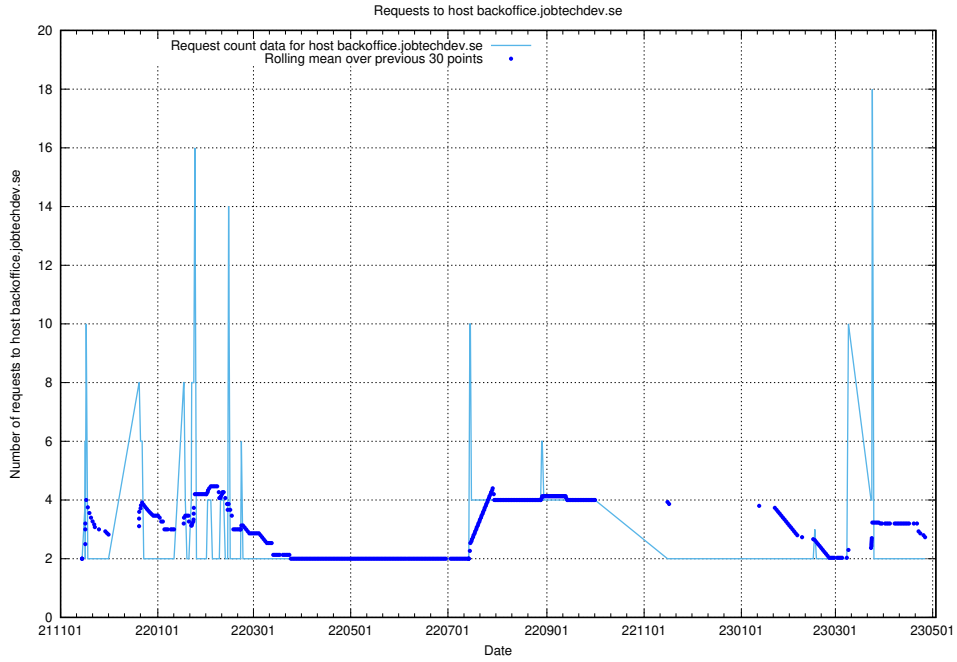

7.282 Usage of backoffice.jobtechdev.se

Here, we count the number of requests to host backoffice.jobtechdev.se.