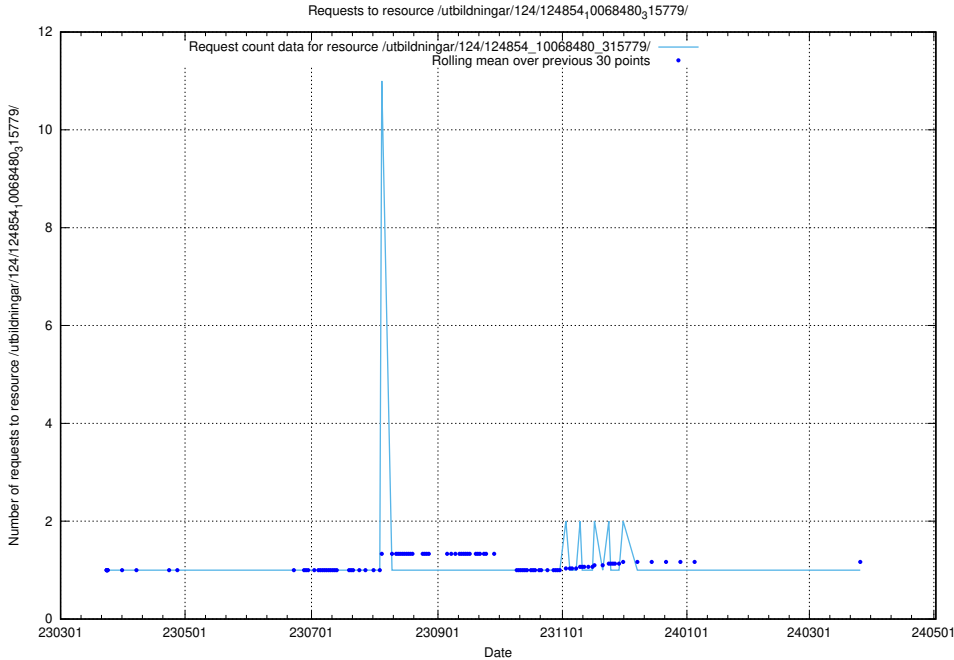

5.1186 Usage of /utbildningar/124/124854_10068480_315779/

Here, we count the number of requests to resource /utbildningar/124/124854_10068480_315779/.