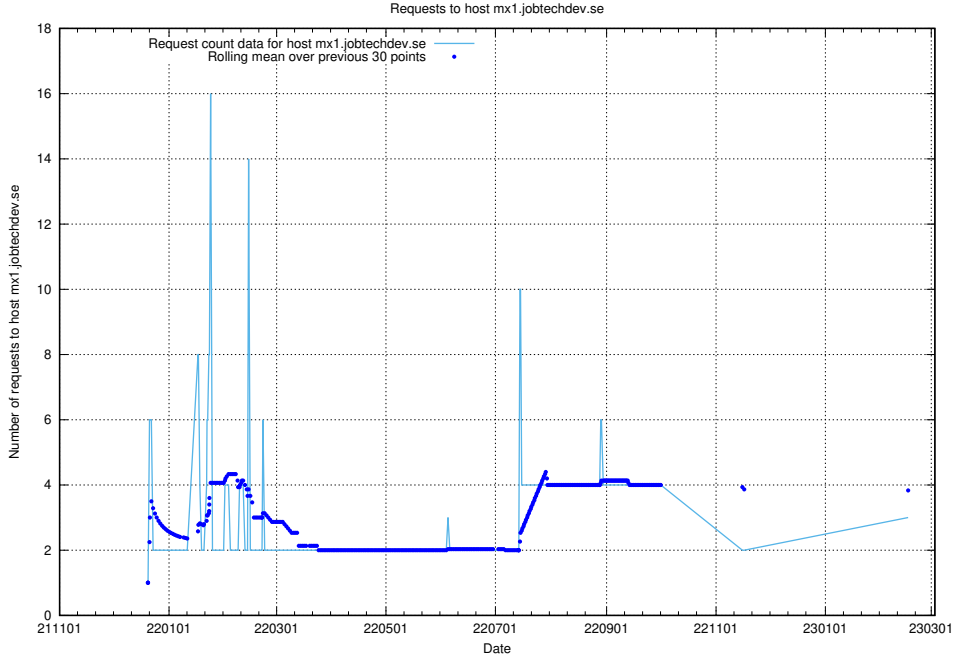

7.195 Usage of mx1.jobtechdev.se

Here, we count the number of requests to host mx1.jobtechdev.se.

7.196 Usage of mailhost.jobtechdev.se

Here, we count the number of requests to host mailhost.jobtechdev.se.