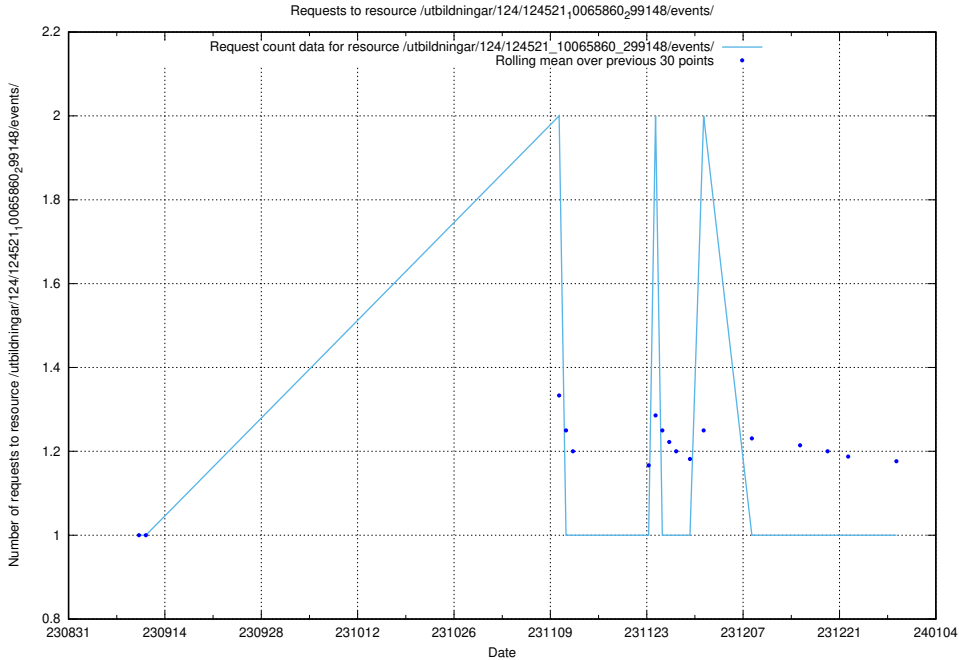

Here, we count the number of requests to resource /utbildningar/124/124855_10073707_336464/.

5.4561 Usage of /utbildningar/124/124521_10065860_299148/events/

Here, we count the number of requests to resource /utbildningar/124/124521_10065860_299148/events/