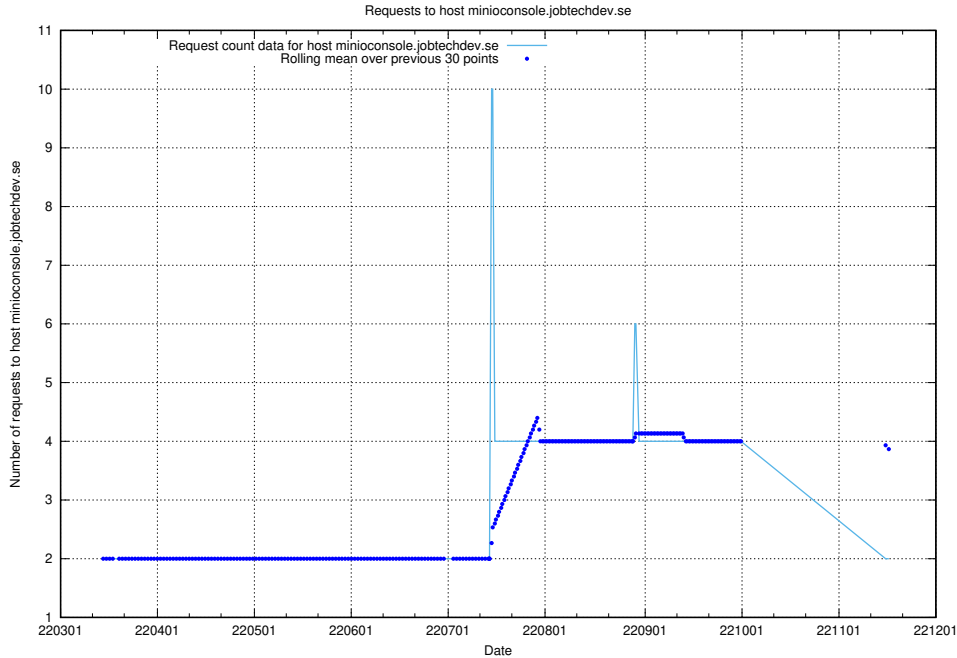

7.492 Usage of minioconsole.jobtechdev.se

Here, we count the number of requests to host minioconsole.jobtechdev.se.

7.493 Usage of minio-console.jobtechdev.se

Here, we count the number of requests to host minio-console.jobtechdev.se.