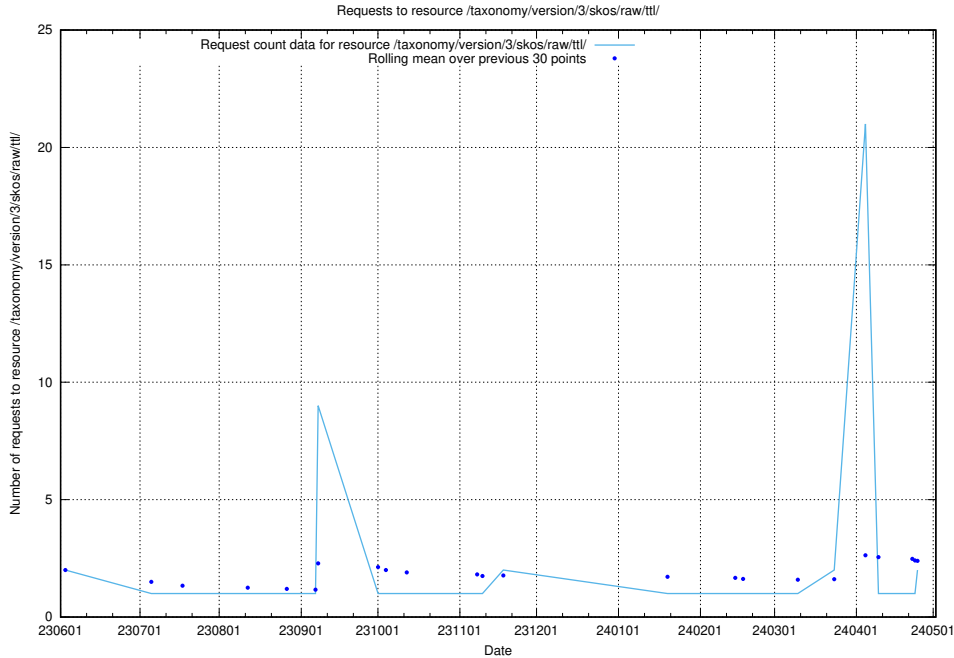

5.841 Usage of /taxonomy/version/3/skos/raw/ttl/

Here, we count the number of requests to resource /taxonomy/version/3/skos/raw/ttl/.