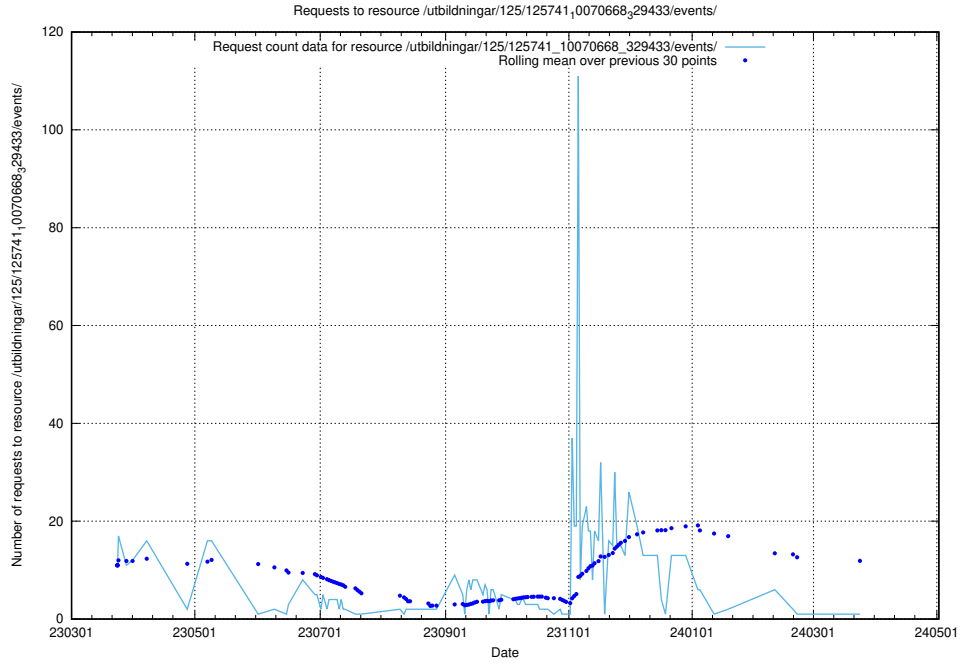

5.6190 Usage of /utbildningar/125/125741_10070668_329433/events/

Here, we count the number of requests to resource /utbildningar/125/125741_10070668_329433/events/