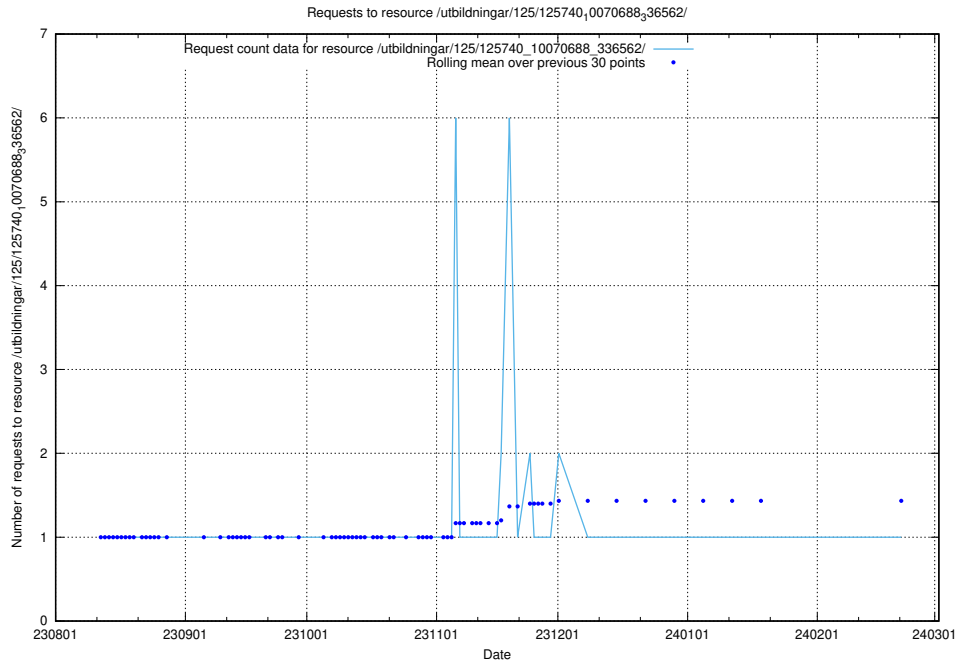

5.4757 Usage of /utbildningar/125/125740_10070688_336562/

Here, we count the number of requests to resource /utbildningar/125/125740_10070688_336562/.