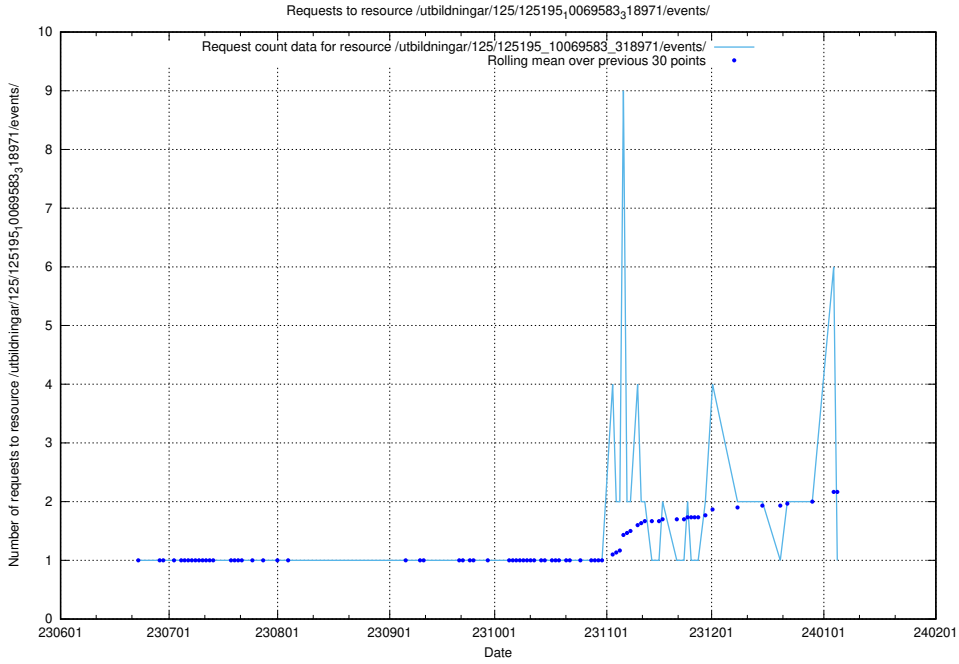

5.5678 Usage of /utbildningar/125/125195_10069583_318971/events/

Here, we count the number of requests to resource /utbildningar/125/125195_10069583_318971/events/