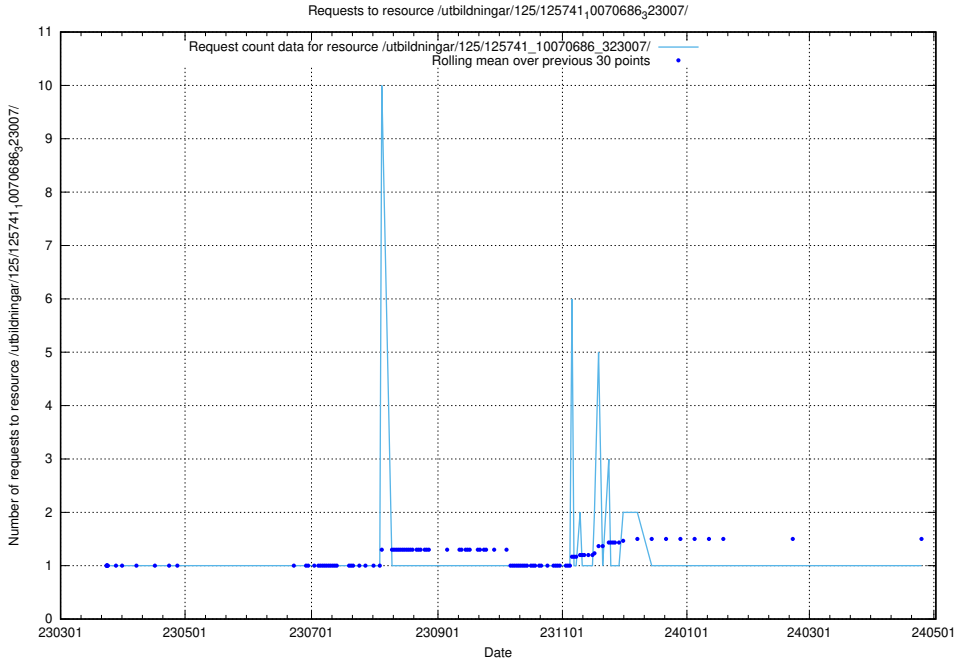

5.6411 Usage of /utbildningar/125/125741_10070686_323007/

Here, we count the number of requests to resource /utbildningar/125/125741_10070686_323007/.