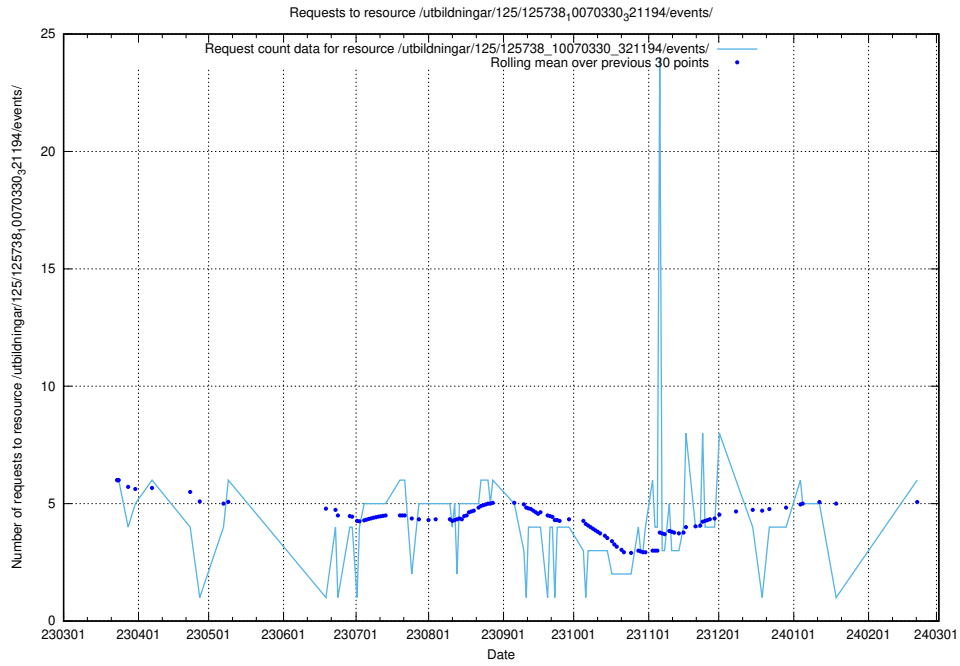

5.100 Usage of /utbildningar/125/125738_10070330_321194/events/

Here, we count the number of requests to resource /utbildningar/125/125738_10070330_321194/events/