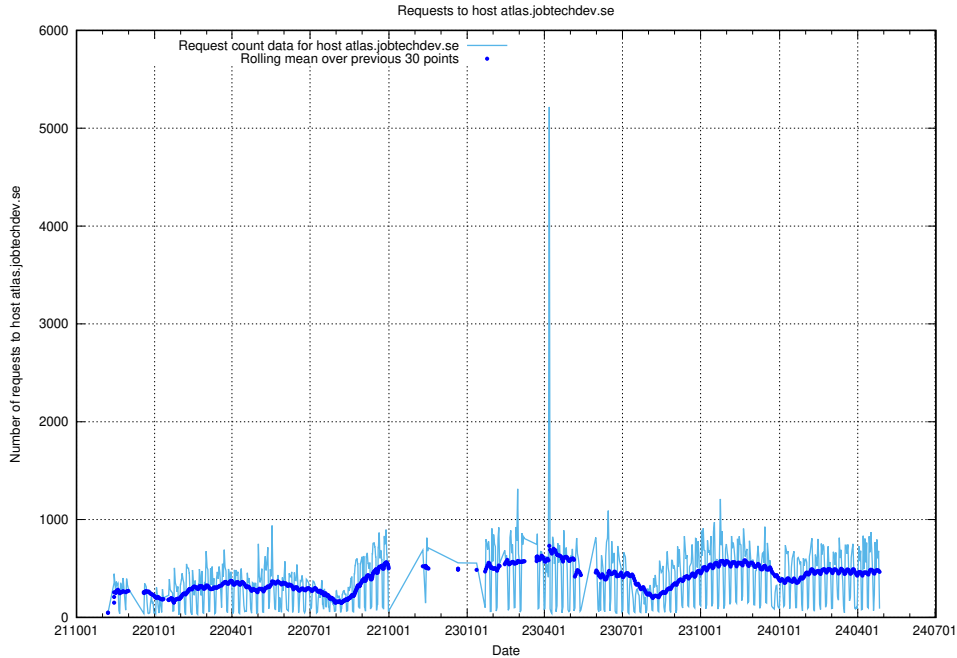

7.25 Usage of openshift-gitops-server-openshift-gitops.prod.services.jtech.se

Here, we count the number of requests to host openshift-gitops-server-openshift-gitops.prod.services.jtech.se.

7.26 Usage of demo-jobed-connect-test.jobtechdev.se