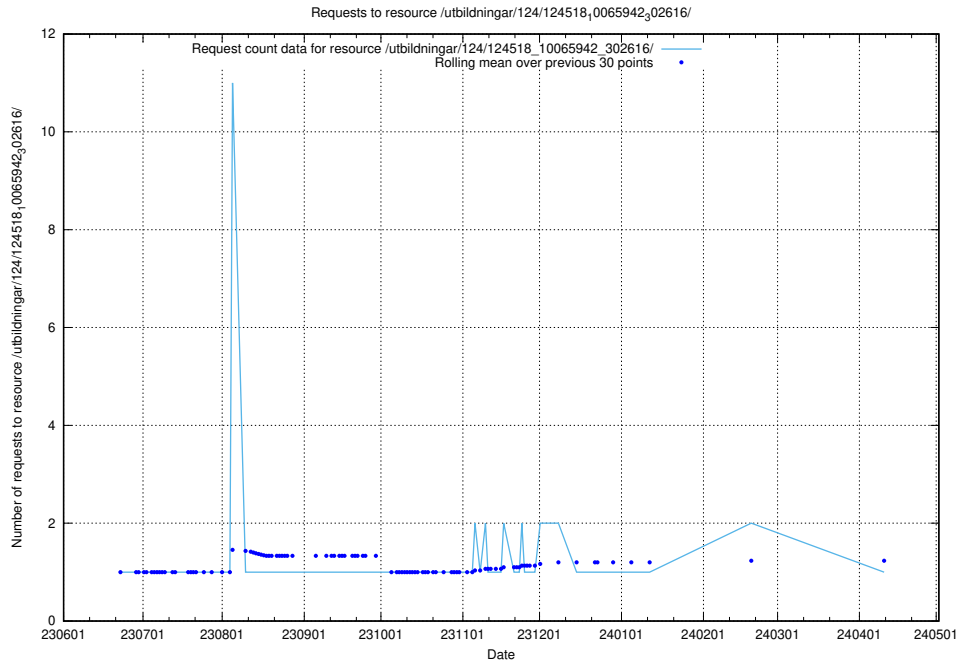

5.5713 Usage of /utbildningar/124/124518_10065942_302616/

Here, we count the number of requests to resource /utbildningar/124/124518_10065942_302616/.