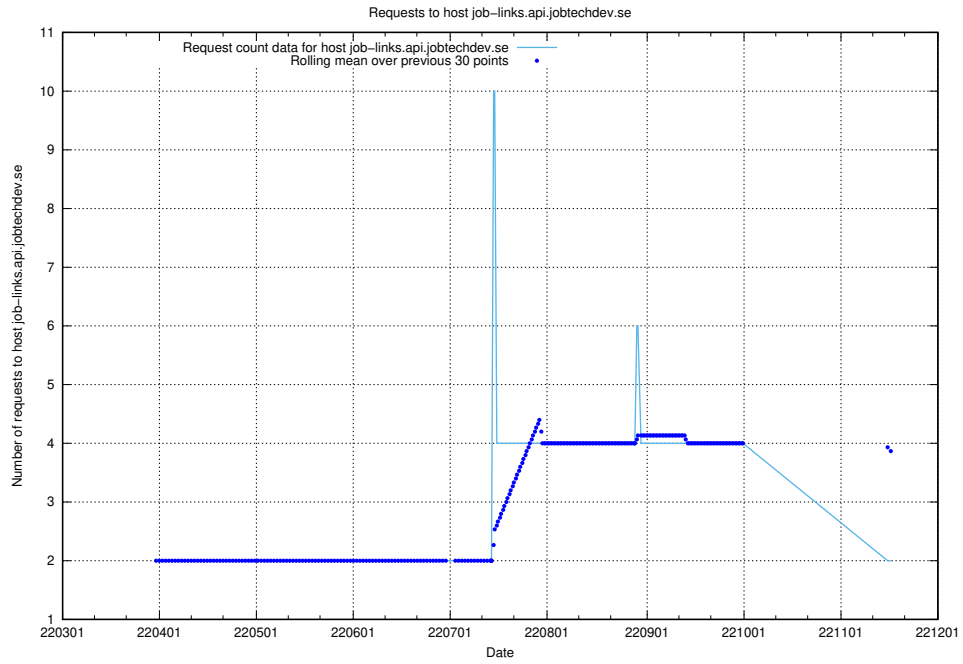

7.477 Usage of job-links.api.jobtechdev.se

Here, we count the number of requests to host job-links.api.jobtechdev.se.