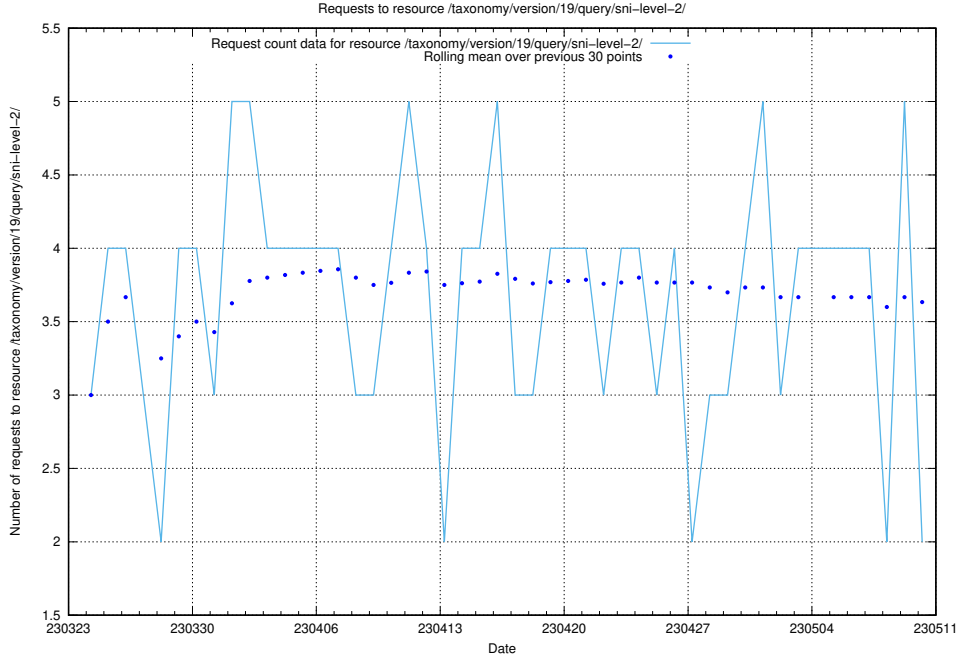

5.896 Usage of /taxonomy/version/19/query/sni-level-2/

Here, we count the number of requests to resource /taxonomy/version/19/query/sni-level-2/.