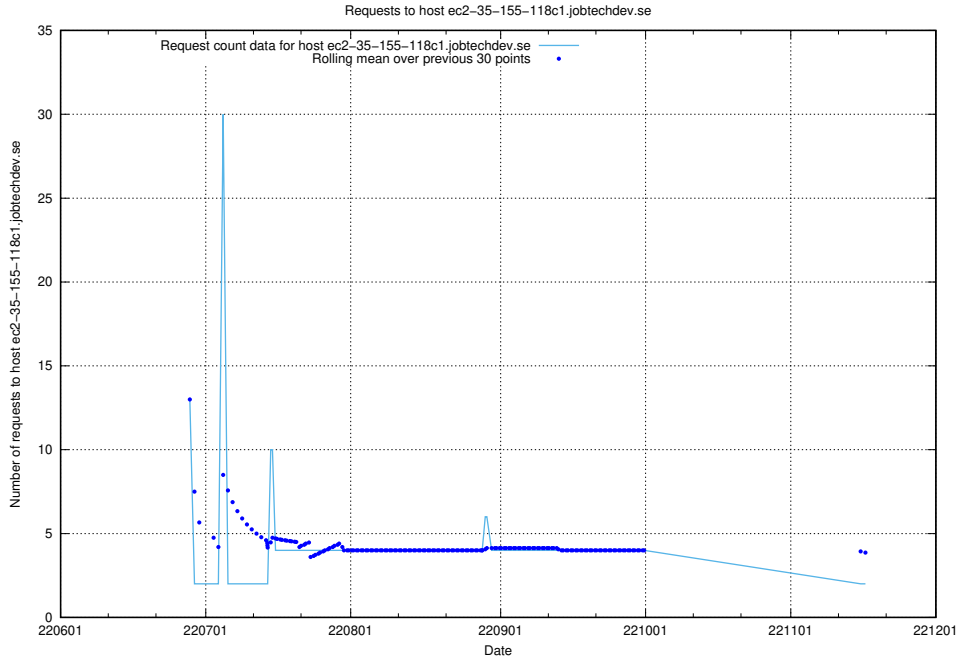

7.392 Usage of ec2-35-155-118c1.jobtechdev.se

Here, we count the number of requests to host ec2-35-155-118c1.jobtechdev.se.