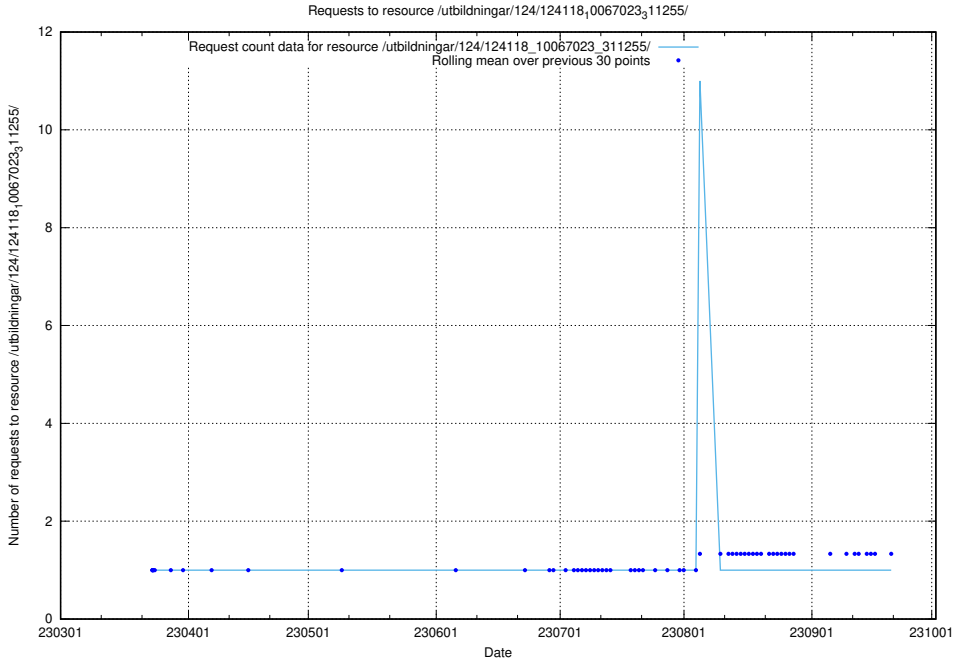

5.4150 Usage of /utbildningar/124/124118_10067023_311255/

Here, we count the number of requests to resource /utbildningar/124/124118_10067023_311255/.