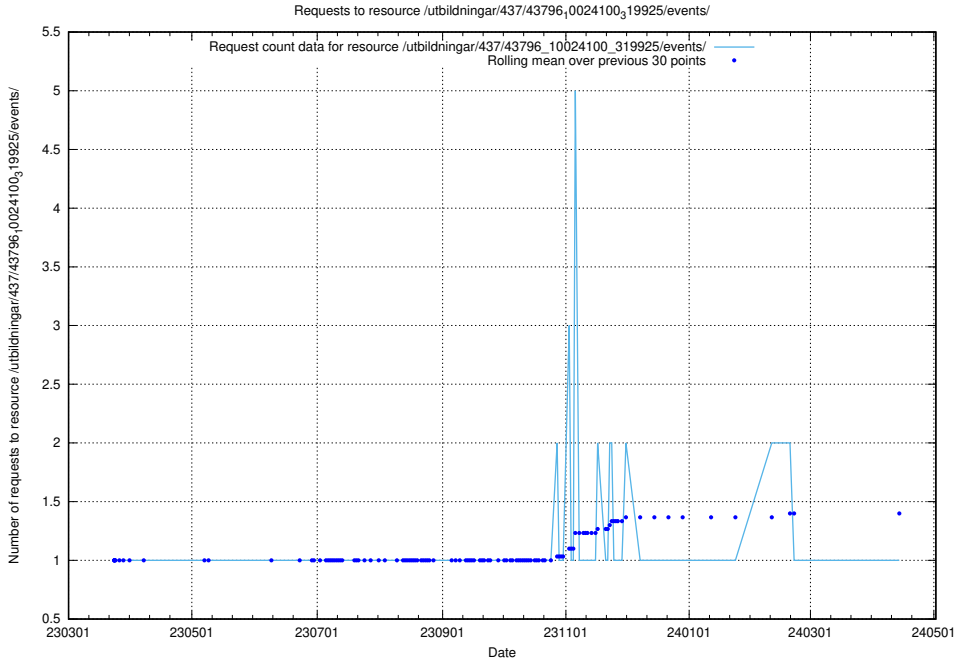

Here, we count the number of requests to resource /utbildningar/437/43796_10024100_32268/.

5.6295 Usage of /utbildningar/437/43796_10024100_319925/events/

Here, we count the number of requests to resource /utbildningar/437/43796_10024100_319925/events/.