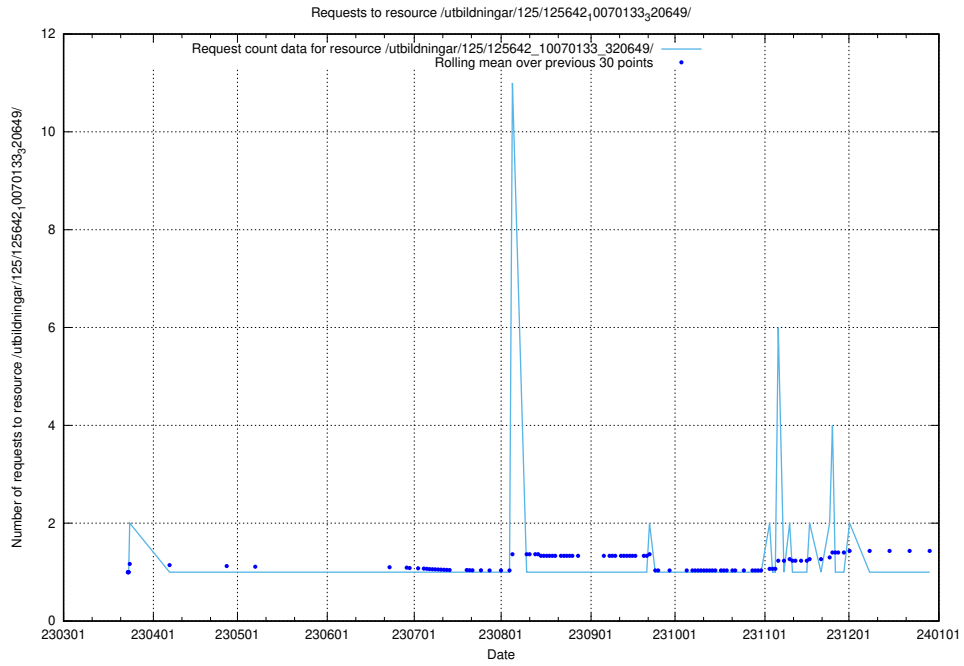

5.1025 Usage of /utbildningar/125/125642_10070133_320649/

Here, we count the number of requests to resource /utbildningar/125/125642_10070133_320649/.