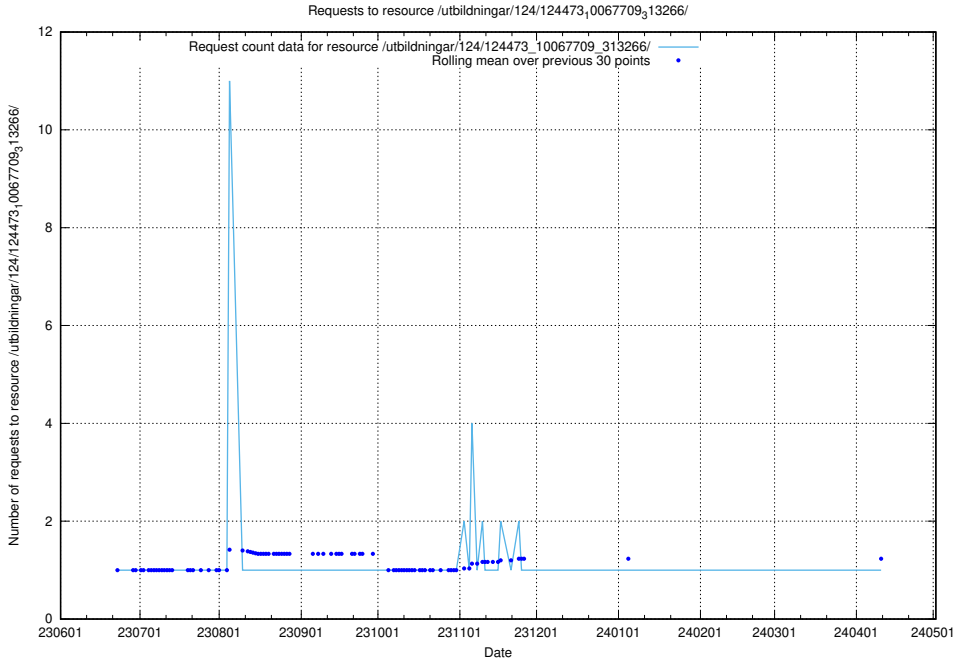

5.5748 Usage of /utbildningar/124/124473_10067709_313266/

Here, we count the number of requests to resource /utbildningar/124/124473_10067709_313266/.