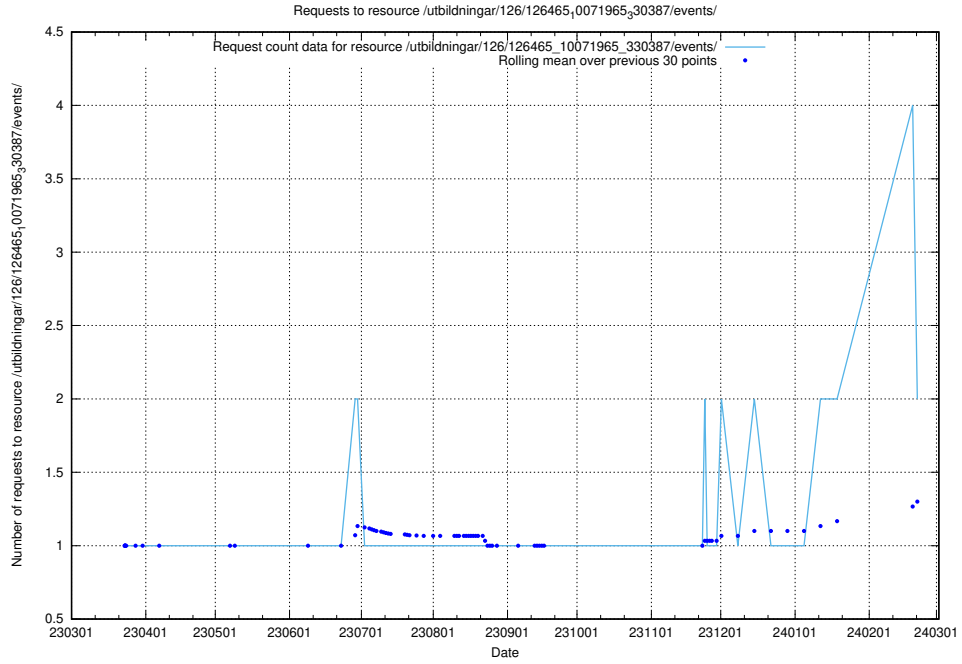

5.925 Usage of /utbildningar/126/126465_10071965_330387/events/

Here, we count the number of requests to resource /utbildningar/126/126465_10071965_330387/events/