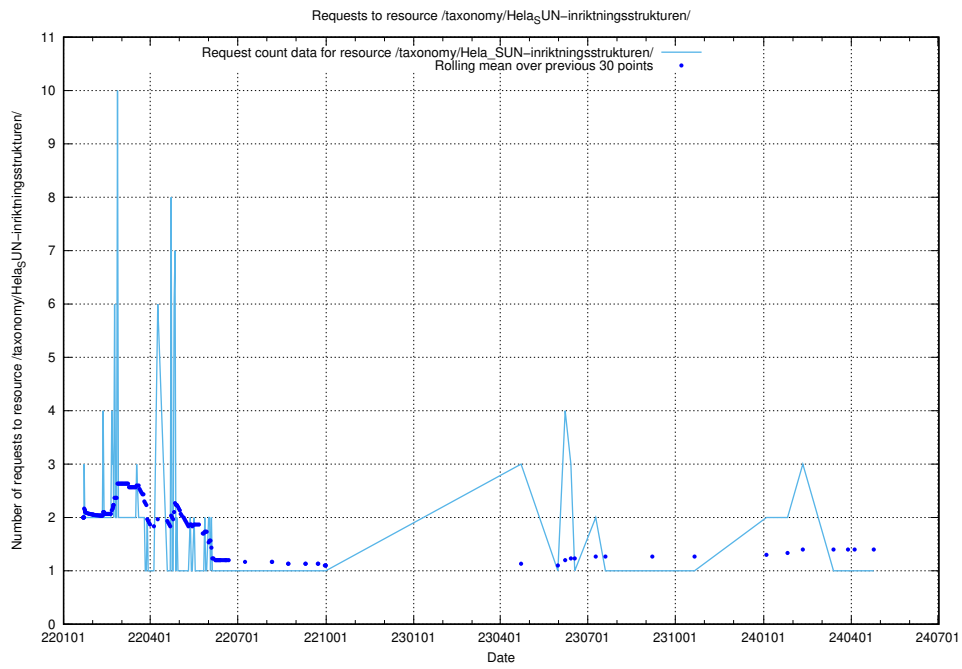

5.6434 Usage of /taxonomy/Hela_SUN-inriktningsstrukturen/

Here, we count the number of requests to resource /taxonomy/Hela_SUN-inriktningsstrukturen/.