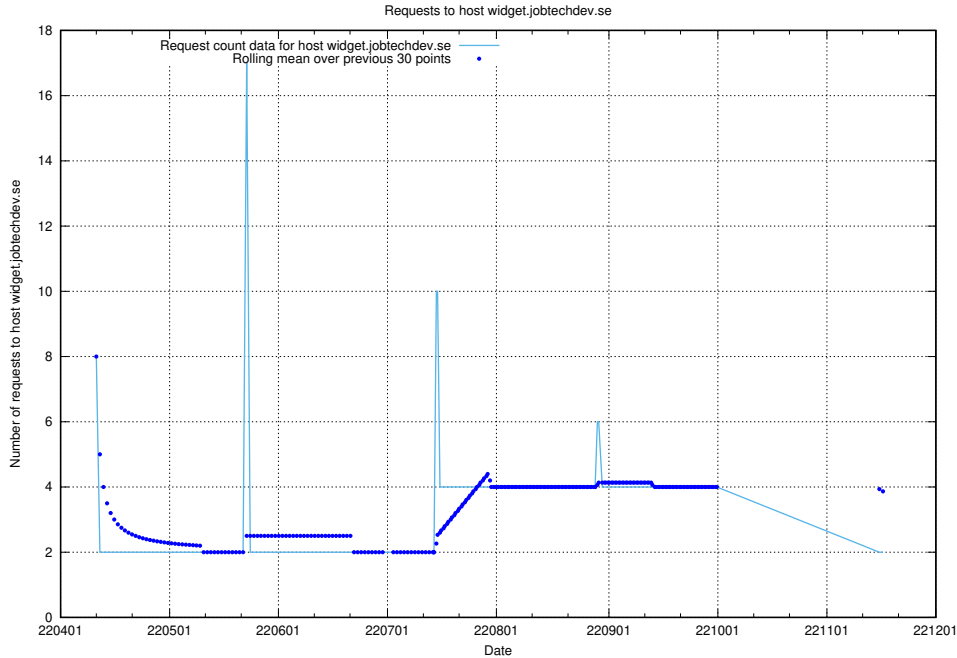

7.460 Usage of widget.jobtechdev.se

Here, we count the number of requests to host widget.jobtechdev.se.

7.461 Usage of taxonomyt1.api.jobtechdev.se

Here, we count the number of requests to host taxonomyt1.api.jobtechdev.se.