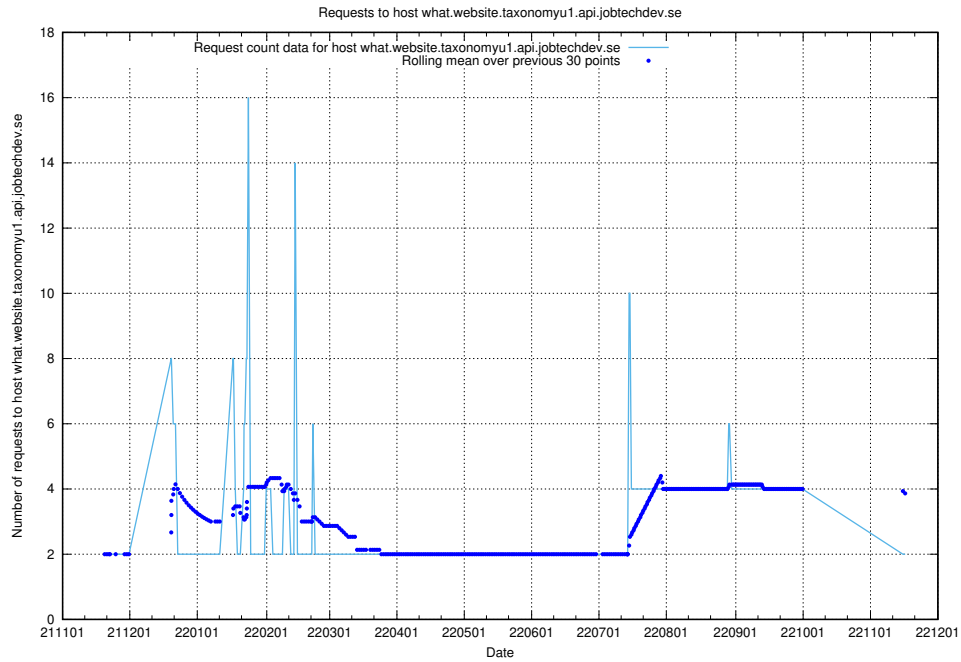

7.446 Usage of what.website.taxonomy1.api.jobtechdev.se

Here, we count the number of requests to host what.website.taxonomy1.api.jobtechdev.se.