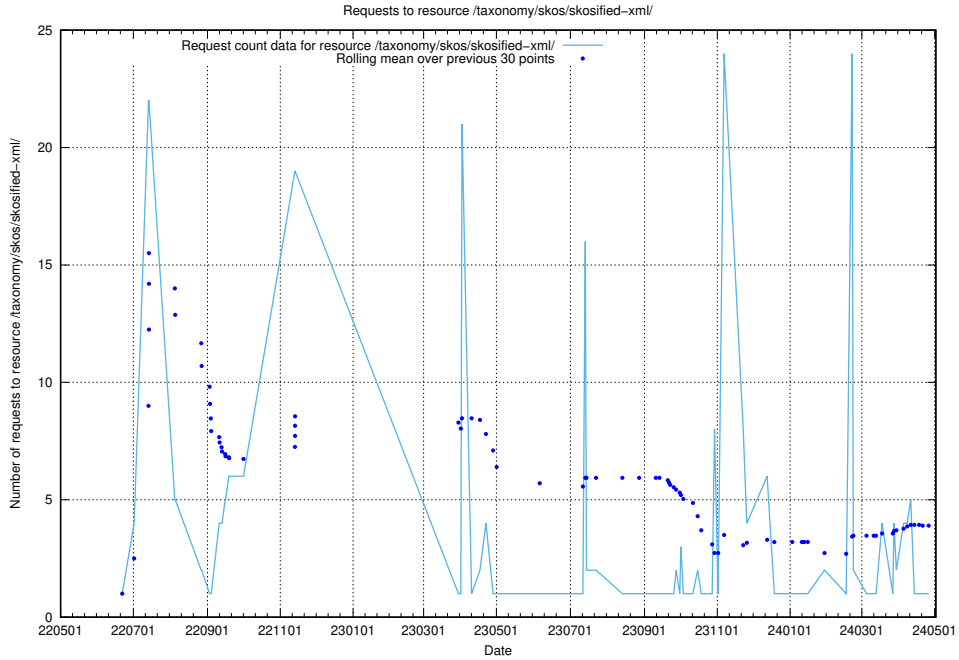

Here, we count the number of requests to resource /utbildningar/125/125696_10070500_321926/events/

5.1006 Usage of /taxonomy/skos/skosified-xml/

Here, we count the number of requests to resource /taxonomy/skos/skosified-xml/.