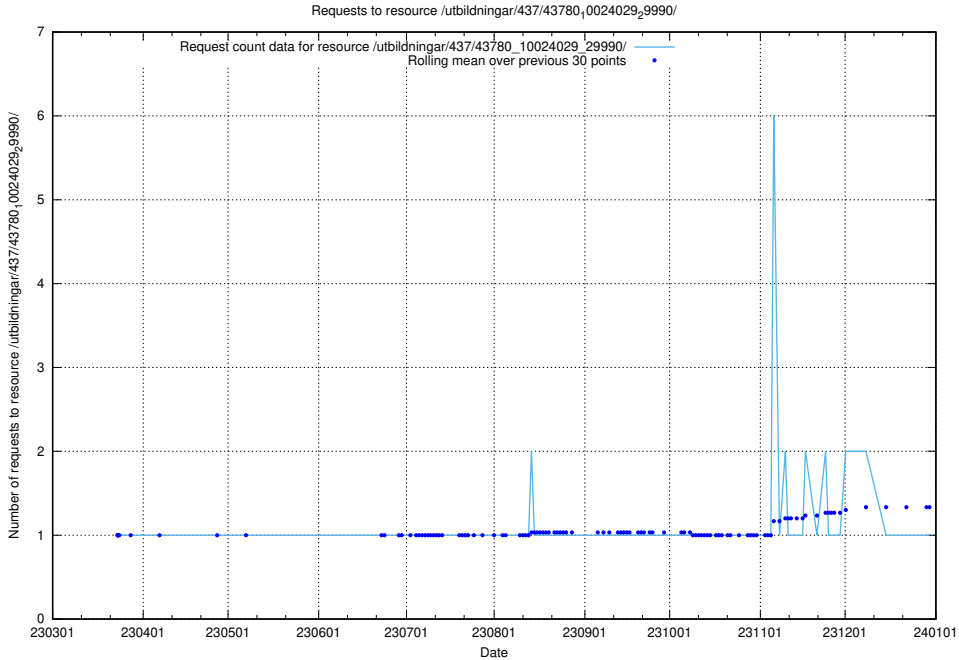

5.6308 Usage of /utbildningar/437/43780_10024029_29990/

Here, we count the number of requests to resource /utbildningar/437/43780_10024029_29990/.