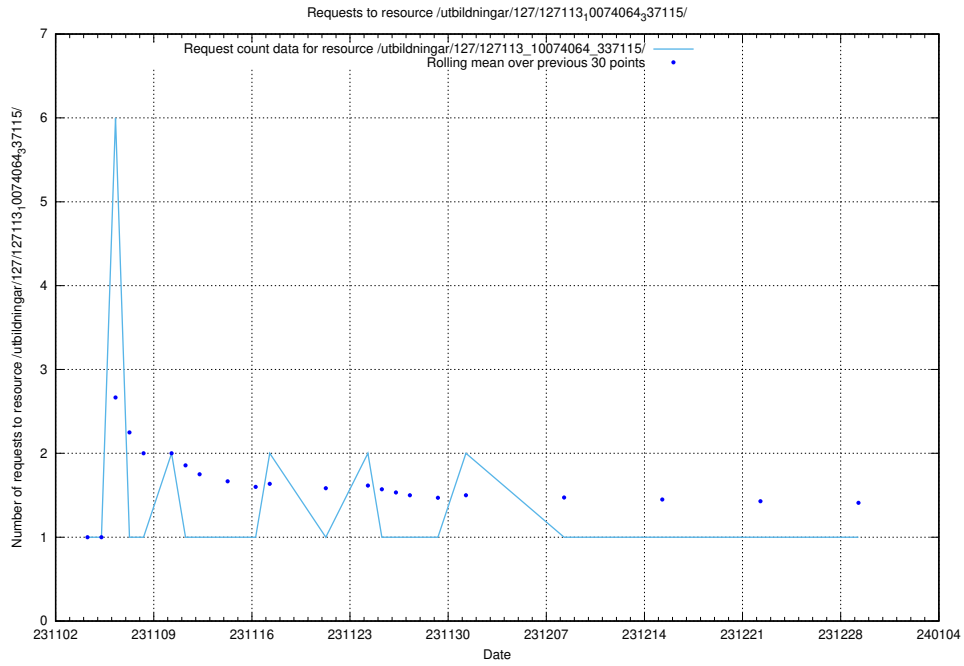

5.4076 Usage of /utbildningar/127/127113_10074064_337115/

Here, we count the number of requests to resource /utbildningar/127/127113_10074064_337115/.