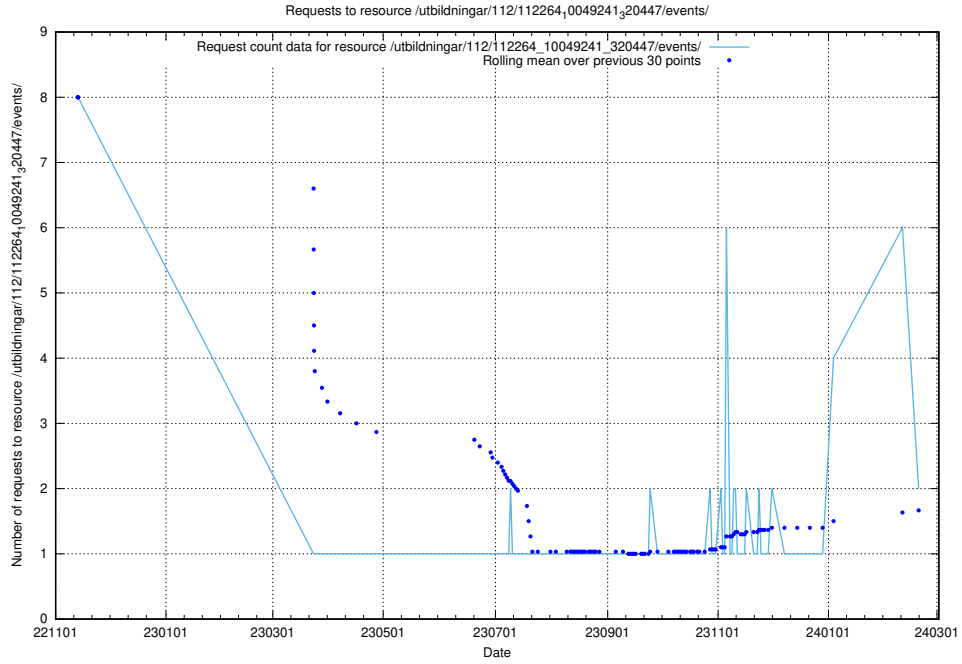

5.809 Usage of /utbildningar/112/112264_10049241_320447/events/

Here, we count the number of requests to resource /utbildningar/112/112264_10049241_320447/events/