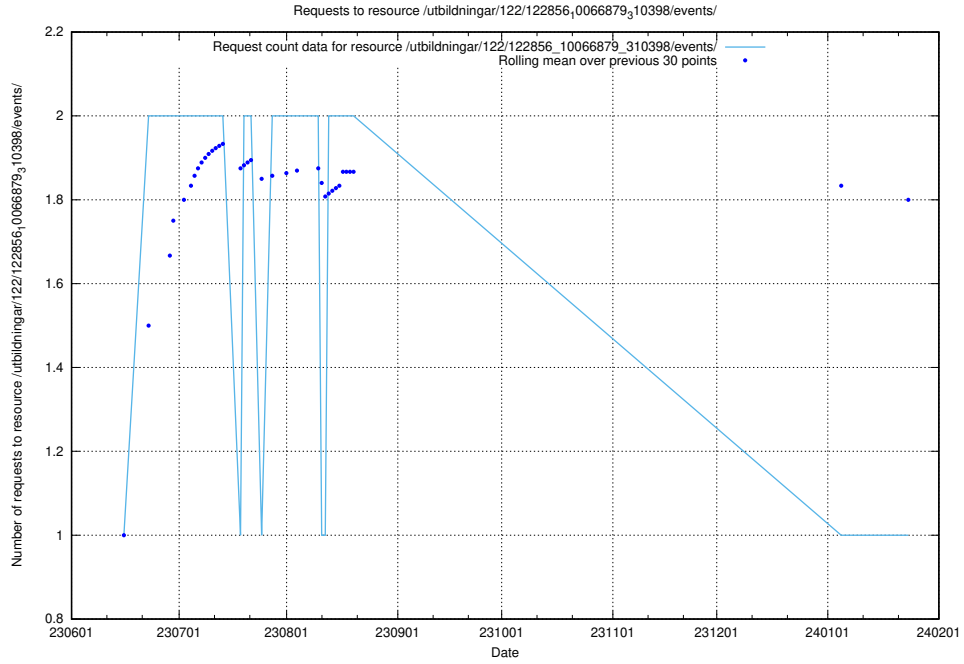

5.5832 Usage of /utbildningar/122/122856_10066879_310398/events/

Here, we count the number of requests to resource /utbildningar/122/122856_10066879_310398/events/