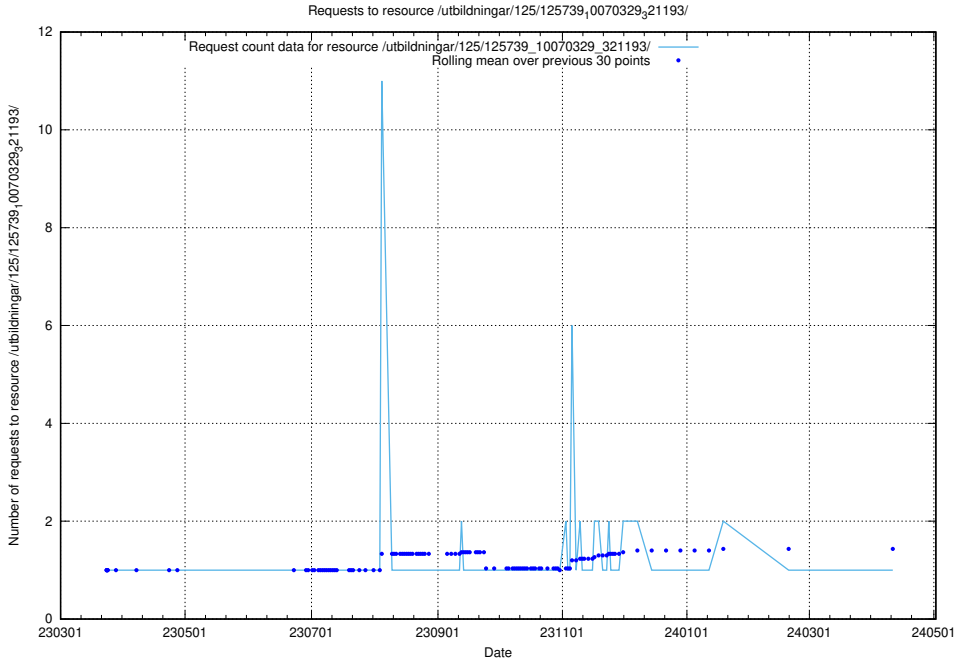

5.986 Usage of /utbildningar/125/125739_10070329_321193/

Here, we count the number of requests to resource /utbildningar/125/125739_10070329_321193/.