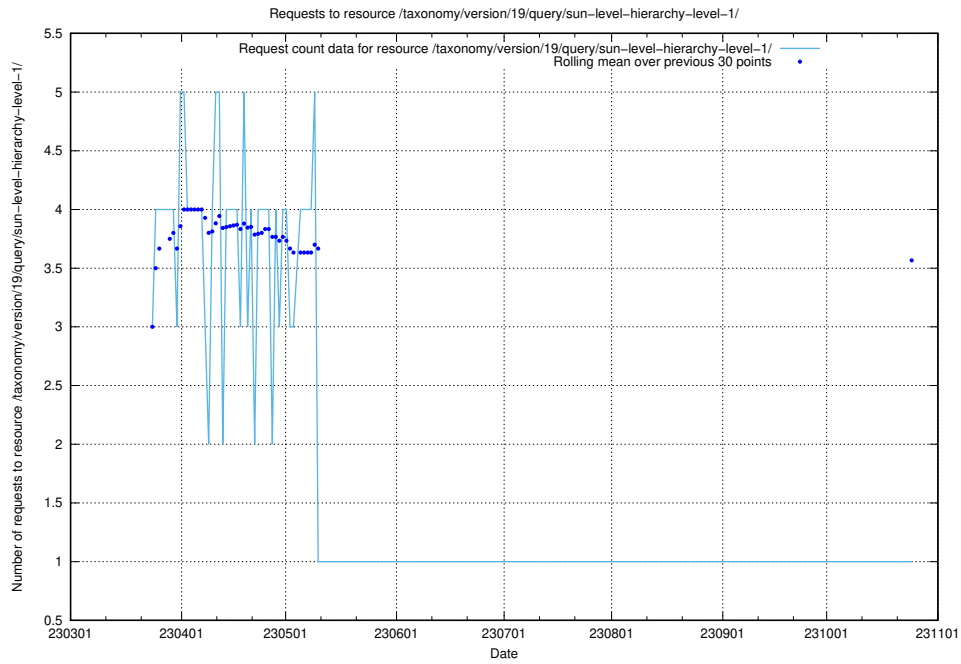

5.6056 Usage of /taxonomy/version/19/query/sun-level-hierarchy-level-1/

Here, we count the number of requests to resource /taxonomy/version/19/query/sun-level-hierarchy-level-1/.