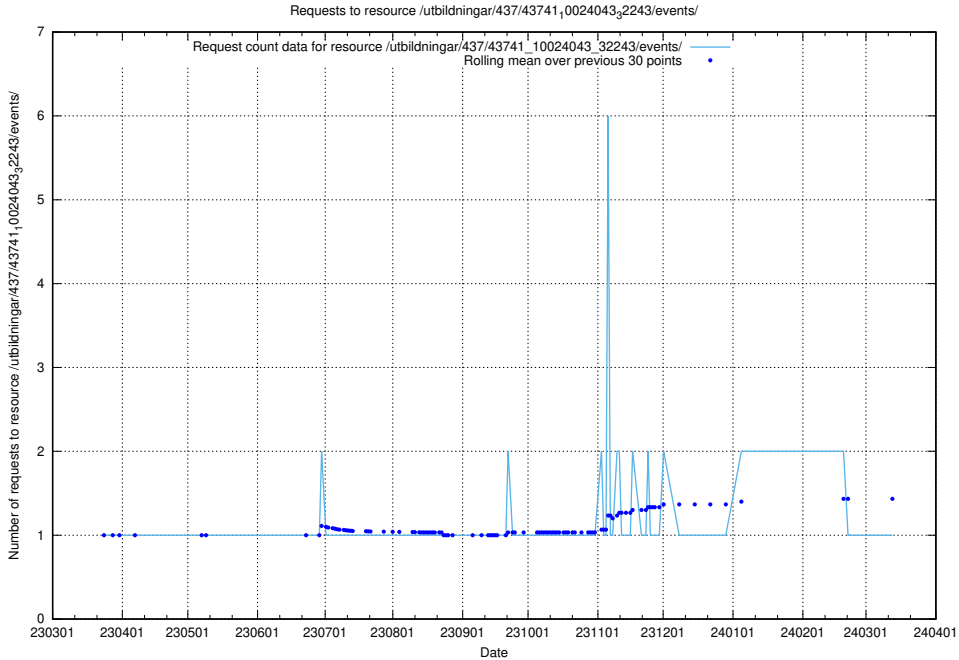

5.6141 Usage of /utbildningar/437/43741_10024043_32243/events/

Here, we count the number of requests to resource /utbildningar/437/43741_10024043_32243/events/.