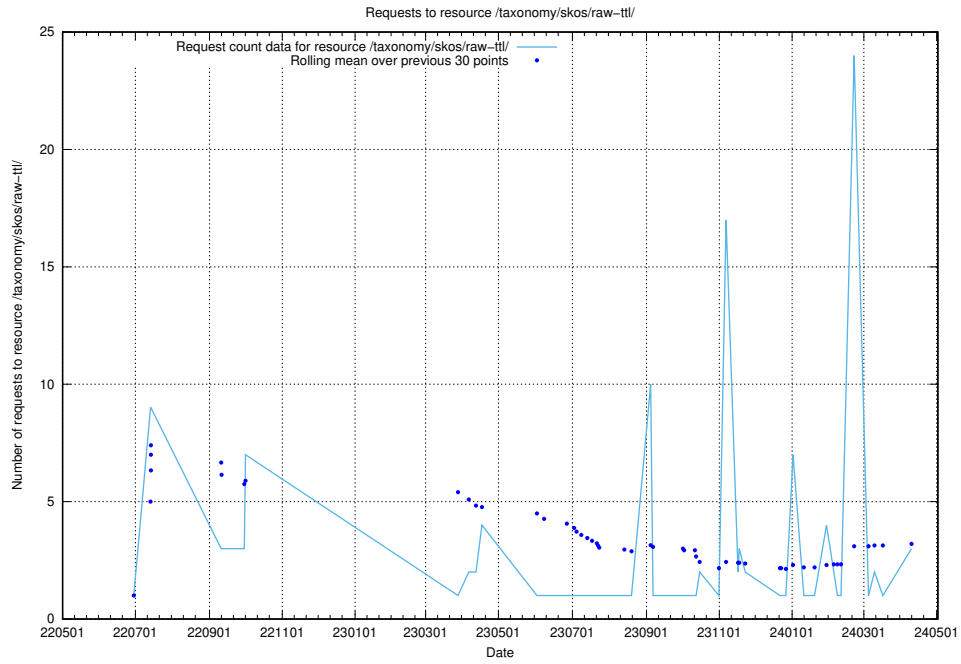

5.245 Usage of /taxonomy/skos/raw-ttl/

Here, we count the number of requests to resource /taxonomy/skos/raw-ttl/.