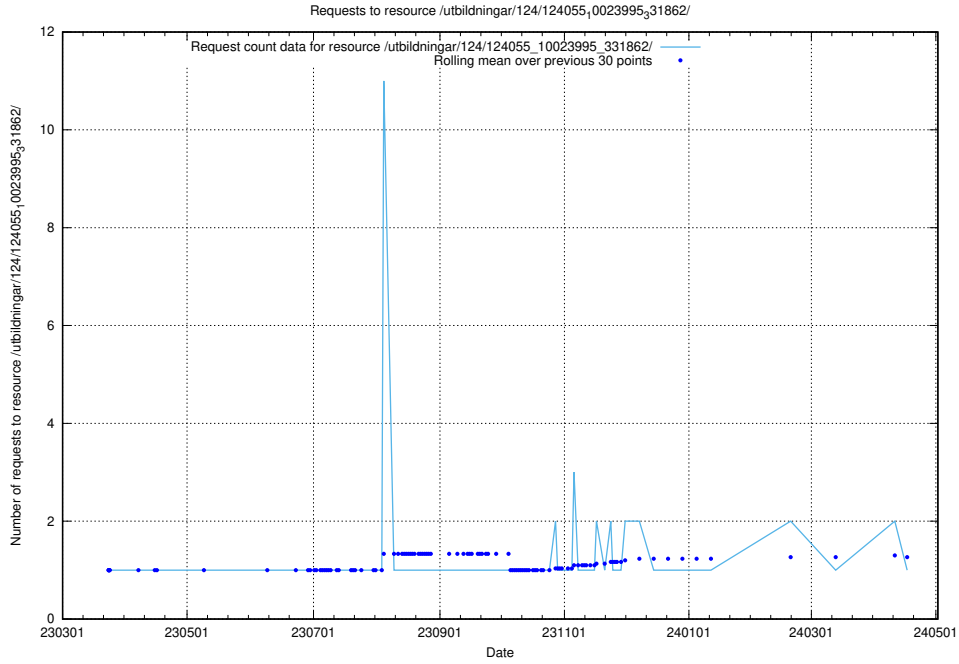

5.4241 Usage of /utbildningar/124/124055_10023995_331862/

Here, we count the number of requests to resource /utbildningar/124/124055_10023995_331862/.