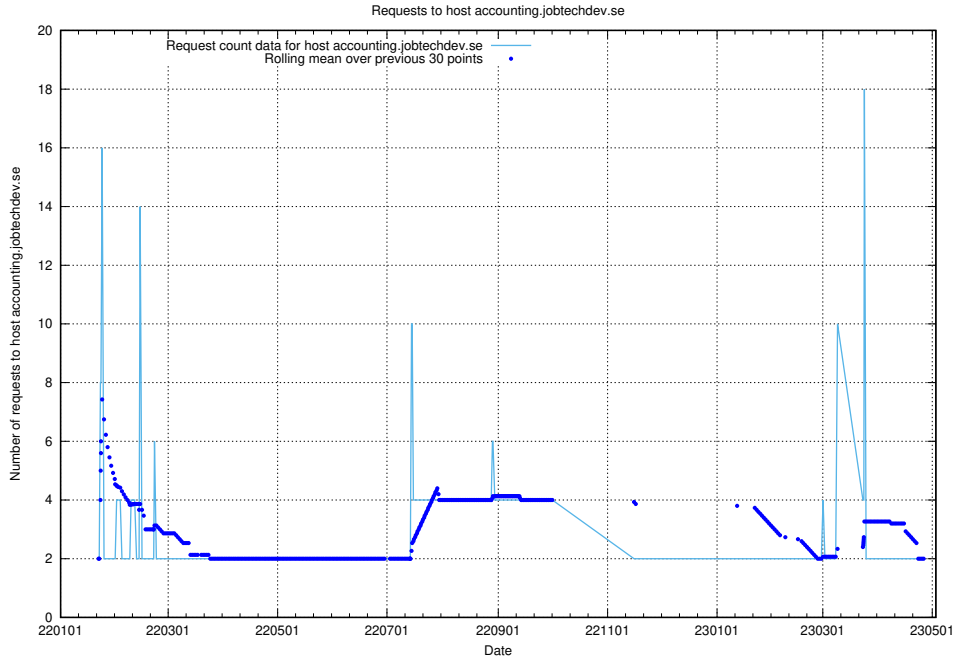

7.257 Usage of accounting.jobtechdev.se

Here, we count the number of requests to host accounting.jobtechdev.se.