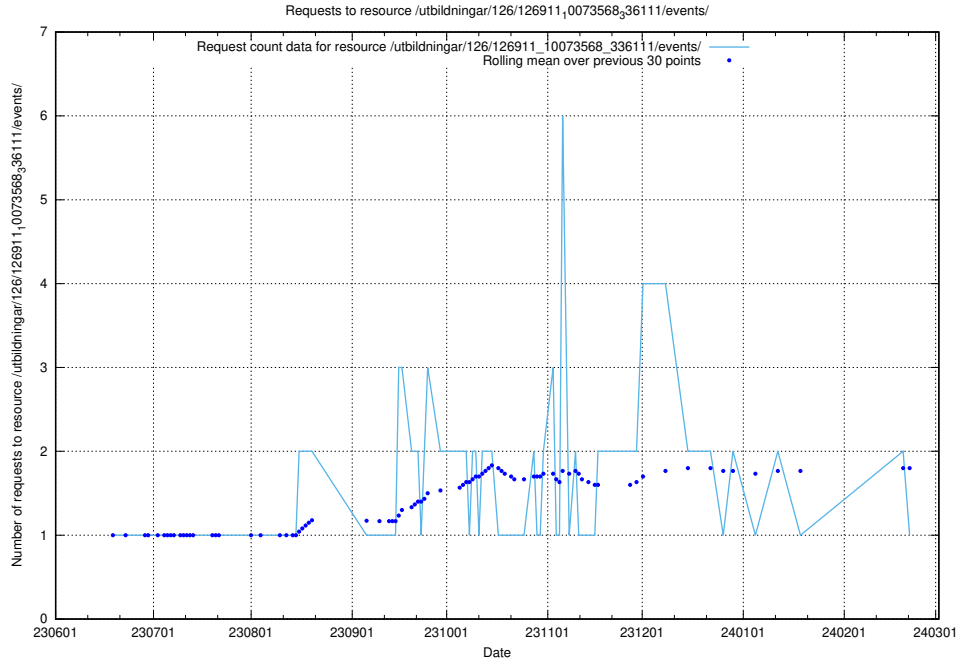

5.5795 Usage of /utbildningar/126/126911_10073568_336111/events/

Here, we count the number of requests to resource /utbildningar/126/126911_10073568_336111/events/