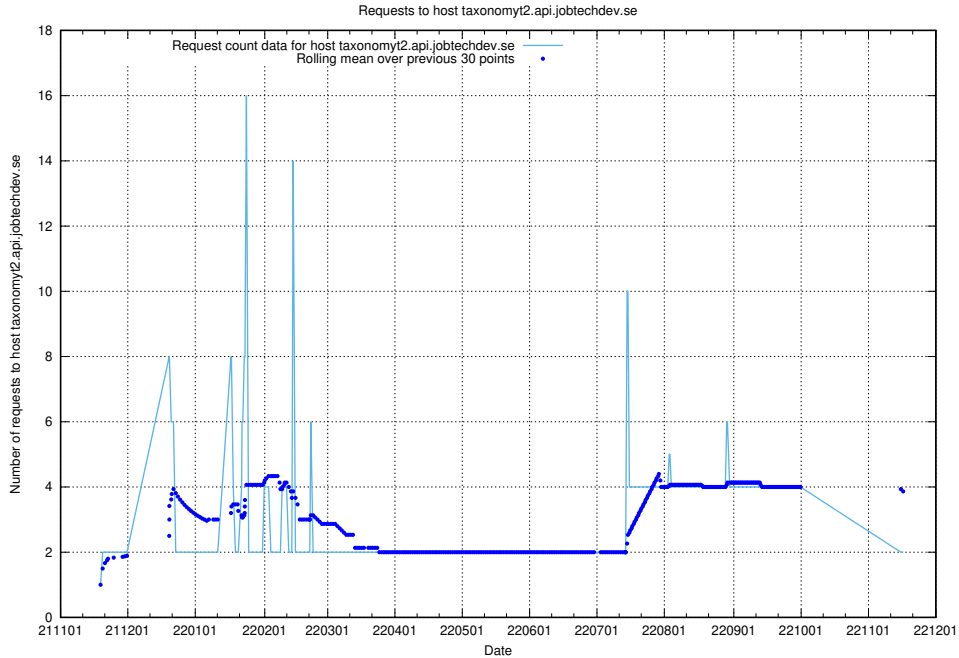

7.460 Usage of widget.jobtechdev.se

Here, we count the number of requests to host widget.jobtechdev.se.

7.461 Usage of taxonomyt1.api.jobtechdev.se

Here, we count the number of requests to host taxonomyt1.api.jobtechdev.se.