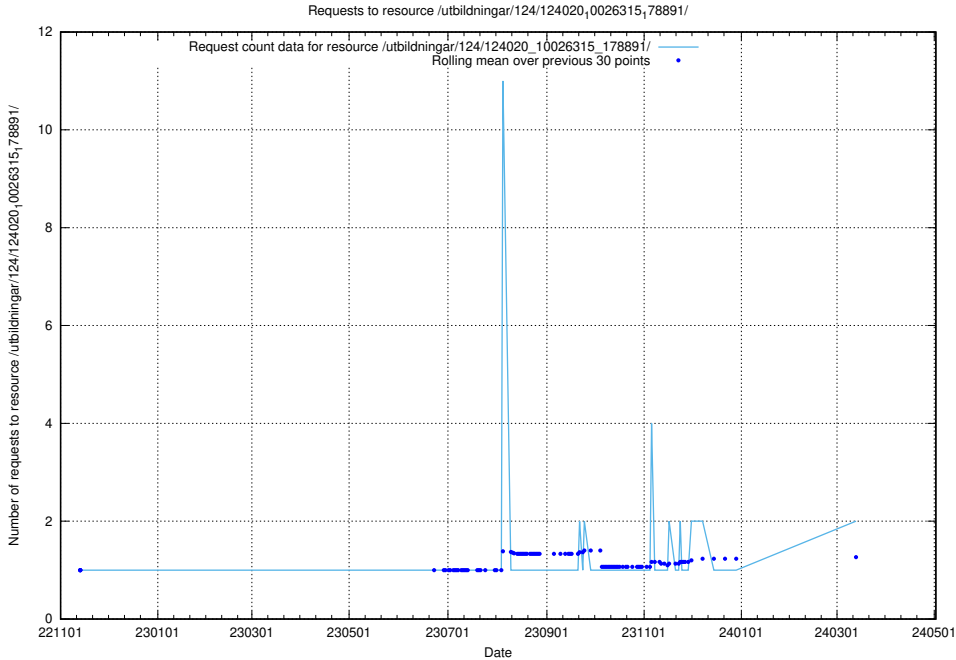

5.832 Usage of /utbildningar/124/124020_10026315_178891/

Here, we count the number of requests to resource /utbildningar/124/124020_10026315_178891/.