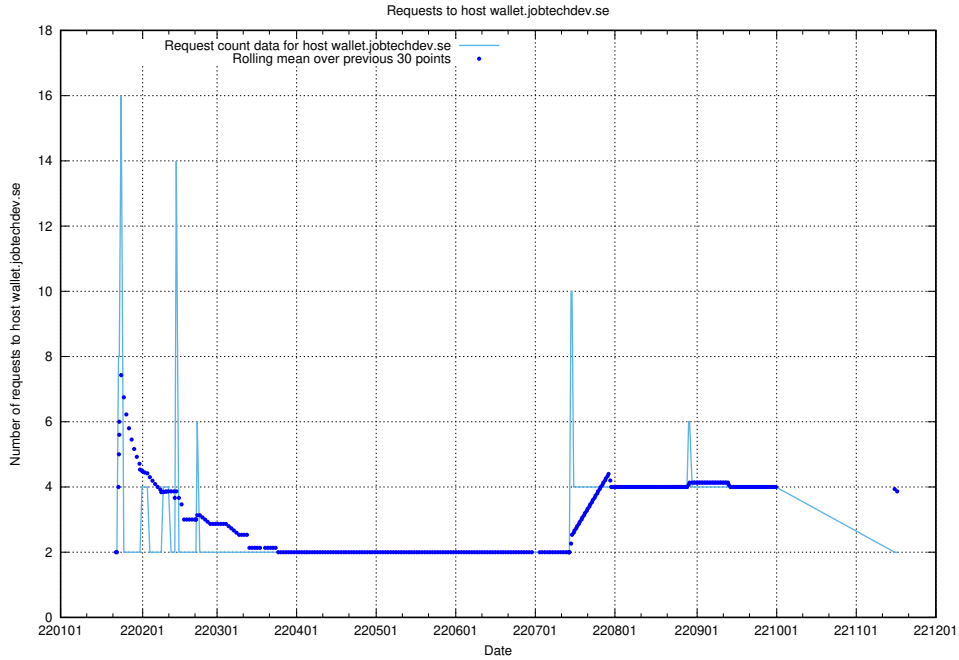

7.577 Usage of wallet.jobtechdev.se

Here, we count the number of requests to host wallet.jobtechdev.se.