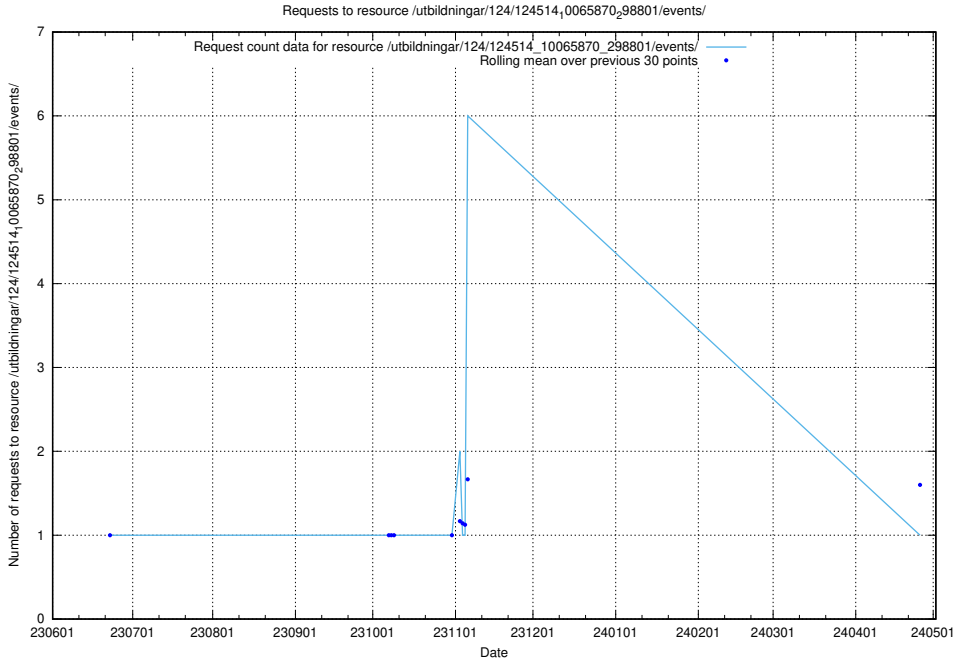

5.5723 Usage of /utbildningar/124/124514_10065870_298801/events/

Here, we count the number of requests to resource /utbildningar/124/124514_10065870_298801/events/