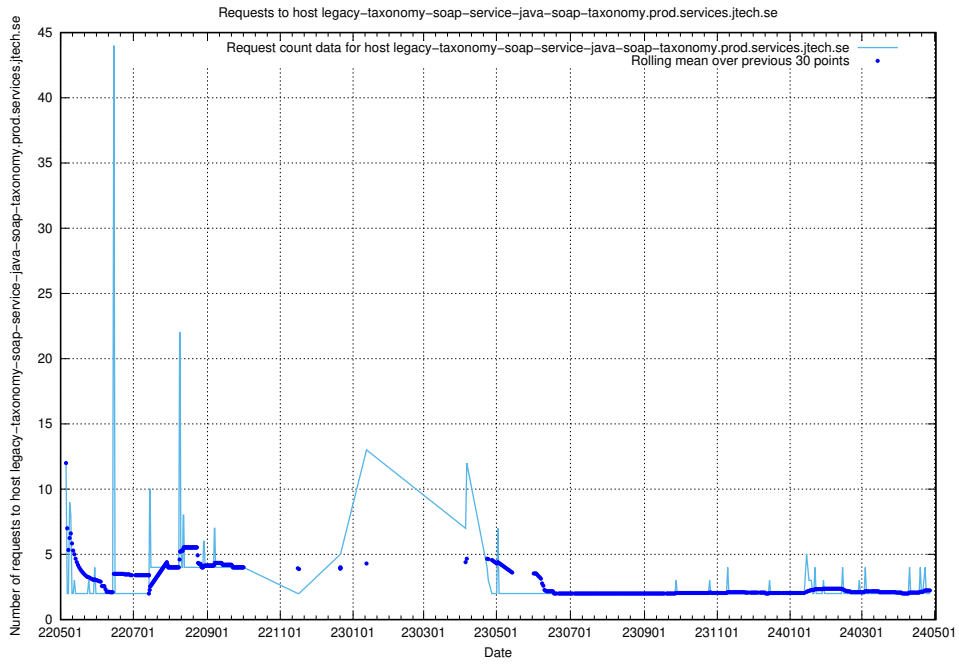

7.428 Usage of legacy-taxonomy-soap-service-java-soap-taxonomy.prod.services.jtech.se

Here, we count the number of requests to host legacy-taxonomy-soap-service-java-soap-taxonomy.prod.services.jtech.se.