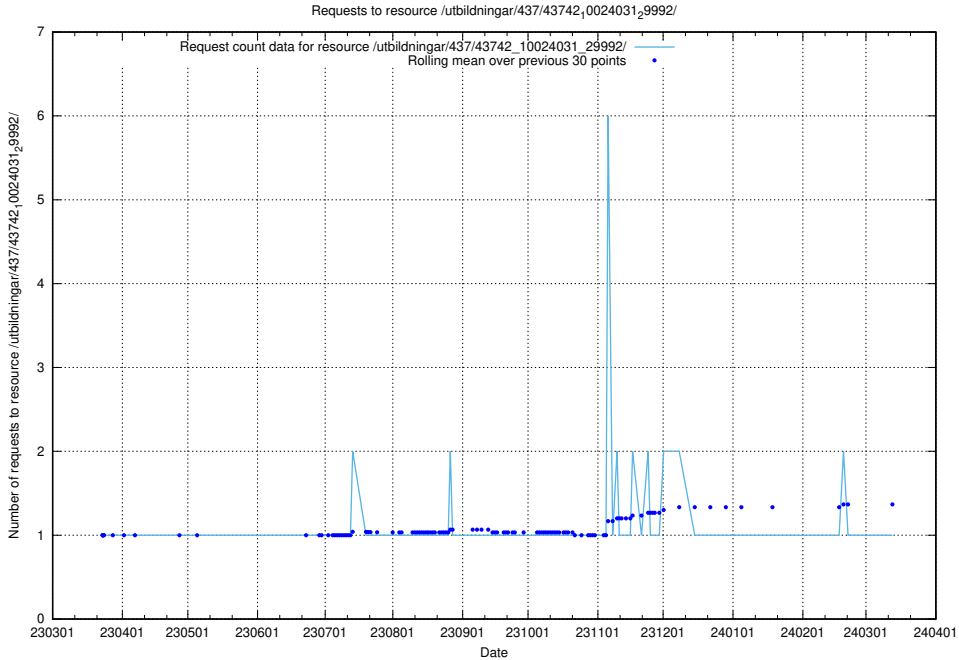

5.6330 Usage of /utbildningar/437/43742_10024031_29992/

Here, we count the number of requests to resource /utbildningar/437/43742_10024031_29992/.