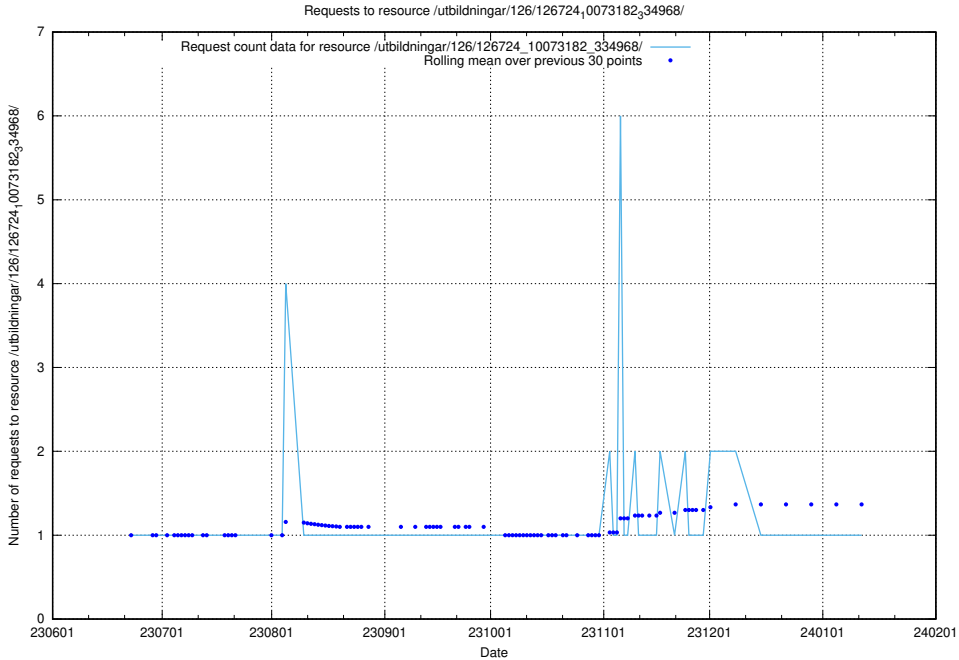

5.5550 Usage of /utbildningar/126/126724_10073182_334968/

Here, we count the number of requests to resource /utbildningar/126/126724_10073182_334968/.