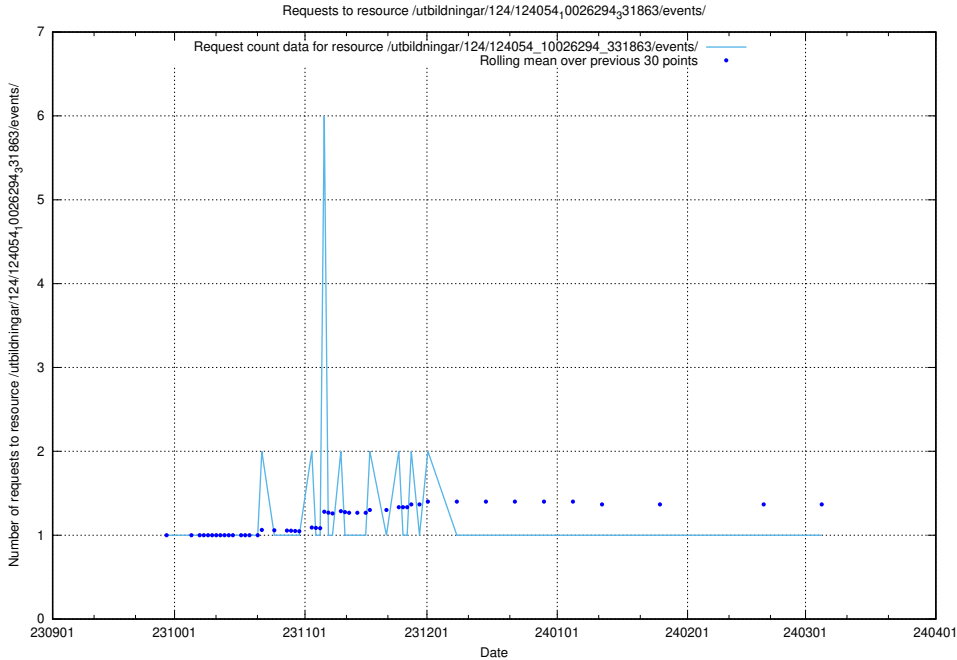

5.4418 Usage of /utbildningar/124/124054_10026294_331863/events/

Here, we count the number of requests to resource /utbildningar/124/124054_10026294_331863/events/