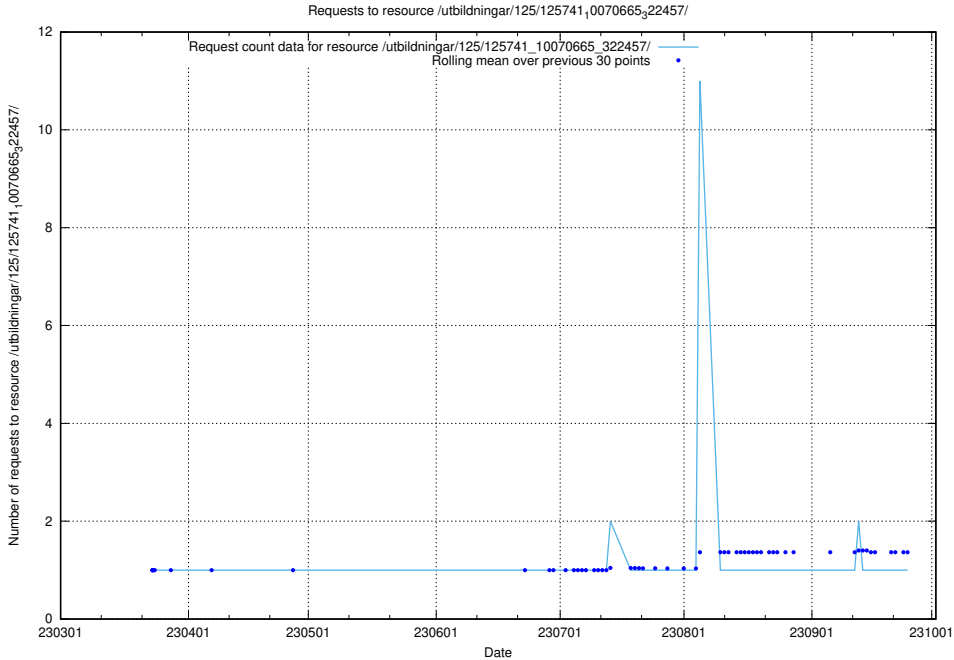

5.6430 Usage of /utbildningar/125/125741_10070665_322457/

Here, we count the number of requests to resource /utbildningar/125/125741_10070665_322457/.