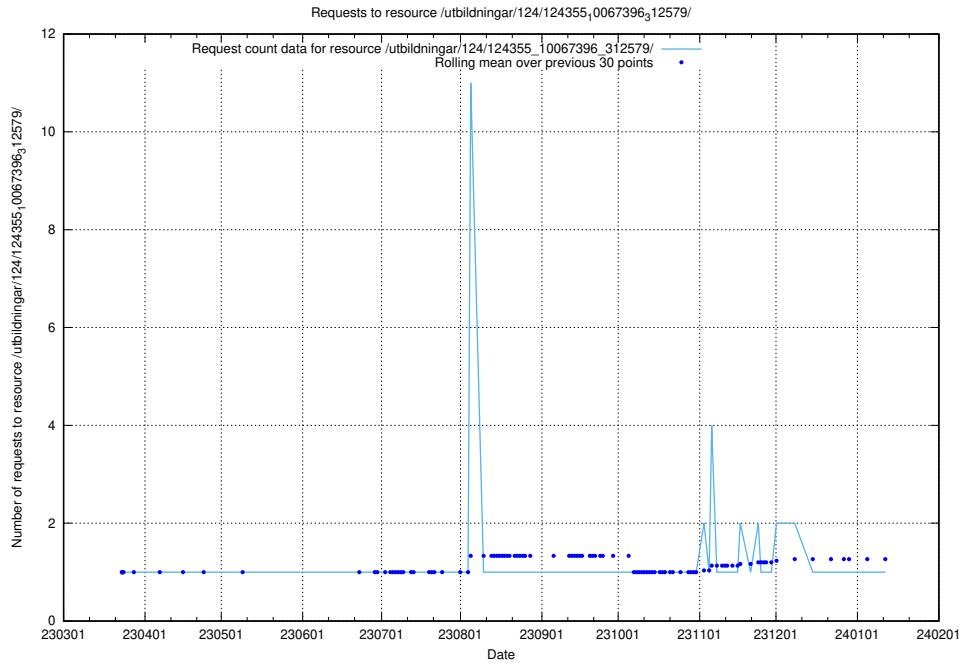

Here, we count the number of requests to resource /taxonomy/version/10/query/sun-field-hierarchy-level-3/.

5.3846 Usage of /utbildningar/124/124355_10067396_312579/

Here, we count the number of requests to resource /utbildningar/124/124355_10067396_312579/.