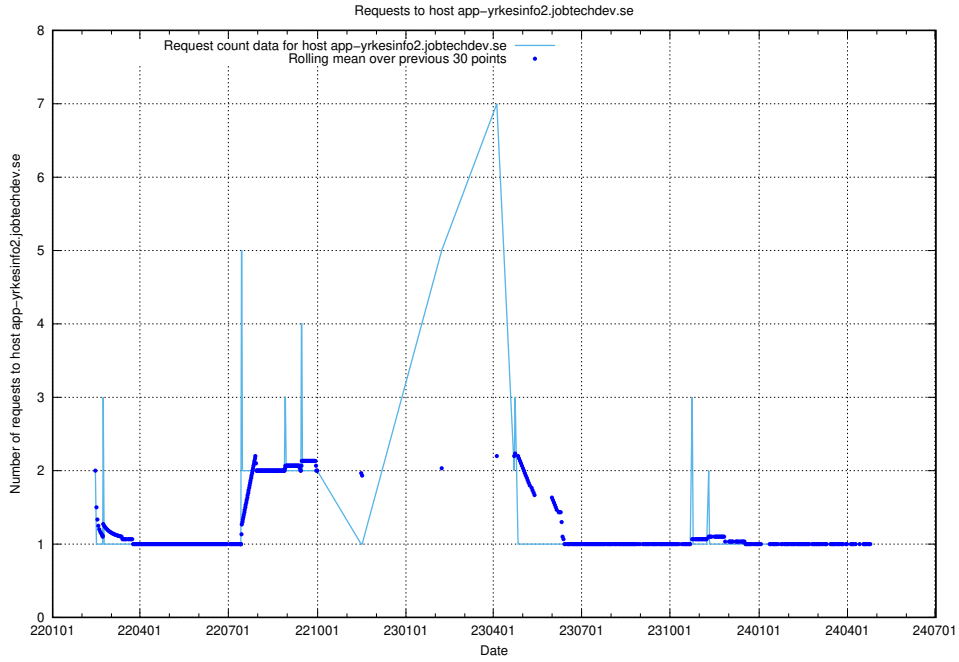

Here, we count the number of requests to host app-yrkesinfo2.jobtechdev.se.

7.656 Usage of djs-frontend-data-jobtechdev-se-prod.prod.services.jtech.se

Here, we count the number of requests to host djs-frontend-data-jobtechdev-se-prod.prod.services.jtech.se.