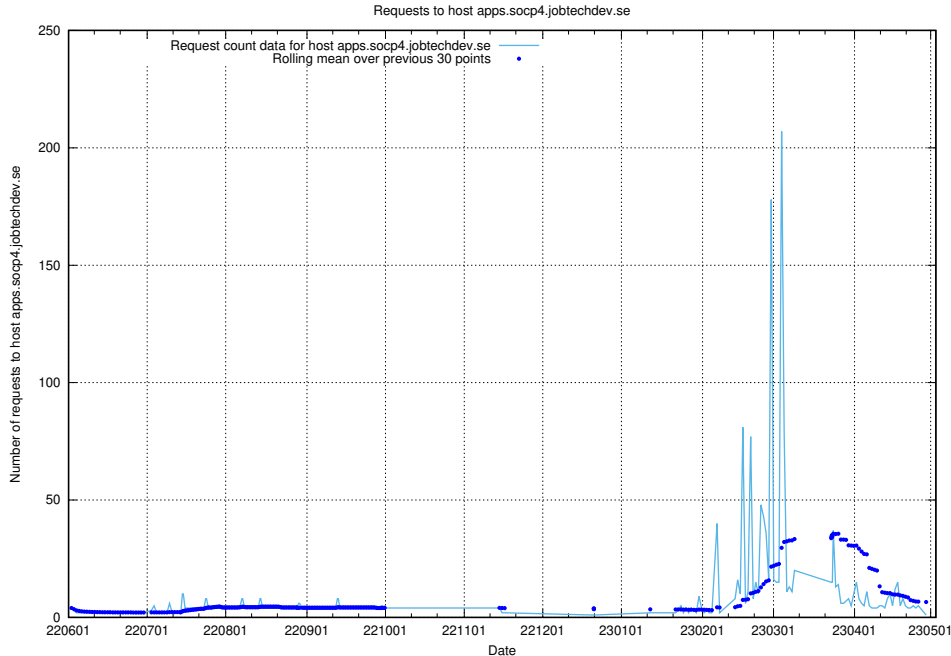

7.628 Usage of apps.socp4.jobtechdev.se

Here, we count the number of requests to host apps.socp4.jobtechdev.se.