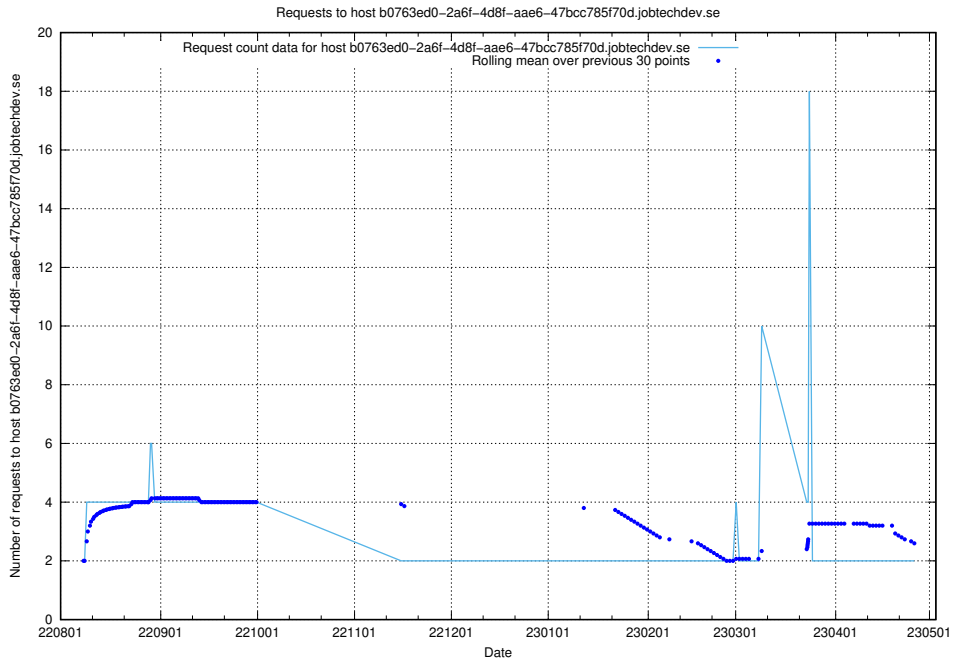

7.344 Usage of b0763ed0-2a6f-4d8f-aae6-47bcc785f70d.jobtechdev.se

Here, we count the number of requests to host b0763ed0-2a6f-4d8f-aae6-47bcc785f70d.jobtechdev.se.