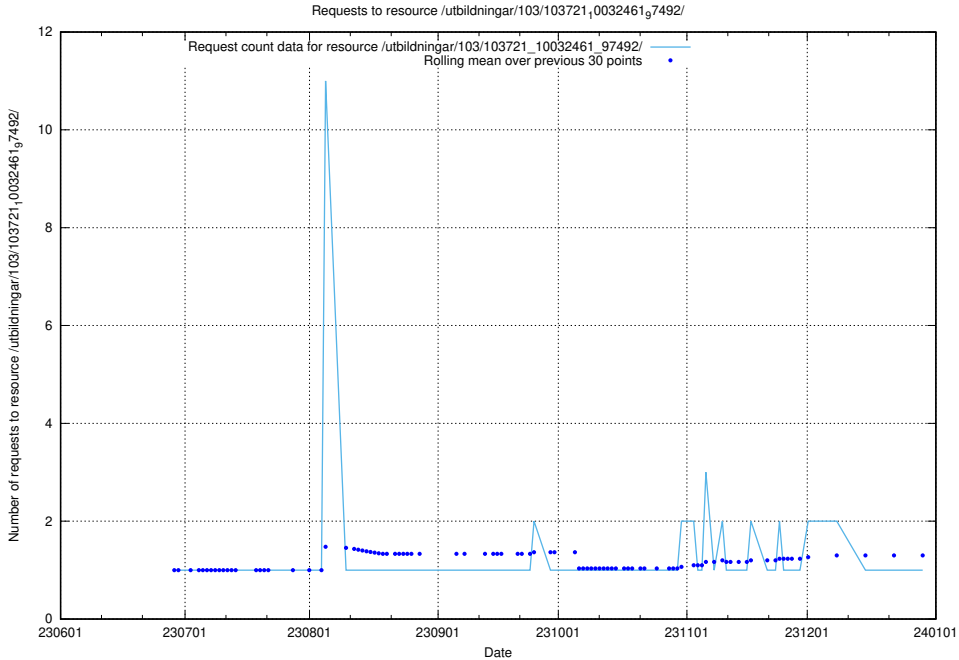

5.5482 Usage of /utbildningar/103/103721_10032461_97492/

Here, we count the number of requests to resource /utbildningar/103/103721_10032461_97492/.