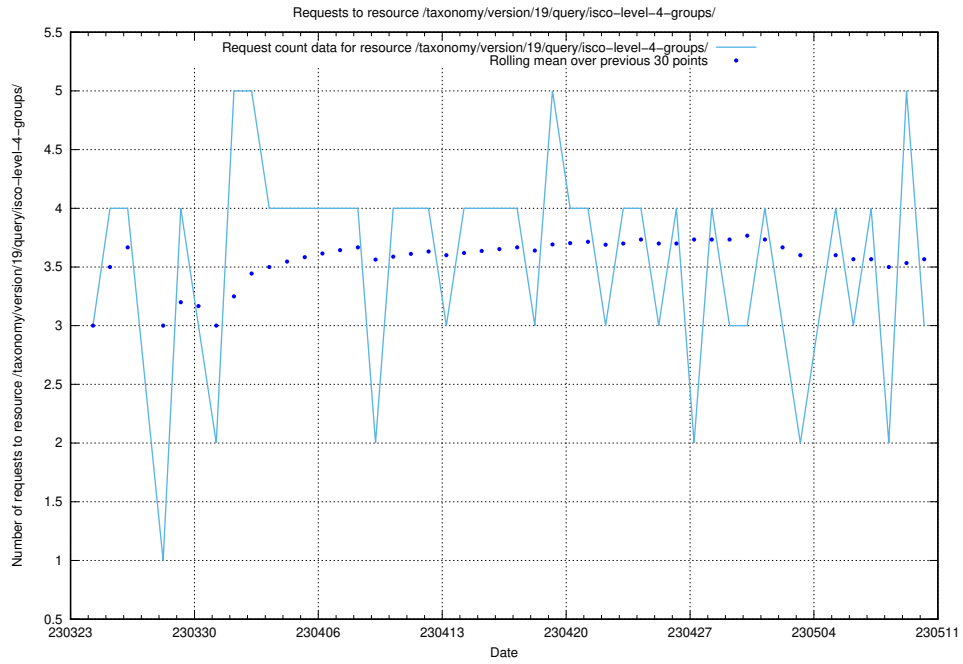

5.408 Usage of /taxonomy/version/19/query/isco-level-4-groups/

Here, we count the number of requests to resource /taxonomy/version/19/query/isco-level-4-groups/.