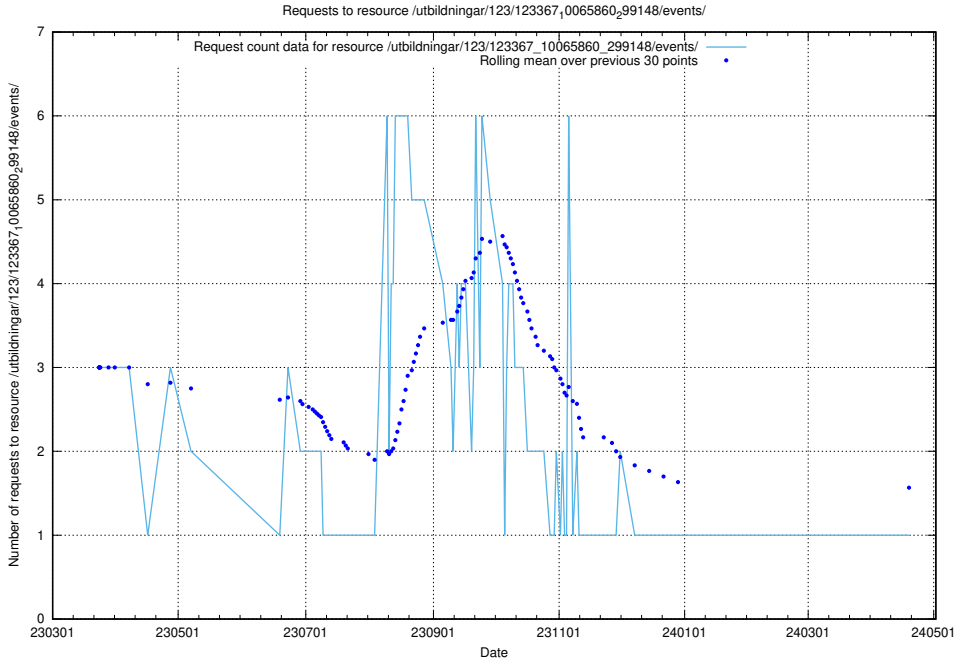

5.6207 Usage of /utbildningar/123/123367_10065860_299148/events/

Here, we count the number of requests to resource /utbildningar/123/123367_10065860_299148/events/