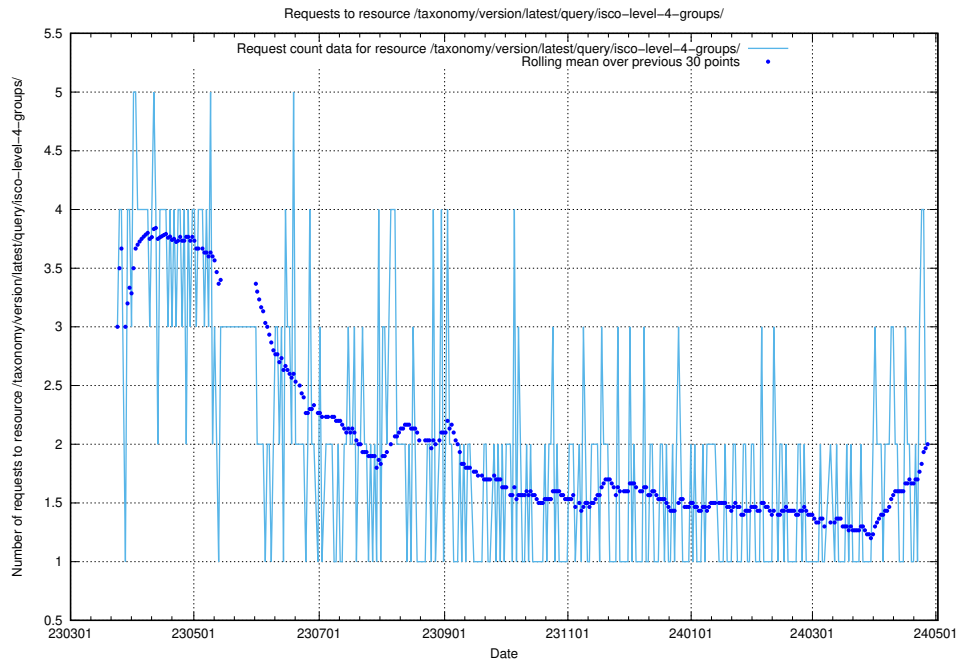

5.884 Usage of /taxonomy/version/latest/query/isco-level-4-groups/

Here, we count the number of requests to resource /taxonomy/version/latest/query/isco-level-4-groups/.