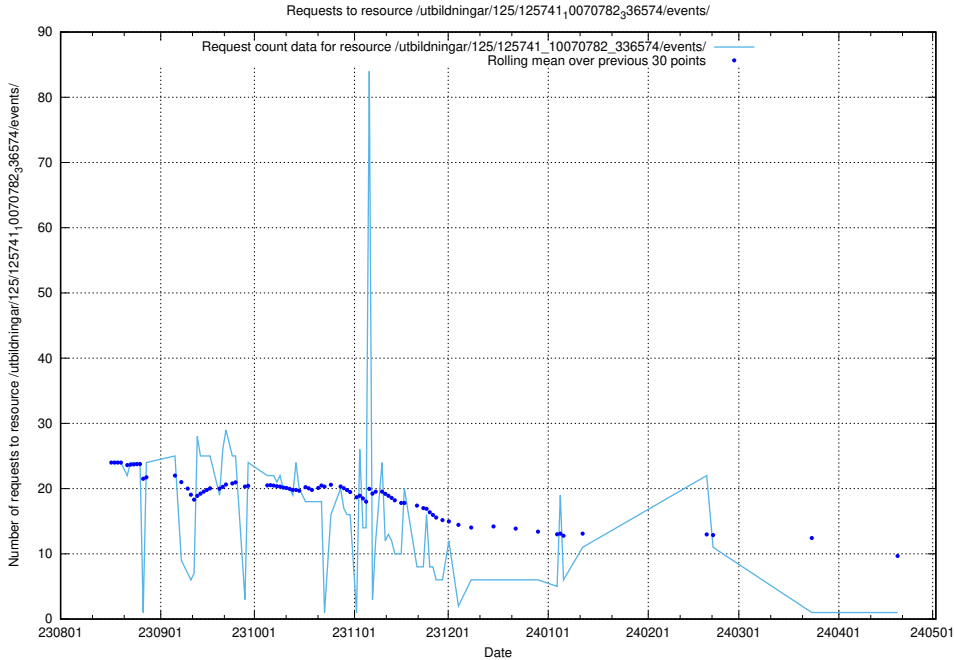

5.4725 Usage of /utbildningar/125/125741_10070782_336574/events/

Here, we count the number of requests to resource /utbildningar/125/125741_10070782_336574/events/