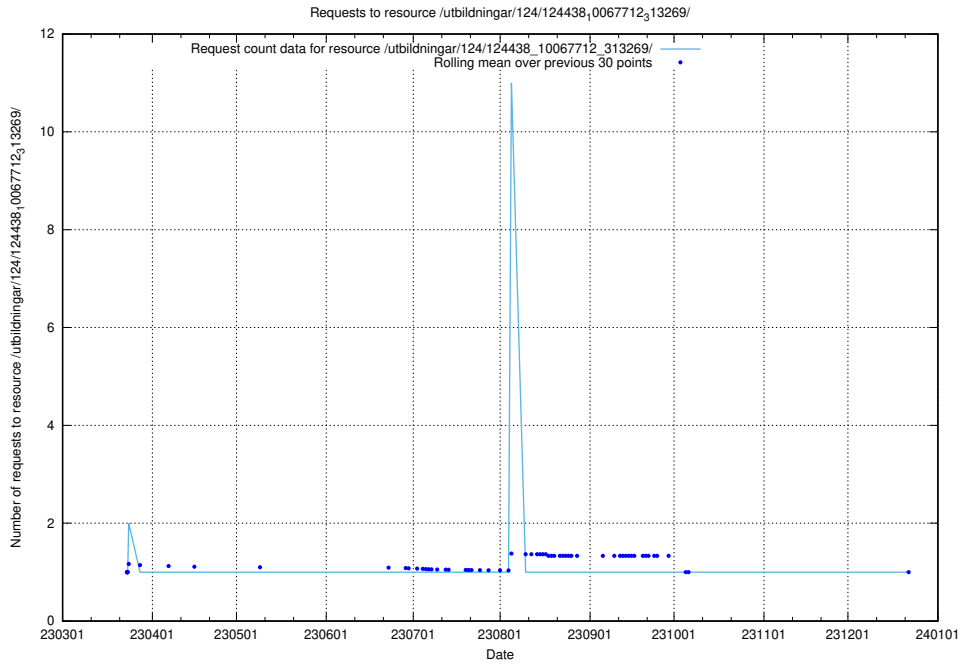

5.3648 Usage of /utbildningar/124/124438_10067712_313269/

Here, we count the number of requests to resource /utbildningar/124/124438_10067712_313269/.