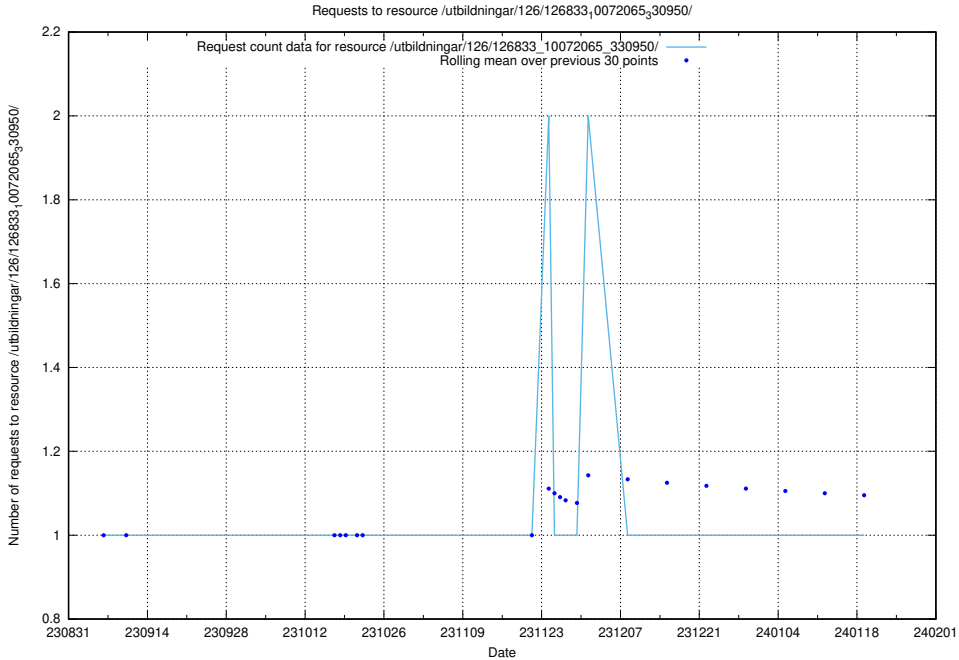

5.4611 Usage of /utbildningar/126/126833_10072065_330950/

Here, we count the number of requests to resource /utbildningar/126/126833_10072065_330950/.