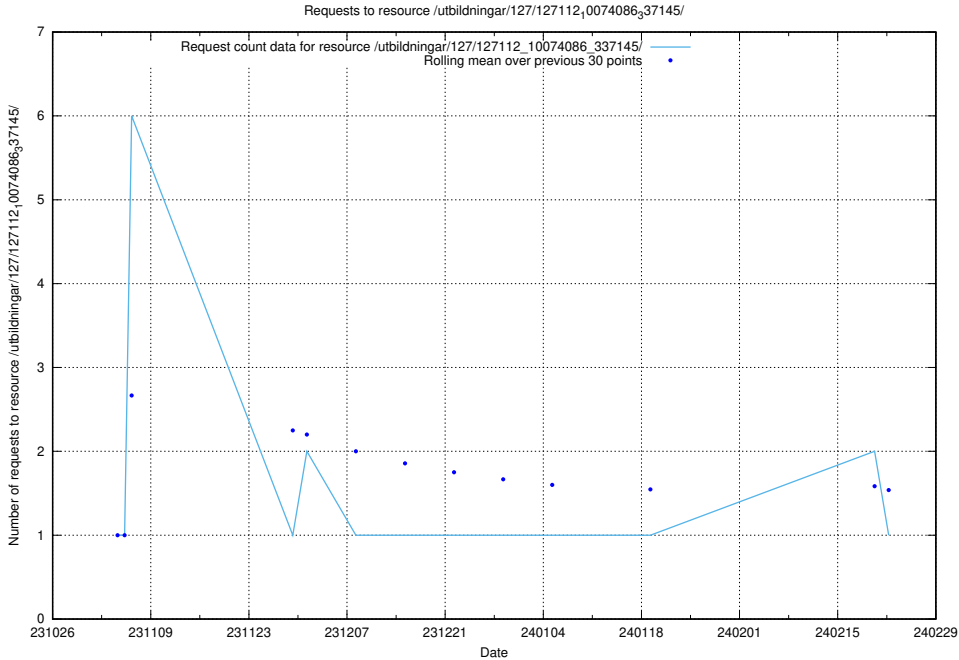

5.4079 Usage of /utbildningar/127/127112_10074086_337145/

Here, we count the number of requests to resource /utbildningar/127/127112_10074086_337145/.

5.4080 Usage of /utbildningar/127/127112_10074064_337115/events/