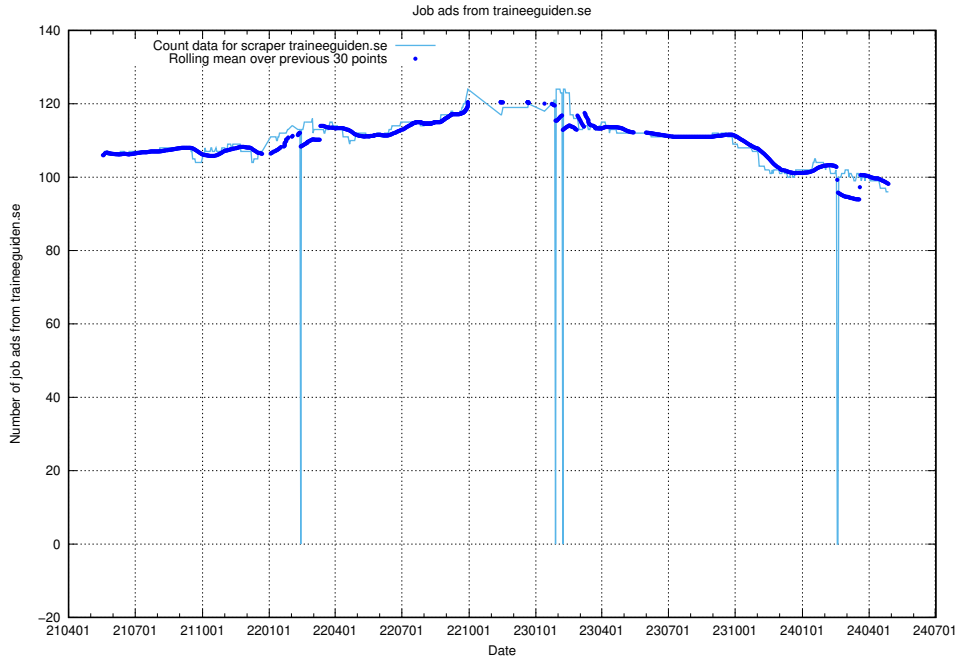

13.14 Number of ads by scraper traineeguiden.se

Here, we count the number of job ads scraped from traineeguiden.se.