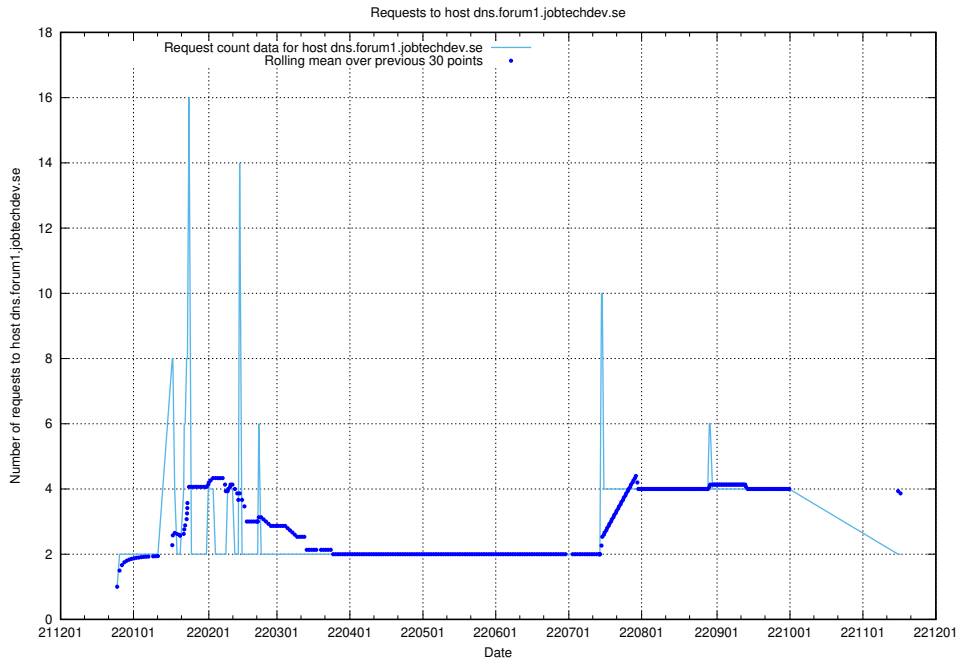

7.362 Usage of dns.forum1.jobtechdev.se

Here, we count the number of requests to host dns.forum1.jobtechdev.se.