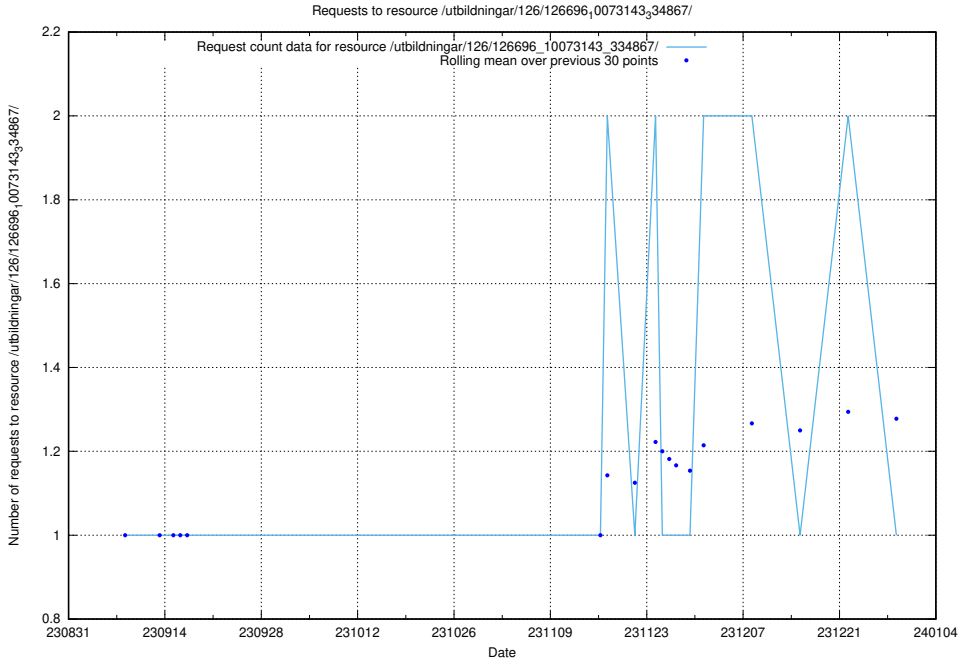

5.4581 Usage of /utbildningar/126/126696_10073143_334867/

Here, we count the number of requests to resource /utbildningar/126/126696_10073143_334867/.