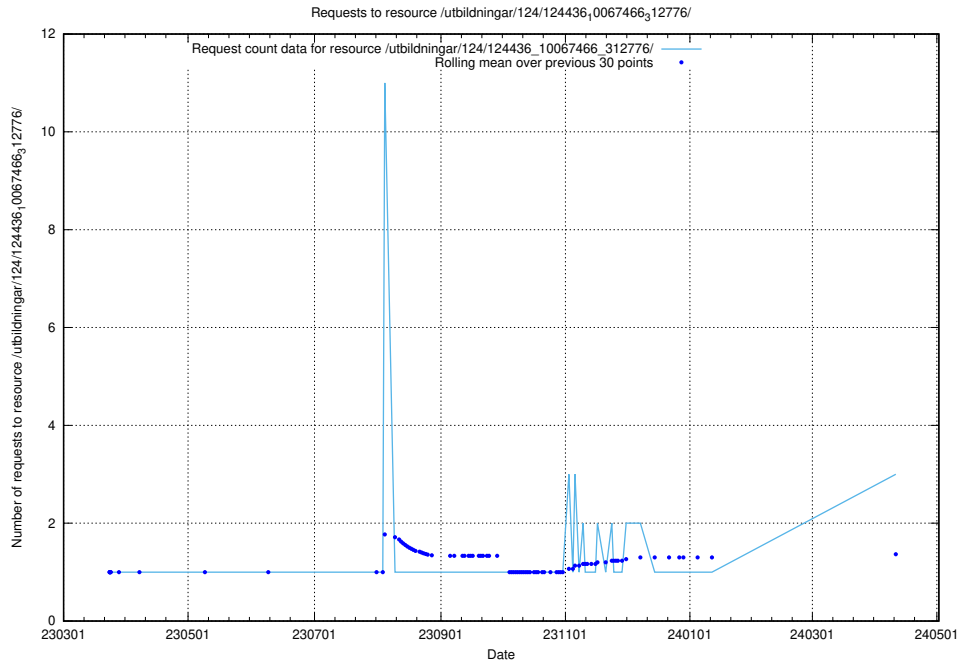

5.306 Usage of /utbildningar/124/124436_10067466_312776/

Here, we count the number of requests to resource /utbildningar/124/124436_10067466_312776/.