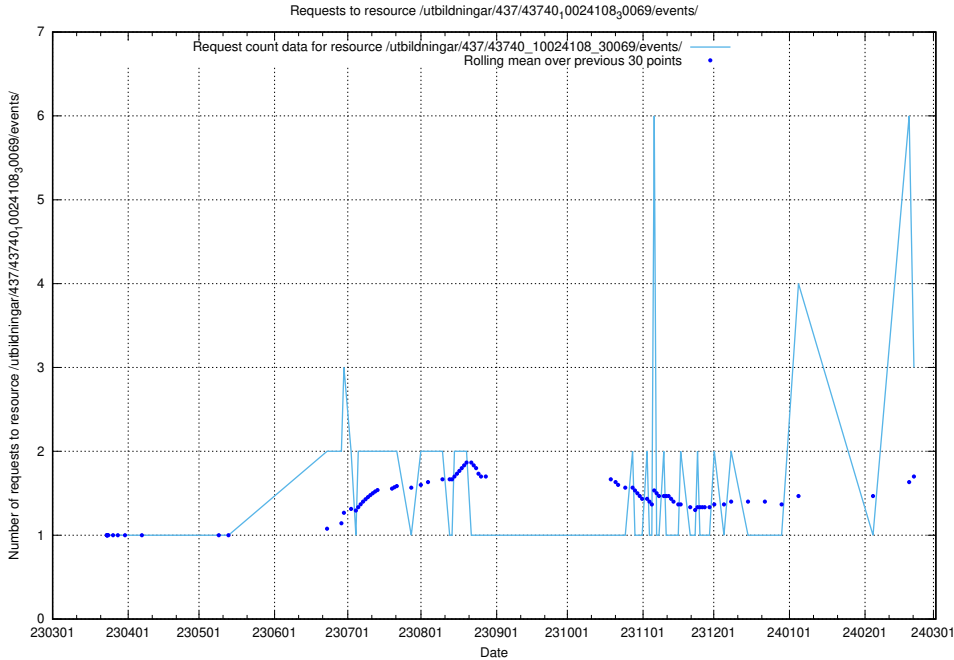

5.419 Usage of /utbildningar/437/43740_10024108_30069/events/

Here, we count the number of requests to resource /utbildningar/437/43740_10024108_30069/events/.