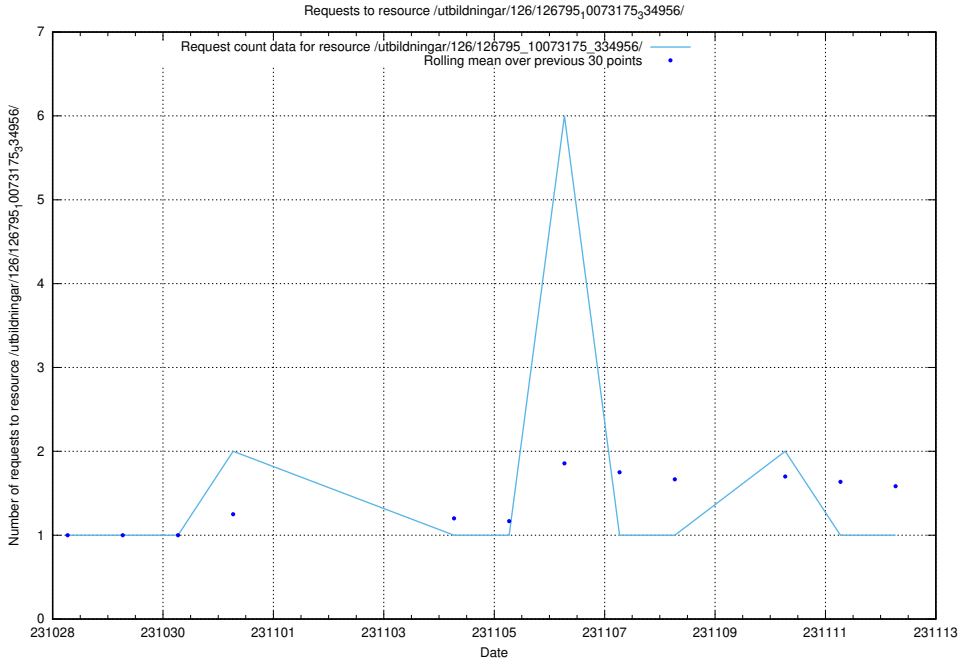

5.4140 Usage of /utbildningar/126/126795_10073175_334956/

Here, we count the number of requests to resource /utbildningar/126/126795_10073175_334956/.