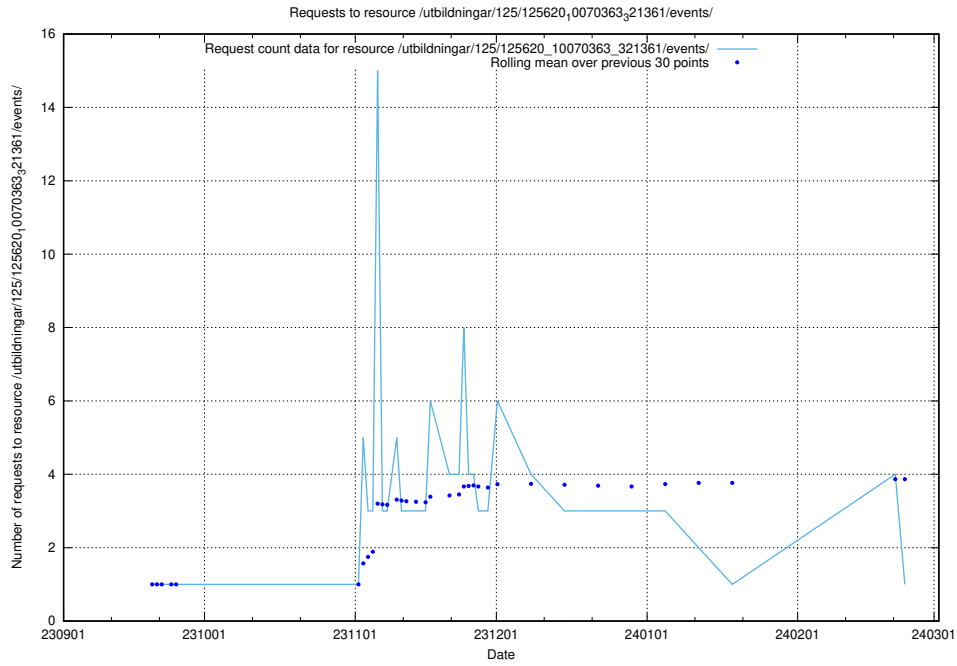

5.4480 Usage of /utbildningar/125/125620_10070363_321361/events/

Here, we count the number of requests to resource /utbildningar/125/125620_10070363_321361/events/