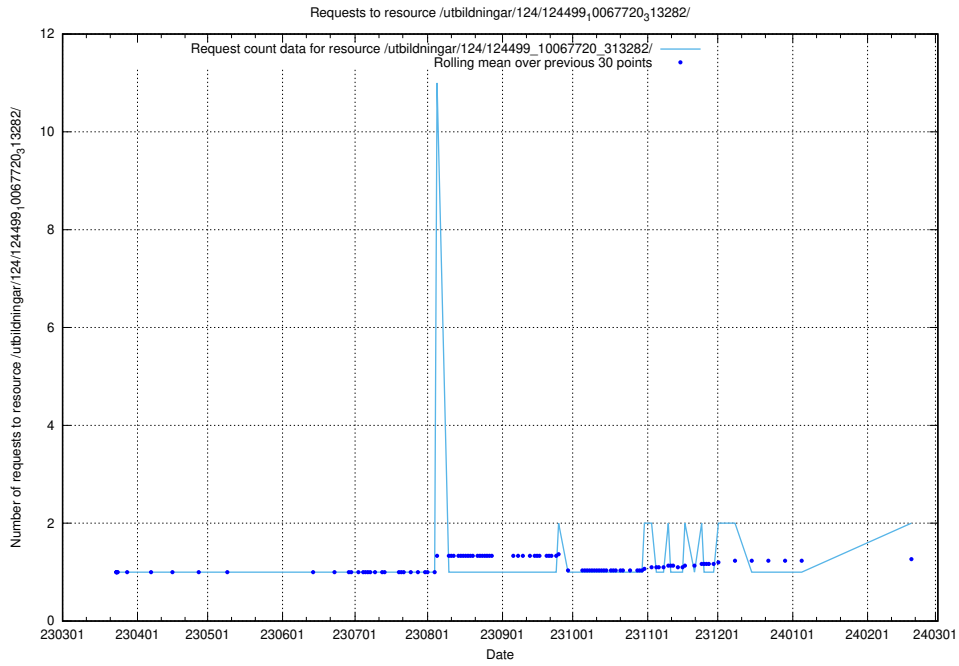

5.536 Usage of /utbildningar/124/124499_10067720_313282/

Here, we count the number of requests to resource /utbildningar/124/124499_10067720_313282/.