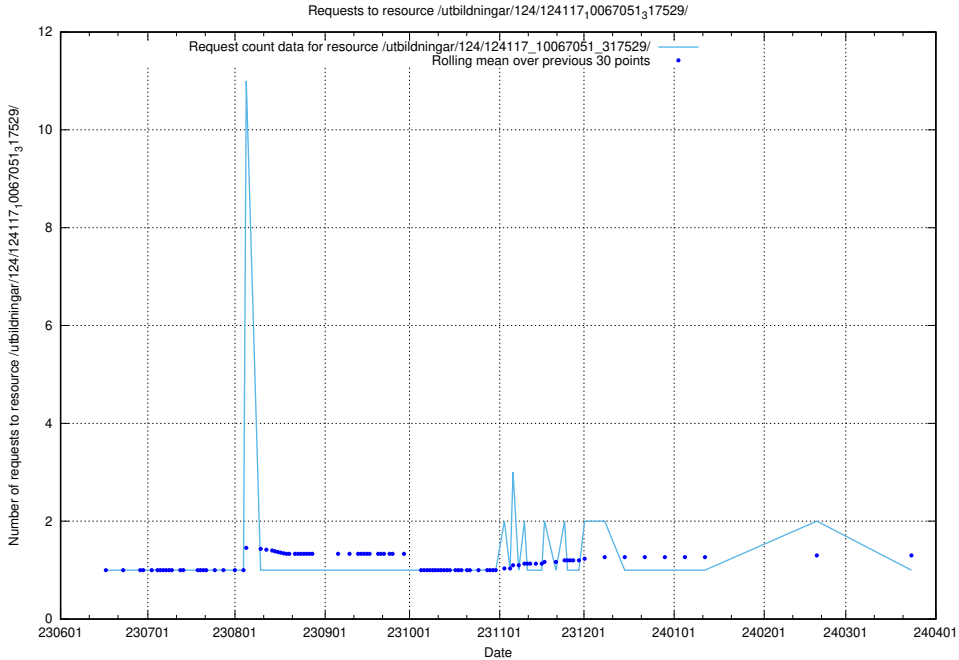

5.5817 Usage of /utbildningar/124/124117_10067051_317529/

Here, we count the number of requests to resource /utbildningar/124/124117_10067051_317529/.