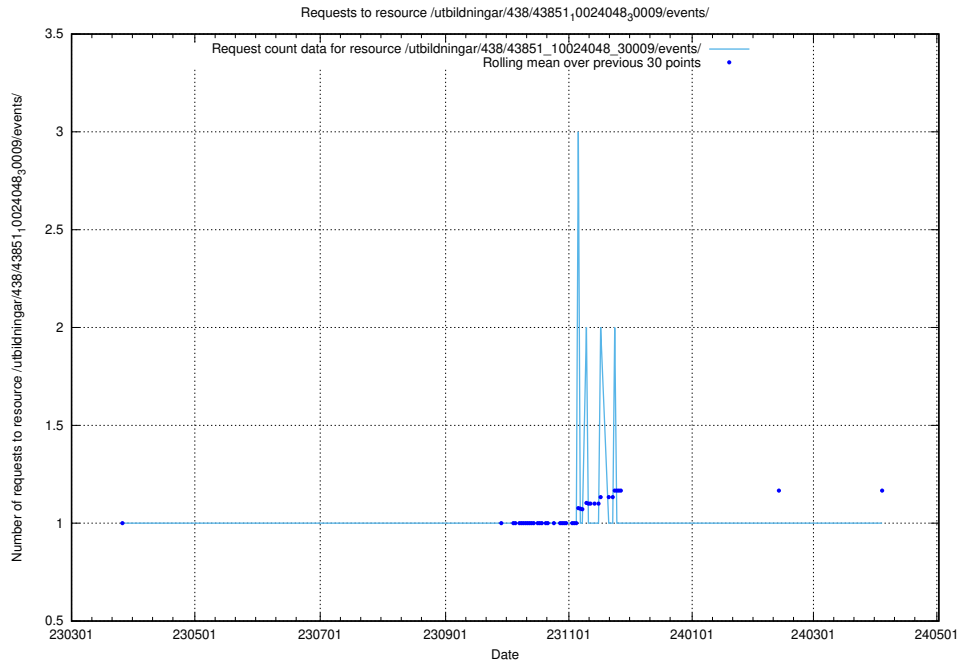

5.6024 Usage of /utbildningar/438/43851_10024048_30009/events/

Here, we count the number of requests to resource /utbildningar/438/43851_10024048_30009/events/.