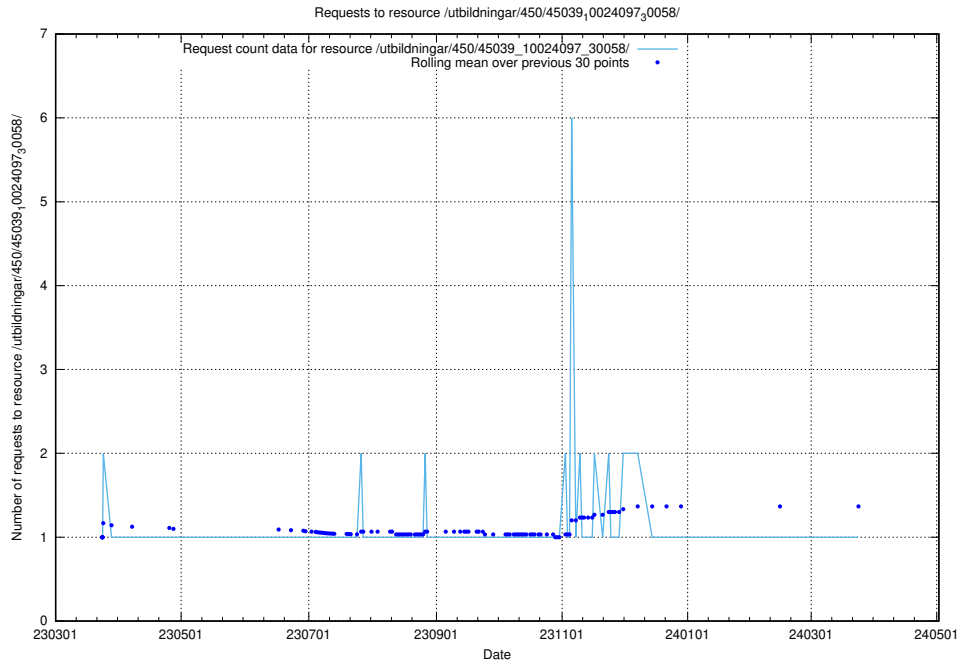

5.6262 Usage of /utbildningar/450/45039_10024097_30058/

Here, we count the number of requests to resource /utbildningar/450/45039_10024097_30058/.