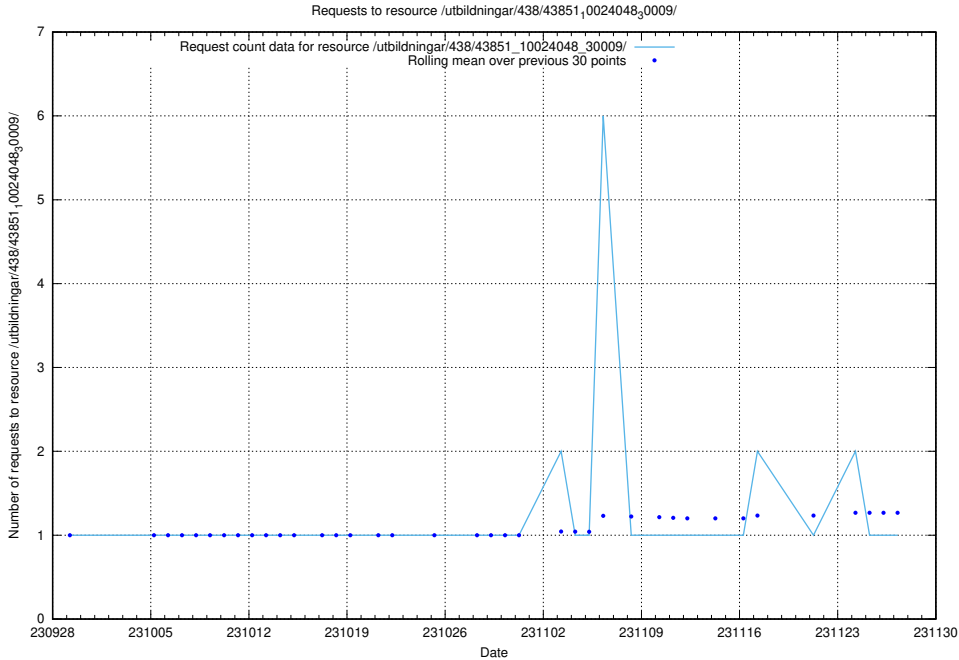

5.4390 Usage of /utbildningar/438/43851_10024048_30009/

Here, we count the number of requests to resource /utbildningar/438/43851_10024048_30009/.