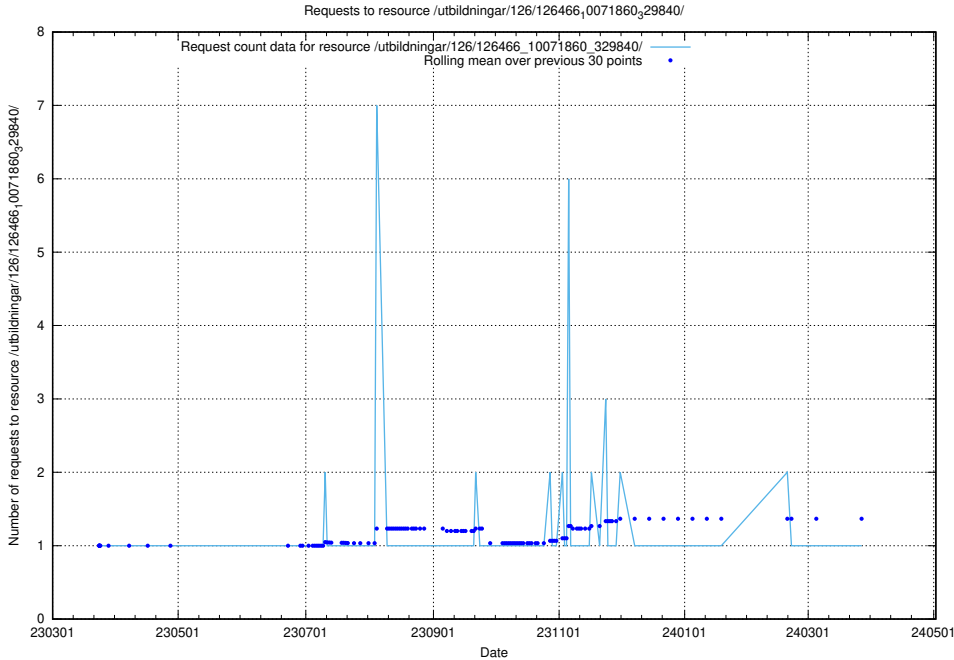

5.6353 Usage of /utbildningar/126/126466_10071860_329840/

Here, we count the number of requests to resource /utbildningar/126/126466_10071860_329840/.