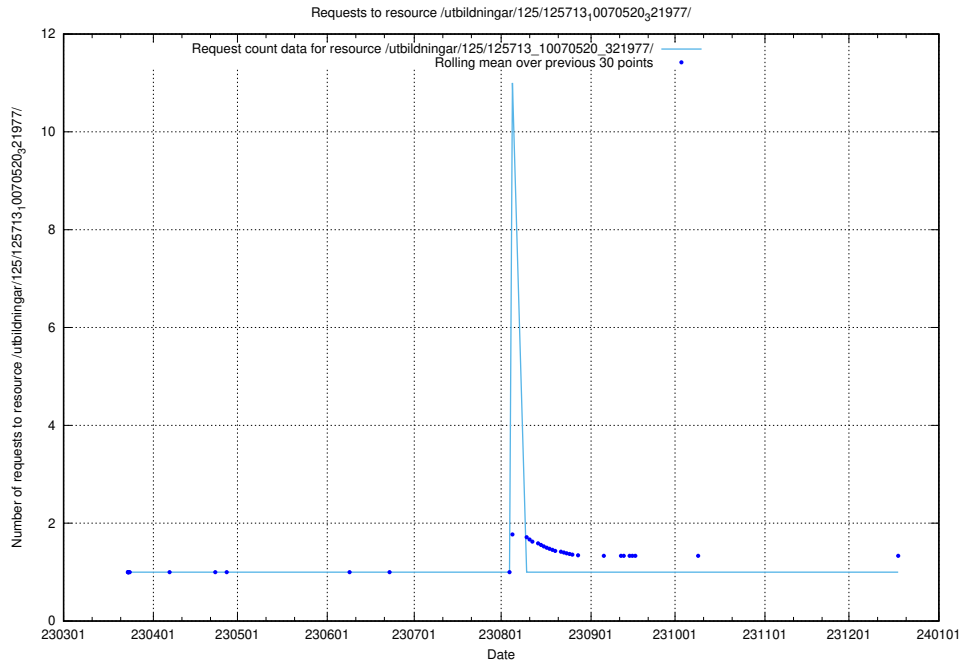

5.989 Usage of /dcatotron/

Here, we count the number of requests to resource /dcatotron/.

5.990 Usage of /utbildningar/125/125713_10070520_321977/

Here, we count the number of requests to resource /utbildningar/125/125713_10070520_321977/.