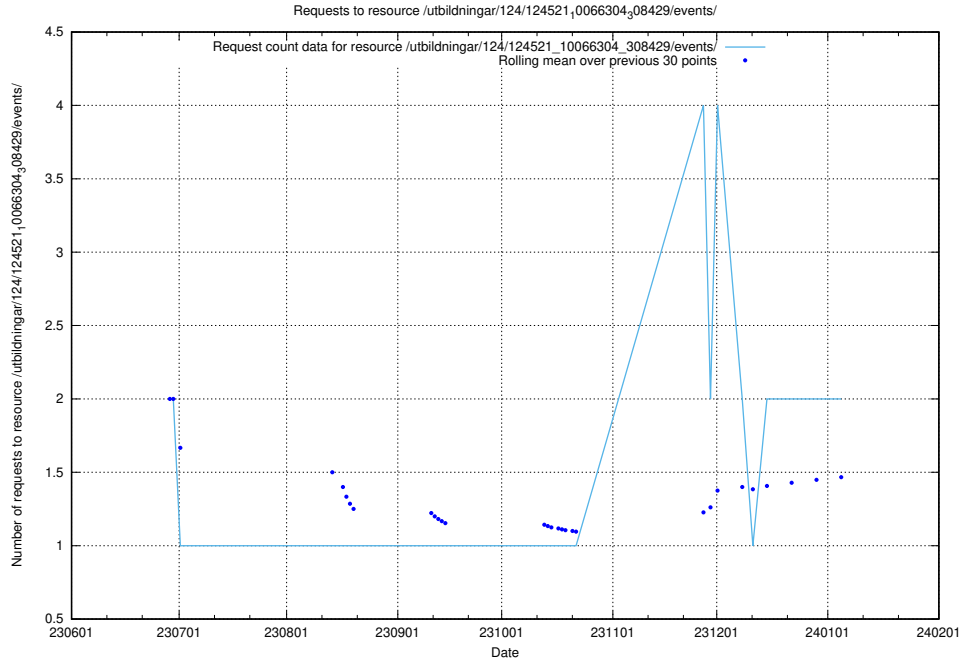

5.772 Usage of /utbildningar/124/124521_10066304_308429/events/

Here, we count the number of requests to resource /utbildningar/124/124521_10066304_308429/events/