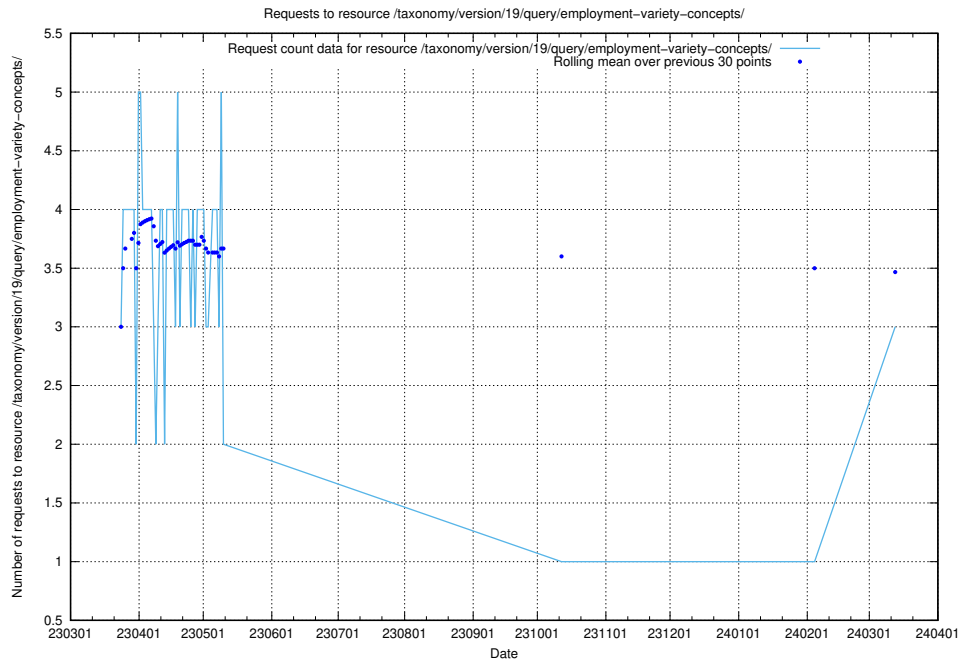

Here, we count the number of requests to resource /taxonomy/version/19/query/employment-variety-concepts/.

5.410 Usage of /utbildningar/438/43817_10024102_242987/events/

Here, we count the number of requests to resource /utbildningar/438/43817_10024102_242987/events/.