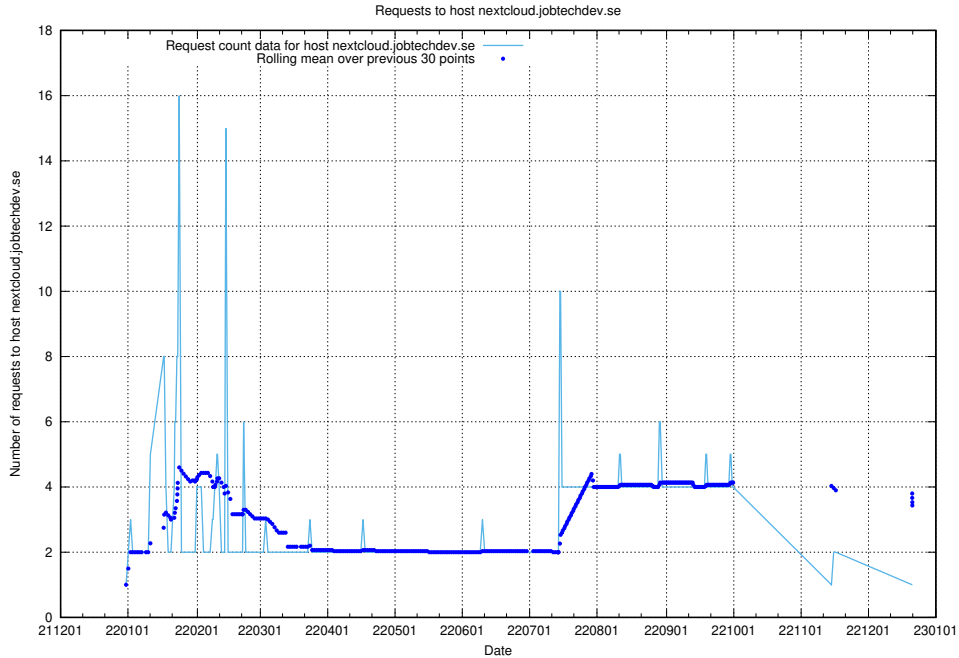

7.619 Usage of nextcloud.jobtechdev.se

Here, we count the number of requests to host nextcloud.jobtechdev.se.