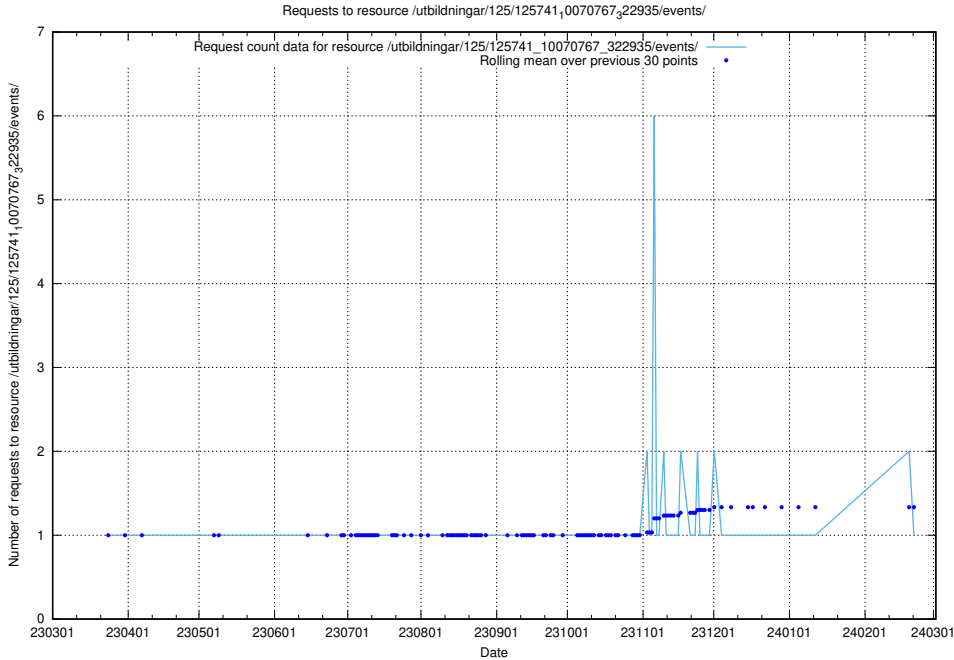

5.6165 Usage of /utbildningar/125/125741_10070767_322935/events/

Here, we count the number of requests to resource /utbildningar/125/125741_10070767_322935/events/