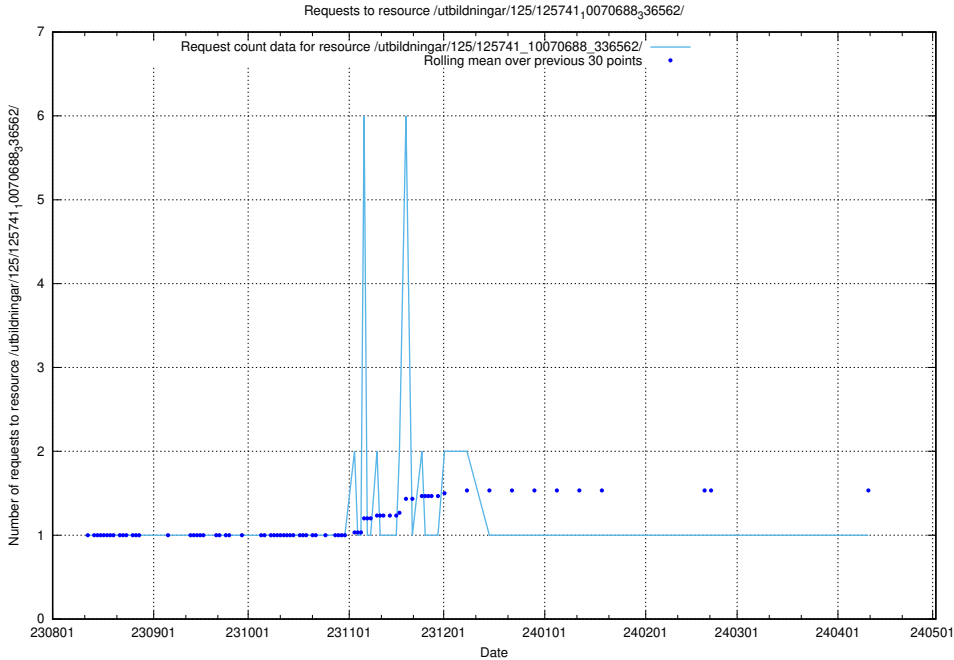

5.4756 Usage of /utbildningar/125/125741_10070688_336562/

Here, we count the number of requests to resource /utbildningar/125/125741_10070688_336562/.