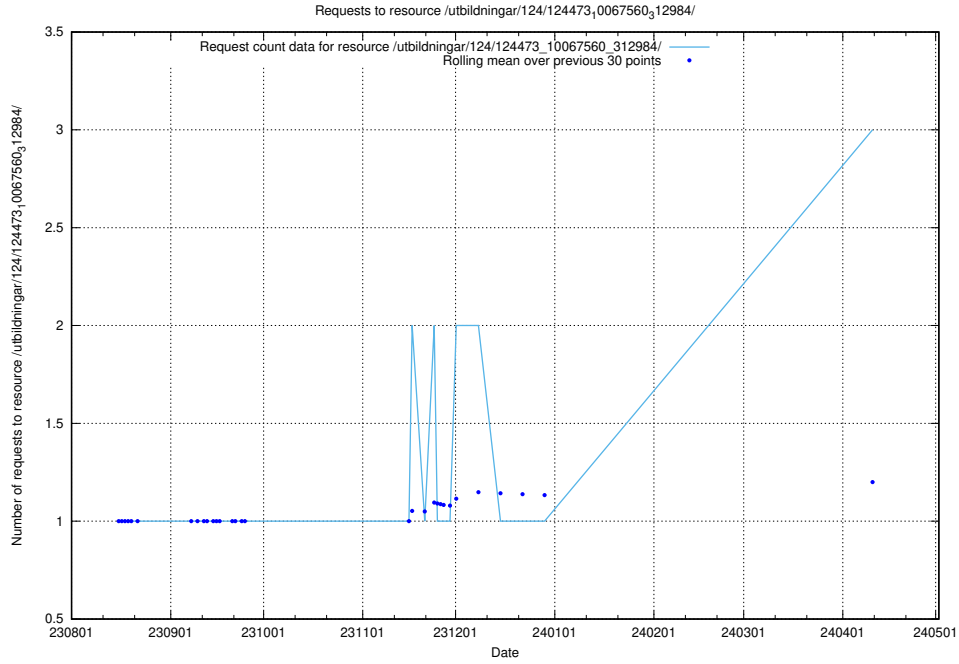

5.342 Usage of /utbildningar/124/124473_10067560_312984/

Here, we count the number of requests to resource /utbildningar/124/124473_10067560_312984/.