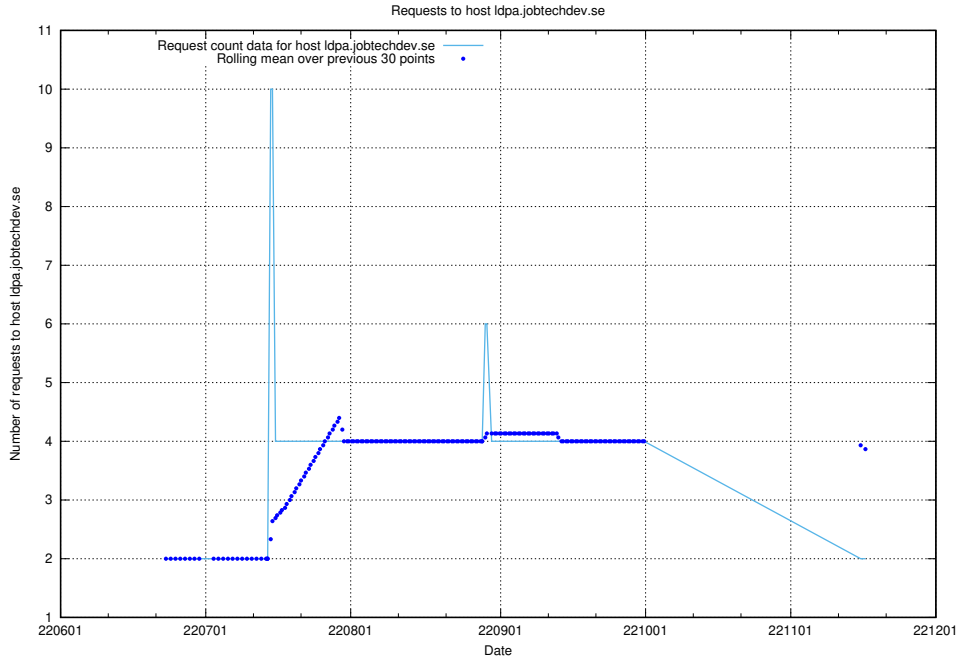

7.395 Usage of ldpa.jobtechdev.se

Here, we count the number of requests to host ldpa.jobtechdev.se.