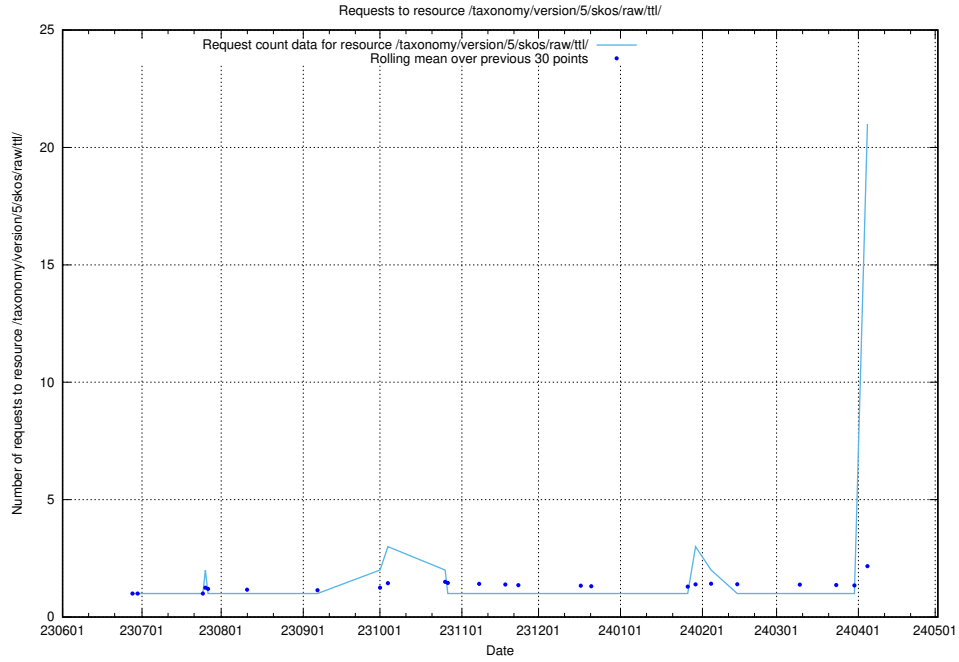

5.12 Usage of /taxonomy/version/5/skos/raw/ttl/

Here, we count the number of requests to resource /taxonomy/version/5/skos/raw/ttl/.