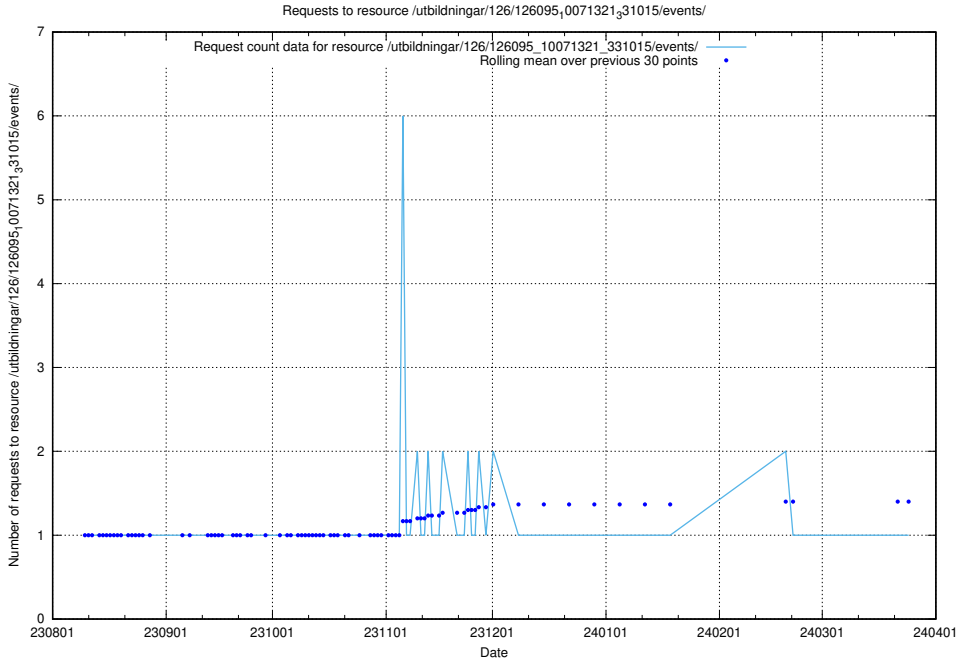

5.4777 Usage of /utbildningar/126/126095_10071321_331015/events/

Here, we count the number of requests to resource /utbildningar/126/126095_10071321_331015/events/