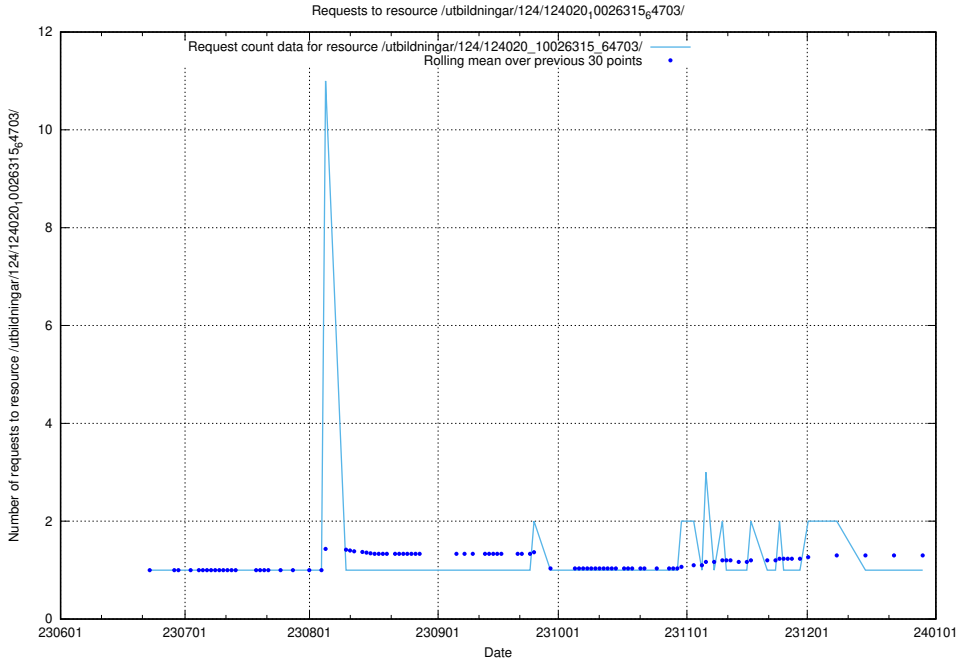

5.5773 Usage of /utbildningar/124/124020_10026315_64703/

Here, we count the number of requests to resource /utbildningar/124/124020_10026315_64703/.