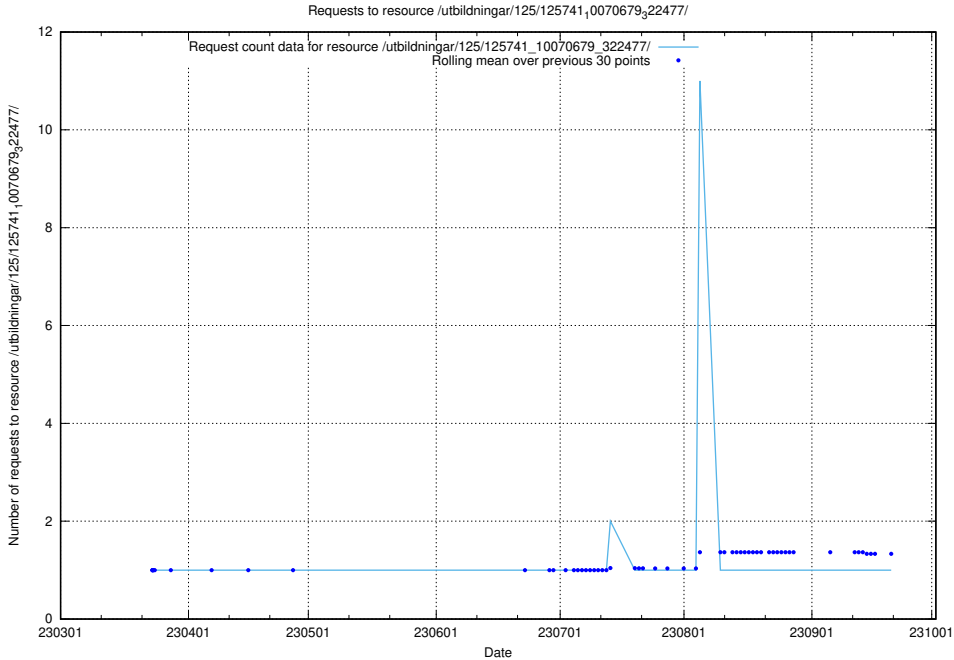

Here, we count the number of requests to resource /utbildningar/125/125741_10070680_323231/.

5.6416 Usage of /utbildningar/125/125741_10070679_322477/

Here, we count the number of requests to resource /utbildningar/125/125741_10070679_322477/.