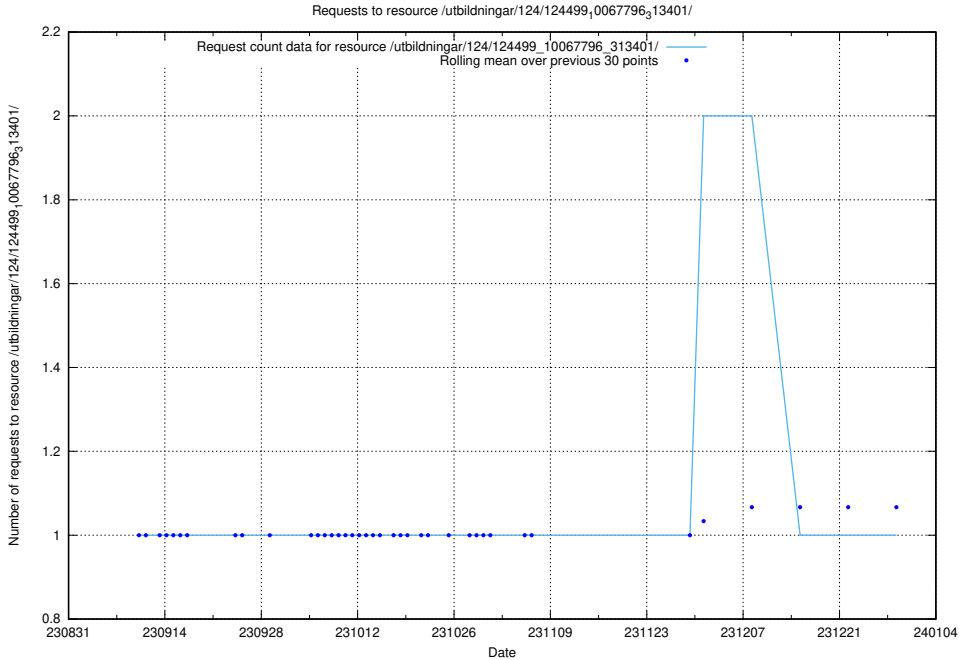

5.4564 Usage of /utbildningar/124/124499_10067796_313401/

Here, we count the number of requests to resource /utbildningar/124/124499_10067796_313401/.