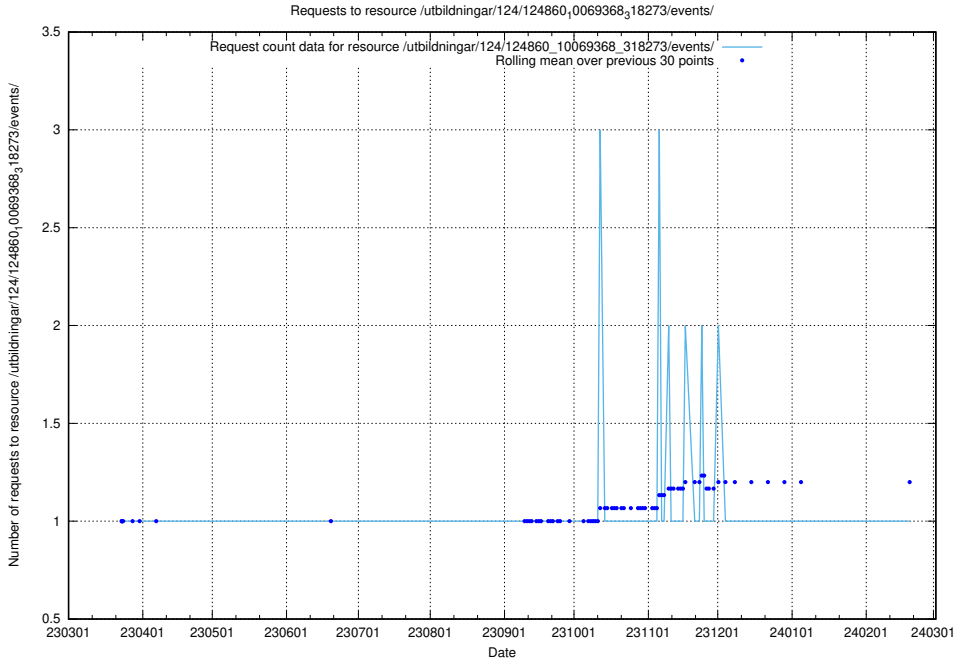

5.1145 Usage of /utbildningar/124/124860_10069368_318273/events/

Here, we count the number of requests to resource /utbildningar/124/124860_10069368_318273/events/