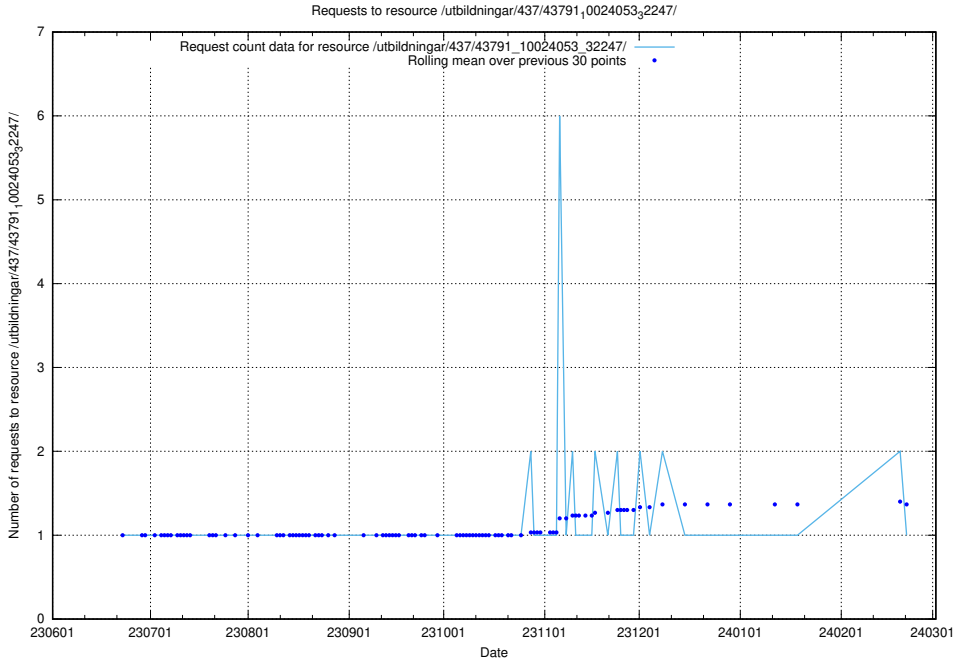

5.5521 Usage of /utbildningar/437/43791_10024053_32247/

Here, we count the number of requests to resource /utbildningar/437/43791_10024053_32247/.