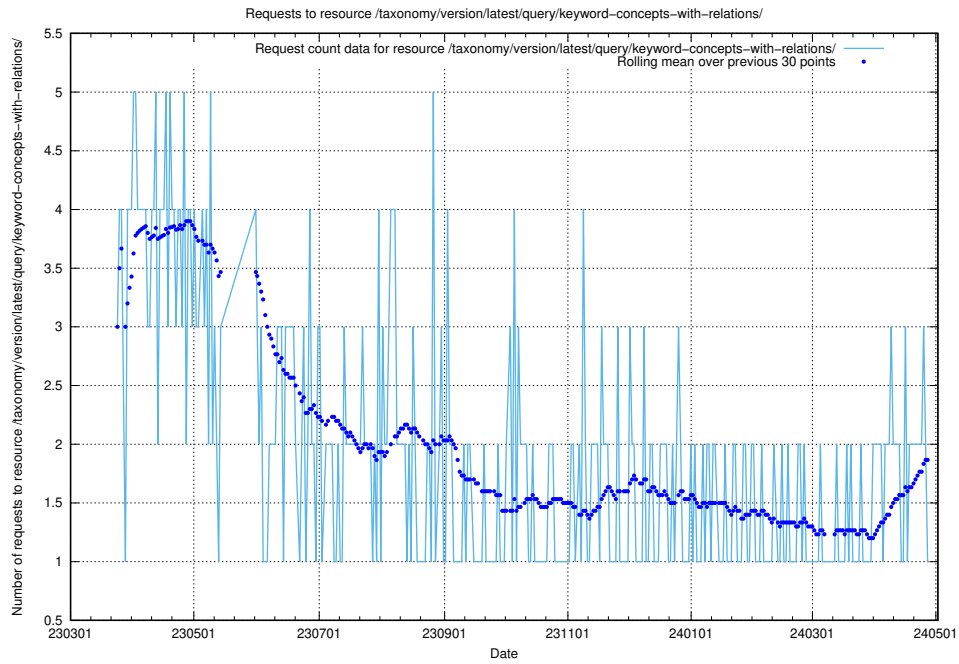

5.6047 Usage of /taxonomy/version/latest/query/keyword-concepts-with-relations/

Here, we count the number of requests to resource /taxonomy/version/latest/query/keyword-concepts-with-relations/.