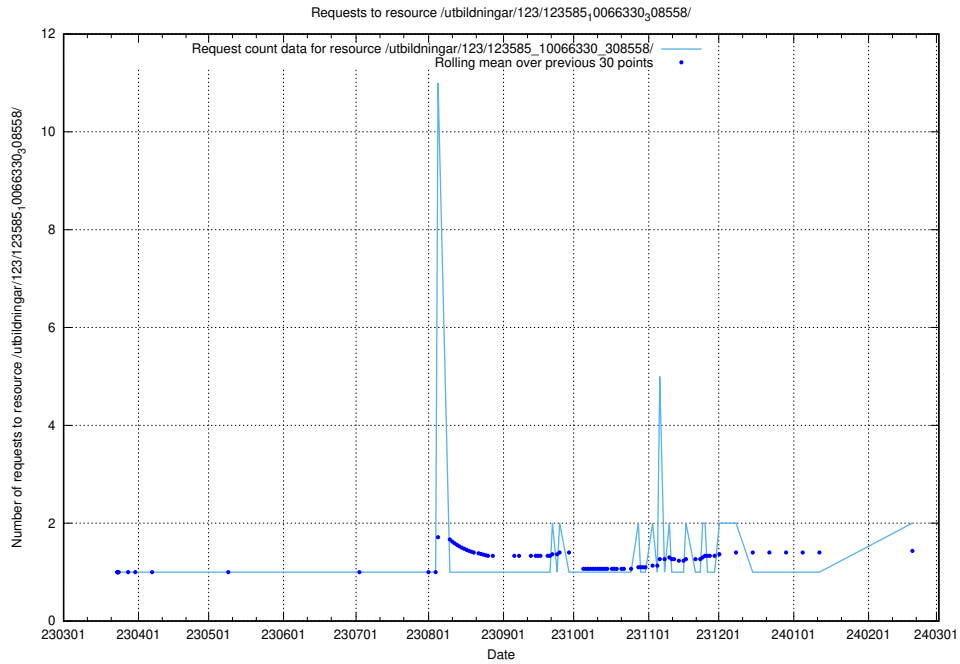

5.690 Usage of /utbildningar/123/123585_10066330_308558/

Here, we count the number of requests to resource /utbildningar/123/123585_10066330_308558/.