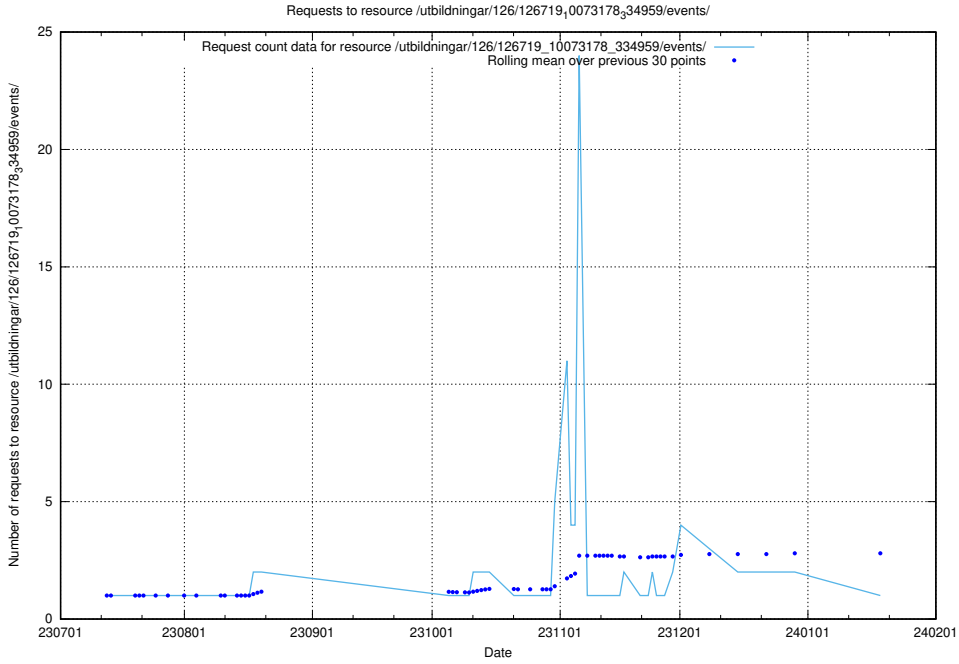

5.5052 Usage of /utbildningar/126/126719_10073178_334959/events/

Here, we count the number of requests to resource /utbildningar/126/126719_10073178_334959/events/