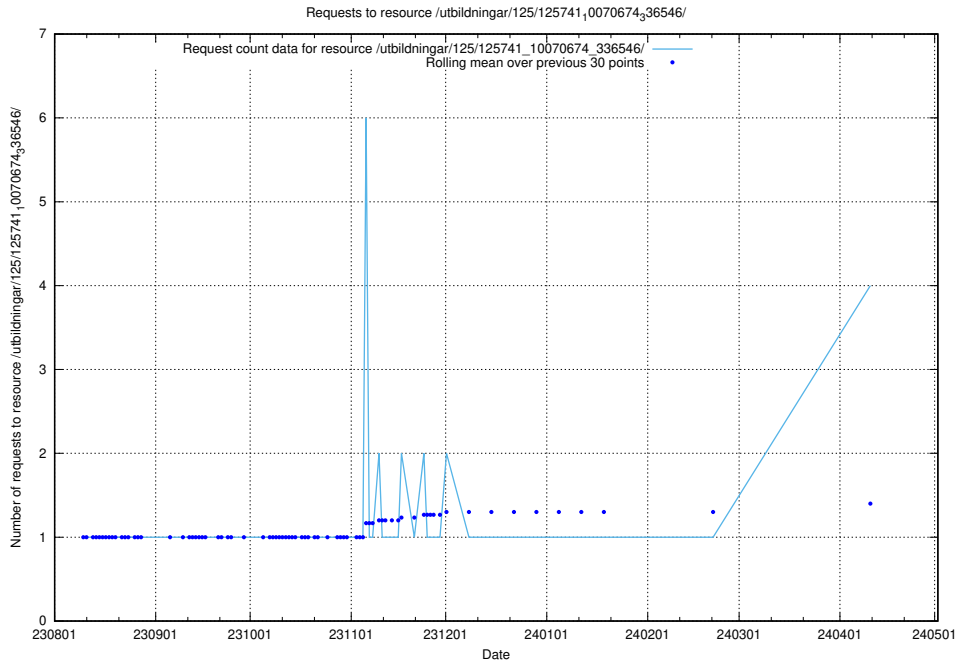

5.211 Usage of /utbildningar/125/125741_10070674_336546/

Here, we count the number of requests to resource /utbildningar/125/125741_10070674_336546/.