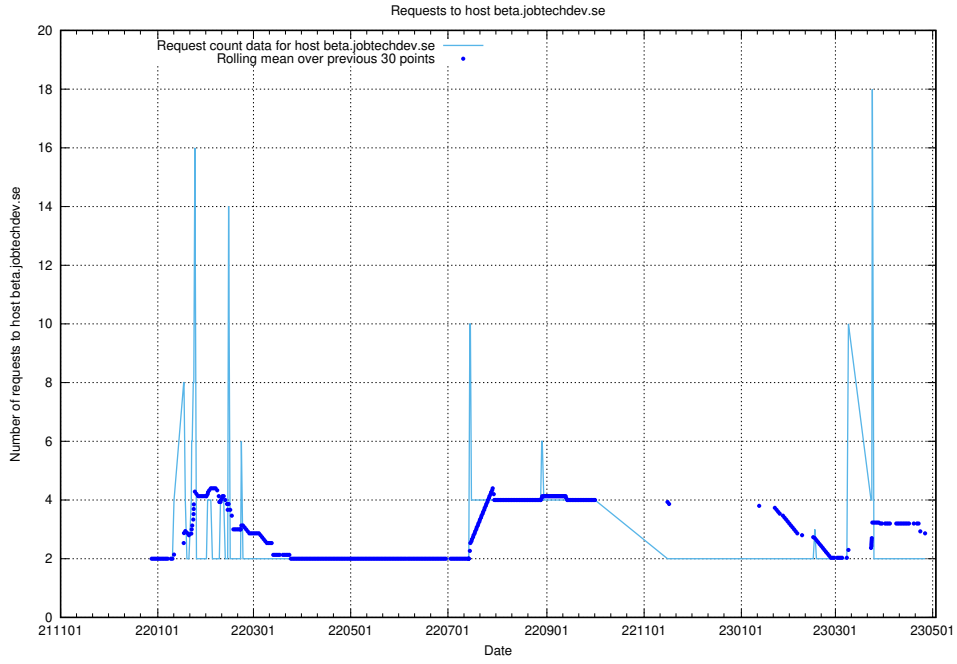

7.355 Usage of beta.jobtechdev.se

Here, we count the number of requests to host beta.jobtechdev.se.