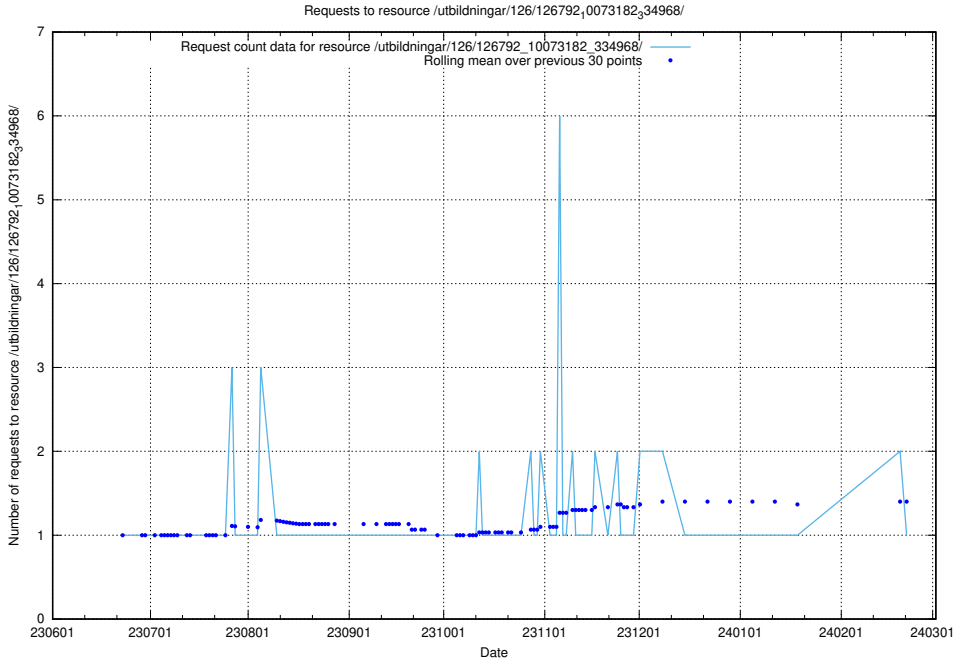

5.5540 Usage of /utbildningar/126/126792_10073182_334968/

Here, we count the number of requests to resource /utbildningar/126/126792_10073182_334968/.