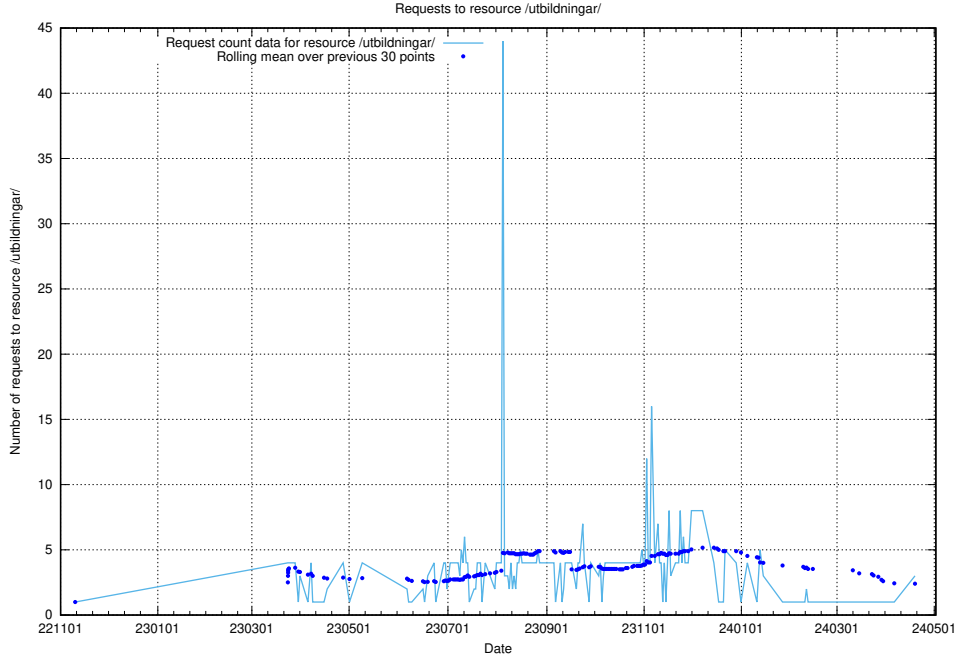

5.418 Usage of /utbildningar/

Here, we count the number of requests to resource /utbildningar/.