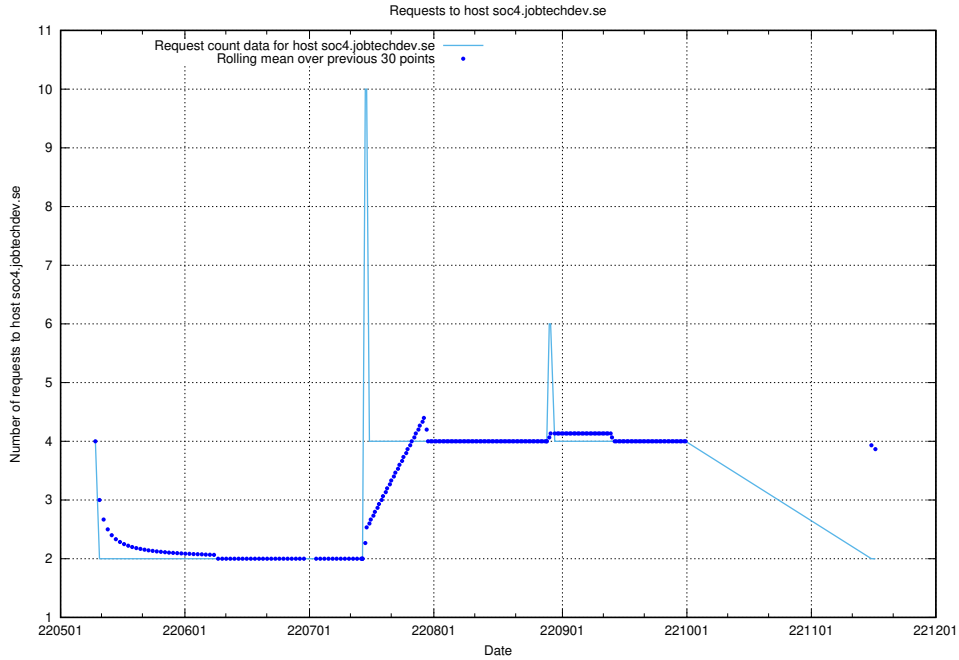

7.423 Usage of soc4.jobtechdev.se

Here, we count the number of requests to host soc4.jobtechdev.se.