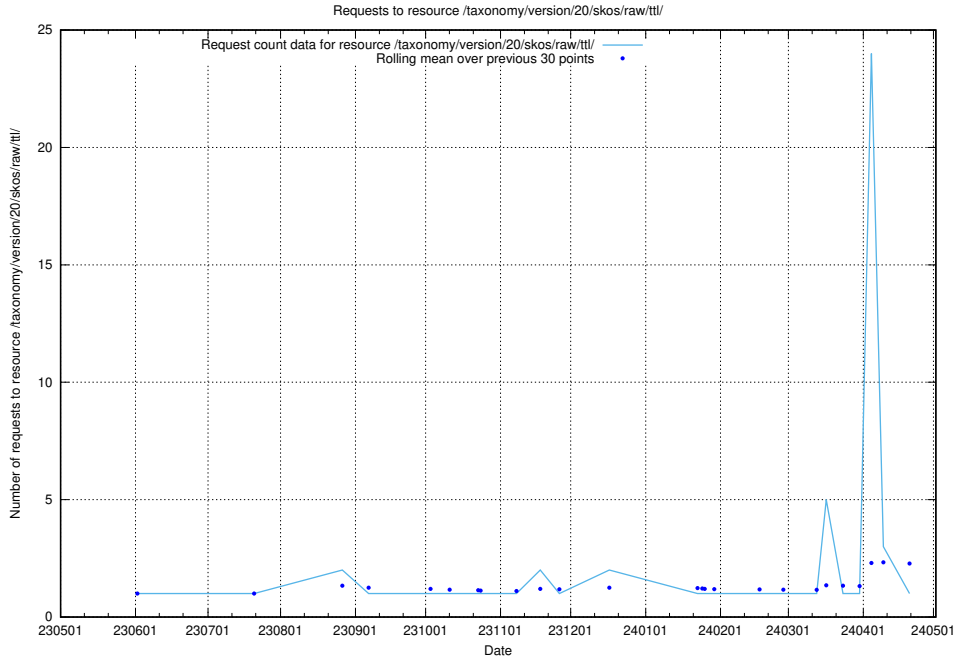

5.5871 Usage of /taxonomy/version/20/skos/raw/ttl/

Here, we count the number of requests to resource /taxonomy/version/20/skos/raw/ttl/.