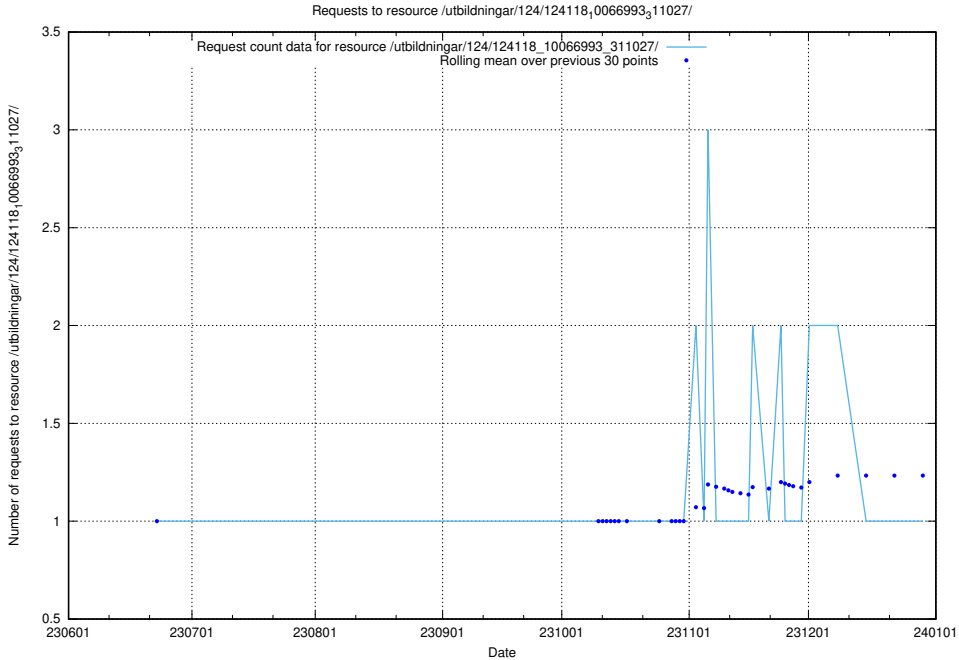

5.5763 Usage of /utbildningar/124/124118_10066993_311027/

Here, we count the number of requests to resource /utbildningar/124/124118_10066993_311027/.