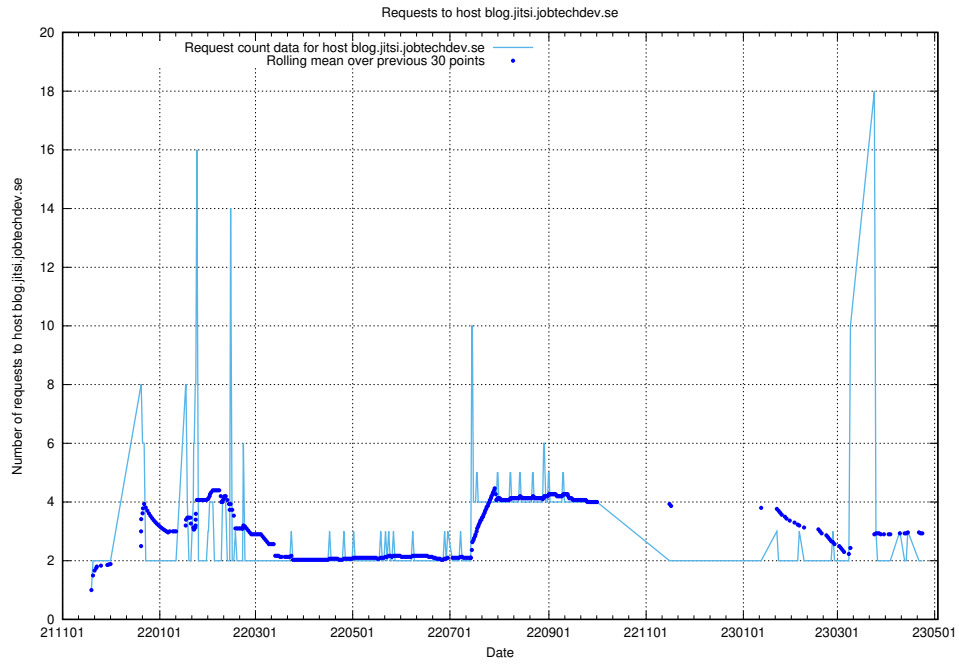

7.470 Usage of `blog.jitsi.jobtechdev.se`

Here, we count the number of requests to host `blog.jitsi.jobtechdev.se`.