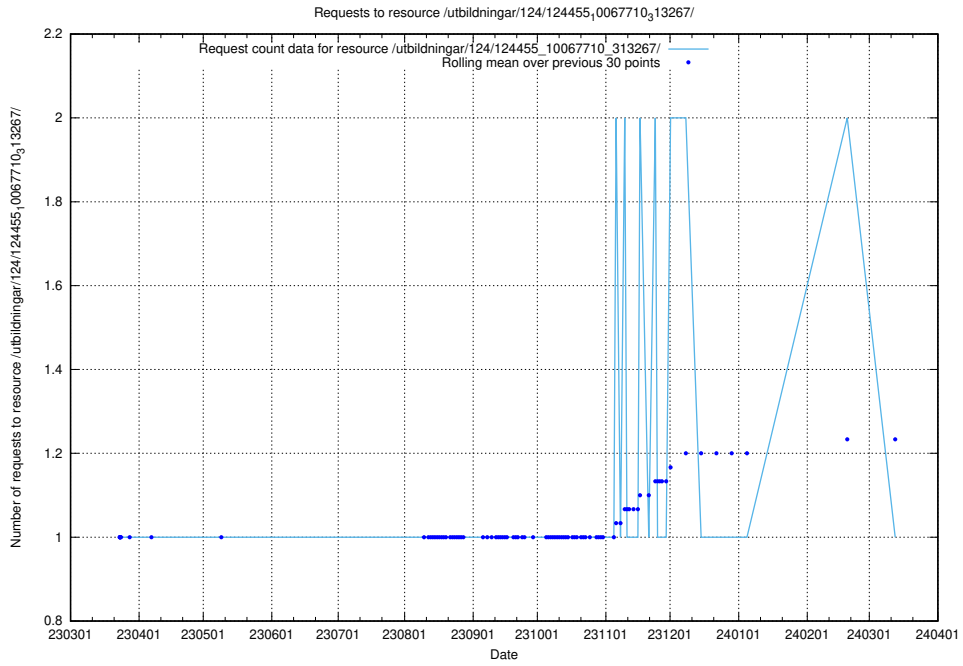

5.3398 Usage of /utbildningar/124/124455_10067710_313267/

Here, we count the number of requests to resource /utbildningar/124/124455_10067710_313267/.