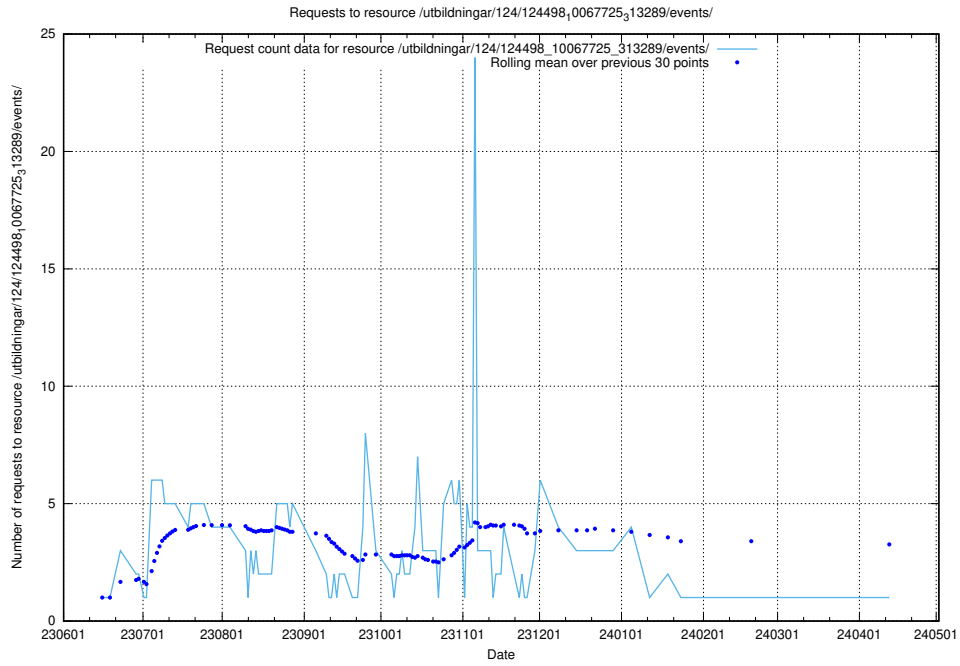

5.5828 Usage of /utbildningar/124/124498_10067725_313289/events/

Here, we count the number of requests to resource /utbildningar/124/124498_10067725_313289/events/