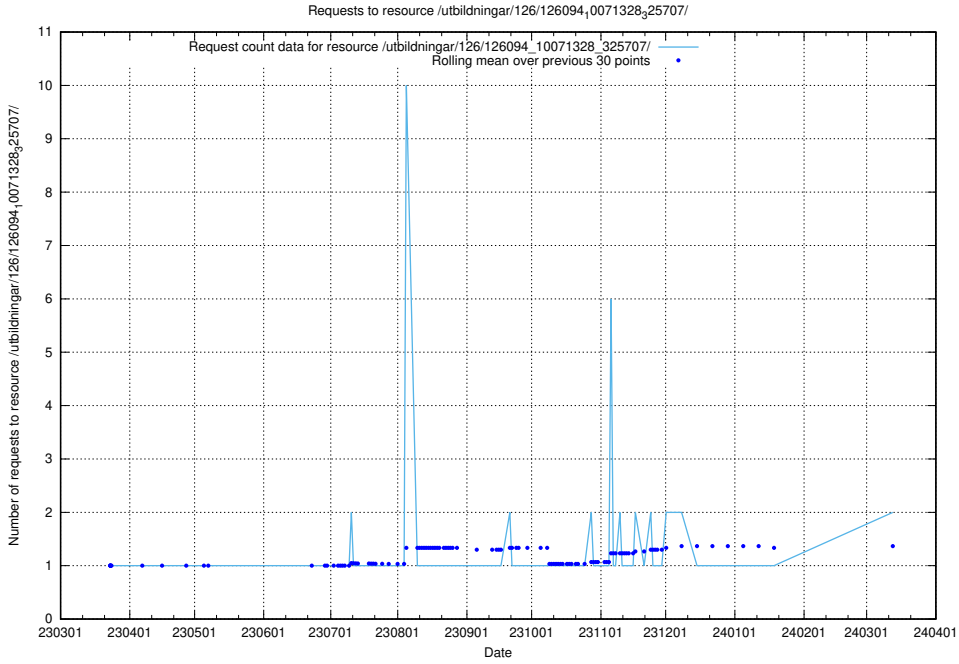

5.927 Usage of /utbildningar/126/126094_10071328_325707/

Here, we count the number of requests to resource /utbildningar/126/126094_10071328_325707/.