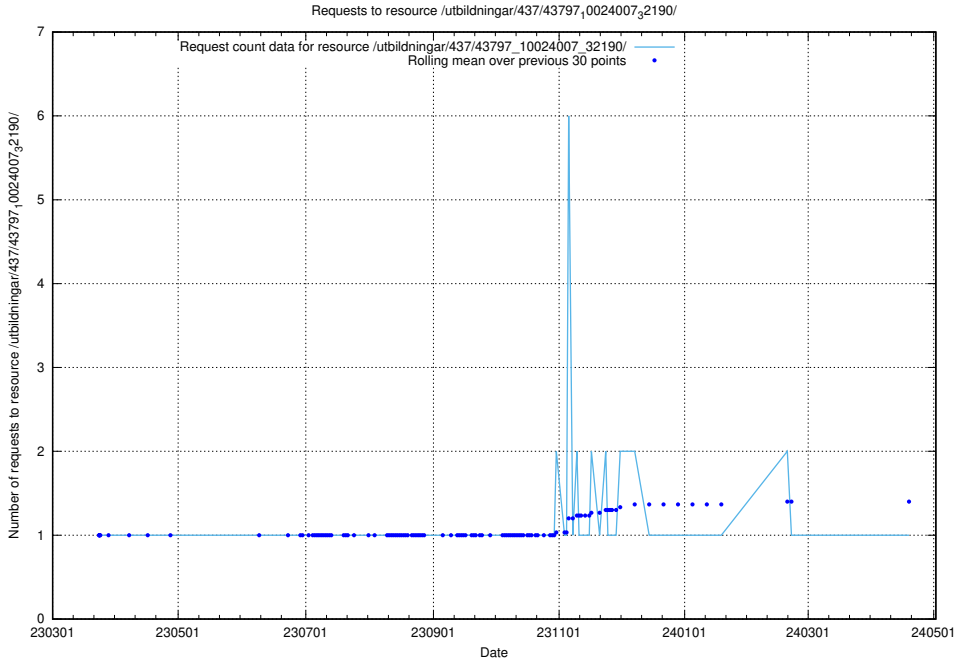

5.6292 Usage of /utbildningar/437/43797_10024007_32190/

Here, we count the number of requests to resource /utbildningar/437/43797_10024007_32190/.