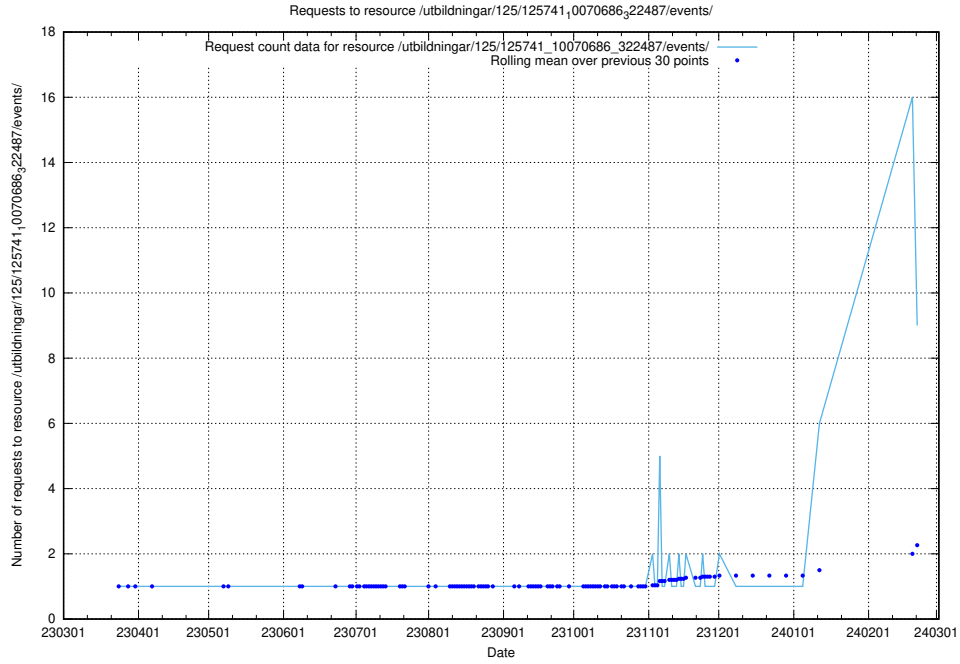

5.41 Usage of /utbildningar/125/125741_10070686_322487/events/

Here, we count the number of requests to resource /utbildningar/125/125741_10070686_322487/events/