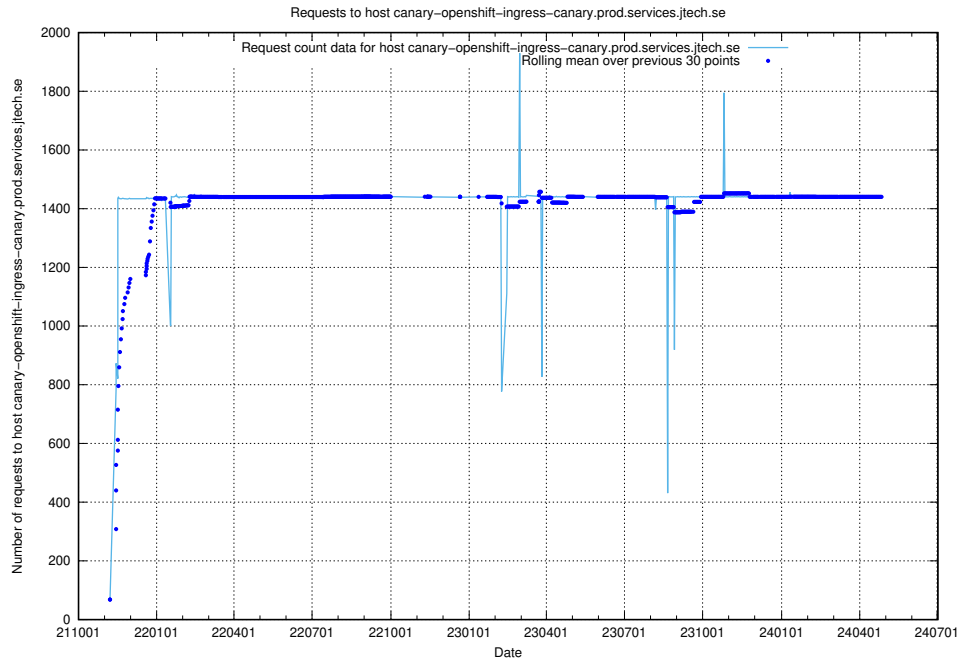

Here, we count the number of requests to host giggi.jobtechdev.se.

7.21 Usage of canary-openshift-ingress-canary.prod.services.jtech.se

Here, we count the number of requests to host canary-openshift-ingress-canary.prod.services.jtech.se.