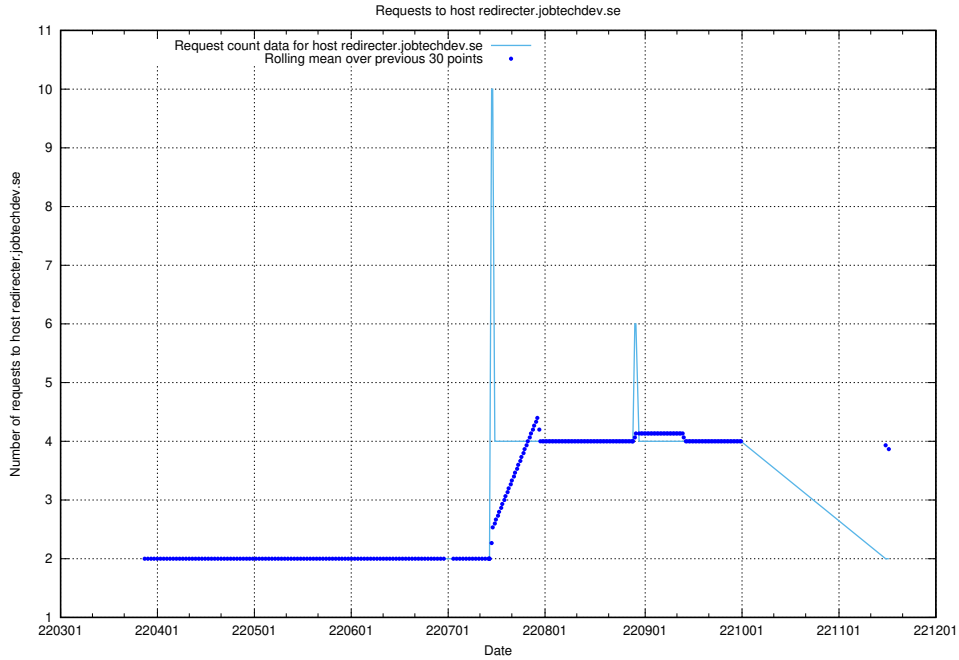

7.482 Usage of redirecter.jobtechdev.se

Here, we count the number of requests to host redirecter.jobtechdev.se.