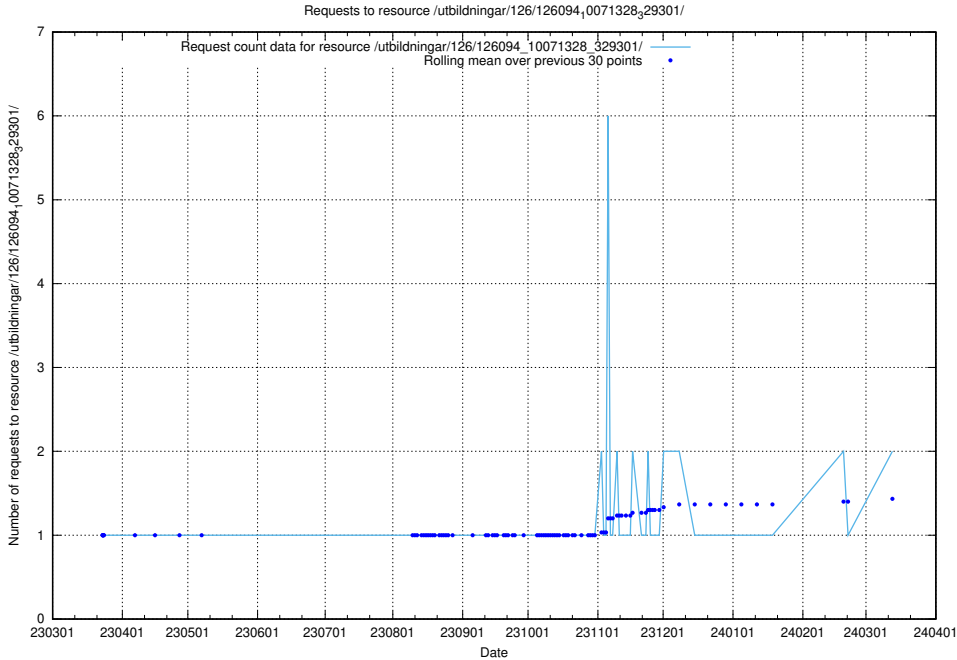

Here, we count the number of requests to resource /utbildningar/126/126465_10071965_330387/events/

5.926 Usage of /utbildningar/126/126094_10071328_329301/

Here, we count the number of requests to resource /utbildningar/126/126094_10071328_329301/.