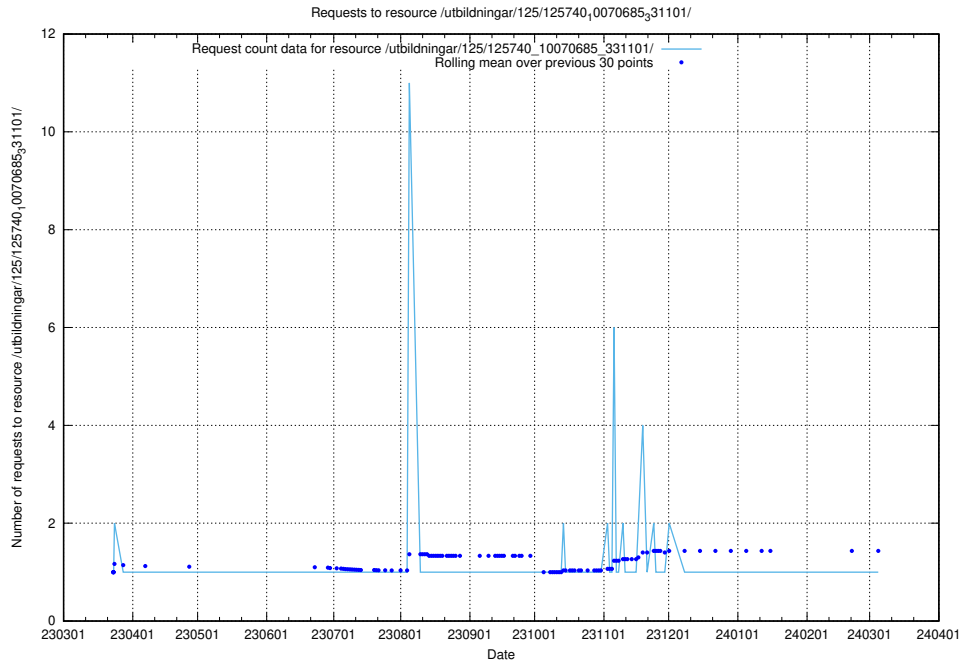

5.961 Usage of /utbildningar/125/125740_10070685_331101/

Here, we count the number of requests to resource /utbildningar/125/125740_10070685_331101/.