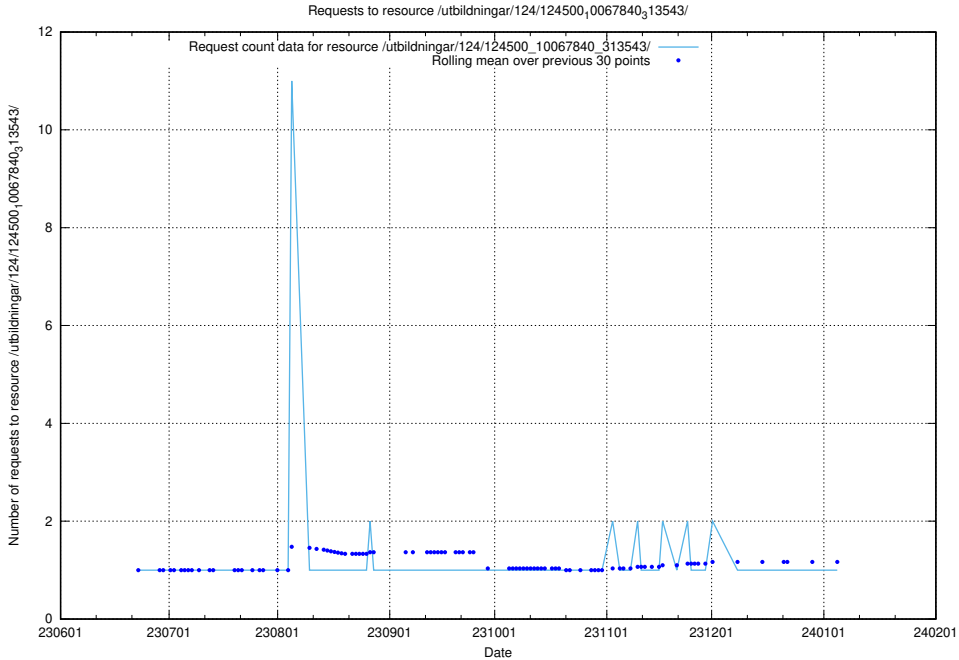

5.5725 Usage of /utbildningar/124/124500_10067840_313543/

Here, we count the number of requests to resource /utbildningar/124/124500_10067840_313543/.