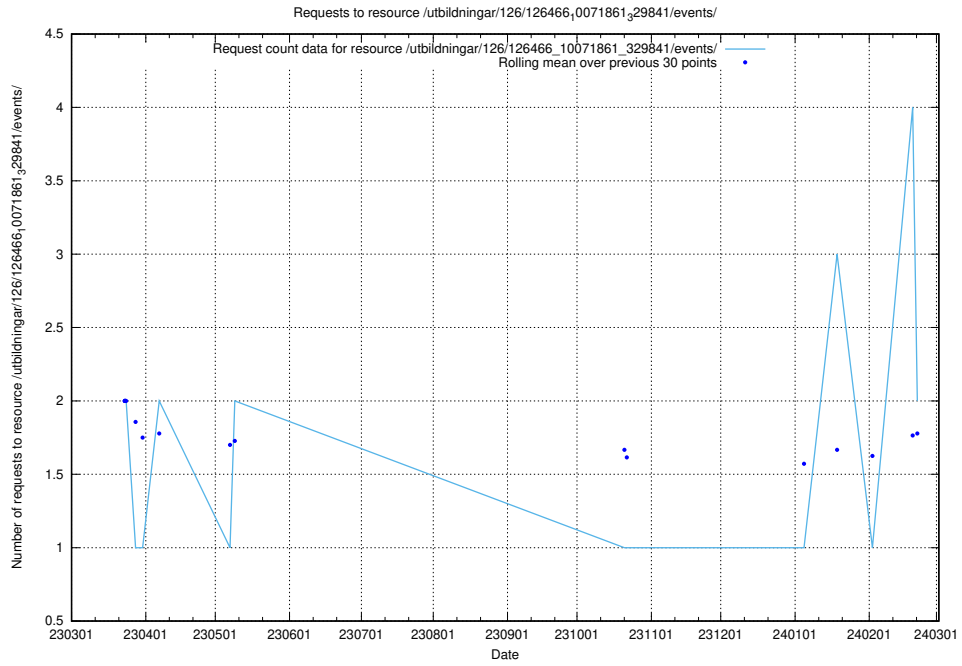

5.909 Usage of /utbildningar/126/126466_10071861_329841/events/

Here, we count the number of requests to resource /utbildningar/126/126466_10071861_329841/events/