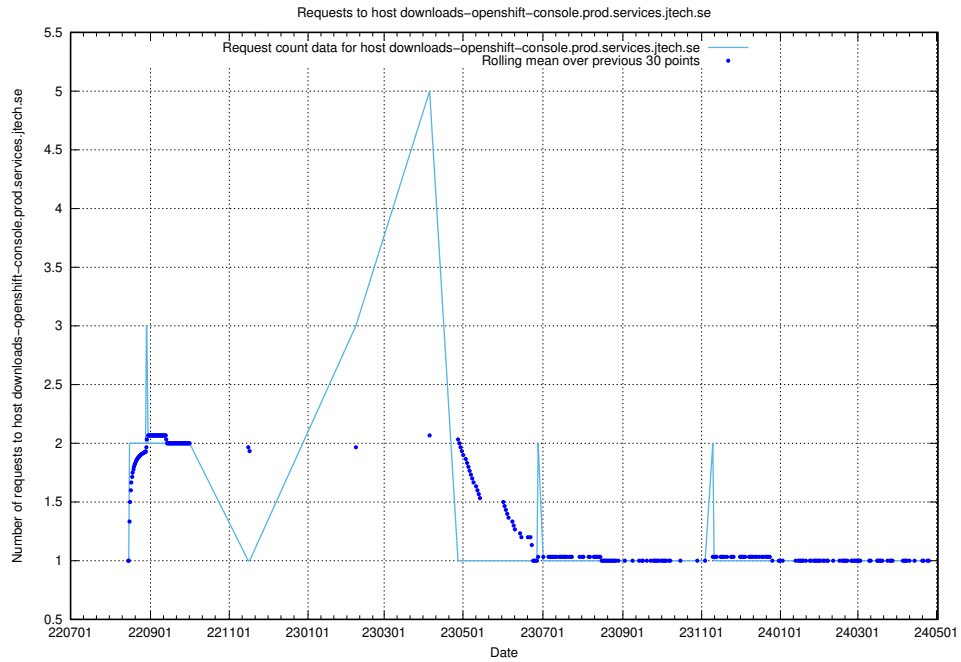

7.617 Usage of downloads-openshift-console.prod.services.jtech.se

Here, we count the number of requests to host downloads-openshift-console.prod.services.jtech.se.