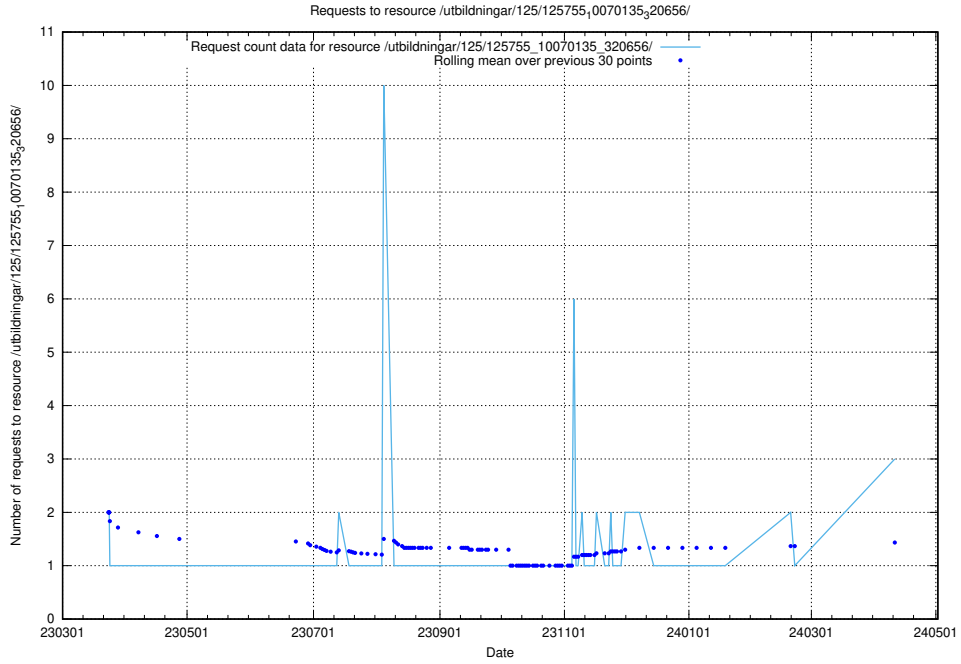

5.416 Usage of /utbildningar/125/125755_10070135_320656/

Here, we count the number of requests to resource /utbildningar/125/125755_10070135_320656/.