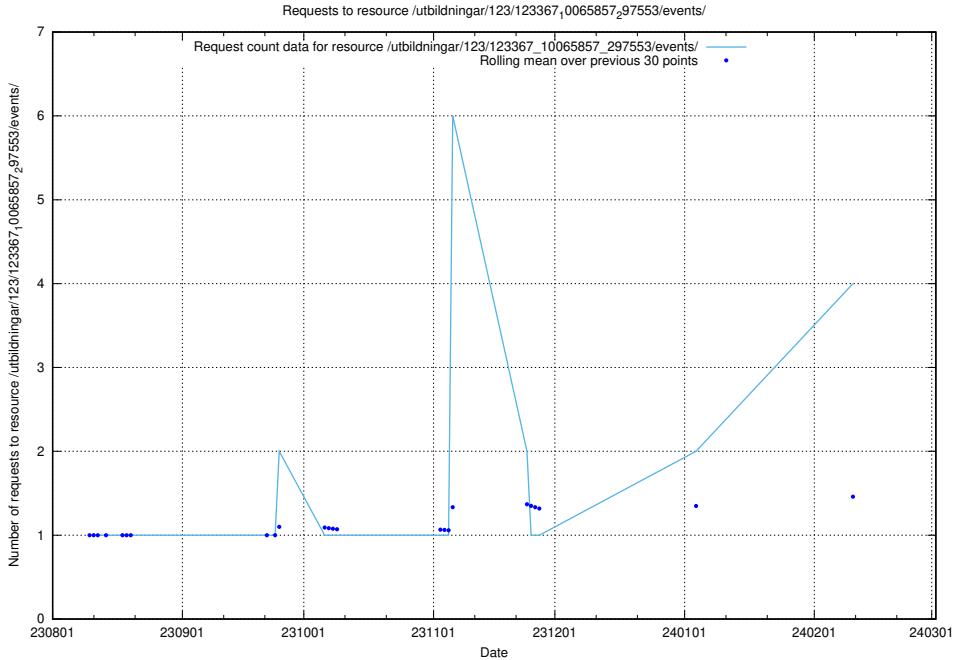

5.212 Usage of /utbildningar/123/123367_10065857_297553/events/

Here, we count the number of requests to resource /utbildningar/123/123367_10065857_297553/events/