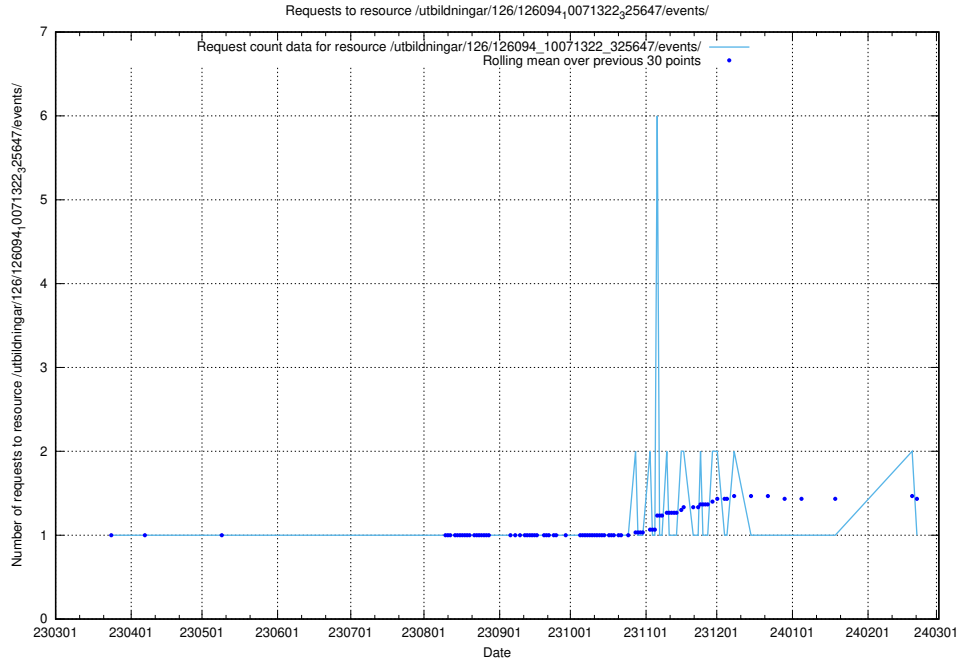

5.6148 Usage of /utbildningar/126/126094_10071322_325647/events/

Here, we count the number of requests to resource /utbildningar/126/126094_10071322_325647/events/