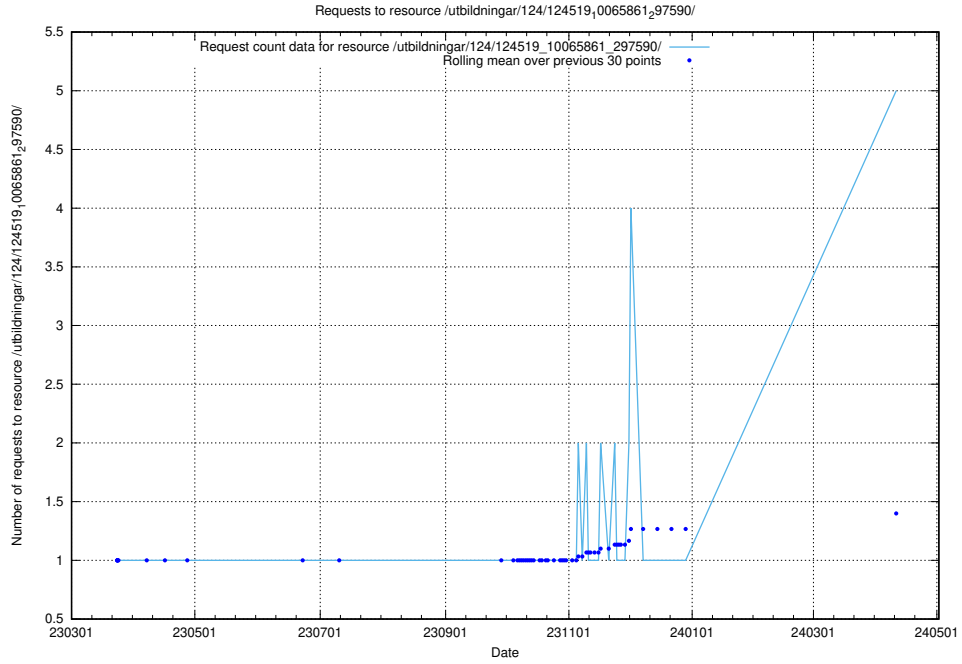

Here, we count the number of requests to resource /utbildningar/124/124533_10067914_313792/events/

5.116 Usage of /utbildningar/124/124519_10065861_297590/

Here, we count the number of requests to resource /utbildningar/124/124519_10065861_297590/.