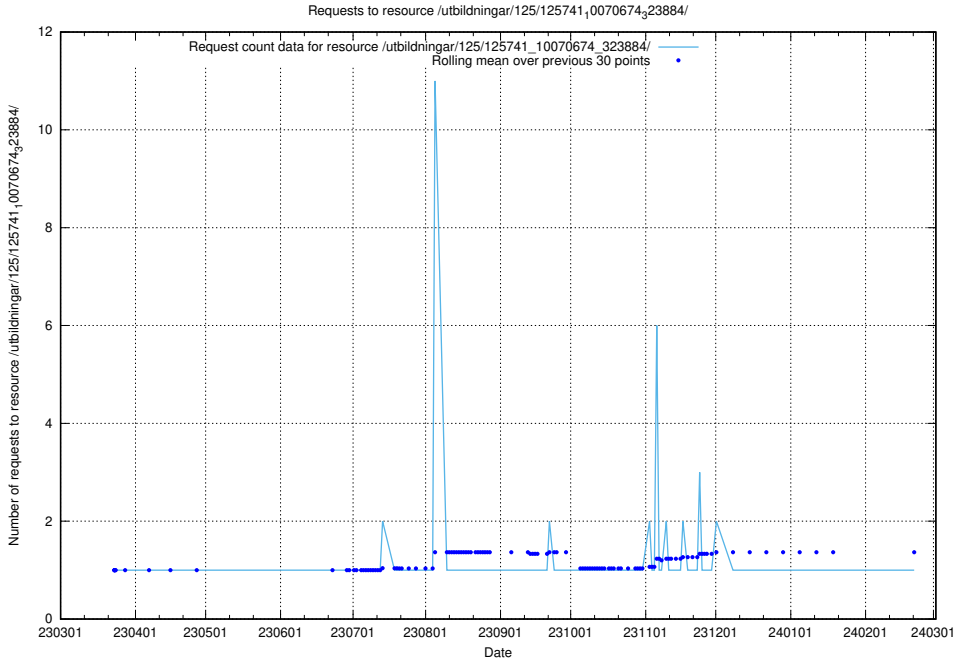

5.6421 Usage of /utbildningar/125/125741_10070674_323884/

Here, we count the number of requests to resource /utbildningar/125/125741_10070674_323884/.