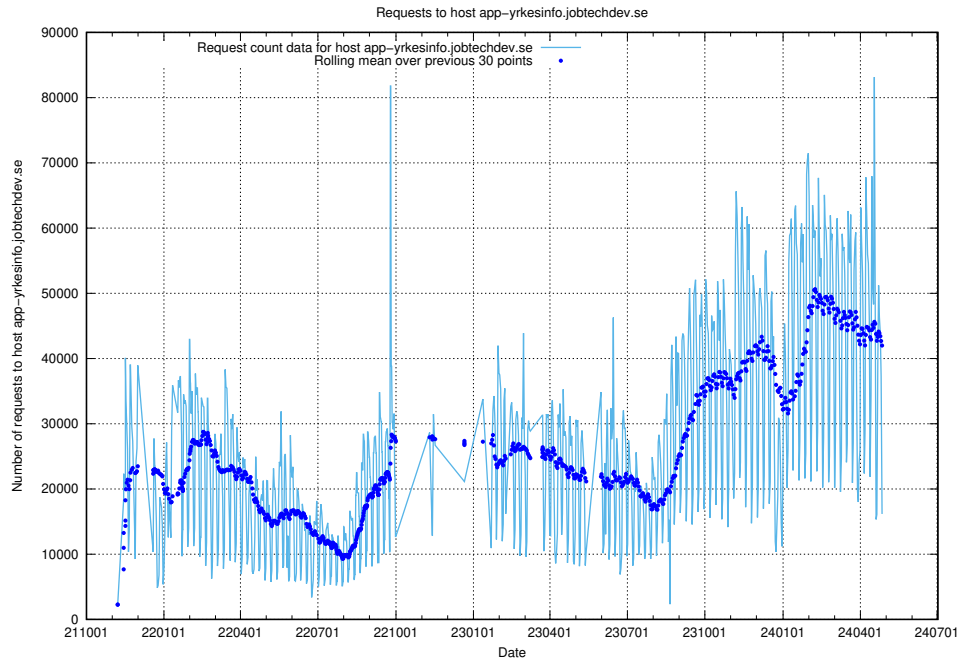

7.8 Usage of app-yrkesinfo.jobtechdev.se

Here, we count the number of requests to host app-yrkesinfo.jobtechdev.se.