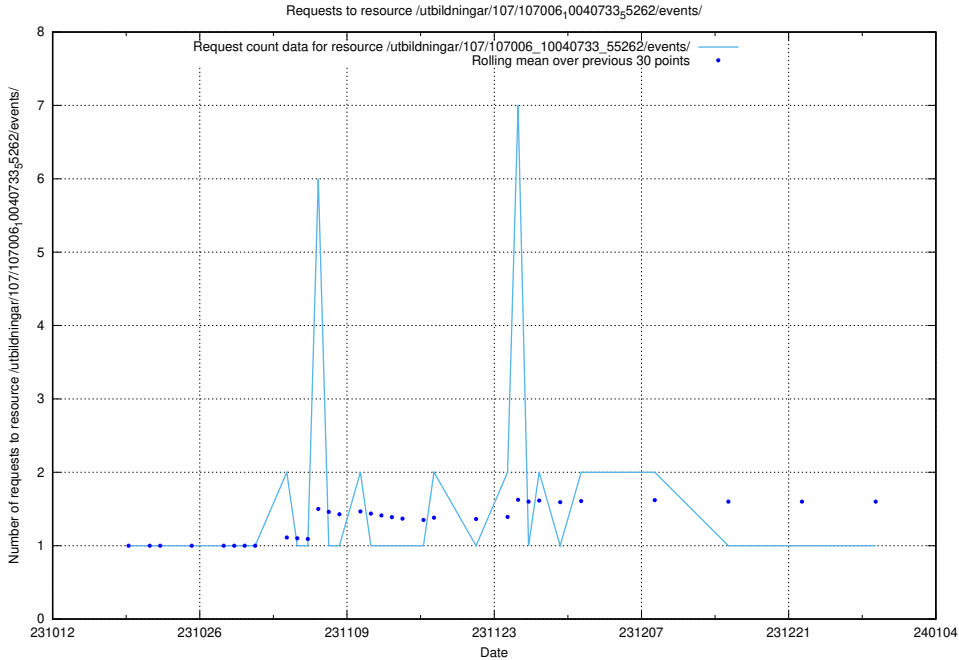

Here, we count the number of requests to resource /utbildningar/124/124498_10067717_336825/.

5.4221 Usage of /utbildningar/107/107006_10040733_55262/events/

Here, we count the number of requests to resource /utbildningar/107/107006_10040733_55262/events/.