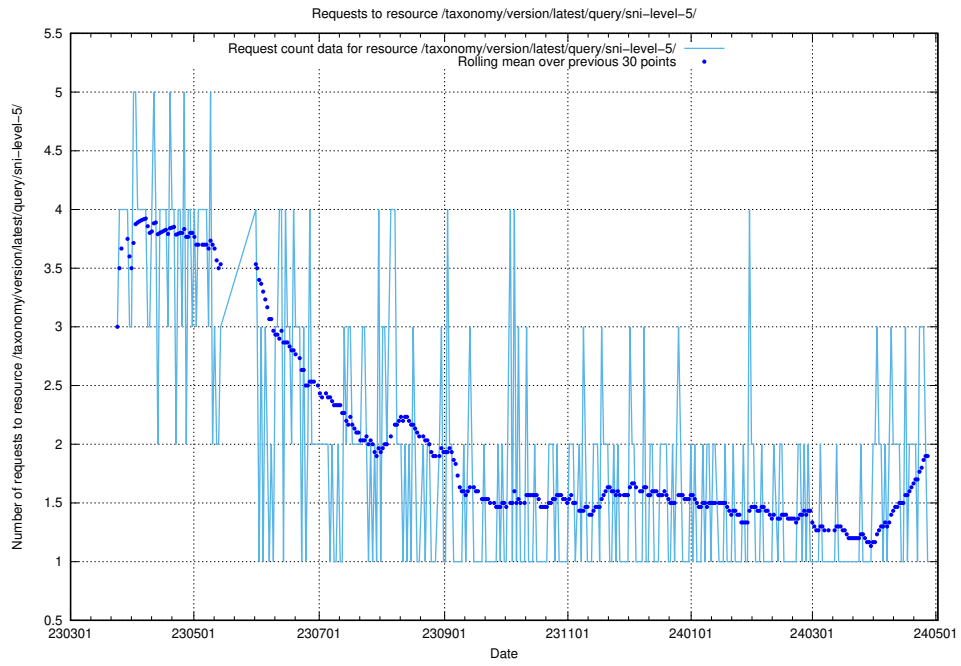

5.6043 Usage of /taxonomy/version/latest/query/sni-level-5/

Here, we count the number of requests to resource /taxonomy/version/latest/query/sni-level-5/.