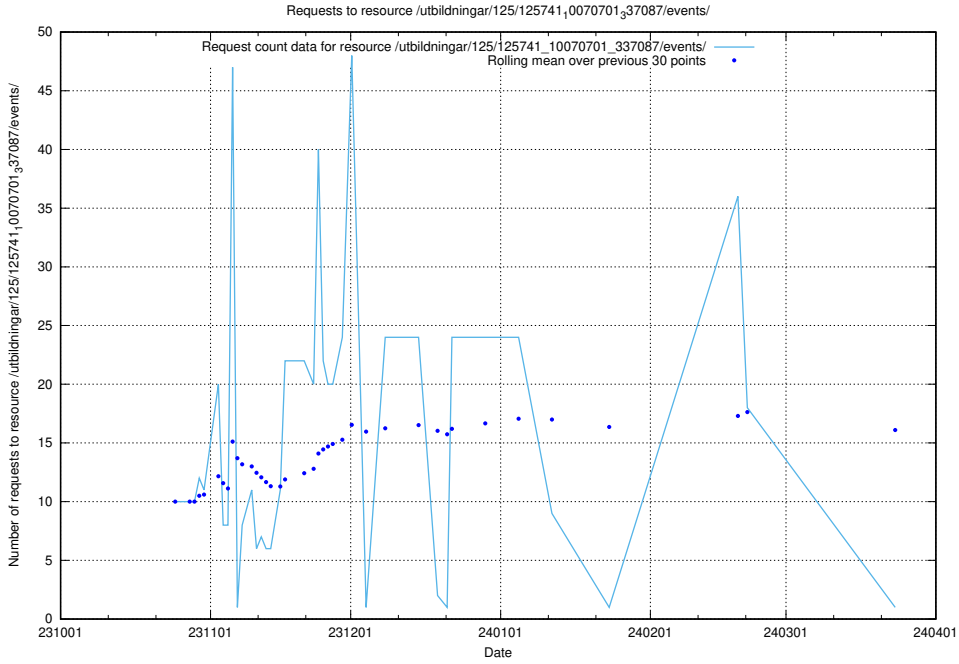

5.4153 Usage of /utbildningar/125/125741_10070701_337087/events/

Here, we count the number of requests to resource /utbildningar/125/125741_10070701_337087/events/