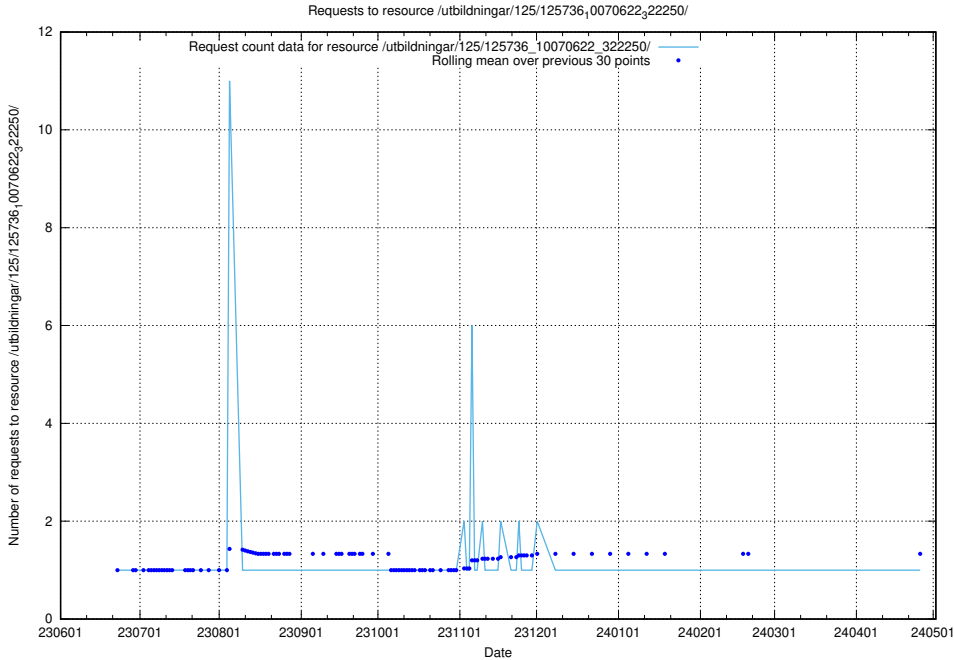

5.5649 Usage of /utbildningar/125/125736_10070622_322250/

Here, we count the number of requests to resource /utbildningar/125/125736_10070622_322250/.