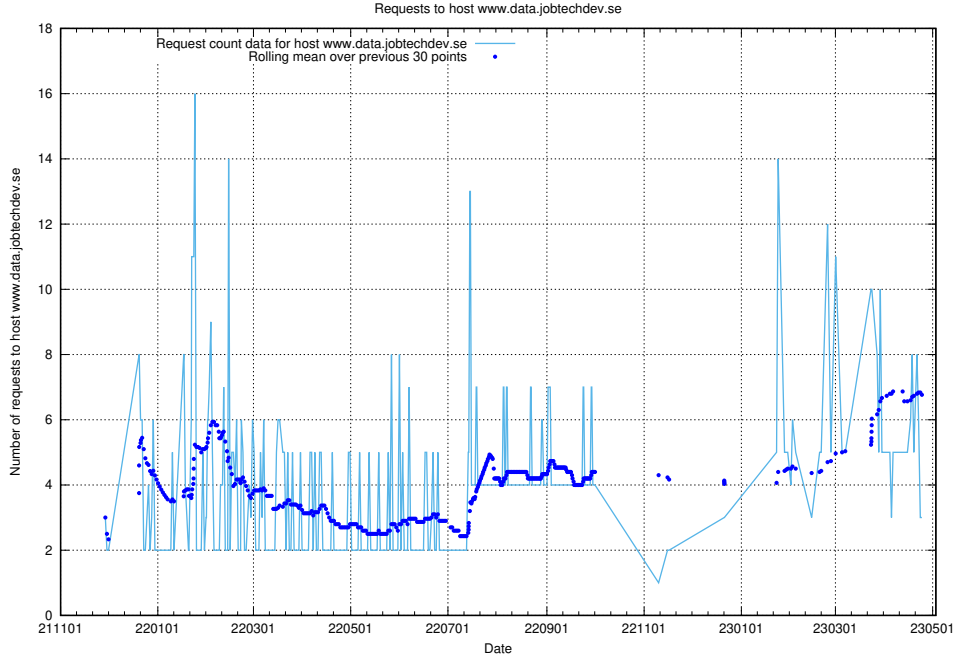

7.204 Usage of www.jobad-enrichments-api.jobtechdev.se

Here, we count the number of requests to host www.jobad-enrichments-api.jobtechdev.se.

7.205 Usage of magazine.jobtechdev.se

Here, we count the number of requests to host magazine.jobtechdev.se.