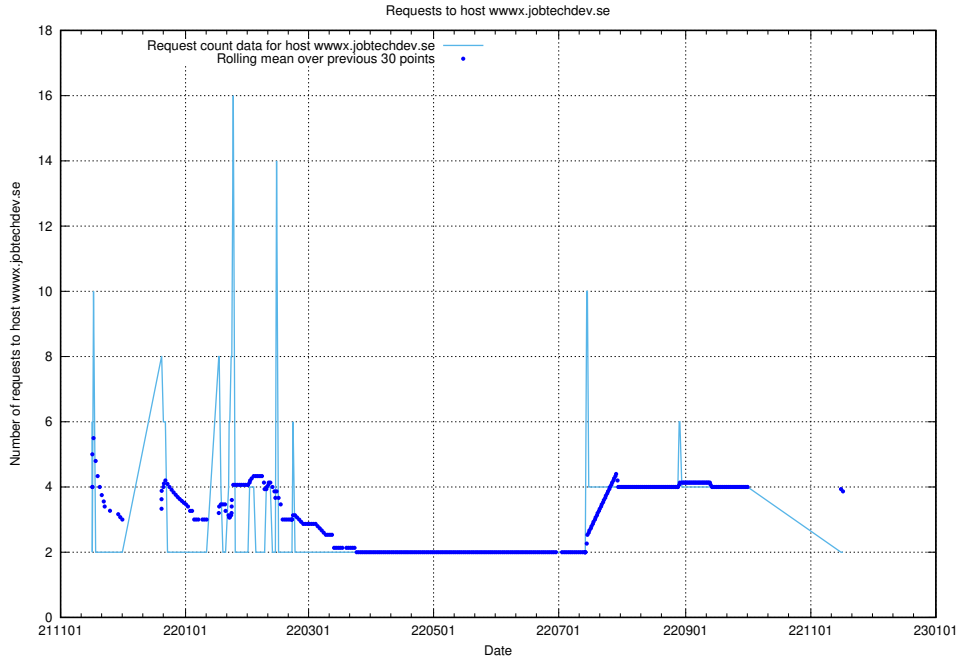

7.531 Usage of wwwx.jobtechdev.se

Here, we count the number of requests to host wwwx.jobtechdev.se.