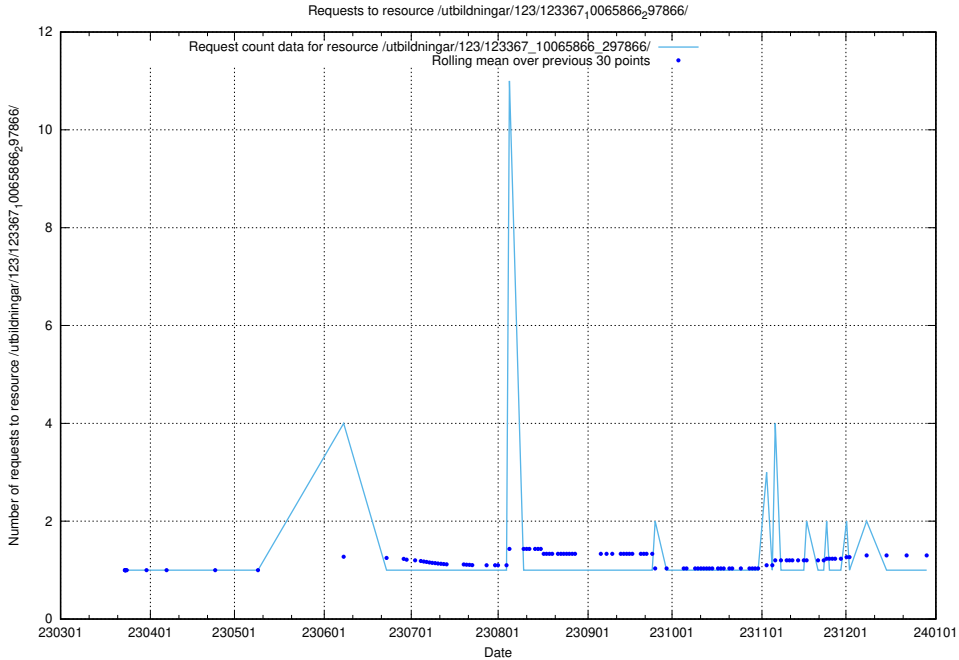

5.4726 Usage of /utbildningar/123/123367_10065866_297866/

Here, we count the number of requests to resource /utbildningar/123/123367_10065866_297866/.