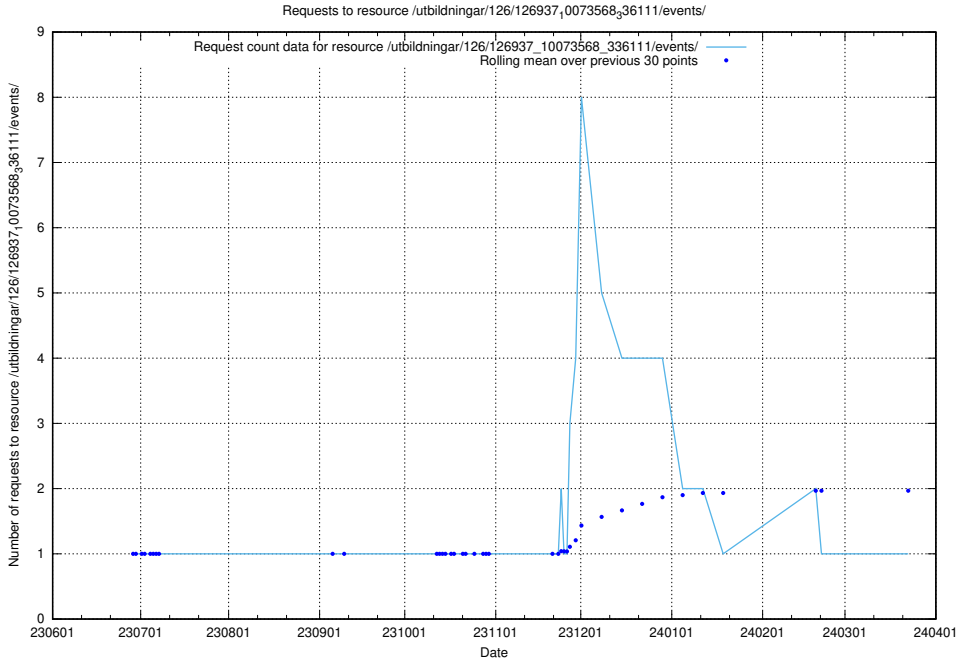

5.5385 Usage of /utbildningar/126/126937_10073568_336111/events/

Here, we count the number of requests to resource /utbildningar/126/126937_10073568_336111/events/