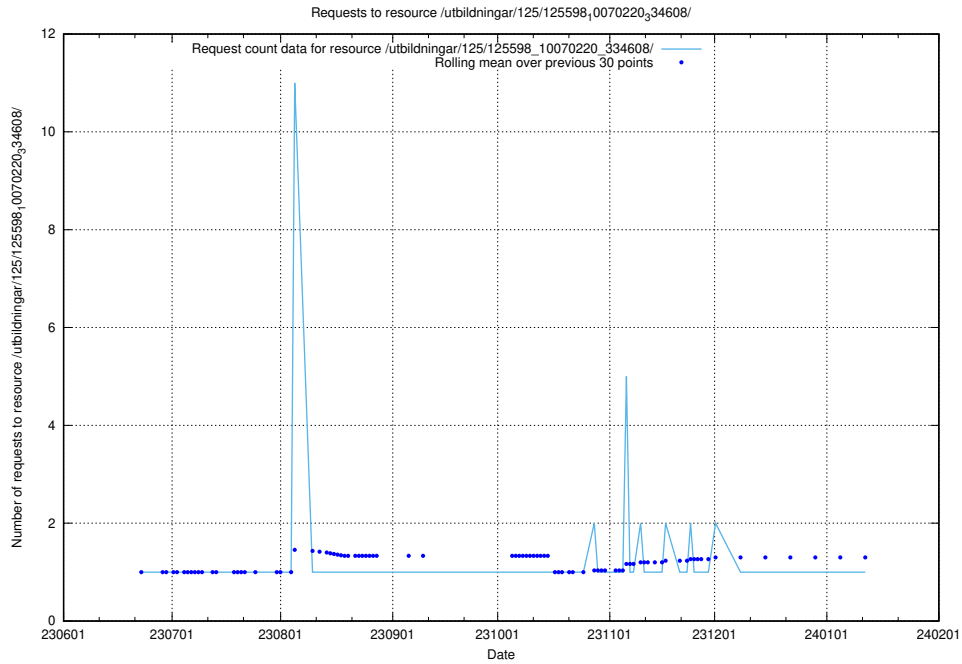

5.5671 Usage of /utbildningar/125/125598_10070220_334608/

Here, we count the number of requests to resource /utbildningar/125/125598_10070220_334608/.