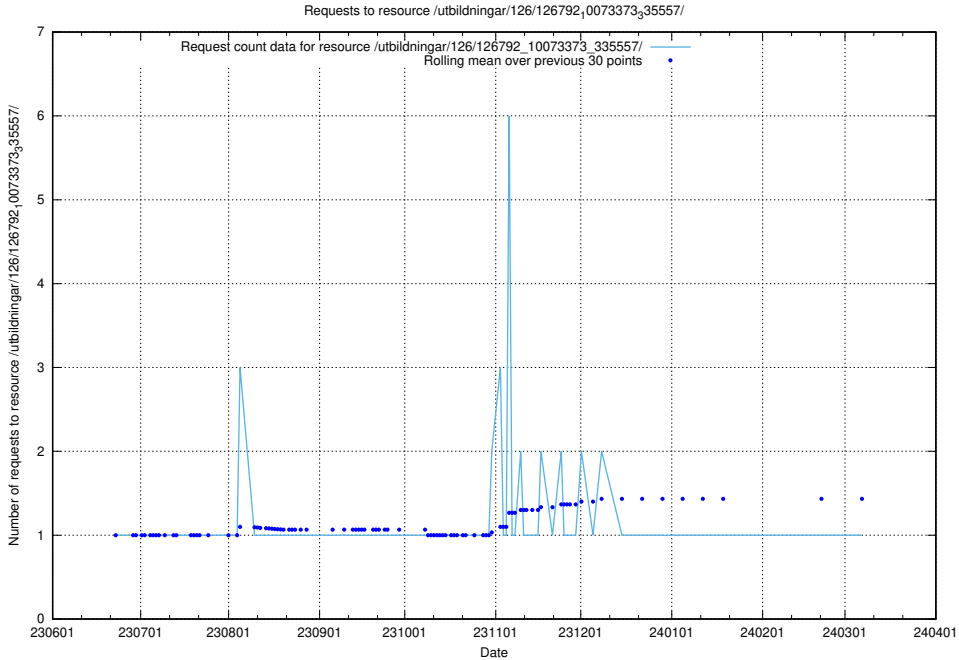

5.5539 Usage of /utbildningar/126/126792_10073373_335557/

Here, we count the number of requests to resource /utbildningar/126/126792_10073373_335557/.