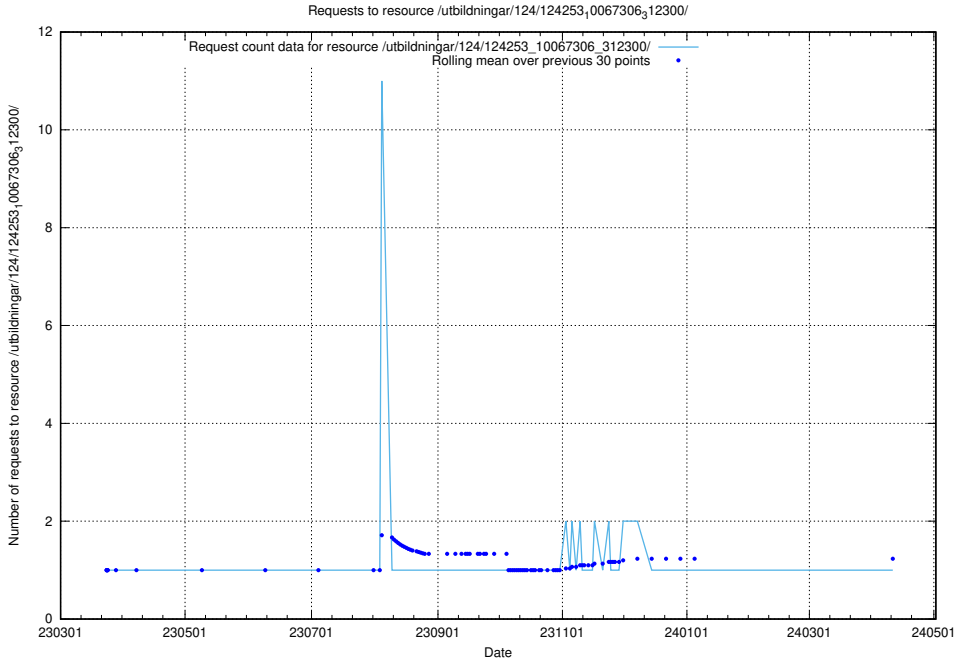

Here, we count the number of requests to resource /taxonomy/version/13/query/keyword-concepts-with-relations/.

5.3952 Usage of /utbildningar/124/124253_10067306_312300/

Here, we count the number of requests to resource /utbildningar/124/124253_10067306_312300/.