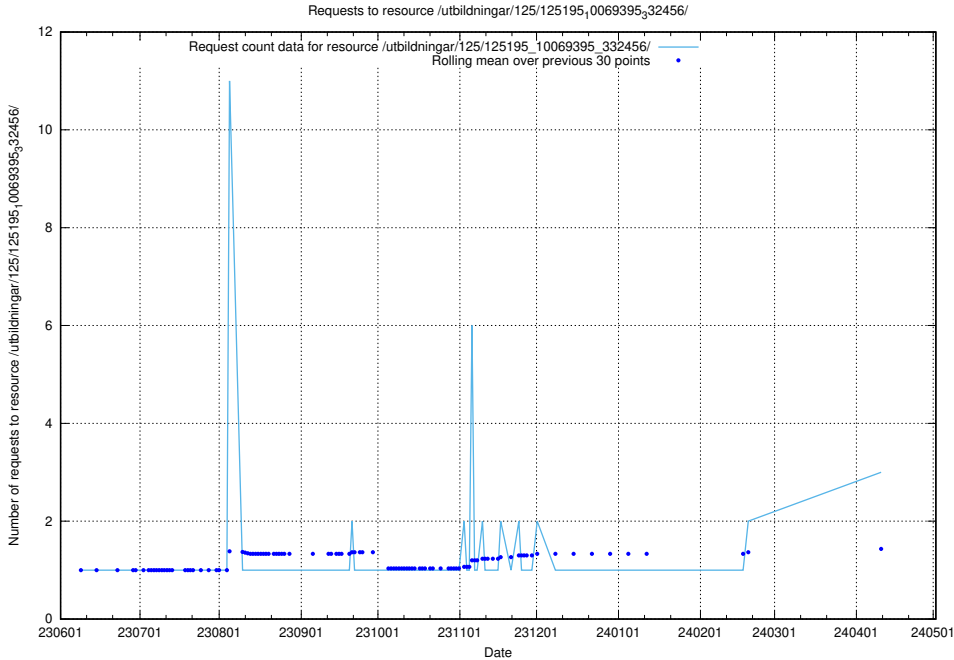

5.390 Usage of /utbildningar/125/125195_10069395_332456/

Here, we count the number of requests to resource /utbildningar/125/125195_10069395_332456/.