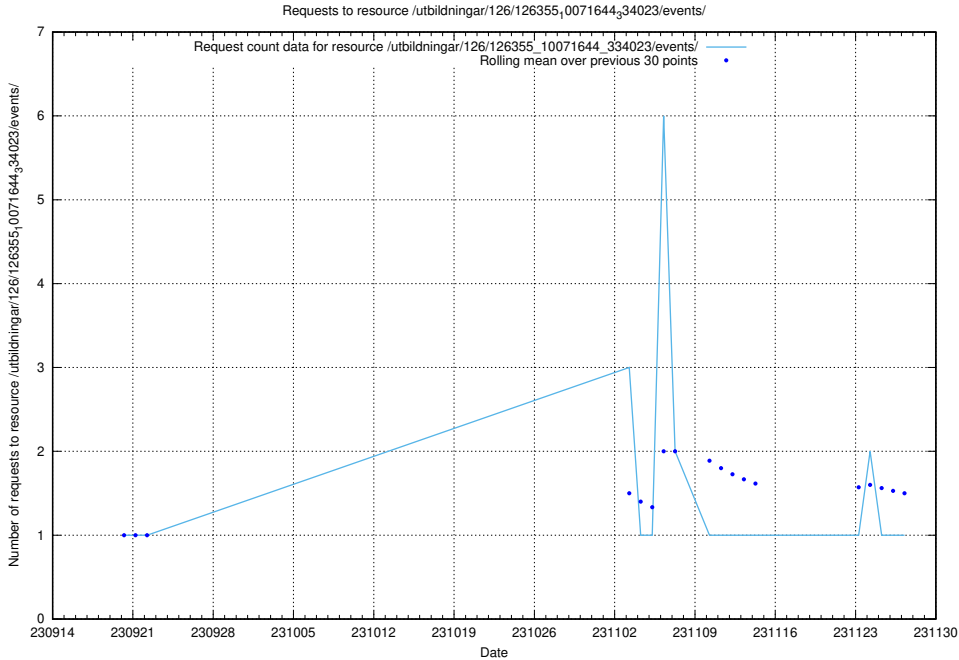

5.4477 Usage of /utbildningar/126/126355_10071644_334023/events/

Here, we count the number of requests to resource /utbildningar/126/126355_10071644_334023/events/