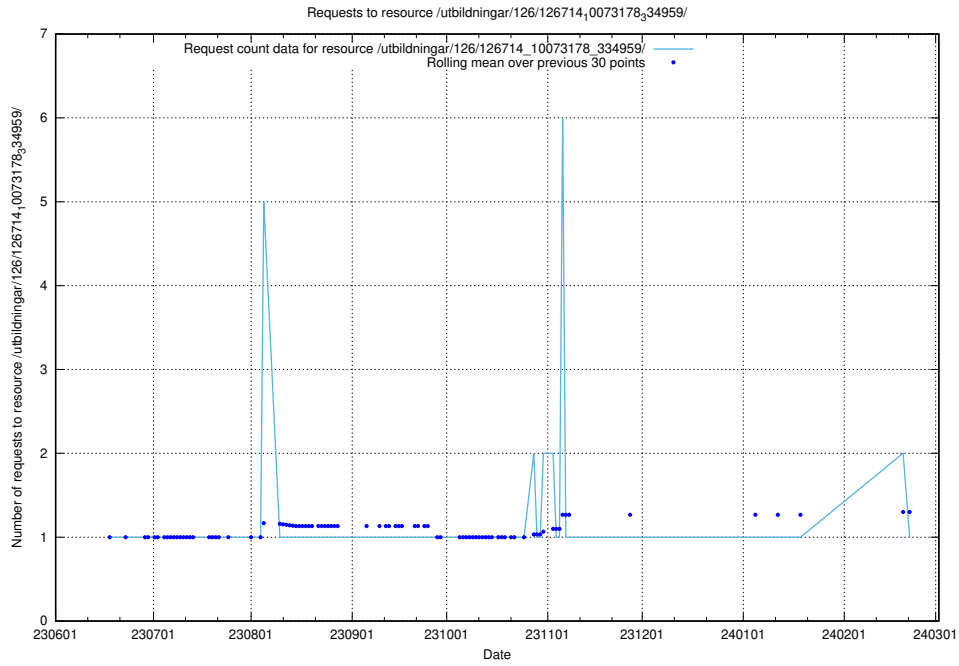

5.5804 Usage of /utbildningar/126/126714_10073178_334959/

Here, we count the number of requests to resource /utbildningar/126/126714_10073178_334959/.