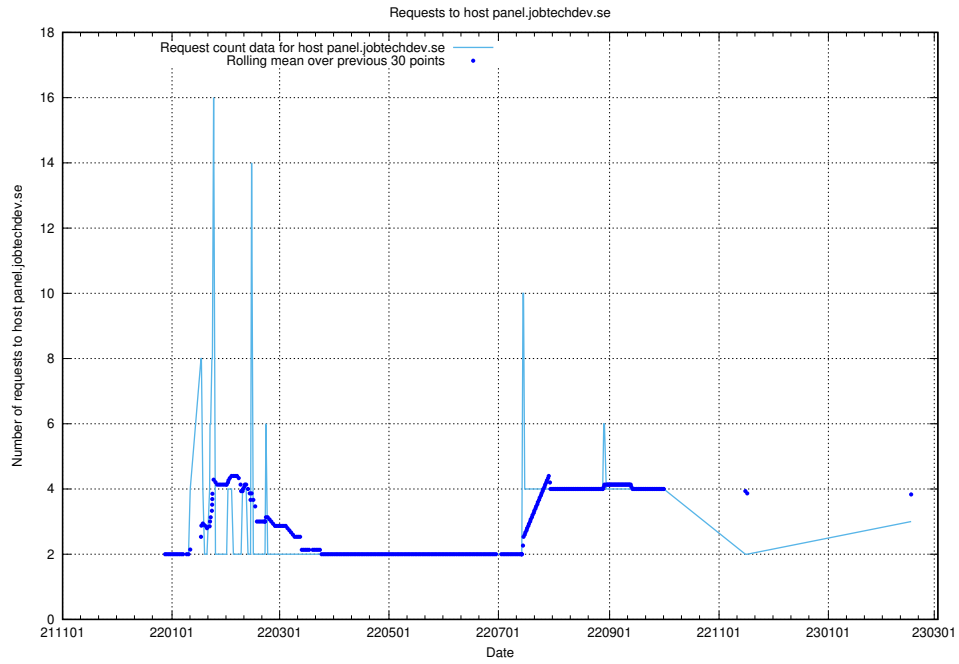

7.187 Usage of portal.jobtechdev.se

Here, we count the number of requests to host portal.jobtechdev.se.

7.188 Usage of panel.jobtechdev.se

Here, we count the number of requests to host panel.jobtechdev.se.