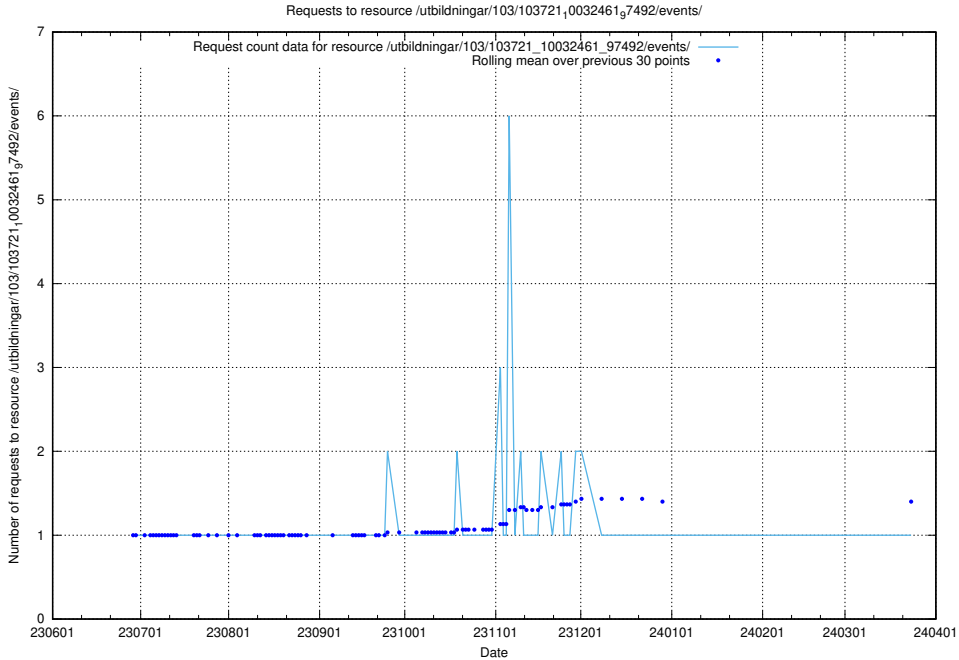

5.5481 Usage of /utbildningar/103/103721_10032461_97492/events/

Here, we count the number of requests to resource /utbildningar/103/103721_10032461_97492/events/.