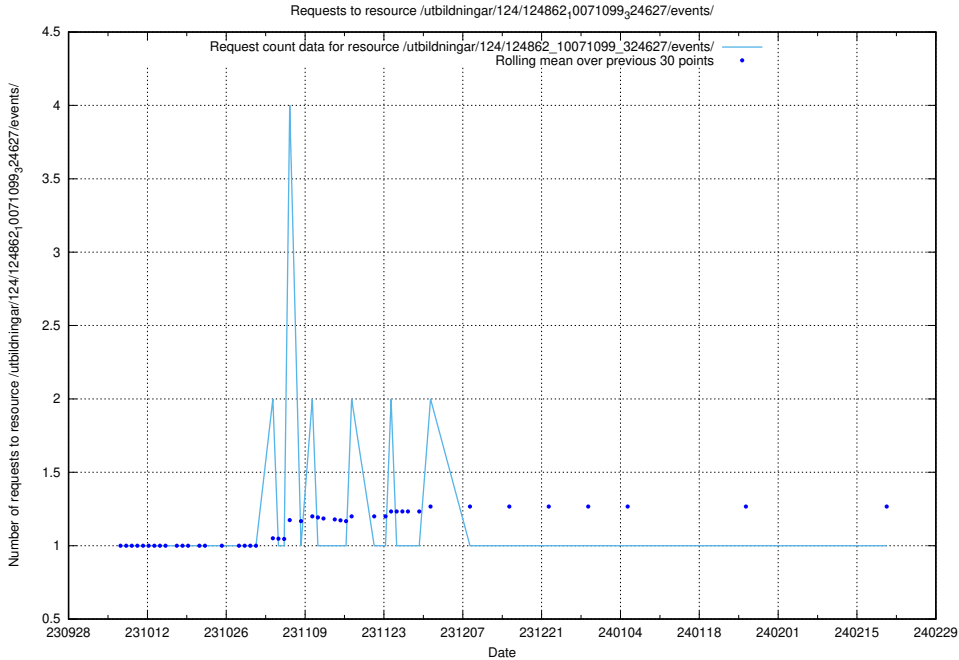

Here, we count the number of requests to resource /utbildningar/125/125415_10067799_319946/.

5.4340 Usage of /utbildningar/124/124862_10071099_324627/events/

Here, we count the number of requests to resource /utbildningar/124/124862_10071099_324627/events/