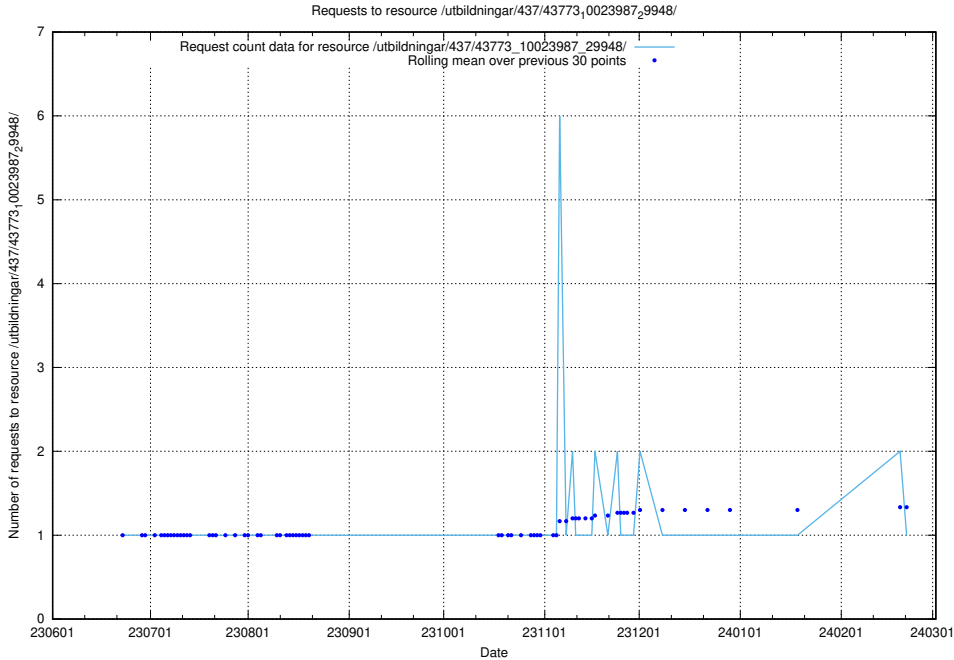

5.5523 Usage of /utbildningar/437/43773_10023987_29948/

Here, we count the number of requests to resource /utbildningar/437/43773_10023987_29948/.