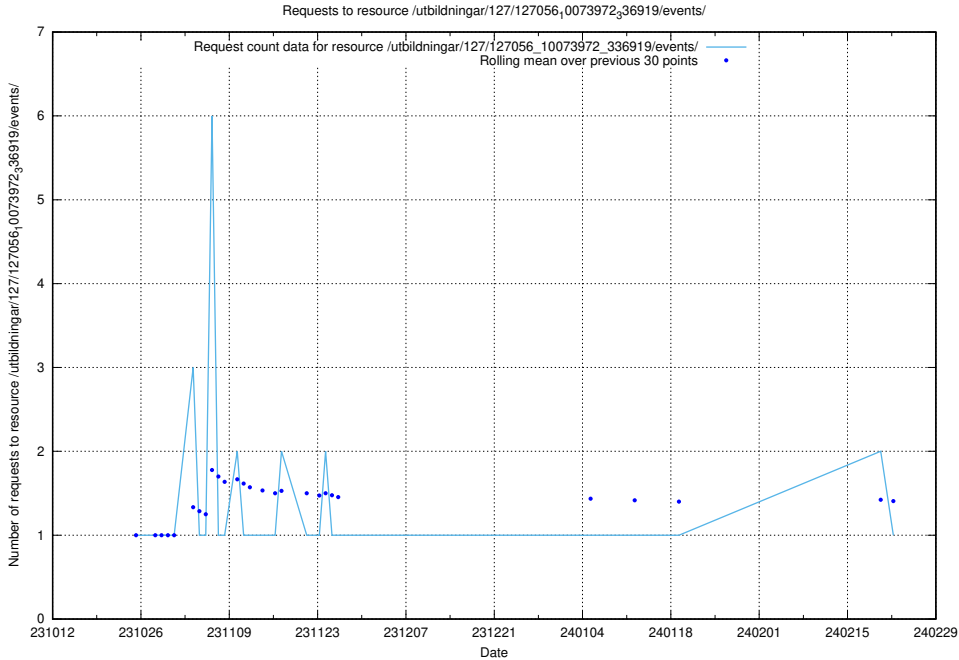

Here, we count the number of requests to resource /utbildningar/127/127056_10074024_337004/.

5.4164 Usage of /utbildningar/127/127056_10073972_336919/events/

Here, we count the number of requests to resource /utbildningar/127/127056_10073972_336919/events/