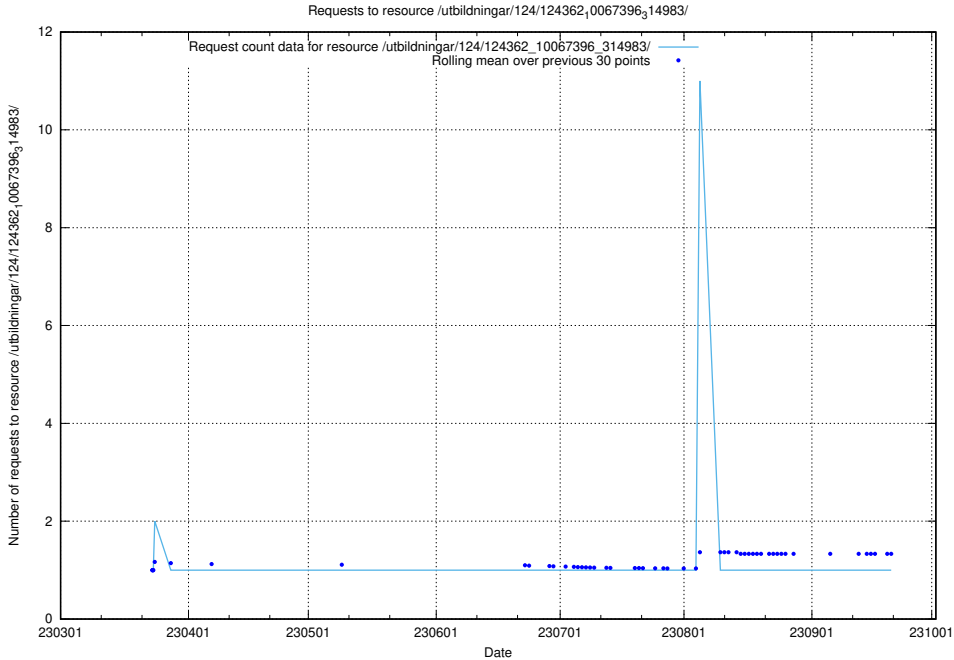

5.3727 Usage of /utbildningar/124/124362_10067396_314983/

Here, we count the number of requests to resource /utbildningar/124/124362_10067396_314983/.