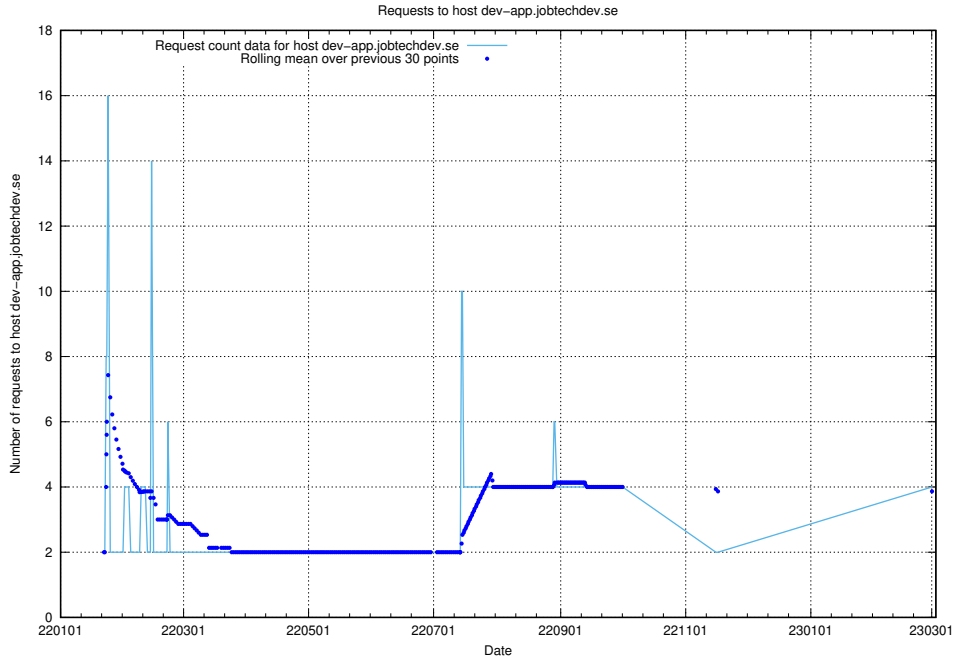

7.94 Usage of dev-app.jobtechdev.se

Here, we count the number of requests to host dev-app.jobtechdev.se.