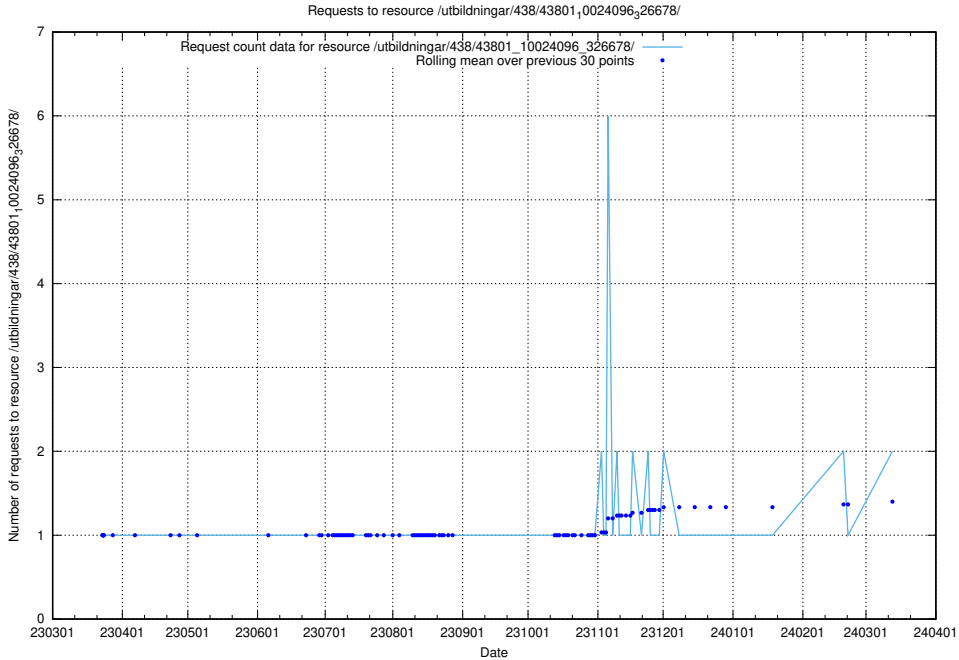

5.922 Usage of /utbildningar/438/43801_10024096_326678/

Here, we count the number of requests to resource /utbildningar/438/43801_10024096_326678/.