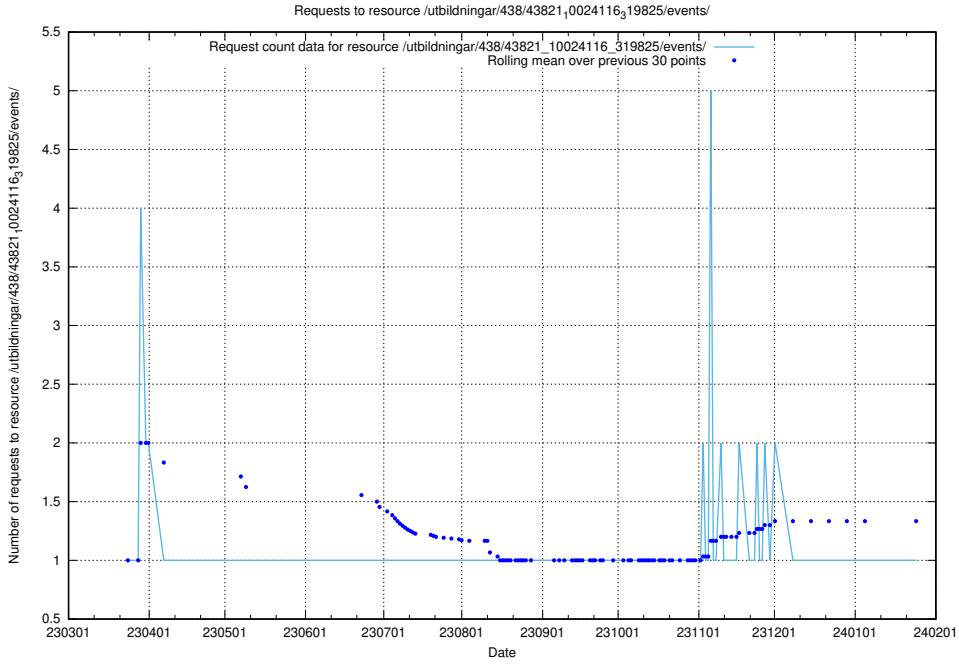

5.6109 Usage of /utbildningar/438/43821_10024116_319825/events/

Here, we count the number of requests to resource /utbildningar/438/43821_10024116_319825/events/.