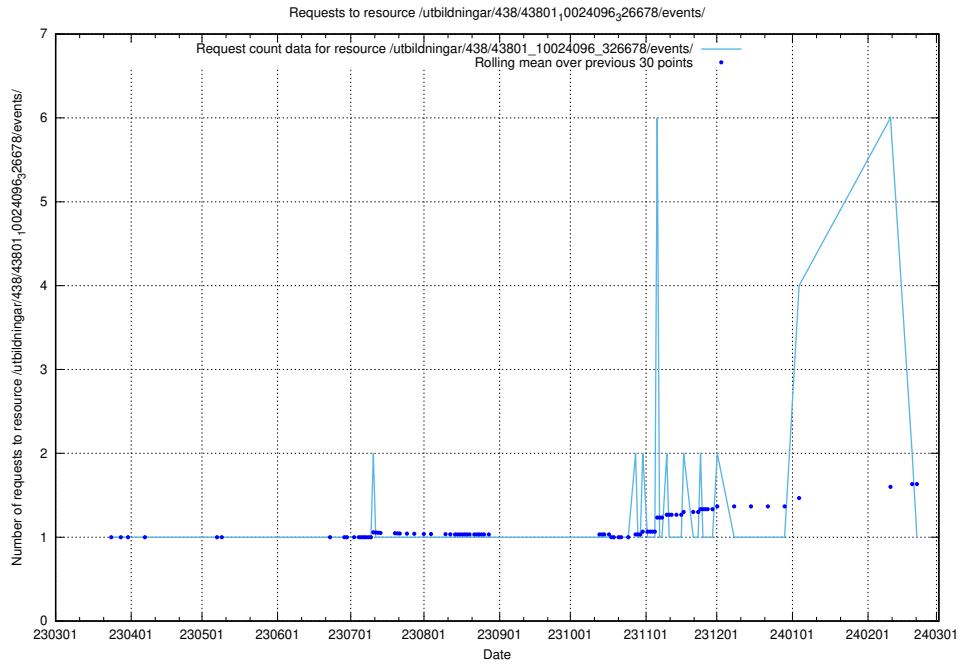

5.6116 Usage of /utbildningar/437/43799_10024013_29974/events/

Here, we count the number of requests to resource /utbildningar/437/43799_10024013_29974/events/.

5.6117 Usage of /utbildningar/437/43797_10024007_32307/events/