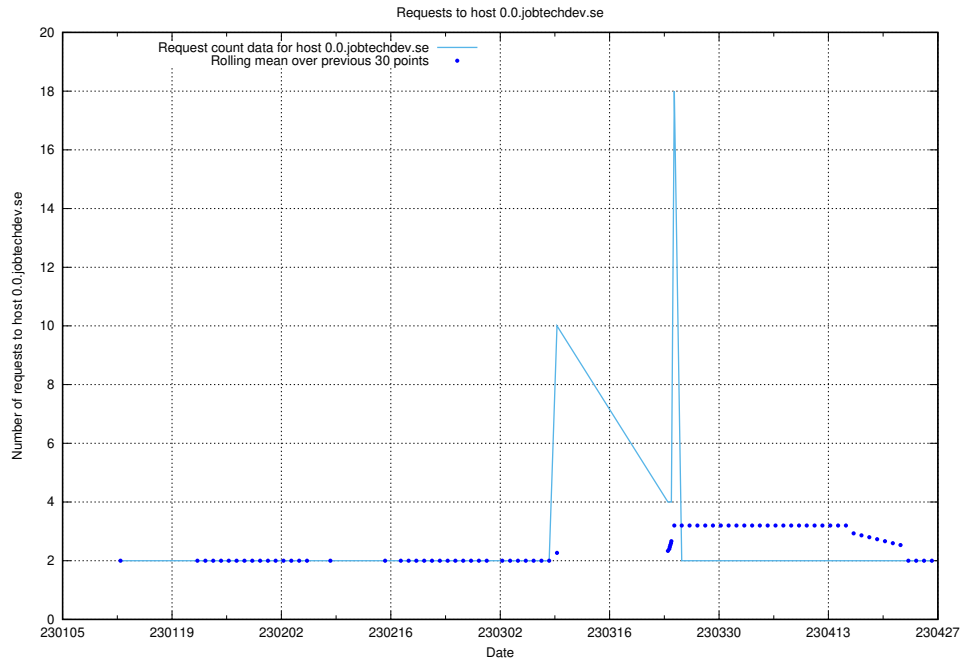

7.299 Usage of 0.0.jobtechdev.se

Here, we count the number of requests to host 0.0.jobtechdev.se.