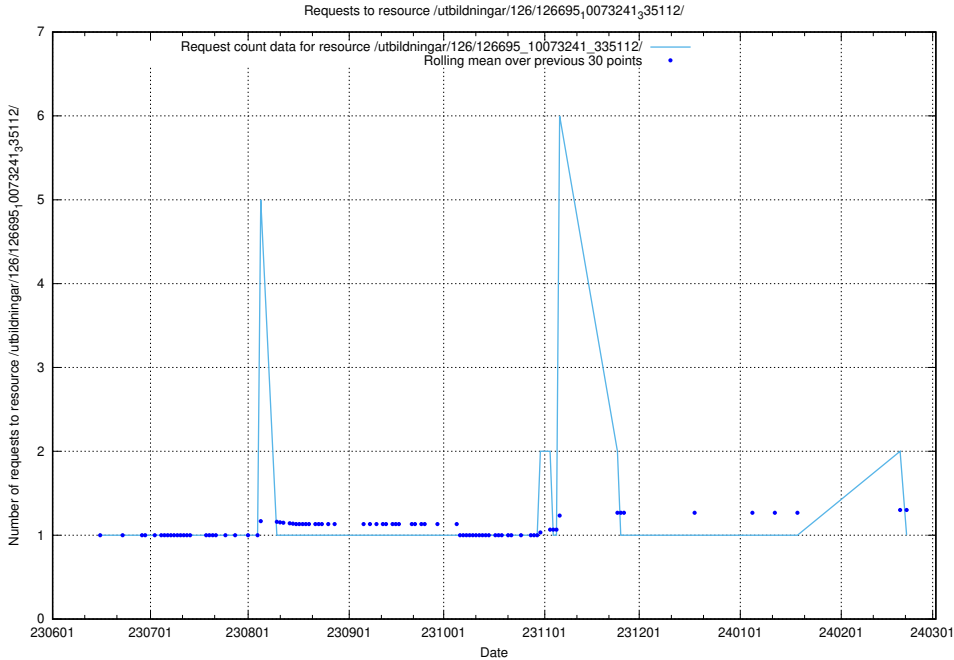

5.5820 Usage of /utbildningar/126/126695_10073241_335112/

Here, we count the number of requests to resource /utbildningar/126/126695_10073241_335112/.