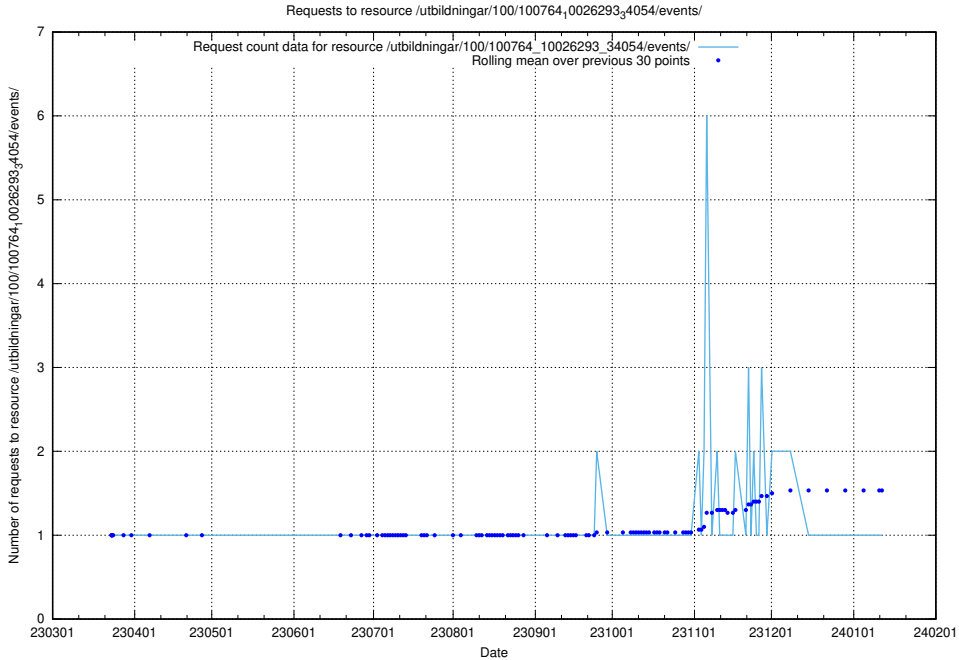

5.5483 Usage of /utbildningar/100/100764_10026293_34054/events/

Here, we count the number of requests to resource /utbildningar/100/100764_10026293_34054/events/.