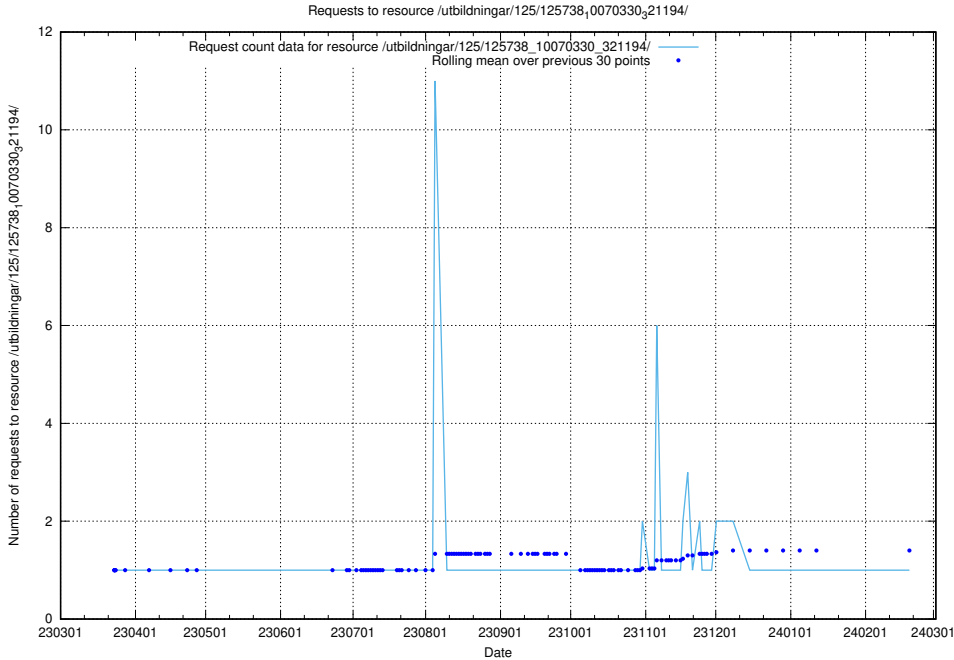

5.987 Usage of /utbildningar/125/125738_10070330_321194/

Here, we count the number of requests to resource /utbildningar/125/125738_10070330_321194/.