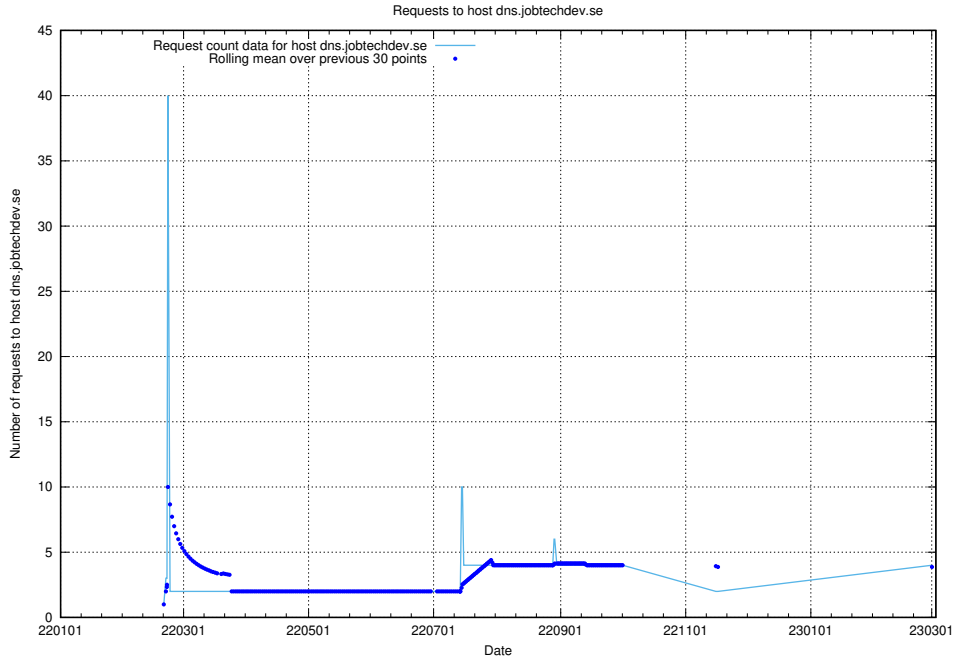

7.154 Usage of dns.jobtechdev.se

Here, we count the number of requests to host dns.jobtechdev.se.