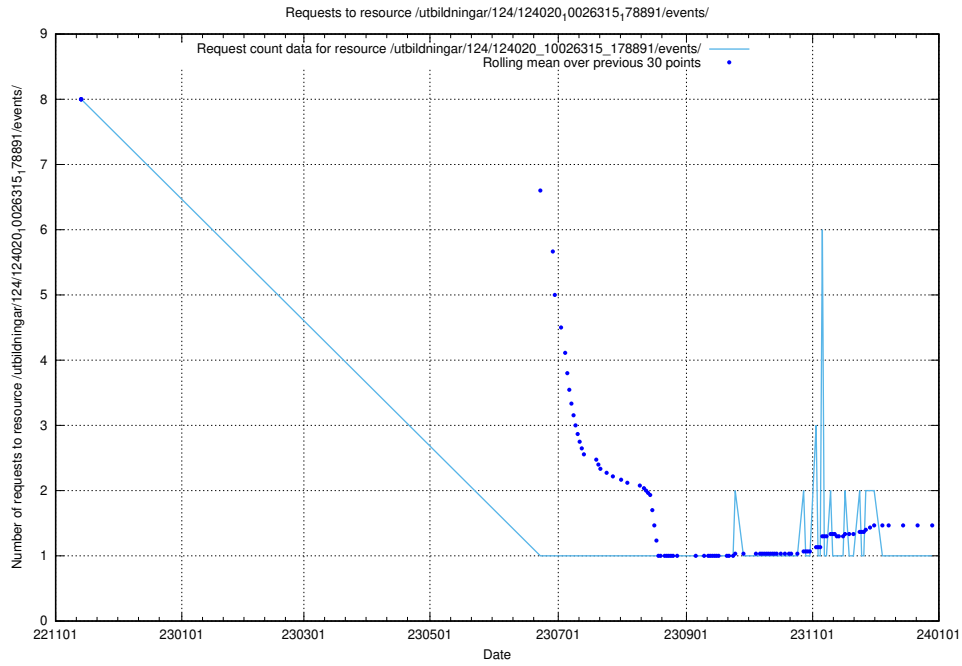

5.5722 Usage of /utbildningar/124/124020_10026315_178891/events/

Here, we count the number of requests to resource /utbildningar/124/124020_10026315_178891/events/