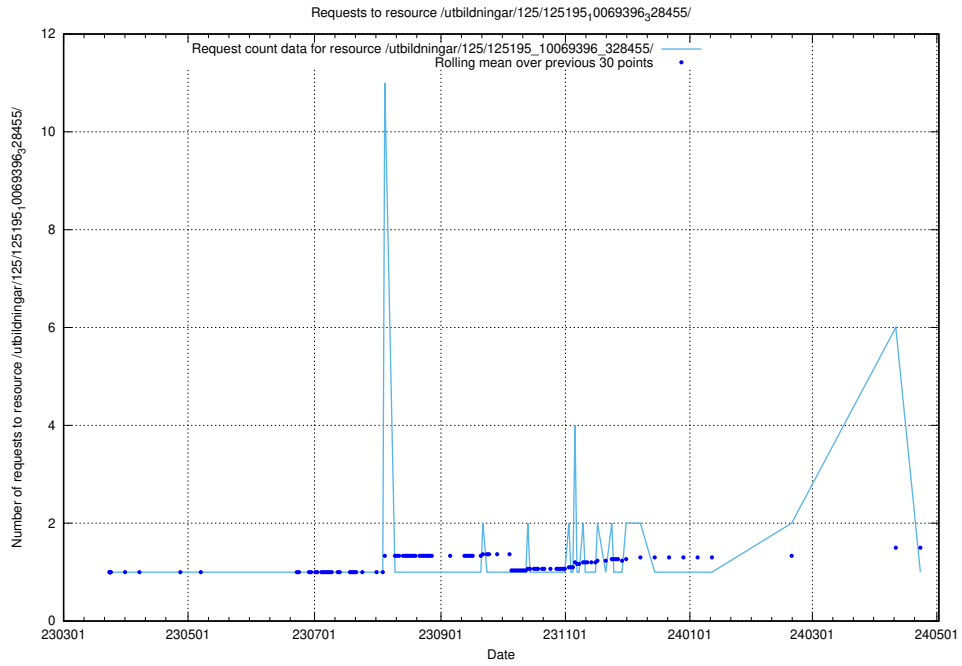

5.1103 Usage of /utbildningar/125/125195_10069396_328455/

Here, we count the number of requests to resource /utbildningar/125/125195_10069396_328455/.