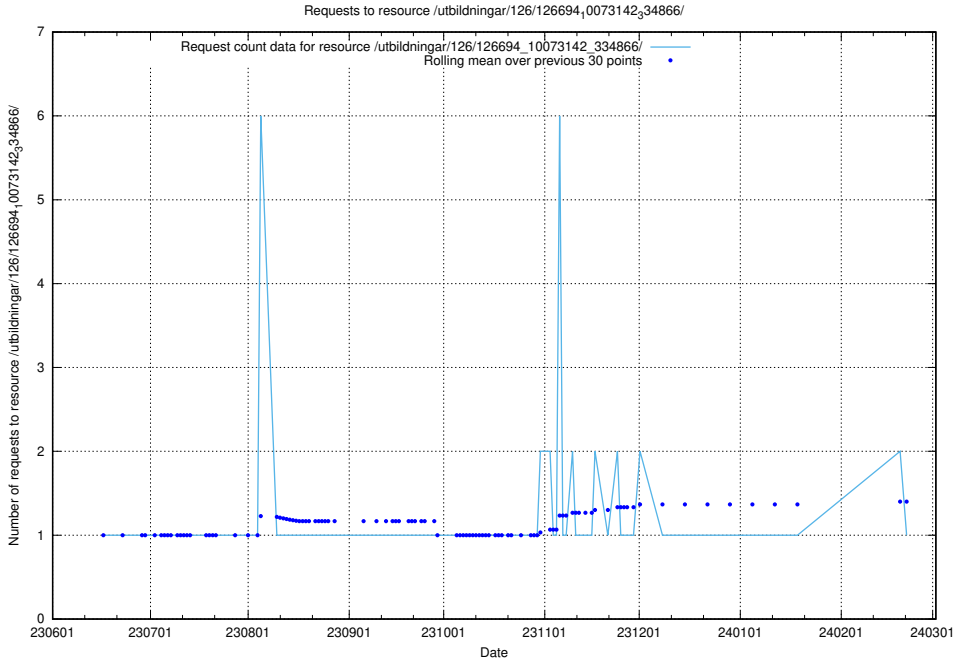

5.5813 Usage of /utbildningar/126/126694_10073142_334866/

Here, we count the number of requests to resource /utbildningar/126/126694_10073142_334866/.