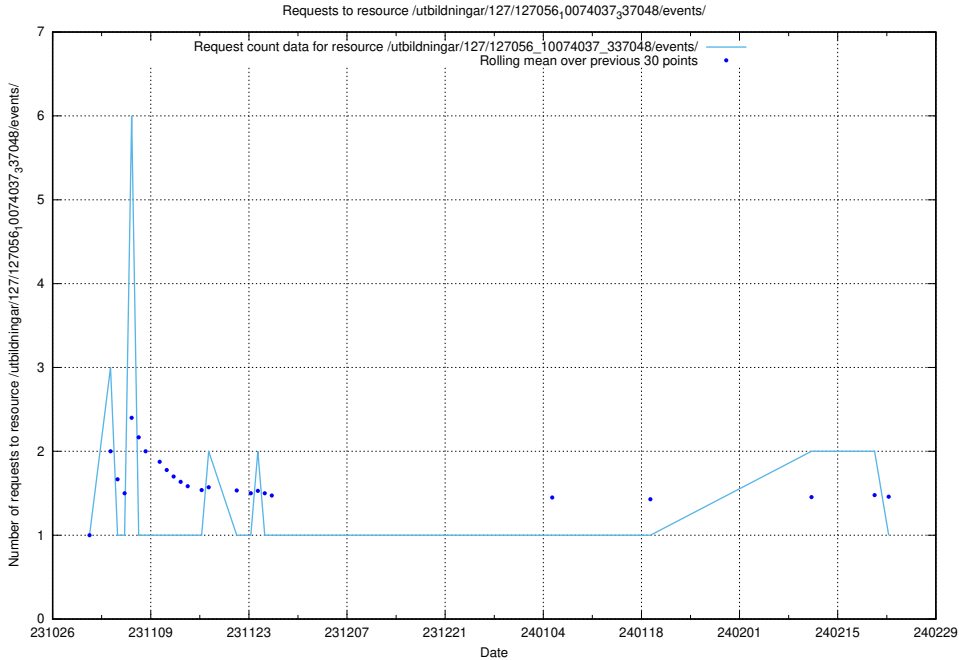

5.4117 Usage of /utbildningar/127/127056_10074037_337048/events/

Here, we count the number of requests to resource /utbildningar/127/127056_10074037_337048/events/