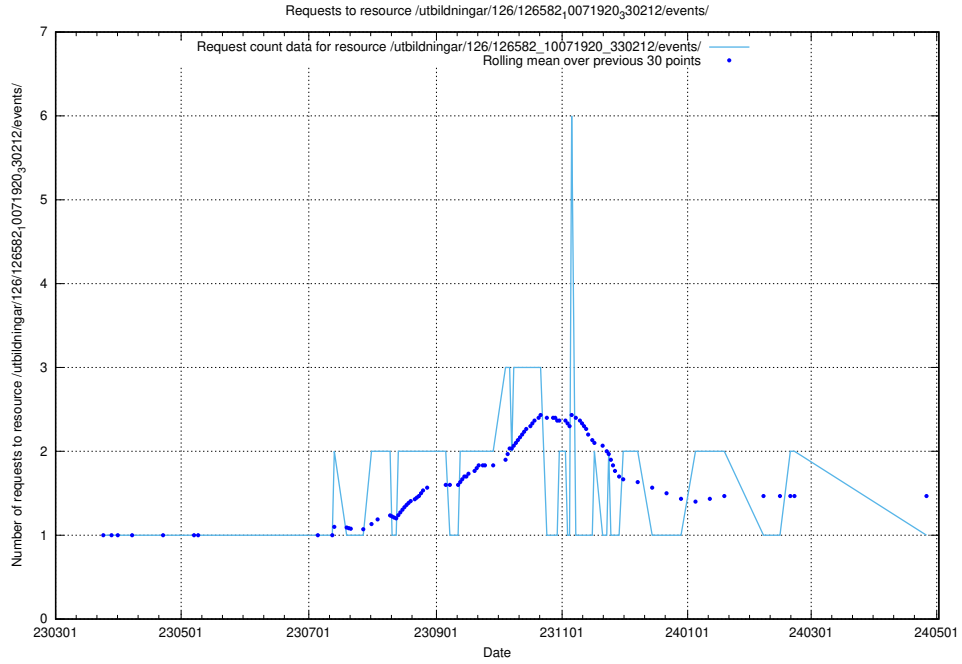

5.6143 Usage of /utbildningar/126/126582_10071920_330212/events/

Here, we count the number of requests to resource /utbildningar/126/126582_10071920_330212/events/