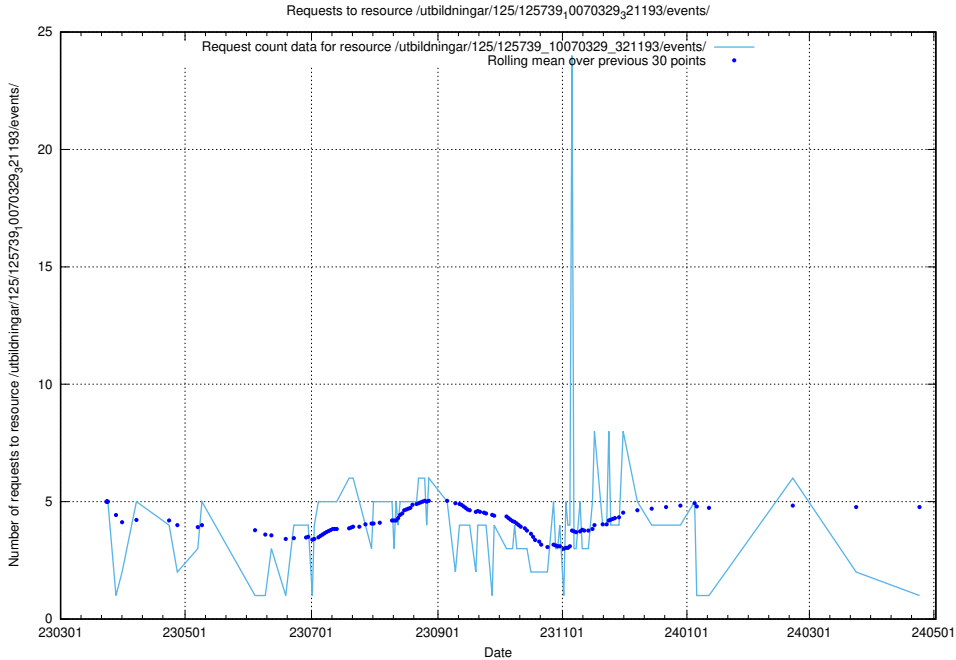

5.6192 Usage of /utbildningar/125/125739_10070329_321193/events/

Here, we count the number of requests to resource /utbildningar/125/125739_10070329_321193/events/