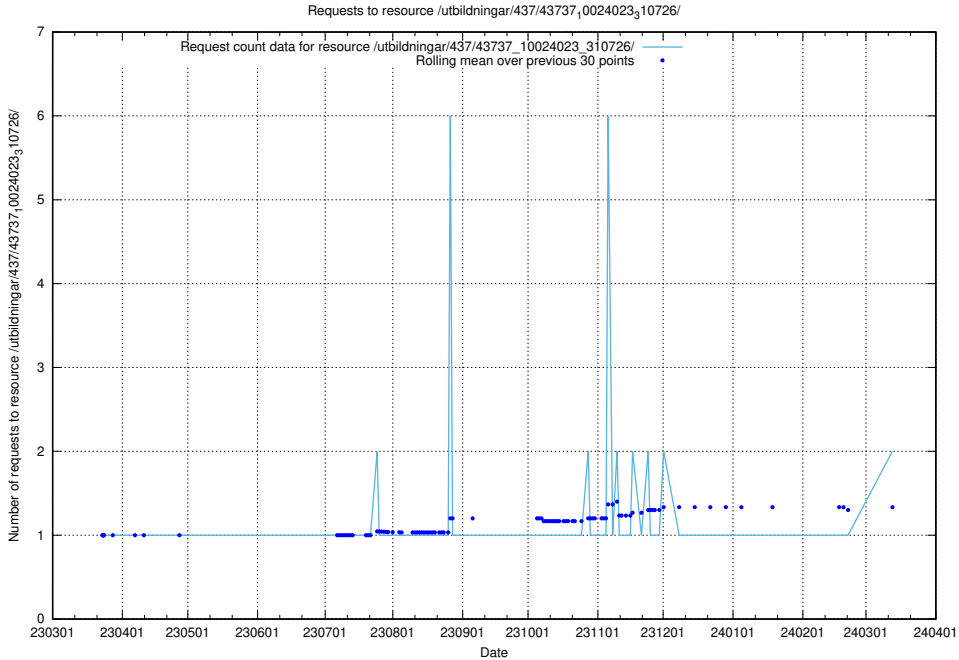

5.923 Usage of /utbildningar/437/43737_10024023_310726/

Here, we count the number of requests to resource /utbildningar/437/43737_10024023_310726/.