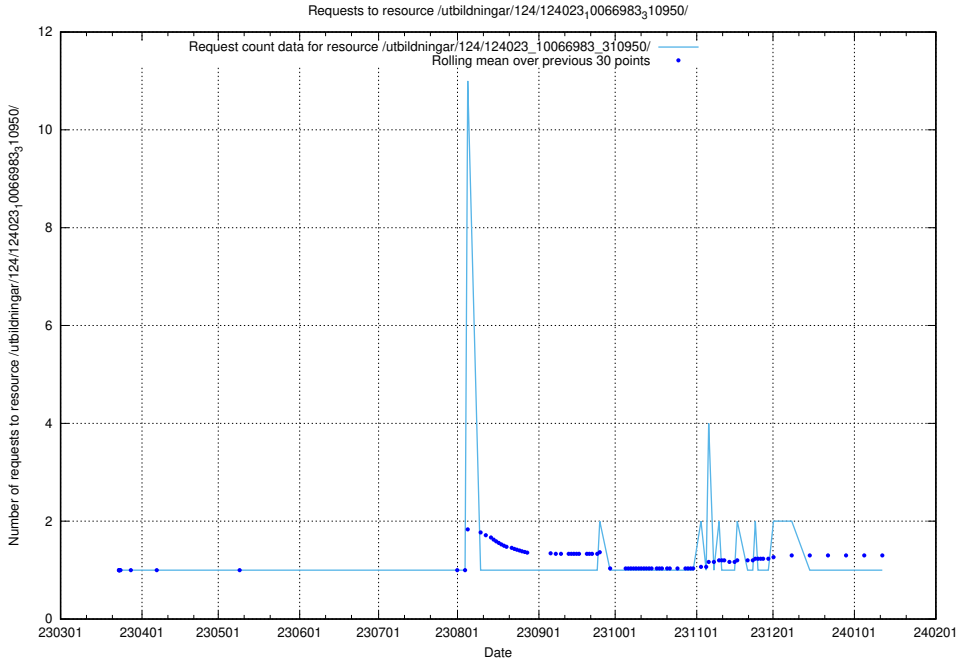

5.4411 Usage of /utbildningar/124/124023_10066983_310950/

Here, we count the number of requests to resource /utbildningar/124/124023_10066983_310950/.