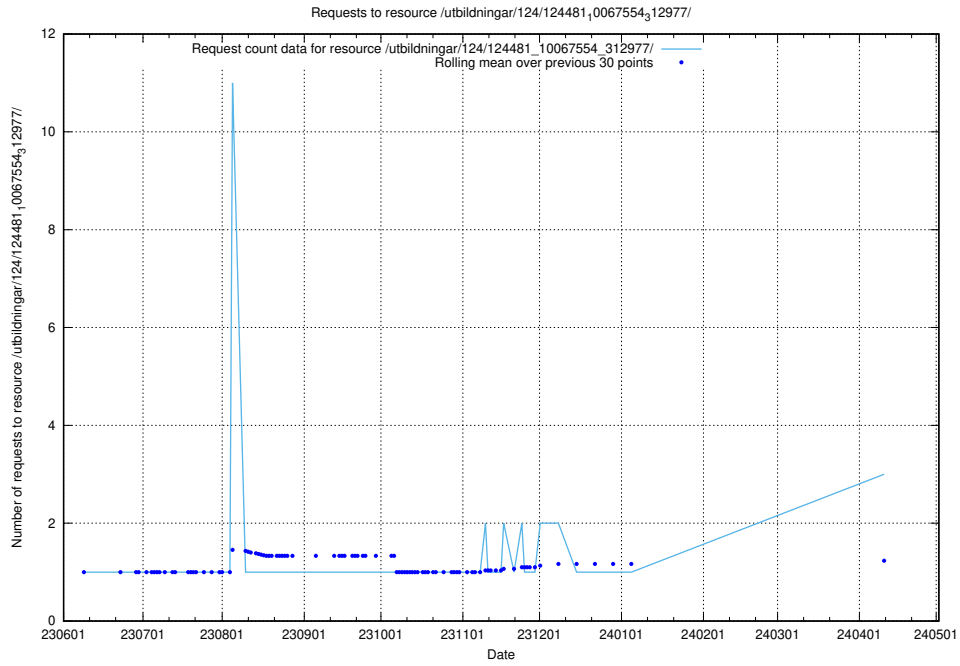

5.393 Usage of /utbildningar/124/124481_10067554_312977/

Here, we count the number of requests to resource /utbildningar/124/124481_10067554_312977/.