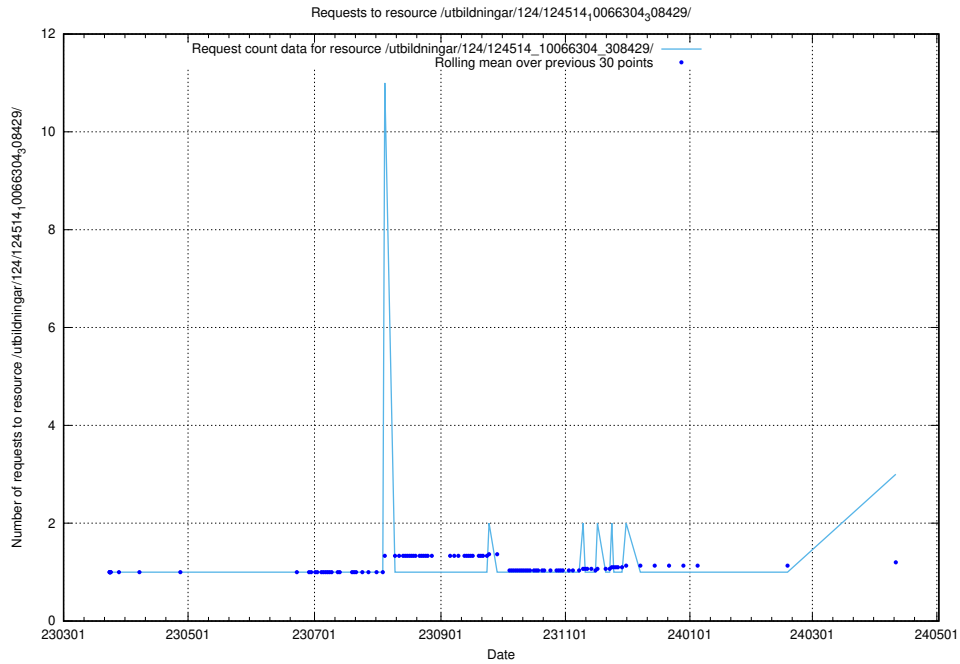

5.272 Usage of /utbildningar/124/124514_10066304_308429/

Here, we count the number of requests to resource /utbildningar/124/124514_10066304_308429/.