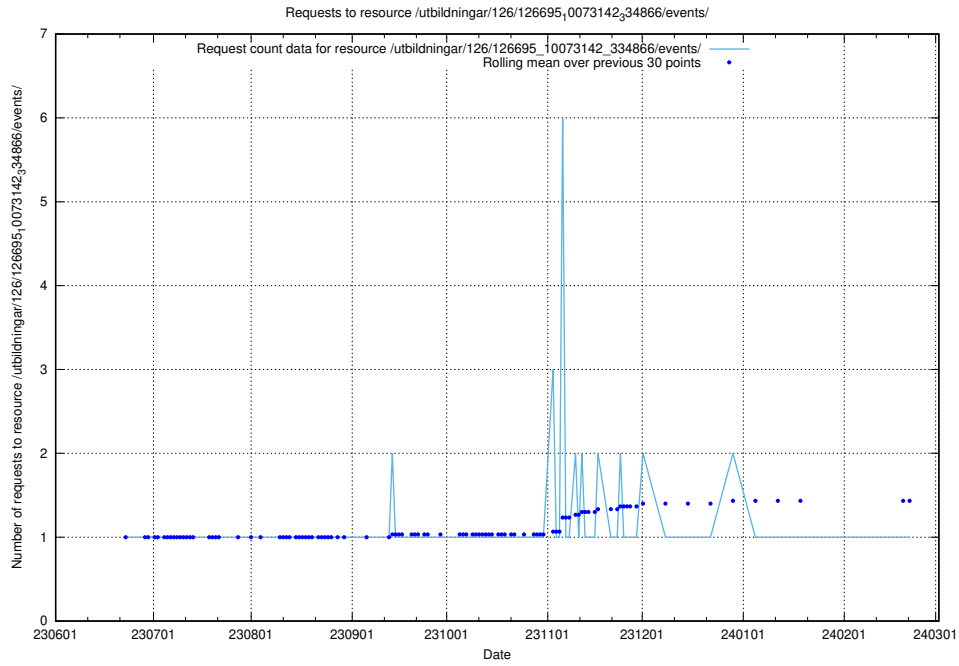

5.5579 Usage of /utbildningar/126/126695_10073142_334866/events/

Here, we count the number of requests to resource /utbildningar/126/126695_10073142_334866/events/