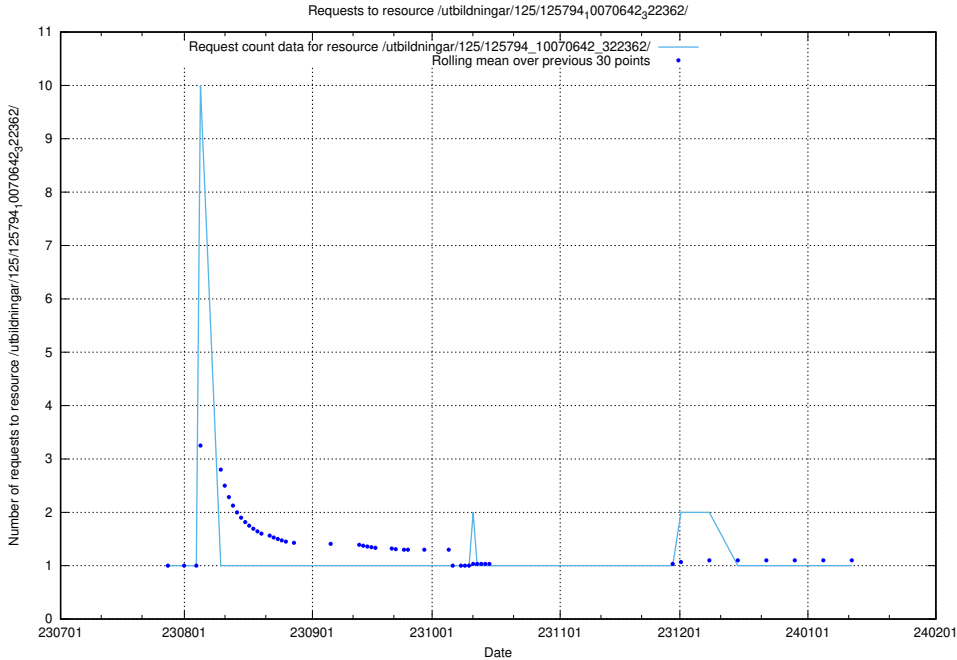

5.4849 Usage of /utbildningar/125/125794_10070642_322362/

Here, we count the number of requests to resource /utbildningar/125/125794_10070642_322362/.