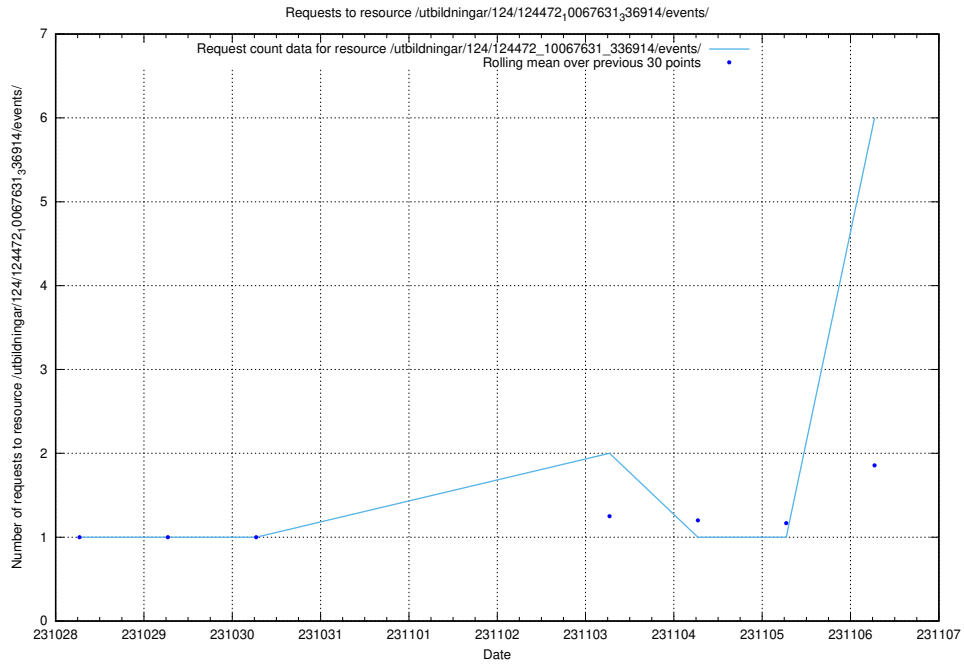

5.66 Usage of /utbildningar/124/124472_10067631_336914/events/

Here, we count the number of requests to resource /utbildningar/124/124472_10067631_336914/events/