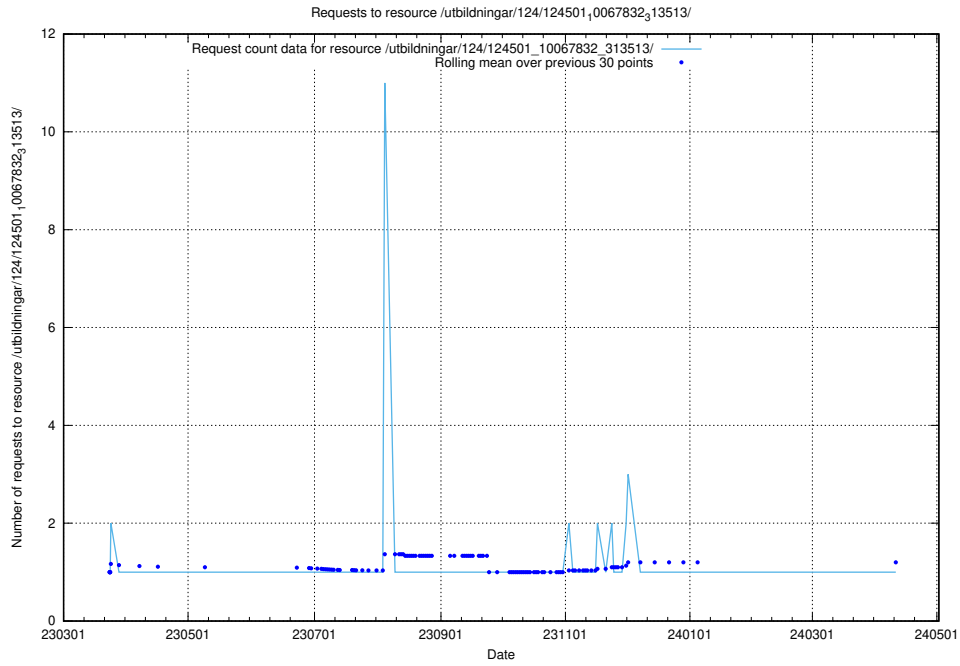

Here, we count the number of requests to resource /utbildningar/utb_emil/125/125796_10070642_322362/events/

5.2178 Usage of /utbildningar/124/124501_10067832_313513/

Here, we count the number of requests to resource /utbildningar/124/124501_10067832_313513/.