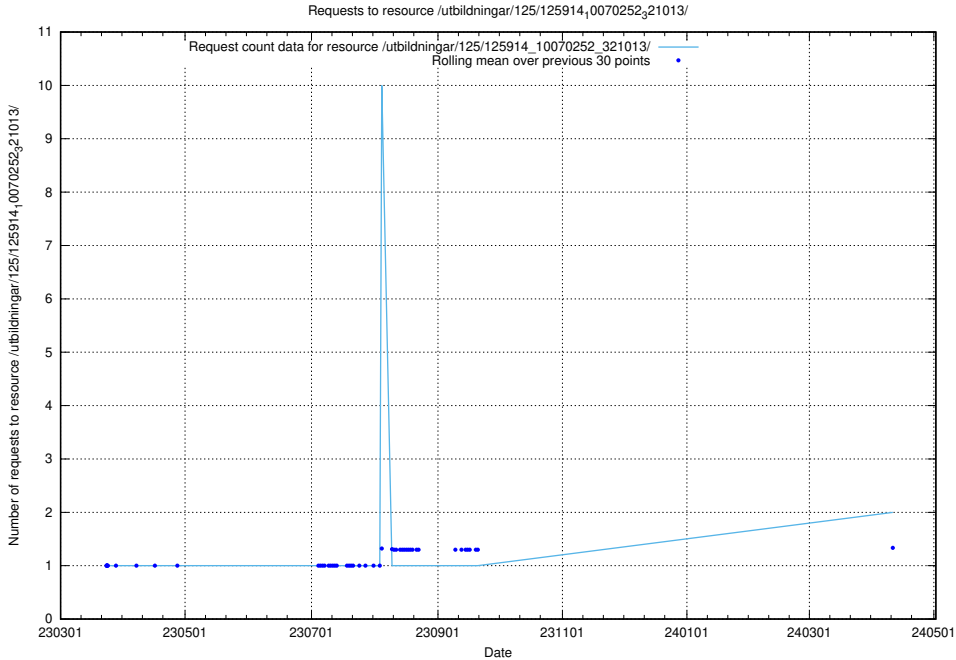

5.930 Usage of /utbildningar/125/125914_10070252_321013/

Here, we count the number of requests to resource /utbildningar/125/125914_10070252_321013/.