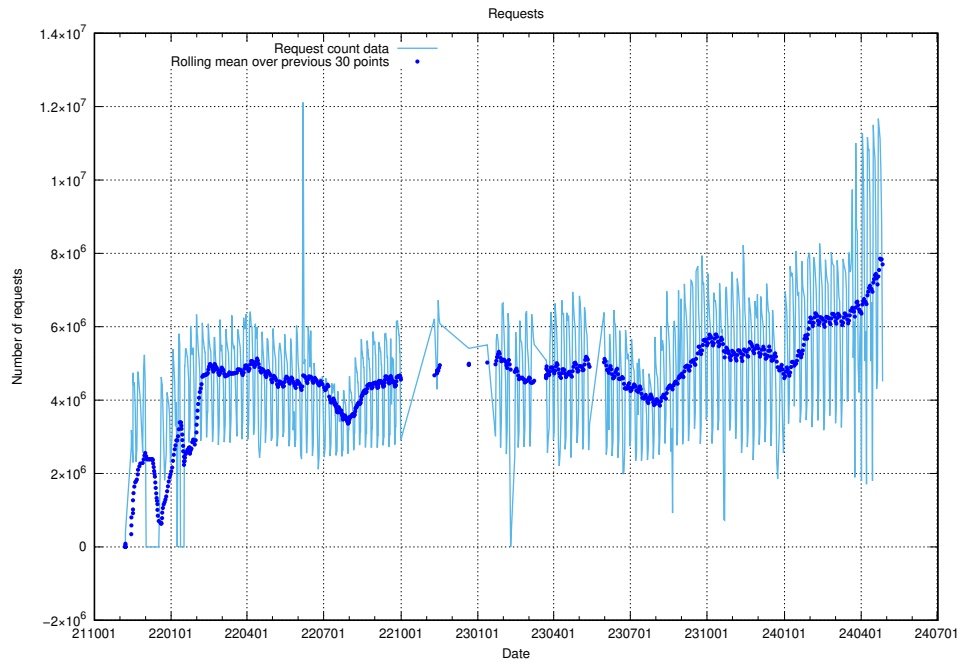

8 Log Stack - General Statistics

This section contains general statistics from [JobTech's log stack](#)⁸.

8.1 Total number of requests

Here, we count the total number of requests.