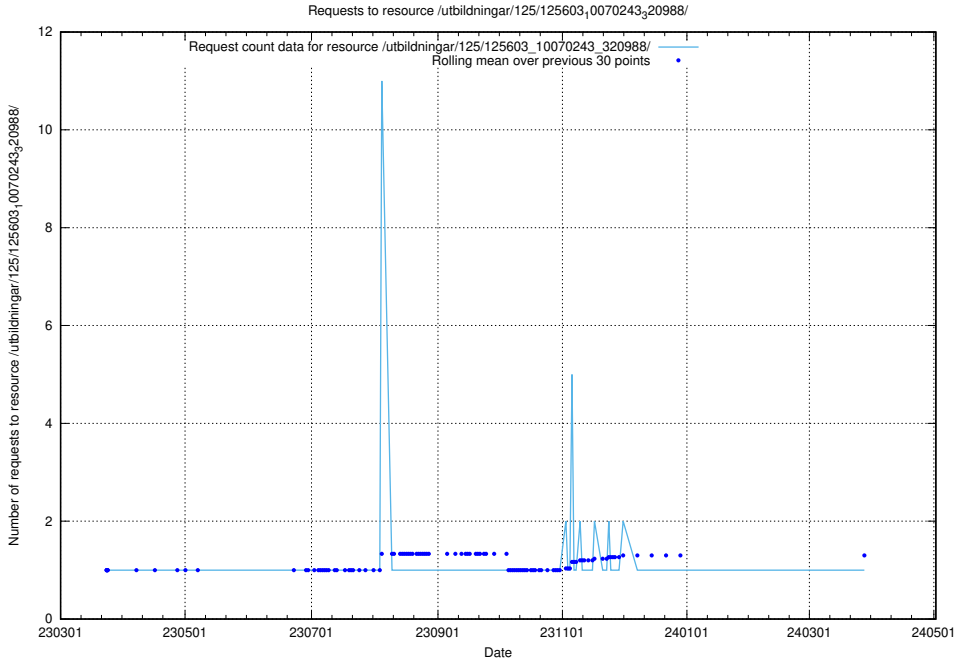

5.1055 Usage of /utbildningar/125/125603_10070243_320988/

Here, we count the number of requests to resource /utbildningar/125/125603_10070243_320988/.