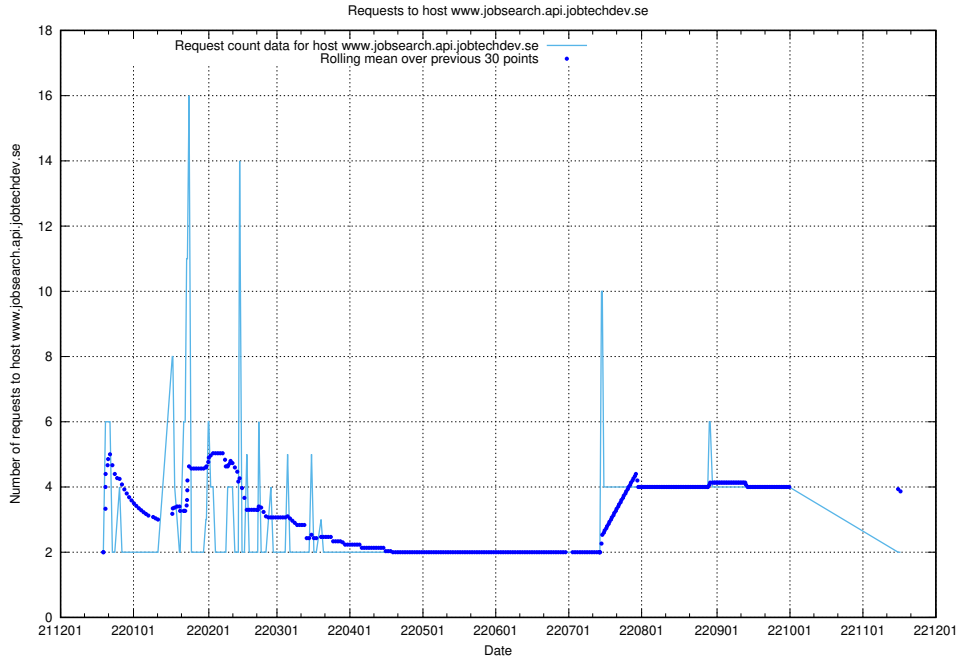

7.377 Usage of www.jobsearch.api.jobtechdev.se

Here, we count the number of requests to host www.jobsearch.api.jobtechdev.se.