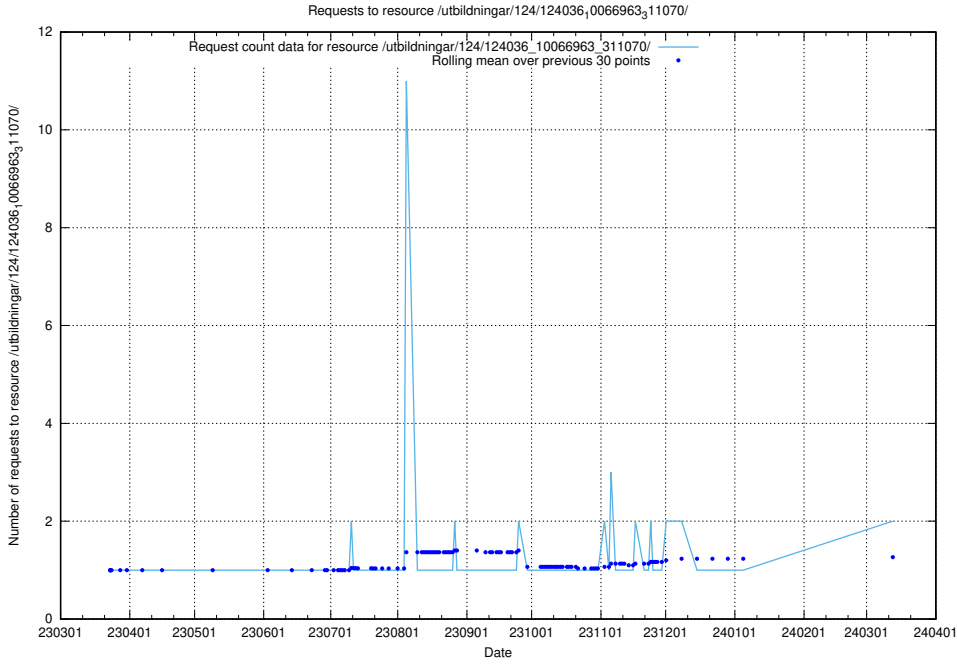

5.681 Usage of /utbildningar/124/124036_10066963_311070/

Here, we count the number of requests to resource /utbildningar/124/124036_10066963_311070/.