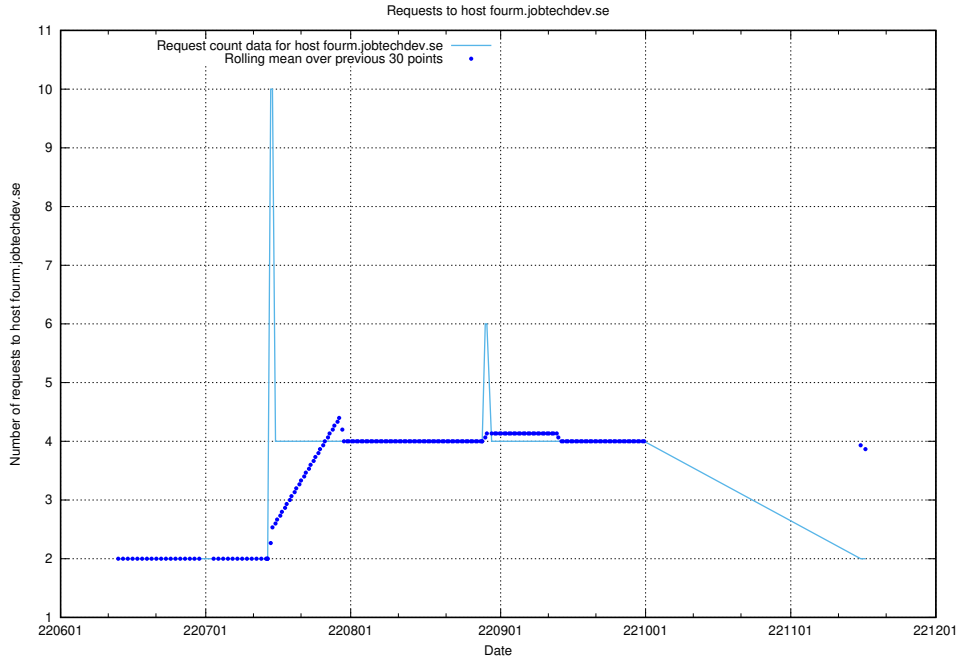

7.402 Usage of fourm.jobtechdev.se

Here, we count the number of requests to host fourm.jobtechdev.se.