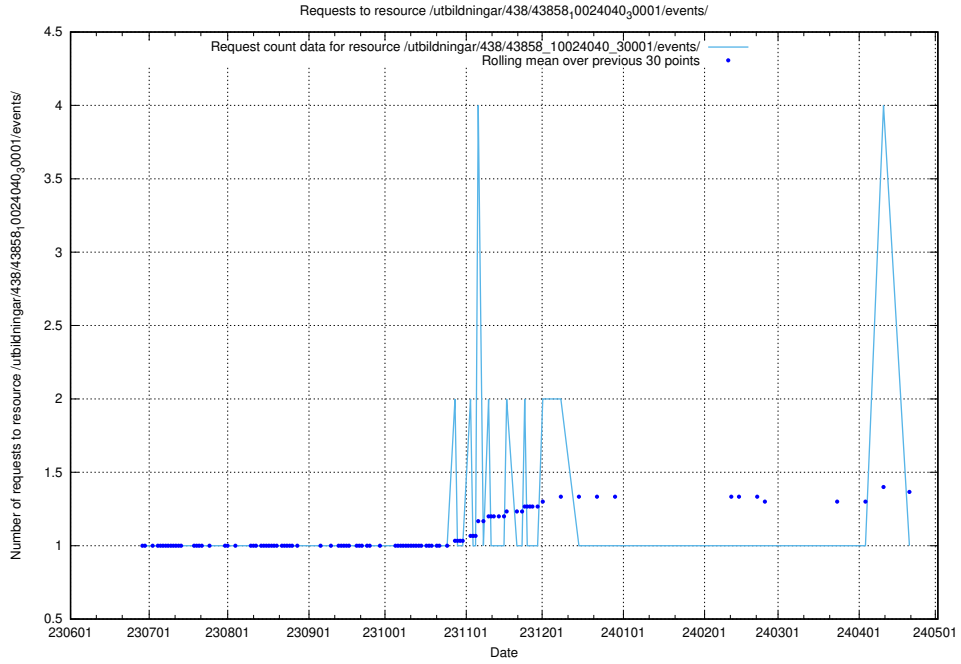

5.5369 Usage of /utbildningar/438/43858_10024040_30001/events/

Here, we count the number of requests to resource /utbildningar/438/43858_10024040_30001/events/.