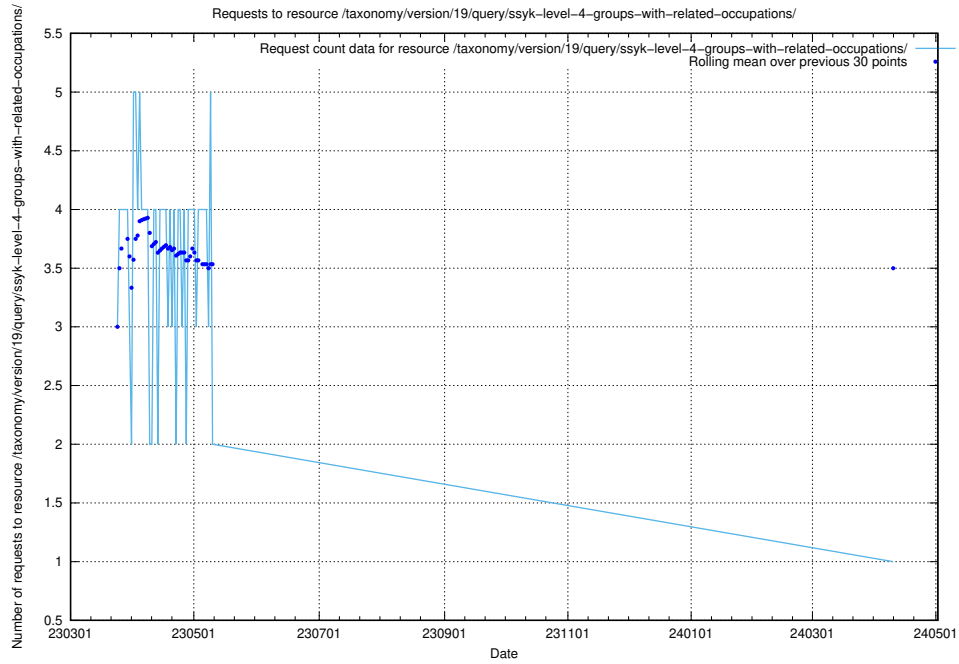

5.6065 Usage of /taxonomy/version/19/query/ssyk-level-4-groups-with-related-occupations/

Here, we count the number of requests to resource /taxonomy/version/19/query/ssyk-level-4-groups-with-related-occupations/.