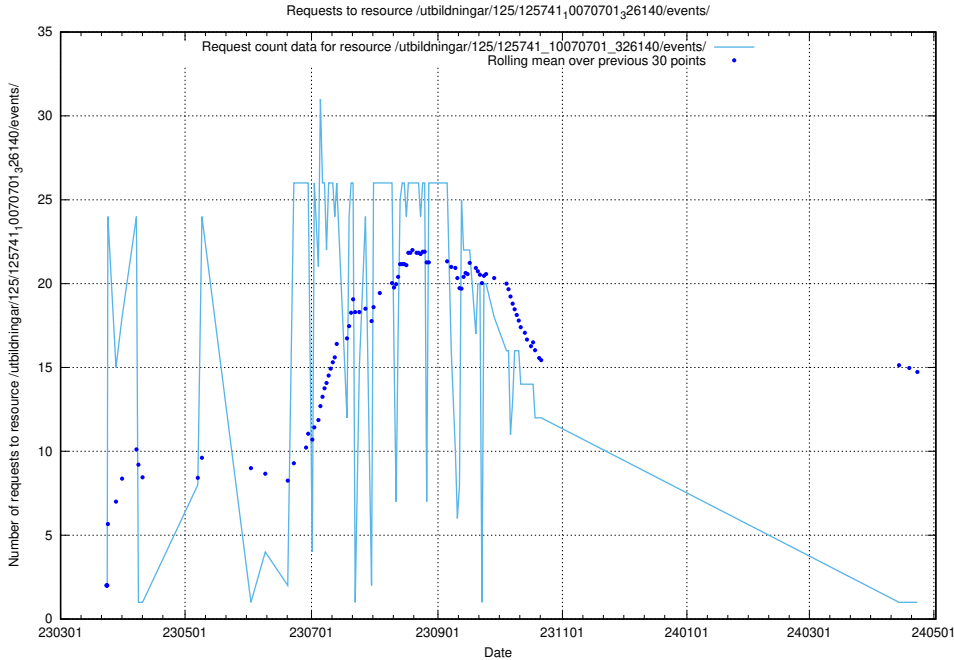

5.6215 Usage of /utbildningar/125/125741_10070701_326140/events/

Here, we count the number of requests to resource /utbildningar/125/125741_10070701_326140/events/