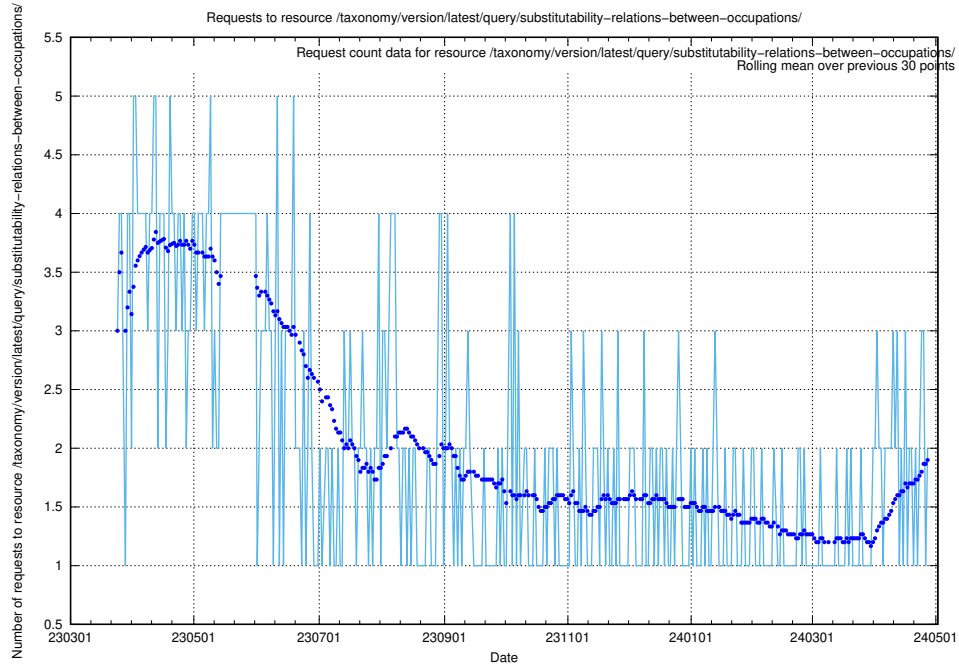

5.863 Usage of /taxonomy/version/latest/query/ssyk-level-4-with-related-skills-and-occupations/

Here, we count the number of requests to resource /taxonomy/version/latest/query/ssyk-level-4-with-related-skills-and-occupations/.