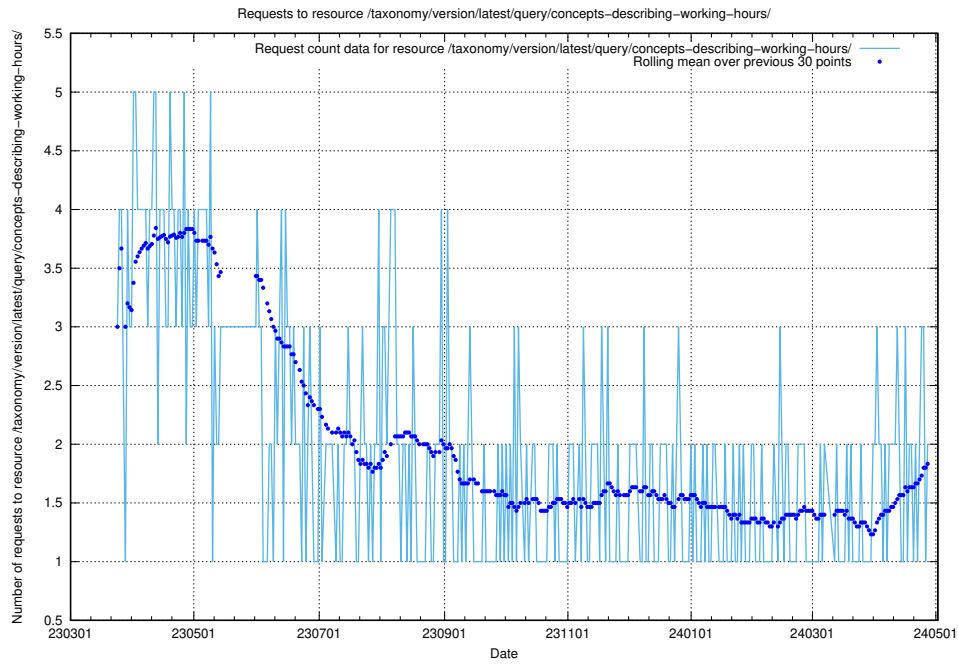

5.890 Usage of /taxonomy/version/latest/query/concepts-describing-working-hours/

Here, we count the number of requests to resource /taxonomy/version/latest/query/concepts-describing-working-hours/.