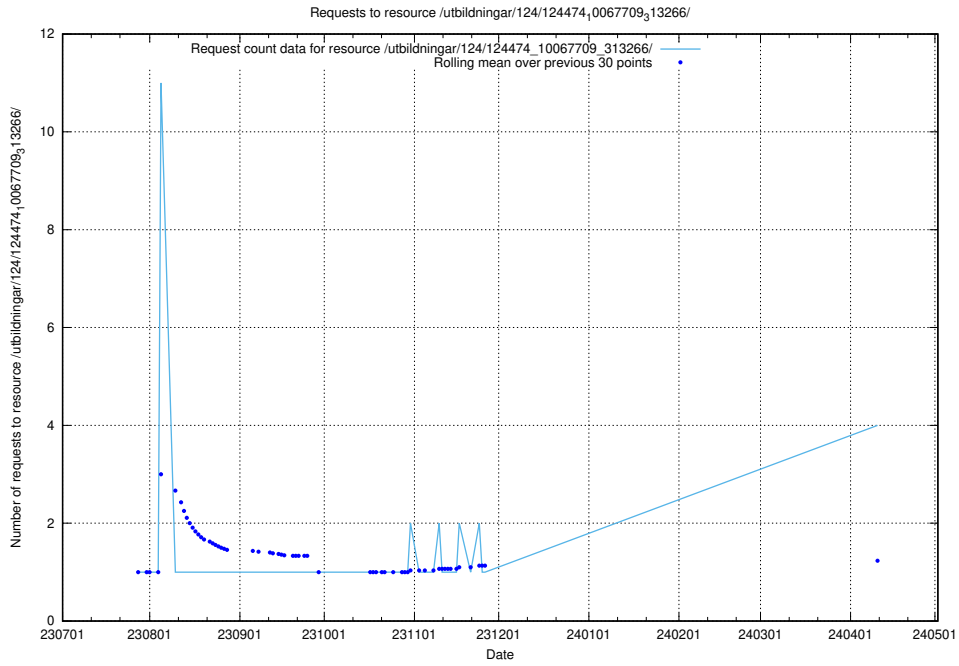

5.214 Usage of /utbildningar/124/124474_10067709_313266/

Here, we count the number of requests to resource /utbildningar/124/124474_10067709_313266/.