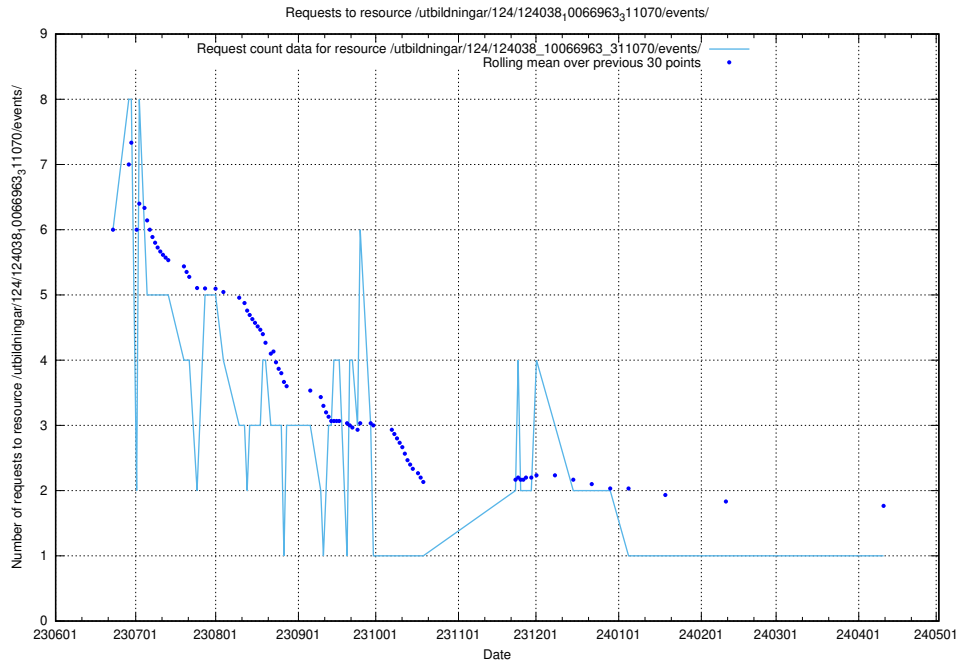

5.5507 Usage of /utbildningar/124/124038_10066963_311070/events/

Here, we count the number of requests to resource /utbildningar/124/124038_10066963_311070/events/