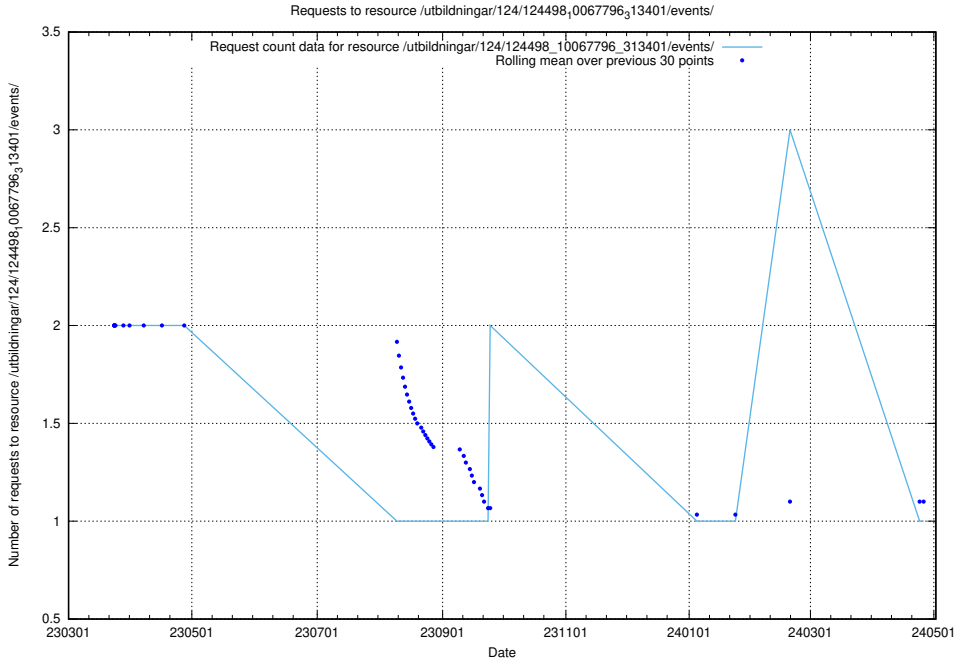

5.6238 Usage of /utbildningar/124/124498_10067796_313401/events/

Here, we count the number of requests to resource /utbildningar/124/124498_10067796_313401/events/