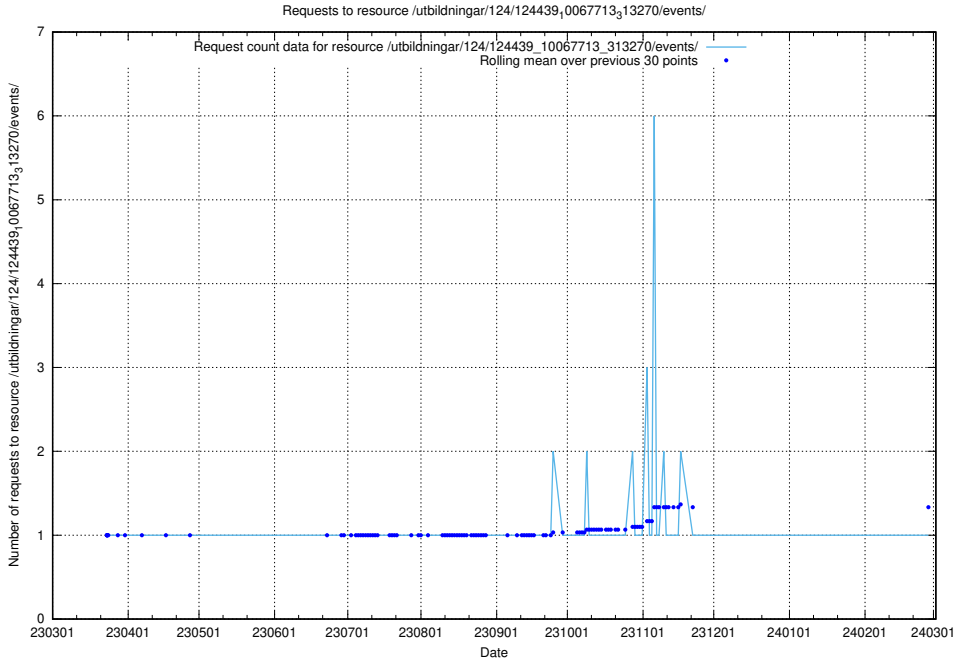

5.3524 Usage of /utbildningar/124/124439_10067713_313270/events/

Here, we count the number of requests to resource /utbildningar/124/124439_10067713_313270/events/