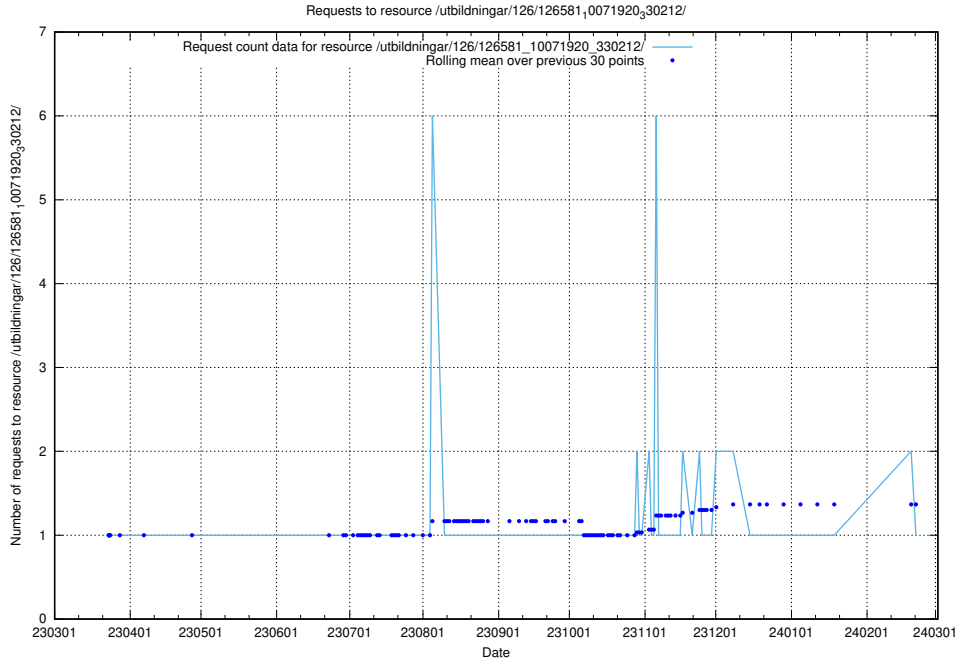

5.6340 Usage of /utbildningar/126/126581_10071920_330212/

Here, we count the number of requests to resource /utbildningar/126/126581_10071920_330212/.