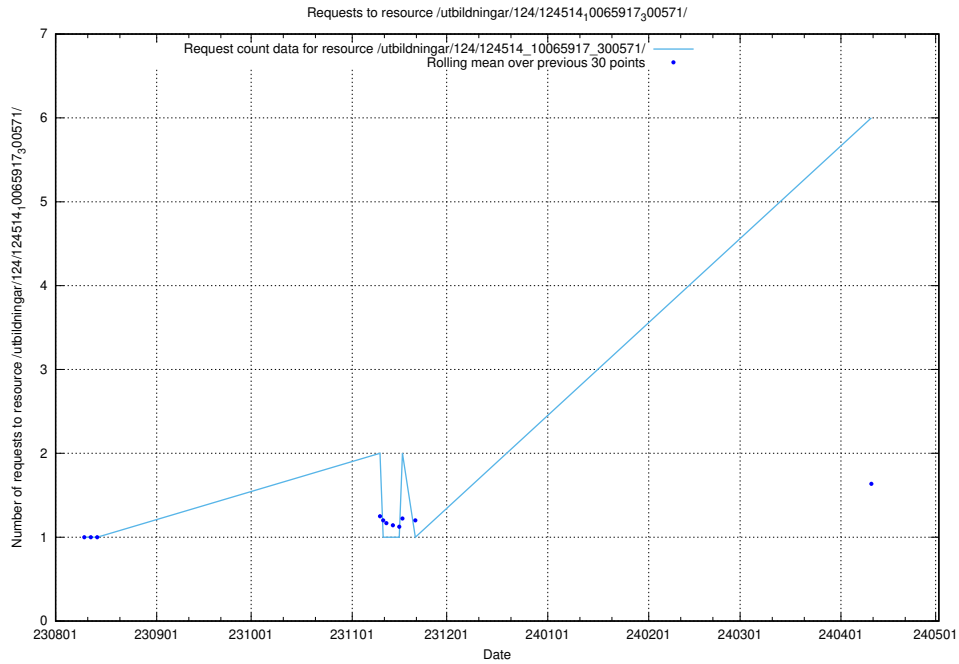

5.82 Usage of /utbildningar/124/124514_10065917_300571/

Here, we count the number of requests to resource /utbildningar/124/124514_10065917_300571/.