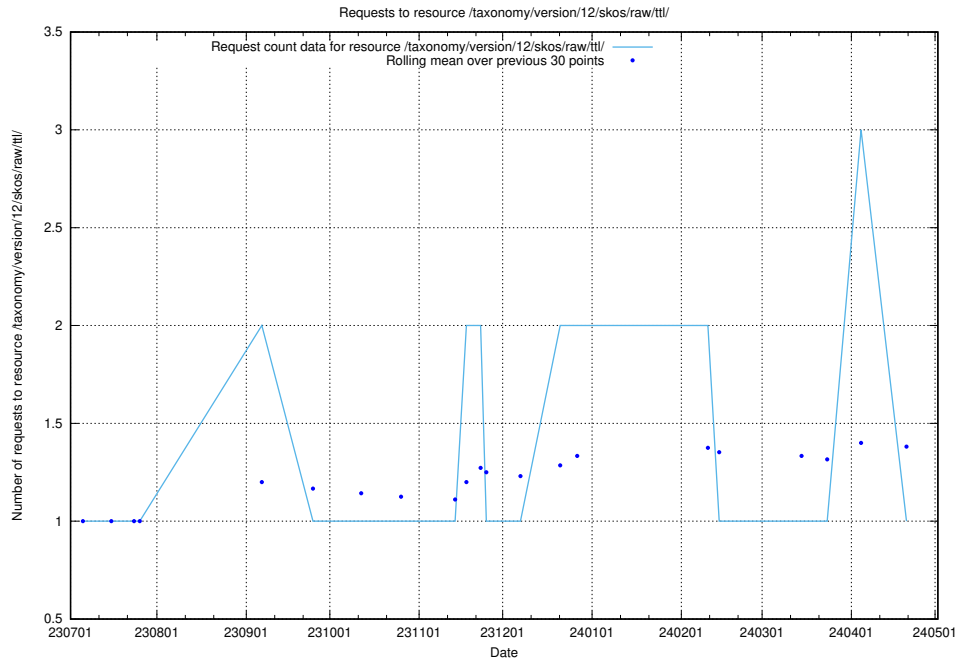

5.5289 Usage of /taxonomy/version/12/skos/raw/ttl/

Here, we count the number of requests to resource /taxonomy/version/12/skos/raw/ttl/.