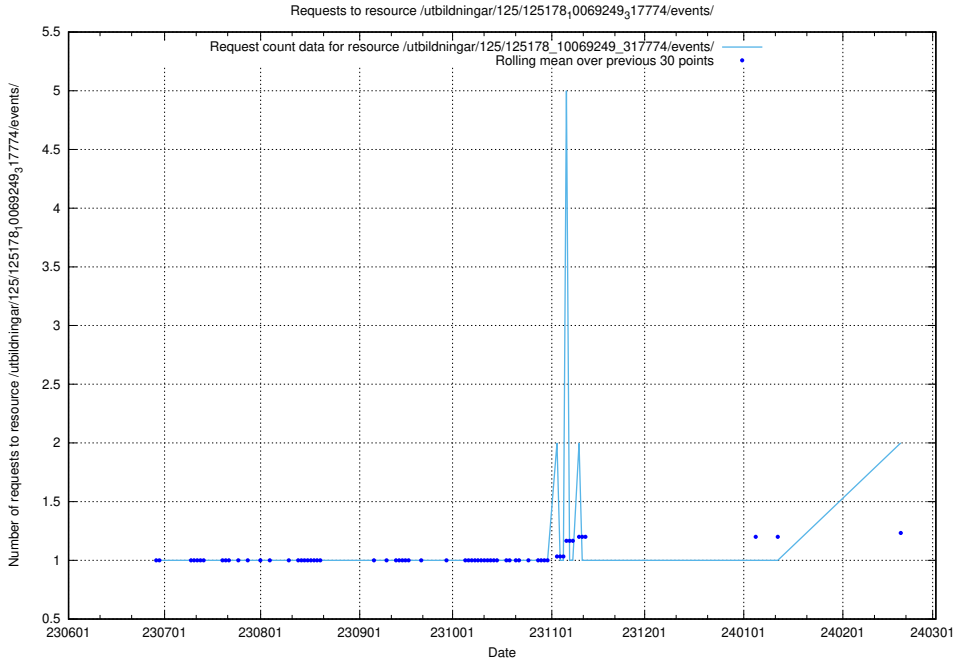

5.778 Usage of /utbildningar/125/125178_10069249_317774/events/

Here, we count the number of requests to resource /utbildningar/125/125178_10069249_317774/events/