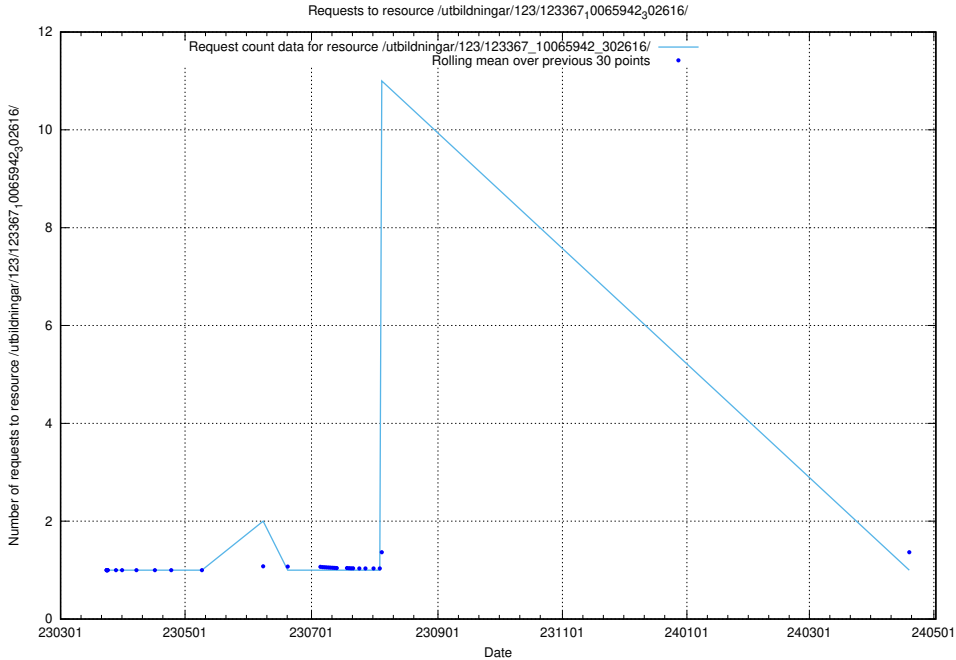

5.4523 Usage of /utbildningar/123/123367_10065942_302616/

Here, we count the number of requests to resource /utbildningar/123/123367_10065942_302616/.