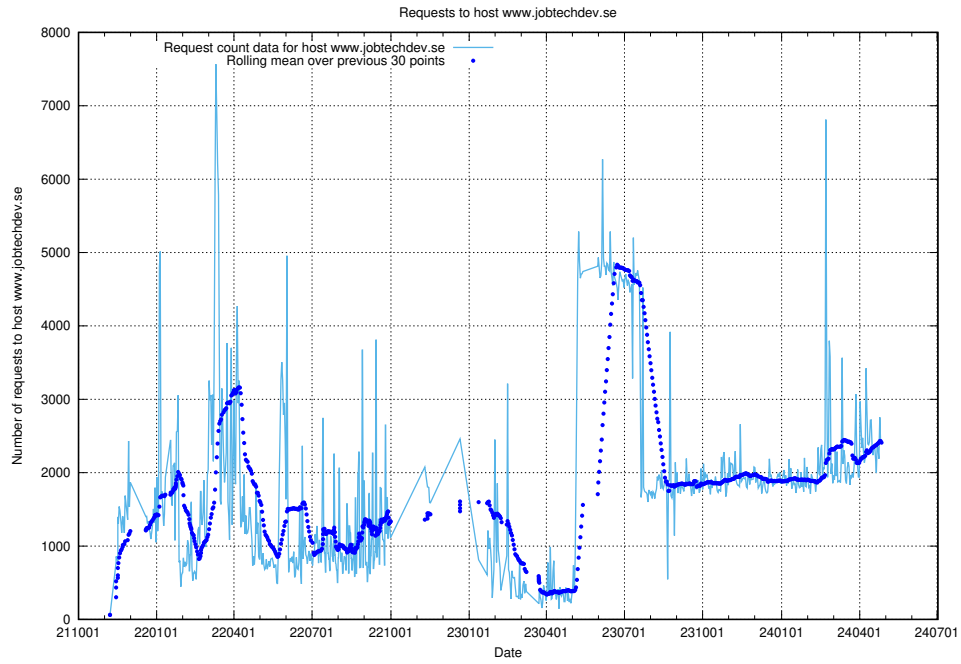

7.18 Usage of www.jobtechdev.se

Here, we count the number of requests to host www.jobtechdev.se.