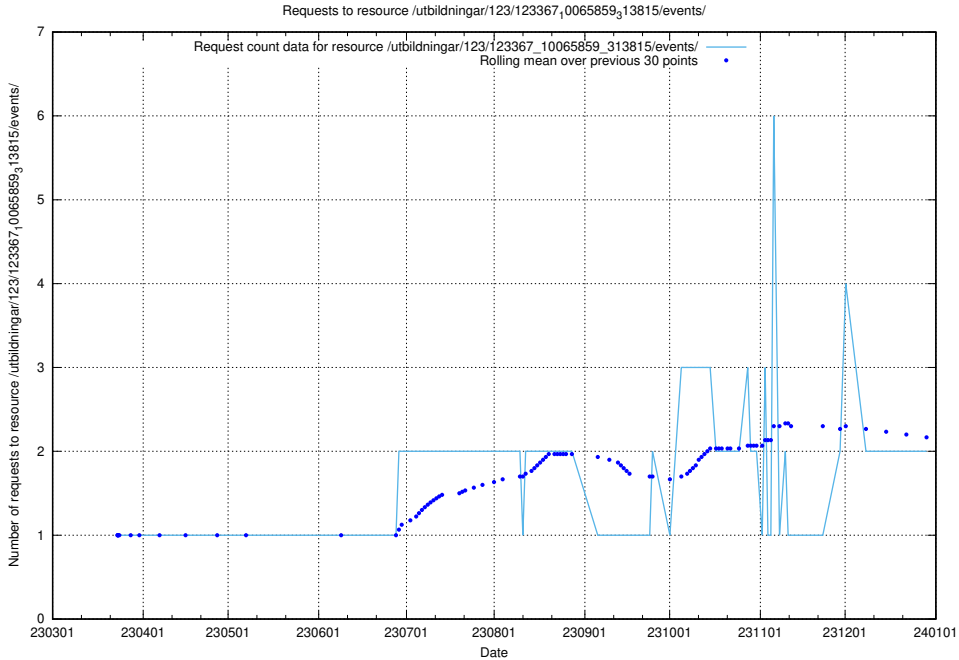

5.726 Usage of /utbildningar/123/123367_10065859_313815/events/

Here, we count the number of requests to resource /utbildningar/123/123367_10065859_313815/events/