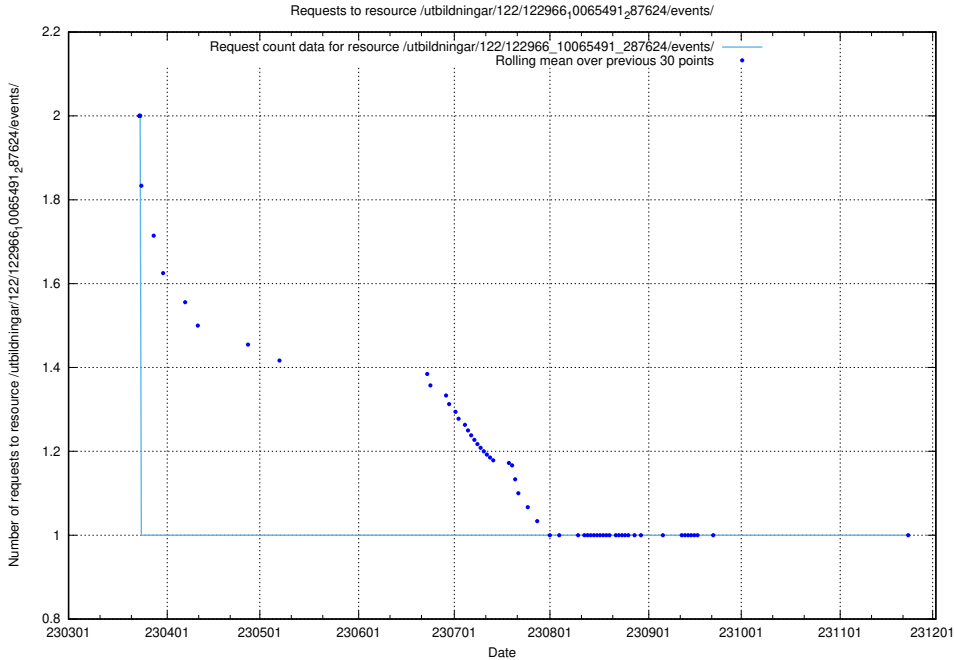

5.6252 Usage of /utbildningar/122/122966_10065491_287624/events/

Here, we count the number of requests to resource /utbildningar/122/122966_10065491_287624/events/