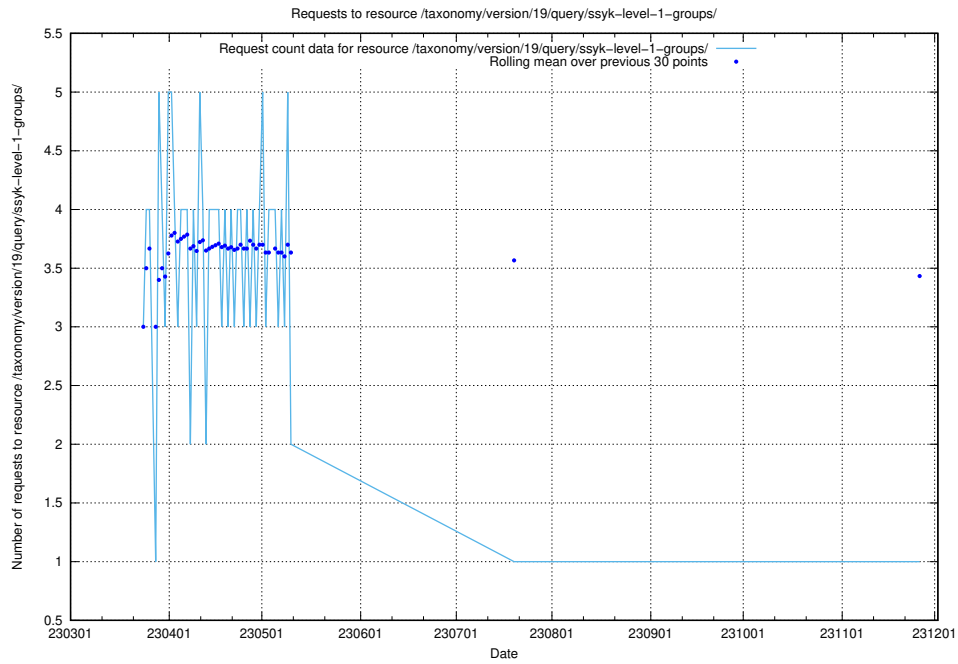

5.6068 Usage of /taxonomy/version/19/query/ssyk-level-1-groups/

Here, we count the number of requests to resource /taxonomy/version/19/query/ssyk-level-1-groups/.