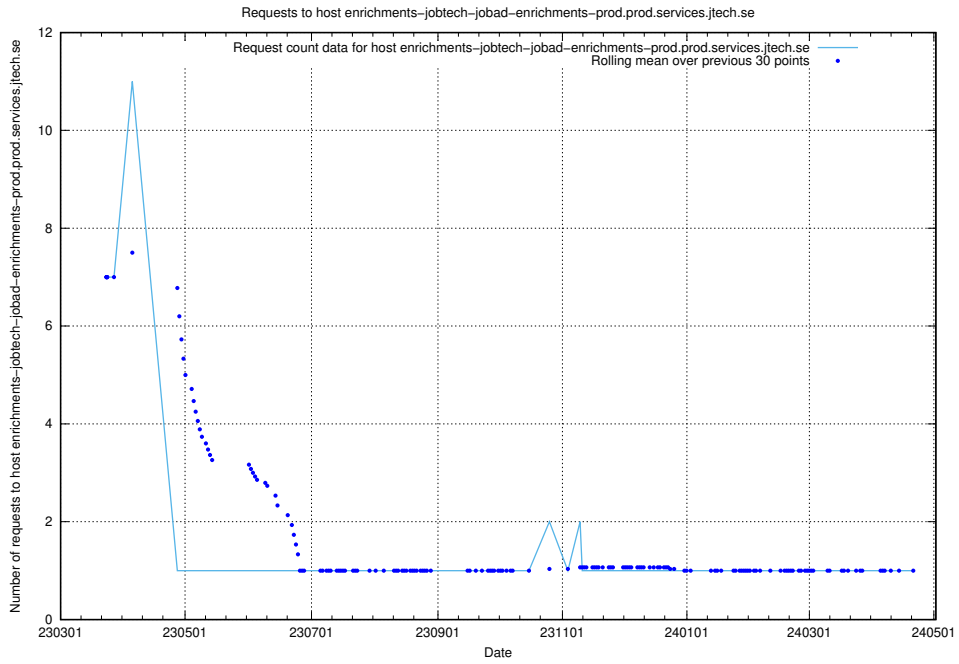

Here, we count the number of requests to host enrichments-jobtech-jobad-enrichments-prod.prod.services.jtech.se.

7.608 Usage of test.jobtechdev.se:443

Here, we count the number of requests to host test.jobtechdev.se:443.