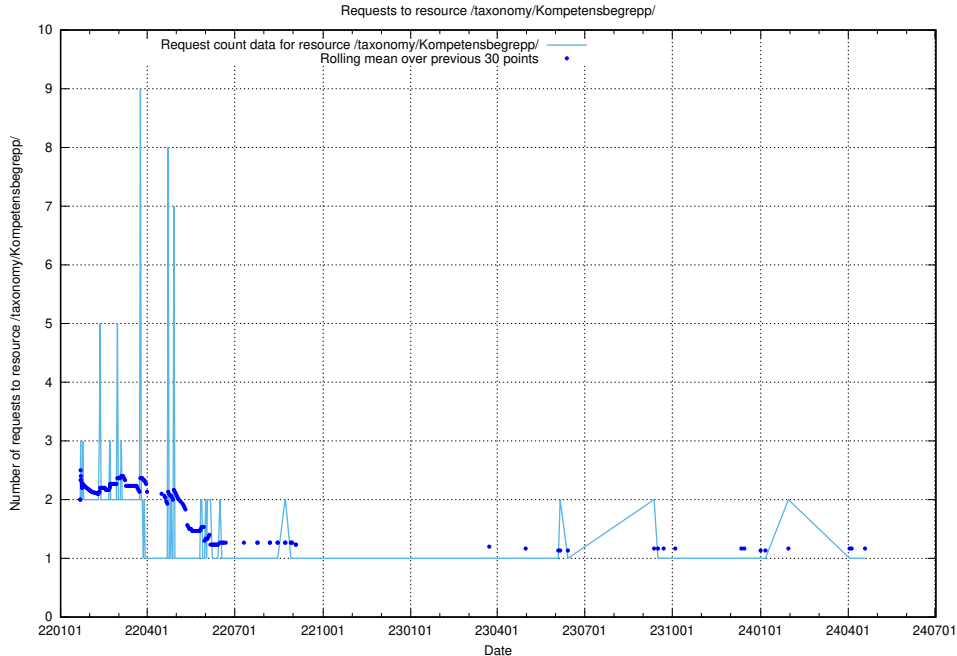

5.6350 Usage of /taxonomy/Kompetensbegrupp/

Here, we count the number of requests to resource /taxonomy/Kompetensbegrupp/.

5.6351 Usage of /utbildningar/126/126466_10071963_330384/

Here, we count the number of requests to resource /utbildningar/126/126466_10071963_330384/.