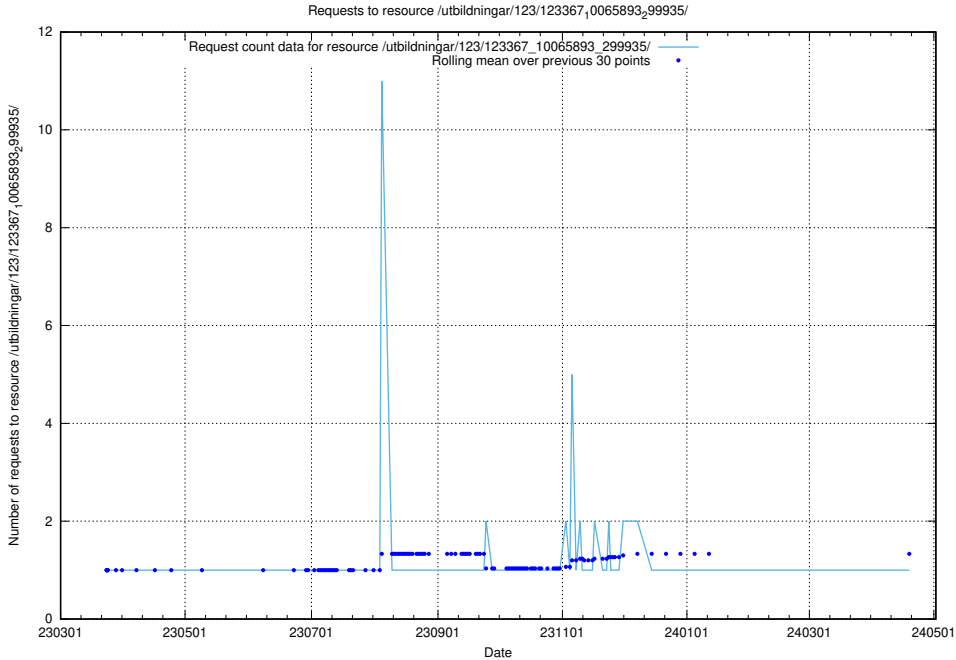

5.4695 Usage of /utbildningar/123/123367_10065893_299935/

Here, we count the number of requests to resource /utbildningar/123/123367_10065893_299935/.