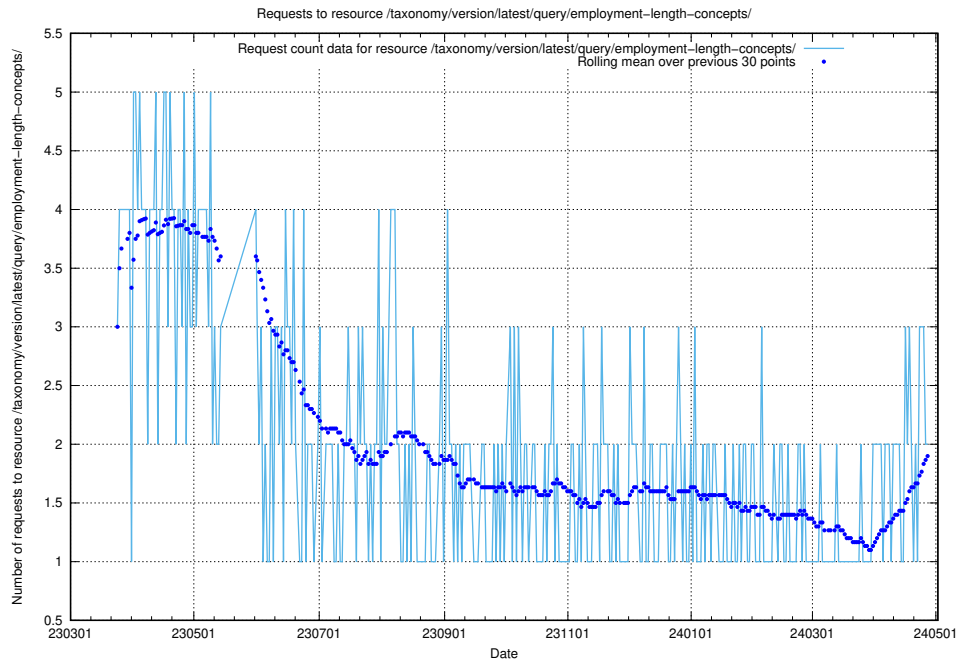

5.888 Usage of /taxonomy/version/latest/query/employment-length-concepts/

Here, we count the number of requests to resource /taxonomy/version/latest/query/employment-length-concepts/.