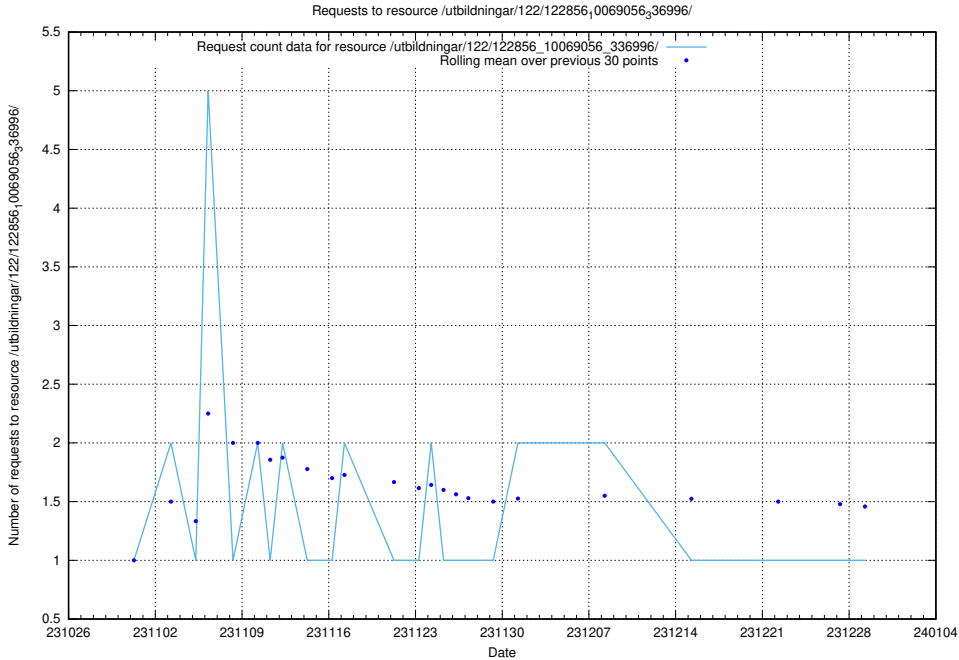

5.4119 Usage of /utbildningar/122/122856_10069056_336996/

Here, we count the number of requests to resource /utbildningar/122/122856_10069056_336996/.