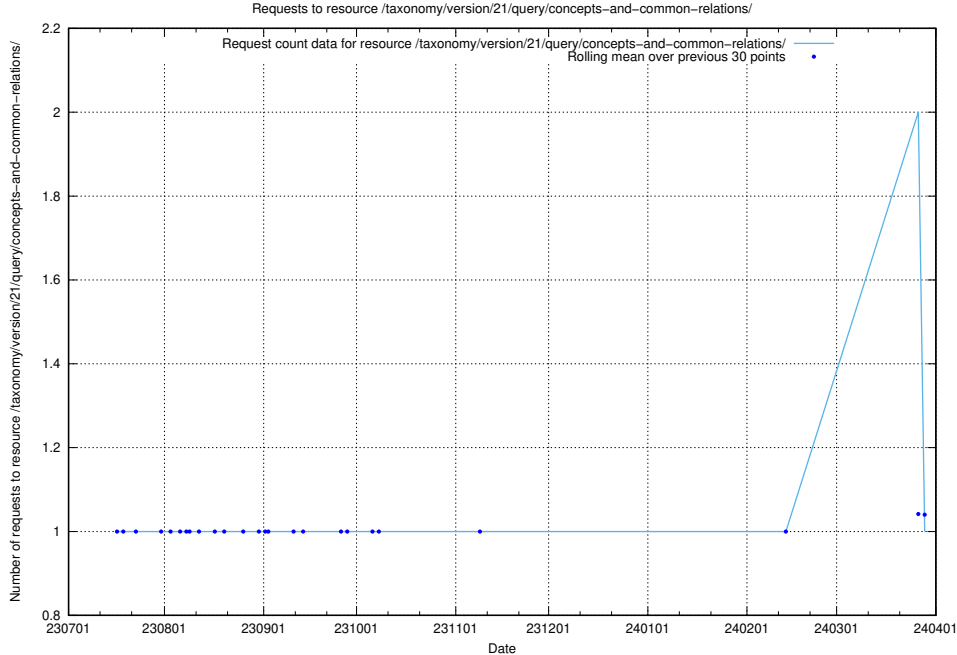

5.5001 Usage of /taxonomy/version/21/query/concepts-and-common-relations/

Here, we count the number of requests to resource /taxonomy/version/21/query/concepts-and-common-relations/.

5.5002 Usage of /utbildningar/122/122967_10065274_281273/