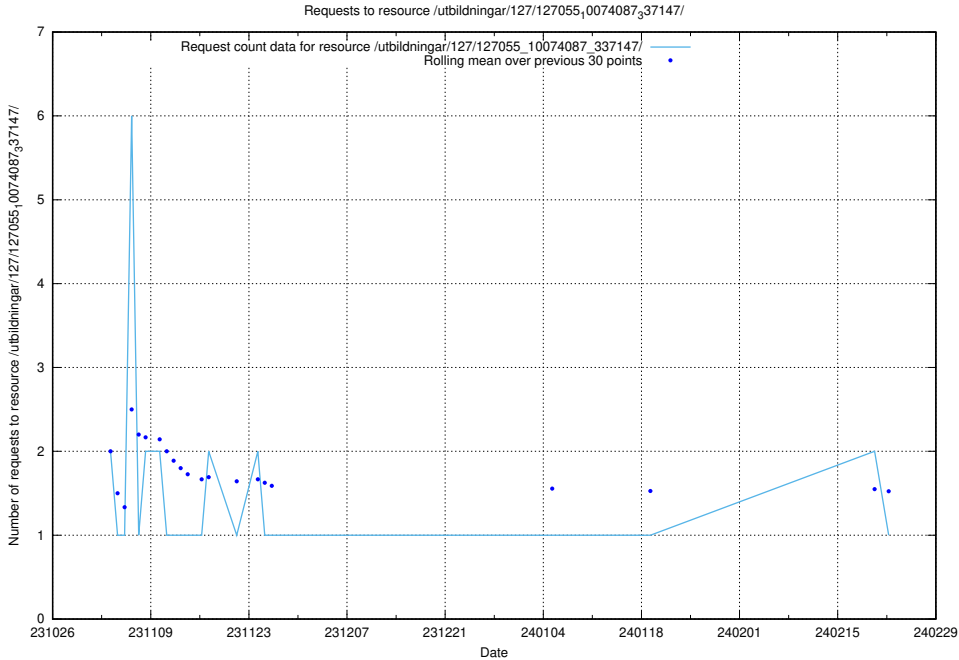

5.4096 Usage of /utbildningar/127/127055_10074087_337147/

Here, we count the number of requests to resource /utbildningar/127/127055_10074087_337147/.