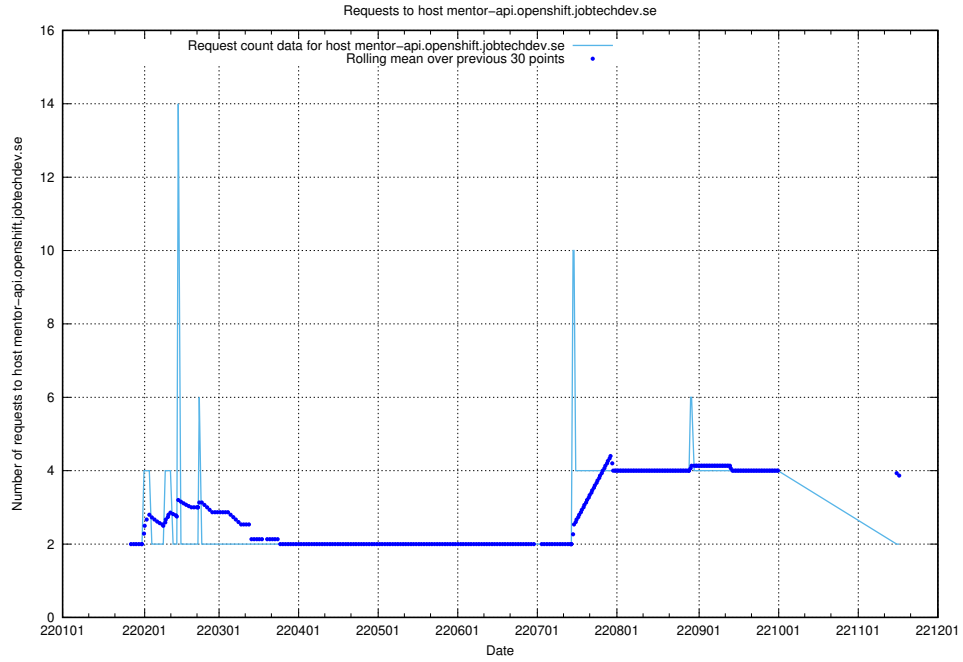

7.567 Usage of odoo.jobtechdev.se

Here, we count the number of requests to host odoo.jobtechdev.se.

7.568 Usage of mentor-api.openshift.jobtechdev.se

Here, we count the number of requests to host mentor-api.openshift.jobtechdev.se.