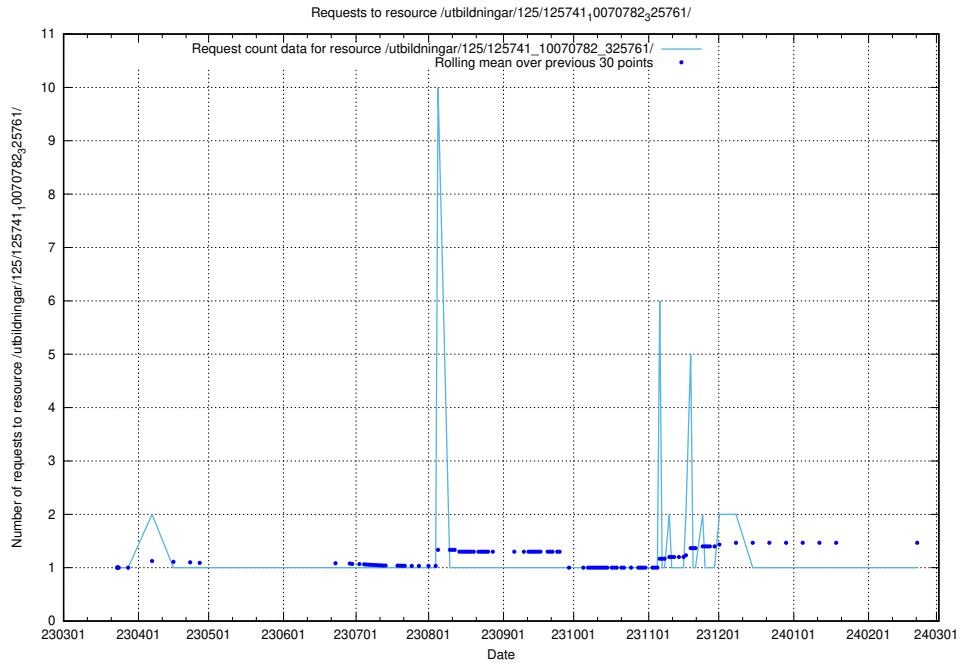

5.6401 Usage of /utbildningar/125/125741_10070782_325761/

Here, we count the number of requests to resource /utbildningar/125/125741_10070782_325761/.