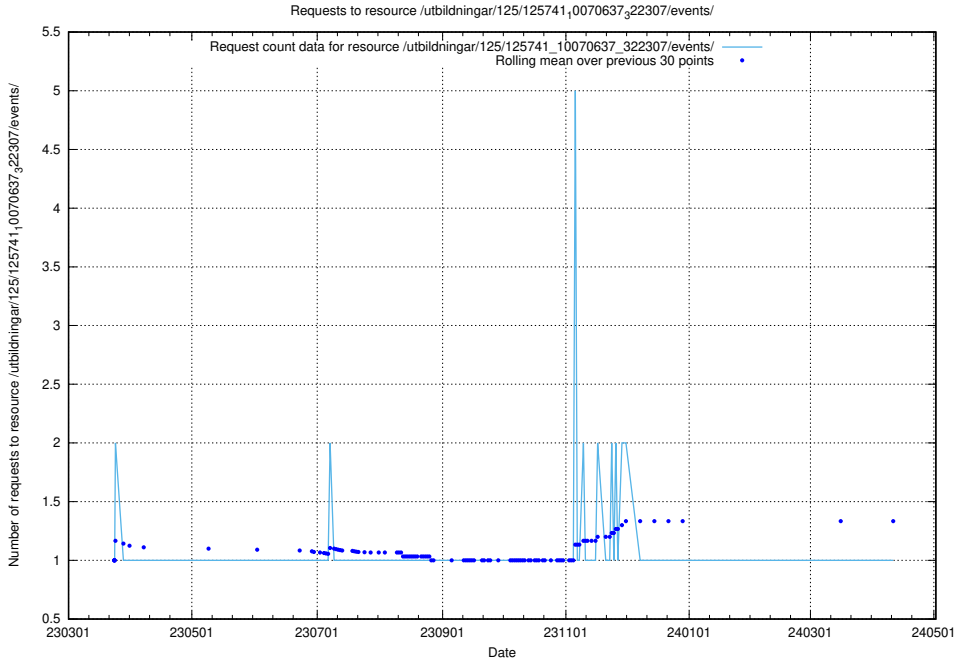

5.939 Usage of /utbildningar/125/125741_10070637_322307/events/

Here, we count the number of requests to resource /utbildningar/125/125741_10070637_322307/events/