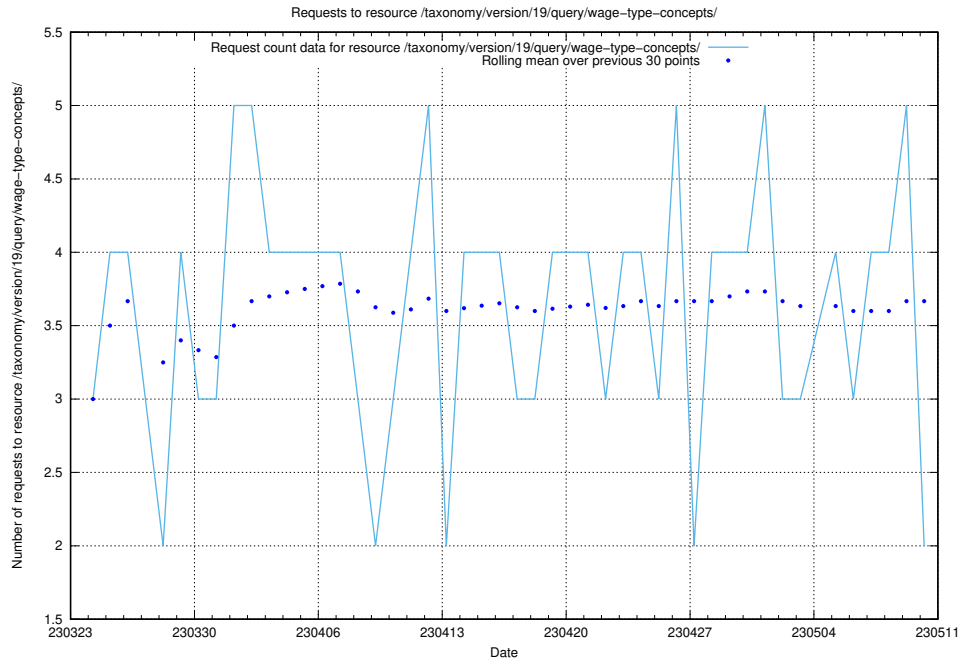

5.894 Usage of /taxonomy/version/19/query/wage-type-concepts/

Here, we count the number of requests to resource /taxonomy/version/19/query/wage-type-concepts/.