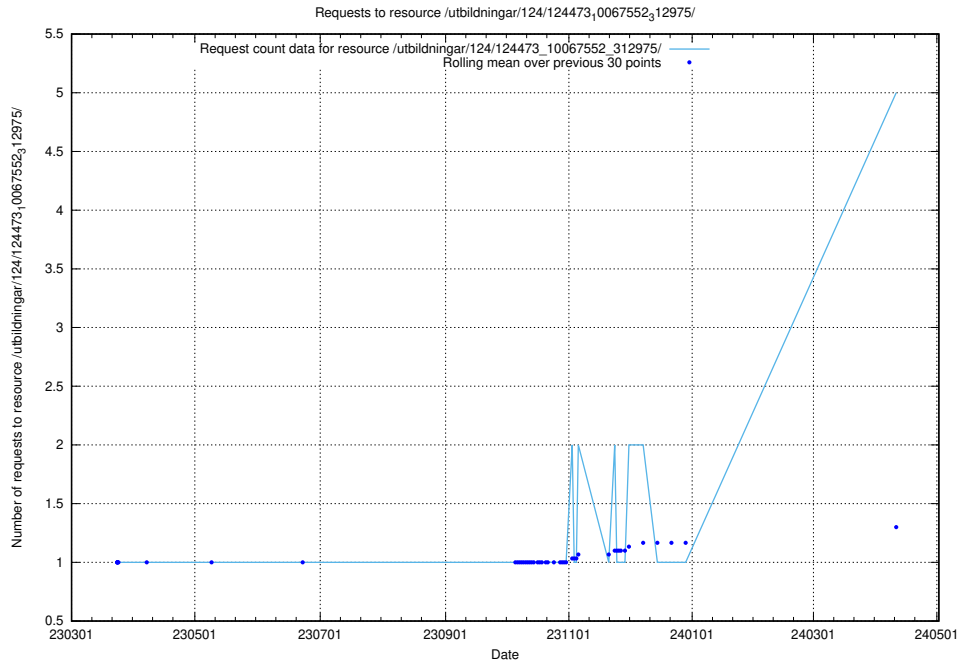

5.125 Usage of /utbildningar/124/124473_10067552_312975/

Here, we count the number of requests to resource /utbildningar/124/124473_10067552_312975/.