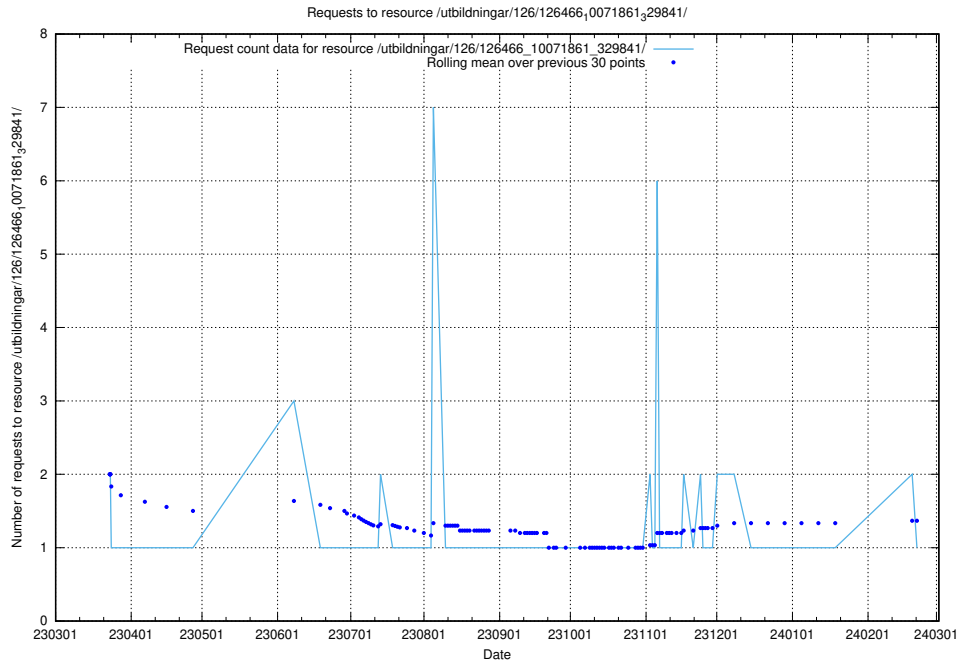

Here, we count the number of requests to resource /utbildningar/126/126514_10071820_329551/events/

5.6211 Usage of /utbildningar/126/126466_10071861_329841/

Here, we count the number of requests to resource /utbildningar/126/126466_10071861_329841/.