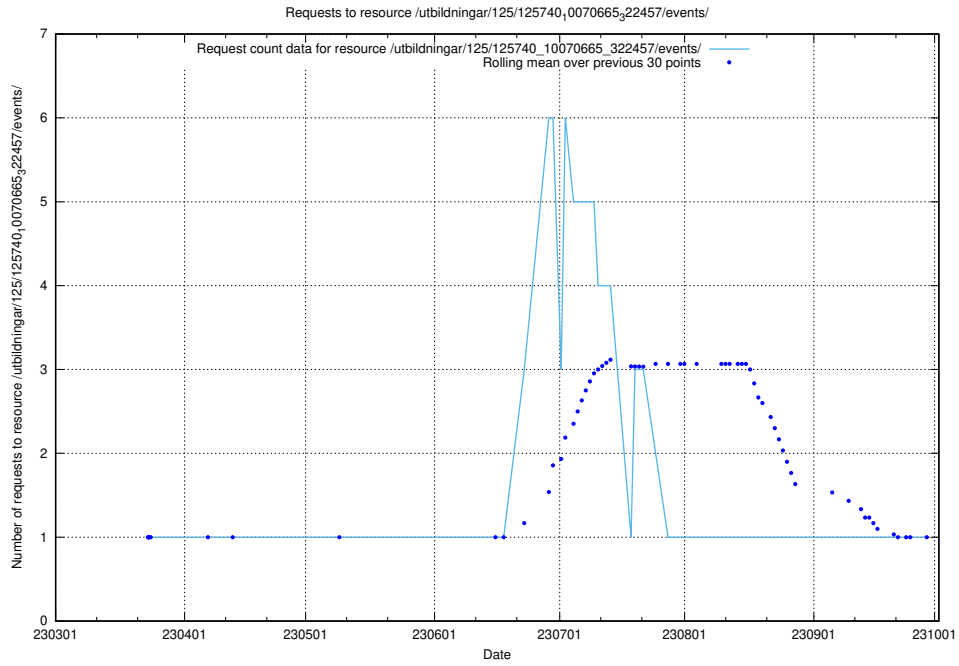

5.981 Usage of /utbildningar/125/125740_10070665_322457/events/

Here, we count the number of requests to resource /utbildningar/125/125740_10070665_322457/events/