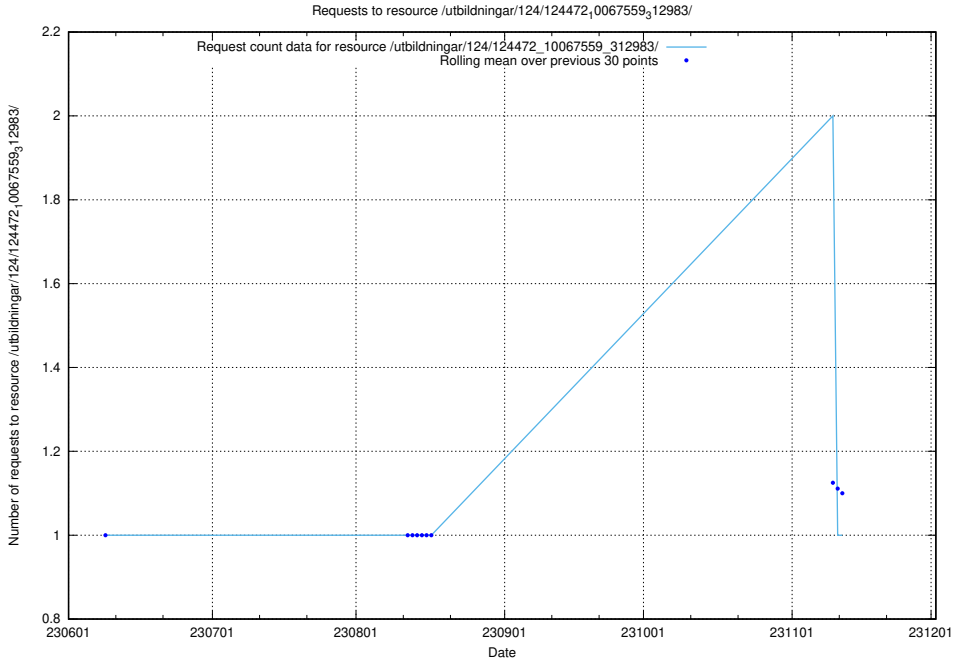

5.5847 Usage of /utbildningar/124/124472_10067559_312983/

Here, we count the number of requests to resource /utbildningar/124/124472_10067559_312983/.