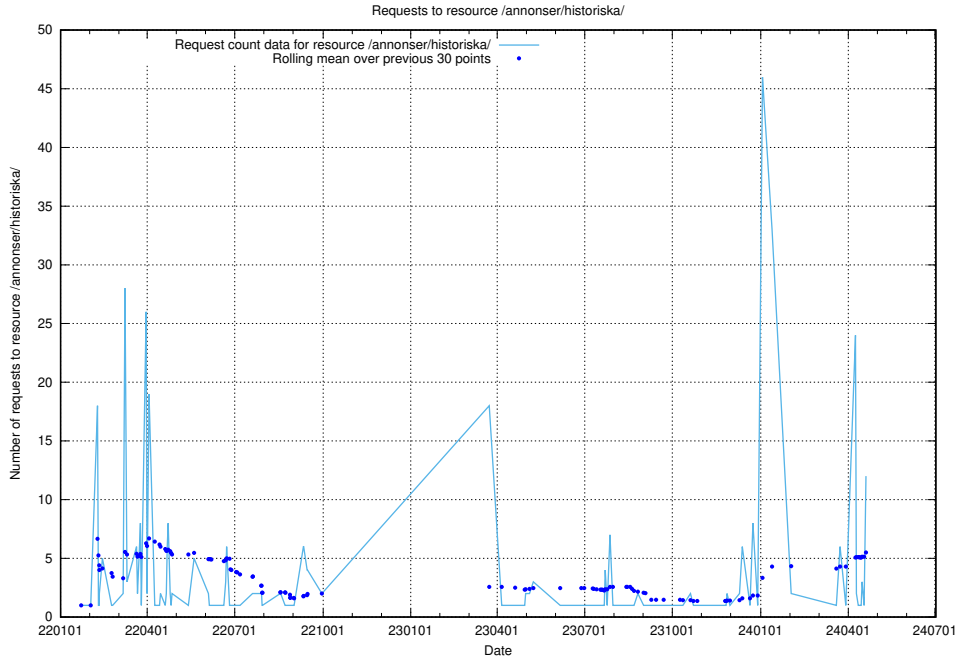

5.22 Usage of /annonser/historiska/

Here, we count the number of requests to resource /annonser/historiska/.