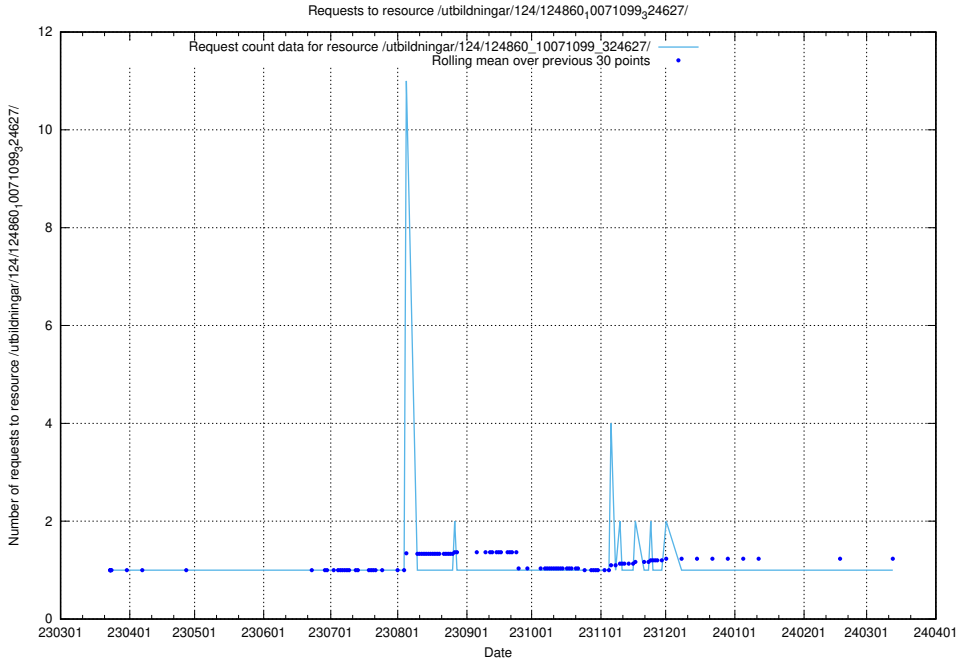

5.1142 Usage of /utbildningar/124/124860_10071099_324627/

Here, we count the number of requests to resource /utbildningar/124/124860_10071099_324627/.