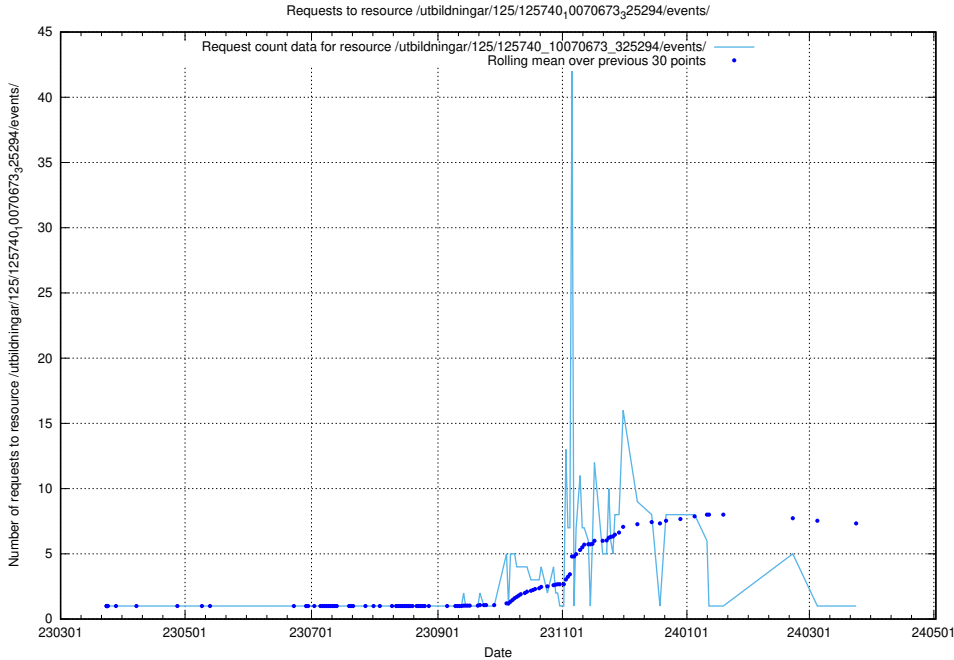

5.975 Usage of /utbildningar/125/125740_10070673_325294/events/

Here, we count the number of requests to resource /utbildningar/125/125740_10070673_325294/events/