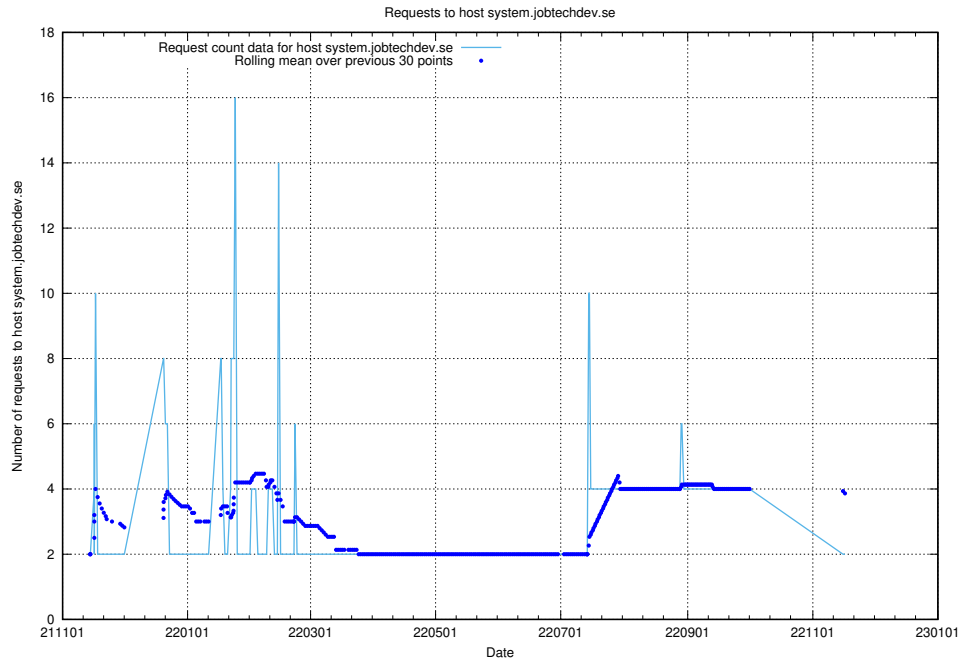

7.549 Usage of system.jobtechdev.se

Here, we count the number of requests to host system.jobtechdev.se.