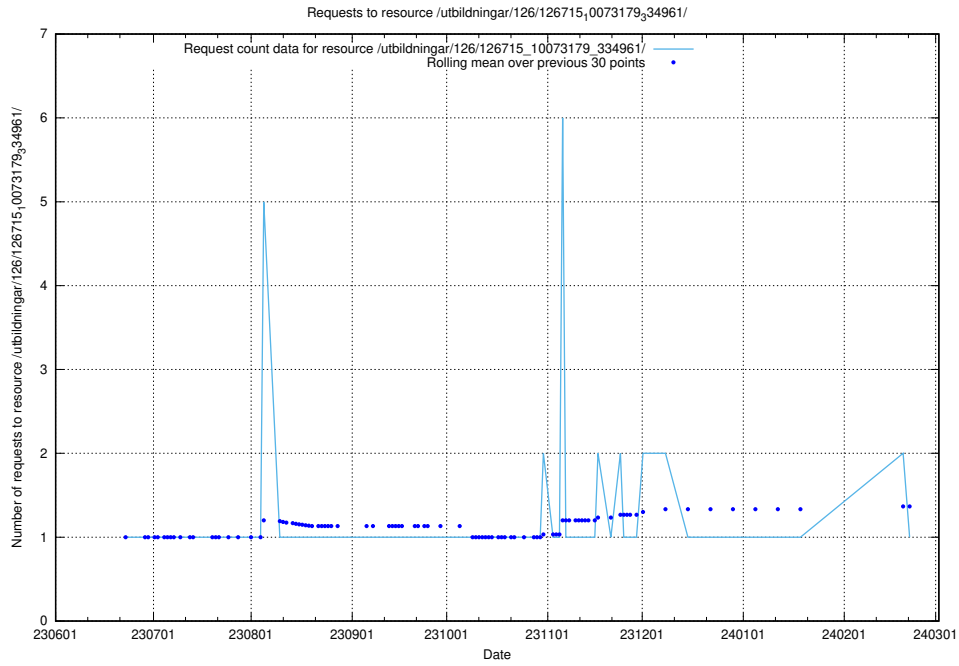

5.5567 Usage of /utbildningar/126/126715_10073179_334961/

Here, we count the number of requests to resource /utbildningar/126/126715_10073179_334961/.