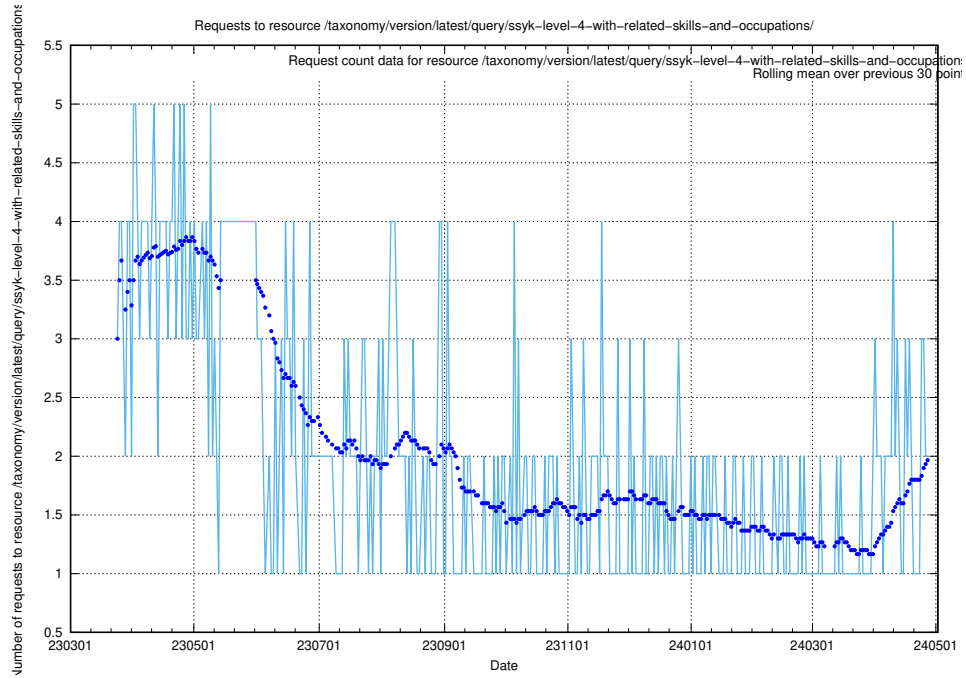

5.863 Usage of /taxonomy/version/latest/query/ssyk-level-4-with-related-skills-and-occupations/

Here, we count the number of requests to resource /taxonomy/version/latest/query/ssyk-level-4-with-related-skills-and-occupations/.