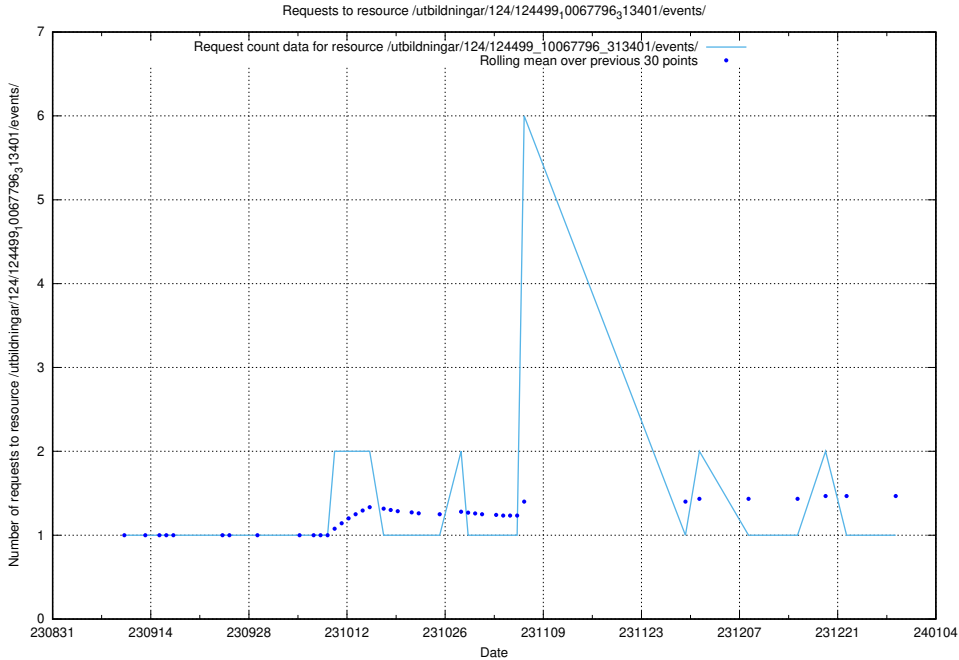

5.4563 Usage of /utbildningar/124/124499_10067796_313401/events/

Here, we count the number of requests to resource /utbildningar/124/124499_10067796_313401/events/