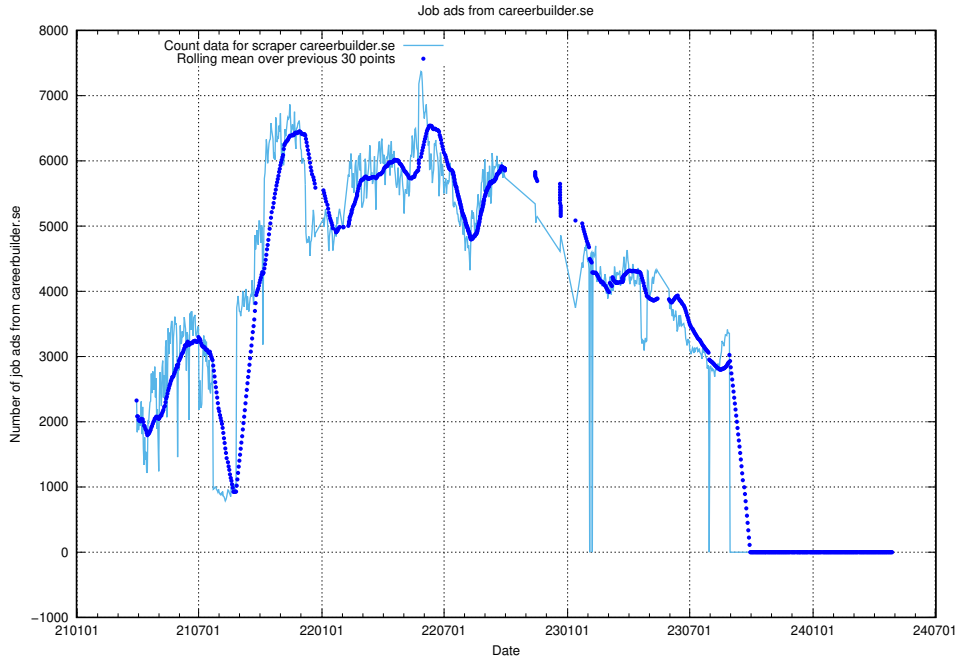

13.20 Number of ads by scraper careerbuilder.se

Here, we count the number of job ads scraped from careerbuilder.se.