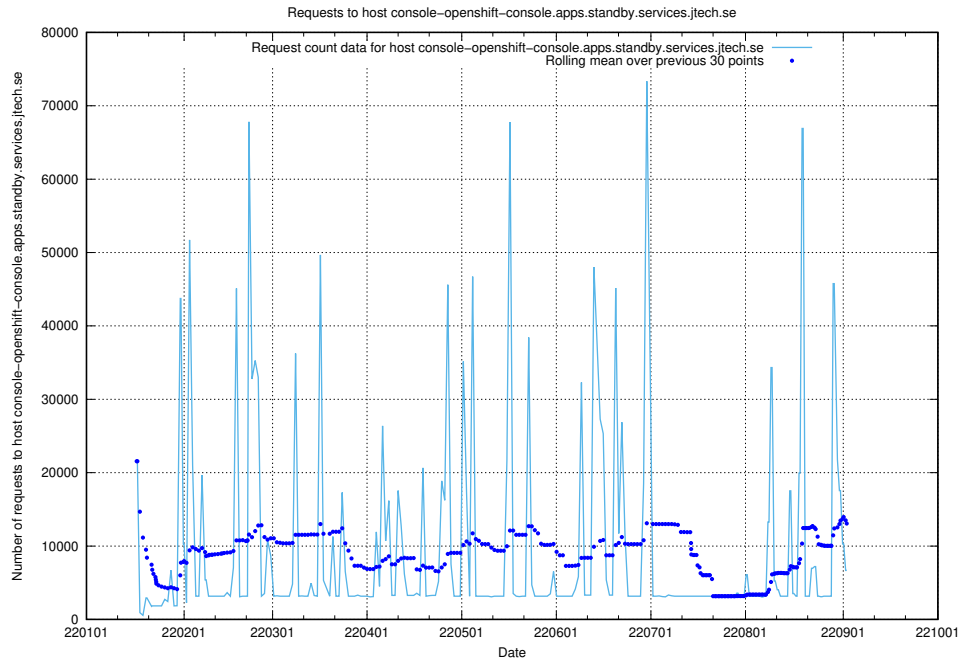

7.12 Usage of console-openshift-console.apps.standby.services.jtech.se

Here, we count the number of requests to host console-openshift-console.apps.standby.services.jtech.se.

7.13 Usage of historical.api.jobtechdev.se