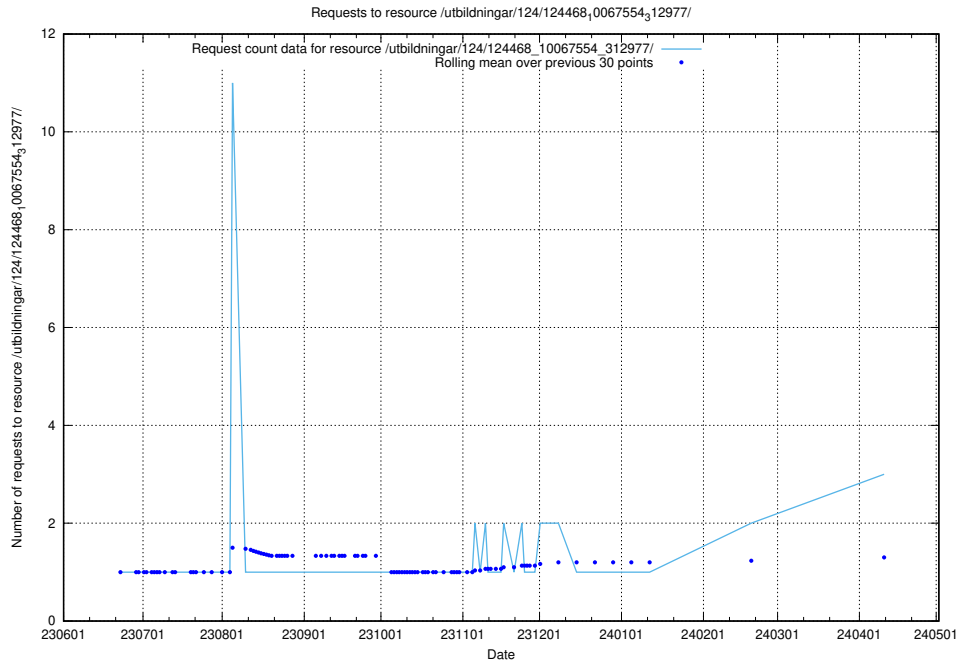

5.383 Usage of /utbildningar/124/124468_10067554_312977/

Here, we count the number of requests to resource /utbildningar/124/124468_10067554_312977/.