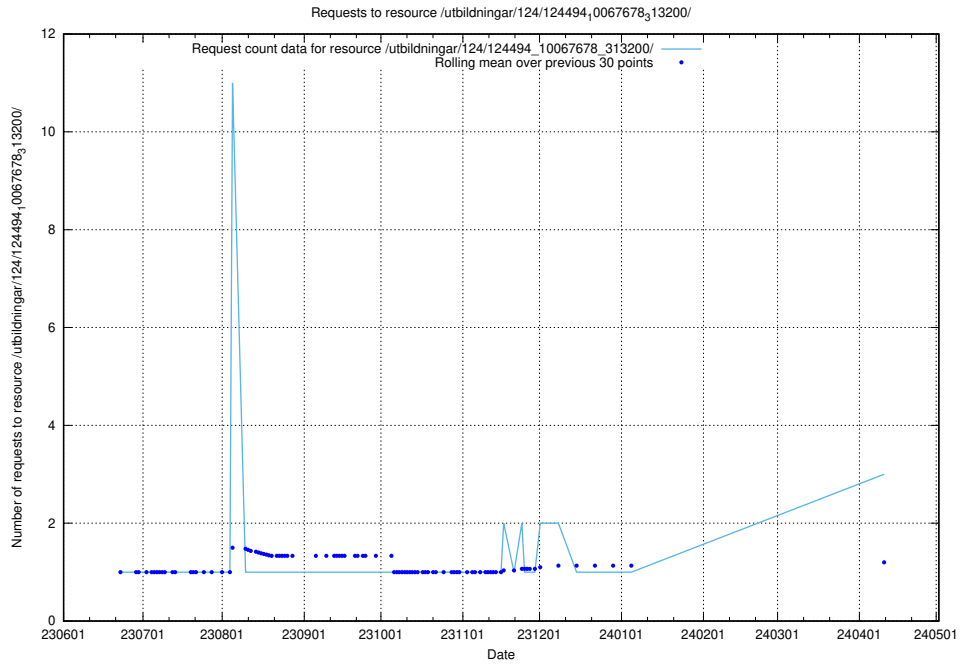

5.378 Usage of /utbildningar/124/124494_10067678_313200/

Here, we count the number of requests to resource /utbildningar/124/124494_10067678_313200/.