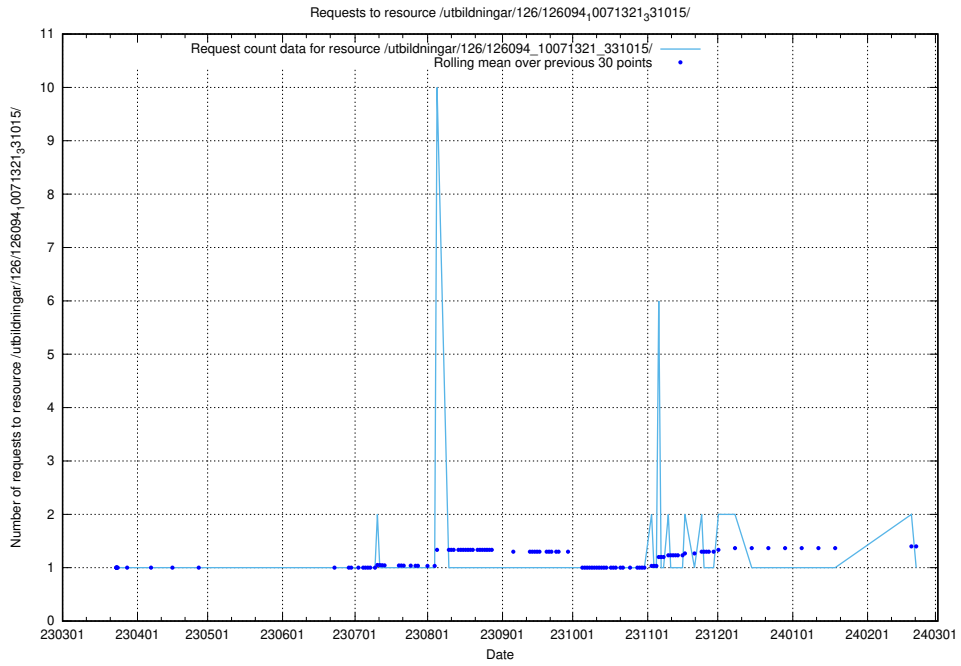

5.6375 Usage of /utbildningar/126/126094_10071321_331015/

Here, we count the number of requests to resource /utbildningar/126/126094_10071321_331015/.