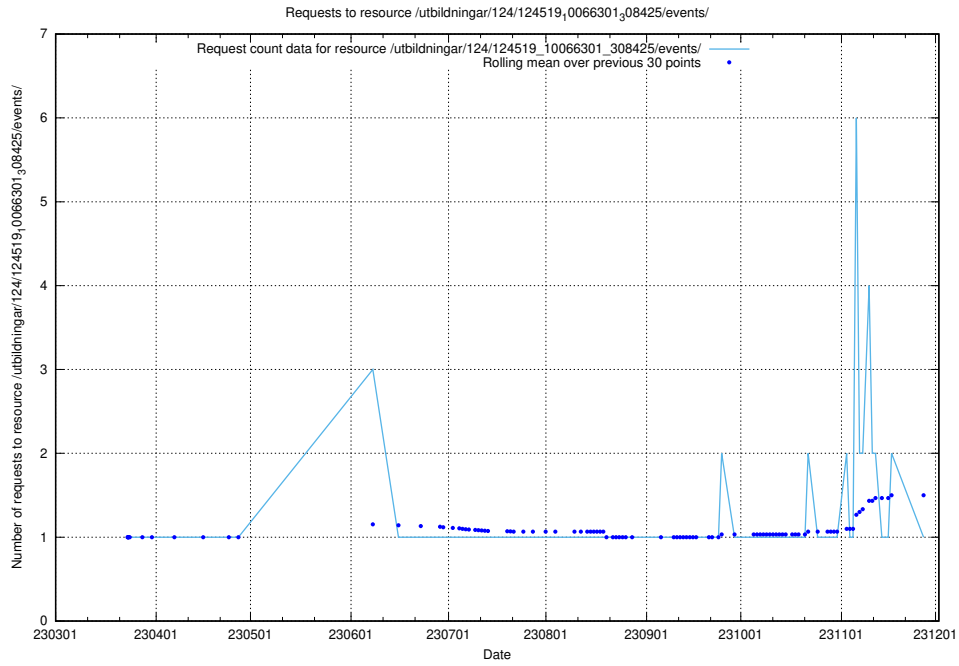

5.1252 Usage of /utbildningar/124/124519_10066301_308425/events/

Here, we count the number of requests to resource /utbildningar/124/124519_10066301_308425/events/