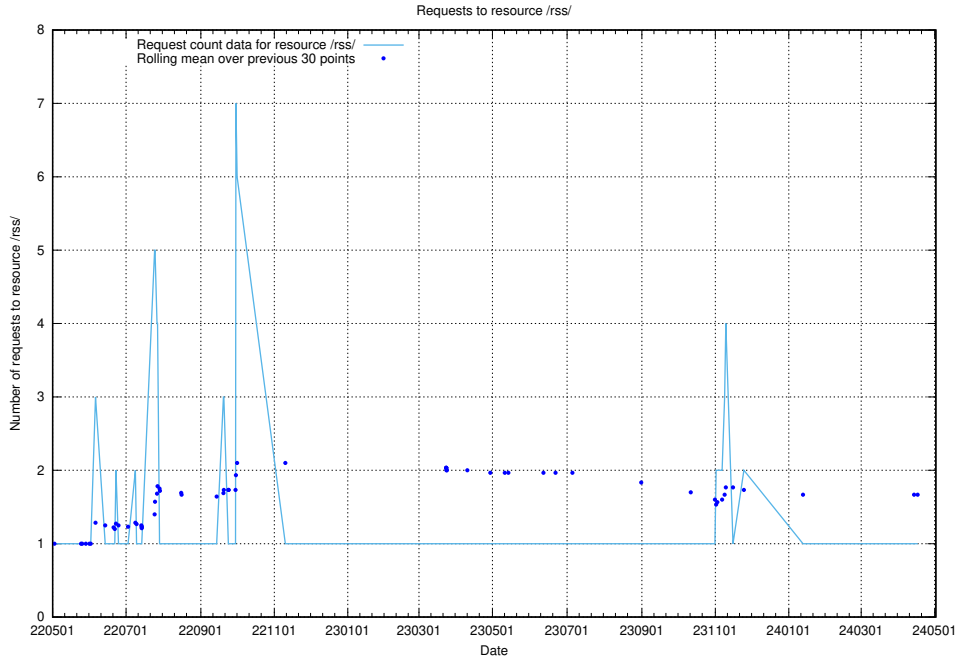

5.1054 Usage of /rss/

Here, we count the number of requests to resource /rss/.