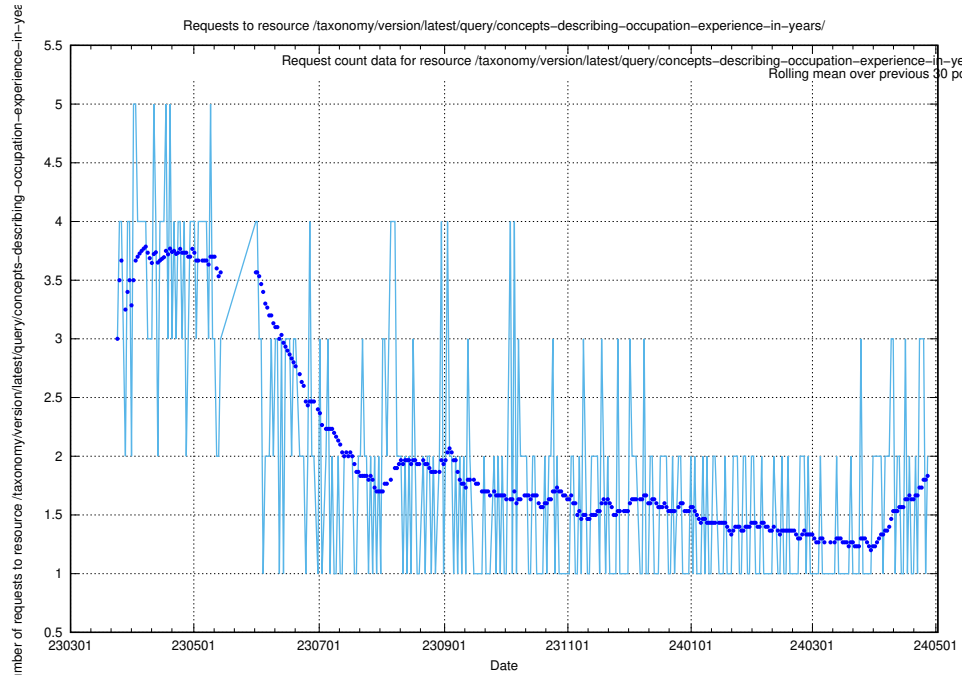

5.891 Usage of /taxonomy/version/latest/query/concepts-describing-occupation-experience-in-years/

Here, we count the number of requests to resource /taxonomy/version/latest/query/concepts-describing-occupation-experience-in-years/.