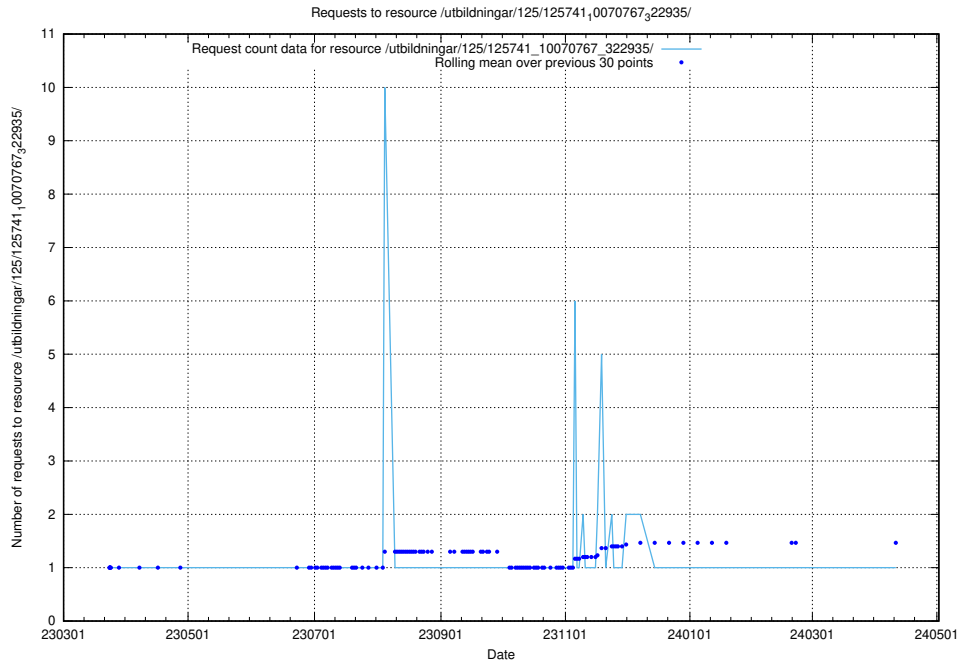

5.6404 Usage of /utbildningar/125/125741_10070767_322935/

Here, we count the number of requests to resource /utbildningar/125/125741_10070767_322935/.