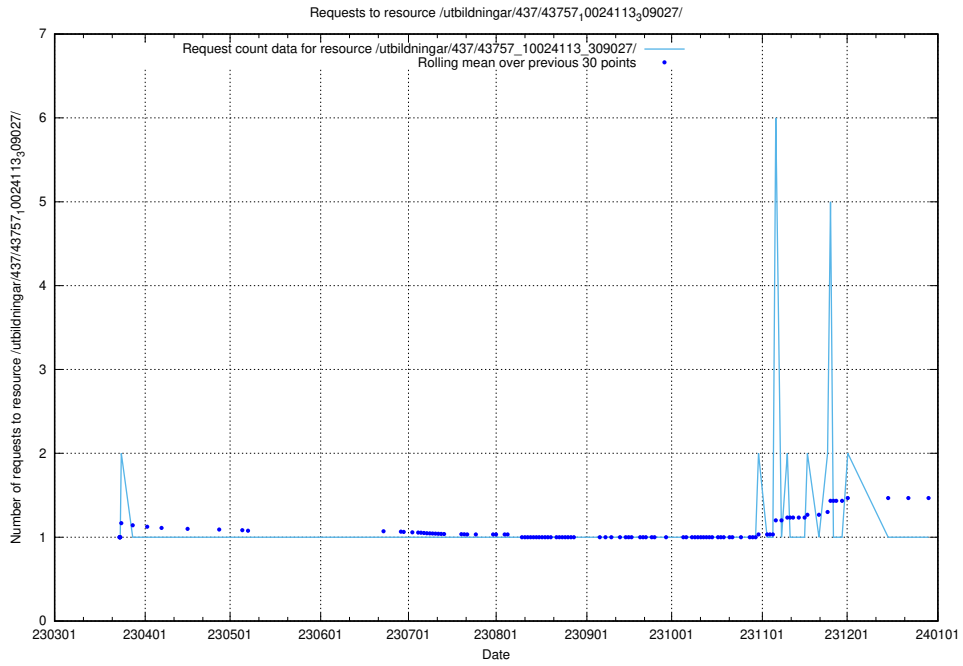

5.6313 Usage of /utbildningar/437/43757_10024113_309027/

Here, we count the number of requests to resource /utbildningar/437/43757_10024113_309027/.