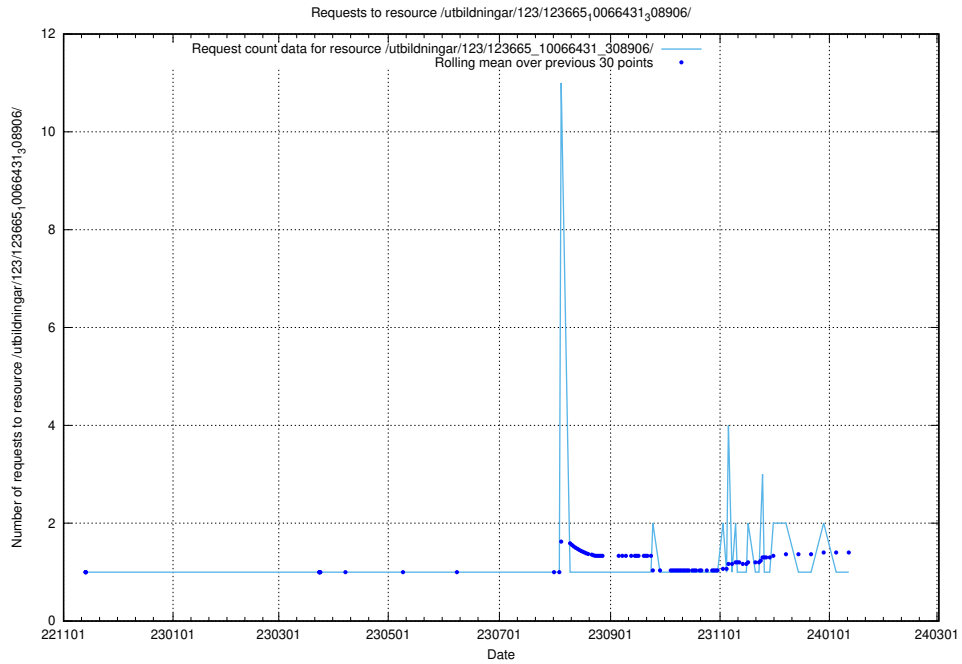

5.5877 Usage of /utbildningar/123/123665_10066431_308906/

Here, we count the number of requests to resource /utbildningar/123/123665_10066431_308906/.