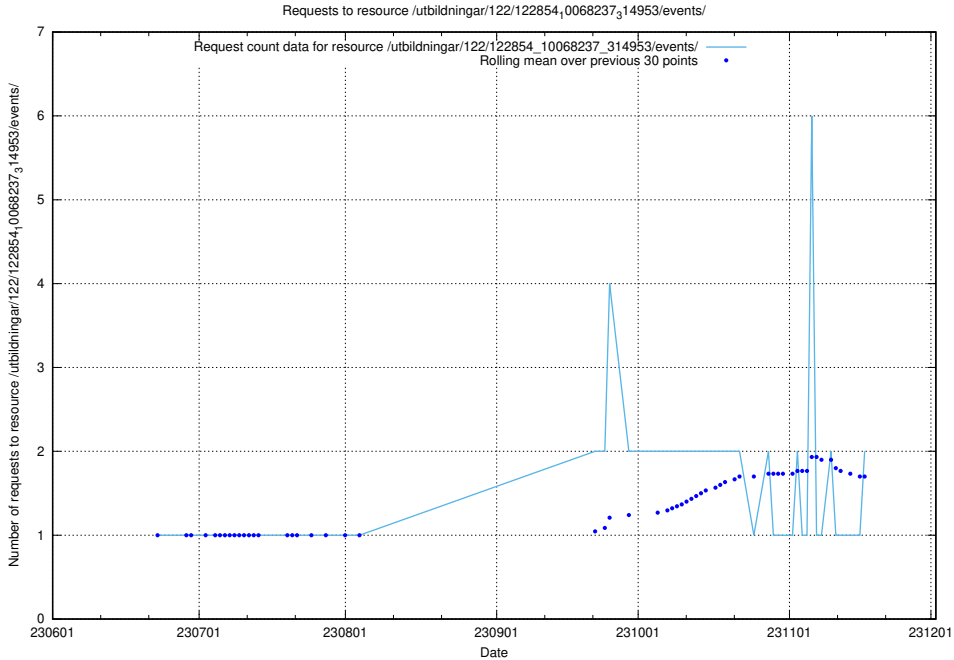

5.826 Usage of /utbildningar/122/122854_10068237_314953/events/

Here, we count the number of requests to resource /utbildningar/122/122854_10068237_314953/events/