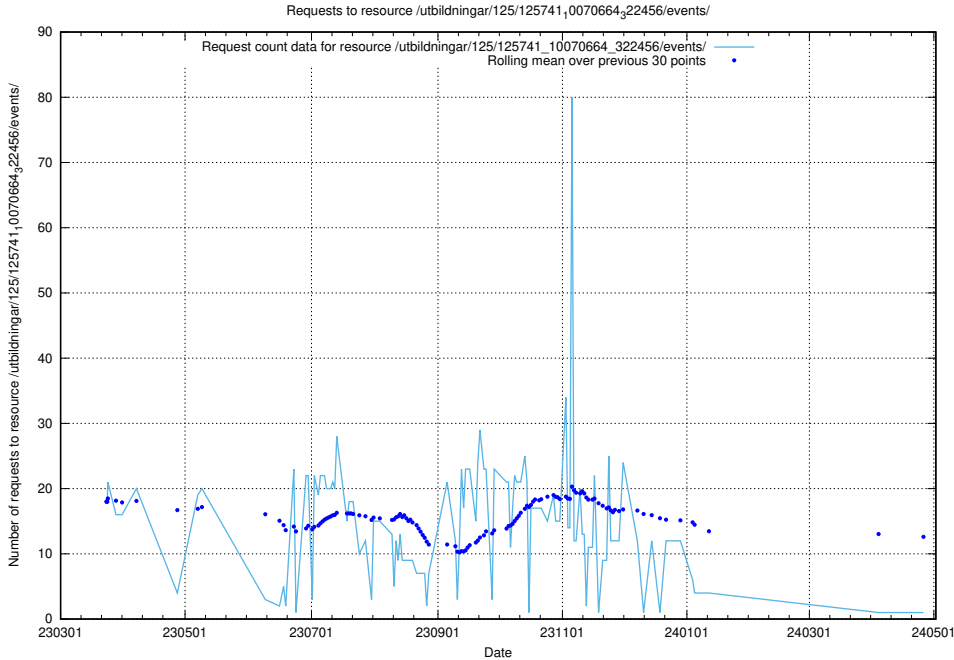

5.6184 Usage of /utbildningar/125/125741_10070664_322456/events/

Here, we count the number of requests to resource /utbildningar/125/125741_10070664_322456/events/