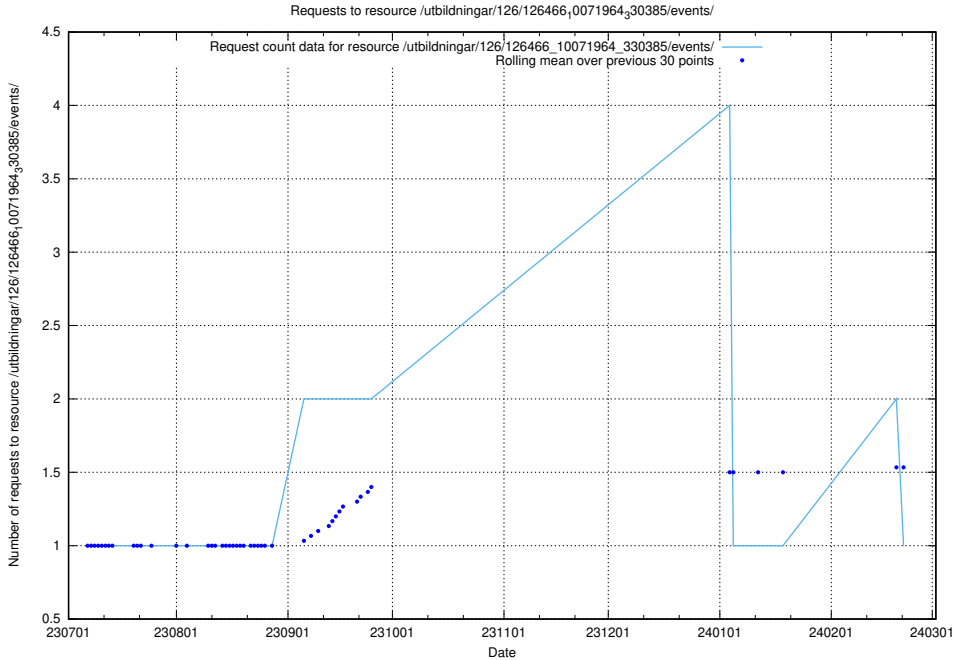

5.5245 Usage of /utbildningar/126/126466_10071964_330385/events/

Here, we count the number of requests to resource /utbildningar/126/126466_10071964_330385/events/