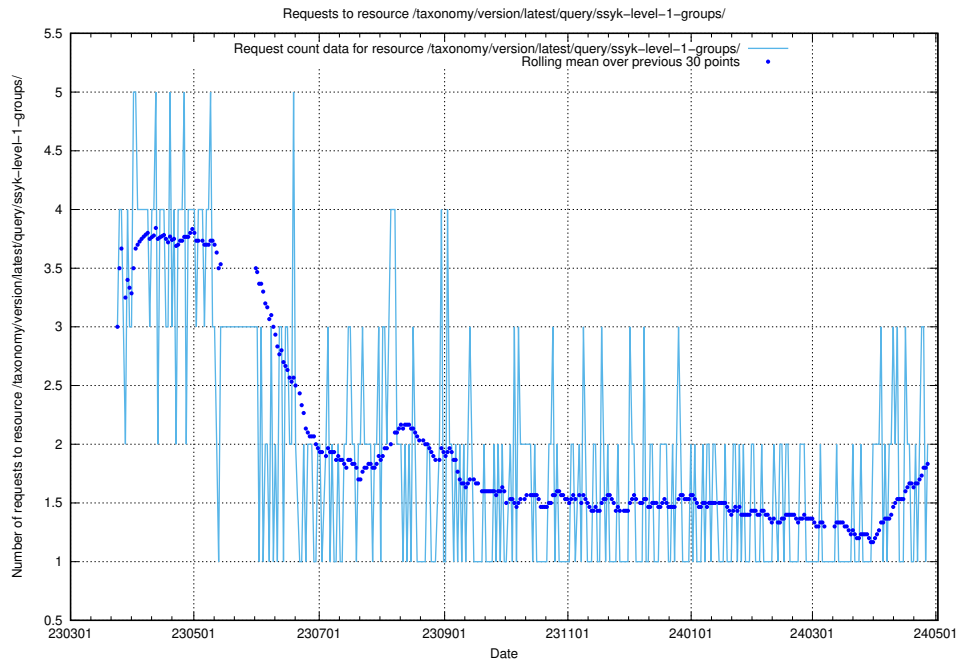

5.870 Usage of /taxonomy/version/latest/query/ssyk-level-1-groups/

Here, we count the number of requests to resource /taxonomy/version/latest/query/ssyk-level-1-groups/.