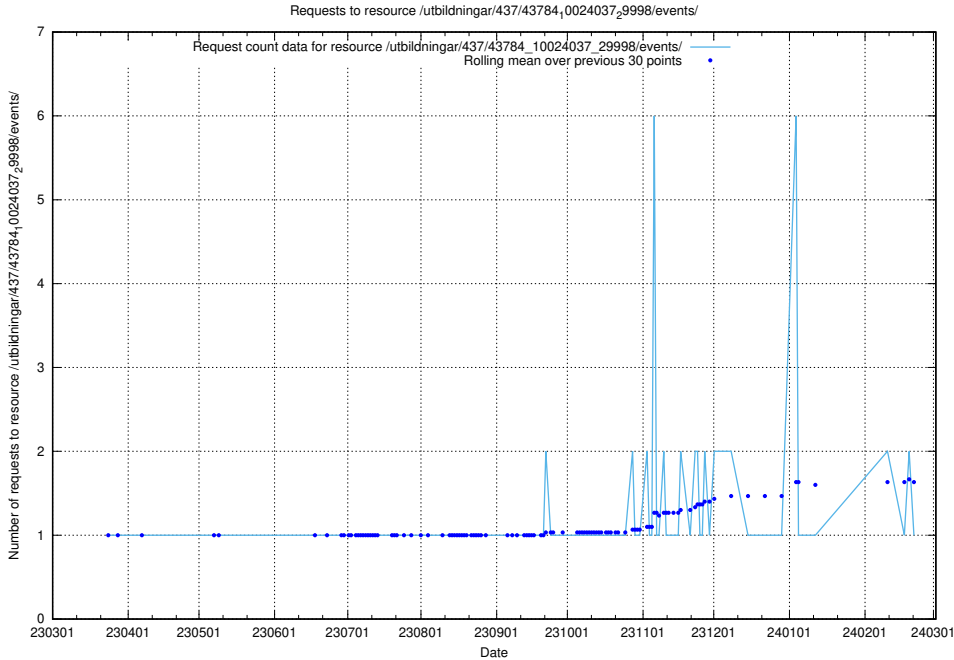

5.6125 Usage of /utbildningar/437/43784_10024037_29998/events/

Here, we count the number of requests to resource /utbildningar/437/43784_10024037_29998/events/.