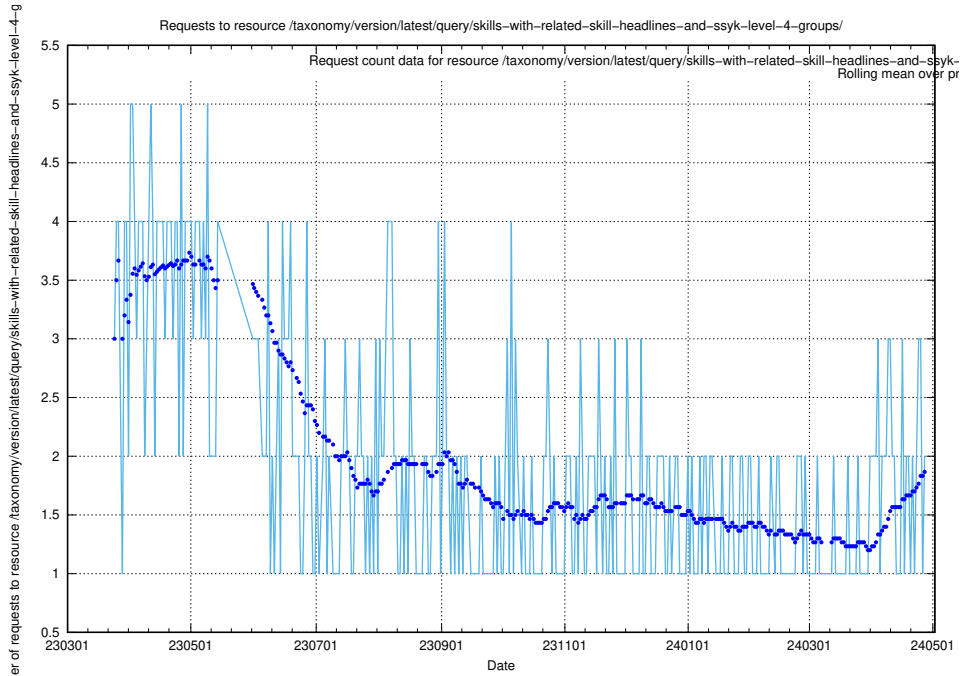

5.876 Usage of /taxonomy/version/latest/query/skills-with-related-skill-headlines-and-ssyk-level-4-groups/

Here, we count the number of requests to resource /taxonomy/version/latest/query/skills-with-related-skill-headlines-and-ssyk-level-4-groups/.