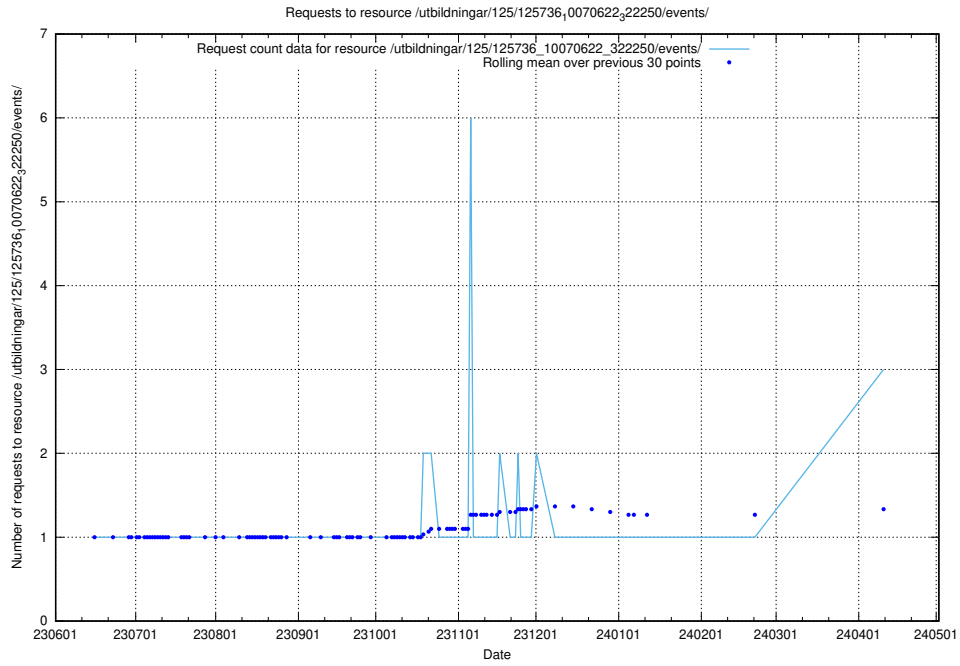

5.389 Usage of /utbildningar/125/125736_10070622_322250/events/

Here, we count the number of requests to resource /utbildningar/125/125736_10070622_322250/events/