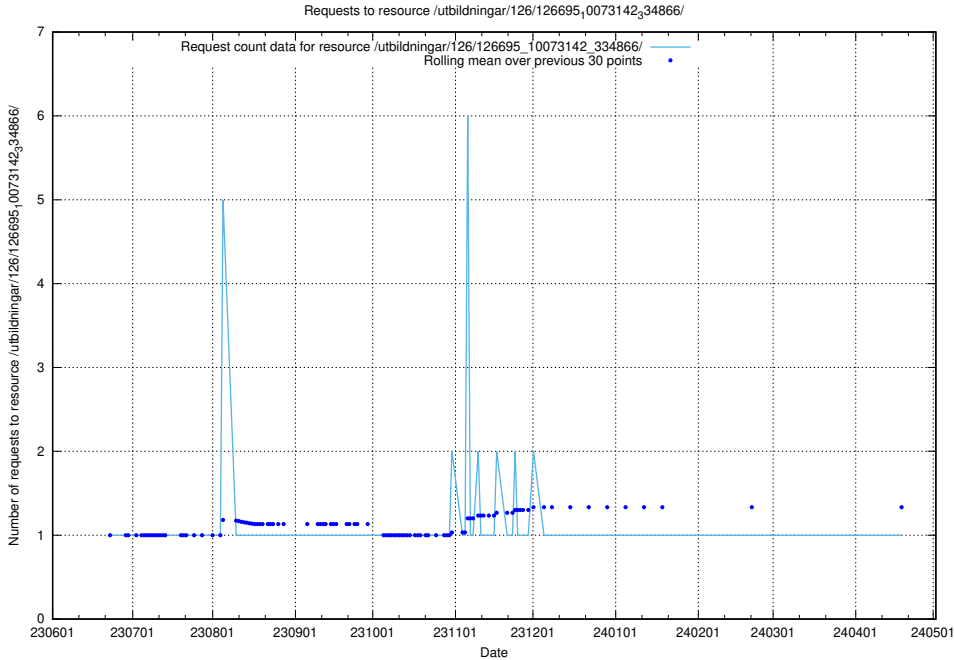

5.5580 Usage of /utbildningar/126/126695_10073142_334866/

Here, we count the number of requests to resource /utbildningar/126/126695_10073142_334866/.