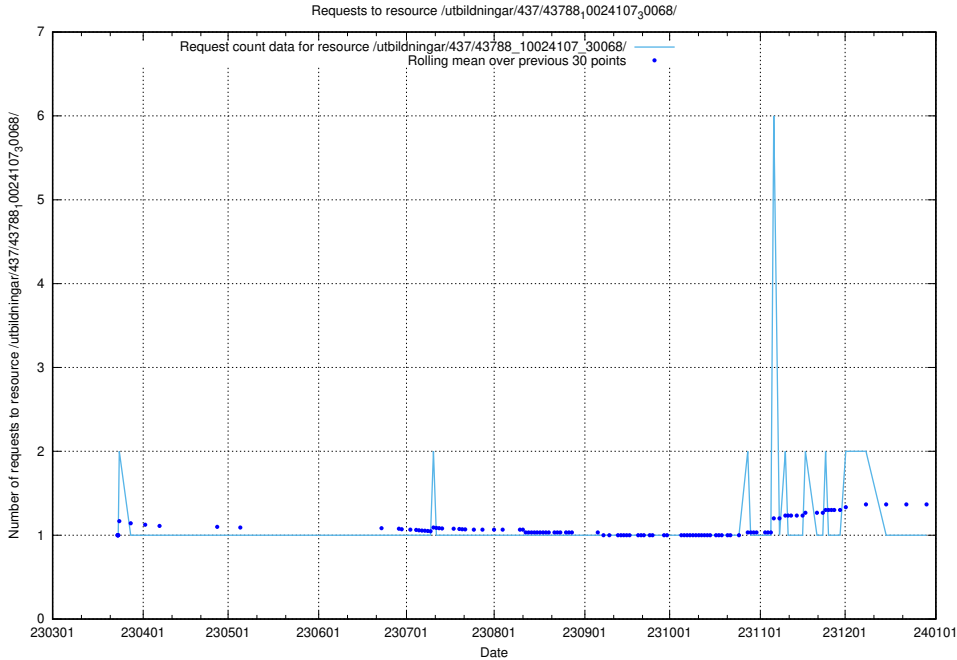

5.6302 Usage of /utbildningar/437/43788_10024107_30068/

Here, we count the number of requests to resource /utbildningar/437/43788_10024107_30068/.