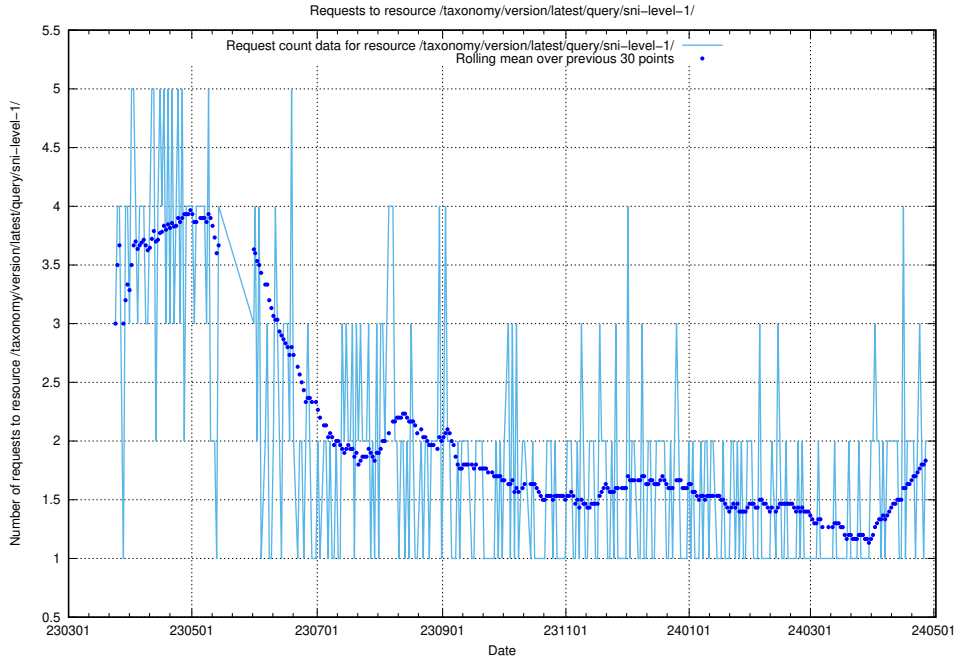

5.873 Usage of /taxonomy/version/latest/query/sni-level-1/

Here, we count the number of requests to resource /taxonomy/version/latest/query/sni-level-1/.