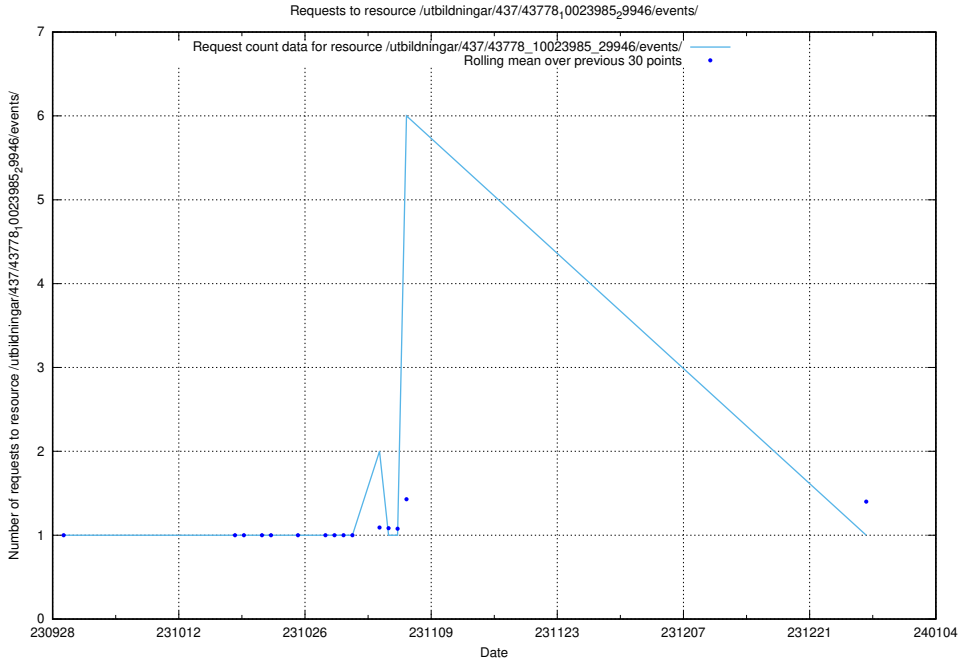

5.4392 Usage of /utbildningar/437/43778_10023985_29946/events/

Here, we count the number of requests to resource /utbildningar/437/43778_10023985_29946/events/.