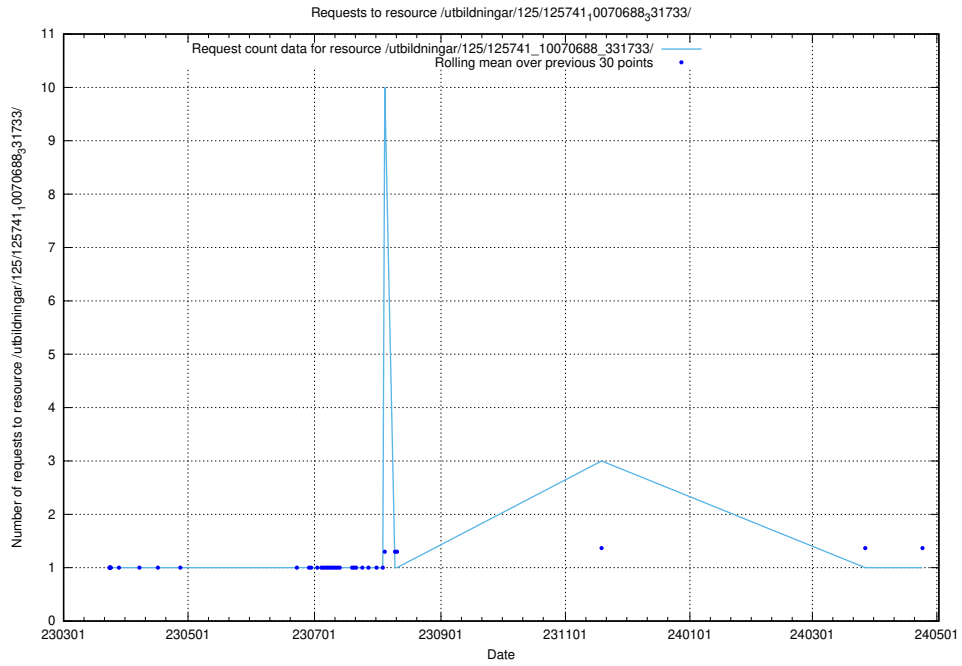

5.6410 Usage of /utbildningar/125/125741_10070688_331733/

Here, we count the number of requests to resource /utbildningar/125/125741_10070688_331733/.