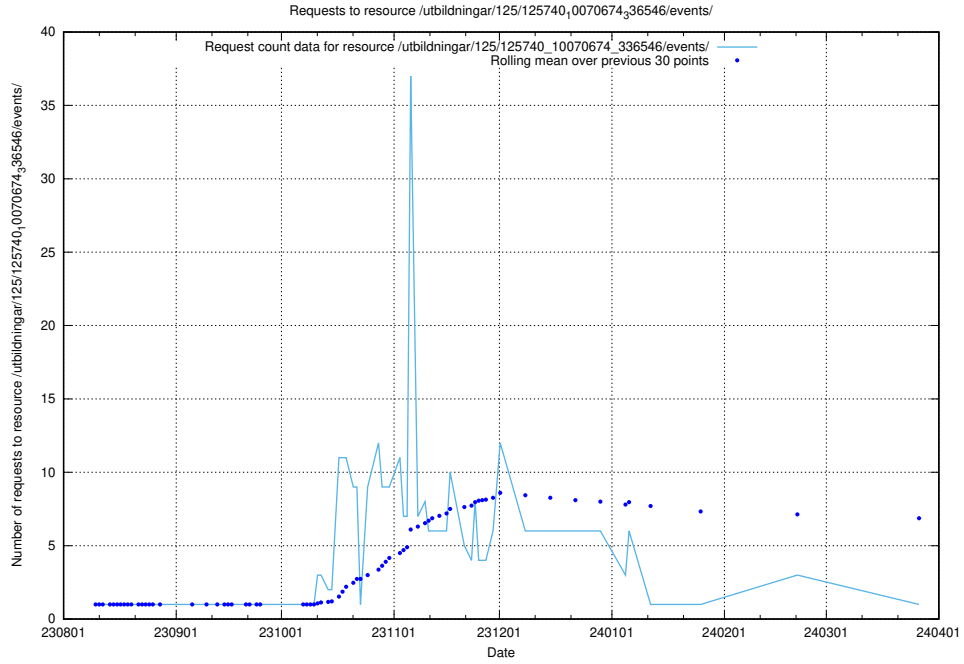

5.4780 Usage of /utbildningar/125/125740_10070674_336546/events/

Here, we count the number of requests to resource /utbildningar/125/125740_10070674_336546/events/