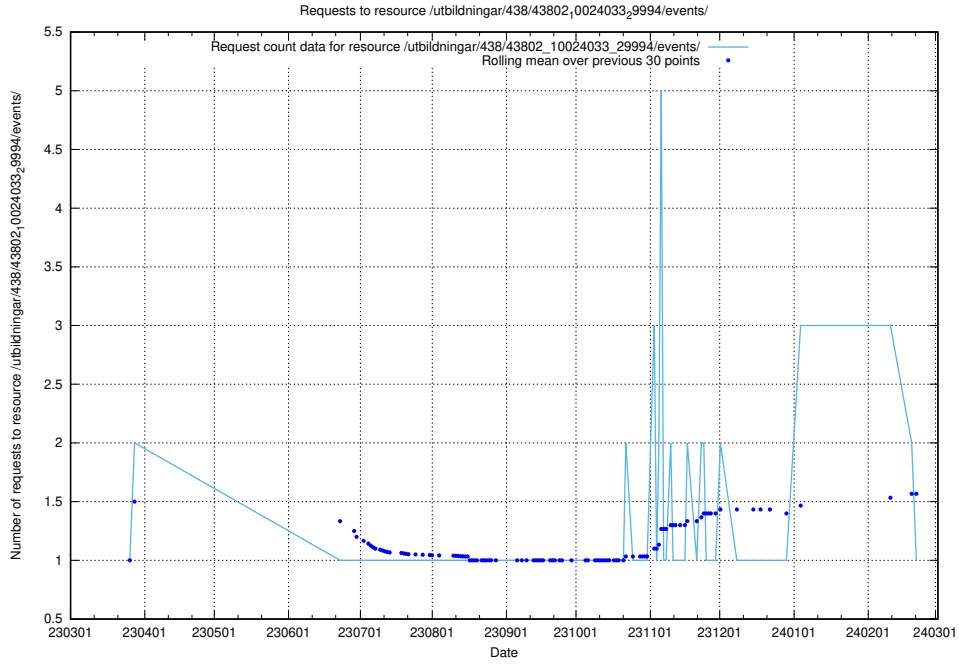

5.6026 Usage of /utbildningar/438/43802_10024033_29994/events/

Here, we count the number of requests to resource /utbildningar/438/43802_10024033_29994/events/.