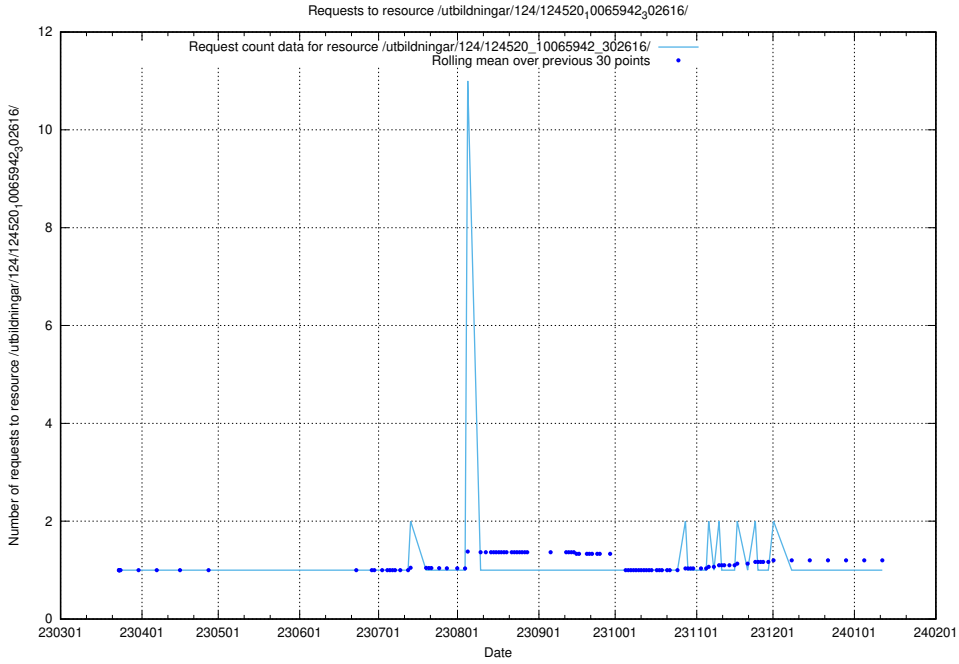

5.1228 Usage of /utbildningar/124/124520_10065942_302616/

Here, we count the number of requests to resource /utbildningar/124/124520_10065942_302616/.