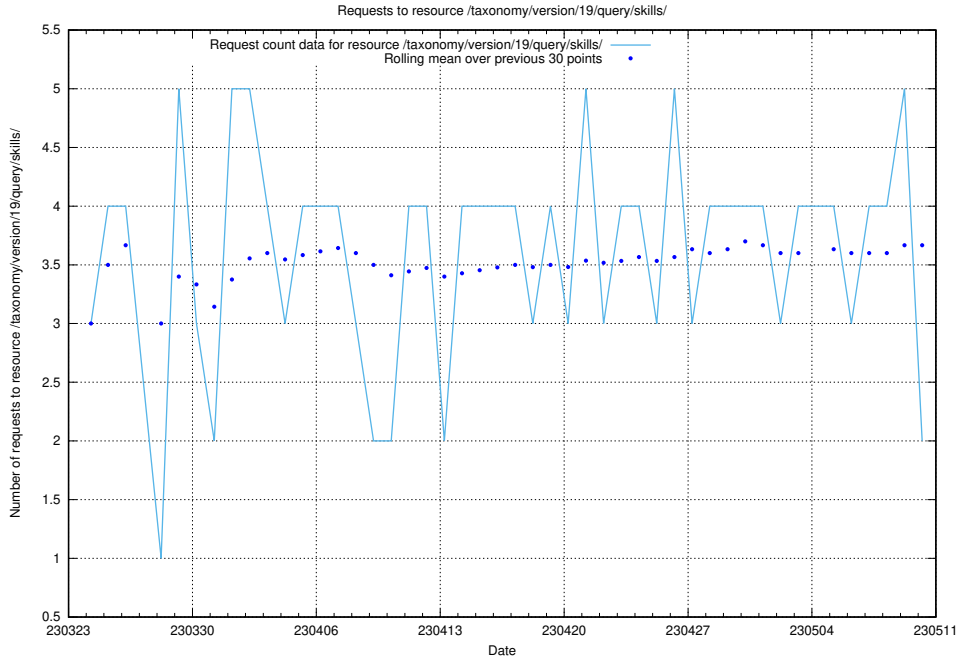

5.897 Usage of /taxonomy/version/19/query/skills/

Here, we count the number of requests to resource /taxonomy/version/19/query/skills/.