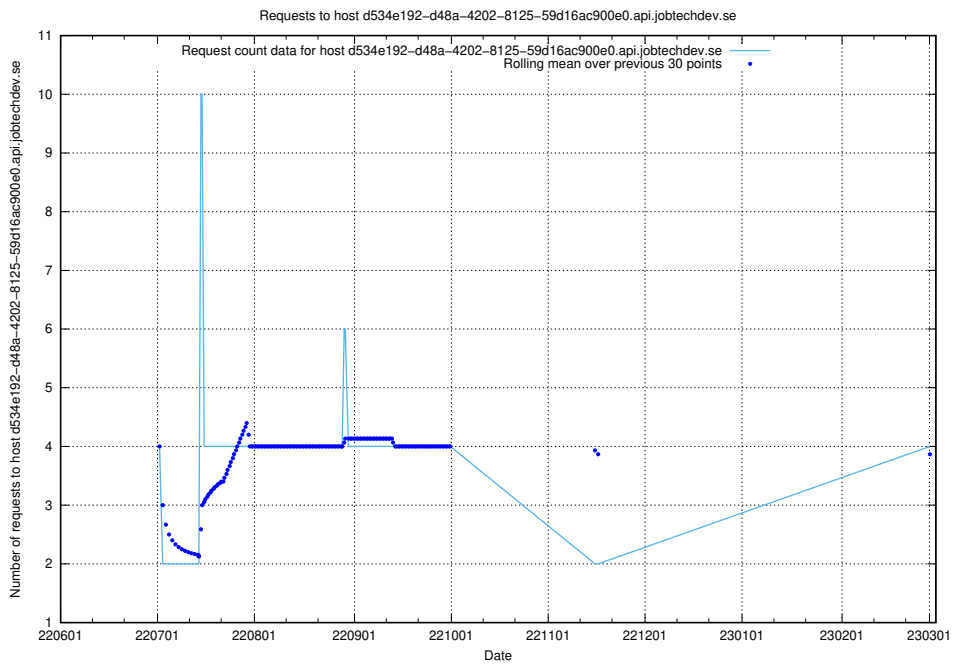

7.138 Usage of d534e192-d48a-4202-8125-59d16ac900e0.api.jobtechdev.se

Here, we count the number of requests to host d534e192-d48a-4202-8125-59d16ac900e0.api.jobtechdev.se.