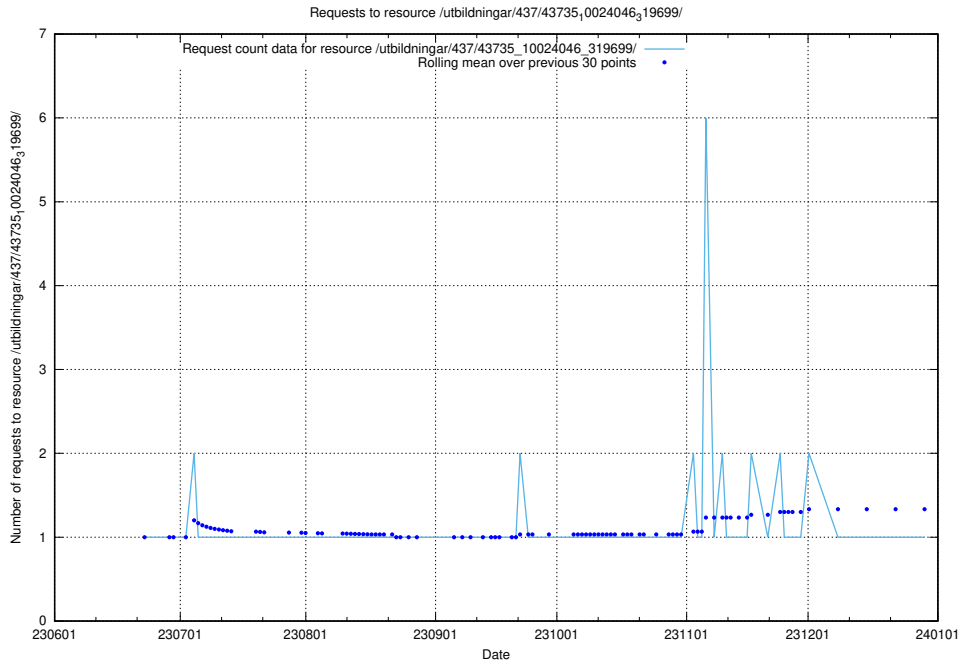

5.5524 Usage of /utbildningar/437/43735_10024046_319699/

Here, we count the number of requests to resource /utbildningar/437/43735_10024046_319699/.