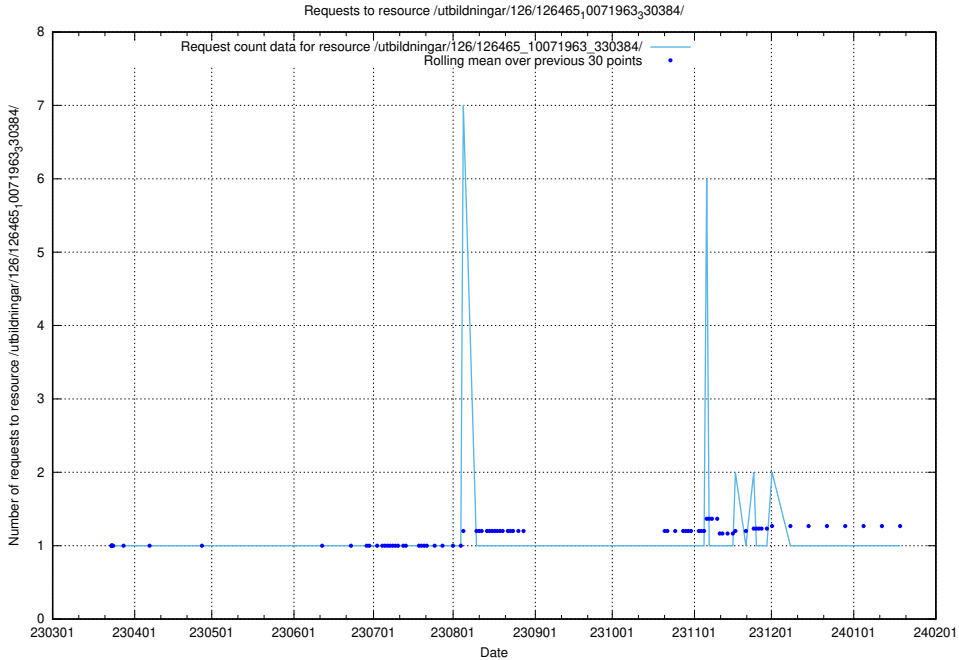

5.6357 Usage of /utbildningar/126/126465_10071963_330384/

Here, we count the number of requests to resource /utbildningar/126/126465_10071963_330384/.