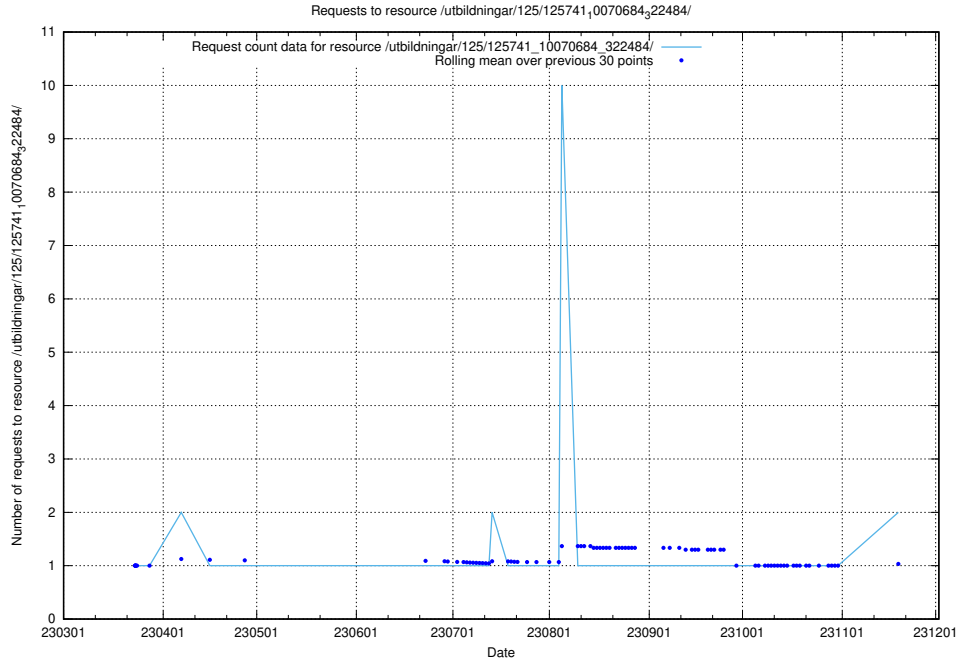

5.935 Usage of /utbildningar/125/125741_10070684_322484/

Here, we count the number of requests to resource /utbildningar/125/125741_10070684_322484/.