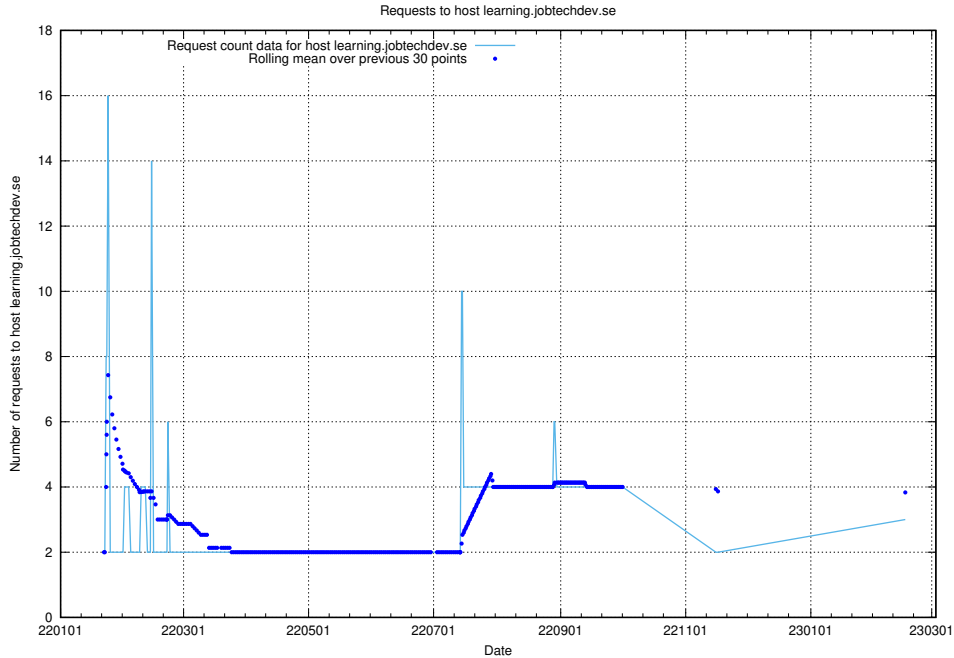

Here, we count the number of requests to host learning.jobtechdev.se.

7.250 Usage of intranet.jobtechdev.se

Here, we count the number of requests to host intranet.jobtechdev.se.

7.251 Usage of ecommerce.jobtechdev.se