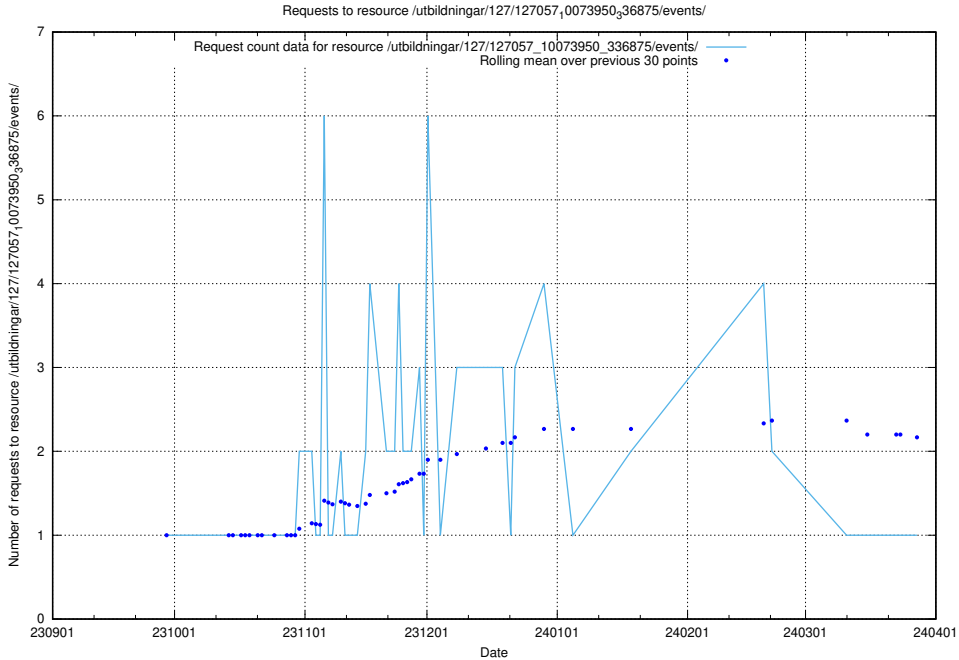

5.4393 Usage of /utbildningar/127/127057_10073950_336875/events/

Here, we count the number of requests to resource /utbildningar/127/127057_10073950_336875/events/