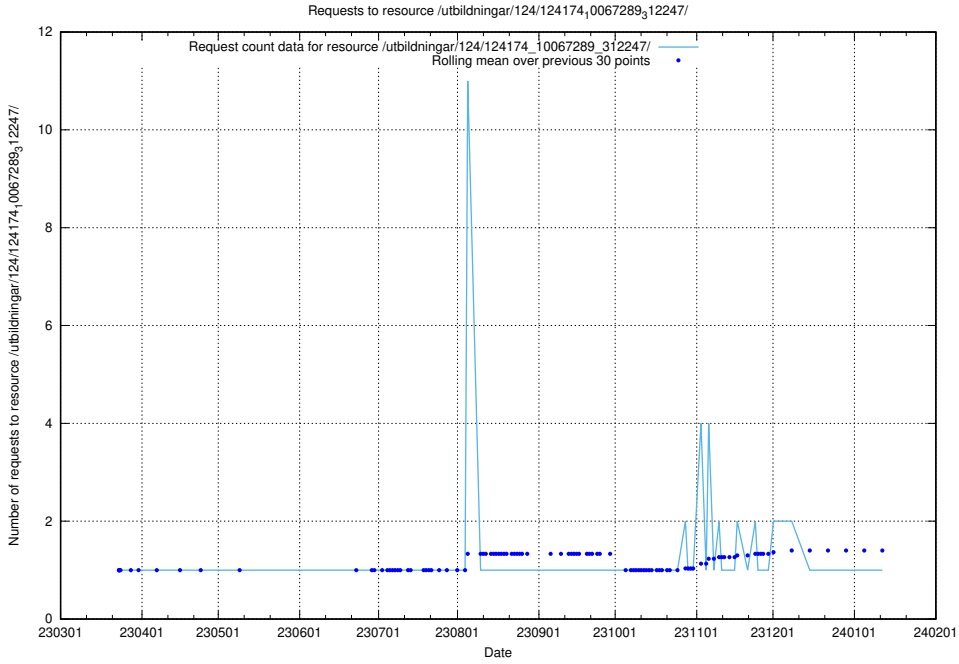

5.4005 Usage of /utbildningar/124/124174_10067289_312247/

Here, we count the number of requests to resource /utbildningar/124/124174_10067289_312247/.