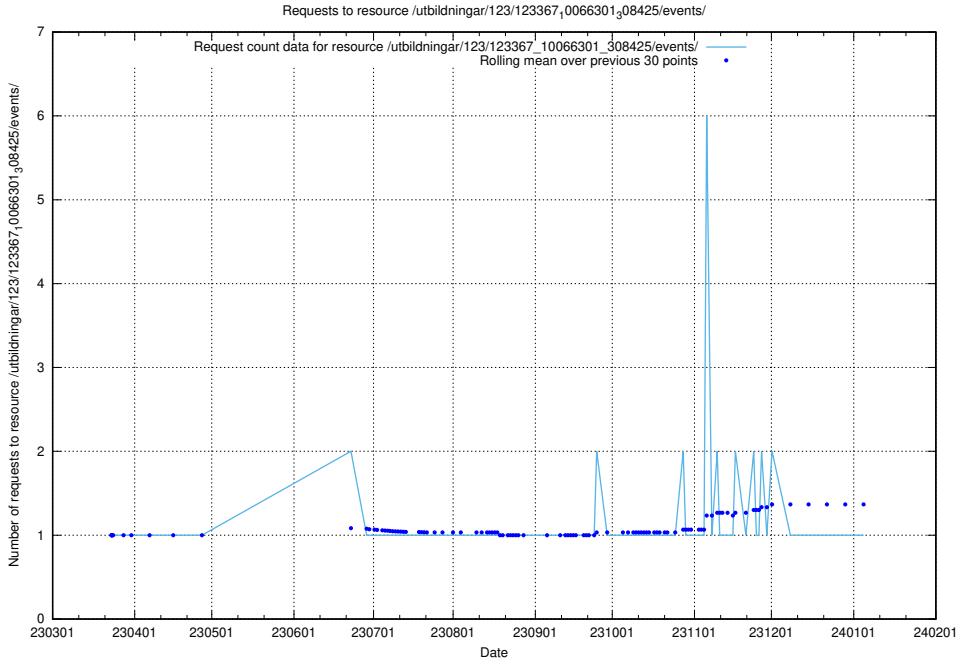

5.4493 Usage of /utbildningar/123/123367_10066301_308425/events/

Here, we count the number of requests to resource /utbildningar/123/123367_10066301_308425/events/