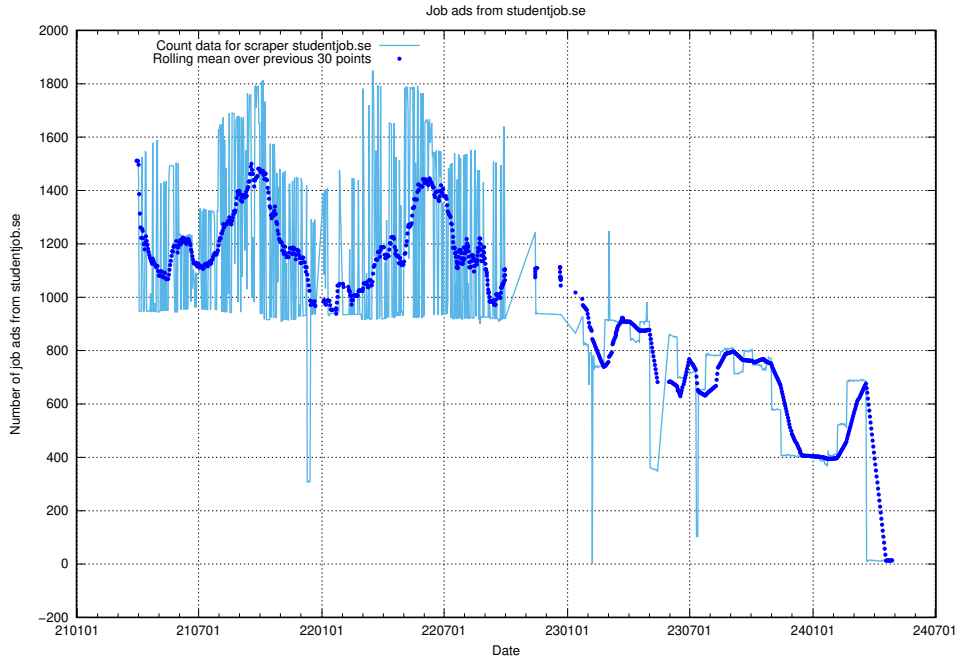

Here, we count the number of job ads scraped from intenso.se.

13.17 Number of ads by scraper studentjob.se

Here, we count the number of job ads scraped from studentjob.se.

13.18 Number of ads by scraper gronajobb.se