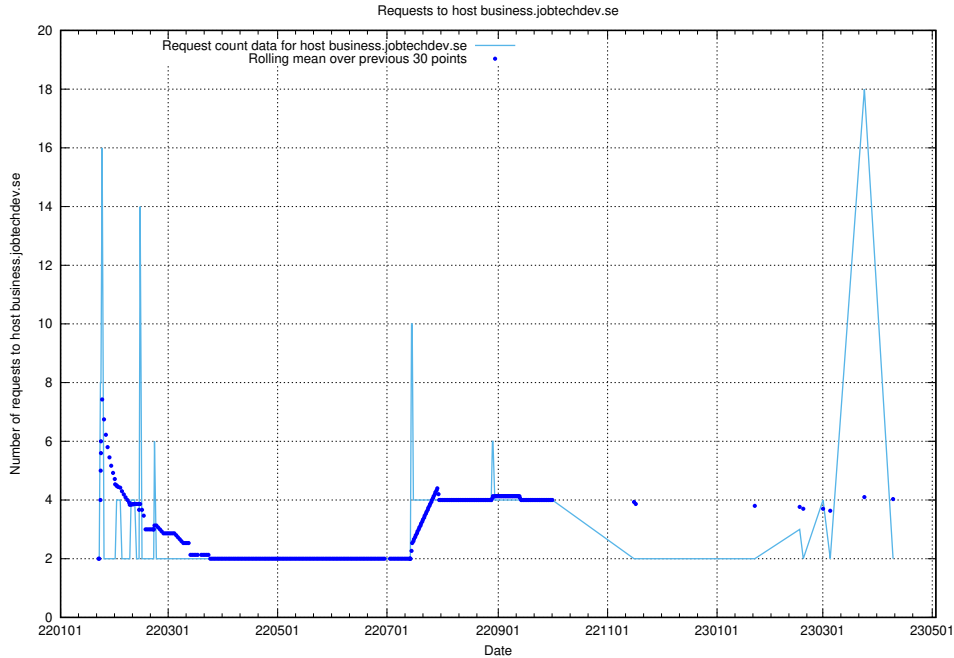

7.252 Usage of business.jobtechdev.se

Here, we count the number of requests to host business.jobtechdev.se.