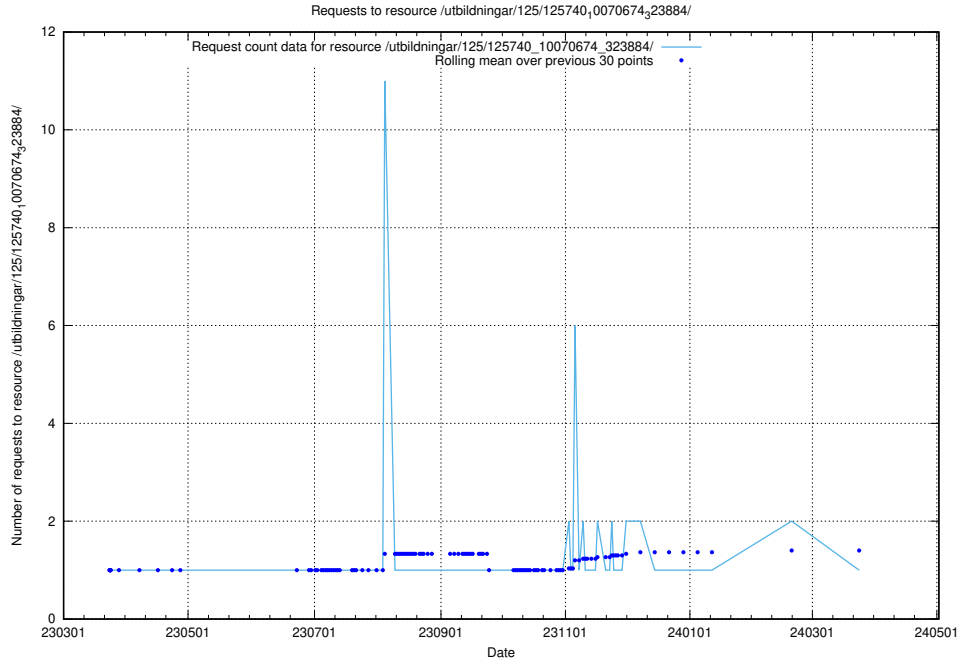

5.971 Usage of /utbildningar/125/125740_10070674_323884/

Here, we count the number of requests to resource /utbildningar/125/125740_10070674_323884/.