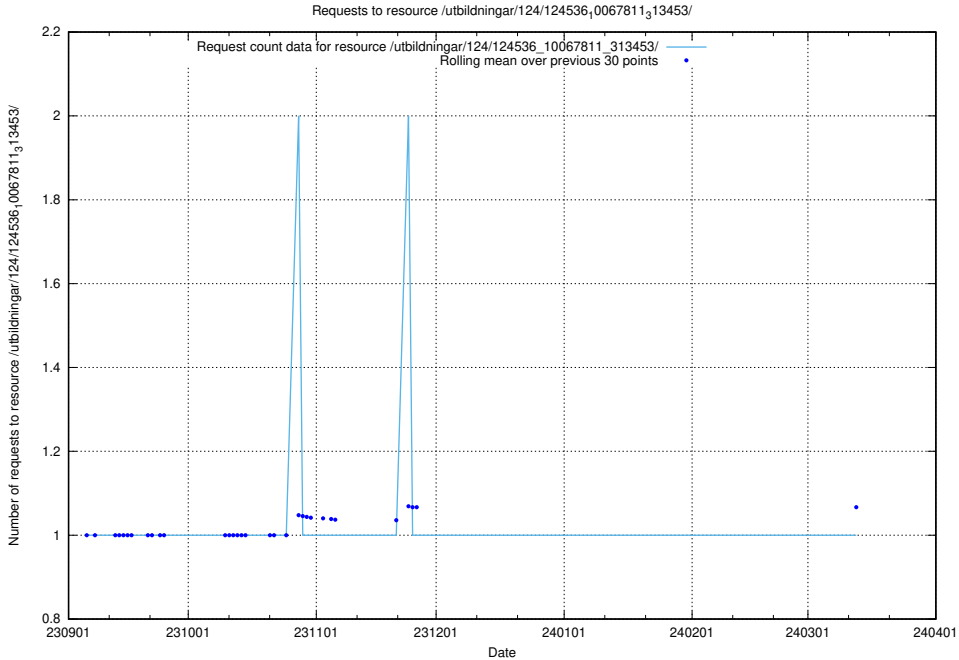

5.4634 Usage of /utbildningar/124/124536_10067811_313453/

Here, we count the number of requests to resource /utbildningar/124/124536_10067811_313453/.