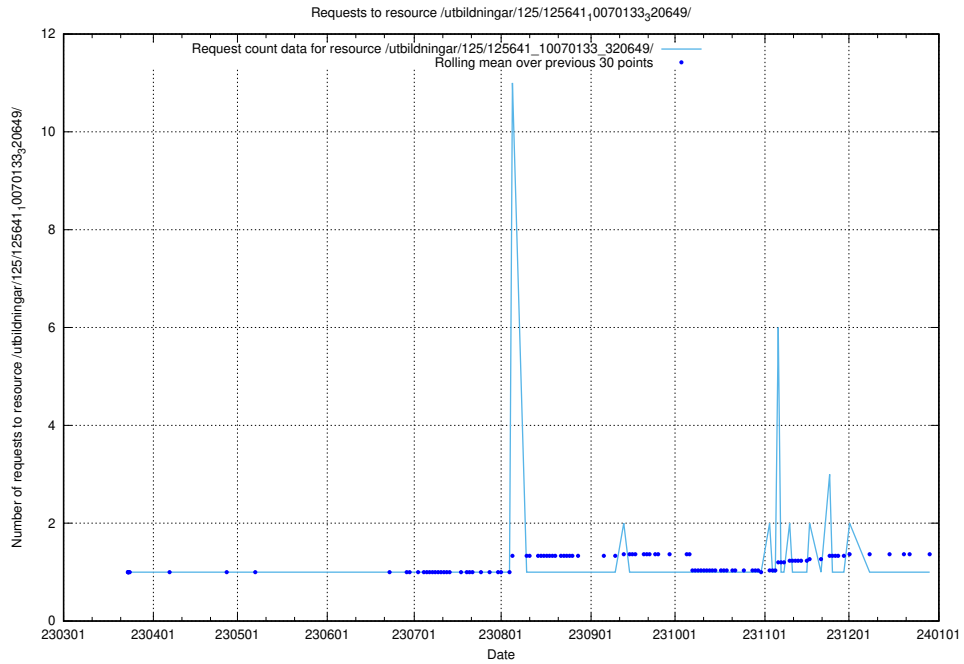

5.1028 Usage of /utbildningar/125/125641_10070133_320649/

Here, we count the number of requests to resource /utbildningar/125/125641_10070133_320649/.