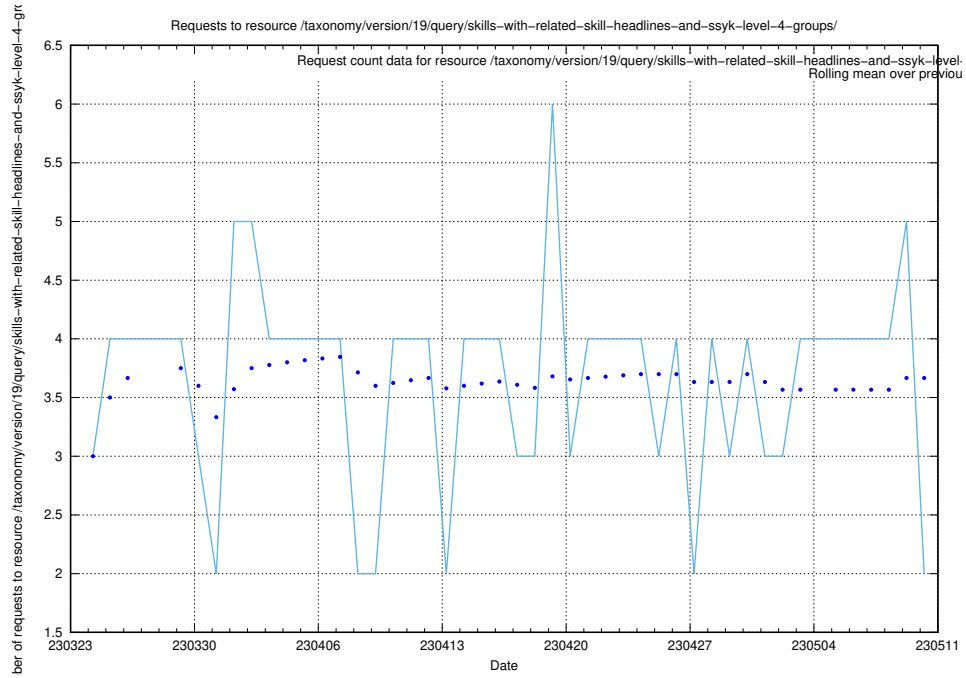

5.898 Usage of /taxonomy/version/19/query/skills-with-related-skill-headlines-and-ssyk-level-4-groups/

Here, we count the number of requests to resource /taxonomy/version/19/query/skills-with-related-skill-headlines-and-ssyk-level-4-groups/.