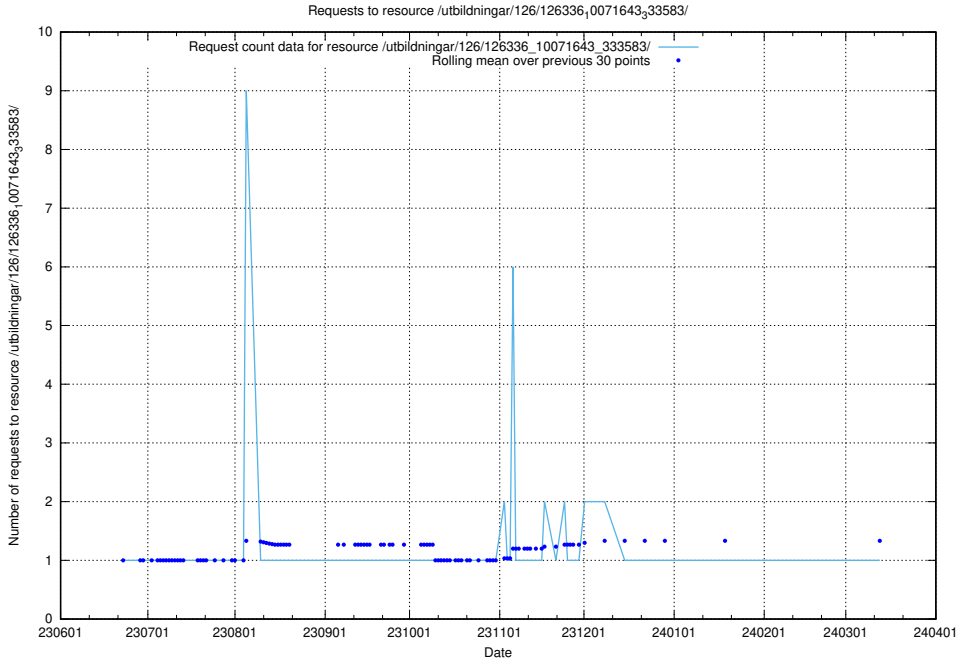

5.5617 Usage of /utbildningar/126/126336_10071643_333583/

Here, we count the number of requests to resource /utbildningar/126/126336_10071643_333583/.