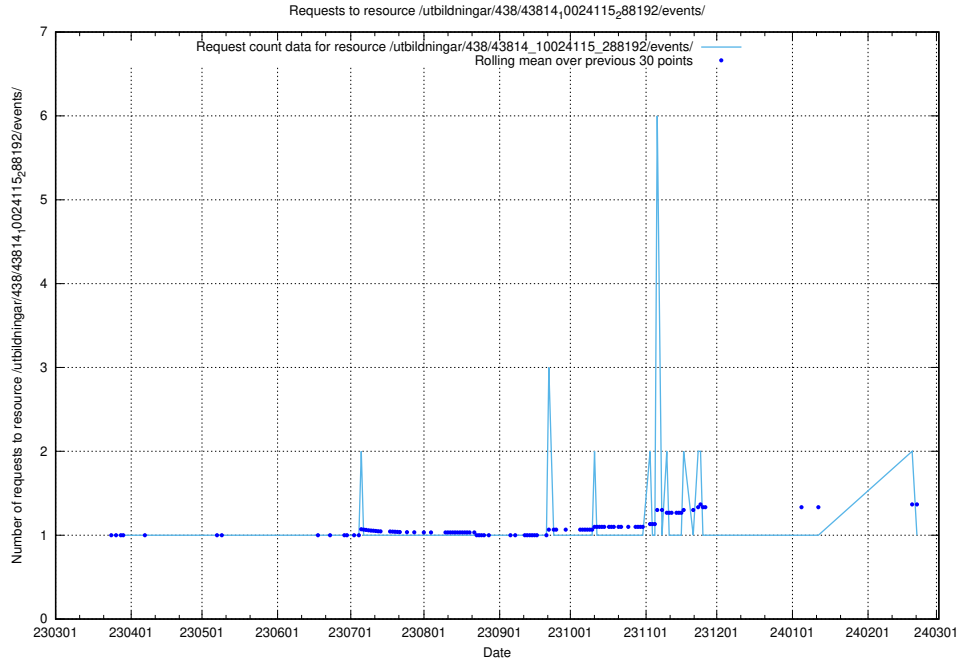

5.6111 Usage of /utbildningar/438/43814_10024115_288192/events/

Here, we count the number of requests to resource /utbildningar/438/43814_10024115_288192/events/.