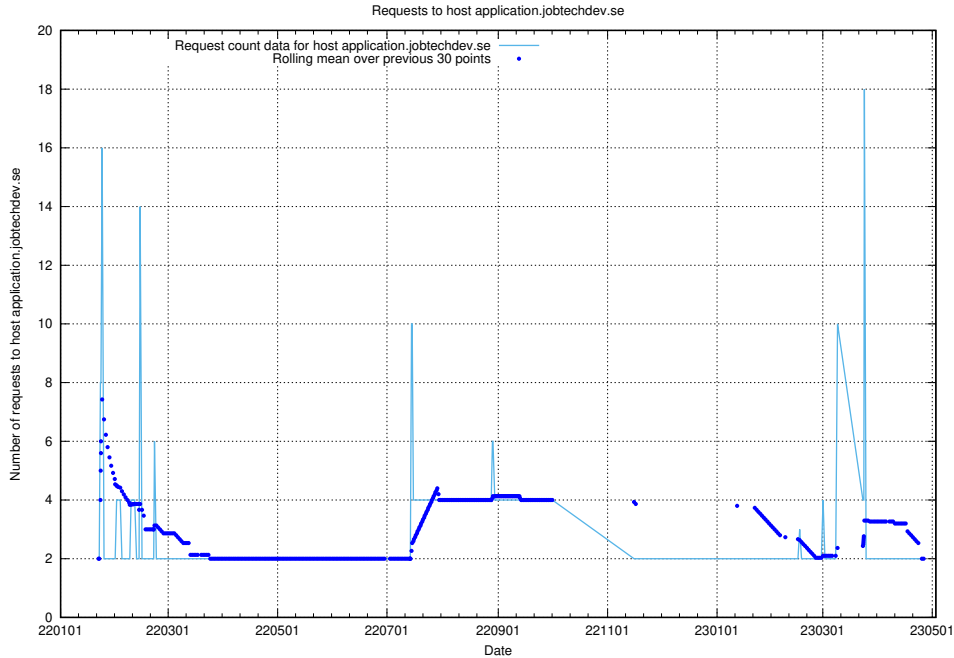

7.255 Usage of application.jobtechdev.se

Here, we count the number of requests to host application.jobtechdev.se.