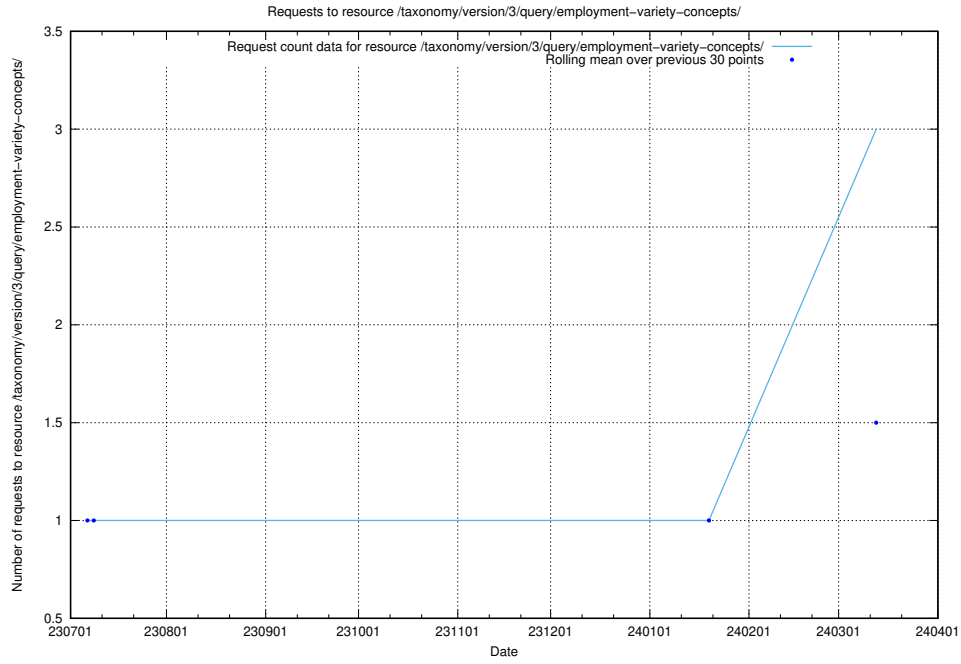

5.358 Usage of /taxonomy/version/3/query/employment-variety-concepts/

Here, we count the number of requests to resource /taxonomy/version/3/query/employment-variety-concepts/.