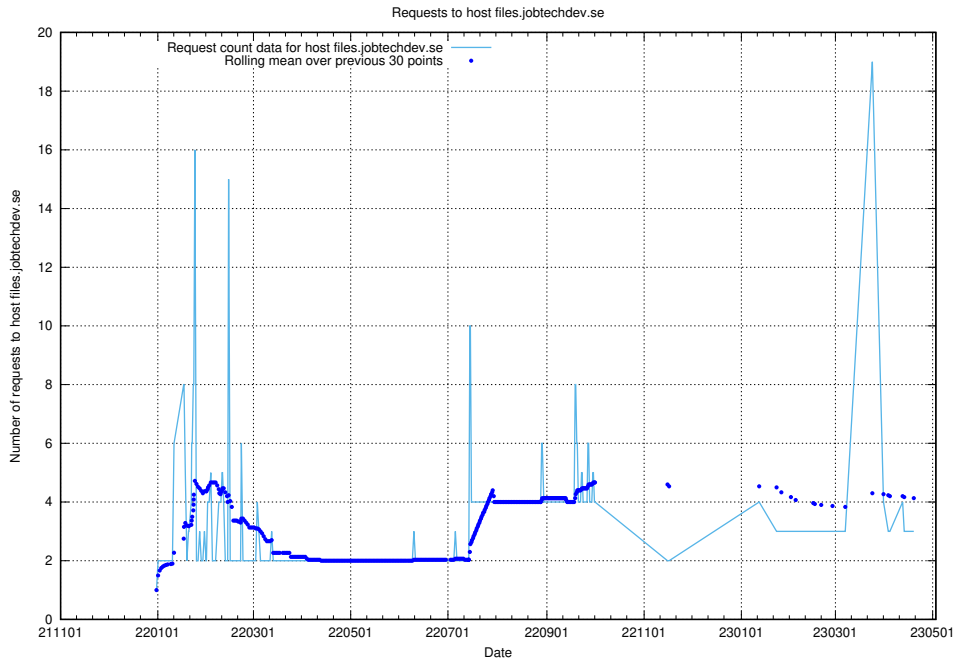

7.186 Usage of files.jobtechdev.se

Here, we count the number of requests to host files.jobtechdev.se.