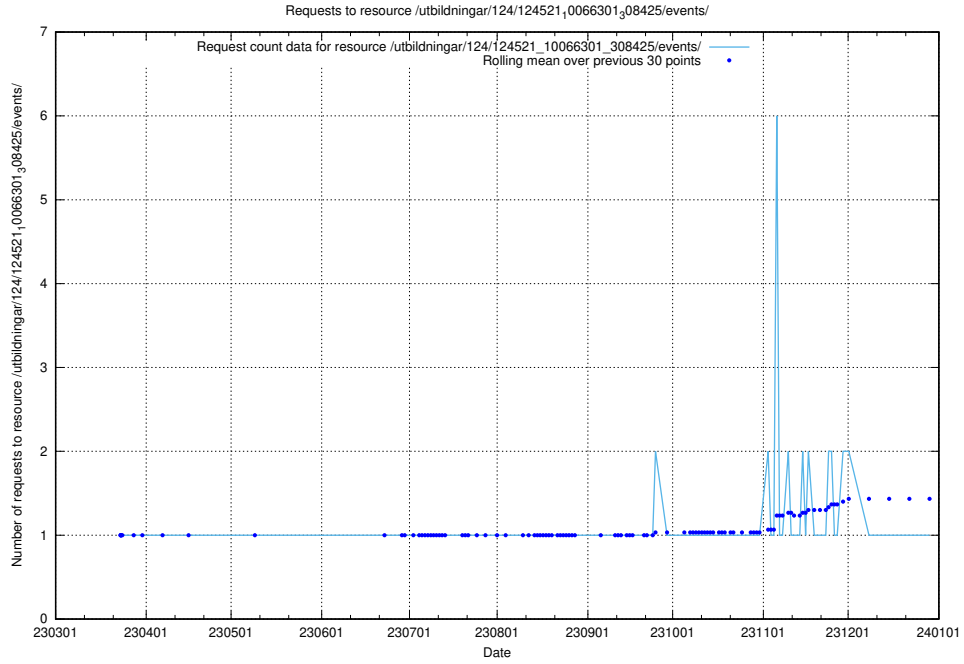

5.1201 Usage of /taxonomy/Chesyrken/

Here, we count the number of requests to resource /taxonomy/Chesyrken/.

5.1202 Usage of /utbildningar/124/124521_10066301_308425/events/

Here, we count the number of requests to resource /utbildningar/124/124521_10066301_308425/events/