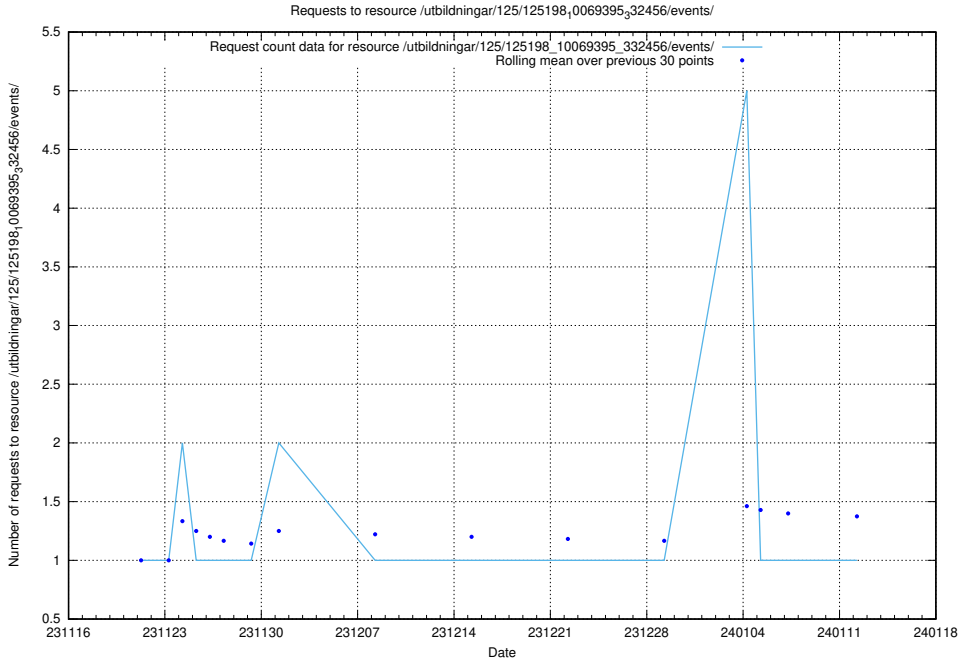

5.4006 Usage of /utbildningar/125/125198_10069395_332456/events/

Here, we count the number of requests to resource /utbildningar/125/125198_10069395_332456/events/