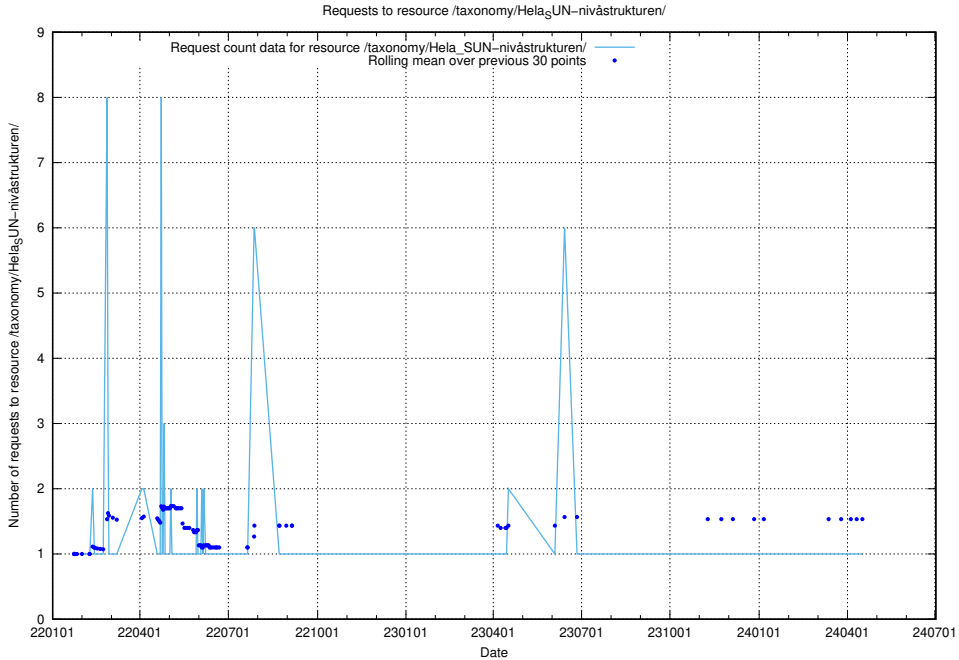

5.4252 Usage of /taxonomy/Hela_SUN-nivåstrukturen/

Here, we count the number of requests to resource /taxonomy/Hela_SUN-nivåstrukturen/.