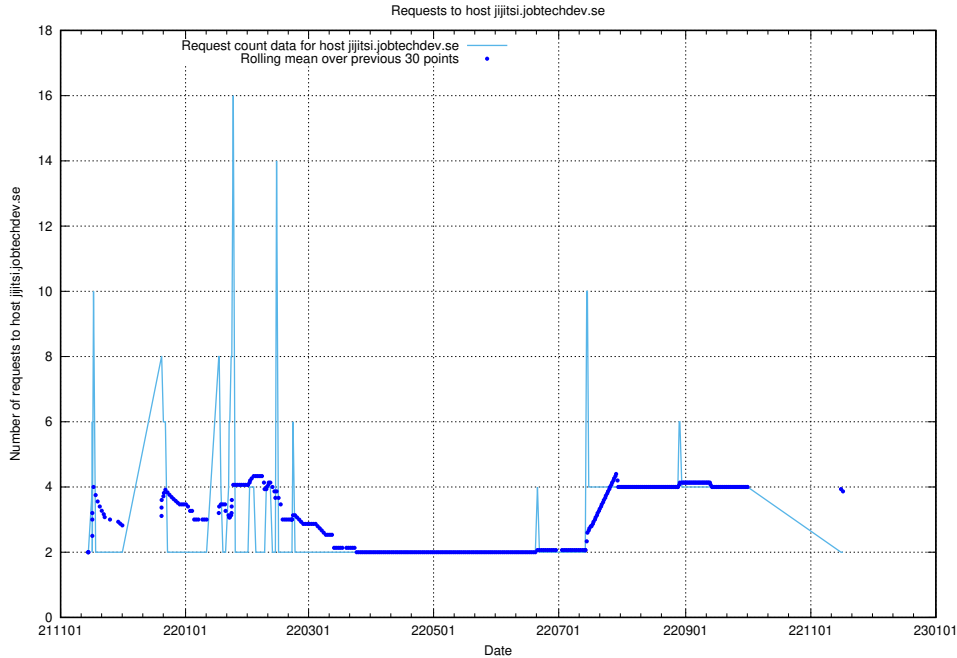

7.585 Usage of jijitsi.jobtechdev.se

Here, we count the number of requests to host jijitsi.jobtechdev.se.