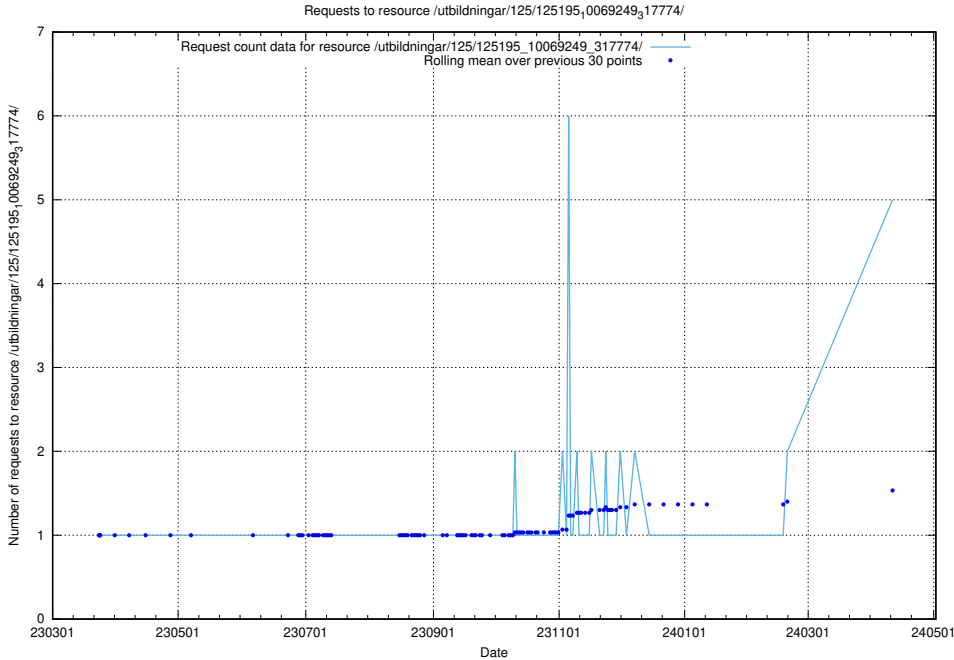

5.112 Usage of /utbildningar/125/125195_10069249_317774/

Here, we count the number of requests to resource /utbildningar/125/125195_10069249_317774/.