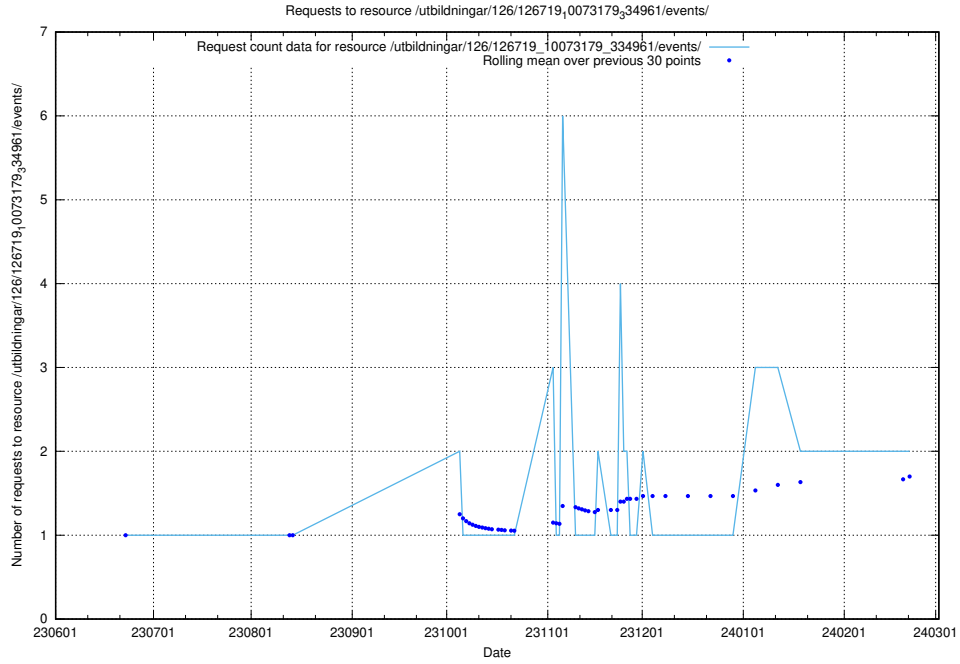

5.793 Usage of /utbildningar/126/126719_10073179_334961/events/

Here, we count the number of requests to resource /utbildningar/126/126719_10073179_334961/events/