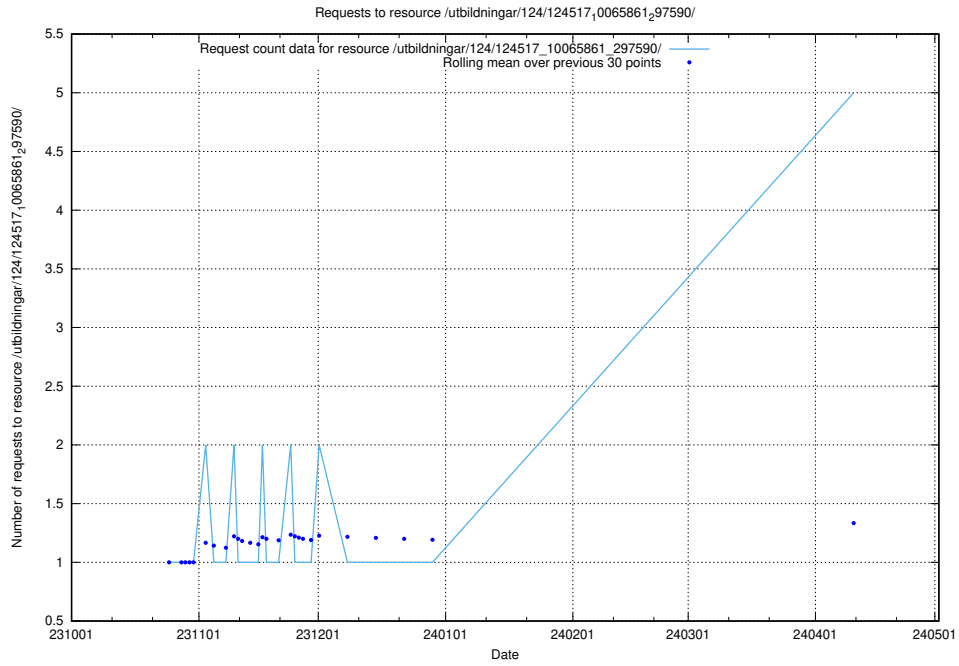

5.136 Usage of /utbildningar/124/124517_10065861_297590/

Here, we count the number of requests to resource /utbildningar/124/124517_10065861_297590/.