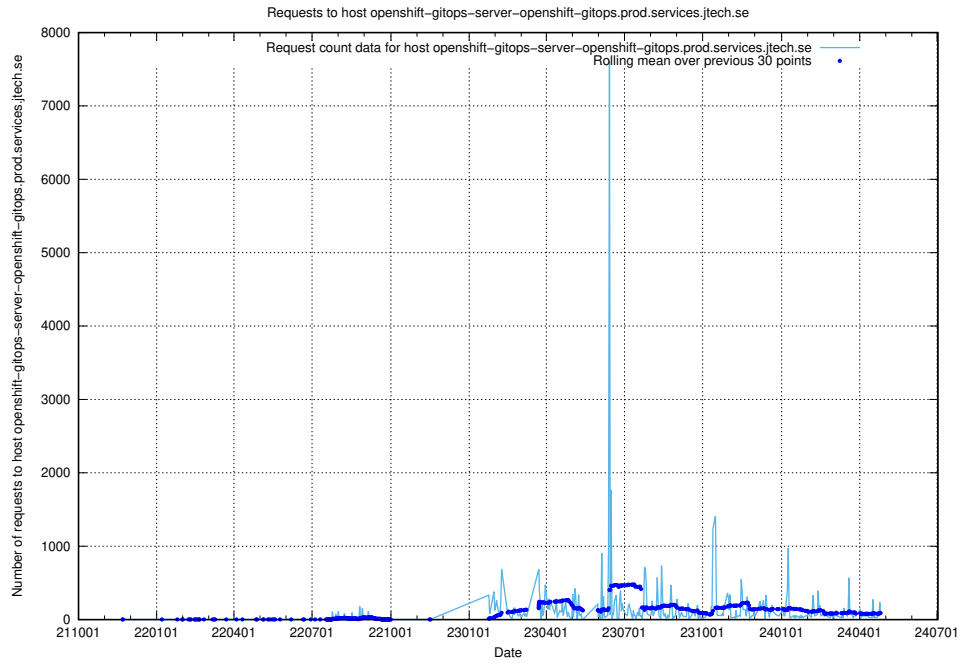

7.25 Usage of openshift-gitops-server-openshift-gitops.prod.services.jtech.se

Here, we count the number of requests to host openshift-gitops-server-openshift-gitops.prod.services.jtech.se.

7.26 Usage of demo-jobed-connect-test.jobtechdev.se