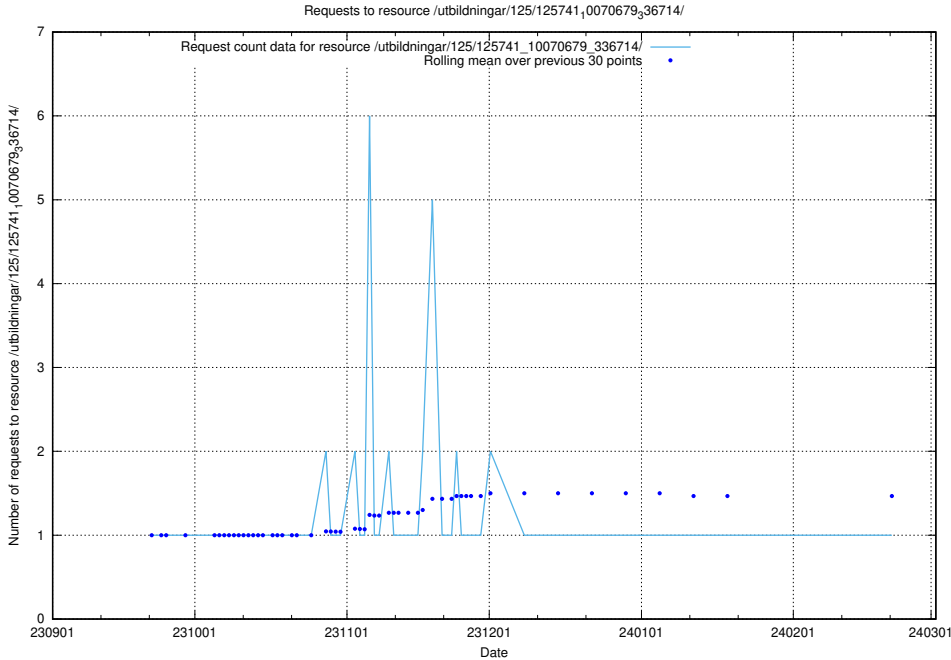

5.4454 Usage of /utbildningar/125/125741_10070679_336714/

Here, we count the number of requests to resource /utbildningar/125/125741_10070679_336714/.