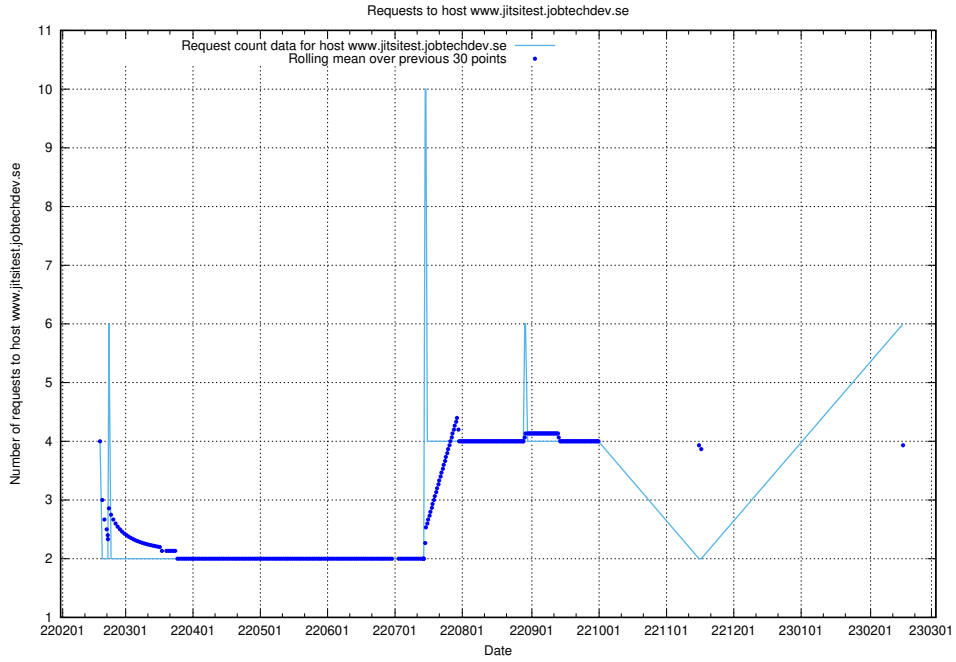

7.81 Usage of www.jitsitest.jobtechdev.se

Here, we count the number of requests to host www.jitsitest.jobtechdev.se.