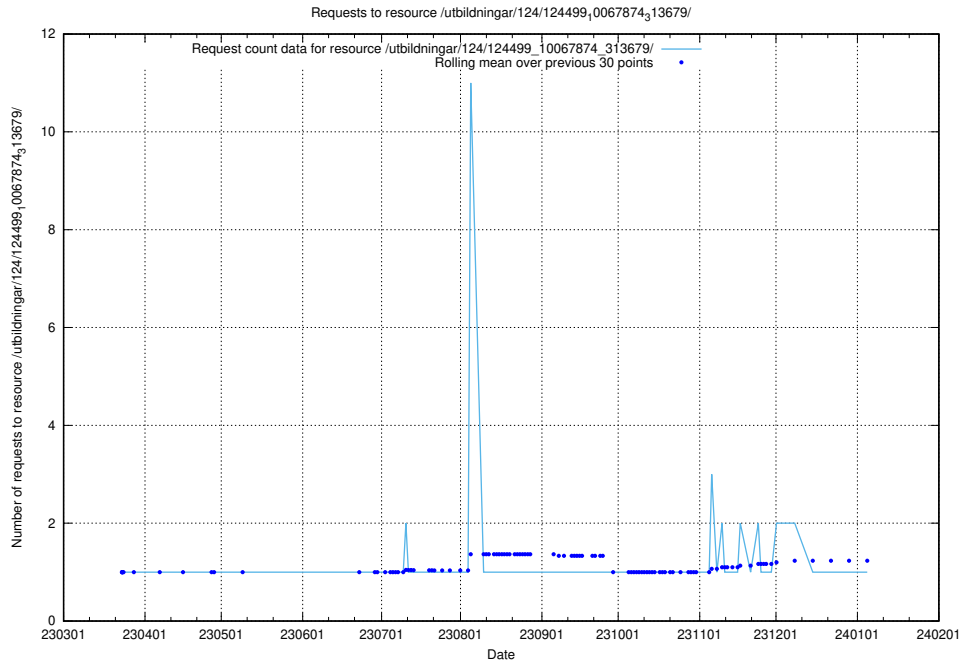

5.2301 Usage of /utbildningar/124/124499_10067874_313679/

Here, we count the number of requests to resource /utbildningar/124/124499_10067874_313679/.