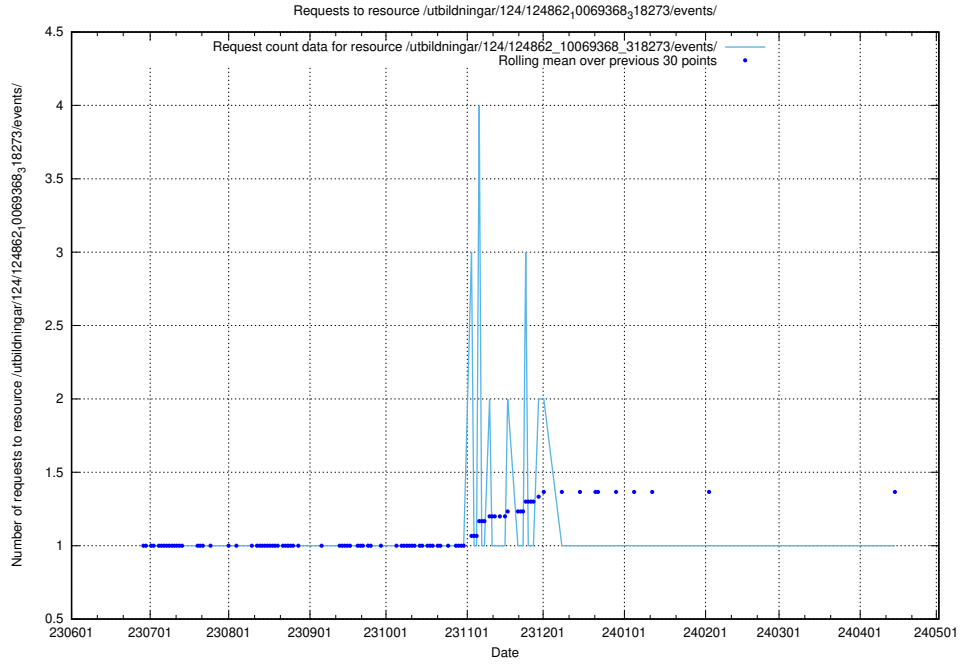

Here, we count the number of requests to resource /utbildningar/125/125178_10069395_332456/events/

5.5427 Usage of /utbildningar/124/124862_10069368_318273/events/

Here, we count the number of requests to resource /utbildningar/124/124862_10069368_318273/events/