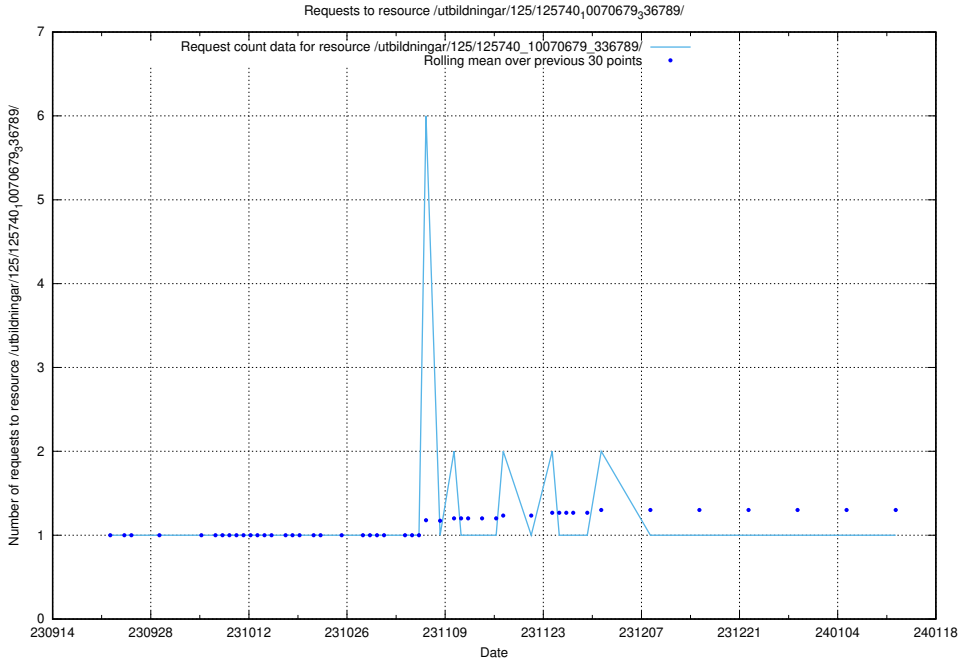

5.4456 Usage of /utbildningar/125/125740_10070679_336789/

Here, we count the number of requests to resource /utbildningar/125/125740_10070679_336789/.