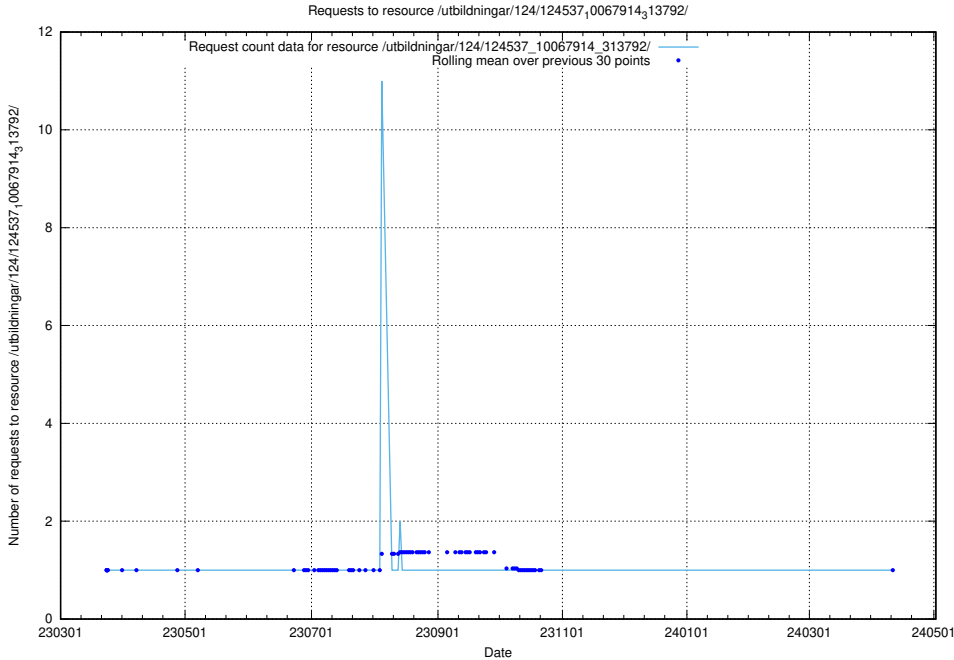

5.1193 Usage of /utbildningar/124/124537_10067914_313792/

Here, we count the number of requests to resource /utbildningar/124/124537_10067914_313792/.