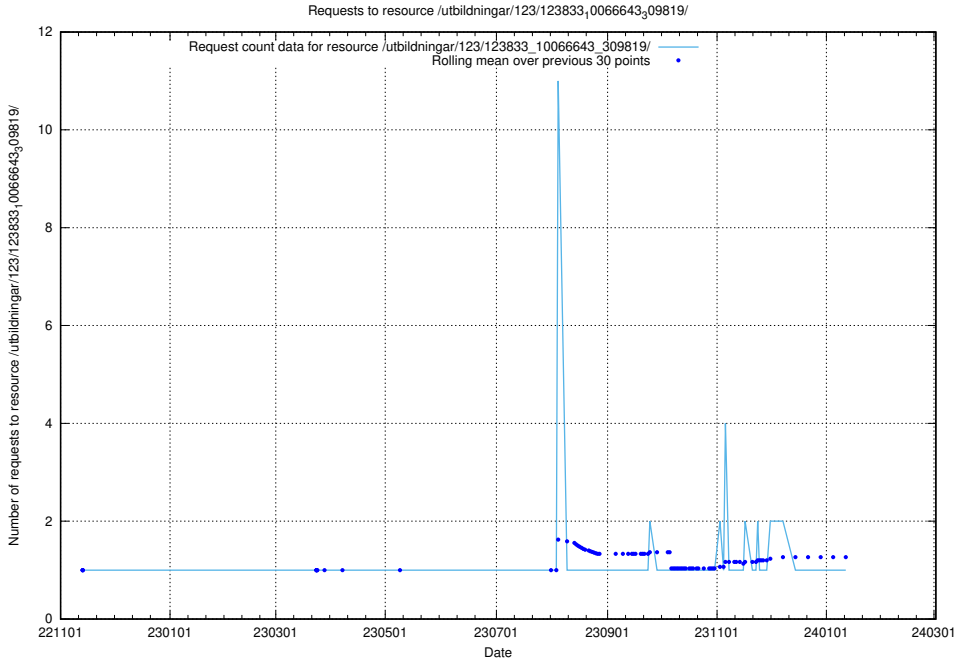

5.5861 Usage of /utbildningar/123/123833_10066643_309819/

Here, we count the number of requests to resource /utbildningar/123/123833_10066643_309819/.