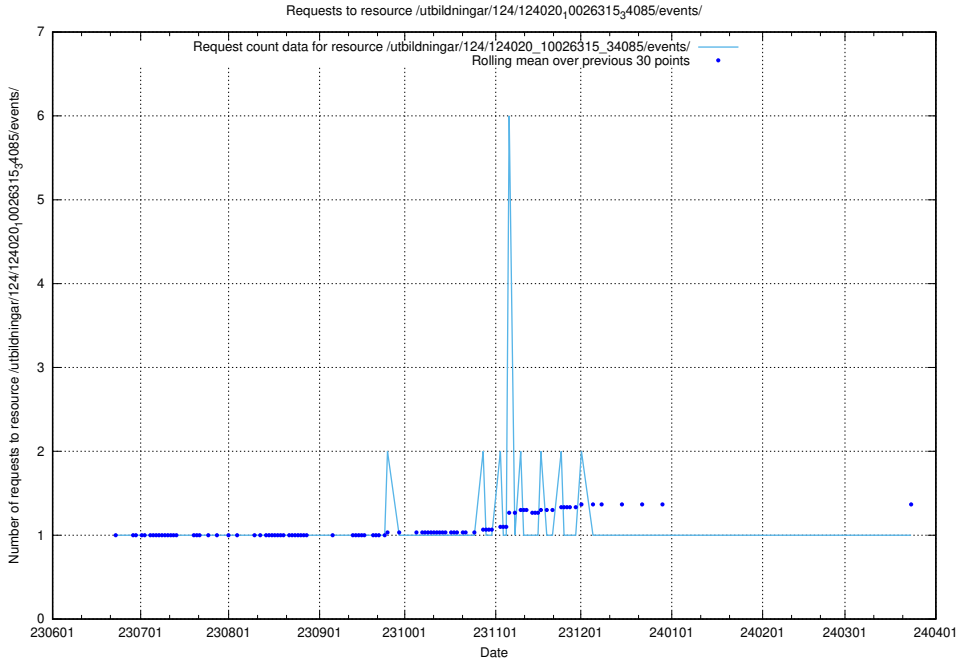

5.5774 Usage of /utbildningar/124/124020_10026315_34085/events/

Here, we count the number of requests to resource /utbildningar/124/124020_10026315_34085/events/.