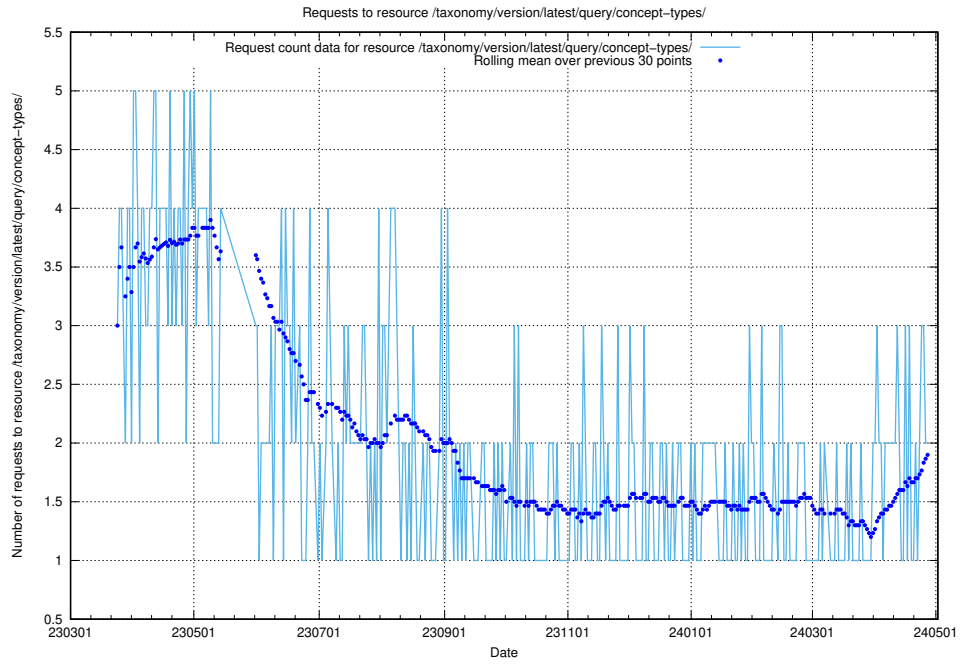

5.893 Usage of /taxonomy/version/latest/query/concept-types/

Here, we count the number of requests to resource /taxonomy/version/latest/query/concept-types/.