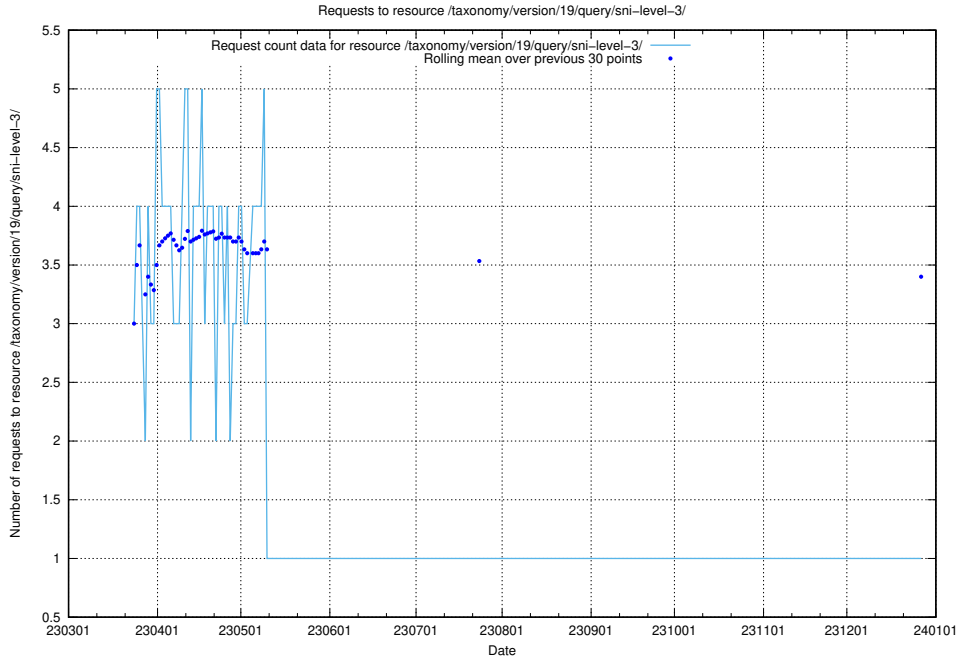

5.6072 Usage of /taxonomy/version/19/query/sni-level-3/

Here, we count the number of requests to resource /taxonomy/version/19/query/sni-level-3/.