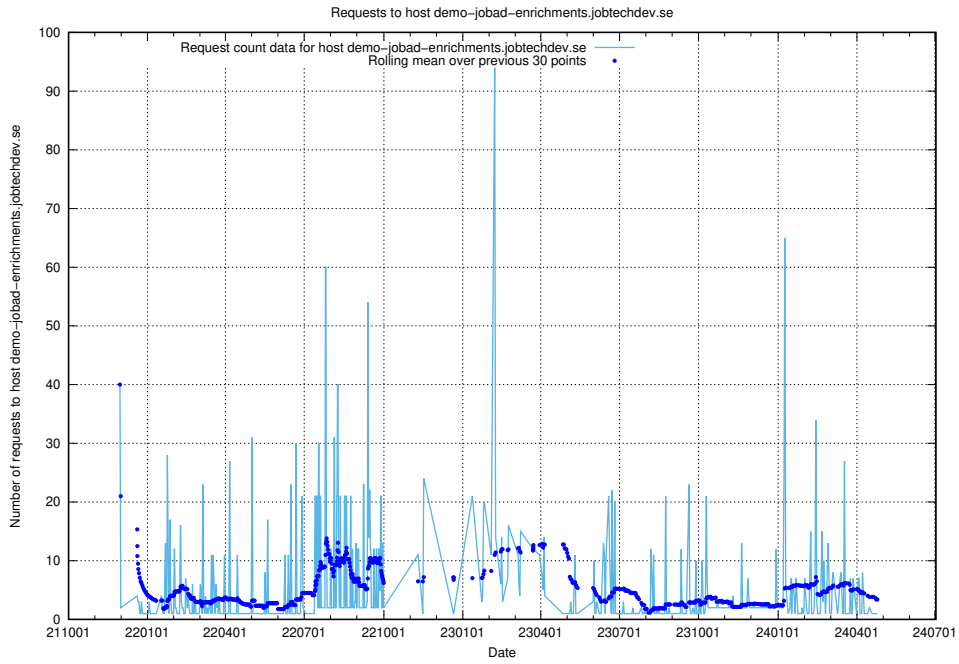

7.623 Usage of q.jobtechdev.se

Here, we count the number of requests to host q.jobtechdev.se.

7.624 Usage of mc.jobtechdev.se

Here, we count the number of requests to host mc.jobtechdev.se.

7.625 Usage of list.jobtechdev.se