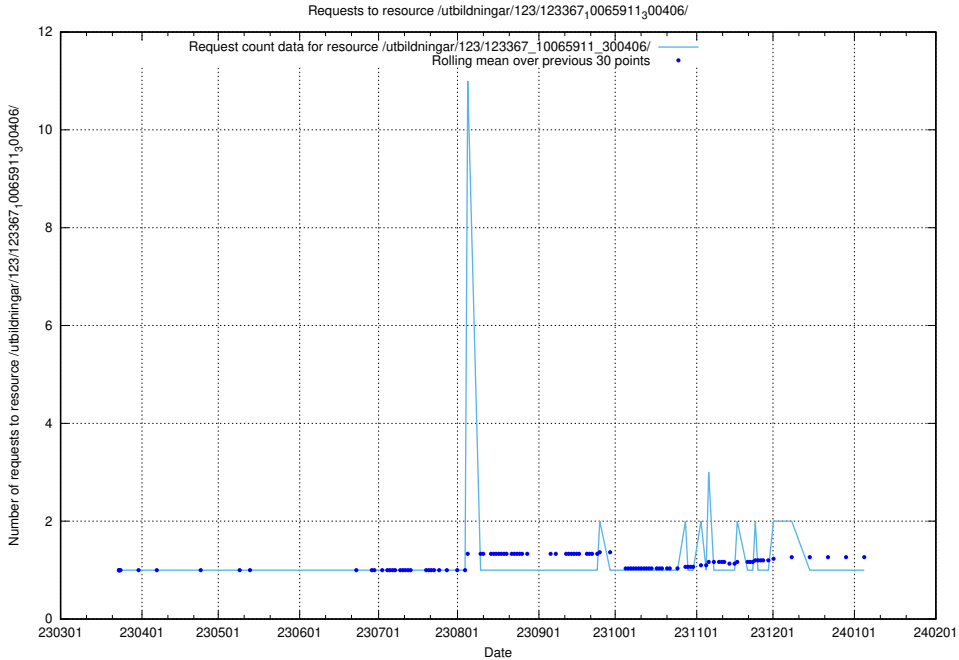

5.4674 Usage of /utbildningar/123/123367_10065911_300406/

Here, we count the number of requests to resource /utbildningar/123/123367_10065911_300406/.