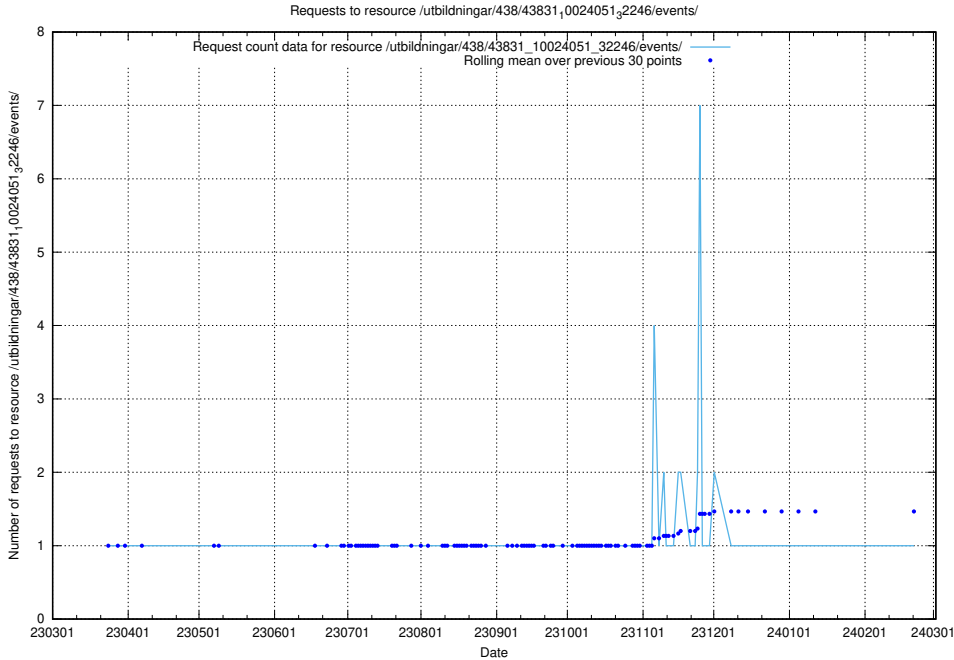

5.6108 Usage of /utbildningar/438/43831_10024051_32246/events/

Here, we count the number of requests to resource /utbildningar/438/43831_10024051_32246/events/.