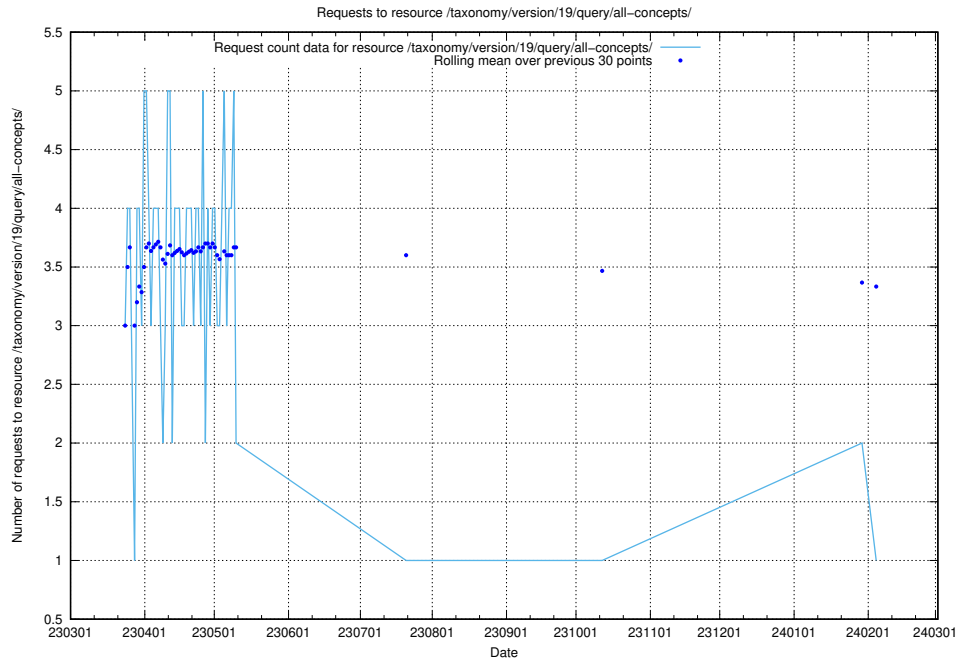

Here, we count the number of requests to resource /taxonomy/version/19/query/concept-types/.

5.6093 Usage of /taxonomy/version/19/query/all-concepts/

Here, we count the number of requests to resource /taxonomy/version/19/query/all-concepts/.