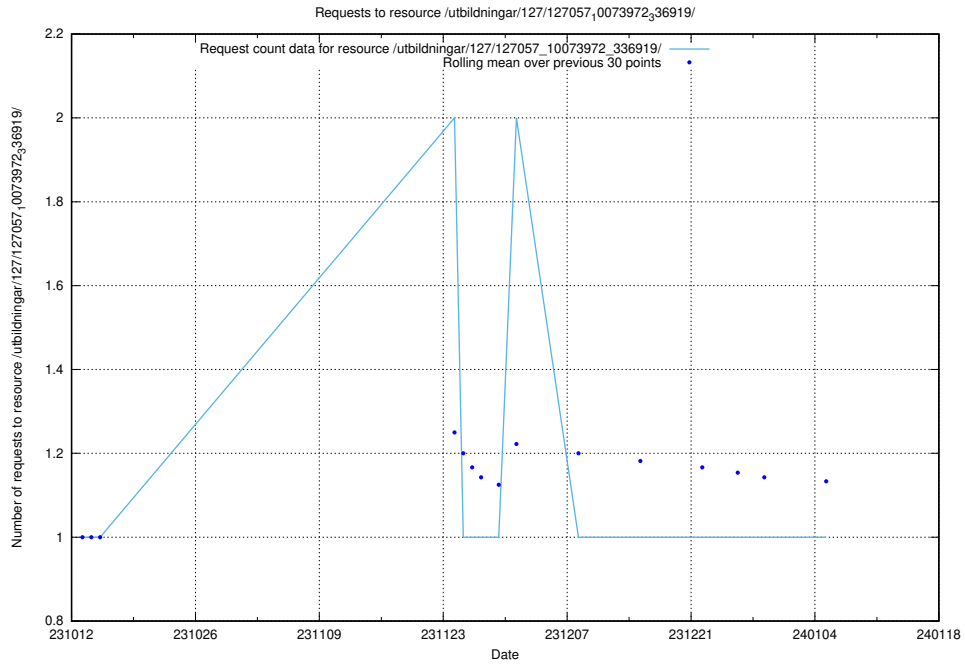

Here, we count the number of requests to resource /utbildningar/127/127057_10073972_336919/events/

5.4294 Usage of /utbildningar/127/127057_10073972_336919/

Here, we count the number of requests to resource /utbildningar/127/127057_10073972_336919/.