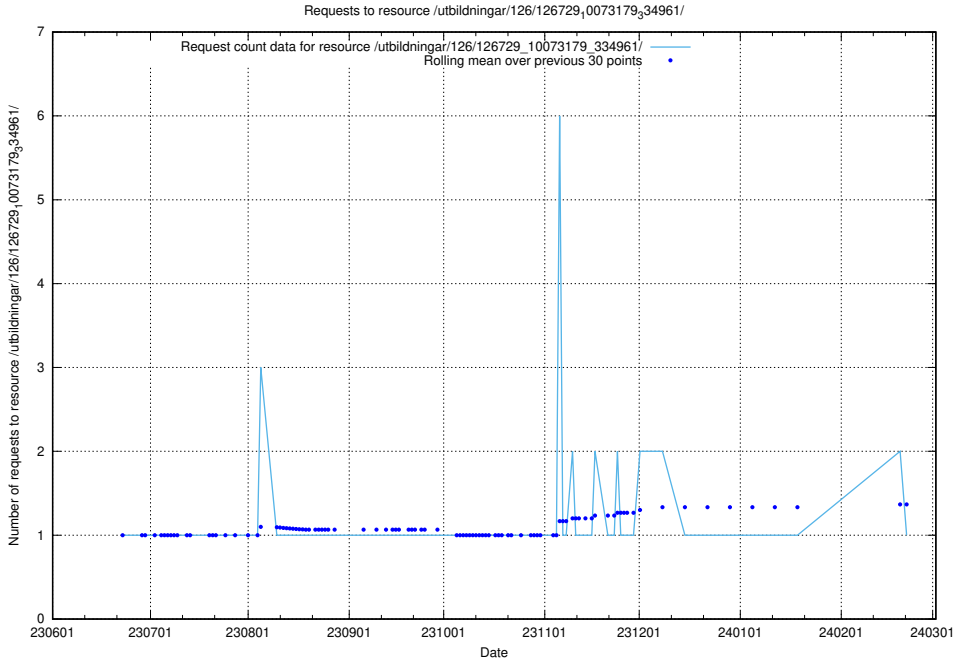

5.5545 Usage of /utbildningar/126/126729_10073179_334961/

Here, we count the number of requests to resource /utbildningar/126/126729_10073179_334961/.