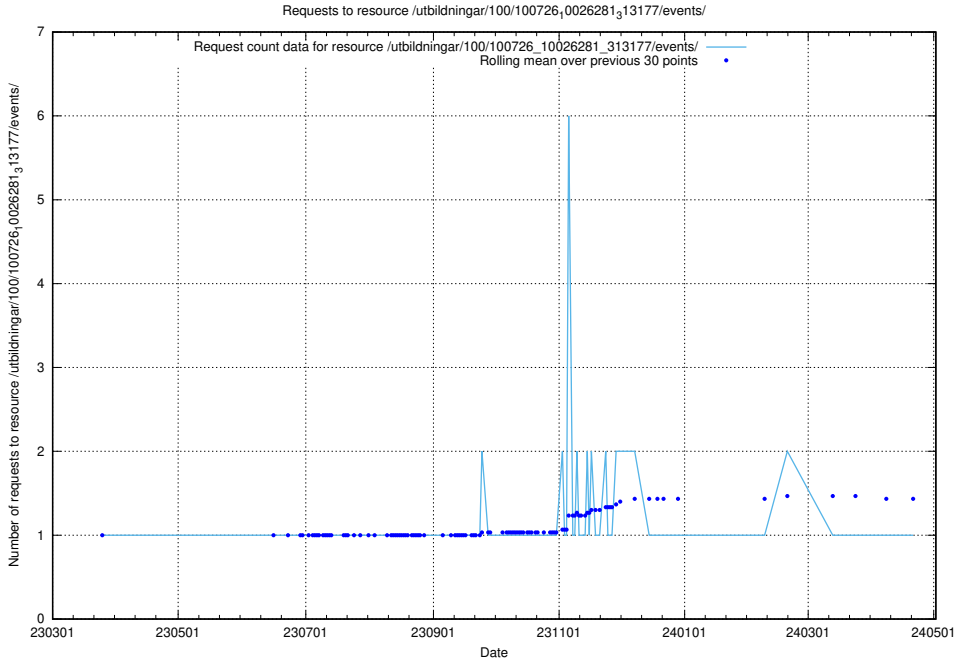

5.6031 Usage of /utbildningar/100/100726_10026281_313177/events/

Here, we count the number of requests to resource /utbildningar/100/100726_10026281_313177/events/