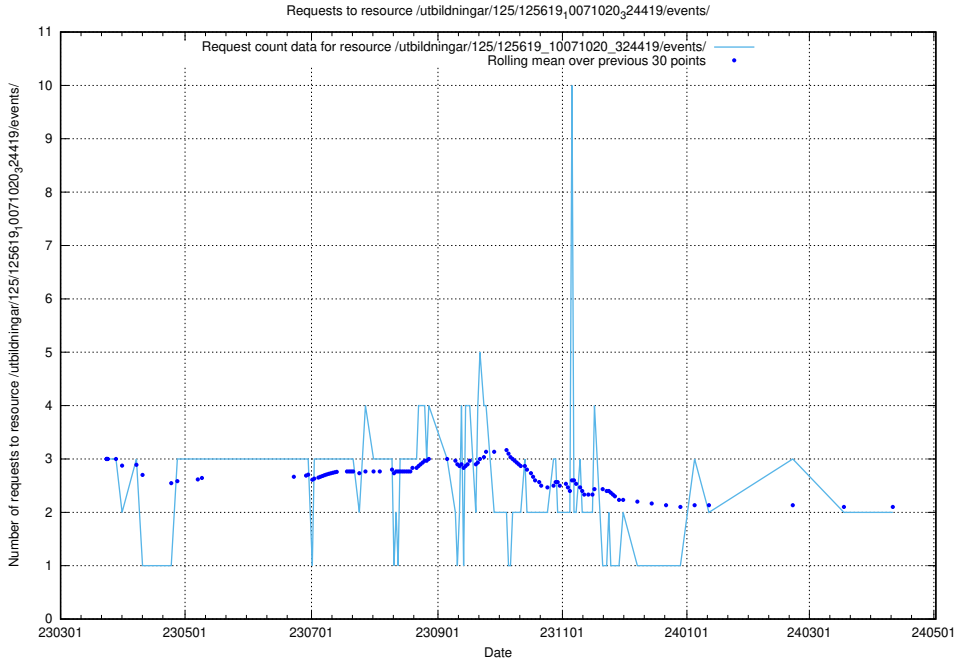

5.907 Usage of /utbildningar/125/125619_10071020_324419/events/

Here, we count the number of requests to resource /utbildningar/125/125619_10071020_324419/events/