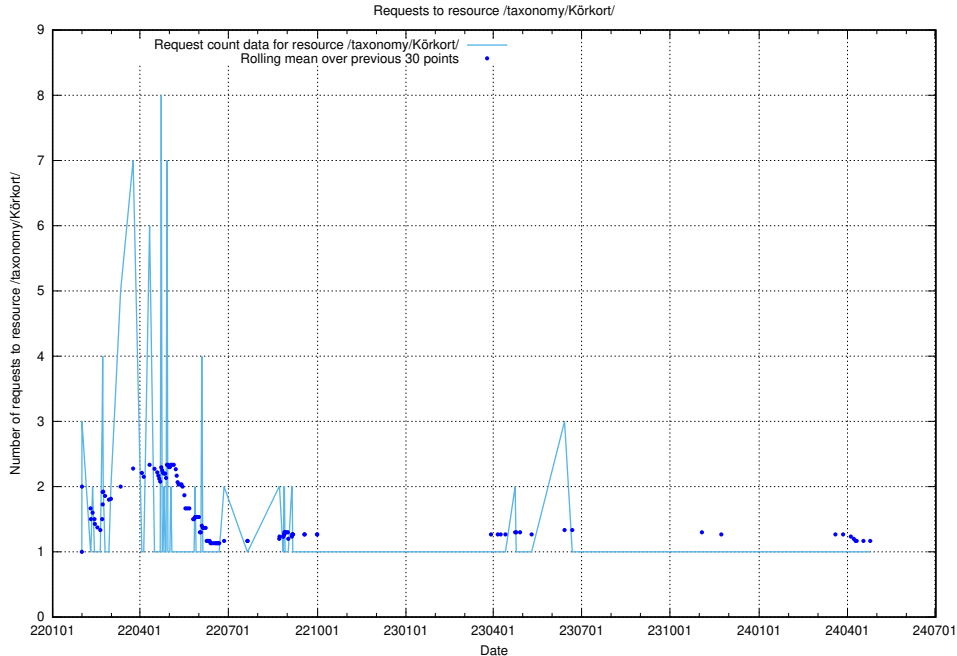

5.3387 Usage of /taxonomy/Körkort/

Here, we count the number of requests to resource /taxonomy/Körkort/.