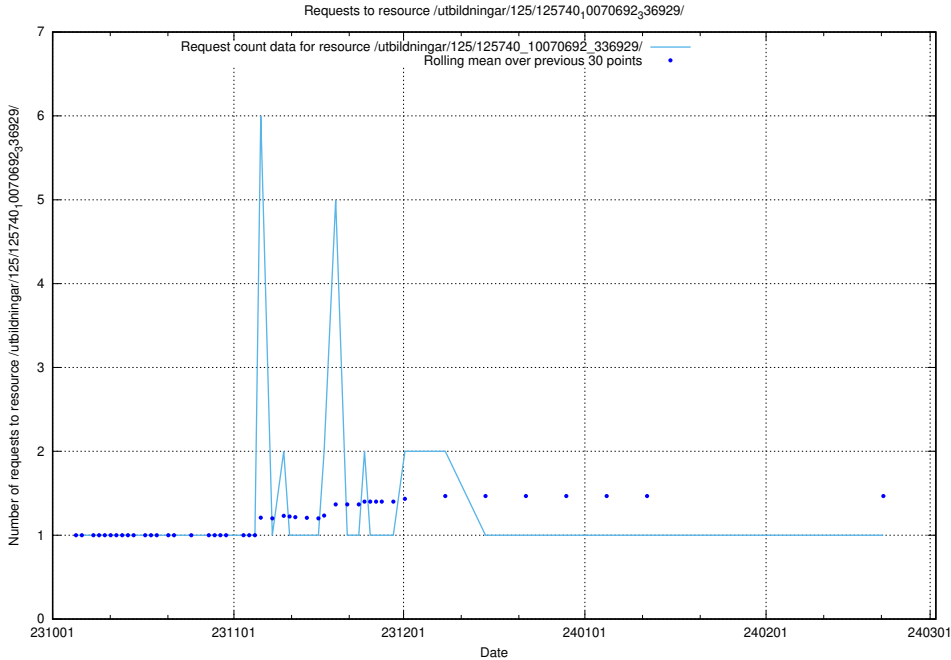

5.4357 Usage of /utbildningar/125/125740_10070692_336929/

Here, we count the number of requests to resource /utbildningar/125/125740_10070692_336929/.