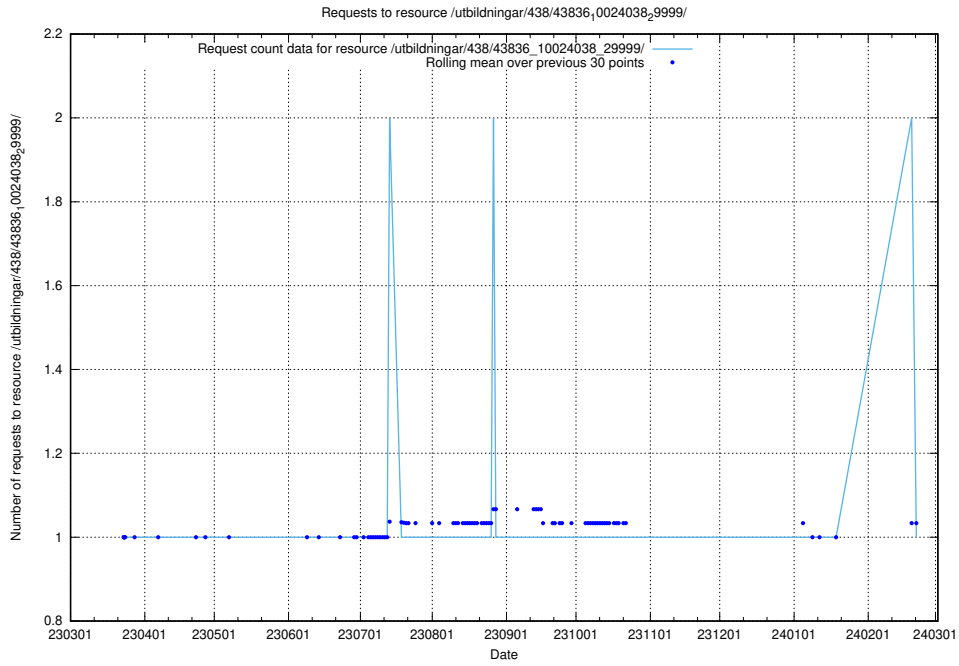

5.6274 Usage of /utbildningar/438/43831_10024051_32246/

Here, we count the number of requests to resource /utbildningar/438/43831_10024051_32246/.

5.6275 Usage of /utbildningar/438/43830_10023988_29949/events/