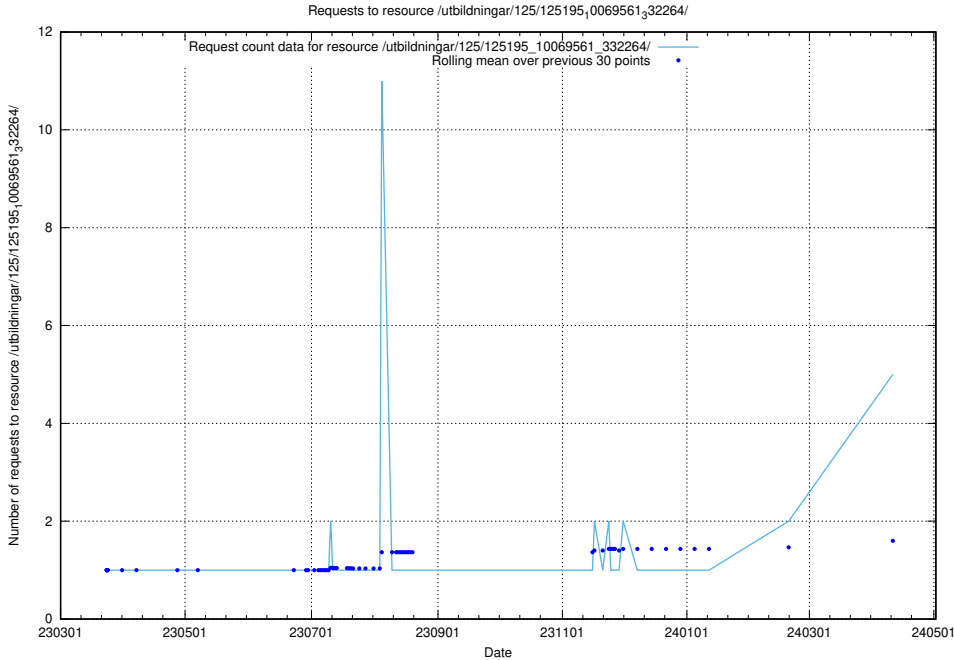

5.111 Usage of /utbildningar/125/125195_10069561_332264/

Here, we count the number of requests to resource /utbildningar/125/125195_10069561_332264/.