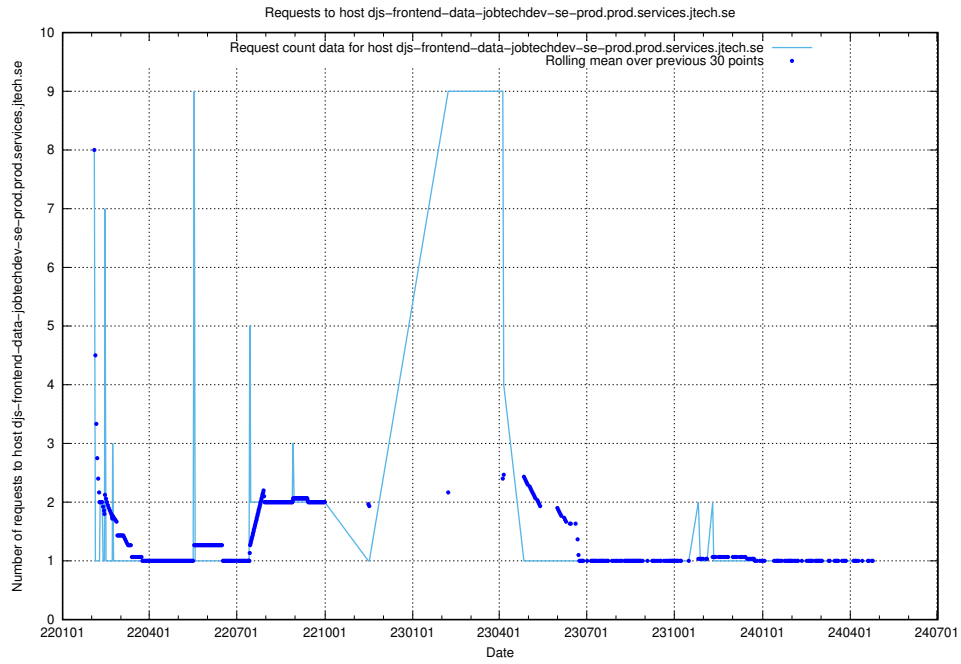

Here, we count the number of requests to host app-yrkesinfo2.jobtechdev.se.

7.656 Usage of djs-frontend-data-jobtechdev-se-prod.prod.services.jtech.se

Here, we count the number of requests to host djs-frontend-data-jobtechdev-se-prod.prod.services.jtech.se.