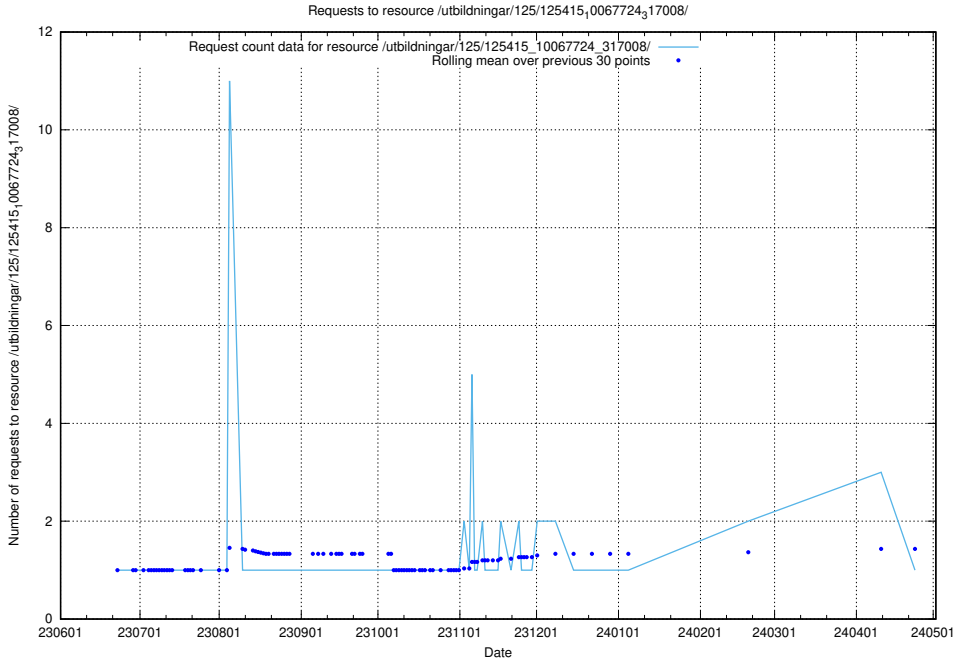

5.5675 Usage of /utbildningar/125/125415_10067724_317008/

Here, we count the number of requests to resource /utbildningar/125/125415_10067724_317008/.