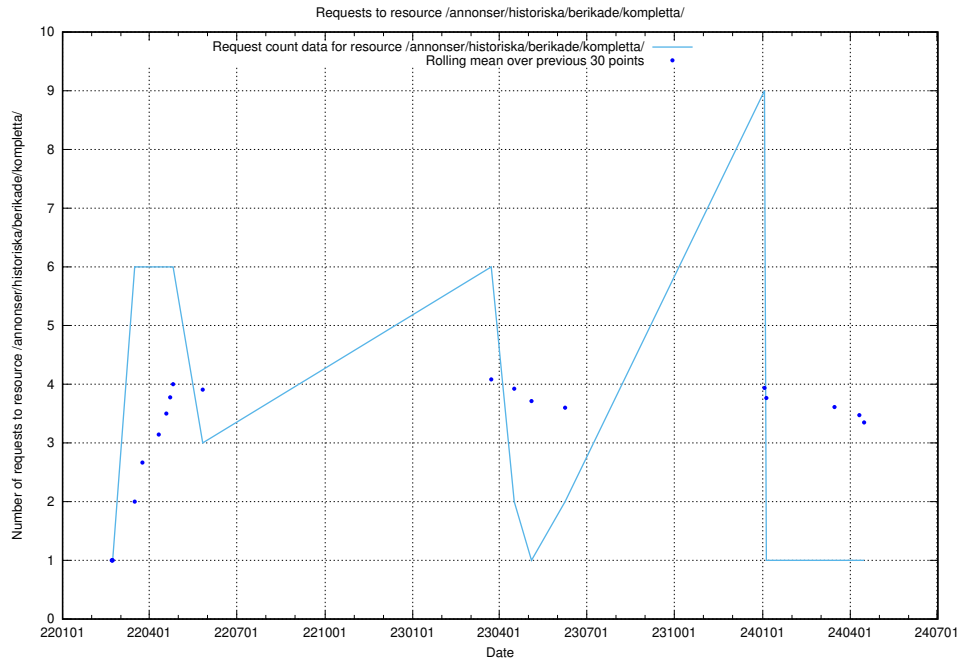

5.1233 Usage of /annonser/historiska/berikade/kompletta/

Here, we count the number of requests to resource /annonser/historiska/berikade/kompletta/.