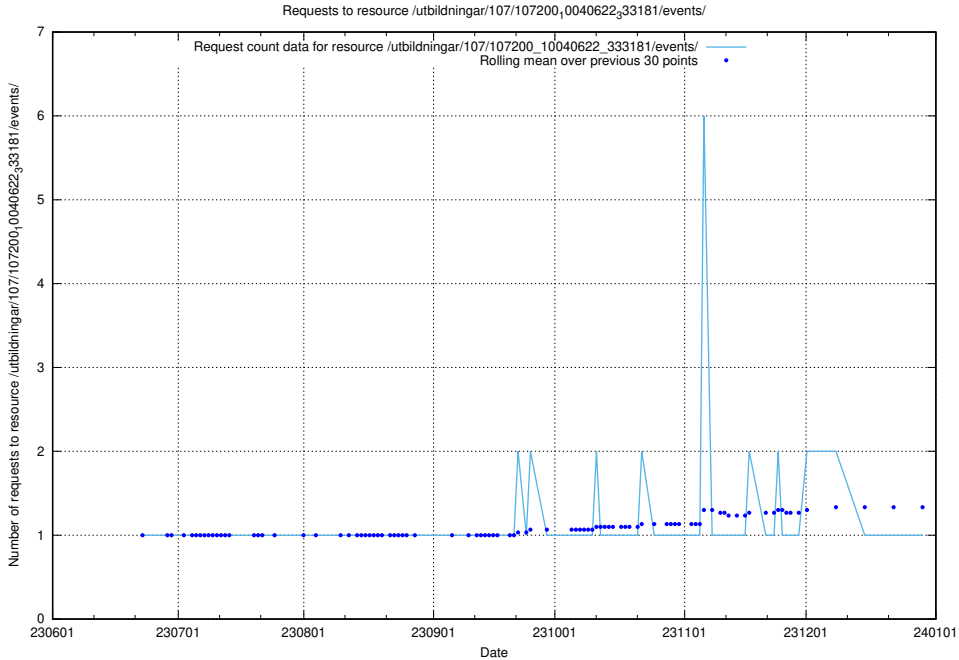

5.5786 Usage of /utbildningar/107/107200_10040622_333181/events/

Here, we count the number of requests to resource /utbildningar/107/107200_10040622_333181/events/