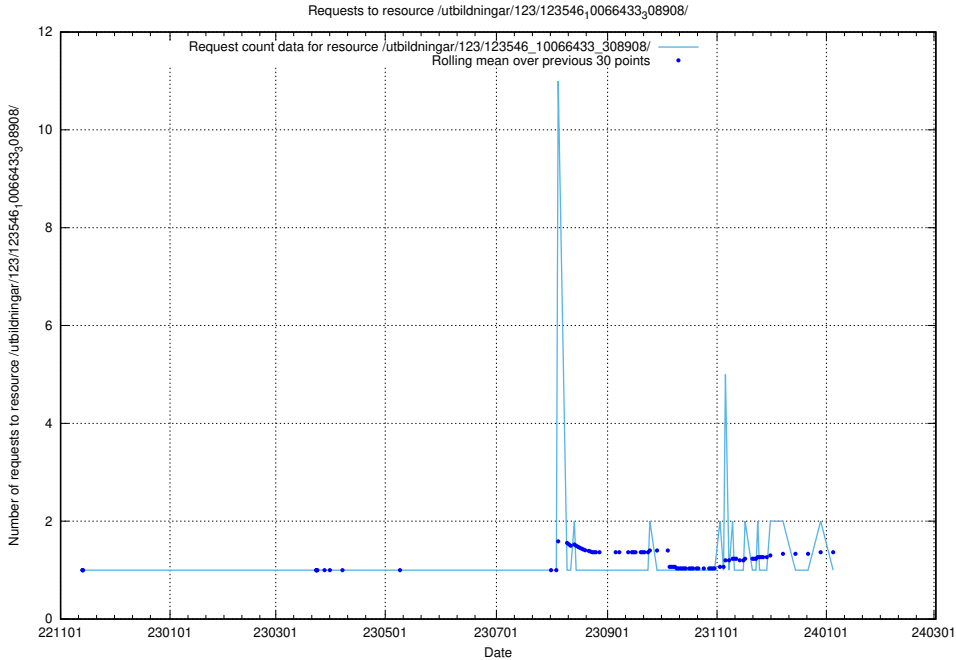

5.5897 Usage of /utbildningar/123/123546_10066433_308908/

Here, we count the number of requests to resource /utbildningar/123/123546_10066433_308908/.