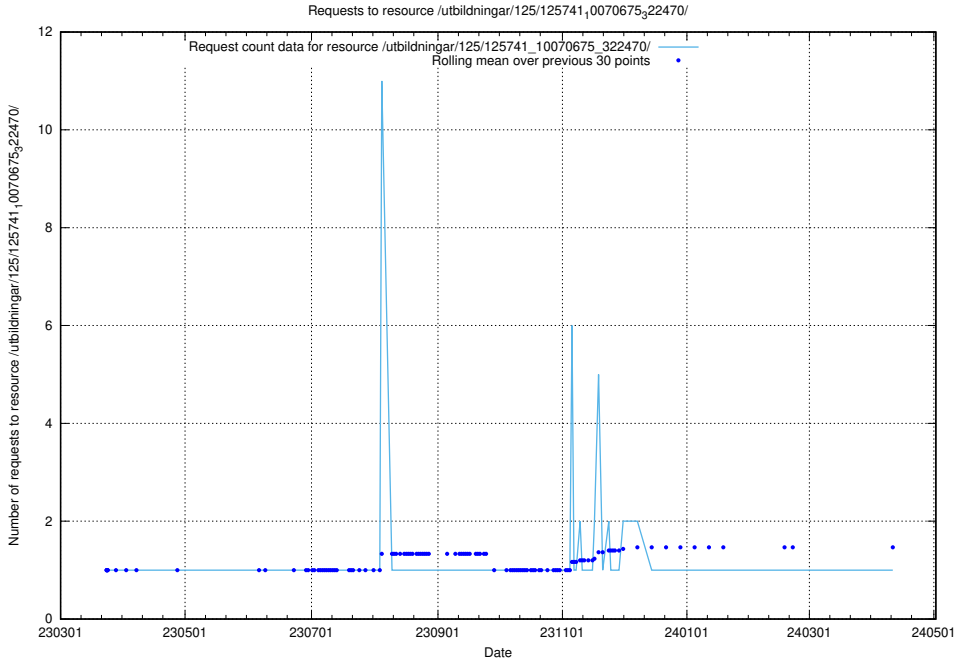

5.6420 Usage of /utbildningar/125/125741_10070675_322470/

Here, we count the number of requests to resource /utbildningar/125/125741_10070675_322470/.