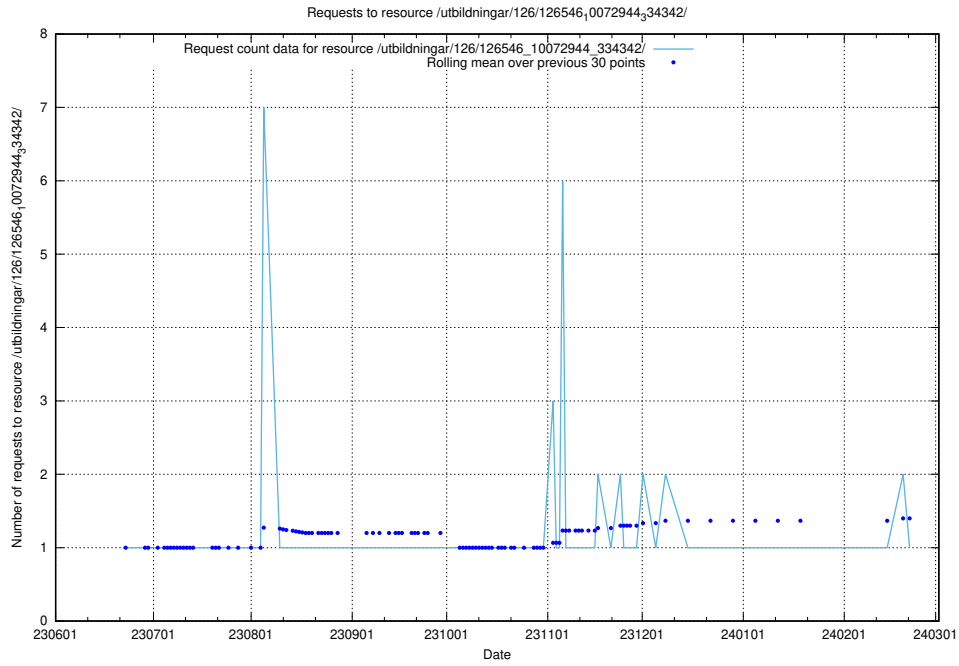

5.5596 Usage of /utbildningar/126/126546_10072944_334342/

Here, we count the number of requests to resource /utbildningar/126/126546_10072944_334342/.

5.5597 Usage of /utbildningar/126/126545_10072666_333568/events/