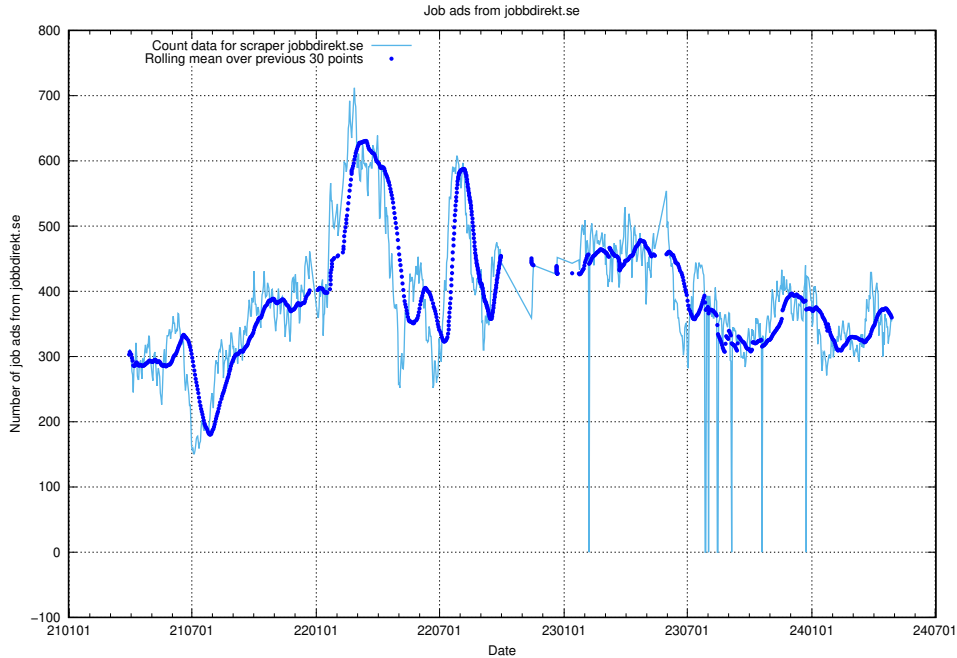

Here, we count the number of job ads scraped from jobbdirekt.se.

13.11 Number of ads by scraper thehub.io

Here, we count the number of job ads scraped from thehub.io.

13.12 Number of ads by scraper onepartnergroup.se