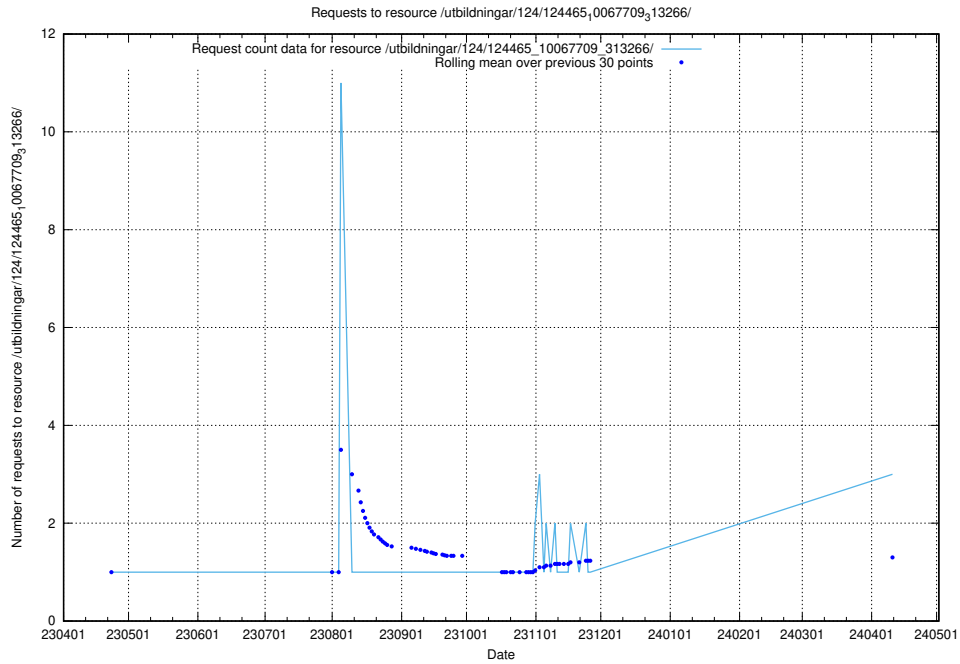

5.401 Usage of /utbildningar/124/124465_10067709_313266/

Here, we count the number of requests to resource /utbildningar/124/124465_10067709_313266/.