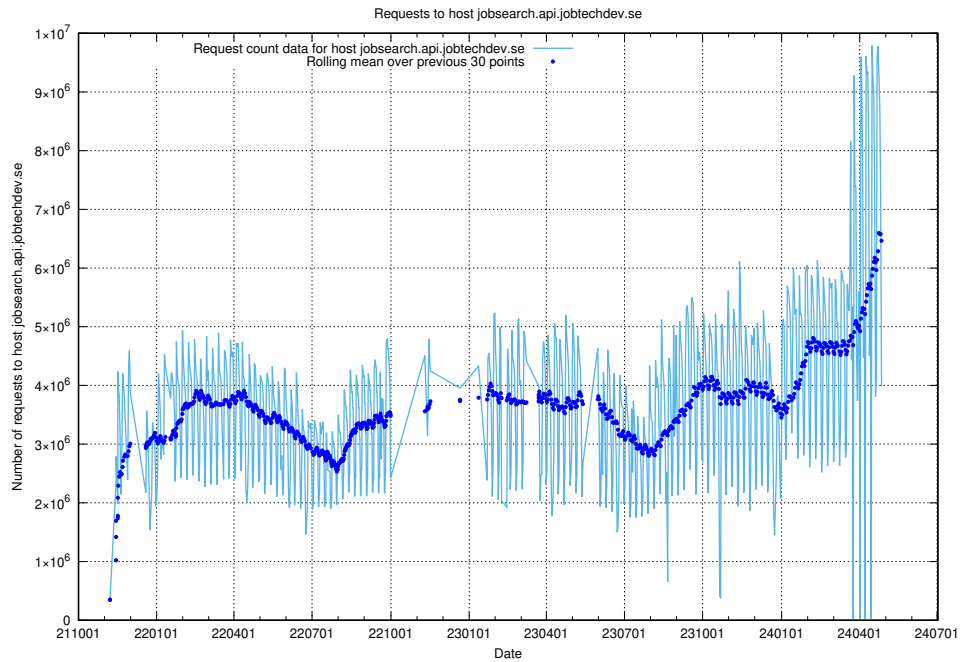

7 Log Stack

This section contains request statistics from [JobTech's log stack](#)⁸.

7.1 Usage of jobsearch.api.jobtechdev.se

Here, we count the number of requests to host jobsearch.api.jobtechdev.se.

---

⁸<https://elk.jobtechdev.se>