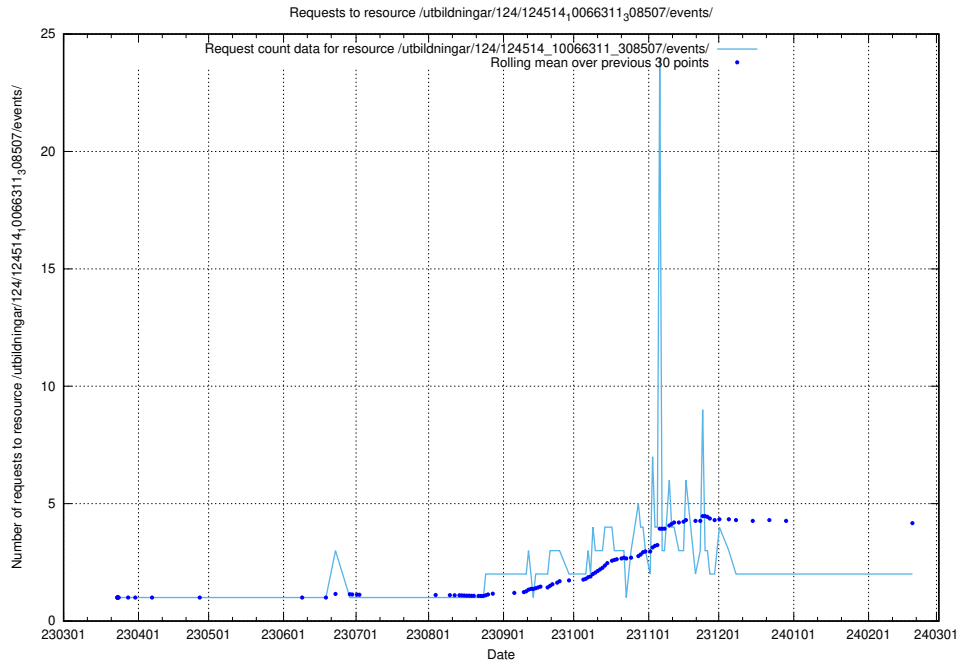

5.493 Usage of /utbildningar/124/124514_10066311_308507/events/

Here, we count the number of requests to resource /utbildningar/124/124514_10066311_308507/events/