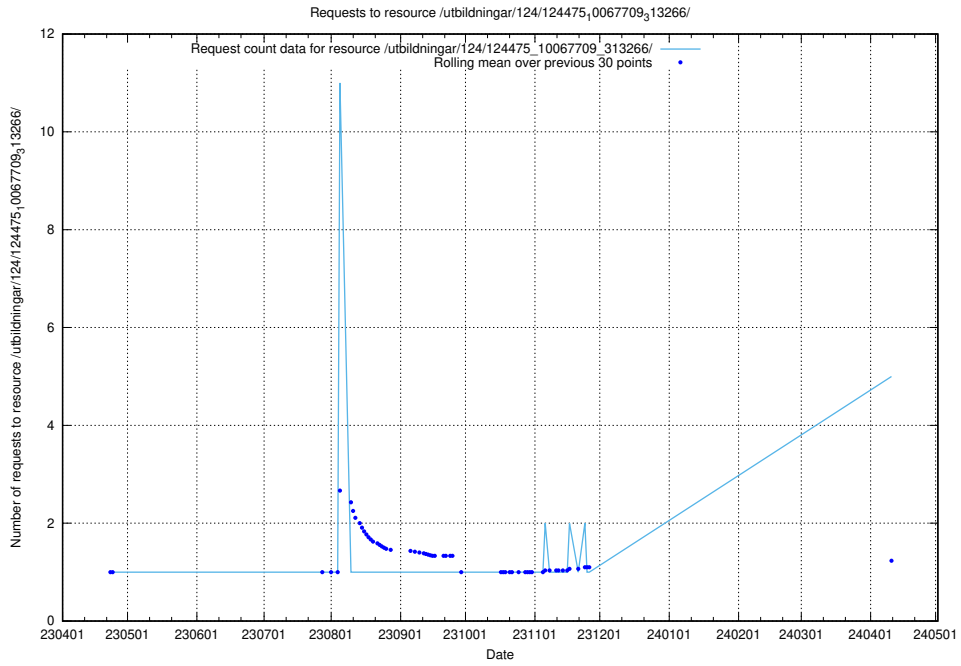

5.147 Usage of /utbildningar/124/124475_10067709_313266/

Here, we count the number of requests to resource /utbildningar/124/124475_10067709_313266/.