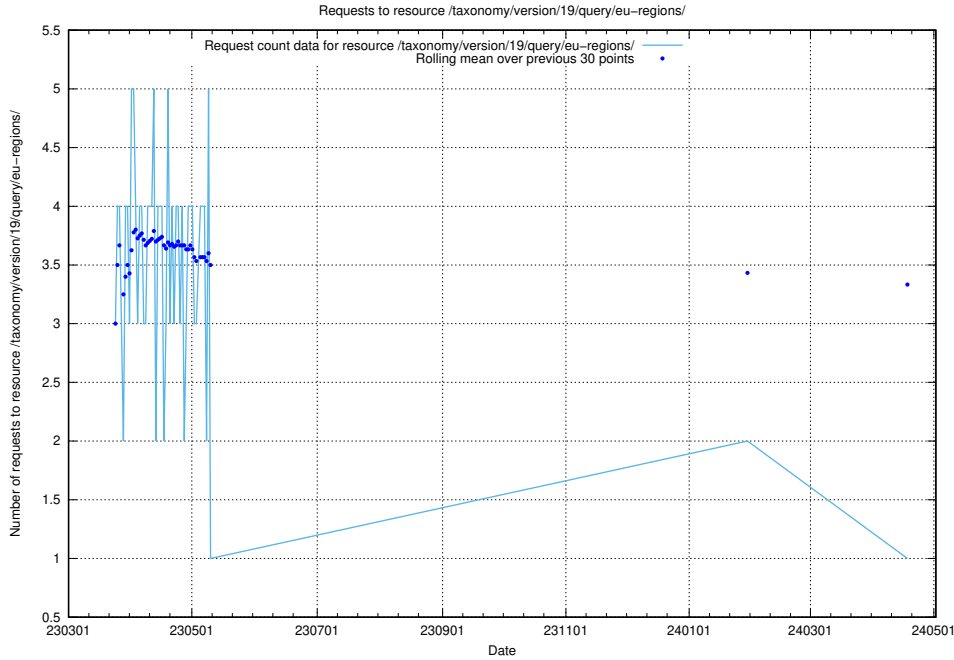

Here, we count the number of requests to resource /taxonomy/version/19/query/keyword-concepts-with-relations/.

5.6084 Usage of /taxonomy/version/19/query/eu-regions/

Here, we count the number of requests to resource /taxonomy/version/19/query/eu-regions/.