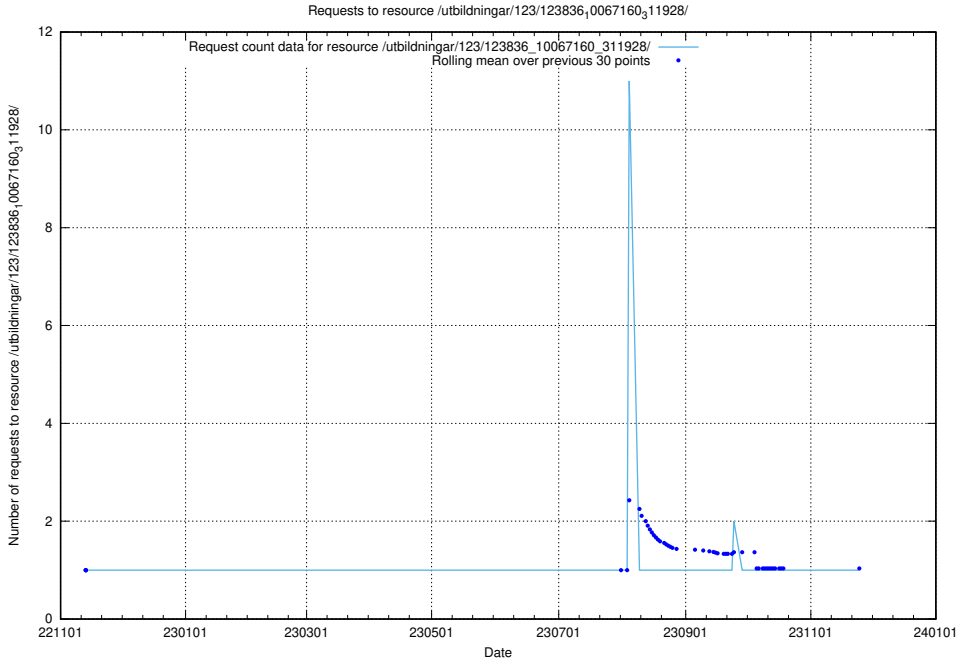

5.5844 Usage of /utbildningar/123/123836_10067160_311928/

Here, we count the number of requests to resource /utbildningar/123/123836_10067160_311928/.