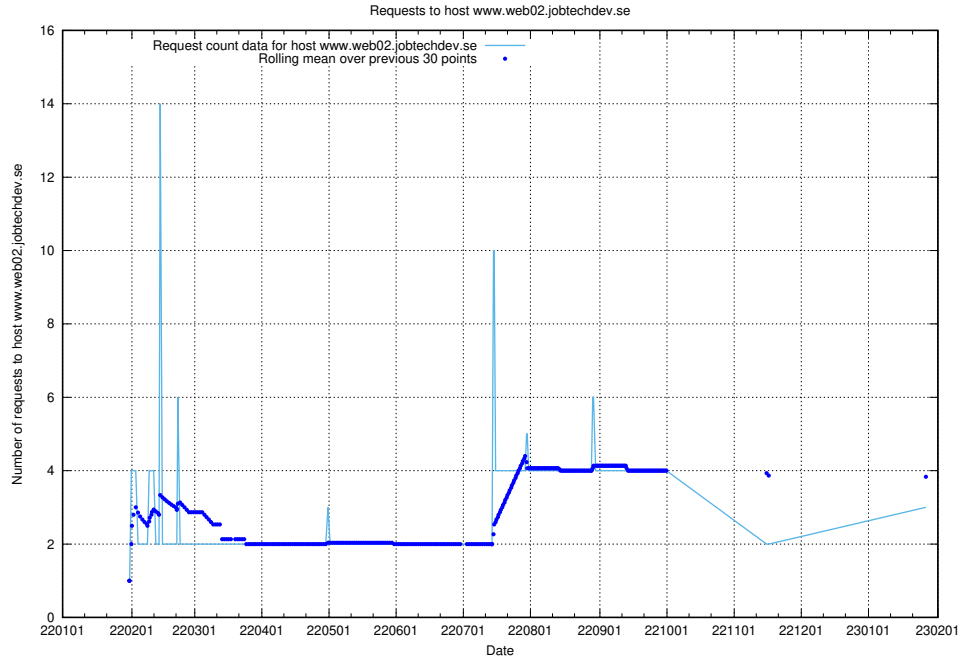

7.234 Usage of www.web02.jobtechdev.se

Here, we count the number of requests to host www.web02.jobtechdev.se.