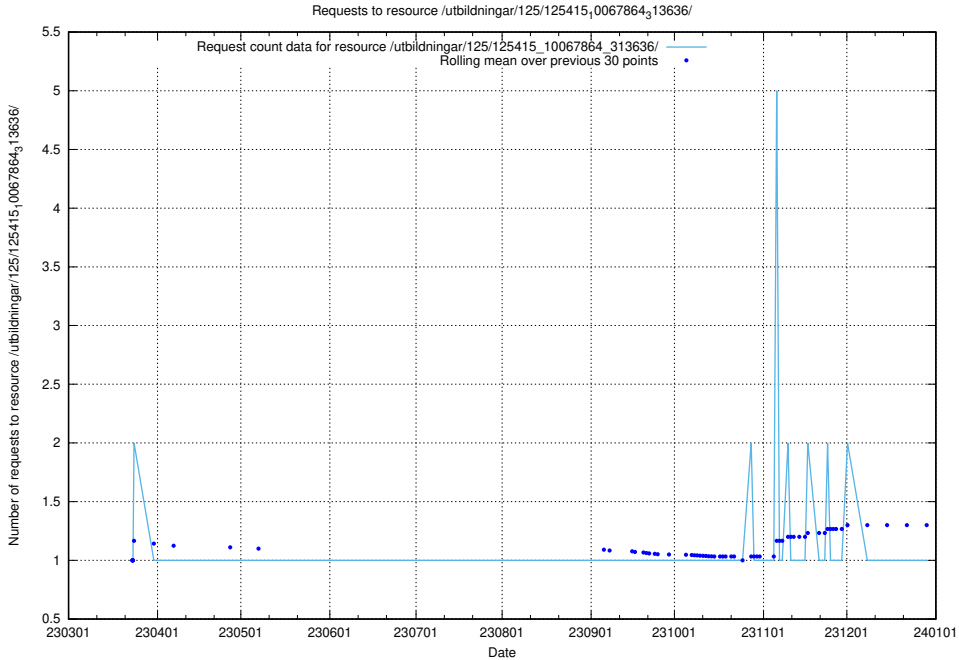

5.1081 Usage of /utbildningar/125/125415_10067864_313636/

Here, we count the number of requests to resource /utbildningar/125/125415_10067864_313636/.