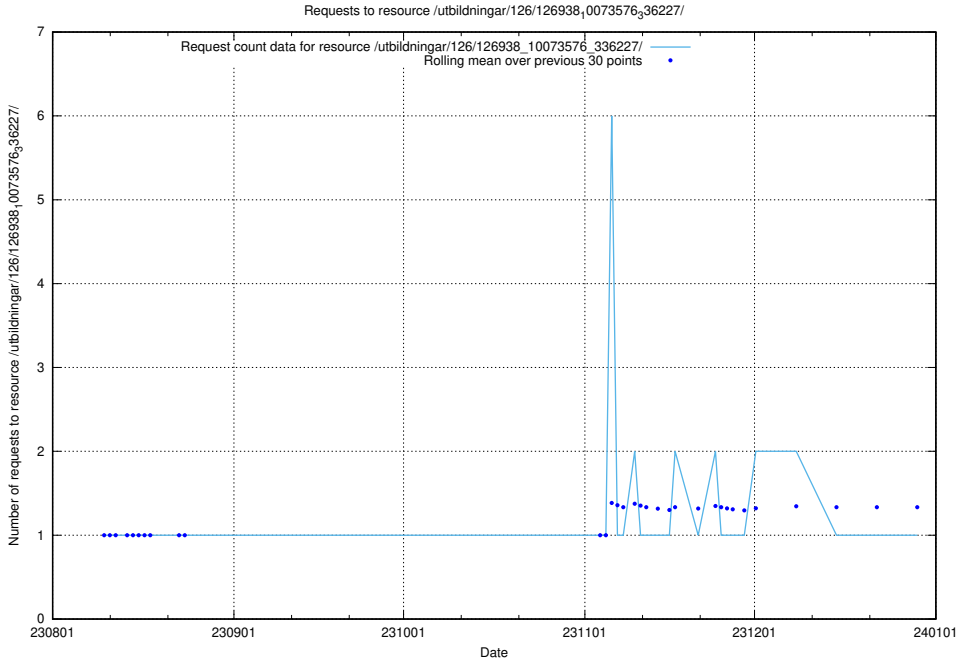

5.4767 Usage of /utbildningar/126/126938_10073576_336227/

Here, we count the number of requests to resource /utbildningar/126/126938_10073576_336227/.