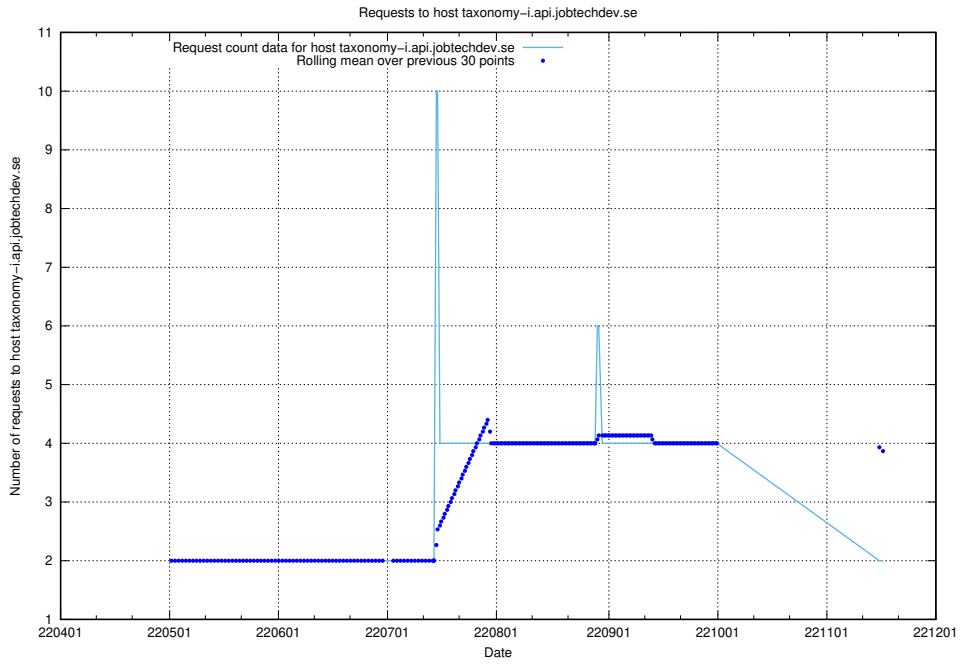

7.430 Usage of taxonomy-i.api.jobtechdev.se

Here, we count the number of requests to host taxonomy-i.api.jobtechdev.se.