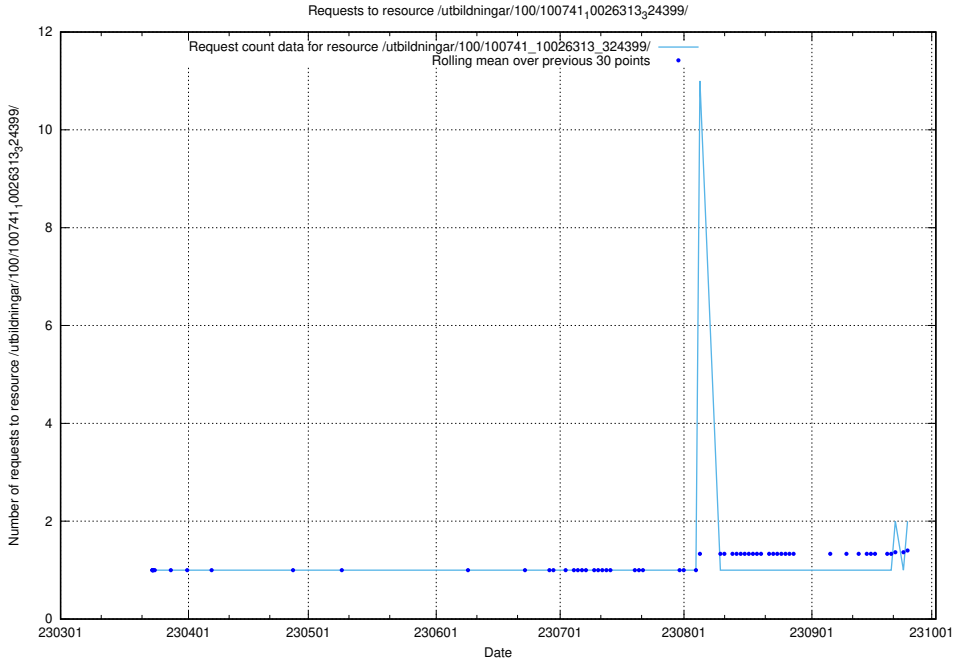

5.796 Usage of /utbildningar/100/100741_10026313_324399/

Here, we count the number of requests to resource /utbildningar/100/100741_10026313_324399/.