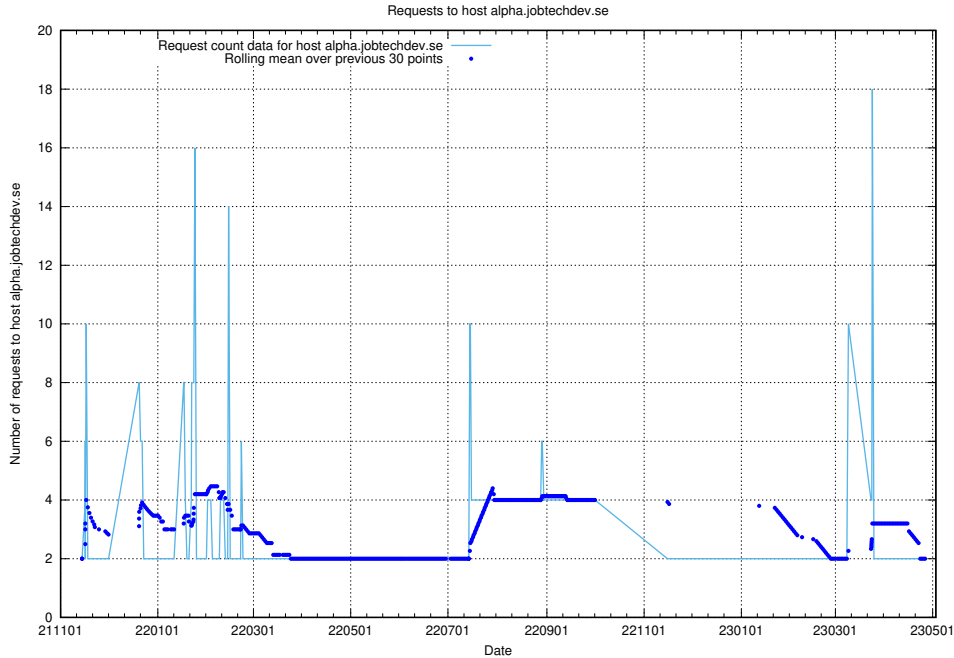

7.285 Usage of alpha.jobtechdev.se

Here, we count the number of requests to host alpha.jobtechdev.se.