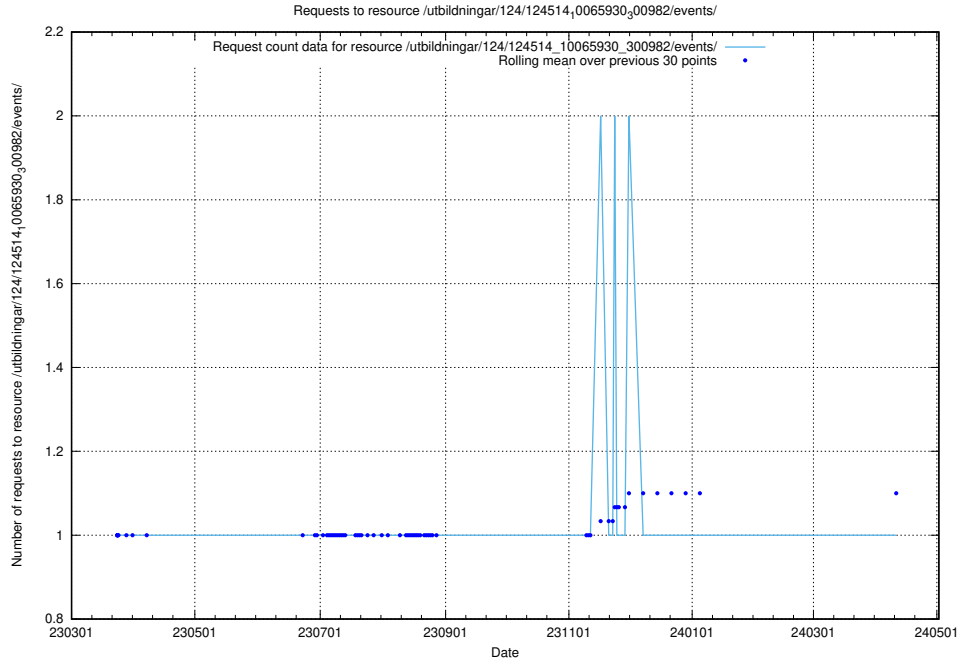

5.1846 Usage of /utbildningar/124/124514_10065930_300982/events/

Here, we count the number of requests to resource /utbildningar/124/124514_10065930_300982/events/