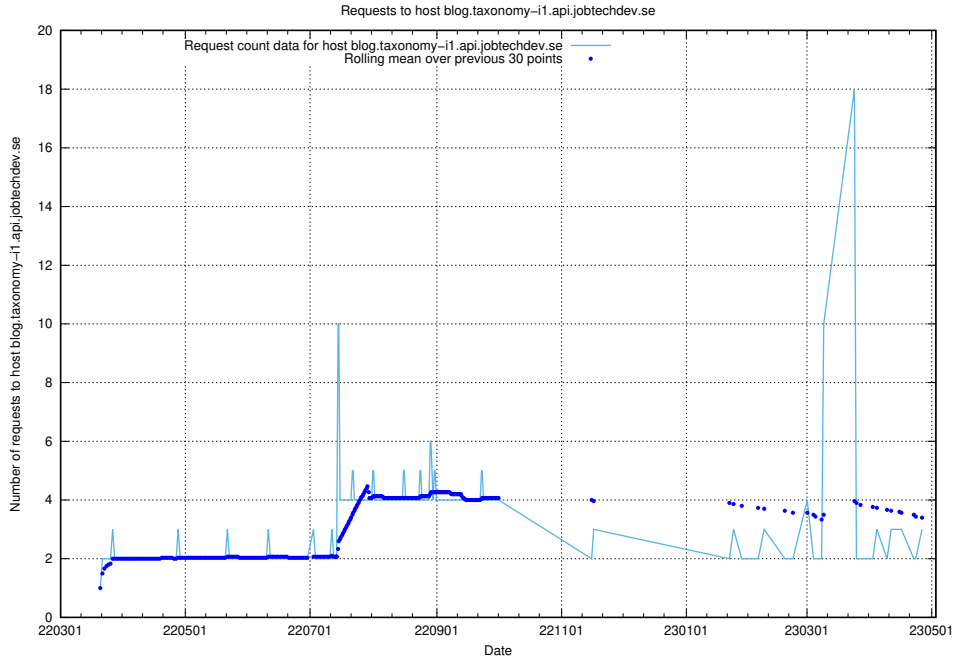

7.218 Usage of `blog.taxonomy-i1.api.jobtechdev.se`

Here, we count the number of requests to host `blog.taxonomy-i1.api.jobtechdev.se`.