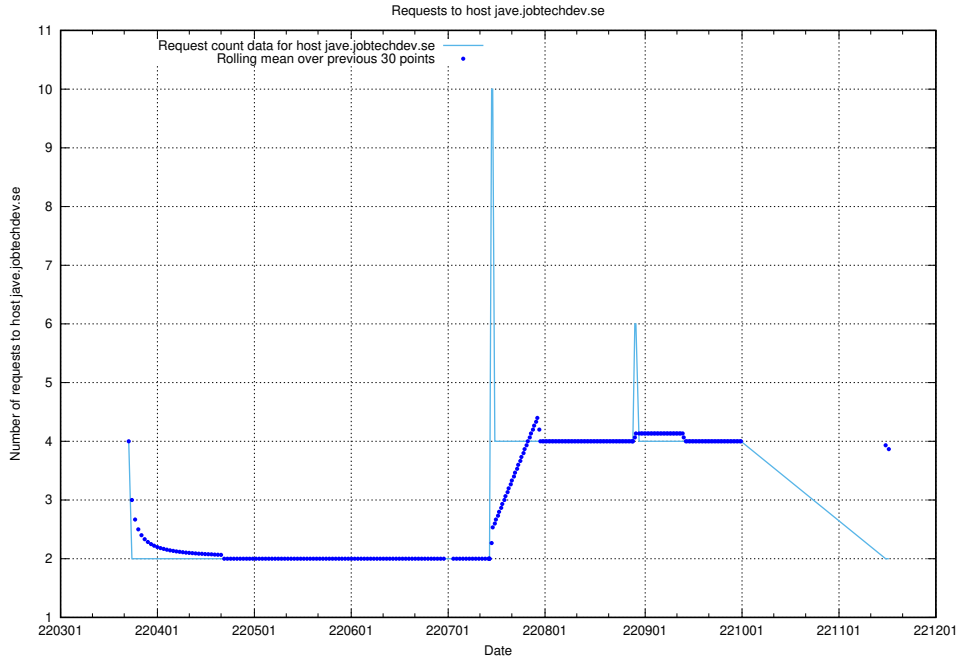

7.487 Usage of `jave.jobtechdev.se`

Here, we count the number of requests to host `jave.jobtechdev.se`.