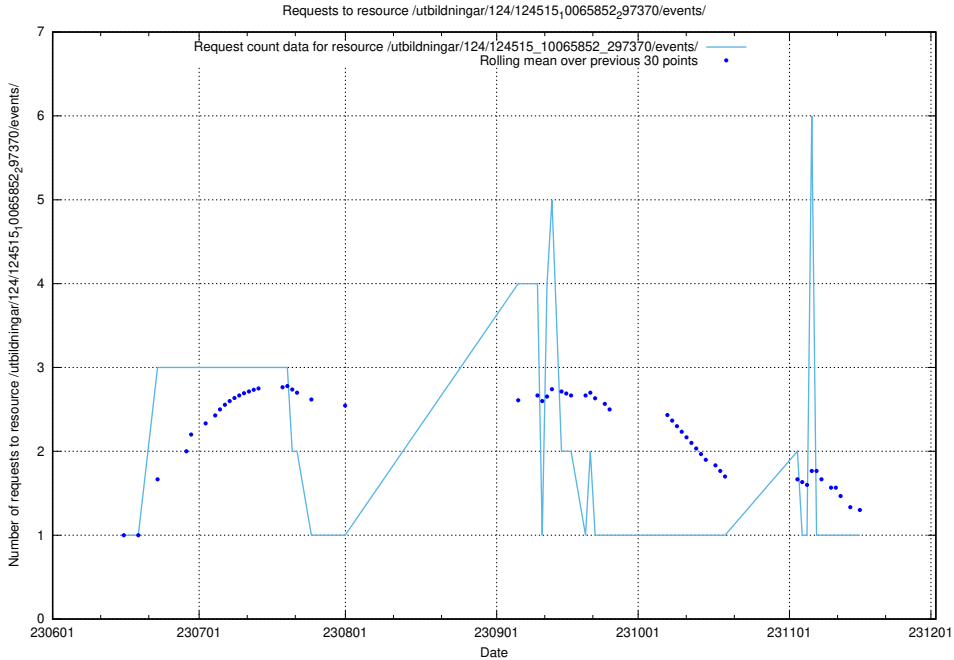

Here, we count the number of requests to resource /utbildningar/124/124521_10065864_333174/.

5.5825 Usage of /utbildningar/124/124515_10065852_297370/events/

Here, we count the number of requests to resource /utbildningar/124/124515_10065852_297370/events/