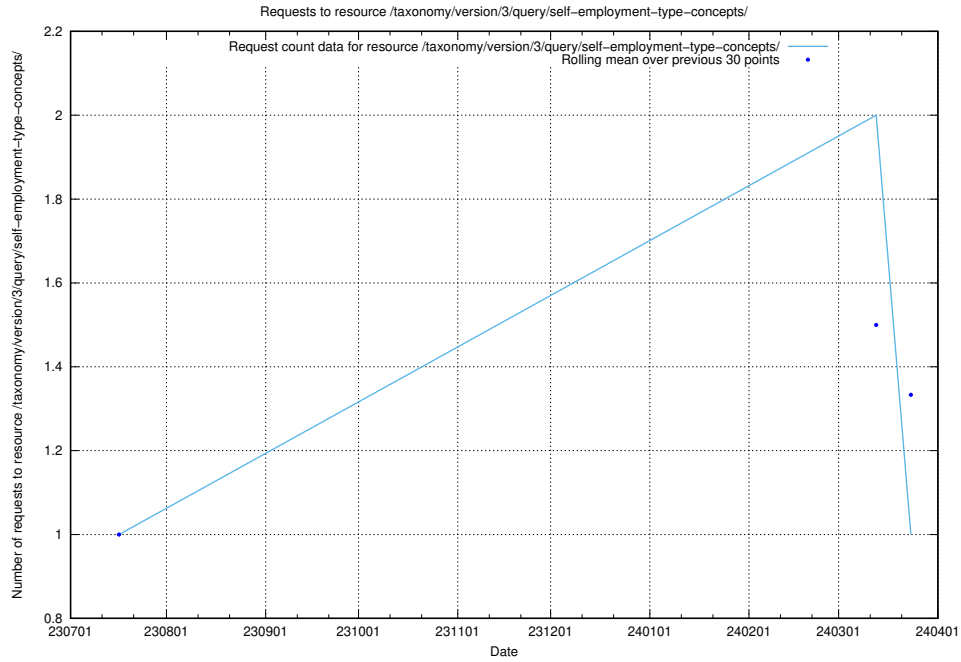

Here, we count the number of requests to resource /taxonomy/version/11/query/keyword-concepts./.

5.5000 Usage of /taxonomy/version/3/query/self-employment-type-concepts/

Here, we count the number of requests to resource /taxonomy/version/3/query/self-employment-type-concepts/.