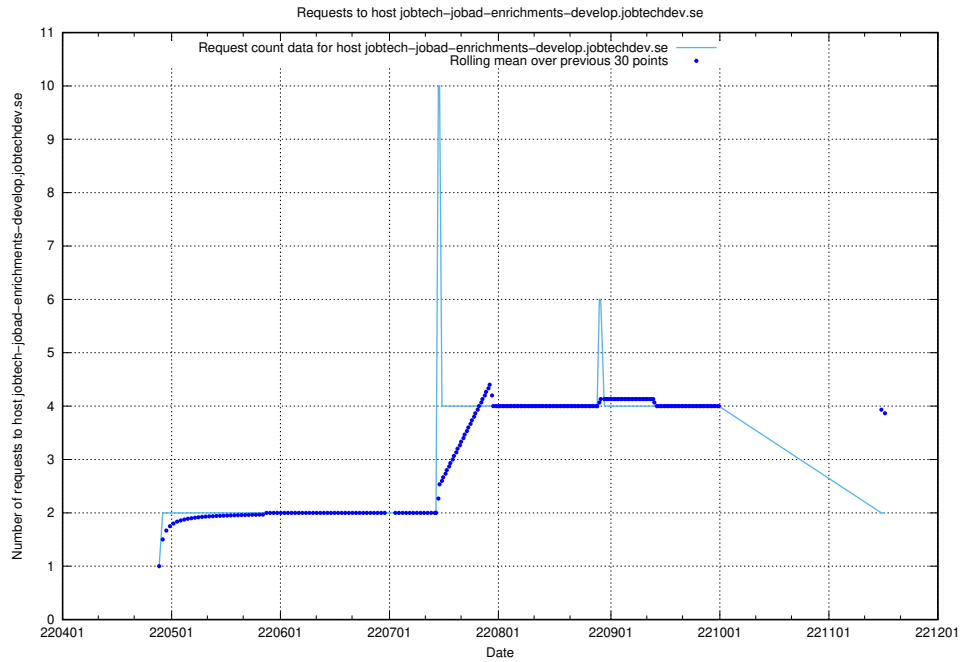

Here, we count the number of requests to host `jobtech-jobad-enrichments-develop.jobtechdev.se`.

7.437 Usage of `jobad-enrichments-test.jobtechdev.se`

Here, we count the number of requests to host `jobad-enrichments-test.jobtechdev.se`.