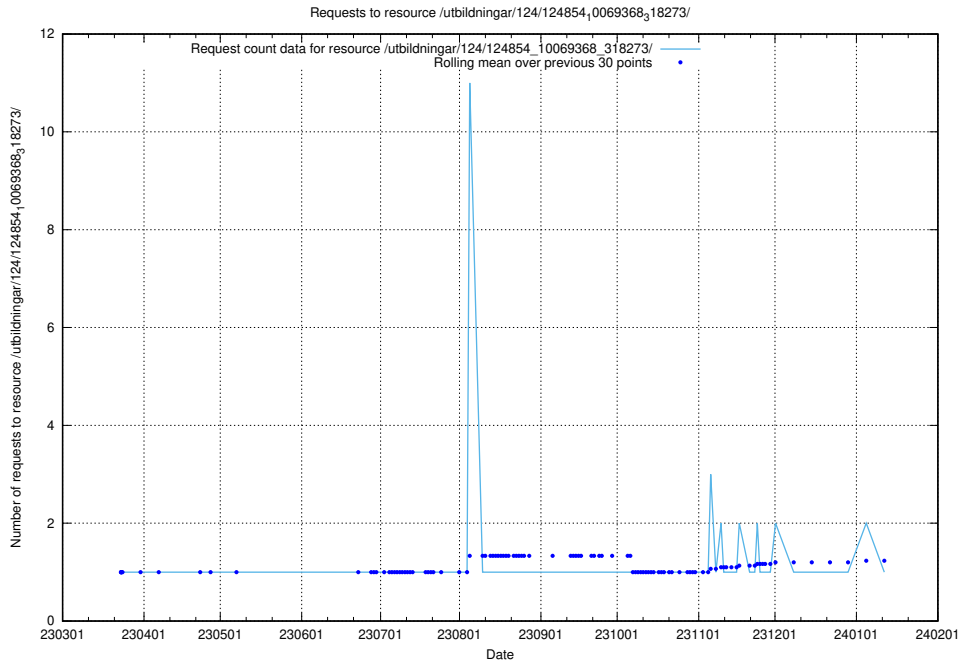

5.1179 Usage of /utbildningar/124/124854_10069368_318273/

Here, we count the number of requests to resource /utbildningar/124/124854_10069368_318273/.