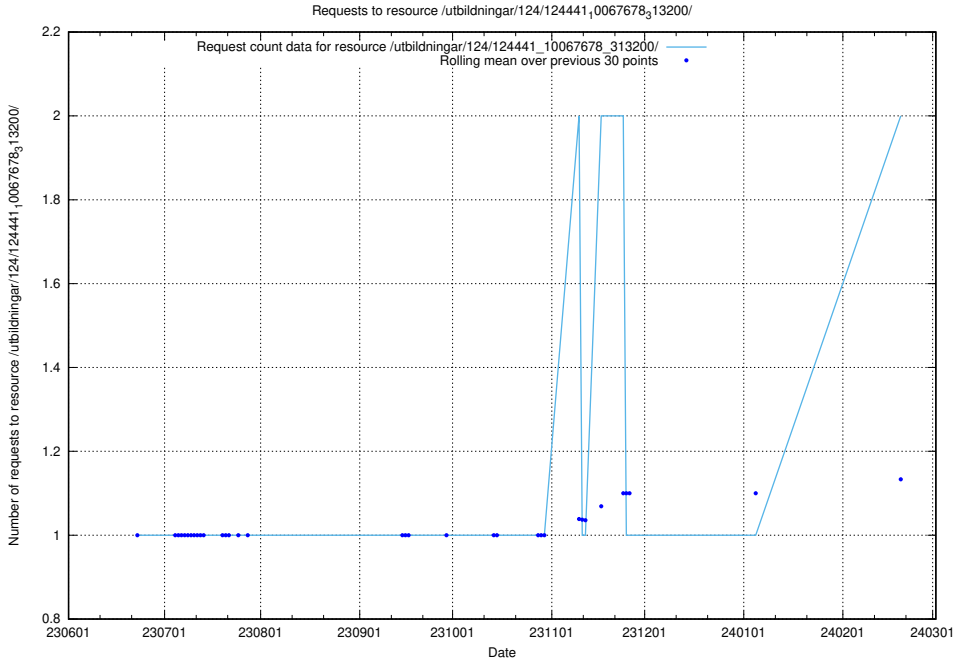

5.822 Usage of /utbildningar/124/124441_10067678_313200/

Here, we count the number of requests to resource /utbildningar/124/124441_10067678_313200/.