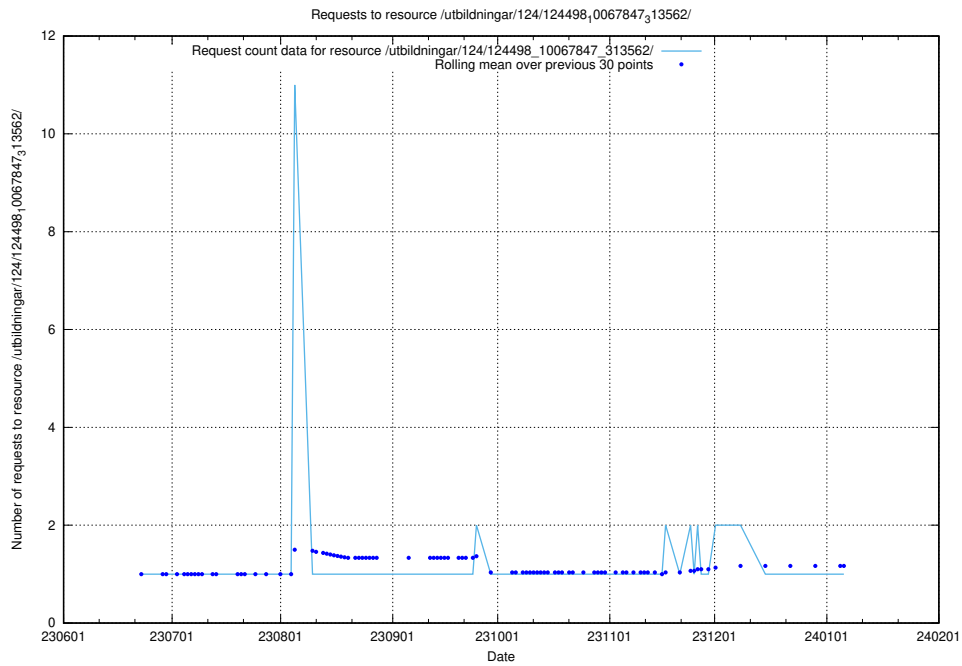

5.5736 Usage of /utbildningar/124/124498_10067847_313562/

Here, we count the number of requests to resource /utbildningar/124/124498_10067847_313562/.