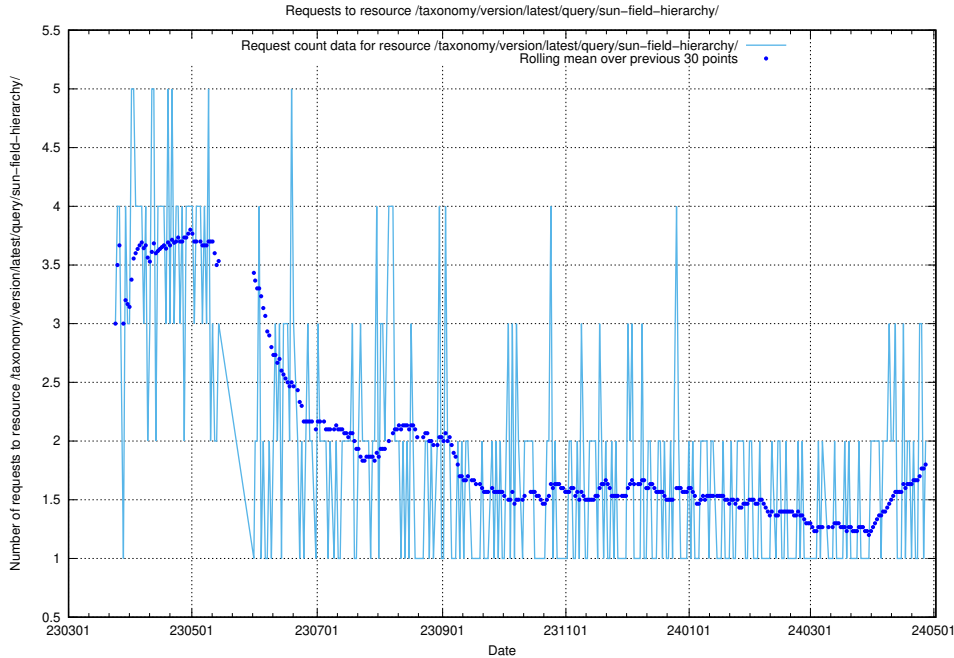

5.857 Usage of /taxonomy/version/latest/query/sun-field-hierarchy/

Here, we count the number of requests to resource /taxonomy/version/latest/query/sun-field-hierarchy/.