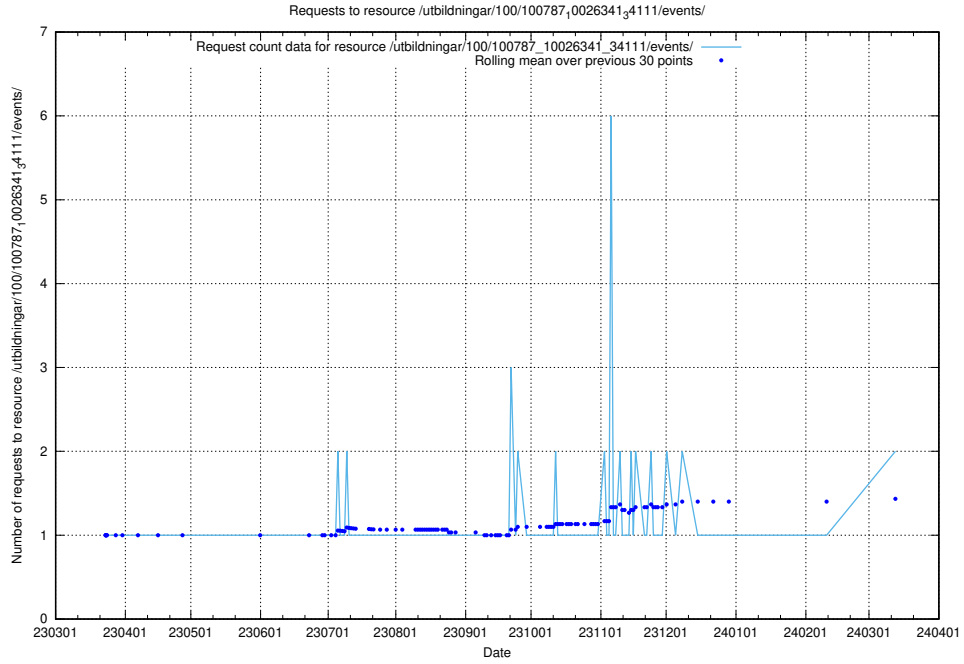

5.786 Usage of /utbildningar/100/100787_10026341_34111/events/

Here, we count the number of requests to resource /utbildningar/100/100787_10026341_34111/events/.