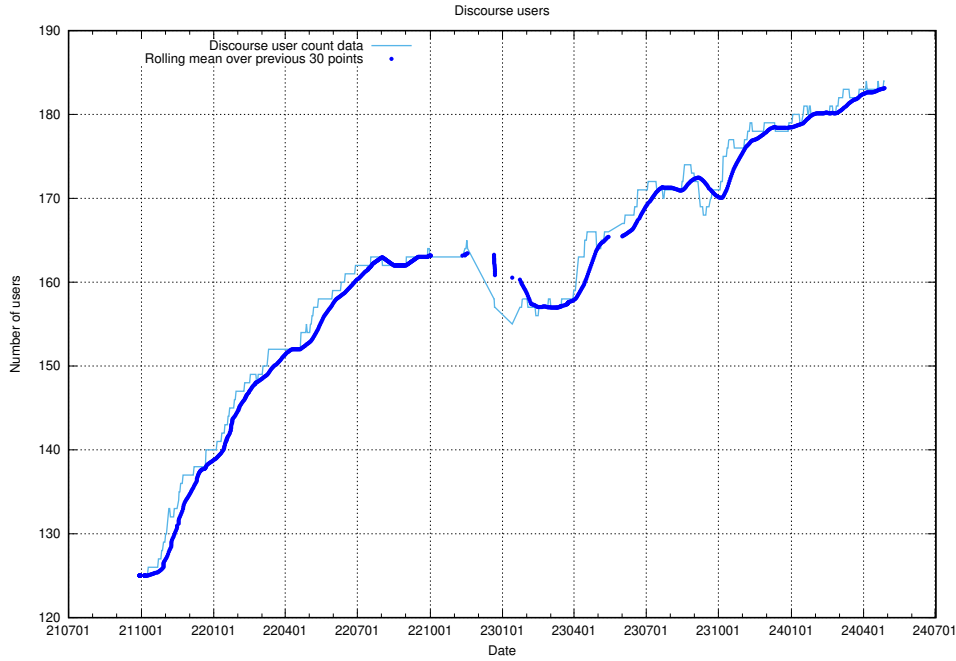

4 Discourse

This section summarises activities from the [JobTech Discourse Forum](https://forum.jobtechdev.se)⁵.

4.1 User count

A table of the number of users in Discourse.

⁵<https://forum.jobtechdev.se>