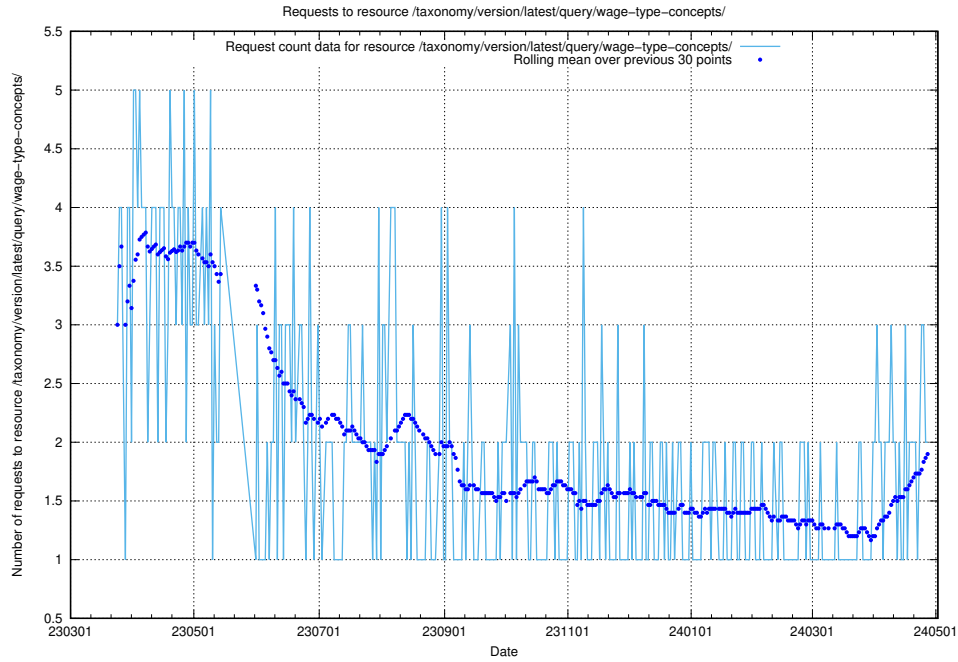

5.853 Usage of /taxonomy/version/latest/query/wage-type-concepts/

Here, we count the number of requests to resource /taxonomy/version/latest/query/wage-type-concepts/.