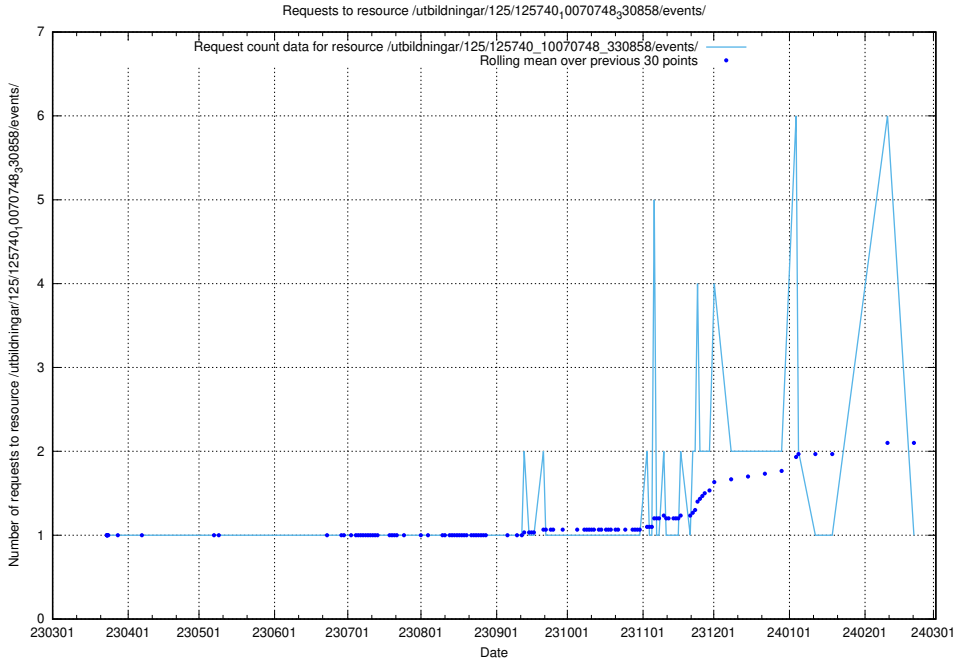

5.947 Usage of /utbildningar/125/125740_10070748_330858/events/

Here, we count the number of requests to resource /utbildningar/125/125740_10070748_330858/events/