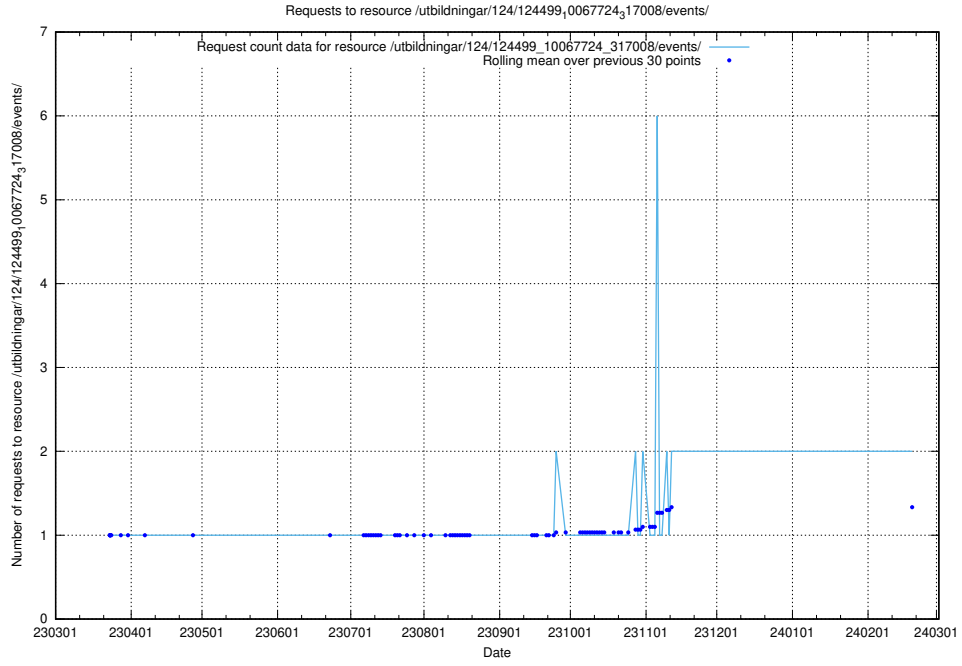

5.534 Usage of /utbildningar/124/124499_10067724_317008/events/

Here, we count the number of requests to resource /utbildningar/124/124499_10067724_317008/events/