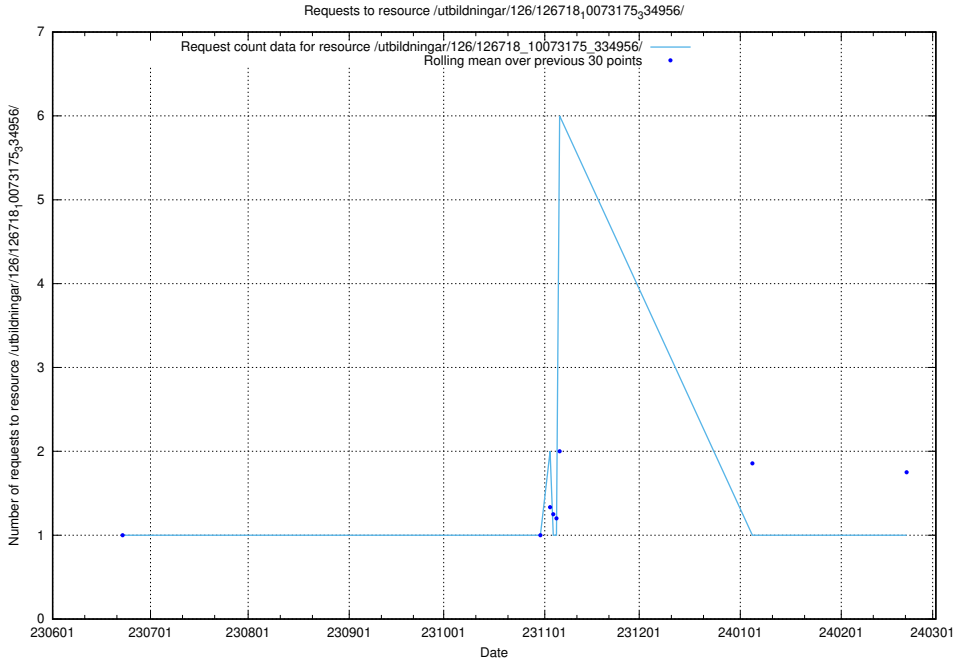

5.5563 Usage of /utbildningar/126/126718_10073175_334956/

Here, we count the number of requests to resource /utbildningar/126/126718_10073175_334956/.