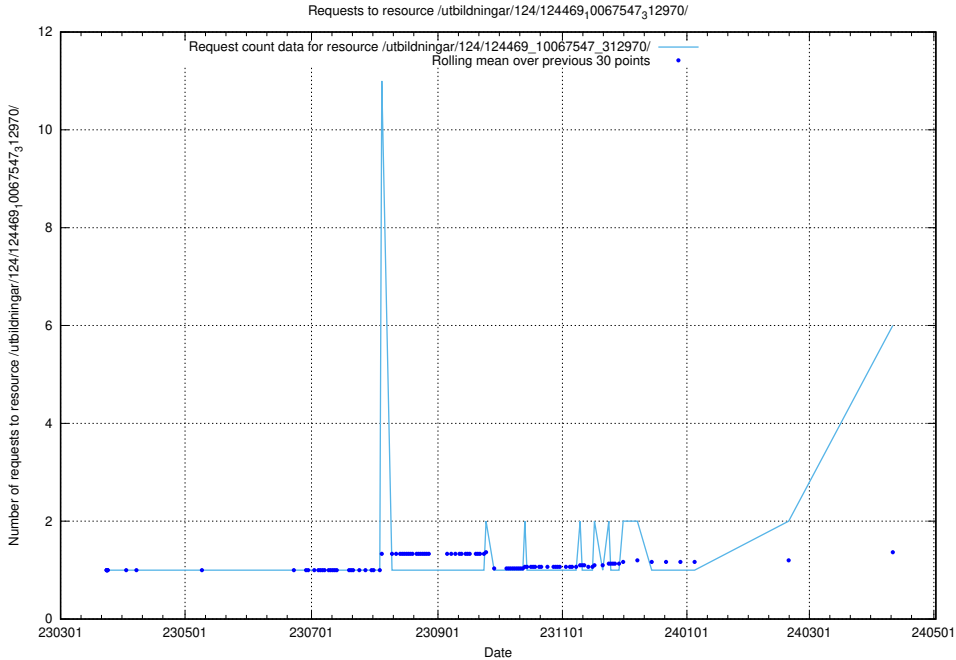

5.58 Usage of /utbildningar/124/124469_10067547_312970/

Here, we count the number of requests to resource /utbildningar/124/124469_10067547_312970/.