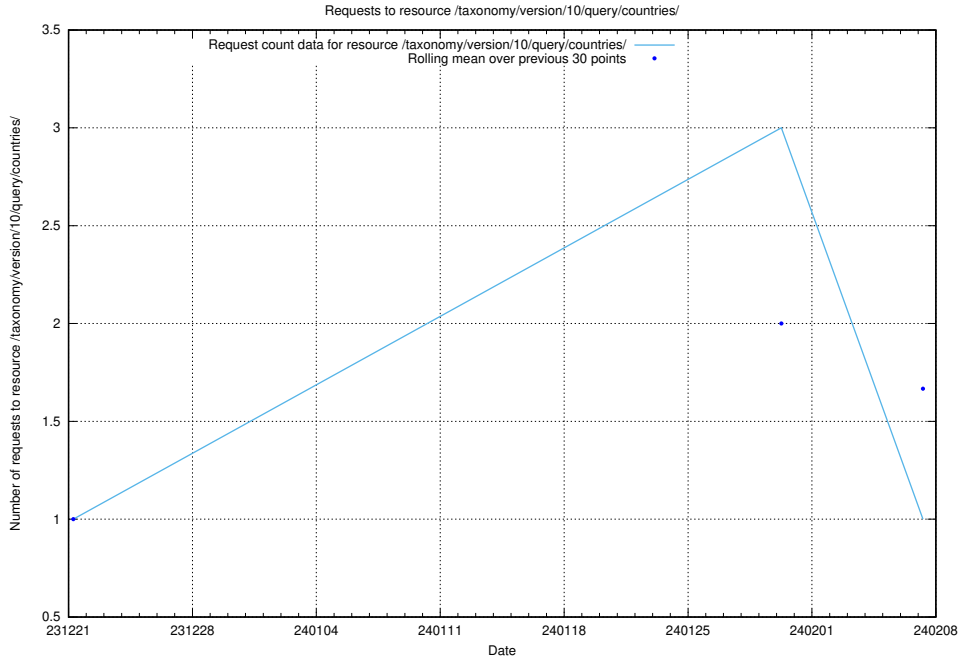

5.3859 Usage of /taxonomy/version/10/query/countries/

Here, we count the number of requests to resource /taxonomy/version/10/query/countries/.