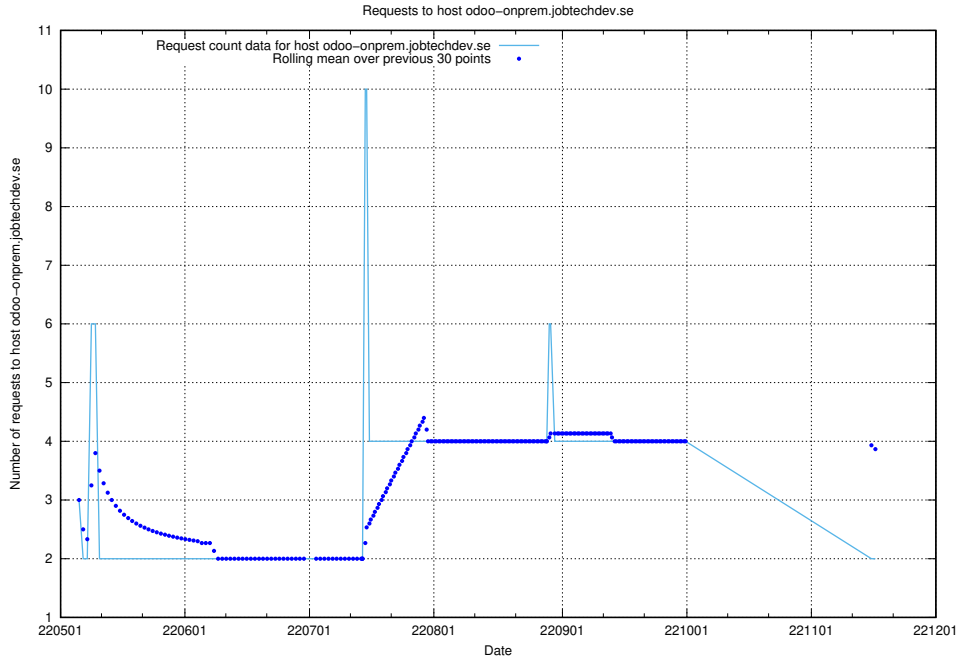

7.428 Usage of legacy-taxonomy-soap-service-java-soap-taxonomy.prod.services.jtech.se

Here, we count the number of requests to host legacy-taxonomy-soap-service-java-soap-taxonomy.prod.services.jtech.se.