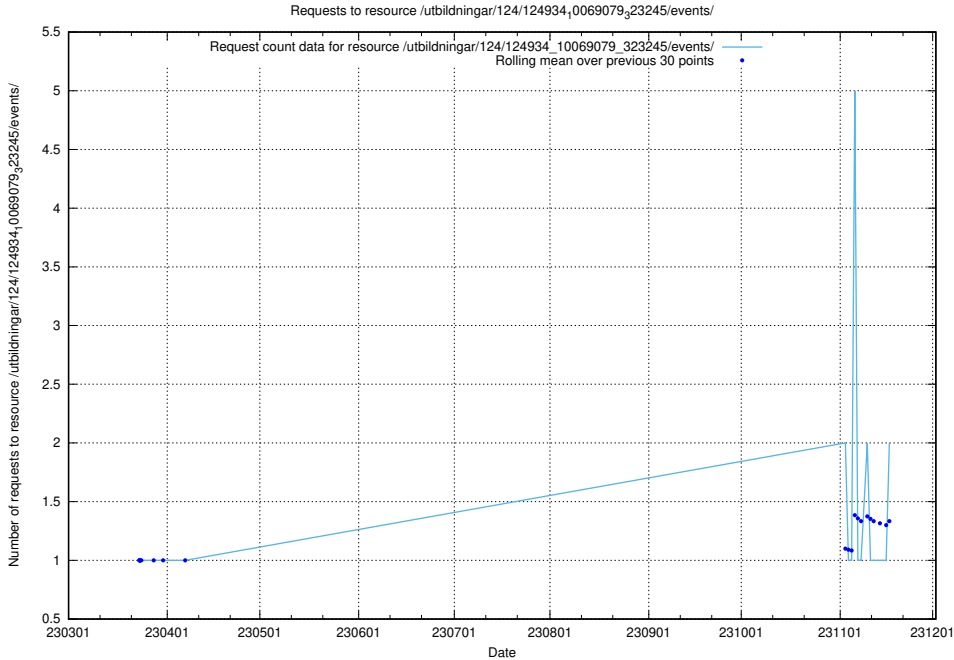

Here, we count the number of requests to resource /utbildningar/125/125178_10069244_317765/.

5.456 Usage of /utbildningar/124/124934_10069079_323245/events/

Here, we count the number of requests to resource /utbildningar/124/124934_10069079_323245/events/