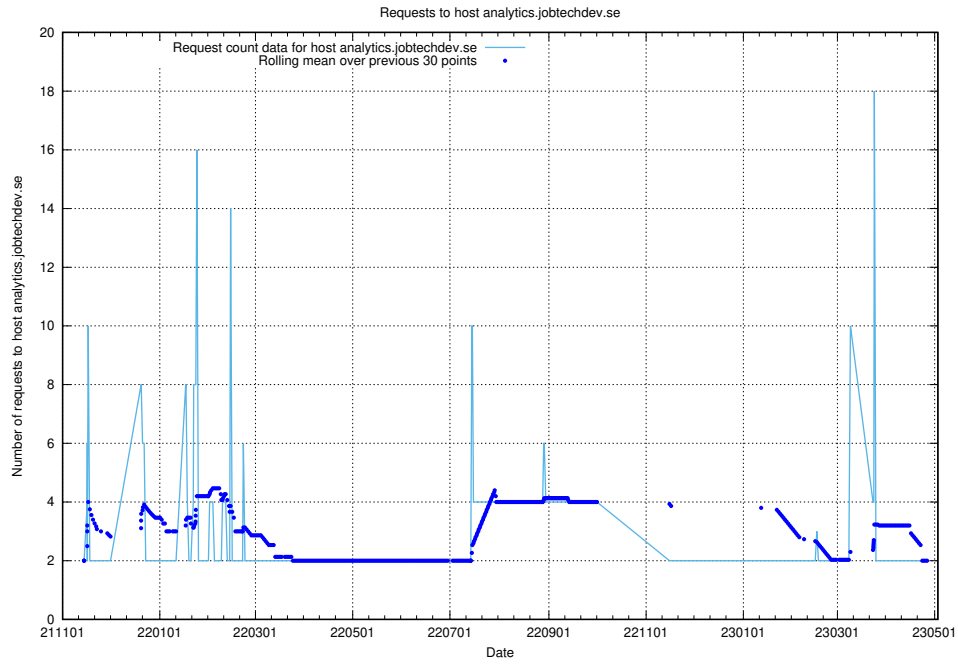

7.284 Usage of analytics.jobtechdev.se

Here, we count the number of requests to host analytics.jobtechdev.se.