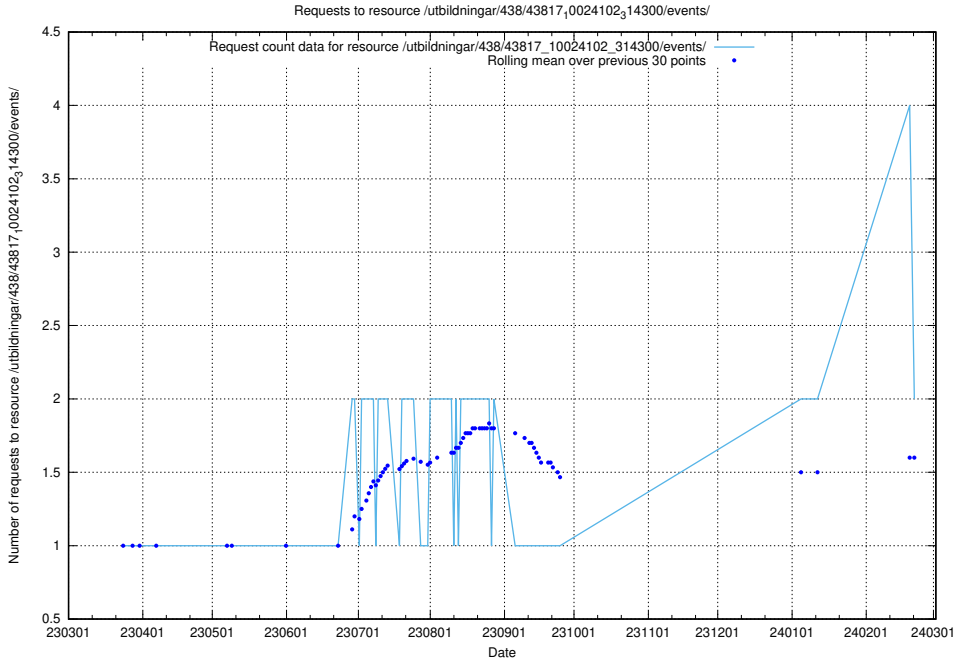

5.902 Usage of /utbildningar/438/43817_10024102_314300/events/

Here, we count the number of requests to resource /utbildningar/438/43817_10024102_314300/events/.