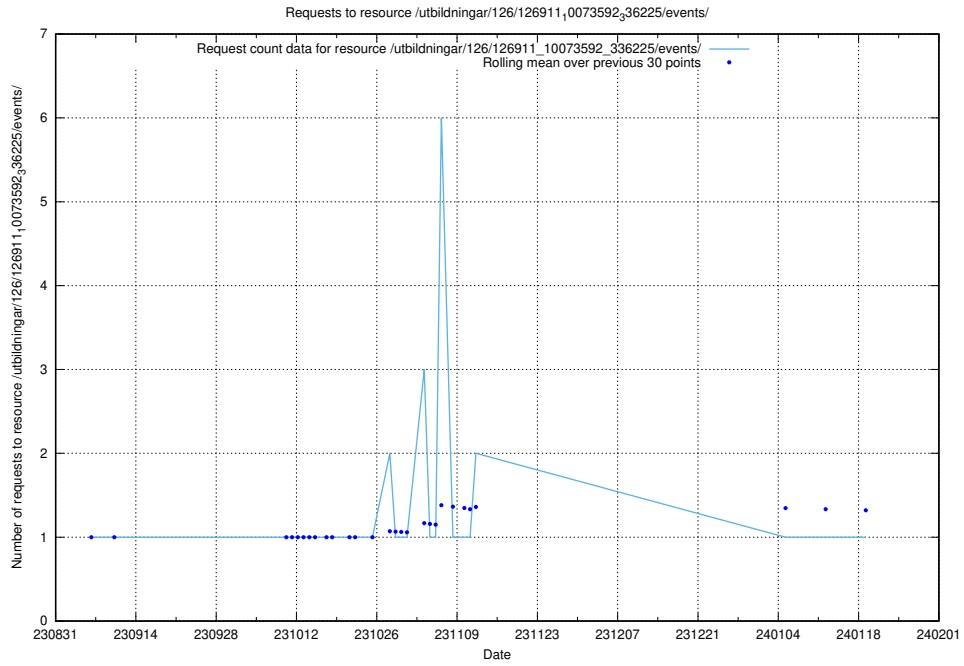

5.4607 Usage of /utbildningar/126/126911_10073592_336225/events/

Here, we count the number of requests to resource /utbildningar/126/126911_10073592_336225/events/