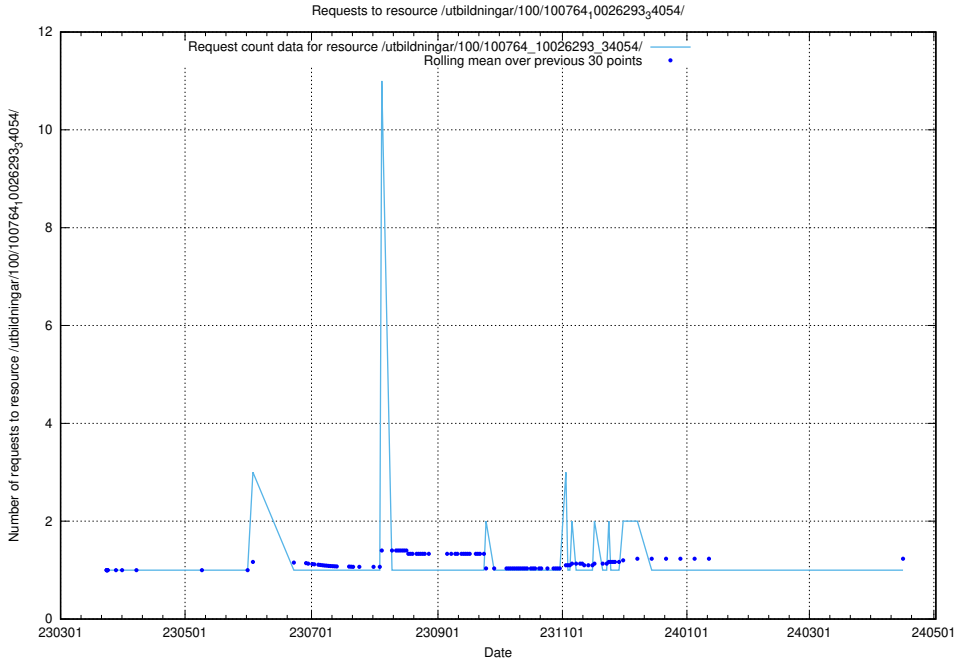

5.5493 Usage of /utbildningar/100/100764_10026293_34054/

Here, we count the number of requests to resource /utbildningar/100/100764_10026293_34054/.