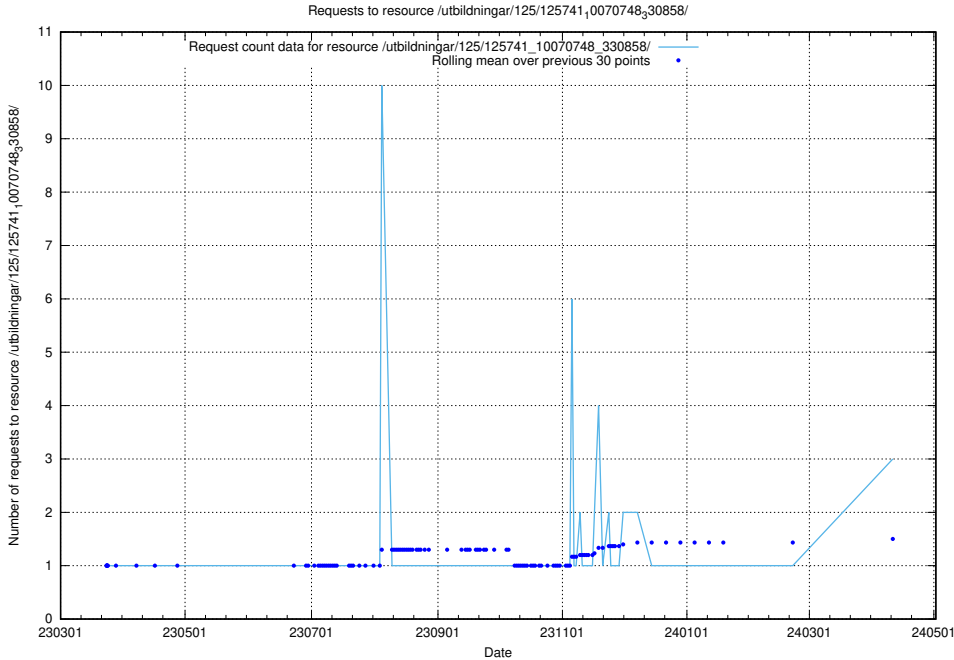

5.425 Usage of /utbildningar/125/125741_10070748_330858/

Here, we count the number of requests to resource /utbildningar/125/125741_10070748_330858/.