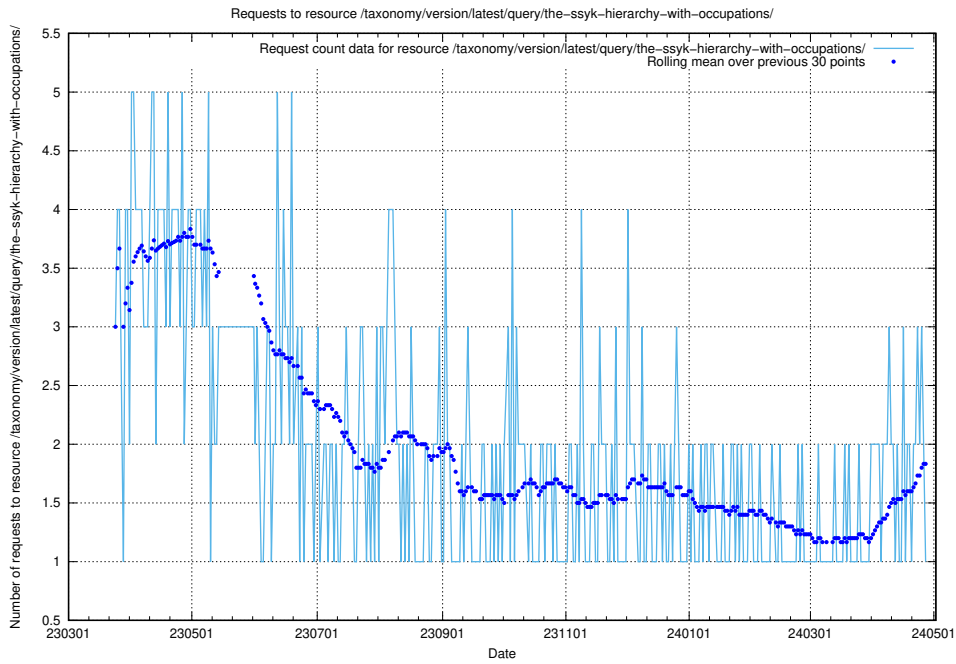

5.6038 Usage of /taxonomy/version/latest/query/the-ssyk-hierarchy-with-occupations/

Here, we count the number of requests to resource /taxonomy/version/latest/query/the-ssyk-hierarchy-with-occupations/.