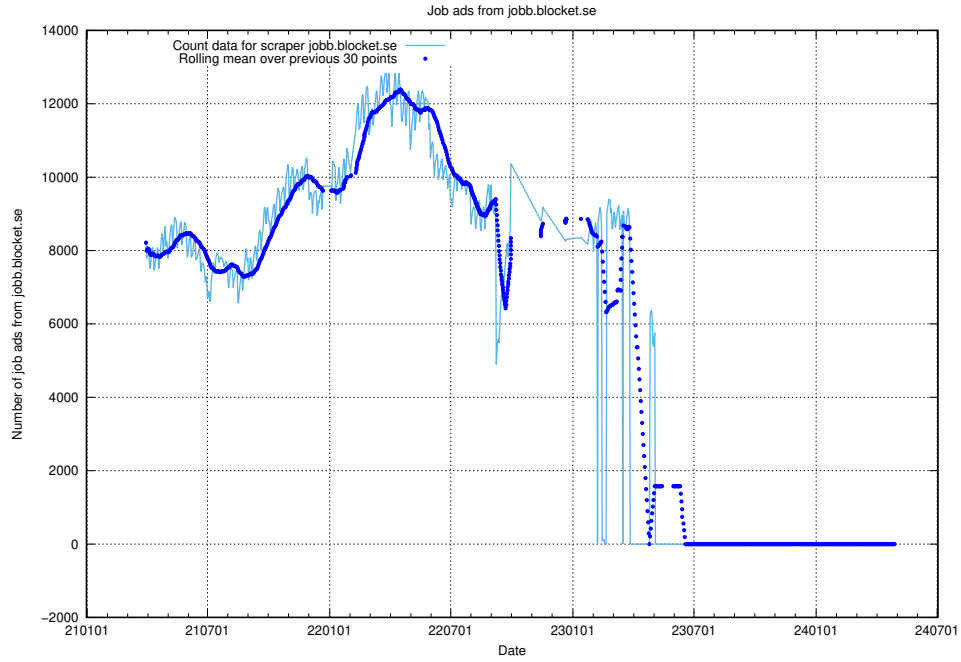

13.23 Number of ads by scraper jobb.blocket.se

Here, we count the number of job ads scraped from jobb.blocket.se.