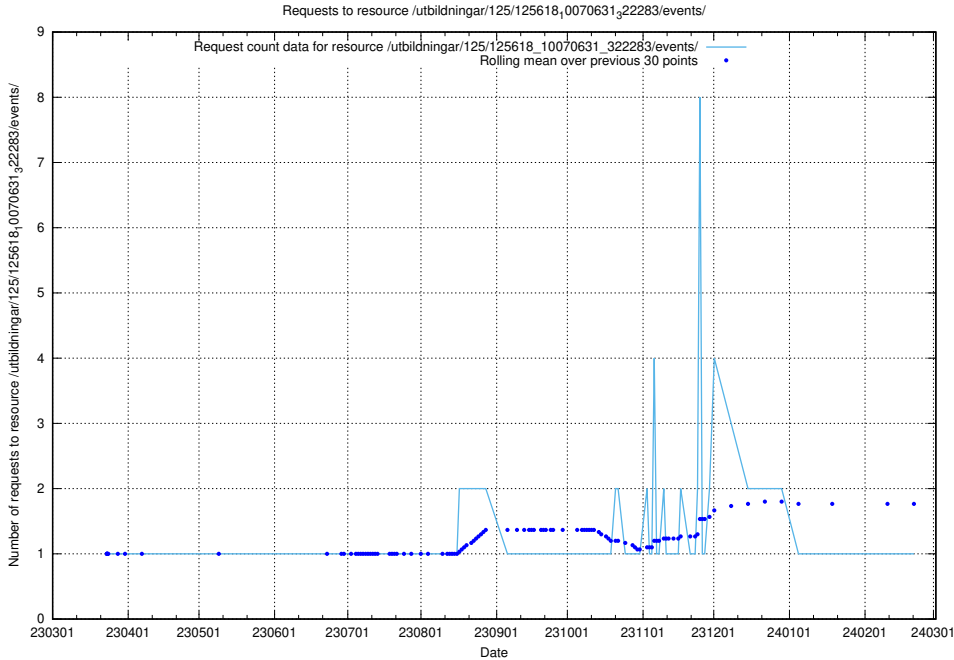

5.1044 Usage of /utbildningar/125/125618_10070631_322283/events/

Here, we count the number of requests to resource /utbildningar/125/125618_10070631_322283/events/