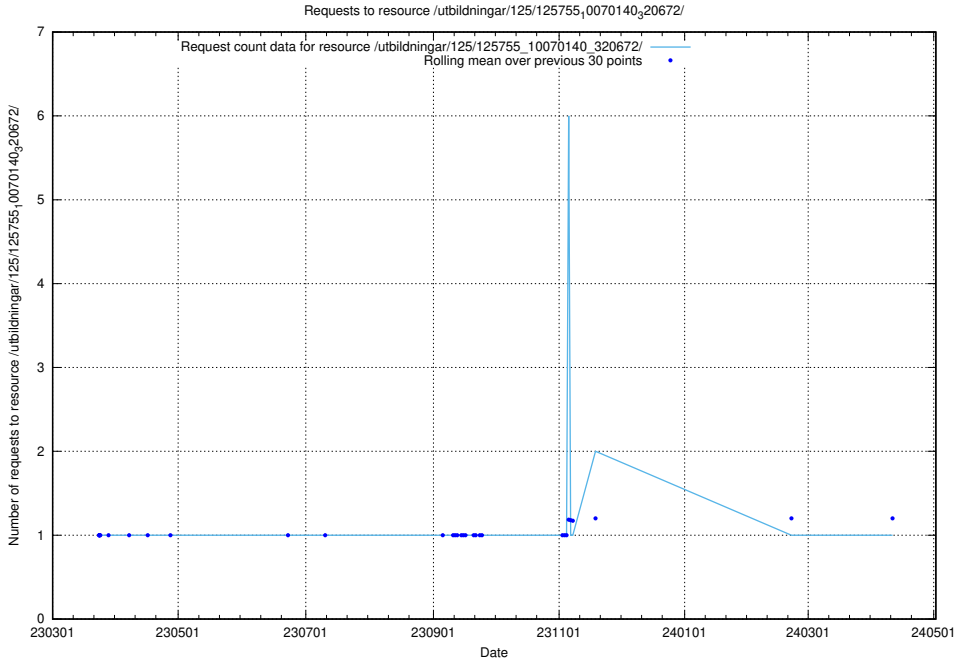

5.6397 Usage of /utbildningar/125/125755_10070140_320672/

Here, we count the number of requests to resource /utbildningar/125/125755_10070140_320672/.