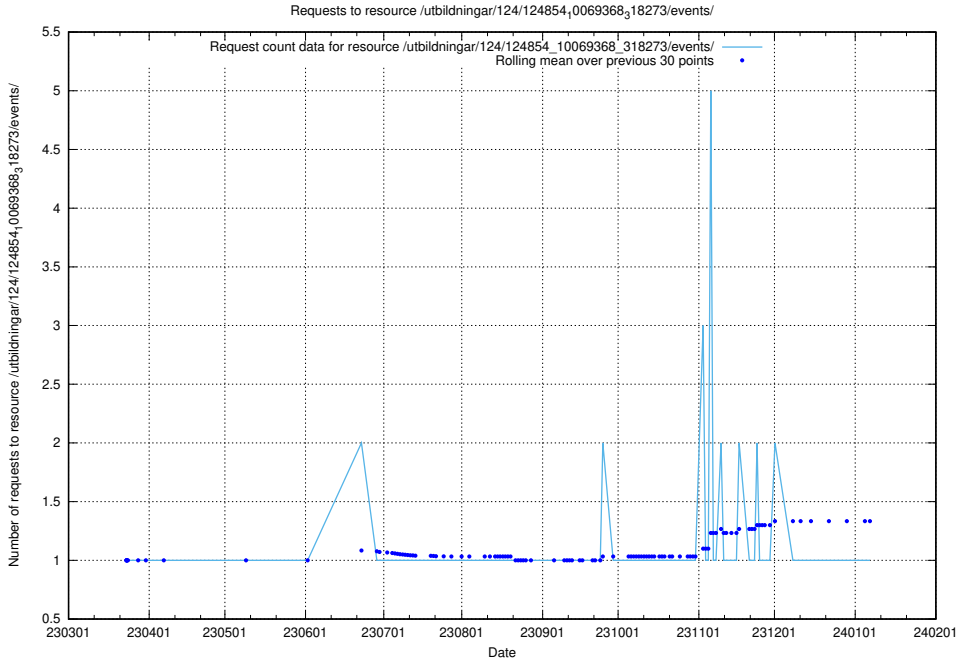

5.1178 Usage of /utbildningar/124/124854_10069368_318273/events/

Here, we count the number of requests to resource /utbildningar/124/124854_10069368_318273/events/