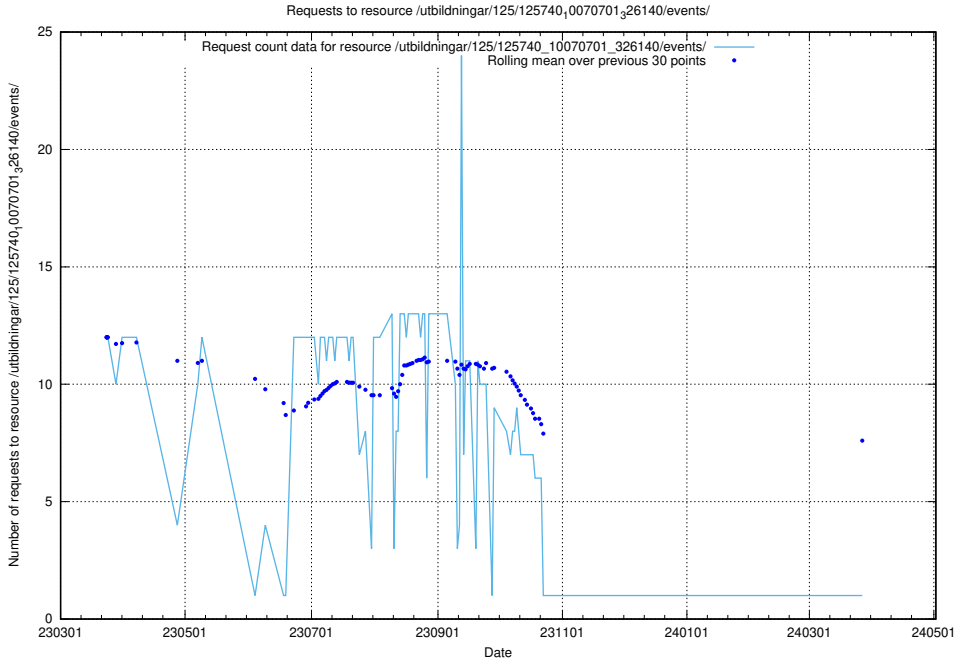

5.6189 Usage of /utbildningar/125/125740_10070701_326140/events/

Here, we count the number of requests to resource /utbildningar/125/125740_10070701_326140/events/