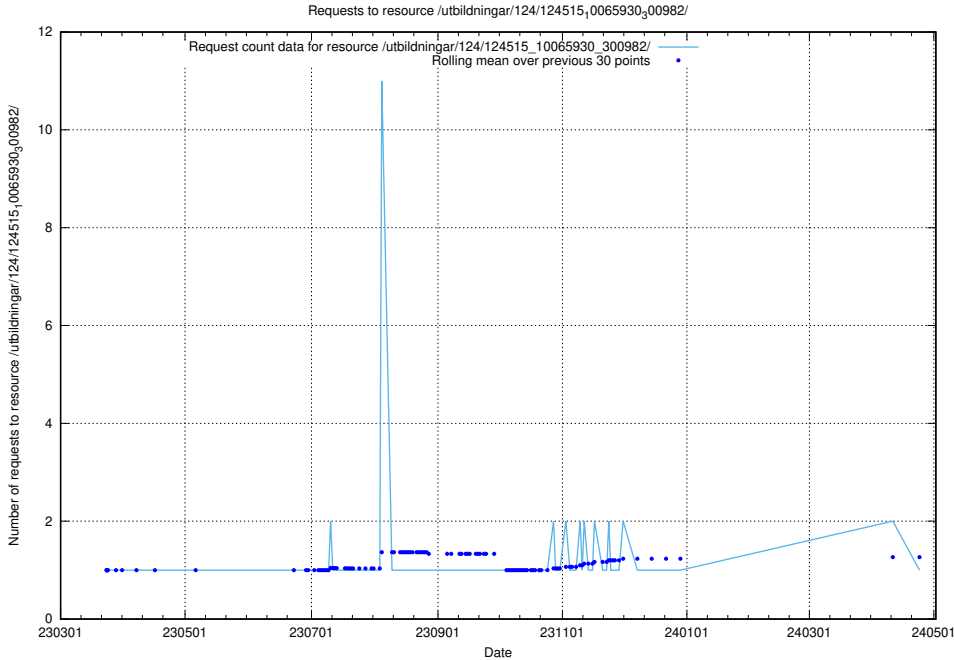

5.1541 Usage of /utbildningar/124/124515_10065930_300982/

Here, we count the number of requests to resource /utbildningar/124/124515_10065930_300982/.