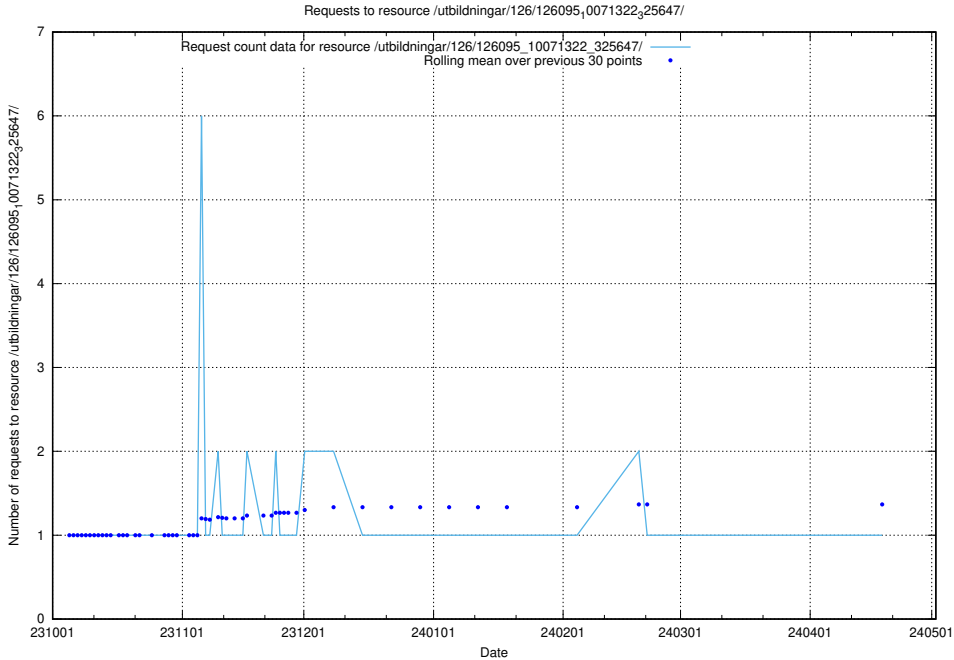

5.4354 Usage of /utbildningar/126/126095_10071322_325647/

Here, we count the number of requests to resource /utbildningar/126/126095_10071322_325647/.