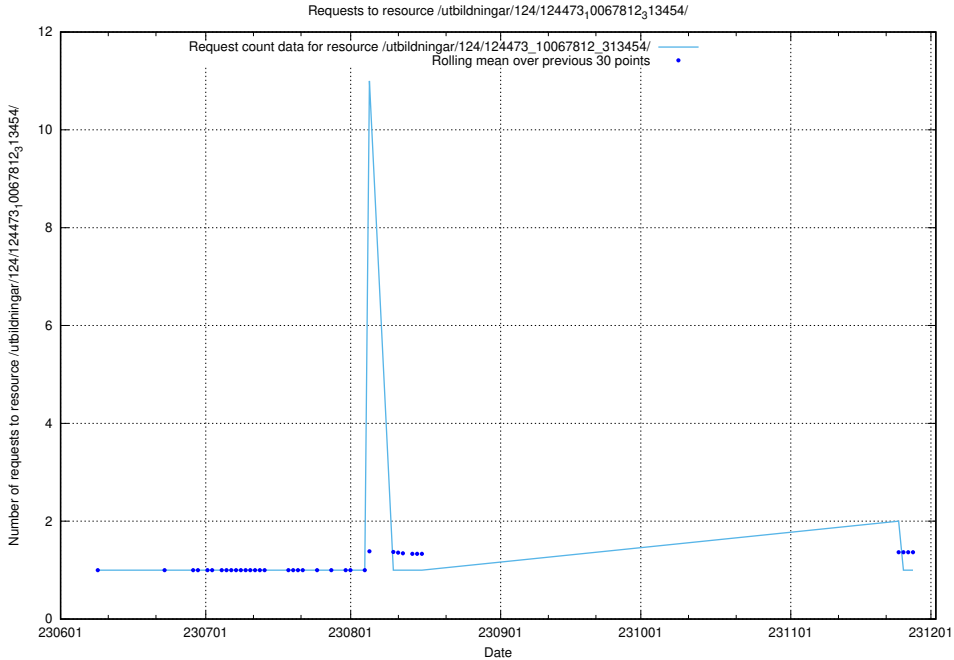

5.5845 Usage of /utbildningar/124/124473_10067812_313454/

Here, we count the number of requests to resource /utbildningar/124/124473_10067812_313454/.

5.5846 Usage of /utbildningar/124/124473_10067709_313266/events/