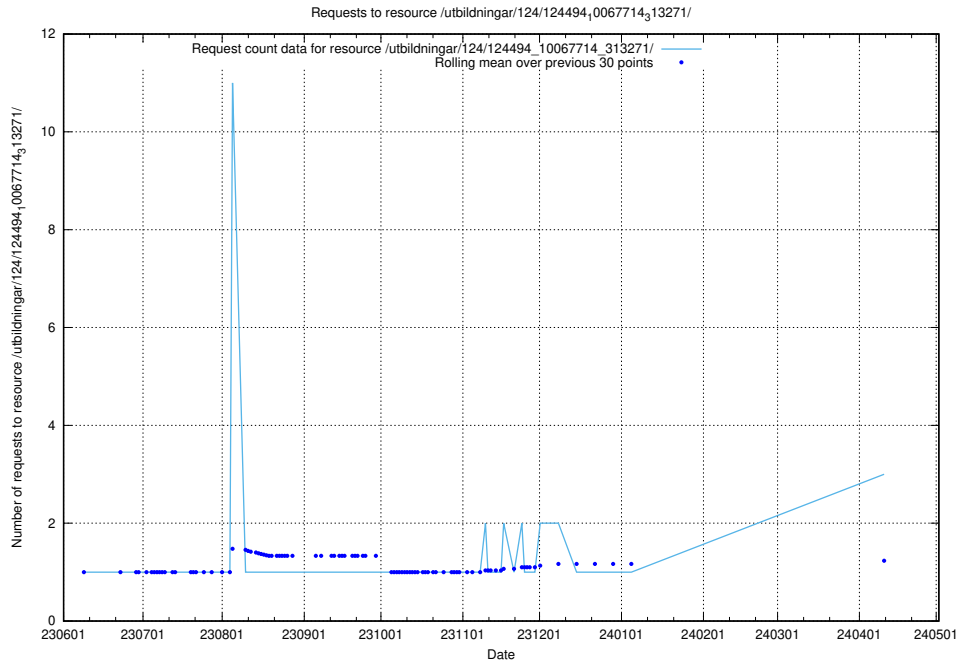

5.392 Usage of /utbildningar/124/124494_10067714_313271/

Here, we count the number of requests to resource /utbildningar/124/124494_10067714_313271/.