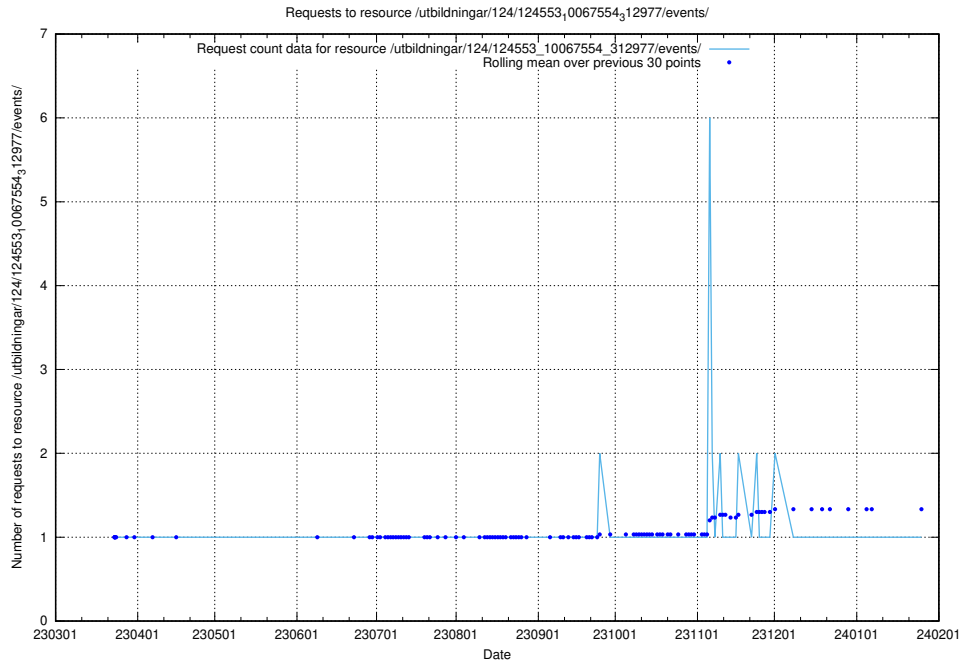

5.1190 Usage of /utbildningar/124/124553_10067554_312977/events/

Here, we count the number of requests to resource /utbildningar/124/124553_10067554_312977/events/