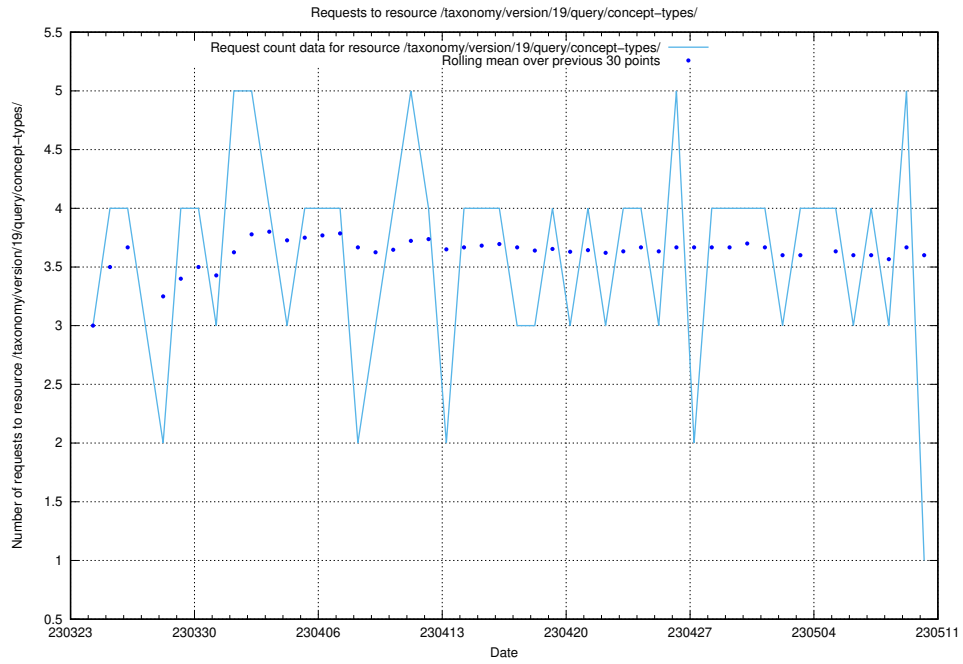

Here, we count the number of requests to resource /taxonomy/version/19/query/concept-types/.

5.6093 Usage of /taxonomy/version/19/query/all-concepts/

Here, we count the number of requests to resource /taxonomy/version/19/query/all-concepts/.