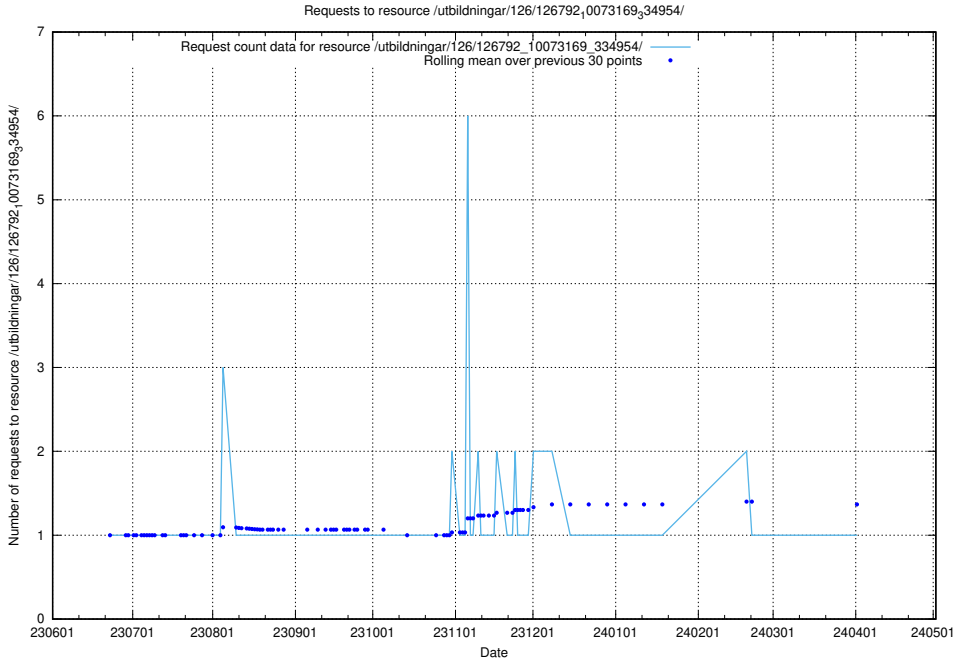

5.5541 Usage of /utbildningar/126/126792_10073169_334954/

Here, we count the number of requests to resource /utbildningar/126/126792_10073169_334954/.