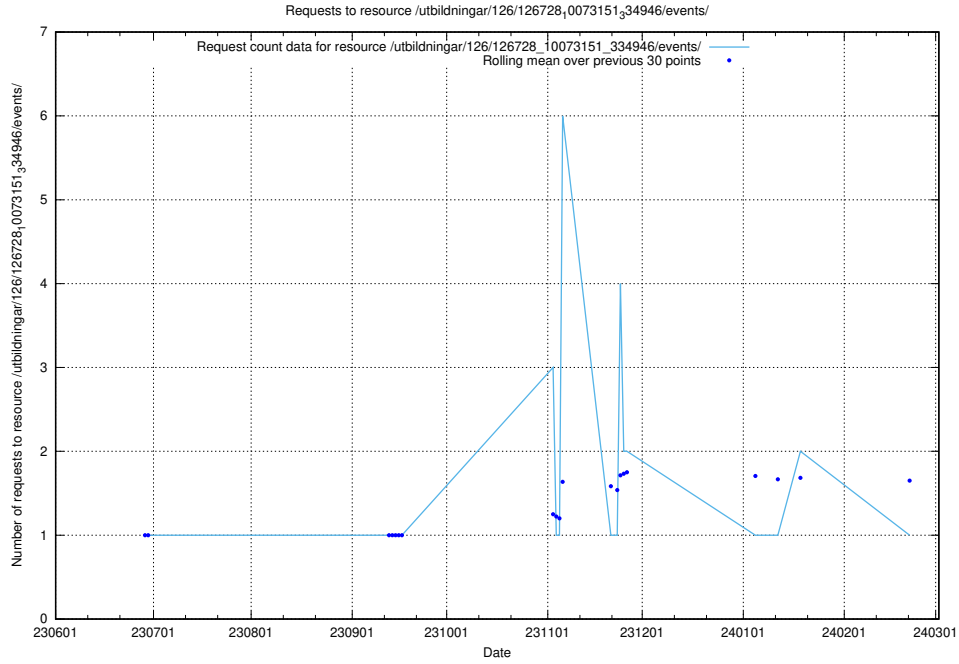

5.5398 Usage of /utbildningar/126/126728_10073151_334946/events/

Here, we count the number of requests to resource /utbildningar/126/126728_10073151_334946/events/