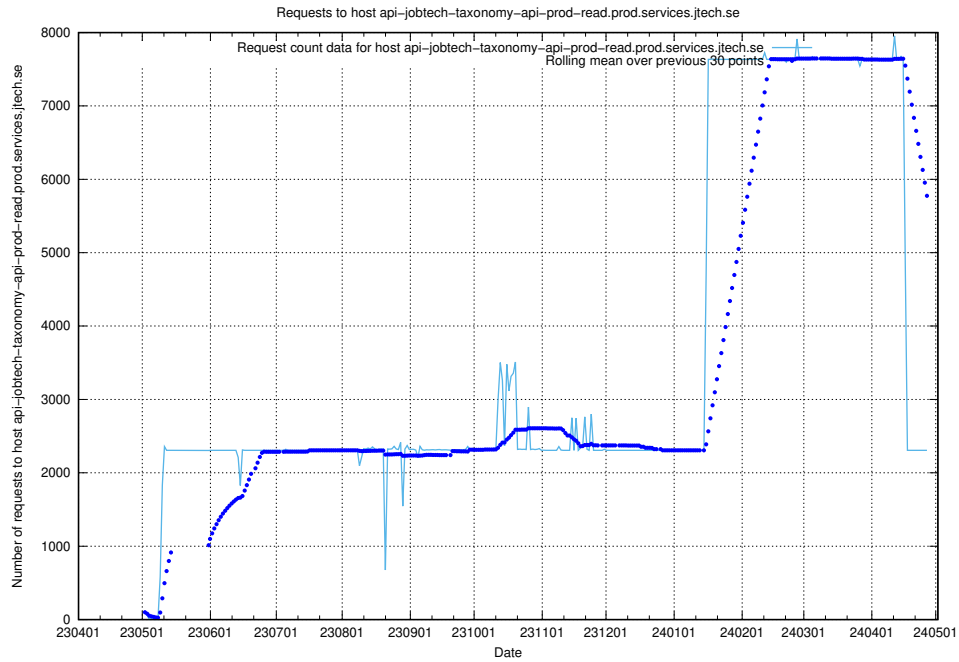

7.19 Usage of `api-jobtech-taxonomy-api-prod-read.prod.services.jtech.se`

Here, we count the number of requests to host `api-jobtech-taxonomy-api-prod-read.prod.services.jtech.se`.