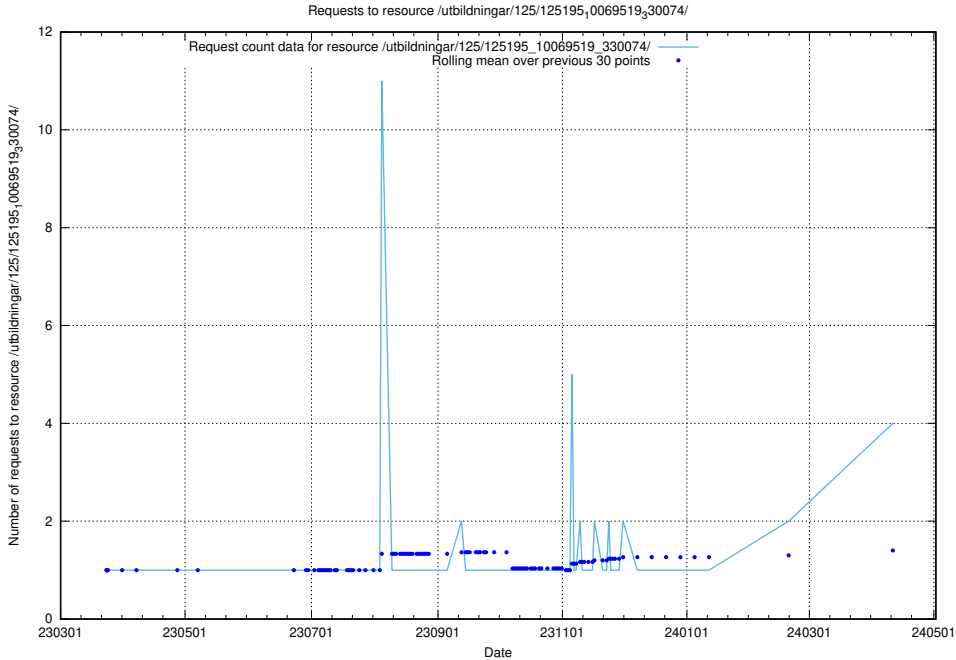

5.158 Usage of /utbildningar/125/125195_10069519_330074/

Here, we count the number of requests to resource /utbildningar/125/125195_10069519_330074/.