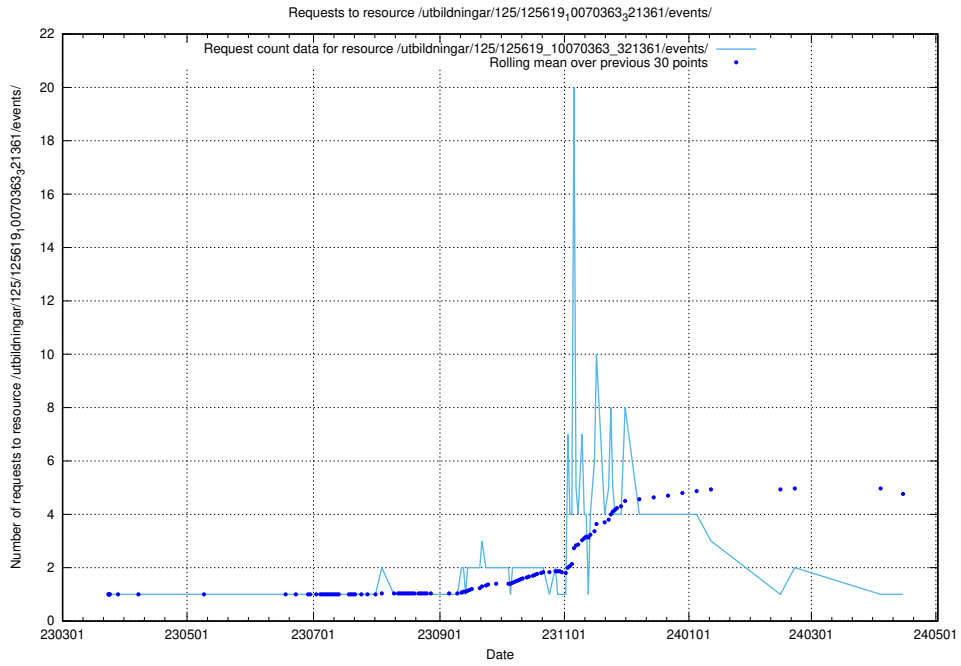

5.1040 Usage of /utbildningar/125/125619_10070363_321361/events/

Here, we count the number of requests to resource /utbildningar/125/125619_10070363_321361/events/

5.1041 Usage of /utbildningar/125/125619_10070363_321361/