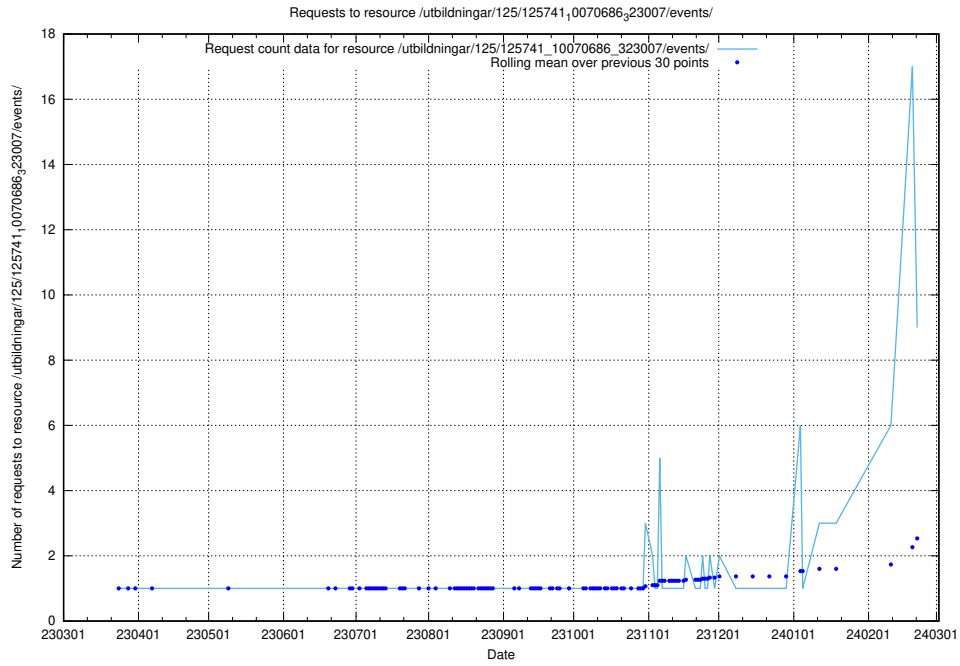

5.40 Usage of /utbildningar/125/125741_10070686_323007/events/

Here, we count the number of requests to resource /utbildningar/125/125741_10070686_323007/events/