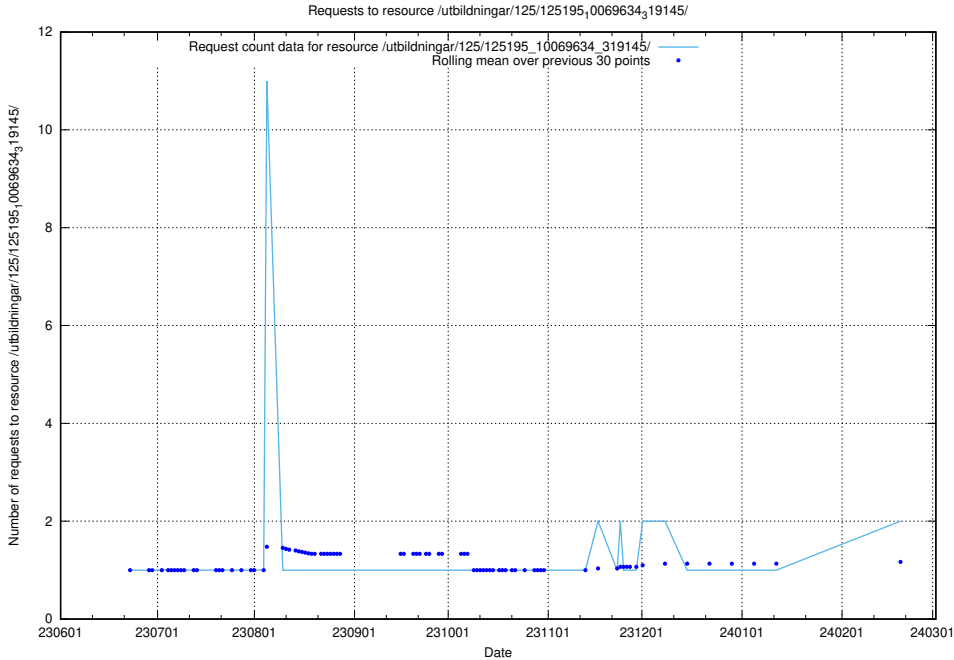

5.803 Usage of /utbildningar/124/124934_10072963_334378/events/

Here, we count the number of requests to resource /utbildningar/124/124934_10072963_334378/events/

5.804 Usage of /utbildningar/124/124855_10071099_324627/events/