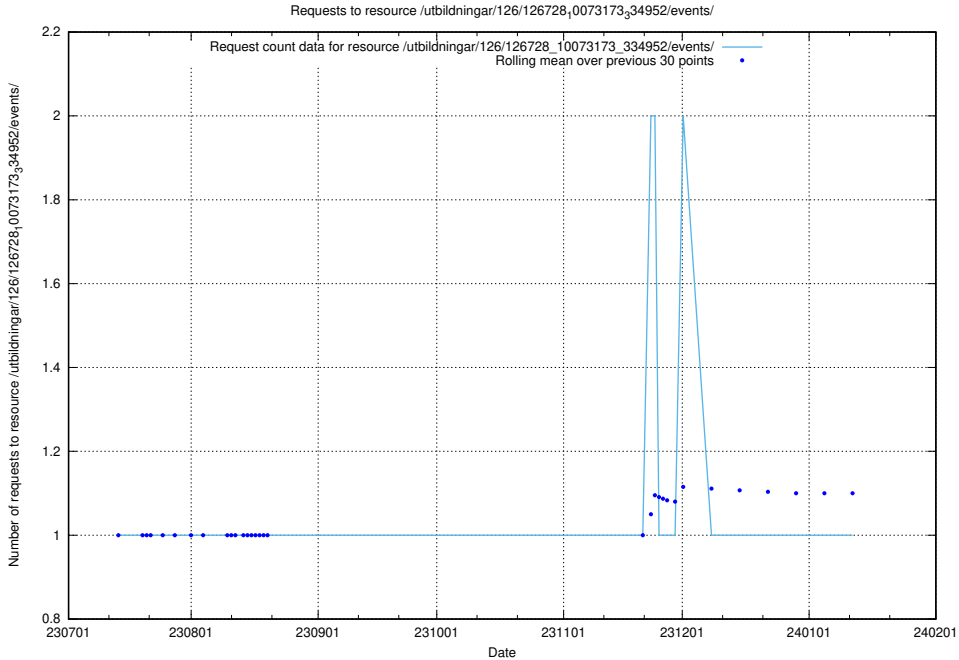

5.5016 Usage of /utbildningar/126/126728_10073173_334952/events/

Here, we count the number of requests to resource /utbildningar/126/126728_10073173_334952/events/

5.5017 Usage of /utbildningar/126/126728_10073173_334952/