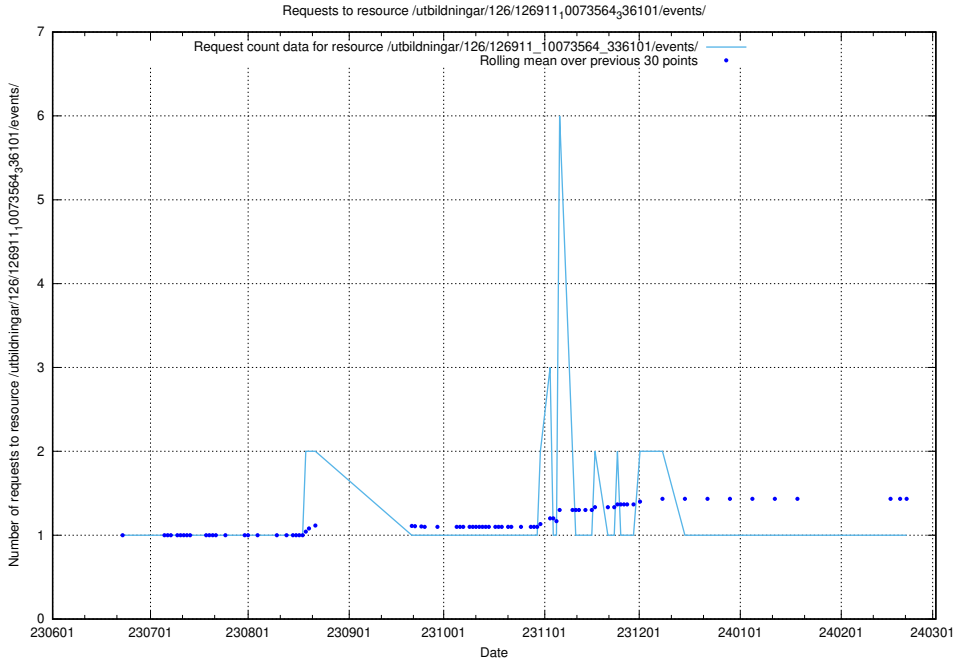

5.5528 Usage of /utbildningar/126/126911_10073564_336101/events/

Here, we count the number of requests to resource /utbildningar/126/126911_10073564_336101/events/