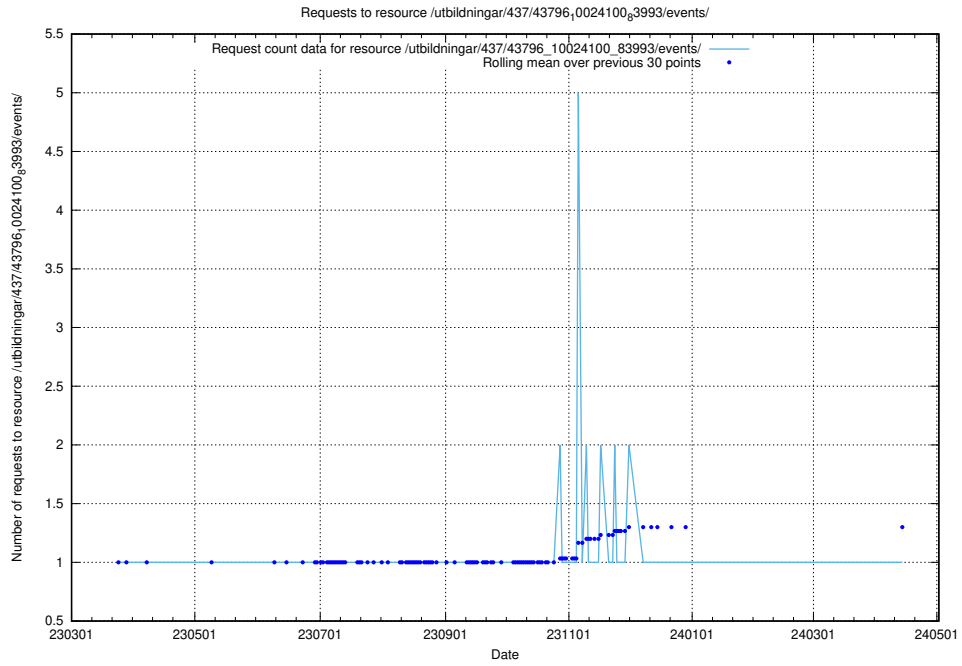

5.6119 Usage of /utbildningar/437/43796_10024100_83993/events/

Here, we count the number of requests to resource /utbildningar/437/43796_10024100_83993/events/.