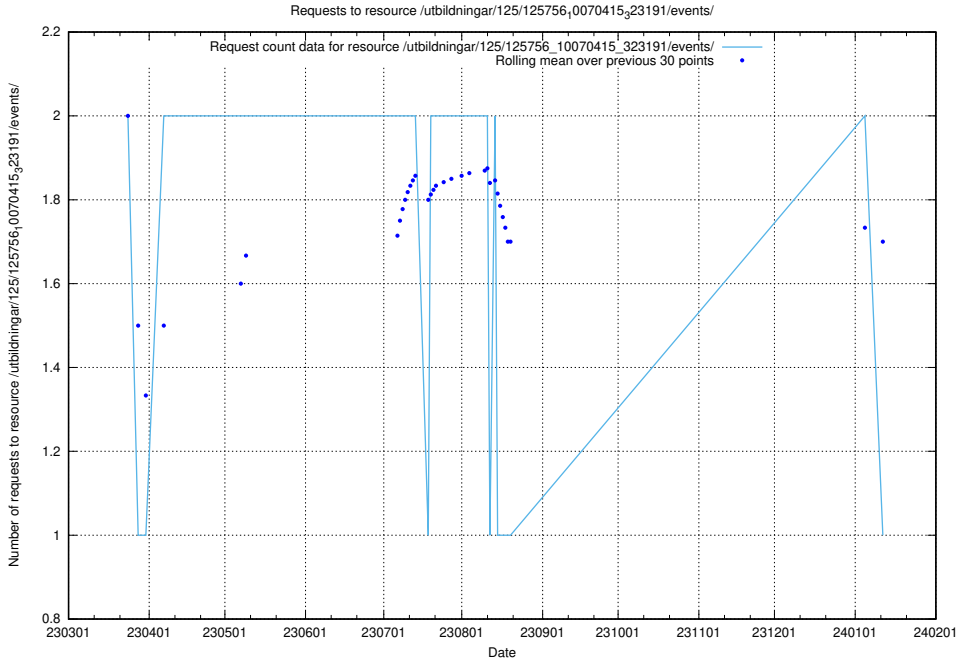

5.6097 Usage of /utbildningar/125/125756_10070415_323191/events/

Here, we count the number of requests to resource /utbildningar/125/125756_10070415_323191/events/