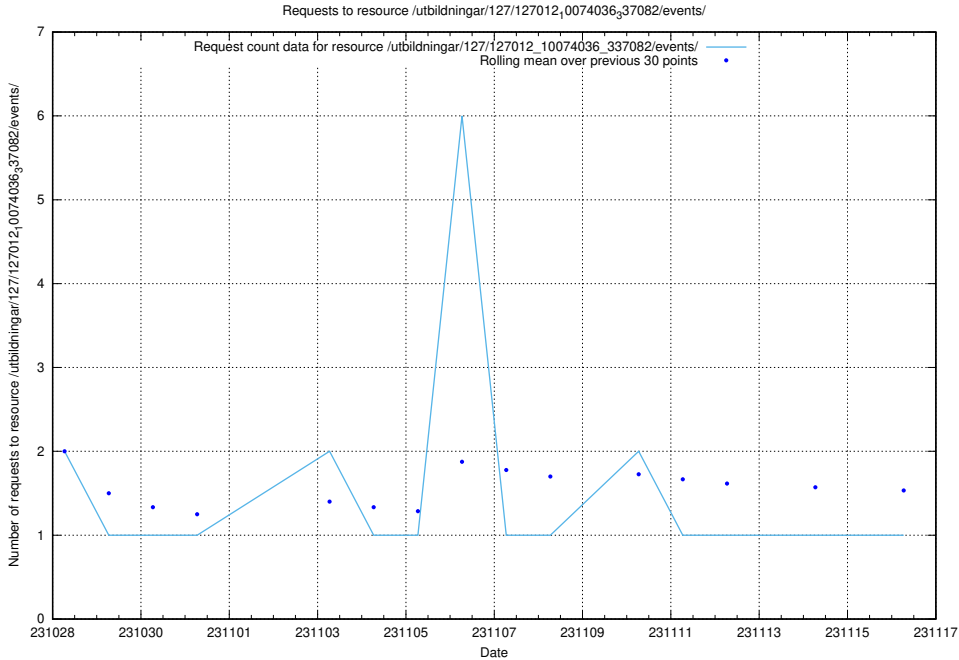

Here, we count the number of requests to resource /utbildningar/127/127012_10074036_337082/events/

5.4135 Usage of /utbildningar/126/126795_10073175_334956/events/

Here, we count the number of requests to resource /utbildningar/126/126795_10073175_334956/events/