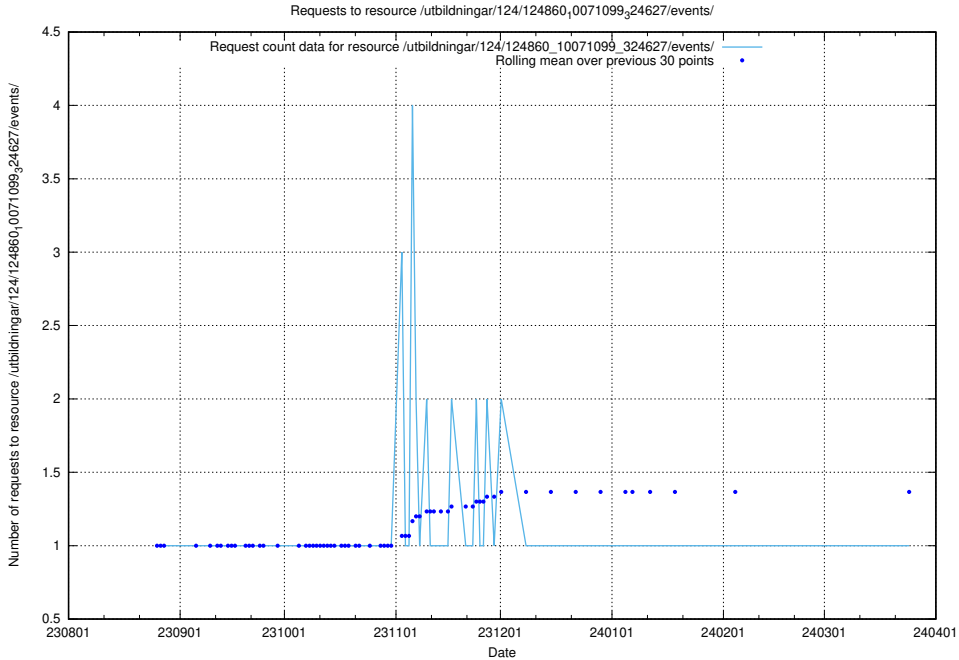

5.4658 Usage of /utbildningar/124/124860_10071099_324627/events/

Here, we count the number of requests to resource /utbildningar/124/124860_10071099_324627/events/