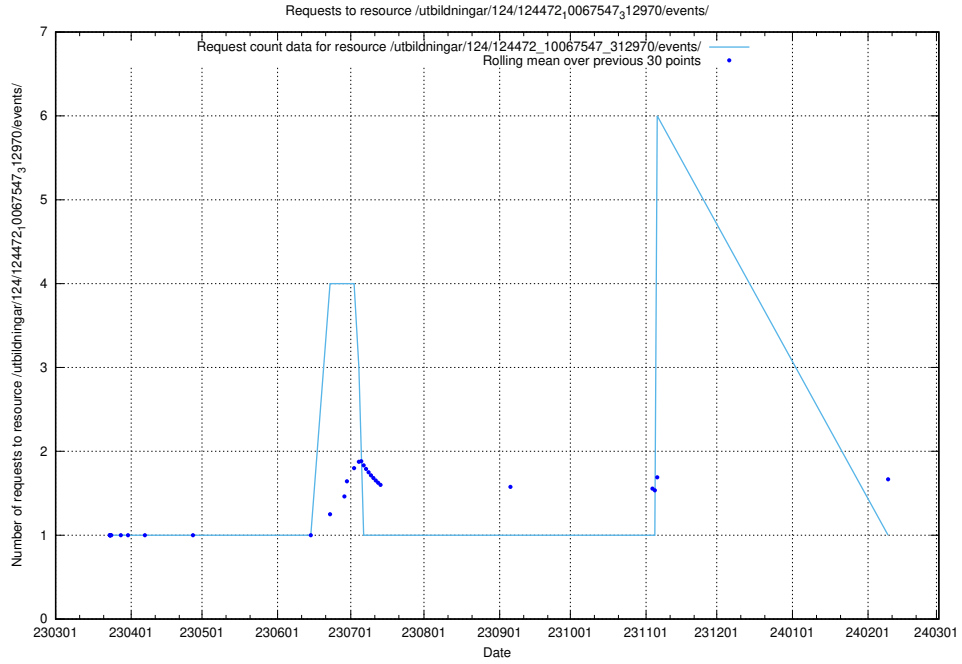

5.3076 Usage of /utbildningar/124/124472_10067547_312970/events/

Here, we count the number of requests to resource /utbildningar/124/124472_10067547_312970/events/