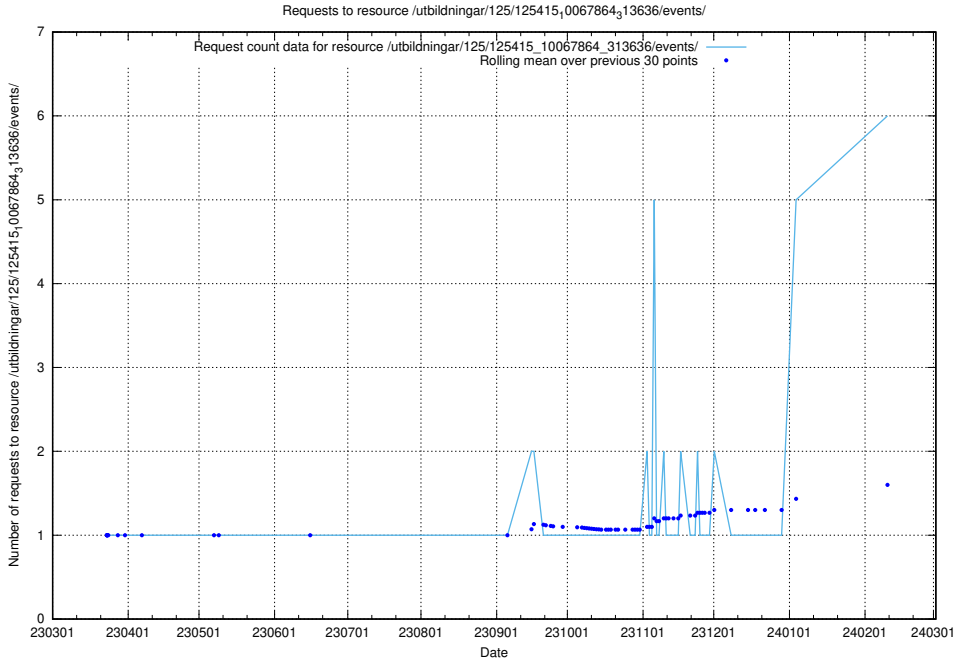

5.49 Usage of /utbildningar/125/125415_10067864_313636/events/

Here, we count the number of requests to resource /utbildningar/125/125415_10067864_313636/events/