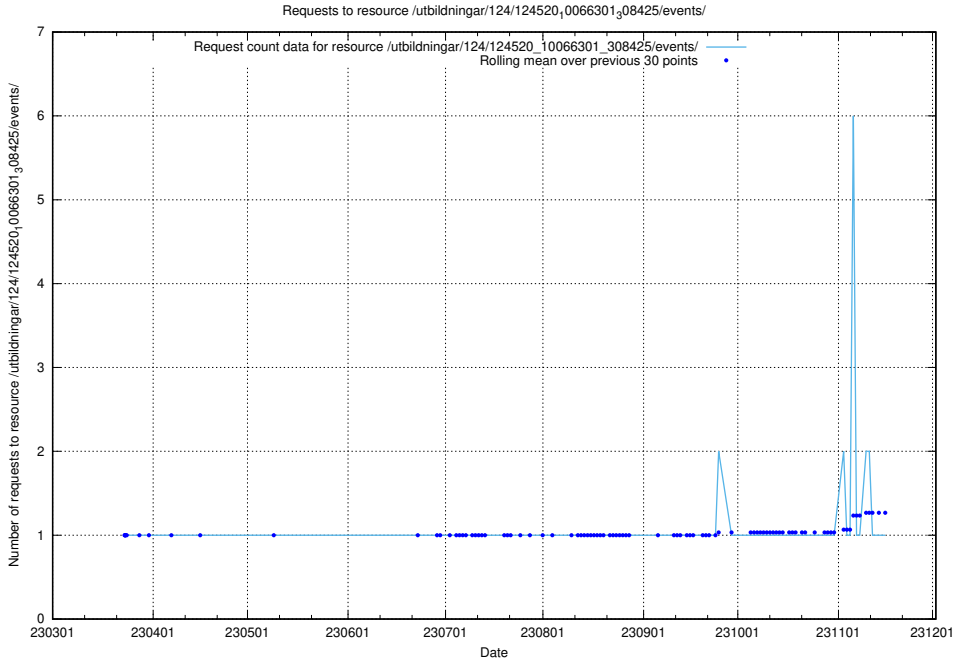

5.1226 Usage of /utbildningar/124/124520_10066301_308425/events/

Here, we count the number of requests to resource /utbildningar/124/124520_10066301_308425/events/