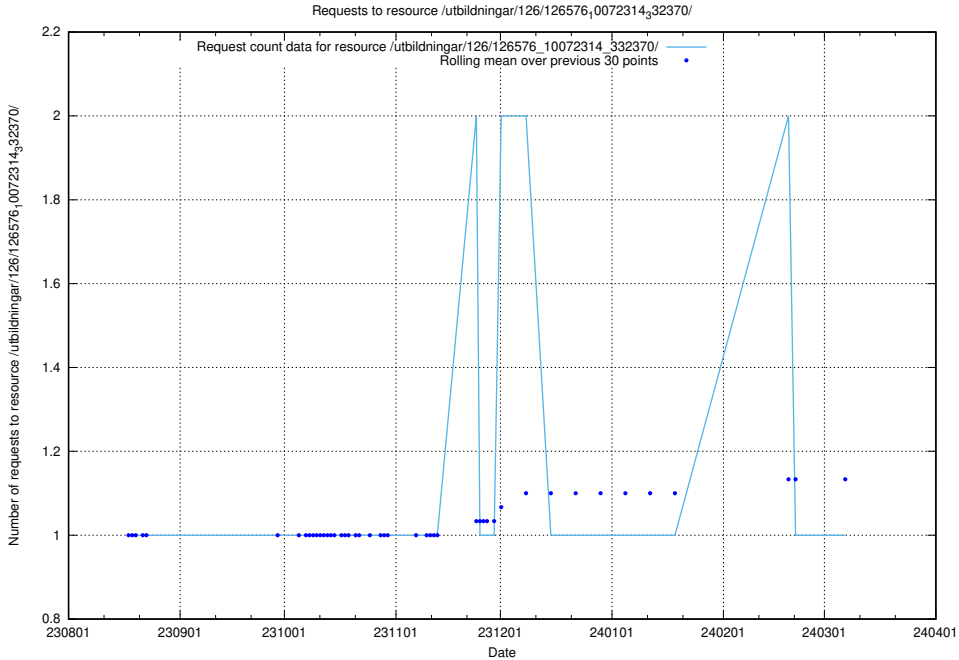

5.4719 Usage of /utbildningar/126/126576_10072314_332370/

Here, we count the number of requests to resource /utbildningar/126/126576_10072314_332370/.