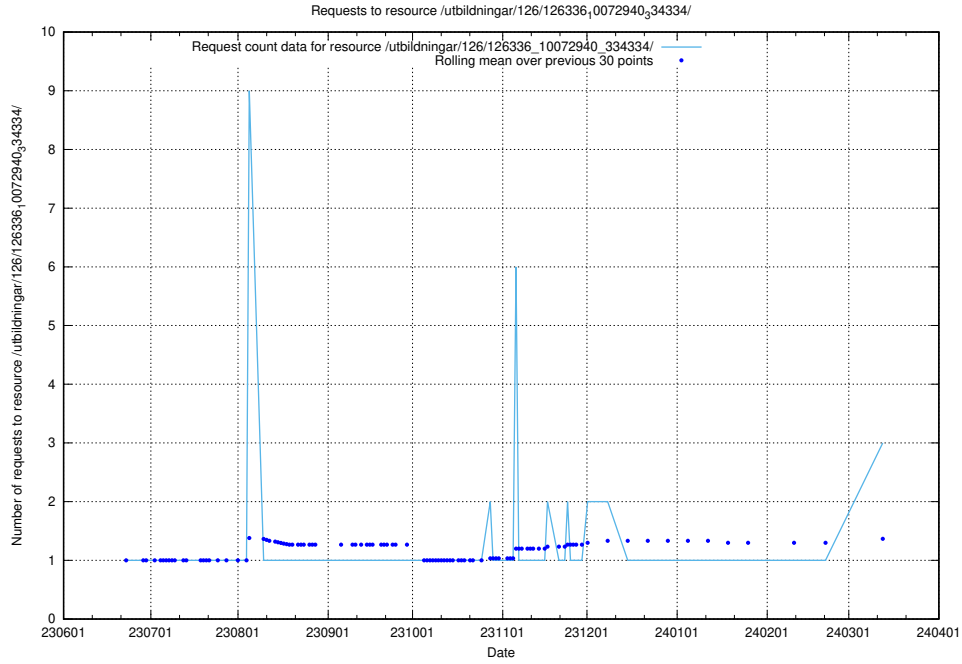

5.368 Usage of /utbildningar/126/126336_10072940_334334/

Here, we count the number of requests to resource /utbildningar/126/126336_10072940_334334/.