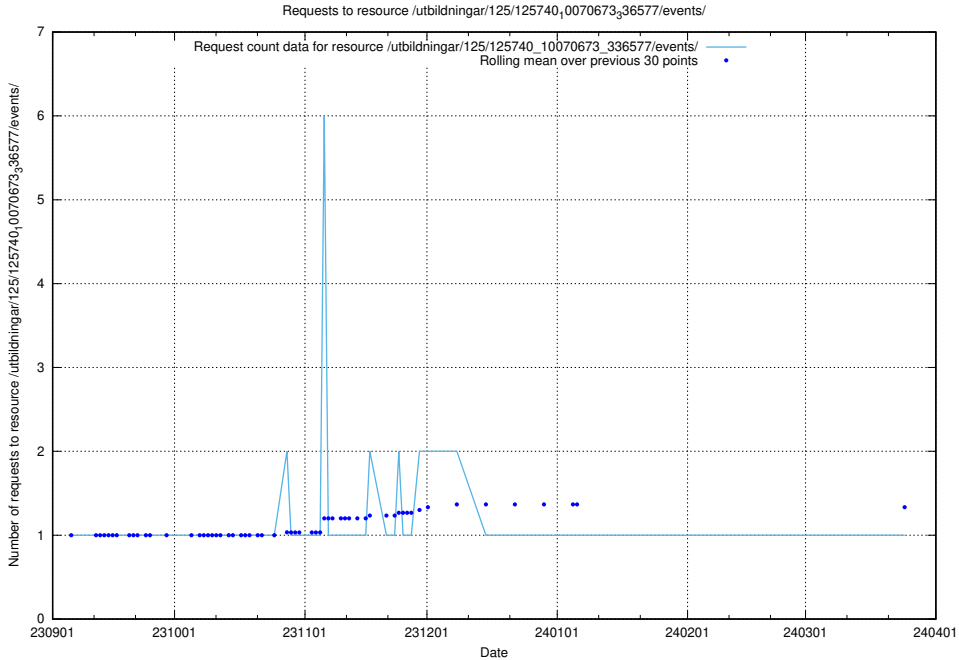

5.4620 Usage of /utbildningar/125/125740_10070673_336577/events/

Here, we count the number of requests to resource /utbildningar/125/125740_10070673_336577/events/