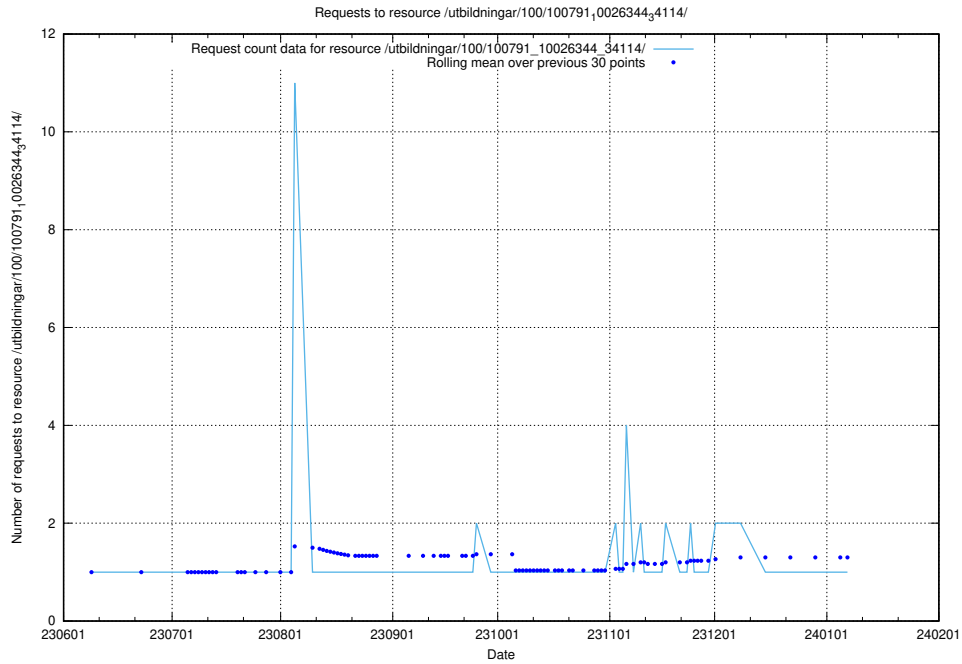

5.5851 Usage of /utbildningar/100/100791_10026344_34114/

Here, we count the number of requests to resource /utbildningar/100/100791_10026344_34114/.