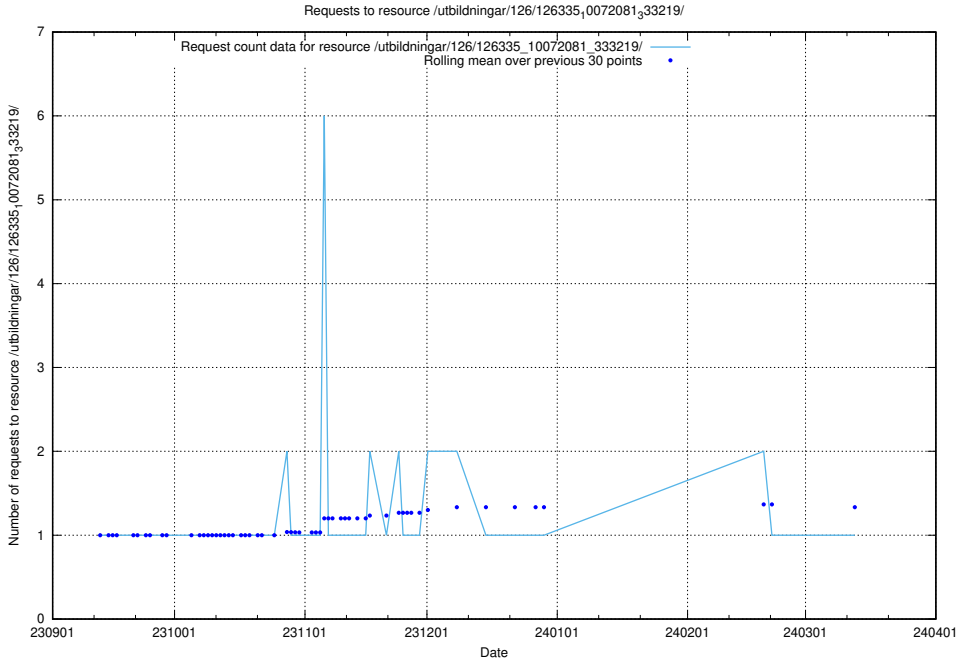

5.4538 Usage of /utbildningar/126/126335_10072081_333219/

Here, we count the number of requests to resource /utbildningar/126/126335_10072081_333219/.