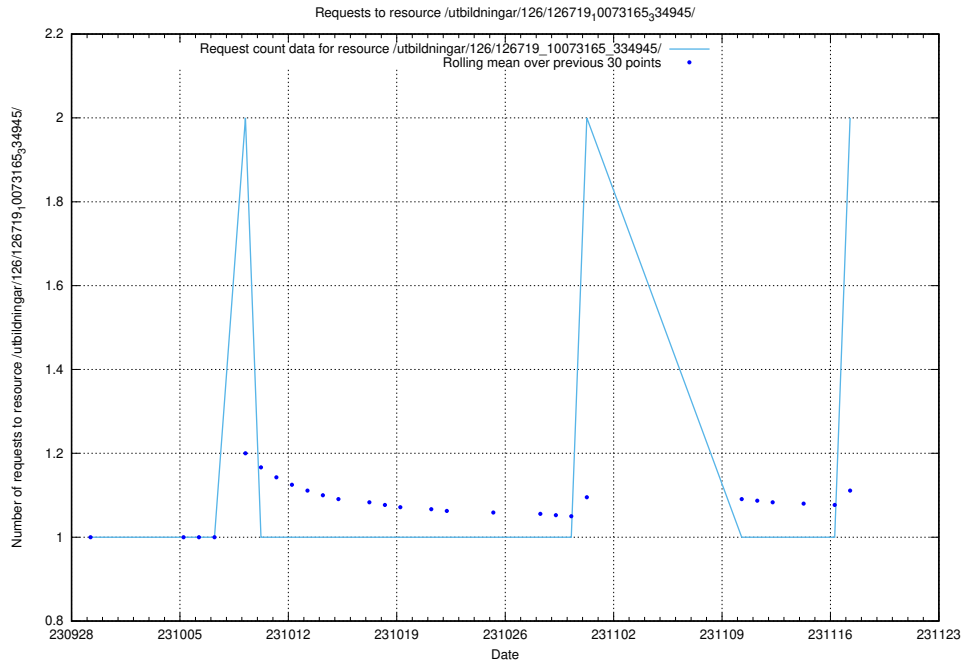

5.687 Usage of /utbildningar/126/126719_10073165_334945/

Here, we count the number of requests to resource /utbildningar/126/126719_10073165_334945/.