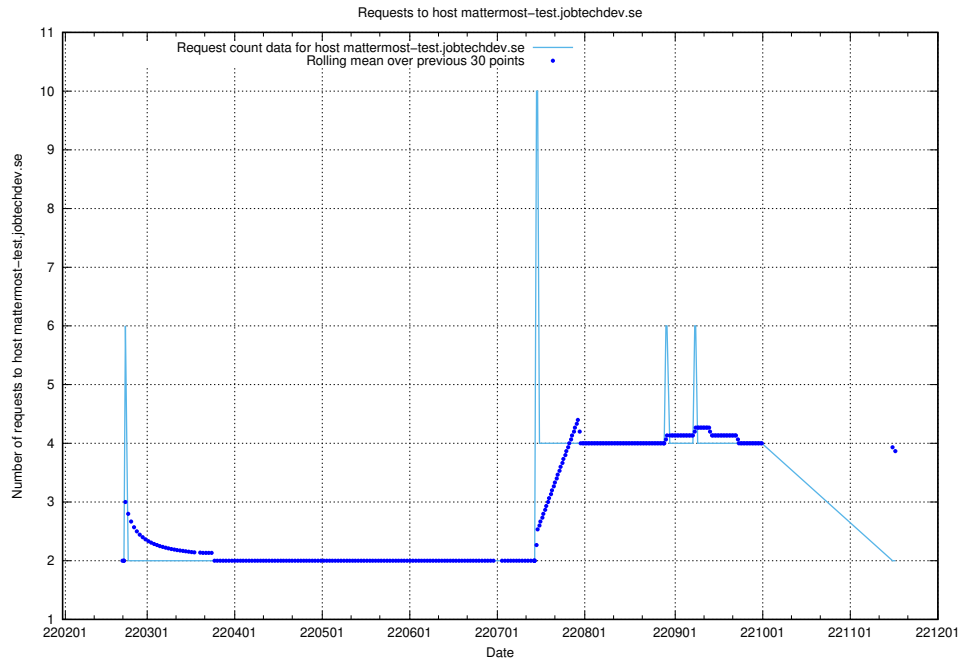

7.521 Usage of mattermost-test.jobtechdev.se

Here, we count the number of requests to host mattermost-test.jobtechdev.se.