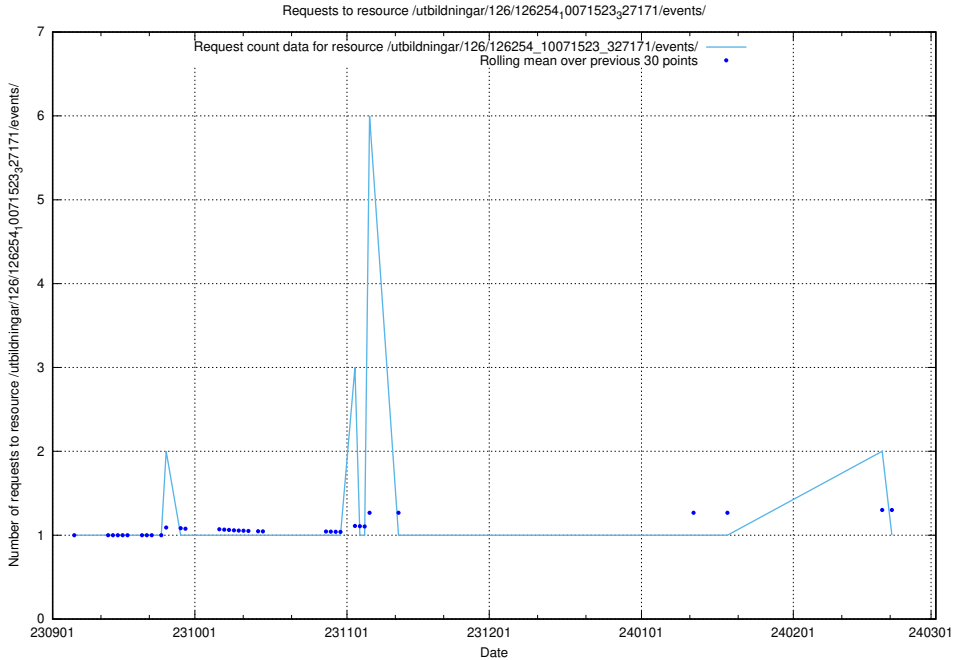

Here, we count the number of requests to resource /utbildningar/126/126254_10071523_327171/events/

5.4615 Usage of /utbildningar/126/126254_10071523_327171/

Here, we count the number of requests to resource /utbildningar/126/126254_10071523_327171/.