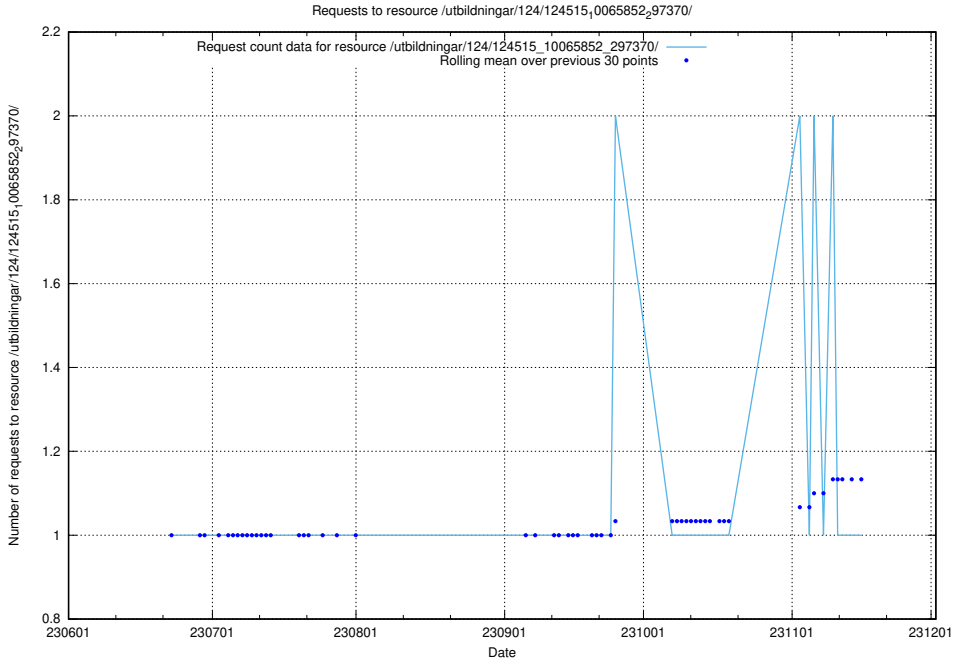

5.5718 Usage of /utbildningar/124/124515_10065852_297370/

Here, we count the number of requests to resource /utbildningar/124/124515_10065852_297370/.