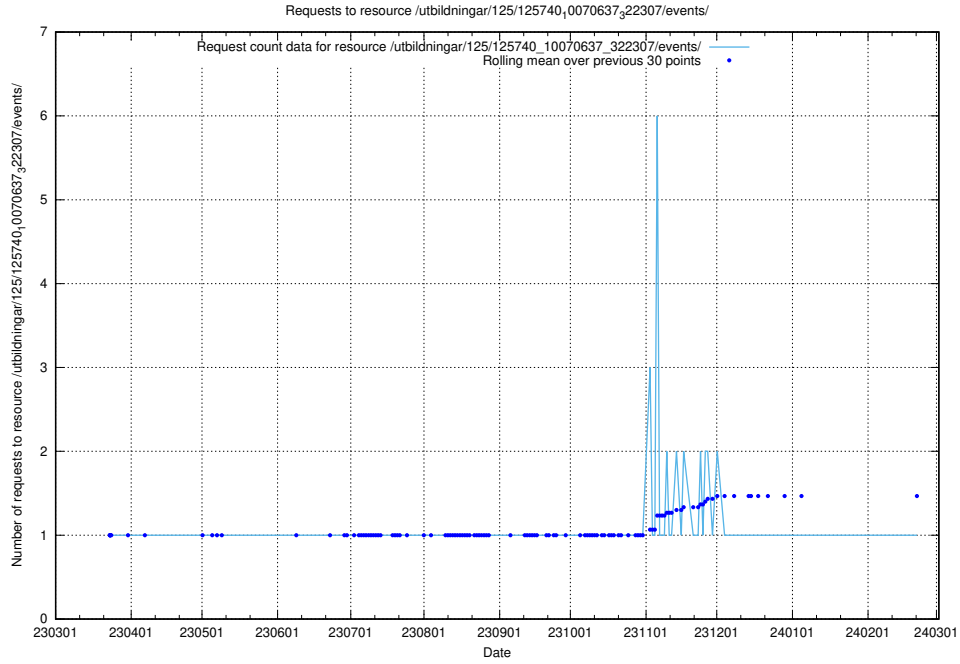

5.985 Usage of /utbildningar/125/125740_10070637_322307/events/

Here, we count the number of requests to resource /utbildningar/125/125740_10070637_322307/events/