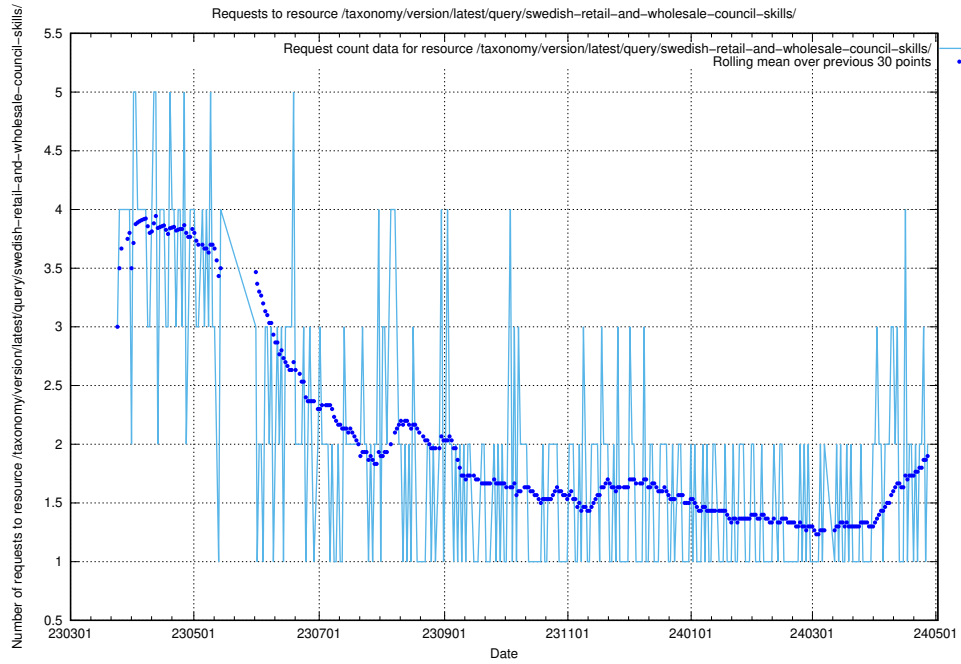

5.854 Usage of /taxonomy/version/latest/query/swedish-retail-and-wholesale-council-skills/

Here, we count the number of requests to resource /taxonomy/version/latest/query/swedish-retail-and-wholesale-council-skills/.