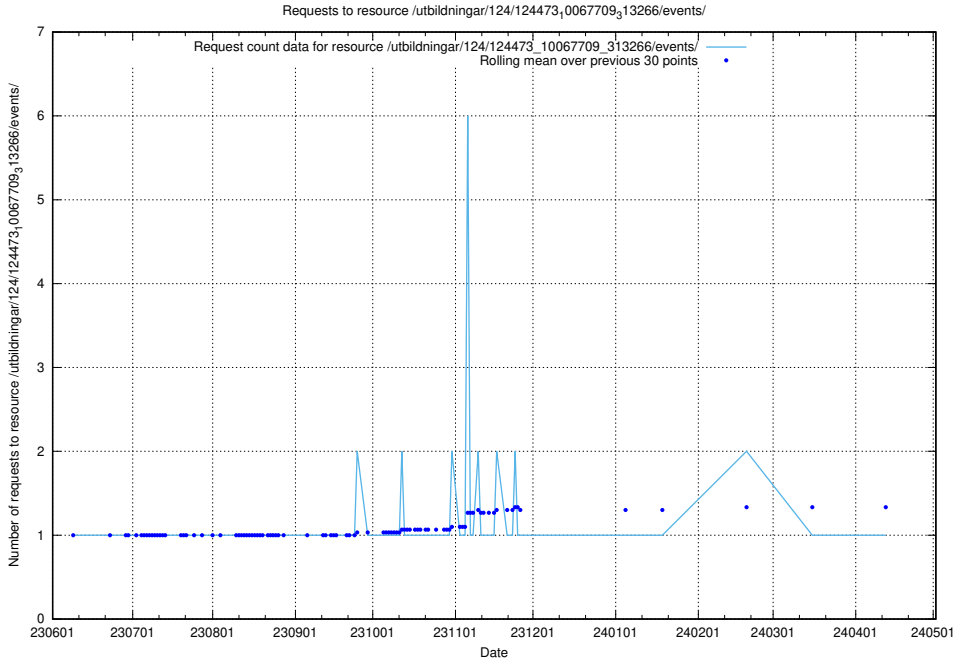

5.5846 Usage of /utbildningar/124/124473_10067709_313266/events/

Here, we count the number of requests to resource /utbildningar/124/124473_10067709_313266/events/