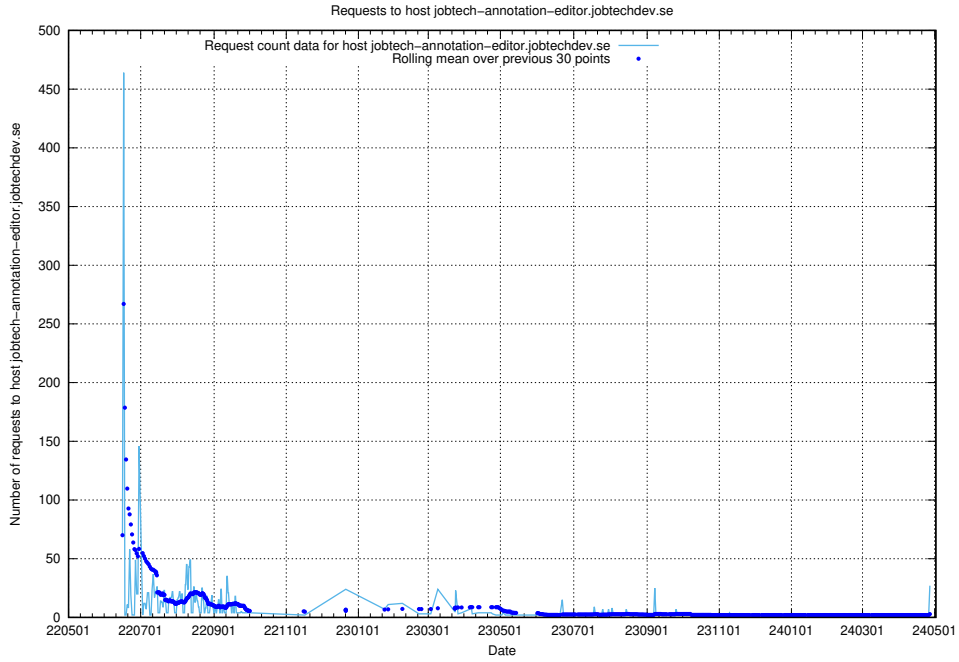

7.32 Usage of `jobtech-annotation-editor.jobtechdev.se`

Here, we count the number of requests to host `jobtech-annotation-editor.jobtechdev.se`.