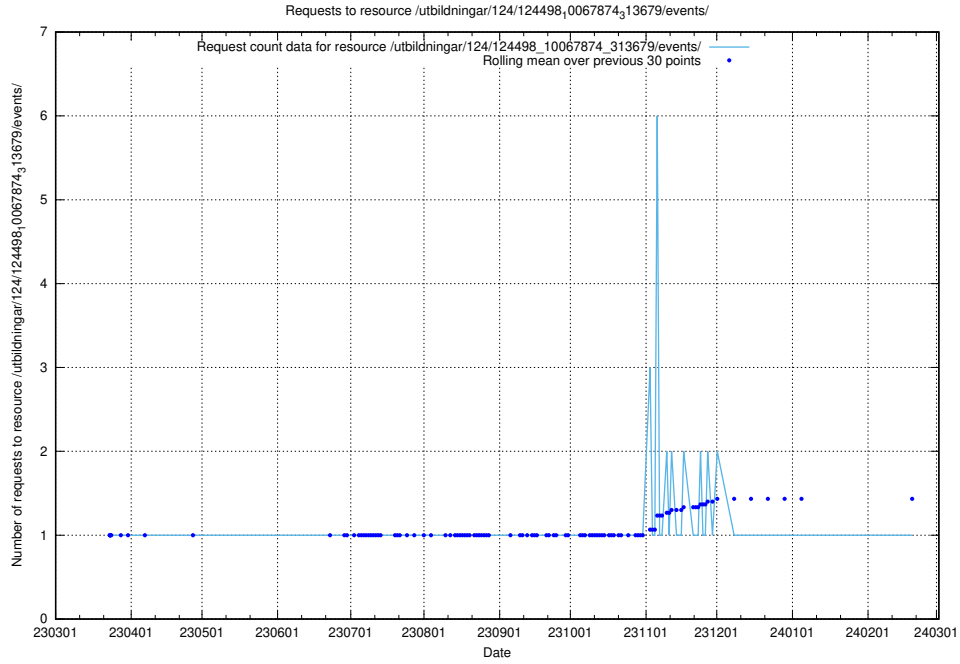

Here, we count the number of requests to resource /taxonomy/version/10/query/occupations/.

5.2574 Usage of /utbildningar/124/124498_10067874_313679/events/

Here, we count the number of requests to resource /utbildningar/124/124498_10067874_313679/events/