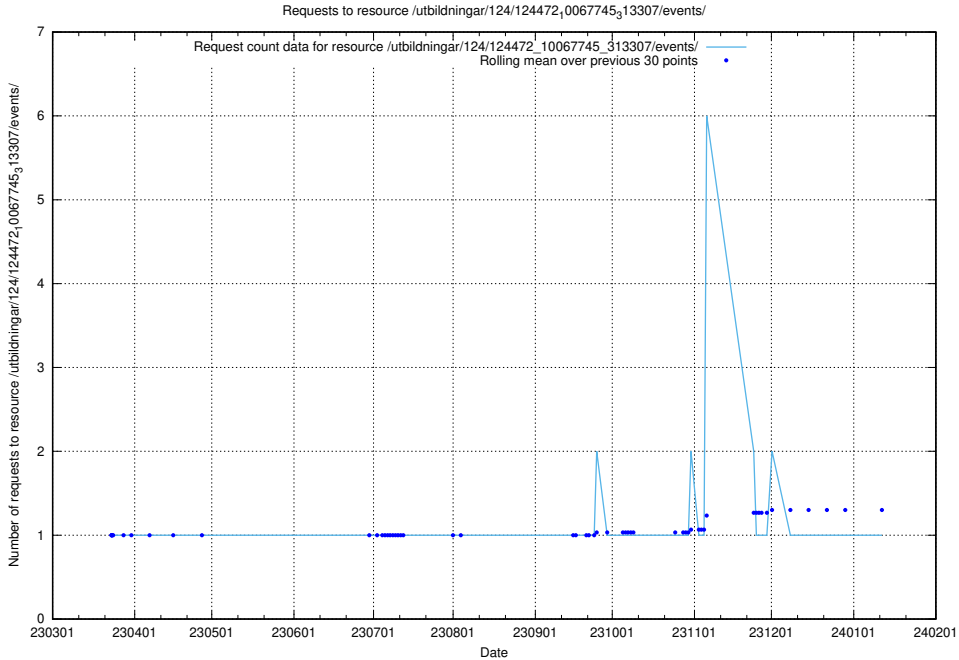

Here, we count the number of requests to resource /utbildningar/utb_emil/127/127057_10073950_336875/

5.2951 Usage of /utbildningar/124/124472_10067745_313307/events/

Here, we count the number of requests to resource /utbildningar/124/124472_10067745_313307/events/