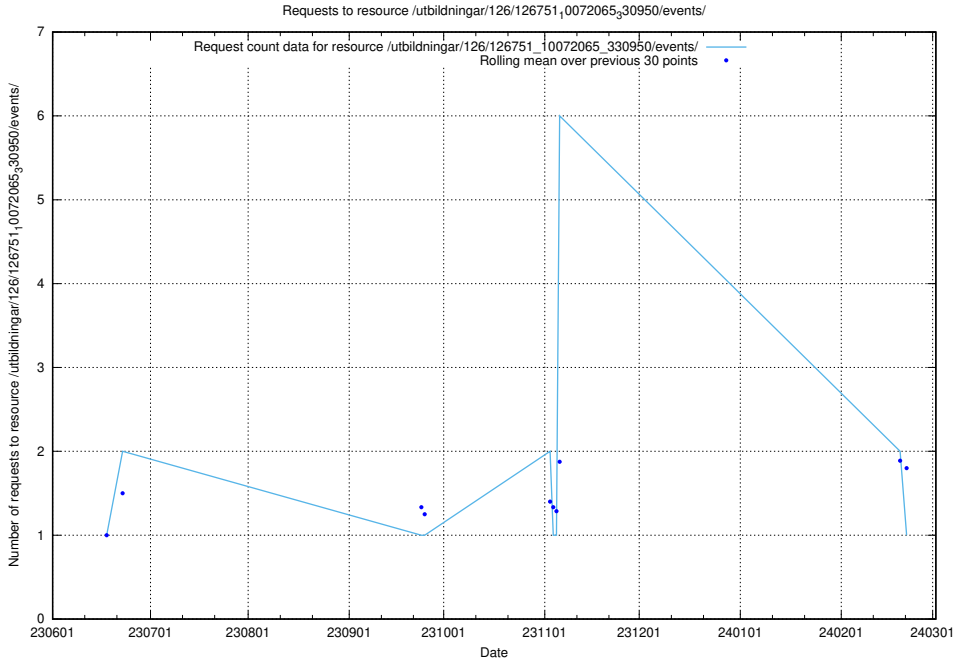

5.5802 Usage of /utbildningar/126/126751_10072065_330950/events/

Here, we count the number of requests to resource /utbildningar/126/126751_10072065_330950/events/