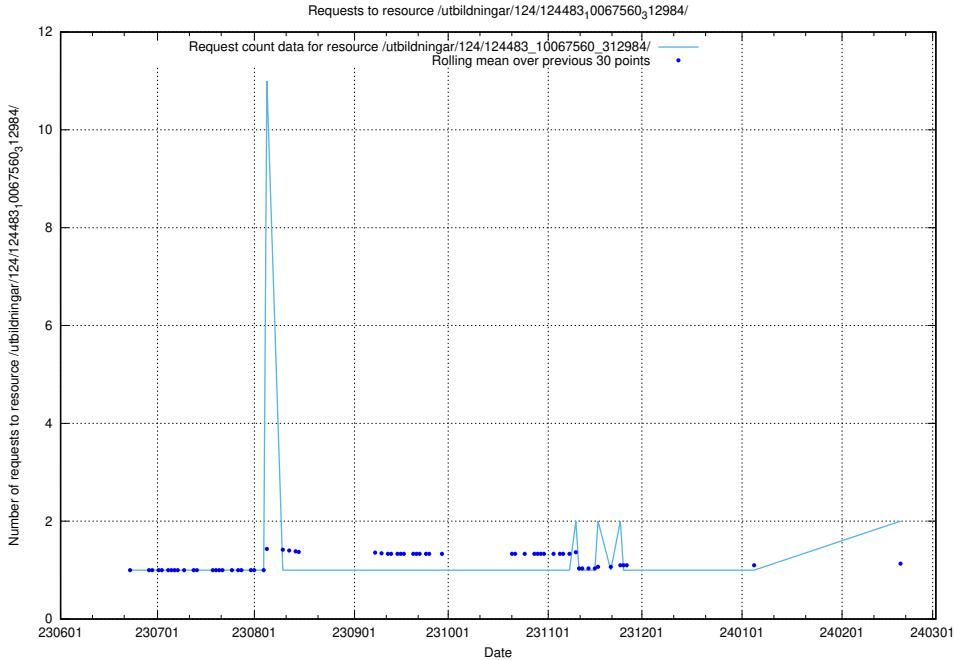

5.812 Usage of /utbildningar/124/124483_10067560_312984/

Here, we count the number of requests to resource /utbildningar/124/124483_10067560_312984/.