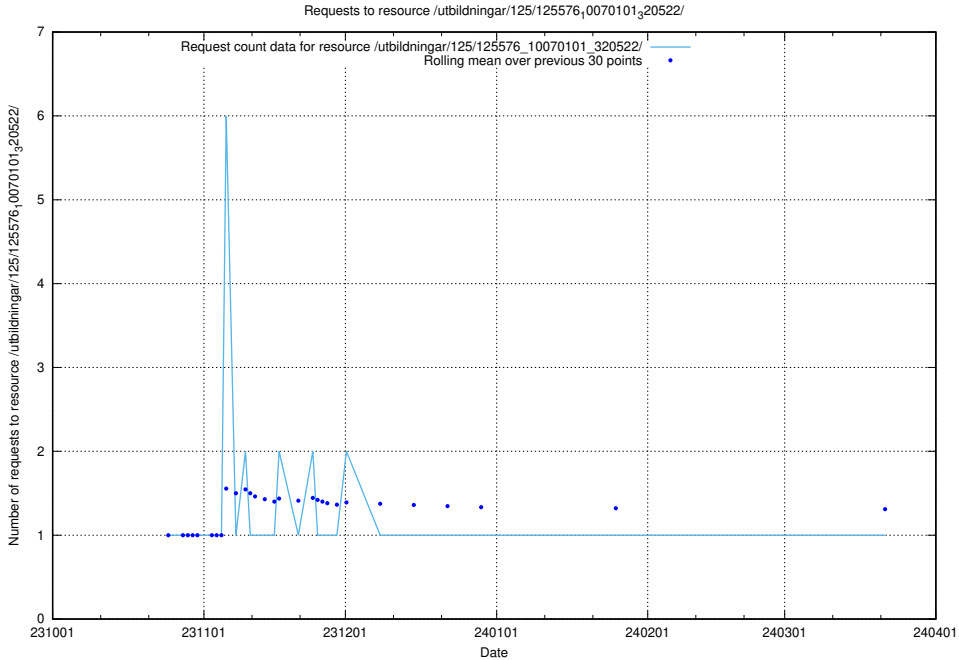

5.4172 Usage of /utbildningar/125/125576_10070101_320522/

Here, we count the number of requests to resource /utbildningar/125/125576_10070101_320522/.