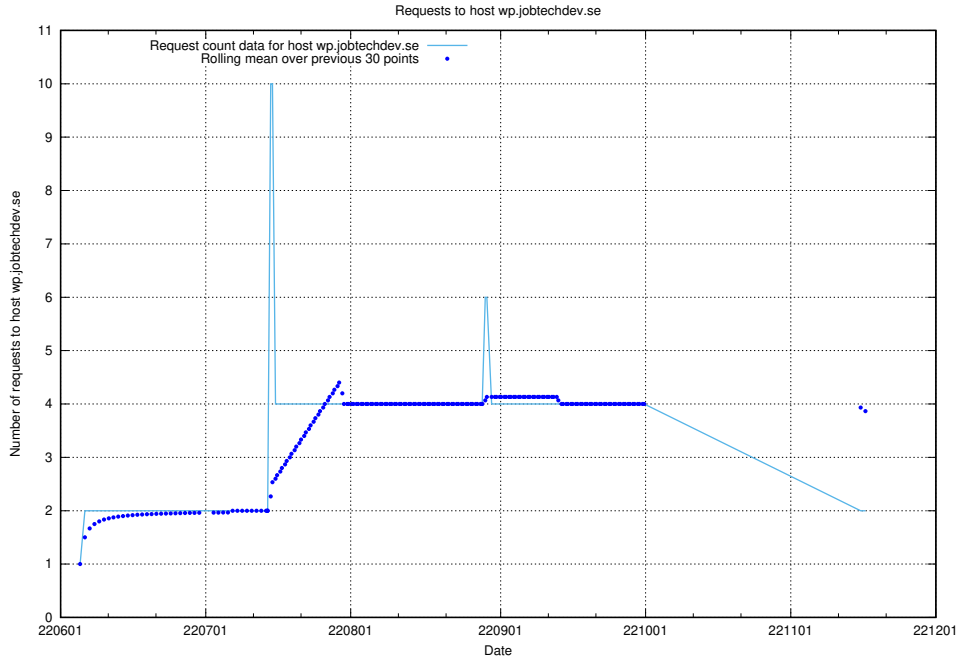

7.408 Usage of wp.jobtechdev.se

Here, we count the number of requests to host wp.jobtechdev.se.