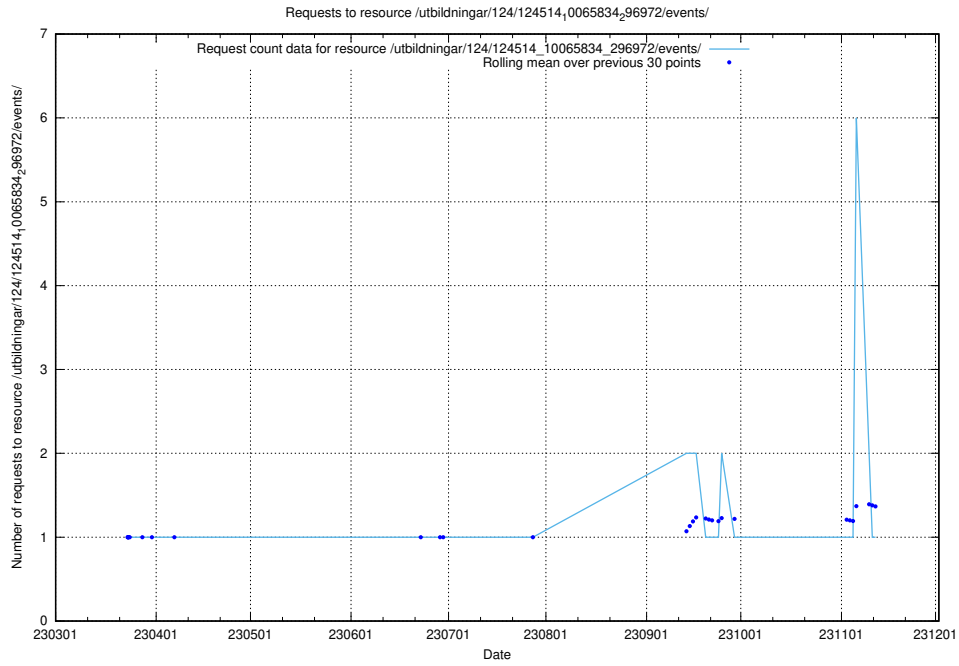

5.2046 Usage of /utbildningar/124/124514_10065834_296972/events/

Here, we count the number of requests to resource /utbildningar/124/124514_10065834_296972/events/