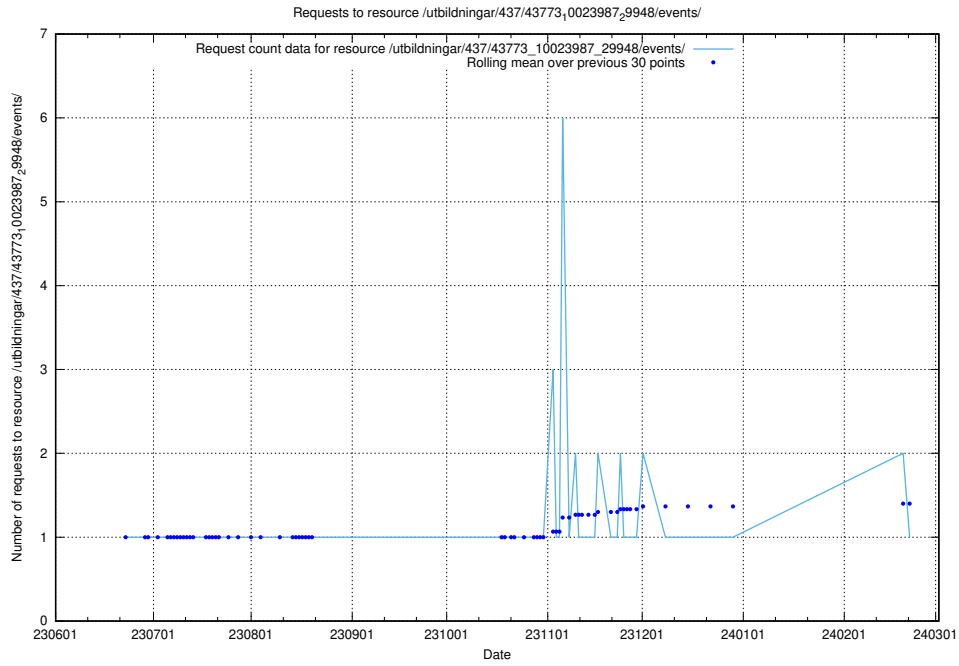

Here, we count the number of requests to resource /utbildningar/437/43791_10024053_32247/.

5.5522 Usage of /utbildningar/437/43773_10023987_29948/events/

Here, we count the number of requests to resource /utbildningar/437/43773_10023987_29948/events/.