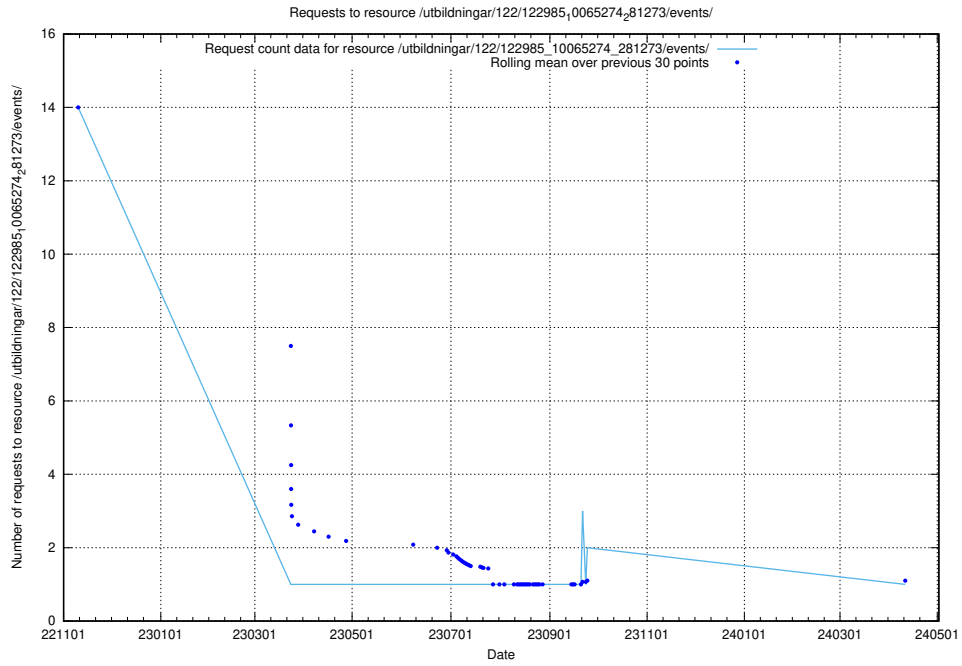

5.6162 Usage of /utbildningar/122/122985_10065274_281273/events/

Here, we count the number of requests to resource /utbildningar/122/122985_10065274_281273/events/