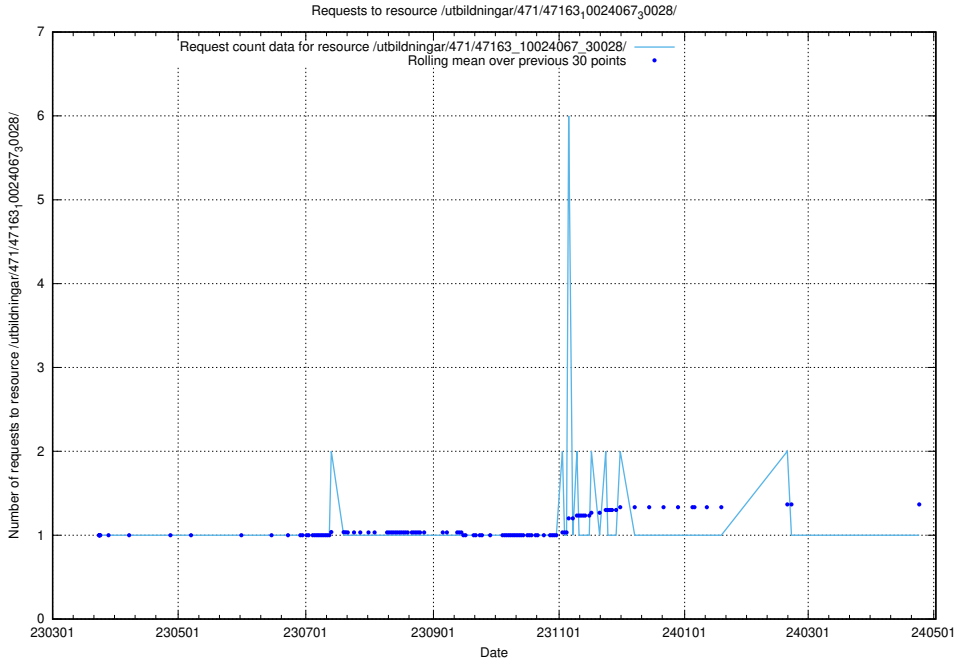

5.6254 Usage of /utbildningar/471/47163_10024067_30028/

Here, we count the number of requests to resource /utbildningar/471/47163_10024067_30028/.