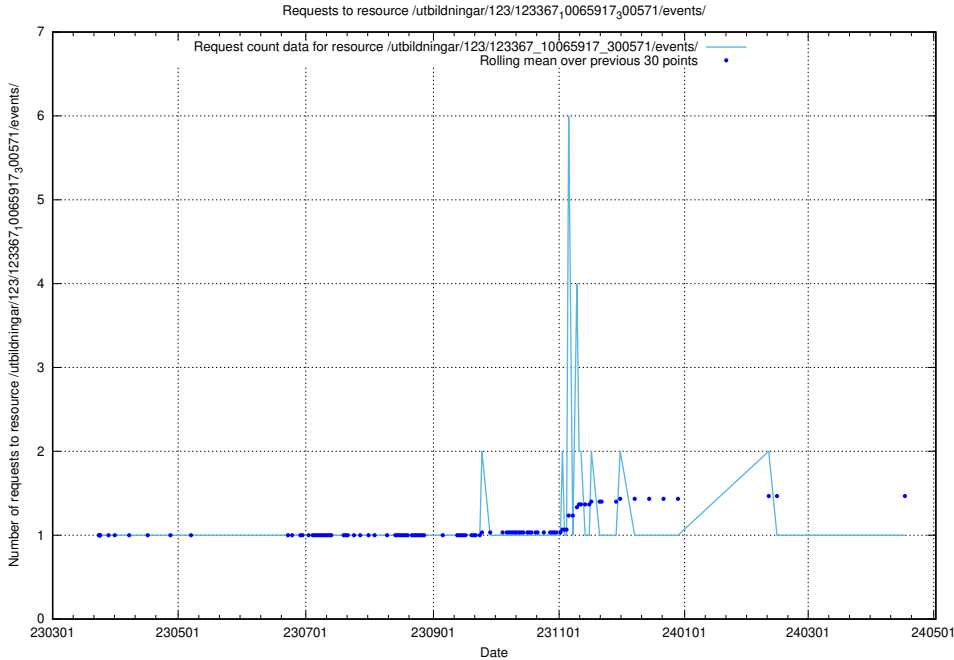

Here, we count the number of requests to resource /taxonomy/version/3/query/employment-type-concepts/.

5.4591 Usage of /utbildningar/123/123367_10065917_300571/events/

Here, we count the number of requests to resource /utbildningar/123/123367_10065917_300571/events/