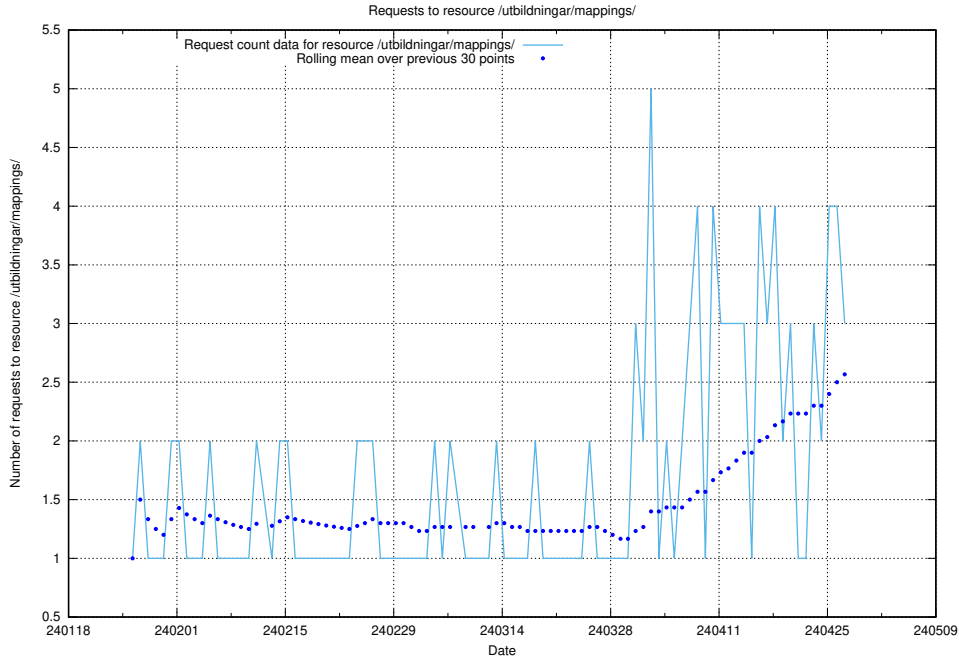

5.304 Usage of /utbildningar/mappings/

Here, we count the number of requests to resource /utbildningar/mappings/.