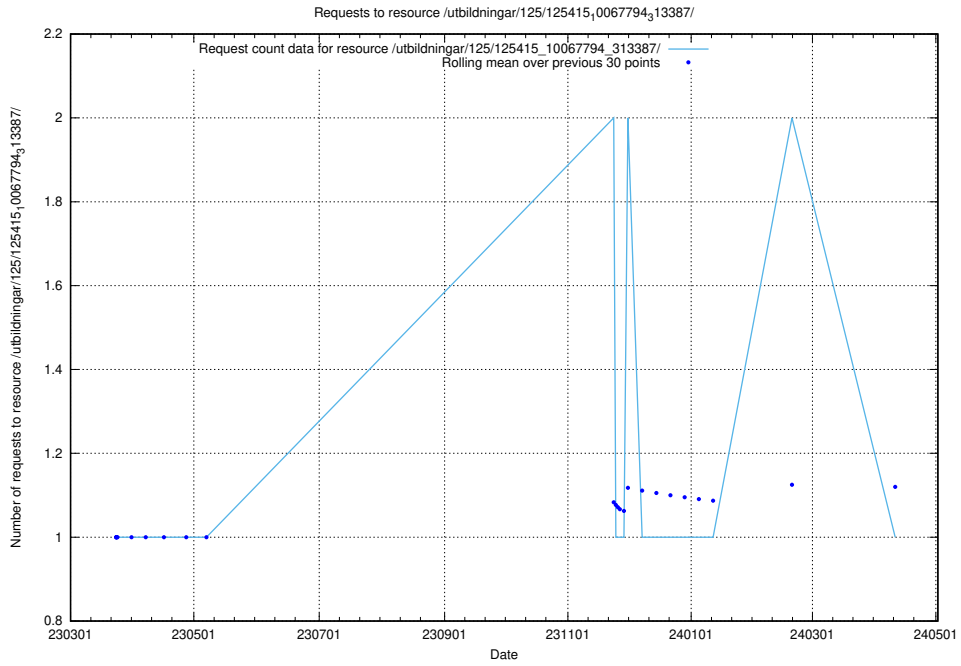

5.1083 Usage of /utbildningar/125/125415_10067794_313387/

Here, we count the number of requests to resource /utbildningar/125/125415_10067794_313387/.