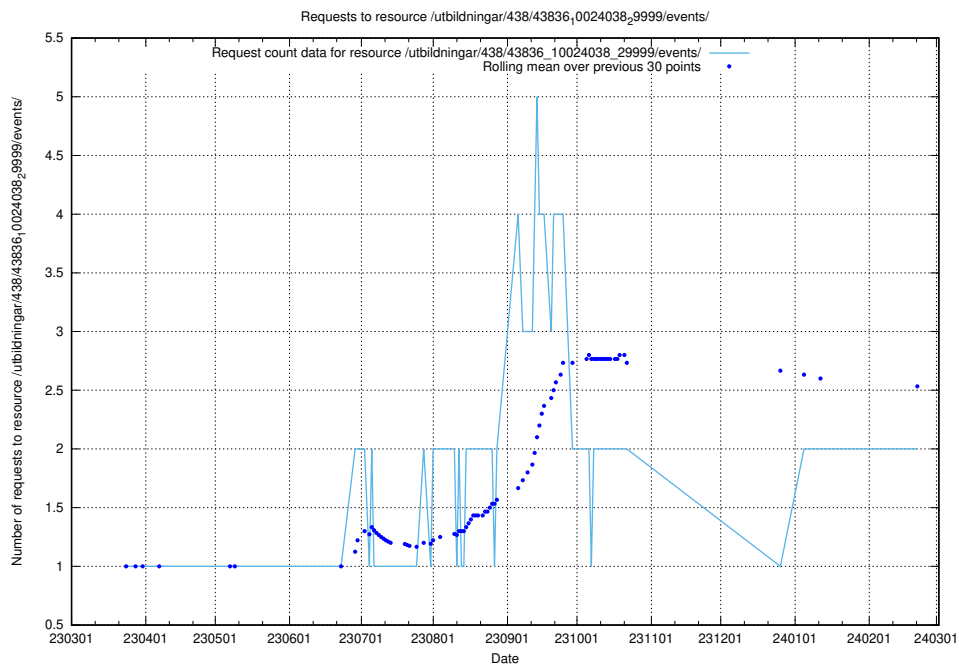

5.901 Usage of /utbildningar/438/43836_10024038_29999/events/

Here, we count the number of requests to resource /utbildningar/438/43836_10024038_29999/events/.

5.902 Usage of /utbildningar/438/43817_10024102_314300/events/