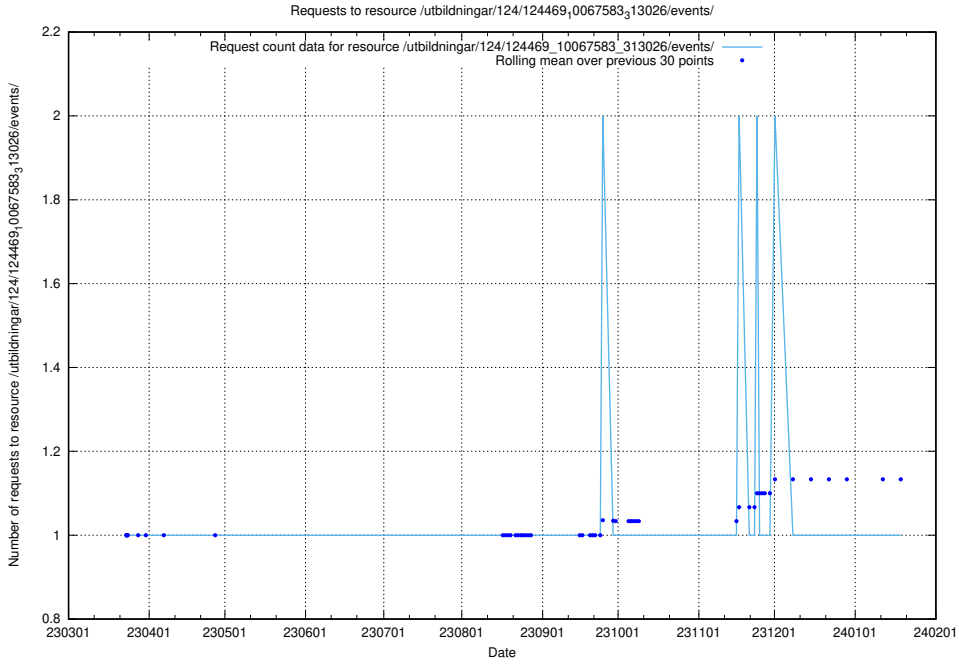

5.3230 Usage of /utbildningar/124/124469_10067583_313026/events/

Here, we count the number of requests to resource /utbildningar/124/124469_10067583_313026/events/