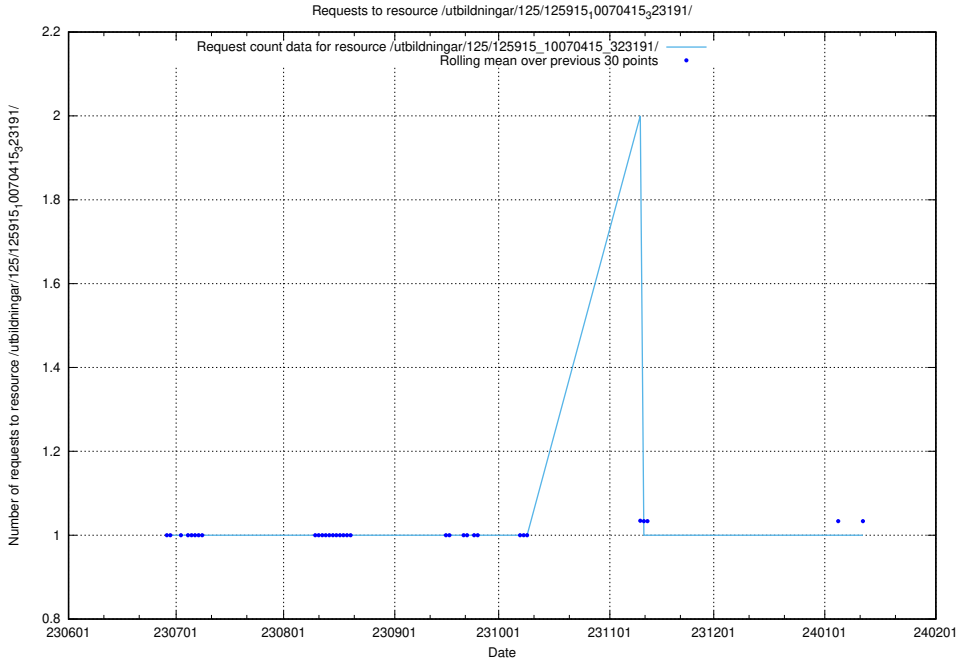

5.5413 Usage of /utbildningar/125/125915_10070415_323191/

Here, we count the number of requests to resource /utbildningar/125/125915_10070415_323191/.