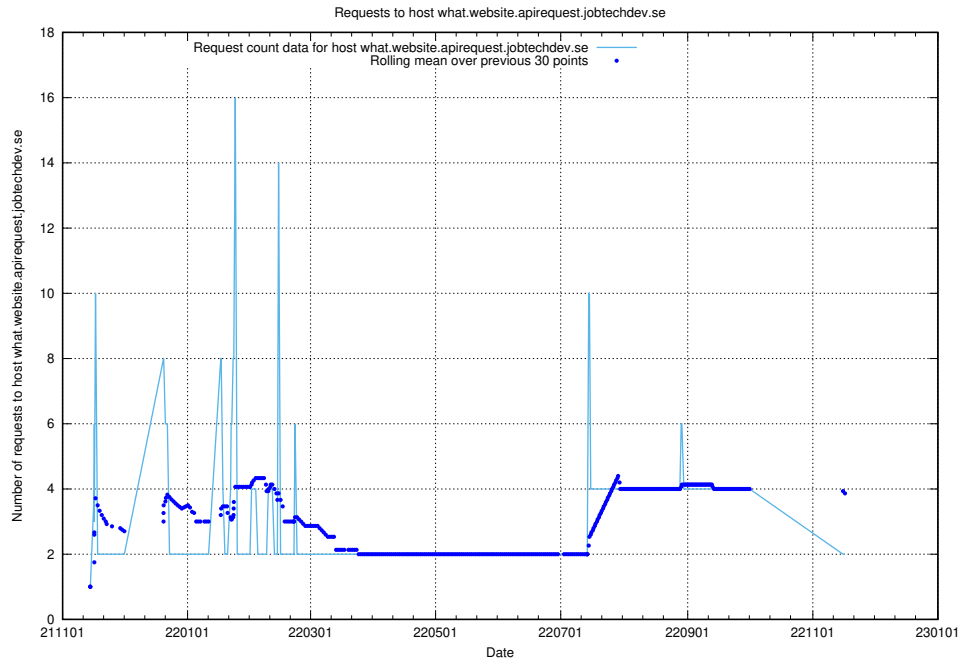

7.541 Usage of what.website.apirequest.jobtechdev.se

Here, we count the number of requests to host what.website.apirequest.jobtechdev.se.