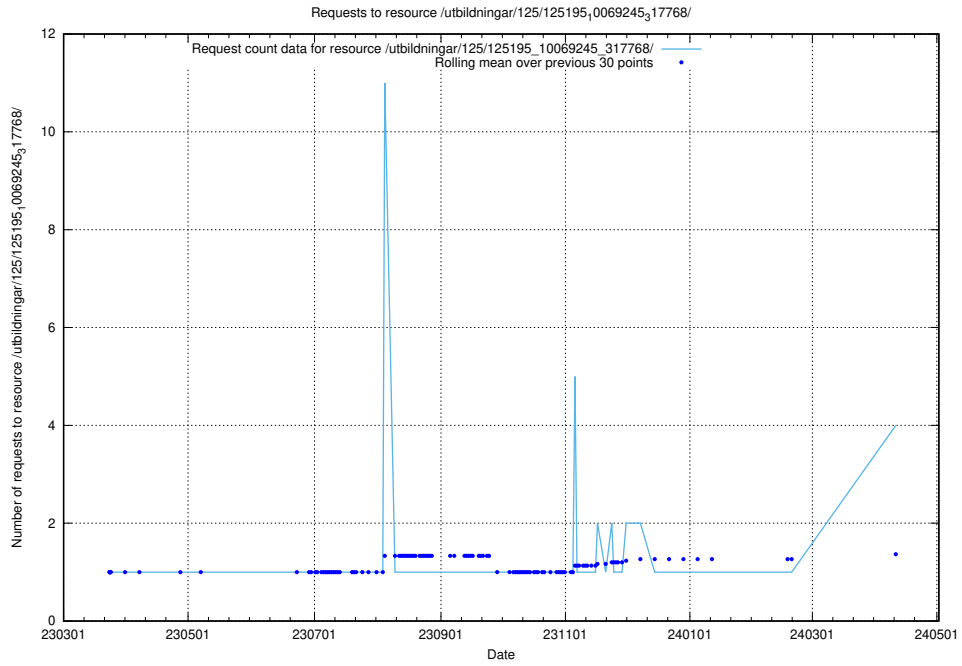

5.159 Usage of /utbildningar/125/125195_10069245_317768/

Here, we count the number of requests to resource /utbildningar/125/125195_10069245_317768/.