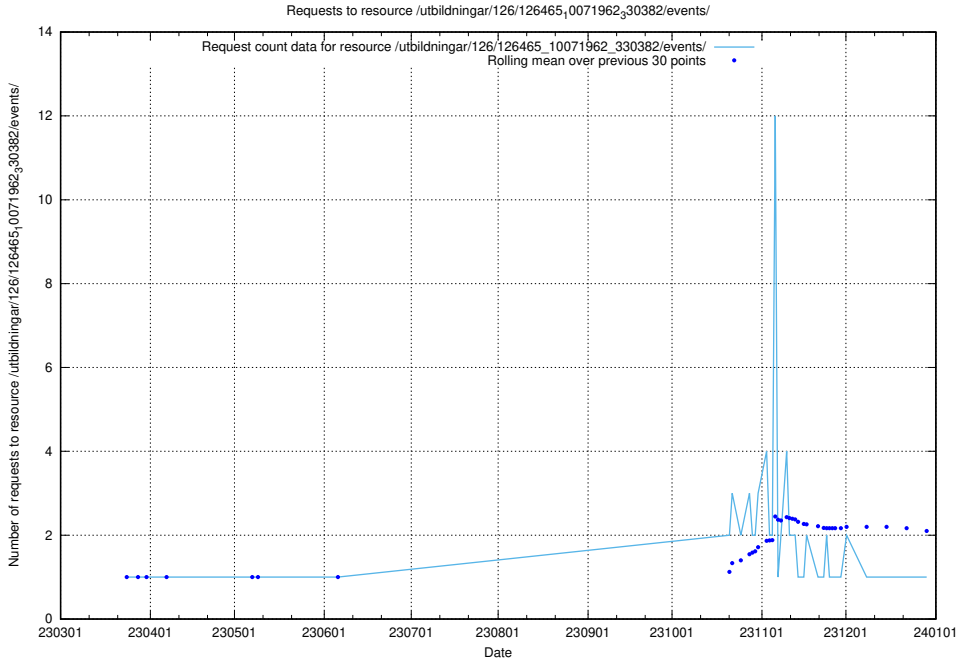

5.6144 Usage of /utbildningar/126/126465_10071962_330382/events/

Here, we count the number of requests to resource /utbildningar/126/126465_10071962_330382/events/