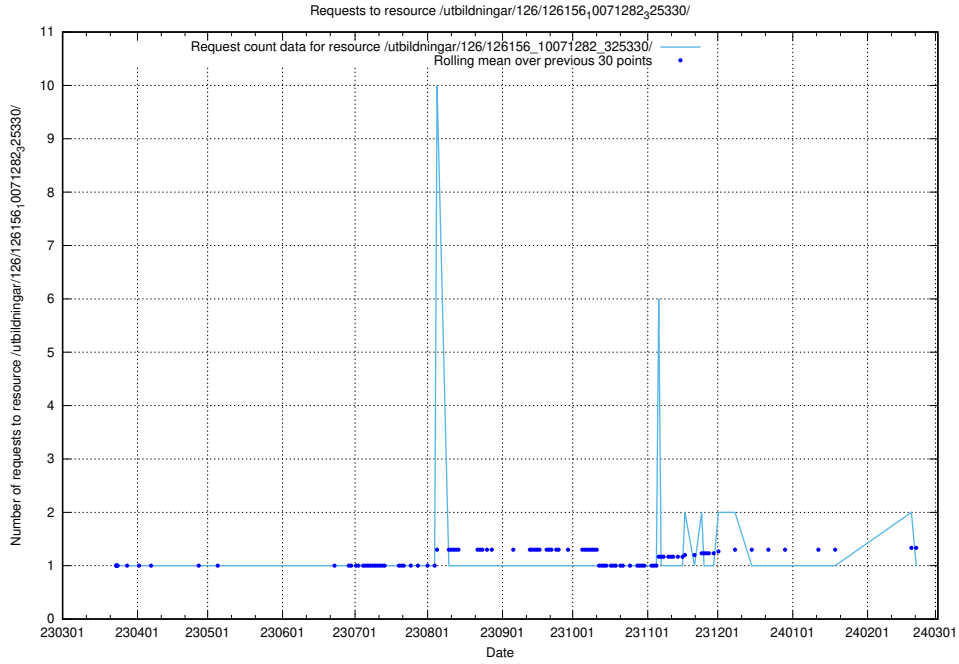

5.6369 Usage of /utbildningar/126/126156_10071282_325330/

Here, we count the number of requests to resource /utbildningar/126/126156_10071282_325330/.