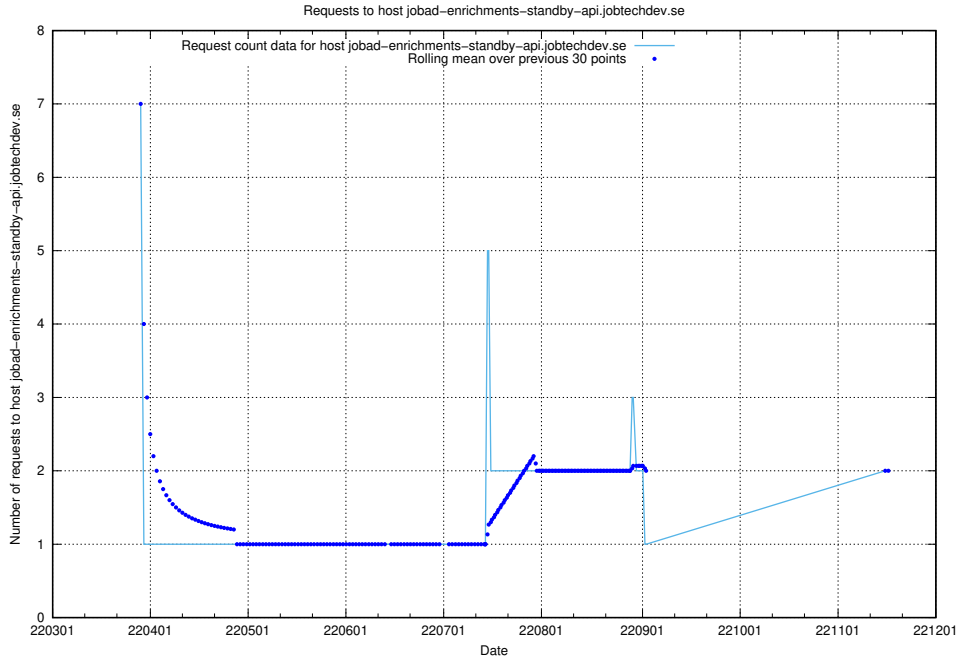

7.480 Usage of jobad-enrichments-standby-api.jobtechdev.se

Here, we count the number of requests to host jobad-enrichments-standby-api.jobtechdev.se.