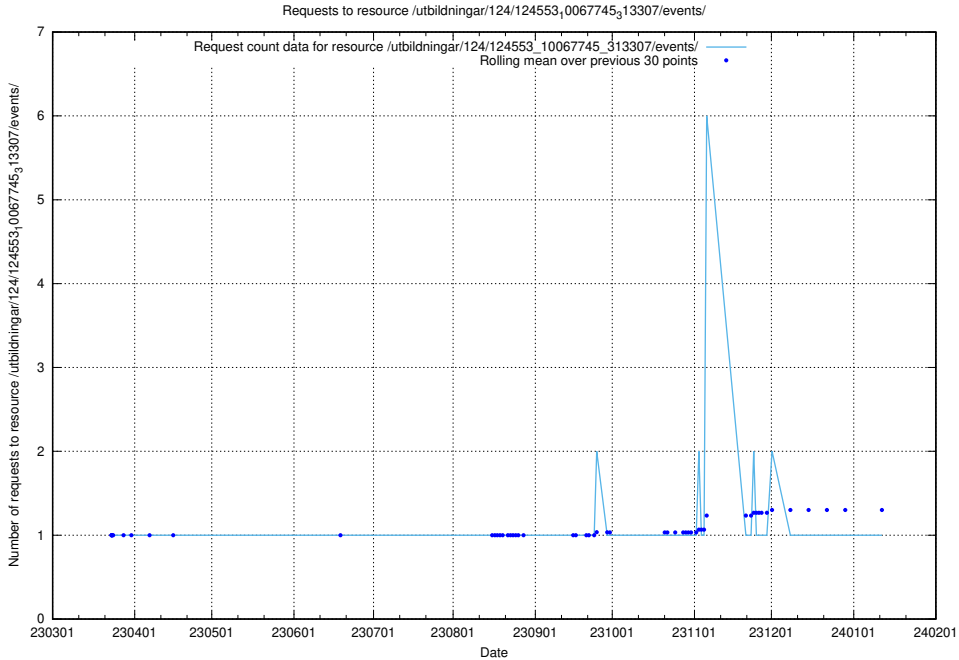

5.1188 Usage of /utbildningar/124/124553_10067745_313307/events/

Here, we count the number of requests to resource /utbildningar/124/124553_10067745_313307/events/

5.1189 Usage of /utbildningar/124/124553_10067745_313307/