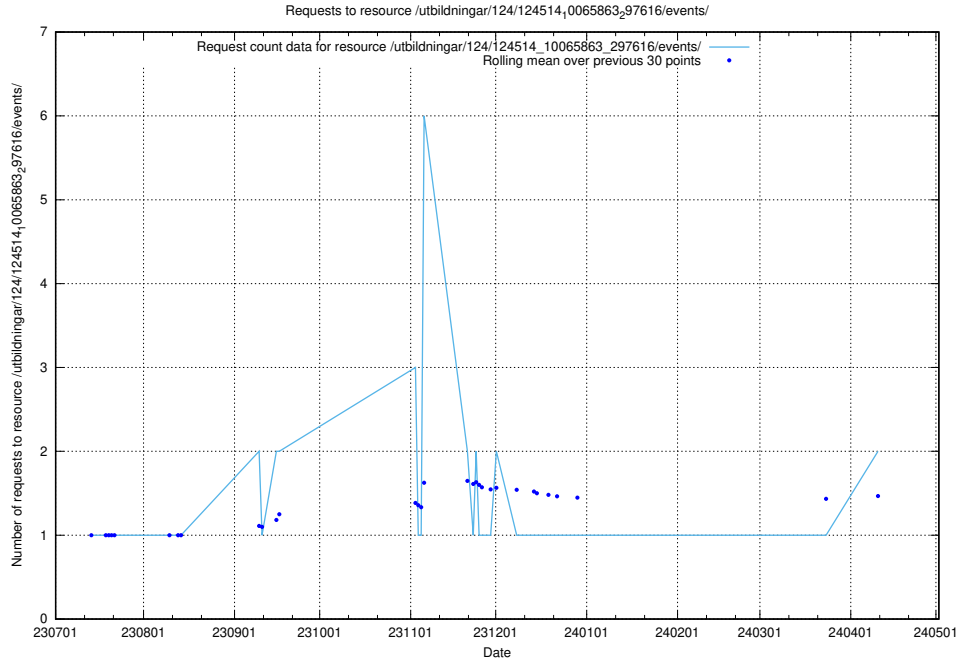

5.751 Usage of /utbildningar/124/124514_10065863_297616/events/

Here, we count the number of requests to resource /utbildningar/124/124514_10065863_297616/events/