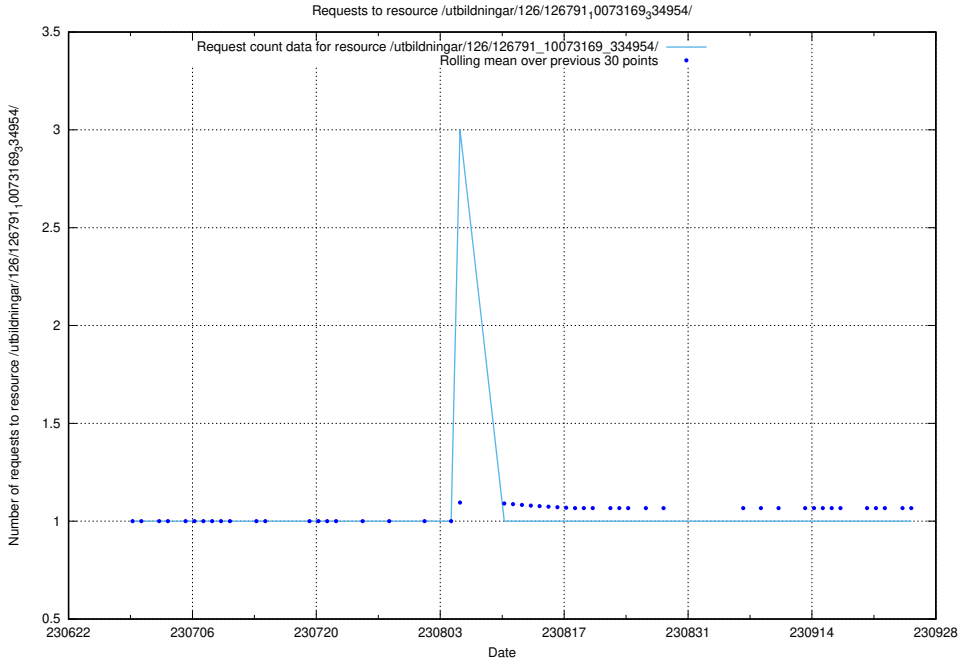

5.5394 Usage of /utbildningar/126/126791_10073169_334954/

Here, we count the number of requests to resource /utbildningar/126/126791_10073169_334954/.