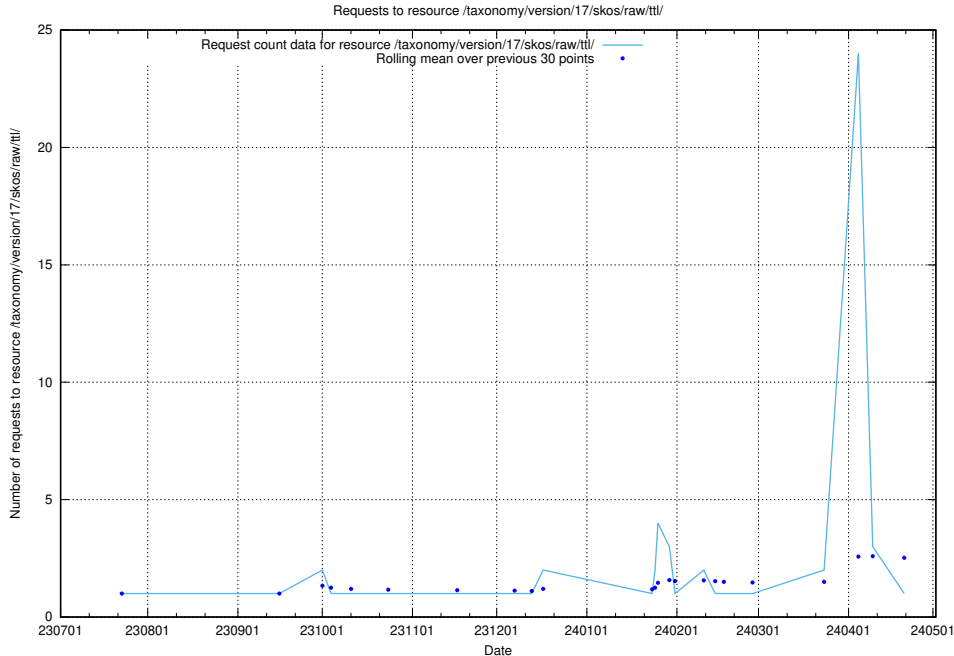

5.4917 Usage of /taxonomy/version/17/skos/raw/ttl/

Here, we count the number of requests to resource /taxonomy/version/17/skos/raw/ttl/.