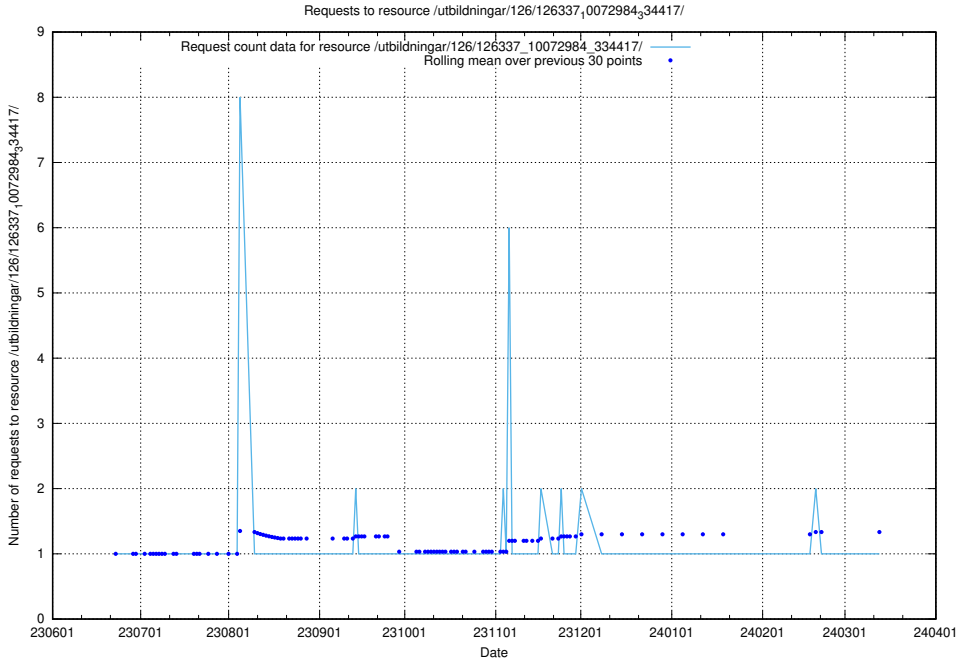

5.5612 Usage of /utbildningar/126/126337_10072984_334417/

Here, we count the number of requests to resource /utbildningar/126/126337_10072984_334417/.