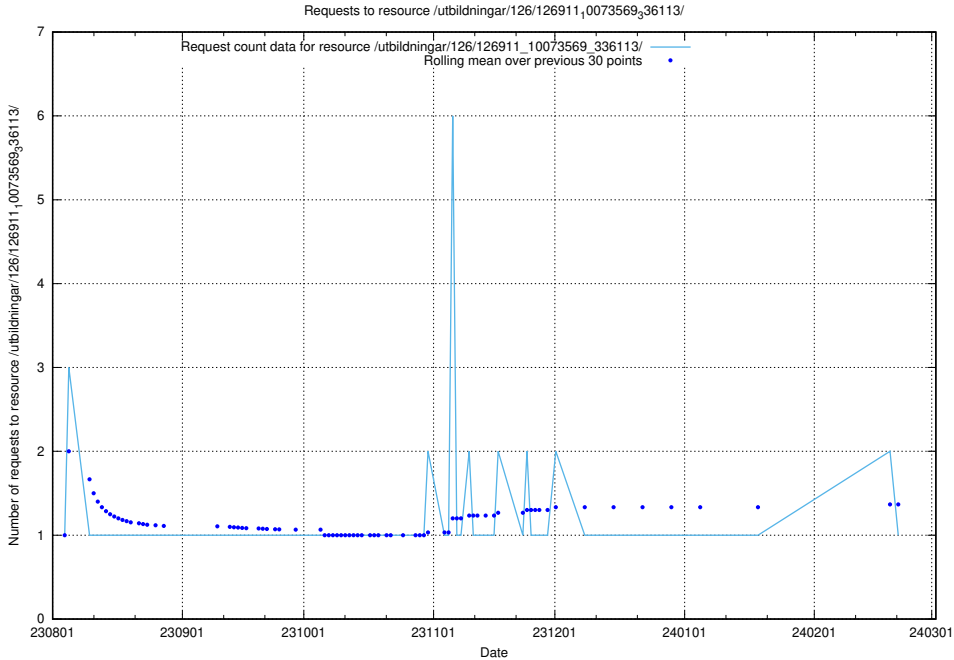

5.4812 Usage of /utbildningar/126/126911_10073569_336113/

Here, we count the number of requests to resource /utbildningar/126/126911_10073569_336113/.