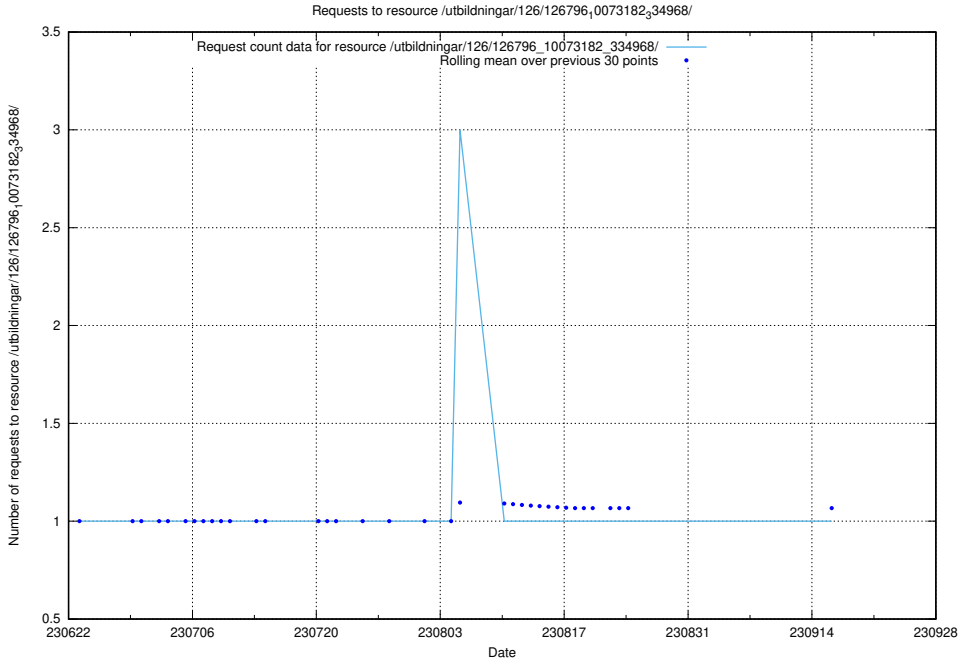

5.5531 Usage of /utbildningar/126/126796_10073182_334968/

Here, we count the number of requests to resource /utbildningar/126/126796_10073182_334968/.