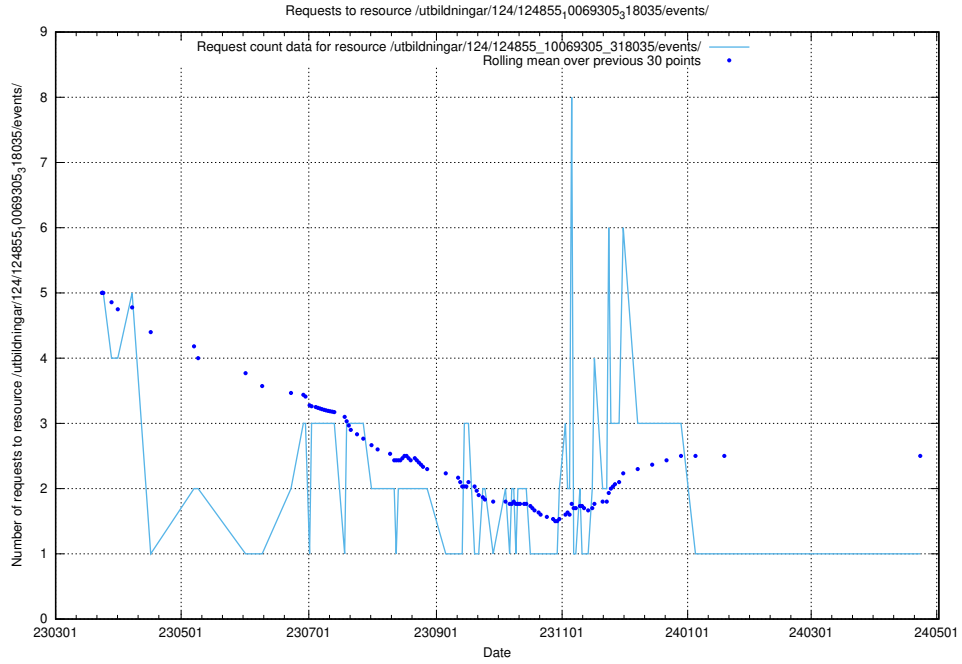

5.6193 Usage of /utbildningar/124/124855_10069305_318035/events/

Here, we count the number of requests to resource /utbildningar/124/124855_10069305_318035/events/