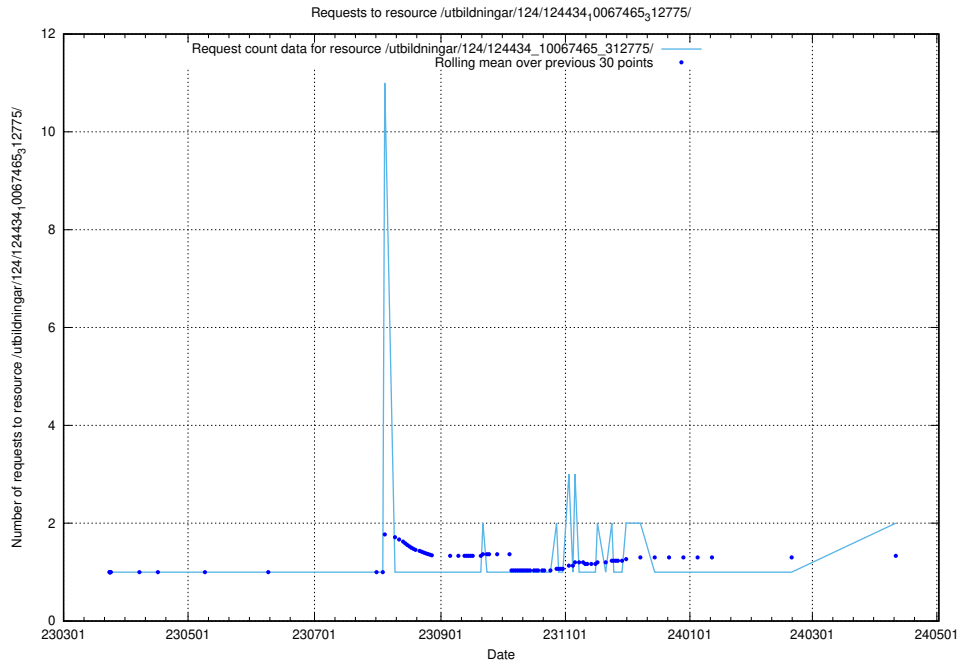

5.624 Usage of /utbildningar/124/124434_10067465_312775/

Here, we count the number of requests to resource /utbildningar/124/124434_10067465_312775/.