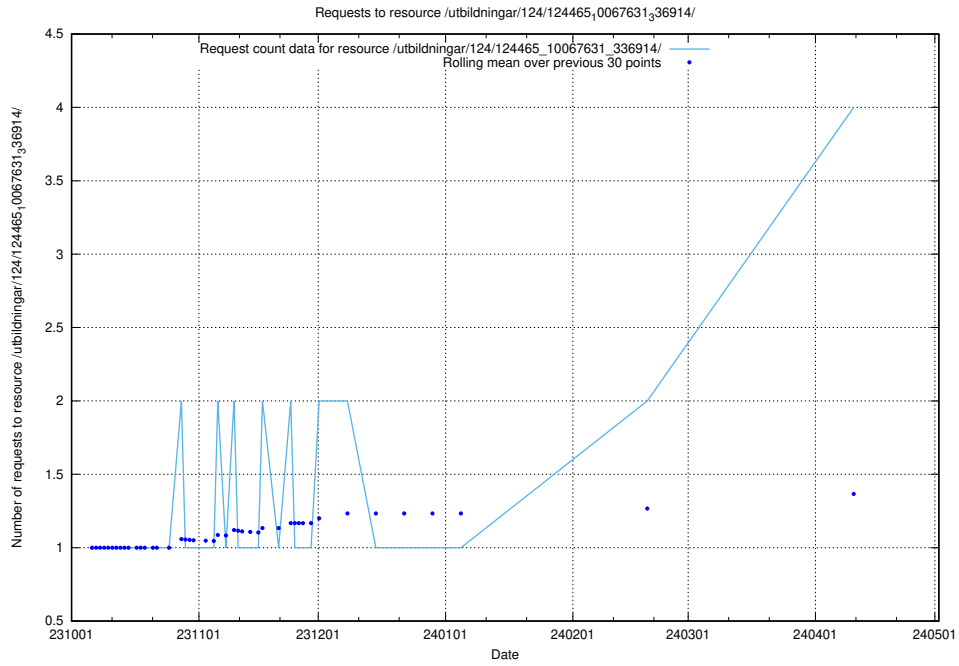

5.206 Usage of /utbildningar/124/124465_10067631_336914/

Here, we count the number of requests to resource /utbildningar/124/124465_10067631_336914/.