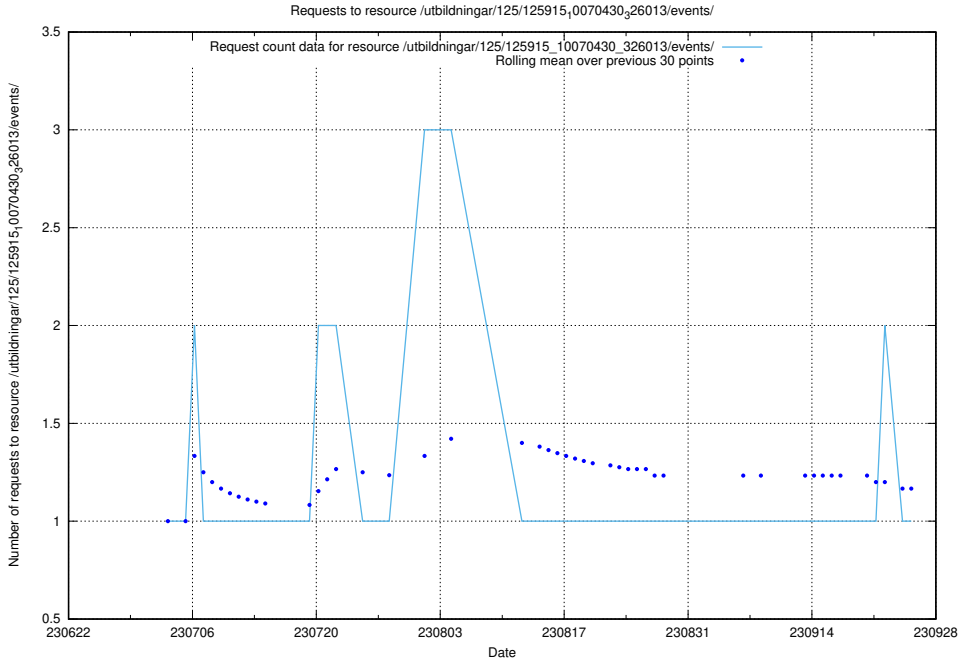

5.5312 Usage of /utbildningar/125/125915_10070430_326013/events/

Here, we count the number of requests to resource /utbildningar/125/125915_10070430_326013/events/