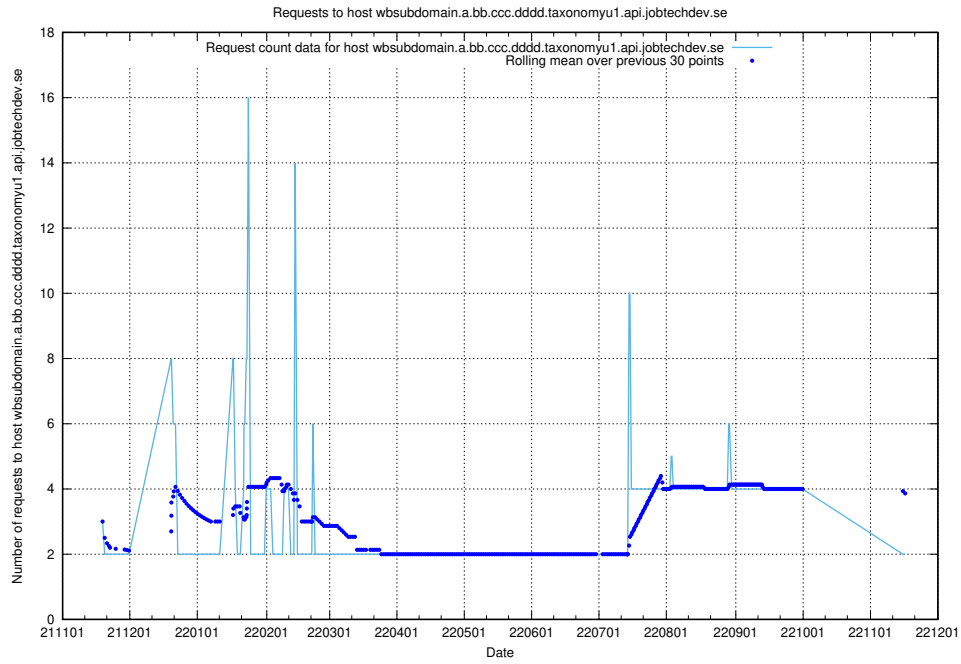

7.453 Usage of wbsubdomain.a.bb.ccc.dddd.taxonomy1.api.jobtechdev.se

Here, we count the number of requests to host wbsubdomain.a.bb.ccc.dddd.taxonomy1.api.jobtechdev.se