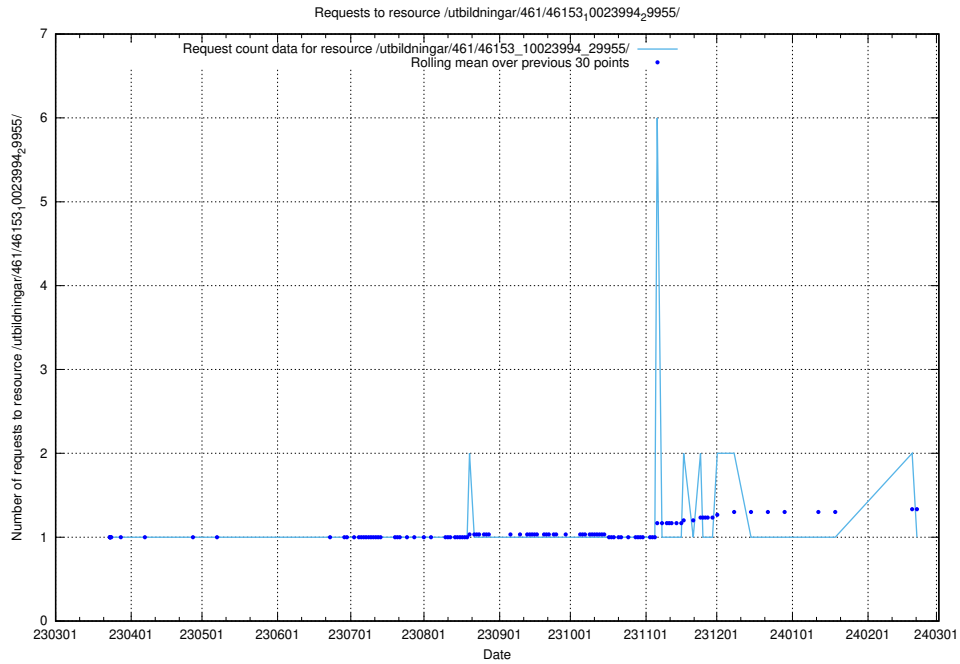

5.6256 Usage of /utbildningar/461/46153_10023994_29955/

Here, we count the number of requests to resource /utbildningar/461/46153_10023994_29955/.