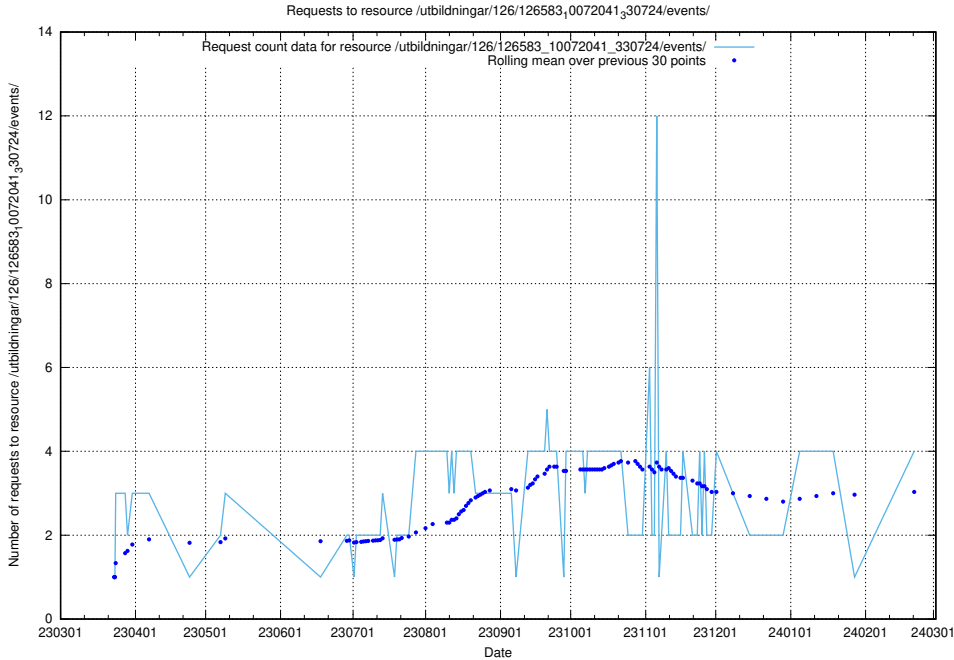

5.240 Usage of /utbildningar/126/126583_10072041_330724/events/

Here, we count the number of requests to resource /utbildningar/126/126583_10072041_330724/events/