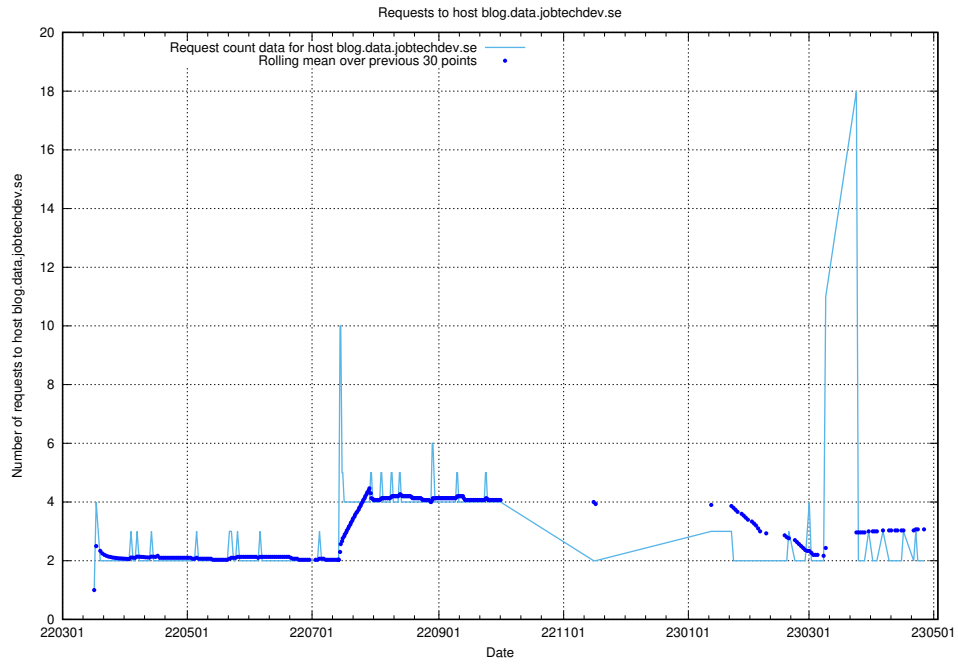

7.491 Usage of `blog.data.jobtechdev.se`

Here, we count the number of requests to host `blog.data.jobtechdev.se`.