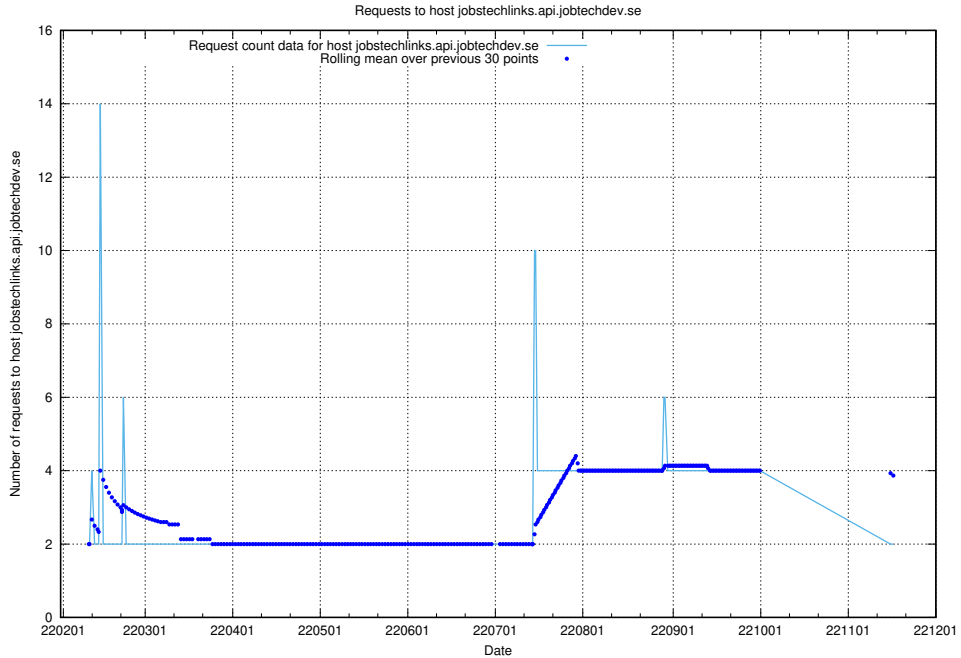

7.552 Usage of jobstechlinks.api.jobtechdev.se

Here, we count the number of requests to host jobstechlinks.api.jobtechdev.se.