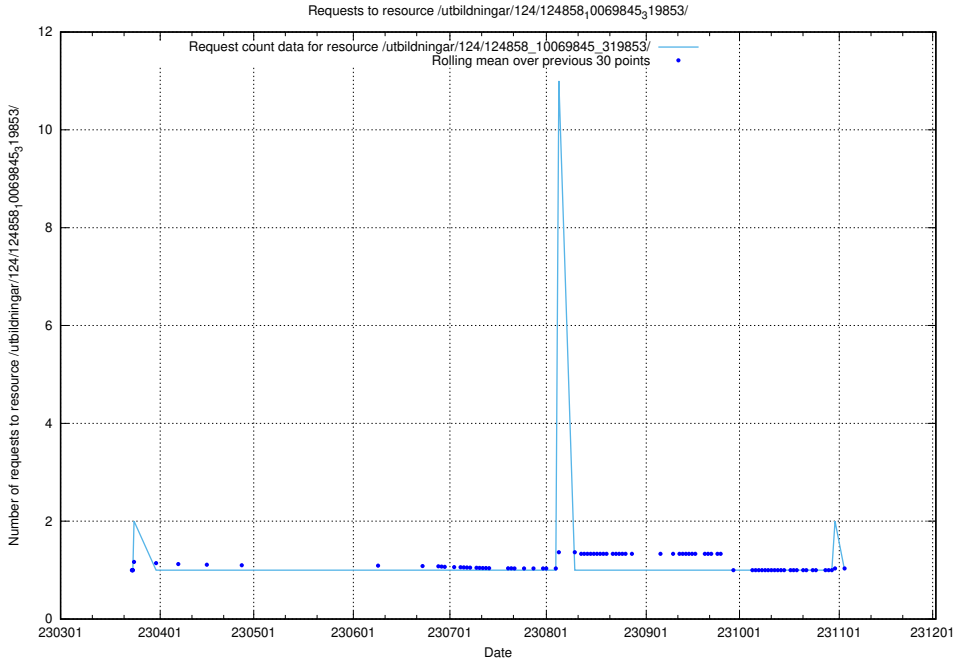

5.1153 Usage of /utbildningar/124/124858_10069845_319853/

Here, we count the number of requests to resource /utbildningar/124/124858_10069845_319853/.