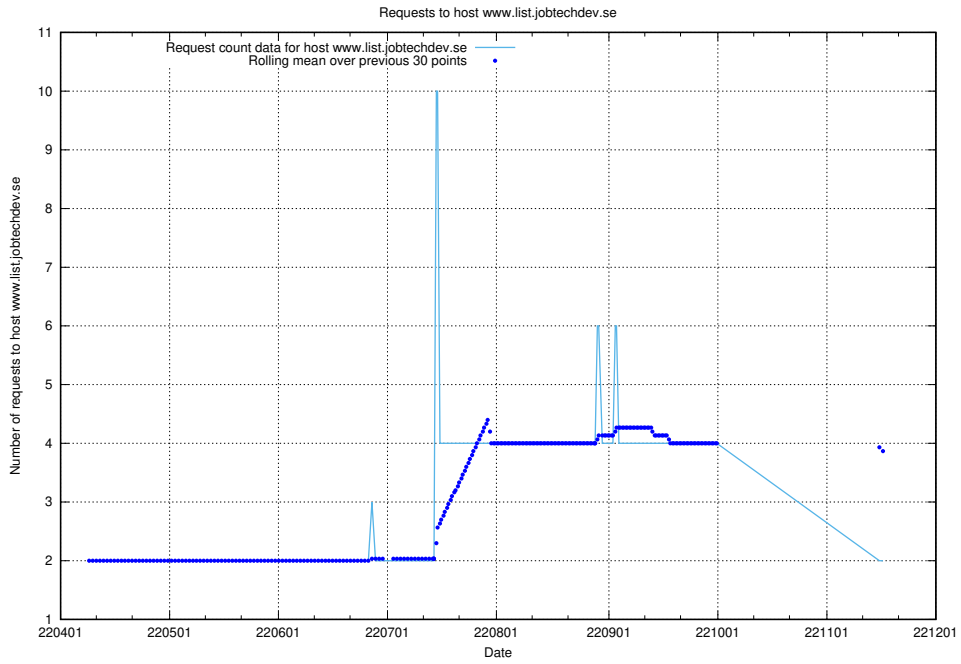

7.465 Usage of www.list.jobtechdev.se

Here, we count the number of requests to host www.list.jobtechdev.se.