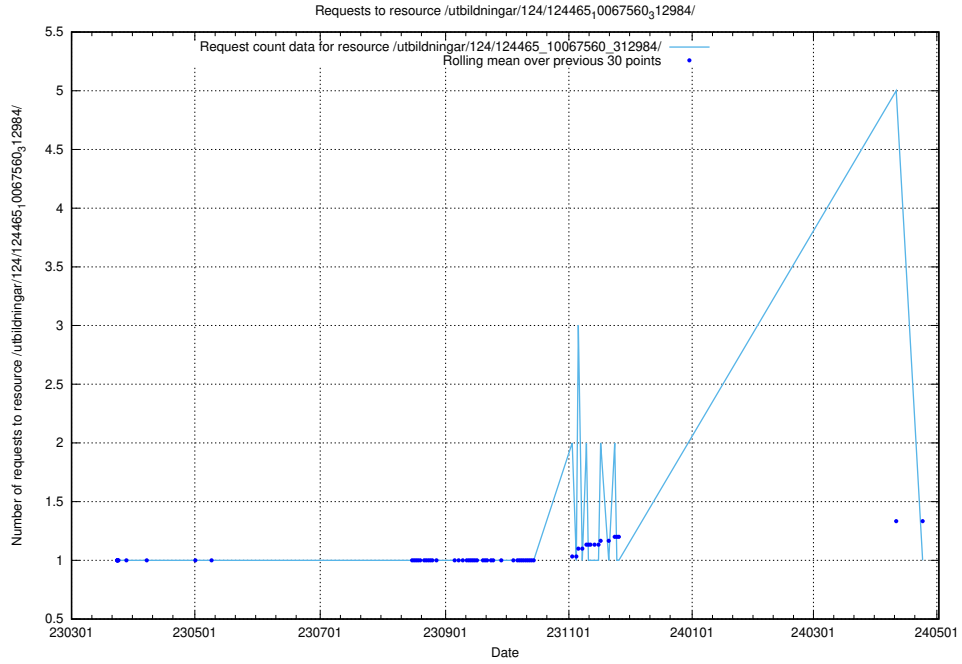

5.3365 Usage of /utbildningar/124/124465_10067560_312984/

Here, we count the number of requests to resource /utbildningar/124/124465_10067560_312984/.