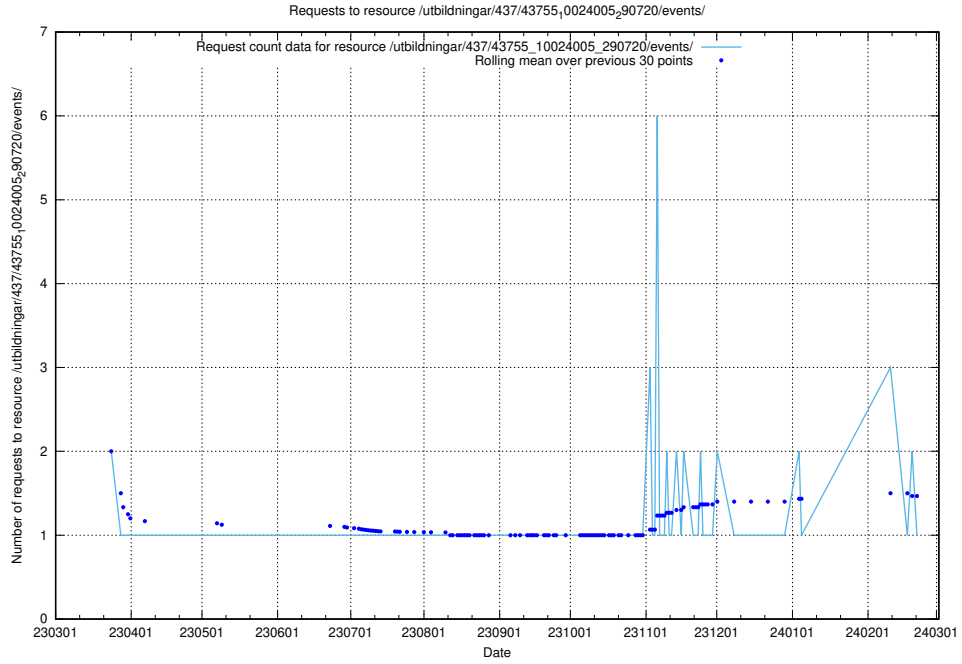

5.6094 Usage of /utbildningar/437/43755_10024005_290720/events/

Here, we count the number of requests to resource /utbildningar/437/43755_10024005_290720/events/.