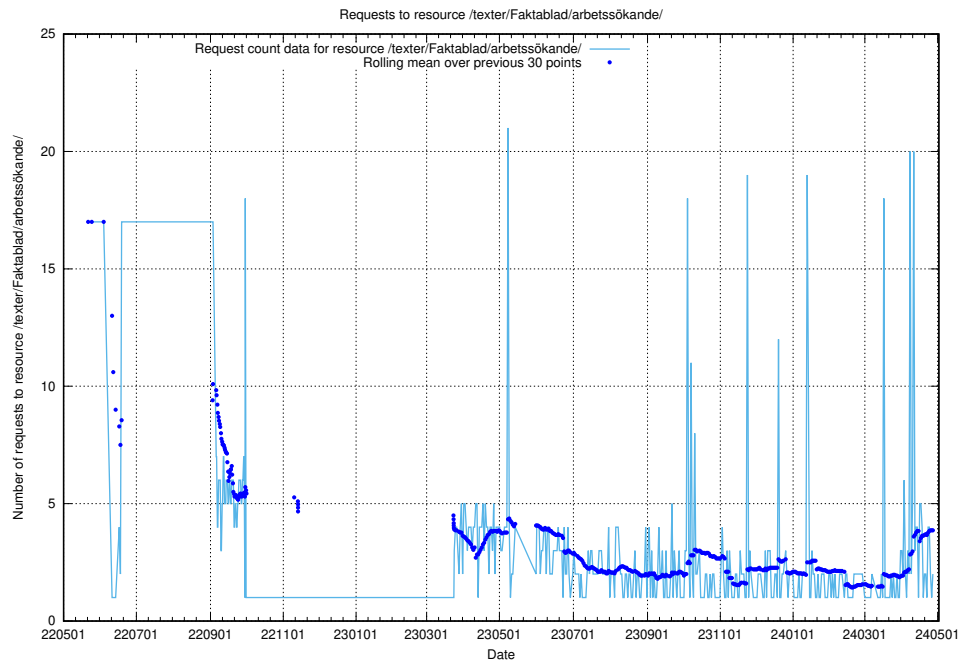

5.440 Usage of /texter/Faktablad/arbetssökande/

Here, we count the number of requests to resource /texter/Faktablad/arbetssökande/.