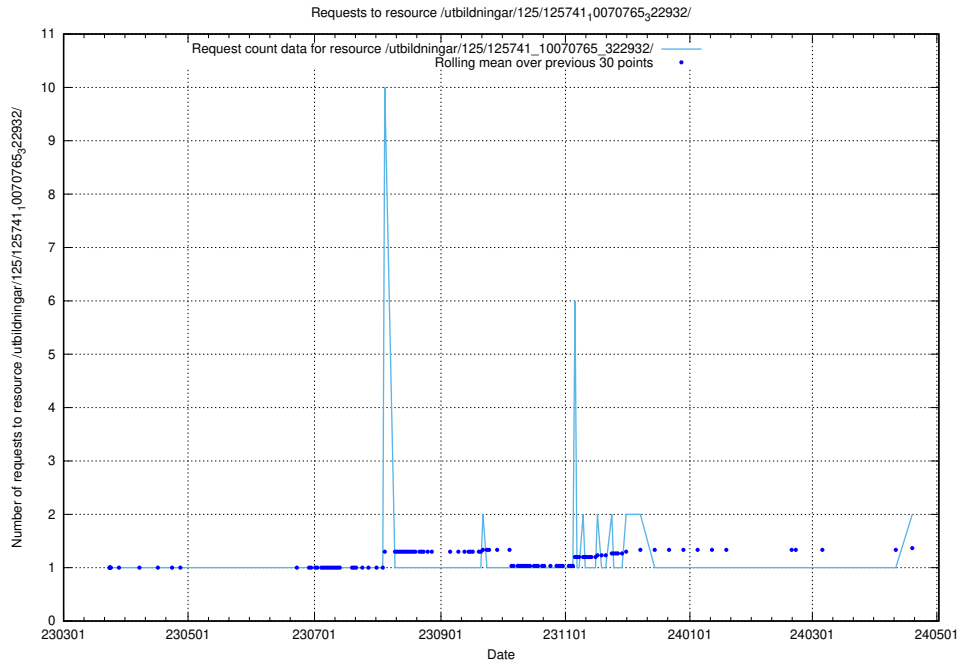

Here, we count the number of requests to resource /utbildningar/125/125741_10070765_322932/.

5.934 Usage of /utbildningar/125/125741_10070686_322486/

Here, we count the number of requests to resource /utbildningar/125/125741_10070686_322486/.