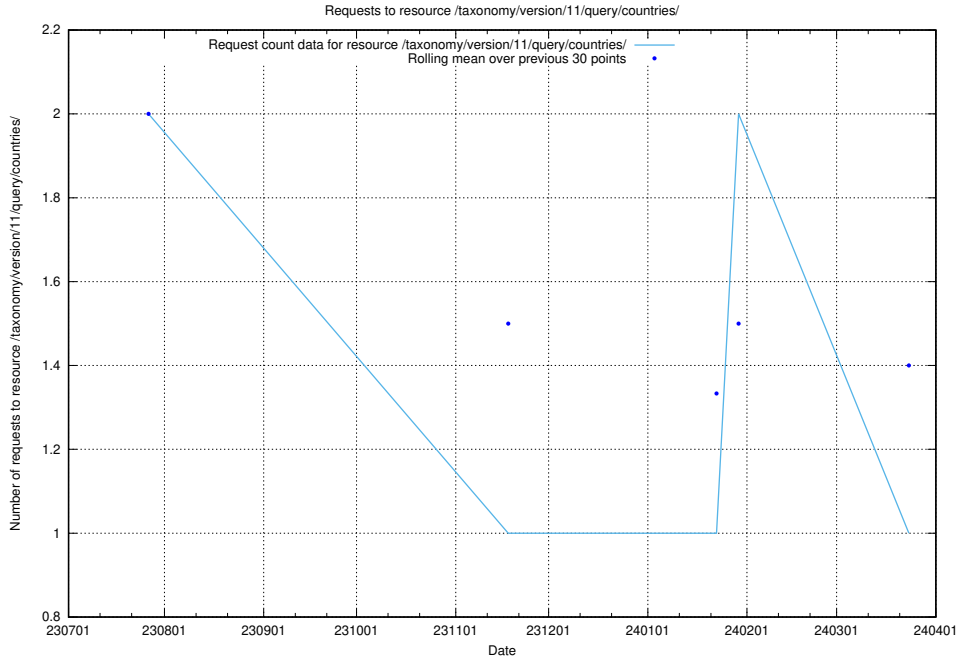

5.4874 Usage of /taxonomy/version/11/query/countries/

Here, we count the number of requests to resource /taxonomy/version/11/query/countries/.