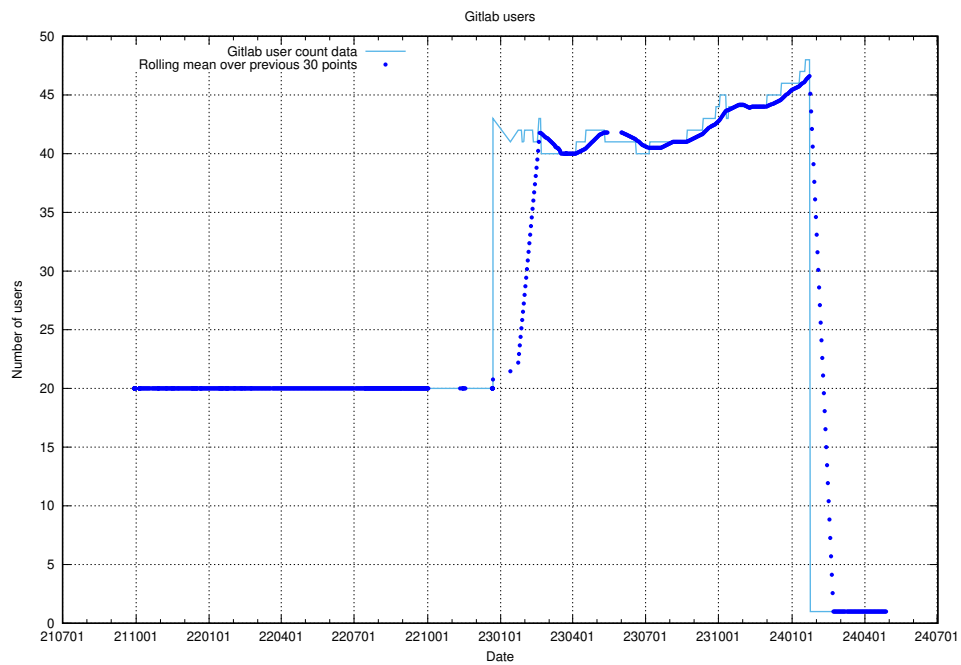

6 Gitlab

This section summarises the state of [JobTech's code repositories](https://gitlab.com/arbetsformedlingen)⁷.

6.1 User count

A graph of users in JobTech's official code repository.

⁷<https://gitlab.com/arbetsformedlingen>