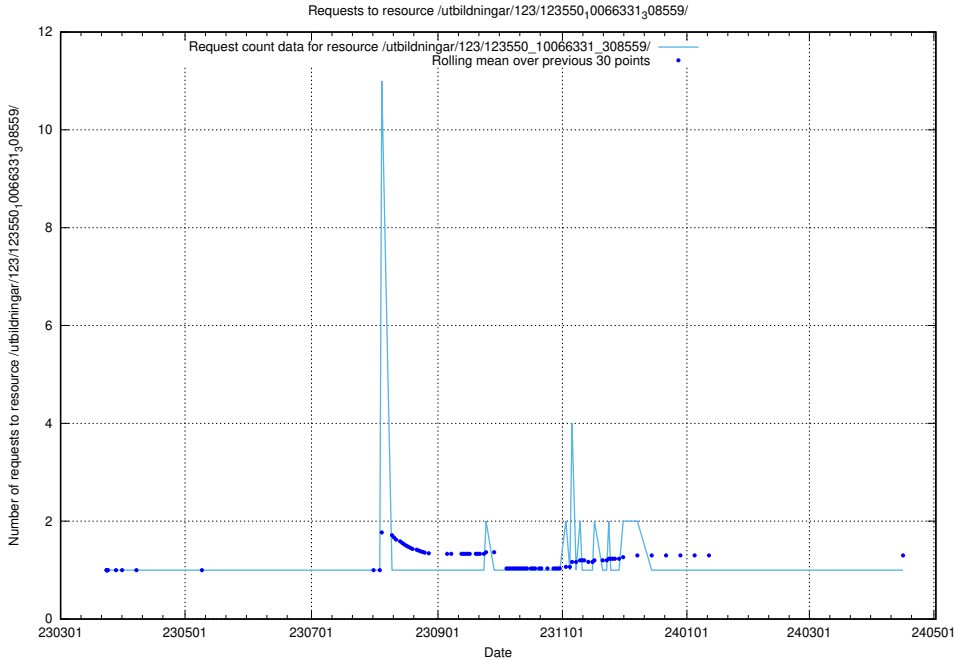

5.4448 Usage of /utbildningar/123/123550_10066331_308559/

Here, we count the number of requests to resource /utbildningar/123/123550_10066331_308559/.