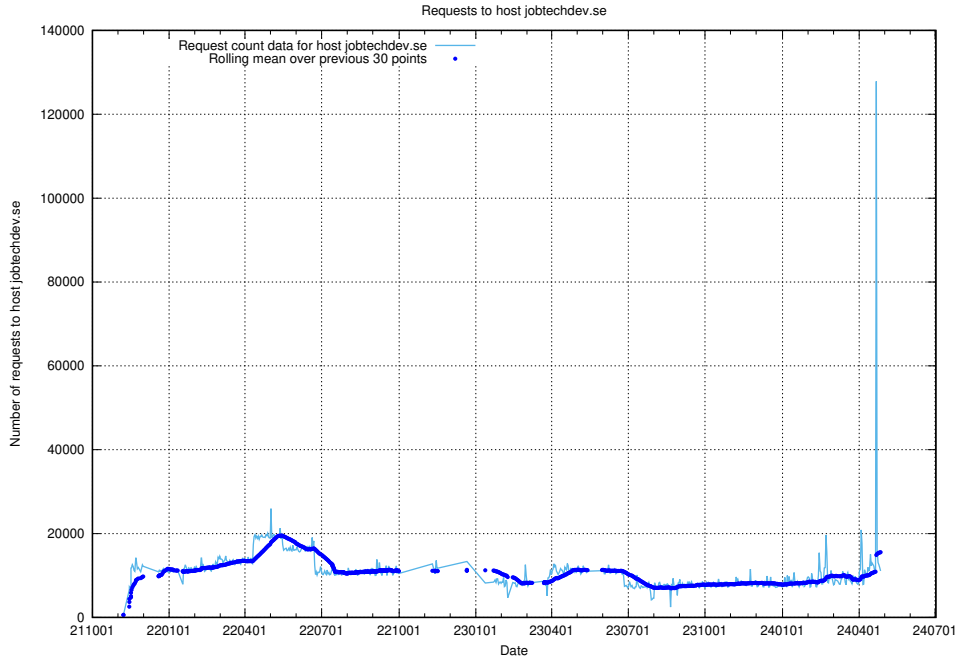

7.9 Usage of jobtechdev.se

Here, we count the number of requests to host jobtechdev.se.