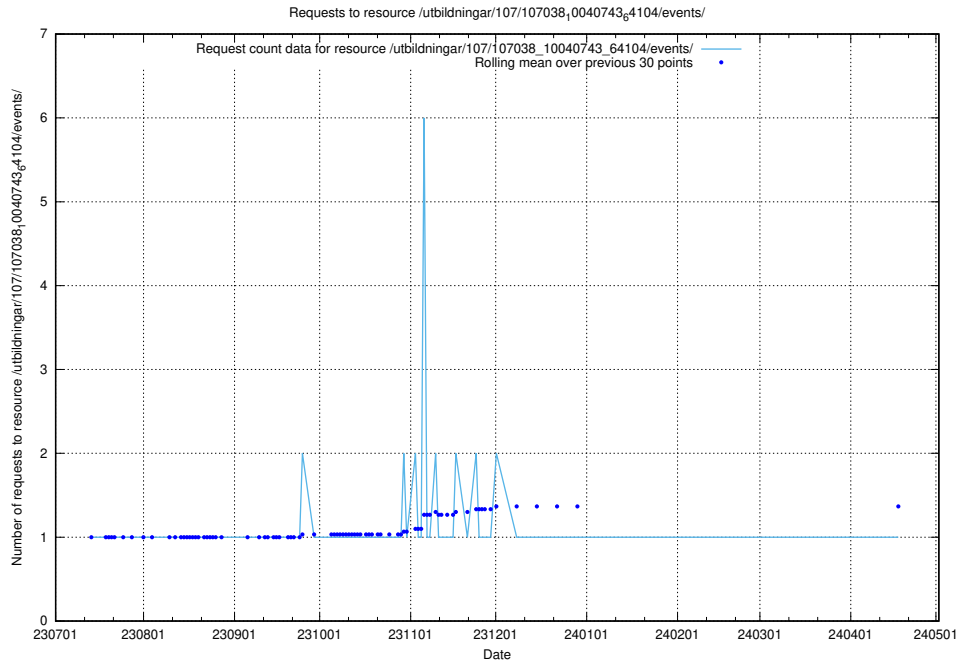

Here, we count the number of requests to resource /utbildningar/107/107038_10040743_64104/events/.

5.5024 Usage of /utbildningar/107/107038_10040743_64104/

Here, we count the number of requests to resource /utbildningar/107/107038_10040743_64104/.