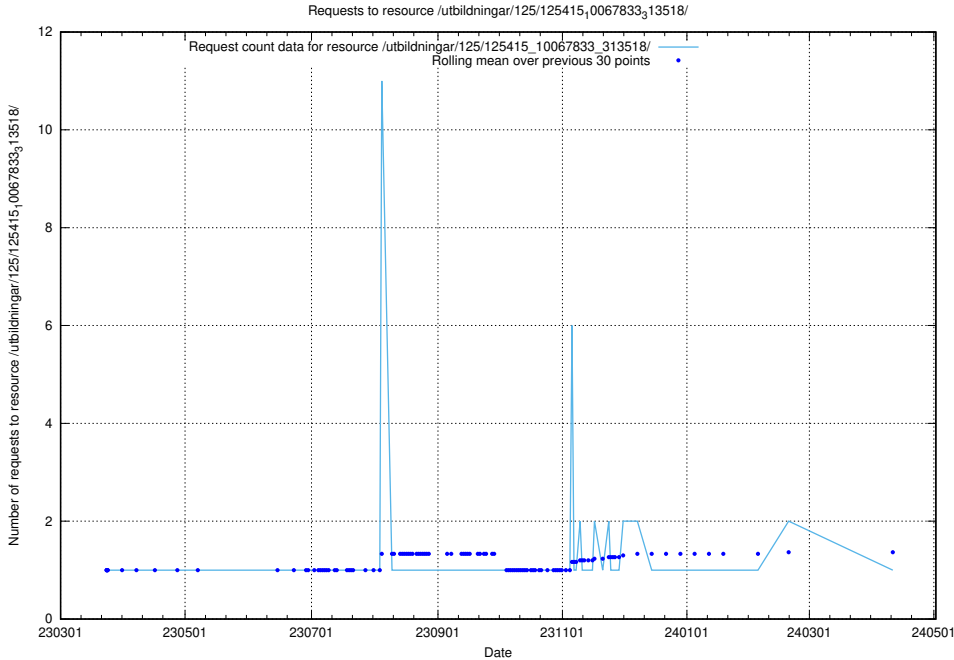

5.1082 Usage of /utbildningar/125/125415_10067833_313518/

Here, we count the number of requests to resource /utbildningar/125/125415_10067833_313518/.