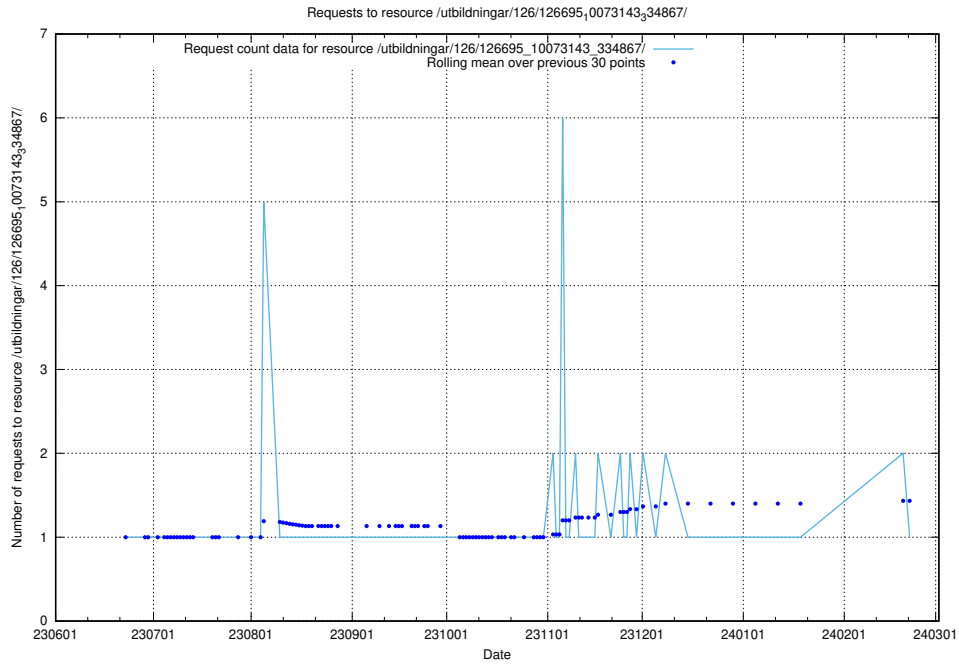

5.5578 Usage of /utbildningar/126/126695_10073143_334867/

Here, we count the number of requests to resource /utbildningar/126/126695_10073143_334867/.