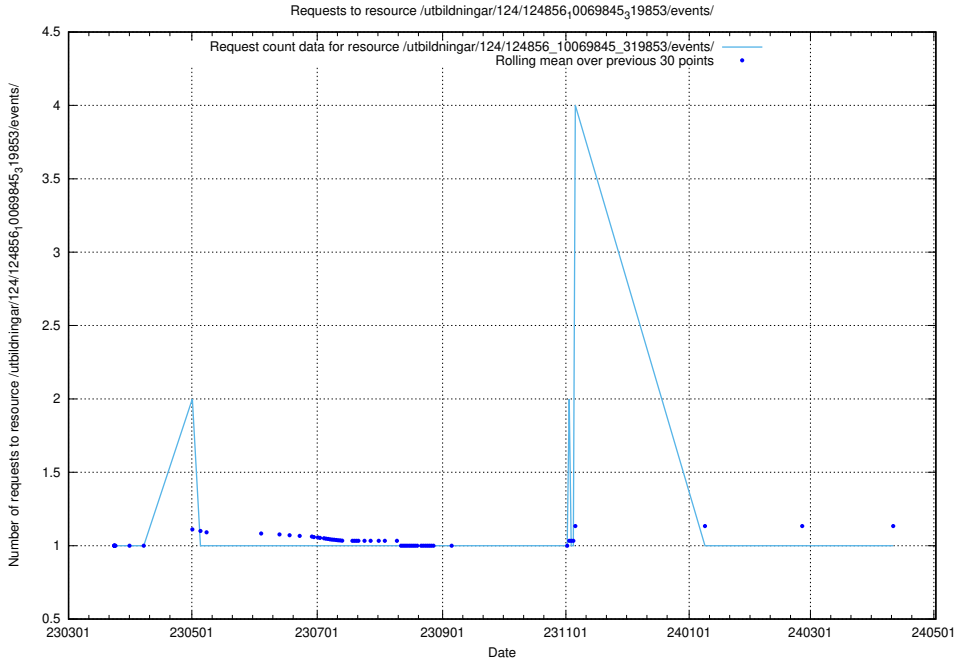

5.1156 Usage of /utbildningar/124/124856_10069845_319853/events/

Here, we count the number of requests to resource /utbildningar/124/124856_10069845_319853/events/