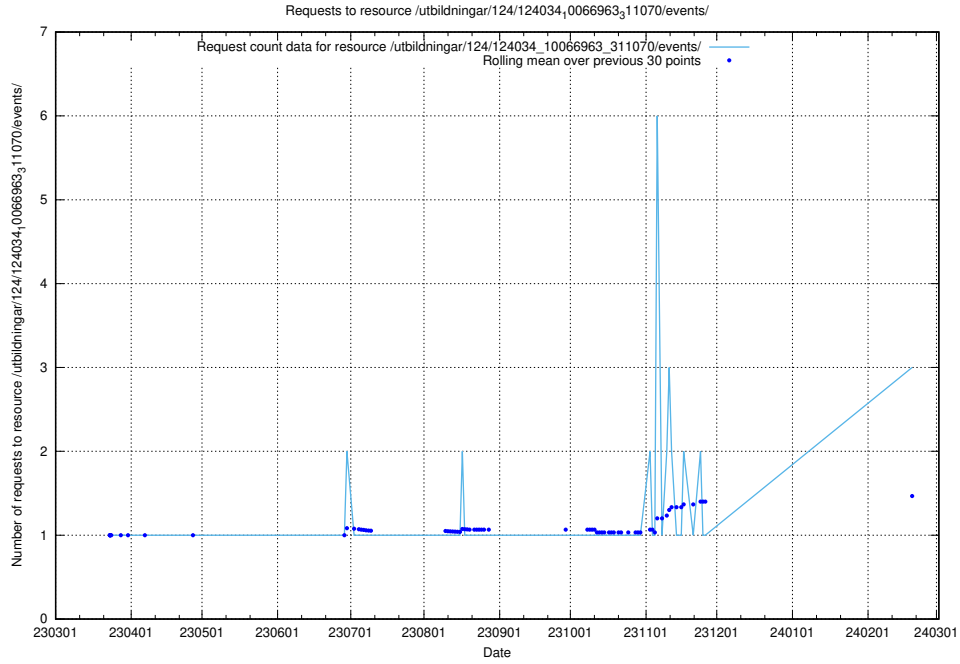

5.333 Usage of /utbildningar/124/124034_10066963_311070/events/

Here, we count the number of requests to resource /utbildningar/124/124034_10066963_311070/events/