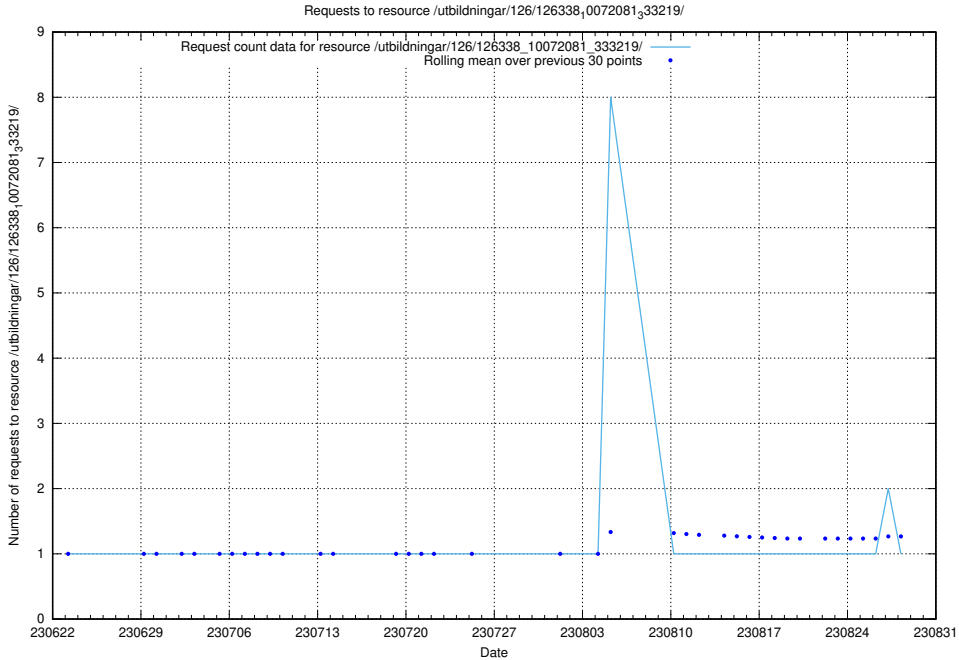

5.5611 Usage of /utbildningar/126/126338_10072081_333219/

Here, we count the number of requests to resource /utbildningar/126/126338_10072081_333219/.