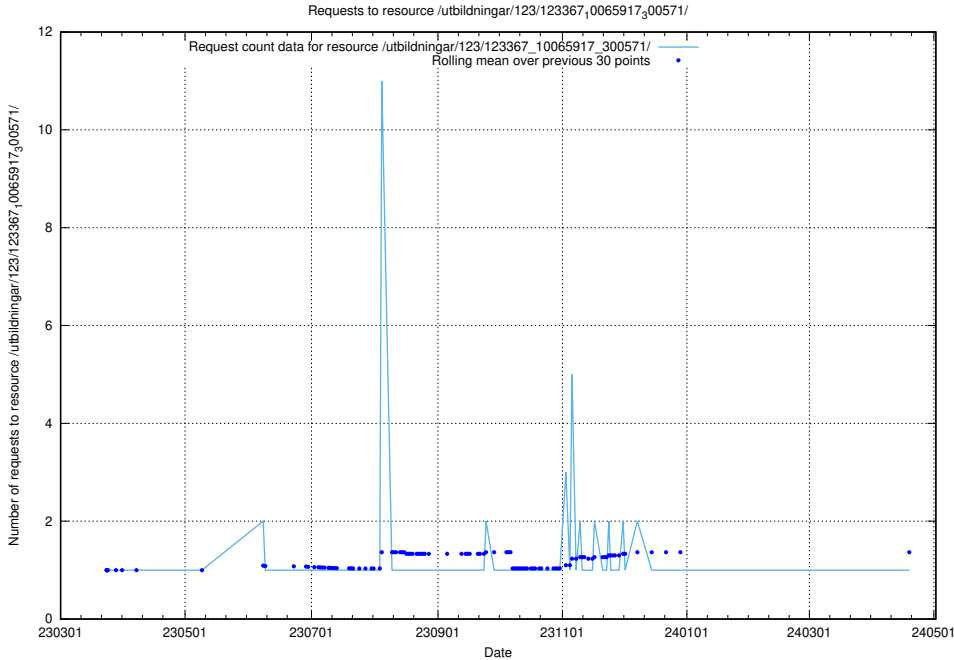

5.4600 Usage of /utbildningar/123/123367_10065917_300571/

Here, we count the number of requests to resource /utbildningar/123/123367_10065917_300571/.