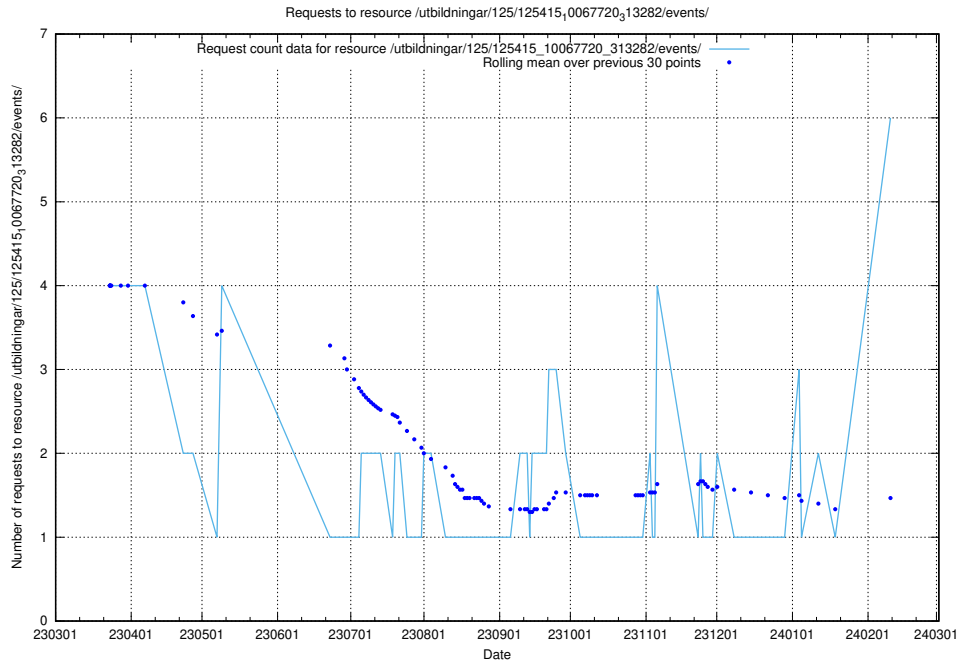

5.101 Usage of /utbildningar/125/125415_10067720_313282/events/

Here, we count the number of requests to resource /utbildningar/125/125415_10067720_313282/events/