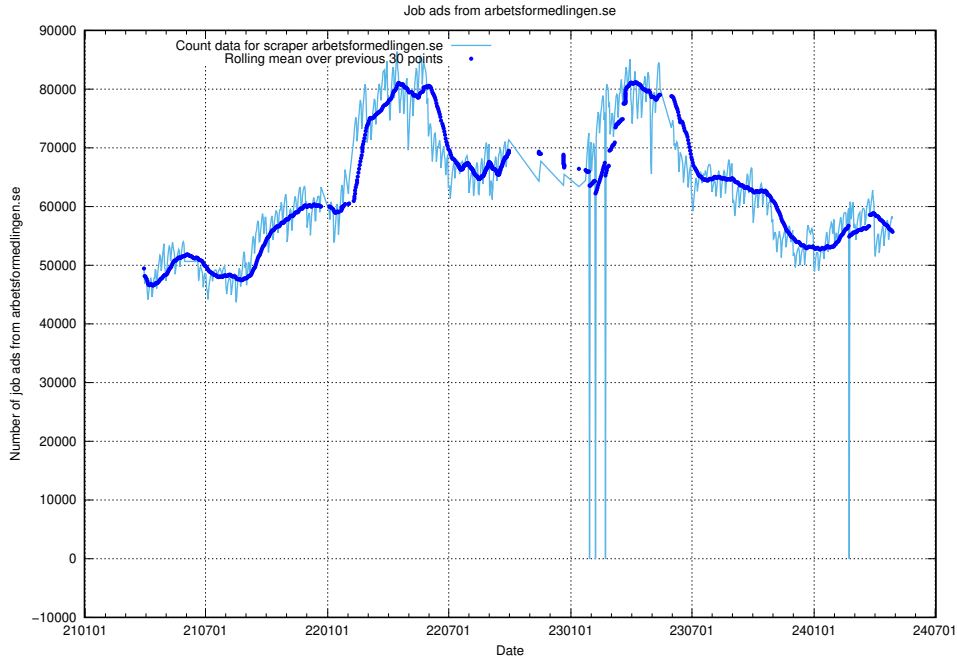

13.2 Number of ads by scraper arbetsformedlingen.se

Here, we count the number of job ads scraped from arbetsformedlingen.se.