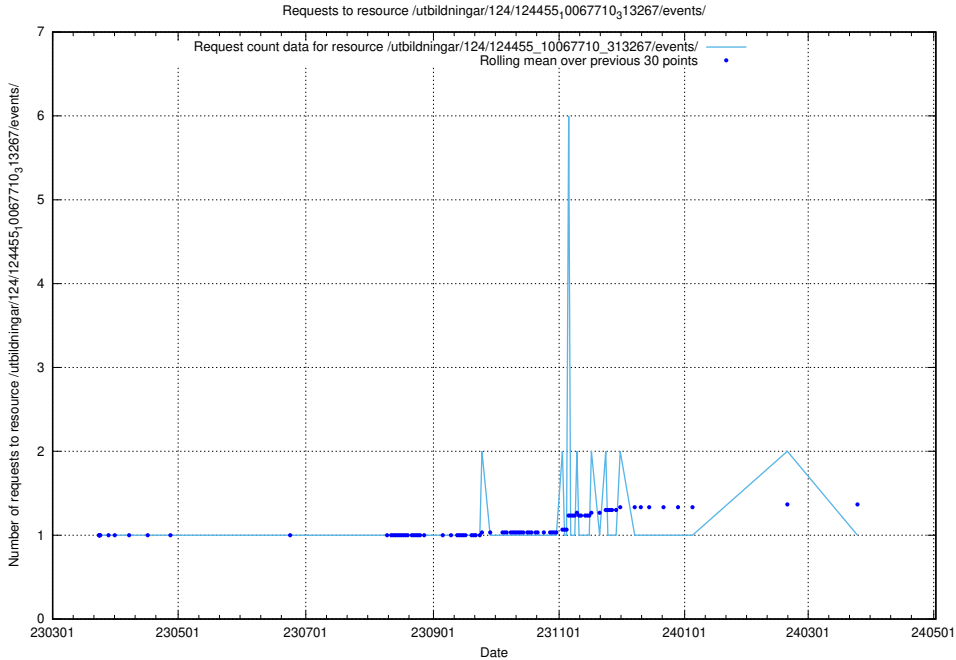

5.3386 Usage of /utbildningar/124/124455_10067710_313267/events/

Here, we count the number of requests to resource /utbildningar/124/124455_10067710_313267/events/