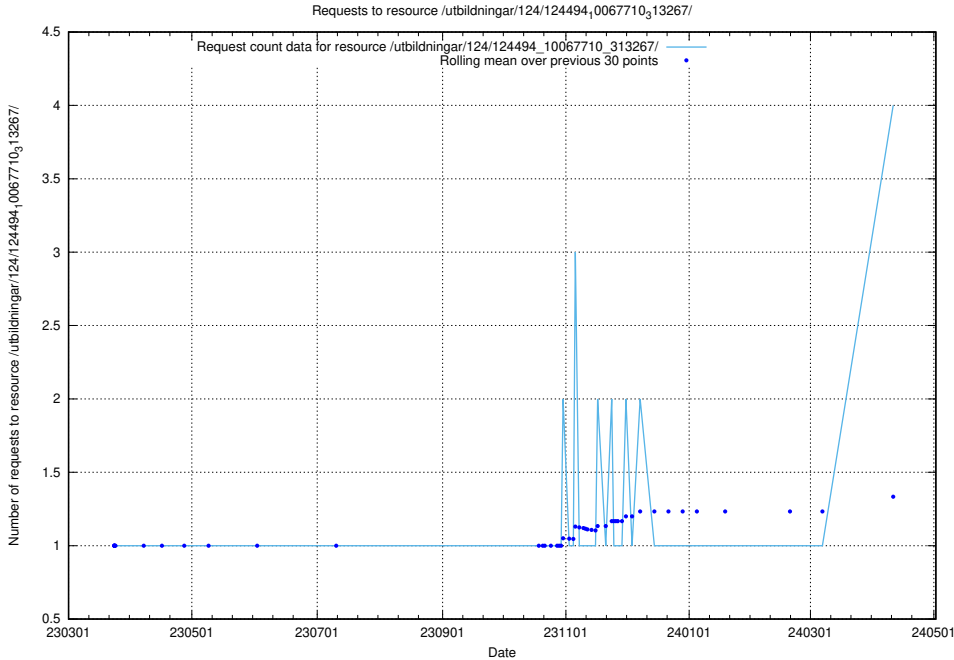

5.182 Usage of /utbildningar/124/124494_10067710_313267/

Here, we count the number of requests to resource /utbildningar/124/124494_10067710_313267/.