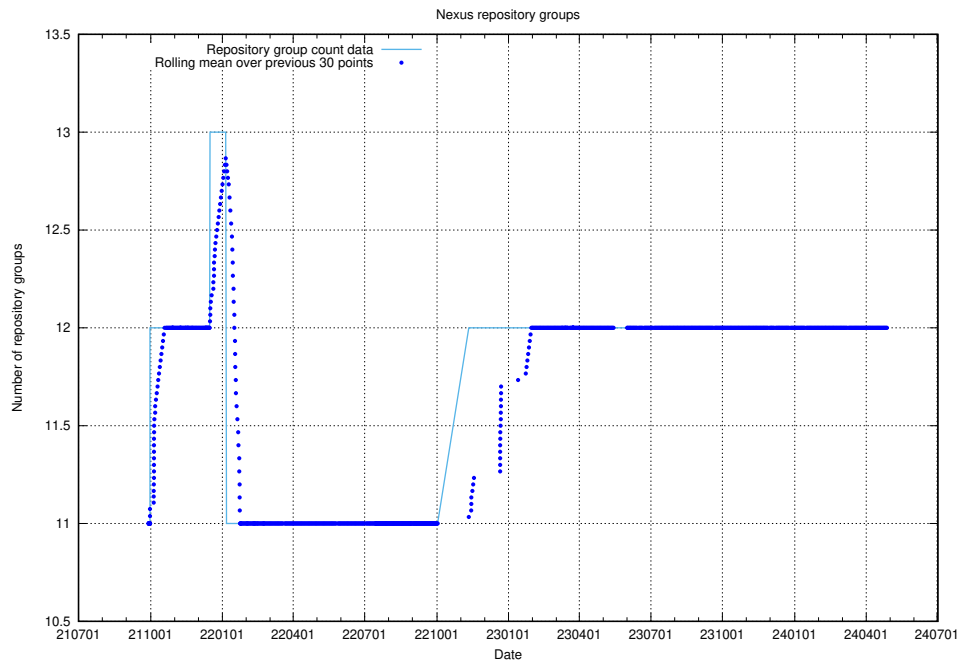

9 Nexus

This section contains statistics from the [image and package repositories](#)⁹ of JobTech.

9.1 Number of repository groups in Nexus

A graph showing the number of repository groups.

⁹<https://nexus.jobtechdev.se>