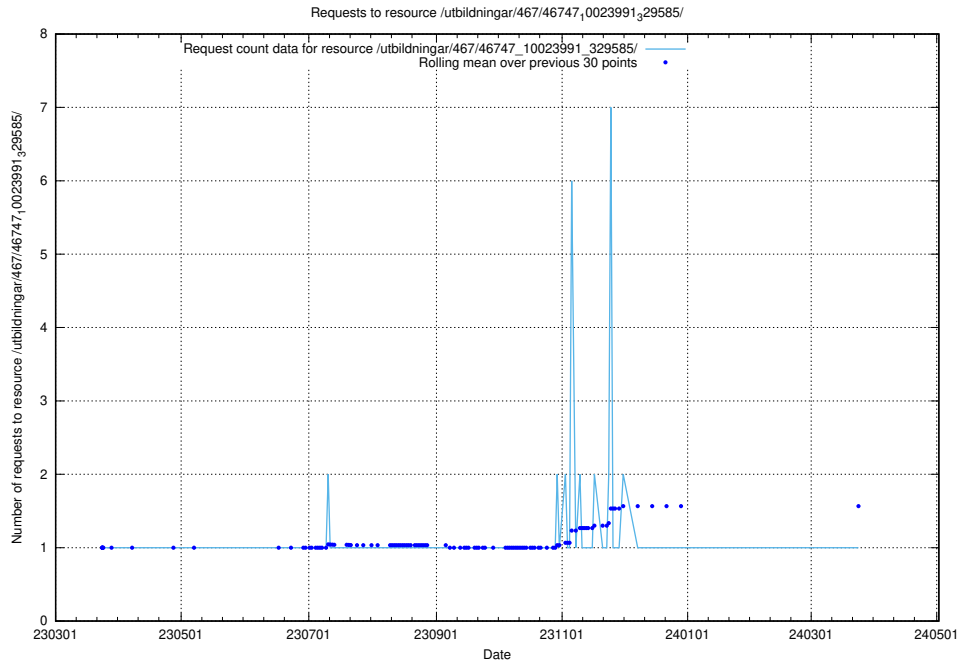

5.6255 Usage of /utbildningar/467/46747_10023991_329585/

Here, we count the number of requests to resource /utbildningar/467/46747_10023991_329585/.