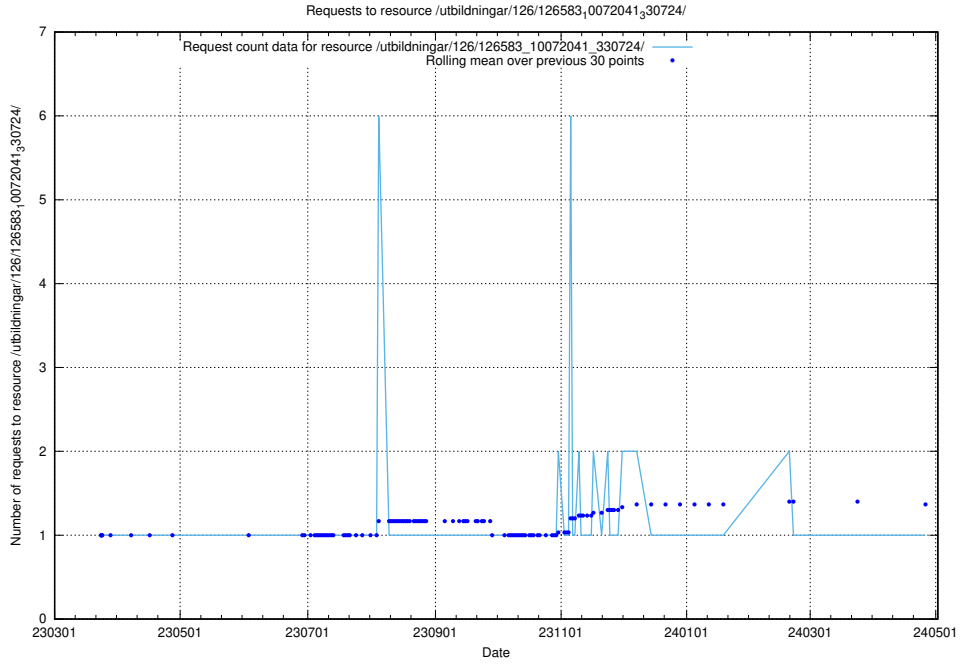

5.6337 Usage of /utbildningar/126/126583_10072041_330724/

Here, we count the number of requests to resource /utbildningar/126/126583_10072041_330724/.