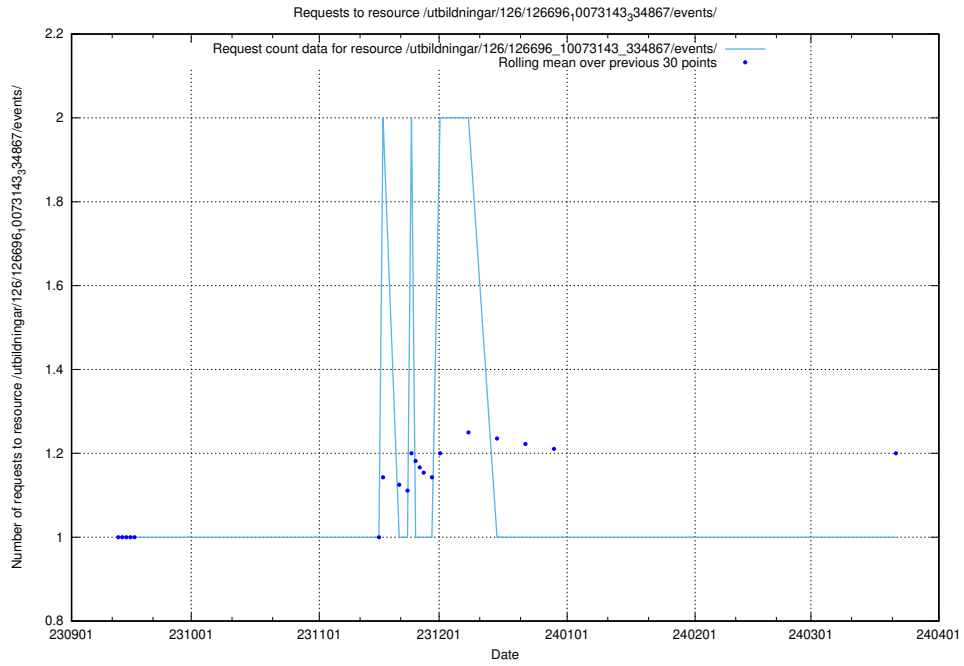

5.4537 Usage of /utbildningar/126/126696_10073143_334867/events/

Here, we count the number of requests to resource /utbildningar/126/126696_10073143_334867/events/