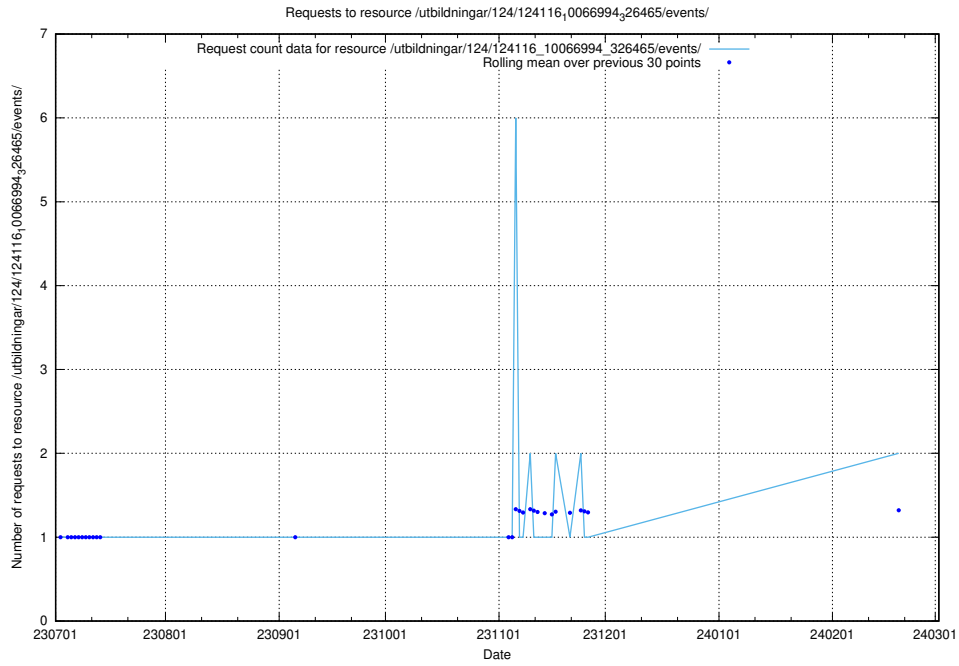

5.770 Usage of /utbildningar/124/124116_10066994_326465/events/

Here, we count the number of requests to resource /utbildningar/124/124116_10066994_326465/events/