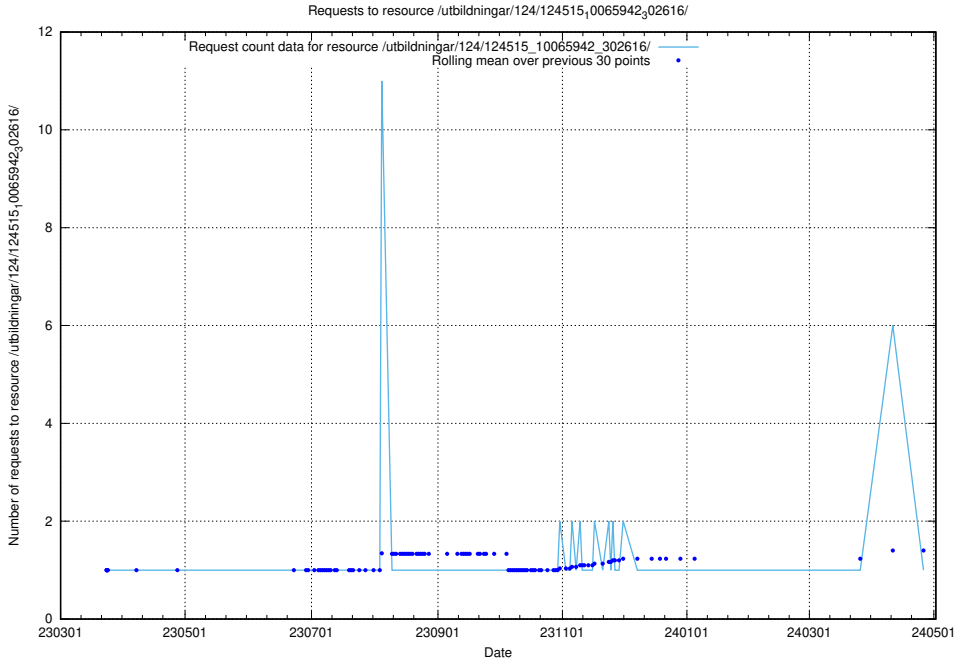

5.1512 Usage of /utbildningar/124/124515_10065942_302616/

Here, we count the number of requests to resource /utbildningar/124/124515_10065942_302616/.

5.1513 Usage of /availability/uptime/prod/20231009/