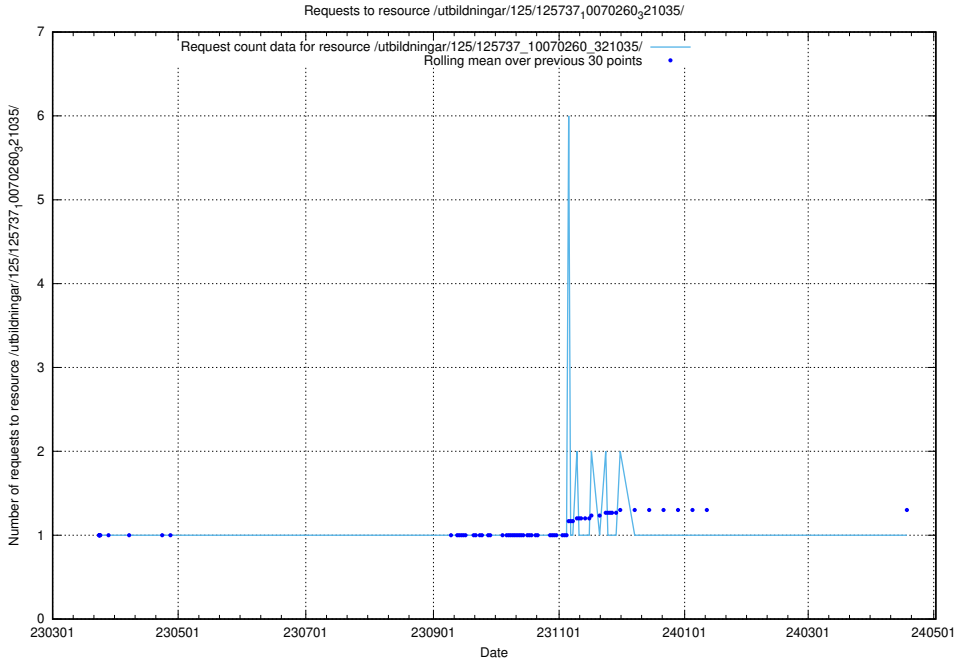

5.988 Usage of /utbildningar/125/125737_10070260_321035/

Here, we count the number of requests to resource /utbildningar/125/125737_10070260_321035/.