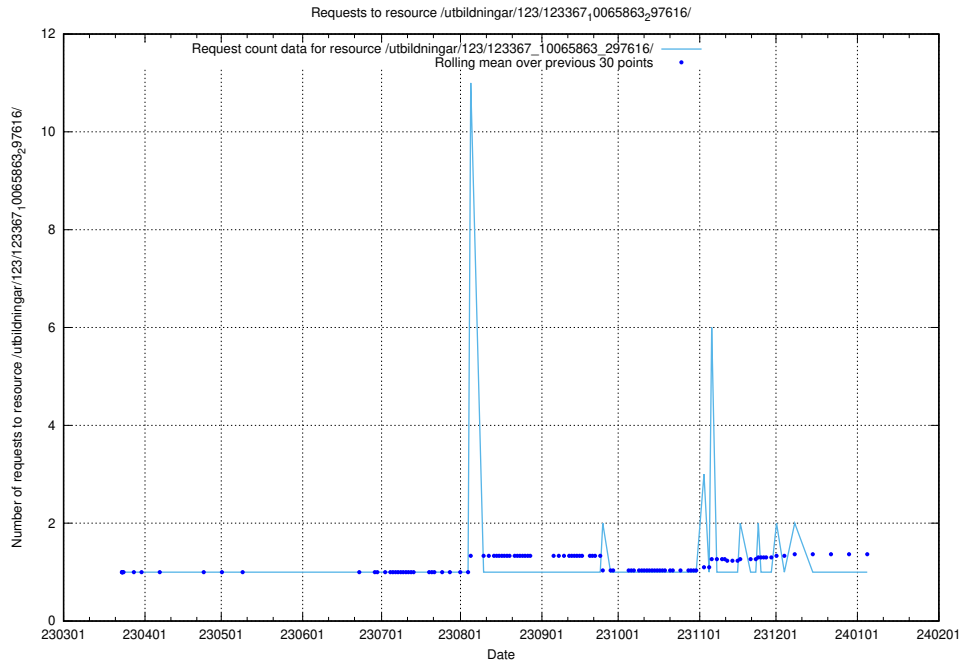

Here, we count the number of requests to resource /utbildningar/124/124854_10073707_336464/events/

5.4736 Usage of /utbildningar/123/123367_10065863_297616/

Here, we count the number of requests to resource /utbildningar/123/123367_10065863_297616/.