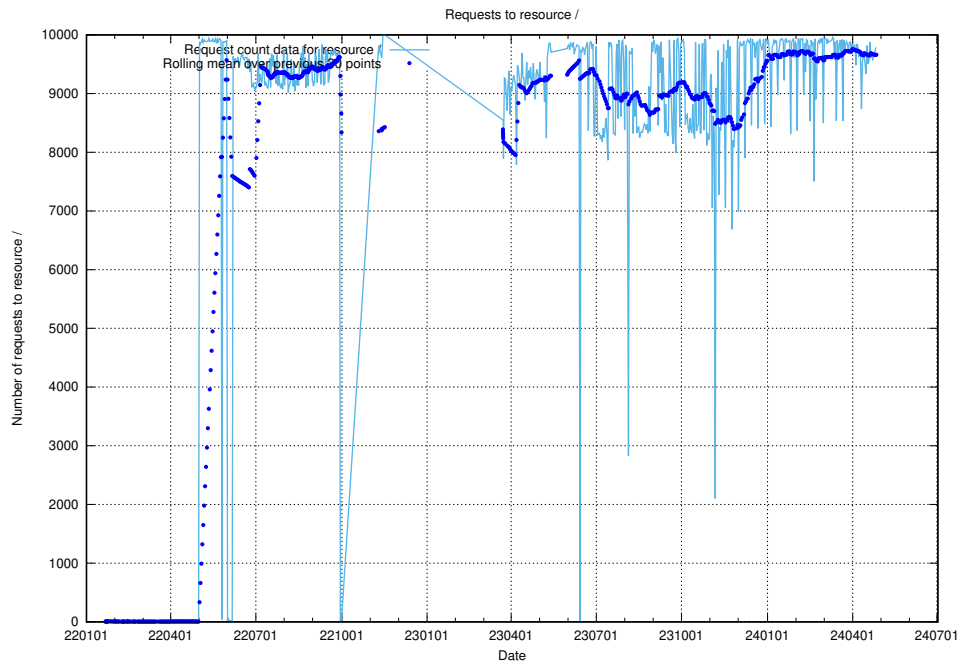

⁶<https://data.jobtechdev.se>

5.2 Disk space usage

A table showing the disk space usage on the data server.

5.4 Usage of /taxonomy/version/6/

Here, we count the number of requests to resource /taxonomy/version/6/.