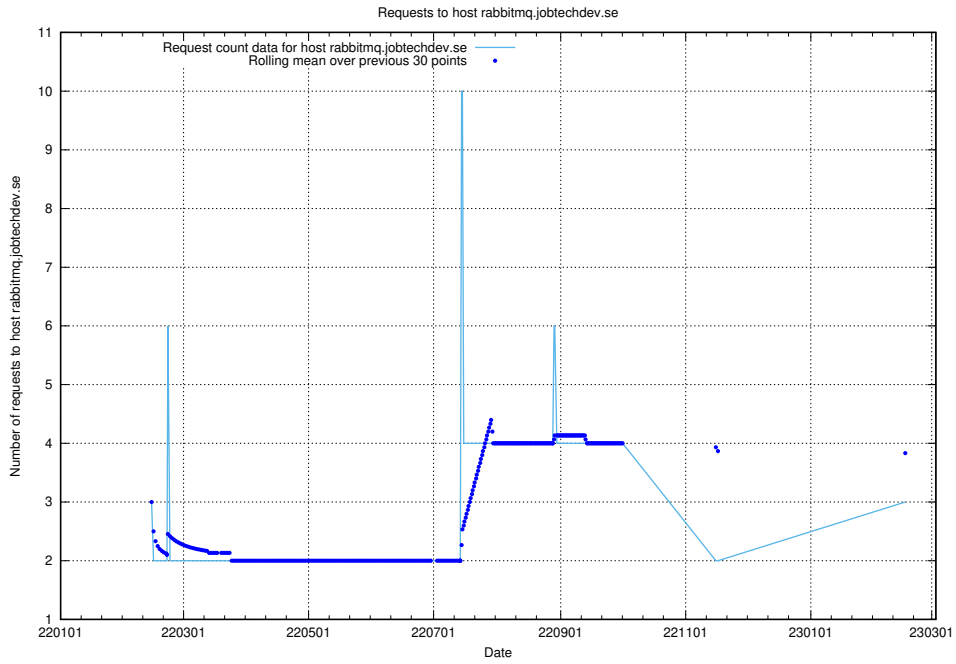

7.227 Usage of rabbitmq.jobtechdev.se

Here, we count the number of requests to host rabbitmq.jobtechdev.se.

7.228 Usage of kam-openshift-gitops.prod.services.jtech.se

Here, we count the number of requests to host kam-openshift-gitops.prod.services.jtech.se.