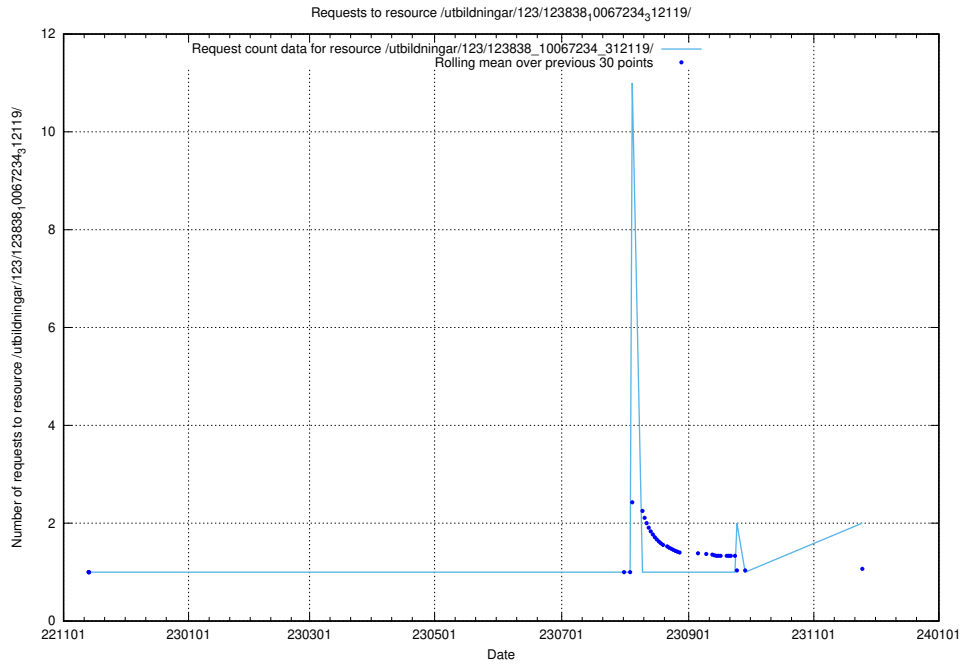

5.836 Usage of /utbildningar/123/123838_10067234_312119/

Here, we count the number of requests to resource /utbildningar/123/123838_10067234_312119/.