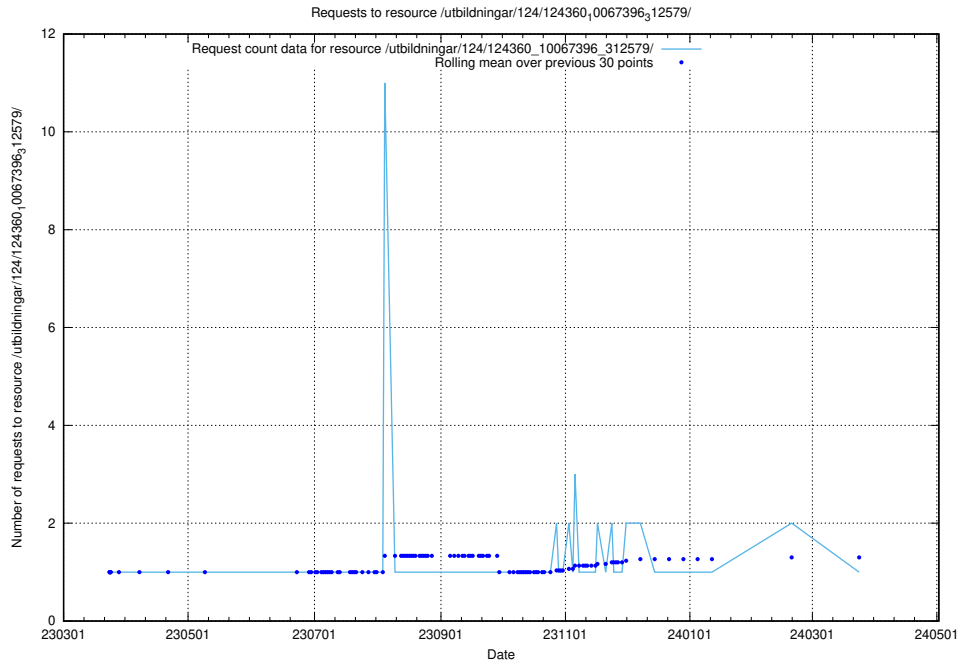

5.3747 Usage of /utbildningar/124/124360_10067396_312579/

Here, we count the number of requests to resource /utbildningar/124/124360_10067396_312579/.