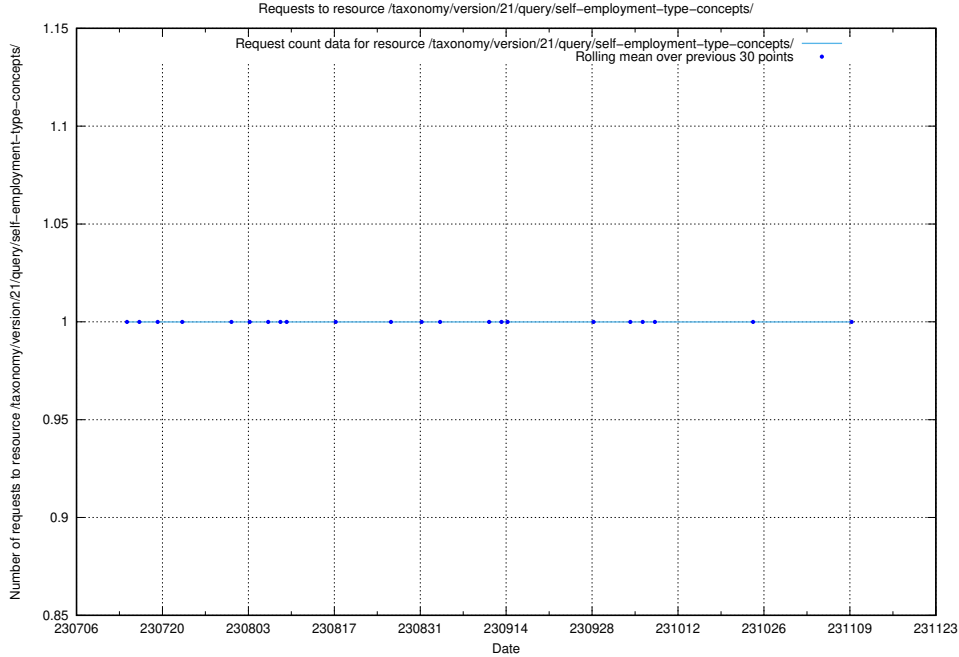

5.5041 Usage of /taxonomy/version/21/query/self-employment-type-concepts/

Here, we count the number of requests to resource /taxonomy/version/21/query/self-employment-type-concepts/.