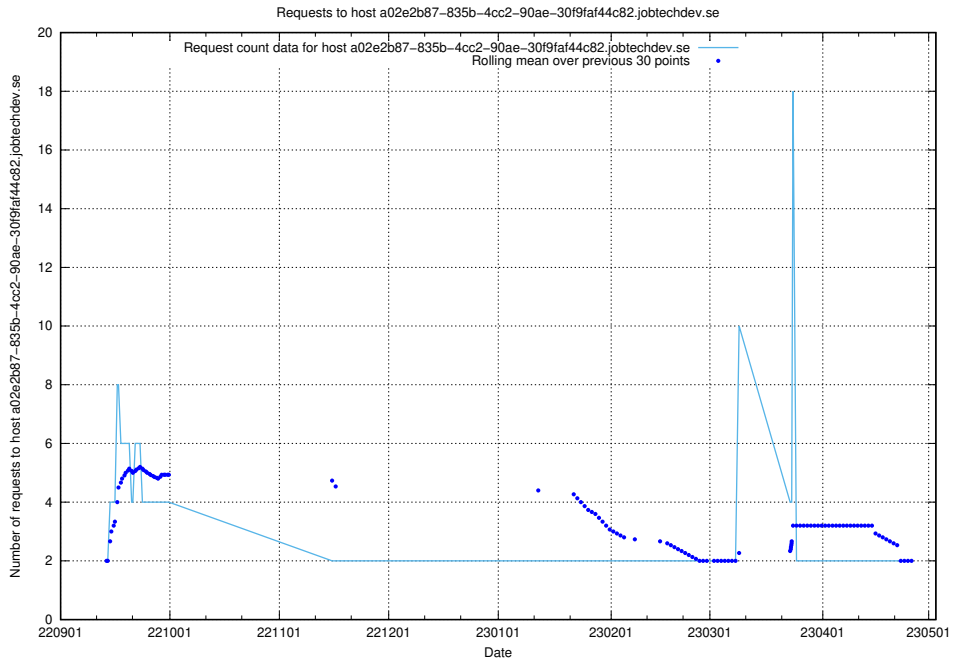

Here, we count the number of requests to host a02e2b87-835b-4cc2-90ae-30f9faf44c82.jobtechdev.se.

7.321 Usage of demo-jobad-enrichments-api.jobtechdev.se

Here, we count the number of requests to host demo-jobad-enrichments-api.jobtechdev.se.