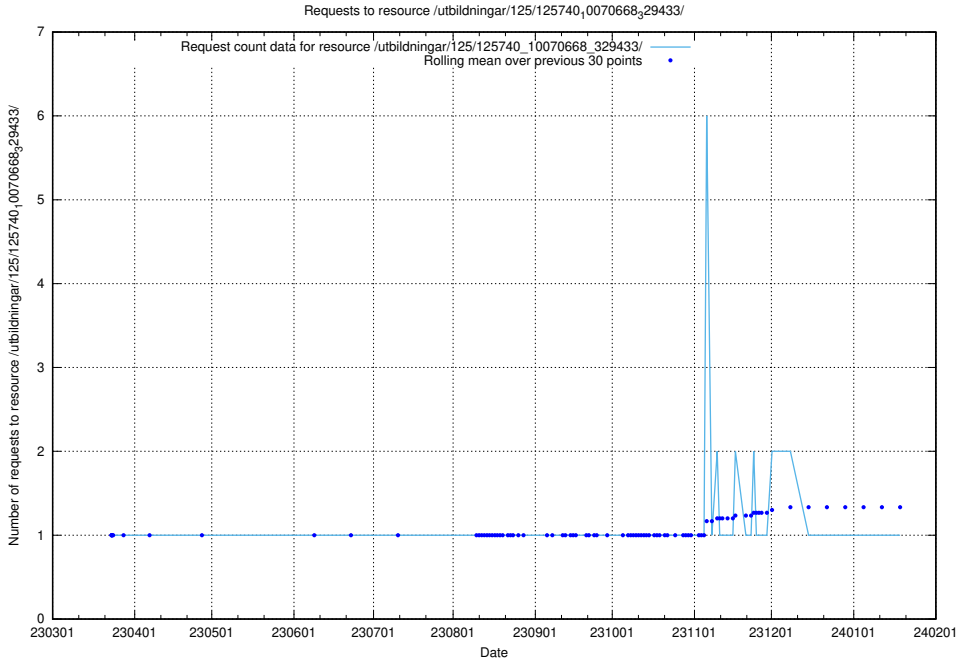

5.980 Usage of /utbildningar/125/125740_10070668_329433/

Here, we count the number of requests to resource /utbildningar/125/125740_10070668_329433/.