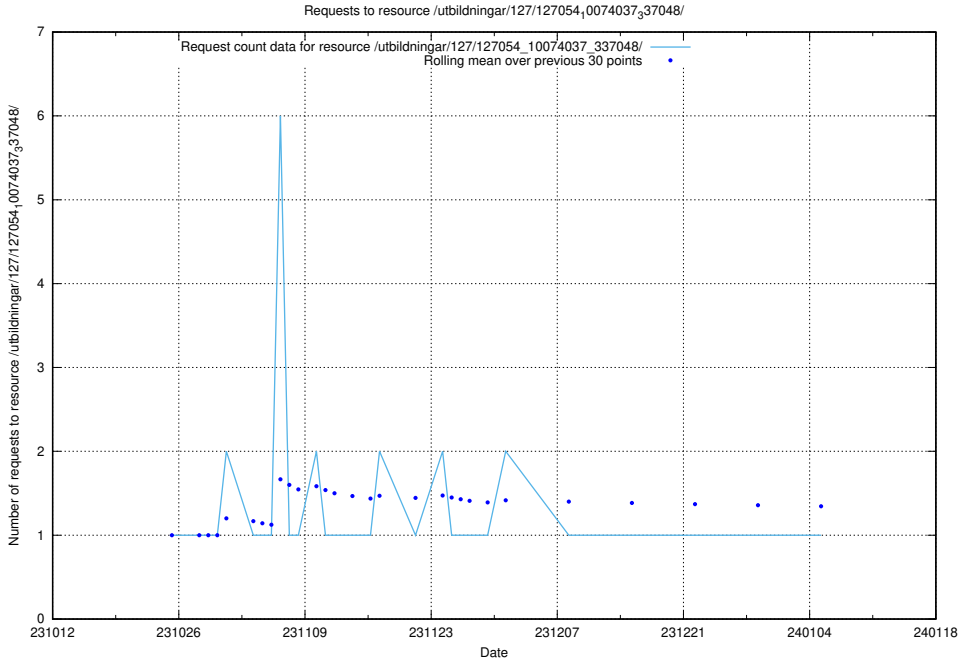

5.4167 Usage of /utbildningar/127/127054_10074037_337048/

Here, we count the number of requests to resource /utbildningar/127/127054_10074037_337048/.