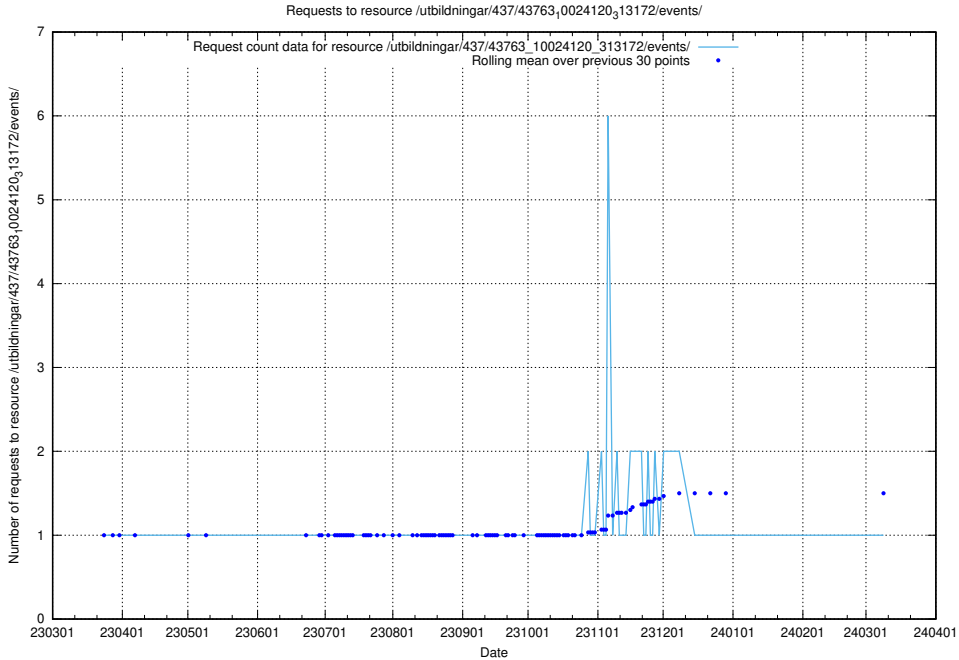

5.6128 Usage of /utbildningar/437/43763_10024120_313172/events/

Here, we count the number of requests to resource /utbildningar/437/43763_10024120_313172/events/.