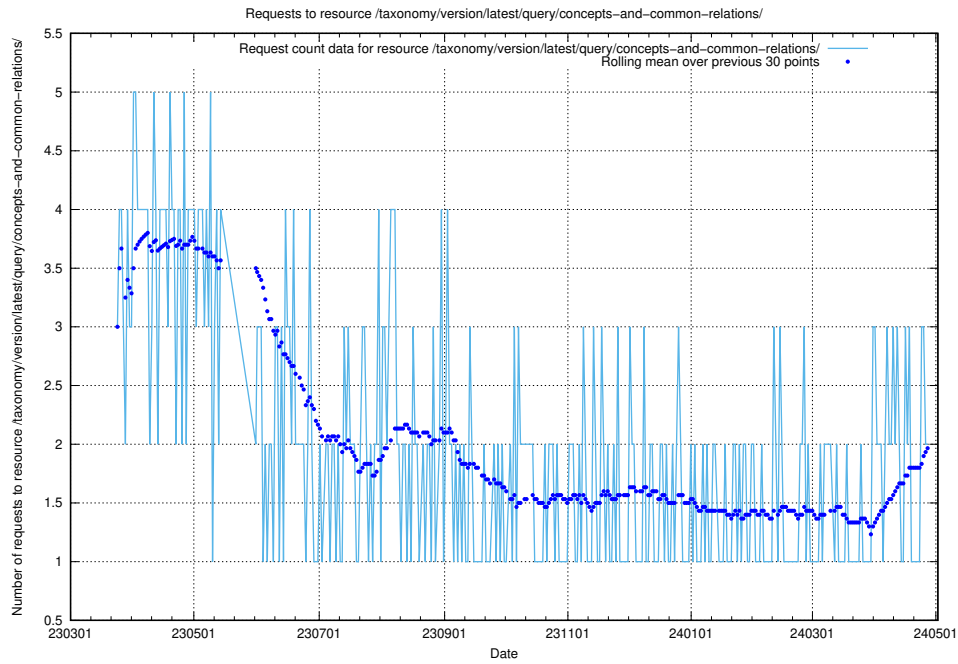

5.892 Usage of /taxonomy/version/latest/query/concepts-and-common-relations/

Here, we count the number of requests to resource /taxonomy/version/latest/query/concepts-and-common-relations/.