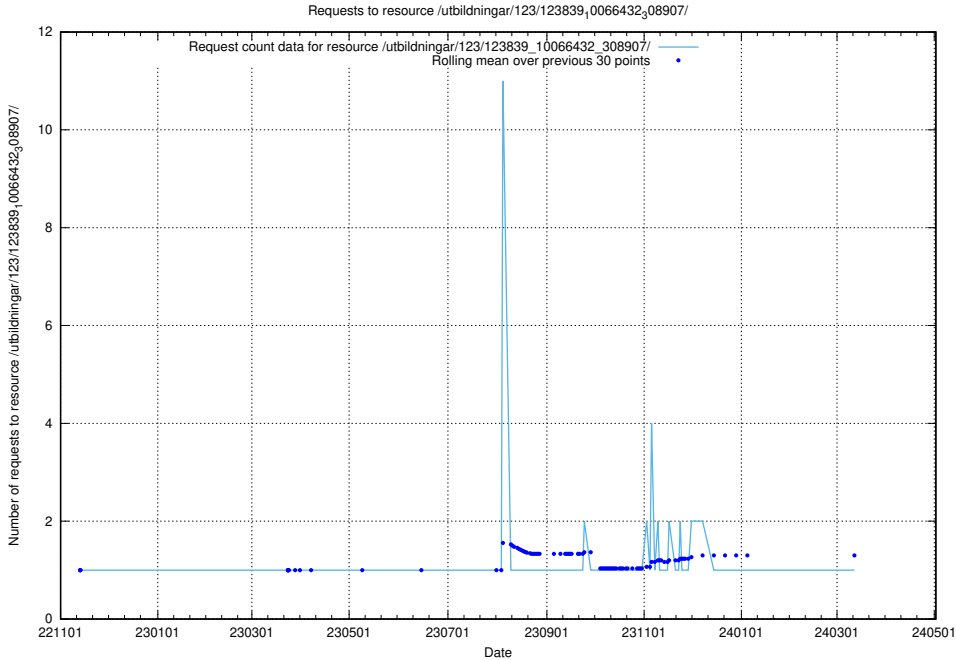

5.5829 Usage of /utbildningar/123/123839_10066432_308907/

Here, we count the number of requests to resource /utbildningar/123/123839_10066432_308907/.