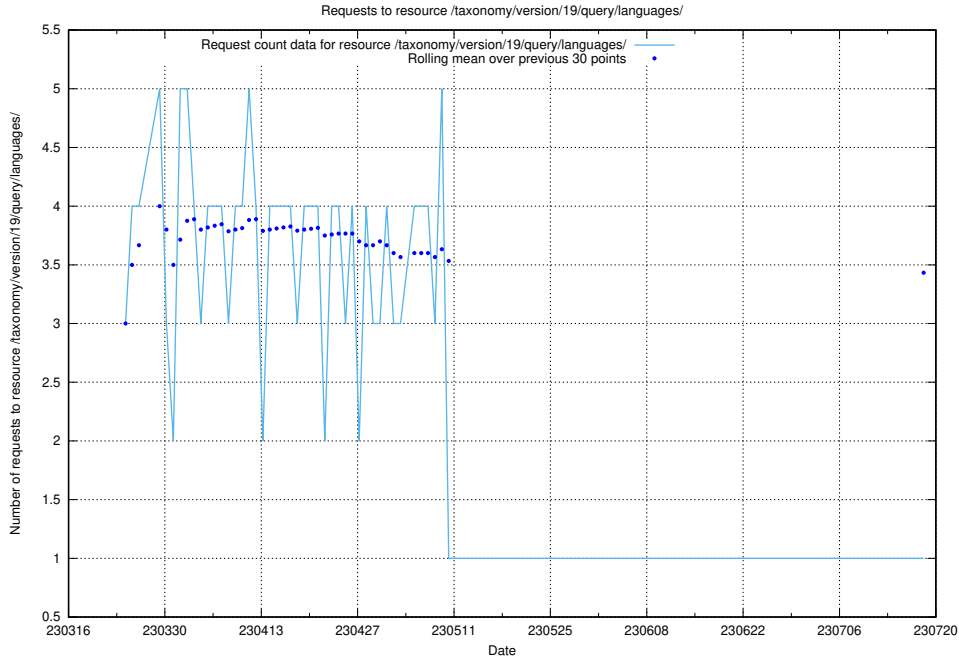

5.6081 Usage of /taxonomy/version/19/query/languages/

Here, we count the number of requests to resource /taxonomy/version/19/query/languages/.