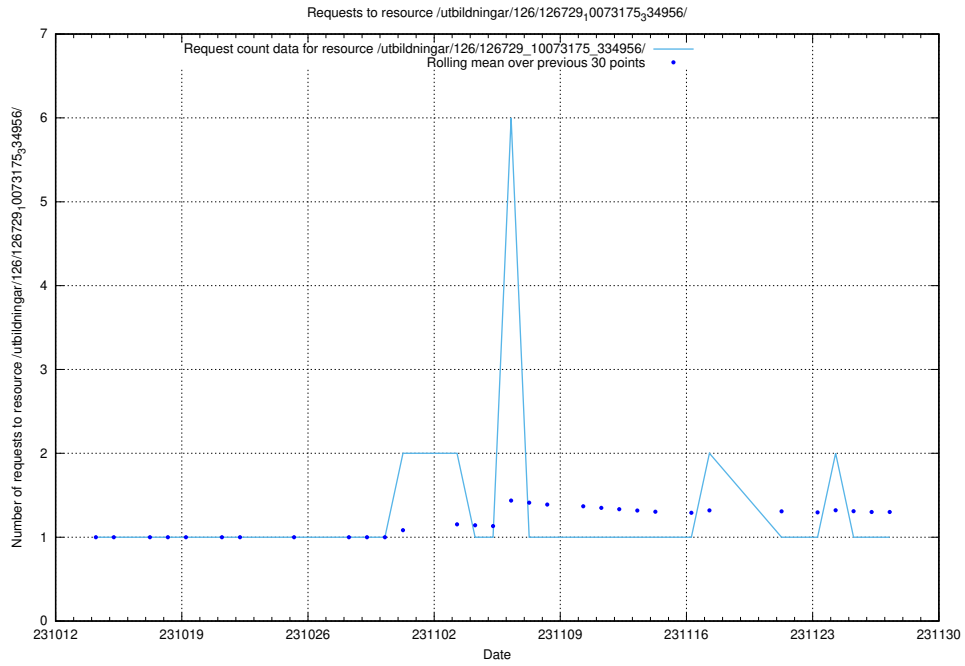

5.4278 Usage of /utbildningar/126/126729_10073175_334956/

Here, we count the number of requests to resource /utbildningar/126/126729_10073175_334956/.