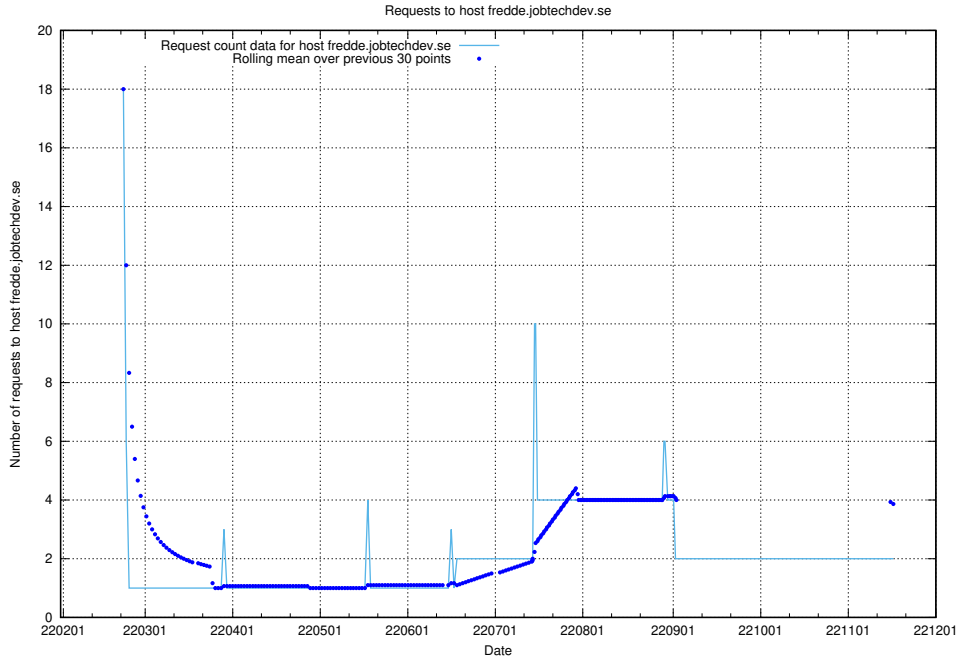

7.514 Usage of fredde.jobtechdev.se

Here, we count the number of requests to host fredde.jobtechdev.se.

7.515 Usage of fredde.api.jobtechdev.se

Here, we count the number of requests to host fredde.api.jobtechdev.se.