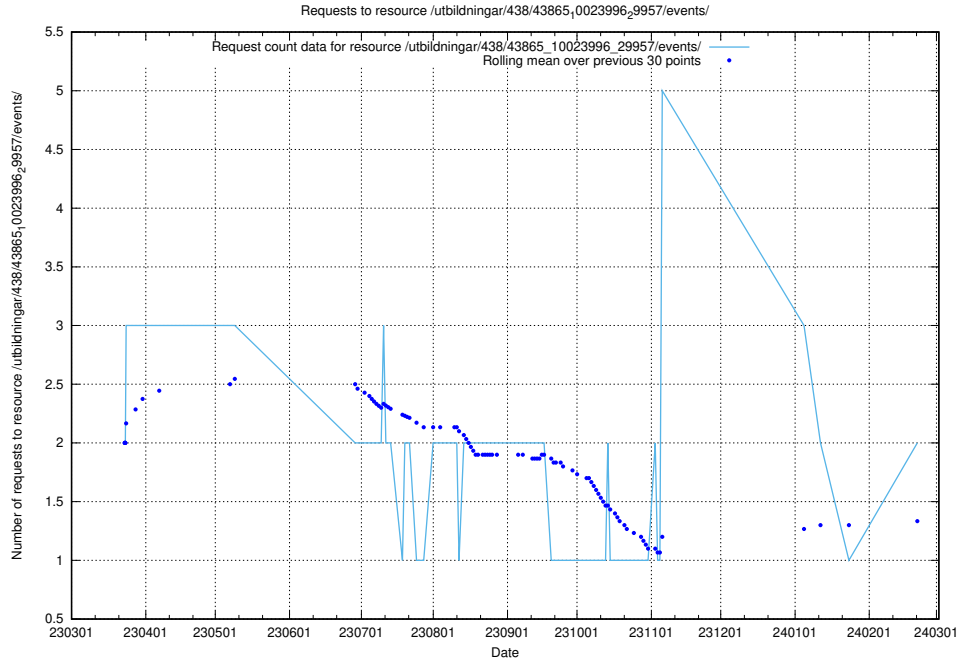

5.908 Usage of /utbildningar/438/43865_10023996_29957/events/

Here, we count the number of requests to resource /utbildningar/438/43865_10023996_29957/events/.