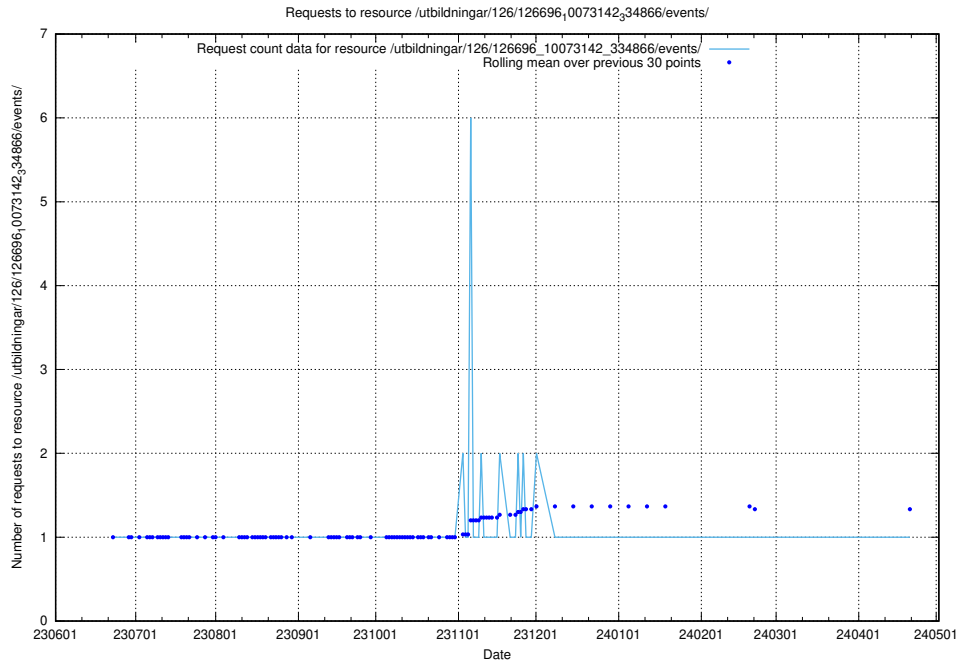

5.5572 Usage of /utbildningar/126/126696_10073142_334866/events/

Here, we count the number of requests to resource /utbildningar/126/126696_10073142_334866/events/