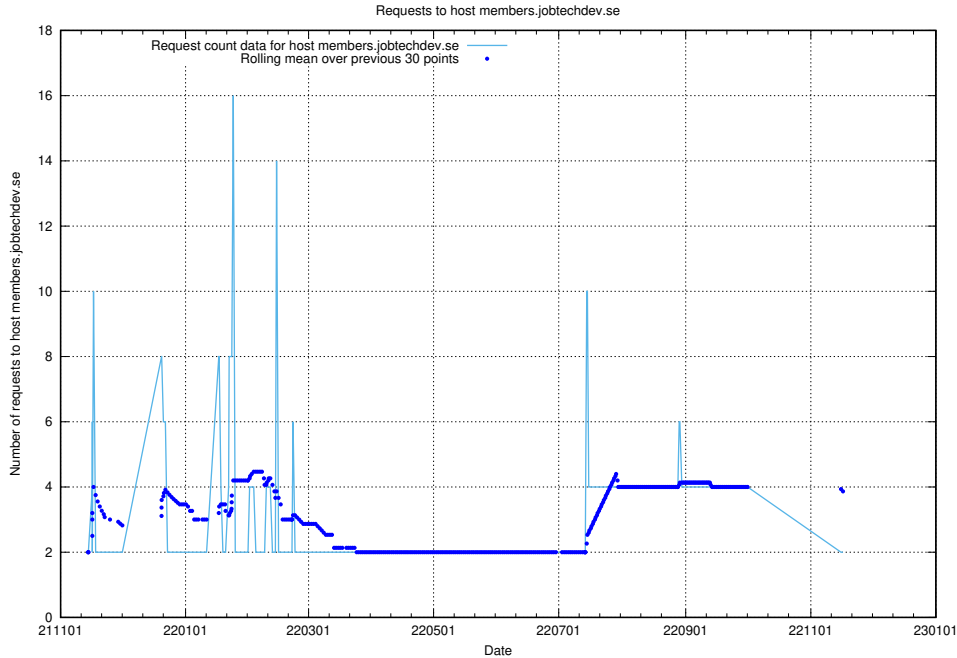

7.565 Usage of members.jobtechdev.se

Here, we count the number of requests to host members.jobtechdev.se.