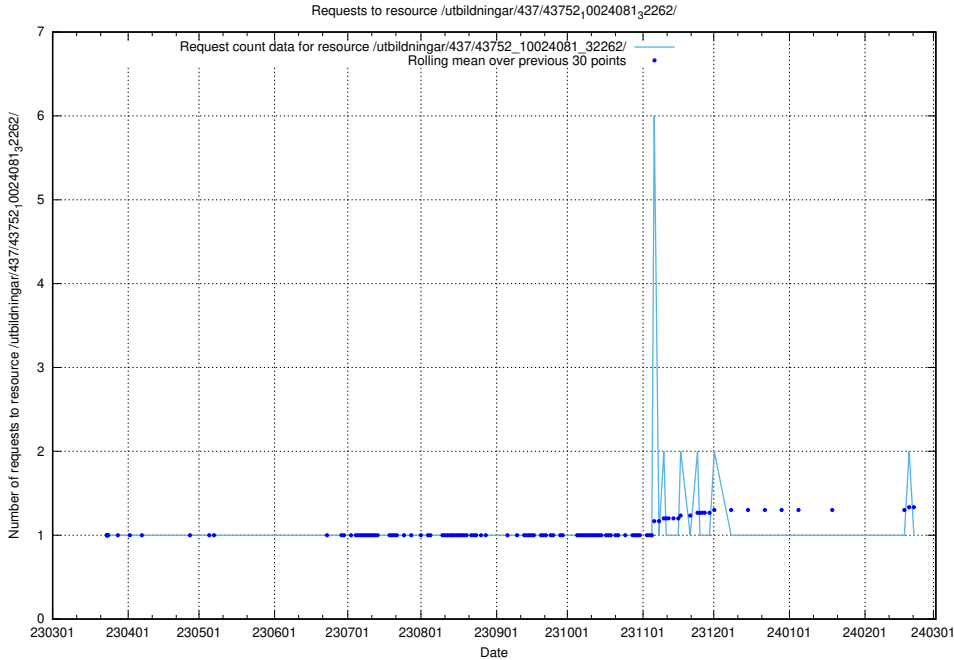

5.6318 Usage of /utbildningar/437/43752_10024081_32262/

Here, we count the number of requests to resource /utbildningar/437/43752_10024081_32262/.