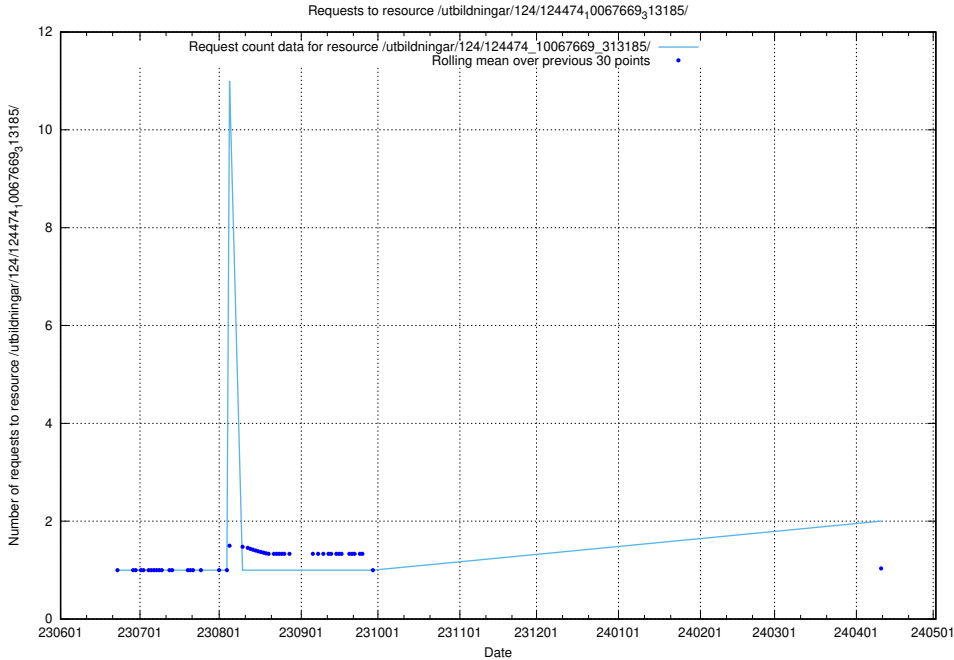

5.814 Usage of /utbildningar/124/124474_10067669_313185/

Here, we count the number of requests to resource /utbildningar/124/124474_10067669_313185/.