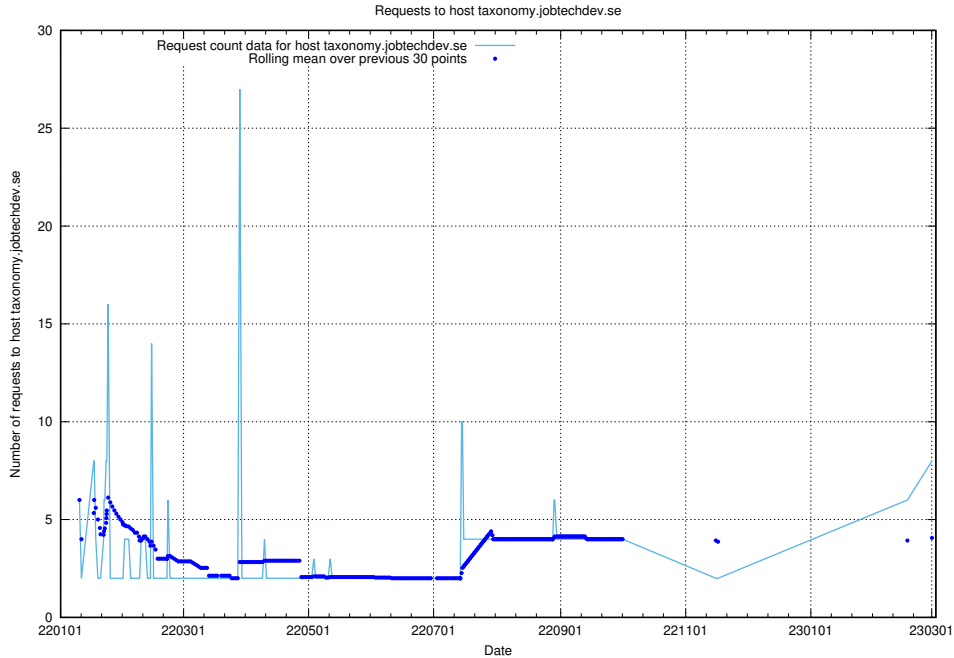

7.65 Usage of taxonomy.jobtechdev.se

Here, we count the number of requests to host taxonomy.jobtechdev.se.