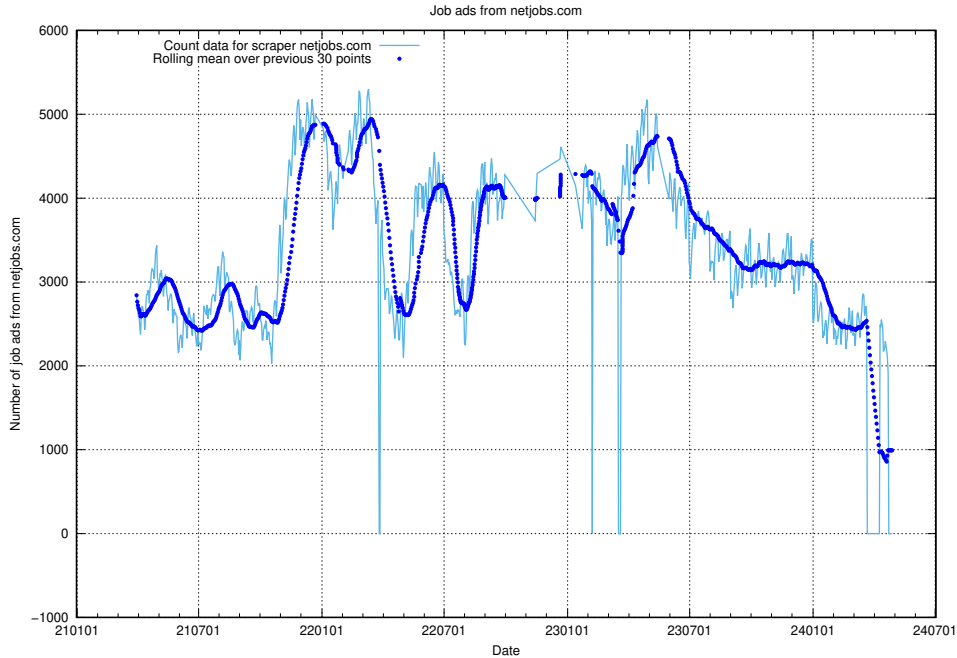

13.19 Number of ads by scraper netjobs.com

Here, we count the number of job ads scraped from netjobs.com.