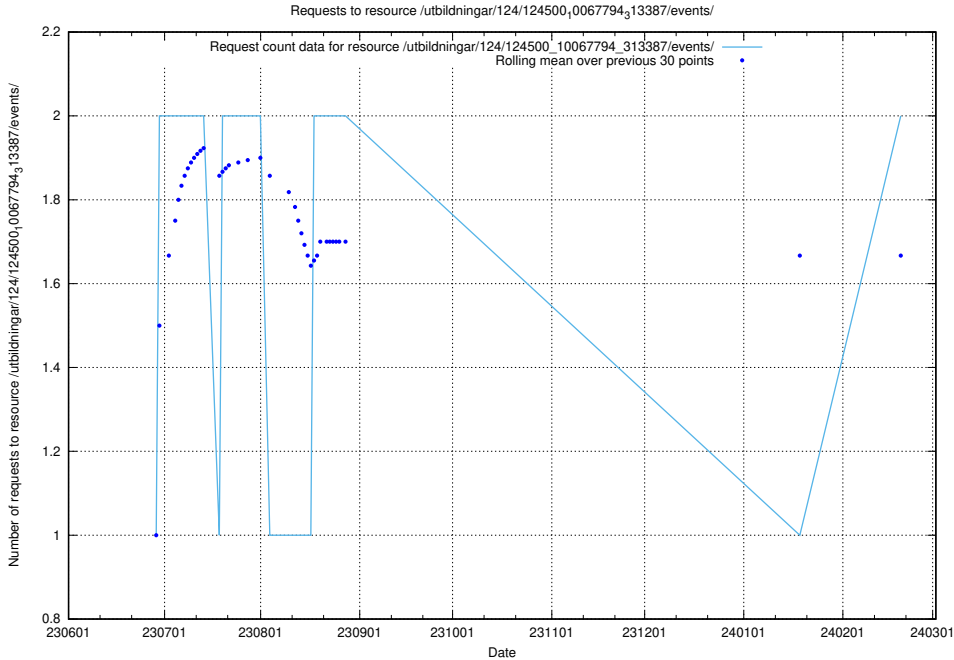

5.782 Usage of /utbildningar/124/124500_10067794_313387/events/

Here, we count the number of requests to resource /utbildningar/124/124500_10067794_313387/events/