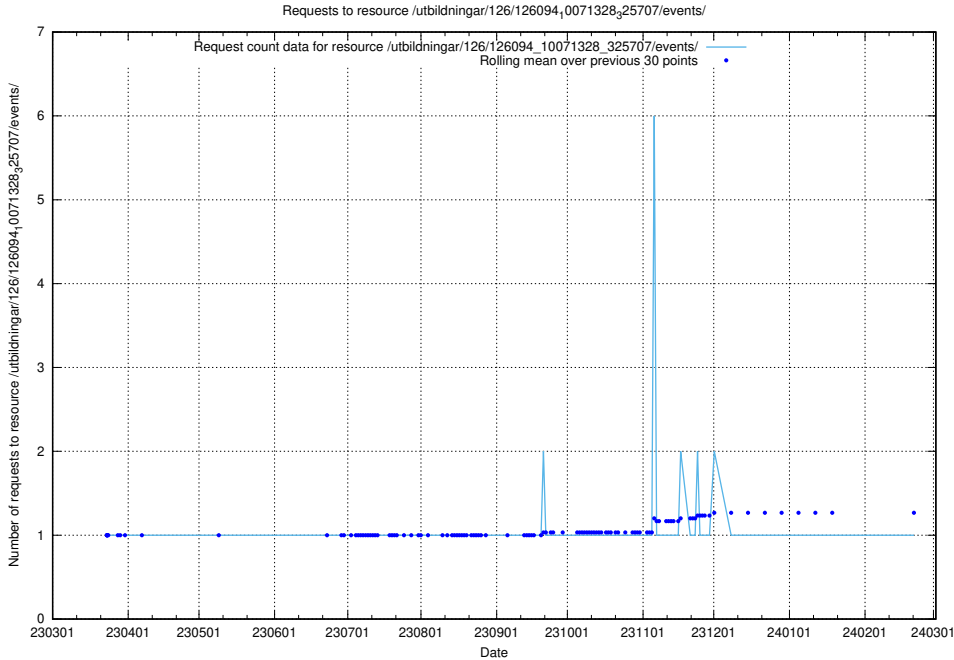

5.6371 Usage of /tst/

Here, we count the number of requests to resource /tst/.

5.6372 Usage of /utbildningar/126/126094_10071328_325707/events/

Here, we count the number of requests to resource /utbildningar/126/126094_10071328_325707/events/