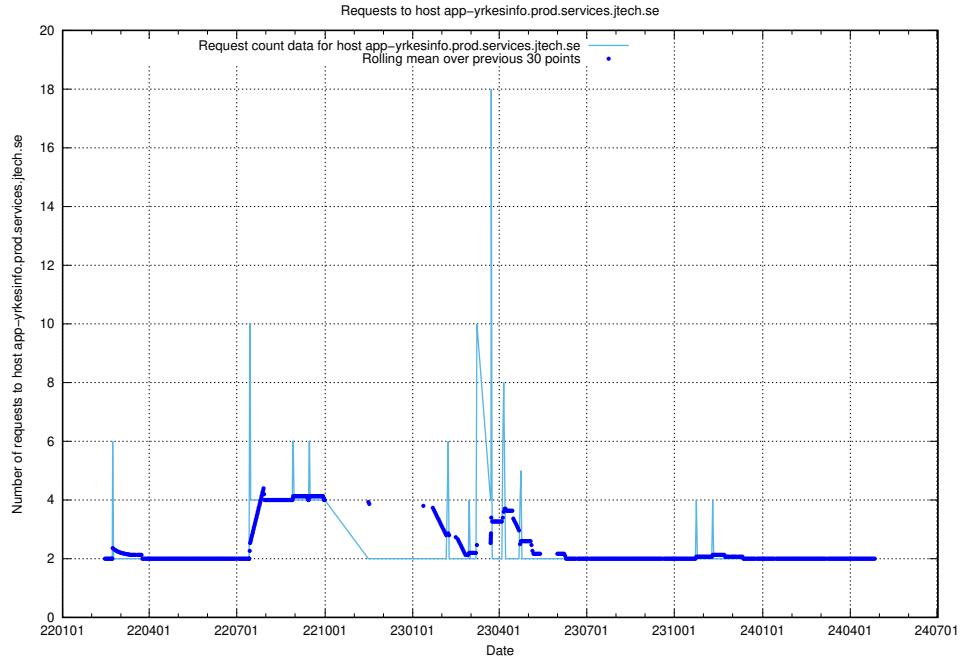

7.537 Usage of app-yrkesinfo.prod.services.jtech.se

Here, we count the number of requests to host app-yrkesinfo.prod.services.jtech.se.