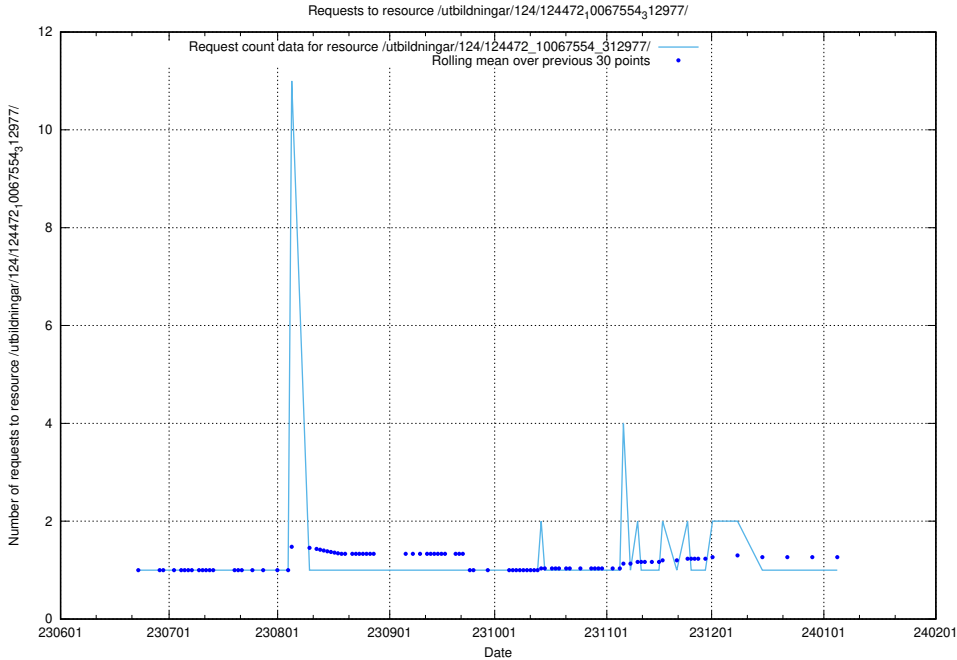

5.5750 Usage of /utbildningar/124/124472_10067554_312977/

Here, we count the number of requests to resource /utbildningar/124/124472_10067554_312977/.