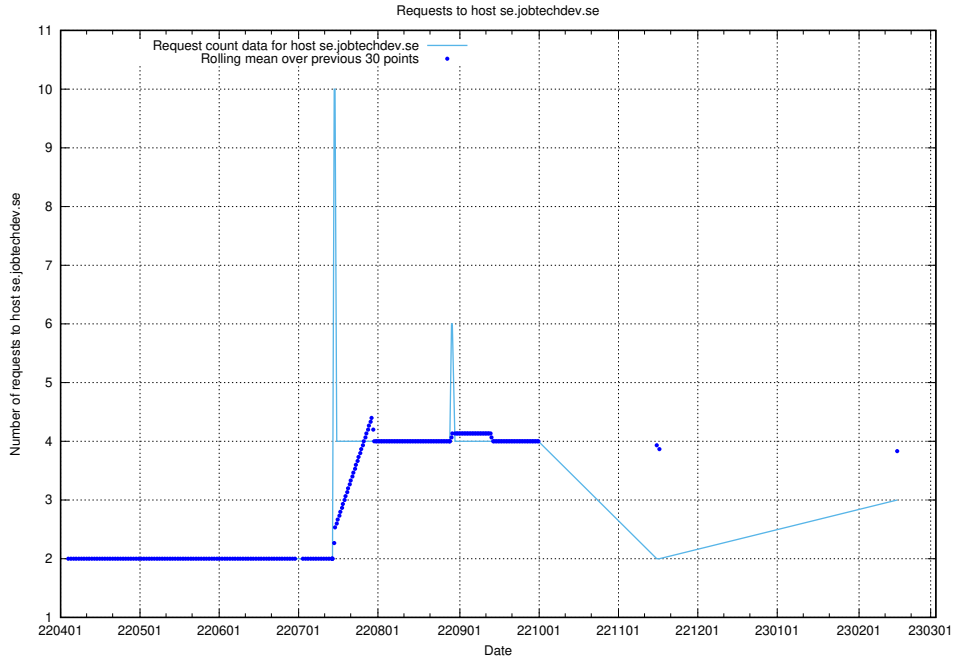

7.215 Usage of se.jobtechdev.se

Here, we count the number of requests to host se.jobtechdev.se.