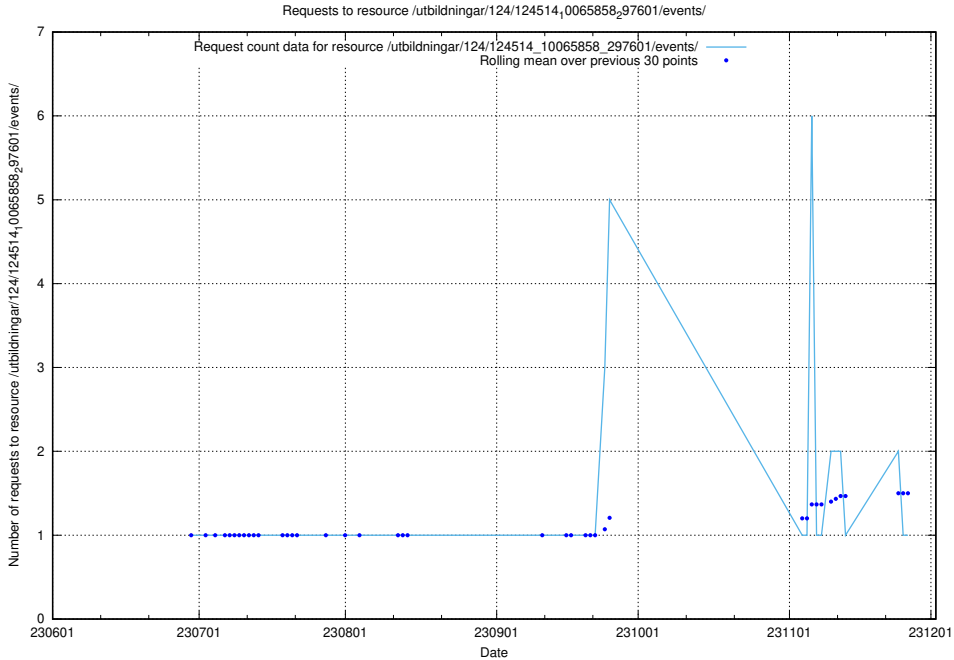

5.5342 Usage of /utbildningar/124/124514_10065858_297601/events/

Here, we count the number of requests to resource /utbildningar/124/124514_10065858_297601/events/