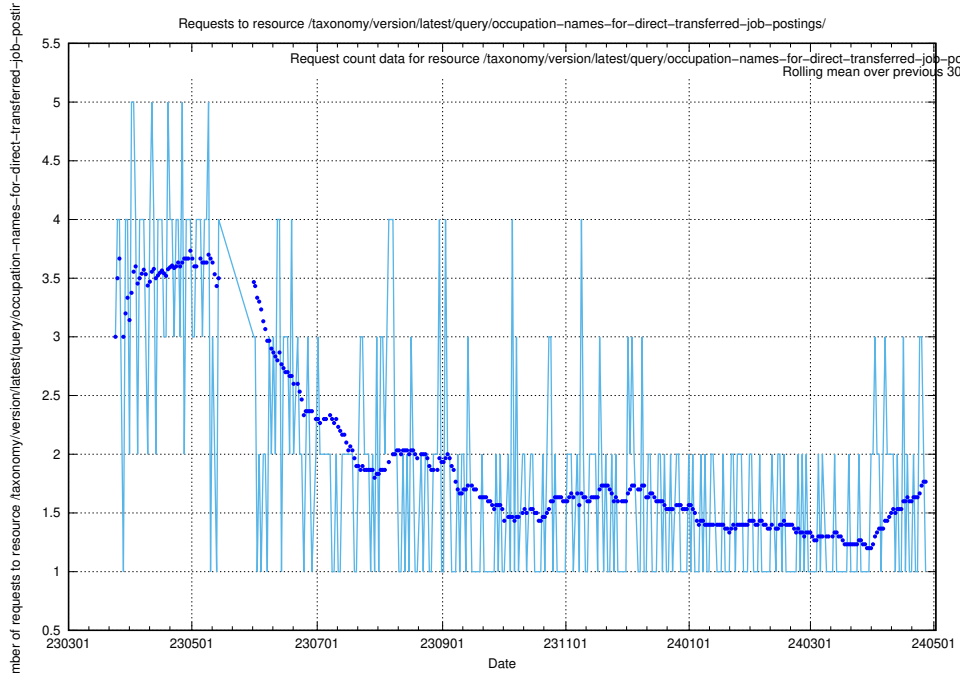

Here, we count the number of requests to resource /taxonomy/version/latest/query/occupation-names-for-direct-transferred-job-postings/.

5.6047 Usage of /taxonomy/version/latest/query/keyword-concepts-with-relations/