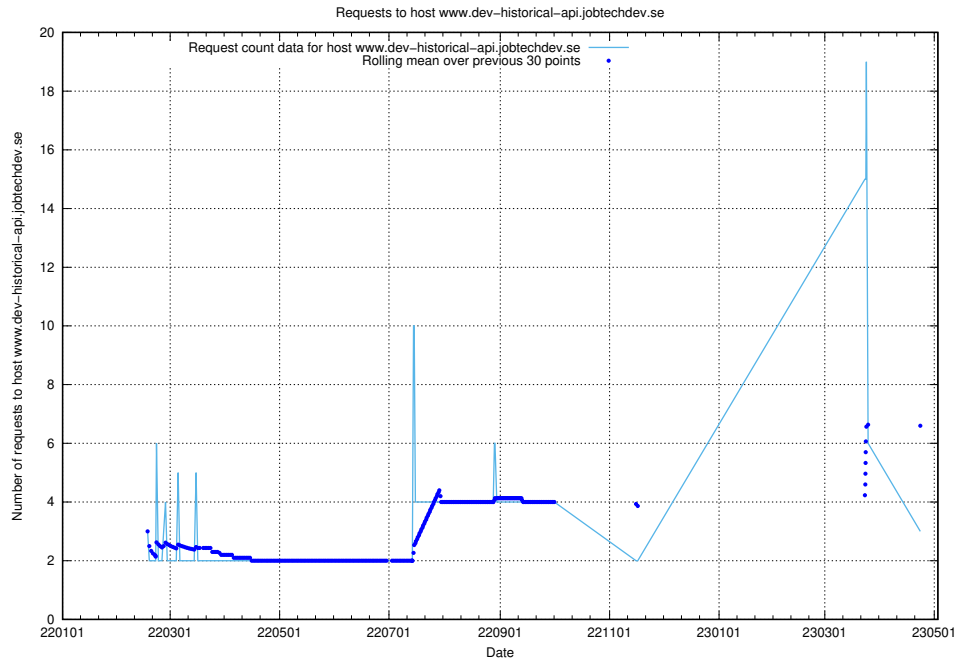

7.227 Usage of rabbitmq.jobtechdev.se

Here, we count the number of requests to host rabbitmq.jobtechdev.se.

7.228 Usage of kam-openshift-gitops.prod.services.jtech.se

Here, we count the number of requests to host kam-openshift-gitops.prod.services.jtech.se.