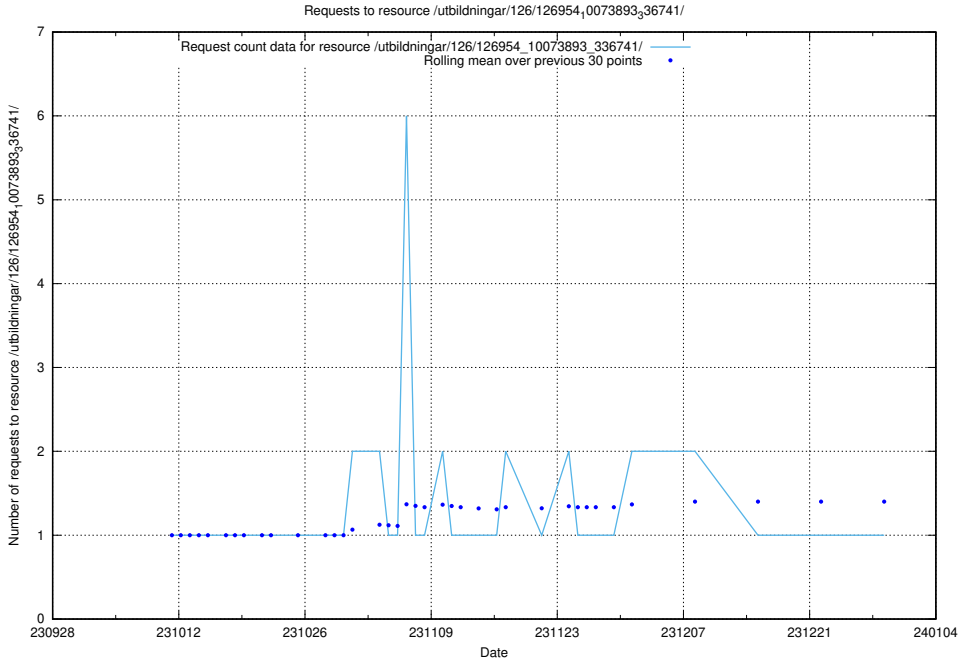

Here, we count the number of requests to resource /utbildningar/126/126954_10073893_336741/.

5.4315 Usage of /utbildningar/126/126751_10072075_331197/events/

Here, we count the number of requests to resource /utbildningar/126/126751_10072075_331197/events/