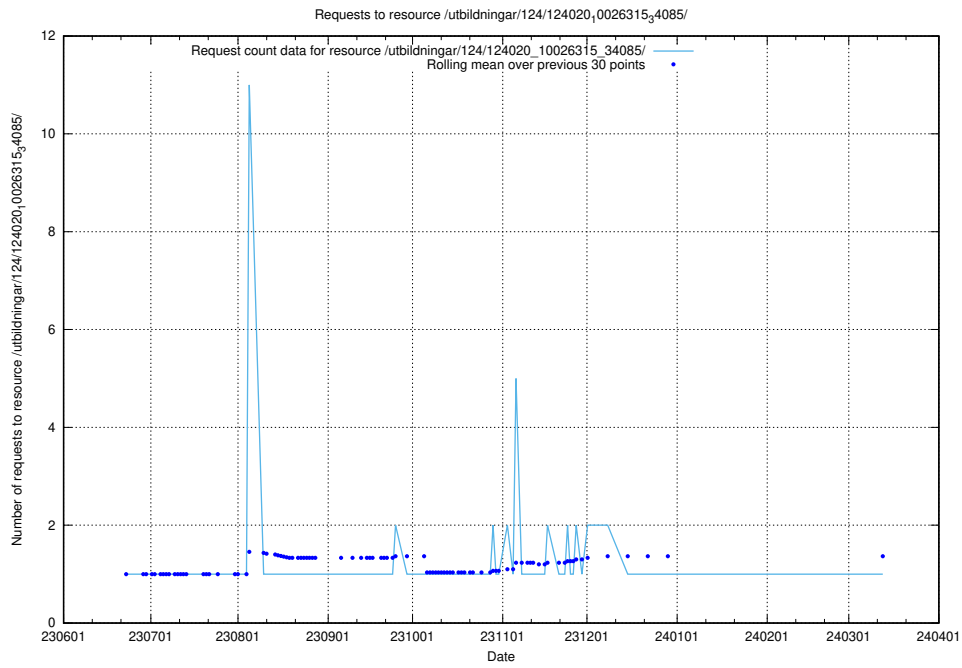

5.5775 Usage of /utbildningar/124/124020_10026315_34085/

Here, we count the number of requests to resource /utbildningar/124/124020_10026315_34085/.