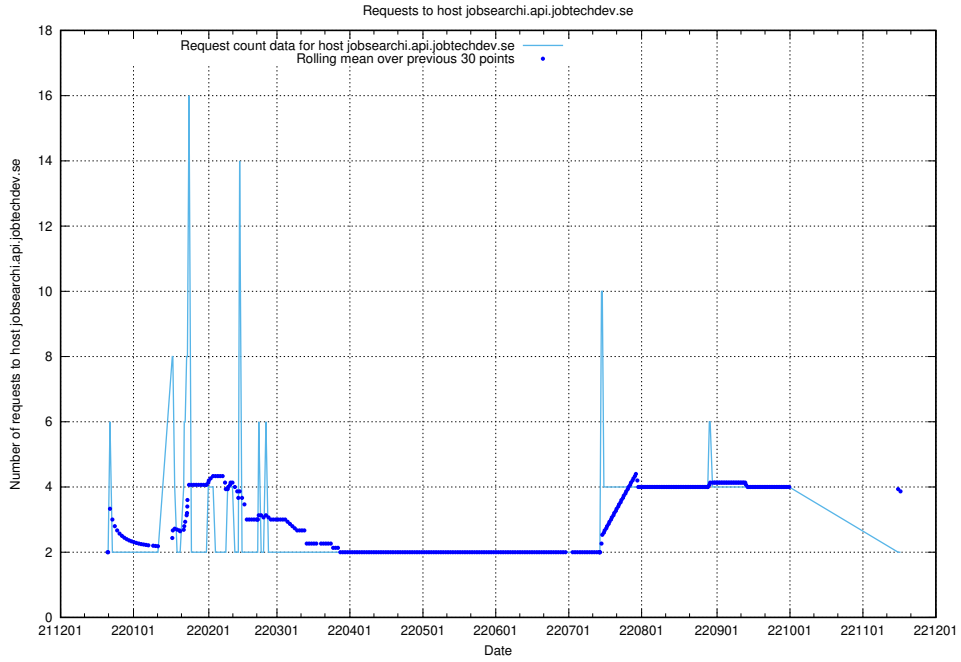

7.363 Usage of `jobsearchi.api.jobtechdev.se`

Here, we count the number of requests to host `jobsearchi.api.jobtechdev.se`.