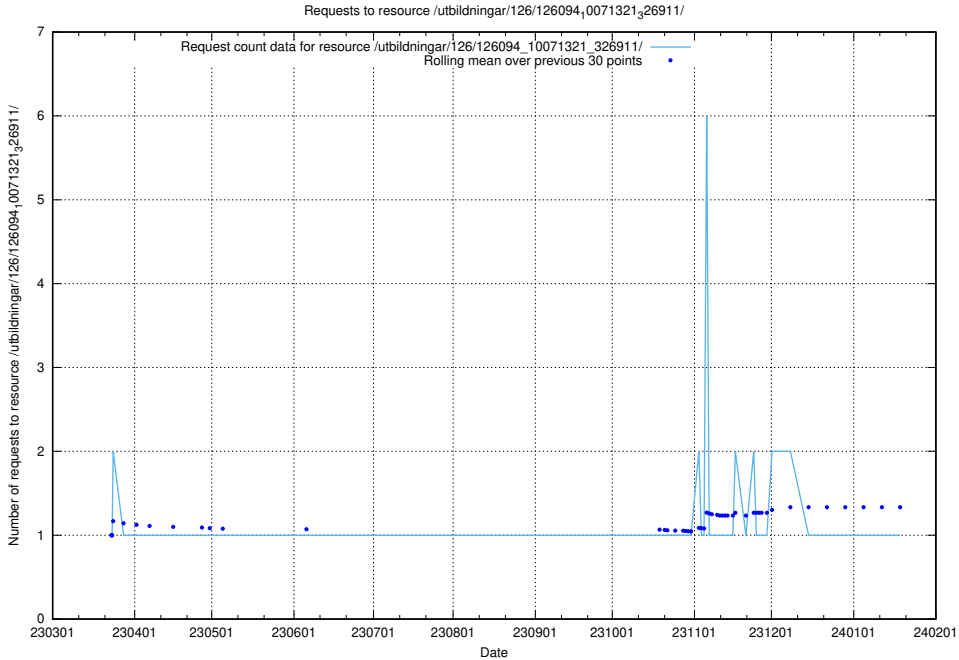

5.6376 Usage of /utbildningar/126/126094_10071321_326911/

Here, we count the number of requests to resource /utbildningar/126/126094_10071321_326911/.