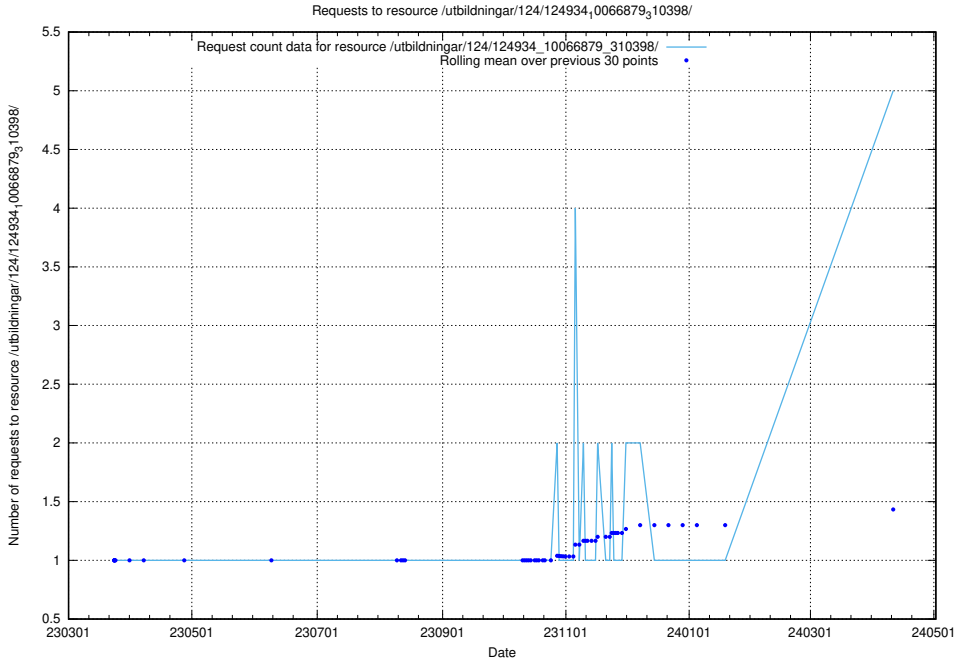

5.113 Usage of /utbildningar/124/124934_10066879_310398/

Here, we count the number of requests to resource /utbildningar/124/124934_10066879_310398/.