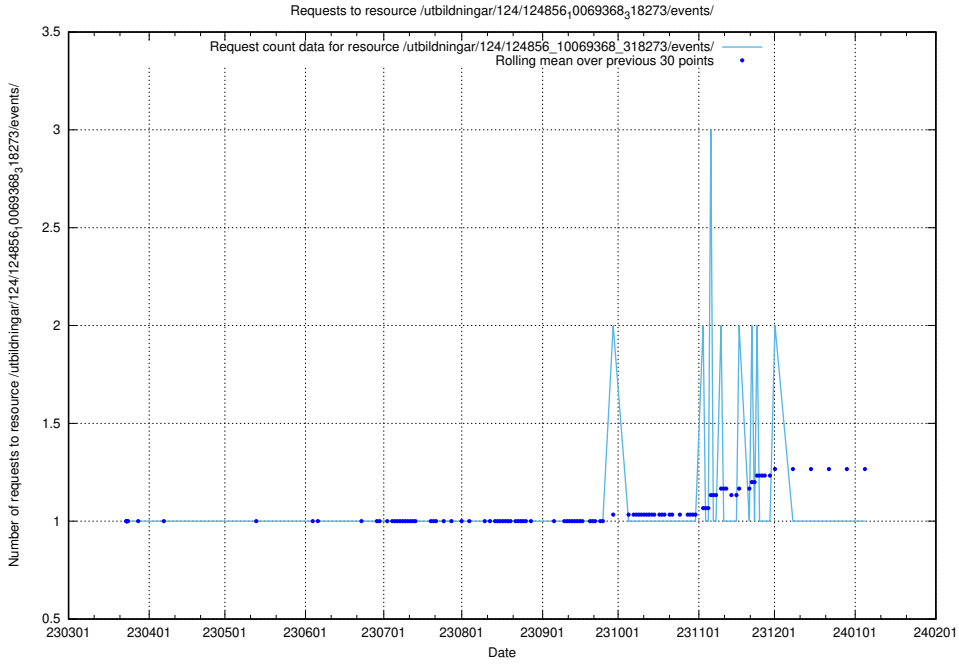

5.1158 Usage of /utbildningar/124/124856_10069368_318273/events/

Here, we count the number of requests to resource /utbildningar/124/124856_10069368_318273/events/