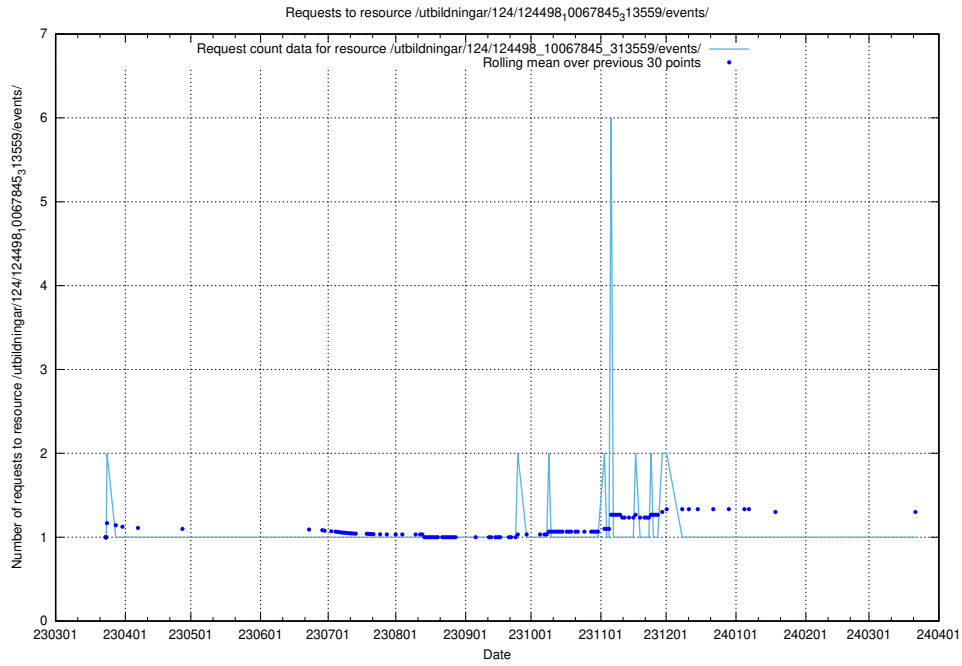

5.2620 Usage of /utbildningar/124/124498_10067845_313559/events/

Here, we count the number of requests to resource /utbildningar/124/124498_10067845_313559/events/