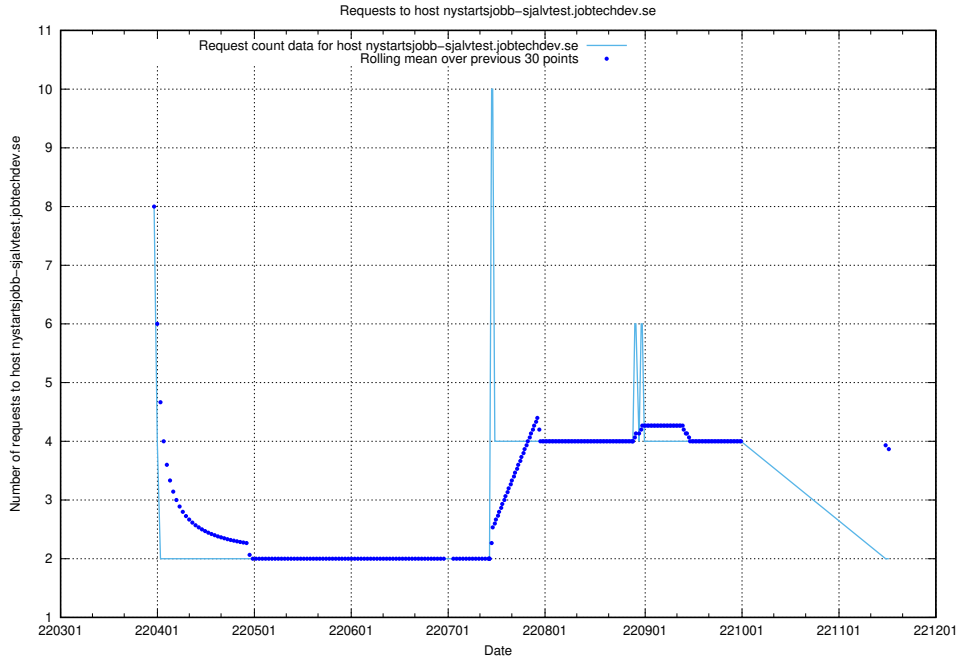

7.476 Usage of nystartsjobb-sjalvtest.jobtechdev.se

Here, we count the number of requests to host nystartsjobb-sjalvtest.jobtechdev.se.