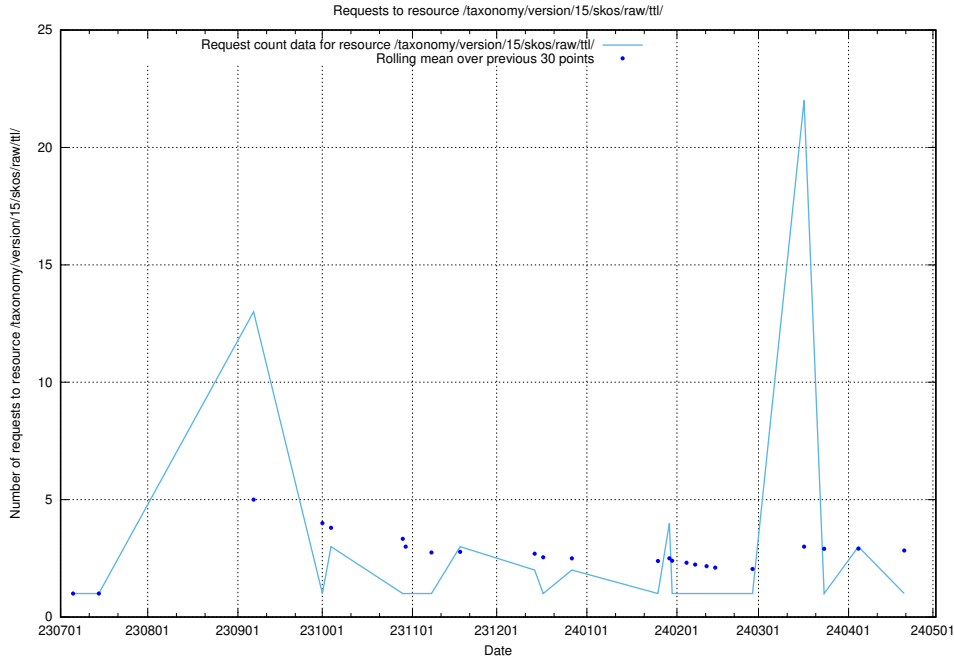

5.5288 Usage of /taxonomy/version/15/skos/raw/ttl/

Here, we count the number of requests to resource /taxonomy/version/15/skos/raw/ttl/.