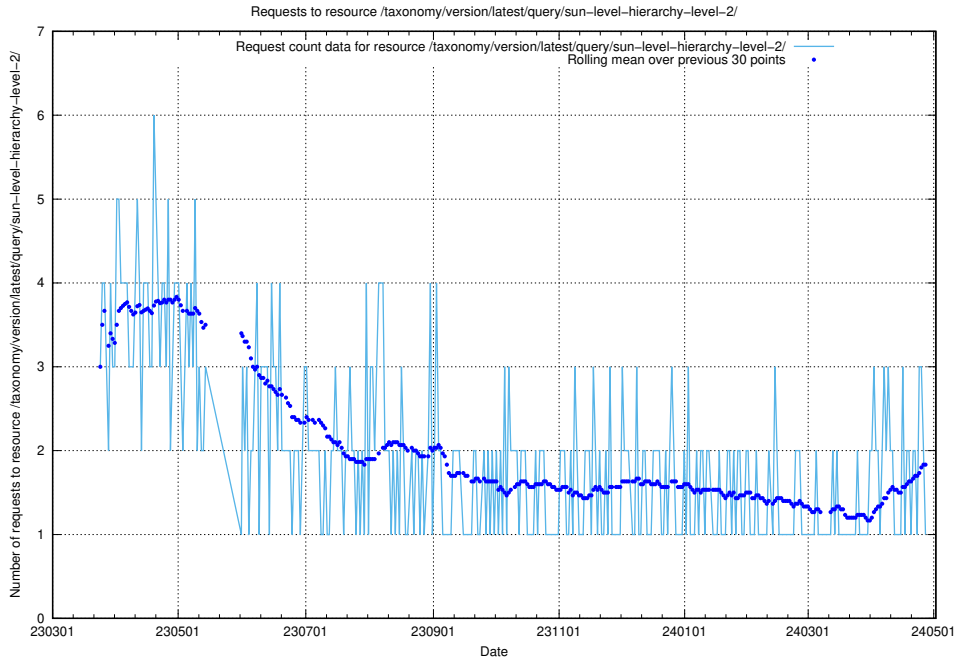

5.6039 Usage of /taxonomy/version/latest/query/sun-level-hierarchy-level-2/

Here, we count the number of requests to resource /taxonomy/version/latest/query/sun-level-hierarchy-level-2/.