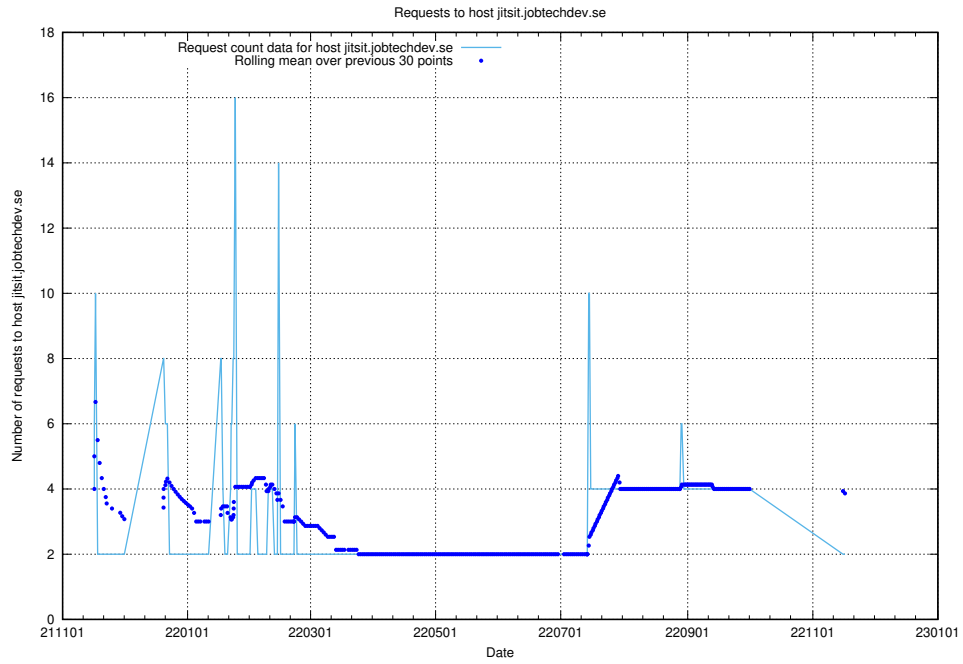

7.494 Usage of jitsit.jobtechdev.se

Here, we count the number of requests to host jitsit.jobtechdev.se.