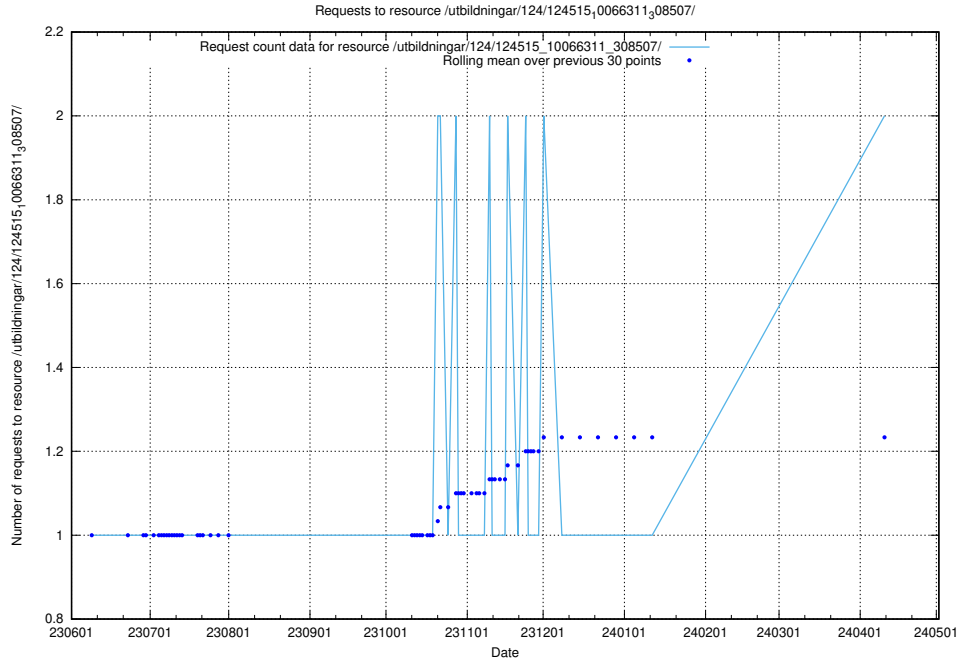

5.837 Usage of /utbildningar/124/124515_10066311_308507/

Here, we count the number of requests to resource /utbildningar/124/124515_10066311_308507/.