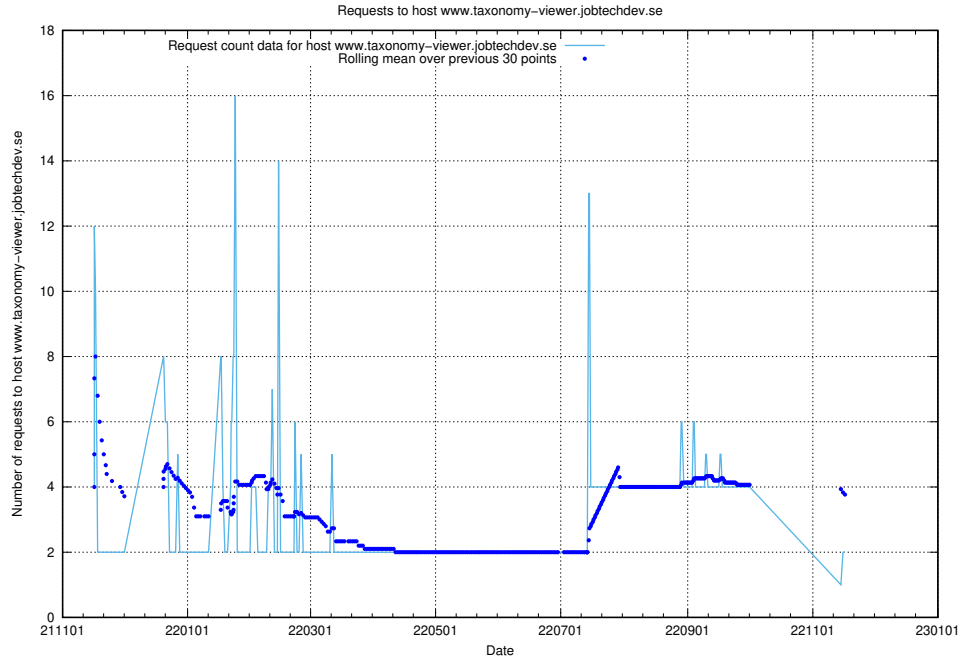

7.498 Usage of `www.taxonomy-viewer.jobtechdev.se`

Here, we count the number of requests to host `www.taxonomy-viewer.jobtechdev.se`.