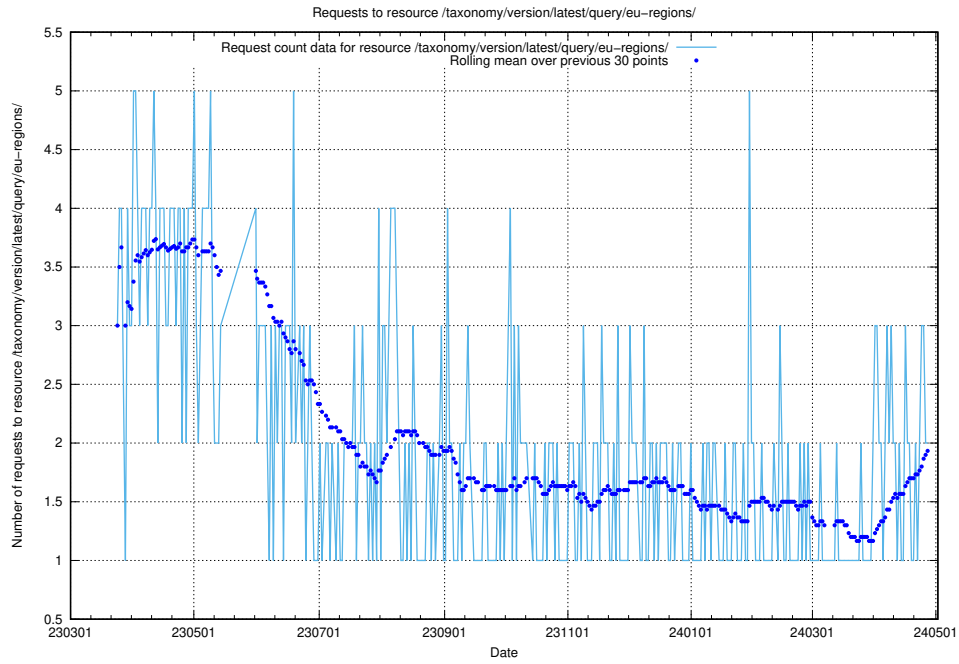

5.885 Usage of /taxonomy/version/latest/query/eu-regions/

Here, we count the number of requests to resource /taxonomy/version/latest/query/eu-regions/.