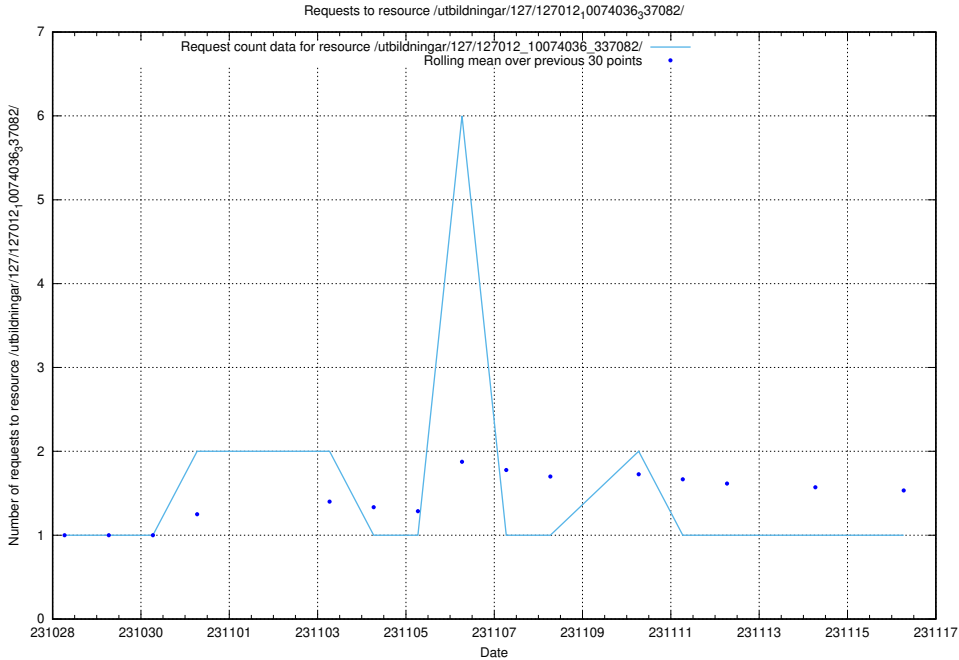

5.4138 Usage of /utbildningar/127/127012_10074036_337082/

Here, we count the number of requests to resource /utbildningar/127/127012_10074036_337082/.