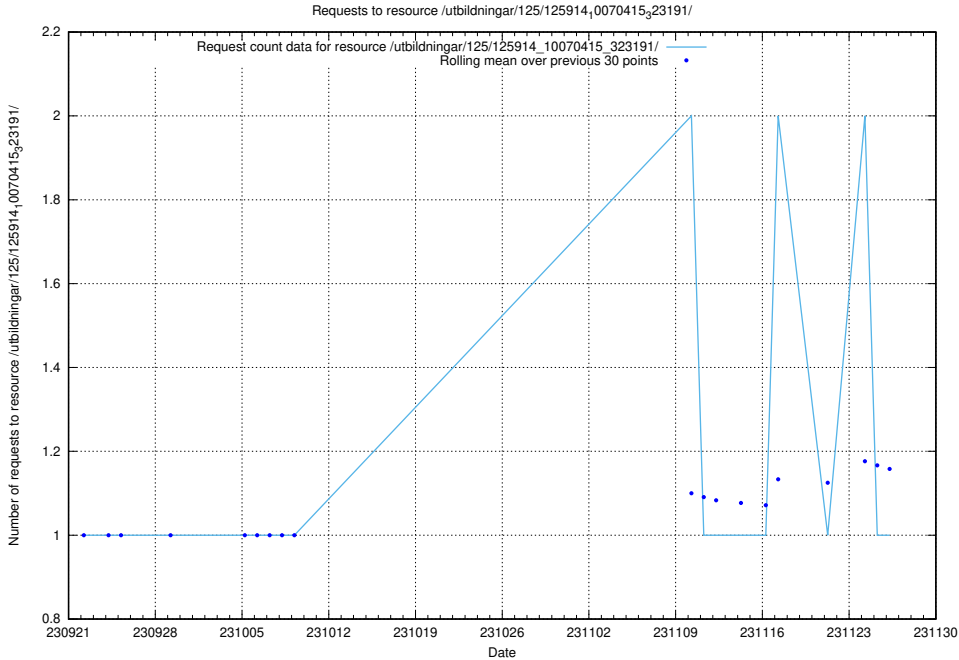

5.4452 Usage of /utbildningar/125/125914_10070415_323191/

Here, we count the number of requests to resource /utbildningar/125/125914_10070415_323191/.