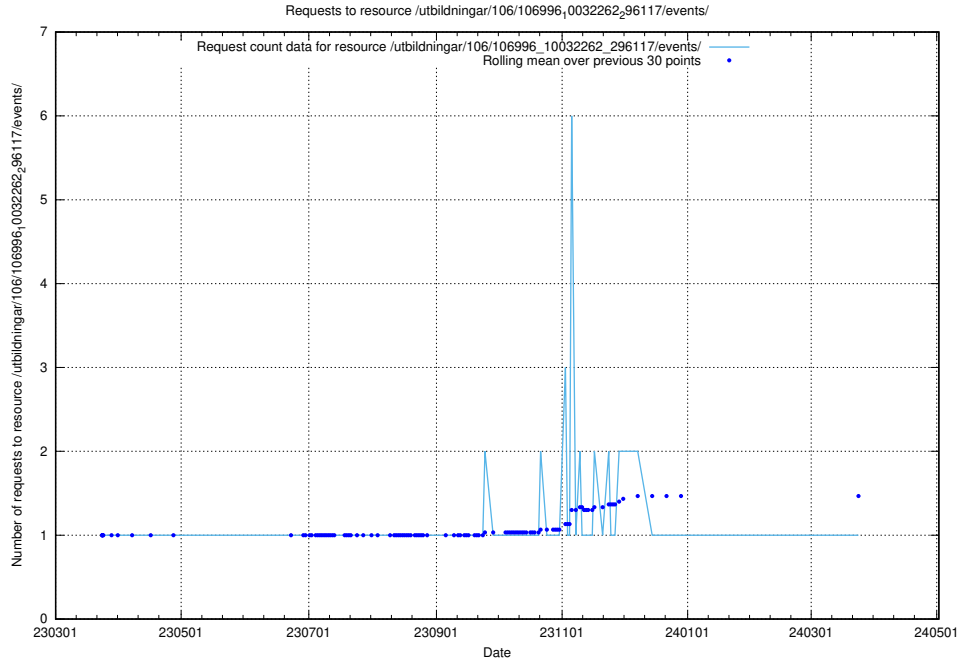

5.5356 Usage of /utbildningar/106/106996_10032262_296117/events/

Here, we count the number of requests to resource /utbildningar/106/106996_10032262_296117/events/

5.5357 Usage of /taxonomy/version/3/query/concepts-and-common-relations/