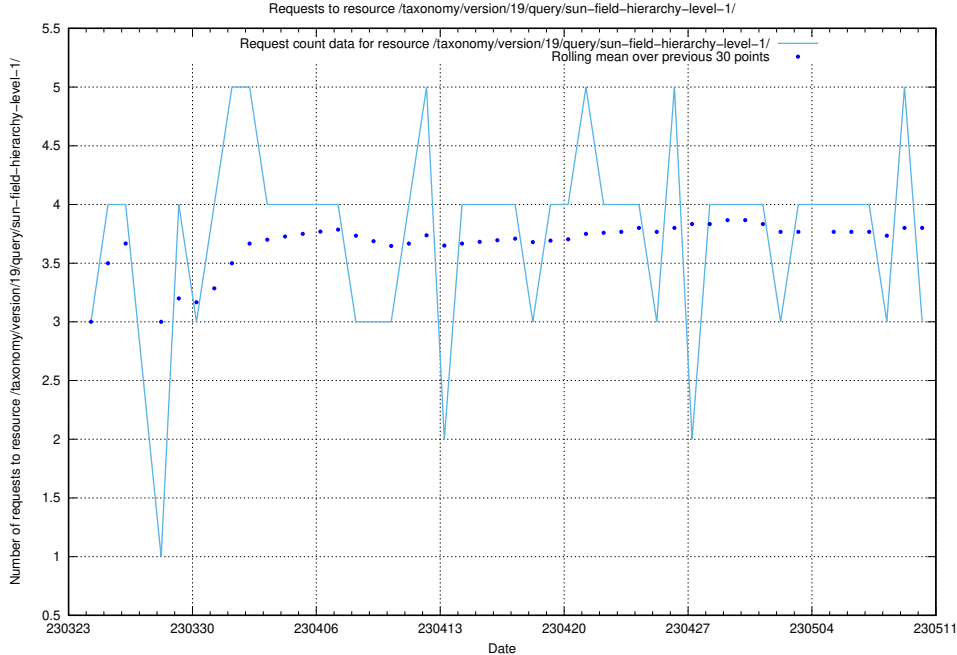

5.405 Usage of /taxonomy/version/19/query/sun-field-hierarchy-level-1/

Here, we count the number of requests to resource /taxonomy/version/19/query/sun-field-hierarchy-level-1/.