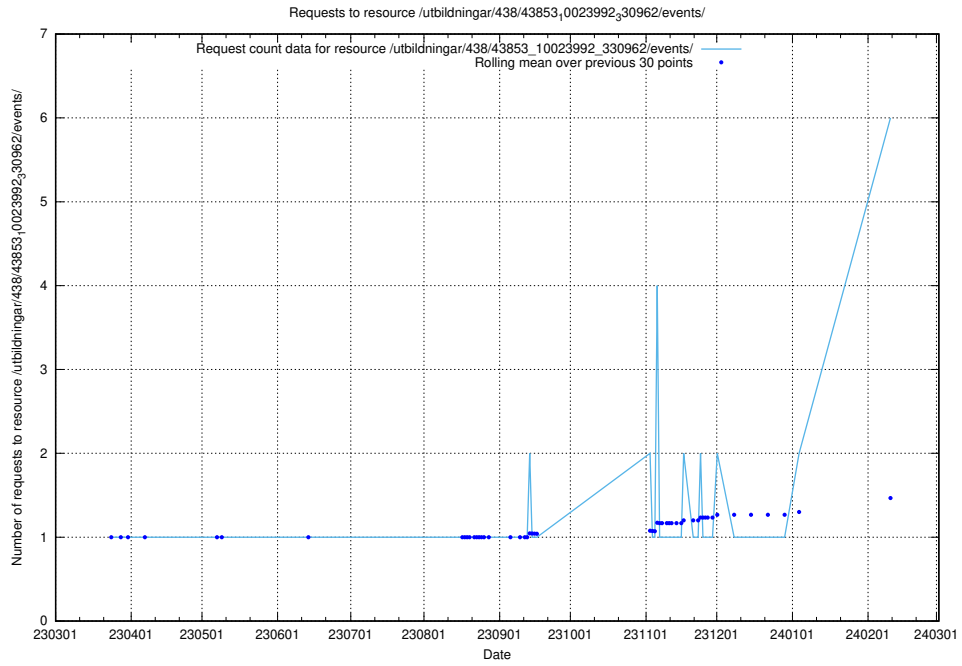

5.99 Usage of /utbildningar/438/43853_10023992_330962/events/

Here, we count the number of requests to resource /utbildningar/438/43853_10023992_330962/events/.