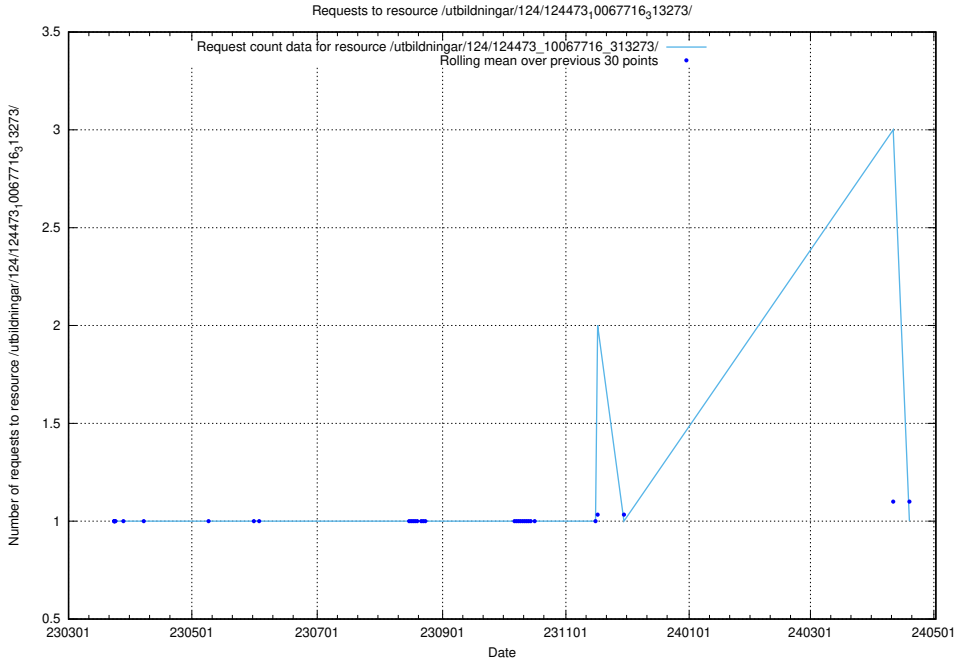

5.2869 Usage of /utbildningar/124/124473_10067716_313273/

Here, we count the number of requests to resource /utbildningar/124/124473_10067716_313273/.