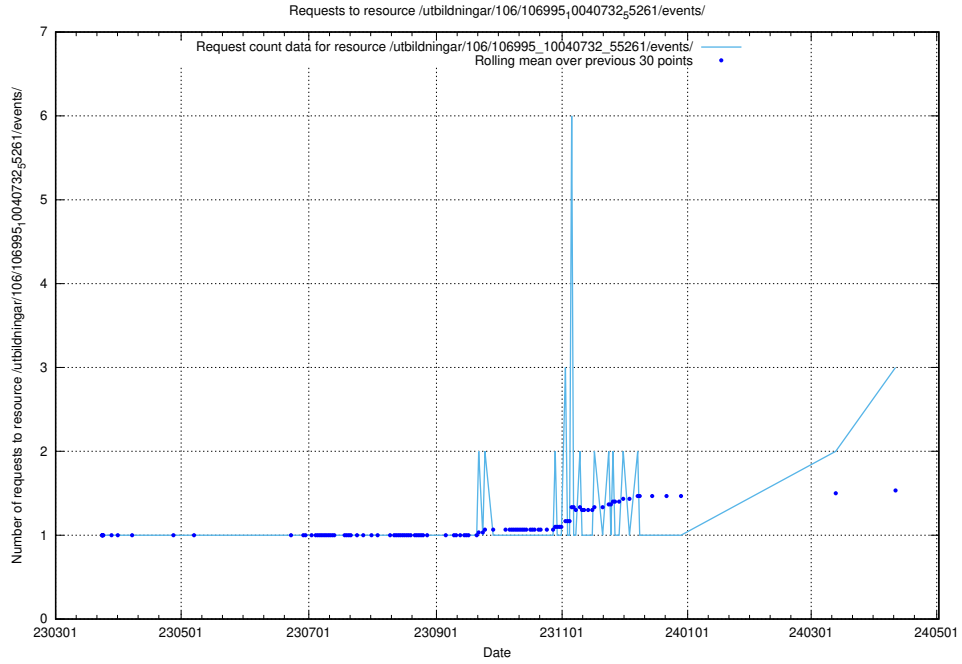

5.359 Usage of /utbildningar/106/106995_10040732_55261/events/

Here, we count the number of requests to resource /utbildningar/106/106995_10040732_55261/events/.