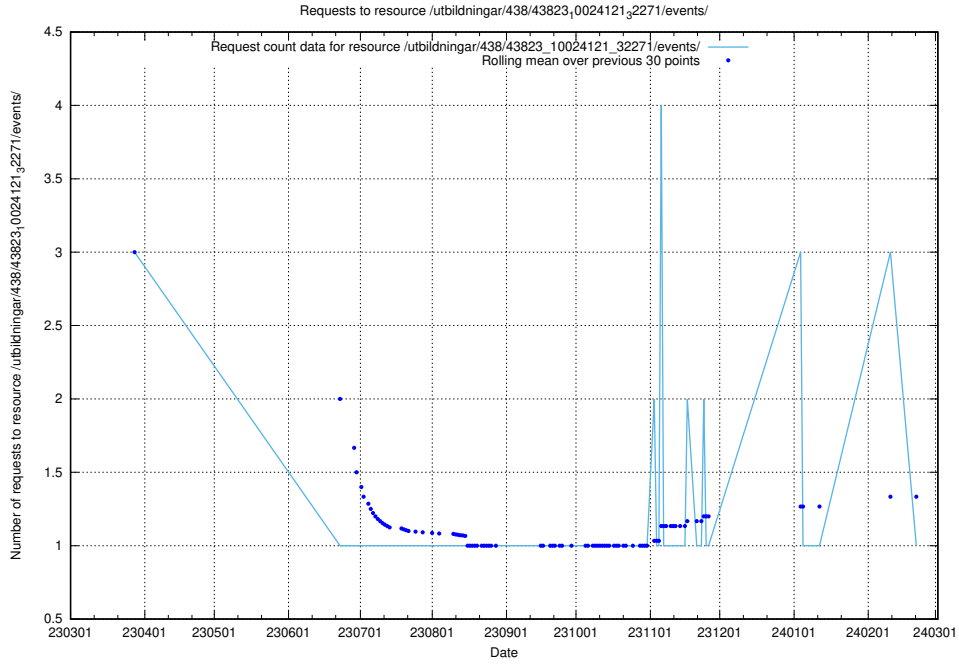

5.6022 Usage of /utbildningar/438/43823_10024121_32271/events/

Here, we count the number of requests to resource /utbildningar/438/43823_10024121_32271/events/.