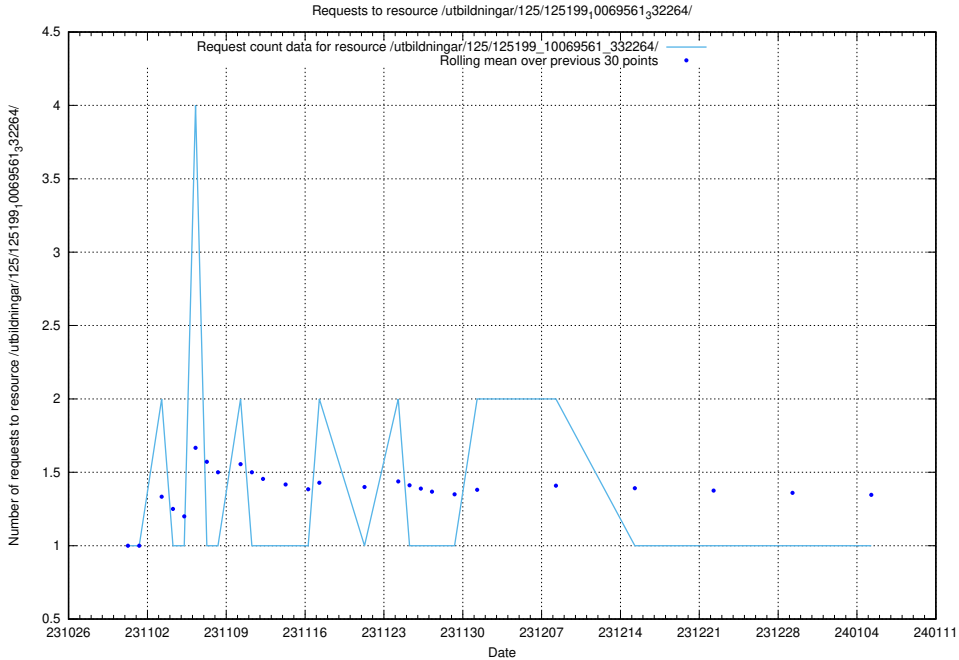

5.4118 Usage of /utbildningar/125/125199_10069561_332264/

Here, we count the number of requests to resource /utbildningar/125/125199_10069561_332264/.