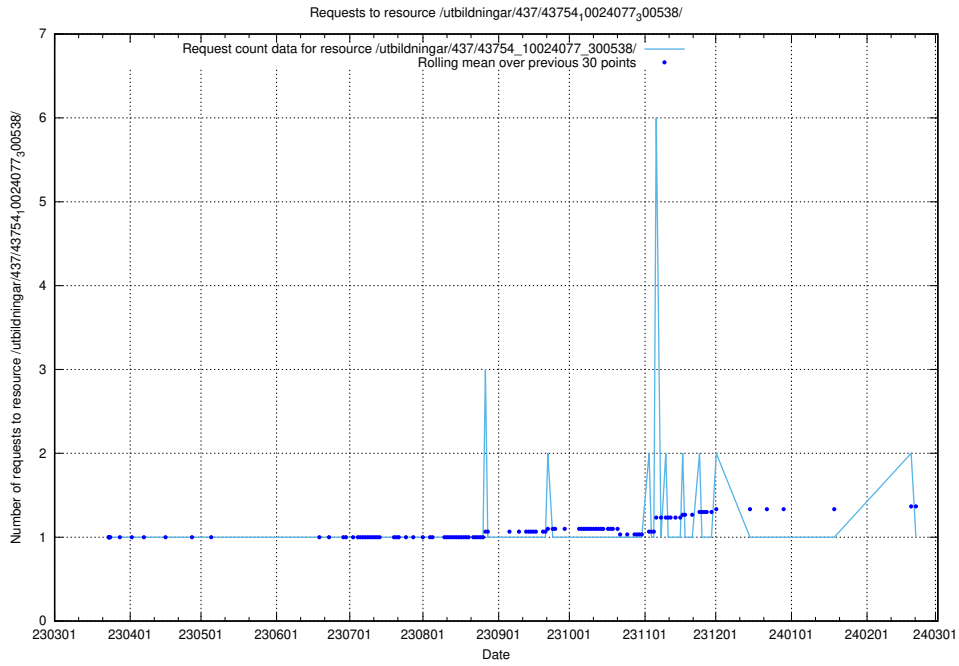

5.6316 Usage of /utbildningar/437/43754_10024077_300538/

Here, we count the number of requests to resource /utbildningar/437/43754_10024077_300538/.