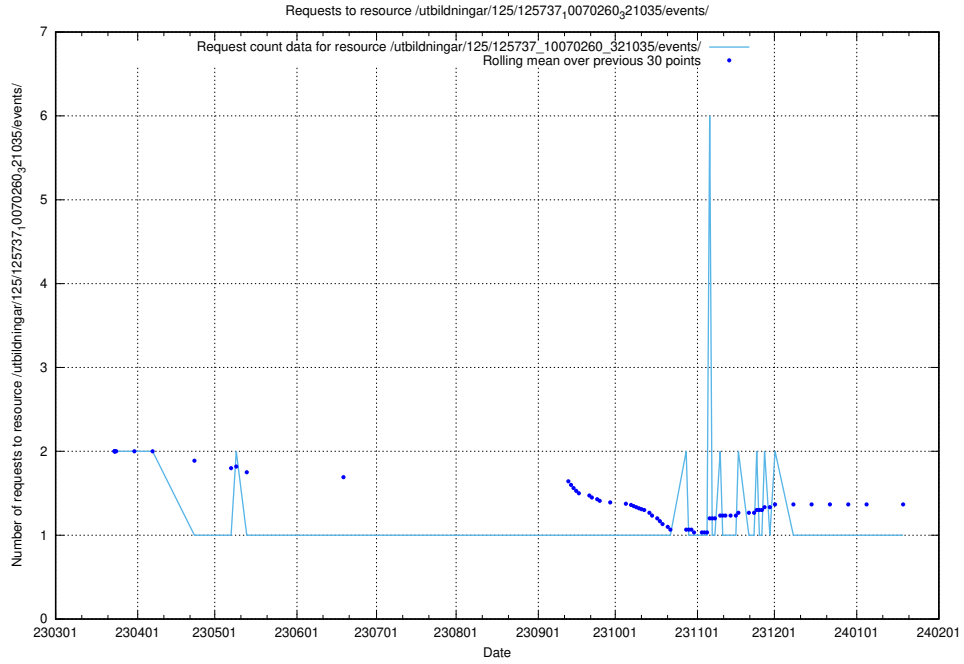

5.6222 Usage of /utbildningar/125/125737_10070260_321035/events/

Here, we count the number of requests to resource /utbildningar/125/125737_10070260_321035/events/