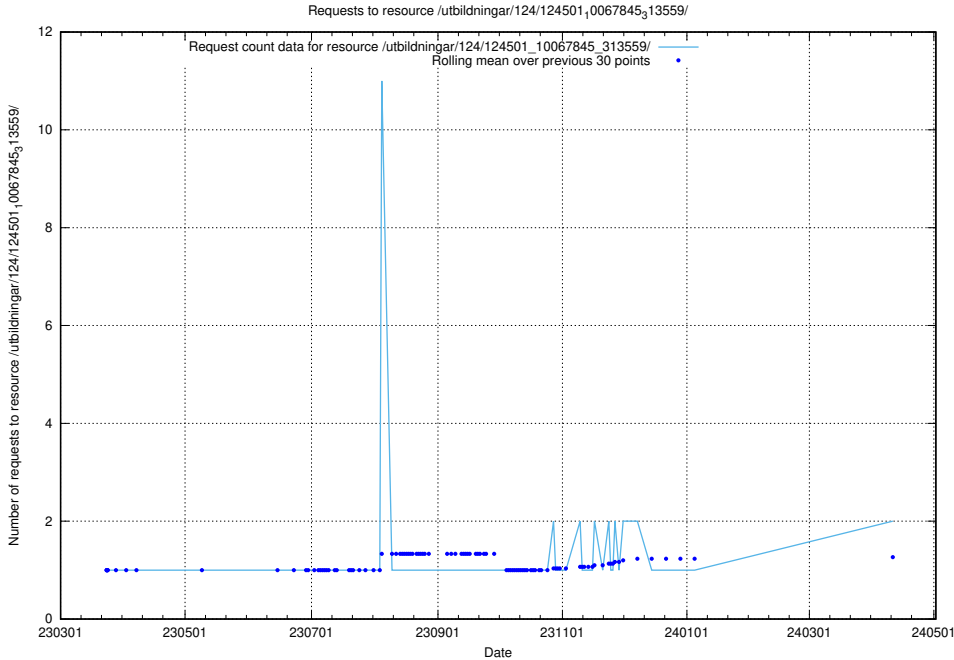

5.518 Usage of /utbildningar/124/124501_10067845_313559/

Here, we count the number of requests to resource /utbildningar/124/124501_10067845_313559/.