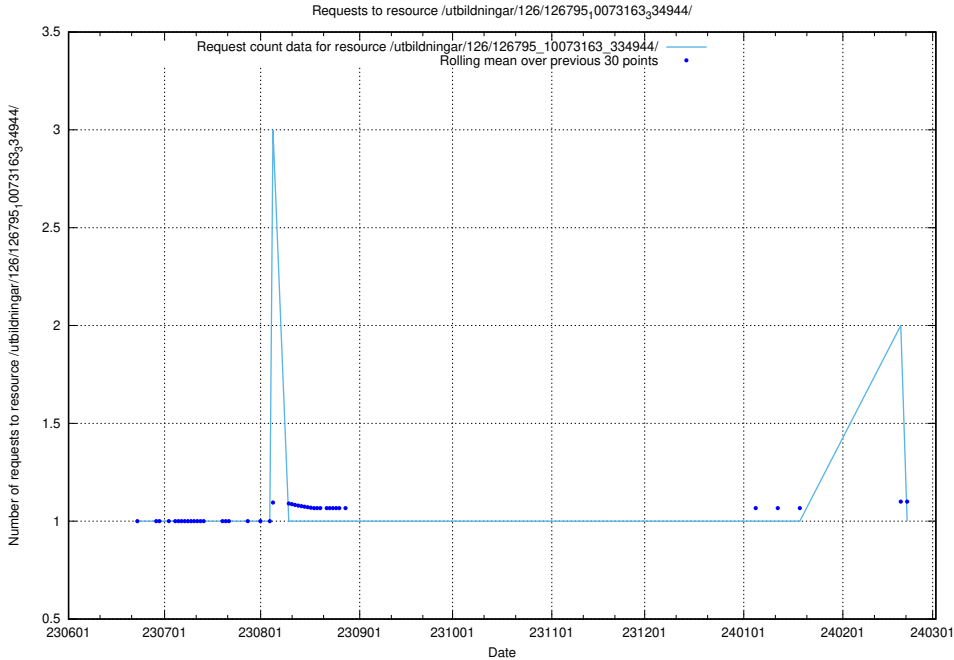

5.5535 Usage of /utbildningar/126/126795_10073163_334944/

Here, we count the number of requests to resource /utbildningar/126/126795_10073163_334944/.