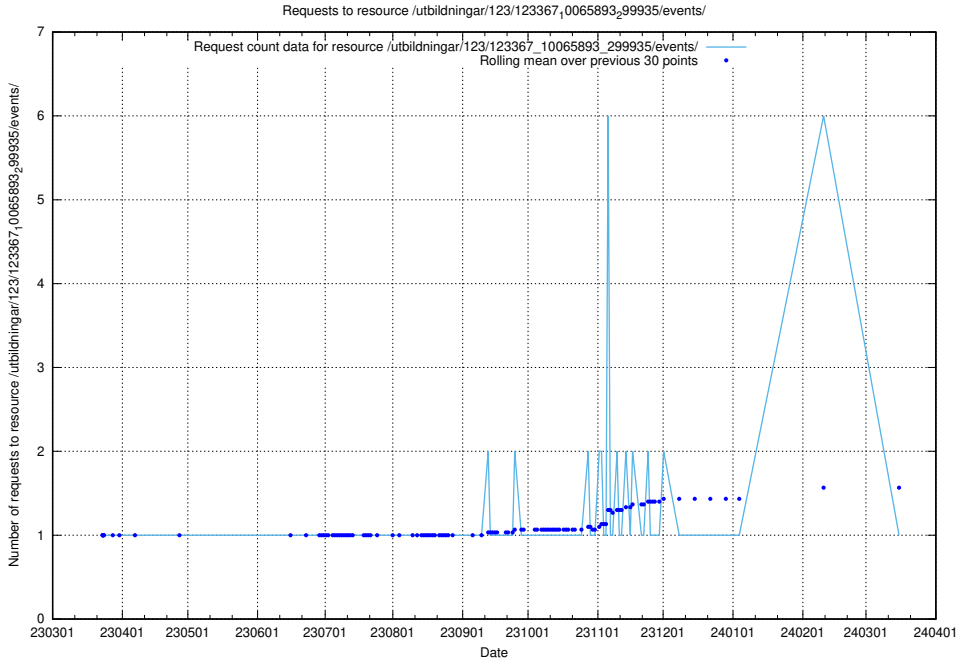

5.4685 Usage of /utbildningar/123/123367_10065893_299935/events/

Here, we count the number of requests to resource /utbildningar/123/123367_10065893_299935/events/