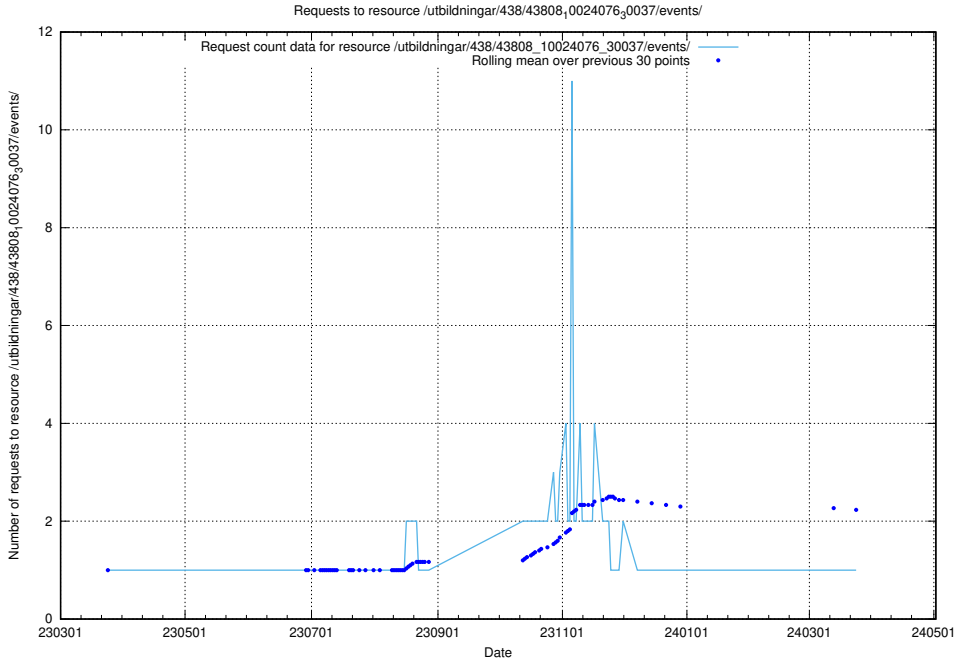

5.6114 Usage of /utbildningar/438/43808_10024076_30037/events/

Here, we count the number of requests to resource /utbildningar/438/43808_10024076_30037/events/.