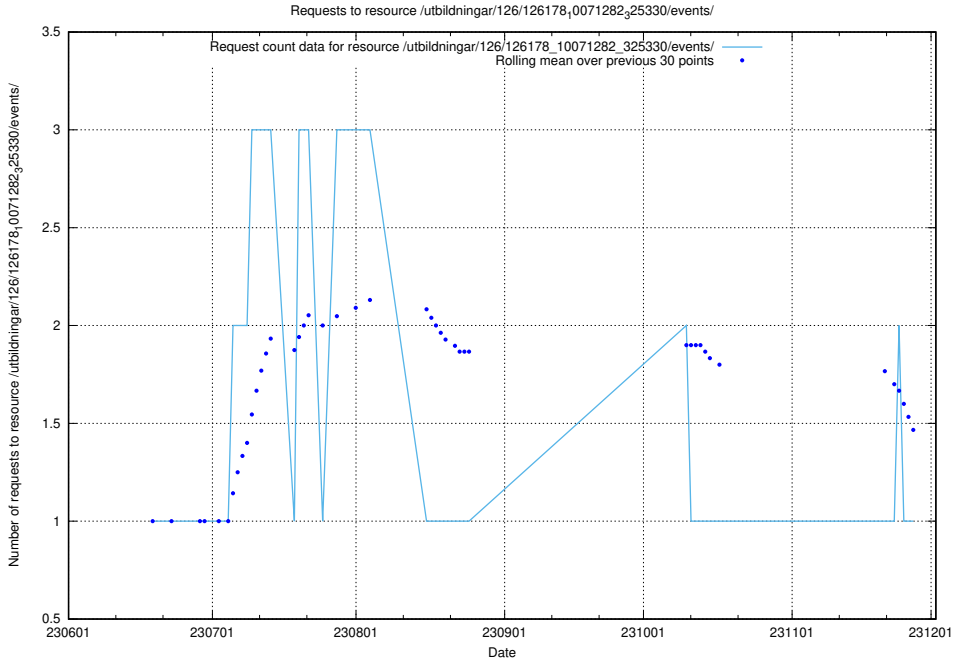

5.5797 Usage of /utbildningar/126/126178_10071282_325330/events/

Here, we count the number of requests to resource /utbildningar/126/126178_10071282_325330/events/