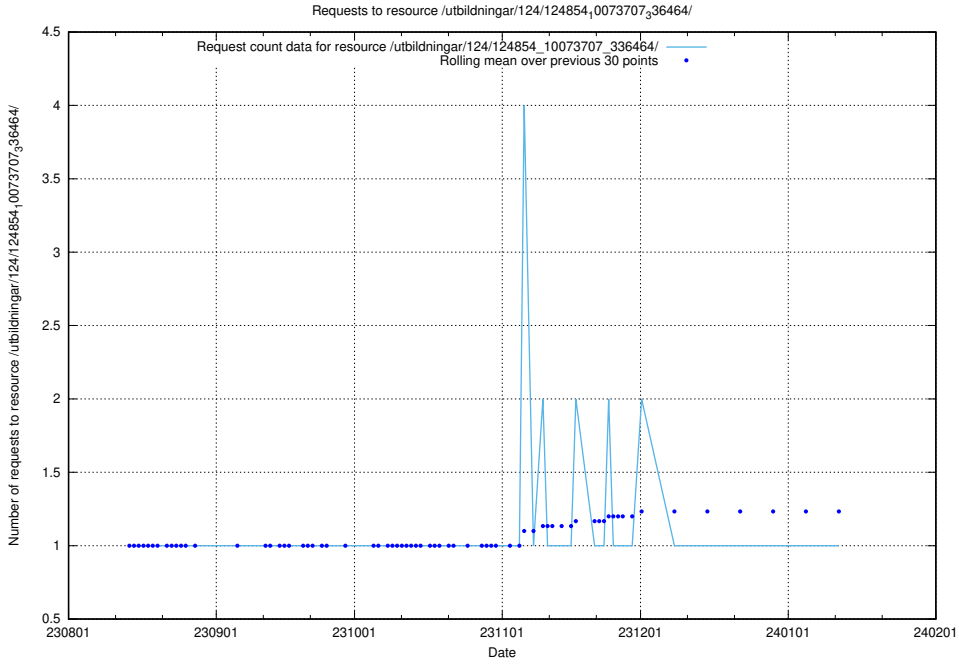

5.4748 Usage of /utbildningar/124/124854_10073707_336464/

Here, we count the number of requests to resource /utbildningar/124/124854_10073707_336464/.