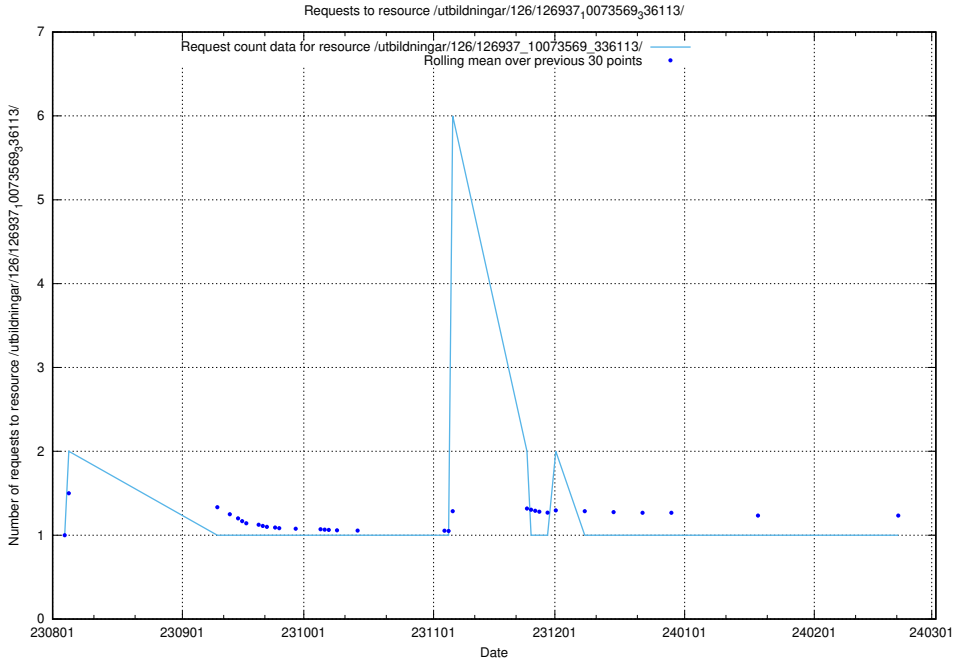

5.4810 Usage of /utbildningar/126/126937_10073569_336113/

Here, we count the number of requests to resource /utbildningar/126/126937_10073569_336113/.