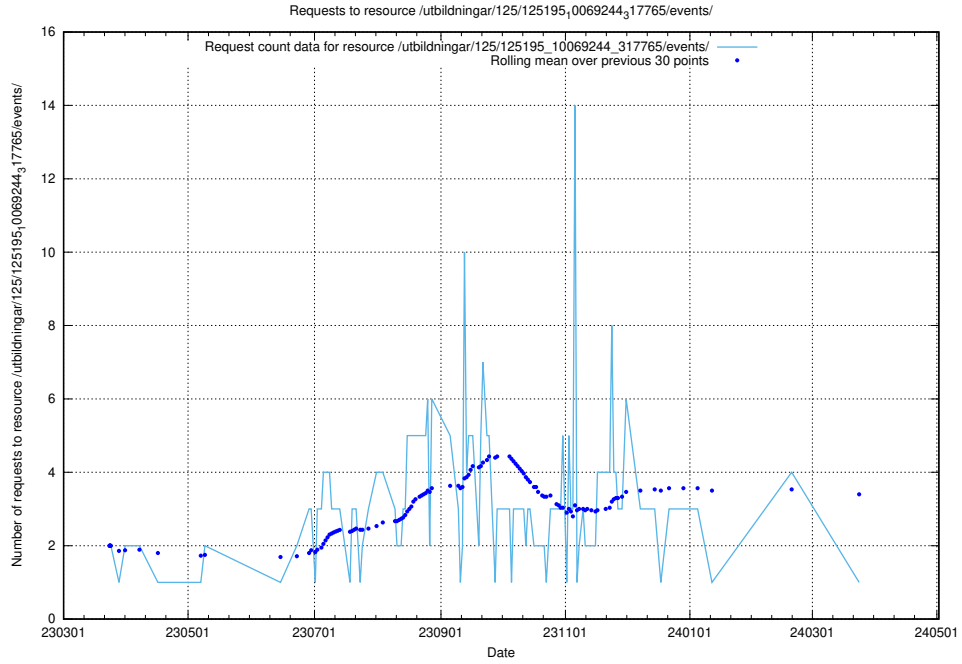

5.6228 Usage of /utbildningar/125/125195_10069244_317765/events/

Here, we count the number of requests to resource /utbildningar/125/125195_10069244_317765/events/