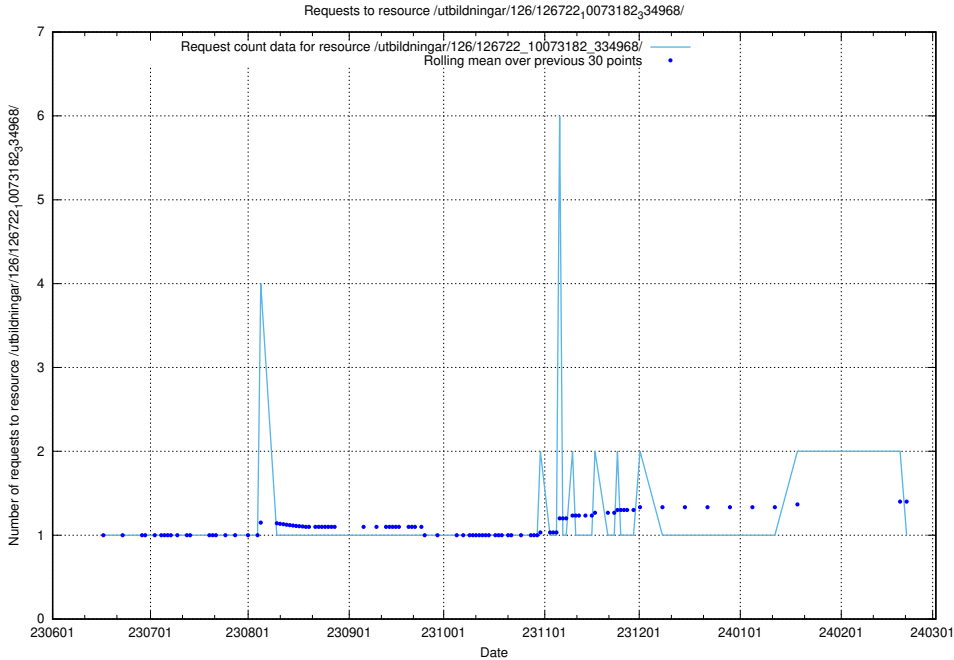

5.5812 Usage of /utbildningar/126/126722_10073182_334968/

Here, we count the number of requests to resource /utbildningar/126/126722_10073182_334968/.