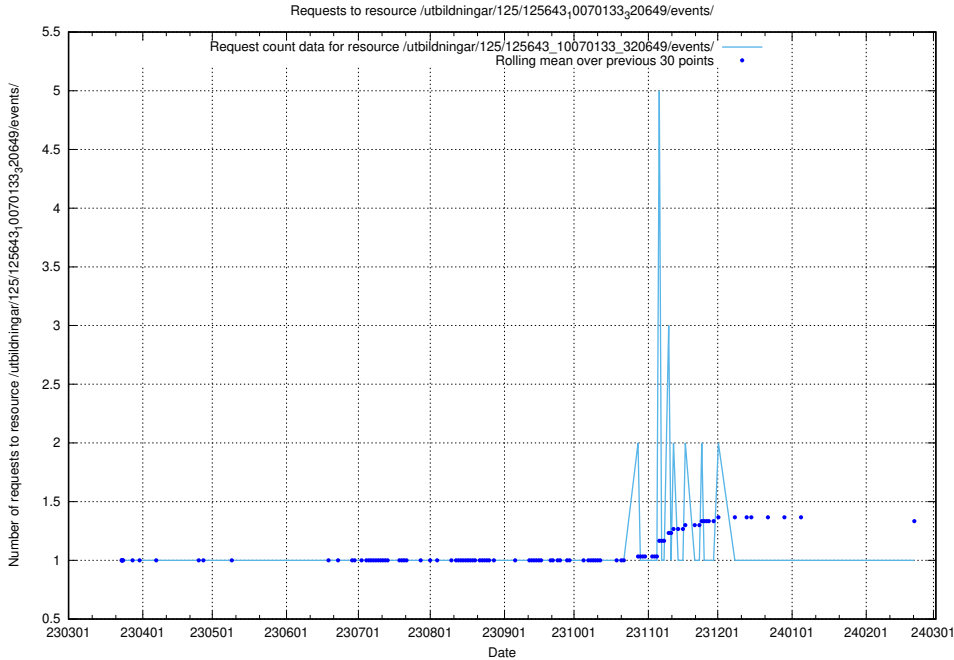

5.1022 Usage of /utbildningar/125/125643_10070133_320649/events/

Here, we count the number of requests to resource /utbildningar/125/125643_10070133_320649/events/