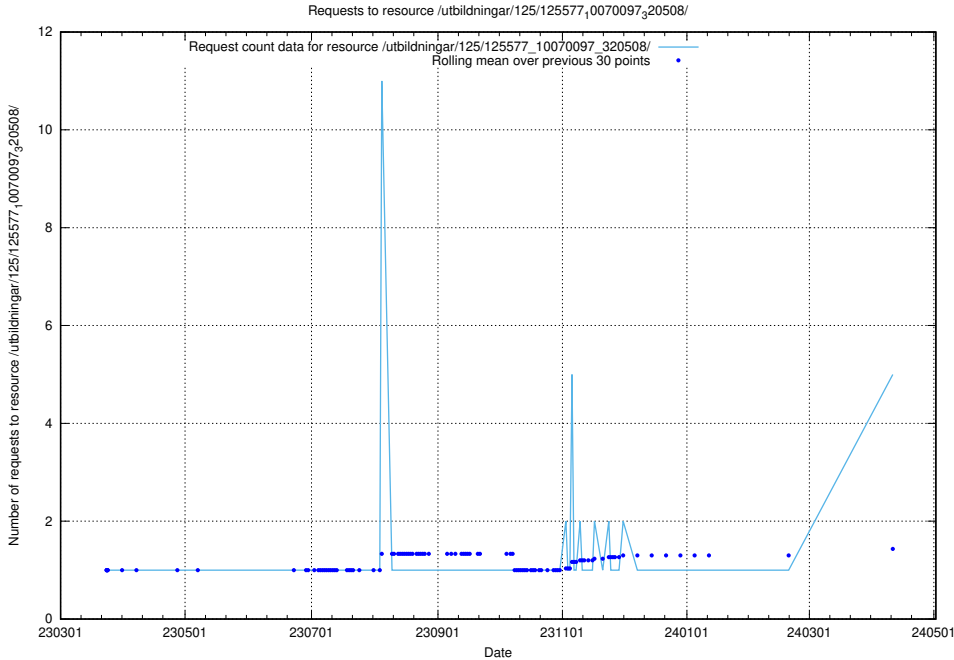

5.110 Usage of /utbildningar/125/125577_10070097_320508/

Here, we count the number of requests to resource /utbildningar/125/125577_10070097_320508/.