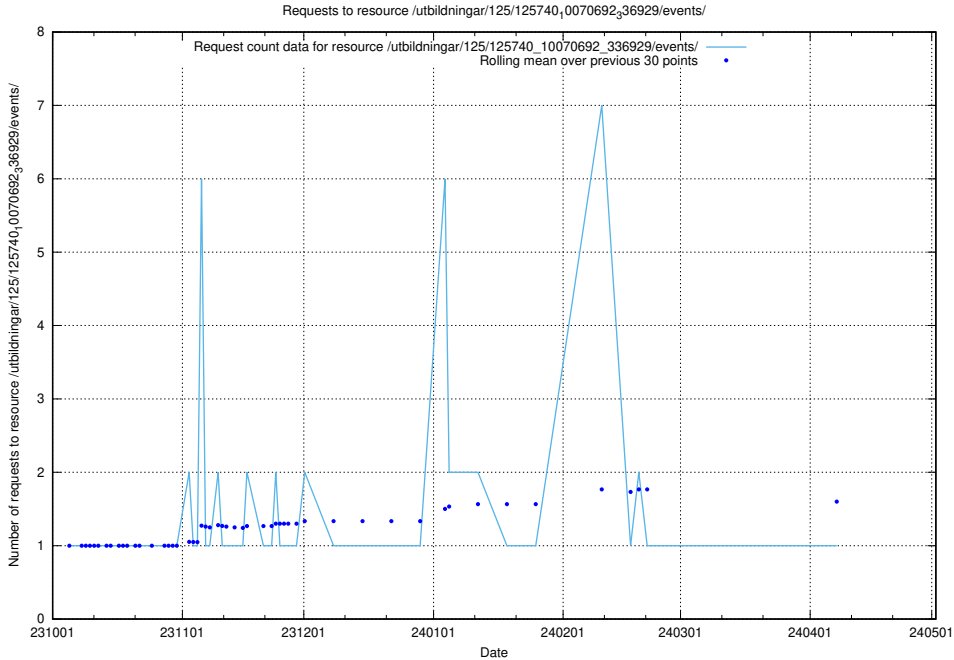

5.4356 Usage of /utbildningar/125/125740_10070692_336929/events/

Here, we count the number of requests to resource /utbildningar/125/125740_10070692_336929/events/