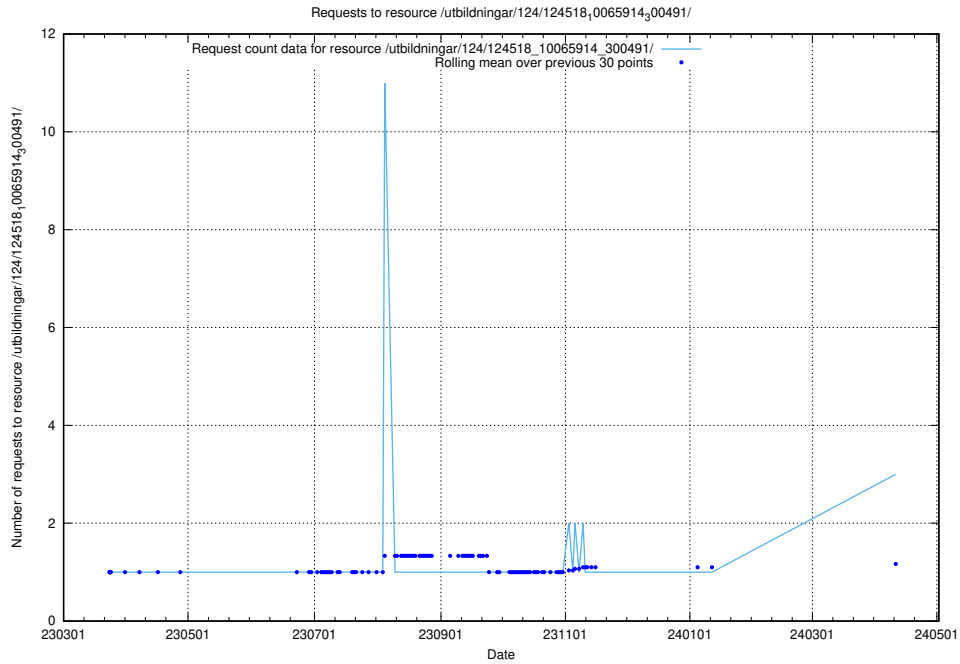

5.258 Usage of /utbildningar/124/124518_10065914_300491/

Here, we count the number of requests to resource /utbildningar/124/124518_10065914_300491/.