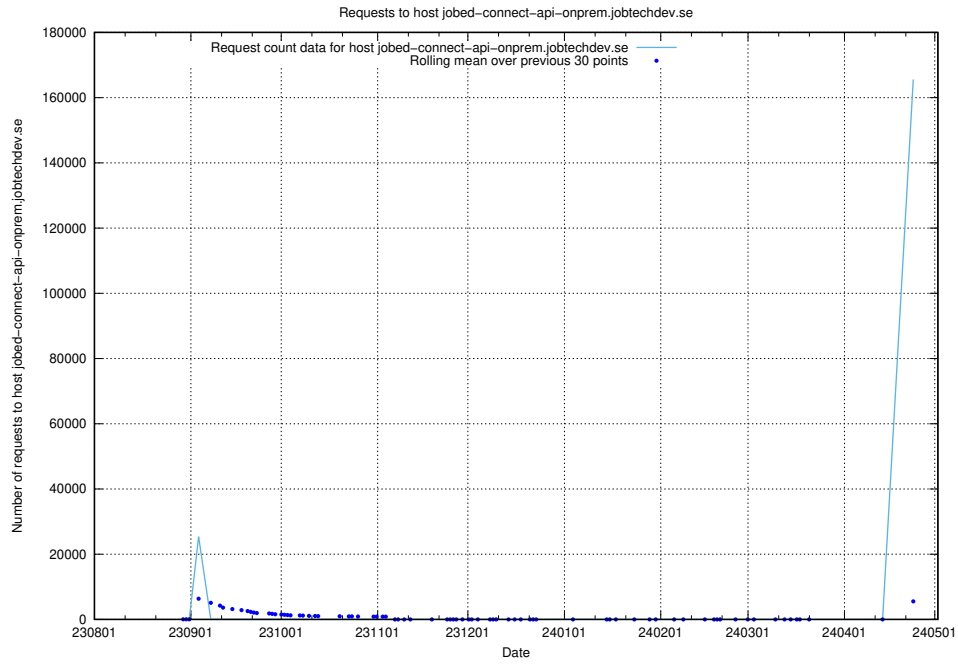

7.3 Usage of `jobed-connect-api-onprem.jobtechdev.se`

Here, we count the number of requests to host `jobed-connect-api-onprem.jobtechdev.se`.

7.4 Usage of data.jobtechdev.se

Here, we count the number of requests to host data.jobtechdev.se.