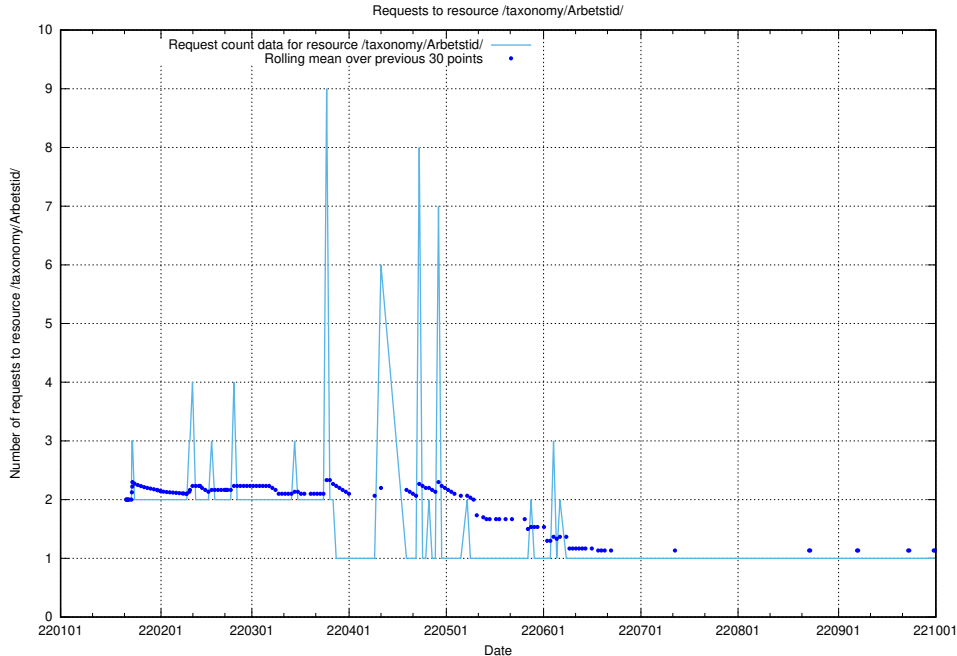

5.1679 Usage of /taxonomy/Arbetstid/

Here, we count the number of requests to resource /taxonomy/Arbetstid/.