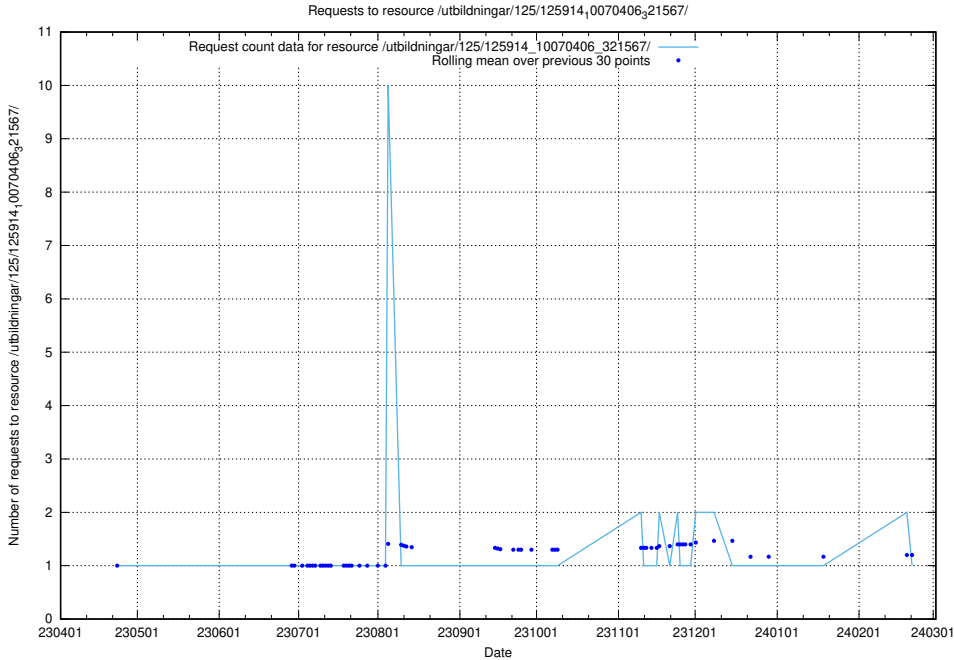

5.5978 Usage of /utbildningar/125/125914_10070406_321567/

Here, we count the number of requests to resource /utbildningar/125/125914_10070406_321567/.