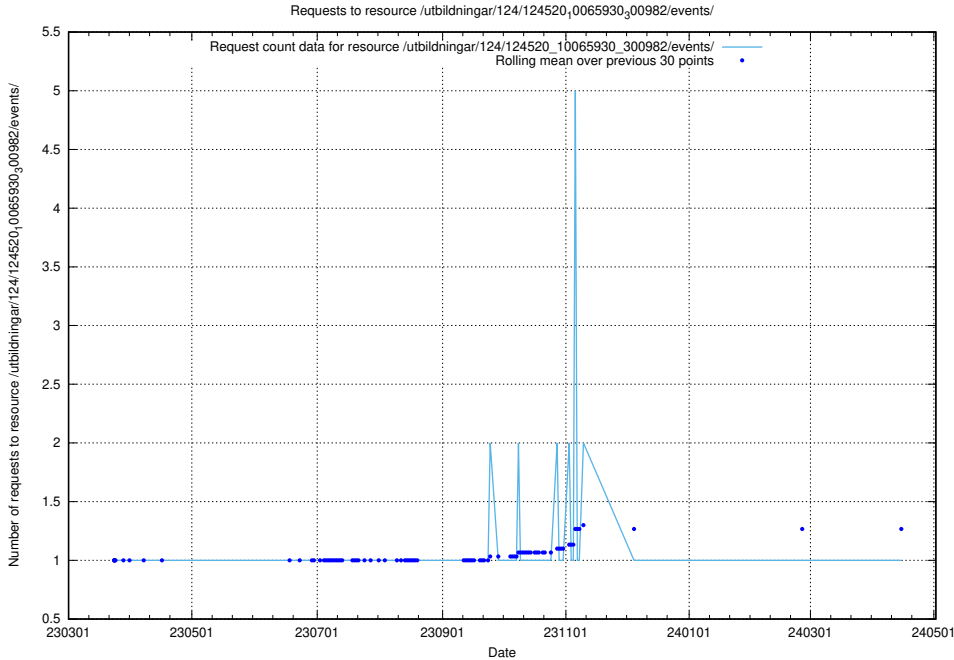

5.1229 Usage of /utbildningar/124/124520_10065930_300982/events/

Here, we count the number of requests to resource /utbildningar/124/124520_10065930_300982/events/