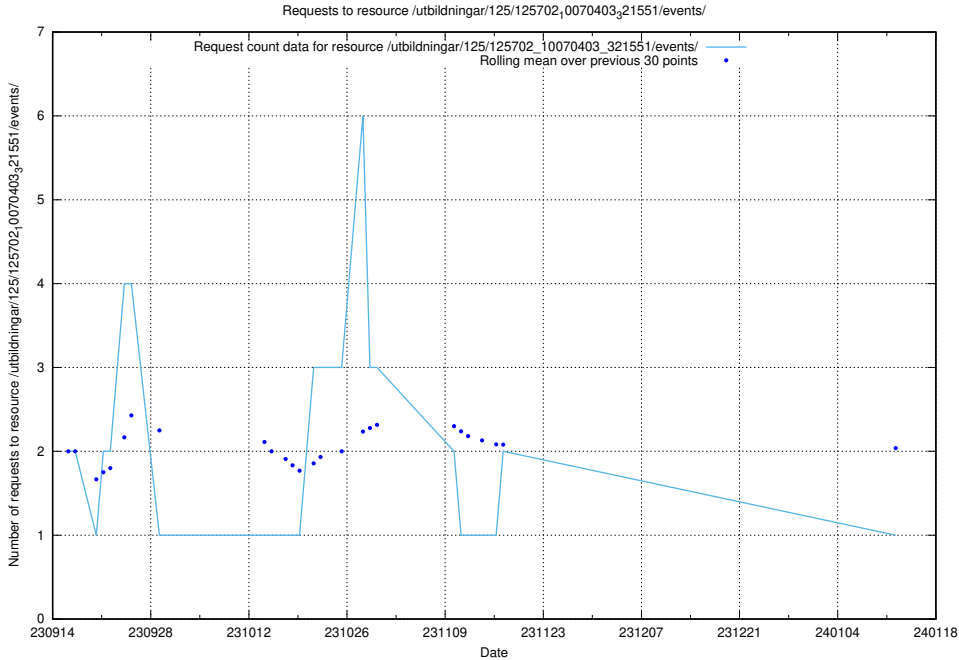

5.4487 Usage of /utbildningar/125/125702_10070403_321551/events/

Here, we count the number of requests to resource /utbildningar/125/125702_10070403_321551/events/