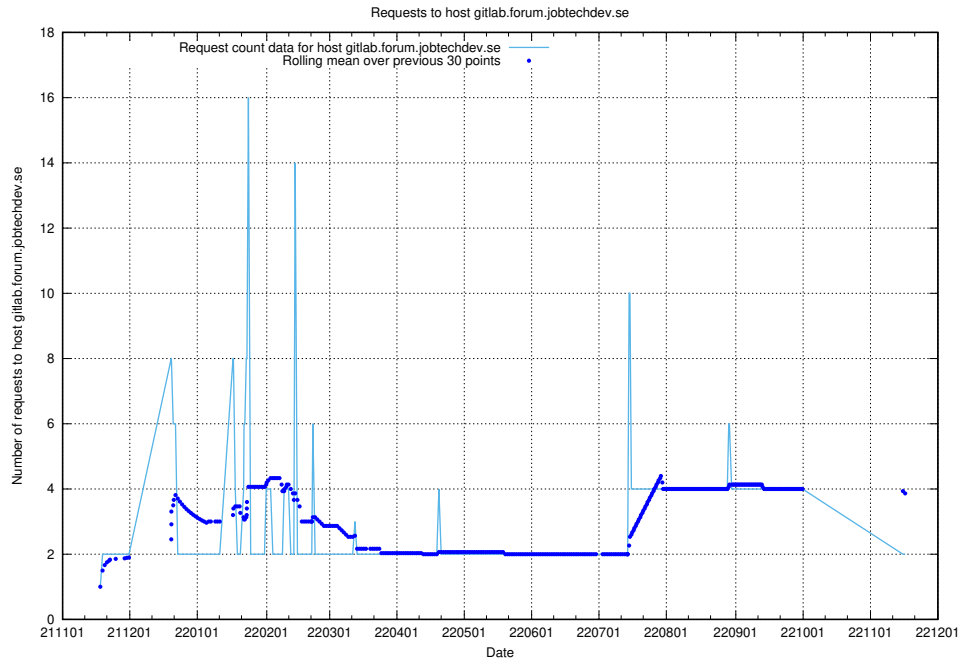

7.474 Usage of gitlab.forum.jobtechdev.se

Here, we count the number of requests to host gitlab.forum.jobtechdev.se.

7.475 Usage of opensearch.jobtechdev.se

Here, we count the number of requests to host opensearch.jobtechdev.se.