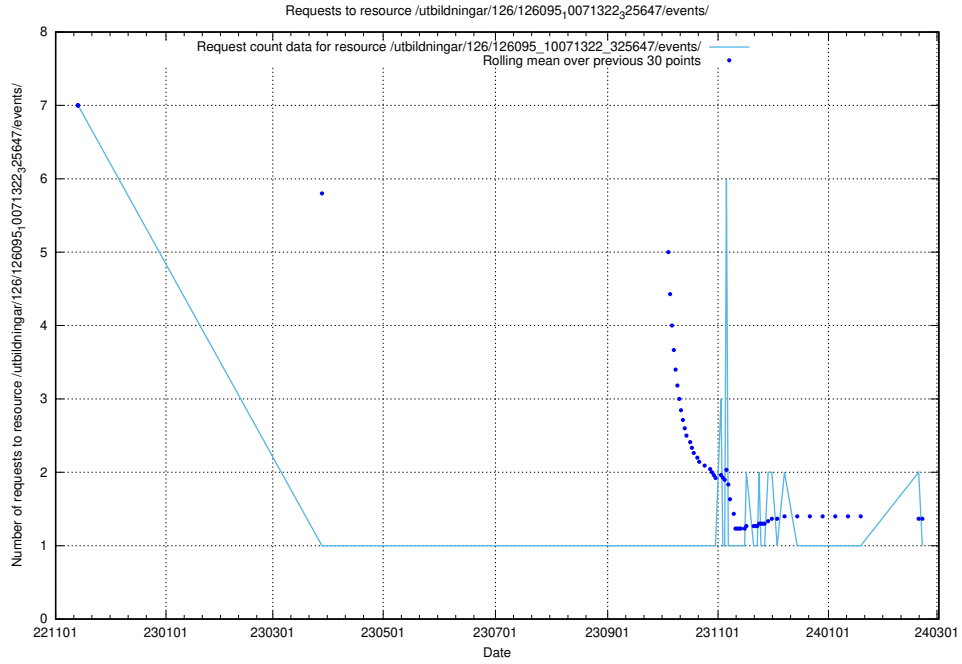

5.5749 Usage of /utbildningar/126/126095_10071322_325647/events/

Here, we count the number of requests to resource /utbildningar/126/126095_10071322_325647/events/