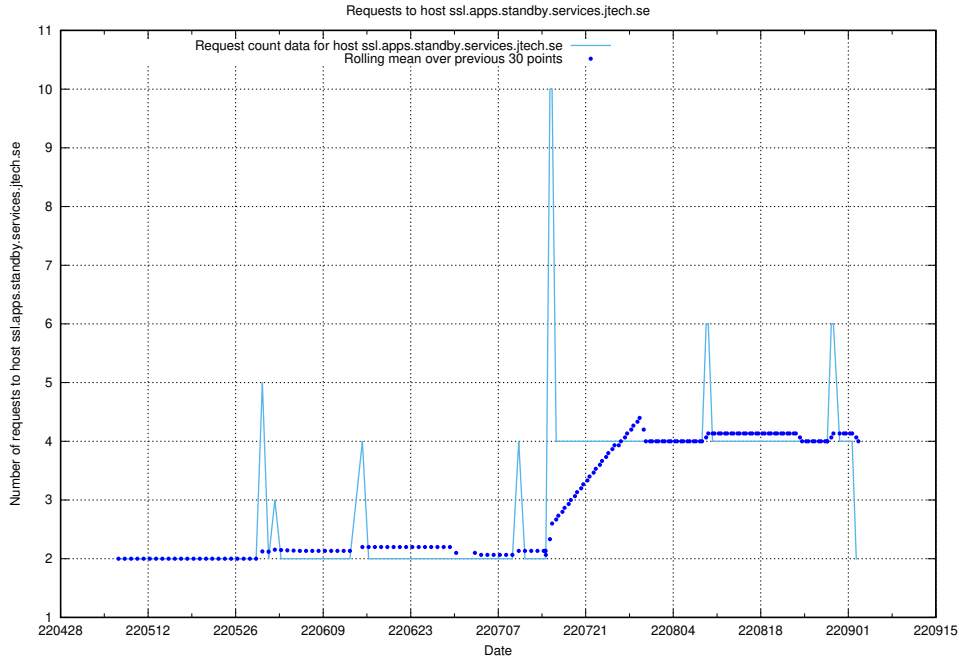

7.425 Usage of ssl.apps.standby.services.jtech.se

Here, we count the number of requests to host ssl.apps.standby.services.jtech.se.