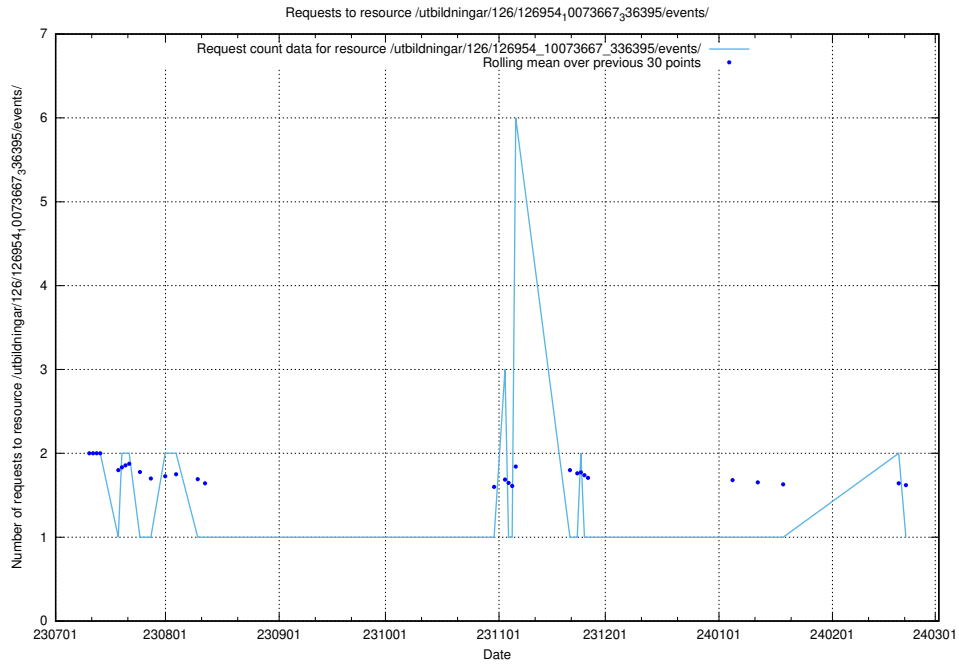

Here, we count the number of requests to resource /utbildningar/126/126954_10073667_336395/events/

5.5061 Usage of /utbildningar/126/126954_10073667_336395/

Here, we count the number of requests to resource /utbildningar/126/126954_10073667_336395/.