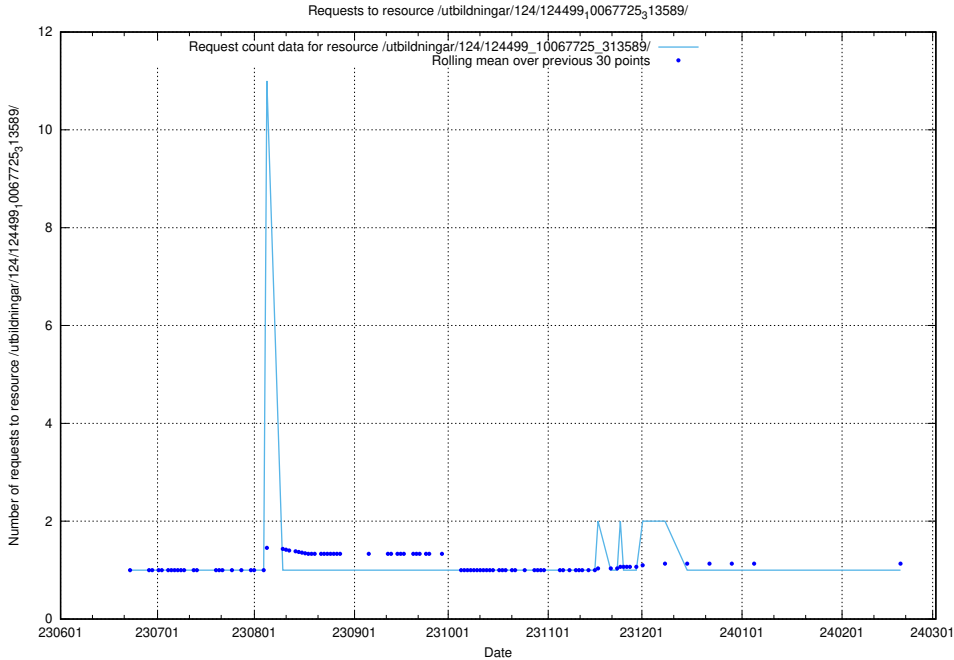

5.5731 Usage of /utbildningar/124/124499_10067725_313589/

Here, we count the number of requests to resource /utbildningar/124/124499_10067725_313589/.