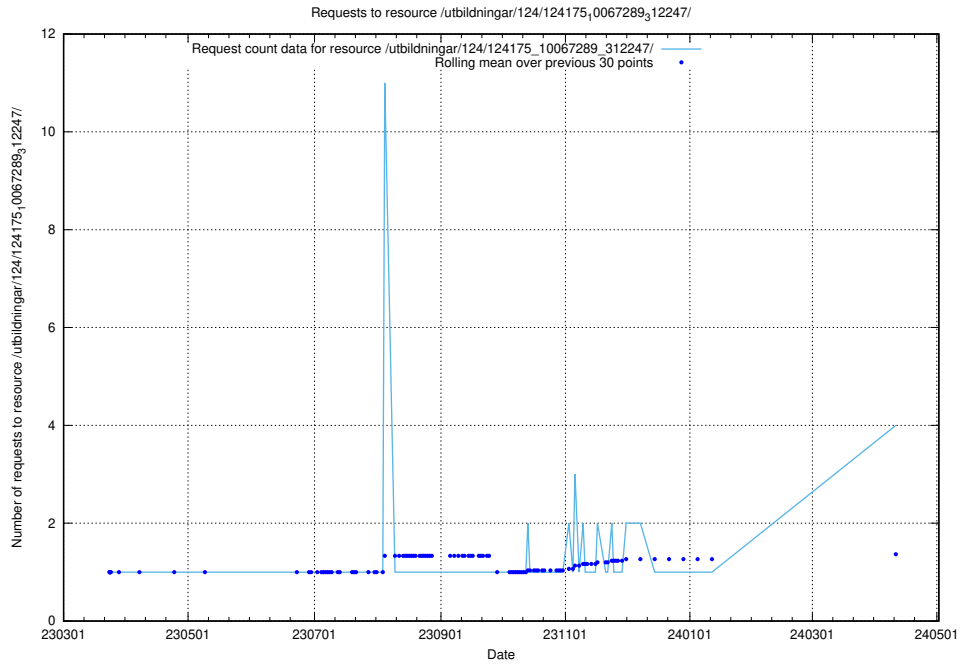

5.194 Usage of /utbildningar/124/124175_10067289_312247/

Here, we count the number of requests to resource /utbildningar/124/124175_10067289_312247/.