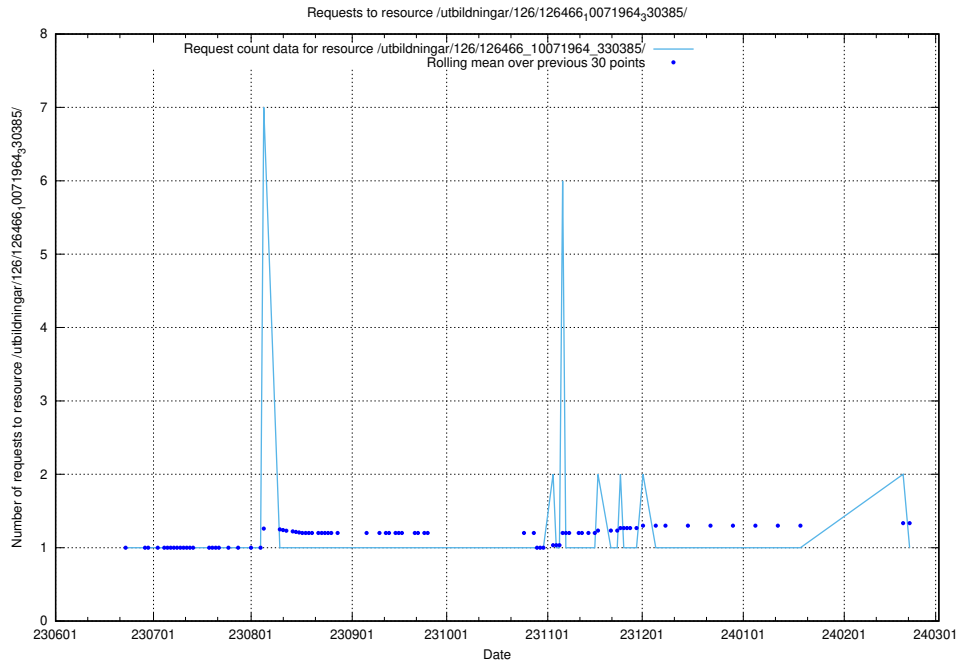

5.5600 Usage of /utbildningar/126/126466_10071964_330385/

Here, we count the number of requests to resource /utbildningar/126/126466_10071964_330385/.