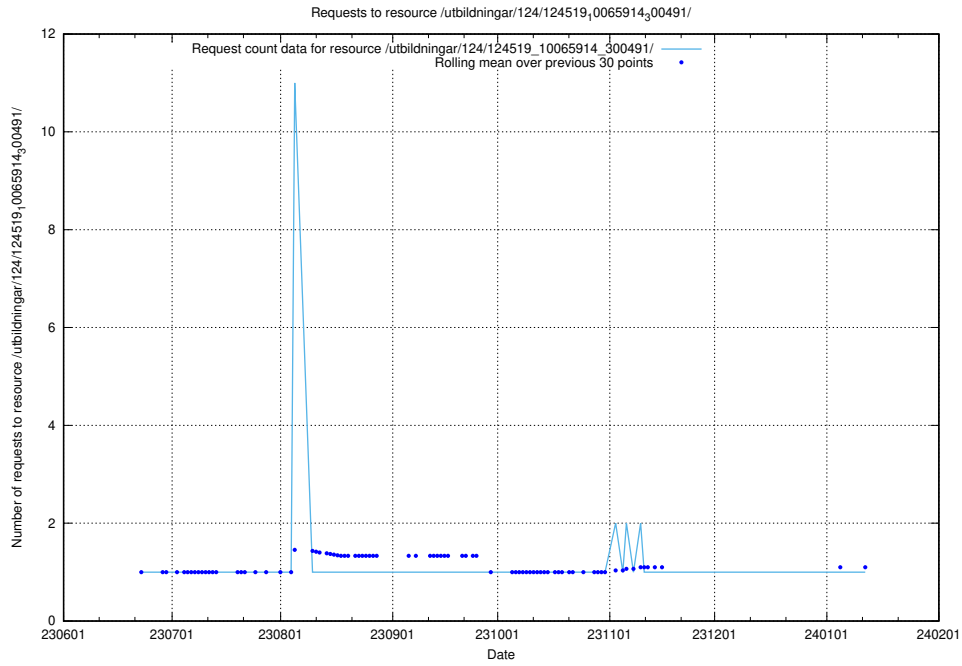

5.5711 Usage of /utbildningar/124/124519_10065914_300491/

Here, we count the number of requests to resource /utbildningar/124/124519_10065914_300491/.