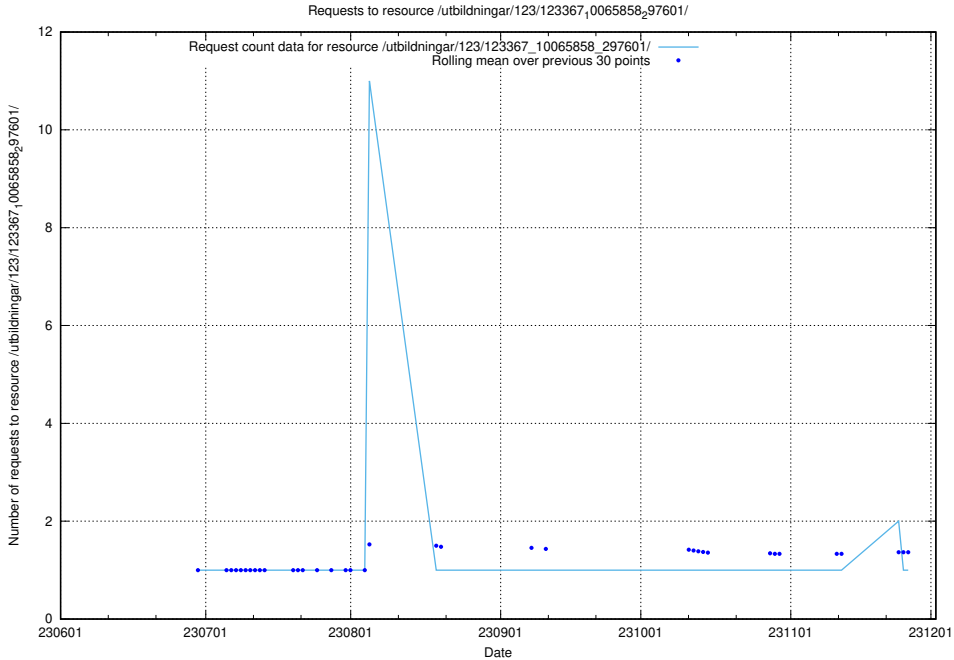

Here, we count the number of requests to resource /utbildningar/123/123367_10065858_297601/events/

5.5349 Usage of /utbildningar/123/123367_10065858_297601/

Here, we count the number of requests to resource /utbildningar/123/123367_10065858_297601/.