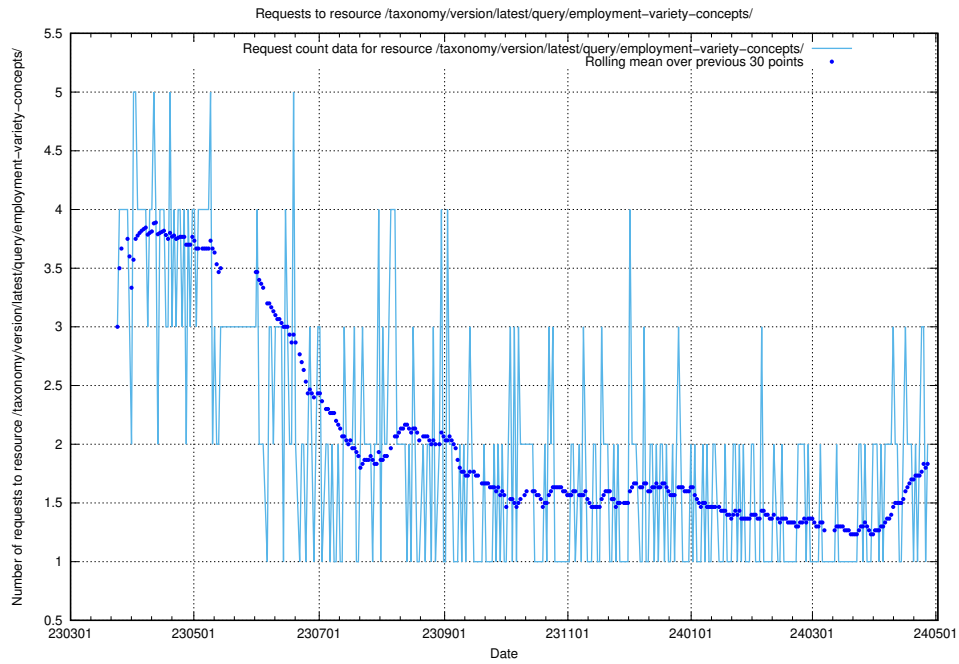

Here, we count the number of requests to resource /taxonomy/version/latest/query/eu-regions/.

5.886 Usage of /taxonomy/version/latest/query/employment-variety-concepts/

Here, we count the number of requests to resource /taxonomy/version/latest/query/employment-variety-concepts/.