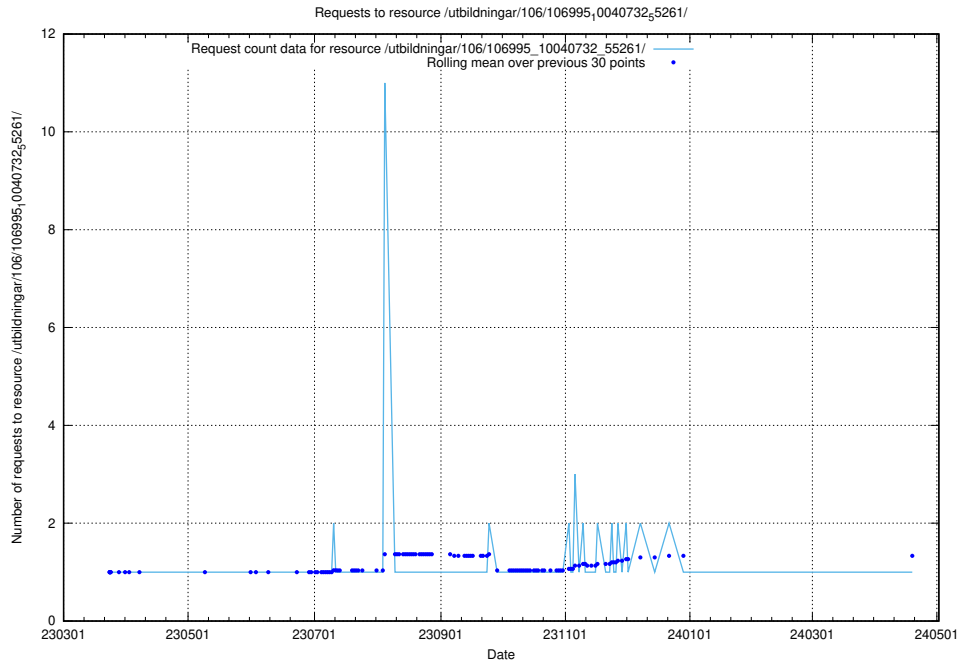

5.5384 Usage of /utbildningar/106/106995_10040732_55261/

Here, we count the number of requests to resource /utbildningar/106/106995_10040732_55261/.