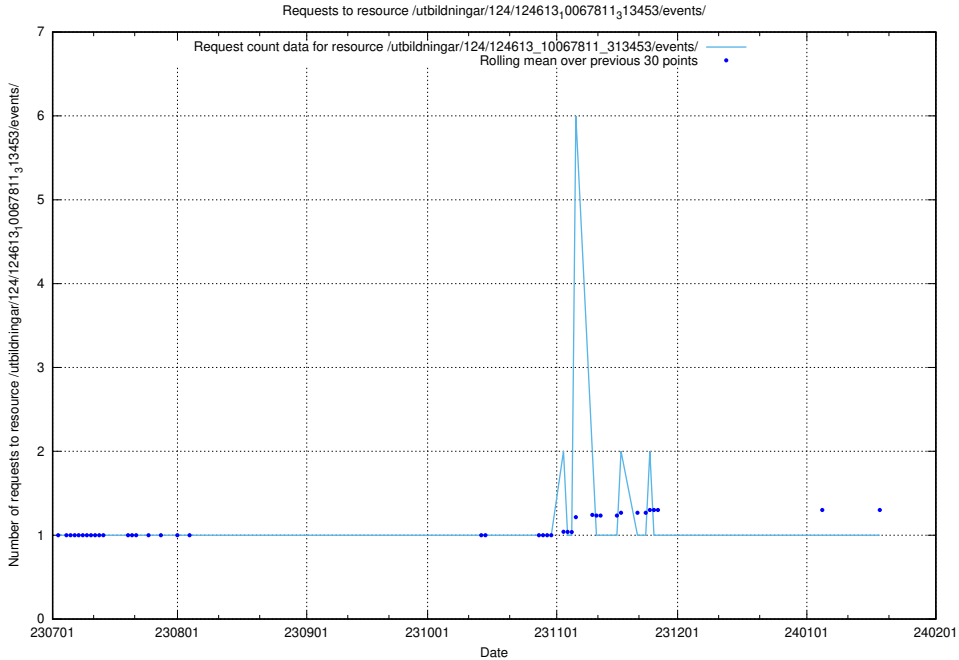

5.5317 Usage of /utbildningar/124/124613_10067811_313453/events/

Here, we count the number of requests to resource /utbildningar/124/124613_10067811_313453/events/