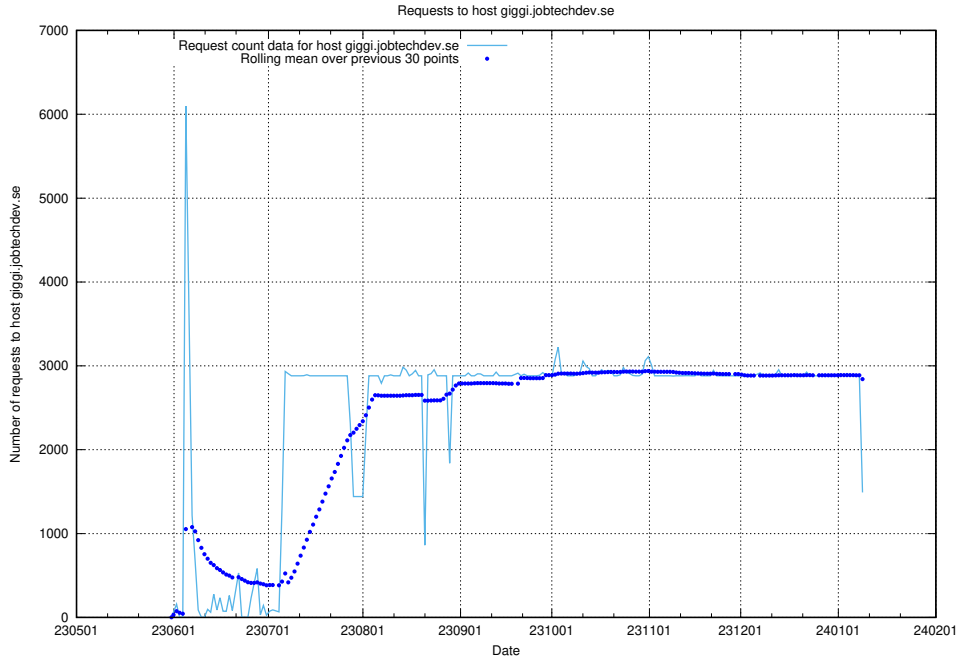

Here, we count the number of requests to host giggi.jobtechdev.se.

7.21 Usage of canary-openshift-ingress-canary.prod.services.jtech.se

Here, we count the number of requests to host canary-openshift-ingress-canary.prod.services.jtech.se.