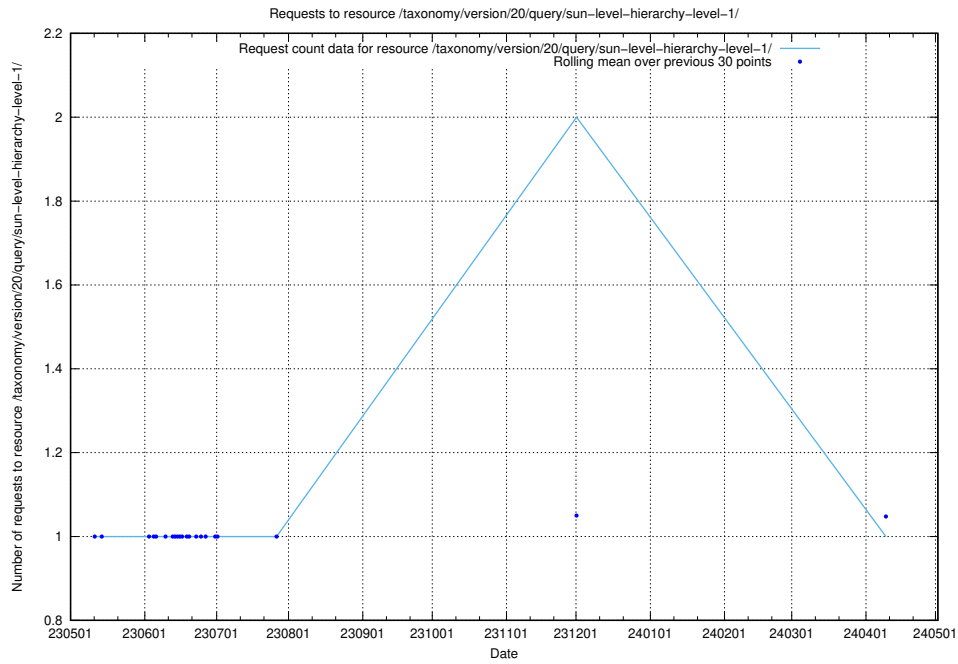

5.5902 Usage of /taxonomy/version/20/query/sun-level-hierarchy-level-1/

Here, we count the number of requests to resource /taxonomy/version/20/query/sun-level-hierarchy-level-1/.