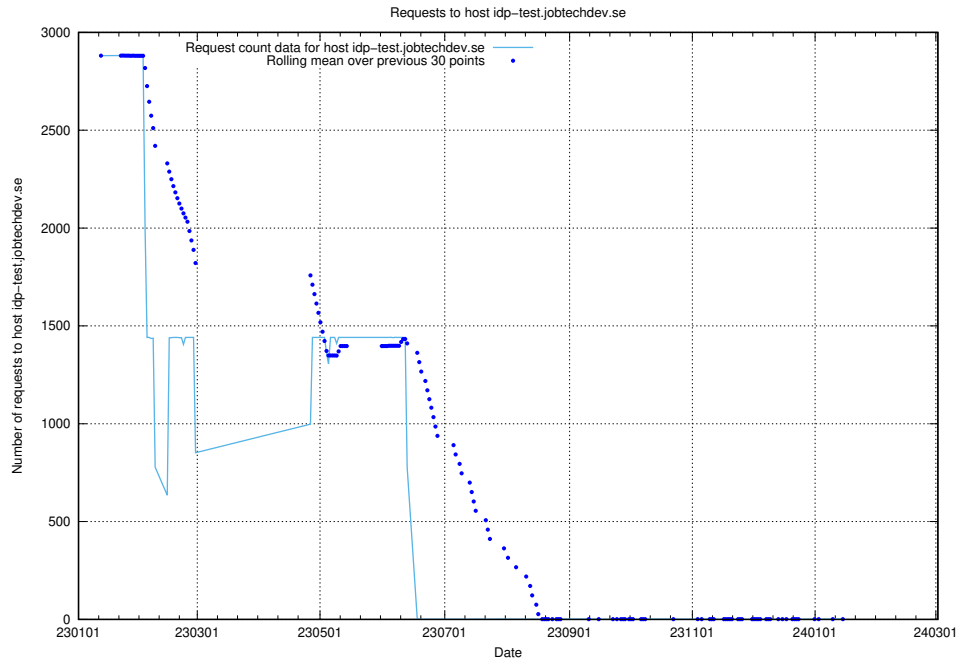

Here, we count the number of requests to host idp-test.jobtechdev.se.

7.301 Usage of jobstore.jobtechdev.se

Here, we count the number of requests to host jobstore.jobtechdev.se.

7.302 Usage of academy.jobtechdev.se