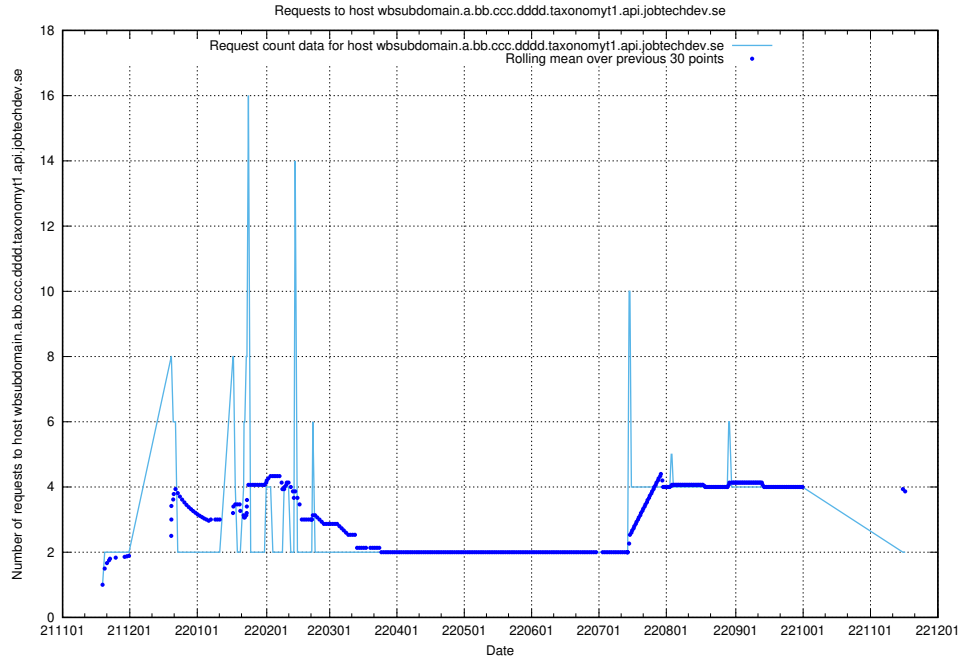

7.455 Usage of wbsubdomain.a.bb.ccc.dddd.taxonomyt1.api.jobtechdev.se

Here, we count the number of requests to host wbsubdomain.a.bb.ccc.dddd.taxonomyt1.api.jobtechdev.se