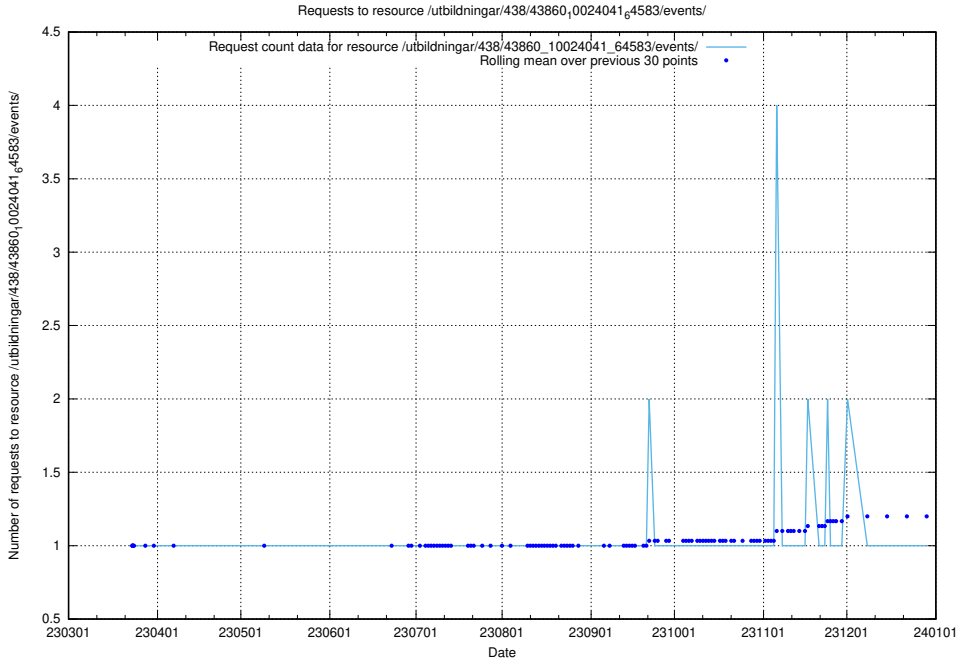

5.6264 Usage of /utbildningar/438/43860_10024041_64583/events/

Here, we count the number of requests to resource /utbildningar/438/43860_10024041_64583/events/.