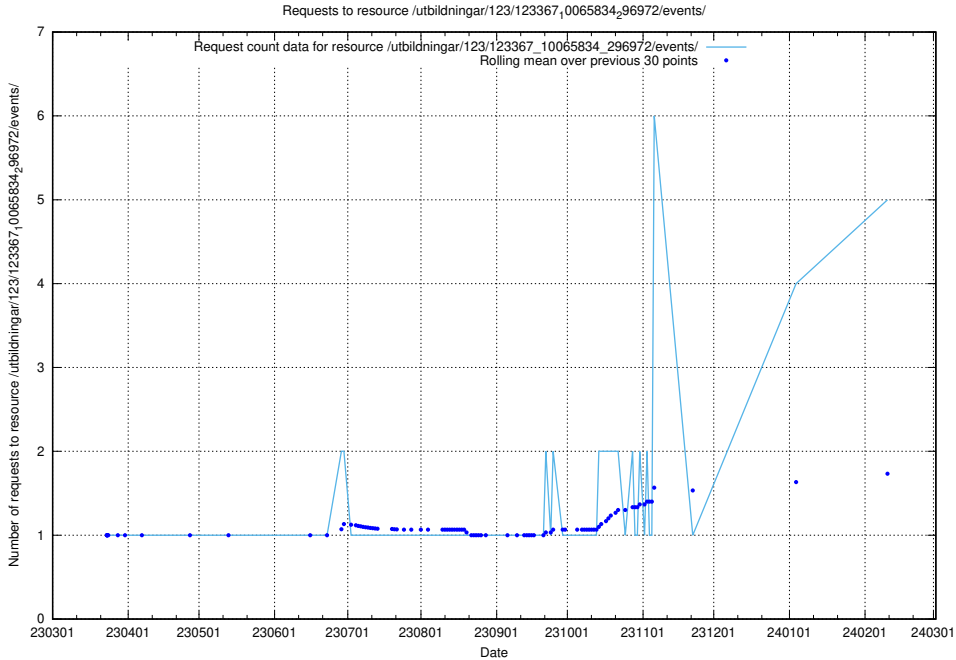

5.140 Usage of /utbildningar/123/123367_10065834_296972/events/

Here, we count the number of requests to resource /utbildningar/123/123367_10065834_296972/events/