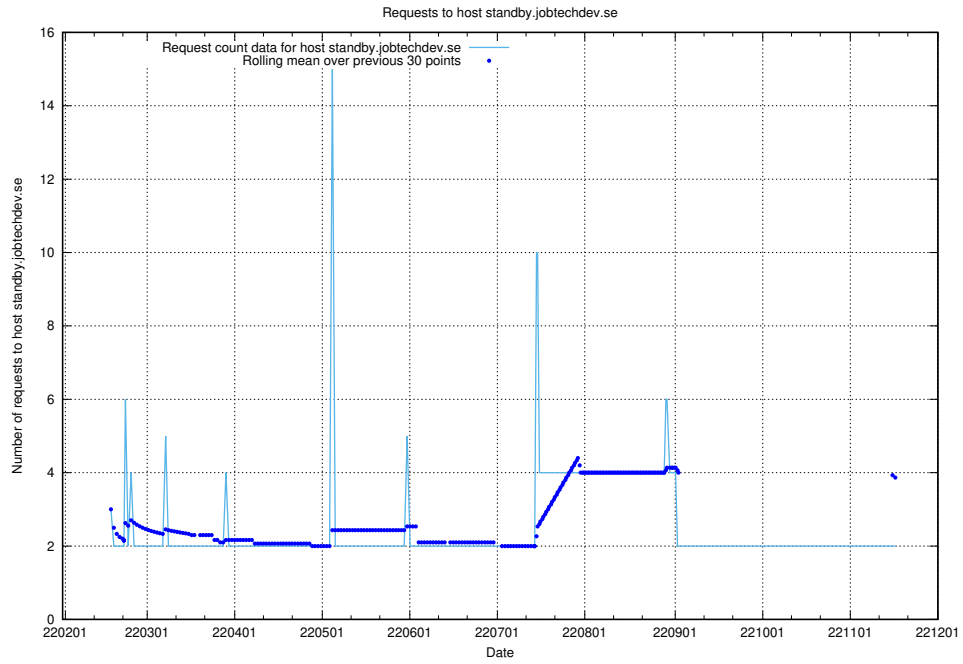

7.533 Usage of `www.develop-transformer.jobtechdev.se`

Here, we count the number of requests to host `www.develop-transformer.jobtechdev.se`.

7.534 Usage of standby.jobtechdev.se

Here, we count the number of requests to host standby.jobtechdev.se.