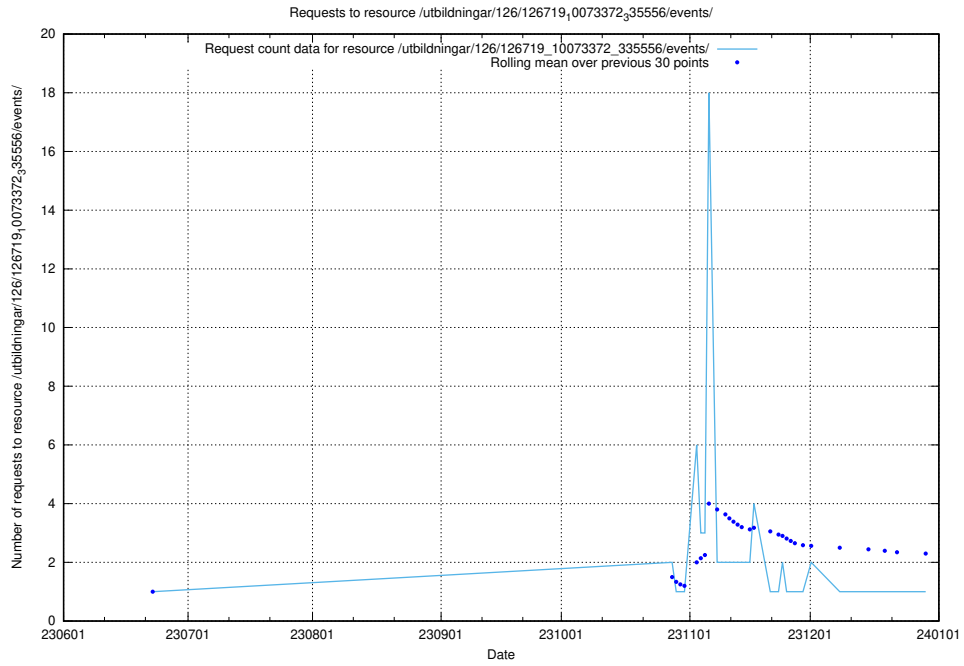

5.5557 Usage of /utbildningar/126/126719_10073372_335556/events/

Here, we count the number of requests to resource /utbildningar/126/126719_10073372_335556/events/