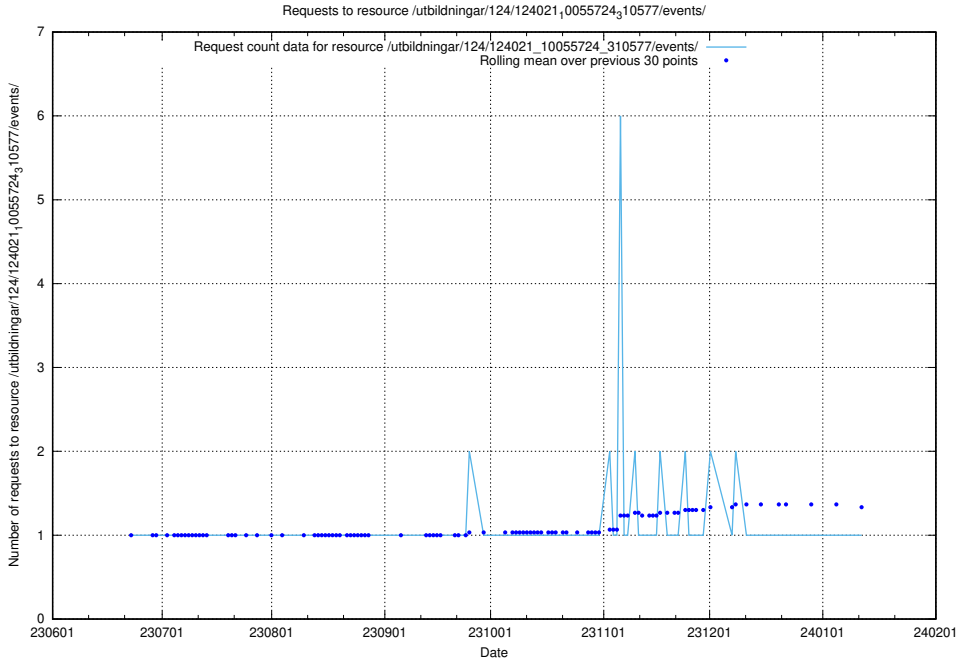

5.5770 Usage of /utbildningar/124/124021_10055724_310577/events/

Here, we count the number of requests to resource /utbildningar/124/124021_10055724_310577/events/