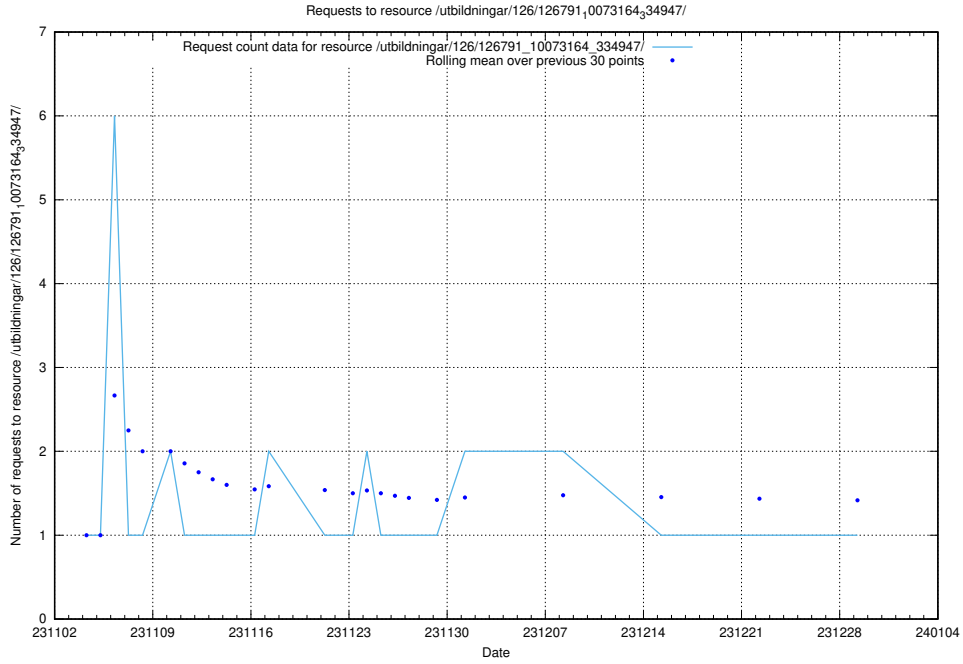

5.4083 Usage of /utbildningar/126/126791_10073164_334947/

Here, we count the number of requests to resource /utbildningar/126/126791_10073164_334947/.