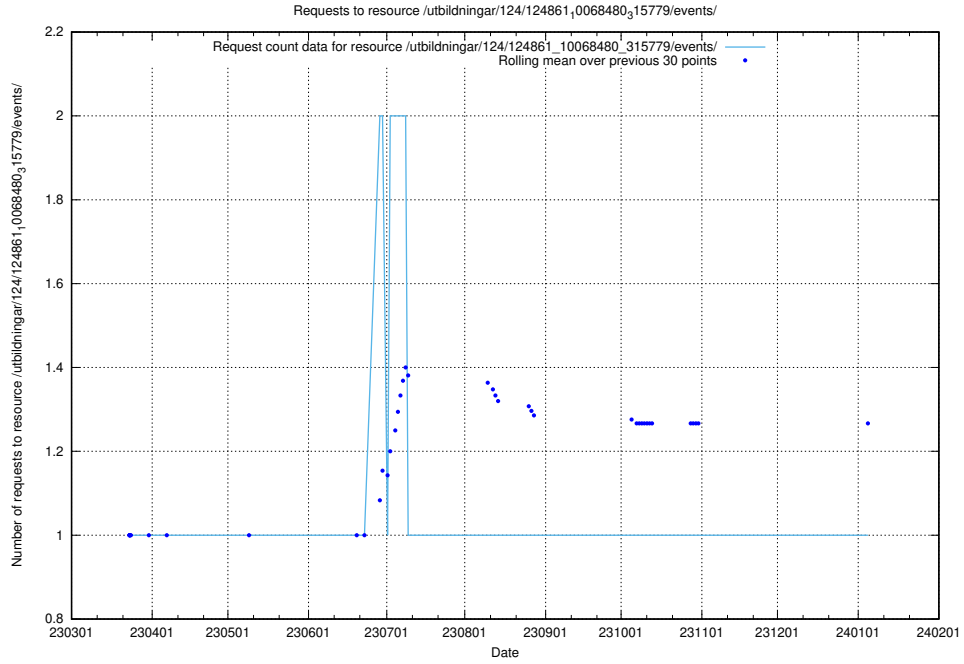

5.1139 Usage of /utbildningar/124/124861_10068480_315779/events/

Here, we count the number of requests to resource /utbildningar/124/124861_10068480_315779/events/