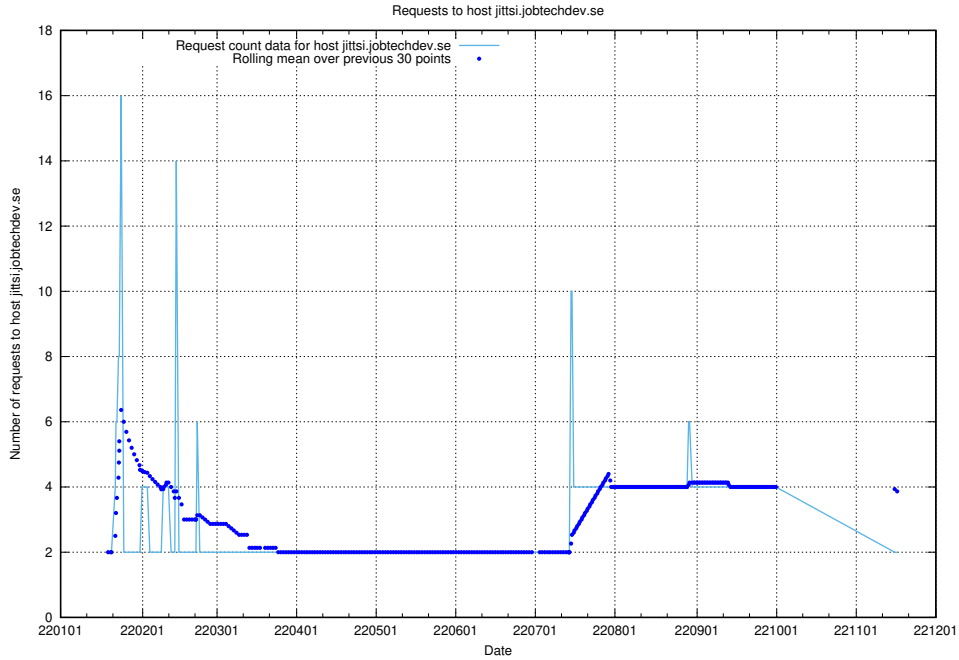

Here, we count the number of requests to host af-connect-mock.jobtechdev.se.

7.263 Usage of jittsi.jobtechdev.se

Here, we count the number of requests to host jittsi.jobtechdev.se.

7.264 Usage of `api-jobtech-taxonomy-api-test-in-prod-read.prod.services.jtech.se`