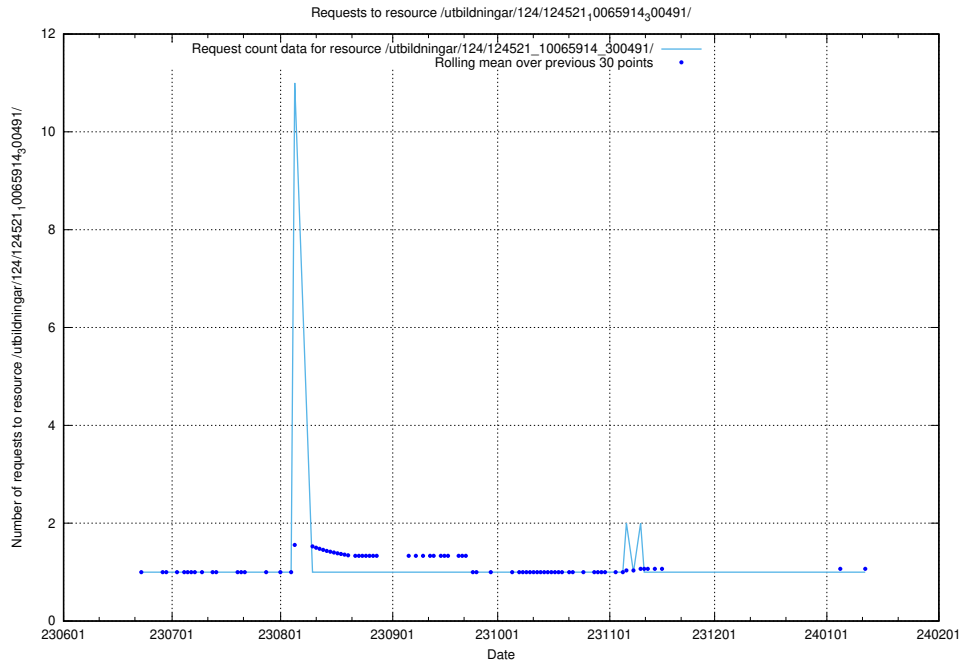

5.5700 Usage of /utbildningar/124/124521_10065914_300491/

Here, we count the number of requests to resource /utbildningar/124/124521_10065914_300491/.