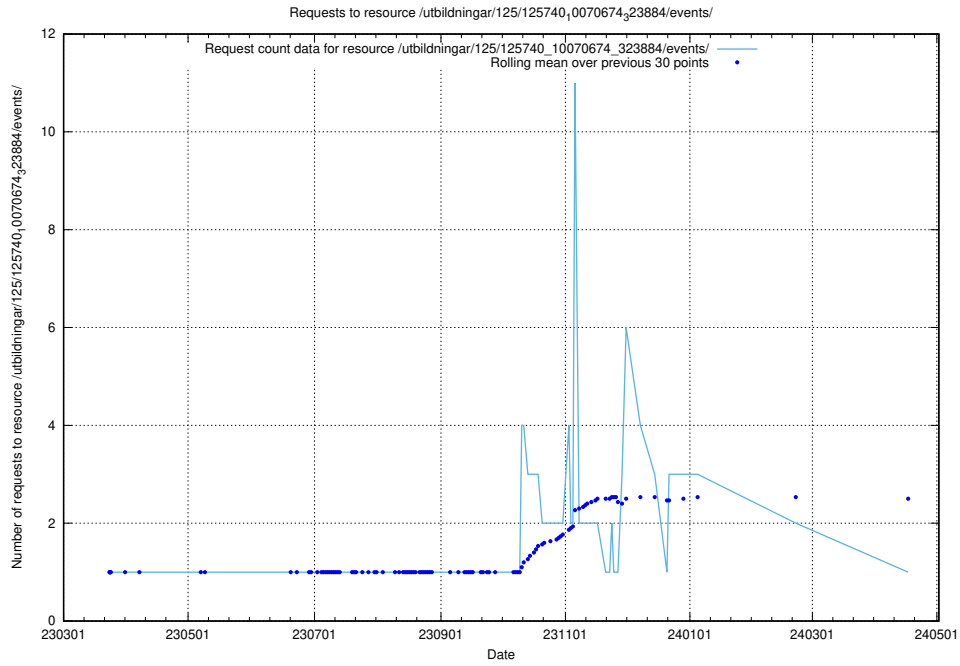

5.970 Usage of /utbildningar/125/125740_10070674_323884/events/

Here, we count the number of requests to resource /utbildningar/125/125740_10070674_323884/events/