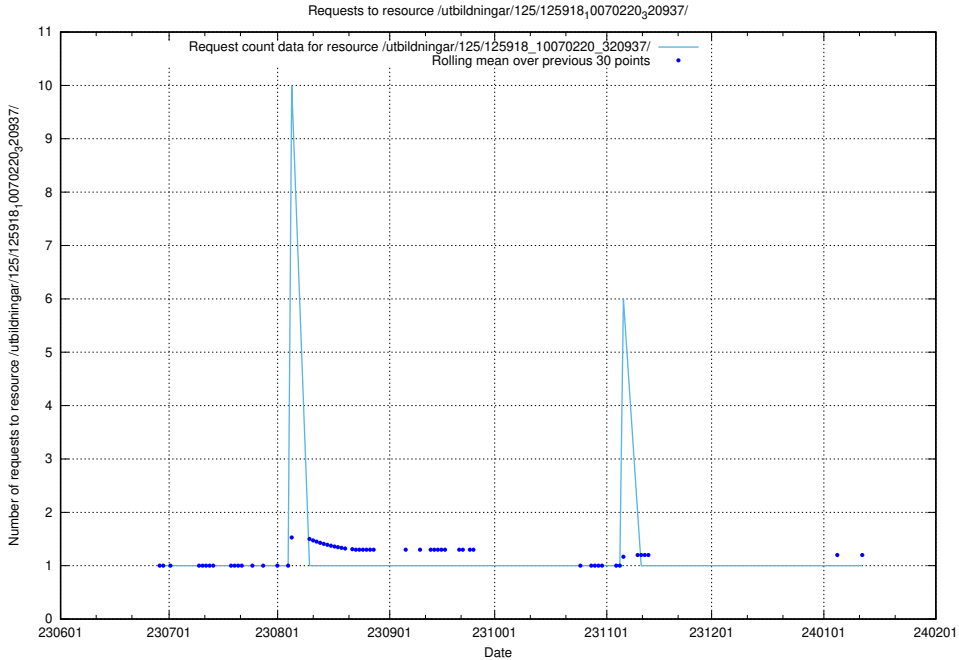

5.5412 Usage of /utbildningar/125/125918_10070220_320937/

Here, we count the number of requests to resource /utbildningar/125/125918_10070220_320937/.