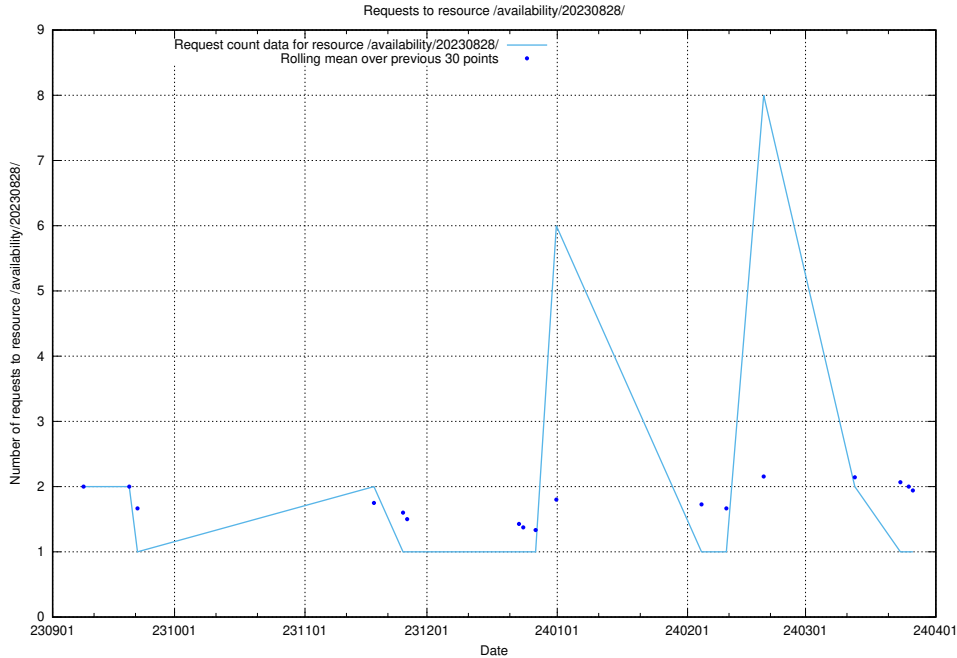

5.4579 Usage of /availability/20230828/

Here, we count the number of requests to resource /availability/20230828/.