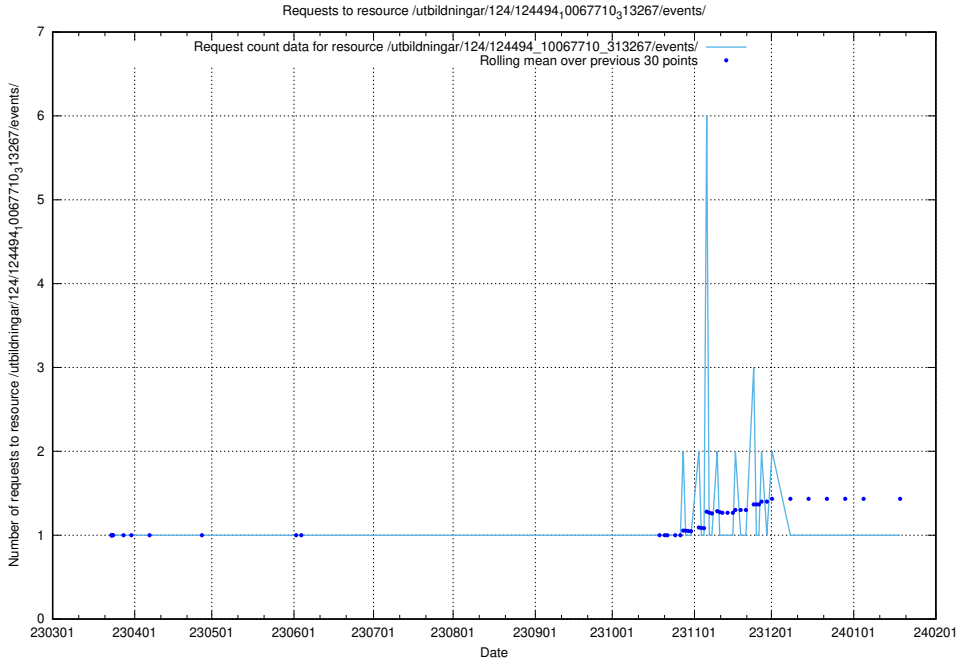

5.2686 Usage of /utbildningar/124/124494_10067710_313267/events/

Here, we count the number of requests to resource /utbildningar/124/124494_10067710_313267/events/