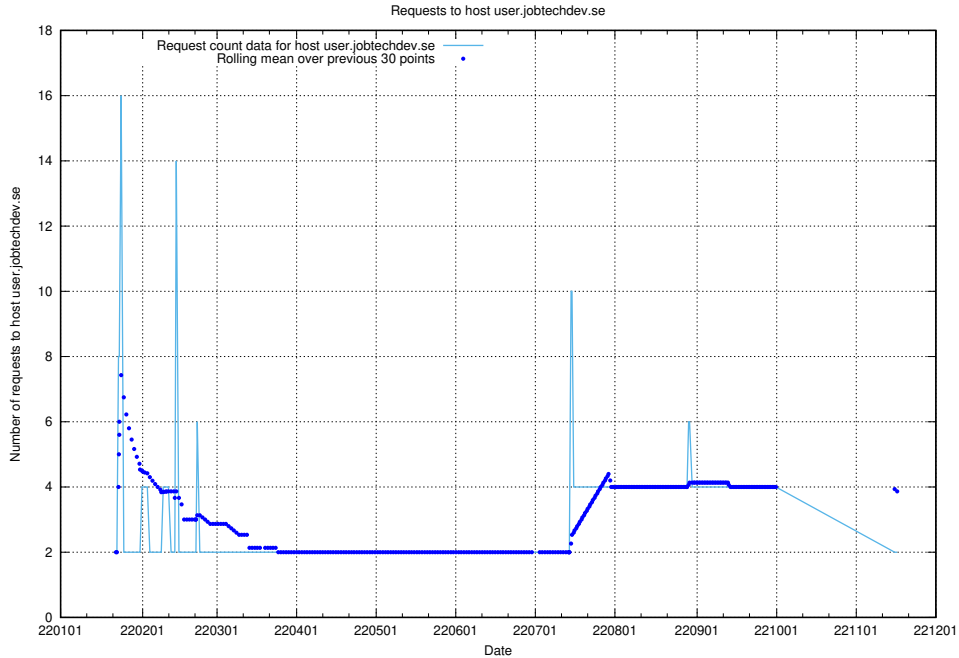

7.579 Usage of user.jobtechdev.se

Here, we count the number of requests to host user.jobtechdev.se.