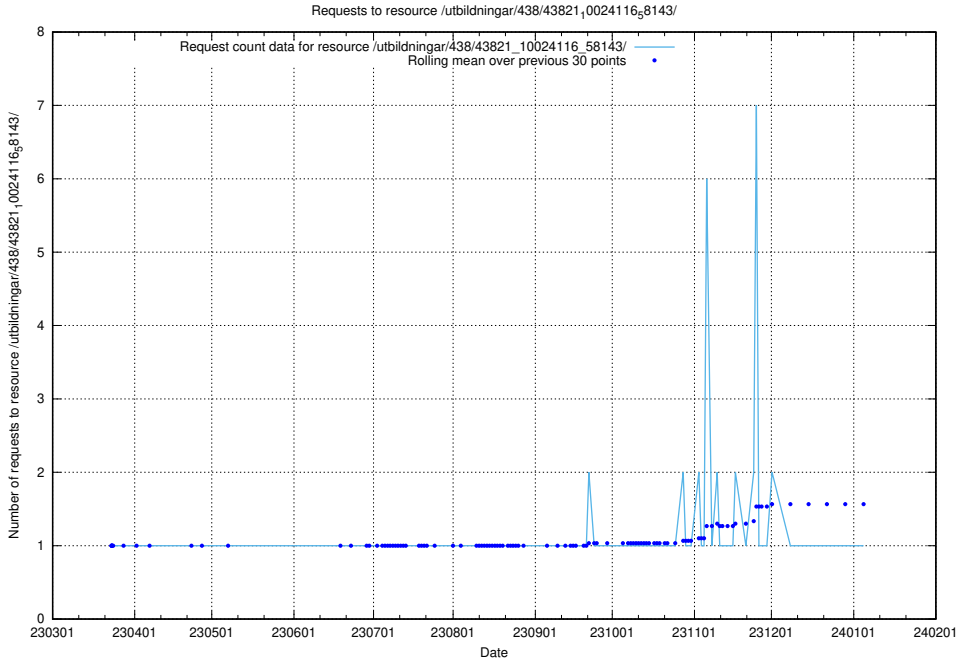

5.6277 Usage of /utbildningar/438/43821_10024116_58143/

Here, we count the number of requests to resource /utbildningar/438/43821_10024116_58143/.