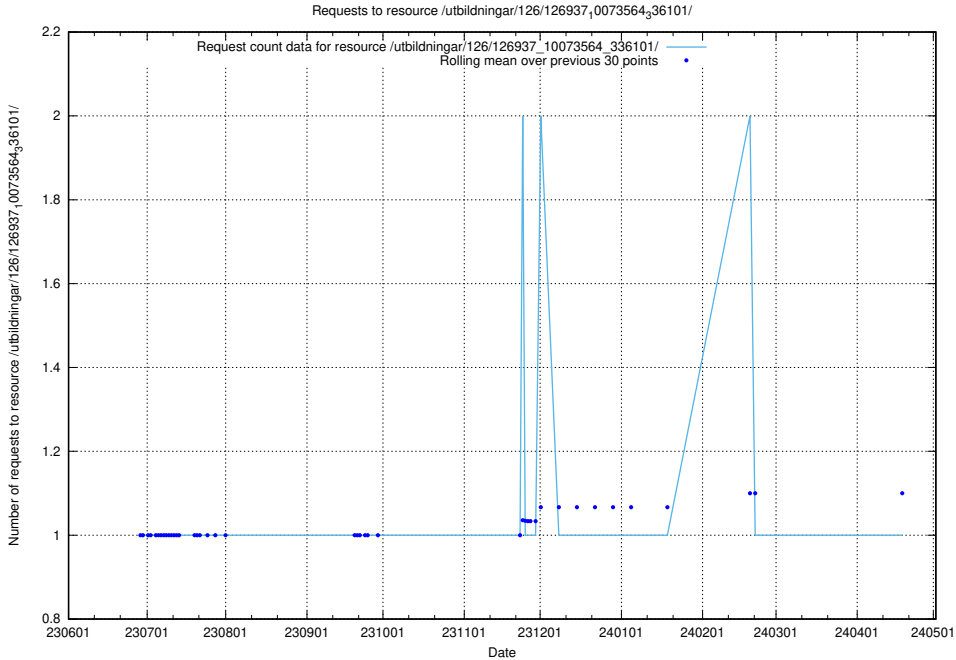

5.5389 Usage of /utbildningar/126/126937_10073564_336101/

Here, we count the number of requests to resource /utbildningar/126/126937_10073564_336101/.