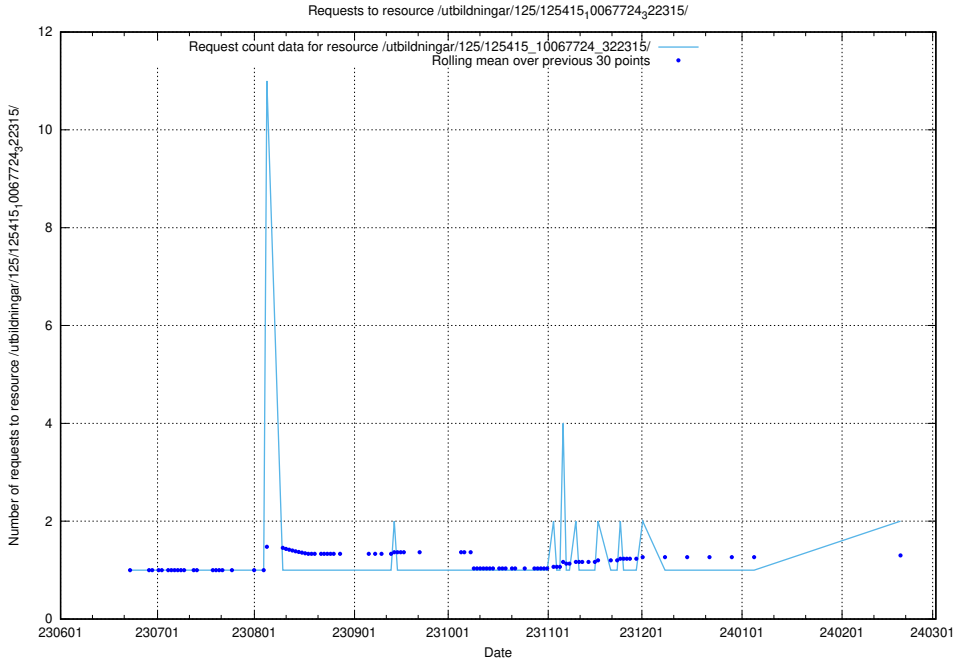

5.800 Usage of /utbildningar/125/125415_10067724_322315/

Here, we count the number of requests to resource /utbildningar/125/125415_10067724_322315/.