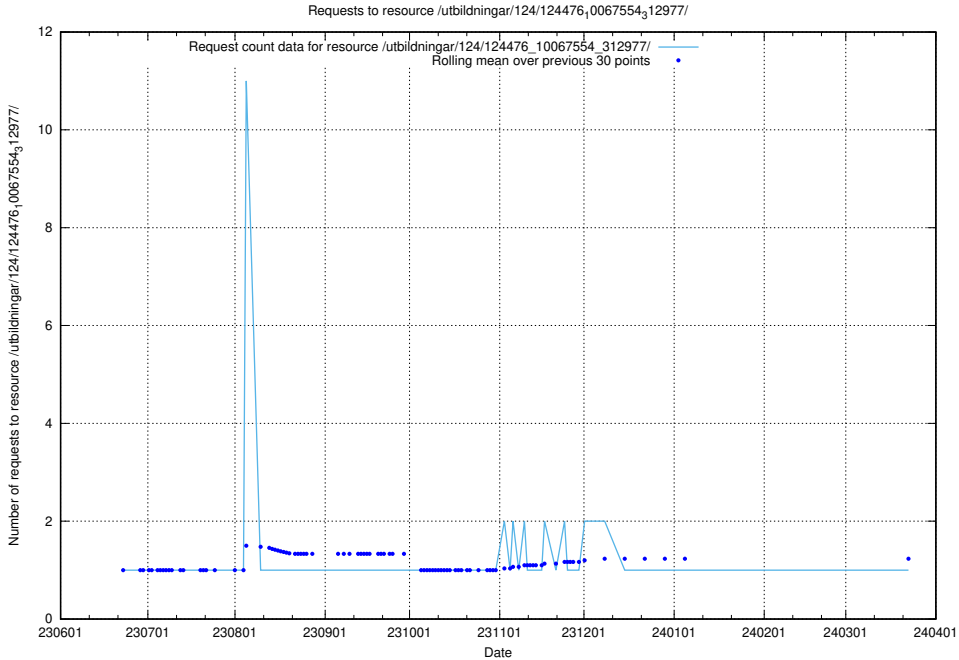

5.5746 Usage of /utbildningar/124/124476_10067554_312977/

Here, we count the number of requests to resource /utbildningar/124/124476_10067554_312977/.