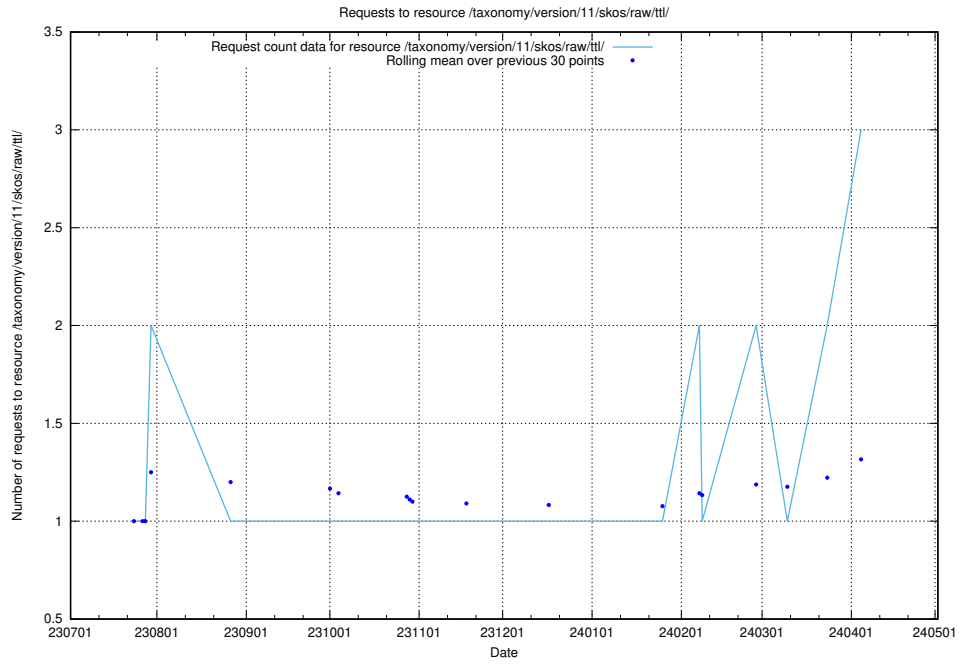

5.350 Usage of /taxonomy/version/11/skos/raw/ttl/

Here, we count the number of requests to resource /taxonomy/version/11/skos/raw/ttl/.