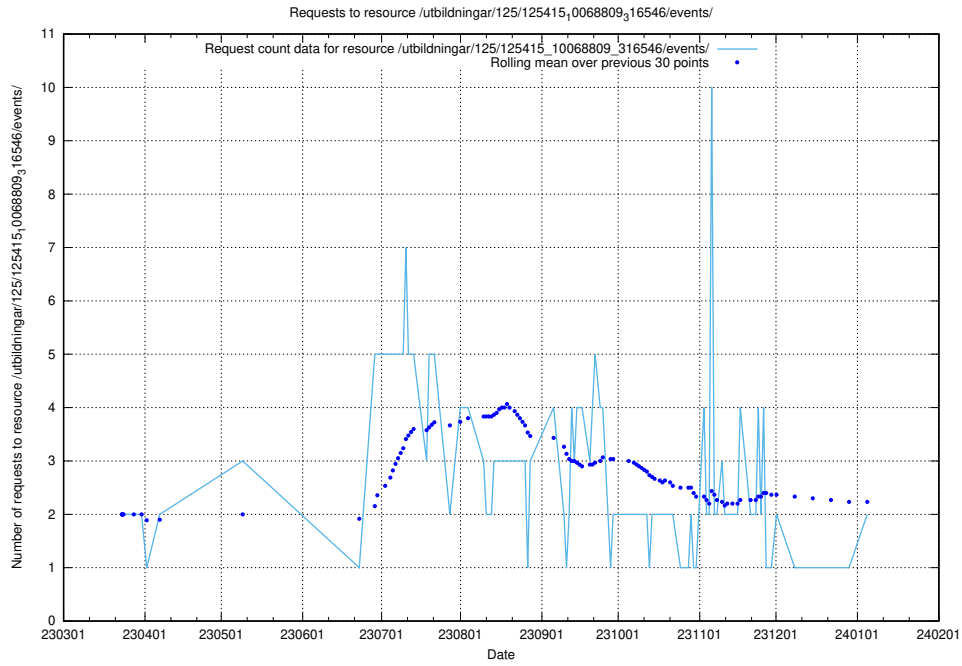

5.912 Usage of /utbildningar/125/125415_10068809_316546/events/

Here, we count the number of requests to resource /utbildningar/125/125415_10068809_316546/events/