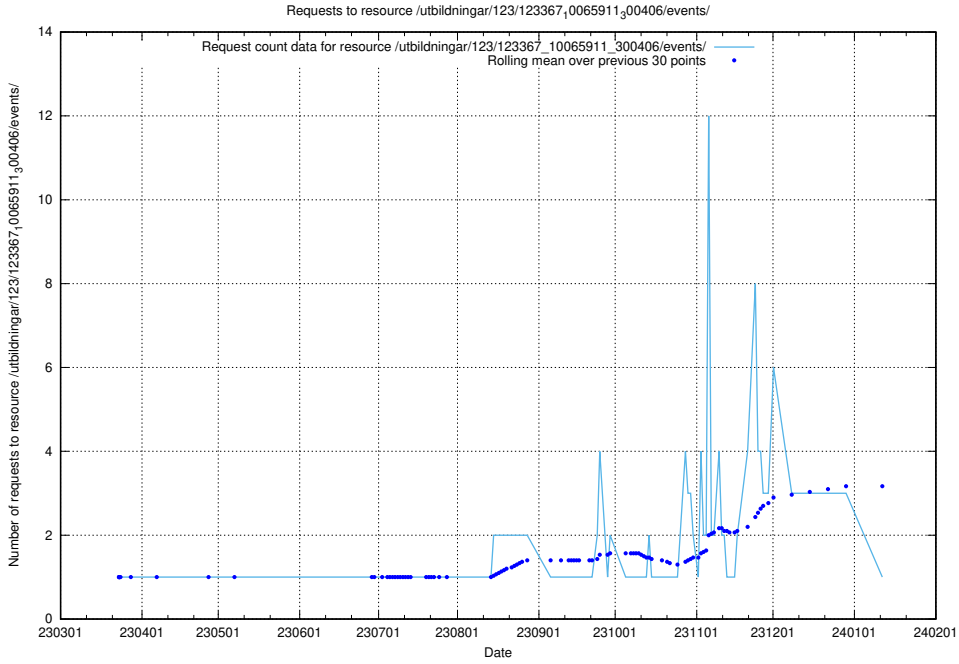

5.4663 Usage of /utbildningar/123/123367_10065911_300406/events/

Here, we count the number of requests to resource /utbildningar/123/123367_10065911_300406/events/