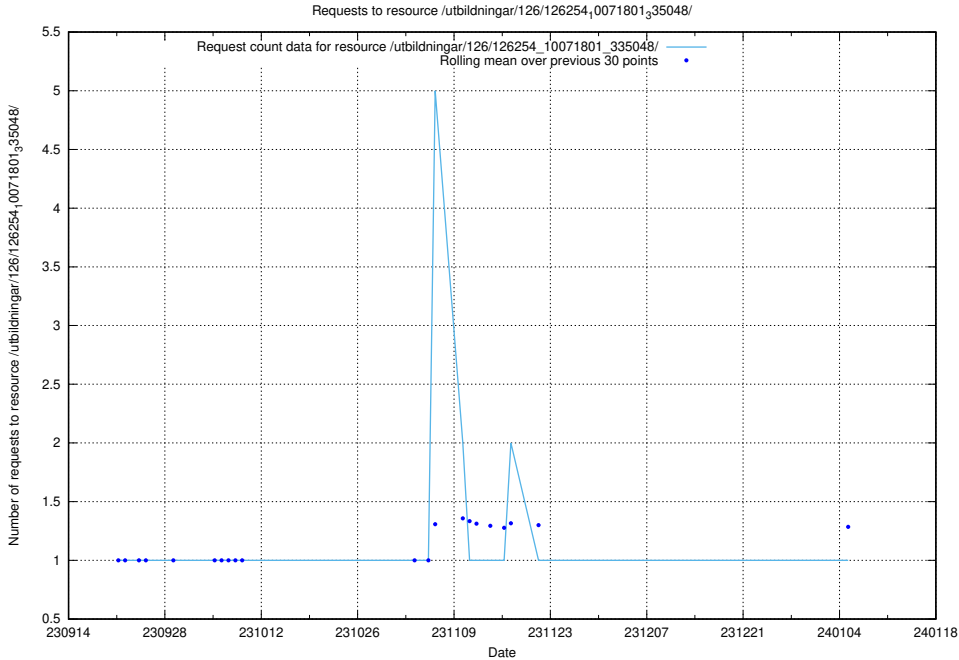

5.4471 Usage of /utbildningar/126/126254_10071801_335048/

Here, we count the number of requests to resource /utbildningar/126/126254_10071801_335048/.