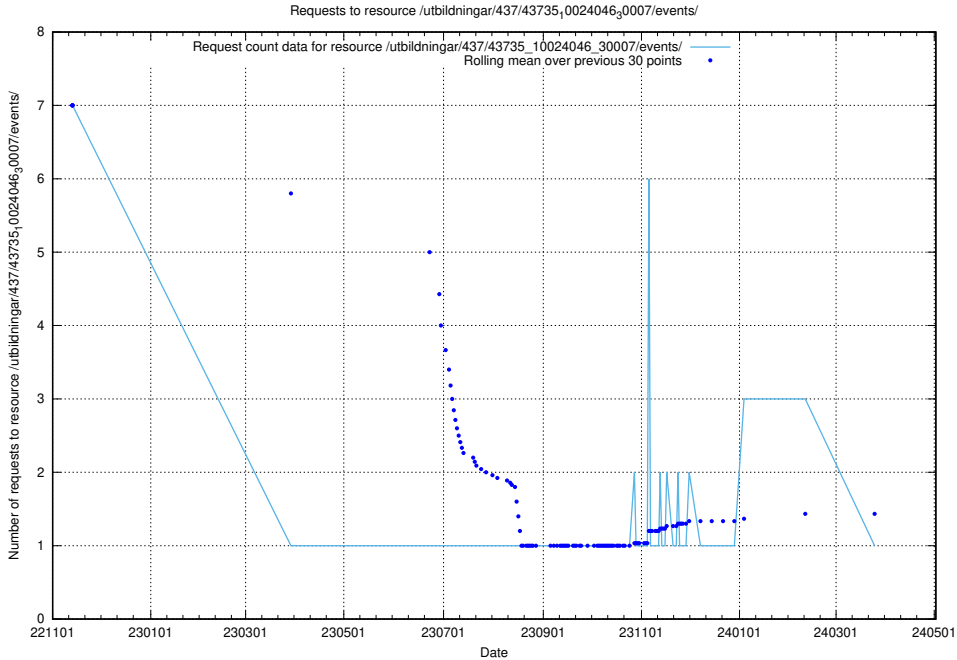

5.5743 Usage of /utbildningar/437/43735_10024046_30007/events/

Here, we count the number of requests to resource /utbildningar/437/43735_10024046_30007/events/.