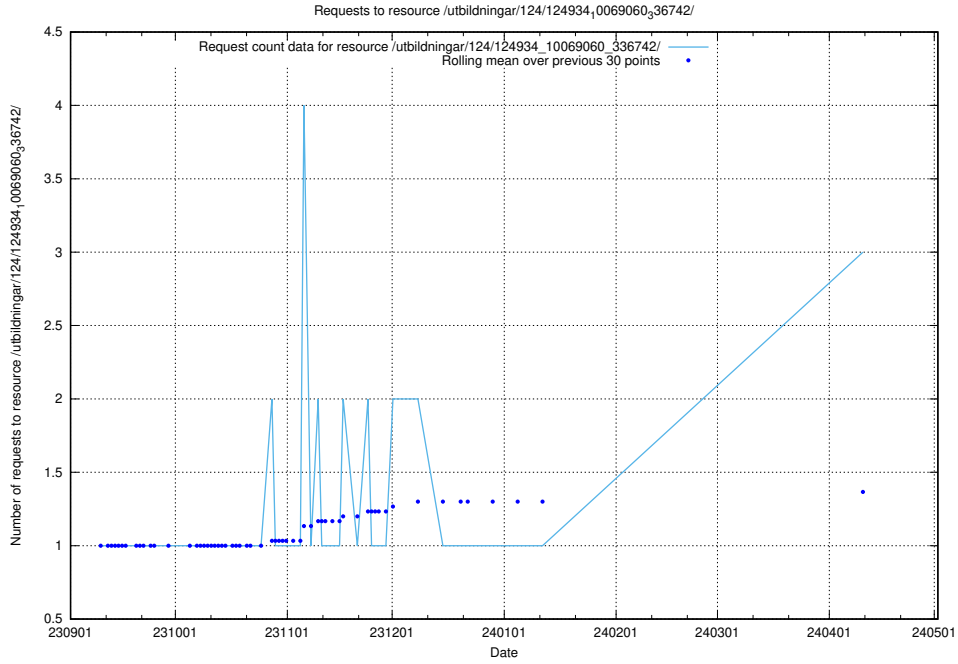

5.339 Usage of /utbildningar/124/124934_10069060_336742/

Here, we count the number of requests to resource /utbildningar/124/124934_10069060_336742/.