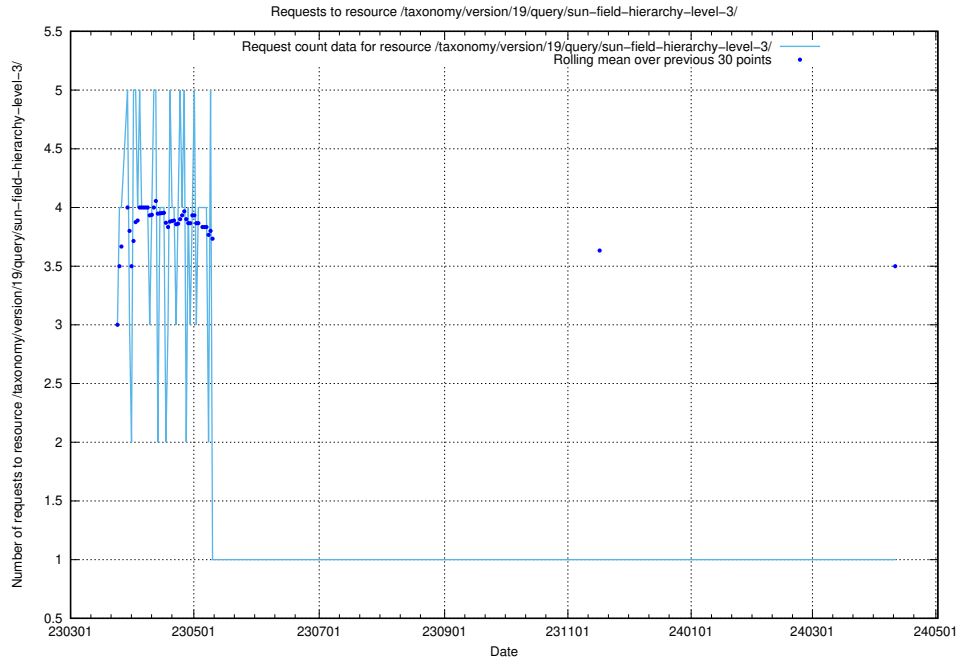

5.6058 Usage of /taxonomy/version/19/query/sun-field-hierarchy-level-3/

Here, we count the number of requests to resource /taxonomy/version/19/query/sun-field-hierarchy-level-3/.