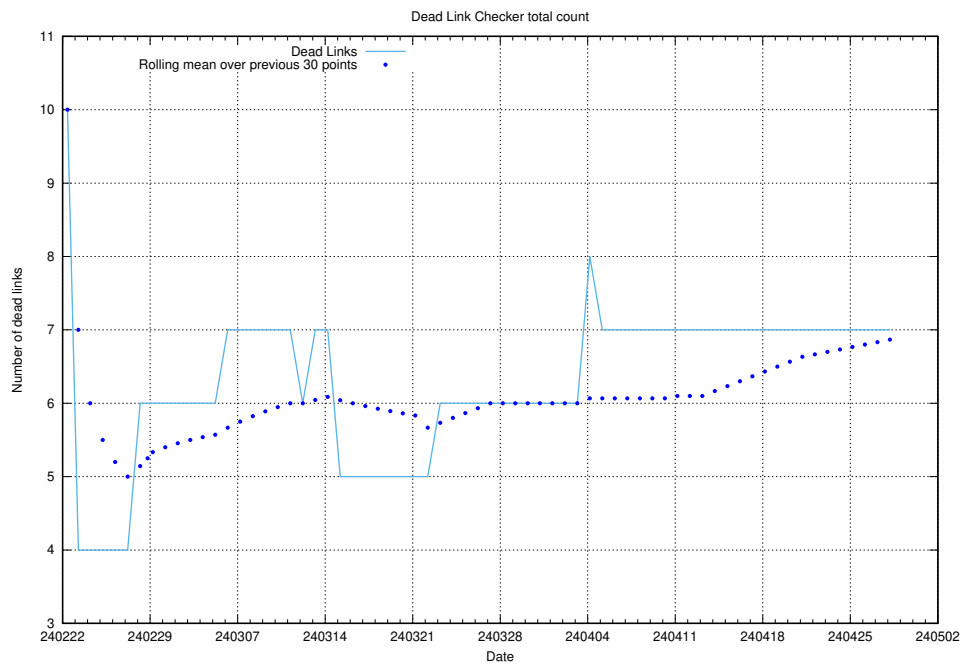

A graph of the servers in AWS region eu-north-1.

3 Dead Link Checker

The [Dead Link Checker](#)⁴ scans JobTech's web pages for dead html links, and reports the count here.

3.1 Total count of dead links

Here is presented the total number of found dead links across all pages.