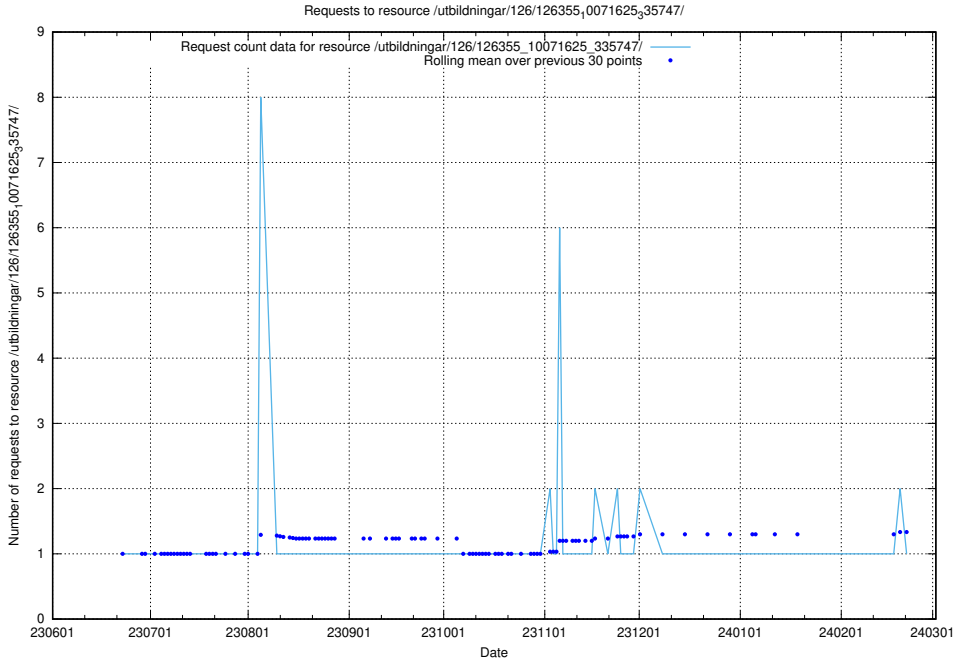

5.5607 Usage of /utbildningar/126/126355_10071625_335747/

Here, we count the number of requests to resource /utbildningar/126/126355_10071625_335747/.