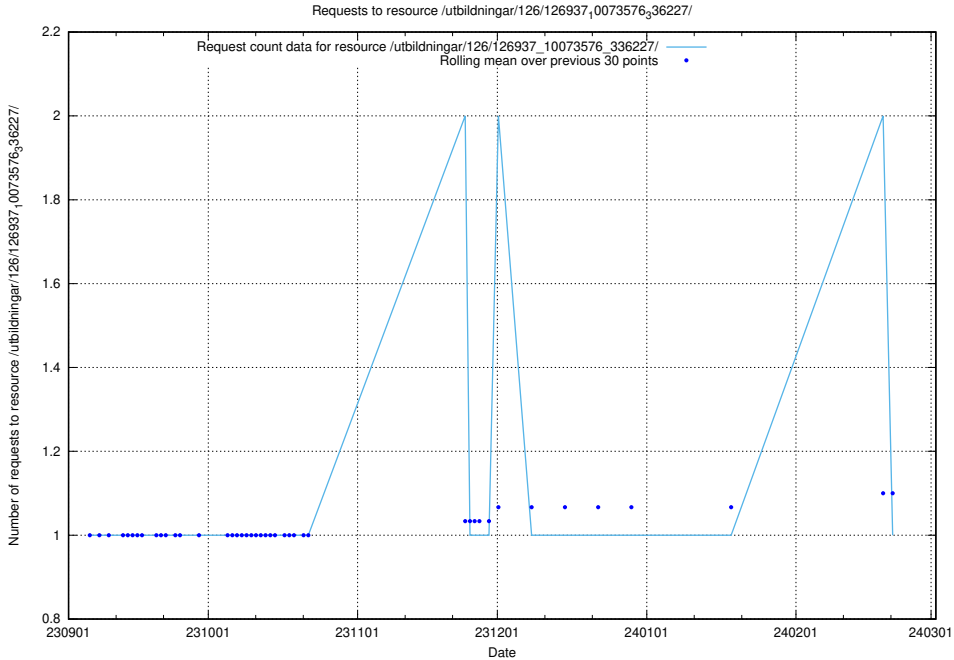

5.4606 Usage of /utbildningar/126/126937_10073576_336227/

Here, we count the number of requests to resource /utbildningar/126/126937_10073576_336227/.