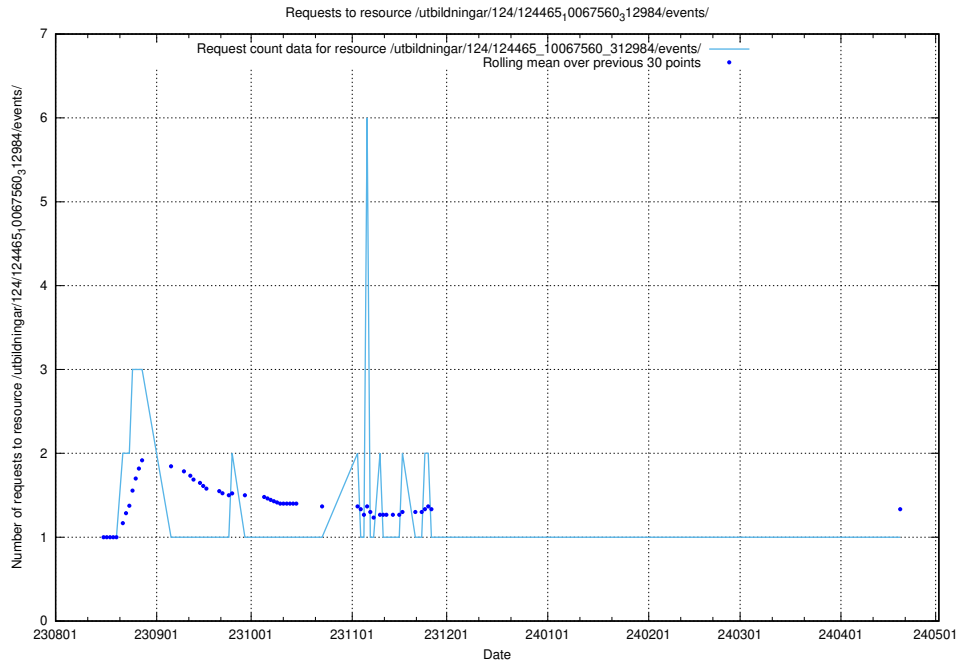

5.4744 Usage of /utbildningar/124/124465_10067560_312984/events/

Here, we count the number of requests to resource /utbildningar/124/124465_10067560_312984/events/