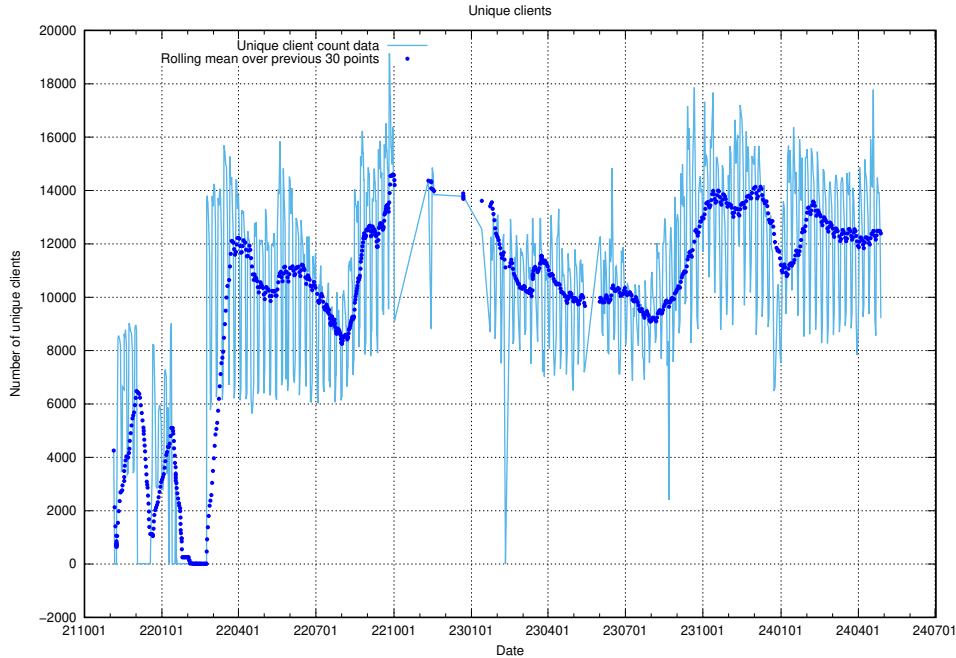

8.2 Number of unique clients

Here we extract the number of unique clients that have used our APIs.