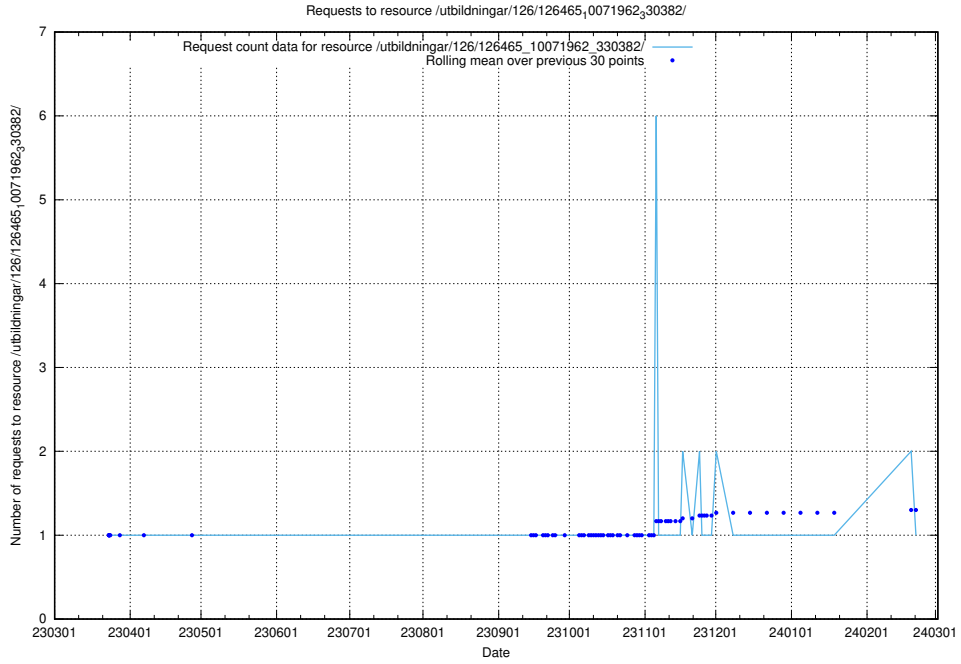

5.6358 Usage of /utbildningar/126/126465_10071962_330382/

Here, we count the number of requests to resource /utbildningar/126/126465_10071962_330382/.