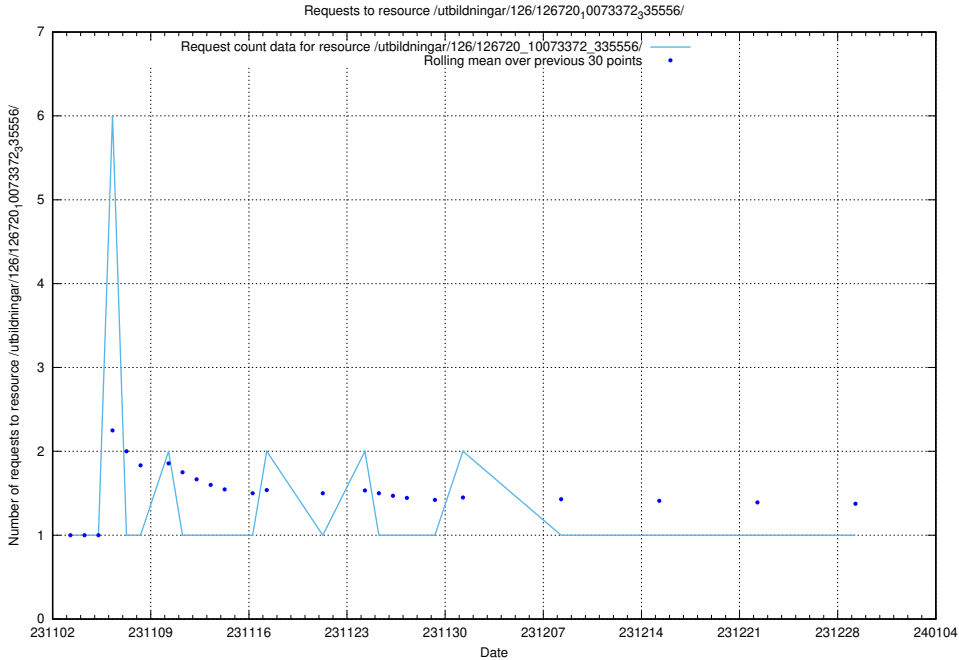

5.4103 Usage of /utbildningar/126/126720_10073372_335556/

Here, we count the number of requests to resource /utbildningar/126/126720_10073372_335556/.