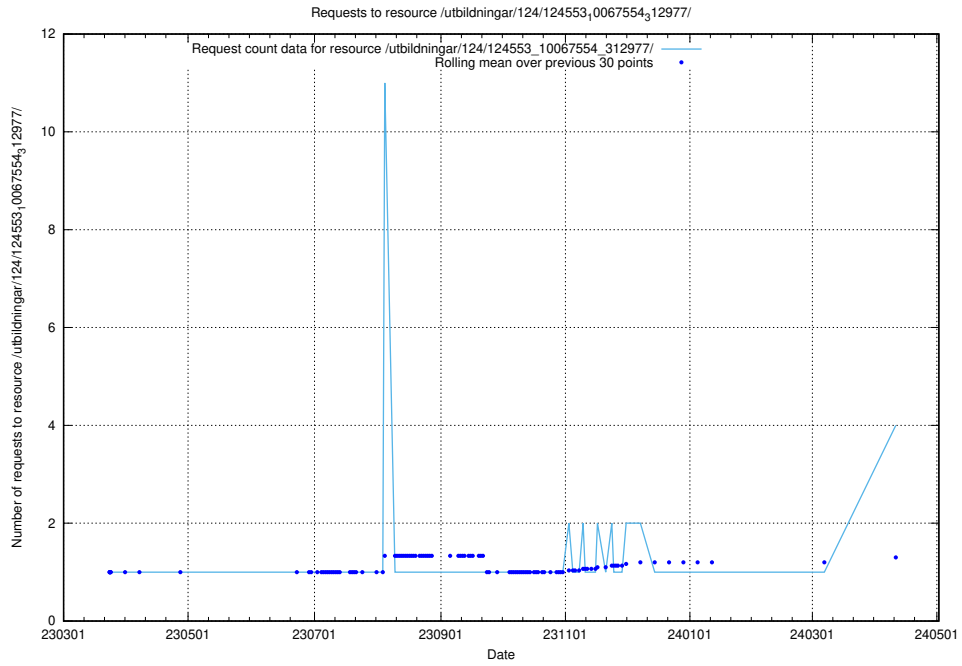

5.164 Usage of /utbildningar/124/124553_10067554_312977/

Here, we count the number of requests to resource /utbildningar/124/124553_10067554_312977/.