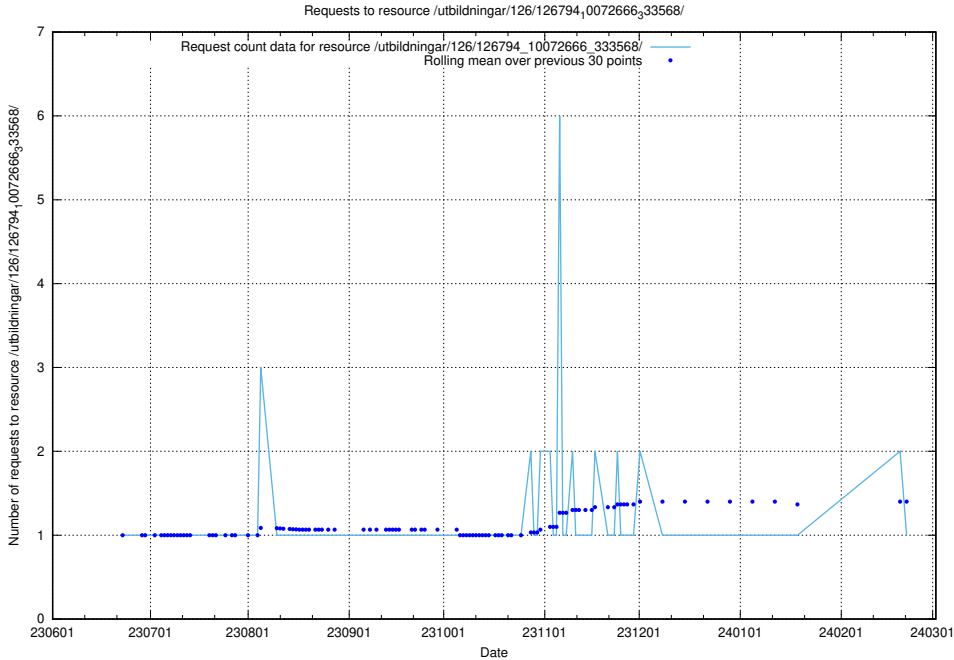

5.5537 Usage of /utbildningar/126/126794_10072666_333568/

Here, we count the number of requests to resource /utbildningar/126/126794_10072666_333568/.