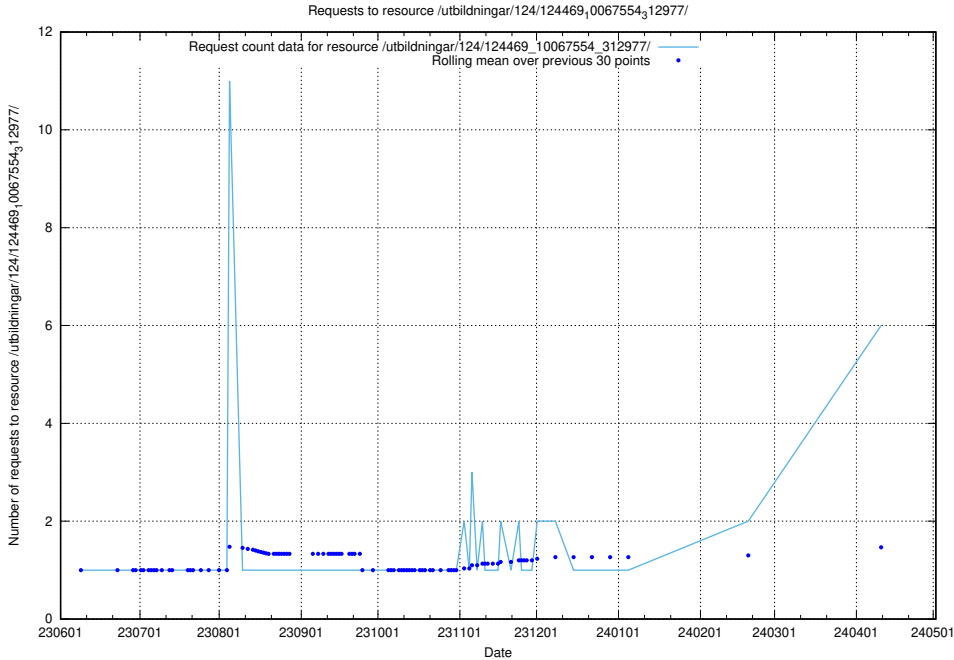

5.95 Usage of /utbildningar/124/124469_10067554_312977/

Here, we count the number of requests to resource /utbildningar/124/124469_10067554_312977/.