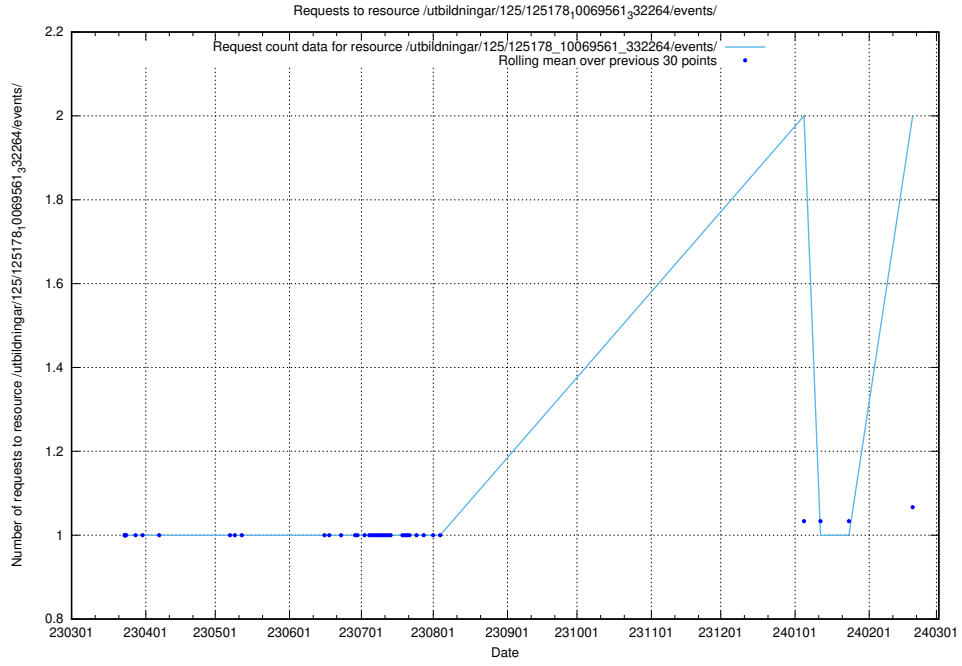

5.454 Usage of /utbildningar/125/125178_10069561_332264/events/

Here, we count the number of requests to resource /utbildningar/125/125178_10069561_332264/events/