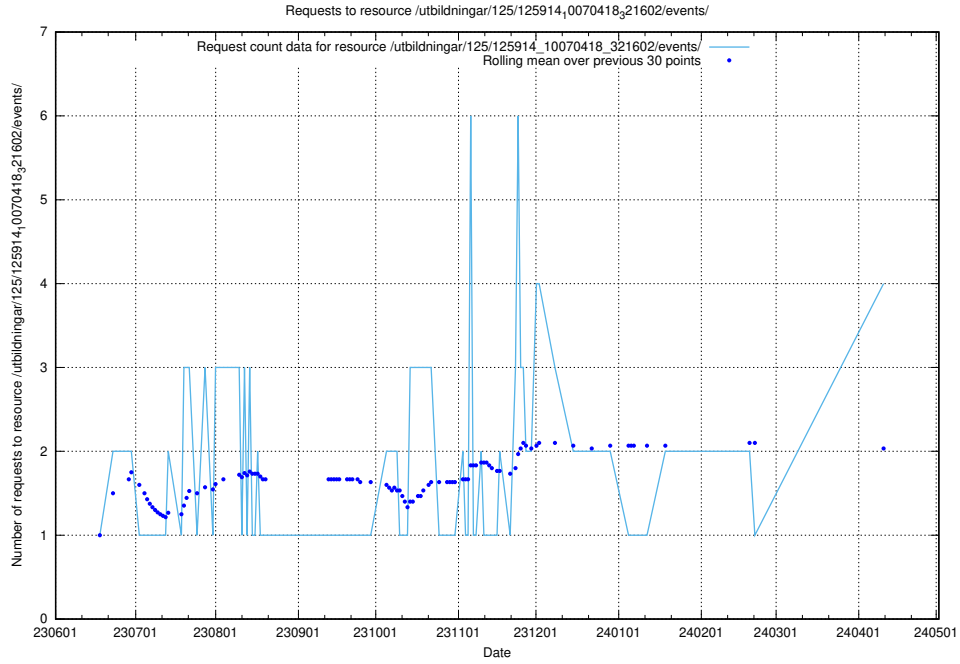

5.228 Usage of /utbildningar/125/125914_10070418_321602/events/

Here, we count the number of requests to resource /utbildningar/125/125914_10070418_321602/events/