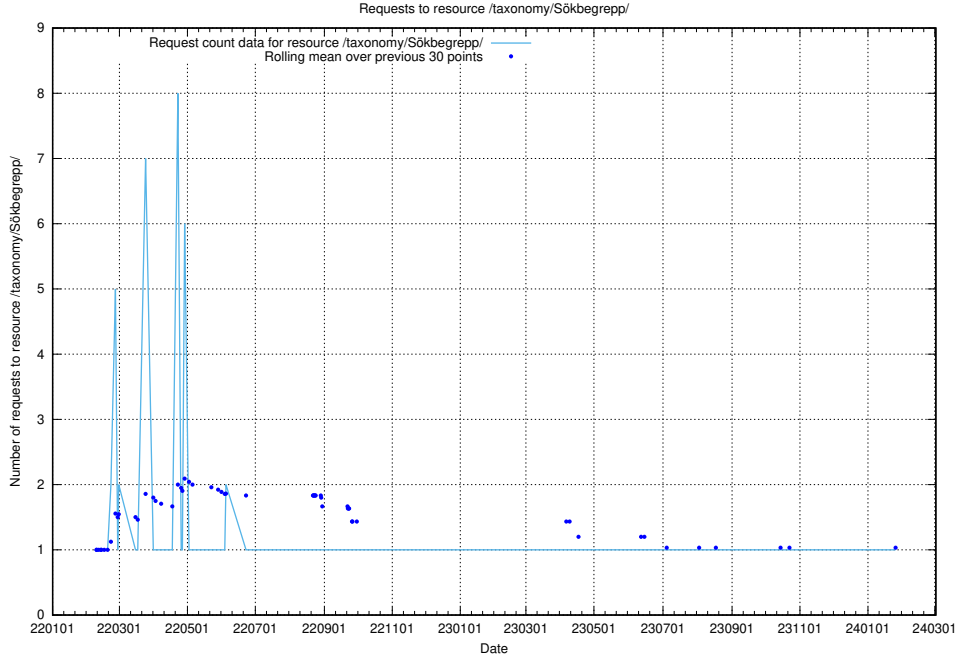

5.1983 Usage of /taxonomy/Sökbegrepp/

Here, we count the number of requests to resource /taxonomy/Sökbegrepp/.