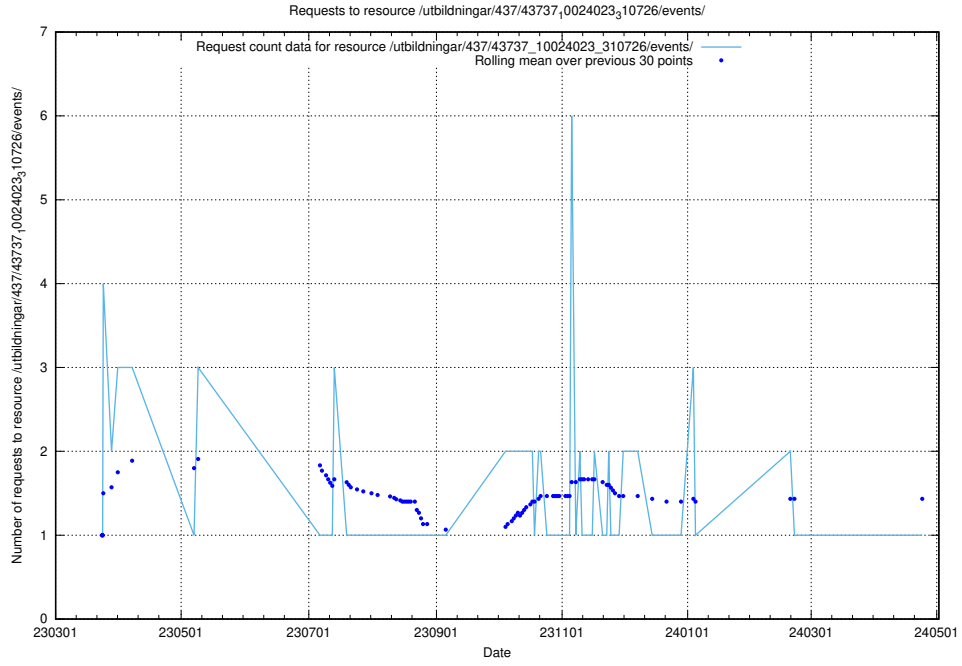

5.6335 Usage of /utbildningar/437/43737_10024023_310726/events/

Here, we count the number of requests to resource /utbildningar/437/43737_10024023_310726/events/.