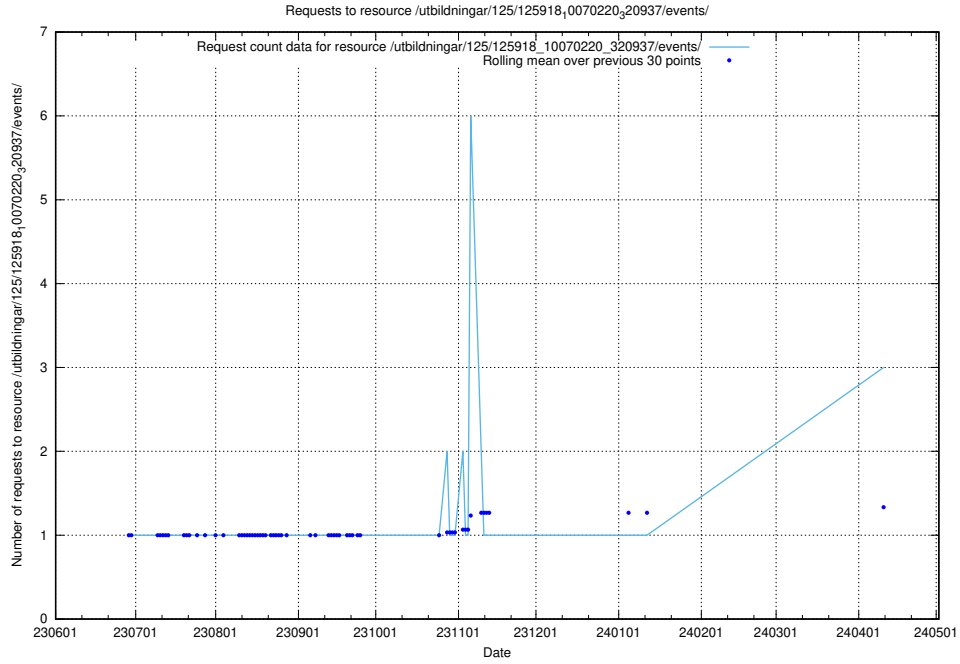

5.360 Usage of /utbildningar/125/125918_10070220_320937/events/

Here, we count the number of requests to resource /utbildningar/125/125918_10070220_320937/events/