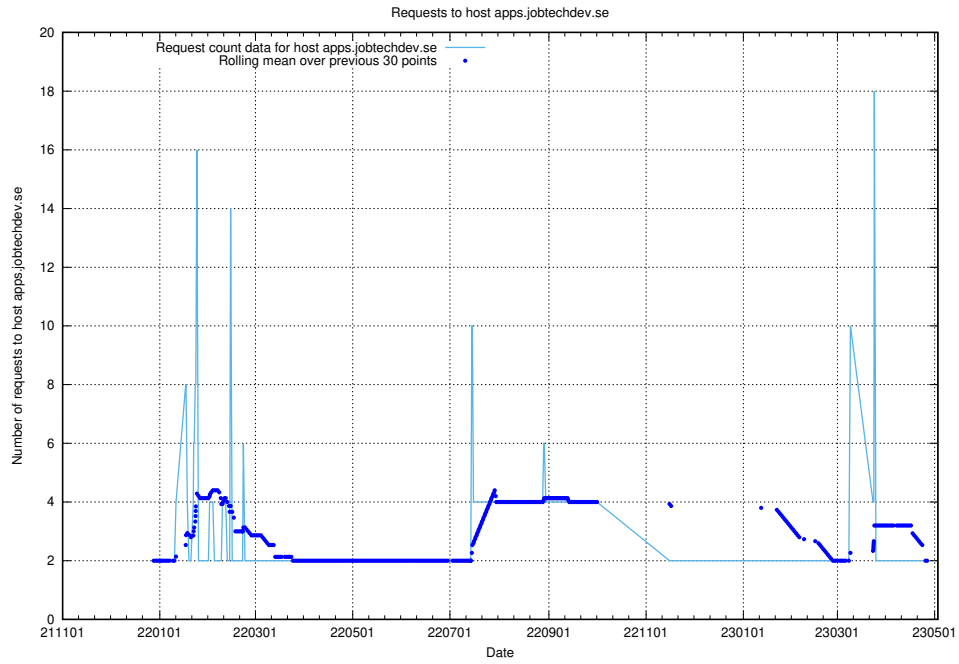

7.357 Usage of apps.jobtechdev.se

Here, we count the number of requests to host apps.jobtechdev.se.