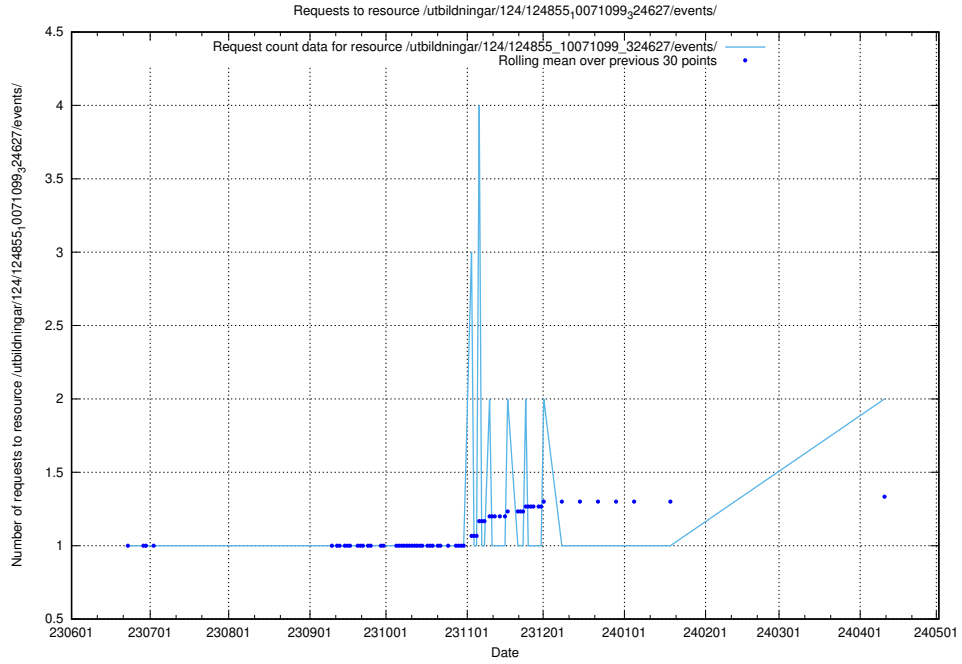

5.804 Usage of /utbildningar/124/124855_10071099_324627/events/

Here, we count the number of requests to resource /utbildningar/124/124855_10071099_324627/events/