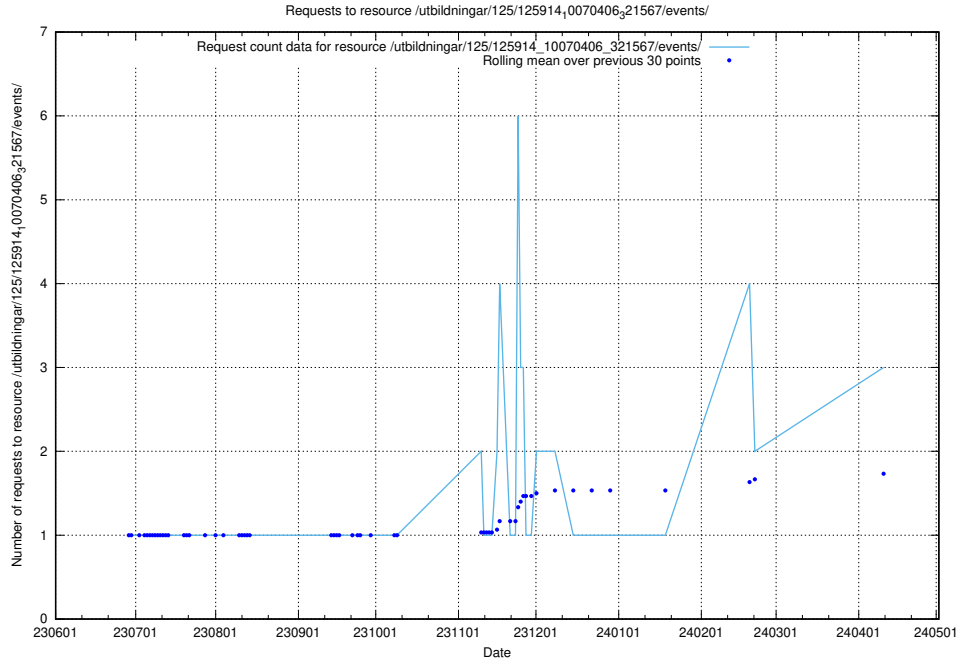

5.361 Usage of /utbildningar/125/125914_10070406_321567/events/

Here, we count the number of requests to resource /utbildningar/125/125914_10070406_321567/events/