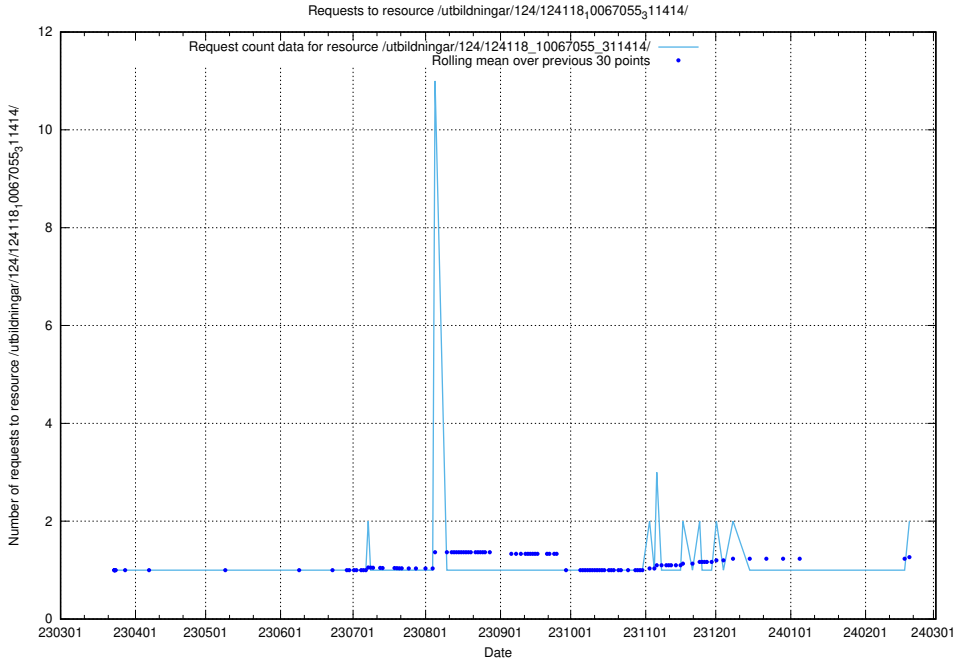

5.659 Usage of /utbildningar/124/124118_10067055_311414/

Here, we count the number of requests to resource /utbildningar/124/124118_10067055_311414/.