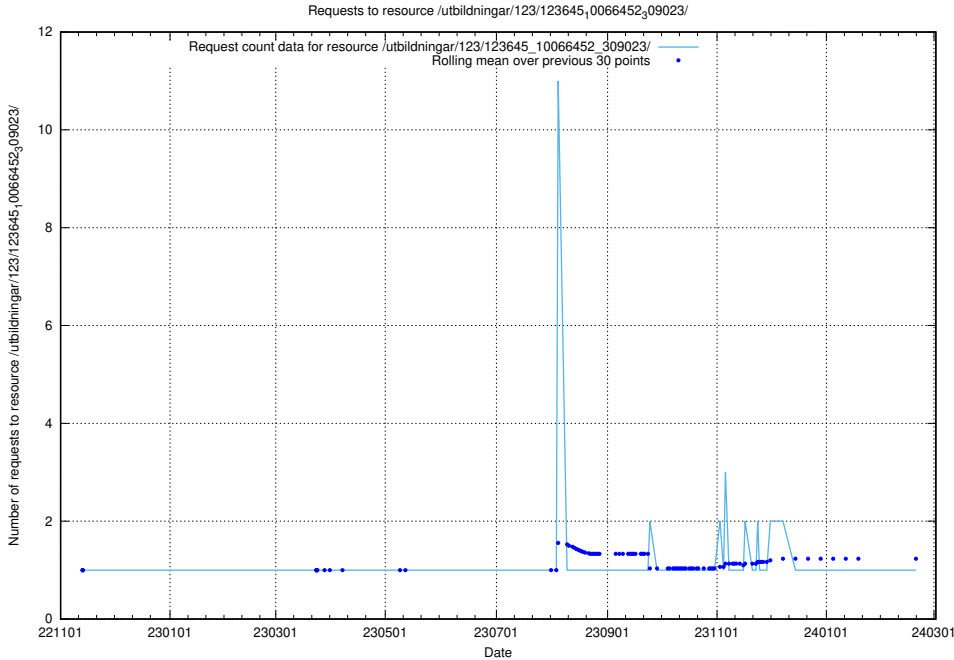

Here, we count the number of requests to resource /taxonomy/version/13/query/employment-variety-concepts/.

5.5888 Usage of /utbildningar/123/123645_10066452_309023/

Here, we count the number of requests to resource /utbildningar/123/123645_10066452_309023/.