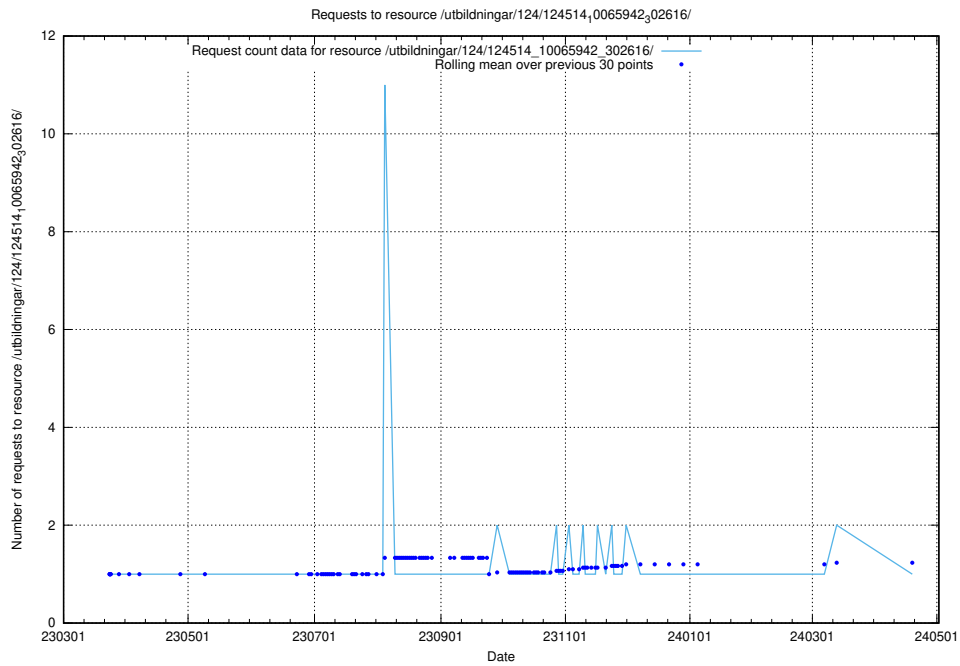

5.1821 Usage of /utbildningar/124/124514_10065942_302616/

Here, we count the number of requests to resource /utbildningar/124/124514_10065942_302616/.