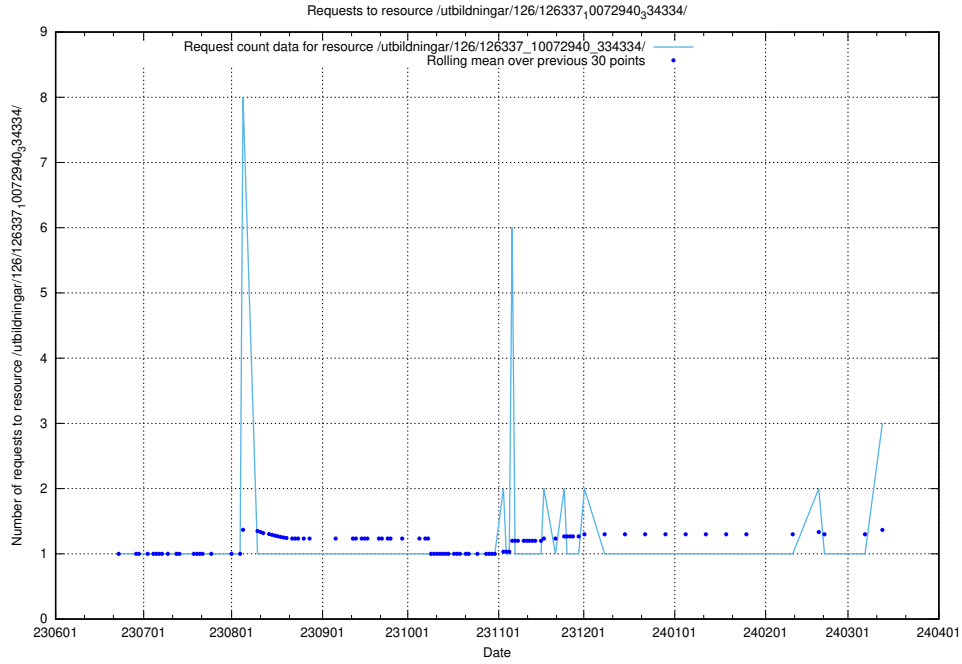

5.367 Usage of /utbildningar/126/126337_10072940_334334/

Here, we count the number of requests to resource /utbildningar/126/126337_10072940_334334/.