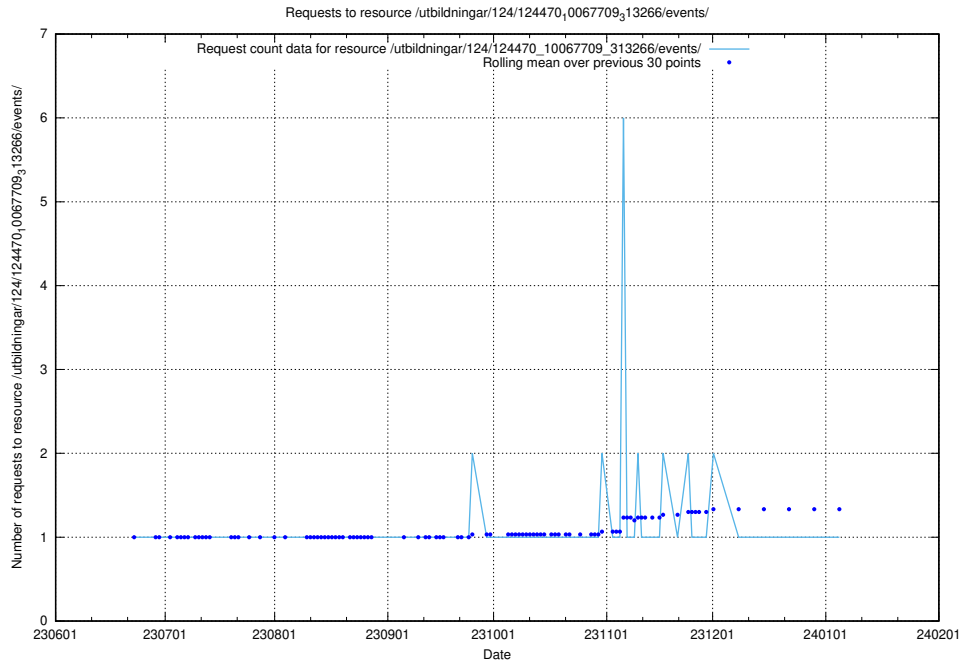

5.5751 Usage of /utbildningar/124/124470_10067709_313266/events/

Here, we count the number of requests to resource /utbildningar/124/124470_10067709_313266/events/