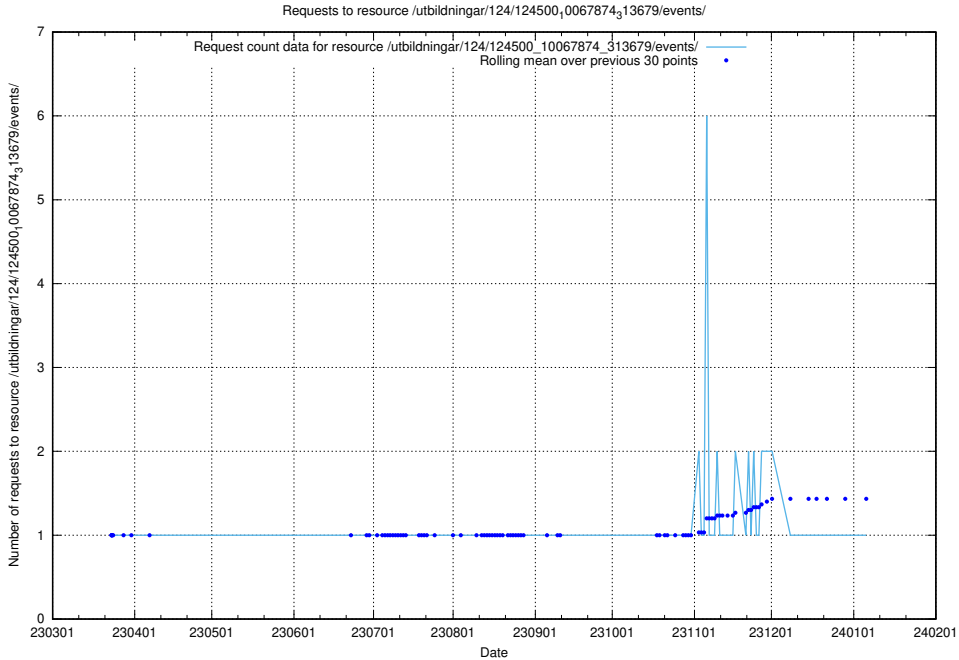

Here, we count the number of requests to resource /taxonomy/version/16/query/swedish-retail-and-wholesale-council-skills/.

5.2229 Usage of /utbildningar/124/124500_10067874_313679/events/

Here, we count the number of requests to resource /utbildningar/124/124500_10067874_313679/events/