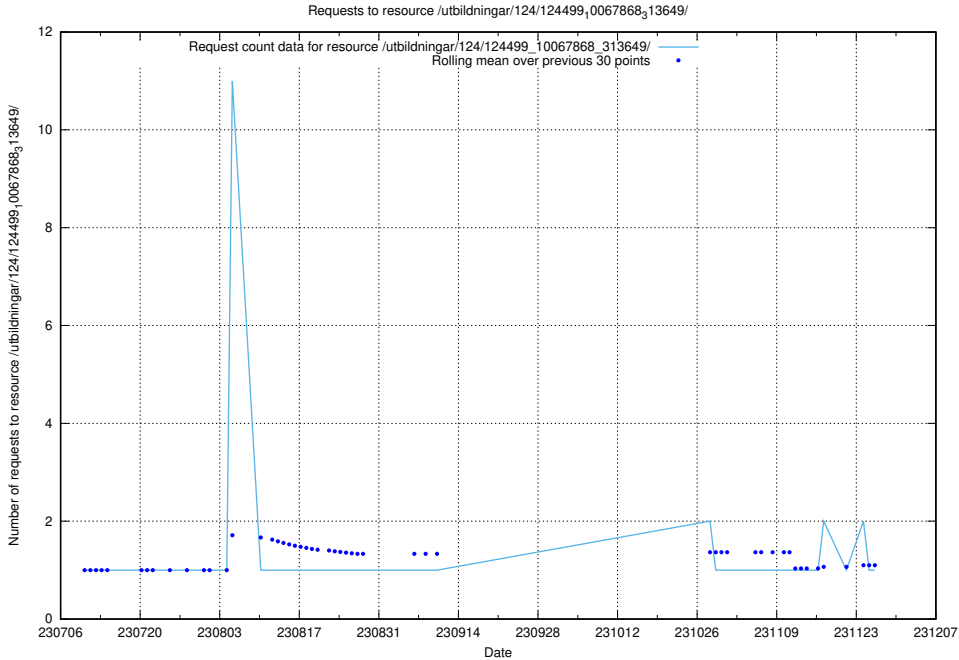

Here, we count the number of requests to resource /utbildningar/124/124499_10067868_313649/events/

5.5070 Usage of /utbildningar/124/124499_10067868_313649/

Here, we count the number of requests to resource /utbildningar/124/124499_10067868_313649/.