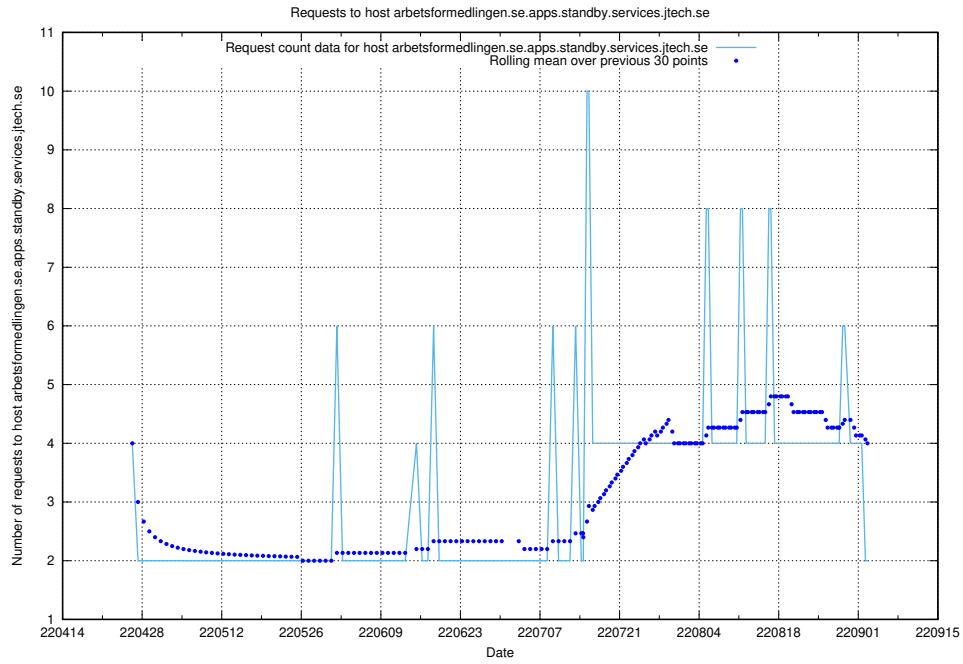

7.444 Usage of arbetsformedlingen.se.apps.standby.services.jtech.se

Here, we count the number of requests to host arbetsformedlingen.se.apps.standby.services.jtech.se.