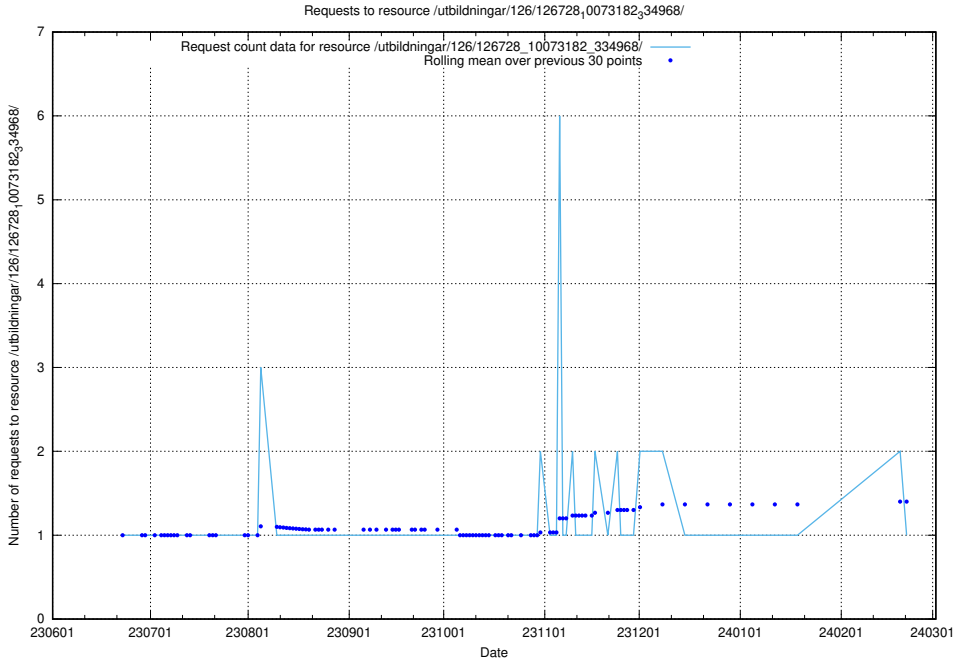

5.5547 Usage of /utbildningar/126/126728_10073182_334968/

Here, we count the number of requests to resource /utbildningar/126/126728_10073182_334968/.