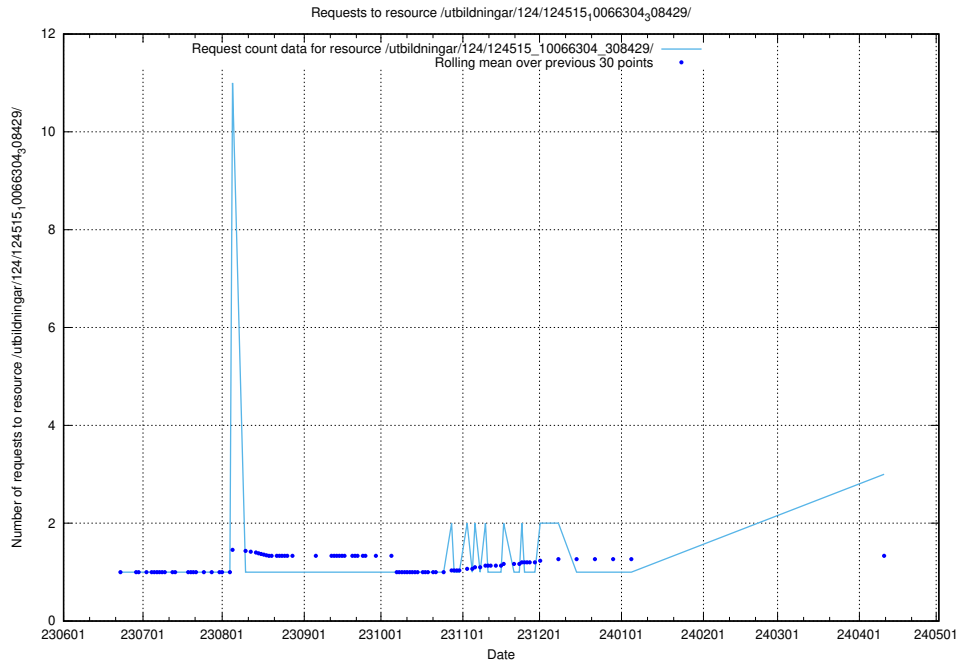

5.375 Usage of /utbildningar/124/124515_10066304_308429/

Here, we count the number of requests to resource /utbildningar/124/124515_10066304_308429/.