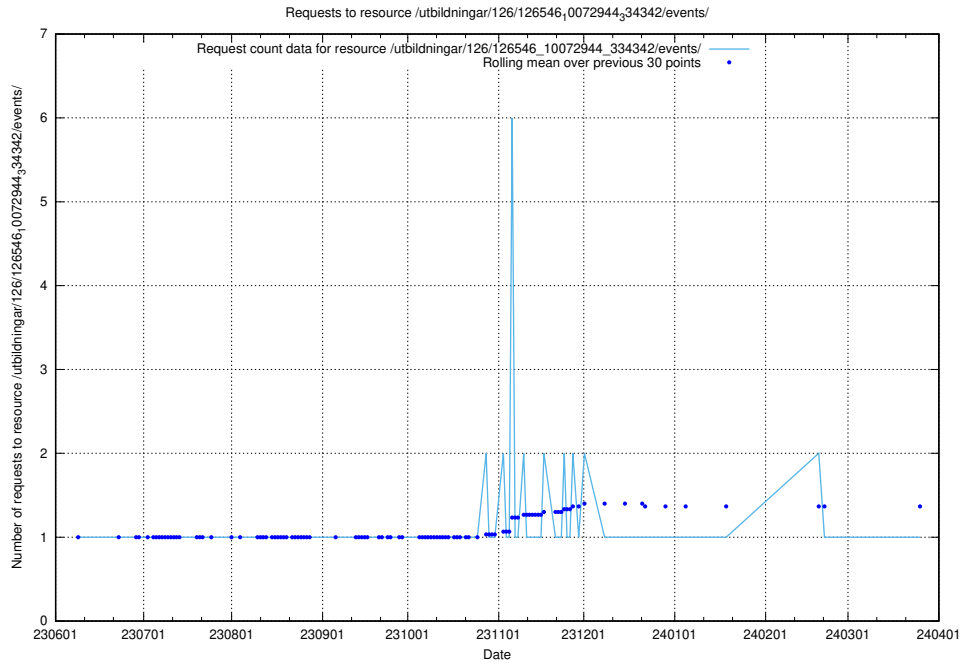

5.5838 Usage of /utbildningar/126/126546_10072944_334342/events/

Here, we count the number of requests to resource /utbildningar/126/126546_10072944_334342/events/