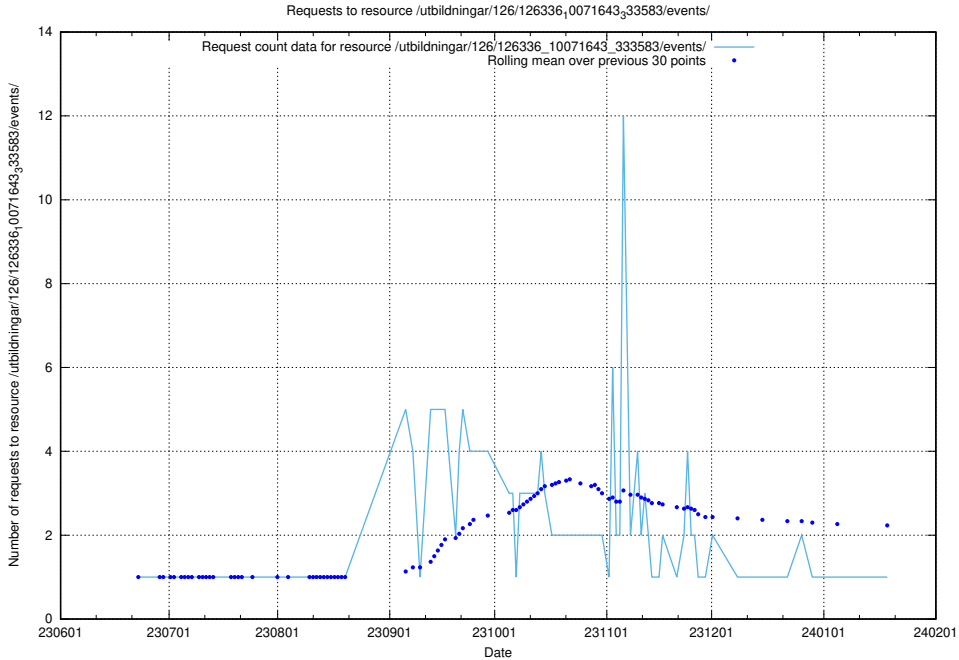

Here, we count the number of requests to resource /utbildningar/126/126336_10071644_334023/.

5.5616 Usage of /utbildningar/126/126336_10071643_333583/events/

Here, we count the number of requests to resource /utbildningar/126/126336_10071643_333583/events/