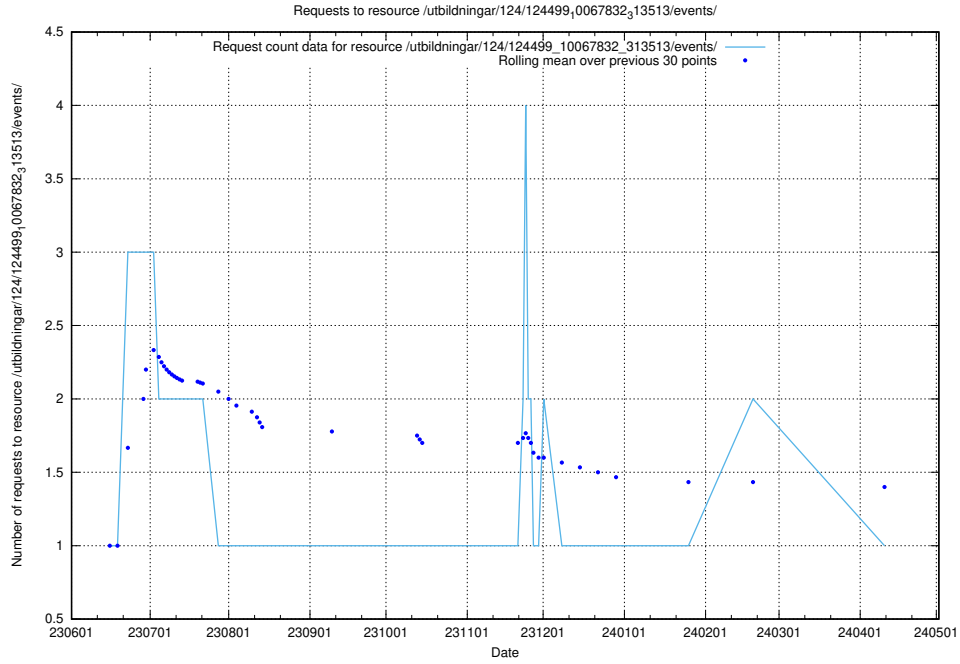

5.5827 Usage of /utbildningar/124/124499_10067832_313513/events/

Here, we count the number of requests to resource /utbildningar/124/124499_10067832_313513/events/