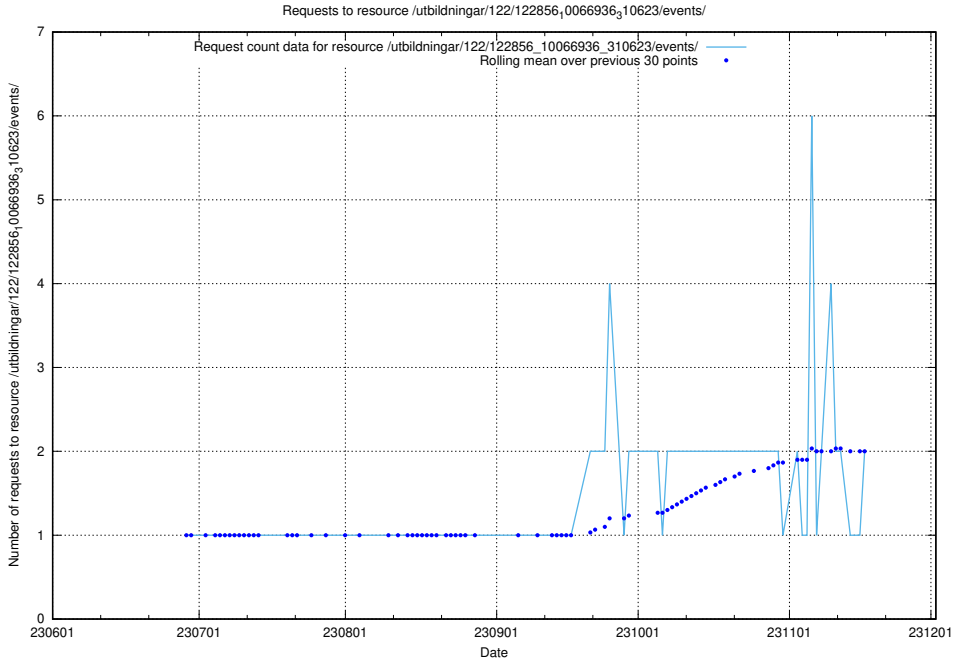

5.789 Usage of /utbildningar/122/122856_10066936_310623/events/

Here, we count the number of requests to resource /utbildningar/122/122856_10066936_310623/events/