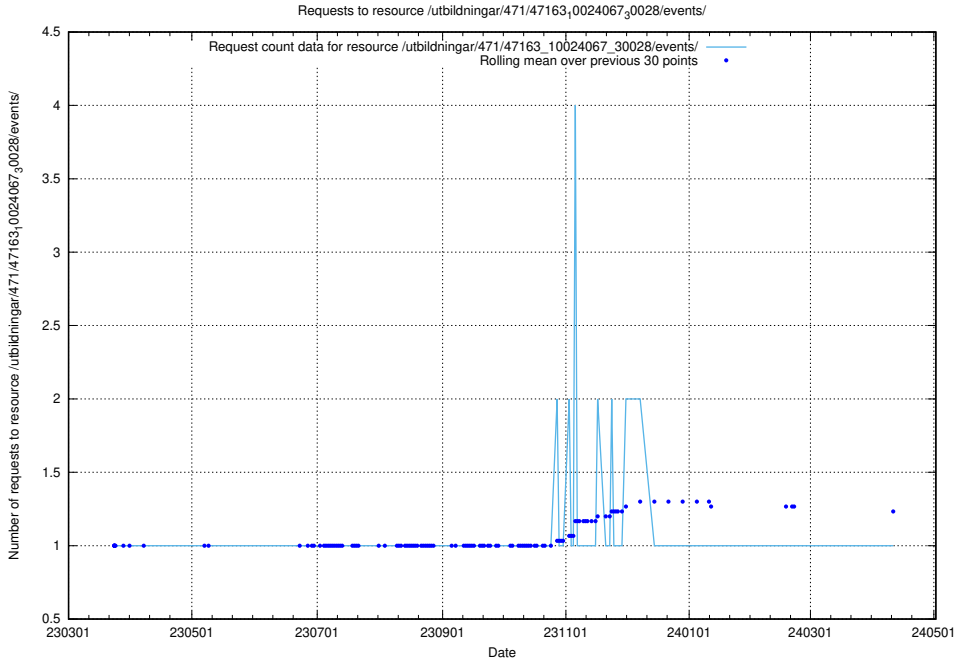

5.6253 Usage of /utbildningar/471/47163_10024067_30028/events/

Here, we count the number of requests to resource /utbildningar/471/47163_10024067_30028/events/.