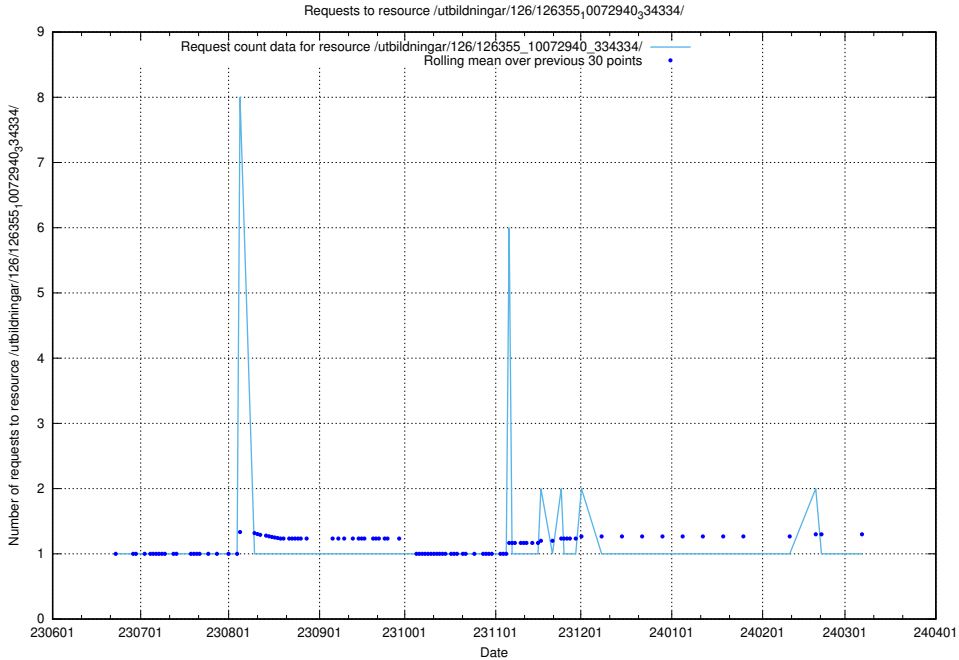

5.5604 Usage of /utbildningar/126/126355_10072940_334334/

Here, we count the number of requests to resource /utbildningar/126/126355_10072940_334334/.