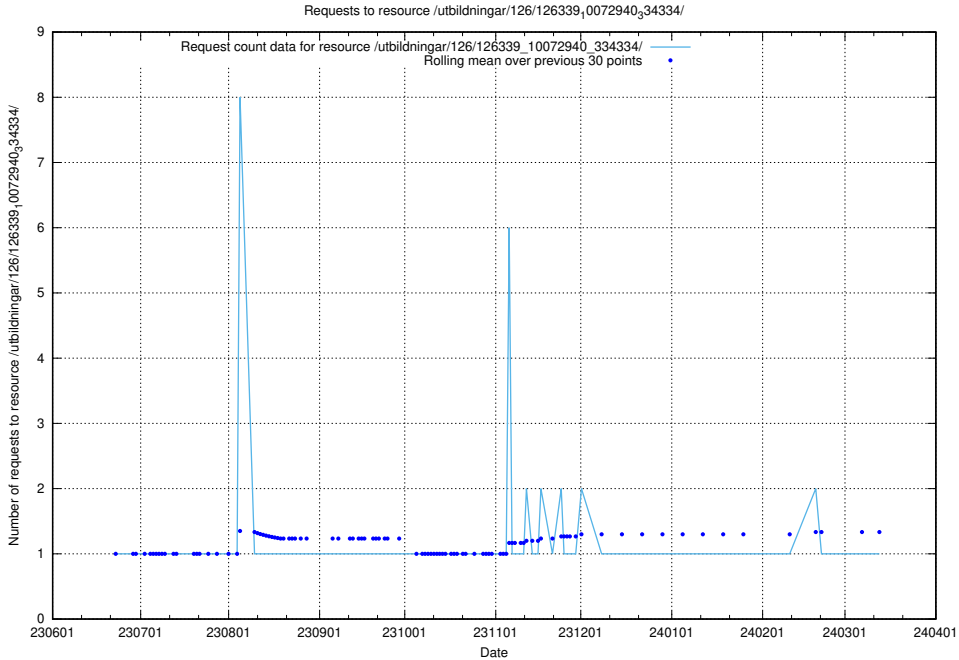

5.5608 Usage of /utbildningar/126/126339_10072940_334334/

Here, we count the number of requests to resource /utbildningar/126/126339_10072940_334334/.