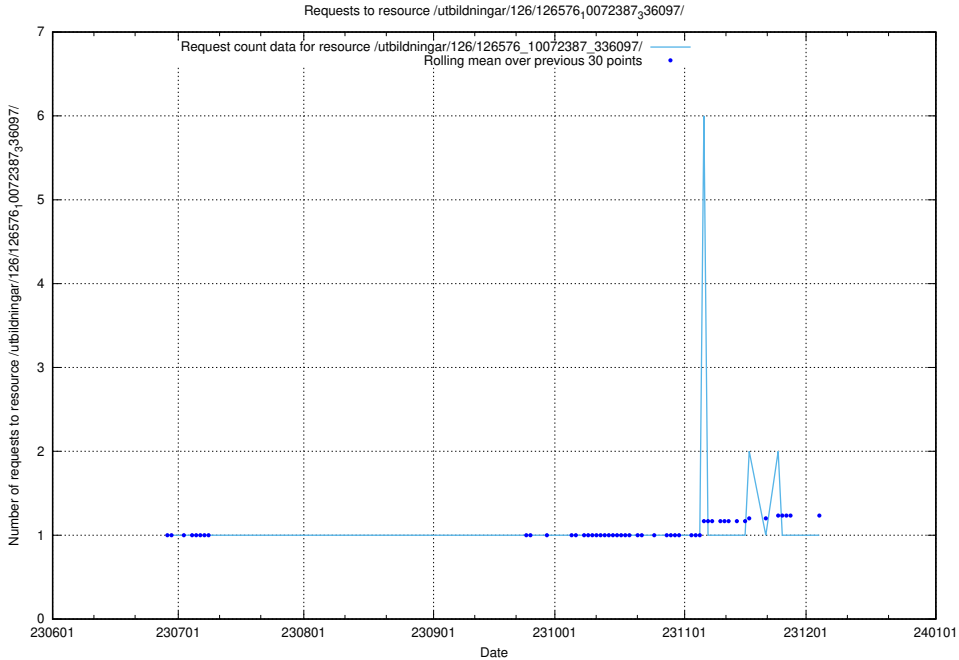

5.5401 Usage of /utbildningar/126/126576_10072387_336097/

Here, we count the number of requests to resource /utbildningar/126/126576_10072387_336097/.