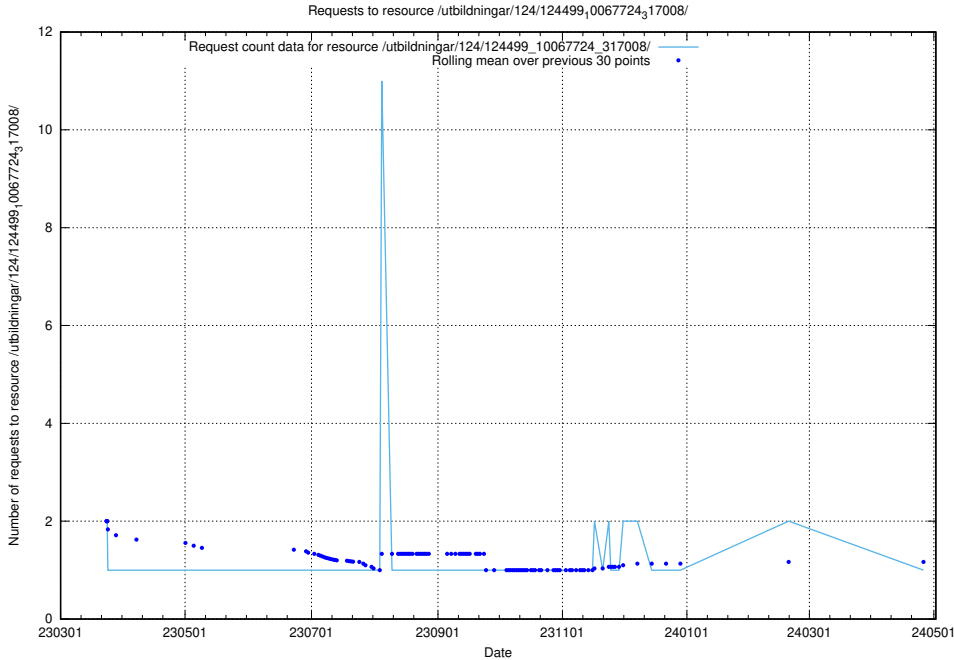

5.6237 Usage of /utbildningar/124/124499_10067724_317008/

Here, we count the number of requests to resource /utbildningar/124/124499_10067724_317008/.