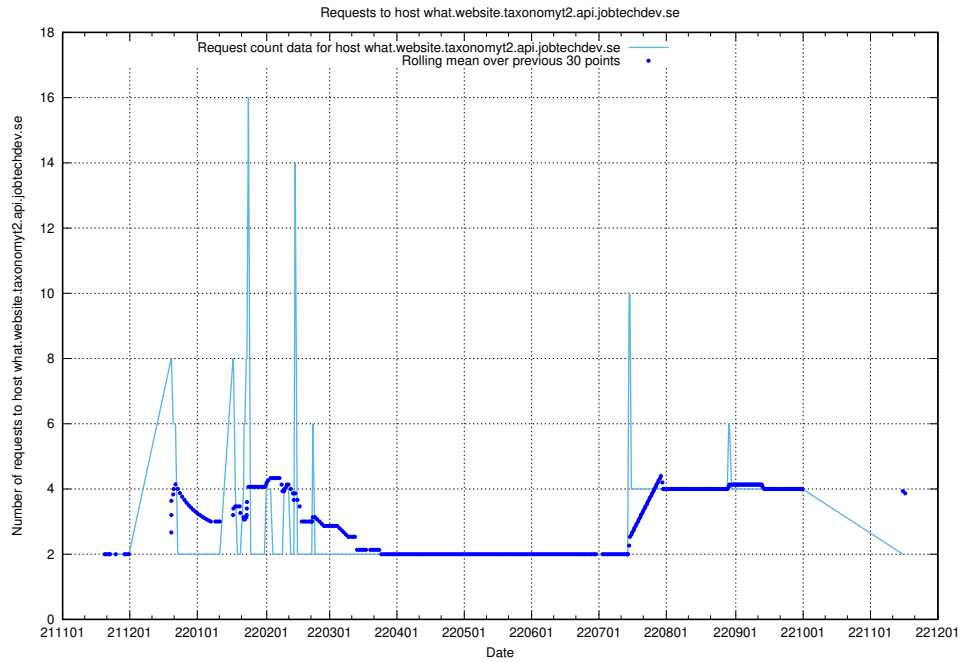

7.447 Usage of what.website.taxonomy2.api.jobtechdev.se

Here, we count the number of requests to host what.website.taxonomy2.api.jobtechdev.se.