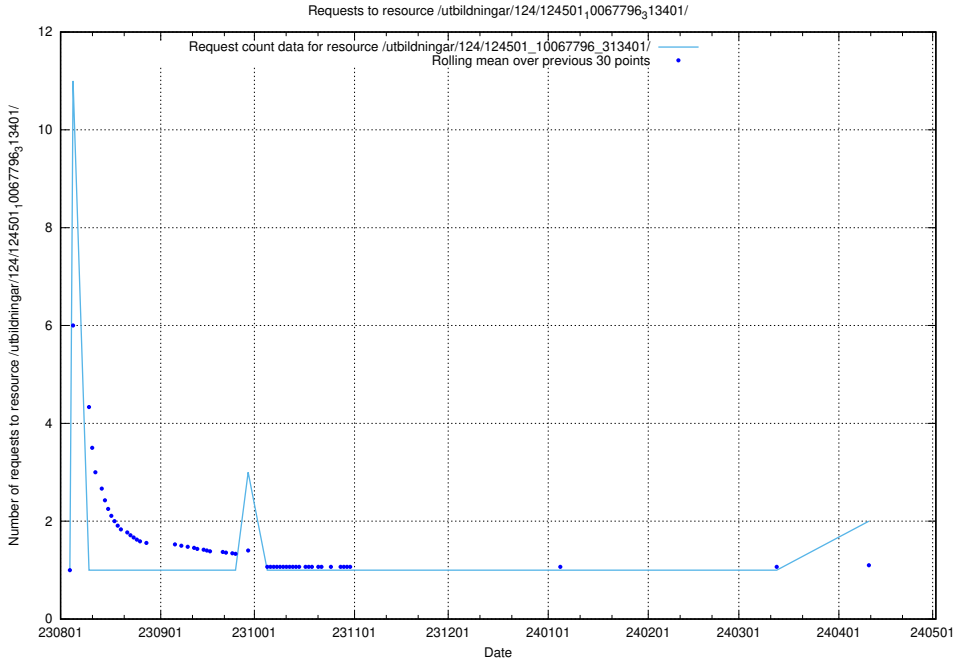

5.732 Usage of /utbildningar/124/124501_10067796_313401/

Here, we count the number of requests to resource /utbildningar/124/124501_10067796_313401/.