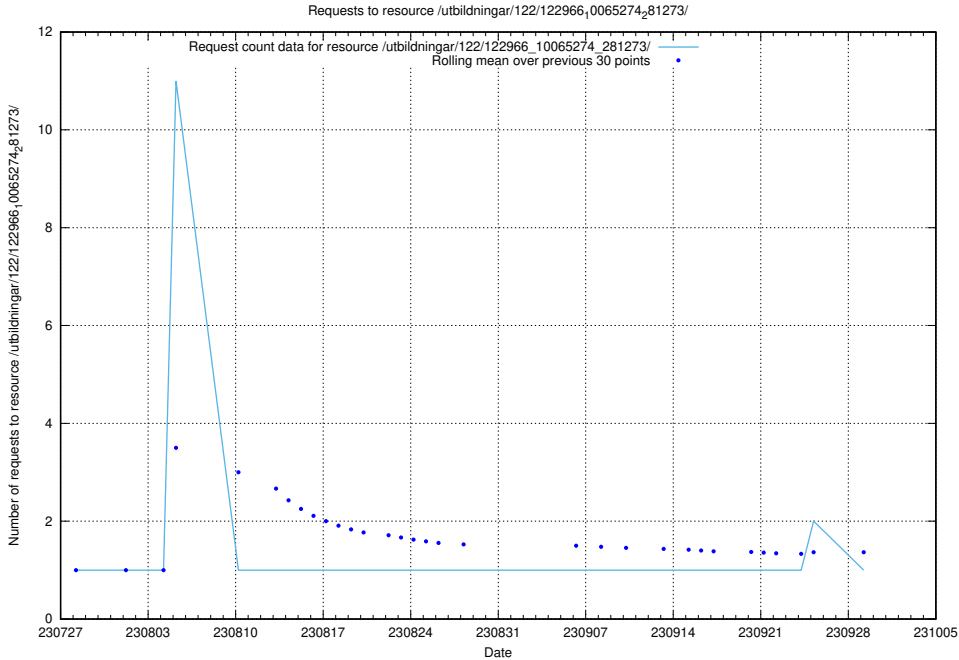

5.4858 Usage of /utbildningar/122/122966_10065274_281273/

Here, we count the number of requests to resource /utbildningar/122/122966_10065274_281273/.