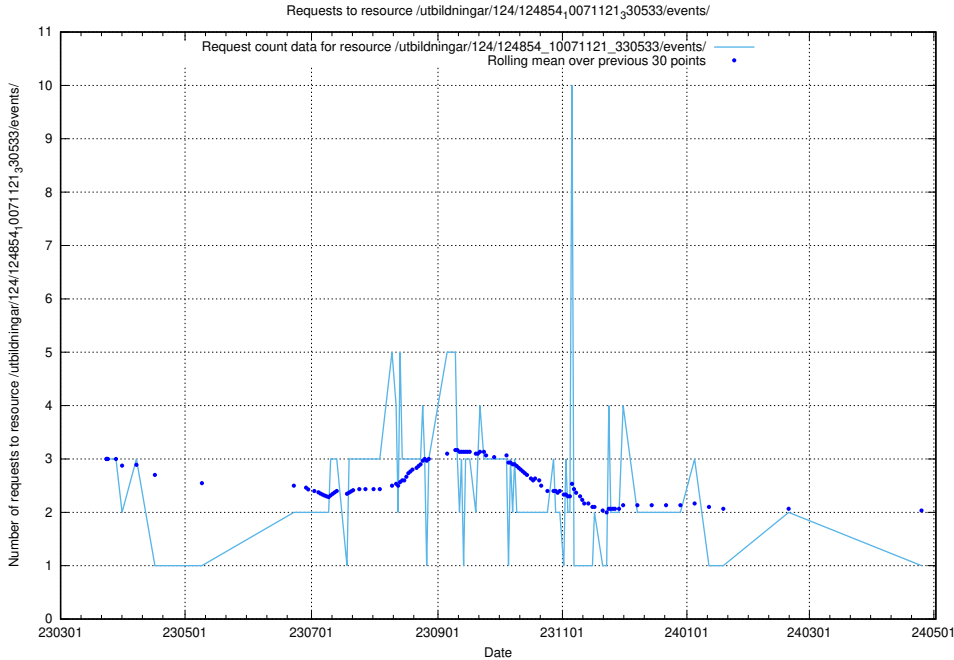

5.6202 Usage of /utbildningar/124/124854_10071121_330533/events/

Here, we count the number of requests to resource /utbildningar/124/124854_10071121_330533/events/