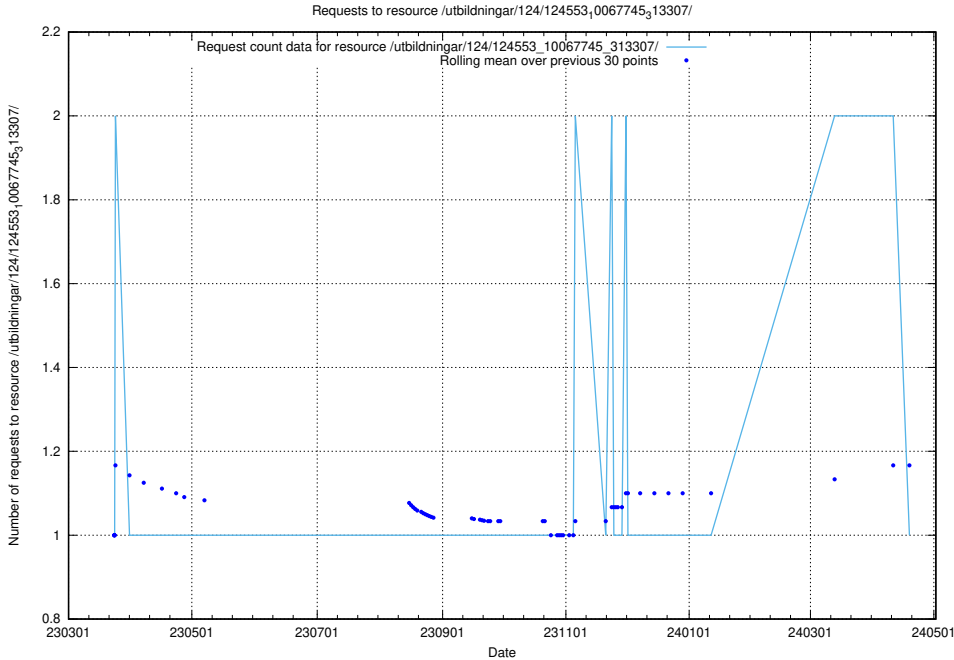

5.1189 Usage of /utbildningar/124/124553_10067745_313307/

Here, we count the number of requests to resource /utbildningar/124/124553_10067745_313307/.