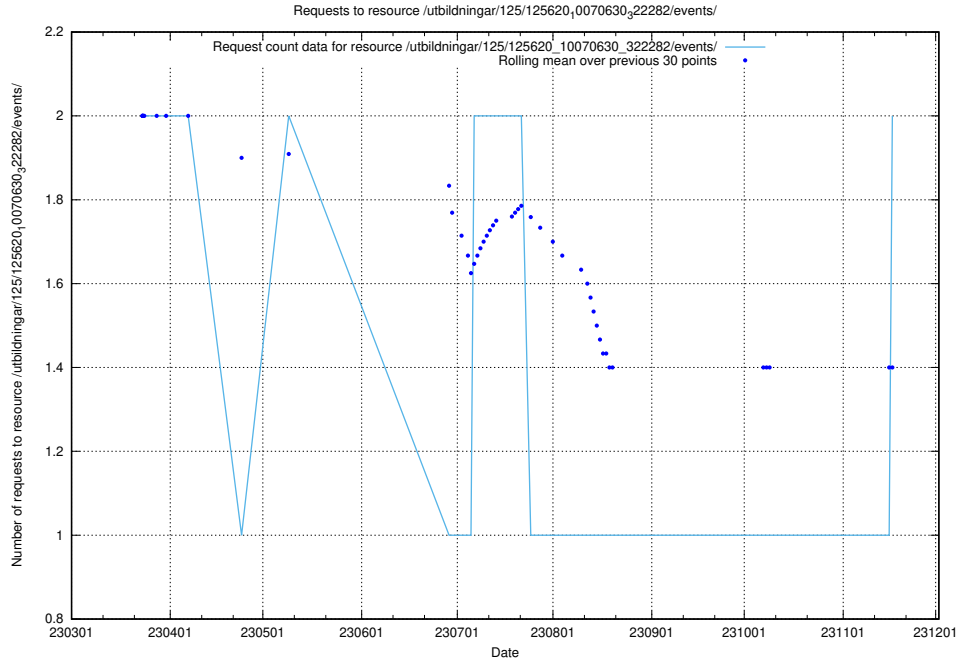

5.911 Usage of /utbildningar/125/125620_10070630_322282/events/

Here, we count the number of requests to resource /utbildningar/125/125620_10070630_322282/events/