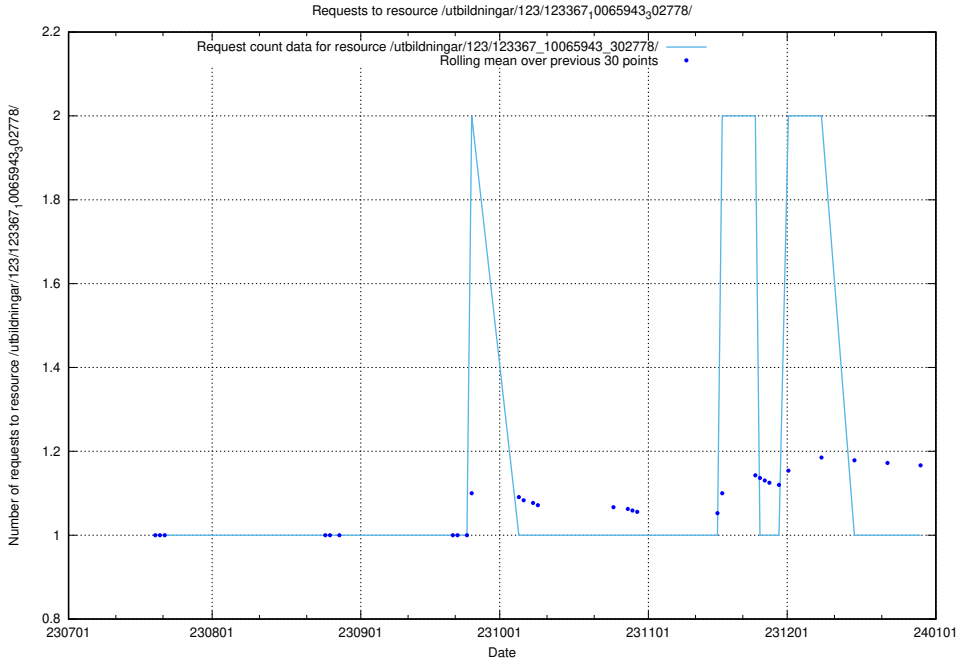

5.4951 Usage of /utbildningar/123/123367_10065943_302778/

Here, we count the number of requests to resource /utbildningar/123/123367_10065943_302778/.