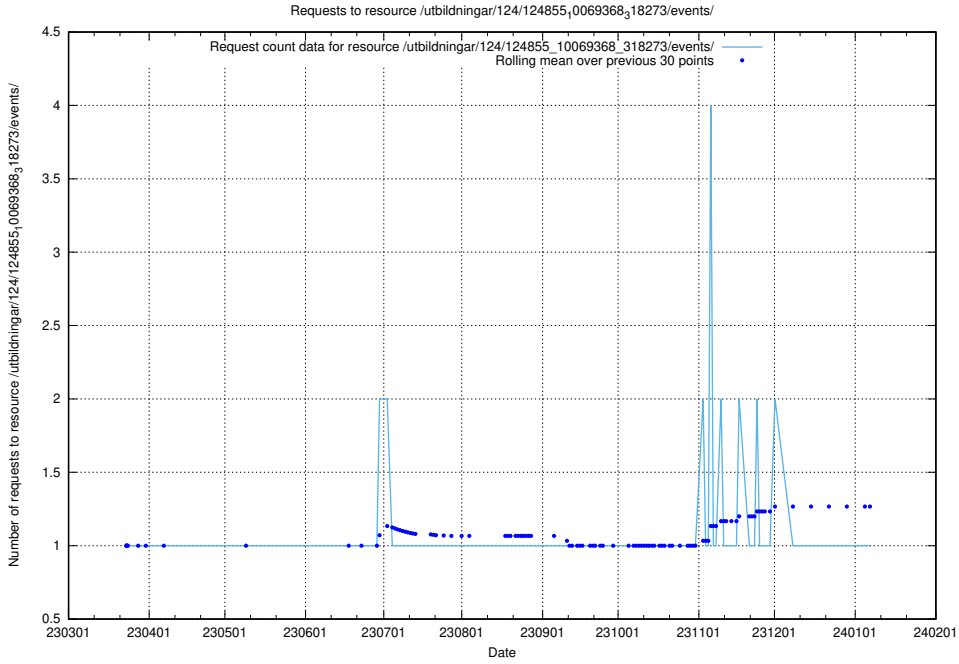

Here, we count the number of requests to resource /utbildningar/124/124855_10069845_319853/.

5.1168 Usage of /utbildningar/124/124855_10069368_318273/events/

Here, we count the number of requests to resource /utbildningar/124/124855_10069368_318273/events/