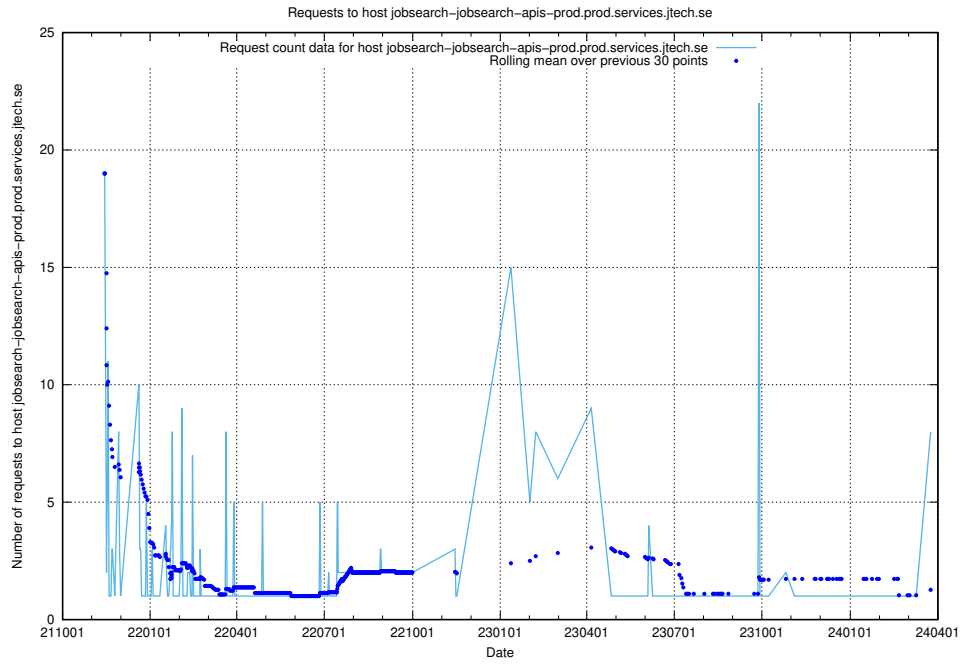

7.70 Usage of jobsearch-jobsearch-apis-prod.prod.services.jtech.se

Here, we count the number of requests to host jobsearch-jobsearch-apis-prod.prod.services.jtech.se.