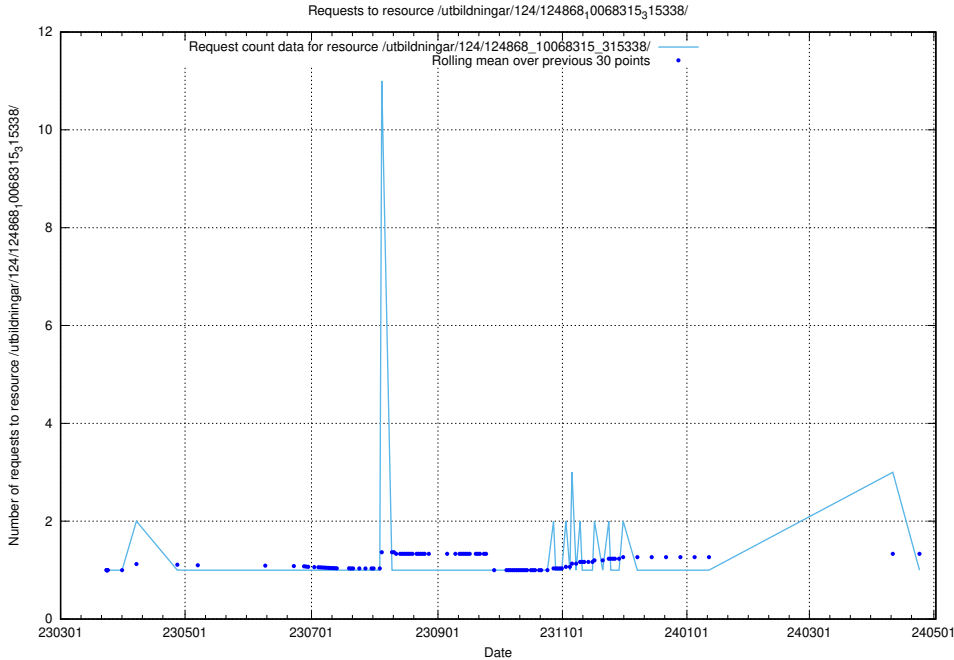

5.1132 Usage of /utbildningar/124/124868_10068315_315338/

Here, we count the number of requests to resource /utbildningar/124/124868_10068315_315338/.