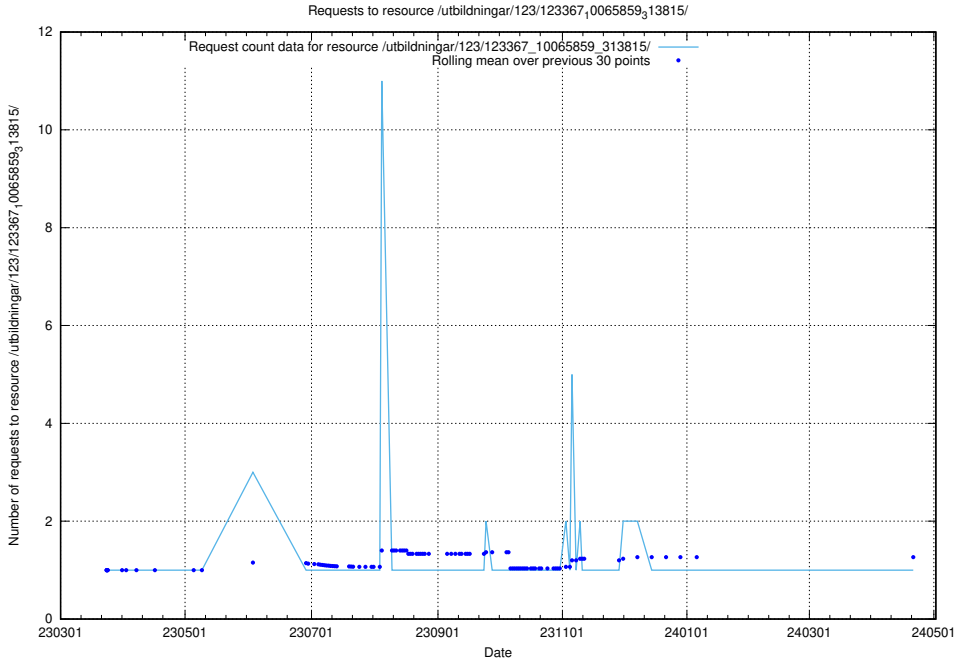

5.4790 Usage of /utbildningar/123/123367_10065859_313815/

Here, we count the number of requests to resource /utbildningar/123/123367_10065859_313815/.