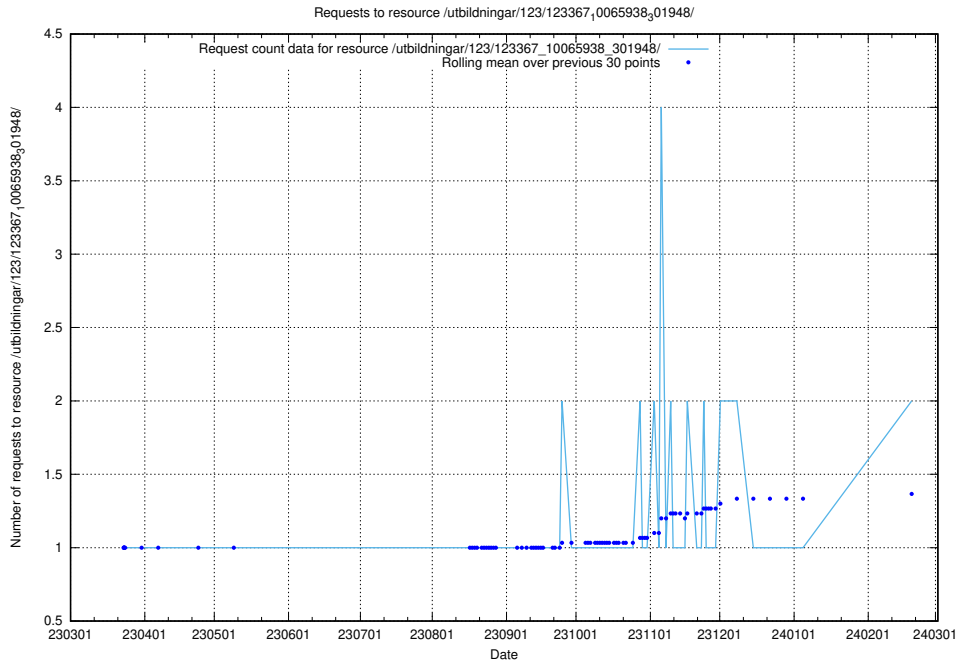

5.703 Usage of /utbildningar/123/123367_10065938_301948/

Here, we count the number of requests to resource /utbildningar/123/123367_10065938_301948/.