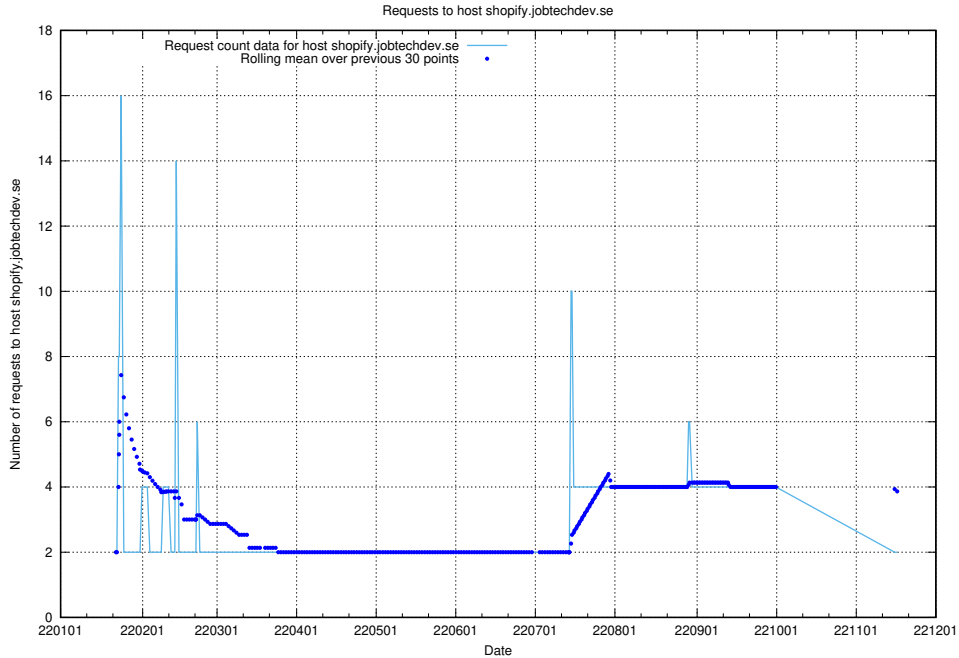

7.584 Usage of shopify.jobtechdev.se

Here, we count the number of requests to host shopify.jobtechdev.se.