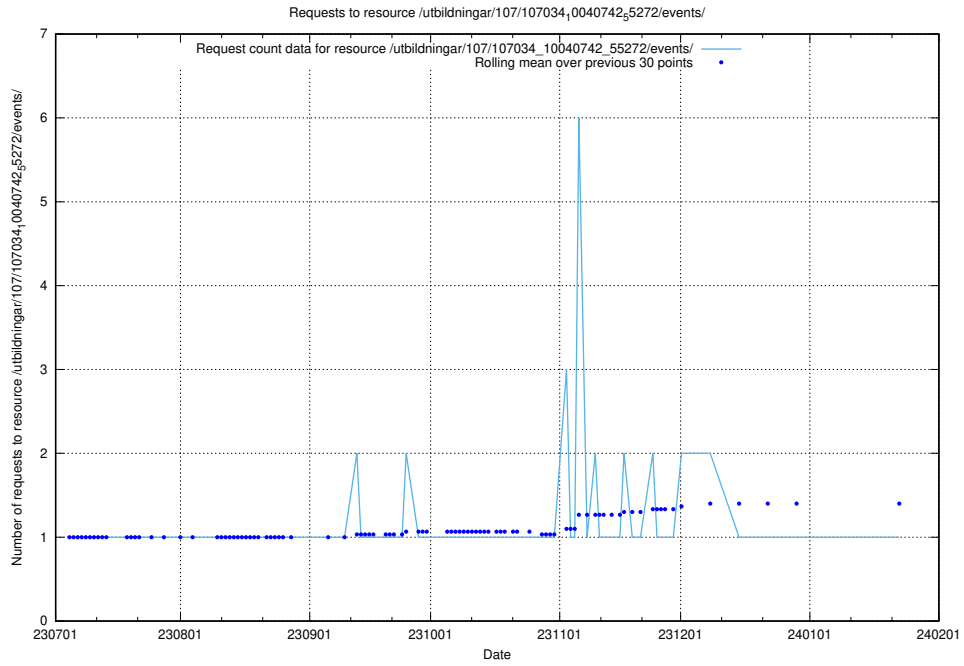

5.5305 Usage of /utbildningar/107/107034_10040742_55272/events/

Here, we count the number of requests to resource /utbildningar/107/107034_10040742_55272/events/.