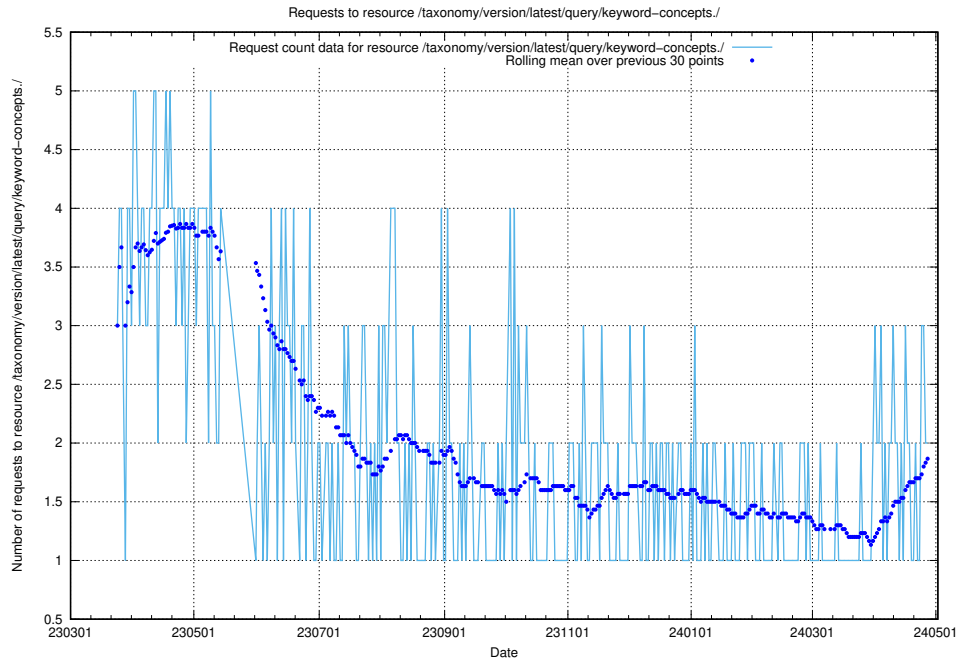

5.883 Usage of /taxonomy/version/latest/query/keyword-concepts./

Here, we count the number of requests to resource /taxonomy/version/latest/query/keyword-concepts./.