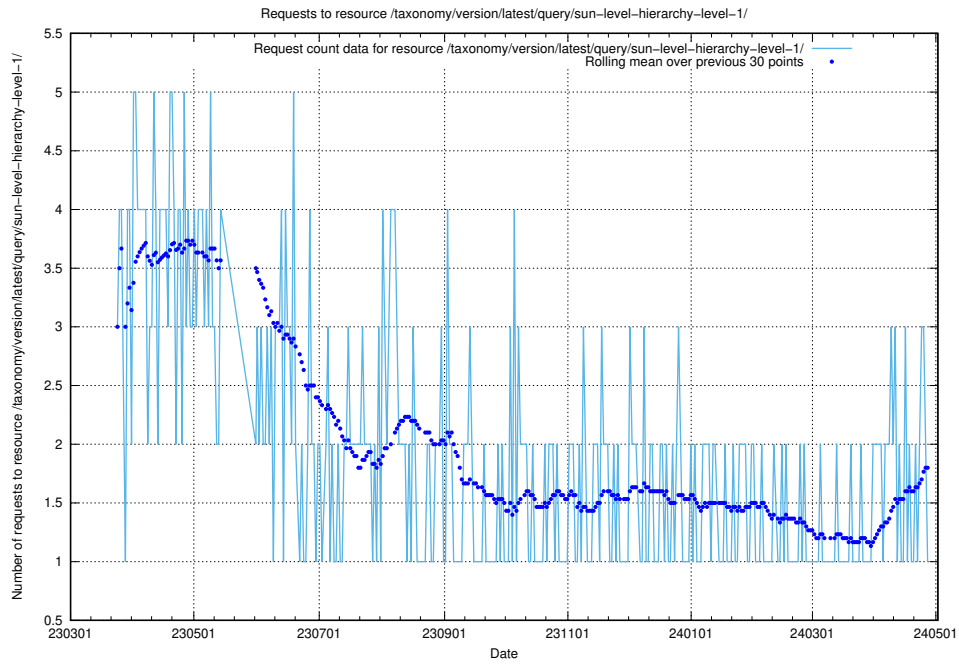

5.6040 Usage of /taxonomy/version/latest/query/sun-level-hierarchy-level-1/

Here, we count the number of requests to resource /taxonomy/version/latest/query/sun-level-hierarchy-level-1/.