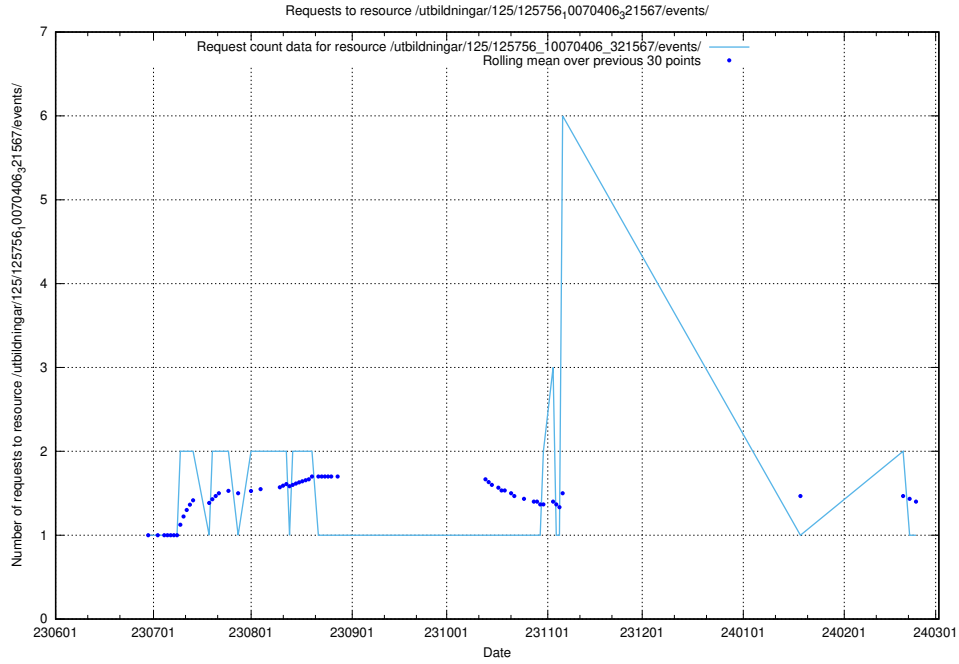

5.5330 Usage of /utbildningar/125/125756_10070406_321567/events/

Here, we count the number of requests to resource /utbildningar/125/125756_10070406_321567/events/