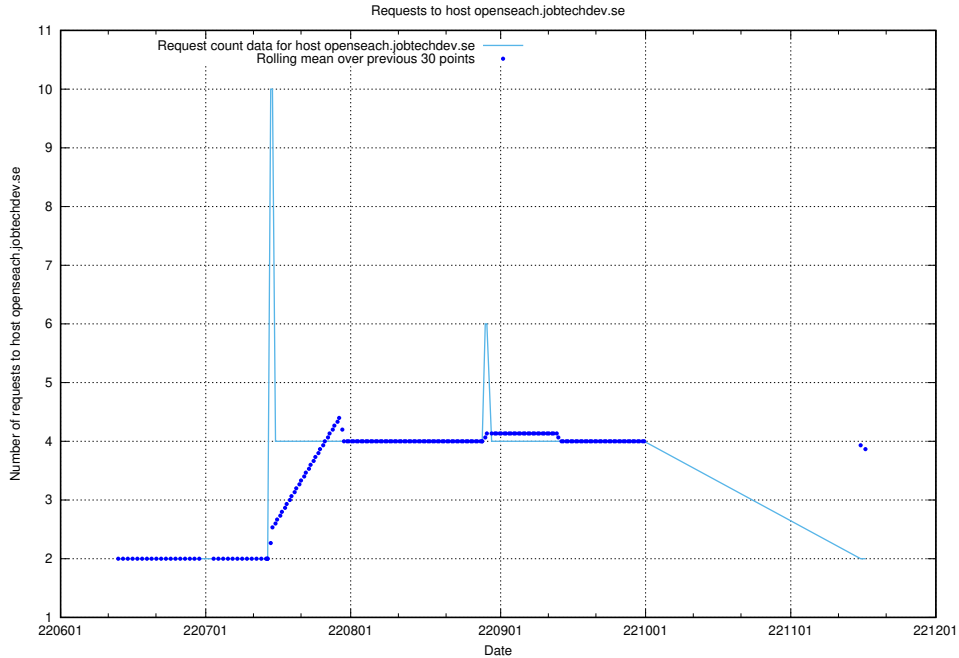

7.401 Usage of openseach.jobtechdev.se

Here, we count the number of requests to host openseach.jobtechdev.se.