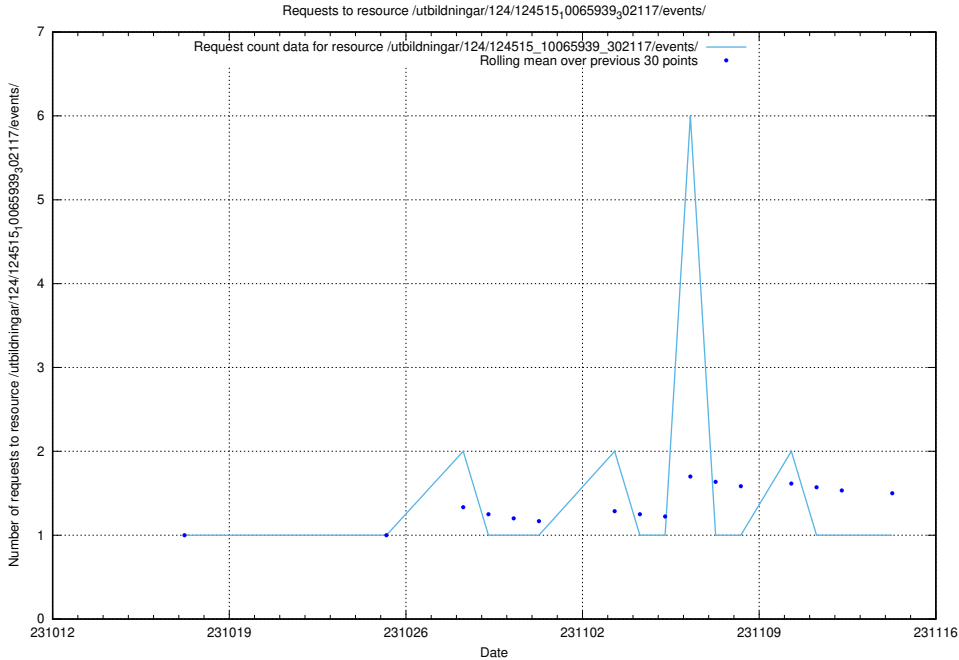

5.4256 Usage of /utbildningar/124/124515_10065939_302117/events/

Here, we count the number of requests to resource /utbildningar/124/124515_10065939_302117/events/

5.4257 Usage of /utbildningar/124/124515_10065939_302117/