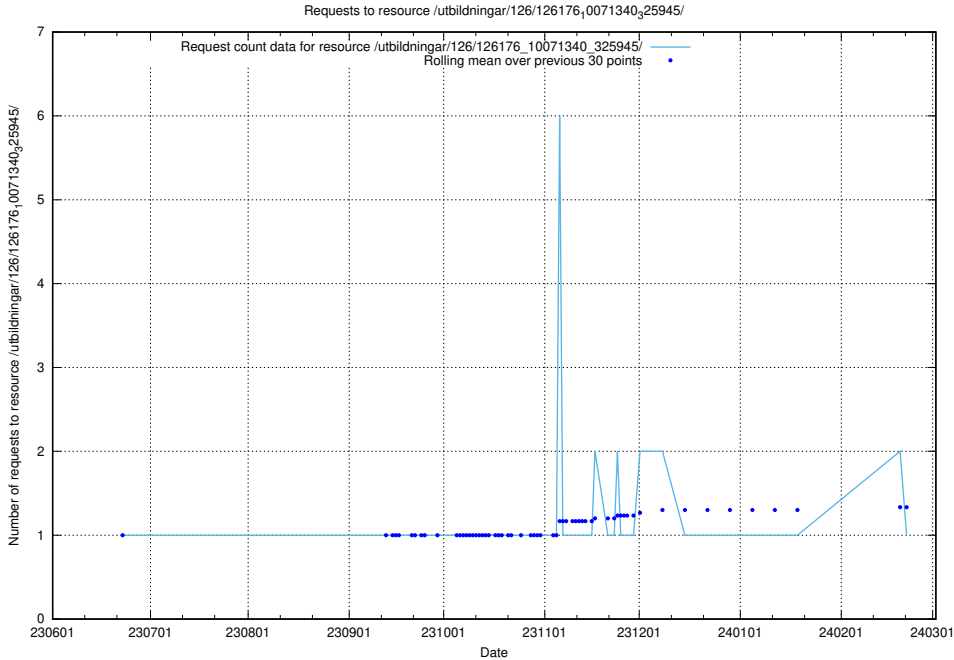

5.5626 Usage of /utbildningar/126/126176_10071340_325945/

Here, we count the number of requests to resource /utbildningar/126/126176_10071340_325945/.