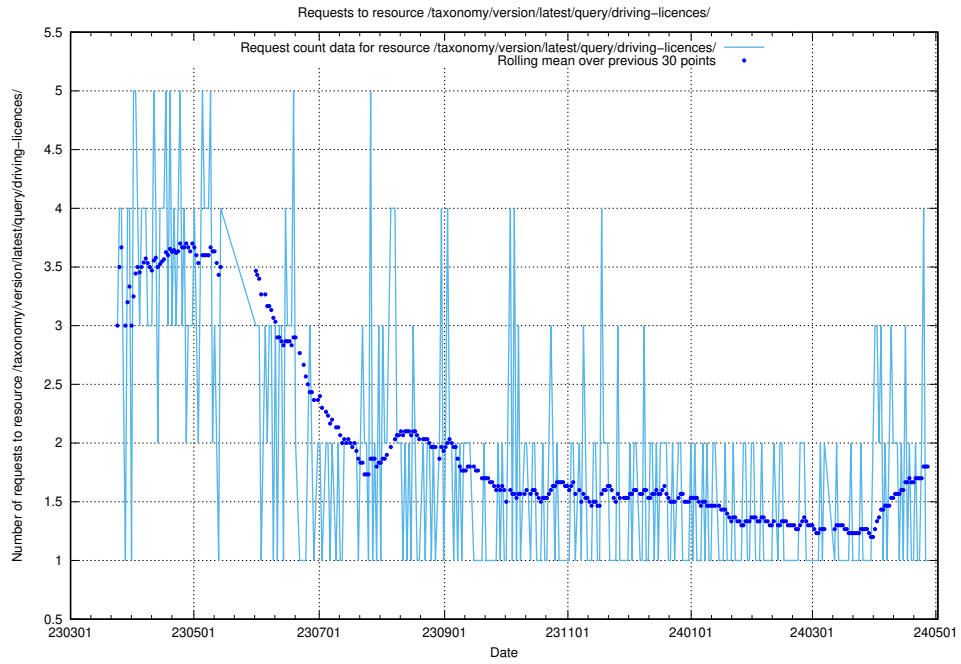

5.6050 Usage of /taxonomy/version/latest/query/all-concepts/

Here, we count the number of requests to resource /taxonomy/version/latest/query/all-concepts/.

5.6053 Usage of /taxonomy/version/19/query/swedish-retail-and-wholesale-council-skills/