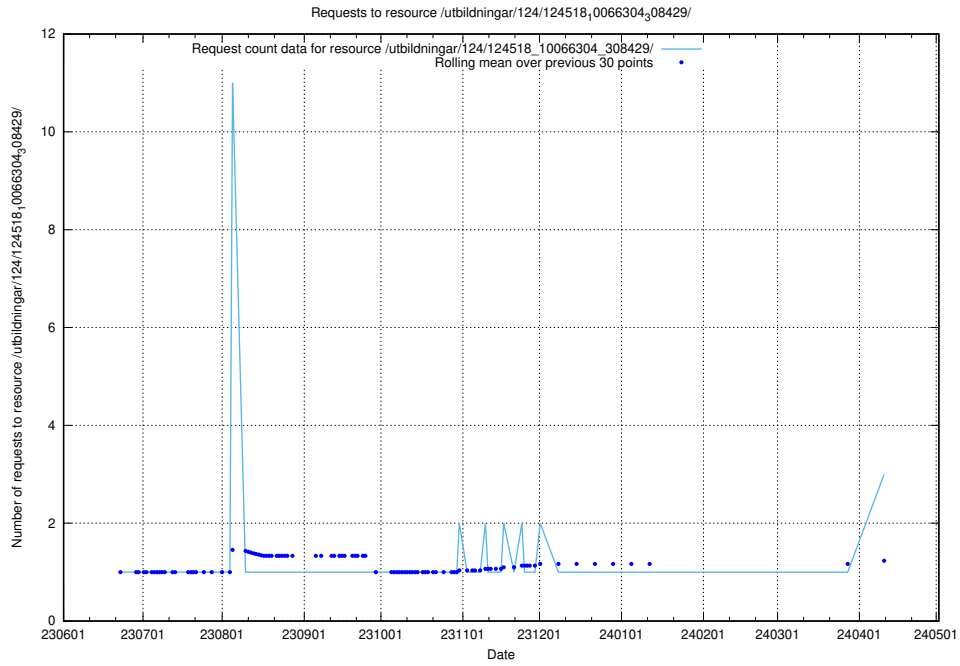

5.374 Usage of /utbildningar/124/124518_10066304_308429/

Here, we count the number of requests to resource /utbildningar/124/124518_10066304_308429/.