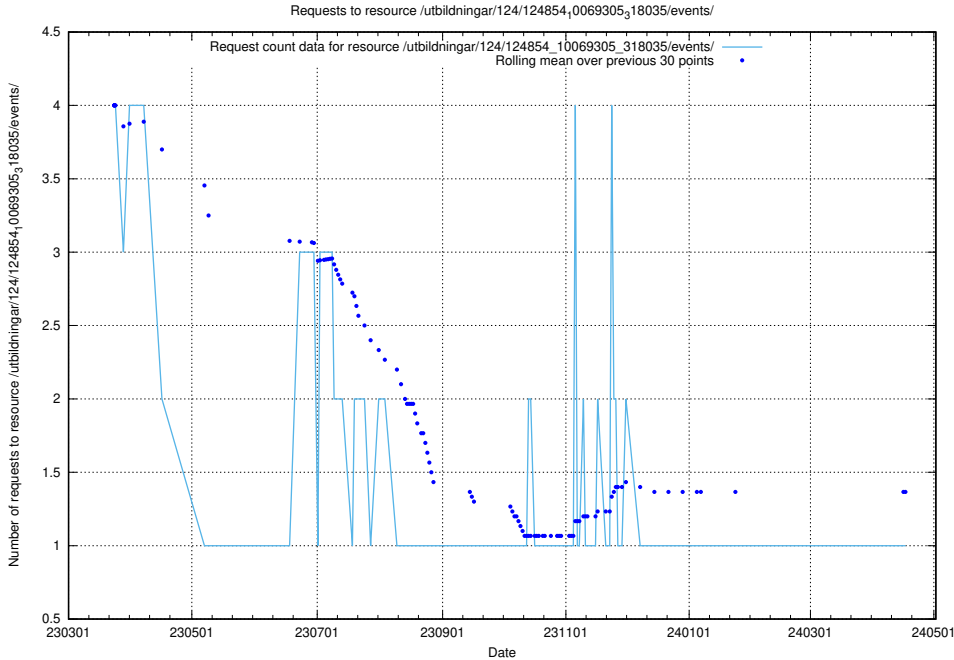

Here, we count the number of requests to resource /utbildningar/124/124855_10069305_318035/events/

5.6194 Usage of /utbildningar/124/124854_10069305_318035/events/

Here, we count the number of requests to resource /utbildningar/124/124854_10069305_318035/events/