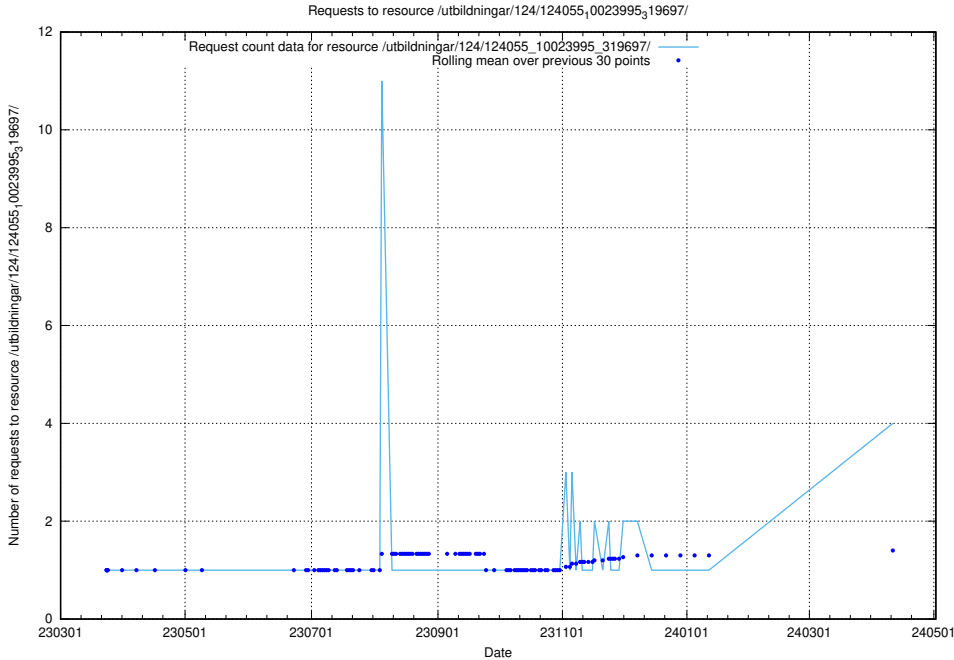

5.203 Usage of /utbildningar/124/124055_10023995_319697/

Here, we count the number of requests to resource /utbildningar/124/124055_10023995_319697/.

5.204 Usage of /utbildningar/125/125741_10070665_336785/events/