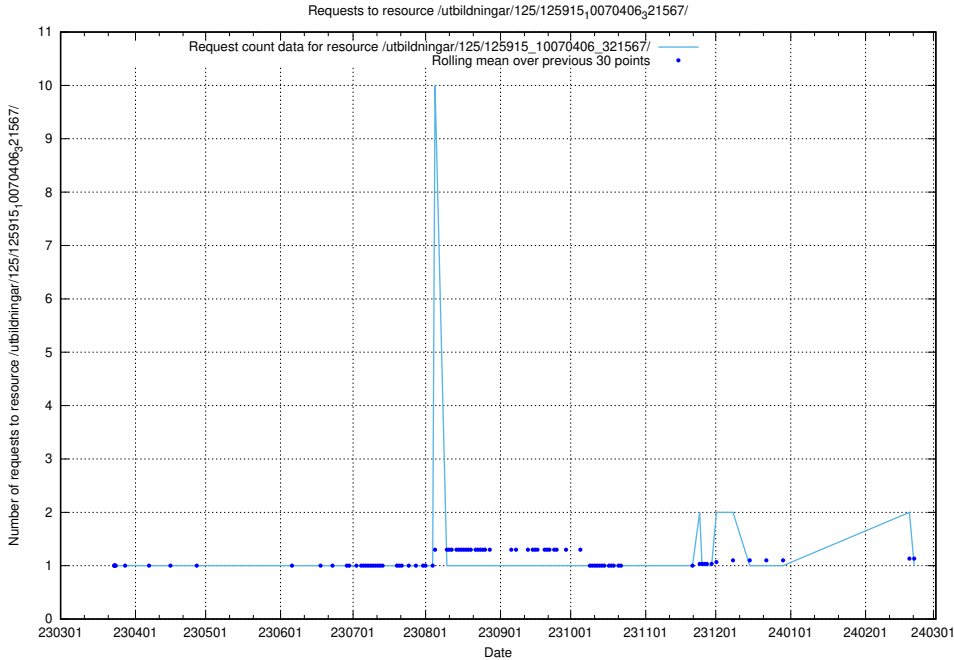

5.6382 Usage of /utbildningar/125/125915_10070406_321567/

Here, we count the number of requests to resource /utbildningar/125/125915_10070406_321567/.