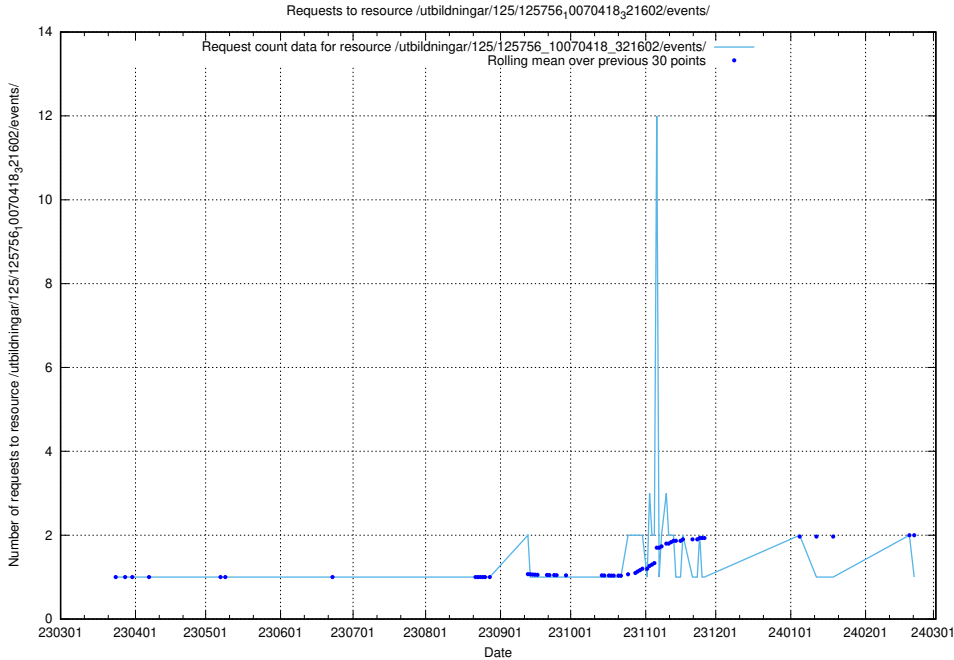

5.6160 Usage of /utbildningar/125/125756_10070418_321602/events/

Here, we count the number of requests to resource /utbildningar/125/125756_10070418_321602/events/