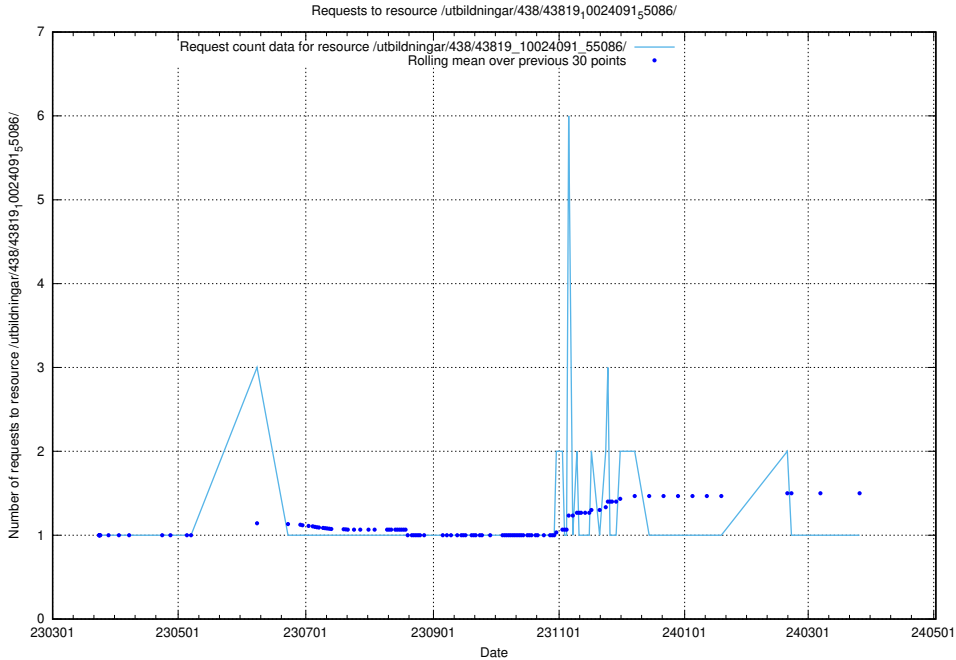

5.6282 Usage of /utbildningar/438/43819_10024091_55086/

Here, we count the number of requests to resource /utbildningar/438/43819_10024091_55086/.