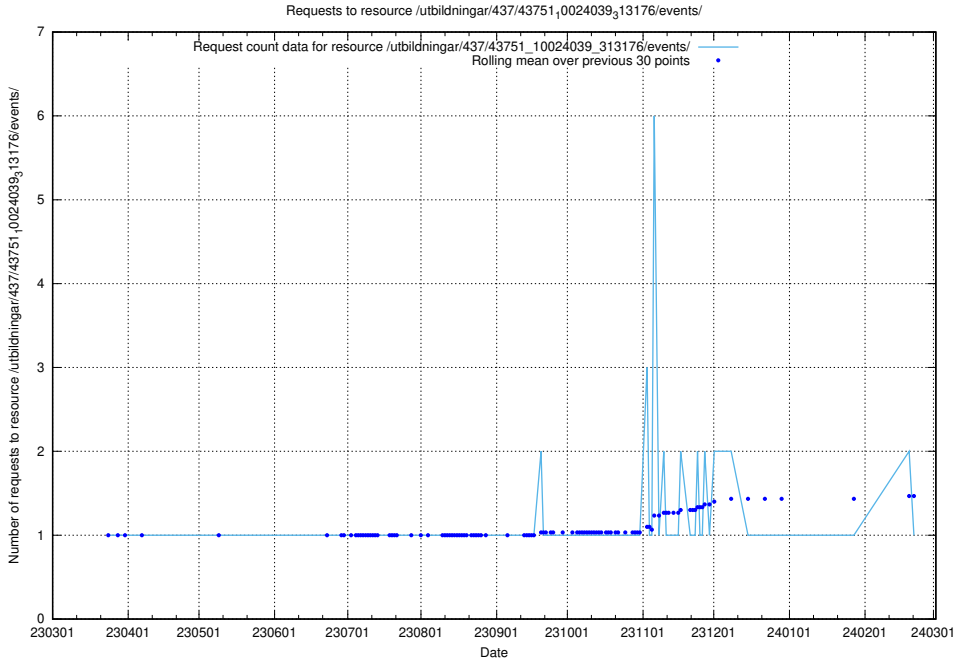

5.6136 Usage of /utbildningar/437/43751_10024039_313176/events/

Here, we count the number of requests to resource /utbildningar/437/43751_10024039_313176/events/.