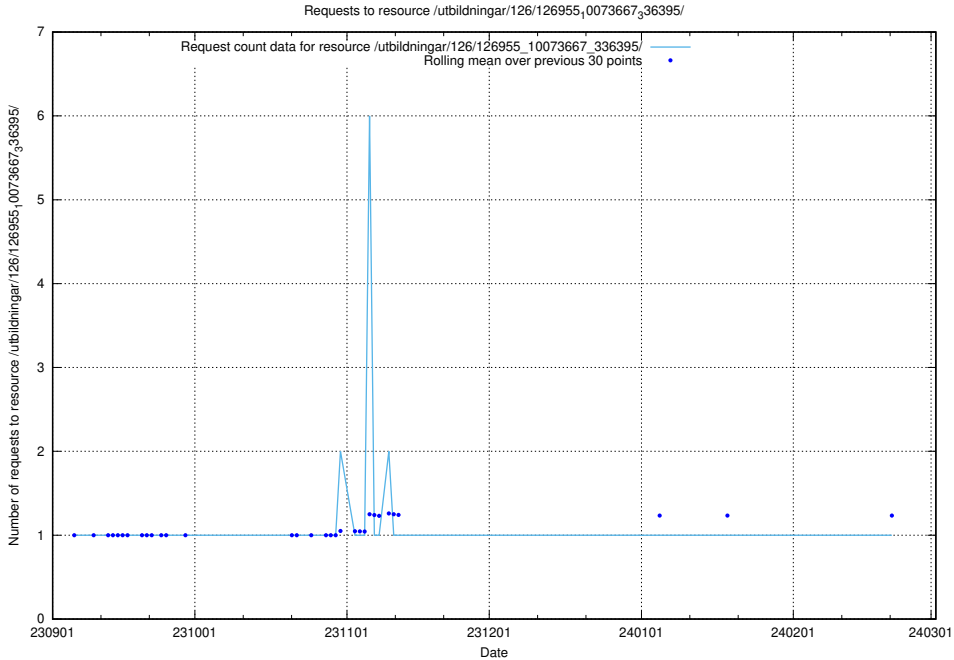

5.4603 Usage of /utbildningar/126/126955_10073667_336395/

Here, we count the number of requests to resource /utbildningar/126/126955_10073667_336395/.