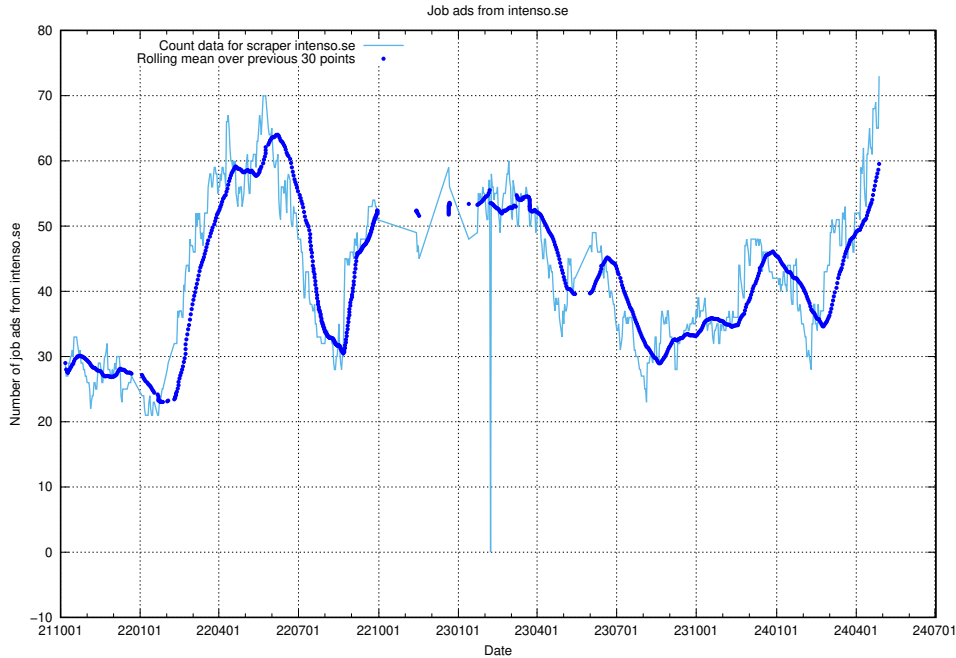

Here, we count the number of job ads scraped from intenso.se.

13.17 Number of ads by scraper studentjob.se

Here, we count the number of job ads scraped from studentjob.se.

13.18 Number of ads by scraper gronajobb.se