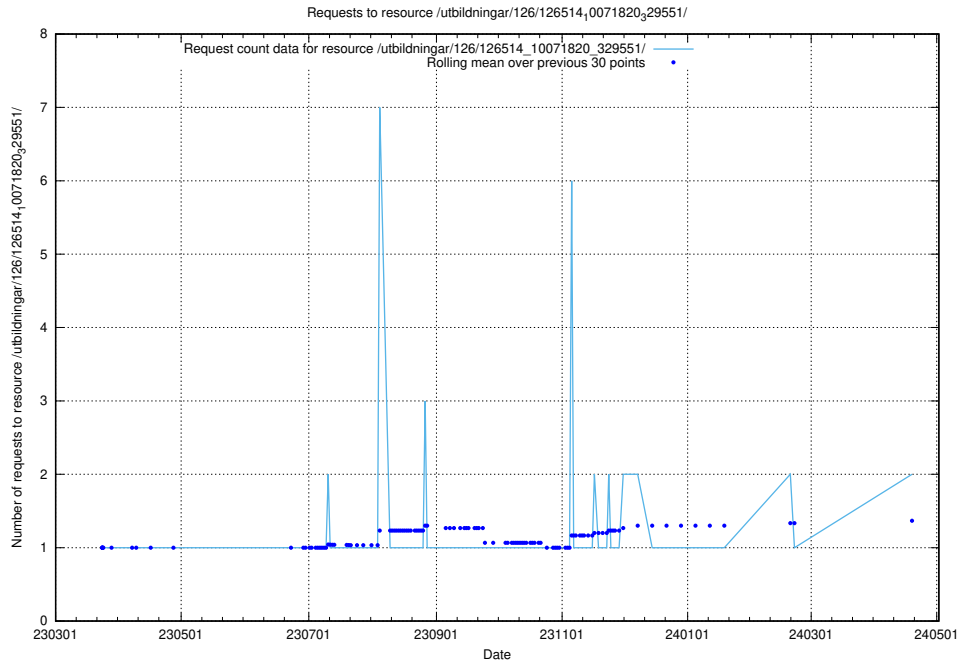

5.924 Usage of /utbildningar/126/126514_10071820_329551/

Here, we count the number of requests to resource /utbildningar/126/126514_10071820_329551/.