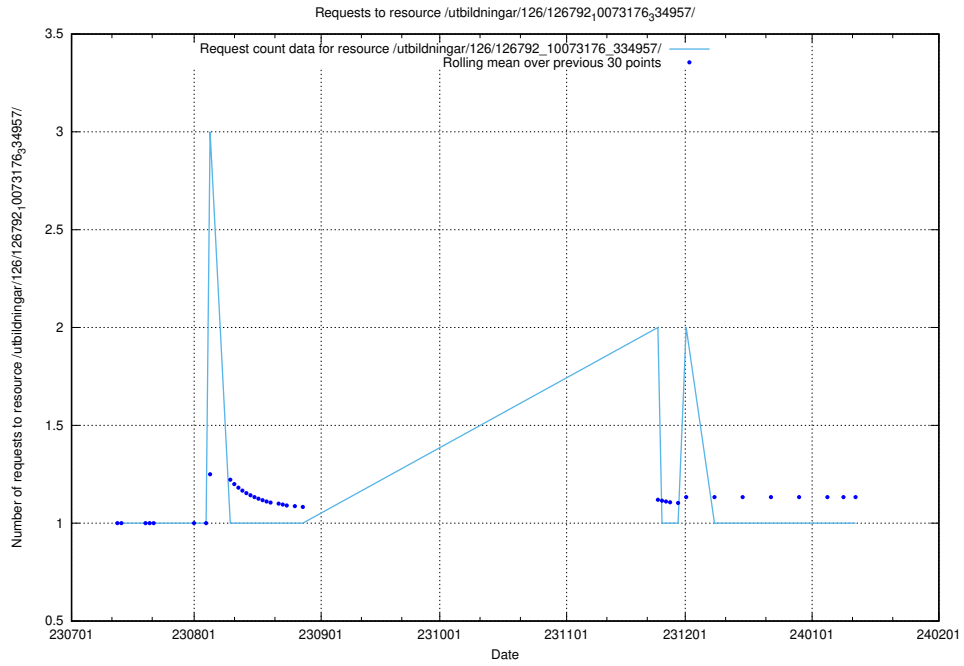

5.5051 Usage of /utbildningar/126/126792_10073176_334957/

Here, we count the number of requests to resource /utbildningar/126/126792_10073176_334957/.