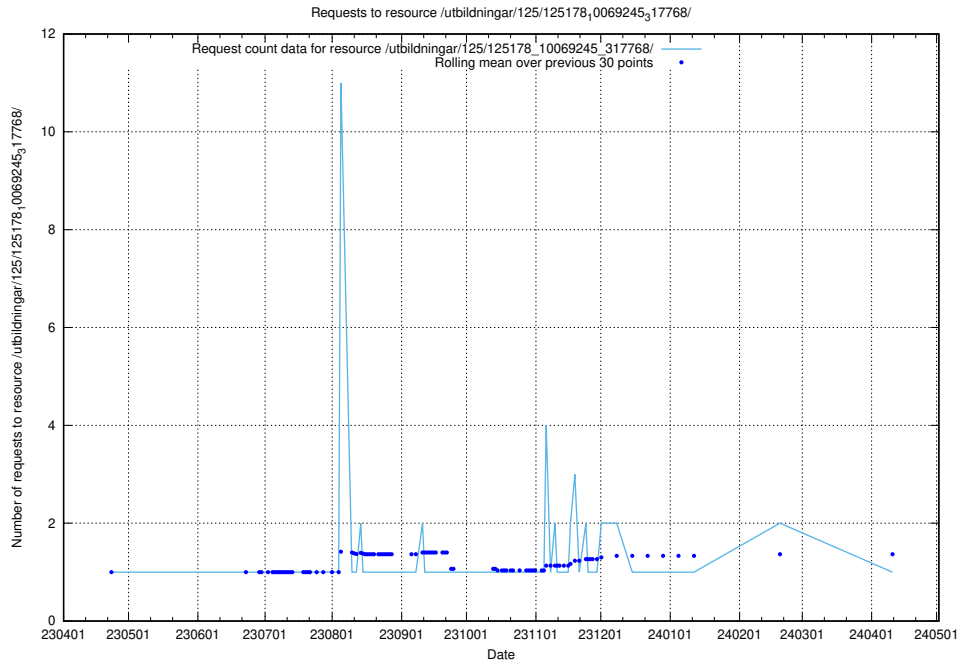

5.5988 Usage of /utbildningar/125/125178_10069245_317768/

Here, we count the number of requests to resource /utbildningar/125/125178_10069245_317768/.