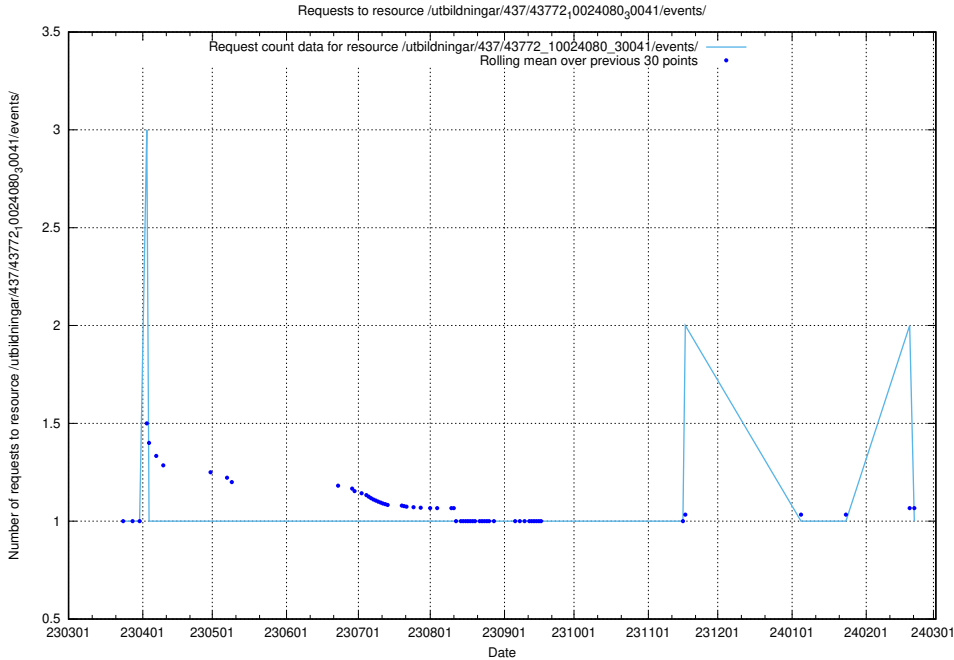

5.6126 Usage of /utbildningar/437/43772_10024080_30041/events/

Here, we count the number of requests to resource /utbildningar/437/43772_10024080_30041/events/.