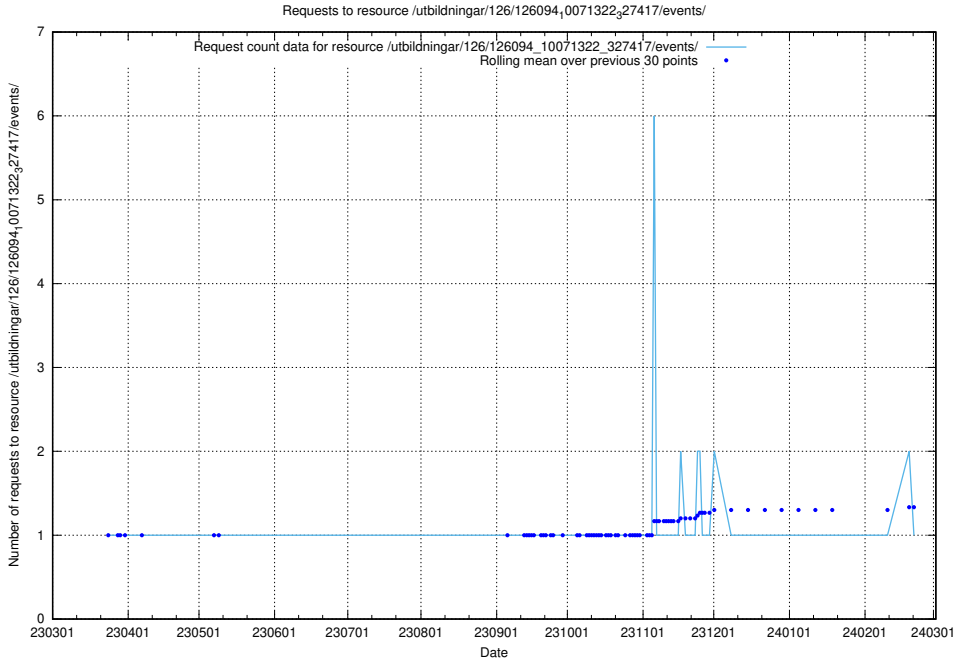

5.6147 Usage of /utbildningar/126/126094_10071322_327417/events/

Here, we count the number of requests to resource /utbildningar/126/126094_10071322_327417/events/