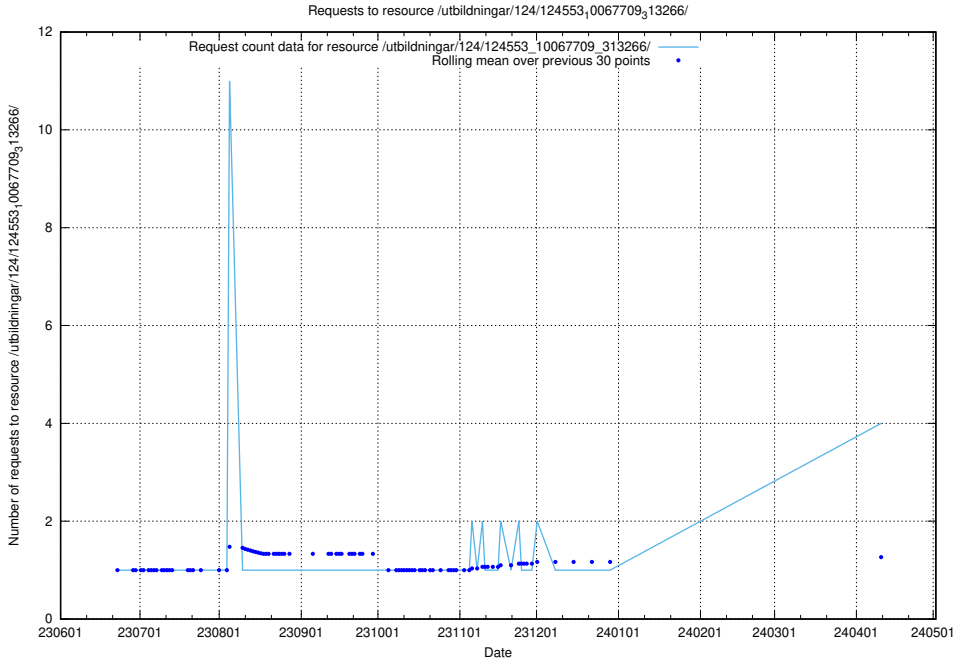

5.226 Usage of /utbildningar/124/124553_10067709_313266/

Here, we count the number of requests to resource /utbildningar/124/124553_10067709_313266/.