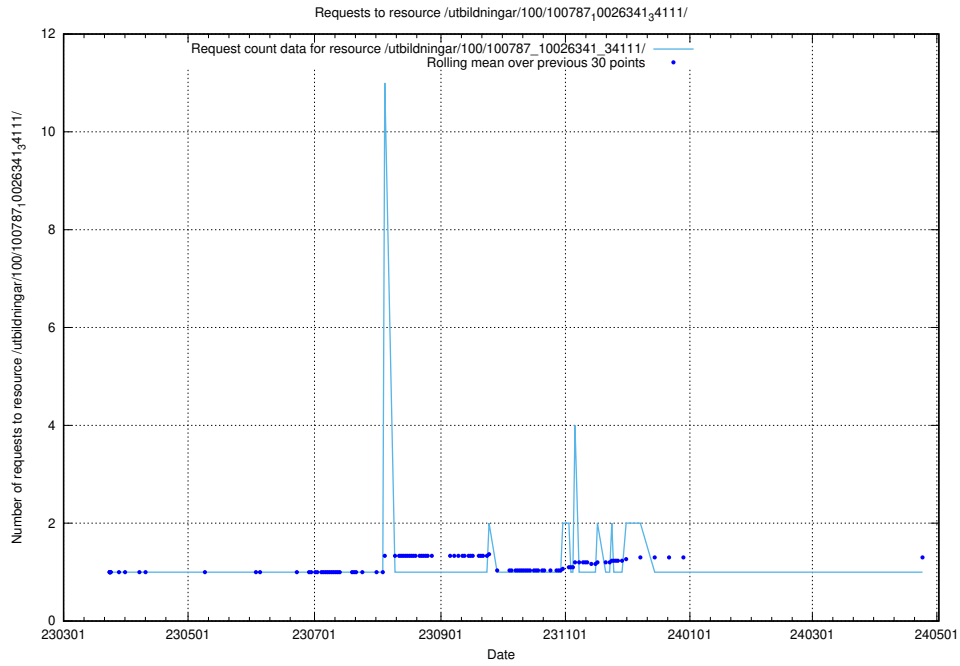

5.5475 Usage of /utbildningar/100/100787_10026341_34111/

Here, we count the number of requests to resource /utbildningar/100/100787_10026341_34111/.