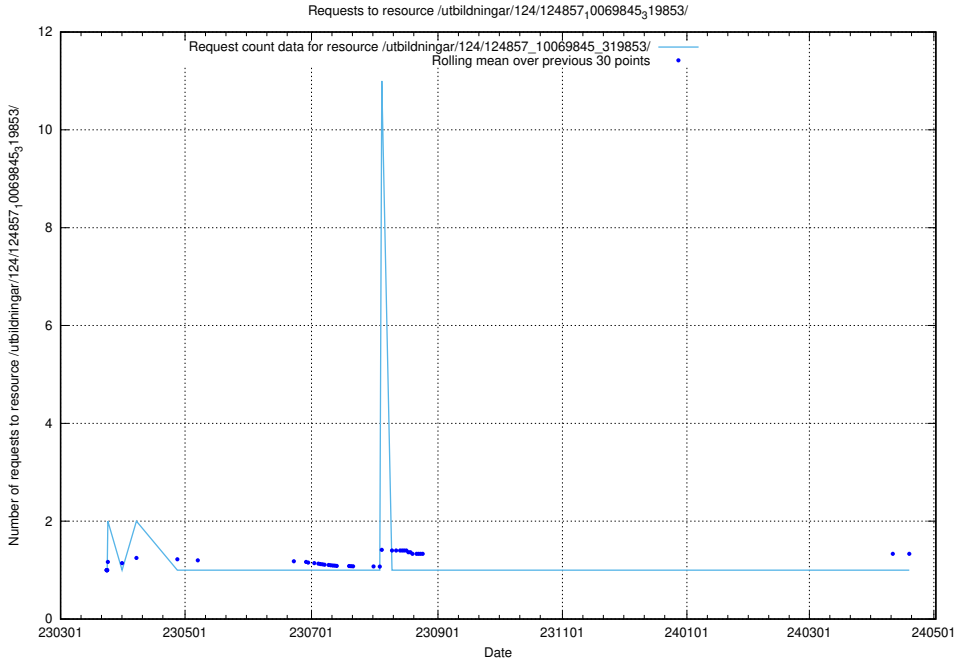

5.1155 Usage of /utbildningar/124/124857_10069845_319853/

Here, we count the number of requests to resource /utbildningar/124/124857_10069845_319853/.