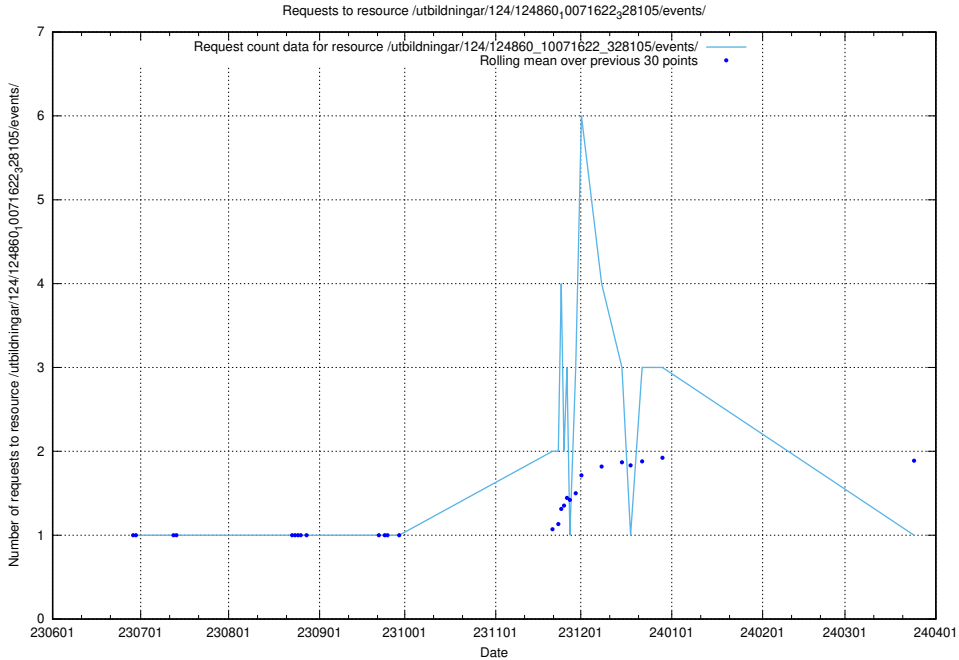

Here, we count the number of requests to resource /utbildningar/124/124861_10069061_317737/.

5.5433 Usage of /utbildningar/124/124860_10071622_328105/events/

Here, we count the number of requests to resource /utbildningar/124/124860_10071622_328105/events/