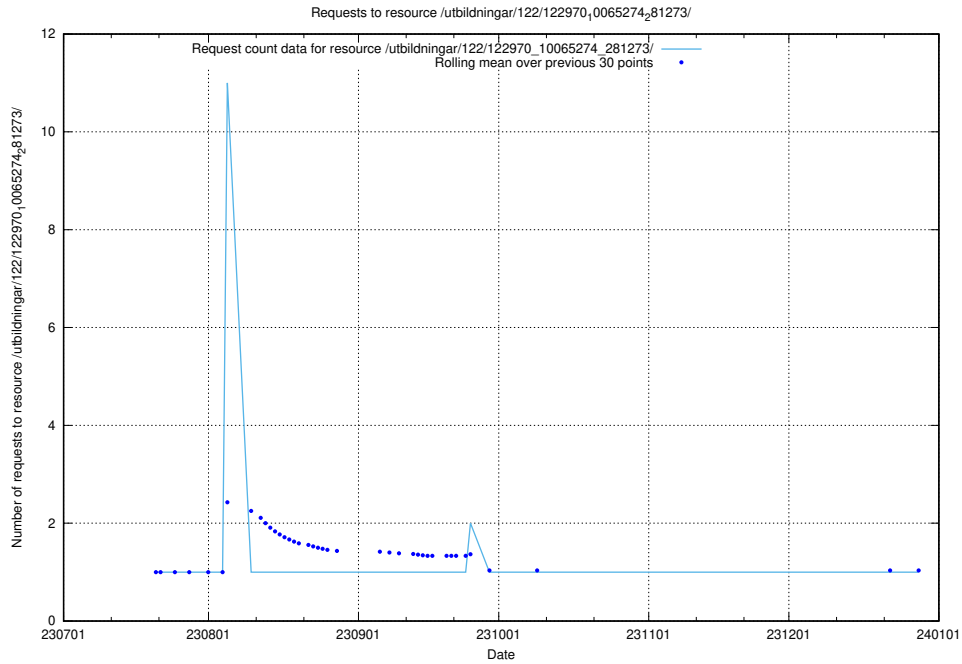

5.4930 Usage of /utbildningar/122/122970_10065274_281273/

Here, we count the number of requests to resource /utbildningar/122/122970_10065274_281273/.