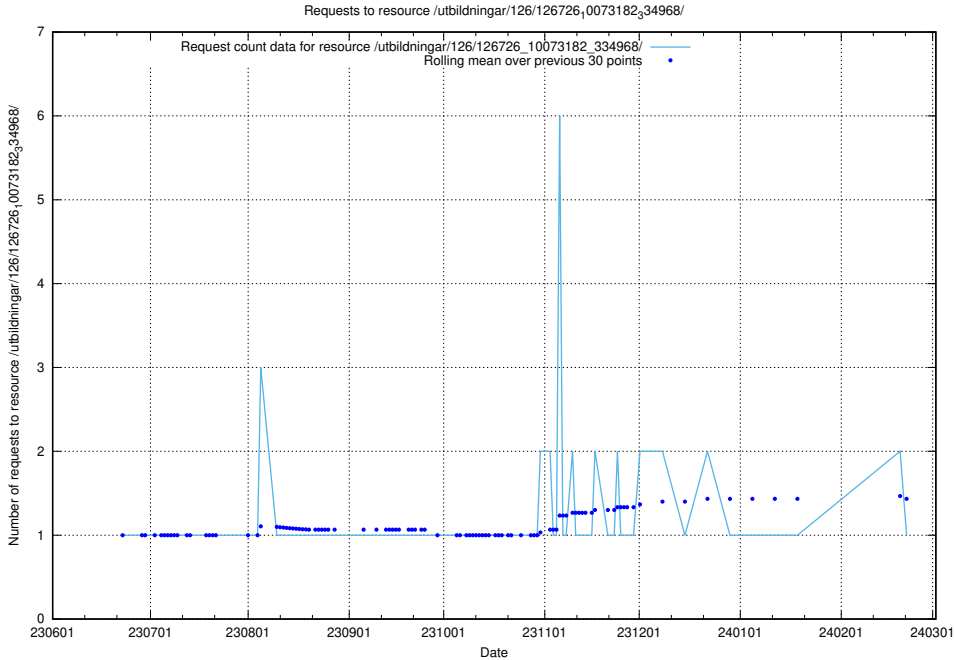

Here, we count the number of requests to resource /utbildningar/126/126728_10073151_334946/.

5.5549 Usage of /utbildningar/126/126726_10073182_334968/

Here, we count the number of requests to resource /utbildningar/126/126726_10073182_334968/.