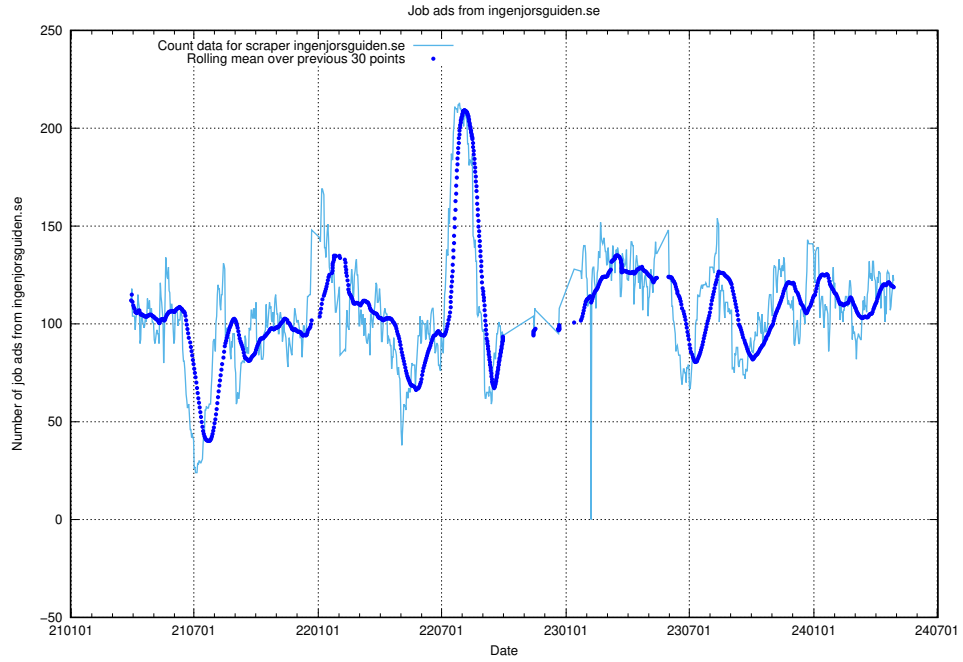

13.13 Number of ads by scraper ingenjorsguiden.se

Here, we count the number of job ads scraped from ingenjorsguiden.se.