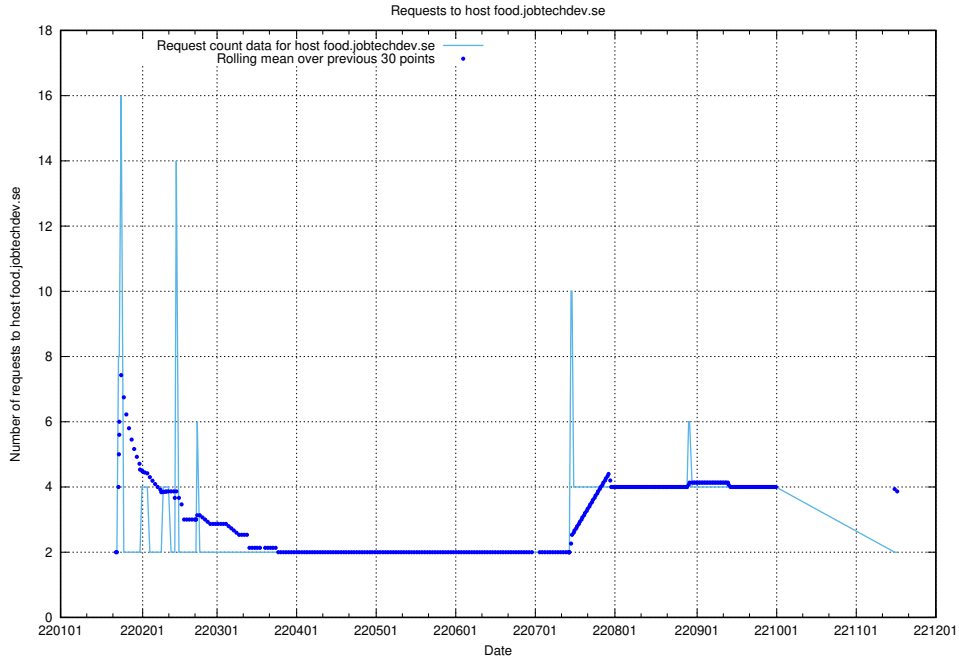

7.596 Usage of food.jobtechdev.se

Here, we count the number of requests to host food.jobtechdev.se.

7.597 Usage of events.jobtechdev.se

Here, we count the number of requests to host events.jobtechdev.se.