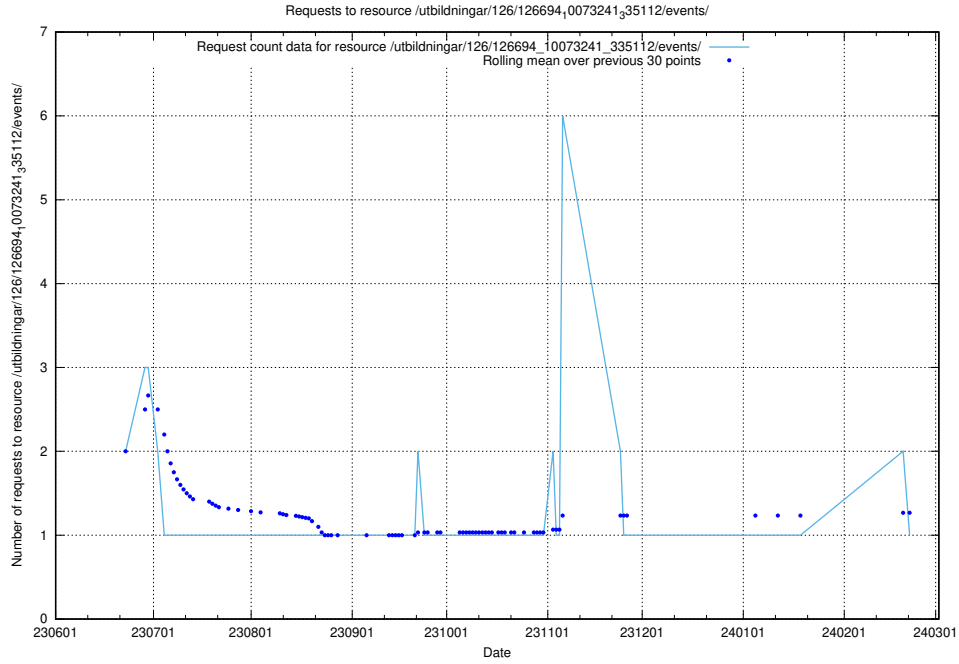

5.5512 Usage of /utbildningar/126/126694_10073241_335112/events/

Here, we count the number of requests to resource /utbildningar/126/126694_10073241_335112/events/