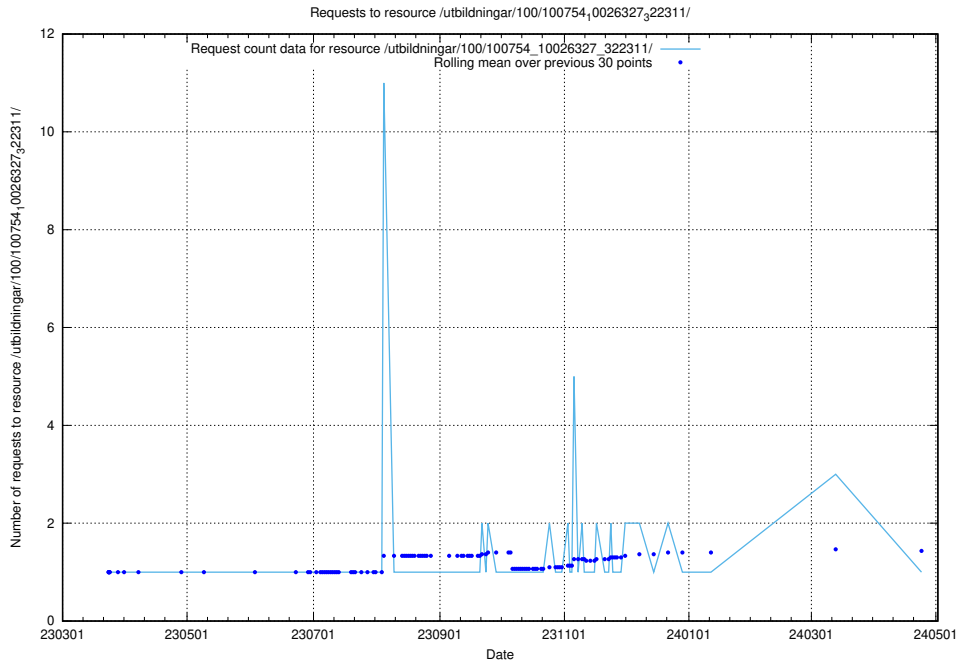

5.5532 Usage of /utbildningar/100/100754_10026327_322311/

Here, we count the number of requests to resource /utbildningar/100/100754_10026327_322311/.