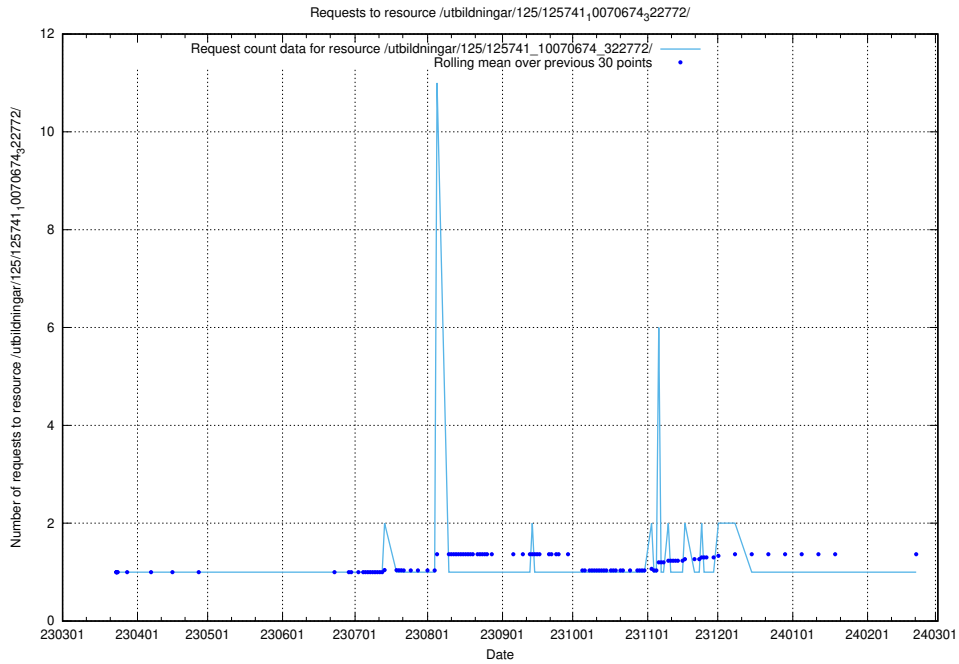

5.6422 Usage of /utbildningar/125/125741_10070674_322772/

Here, we count the number of requests to resource /utbildningar/125/125741_10070674_322772/.