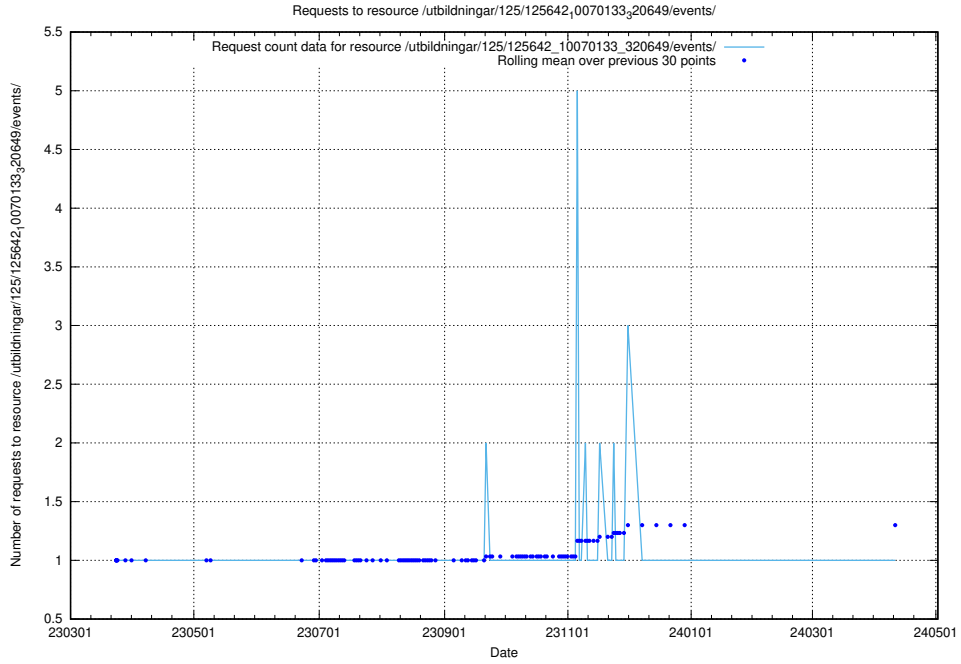

5.1024 Usage of /utbildningar/125/125642_10070133_320649/events/

Here, we count the number of requests to resource /utbildningar/125/125642_10070133_320649/events/