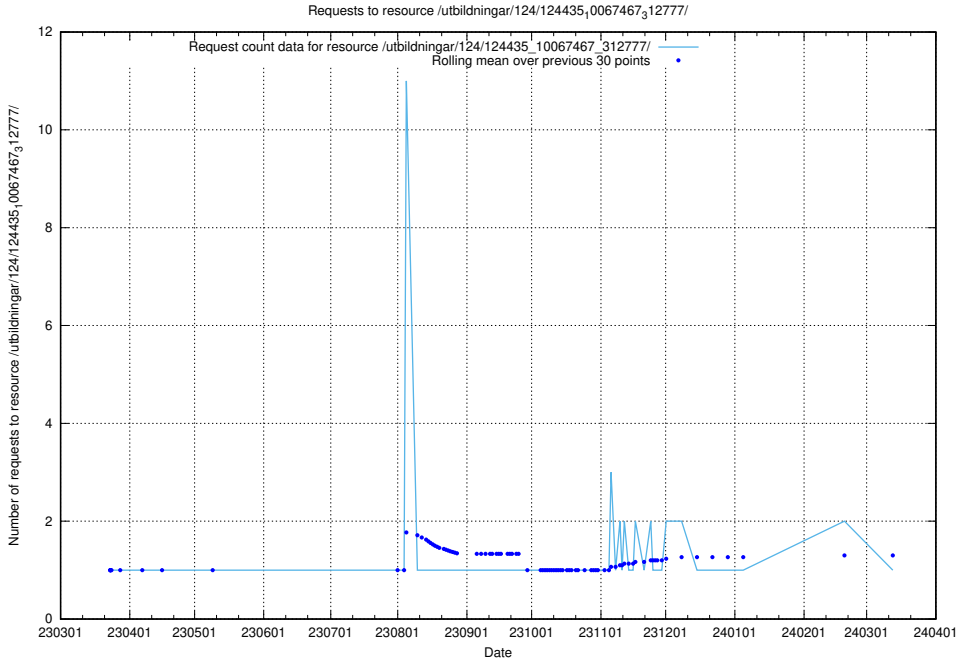

5.3708 Usage of /utbildningar/124/124435_10067467_312777/

Here, we count the number of requests to resource /utbildningar/124/124435_10067467_312777/.