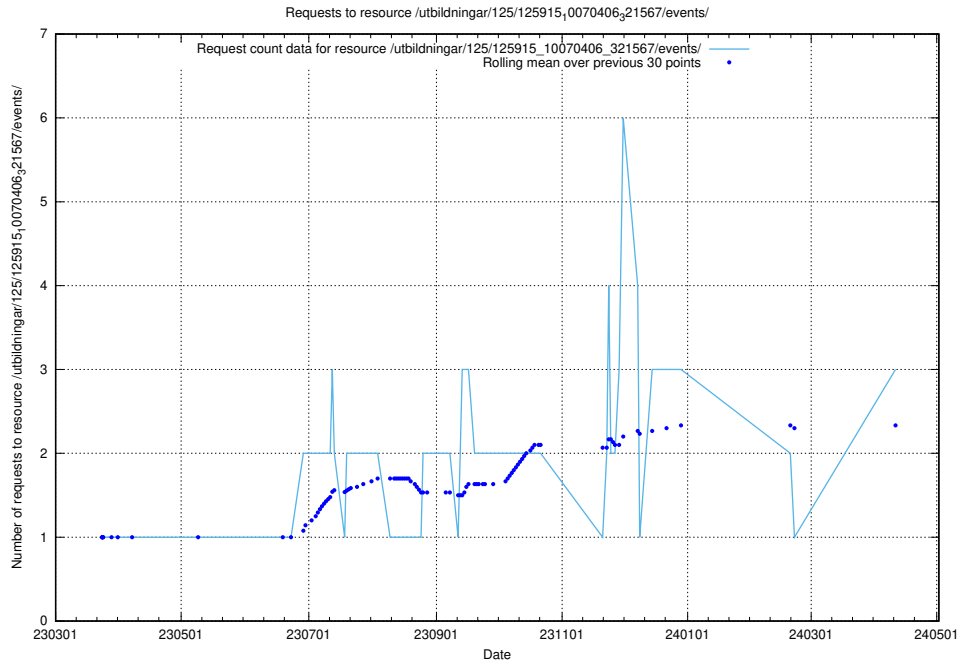

5.422 Usage of /utbildningar/125/125915_10070406_321567/events/

Here, we count the number of requests to resource /utbildningar/125/125915_10070406_321567/events/