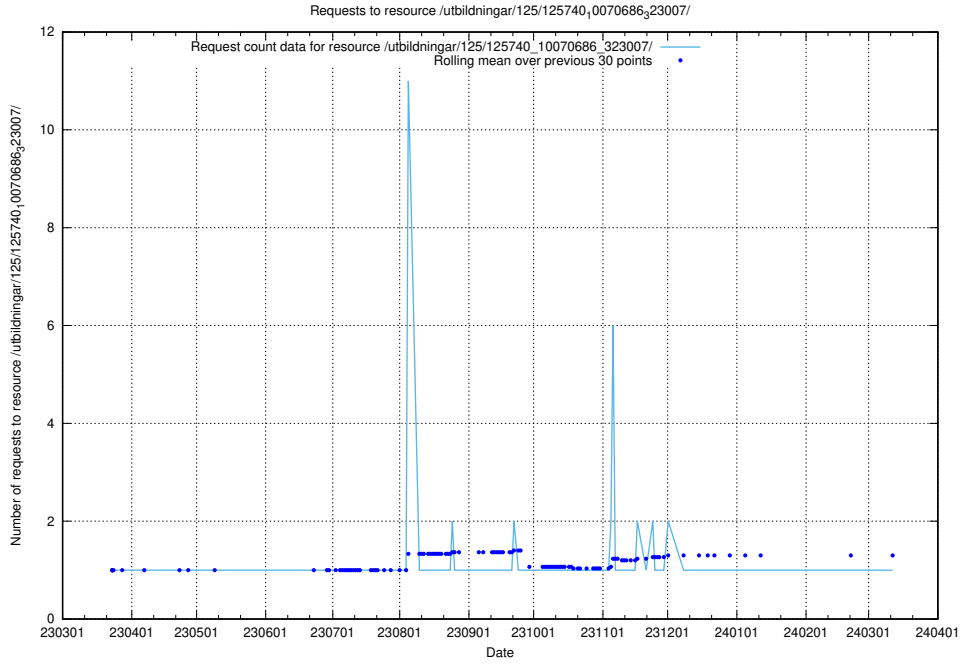

5.956 Usage of /utbildningar/125/125740_10070686_323007/

Here, we count the number of requests to resource /utbildningar/125/125740_10070686_323007/.