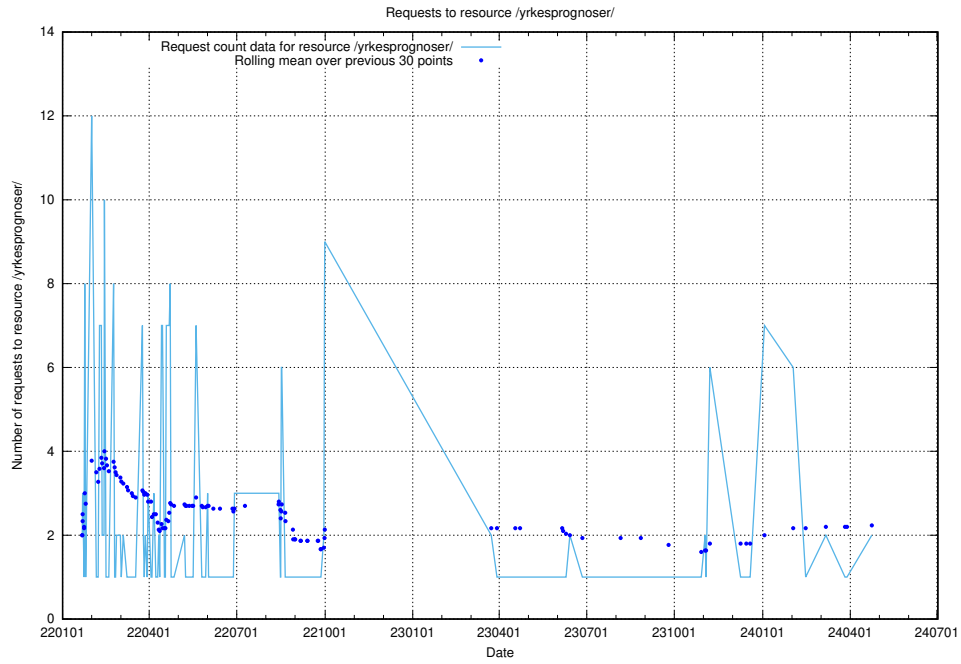

5.905 Usage of /yrkesprognoser/

Here, we count the number of requests to resource /yrkesprognoser/.