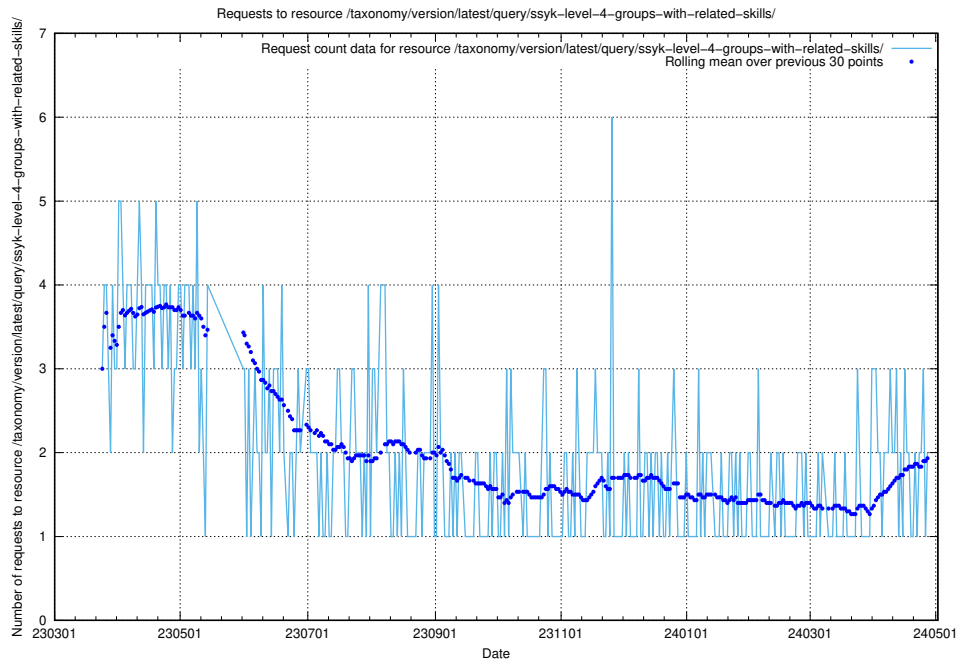

5.866 Usage of /taxonomy/version/latest/query/ssyk-level-4-groups-with-related-skills/

Here, we count the number of requests to resource /taxonomy/version/latest/query/ssyk-level-4-groups-with-related-skills/.