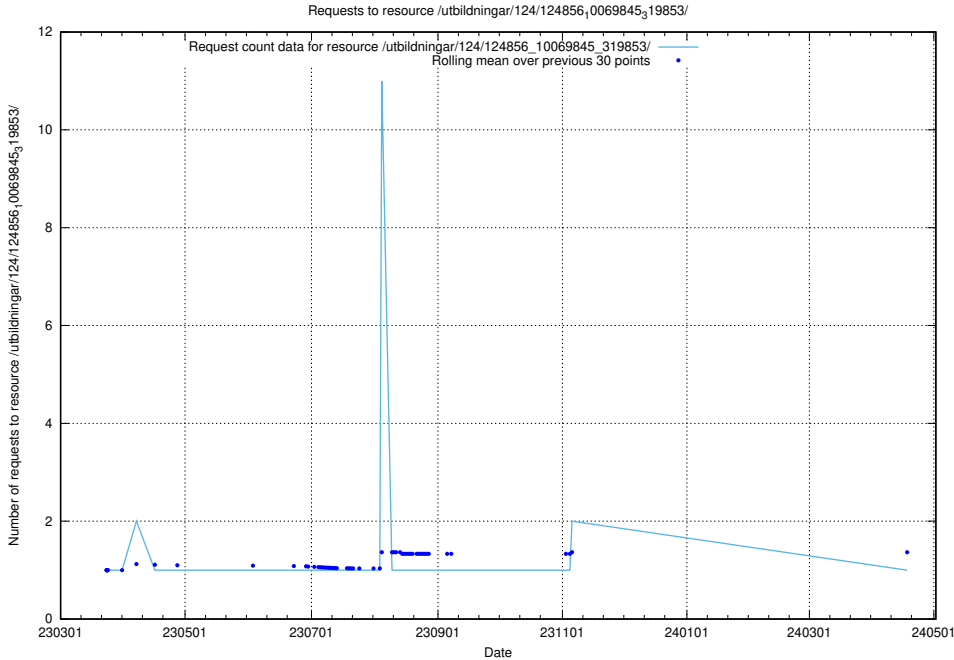

Here, we count the number of requests to resource /utbildningar/124/124856_10069845_319853/events/

5.1157 Usage of /utbildningar/124/124856_10069845_319853/

Here, we count the number of requests to resource /utbildningar/124/124856_10069845_319853/.