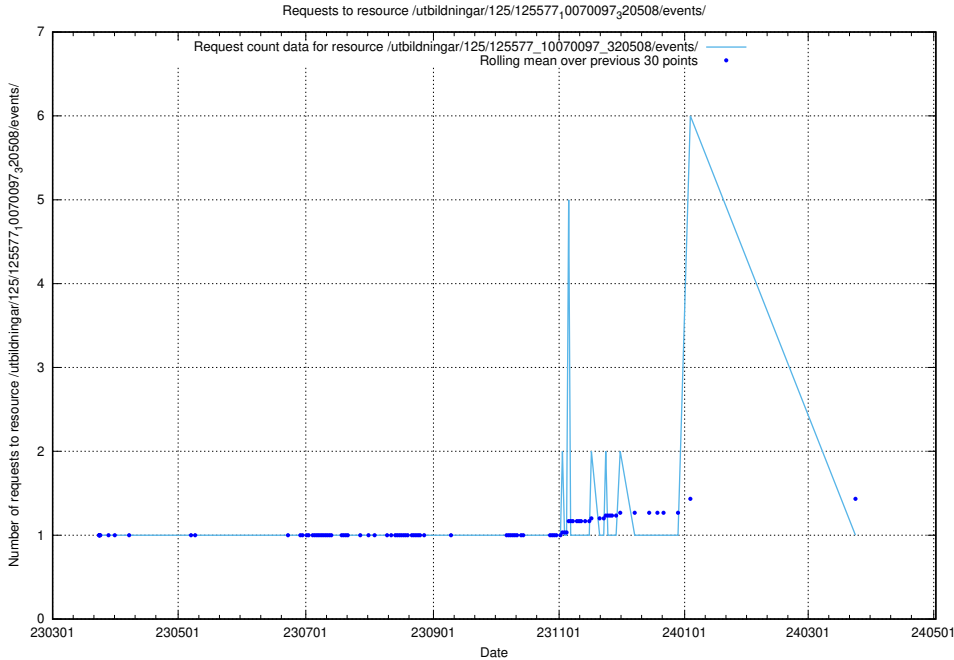

5.1076 Usage of /utbildningar/125/125577_10070097_320508/events/

Here, we count the number of requests to resource /utbildningar/125/125577_10070097_320508/events/