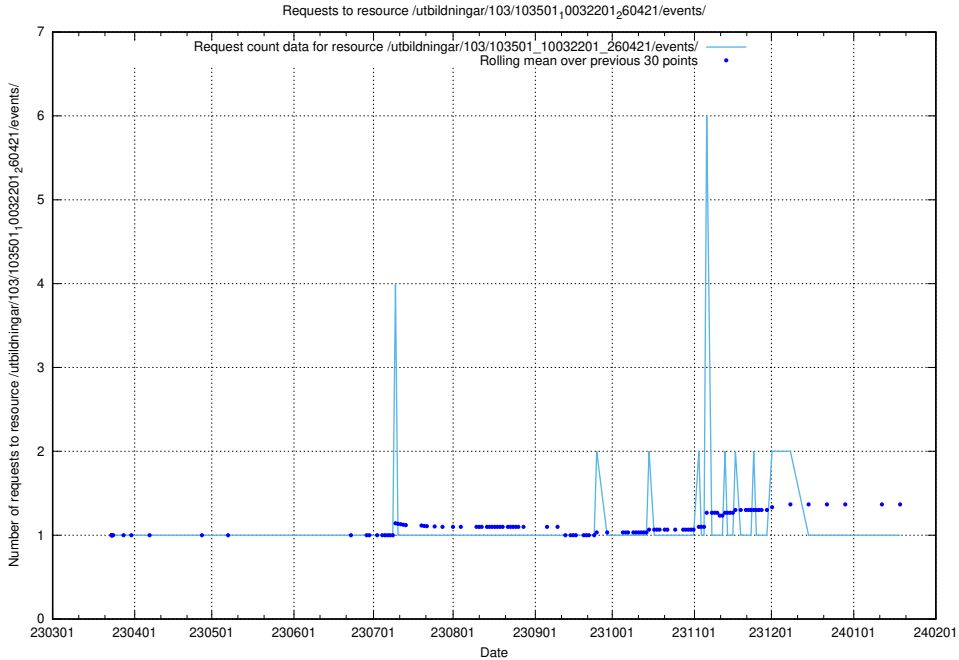

5.5414 Usage of /utbildningar/103/103501_10032201_260421/events/

Here, we count the number of requests to resource /utbildningar/103/103501_10032201_260421/events/