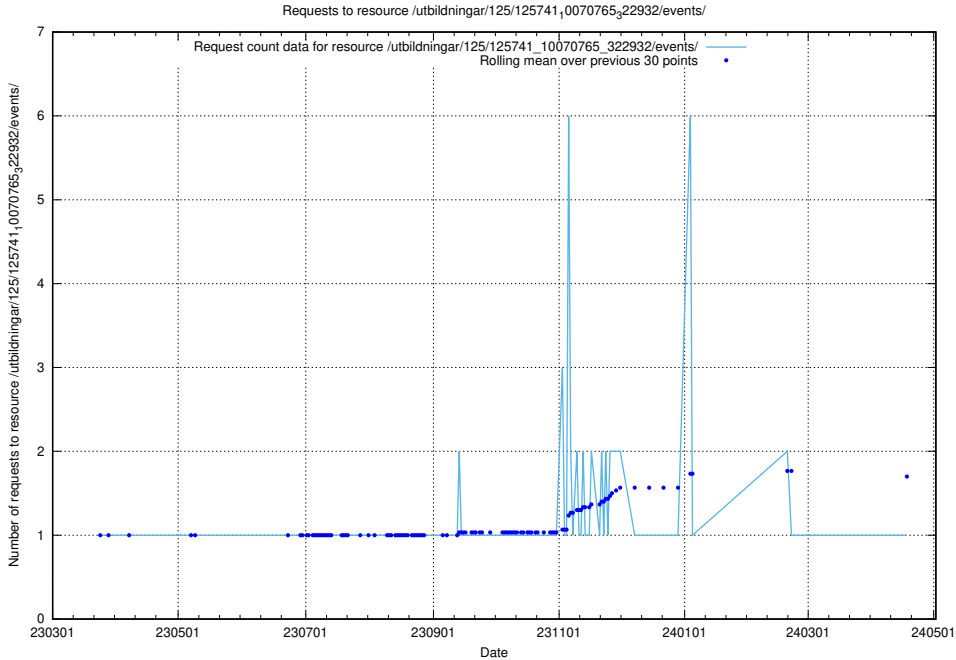

5.6166 Usage of /utbildningar/125/125741_10070765_322932/events/

Here, we count the number of requests to resource /utbildningar/125/125741_10070765_322932/events/