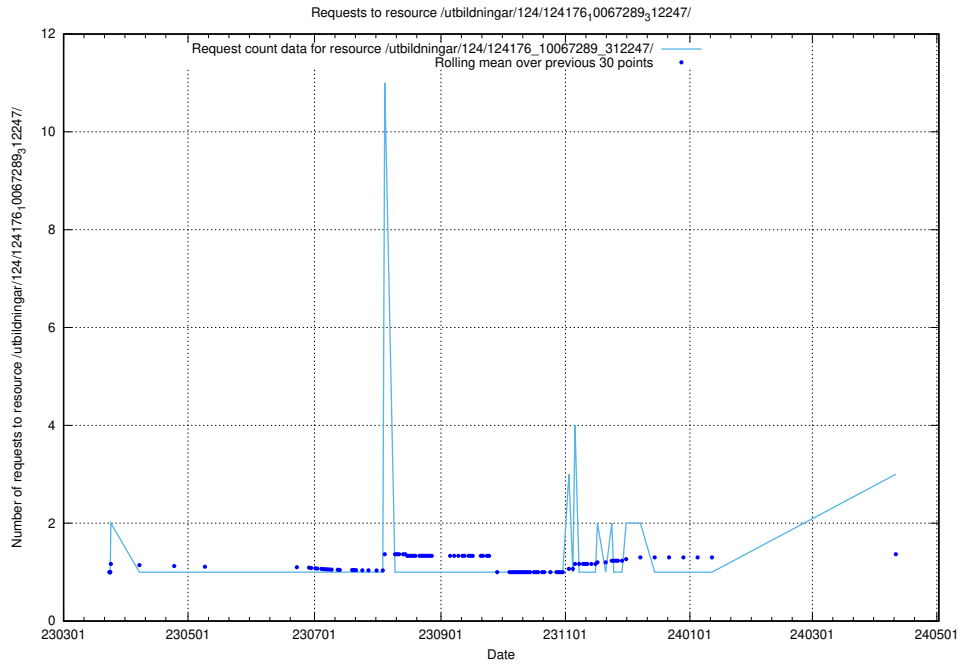

5.312 Usage of /utbildningar/124/124176_10067289_312247/

Here, we count the number of requests to resource /utbildningar/124/124176_10067289_312247/.