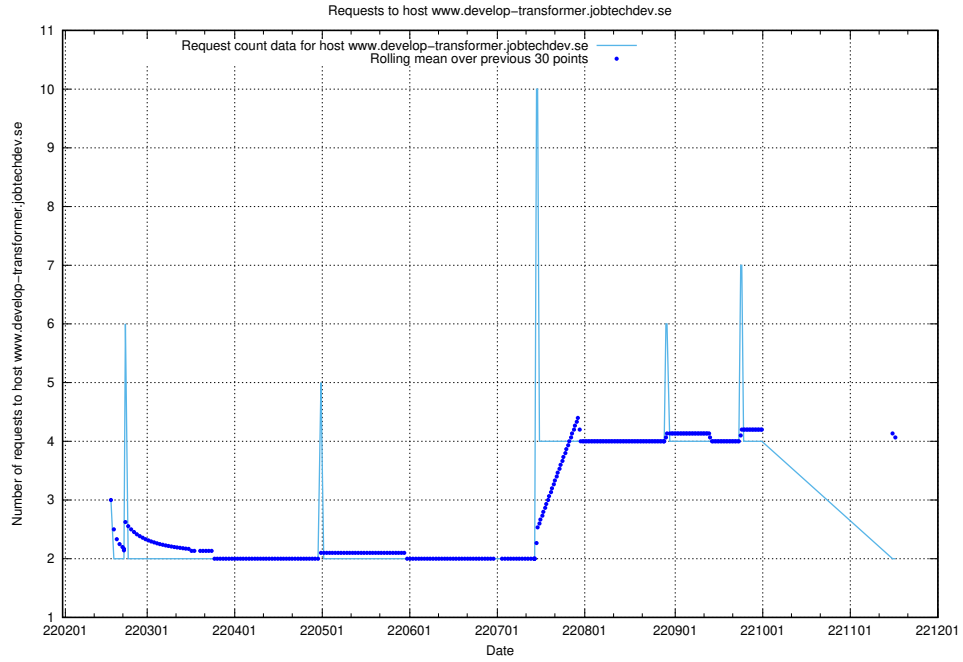

7.533 Usage of `www.develop-transformer.jobtechdev.se`

Here, we count the number of requests to host `www.develop-transformer.jobtechdev.se`.

7.534 Usage of standby.jobtechdev.se

Here, we count the number of requests to host standby.jobtechdev.se.