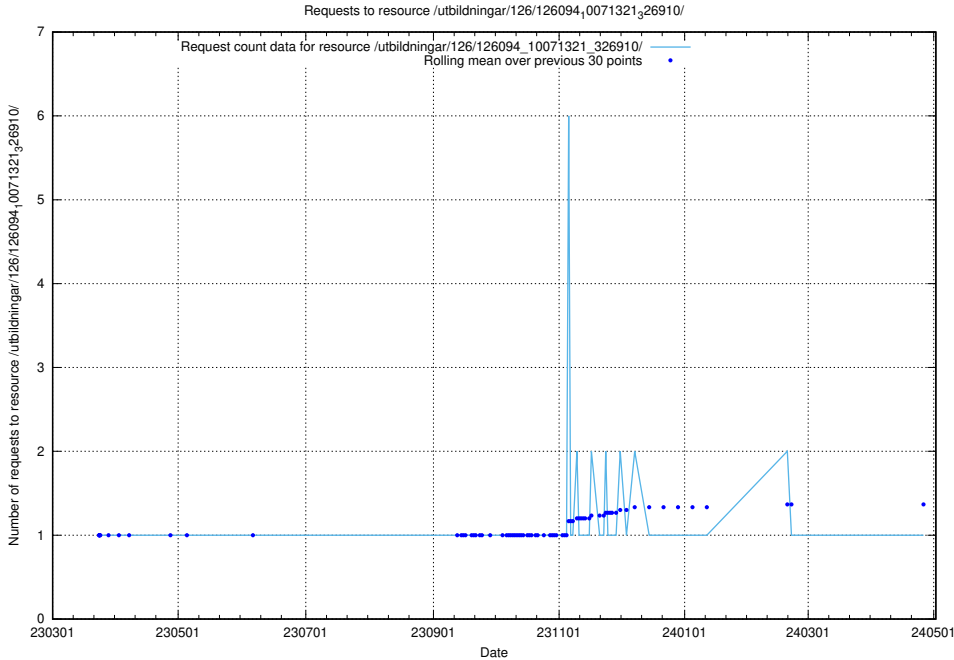

5.6377 Usage of /utbildningar/126/126094_10071321_326910/

Here, we count the number of requests to resource /utbildningar/126/126094_10071321_326910/.