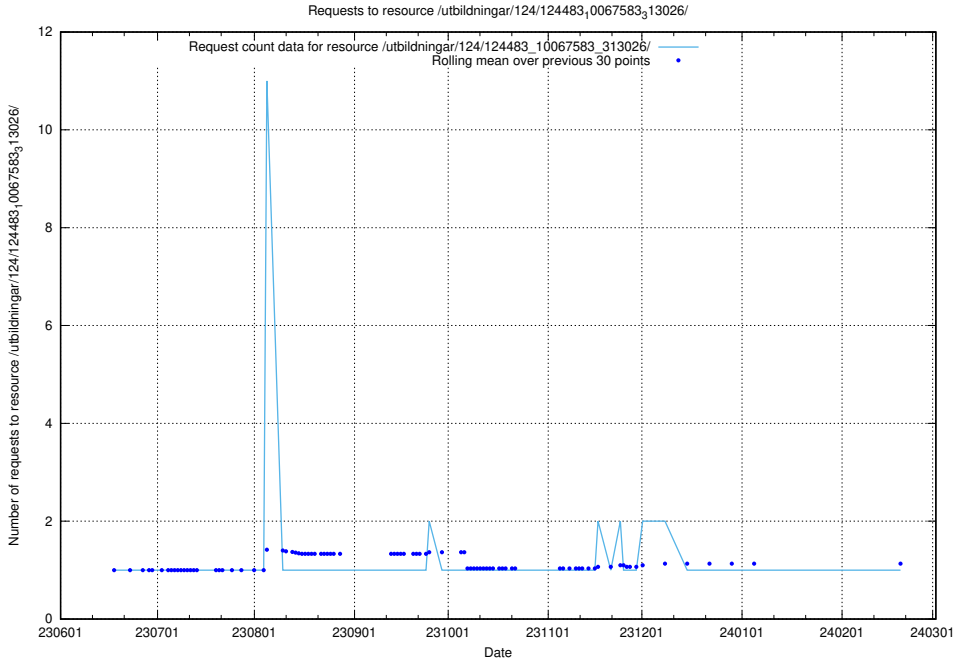

5.5809 Usage of /utbildningar/124/124483_10067583_313026/

Here, we count the number of requests to resource /utbildningar/124/124483_10067583_313026/.