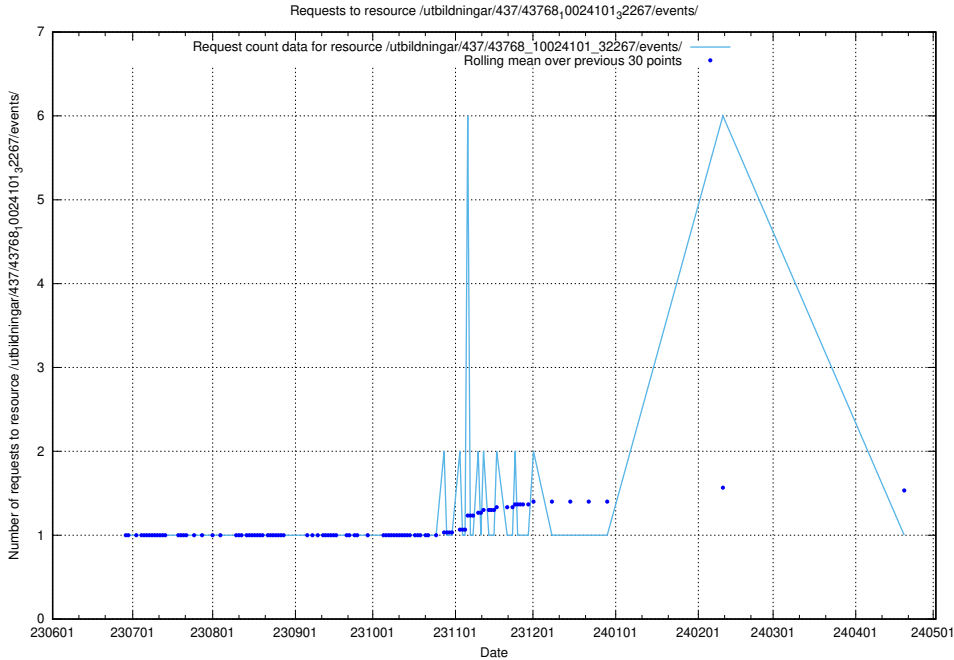

5.5377 Usage of /utbildningar/437/43768_10024101_32267/events/

Here, we count the number of requests to resource /utbildningar/437/43768_10024101_32267/events/.