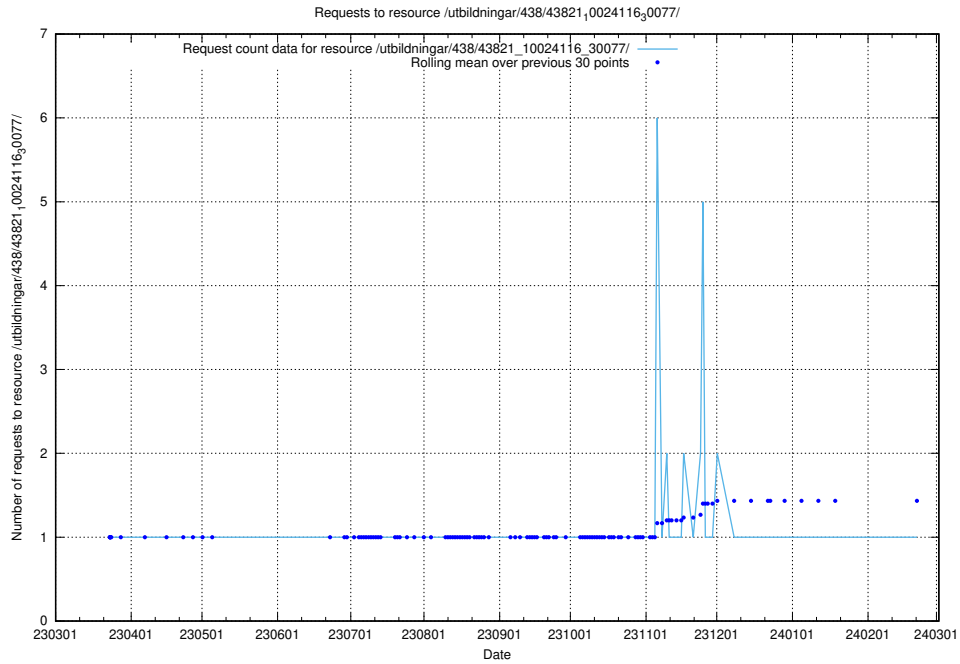

5.6280 Usage of /utbildningar/438/43821_10024116_30077/

Here, we count the number of requests to resource /utbildningar/438/43821_10024116_30077/.