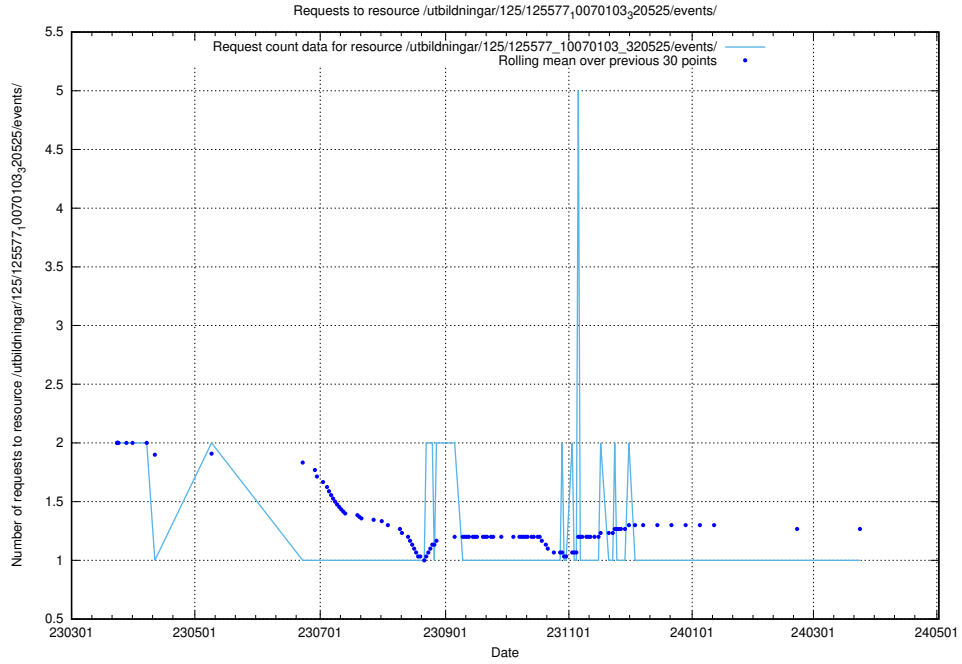

5.6226 Usage of /utbildningar/125/125577_10070103_320525/events/

Here, we count the number of requests to resource /utbildningar/125/125577_10070103_320525/events/