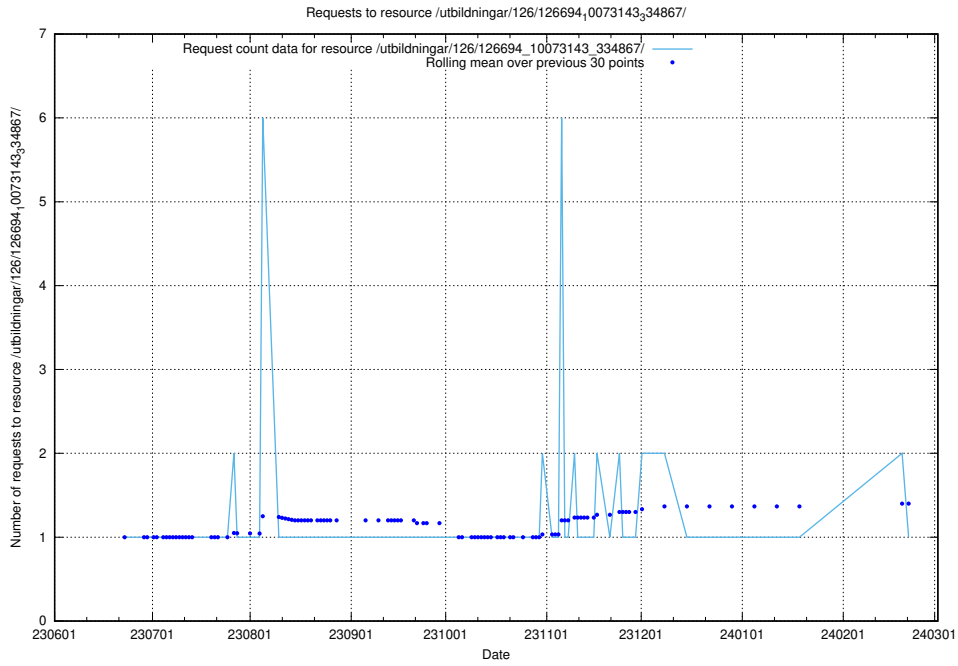

5.5584 Usage of /utbildningar/126/126694_10073143_334867/

Here, we count the number of requests to resource /utbildningar/126/126694_10073143_334867/.