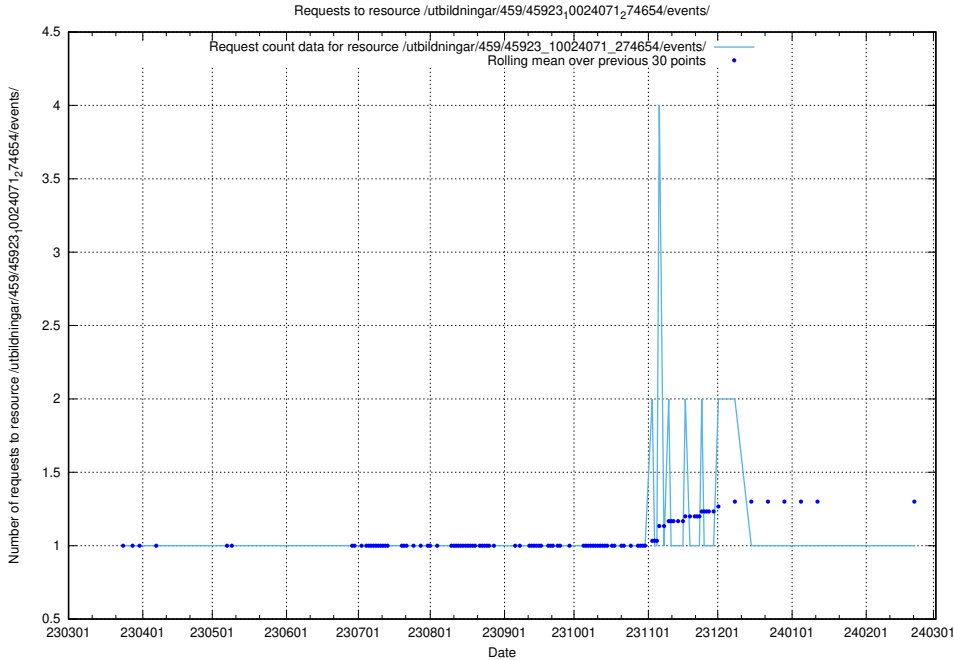

5.6102 Usage of /utbildningar/459/45923_10024071_274654/events/

Here, we count the number of requests to resource /utbildningar/459/45923_10024071_274654/events/.