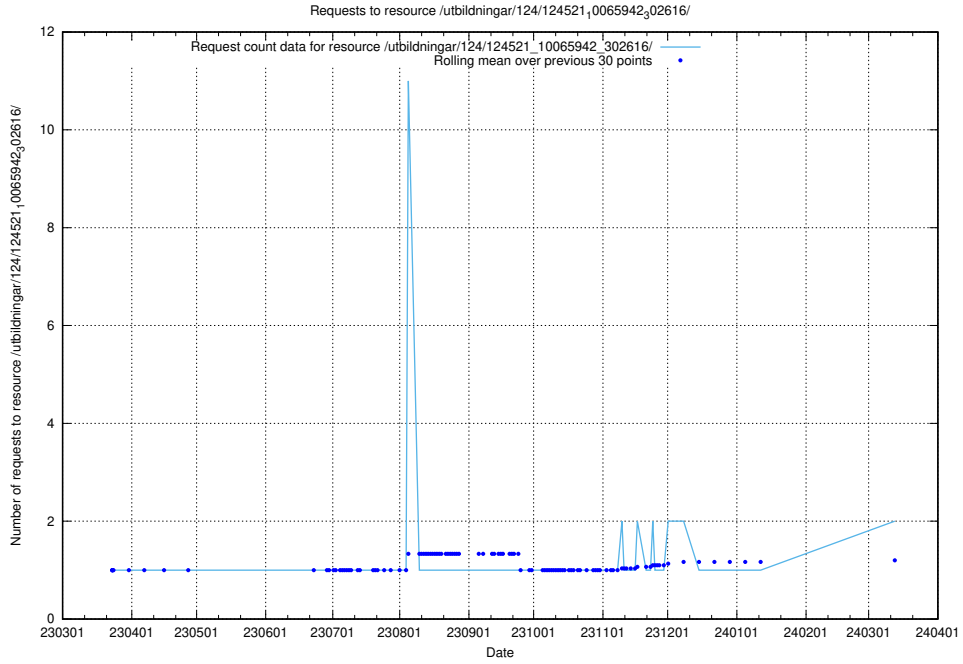

5.459 Usage of /utbildningar/124/124521_10065942_302616/

Here, we count the number of requests to resource /utbildningar/124/124521_10065942_302616/.