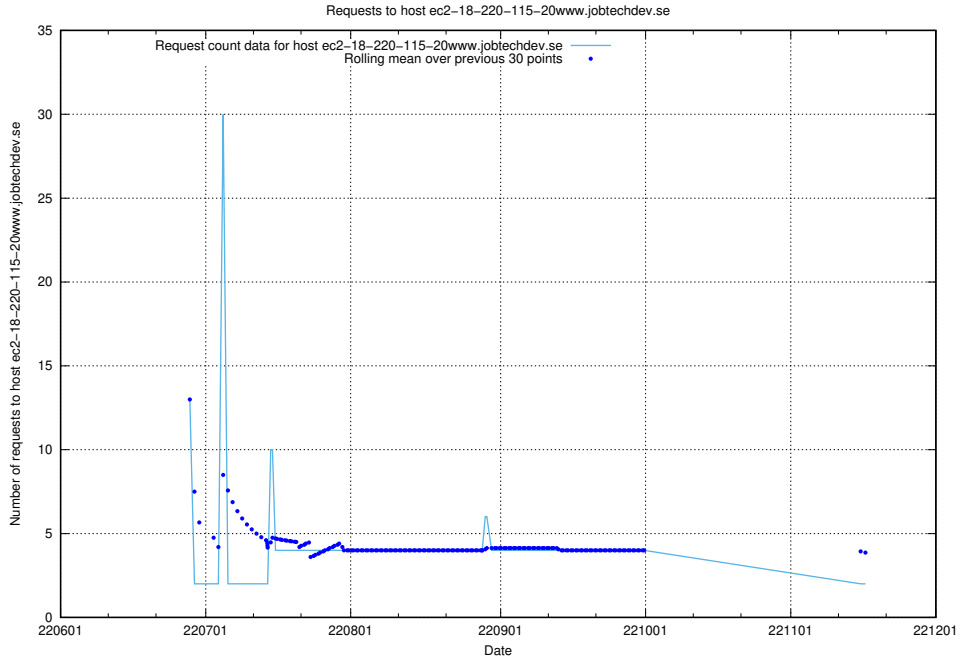

7.393 Usage of ec2-18-220-115-20www.jobtechdev.se

Here, we count the number of requests to host ec2-18-220-115-20www.jobtechdev.se.