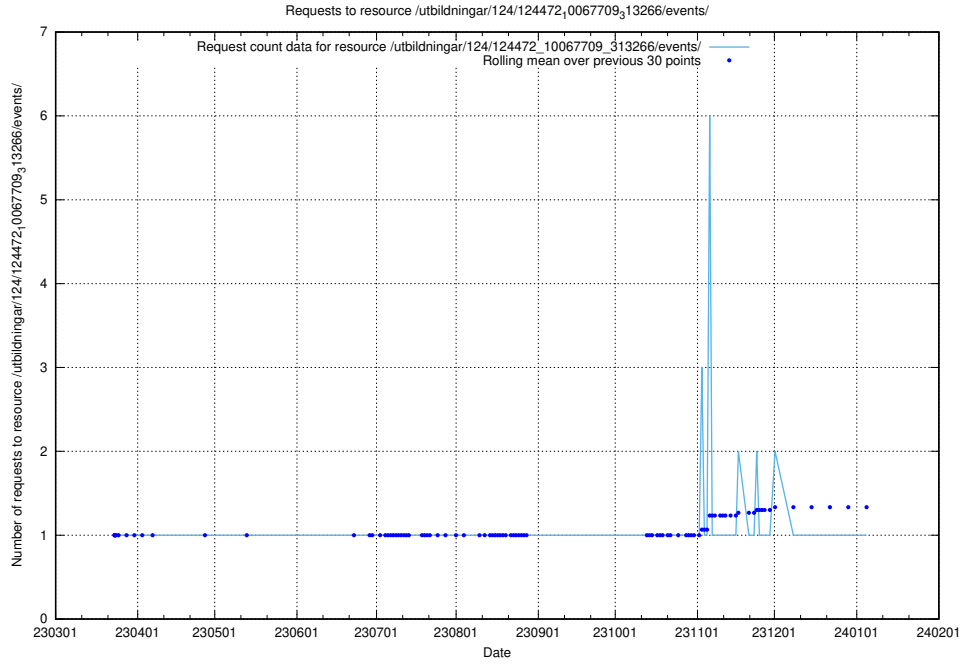

Here, we count the number of requests to resource /utbildningar/utb_emil/126/126911_10073569_336113/events/

5.2990 Usage of /utbildningar/124/124472_10067709_313266/events/

Here, we count the number of requests to resource /utbildningar/124/124472_10067709_313266/events/