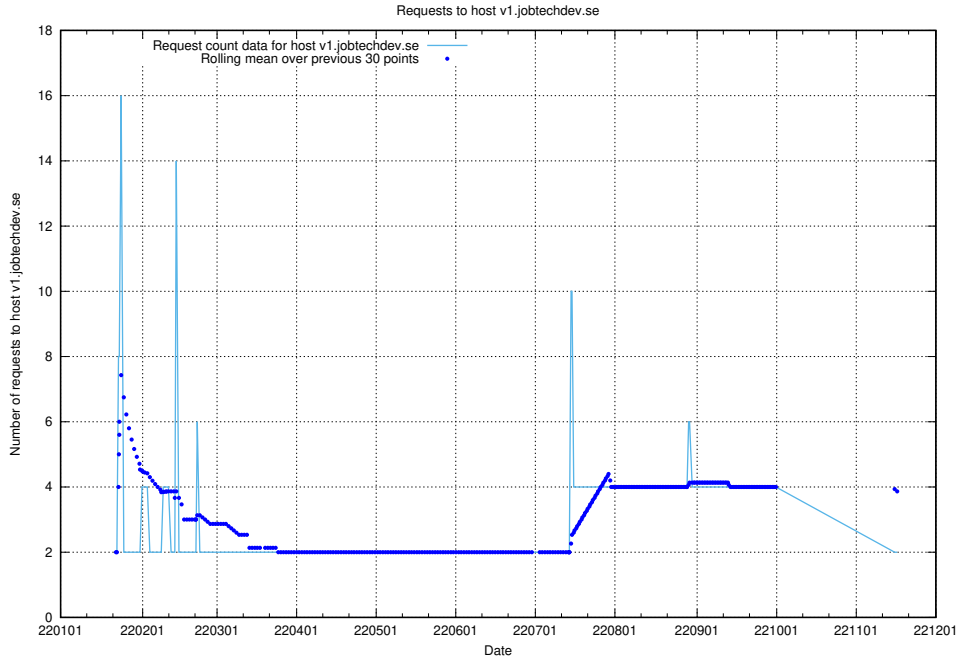

7.578 Usage of v1.jobtechdev.se

Here, we count the number of requests to host v1.jobtechdev.se.