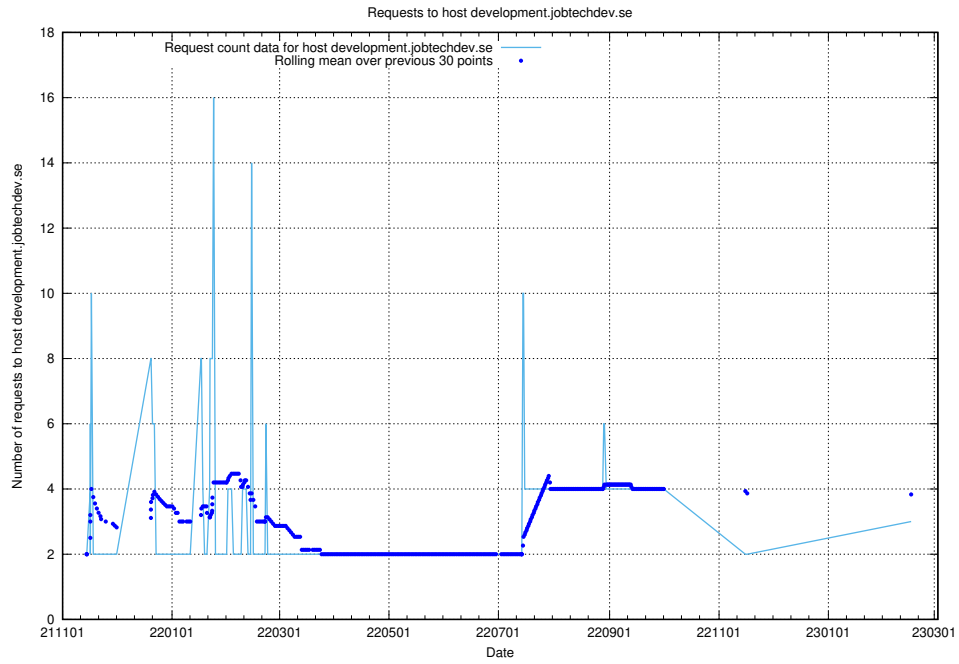

7.163 Usage of development.jobtechdev.se

Here, we count the number of requests to host development.jobtechdev.se.