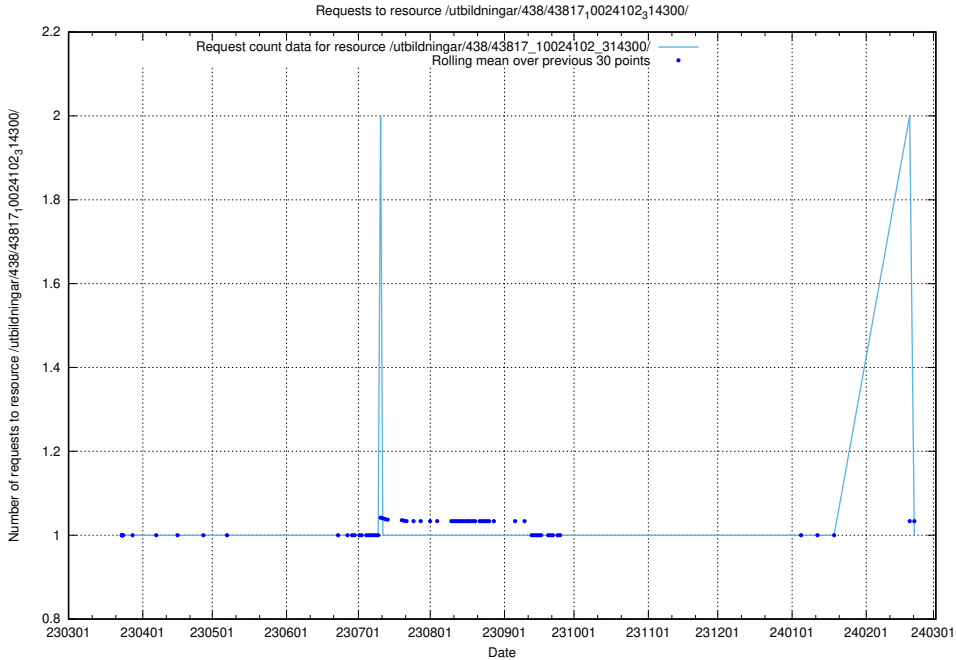

5.6284 Usage of /utbildningar/438/43817_10024102_314300/

Here, we count the number of requests to resource /utbildningar/438/43817_10024102_314300/.