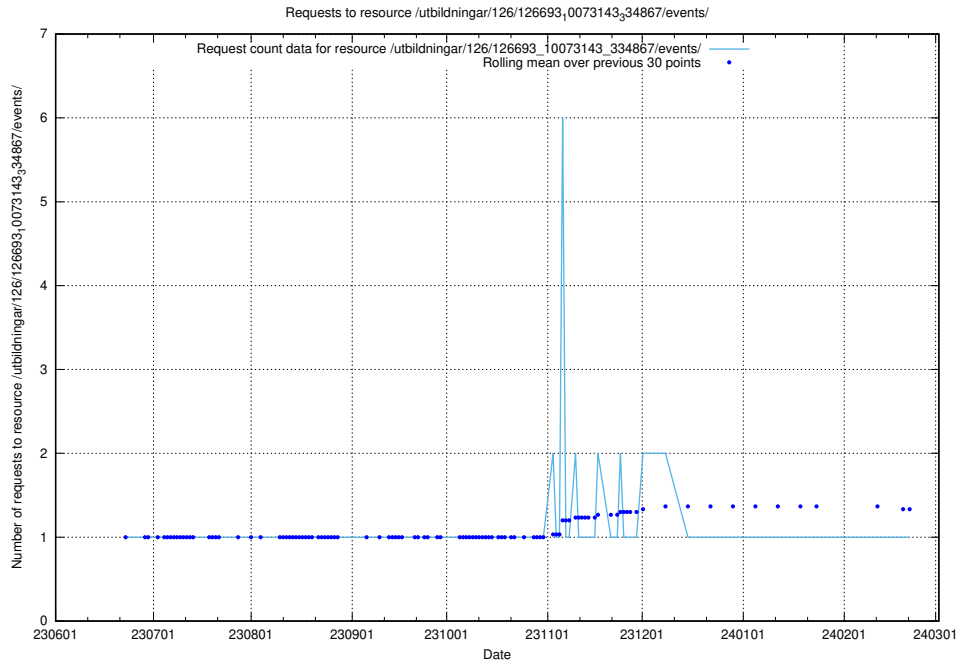

5.5591 Usage of /utbildningar/126/126693_10073143_334867/events/

Here, we count the number of requests to resource /utbildningar/126/126693_10073143_334867/events/