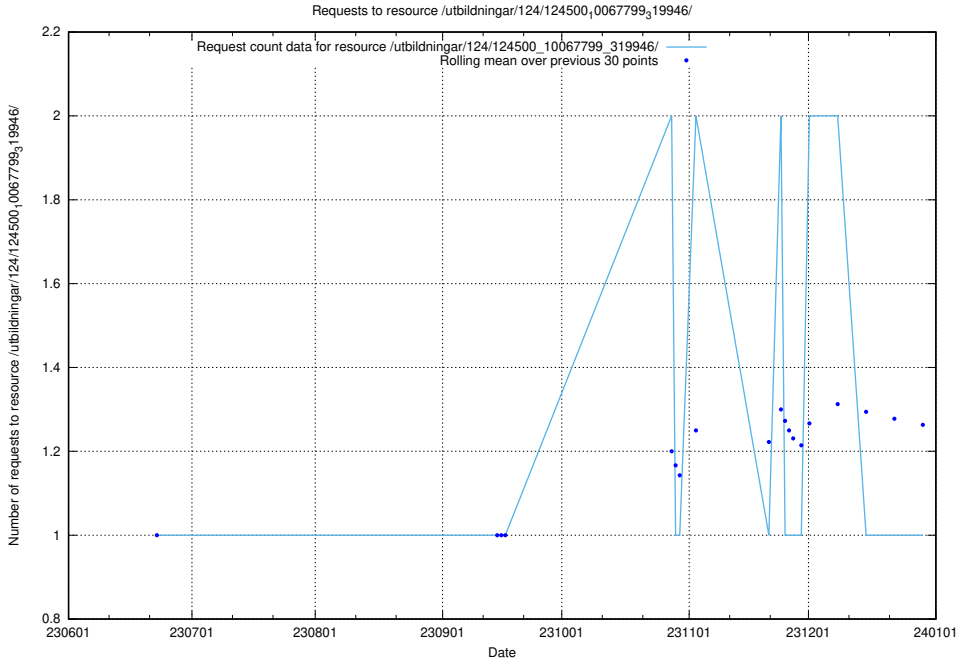

Here, we count the number of requests to resource /utbildningar/124/124500_10067840_313543/.

5.5726 Usage of /utbildningar/124/124500_10067799_319946/

Here, we count the number of requests to resource /utbildningar/124/124500_10067799_319946/.