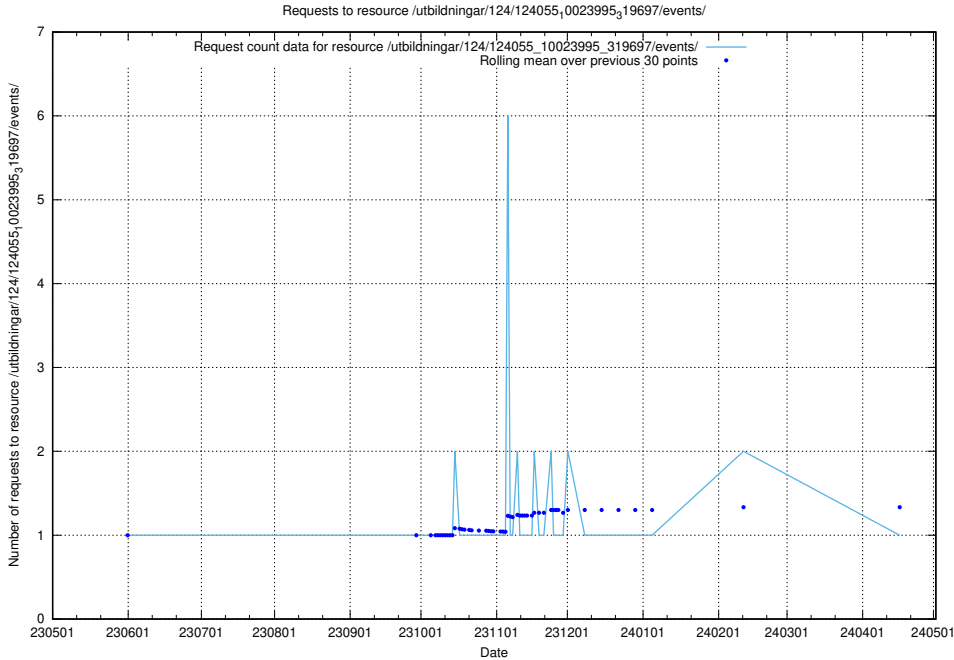

5.5876 Usage of /utbildningar/124/124055_10023995_319697/events/

Here, we count the number of requests to resource /utbildningar/124/124055_10023995_319697/events/