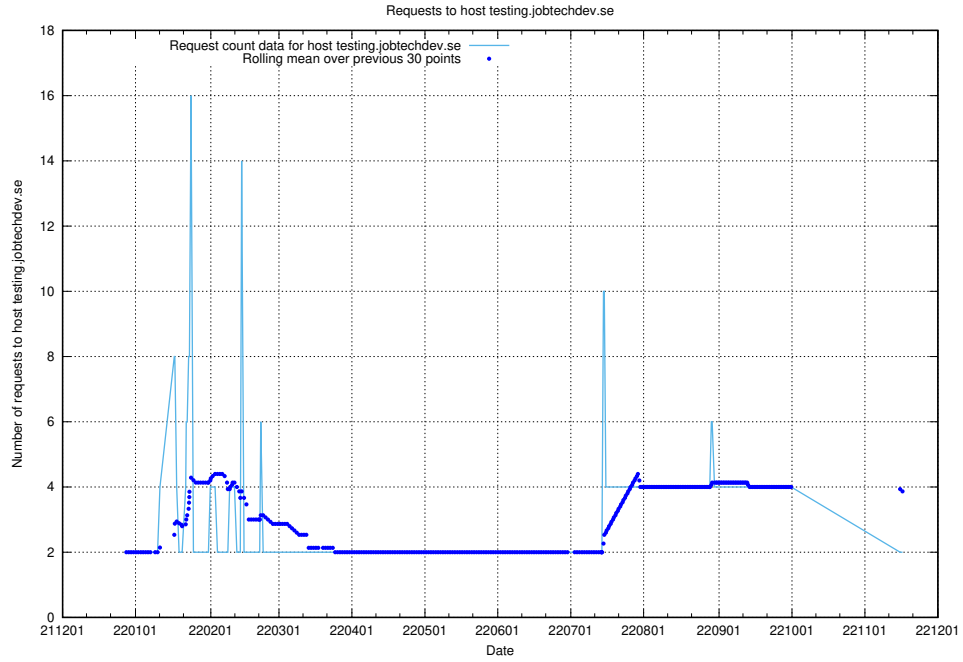

7.352 Usage of testing.jobtechdev.se

Here, we count the number of requests to host testing.jobtechdev.se.