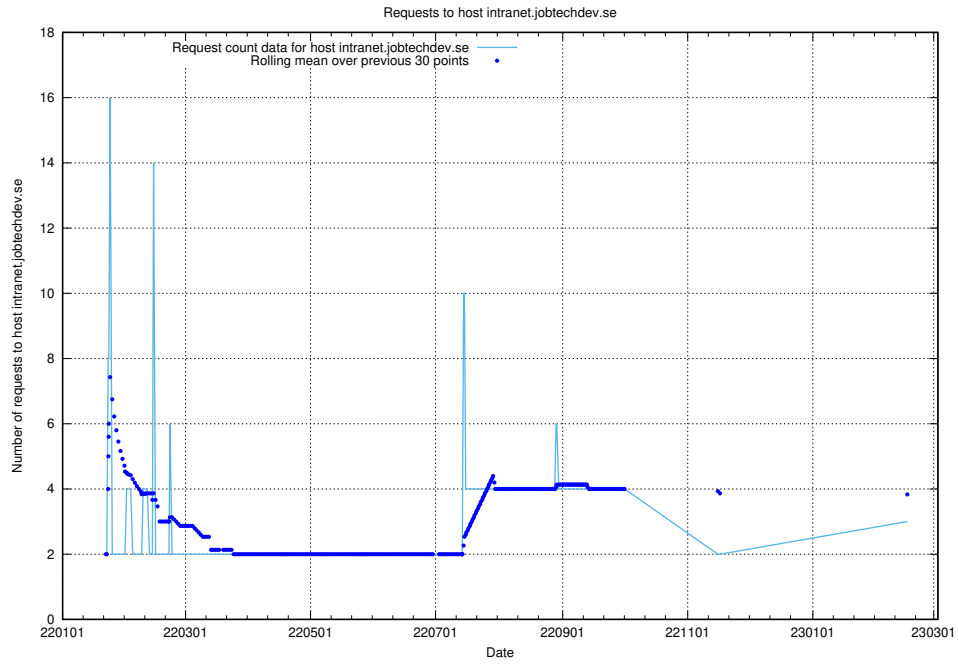

Here, we count the number of requests to host learning.jobtechdev.se.

7.250 Usage of intranet.jobtechdev.se

Here, we count the number of requests to host intranet.jobtechdev.se.

7.251 Usage of ecommerce.jobtechdev.se