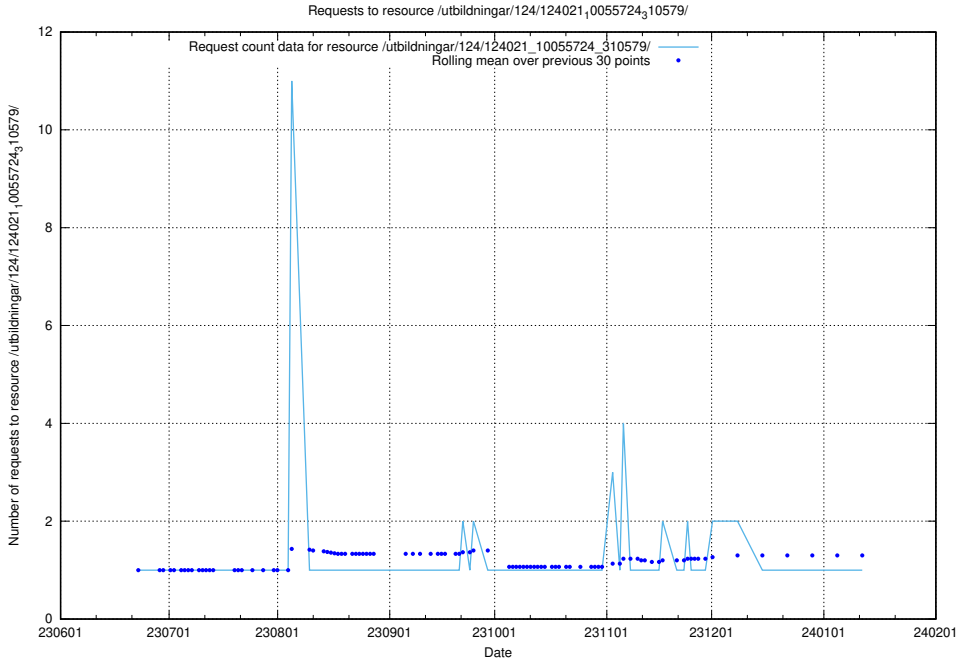

5.5769 Usage of /utbildningar/124/124021_10055724_310579/

Here, we count the number of requests to resource /utbildningar/124/124021_10055724_310579/.