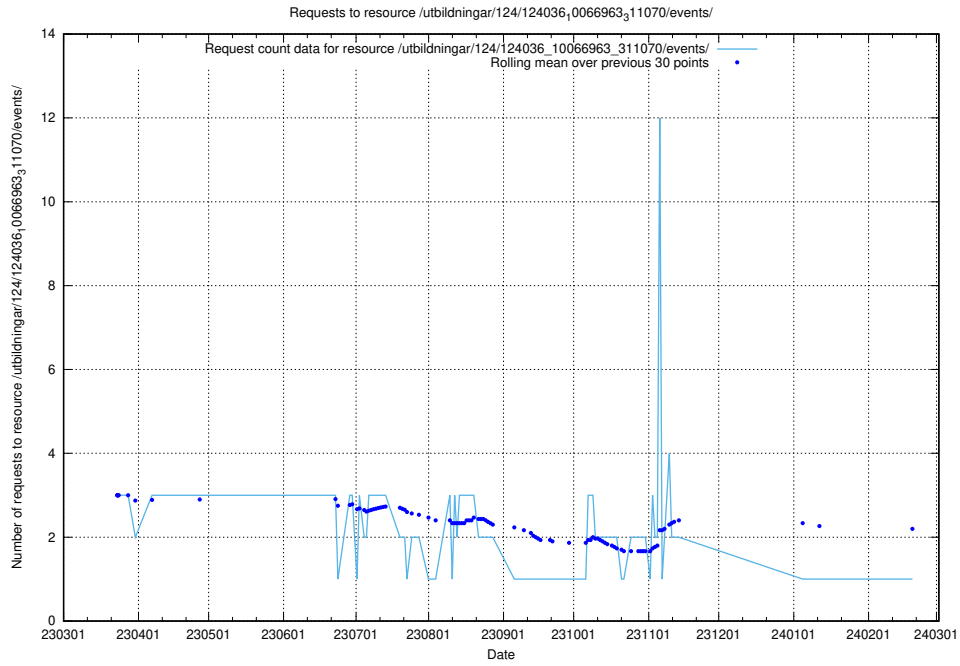

5.6206 Usage of /utbildningar/124/124036_10066963_311070/events/

Here, we count the number of requests to resource /utbildningar/124/124036_10066963_311070/events/