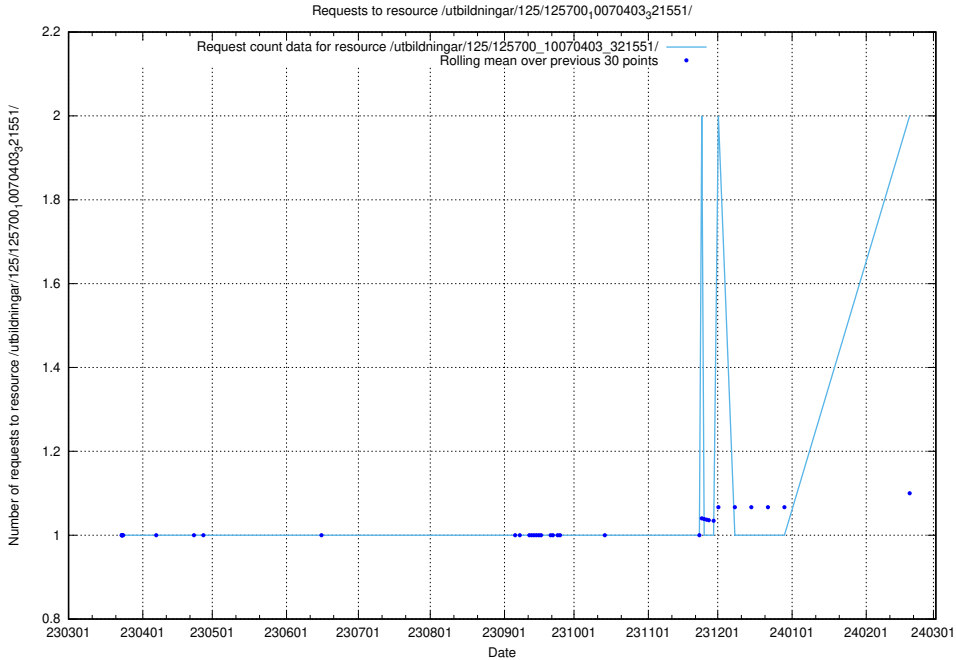

5.438 Usage of /utbildningar/125/125700_10070403_321551/

Here, we count the number of requests to resource /utbildningar/125/125700_10070403_321551/.