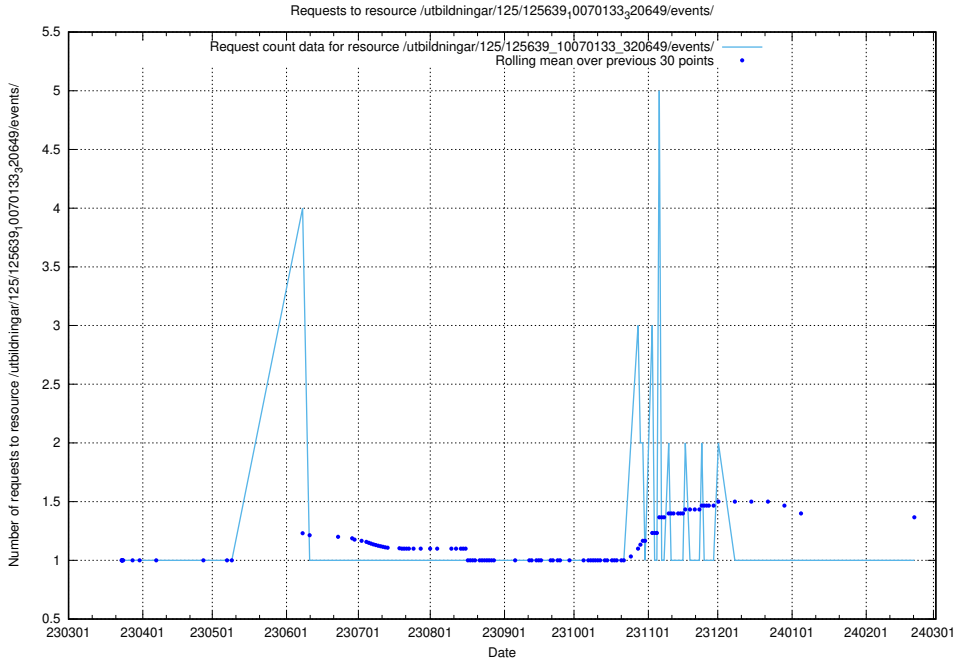

5.1031 Usage of /utbildningar/125/125639_10070133_320649/events/

Here, we count the number of requests to resource /utbildningar/125/125639_10070133_320649/events/