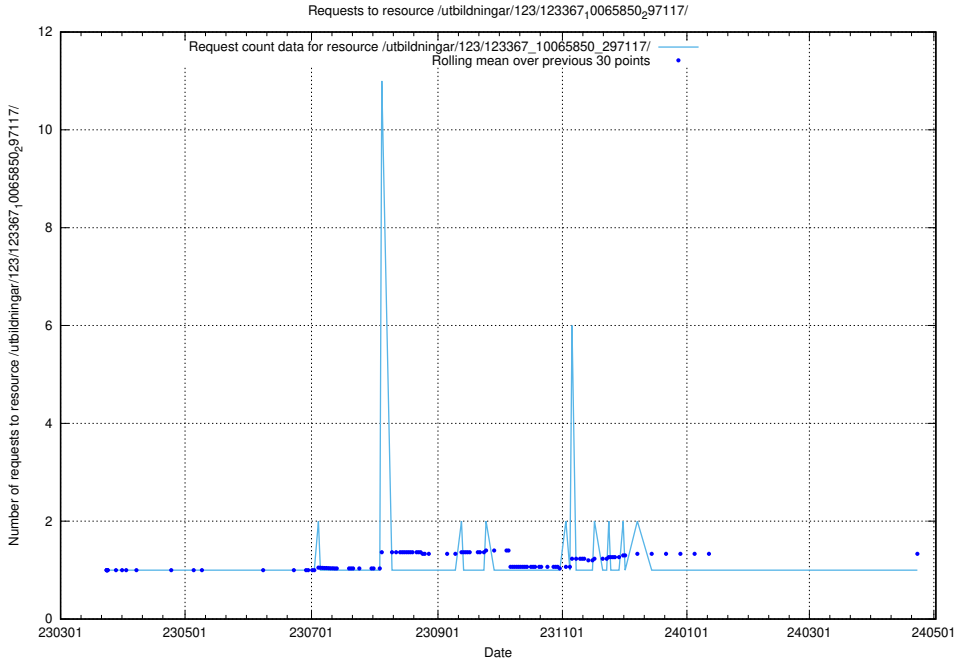

5.4798 Usage of /utbildningar/123/123367_10065850_297117/

Here, we count the number of requests to resource /utbildningar/123/123367_10065850_297117/.