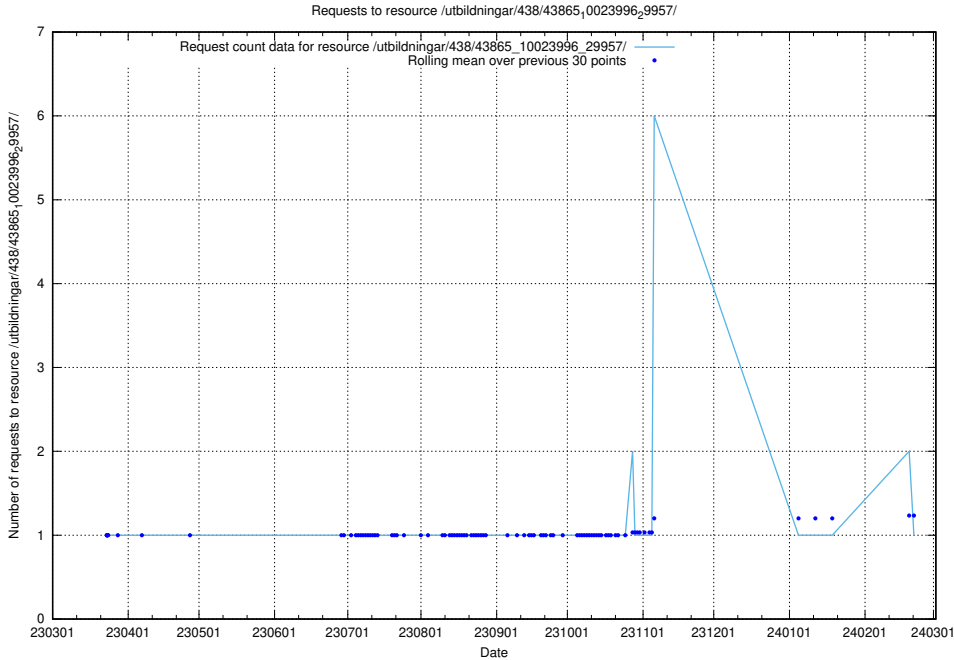

5.6263 Usage of /utbildningar/438/43865_10023996_29957/

Here, we count the number of requests to resource /utbildningar/438/43865_10023996_29957/.