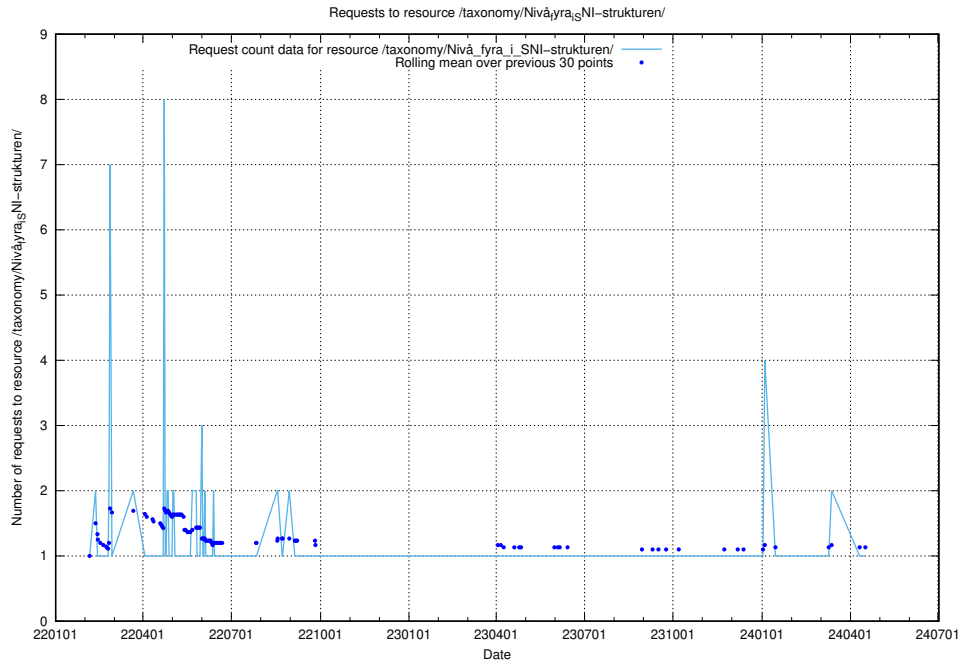

5.2385 Usage of /taxonomy/Nivå_fyra_i_SNI-strukturen/

Here, we count the number of requests to resource /taxonomy/Nivå_fyra_i_SNI-strukturen/.