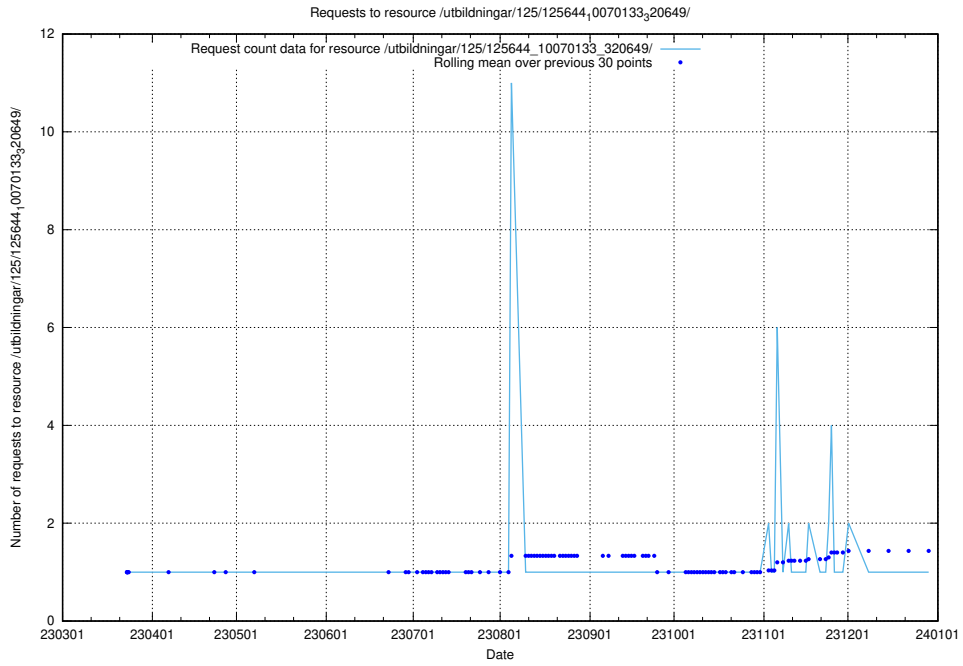

5.1021 Usage of /utbildningar/125/125644_10070133_320649/

Here, we count the number of requests to resource /utbildningar/125/125644_10070133_320649/.