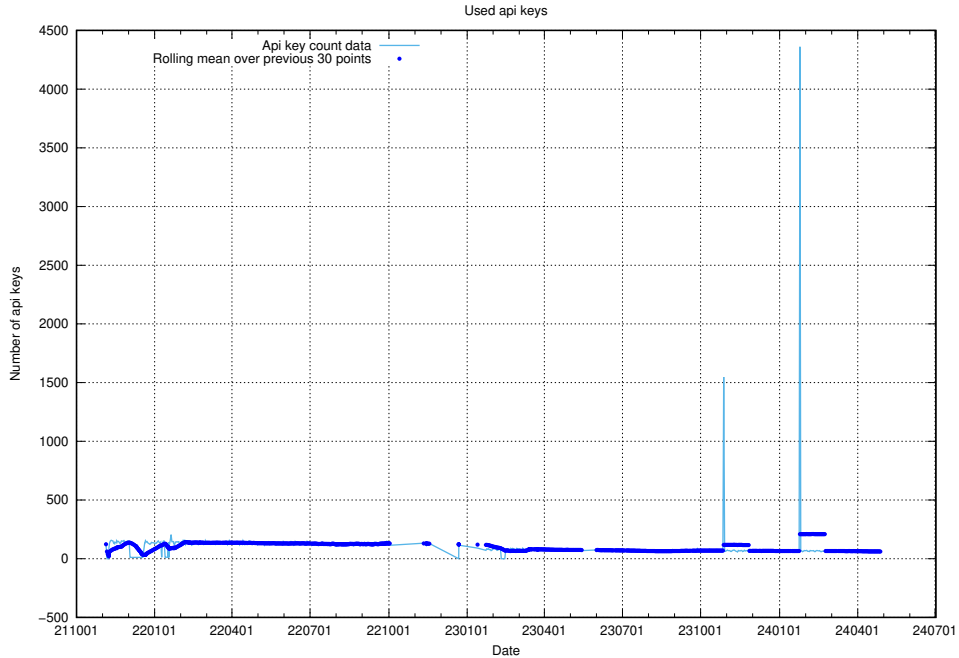

8.3 Number of used api keys

Here we extract the number of keys that were used for at least one request.