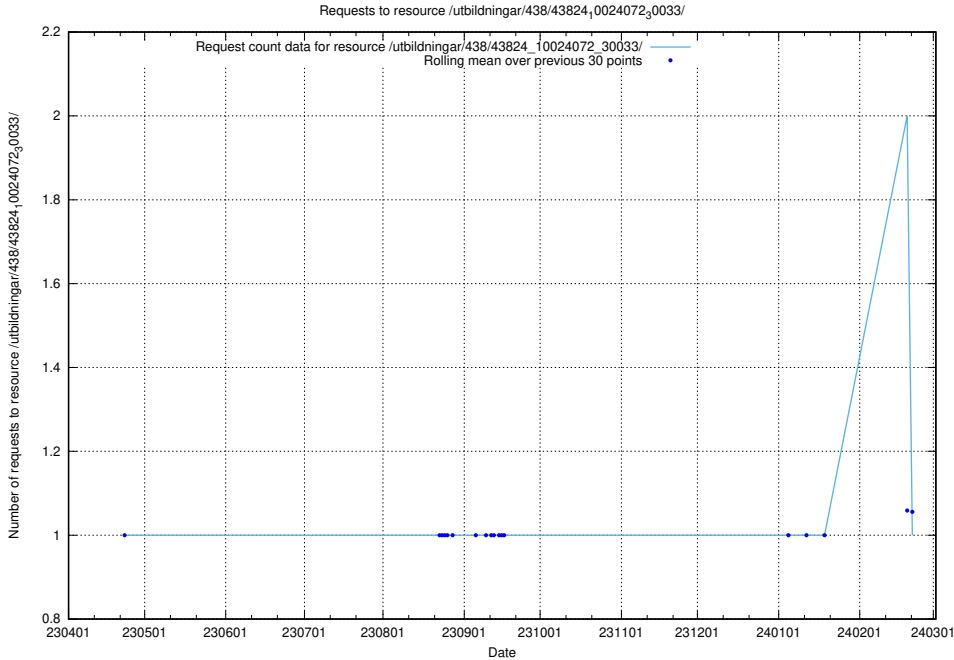

5.5975 Usage of /utbildningar/438/43824_10024072_30033/

Here, we count the number of requests to resource /utbildningar/438/43824_10024072_30033/.