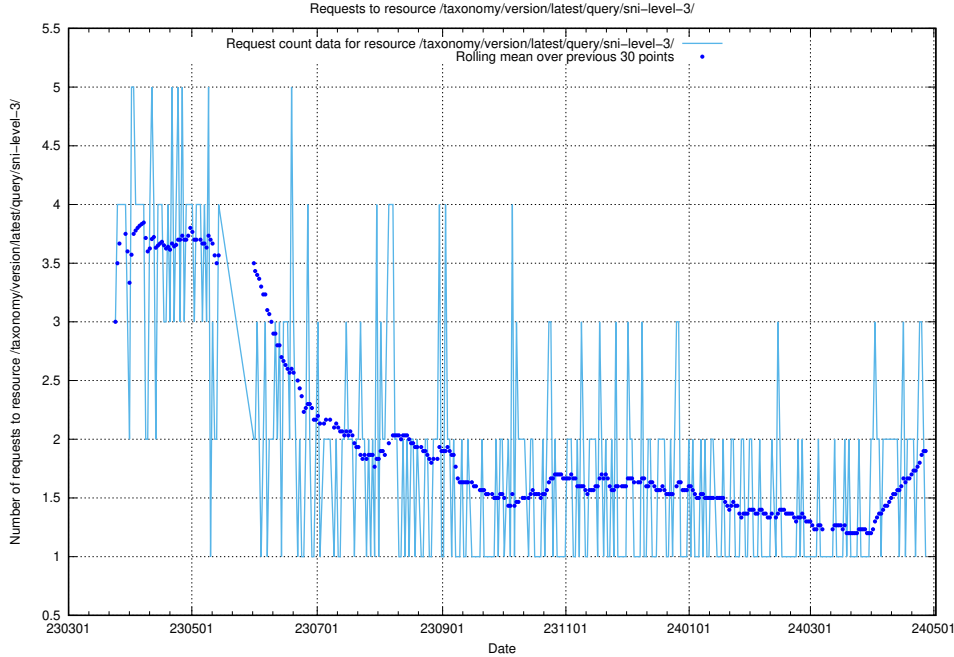

5.6044 Usage of /taxonomy/version/latest/query/sni-level-3/

Here, we count the number of requests to resource /taxonomy/version/latest/query/sni-level-3/.