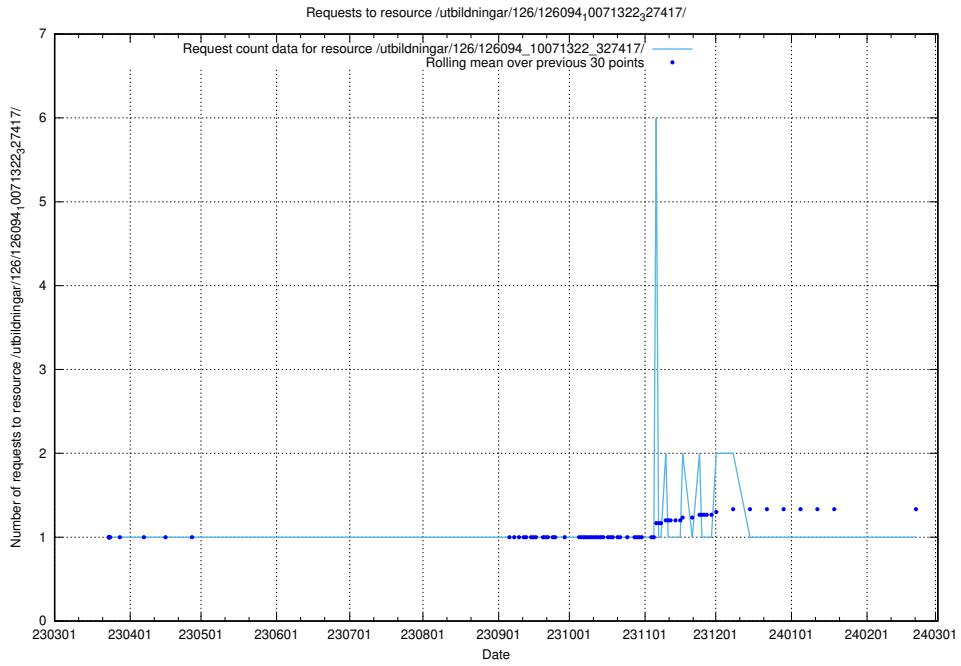

5.6373 Usage of /utbildningar/126/126094_10071322_327417/

Here, we count the number of requests to resource /utbildningar/126/126094_10071322_327417/.