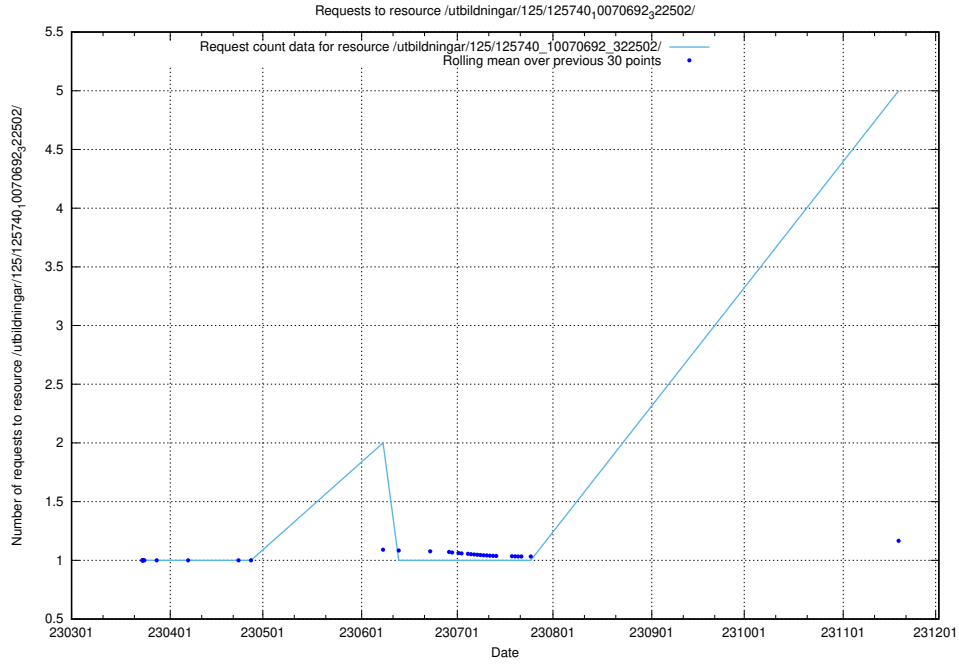

5.106 Usage of /utbildningar/125/125740_10070692_322502/

Here, we count the number of requests to resource /utbildningar/125/125740_10070692_322502/.