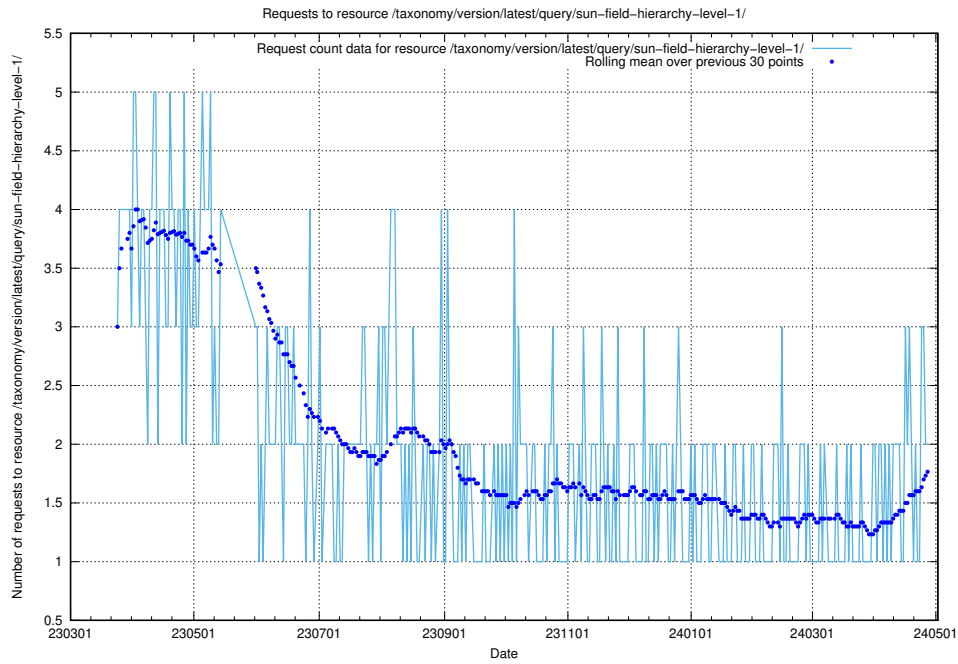

5.861 Usage of /taxonomy/version/latest/query/sun-field-hierarchy-level-1/

Here, we count the number of requests to resource /taxonomy/version/latest/query/sun-field-hierarchy-level-1/.