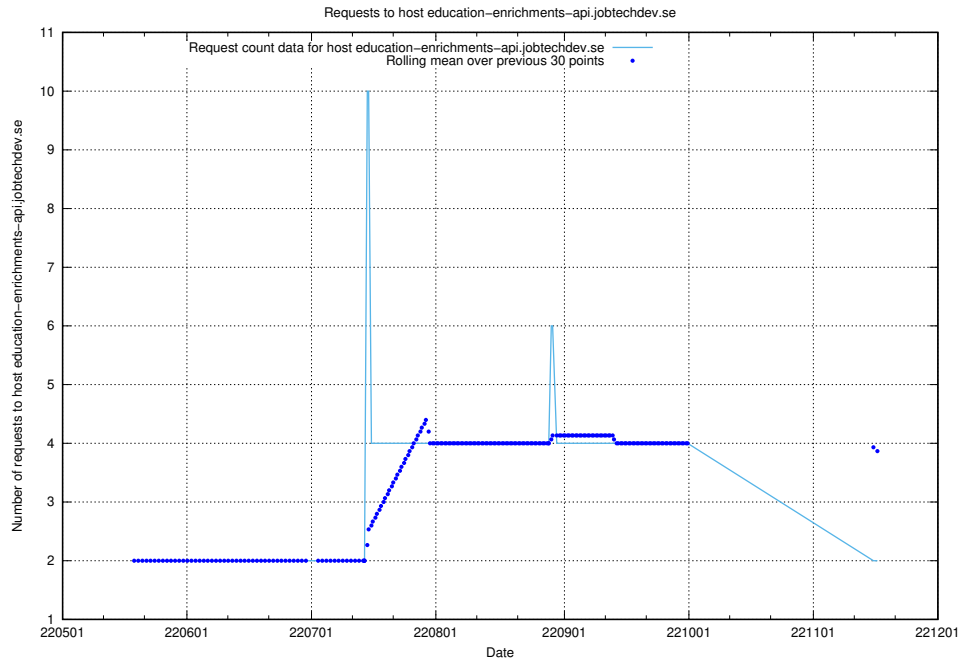

7.420 Usage of education-enrichments-api.jobtechdev.se

Here, we count the number of requests to host education-enrichments-api.jobtechdev.se.

7.421 Usage of vsm.jobtechdev.se

Here, we count the number of requests to host vsm.jobtechdev.se.