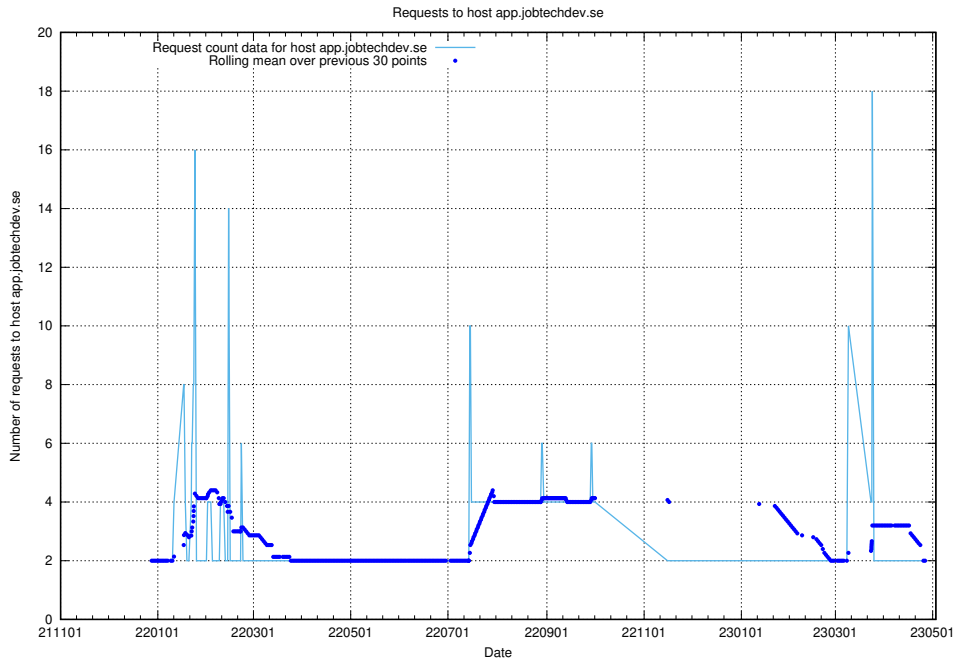

7.358 Usage of app.jobtechdev.se

Here, we count the number of requests to host app.jobtechdev.se.