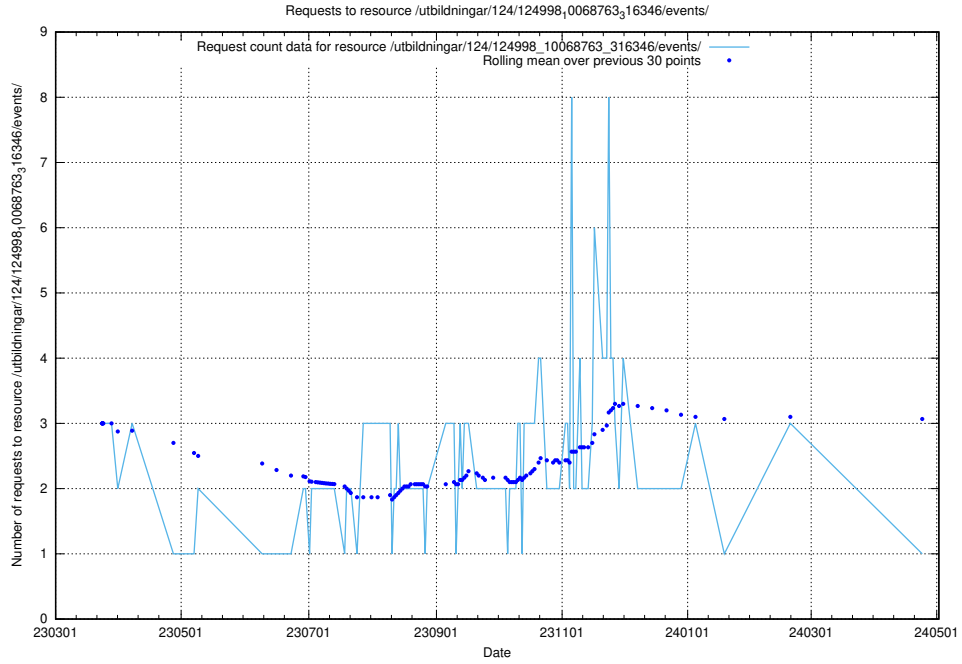

5.6201 Usage of /utbildningar/124/124998_10068763_316346/events/

Here, we count the number of requests to resource /utbildningar/124/124998_10068763_316346/events/

5.6202 Usage of /utbildningar/124/124854_10071121_330533/events/