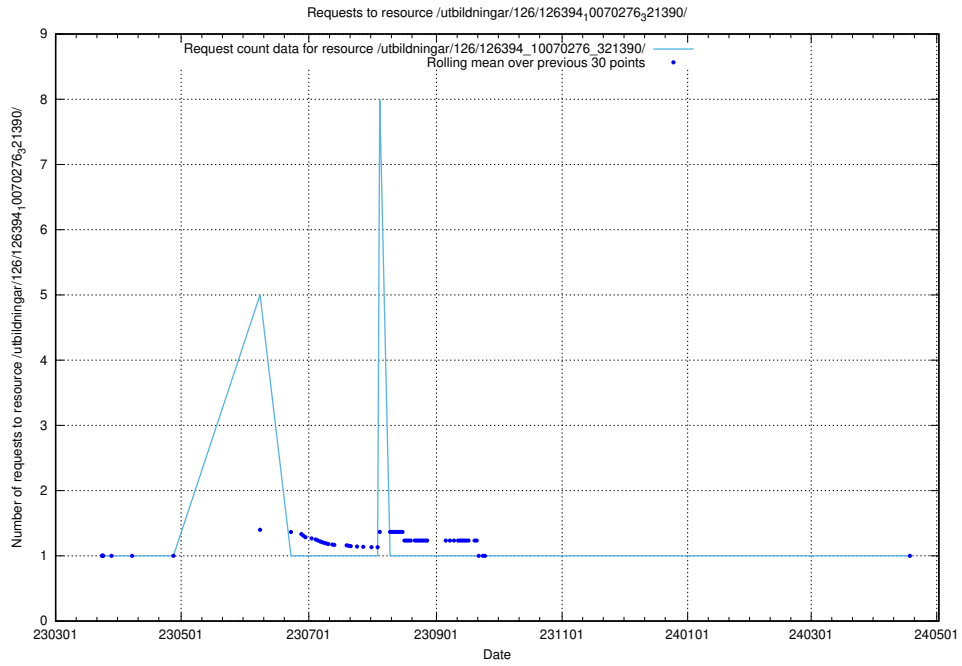

5.6362 Usage of /utbildningar/126/126394_10070276_321390/

Here, we count the number of requests to resource /utbildningar/126/126394_10070276_321390/.