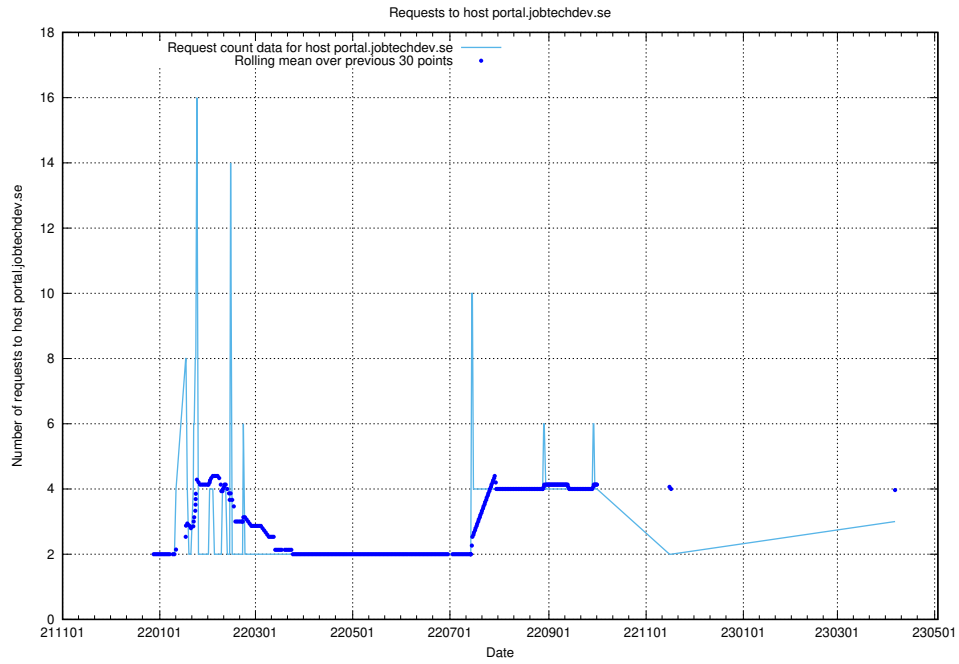

7.187 Usage of portal.jobtechdev.se

Here, we count the number of requests to host portal.jobtechdev.se.

7.188 Usage of panel.jobtechdev.se

Here, we count the number of requests to host panel.jobtechdev.se.