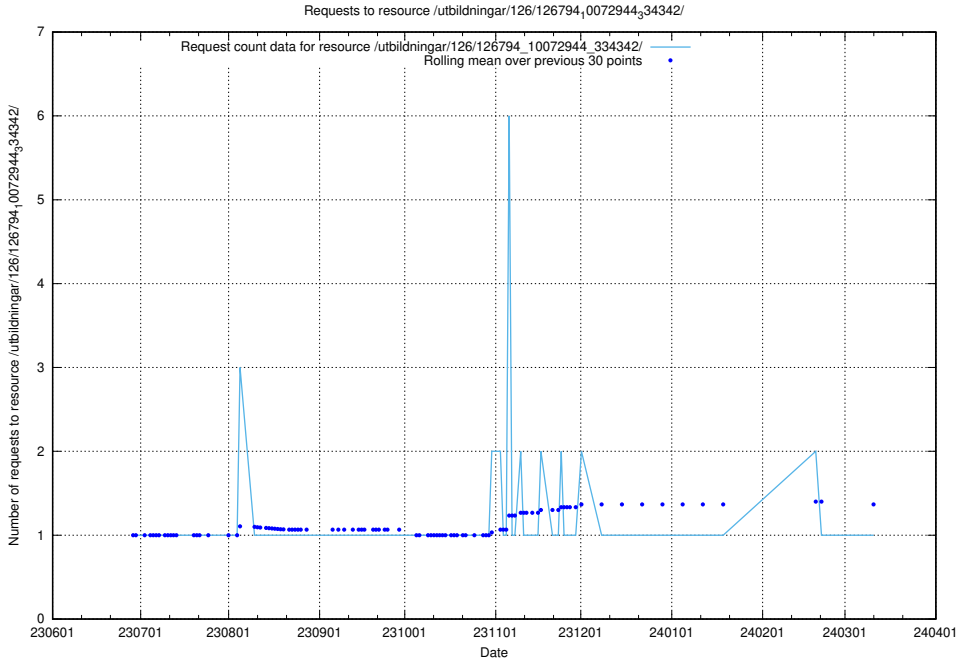

5.5391 Usage of /utbildningar/126/126794_10072944_334342/

Here, we count the number of requests to resource /utbildningar/126/126794_10072944_334342/.