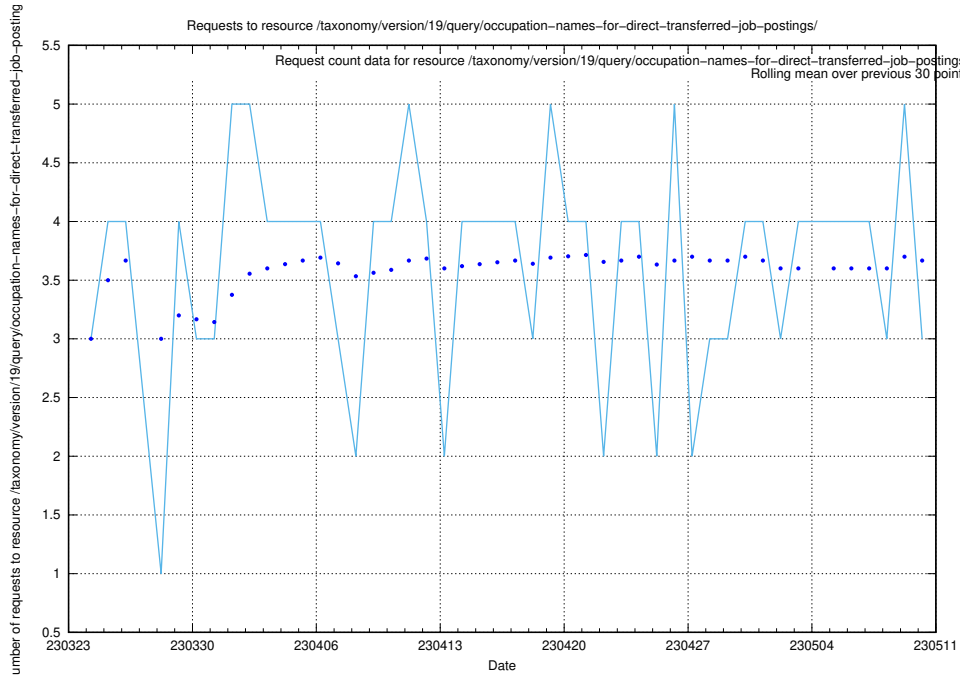

5.407 Usage of /taxonomy/version/19/query/occupation-names-for-direct-transferred-job-postings/

Here, we count the number of requests to resource /taxonomy/version/19/query/occupation-names-for-direct-transferred-job-postings/.