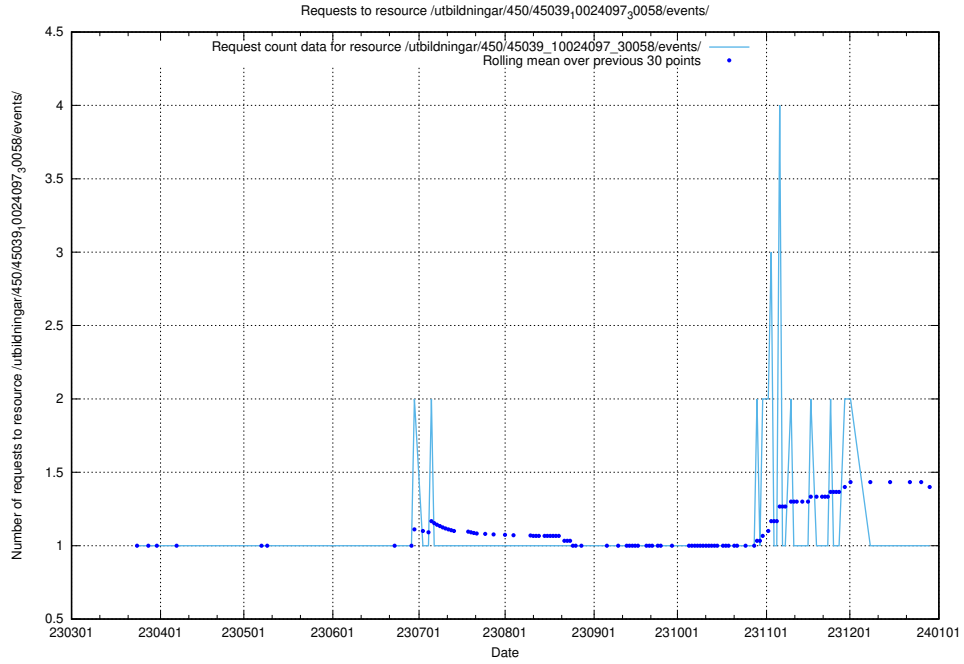

5.6104 Usage of /utbildningar/122/122269_10064237_242386/

Here, we count the number of requests to resource /utbildningar/122/122269_10064237_242386/.

5.6105 Usage of /utbildningar/438/43850_10024000_30945/events/