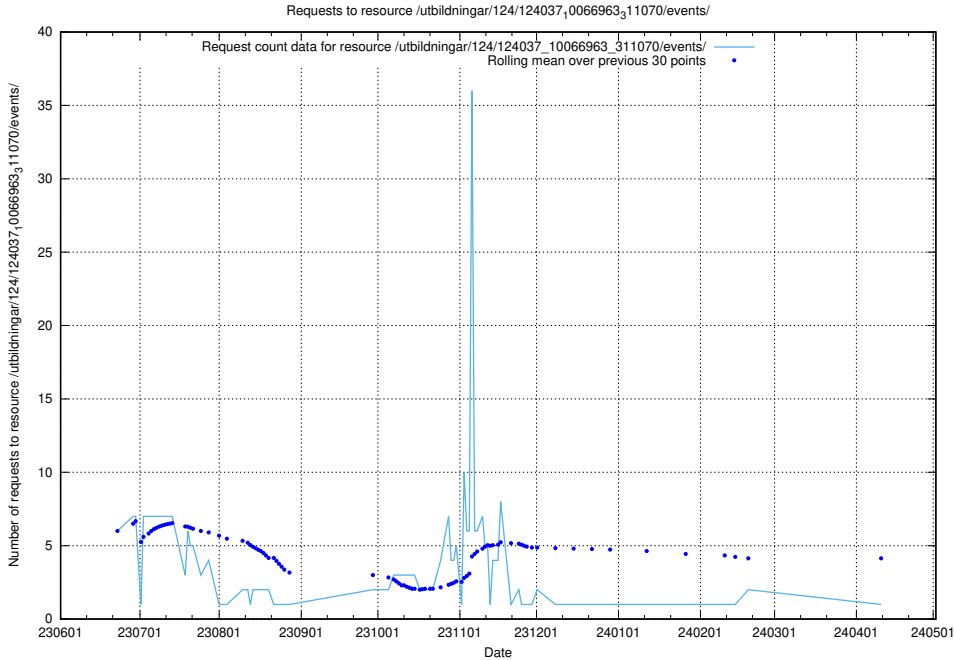

Here, we count the number of requests to resource /utbildningar/124/124037_10066963_311070/events/

5.5509 Usage of /utbildningar/124/124474_10067547_312970/events/

Here, we count the number of requests to resource /utbildningar/124/124474_10067547_312970/events/