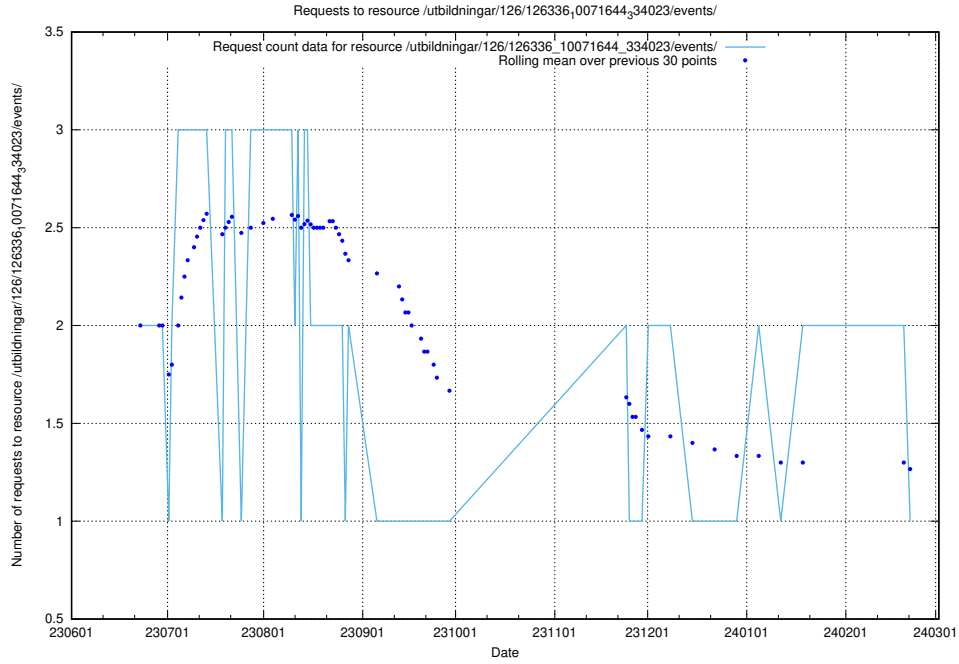

5.5513 Usage of /utbildningar/126/126336_10071644_334023/events/

Here, we count the number of requests to resource /utbildningar/126/126336_10071644_334023/events/