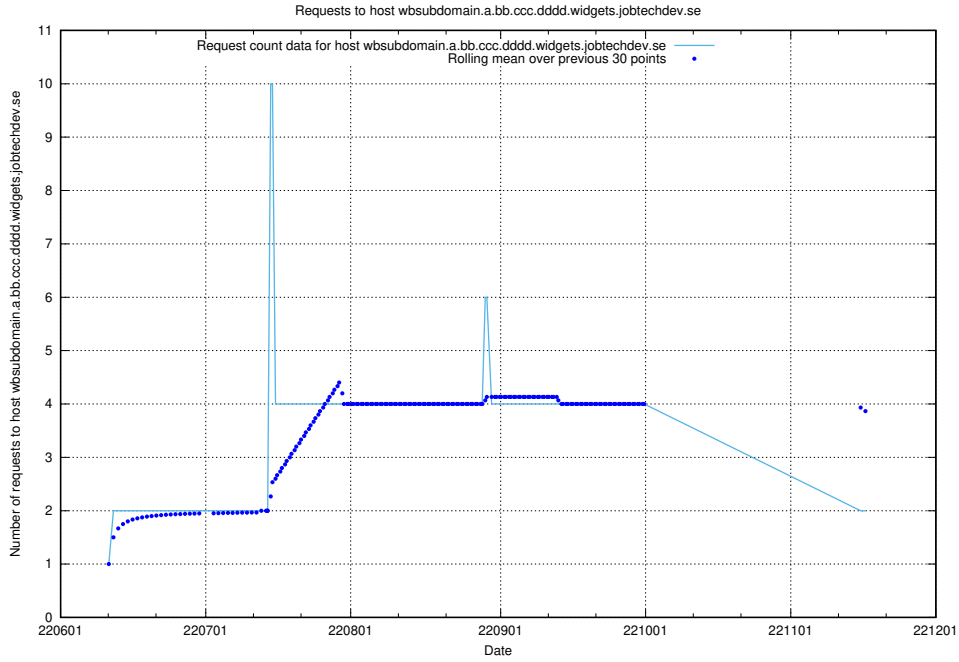

7.404 Usage of wbsubdomain.a.bb.ccc.dddd.widgets.jobtechdev.se

Here, we count the number of requests to host wbsubdomain.a.bb.ccc.dddd.widgets.jobtechdev.se.