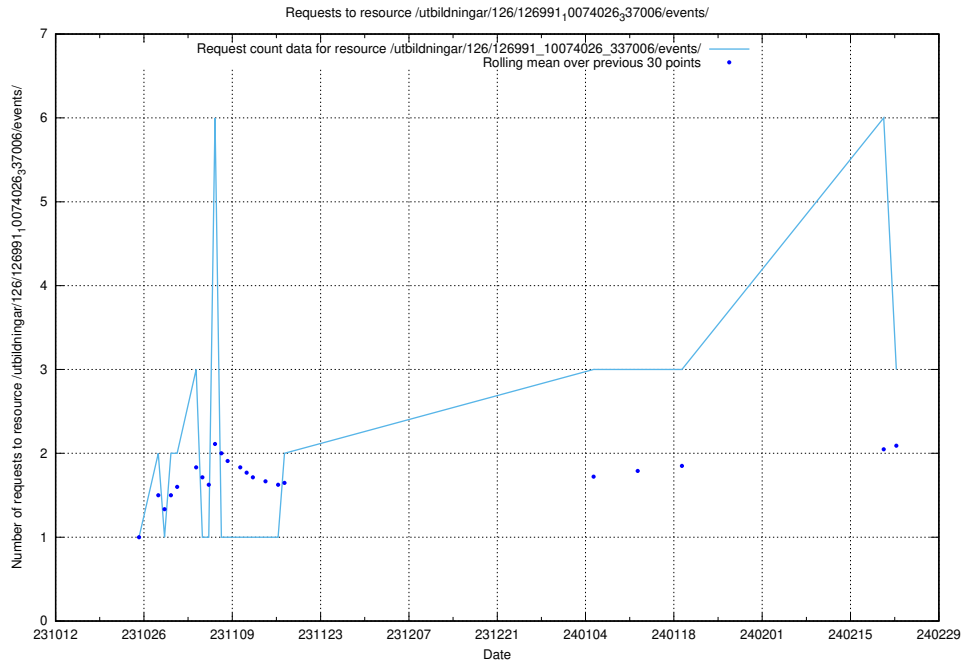

Here, we count the number of requests to resource /utbildningar/124/124472_10067631_336914/.

5.321 Usage of /utbildningar/126/126991_10074026_337006/events/

Here, we count the number of requests to resource /utbildningar/126/126991_10074026_337006/events/