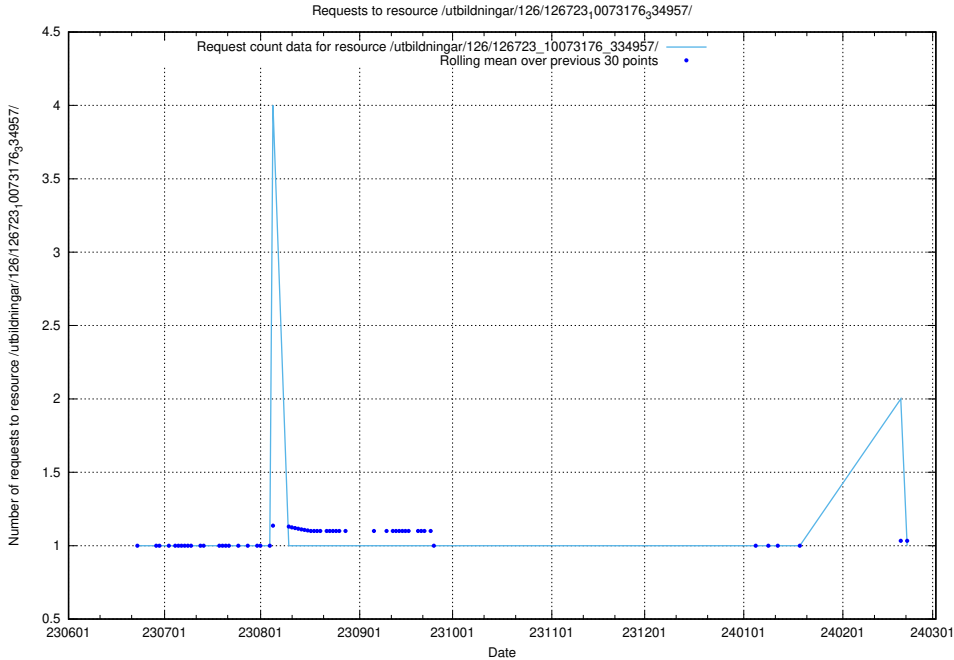

Here, we count the number of requests to resource /utbildningar/126/126723_10073182_334968/.

5.5552 Usage of /utbildningar/126/126723_10073176_334957/

Here, we count the number of requests to resource /utbildningar/126/126723_10073176_334957/.