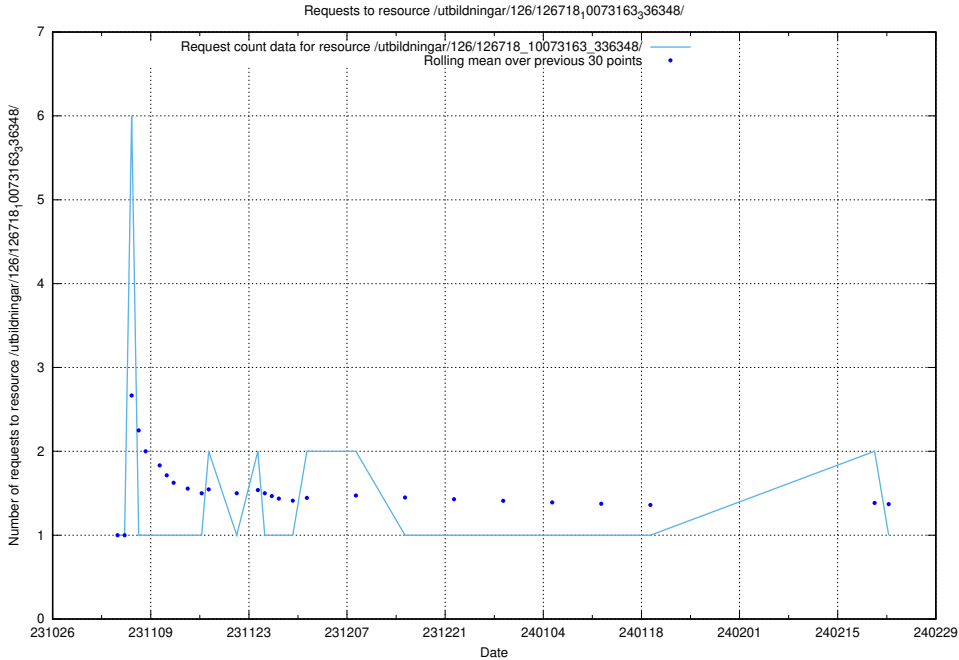

5.4084 Usage of /utbildningar/126/126718_10073163_336348/

Here, we count the number of requests to resource /utbildningar/126/126718_10073163_336348/.