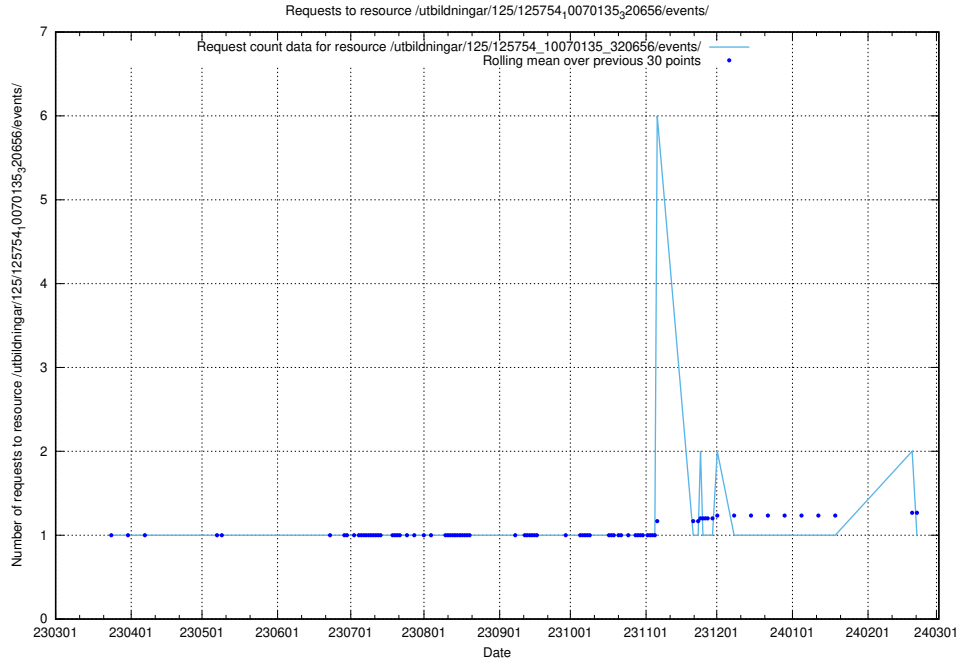

5.6163 Usage of /utbildningar/125/125754_10070135_320656/events/

Here, we count the number of requests to resource /utbildningar/125/125754_10070135_320656/events/