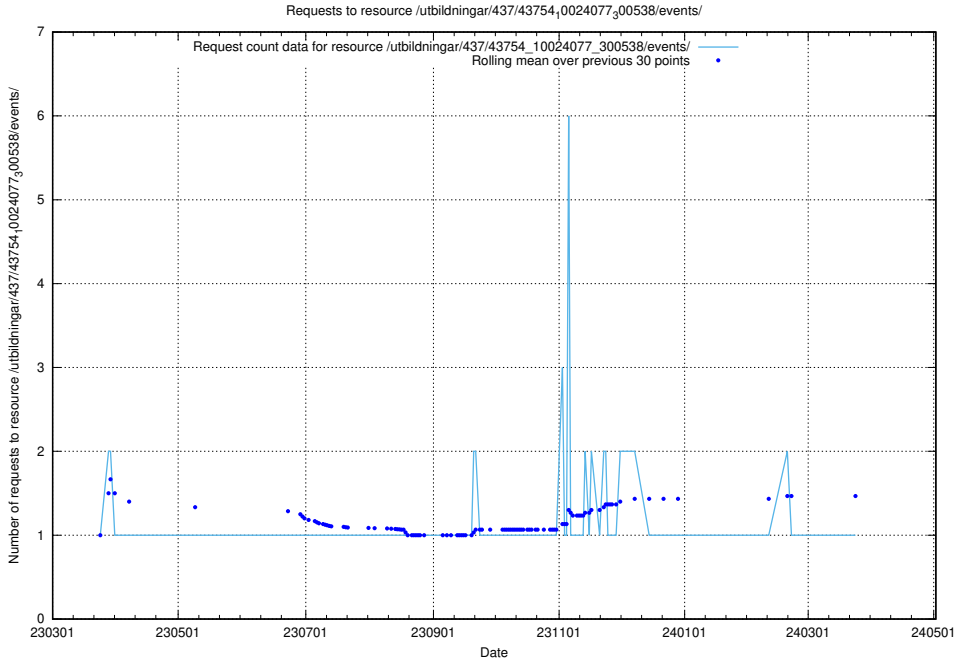

5.6133 Usage of /utbildningar/437/43754_10024077_300538/events/

Here, we count the number of requests to resource /utbildningar/437/43754_10024077_300538/events/.