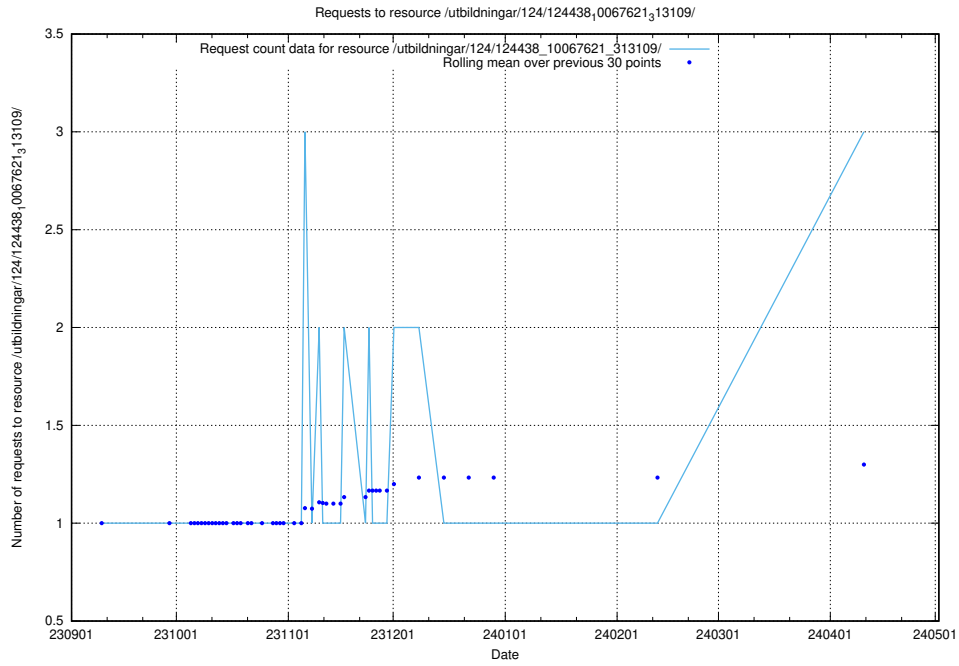

5.340 Usage of /utbildningar/124/124438_10067621_313109/

Here, we count the number of requests to resource /utbildningar/124/124438_10067621_313109/.