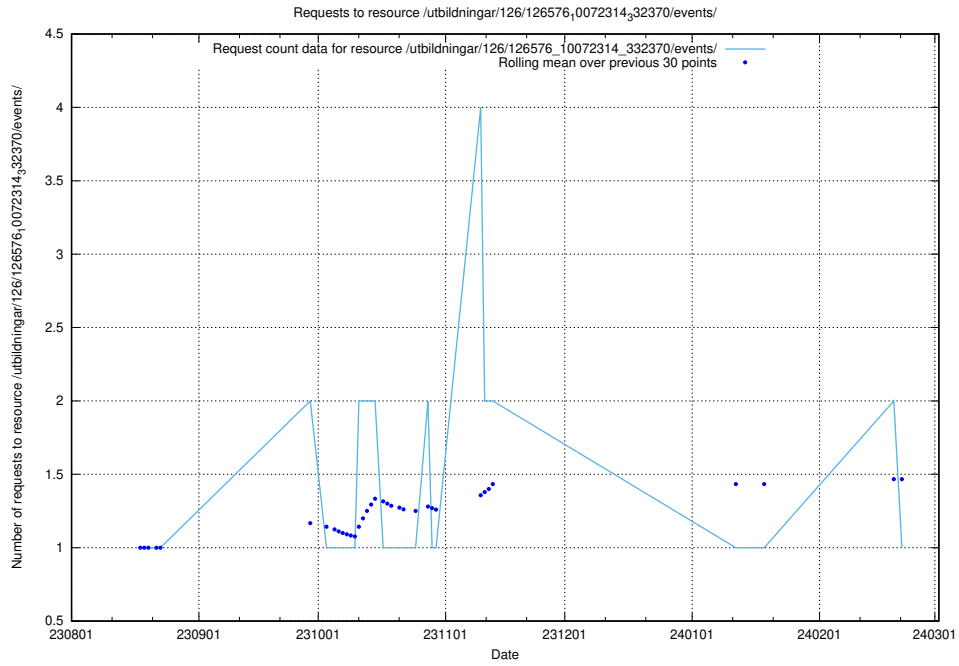

5.4718 Usage of /utbildningar/126/126576_10072314_332370/events/

Here, we count the number of requests to resource /utbildningar/126/126576_10072314_332370/events/