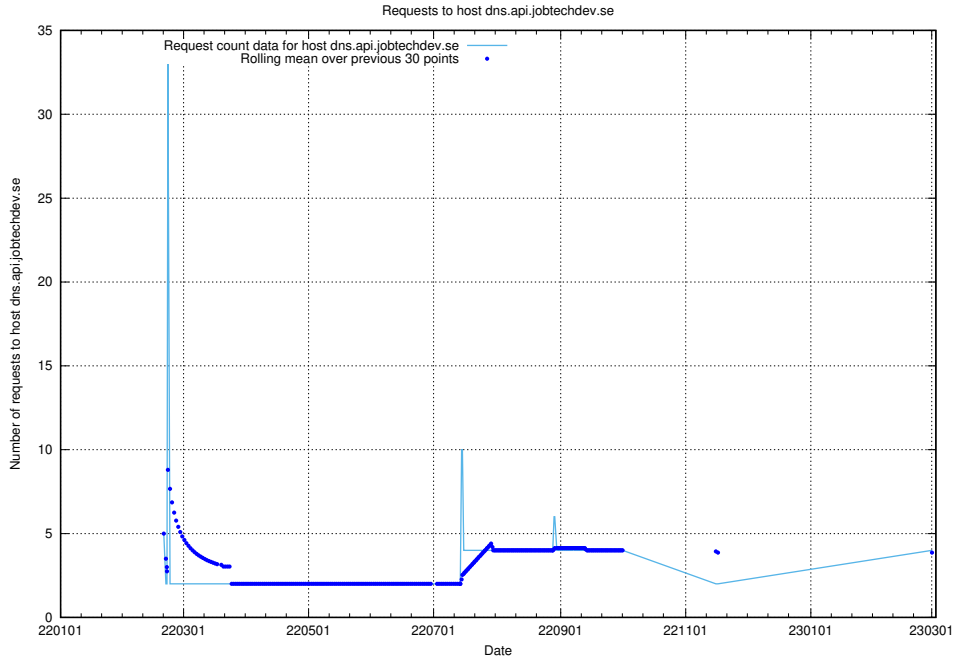

7.155 Usage of dns.api.jobtechdev.se

Here, we count the number of requests to host dns.api.jobtechdev.se.