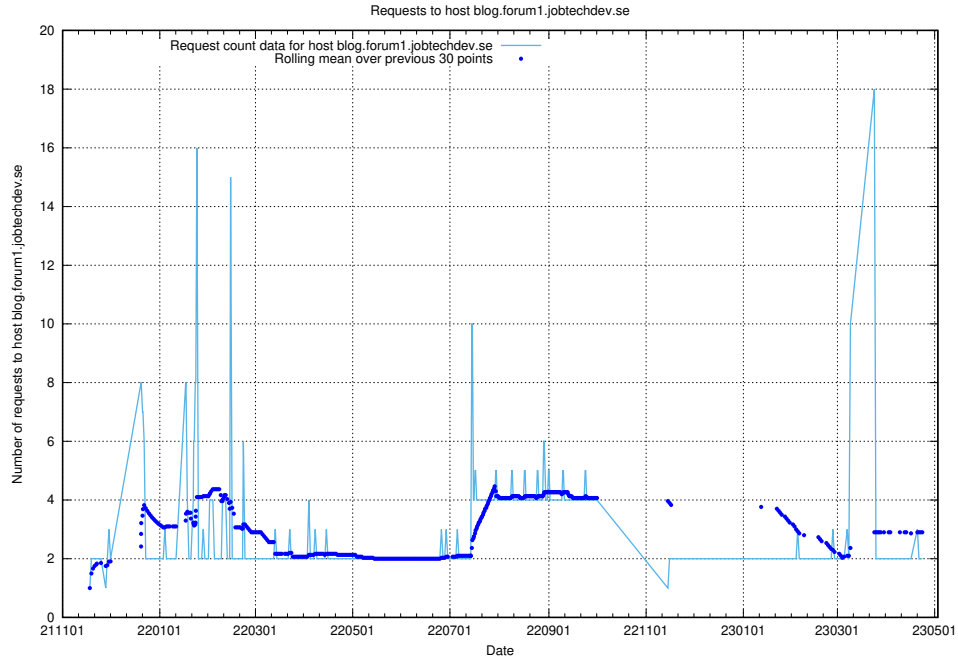

7.479 Usage of `blog.forum1.jobtechdev.se`

Here, we count the number of requests to host `blog.forum1.jobtechdev.se`.