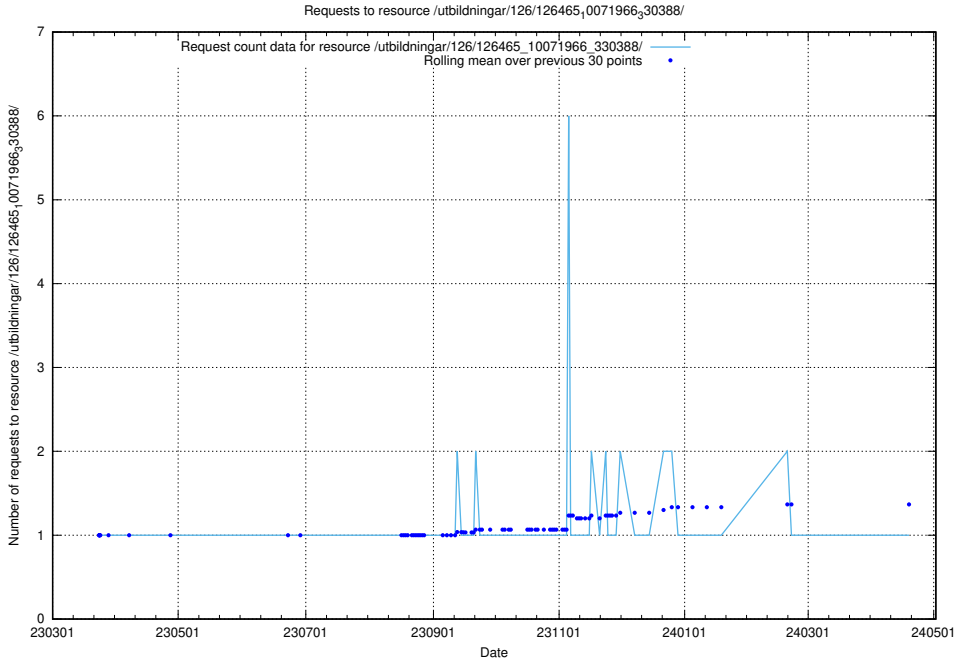

5.6355 Usage of /utbildningar/126/126465_10071966_330388/

Here, we count the number of requests to resource /utbildningar/126/126465_10071966_330388/.