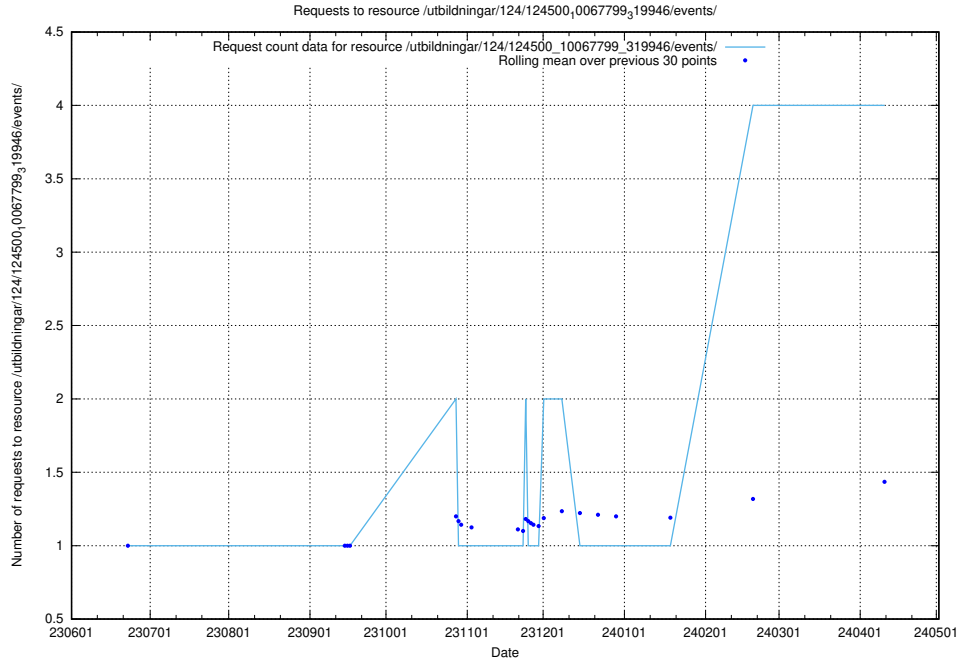

5.227 Usage of /utbildningar/124/124500_10067799_319946/events/

Here, we count the number of requests to resource /utbildningar/124/124500_10067799_319946/events/