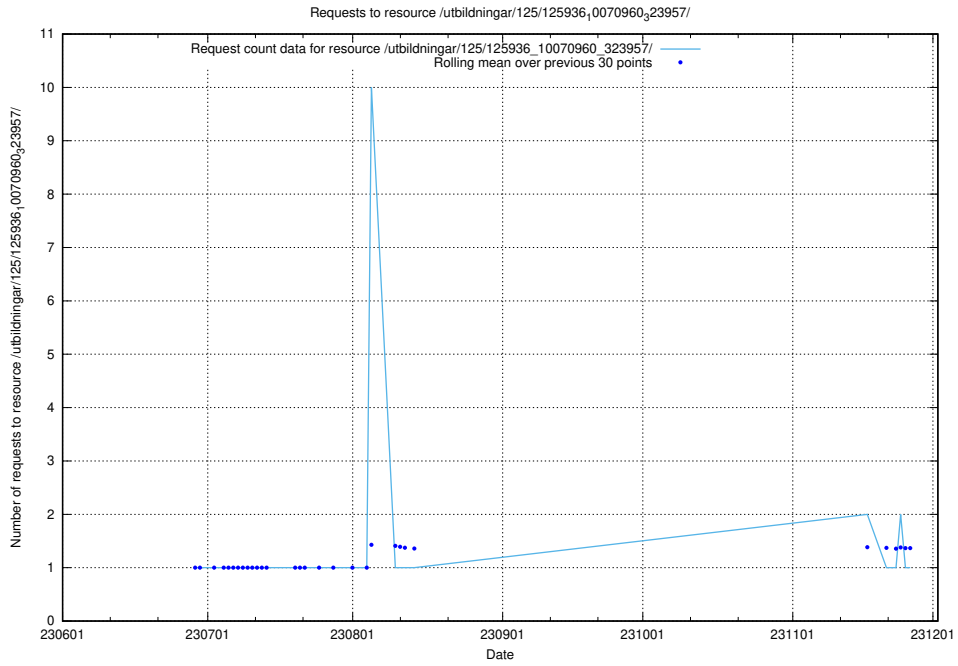

Here, we count the number of requests to resource /utbildningar/125/125936_10070960_323957/events/

5.5411 Usage of /utbildningar/125/125936_10070960_323957/

Here, we count the number of requests to resource /utbildningar/125/125936_10070960_323957/.