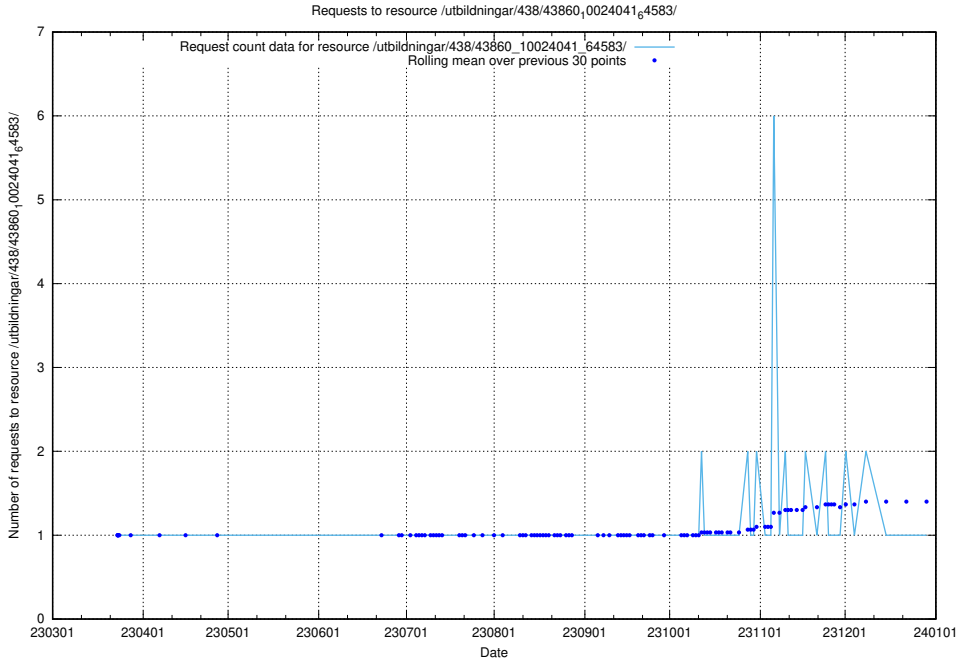

5.6265 Usage of /utbildningar/438/43860_10024041_64583/

Here, we count the number of requests to resource /utbildningar/438/43860_10024041_64583/.