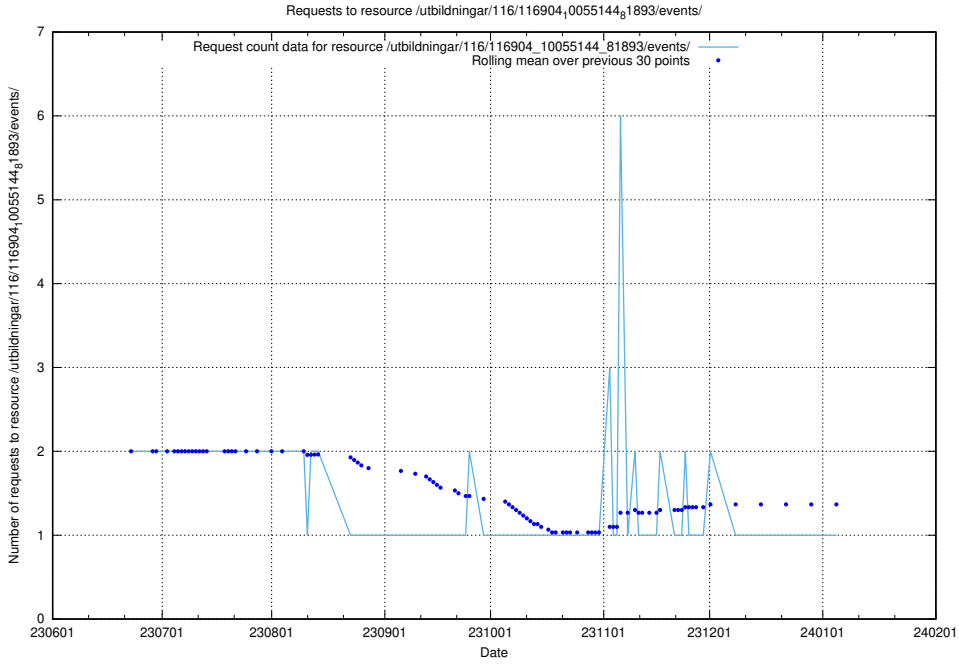

5.5518 Usage of /utbildningar/116/116904_10055144_81893/events/

Here, we count the number of requests to resource /utbildningar/116/116904_10055144_81893/events/.