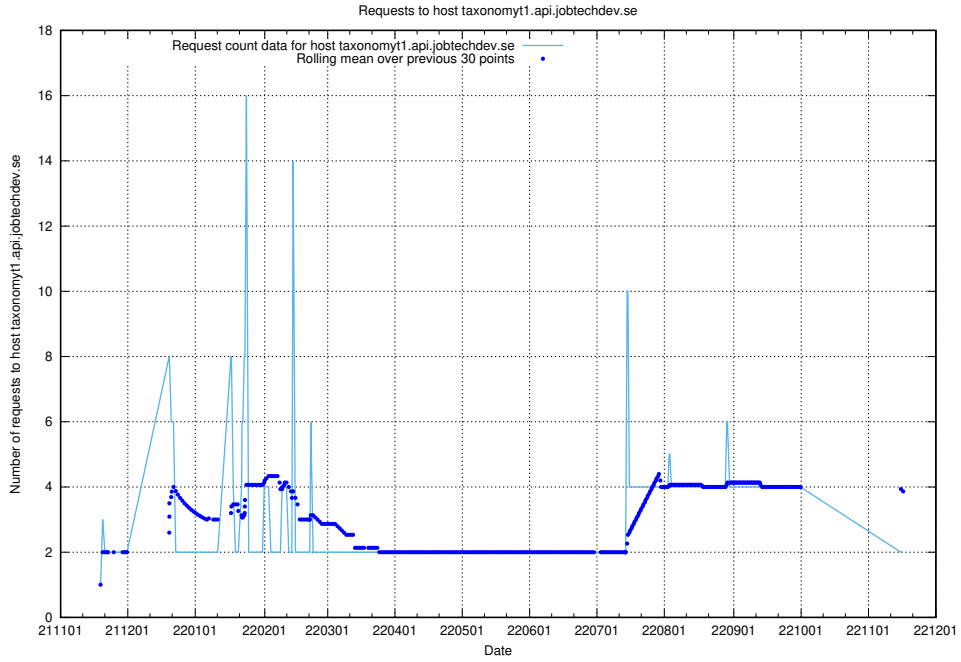

7.460 Usage of widget.jobtechdev.se

Here, we count the number of requests to host widget.jobtechdev.se.

7.461 Usage of taxonomyt1.api.jobtechdev.se

Here, we count the number of requests to host taxonomyt1.api.jobtechdev.se.