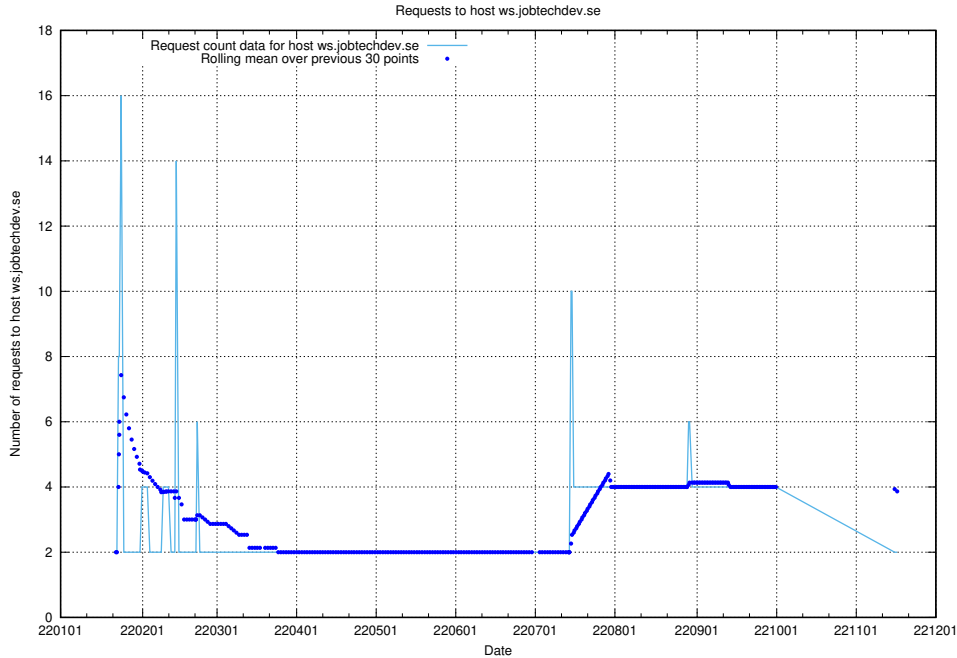

7.575 Usage of ws.jobtechdev.se

Here, we count the number of requests to host ws.jobtechdev.se.