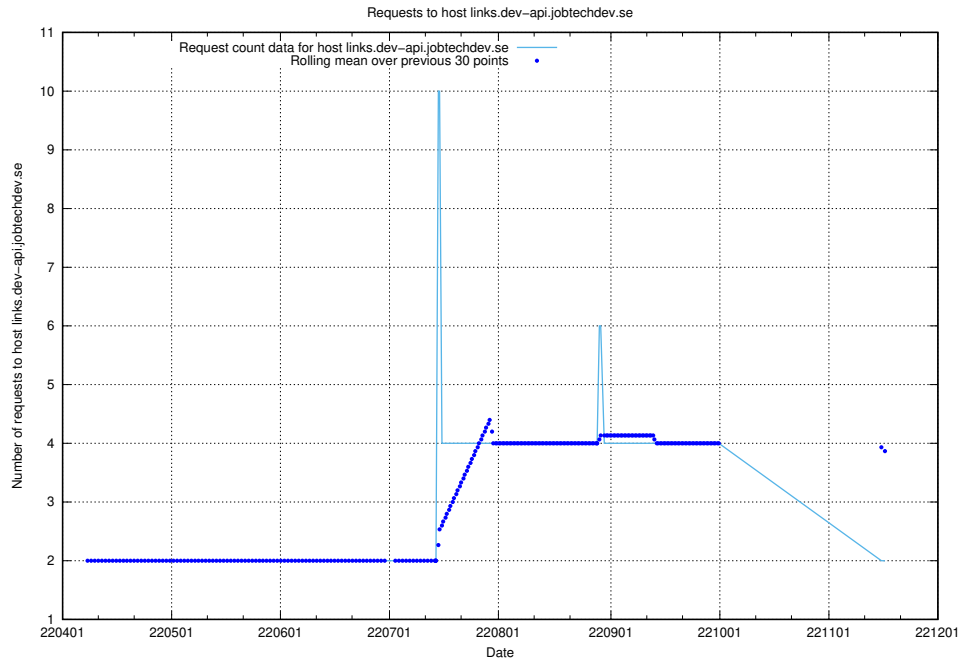

7.466 Usage of links.dev-api.jobtechdev.se

Here, we count the number of requests to host links.dev-api.jobtechdev.se.