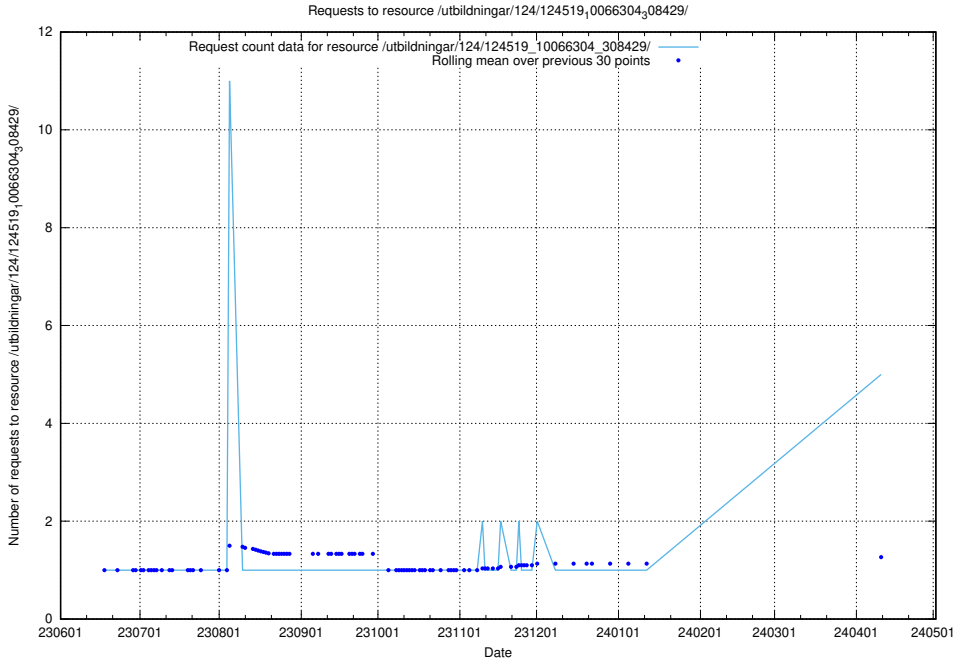

5.146 Usage of /utbildningar/124/124519_10066304_308429/

Here, we count the number of requests to resource /utbildningar/124/124519_10066304_308429/.