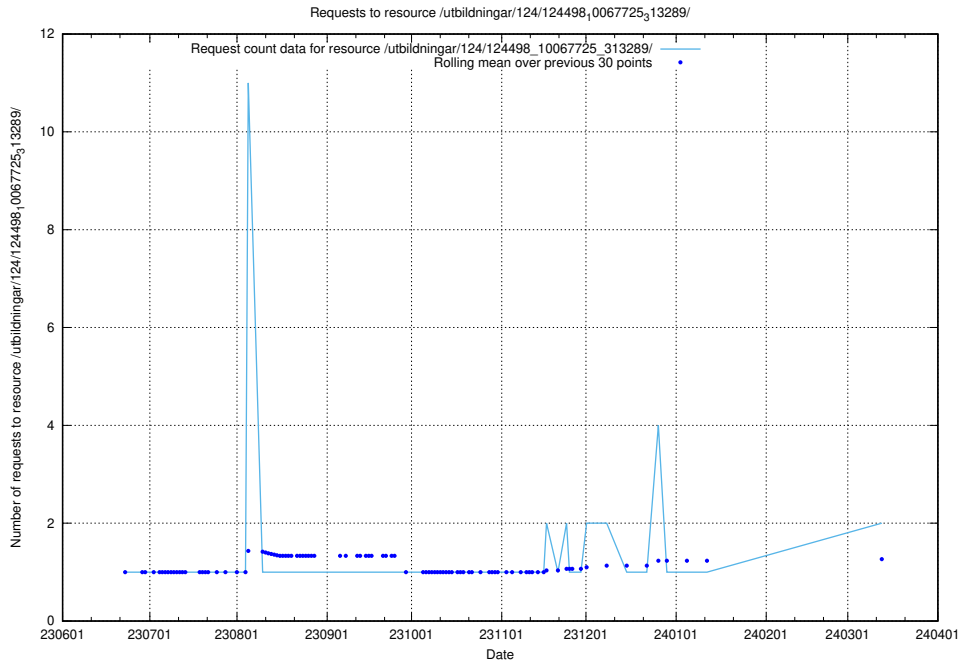

5.811 Usage of /utbildningar/124/124498_10067725_313289/

Here, we count the number of requests to resource /utbildningar/124/124498_10067725_313289/.