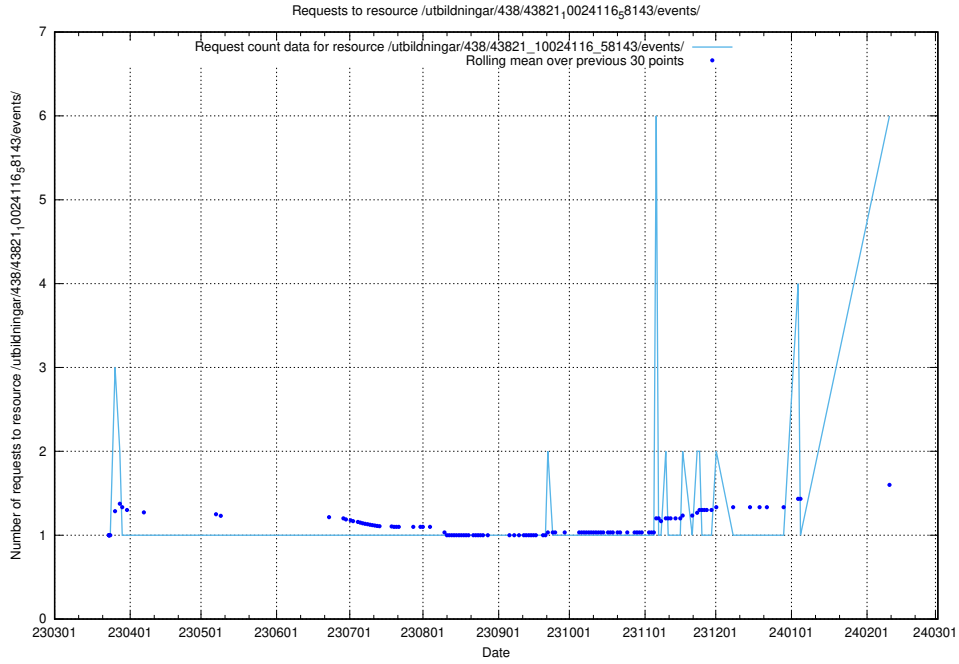

5.103 Usage of /utbildningar/438/43821_10024116_58143/events/

Here, we count the number of requests to resource /utbildningar/438/43821_10024116_58143/events/.