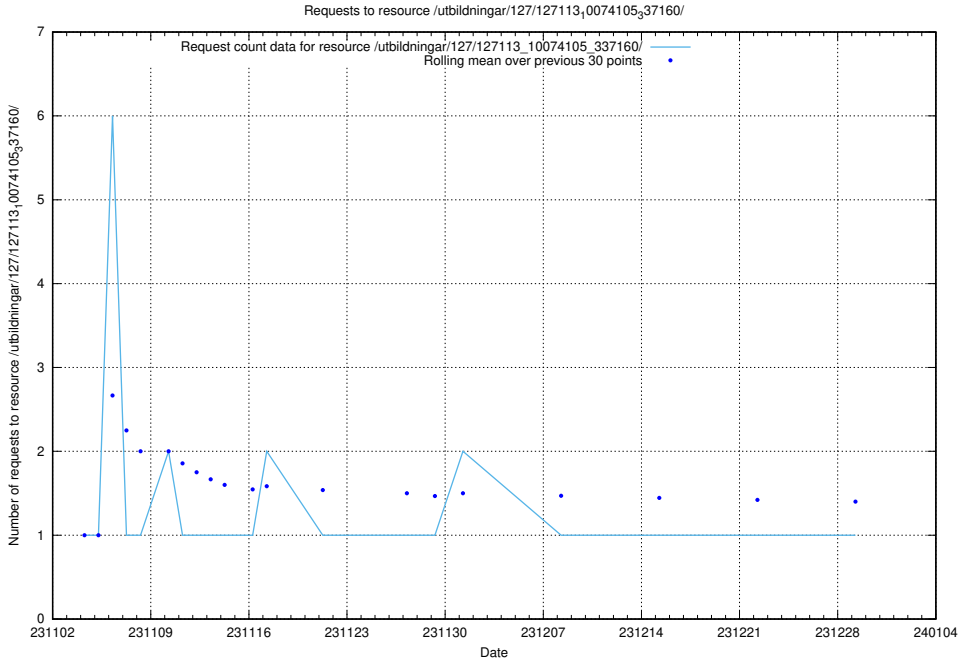

5.4074 Usage of /utbildningar/127/127113_10074105_337160/

Here, we count the number of requests to resource /utbildningar/127/127113_10074105_337160/.