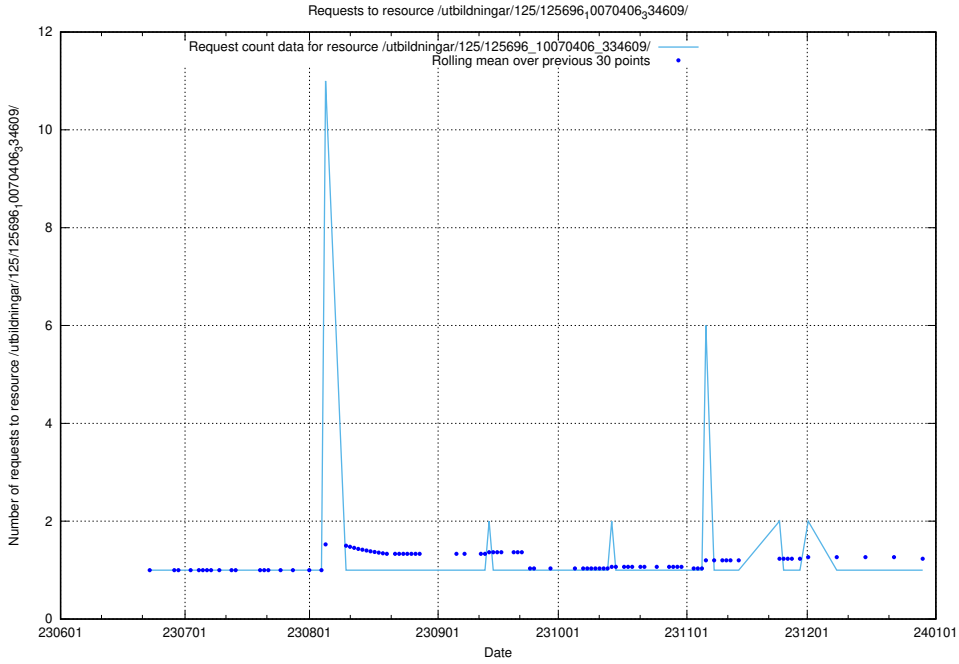

5.5664 Usage of /utbildningar/125/125696_10070406_334609/

Here, we count the number of requests to resource /utbildningar/125/125696_10070406_334609/.