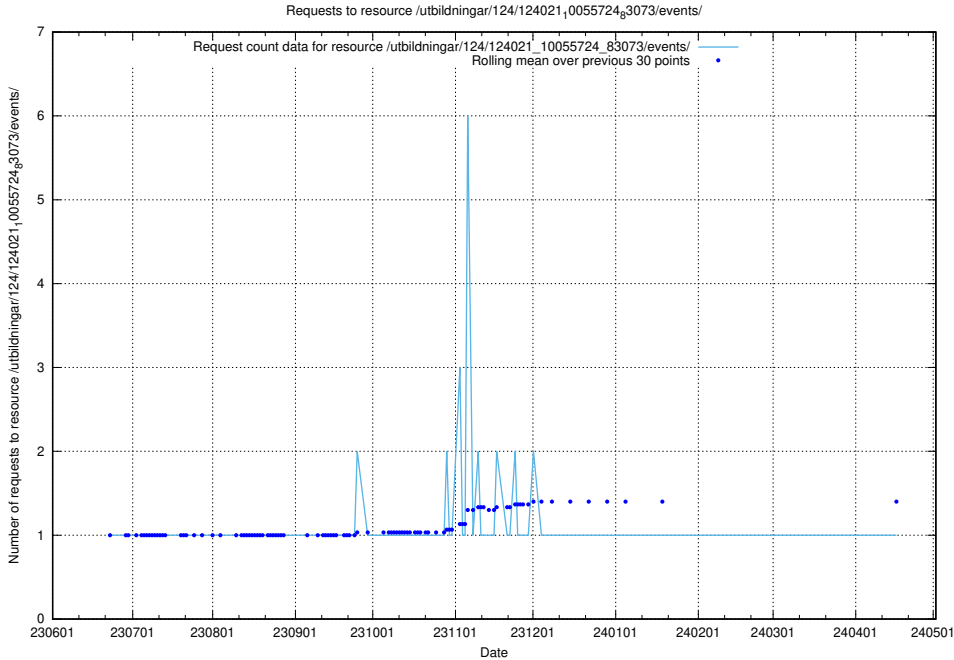

5.5765 Usage of /utbildningar/124/124021_10055724_83073/events/

Here, we count the number of requests to resource /utbildningar/124/124021_10055724_83073/events/.