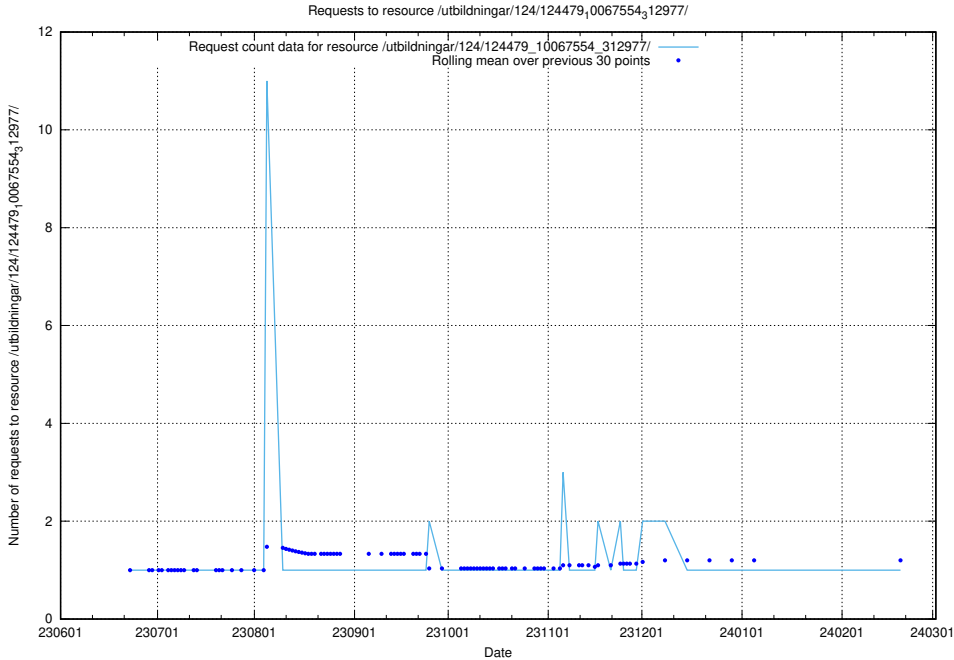

5.5741 Usage of /utbildningar/124/124479_10067554_312977/

Here, we count the number of requests to resource /utbildningar/124/124479_10067554_312977/.