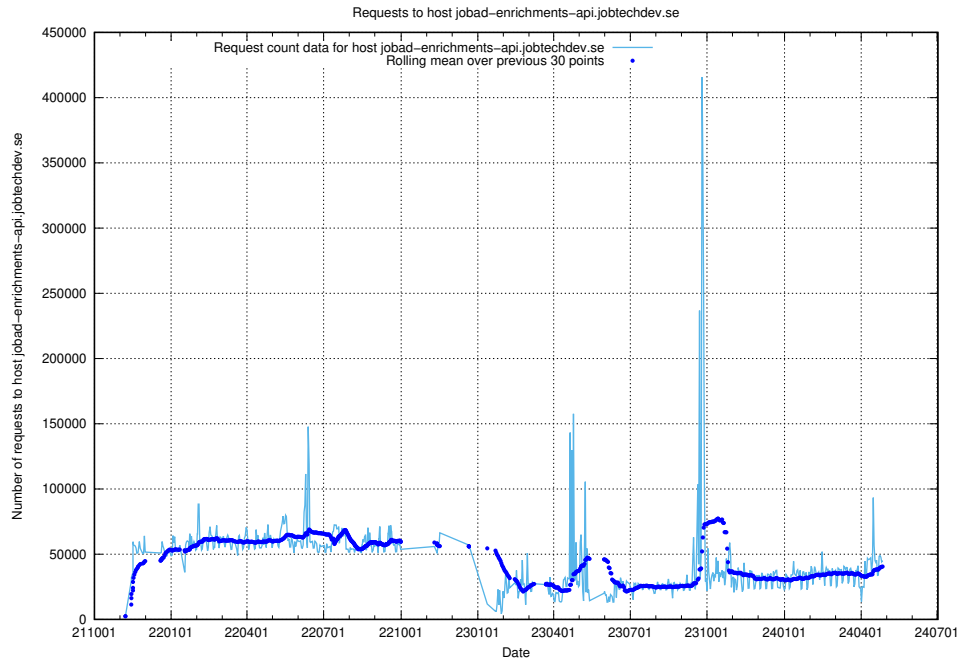

7.5 Usage of jobad-enrichments-api.jobtechdev.se

Here, we count the number of requests to host jobad-enrichments-api.jobtechdev.se.