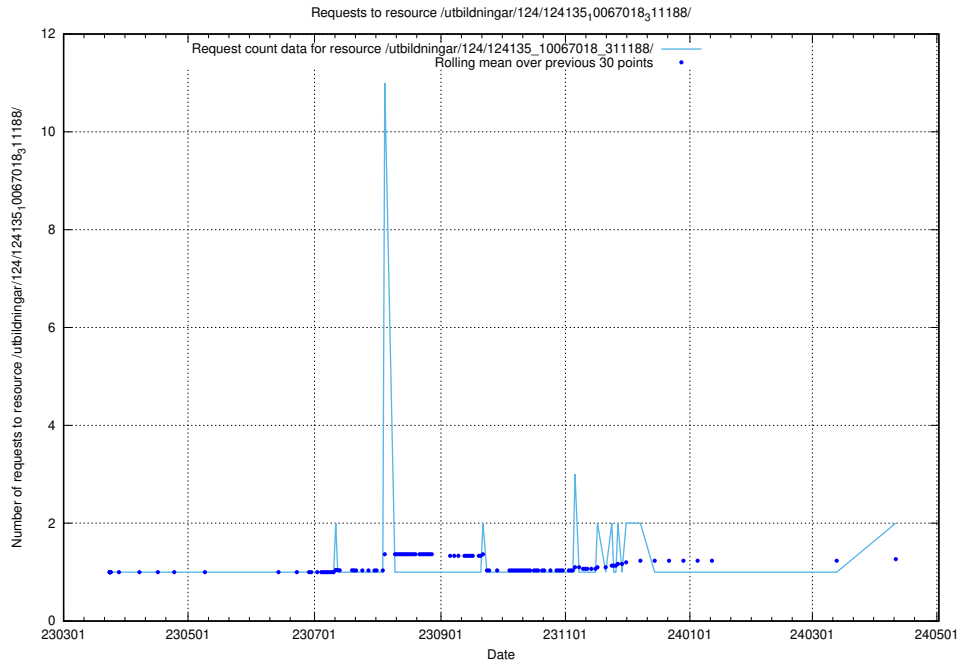

5.650 Usage of /utbildningar/124/124135_10067018_311188/

Here, we count the number of requests to resource /utbildningar/124/124135_10067018_311188/.