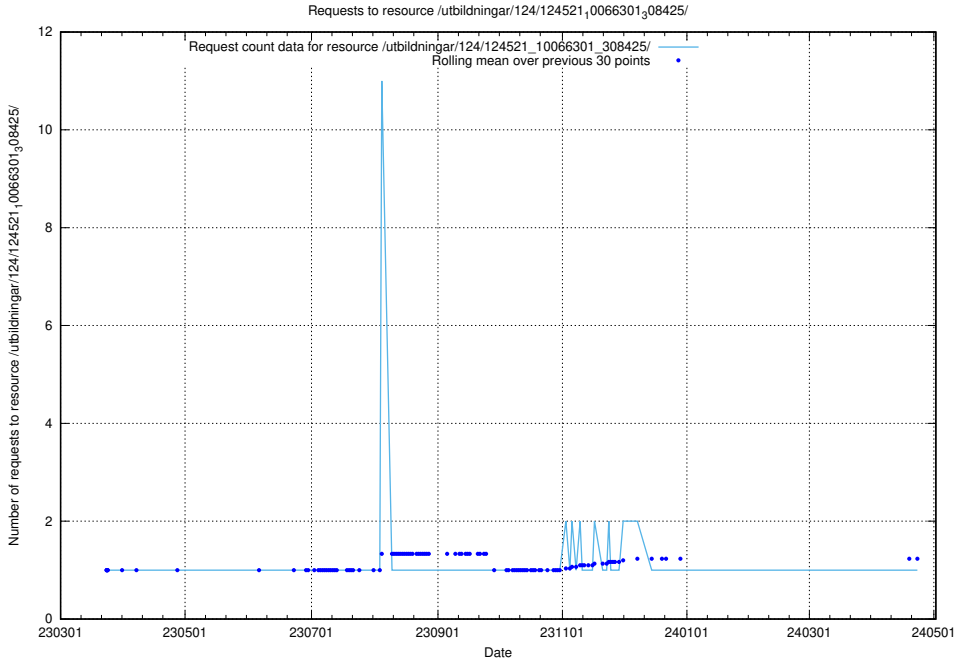

5.1203 Usage of /utbildningar/124/124521_10066301_308425/

Here, we count the number of requests to resource /utbildningar/124/124521_10066301_308425/.