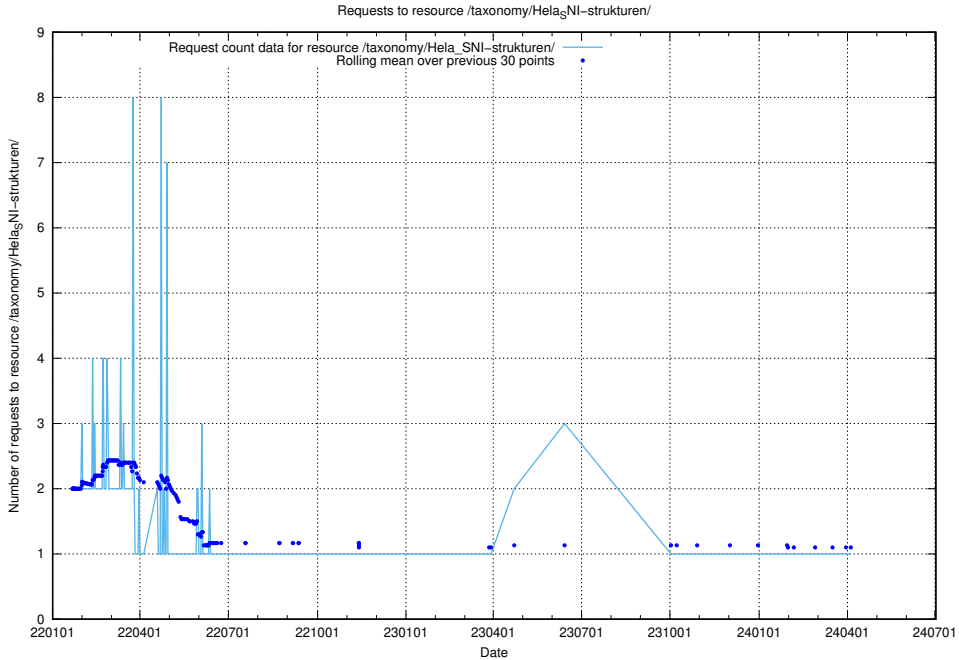

5.1026 Usage of /taxonomy/Hela_SNI-strukturen/

Here, we count the number of requests to resource /taxonomy/Hela_SNI-strukturen/.