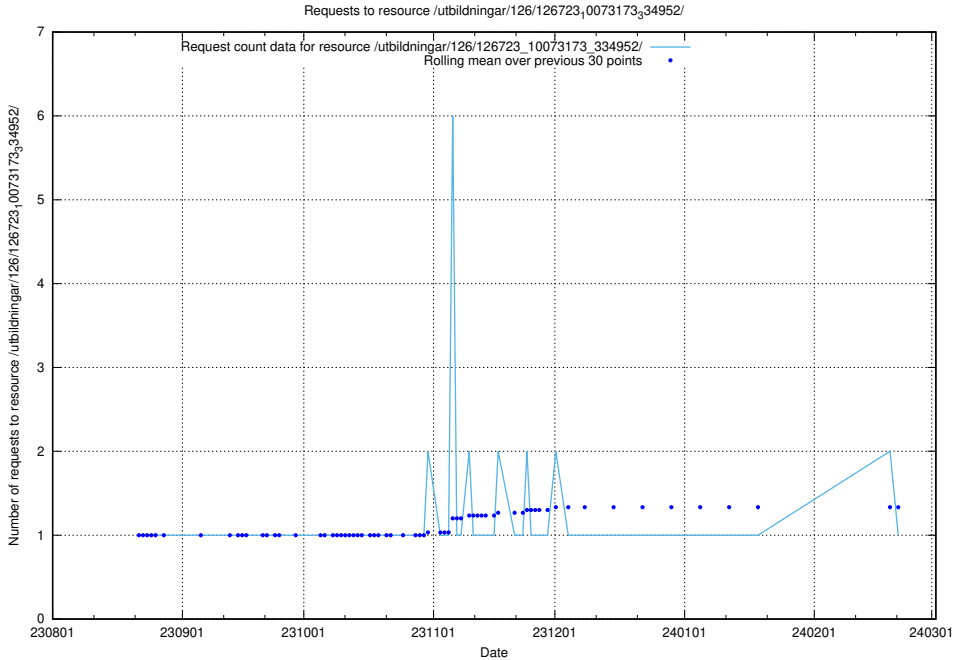

5.4690 Usage of /utbildningar/126/126723_10073173_334952/

Here, we count the number of requests to resource /utbildningar/126/126723_10073173_334952/.