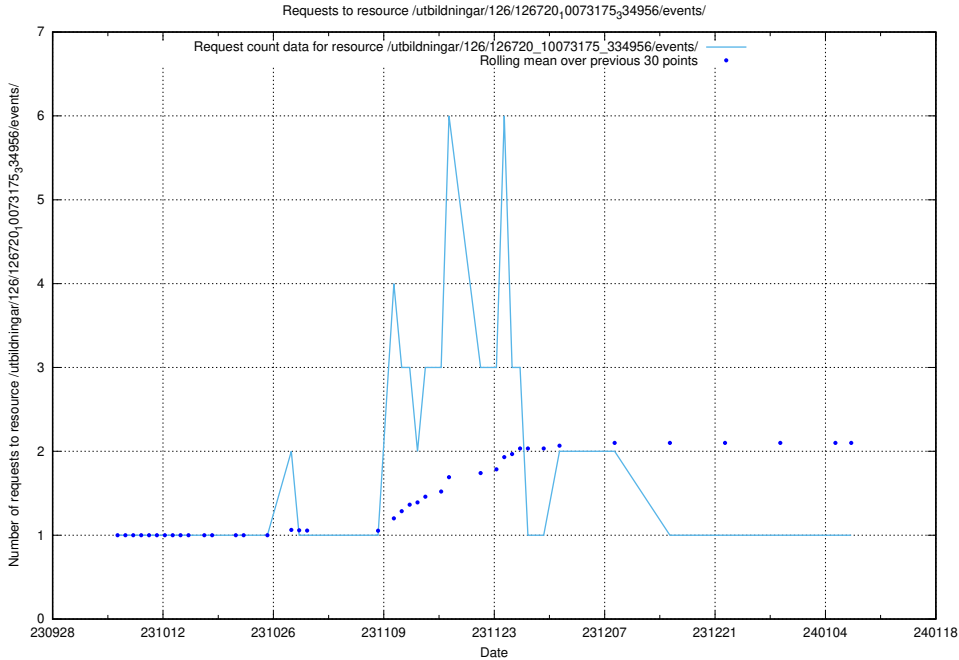

5.4343 Usage of /utbildningar/126/126720_10073175_334956/events/

Here, we count the number of requests to resource /utbildningar/126/126720_10073175_334956/events/