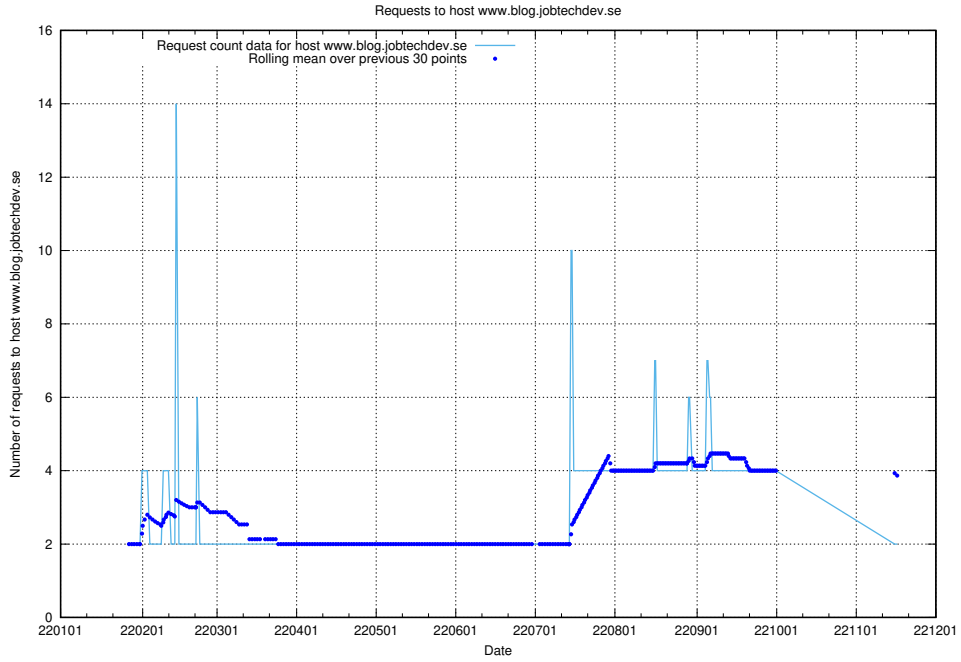

7.567 Usage of odoo.jobtechdev.se

Here, we count the number of requests to host odoo.jobtechdev.se.

7.568 Usage of mentor-api.openshift.jobtechdev.se

Here, we count the number of requests to host mentor-api.openshift.jobtechdev.se.