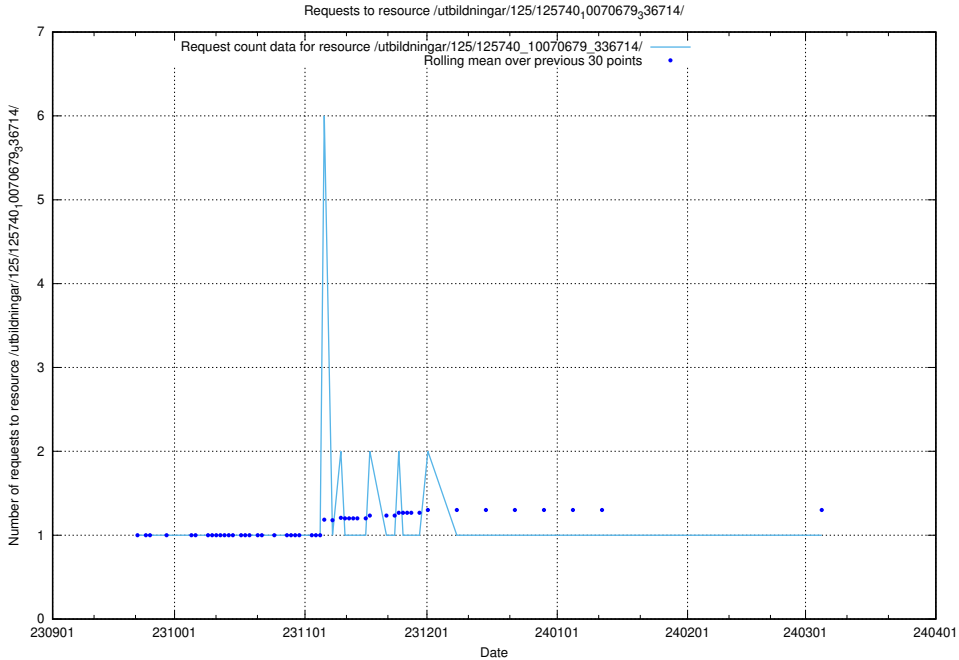

5.4457 Usage of /utbildningar/125/125740_10070679_336714/

Here, we count the number of requests to resource /utbildningar/125/125740_10070679_336714/.