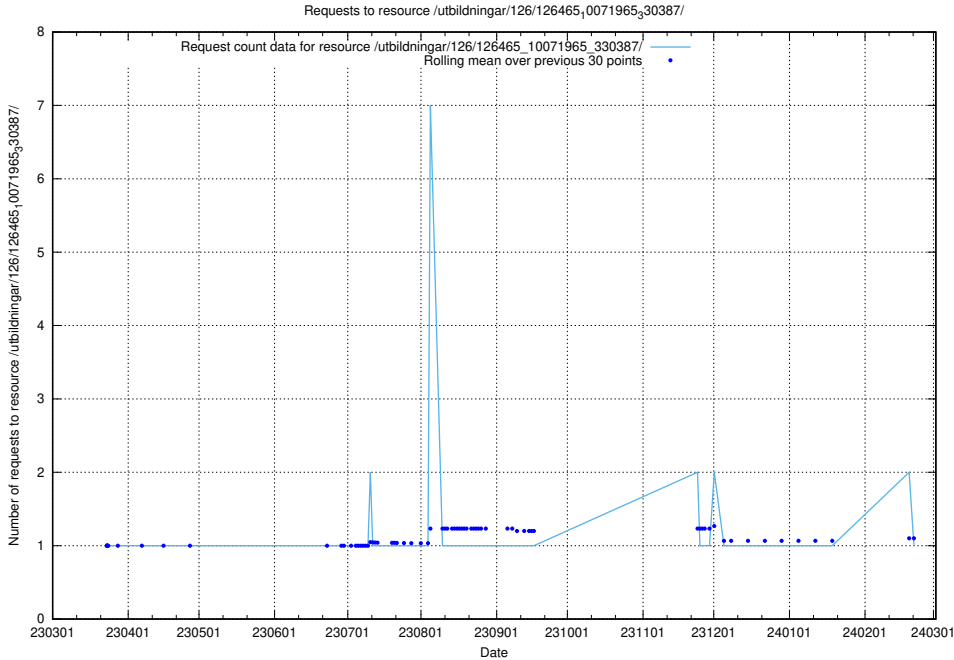

5.6356 Usage of /utbildningar/126/126465_10071965_330387/

Here, we count the number of requests to resource /utbildningar/126/126465_10071965_330387/.