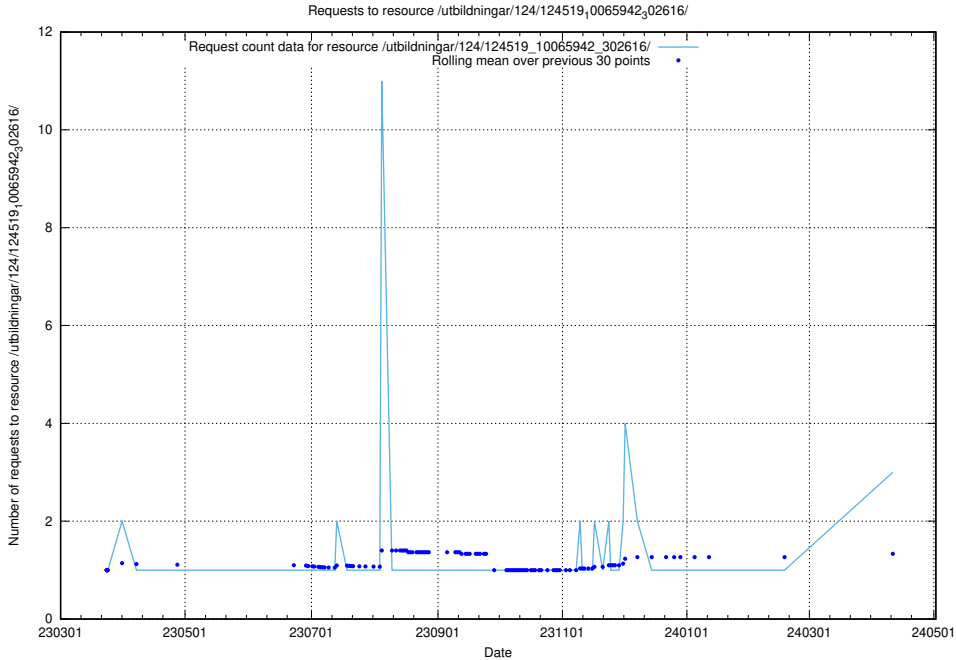

5.255 Usage of /utbildningar/124/124519_10065942_302616/

Here, we count the number of requests to resource /utbildningar/124/124519_10065942_302616/.