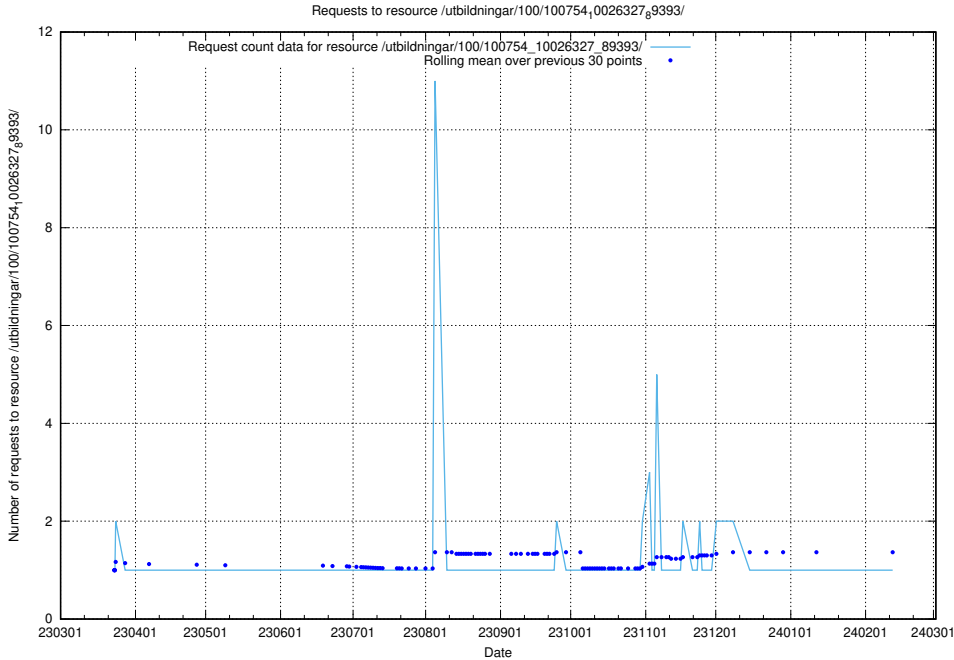

5.5514 Usage of /utbildningar/100/100754_10026327_89393/

Here, we count the number of requests to resource /utbildningar/100/100754_10026327_89393/.