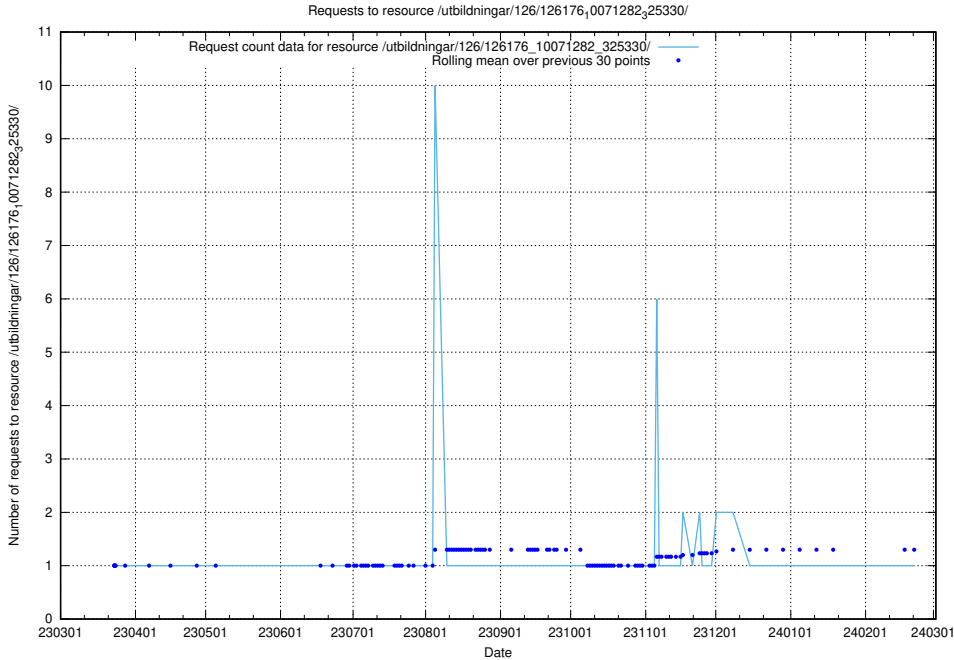

5.6367 Usage of /utbildningar/126/126176_10071282_325330/

Here, we count the number of requests to resource /utbildningar/126/126176_10071282_325330/.