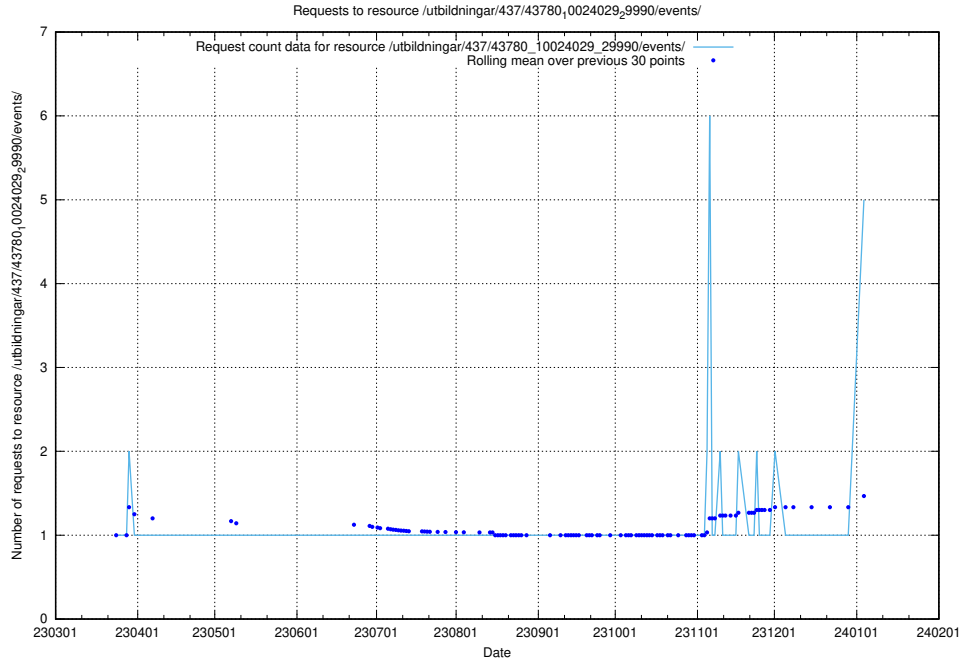

5.148 Usage of /utbildningar/437/43780_10024029_29990/events/

Here, we count the number of requests to resource /utbildningar/437/43780_10024029_29990/events/.