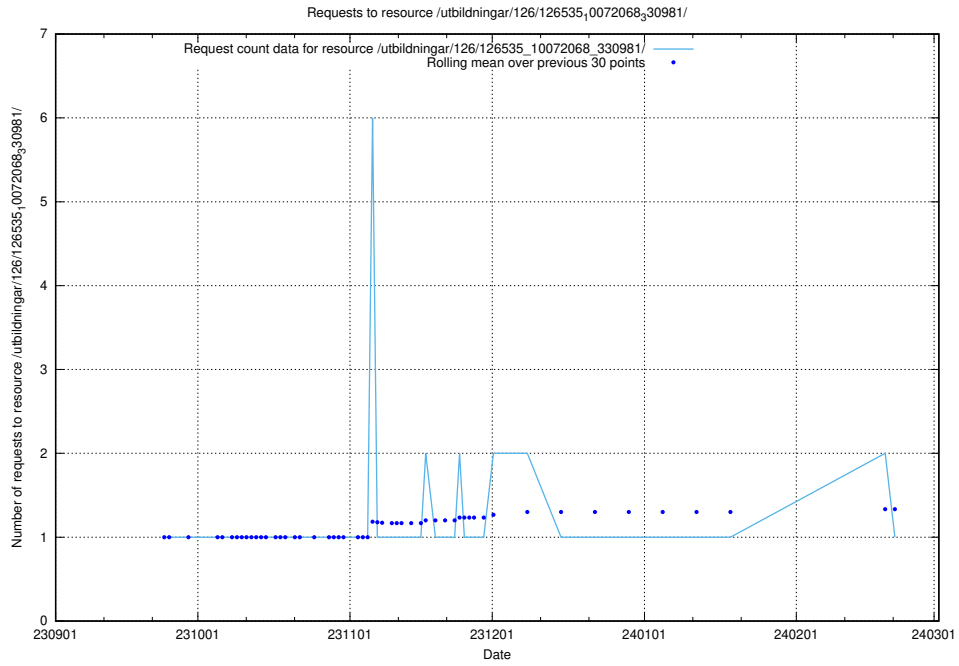

5.4428 Usage of /utbildningar/126/126535_10072068_330981/

Here, we count the number of requests to resource /utbildningar/126/126535_10072068_330981/.