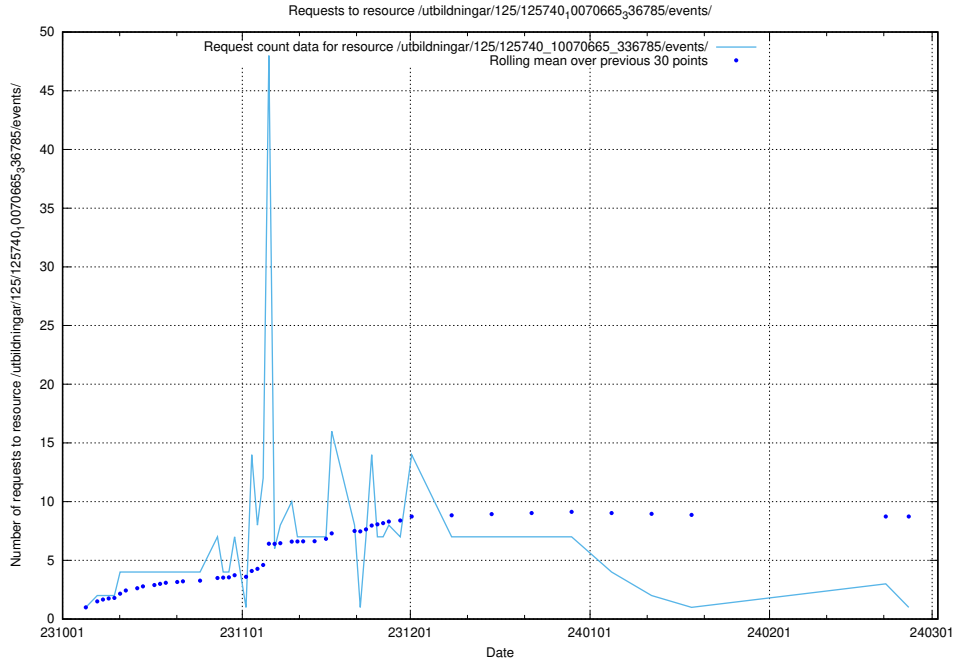

5.4359 Usage of /utbildningar/125/125740_10070665_336785/events/

Here, we count the number of requests to resource /utbildningar/125/125740_10070665_336785/events/