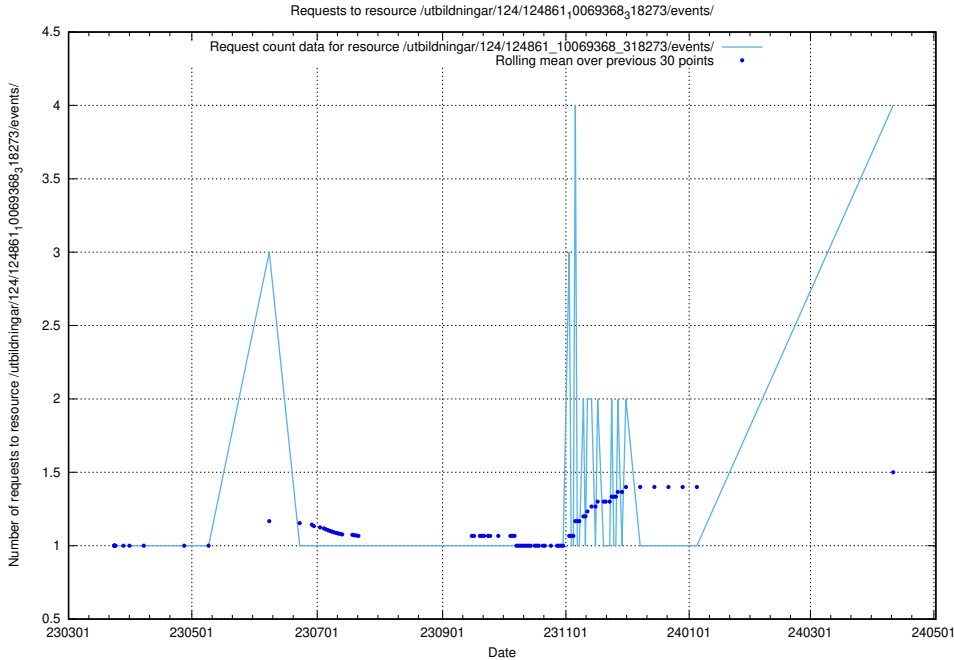

Here, we count the number of requests to resource /utbildningar/124/124998_10068763_316346/.

5.162 Usage of /utbildningar/124/124861_10069368_318273/events/

Here, we count the number of requests to resource /utbildningar/124/124861_10069368_318273/events/