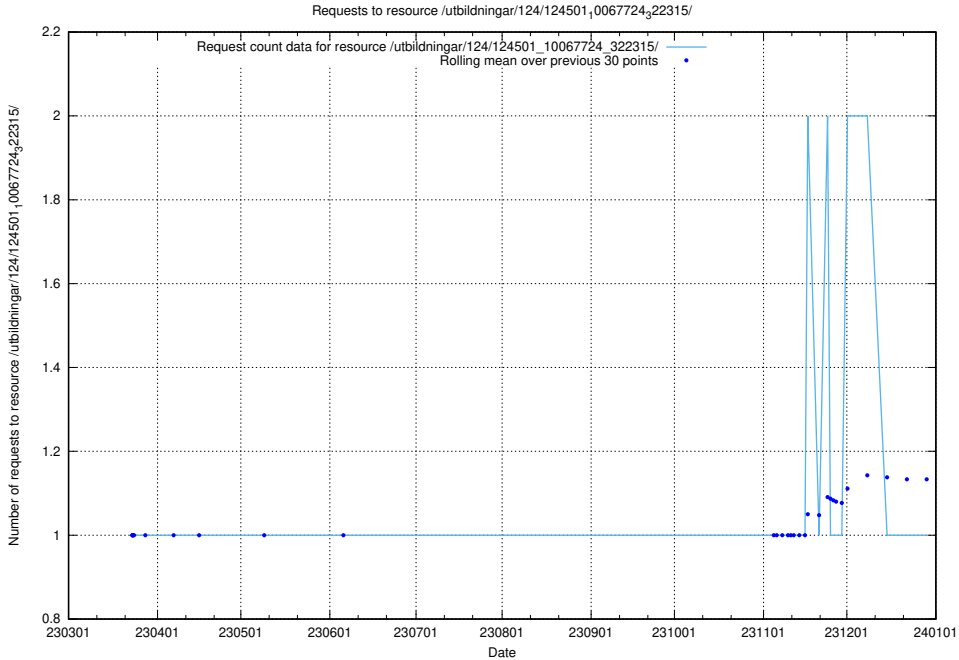

5.2210 Usage of /utbildningar/124/124501_10067724_322315/

Here, we count the number of requests to resource /utbildningar/124/124501_10067724_322315/.