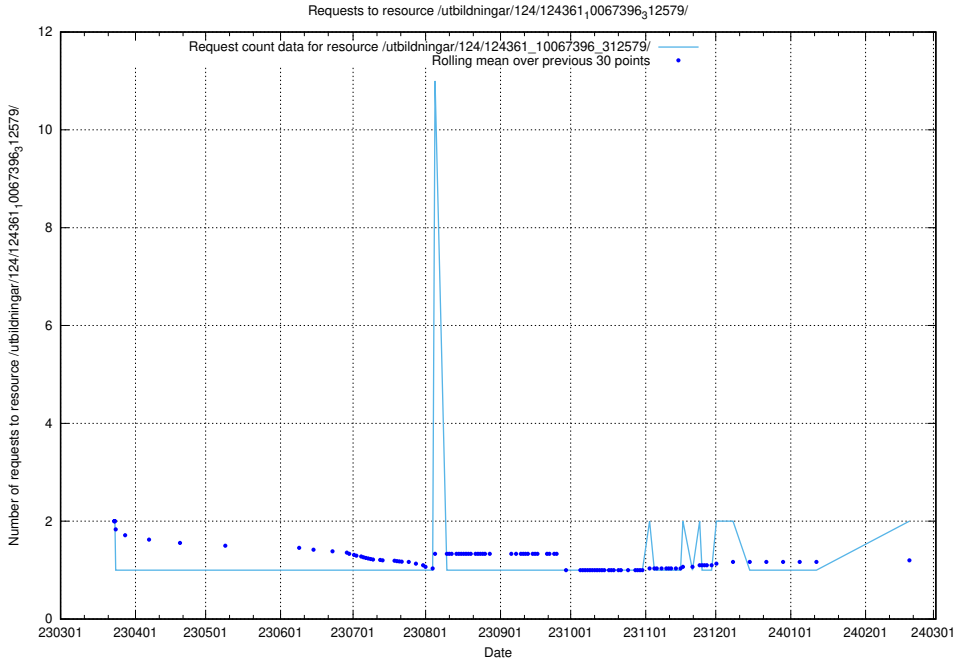

Here, we count the number of requests to resource /utbildningar/124/124498_10067872_313662/events/

5.920 Usage of /utbildningar/124/124361_10067396_312579/

Here, we count the number of requests to resource /utbildningar/124/124361_10067396_312579/.