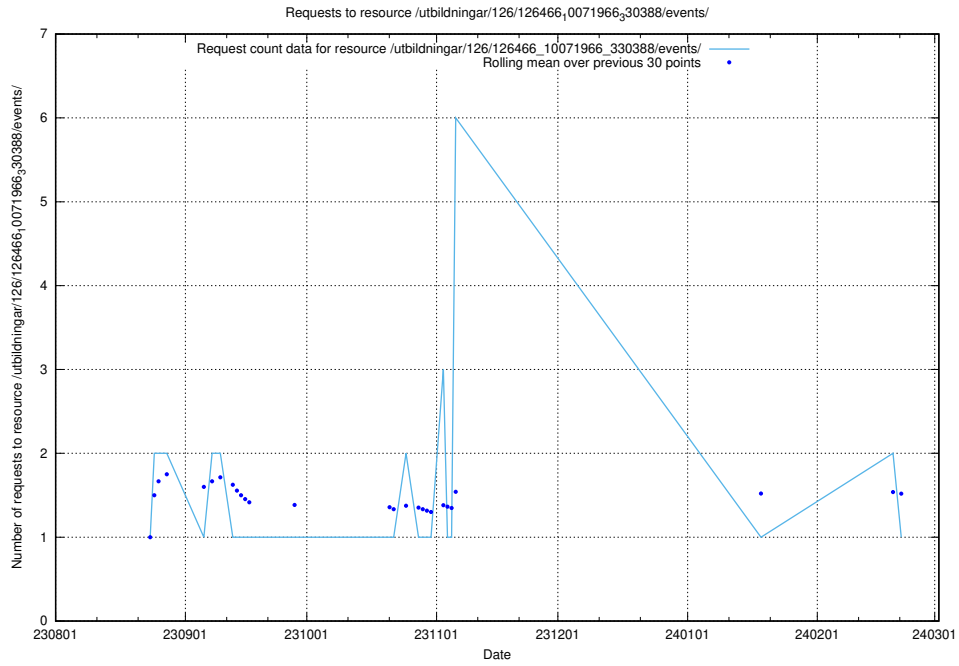

5.4673 Usage of /utbildningar/126/126466_10071966_330388/events/

Here, we count the number of requests to resource /utbildningar/126/126466_10071966_330388/events/