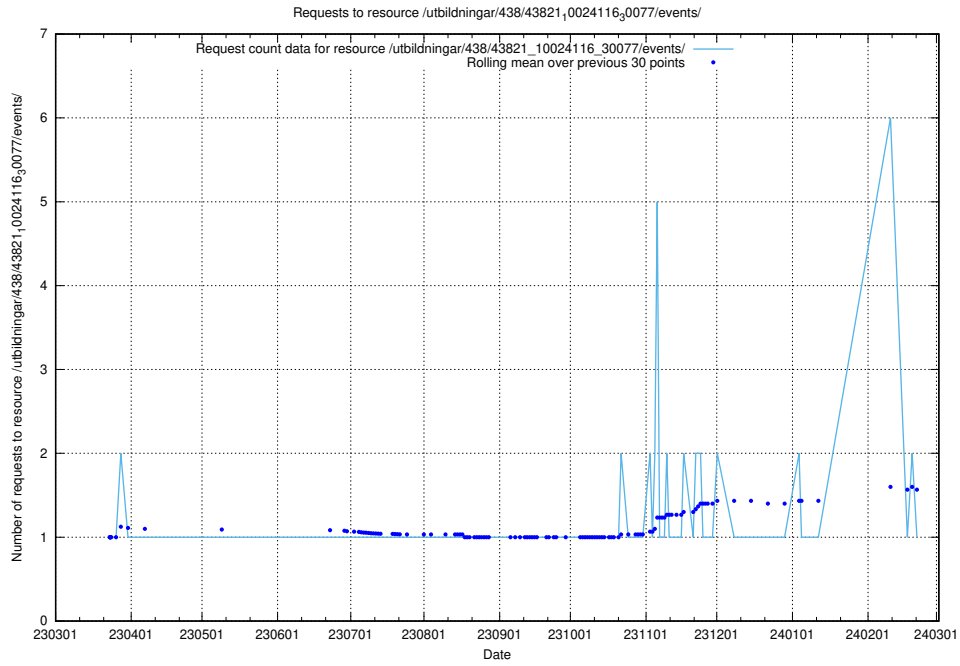

Here, we count the number of requests to resource /utbildningar/438/43821_10024116_319825/.

5.6279 Usage of /utbildningar/438/43821_10024116_30077/events/

Here, we count the number of requests to resource /utbildningar/438/43821_10024116_30077/events/.