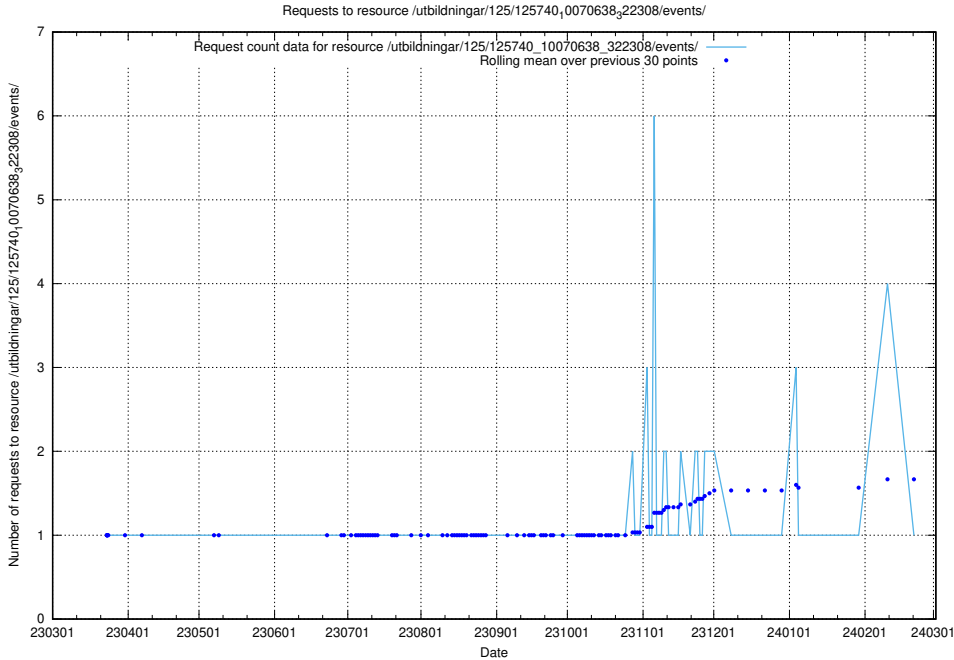

5.984 Usage of /utbildningar/125/125740_10070638_322308/events/

Here, we count the number of requests to resource /utbildningar/125/125740_10070638_322308/events/