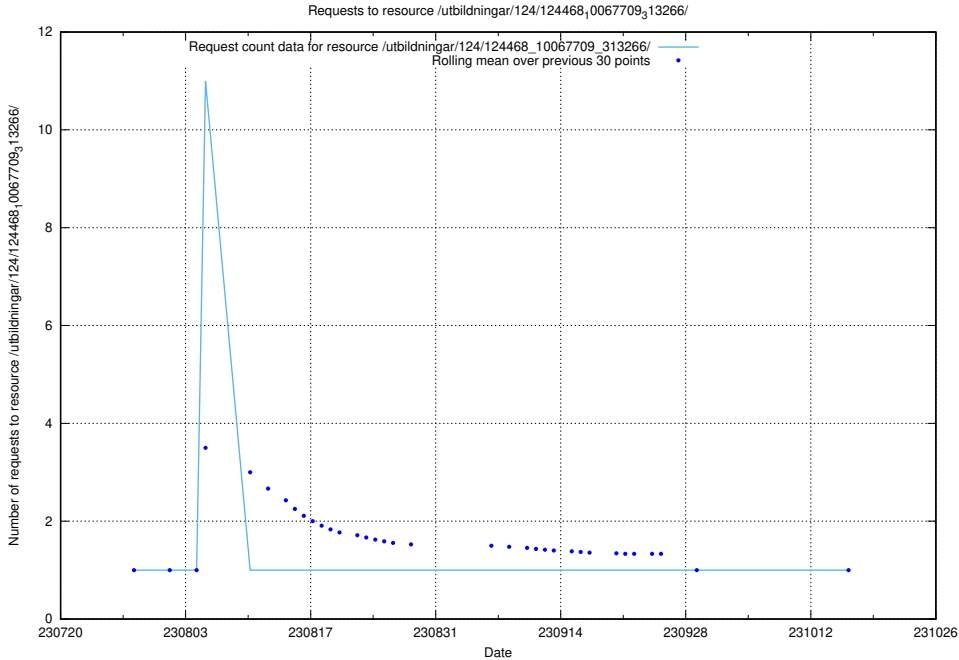

5.4856 Usage of /utbildningar/124/124468_10067709_313266/

Here, we count the number of requests to resource /utbildningar/124/124468_10067709_313266/.