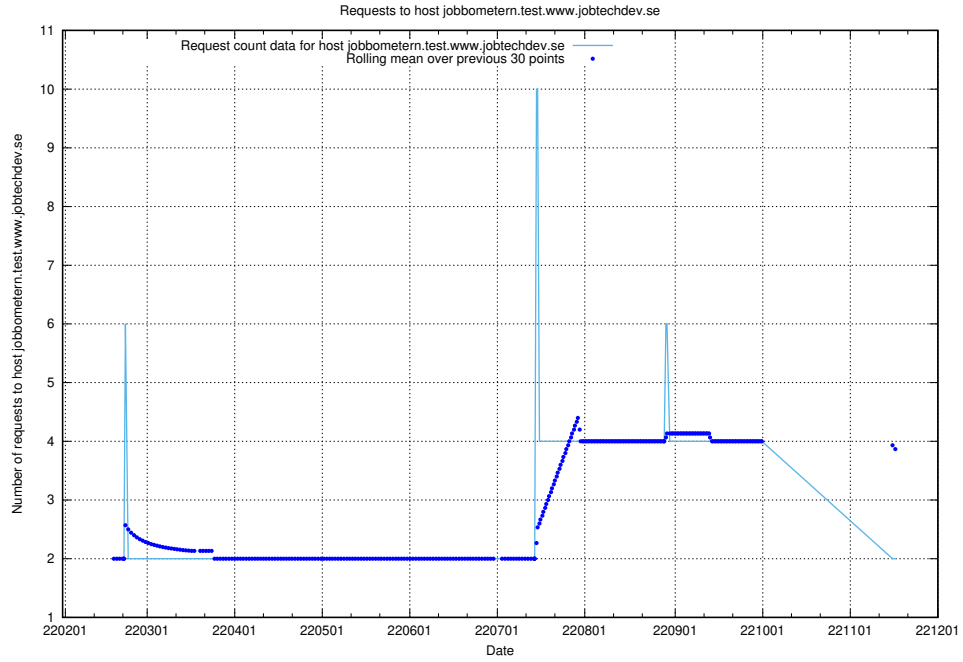

7.529 Usage of `jobbometern.test.www.jobtechdev.se`

Here, we count the number of requests to host `jobbometern.test.www.jobtechdev.se`.