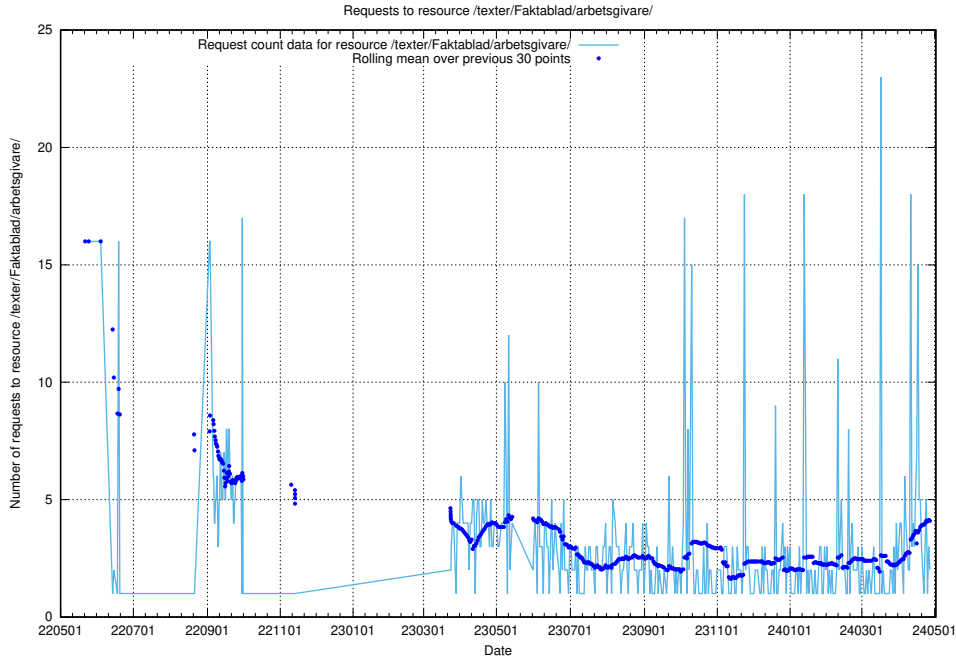

5.442 Usage of /texter/Faktablad/arbetsgivare/

Here, we count the number of requests to resource /texter/Faktablad/arbetsgivare/.