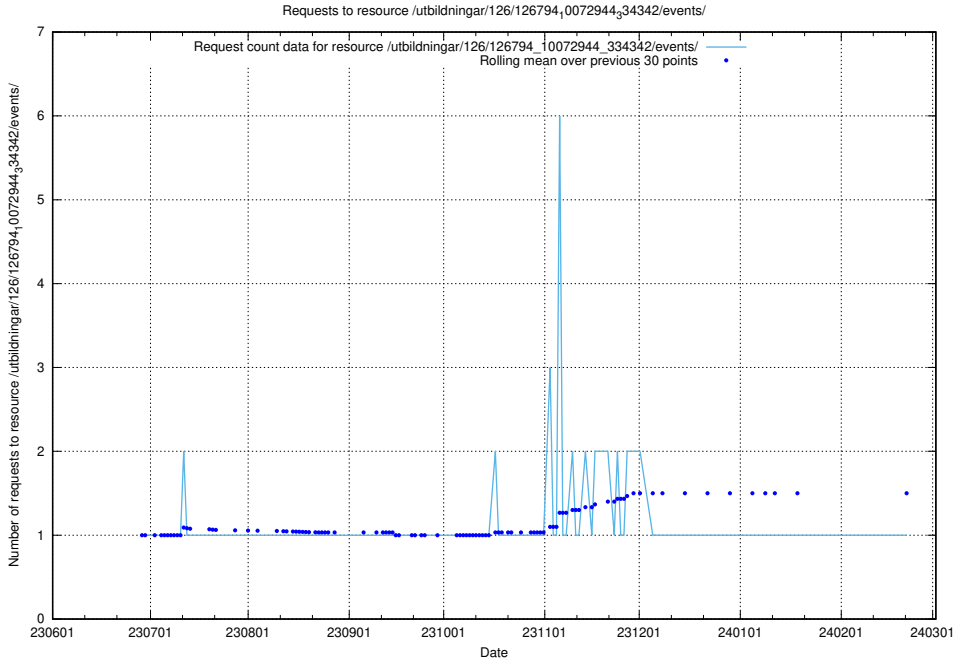

5.5390 Usage of /utbildningar/126/126794_10072944_334342/events/

Here, we count the number of requests to resource /utbildningar/126/126794_10072944_334342/events/