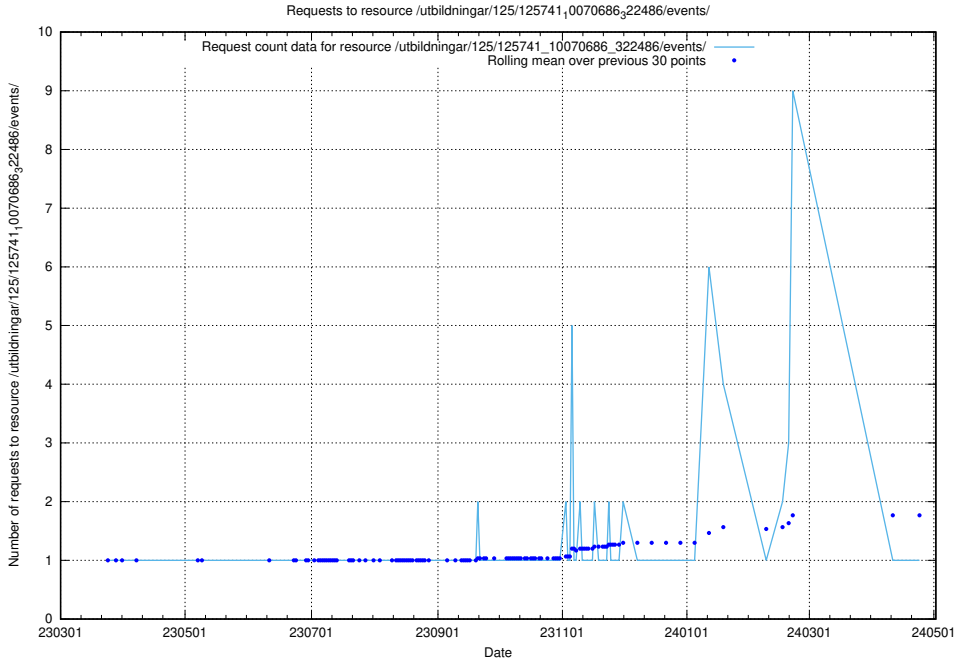

5.6169 Usage of /utbildningar/125/125741_10070686_322486/events/

Here, we count the number of requests to resource /utbildningar/125/125741_10070686_322486/events/