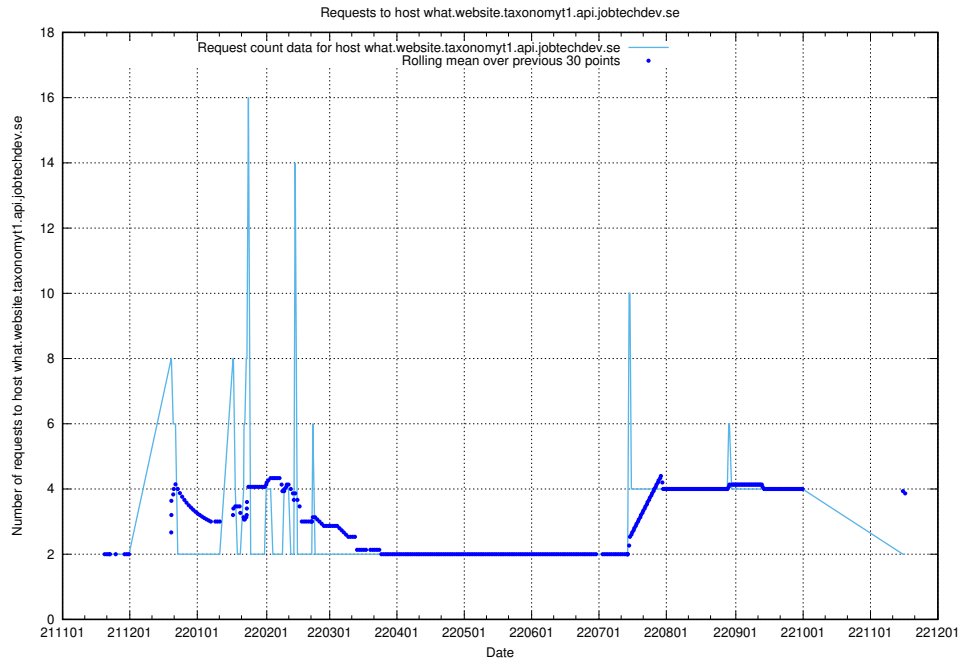

7.448 Usage of what.website.taxonomyt1.api.jobtechdev.se

Here, we count the number of requests to host what.website.taxonomyt1.api.jobtechdev.se.