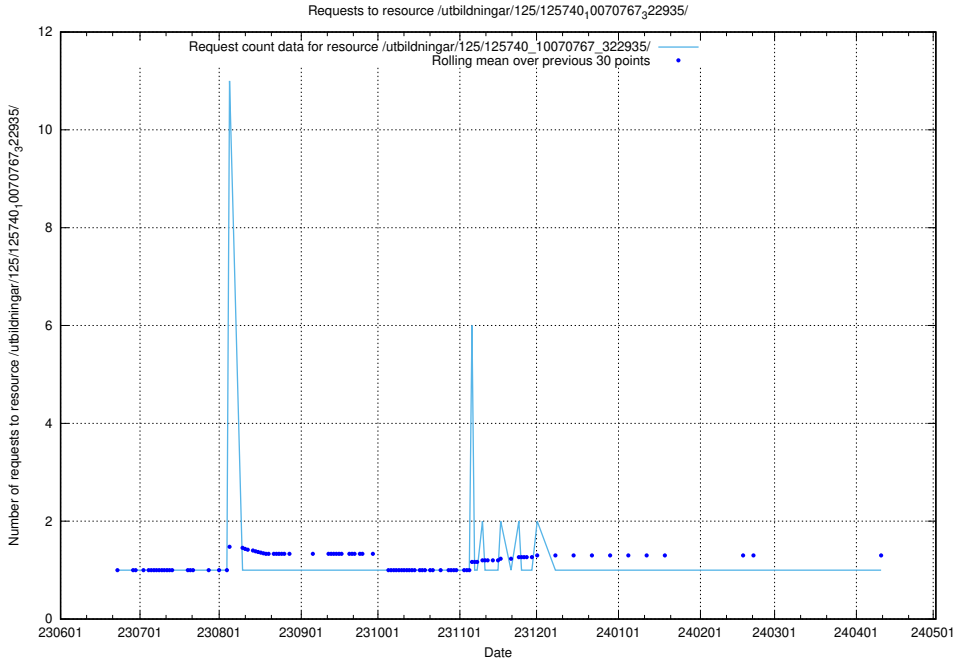

5.5647 Usage of /utbildningar/125/125740_10070767_322935/

Here, we count the number of requests to resource /utbildningar/125/125740_10070767_322935/.