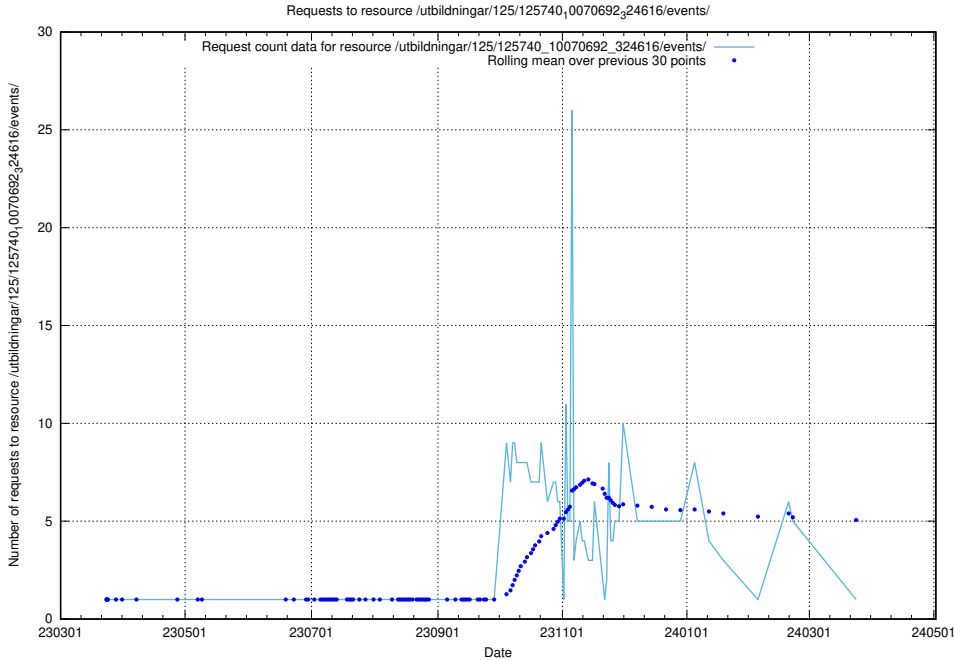

5.949 Usage of /utbildningar/125/125740_10070692_324616/events/

Here, we count the number of requests to resource /utbildningar/125/125740_10070692_324616/events/