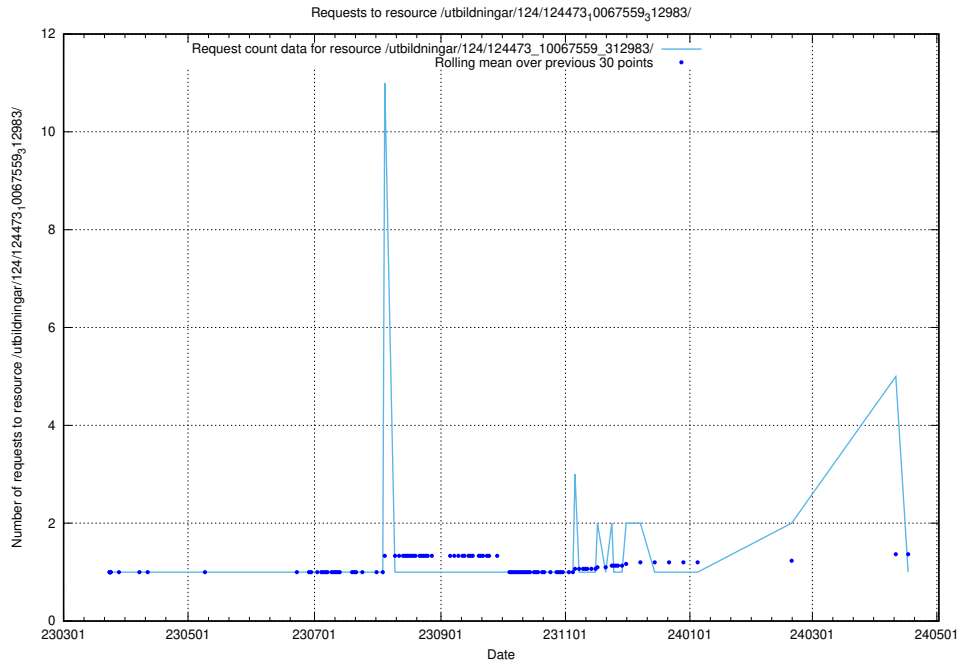

5.2890 Usage of /utbildningar/124/124473_10067559_312983/

Here, we count the number of requests to resource /utbildningar/124/124473_10067559_312983/.