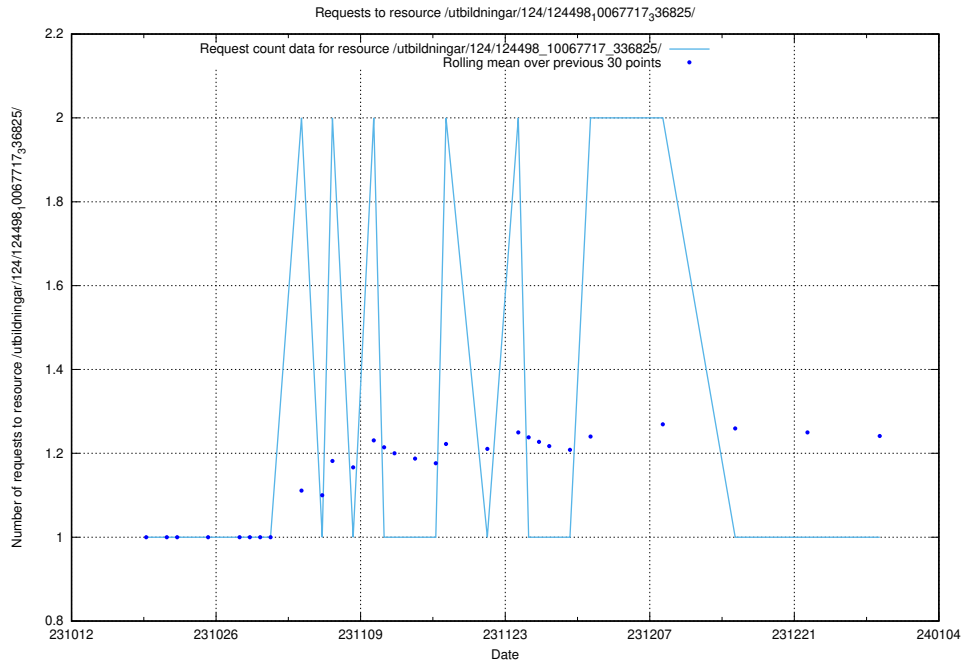

5.4220 Usage of /utbildningar/124/124498_10067717_336825/

Here, we count the number of requests to resource /utbildningar/124/124498_10067717_336825/.