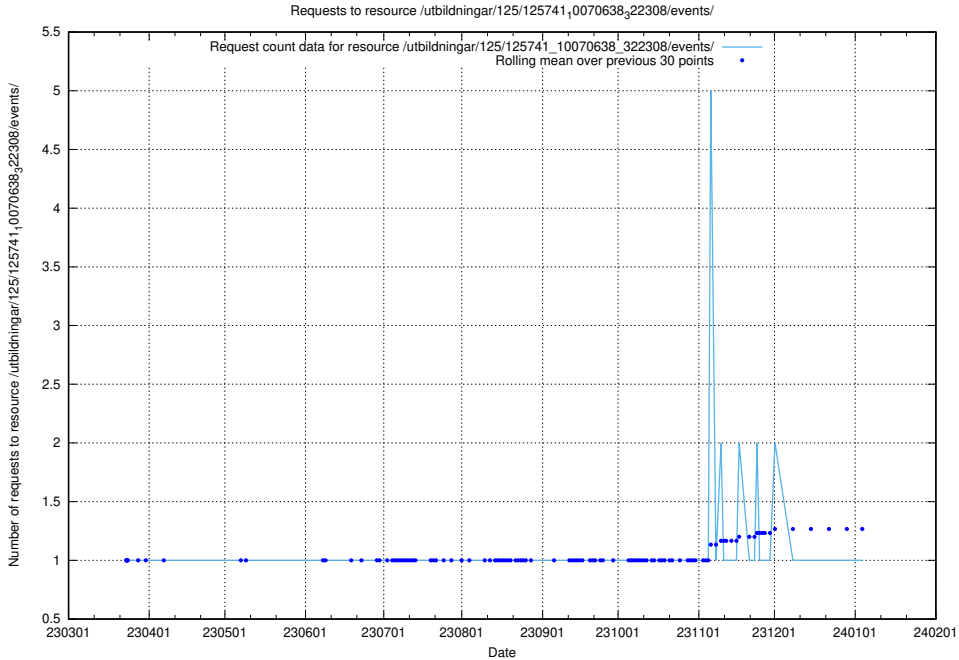

5.6432 Usage of /utbildningar/125/125741_10070638_322308/events/

Here, we count the number of requests to resource /utbildningar/125/125741_10070638_322308/events/