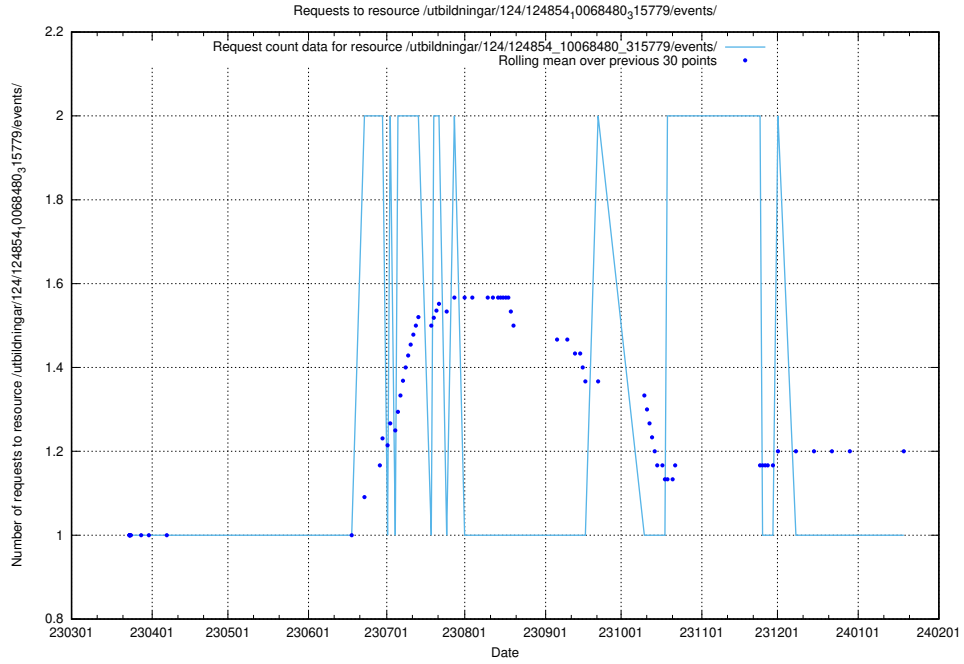

5.1185 Usage of /utbildningar/124/124854_10068480_315779/events/

Here, we count the number of requests to resource /utbildningar/124/124854_10068480_315779/events/