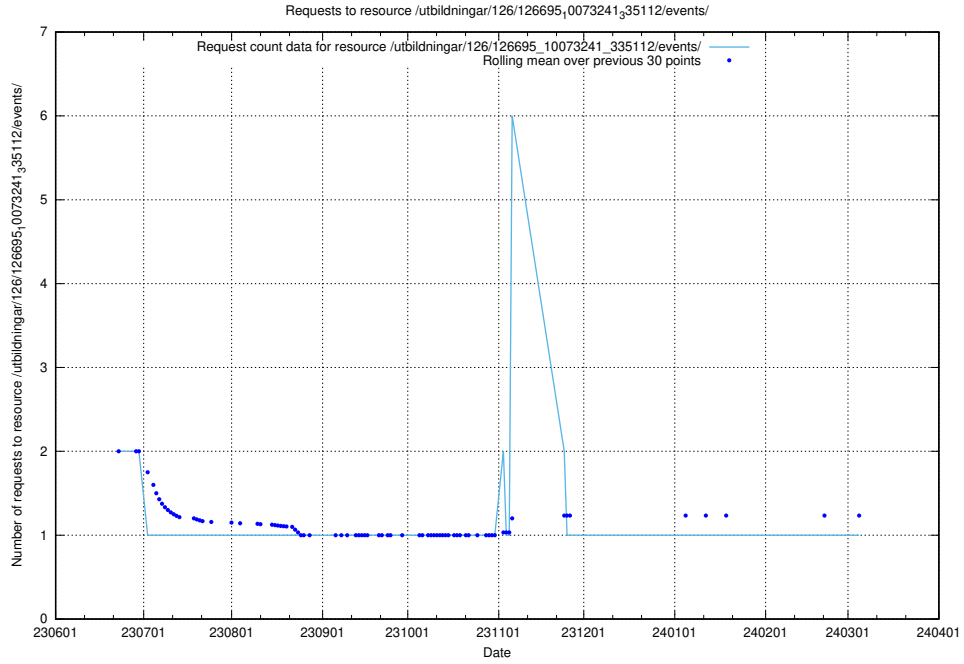

5.5511 Usage of /utbildningar/126/126695_10073241_335112/events/

Here, we count the number of requests to resource /utbildningar/126/126695_10073241_335112/events/