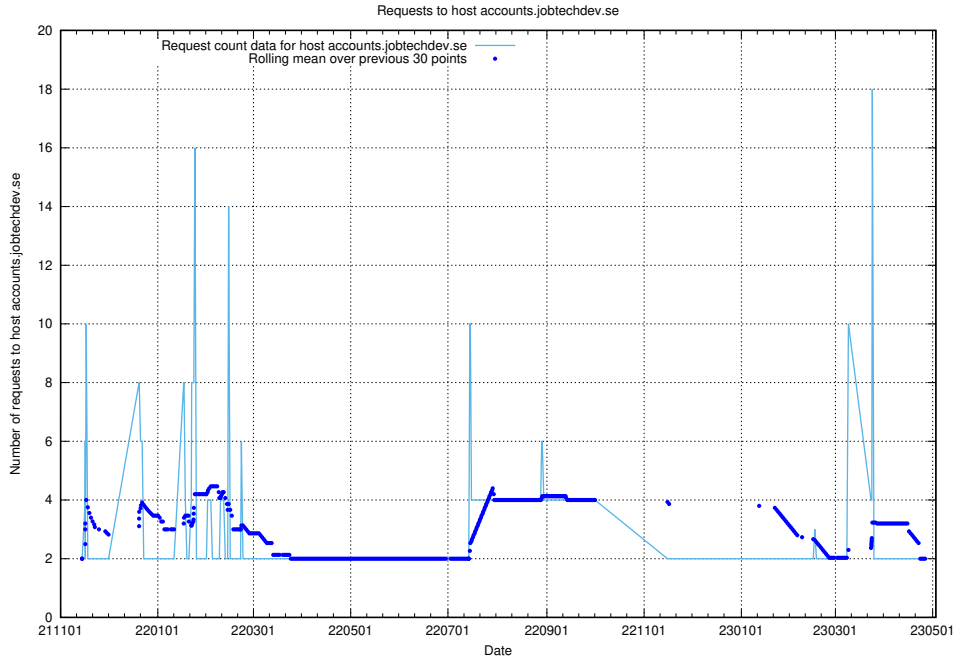

7.288 Usage of prod-historical-search.jobtechdev.se

Here, we count the number of requests to host prod-historical-search.jobtechdev.se.

7.289 Usage of accounts.jobtechdev.se

Here, we count the number of requests to host accounts.jobtechdev.se.