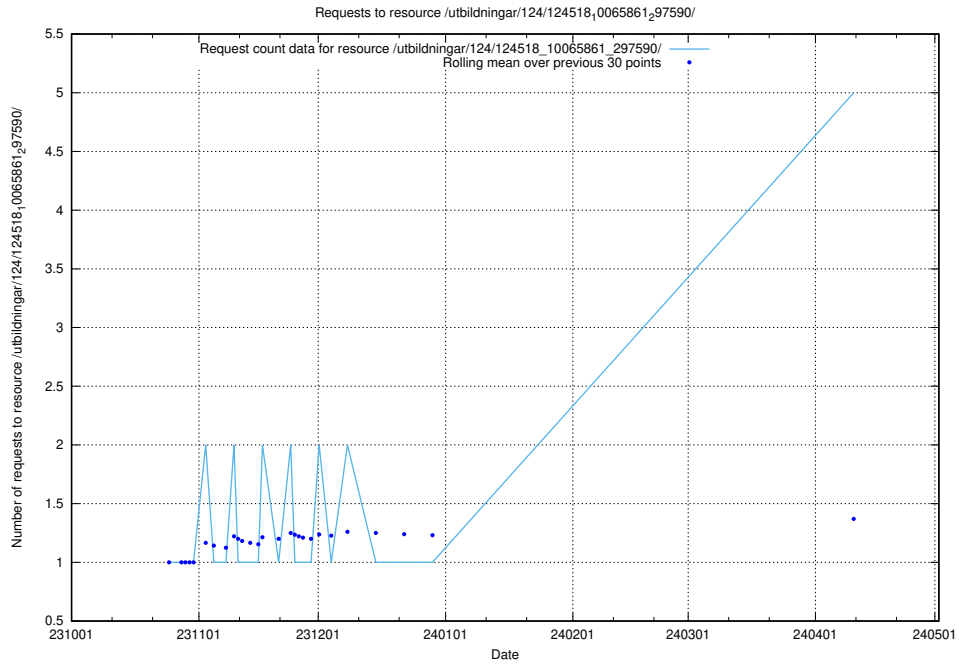

5.135 Usage of /utbildningar/124/124518_10065861_297590/

Here, we count the number of requests to resource /utbildningar/124/124518_10065861_297590/.