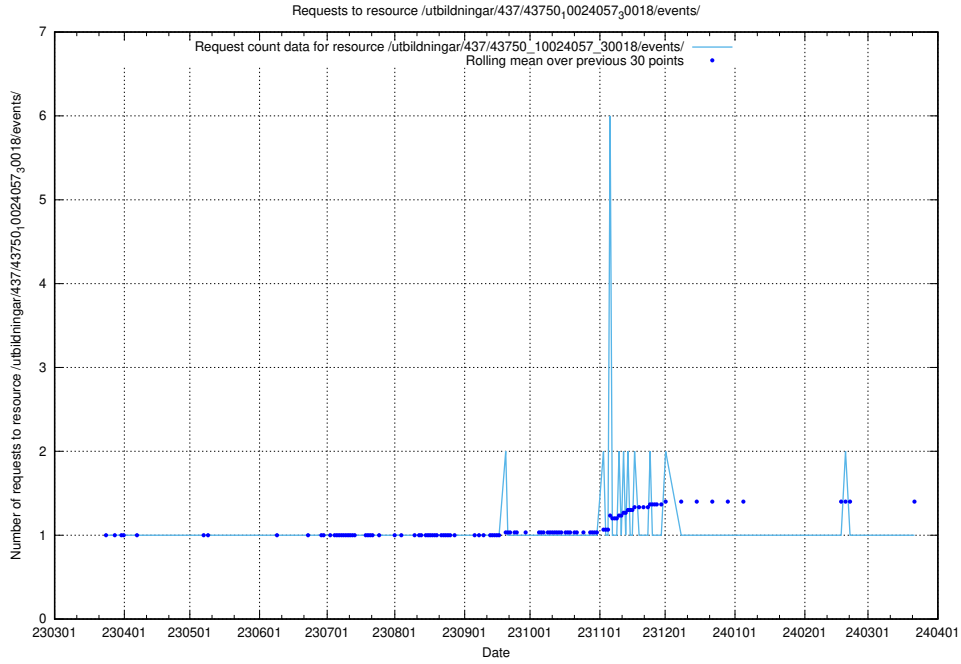

5.6137 Usage of /utbildningar/437/43750_10024057_30018/events/

Here, we count the number of requests to resource /utbildningar/437/43750_10024057_30018/events/.