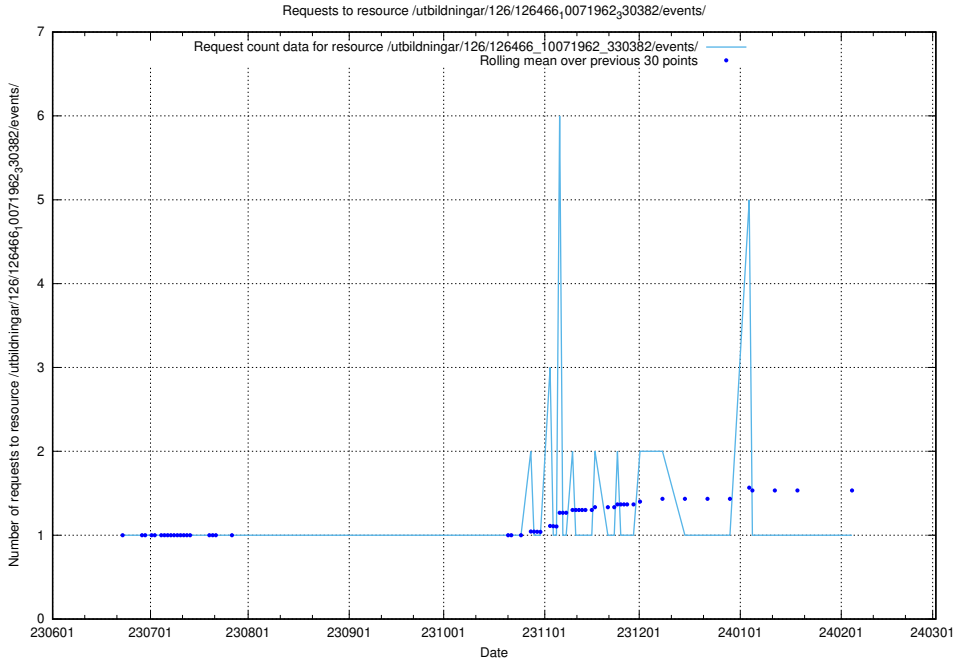

Here, we count the number of requests to resource /utbildningar/126/126466_10071964_330385/.

5.5601 Usage of /utbildningar/126/126466_10071962_330382/events/

Here, we count the number of requests to resource /utbildningar/126/126466_10071962_330382/events/