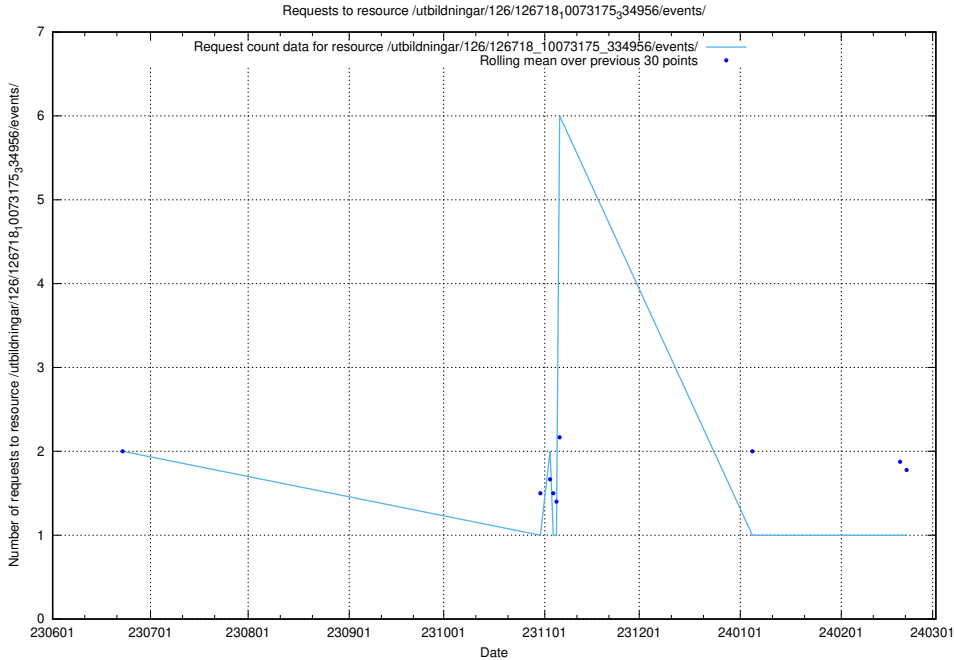

5.5510 Usage of /utbildningar/126/126718_10073175_334956/events/

Here, we count the number of requests to resource /utbildningar/126/126718_10073175_334956/events/