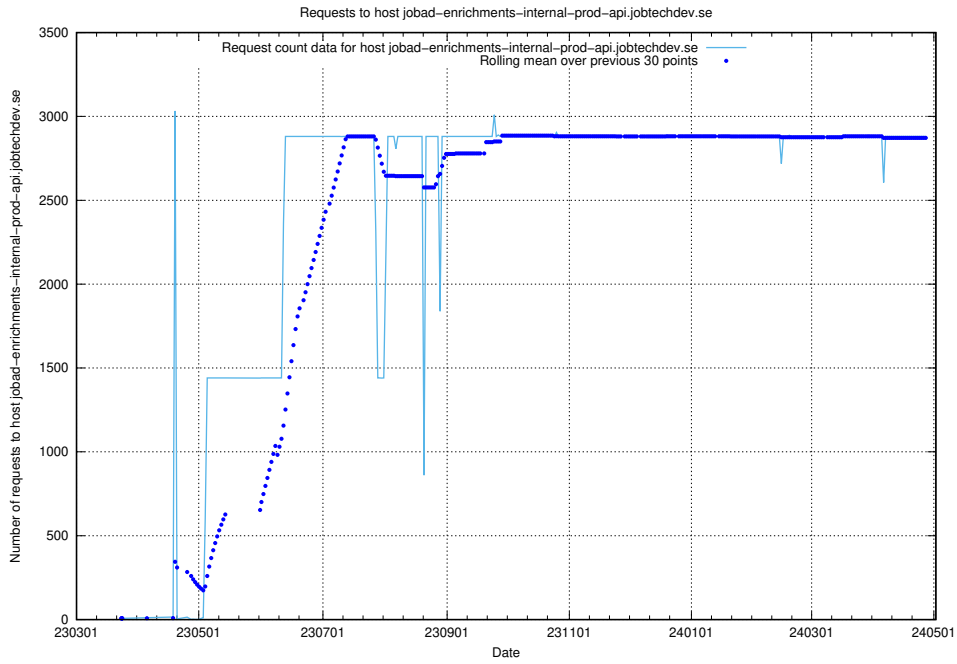

7.17 Usage of jobad-enrichments-internal-prod-api.jobtechdev.se

Here, we count the number of requests to host jobad-enrichments-internal-prod-api.jobtechdev.se.