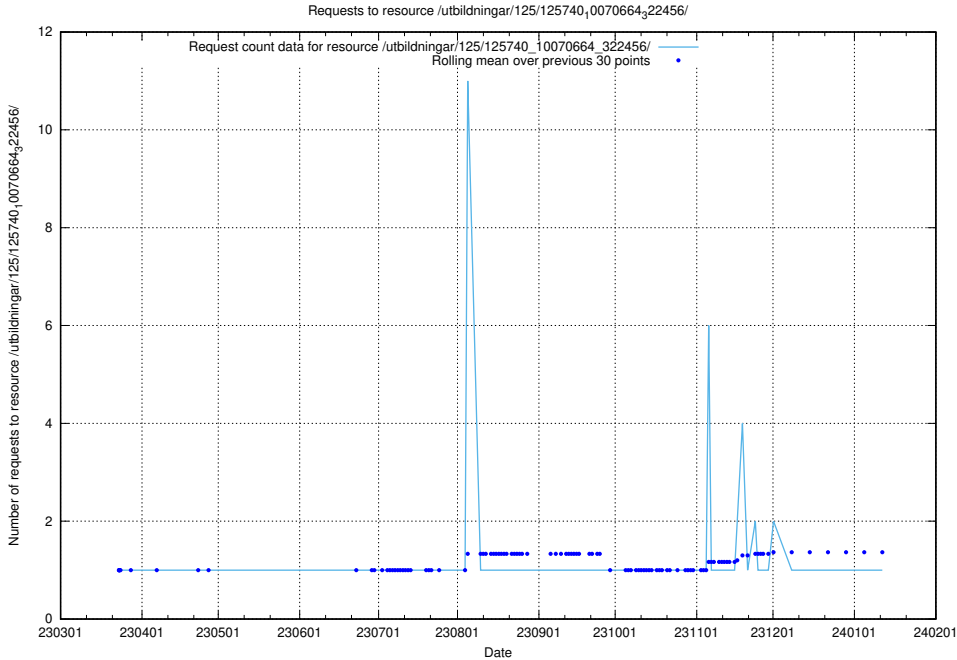

5.983 Usage of /utbildningar/125/125740_10070664_322456/

Here, we count the number of requests to resource /utbildningar/125/125740_10070664_322456/.