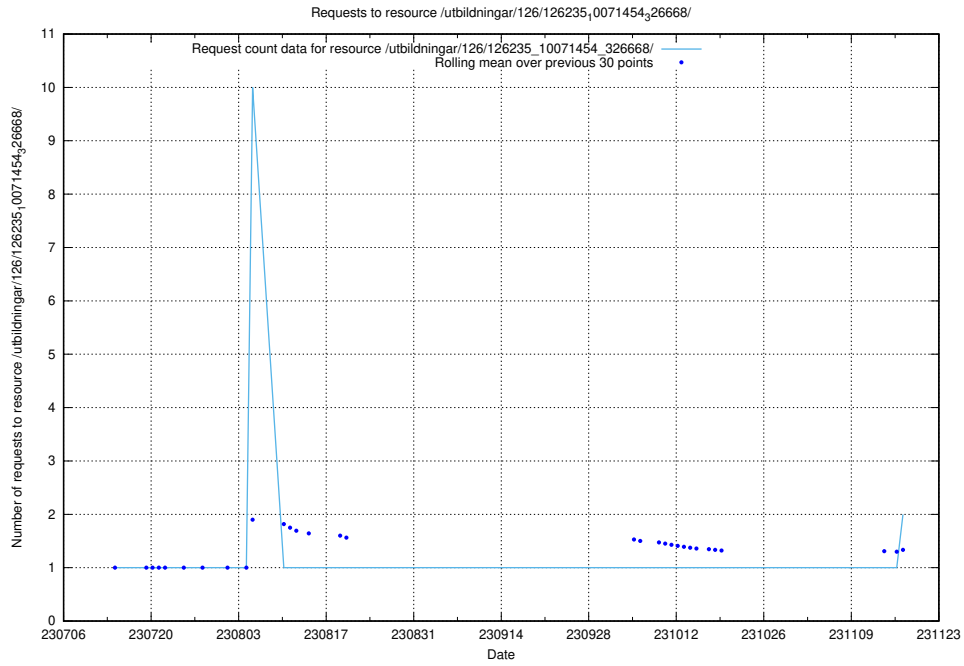

5.749 Usage of /utbildningar/126/126235_10071454_326668/

Here, we count the number of requests to resource /utbildningar/126/126235_10071454_326668/.