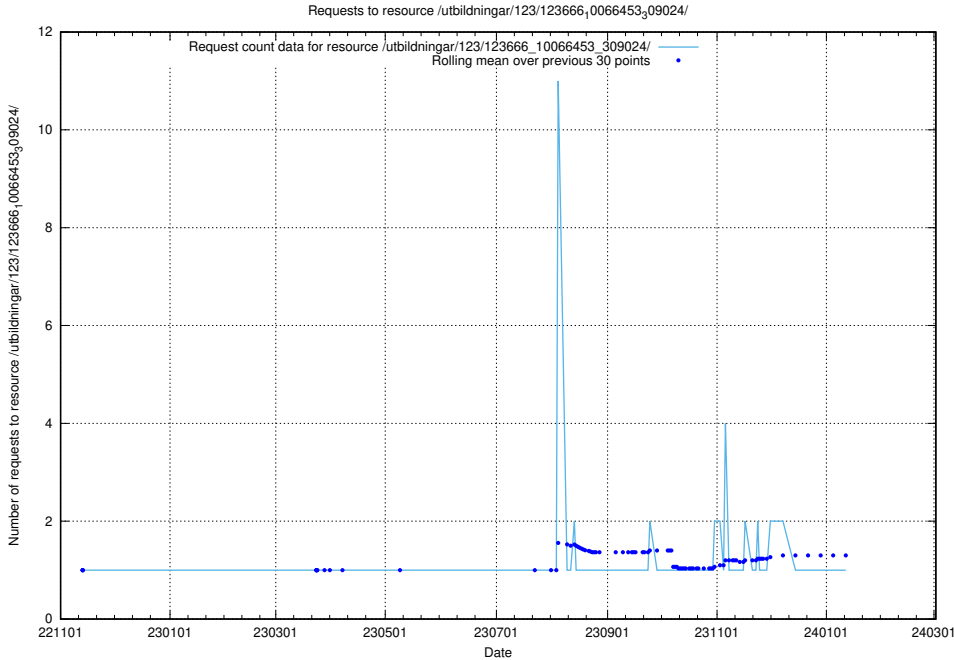

5.5868 Usage of /utbildningar/123/123666_10066453_309024/

Here, we count the number of requests to resource /utbildningar/123/123666_10066453_309024/.