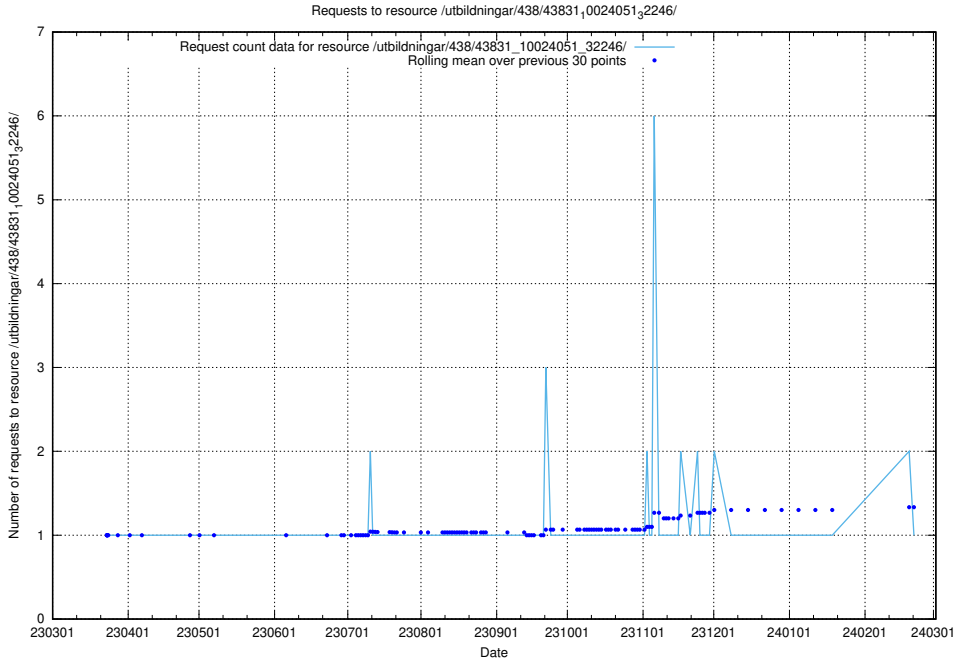

5.6274 Usage of /utbildningar/438/43831_10024051_32246/

Here, we count the number of requests to resource /utbildningar/438/43831_10024051_32246/.

5.6275 Usage of /utbildningar/438/43830_10023988_29949/events/