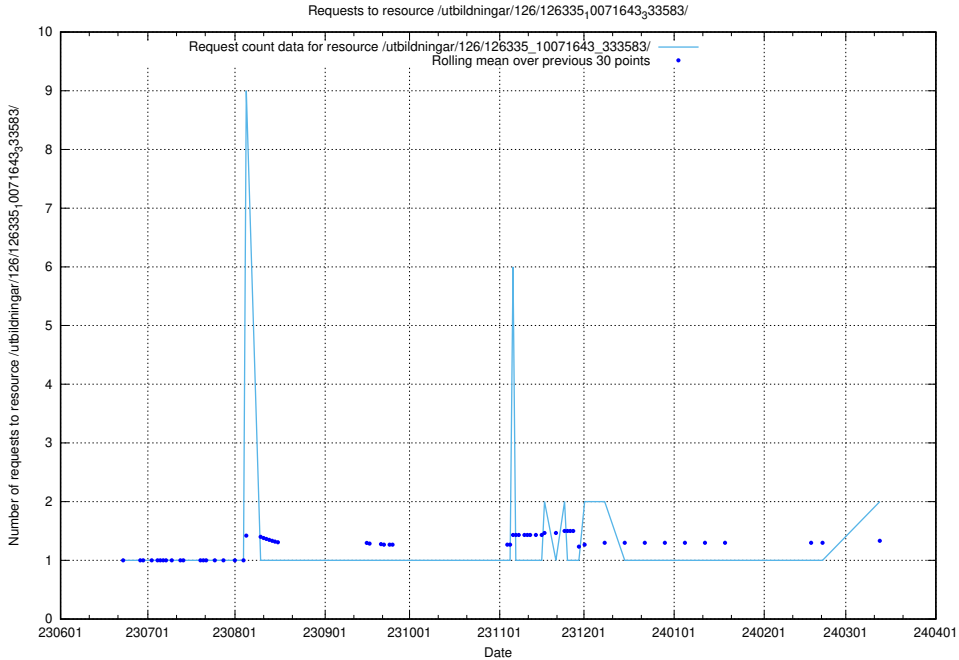

5.797 Usage of /utbildningar/126/126335_10071643_333583/

Here, we count the number of requests to resource /utbildningar/126/126335_10071643_333583/.