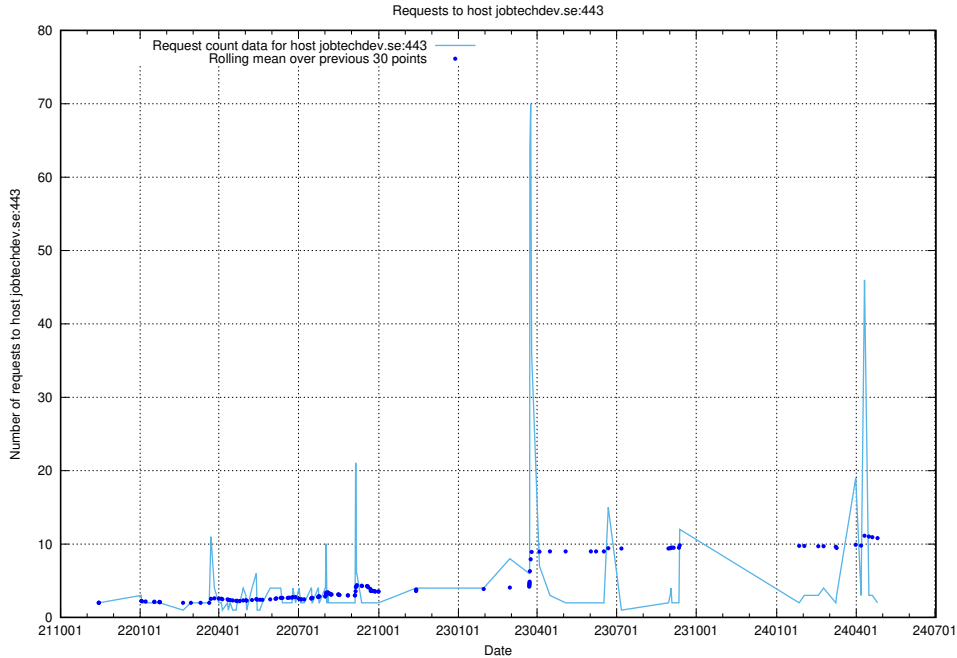

7.572 Usage of jobtechdev.se:443

Here, we count the number of requests to host jobtechdev.se:443.