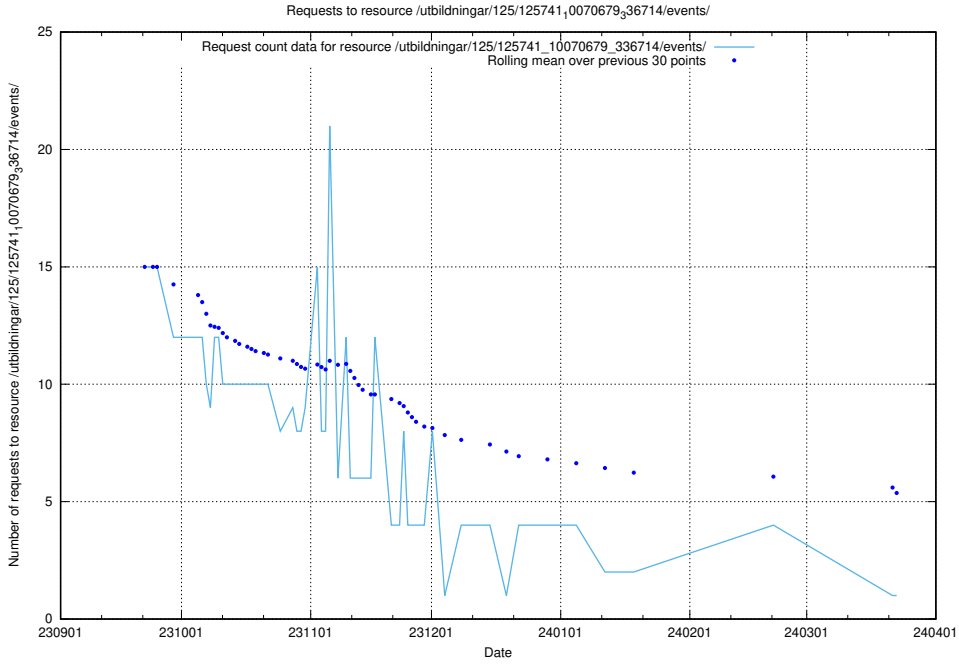

5.4444 Usage of /utbildningar/125/125741_10070679_336714/events/

Here, we count the number of requests to resource /utbildningar/125/125741_10070679_336714/events/