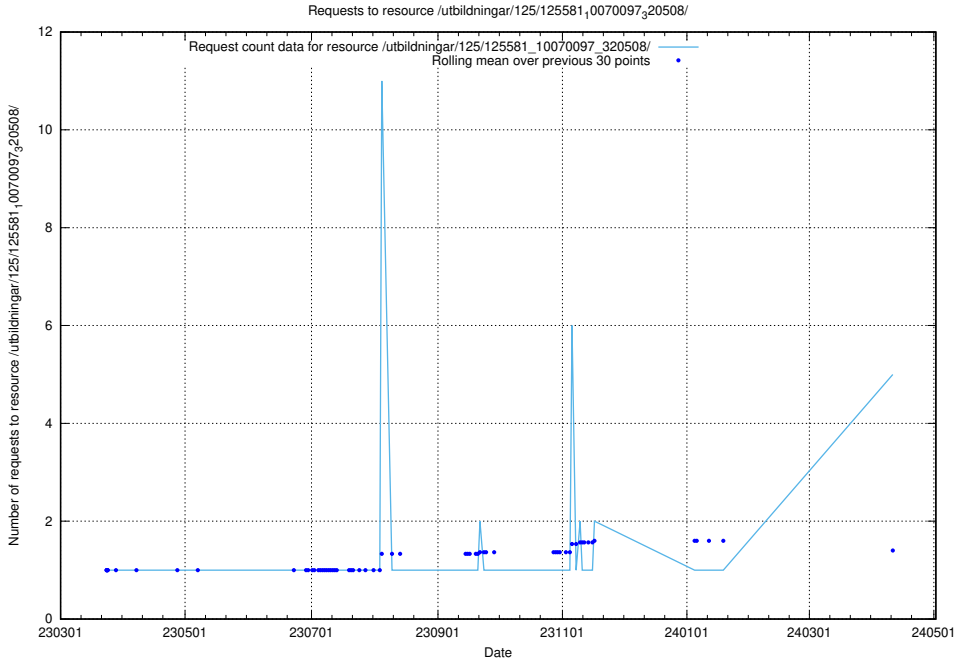

5.109 Usage of /utbildningar/125/125581_10070097_320508/

Here, we count the number of requests to resource /utbildningar/125/125581_10070097_320508/.