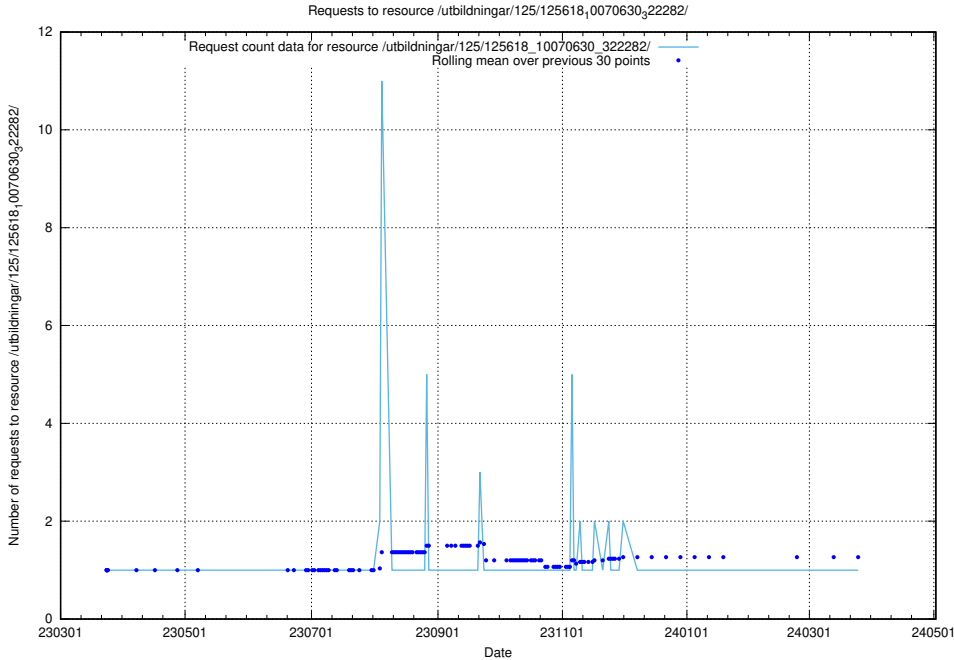

5.1046 Usage of /utbildningar/125/125618_10070630_322282/

Here, we count the number of requests to resource /utbildningar/125/125618_10070630_322282/.