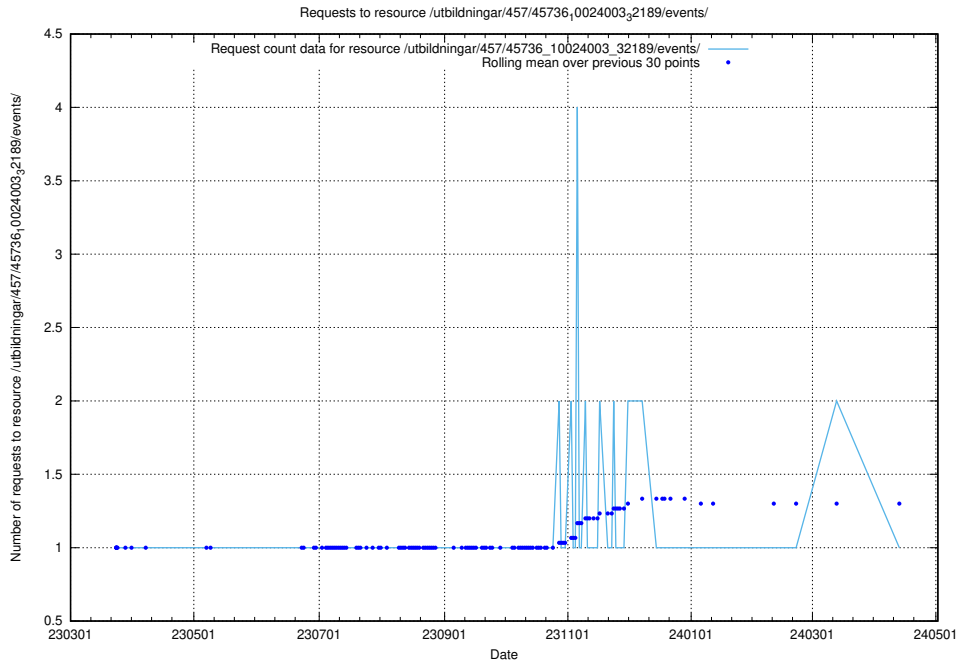

Here, we count the number of requests to resource /utbildningar/457/45736_10024003_32189/events/.

5.6261 Usage of /utbildningar/457/45736_10024003_32189/

Here, we count the number of requests to resource /utbildningar/457/45736_10024003_32189/.