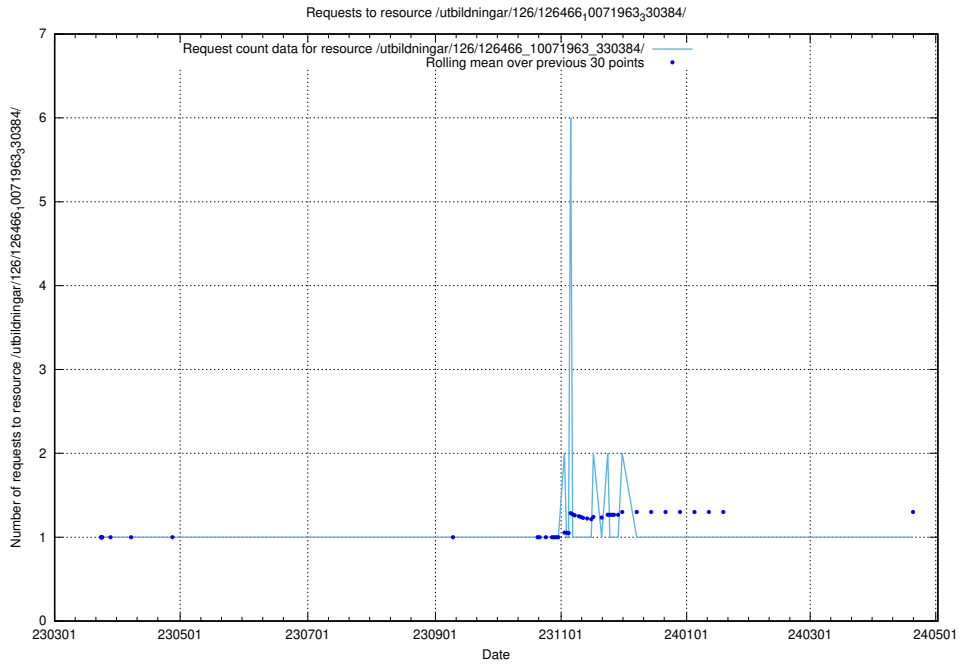

5.6350 Usage of /taxonomy/Kompetensbegrupp/

Here, we count the number of requests to resource /taxonomy/Kompetensbegrupp/.

5.6351 Usage of /utbildningar/126/126466_10071963_330384/

Here, we count the number of requests to resource /utbildningar/126/126466_10071963_330384/.