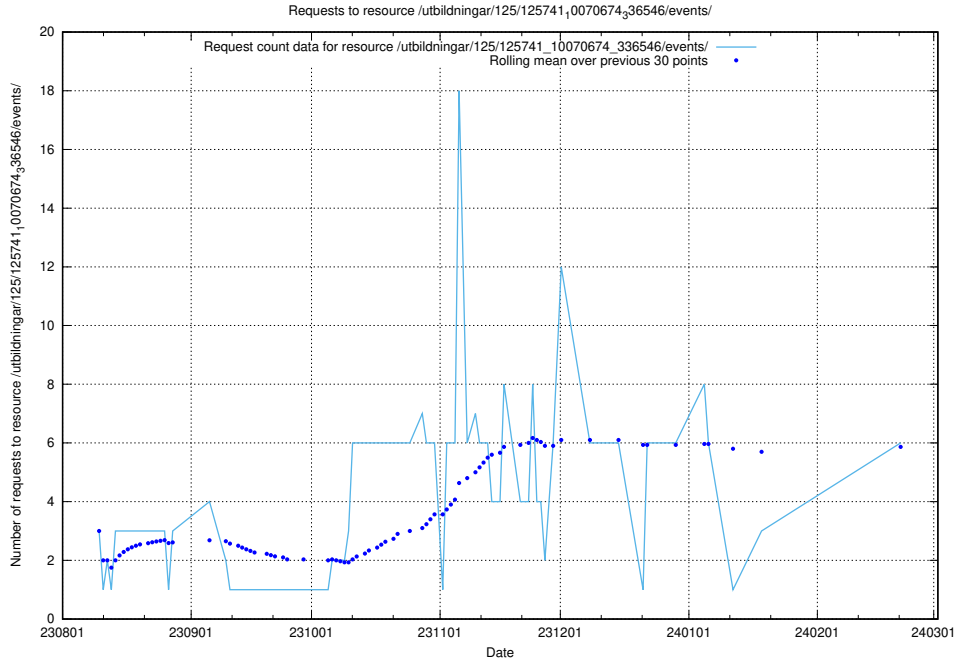

5.81 Usage of /utbildningar/125/125741_10070674_336546/events/

Here, we count the number of requests to resource /utbildningar/125/125741_10070674_336546/events/