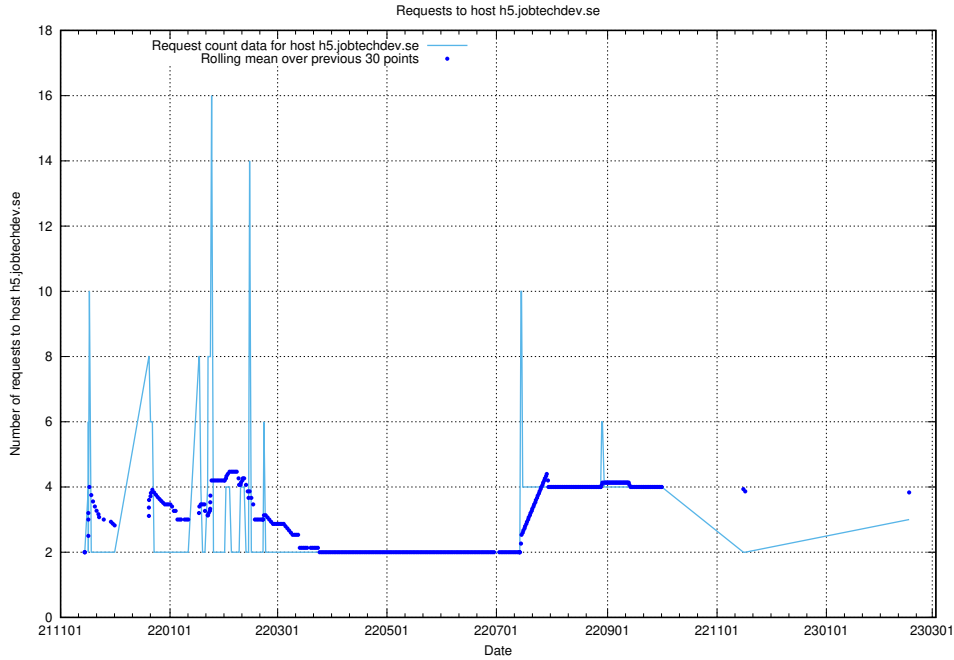

7.162 Usage of h5.jobtechdev.se

Here, we count the number of requests to host h5.jobtechdev.se.