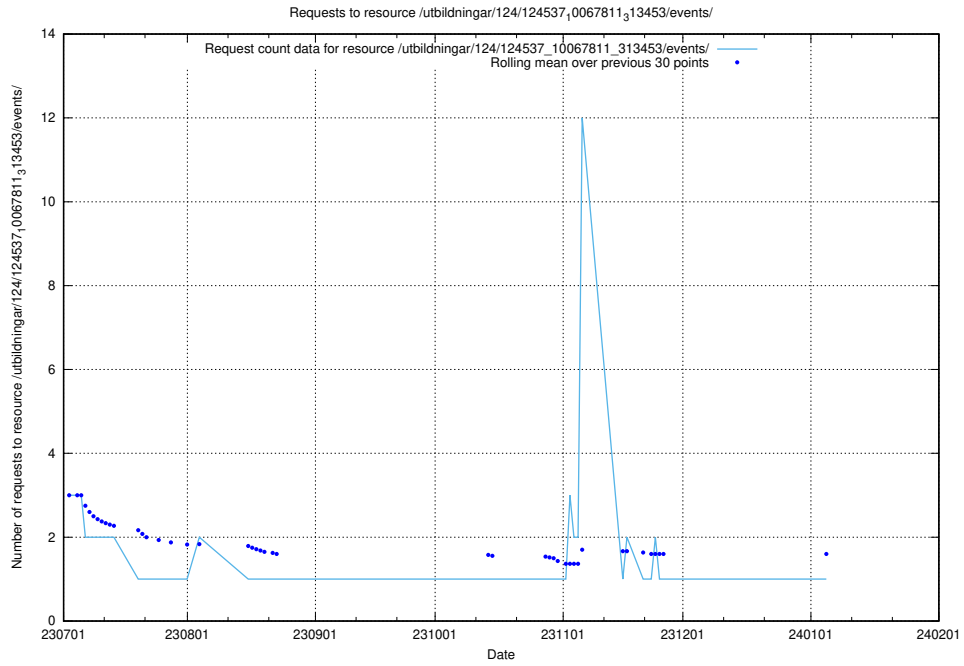

5.5308 Usage of /utbildningar/124/124537_10067811_313453/events/

Here, we count the number of requests to resource /utbildningar/124/124537_10067811_313453/events/