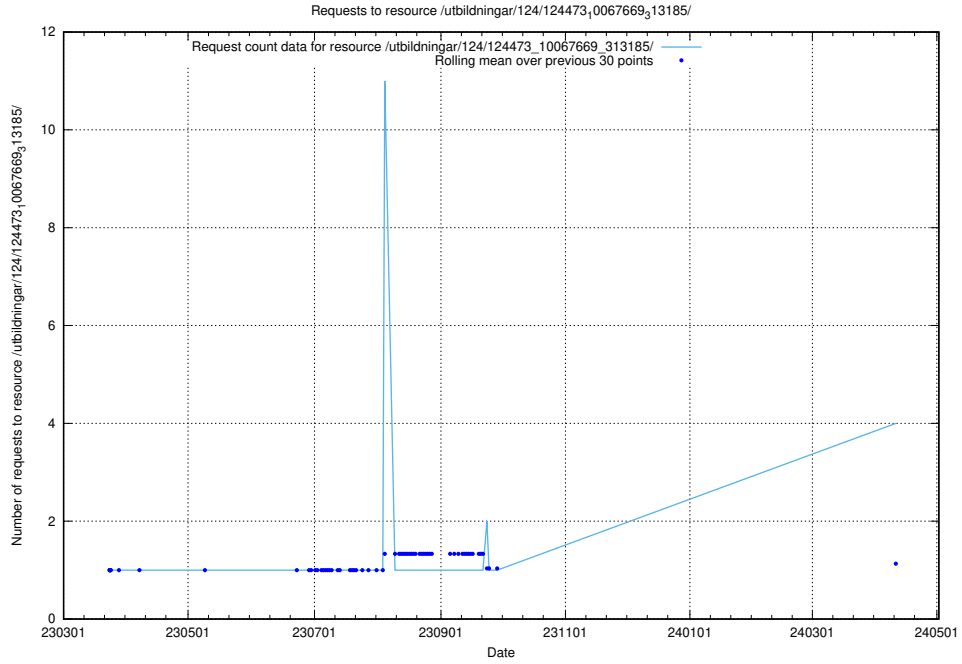

5.184 Usage of /utbildningar/124/124473_10067669_313185/

Here, we count the number of requests to resource /utbildningar/124/124473_10067669_313185/.