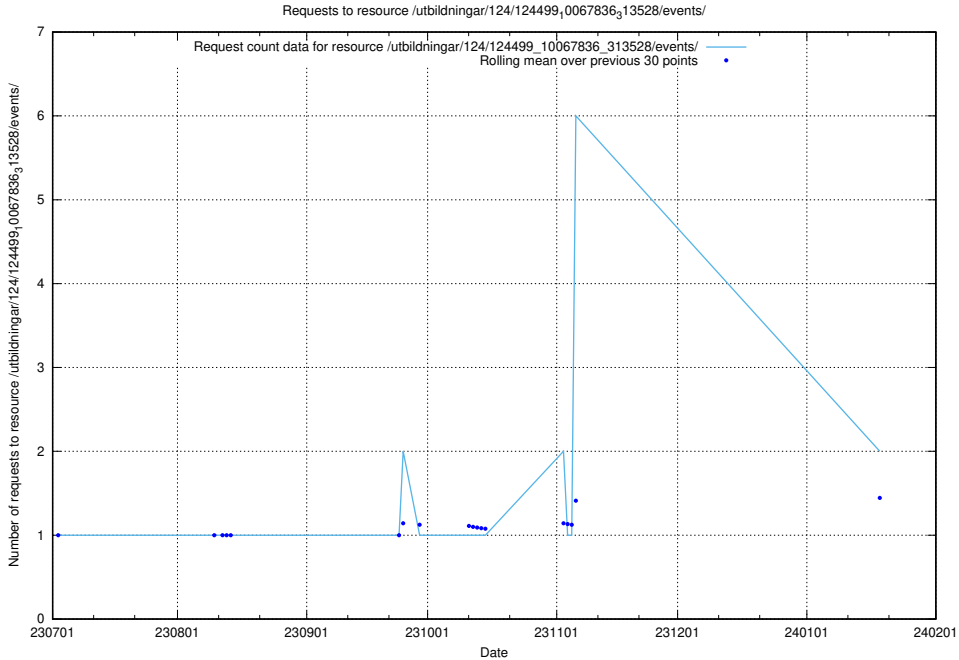

5.768 Usage of /utbildningar/124/124499_10067836_313528/events/

Here, we count the number of requests to resource /utbildningar/124/124499_10067836_313528/events/