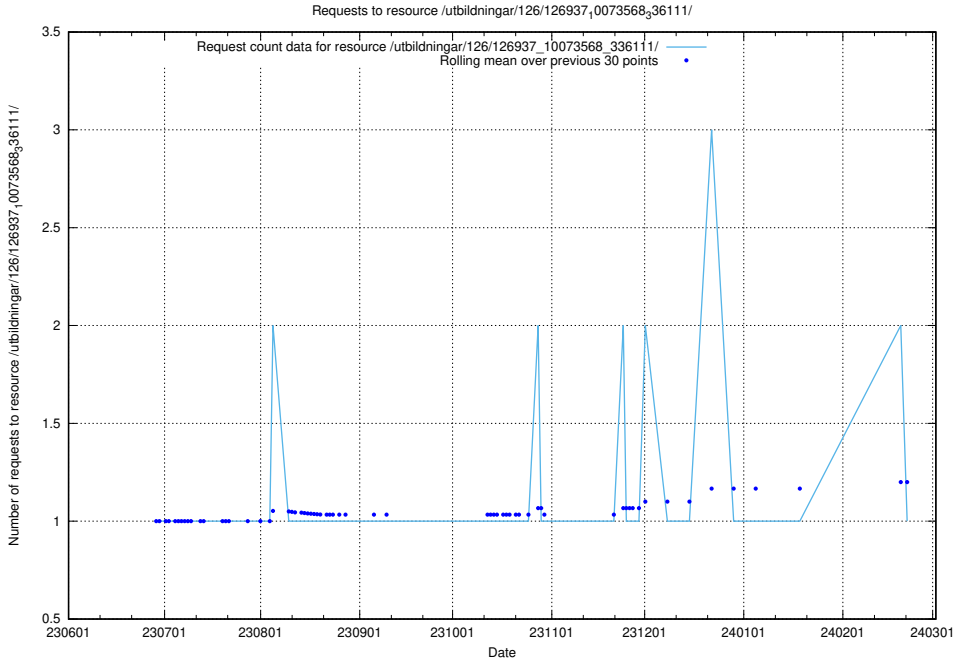

5.5386 Usage of /utbildningar/126/126937_10073568_336111/

Here, we count the number of requests to resource /utbildningar/126/126937_10073568_336111/.