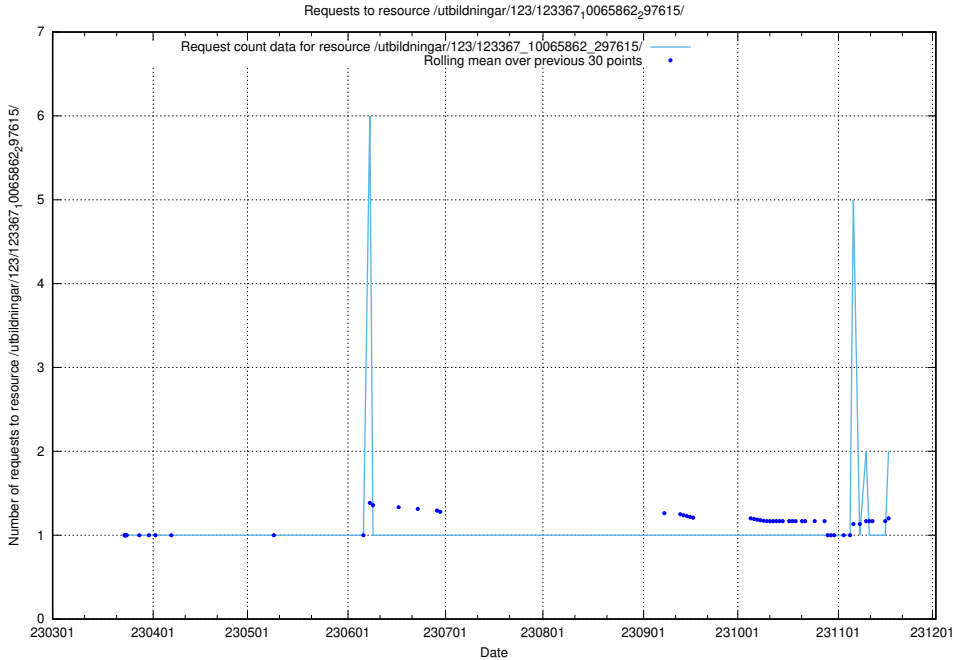

5.716 Usage of /utbildningar/123/123367_10065862_297615/

Here, we count the number of requests to resource /utbildningar/123/123367_10065862_297615/.