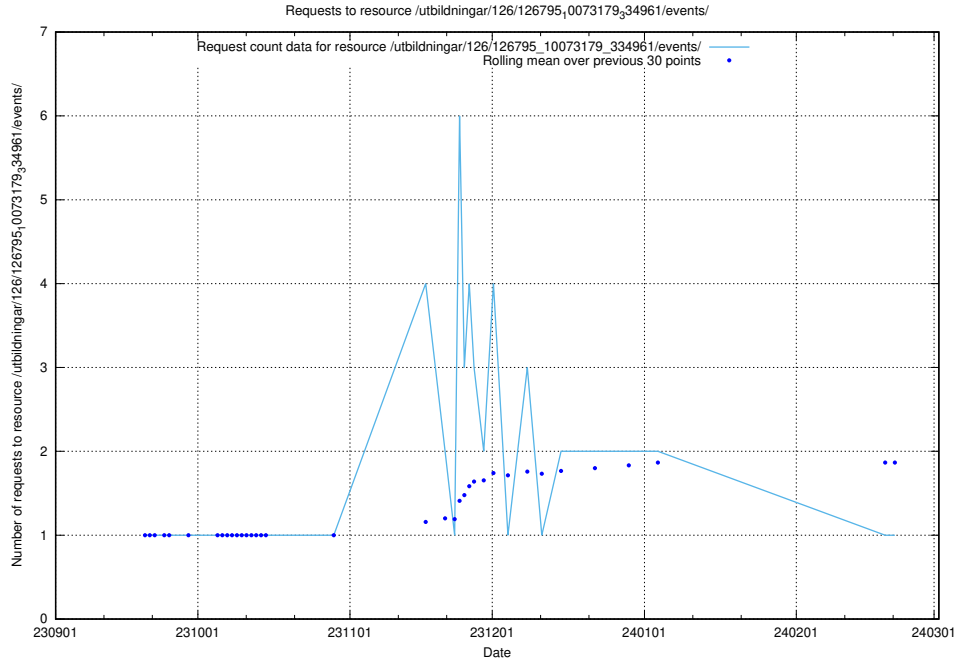

5.4474 Usage of /utbildningar/126/126795_10073179_334961/events/

Here, we count the number of requests to resource /utbildningar/126/126795_10073179_334961/events/

5.4475 Usage of /utbildningar/123/123367_10066304_308429/events/