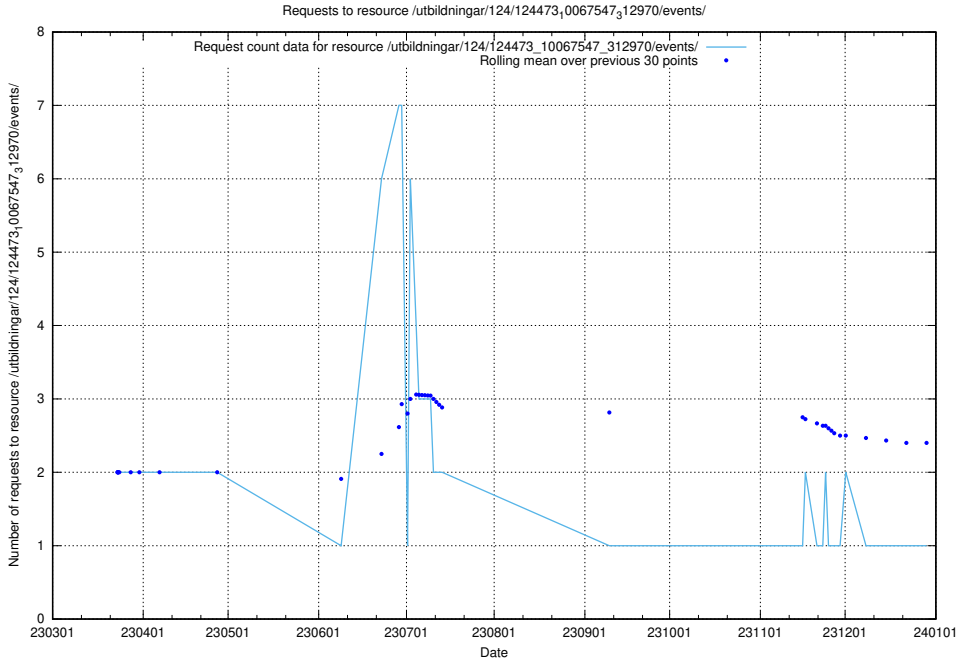

5.6239 Usage of /utbildningar/124/124473_10067547_312970/events/

Here, we count the number of requests to resource /utbildningar/124/124473_10067547_312970/events/