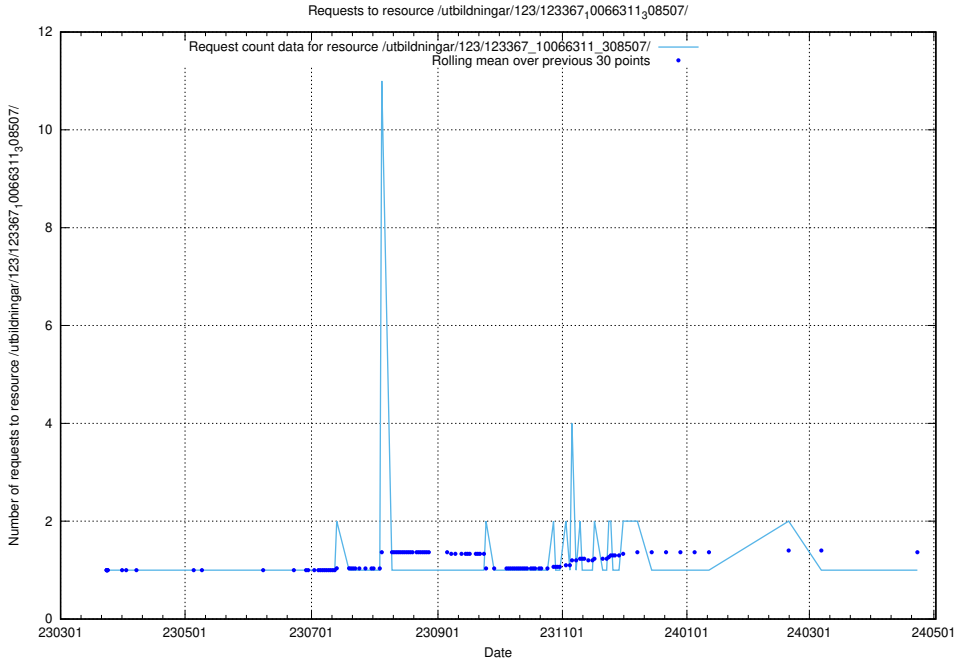

5.4466 Usage of /utbildningar/123/123367_10066311_308507/

Here, we count the number of requests to resource /utbildningar/123/123367_10066311_308507/.