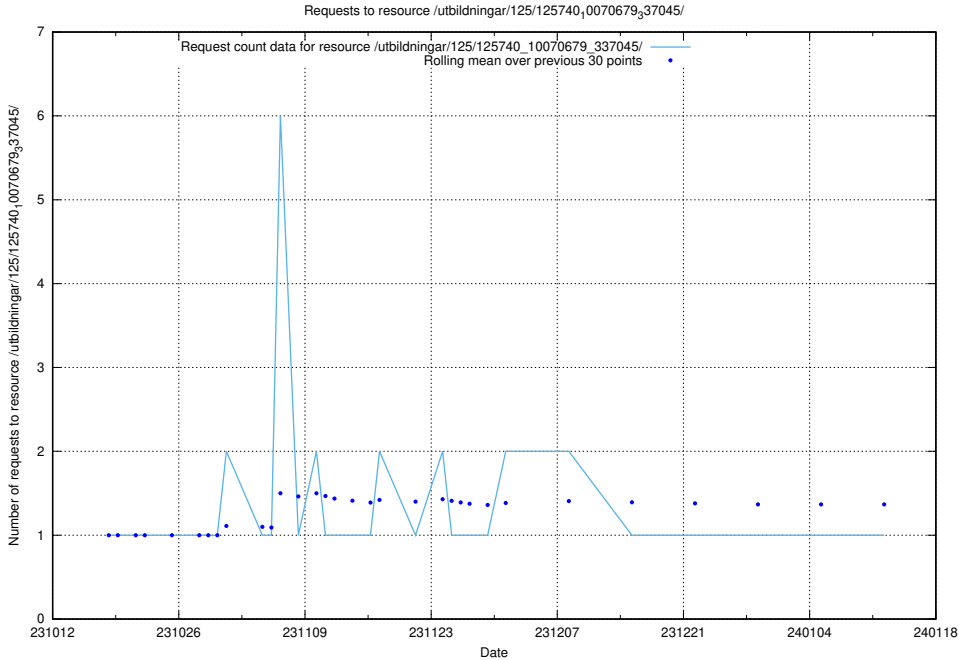

5.4235 Usage of /utbildningar/125/125740_10070679_337045/

Here, we count the number of requests to resource /utbildningar/125/125740_10070679_337045/.