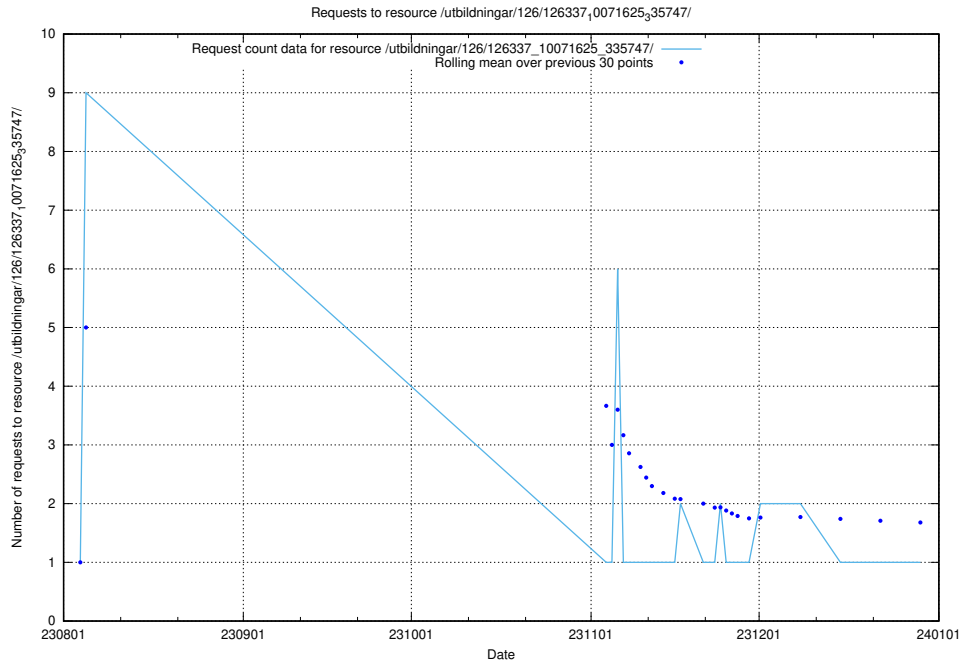

5.4819 Usage of /utbildningar/126/126337_10071625_335747/

Here, we count the number of requests to resource /utbildningar/126/126337_10071625_335747/.