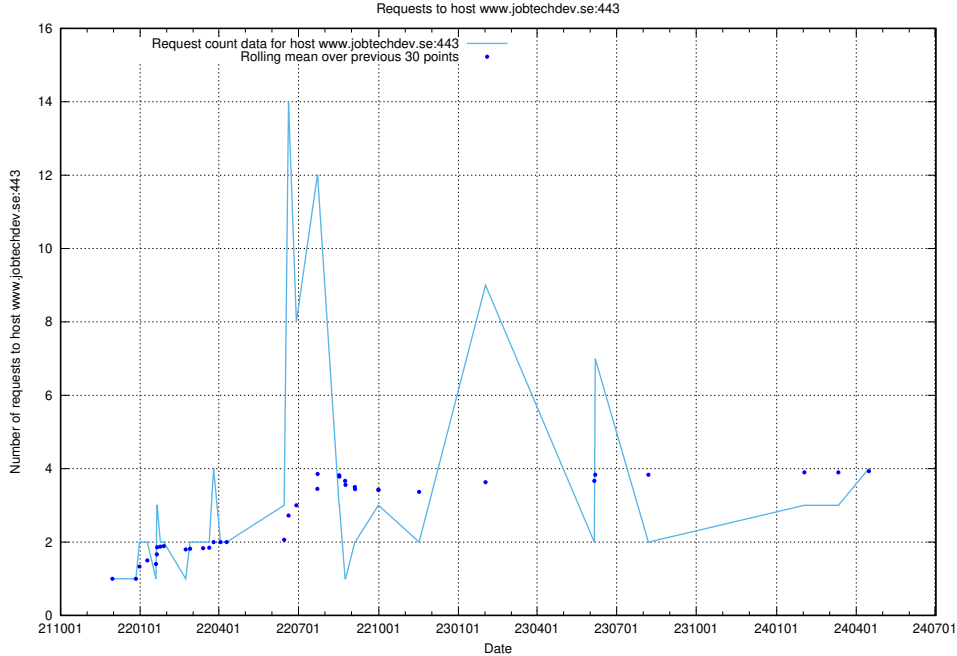

7.132 Usage of www.widgets.jobtechdev.se

Here, we count the number of requests to host www.widgets.jobtechdev.se.

7.133 Usage of www.jobtechdev.se:443

Here, we count the number of requests to host www.jobtechdev.se:443.