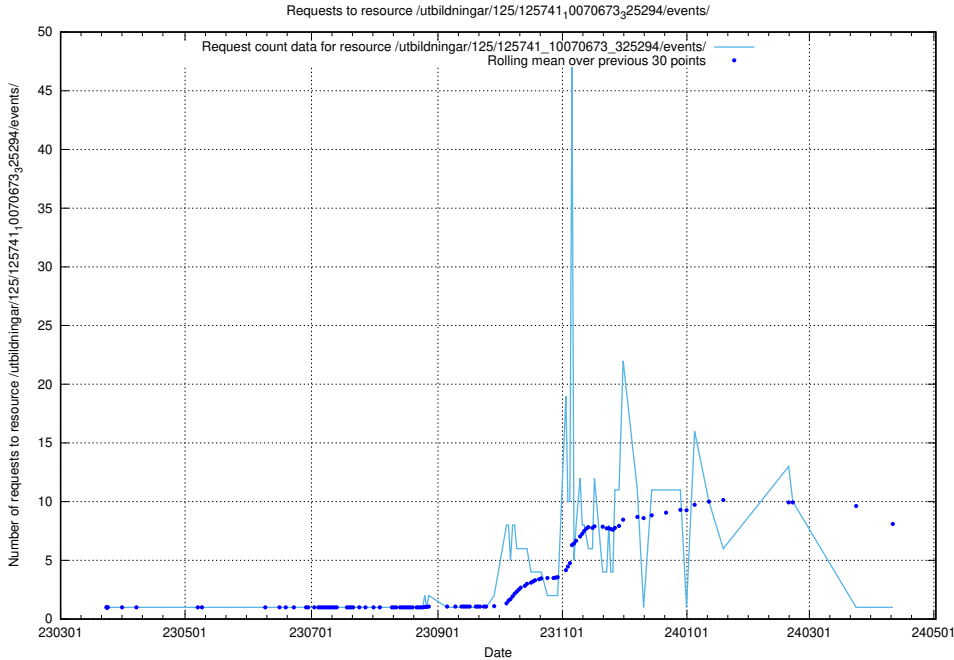

5.6425 Usage of /utbildningar/125/125741_10070673_325294/events/

Here, we count the number of requests to resource /utbildningar/125/125741_10070673_325294/events/