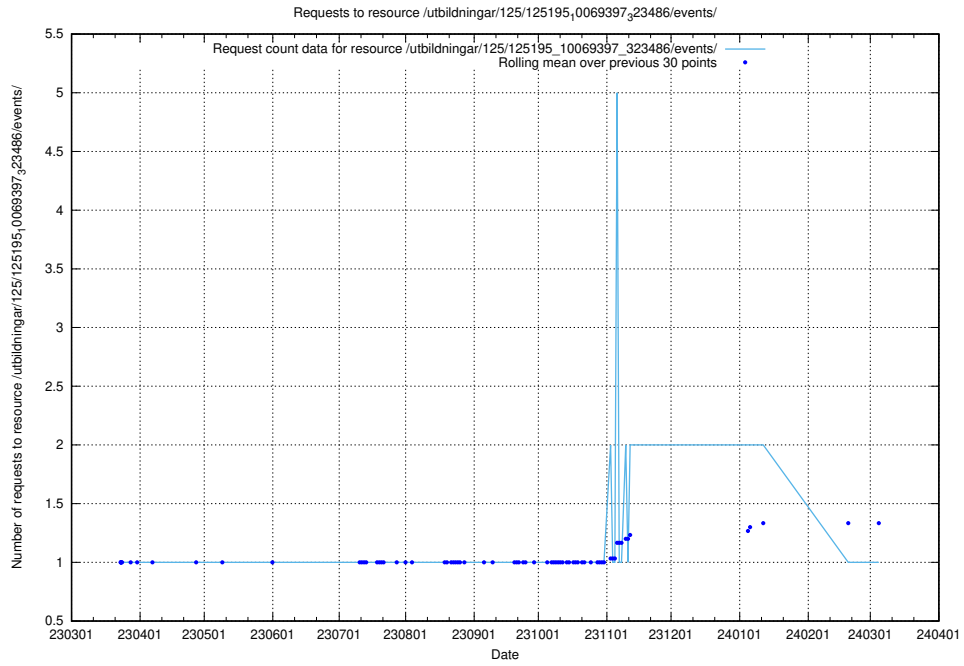

5.1102 Usage of /utbildningar/125/125195_10069397_323486/events/

Here, we count the number of requests to resource /utbildningar/125/125195_10069397_323486/events/