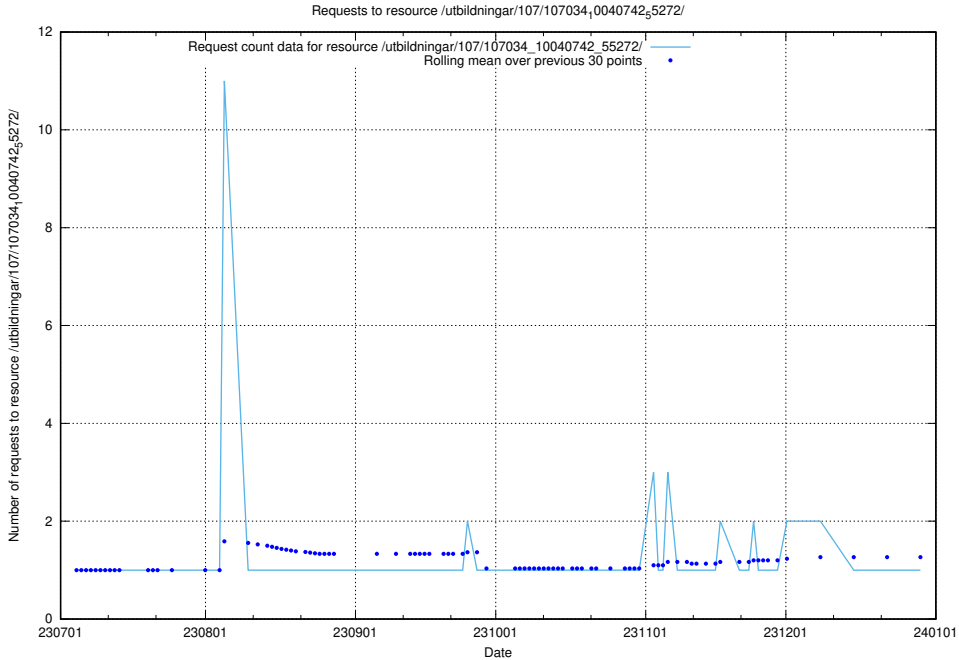

5.5307 Usage of /utbildningar/107/107034_10040742_55272/

Here, we count the number of requests to resource /utbildningar/107/107034_10040742_55272/.