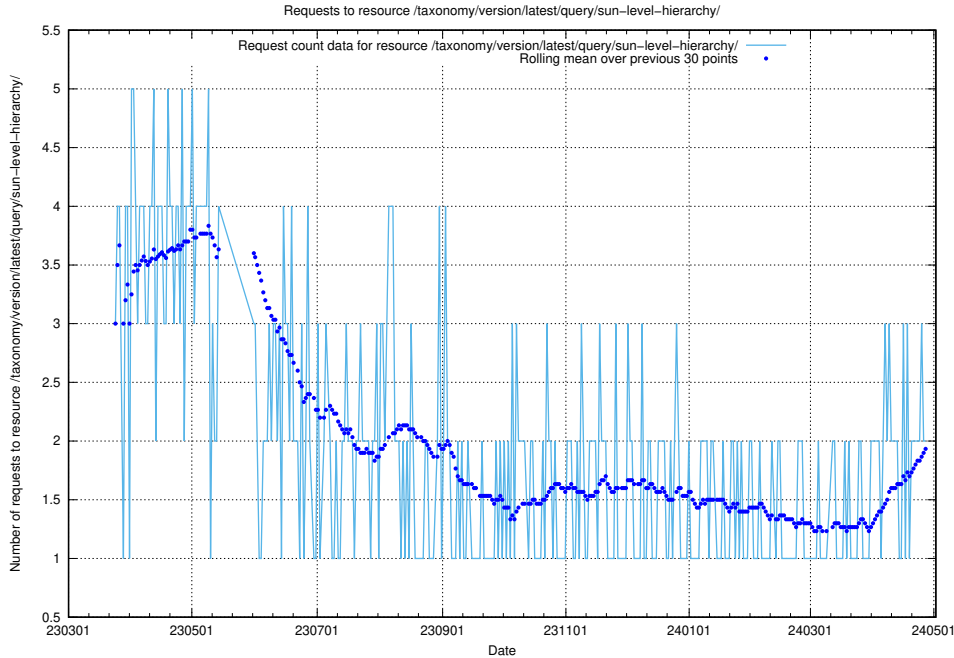

5.855 Usage of /taxonomy/version/latest/query/sun-level-hierarchy/

Here, we count the number of requests to resource /taxonomy/version/latest/query/sun-level-hierarchy/.