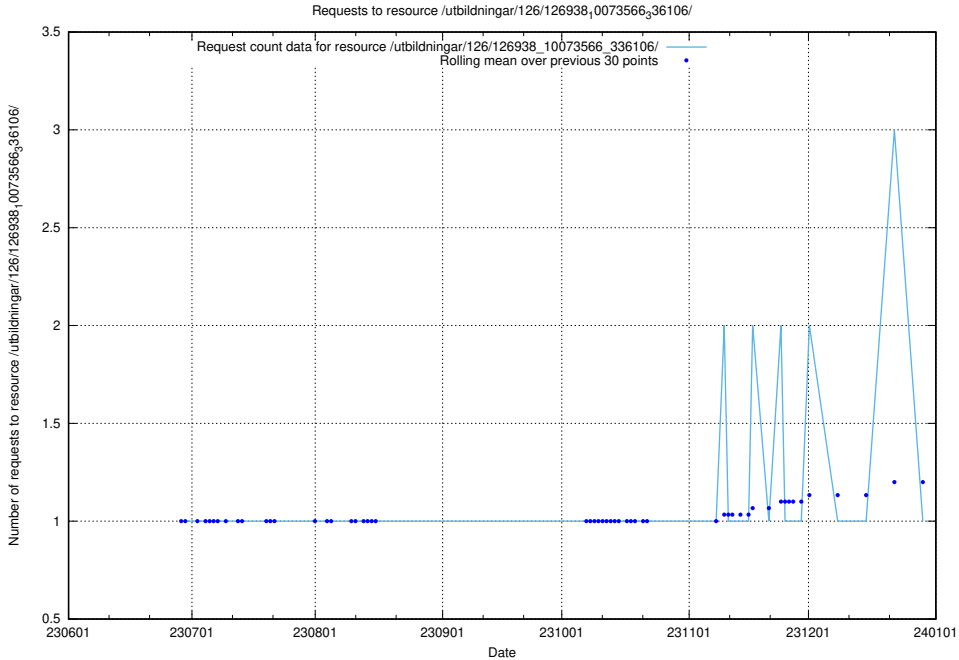

5.5383 Usage of /utbildningar/126/126938_10073566_336106/

Here, we count the number of requests to resource /utbildningar/126/126938_10073566_336106/.