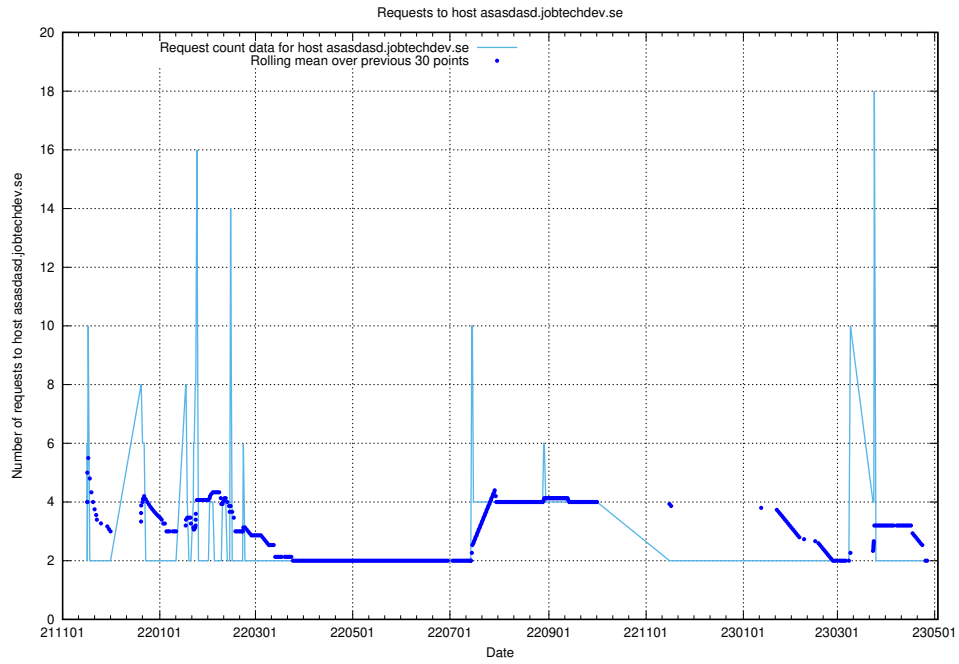

7.535 Usage of `asasdasd.jobtechdev.se`

Here, we count the number of requests to host `asasdasd.jobtechdev.se`.