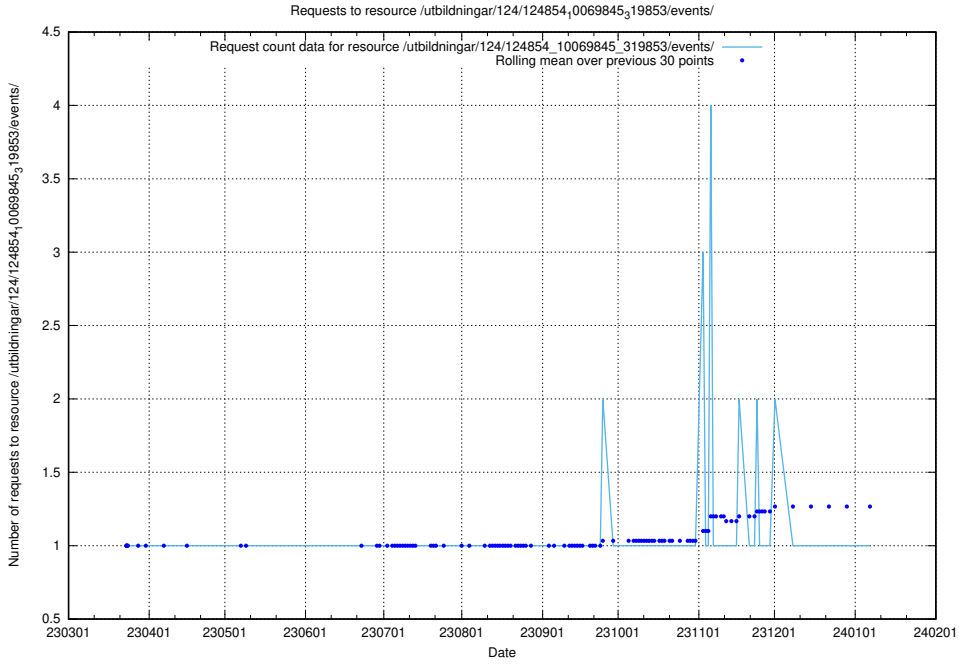

Here, we count the number of requests to resource /utbildningar/124/124854_10071099_324627/.

5.1176 Usage of /utbildningar/124/124854_10069845_319853/events/

Here, we count the number of requests to resource /utbildningar/124/124854_10069845_319853/events/