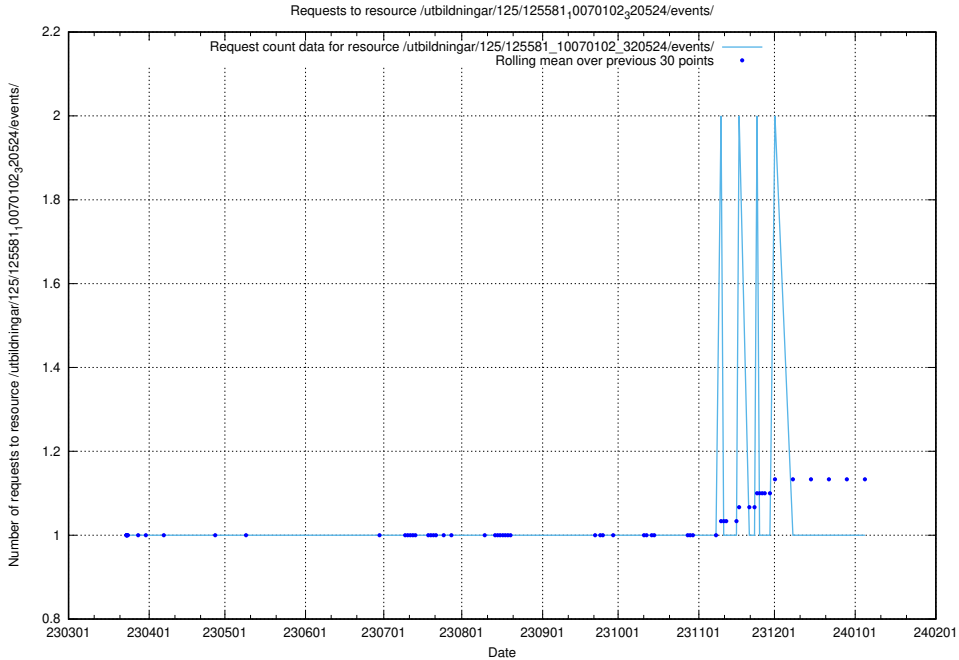

5.1071 Usage of /utbildningar/125/125581_10070102_320524/events/

Here, we count the number of requests to resource /utbildningar/125/125581_10070102_320524/events/