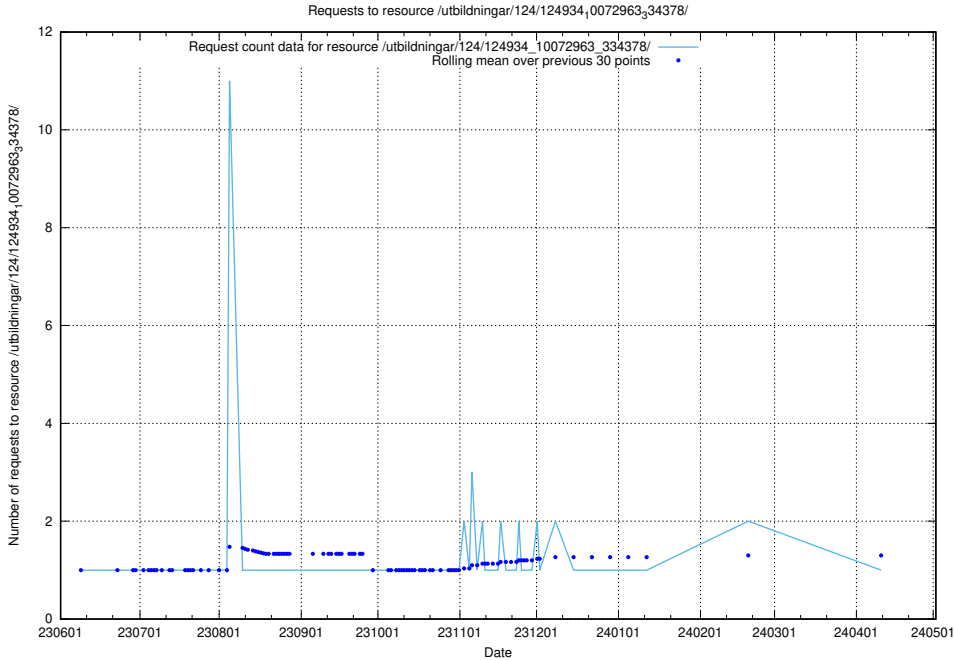

5.5839 Usage of /utbildningar/124/124934_10072963_334378/

Here, we count the number of requests to resource /utbildningar/124/124934_10072963_334378/.