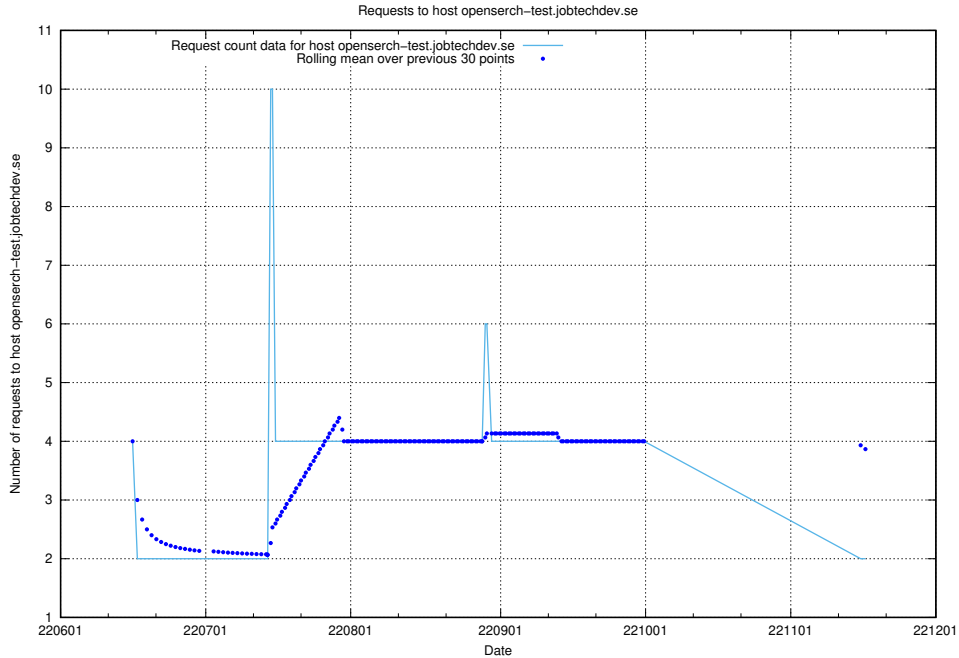

Here, we count the number of requests to host 2f0b40cd-39bc-429b-8f6c-c3d864c6fbd6.jobtechdev.se.

7.398 Usage of openserch-test.jobtechdev.se

Here, we count the number of requests to host openserch-test.jobtechdev.se.