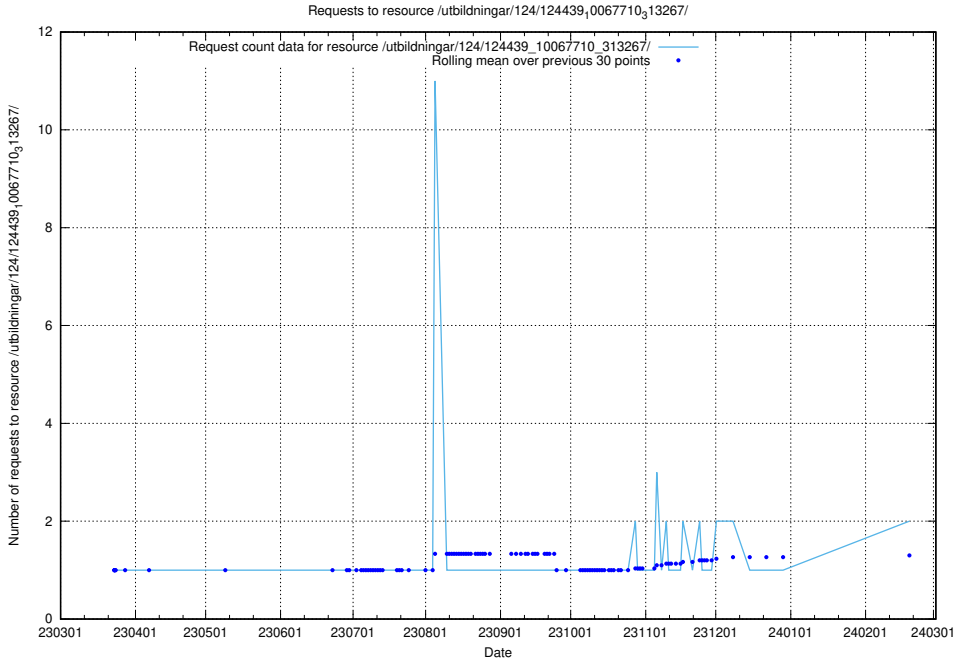

5.616 Usage of /utbildningar/124/124439_10067710_313267/

Here, we count the number of requests to resource /utbildningar/124/124439_10067710_313267/.