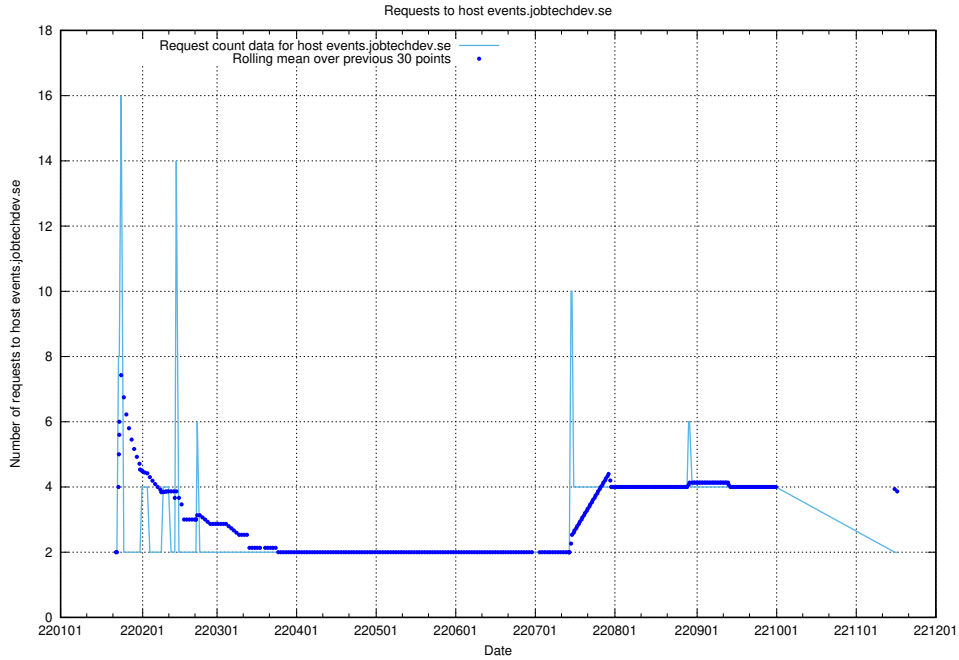

7.596 Usage of food.jobtechdev.se

Here, we count the number of requests to host food.jobtechdev.se.

7.597 Usage of events.jobtechdev.se

Here, we count the number of requests to host events.jobtechdev.se.