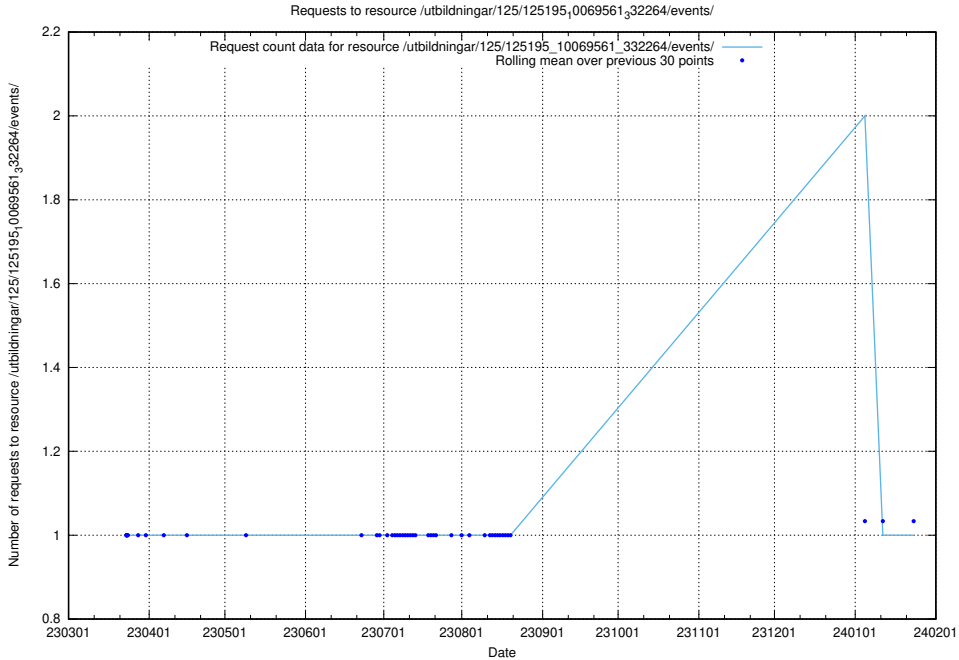

5.1099 Usage of /utbildningar/125/125195_10069561_332264/events/

Here, we count the number of requests to resource /utbildningar/125/125195_10069561_332264/events/