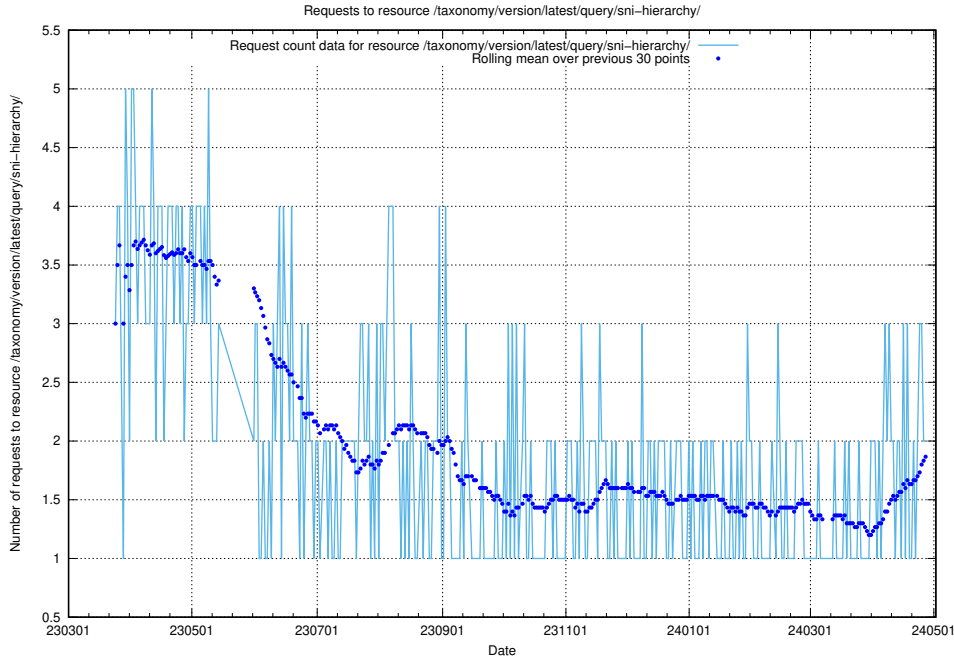

5.874 Usage of /taxonomy/version/latest/query/sni-hierarchy/

Here, we count the number of requests to resource /taxonomy/version/latest/query/sni-hierarchy/.