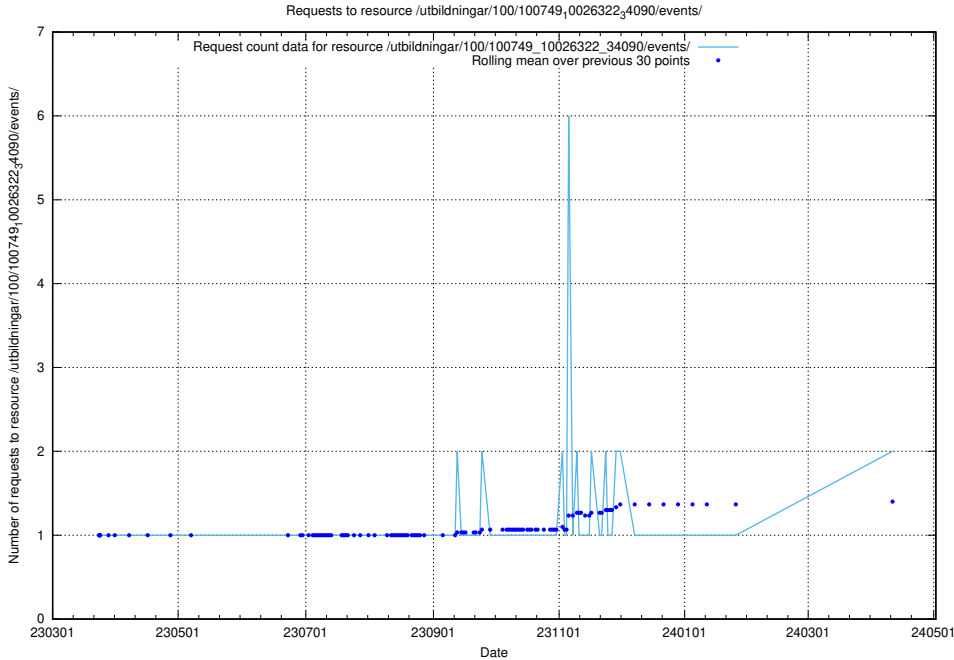

5.794 Usage of /utbildningar/100/100749_10026322_34090/events/

Here, we count the number of requests to resource /utbildningar/100/100749_10026322_34090/events/.