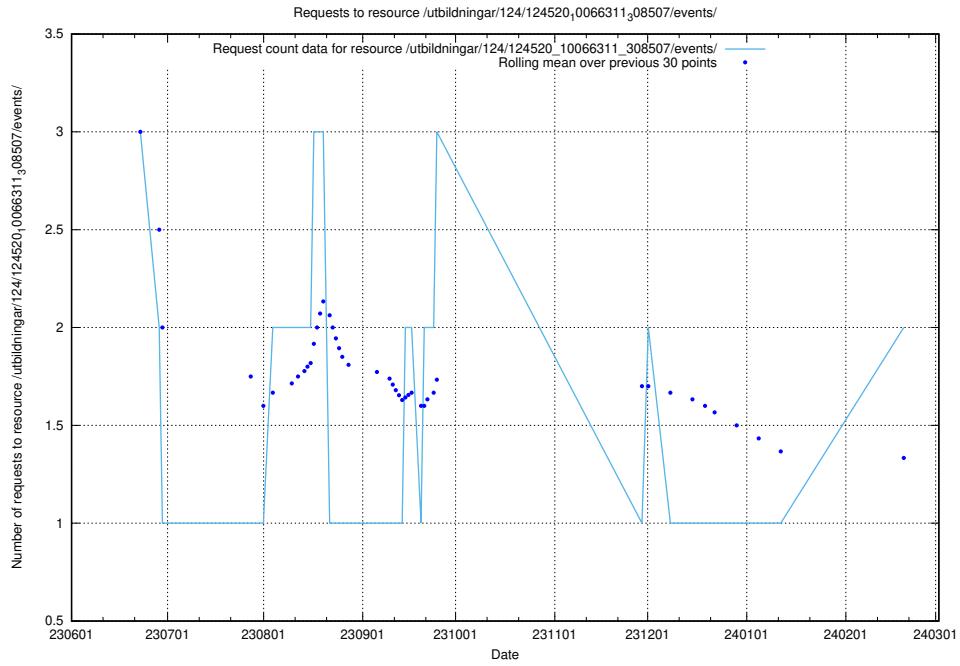

5.790 Usage of /utbildningar/124/124520_10066311_308507/events/

Here, we count the number of requests to resource /utbildningar/124/124520_10066311_308507/events/