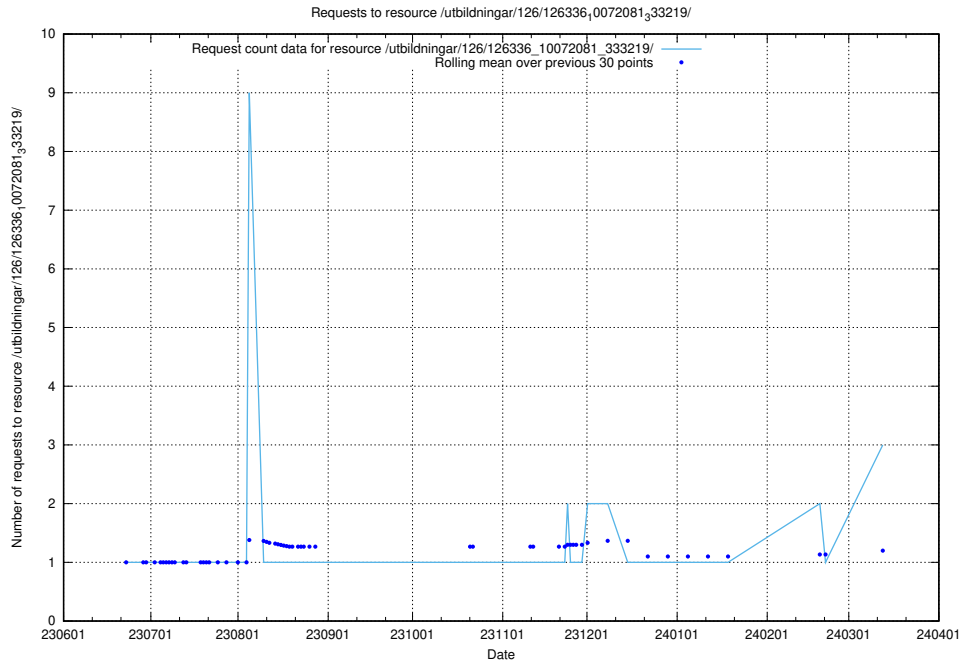

5.369 Usage of /utbildningar/126/126336_10072081_333219/

Here, we count the number of requests to resource /utbildningar/126/126336_10072081_333219/.