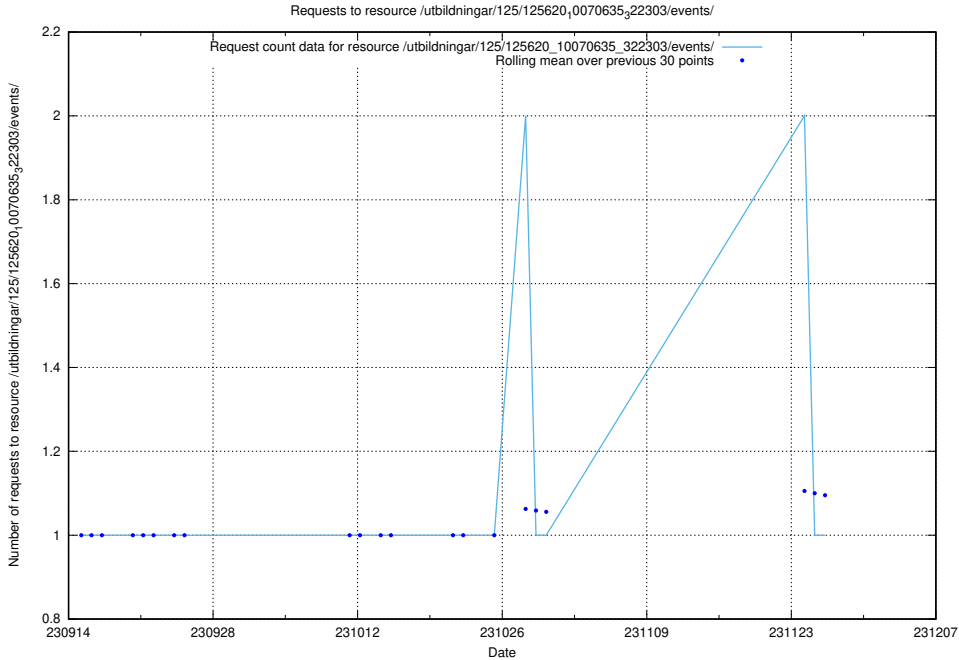

5.4521 Usage of /utbildningar/125/125620_10070635_322303/events/

Here, we count the number of requests to resource /utbildningar/125/125620_10070635_322303/events/