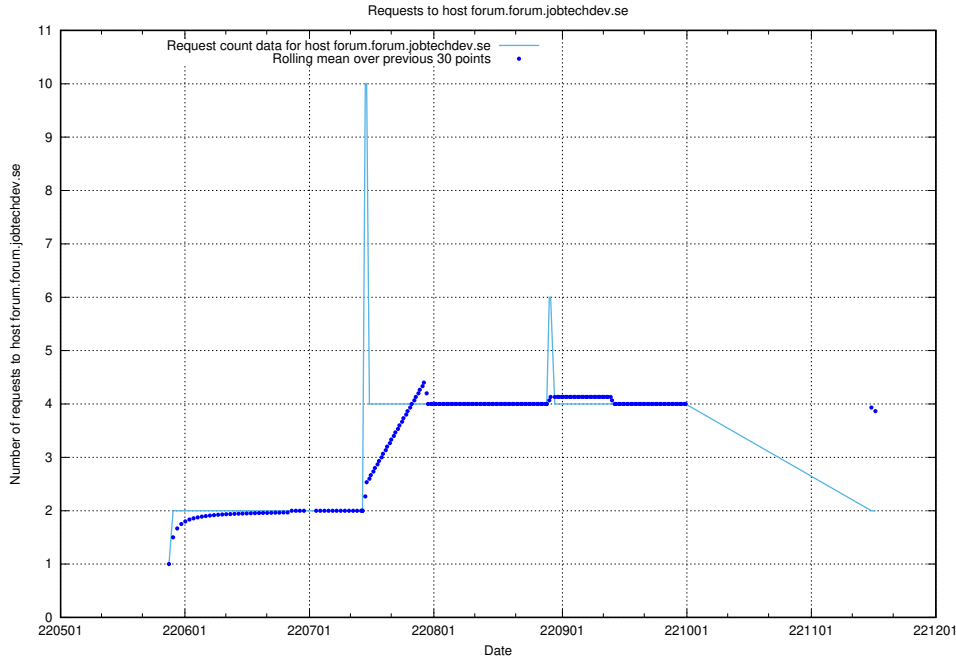

7.415 Usage of forum.forum.jobtechdev.se

Here, we count the number of requests to host forum.forum.jobtechdev.se.