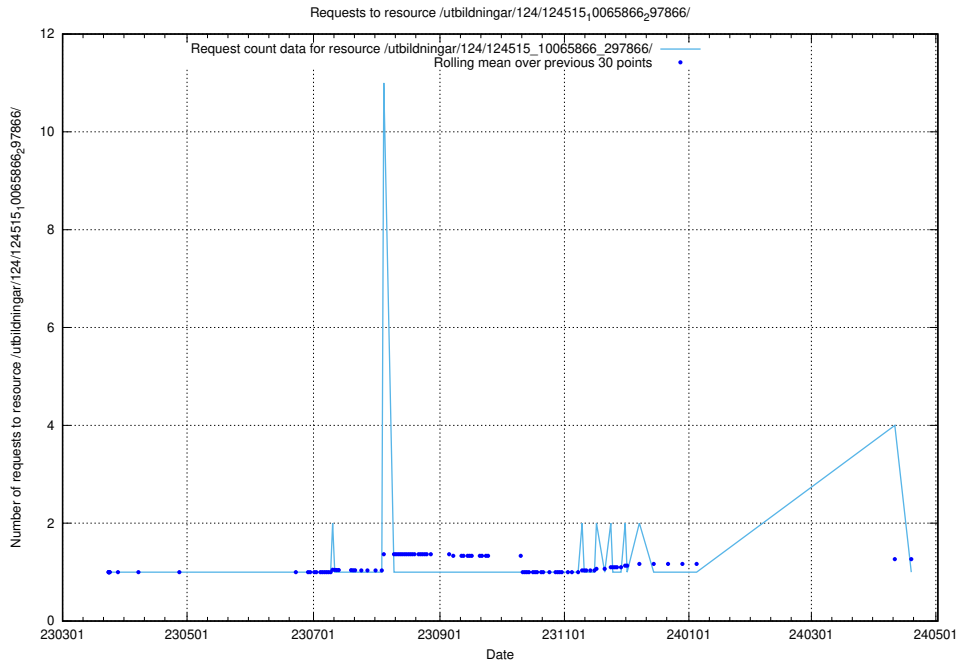

5.1655 Usage of /utbildningar/124/124515_10065866_297866/

Here, we count the number of requests to resource /utbildningar/124/124515_10065866_297866/.