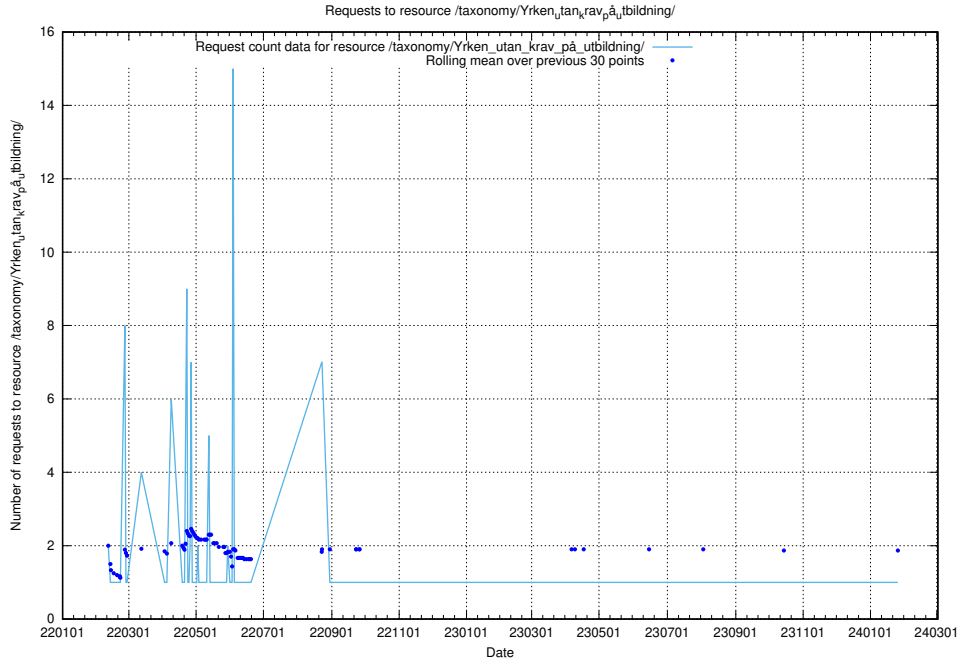

5.1402 Usage of /taxonomy/Yrken_utan_krav_på_utbildning/

Here, we count the number of requests to resource /taxonomy/Yrken_utan_krav_på_utbildning/.