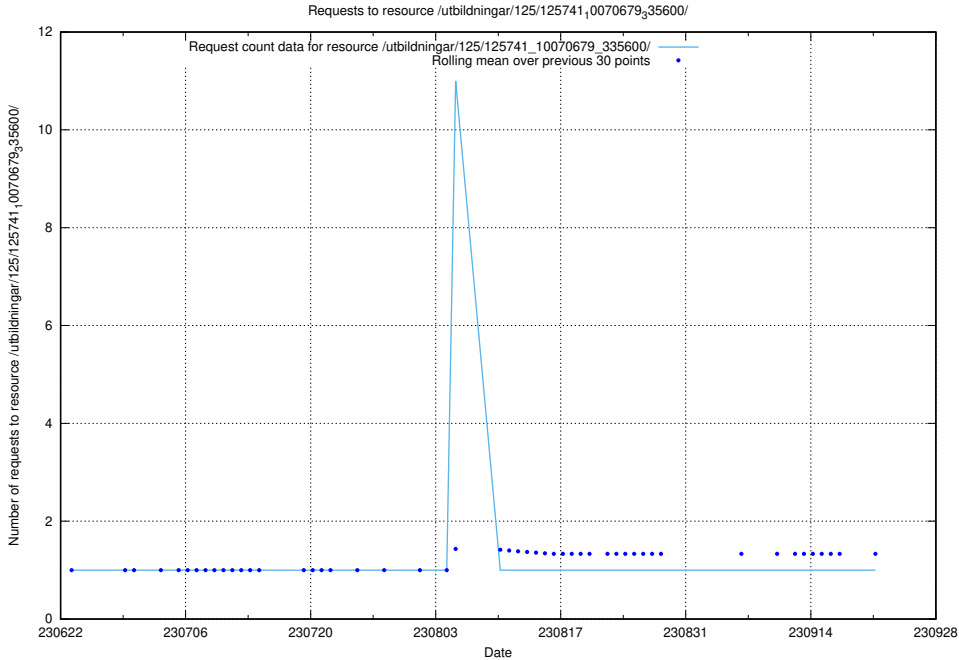

5.5644 Usage of /utbildningar/125/125741_10070679_335600/

Here, we count the number of requests to resource /utbildningar/125/125741_10070679_335600/.