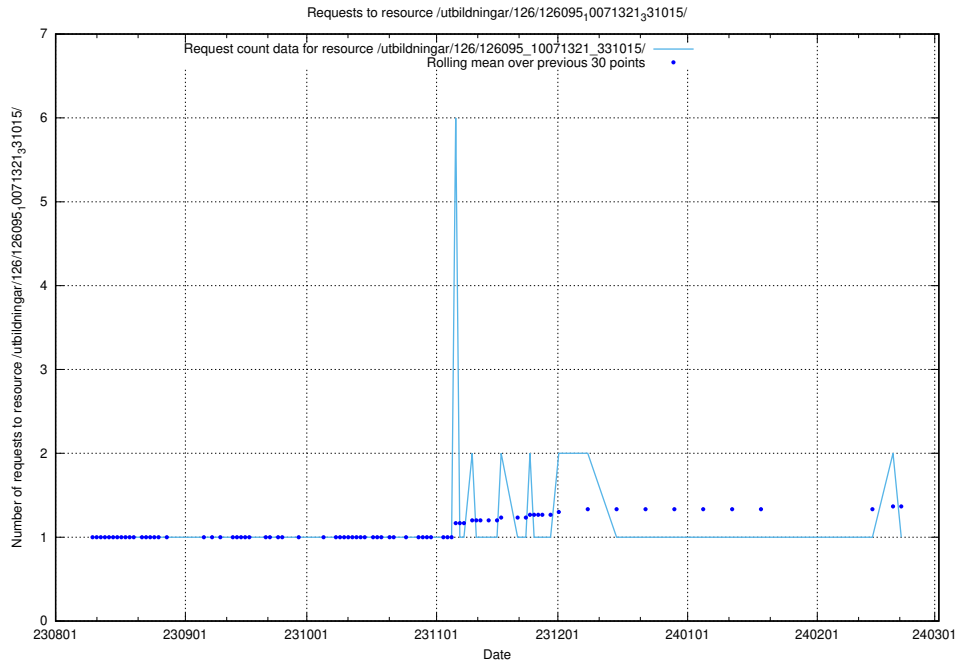

5.4778 Usage of /utbildningar/126/126095_10071321_331015/

Here, we count the number of requests to resource /utbildningar/126/126095_10071321_331015/.