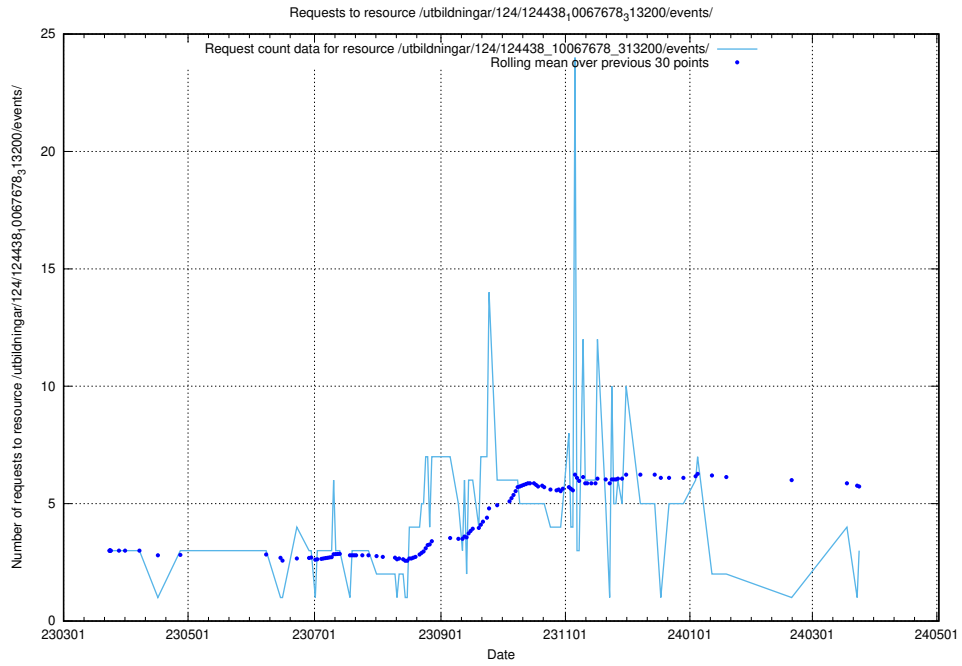

5.415 Usage of /utbildningar/124/124438_10067678_313200/events/

Here, we count the number of requests to resource /utbildningar/124/124438_10067678_313200/events/