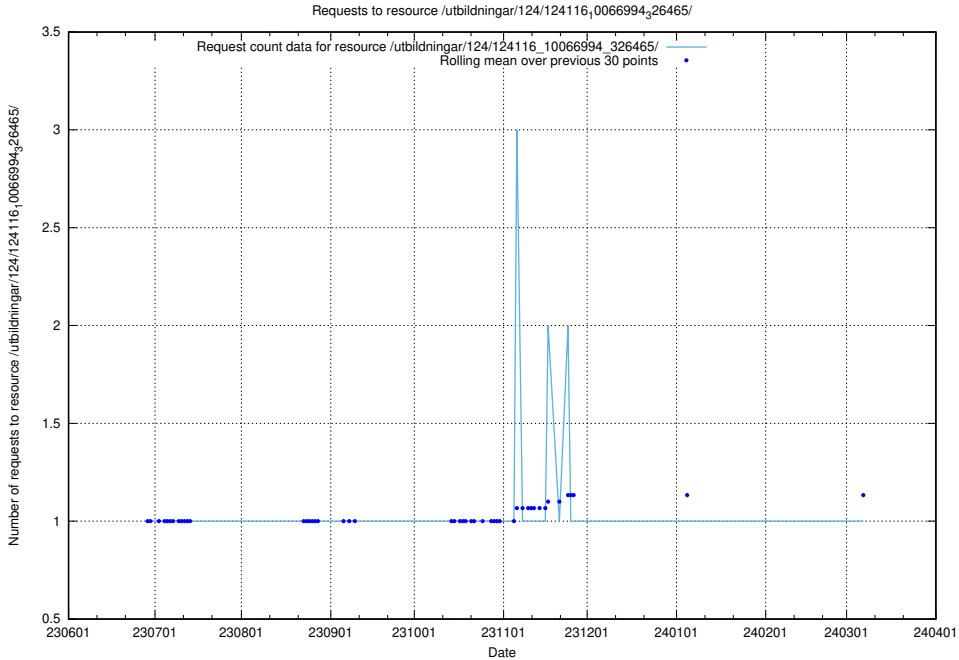

5.5474 Usage of /utbildningar/124/124116_10066994_326465/

Here, we count the number of requests to resource /utbildningar/124/124116_10066994_326465/.