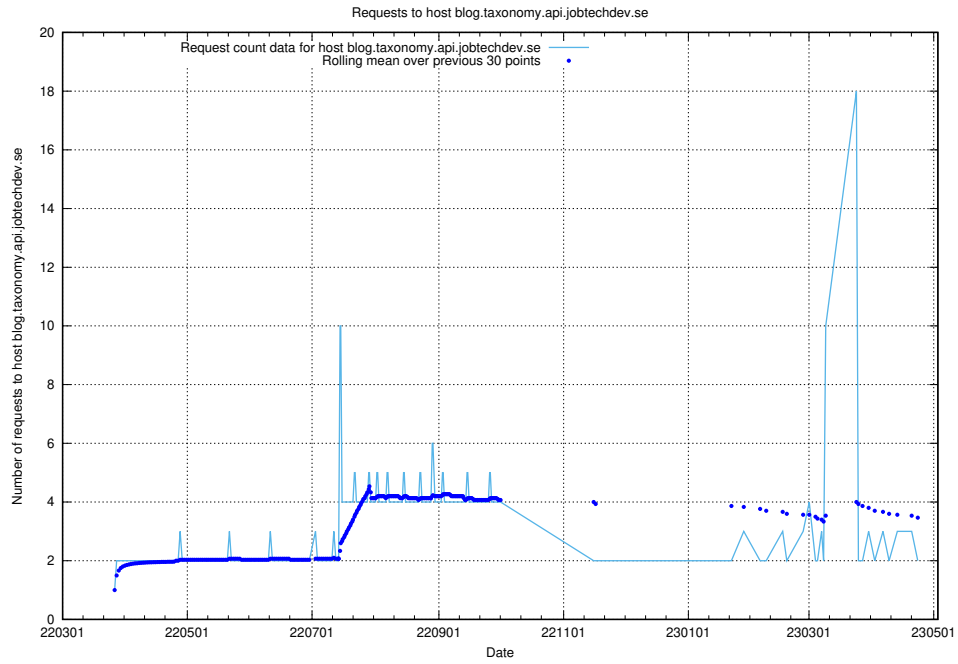

7.485 Usage of `blog.taxonomy.api.jobtechdev.se`

Here, we count the number of requests to host `blog.taxonomy.api.jobtechdev.se`.