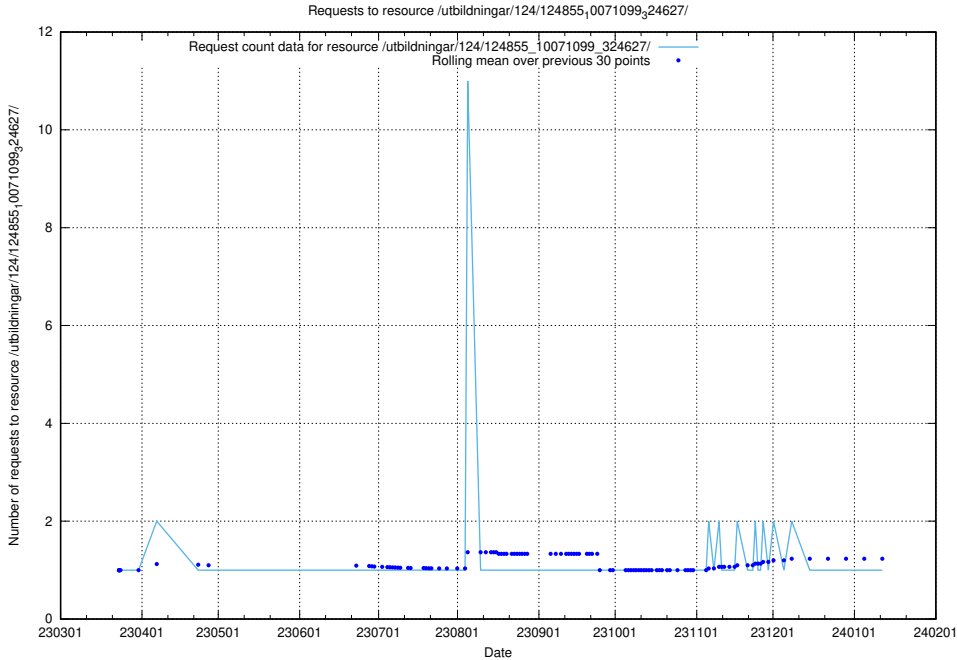

5.1165 Usage of /utbildningar/124/124855_10071099_324627/

Here, we count the number of requests to resource /utbildningar/124/124855_10071099_324627/.