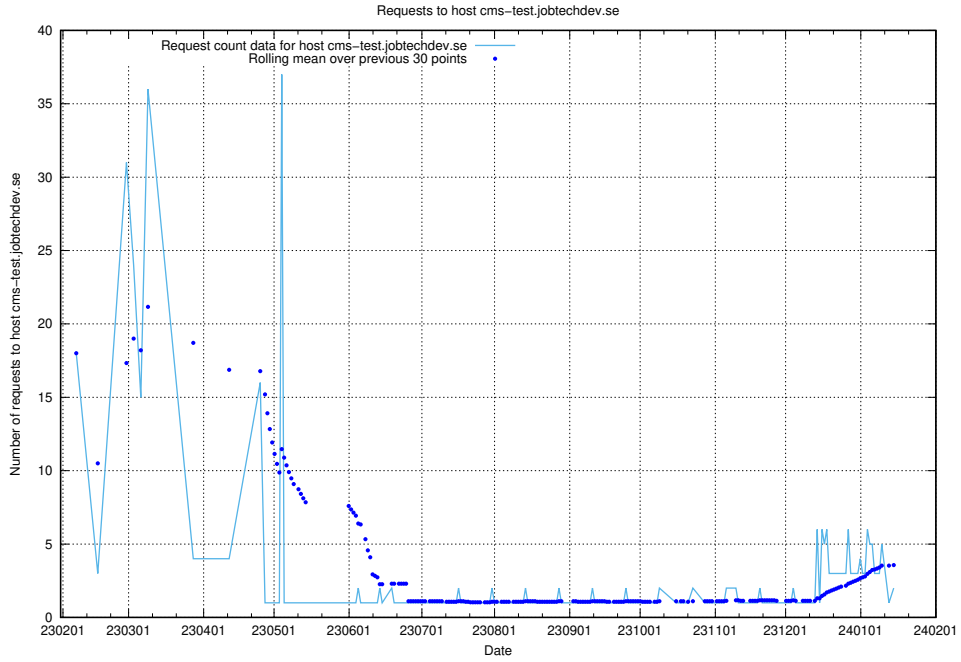

7.286 Usage of cms-test.jobtechdev.se

Here, we count the number of requests to host cms-test.jobtechdev.se.