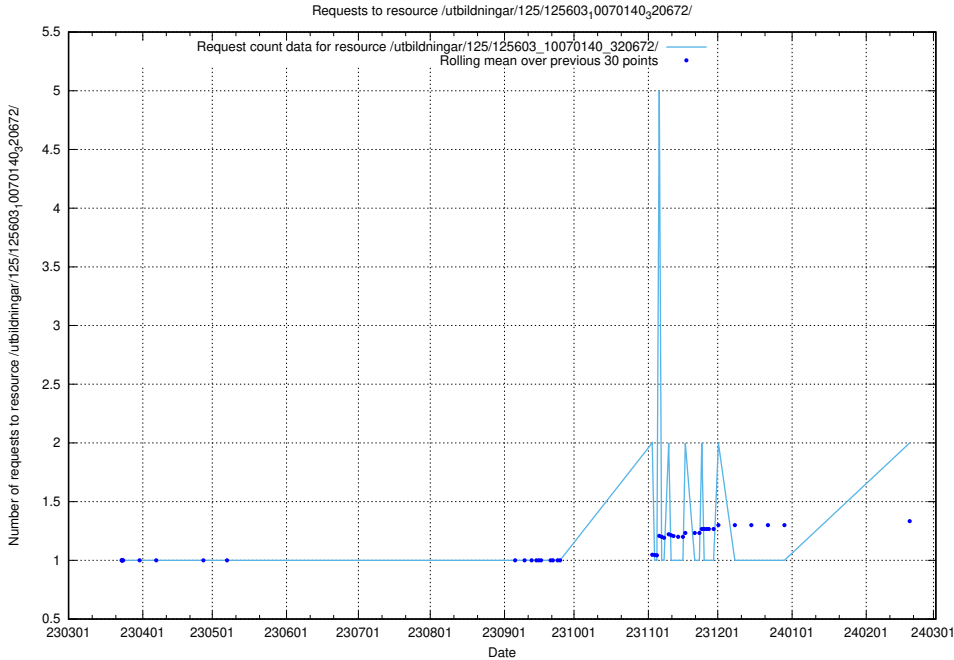

5.445 Usage of /utbildningar/125/125603_10070140_320672/

Here, we count the number of requests to resource /utbildningar/125/125603_10070140_320672/.