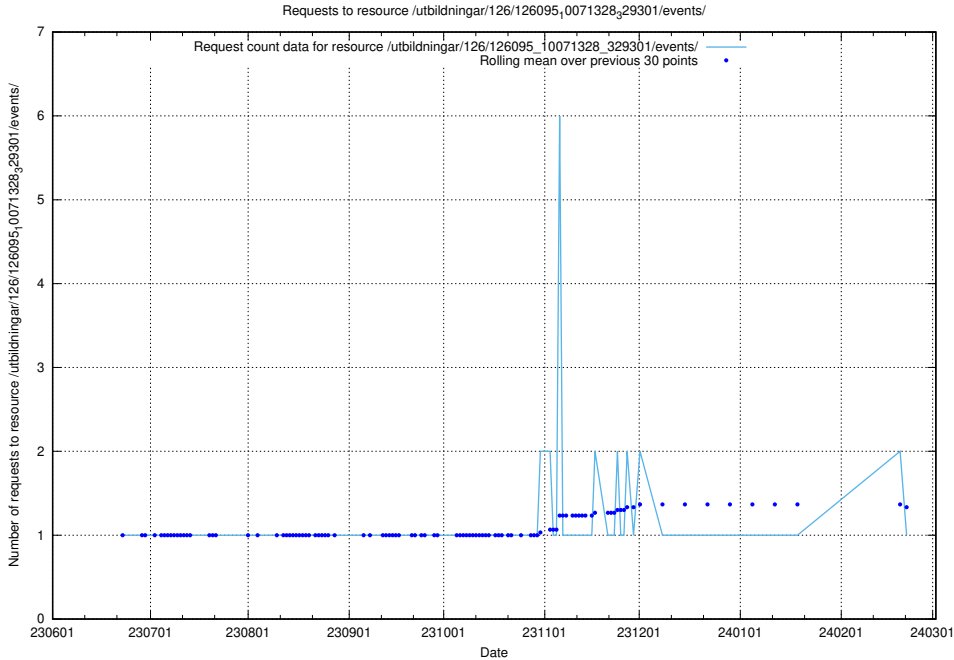

5.5627 Usage of /utbildningar/126/126095_10071328_329301/events/

Here, we count the number of requests to resource /utbildningar/126/126095_10071328_329301/events/