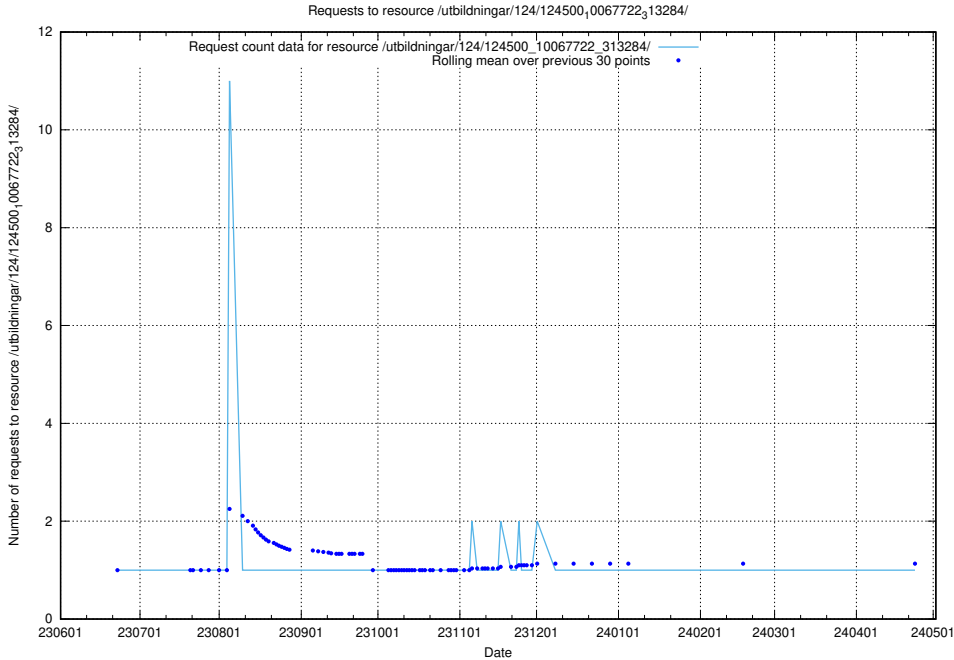

5.5727 Usage of /utbildningar/124/124500_10067722_313284/

Here, we count the number of requests to resource /utbildningar/124/124500_10067722_313284/.