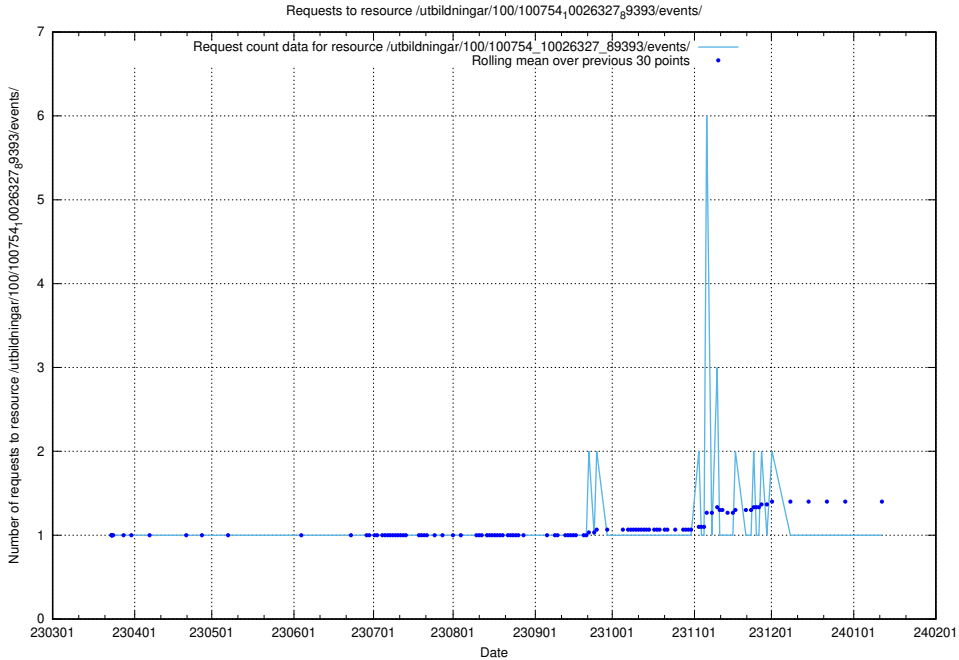

5.5504 Usage of /utbildningar/100/100754_10026327_89393/events/

Here, we count the number of requests to resource /utbildningar/100/100754_10026327_89393/events/.