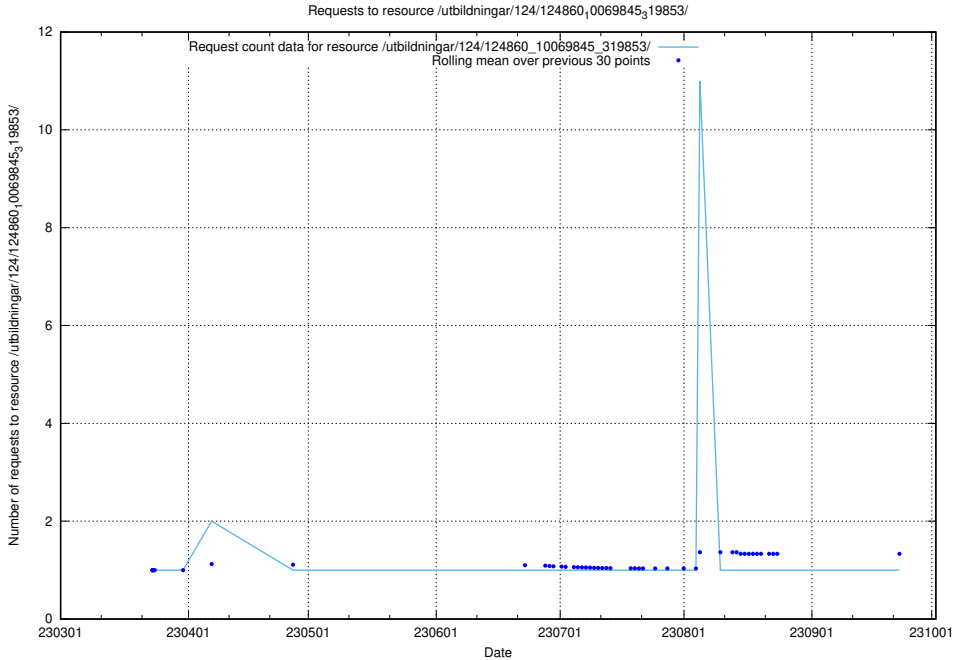

5.1144 Usage of /utbildningar/124/124860_10069845_319853/

Here, we count the number of requests to resource /utbildningar/124/124860_10069845_319853/.