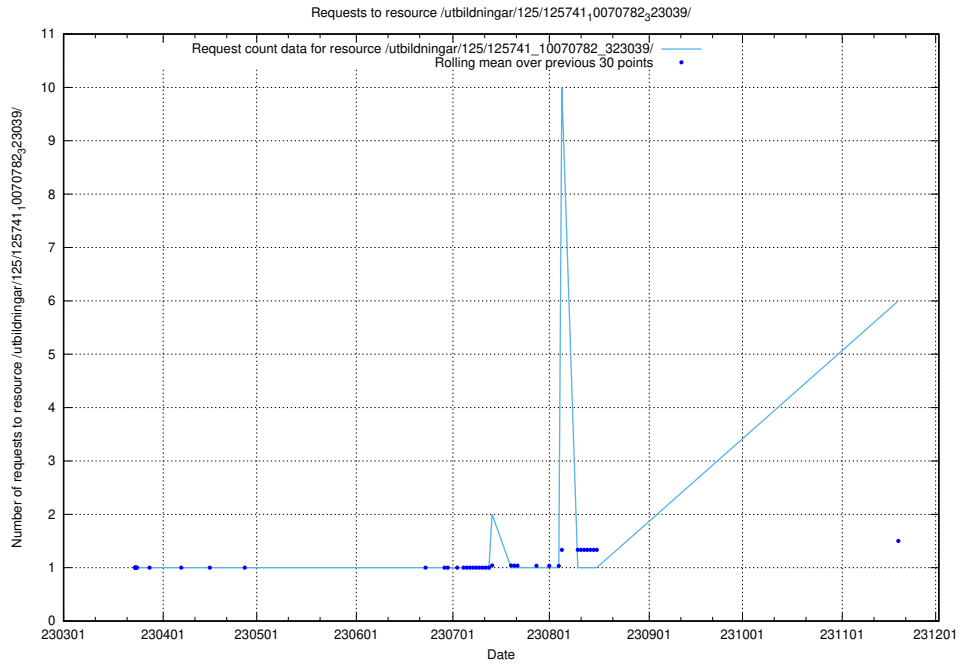

5.104 Usage of /utbildningar/125/125741_10070782_323039/

Here, we count the number of requests to resource /utbildningar/125/125741_10070782_323039/.