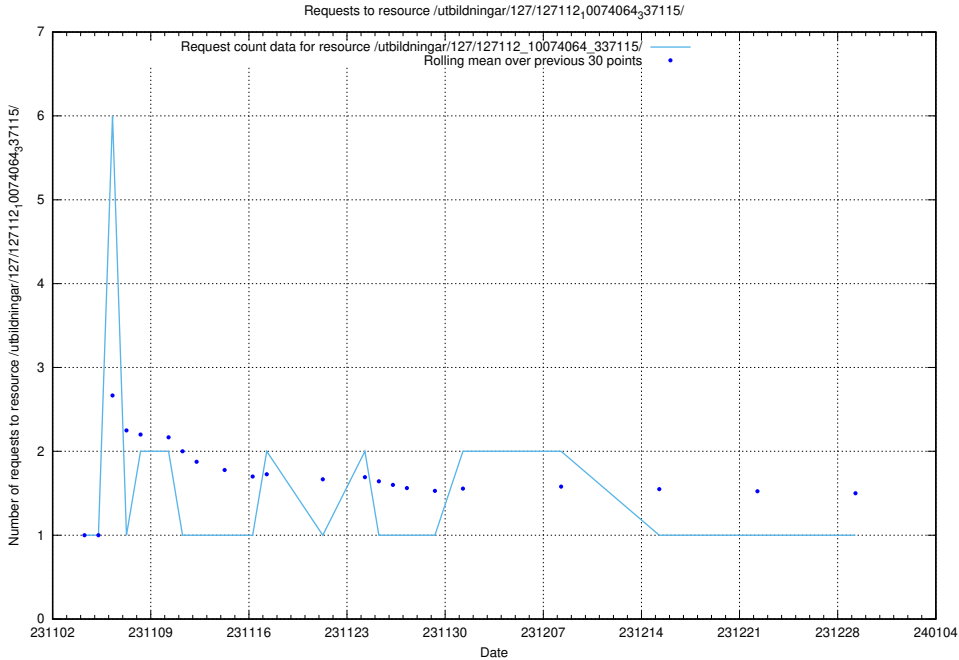

5.4081 Usage of /utbildningar/127/127112_10074064_337115/

Here, we count the number of requests to resource /utbildningar/127/127112_10074064_337115/.