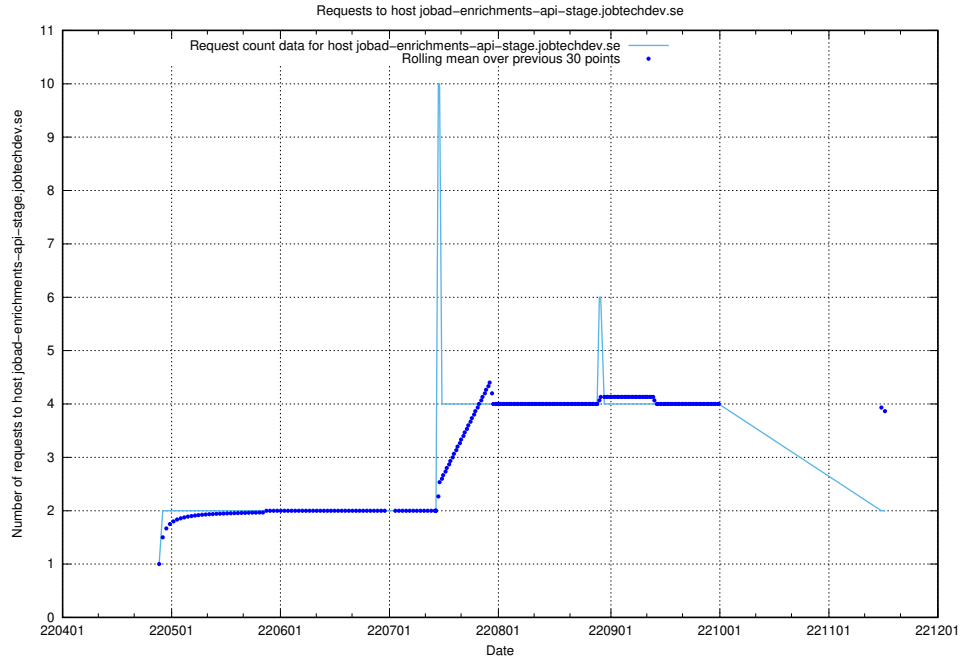

7.441 Usage of `jobad-enrichments-api-stage.jobtechdev.se`

Here, we count the number of requests to host `jobad-enrichments-api-stage.jobtechdev.se`.