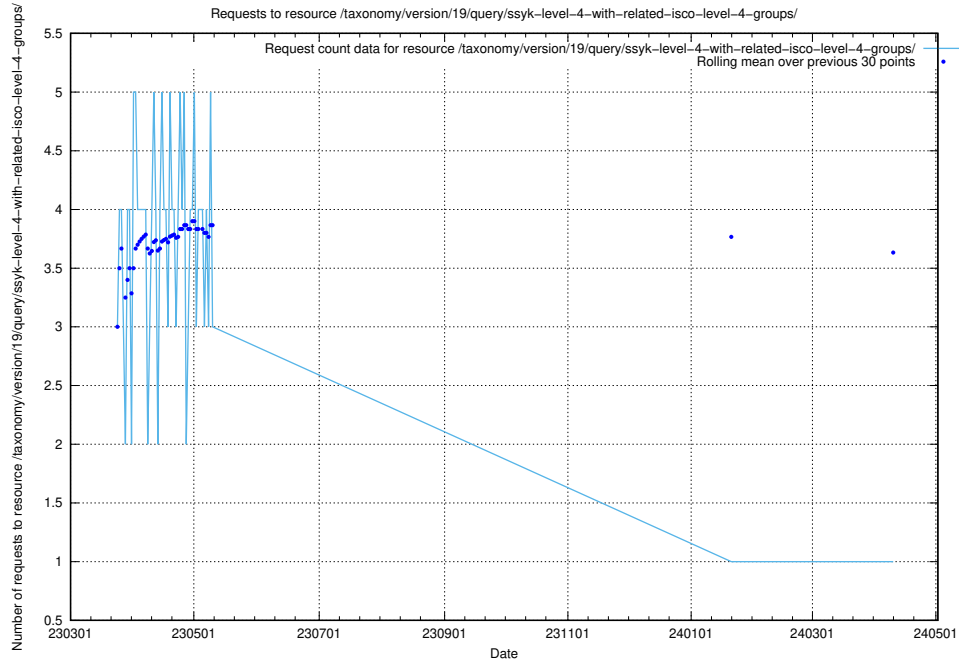

5.6063 Usage of /taxonomy/version/19/query/ssyk-level-4-with-related-isco-level-4-groups/

Here, we count the number of requests to resource /taxonomy/version/19/query/ssyk-level-4-with-related-isco-level-4-groups/.