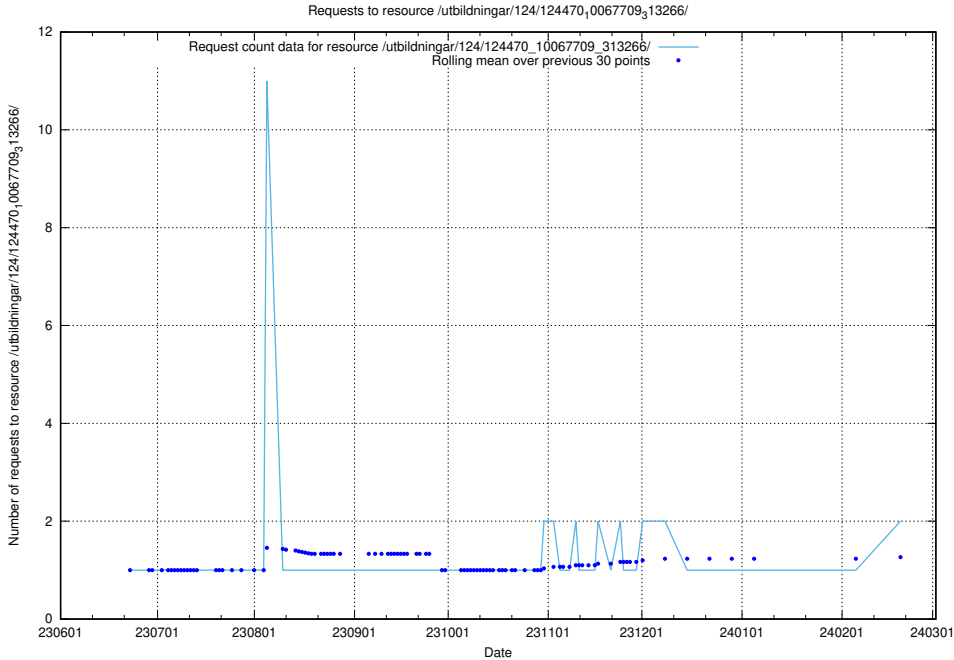

5.817 Usage of /utbildningar/124/124470_10067709_313266/

Here, we count the number of requests to resource /utbildningar/124/124470_10067709_313266/.