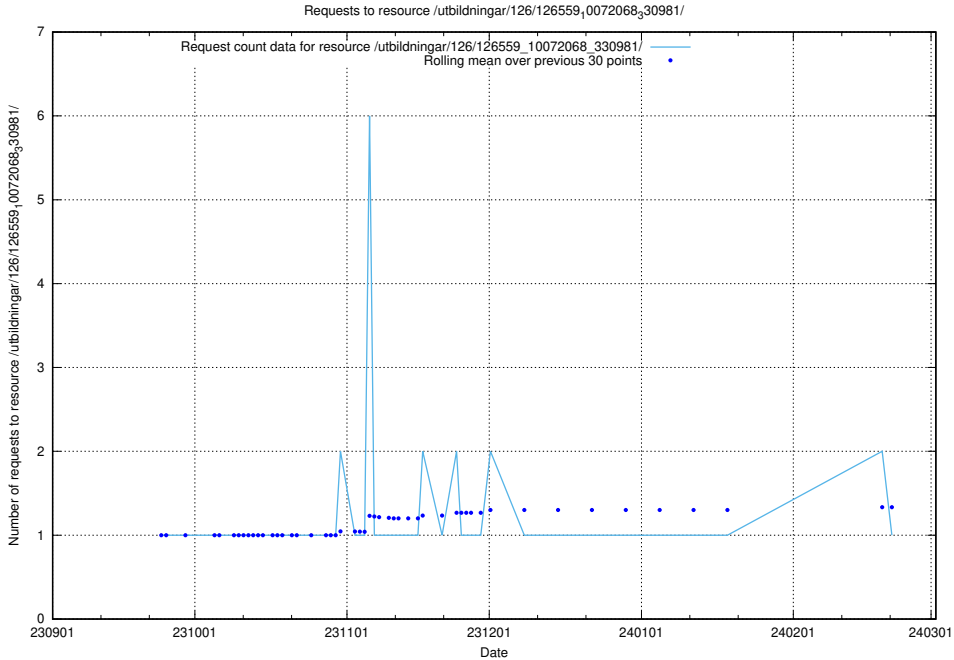

5.4427 Usage of /utbildningar/126/126559_10072068_330981/

Here, we count the number of requests to resource /utbildningar/126/126559_10072068_330981/.