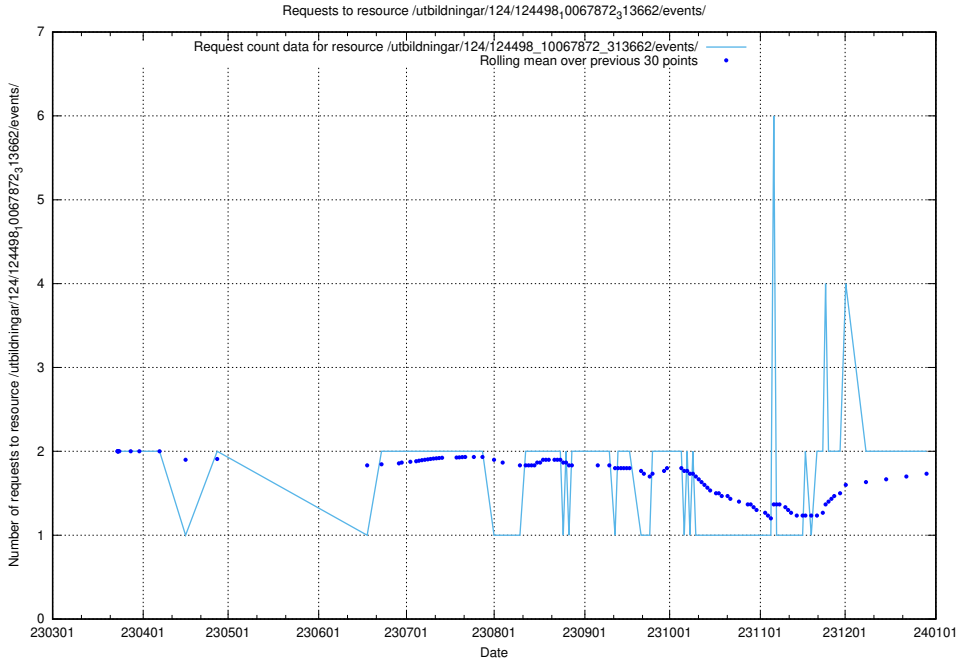

5.919 Usage of /utbildningar/124/124498_10067872_313662/events/

Here, we count the number of requests to resource /utbildningar/124/124498_10067872_313662/events/