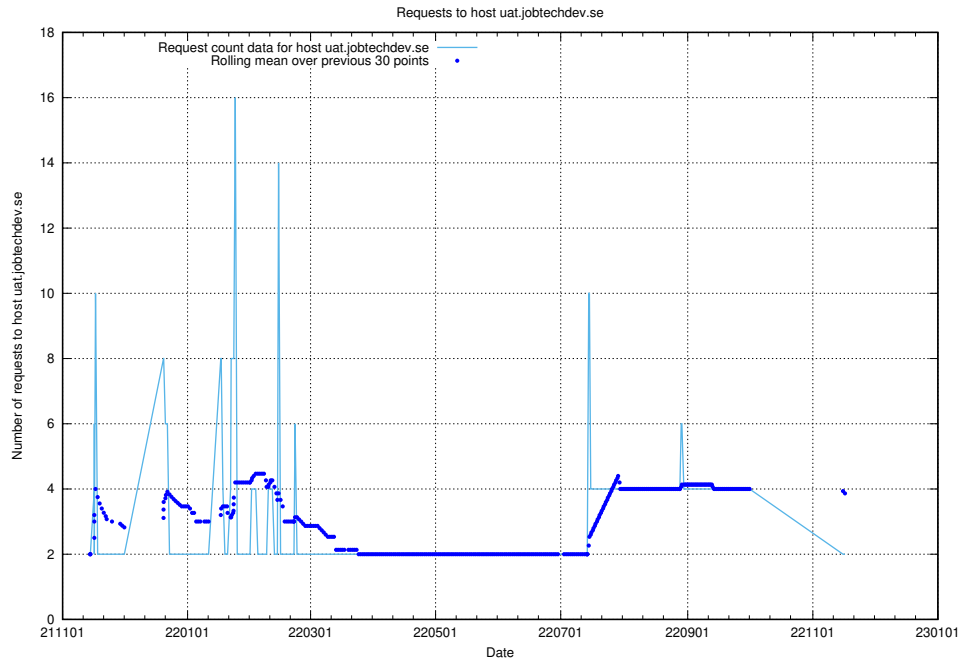

7.548 Usage of uat.jobtechdev.se

Here, we count the number of requests to host uat.jobtechdev.se.