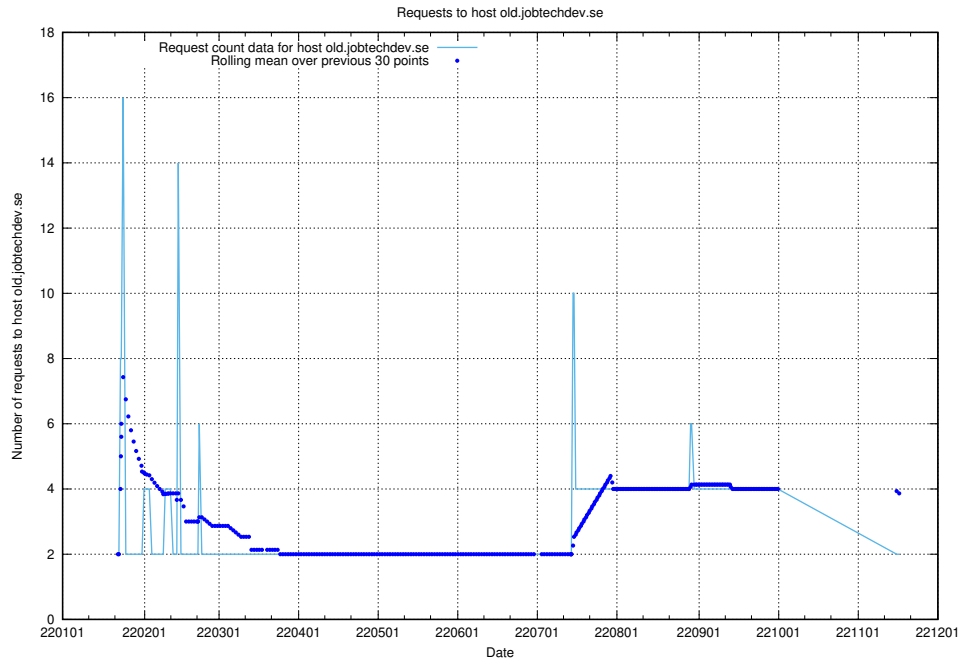

7.590 Usage of old.jobtechdev.se

Here, we count the number of requests to host old.jobtechdev.se.