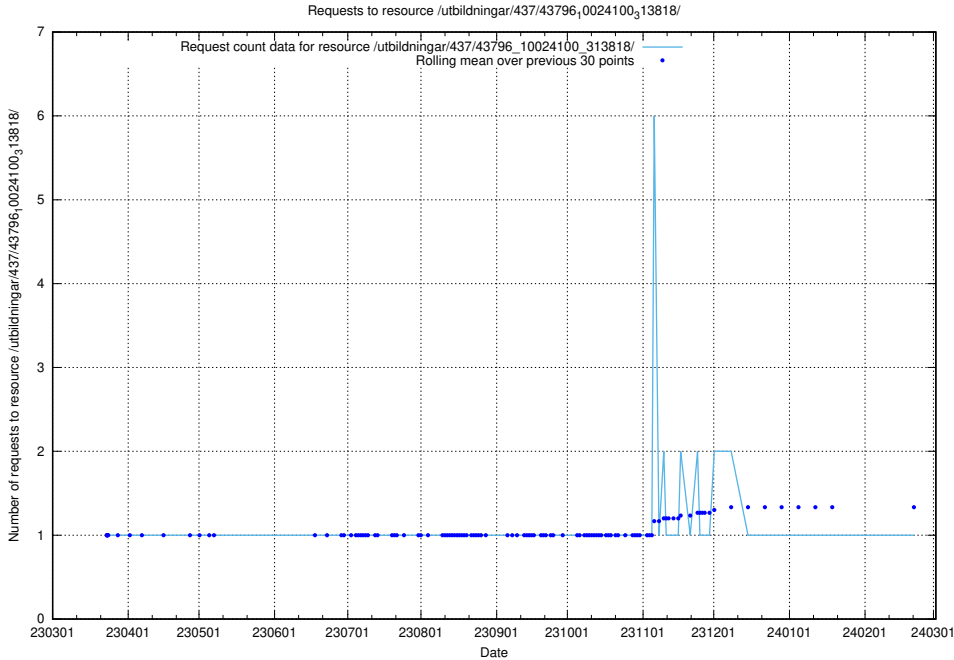

5.6298 Usage of /utbildningar/437/43796_10024100_313818/

Here, we count the number of requests to resource /utbildningar/437/43796_10024100_313818/.