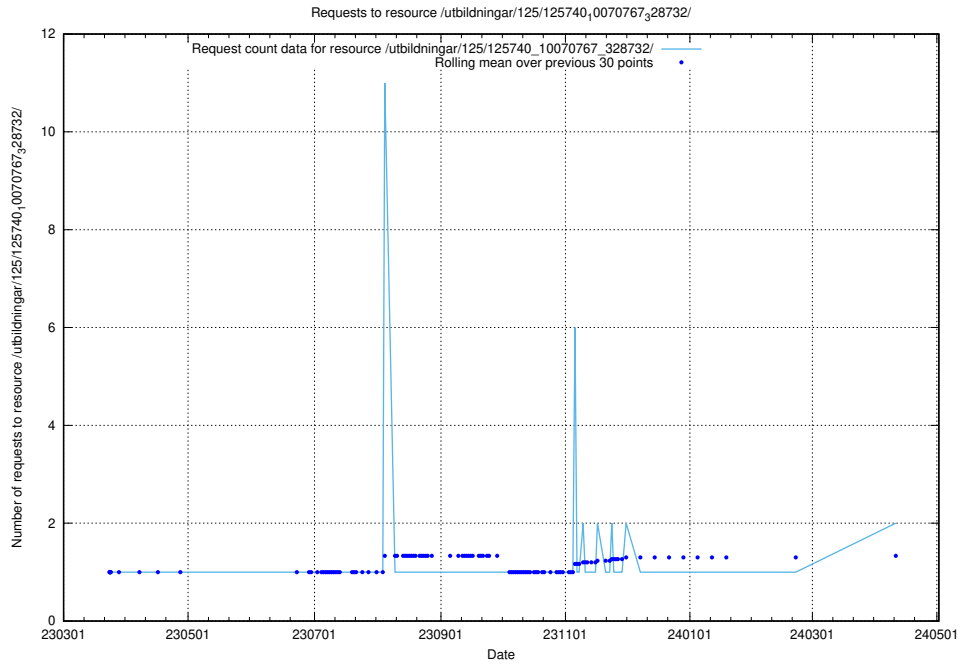

Here, we count the number of requests to resource /utbildningar/125/125741_10070637_322307/.

5.429 Usage of /utbildningar/125/125740_10070767_328732/

Here, we count the number of requests to resource /utbildningar/125/125740_10070767_328732/.