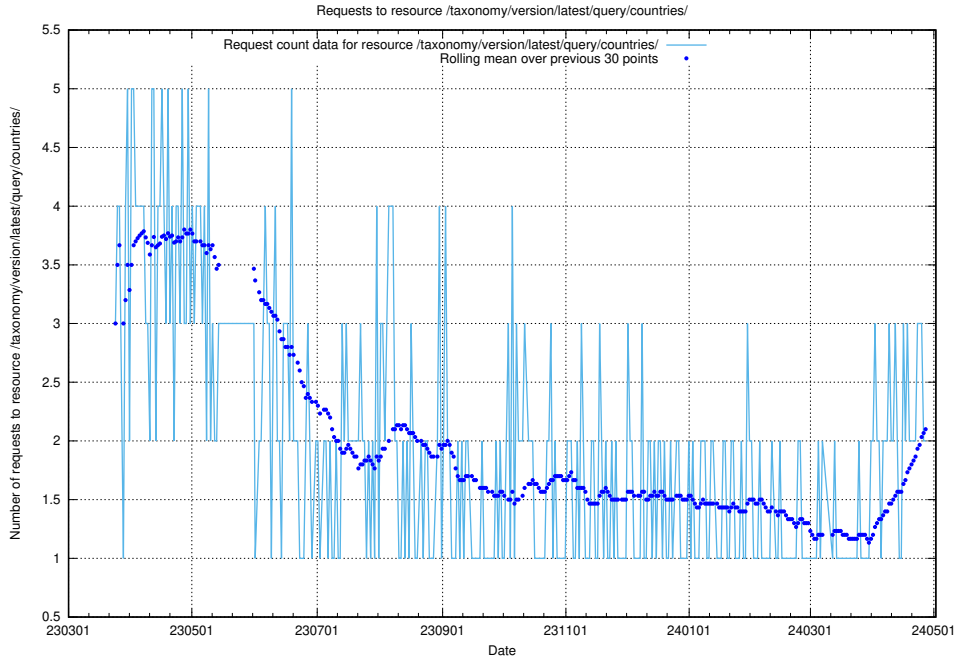

5.889 Usage of /taxonomy/version/latest/query/countries/

Here, we count the number of requests to resource /taxonomy/version/latest/query/countries/.