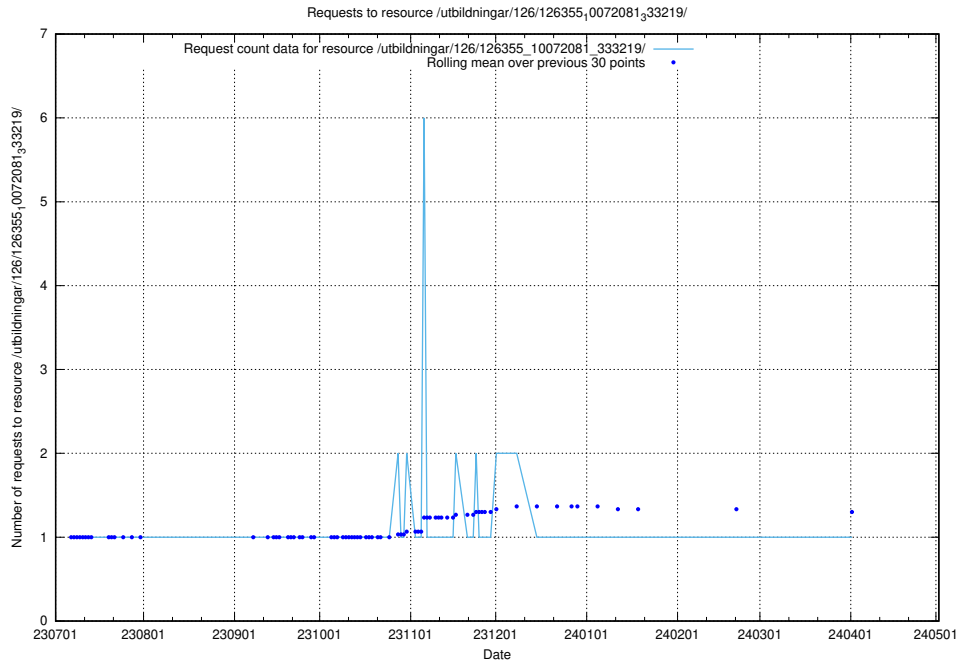

5.5250 Usage of /utbildningar/126/126355_10072081_333219/

Here, we count the number of requests to resource /utbildningar/126/126355_10072081_333219/.