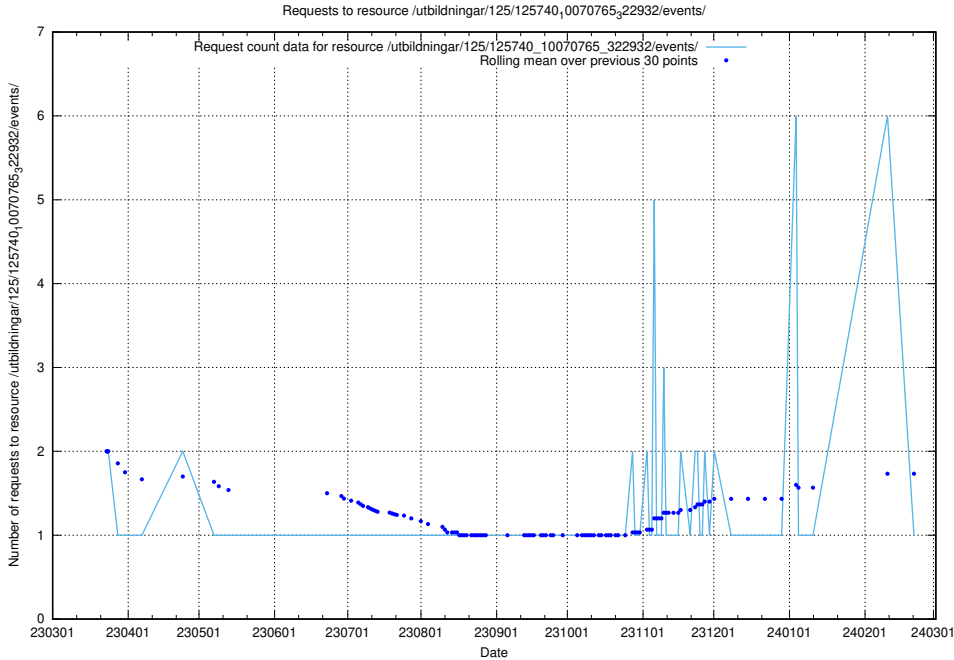

5.6218 Usage of /utbildningar/125/125740_10070765_322932/events/

Here, we count the number of requests to resource /utbildningar/125/125740_10070765_322932/events/