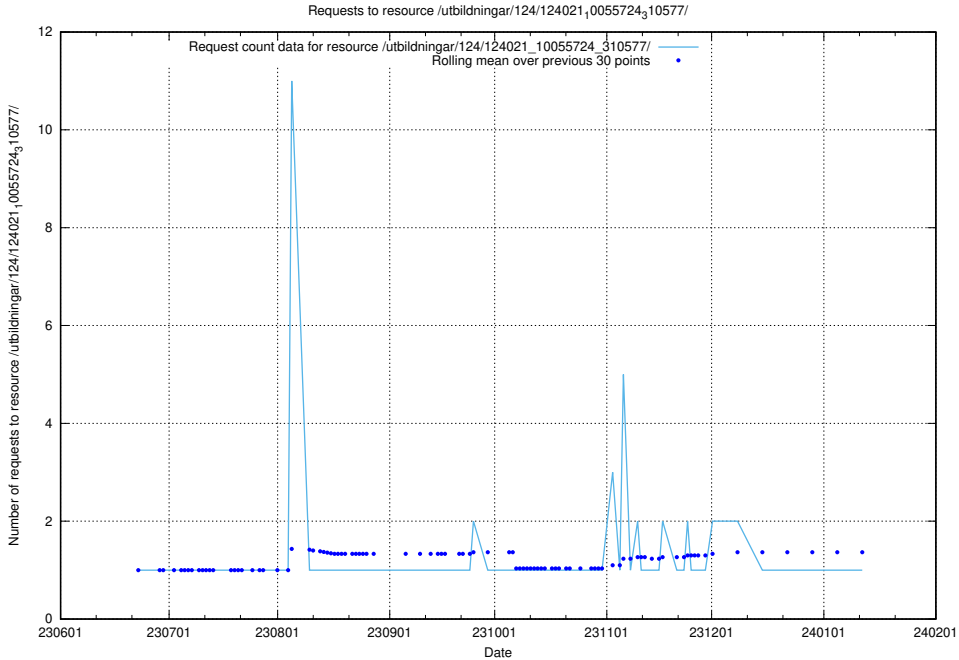

5.5771 Usage of /utbildningar/124/124021_10055724_310577/

Here, we count the number of requests to resource /utbildningar/124/124021_10055724_310577/.