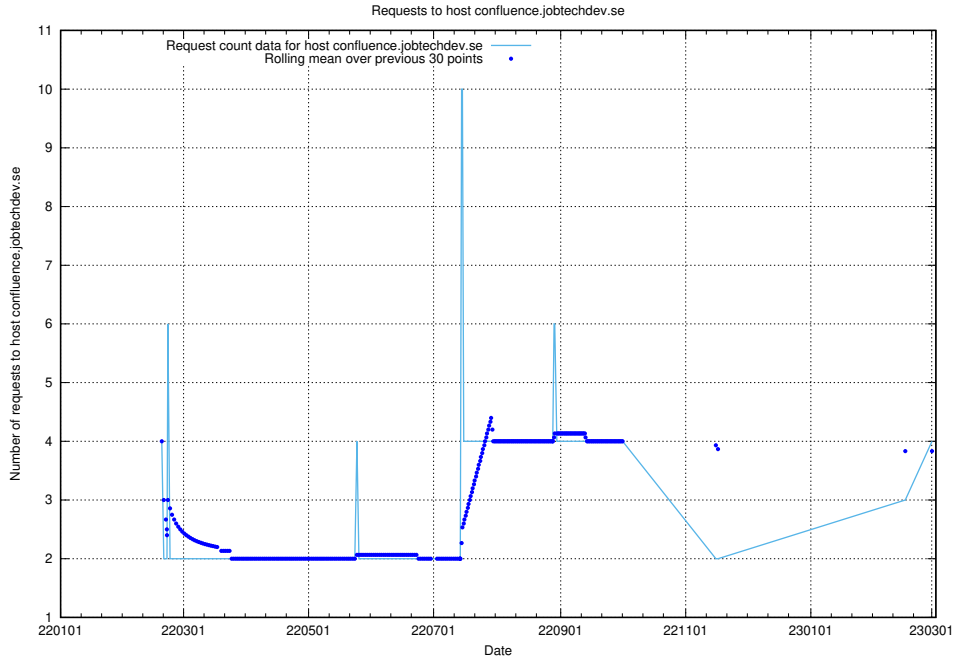

7.156 Usage of confluence.jobtechdev.se

Here, we count the number of requests to host confluence.jobtechdev.se.