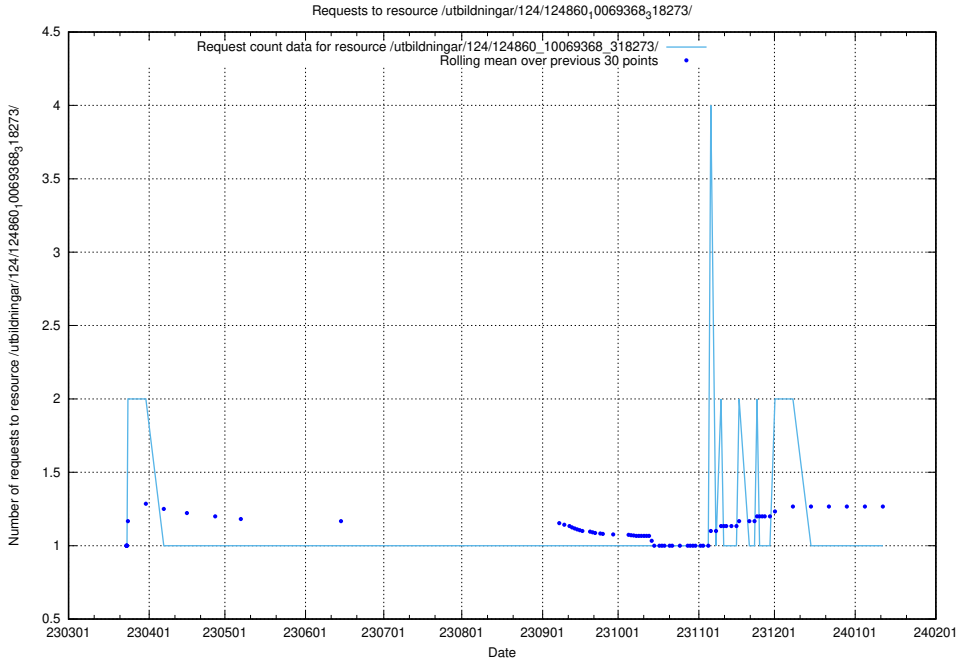

Here, we count the number of requests to resource /utbildningar/124/124860_10069368_318273/events/

5.1146 Usage of /utbildningar/124/124860_10069368_318273/

Here, we count the number of requests to resource /utbildningar/124/124860_10069368_318273/.