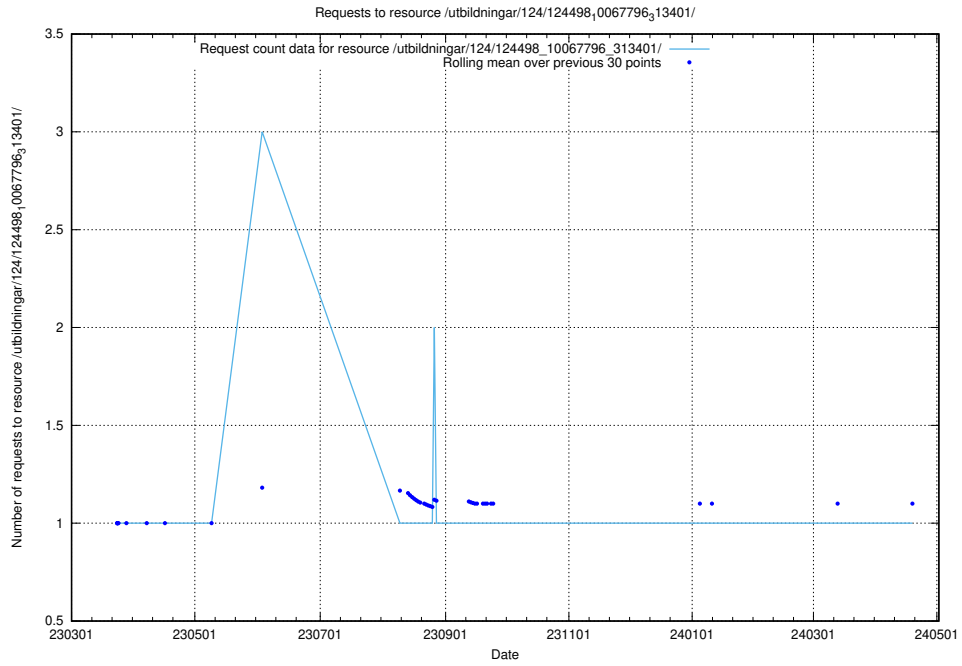

5.2641 Usage of /utbildningar/124/124498_10067796_313401/

Here, we count the number of requests to resource /utbildningar/124/124498_10067796_313401/.