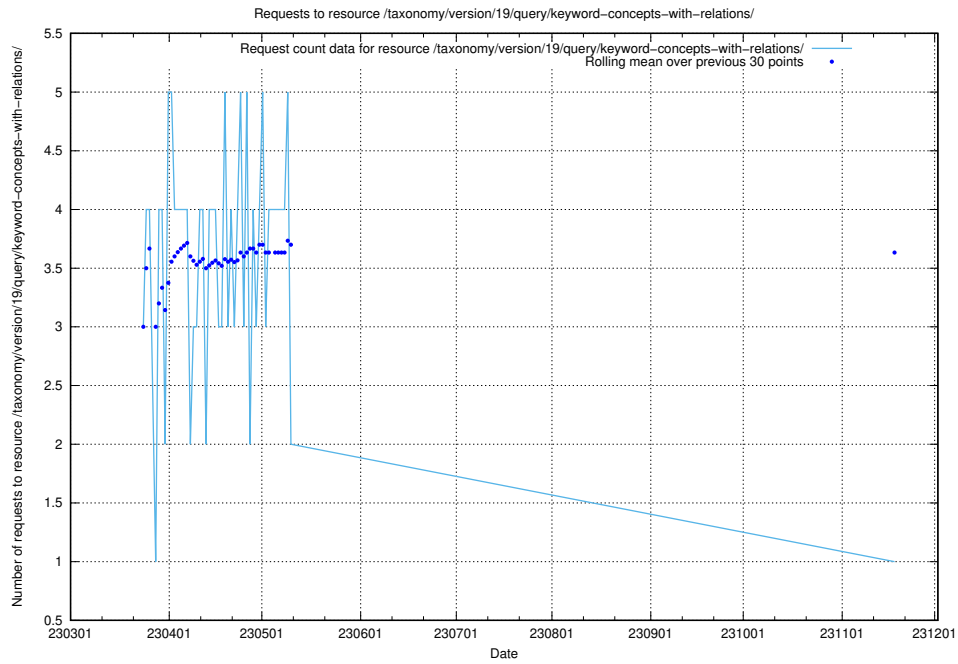

Here, we count the number of requests to resource /taxonomy/version/19/query/keyword-concepts-with-relations/.

5.6084 Usage of /taxonomy/version/19/query/eu-regions/

Here, we count the number of requests to resource /taxonomy/version/19/query/eu-regions/.