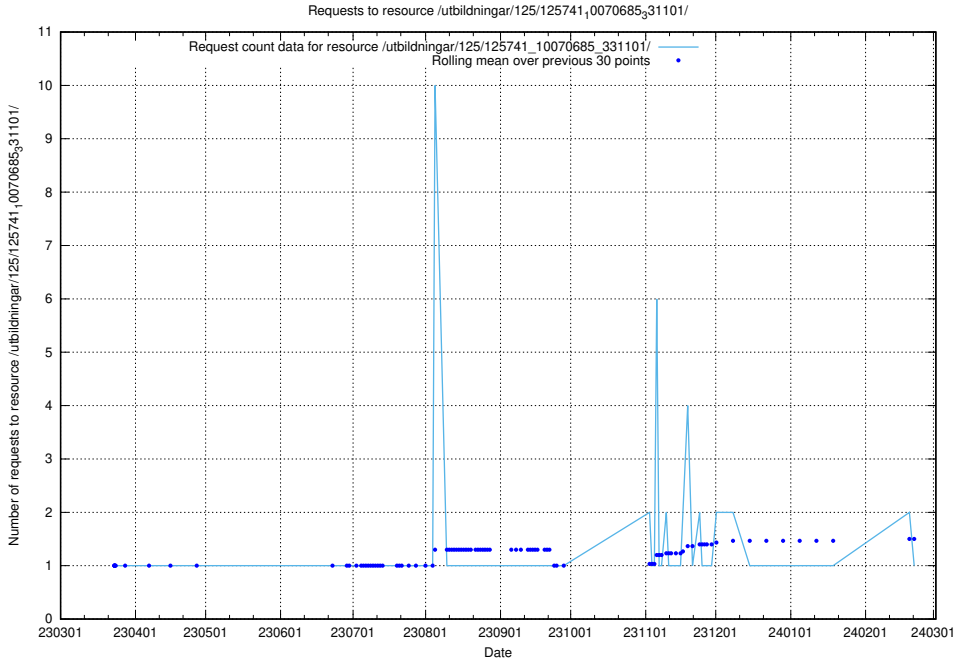

5.6413 Usage of /utbildningar/125/125741_10070685_331101/

Here, we count the number of requests to resource /utbildningar/125/125741_10070685_331101/.