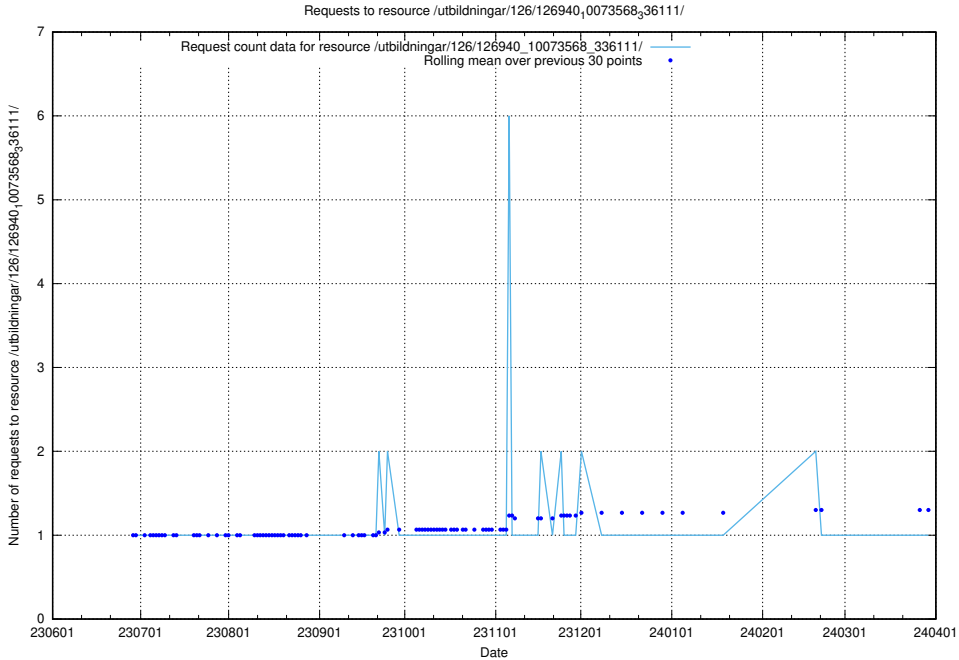

5.5379 Usage of /utbildningar/126/126940_10073568_336111/

Here, we count the number of requests to resource /utbildningar/126/126940_10073568_336111/.