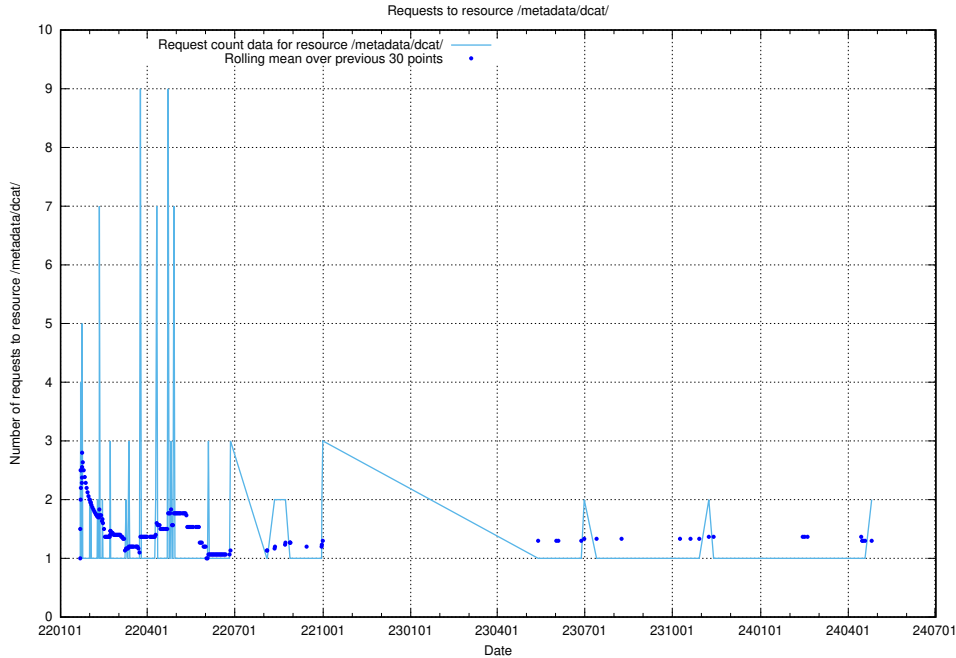

5.938 Usage of /metadata/dcat/

Here, we count the number of requests to resource /metadata/dcat/.