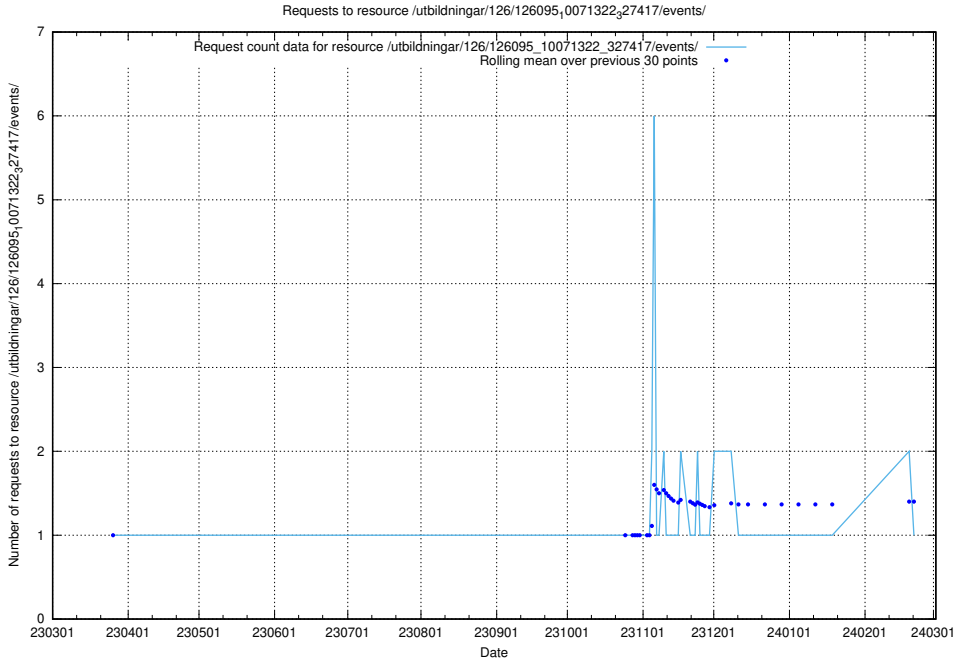

5.6030 Usage of /utbildningar/126/126095_10071322_327417/events/

Here, we count the number of requests to resource /utbildningar/126/126095_10071322_327417/events/