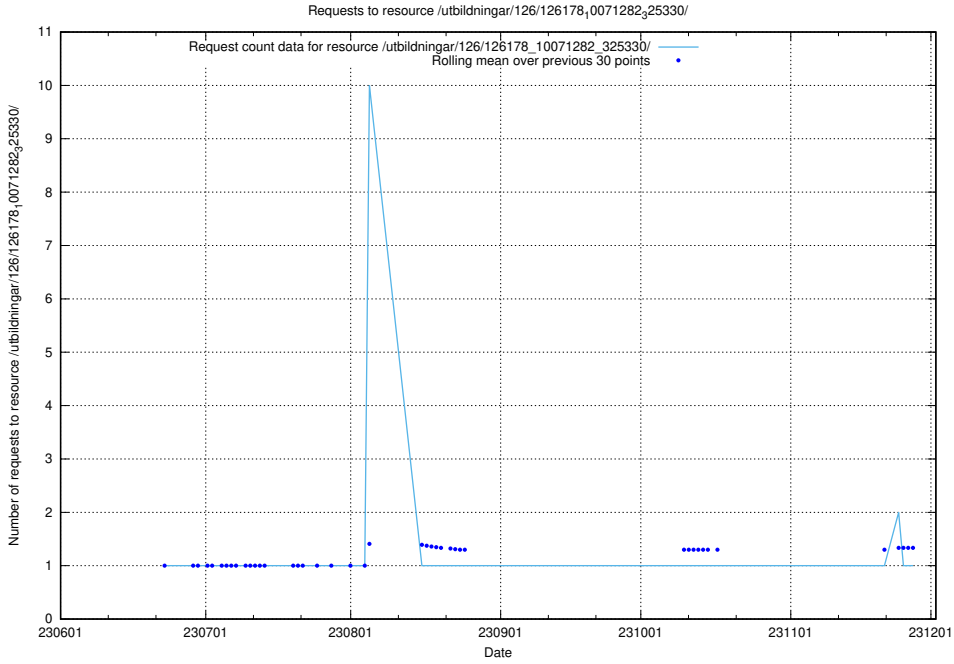

Here, we count the number of requests to resource /utbildningar/126/126239_10071454_326668/events/

5.5625 Usage of /utbildningar/126/126178_10071282_325330/

Here, we count the number of requests to resource /utbildningar/126/126178_10071282_325330/.