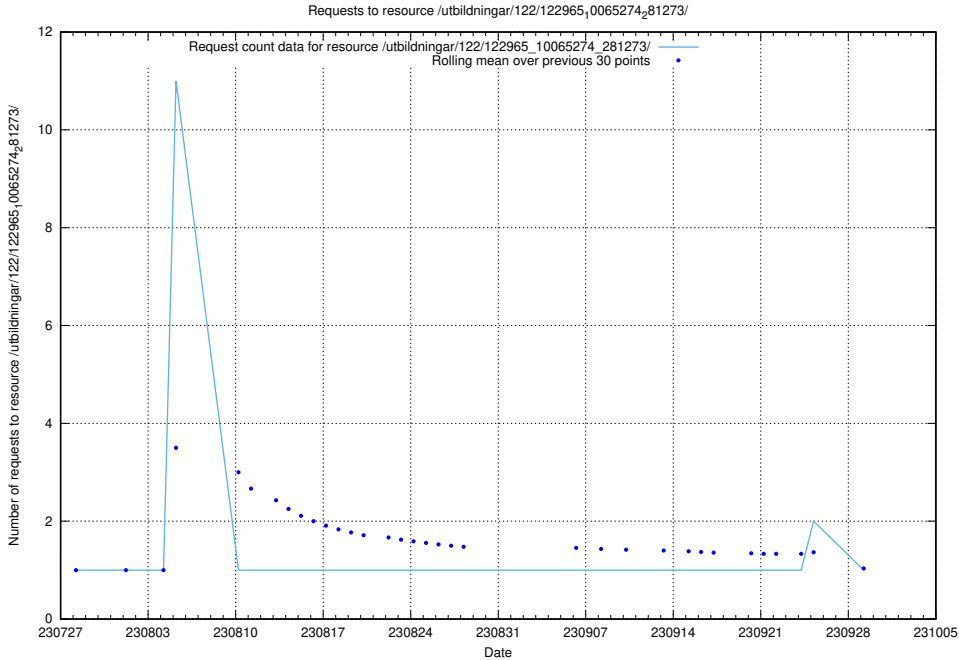

5.4859 Usage of /utbildningar/122/122965_10065274_281273/

Here, we count the number of requests to resource /utbildningar/122/122965_10065274_281273/.