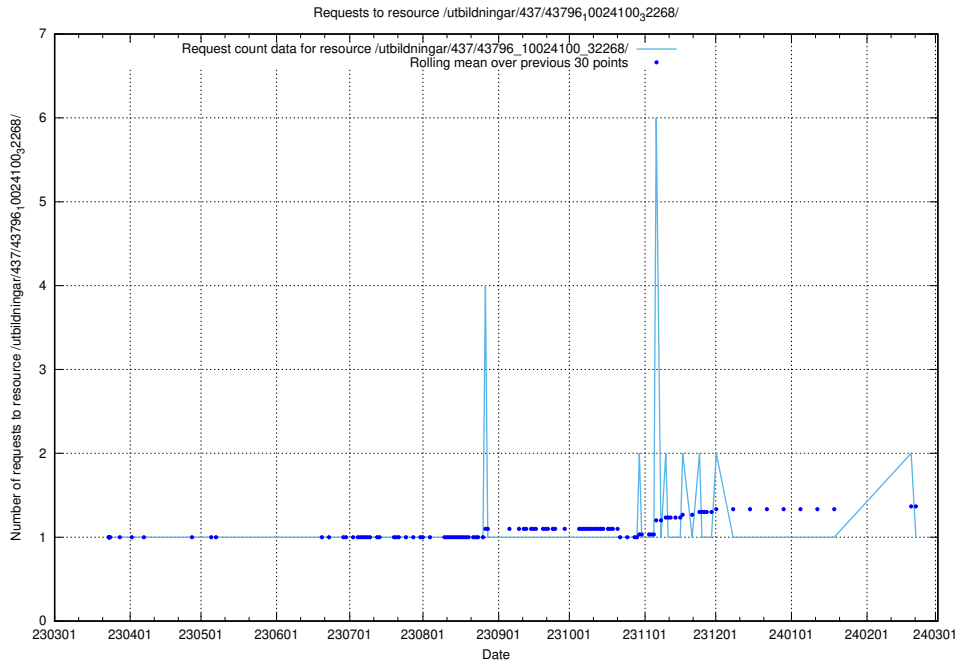

5.6294 Usage of /utbildningar/437/43796_10024100_32268/

Here, we count the number of requests to resource /utbildningar/437/43796_10024100_32268/.