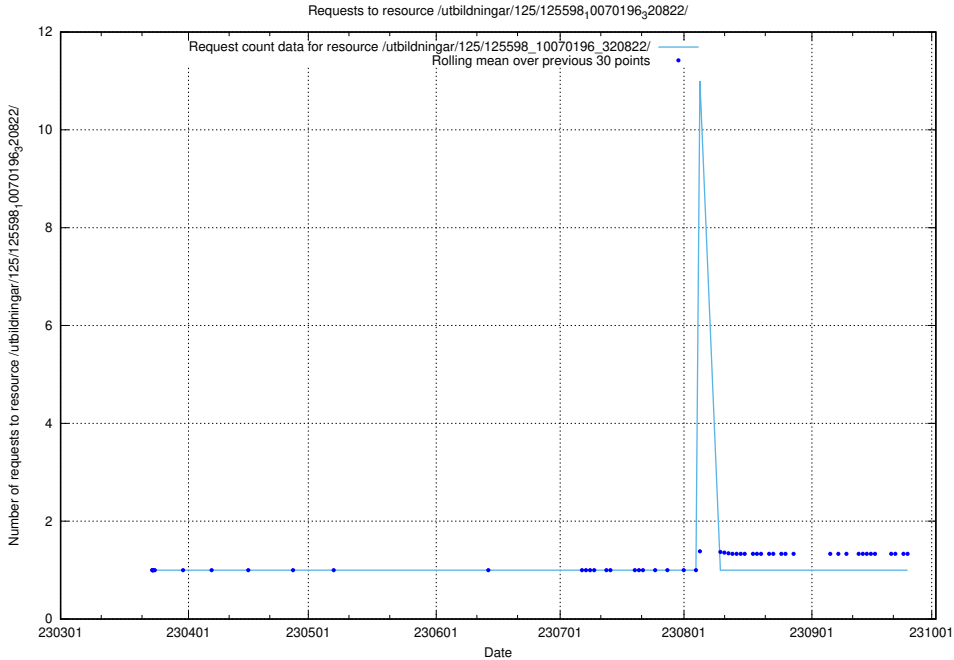

5.1066 Usage of /utbildningar/125/125598_10070196_320822/

Here, we count the number of requests to resource /utbildningar/125/125598_10070196_320822/.