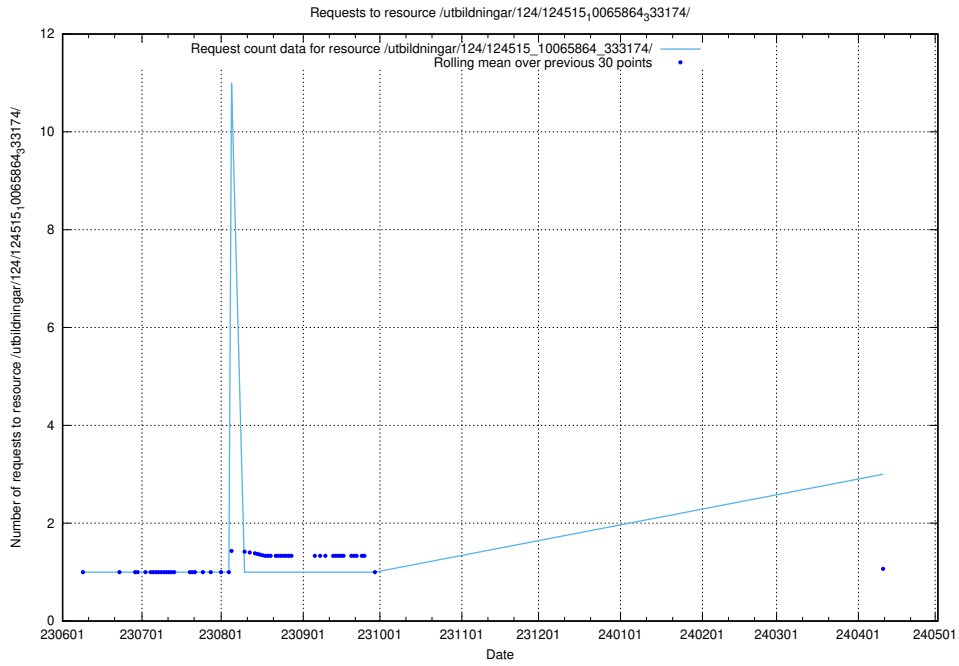

5.391 Usage of /utbildningar/124/124515_10065864_333174/

Here, we count the number of requests to resource /utbildningar/124/124515_10065864_333174/.