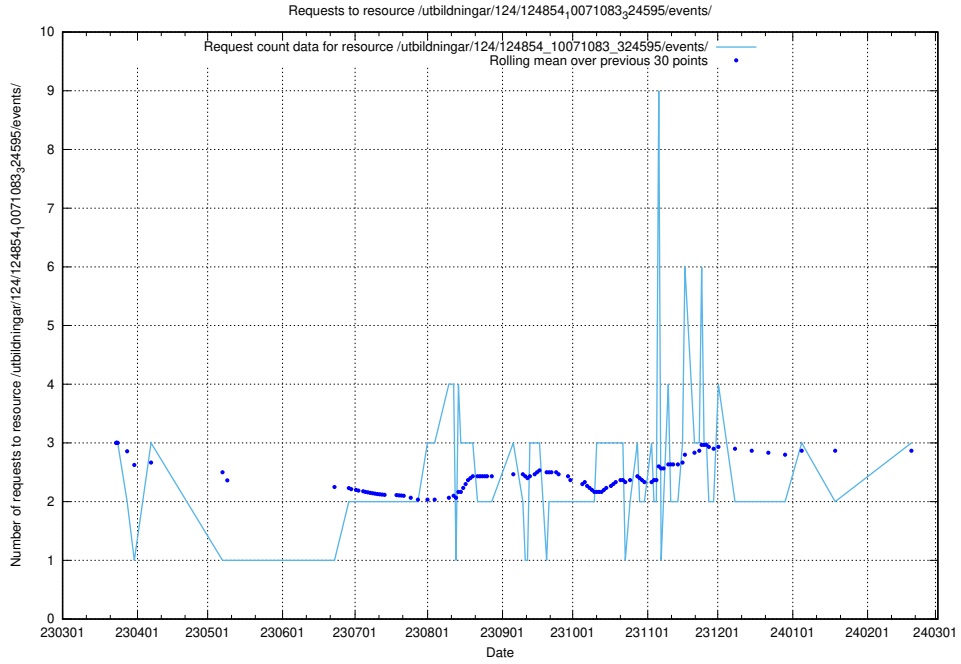

5.414 Usage of /utbildningar/124/124854_10071083_324595/events/

Here, we count the number of requests to resource /utbildningar/124/124854_10071083_324595/events/