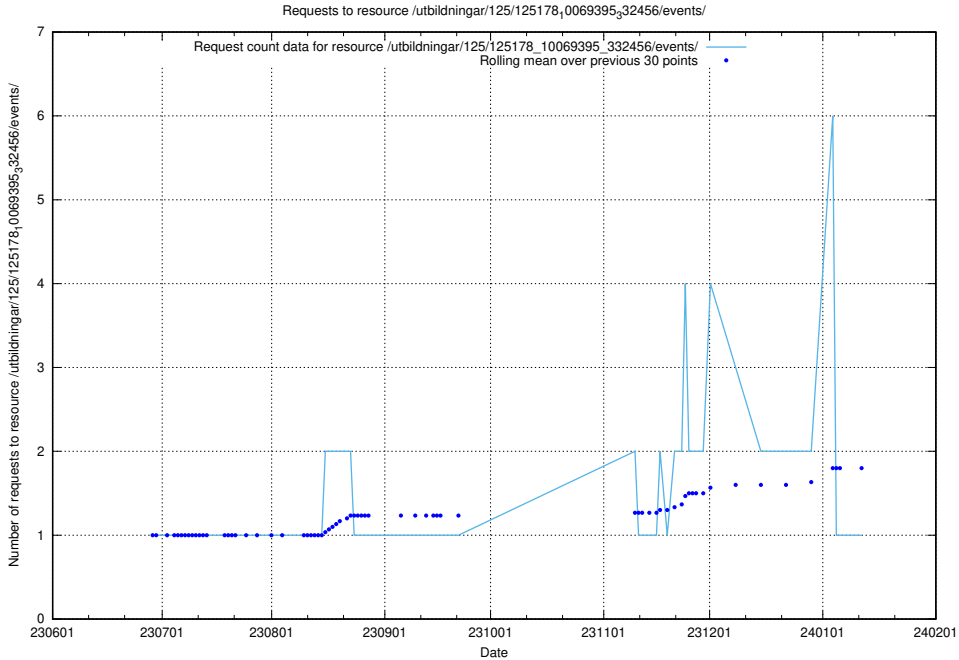

5.5426 Usage of /utbildningar/125/125178_10069395_332456/events/

Here, we count the number of requests to resource /utbildningar/125/125178_10069395_332456/events/