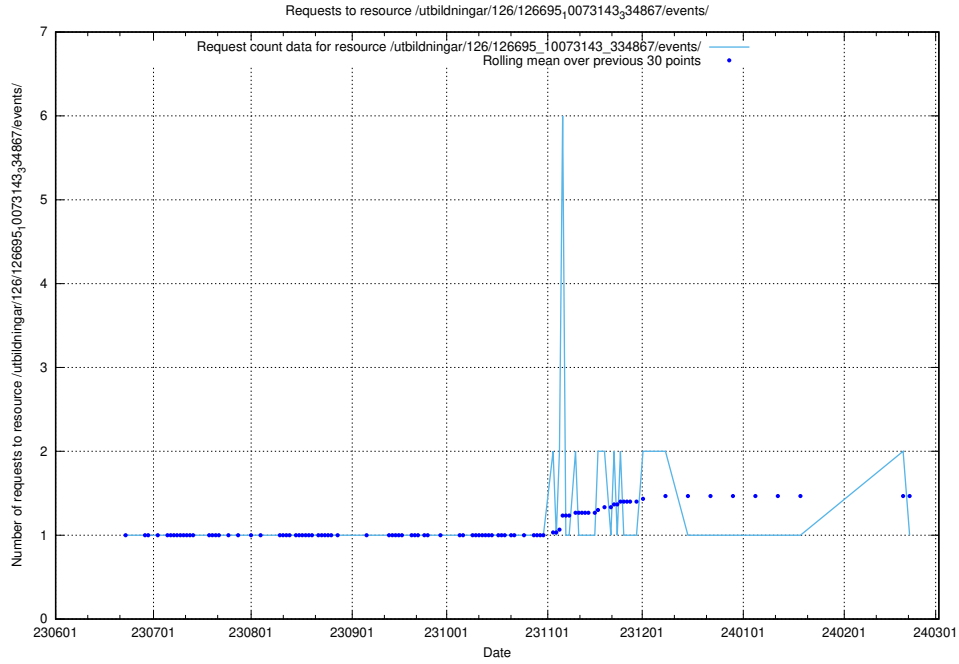

5.5577 Usage of /utbildningar/126/126695_10073143_334867/events/

Here, we count the number of requests to resource /utbildningar/126/126695_10073143_334867/events/