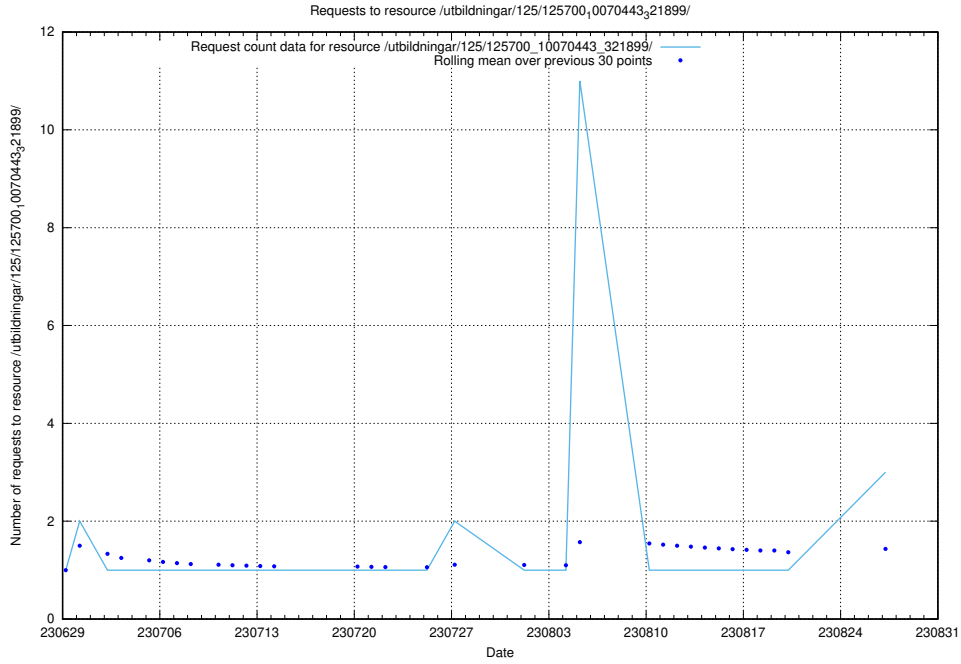

5.362 Usage of /utbildningar/125/125700_10070443_321899/

Here, we count the number of requests to resource /utbildningar/125/125700_10070443_321899/.