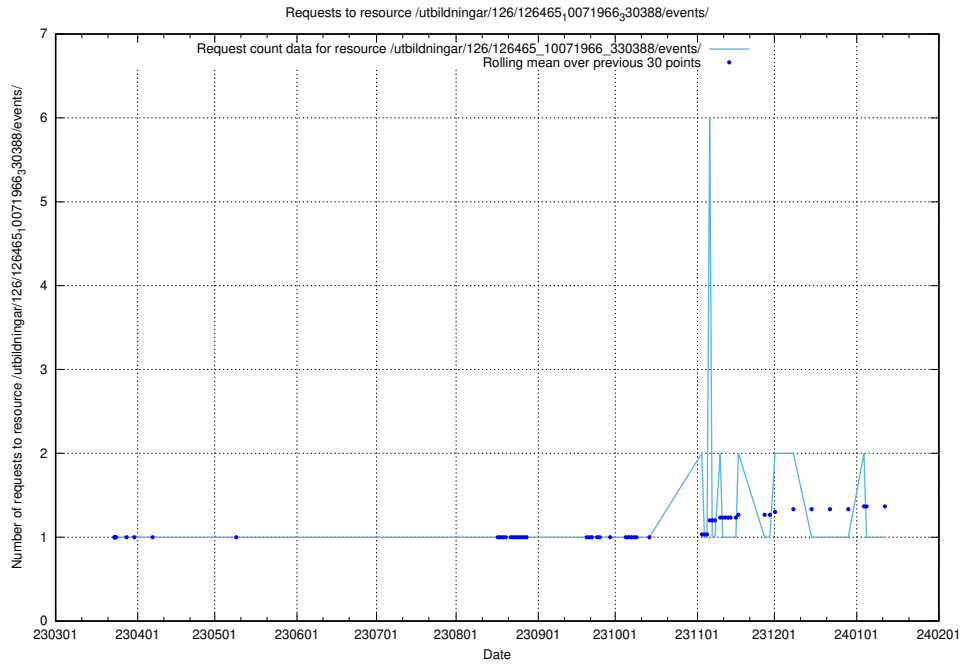

5.6354 Usage of /utbildningar/126/126465_10071966_330388/events/

Here, we count the number of requests to resource /utbildningar/126/126465_10071966_330388/events/