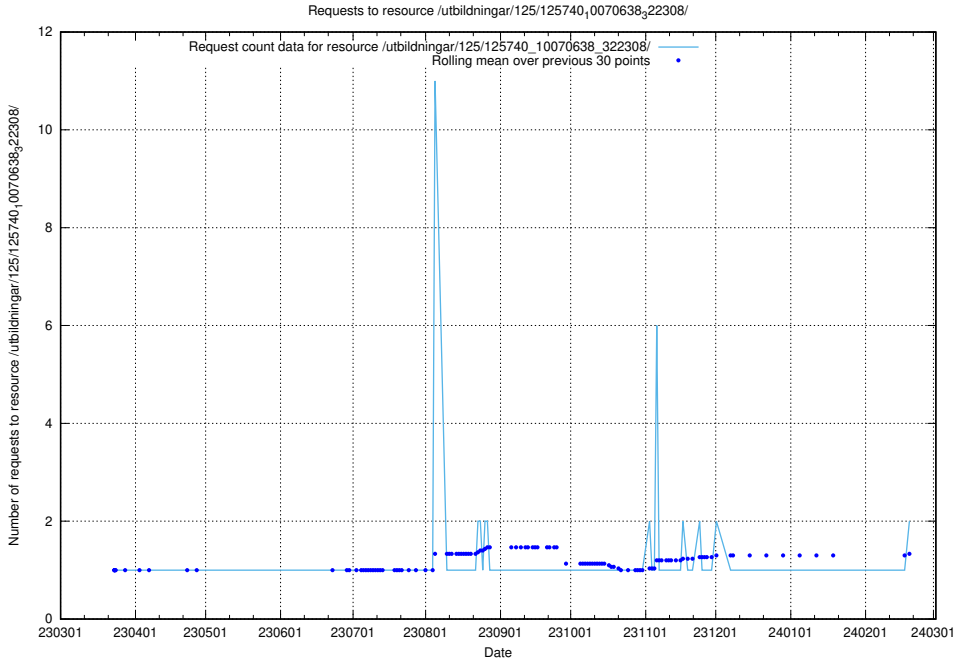

5.433 Usage of /utbildningar/125/125740_10070638_322308/

Here, we count the number of requests to resource /utbildningar/125/125740_10070638_322308/.