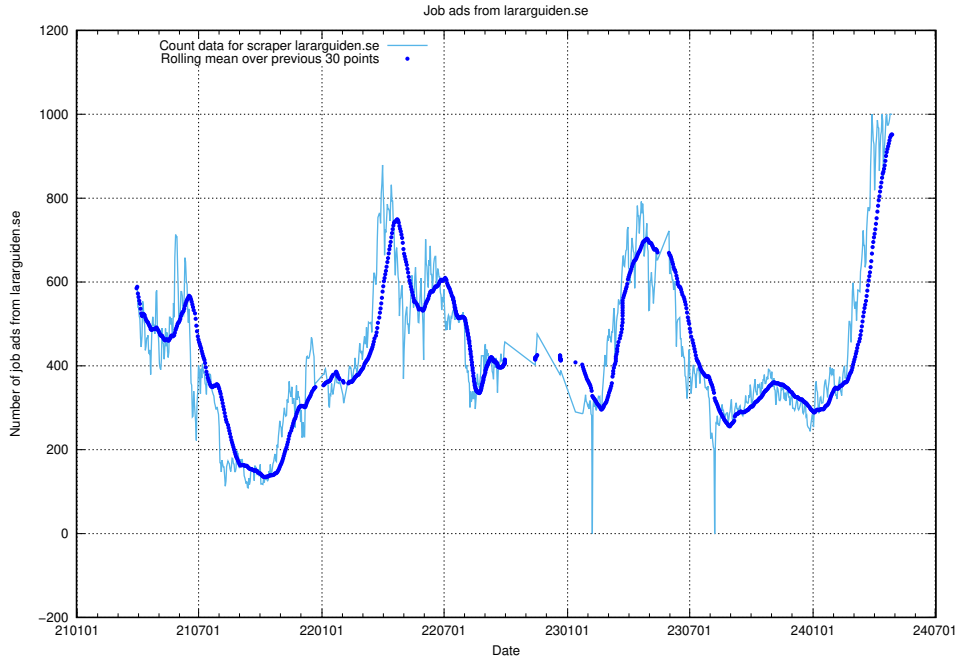

13.7 Number of ads by scraper lararguiden.se

Here, we count the number of job ads scraped from lararguiden.se.