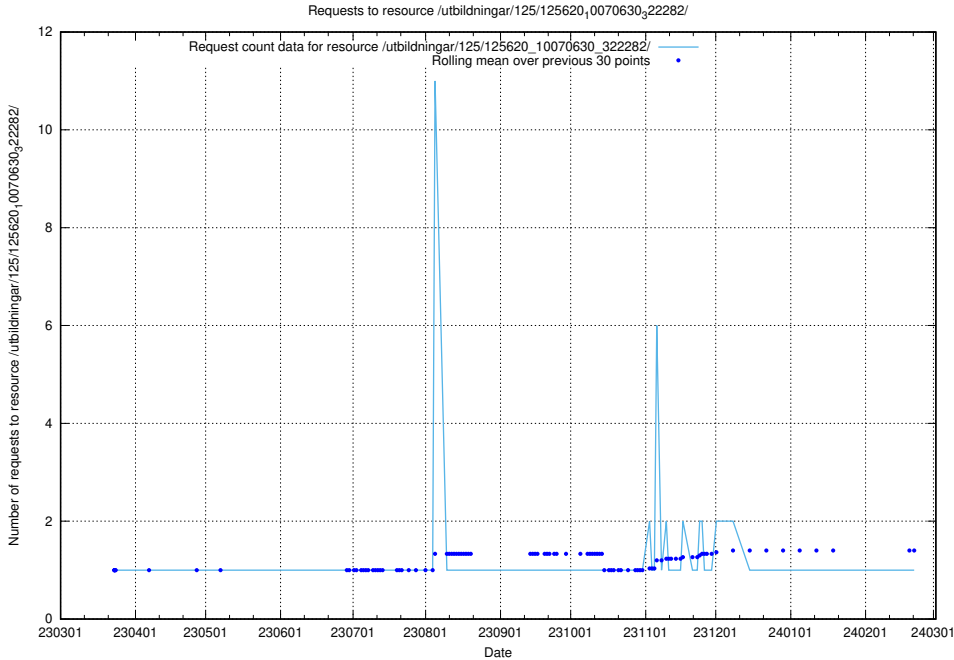

5.1035 Usage of /utbildningar/125/125620_10070630_322282/

Here, we count the number of requests to resource /utbildningar/125/125620_10070630_322282/.