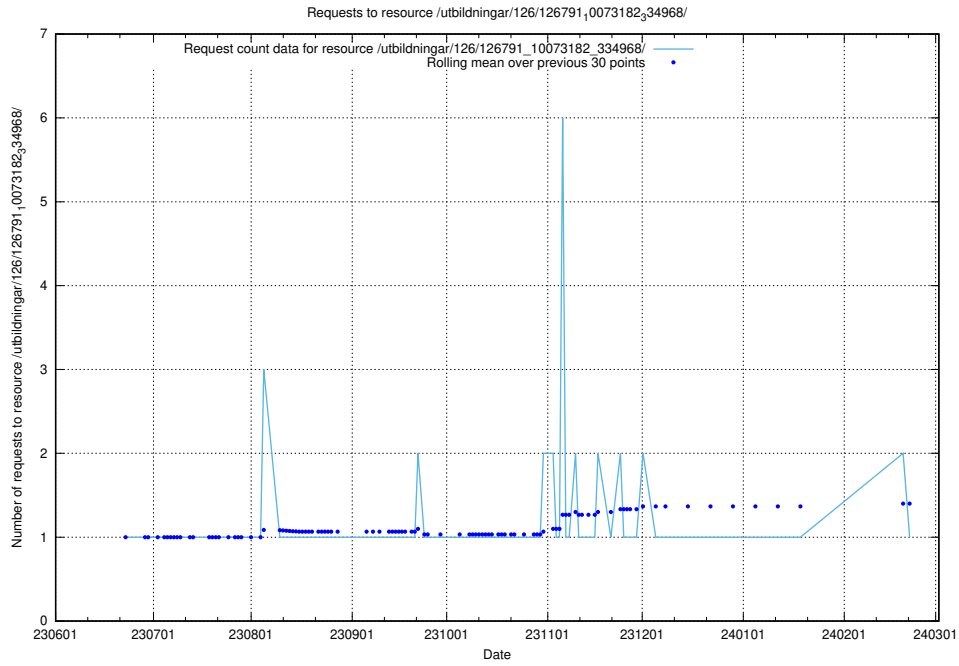

5.5542 Usage of /utbildningar/126/126791_10073182_334968/

Here, we count the number of requests to resource /utbildningar/126/126791_10073182_334968/.