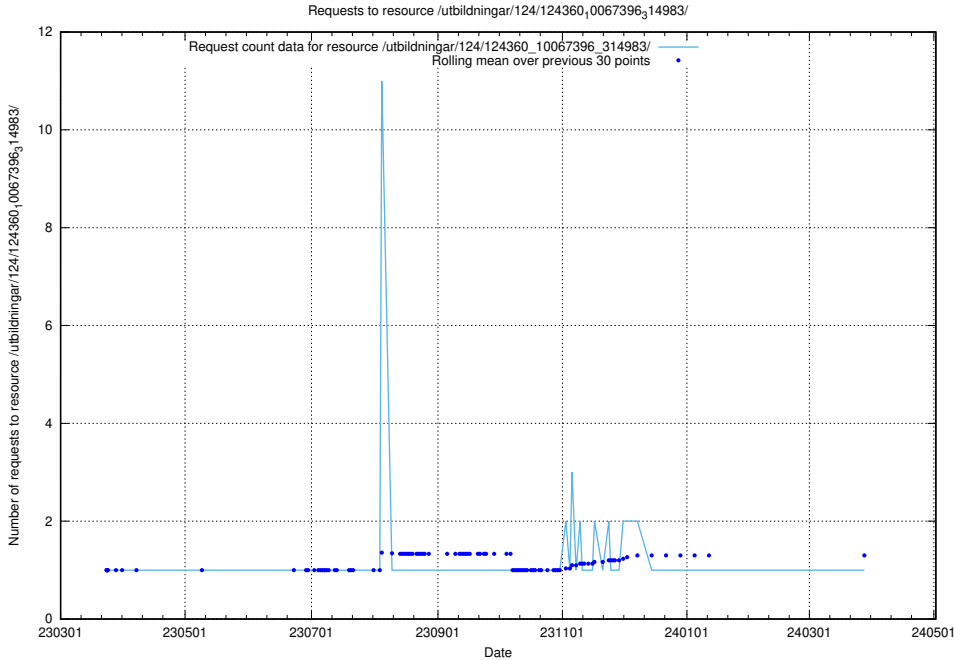

5.3736 Usage of /utbildningar/124/124360_10067396_314983/

Here, we count the number of requests to resource /utbildningar/124/124360_10067396_314983/.