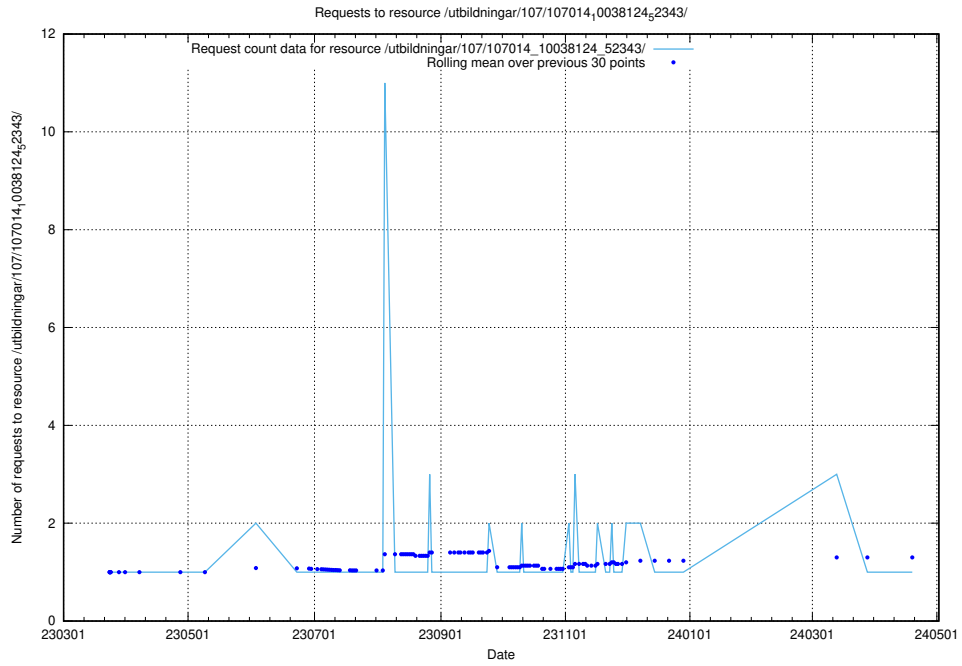

5.5345 Usage of /utbildningar/107/107014_10038124_52343/

Here, we count the number of requests to resource /utbildningar/107/107014_10038124_52343/.