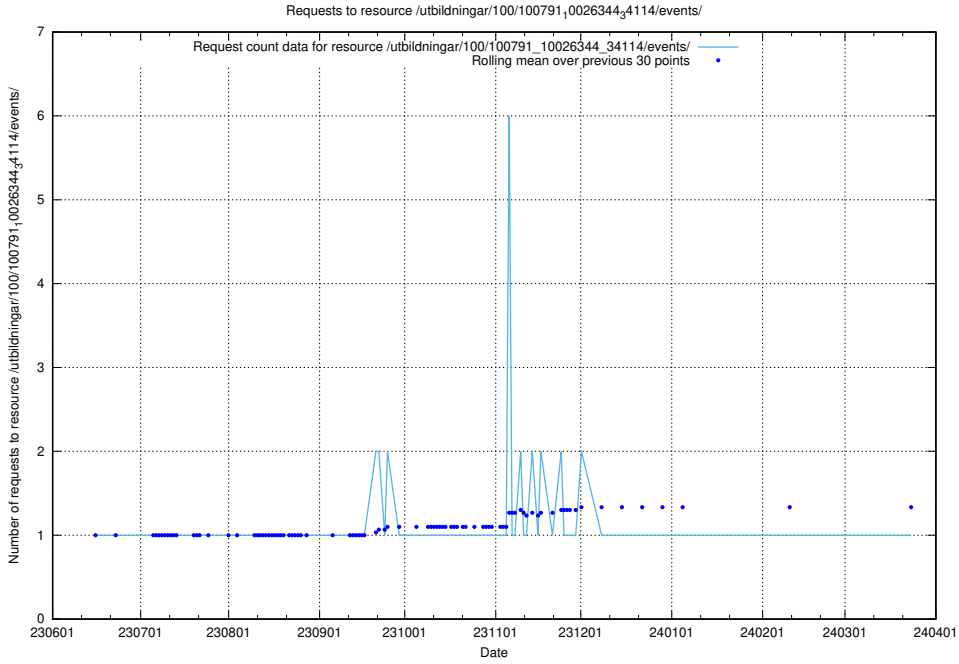

5.5833 Usage of /utbildningar/100/100791_10026344_34114/events/

Here, we count the number of requests to resource /utbildningar/100/100791_10026344_34114/events/.