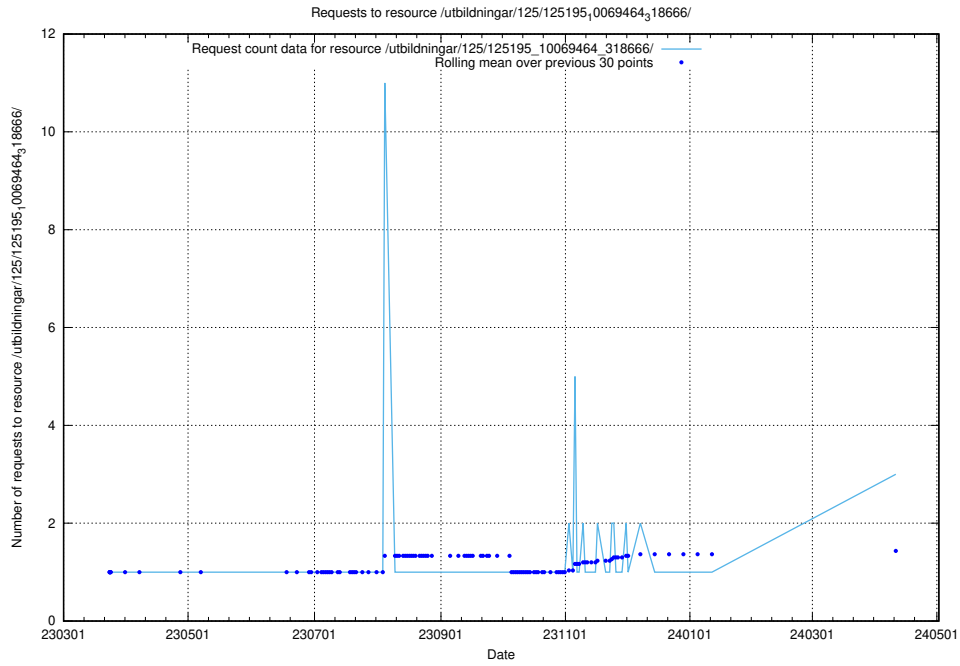

5.248 Usage of /utbildningar/125/125195_10069464_318666/

Here, we count the number of requests to resource /utbildningar/125/125195_10069464_318666/.