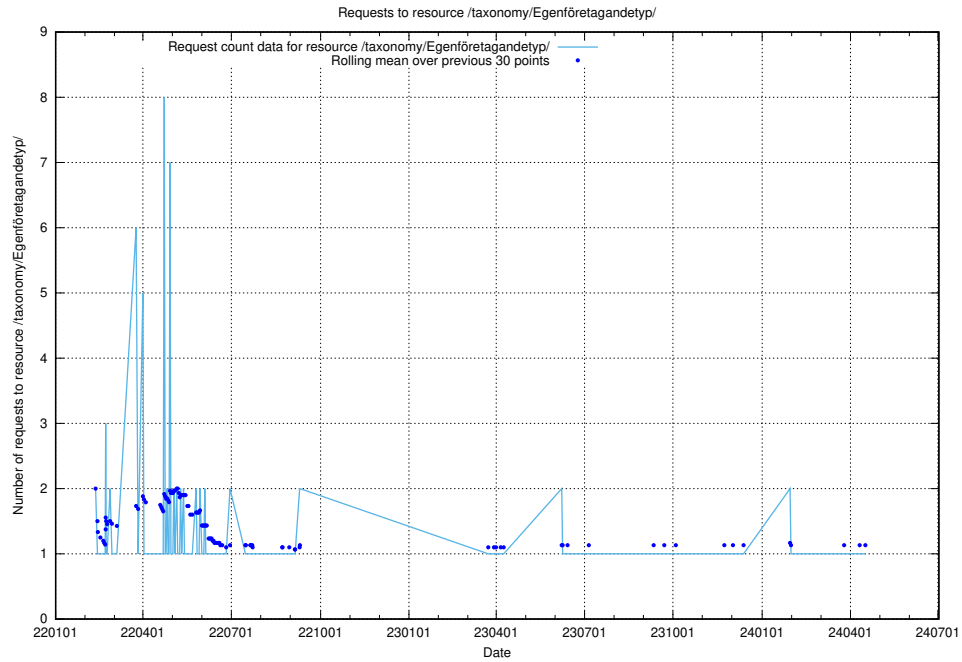

5.1779 Usage of /taxonomy/Egenföretagandetyyp/

Here, we count the number of requests to resource /taxonomy/Egenföretagandetyyp/.