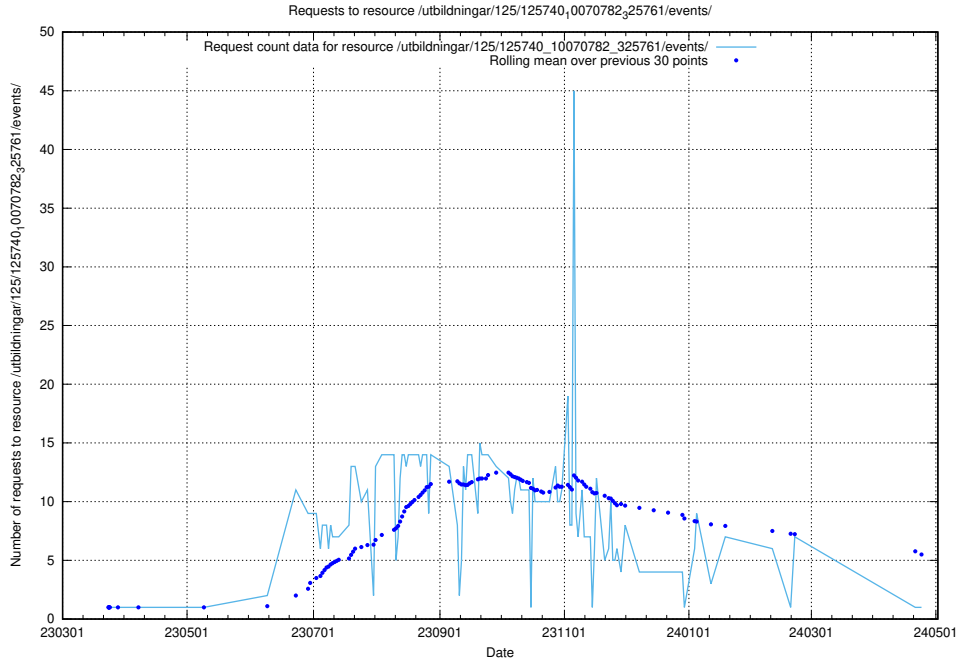

5.940 Usage of /utbildningar/125/125740_10070782_325761/events/

Here, we count the number of requests to resource /utbildningar/125/125740_10070782_325761/events/

5.941 Usage of /utbildningar/125/125740_10070782_325761/