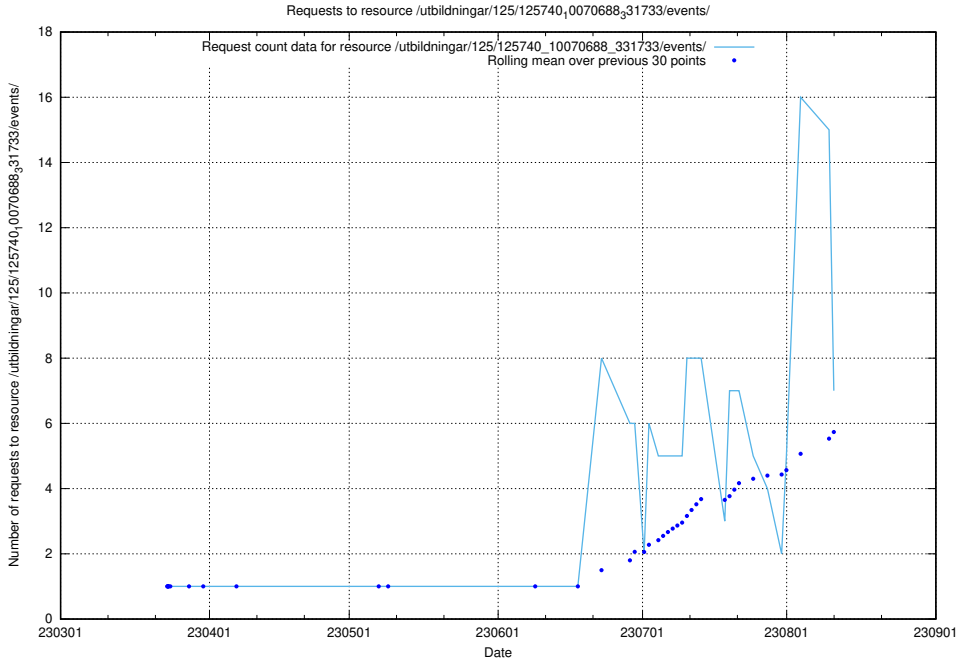

5.45 Usage of /utbildningar/125/125740_10070688_331733/events/

Here, we count the number of requests to resource /utbildningar/125/125740_10070688_331733/events/