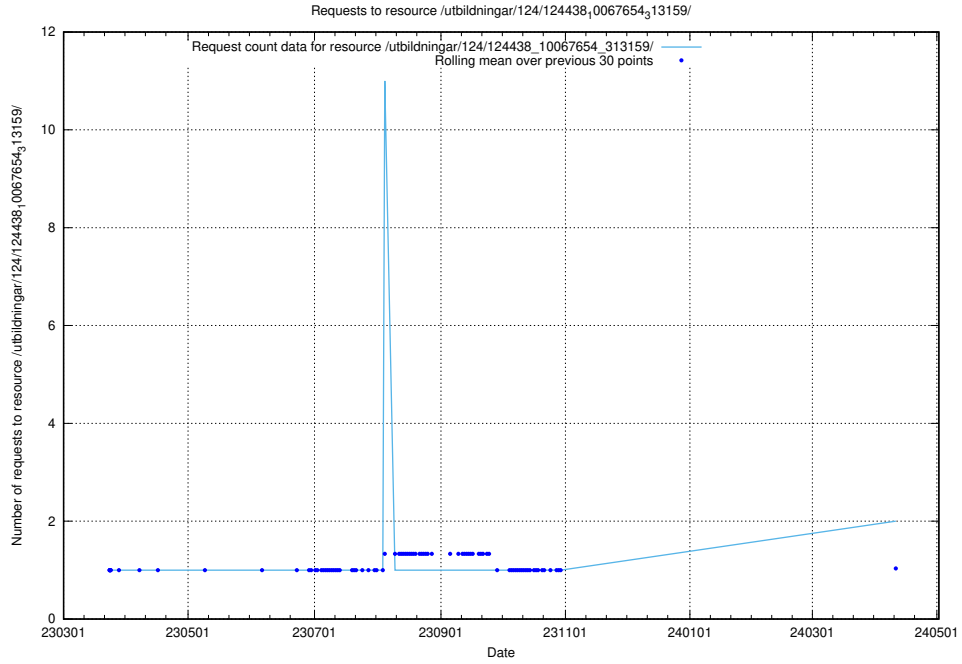

5.622 Usage of /utbildningar/124/124438_10067654_313159/

Here, we count the number of requests to resource /utbildningar/124/124438_10067654_313159/.