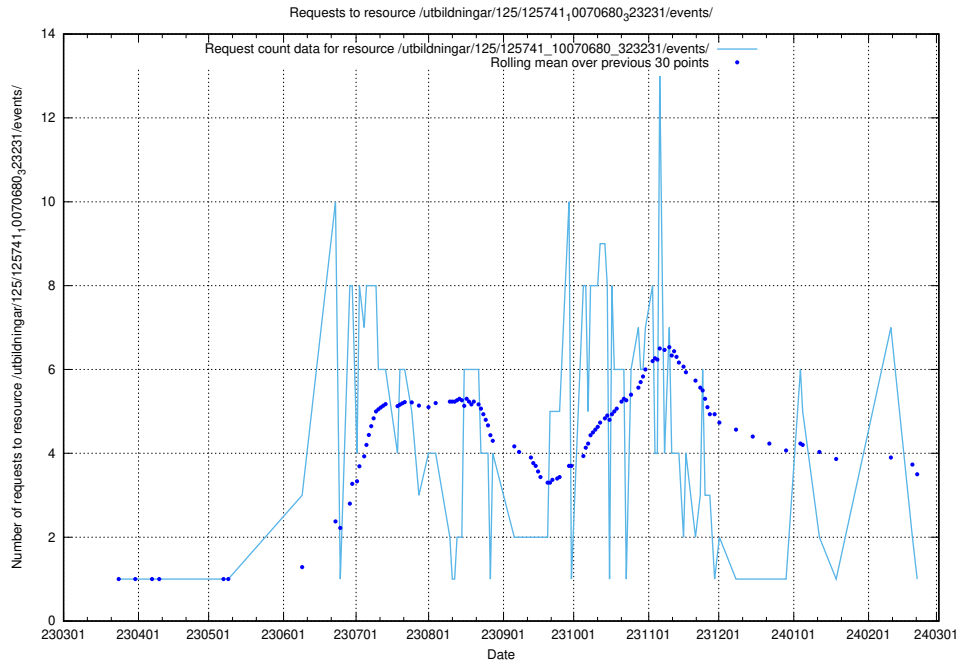

5.6170 Usage of /utbildningar/125/125741_10070680_323231/events/

Here, we count the number of requests to resource /utbildningar/125/125741_10070680_323231/events/