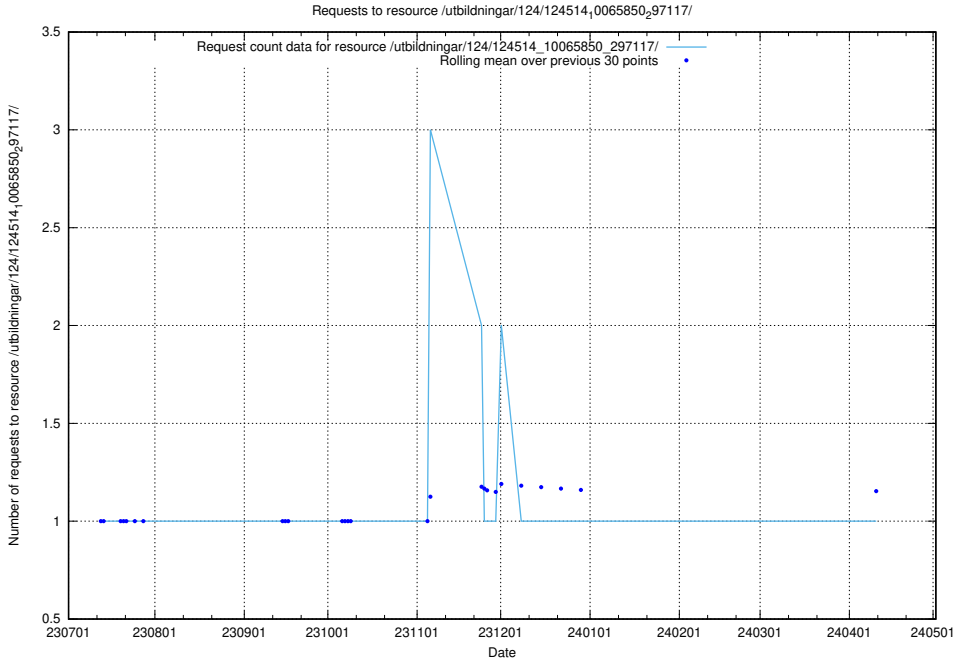

5.5057 Usage of /utbildningar/124/124514_10065850_297117/

Here, we count the number of requests to resource /utbildningar/124/124514_10065850_297117/.