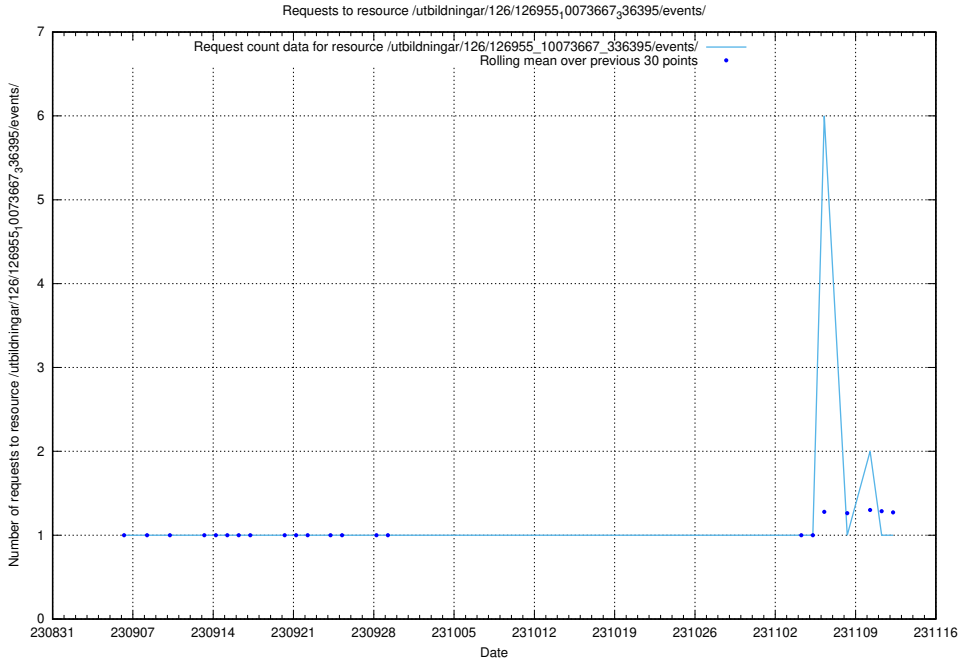

Here, we count the number of requests to resource /utbildningar/437/43758_10024008_29969/.

5.4602 Usage of /utbildningar/126/126955_10073667_336395/events/

Here, we count the number of requests to resource /utbildningar/126/126955_10073667_336395/events/