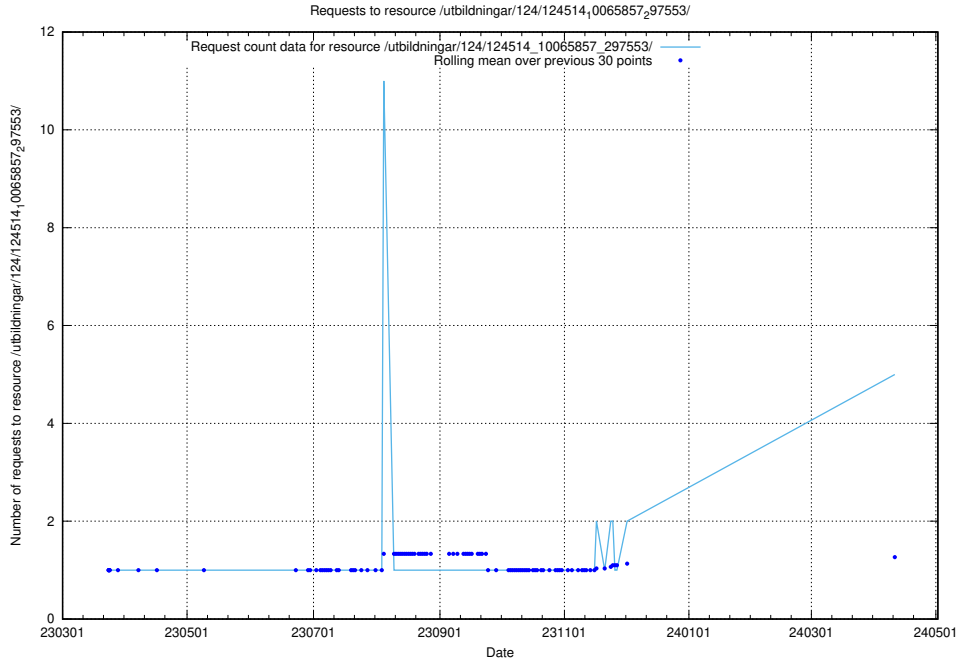

Here, we count the number of requests to resource /utbildningar/124/124514_10065860_299148/.

5.124 Usage of /utbildningar/124/124514_10065857_297553/

Here, we count the number of requests to resource /utbildningar/124/124514_10065857_297553/.