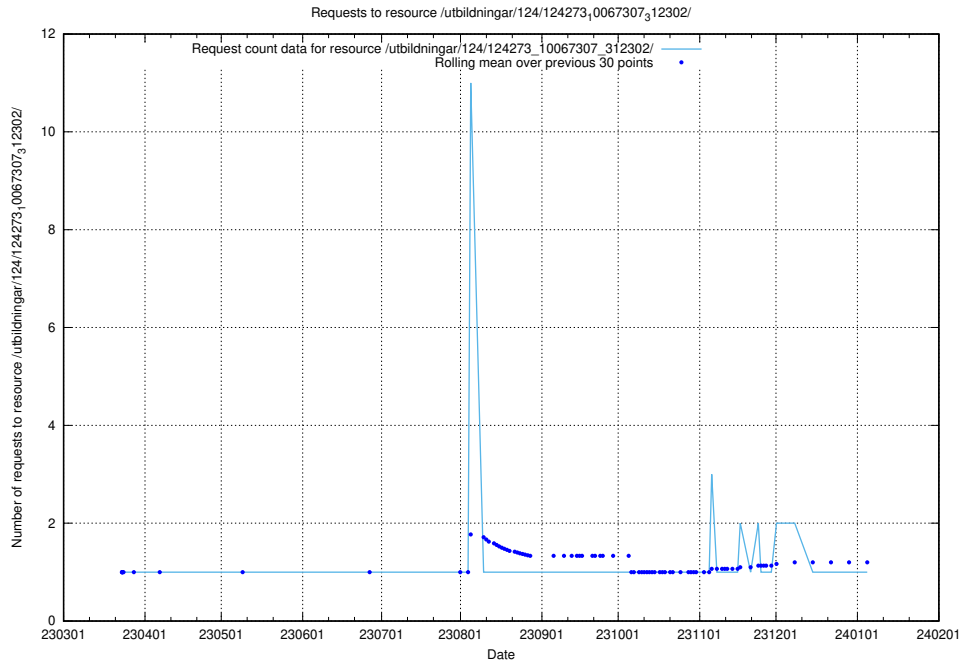

5.3941 Usage of /utbildningar/124/124273_10067307_312302/

Here, we count the number of requests to resource /utbildningar/124/124273_10067307_312302/.

5.3942 Usage of /taxonomy/version/18/query/concepts-describing-working-hours/