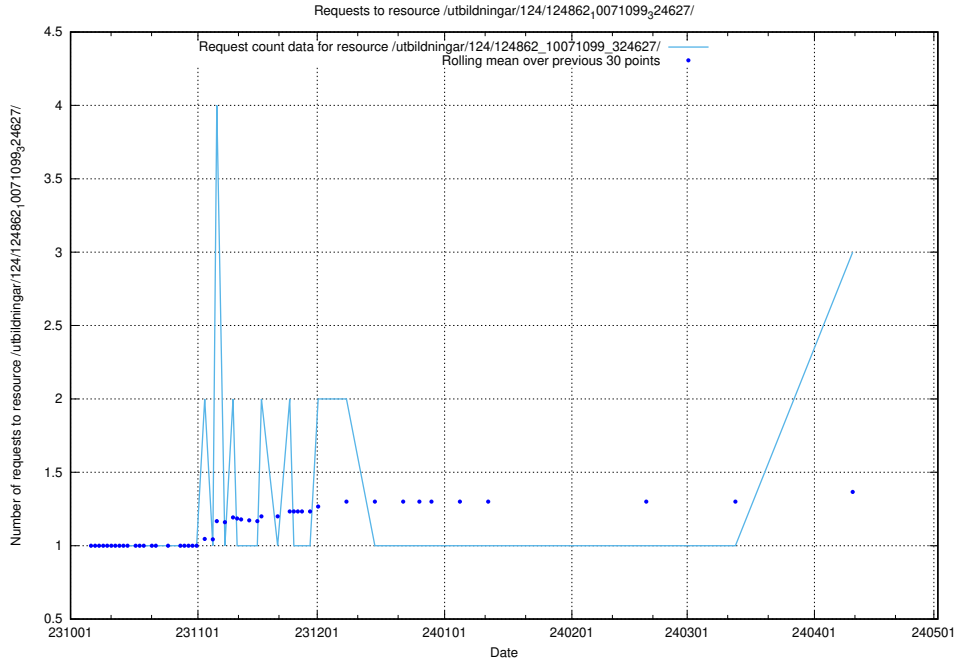

5.332 Usage of /utbildningar/124/124862_10071099_324627/

Here, we count the number of requests to resource /utbildningar/124/124862_10071099_324627/.

5.333 Usage of /utbildningar/124/124034_10066963_311070/events/