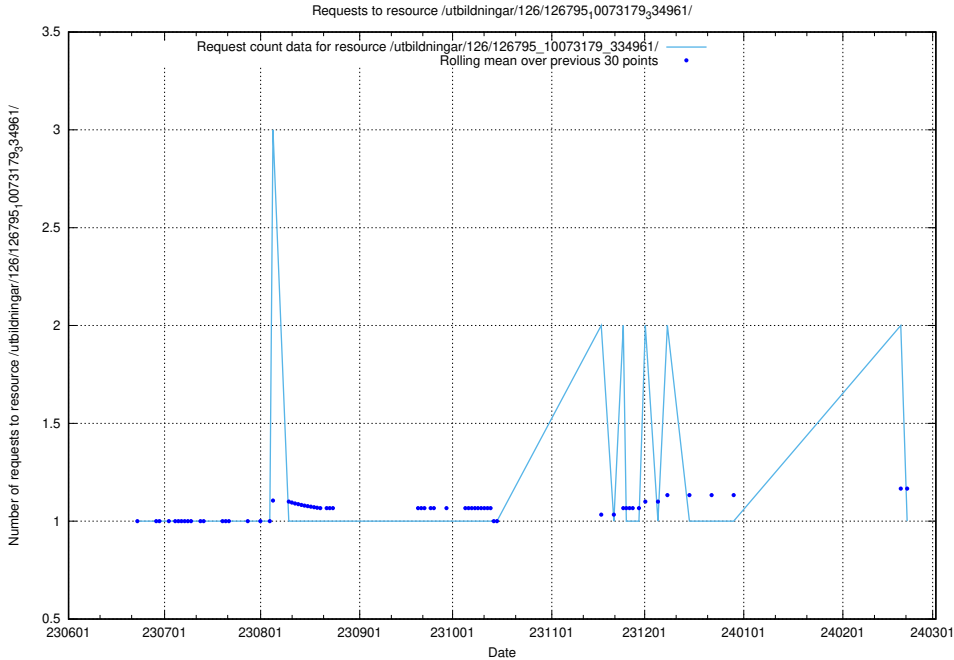

5.5533 Usage of /utbildningar/126/126795_10073179_334961/

Here, we count the number of requests to resource /utbildningar/126/126795_10073179_334961/.