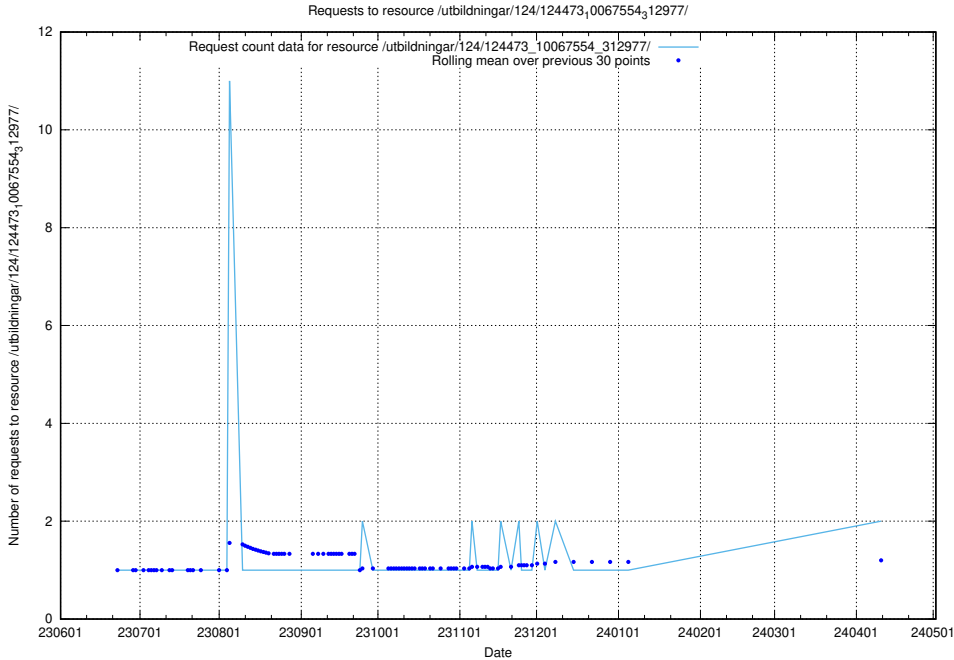

5.816 Usage of /utbildningar/124/124473_10067554_312977/

Here, we count the number of requests to resource /utbildningar/124/124473_10067554_312977/.