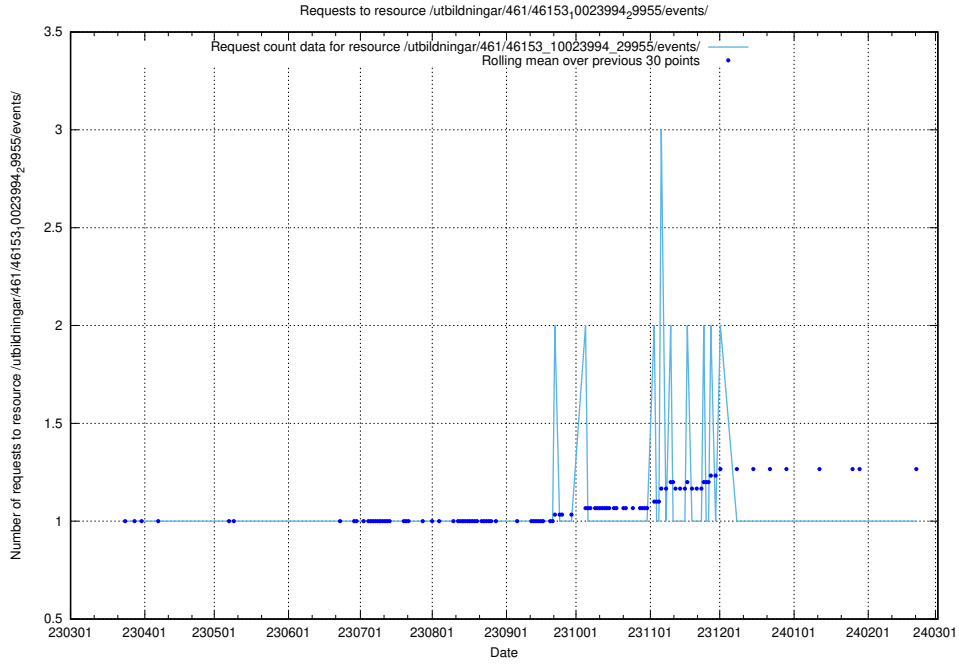

5.6100 Usage of /utbildningar/461/46153_10023994_29955/events/

Here, we count the number of requests to resource /utbildningar/461/46153_10023994_29955/events/.