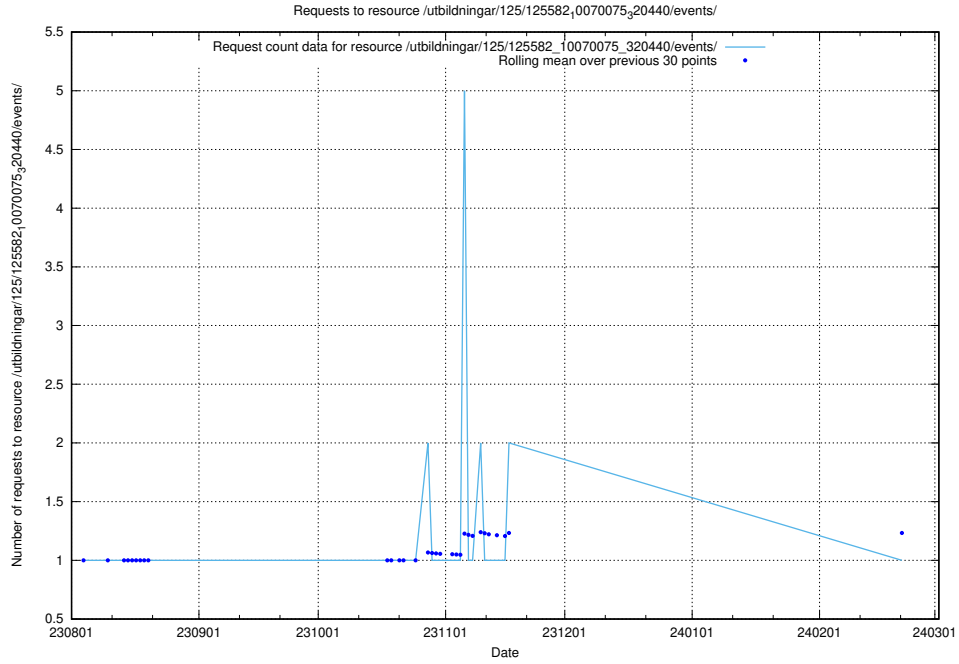

5.4822 Usage of /utbildningar/125/125582_10070075_320440/events/

Here, we count the number of requests to resource /utbildningar/125/125582_10070075_320440/events/