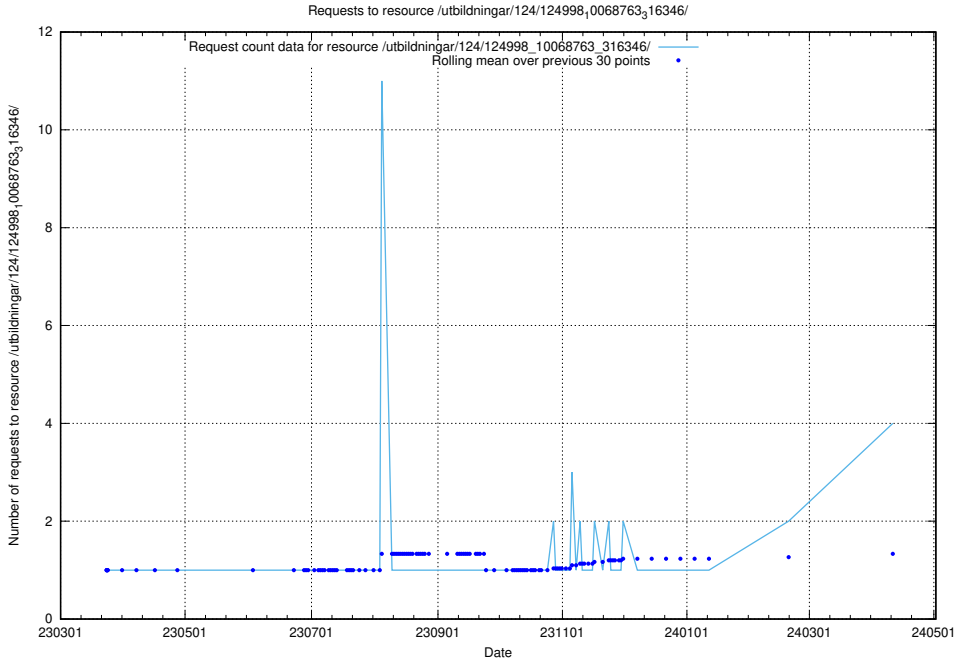

Here, we count the number of requests to resource /utbildningar/124/124998_10068763_316346/.

5.162 Usage of /utbildningar/124/124861_10069368_318273/events/

Here, we count the number of requests to resource /utbildningar/124/124861_10069368_318273/events/