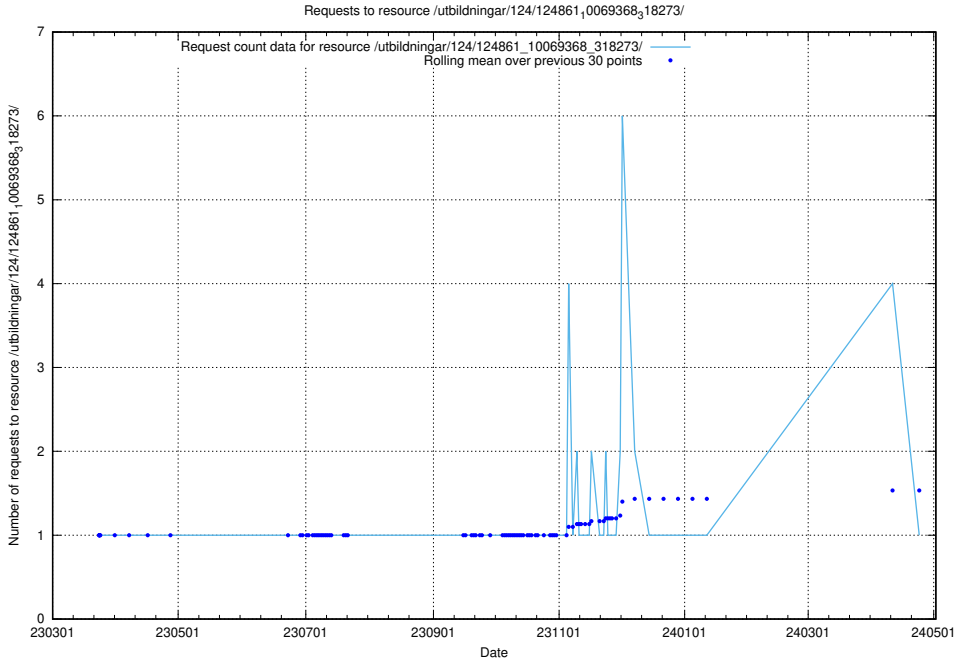

5.1138 Usage of /utbildningar/124/124861_10069368_318273/

Here, we count the number of requests to resource /utbildningar/124/124861_10069368_318273/.