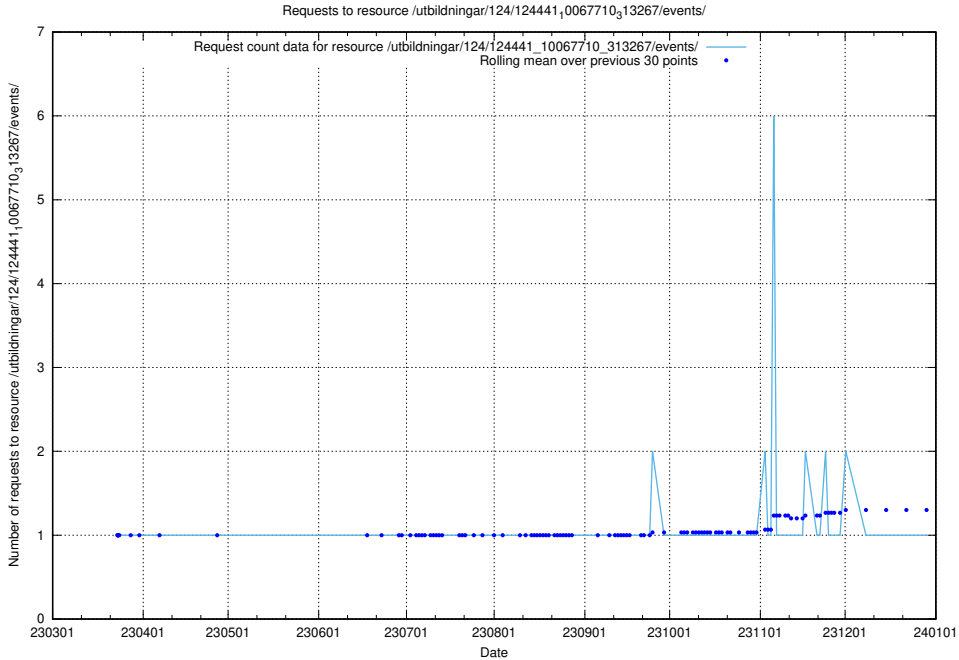

Here, we count the number of requests to resource /utbildningar/utb_emil/124/124854_10073707_336464/

5.3472 Usage of /utbildningar/124/124441_10067710_313267/events/

Here, we count the number of requests to resource /utbildningar/124/124441_10067710_313267/events/