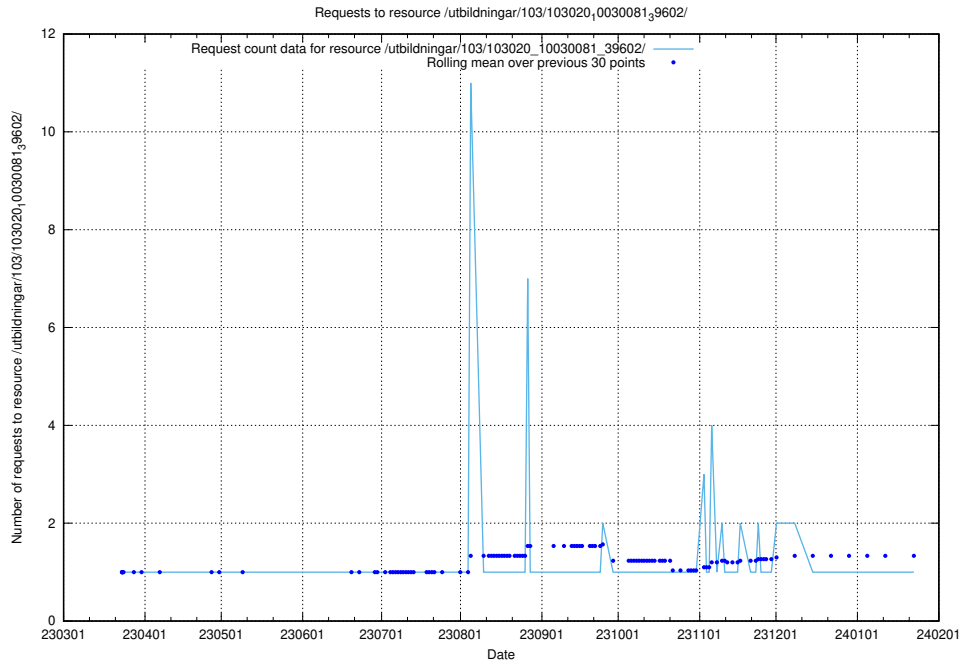

5.5460 Usage of /utbildningar/103/103020_10030081_39602/

Here, we count the number of requests to resource /utbildningar/103/103020_10030081_39602/.