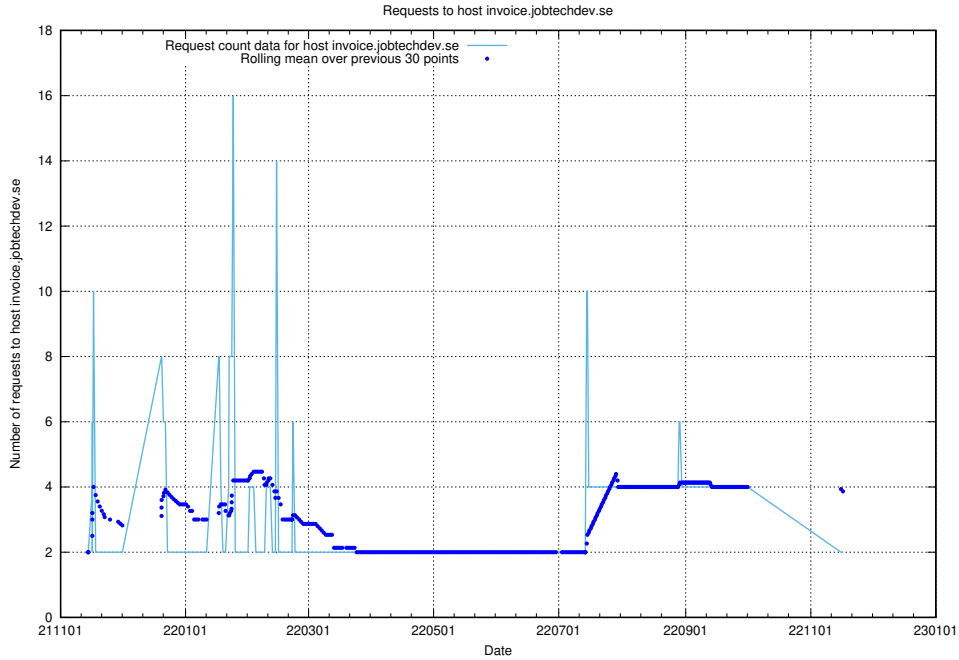

7.592 Usage of invoice.jobtechdev.se

Here, we count the number of requests to host invoice.jobtechdev.se.