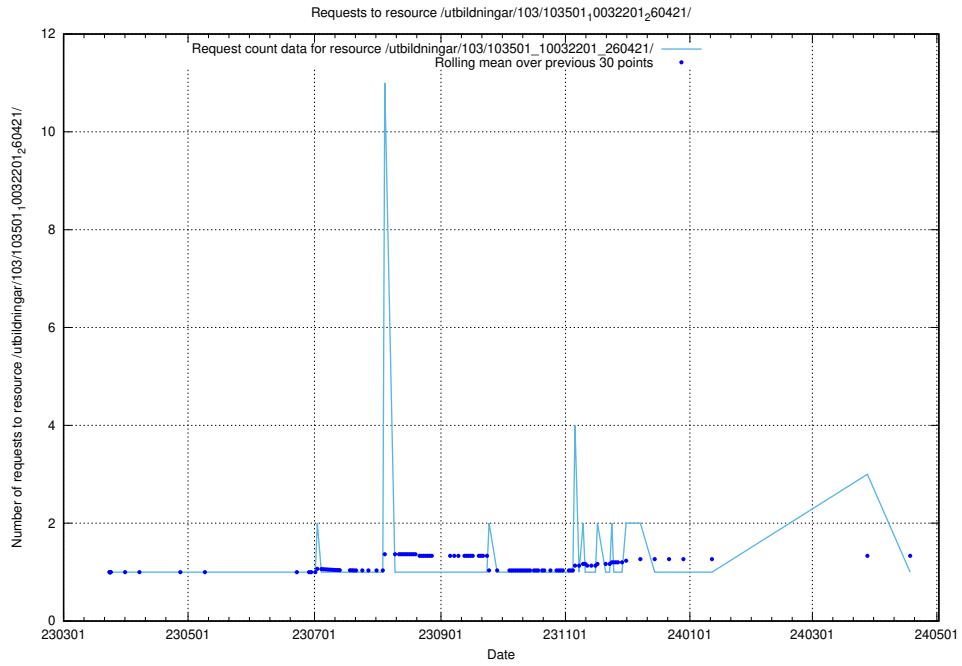

5.5422 Usage of /utbildningar/103/103501_10032201_260421/

Here, we count the number of requests to resource /utbildningar/103/103501_10032201_260421/.