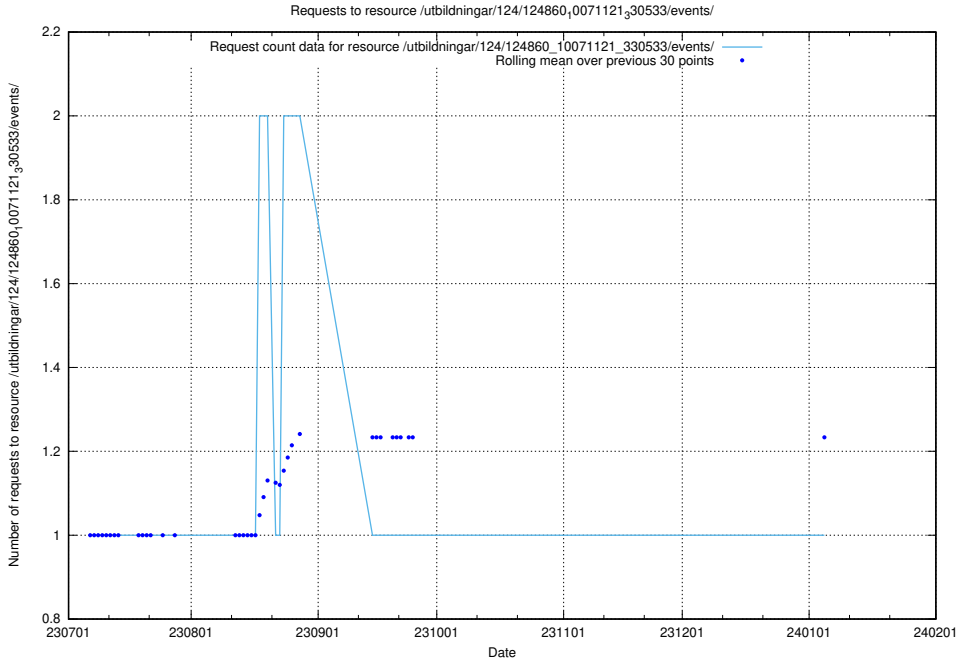

5.5259 Usage of /utbildningar/124/124860_10071121_330533/events/

Here, we count the number of requests to resource /utbildningar/124/124860_10071121_330533/events/