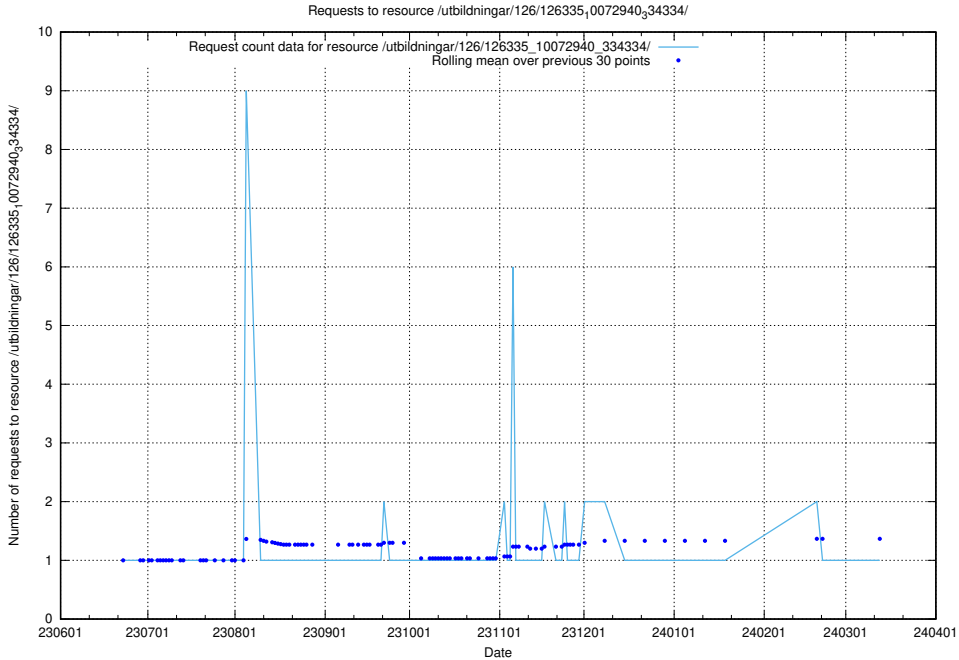

5.5620 Usage of /utbildningar/126/126335_10072940_334334/

Here, we count the number of requests to resource /utbildningar/126/126335_10072940_334334/.