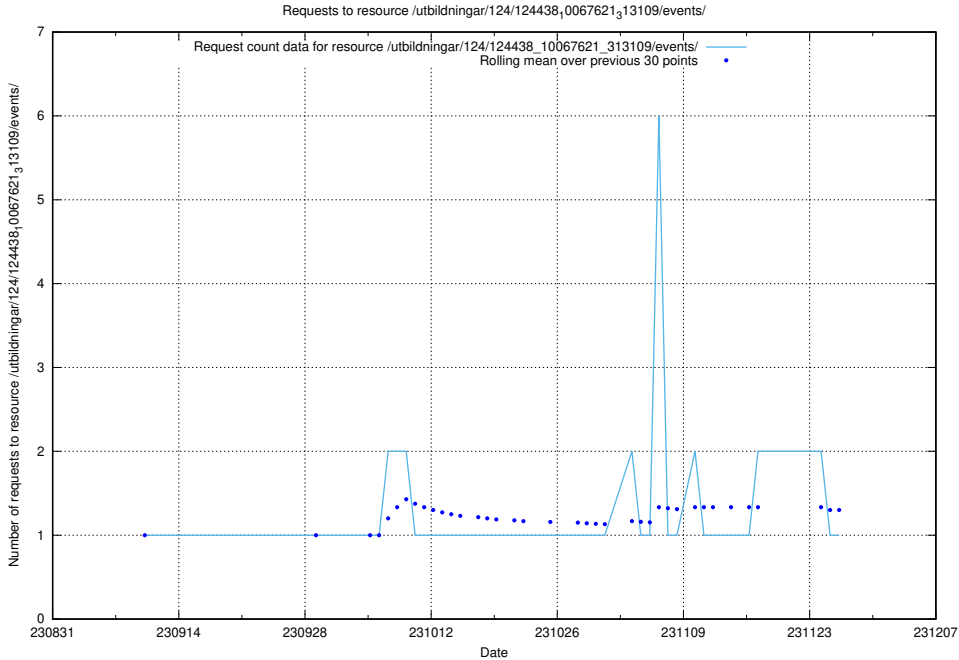

5.4571 Usage of /utbildningar/124/124438_10067621_313109/events/

Here, we count the number of requests to resource /utbildningar/124/124438_10067621_313109/events/