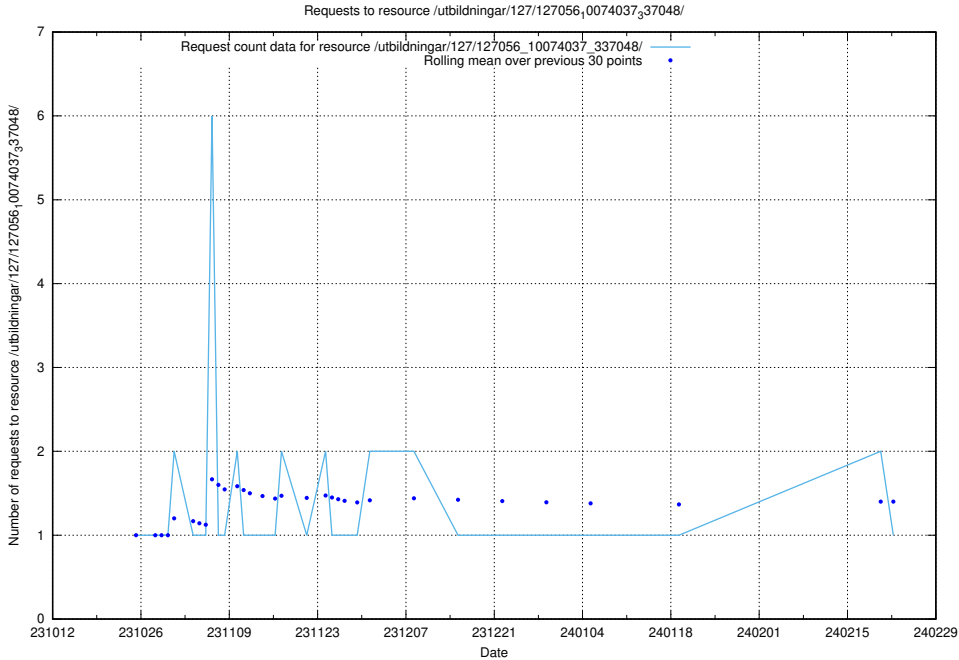

5.4162 Usage of /utbildningar/127/127056_10074037_337048/

Here, we count the number of requests to resource /utbildningar/127/127056_10074037_337048/.