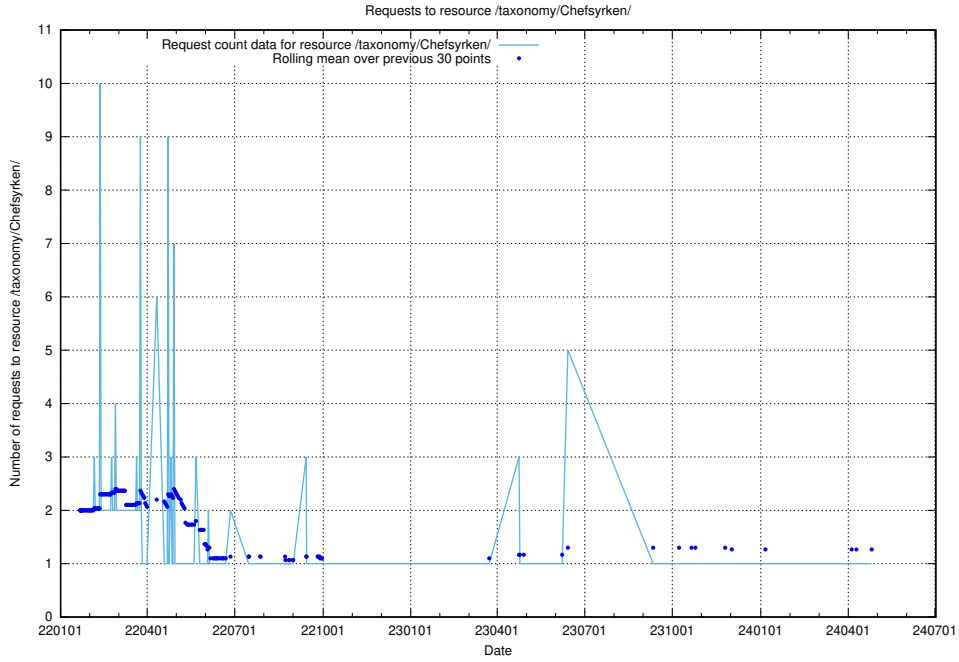

5.1201 Usage of /taxonomy/Chesyrken/

Here, we count the number of requests to resource /taxonomy/Chesyrken/.

5.1202 Usage of /utbildningar/124/124521_10066301_308425/events/

Here, we count the number of requests to resource /utbildningar/124/124521_10066301_308425/events/