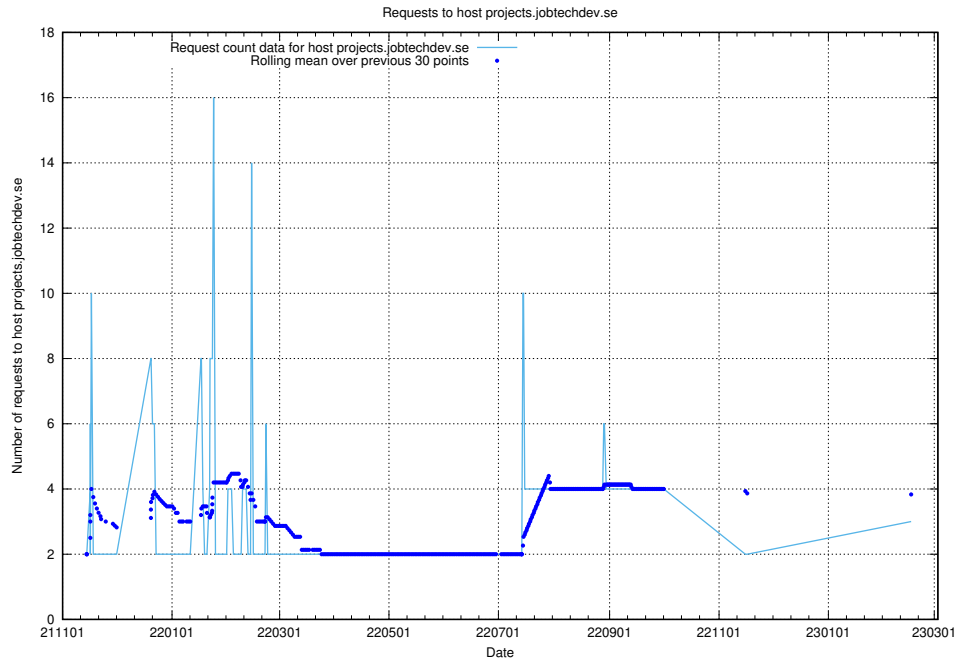

7.232 Usage of projects.jobtechdev.se

Here, we count the number of requests to host projects.jobtechdev.se.