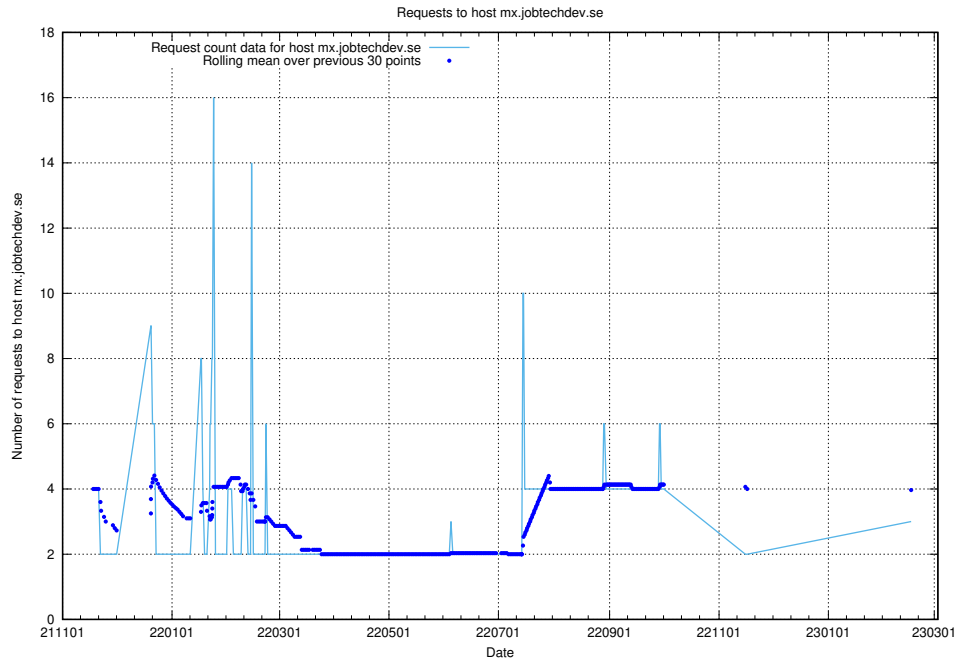

Here, we count the number of requests to host data.jobtechdev.se:80.

7.215 Usage of se.jobtechdev.se

Here, we count the number of requests to host se.jobtechdev.se.

7.216 Usage of mx.jobtechdev.se

Here, we count the number of requests to host mx.jobtechdev.se.