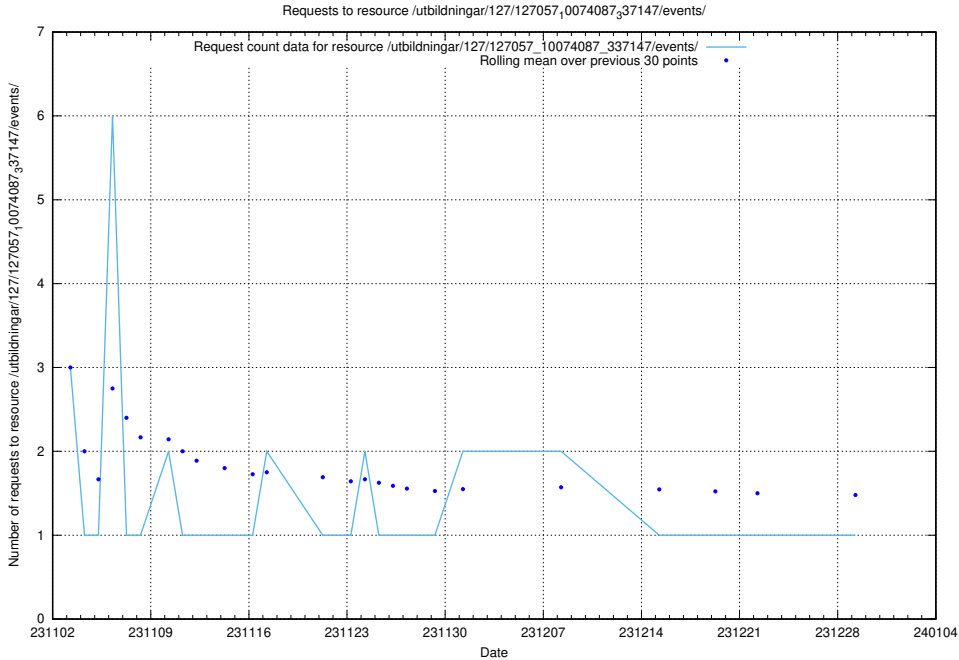

Here, we count the number of requests to resource /utbildningar/127/127111_10074050_337080/events/

5.4090 Usage of /utbildningar/127/127057_10074087_337147/events/

Here, we count the number of requests to resource /utbildningar/127/127057_10074087_337147/events/