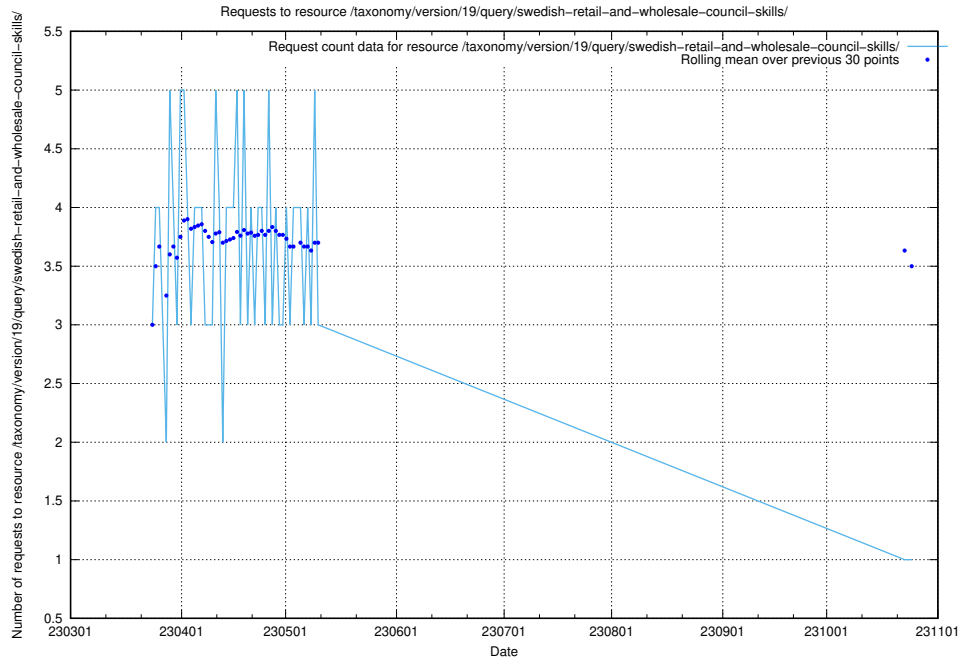

5.6053 Usage of /taxonomy/version/19/query/swedish-retail-and-wholesale-council-skills/

Here, we count the number of requests to resource /taxonomy/version/19/query/swedish-retail-and-wholesale-council-skills/.