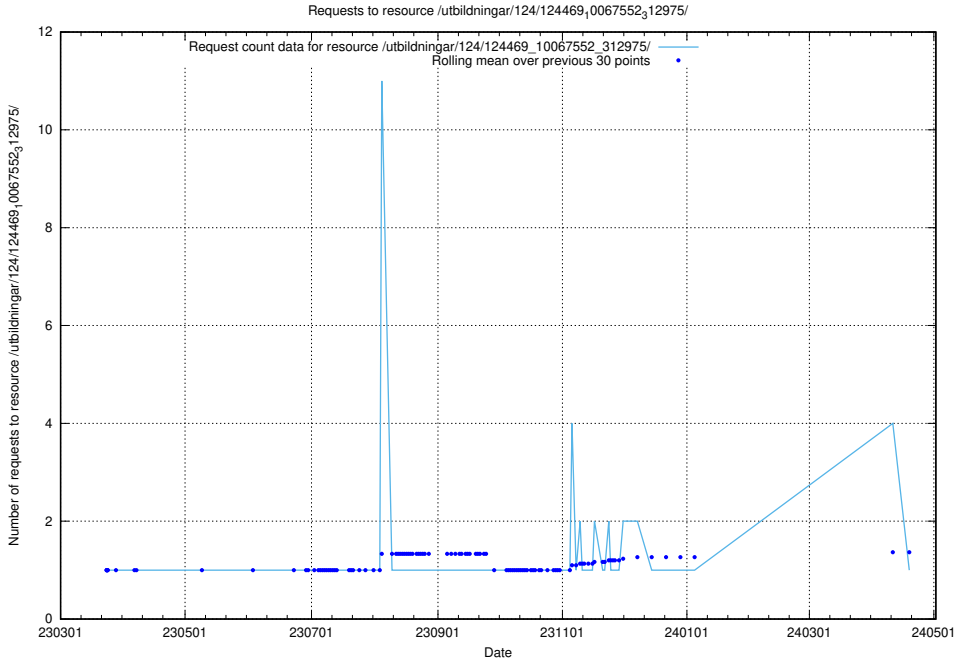

5.3281 Usage of /utbildningar/124/124469_10067552_312975/

Here, we count the number of requests to resource /utbildningar/124/124469_10067552_312975/.