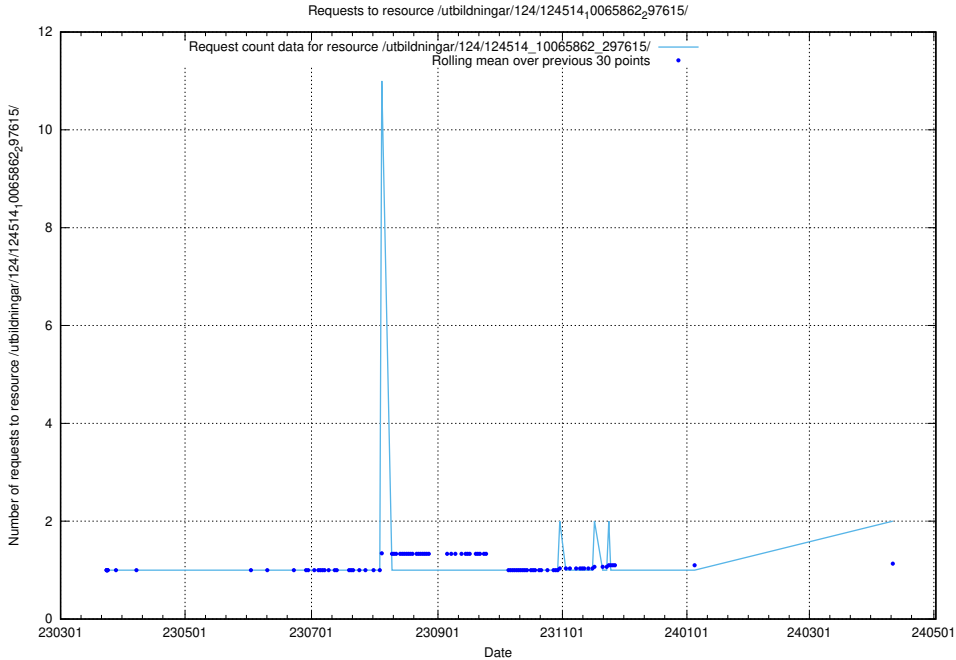

5.500 Usage of /utbildningar/124/124514_10065862_297615/

Here, we count the number of requests to resource /utbildningar/124/124514_10065862_297615/.