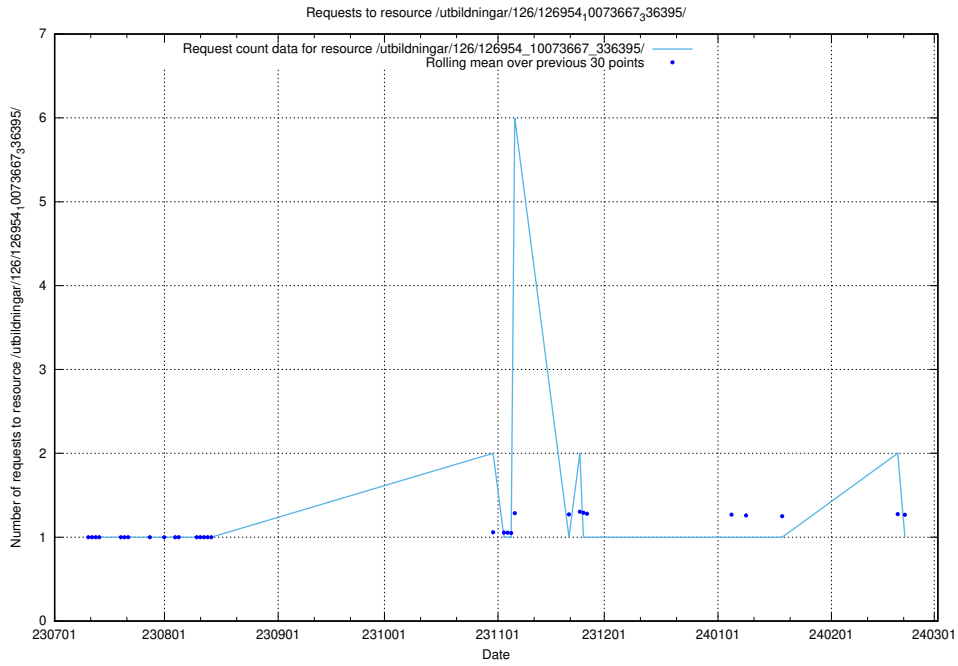

Here, we count the number of requests to resource /utbildningar/126/126954_10073667_336395/events/

5.5061 Usage of /utbildningar/126/126954_10073667_336395/

Here, we count the number of requests to resource /utbildningar/126/126954_10073667_336395/.