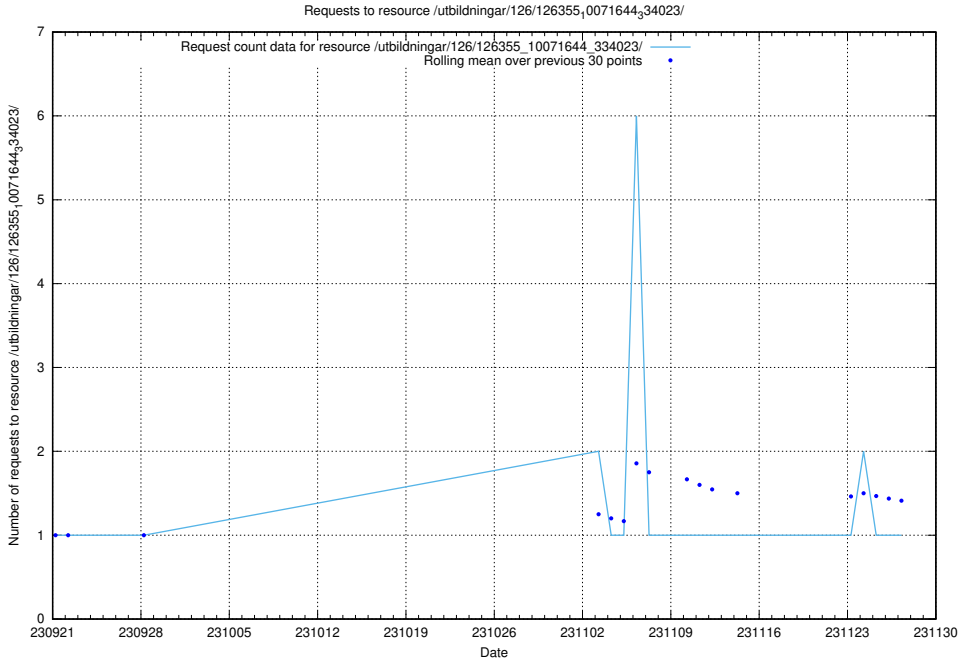

5.4470 Usage of /utbildningar/126/126355_10071644_334023/

Here, we count the number of requests to resource /utbildningar/126/126355_10071644_334023/.