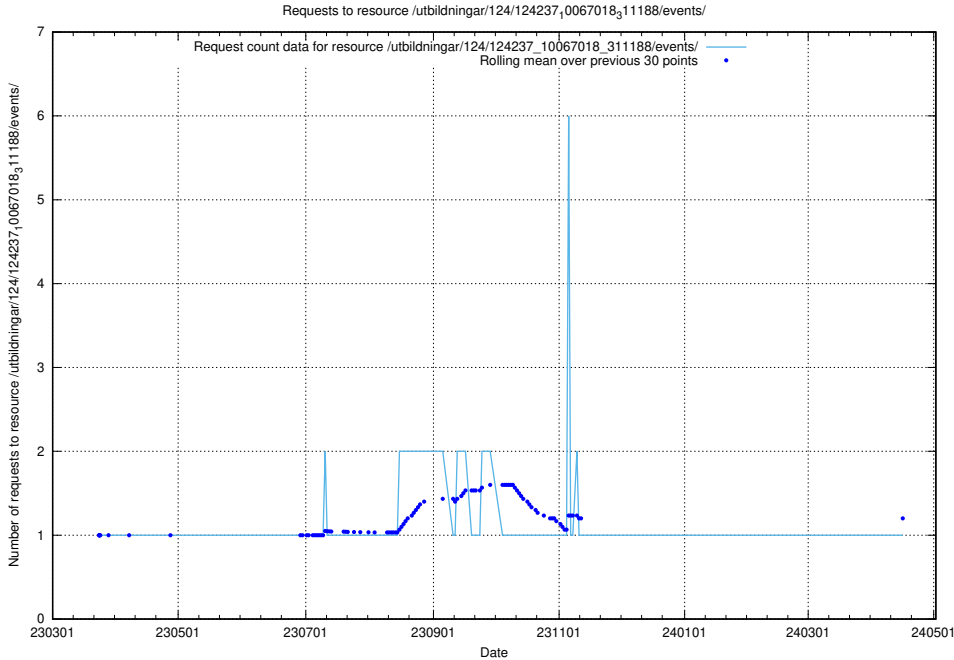

5.3961 Usage of /utbildningar/124/124237_10067018_311188/events/

Here, we count the number of requests to resource /utbildningar/124/124237_10067018_311188/events/