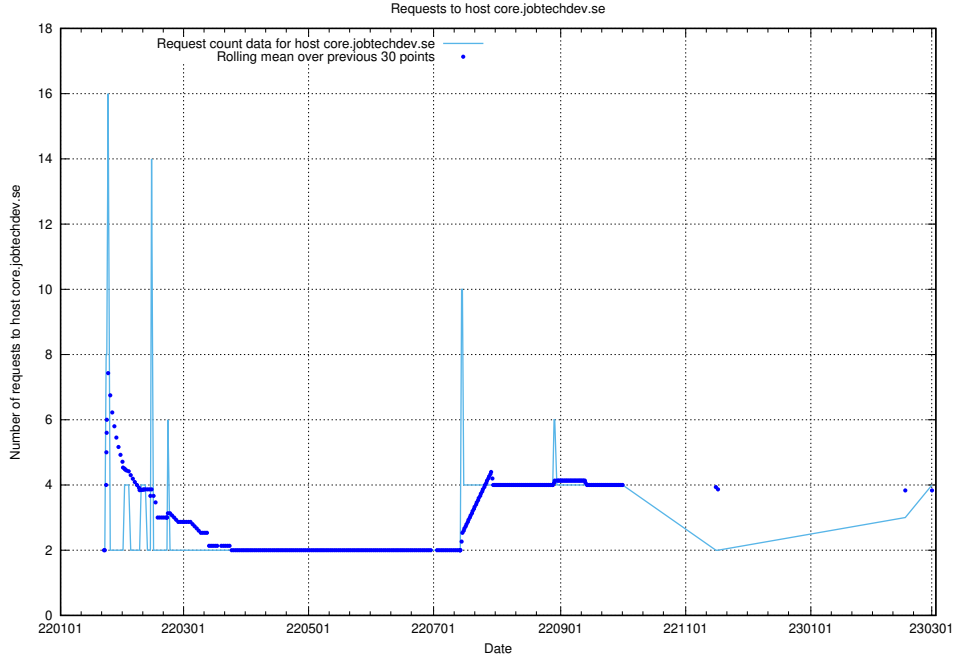

7.95 Usage of core.jobtechdev.se

Here, we count the number of requests to host core.jobtechdev.se.