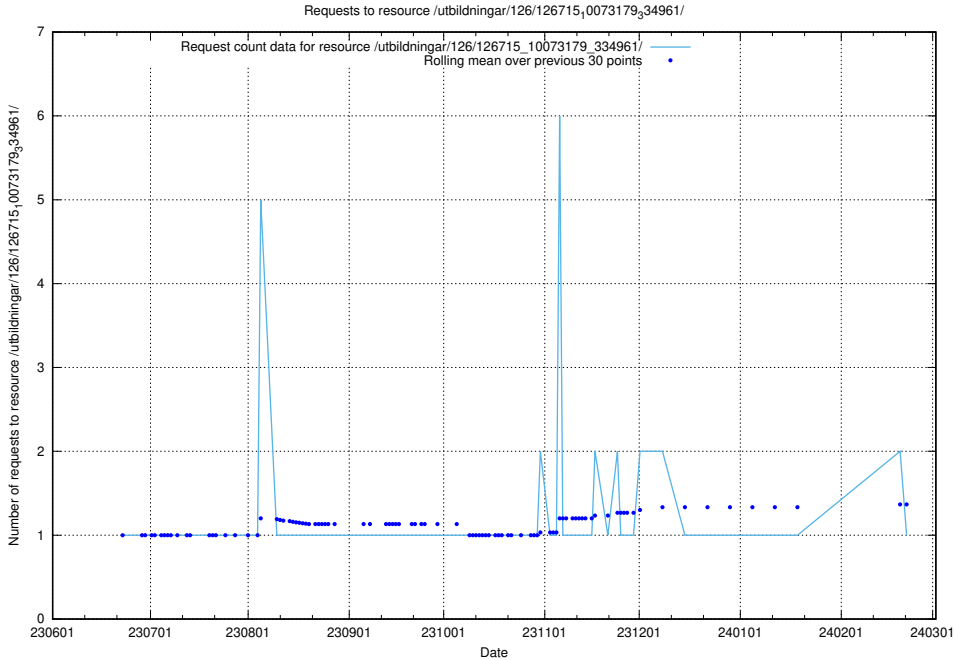

5.5400 Usage of /utbildningar/126/126715_10073179_334961/

Here, we count the number of requests to resource /utbildningar/126/126715_10073179_334961/.