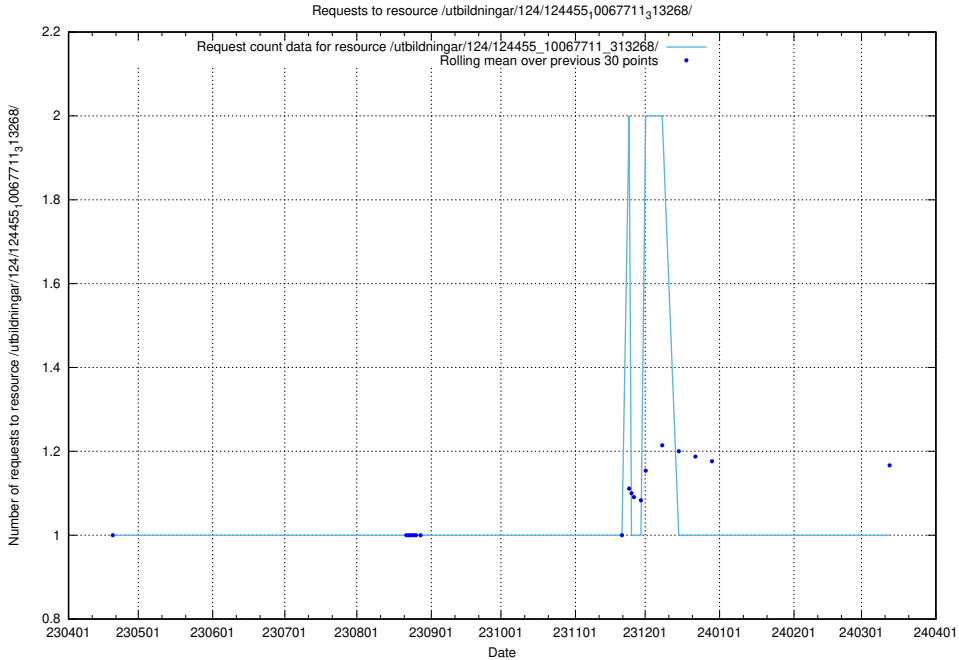

5.5825 Usage of /utbildningar/124/124455_10067711_313268/

Here, we count the number of requests to resource /utbildningar/124/124455_10067711_313268/.