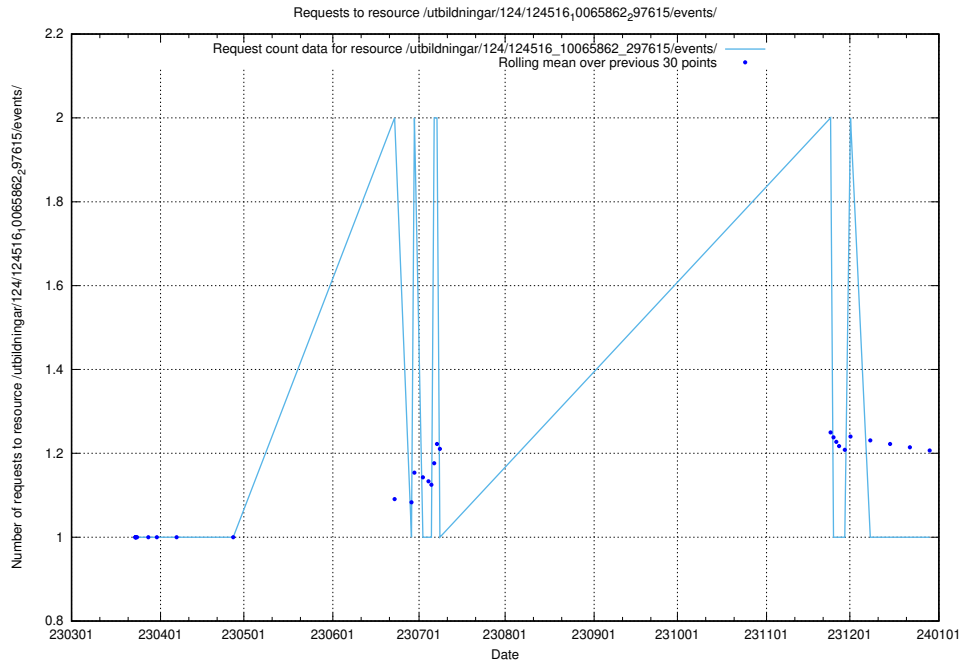

5.1305 Usage of /utbildningar/124/124516_10065862_297615/events/

Here, we count the number of requests to resource /utbildningar/124/124516_10065862_297615/events/