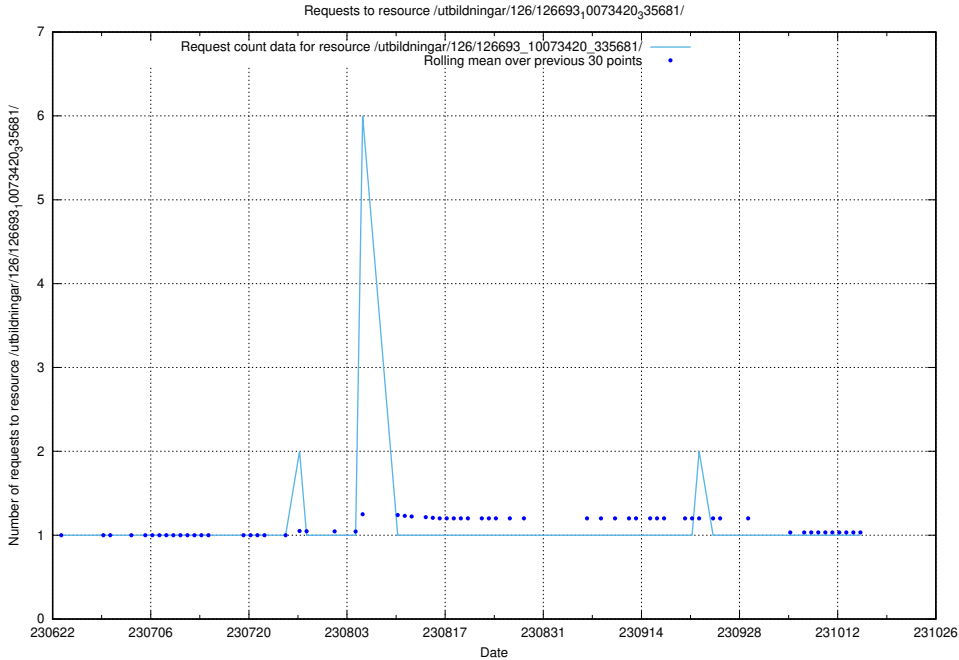

5.5422 Usage of /utbildningar/126/126693_10073420_335681/

Here, we count the number of requests to resource /utbildningar/126/126693_10073420_335681/.