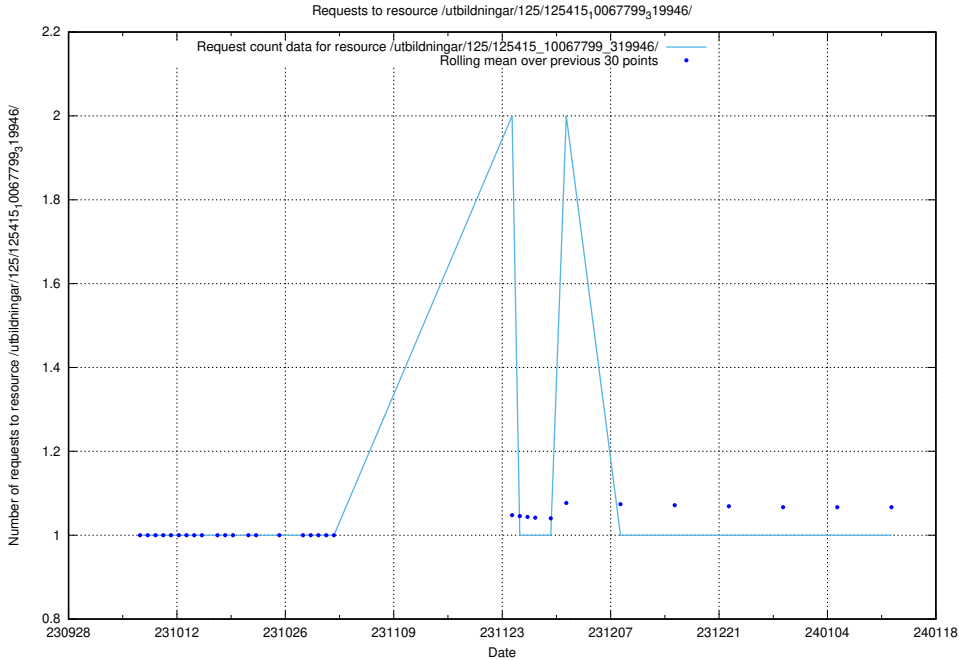

5.4181 Usage of /utbildningar/125/125415_10067799_319946/

Here, we count the number of requests to resource /utbildningar/125/125415_10067799_319946/.