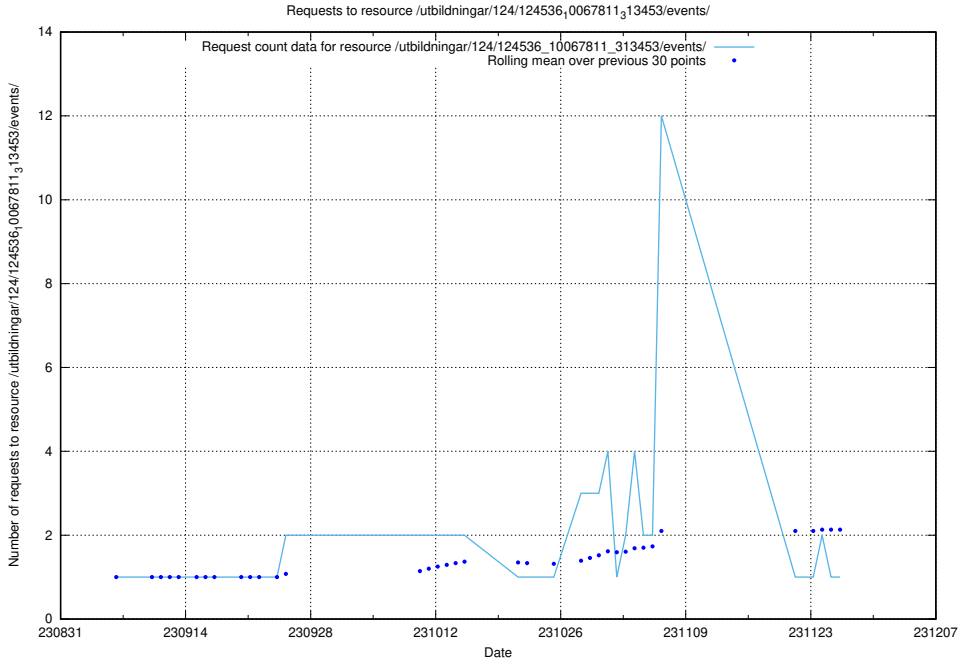

5.4474 Usage of /utbildningar/124/124536_10067811_313453/events/

Here, we count the number of requests to resource /utbildningar/124/124536_10067811_313453/events/