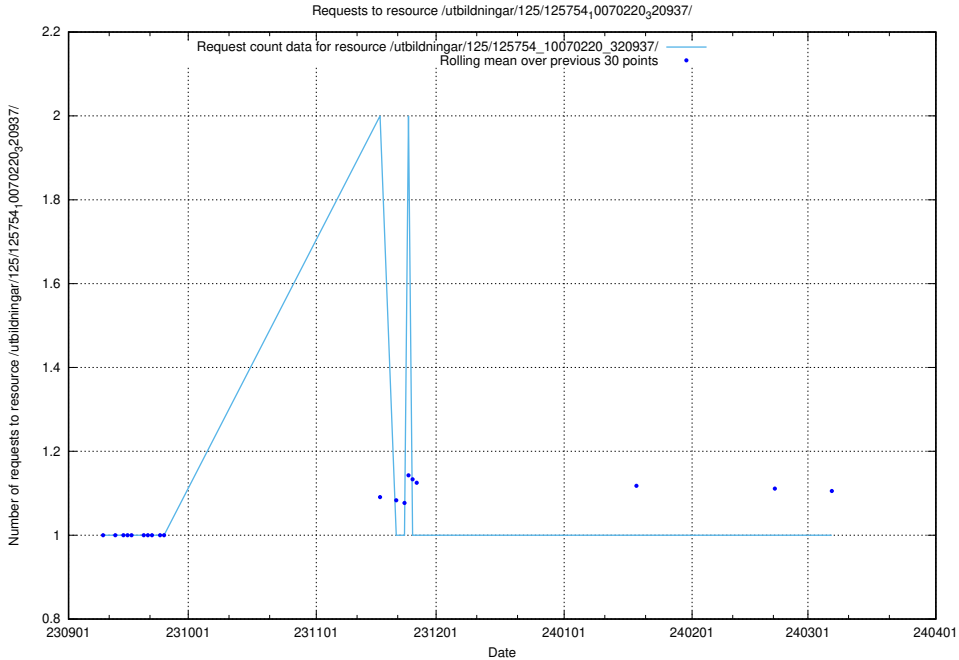

5.4396 Usage of /utbildningar/125/125754_10070220_320937/

Here, we count the number of requests to resource /utbildningar/125/125754_10070220_320937/.