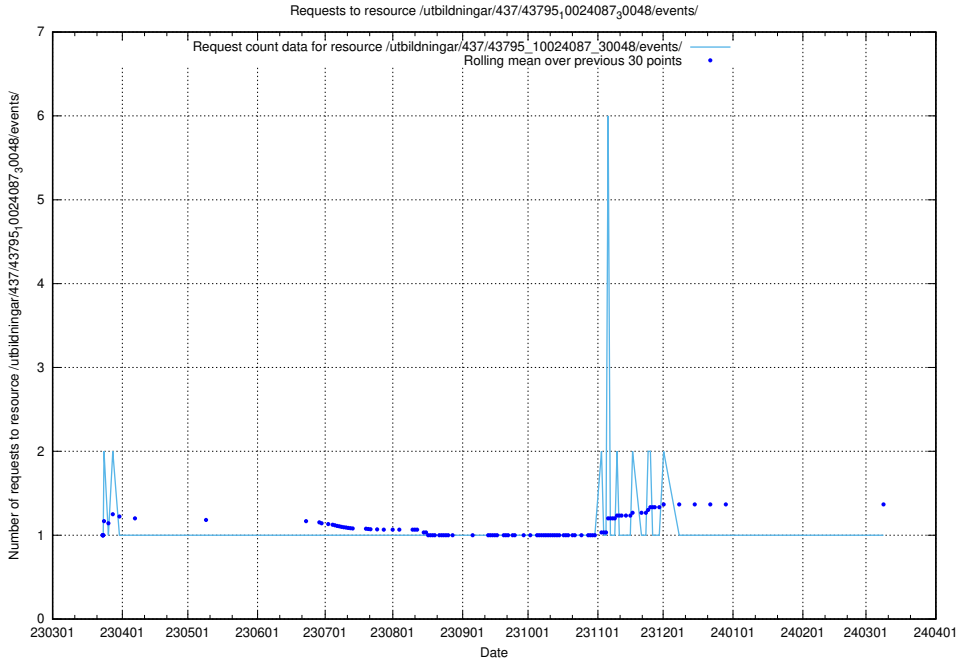

### 5.6144 Usage of /utbildningar/437/43795\_10024087\_30048/events/

Here, we count the number of requests to resource /utbildningar/437/43795\_10024087\_30048/events/.