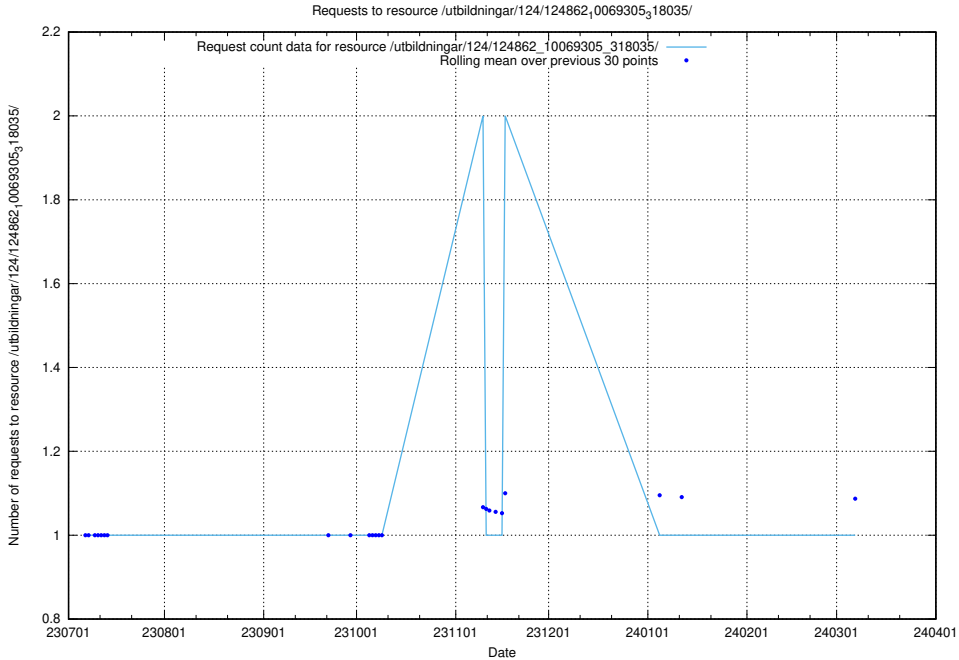

### 5.5095 Usage of /utbildningar/124/124861\_10071083\_324595/events/

Here, we count the number of requests to resource /utbildningar/124/124861\_10071083\_324595/events/