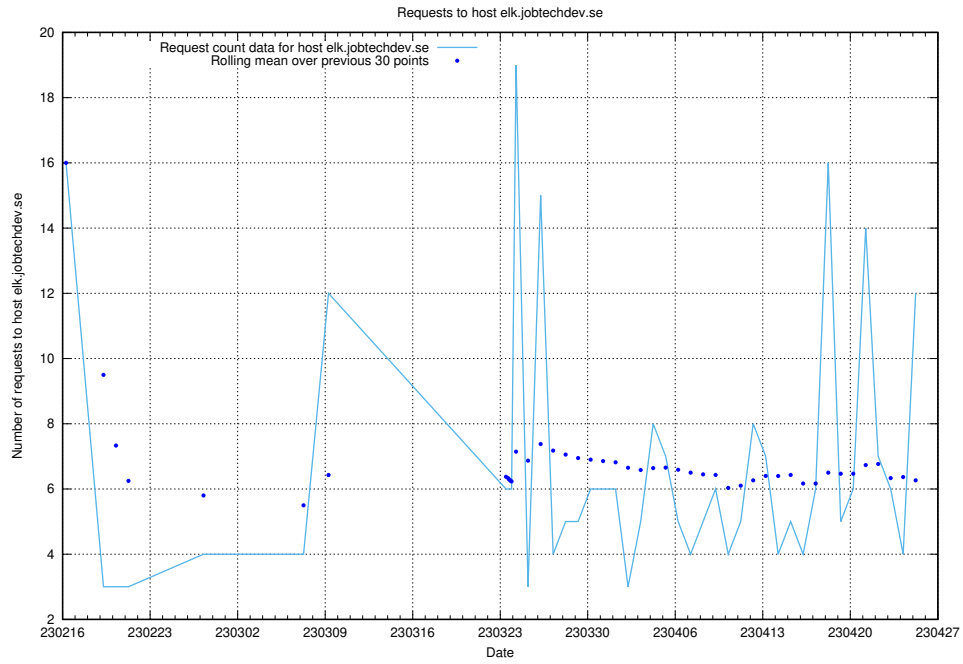

### 7.47 Usage of conference.jitsitest.jobtechdev.se

Here, we count the number of requests to host conference.jitsitest.jobtechdev.se.