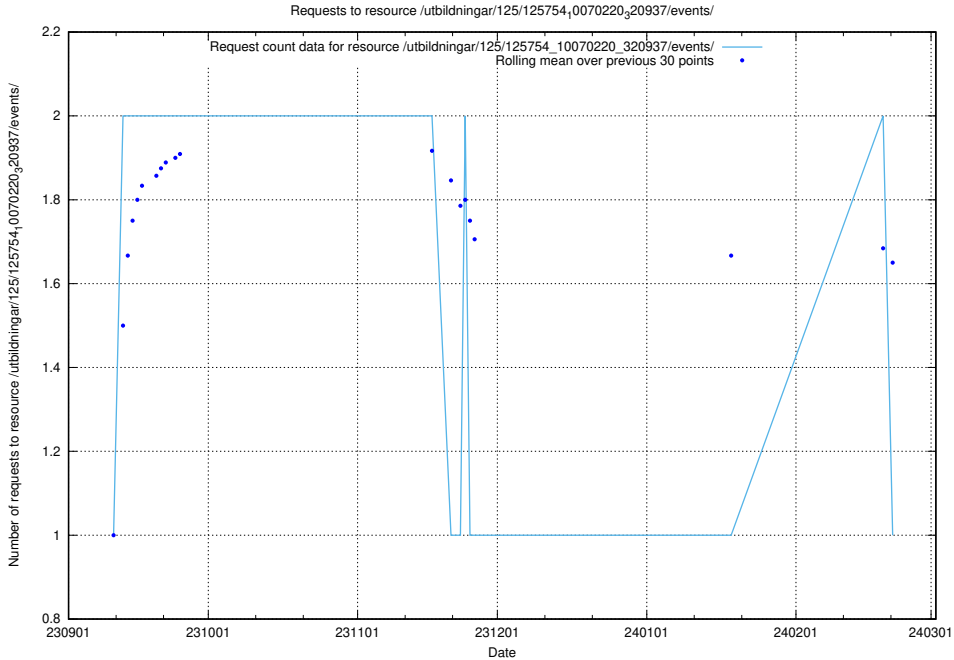

5.4389 Usage of /utbildningar/125/125754_10070220_320937/events/

Here, we count the number of requests to resource /utbildningar/125/125754_10070220_320937/events/