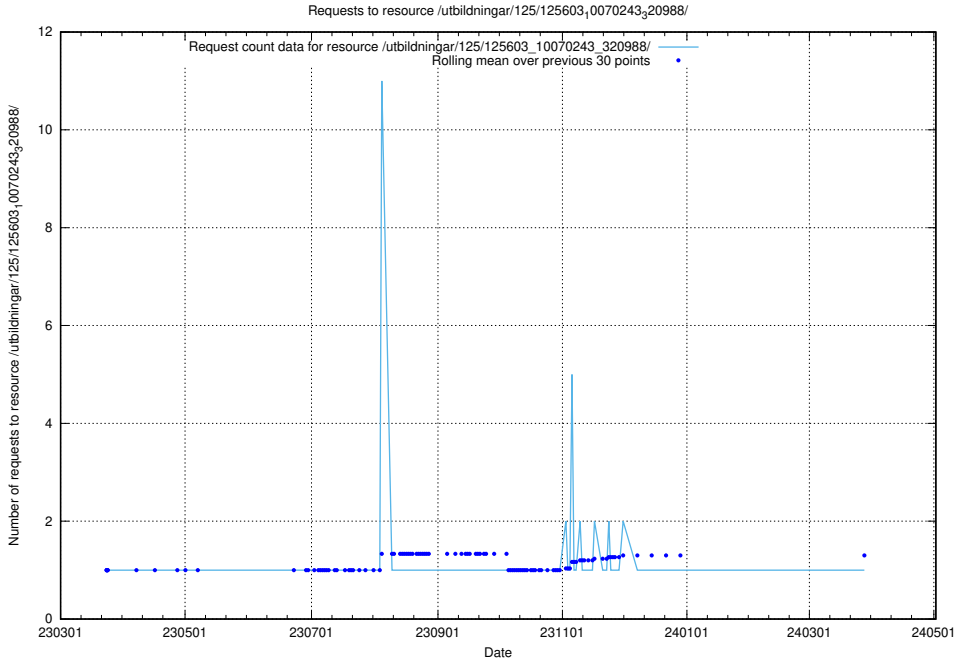

5.1083 Usage of /utbildningar/125/125603_10070243_320988/

Here, we count the number of requests to resource /utbildningar/125/125603_10070243_320988/.