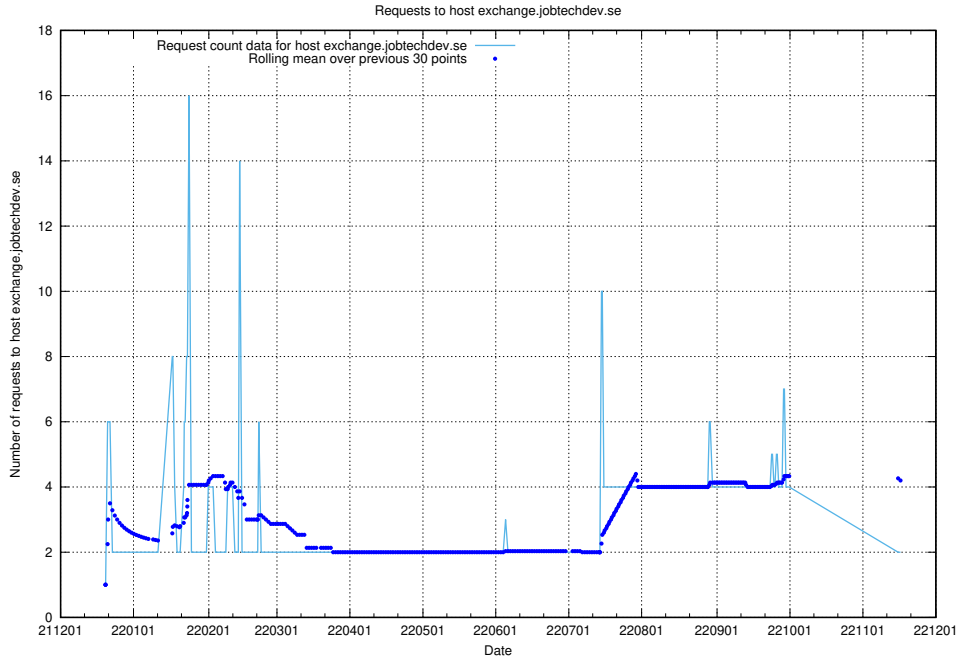

### 7.375 Usage of exchange.jobtechdev.se

Here, we count the number of requests to host exchange.jobtechdev.se.