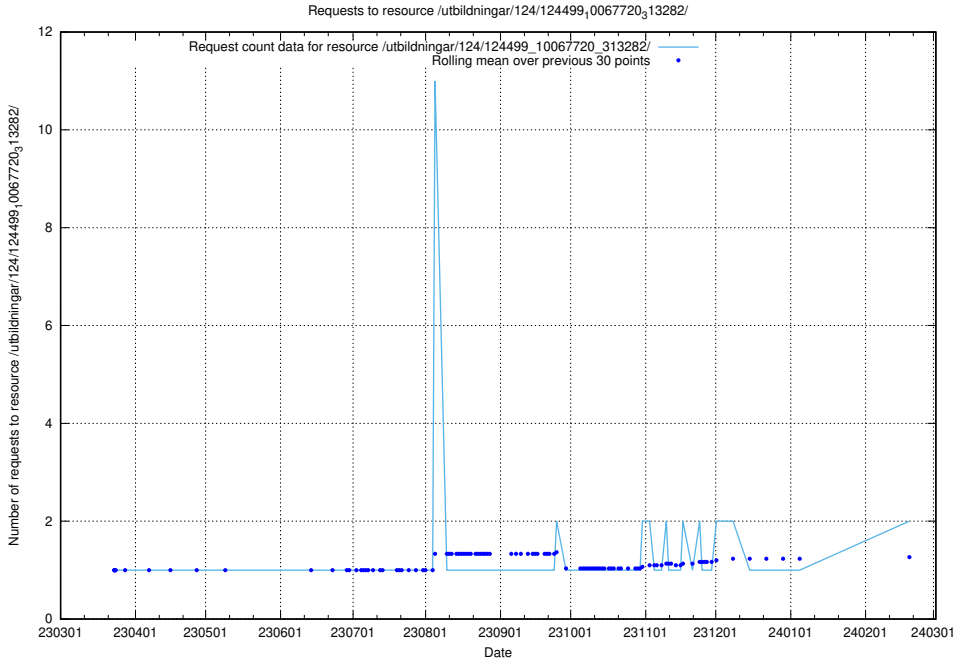

5.578 Usage of /utbildningar/124/124499_10067720_313282/

Here, we count the number of requests to resource /utbildningar/124/124499_10067720_313282/.