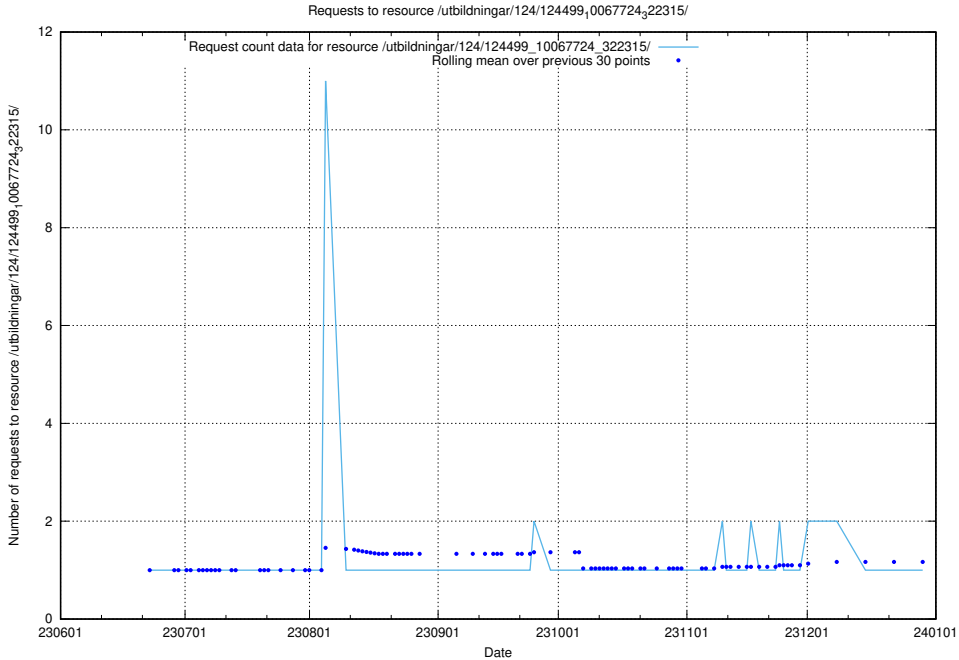

5.5563 Usage of /utbildningar/124/124499_10067724_322315/

Here, we count the number of requests to resource /utbildningar/124/124499_10067724_322315/.