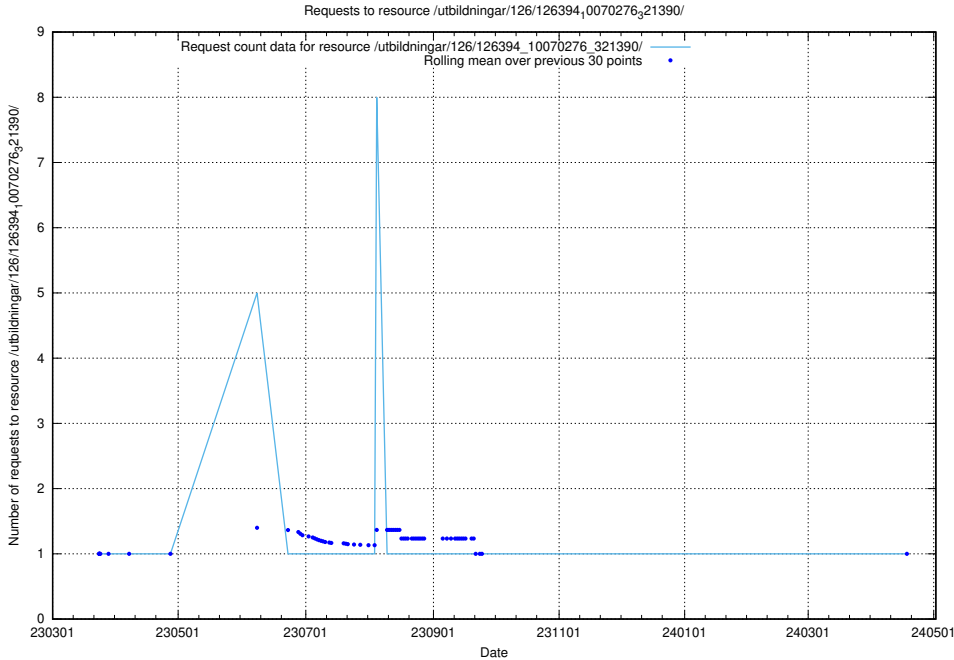

5.6207 Usage of /utbildningar/126/126394_10070276_321390/

Here, we count the number of requests to resource /utbildningar/126/126394_10070276_321390/.