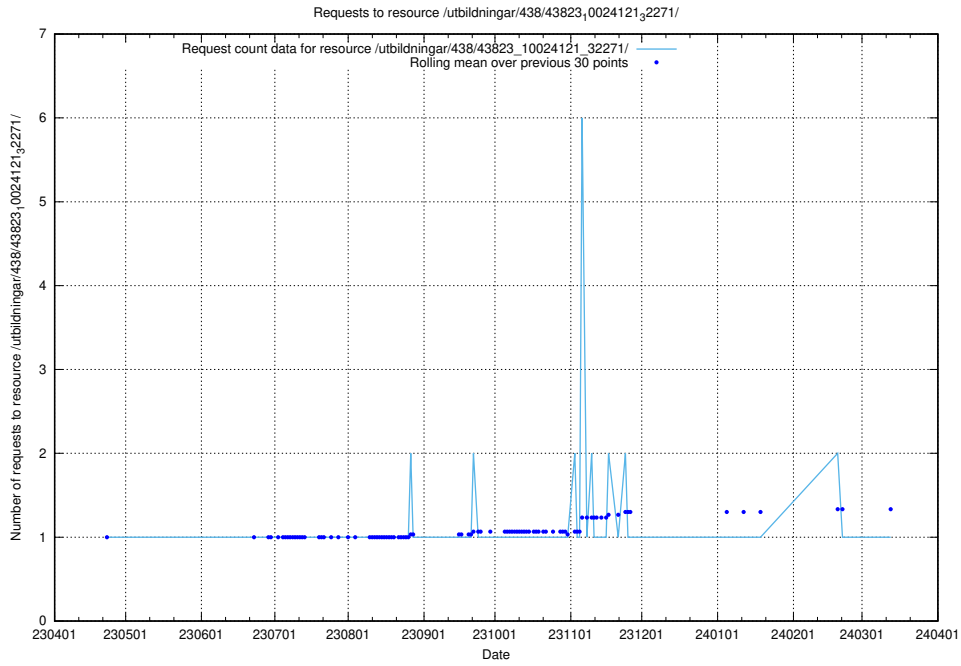

5.5801 Usage of /utbildningar/438/43823_10024121_32271/

Here, we count the number of requests to resource /utbildningar/438/43823_10024121_32271/.