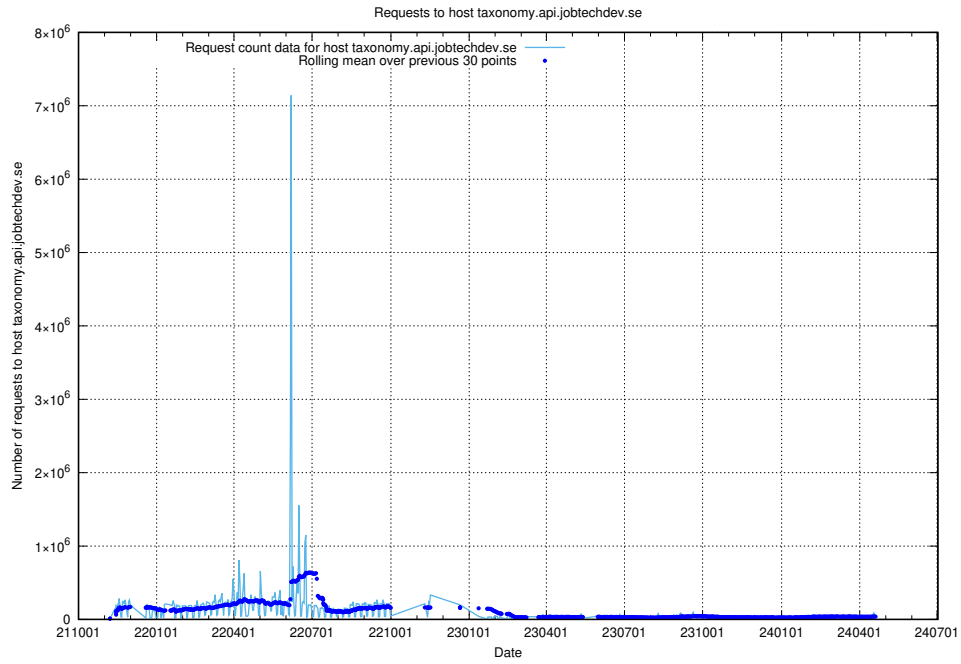

7.8 Usage of taxonomy.api.jobtechdev.se

Here, we count the number of requests to host taxonomy.api.jobtechdev.se.