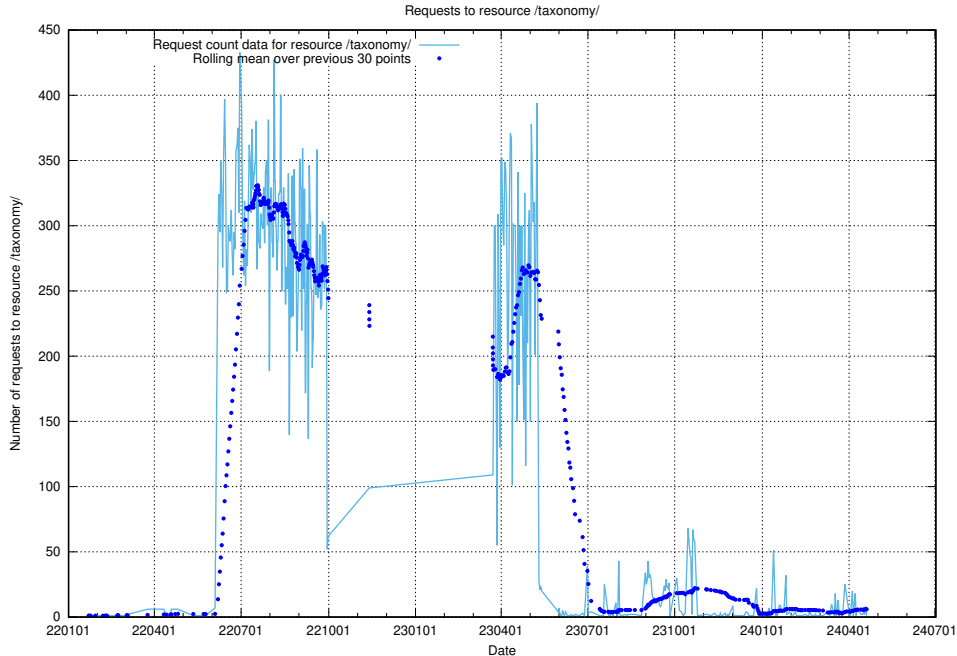

5.5036 Usage of /taxonomy/

Here, we count the number of requests to resource /taxonomy/.