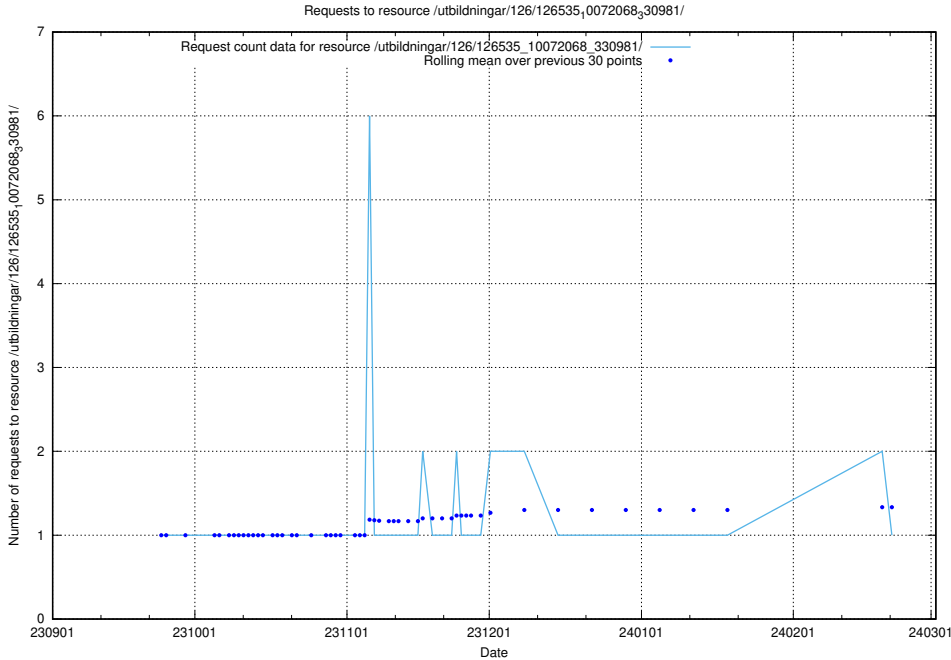

5.4269 Usage of /utbildningar/126/126535_10072068_330981/

Here, we count the number of requests to resource /utbildningar/126/126535_10072068_330981/.