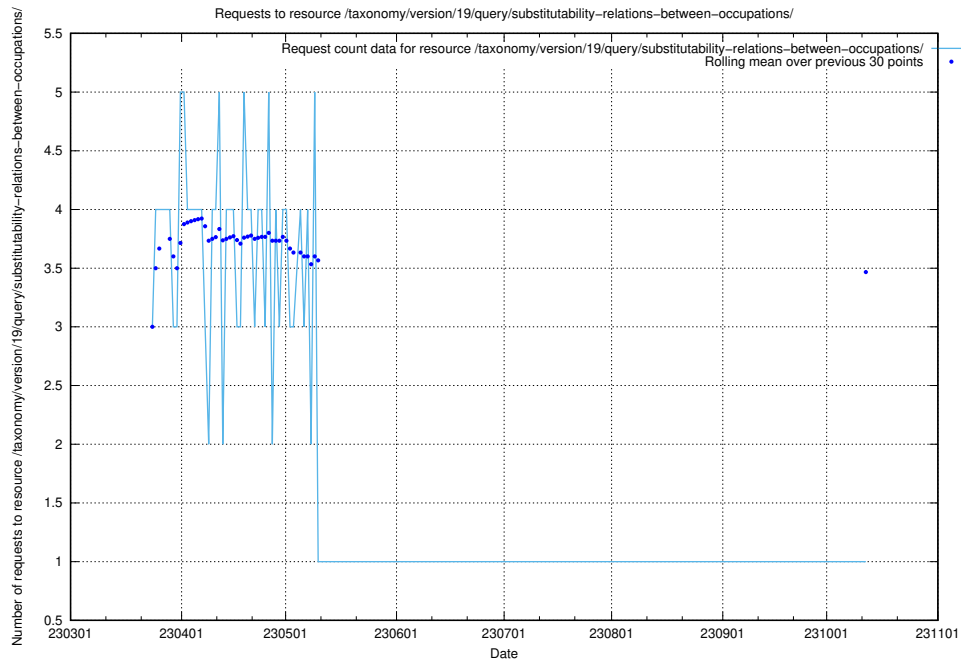

5.5914 Usage of /taxonomy/version/19/query/substitutability-relations-between-occupations/

Here, we count the number of requests to resource /taxonomy/version/19/query/substitutability-relations-between-occupations/.