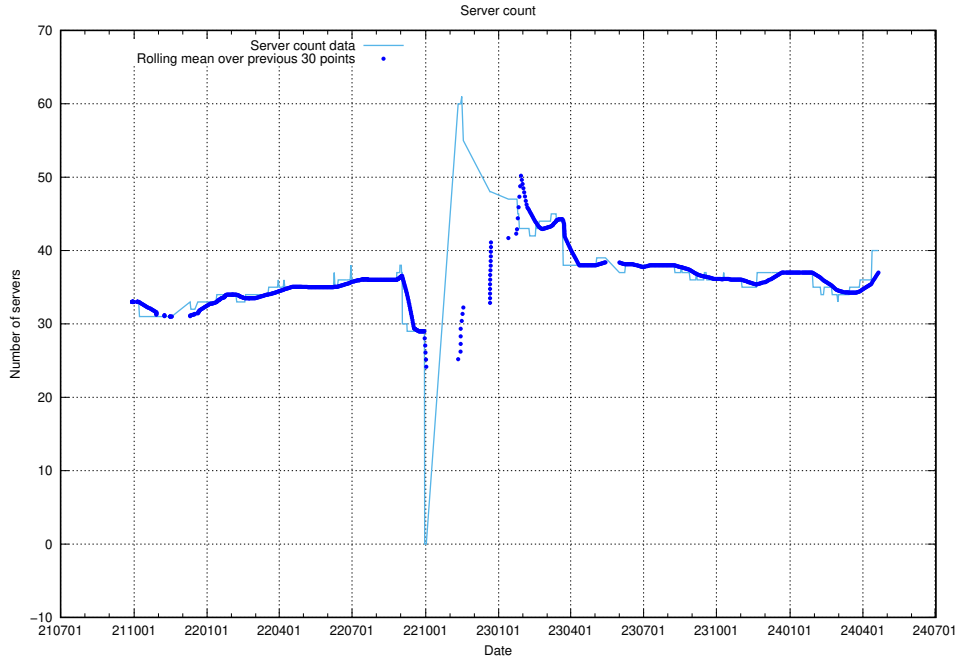

2.2 Number of servers in the JobTech production region

A graph of the servers in AWS region eu-north-1.