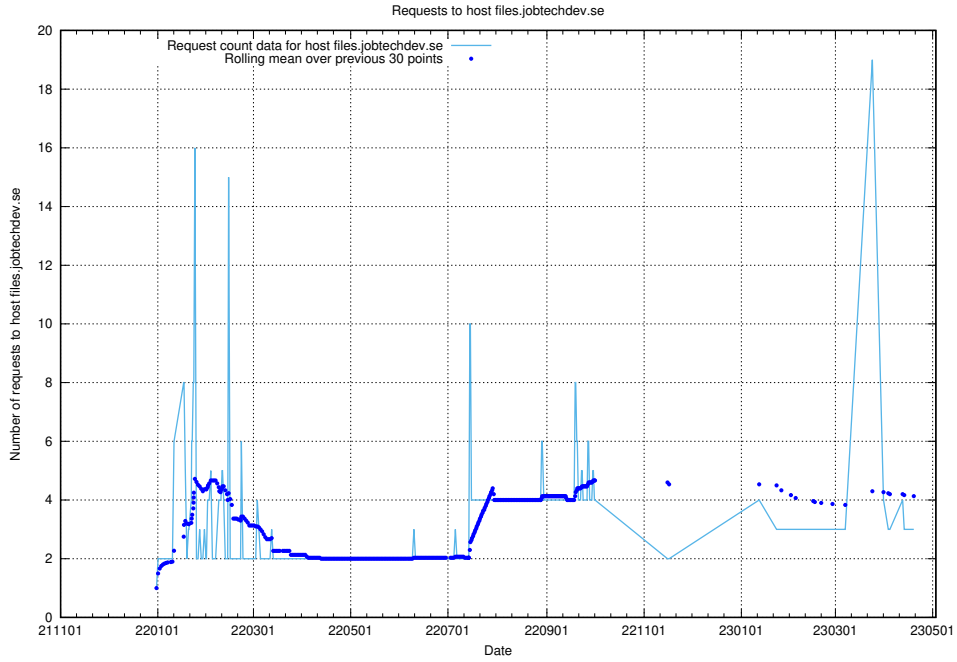

7.186 Usage of files.jobtechdev.se

Here, we count the number of requests to host files.jobtechdev.se.