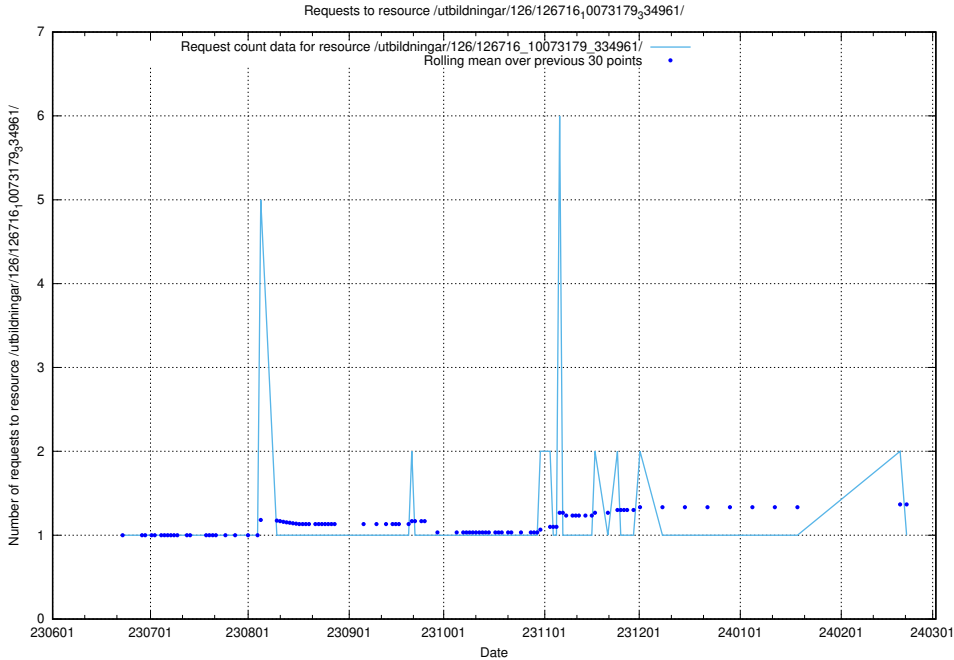

5.5399 Usage of /utbildningar/126/126716_10073179_334961/

Here, we count the number of requests to resource /utbildningar/126/126716_10073179_334961/.