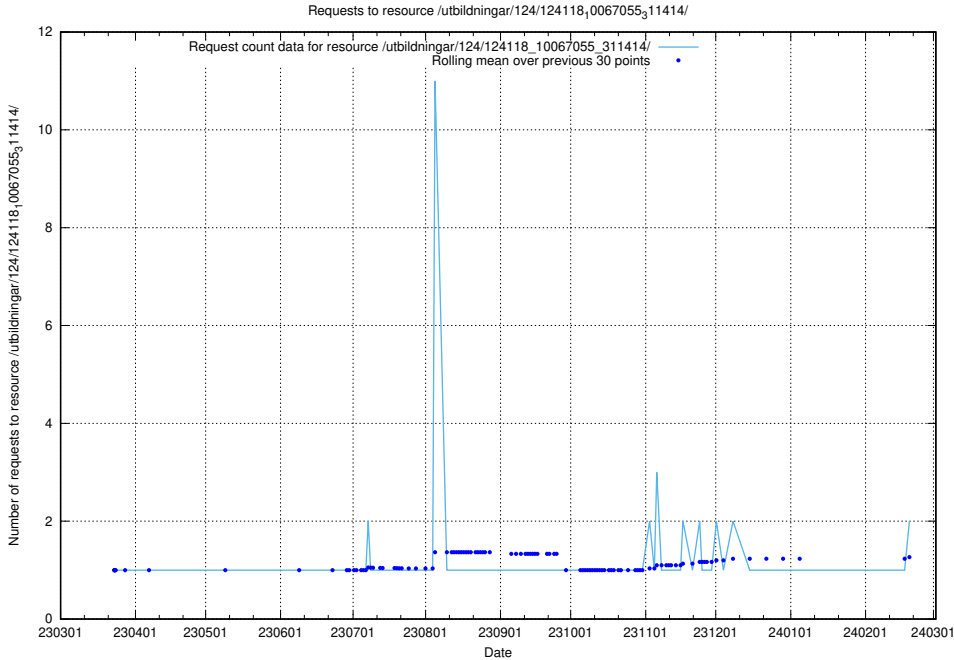

5.709 Usage of /utbildningar/124/124118_10067055_311414/

Here, we count the number of requests to resource /utbildningar/124/124118_10067055_311414/.