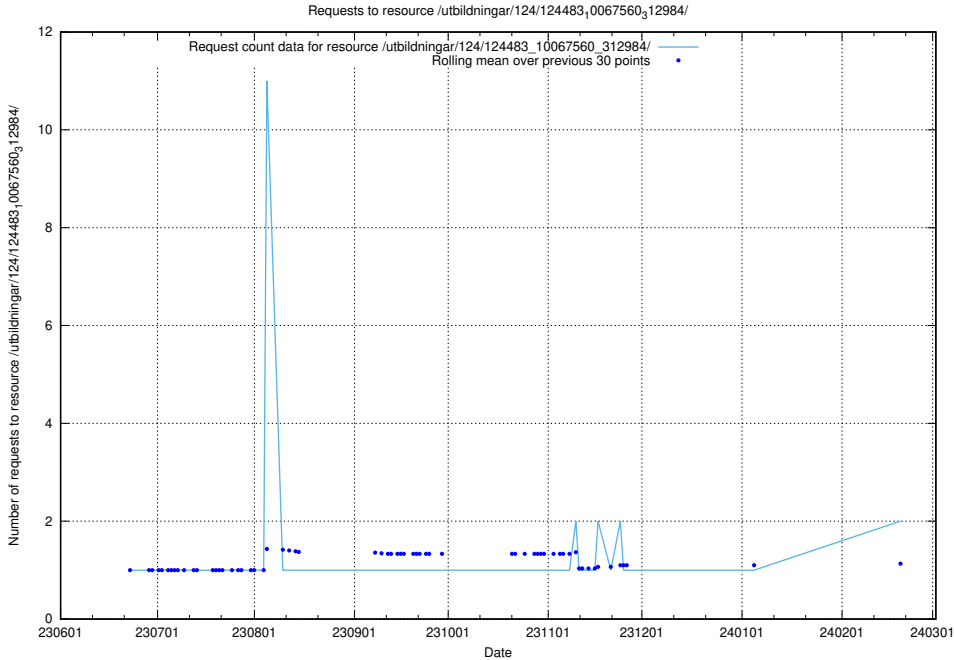

5.864 Usage of /utbildningar/124/124483_10067560_312984/

Here, we count the number of requests to resource /utbildningar/124/124483_10067560_312984/.