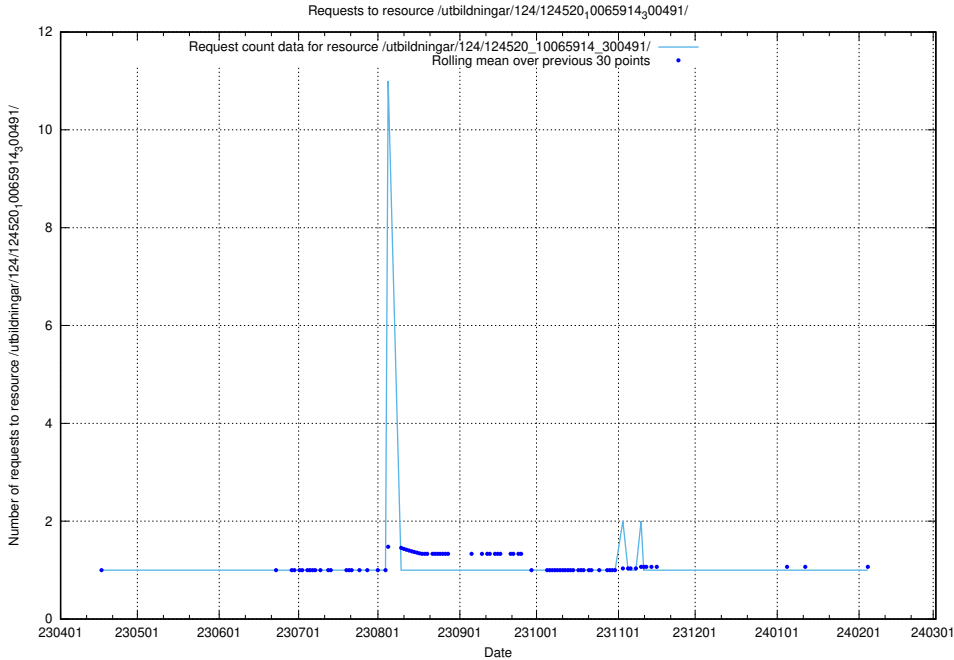

5.5826 Usage of /utbildningar/124/124520_10065914_300491/

Here, we count the number of requests to resource /utbildningar/124/124520_10065914_300491/.