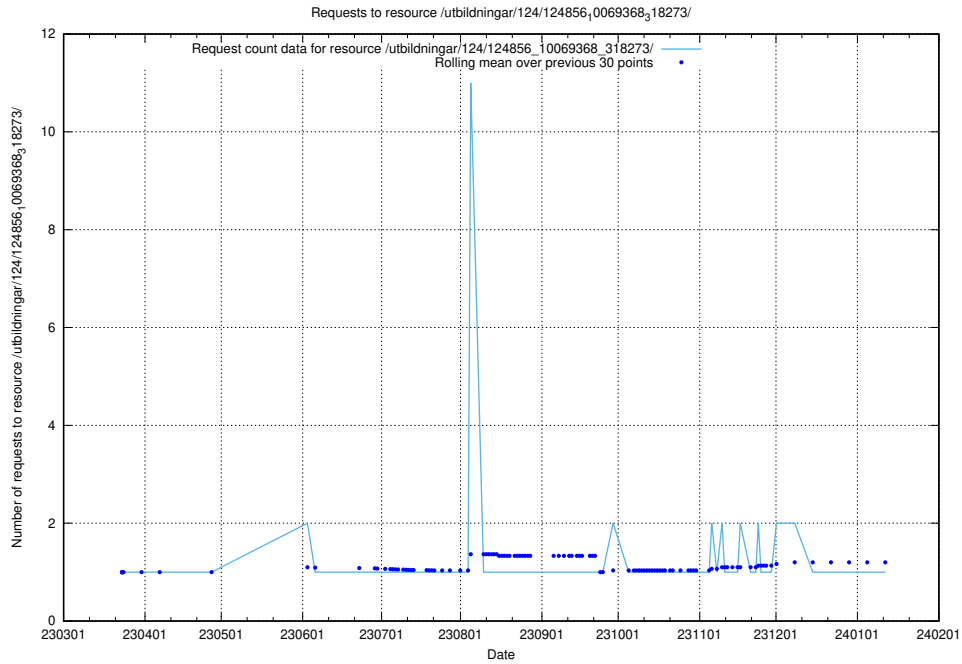

5.1182 Usage of /utbildningar/124/124856_10069368_318273/

Here, we count the number of requests to resource /utbildningar/124/124856_10069368_318273/.