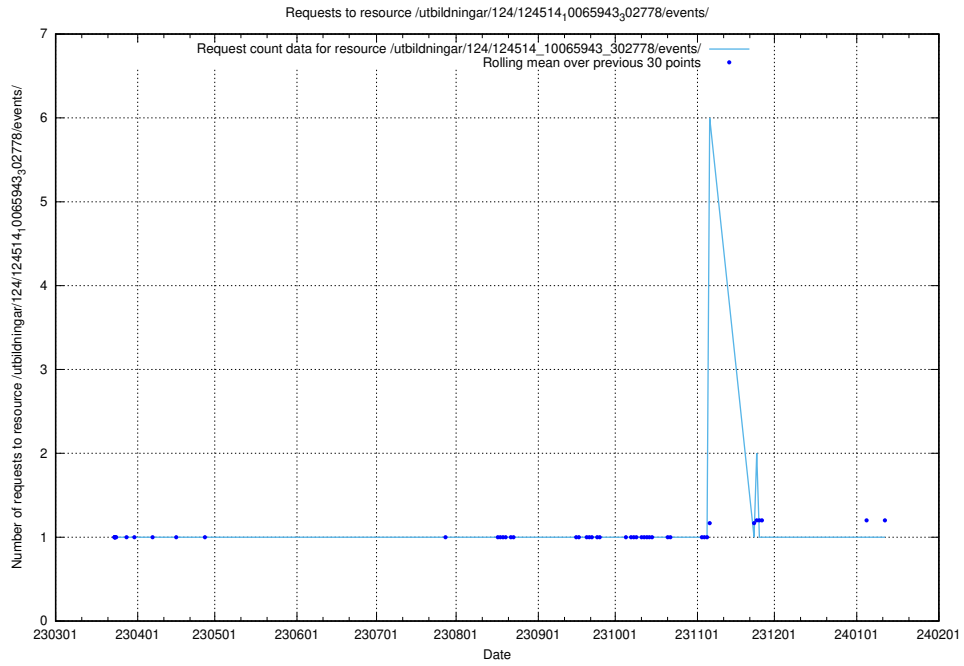

5.1663 Usage of /utbildningar/124/124514_10065943_302778/events/

Here, we count the number of requests to resource /utbildningar/124/124514_10065943_302778/events/