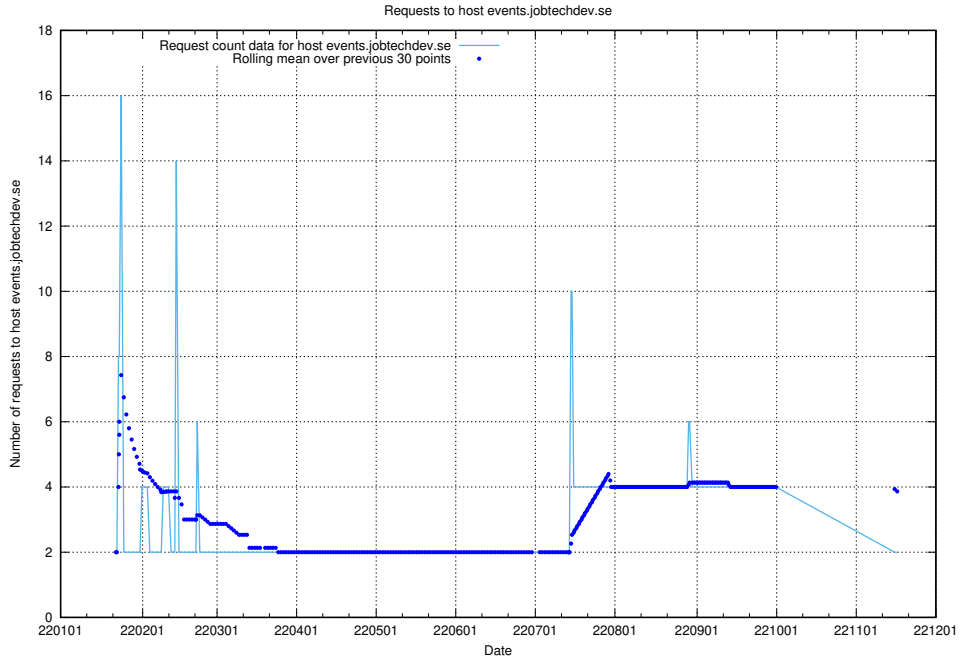

### 7.597 Usage of events.jobtechdev.se

Here, we count the number of requests to host events.jobtechdev.se.