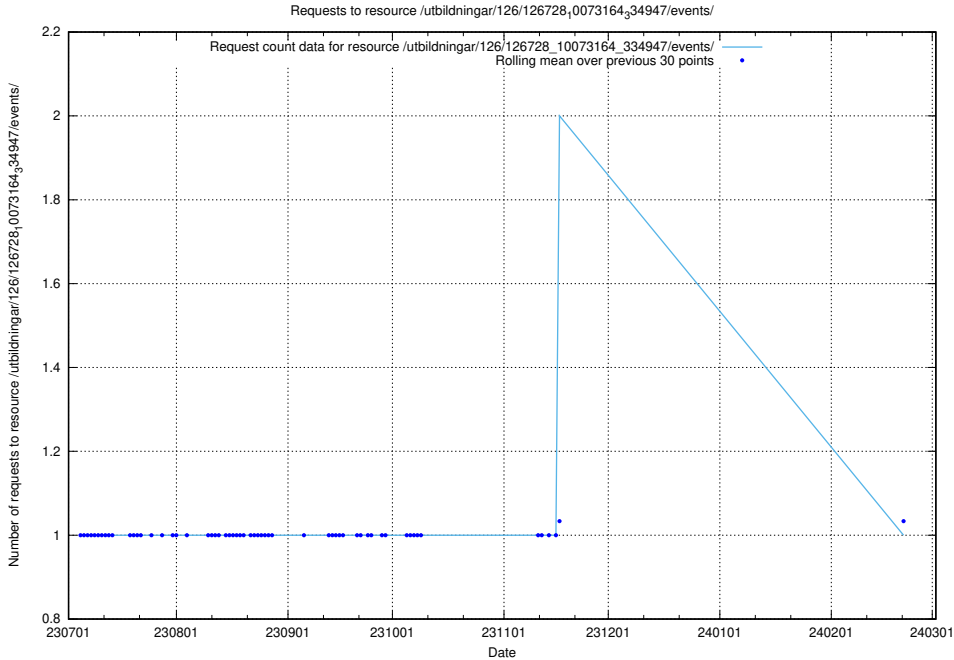

5.5128 Usage of /utbildningar/126/126728_10073164_334947/events/

Here, we count the number of requests to resource /utbildningar/126/126728_10073164_334947/events/