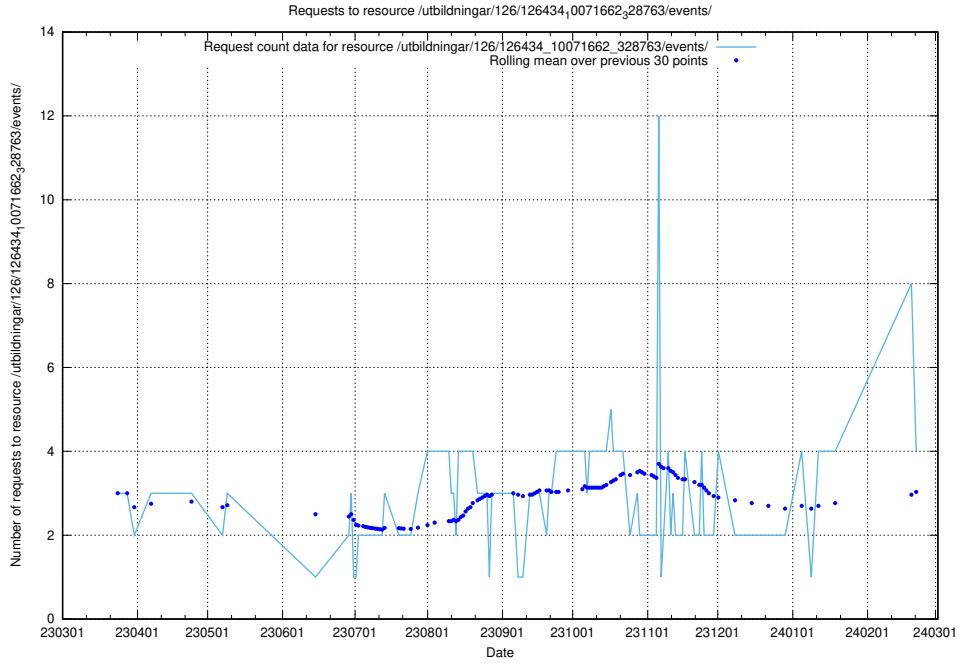

### 5.273 Usage of /utbildningar/126/126434\_10071662\_328763/events/

Here, we count the number of requests to resource /utbildningar/126/126434\_10071662\_328763/events/