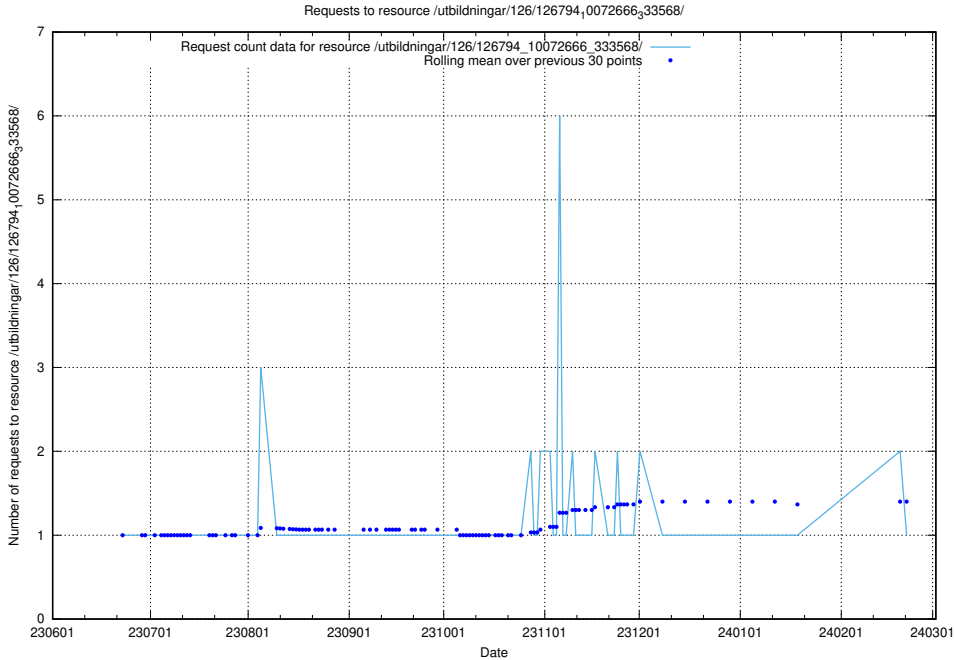

5.5370 Usage of /utbildningar/126/126794_10072666_333568/

Here, we count the number of requests to resource /utbildningar/126/126794_10072666_333568/.