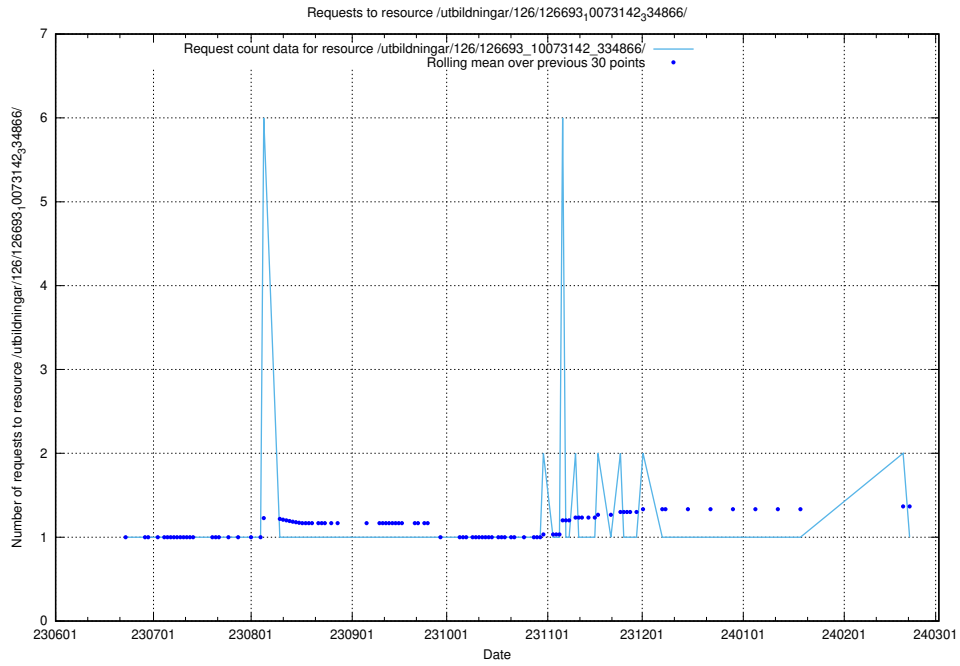

5.5427 Usage of /utbildningar/126/126693_10073142_334866/

Here, we count the number of requests to resource /utbildningar/126/126693_10073142_334866/.