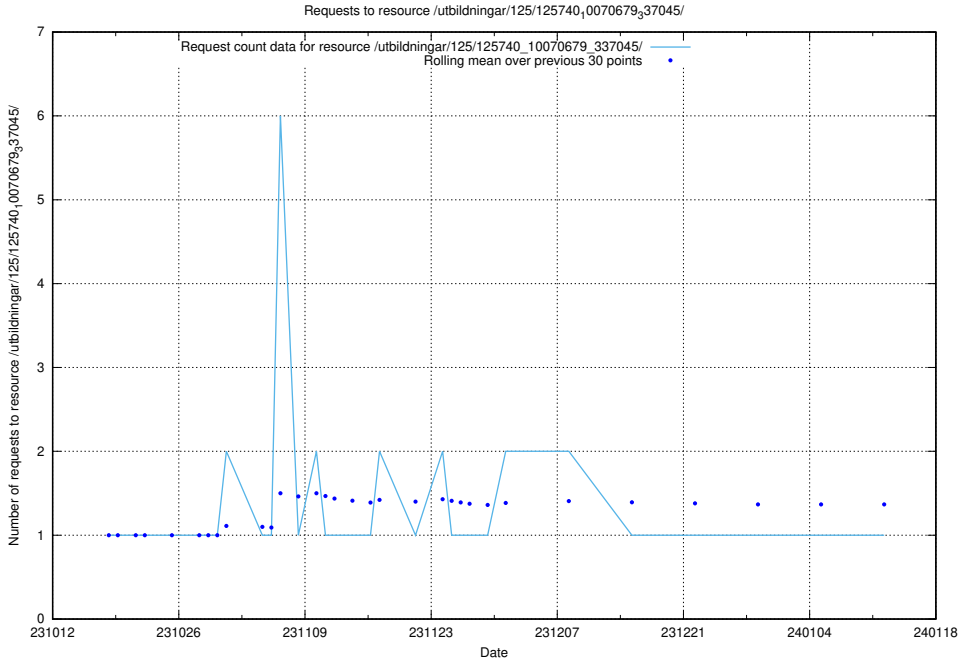

5.4077 Usage of /utbildningar/125/125740_10070679_337045/

Here, we count the number of requests to resource /utbildningar/125/125740_10070679_337045/.