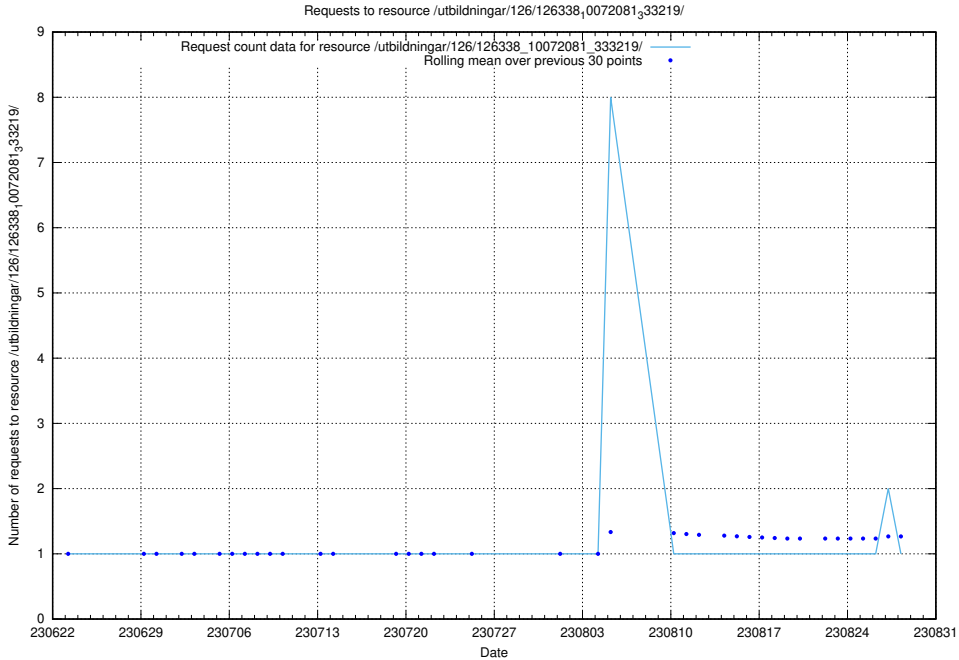

5.5444 Usage of /utbildningar/126/126338_10072081_333219/

Here, we count the number of requests to resource /utbildningar/126/126338_10072081_333219/.