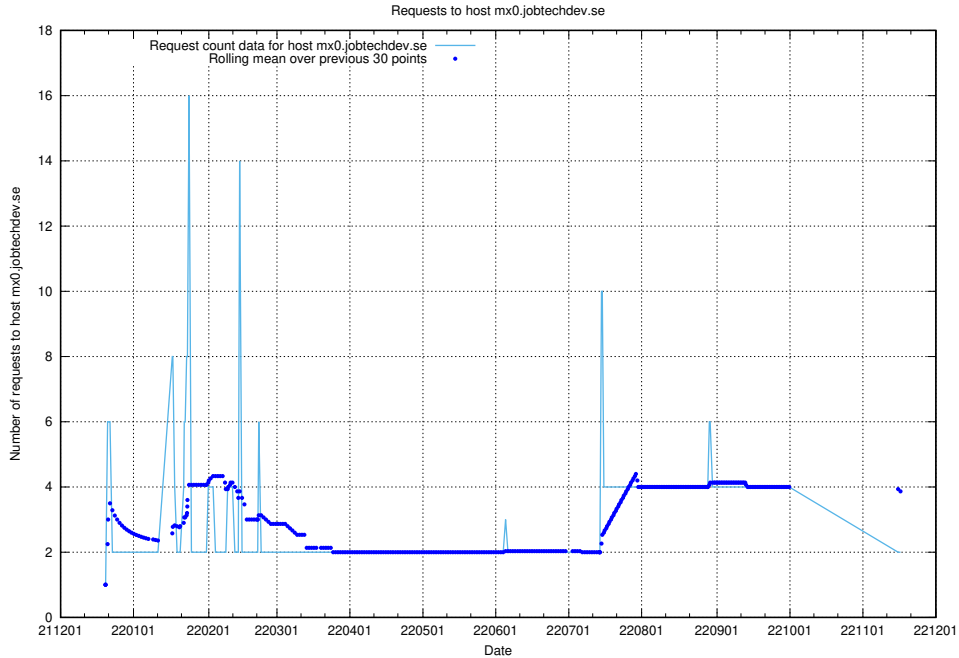

7.369 Usage of mx0.jobtechdev.se

Here, we count the number of requests to host mx0.jobtechdev.se.