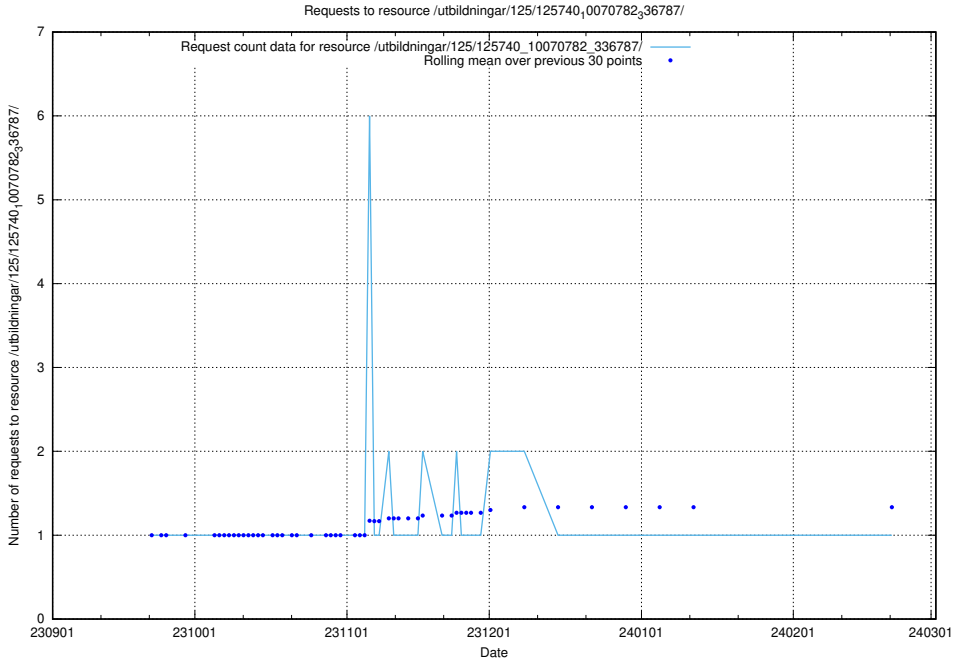

5.4296 Usage of /utbildningar/125/125740_10070782_336787/

Here, we count the number of requests to resource /utbildningar/125/125740_10070782_336787/.