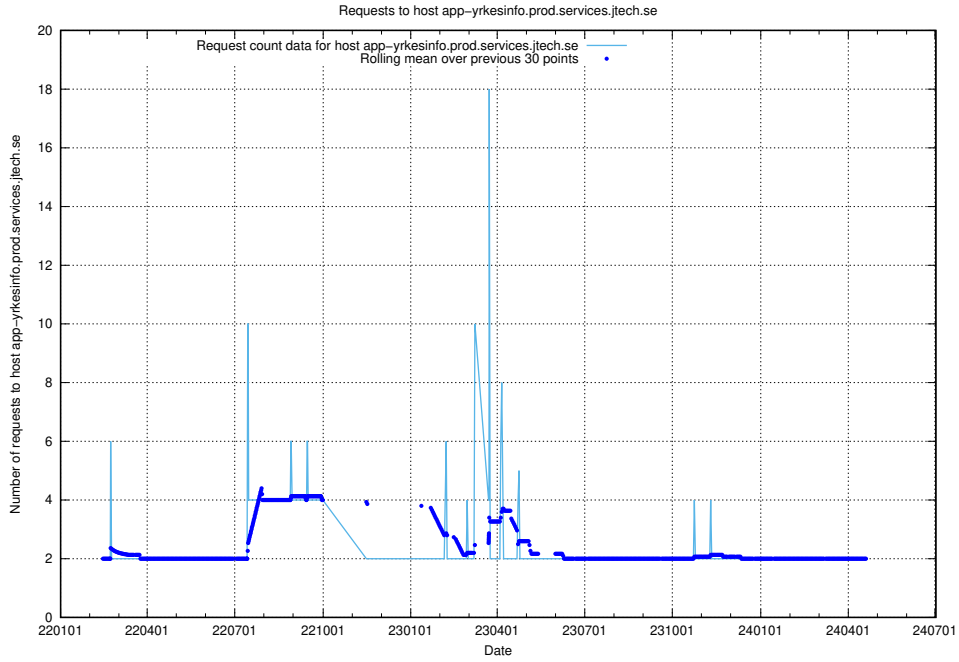

7.539 Usage of app-yrkesinfo.prod.services.jtech.se

Here, we count the number of requests to host app-yrkesinfo.prod.services.jtech.se.