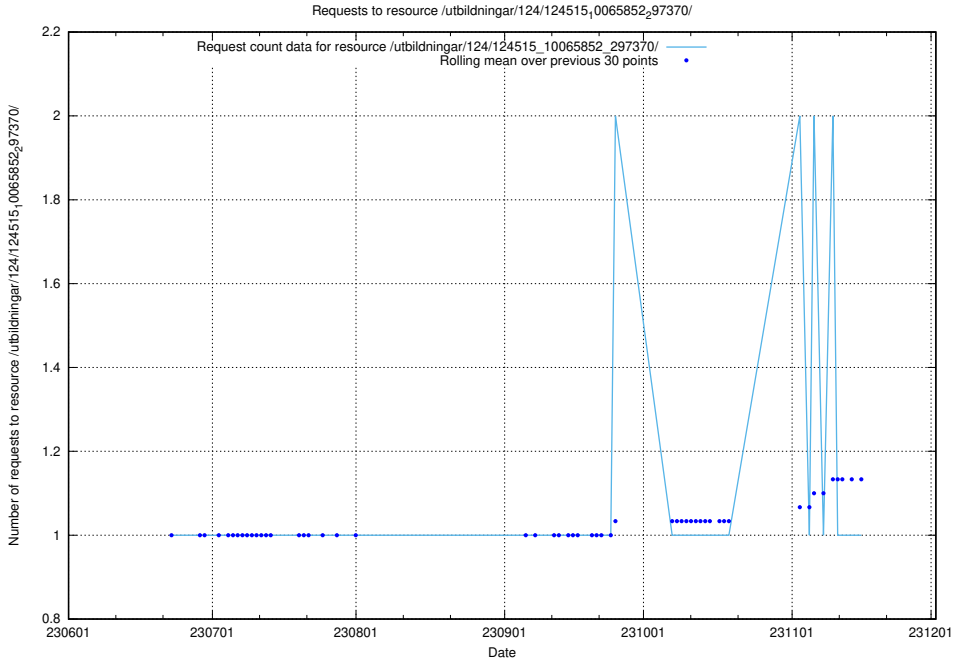

5.5550 Usage of /utbildningar/124/124515_10065852_297370/

Here, we count the number of requests to resource /utbildningar/124/124515_10065852_297370/.