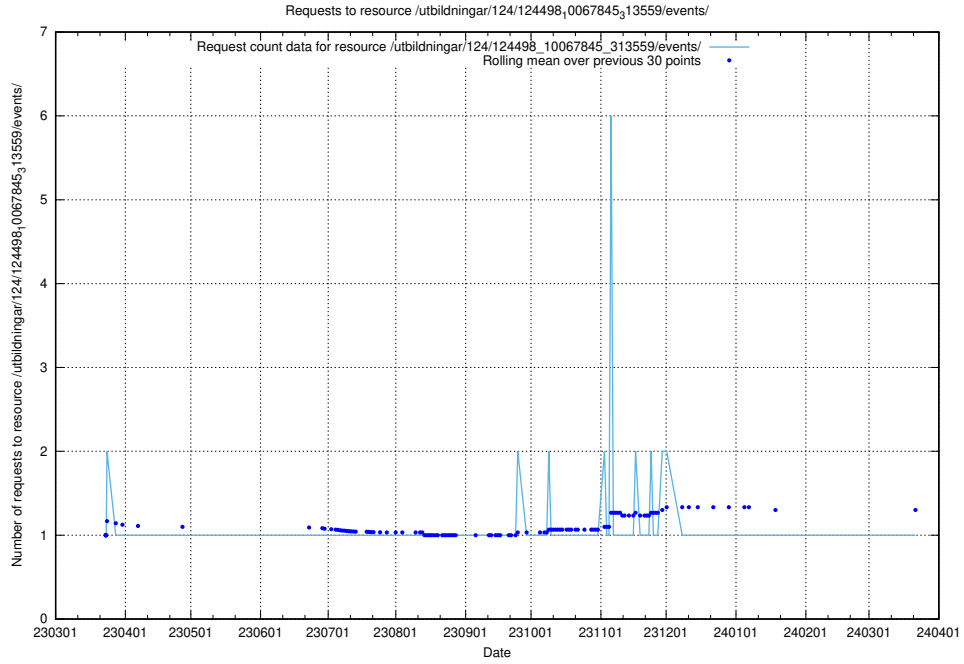

5.2477 Usage of /utbildningar/124/124498_10067845_313559/events/

Here, we count the number of requests to resource /utbildningar/124/124498_10067845_313559/events/