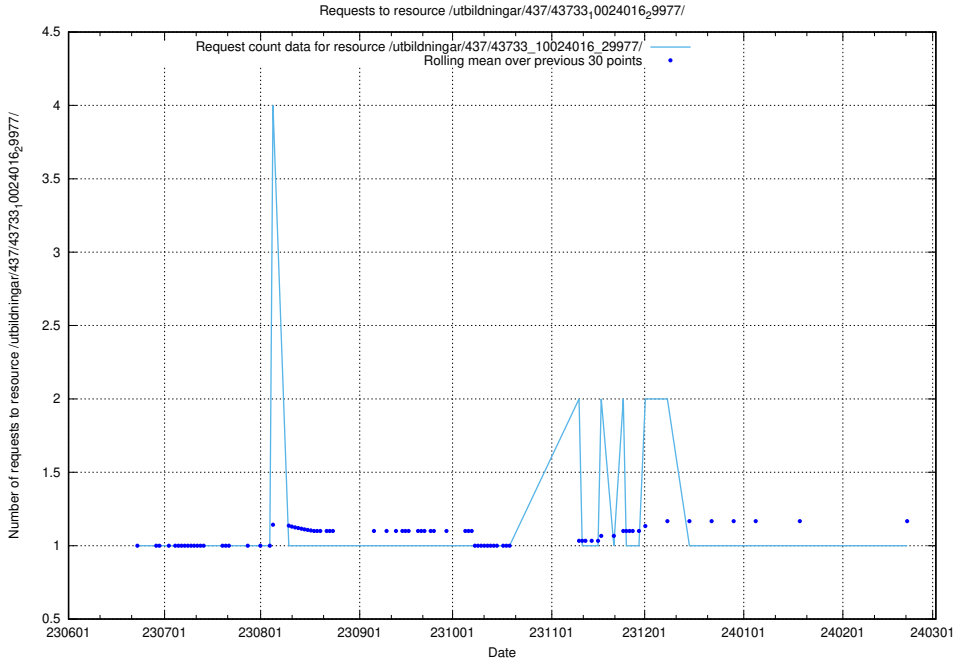

5.5360 Usage of /utbildningar/437/43733_10024016_29977/

Here, we count the number of requests to resource /utbildningar/437/43733_10024016_29977/.