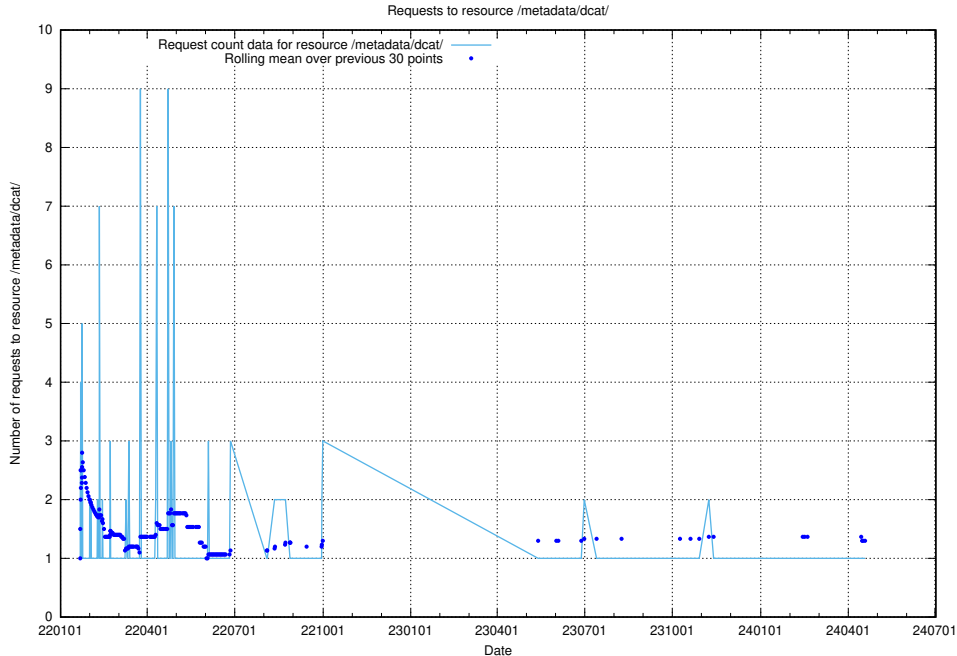

5.6279 Usage of /metadata/dcat/

Here, we count the number of requests to resource /metadata/dcat/.