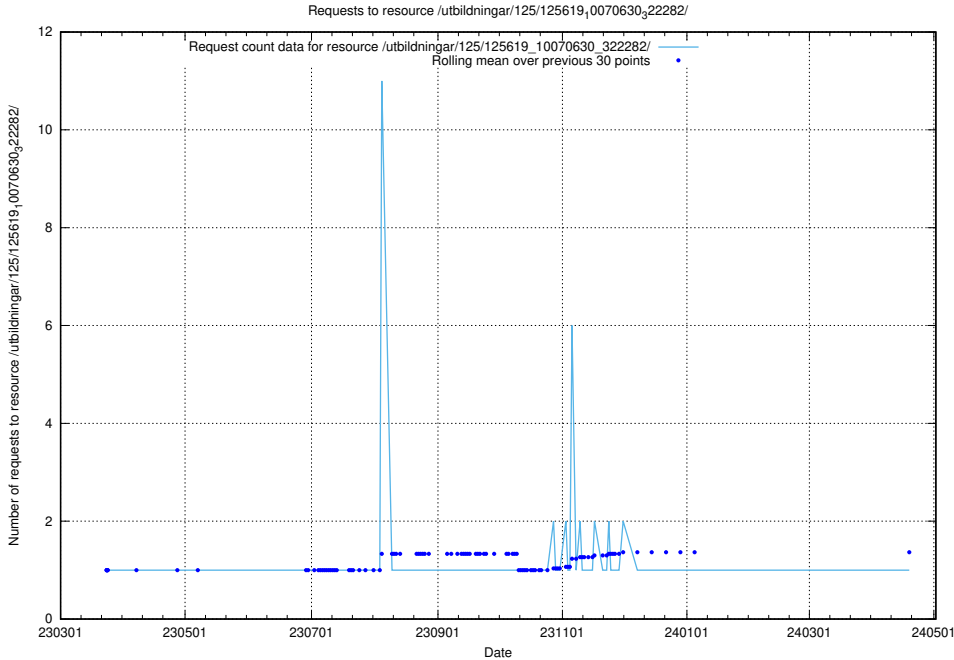

5.1067 Usage of /utbildningar/125/125619_10070630_322282/

Here, we count the number of requests to resource /utbildningar/125/125619_10070630_322282/.