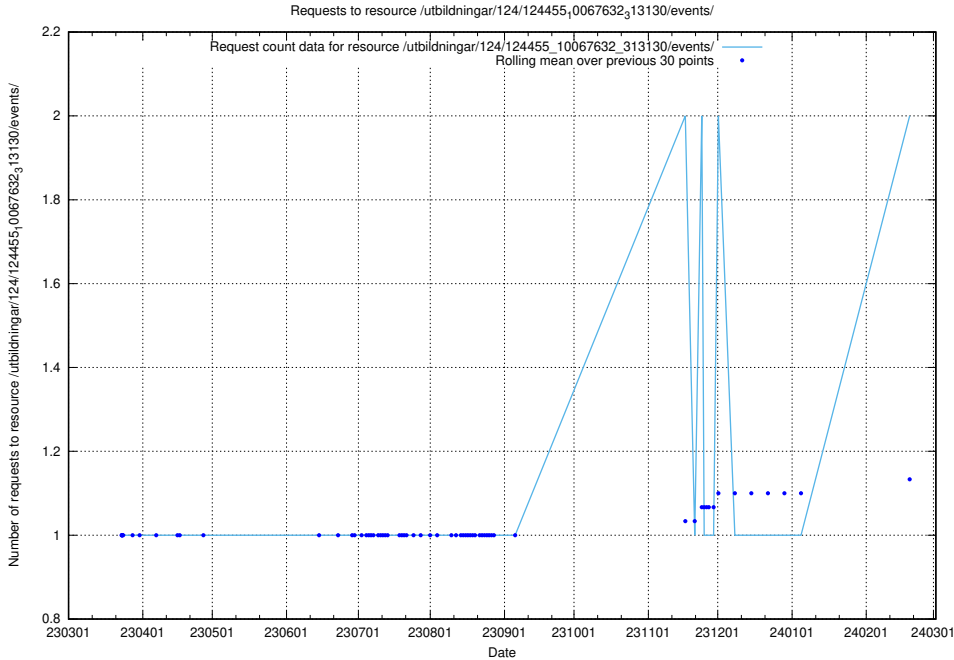

5.657 Usage of /utbildningar/124/124455_10067632_313130/events/

Here, we count the number of requests to resource /utbildningar/124/124455_10067632_313130/events/