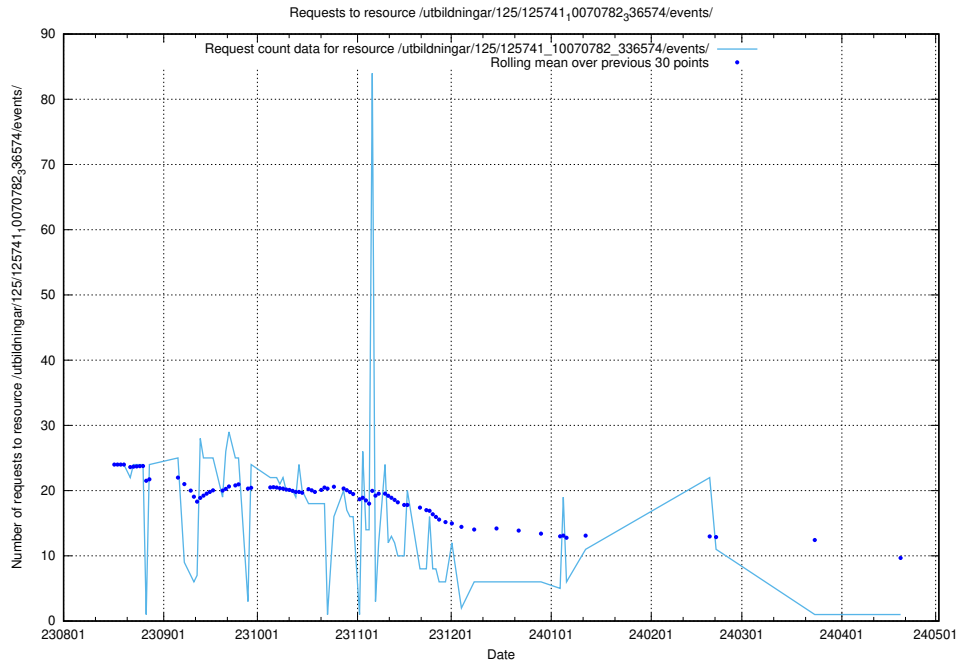

5.4566 Usage of /utbildningar/125/125741_10070782_336574/events/

Here, we count the number of requests to resource /utbildningar/125/125741_10070782_336574/events/