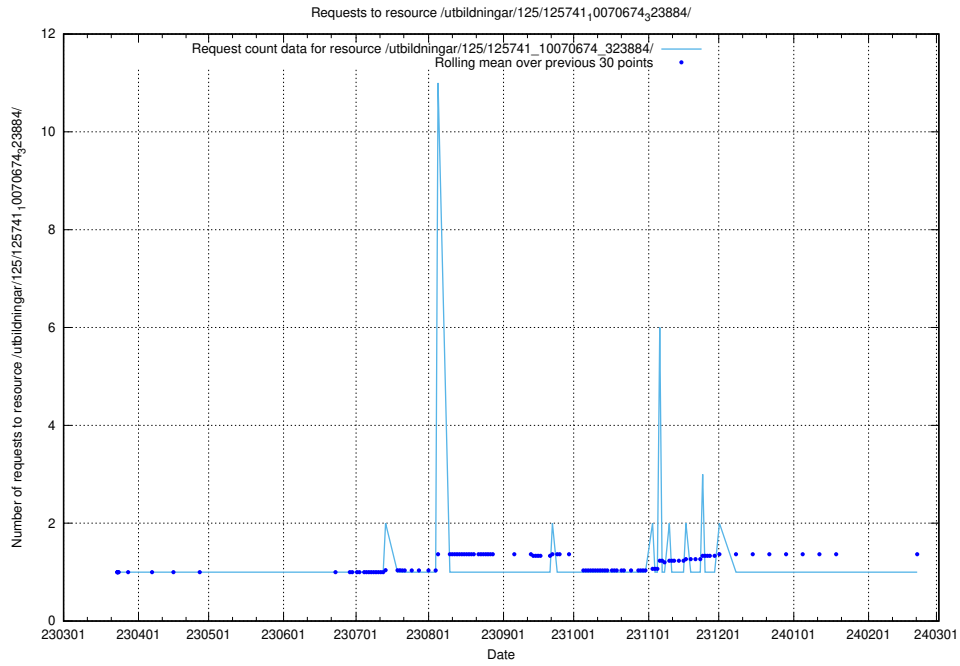

5.6265 Usage of /utbildningar/125/125741_10070674_323884/

Here, we count the number of requests to resource /utbildningar/125/125741_10070674_323884/.