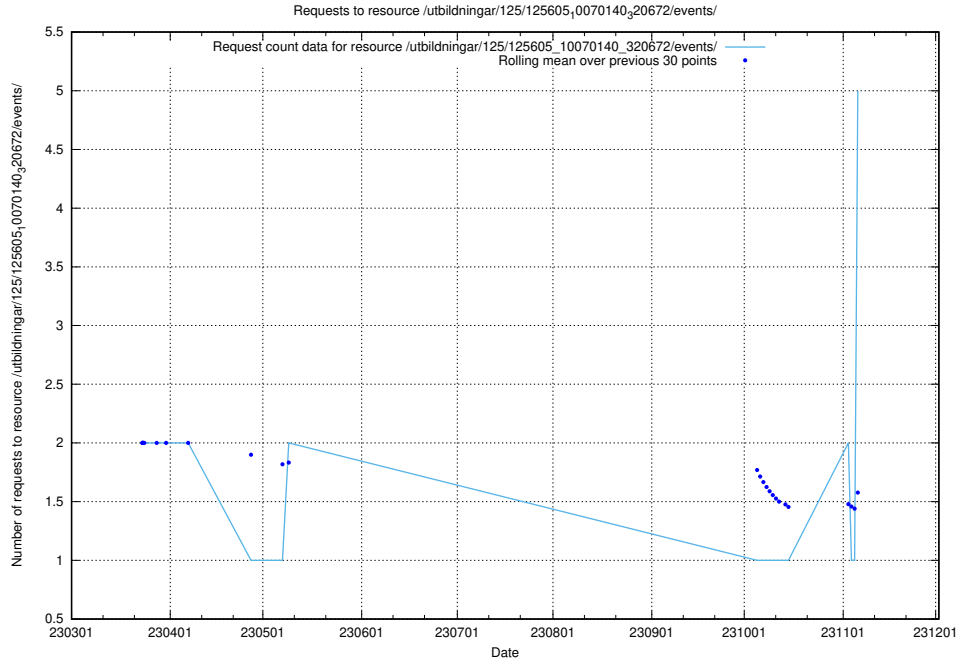

5.185 Usage of /utbildningar/125/125605_10070140_320672/events/

Here, we count the number of requests to resource /utbildningar/125/125605_10070140_320672/events/