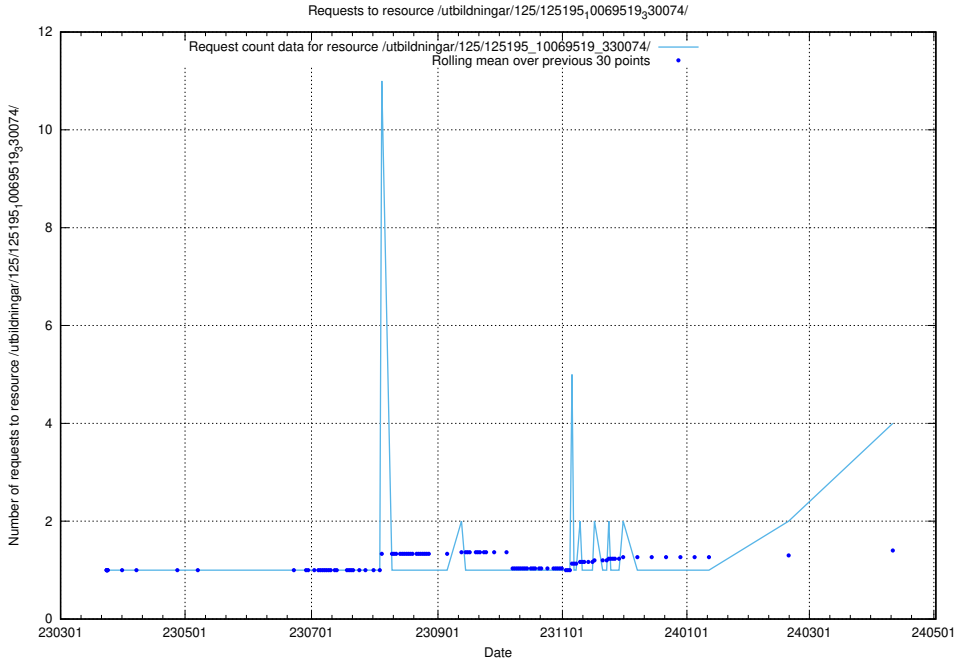

5.194 Usage of /utbildningar/125/125195_10069519_330074/

Here, we count the number of requests to resource /utbildningar/125/125195_10069519_330074/.