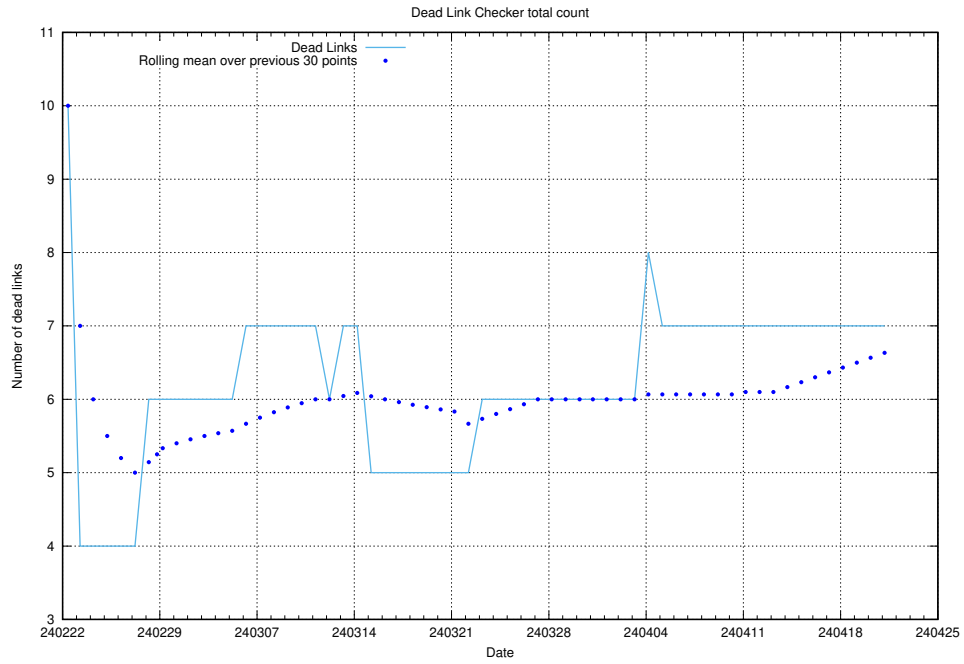

3.2 Total count of dead links

Here is presented the total number of found dead links across all pages.