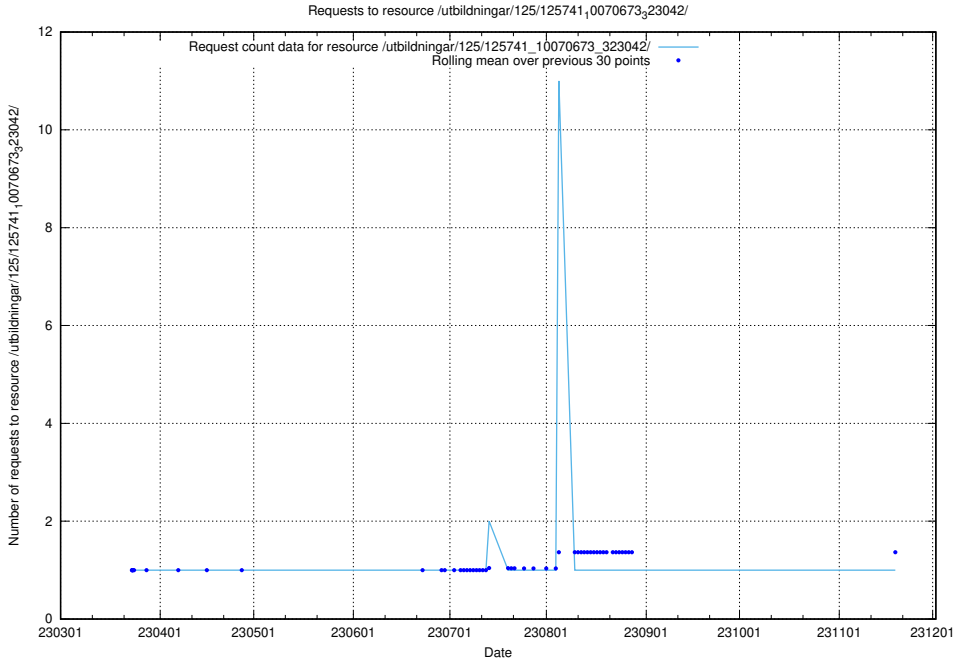

5.6271 Usage of /utbildningar/125/125741_10070673_323042/

Here, we count the number of requests to resource /utbildningar/125/125741_10070673_323042/.