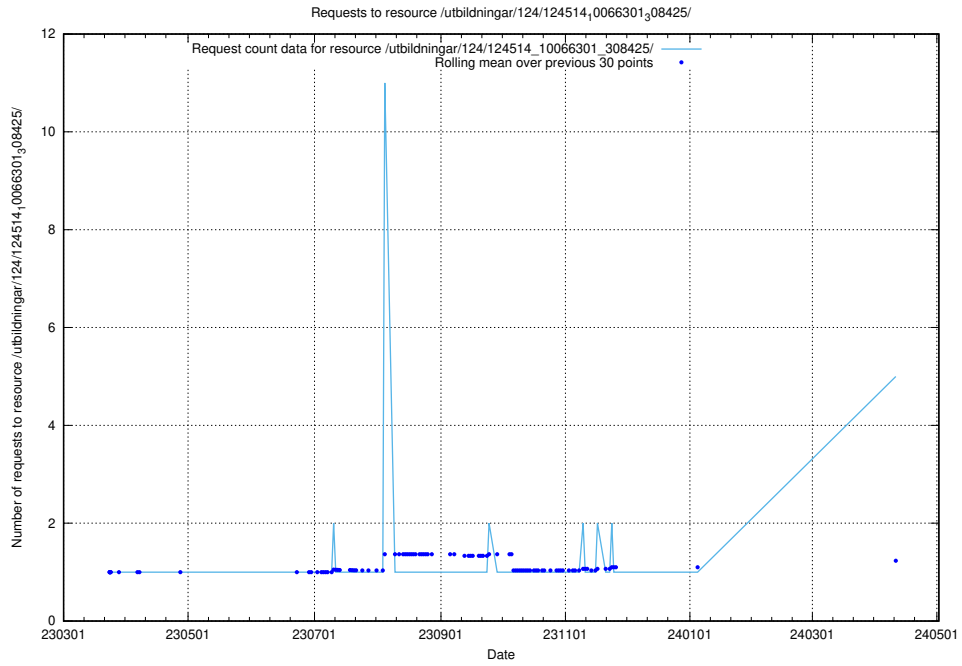

5.154 Usage of /utbildningar/124/124514_10066301_308425/

Here, we count the number of requests to resource /utbildningar/124/124514_10066301_308425/.