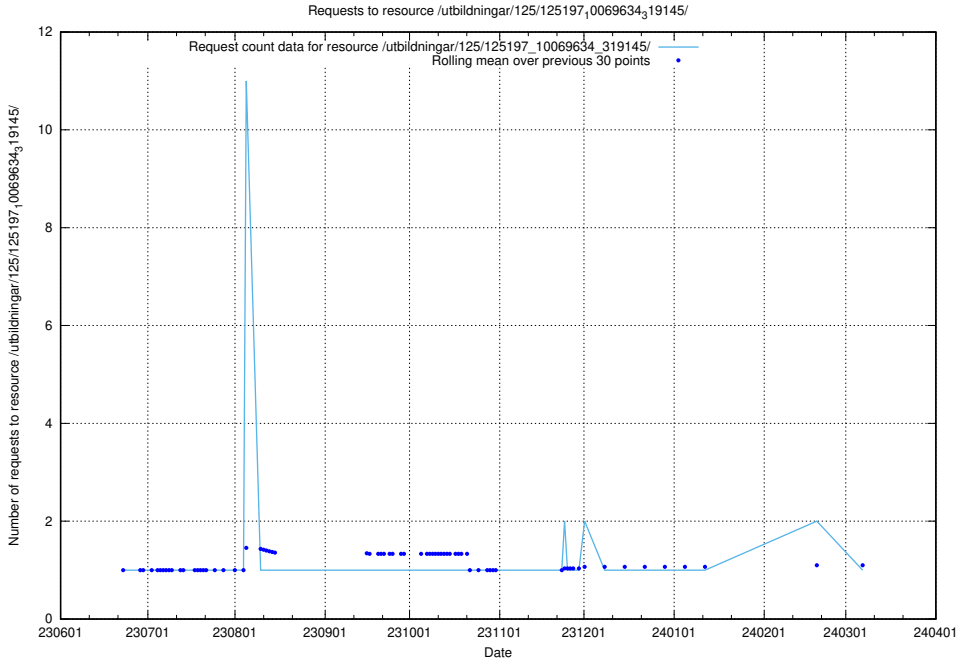

5.5509 Usage of /utbildningar/125/125197_10069634_319145/

Here, we count the number of requests to resource /utbildningar/125/125197_10069634_319145/.