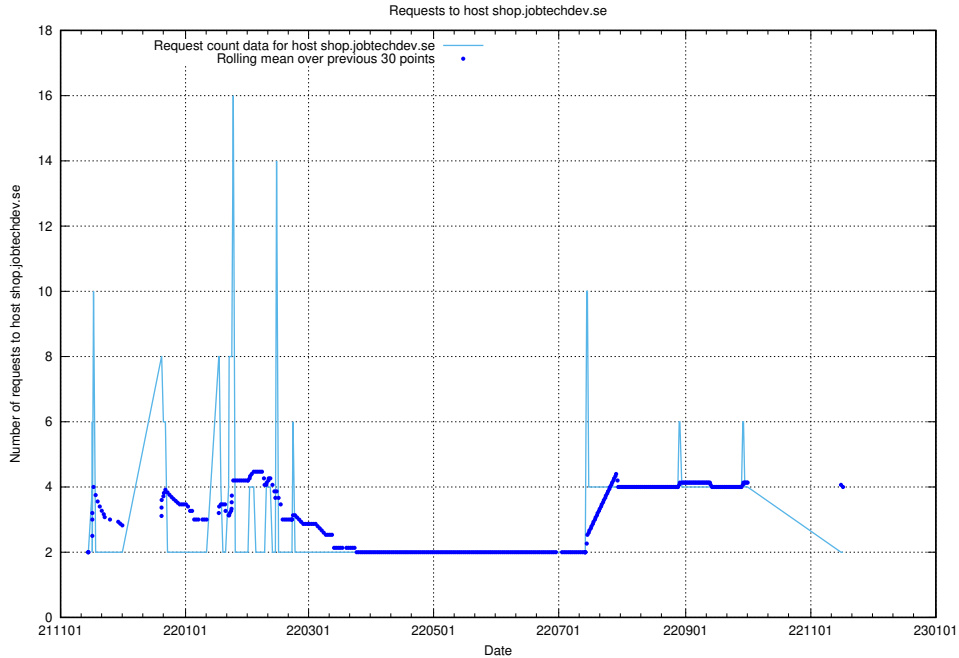

7.559 Usage of shop.jobtechdev.se

Here, we count the number of requests to host shop.jobtechdev.se.