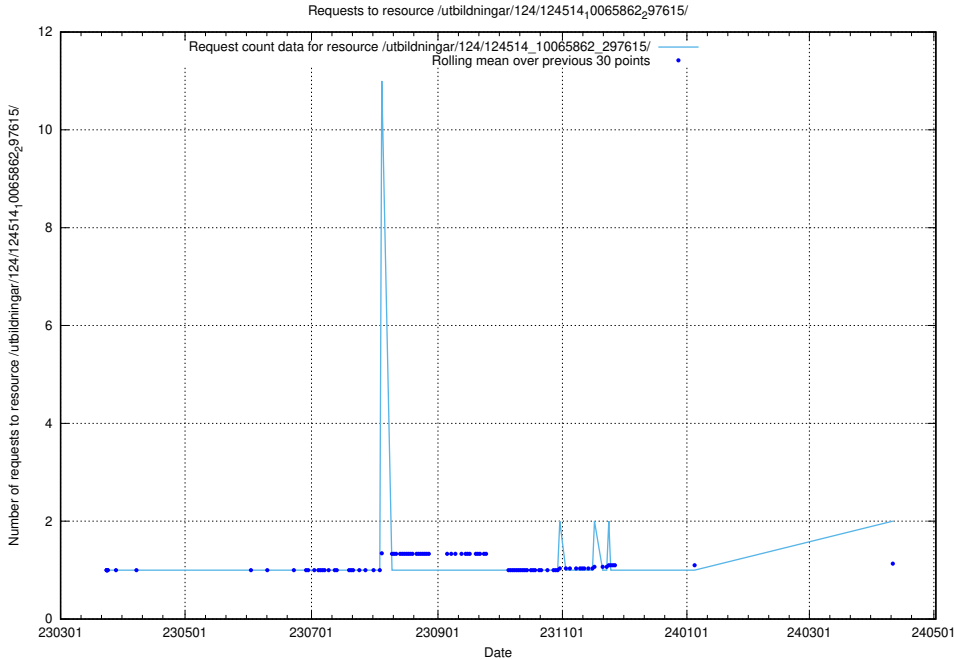

5.541 Usage of /utbildningar/124/124514_10065862_297615/

Here, we count the number of requests to resource /utbildningar/124/124514_10065862_297615/.