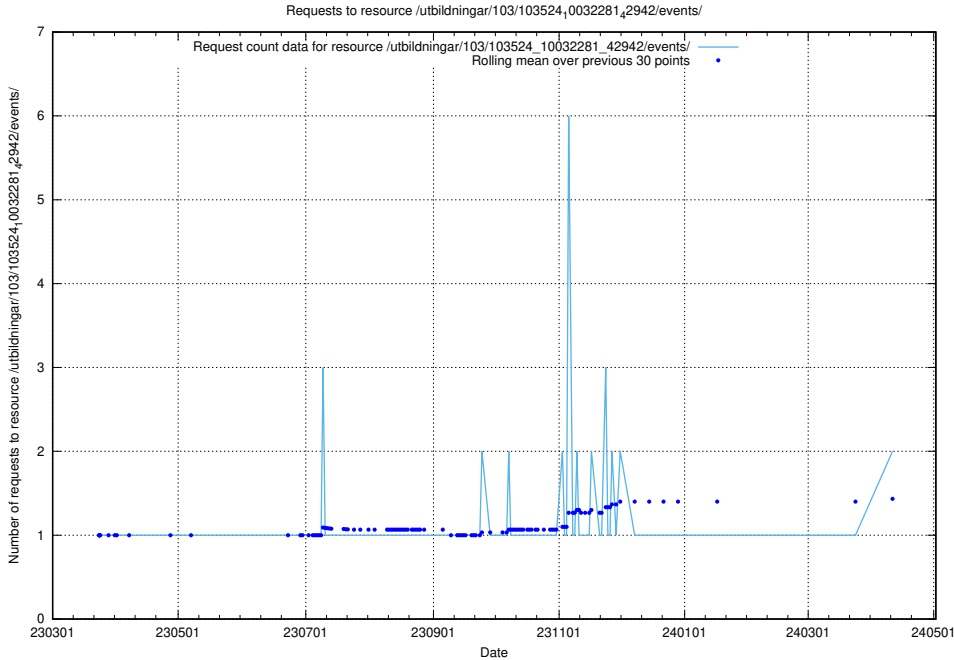

5.826 Usage of /utbildningar/103/103524_10032281_42942/events/

Here, we count the number of requests to resource /utbildningar/103/103524_10032281_42942/events/.