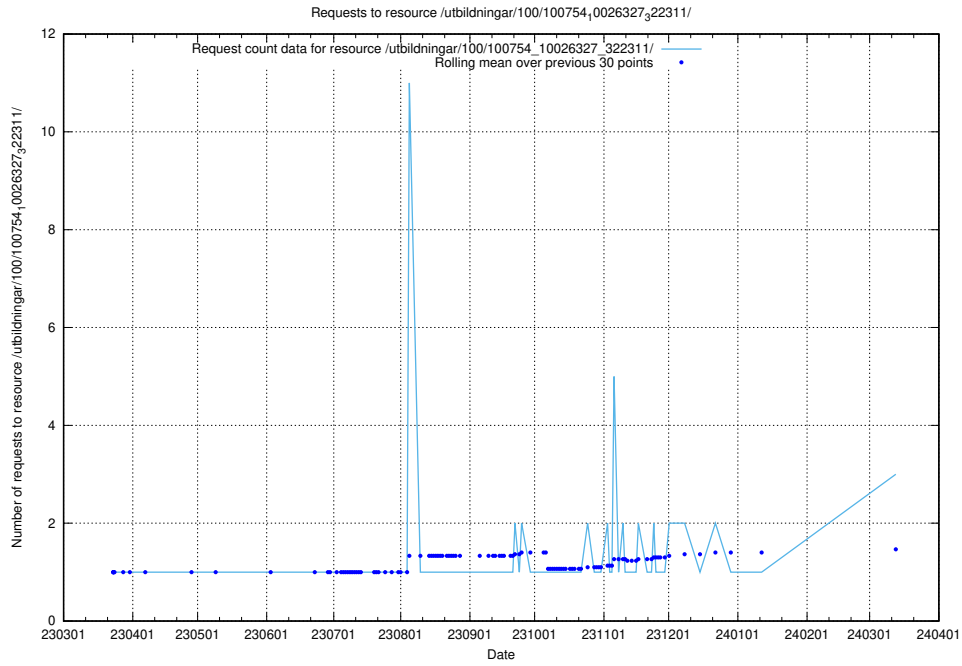

5.415 Usage of /utbildningar/100/100754_10026327_322311/

Here, we count the number of requests to resource /utbildningar/100/100754_10026327_322311/.