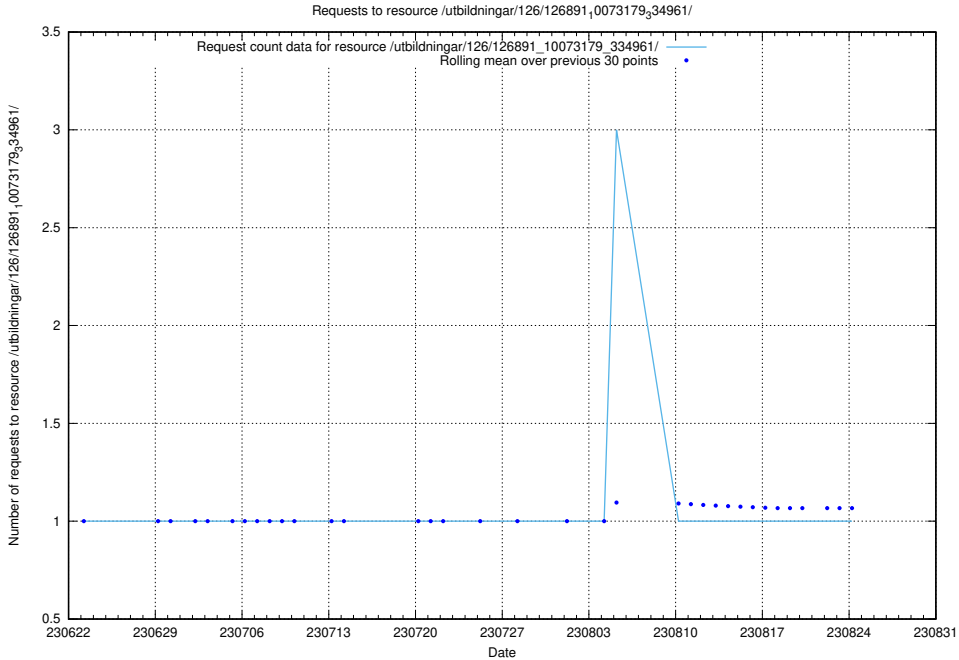

5.5364 Usage of /utbildningar/126/126891_10073179_334961/

Here, we count the number of requests to resource /utbildningar/126/126891_10073179_334961/.