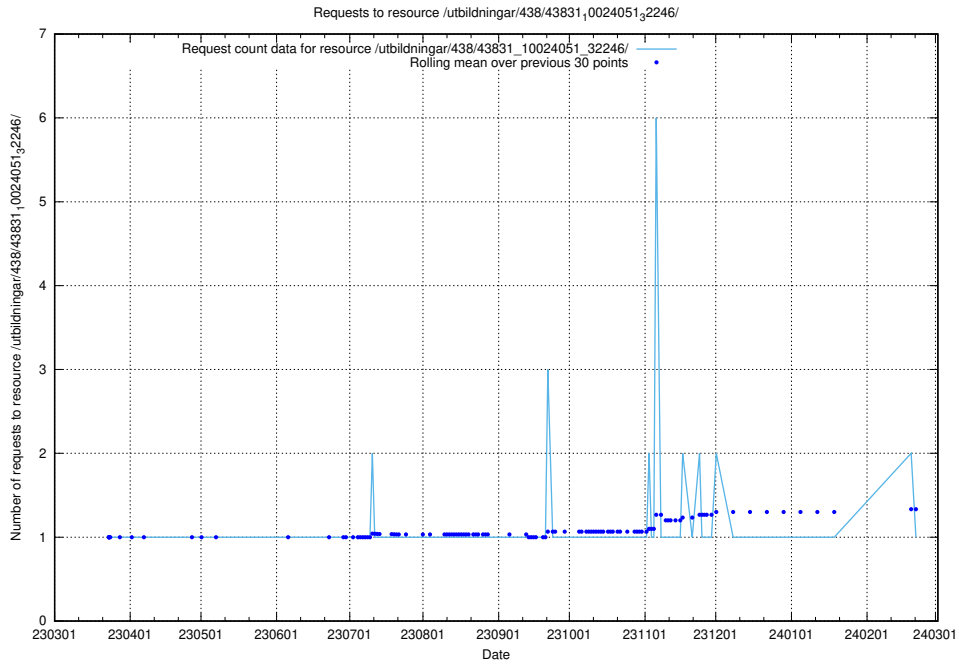

5.6119 Usage of /utbildningar/438/43831_10024051_32246/

Here, we count the number of requests to resource /utbildningar/438/43831_10024051_32246/.