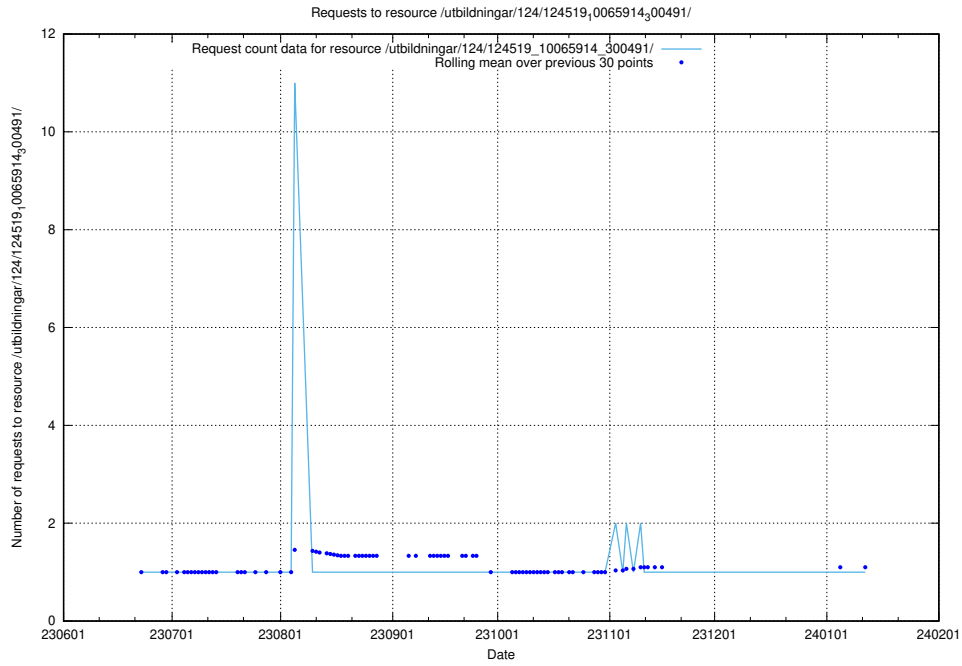

5.5543 Usage of /utbildningar/124/124519_10065914_300491/

Here, we count the number of requests to resource /utbildningar/124/124519_10065914_300491/.