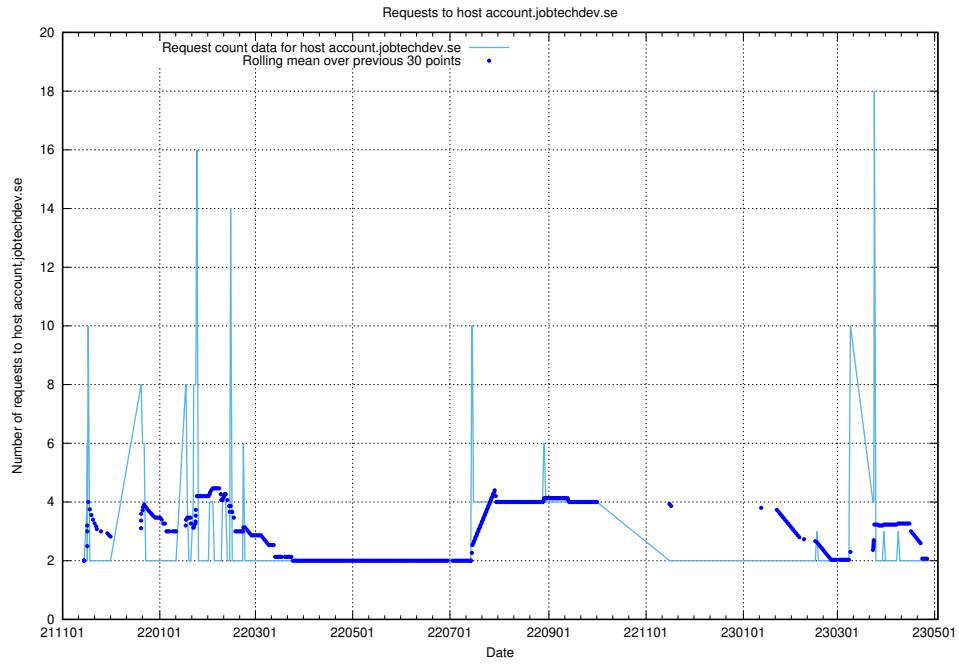

7.295 Usage of account.jobtechdev.se

Here, we count the number of requests to host account.jobtechdev.se.