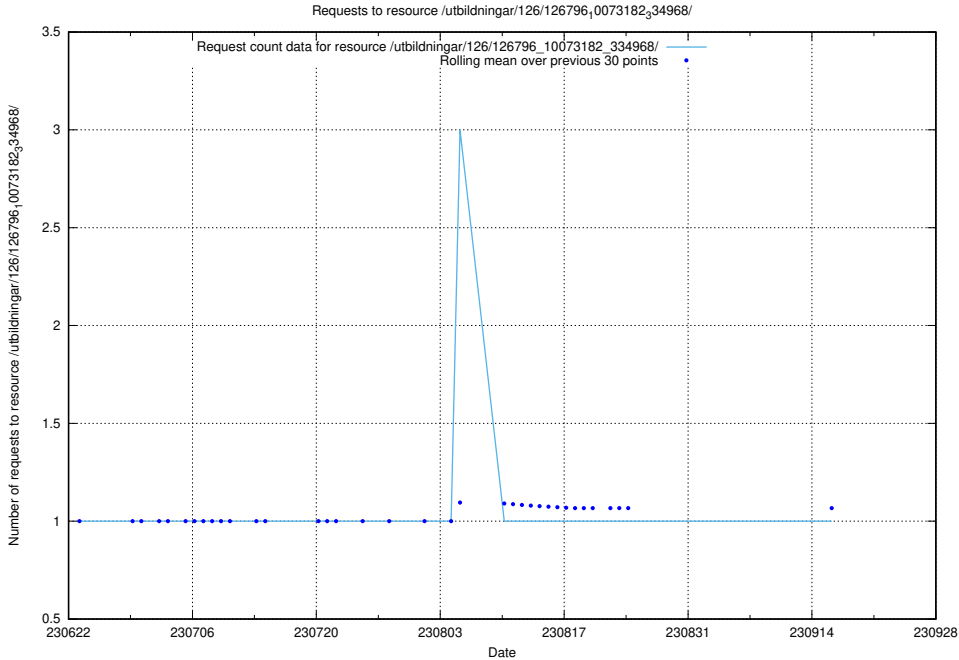

5.5365 Usage of /utbildningar/126/126796_10073182_334968/

Here, we count the number of requests to resource /utbildningar/126/126796_10073182_334968/.