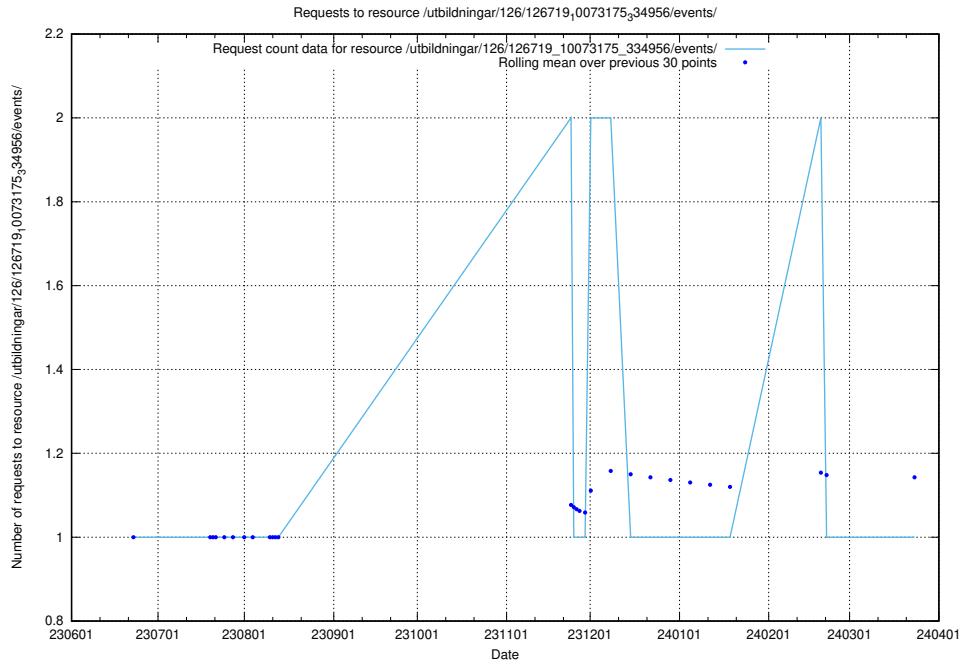

5.5392 Usage of /utbildningar/126/126719_10073175_334956/events/

Here, we count the number of requests to resource /utbildningar/126/126719_10073175_334956/events/