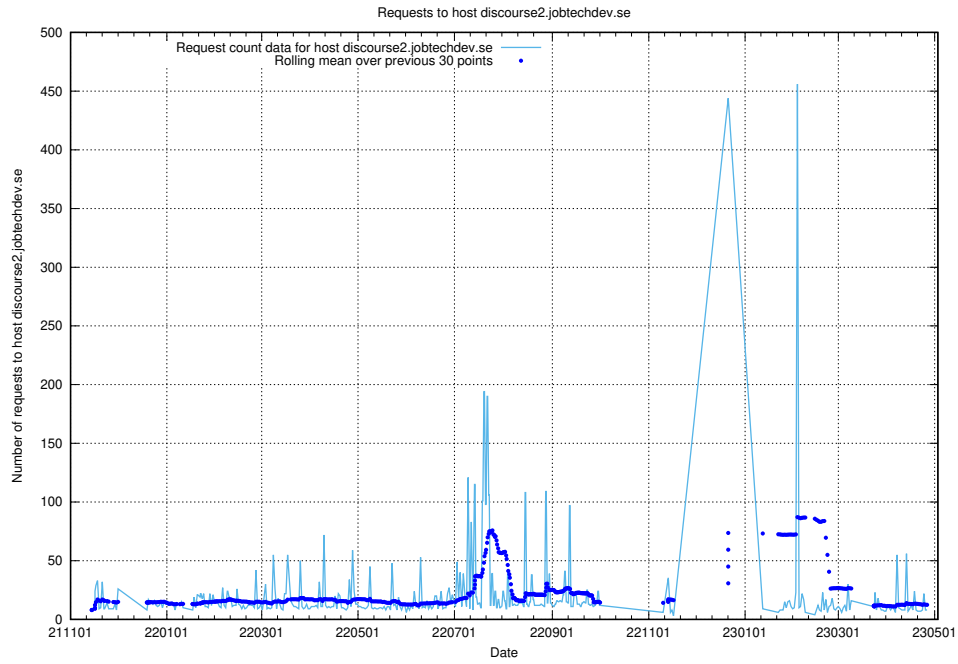

7.64 Usage of discourse2.jobtechdev.se

Here, we count the number of requests to host discourse2.jobtechdev.se.