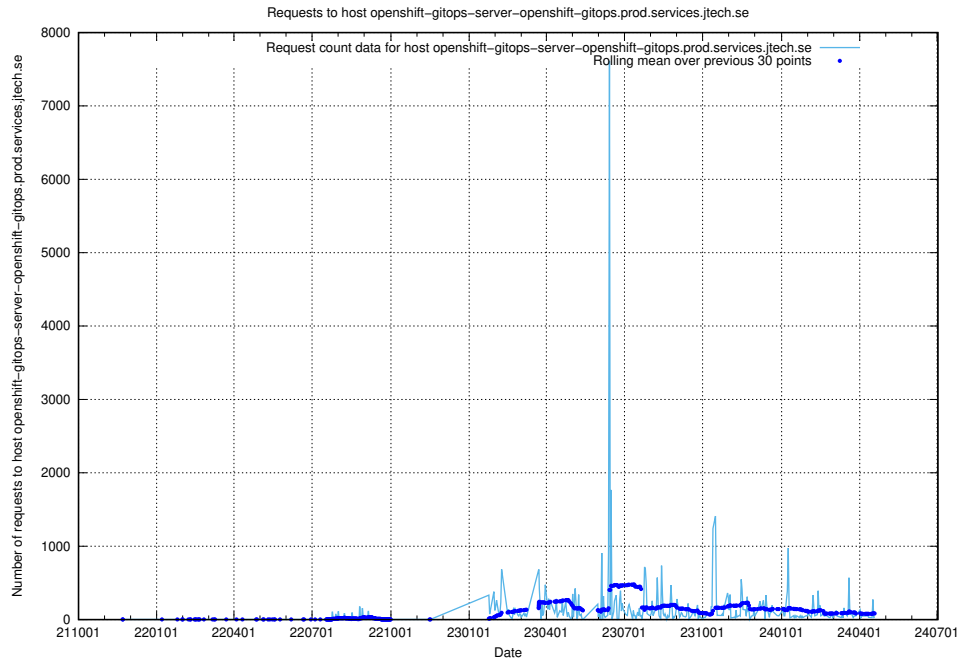

## 7.27 Usage of openshift-gitops-server-openshift-gitops.prod.services.jtech.se

Here, we count the number of requests to host openshift-gitops-server-openshift-gitops.prod.services.jtech.se.