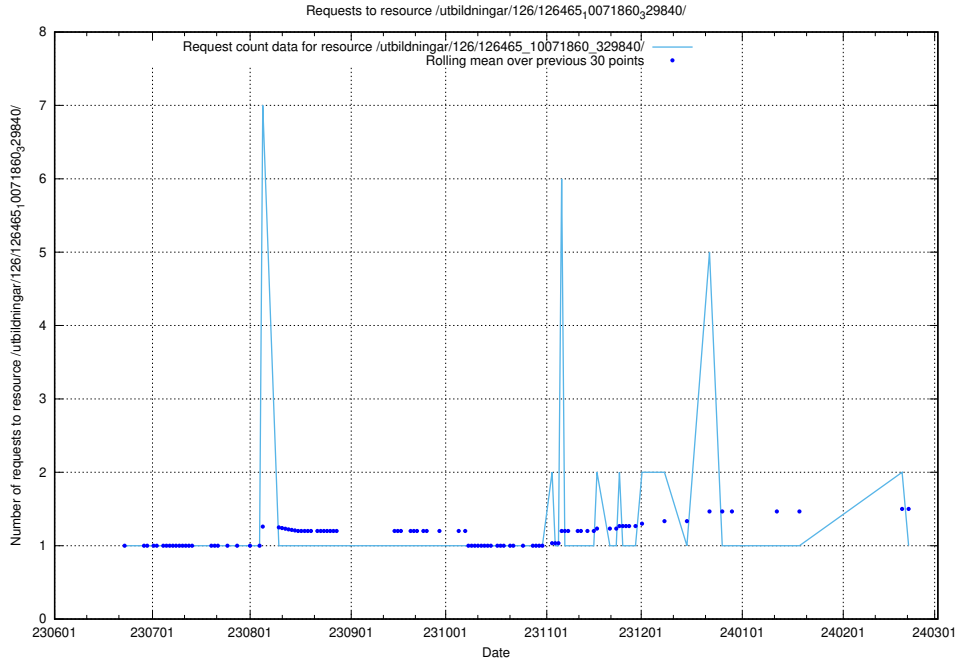

5.5436 Usage of /utbildningar/126/126465_10071860_329840/

Here, we count the number of requests to resource /utbildningar/126/126465_10071860_329840/.