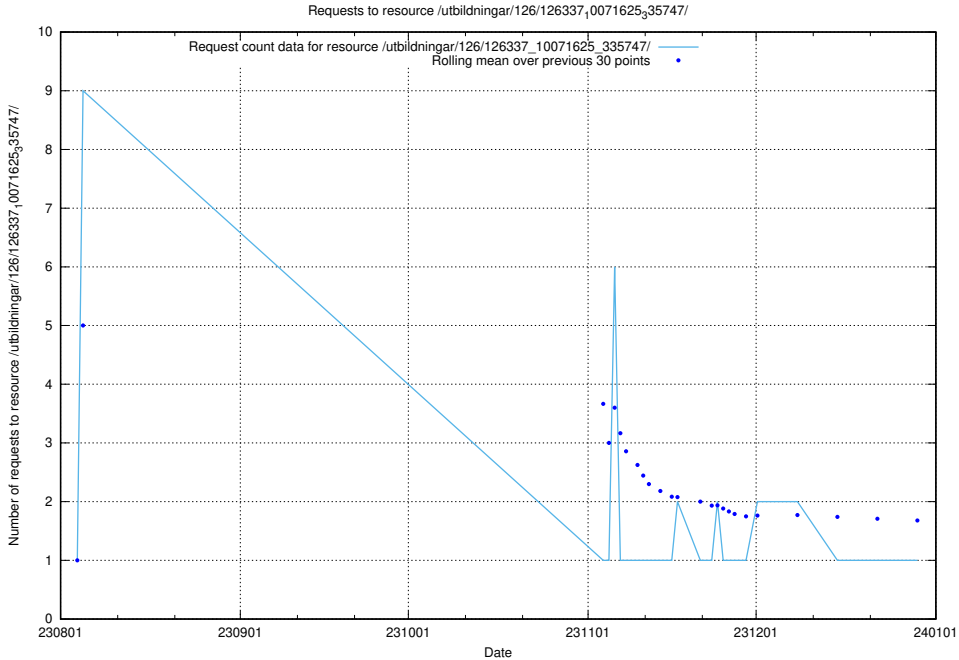

5.4660 Usage of /utbildningar/126/126337_10071625_335747/

Here, we count the number of requests to resource /utbildningar/126/126337_10071625_335747/.