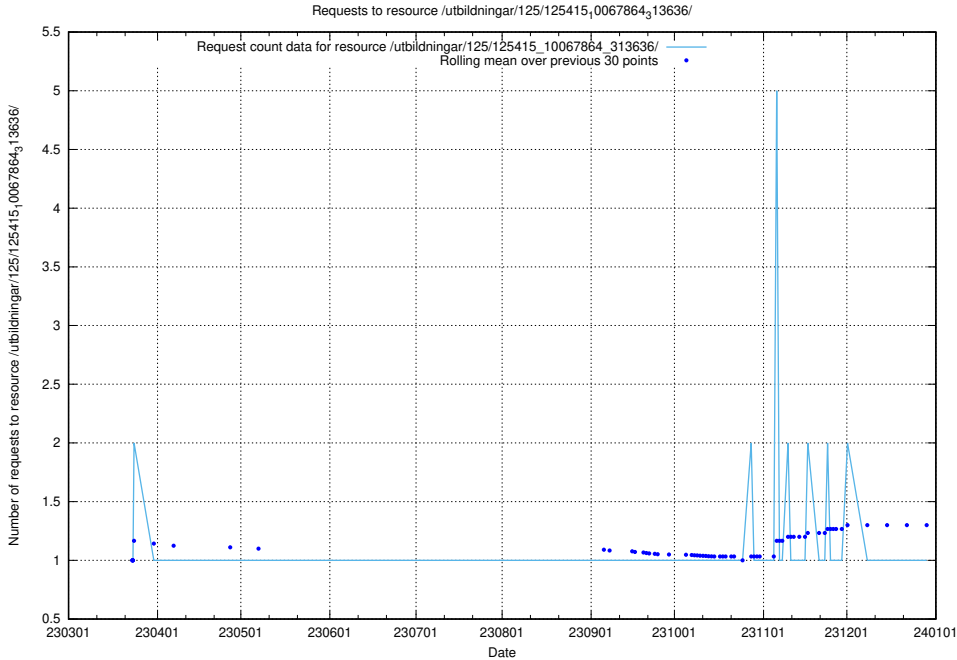

5.1109 Usage of /utbildningar/125/125415_10067864_313636/

Here, we count the number of requests to resource /utbildningar/125/125415_10067864_313636/.