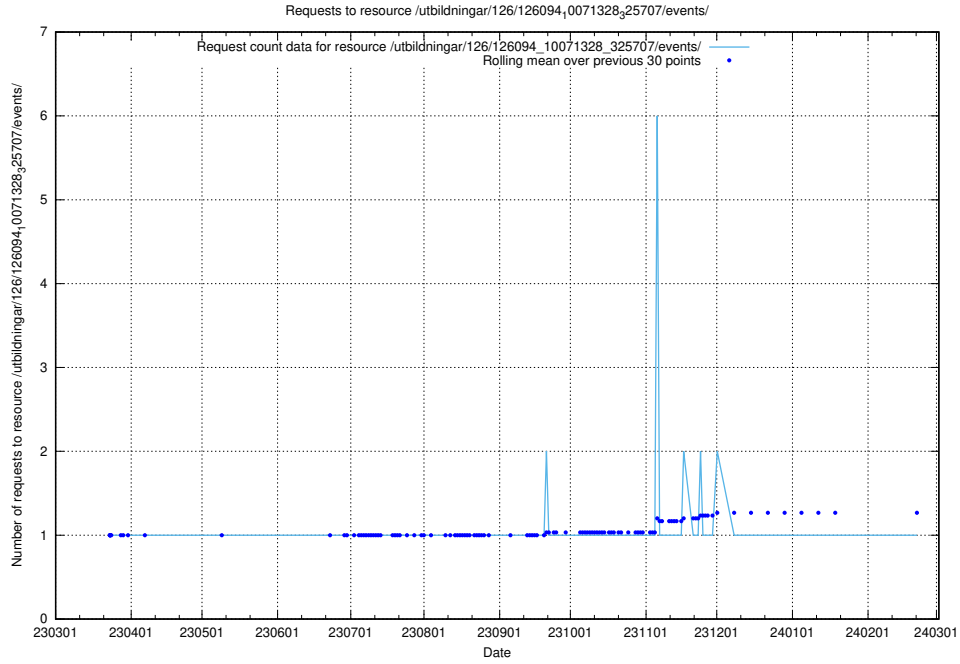

5.6217 Usage of /utbildningar/126/126094_10071328_325707/events/

Here, we count the number of requests to resource /utbildningar/126/126094_10071328_325707/events/