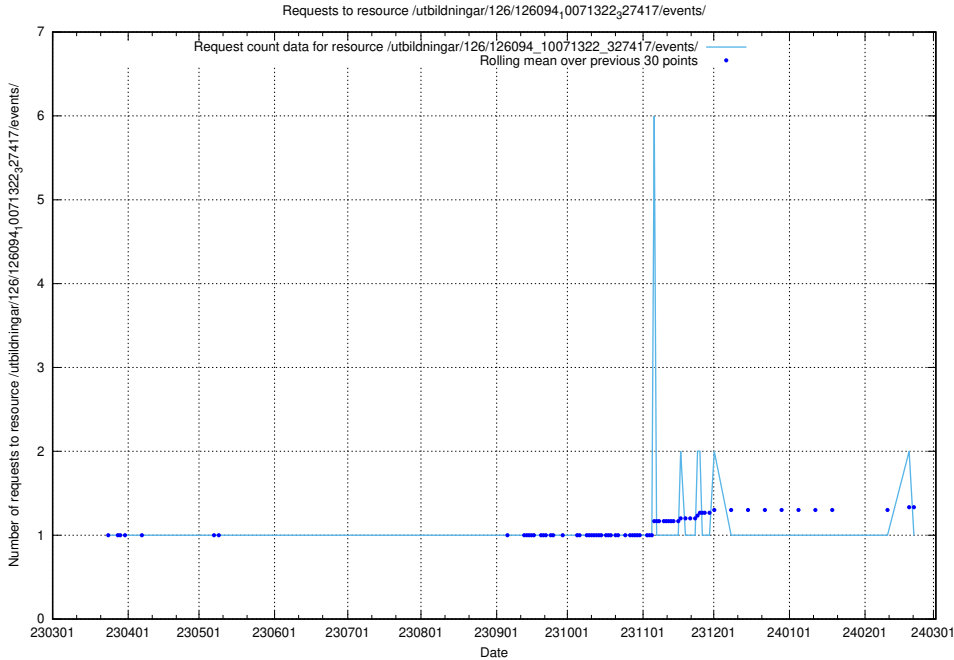

5.5998 Usage of /utbildningar/126/126094_10071322_327417/events/

Here, we count the number of requests to resource /utbildningar/126/126094_10071322_327417/events/