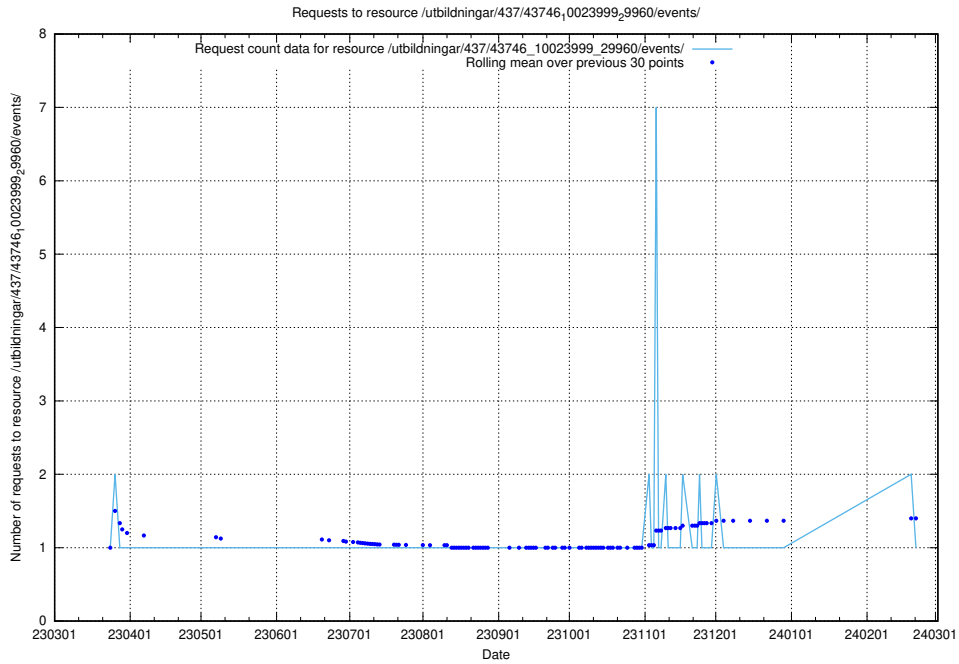

5.5991 Usage of /utbildningar/437/43746_10023999_29960/events/

Here, we count the number of requests to resource /utbildningar/437/43746_10023999_29960/events/.