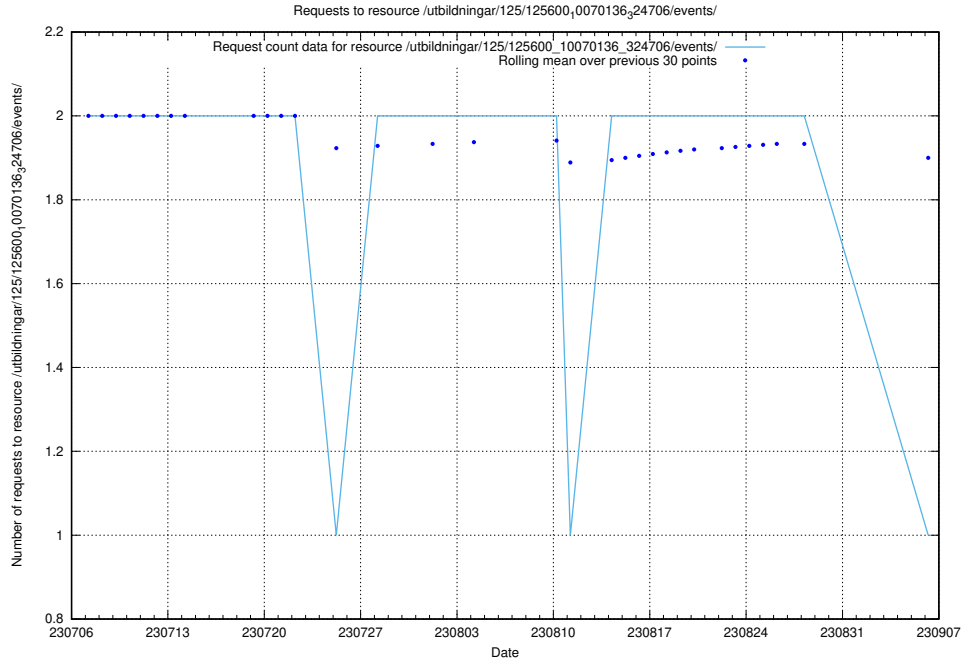

### 5.5080 Usage of /utbildningar/125/125600\_10070136\_324706/events/

Here, we count the number of requests to resource /utbildningar/125/125600\_10070136\_324706/events/