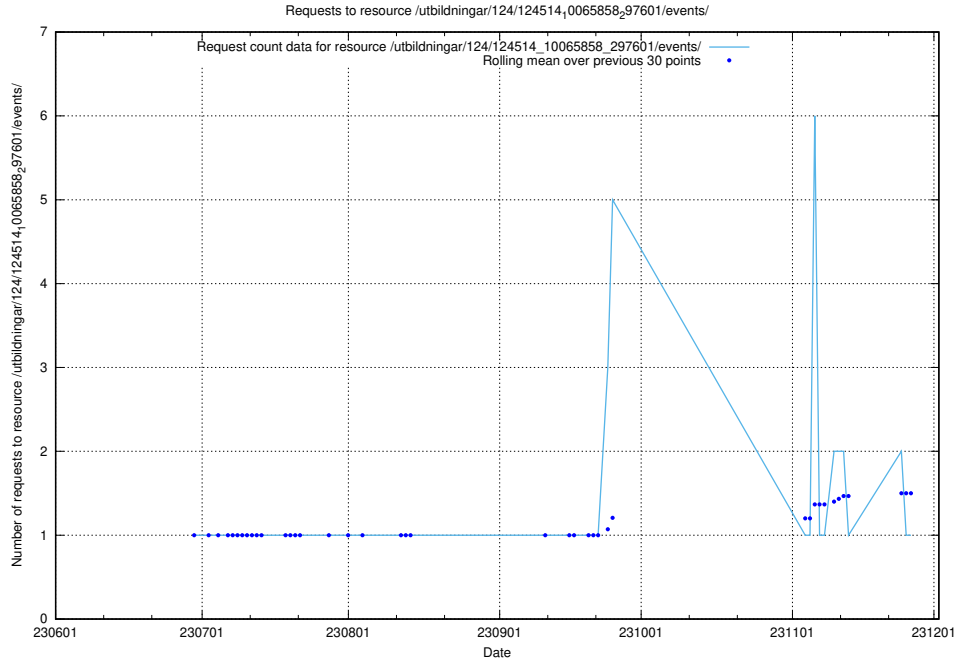

5.5178 Usage of /utbildningar/124/124514_10065858_297601/events/

Here, we count the number of requests to resource /utbildningar/124/124514_10065858_297601/events/