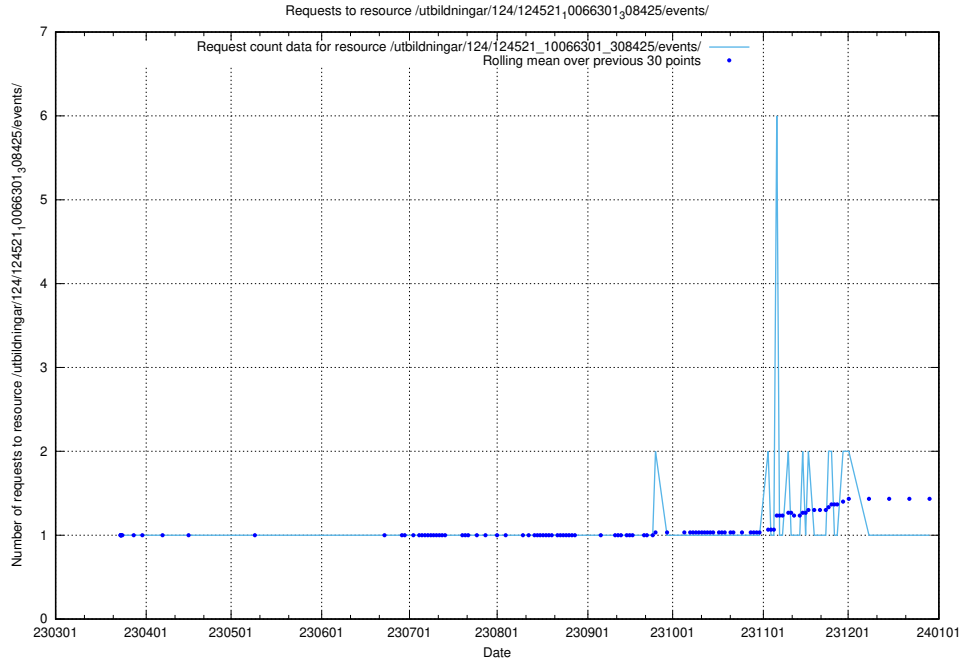

### 5.1224 Usage of /utbildningar/124/124521\_10066301\_308425/events/

Here, we count the number of requests to resource /utbildningar/124/124521\_10066301\_308425/events/