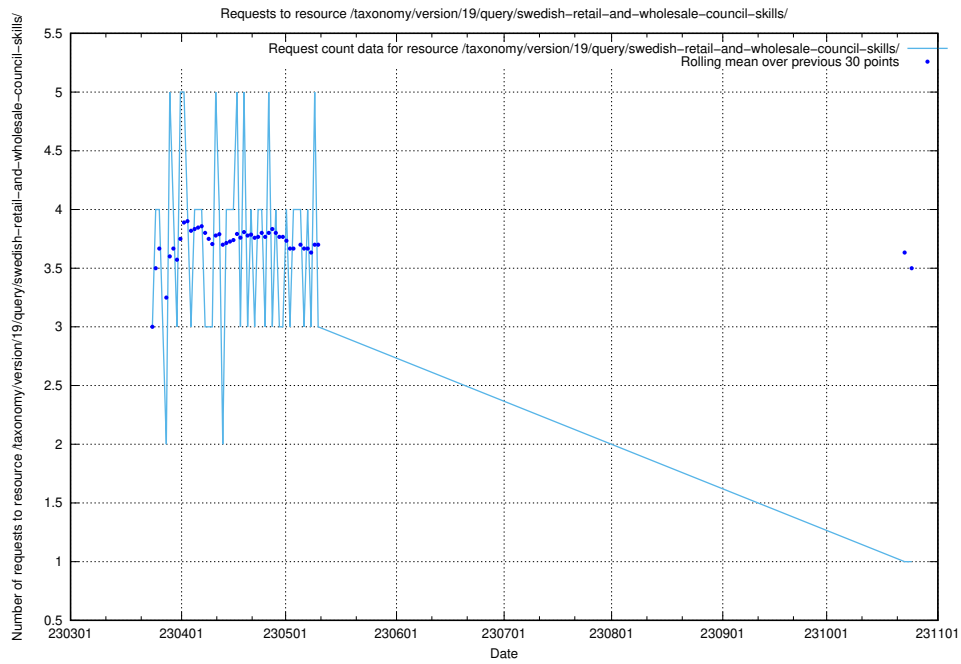

5.5906 Usage of /taxonomy/version/19/query/swedish-retail-and-wholesale-council-skills/

Here, we count the number of requests to resource /taxonomy/version/19/query/swedish-retail-and-wholesale-council-skills/.