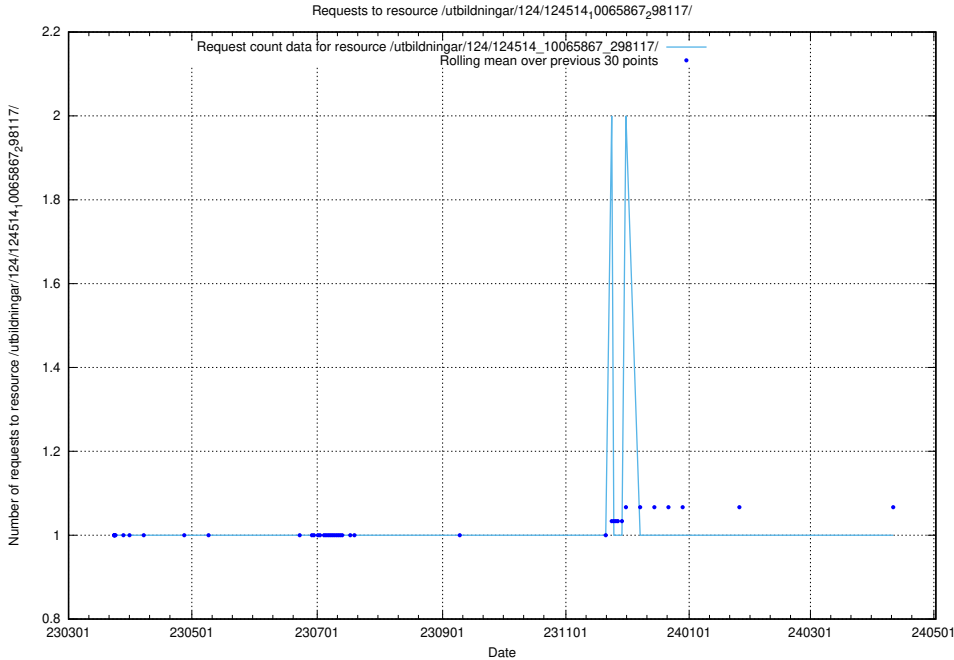

5.1802 Usage of /utbildningar/124/124514_10065867_298117/

Here, we count the number of requests to resource /utbildningar/124/124514_10065867_298117/.