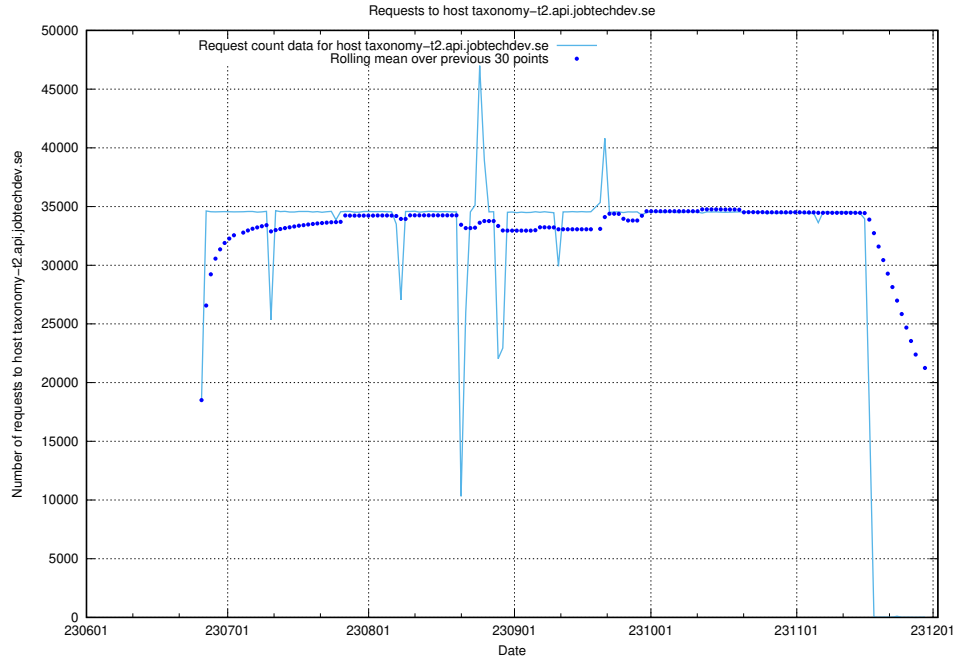

7.38 Usage of taxonomy-t2.api.jobtechdev.se

Here, we count the number of requests to host taxonomy-t2.api.jobtechdev.se.