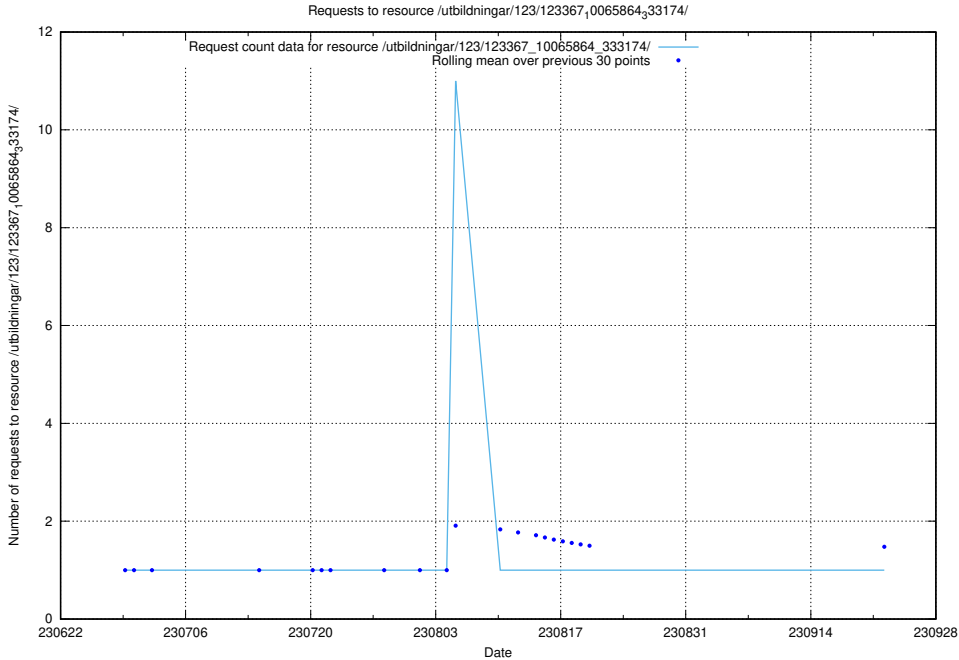

5.5314 Usage of /utbildningar/123/123367_10065864_333174/

Here, we count the number of requests to resource /utbildningar/123/123367_10065864_333174/.