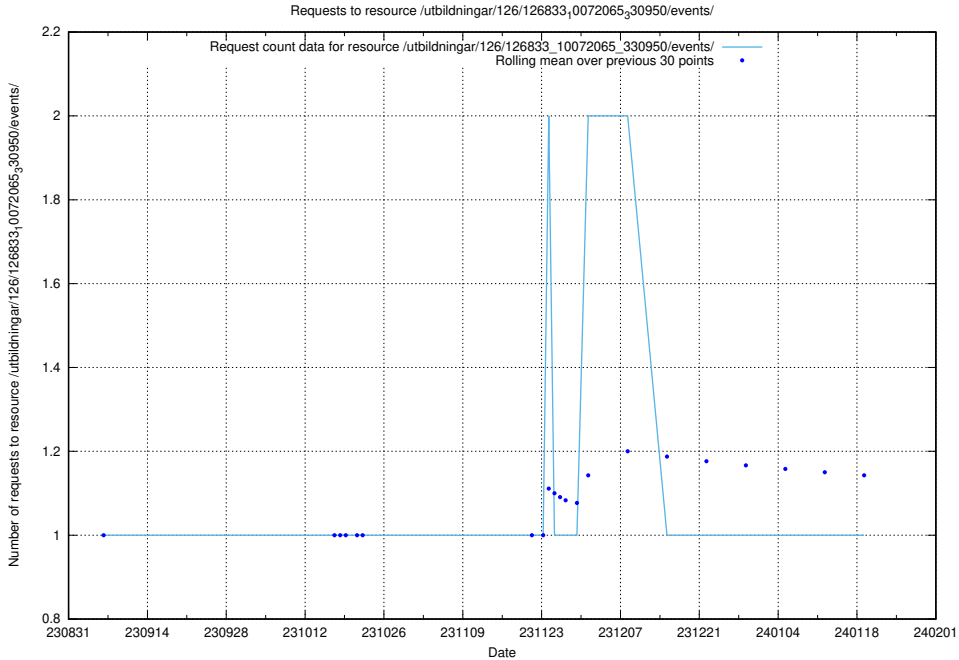

5.4451 Usage of /utbildningar/126/126833_10072065_330950/events/

Here, we count the number of requests to resource /utbildningar/126/126833_10072065_330950/events/