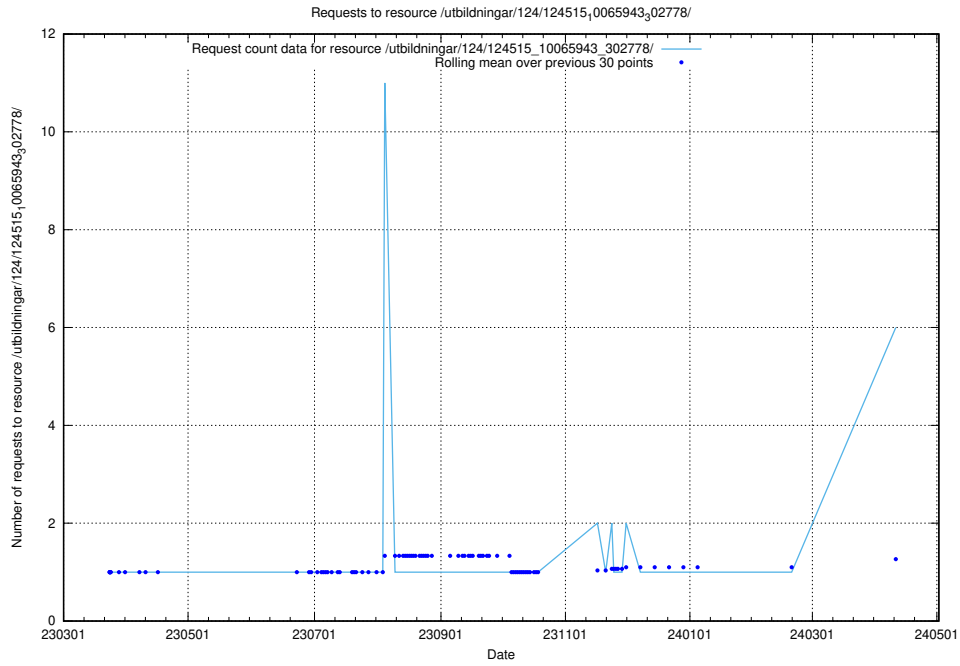

5.79 Usage of /utbildningar/124/124515_10065943_302778/

Here, we count the number of requests to resource /utbildningar/124/124515_10065943_302778/.