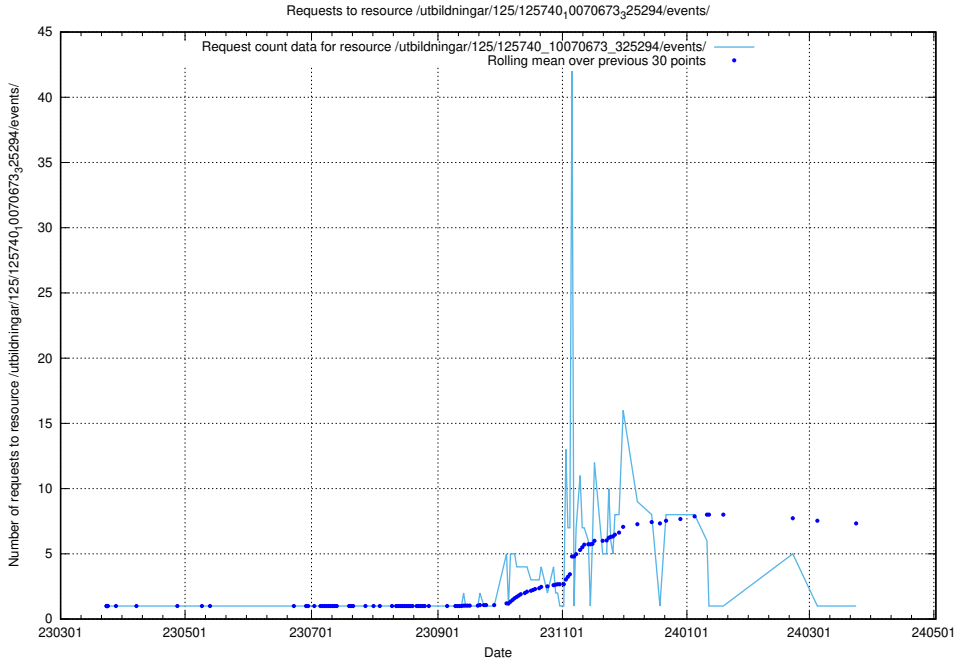

5.1003 Usage of /utbildningar/125/125740_10070673_325294/events/

Here, we count the number of requests to resource /utbildningar/125/125740_10070673_325294/events/