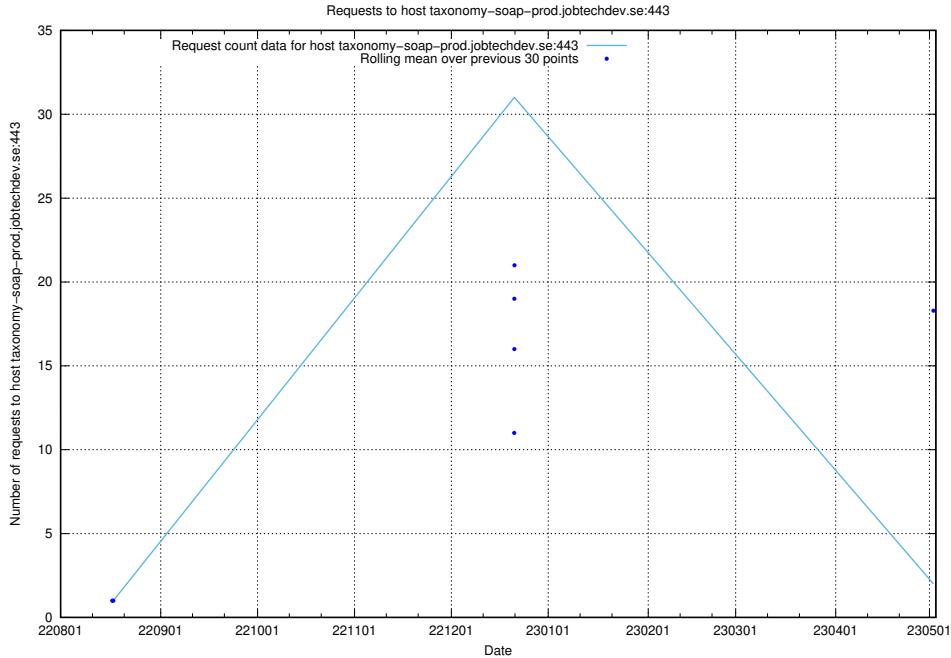

7.339 Usage of taxonomy-soap-prod.jobtechdev.se:443

Here, we count the number of requests to host taxonomy-soap-prod.jobtechdev.se:443.