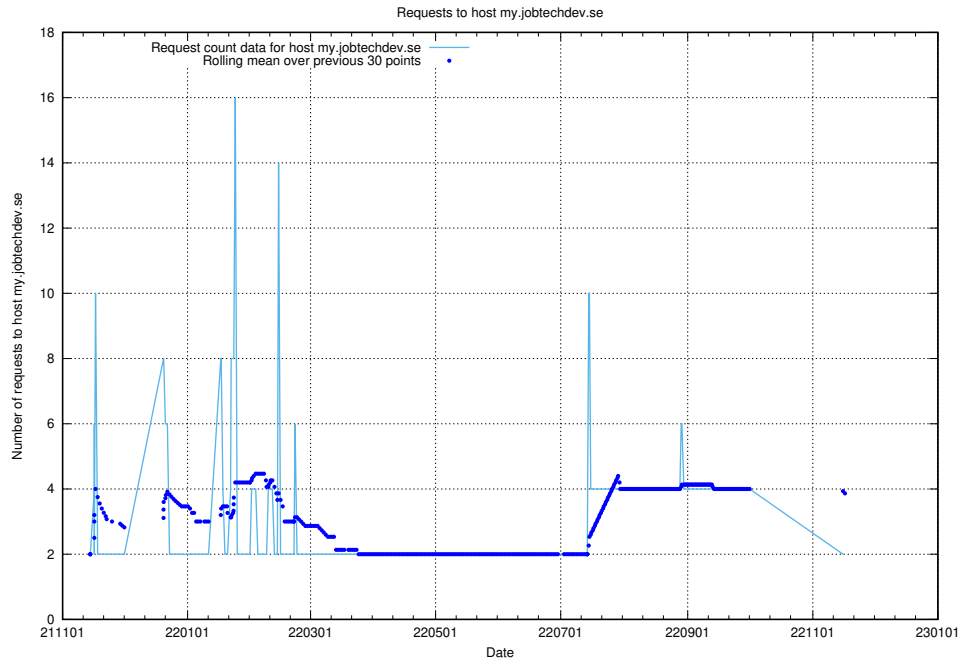

7.562 Usage of my.jobtechdev.se

Here, we count the number of requests to host my.jobtechdev.se.