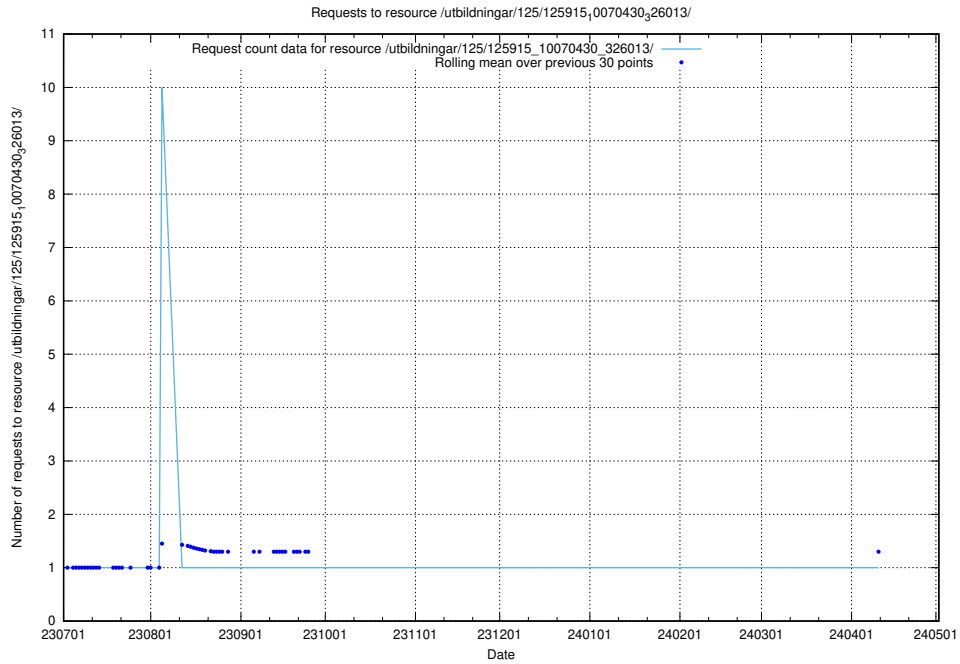

5.5149 Usage of /utbildningar/125/125915_10070430_326013/

Here, we count the number of requests to resource /utbildningar/125/125915_10070430_326013/.