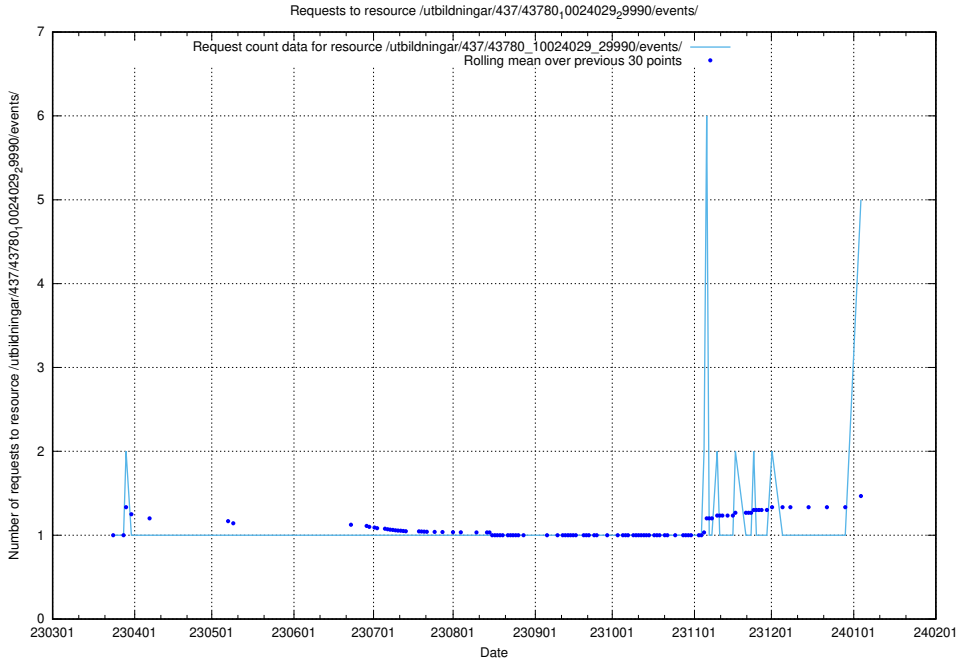

5.184 Usage of /utbildningar/437/43780_10024029_29990/events/

Here, we count the number of requests to resource /utbildningar/437/43780_10024029_29990/events/.