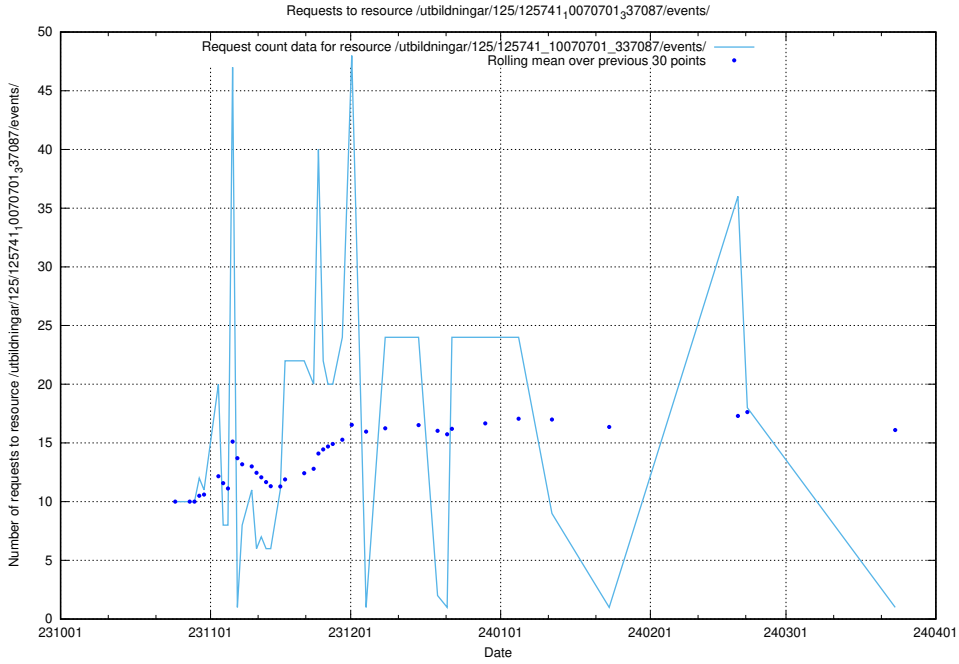

5.3995 Usage of /utbildningar/125/125741_10070701_337087/events/

Here, we count the number of requests to resource /utbildningar/125/125741_10070701_337087/events/