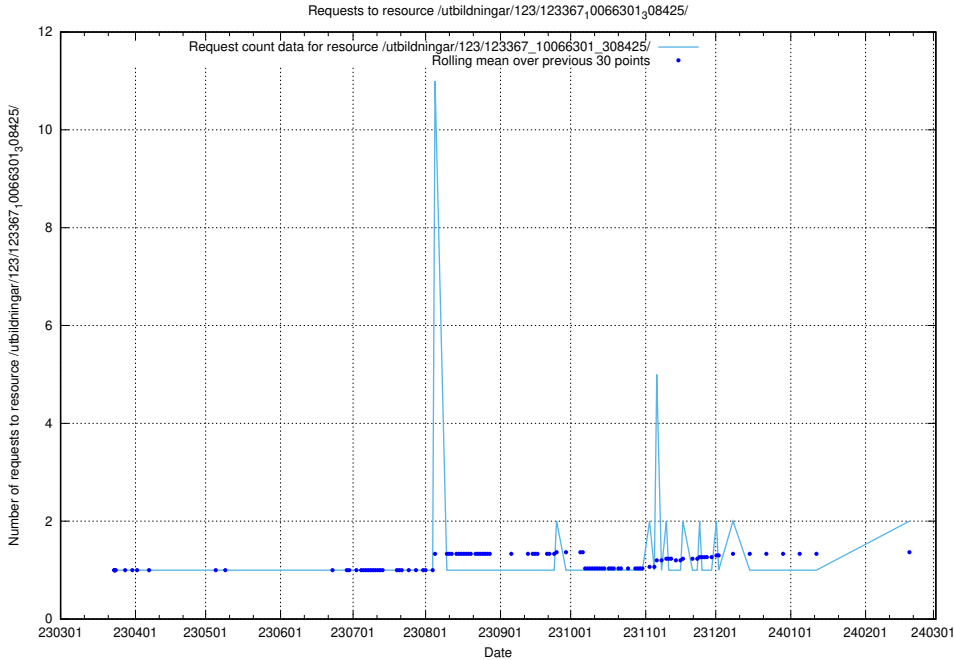

5.748 Usage of /utbildningar/123/123367_10066301_308425/

Here, we count the number of requests to resource /utbildningar/123/123367_10066301_308425/.