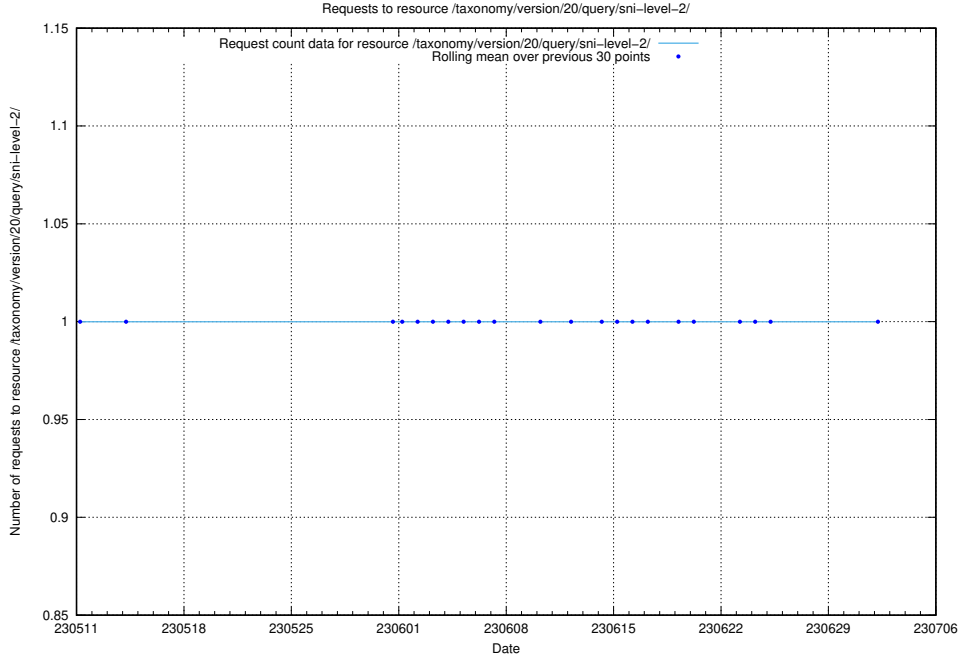

5.5746 Usage of /taxonomy/version/20/query/sni-level-2/

Here, we count the number of requests to resource /taxonomy/version/20/query/sni-level-2/.