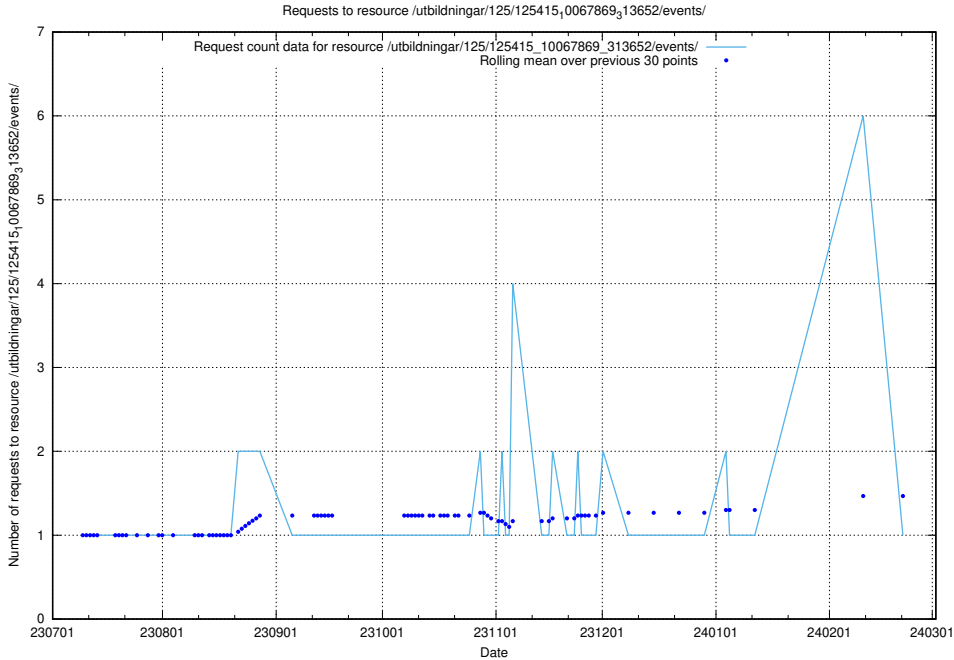

5.4905 Usage of /utbildningar/125/125415_10067869_313652/events/

Here, we count the number of requests to resource /utbildningar/125/125415_10067869_313652/events/