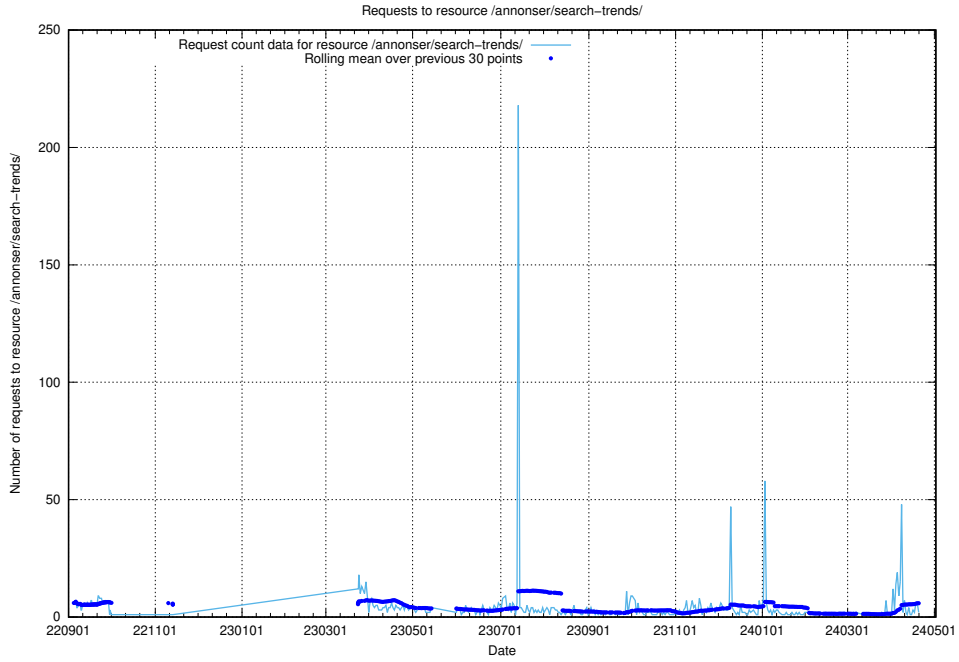

5.957 Usage of /annonser/search-trends/

Here, we count the number of requests to resource /annonser/search-trends/.