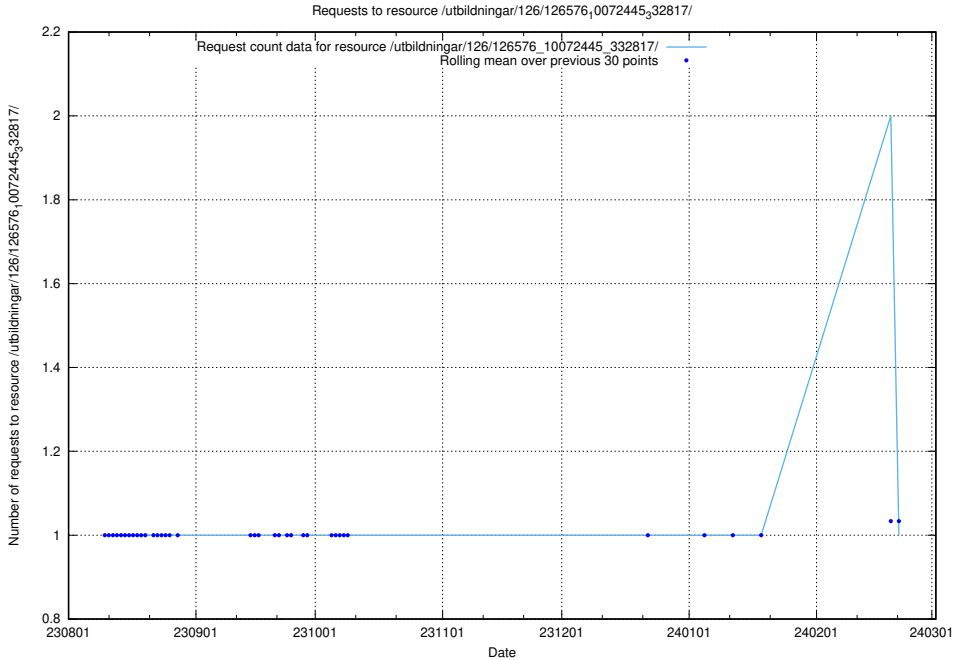

5.4613 Usage of /utbildningar/126/126576_10072445_332817/

Here, we count the number of requests to resource /utbildningar/126/126576_10072445_332817/.