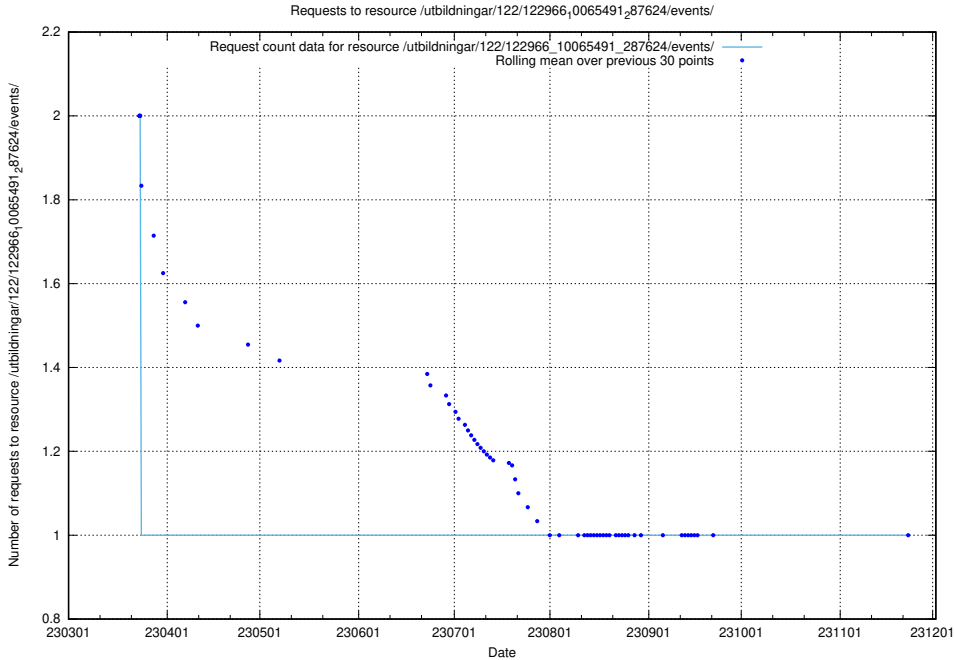

5.6097 Usage of /utbildningar/122/122966_10065491_287624/events/

Here, we count the number of requests to resource /utbildningar/122/122966_10065491_287624/events/