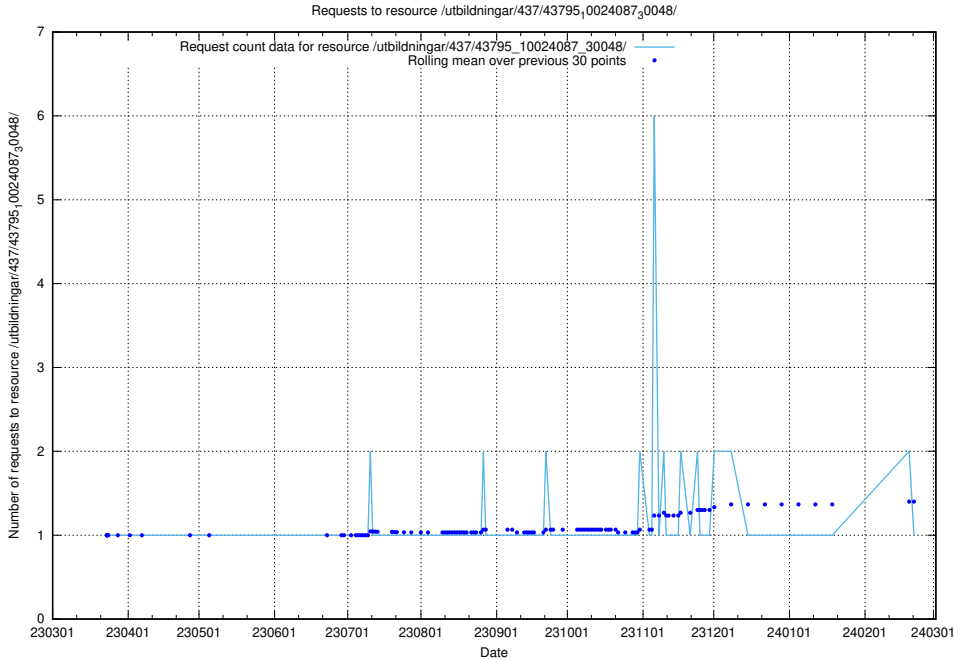

5.6145 Usage of /utbildningar/437/43795_10024087_30048/

Here, we count the number of requests to resource /utbildningar/437/43795_10024087_30048/.