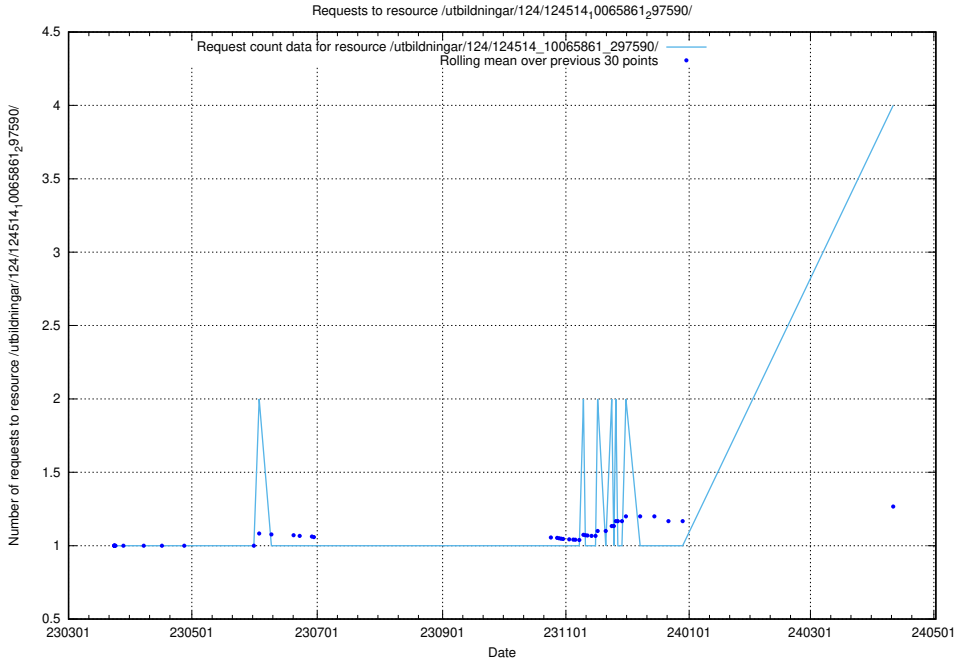

5.211 Usage of /utbildningar/124/124514_10065861_297590/

Here, we count the number of requests to resource /utbildningar/124/124514_10065861_297590/.