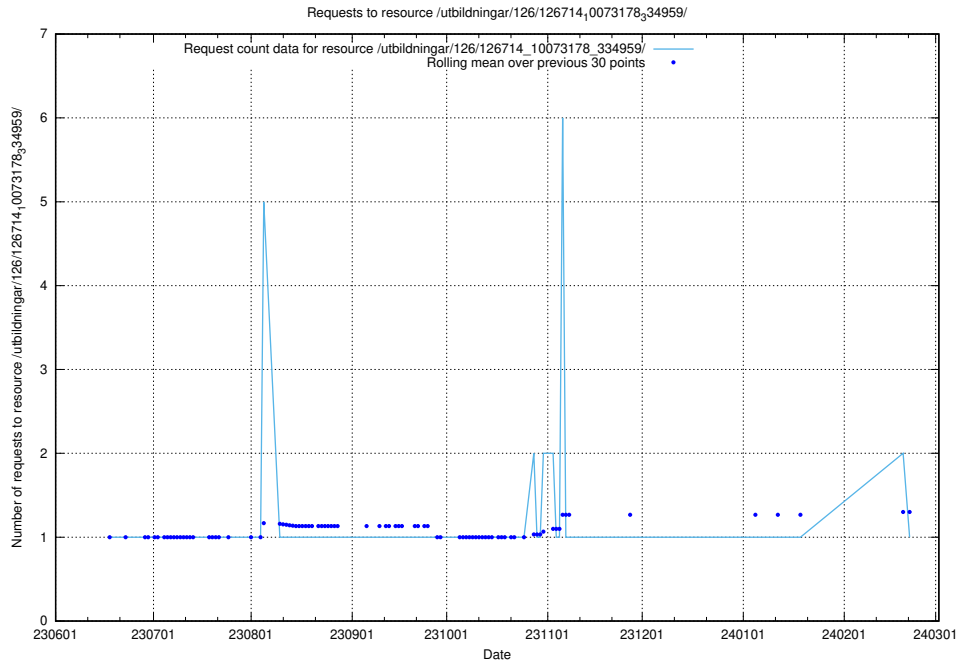

5.5634 Usage of /utbildningar/126/126714_10073178_334959/

Here, we count the number of requests to resource /utbildningar/126/126714_10073178_334959/.