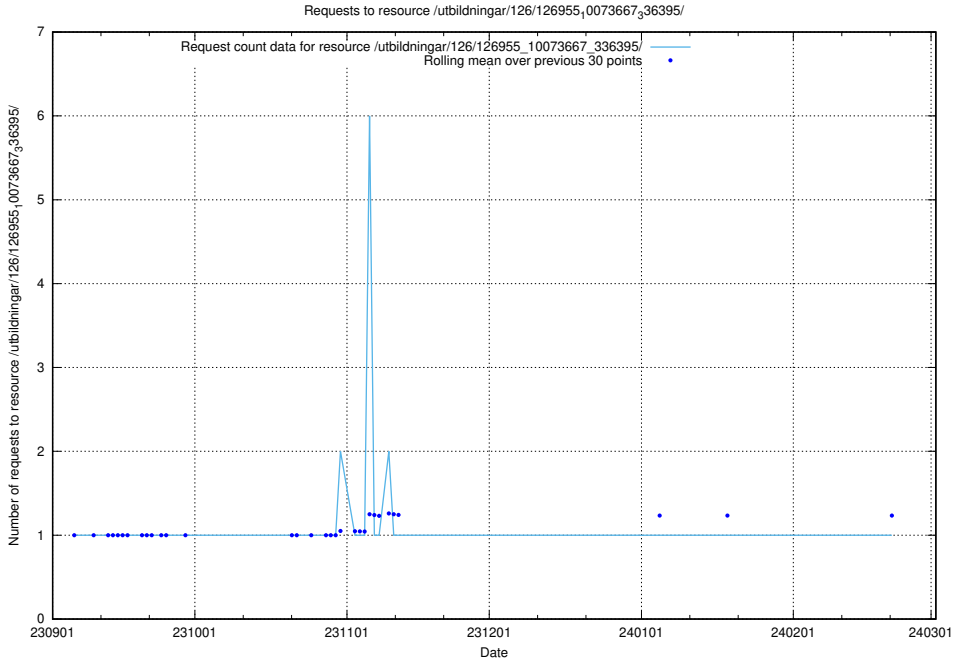

5.4444 Usage of /utbildningar/126/126955_10073667_336395/

Here, we count the number of requests to resource /utbildningar/126/126955_10073667_336395/.