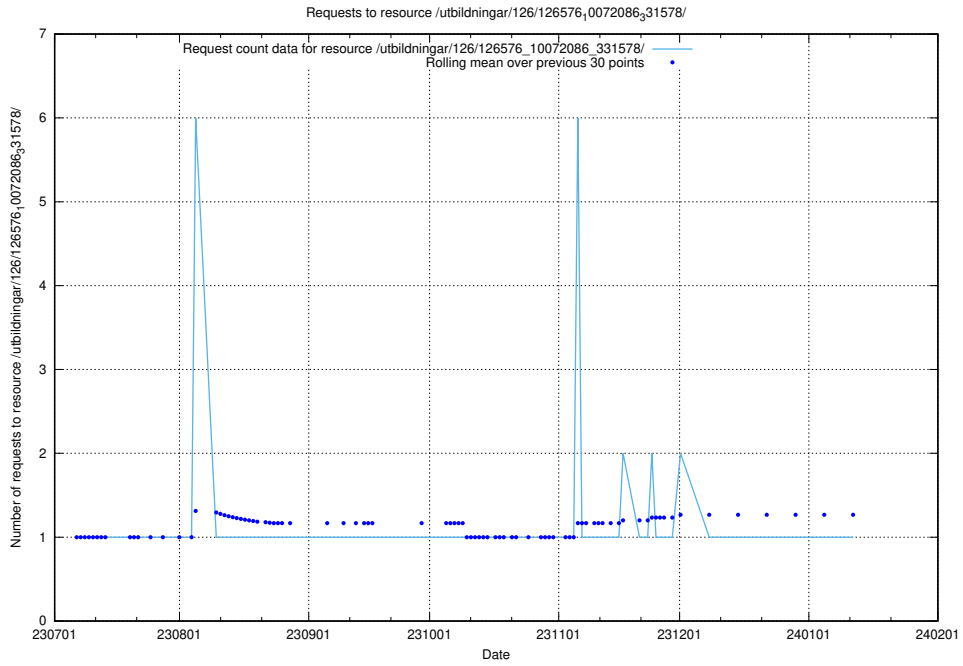

5.5081 Usage of /utbildningar/126/126576_10072086_331578/

Here, we count the number of requests to resource /utbildningar/126/126576_10072086_331578/.