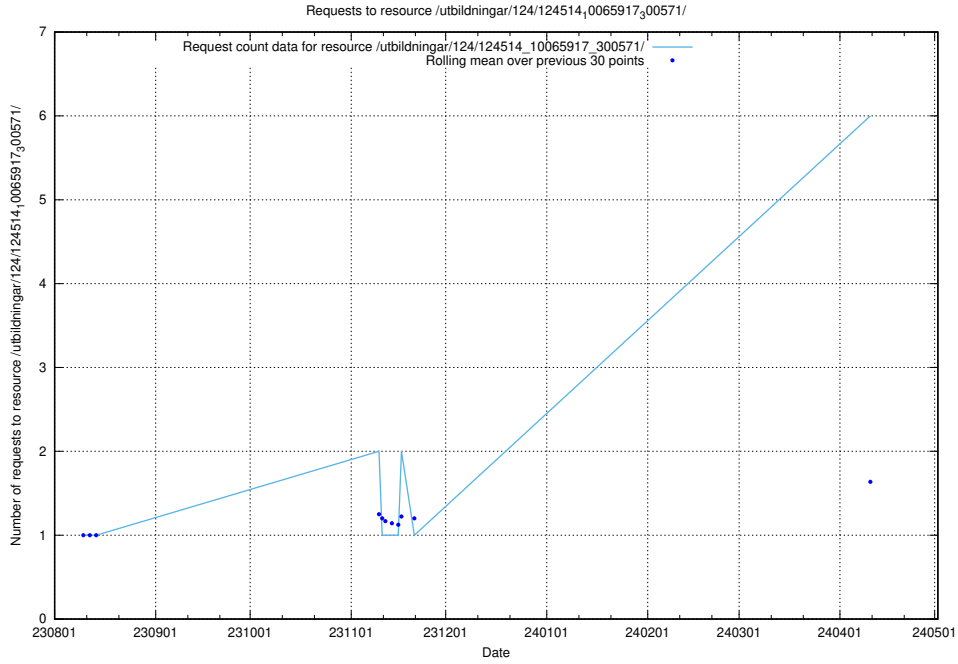

5.111 Usage of /utbildningar/124/124514_10065917_300571/

Here, we count the number of requests to resource /utbildningar/124/124514_10065917_300571/.