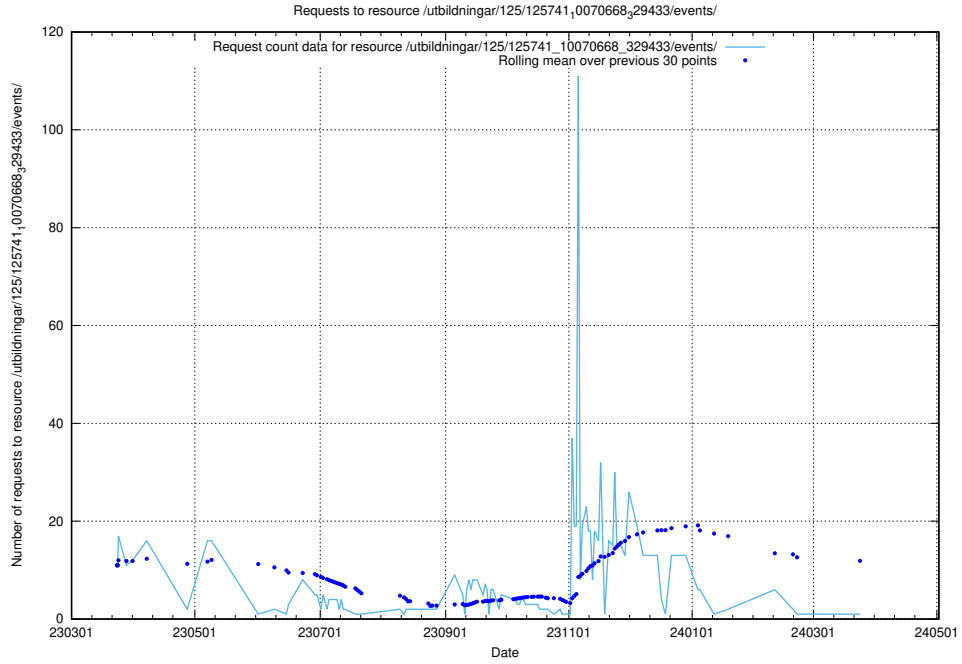

5.6041 Usage of /utbildningar/125/125741_10070668_329433/events/

Here, we count the number of requests to resource /utbildningar/125/125741_10070668_329433/events/