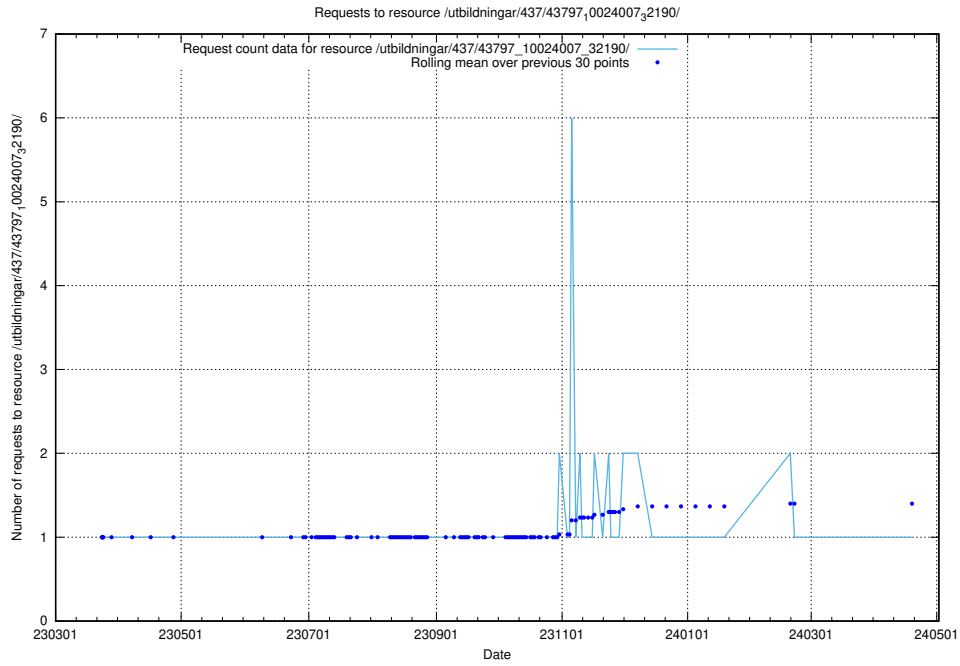

5.6137 Usage of /utbildningar/437/43797_10024007_32190/

Here, we count the number of requests to resource /utbildningar/437/43797_10024007_32190/.