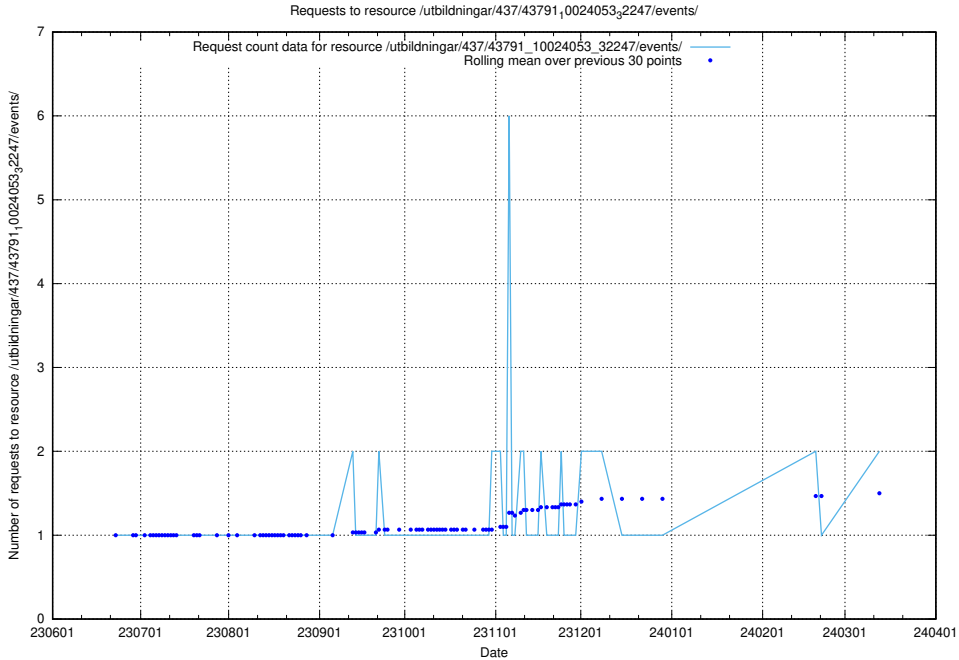

5.844 Usage of /utbildningar/437/43791_10024053_32247/events/

Here, we count the number of requests to resource /utbildningar/437/43791_10024053_32247/events/.