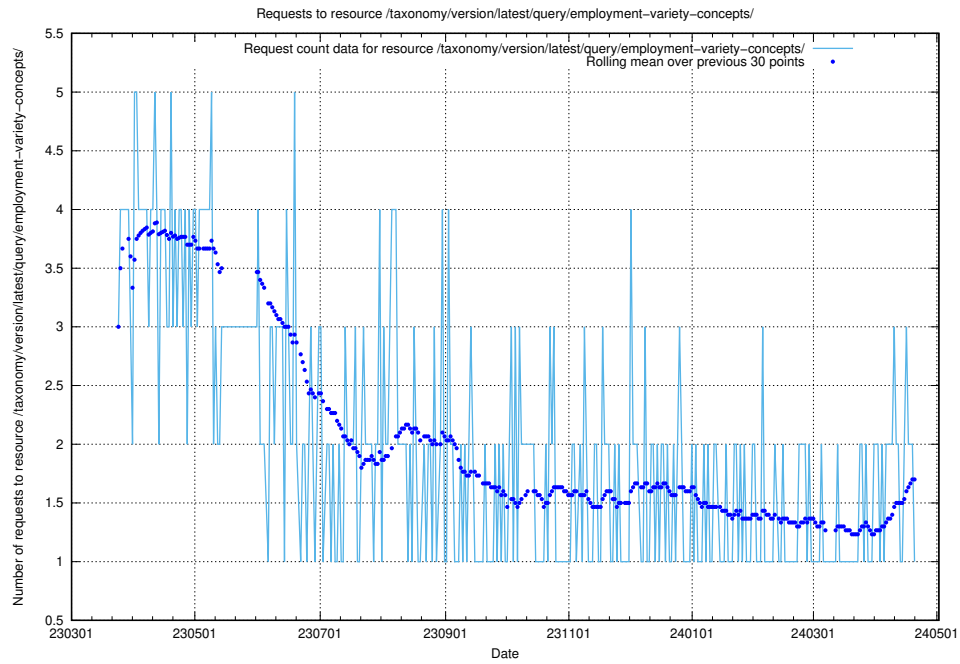

5.5895 Usage of /taxonomy/version/latest/query/employment-variety-concepts/

Here, we count the number of requests to resource /taxonomy/version/latest/query/employment-variety-concepts/.