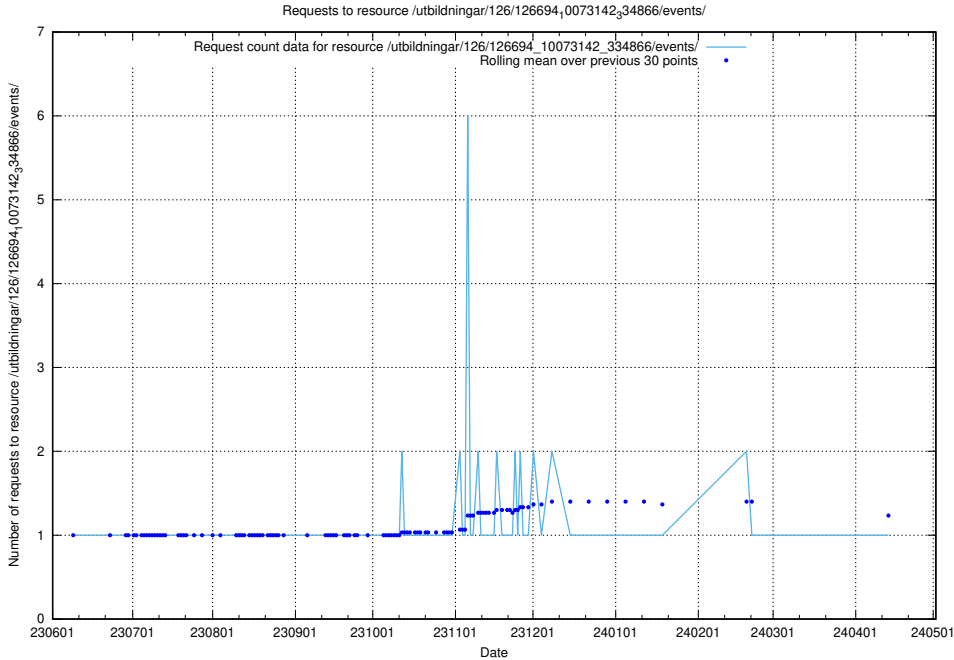

5.5666 Usage of /utbildningar/126/126694_10073142_334866/events/

Here, we count the number of requests to resource /utbildningar/126/126694_10073142_334866/events/