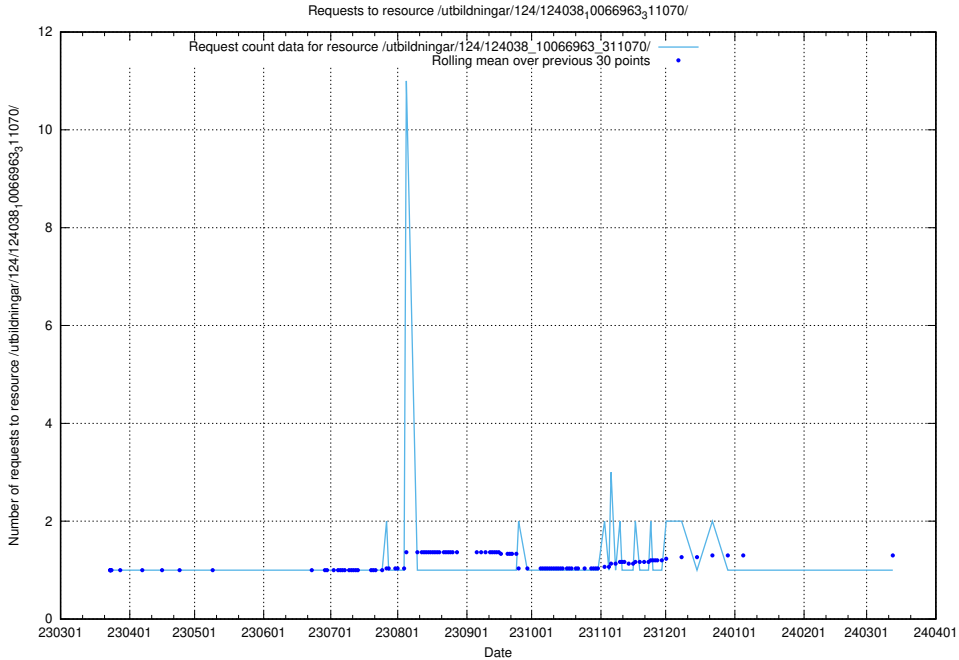

### 5.4151 Usage of /utbildningar/124/124038\_10066963\_311070/

Here, we count the number of requests to resource /utbildningar/124/124038\_10066963\_311070/.