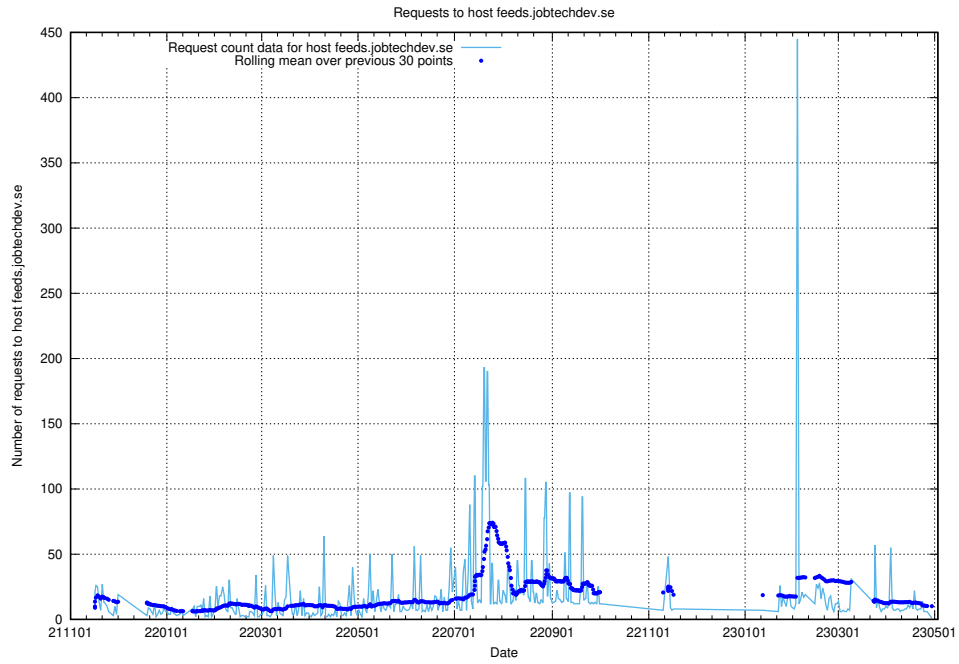

7.655 Usage of feeds.jobtechdev.se

Here, we count the number of requests to host feeds.jobtechdev.se.