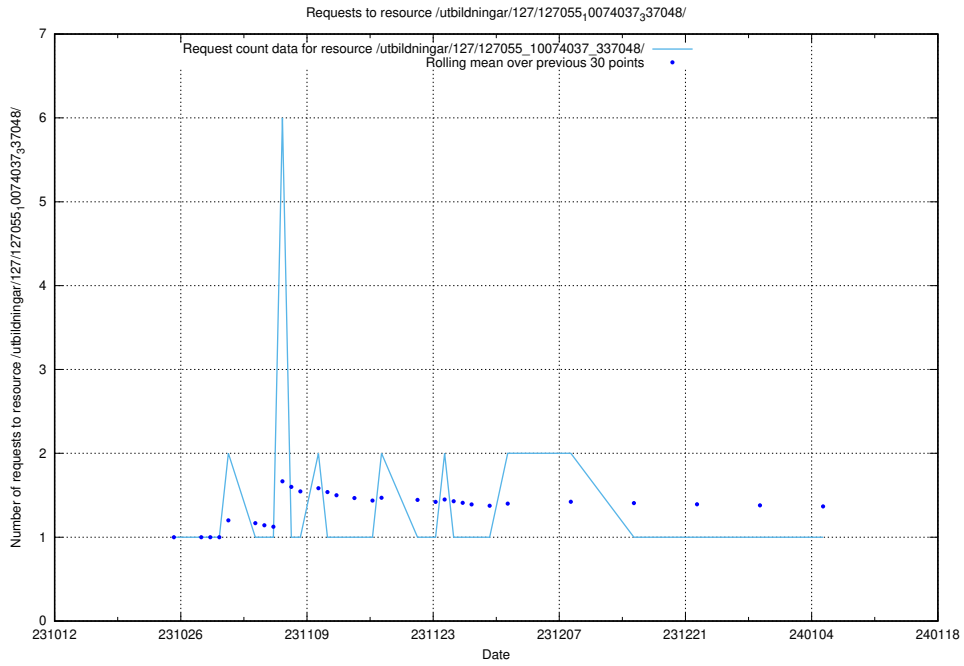

5.4008 Usage of /utbildningar/127/127055_10074037_337048/

Here, we count the number of requests to resource /utbildningar/127/127055_10074037_337048/.