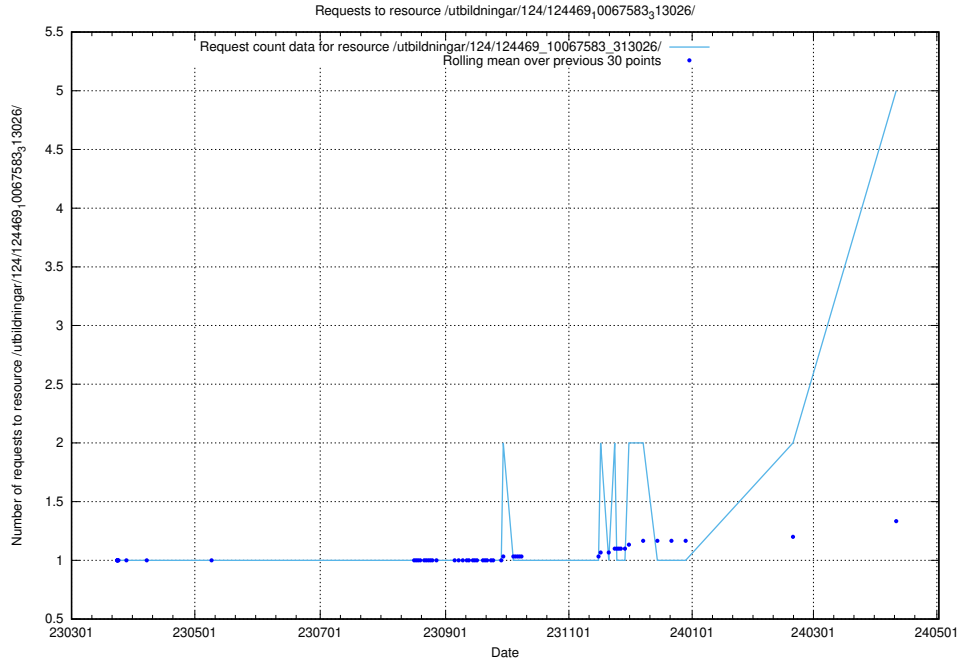

5.160 Usage of /utbildningar/124/124469_10067583_313026/

Here, we count the number of requests to resource /utbildningar/124/124469_10067583_313026/.