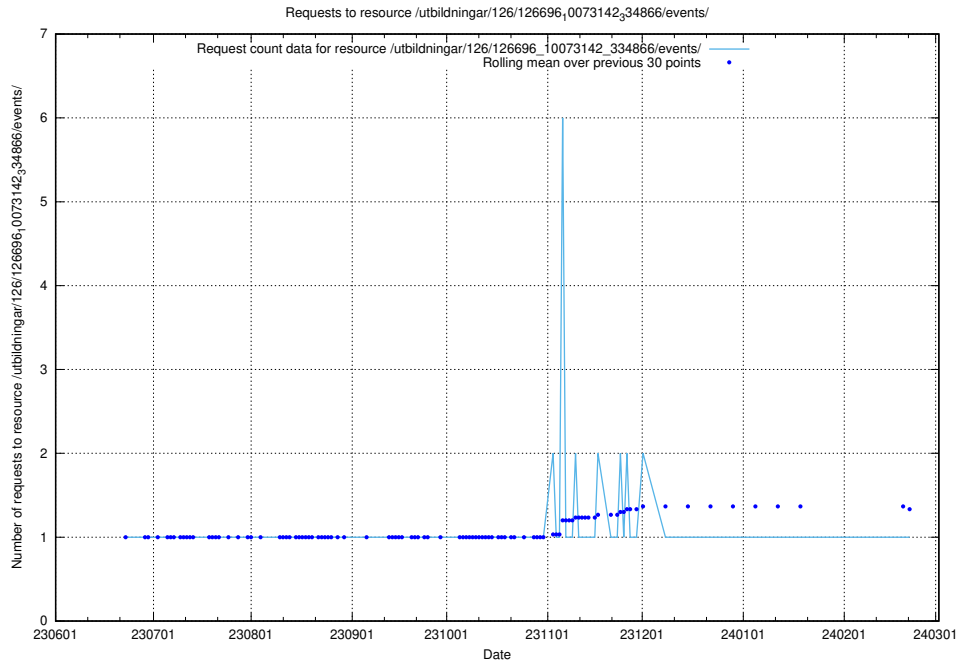

5.5405 Usage of /utbildningar/126/126696_10073142_334866/events/

Here, we count the number of requests to resource /utbildningar/126/126696_10073142_334866/events/