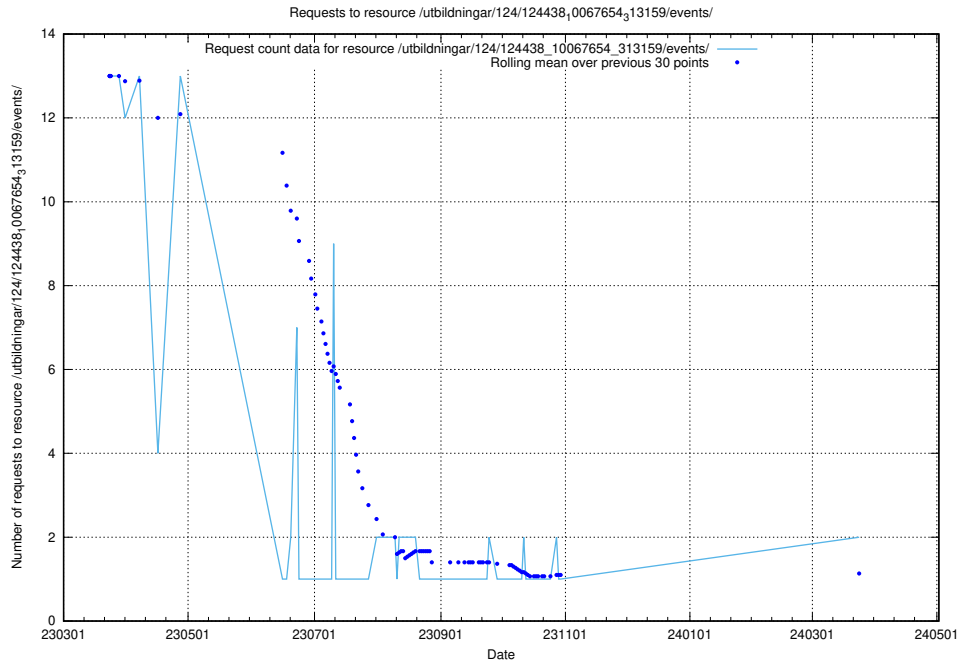

5.933 Usage of /utbildningar/124/124438_10067654_313159/events/

Here, we count the number of requests to resource /utbildningar/124/124438_10067654_313159/events/