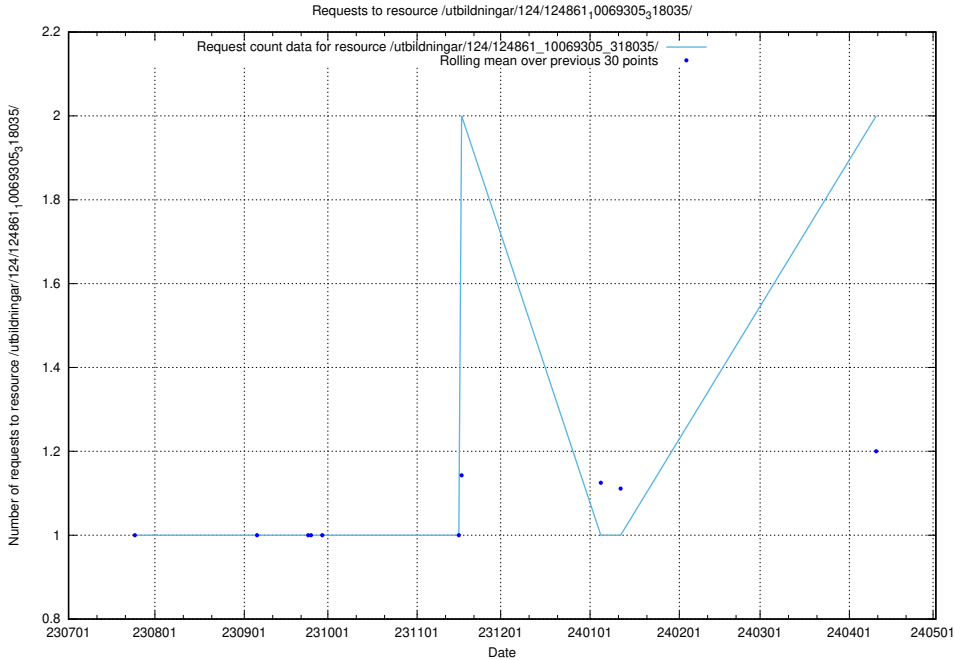

5.791 Usage of /utbildningar/124/124861_10069305_318035/

Here, we count the number of requests to resource /utbildningar/124/124861_10069305_318035/.