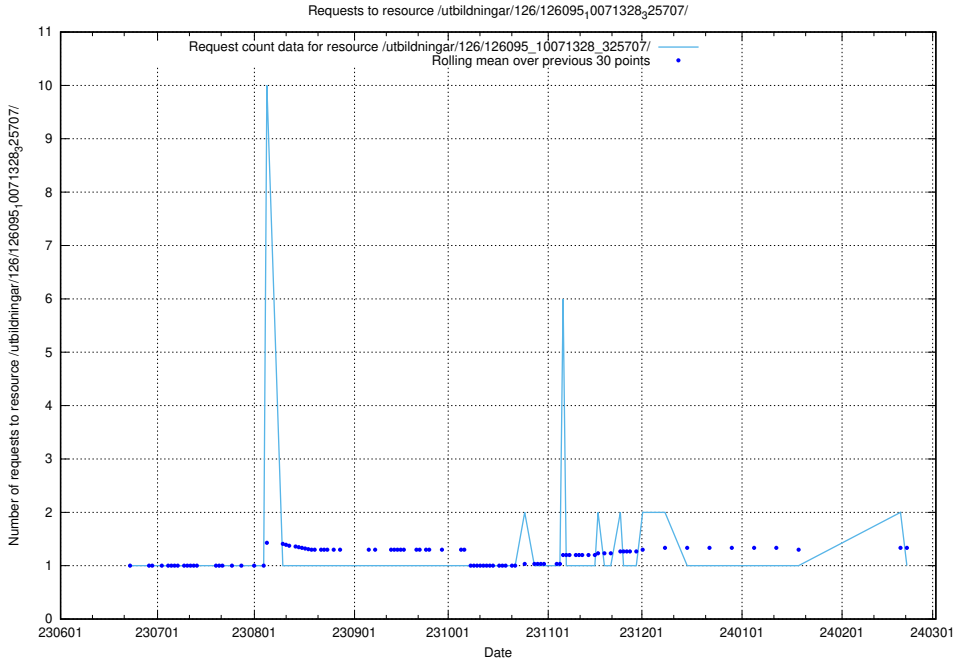

5.5463 Usage of /utbildningar/126/126095_10071328_325707/

Here, we count the number of requests to resource /utbildningar/126/126095_10071328_325707/.