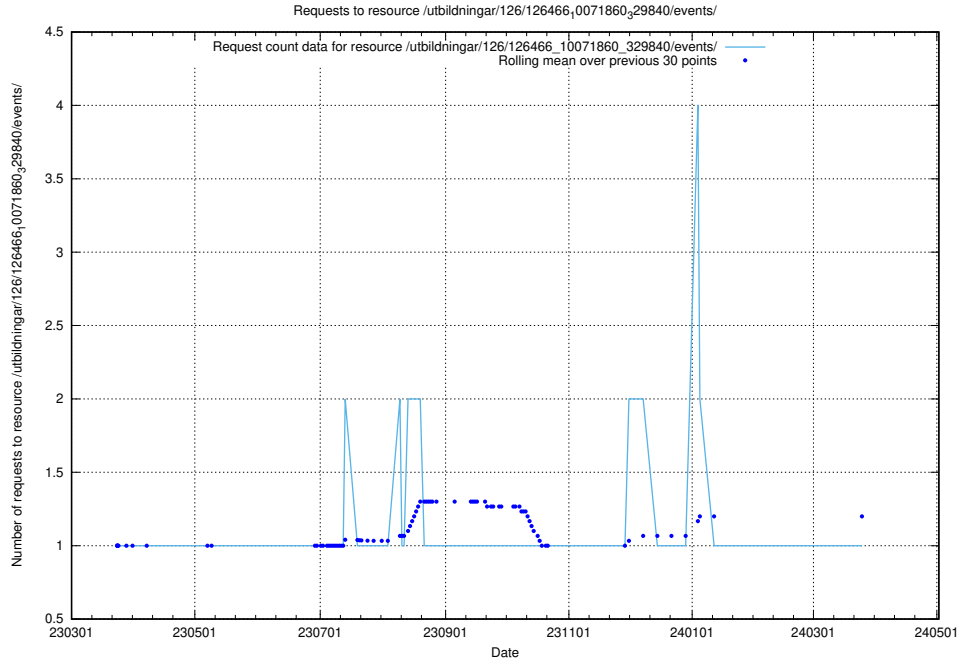

5.6197 Usage of /utbildningar/126/126466_10071860_329840/events/

Here, we count the number of requests to resource /utbildningar/126/126466_10071860_329840/events/