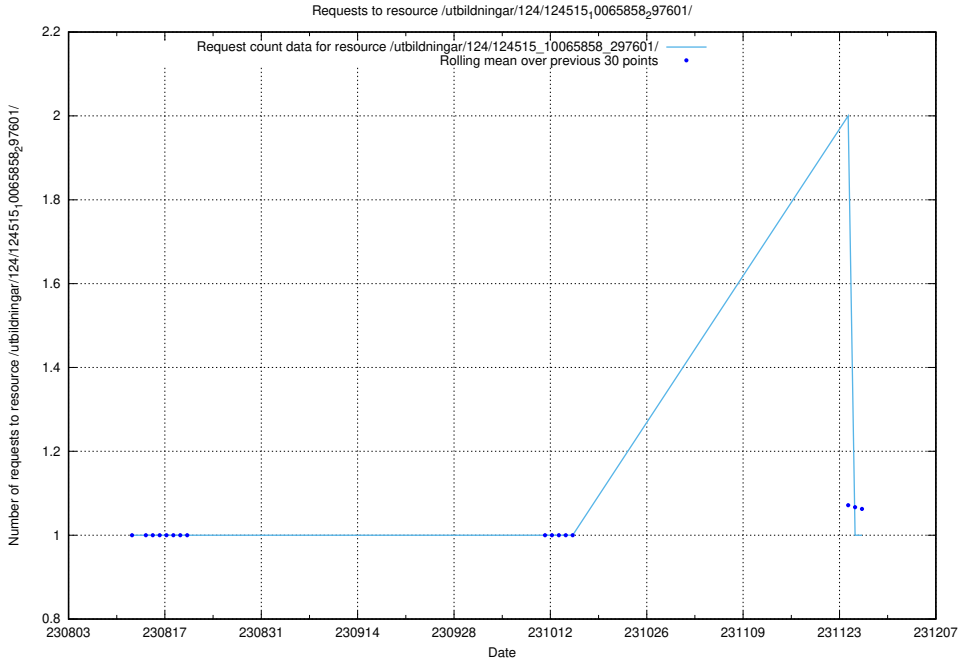

5.4604 Usage of /utbildningar/124/124515_10065858_297601/

Here, we count the number of requests to resource /utbildningar/124/124515_10065858_297601/.