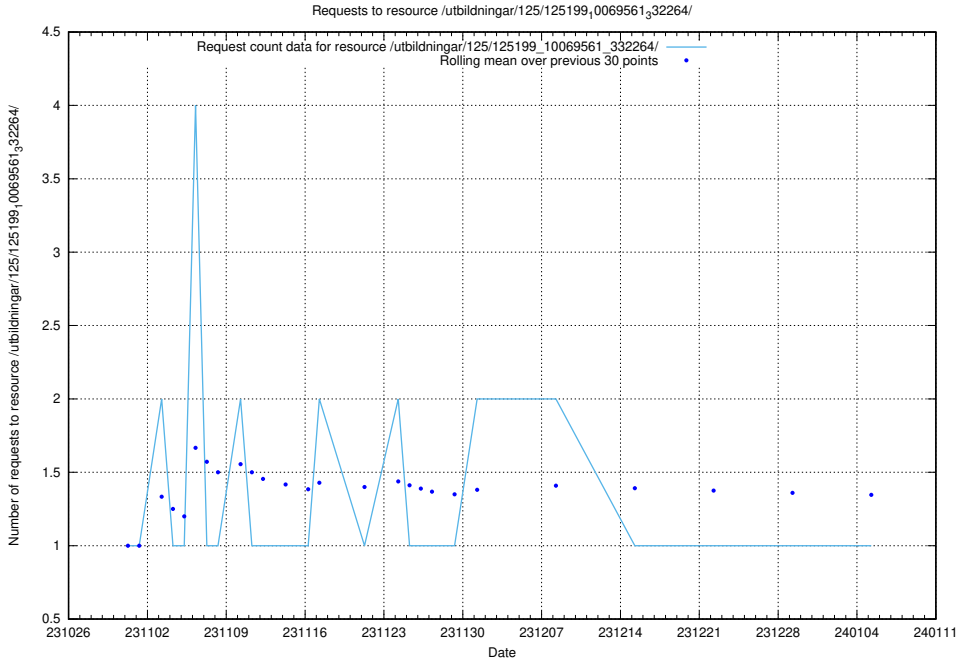

5.3960 Usage of /utbildningar/125/125199_10069561_332264/

Here, we count the number of requests to resource /utbildningar/125/125199_10069561_332264/.