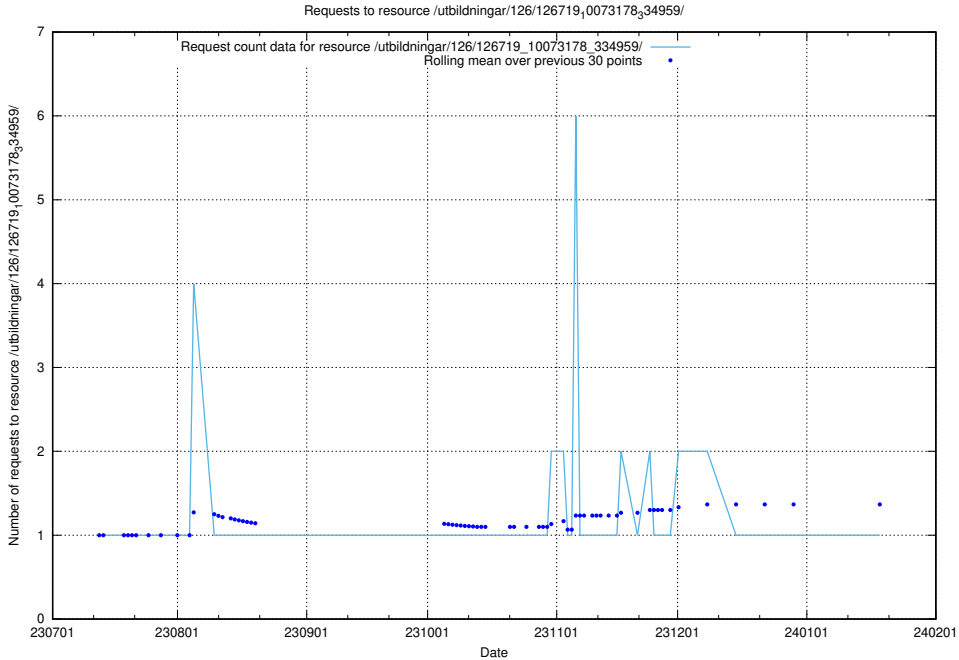

5.4892 Usage of /utbildningar/126/126719_10073178_334959/

Here, we count the number of requests to resource /utbildningar/126/126719_10073178_334959/.