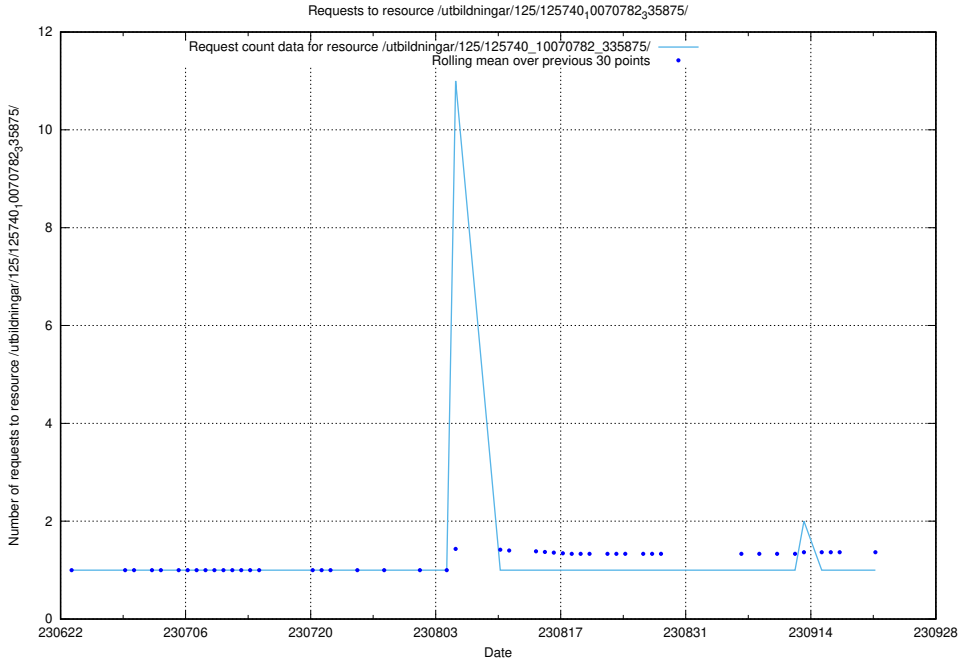

5.5478 Usage of /utbildningar/125/125740_10070782_335875/

Here, we count the number of requests to resource /utbildningar/125/125740_10070782_335875/.