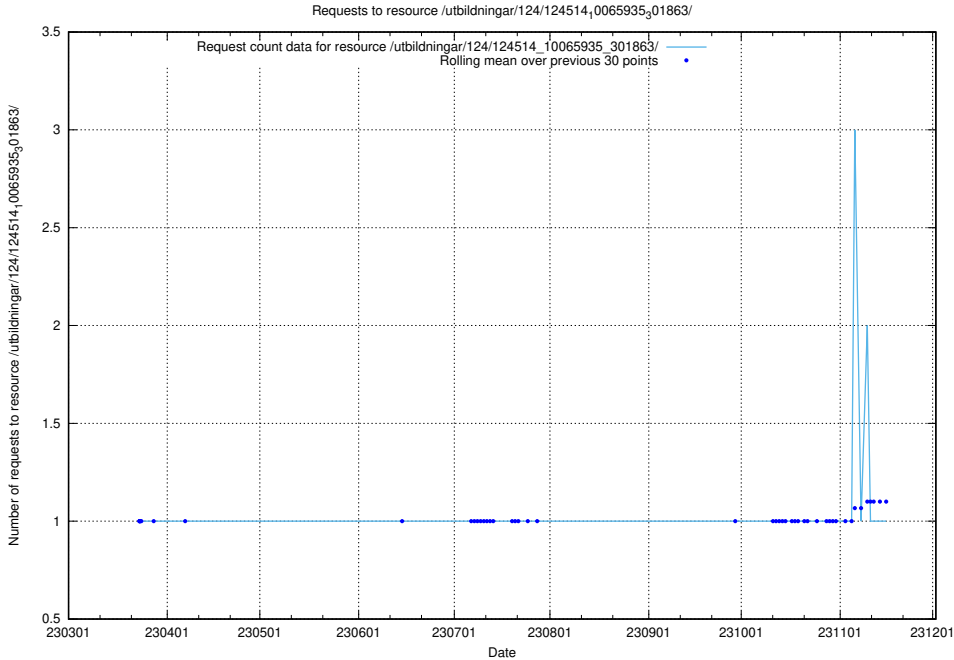

5.1698 Usage of /utbildningar/124/124514_10065935_301863/

Here, we count the number of requests to resource /utbildningar/124/124514_10065935_301863/.