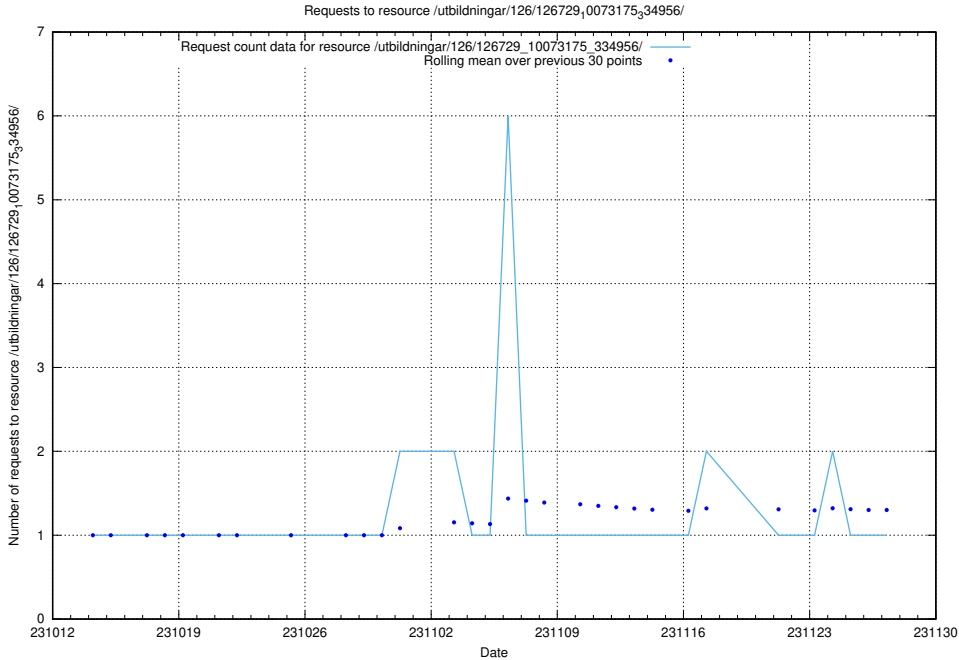

5.4120 Usage of /utbildningar/126/126729_10073175_334956/

Here, we count the number of requests to resource /utbildningar/126/126729_10073175_334956/.