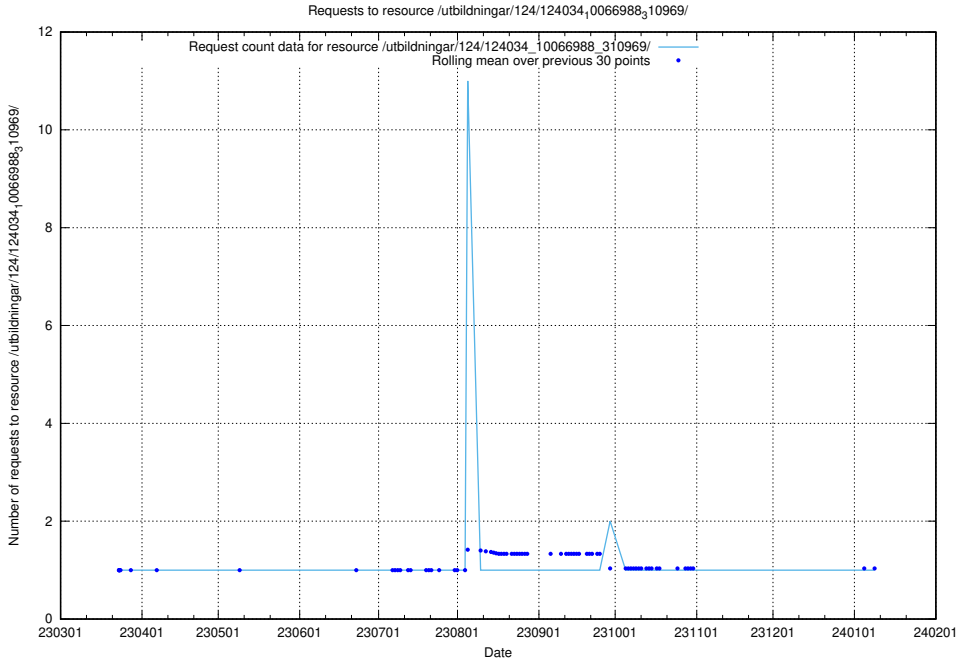

5.4188 Usage of /utbildningar/124/124034_10066988_310969/

Here, we count the number of requests to resource /utbildningar/124/124034_10066988_310969/.