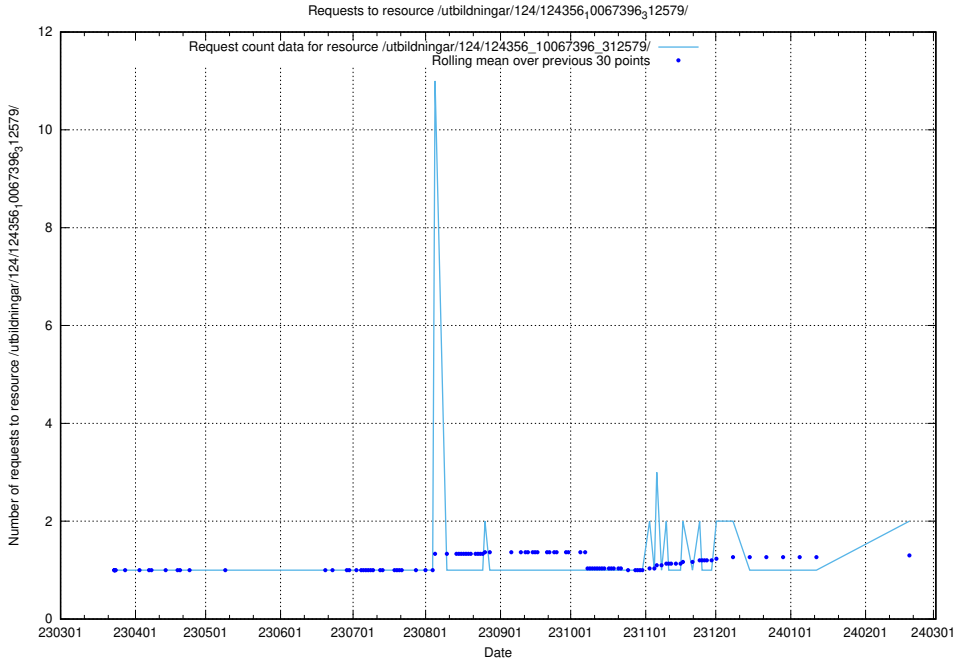

5.682 Usage of /utbildningar/124/124356_10067396_312579/

Here, we count the number of requests to resource /utbildningar/124/124356_10067396_312579/.