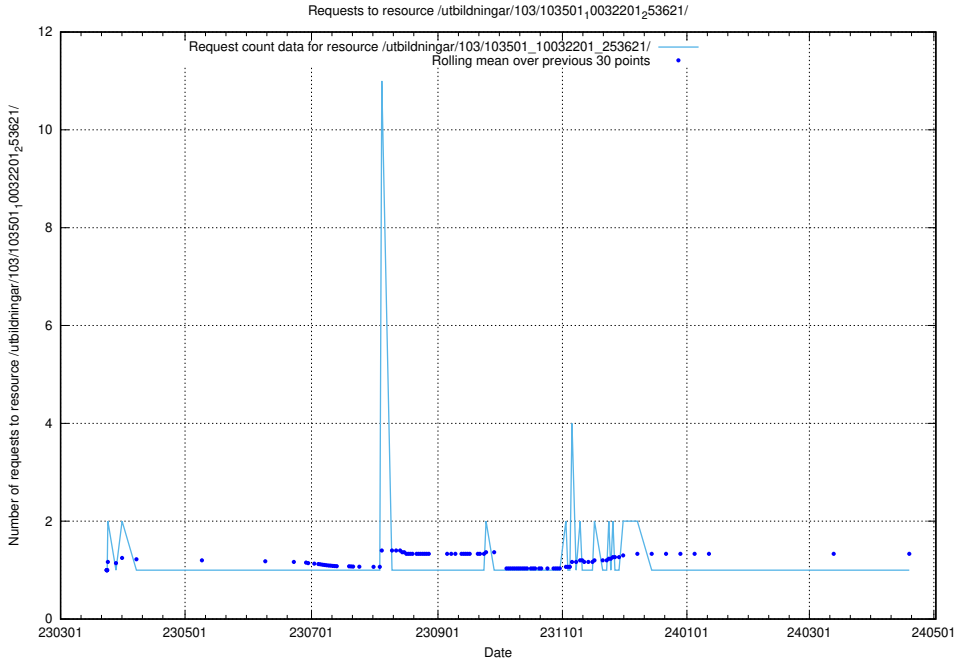

5.5275 Usage of /utbildningar/103/103501_10032201_253621/

Here, we count the number of requests to resource /utbildningar/103/103501_10032201_253621/.