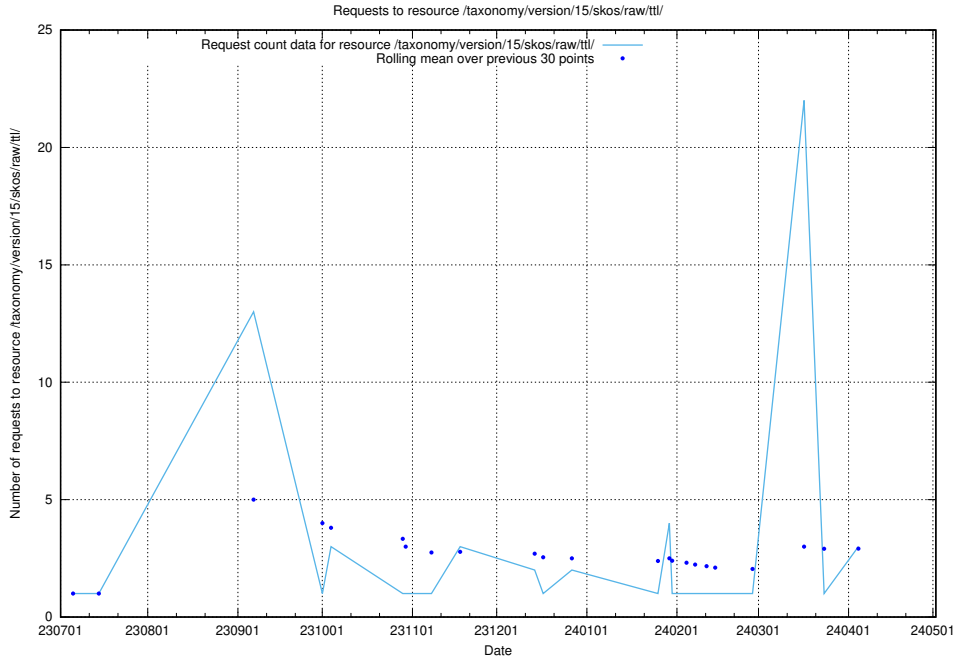

5.406 Usage of /taxonomy/version/15/skos/raw/ttl/

Here, we count the number of requests to resource /taxonomy/version/15/skos/raw/ttl/.