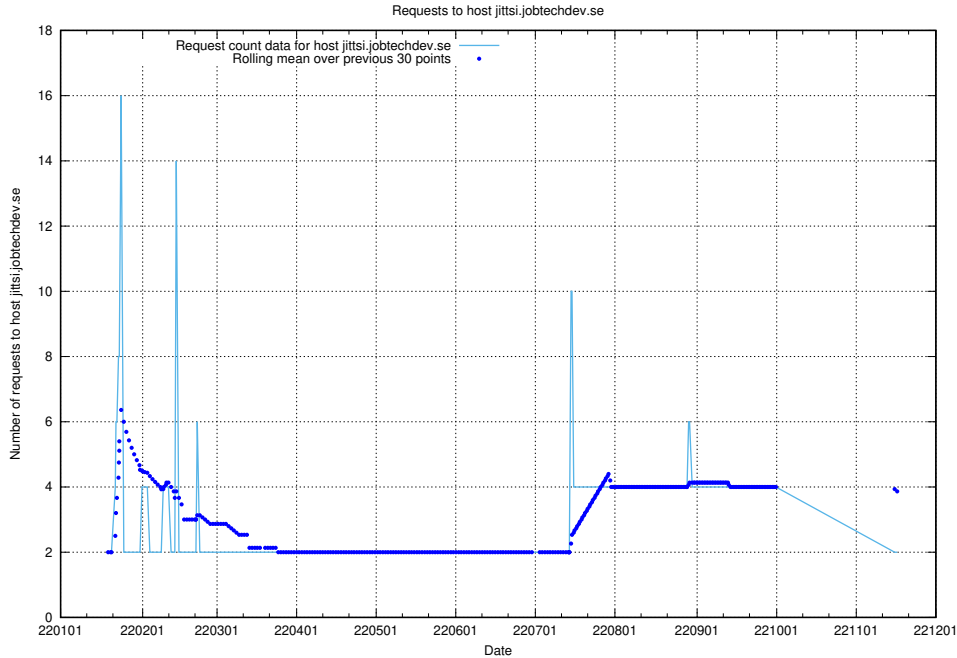

7.264 Usage of jittsi.jobtechdev.se

Here, we count the number of requests to host jittsi.jobtechdev.se.