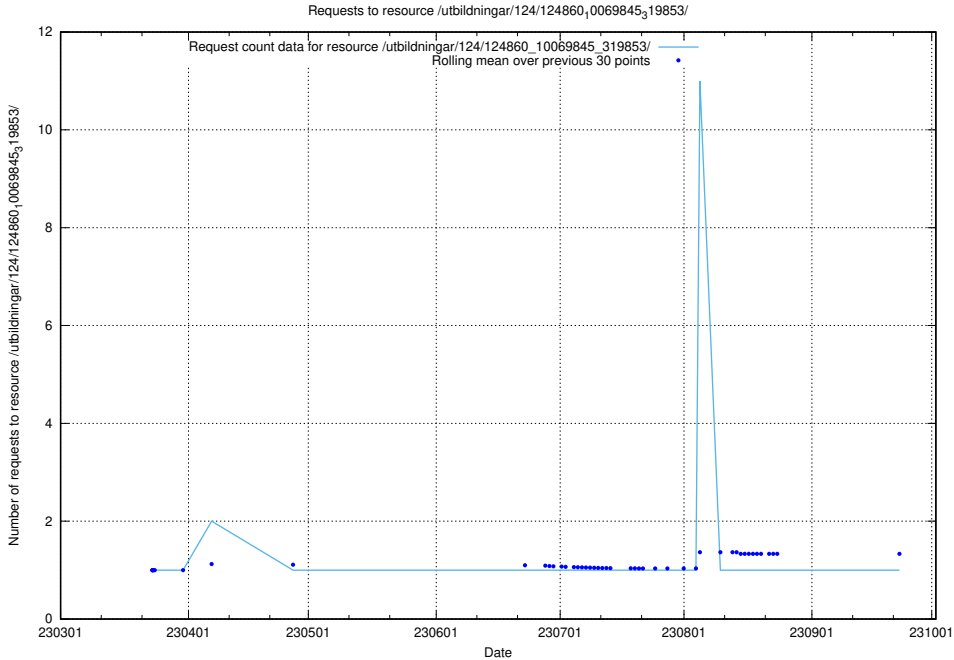

5.1167 Usage of /utbildningar/124/124860_10069845_319853/

Here, we count the number of requests to resource /utbildningar/124/124860_10069845_319853/.