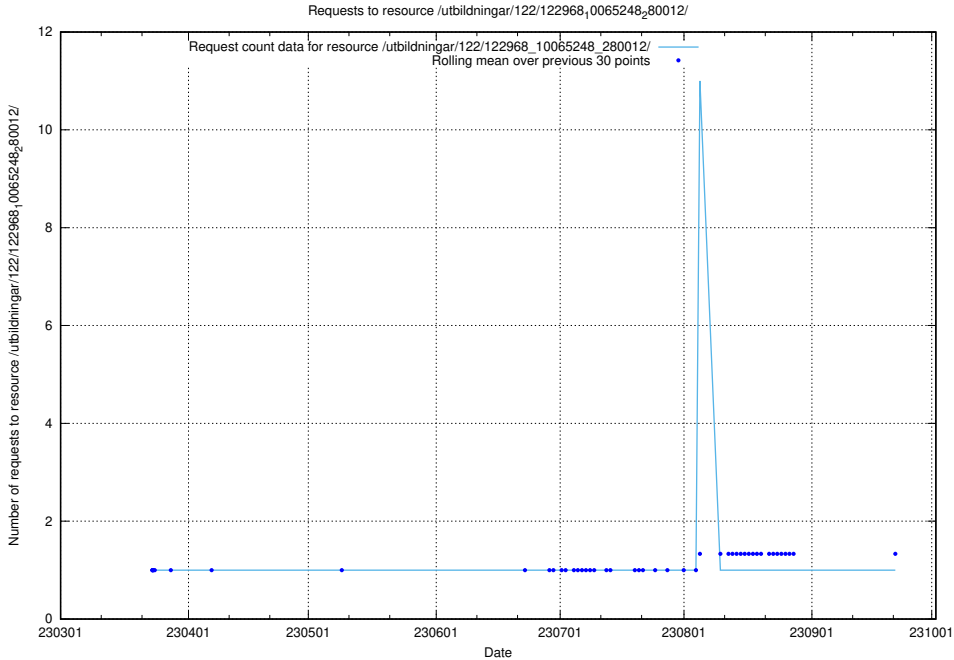

5.4803 Usage of /utbildningar/122/122968_10065248_280012/

Here, we count the number of requests to resource /utbildningar/122/122968_10065248_280012/.