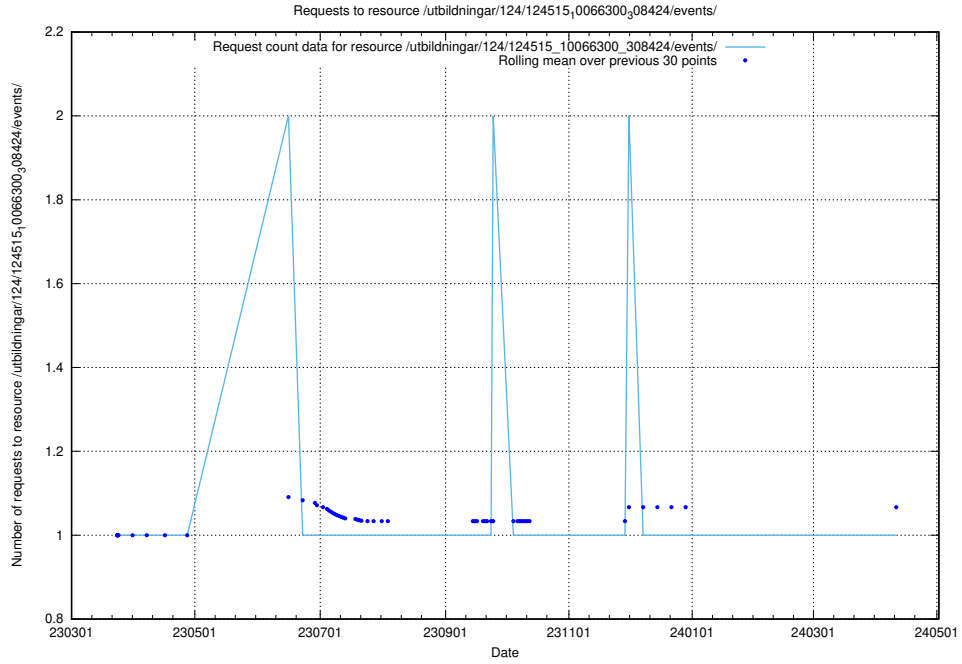

### 5.1339 Usage of /utbildningar/124/124515\_10066300\_308424/events/

Here, we count the number of requests to resource /utbildningar/124/124515\_10066300\_308424/events/