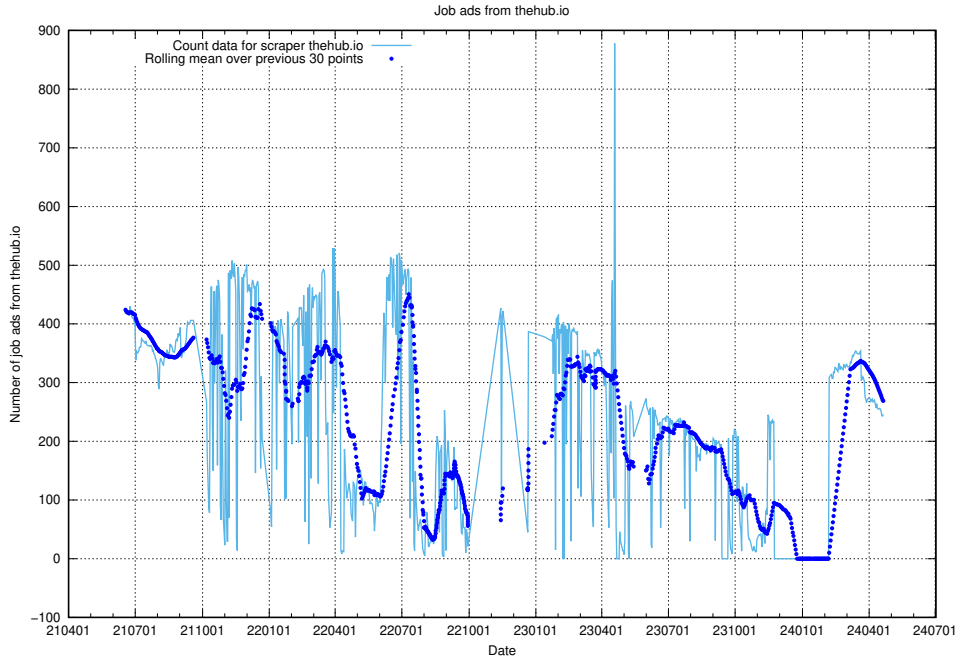

13.12 Number of ads by scraper thehub.io

Here, we count the number of job ads scraped from thehub.io.