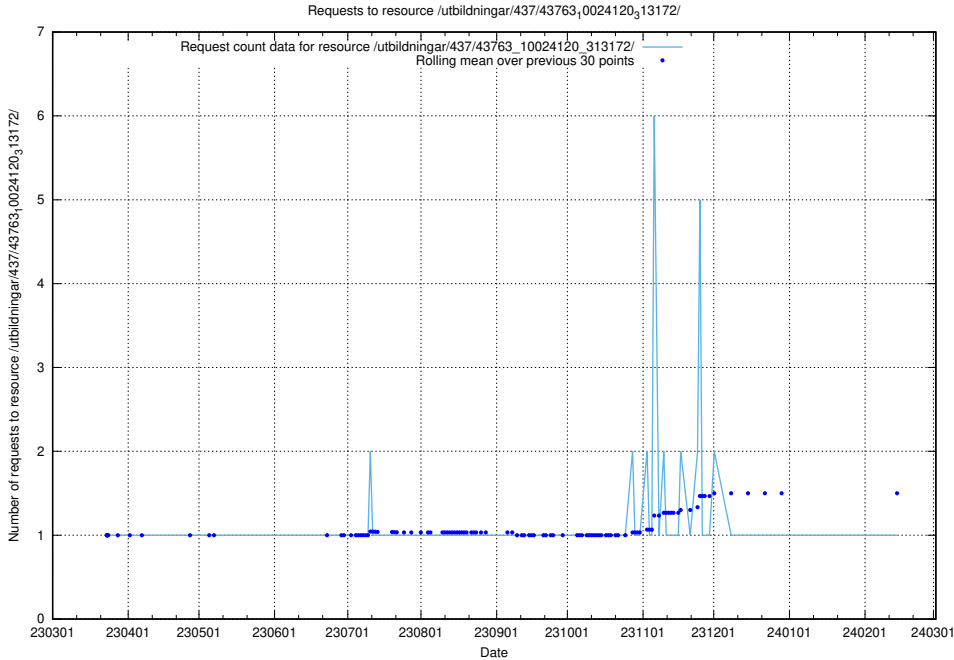

5.6155 Usage of /utbildningar/437/43763_10024120_313172/

Here, we count the number of requests to resource /utbildningar/437/43763_10024120_313172/.