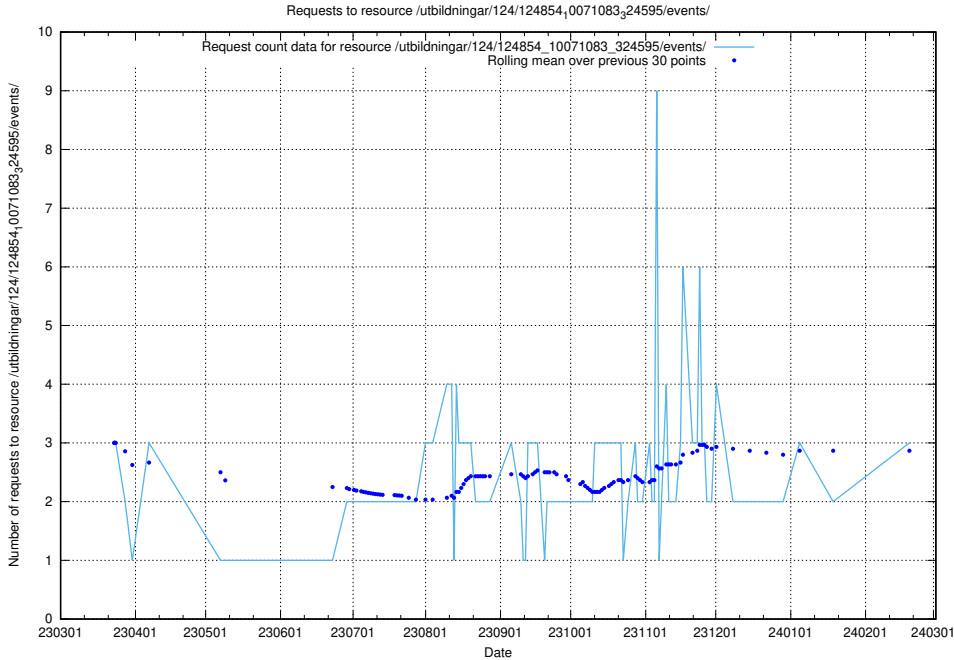

5.469 Usage of /utbildningar/124/124854_10071083_324595/events/

Here, we count the number of requests to resource /utbildningar/124/124854_10071083_324595/events/