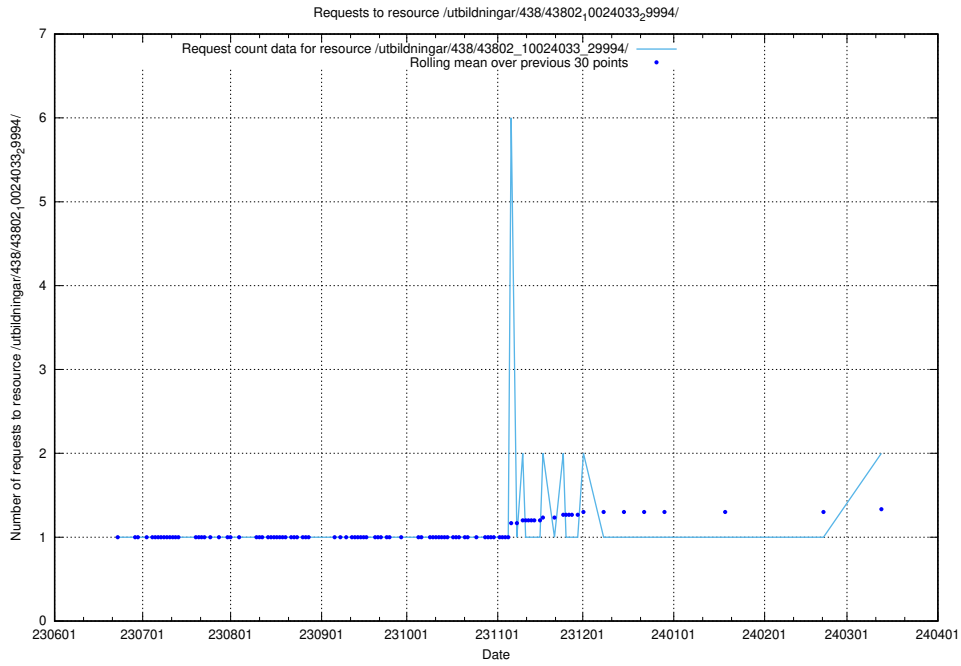

5.843 Usage of /utbildningar/438/43802_10024033_29994/

Here, we count the number of requests to resource /utbildningar/438/43802_10024033_29994/.