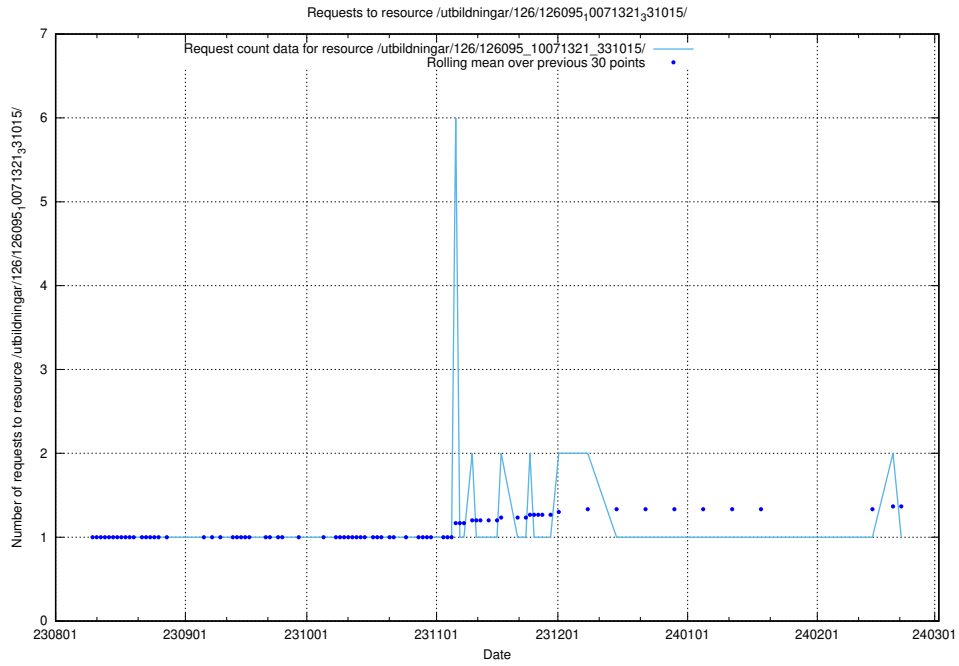

5.4619 Usage of /utbildningar/126/126095_10071321_331015/

Here, we count the number of requests to resource /utbildningar/126/126095_10071321_331015/.