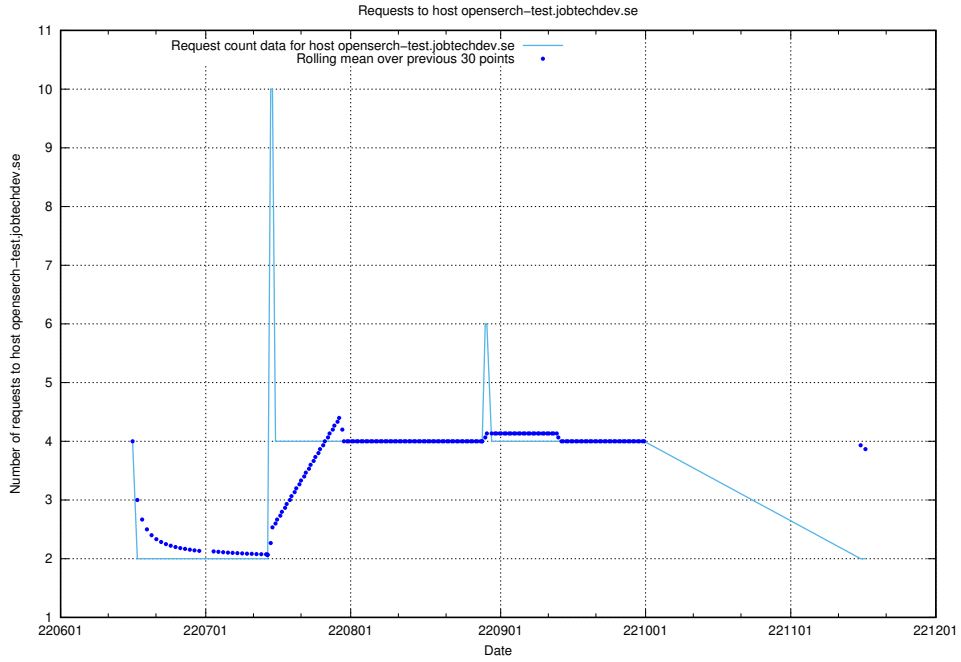

7.399 Usage of openserch-test.jobtechdev.se

Here, we count the number of requests to host openserch-test.jobtechdev.se.