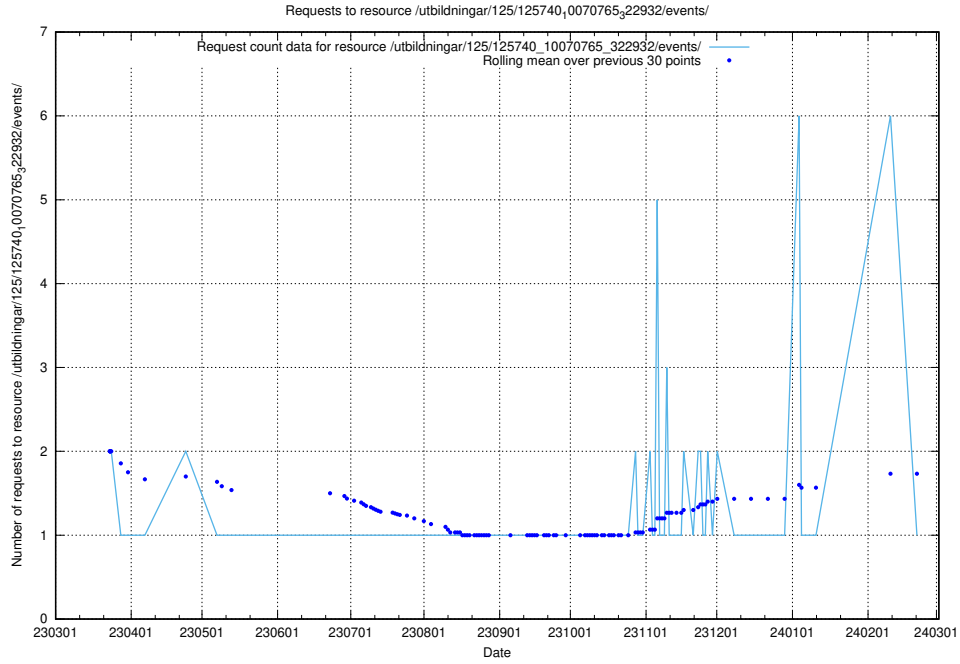

5.6065 Usage of /utbildningar/125/125740_10070765_322932/events/

Here, we count the number of requests to resource /utbildningar/125/125740_10070765_322932/events/