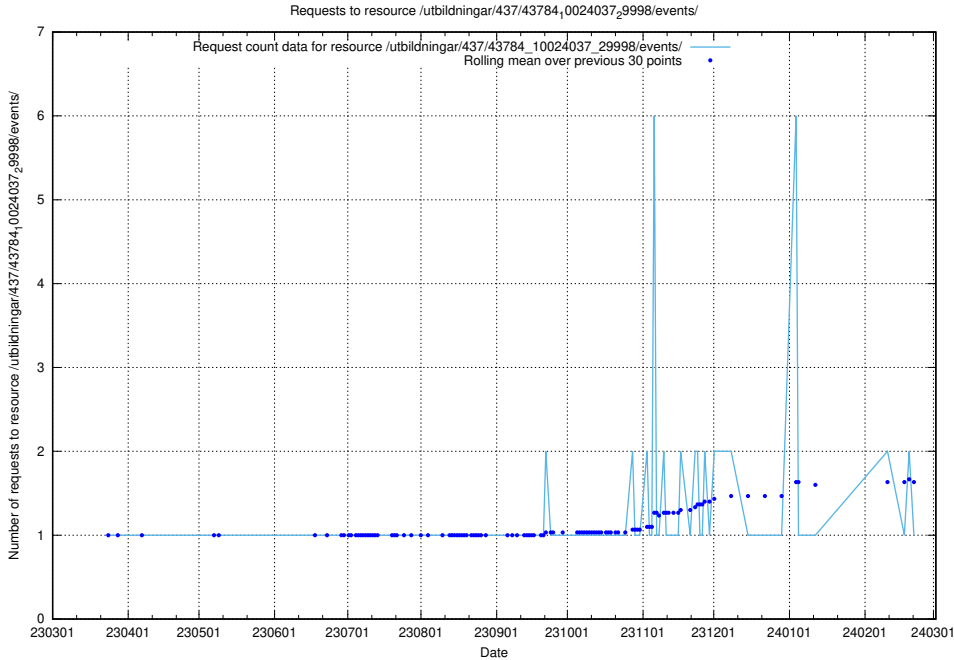

5.5977 Usage of /utbildningar/437/43784_10024037_29998/events/

Here, we count the number of requests to resource /utbildningar/437/43784_10024037_29998/events/.