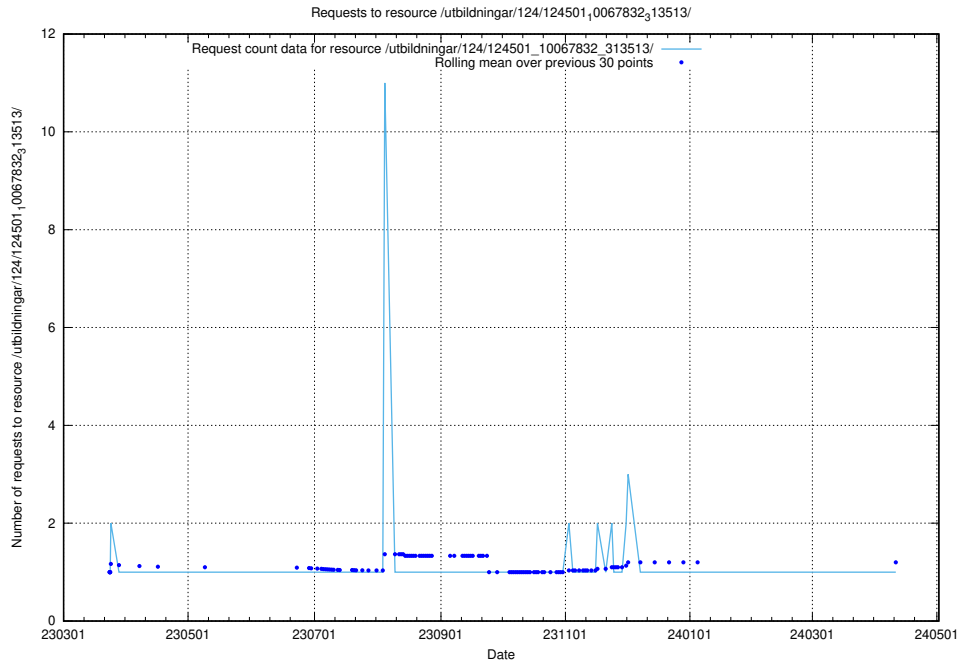

5.2039 Usage of /utbildningar/124/124501_10067832_313513/

Here, we count the number of requests to resource /utbildningar/124/124501_10067832_313513/.