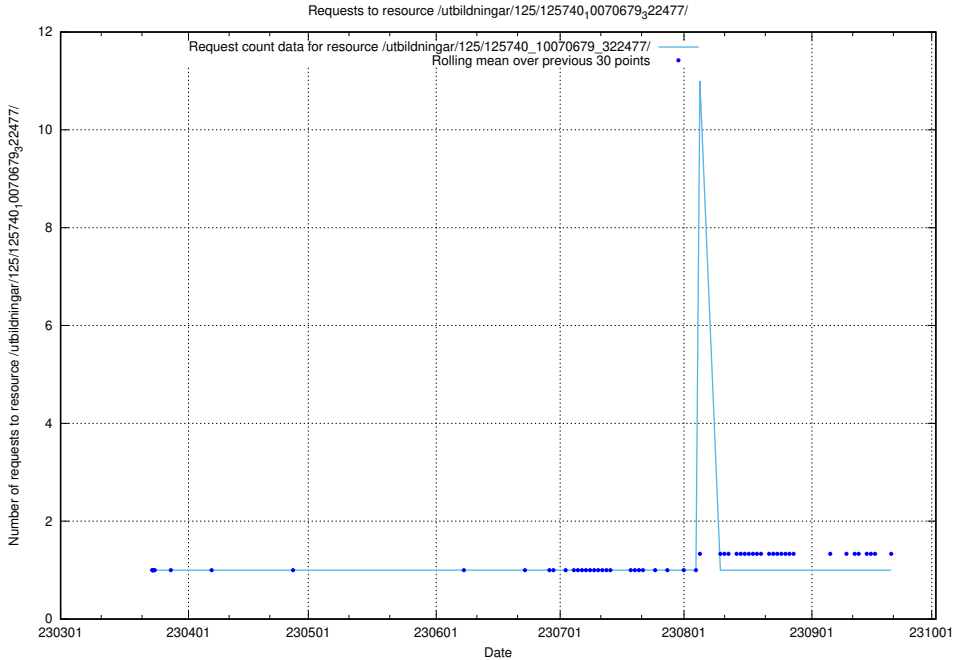

5.995 Usage of /utbildningar/125/125740_10070679_322477/

Here, we count the number of requests to resource /utbildningar/125/125740_10070679_322477/.