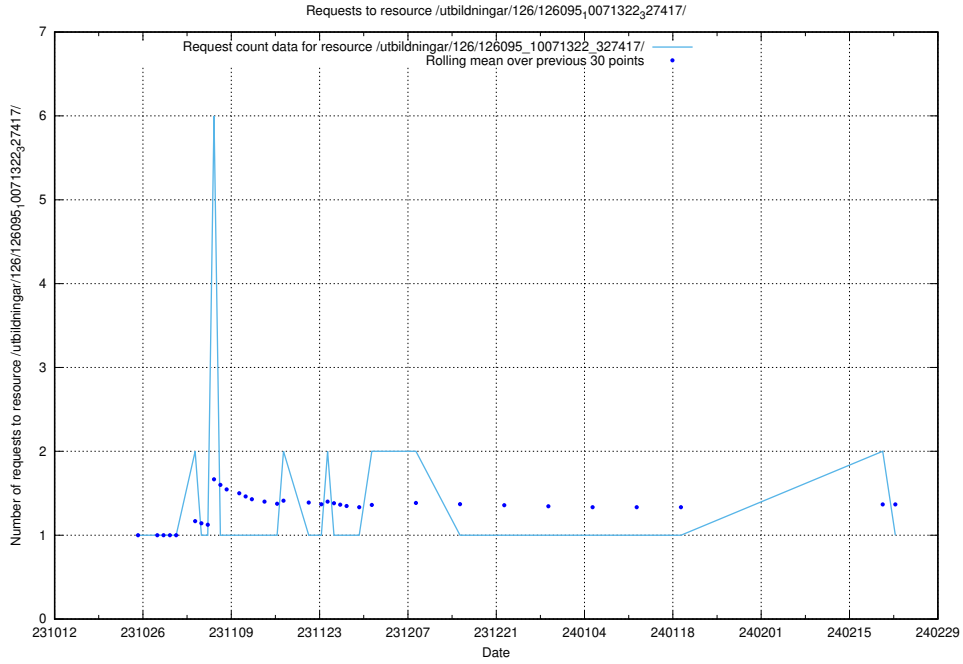

5.4012 Usage of /utbildningar/126/126095_10071322_327417/

Here, we count the number of requests to resource /utbildningar/126/126095_10071322_327417/.