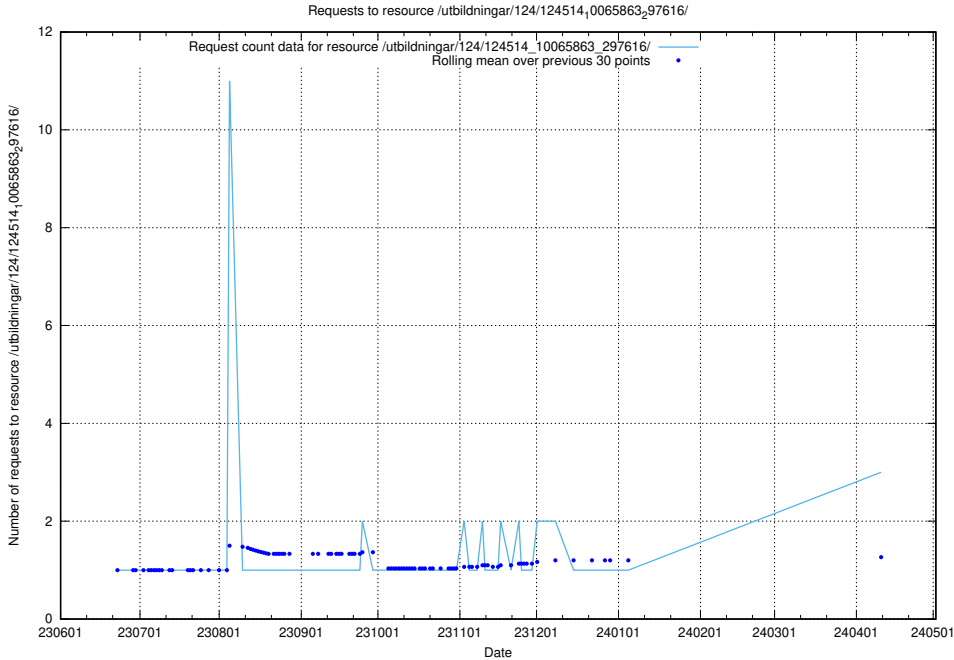

5.428 Usage of /utbildningar/124/124514_10065863_297616/

Here, we count the number of requests to resource /utbildningar/124/124514_10065863_297616/.