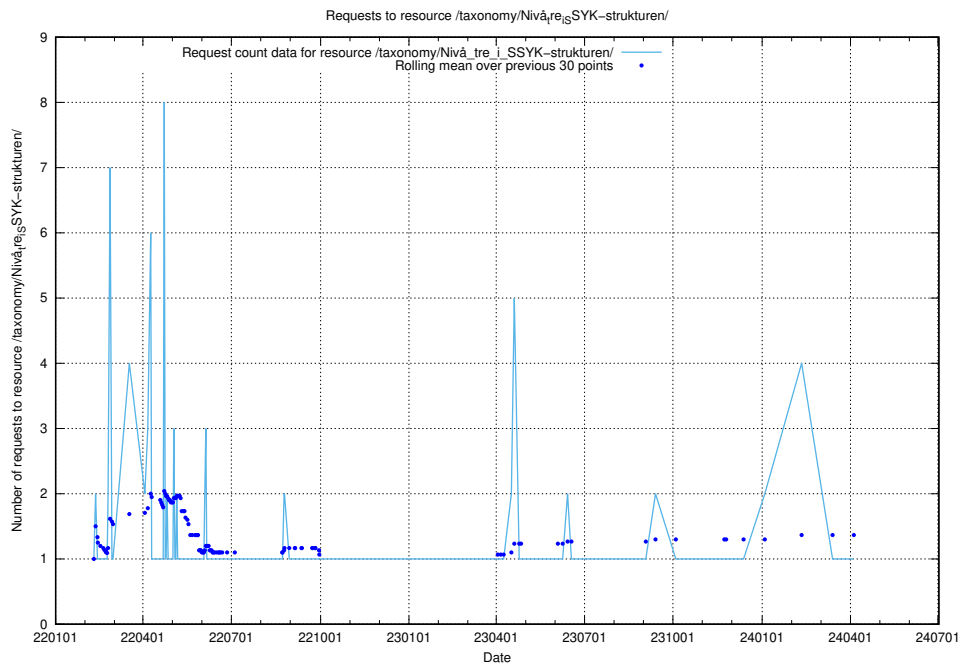

5.1738 Usage of /taxonomy/Nivå_tre_i_SSYK-strukturen/

Here, we count the number of requests to resource /taxonomy/Nivå_tre_i_SSYK-strukturen/.