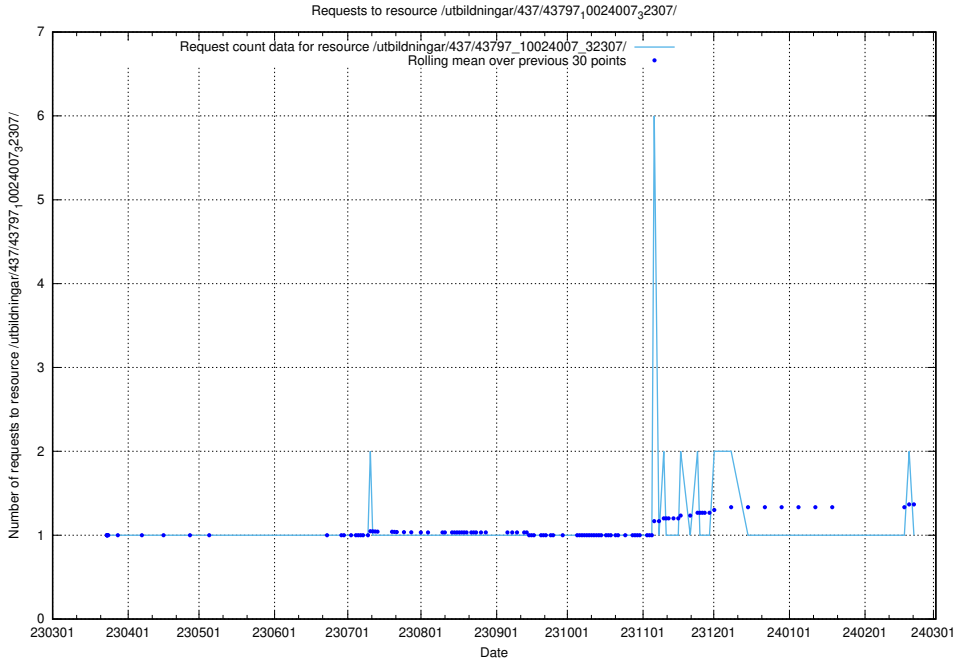

5.6136 Usage of /utbildningar/437/43797_10024007_32307/

Here, we count the number of requests to resource /utbildningar/437/43797_10024007_32307/.