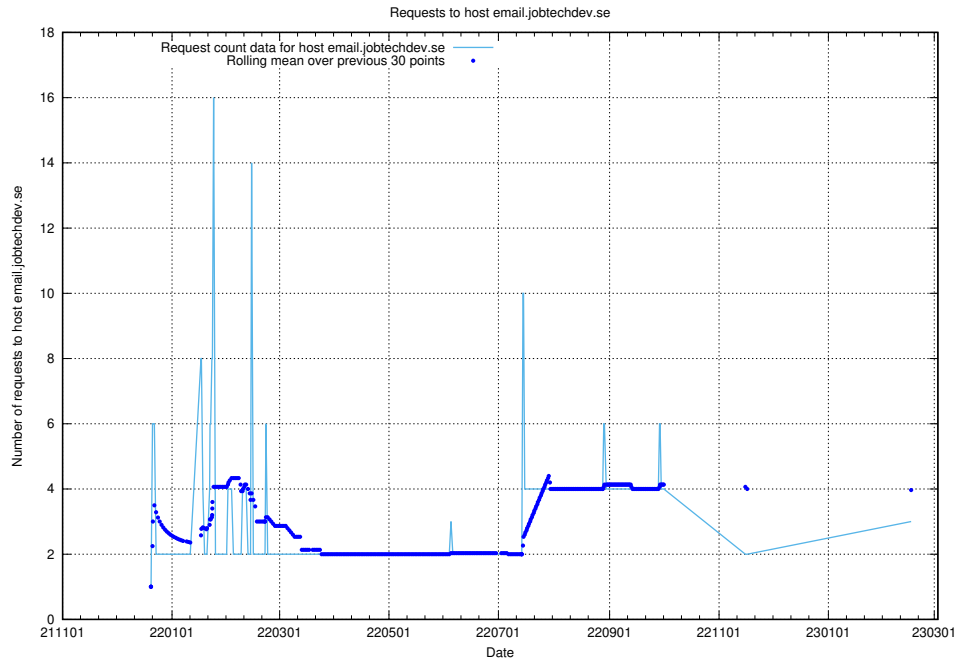

7.199 Usage of email.jobtechdev.se

Here, we count the number of requests to host email.jobtechdev.se.