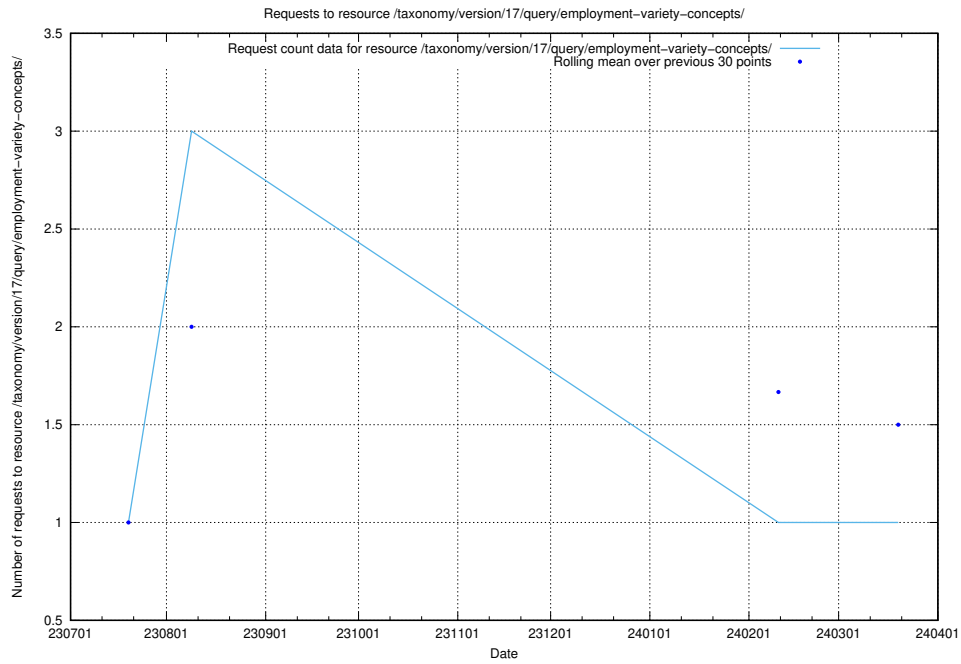

5.4796 Usage of /taxonomy/version/17/query/employment-variety-concepts/

Here, we count the number of requests to resource /taxonomy/version/17/query/employment-variety-concepts/.