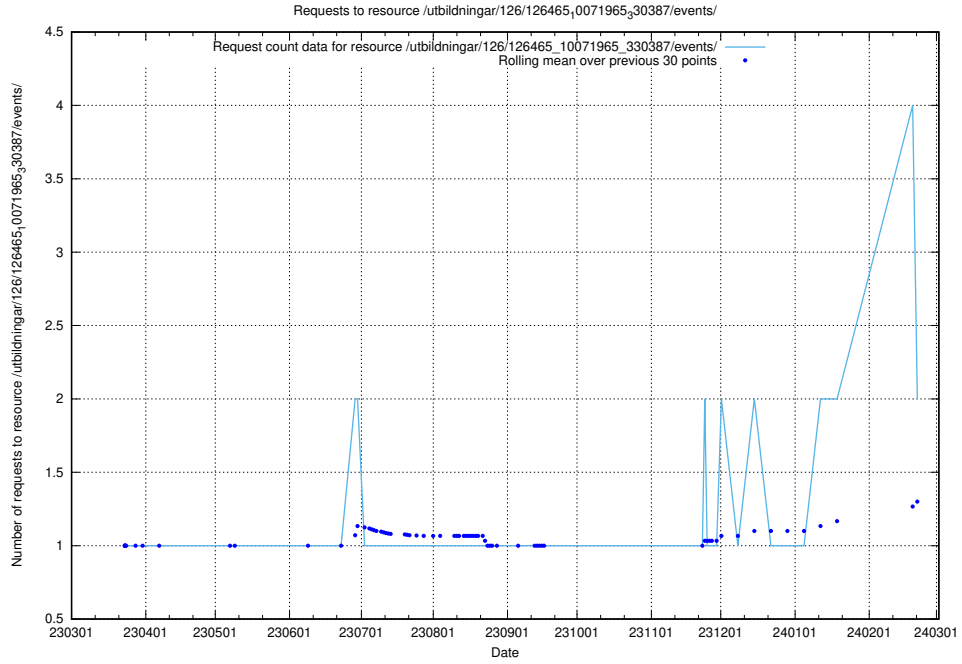

5.954 Usage of /utbildningar/126/126465_10071965_330387/events/

Here, we count the number of requests to resource /utbildningar/126/126465_10071965_330387/events/