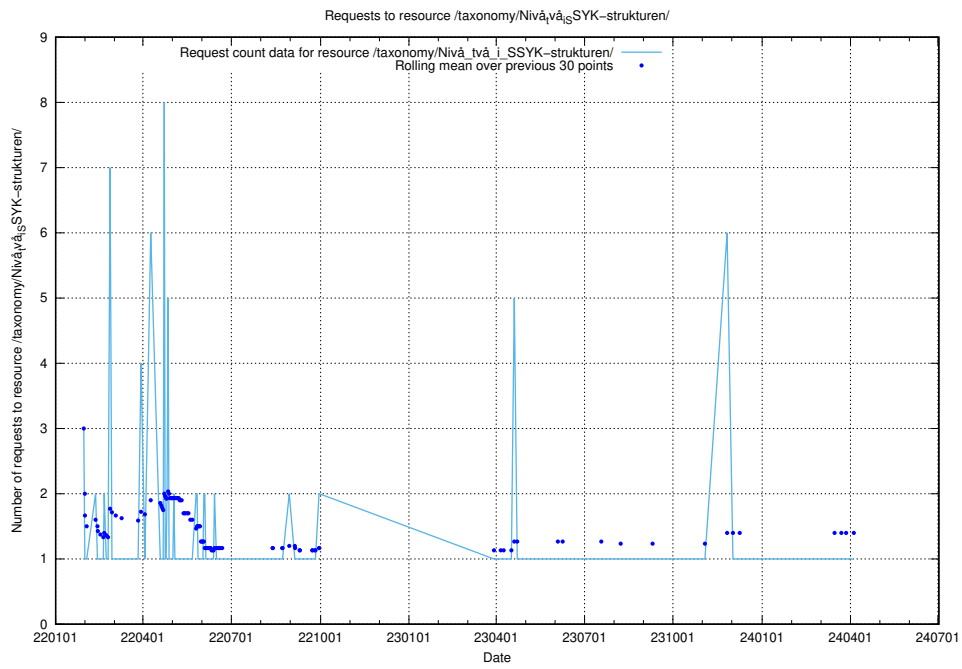

5.3338 Usage of /taxonomy/Nivå_två_i_SSYK-strukturen/

Here, we count the number of requests to resource /taxonomy/Nivå_två_i_SSYK-strukturen/.