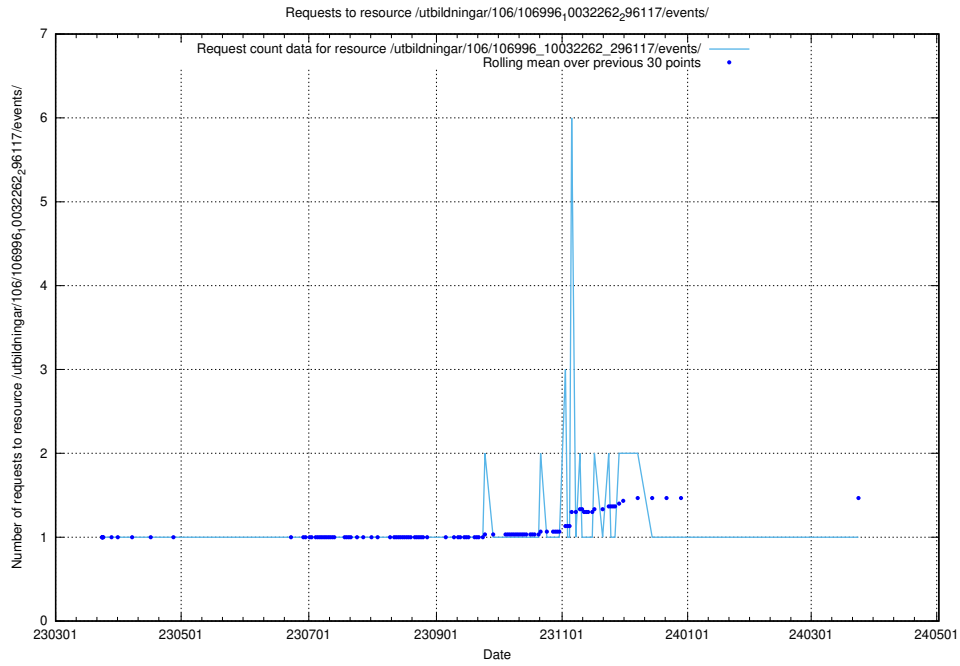

5.5192 Usage of /utbildningar/106/106996_10032262_296117/events/

Here, we count the number of requests to resource /utbildningar/106/106996_10032262_296117/events/