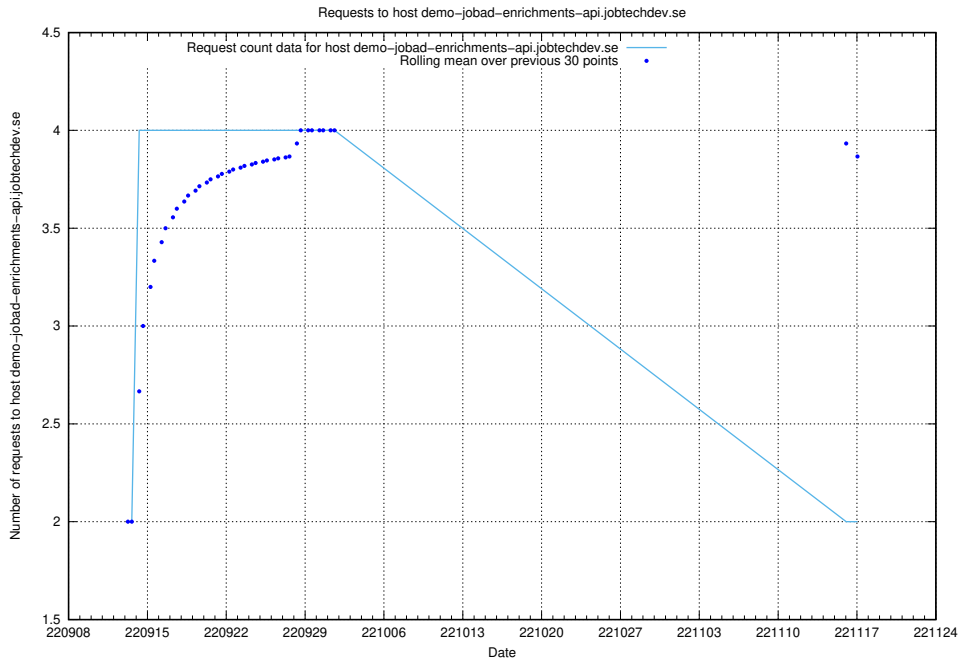

### 7.322 Usage of demo-jobad-enrichments-api.jobtechdev.se

Here, we count the number of requests to host demo-jobad-enrichments-api.jobtechdev.se.