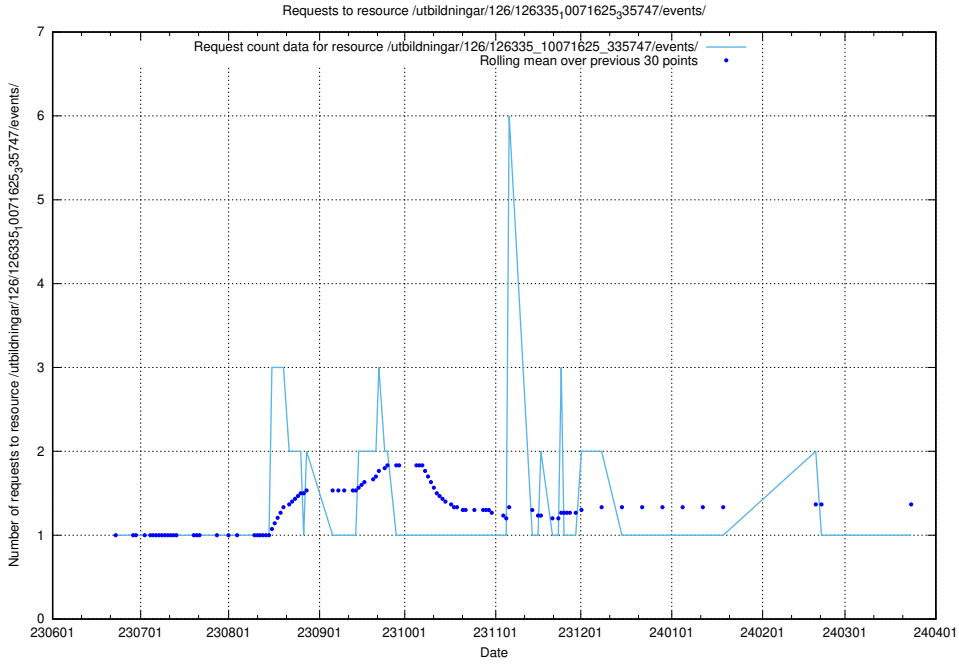

### 5.5454 Usage of /utbildningar/126/126335\_10071625\_335747/events/

Here, we count the number of requests to resource /utbildningar/126/126335\_10071625\_335747/events/