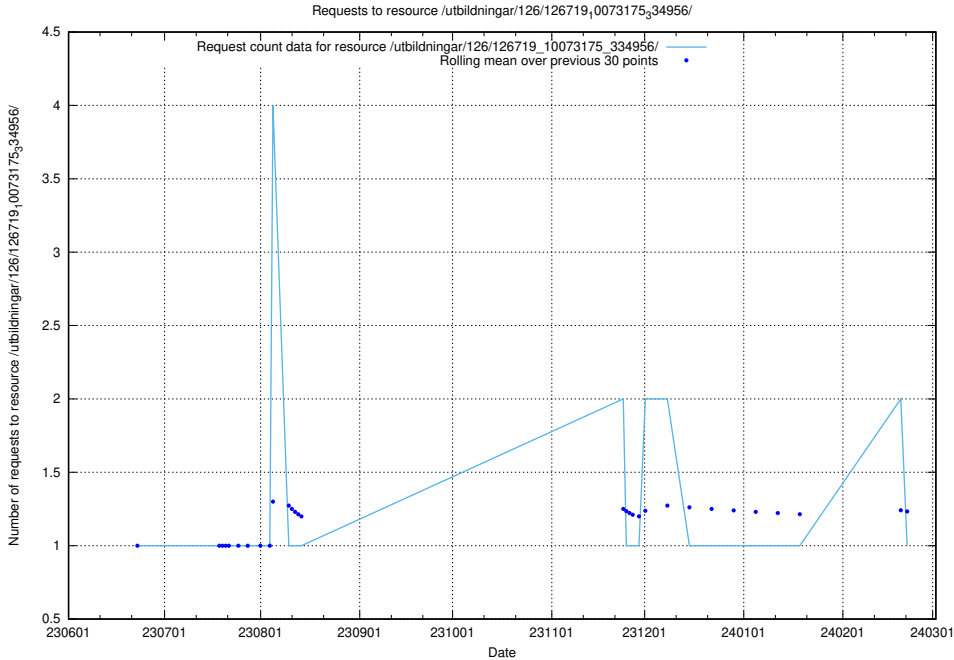

5.5393 Usage of /utbildningar/126/126719_10073175_334956/

Here, we count the number of requests to resource /utbildningar/126/126719_10073175_334956/.