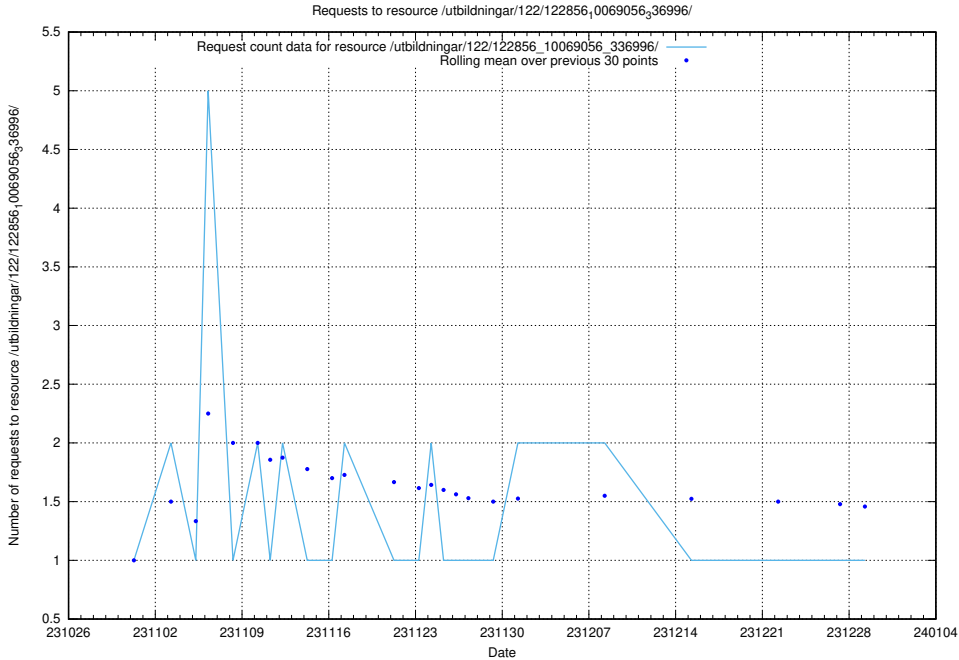

5.3961 Usage of /utbildningar/122/122856_10069056_336996/

Here, we count the number of requests to resource /utbildningar/122/122856_10069056_336996/.