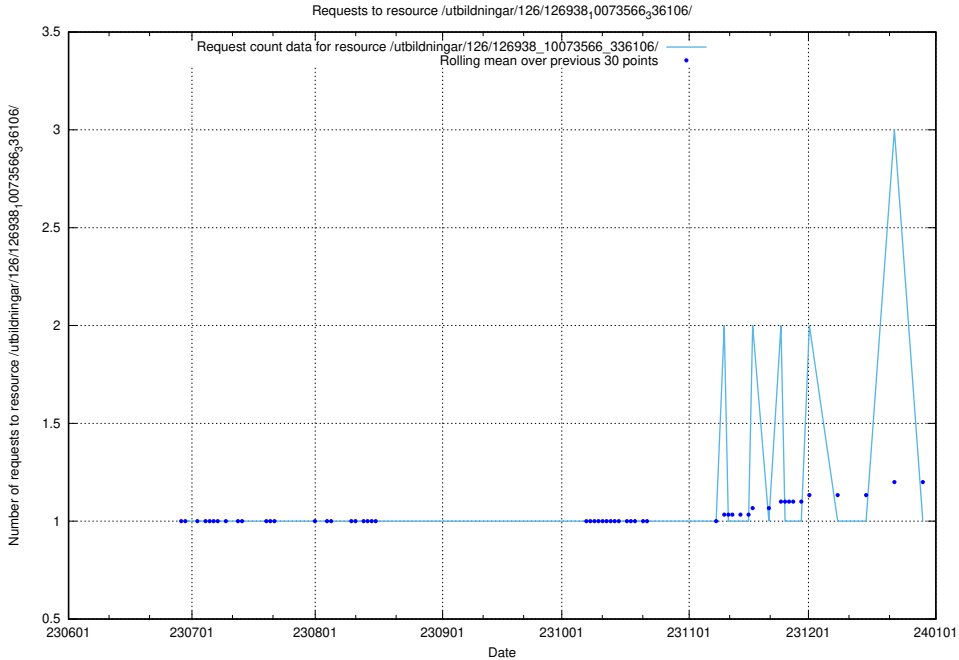

5.5217 Usage of /utbildningar/126/126938_10073566_336106/

Here, we count the number of requests to resource /utbildningar/126/126938_10073566_336106/.