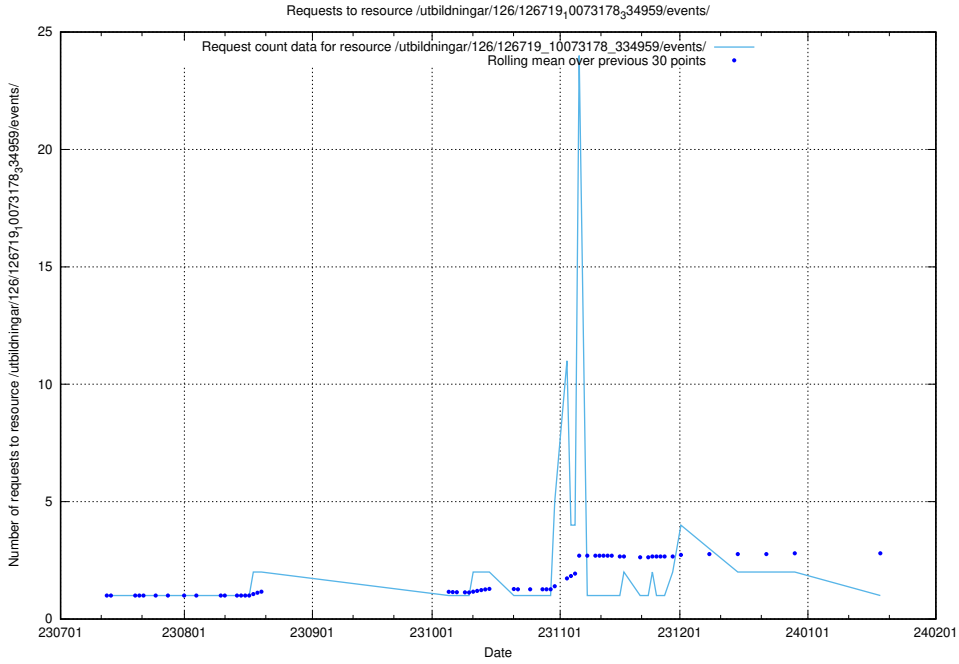

5.4891 Usage of /utbildningar/126/126719_10073178_334959/events/

Here, we count the number of requests to resource /utbildningar/126/126719_10073178_334959/events/