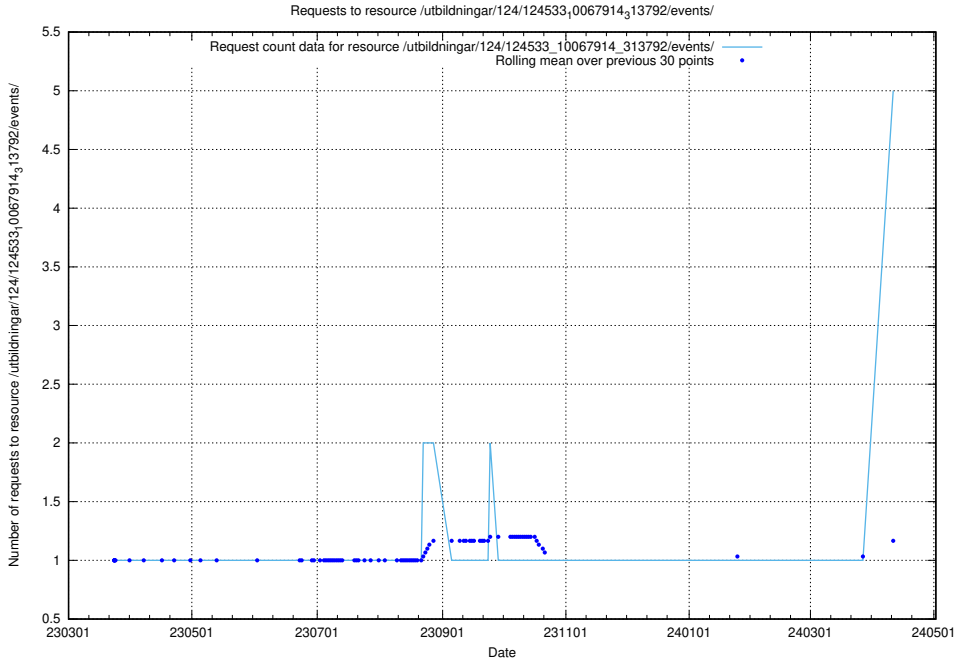

5.147 Usage of /utbildningar/124/124533_10067914_313792/events/

Here, we count the number of requests to resource /utbildningar/124/124533_10067914_313792/events/