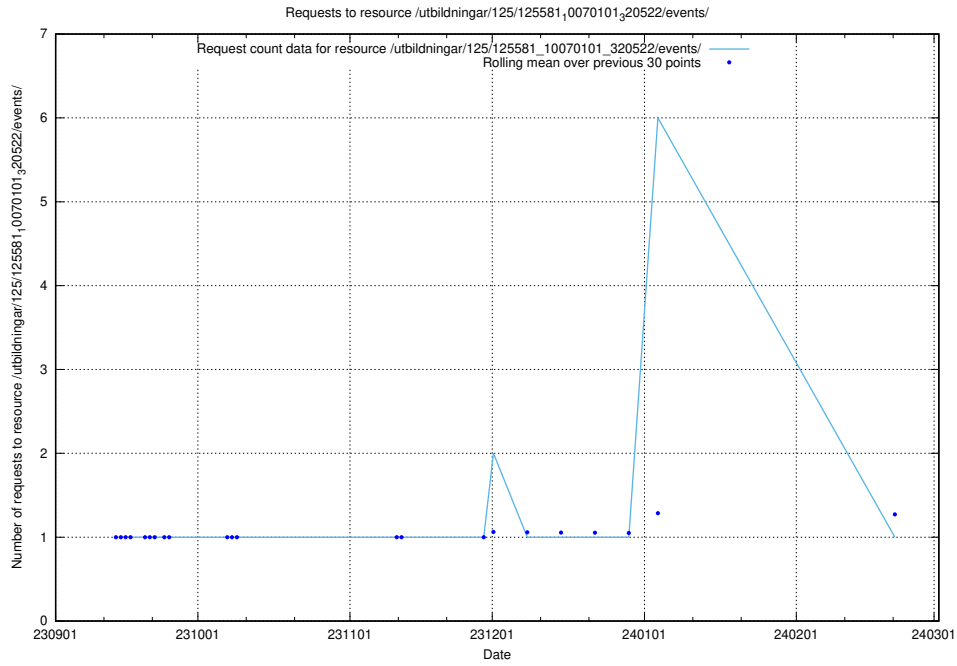

5.4376 Usage of /utbildningar/125/125581_10070101_320522/events/

Here, we count the number of requests to resource /utbildningar/125/125581_10070101_320522/events/