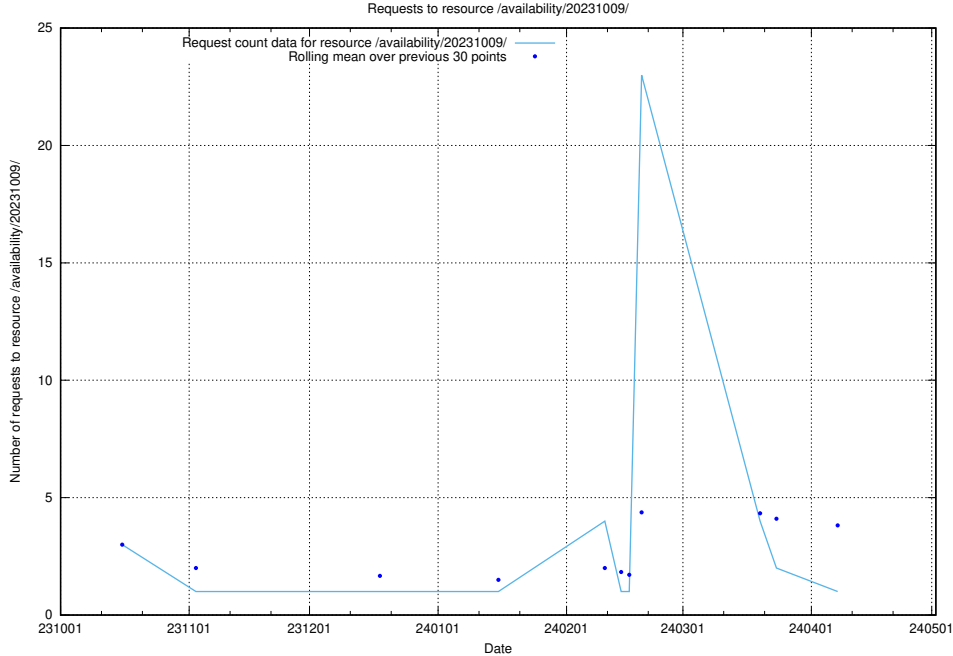

5.4108 Usage of /availability/20231009/

Here, we count the number of requests to resource /availability/20231009/.