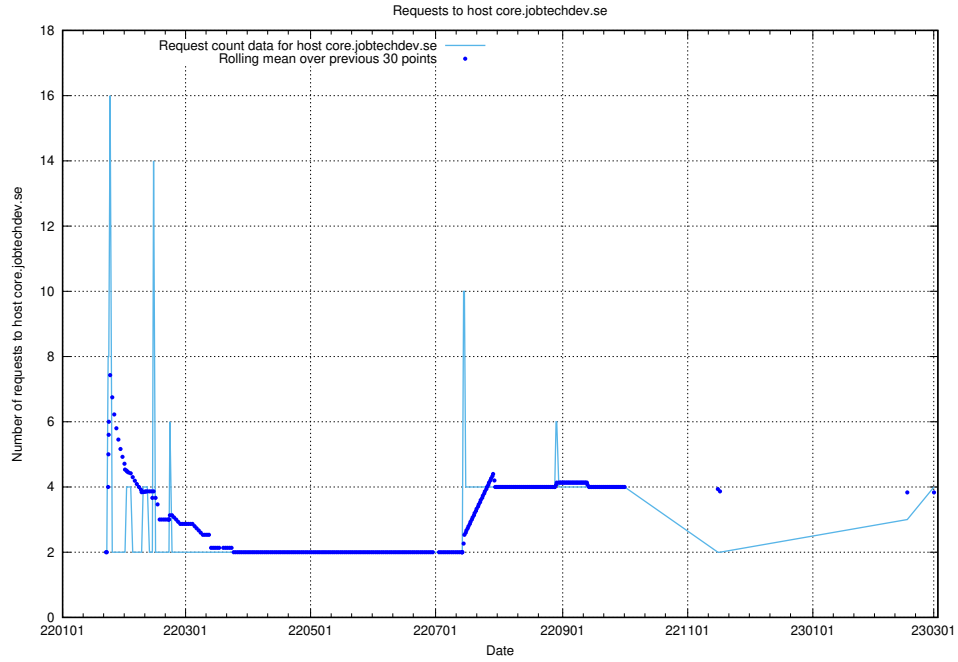

7.95 Usage of core.jobtechdev.se

Here, we count the number of requests to host core.jobtechdev.se.