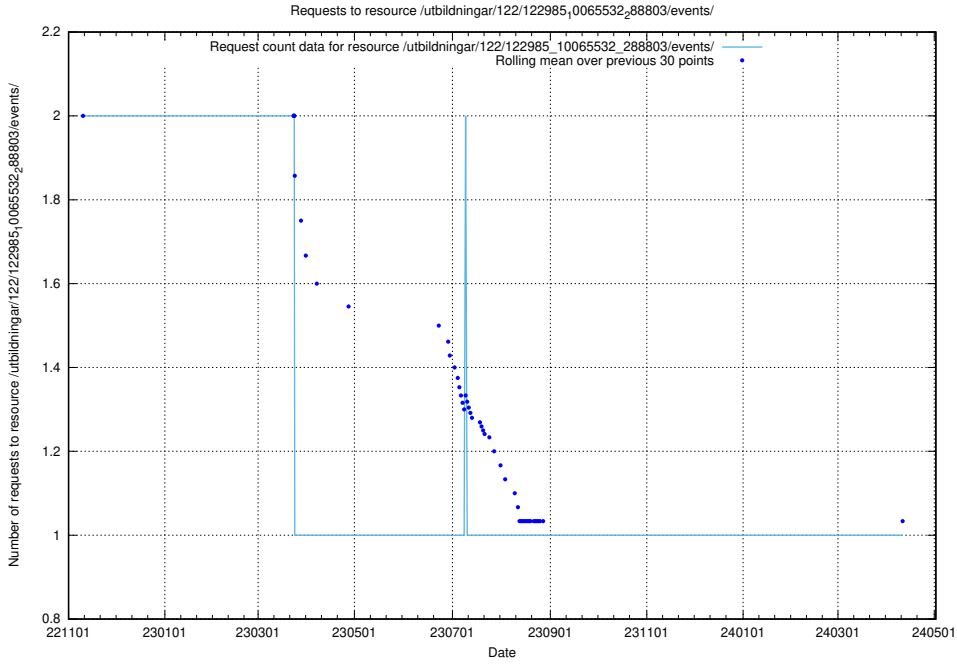

5.6052 Usage of /utbildningar/122/122985_10065532_288803/events/

Here, we count the number of requests to resource /utbildningar/122/122985_10065532_288803/events/