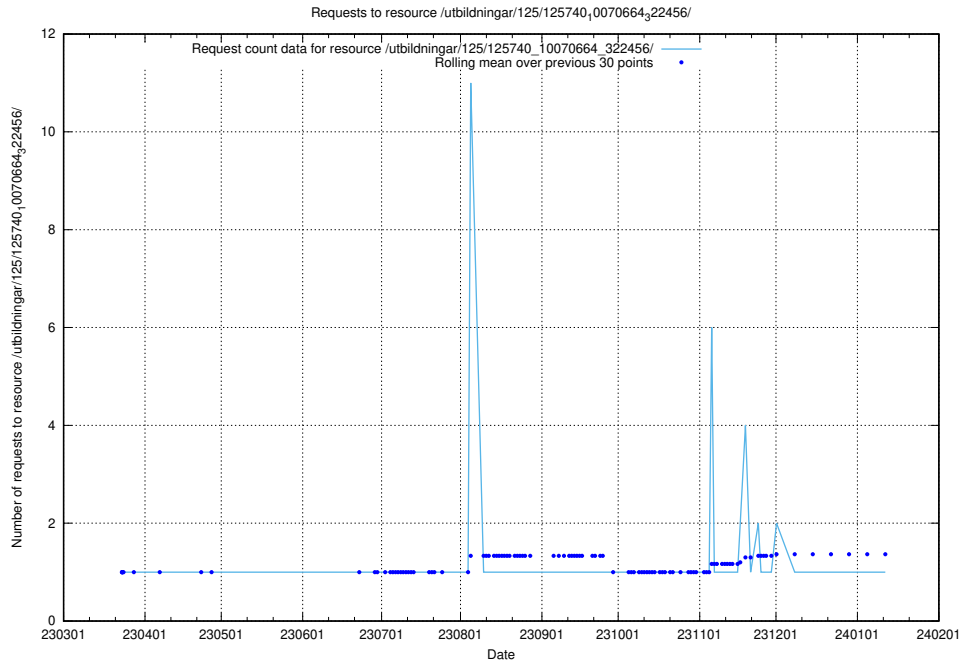

5.1011 Usage of /utbildningar/125/125740_10070664_322456/

Here, we count the number of requests to resource /utbildningar/125/125740_10070664_322456/.