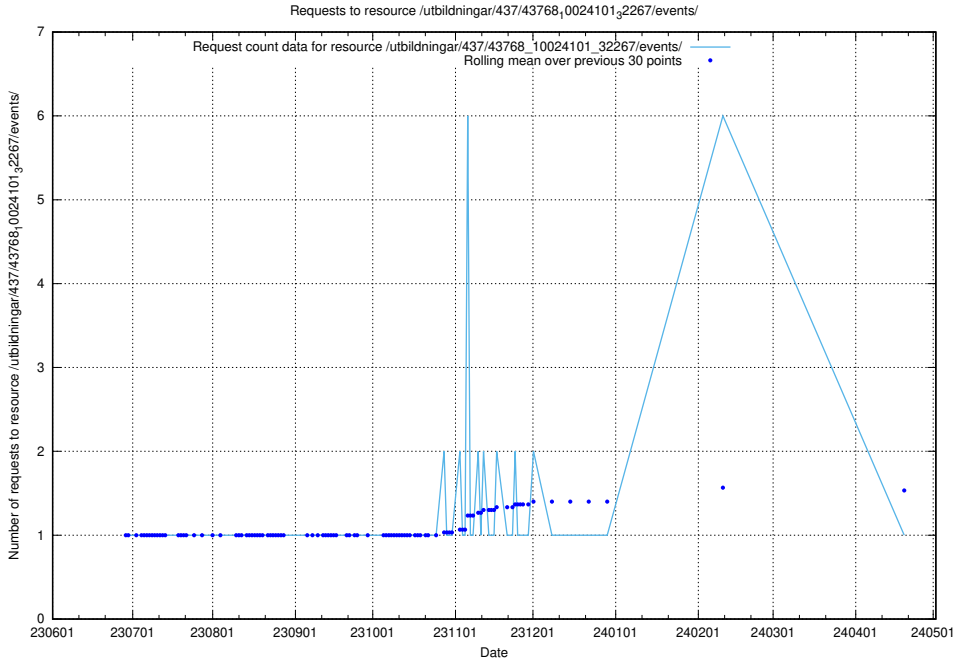

5.5211 Usage of /utbildningar/437/43768_10024101_32267/events/

Here, we count the number of requests to resource /utbildningar/437/43768_10024101_32267/events/.