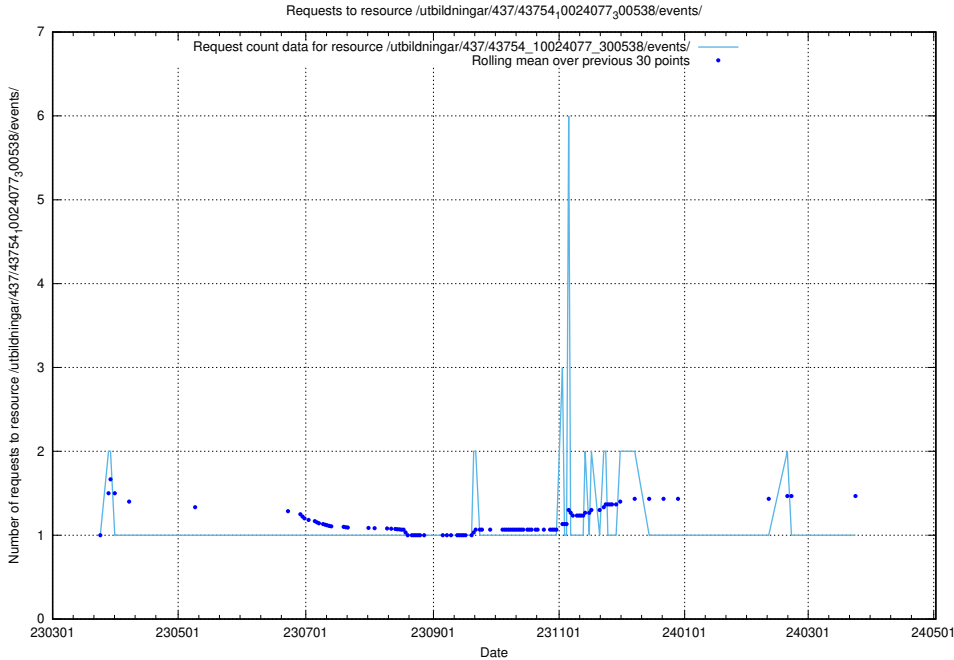

5.5985 Usage of /utbildningar/437/43754_10024077_300538/events/

Here, we count the number of requests to resource /utbildningar/437/43754_10024077_300538/events/.