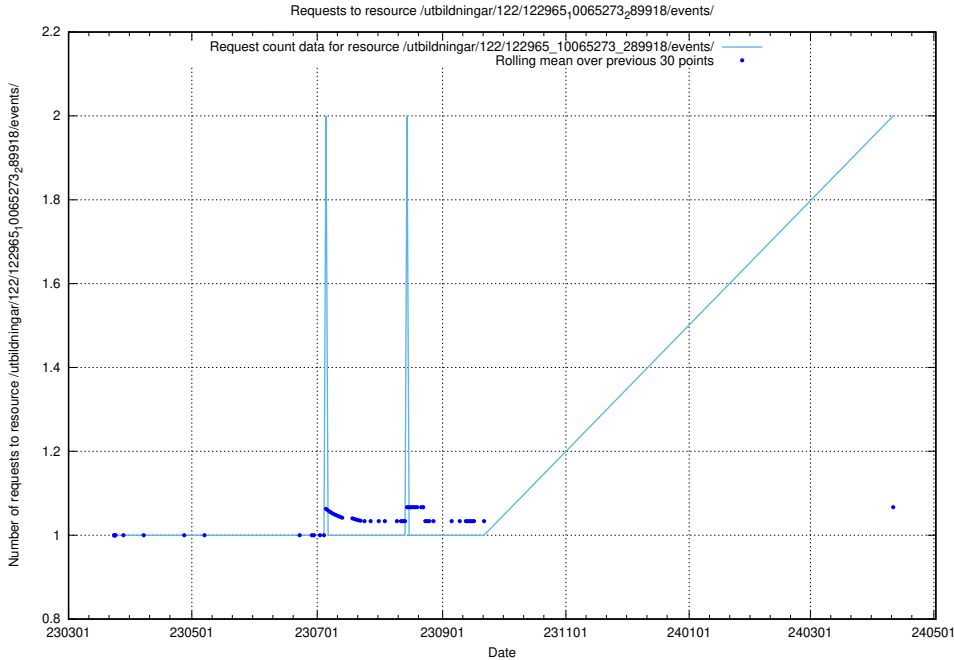

5.806 Usage of /utbildningar/122/122965_10065273_289918/events/

Here, we count the number of requests to resource /utbildningar/122/122965_10065273_289918/events/