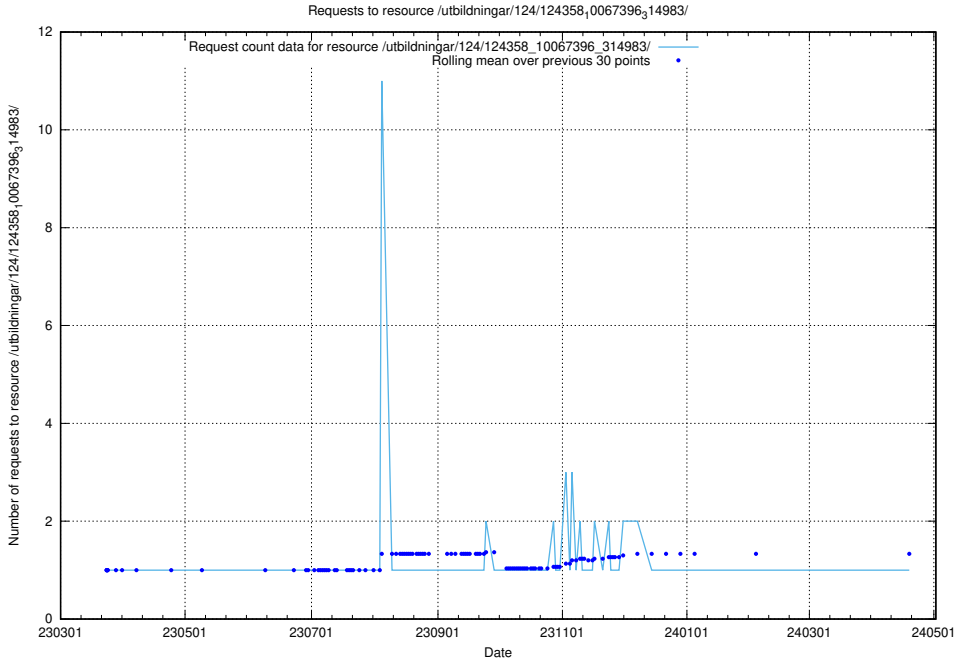

5.3622 Usage of /utbildningar/124/124358_10067396_314983/

Here, we count the number of requests to resource /utbildningar/124/124358_10067396_314983/.