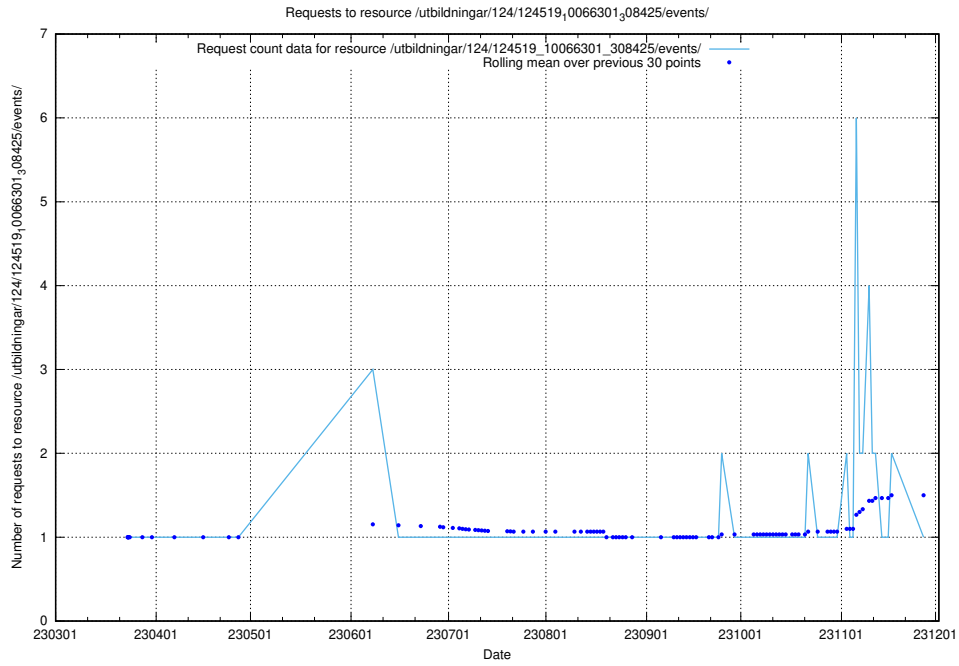

5.1271 Usage of /utbildningar/124/124519_10066301_308425/events/

Here, we count the number of requests to resource /utbildningar/124/124519_10066301_308425/events/