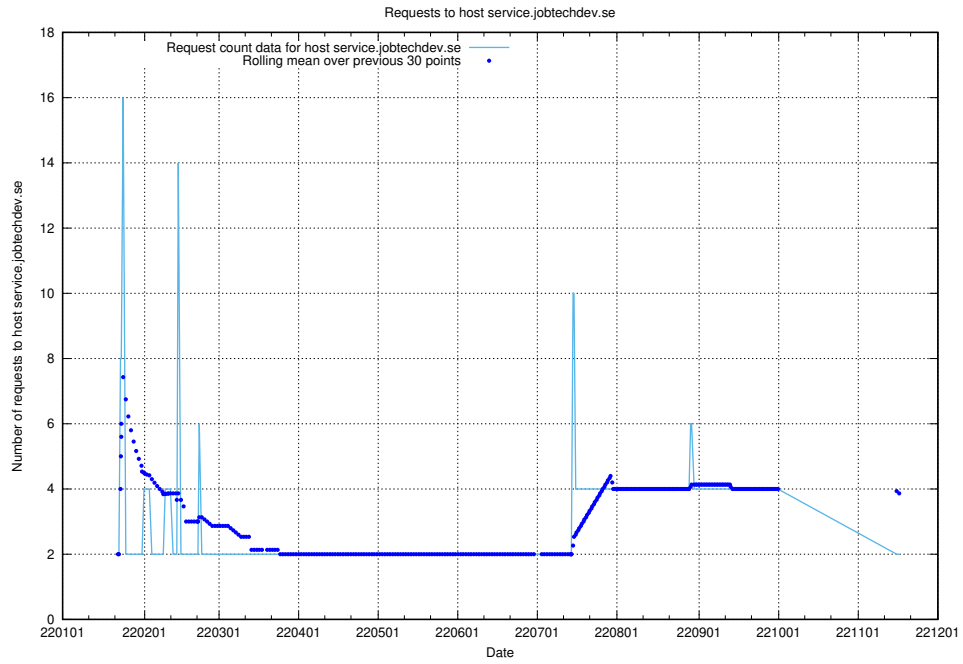

7.586 Usage of service.jobtechdev.se

Here, we count the number of requests to host service.jobtechdev.se.