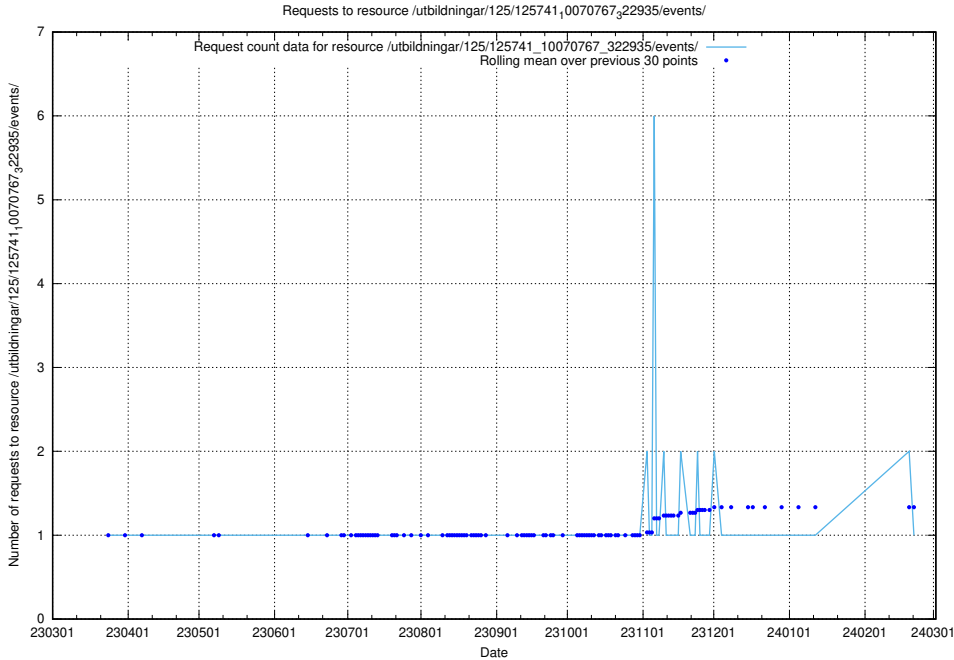

5.6016 Usage of /utbildningar/125/125741_10070767_322935/events/

Here, we count the number of requests to resource /utbildningar/125/125741_10070767_322935/events/