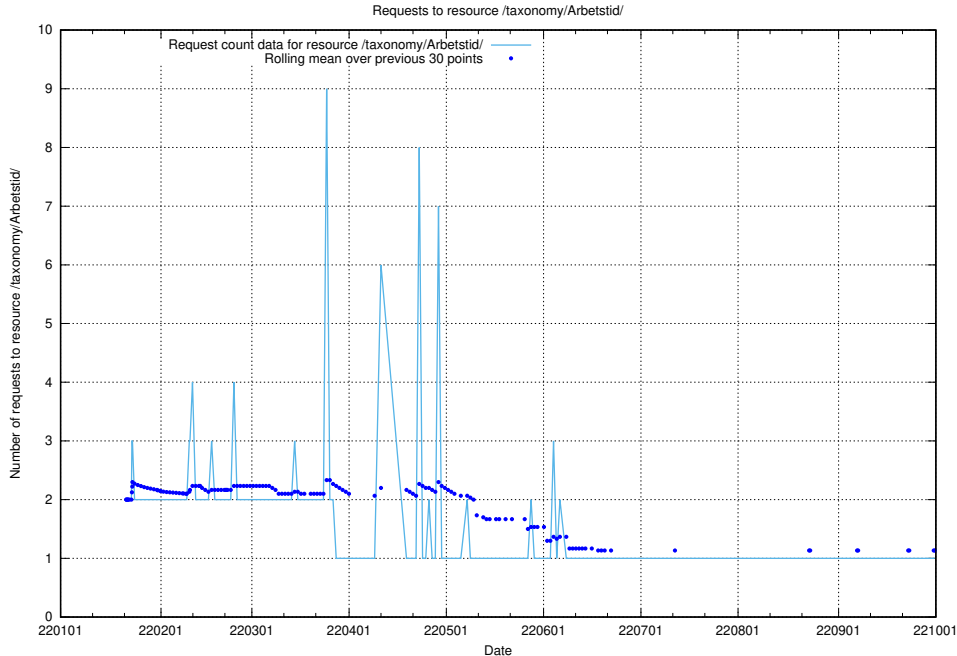

5.1542 Usage of /taxonomy/Arbetstid/

Here, we count the number of requests to resource /taxonomy/Arbetstid/.