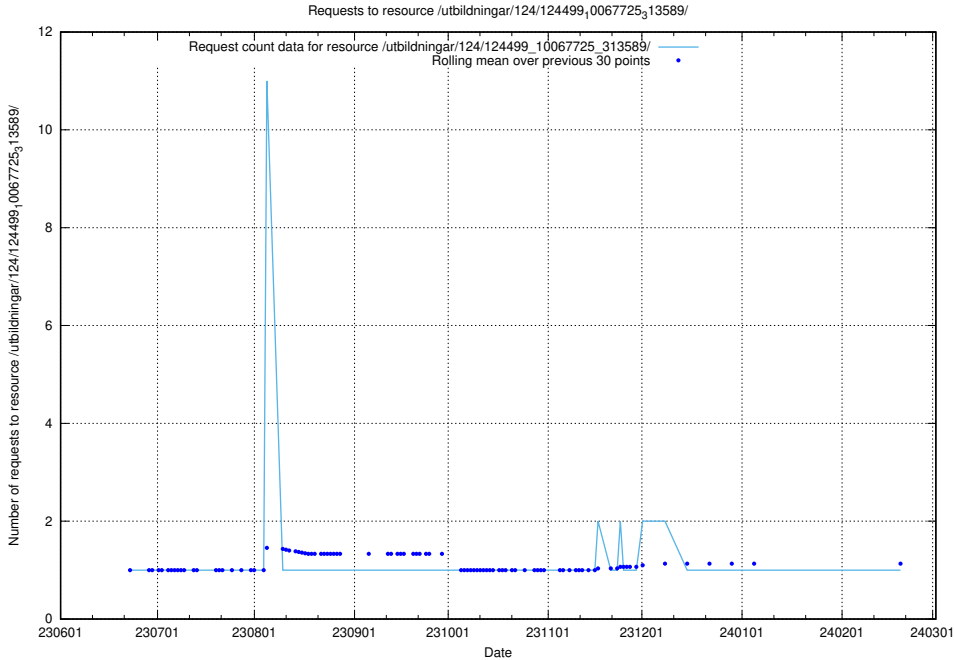

5.5562 Usage of /utbildningar/124/124499_10067725_313589/

Here, we count the number of requests to resource /utbildningar/124/124499_10067725_313589/.