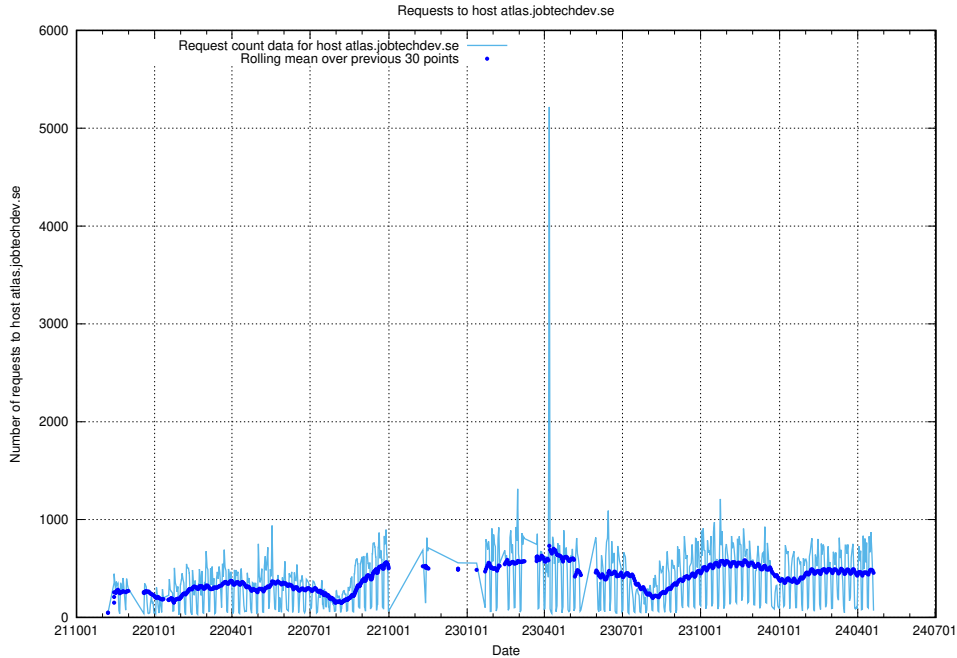

7.22 Usage of atlas.jobtechdev.se

Here, we count the number of requests to host atlas.jobtechdev.se.