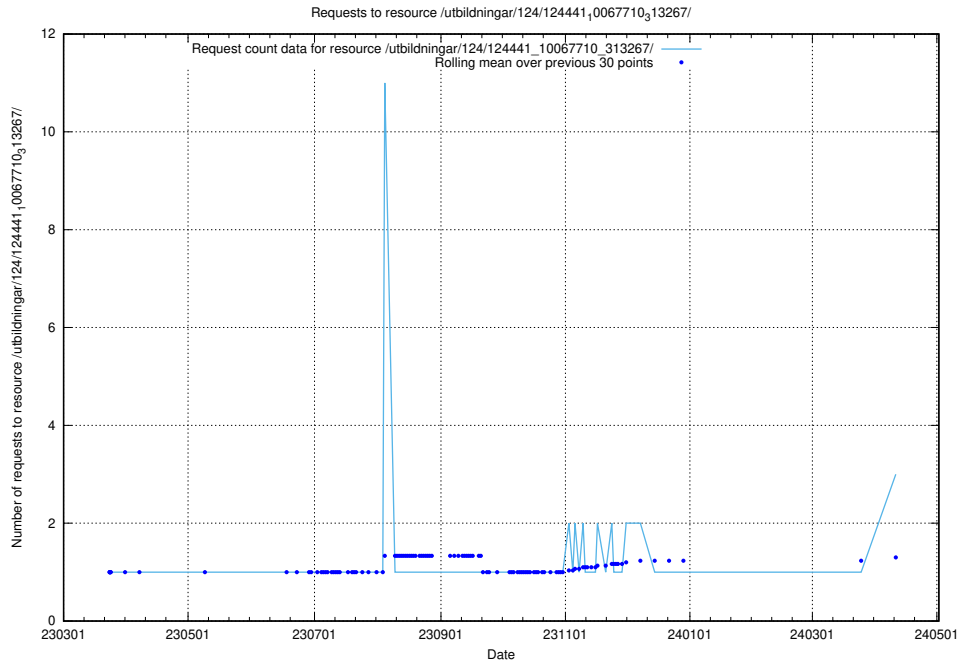

5.344 Usage of /utbildningar/124/124441_10067710_313267/

Here, we count the number of requests to resource /utbildningar/124/124441_10067710_313267/.