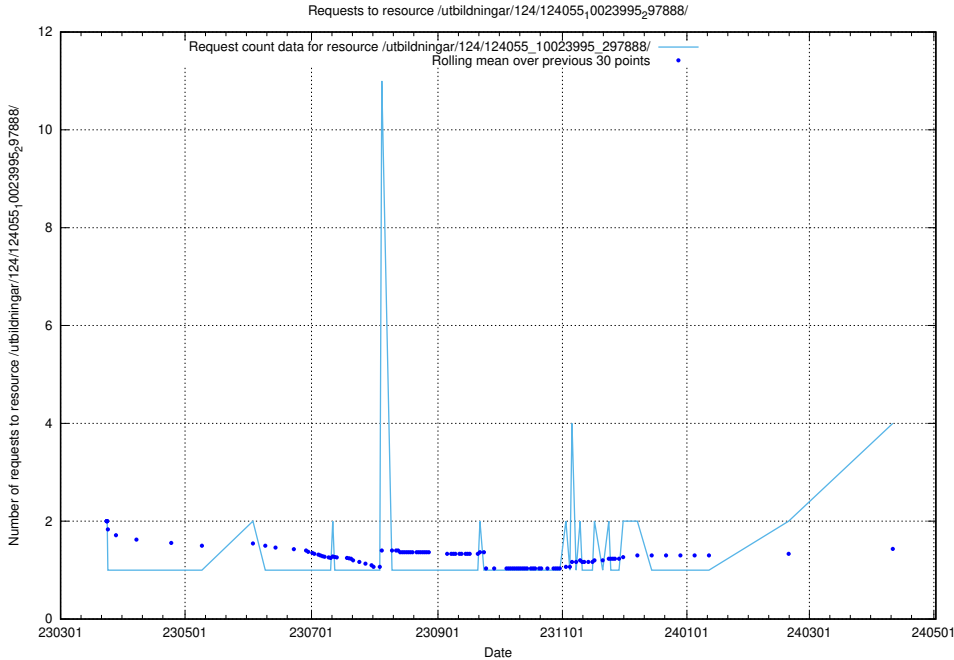

### 5.278 Usage of /utbildningar/124/124055\_10023995\_297888/

Here, we count the number of requests to resource /utbildningar/124/124055\_10023995\_297888/.