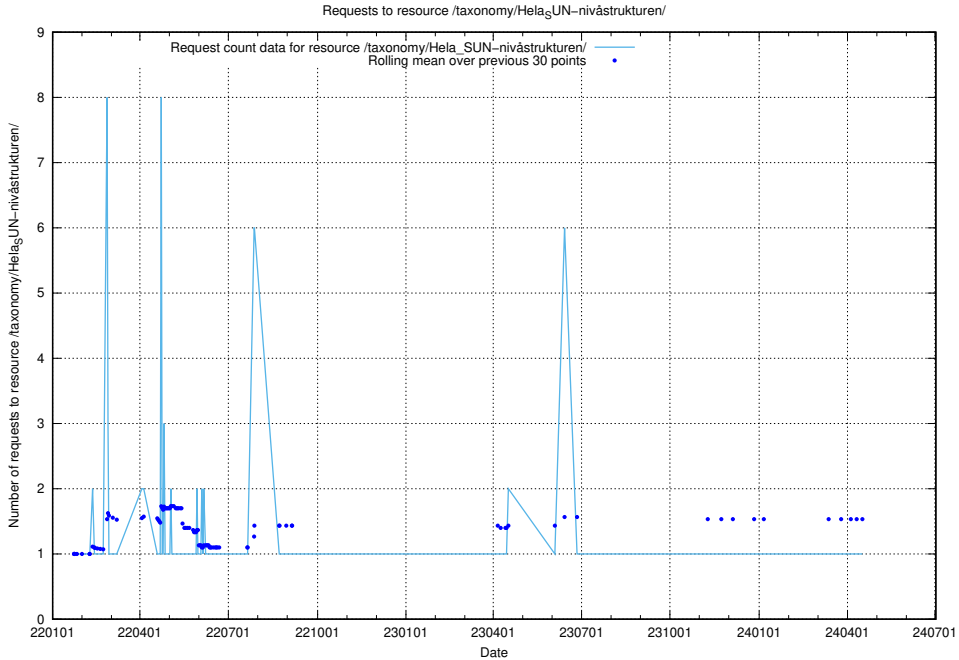

5.4094 Usage of /taxonomy/Hela_SUN-nivåstrukturen/

Here, we count the number of requests to resource /taxonomy/Hela_SUN-nivåstrukturen/.