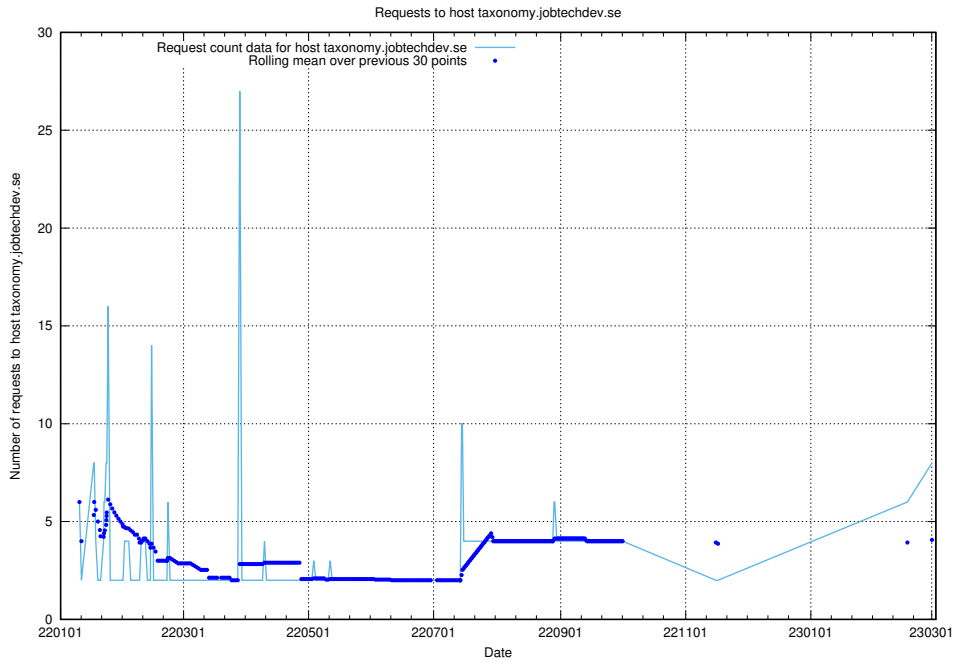

## 7.65 Usage of taxonomy.jobtechdev.se

Here, we count the number of requests to host taxonomy.jobtechdev.se.