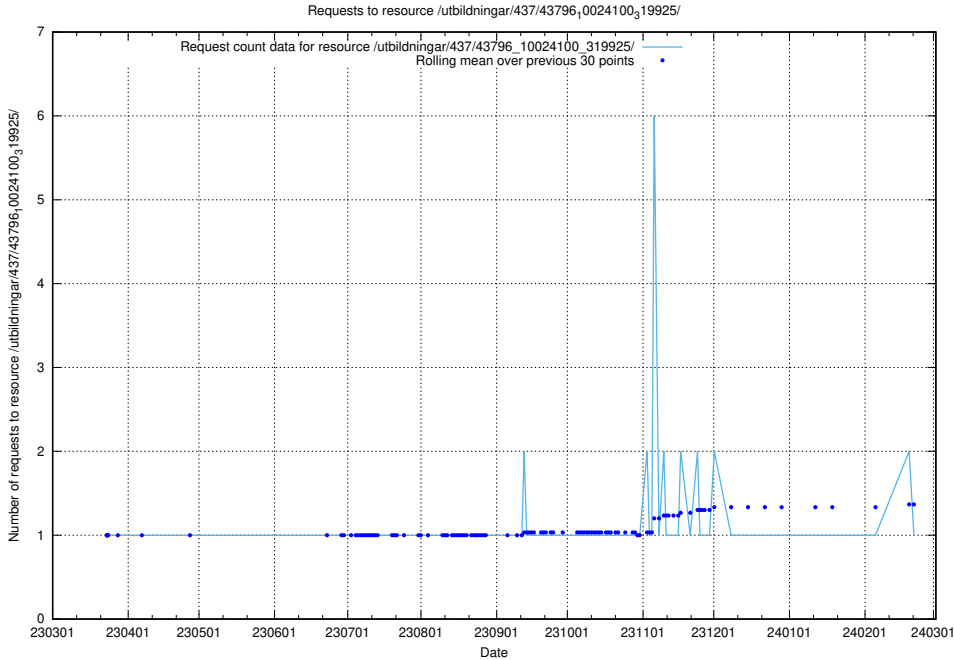

5.6141 Usage of /utbildningar/437/43796_10024100_319925/

Here, we count the number of requests to resource /utbildningar/437/43796_10024100_319925/.