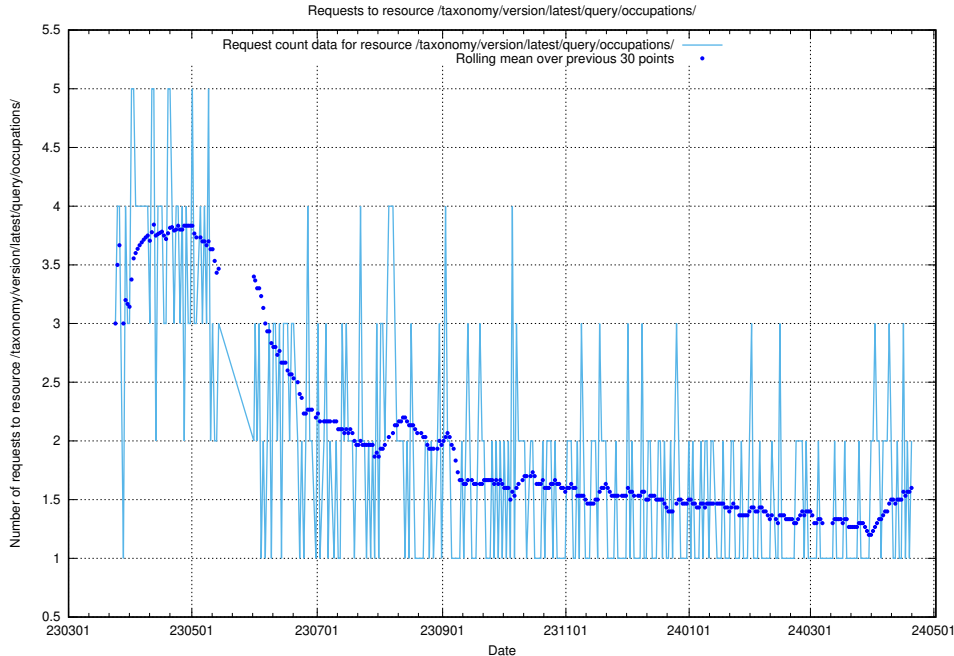

### 5.917 Usage of /taxonomy/version/latest/query/keyword-concepts-with-relations/

Here, we count the number of requests to resource /taxonomy/version/latest/query/keyword-concepts-with-relations/.