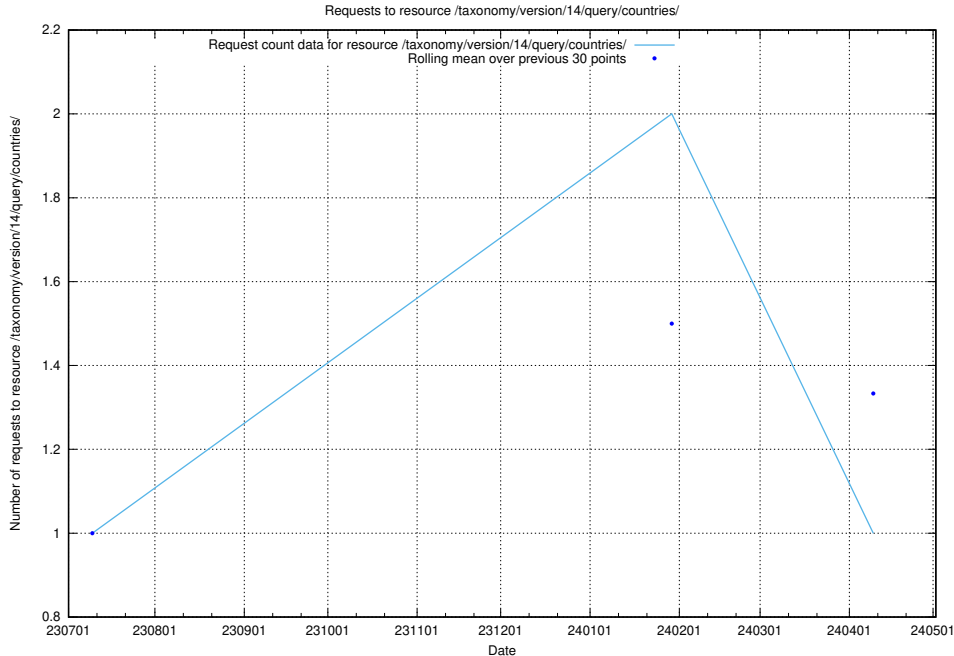

5.4929 Usage of /taxonomy/version/14/query/countries/

Here, we count the number of requests to resource /taxonomy/version/14/query/countries/.