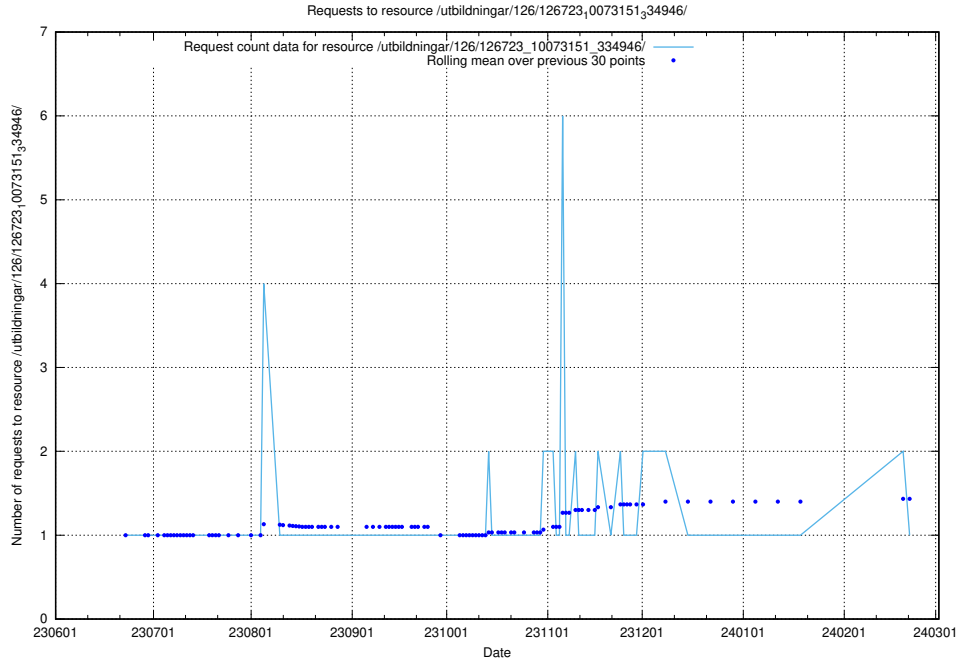

5.5386 Usage of /utbildningar/126/126723_10073151_334946/

Here, we count the number of requests to resource /utbildningar/126/126723_10073151_334946/.