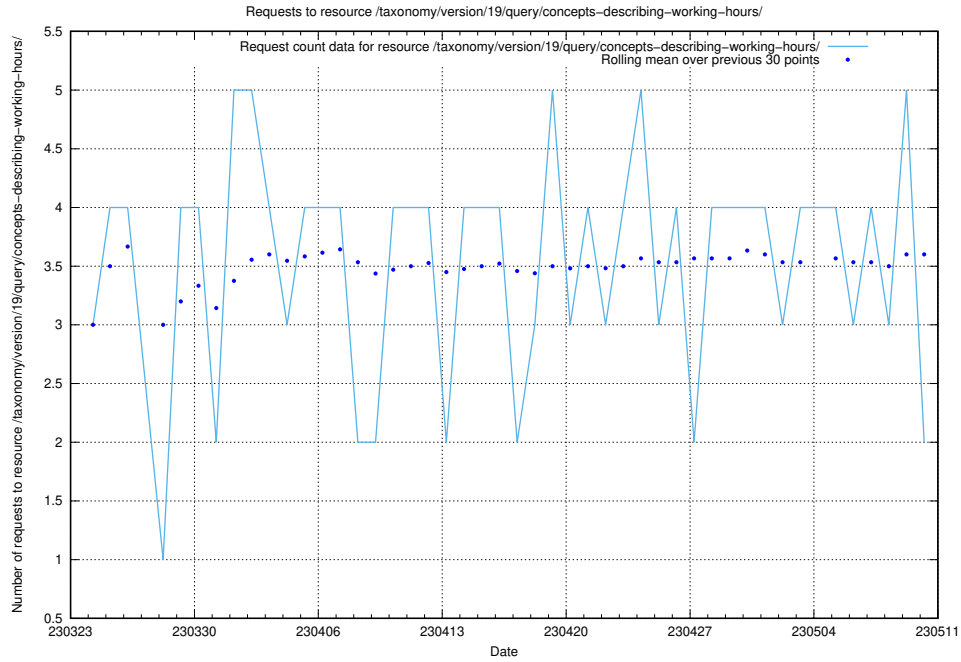

### 5.927 Usage of /utbildningar/438/43836\_10024038\_29999/events/

Here, we count the number of requests to resource /utbildningar/438/43836\_10024038\_29999/events/.