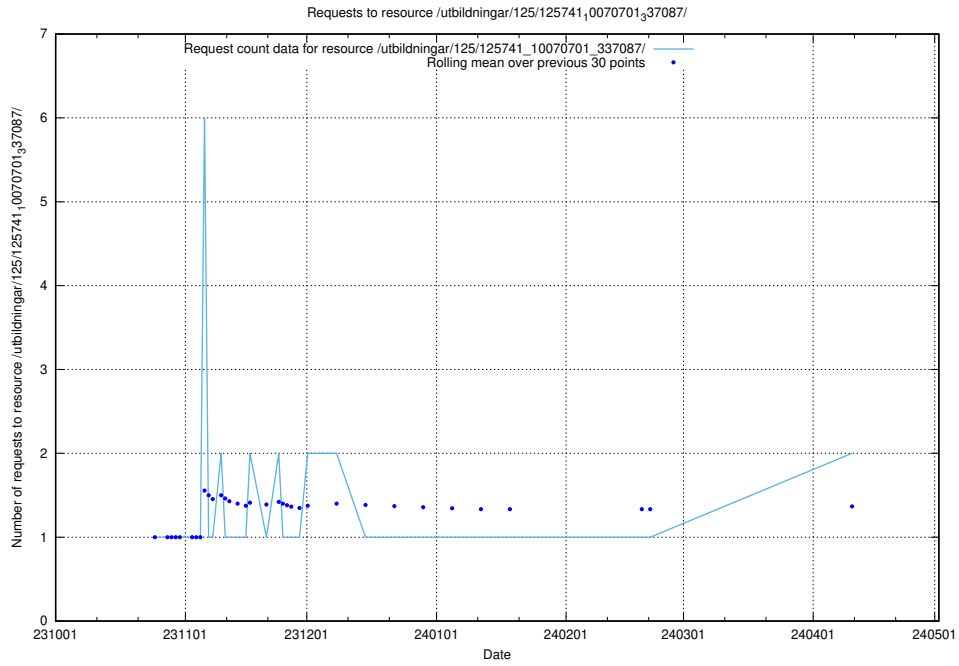

5.718 Usage of /utbildningar/125/125741_10070701_337087/

Here, we count the number of requests to resource /utbildningar/125/125741_10070701_337087/.