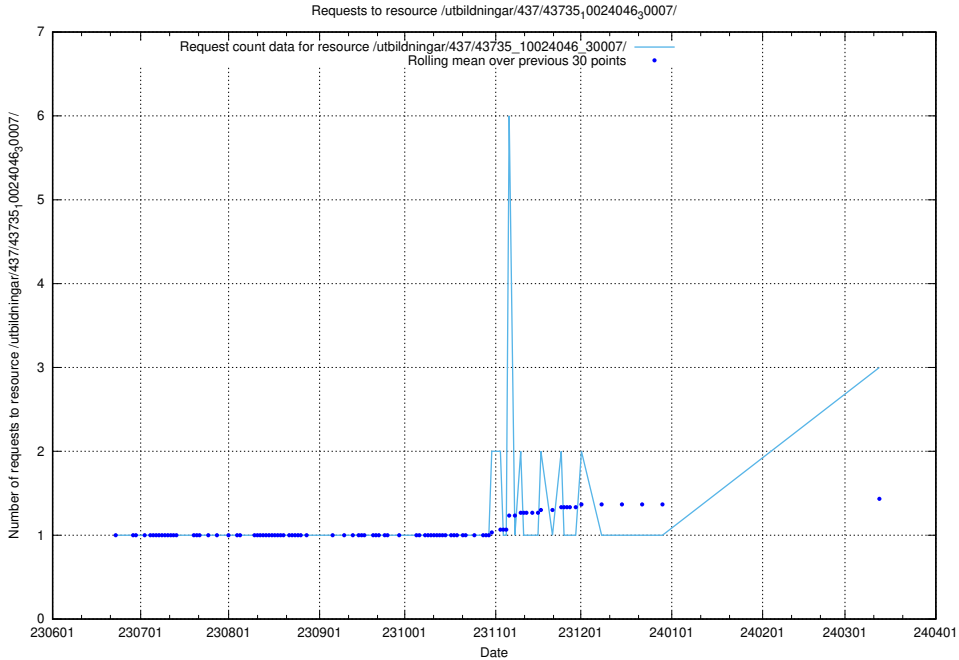

5.414 Usage of /utbildningar/437/43735_10024046_30007/

Here, we count the number of requests to resource /utbildningar/437/43735_10024046_30007/.