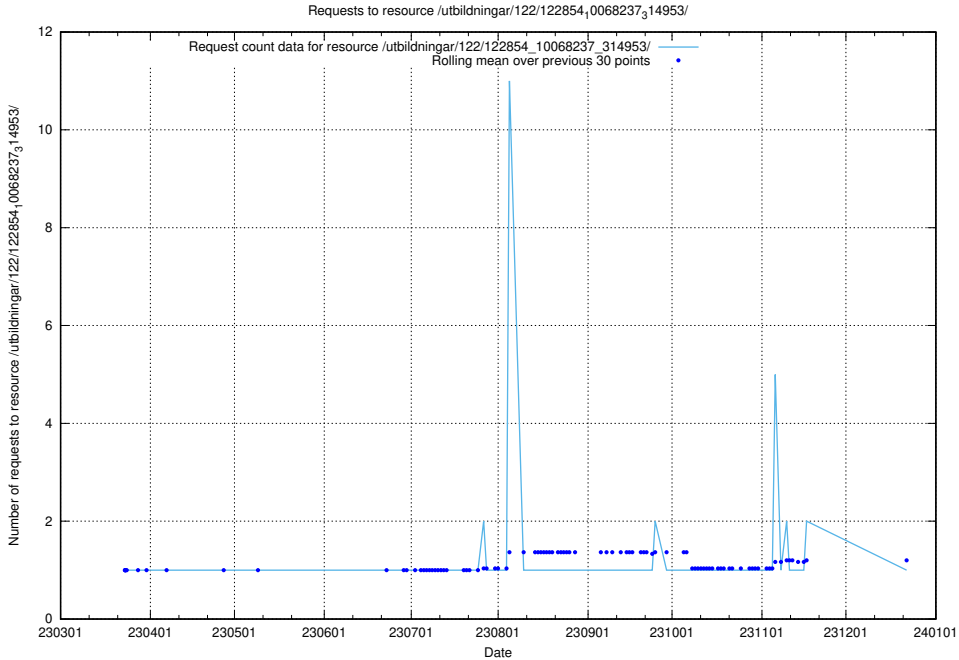

5.4967 Usage of /utbildningar/122/122854_10068237_314953/

Here, we count the number of requests to resource /utbildningar/122/122854_10068237_314953/.