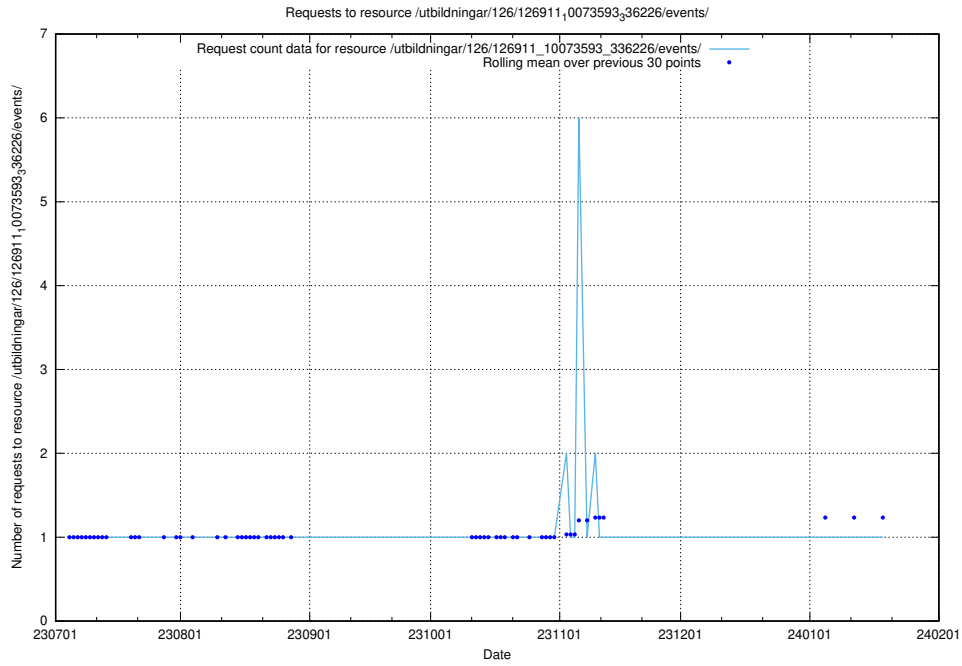

## 5.5126 Usage of /utbildningar/126/126911\_10073593\_336226/events/

Here, we count the number of requests to resource /utbildningar/126/126911\_10073593\_336226/events/