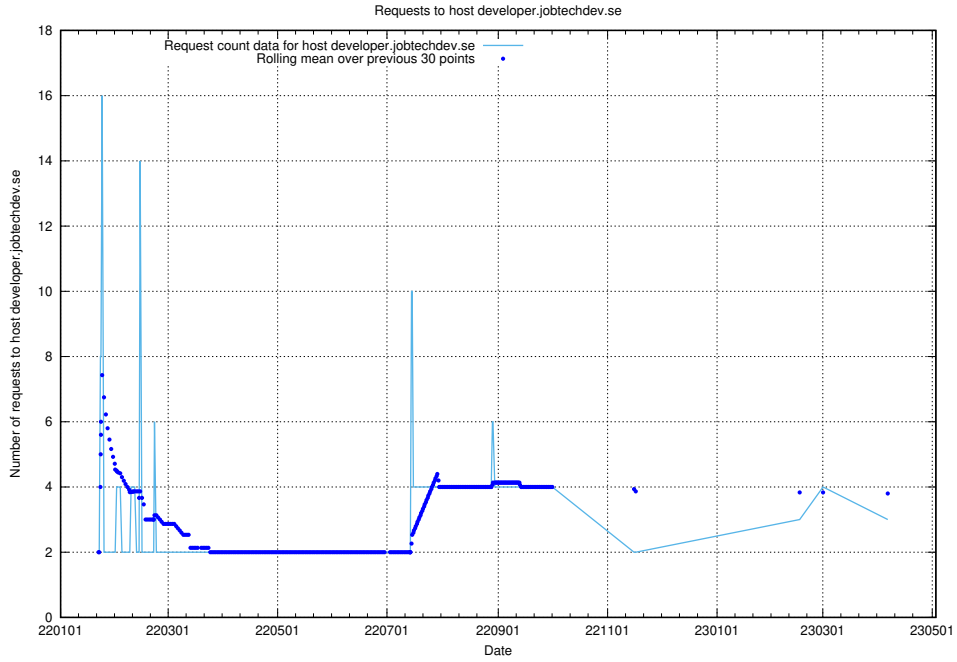

7.161 Usage of developer.jobtechdev.se

Here, we count the number of requests to host developer.jobtechdev.se.