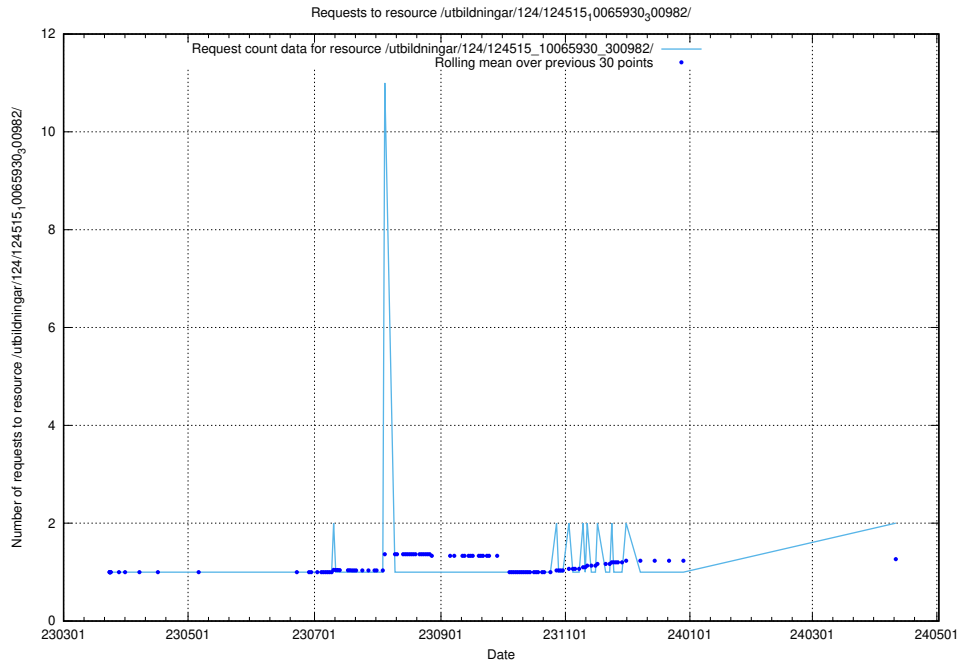

5.522 Usage of /utbildningar/124/124515_10065930_300982/

Here, we count the number of requests to resource /utbildningar/124/124515_10065930_300982/.