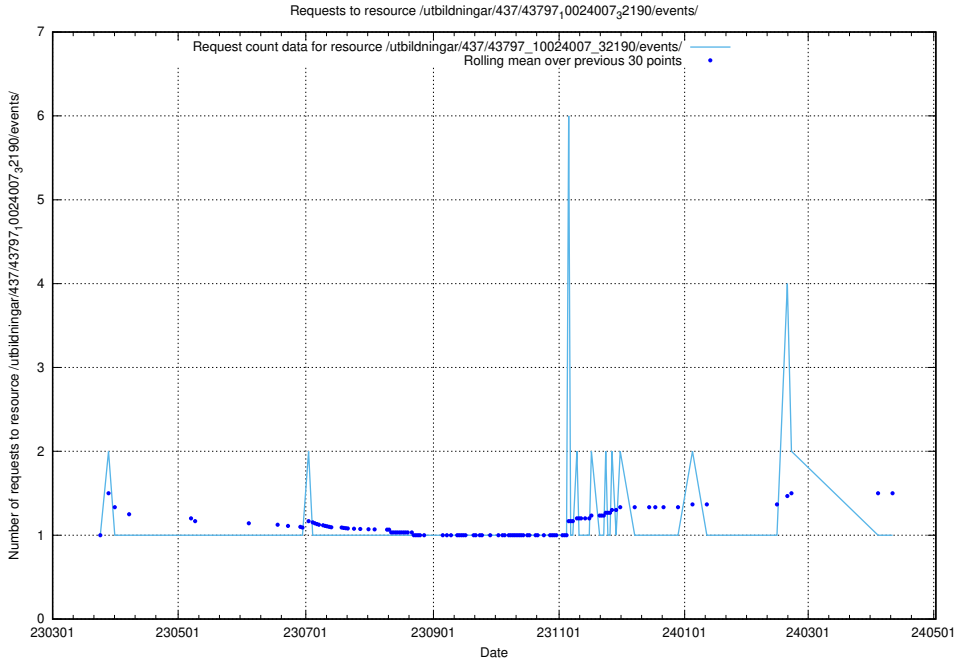

5.5970 Usage of /utbildningar/437/43797_10024007_32190/events/

Here, we count the number of requests to resource /utbildningar/437/43797_10024007_32190/events/.