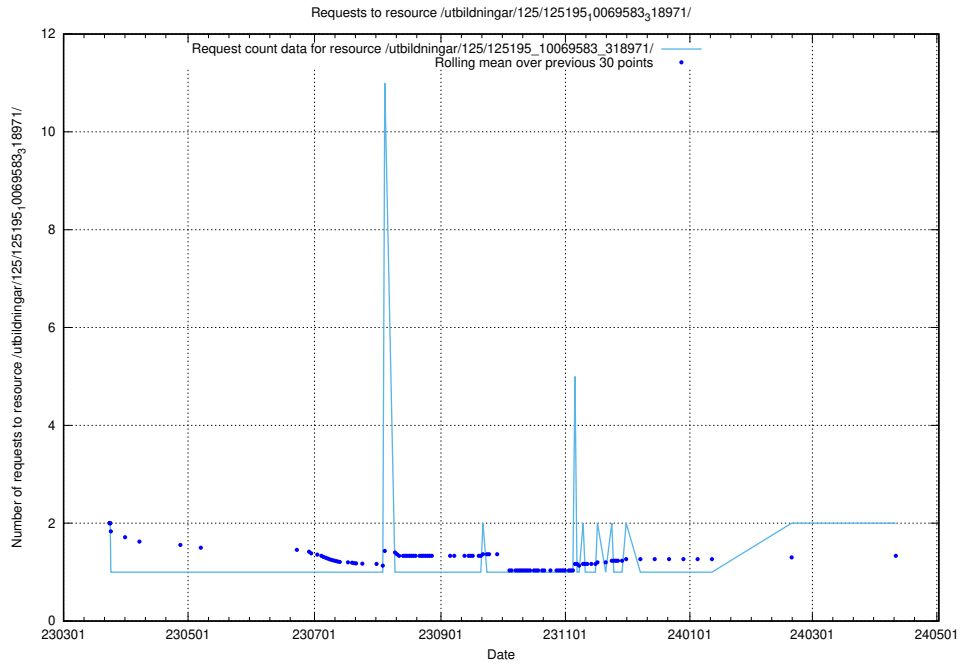

5.944 Usage of /utbildningar/125/125195_10069583_318971/

Here, we count the number of requests to resource /utbildningar/125/125195_10069583_318971/.