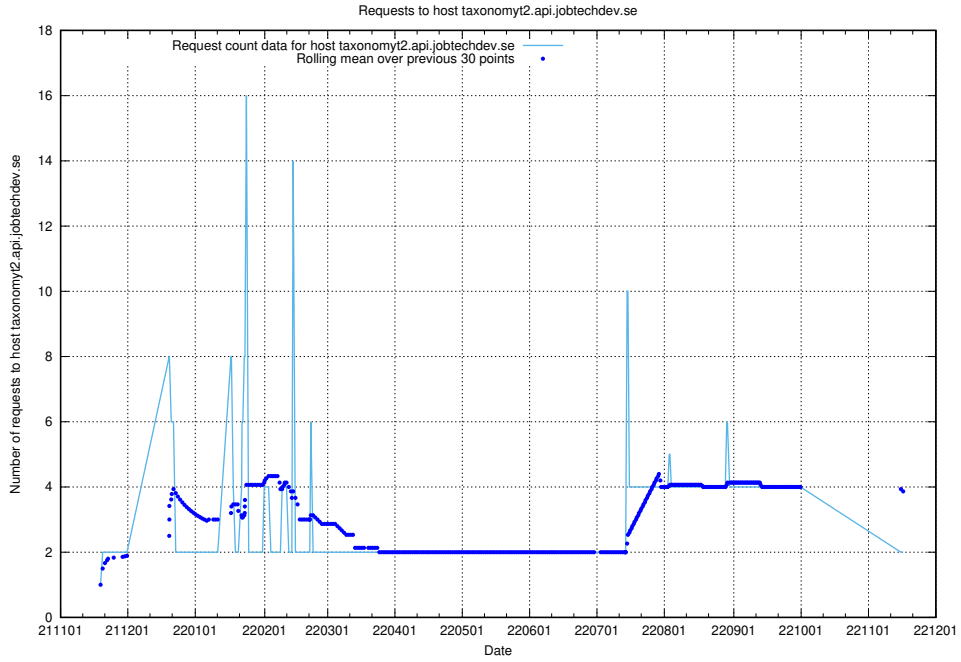

### 7.462 Usage of widget.jobtechdev.se

Here, we count the number of requests to host widget.jobtechdev.se.