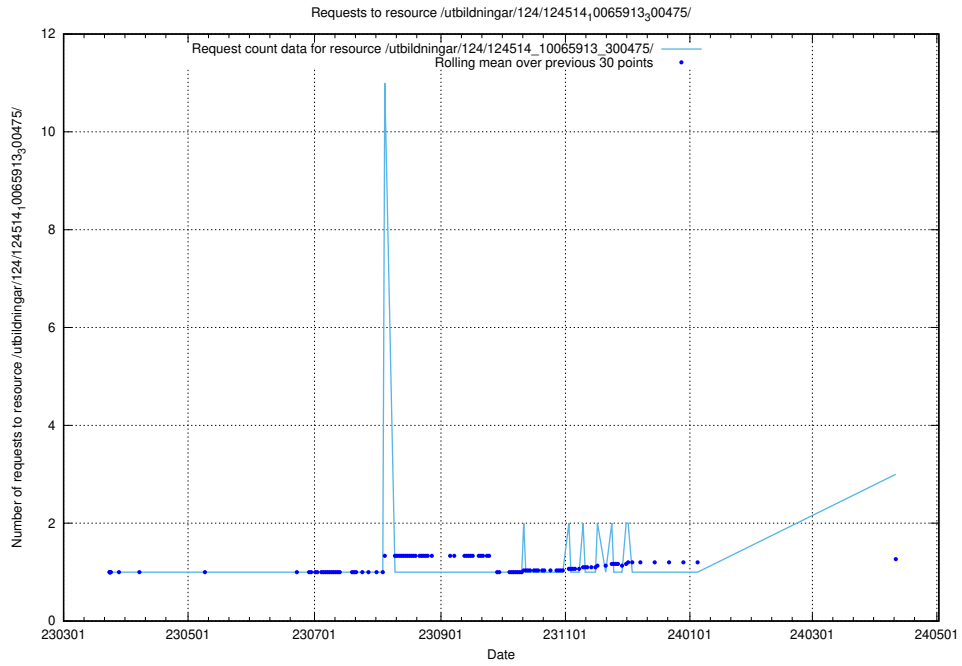

5.319 Usage of /utbildningar/124/124514_10065913_300475/

Here, we count the number of requests to resource /utbildningar/124/124514_10065913_300475/.