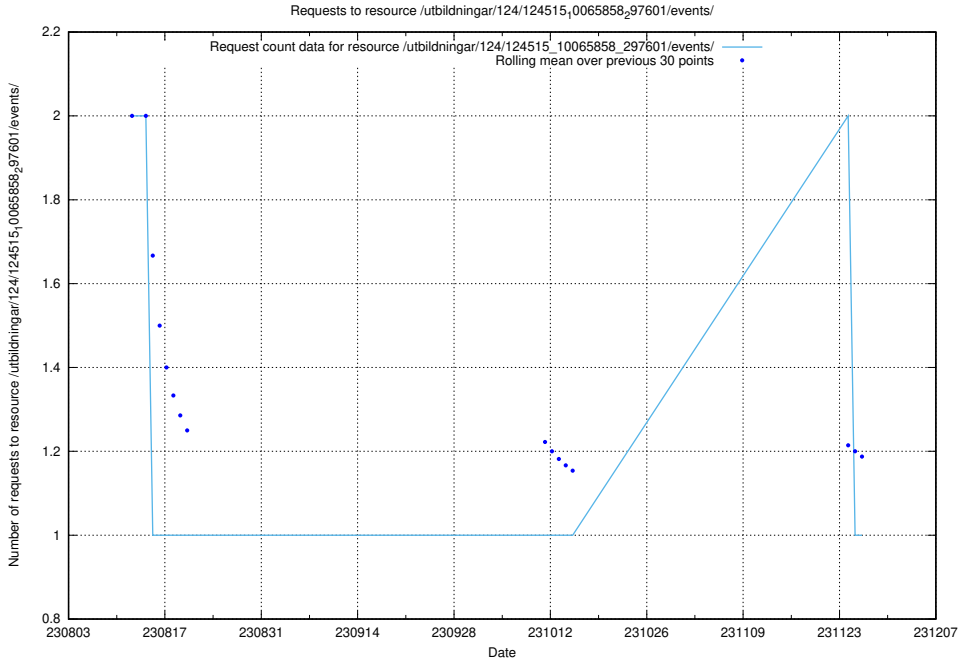

5.4595 Usage of /utbildningar/124/124515_10065858_297601/events/

Here, we count the number of requests to resource /utbildningar/124/124515_10065858_297601/events/