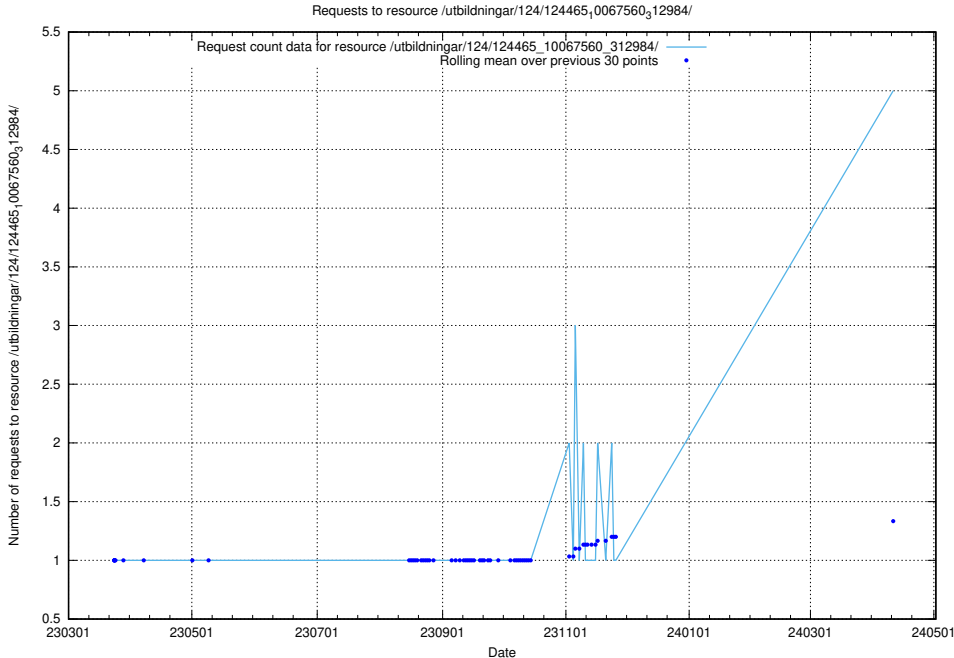

5.161 Usage of /utbildningar/124/124465_10067560_312984/

Here, we count the number of requests to resource /utbildningar/124/124465_10067560_312984/.