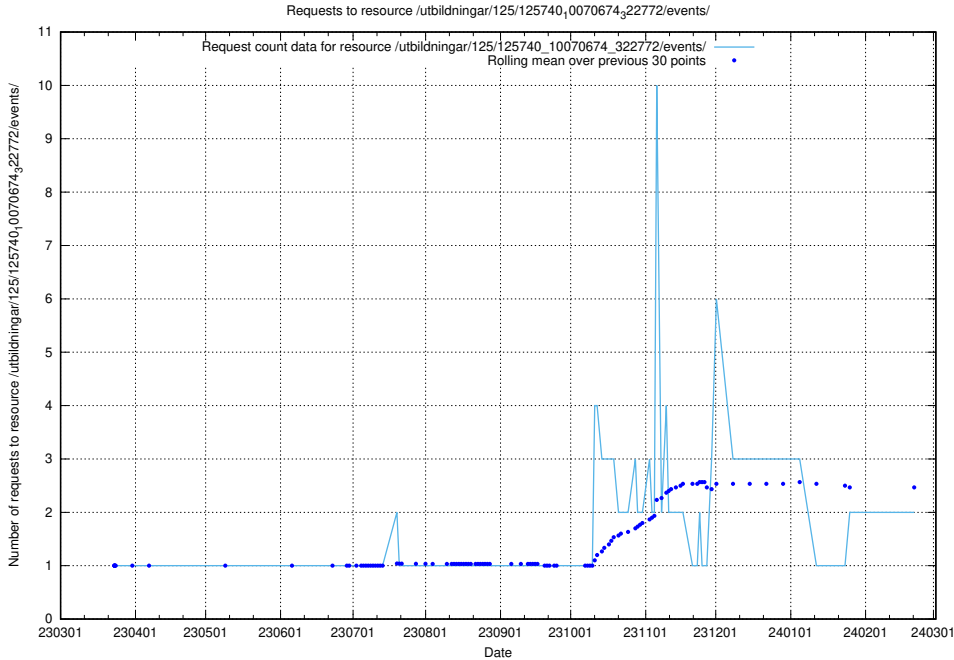

5.488 Usage of /utbildningar/125/125740_10070674_322772/events/

Here, we count the number of requests to resource /utbildningar/125/125740_10070674_322772/events/