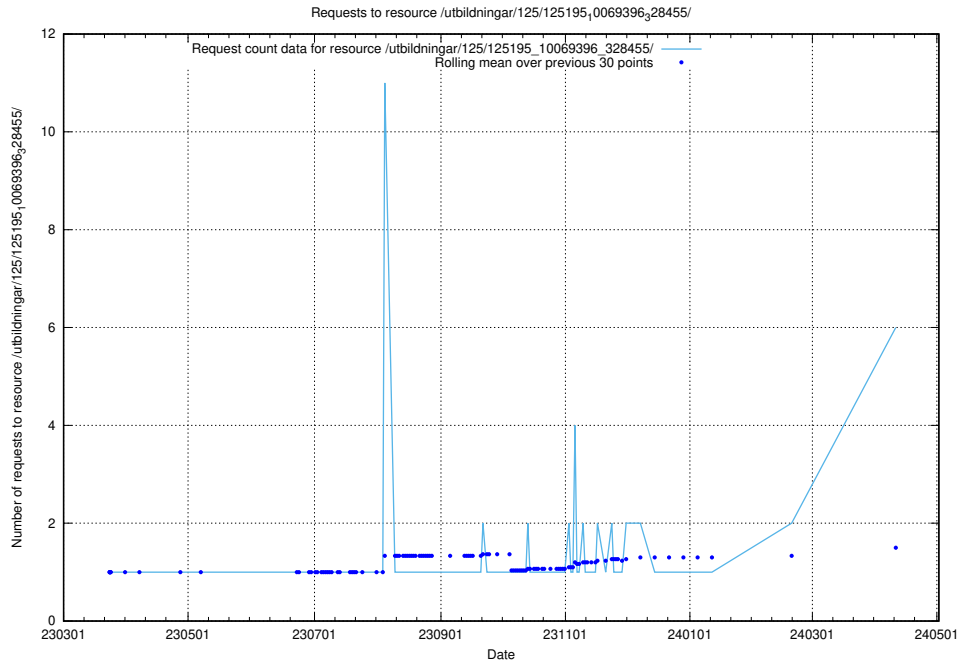

5.73 Usage of /utbildningar/125/125195_10069396_328455/

Here, we count the number of requests to resource /utbildningar/125/125195_10069396_328455/.