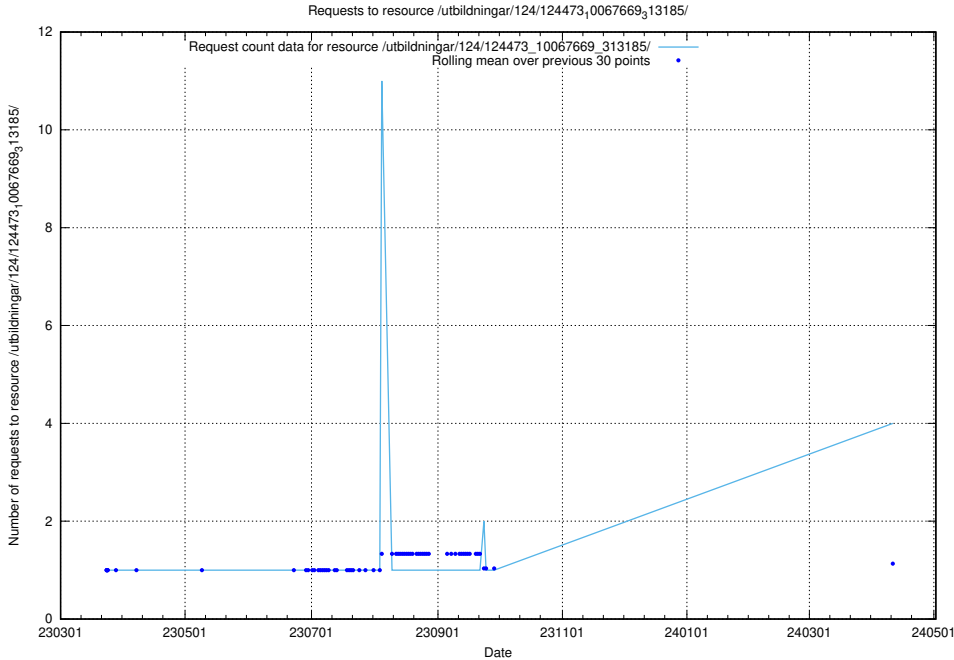

5.220 Usage of /utbildningar/124/124473_10067669_313185/

Here, we count the number of requests to resource /utbildningar/124/124473_10067669_313185/.