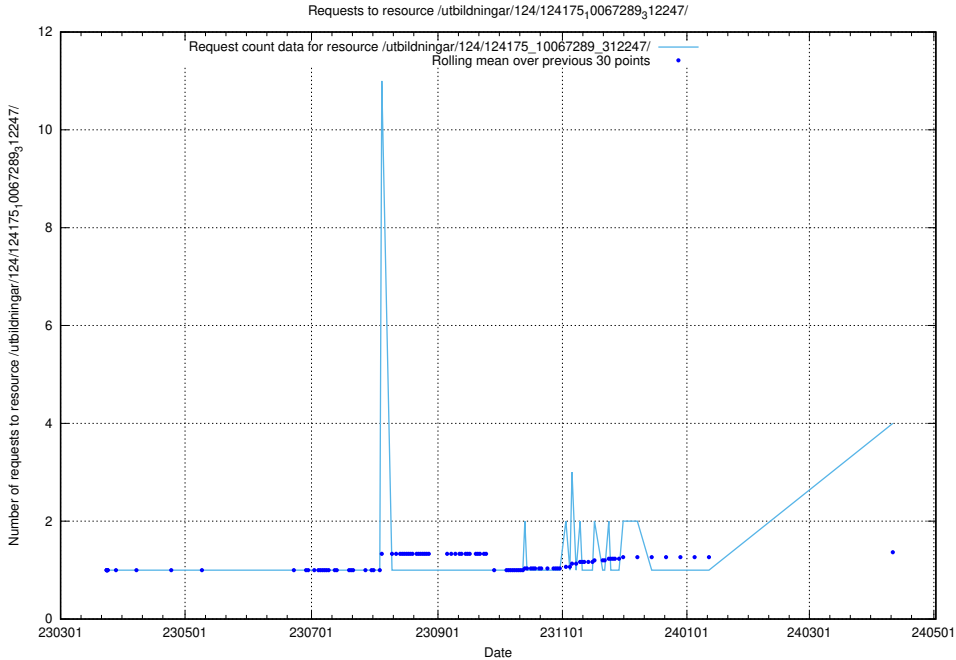

5.230 Usage of /utbildningar/124/124175_10067289_312247/

Here, we count the number of requests to resource /utbildningar/124/124175_10067289_312247/.