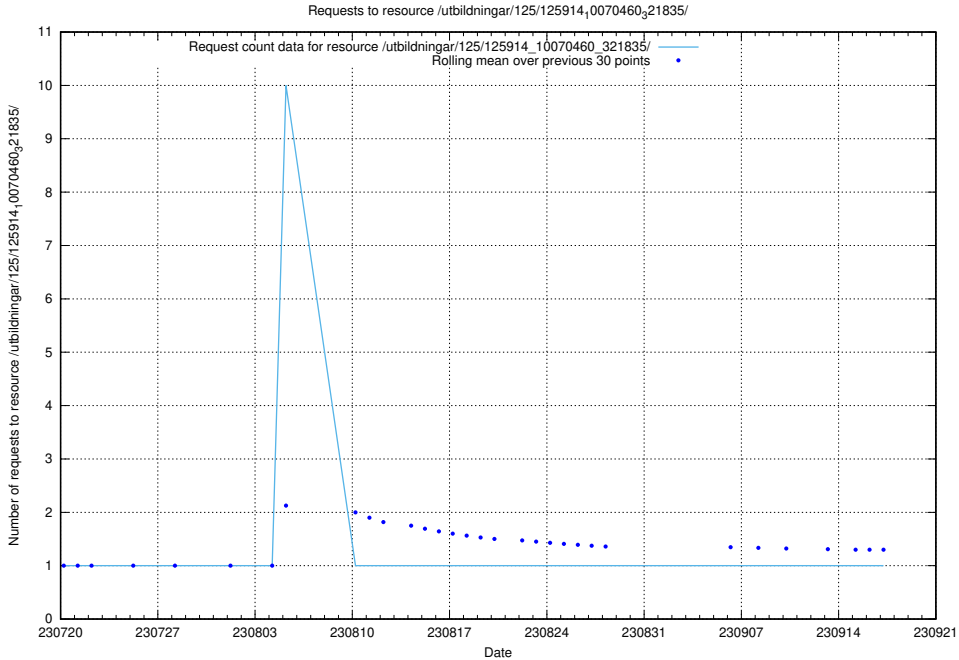

5.4778 Usage of /utbildningar/125/125914_10070460_321835/

Here, we count the number of requests to resource /utbildningar/125/125914_10070460_321835/.