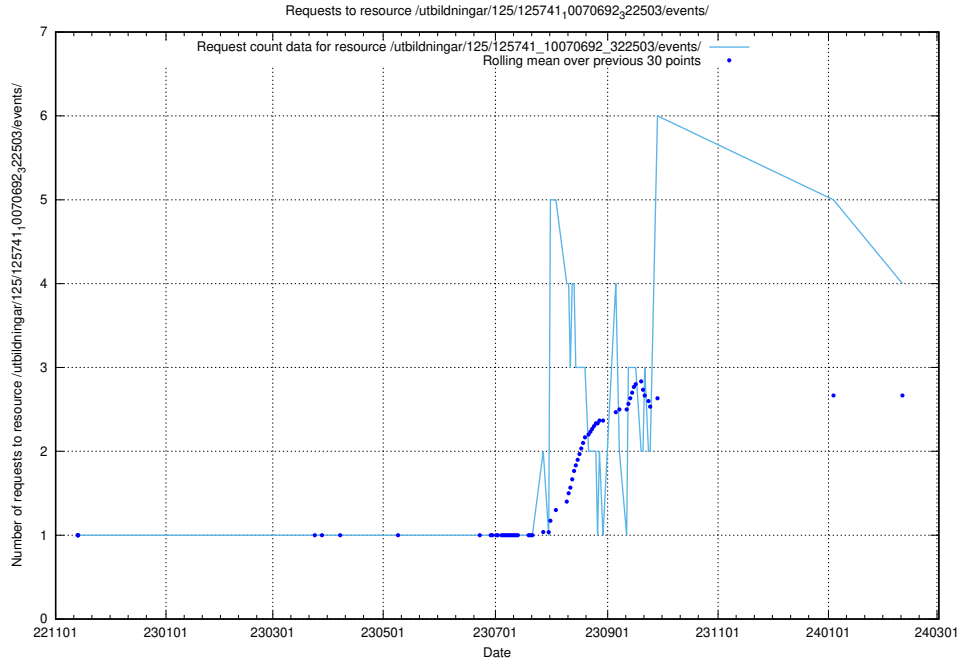

5.267 Usage of /utbildningar/125/125741_10070692_322503/events/

Here, we count the number of requests to resource /utbildningar/125/125741_10070692_322503/events/