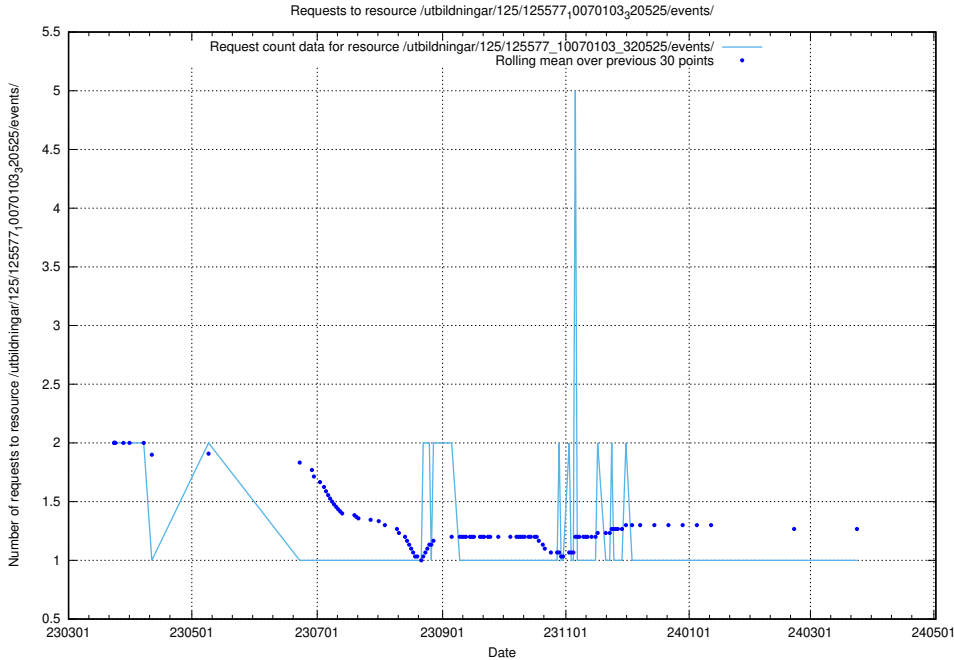

5.6073 Usage of /utbildningar/125/125577_10070103_320525/events/

Here, we count the number of requests to resource /utbildningar/125/125577_10070103_320525/events/