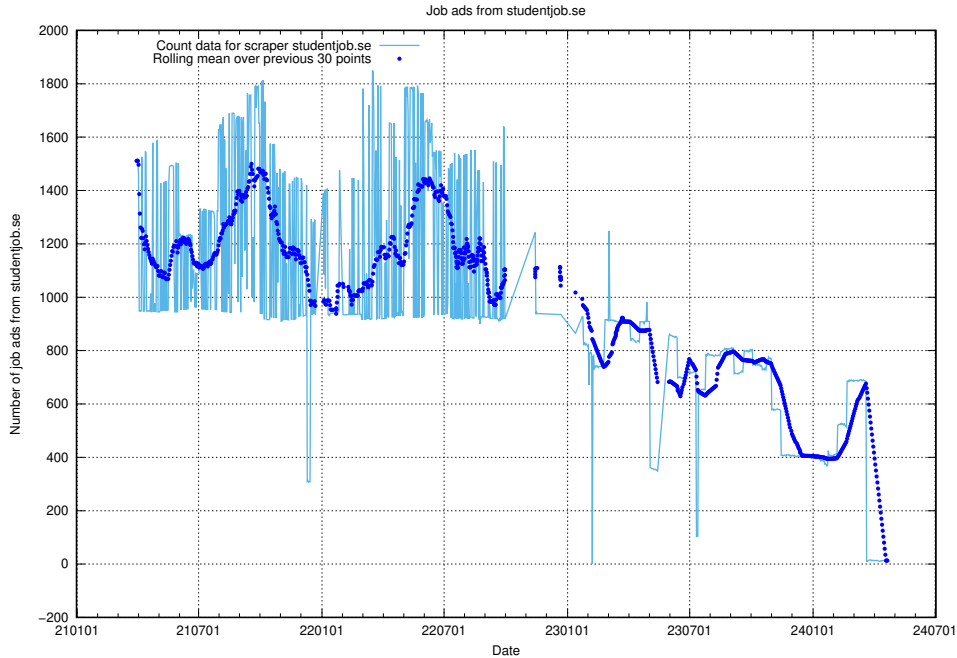

13.18 Number of ads by scraper studentjob.se

Here, we count the number of job ads scraped from studentjob.se.