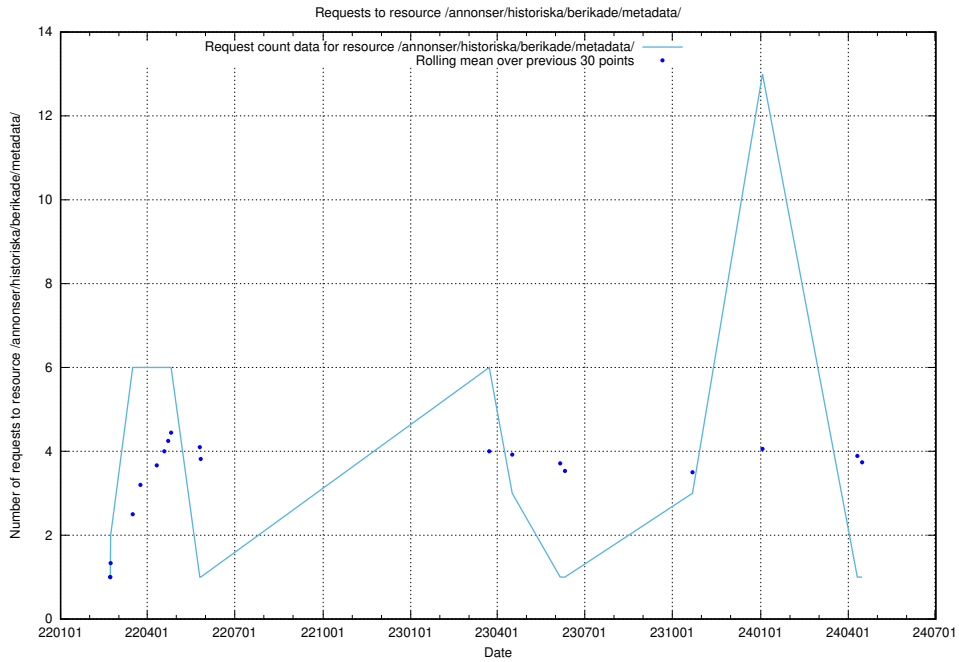

5.1242 Usage of /annonser/historiska/berikade/metadata/

Here, we count the number of requests to resource /annonser/historiska/berikade/metadata/.