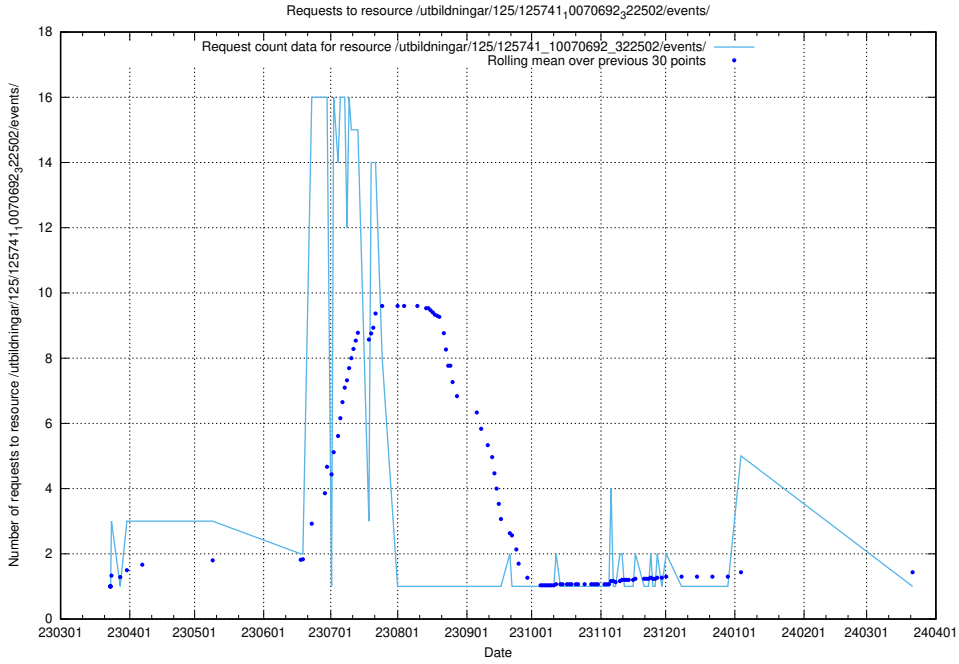

5.6251 Usage of /utbildningar/125/125741_10070692_322502/events/

Here, we count the number of requests to resource /utbildningar/125/125741_10070692_322502/events/