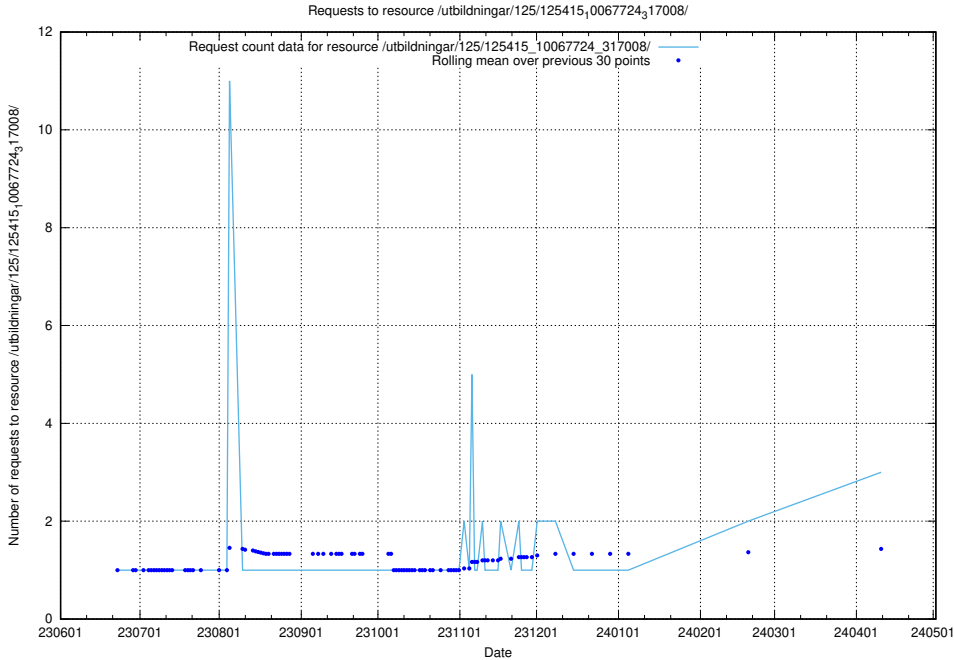

5.422 Usage of /utbildningar/125/125415_10067724_317008/

Here, we count the number of requests to resource /utbildningar/125/125415_10067724_317008/.