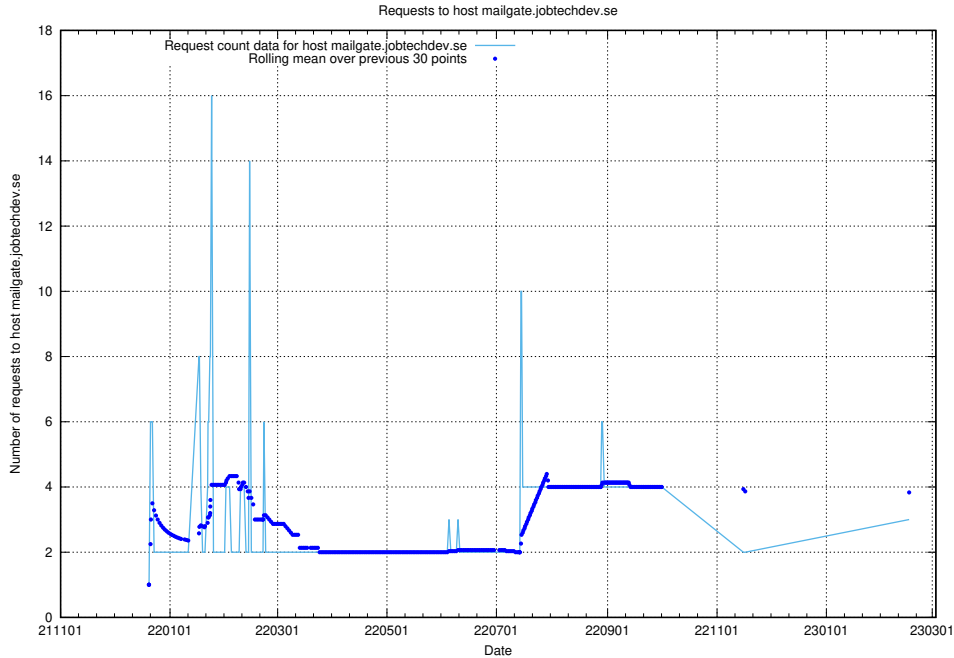

7.197 Usage of mailgate.jobtechdev.se

Here, we count the number of requests to host mailgate.jobtechdev.se.