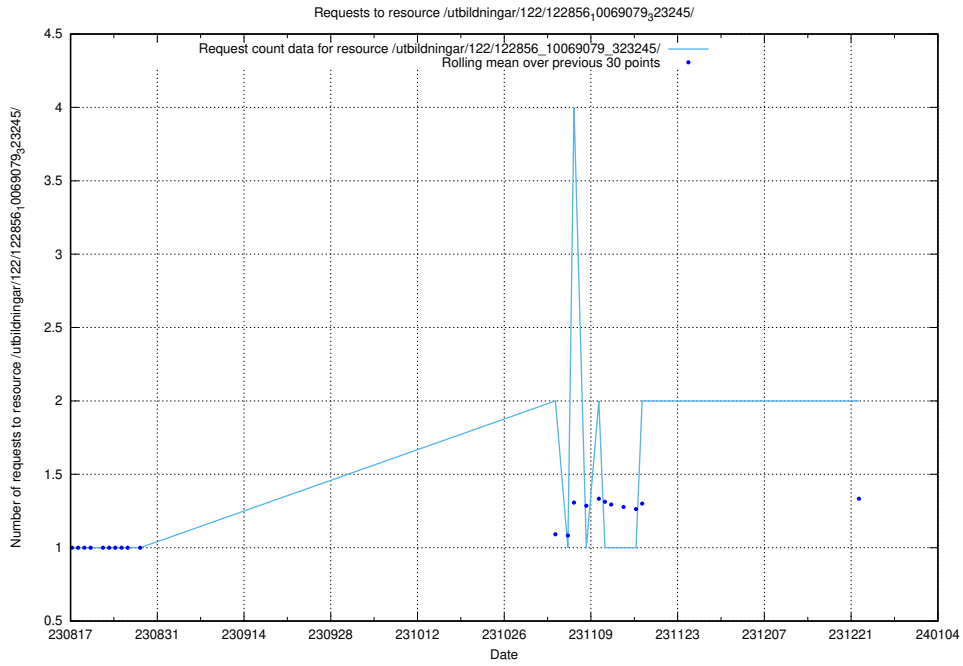

5.764 Usage of /utbildningar/122/122856_10069079_323245/

Here, we count the number of requests to resource /utbildningar/122/122856_10069079_323245/.