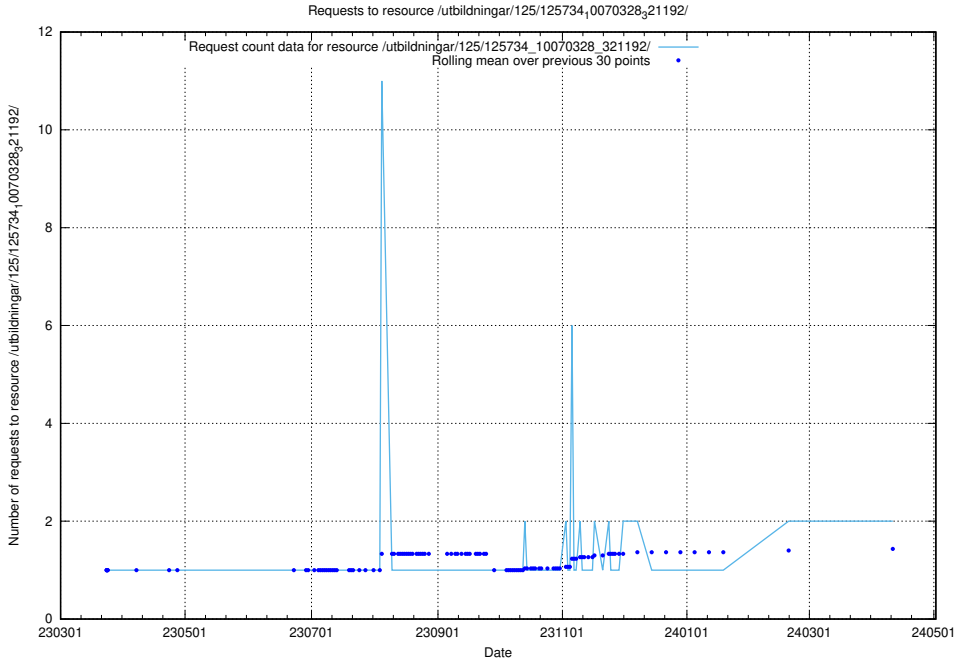

5.491 Usage of /utbildningar/125/125734_10070328_321192/

Here, we count the number of requests to resource /utbildningar/125/125734_10070328_321192/.