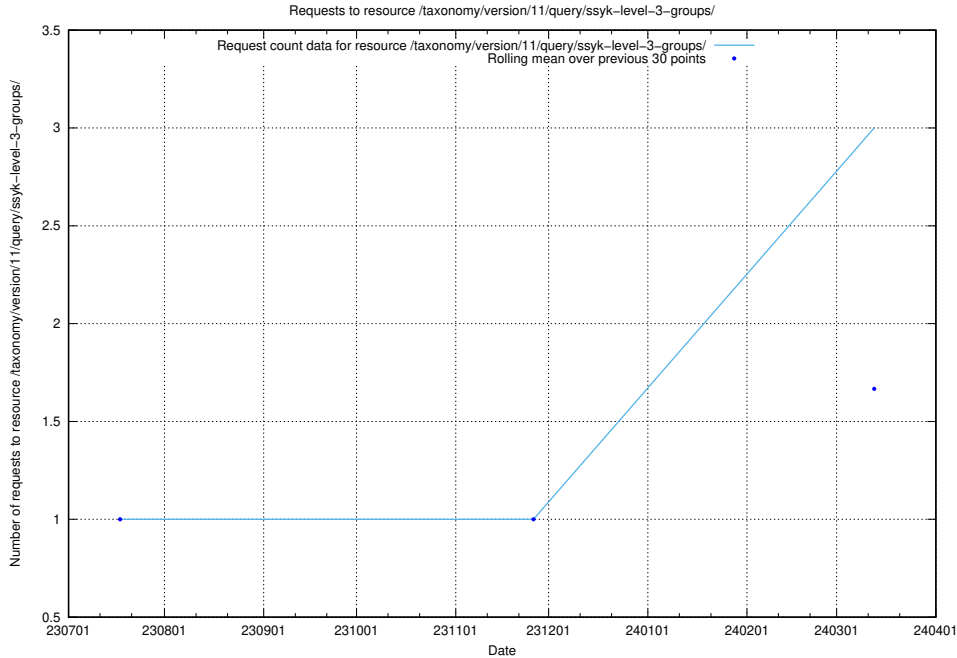

5.399 Usage of /taxonomy/version/11/query/ssyk-level-3-groups/

Here, we count the number of requests to resource /taxonomy/version/11/query/ssyk-level-3-groups/.