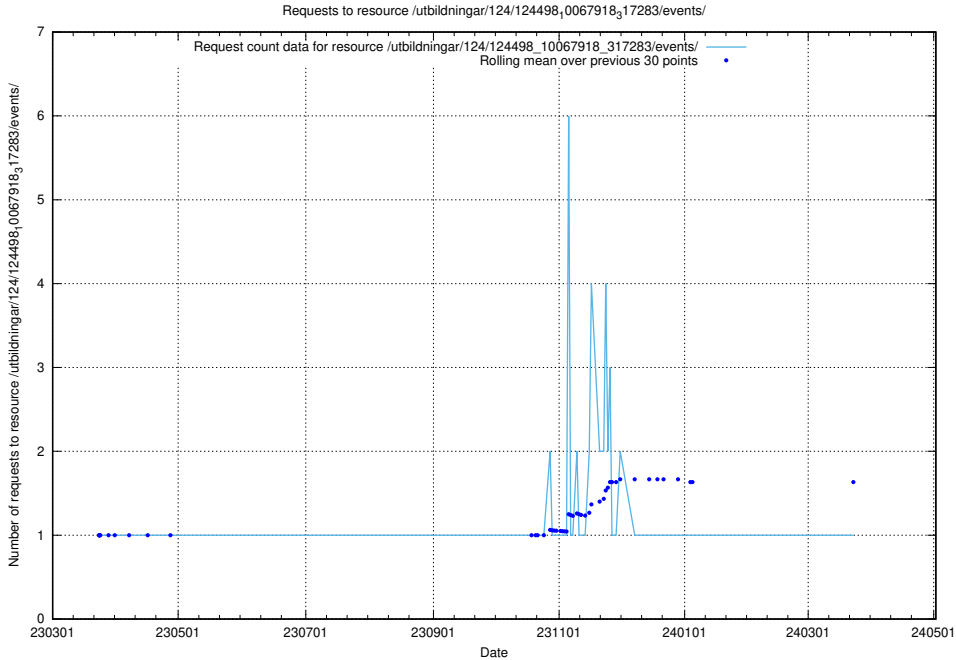

5.2405 Usage of /utbildningar/124/124498_10067918_317283/events/

Here, we count the number of requests to resource /utbildningar/124/124498_10067918_317283/events/