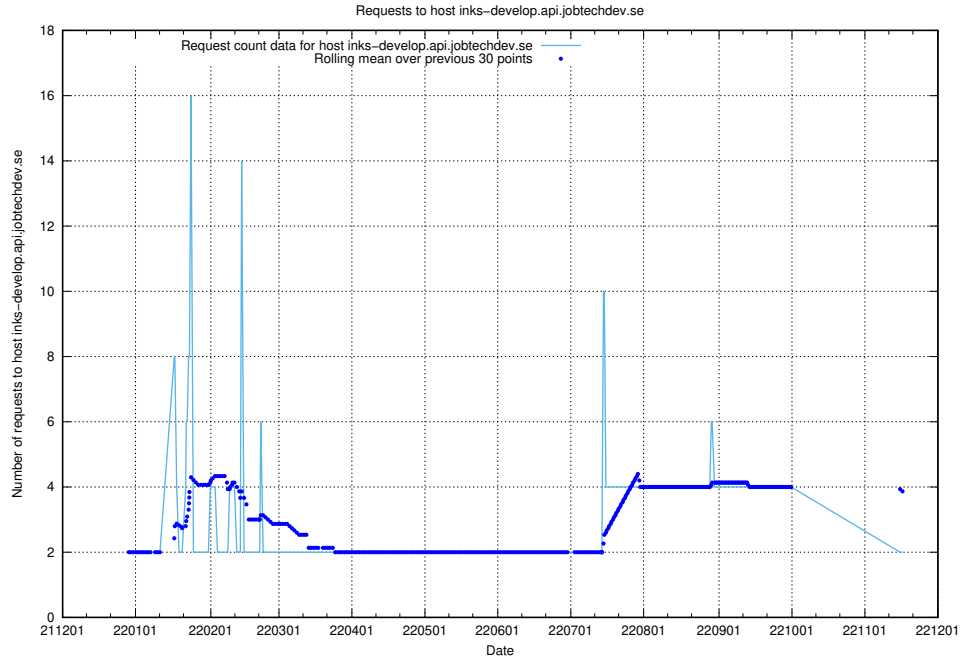

7.351 Usage of inks-develop.api.jobtechdev.se

Here, we count the number of requests to host inks-develop.api.jobtechdev.se.