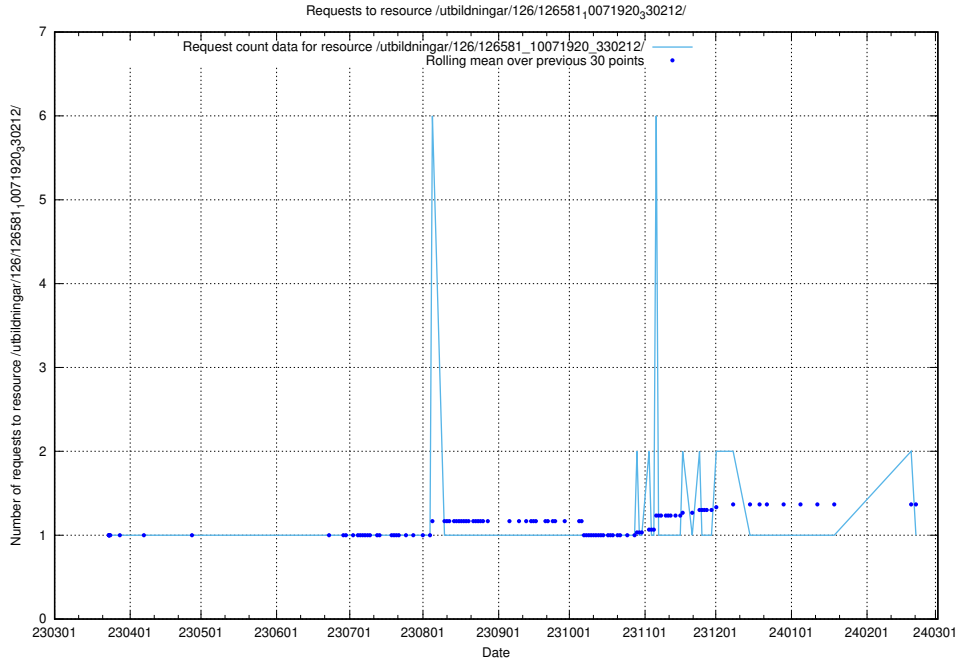

5.6185 Usage of /utbildningar/126/126581_10071920_330212/

Here, we count the number of requests to resource /utbildningar/126/126581_10071920_330212/.