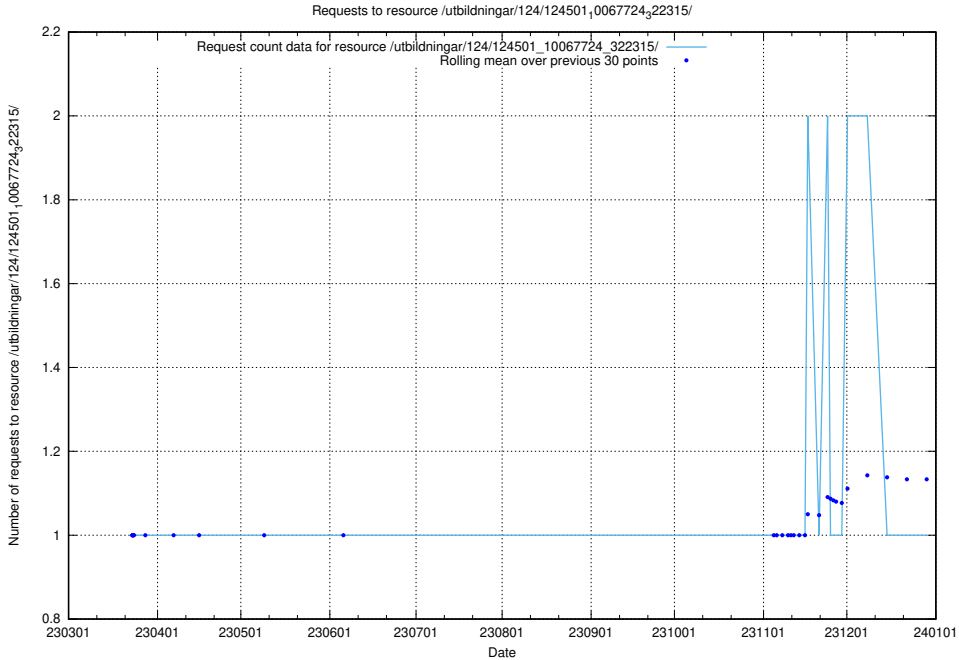

5.2071 Usage of /utbildningar/124/124501_10067724_322315/

Here, we count the number of requests to resource /utbildningar/124/124501_10067724_322315/.