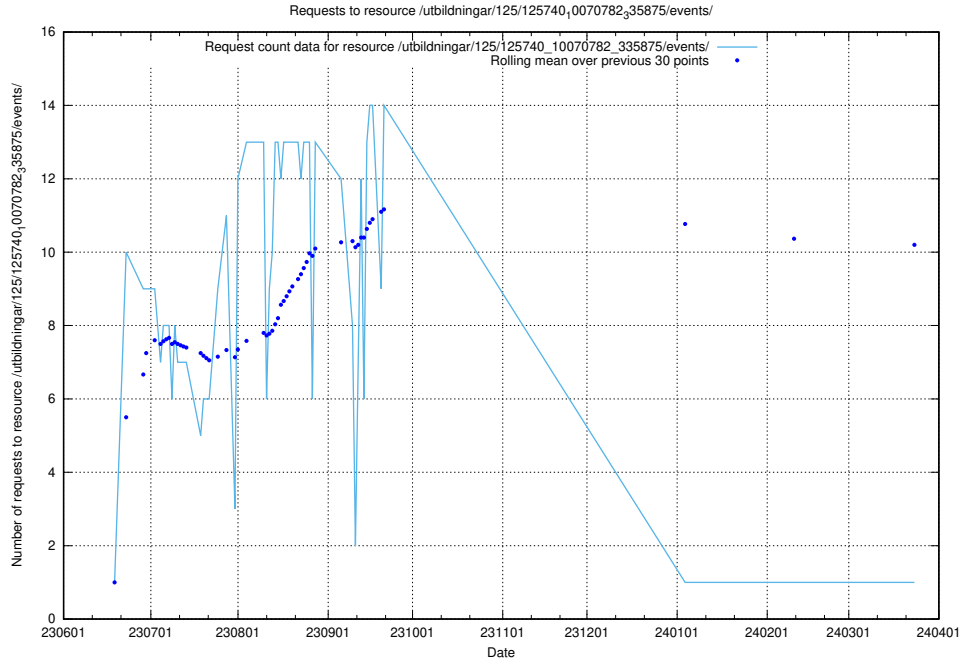

5.5628 Usage of /utbildningar/125/125740_10070782_335875/events/

Here, we count the number of requests to resource /utbildningar/125/125740_10070782_335875/events/