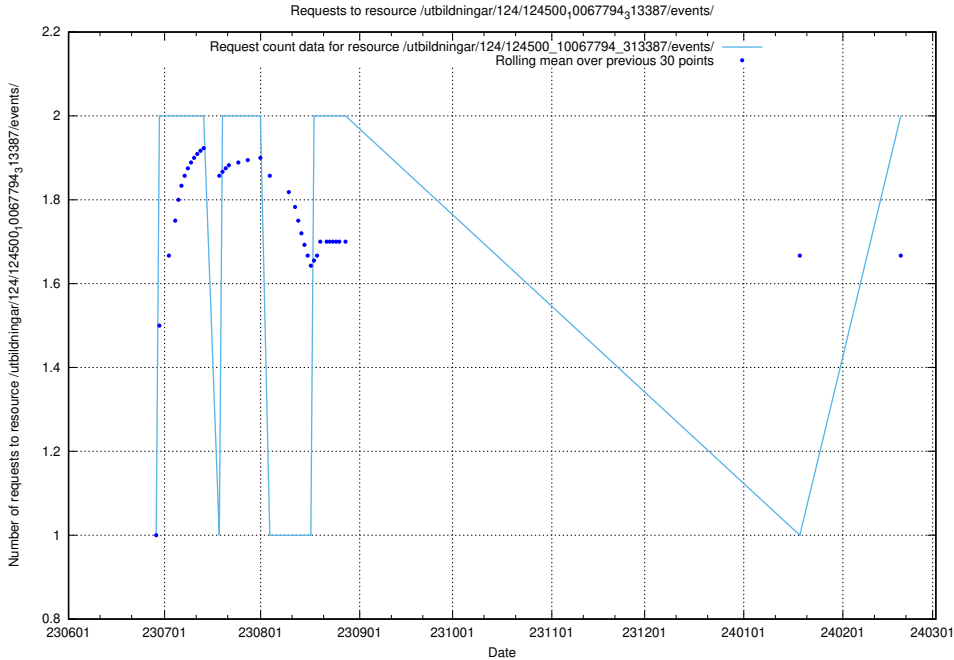

5.834 Usage of /utbildningar/124/124500_10067794_313387/events/

Here, we count the number of requests to resource /utbildningar/124/124500_10067794_313387/events/