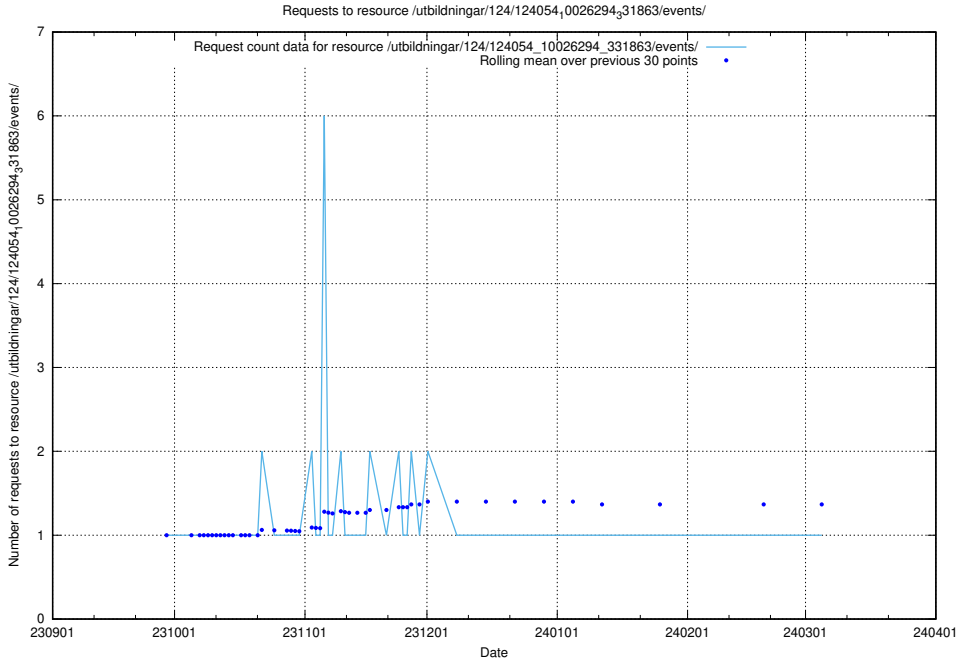

5.4259 Usage of /utbildningar/124/124054_10026294_331863/events/

Here, we count the number of requests to resource /utbildningar/124/124054_10026294_331863/events/