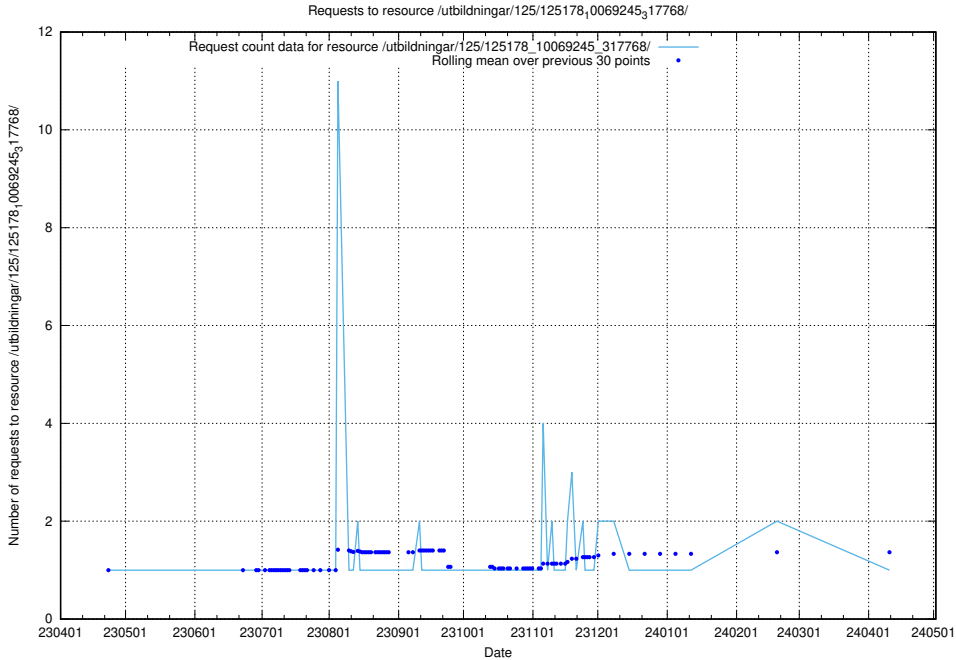

5.5813 Usage of /utbildningar/125/125178_10069245_317768/

Here, we count the number of requests to resource /utbildningar/125/125178_10069245_317768/.