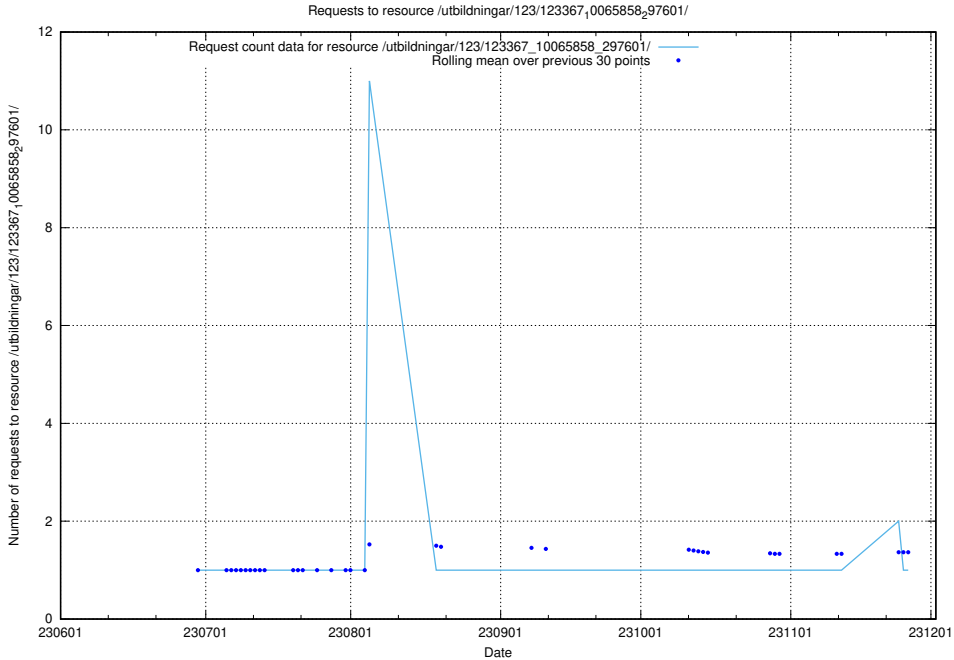

5.5185 Usage of /utbildningar/123/123367_10065858_297601/

Here, we count the number of requests to resource /utbildningar/123/123367_10065858_297601/.