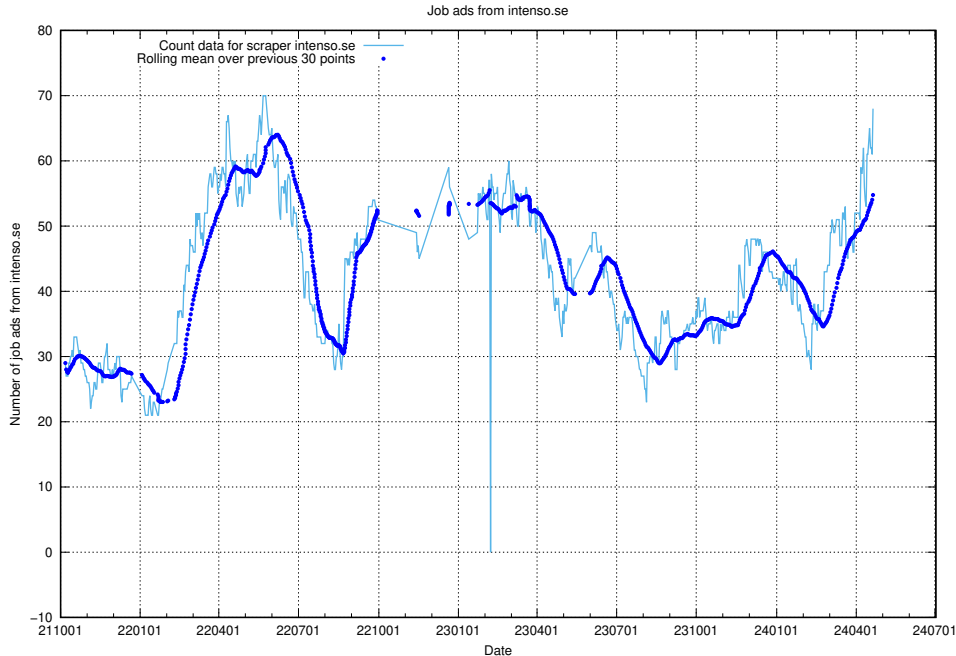

### 13.16 Number of ads by scraper intenso.se

Here, we count the number of job ads scraped from intenso.se.