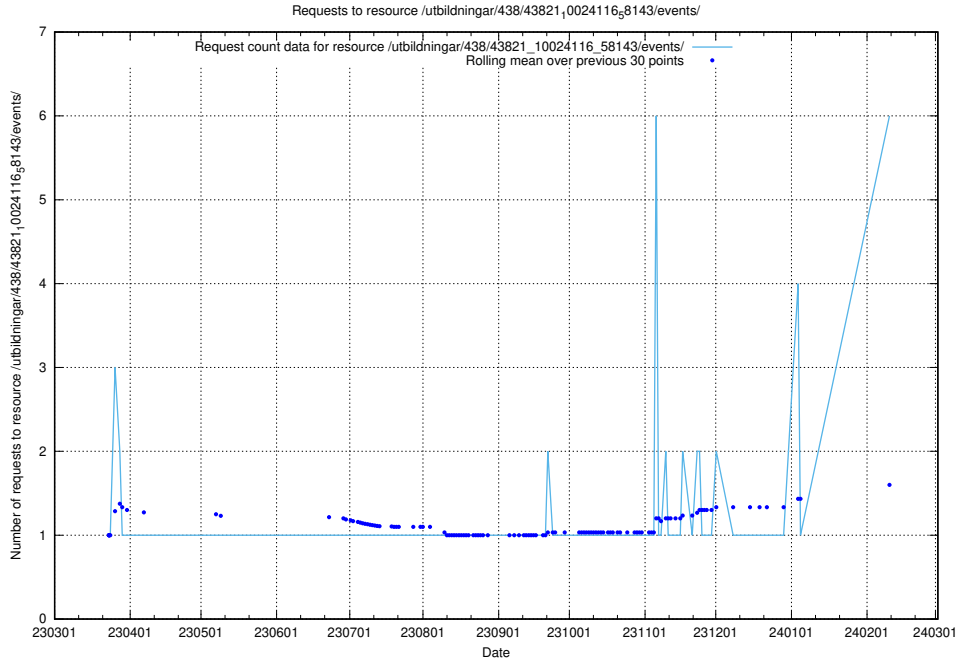

5.135 Usage of /utbildningar/438/43821_10024116_58143/events/

Here, we count the number of requests to resource /utbildningar/438/43821_10024116_58143/events/.