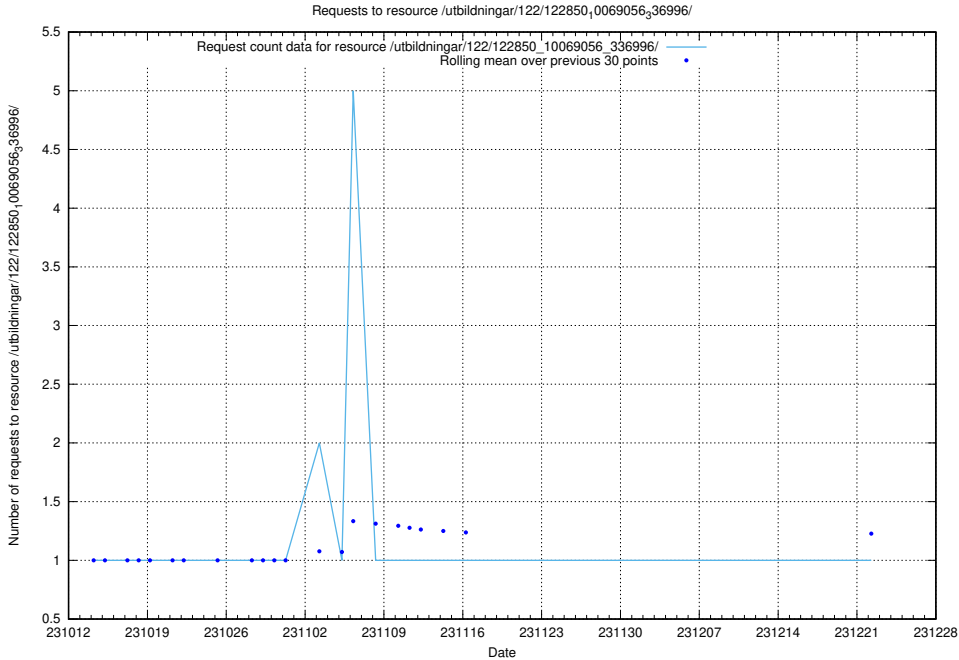

5.4132 Usage of /utbildningar/122/122850_10069056_336996/

Here, we count the number of requests to resource /utbildningar/122/122850_10069056_336996/.