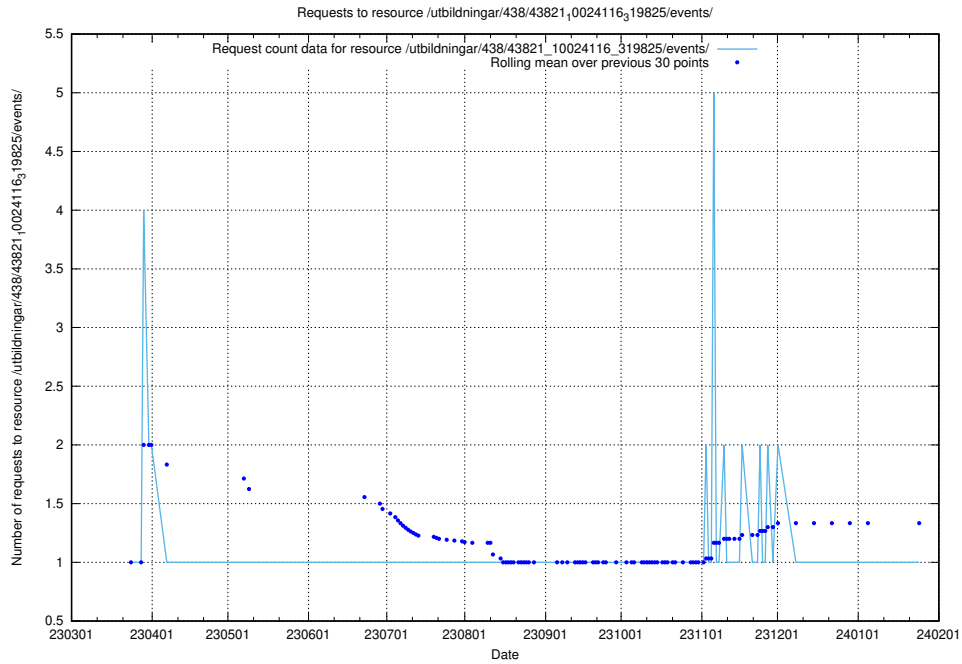

5.5961 Usage of /utbildningar/438/43821_10024116_319825/events/

Here, we count the number of requests to resource /utbildningar/438/43821_10024116_319825/events/.