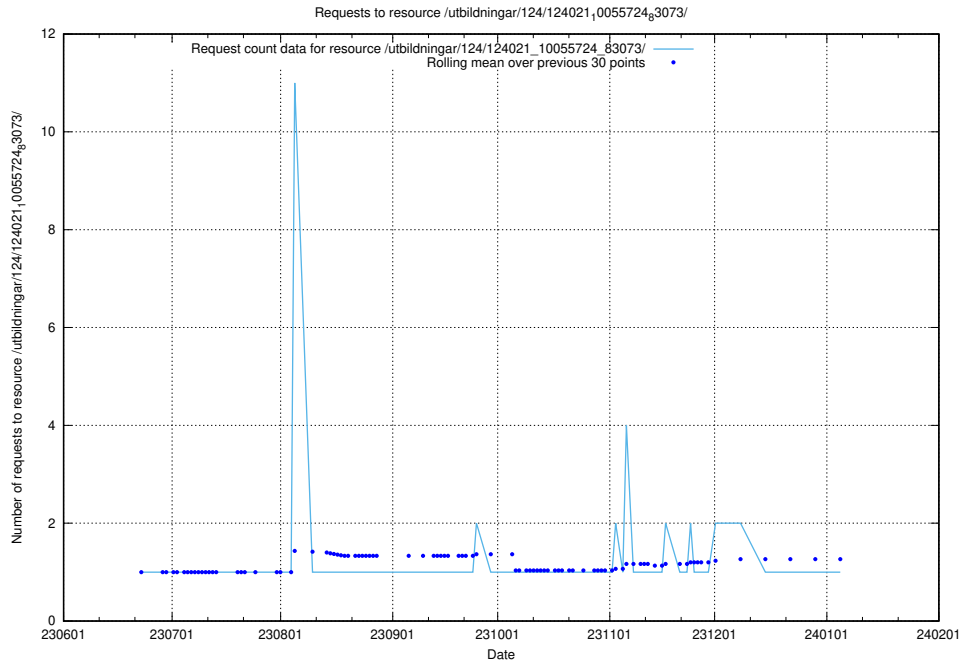

5.5597 Usage of /utbildningar/124/124021_10055724_83073/

Here, we count the number of requests to resource /utbildningar/124/124021_10055724_83073/.