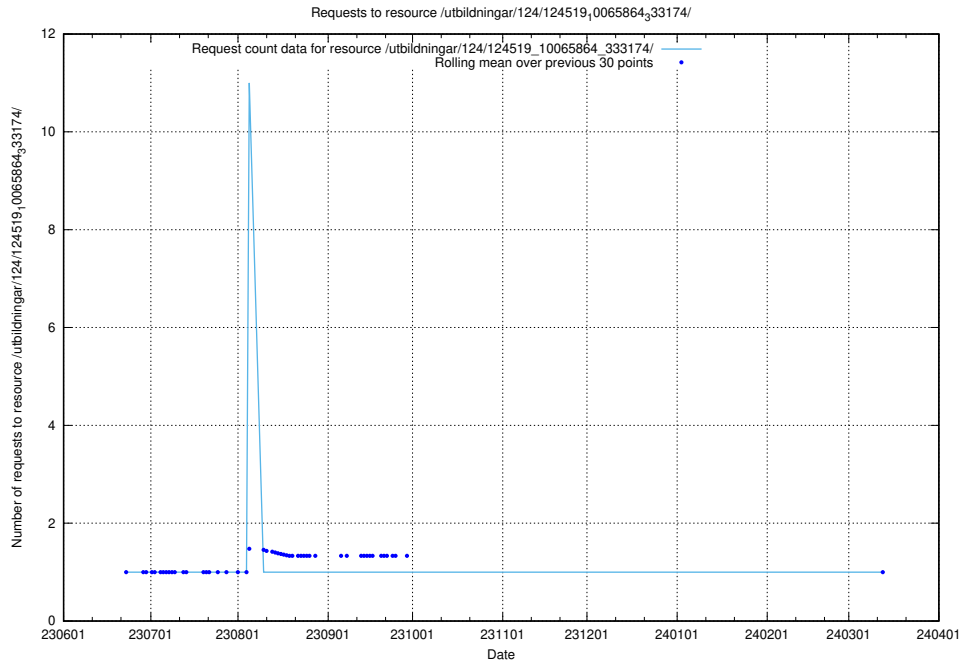

5.5544 Usage of /utbildningar/124/124519_10065864_333174/

Here, we count the number of requests to resource /utbildningar/124/124519_10065864_333174/.