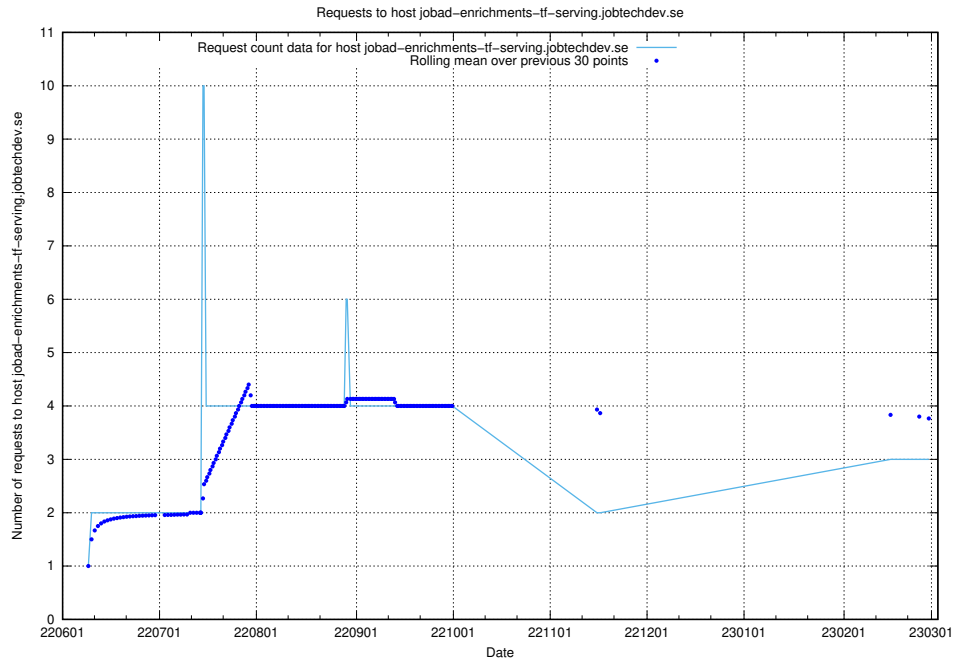

7.209 Usage of jobad-enrichments-tf-serving.jobtechdev.se

Here, we count the number of requests to host jobad-enrichments-tf-serving.jobtechdev.se.