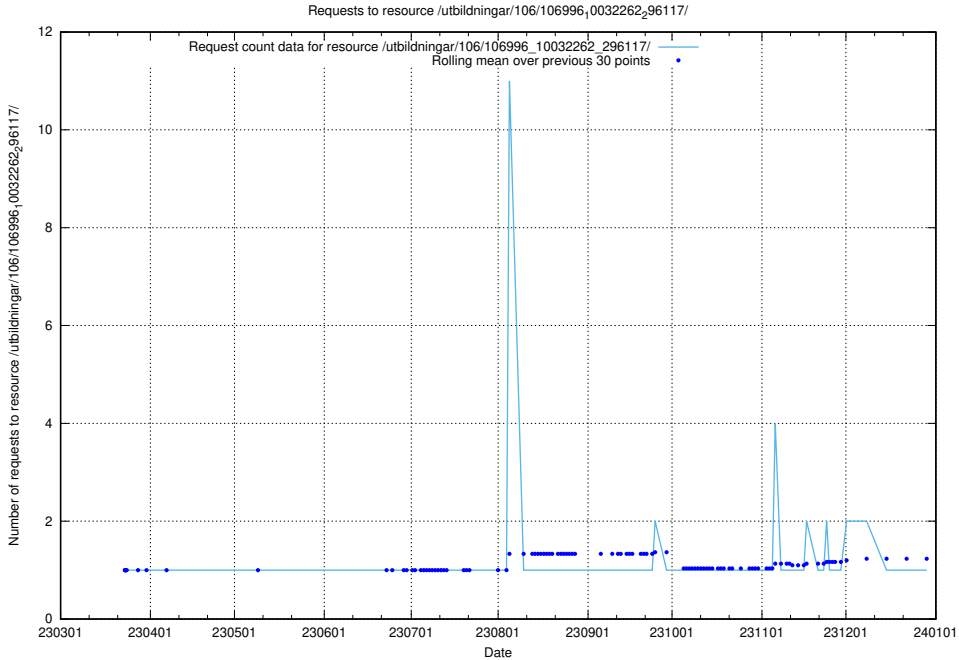

5.5199 Usage of /utbildningar/106/106996_10032262_296117/

Here, we count the number of requests to resource /utbildningar/106/106996_10032262_296117/.