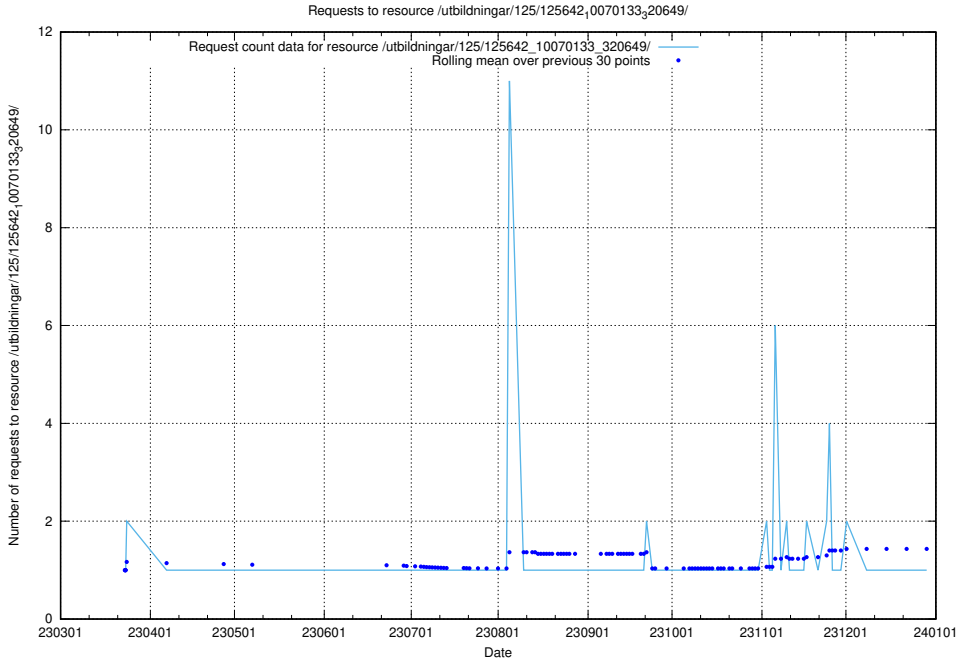

5.1053 Usage of /utbildningar/125/125642_10070133_320649/

Here, we count the number of requests to resource /utbildningar/125/125642_10070133_320649/.