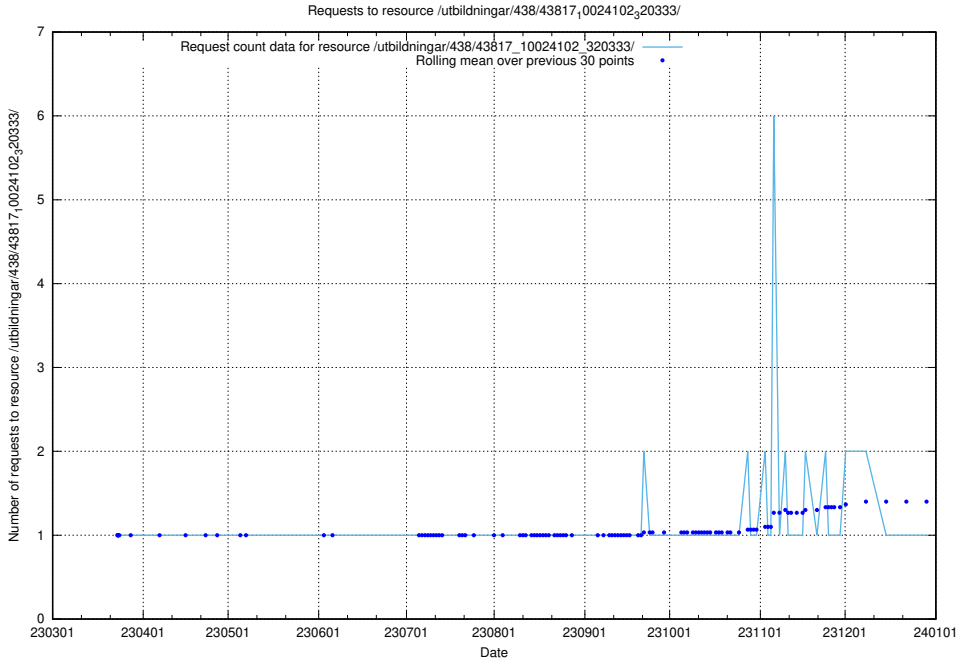

5.6128 Usage of /utbildningar/438/43817_10024102_320333/

Here, we count the number of requests to resource /utbildningar/438/43817_10024102_320333/.