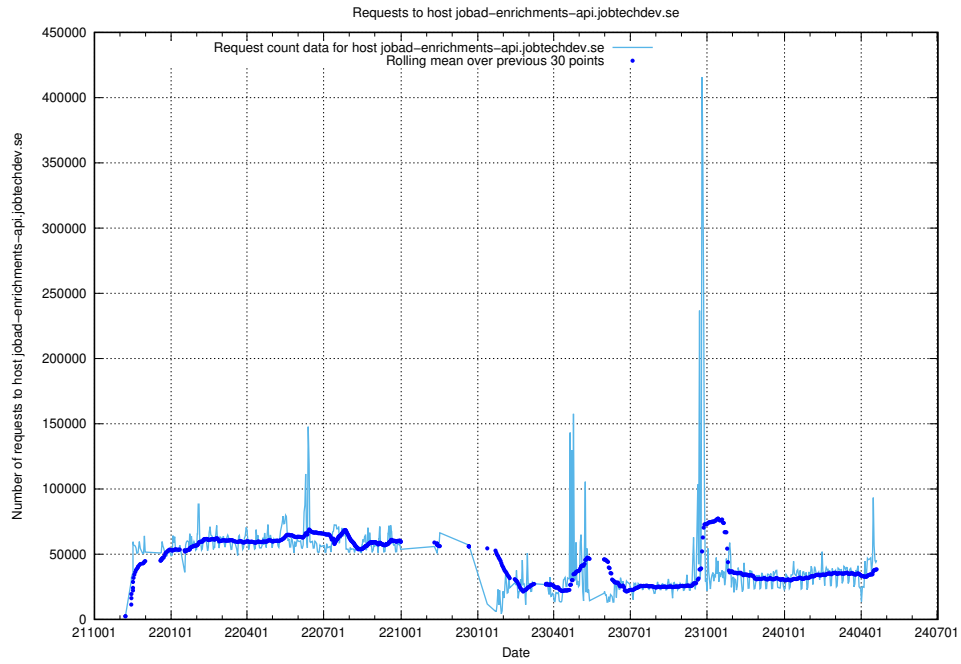

7.4 Usage of jobad-enrichments-api.jobtechdev.se

Here, we count the number of requests to host jobad-enrichments-api.jobtechdev.se.