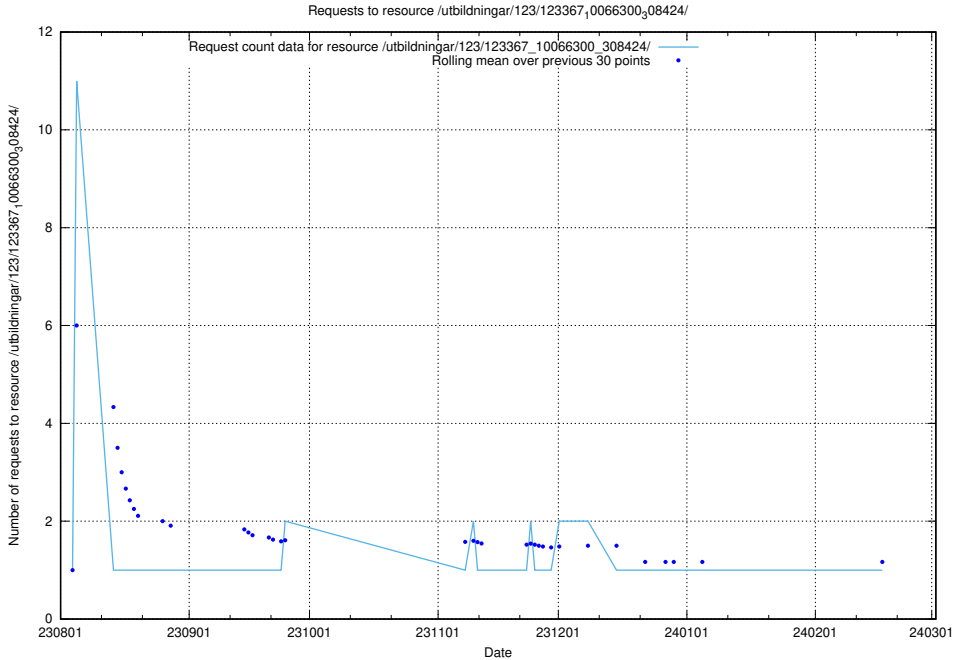

5.4673 Usage of /utbildningar/123/123367_10066300_308424/

Here, we count the number of requests to resource /utbildningar/123/123367_10066300_308424/.