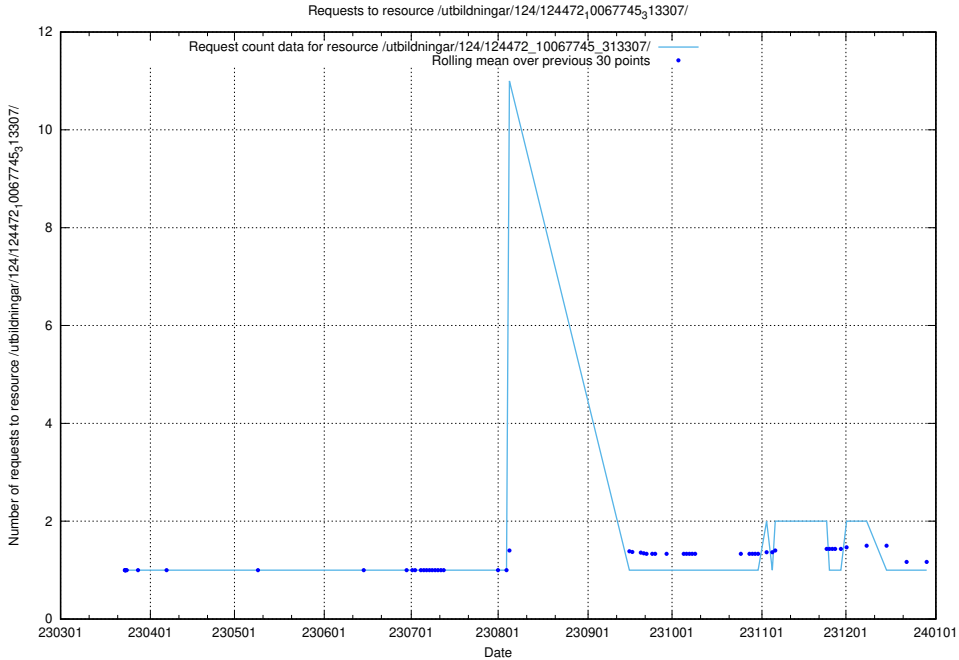

5.2810 Usage of /utbildningar/124/124472_10067745_313307/

Here, we count the number of requests to resource /utbildningar/124/124472_10067745_313307/.