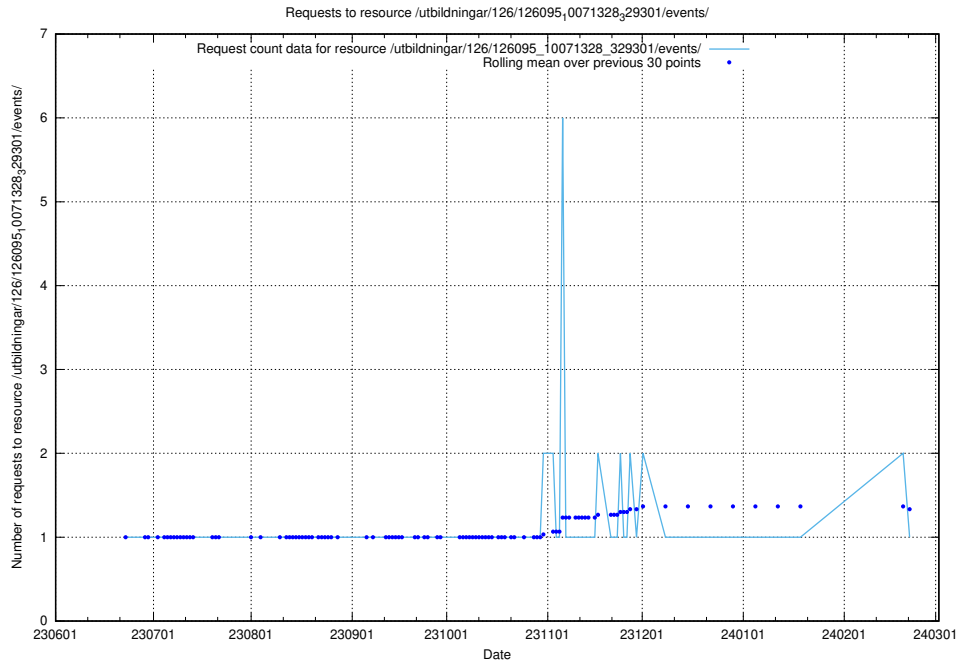

5.5460 Usage of /utbildningar/126/126095_10071328_329301/events/

Here, we count the number of requests to resource /utbildningar/126/126095_10071328_329301/events/