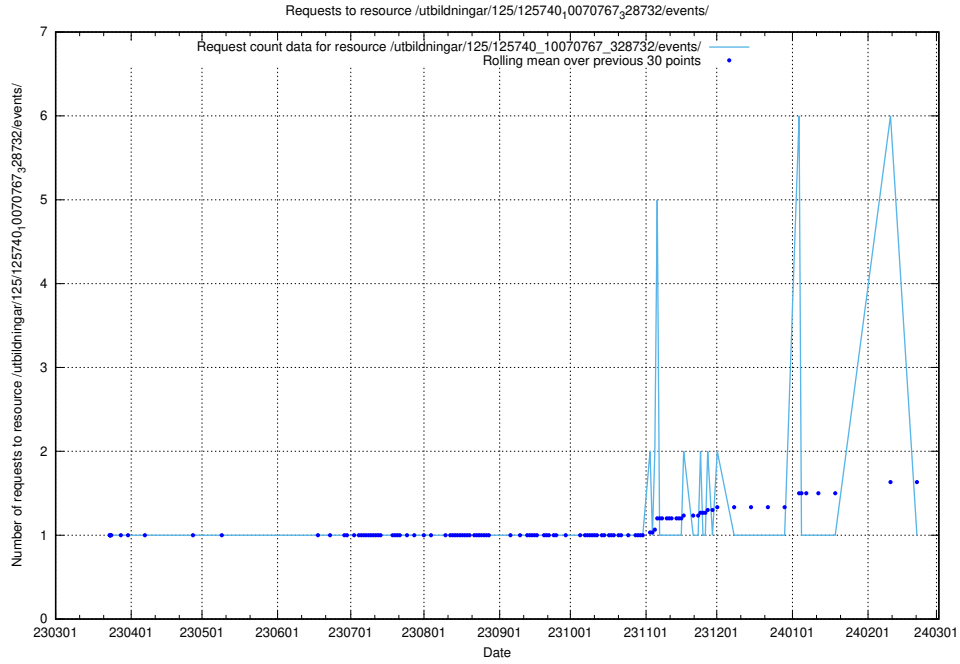

5.972 Usage of /utbildningar/125/125740_10070767_328732/events/

Here, we count the number of requests to resource /utbildningar/125/125740_10070767_328732/events/