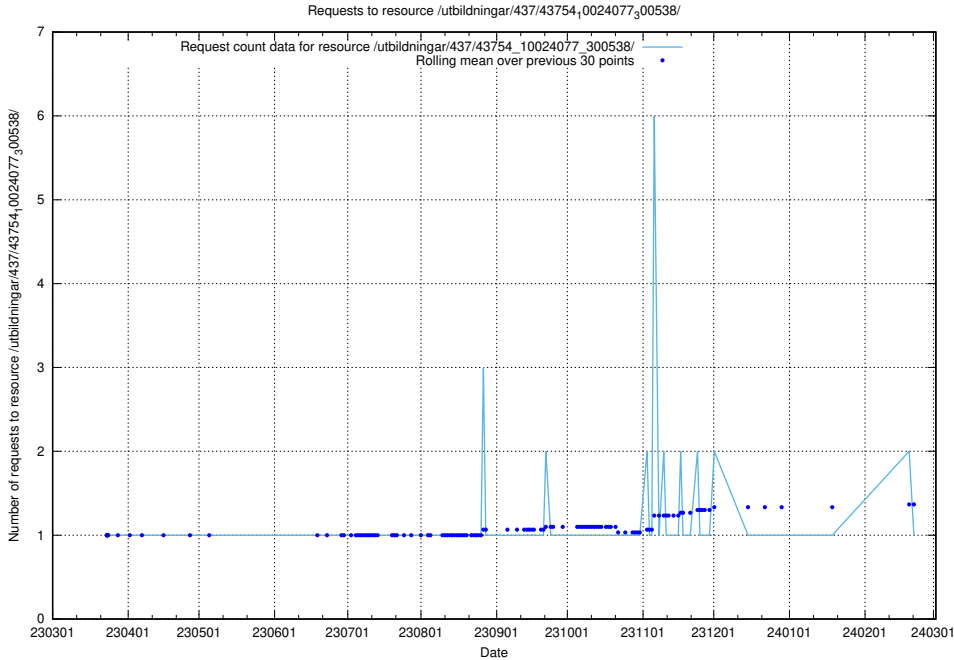

5.6161 Usage of /utbildningar/437/43754_10024077_300538/

Here, we count the number of requests to resource /utbildningar/437/43754_10024077_300538/.