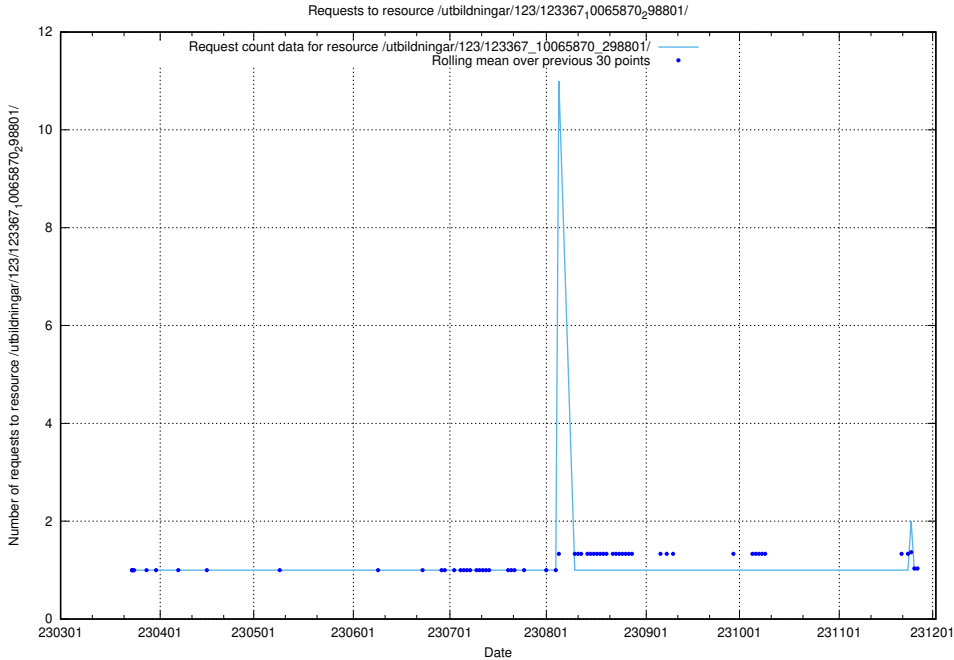

5.4557 Usage of /utbildningar/123/123367_10065870_298801/

Here, we count the number of requests to resource /utbildningar/123/123367_10065870_298801/.