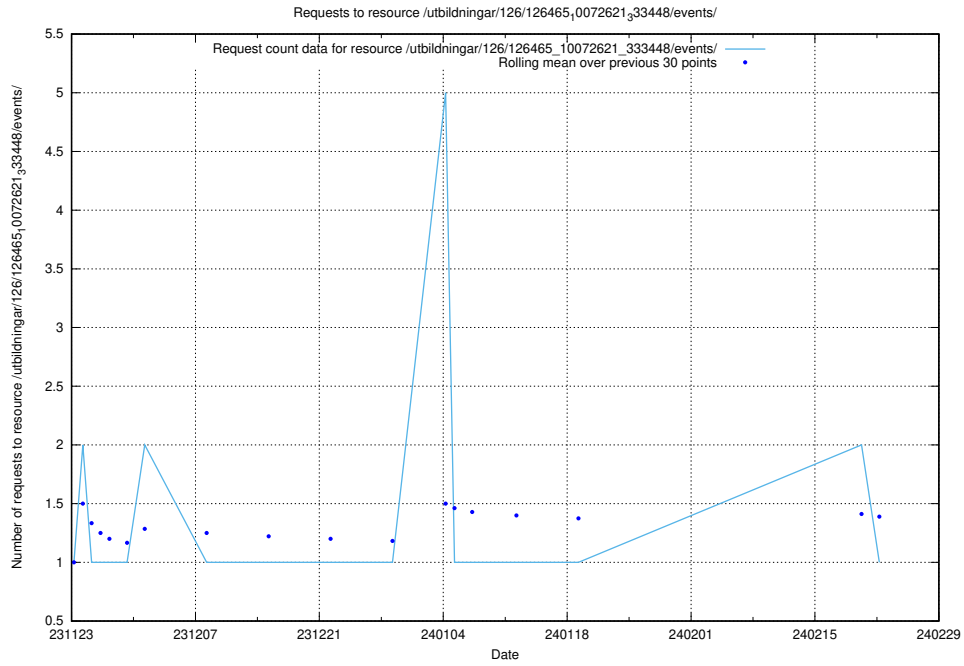

5.3826 Usage of /utbildningar/126/126465_10072621_333448/events/

Here, we count the number of requests to resource /utbildningar/126/126465_10072621_333448/events/