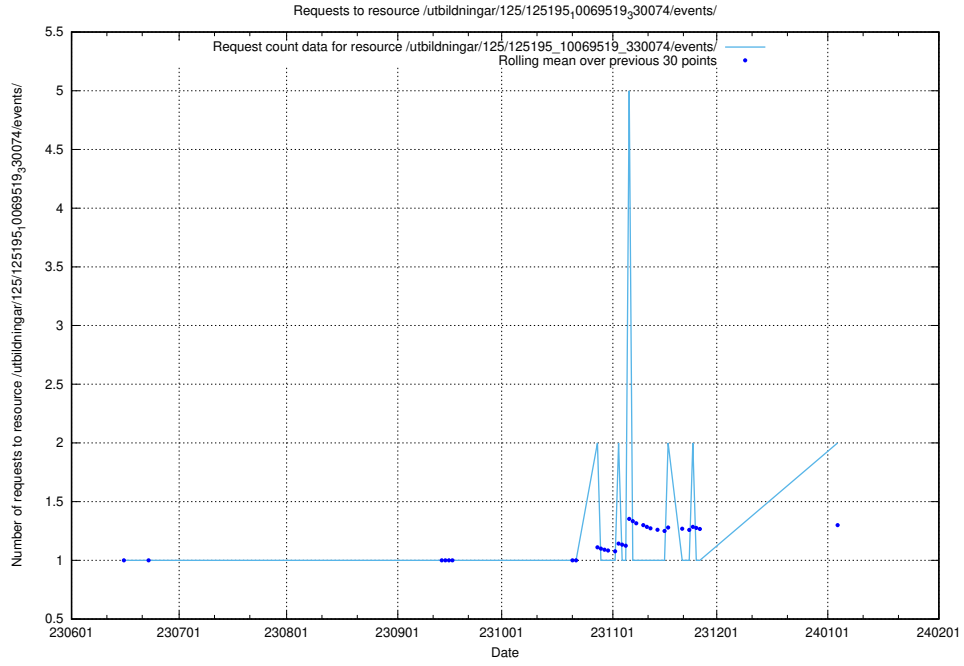

5.885 Usage of /utbildningar/125/125195_10069519_330074/events/

Here, we count the number of requests to resource /utbildningar/125/125195_10069519_330074/events/