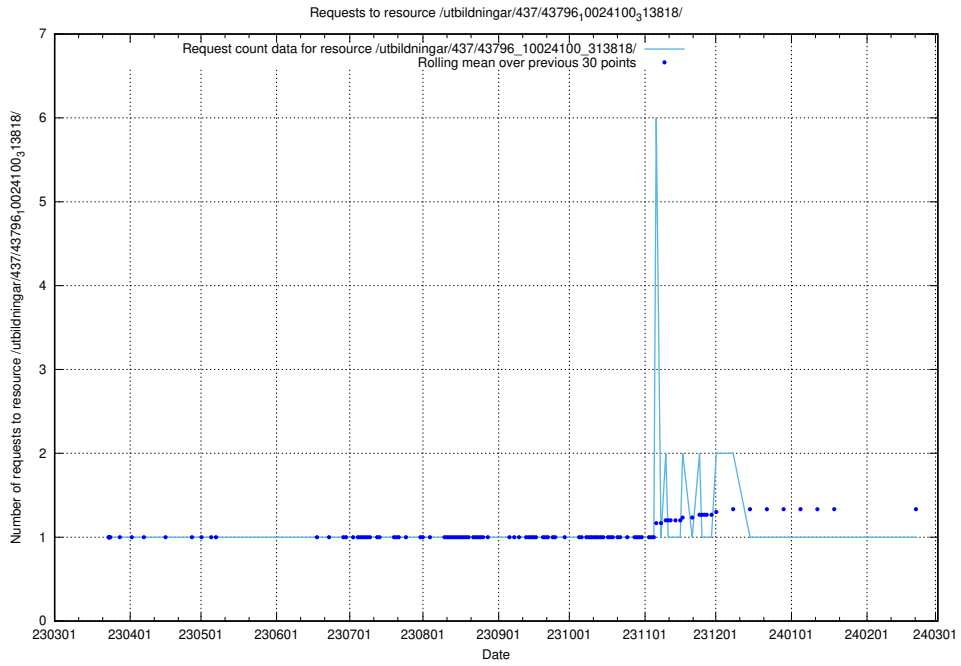

5.6143 Usage of /utbildningar/437/43796_10024100_313818/

Here, we count the number of requests to resource /utbildningar/437/43796_10024100_313818/.