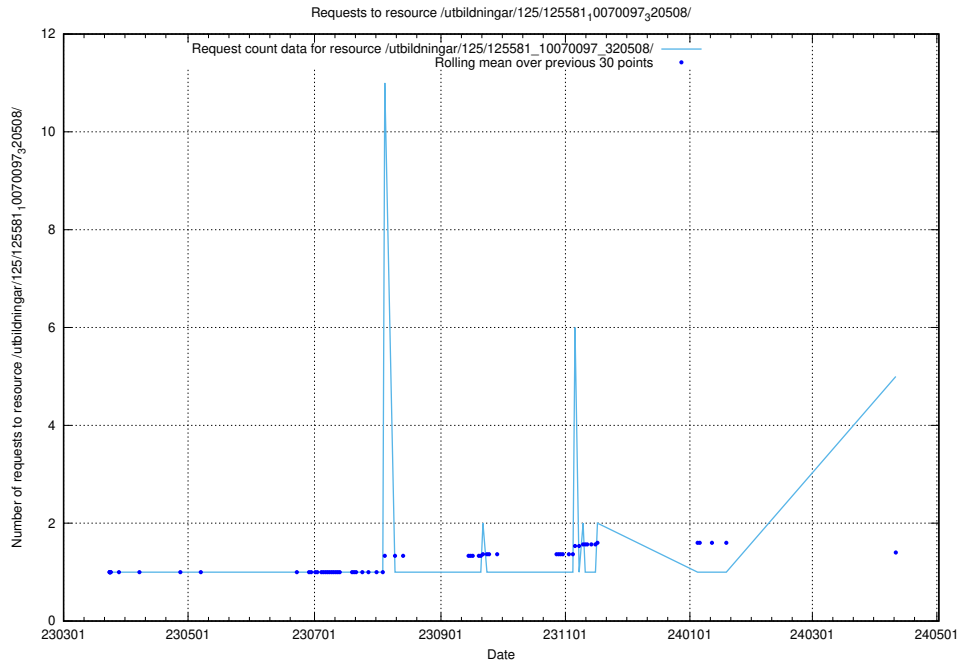

5.141 Usage of /utbildningar/125/125581_10070097_320508/

Here, we count the number of requests to resource /utbildningar/125/125581_10070097_320508/.