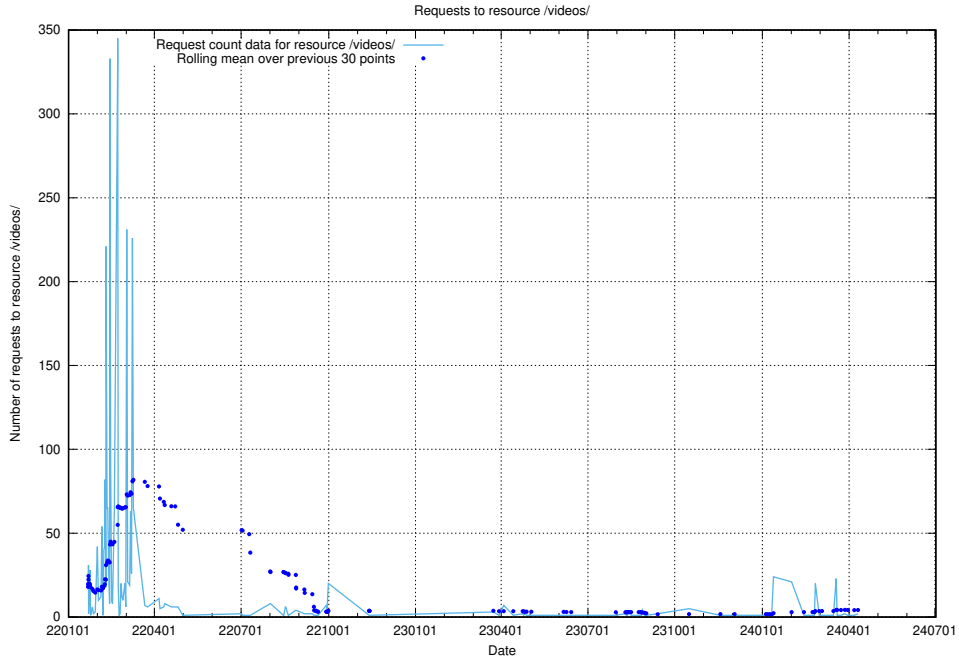

5.898 Usage of /videos/

Here, we count the number of requests to resource /videos/.