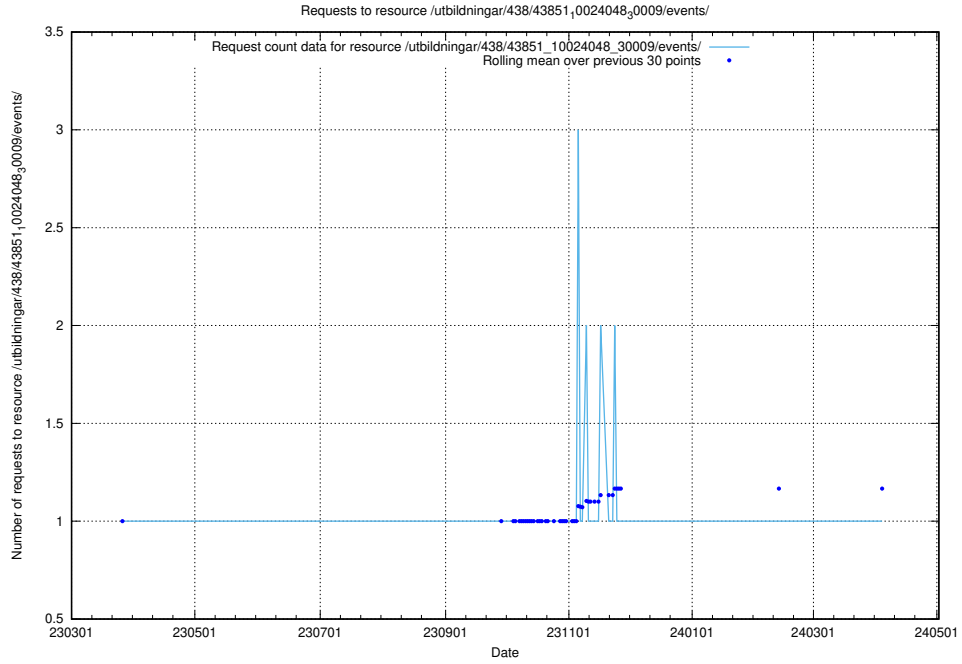

5.5849 Usage of /utbildningar/438/43851_10024048_30009/events/

Here, we count the number of requests to resource /utbildningar/438/43851_10024048_30009/events/.