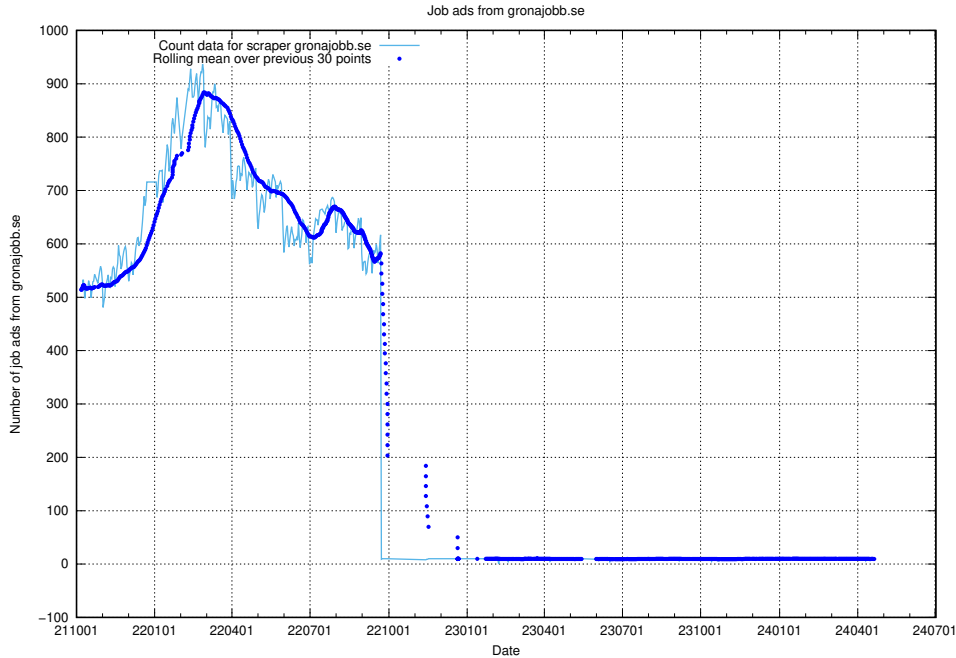

13.19 Number of ads by scraper gronajobb.se

Here, we count the number of job ads scraped from gronajobb.se.