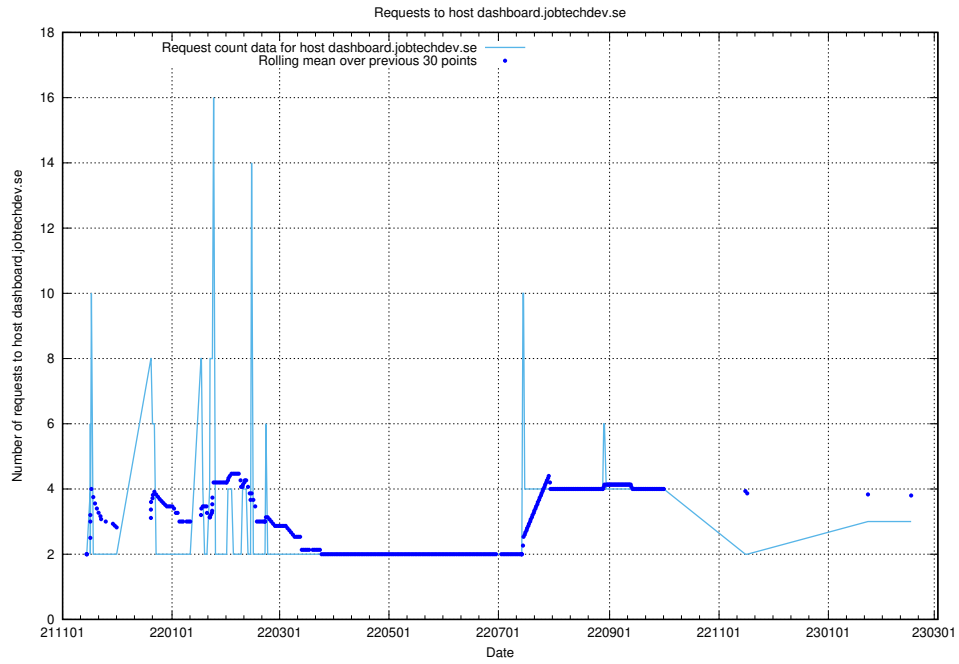

7.167 Usage of dashboard.jobtechdev.se

Here, we count the number of requests to host dashboard.jobtechdev.se.