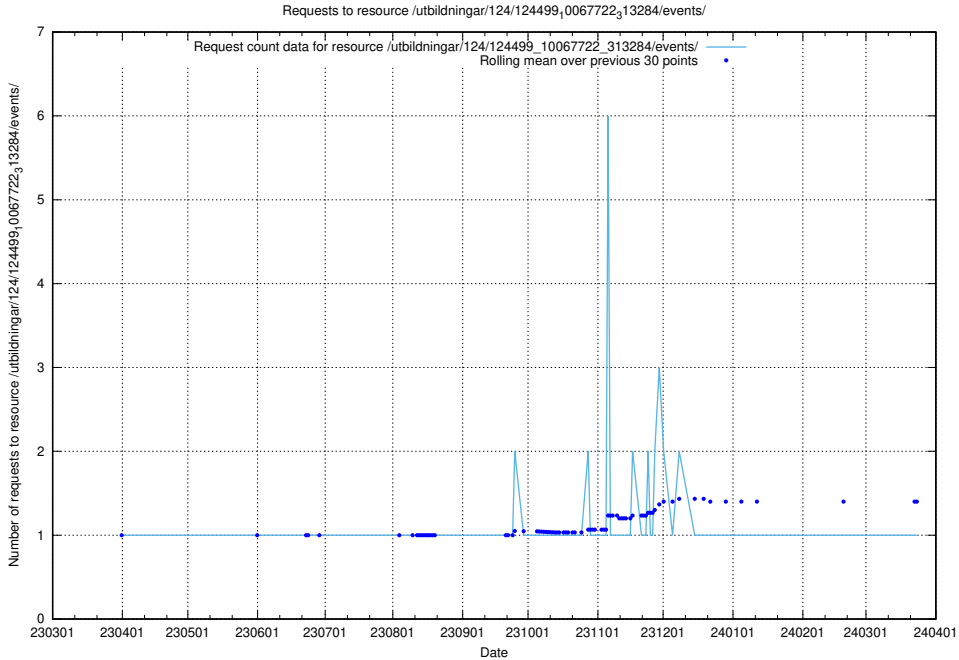

5.5835 Usage of /utbildningar/124/124499_10067722_313284/events/

Here, we count the number of requests to resource /utbildningar/124/124499_10067722_313284/events/