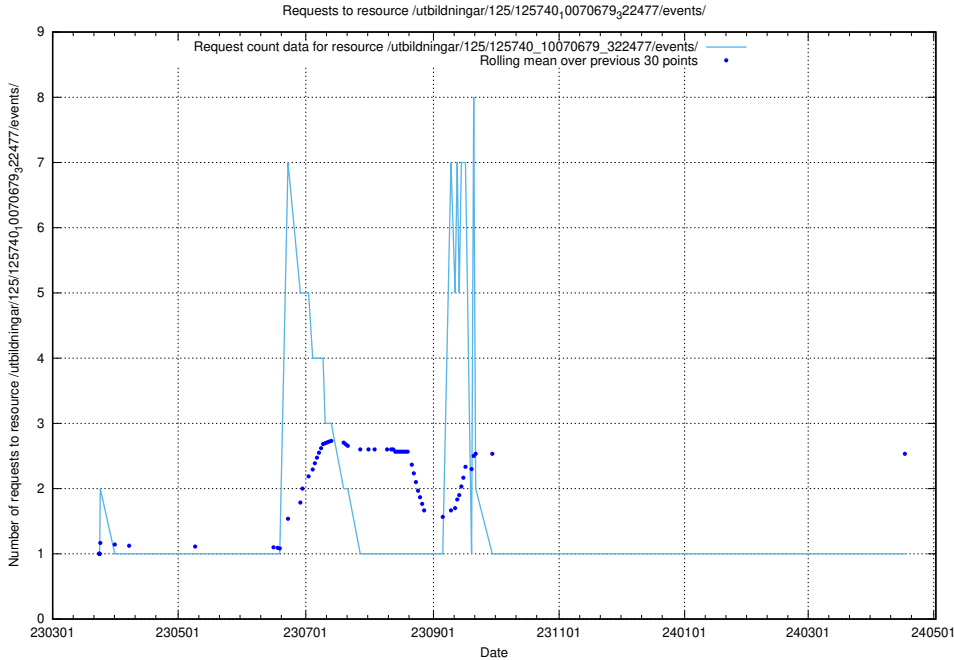

5.994 Usage of /utbildningar/125/125740_10070679_322477/events/

Here, we count the number of requests to resource /utbildningar/125/125740_10070679_322477/events/