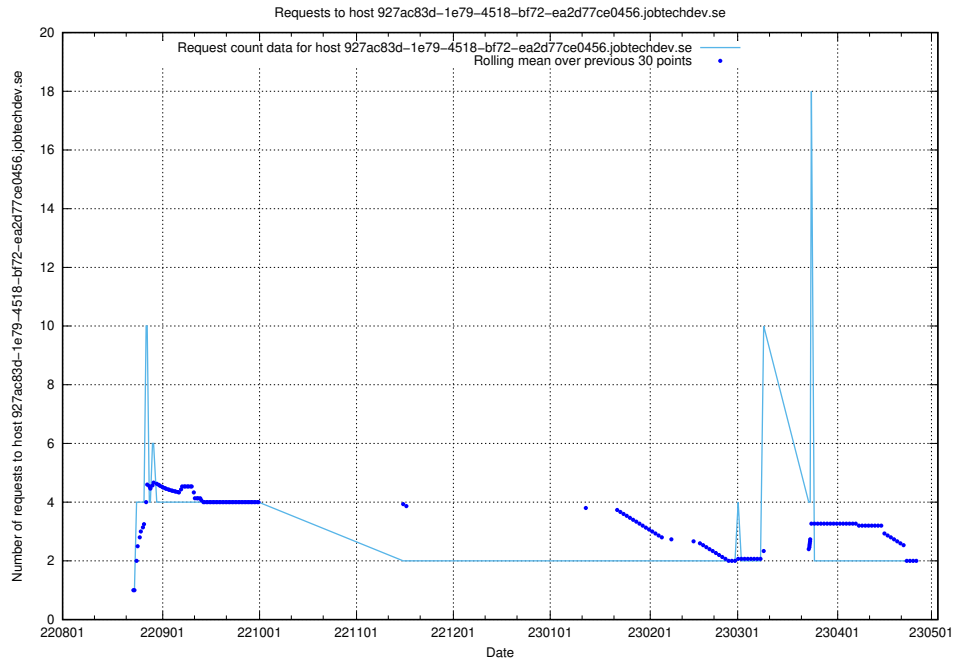

7.337 Usage of 927ac83d-1e79-4518-bf72-ea2d77ce0456.jobtechdev.se

Here, we count the number of requests to host 927ac83d-1e79-4518-bf72-ea2d77ce0456.jobtechdev.se.