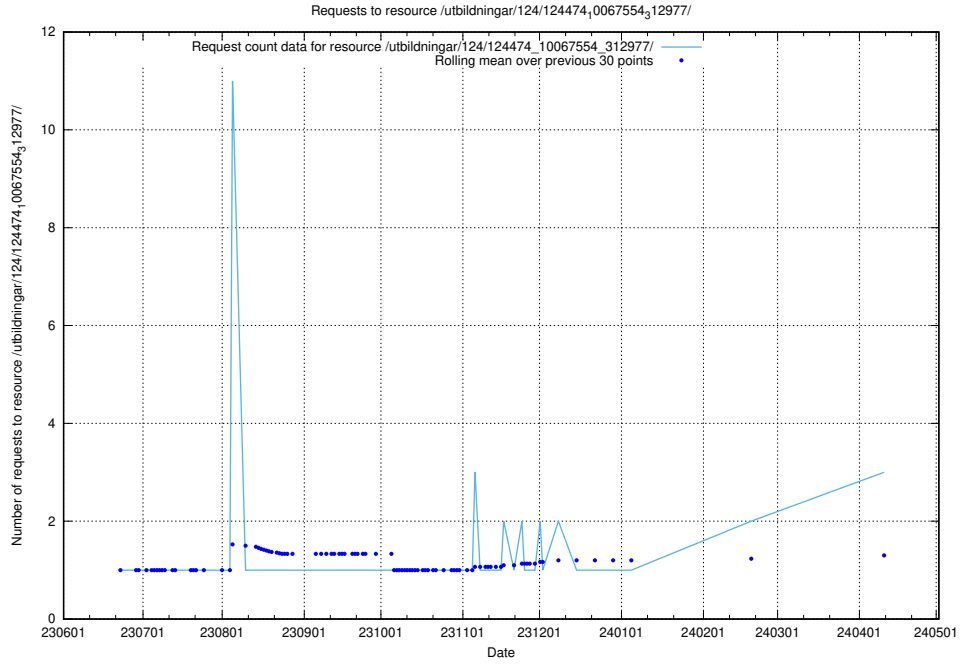

5.433 Usage of /utbildningar/124/124474_10067554_312977/

Here, we count the number of requests to resource /utbildningar/124/124474_10067554_312977/.