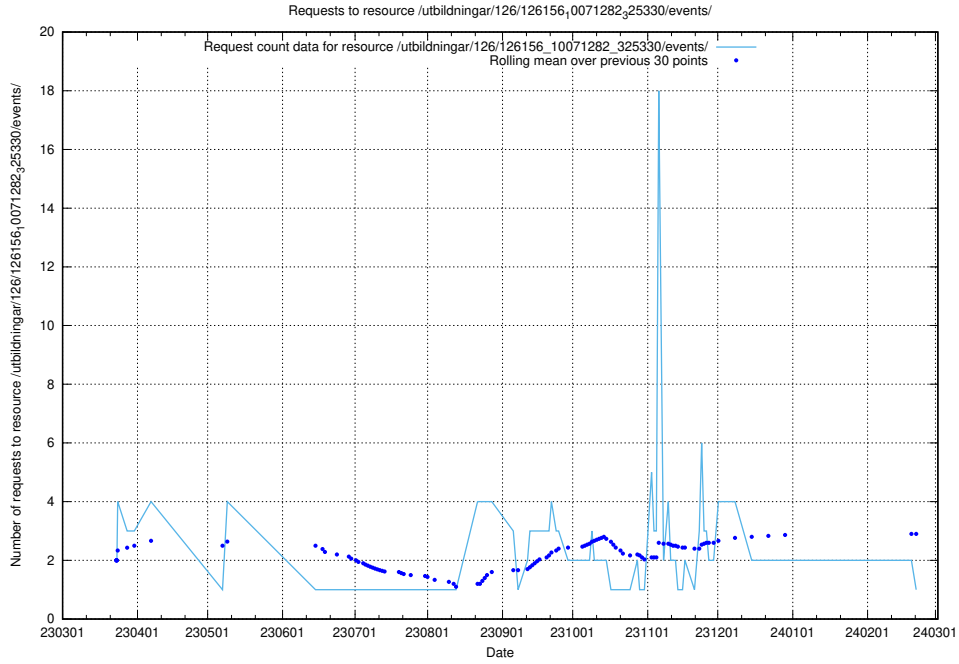

5.6060 Usage of /utbildningar/126/126156_10071282_325330/events/

Here, we count the number of requests to resource /utbildningar/126/126156_10071282_325330/events/