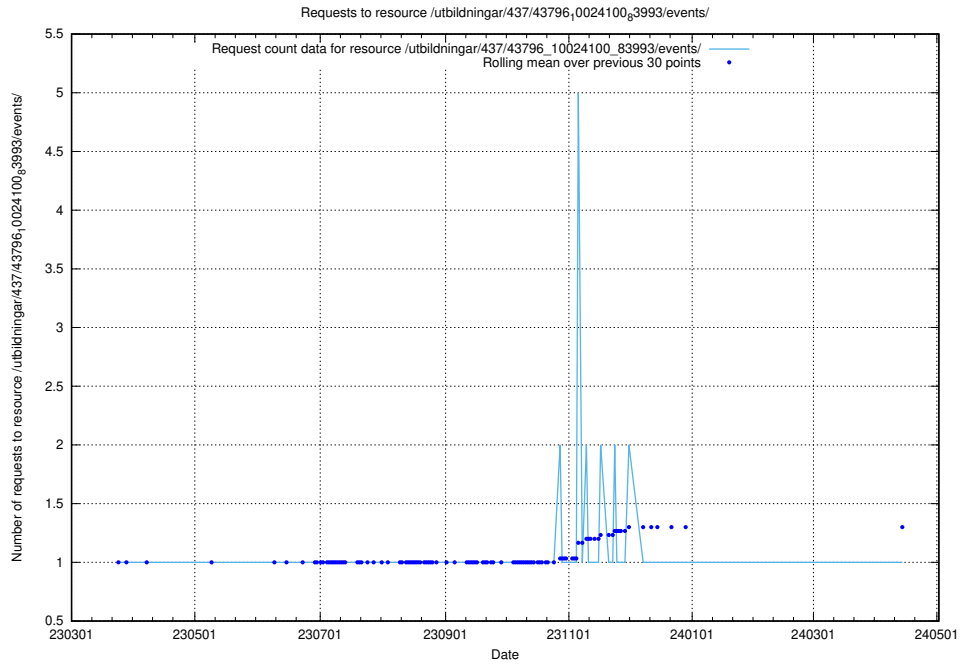

5.5971 Usage of /utbildningar/437/43796_10024100_83993/events/

Here, we count the number of requests to resource /utbildningar/437/43796_10024100_83993/events/.