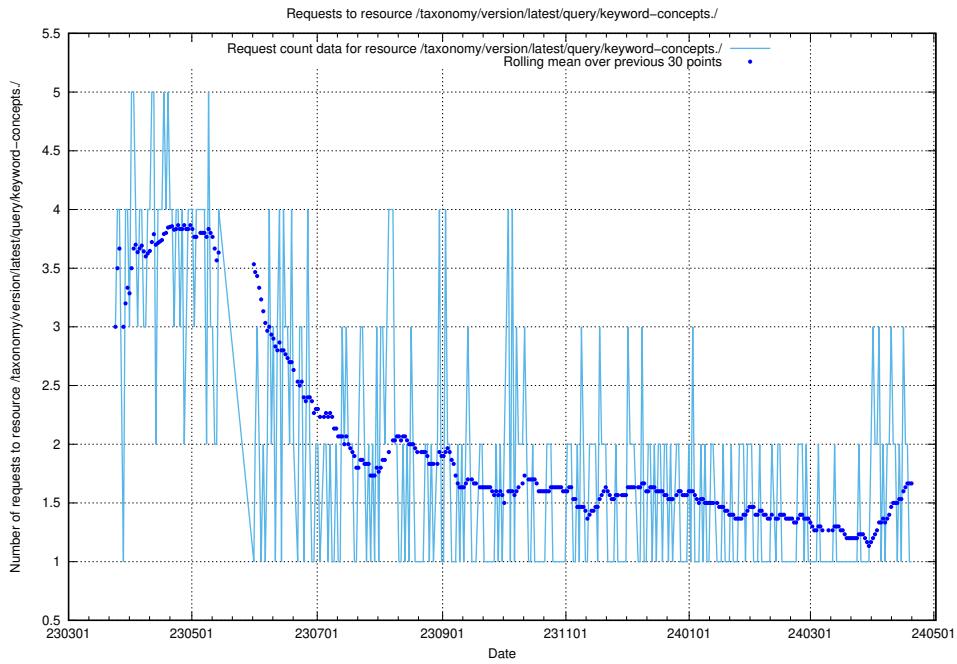

## 5.5892 Usage of /taxonomy/version/latest/query/keyword-concepts./

Here, we count the number of requests to resource /taxonomy/version/latest/query/keyword-concepts./.