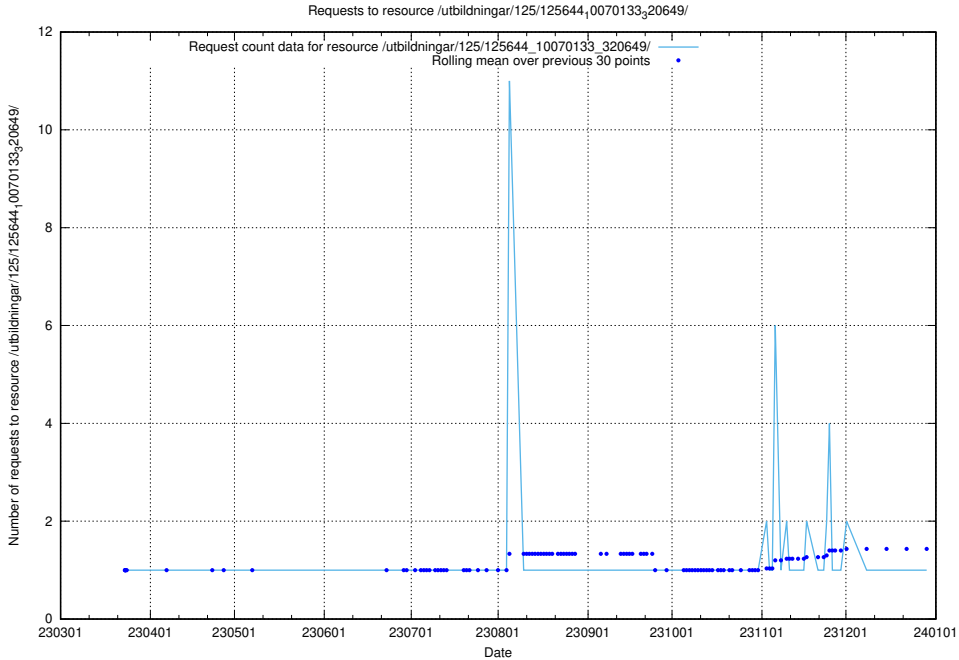

5.1049 Usage of /utbildningar/125/125644_10070133_320649/

Here, we count the number of requests to resource /utbildningar/125/125644_10070133_320649/.