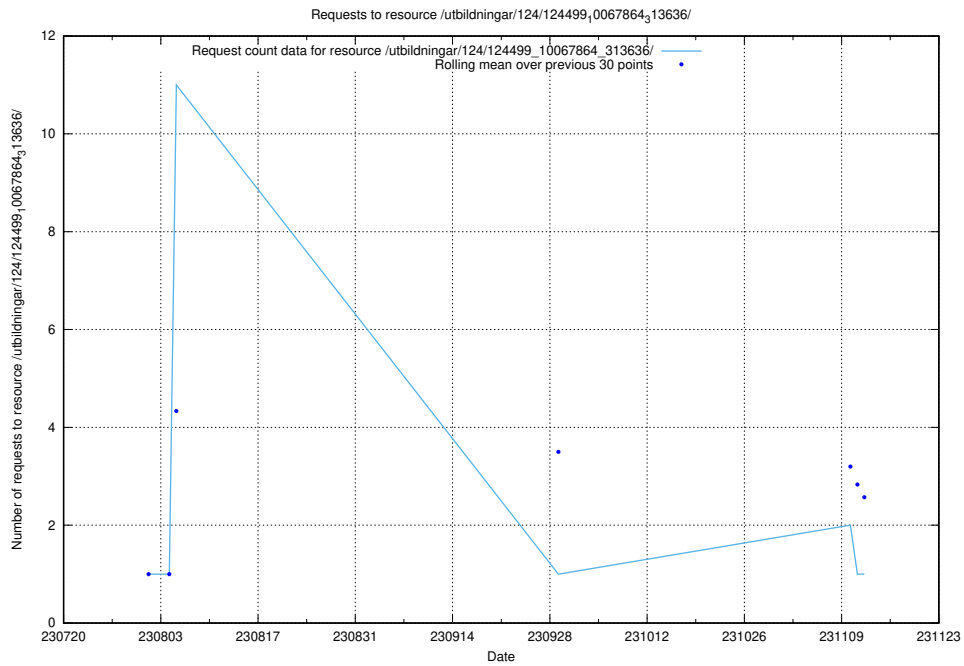

5.4684 Usage of /utbildningar/124/124499_10067864_313636/

Here, we count the number of requests to resource /utbildningar/124/124499_10067864_313636/.