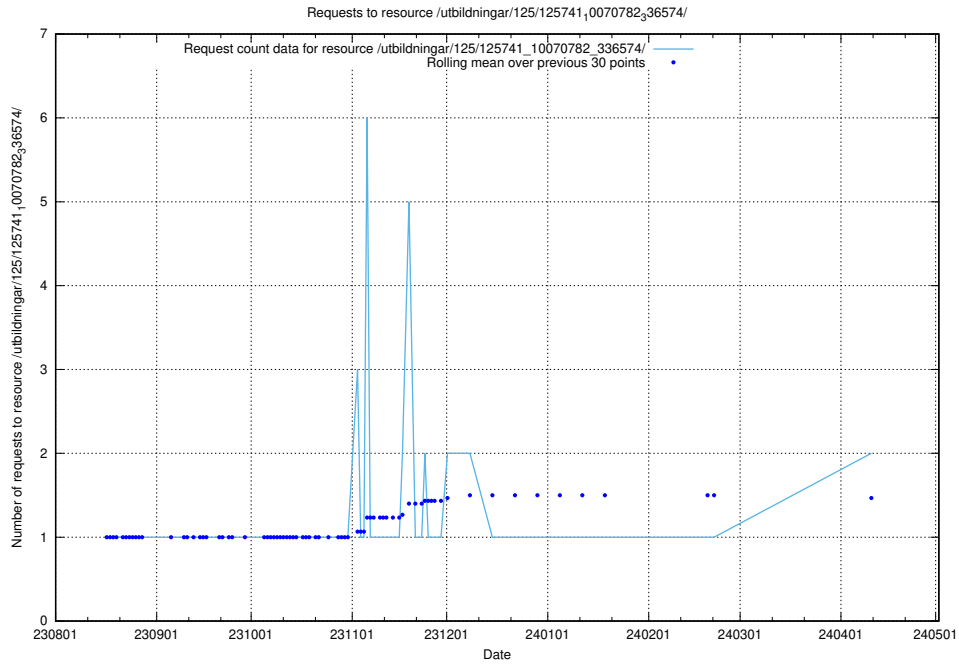

5.762 Usage of /utbildningar/125/125741_10070782_336574/

Here, we count the number of requests to resource /utbildningar/125/125741_10070782_336574/.