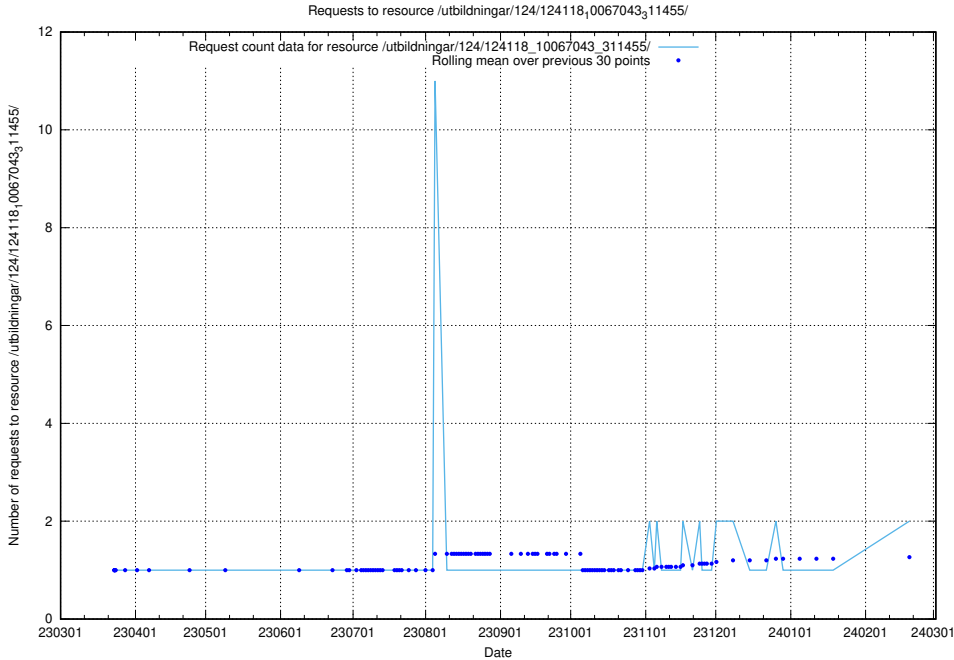

5.715 Usage of /utbildningar/124/124118_10067043_311455/

Here, we count the number of requests to resource /utbildningar/124/124118_10067043_311455/.