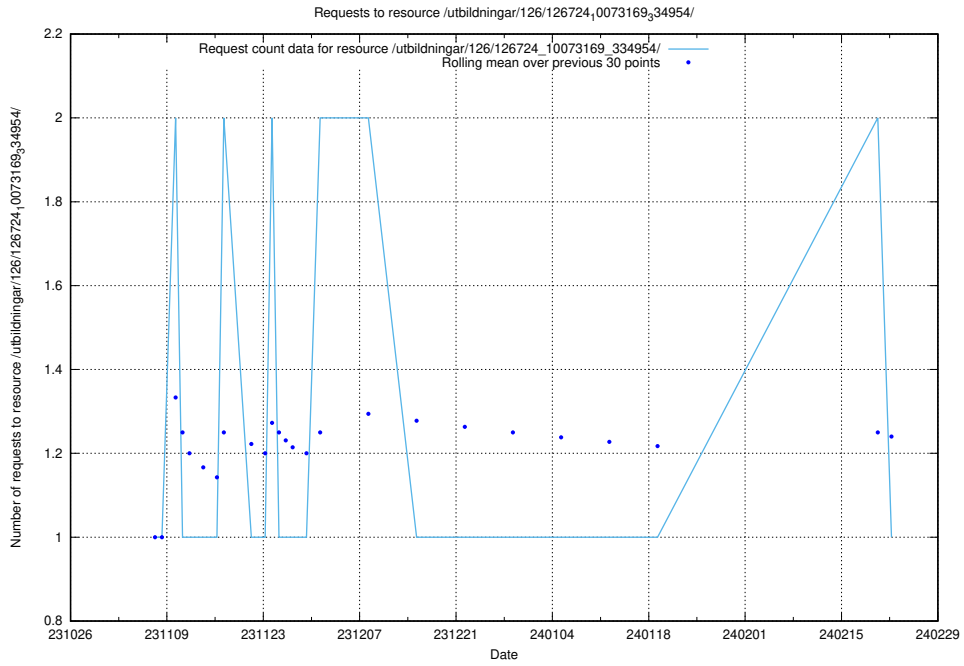

5.3913 Usage of /utbildningar/126/126724_10073169_334954/

Here, we count the number of requests to resource /utbildningar/126/126724_10073169_334954/.