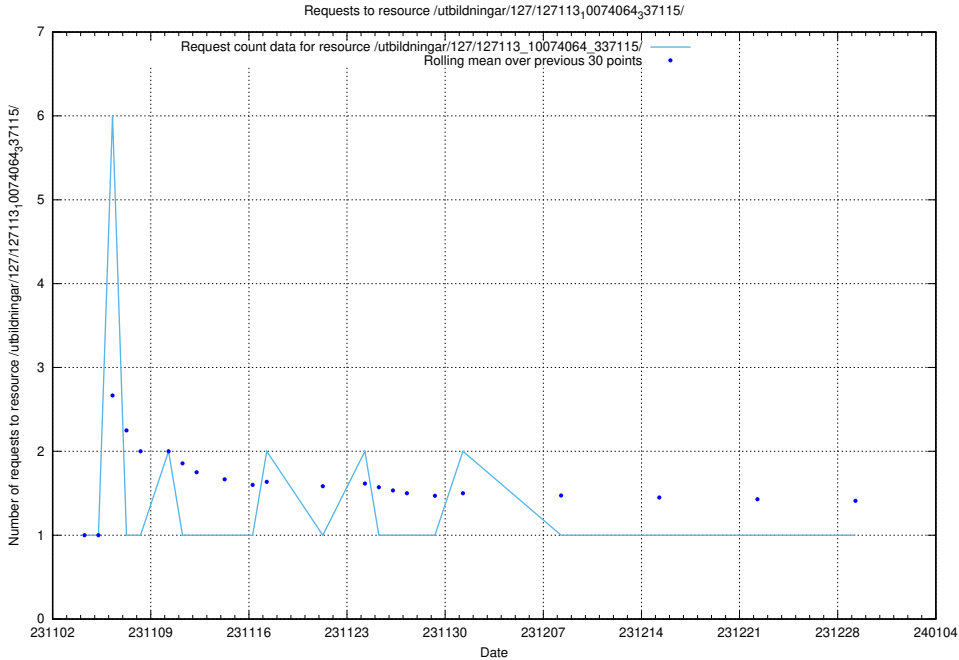

5.3918 Usage of /utbildningar/127/127113_10074064_337115/

Here, we count the number of requests to resource /utbildningar/127/127113_10074064_337115/.