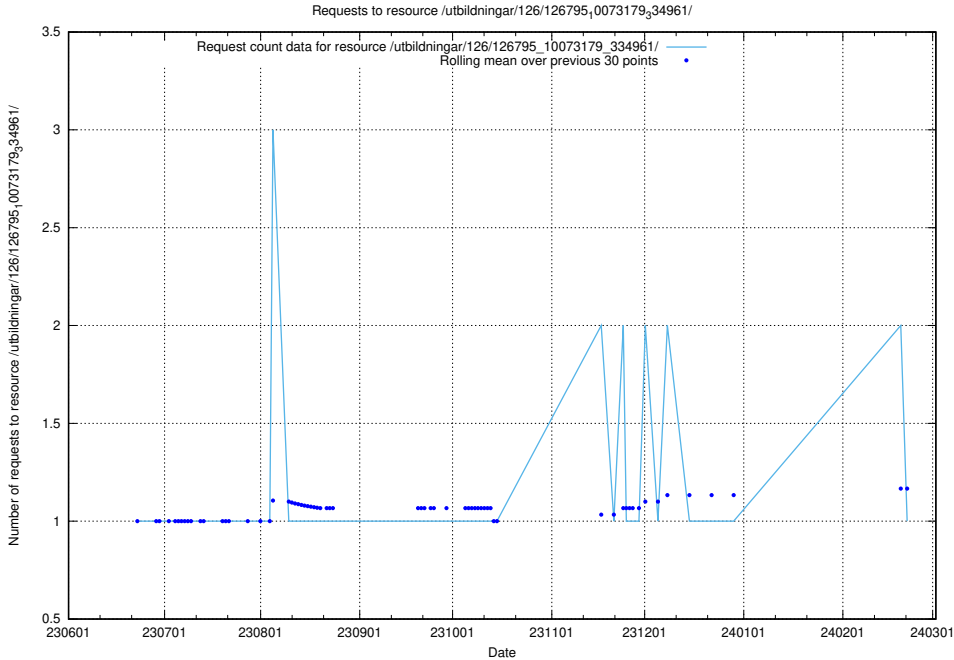

### 5.5367 Usage of /utbildningar/126/126795\_10073163\_334944/events/

Here, we count the number of requests to resource /utbildningar/126/126795\_10073163\_334944/events/