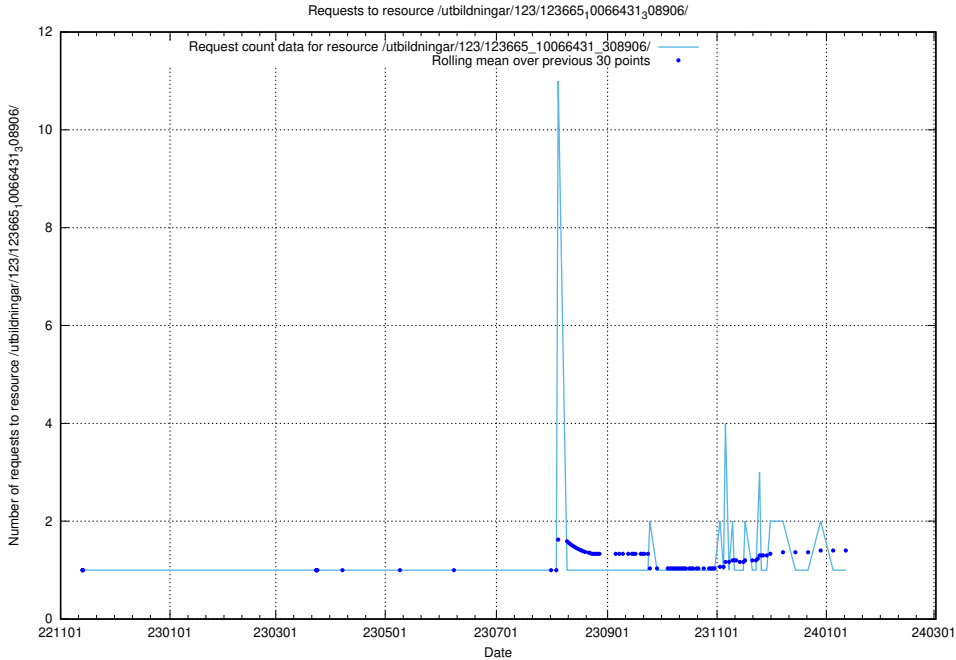

### 5.5707 Usage of /taxonomy/version/7/query/skills/

Here, we count the number of requests to resource /taxonomy/version/7/query/skills/.