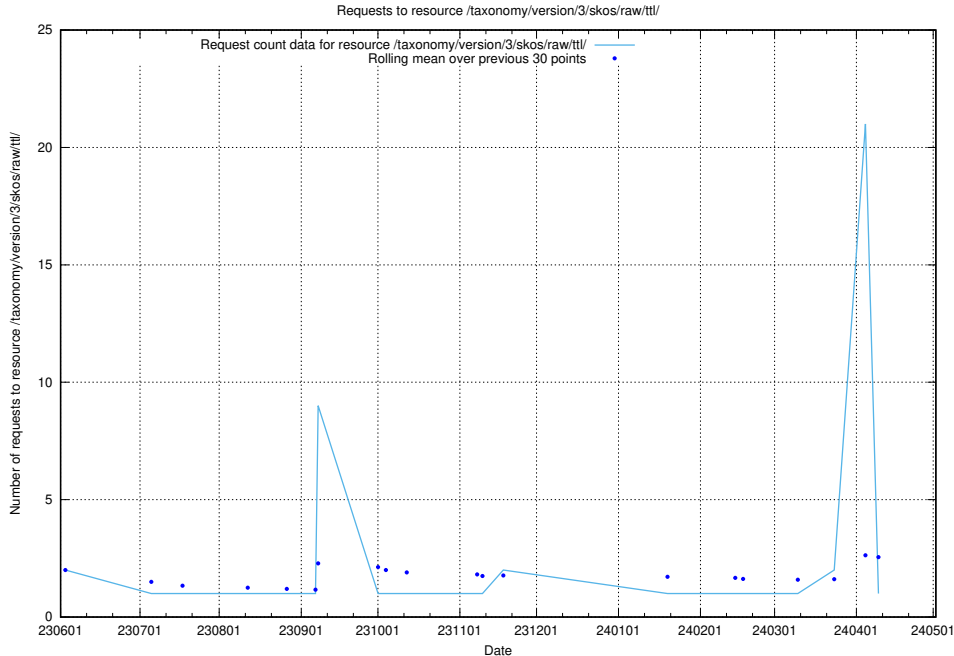

5.5695 Usage of /taxonomy/version/3/skos/raw/ttl/

Here, we count the number of requests to resource /taxonomy/version/3/skos/raw/ttl/.