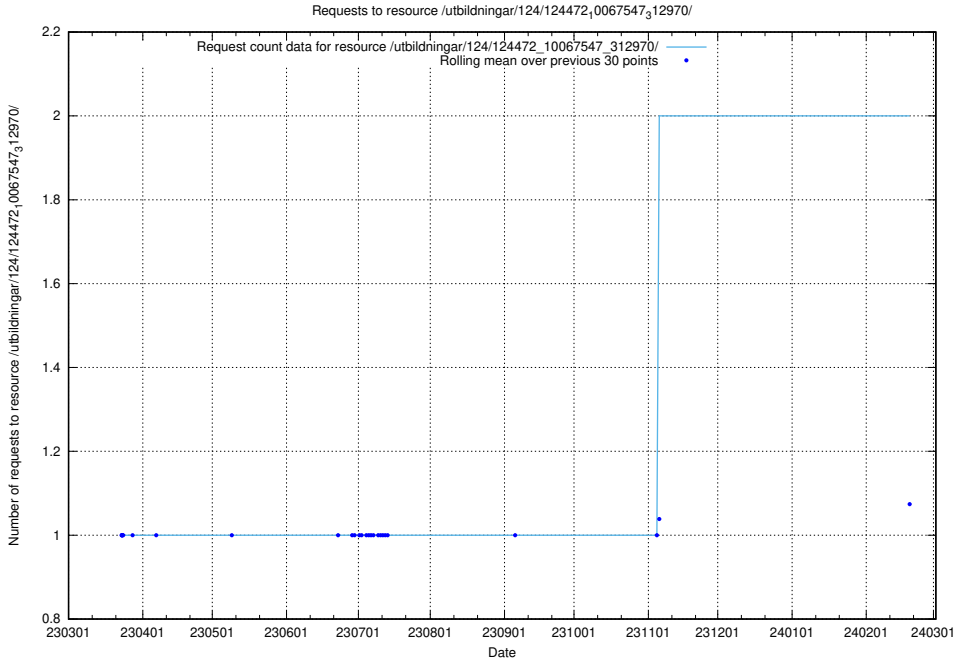

5.643 Usage of /utbildningar/124/124472_10067547_312970/

Here, we count the number of requests to resource /utbildningar/124/124472_10067547_312970/.