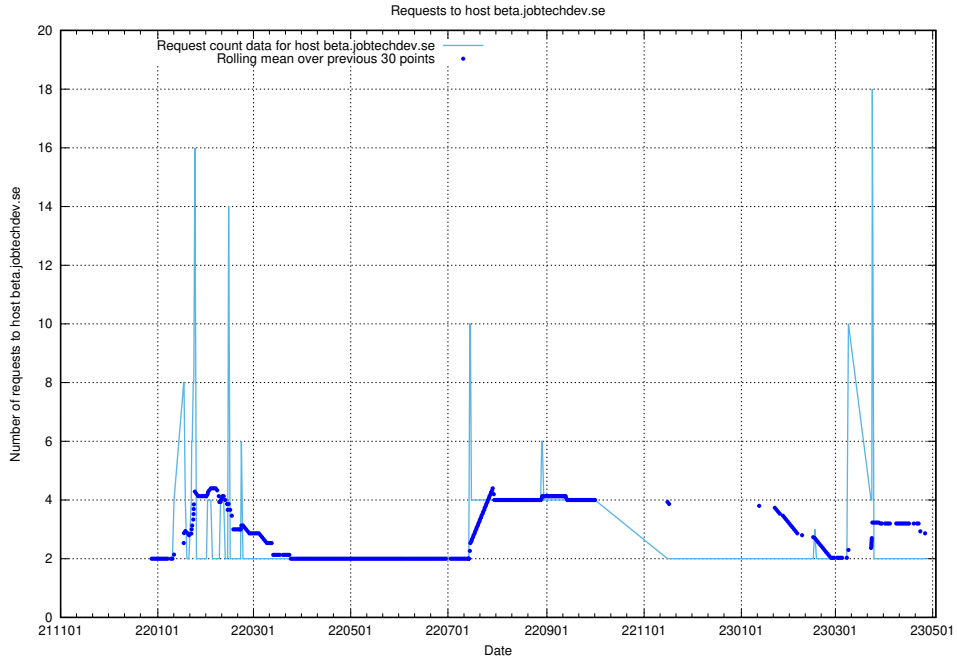

7.356 Usage of beta.jobtechdev.se

Here, we count the number of requests to host beta.jobtechdev.se.