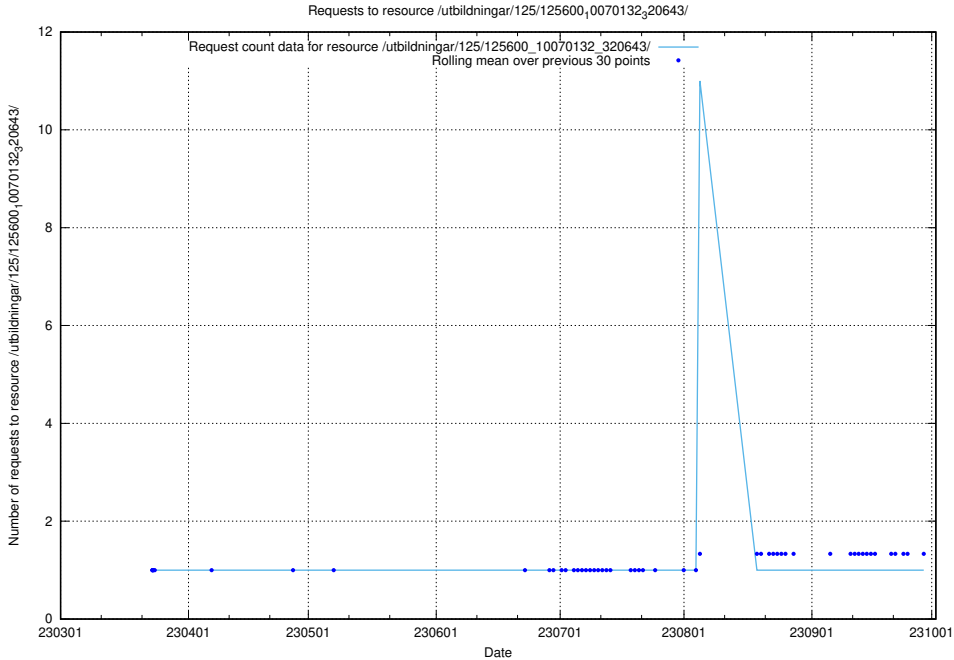

5.1089 Usage of /utbildningar/125/125600_10070132_320643/

Here, we count the number of requests to resource /utbildningar/125/125600_10070132_320643/.