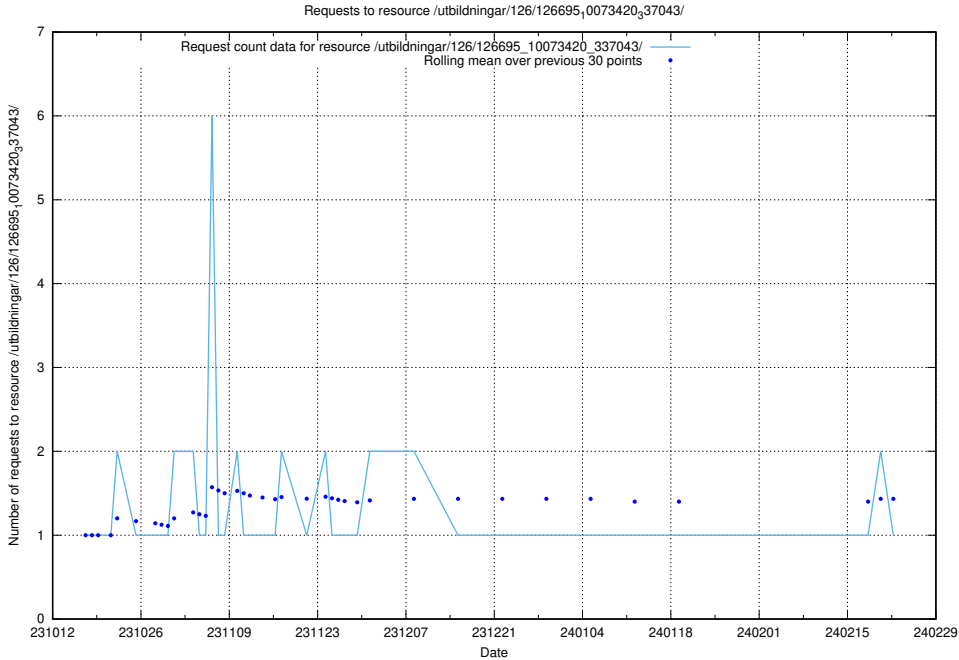

5.4090 Usage of /utbildningar/126/126695_10073420_337043/

Here, we count the number of requests to resource /utbildningar/126/126695_10073420_337043/.