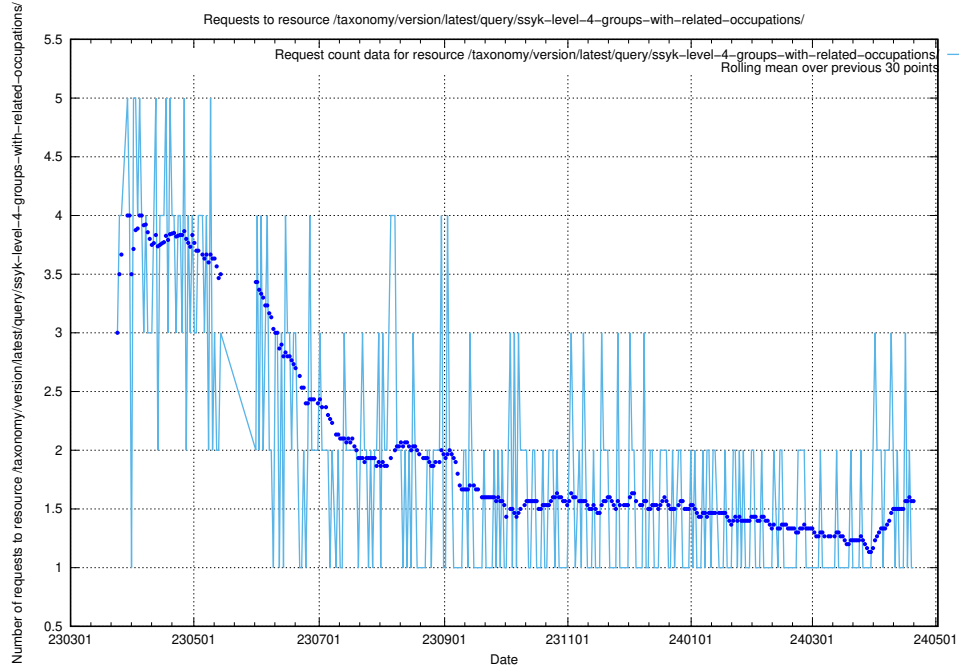

5.5875 Usage of /taxonomy/version/latest/query/ssyk-level-4-groups-with-related-occupations/

Here, we count the number of requests to resource /taxonomy/version/latest/query/ssyk-level-4-groups-with-related-occupations/.