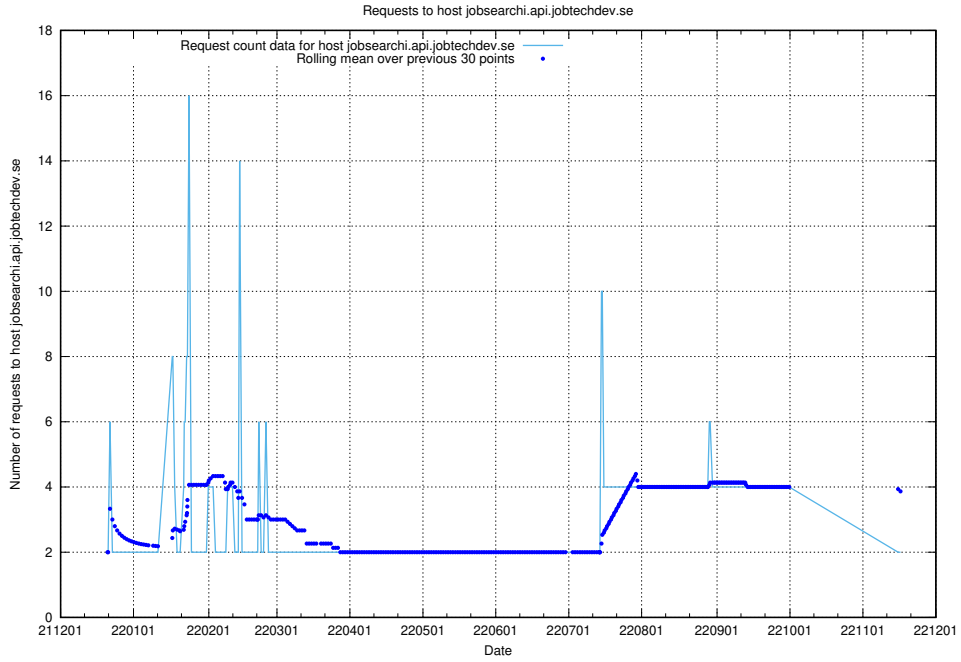

7.364 Usage of jobsearchi.api.jobtechdev.se

Here, we count the number of requests to host jobsearchi.api.jobtechdev.se.