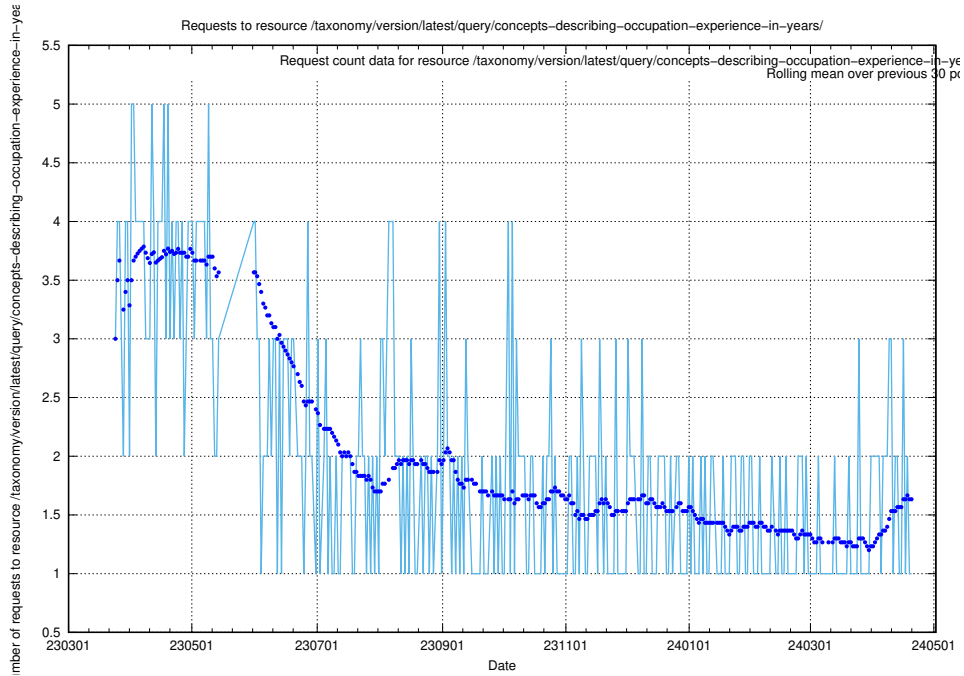

5.5900 Usage of /taxonomy/version/latest/query/concepts-describing-occupation-experience-in-years/

Here, we count the number of requests to resource /taxonomy/version/latest/query/concepts-describing-occupation-experience-in-years/.