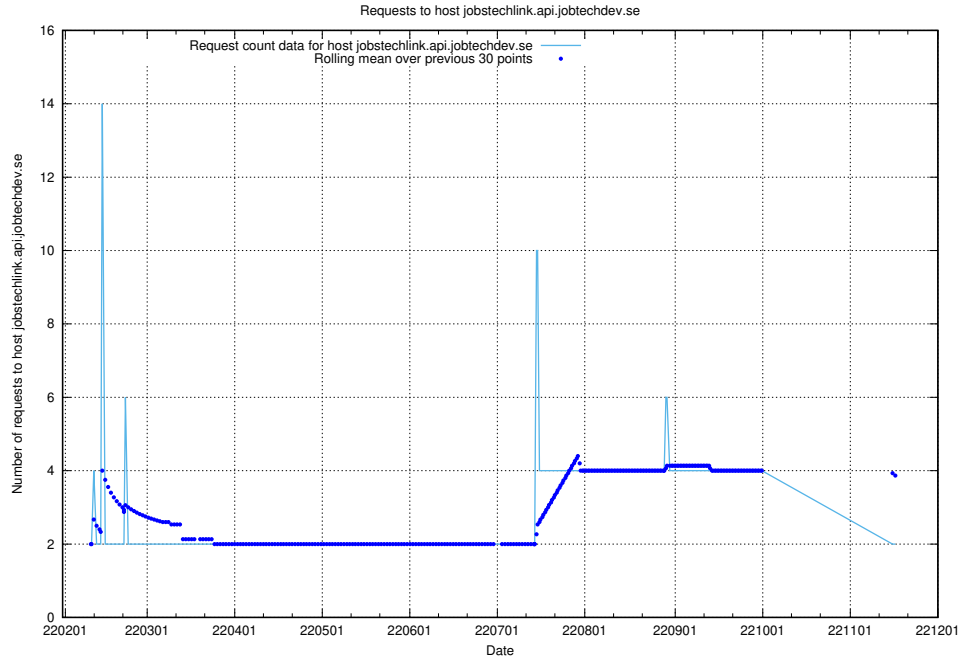

7.555 Usage of `jobstechlink.api.jobtechdev.se`

Here, we count the number of requests to host `jobstechlink.api.jobtechdev.se`.