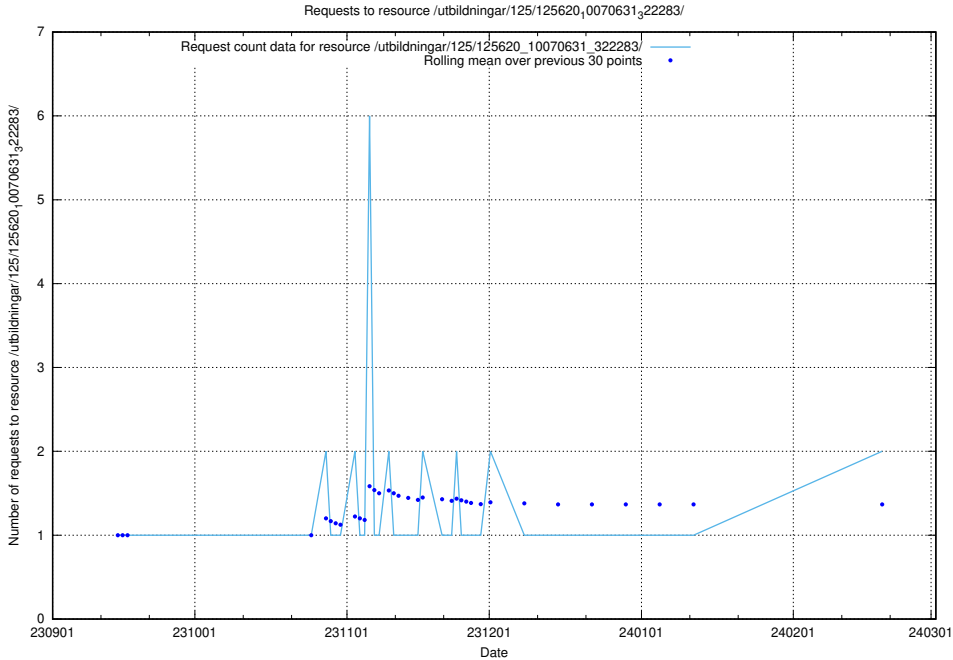

5.749 Usage of /utbildningar/125/125620_10070631_322283/

Here, we count the number of requests to resource /utbildningar/125/125620_10070631_322283/.