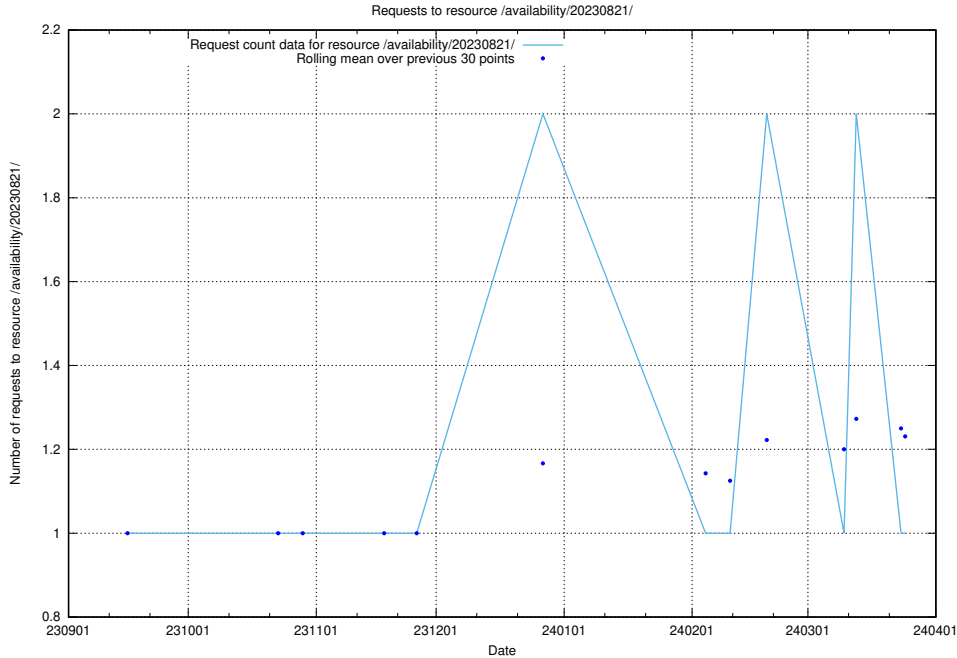

5.4347 Usage of /availability/20230821/

Here, we count the number of requests to resource /availability/20230821/.