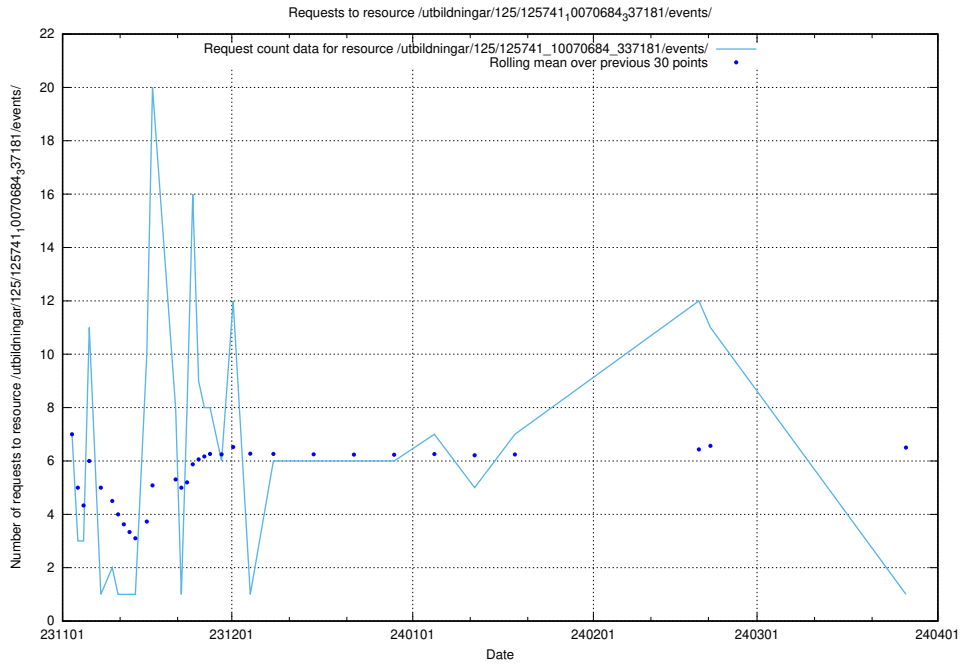

### 5.3929 Usage of /utbildningar/125/125741\_10070684\_337181/events/

Here, we count the number of requests to resource /utbildningar/125/125741\_10070684\_337181/events/