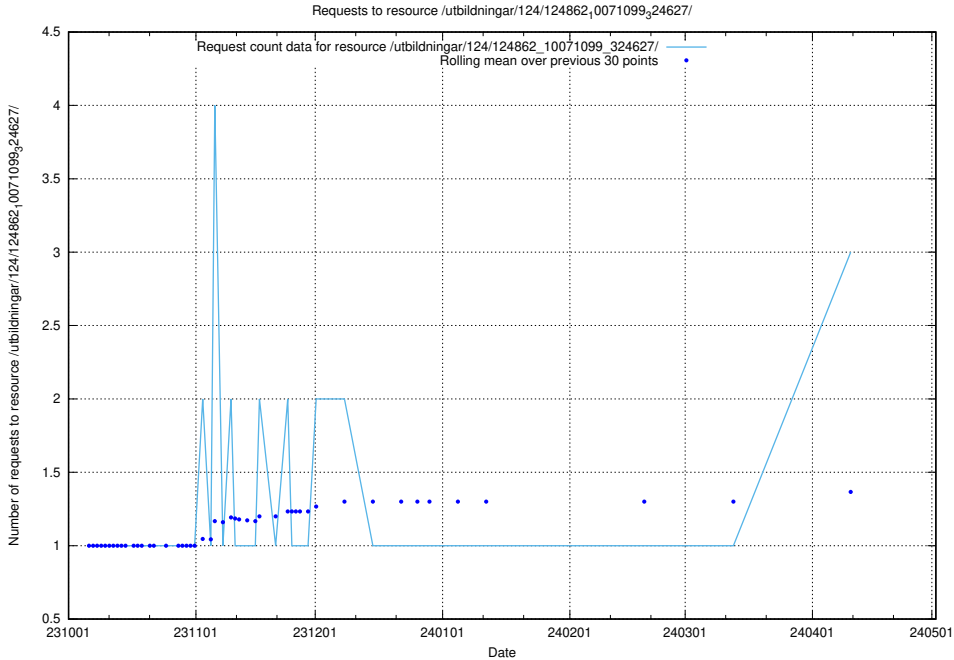

5.376 Usage of /utbildningar/124/124862_10071099_324627/

Here, we count the number of requests to resource /utbildningar/124/124862_10071099_324627/.