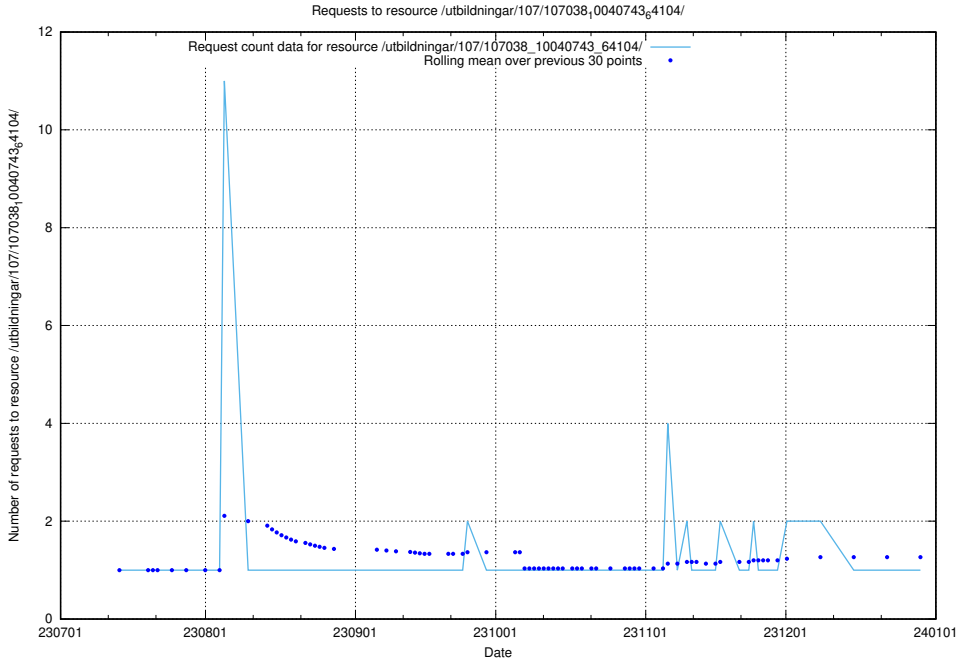

5.4863 Usage of /utbildningar/107/107038_10040743_64104/

Here, we count the number of requests to resource /utbildningar/107/107038_10040743_64104/.