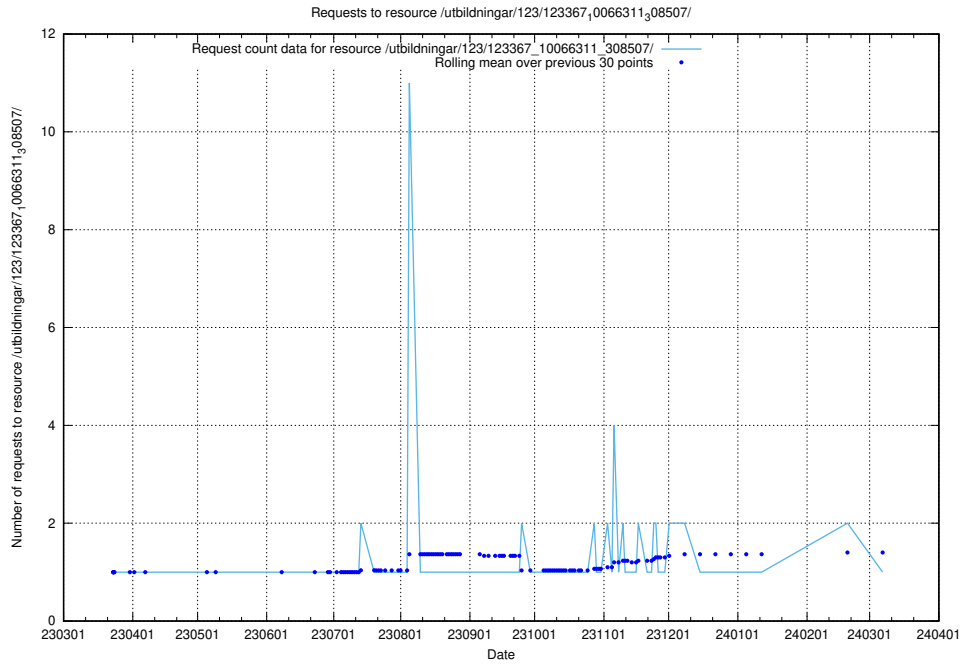

5.4307 Usage of /utbildningar/123/123367_10066311_308507/

Here, we count the number of requests to resource /utbildningar/123/123367_10066311_308507/.