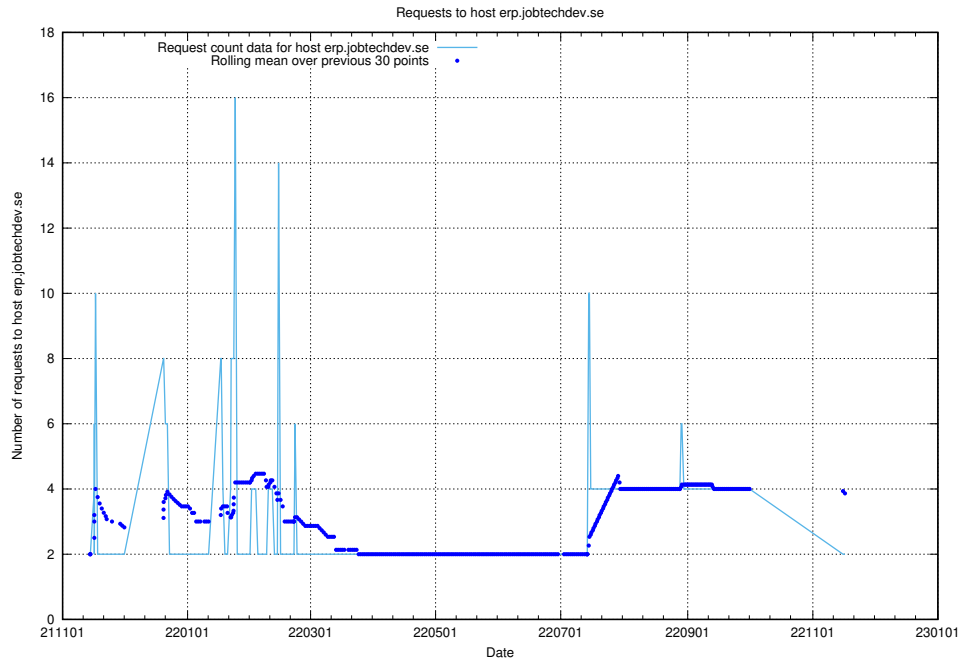

7.261 Usage of erp.jobtechdev.se

Here, we count the number of requests to host erp.jobtechdev.se.