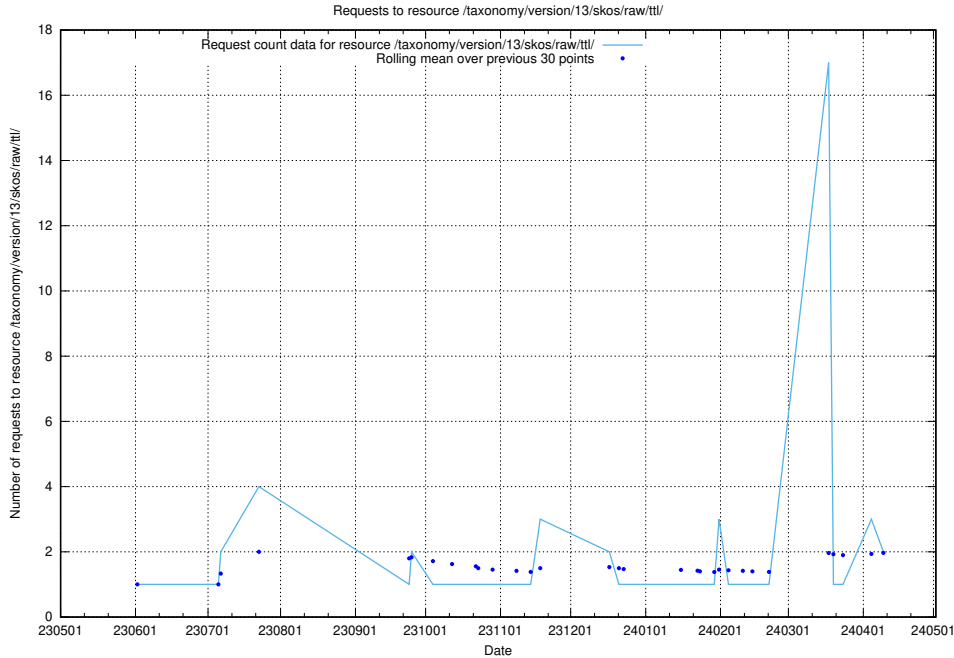

5.893 Usage of /taxonomy/version/13/skos/raw/ttl/

Here, we count the number of requests to resource /taxonomy/version/13/skos/raw/ttl/.