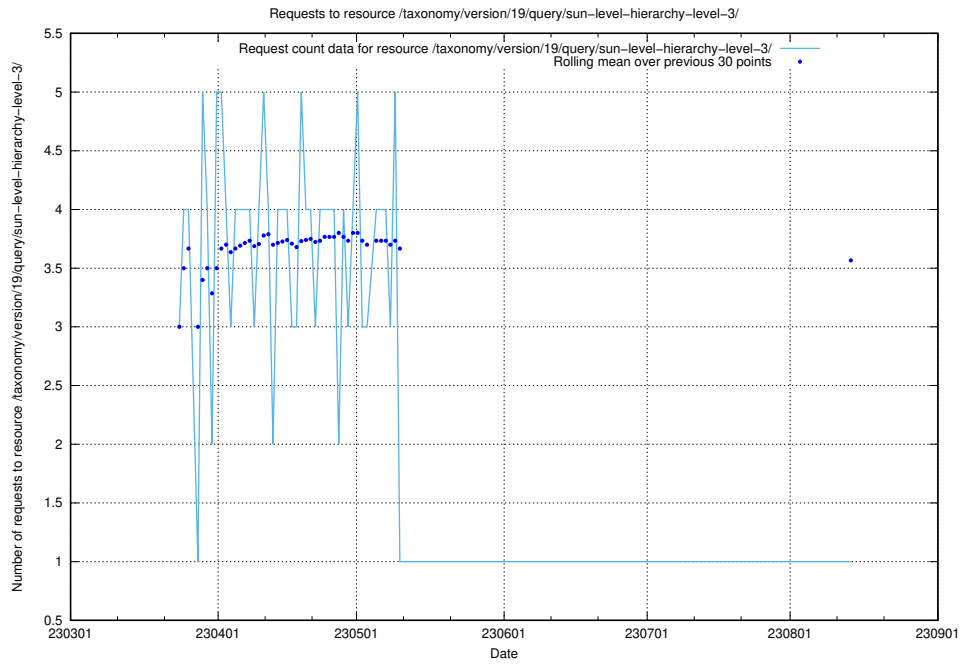

5.5908 Usage of /taxonomy/version/19/query/sun-level-hierarchy-level-3/

Here, we count the number of requests to resource /taxonomy/version/19/query/sun-level-hierarchy-level-3/.