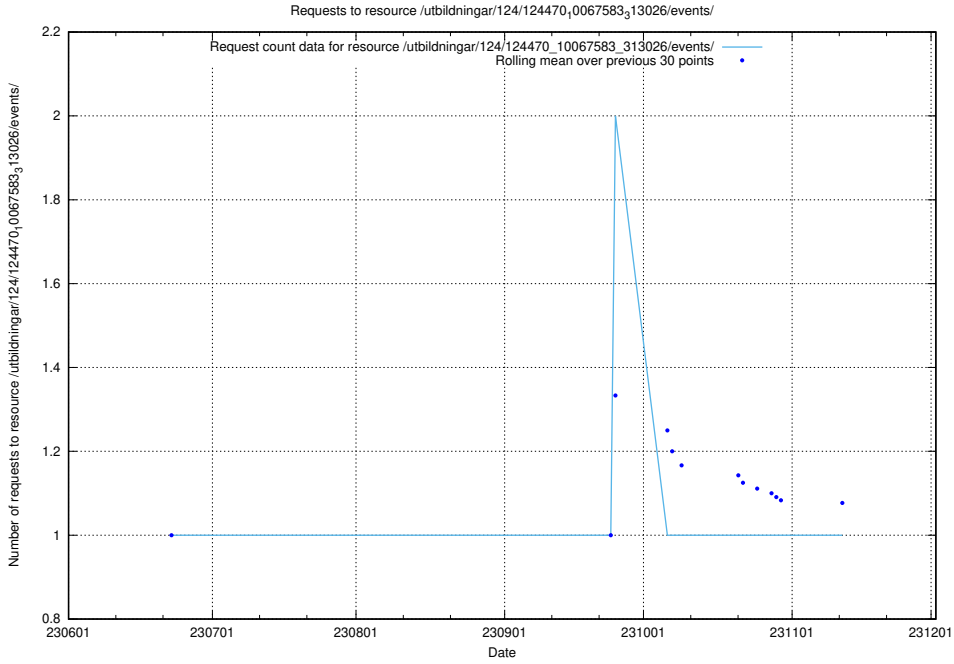

5.5583 Usage of /utbildningar/124/124470_10067583_313026/events/

Here, we count the number of requests to resource /utbildningar/124/124470_10067583_313026/events/