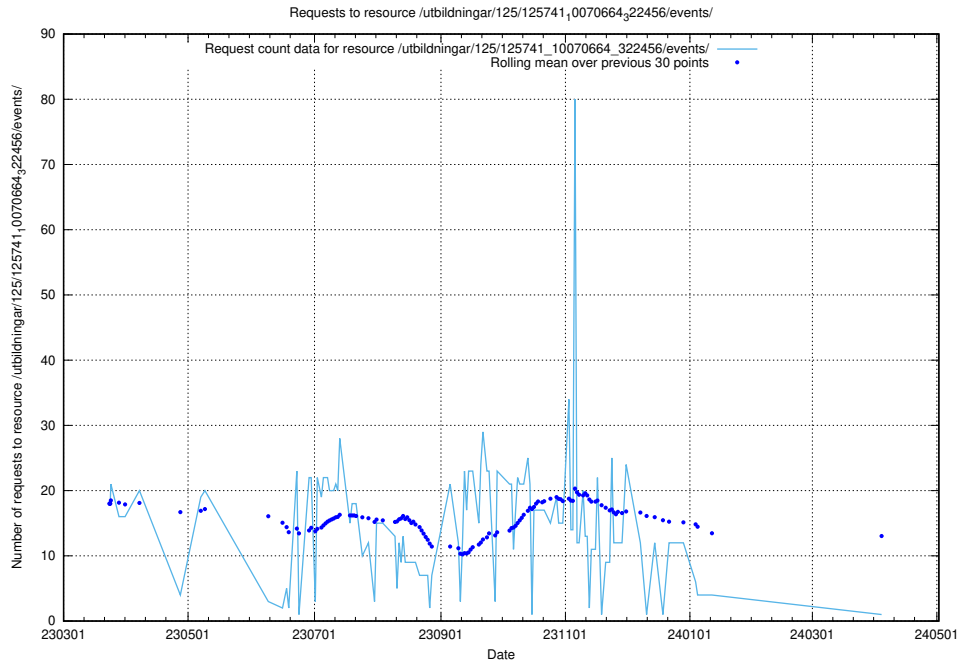

5.6036 Usage of /utbildningar/125/125741_10070664_322456/events/

Here, we count the number of requests to resource /utbildningar/125/125741_10070664_322456/events/