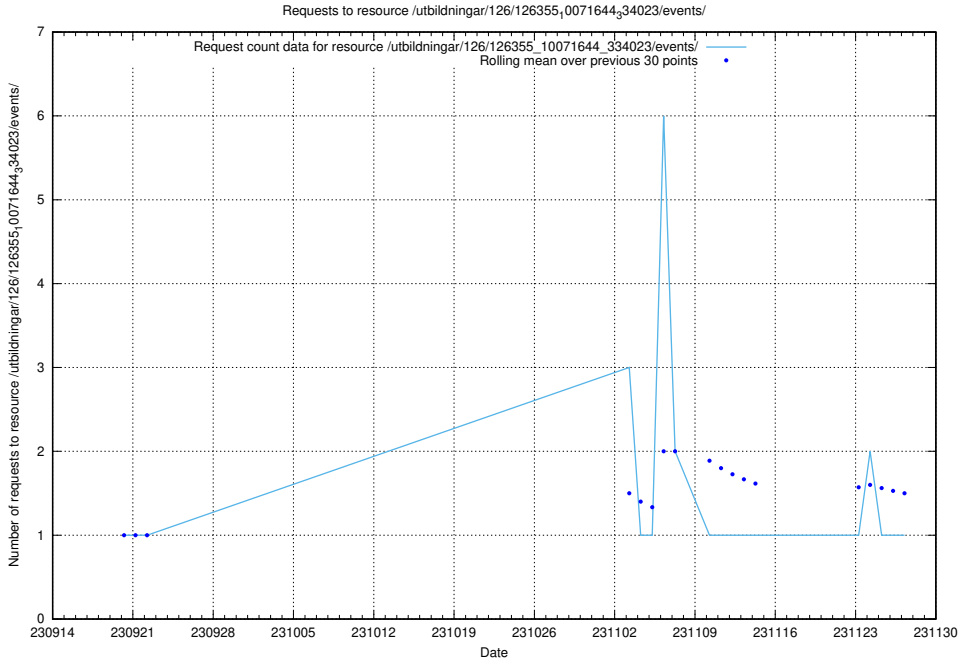

5.4318 Usage of /utbildningar/126/126355_10071644_334023/events/

Here, we count the number of requests to resource /utbildningar/126/126355_10071644_334023/events/