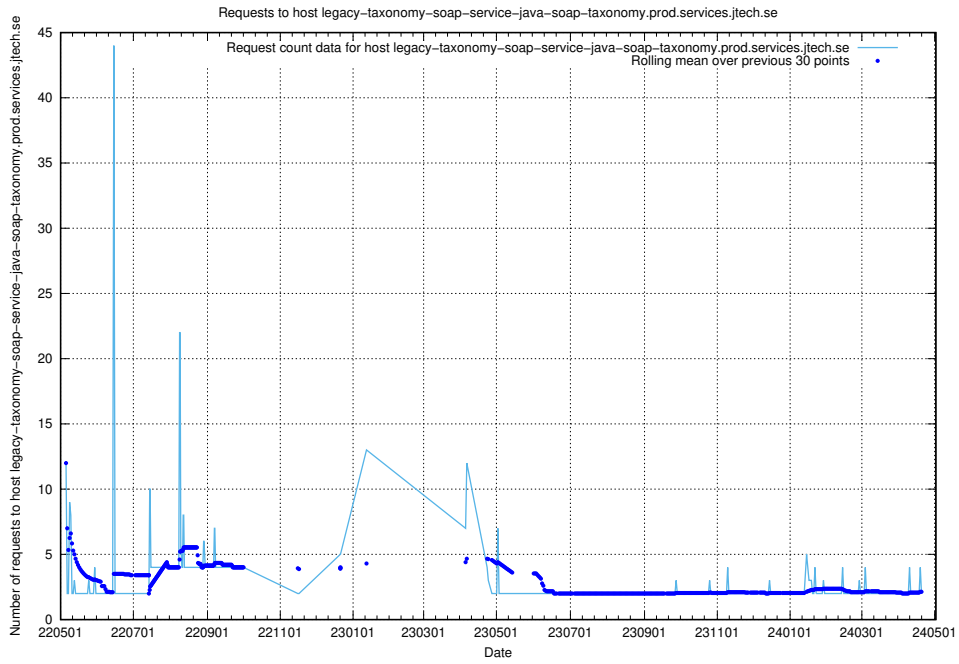

## 7.430 Usage of legacy-taxonomy-soap-service-java-soap-taxonomy.prod.services.jtech.se

Here, we count the number of requests to host legacy-taxonomy-soap-service-java-soap-taxonomy.prod.services.jtech.se.