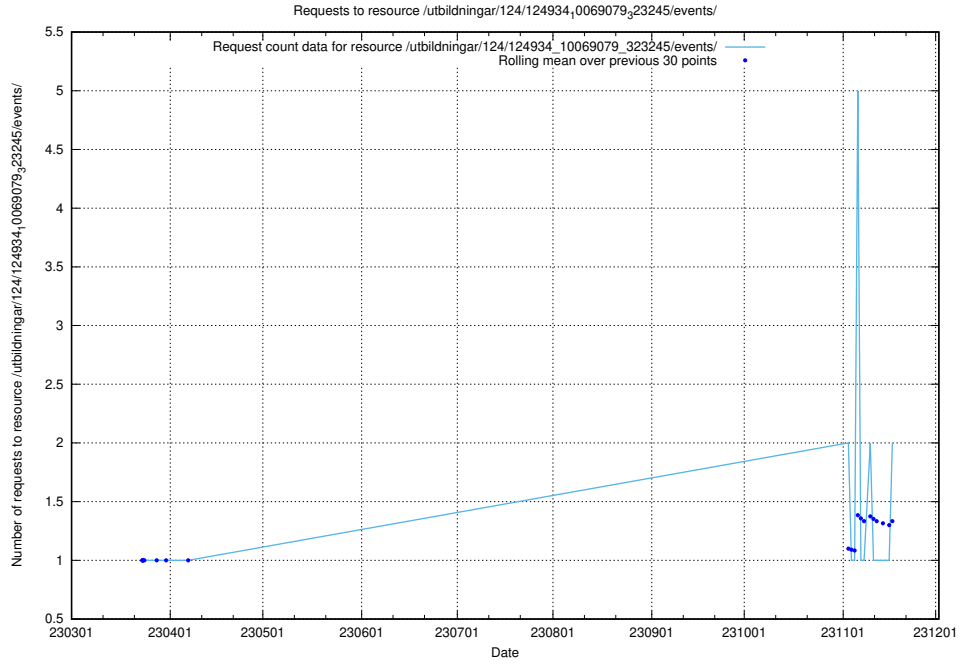

5.511 Usage of /utbildningar/124/124934_10069079_323245/events/

Here, we count the number of requests to resource /utbildningar/124/124934_10069079_323245/events/