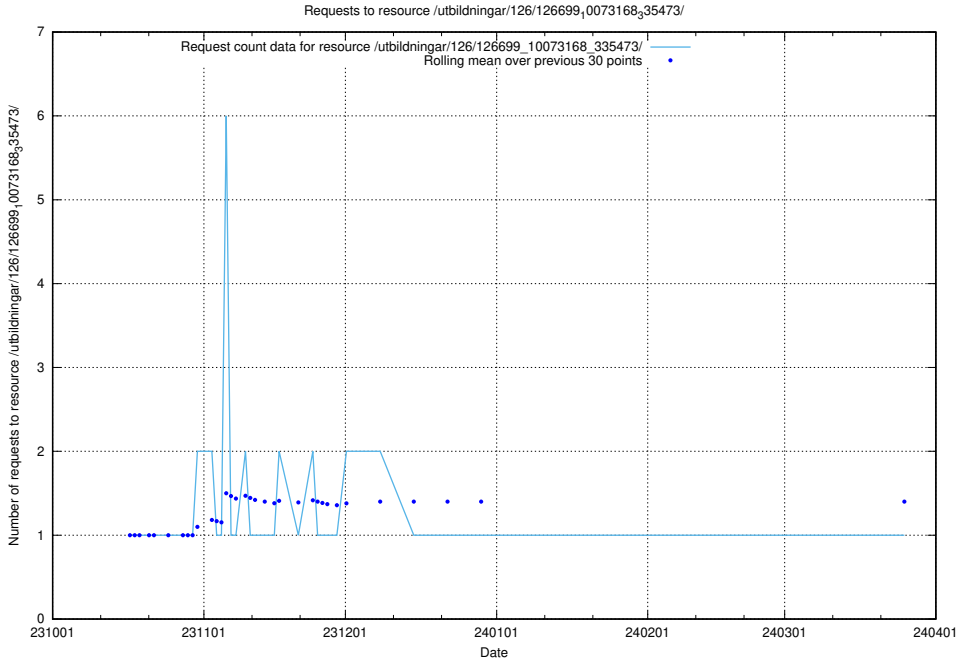

5.4085 Usage of /utbildningar/126/126699_10073168_335473/

Here, we count the number of requests to resource /utbildningar/126/126699_10073168_335473/.