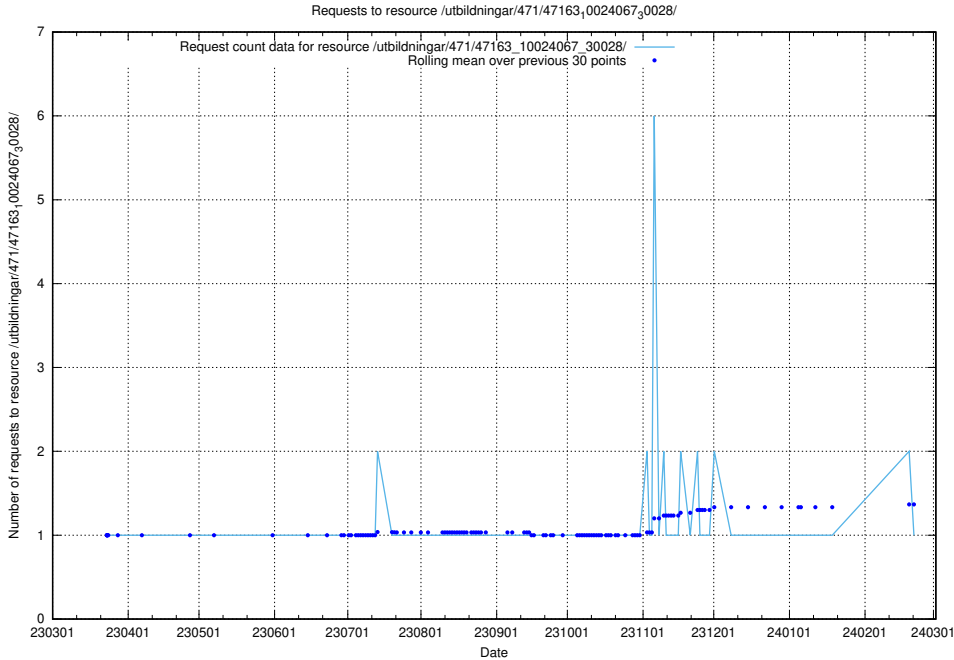

5.6099 Usage of /utbildningar/471/47163_10024067_30028/

Here, we count the number of requests to resource /utbildningar/471/47163_10024067_30028/.