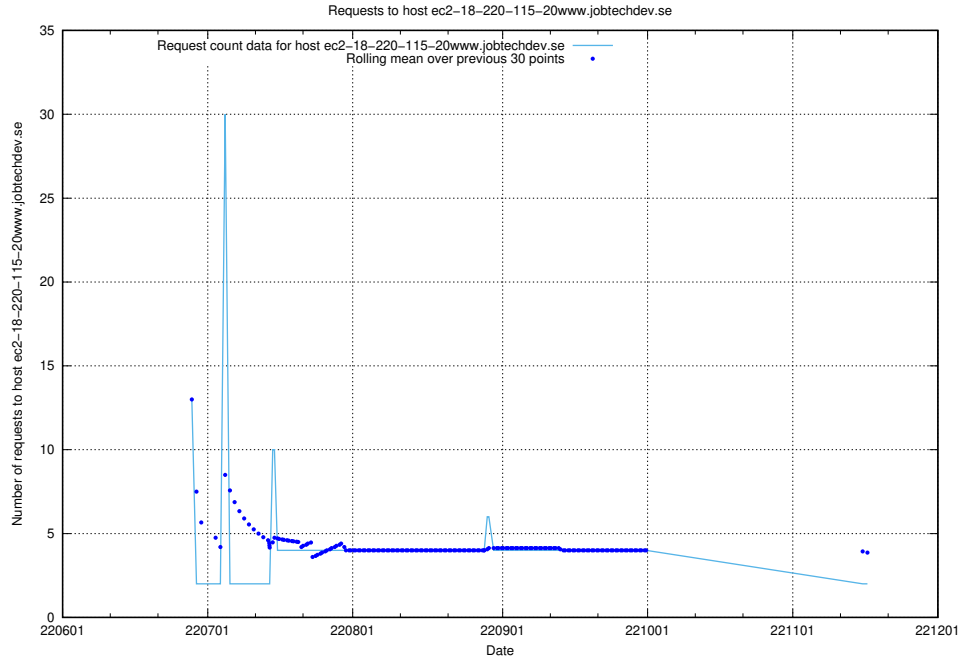

7.394 Usage of ec2-18-220-115-20www.jobtechdev.se

Here, we count the number of requests to host ec2-18-220-115-20www.jobtechdev.se.