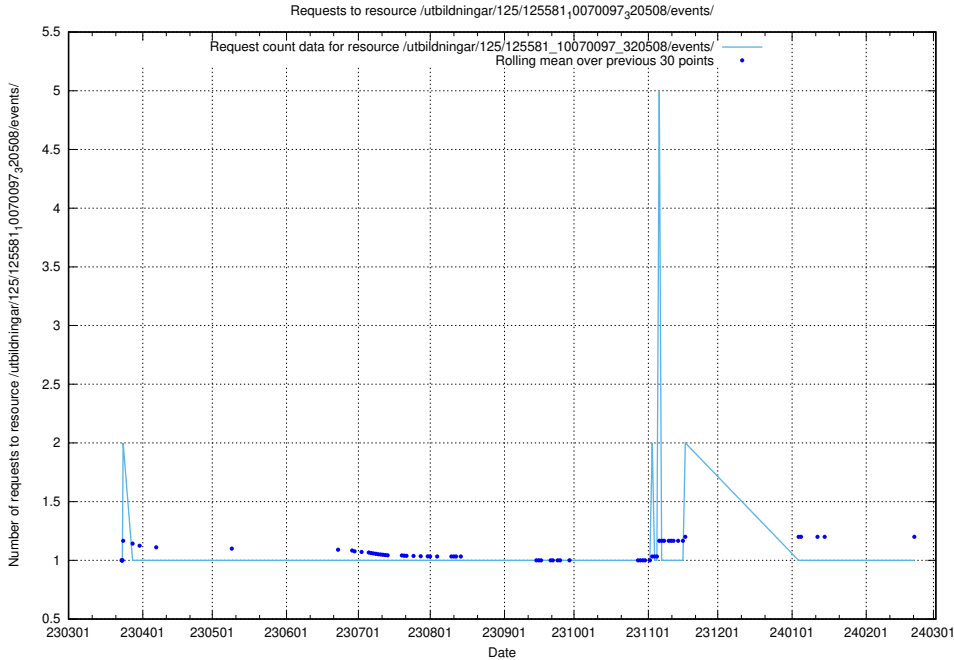

5.1100 Usage of /utbildningar/125/125581_10070097_320508/events/

Here, we count the number of requests to resource /utbildningar/125/125581_10070097_320508/events/