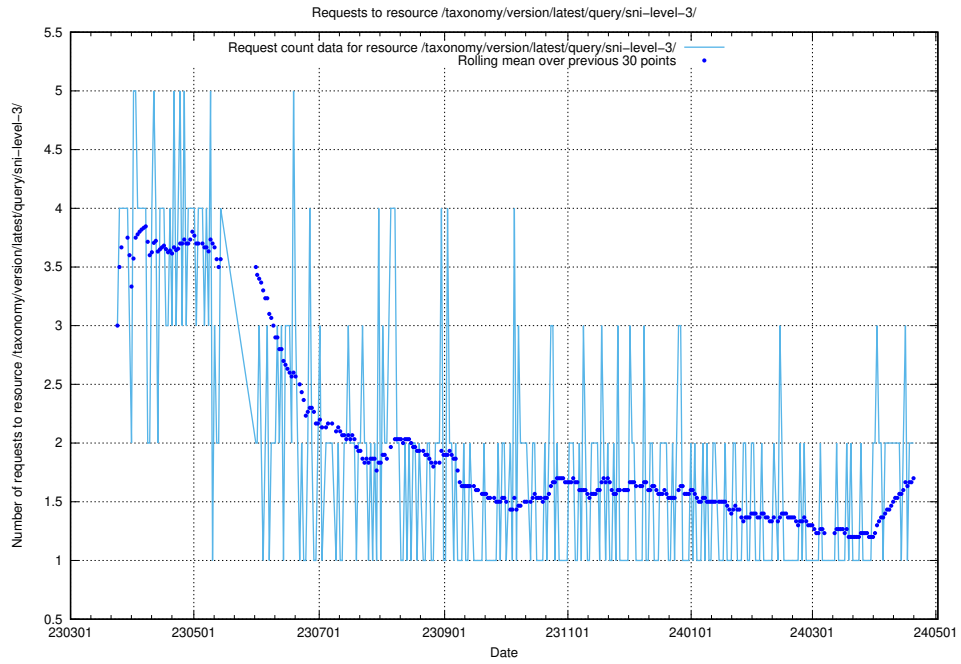

5.914 Usage of /taxonomy/version/latest/query/sni-level-3/

Here, we count the number of requests to resource /taxonomy/version/latest/query/sni-level-3/.