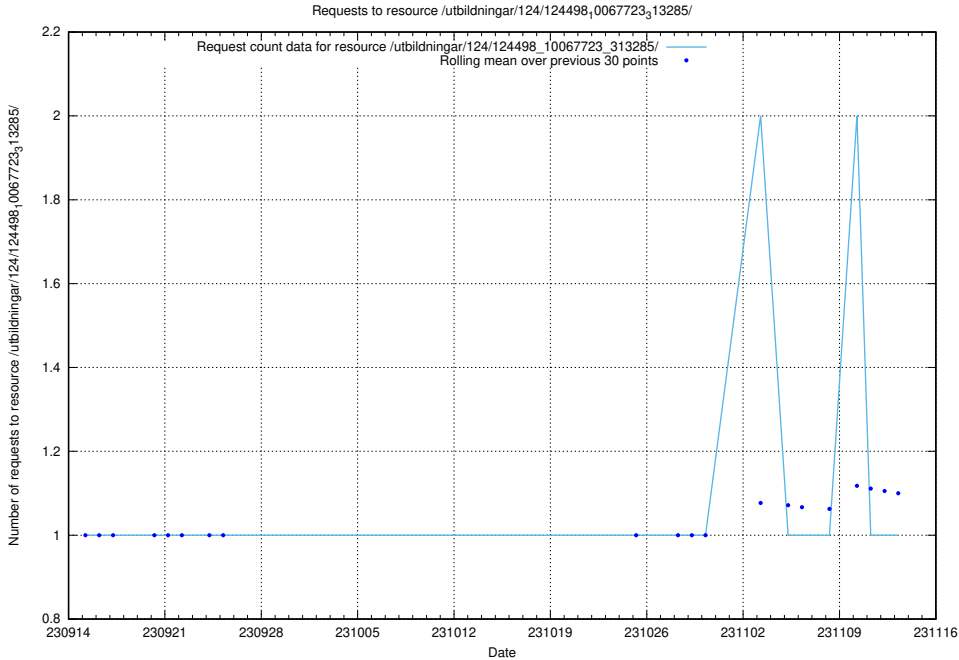

5.4370 Usage of /utbildningar/124/124498_10067723_313285/

Here, we count the number of requests to resource /utbildningar/124/124498_10067723_313285/.