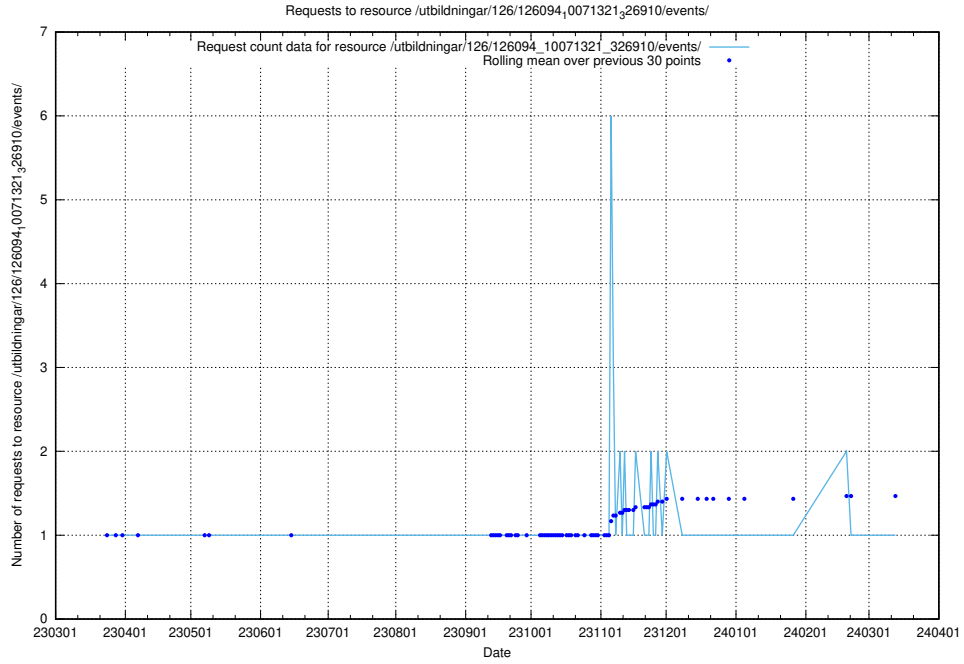

5.6001 Usage of /utbildningar/126/126094_10071321_326910/events/

Here, we count the number of requests to resource /utbildningar/126/126094_10071321_326910/events/