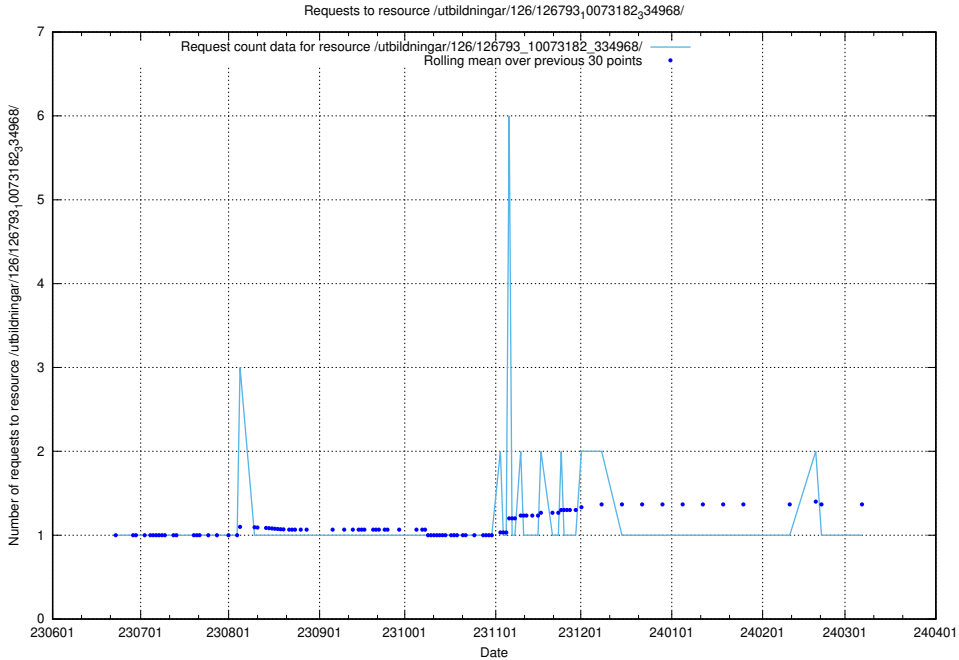

5.5371 Usage of /utbildningar/126/126793_10073182_334968/

Here, we count the number of requests to resource /utbildningar/126/126793_10073182_334968/.