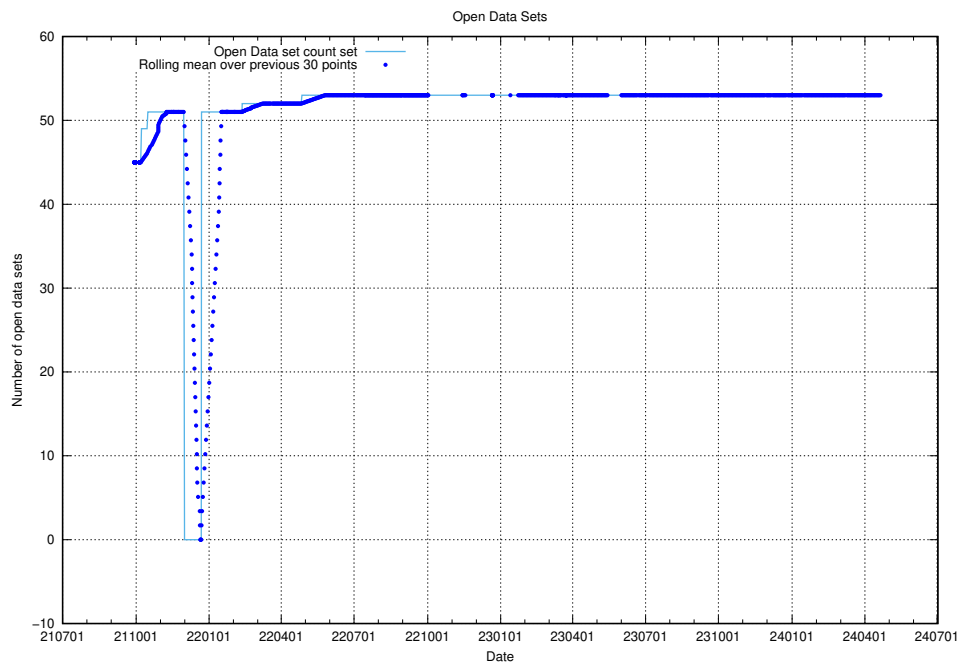

### 12.1 Number of open data sets

The tables shows the number of open data sets published by JobTech on DIGG's data portal.

<sup>12</sup><https://www.dataportal.se>