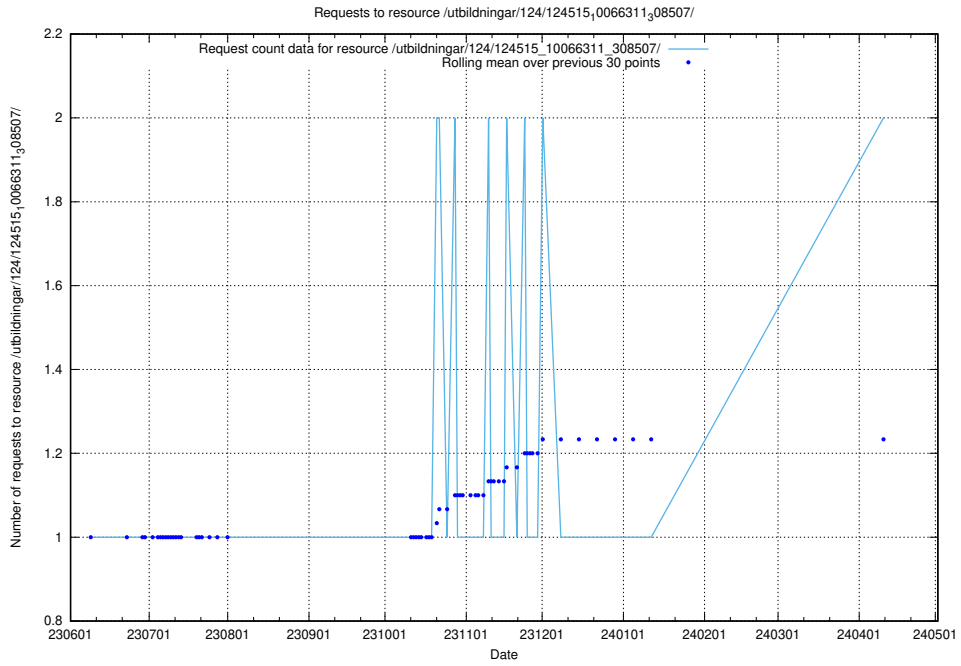

5.889 Usage of /utbildningar/124/124515_10066311_308507/

Here, we count the number of requests to resource /utbildningar/124/124515_10066311_308507/.