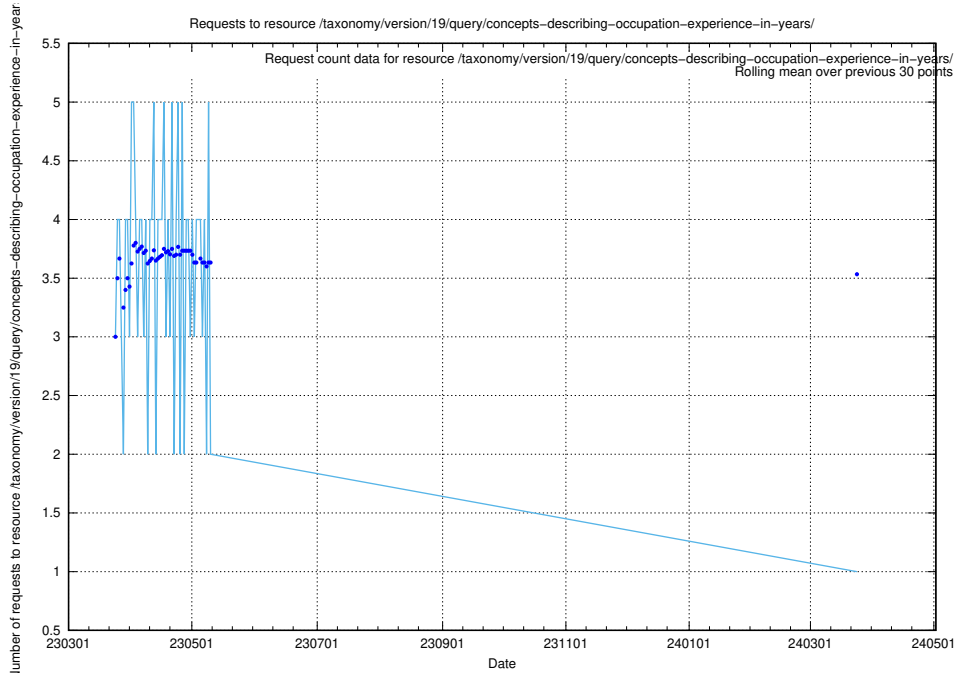

5.5942 Usage of /taxonomy/version/19/query/concepts-describing-occupation-experience-in-years/

Here, we count the number of requests to resource /taxonomy/version/19/query/concepts-describing-occupation-experience-in-years/.