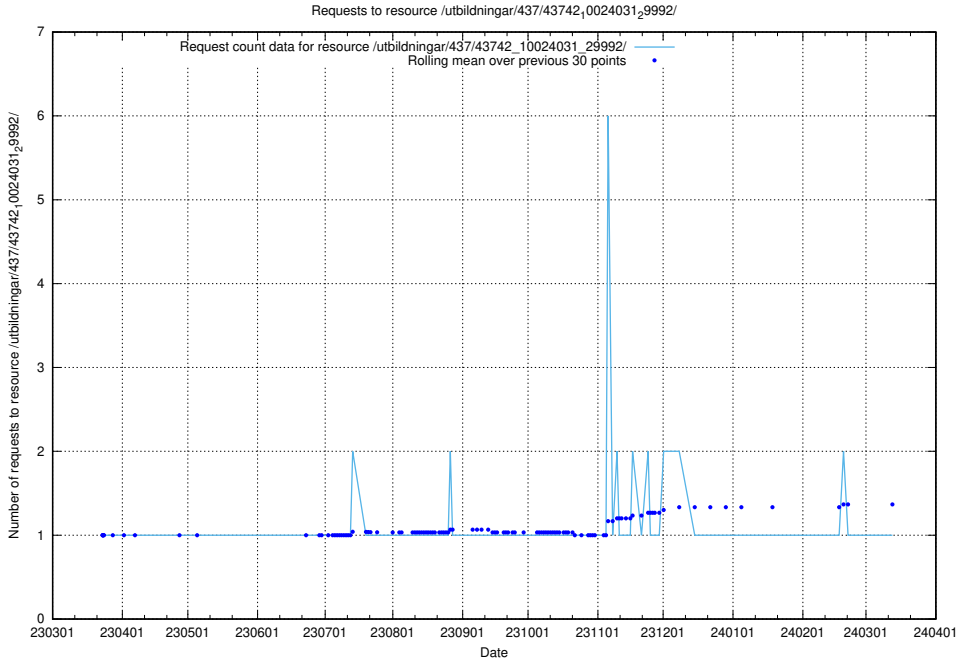

5.6175 Usage of /utbildningar/437/43742_10024031_29992/

Here, we count the number of requests to resource /utbildningar/437/43742_10024031_29992/.