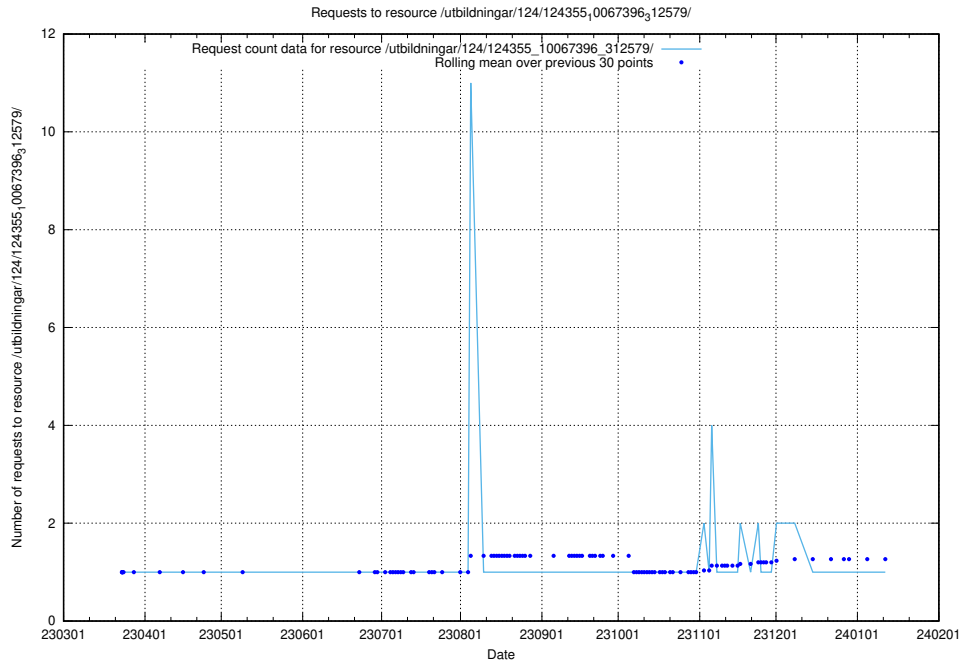

5.3689 Usage of /utbildningar/124/124355_10067396_312579/

Here, we count the number of requests to resource /utbildningar/124/124355_10067396_312579/.