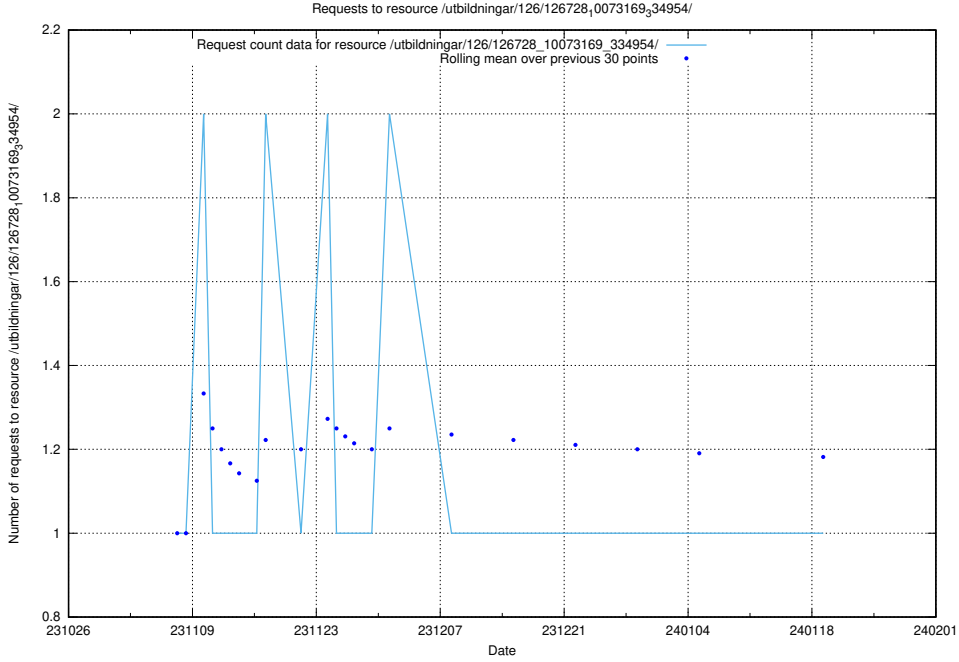

5.3912 Usage of /utbildningar/126/126728_10073169_334954/

Here, we count the number of requests to resource /utbildningar/126/126728_10073169_334954/.