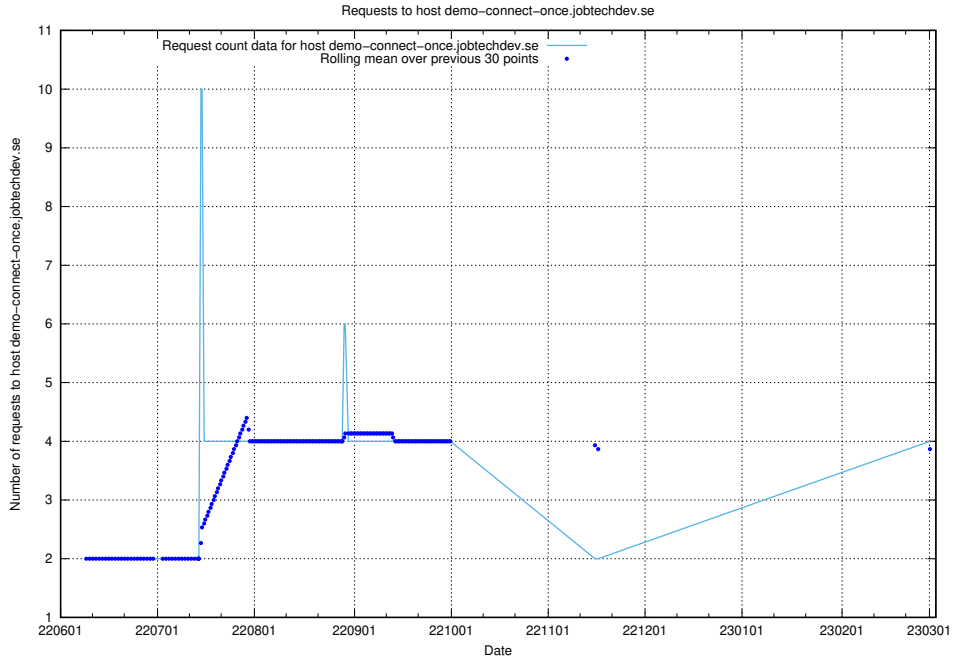

### 7.143 Usage of demo-connect-once.jobtechdev.se

Here, we count the number of requests to host demo-connect-once.jobtechdev.se.