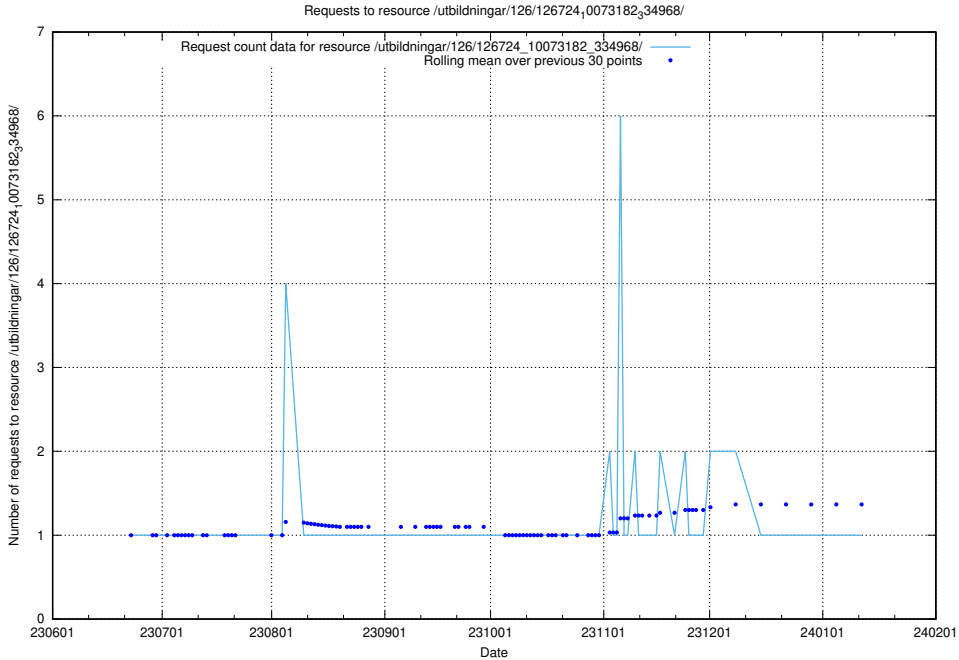

5.5383 Usage of /utbildningar/126/126724_10073182_334968/

Here, we count the number of requests to resource /utbildningar/126/126724_10073182_334968/.