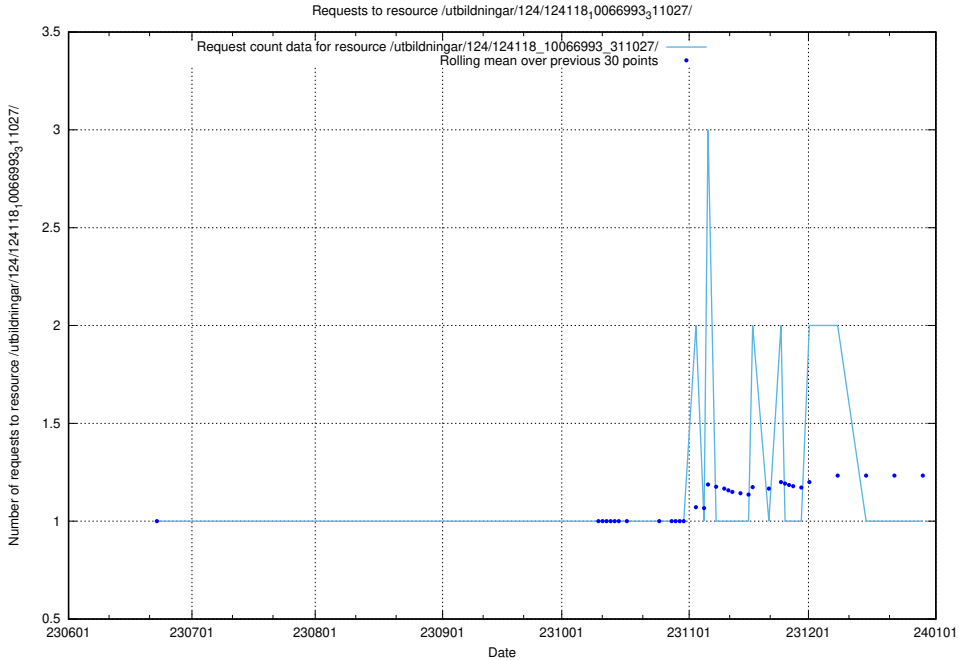

5.5594 Usage of /utbildningar/124/124118_10066993_311027/

Here, we count the number of requests to resource /utbildningar/124/124118_10066993_311027/.