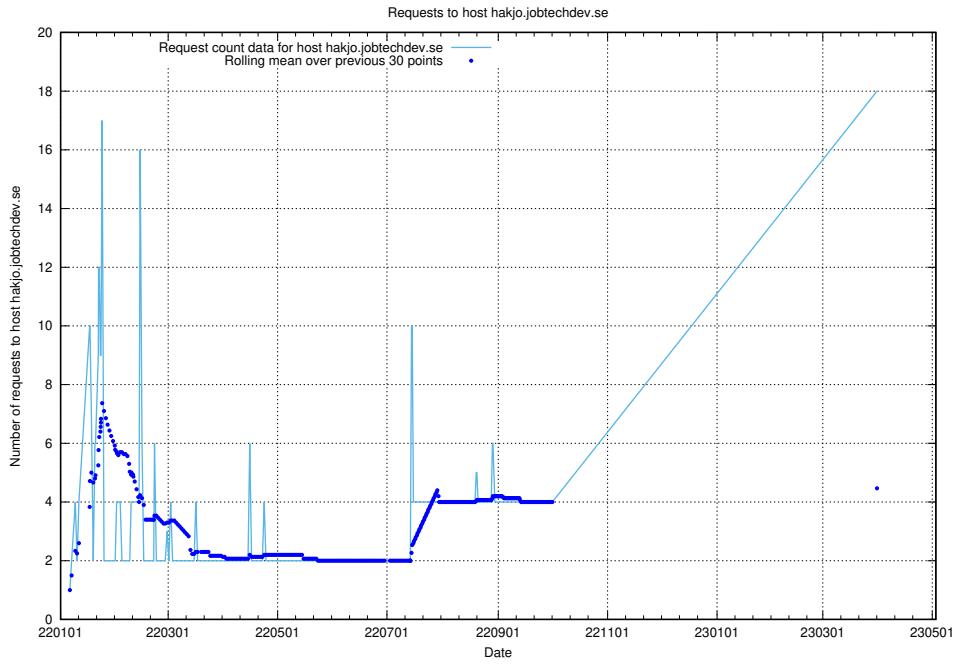

### 7.36 Usage of hakjo.jobtechdev.se

Here, we count the number of requests to host hakjo.jobtechdev.se.