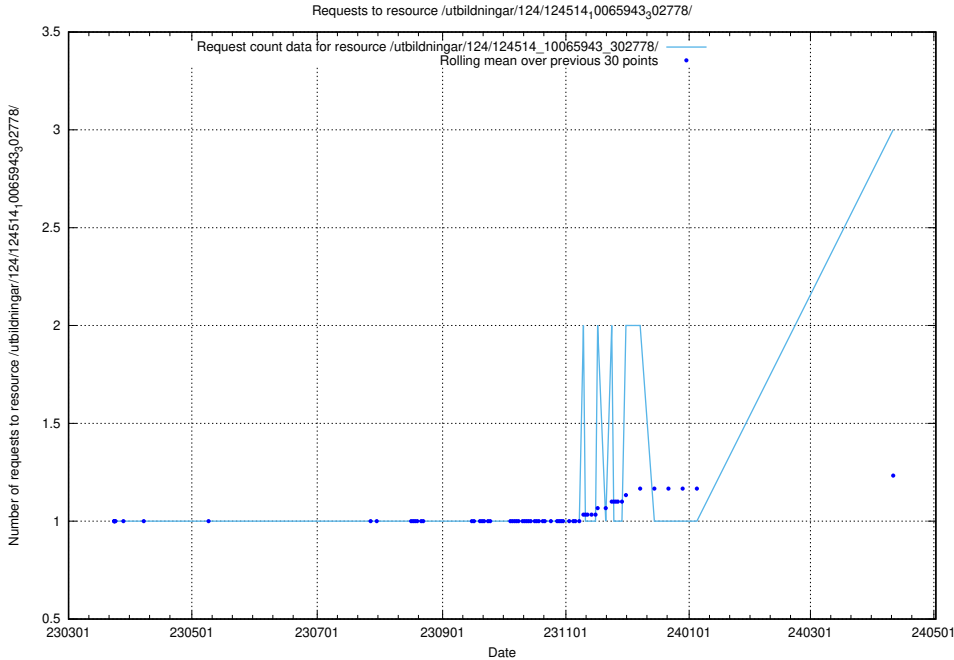

5.312 Usage of /utbildningar/124/124514_10065943_302778/

Here, we count the number of requests to resource /utbildningar/124/124514_10065943_302778/.