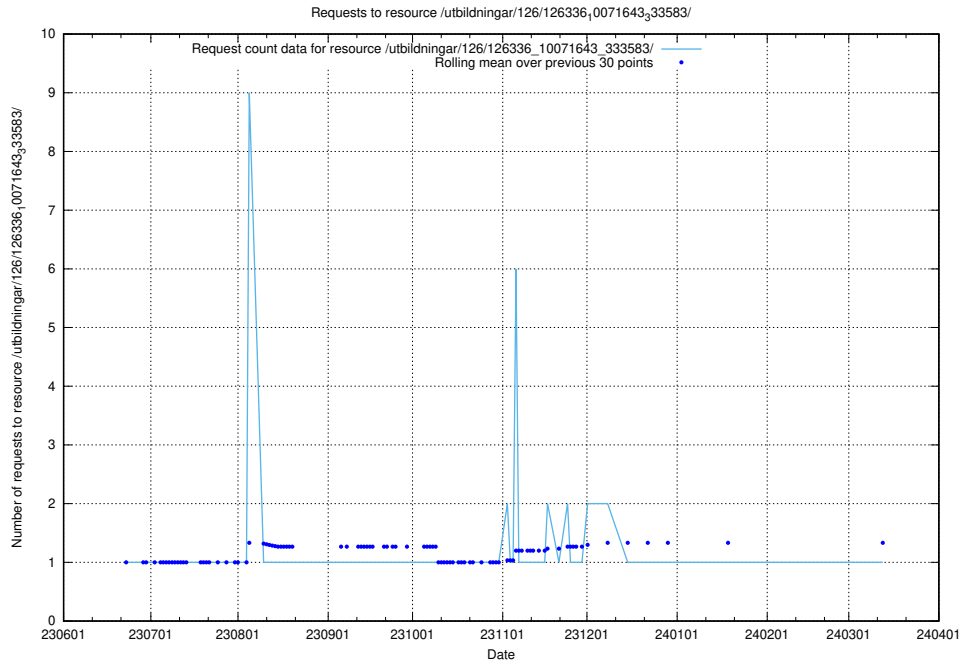

5.5450 Usage of /utbildningar/126/126336_10071643_333583/

Here, we count the number of requests to resource /utbildningar/126/126336_10071643_333583/.