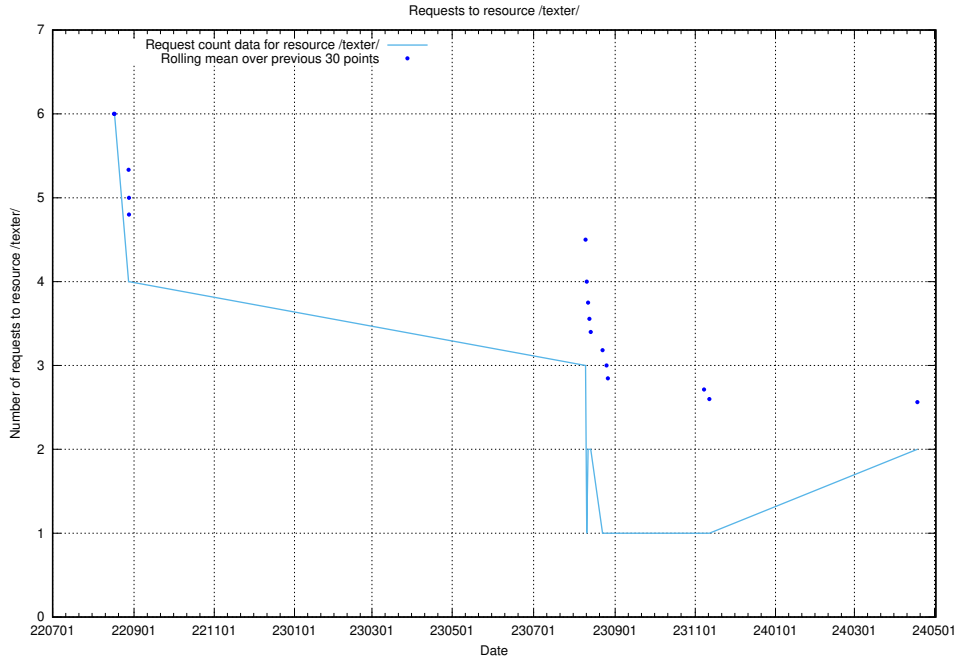

5.962 Usage of /texter/

Here, we count the number of requests to resource /texter/.