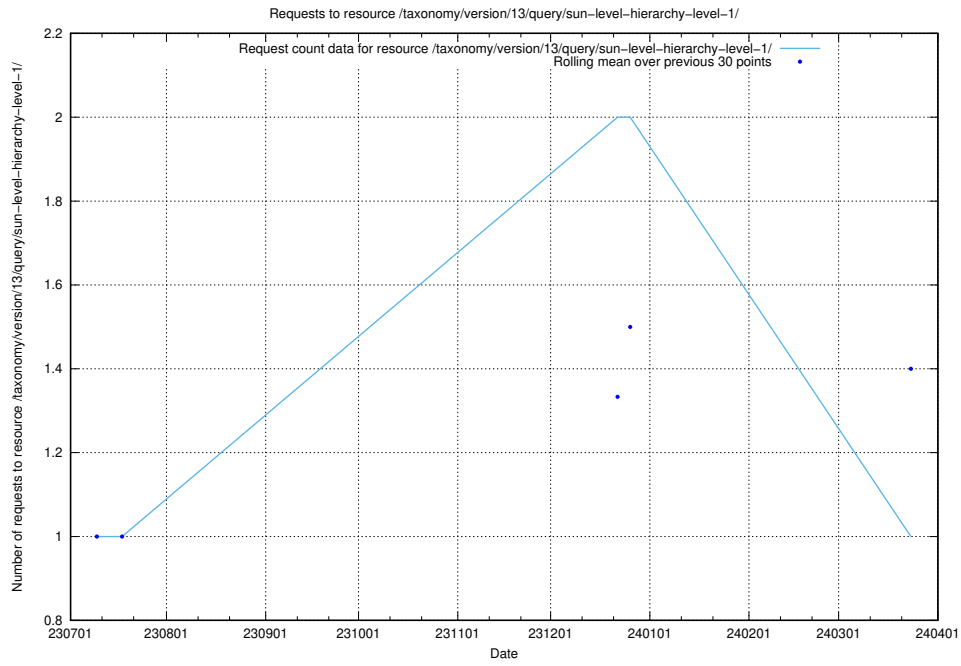

5.4941 Usage of /taxonomy/version/13/query/sun-level-hierarchy-level-1/

Here, we count the number of requests to resource /taxonomy/version/13/query/sun-level-hierarchy-level-1/.