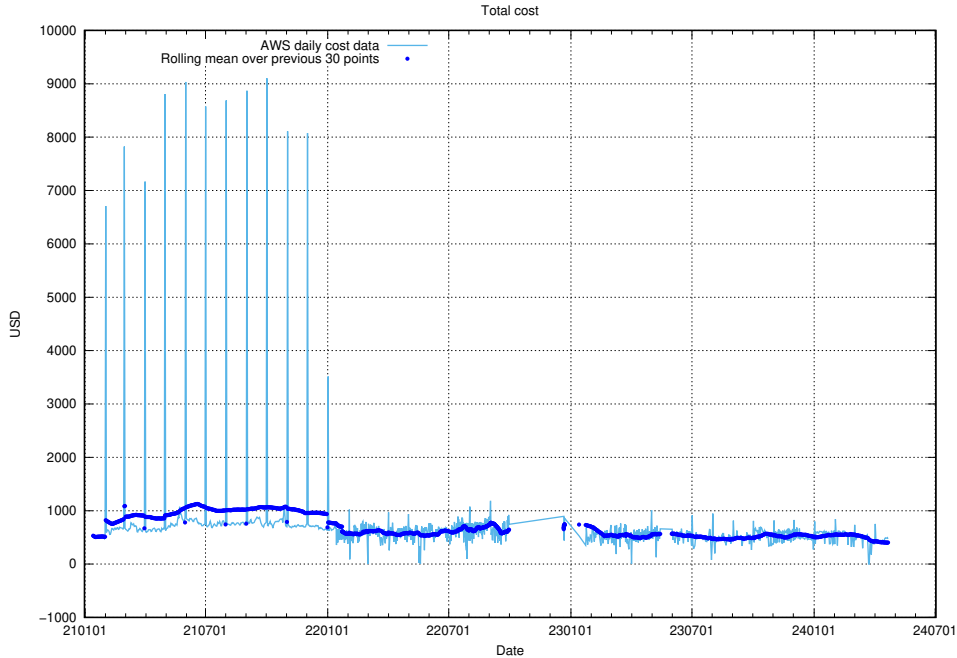

2.1 Total daily cost of AWS

This graph tracks the total daily cost of AWS.