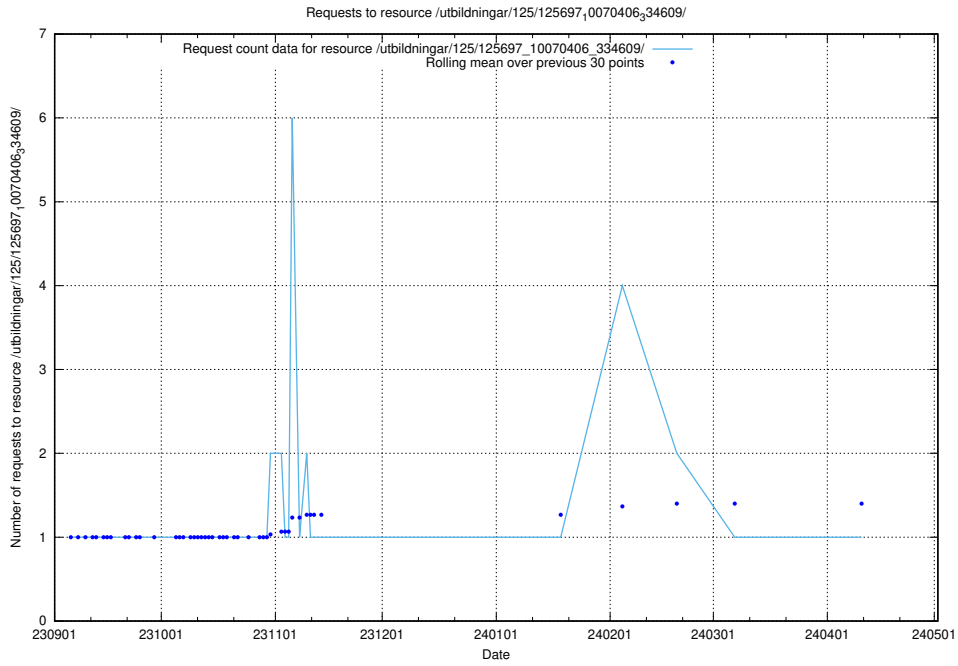

5.4466 Usage of /utbildningar/125/125697_10070406_334609/

Here, we count the number of requests to resource /utbildningar/125/125697_10070406_334609/.