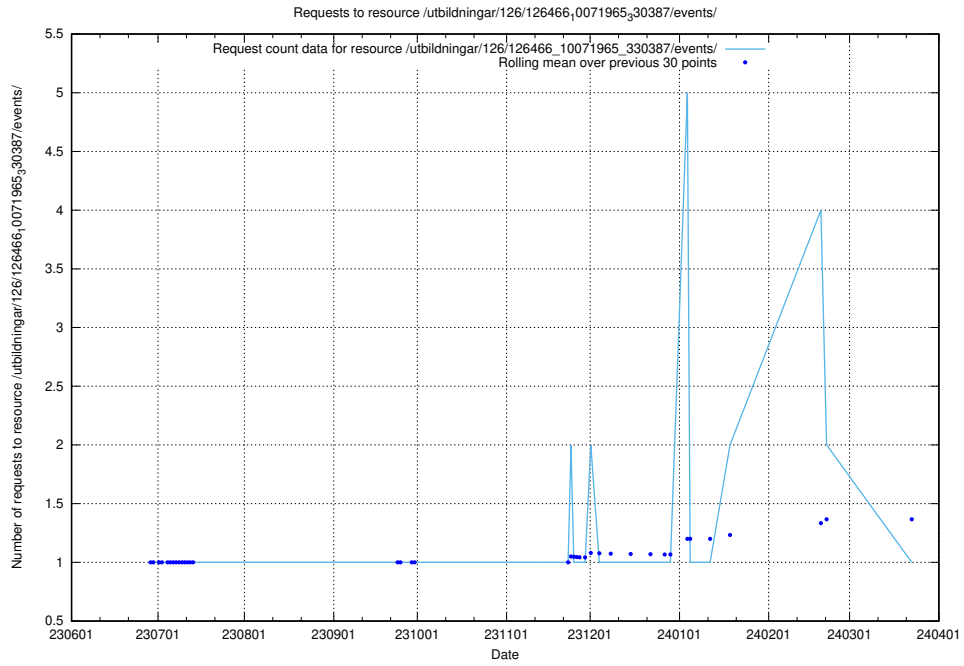

5.5236 Usage of /utbildningar/126/126466_10071965_330387/events/

Here, we count the number of requests to resource /utbildningar/126/126466_10071965_330387/events/