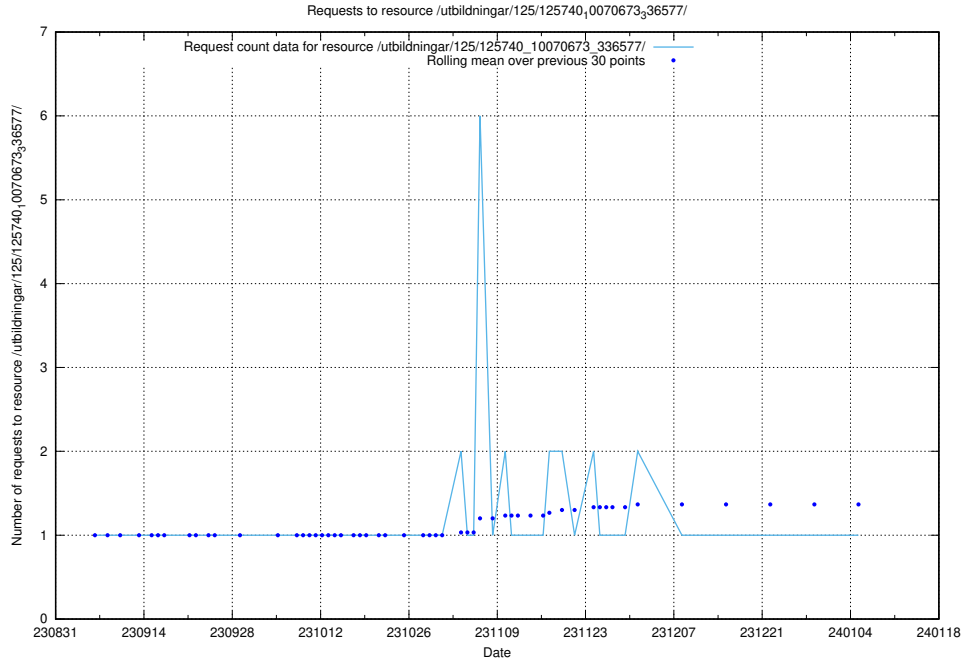

5.4463 Usage of /utbildningar/125/125740_10070673_336577/

Here, we count the number of requests to resource /utbildningar/125/125740_10070673_336577/.