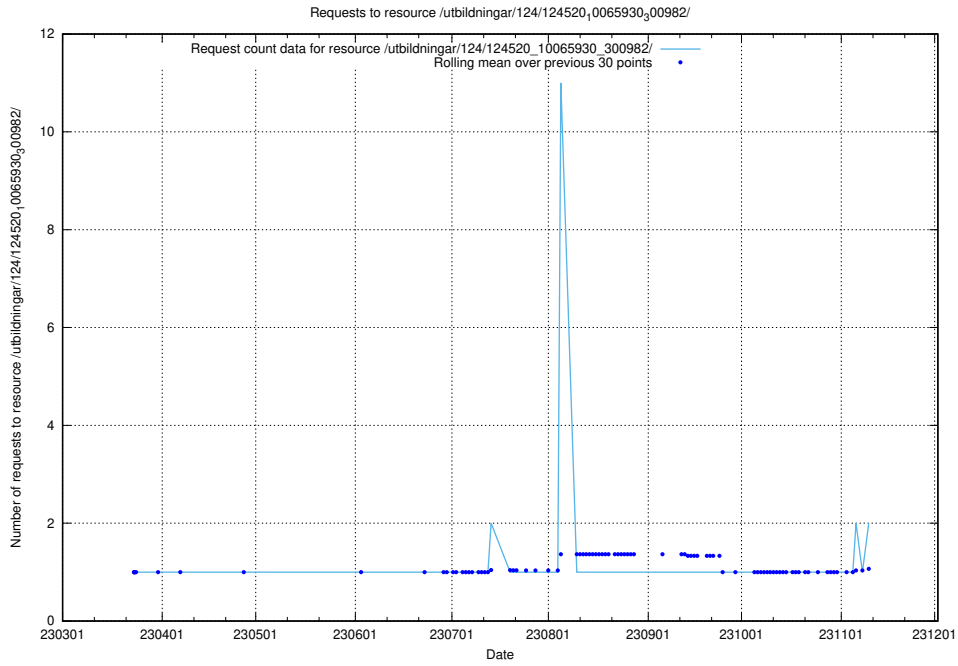

5.515 Usage of /utbildningar/124/124520_10065930_300982/

Here, we count the number of requests to resource /utbildningar/124/124520_10065930_300982/.