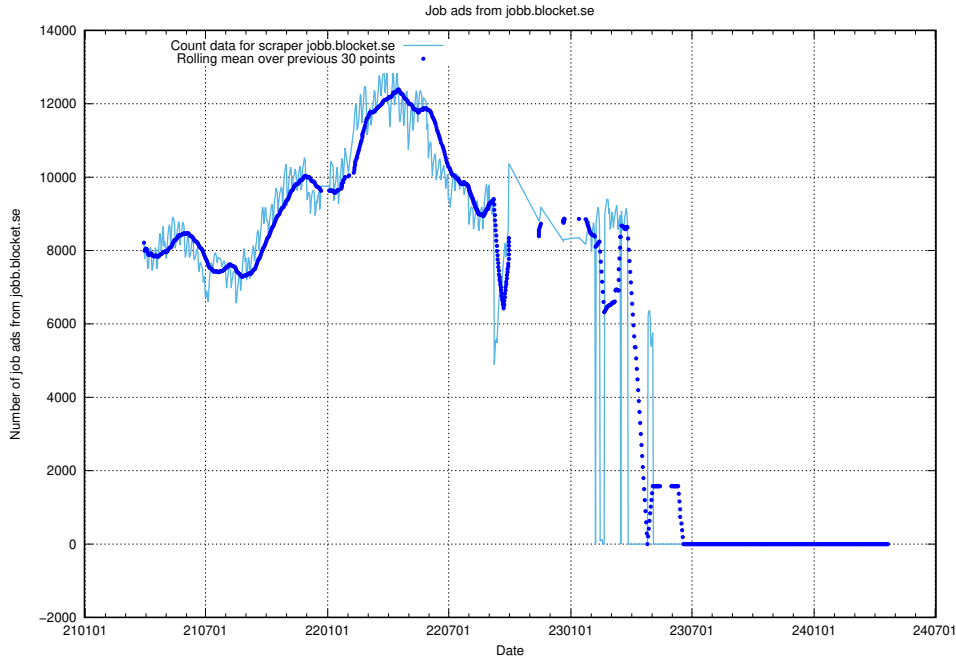

13.23 Number of ads by scraper jobb.blocket.se

Here, we count the number of job ads scraped from jobb.blocket.se.