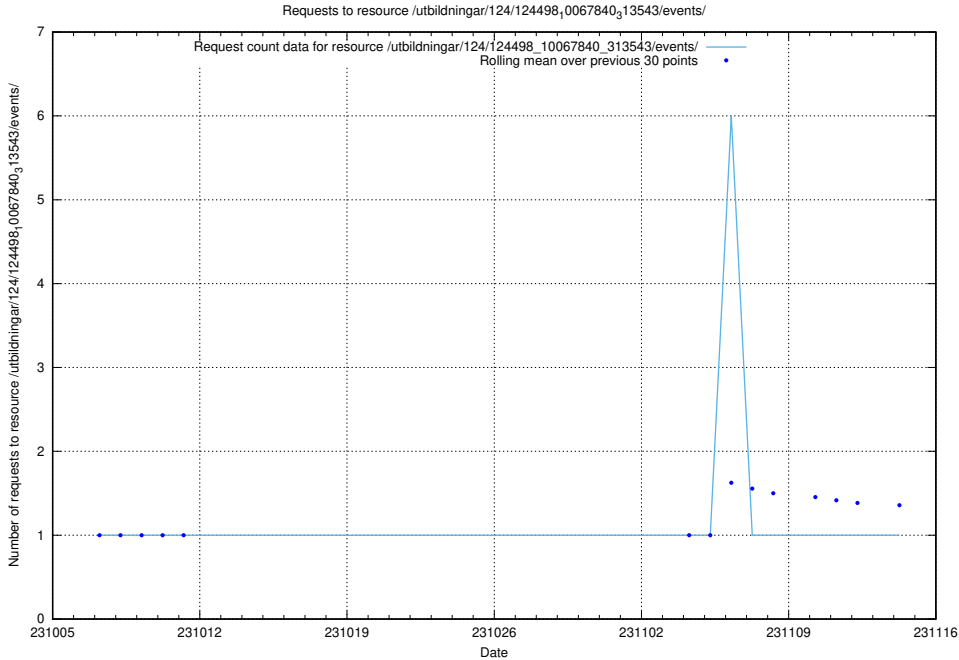

### 5.4183 Usage of /utbildningar/124/124498\_10067840\_313543/events/

Here, we count the number of requests to resource /utbildningar/124/124498\_10067840\_313543/events/