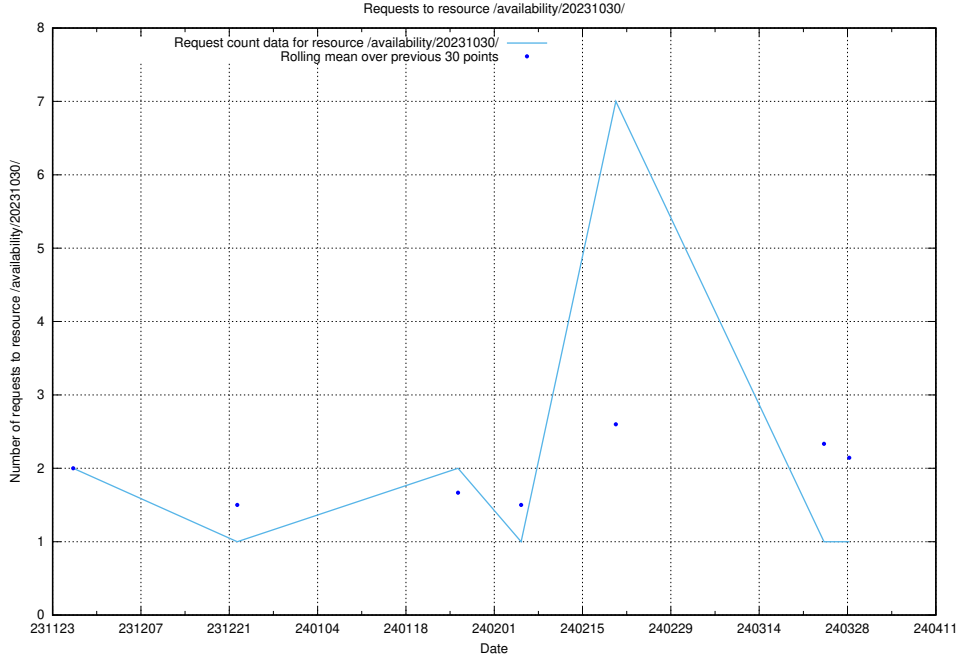

5.3772 Usage of /availability/20231030/

Here, we count the number of requests to resource /availability/20231030/.