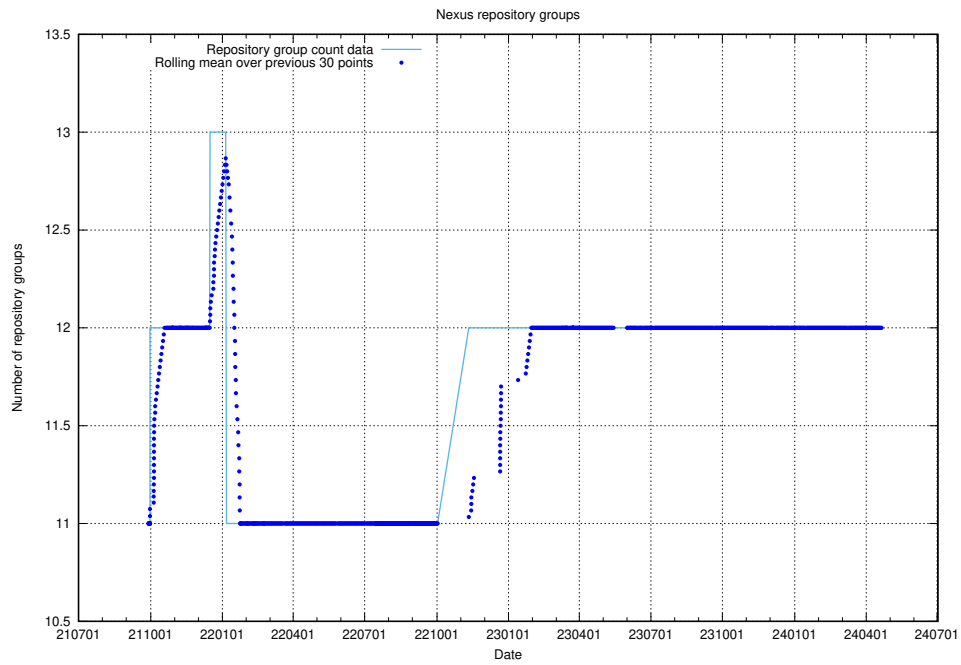

9 Nexus

This section contains statistics from the [image and package repositories](https://nexus.jobtechdev.se)⁹ of JobTech.

9.1 Number of repository groups in Nexus

A graph showing the number of repository groups.

⁹<https://nexus.jobtechdev.se>