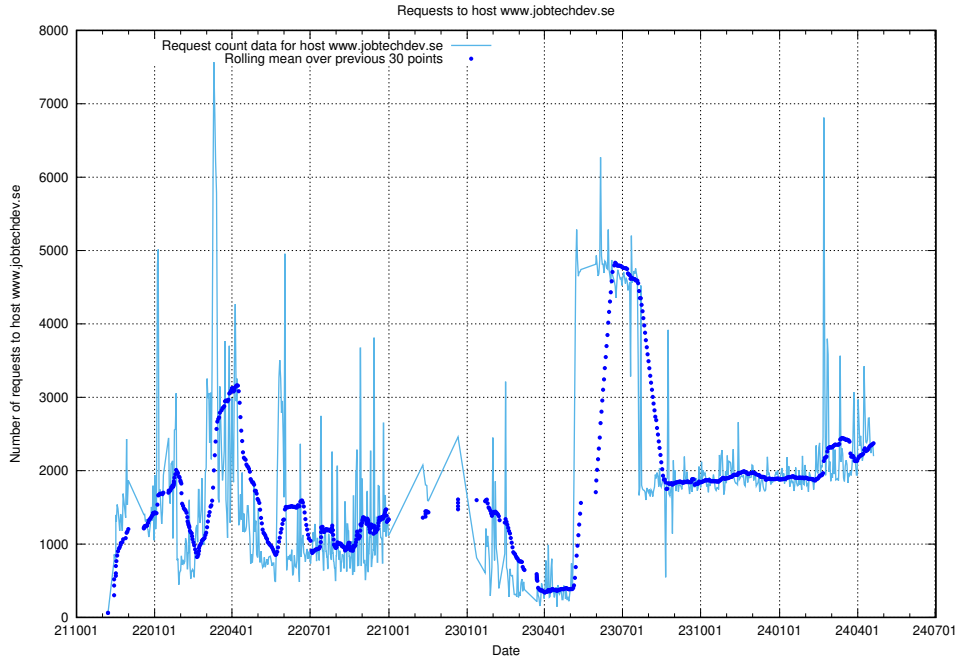

7.18 Usage of www.jobtechdev.se

Here, we count the number of requests to host www.jobtechdev.se.