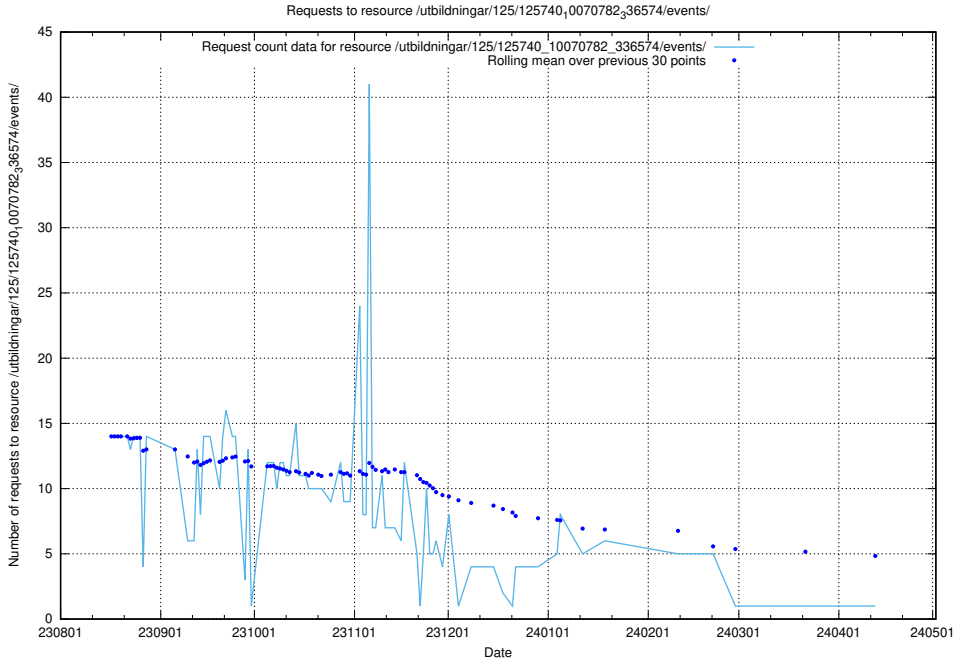

5.4568 Usage of /utbildningar/125/125740_10070782_336574/events/

Here, we count the number of requests to resource /utbildningar/125/125740_10070782_336574/events/