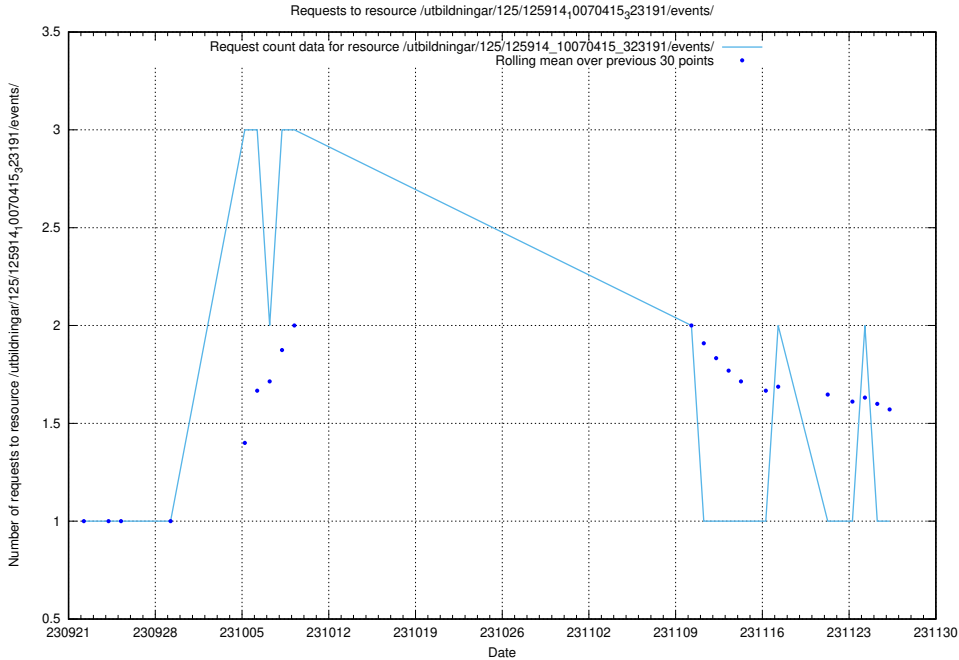

5.4292 Usage of /utbildningar/125/125914_10070415_323191/events/

Here, we count the number of requests to resource /utbildningar/125/125914_10070415_323191/events/