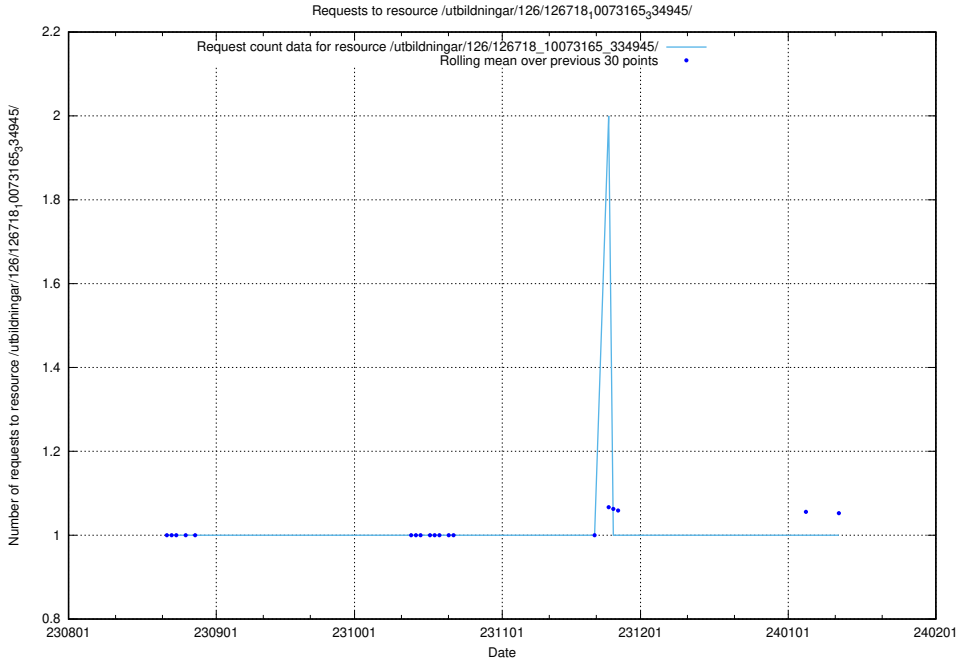

5.4533 Usage of /utbildningar/126/126718_10073165_334945/

Here, we count the number of requests to resource /utbildningar/126/126718_10073165_334945/.