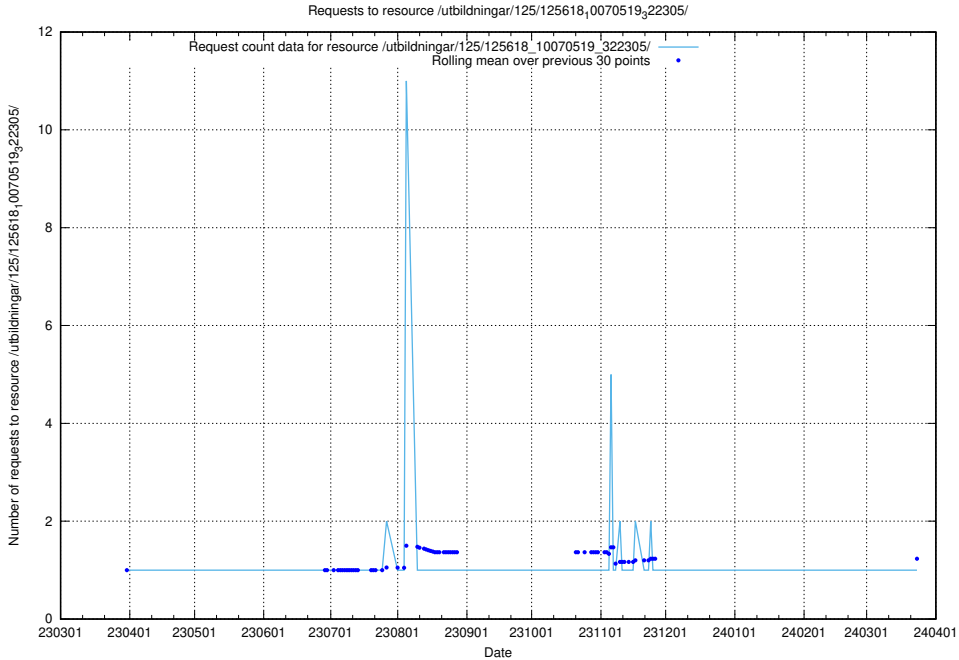

5.5837 Usage of /utbildningar/125/125618_10070519_322305/

Here, we count the number of requests to resource /utbildningar/125/125618_10070519_322305/.