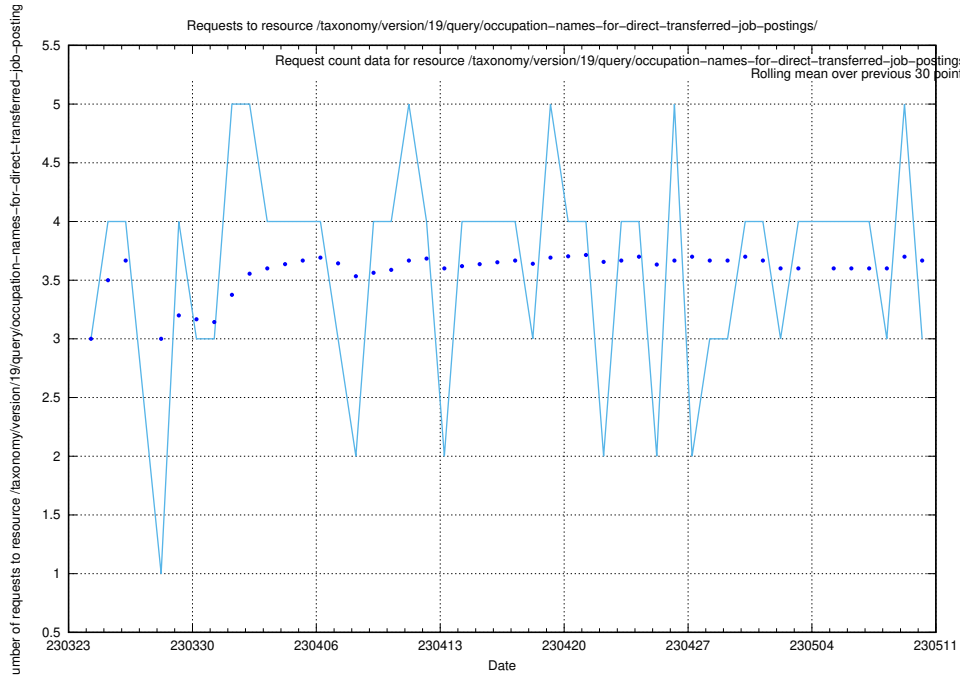

5.461 Usage of /taxonomy/version/19/query/occupation-names-for-direct-transferred-job-postings/

Here, we count the number of requests to resource /taxonomy/version/19/query/occupation-names-for-direct-transferred-job-postings/.