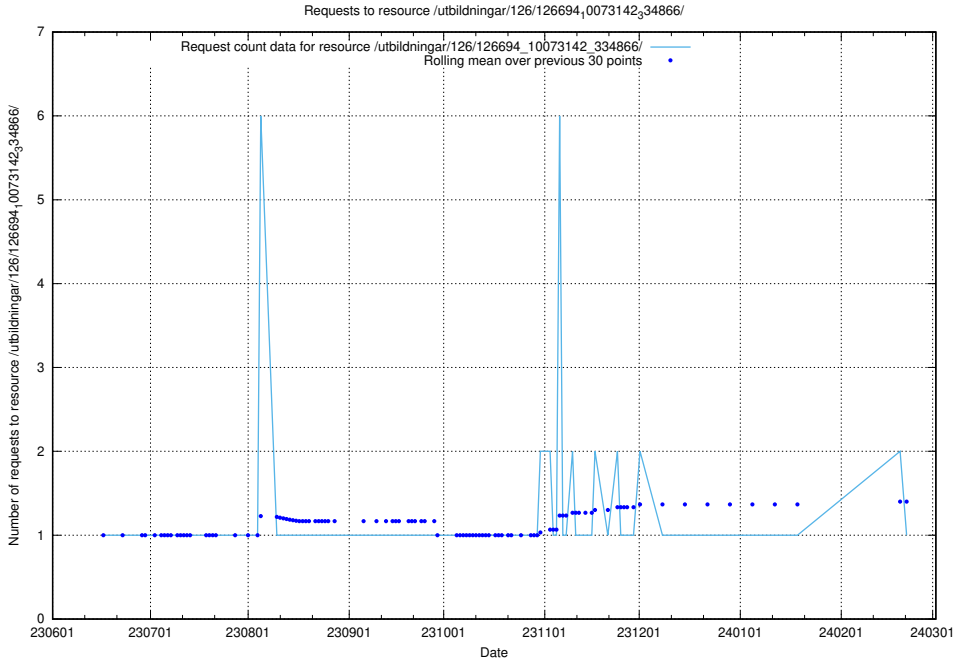

5.5643 Usage of /utbildningar/126/126694_10073142_334866/

Here, we count the number of requests to resource /utbildningar/126/126694_10073142_334866/.