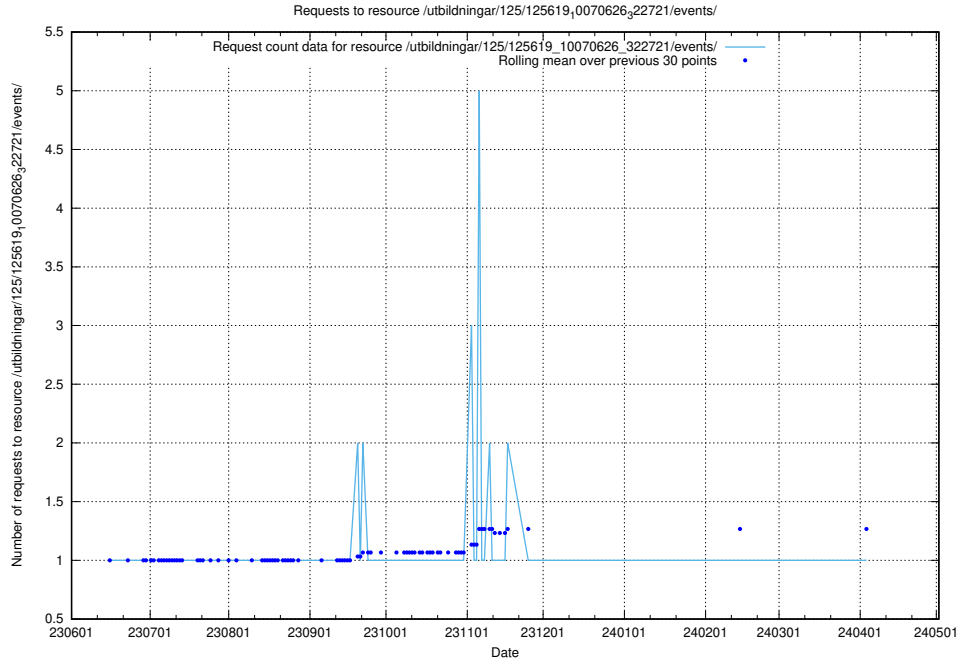

5.5653 Usage of /utbildningar/125/125619_10070626_322721/events/

Here, we count the number of requests to resource /utbildningar/125/125619_10070626_322721/events/