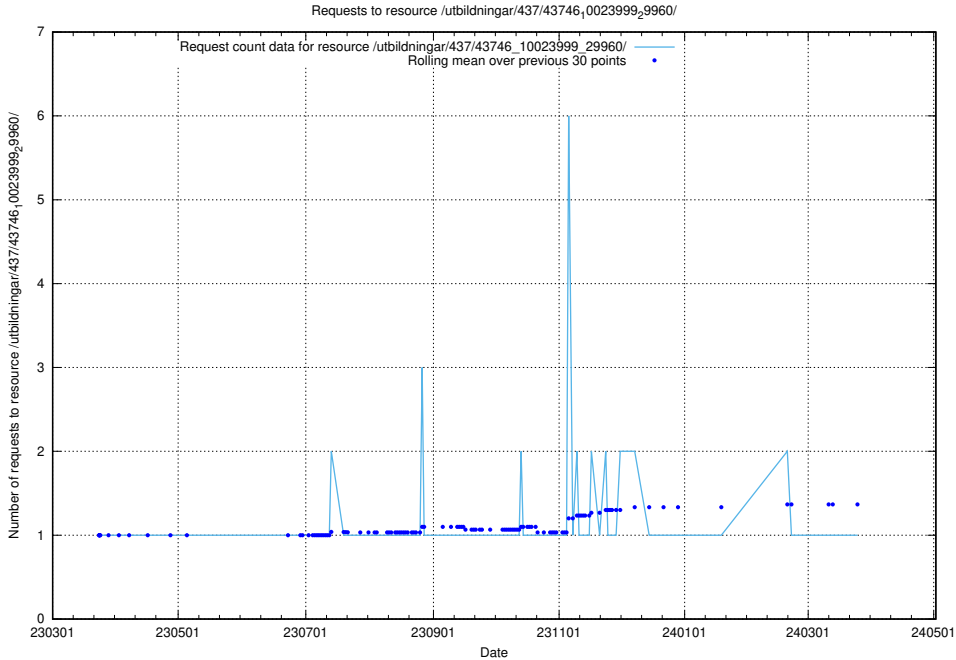

5.6170 Usage of /utbildningar/437/43746_10023999_29960/

Here, we count the number of requests to resource /utbildningar/437/43746_10023999_29960/.