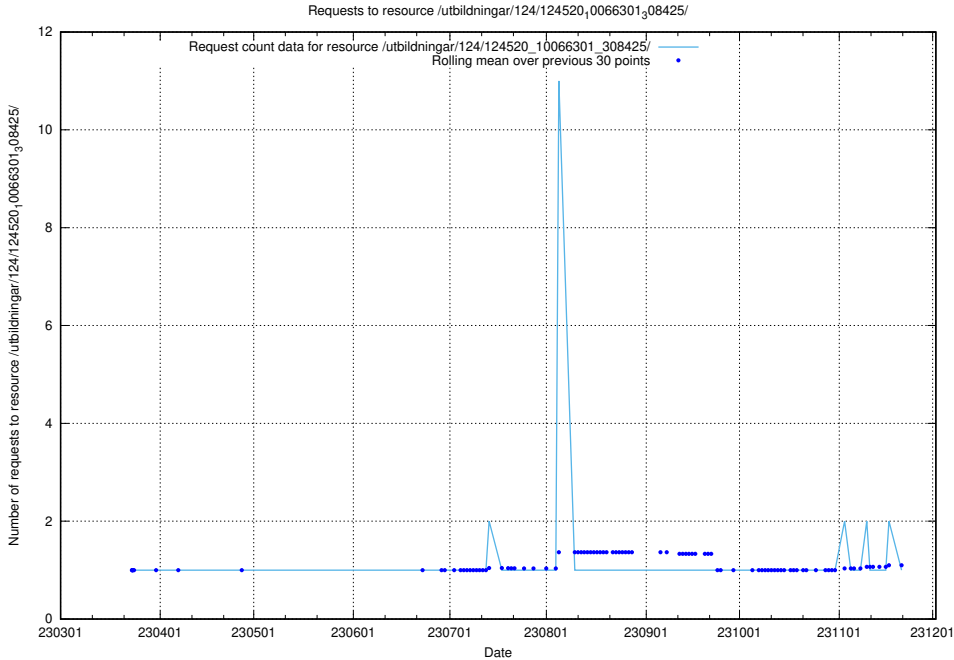

5.1247 Usage of /utbildningar/124/124520_10066301_308425/

Here, we count the number of requests to resource /utbildningar/124/124520_10066301_308425/.