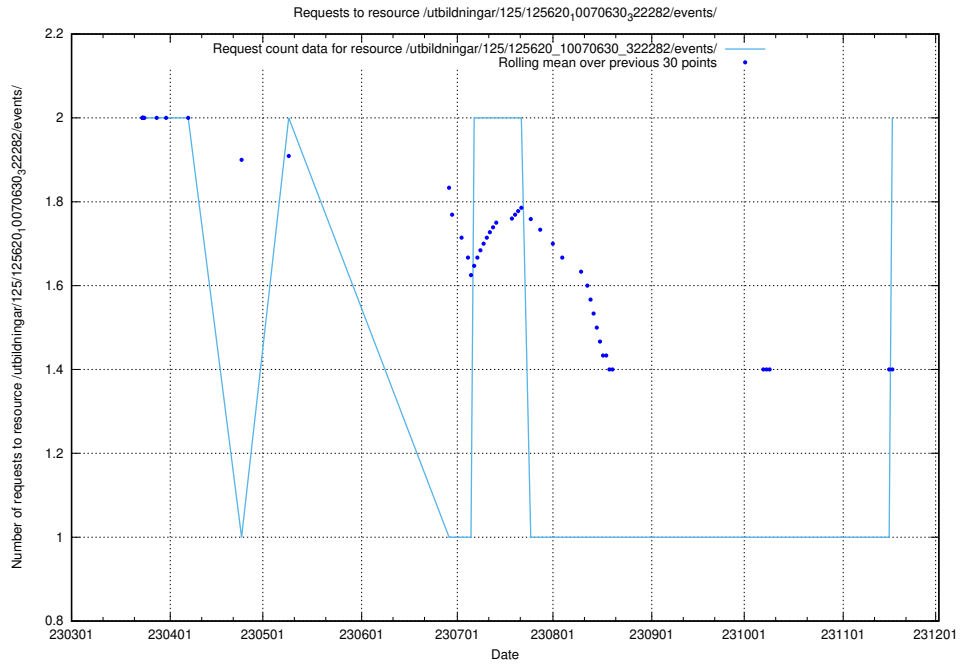

5.940 Usage of /utbildningar/125/125620_10070630_322282/events/

Here, we count the number of requests to resource /utbildningar/125/125620_10070630_322282/events/