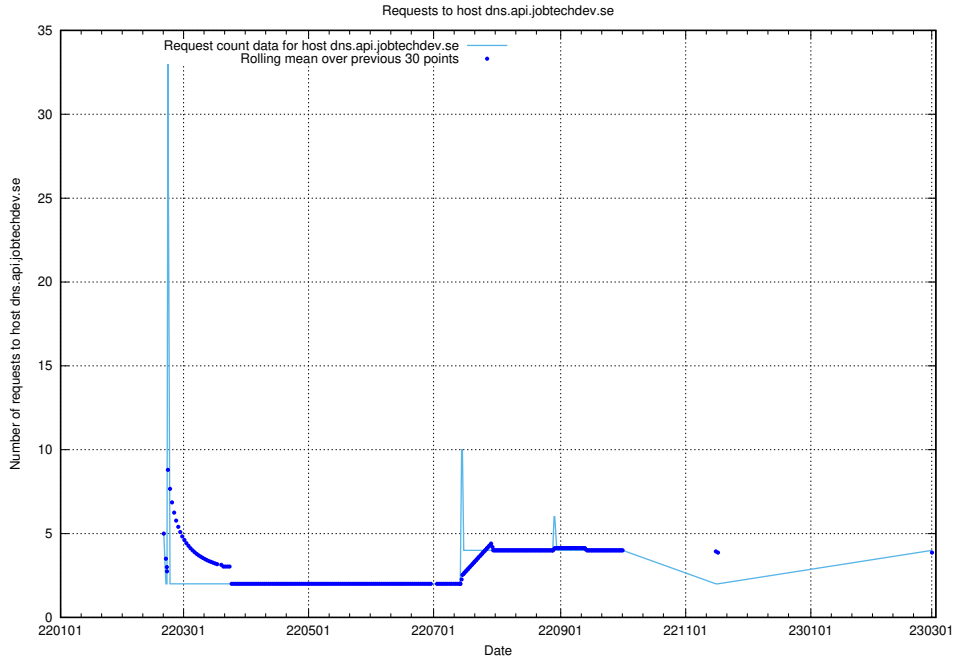

7.155 Usage of dns.api.jobtechdev.se

Here, we count the number of requests to host dns.api.jobtechdev.se.