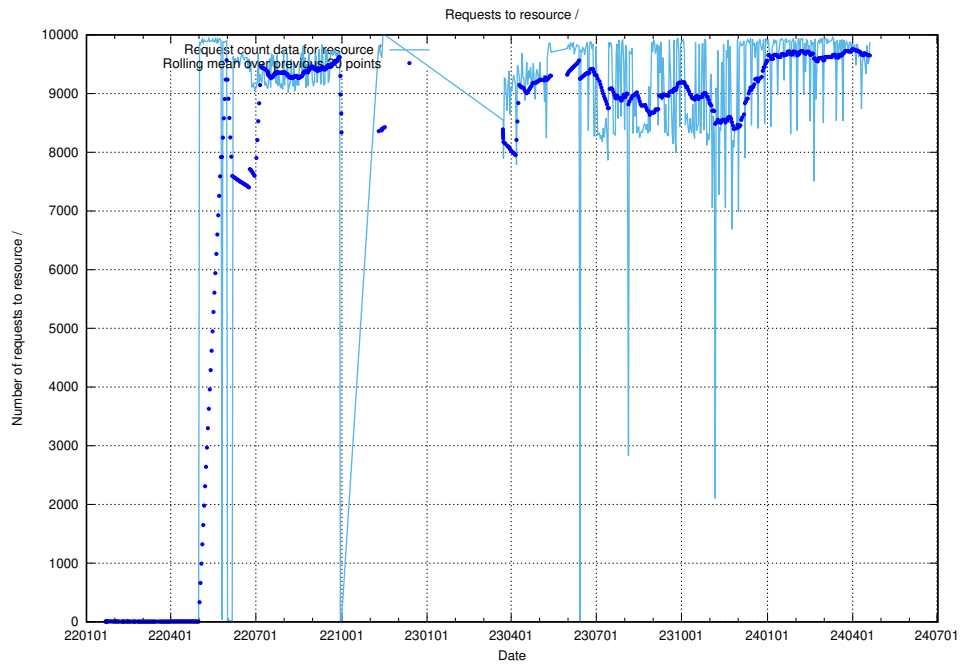

5 JobTechDev Data

This section contains data statistics from the [JobTechDev Data Web](#)⁶.

5.1 Usage of /

Here, we count the number of requests to resource /.

---

⁶<https://data.jobtechdev.se>