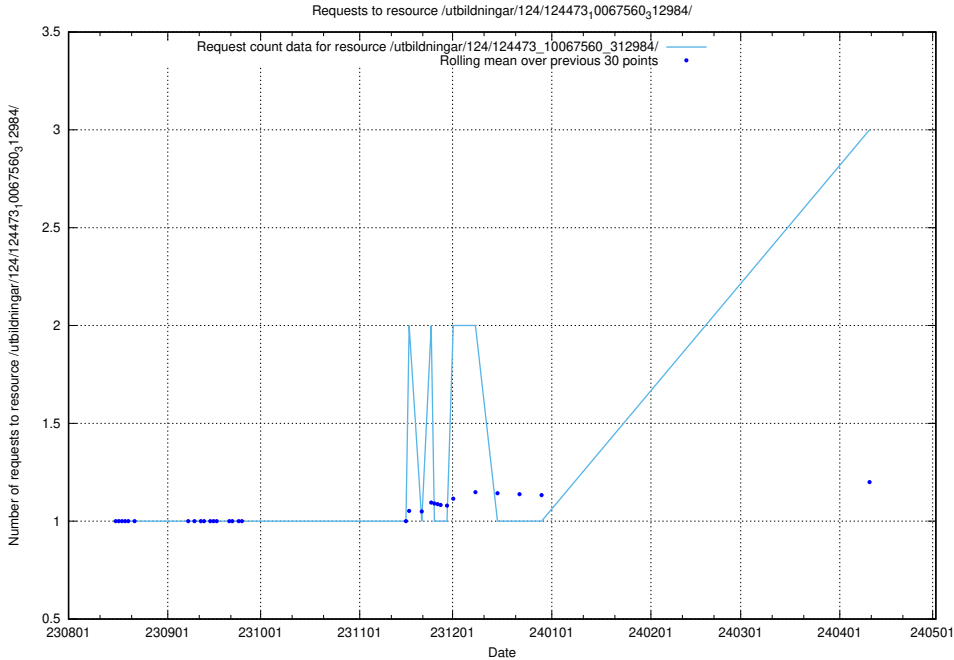

5.387 Usage of /utbildningar/124/124473_10067560_312984/

Here, we count the number of requests to resource /utbildningar/124/124473_10067560_312984/.