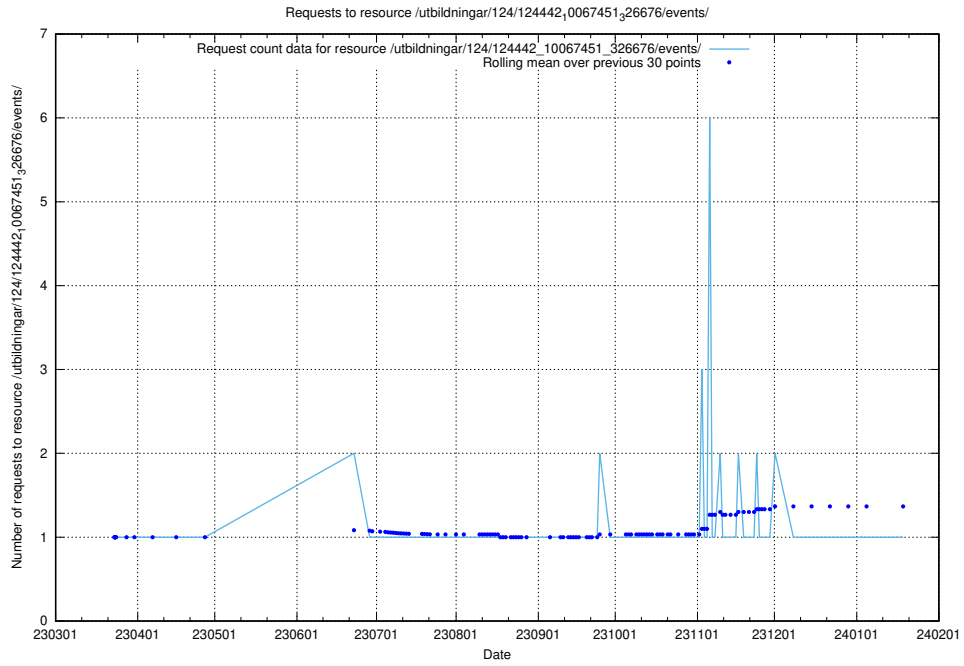

5.3296 Usage of /utbildningar/124/124442_10067451_326676/events/

Here, we count the number of requests to resource /utbildningar/124/124442_10067451_326676/events/