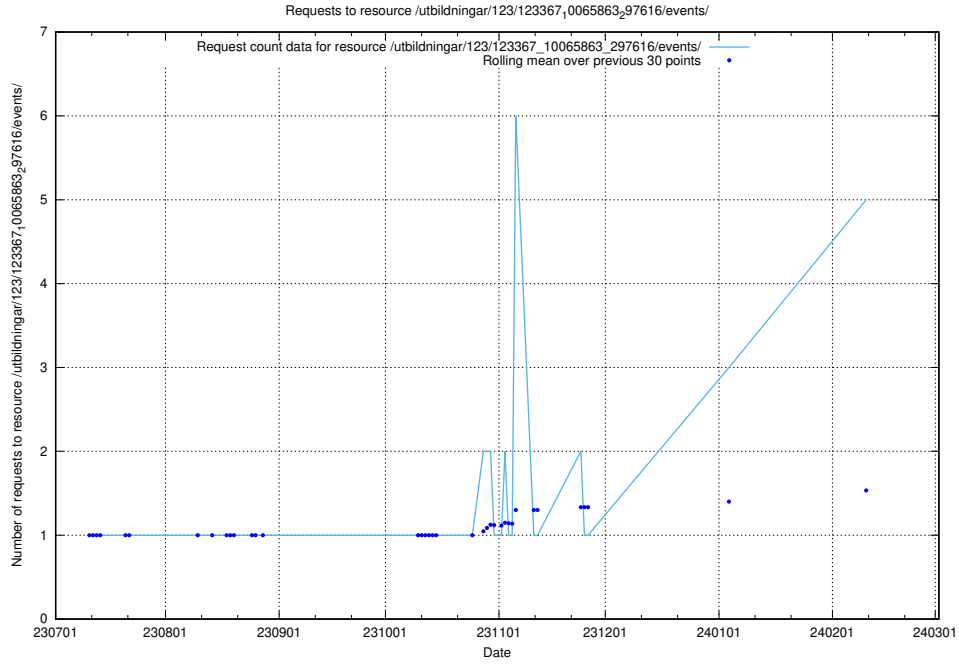

5.177 Usage of /utbildningar/123/123367_10065863_297616/events/

Here, we count the number of requests to resource /utbildningar/123/123367_10065863_297616/events/