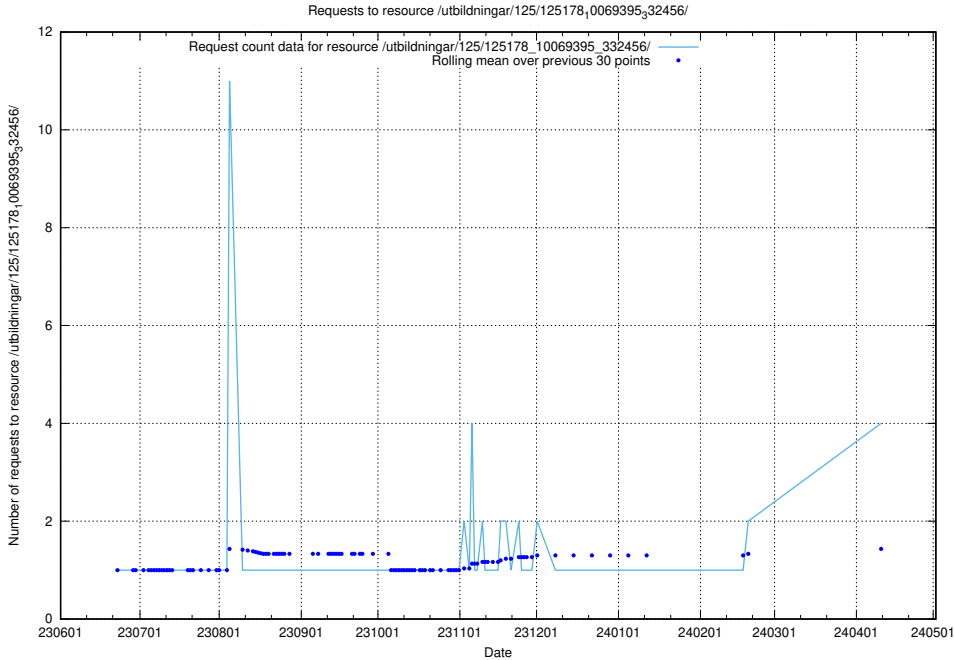

5.263 Usage of /utbildningar/125/125178_10069395_332456/

Here, we count the number of requests to resource /utbildningar/125/125178_10069395_332456/.