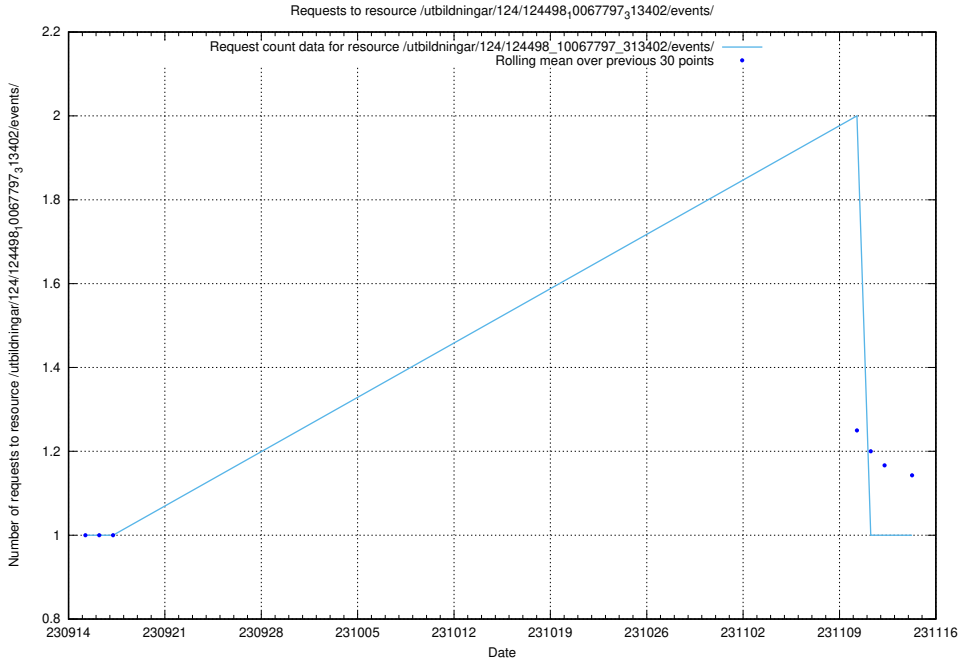

5.4368 Usage of /utbildningar/124/124498_10067797_313402/events/

Here, we count the number of requests to resource /utbildningar/124/124498_10067797_313402/events/