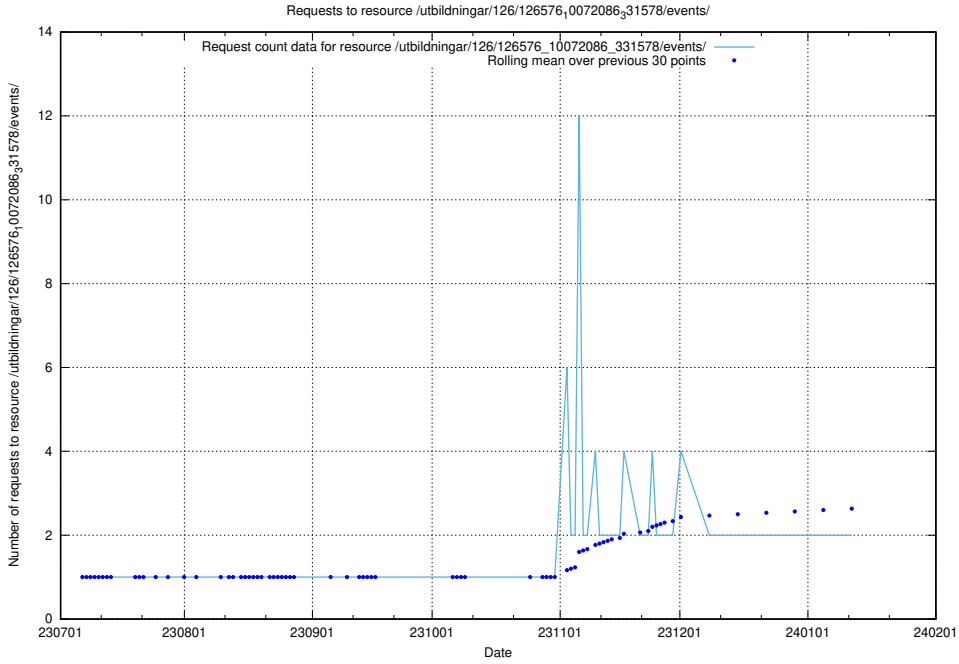

### 5.815 Usage of /utbildningar/126/126576\_10072086\_331578/events/

Here, we count the number of requests to resource /utbildningar/126/126576\_10072086\_331578/events/