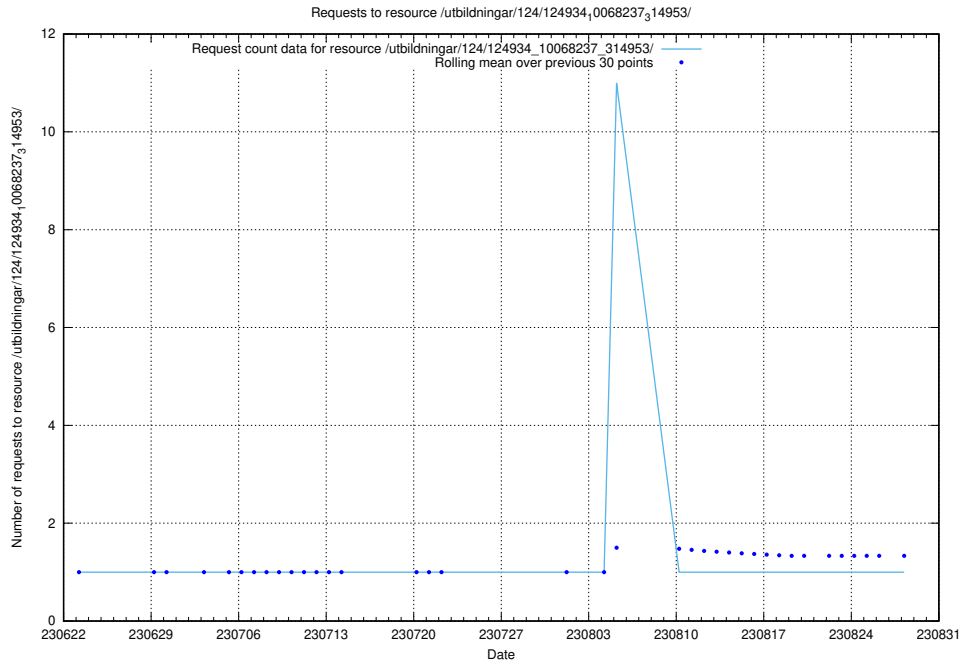

5.5516 Usage of /utbildningar/124/124934_10068237_314953/

Here, we count the number of requests to resource /utbildningar/124/124934_10068237_314953/.