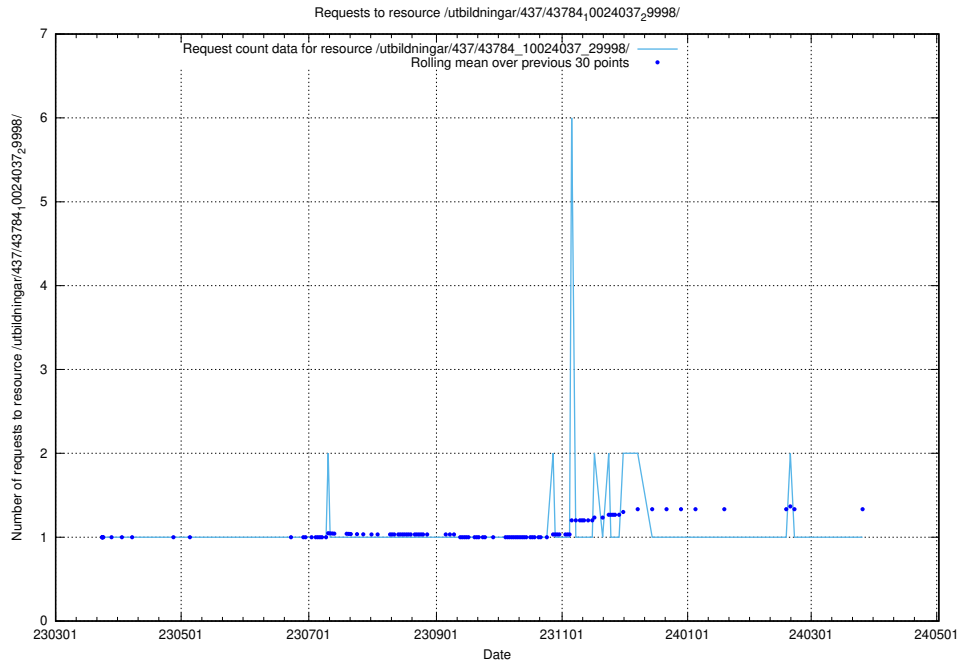

5.6150 Usage of /utbildningar/437/43784_10024037_29998/

Here, we count the number of requests to resource /utbildningar/437/43784_10024037_29998/.