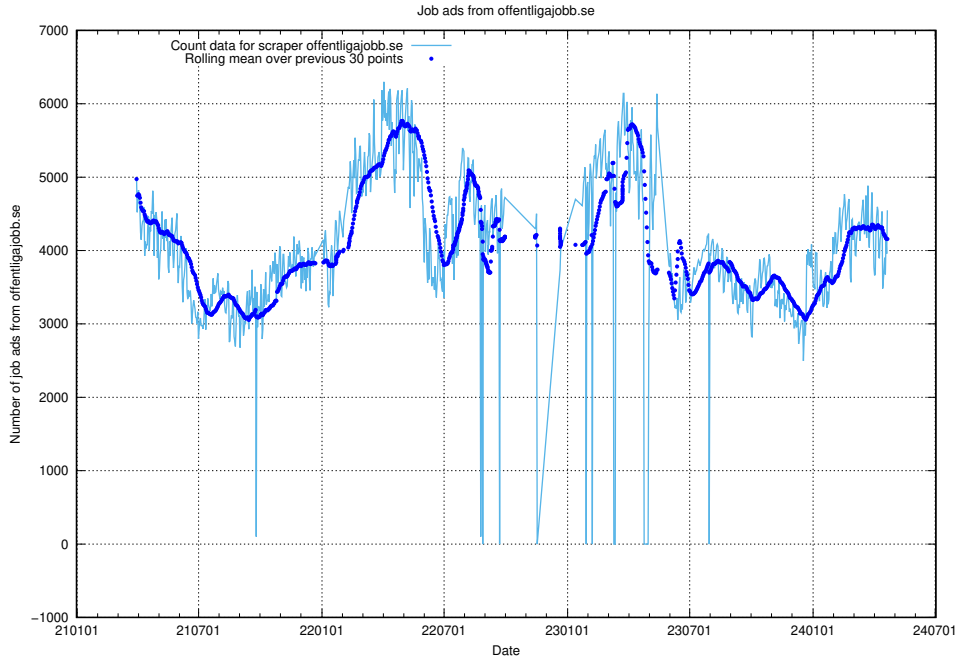

13.3 Number of ads by scraper offentligajobb.se

Here, we count the number of job ads scraped from offentligajobb.se.