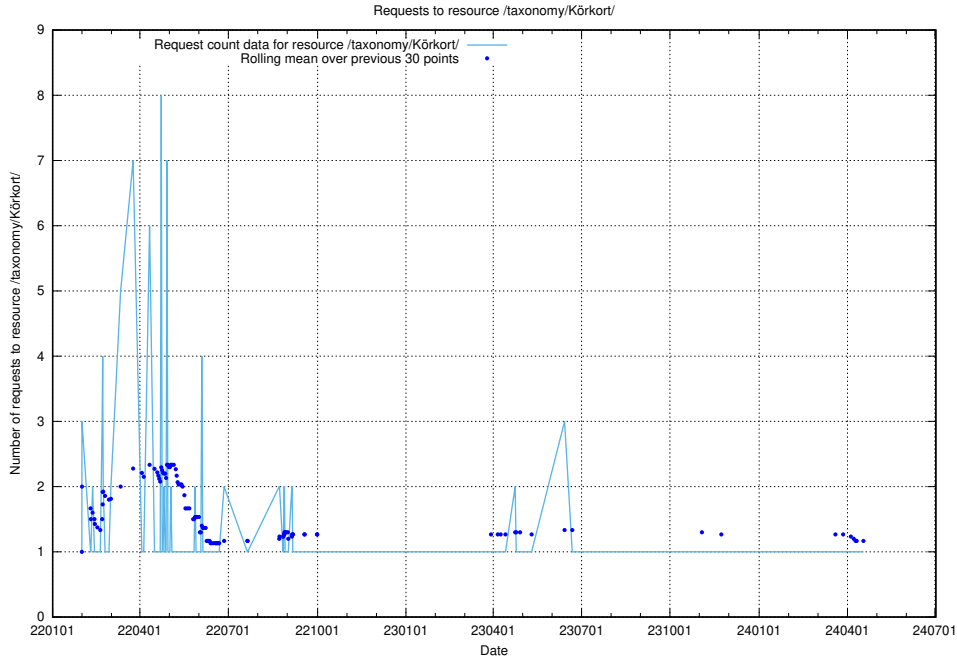

5.3232 Usage of /taxonomy/Körkort/

Here, we count the number of requests to resource /taxonomy/Körkort/.