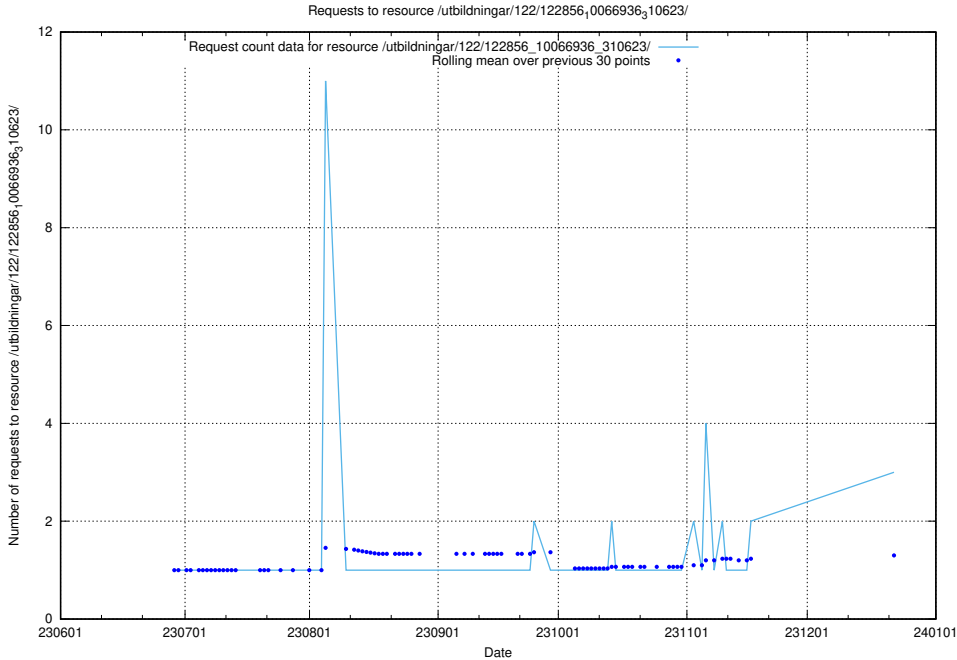

5.412 Usage of /utbildningar/122/122856_10066936_310623/

Here, we count the number of requests to resource /utbildningar/122/122856_10066936_310623/.