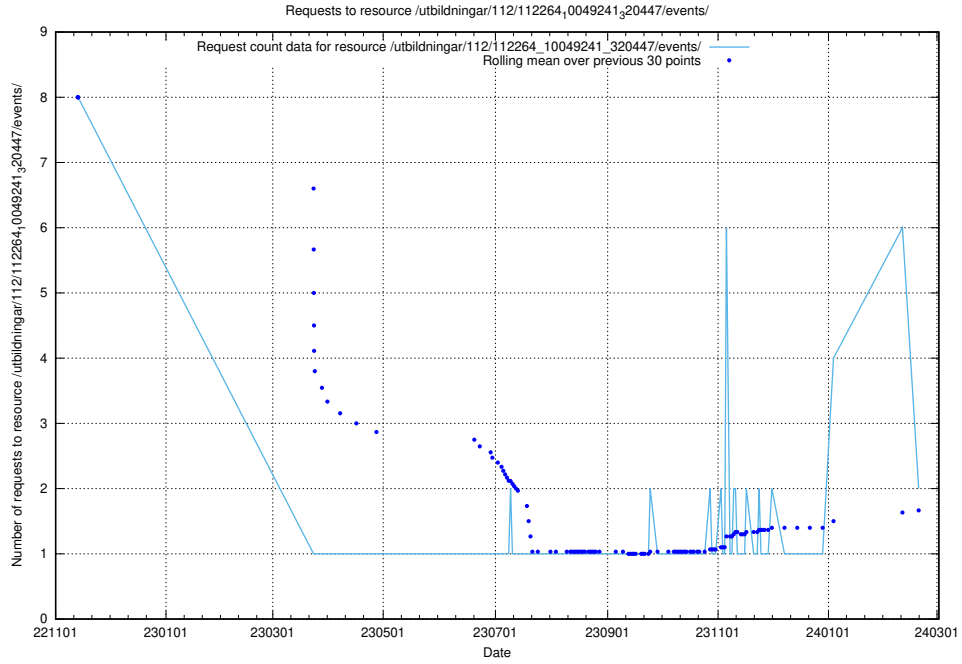

5.861 Usage of /utbildningar/112/112264_10049241_320447/events/

Here, we count the number of requests to resource /utbildningar/112/112264_10049241_320447/events/