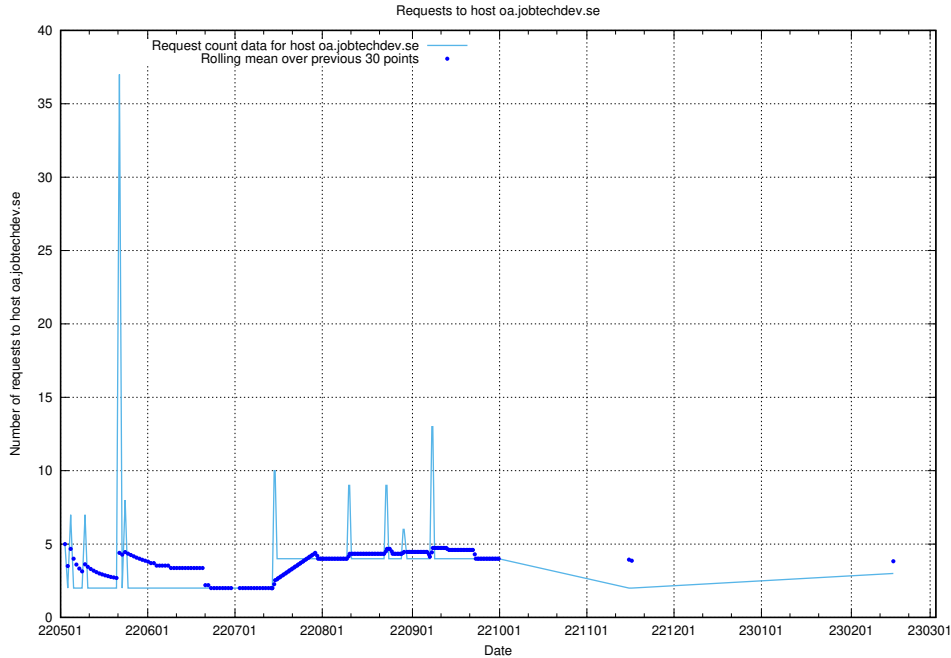

7.213 Usage of oa.jobtechdev.se

Here, we count the number of requests to host oa.jobtechdev.se.