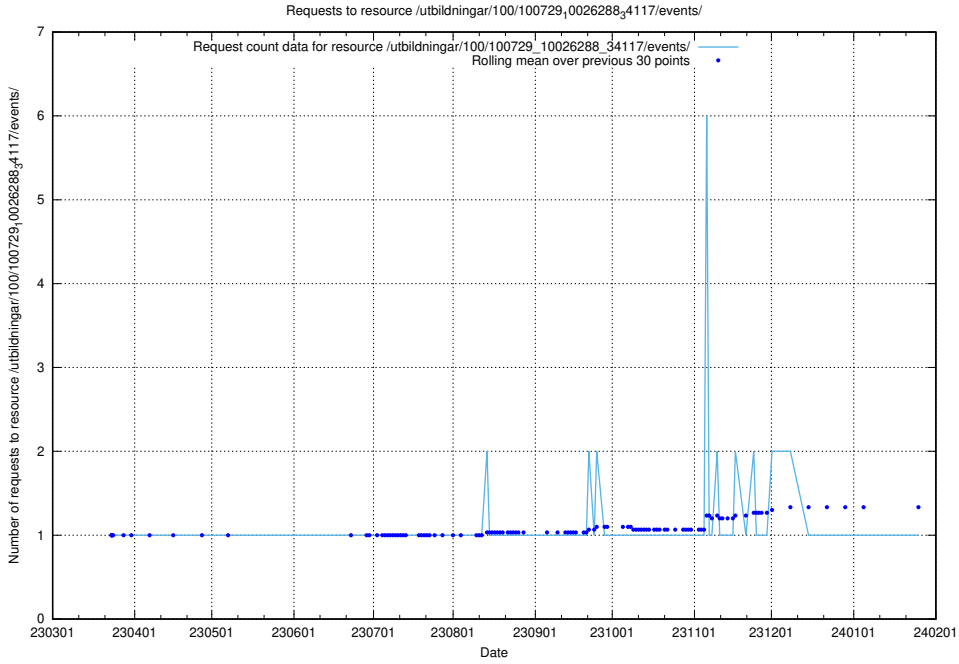

5.5456 Usage of /utbildningar/100/100729_10026288_34117/events/

Here, we count the number of requests to resource /utbildningar/100/100729_10026288_34117/events/.