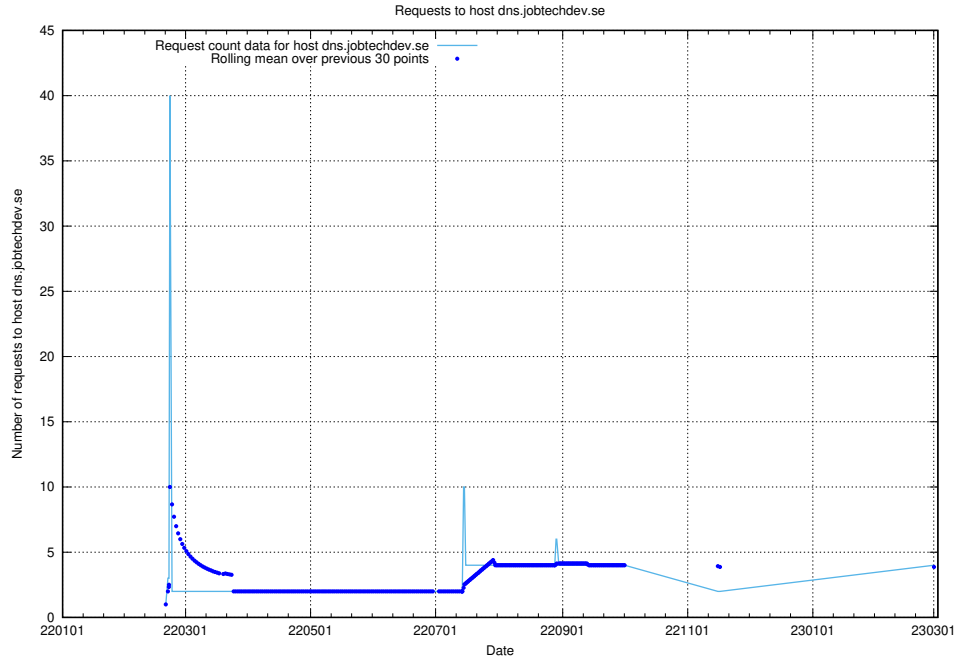

7.154 Usage of dns.jobtechdev.se

Here, we count the number of requests to host dns.jobtechdev.se.