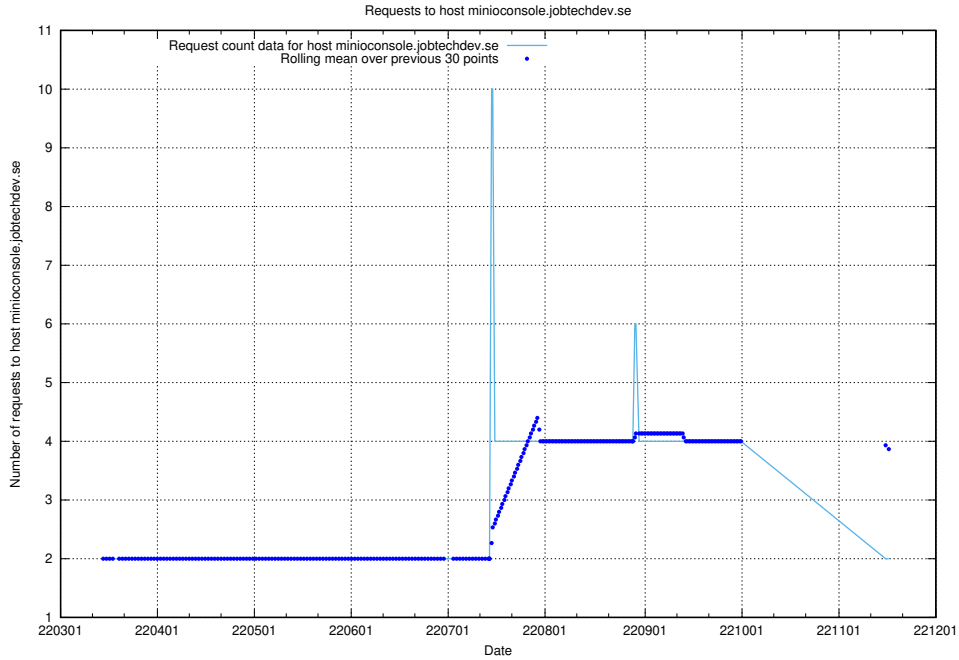

### 7.494 Usage of minioconsole.jobtechdev.se

Here, we count the number of requests to host minioconsole.jobtechdev.se.