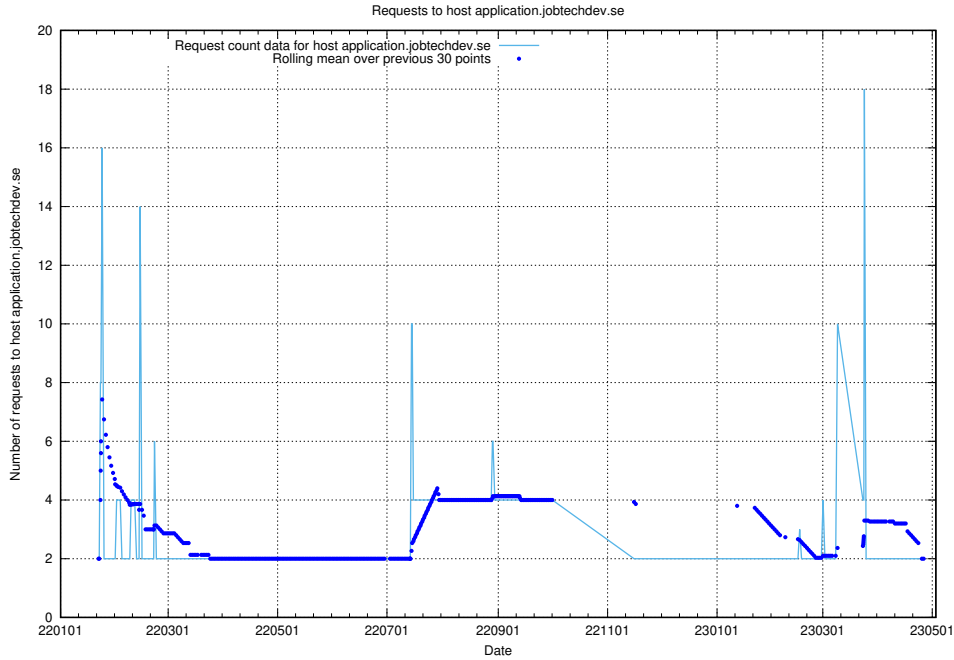

7.256 Usage of application.jobtechdev.se

Here, we count the number of requests to host application.jobtechdev.se.