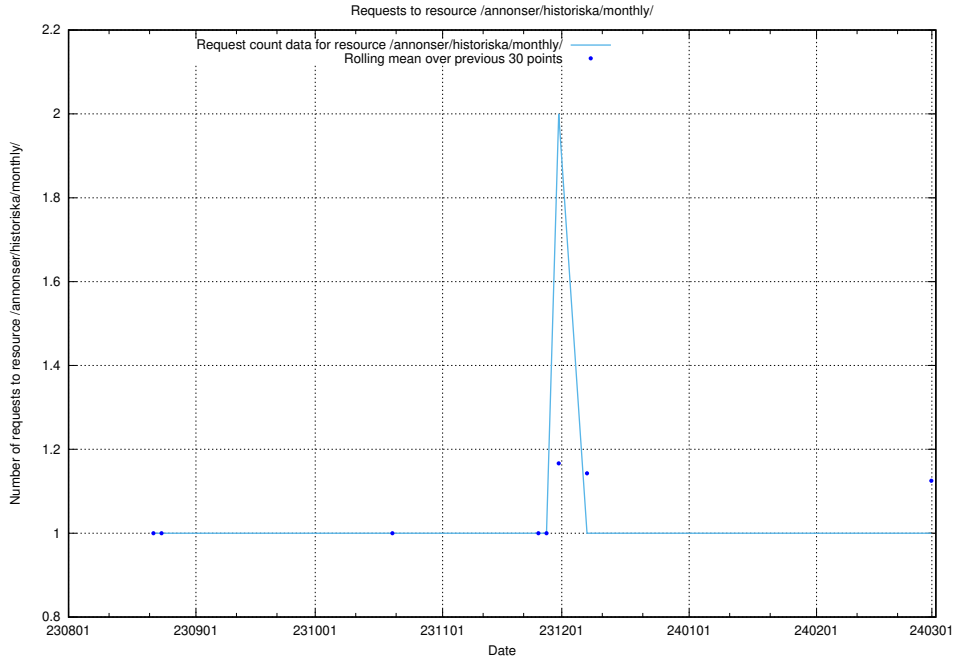

5.4540 Usage of /annonser/historiska/monthly/

Here, we count the number of requests to resource /annonser/historiska/monthly/.