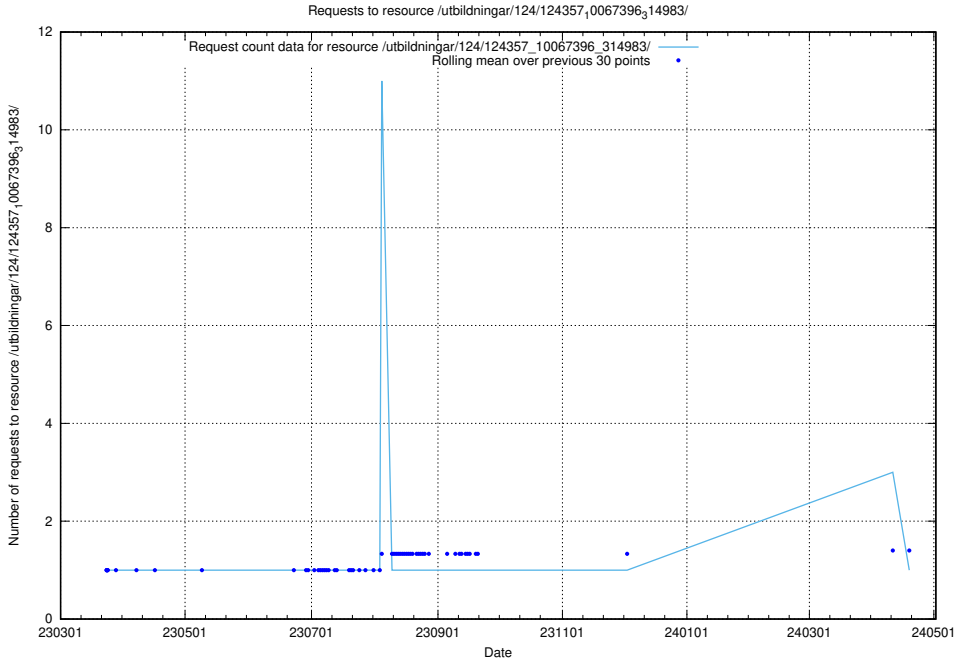

5.3640 Usage of /utbildningar/124/124357_10067396_314983/

Here, we count the number of requests to resource /utbildningar/124/124357_10067396_314983/.