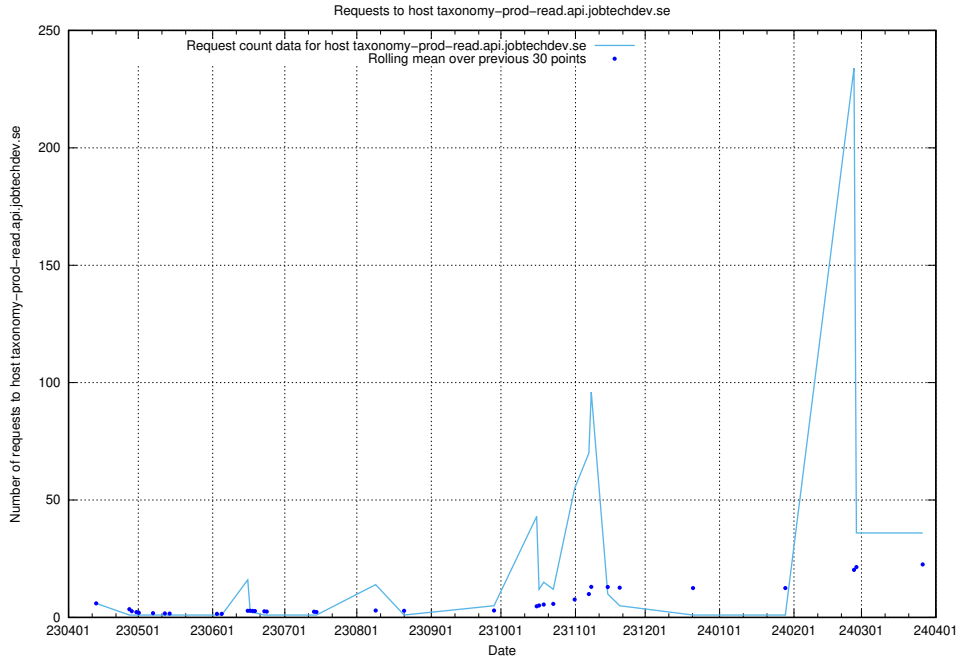

## 7.27 Usage of openshift-gitops-server-openshift-gitops.prod.services.jtech.se

Here, we count the number of requests to host openshift-gitops-server-openshift-gitops.prod.services.jtech.se.