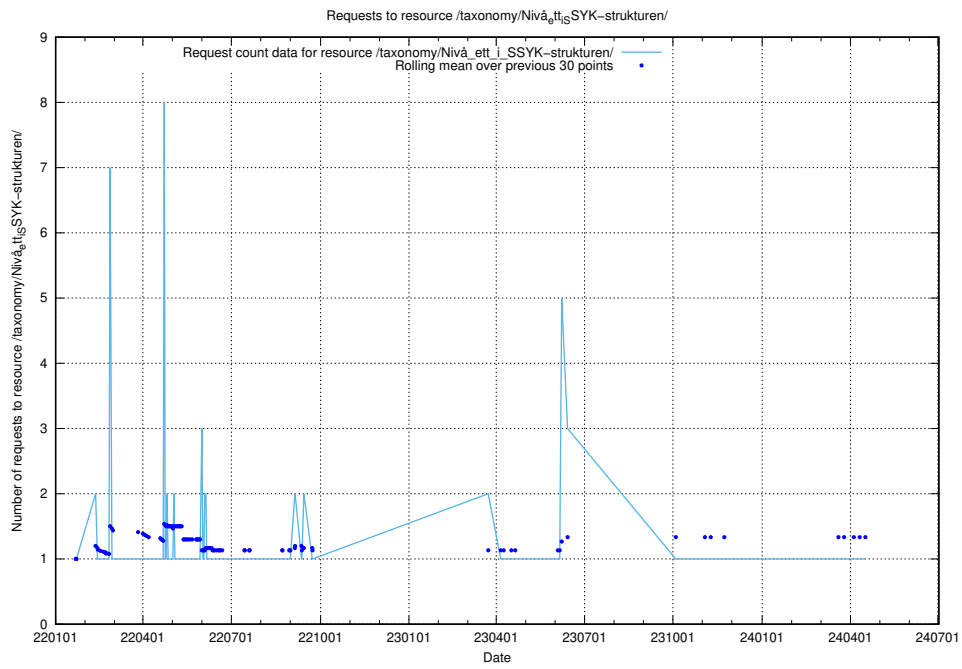

5.5419 Usage of /taxonomy/Nivå_ett_i_SSYK-strukturen/

Here, we count the number of requests to resource /taxonomy/Nivå_ett_i_SSYK-strukturen/.