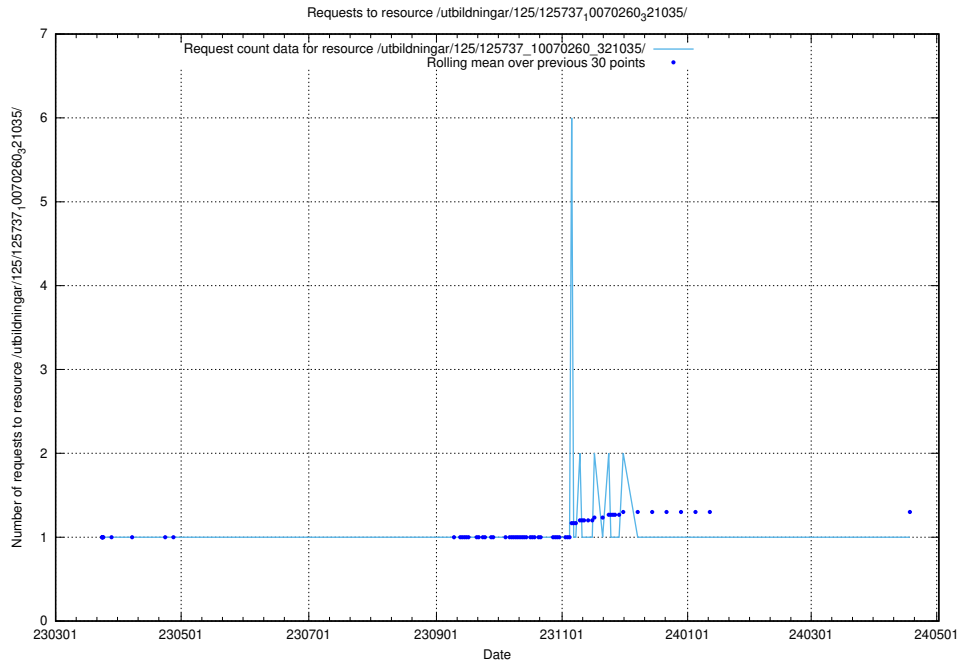

5.1016 Usage of /utbildningar/125/125737_10070260_321035/

Here, we count the number of requests to resource /utbildningar/125/125737_10070260_321035/.