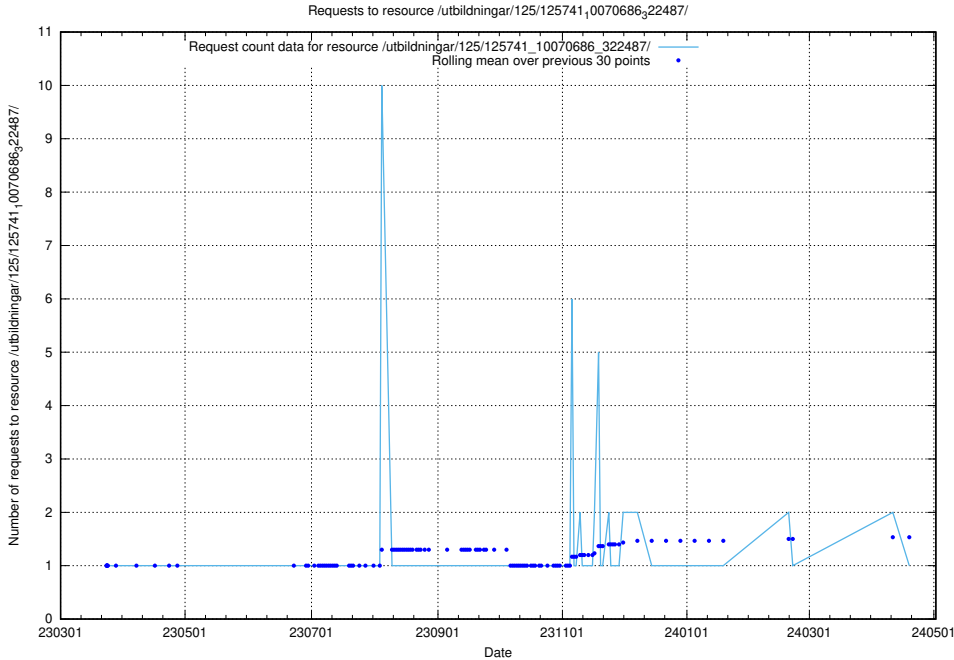

5.6256 Usage of /utbildningar/125/125741_10070686_322487/

Here, we count the number of requests to resource /utbildningar/125/125741_10070686_322487/.