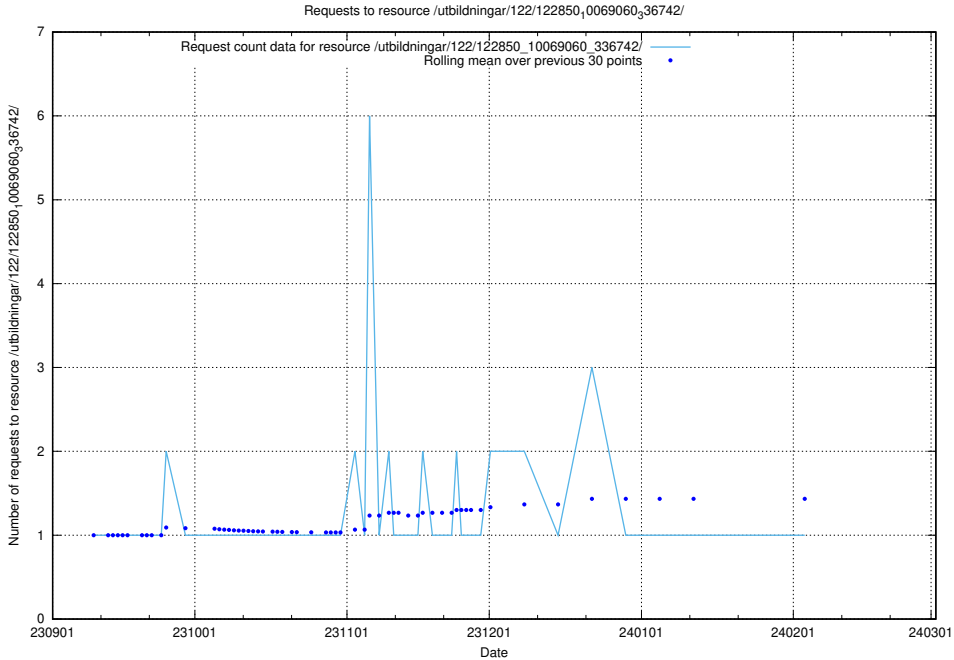

5.4419 Usage of /utbildningar/122/122850_10069060_336742/

Here, we count the number of requests to resource /utbildningar/122/122850_10069060_336742/.