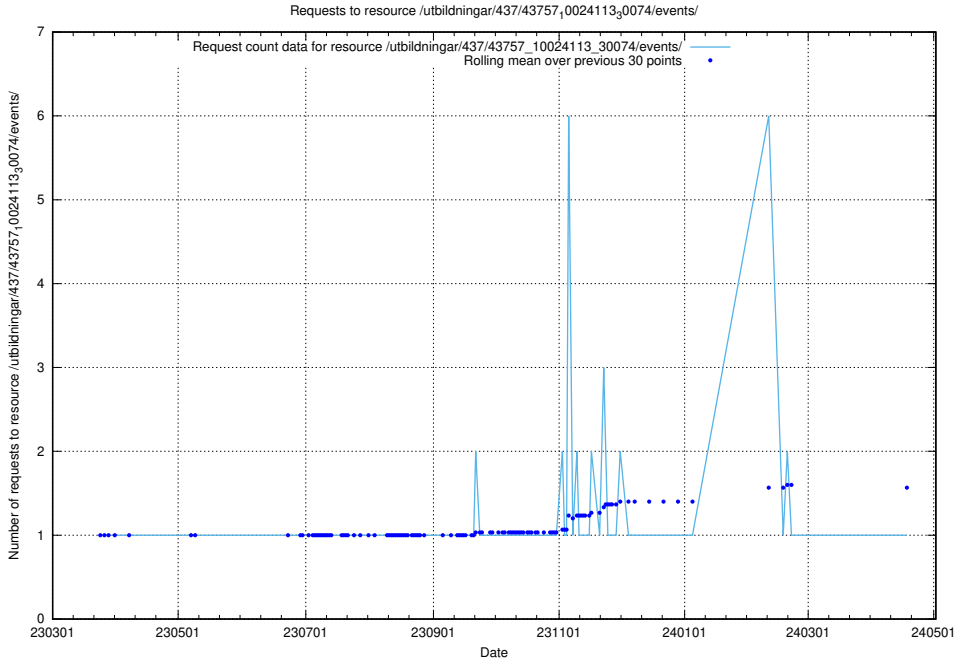

5.5982 Usage of /utbildningar/437/43757_10024113_30074/events/

Here, we count the number of requests to resource /utbildningar/437/43757_10024113_30074/events/.