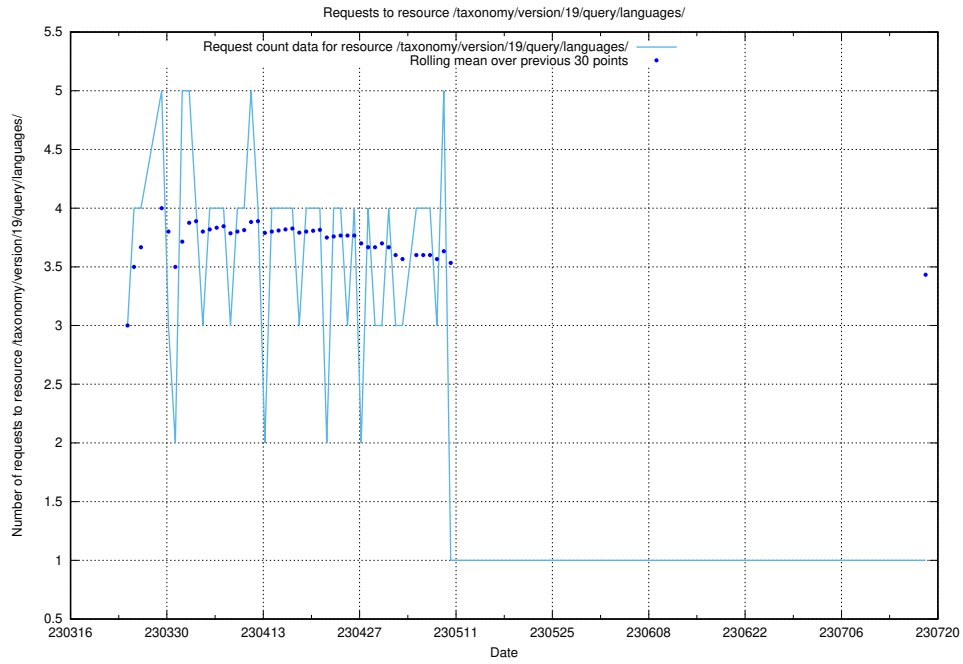

5.5933 Usage of /taxonomy/version/19/query/languages/

Here, we count the number of requests to resource /taxonomy/version/19/query/languages/.