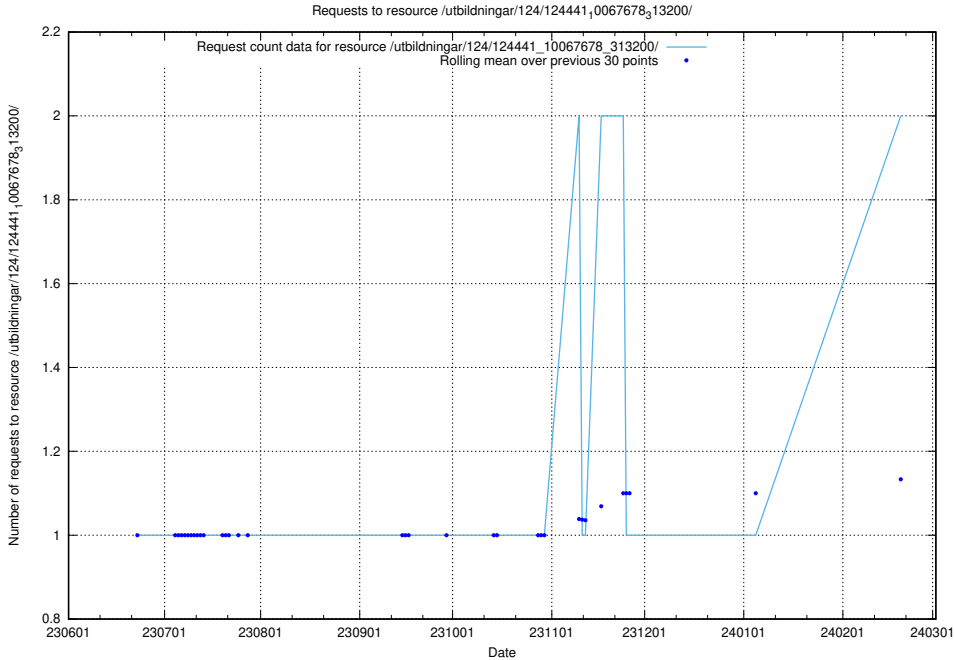

5.874 Usage of /utbildningar/124/124441_10067678_313200/

Here, we count the number of requests to resource /utbildningar/124/124441_10067678_313200/.