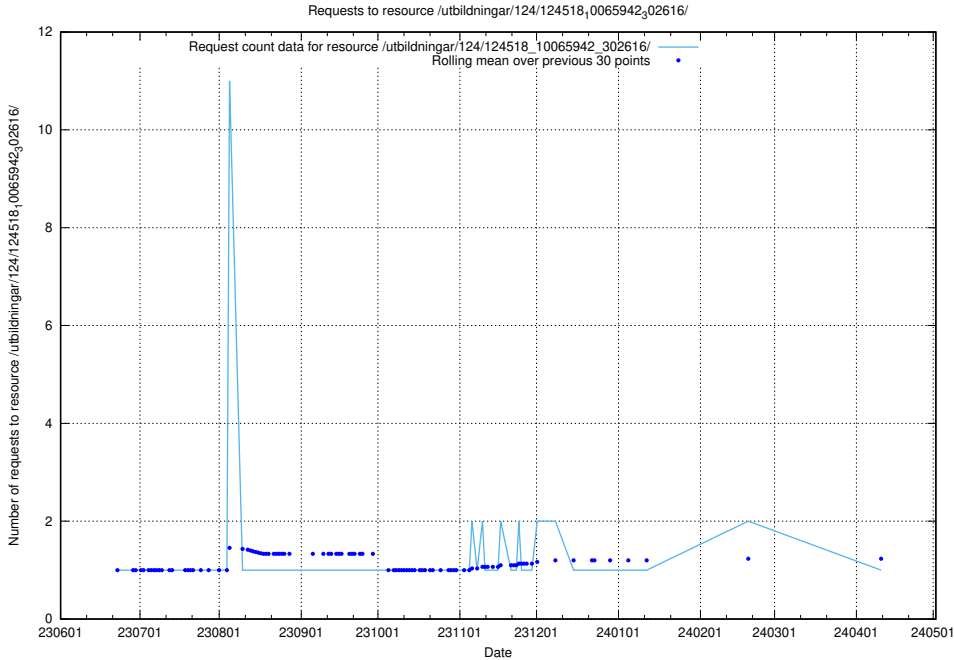

5.5545 Usage of /utbildningar/124/124518_10065942_302616/

Here, we count the number of requests to resource /utbildningar/124/124518_10065942_302616/.