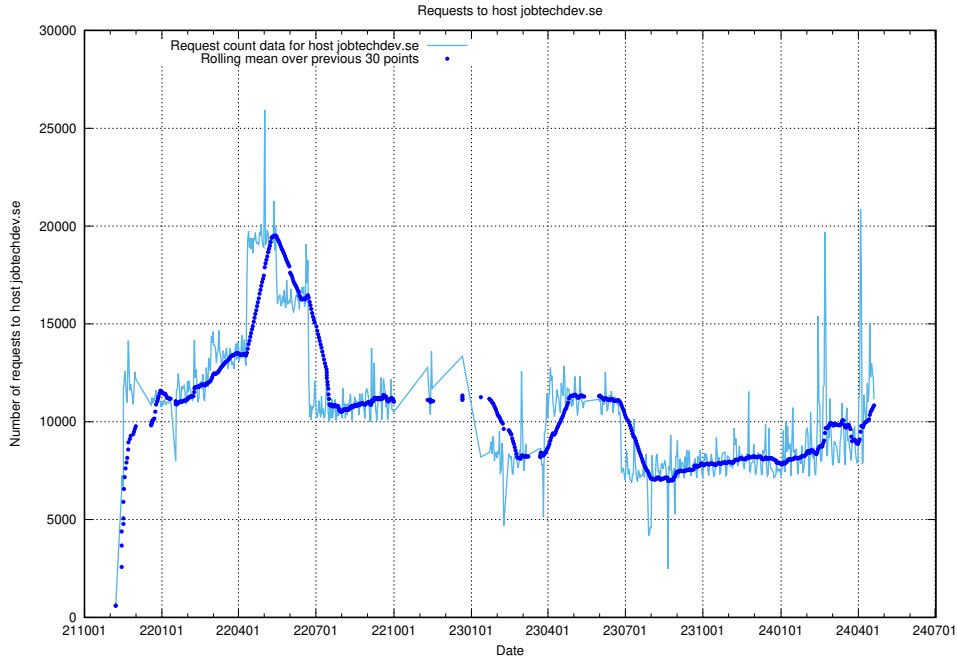

7.9 Usage of jobtechdev.se

Here, we count the number of requests to host jobtechdev.se.