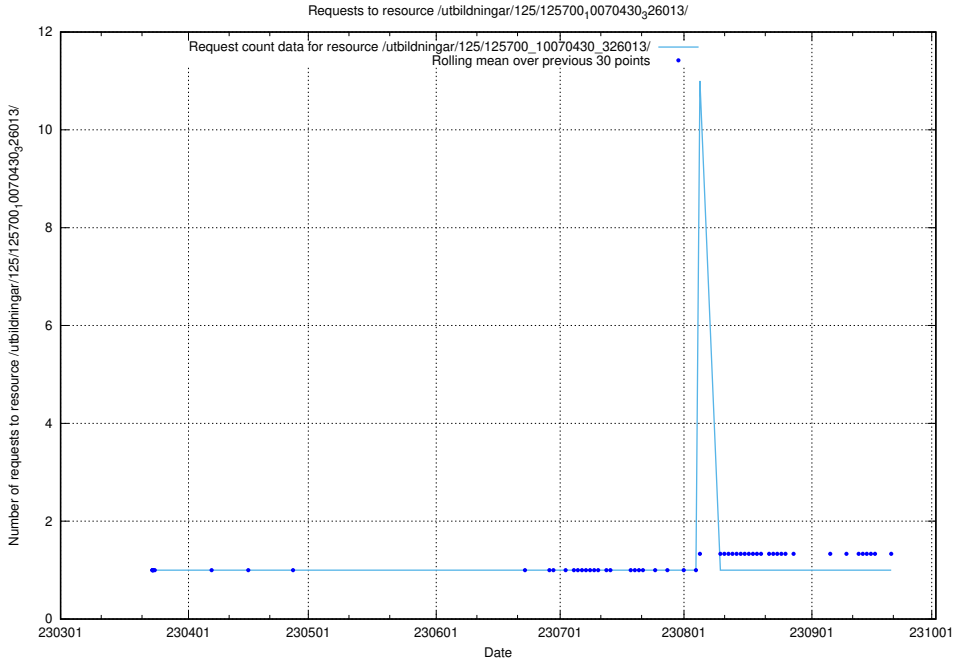

5.1030 Usage of /utbildningar/125/125700_10070430_326013/

Here, we count the number of requests to resource /utbildningar/125/125700_10070430_326013/.