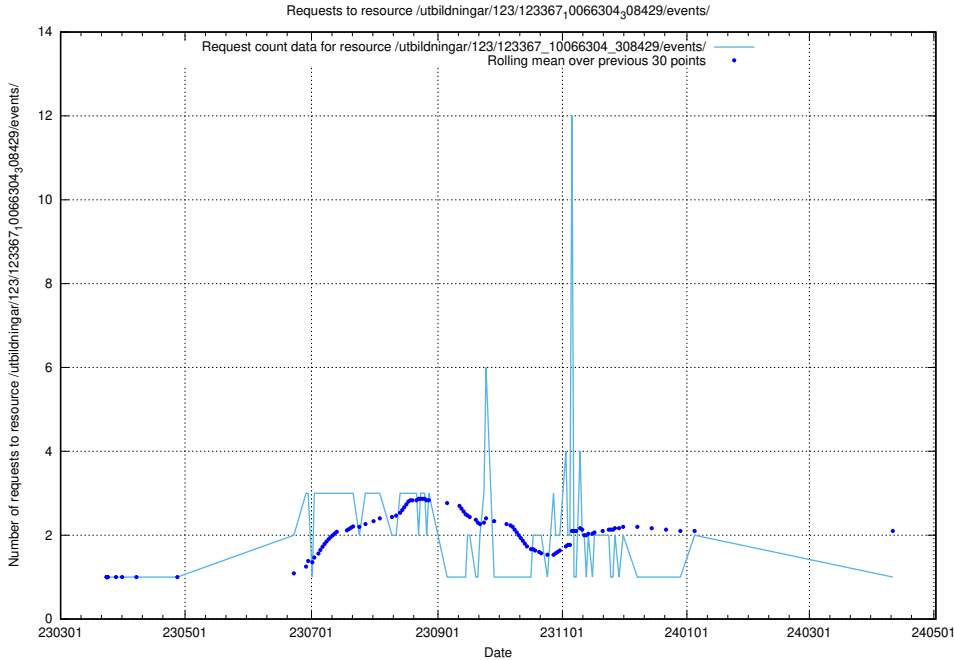

5.4316 Usage of /utbildningar/123/123367_10066304_308429/events/

Here, we count the number of requests to resource /utbildningar/123/123367_10066304_308429/events/