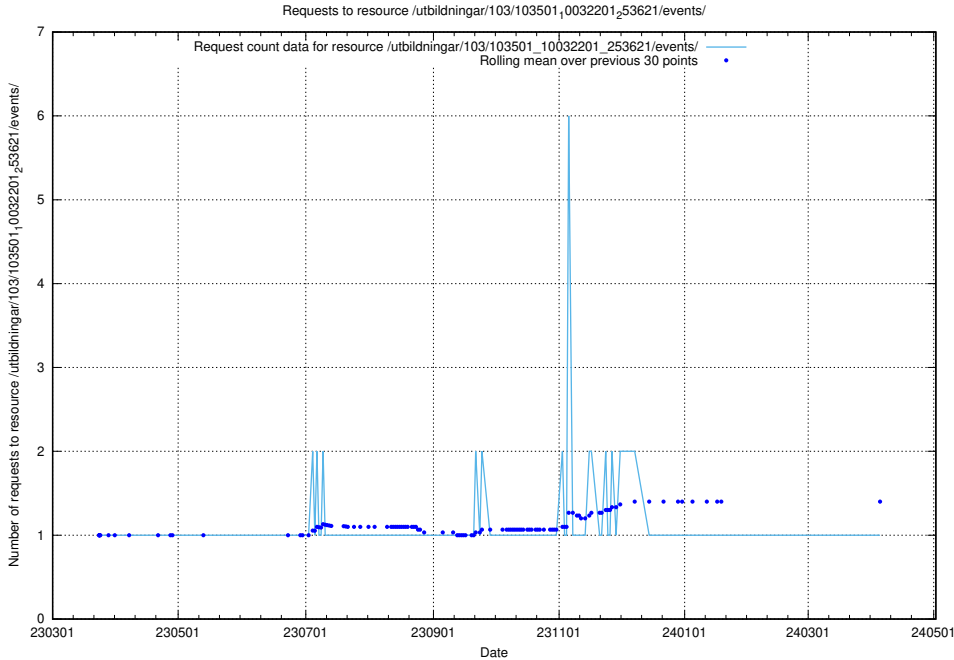

5.5265 Usage of /utbildningar/103/103501_10032201_253621/events/

Here, we count the number of requests to resource /utbildningar/103/103501_10032201_253621/events/