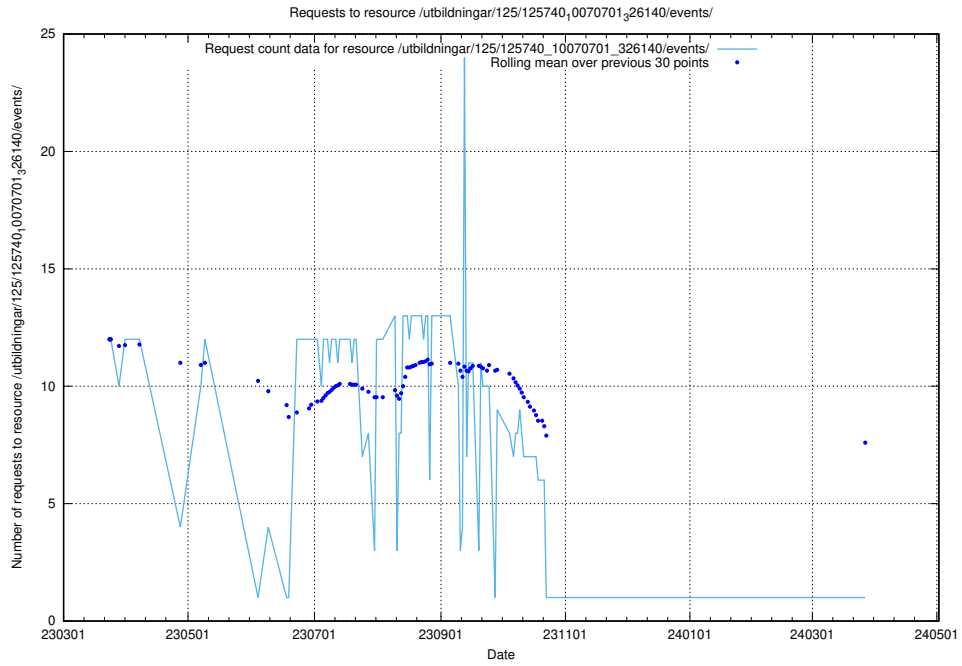

5.6040 Usage of /utbildningar/125/125740_10070701_326140/events/

Here, we count the number of requests to resource /utbildningar/125/125740_10070701_326140/events/