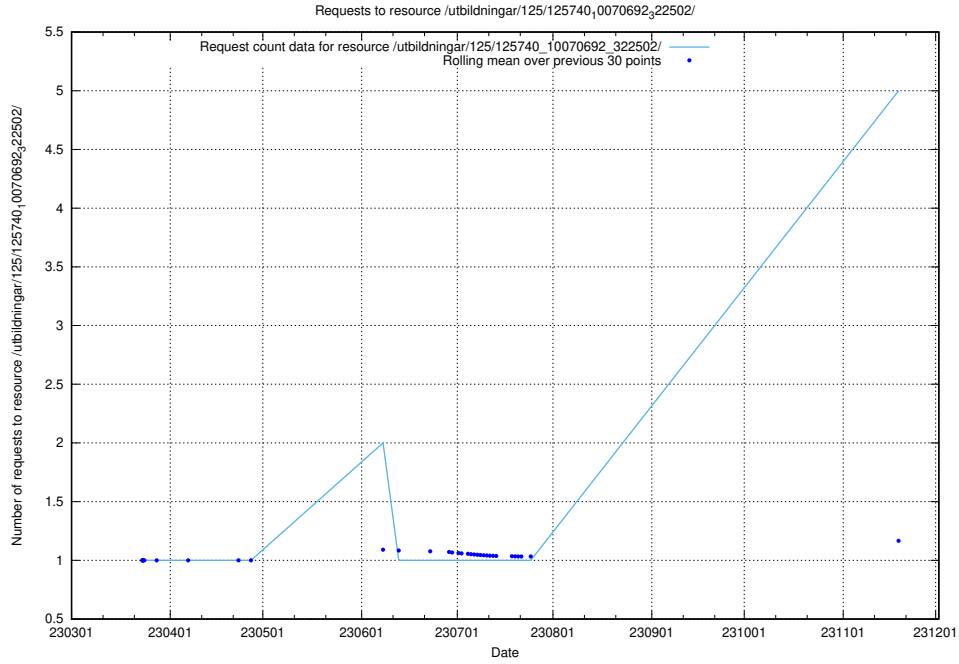

5.138 Usage of /utbildningar/125/125740_10070692_322502/

Here, we count the number of requests to resource /utbildningar/125/125740_10070692_322502/.