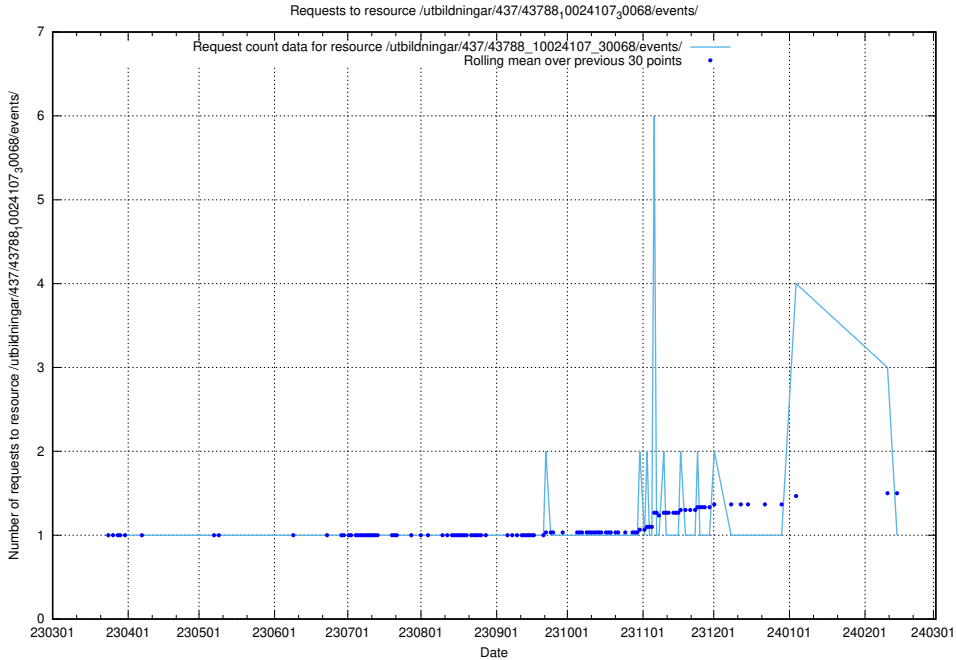

5.5973 Usage of /utbildningar/437/43788_10024107_30068/events/

Here, we count the number of requests to resource /utbildningar/437/43788_10024107_30068/events/.