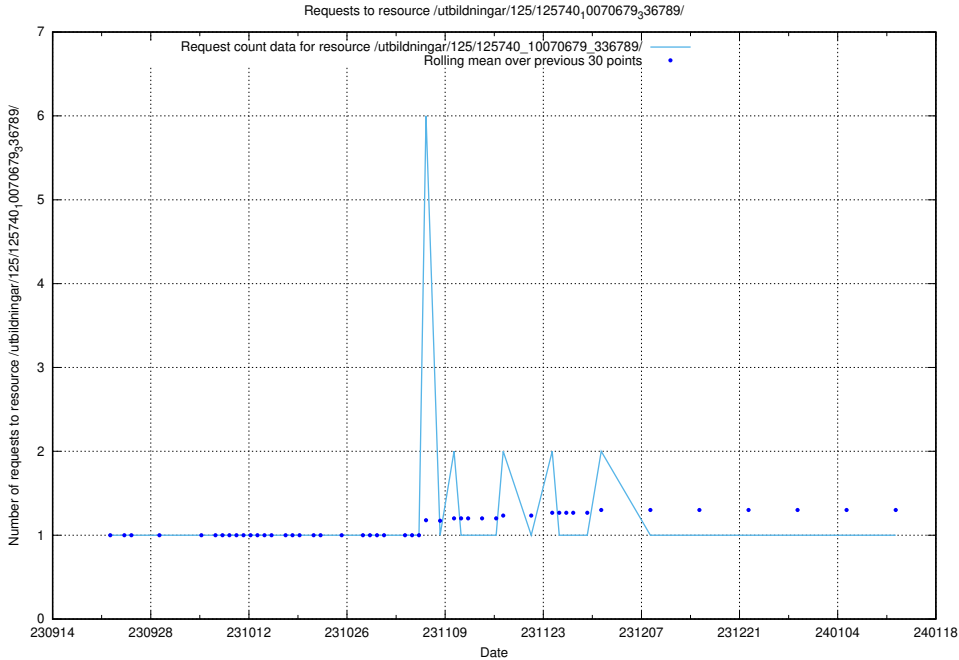

5.4297 Usage of /utbildningar/125/125740_10070679_336789/

Here, we count the number of requests to resource /utbildningar/125/125740_10070679_336789/.