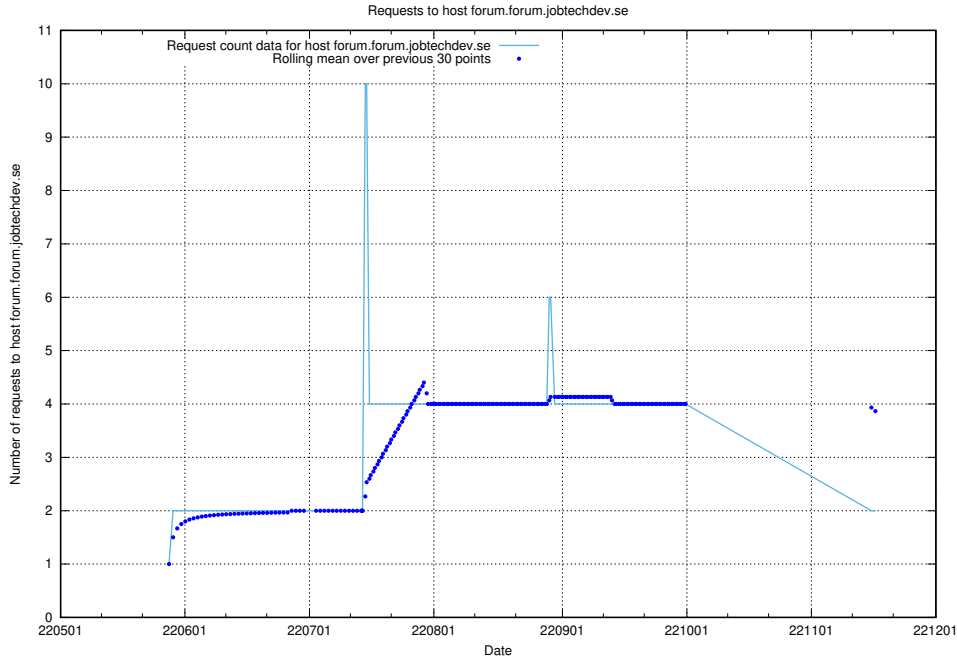

7.417 Usage of forum.forum.jobtechdev.se

Here, we count the number of requests to host forum.forum.jobtechdev.se.