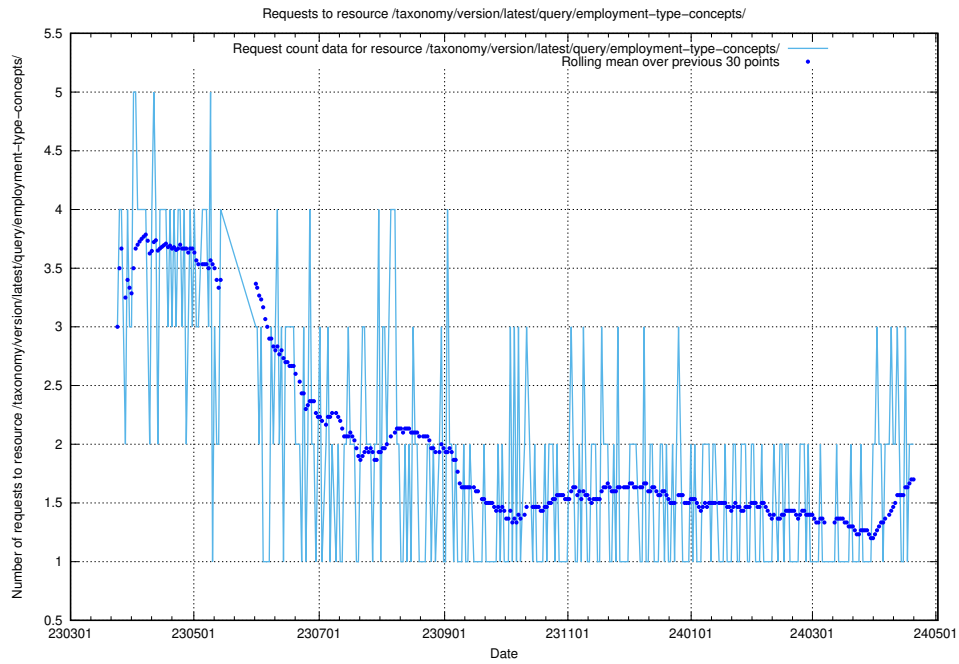

5.918 Usage of /taxonomy/version/latest/query/employment-type-concepts/

Here, we count the number of requests to resource /taxonomy/version/latest/query/employment-type-concepts/.