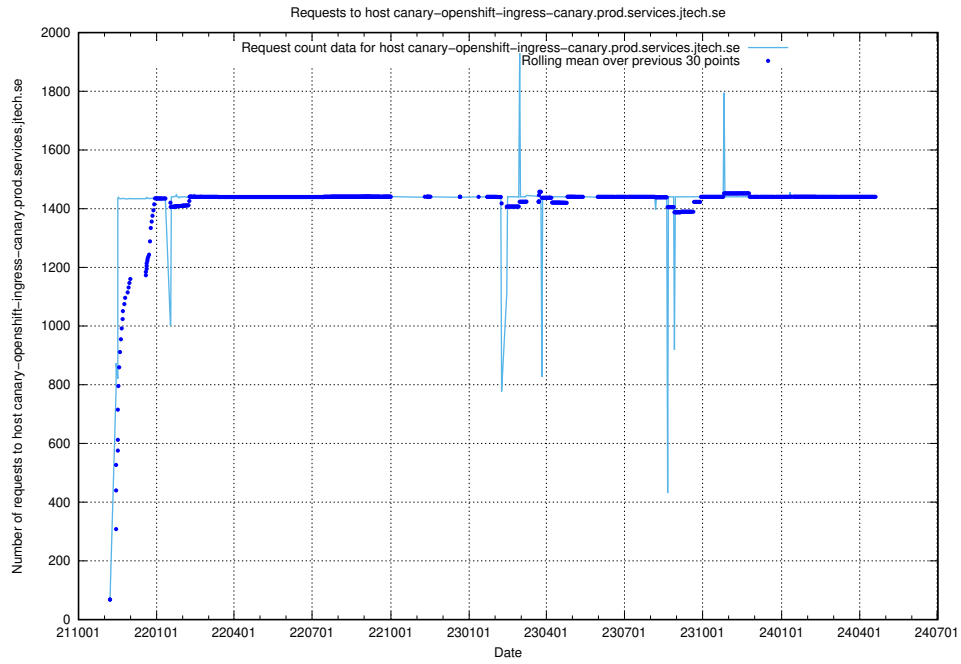

## 7.20 Usage of canary-openshift-ingress-canary.prod.services.jtech.se

Here, we count the number of requests to host canary-openshift-ingress-canary.prod.services.jtech.se.