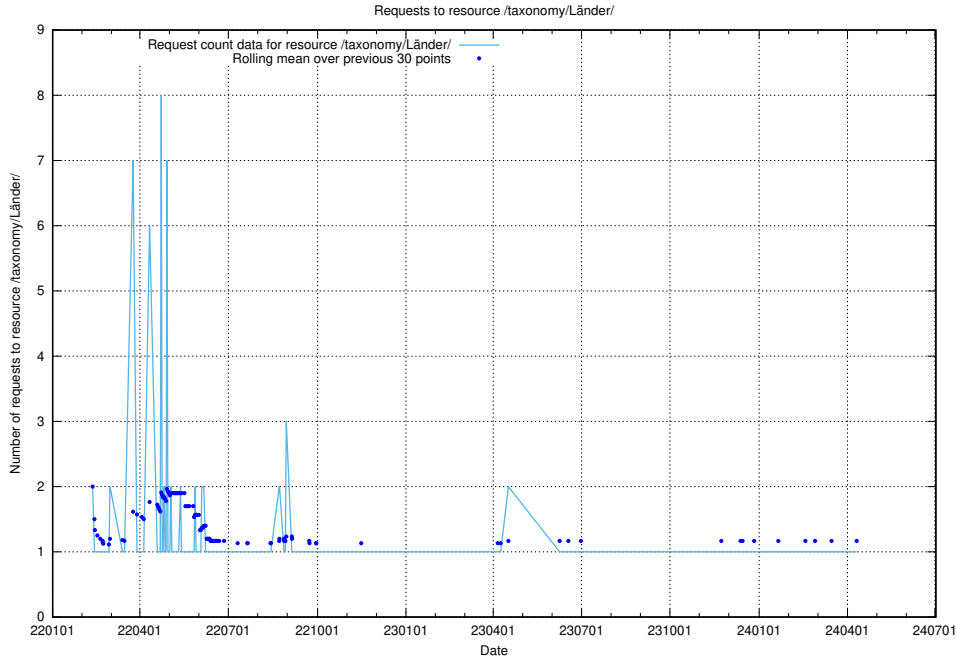

5.1436 Usage of /taxonomy/Länder/

Here, we count the number of requests to resource /taxonomy/Länder/.