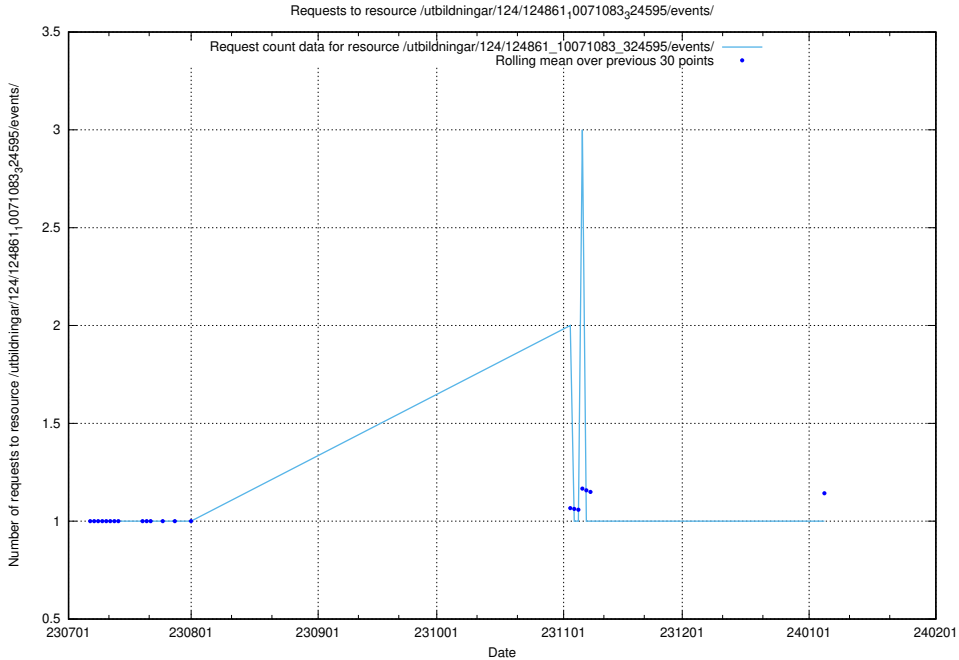

### 5.5095 Usage of /utbildningar/124/124861\_10071083\_324595/events/

Here, we count the number of requests to resource /utbildningar/124/124861\_10071083\_324595/events/