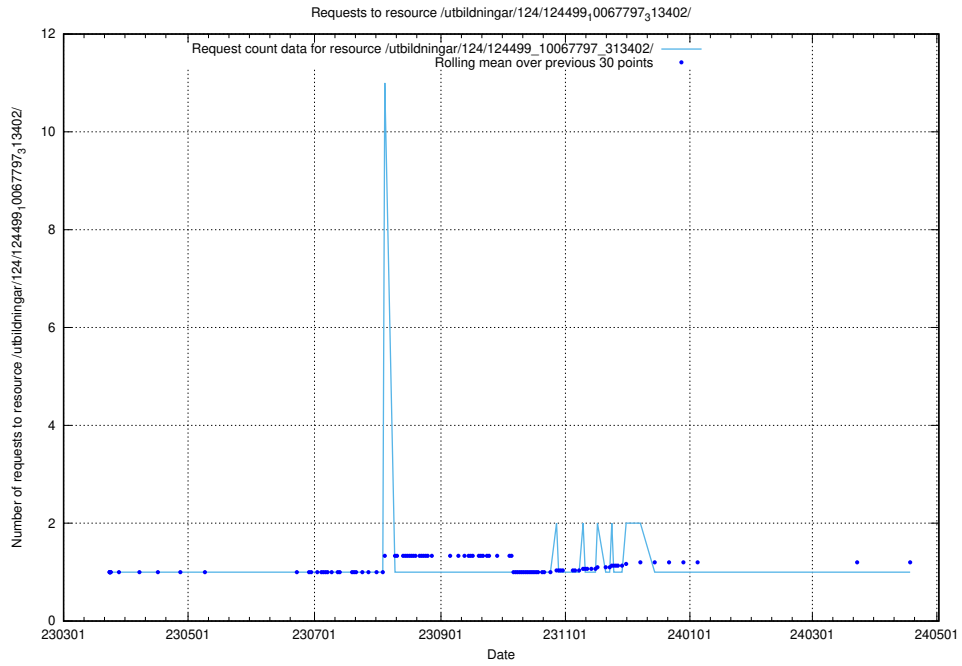

5.2288 Usage of /utbildningar/124/124499_10067797_313402/

Here, we count the number of requests to resource /utbildningar/124/124499_10067797_313402/.