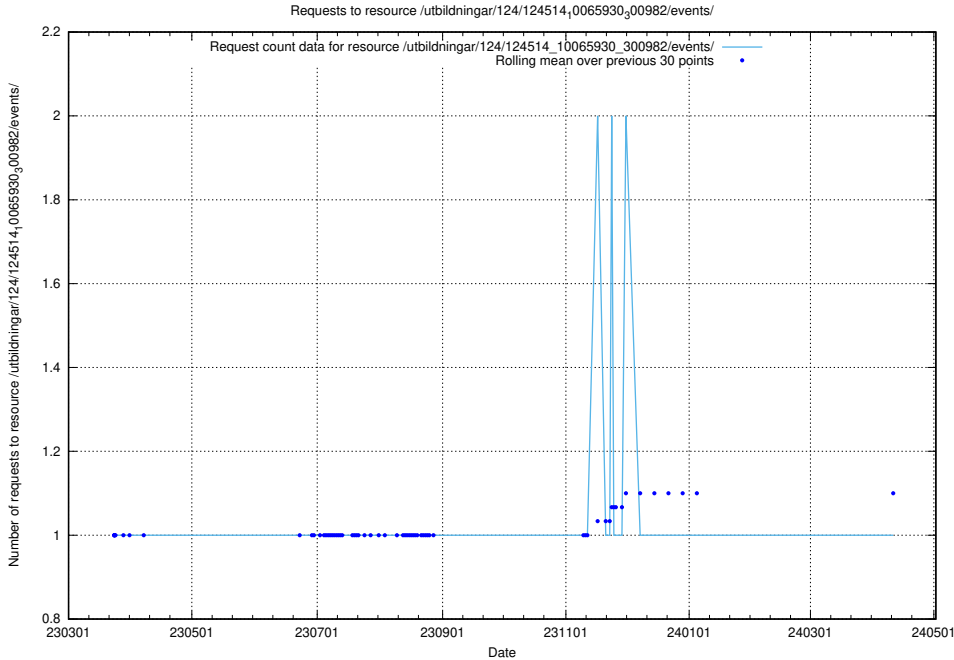

5.1707 Usage of /utbildningar/124/124514_10065930_300982/events/

Here, we count the number of requests to resource /utbildningar/124/124514_10065930_300982/events/