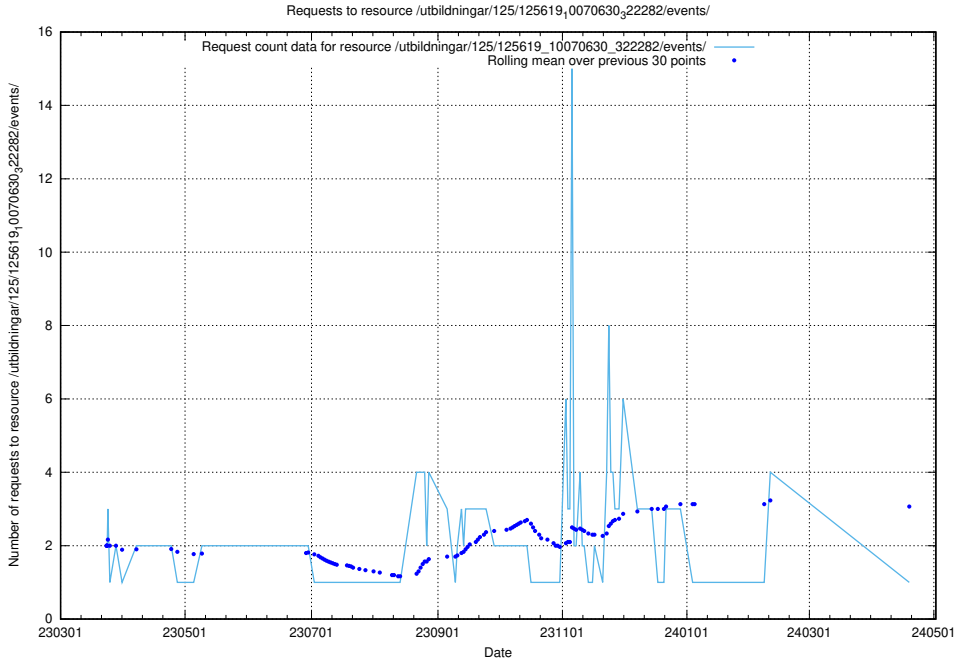

5.6072 Usage of /utbildningar/125/125619_10070630_322282/events/

Here, we count the number of requests to resource /utbildningar/125/125619_10070630_322282/events/