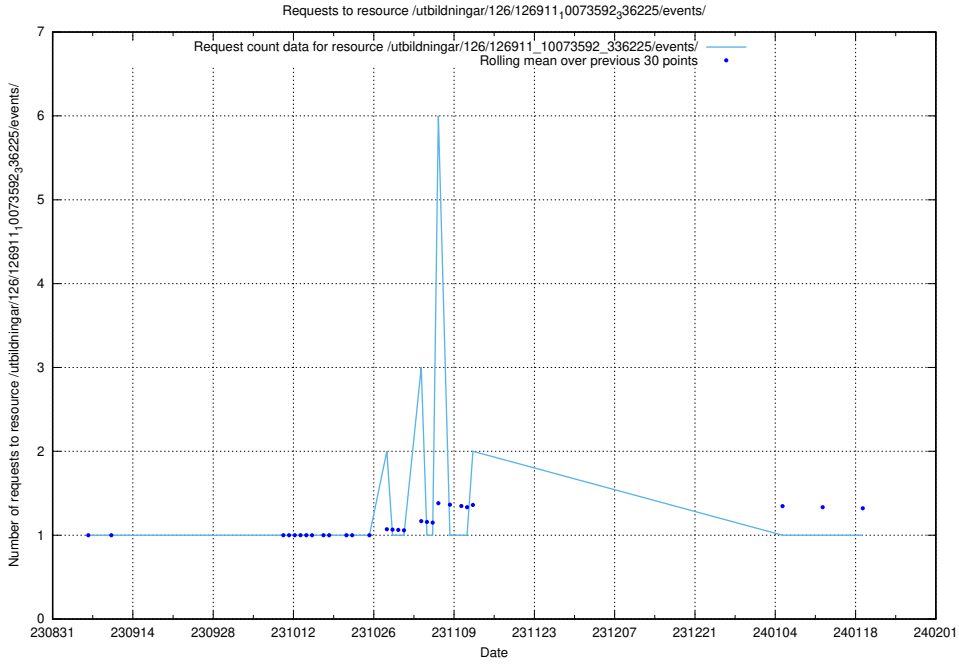

5.4448 Usage of /utbildningar/126/126911_10073592_336225/events/

Here, we count the number of requests to resource /utbildningar/126/126911_10073592_336225/events/