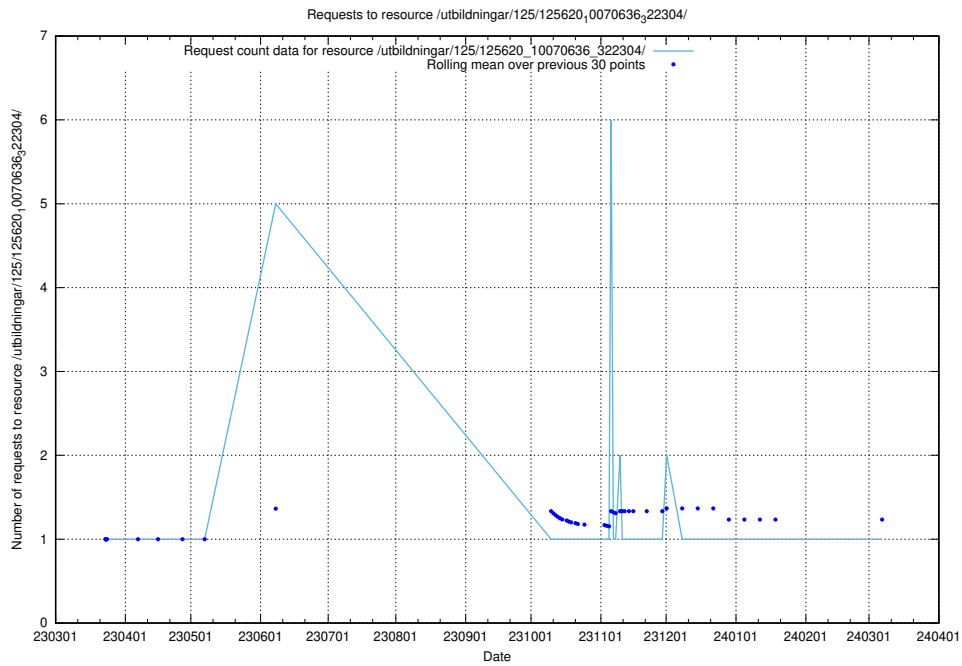

5.1061 Usage of /utbildningar/125/125620_10070636_322304/

Here, we count the number of requests to resource /utbildningar/125/125620_10070636_322304/.