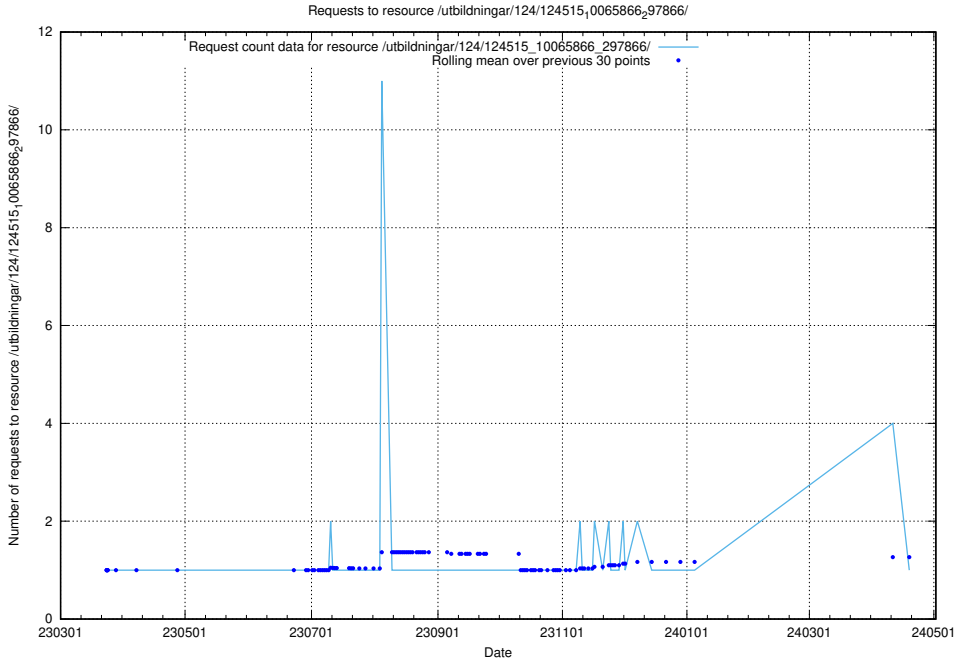

5.1518 Usage of /utbildningar/124/124515_10065866_297866/

Here, we count the number of requests to resource /utbildningar/124/124515_10065866_297866/.