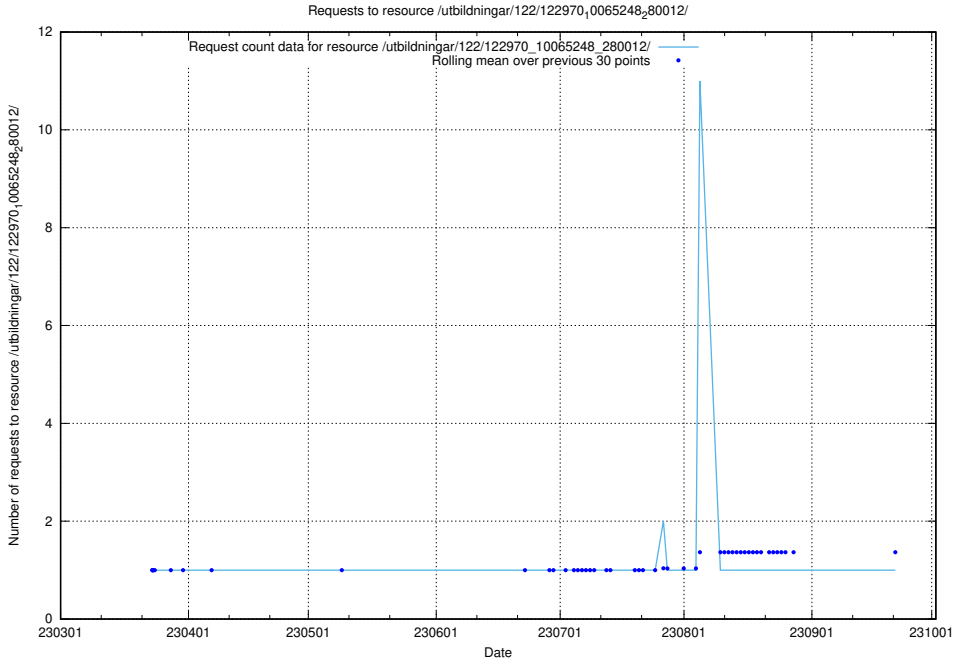

5.4763 Usage of /utbildningar/122/122970_10065248_280012/

Here, we count the number of requests to resource /utbildningar/122/122970_10065248_280012/.