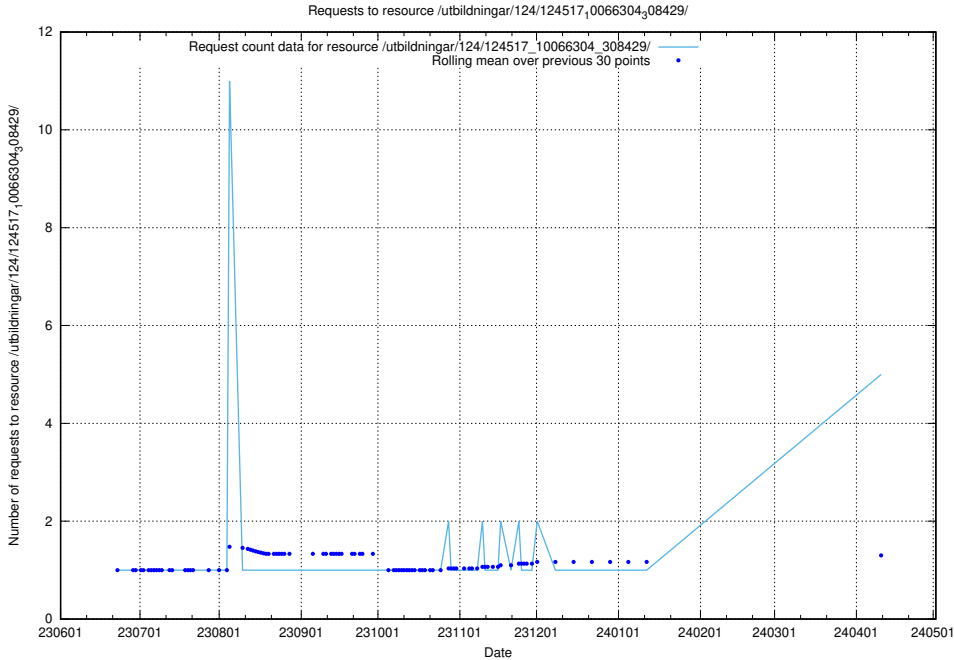

5.181 Usage of /utbildningar/124/124517_10066304_308429/

Here, we count the number of requests to resource /utbildningar/124/124517_10066304_308429/.