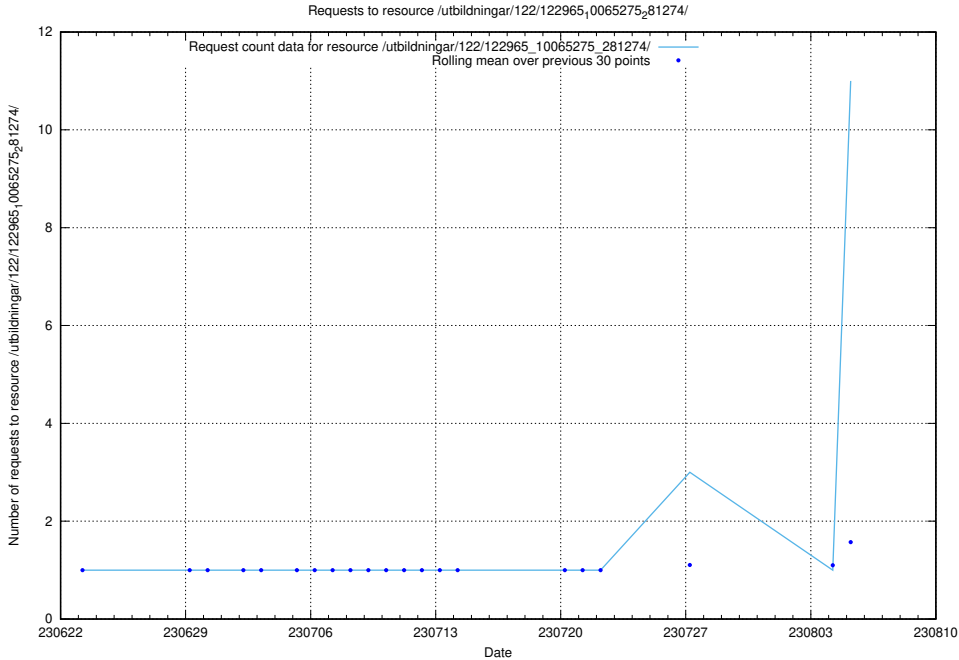

5.46 Usage of /utbildningar/122/122965_10065275_281274/

Here, we count the number of requests to resource /utbildningar/122/122965_10065275_281274/.