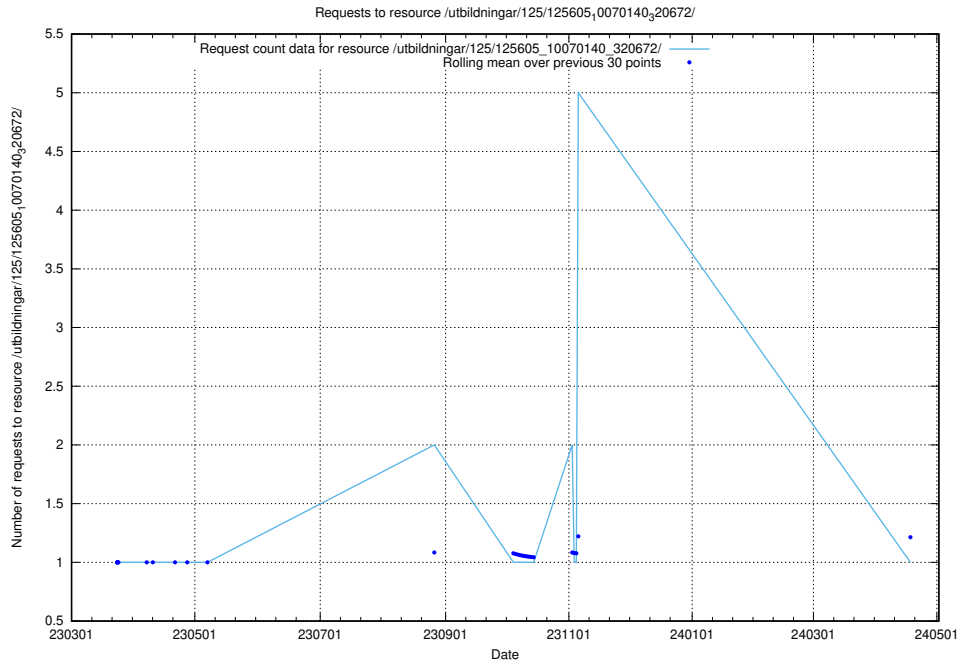

5.1079 Usage of /utbildningar/125/125605_10070140_320672/

Here, we count the number of requests to resource /utbildningar/125/125605_10070140_320672/.