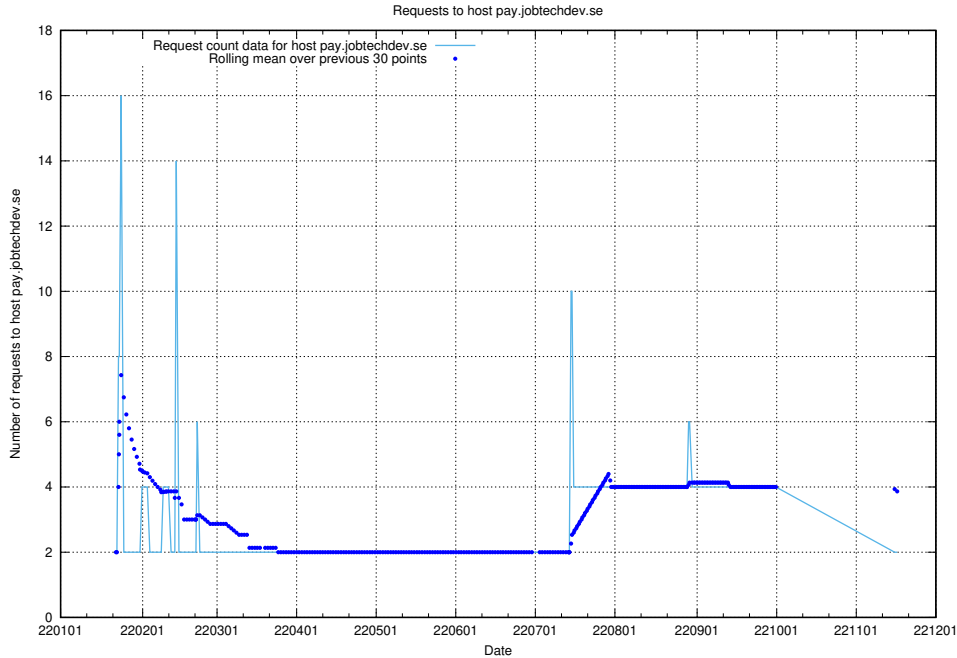

7.589 Usage of pay.jobtechdev.se

Here, we count the number of requests to host pay.jobtechdev.se.