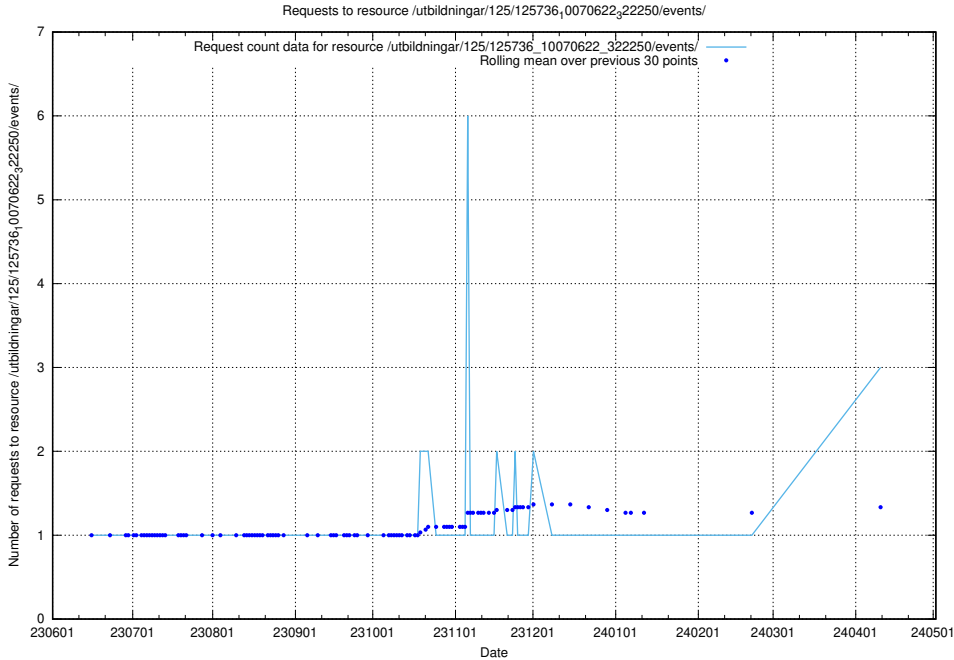

5.440 Usage of /utbildningar/125/125736_10070622_322250/events/

Here, we count the number of requests to resource /utbildningar/125/125736_10070622_322250/events/