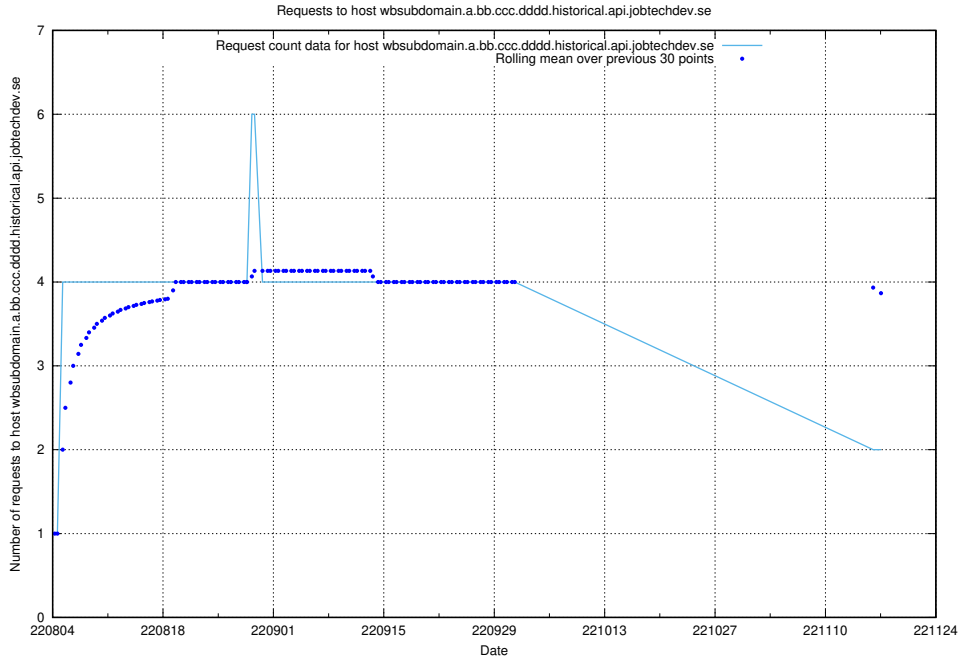

7.348 Usage of wbsubdomain.a.bb.ccc.dddd.historical.api.jobtechdev.se

Here, we count the number of requests to host wbsubdomain.a.bb.ccc.dddd.historical.api.jobtechdev.se.