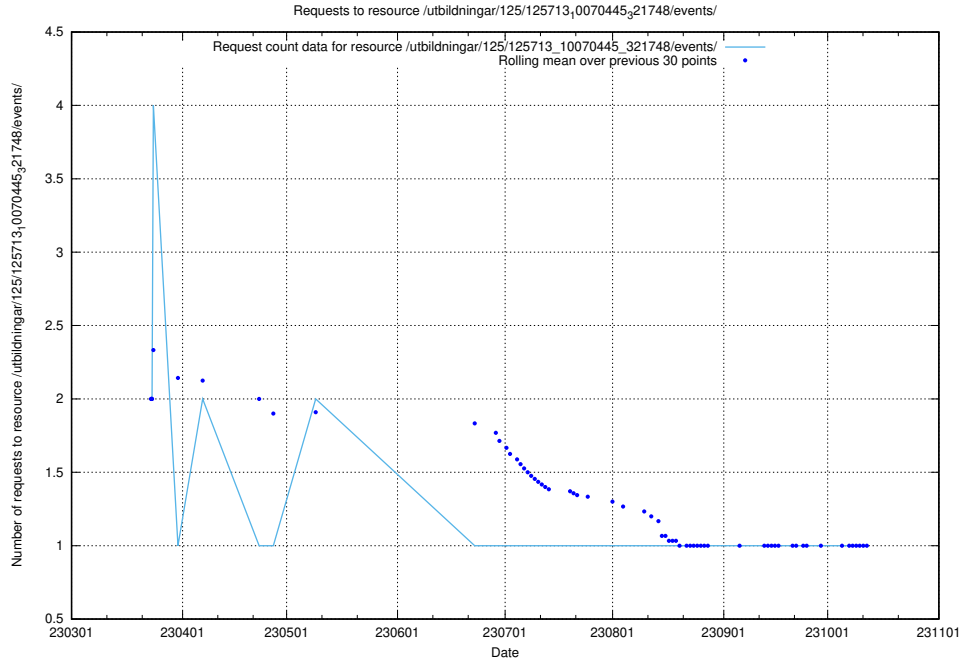

5.6070 Usage of /utbildningar/125/125713_10070445_321748/events/

Here, we count the number of requests to resource /utbildningar/125/125713_10070445_321748/events/