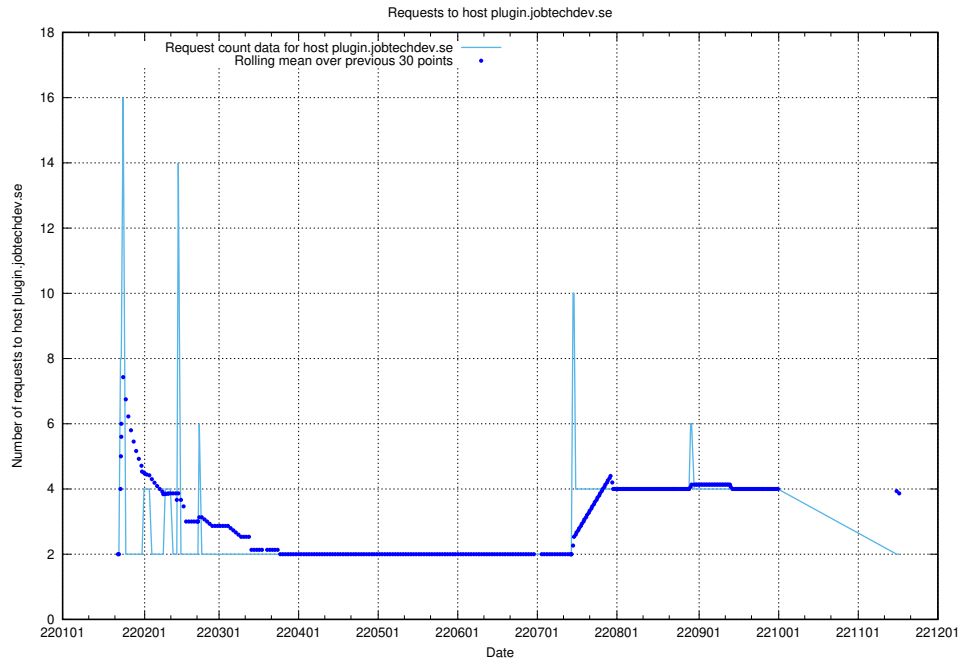

7.588 Usage of plugin.jobtechdev.se

Here, we count the number of requests to host plugin.jobtechdev.se.