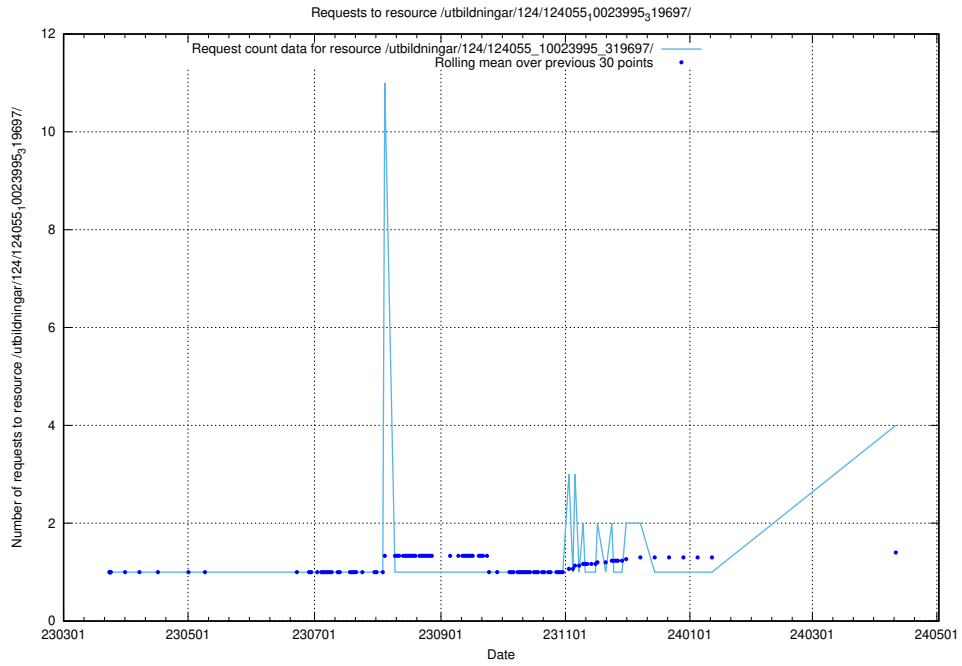

5.239 Usage of /utbildningar/124/124055_10023995_319697/

Here, we count the number of requests to resource /utbildningar/124/124055_10023995_319697/.