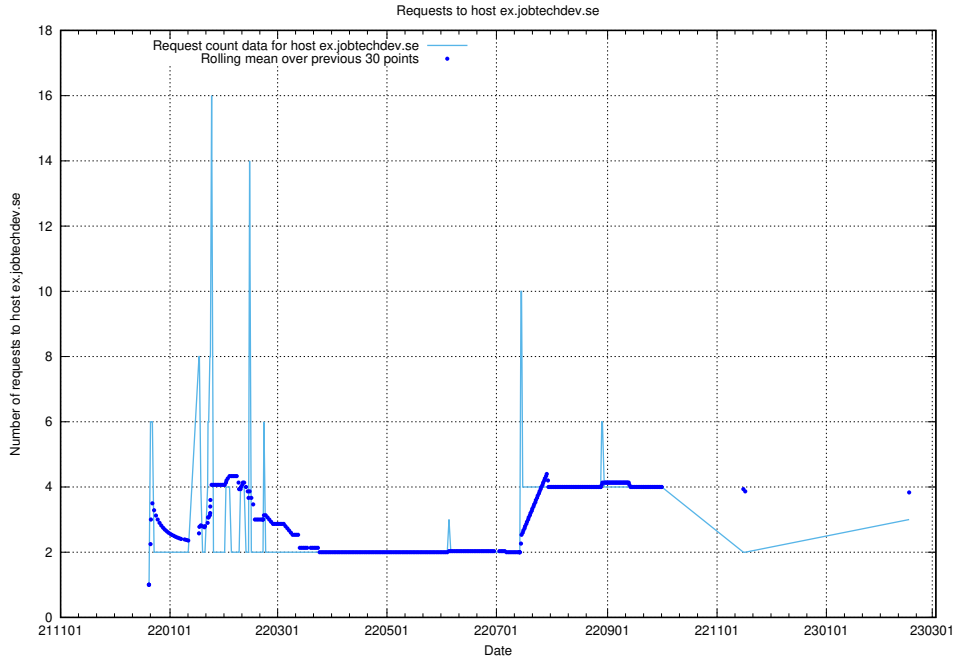

7.198 Usage of ex.jobtechdev.se

Here, we count the number of requests to host ex.jobtechdev.se.