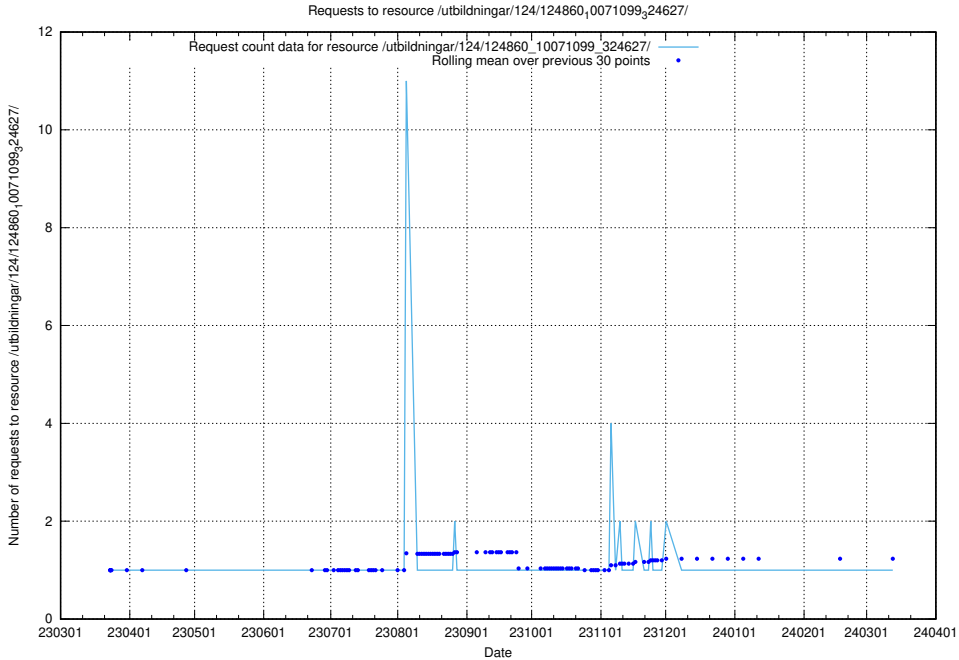

5.1165 Usage of /utbildningar/124/124860_10071099_324627/

Here, we count the number of requests to resource /utbildningar/124/124860_10071099_324627/.