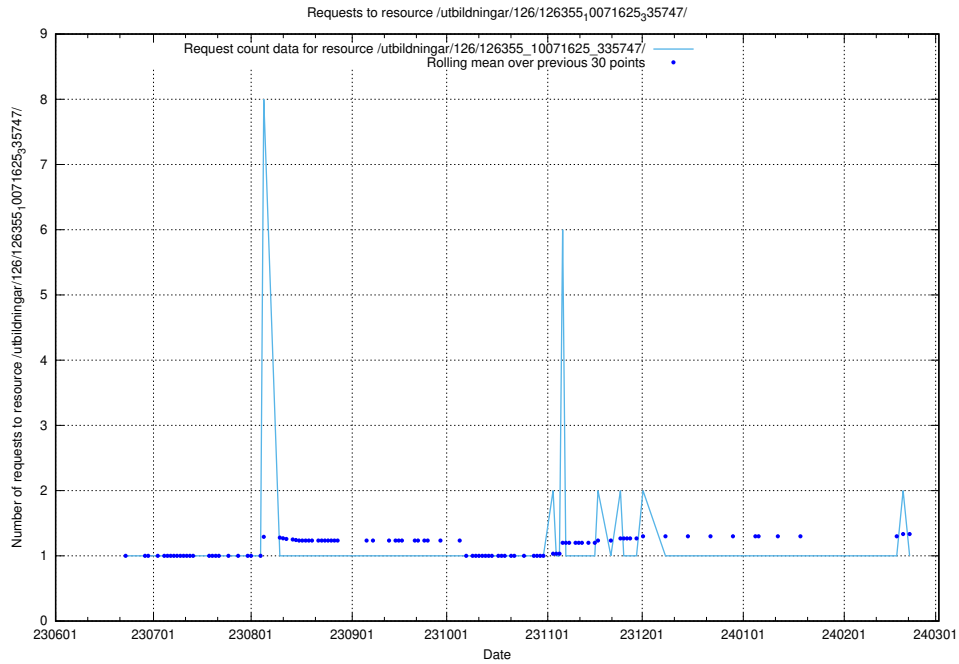

5.5440 Usage of /utbildningar/126/126355_10071625_335747/

Here, we count the number of requests to resource /utbildningar/126/126355_10071625_335747/.