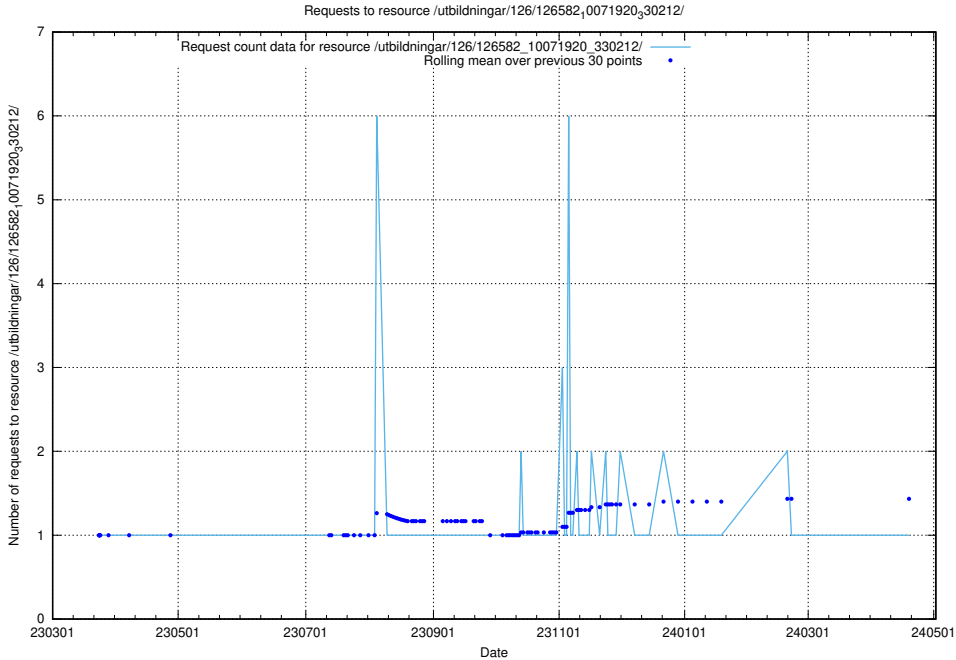

5.6183 Usage of /utbildningar/126/126582_10071920_330212/

Here, we count the number of requests to resource /utbildningar/126/126582_10071920_330212/.