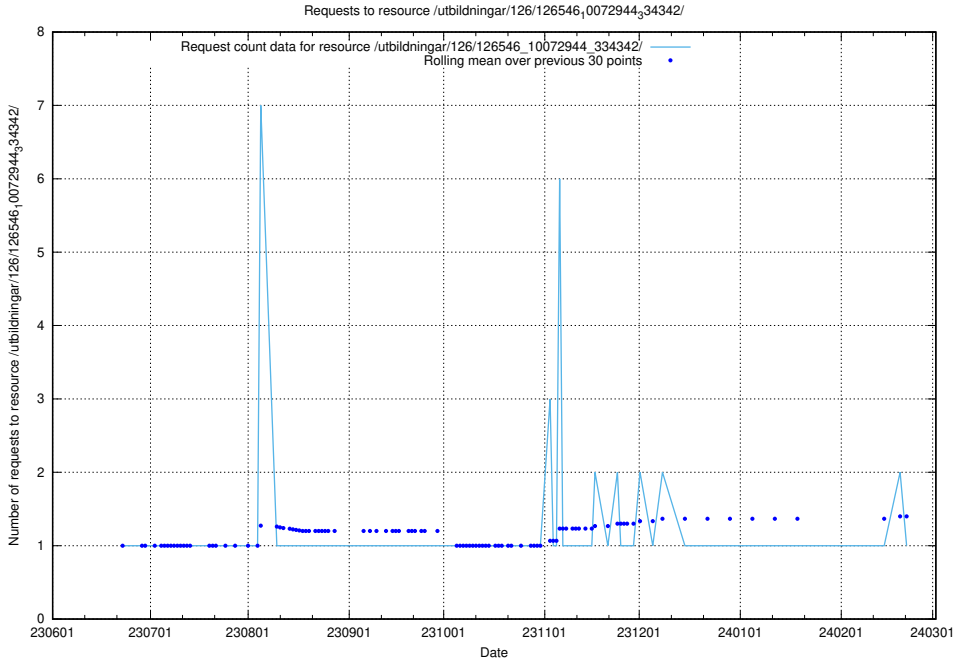

5.5429 Usage of /utbildningar/126/126546_10072944_334342/

Here, we count the number of requests to resource /utbildningar/126/126546_10072944_334342/.