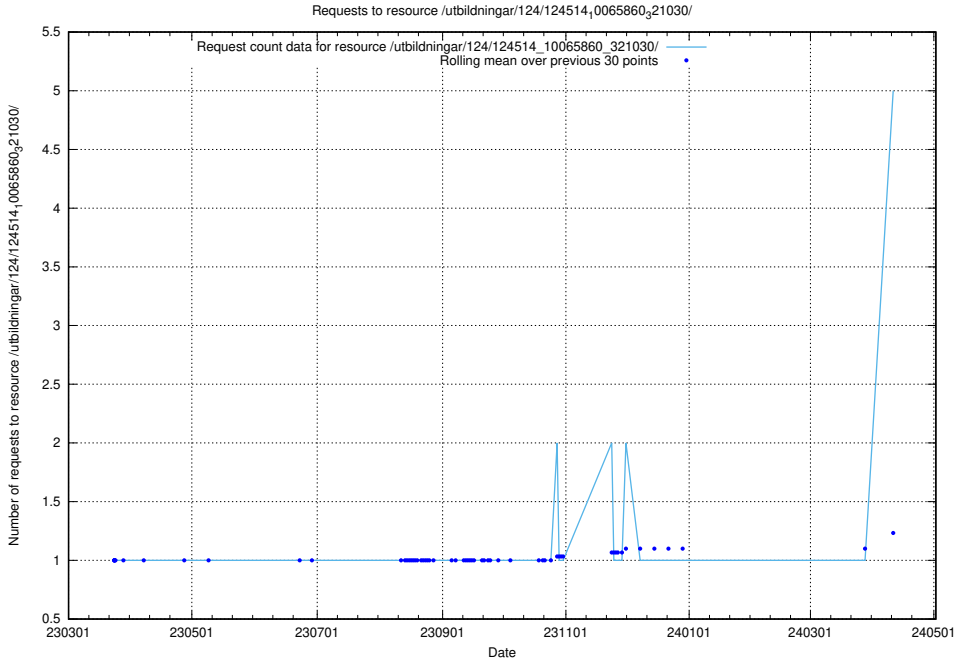

5.155 Usage of /utbildningar/124/124514_10065860_321030/

Here, we count the number of requests to resource /utbildningar/124/124514_10065860_321030/.