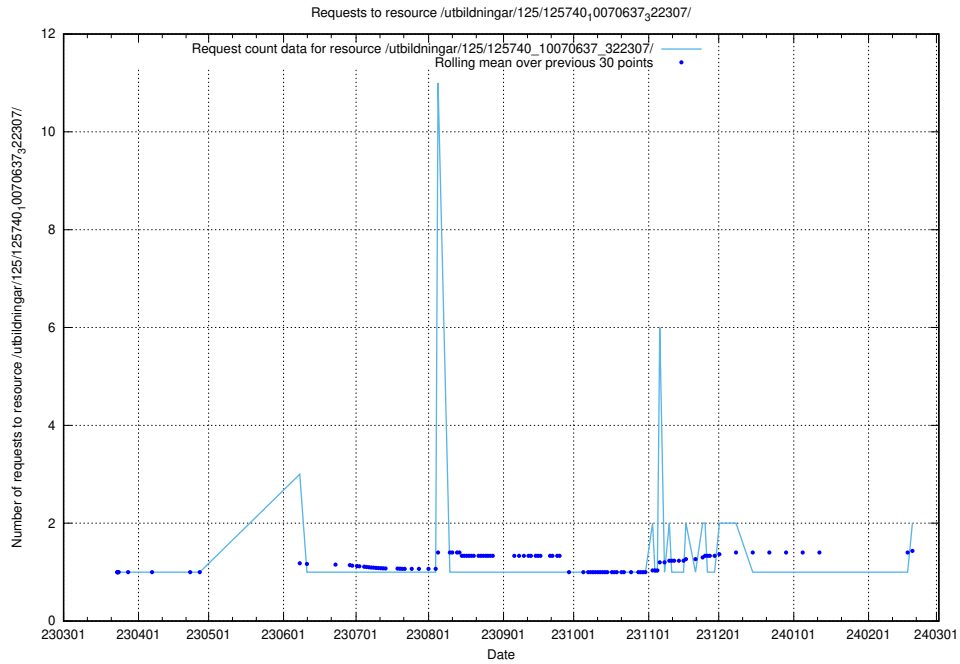

5.490 Usage of /utbildningar/125/125740_10070637_322307/

Here, we count the number of requests to resource /utbildningar/125/125740_10070637_322307/.