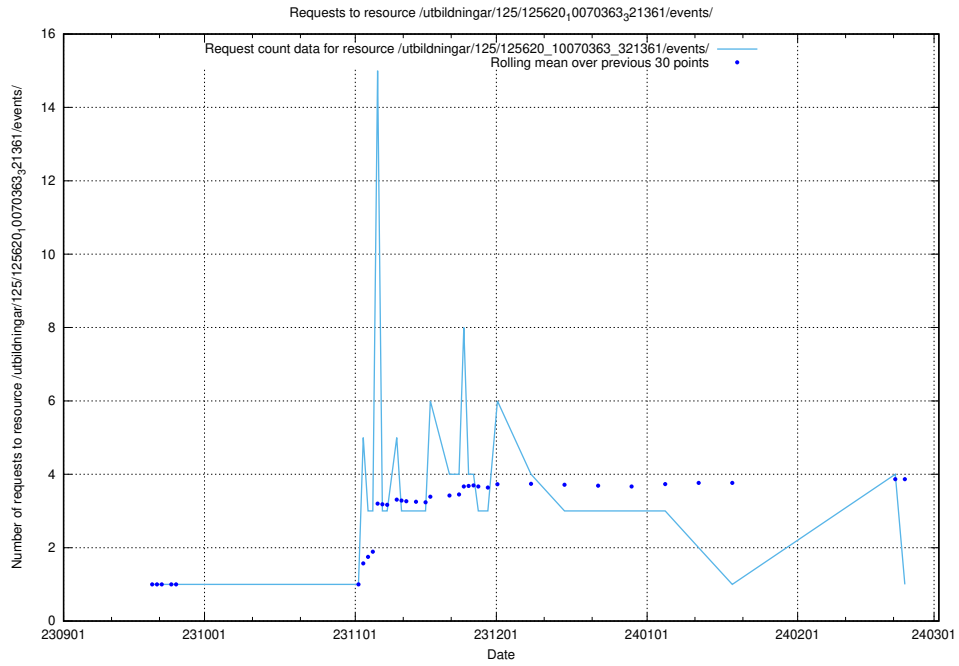

5.4321 Usage of /utbildningar/125/125620_10070363_321361/events/

Here, we count the number of requests to resource /utbildningar/125/125620_10070363_321361/events/