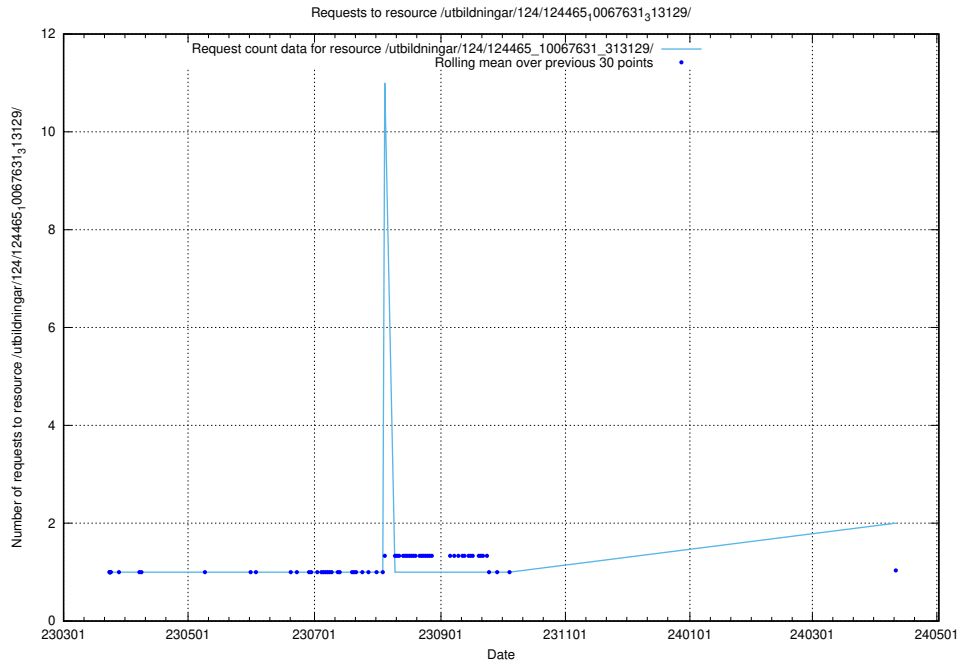

5.655 Usage of /utbildningar/124/124465_10067631_313129/

Here, we count the number of requests to resource /utbildningar/124/124465_10067631_313129/.