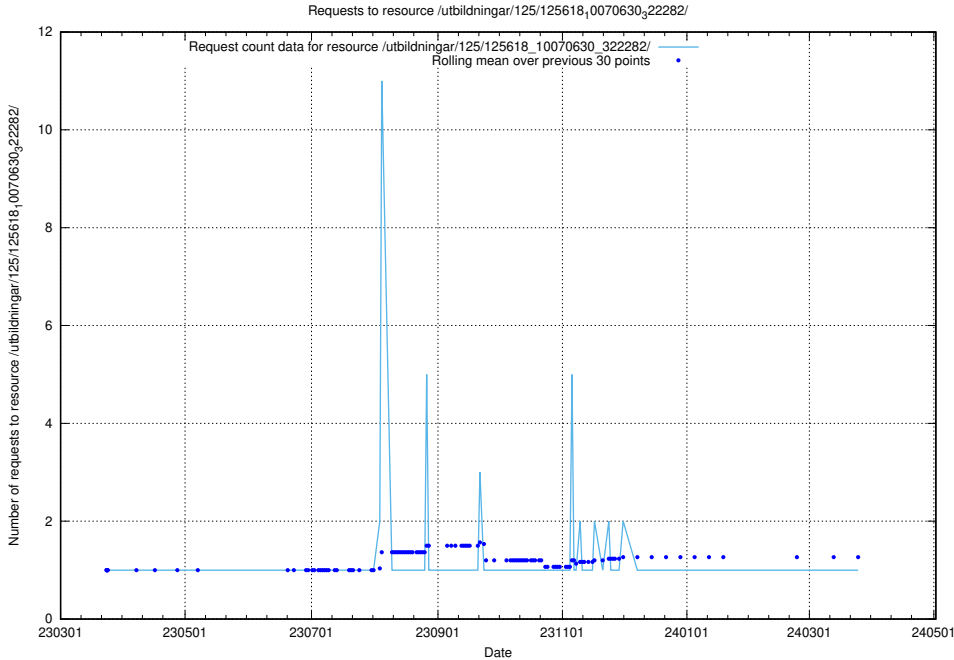

5.1074 Usage of /utbildningar/125/125618_10070630_322282/

Here, we count the number of requests to resource /utbildningar/125/125618_10070630_322282/.