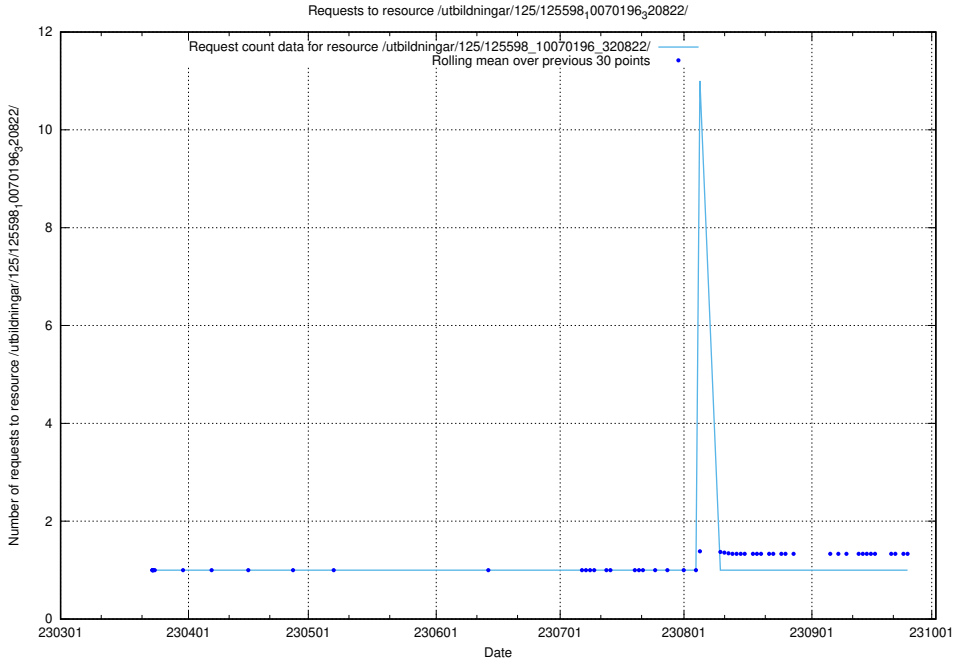

5.1094 Usage of /utbildningar/125/125598_10070196_320822/

Here, we count the number of requests to resource /utbildningar/125/125598_10070196_320822/.