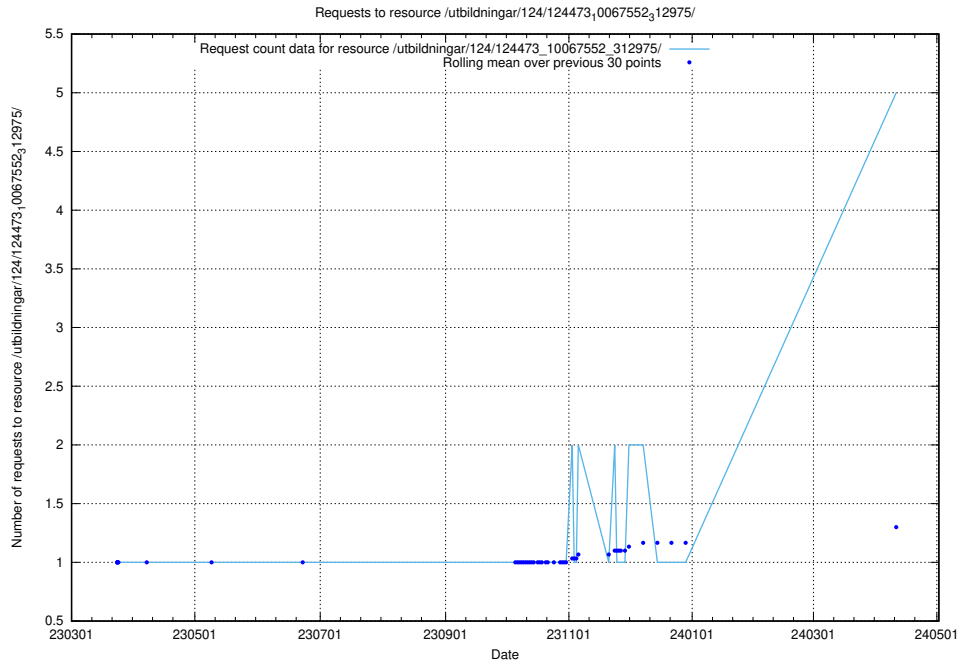

5.158 Usage of /utbildningar/124/124473_10067552_312975/

Here, we count the number of requests to resource /utbildningar/124/124473_10067552_312975/.