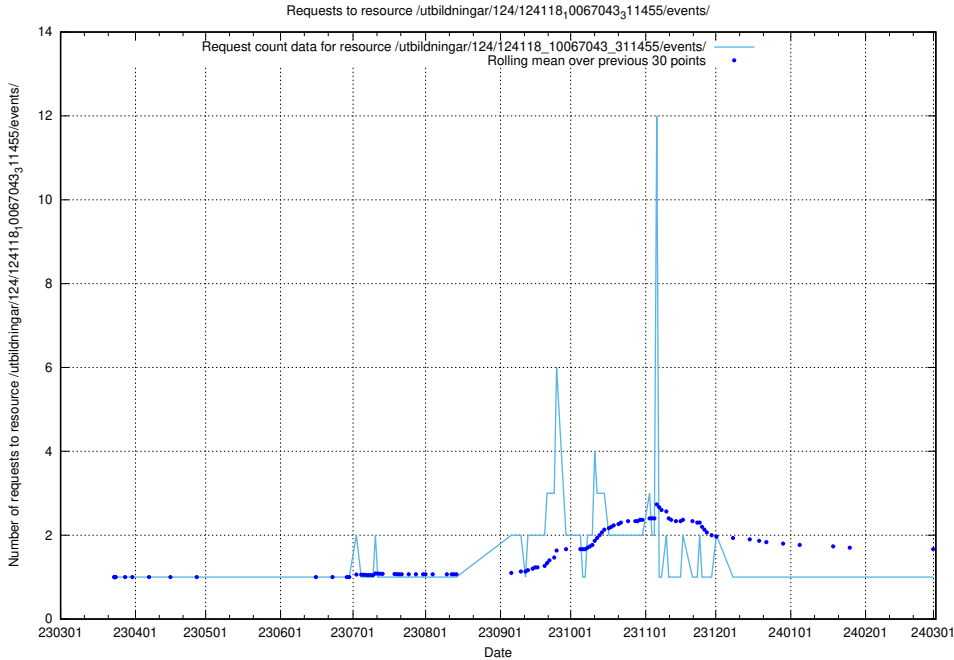

5.3965 Usage of /utbildningar/124/124118_10067043_311455/events/

Here, we count the number of requests to resource /utbildningar/124/124118_10067043_311455/events/