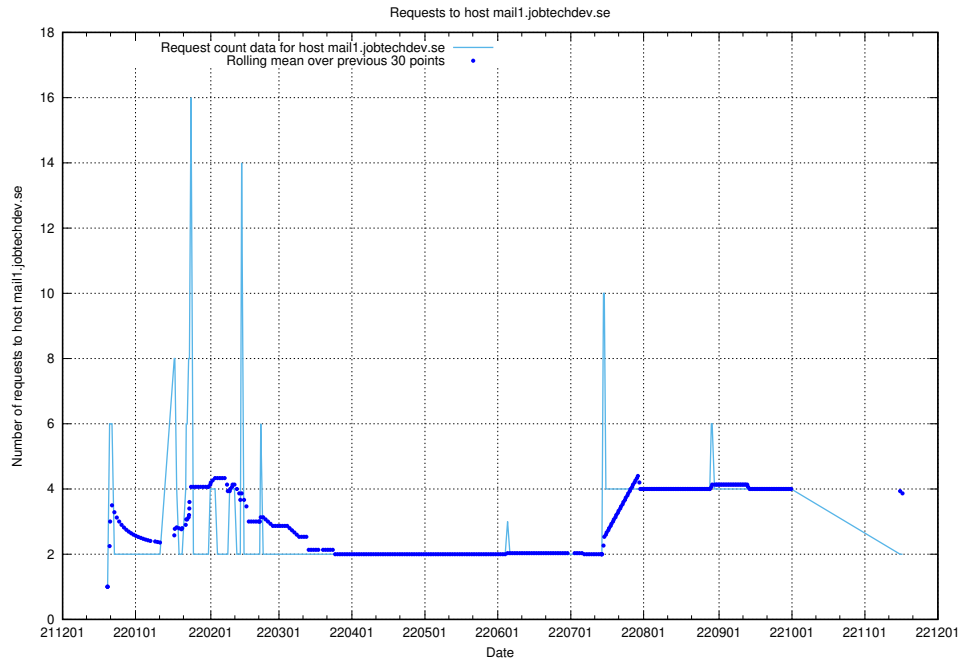

7.373 Usage of mail1.jobtechdev.se

Here, we count the number of requests to host mail1.jobtechdev.se.