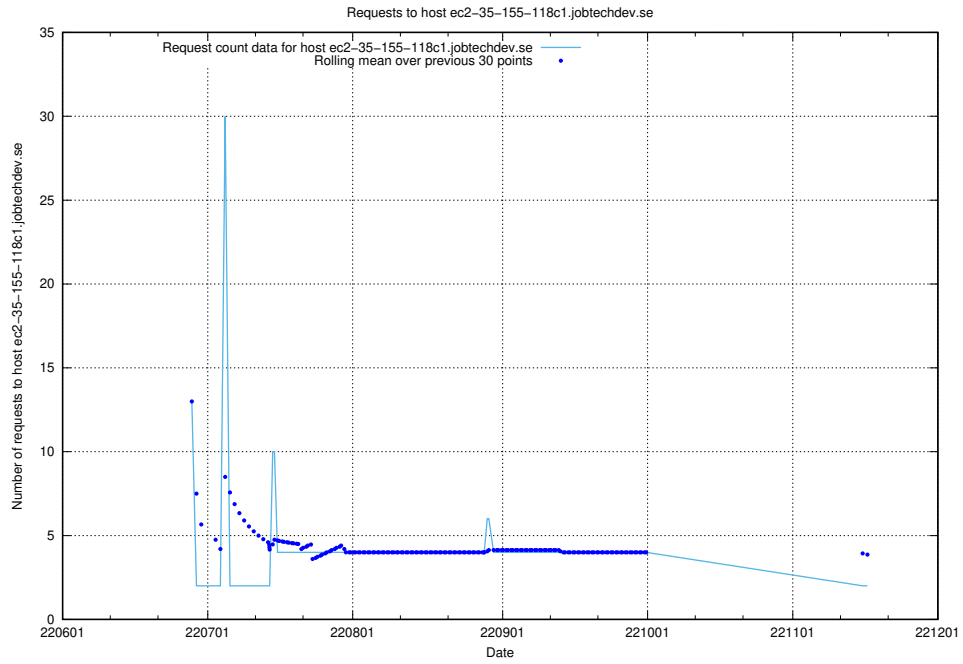

7.393 Usage of ec2-35-155-118c1.jobtechdev.se

Here, we count the number of requests to host ec2-35-155-118c1.jobtechdev.se.