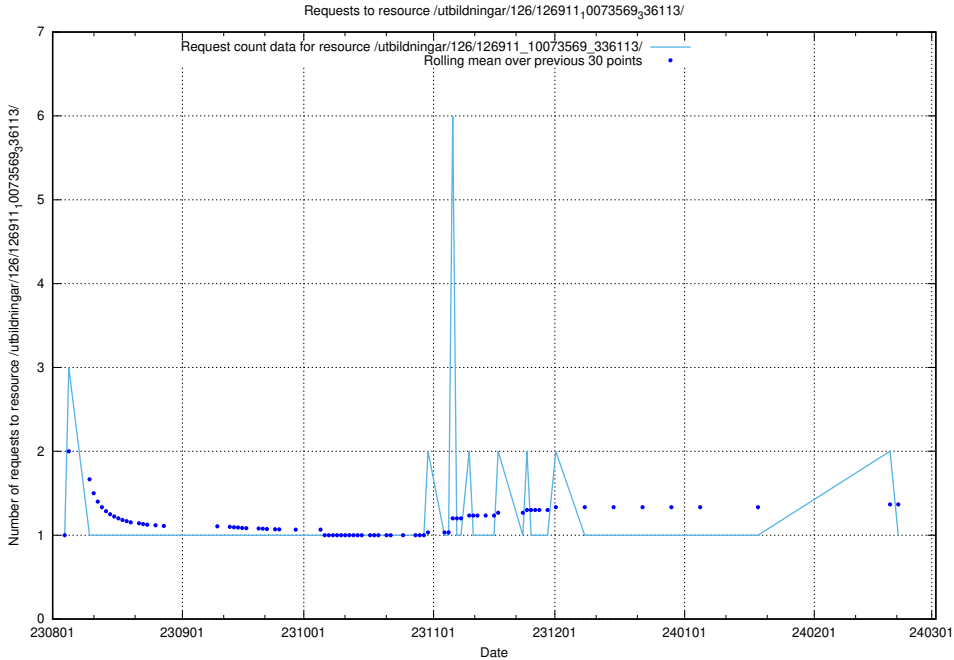

5.4653 Usage of /utbildningar/126/126911_10073569_336113/

Here, we count the number of requests to resource /utbildningar/126/126911_10073569_336113/.