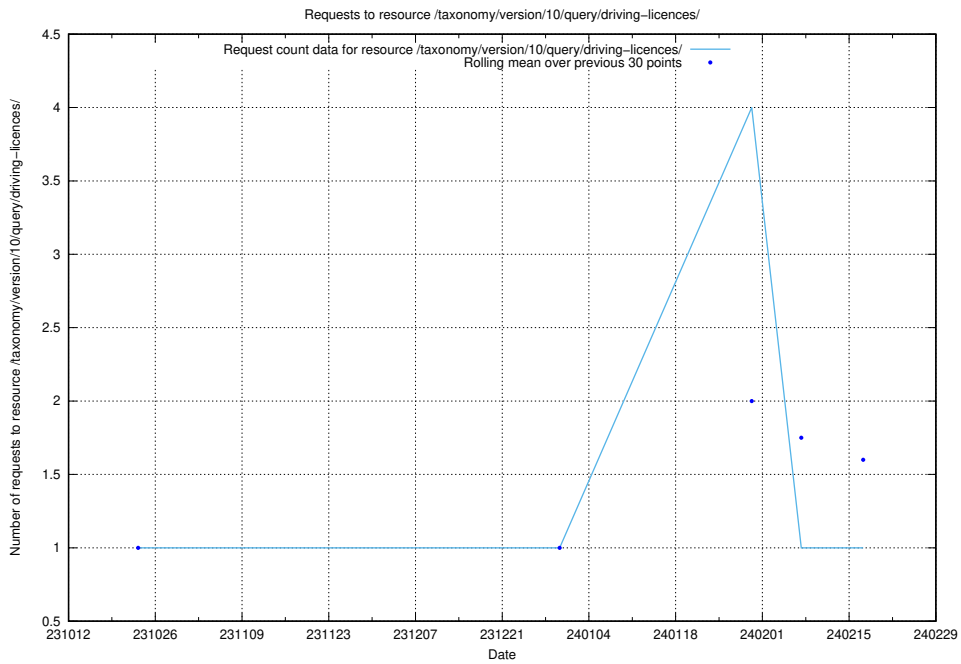

5.4045 Usage of /taxonomy/version/10/query/driving-licences/

Here, we count the number of requests to resource /taxonomy/version/10/query/driving-licences/.