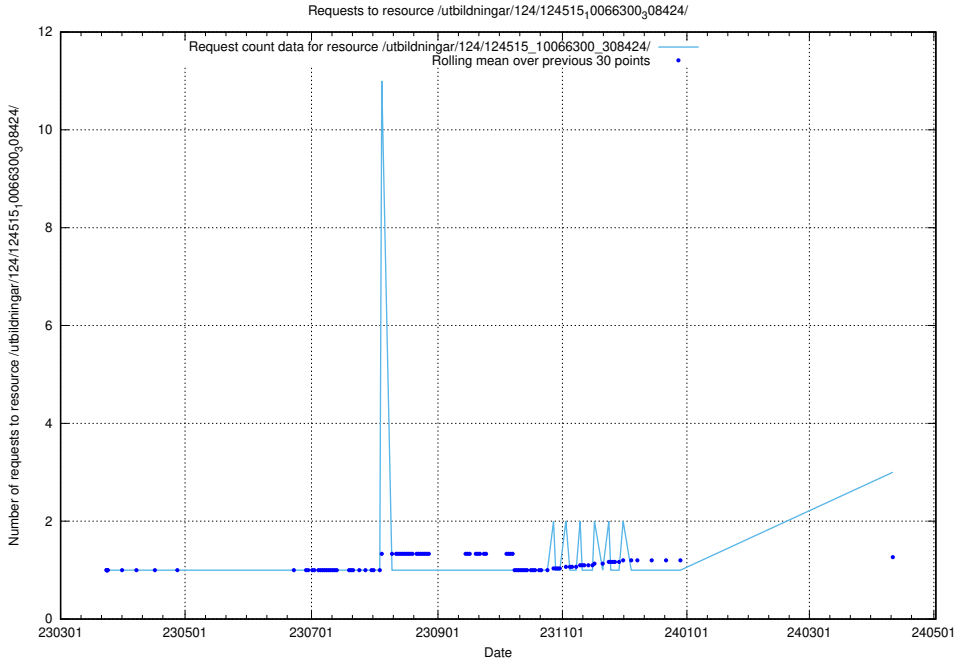

5.307 Usage of /utbildningar/124/124515_10066300_308424/

Here, we count the number of requests to resource /utbildningar/124/124515_10066300_308424/.