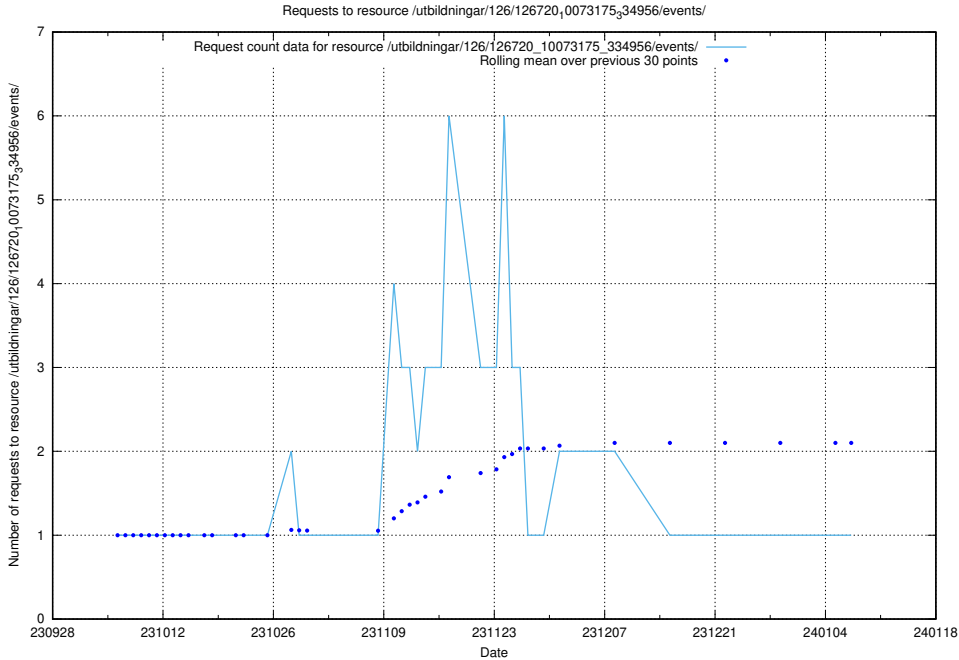

5.4185 Usage of /utbildningar/126/126720_10073175_334956/events/

Here, we count the number of requests to resource /utbildningar/126/126720_10073175_334956/events/