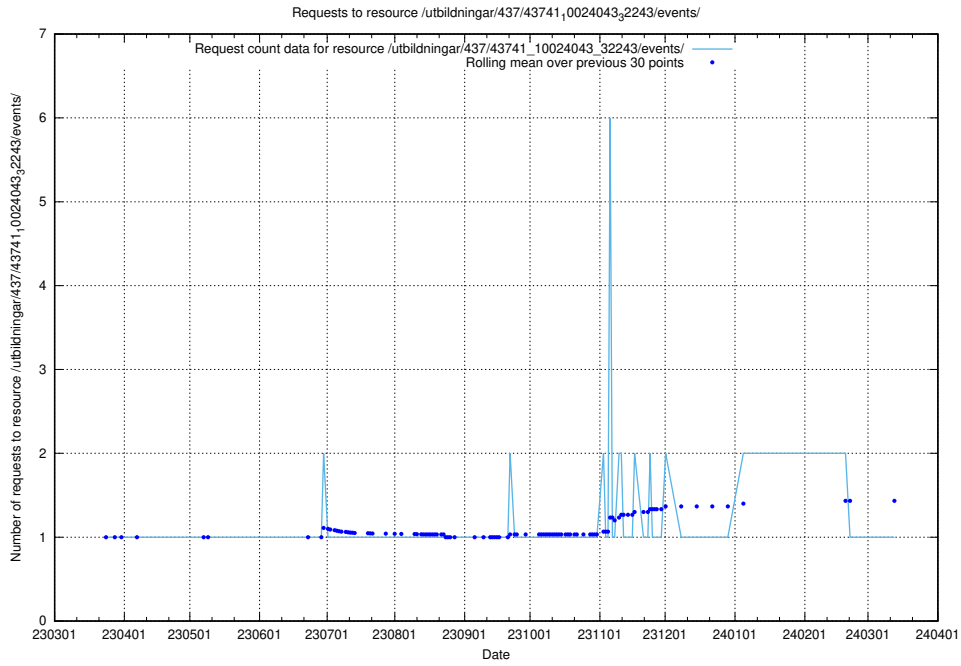

5.5993 Usage of /utbildningar/437/43741_10024043_32243/events/

Here, we count the number of requests to resource /utbildningar/437/43741_10024043_32243/events/.