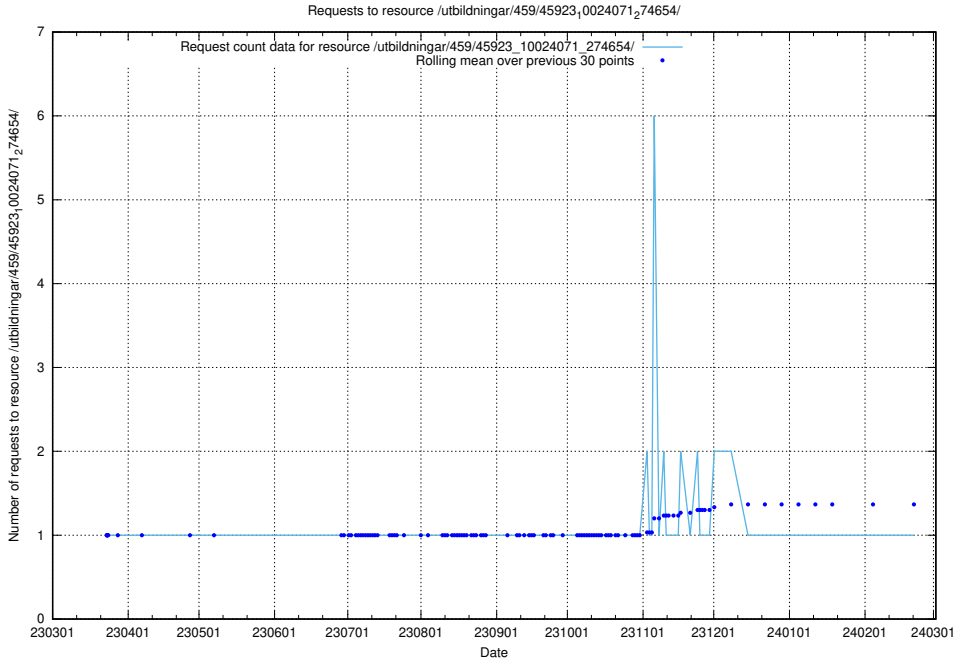

5.6103 Usage of /utbildningar/459/45923_10024071_274654/

Here, we count the number of requests to resource /utbildningar/459/45923_10024071_274654/.