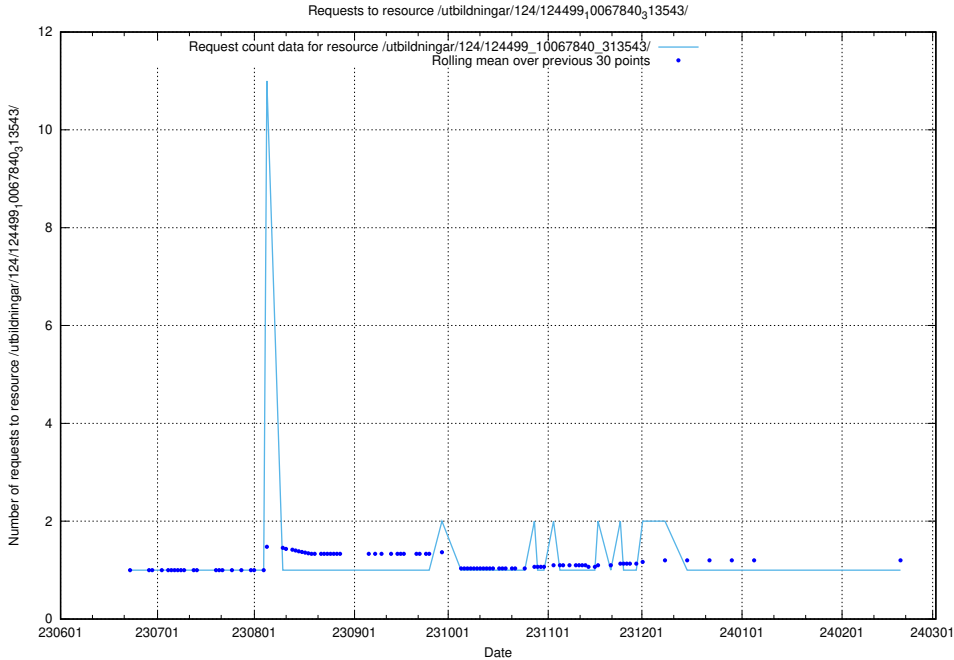

5.5560 Usage of /utbildningar/124/124499_10067840_313543/

Here, we count the number of requests to resource /utbildningar/124/124499_10067840_313543/.