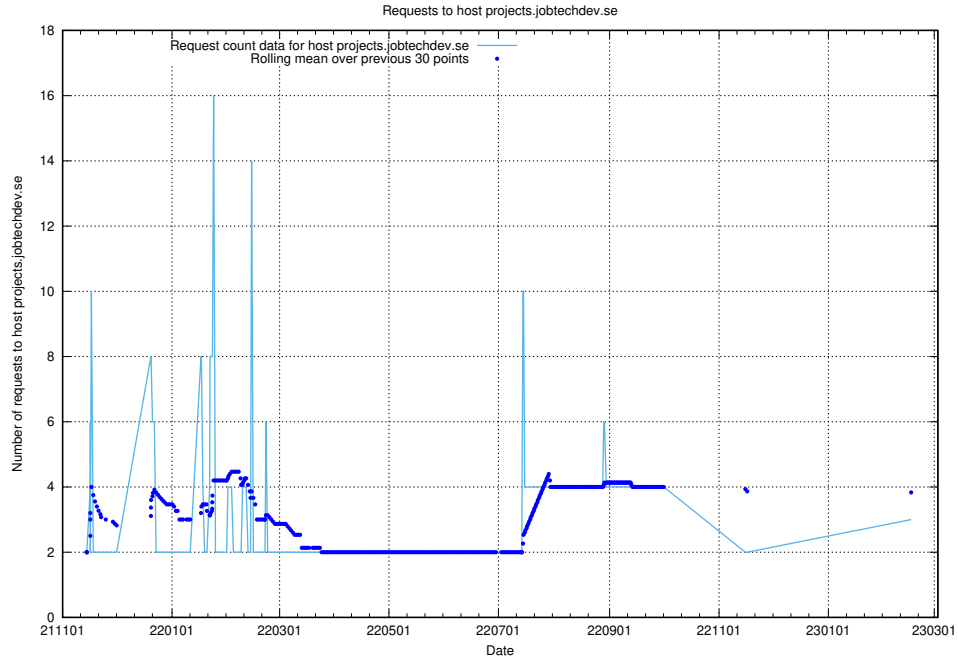

7.232 Usage of projects.jobtechdev.se

Here, we count the number of requests to host projects.jobtechdev.se.