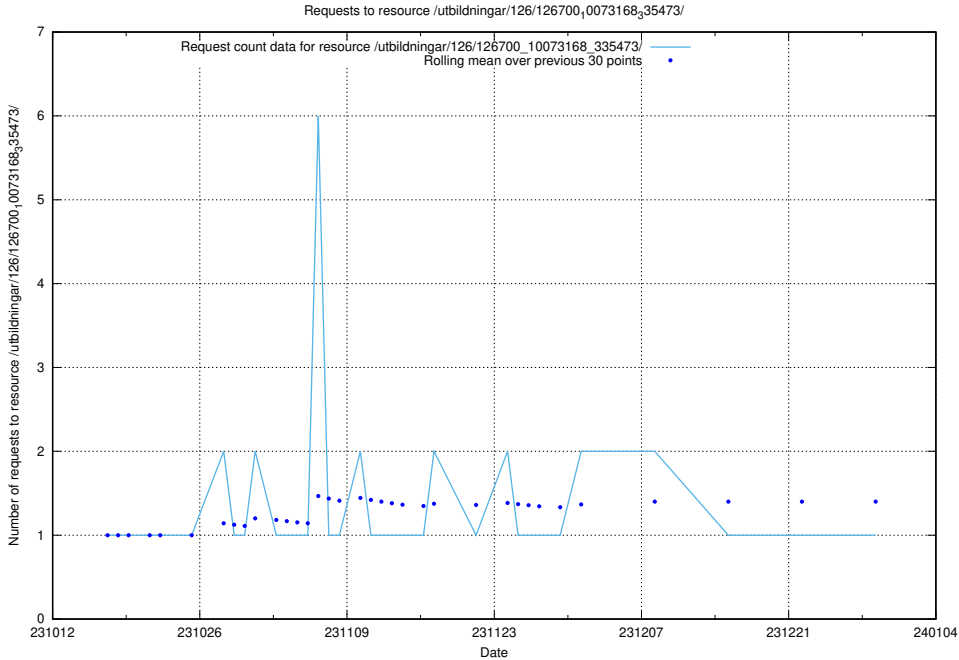

5.4084 Usage of /utbildningar/126/126700_10073168_335473/

Here, we count the number of requests to resource /utbildningar/126/126700_10073168_335473/.