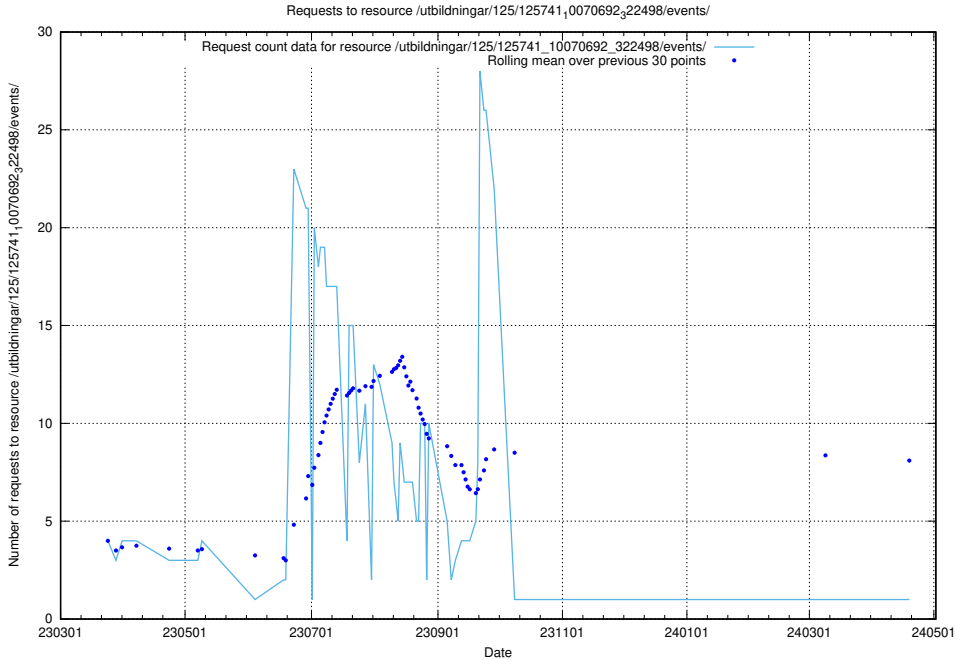

5.5860 Usage of /utbildningar/125/125741_10070692_322498/events/

Here, we count the number of requests to resource /utbildningar/125/125741_10070692_322498/events/