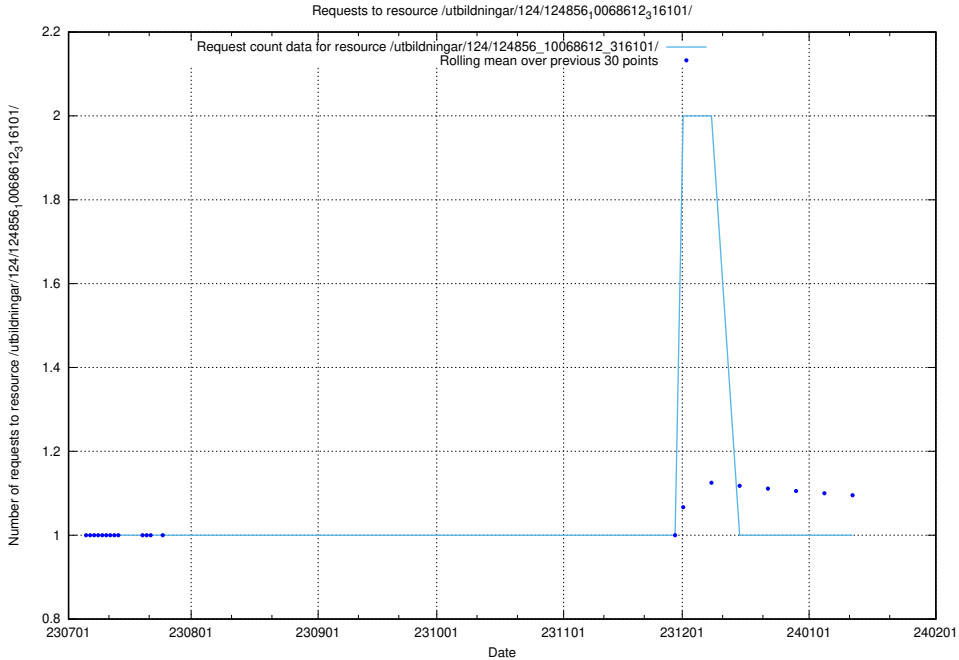

5.5113 Usage of /utbildningar/124/124856_10068612_316101/

Here, we count the number of requests to resource /utbildningar/124/124856_10068612_316101/.