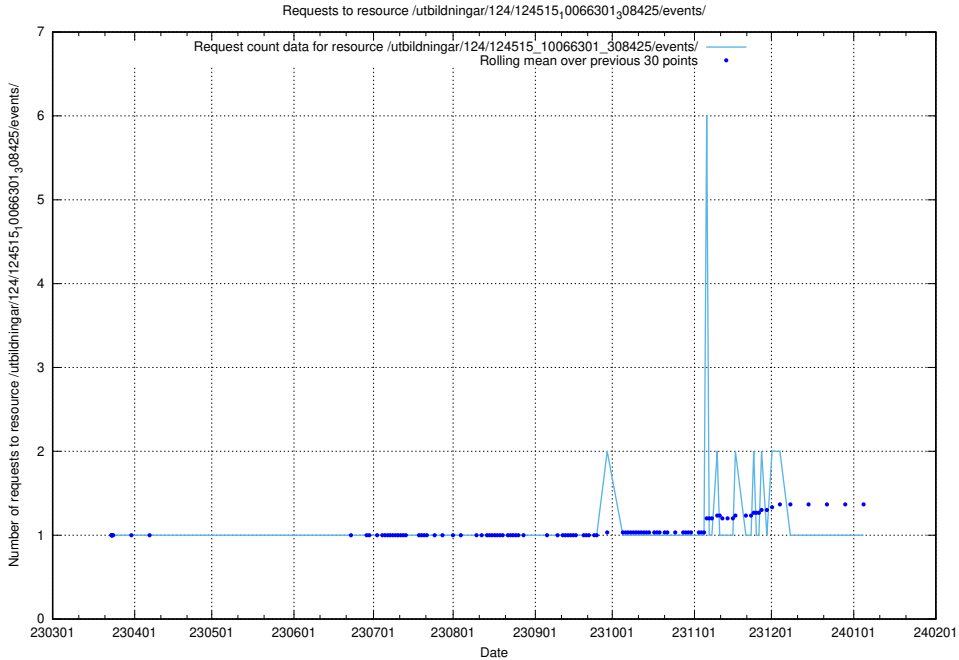

### 5.1318 Usage of /utbildningar/124/124515\_10066301\_308425/events/

Here, we count the number of requests to resource /utbildningar/124/124515\_10066301\_308425/events/