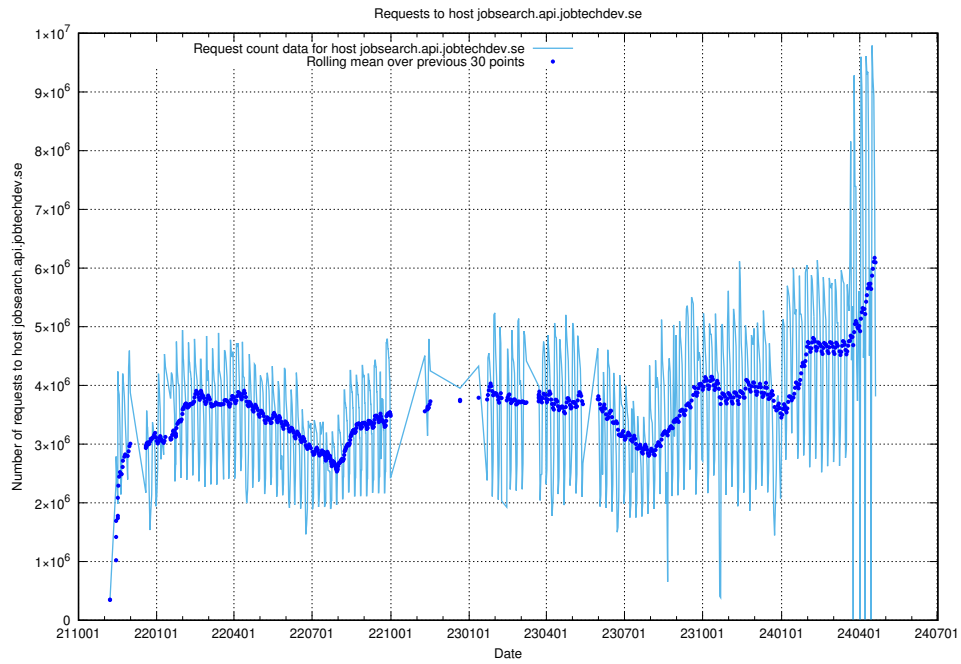

7 Log Stack

This section contains request statistics from [JobTech's log stack](#)⁸.

7.1 Usage of jobsearch.api.jobtechdev.se

Here, we count the number of requests to host jobsearch.api.jobtechdev.se.

⁸<https://elk.jobtechdev.se>