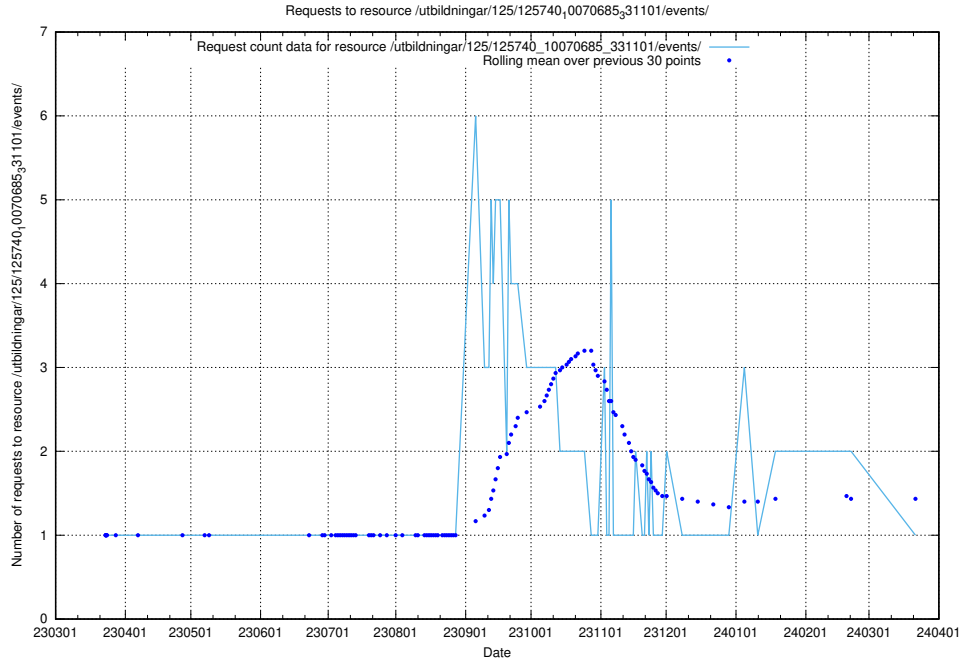

5.988 Usage of /utbildningar/125/125740_10070685_331101/events/

Here, we count the number of requests to resource /utbildningar/125/125740_10070685_331101/events/