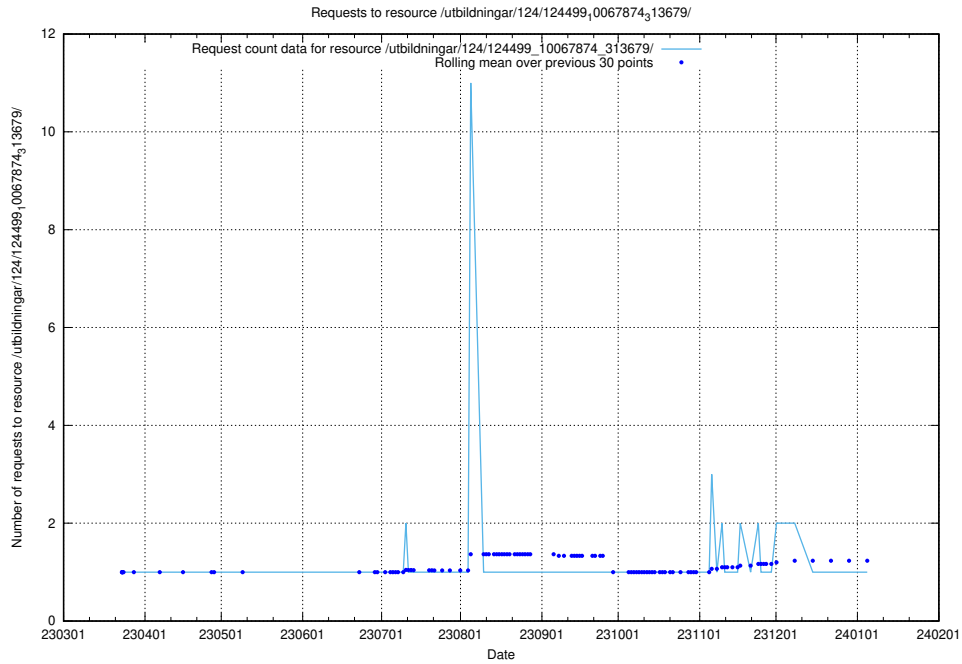

5.2162 Usage of /utbildningar/124/124499_10067874_313679/

Here, we count the number of requests to resource /utbildningar/124/124499_10067874_313679/.