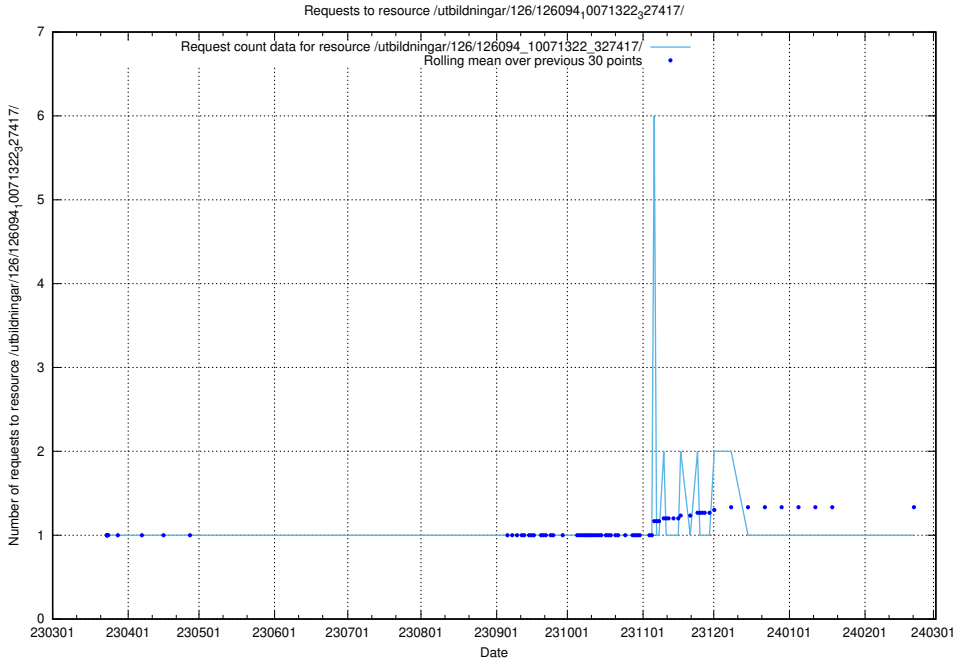

5.6218 Usage of /utbildningar/126/126094_10071322_327417/

Here, we count the number of requests to resource /utbildningar/126/126094_10071322_327417/.