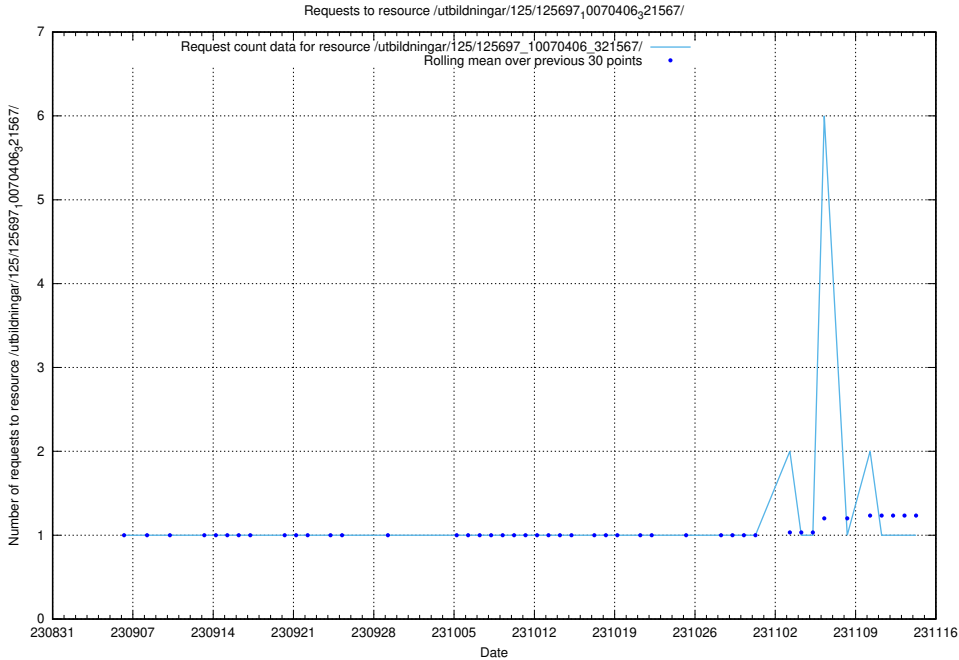

5.4467 Usage of /utbildningar/125/125697_10070406_321567/

Here, we count the number of requests to resource /utbildningar/125/125697_10070406_321567/.