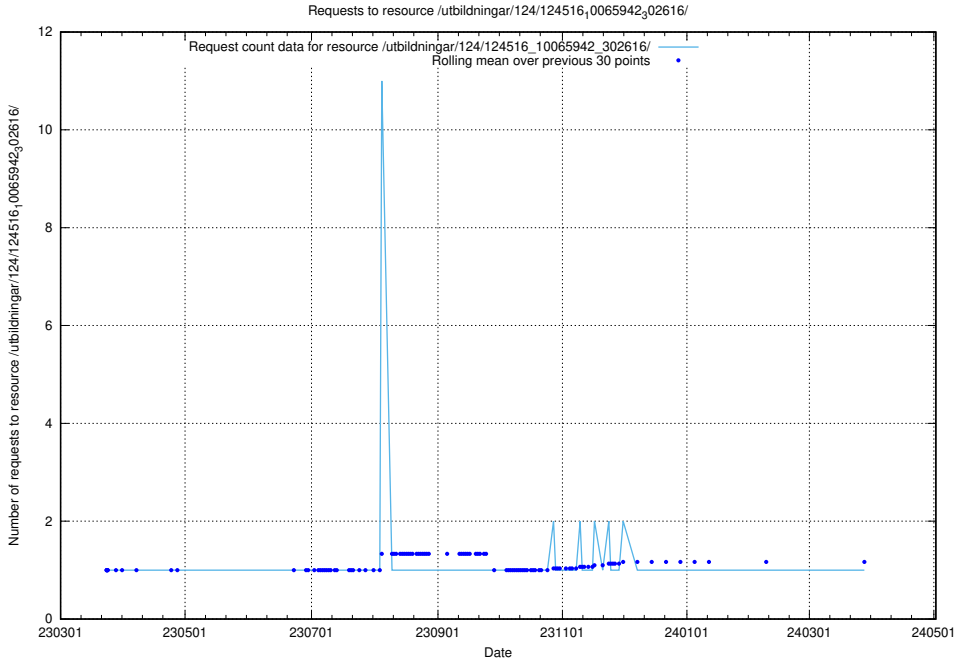

5.1304 Usage of /utbildningar/124/124516_10065942_302616/

Here, we count the number of requests to resource /utbildningar/124/124516_10065942_302616/.