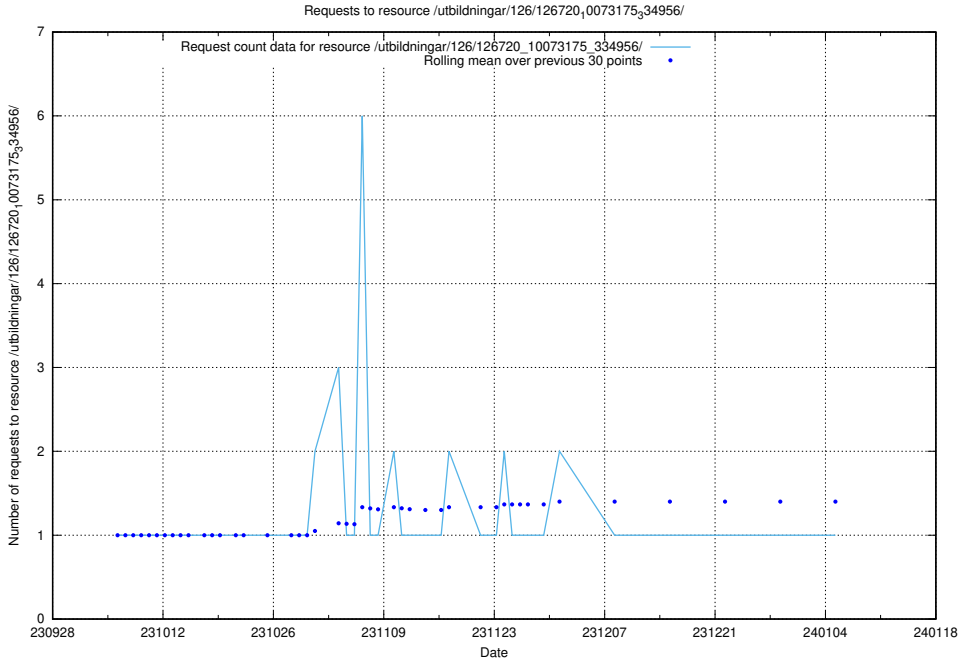

5.4186 Usage of /utbildningar/126/126720_10073175_334956/

Here, we count the number of requests to resource /utbildningar/126/126720_10073175_334956/.