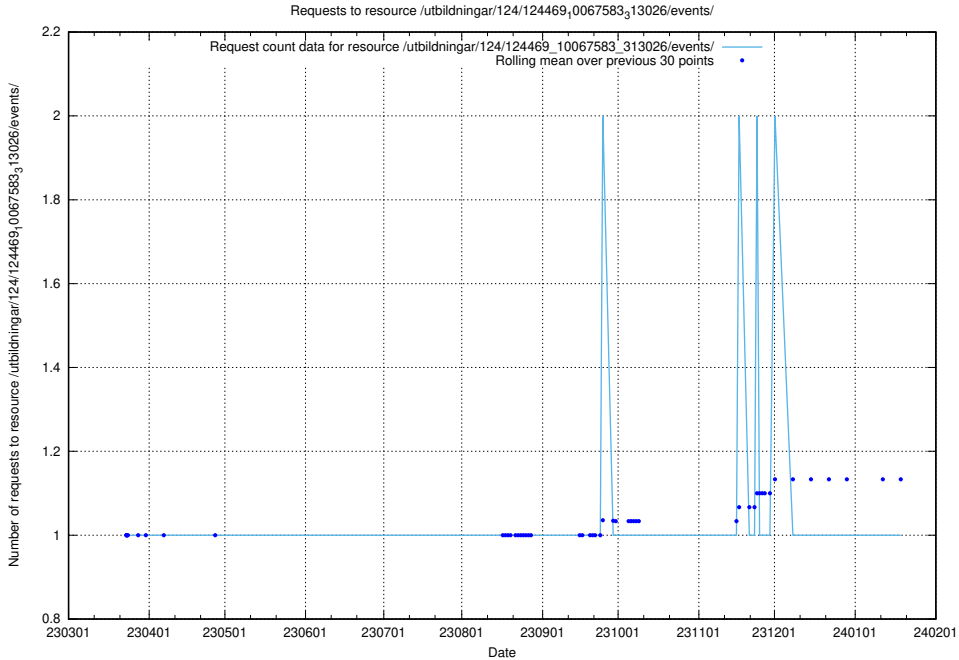

5.3077 Usage of /utbildningar/124/124469_10067583_313026/events/

Here, we count the number of requests to resource /utbildningar/124/124469_10067583_313026/events/