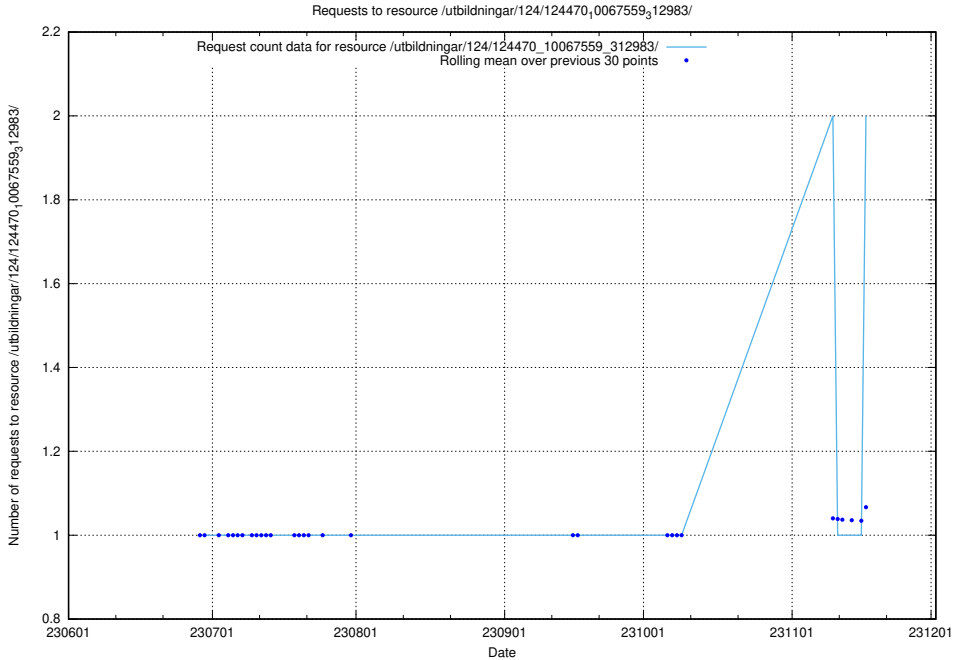

5.836 Usage of /utbildningar/124/124470_10067559_312983/

Here, we count the number of requests to resource /utbildningar/124/124470_10067559_312983/.