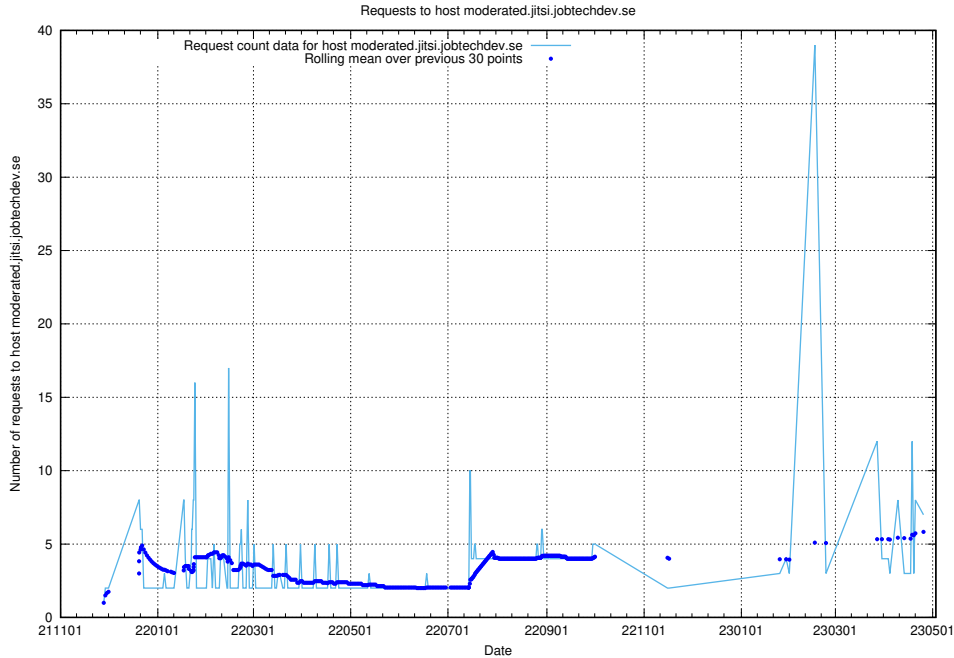

7.74 Usage of moderated.jitsi.jobtechdev.se

Here, we count the number of requests to host moderated.jitsi.jobtechdev.se.