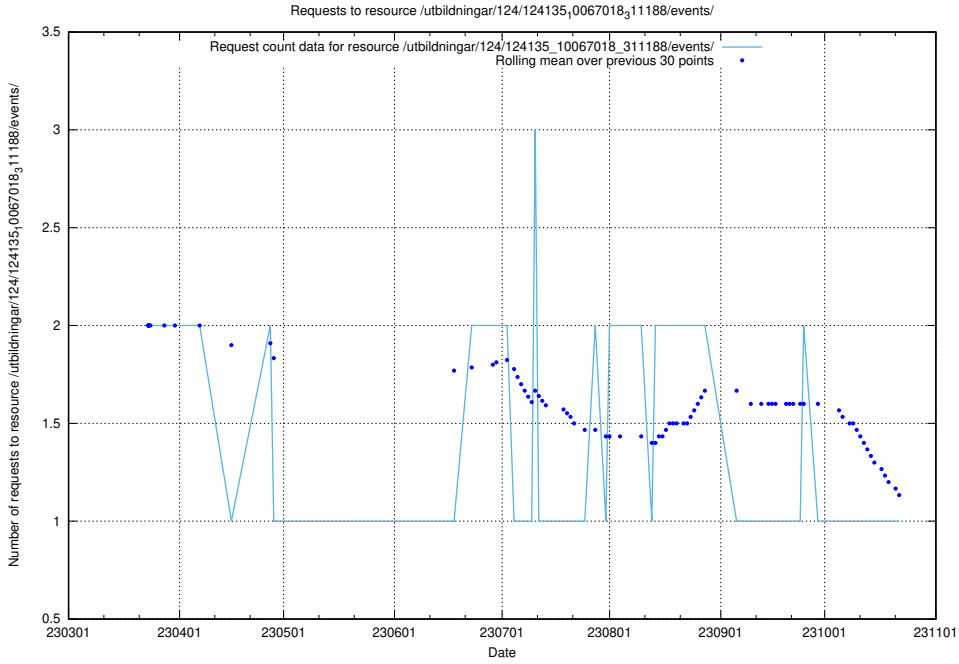

5.6090 Usage of /utbildningar/124/124135_10067018_311188/events/

Here, we count the number of requests to resource /utbildningar/124/124135_10067018_311188/events/