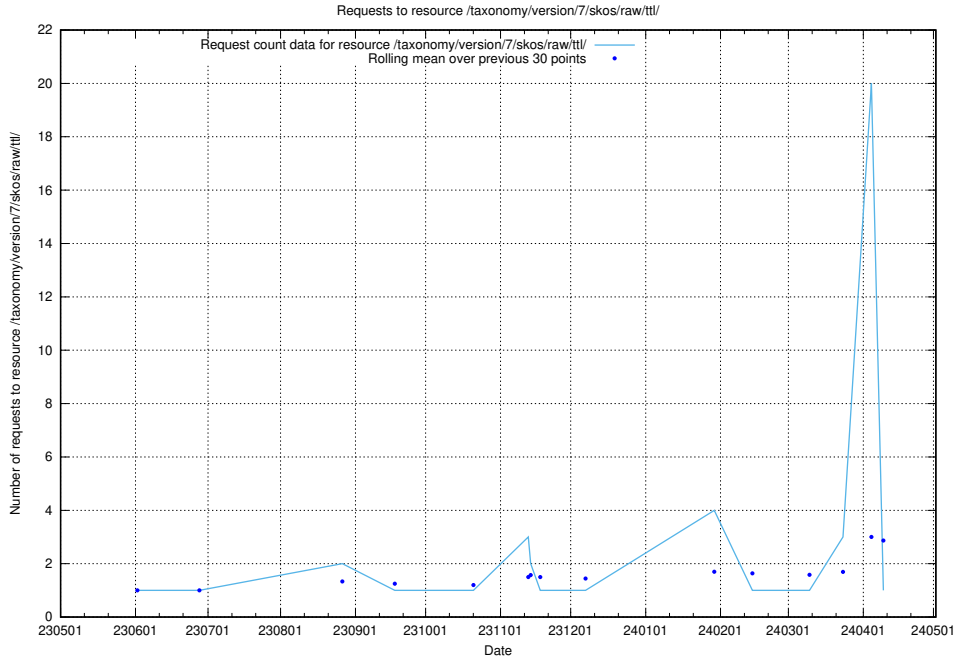

5.5700 Usage of /taxonomy/version/7/skos/raw/ttl/

Here, we count the number of requests to resource /taxonomy/version/7/skos/raw/ttl/.