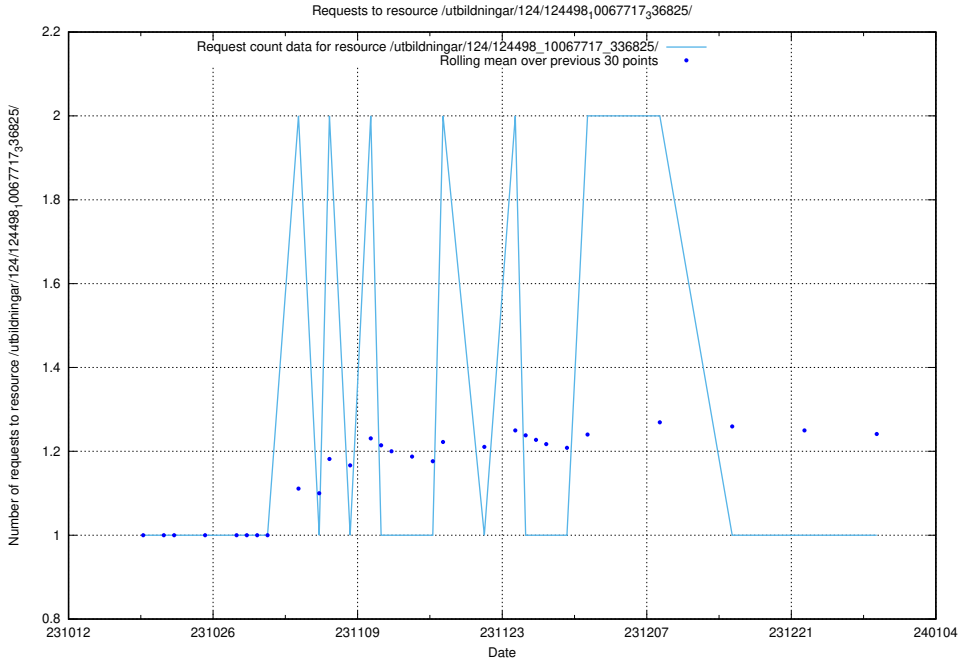

### 5.4063 Usage of /utbildningar/107/107006\_10040733\_55262/events/

Here, we count the number of requests to resource /utbildningar/107/107006\_10040733\_55262/events/.