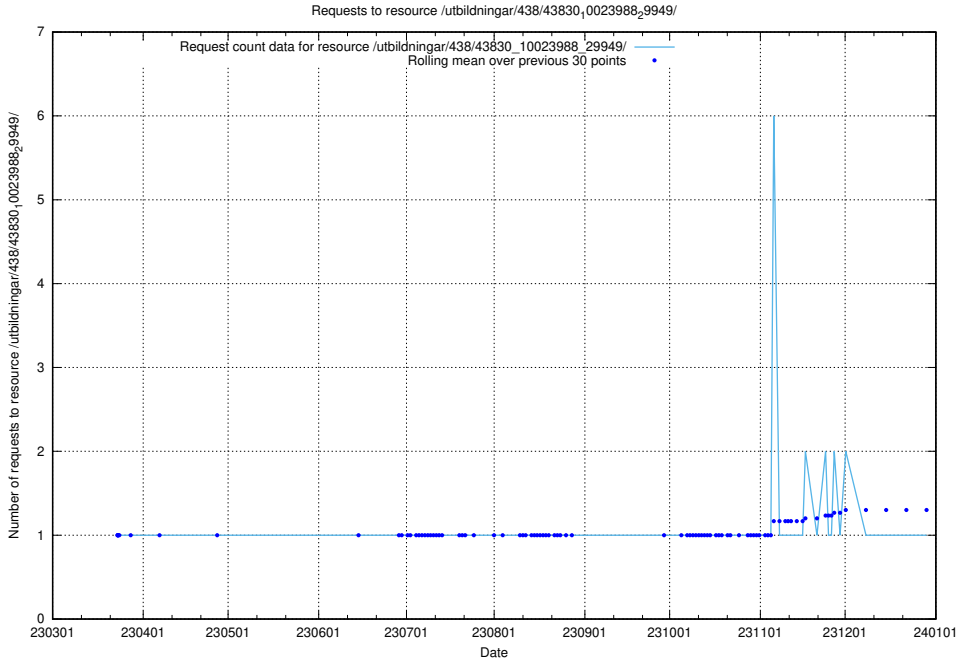

5.6121 Usage of /utbildningar/438/43830_10023988_29949/

Here, we count the number of requests to resource /utbildningar/438/43830_10023988_29949/.