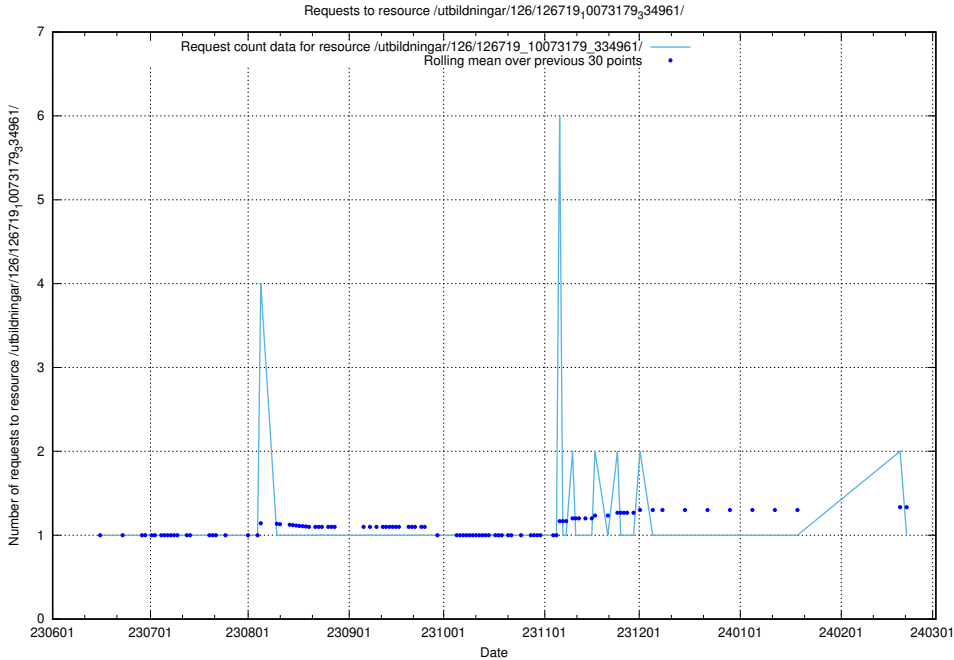

5.5649 Usage of /utbildningar/126/126719_10073179_334961/

Here, we count the number of requests to resource /utbildningar/126/126719_10073179_334961/.