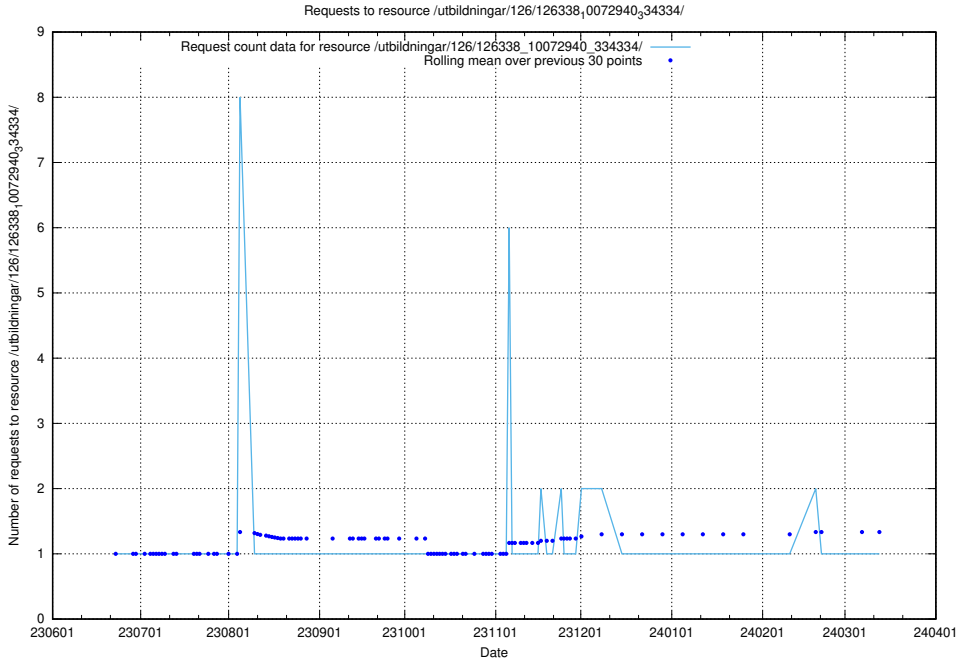

5.5443 Usage of /utbildningar/126/126338_10072940_334334/

Here, we count the number of requests to resource /utbildningar/126/126338_10072940_334334/.