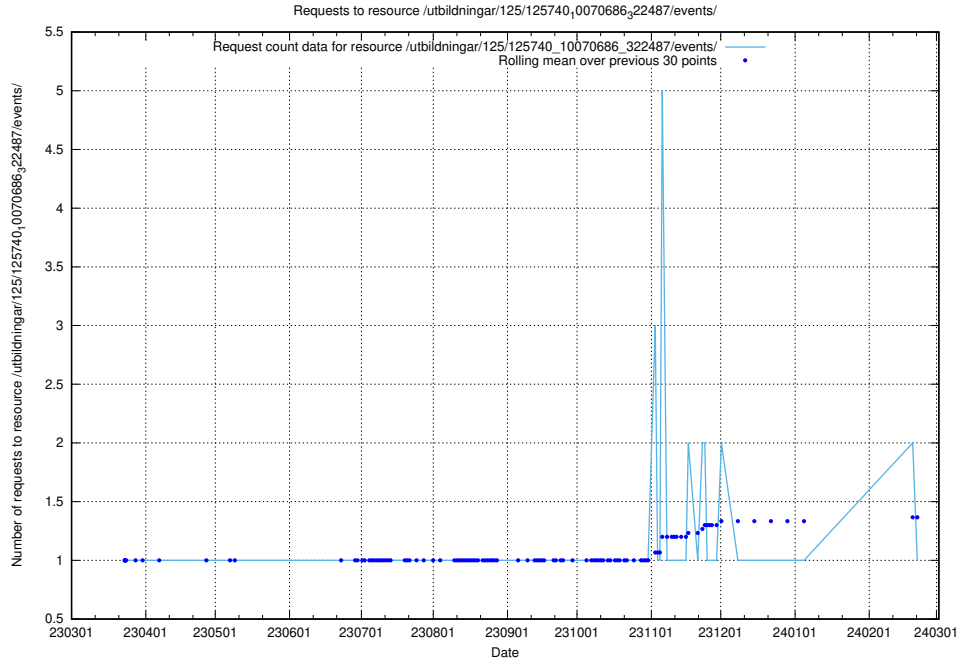

5.985 Usage of /utbildningar/125/125740_10070686_322487/events/

Here, we count the number of requests to resource /utbildningar/125/125740_10070686_322487/events/