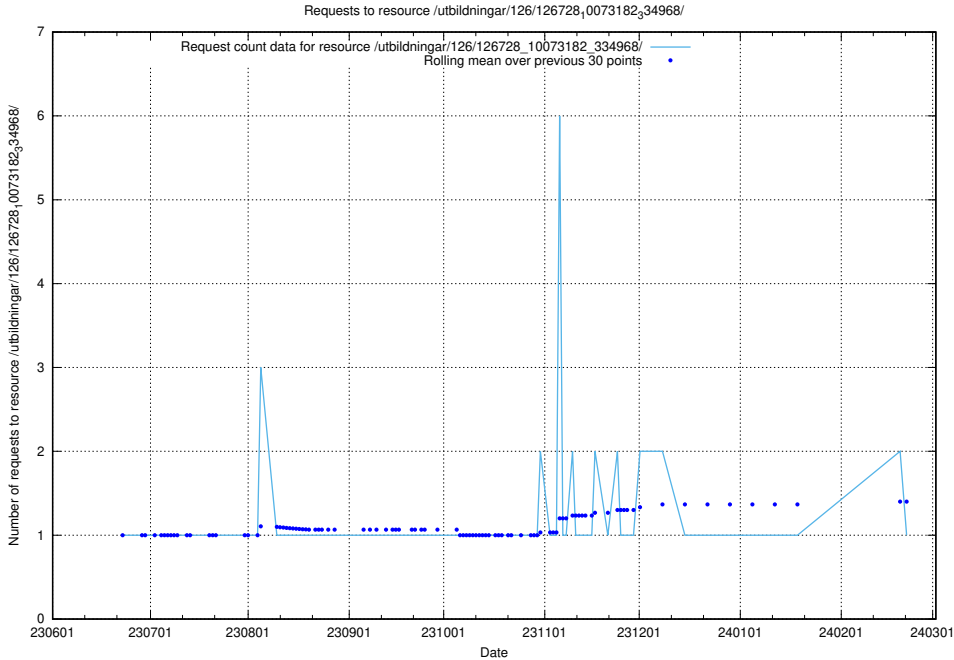

5.5380 Usage of /utbildningar/126/126728_10073182_334968/

Here, we count the number of requests to resource /utbildningar/126/126728_10073182_334968/.