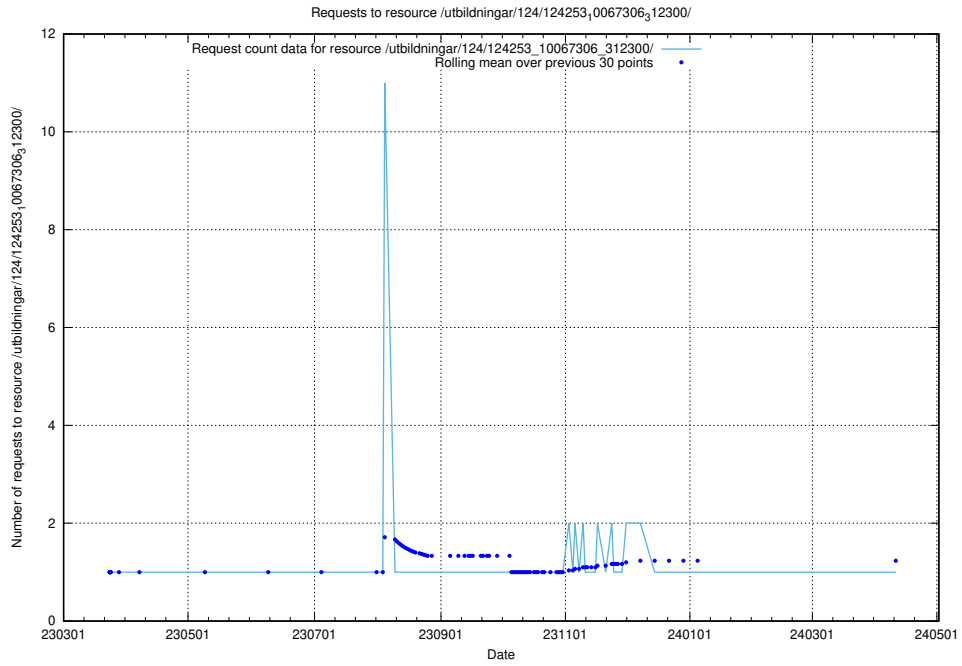

5.3796 Usage of /utbildningar/124/124253_10067306_312300/

Here, we count the number of requests to resource /utbildningar/124/124253_10067306_312300/.