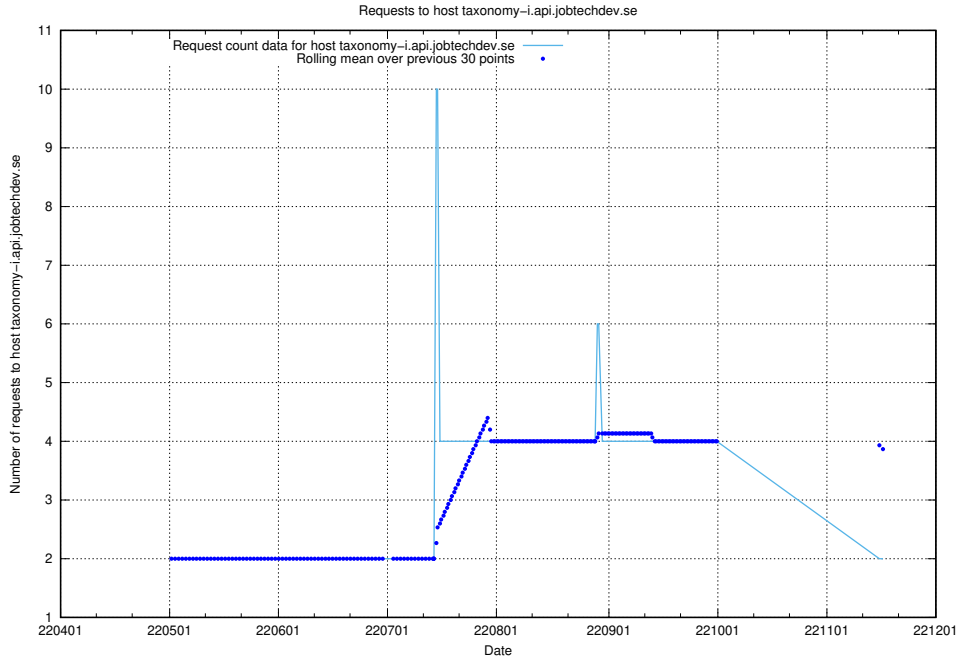

7.432 Usage of taxonomy-i.api.jobtechdev.se

Here, we count the number of requests to host taxonomy-i.api.jobtechdev.se.