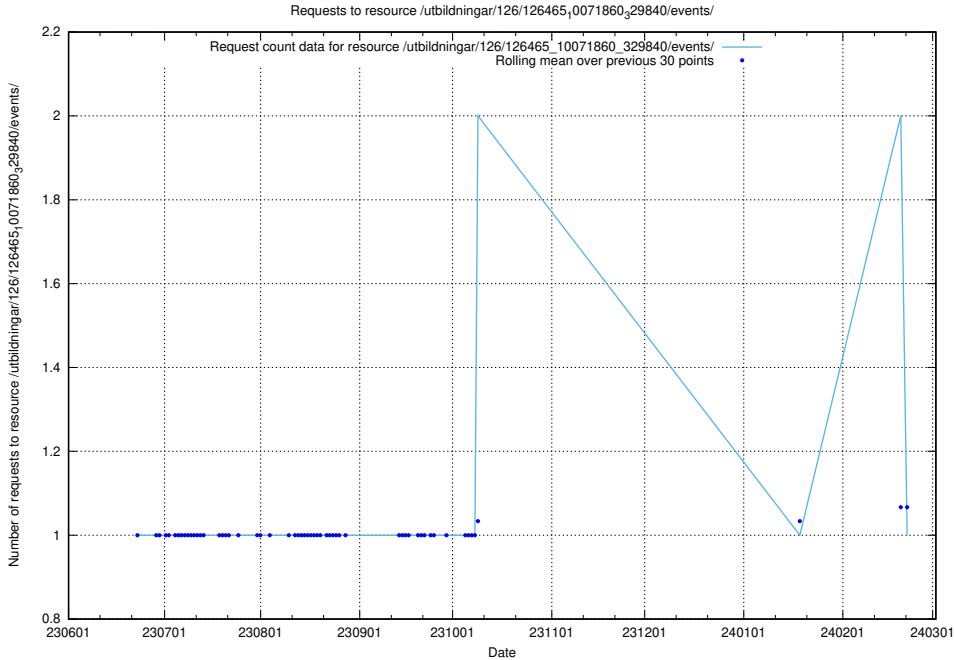

5.5435 Usage of /utbildningar/126/126465_10071860_329840/events/

Here, we count the number of requests to resource /utbildningar/126/126465_10071860_329840/events/