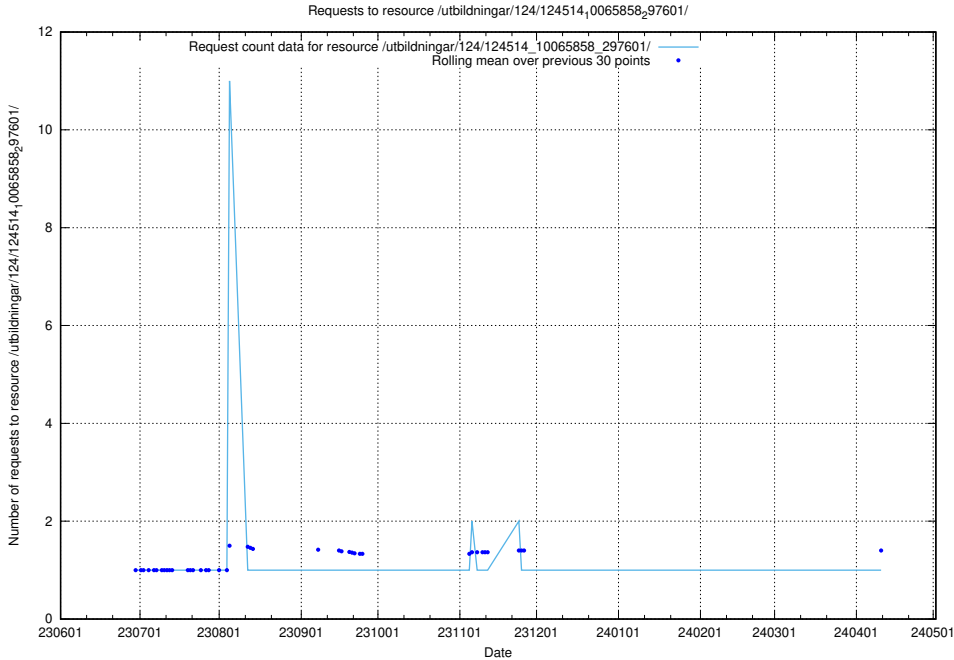

5.5179 Usage of /utbildningar/124/124514_10065858_297601/

Here, we count the number of requests to resource /utbildningar/124/124514_10065858_297601/.