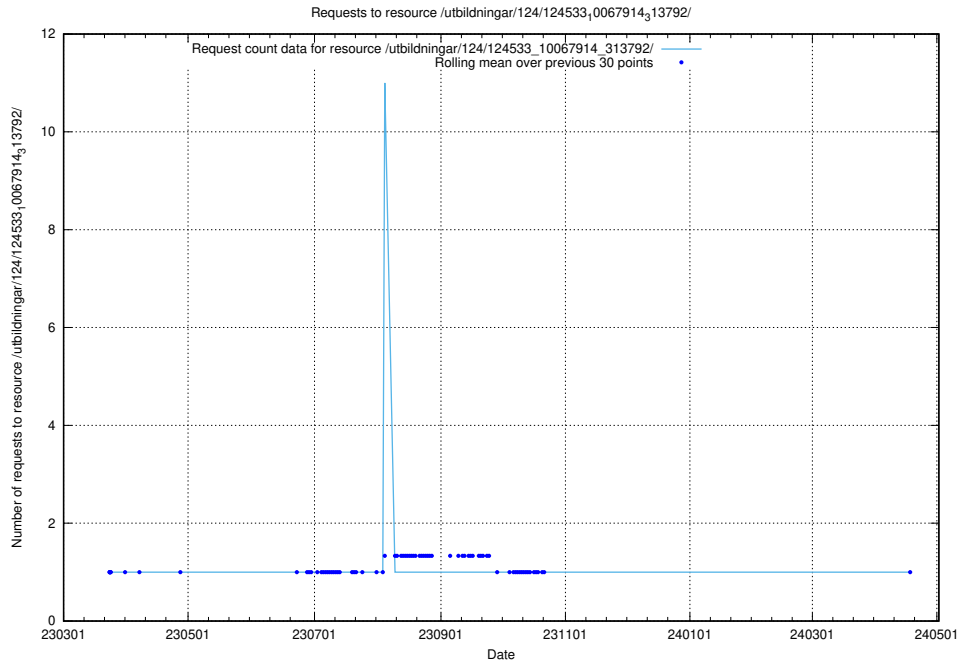

5.1218 Usage of /utbildningar/124/124533_10067914_313792/

Here, we count the number of requests to resource /utbildningar/124/124533_10067914_313792/.