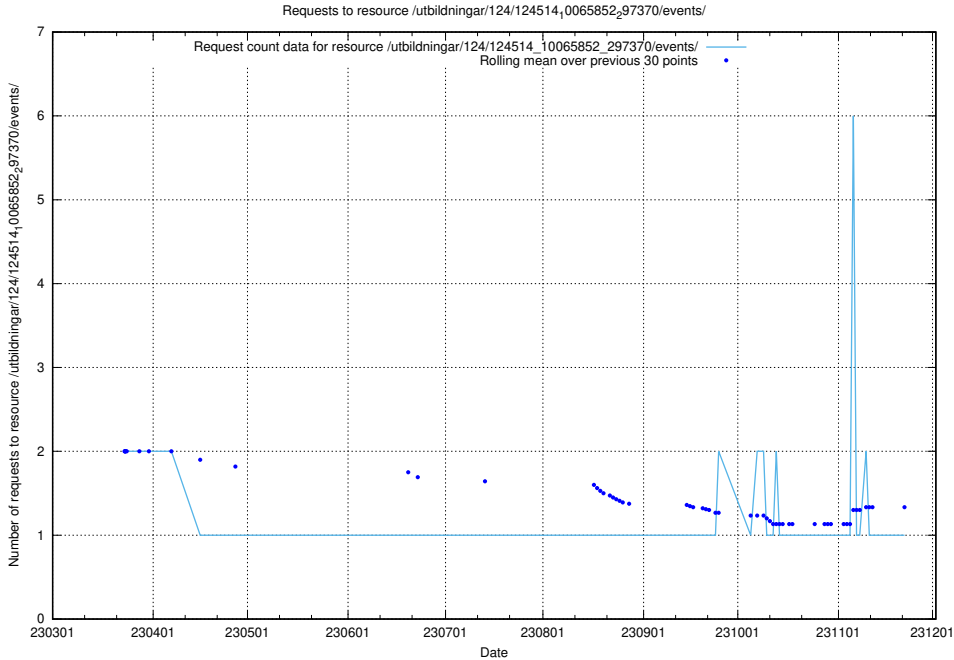

5.6082 Usage of /utbildningar/124/124514_10065852_297370/events/

Here, we count the number of requests to resource /utbildningar/124/124514_10065852_297370/events/