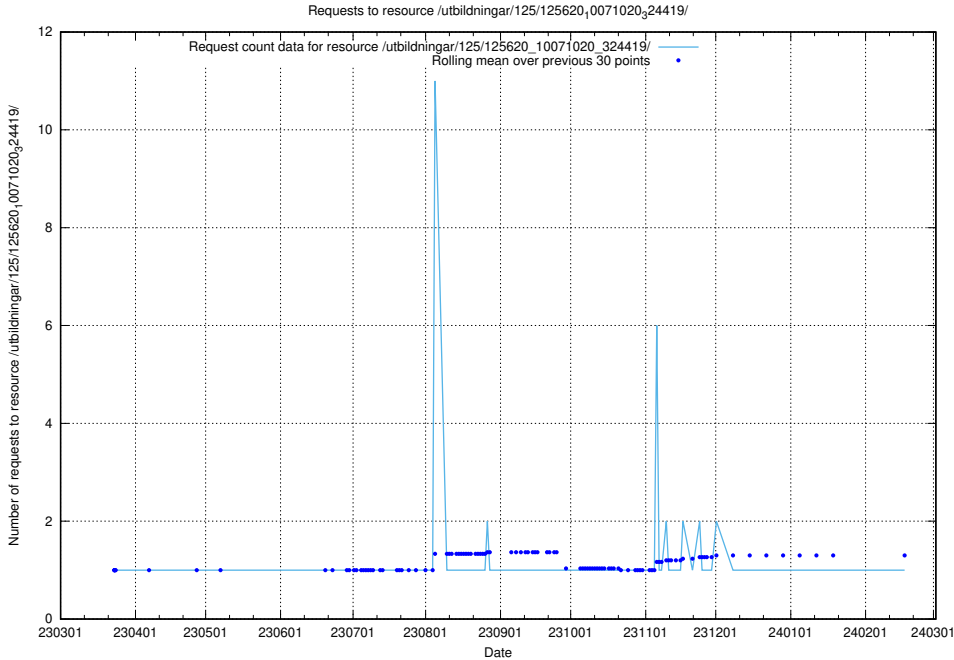

5.1060 Usage of /utbildningar/125/125620_10071020_324419/

Here, we count the number of requests to resource /utbildningar/125/125620_10071020_324419/.