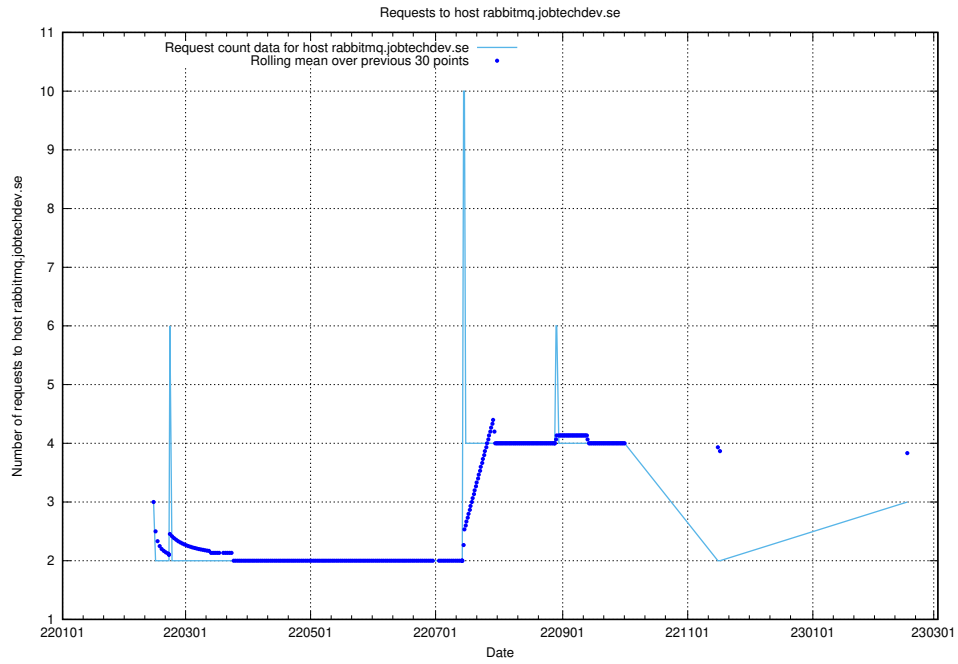

## 7.228 Usage of kam-openshift-gitops.prod.services.jtech.se

Here, we count the number of requests to host kam-openshift-gitops.prod.services.jtech.se.