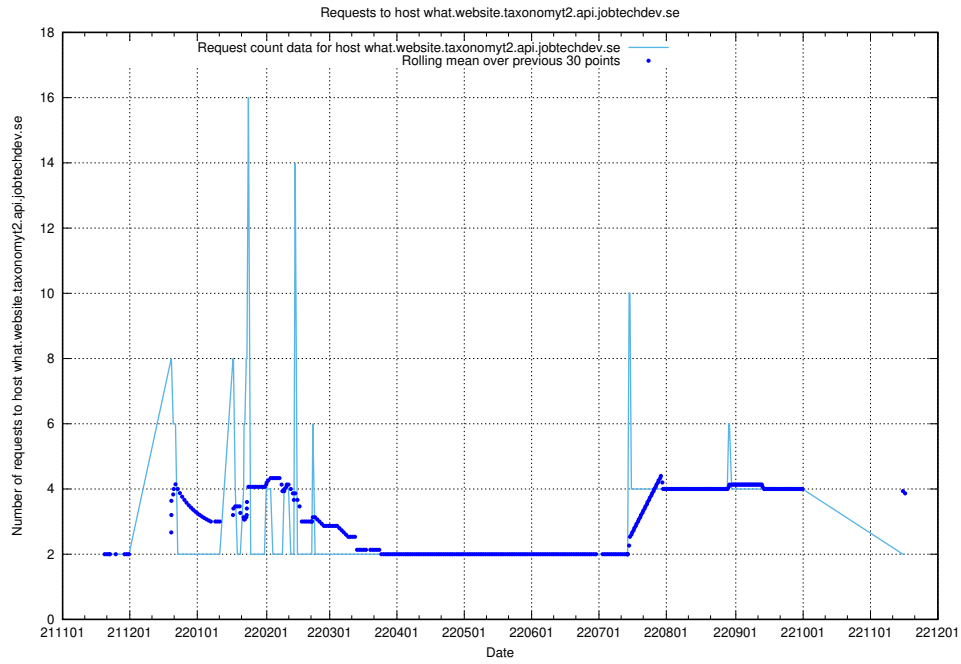

7.449 Usage of what.website.taxonomy2.api.jobtechdev.se

Here, we count the number of requests to host what.website.taxonomy2.api.jobtechdev.se.