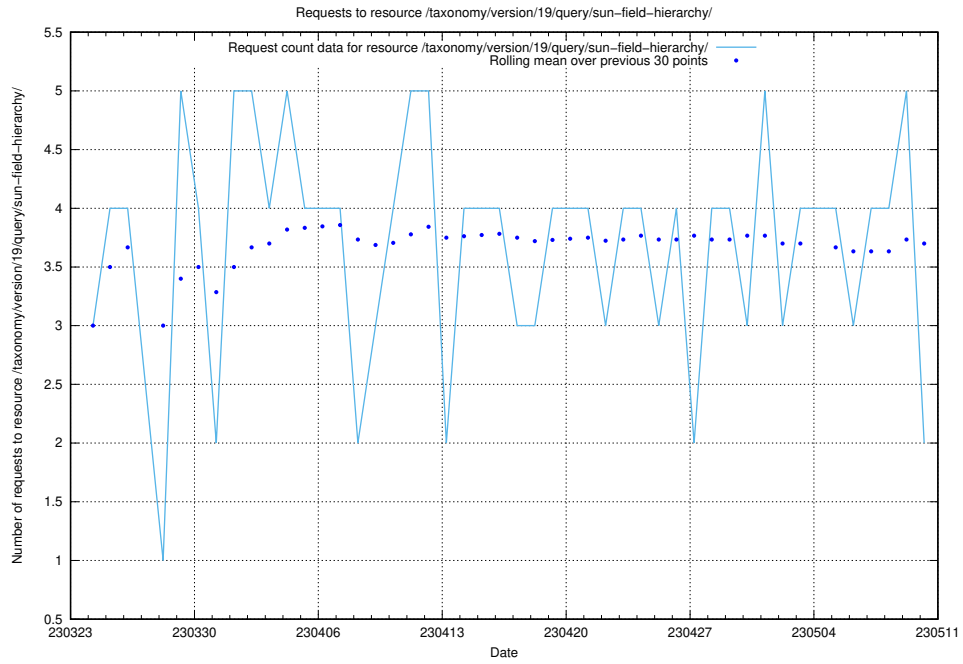

5.921 Usage of /taxonomy/version/19/query/sun-field-hierarchy/

Here, we count the number of requests to resource /taxonomy/version/19/query/sun-field-hierarchy/.