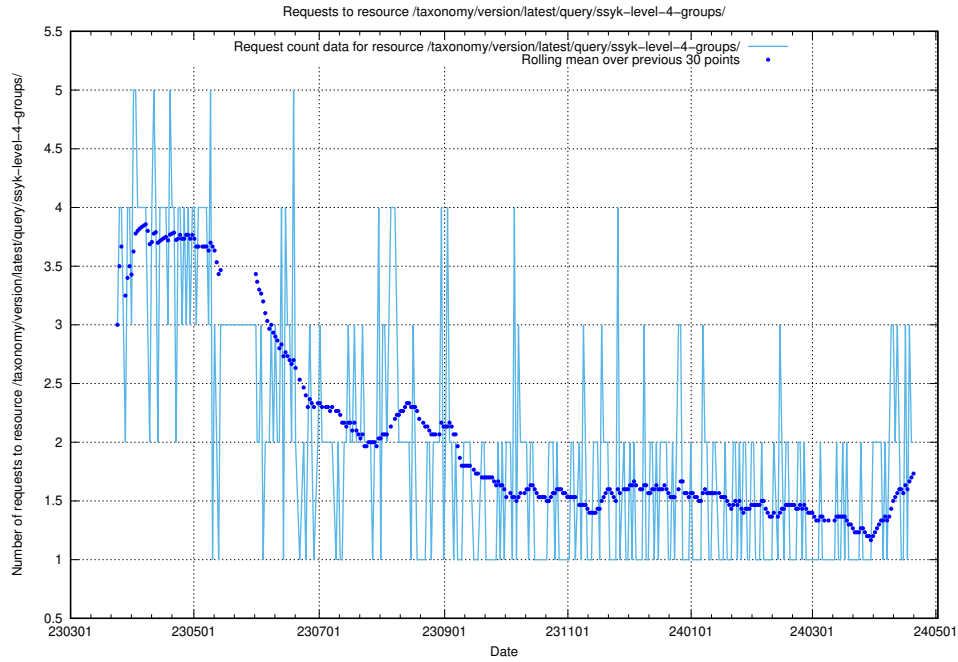

5.912 Usage of /taxonomy/version/latest/query/ssyk-level-4-groups/

Here, we count the number of requests to resource /taxonomy/version/latest/query/ssyk-level-4-groups/.