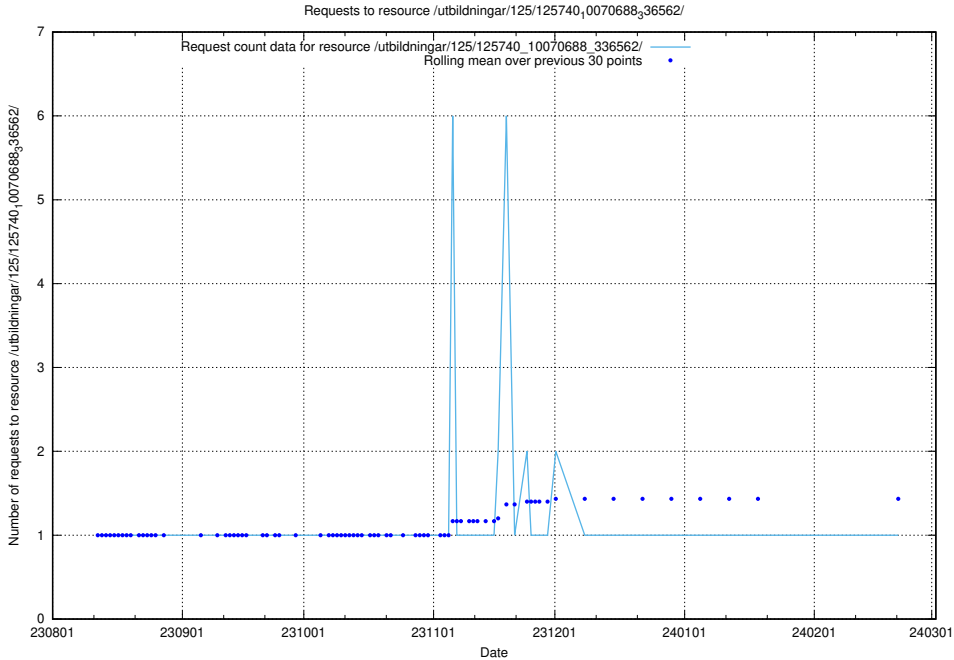

5.4598 Usage of /utbildningar/125/125740_10070688_336562/

Here, we count the number of requests to resource /utbildningar/125/125740_10070688_336562/.