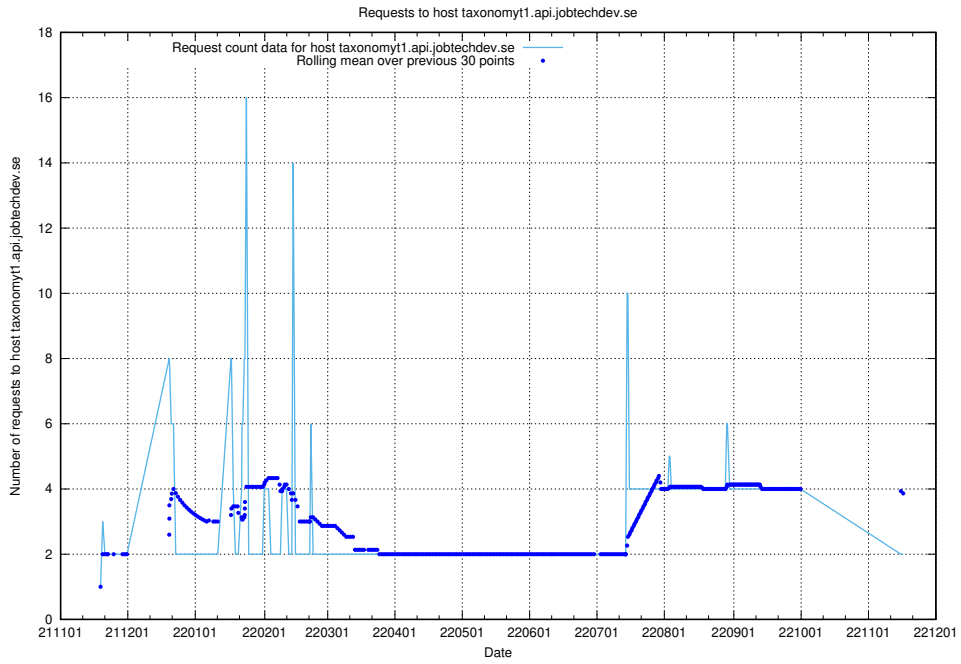

7.463 Usage of taxonomyt1.api.jobtechdev.se

Here, we count the number of requests to host taxonomyt1.api.jobtechdev.se.