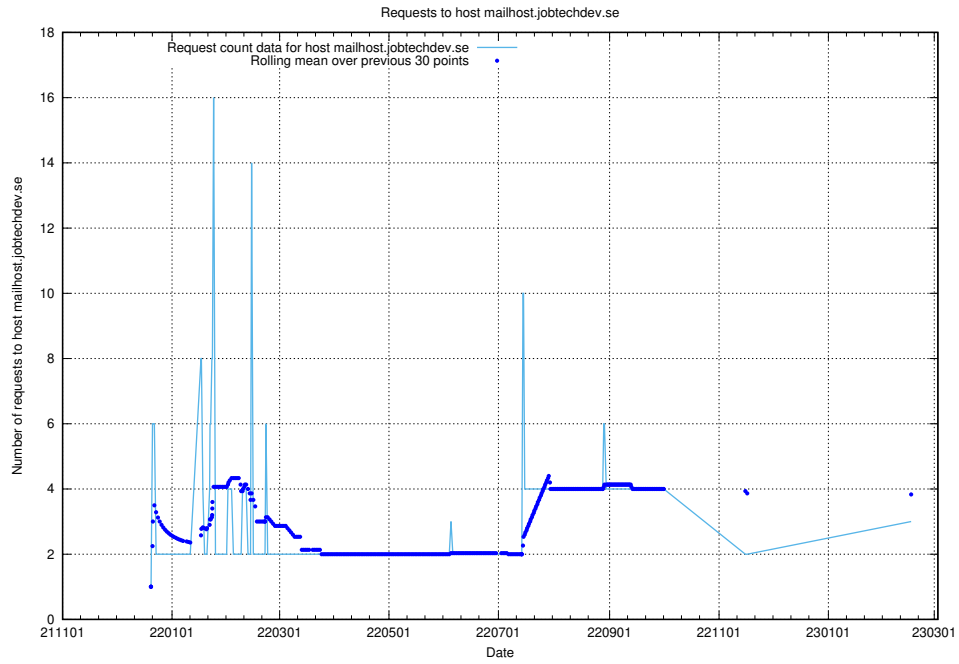

7.196 Usage of mailhost.jobtechdev.se

Here, we count the number of requests to host mailhost.jobtechdev.se.