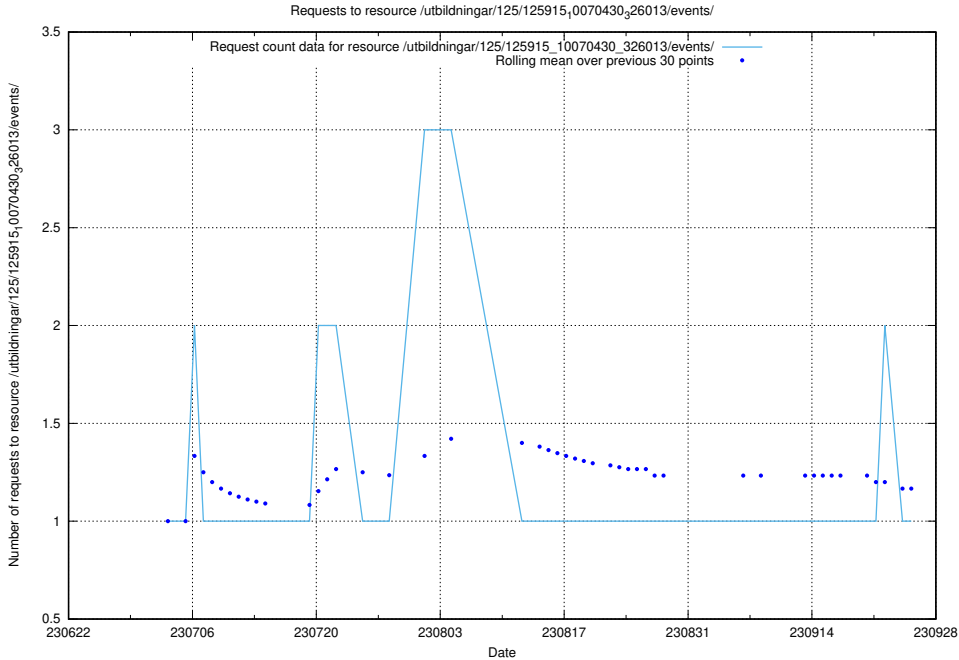

5.5148 Usage of /utbildningar/125/125915_10070430_326013/events/

Here, we count the number of requests to resource /utbildningar/125/125915_10070430_326013/events/