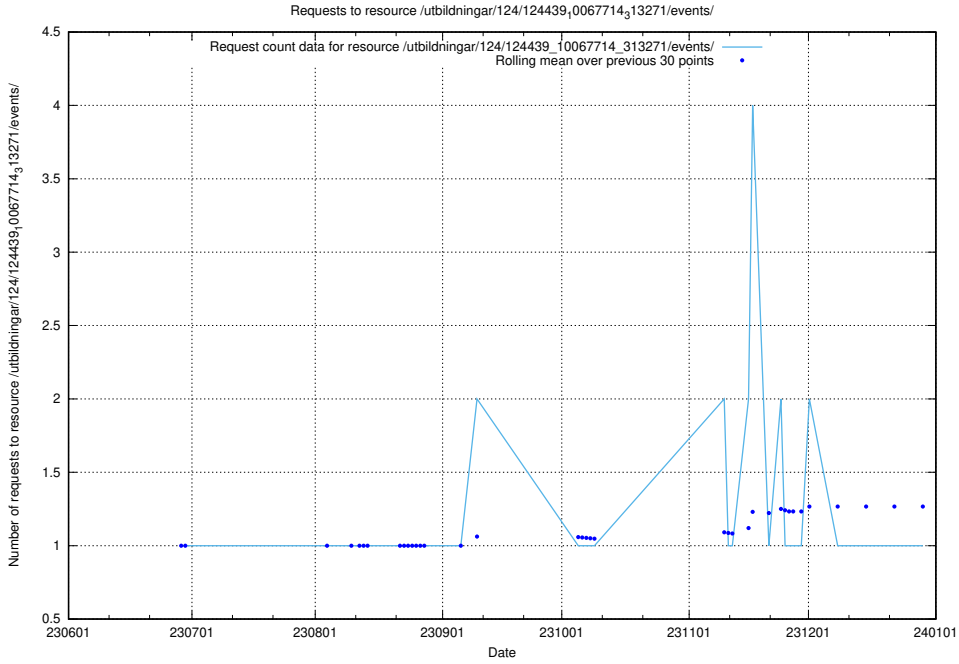

5.5305 Usage of /utbildningar/124/124439_10067714_313271/events/

Here, we count the number of requests to resource /utbildningar/124/124439_10067714_313271/events/