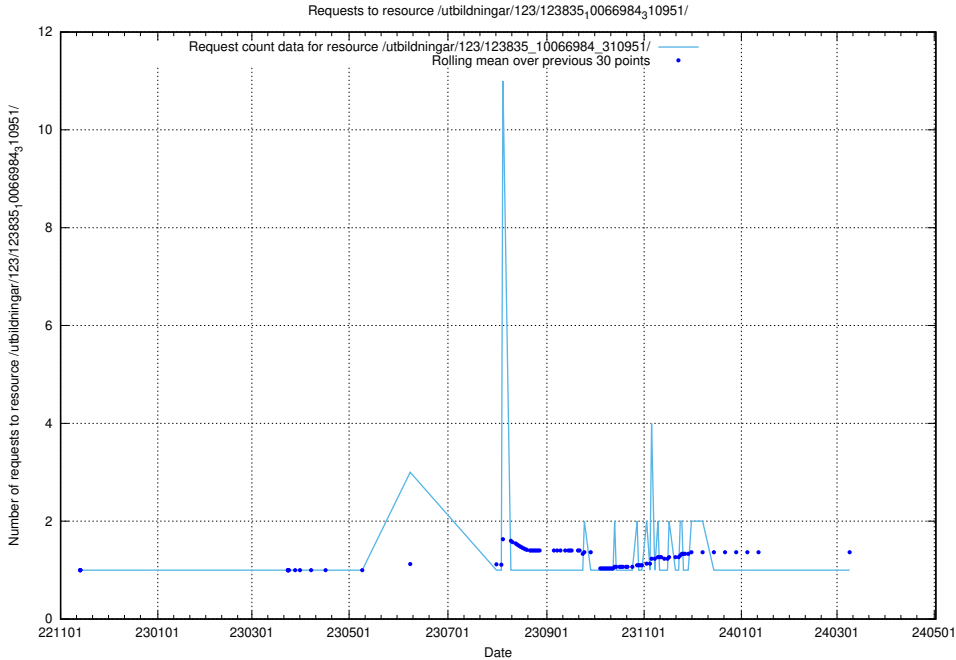

5.5680 Usage of /utbildningar/123/123835_10066984_310951/

Here, we count the number of requests to resource /utbildningar/123/123835_10066984_310951/.