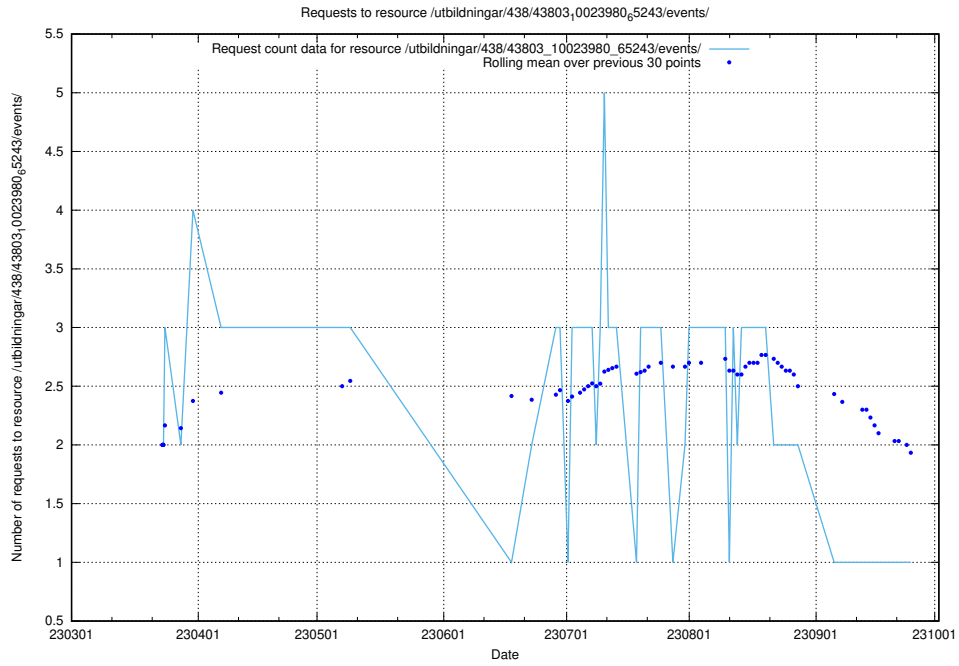

5.6055 Usage of /utbildningar/438/43803_10023980_65243/events/

Here, we count the number of requests to resource /utbildningar/438/43803_10023980_65243/events/.