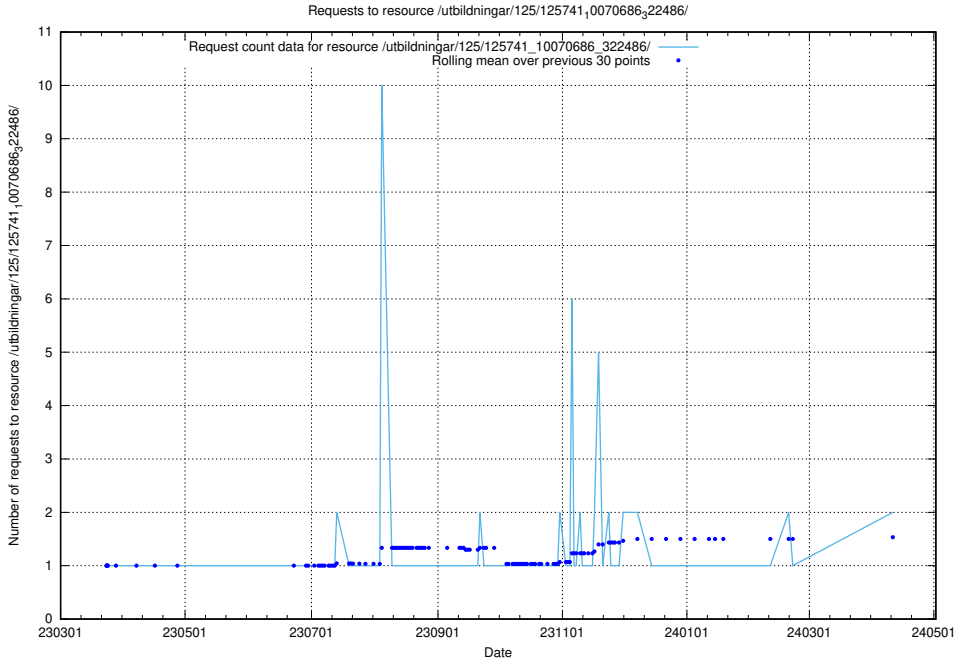

5.964 Usage of /utbildningar/125/125741_10070686_322486/

Here, we count the number of requests to resource /utbildningar/125/125741_10070686_322486/.