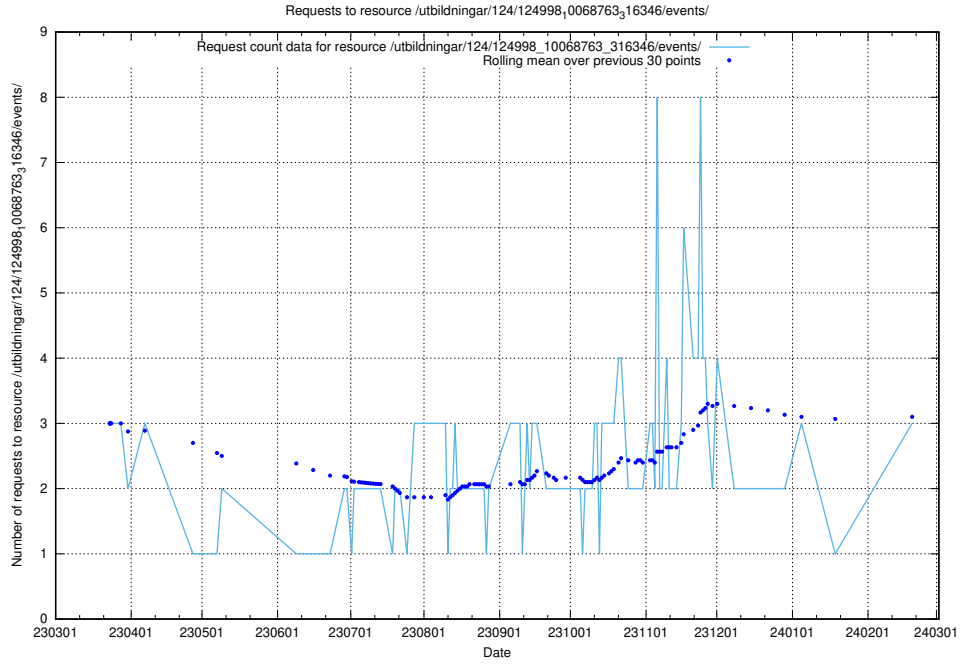

5.468 Usage of /utbildningar/124/124998_10068763_316346/events/

Here, we count the number of requests to resource /utbildningar/124/124998_10068763_316346/events/