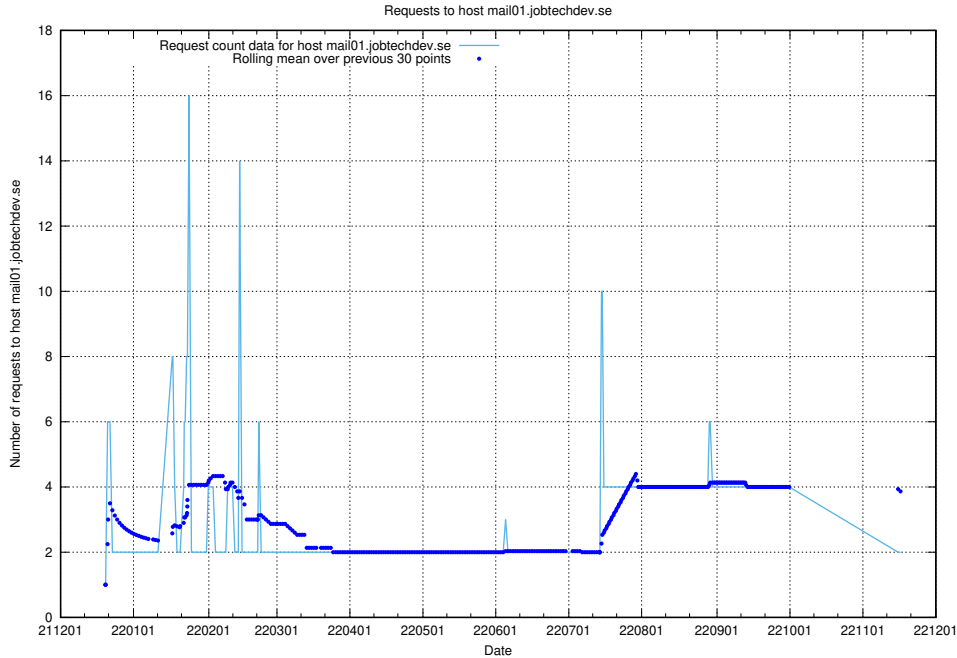

### 7.375 Usage of exchange.jobtechdev.se

Here, we count the number of requests to host exchange.jobtechdev.se.