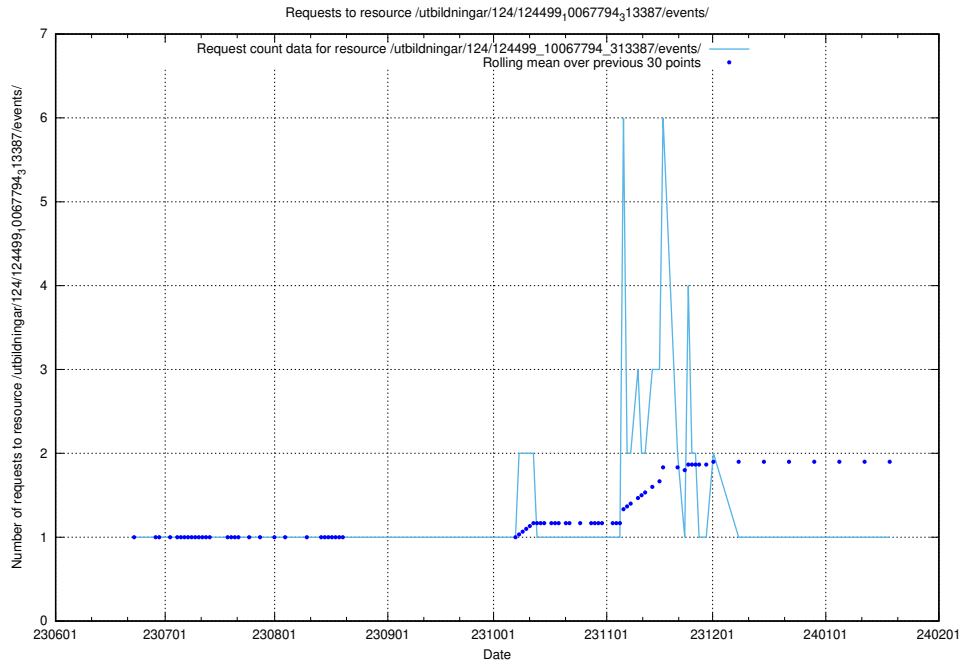

5.5561 Usage of /utbildningar/124/124499_10067794_313387/events/

Here, we count the number of requests to resource /utbildningar/124/124499_10067794_313387/events/