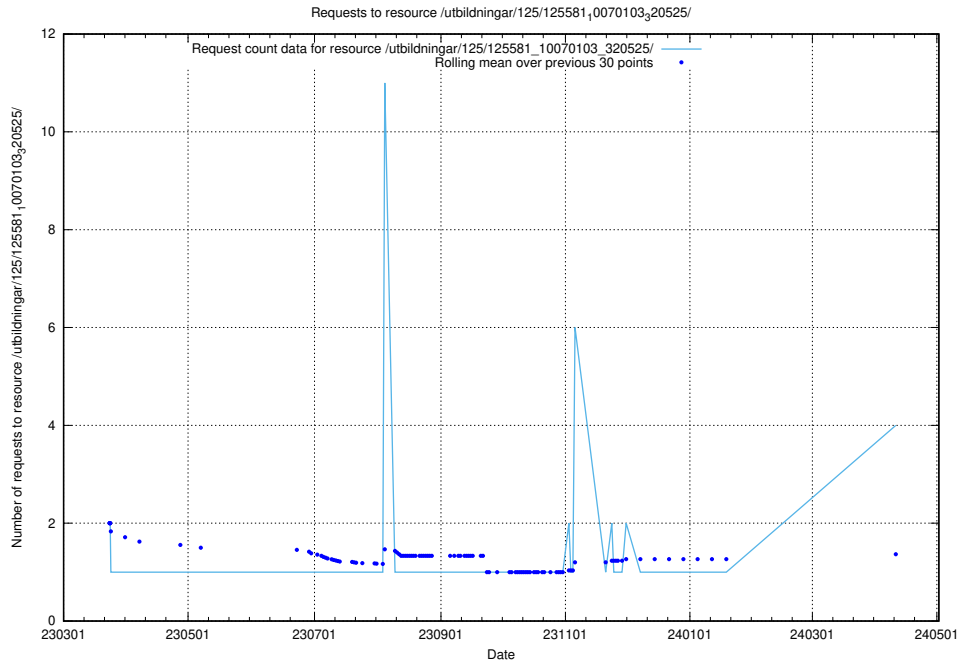

5.276 Usage of /utbildningar/125/125581_10070103_320525/

Here, we count the number of requests to resource /utbildningar/125/125581_10070103_320525/.