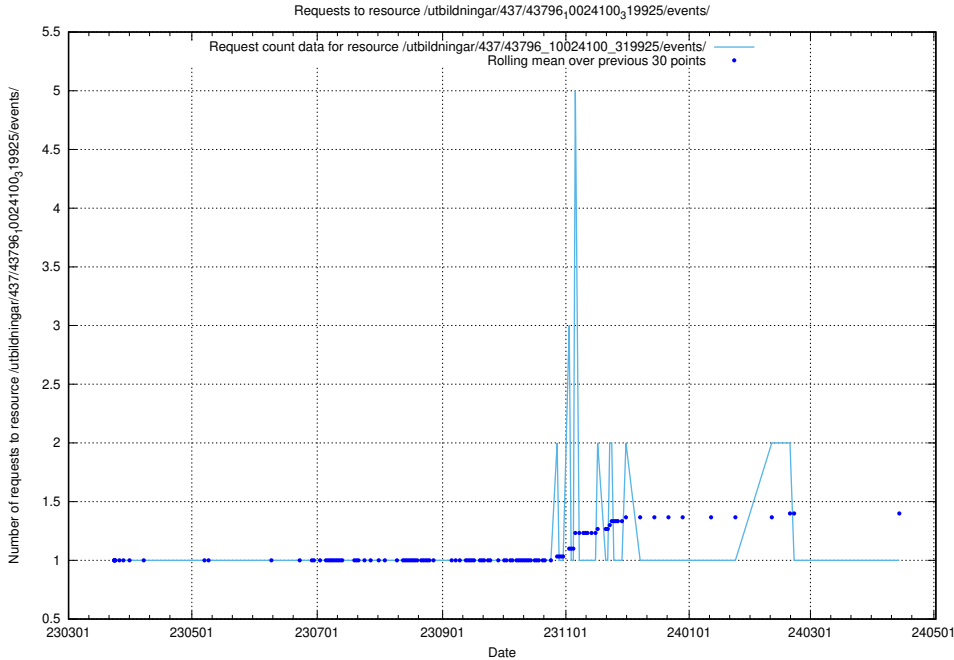

5.6140 Usage of /utbildningar/437/43796_10024100_319925/events/

Here, we count the number of requests to resource /utbildningar/437/43796_10024100_319925/events/.