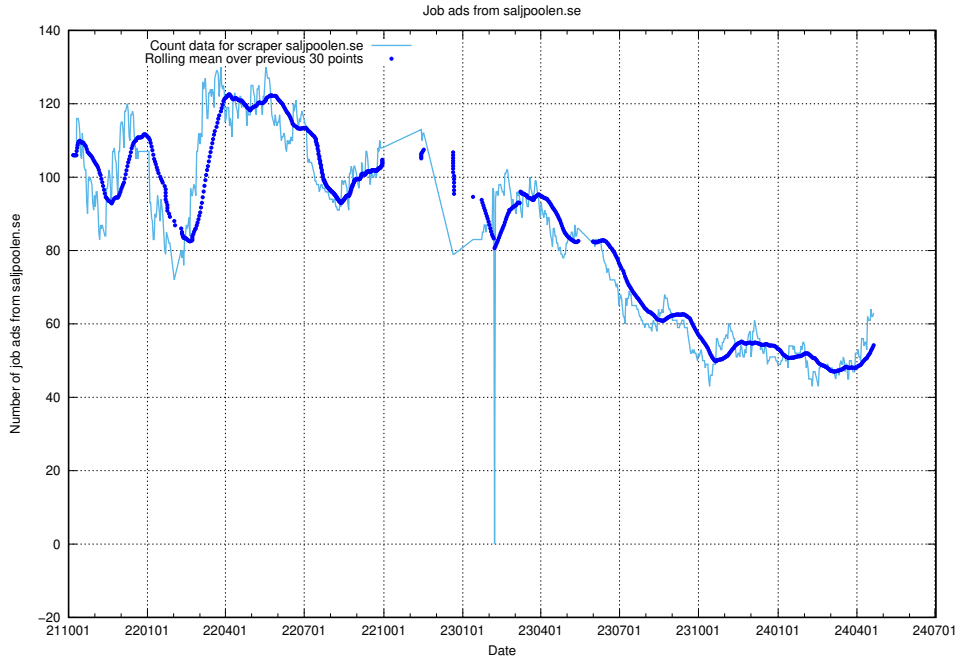

13.17 Number of ads by scraper saljpoolen.se

Here, we count the number of job ads scraped from saljpoolen.se.