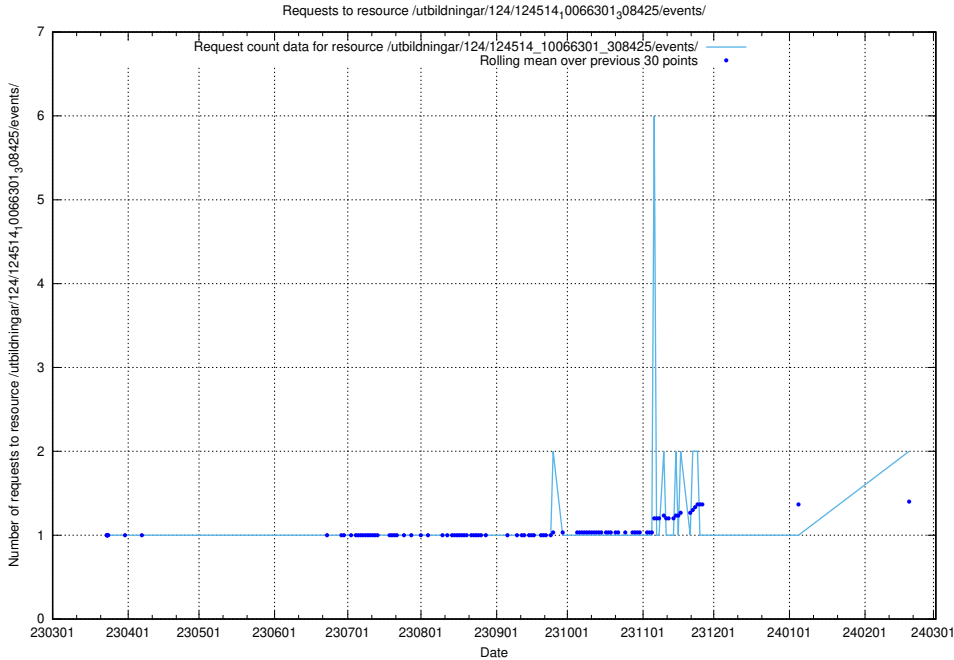

5.535 Usage of /utbildningar/124/124514_10066301_308425/events/

Here, we count the number of requests to resource /utbildningar/124/124514_10066301_308425/events/