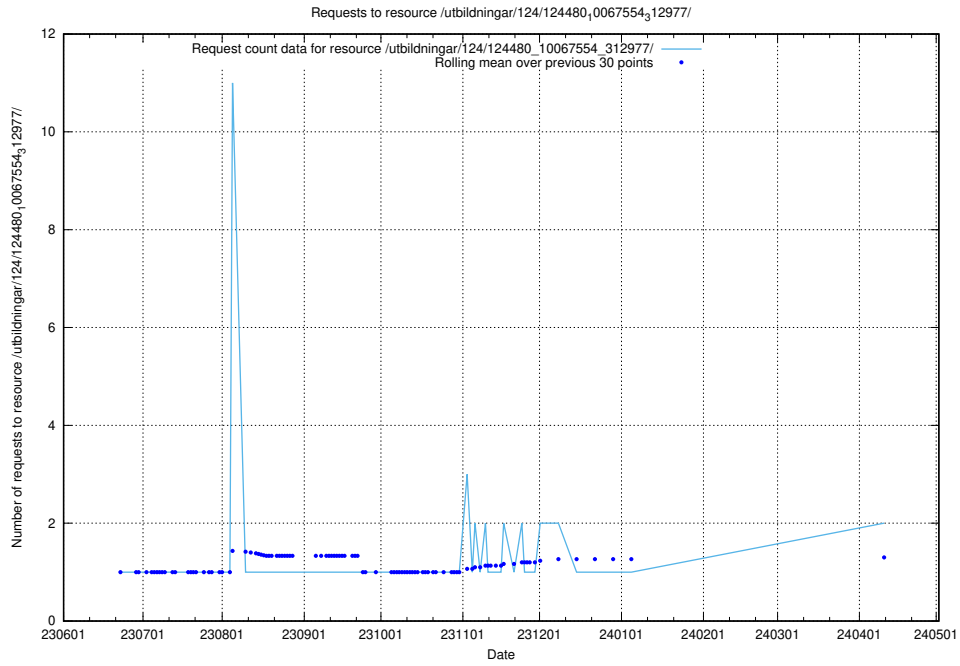

5.865 Usage of /utbildningar/124/124480_10067554_312977/

Here, we count the number of requests to resource /utbildningar/124/124480_10067554_312977/.