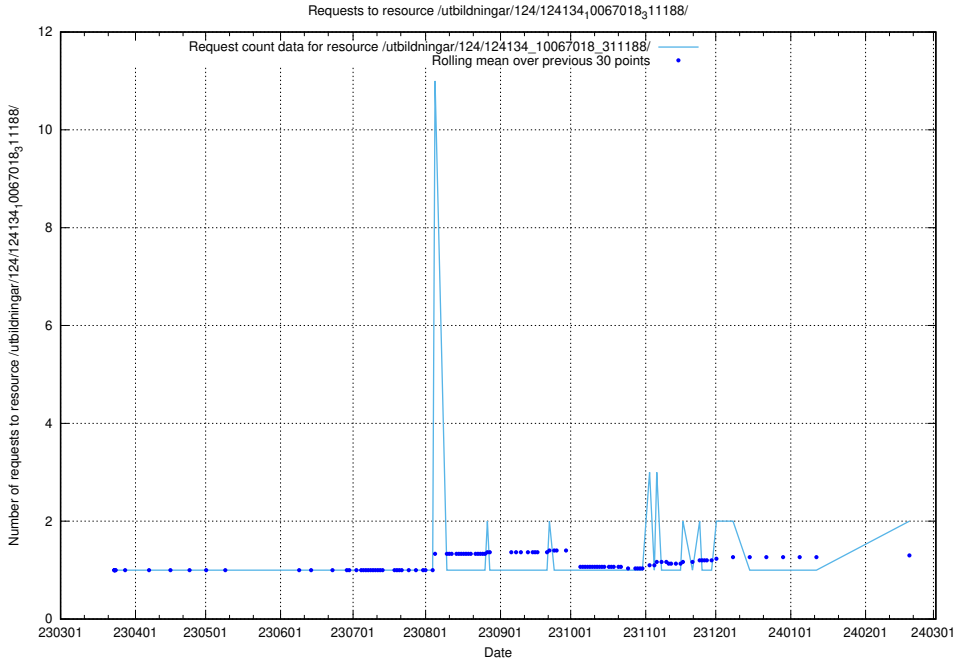

5.703 Usage of /utbildningar/124/124134_10067018_311188/

Here, we count the number of requests to resource /utbildningar/124/124134_10067018_311188/.