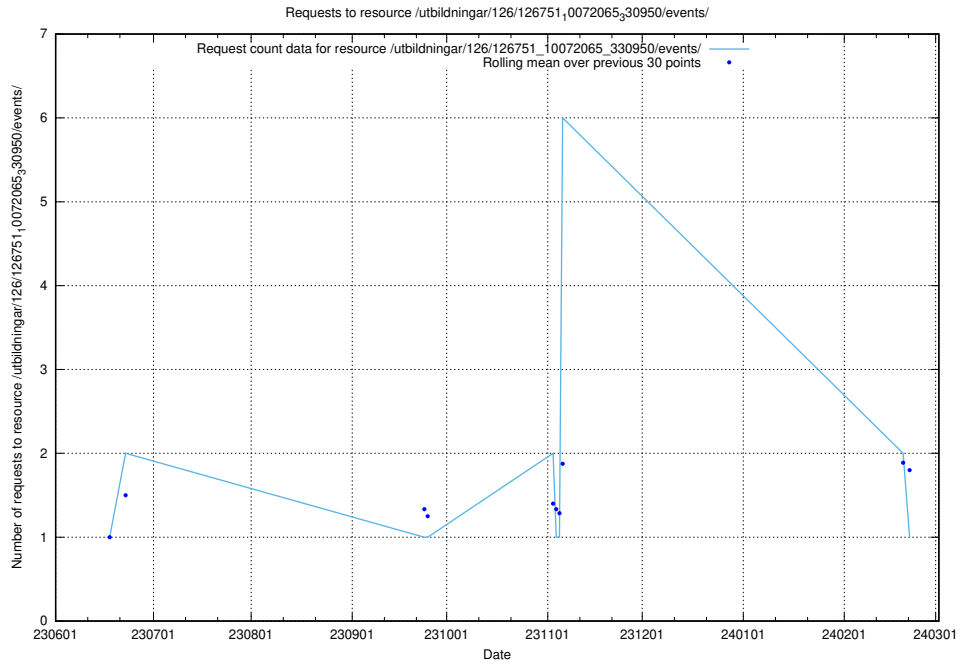

5.5632 Usage of /utbildningar/126/126751_10072065_330950/events/

Here, we count the number of requests to resource /utbildningar/126/126751_10072065_330950/events/