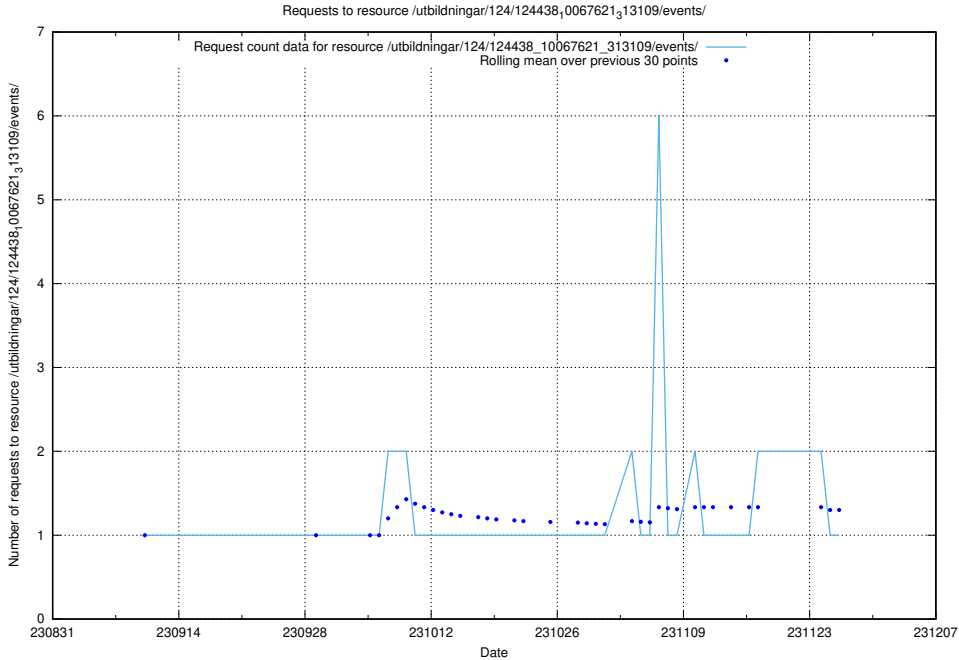

5.4412 Usage of /utbildningar/124/124438_10067621_313109/events/

Here, we count the number of requests to resource /utbildningar/124/124438_10067621_313109/events/