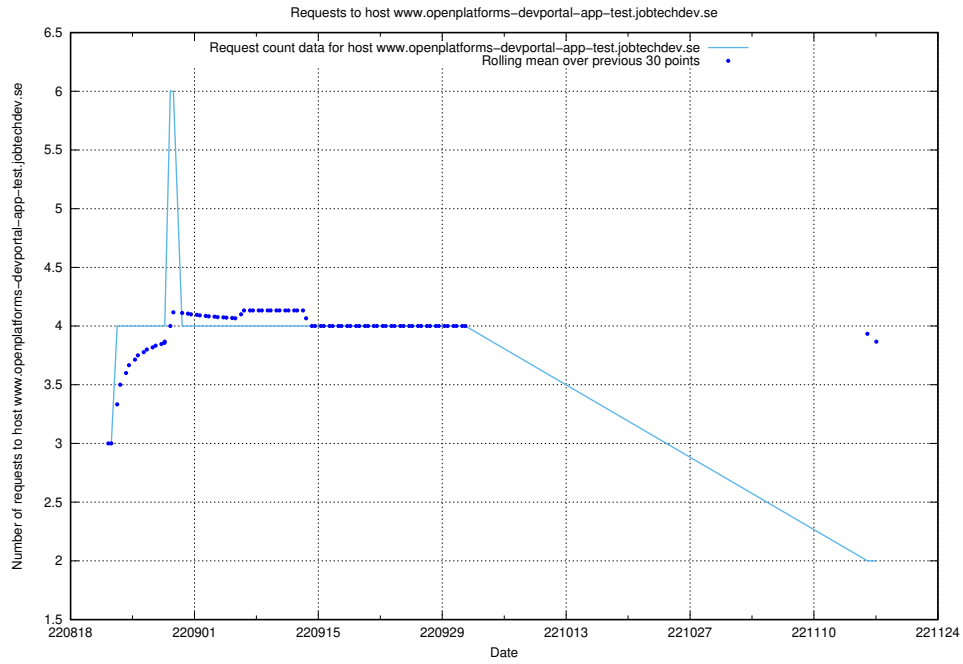

7.338 Usage of `www.openplatforms-devportal-app-test.jobtechdev.se`

Here, we count the number of requests to host `www.openplatforms-devportal-app-test.jobtechdev.se`.