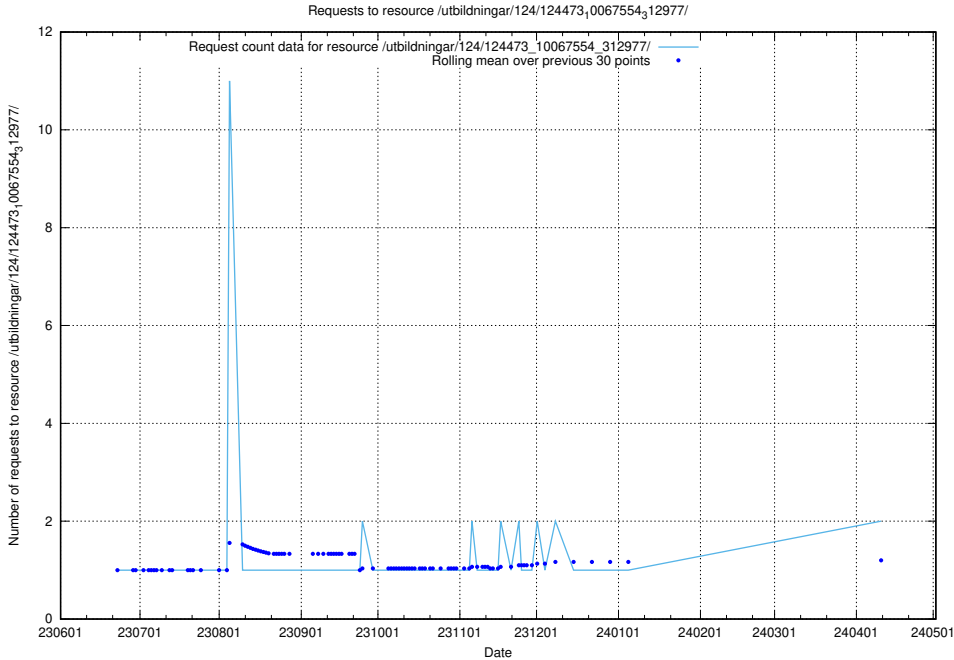

5.868 Usage of /utbildningar/124/124473_10067554_312977/

Here, we count the number of requests to resource /utbildningar/124/124473_10067554_312977/.