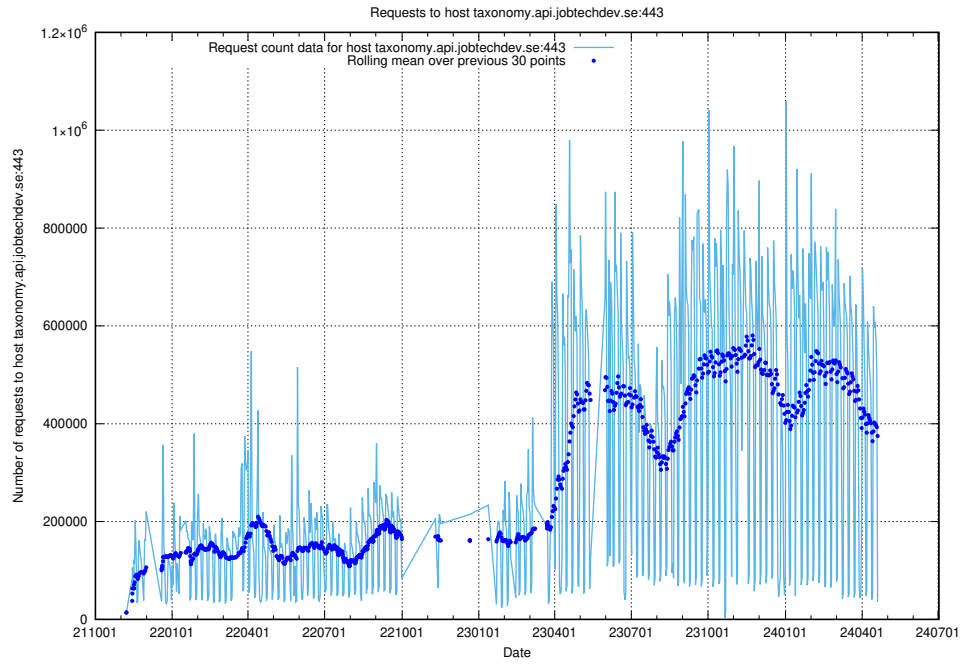

## 7.5 Usage of taxonomy.api.jobtechdev.se:443

Here, we count the number of requests to host taxonomy.api.jobtechdev.se:443.