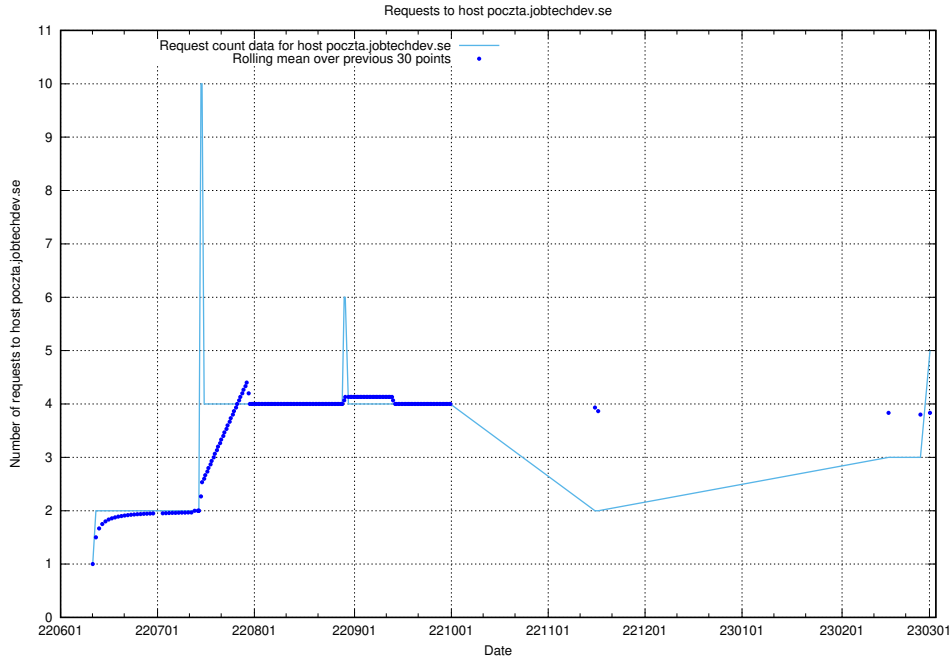

7.89 Usage of poczta.jobtechdev.se

Here, we count the number of requests to host poczta.jobtechdev.se.