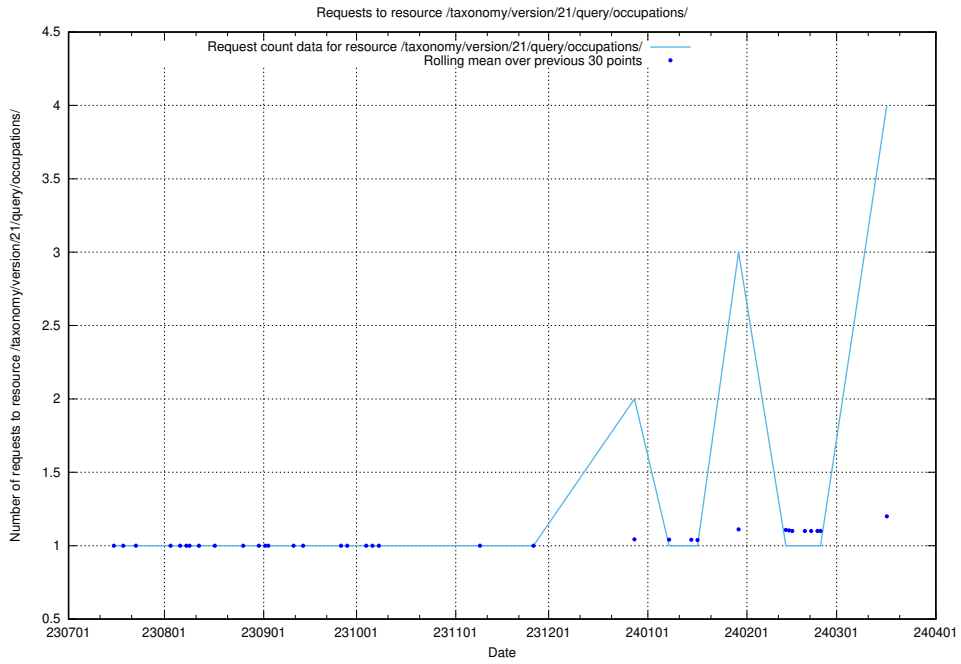

5.255 Usage of /taxonomy/version/21/query/occupations/

Here, we count the number of requests to resource /taxonomy/version/21/query/occupations/.