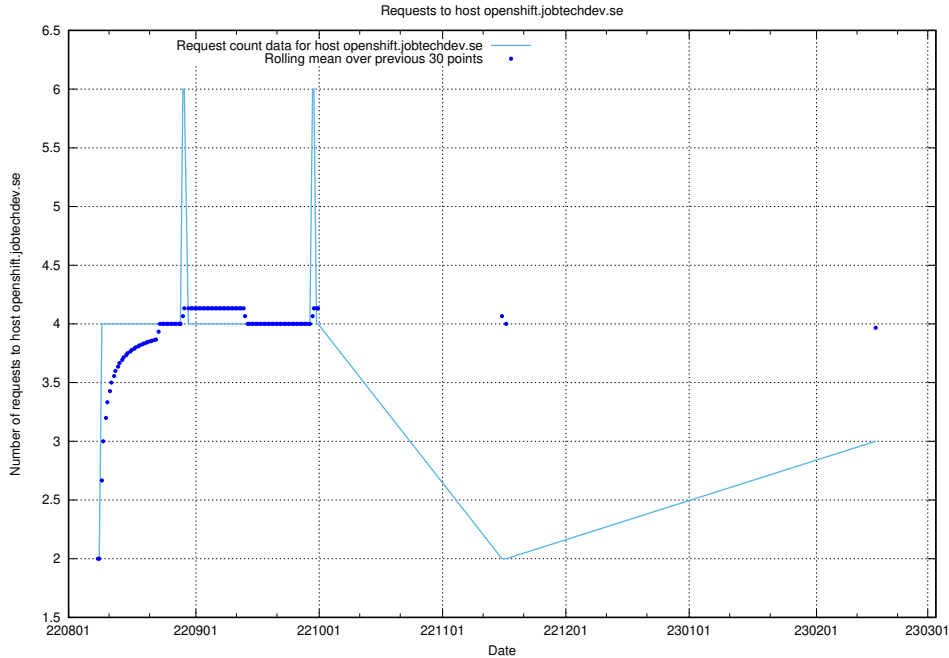

7.182 Usage of openshift.jobtechdev.se

Here, we count the number of requests to host openshift.jobtechdev.se.