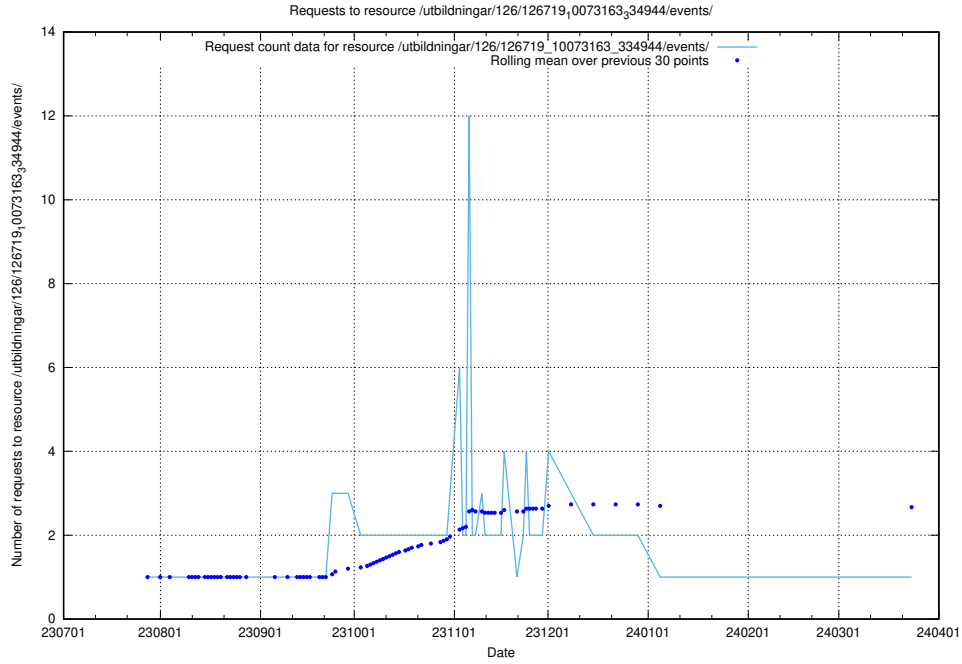

5.4689 Usage of /utbildningar/126/126719_10073163_334944/events/

Here, we count the number of requests to resource /utbildningar/126/126719_10073163_334944/events/