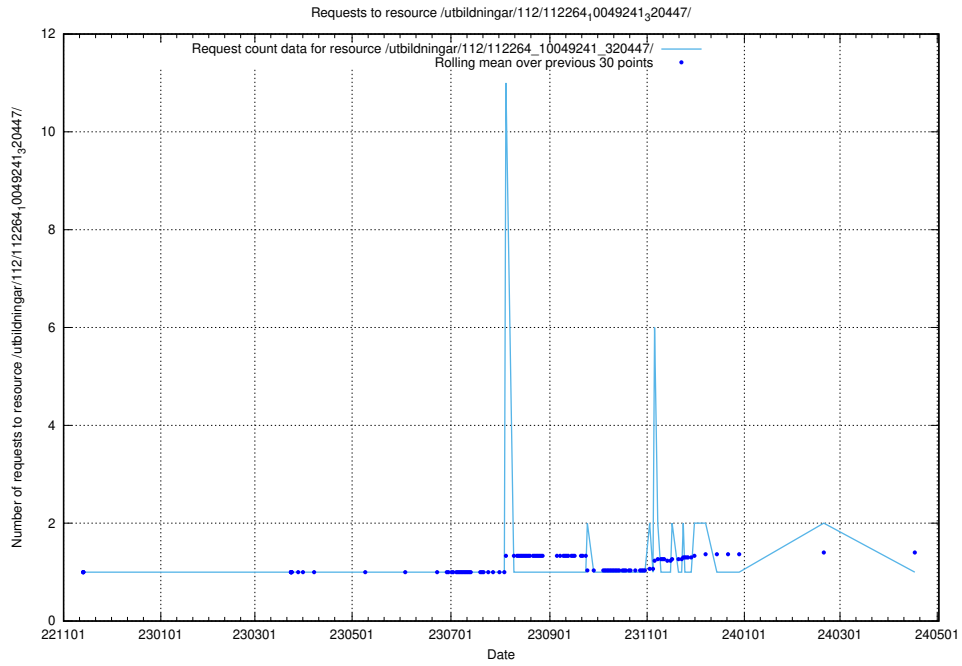

5.5975 Usage of /utbildningar/112/112264_10049241_320447/

Here, we count the number of requests to resource /utbildningar/112/112264_10049241_320447/.