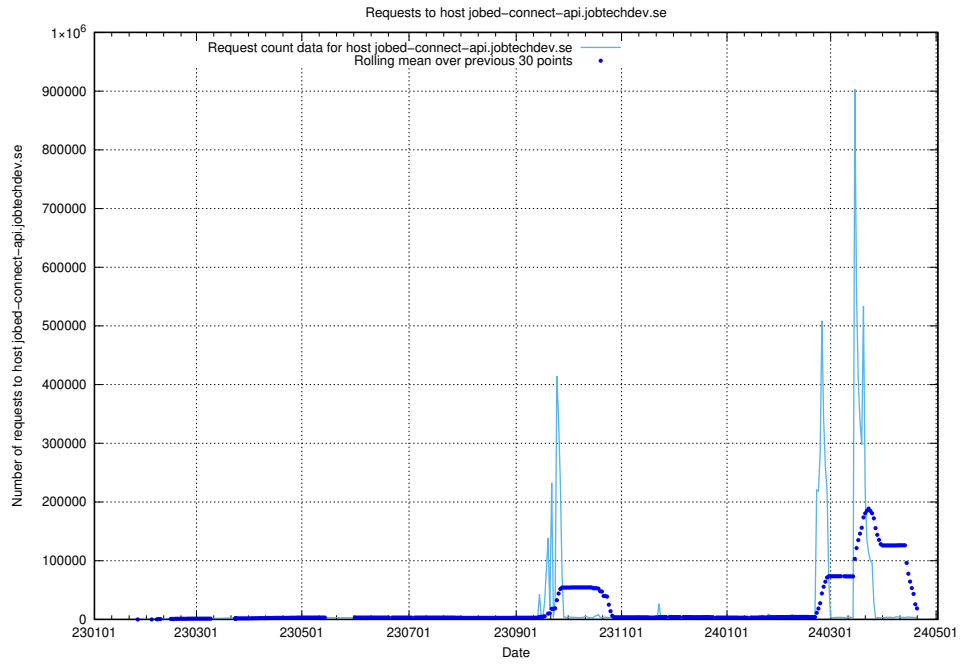

7.15 Usage of `jobed-connect-api.jobtechdev.se`

Here, we count the number of requests to host `jobed-connect-api.jobtechdev.se`.