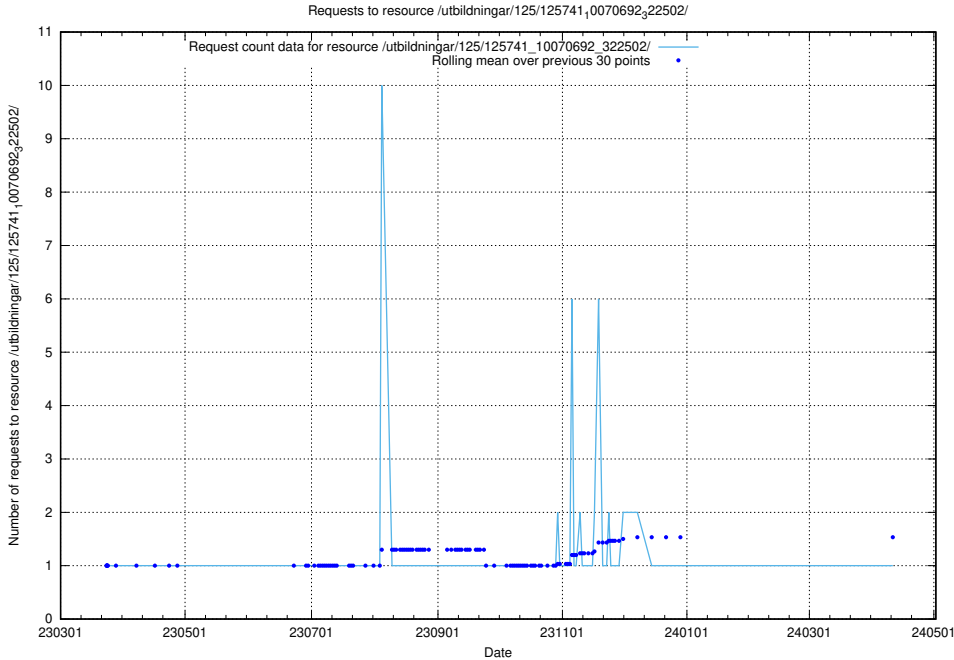

5.6252 Usage of /utbildningar/125/125741_10070692_322502/

Here, we count the number of requests to resource /utbildningar/125/125741_10070692_322502/.