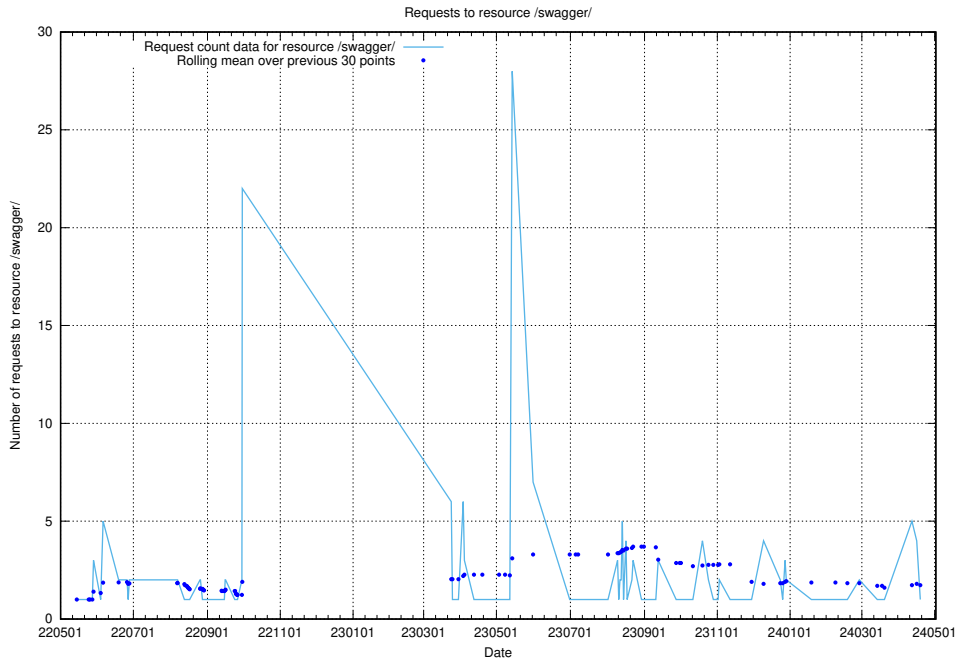

5.1073 Usage of /swagger/

Here, we count the number of requests to resource /swagger/.