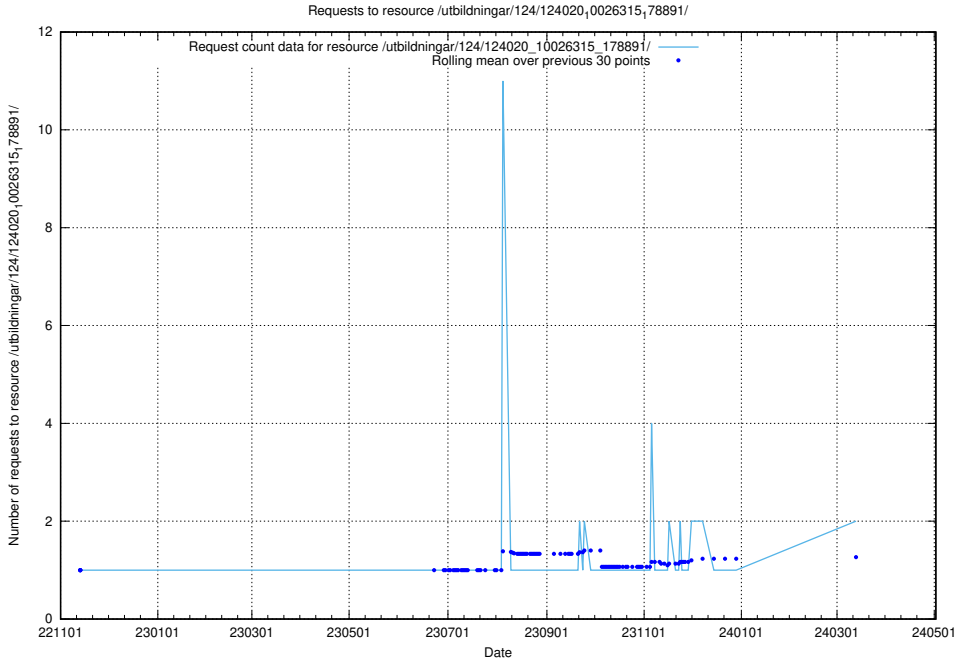

5.884 Usage of /utbildningar/124/124020_10026315_178891/

Here, we count the number of requests to resource /utbildningar/124/124020_10026315_178891/.