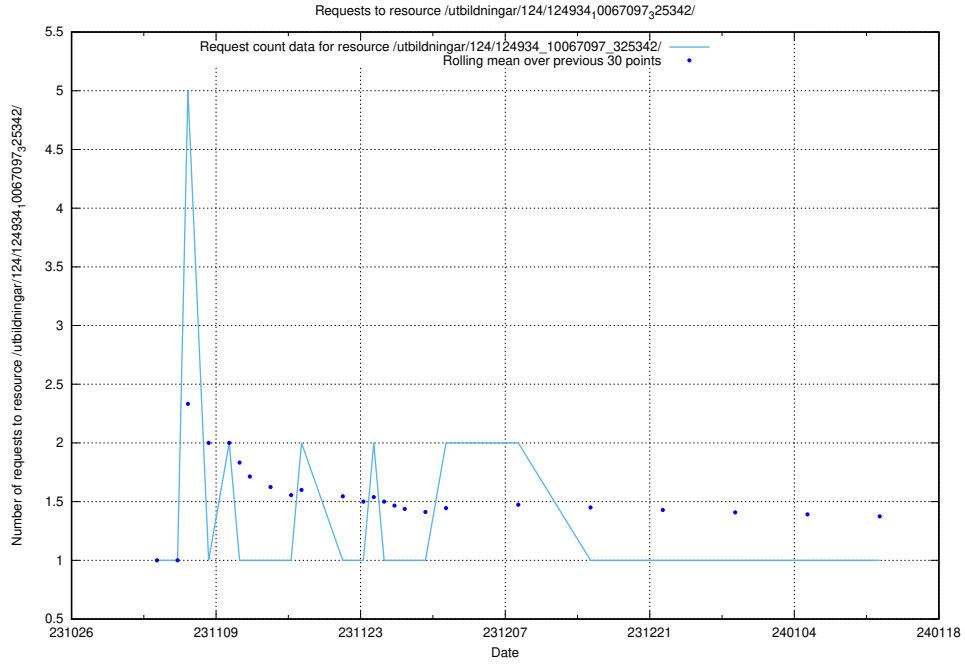

5.3950 Usage of /utbildningar/124/124934_10067097_325342/

Here, we count the number of requests to resource /utbildningar/124/124934_10067097_325342/.