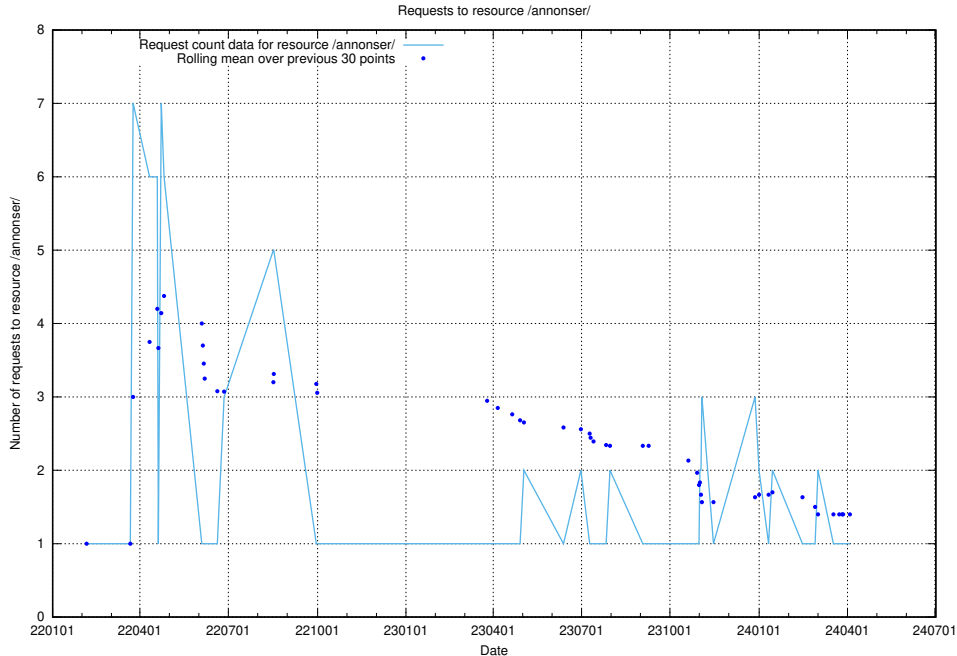

### 5.2352 Usage of /annonser/

Here, we count the number of requests to resource /annonser/.