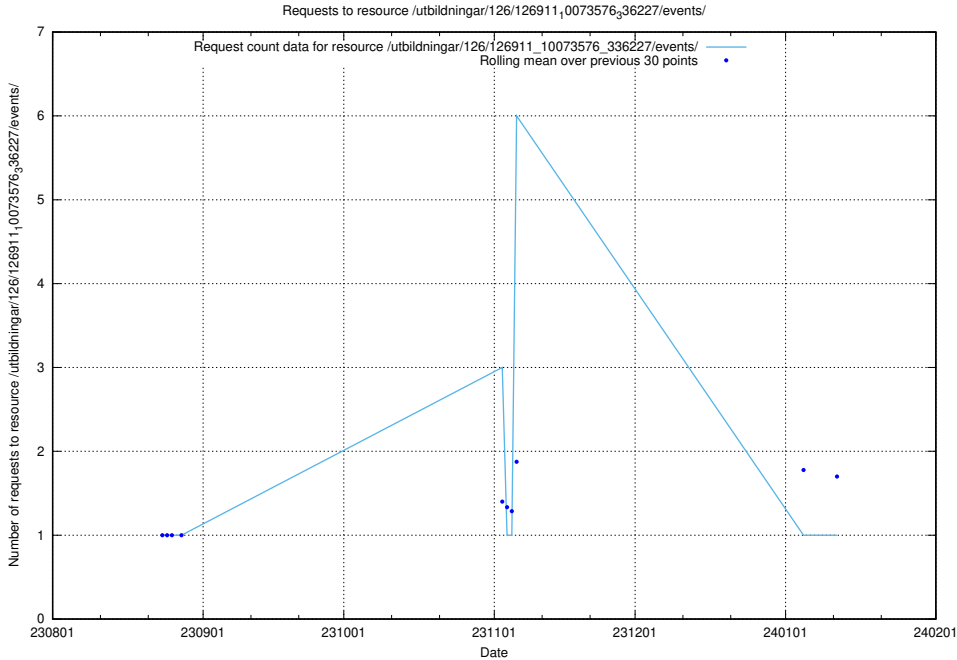

5.4512 Usage of /utbildningar/126/126911_10073576_336227/events/

Here, we count the number of requests to resource /utbildningar/126/126911_10073576_336227/events/