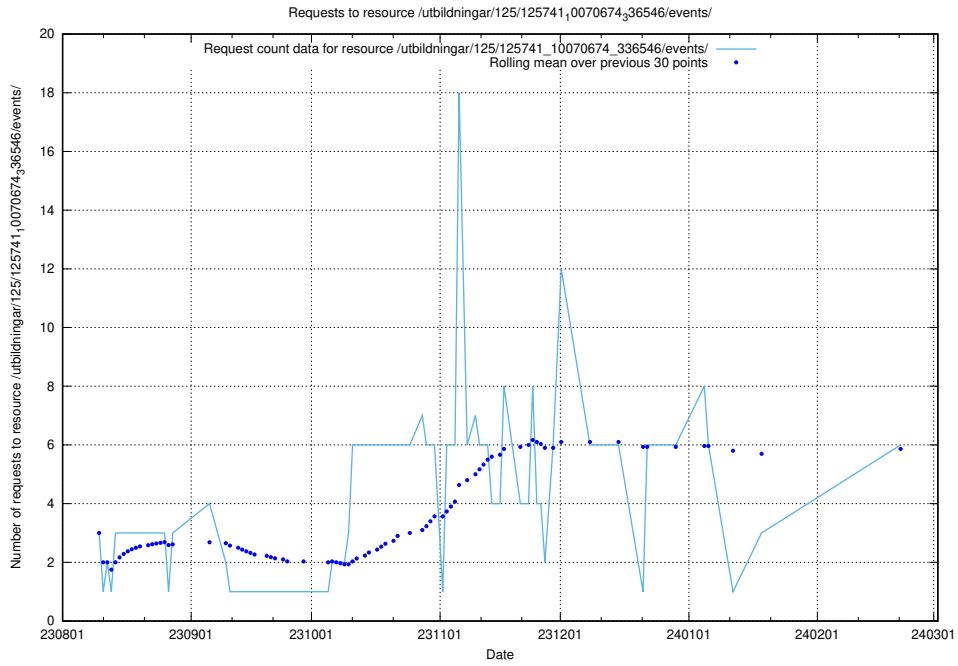

5.110 Usage of /utbildningar/125/125741_10070674_336546/events/

Here, we count the number of requests to resource /utbildningar/125/125741_10070674_336546/events/