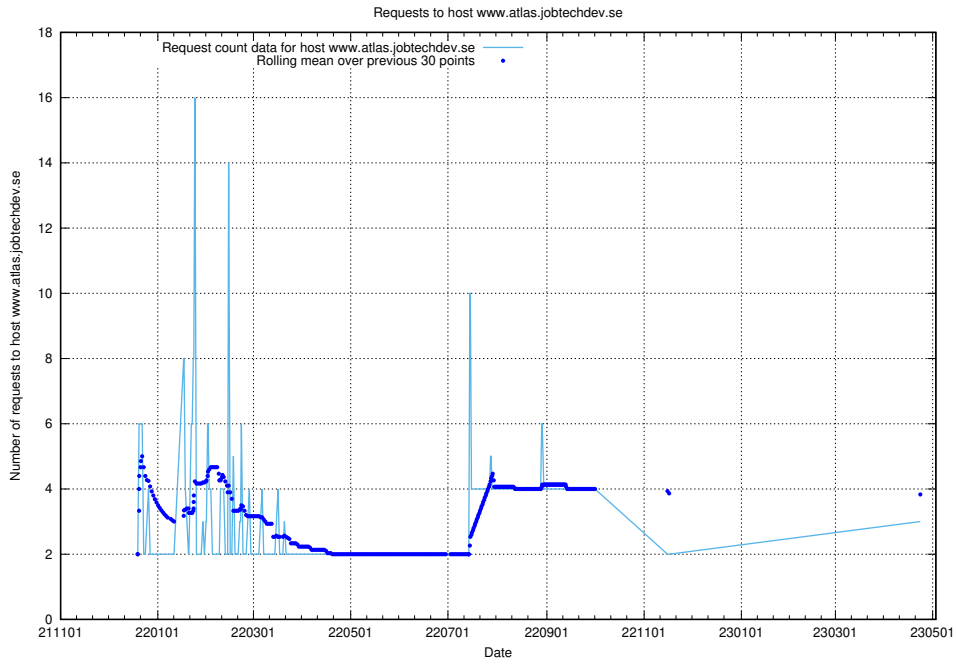

7.201 Usage of www.atlas.jobtechdev.se

Here, we count the number of requests to host www.atlas.jobtechdev.se.