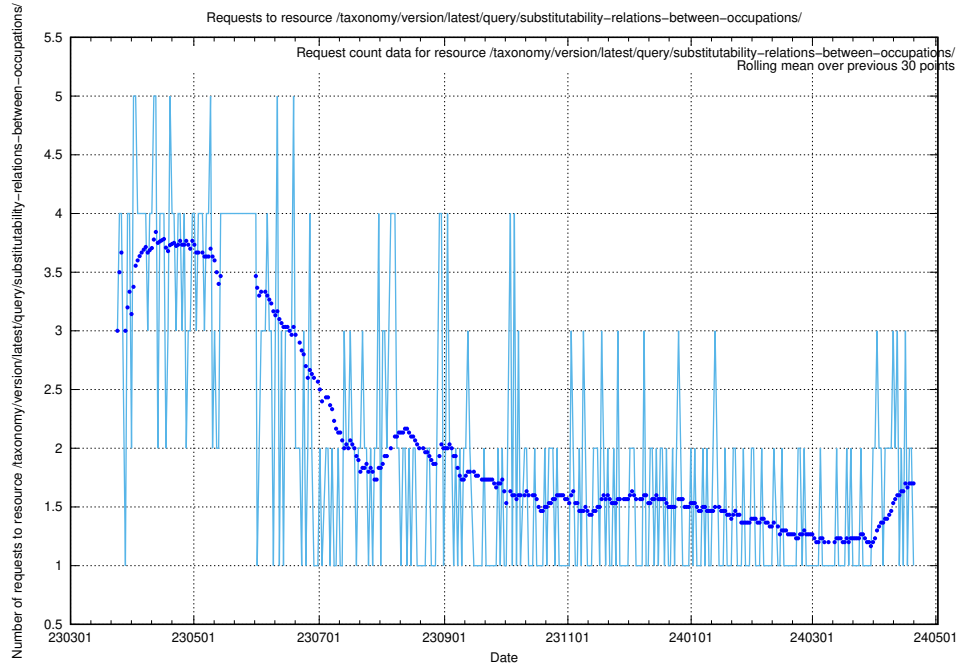

5.5872 Usage of /taxonomy/version/latest/query/substitutability-relations-between-occupations/

Here, we count the number of requests to resource /taxonomy/version/latest/query/substitutability-relations-between-occupations/.