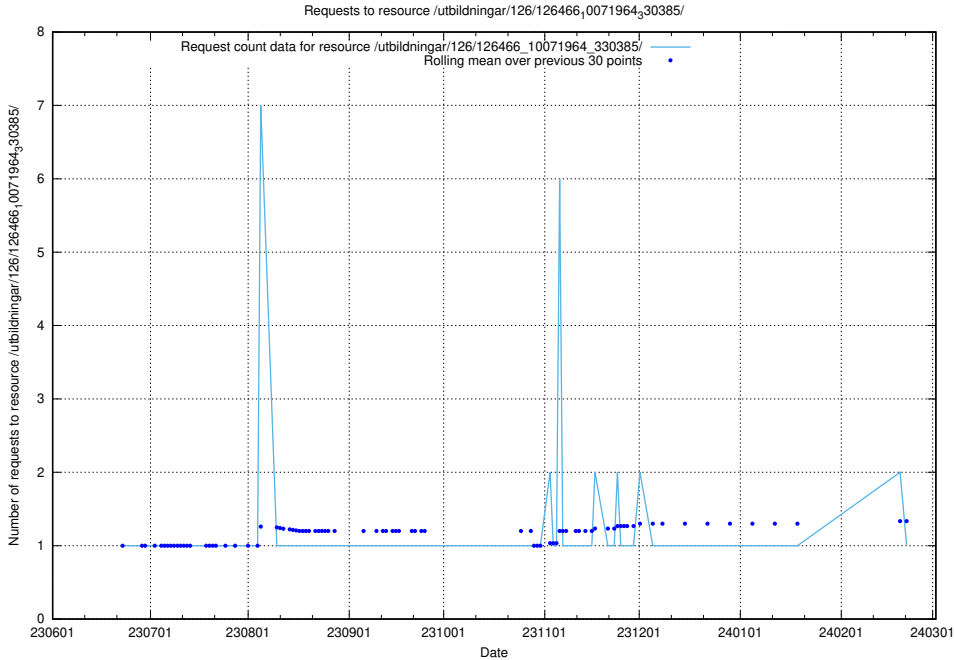

5.5433 Usage of /utbildningar/126/126466_10071964_330385/

Here, we count the number of requests to resource /utbildningar/126/126466_10071964_330385/.