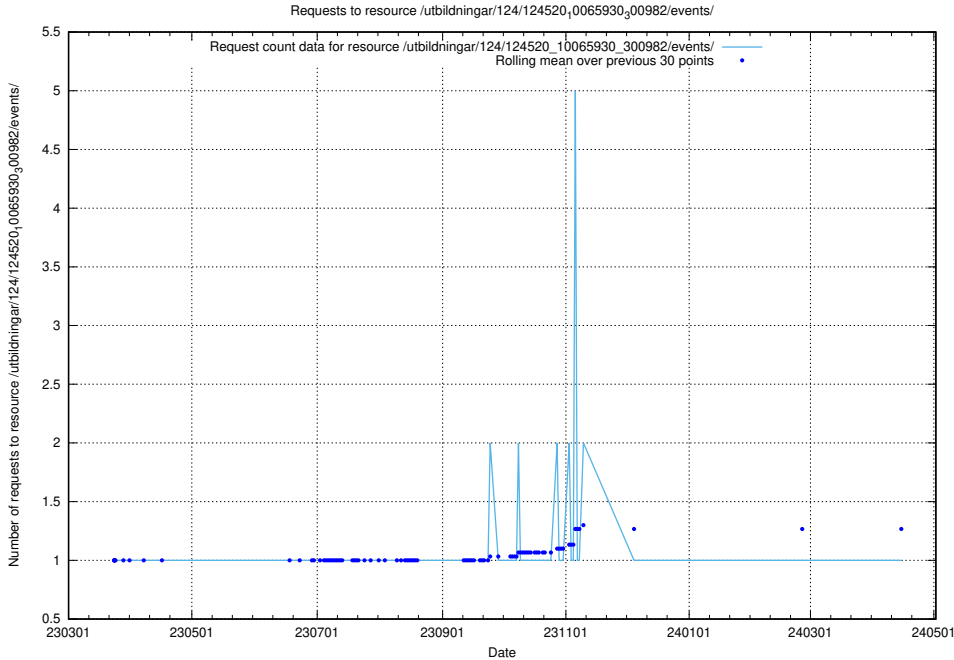

5.1249 Usage of /utbildningar/124/124520_10065930_300982/events/

Here, we count the number of requests to resource /utbildningar/124/124520_10065930_300982/events/