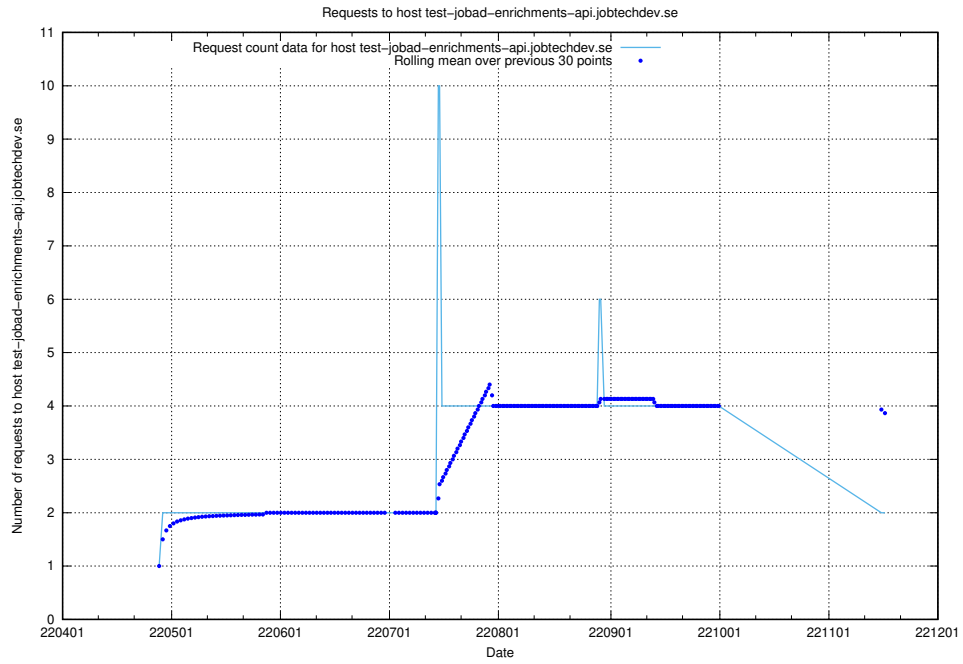

### 7.437 Usage of test-jobad-enrichments-api.jobtechdev.se

Here, we count the number of requests to host test-jobad-enrichments-api.jobtechdev.se.