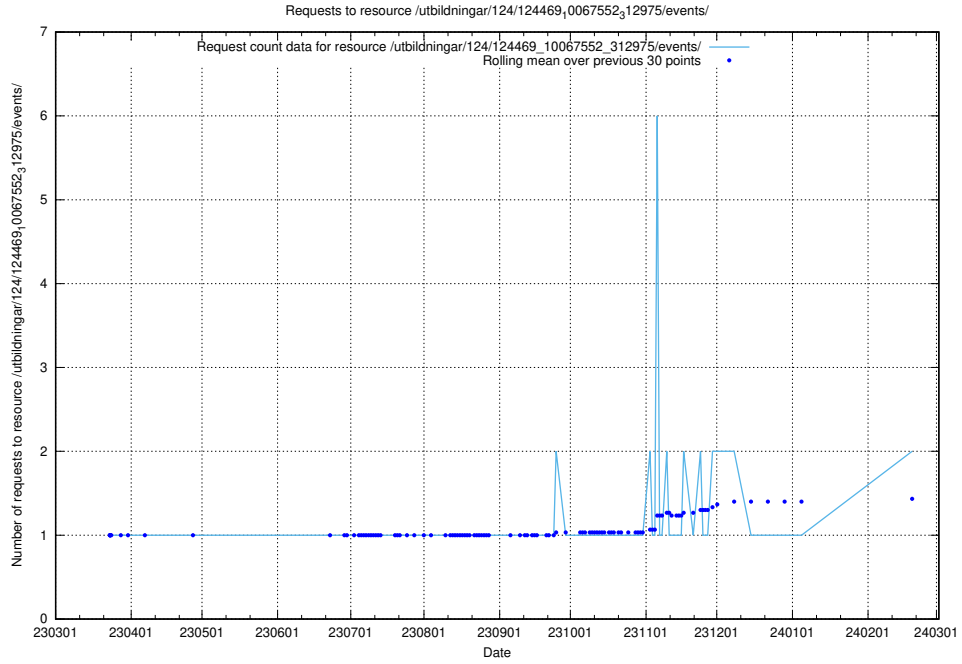

5.652 Usage of /utbildningar/124/124469_10067552_312975/events/

Here, we count the number of requests to resource /utbildningar/124/124469_10067552_312975/events/