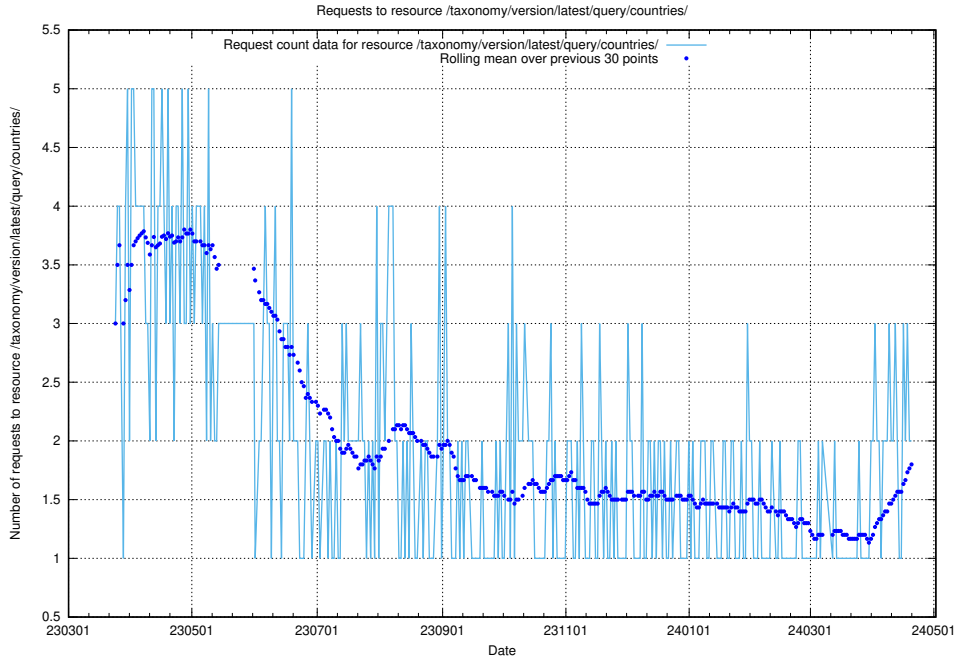

5.919 Usage of /taxonomy/version/latest/query/countries/

Here, we count the number of requests to resource /taxonomy/version/latest/query/countries/.