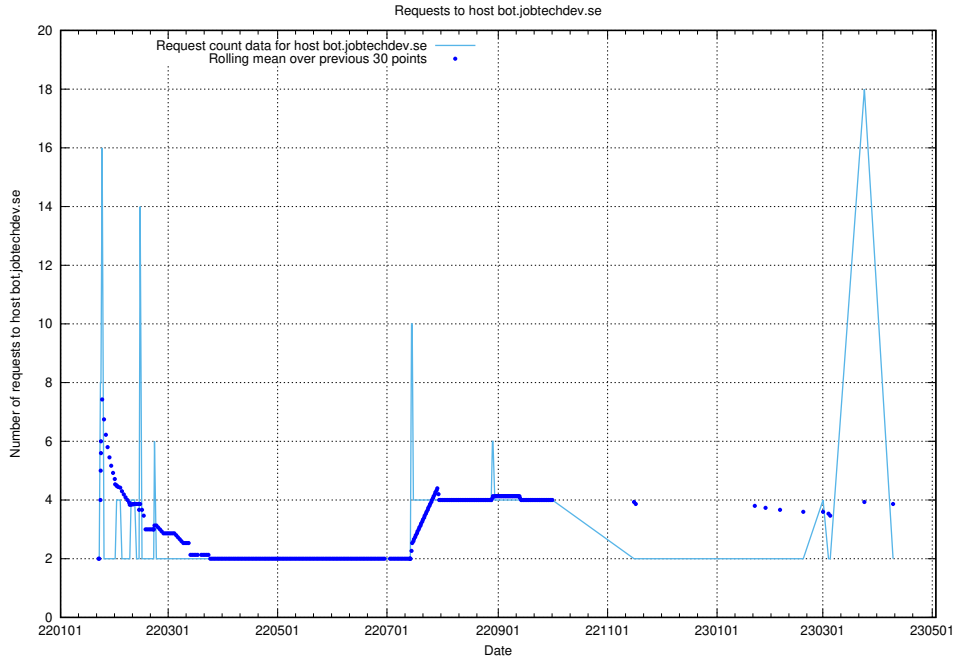

7.254 Usage of bot.jobtechdev.se

Here, we count the number of requests to host bot.jobtechdev.se.