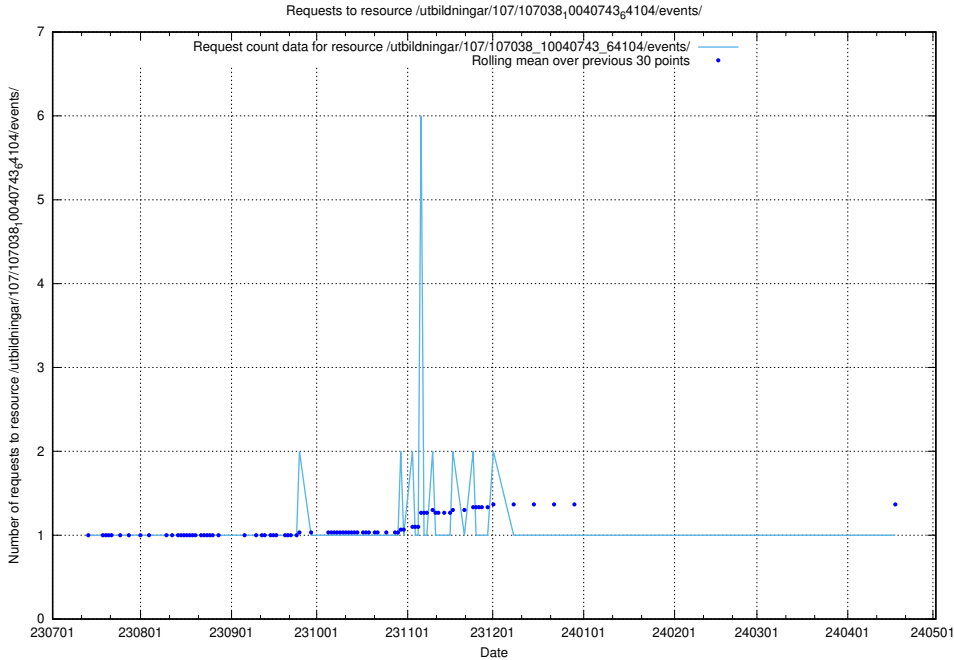

5.4862 Usage of /utbildningar/107/107038_10040743_64104/events/

Here, we count the number of requests to resource /utbildningar/107/107038_10040743_64104/events/.