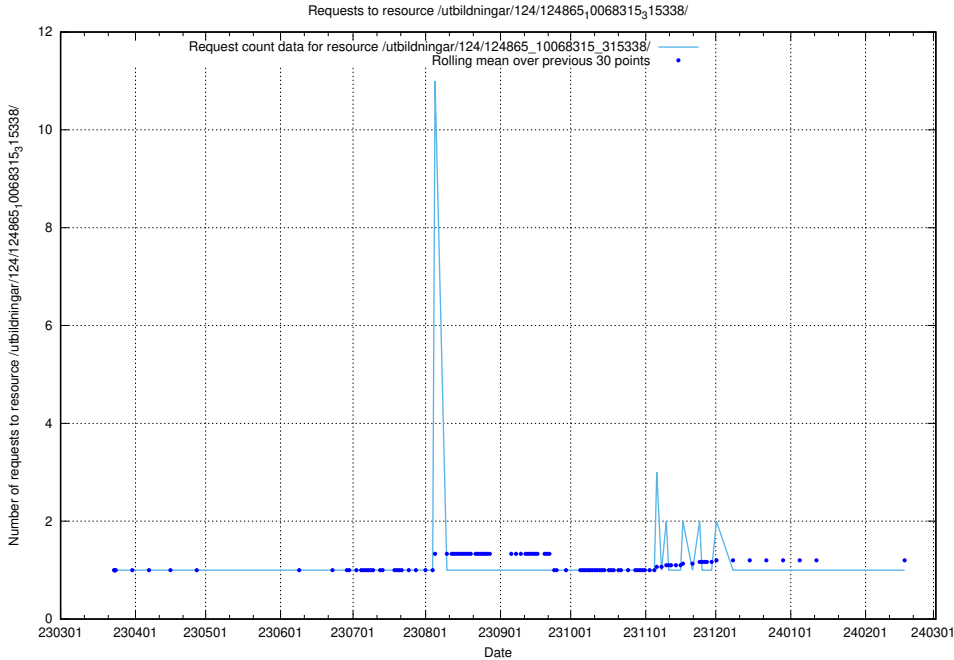

5.1157 Usage of /utbildningar/124/124865_10068315_315338/

Here, we count the number of requests to resource /utbildningar/124/124865_10068315_315338/.