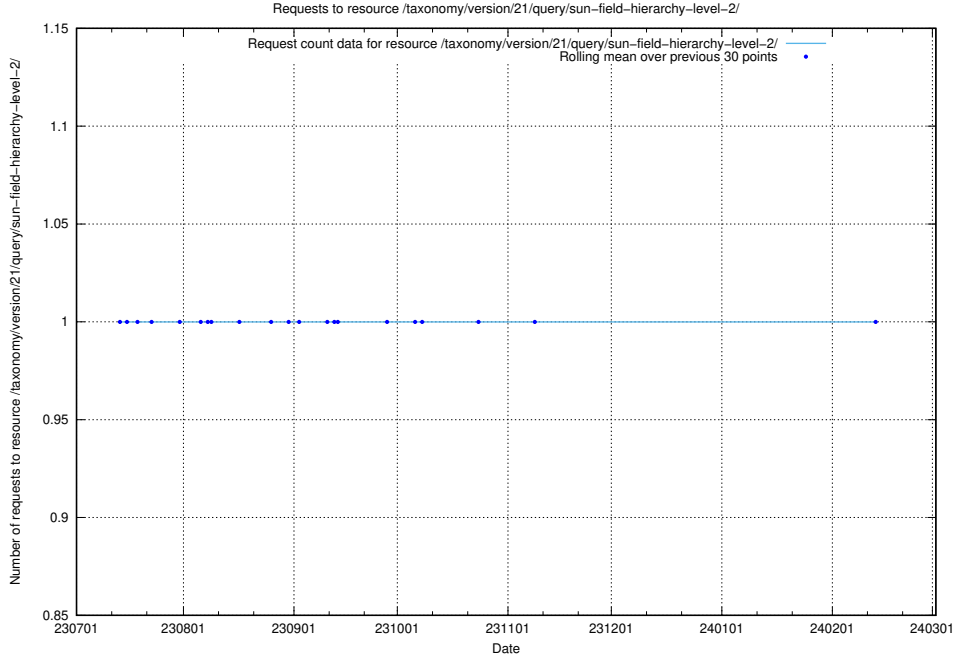

5.4871 Usage of /taxonomy/version/21/query/sun-field-hierarchy-level-2/

Here, we count the number of requests to resource /taxonomy/version/21/query/sun-field-hierarchy-level-2/.