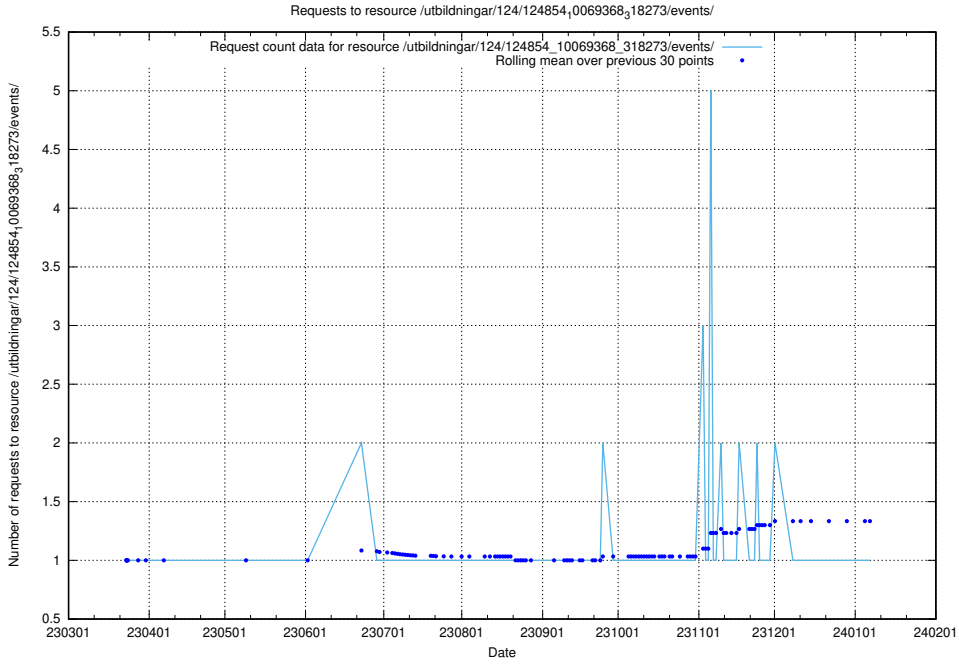

5.1201 Usage of /utbildningar/124/124854_10069368_318273/events/

Here, we count the number of requests to resource /utbildningar/124/124854_10069368_318273/events/