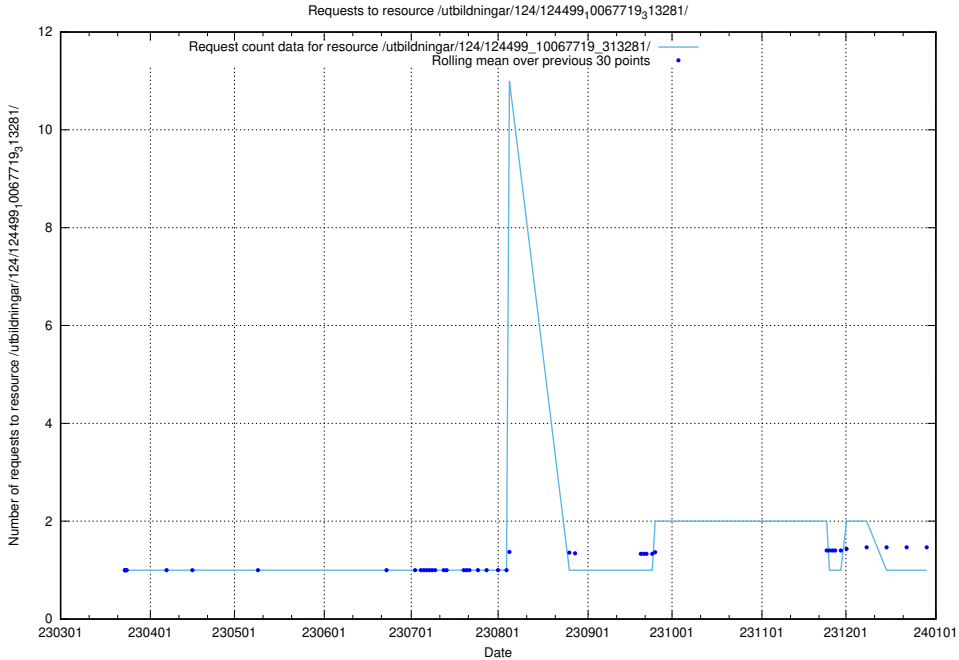

5.2351 Usage of /utbildningar/124/124499_10067719_313281/

Here, we count the number of requests to resource /utbildningar/124/124499_10067719_313281/.