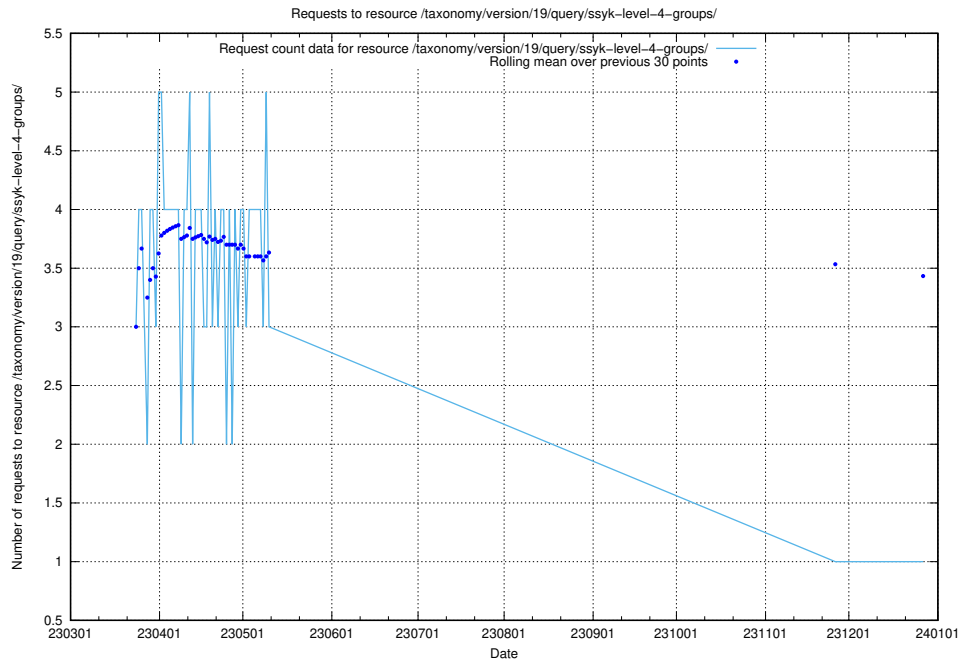

5.5917 Usage of /taxonomy/version/19/query/ssyk-level-4-groups/

Here, we count the number of requests to resource /taxonomy/version/19/query/ssyk-level-4-groups/.