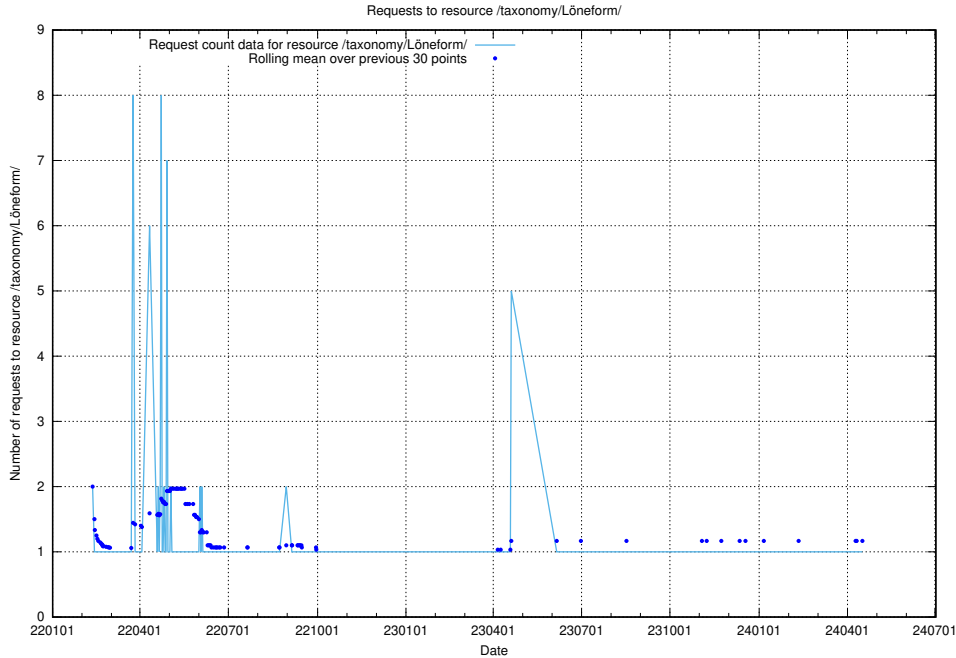

5.1340 Usage of /taxonomy/Löneform/

Here, we count the number of requests to resource /taxonomy/Löneform/.