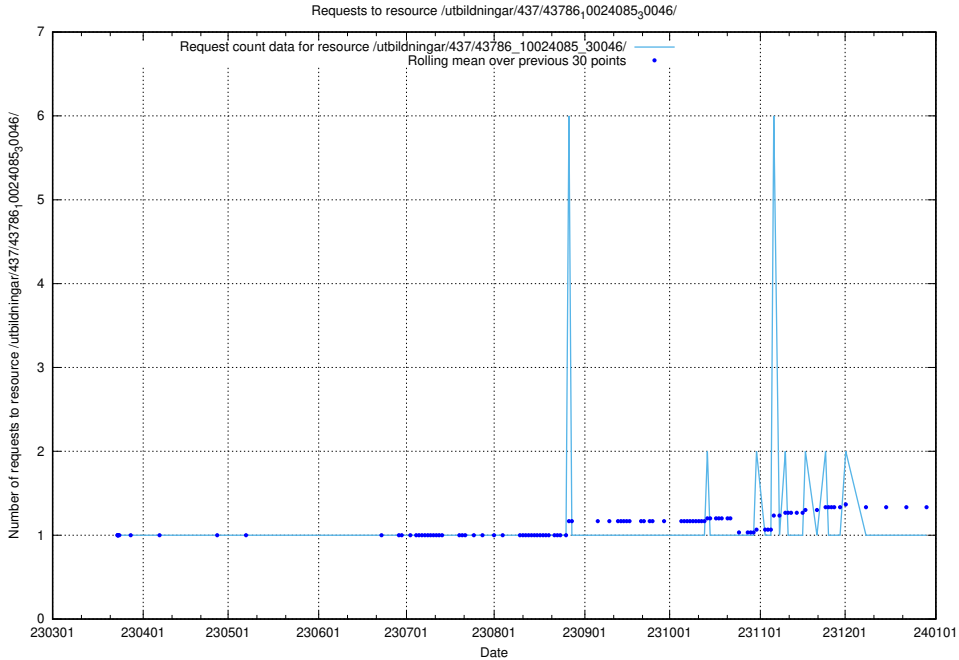

5.6149 Usage of /utbildningar/437/43786_10024085_30046/

Here, we count the number of requests to resource /utbildningar/437/43786_10024085_30046/.