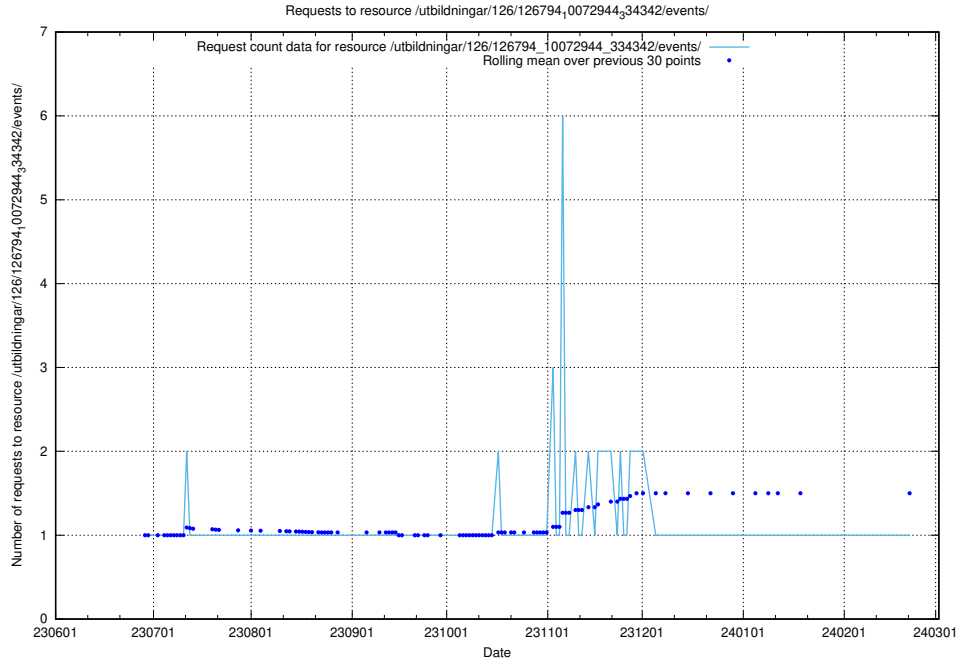

5.5224 Usage of /utbildningar/126/126794_10072944_334342/events/

Here, we count the number of requests to resource /utbildningar/126/126794_10072944_334342/events/