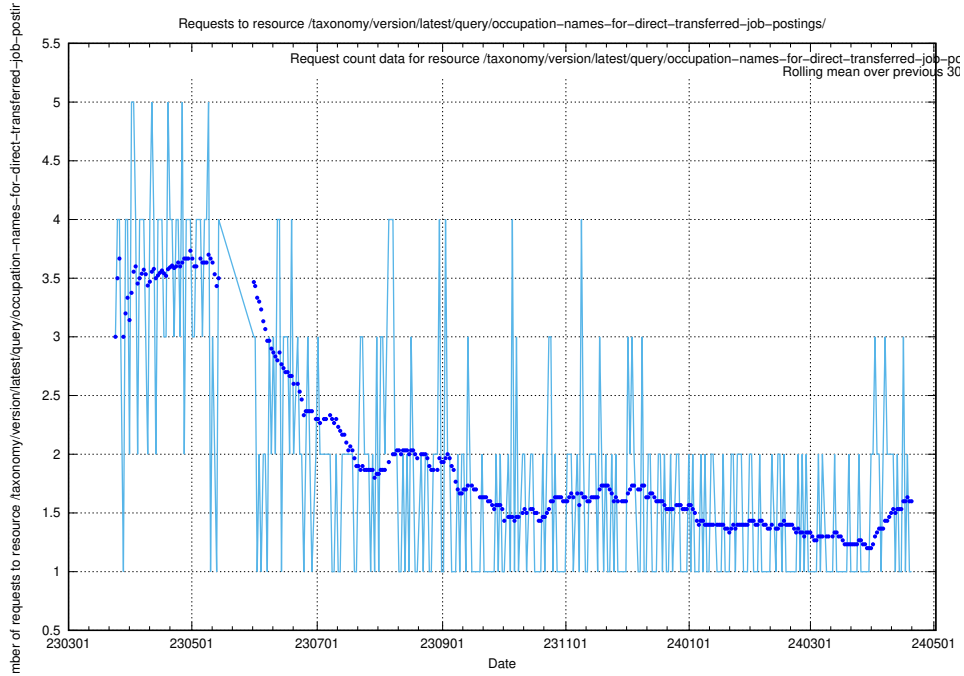

5.5888 Usage of /taxonomy/version/latest/query/occupation-names-for-direct-transferred-job-postings/

Here, we count the number of requests to resource /taxonomy/version/latest/query/occupation-names-for-direct-transferred-job-postings/.