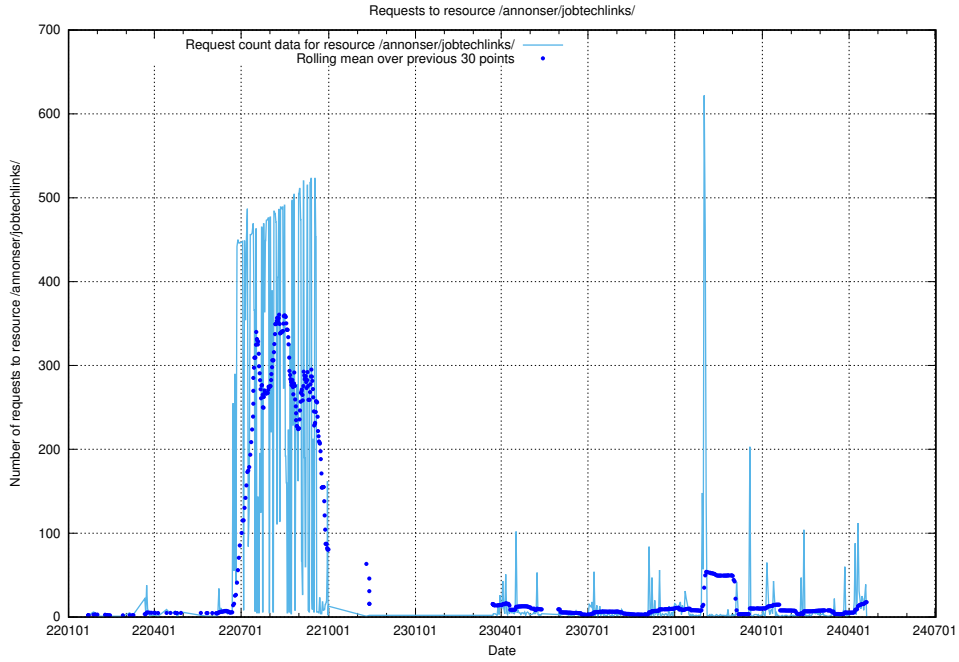

5.2519 Usage of /annonser/jobtechlinks/

Here, we count the number of requests to resource /annonser/jobtechlinks/.