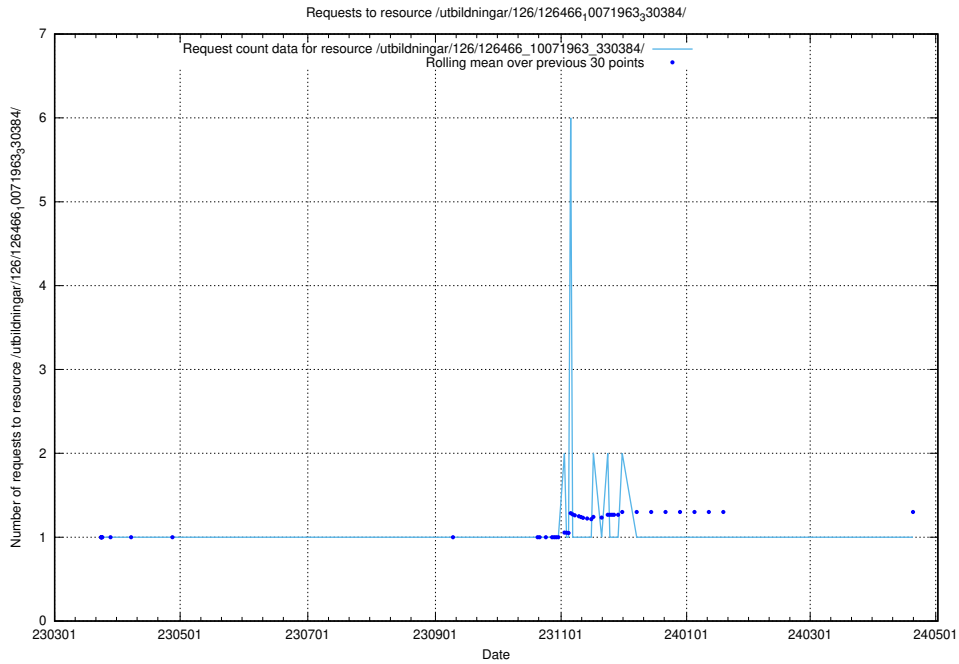

5.6196 Usage of /utbildningar/126/126466_10071963_330384/

Here, we count the number of requests to resource /utbildningar/126/126466_10071963_330384/.