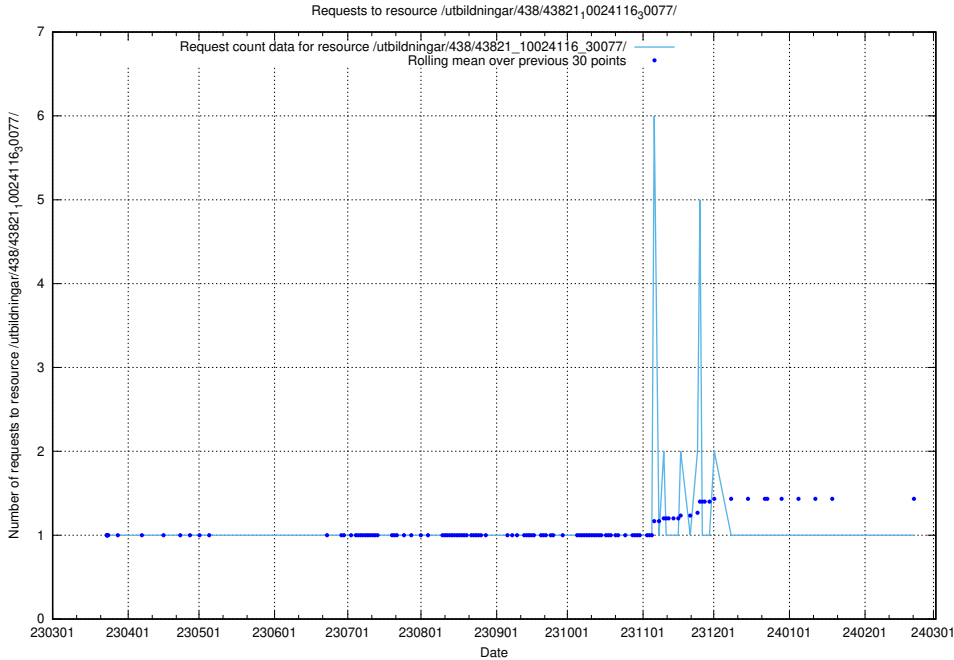

5.6125 Usage of /utbildningar/438/43821_10024116_30077/

Here, we count the number of requests to resource /utbildningar/438/43821_10024116_30077/.