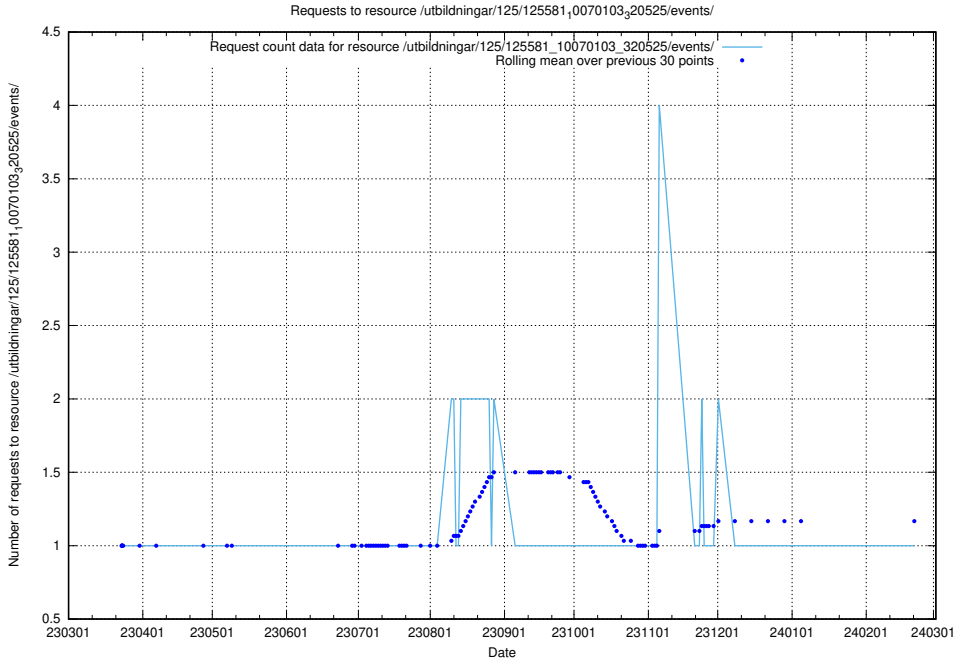

5.1098 Usage of /utbildningar/125/125581_10070103_320525/events/

Here, we count the number of requests to resource /utbildningar/125/125581_10070103_320525/events/