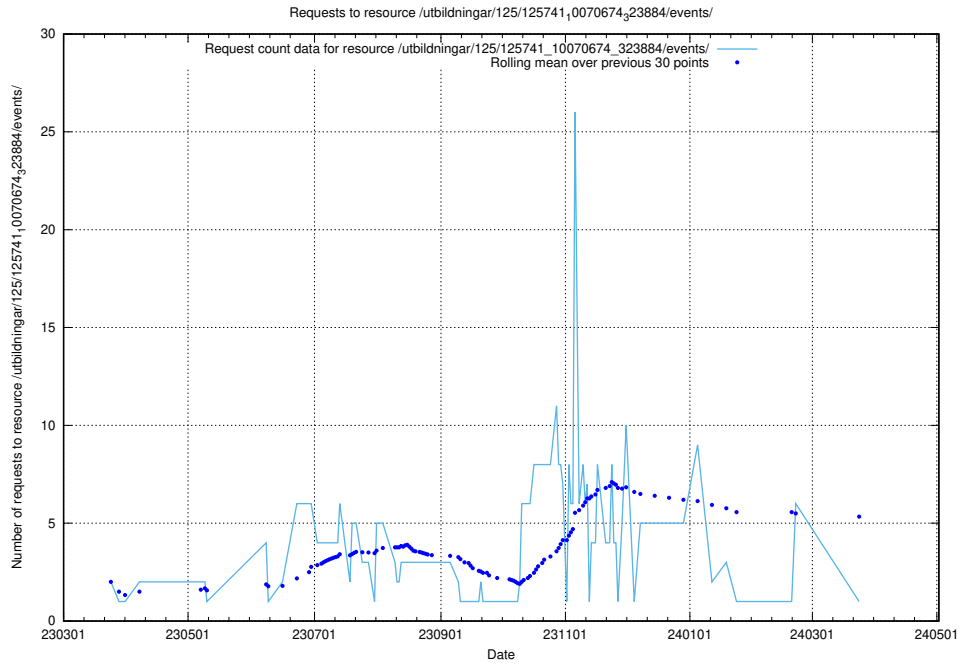

5.5951 Usage of /utbildningar/125/125741_10070674_323884/events/

Here, we count the number of requests to resource /utbildningar/125/125741_10070674_323884/events/