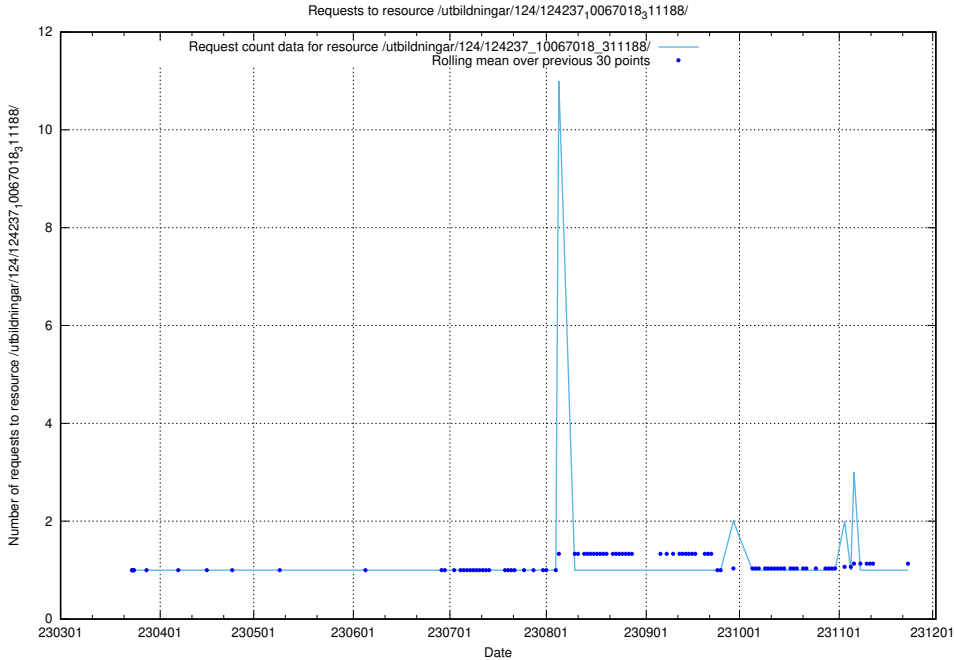

5.3813 Usage of /utbildningar/124/124237_10067018_311188/

Here, we count the number of requests to resource /utbildningar/124/124237_10067018_311188/.