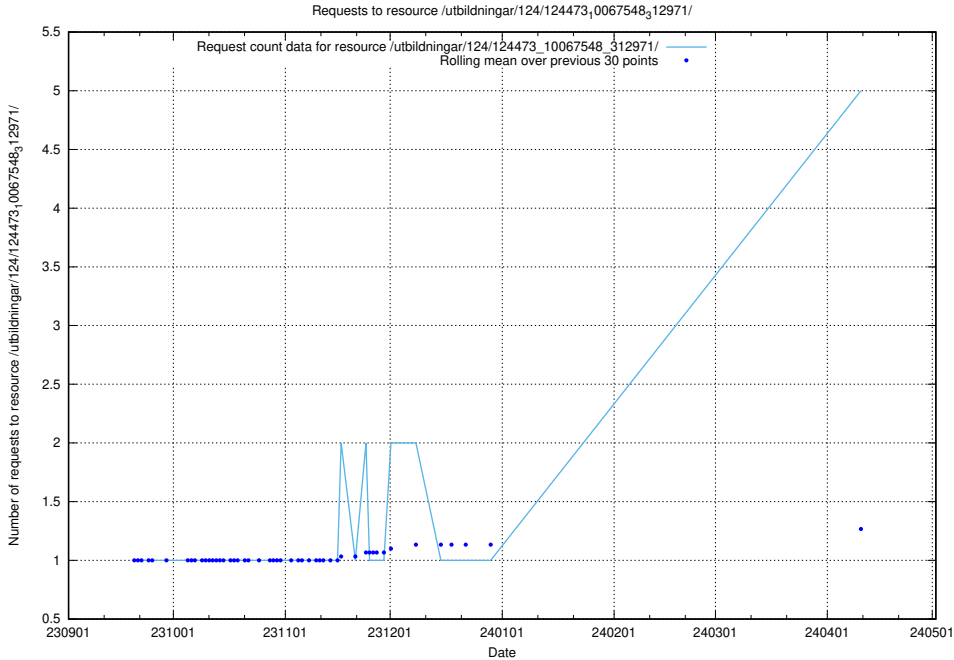

5.173 Usage of /utbildningar/124/124473_10067548_312971/

Here, we count the number of requests to resource /utbildningar/124/124473_10067548_312971/.