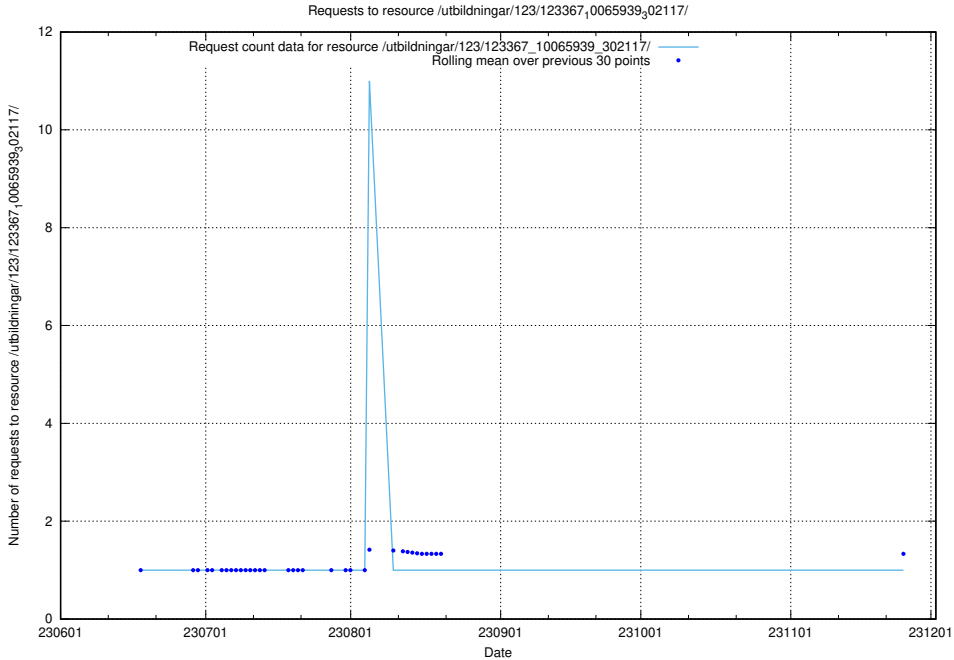

5.5640 Usage of /utbildningar/123/123367_10065939_302117/

Here, we count the number of requests to resource /utbildningar/123/123367_10065939_302117/.