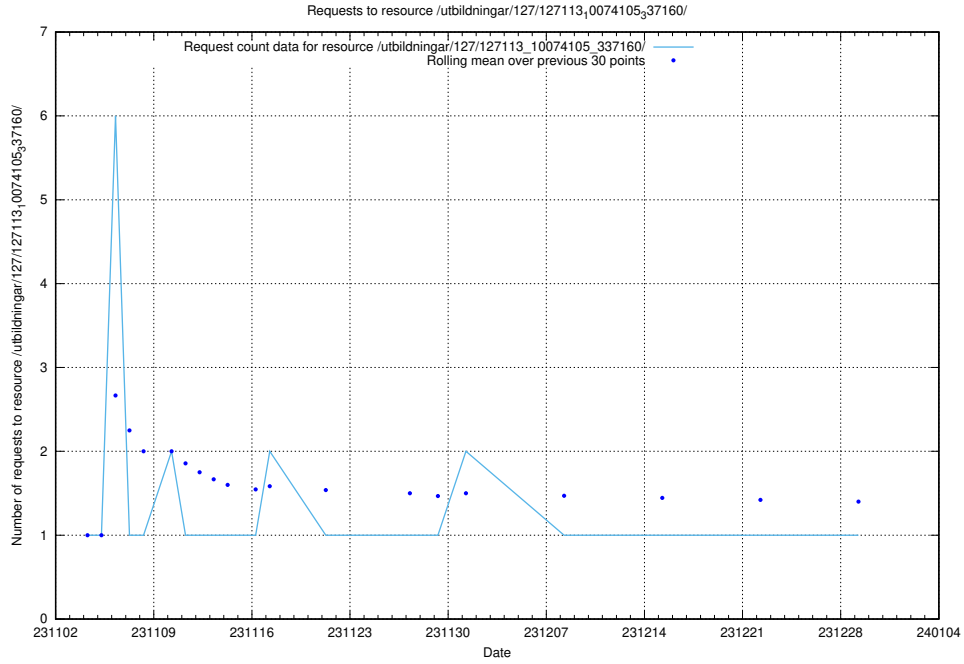

5.3916 Usage of /utbildningar/127/127113_10074105_337160/

Here, we count the number of requests to resource /utbildningar/127/127113_10074105_337160/.