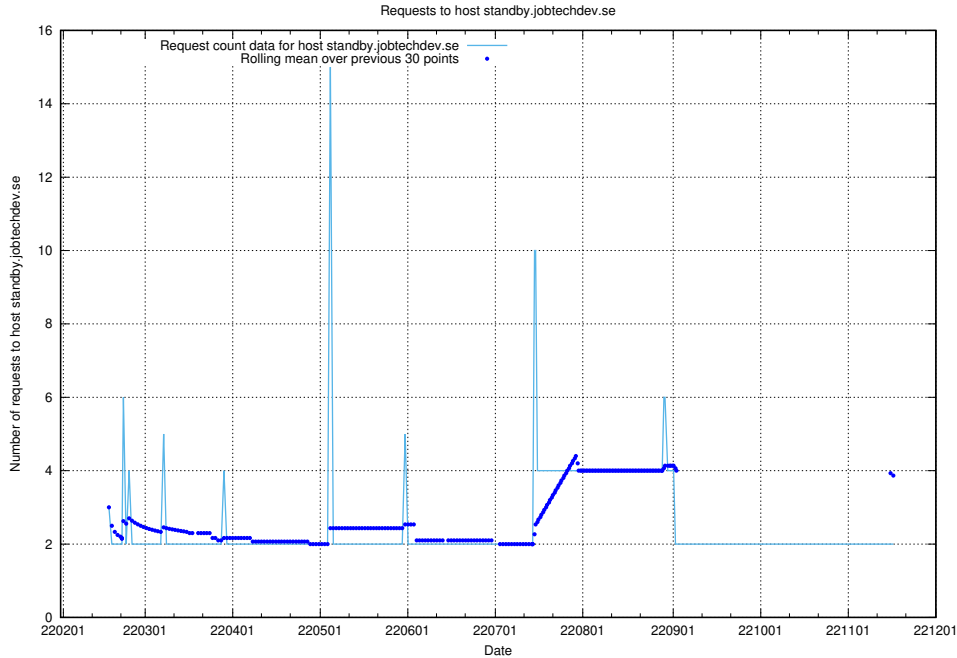

### 7.536 Usage of standby.jobtechdev.se

Here, we count the number of requests to host standby.jobtechdev.se.