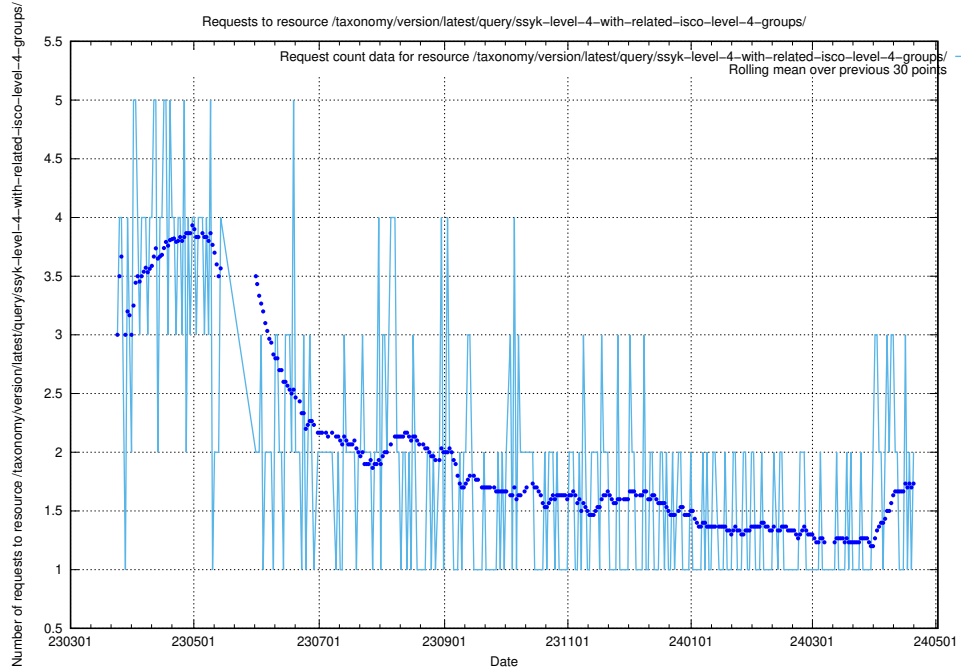

5.911 Usage of /taxonomy/version/latest/query/ssyk-level-4-with-related-isco-level-4-groups/

Here, we count the number of requests to resource /taxonomy/version/latest/query/ssyk-level-4-with-related-isco-level-4-groups/.