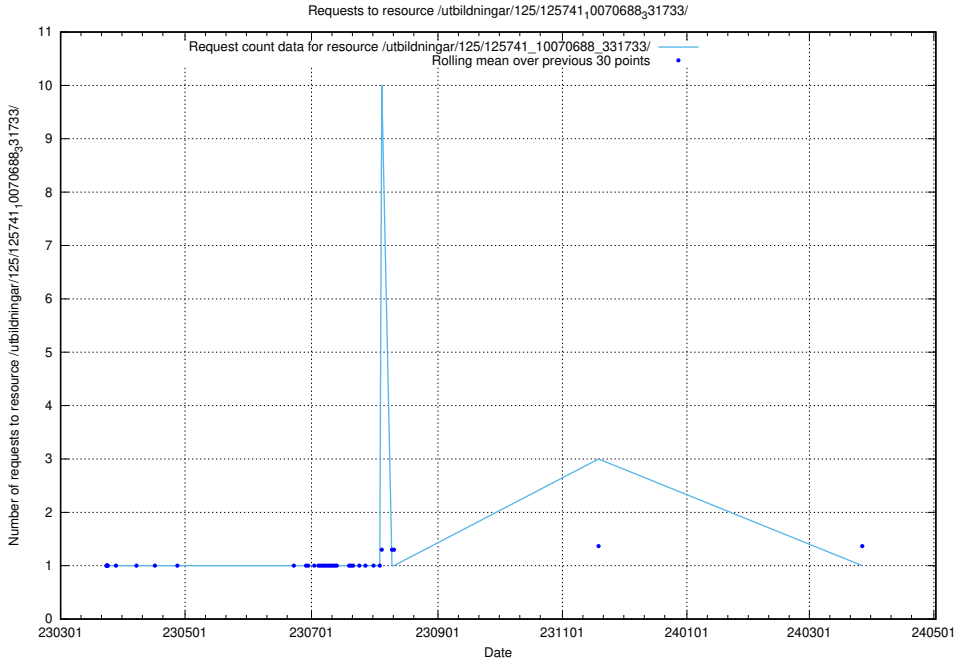

5.6254 Usage of /utbildningar/125/125741_10070688_331733/

Here, we count the number of requests to resource /utbildningar/125/125741_10070688_331733/.