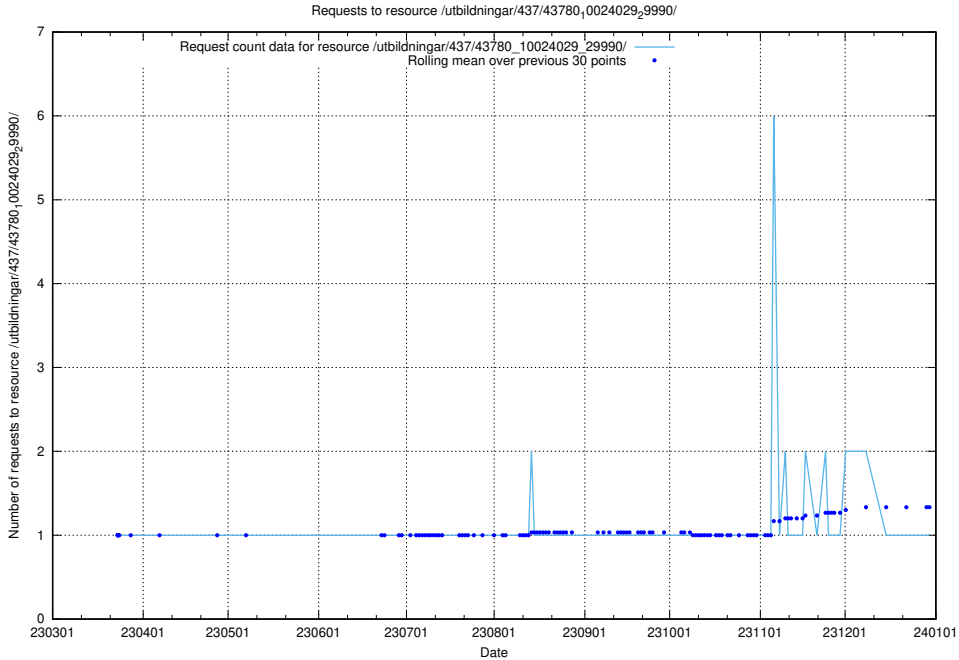

5.6153 Usage of /utbildningar/437/43780_10024029_29990/

Here, we count the number of requests to resource /utbildningar/437/43780_10024029_29990/.