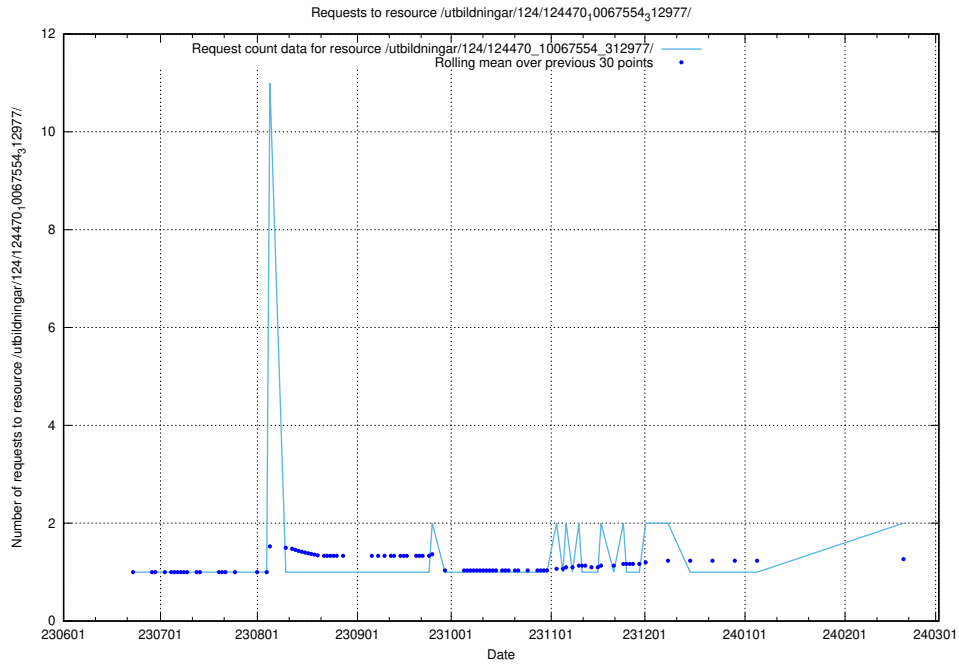

5.870 Usage of /utbildningar/124/124470_10067554_312977/

Here, we count the number of requests to resource /utbildningar/124/124470_10067554_312977/.