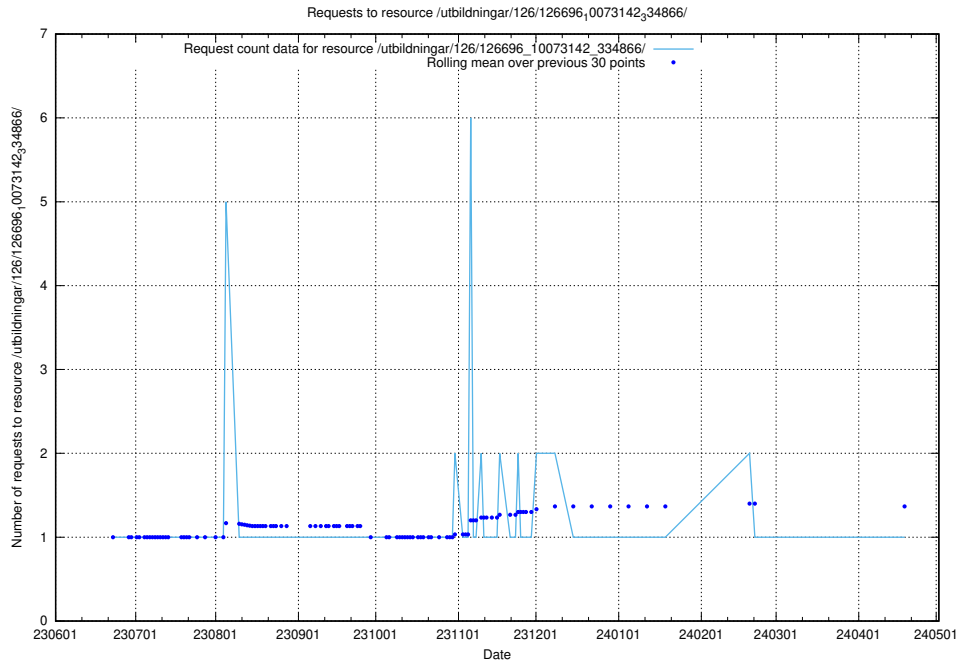

5.5406 Usage of /utbildningar/126/126696_10073142_334866/

Here, we count the number of requests to resource /utbildningar/126/126696_10073142_334866/.