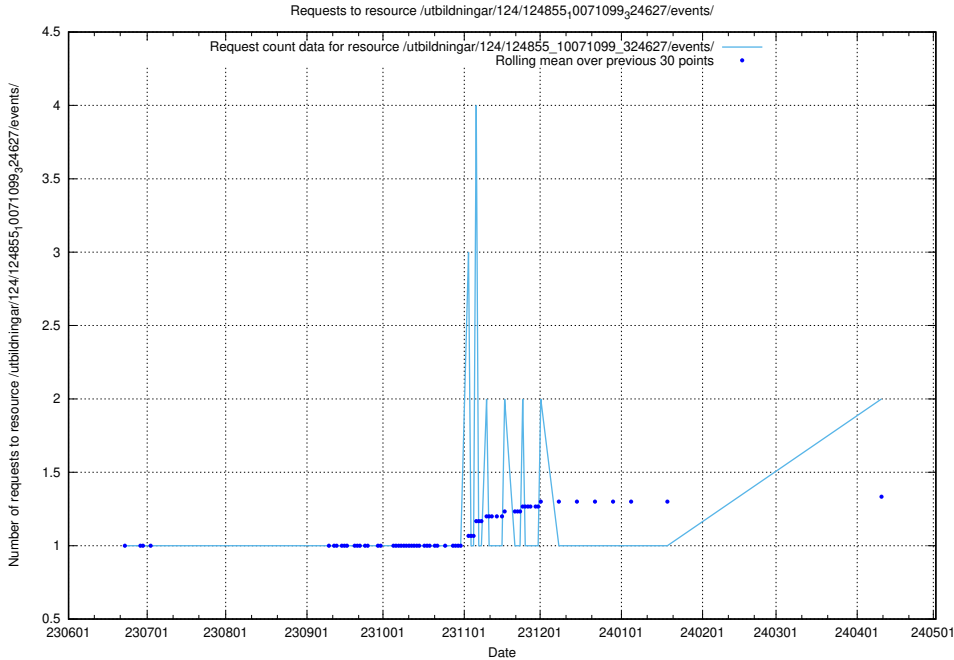

5.856 Usage of /utbildningar/124/124855_10071099_324627/events/

Here, we count the number of requests to resource /utbildningar/124/124855_10071099_324627/events/