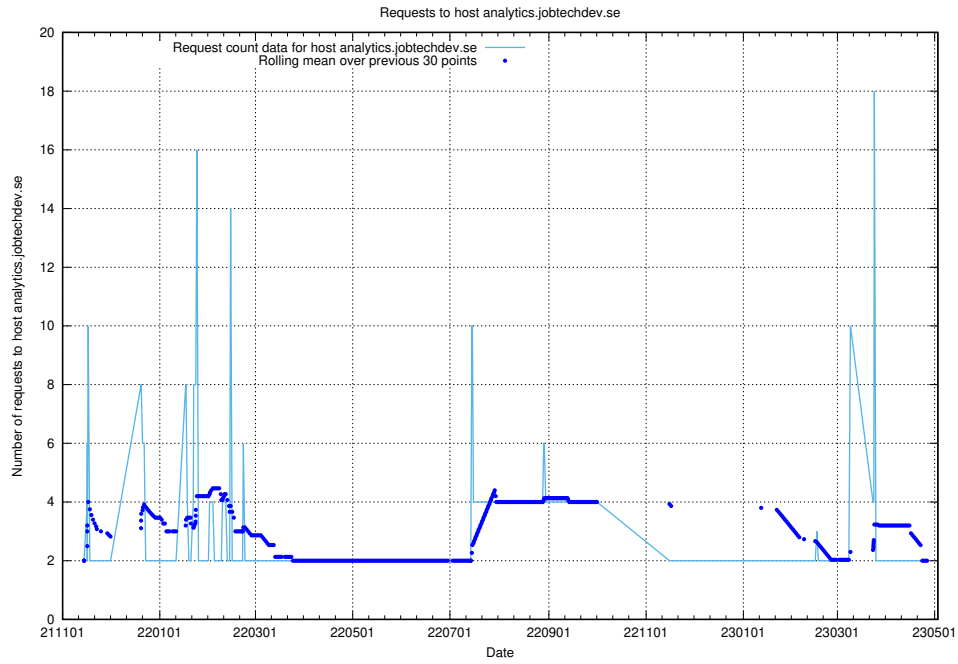

7.285 Usage of analytics.jobtechdev.se

Here, we count the number of requests to host analytics.jobtechdev.se.