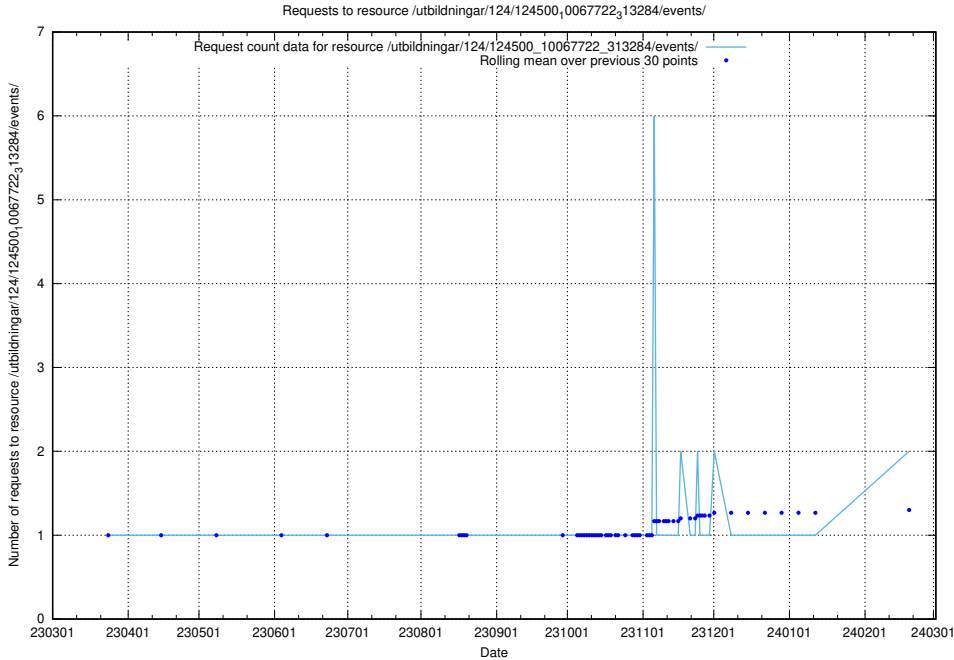

5.932 Usage of /utbildningar/124/124500_10067722_313284/events/

Here, we count the number of requests to resource /utbildningar/124/124500_10067722_313284/events/