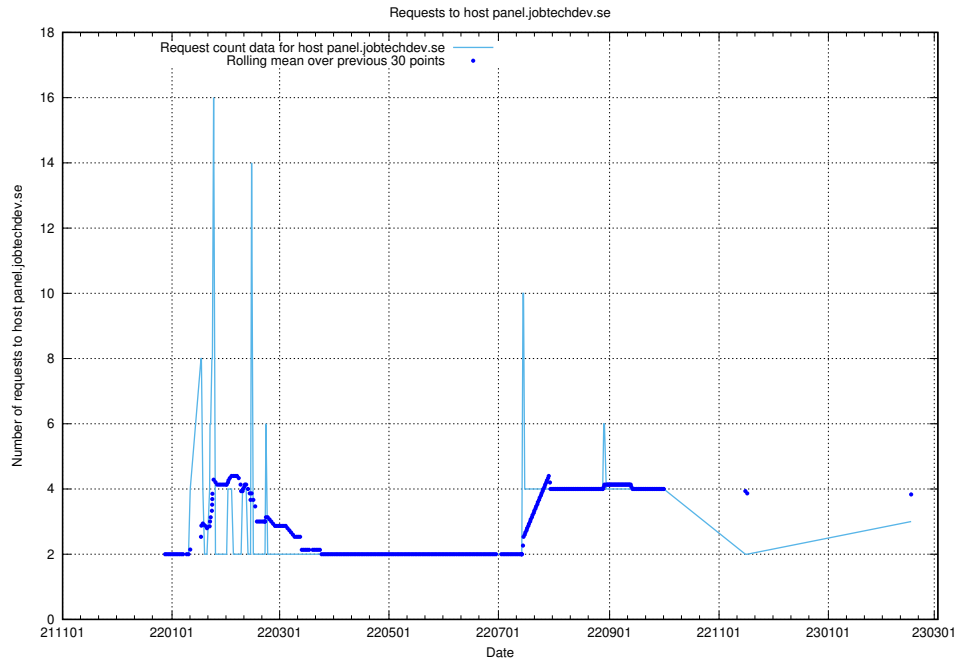

7.188 Usage of panel.jobtechdev.se

Here, we count the number of requests to host panel.jobtechdev.se.