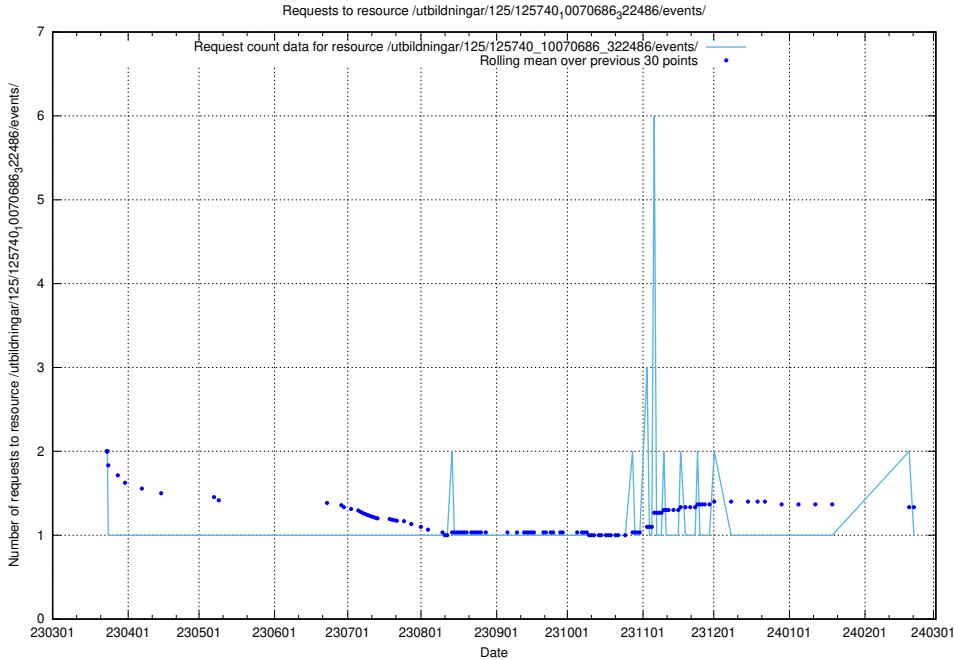

5.6067 Usage of /utbildningar/125/125740_10070686_322486/events/

Here, we count the number of requests to resource /utbildningar/125/125740_10070686_322486/events/