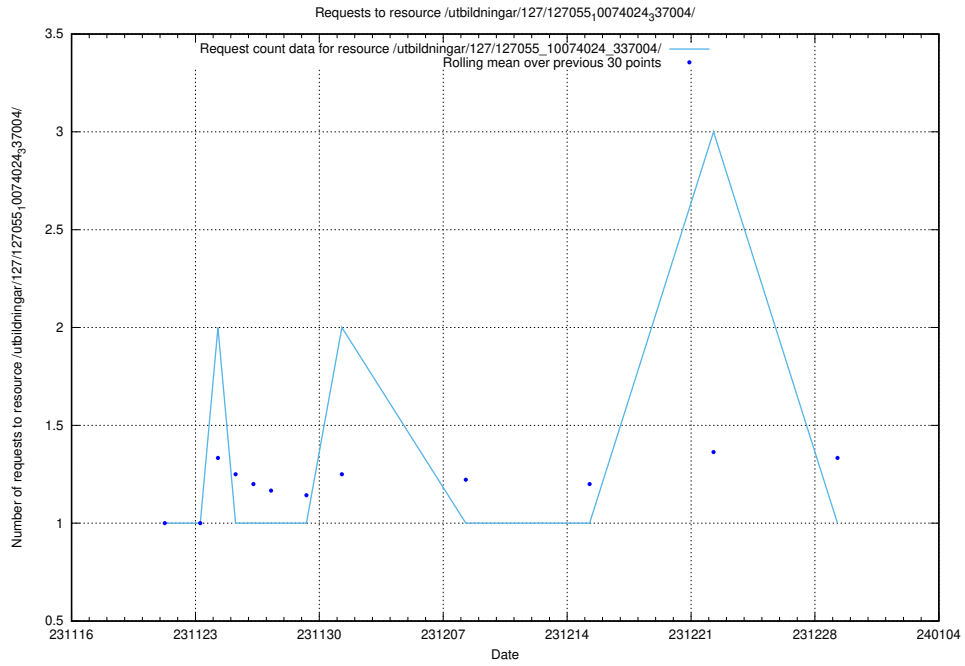

5.3844 Usage of /utbildningar/127/127055_10074024_337004/

Here, we count the number of requests to resource /utbildningar/127/127055_10074024_337004/.