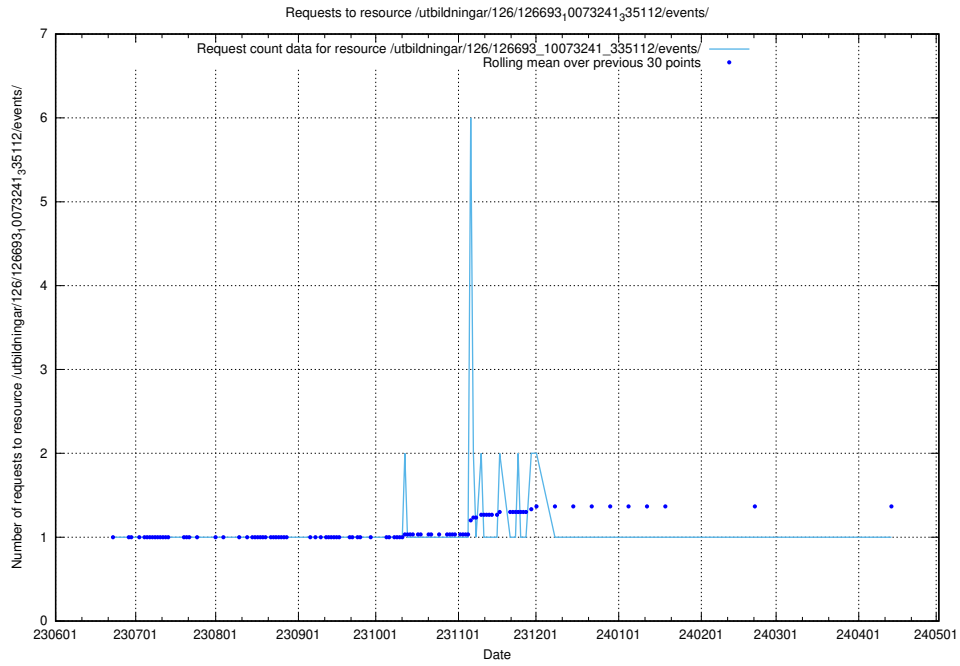

5.5423 Usage of /utbildningar/126/126693_10073241_335112/events/

Here, we count the number of requests to resource /utbildningar/126/126693_10073241_335112/events/