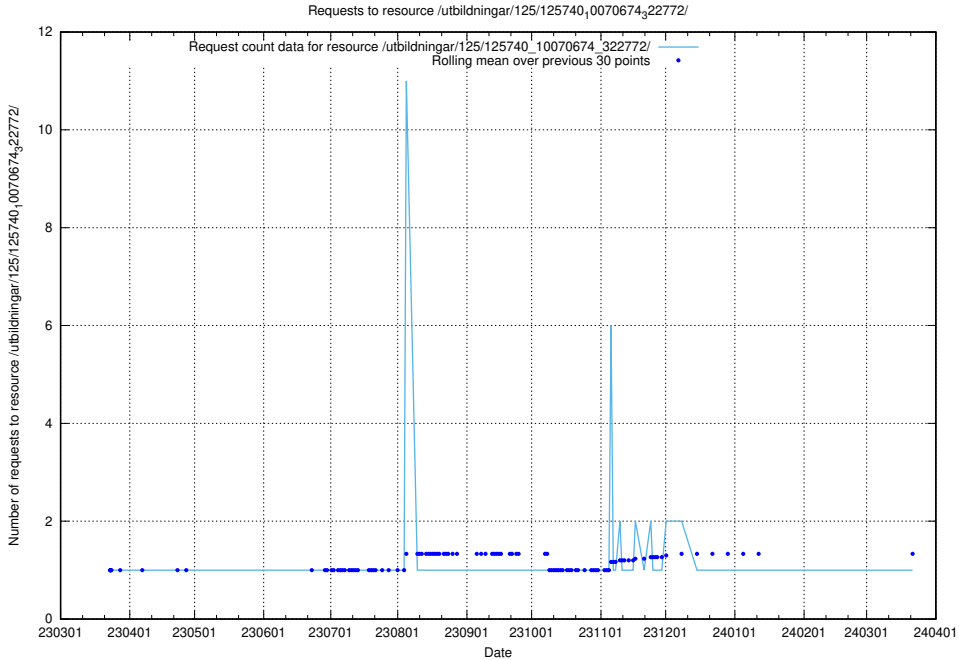

5.1001 Usage of /utbildningar/125/125740_10070674_322772/

Here, we count the number of requests to resource /utbildningar/125/125740_10070674_322772/.