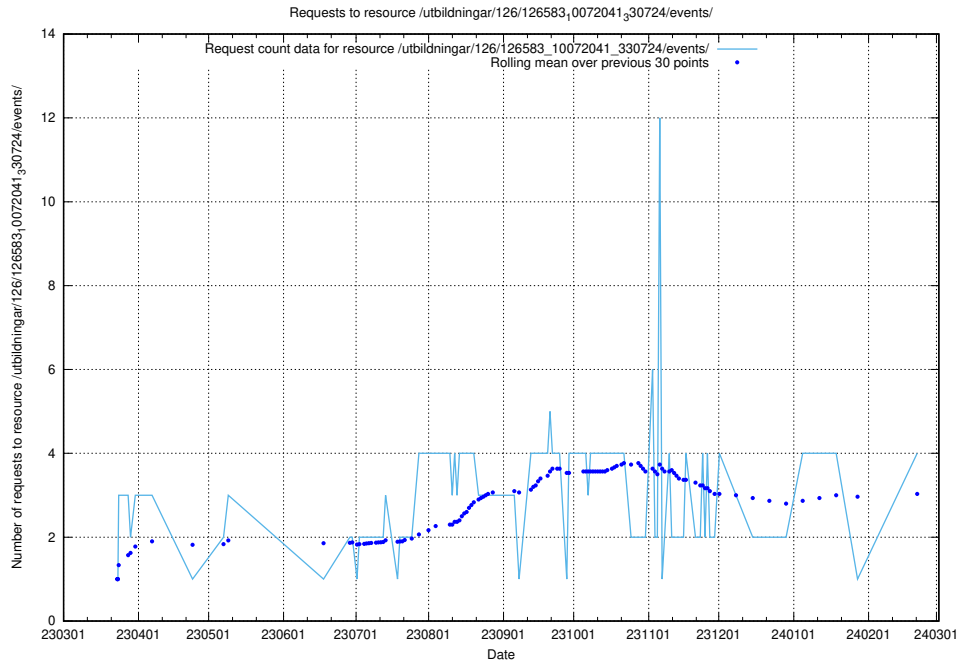

5.280 Usage of /utbildningar/126/126583_10072041_330724/events/

Here, we count the number of requests to resource /utbildningar/126/126583_10072041_330724/events/