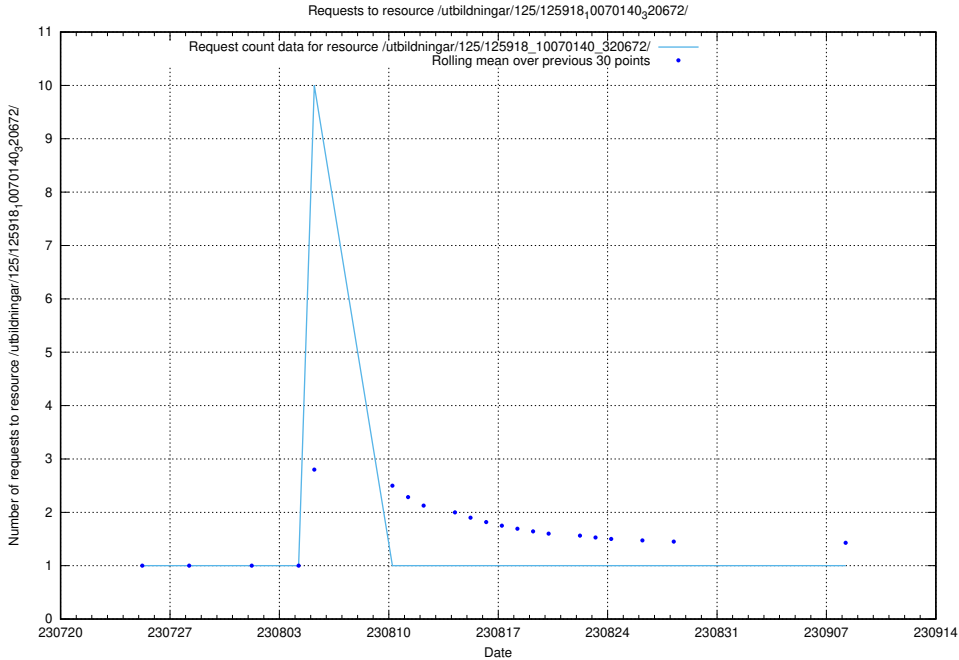

5.4736 Usage of /utbildningar/125/125918_10070140_320672/

Here, we count the number of requests to resource /utbildningar/125/125918_10070140_320672/.