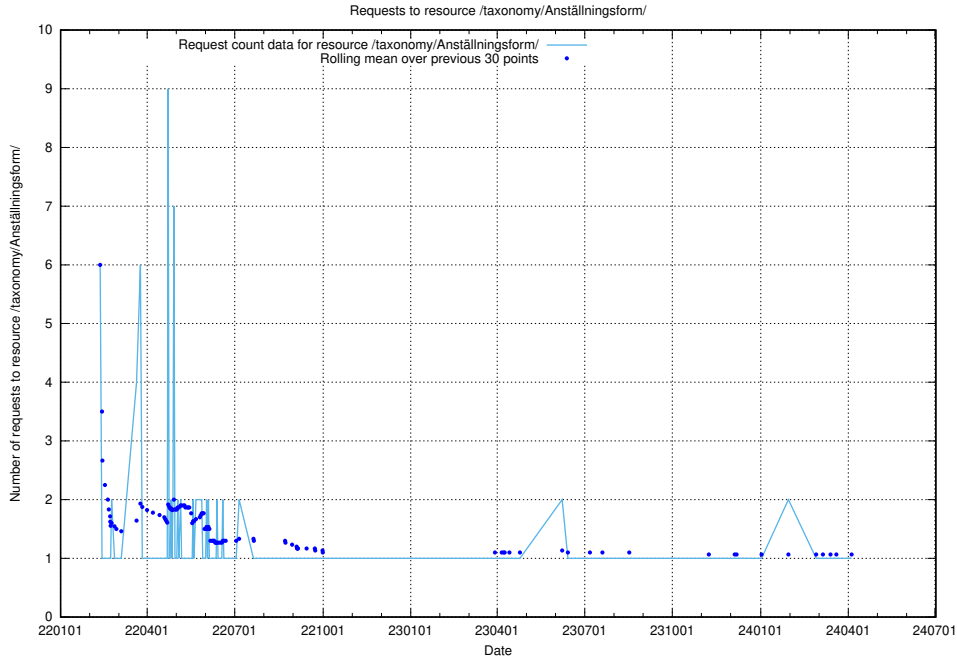

5.1279 Usage of /taxonomy/Anställningsform/

Here, we count the number of requests to resource /taxonomy/Anställningsform/.