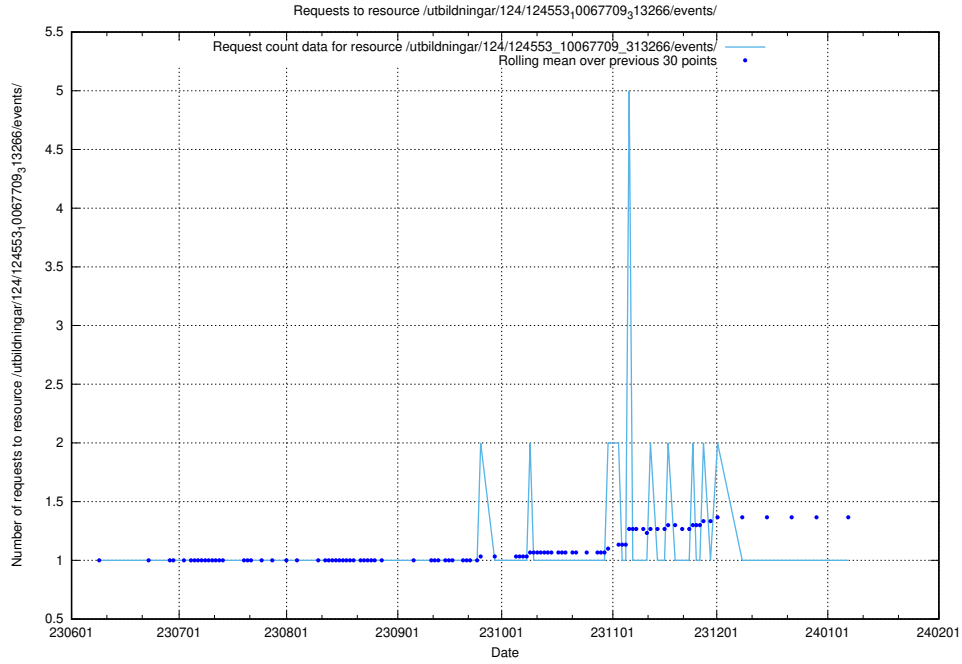

5.5670 Usage of /utbildningar/124/124553_10067709_313266/events/

Here, we count the number of requests to resource /utbildningar/124/124553_10067709_313266/events/