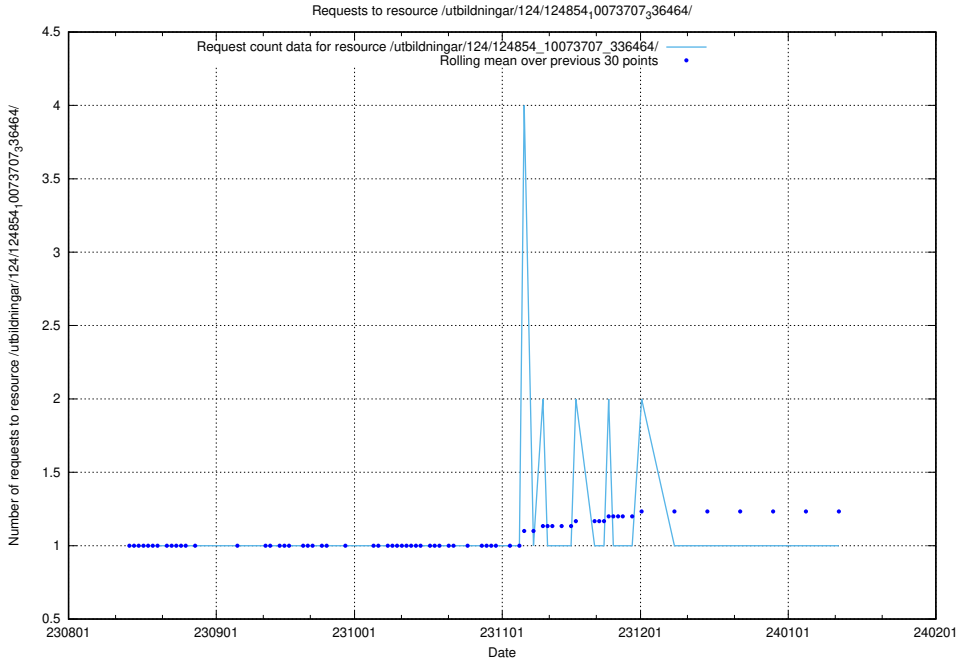

5.4589 Usage of /utbildningar/124/124854_10073707_336464/

Here, we count the number of requests to resource /utbildningar/124/124854_10073707_336464/.