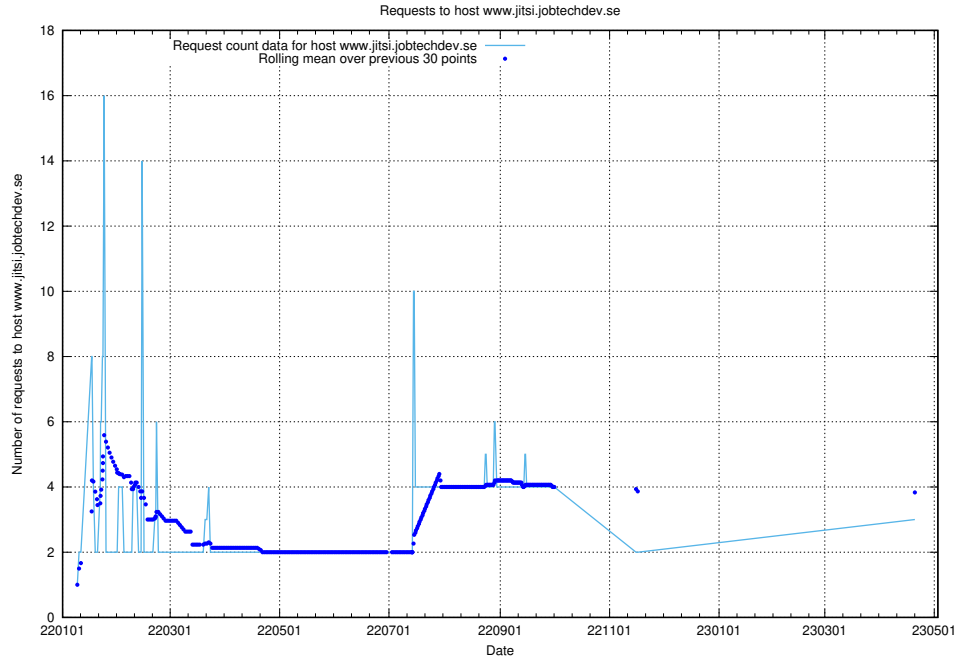

### 7.173 Usage of www.jitsi.jobtechdev.se

Here, we count the number of requests to host www.jitsi.jobtechdev.se.