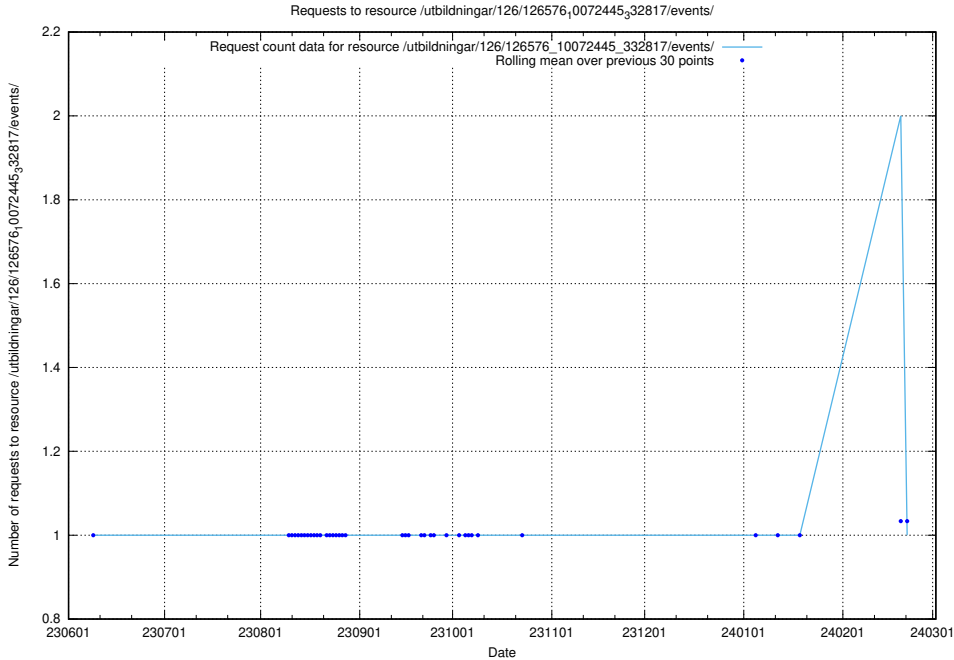

5.5667 Usage of /utbildningar/126/126576_10072445_332817/events/

Here, we count the number of requests to resource /utbildningar/126/126576_10072445_332817/events/