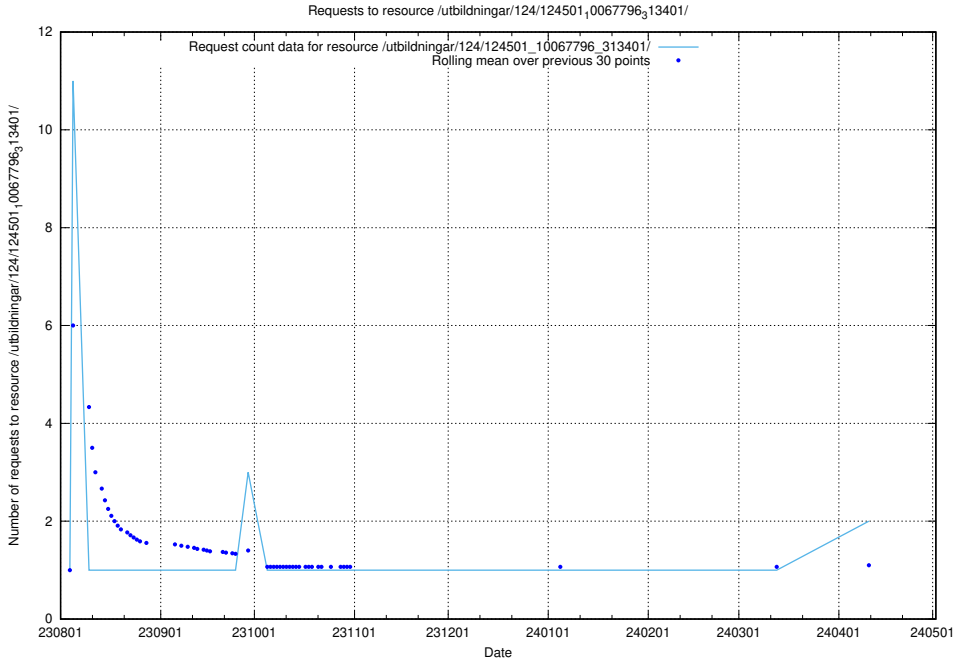

5.782 Usage of /utbildningar/124/124501_10067796_313401/

Here, we count the number of requests to resource /utbildningar/124/124501_10067796_313401/.