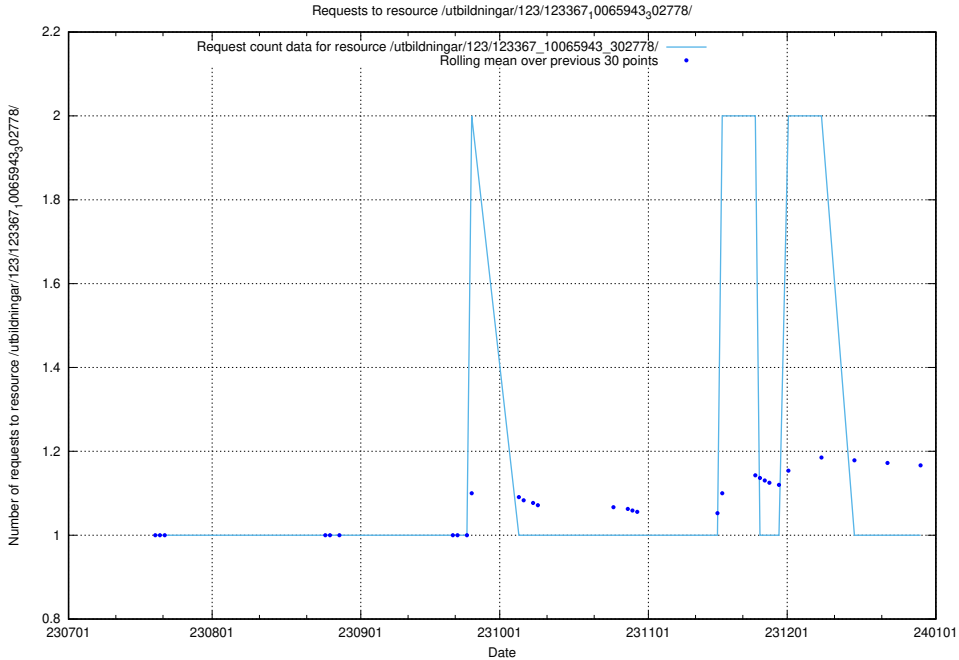

5.4790 Usage of /utbildningar/123/123367_10065943_302778/

Here, we count the number of requests to resource /utbildningar/123/123367_10065943_302778/.