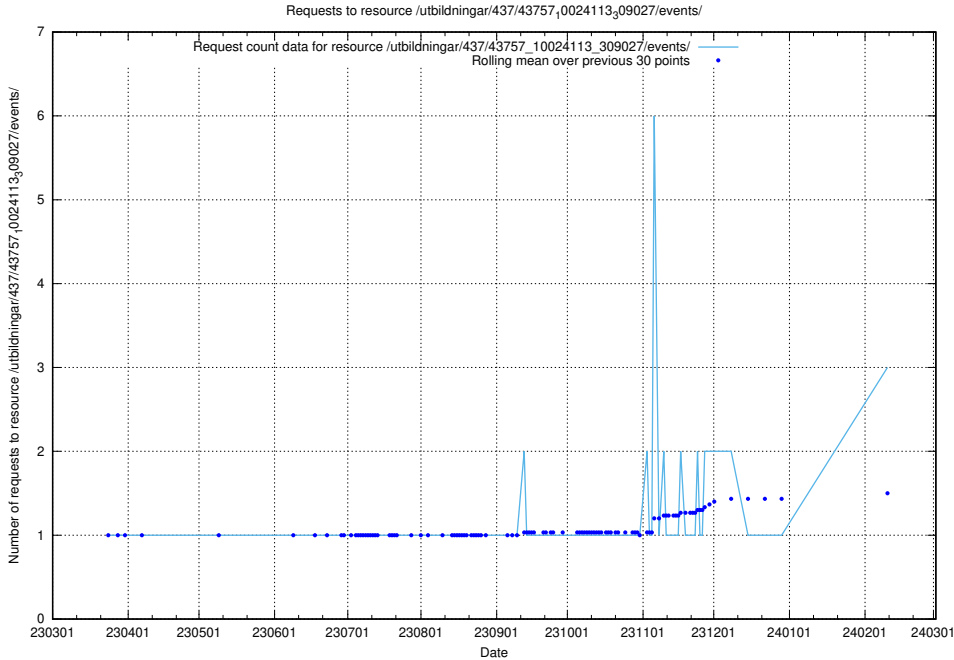

5.465 Usage of /utbildningar/437/43757_10024113_309027/events/

Here, we count the number of requests to resource /utbildningar/437/43757_10024113_309027/events/.