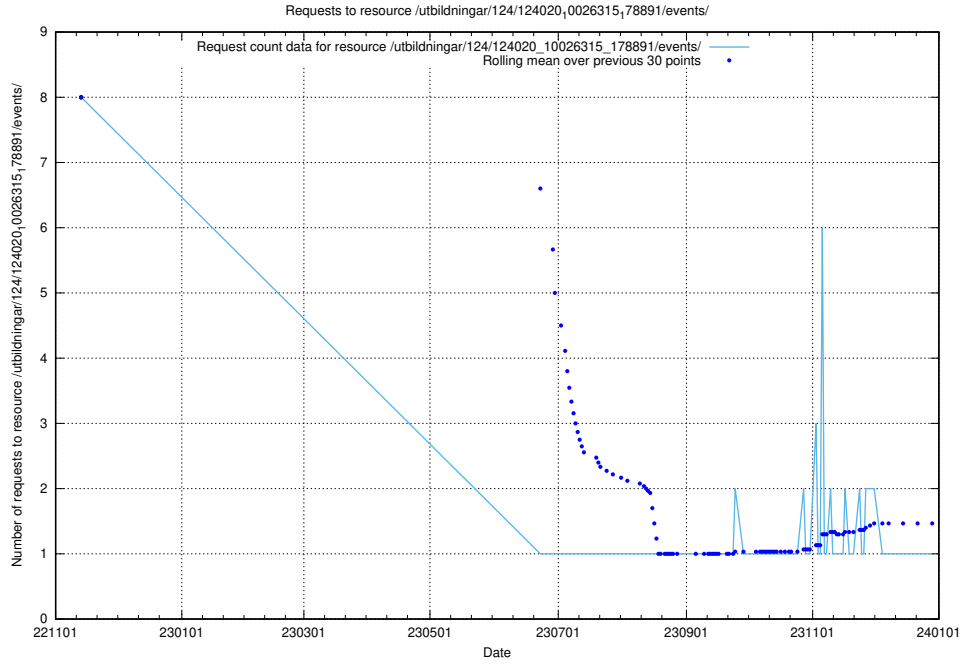

5.5554 Usage of /utbildningar/124/124020_10026315_178891/events/

Here, we count the number of requests to resource /utbildningar/124/124020_10026315_178891/events/