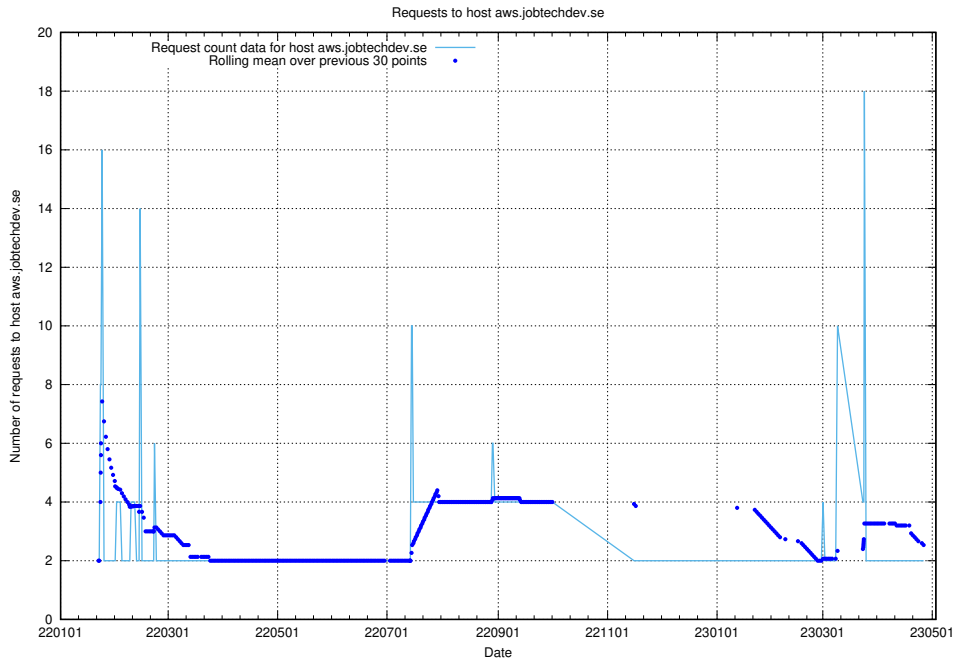

7.255 Usage of aws.jobtechdev.se

Here, we count the number of requests to host aws.jobtechdev.se.