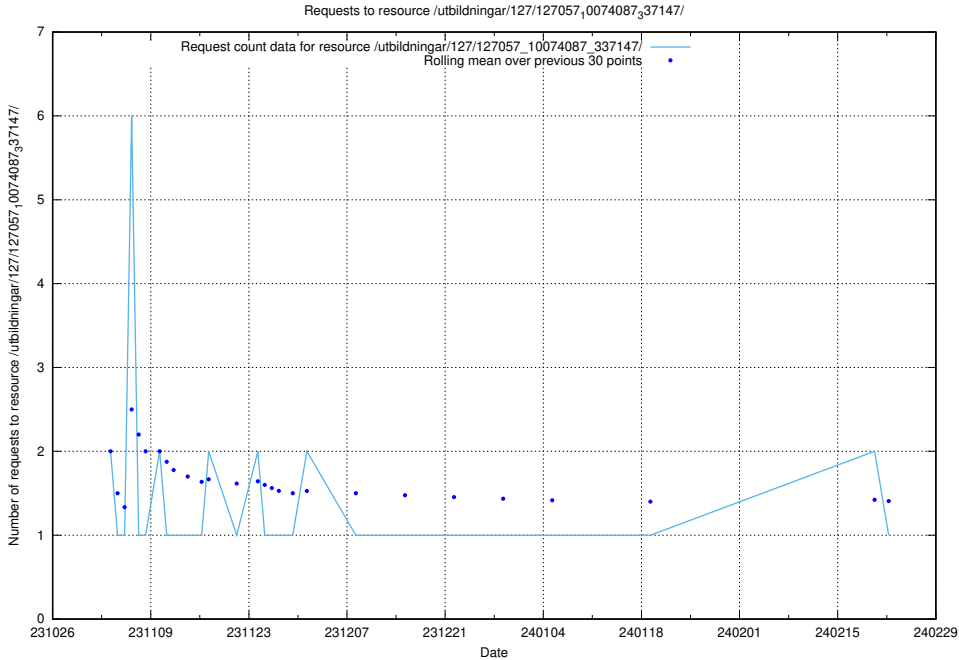

5.3935 Usage of /utbildningar/127/127057_10074087_337147/

Here, we count the number of requests to resource /utbildningar/127/127057_10074087_337147/.