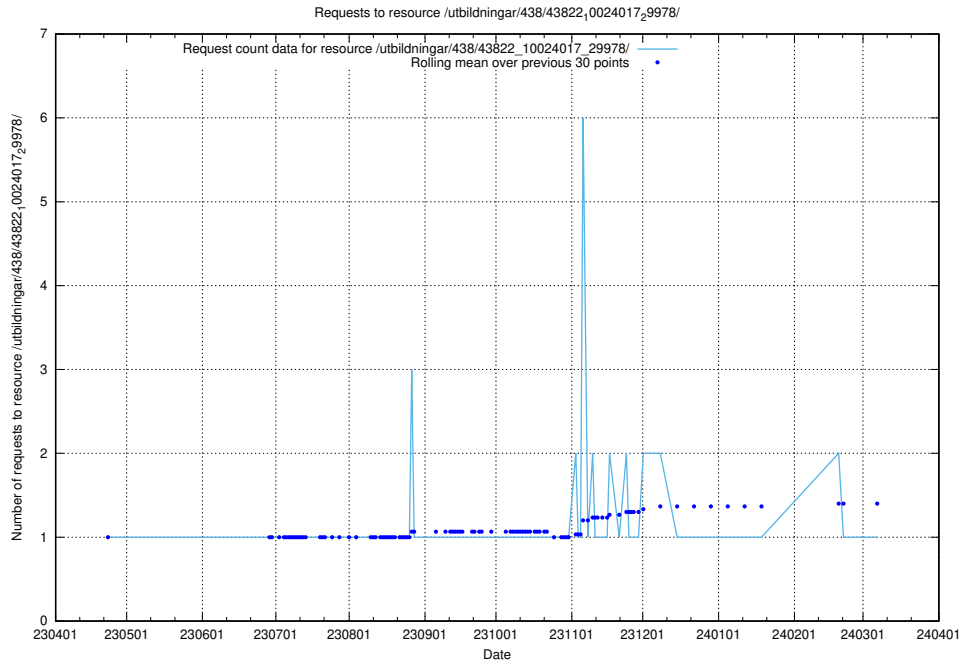

5.5802 Usage of /utbildningar/438/43822_10024017_29978/

Here, we count the number of requests to resource /utbildningar/438/43822_10024017_29978/.