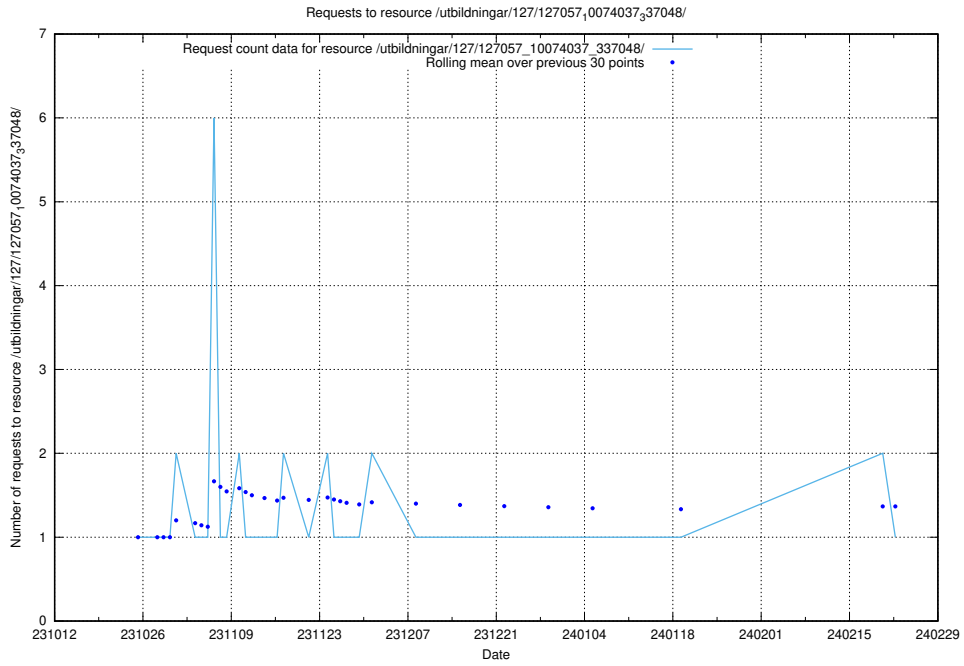

5.4002 Usage of /utbildningar/127/127057_10074037_337048/

Here, we count the number of requests to resource /utbildningar/127/127057_10074037_337048/.