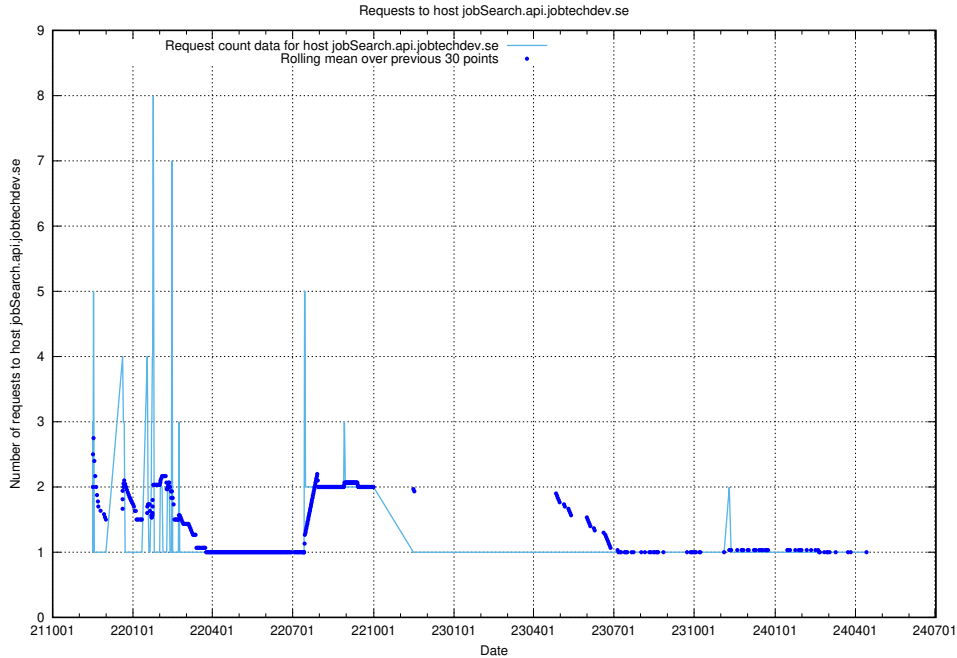

7.648 Usage of jobSearch.api.jobtechdev.se

Here, we count the number of requests to host jobSearch.api.jobtechdev.se.