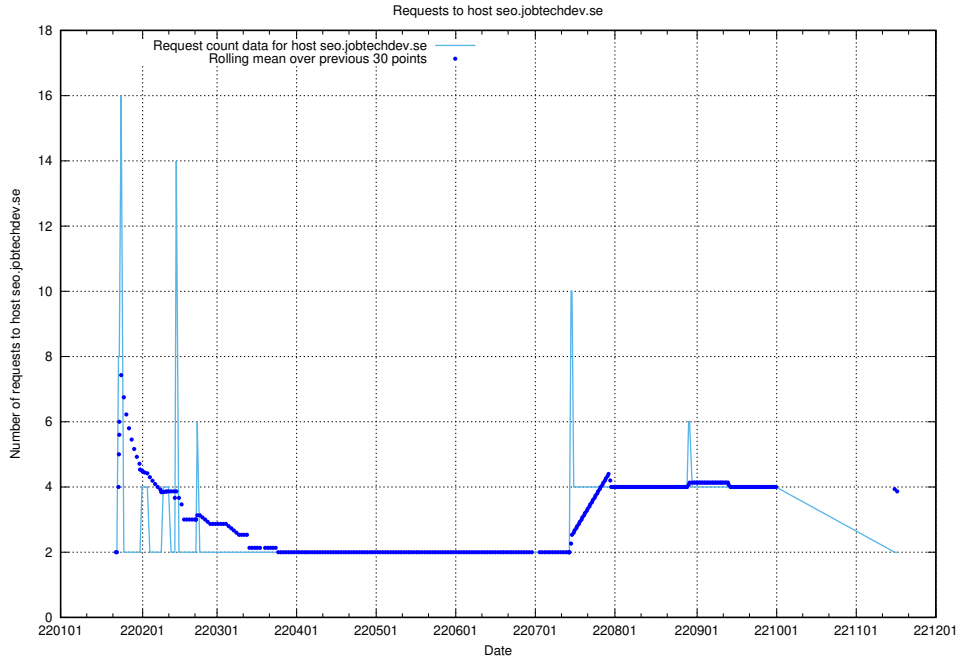

7.587 Usage of seo.jobtechdev.se

Here, we count the number of requests to host seo.jobtechdev.se.