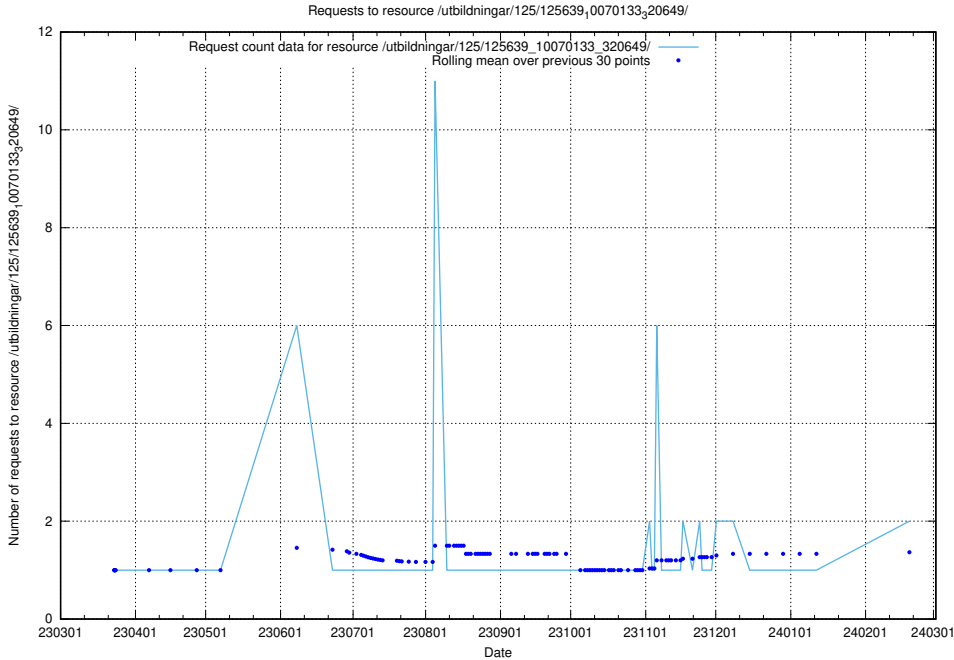

5.497 Usage of /utbildningar/125/125639_10070133_320649/

Here, we count the number of requests to resource /utbildningar/125/125639_10070133_320649/.