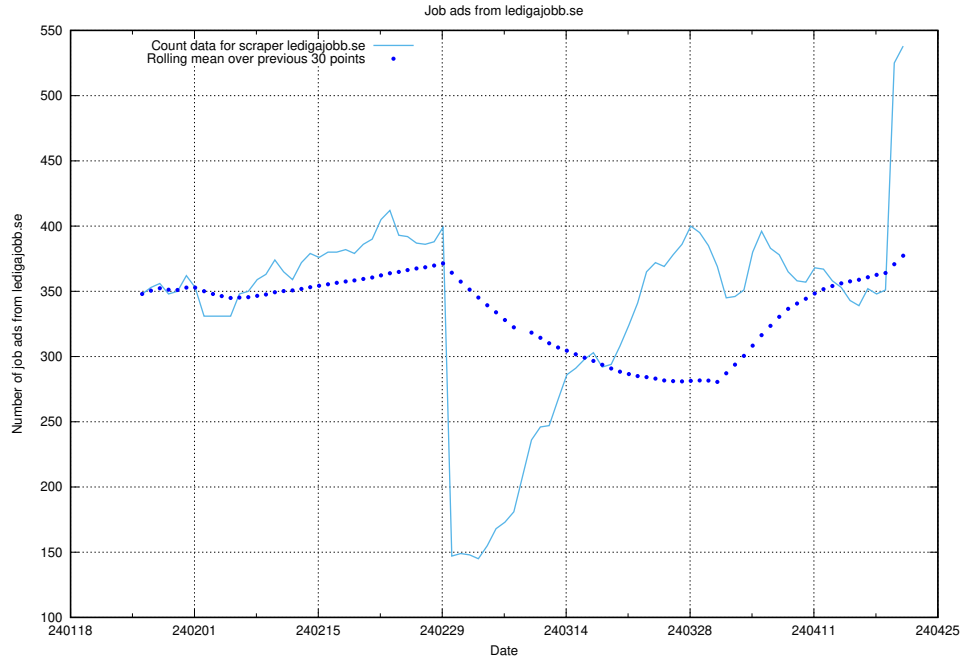

### 13.10 Number of ads by scraper ledigajobb.se

Here, we count the number of job ads scraped from ledigajobb.se.