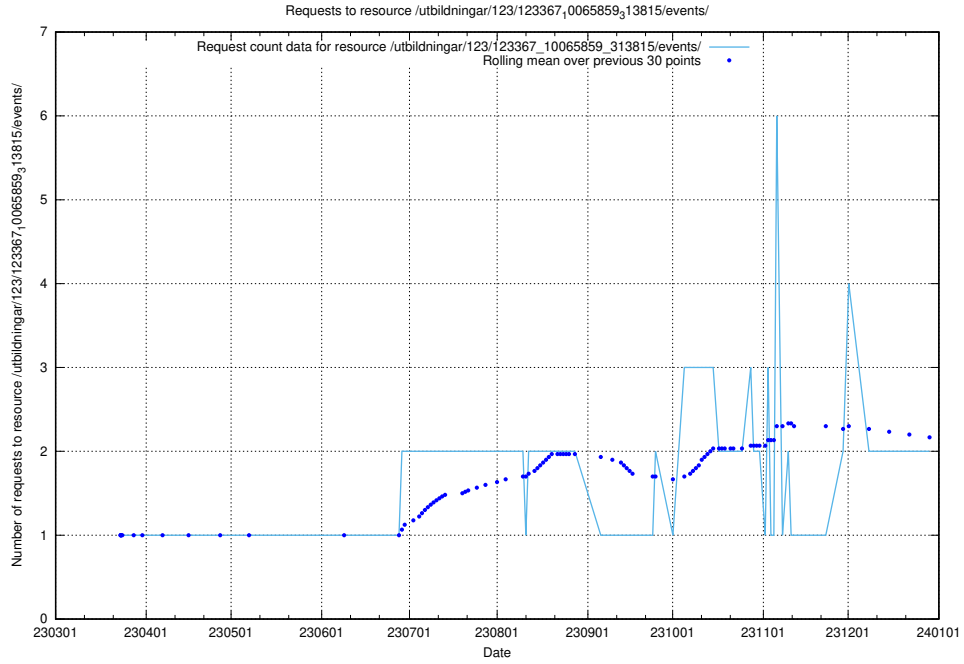

5.776 Usage of /utbildningar/123/123367_10065859_313815/events/

Here, we count the number of requests to resource /utbildningar/123/123367_10065859_313815/events/