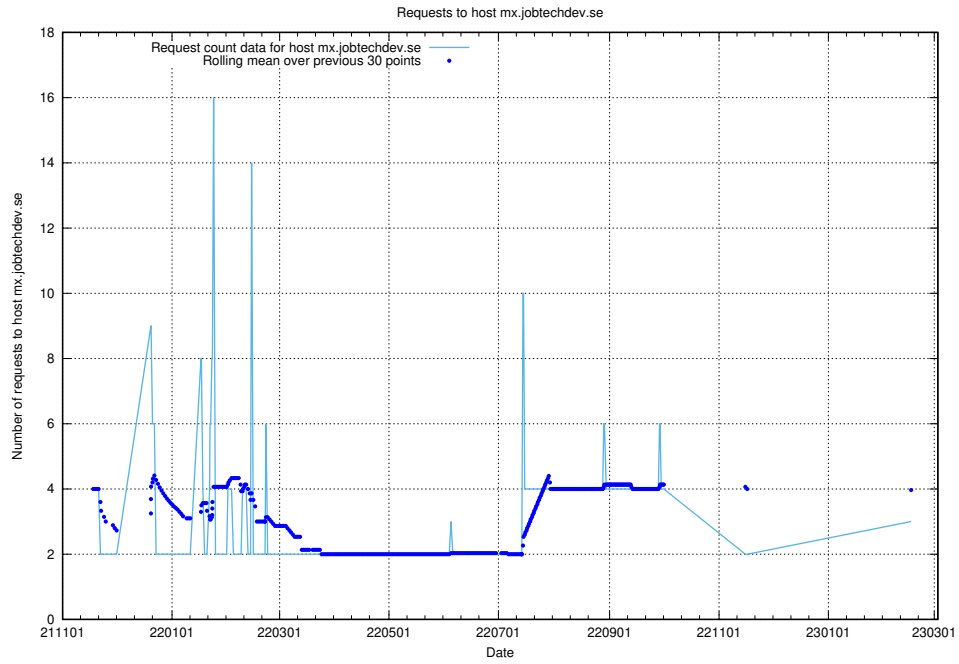

7.216 Usage of mx.jobtechdev.se

Here, we count the number of requests to host mx.jobtechdev.se.