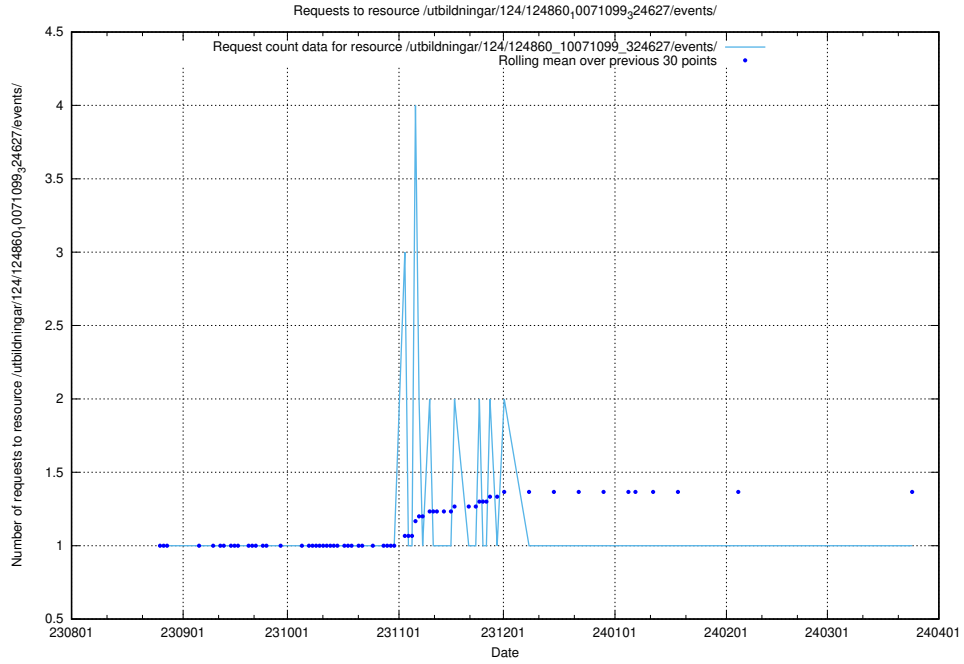

### 5.4499 Usage of /utbildningar/124/124860\_10071099\_324627/events/

Here, we count the number of requests to resource /utbildningar/124/124860\_10071099\_324627/events/