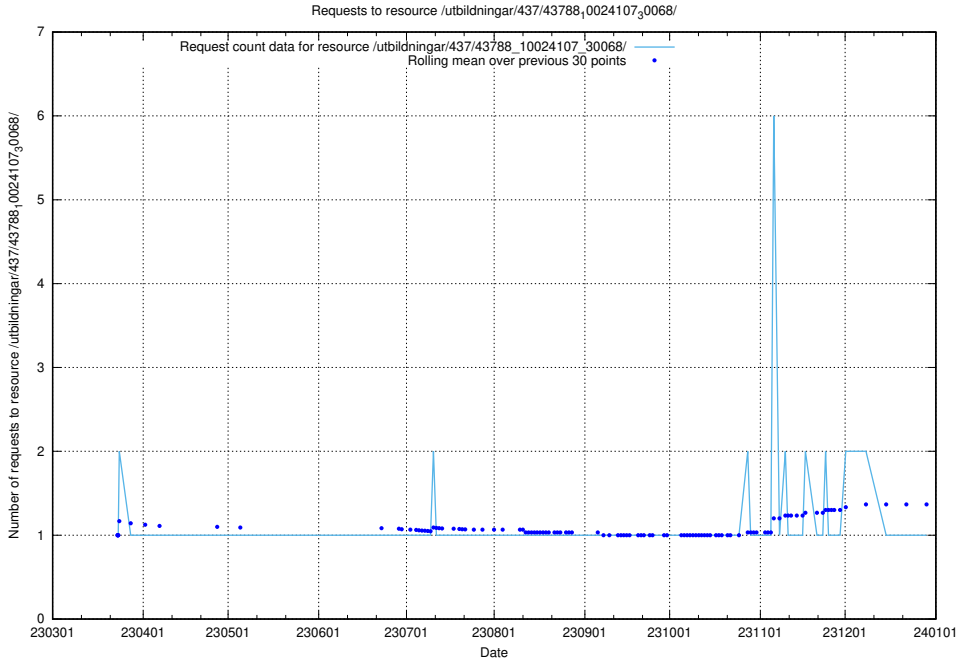

5.6147 Usage of /utbildningar/437/43788_10024107_30068/

Here, we count the number of requests to resource /utbildningar/437/43788_10024107_30068/.