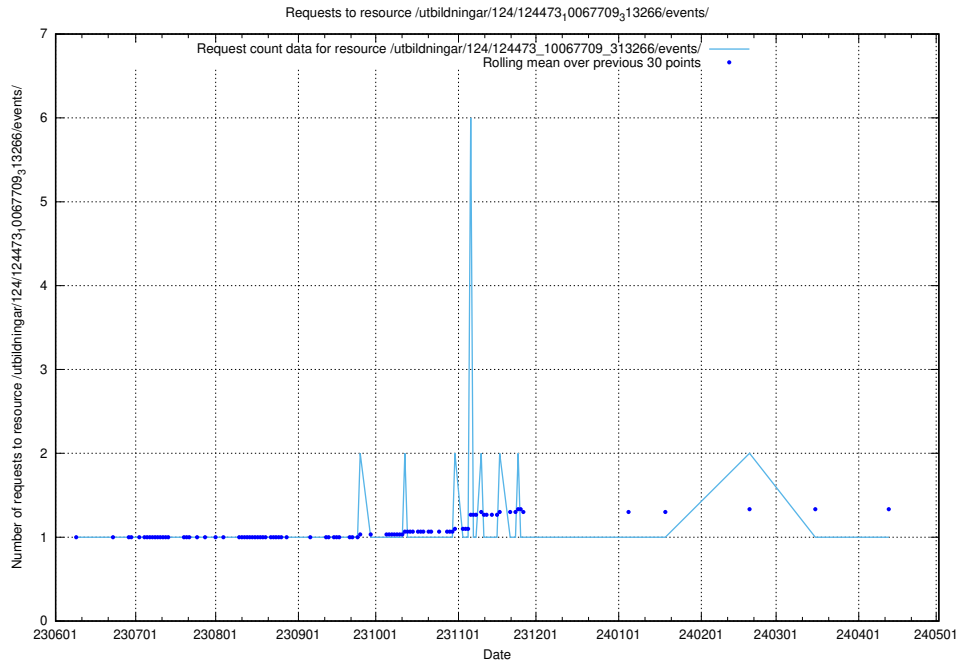

## 5.5676 Usage of /utbildningar/124/124473\_10067709\_313266/events/

Here, we count the number of requests to resource /utbildningar/124/124473\_10067709\_313266/events/