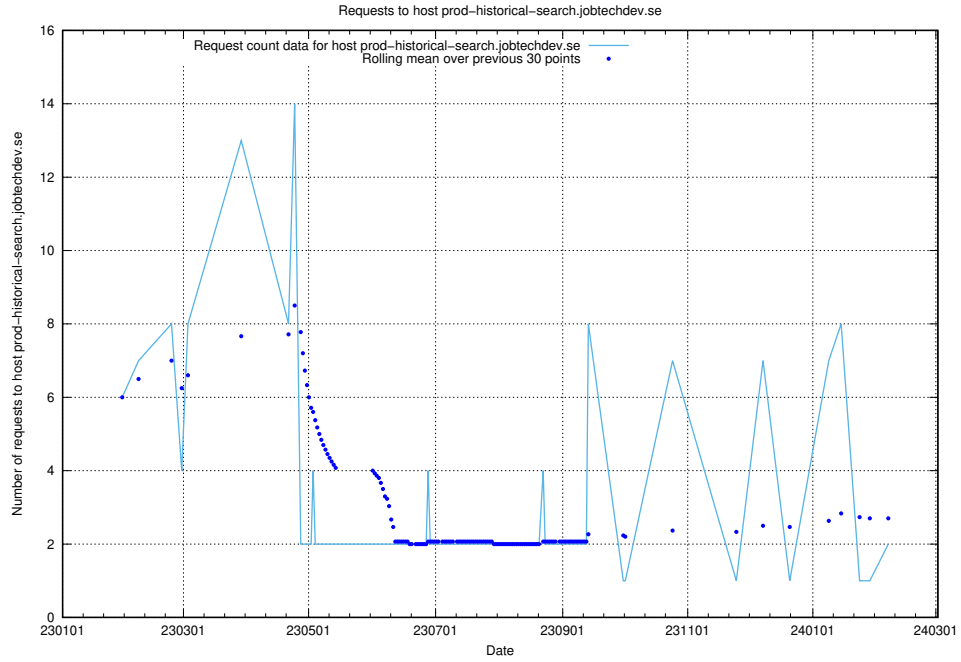

7.289 Usage of prod-historical-search.jobtechdev.se

Here, we count the number of requests to host prod-historical-search.jobtechdev.se.