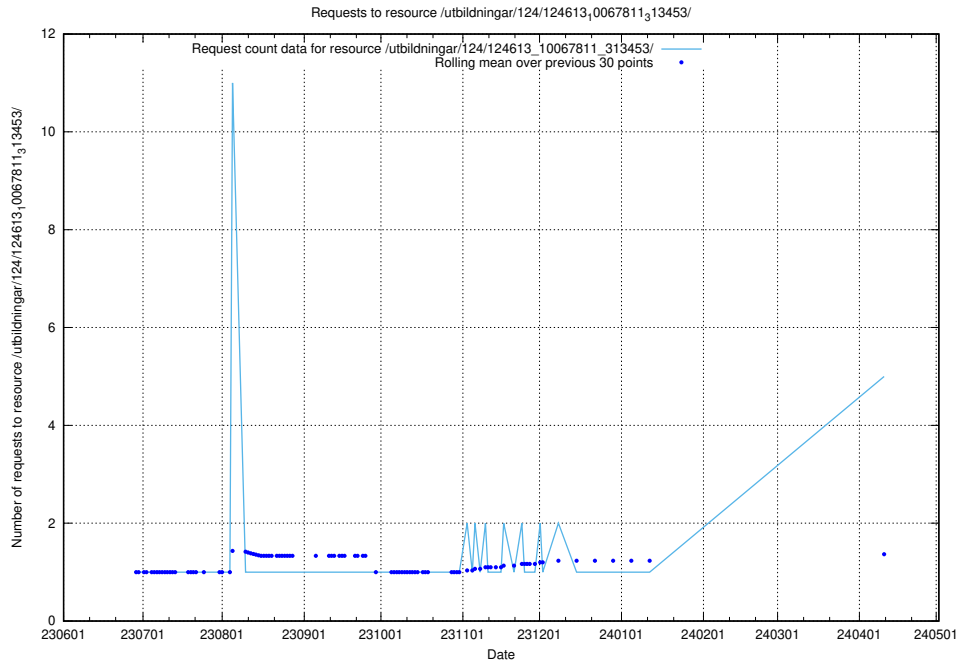

5.180 Usage of /utbildningar/124/124613_10067811_313453/

Here, we count the number of requests to resource /utbildningar/124/124613_10067811_313453/.