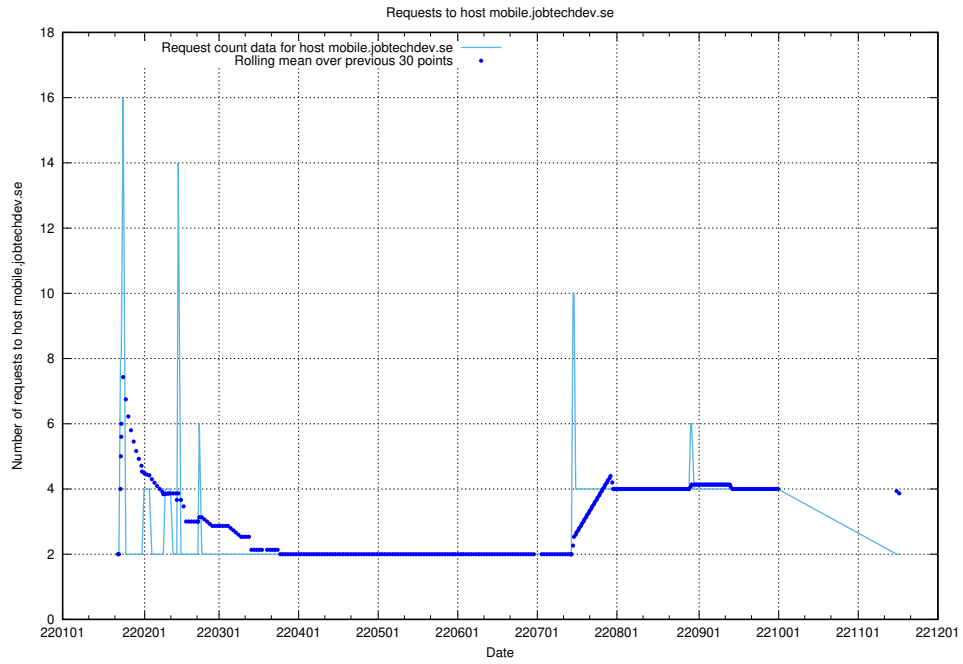

7.591 Usage of mobile.jobtechdev.se

Here, we count the number of requests to host mobile.jobtechdev.se.