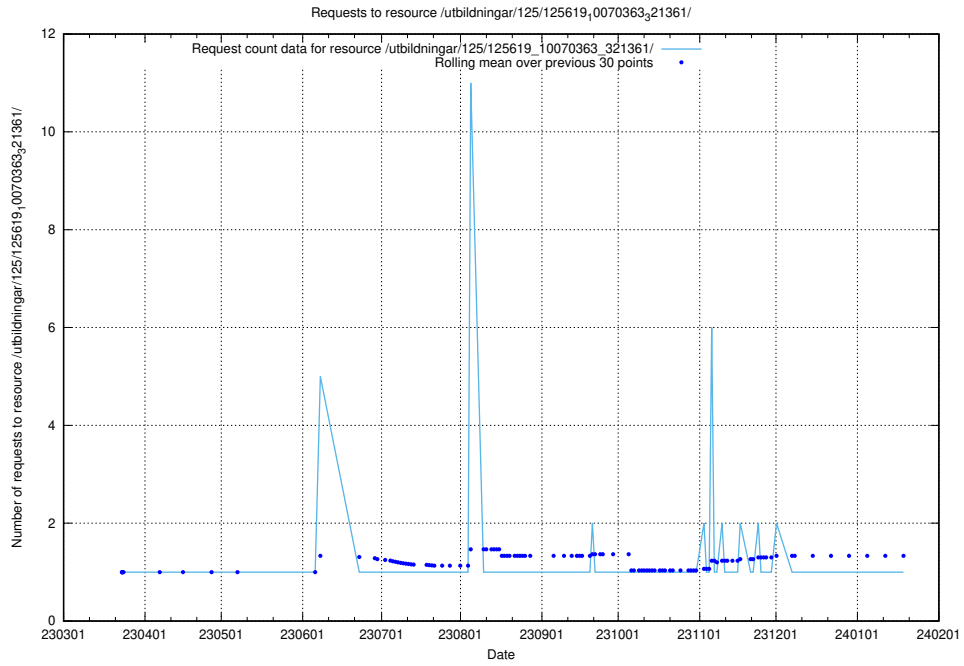

5.1069 Usage of /utbildningar/125/125619_10070363_321361/

Here, we count the number of requests to resource /utbildningar/125/125619_10070363_321361/.