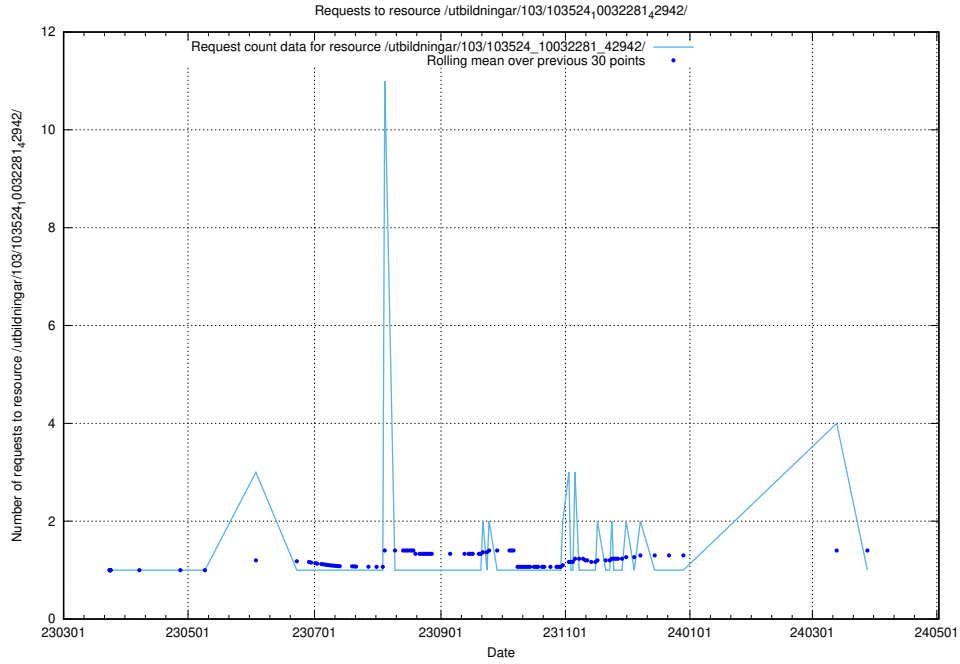

5.5240 Usage of /utbildningar/103/103524_10032281_42942/

Here, we count the number of requests to resource /utbildningar/103/103524_10032281_42942/.