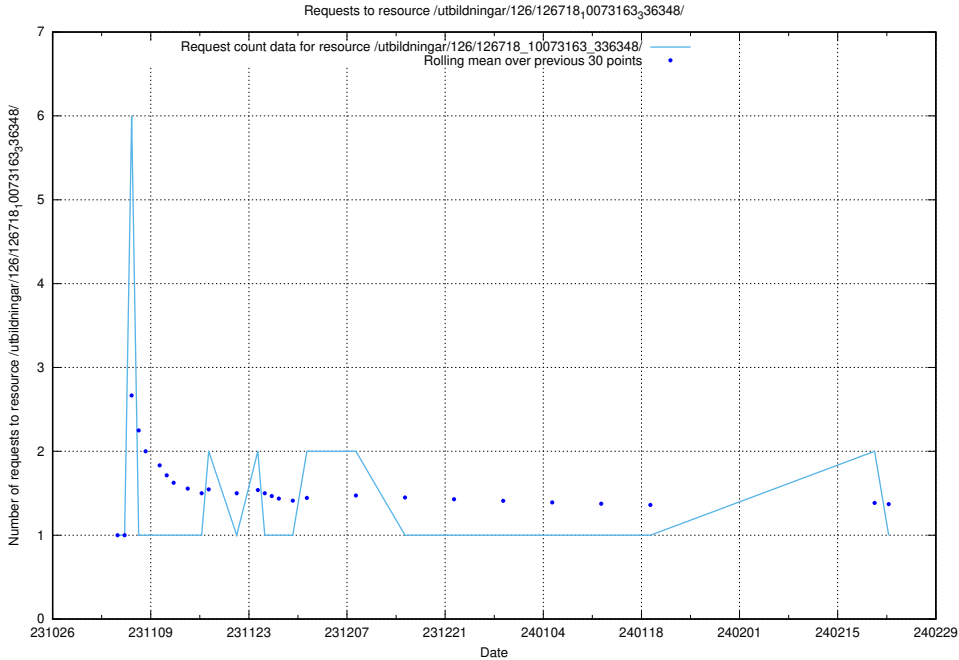

5.3926 Usage of /utbildningar/126/126718_10073163_336348/

Here, we count the number of requests to resource /utbildningar/126/126718_10073163_336348/.