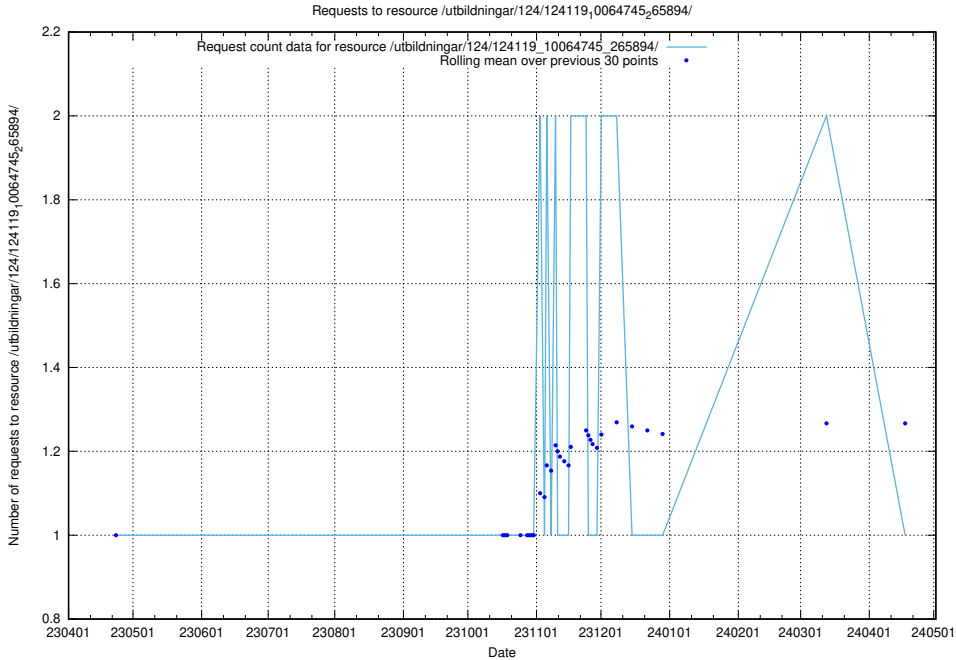

5.5815 Usage of /utbildningar/124/124119_10064745_265894/

Here, we count the number of requests to resource /utbildningar/124/124119_10064745_265894/.