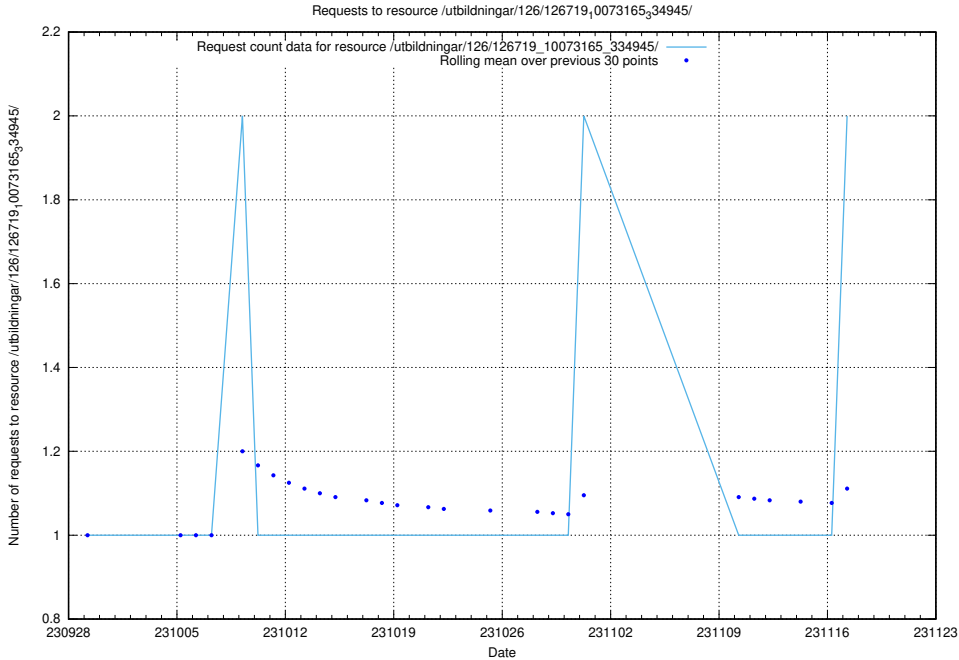

5.737 Usage of /utbildningar/126/126719_10073165_334945/

Here, we count the number of requests to resource /utbildningar/126/126719_10073165_334945/.