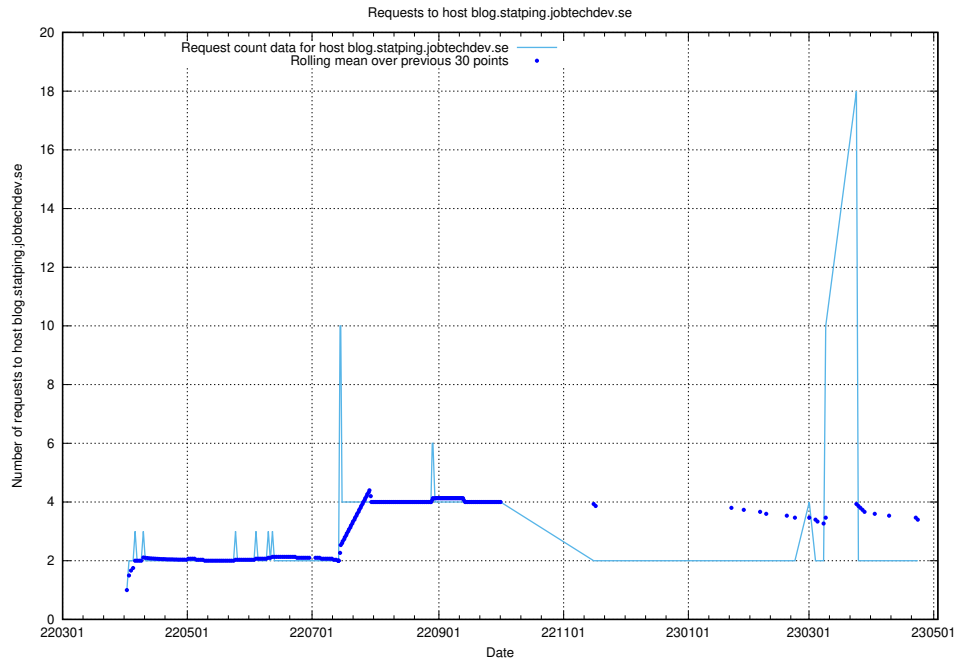

7.474 Usage of `blog.statping.jobtechdev.se`

Here, we count the number of requests to host `blog.statping.jobtechdev.se`.