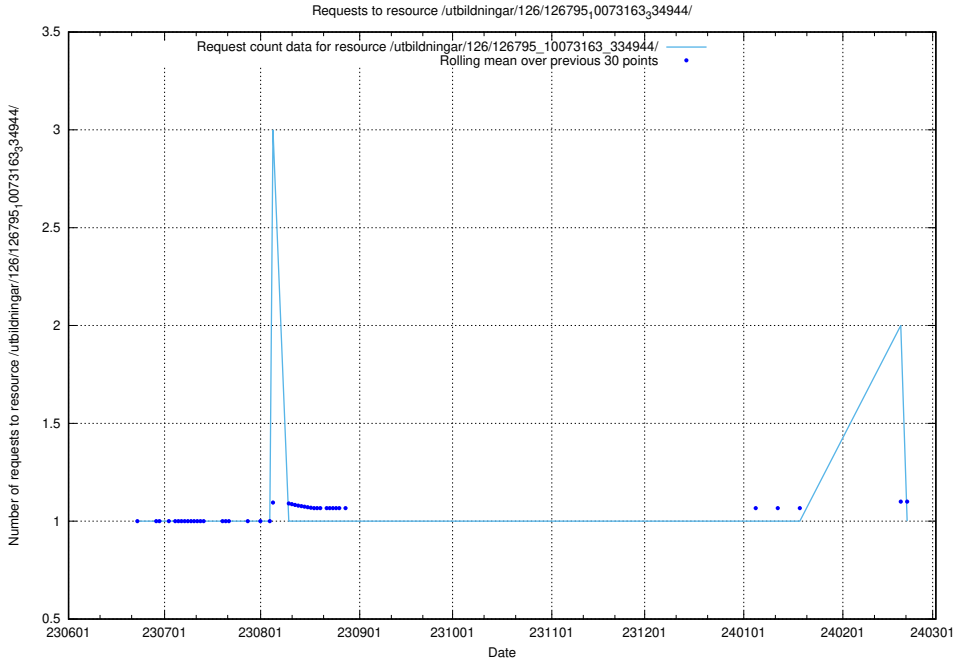

5.5368 Usage of /utbildningar/126/126795_10073163_334944/

Here, we count the number of requests to resource /utbildningar/126/126795_10073163_334944/.