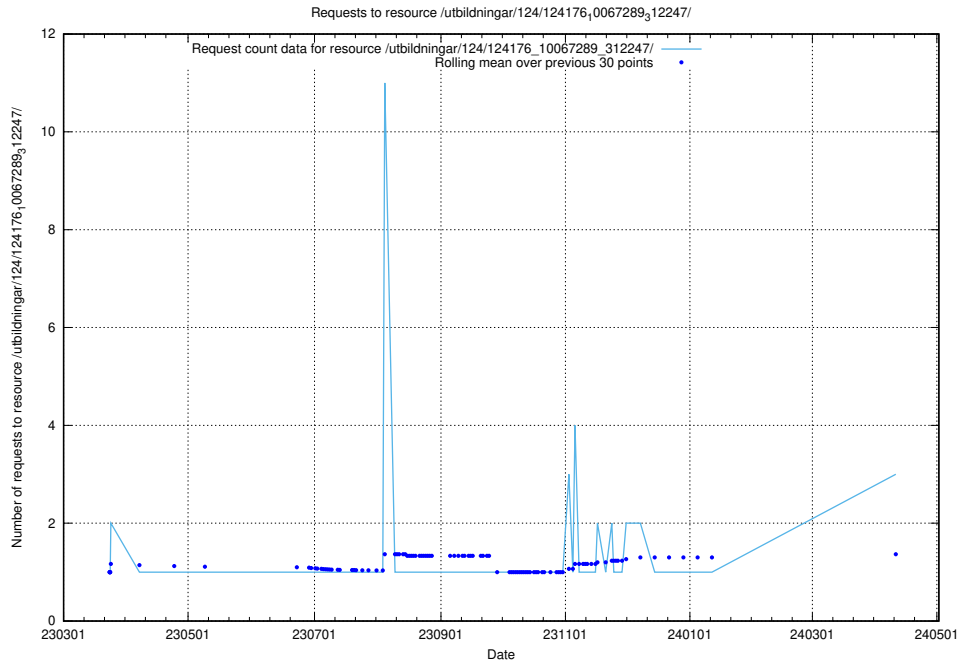

### 5.356 Usage of /utbildningar/124/124176\_10067289\_312247/

Here, we count the number of requests to resource /utbildningar/124/124176\_10067289\_312247/.