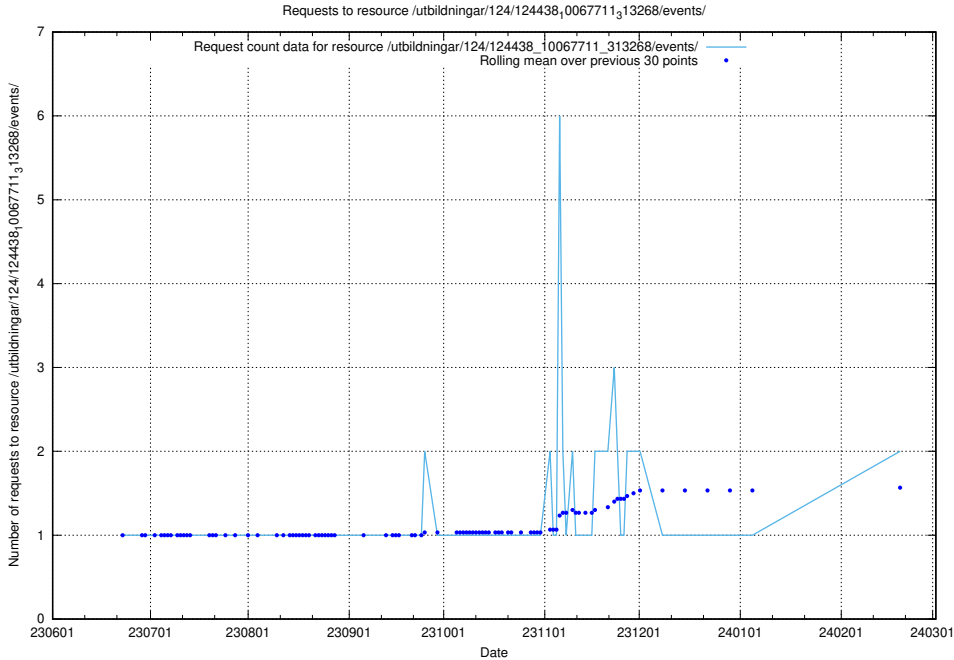

5.875 Usage of /utbildningar/124/124438_10067711_313268/events/

Here, we count the number of requests to resource /utbildningar/124/124438_10067711_313268/events/