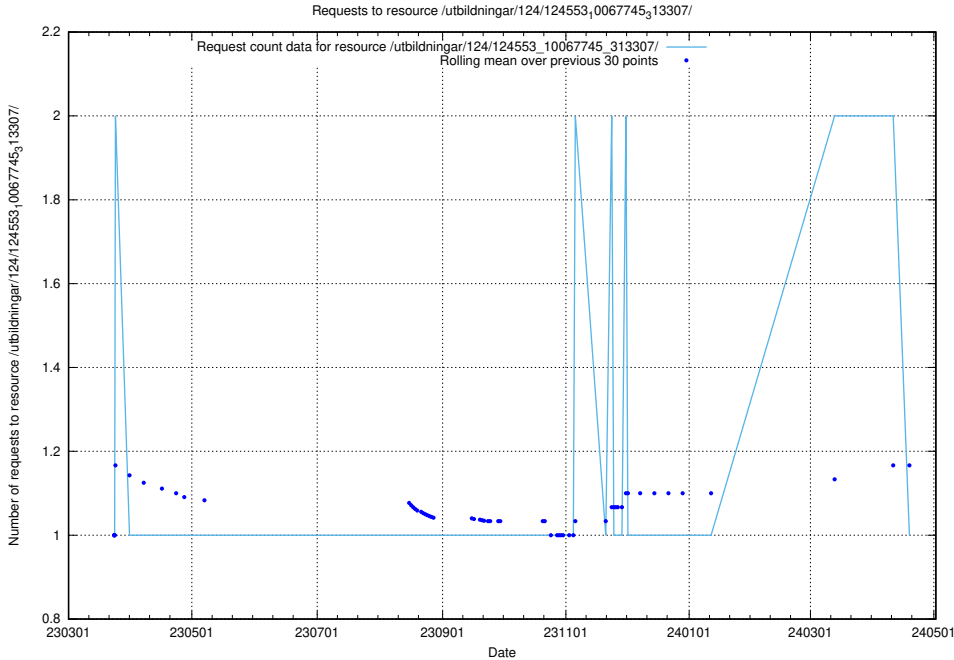

5.1212 Usage of /utbildningar/124/124553_10067745_313307/

Here, we count the number of requests to resource /utbildningar/124/124553_10067745_313307/.