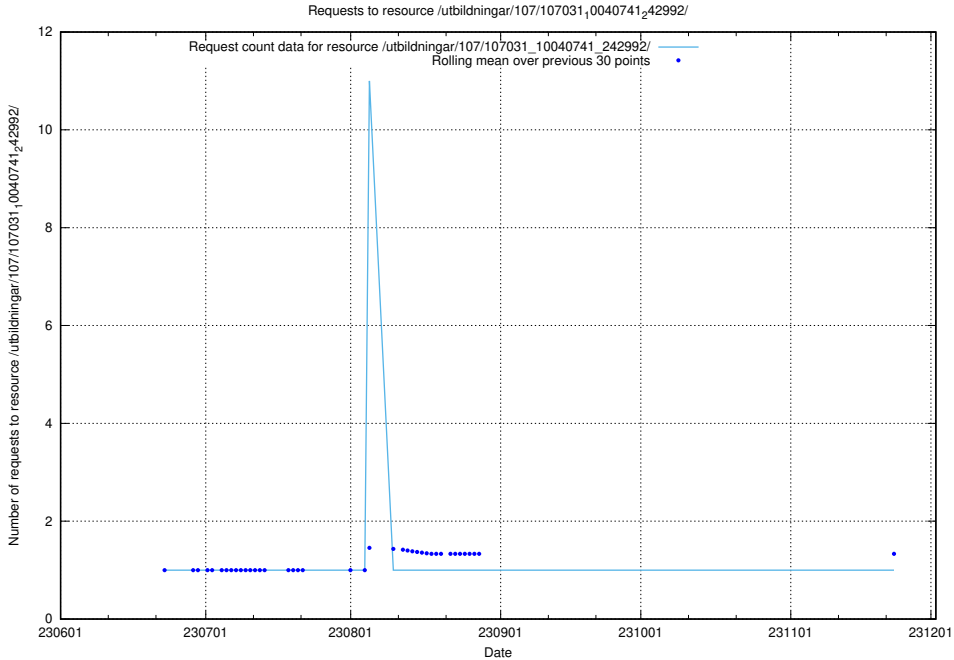

5.5618 Usage of /utbildningar/107/107031_10040741_242992/

Here, we count the number of requests to resource /utbildningar/107/107031_10040741_242992/.