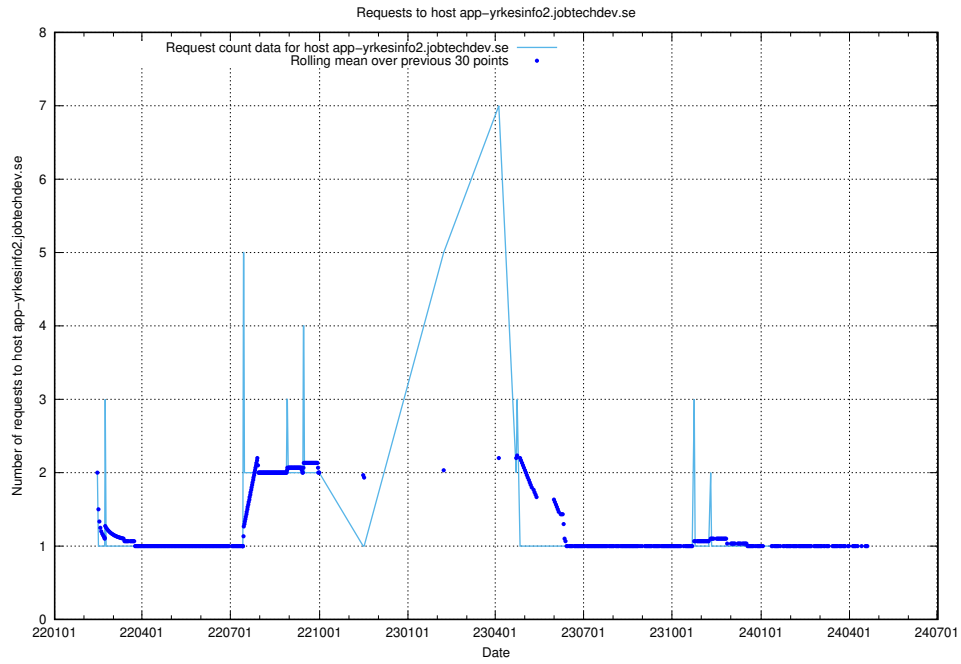

7.657 Usage of app-yrkesinfo2.jobtechdev.se

Here, we count the number of requests to host app-yrkesinfo2.jobtechdev.se.