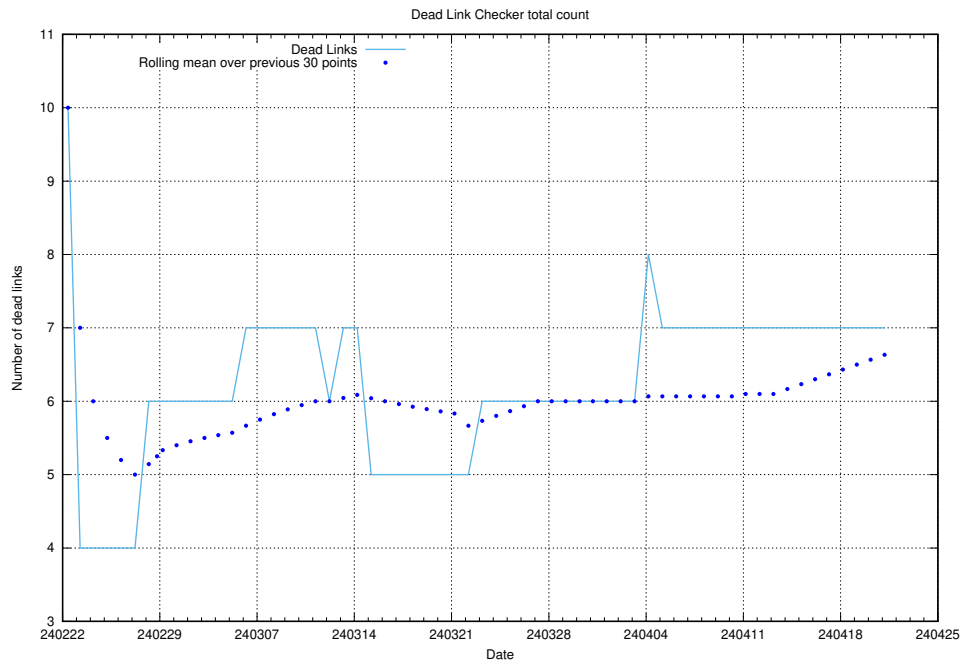

#### 3.1 Total count of dead links

Here is presented the total number of found dead links across all pages.

<sup>4</sup>[https://gitlab.com/arbetsformedlingen/devops/dead\\_link\\_checker](https://gitlab.com/arbetsformedlingen/devops/dead_link_checker)