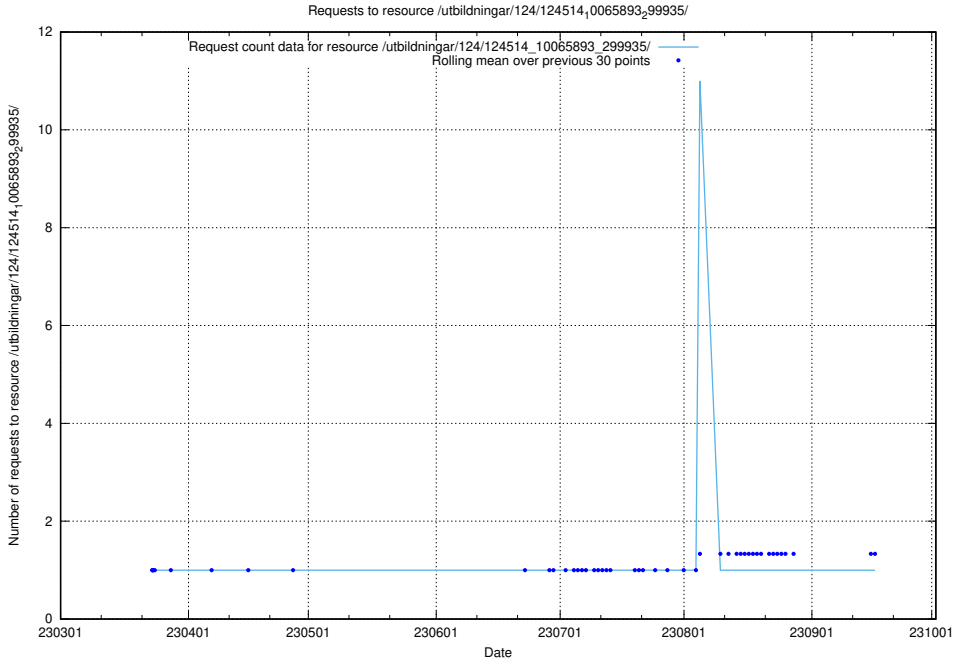

5.1770 Usage of /utbildningar/124/124514_10065893_299935/

Here, we count the number of requests to resource /utbildningar/124/124514_10065893_299935/.