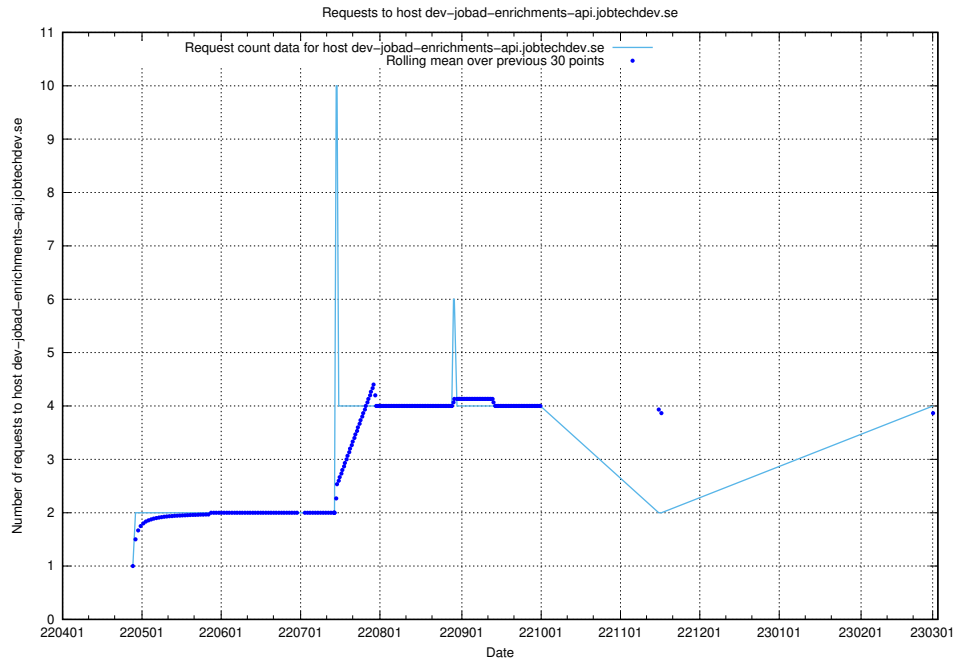

7.148 Usage of dev-jobad-enrichments-api.jobtechdev.se

Here, we count the number of requests to host dev-jobad-enrichments-api.jobtechdev.se.