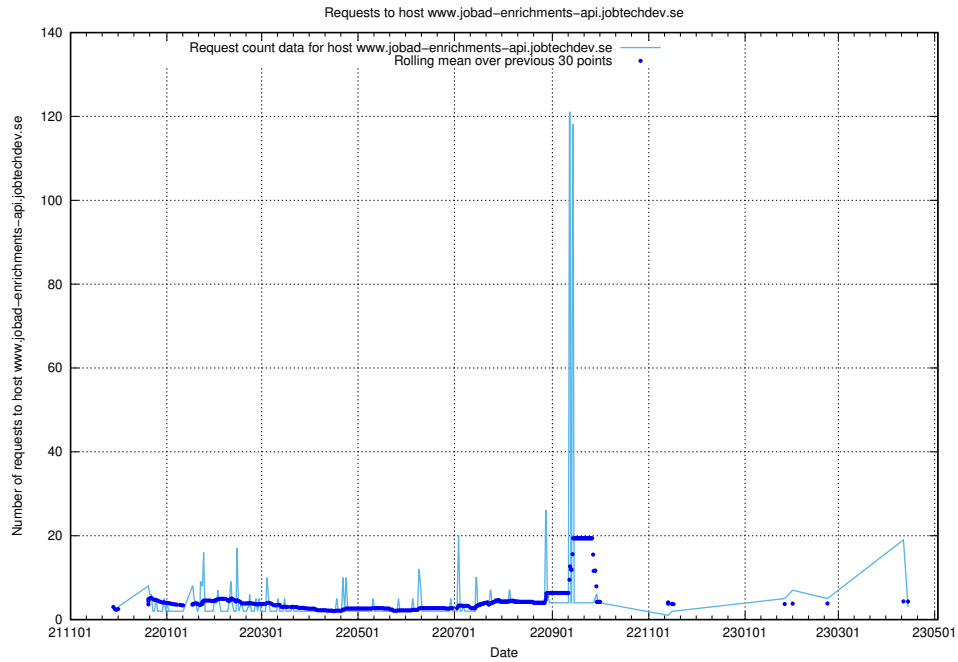

### 7.205 Usage of magazine.jobtechdev.se

Here, we count the number of requests to host magazine.jobtechdev.se.