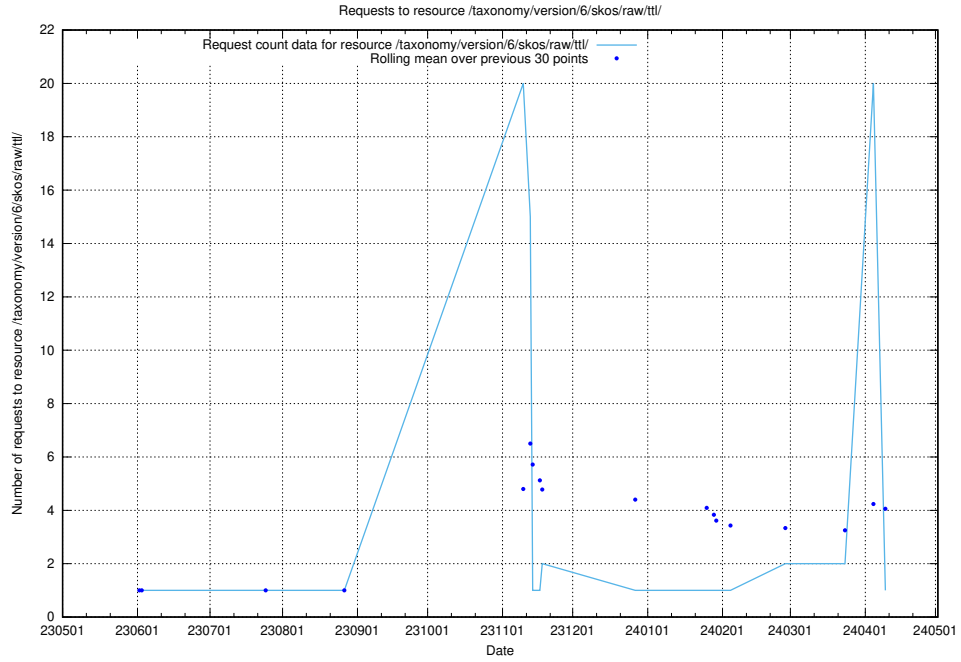

5.5701 Usage of /taxonomy/version/6/skos/raw/ttl/

Here, we count the number of requests to resource /taxonomy/version/6/skos/raw/ttl/.