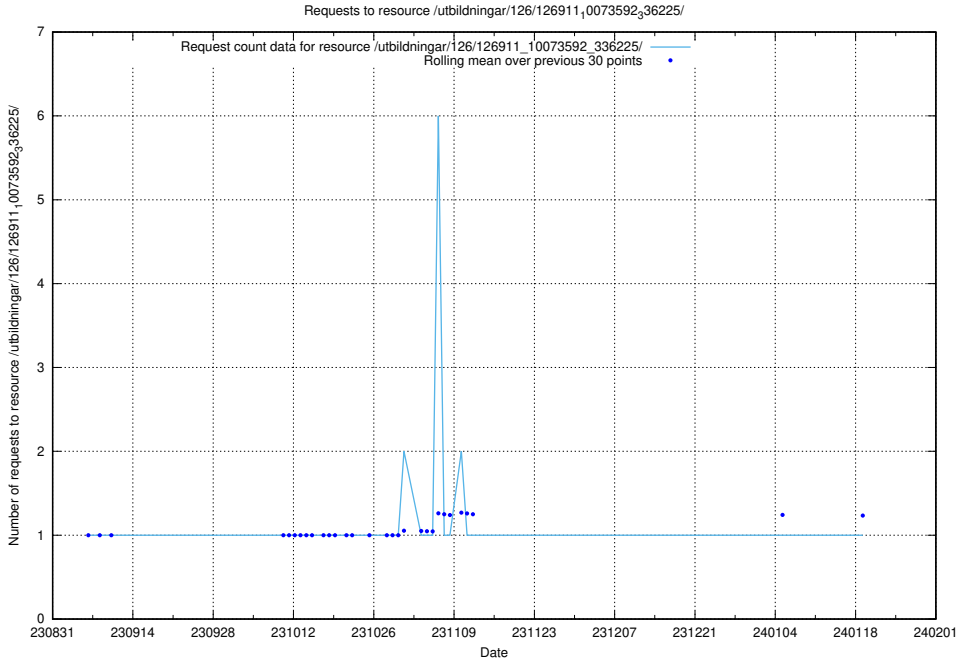

5.4449 Usage of /utbildningar/126/126911_10073592_336225/

Here, we count the number of requests to resource /utbildningar/126/126911_10073592_336225/.