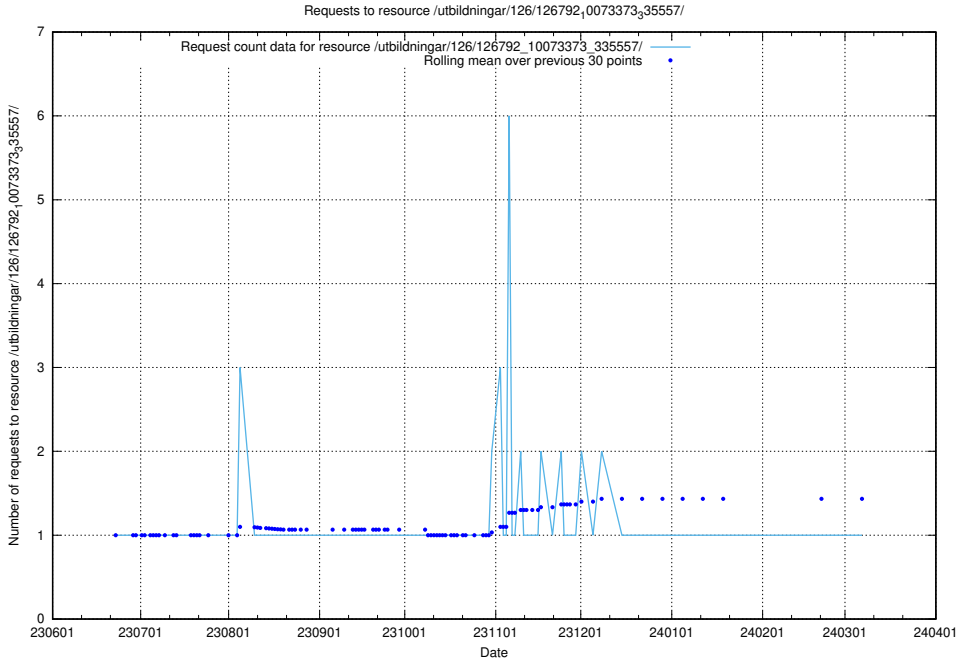

5.5372 Usage of /utbildningar/126/126792_10073373_335557/

Here, we count the number of requests to resource /utbildningar/126/126792_10073373_335557/.