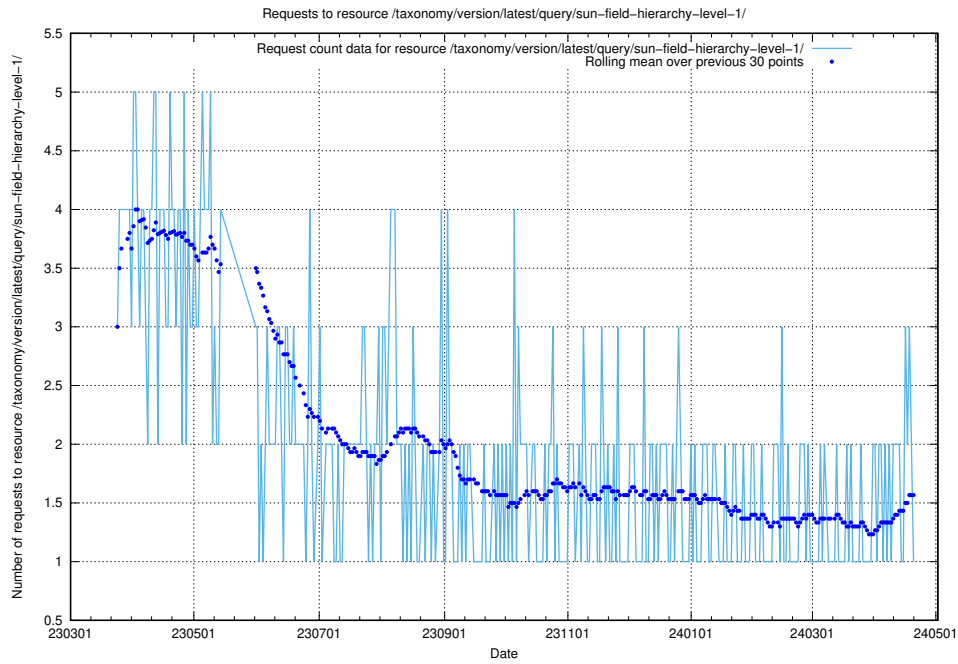

5.5871 Usage of /taxonomy/version/latest/query/sun-field-hierarchy-level-1/

Here, we count the number of requests to resource /taxonomy/version/latest/query/sun-field-hierarchy-level-1/.