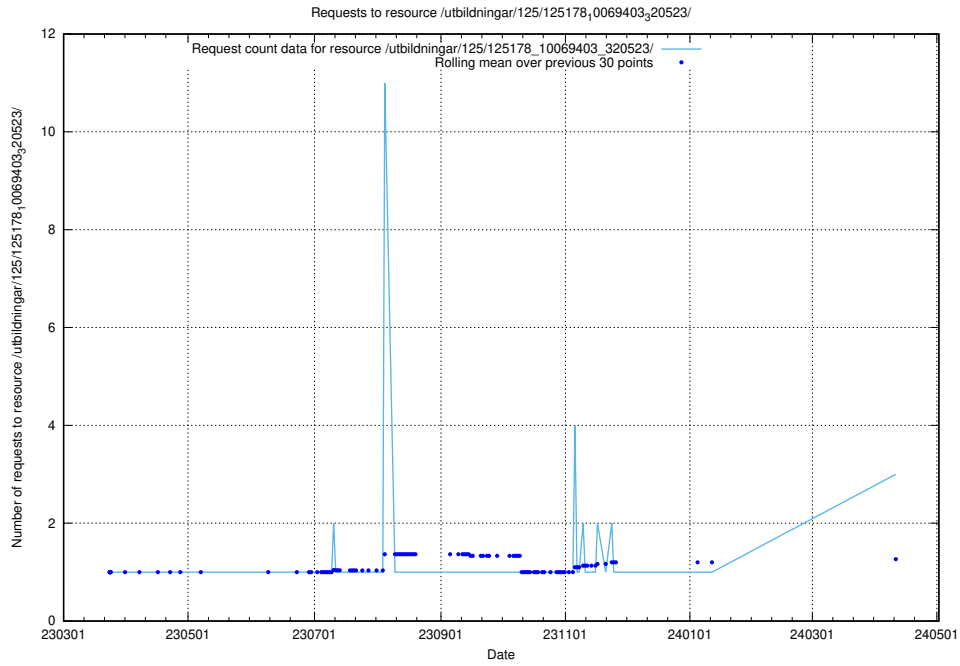

5.294 Usage of /utbildningar/125/125178_10069403_320523/

Here, we count the number of requests to resource /utbildningar/125/125178_10069403_320523/.