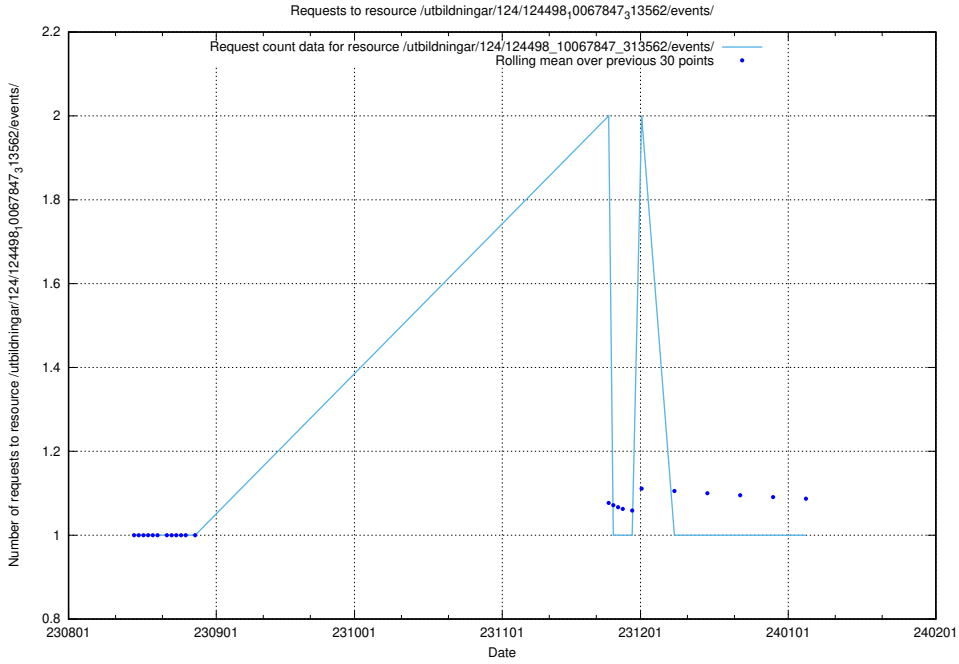

5.4587 Usage of /utbildningar/124/124498_10067847_313562/events/

Here, we count the number of requests to resource /utbildningar/124/124498_10067847_313562/events/