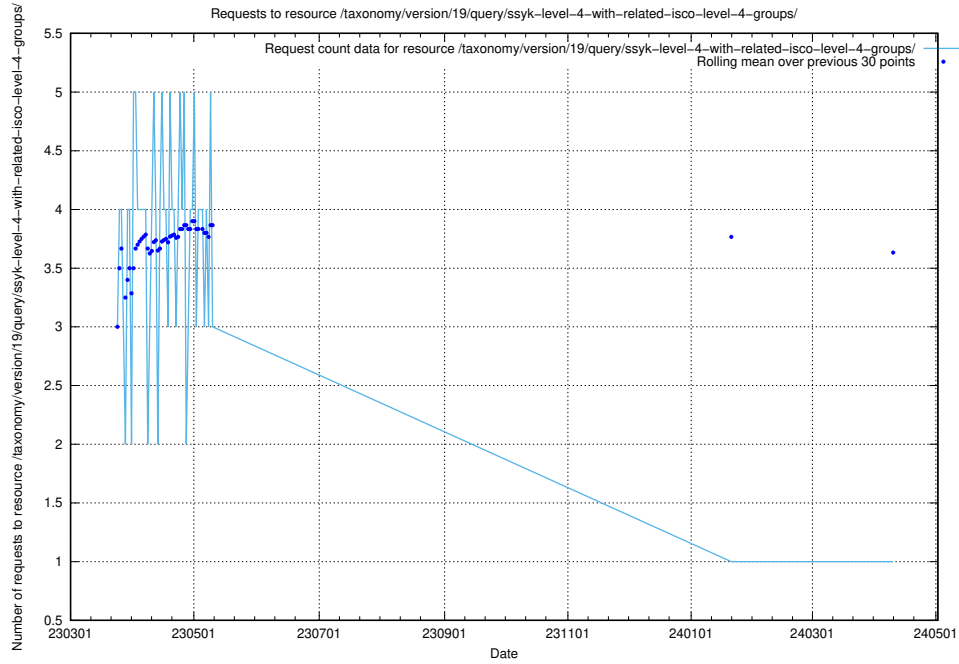

## 5.5916 Usage of /taxonomy/version/19/query/ssyk-level-4-with-related-isco-level-4-groups/

Here, we count the number of requests to resource /taxonomy/version/19/query/ssyk-level-4-with-related-isco-level-4-groups/.