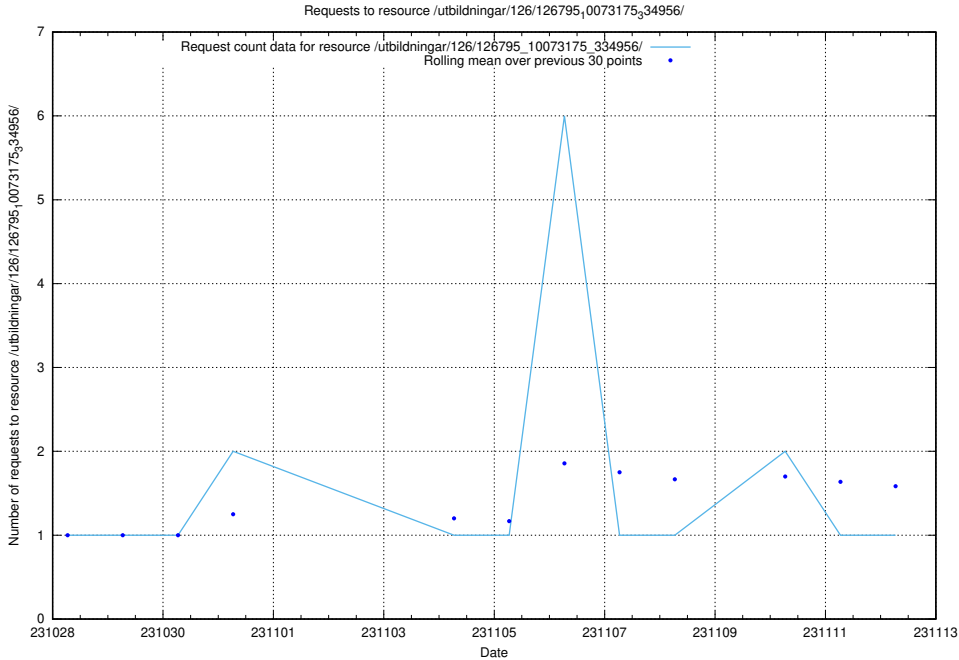

5.3982 Usage of /utbildningar/126/126795_10073175_334956/

Here, we count the number of requests to resource /utbildningar/126/126795_10073175_334956/.