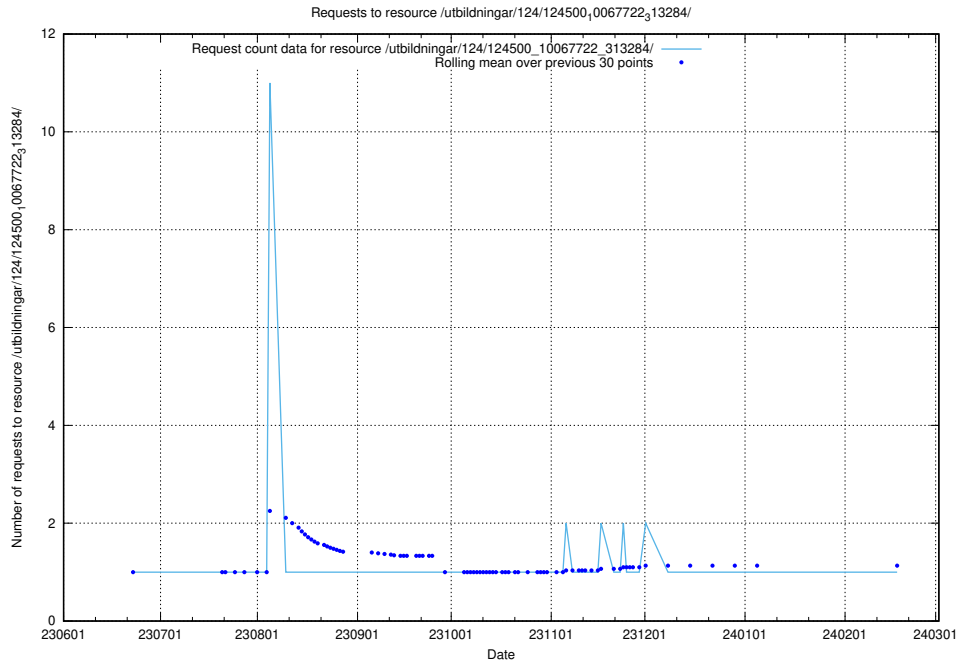

5.5558 Usage of /utbildningar/124/124500_10067722_313284/

Here, we count the number of requests to resource /utbildningar/124/124500_10067722_313284/.