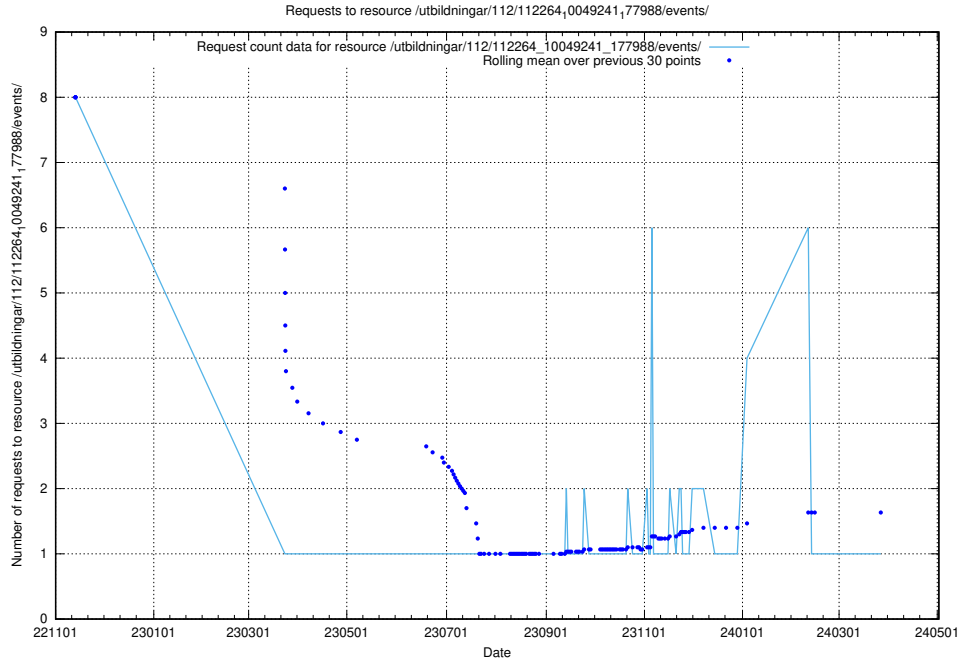

5.5568 Usage of /utbildningar/112/112264_10049241_177988/events/

Here, we count the number of requests to resource /utbildningar/112/112264_10049241_177988/events/