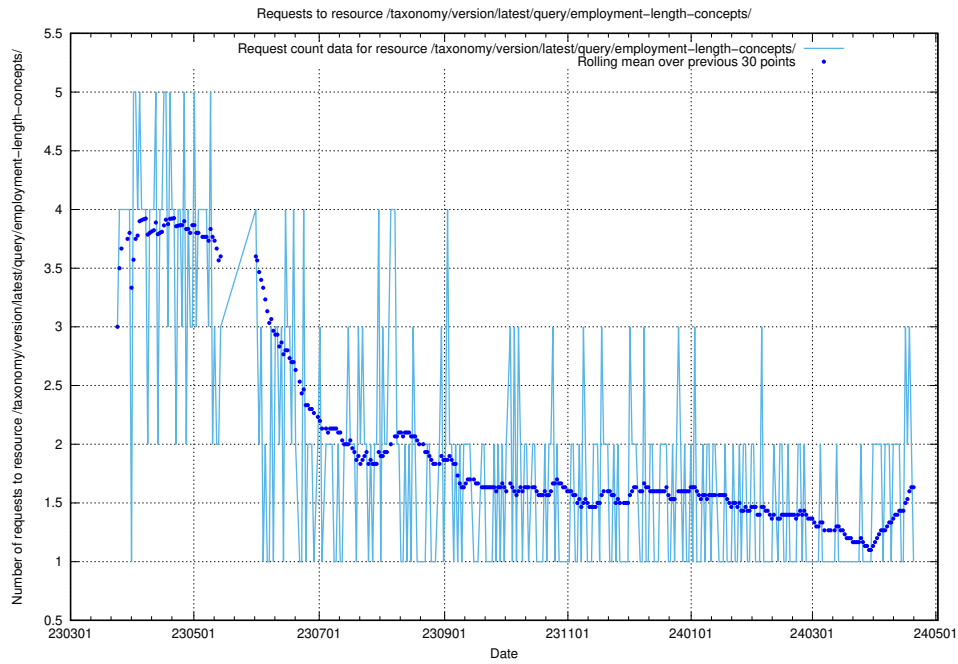

5.5897 Usage of /taxonomy/version/latest/query/employment-length-concepts/

Here, we count the number of requests to resource /taxonomy/version/latest/query/employment-length-concepts/.