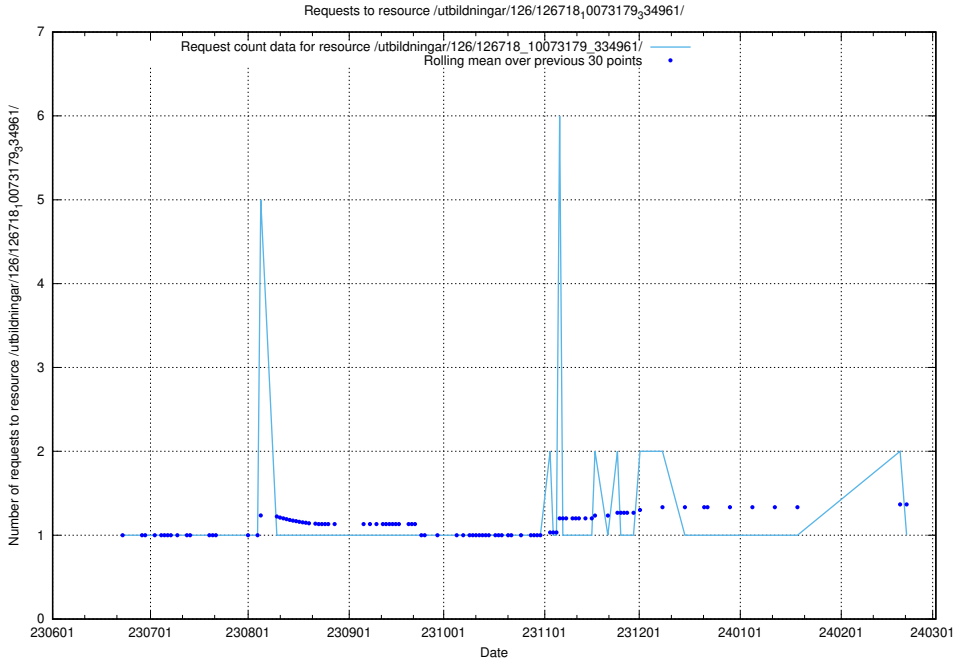

5.5395 Usage of /utbildningar/126/126718_10073179_334961/

Here, we count the number of requests to resource /utbildningar/126/126718_10073179_334961/.