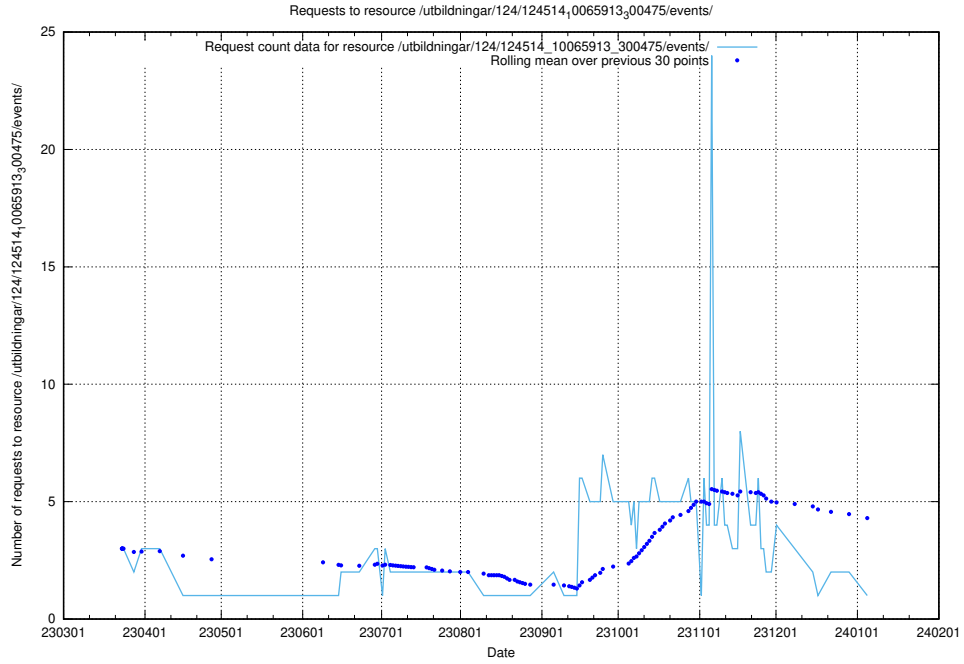

5.6051 Usage of /utbildningar/124/124514_10065913_300475/events/

Here, we count the number of requests to resource /utbildningar/124/124514_10065913_300475/events/