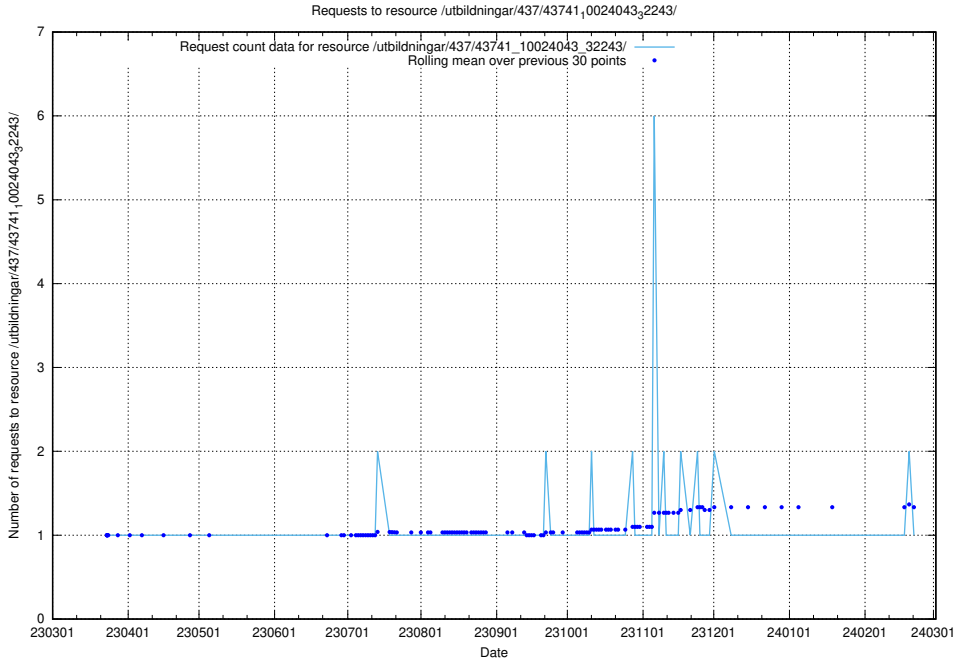

5.6176 Usage of /utbildningar/437/43741_10024043_32243/

Here, we count the number of requests to resource /utbildningar/437/43741_10024043_32243/.