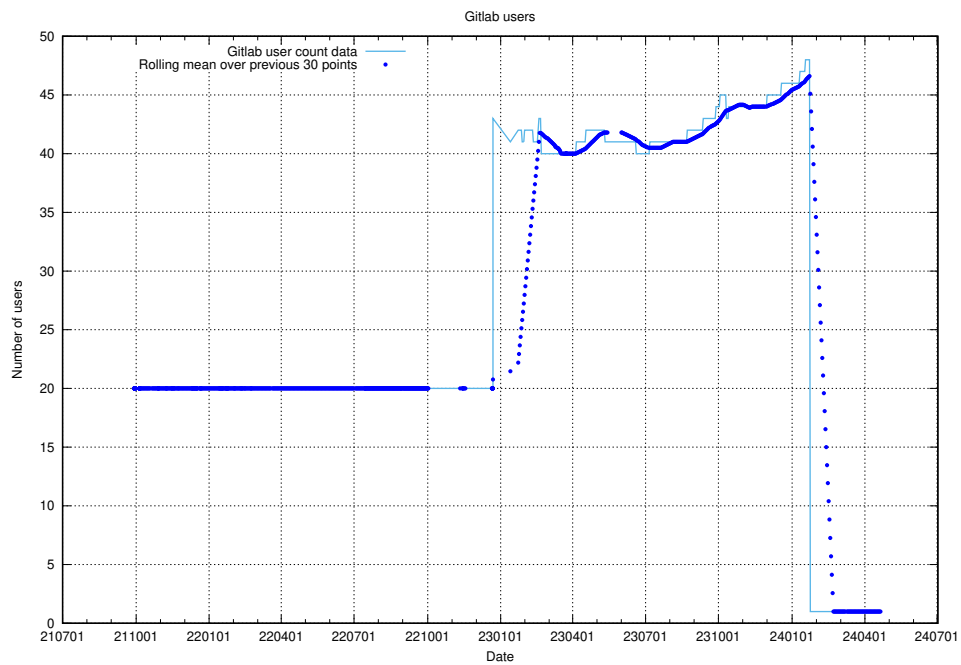

6 Gitlab

This section summarises the state of [JobTech's code repositories](https://gitlab.com/arbetsformedlingen)⁷.

6.1 User count

A graph of users in JobTech's official code repository.

⁷<https://gitlab.com/arbetsformedlingen>