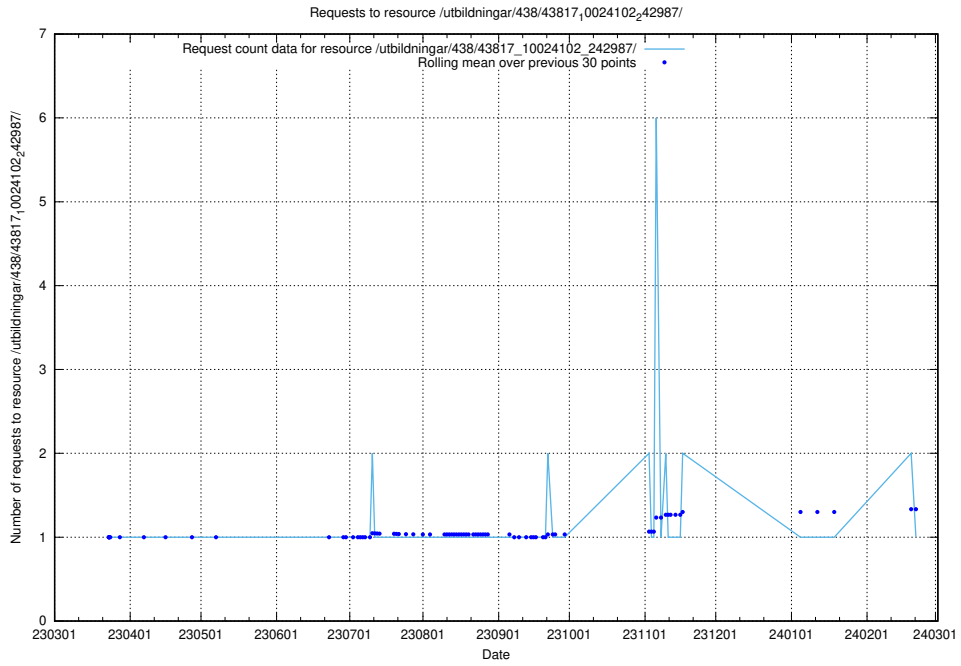

5.6130 Usage of /utbildningar/438/43817_10024102_242987/

Here, we count the number of requests to resource /utbildningar/438/43817_10024102_242987/.