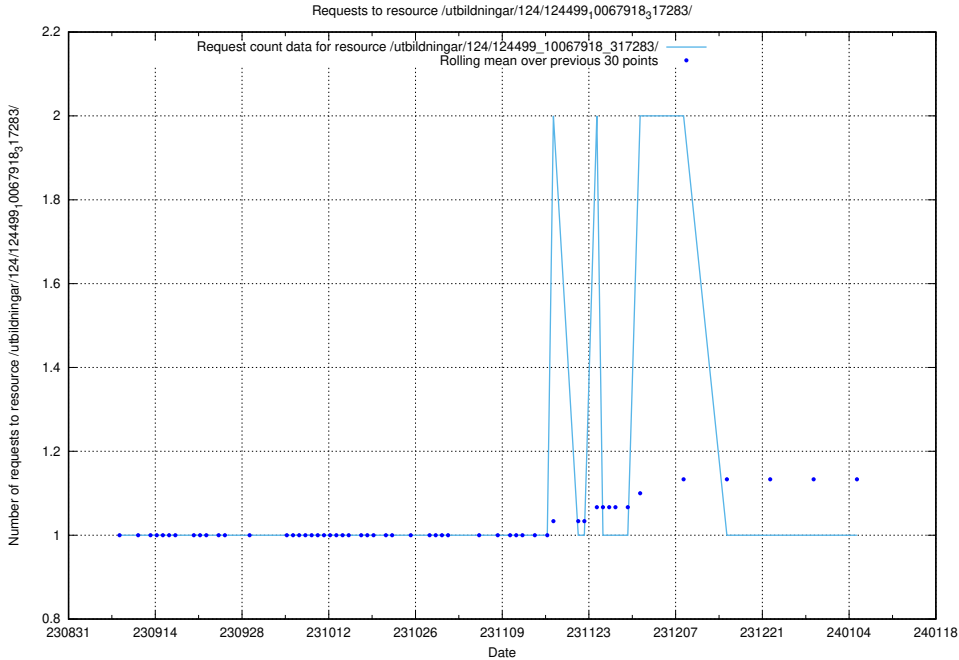

5.4428 Usage of /utbildningar/124/124499_10067918_317283/

Here, we count the number of requests to resource /utbildningar/124/124499_10067918_317283/.