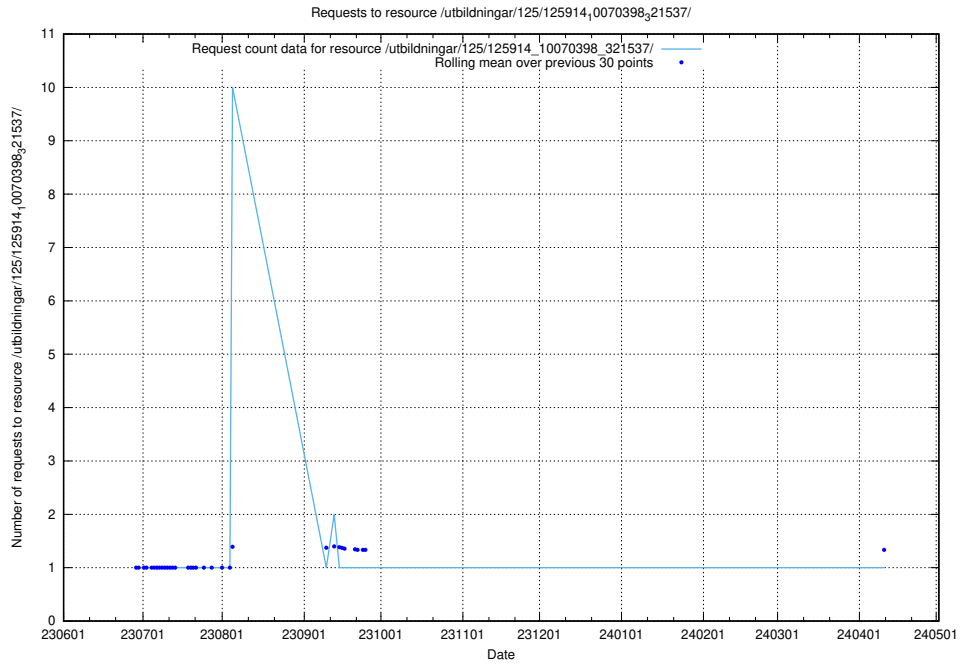

5.5250 Usage of /utbildningar/125/125914_10070398_321537/

Here, we count the number of requests to resource /utbildningar/125/125914_10070398_321537/.