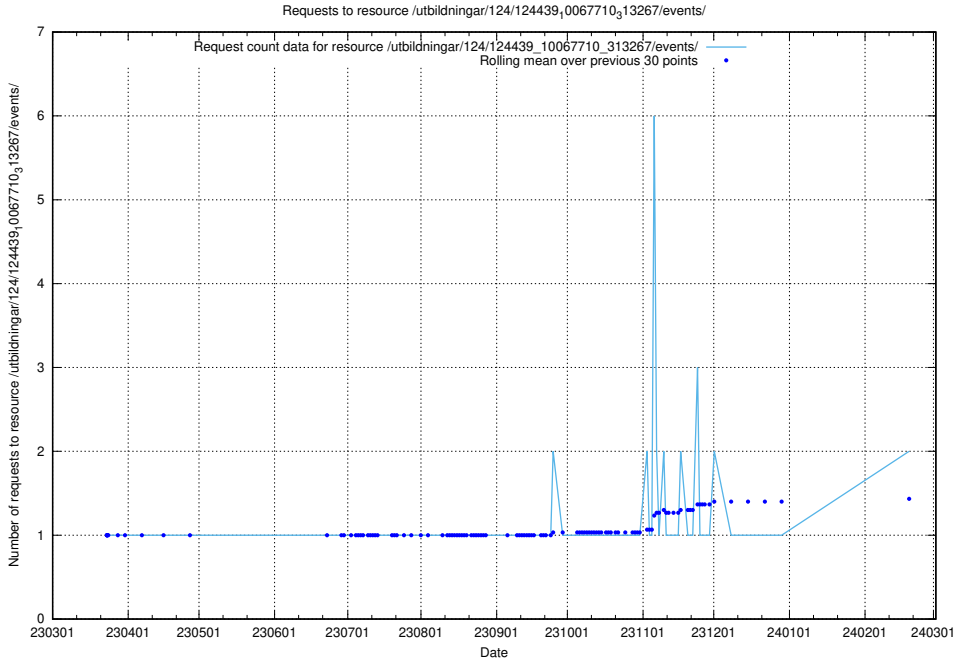

5.665 Usage of /utbildningar/124/124439_10067710_313267/events/

Here, we count the number of requests to resource /utbildningar/124/124439_10067710_313267/events/