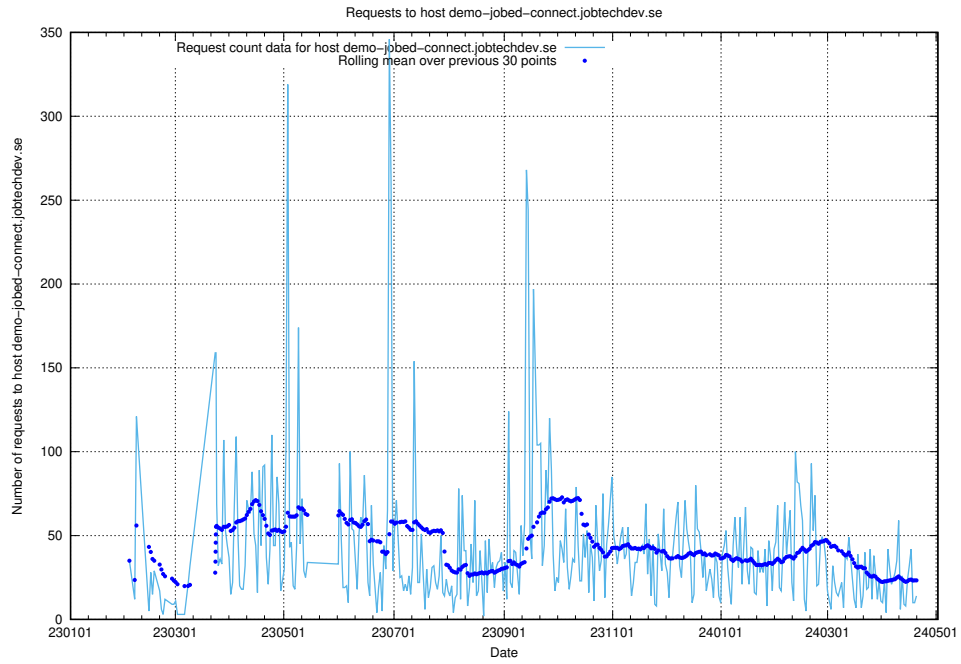

7.40 Usage of demo-jobed-connect.jobtechdev.se

Here, we count the number of requests to host demo-jobed-connect.jobtechdev.se.