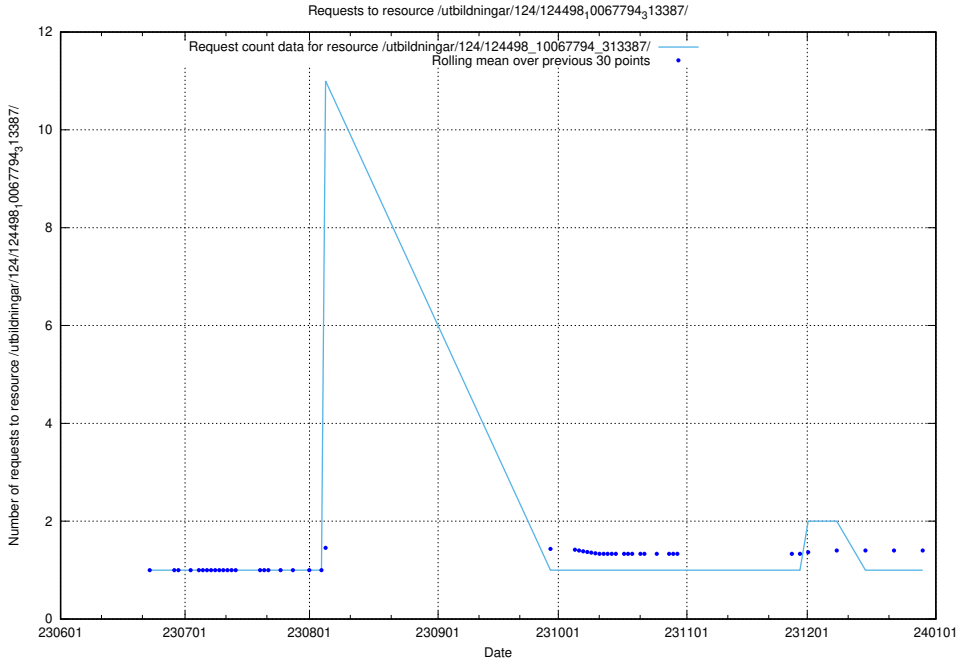

5.5570 Usage of /utbildningar/124/124498_10067794_313387/

Here, we count the number of requests to resource /utbildningar/124/124498_10067794_313387/.