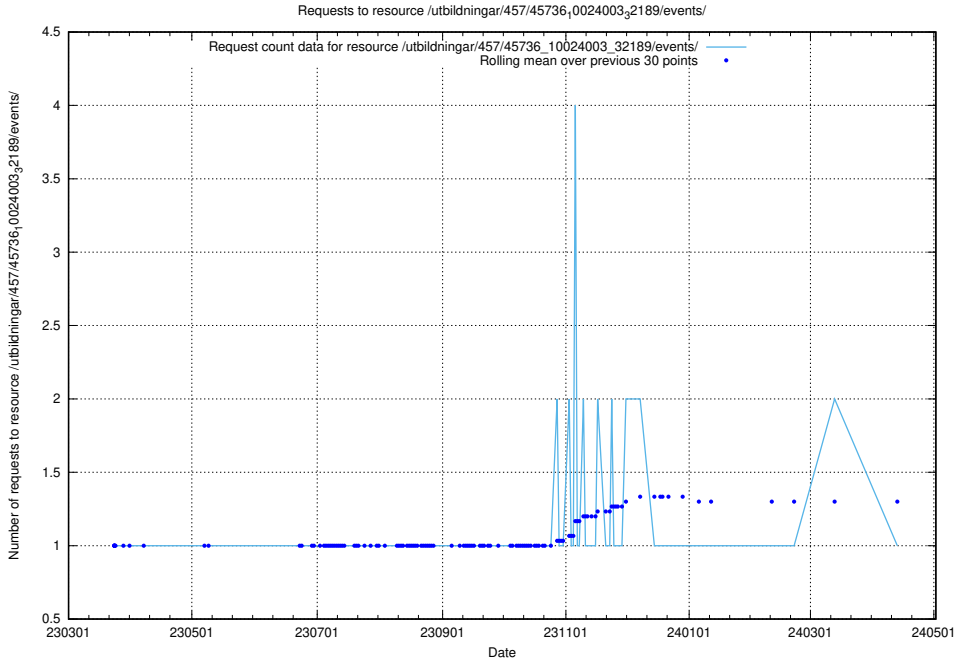

### 5.6104 Usage of /utbildningar/457/45736\_10024003\_32189/events/

Here, we count the number of requests to resource /utbildningar/457/45736\_10024003\_32189/events/.