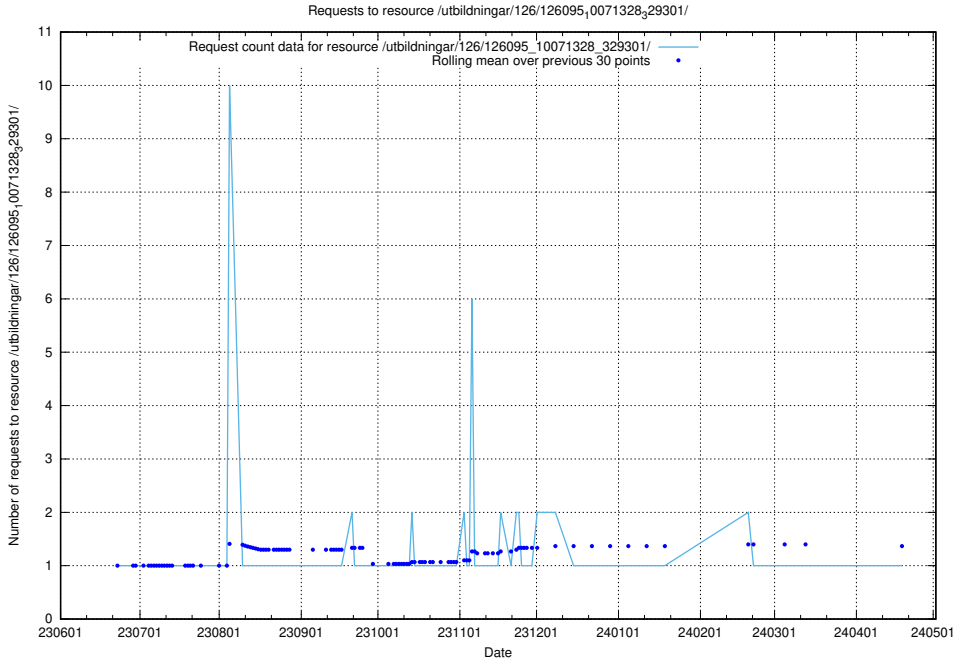

5.5461 Usage of /utbildningar/126/126095_10071328_329301/

Here, we count the number of requests to resource /utbildningar/126/126095_10071328_329301/.