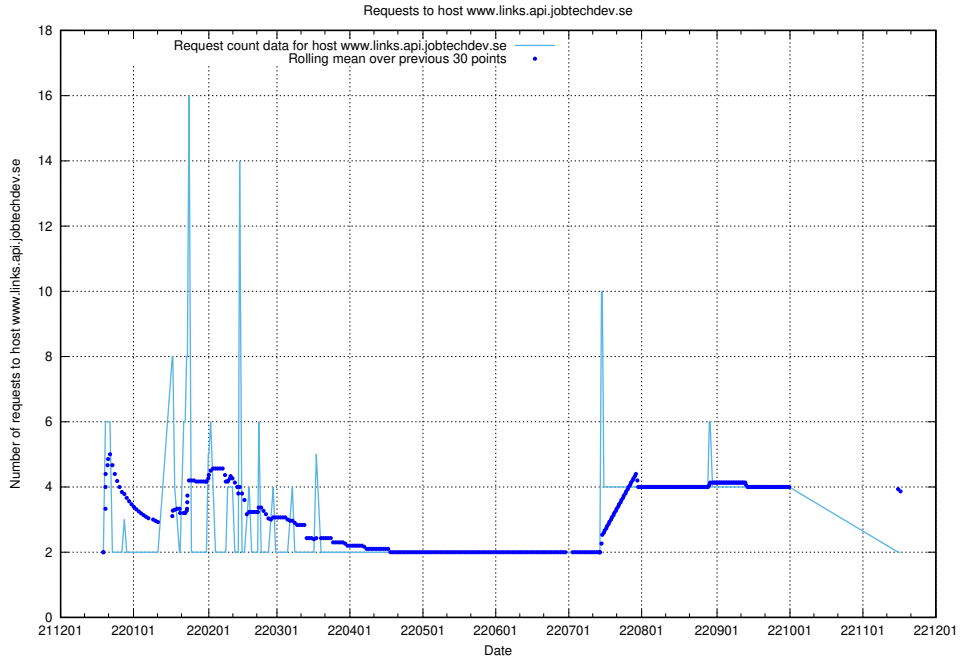

7.377 Usage of `www.links.api.jobtechdev.se`

Here, we count the number of requests to host `www.links.api.jobtechdev.se`.