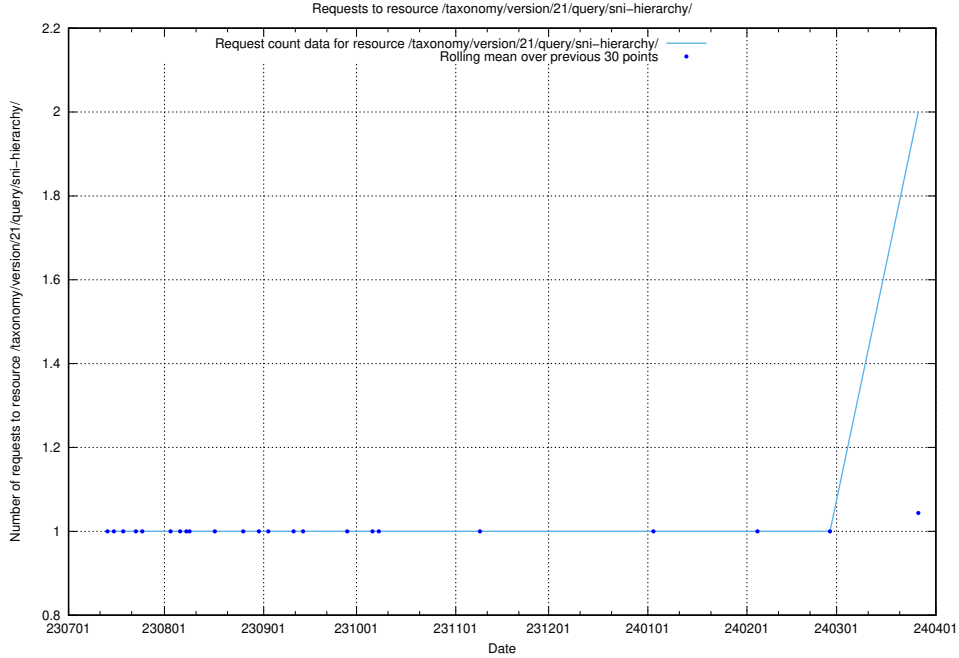

5.803 Usage of /taxonomy/version/21/query/sni-hierarchy/

Here, we count the number of requests to resource /taxonomy/version/21/query/sni-hierarchy/.