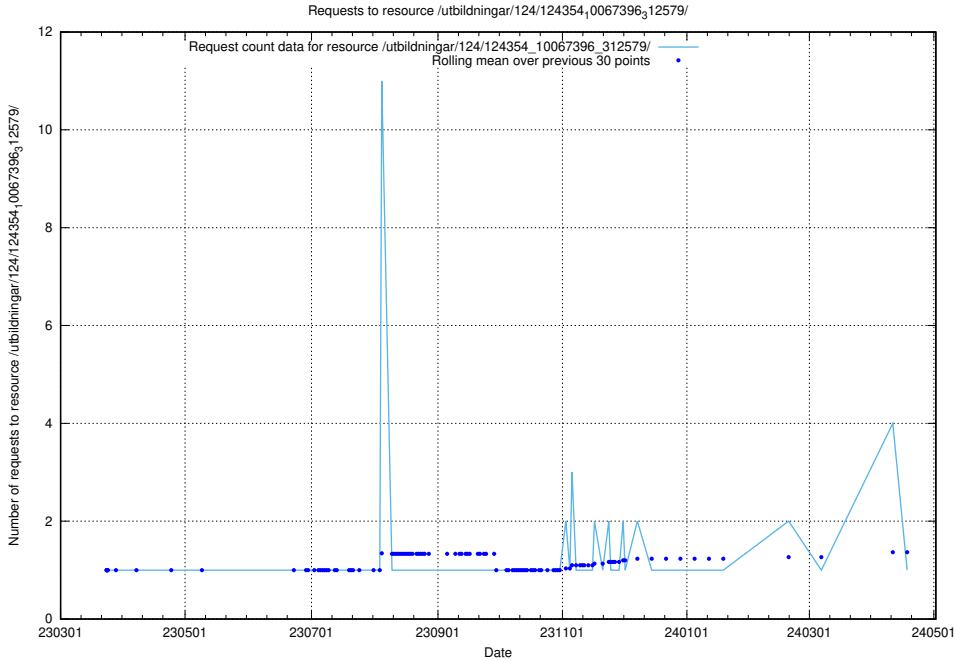

5.3707 Usage of /utbildningar/124/124354_10067396_312579/

Here, we count the number of requests to resource /utbildningar/124/124354_10067396_312579/.