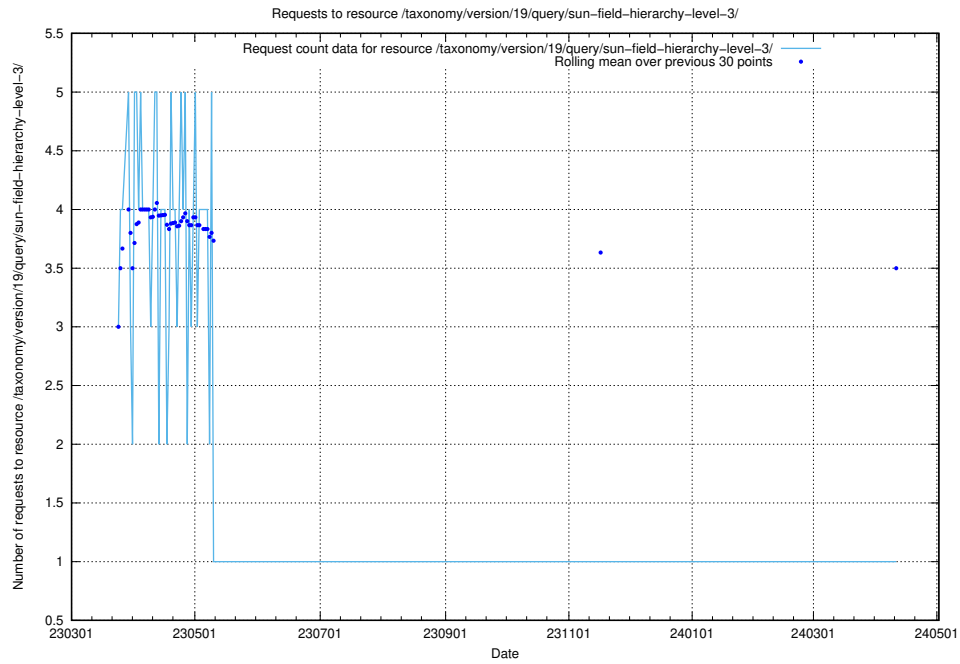

5.5911 Usage of /taxonomy/version/19/query/sun-field-hierarchy-level-3/

Here, we count the number of requests to resource /taxonomy/version/19/query/sun-field-hierarchy-level-3/.