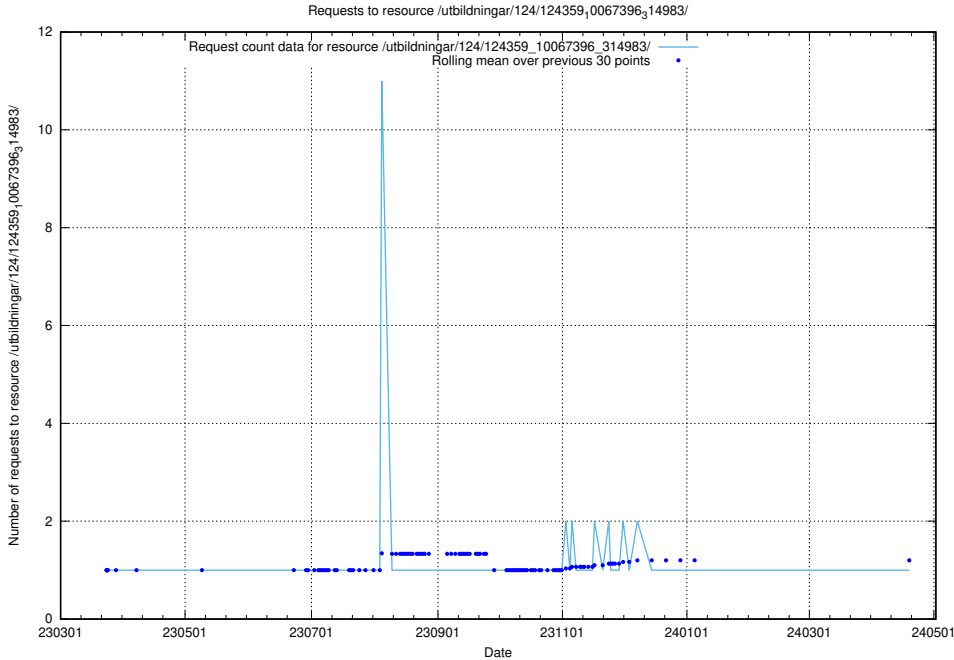

5.3602 Usage of /utbildningar/124/124359_10067396_314983/

Here, we count the number of requests to resource /utbildningar/124/124359_10067396_314983/.