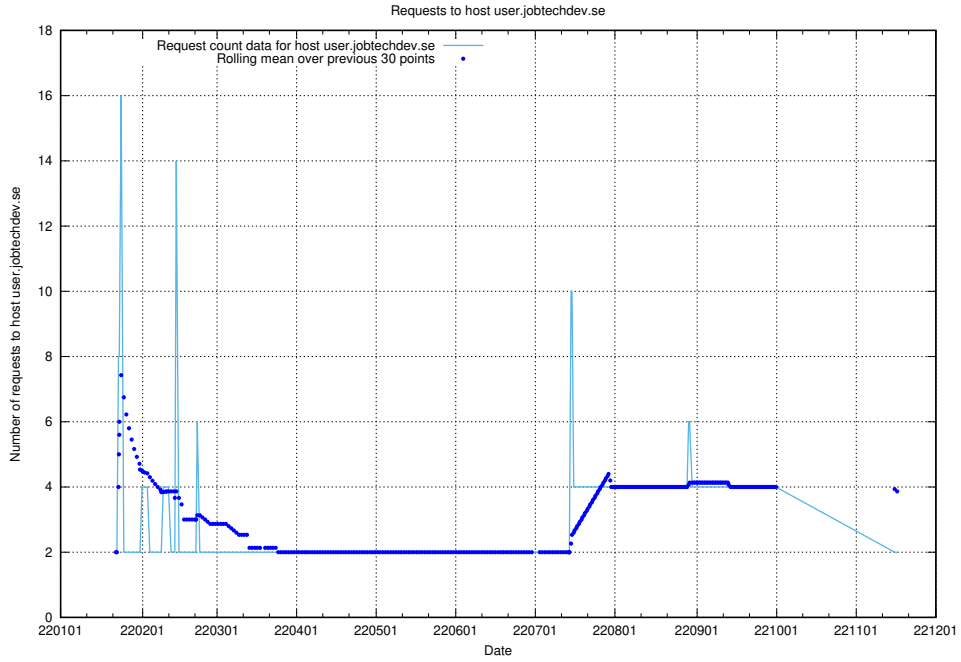

7.579 Usage of user.jobtechdev.se

Here, we count the number of requests to host user.jobtechdev.se.