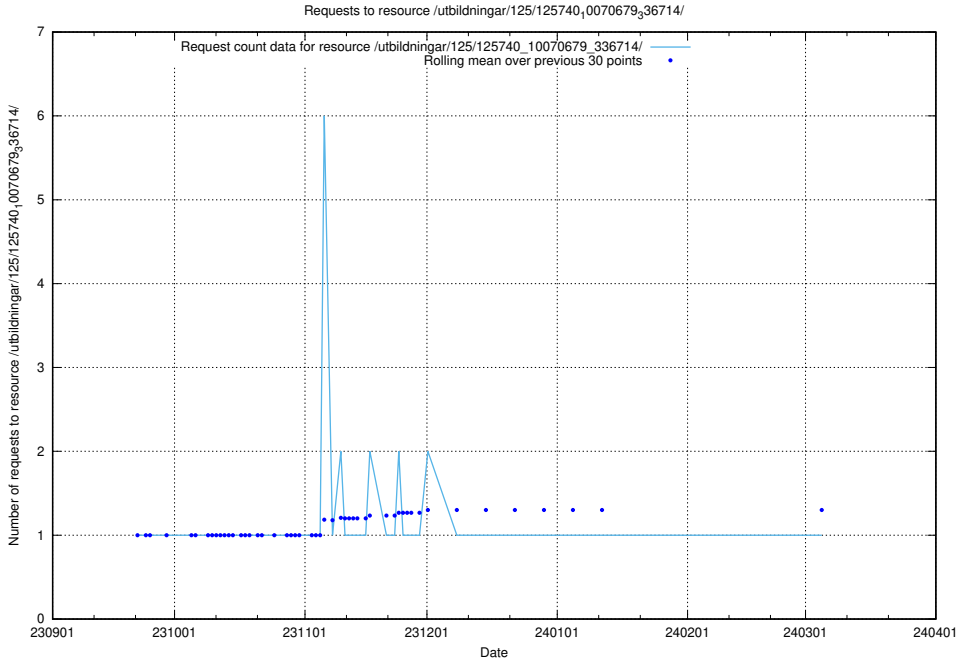

5.4298 Usage of /utbildningar/125/125740_10070679_336714/

Here, we count the number of requests to resource /utbildningar/125/125740_10070679_336714/.