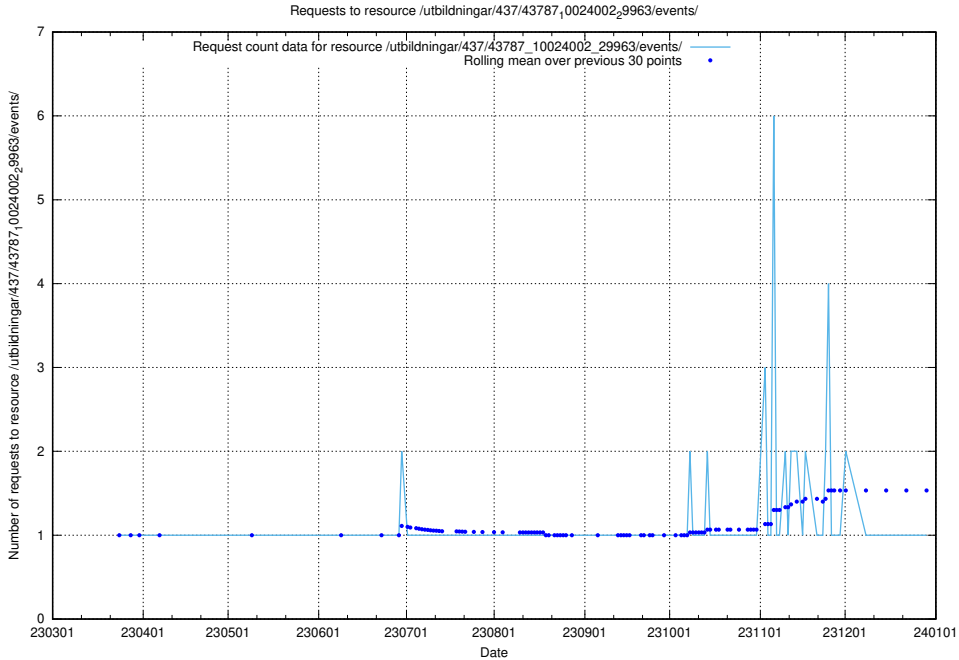

5.5974 Usage of /utbildningar/437/43787_10024002_29963/events/

Here, we count the number of requests to resource /utbildningar/437/43787_10024002_29963/events/.