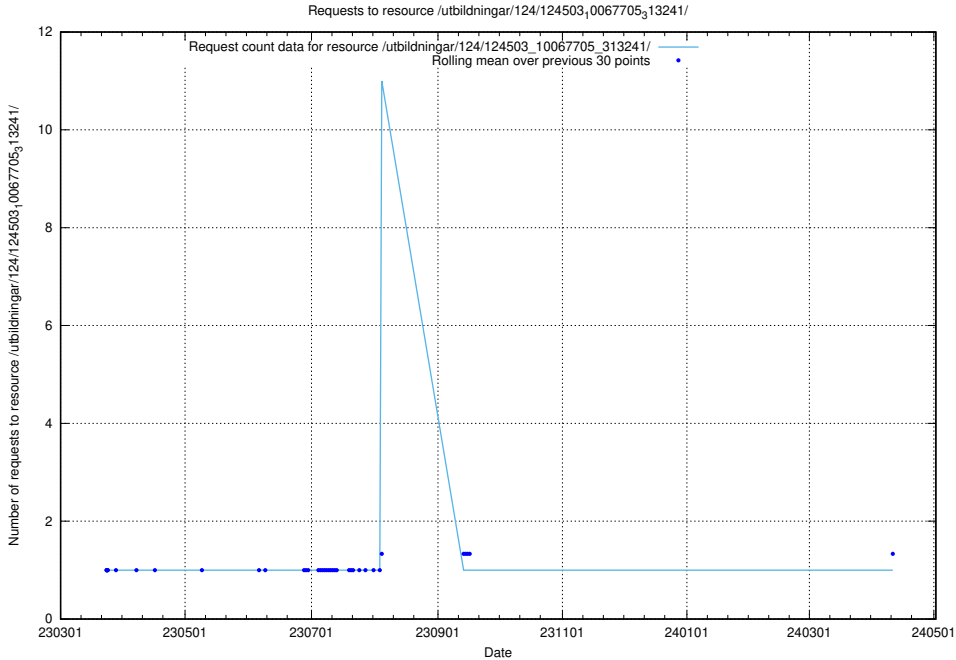

5.1959 Usage of /utbildningar/124/124503_10067705_313241/

Here, we count the number of requests to resource /utbildningar/124/124503_10067705_313241/.