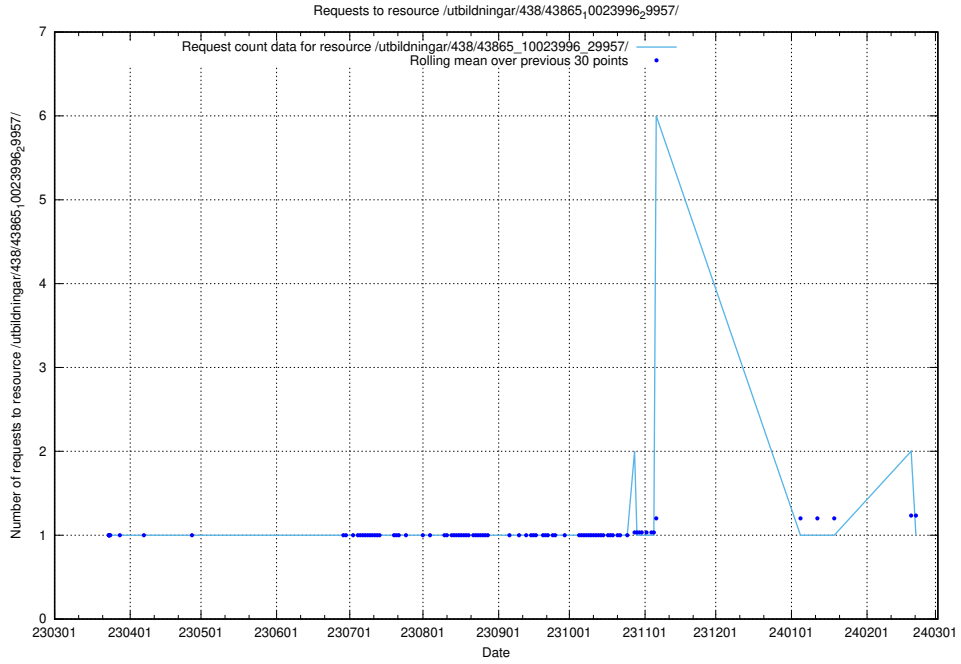

5.6108 Usage of /utbildningar/438/43865_10023996_29957/

Here, we count the number of requests to resource /utbildningar/438/43865_10023996_29957/.