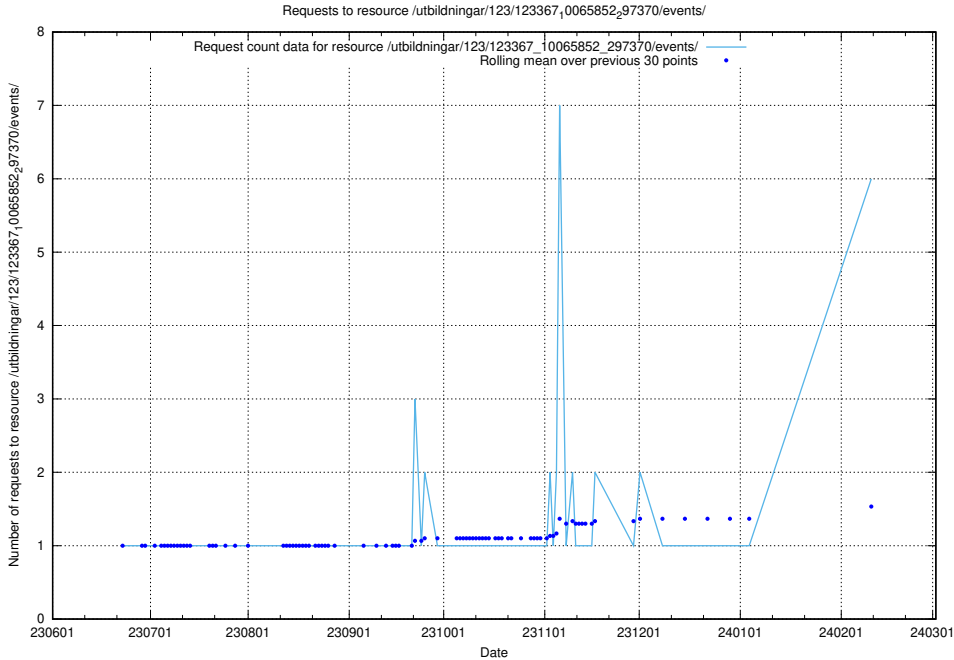

5.125 Usage of /utbildningar/123/123367_10065852_297370/events/

Here, we count the number of requests to resource /utbildningar/123/123367_10065852_297370/events/