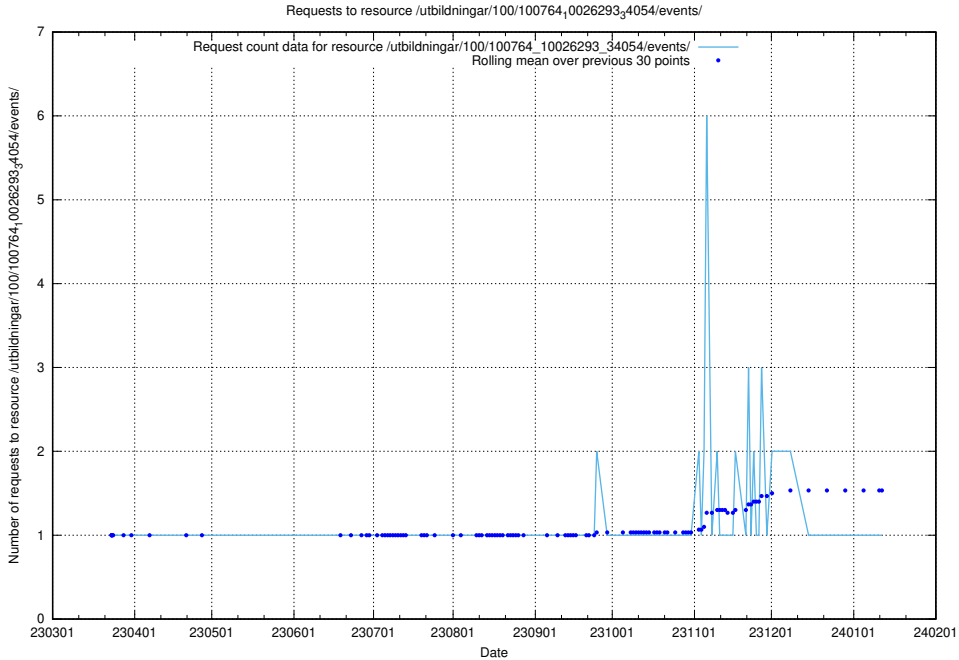

5.5317 Usage of /utbildningar/100/100764_10026293_34054/events/

Here, we count the number of requests to resource /utbildningar/100/100764_10026293_34054/events/.