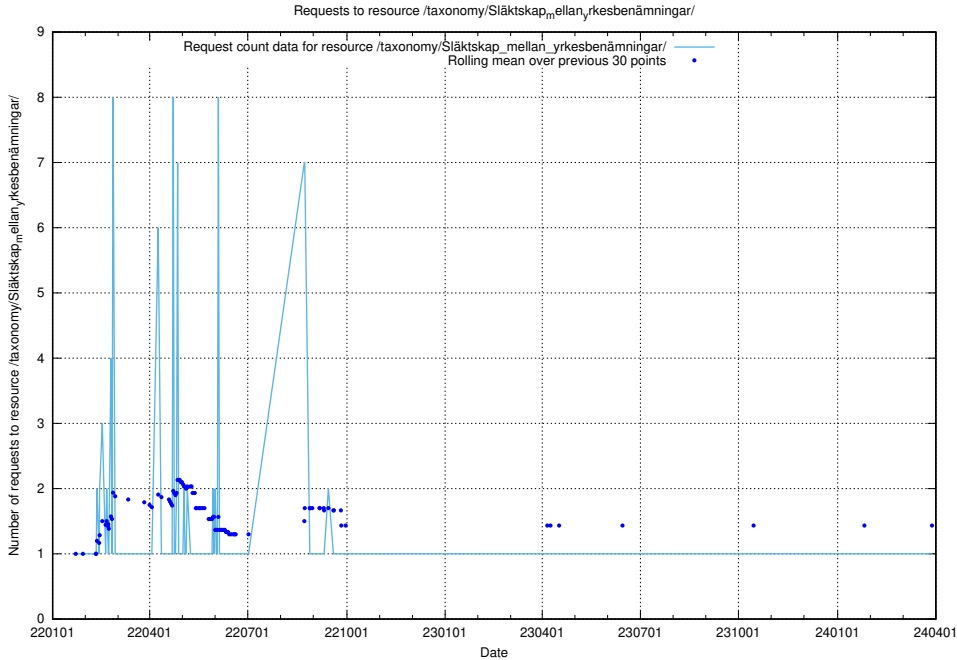

5.4578 Usage of /taxonomy/Släktskap_mellan_yrkesbenämningar/

Here, we count the number of requests to resource /taxonomy/Släktskap_mellan_yrkesbenämningar/.