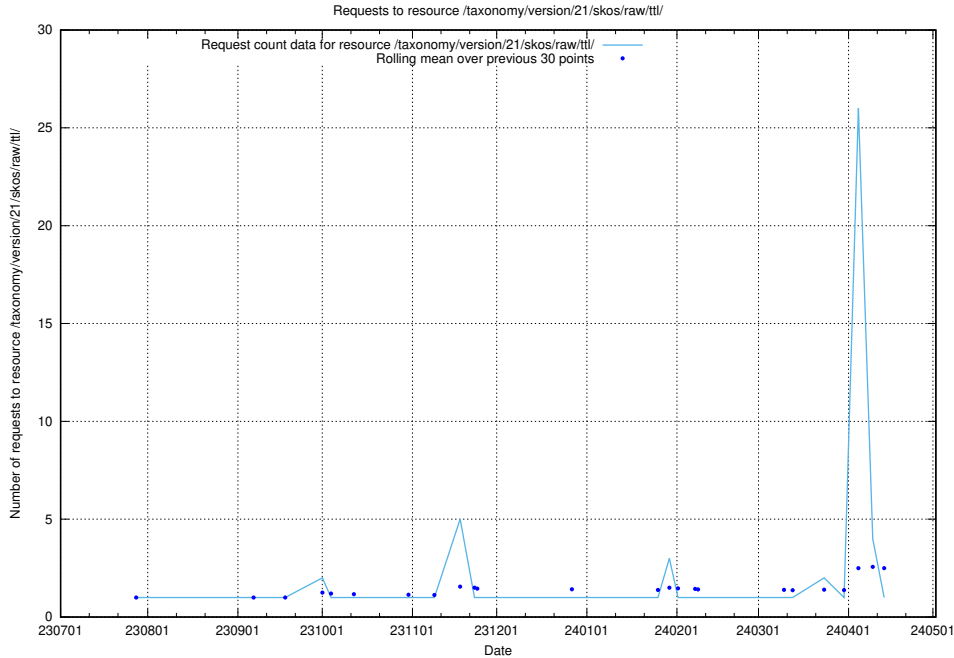

5.4701 Usage of /taxonomy/version/21/skos/raw/ttl/

Here, we count the number of requests to resource /taxonomy/version/21/skos/raw/ttl/.