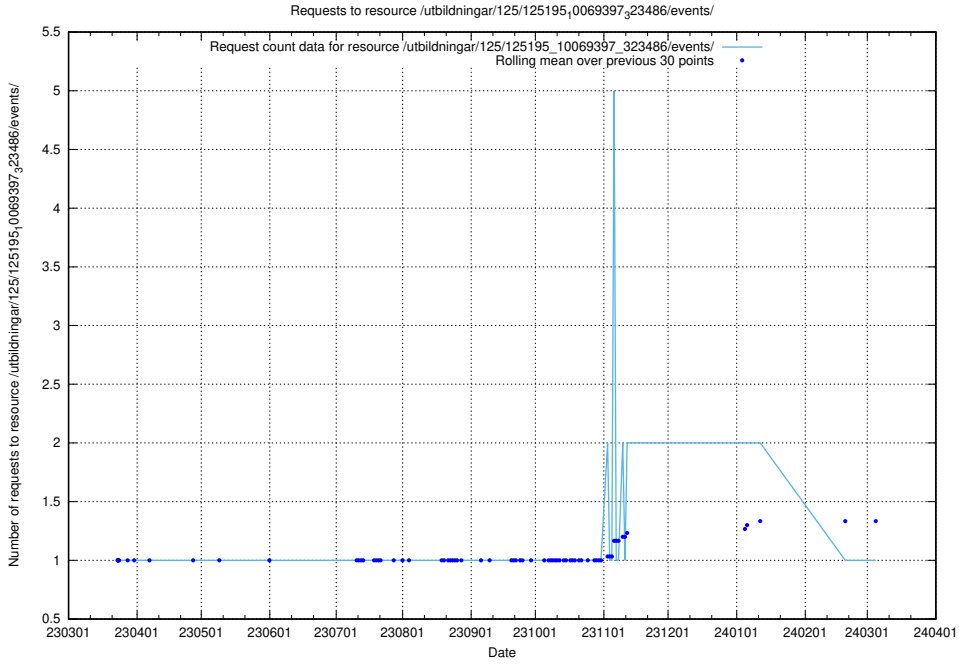

5.1130 Usage of /utbildningar/125/125195_10069397_323486/events/

Here, we count the number of requests to resource /utbildningar/125/125195_10069397_323486/events/