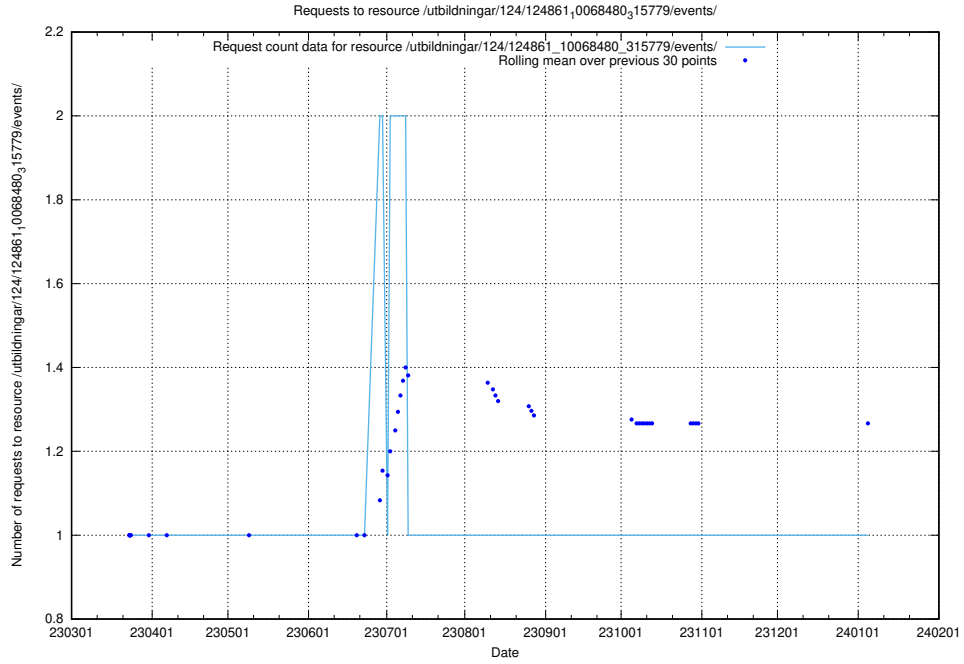

5.1162 Usage of /utbildningar/124/124861_10068480_315779/events/

Here, we count the number of requests to resource /utbildningar/124/124861_10068480_315779/events/