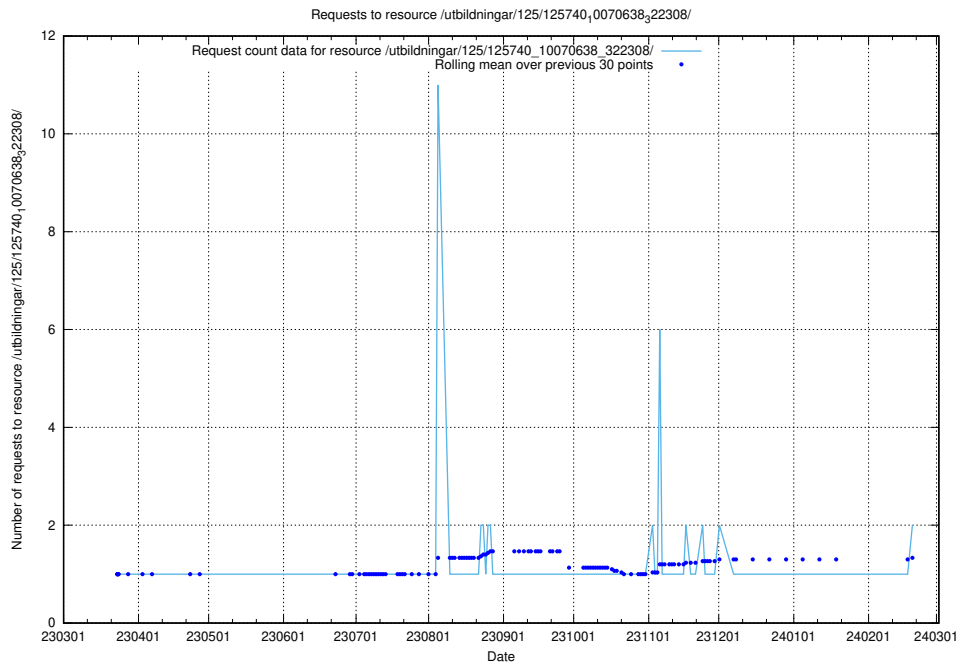

5.489 Usage of /utbildningar/125/125740_10070638_322308/

Here, we count the number of requests to resource /utbildningar/125/125740_10070638_322308/.