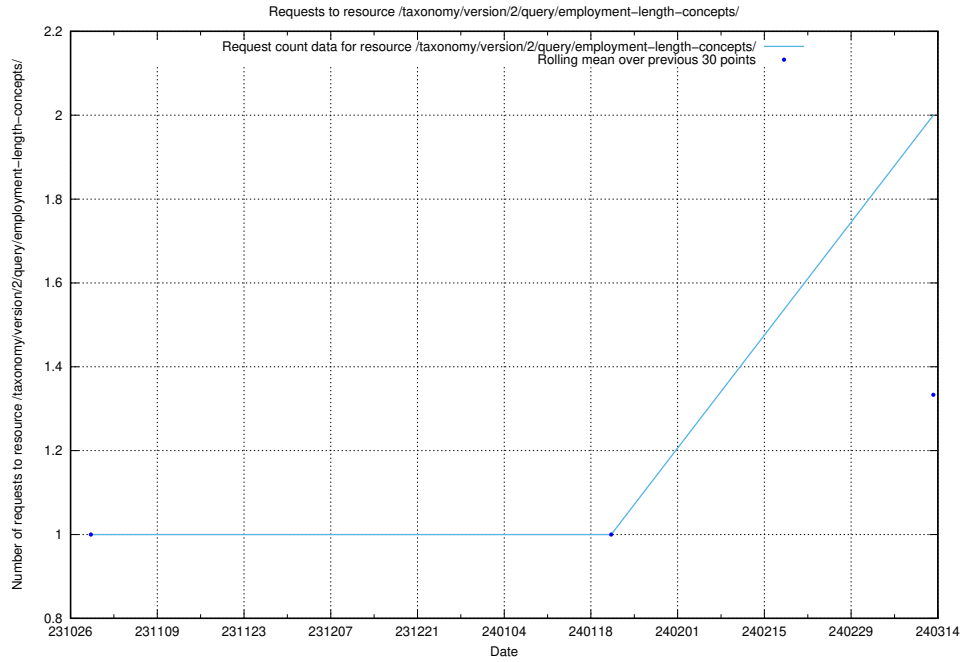

5.713 Usage of /taxonomy/version/2/query/employment-length-concepts/

Here, we count the number of requests to resource /taxonomy/version/2/query/employment-length-concepts/.