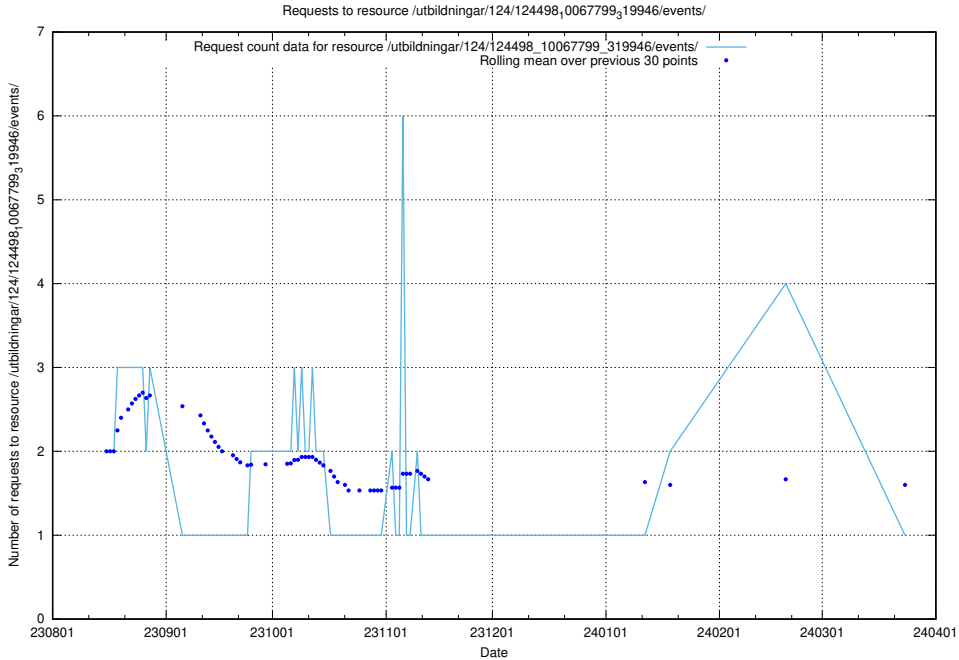

### 5.4582 Usage of /utbildningar/124/124498\_10067799\_319946/events/

Here, we count the number of requests to resource /utbildningar/124/124498\_10067799\_319946/events/