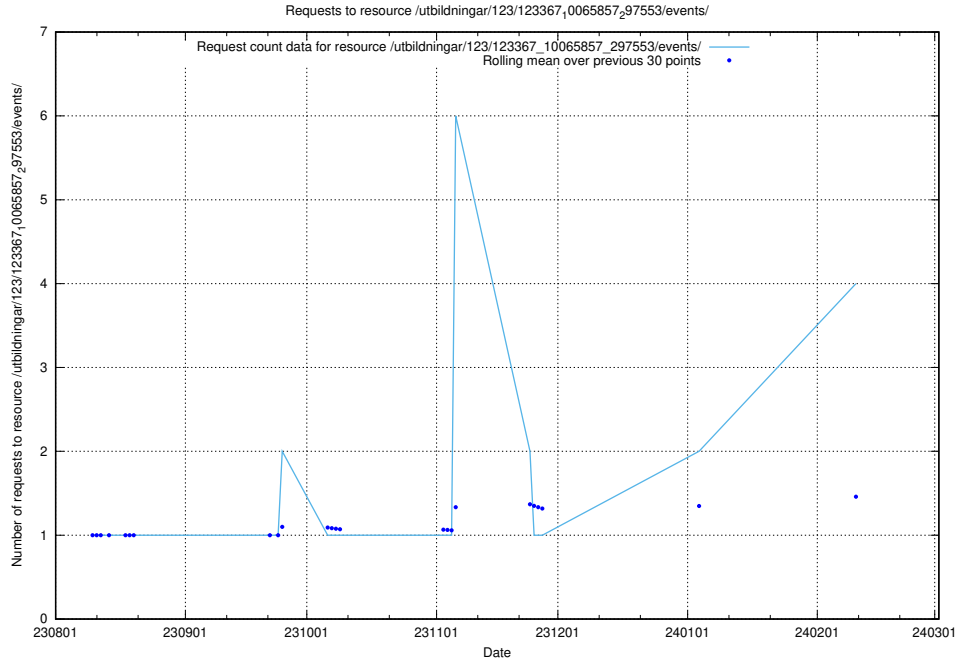

## 5.248 Usage of /utbildningar/123/123367\_10065857\_297553/events/

Here, we count the number of requests to resource /utbildningar/123/123367\_10065857\_297553/events/