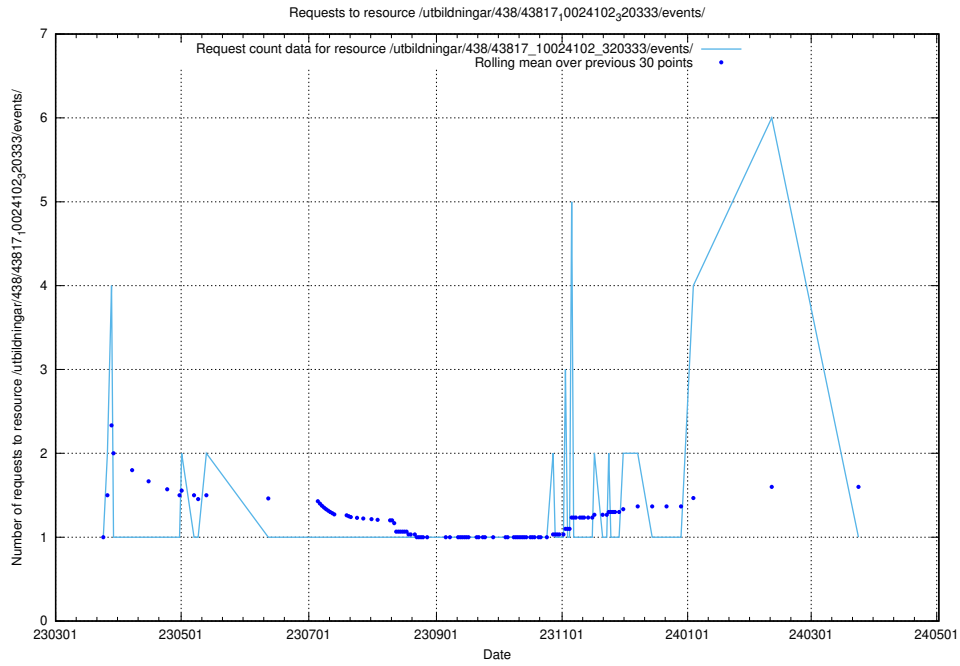

5.5962 Usage of /utbildningar/438/43817_10024102_320333/events/

Here, we count the number of requests to resource /utbildningar/438/43817_10024102_320333/events/.