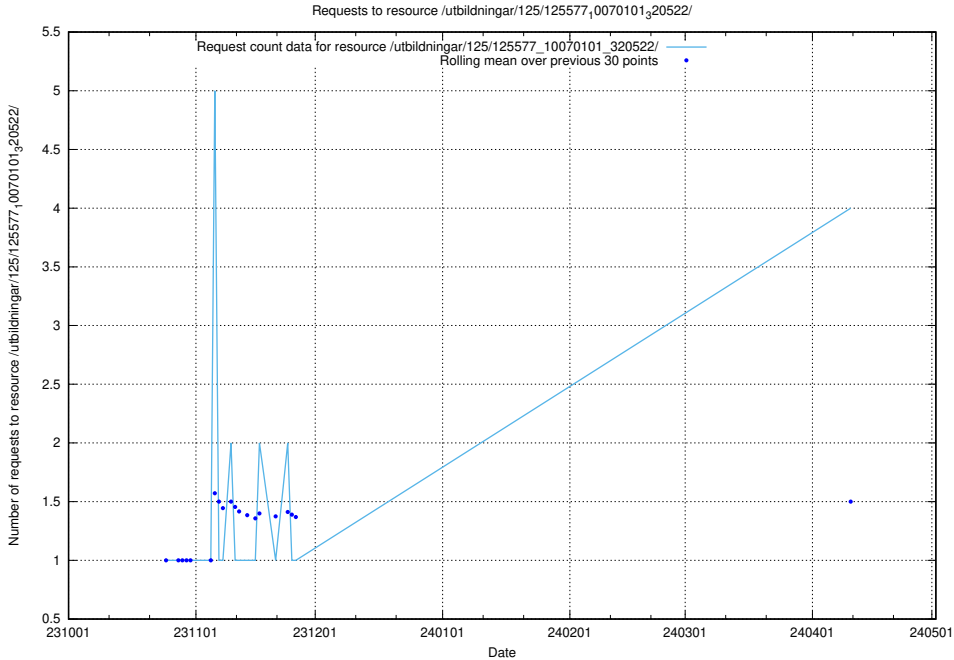

5.233 Usage of /utbildningar/125/125577_10070101_320522/

Here, we count the number of requests to resource /utbildningar/125/125577_10070101_320522/.