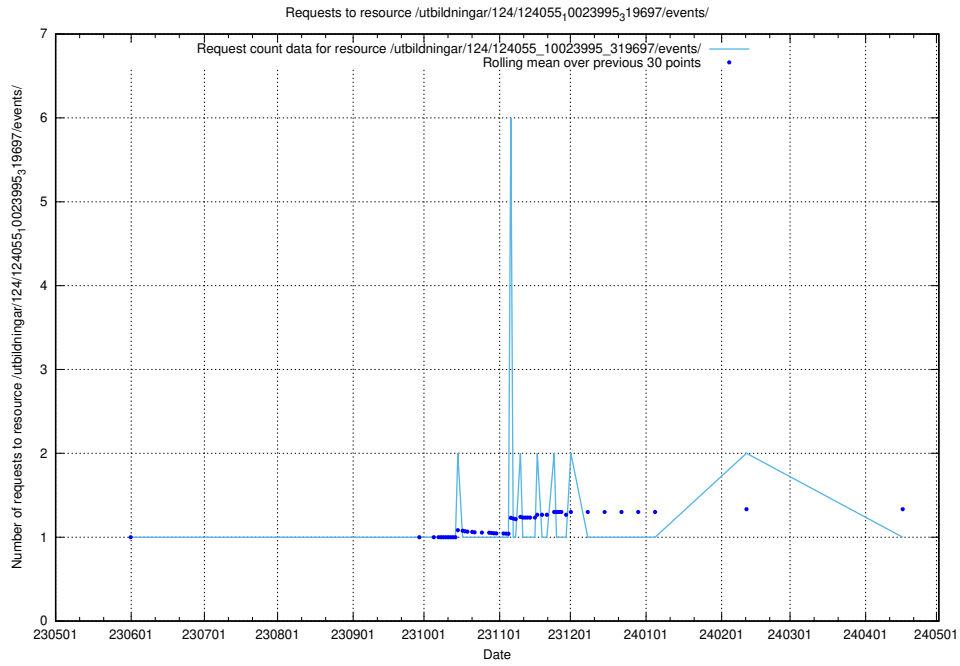

5.5705 Usage of /utbildningar/124/124055_10023995_319697/events/

Here, we count the number of requests to resource /utbildningar/124/124055_10023995_319697/events/