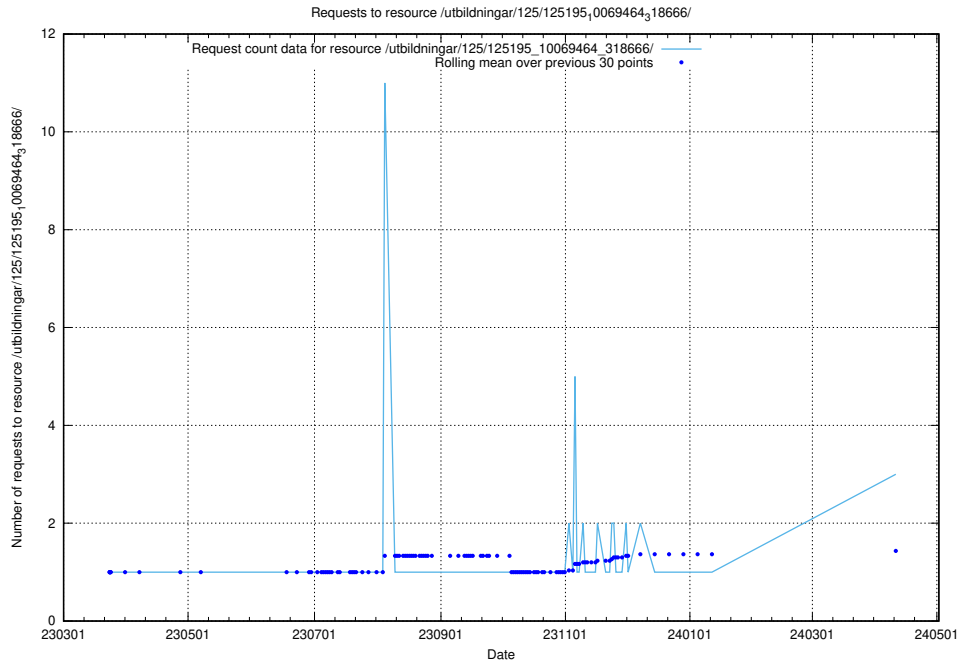

5.290 Usage of /utbildningar/125/125195_10069464_318666/

Here, we count the number of requests to resource /utbildningar/125/125195_10069464_318666/.