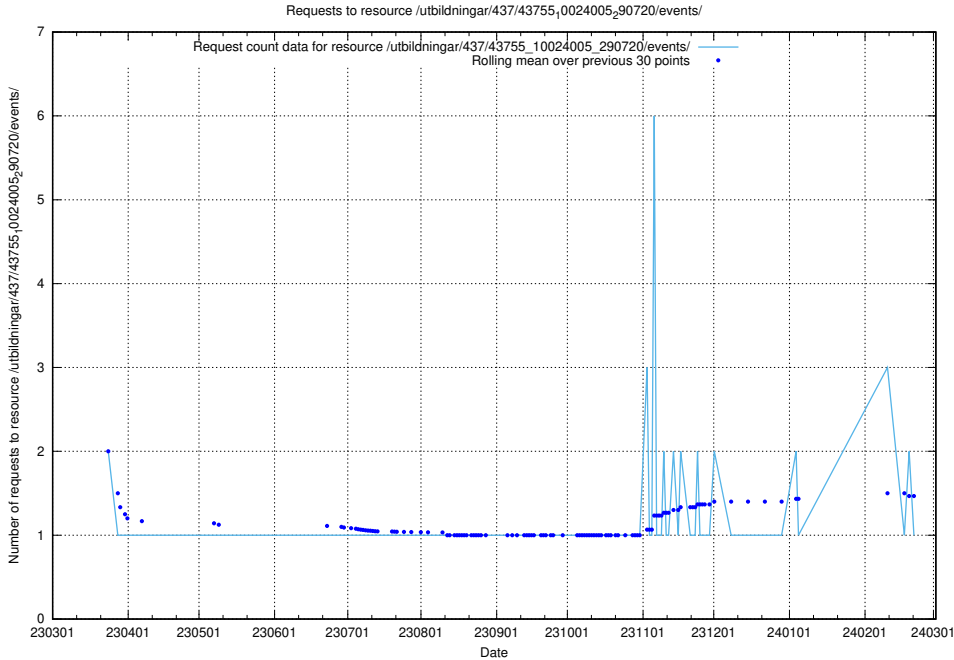

5.5946 Usage of /utbildningar/437/43755_10024005_290720/events/

Here, we count the number of requests to resource /utbildningar/437/43755_10024005_290720/events/.