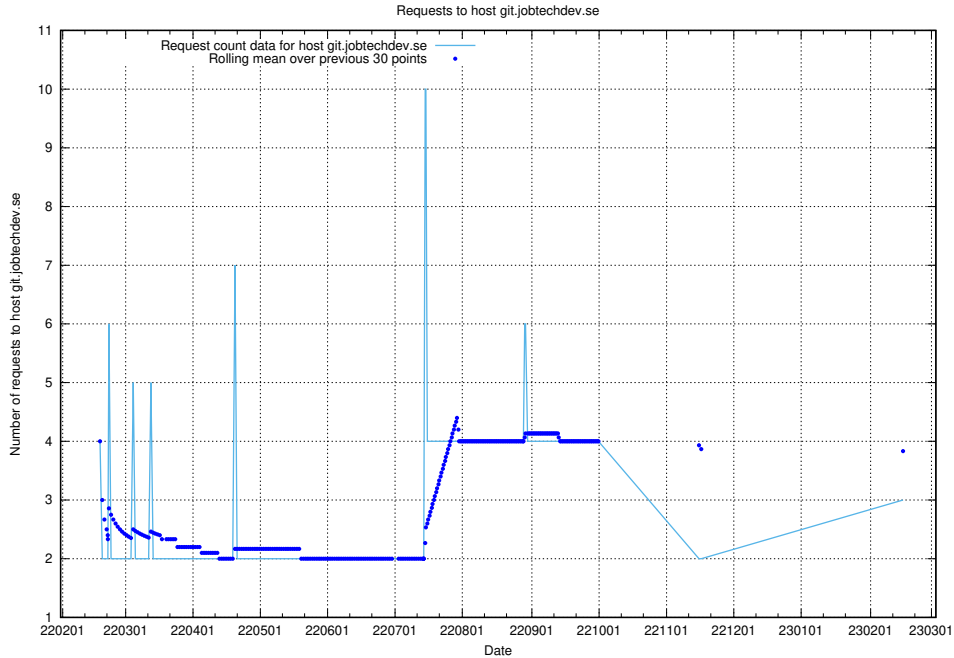

7.225 Usage of git.jobtechdev.se

Here, we count the number of requests to host git.jobtechdev.se.