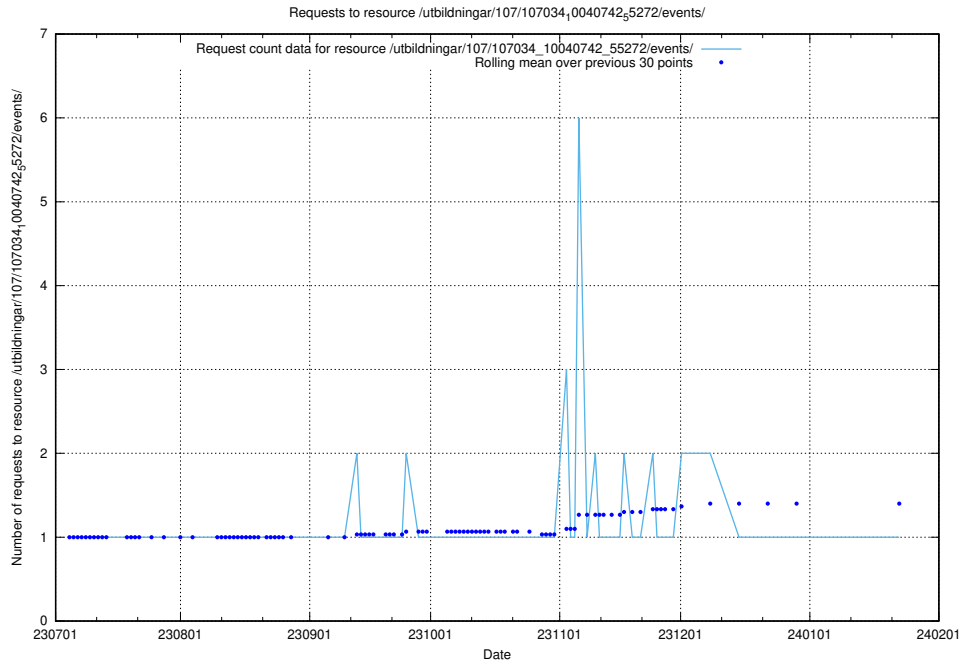

5.5141 Usage of /utbildningar/107/107034_10040742_55272/events/

Here, we count the number of requests to resource /utbildningar/107/107034_10040742_55272/events/.