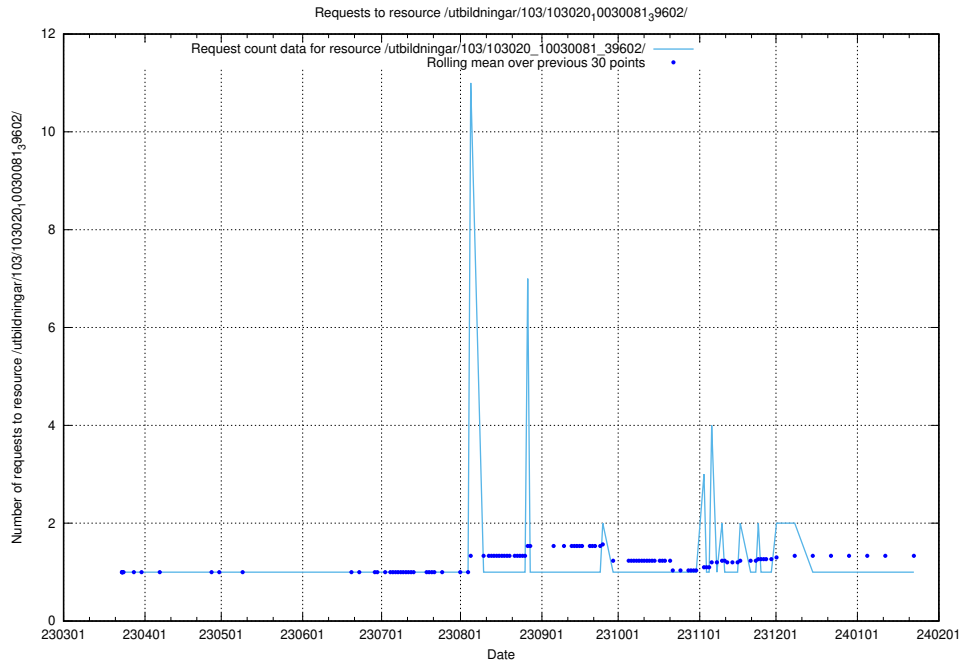

5.5294 Usage of /utbildningar/103/103020_10030081_39602/

Here, we count the number of requests to resource /utbildningar/103/103020_10030081_39602/.