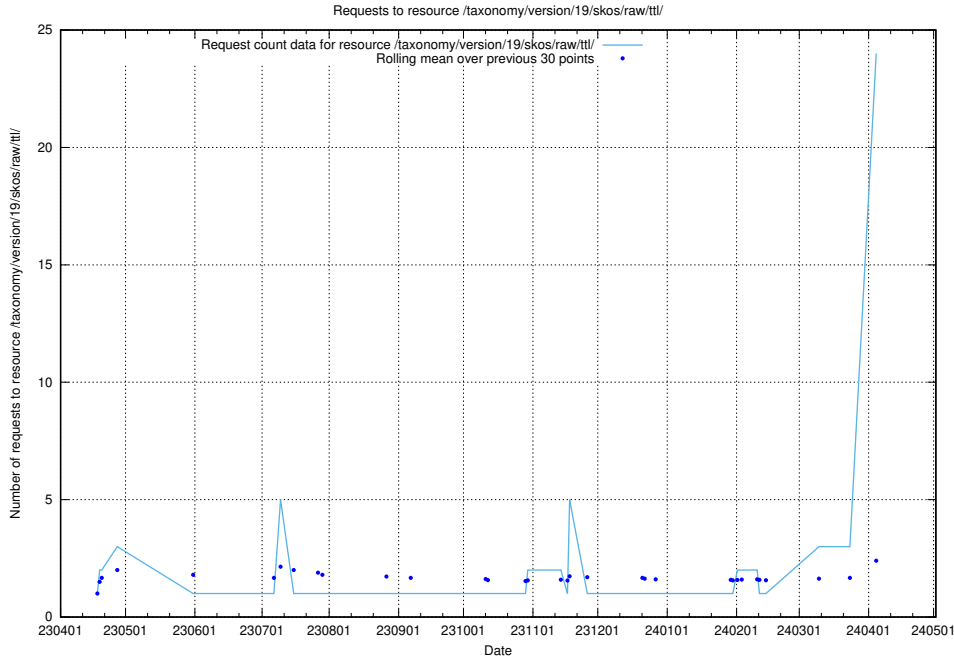

5.9 Usage of /taxonomy/version/19/skos/raw/ttl/

Here, we count the number of requests to resource /taxonomy/version/19/skos/raw/ttl/.