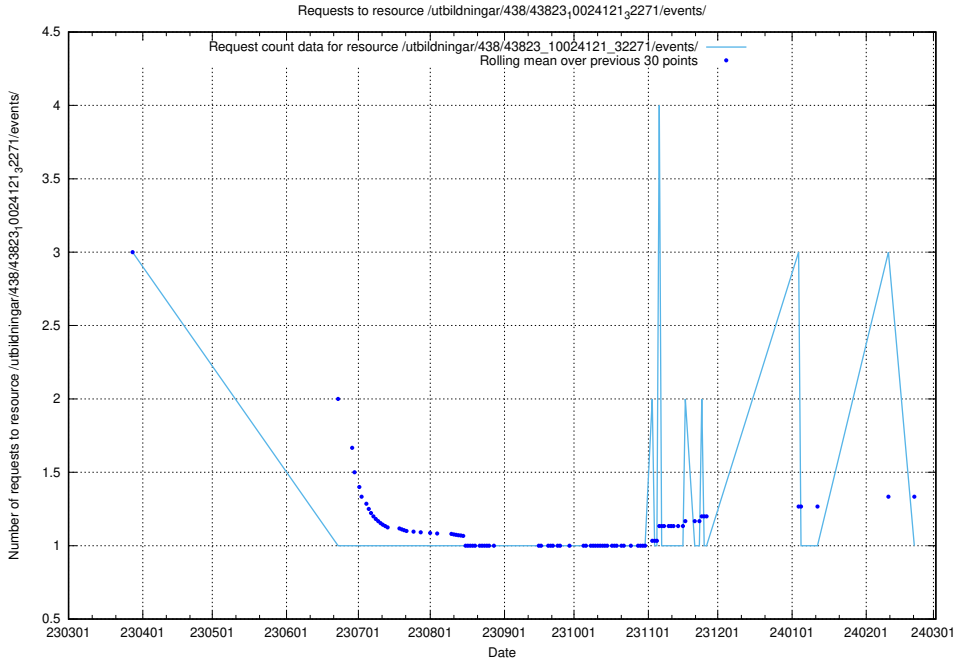

5.5847 Usage of /utbildningar/438/43823_10024121_32271/events/

Here, we count the number of requests to resource /utbildningar/438/43823_10024121_32271/events/.