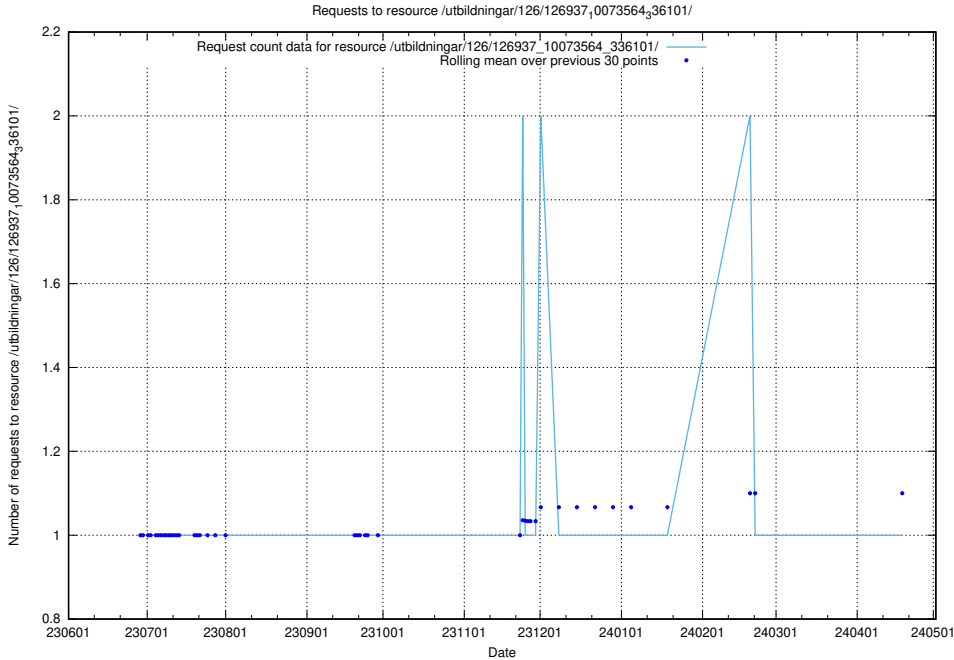

5.5223 Usage of /utbildningar/126/126937_10073564_336101/

Here, we count the number of requests to resource /utbildningar/126/126937_10073564_336101/.