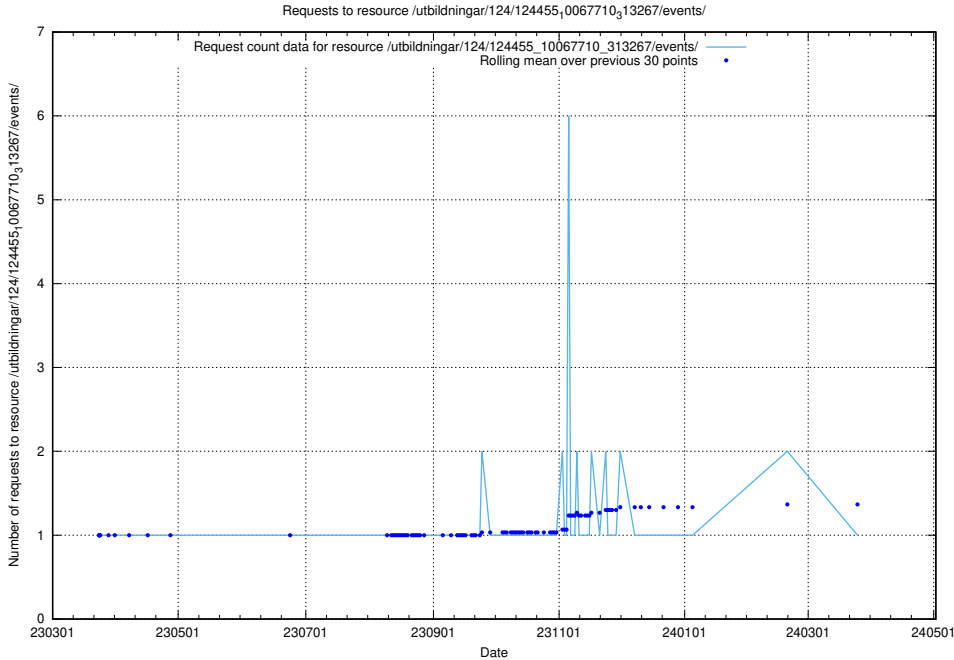

5.3231 Usage of /utbildningar/124/124455_10067710_313267/events/

Here, we count the number of requests to resource /utbildningar/124/124455_10067710_313267/events/