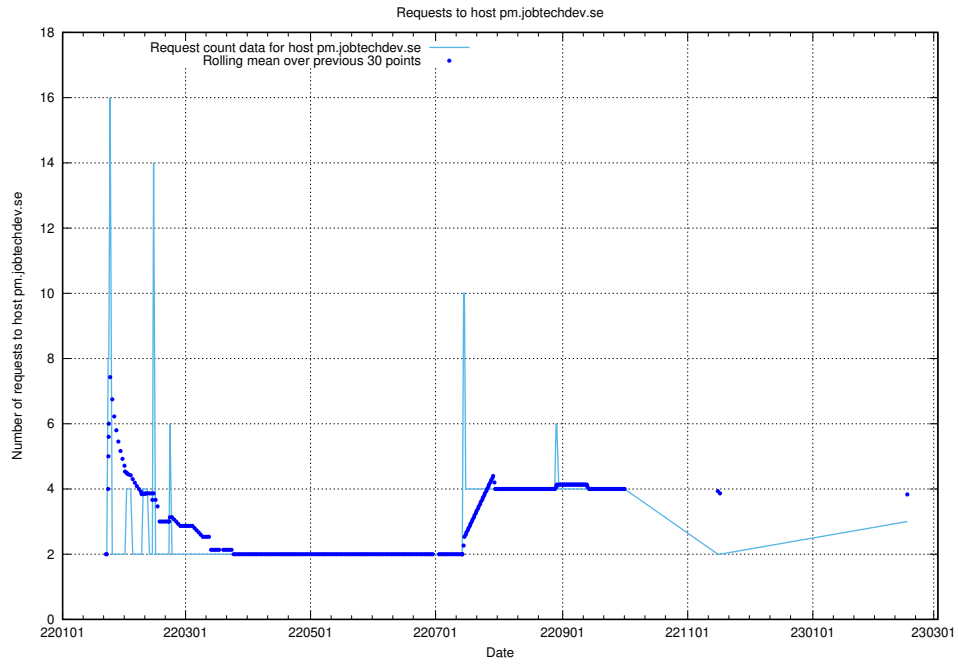

7.245 Usage of pm.jobtechdev.se

Here, we count the number of requests to host pm.jobtechdev.se.