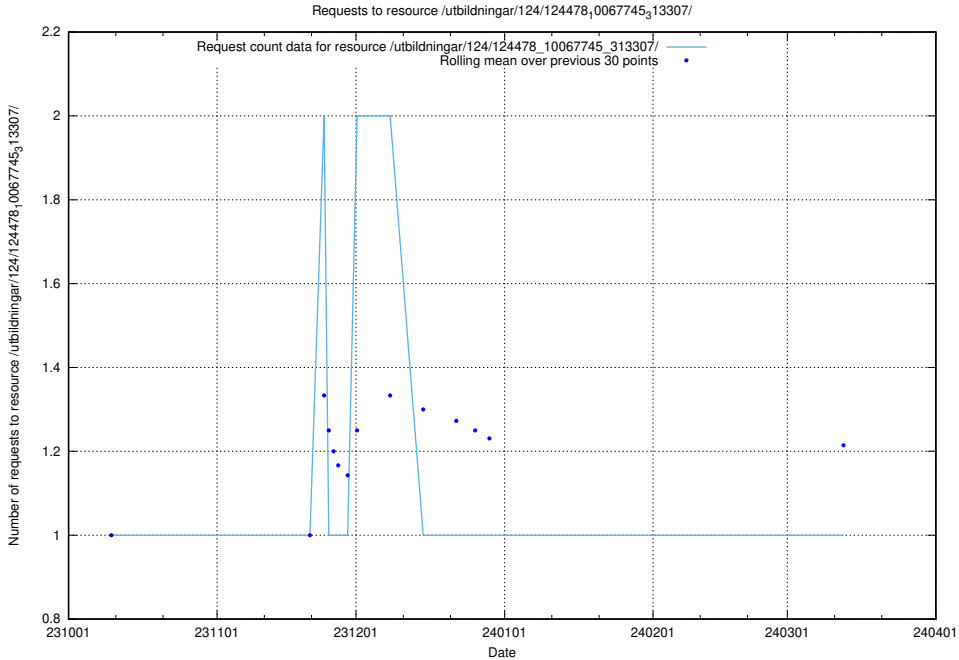

5.4170 Usage of /utbildningar/124/124478_10067745_313307/

Here, we count the number of requests to resource /utbildningar/124/124478_10067745_313307/.