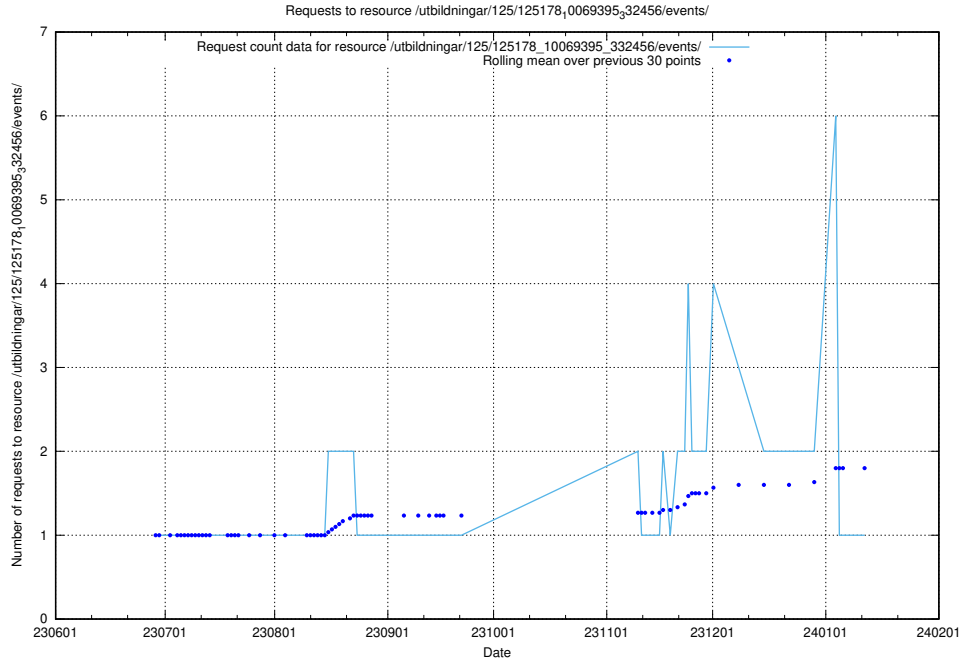

5.5260 Usage of /utbildningar/125/125178_10069395_332456/events/

Here, we count the number of requests to resource /utbildningar/125/125178_10069395_332456/events/