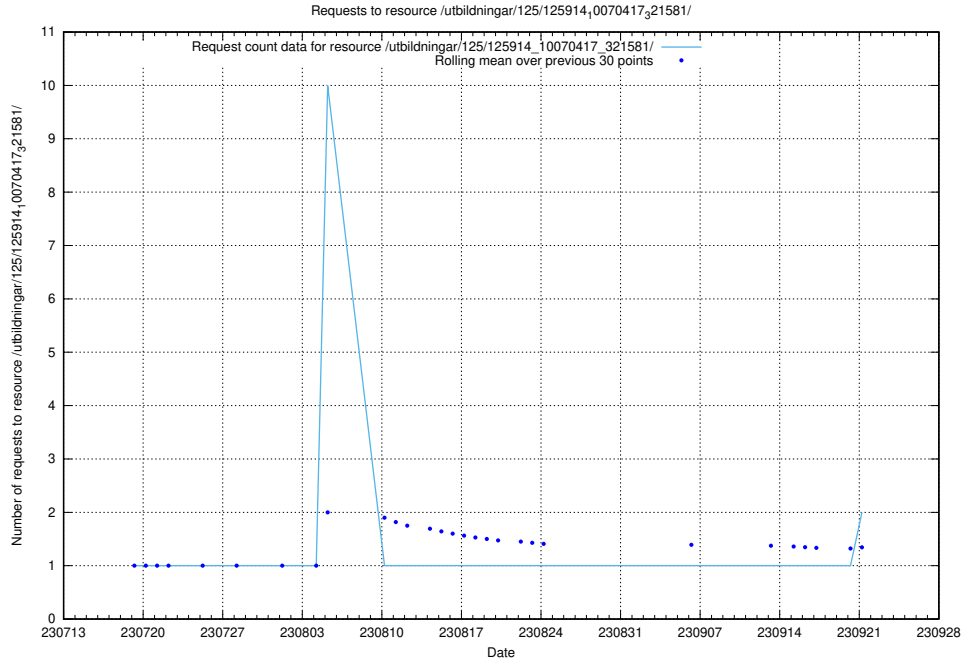

5.795 Usage of /utbildningar/125/125914_10070417_321581/

Here, we count the number of requests to resource /utbildningar/125/125914_10070417_321581/.