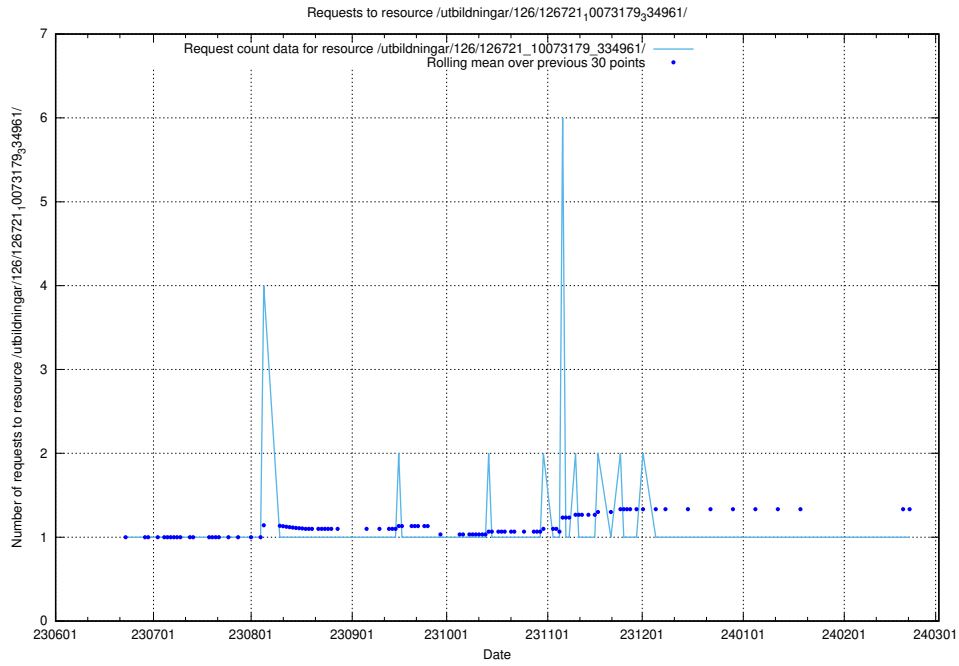

5.5388 Usage of /utbildningar/126/126721_10073179_334961/

Here, we count the number of requests to resource /utbildningar/126/126721_10073179_334961/.