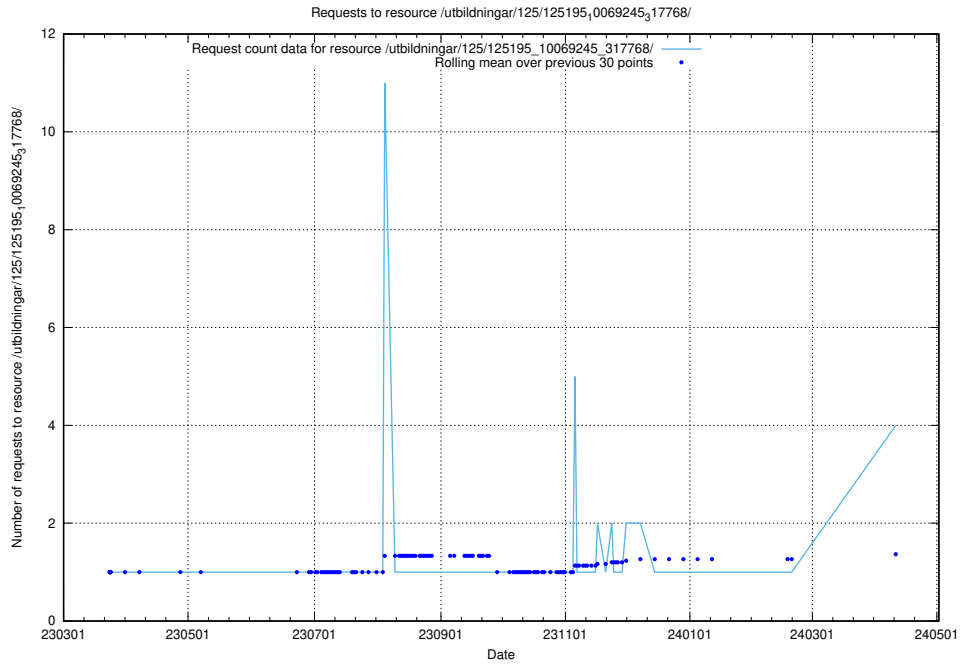

5.195 Usage of /utbildningar/125/125195_10069245_317768/

Here, we count the number of requests to resource /utbildningar/125/125195_10069245_317768/.