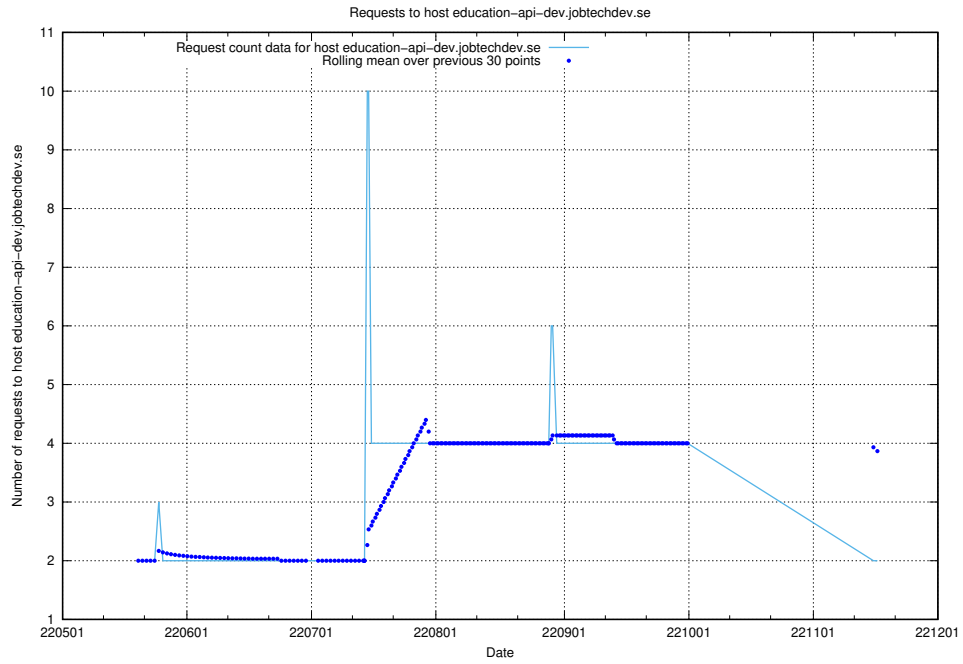

7.421 Usage of education-api-dev.jobtechdev.se

Here, we count the number of requests to host education-api-dev.jobtechdev.se.