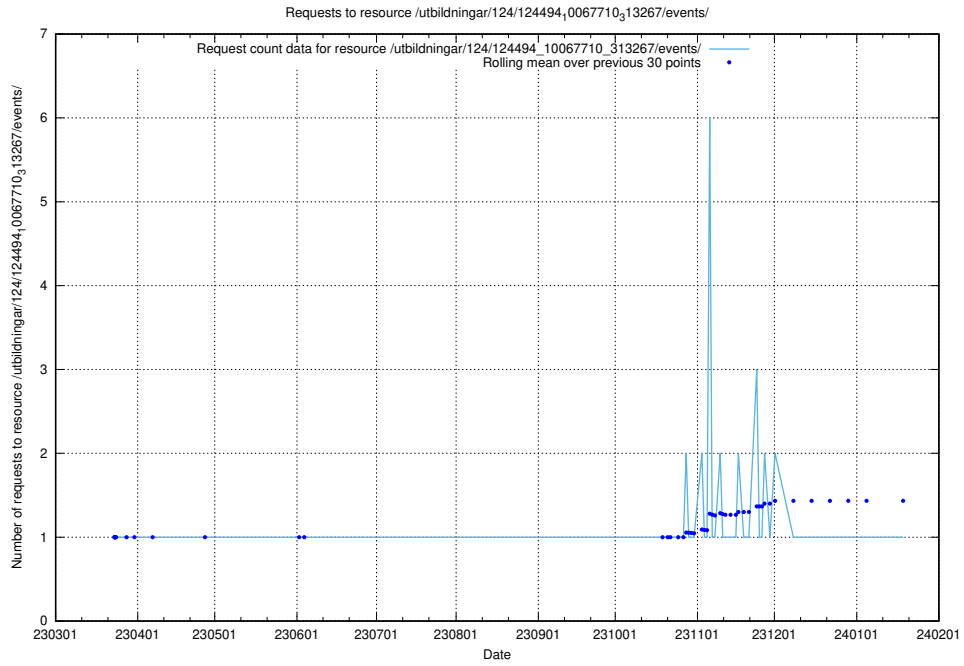

5.2536 Usage of /utbildningar/124/124494_10067710_313267/events/

Here, we count the number of requests to resource /utbildningar/124/124494_10067710_313267/events/