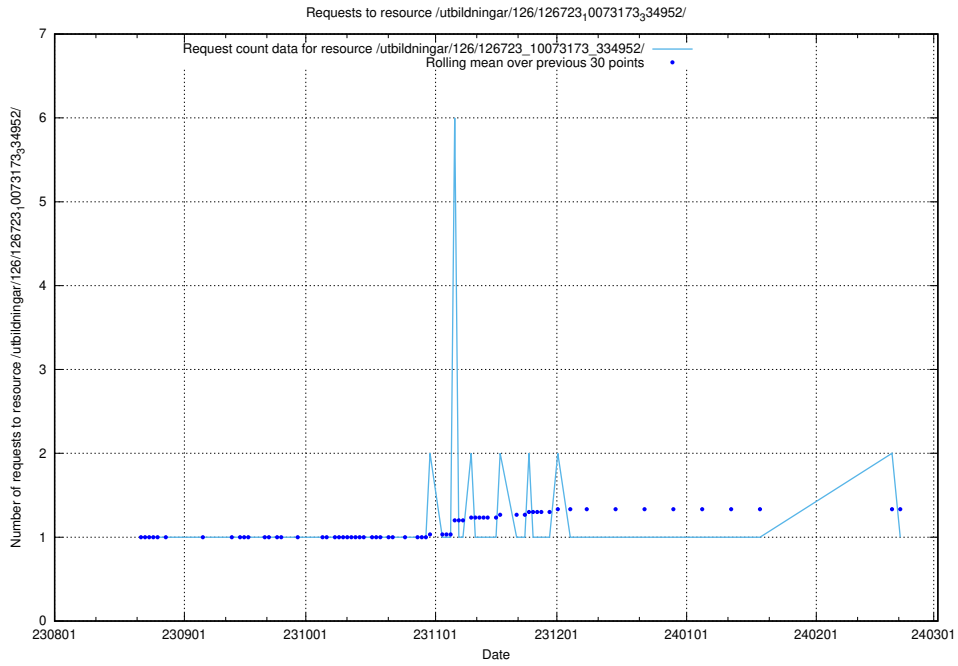

5.4531 Usage of /utbildningar/126/126723_10073173_334952/

Here, we count the number of requests to resource /utbildningar/126/126723_10073173_334952/.