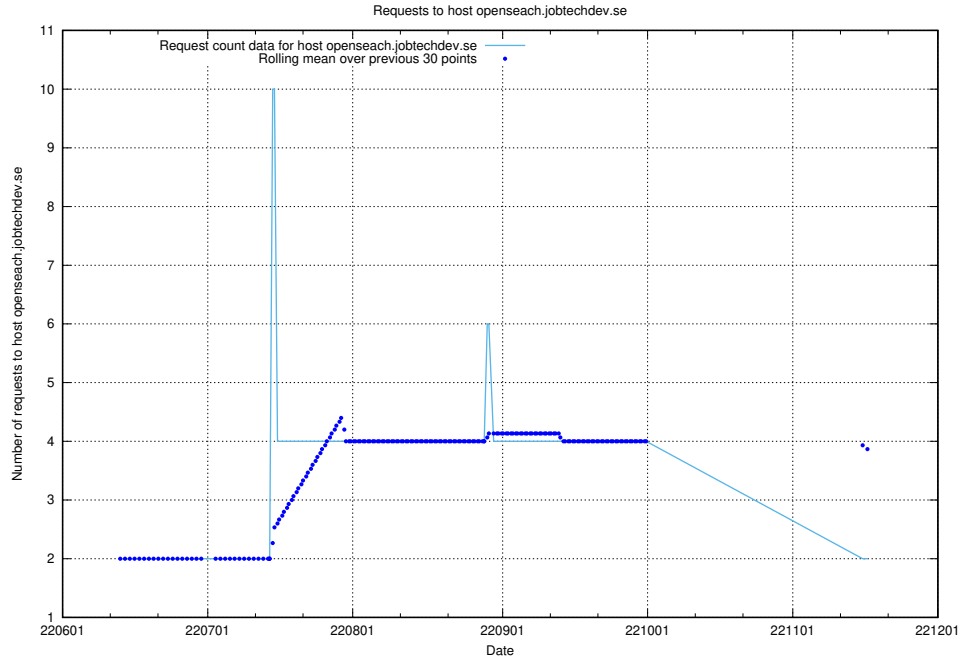

7.403 Usage of `openseach.jobtechdev.se`

Here, we count the number of requests to host `openseach.jobtechdev.se`.