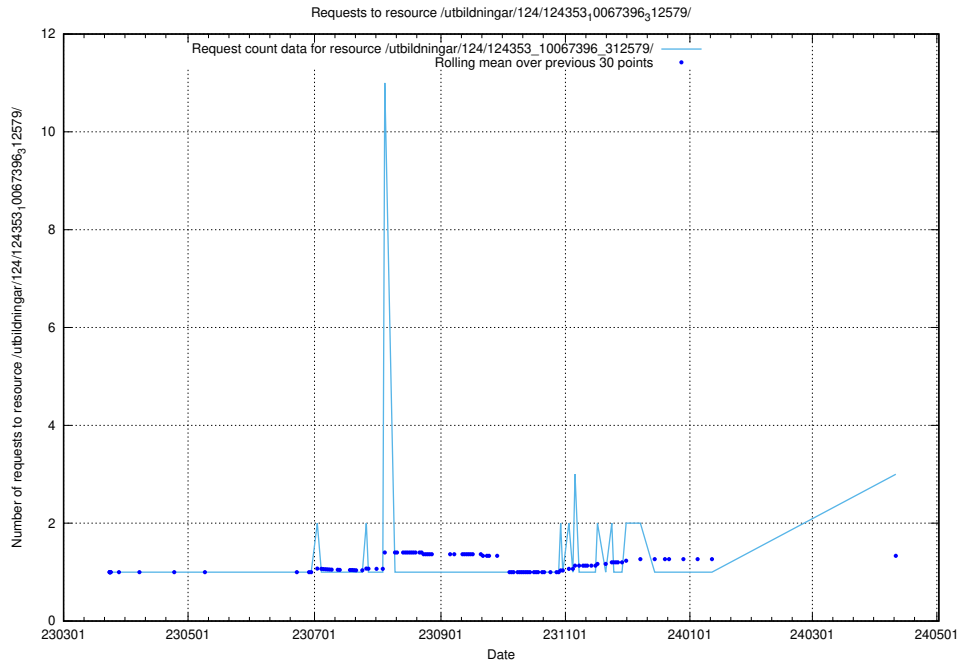

5.351 Usage of /utbildningar/124/124353_10067396_312579/

Here, we count the number of requests to resource /utbildningar/124/124353_10067396_312579/.