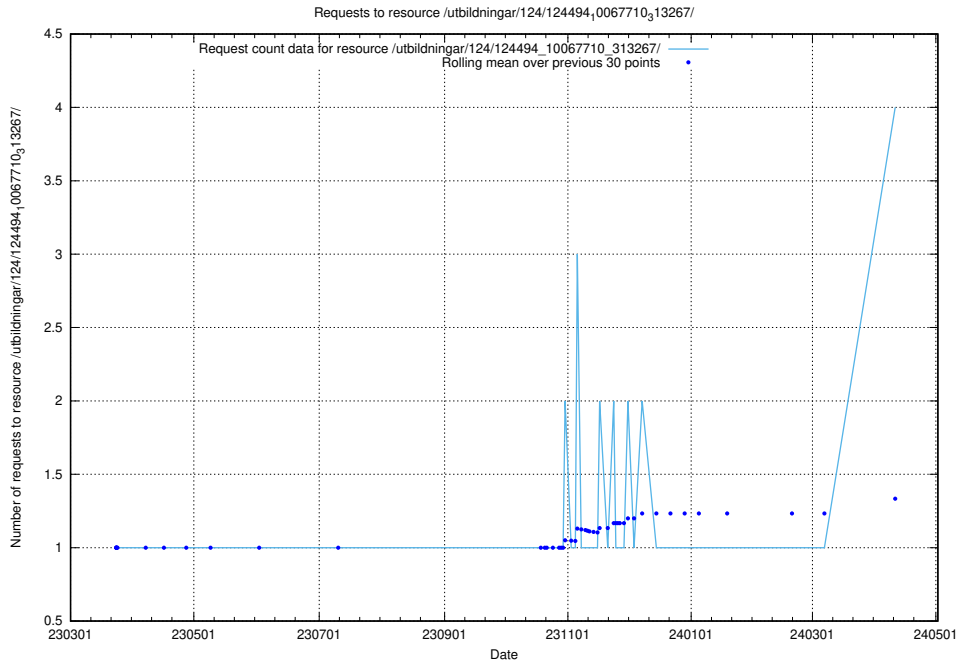

5.218 Usage of /utbildningar/124/124494_10067710_313267/

Here, we count the number of requests to resource /utbildningar/124/124494_10067710_313267/.