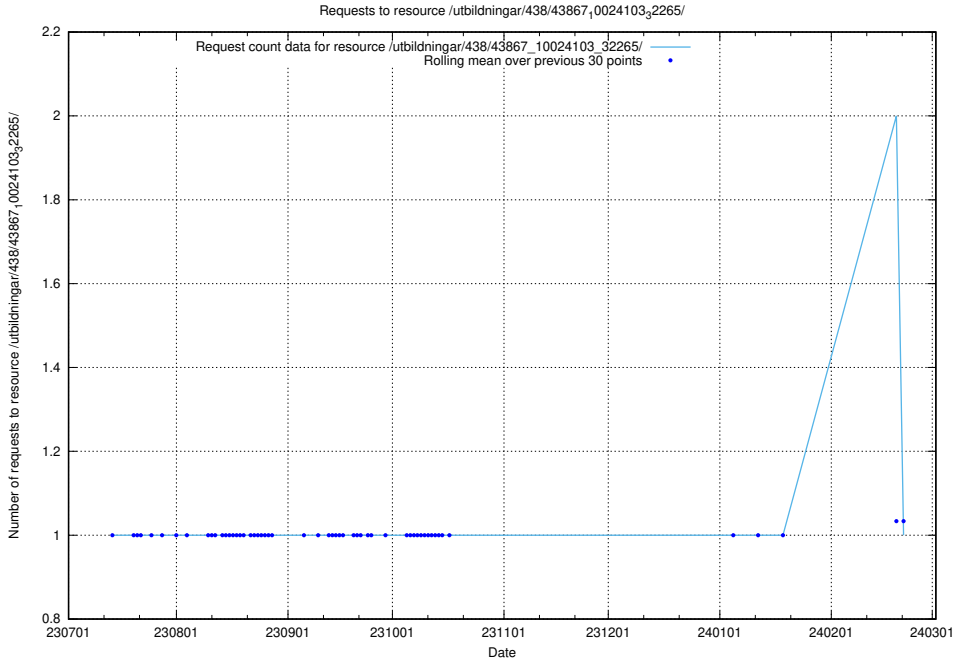

### 5.4855 Usage of /utbildningar/126/126728\_10073173\_334952/events/

Here, we count the number of requests to resource /utbildningar/126/126728\_10073173\_334952/events/