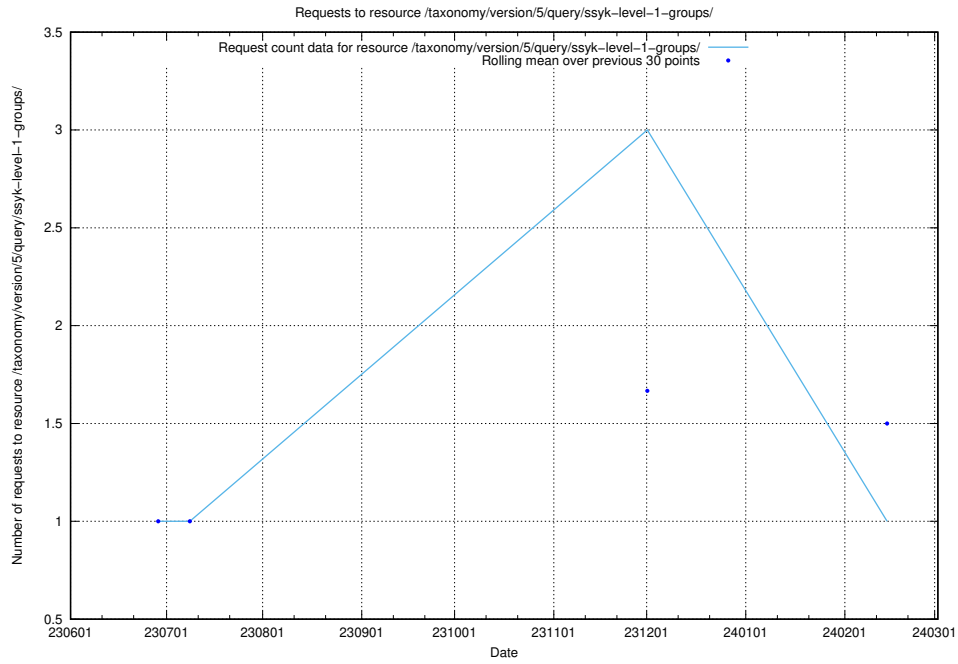

5.5320 Usage of /taxonomy/version/5/query/ssyk-level-1-groups/

Here, we count the number of requests to resource /taxonomy/version/5/query/ssyk-level-1-groups/.