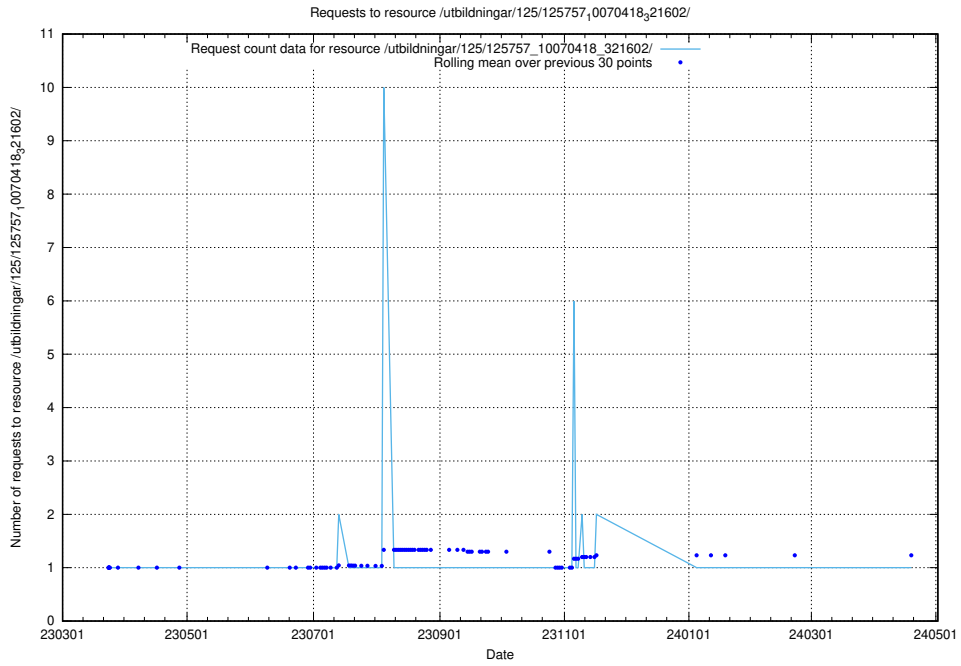

5.6234 Usage of /utbildningar/125/125757_10070418_321602/

Here, we count the number of requests to resource /utbildningar/125/125757_10070418_321602/.