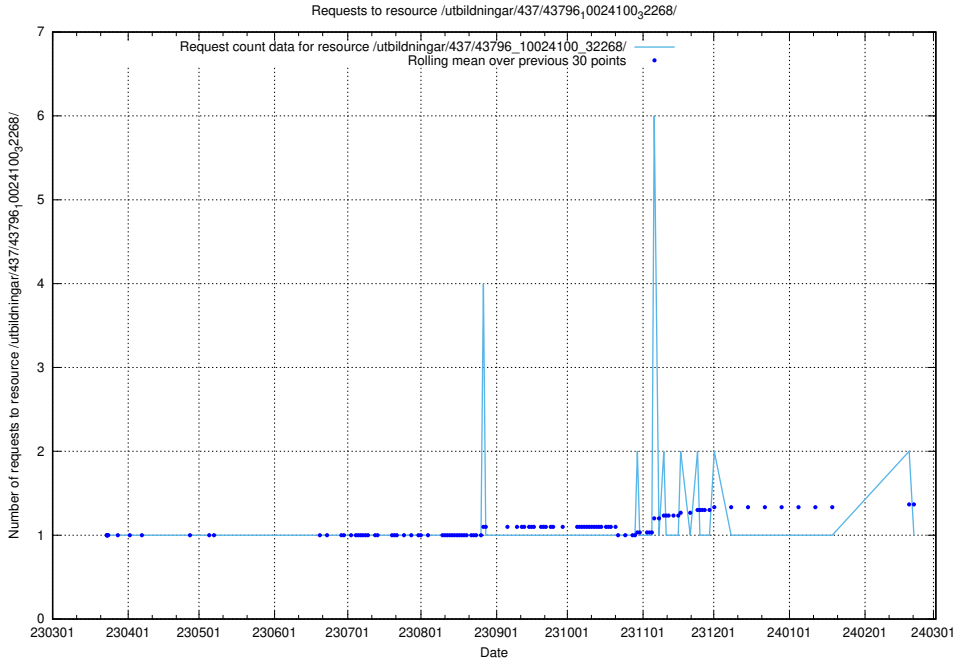

5.6139 Usage of /utbildningar/437/43796_10024100_32268/

Here, we count the number of requests to resource /utbildningar/437/43796_10024100_32268/.