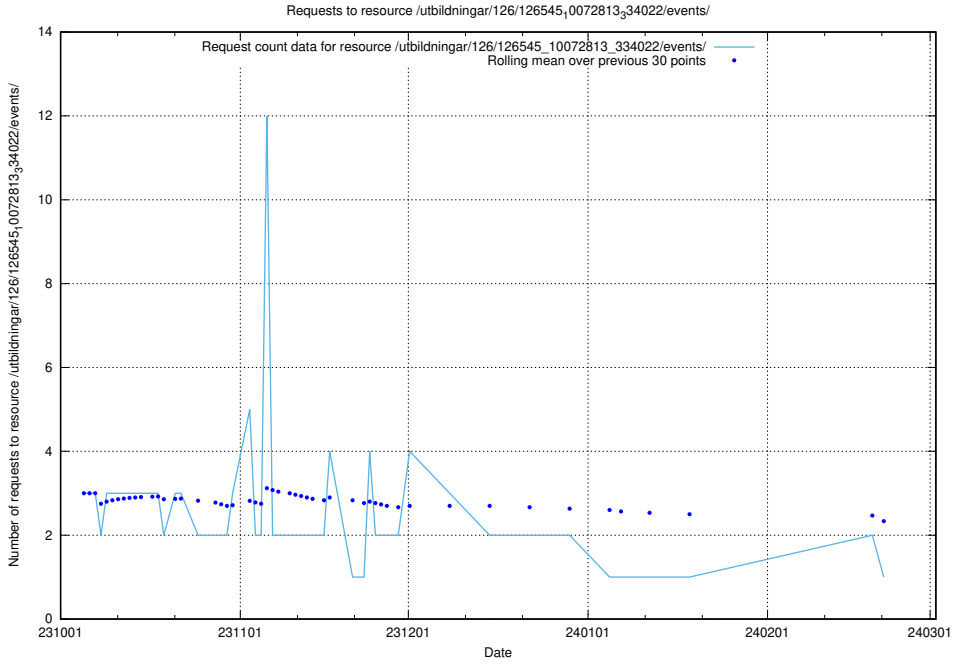

5.4191 Usage of /utbildningar/126/126545_10072813_334022/events/

Here, we count the number of requests to resource /utbildningar/126/126545_10072813_334022/events/