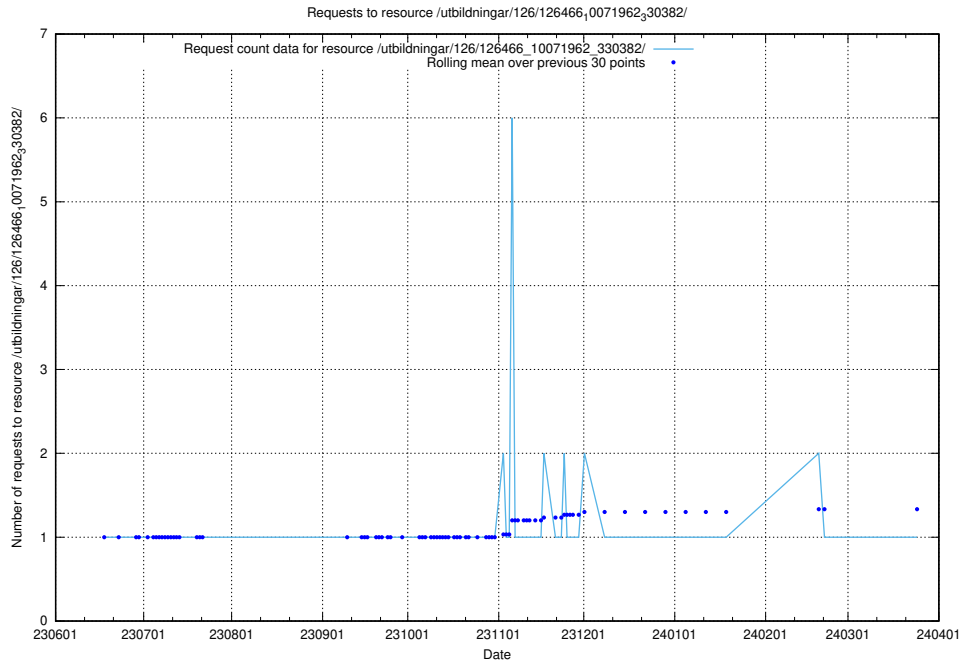

5.5636 Usage of /utbildningar/126/126466_10071962_330382/

Here, we count the number of requests to resource /utbildningar/126/126466_10071962_330382/.