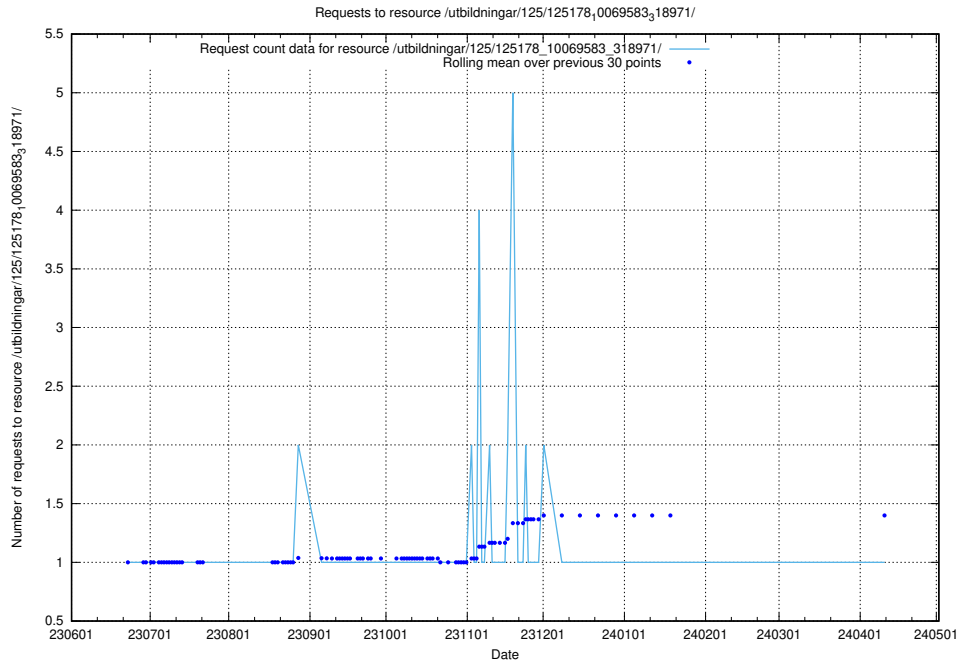

5.5512 Usage of /utbildningar/125/125178_10069583_318971/

Here, we count the number of requests to resource /utbildningar/125/125178_10069583_318971/.