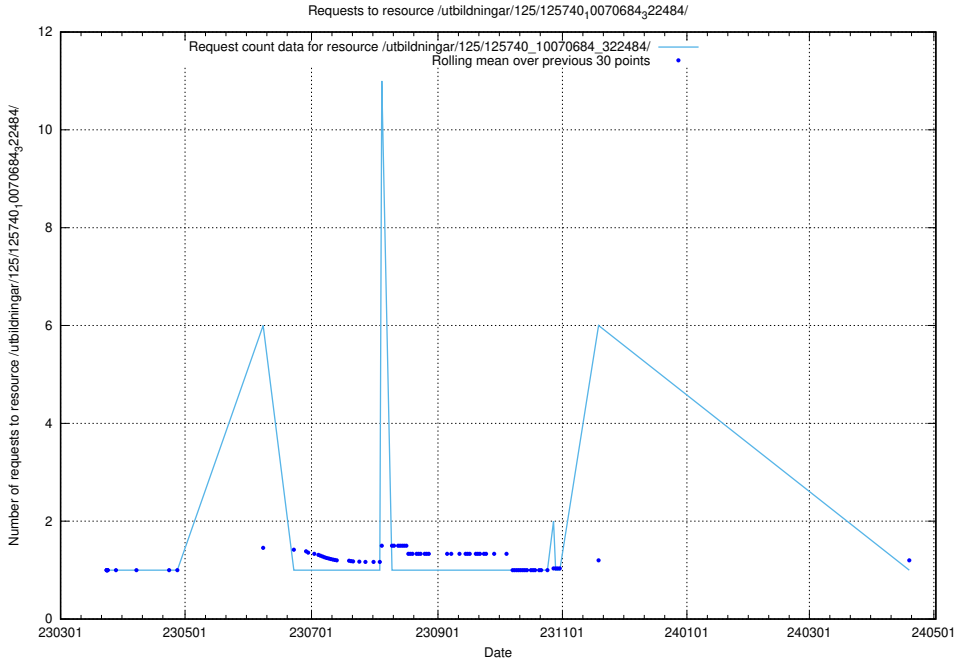

5.990 Usage of /utbildningar/125/125740_10070684_322484/

Here, we count the number of requests to resource /utbildningar/125/125740_10070684_322484/.