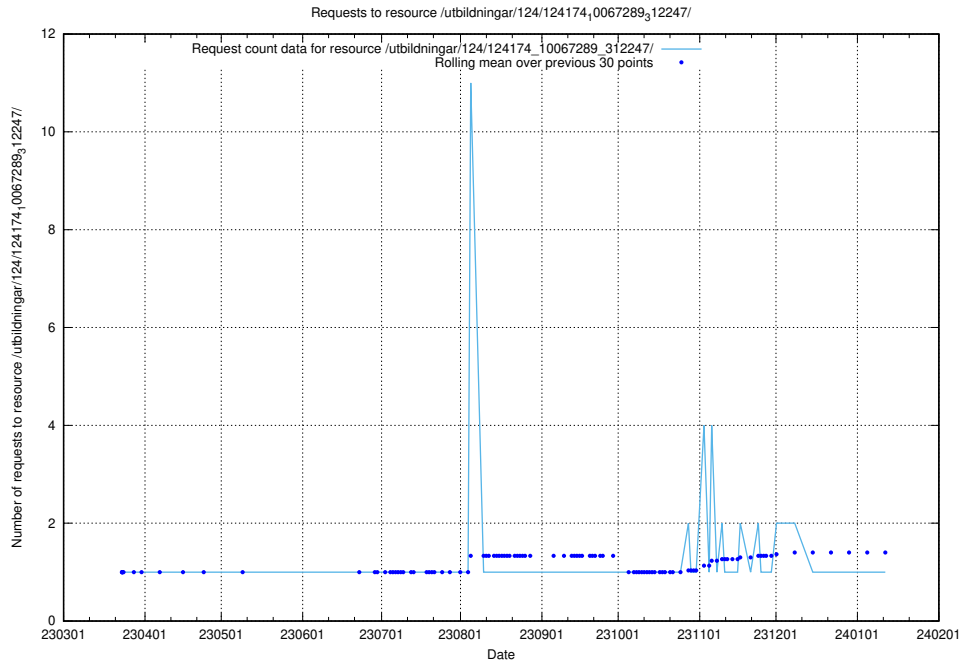

5.3848 Usage of /utbildningar/124/124174_10067289_312247/

Here, we count the number of requests to resource /utbildningar/124/124174_10067289_312247/.