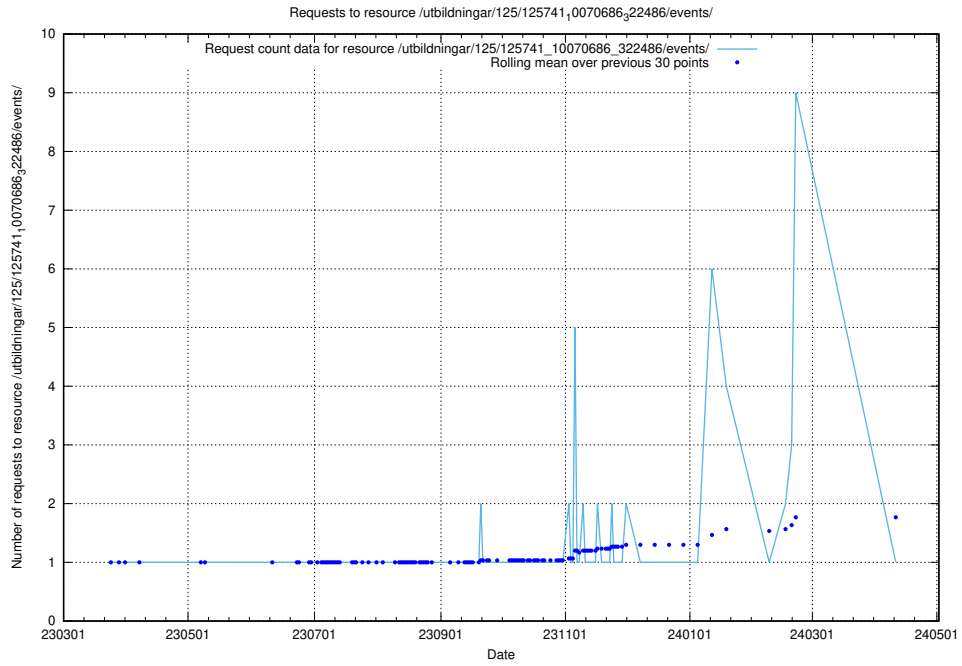

5.6021 Usage of /utbildningar/125/125741_10070686_322486/events/

Here, we count the number of requests to resource /utbildningar/125/125741_10070686_322486/events/