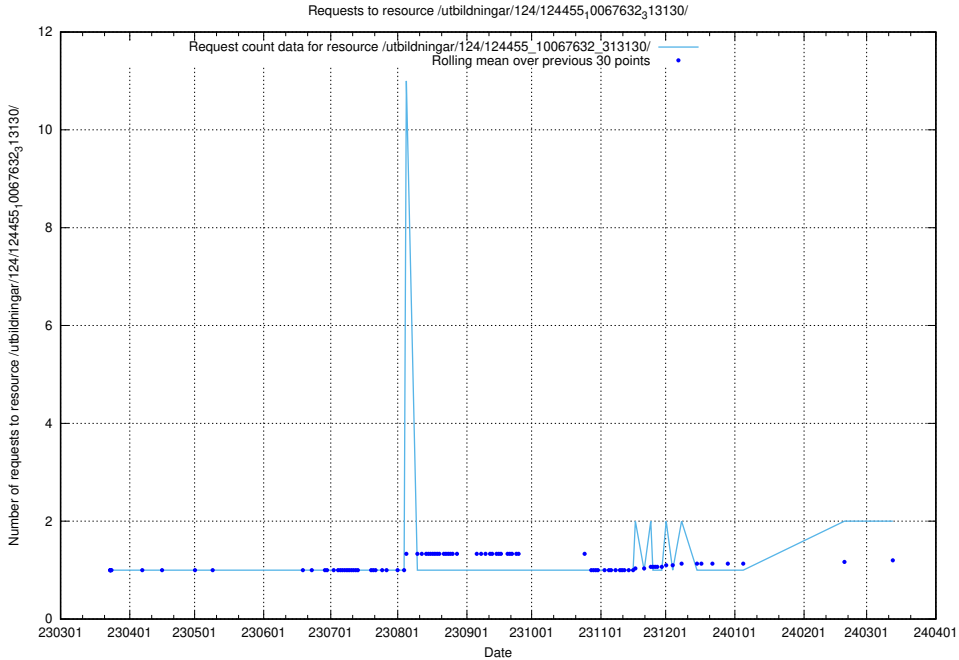

5.658 Usage of /utbildningar/124/124455_10067632_313130/

Here, we count the number of requests to resource /utbildningar/124/124455_10067632_313130/.