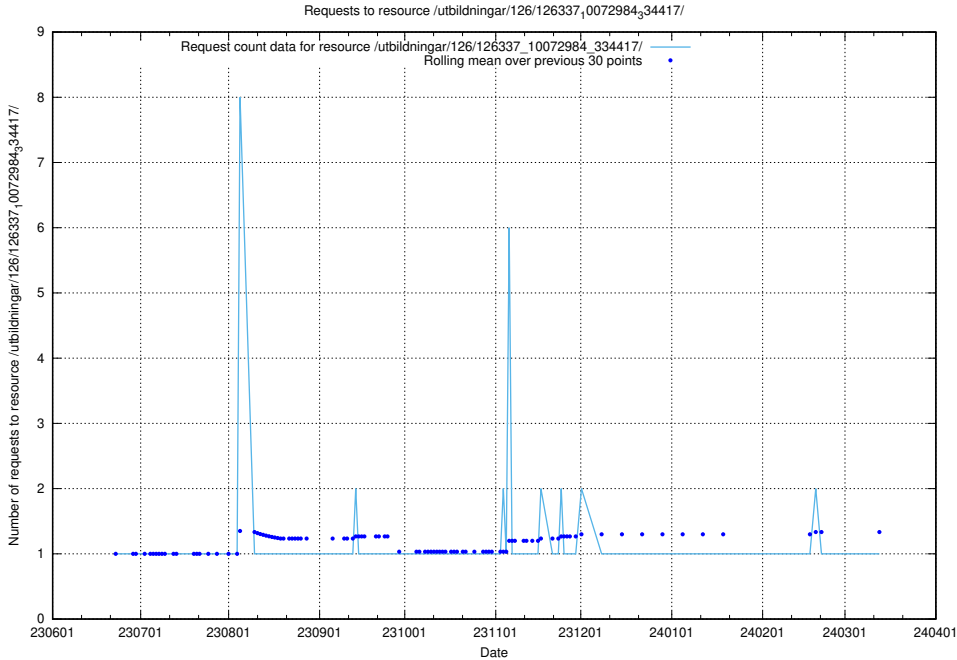

5.5445 Usage of /utbildningar/126/126337_10072984_334417/

Here, we count the number of requests to resource /utbildningar/126/126337_10072984_334417/.