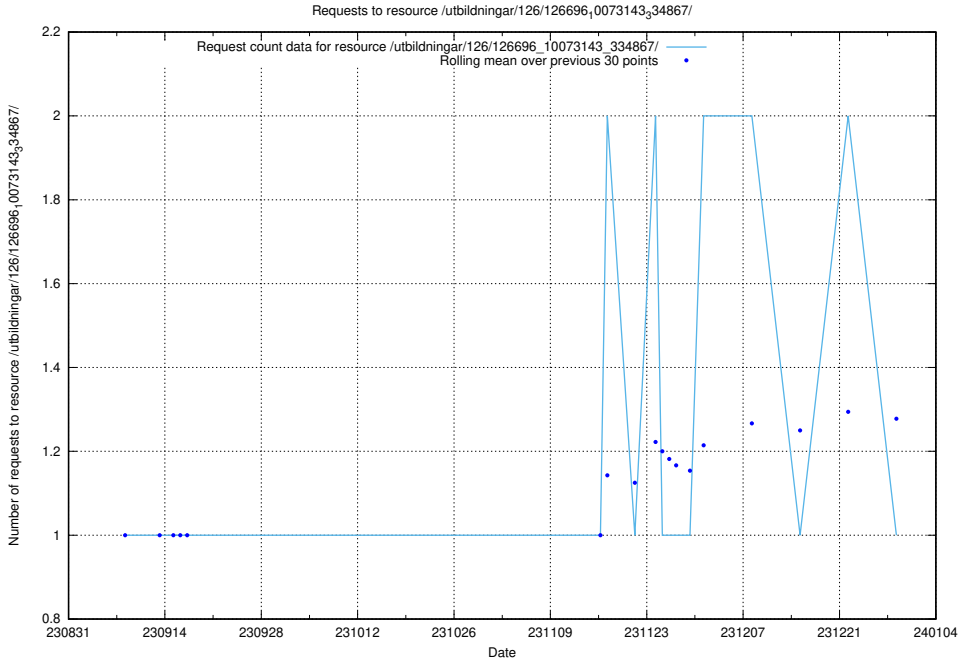

5.4422 Usage of /utbildningar/126/126696_10073143_334867/

Here, we count the number of requests to resource /utbildningar/126/126696_10073143_334867/.