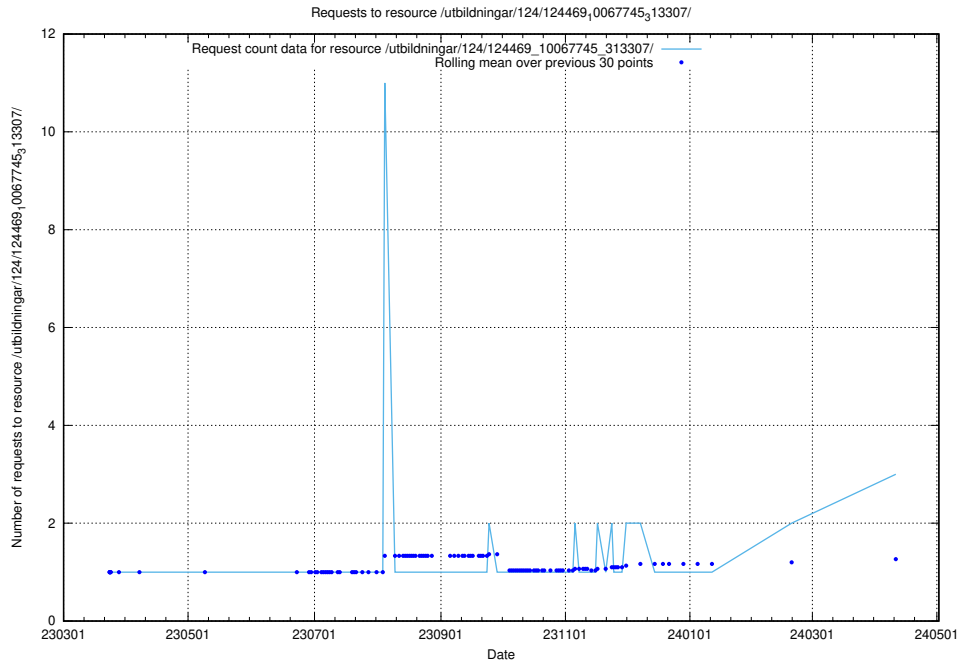

5.342 Usage of /utbildningar/124/124469_10067745_313307/

Here, we count the number of requests to resource /utbildningar/124/124469_10067745_313307/.