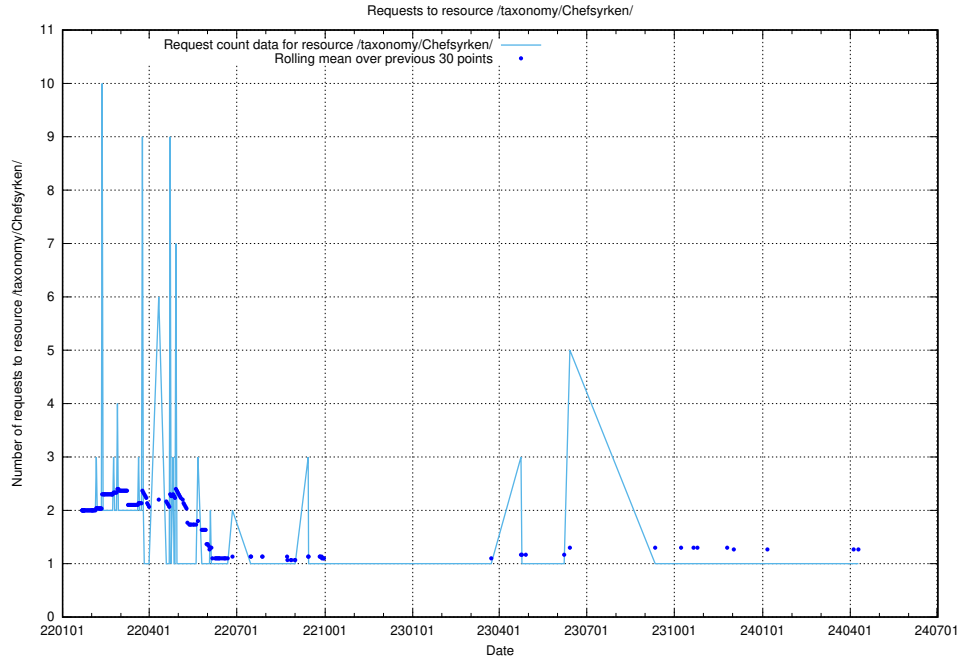

5.1223 Usage of /taxonomy/Chefsyrken/

Here, we count the number of requests to resource /taxonomy/Chefsyrken/.