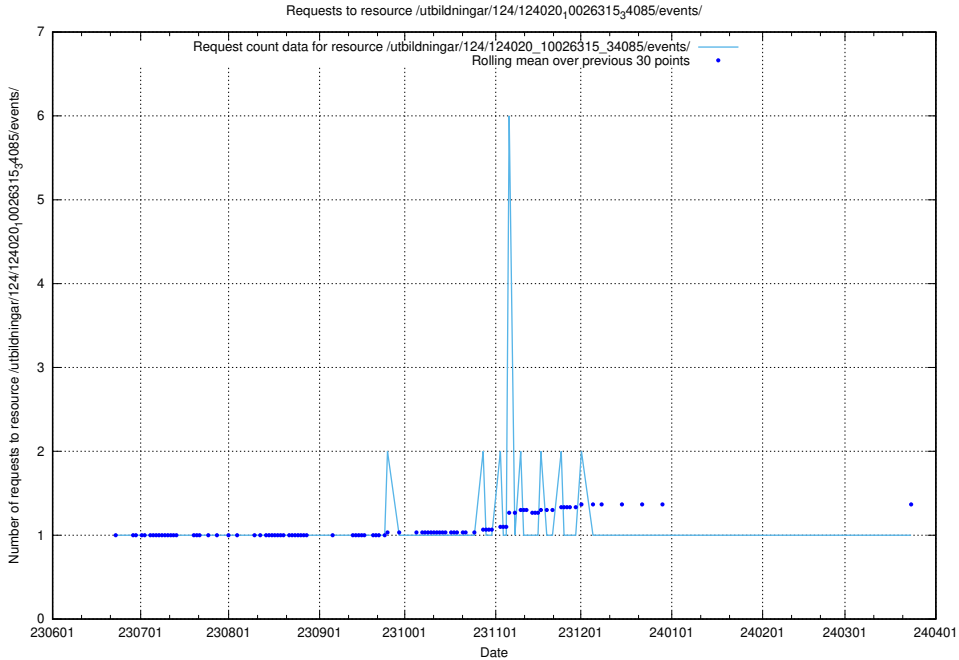

5.5605 Usage of /utbildningar/124/124020_10026315_34085/events/

Here, we count the number of requests to resource /utbildningar/124/124020_10026315_34085/events/.