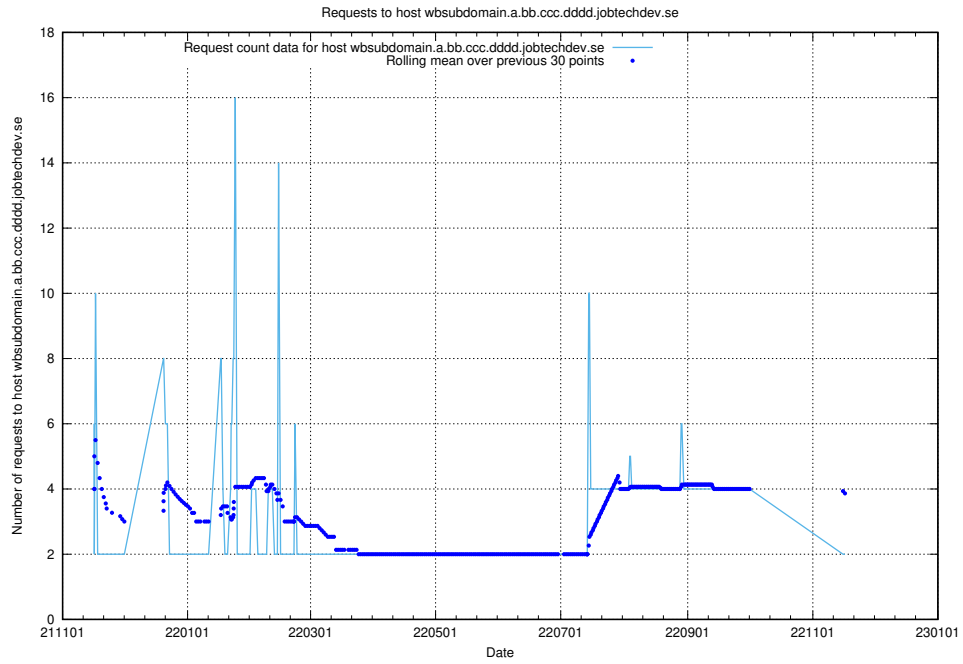

7.521 Usage of wbsubdomain.a.bb.ccc.dddd.jobtechdev.se

Here, we count the number of requests to host wbsubdomain.a.bb.ccc.dddd.jobtechdev.se.