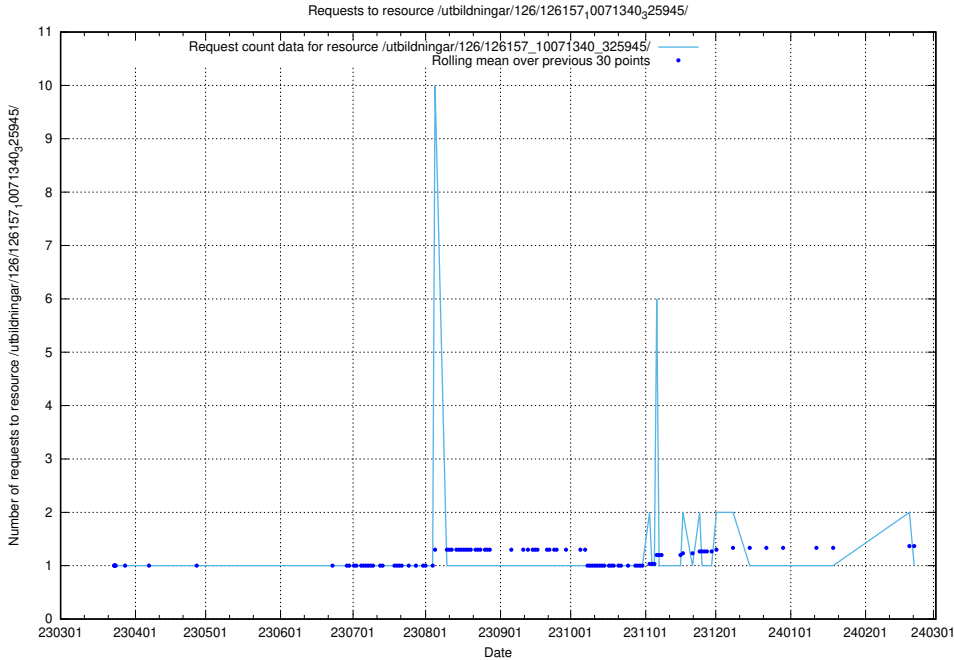

5.6213 Usage of /utbildningar/126/126157_10071340_325945/

Here, we count the number of requests to resource /utbildningar/126/126157_10071340_325945/.