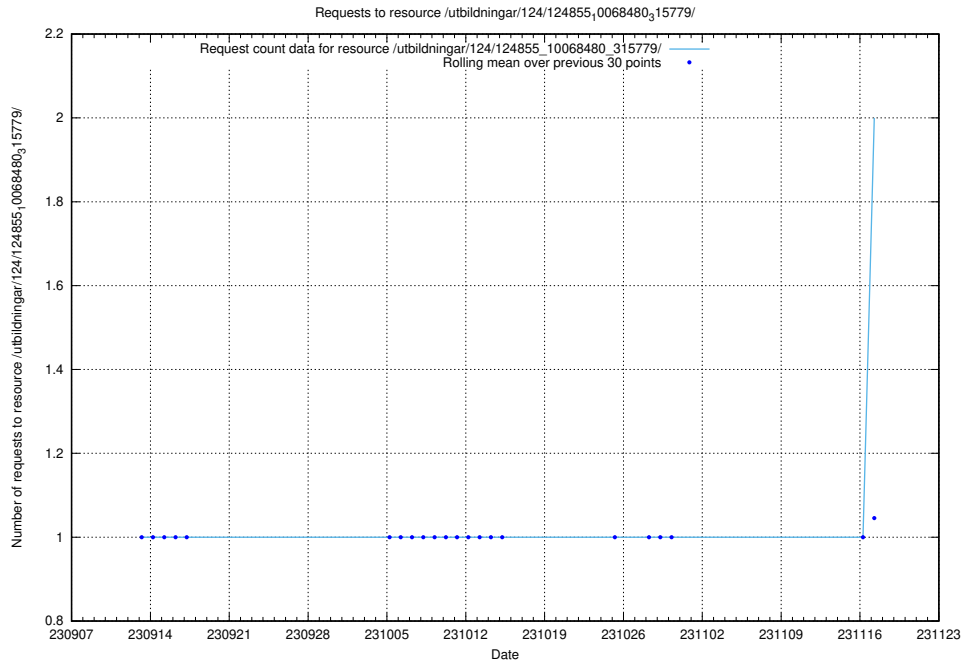

5.752 Usage of /utbildningar/124/124855_10068480_315779/

Here, we count the number of requests to resource /utbildningar/124/124855_10068480_315779/.