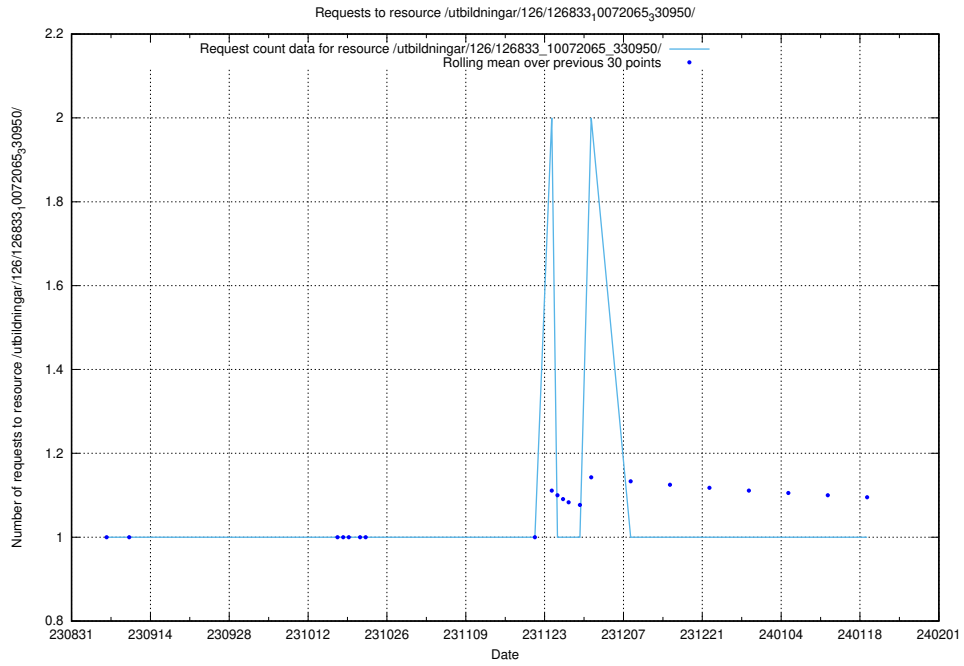

5.4452 Usage of /utbildningar/126/126833_10072065_330950/

Here, we count the number of requests to resource /utbildningar/126/126833_10072065_330950/.