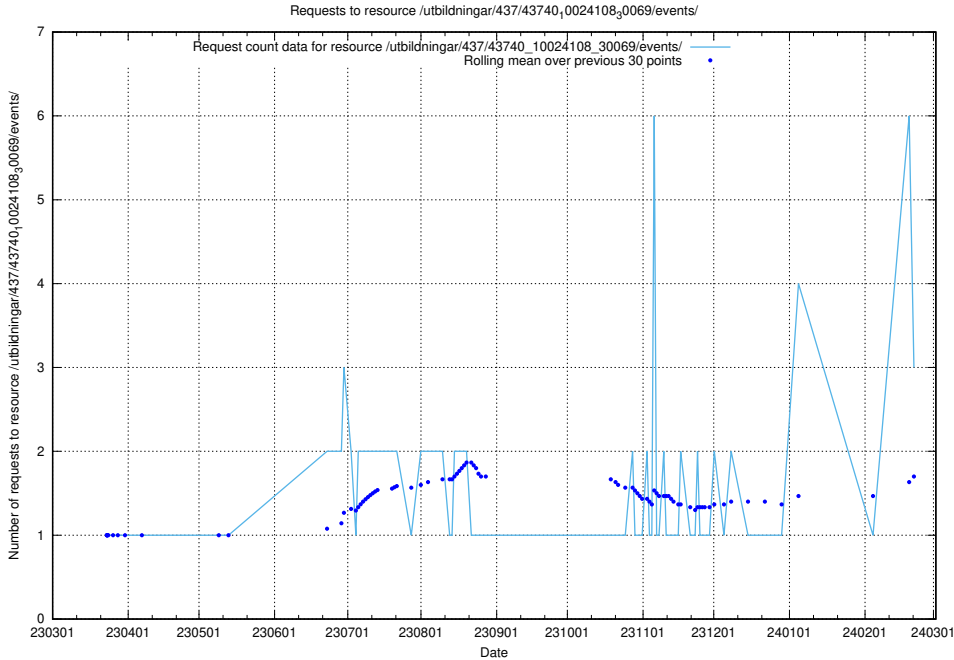

5.475 Usage of /utbildningar/437/43740_10024108_30069/events/

Here, we count the number of requests to resource /utbildningar/437/43740_10024108_30069/events/.