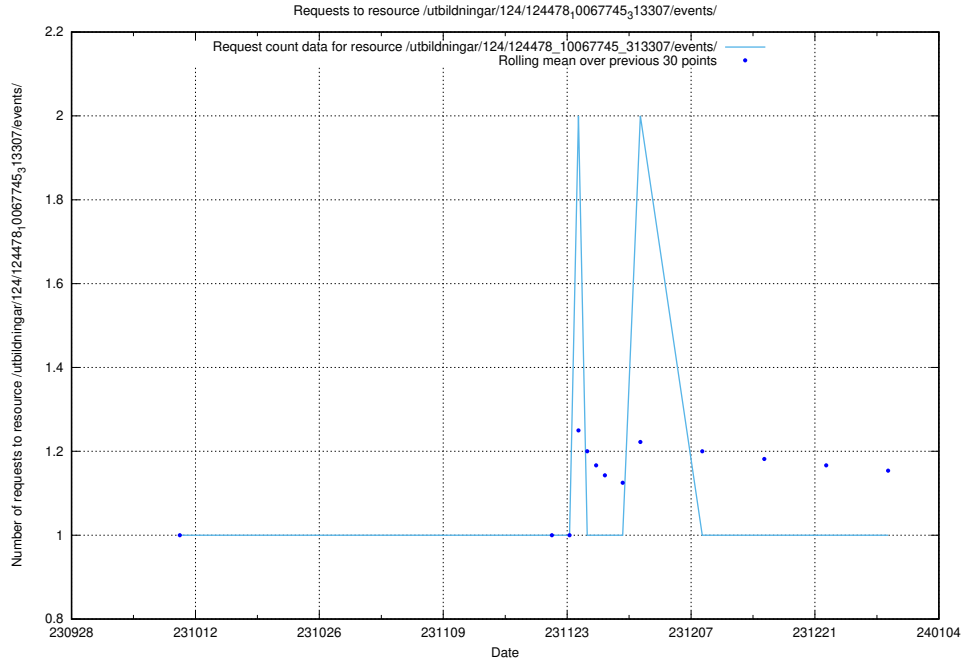

5.4169 Usage of /utbildningar/124/124478_10067745_313307/events/

Here, we count the number of requests to resource /utbildningar/124/124478_10067745_313307/events/