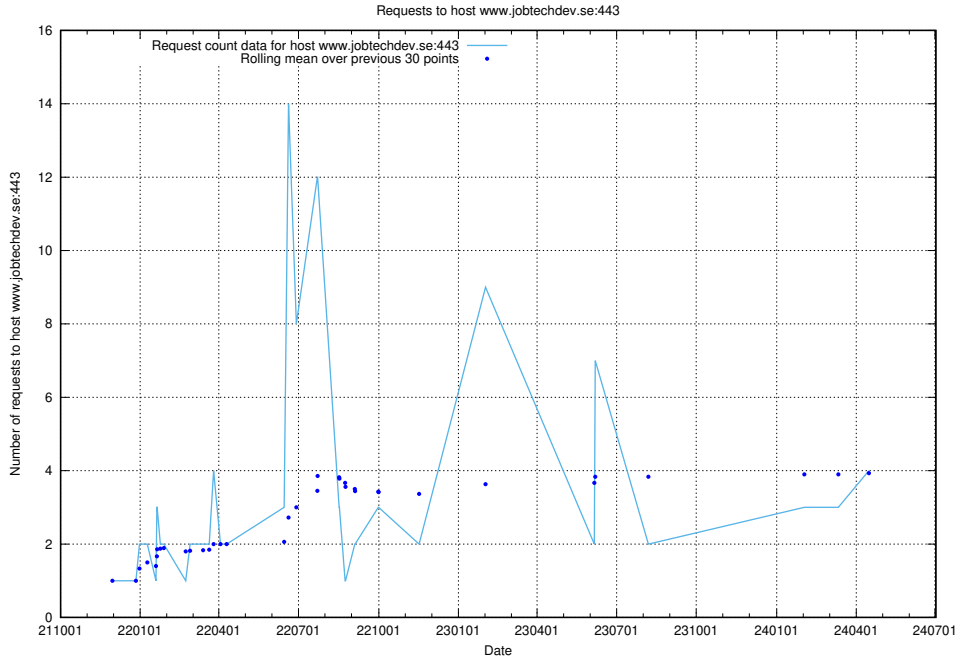

7.133 Usage of www.jobtechdev.se:443

Here, we count the number of requests to host www.jobtechdev.se:443.