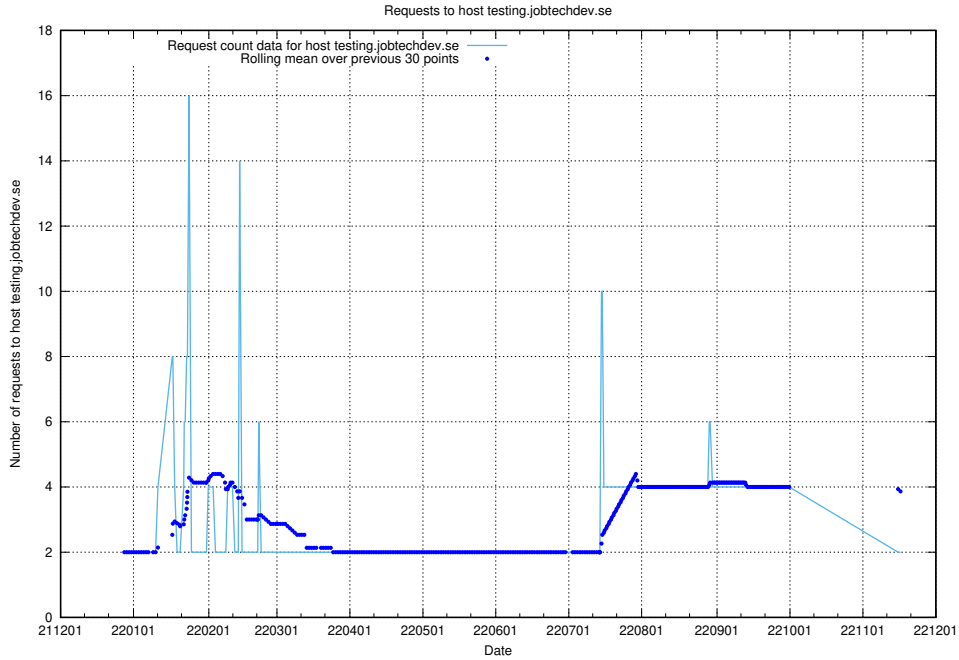

7.353 Usage of testing.jobtechdev.se

Here, we count the number of requests to host testing.jobtechdev.se.