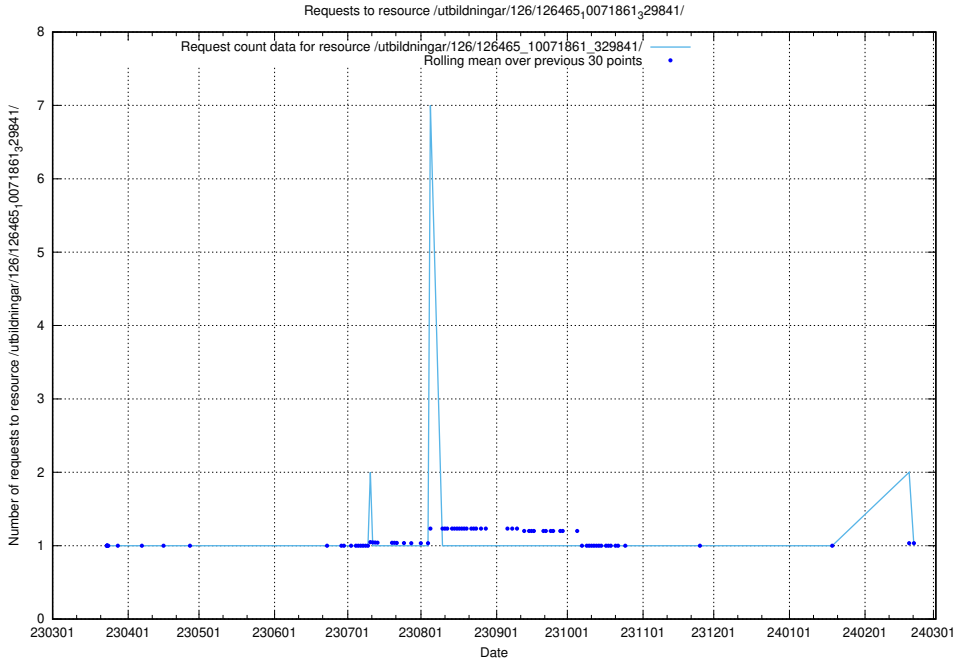

5.6204 Usage of /utbildningar/126/126465_10071861_329841/

Here, we count the number of requests to resource /utbildningar/126/126465_10071861_329841/.