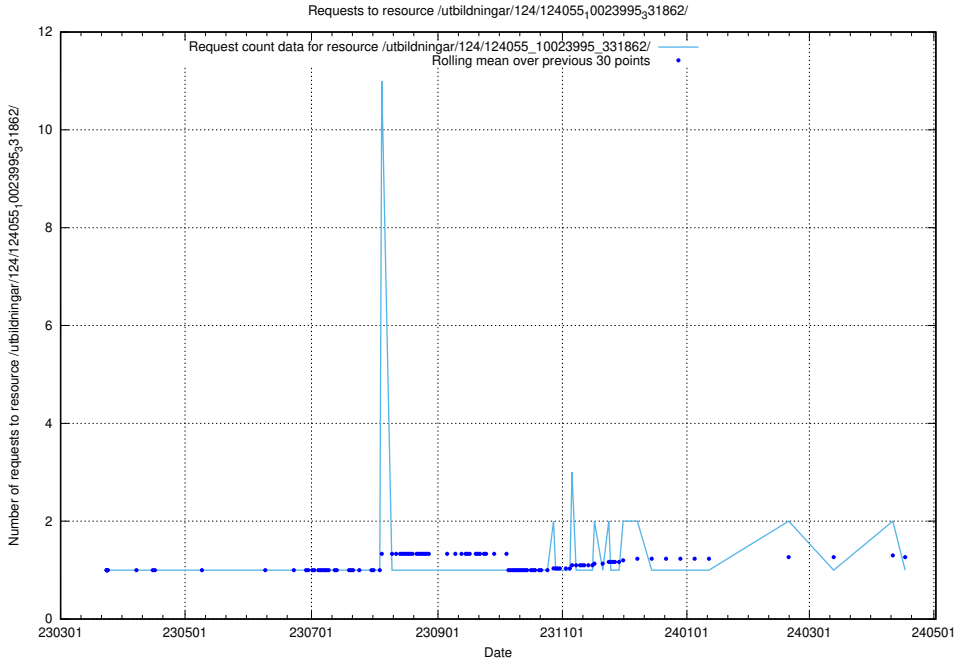

5.4083 Usage of /utbildningar/124/124055_10023995_331862/

Here, we count the number of requests to resource /utbildningar/124/124055_10023995_331862/.