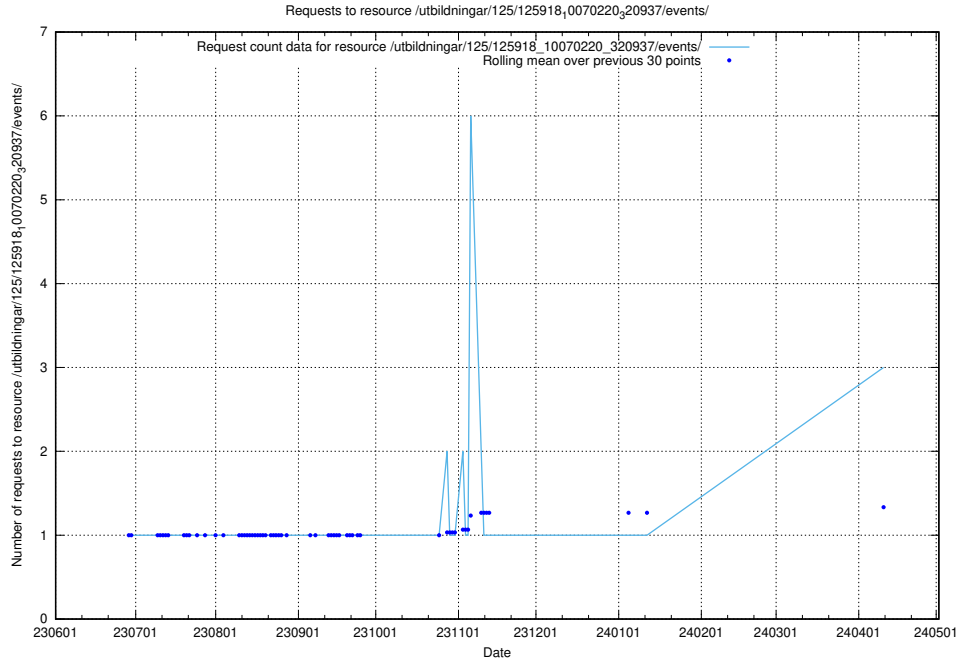

5.409 Usage of /utbildningar/125/125918_10070220_320937/events/

Here, we count the number of requests to resource /utbildningar/125/125918_10070220_320937/events/