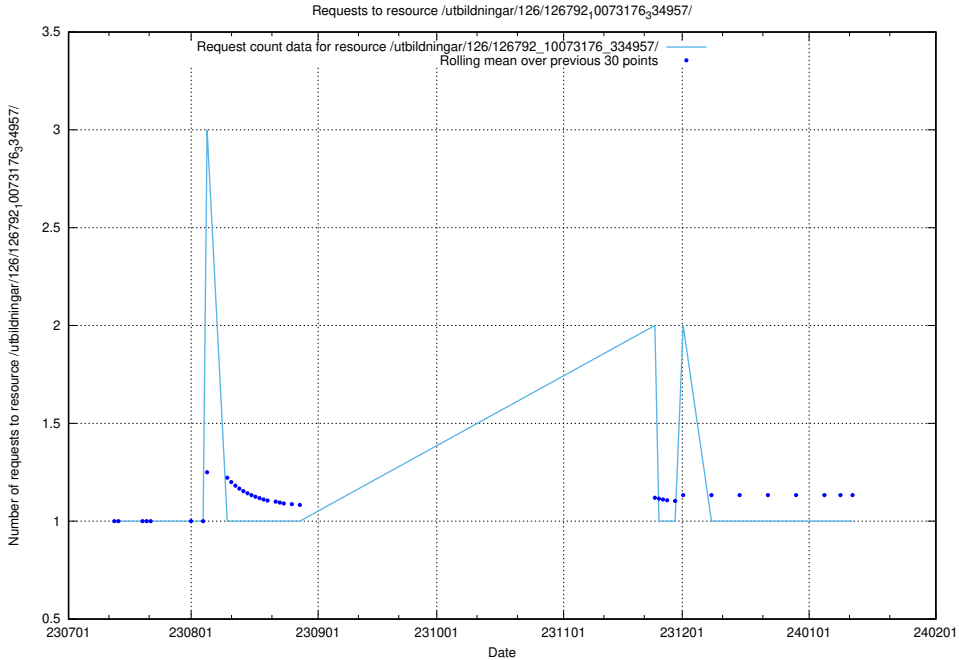

5.4890 Usage of /utbildningar/126/126792_10073176_334957/

Here, we count the number of requests to resource /utbildningar/126/126792_10073176_334957/.