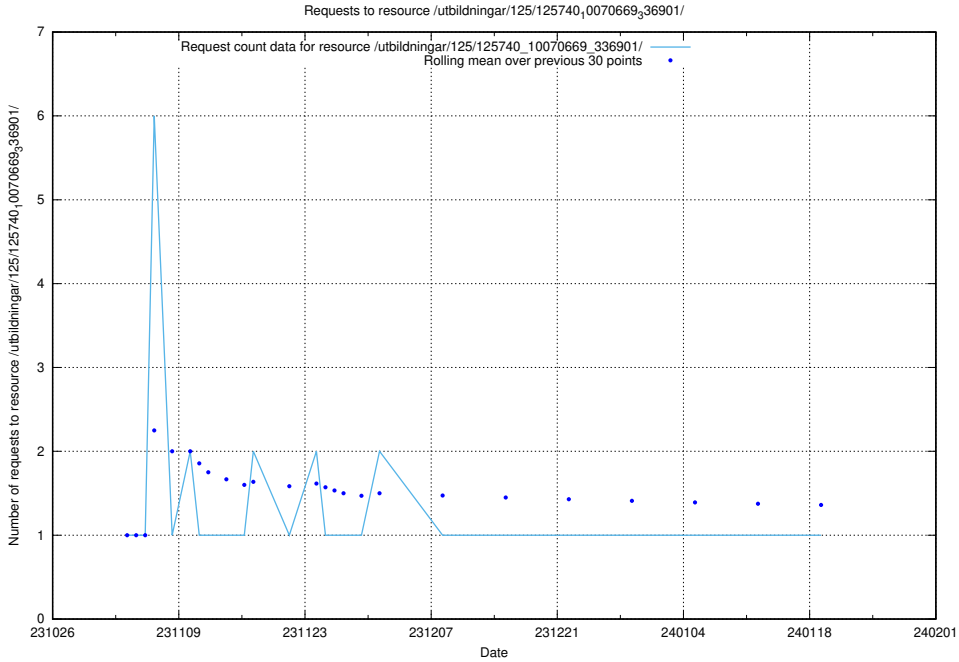

5.3947 Usage of /utbildningar/125/125740_10070669_336901/

Here, we count the number of requests to resource /utbildningar/125/125740_10070669_336901/.