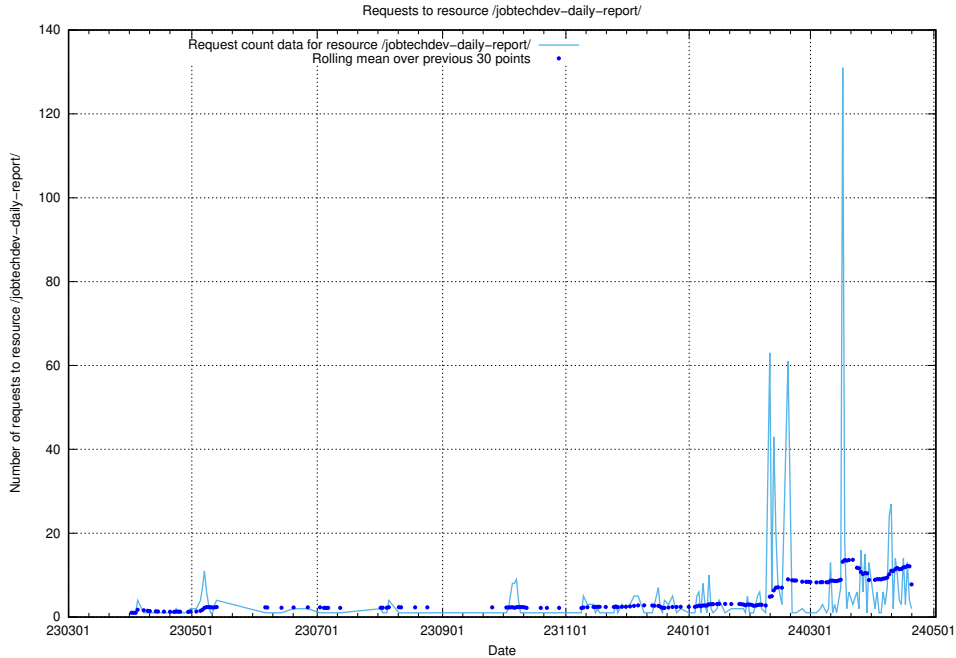

5.903 Usage of /jobtechdev-daily-report/

Here, we count the number of requests to resource /jobtechdev-daily-report/.