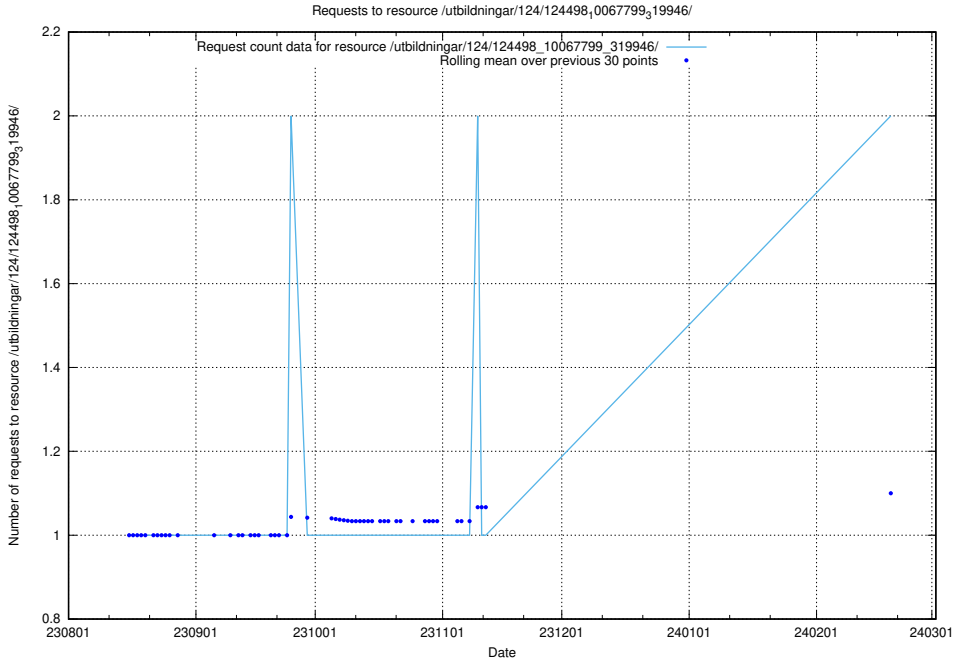

5.765 Usage of /utbildningar/124/124498_10067799_319946/

Here, we count the number of requests to resource /utbildningar/124/124498_10067799_319946/.