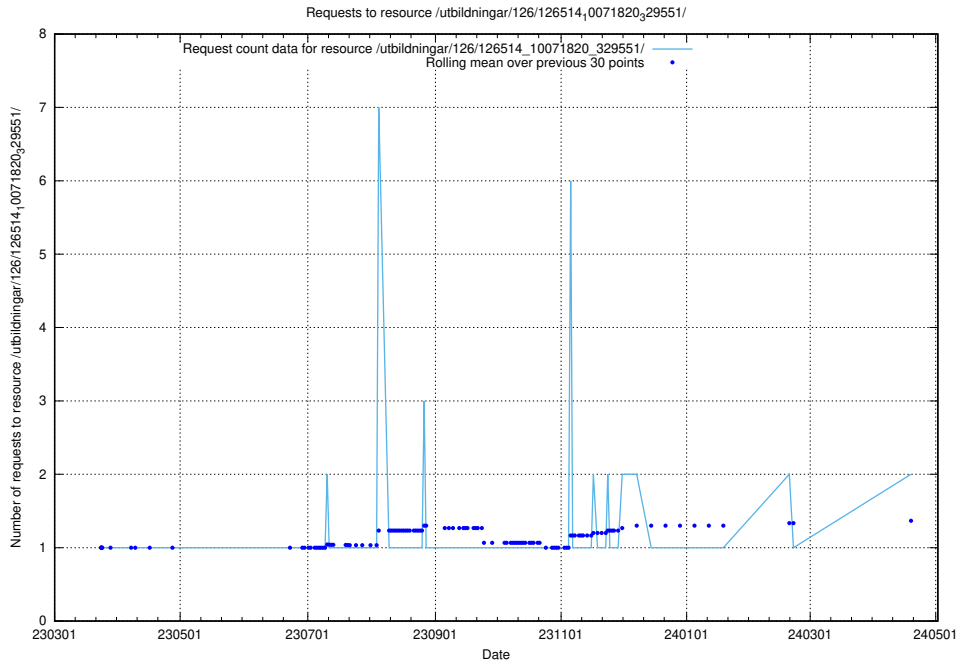

5.953 Usage of /utbildningar/126/126514_10071820_329551/

Here, we count the number of requests to resource /utbildningar/126/126514_10071820_329551/.