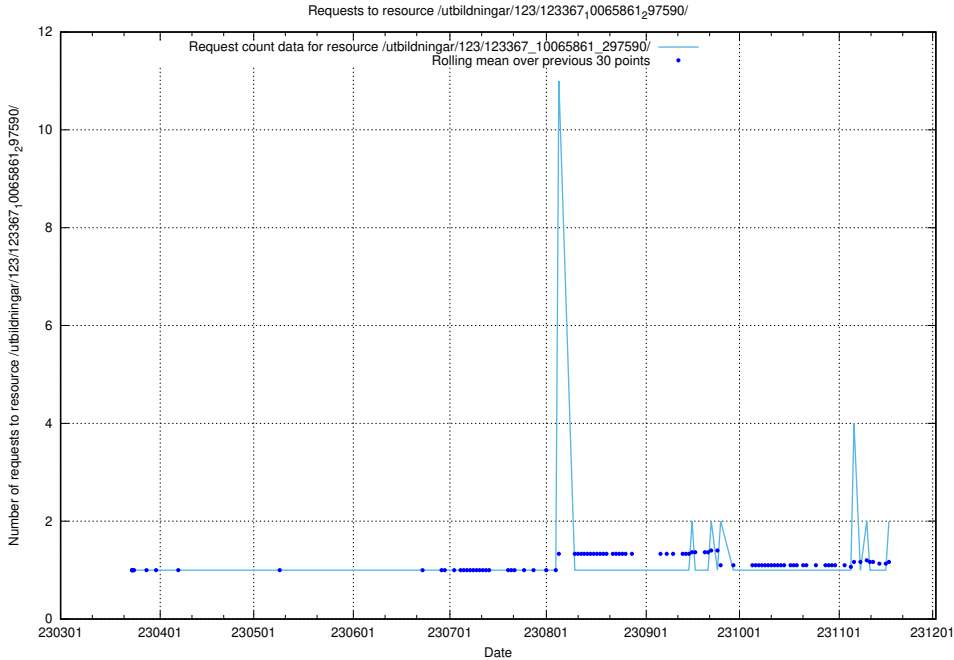

5.769 Usage of /utbildningar/123/123367_10065861_297590/

Here, we count the number of requests to resource /utbildningar/123/123367_10065861_297590/.