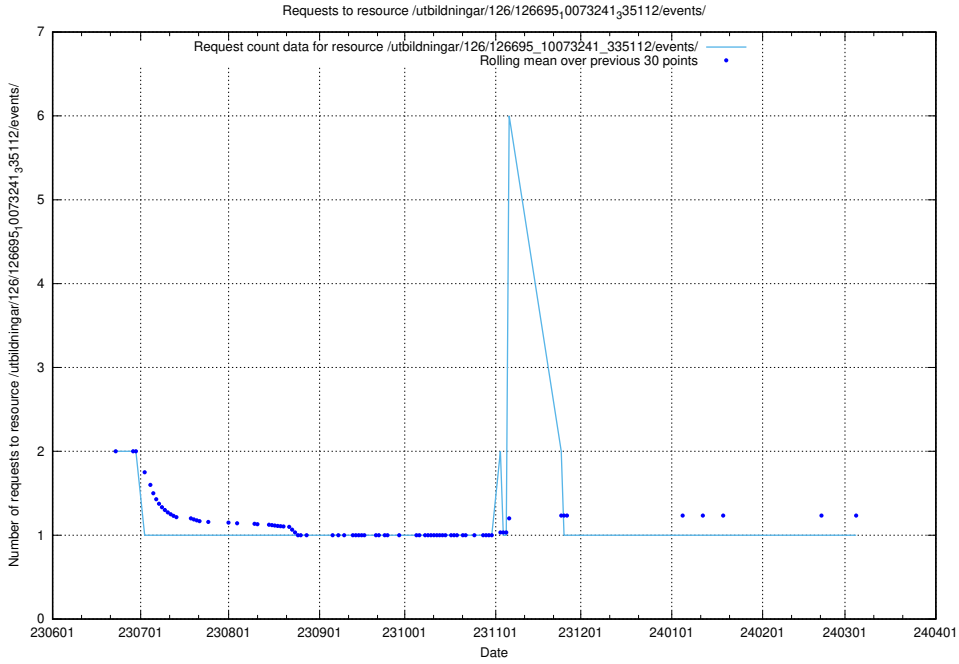

5.5345 Usage of /utbildningar/126/126695_10073241_335112/events/

Here, we count the number of requests to resource /utbildningar/126/126695_10073241_335112/events/