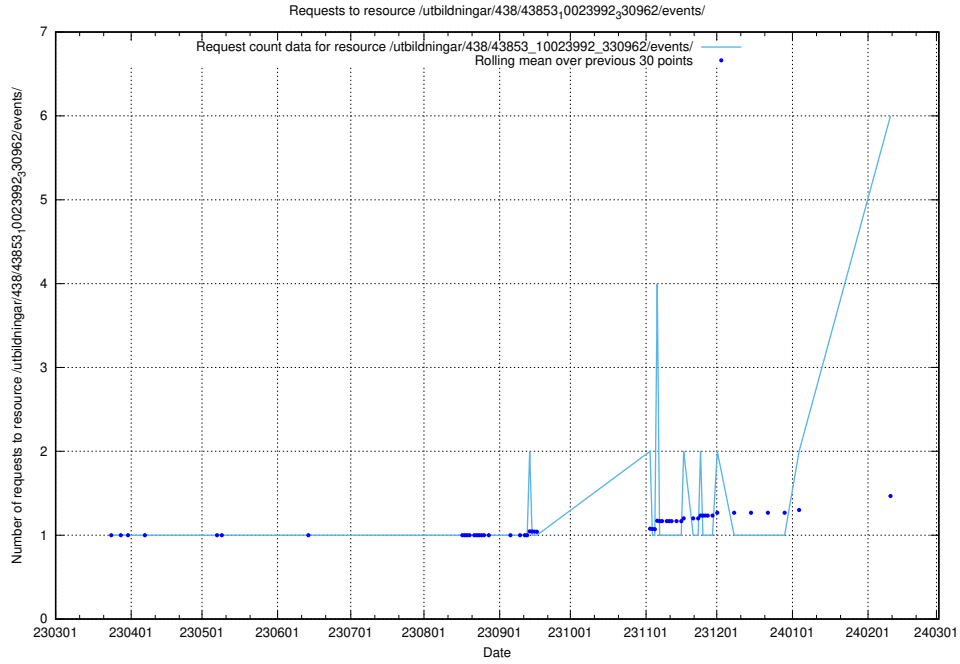

5.130 Usage of /utbildningar/438/43853_10023992_330962/events/

Here, we count the number of requests to resource /utbildningar/438/43853_10023992_330962/events/.