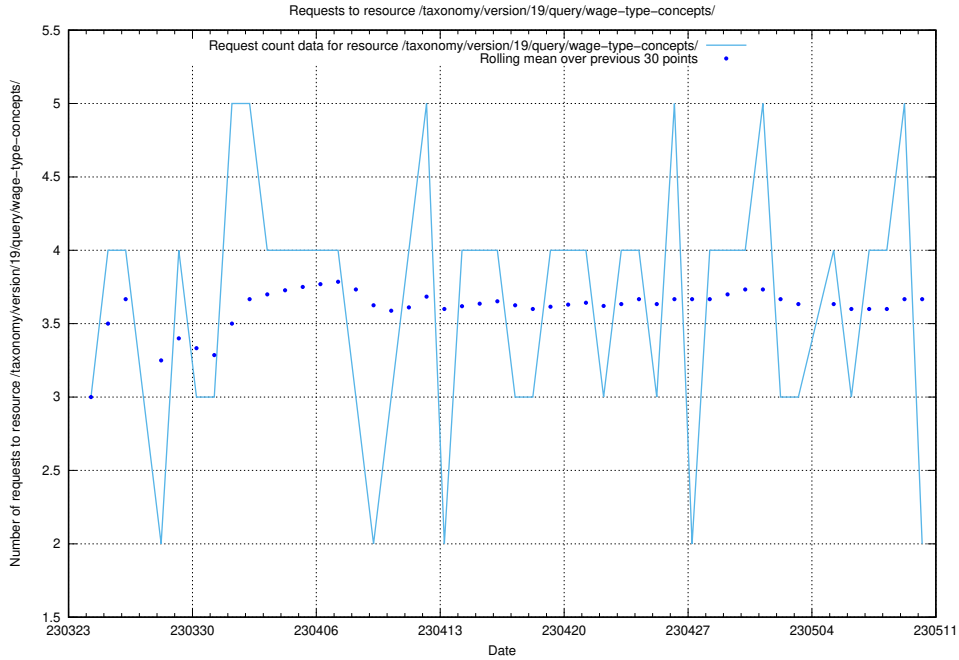

5.920 Usage of /taxonomy/version/19/query/wage-type-concepts/

Here, we count the number of requests to resource /taxonomy/version/19/query/wage-type-concepts/.