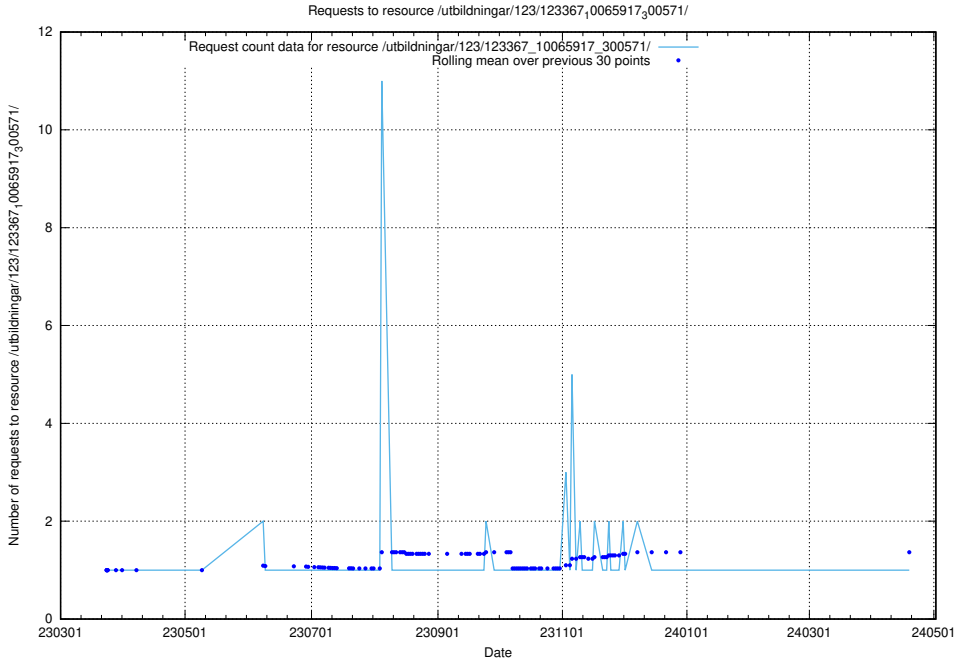

5.4441 Usage of /utbildningar/123/123367_10065917_300571/

Here, we count the number of requests to resource /utbildningar/123/123367_10065917_300571/.