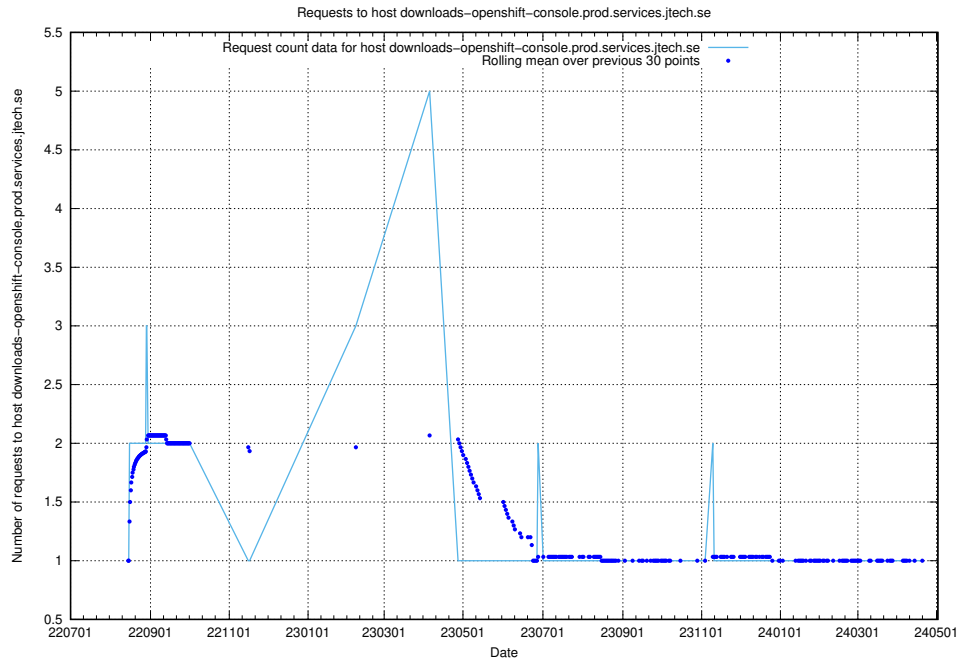

7.618 Usage of downloads-openshift-console.prod.services.jtech.se

Here, we count the number of requests to host downloads-openshift-console.prod.services.jtech.se.