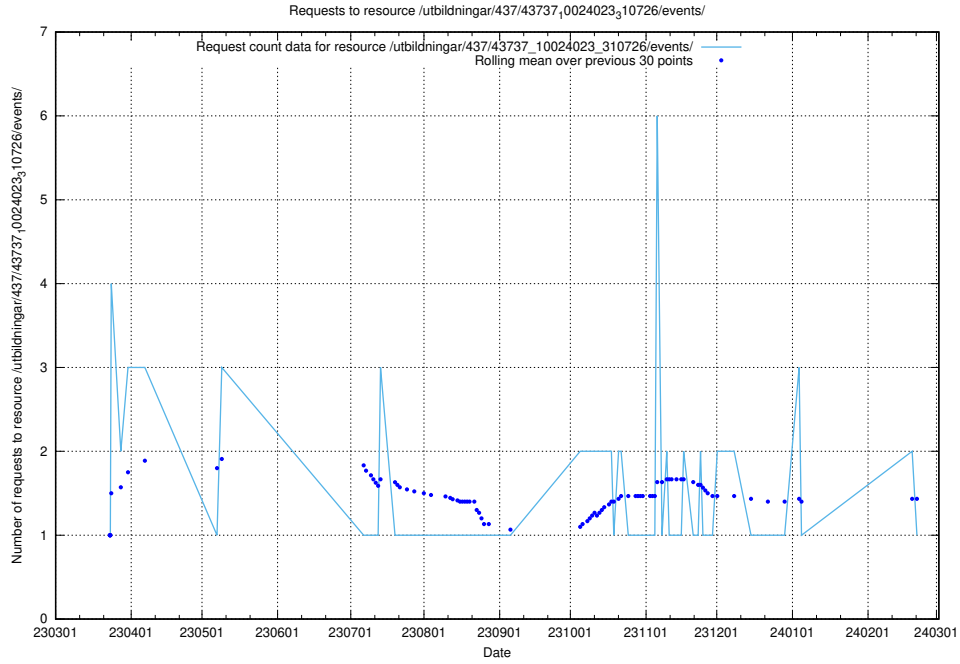

5.6180 Usage of /utbildningar/437/43737_10024023_310726/events/

Here, we count the number of requests to resource /utbildningar/437/43737_10024023_310726/events/.