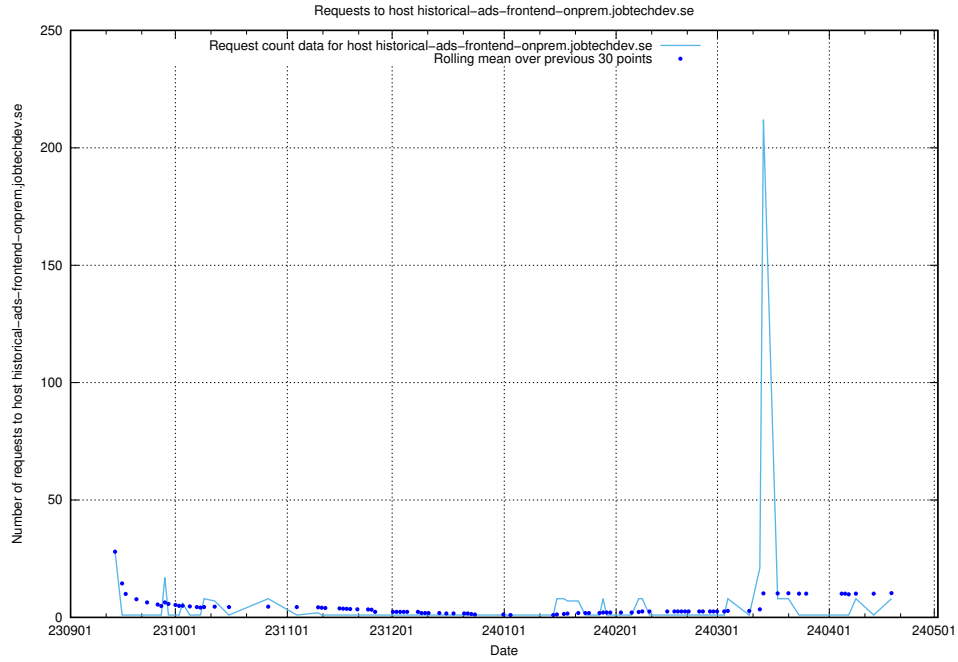

7.63 Usage of historical-ads-frontend-onprem.jobtechdev.se

Here, we count the number of requests to host historical-ads-frontend-onprem.jobtechdev.se.