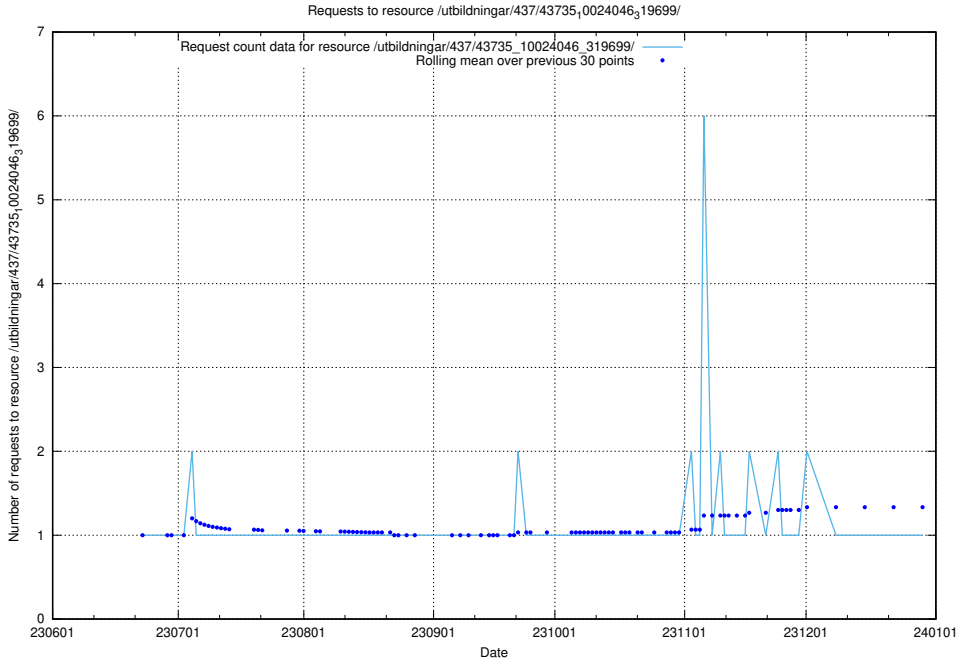

5.5358 Usage of /utbildningar/437/43735_10024046_319699/

Here, we count the number of requests to resource /utbildningar/437/43735_10024046_319699/.