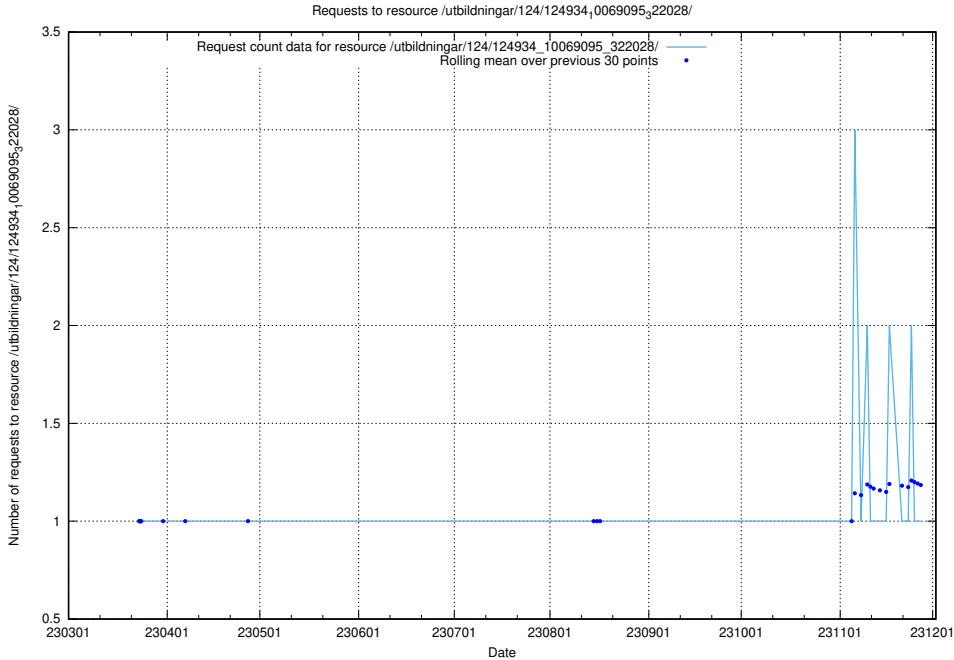

5.1146 Usage of /utbildningar/124/124934_10069095_322028/

Here, we count the number of requests to resource /utbildningar/124/124934_10069095_322028/.