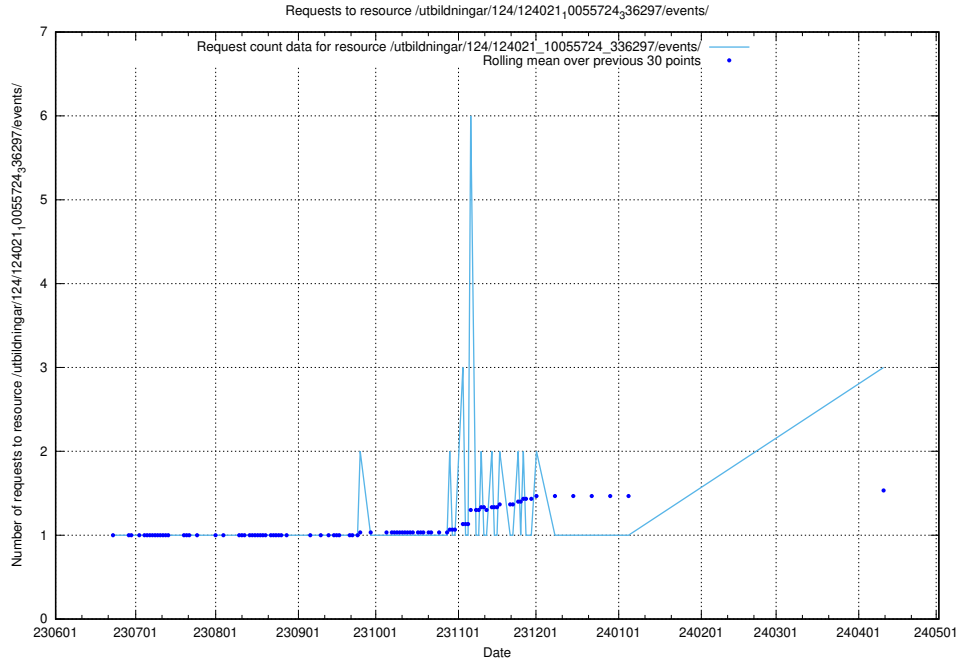

5.438 Usage of /utbildningar/124/124021_10055724_336297/events/

Here, we count the number of requests to resource /utbildningar/124/124021_10055724_336297/events/