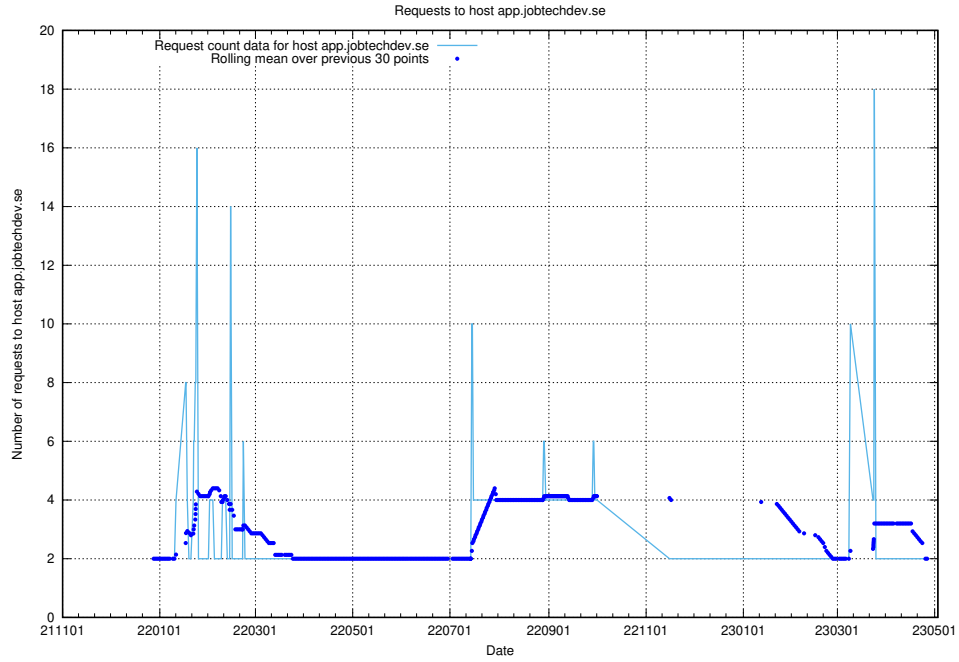

7.359 Usage of app.jobtechdev.se

Here, we count the number of requests to host app.jobtechdev.se.