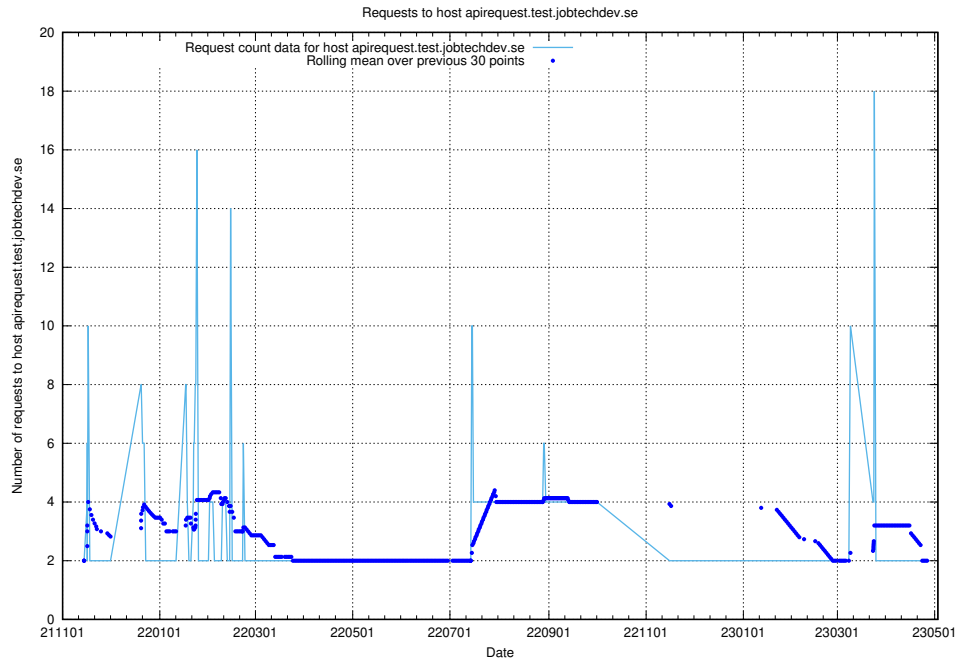

## 7.284 Usage of `apirequest.test.jobtechdev.se`

Here, we count the number of requests to host `apirequest.test.jobtechdev.se`.