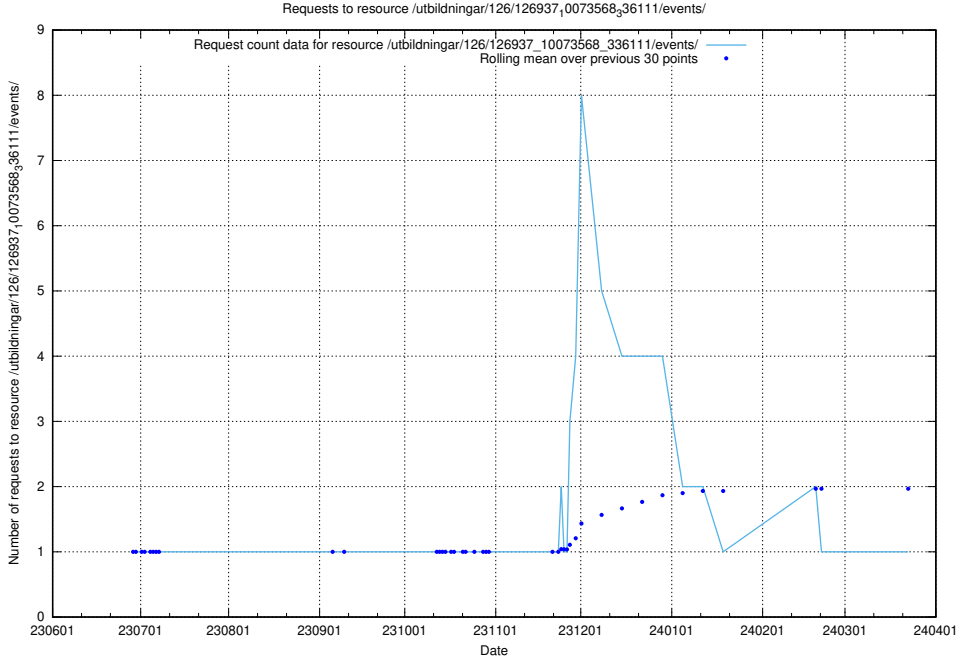

5.5219 Usage of /utbildningar/126/126937_10073568_336111/events/

Here, we count the number of requests to resource /utbildningar/126/126937_10073568_336111/events/