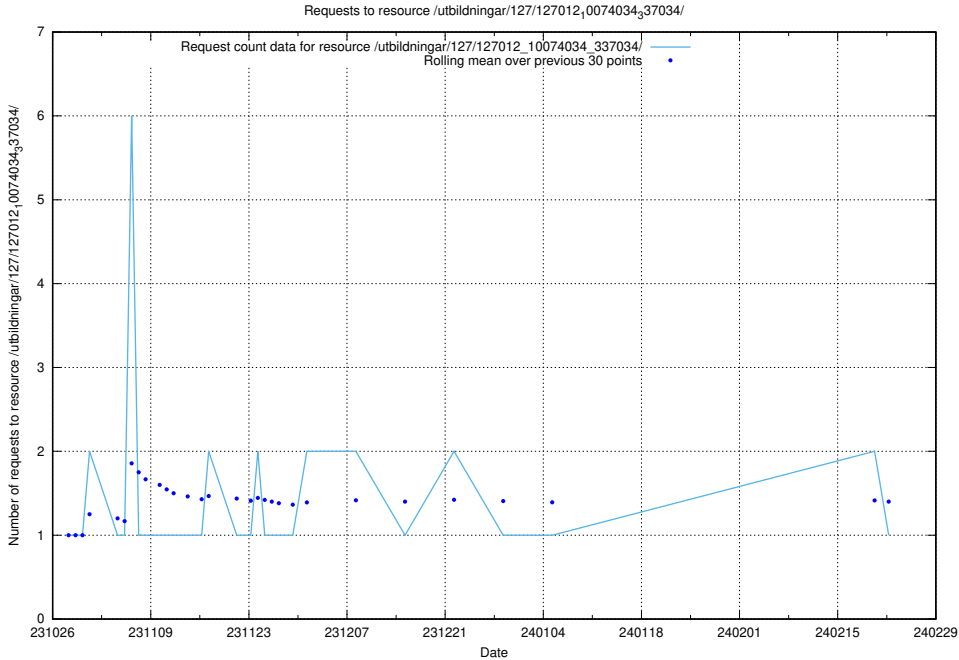

5.3981 Usage of /utbildningar/127/127012_10074034_337034/

Here, we count the number of requests to resource /utbildningar/127/127012_10074034_337034/.