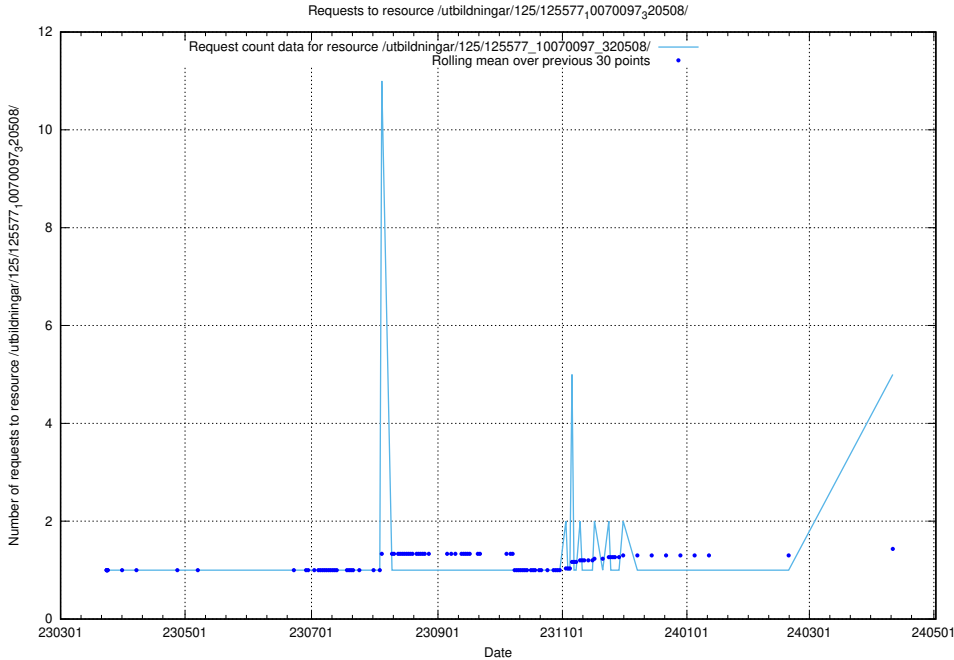

5.142 Usage of /utbildningar/125/125577_10070097_320508/

Here, we count the number of requests to resource /utbildningar/125/125577_10070097_320508/.