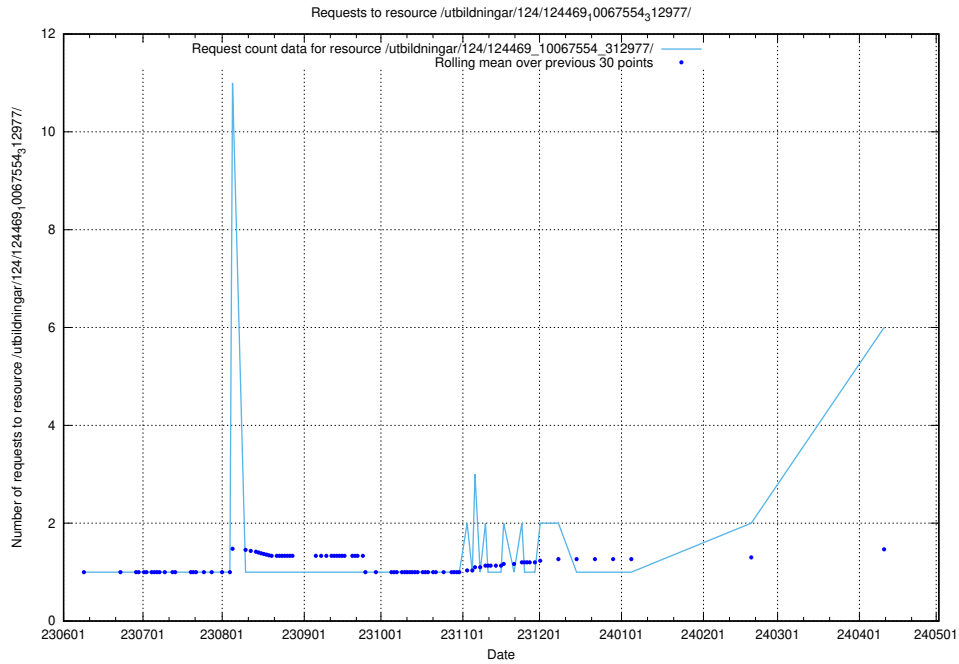

5.126 Usage of /utbildningar/124/124469_10067554_312977/

Here, we count the number of requests to resource /utbildningar/124/124469_10067554_312977/.