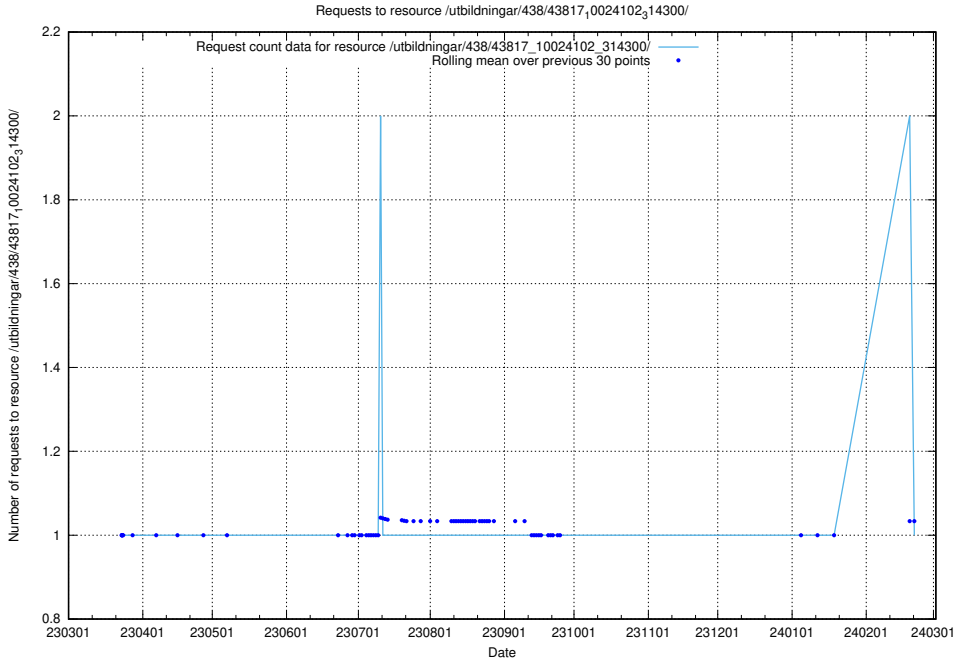

5.6129 Usage of /utbildningar/438/43817_10024102_314300/

Here, we count the number of requests to resource /utbildningar/438/43817_10024102_314300/.