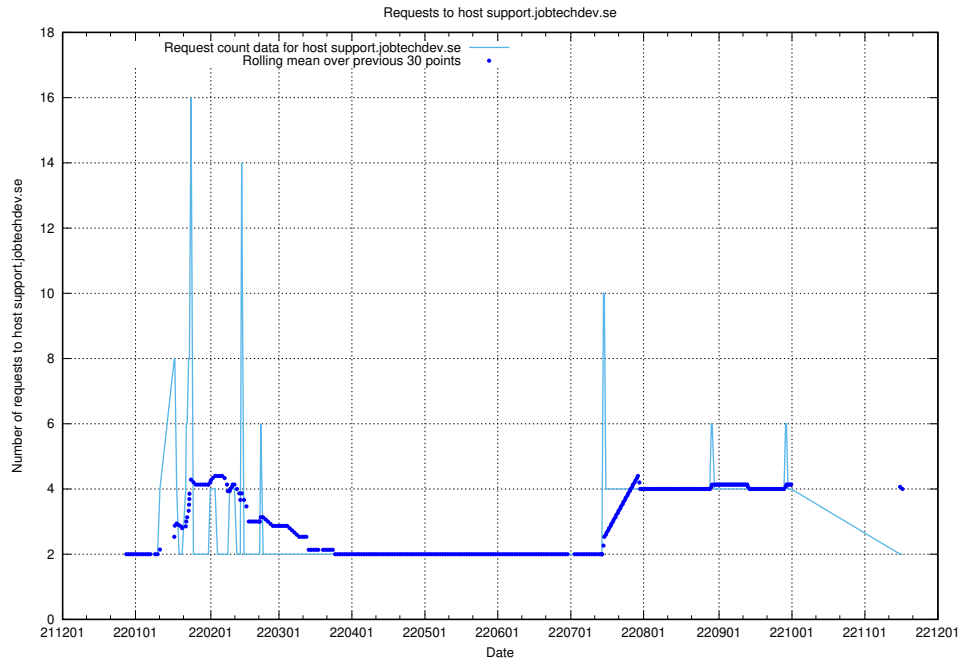

### 7.355 Usage of staging.jobtechdev.se

Here, we count the number of requests to host staging.jobtechdev.se.