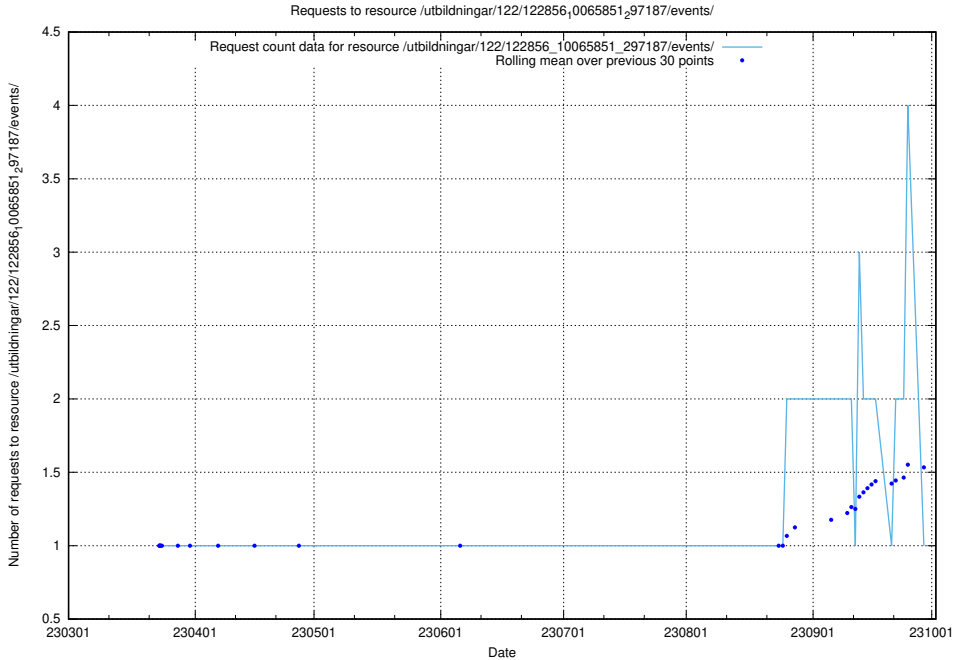

### 5.4945 Usage of /utbildningar/122/122856\_10065851\_297187/events/

Here, we count the number of requests to resource /utbildningar/122/122856\_10065851\_297187/events/