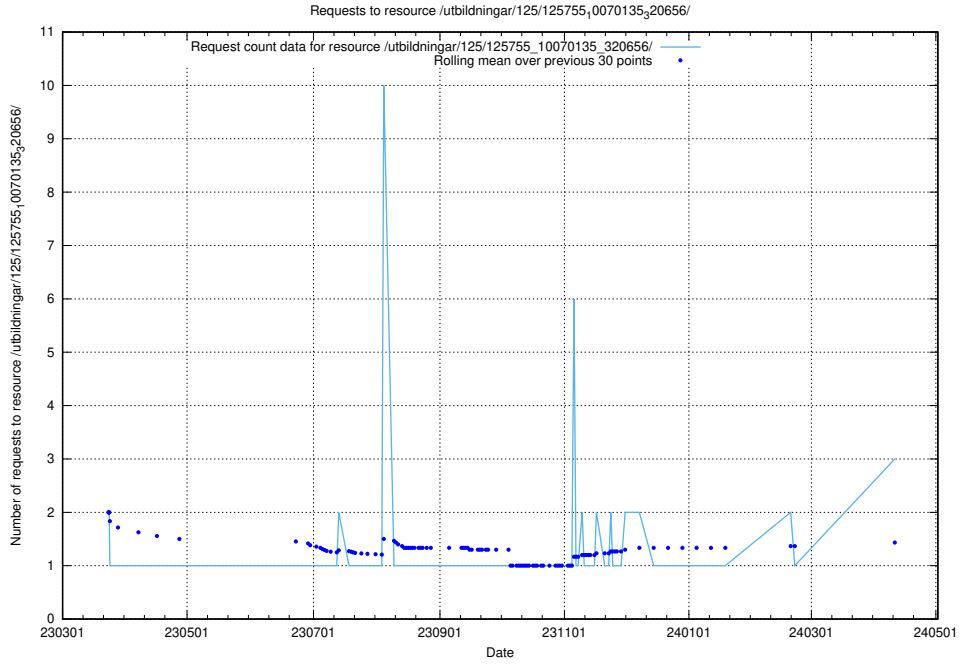

5.471 Usage of /utbildningar/125/125755_10070135_320656/

Here, we count the number of requests to resource /utbildningar/125/125755_10070135_320656/.