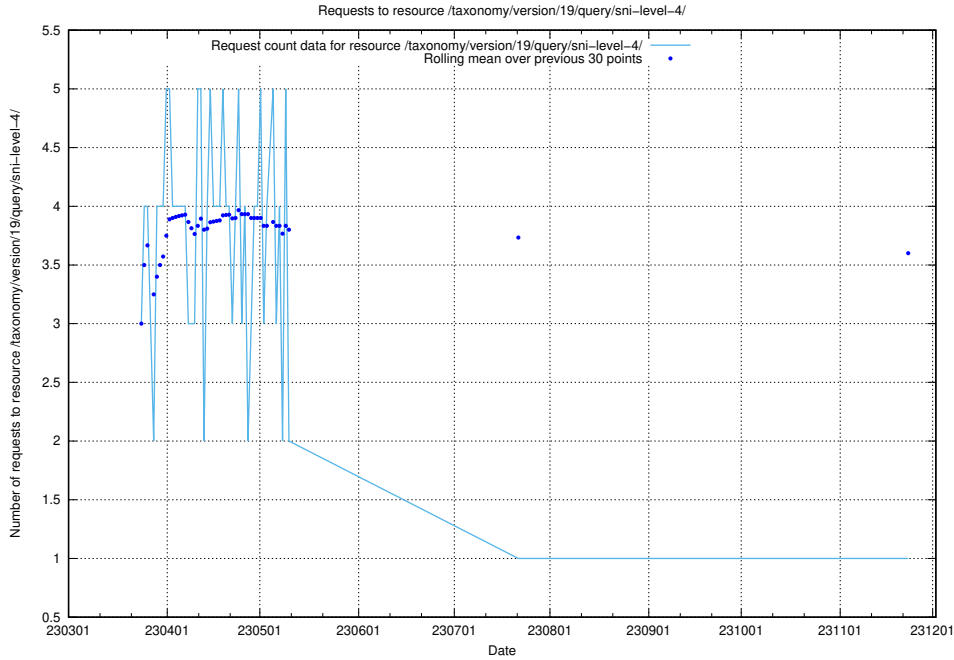

5.5924 Usage of /taxonomy/version/19/query/sni-level-4/

Here, we count the number of requests to resource /taxonomy/version/19/query/sni-level-4/.