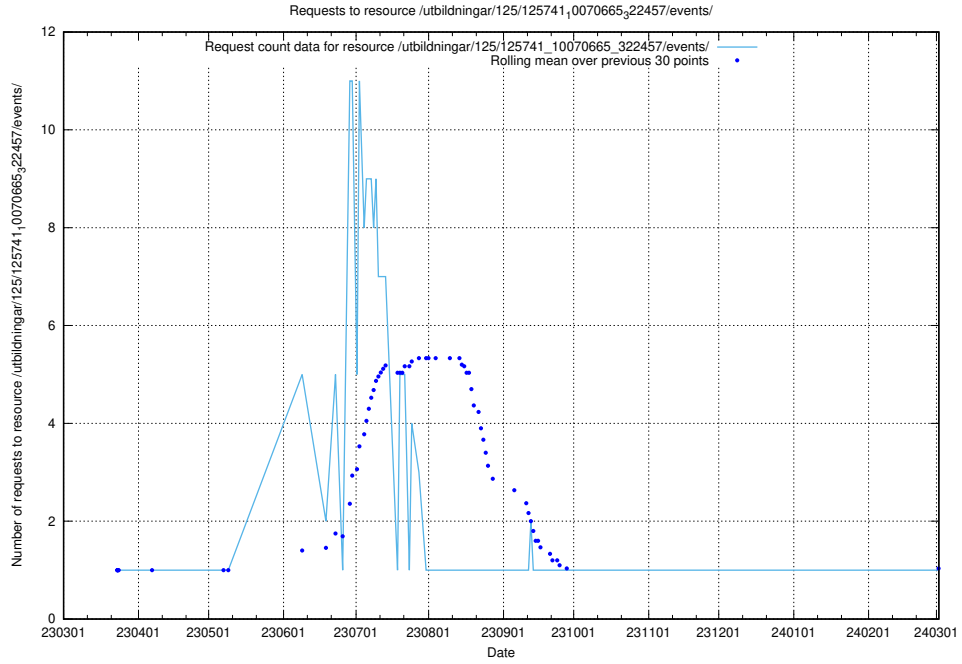

5.6273 Usage of /utbildningar/125/125741_10070665_322457/events/

Here, we count the number of requests to resource /utbildningar/125/125741_10070665_322457/events/