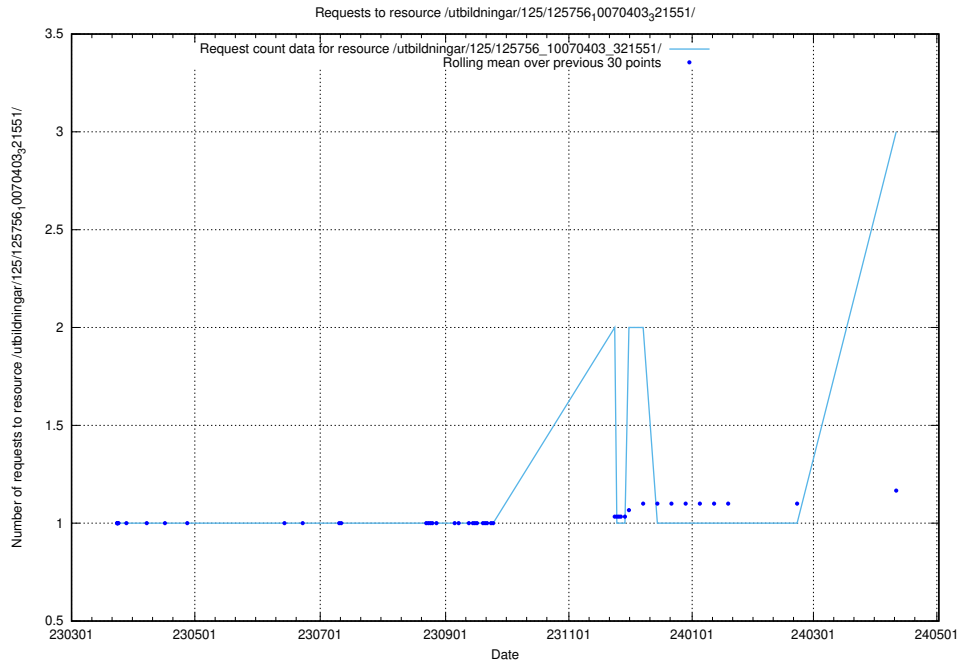

5.480 Usage of /utbildningar/125/125756_10070403_321551/

Here, we count the number of requests to resource /utbildningar/125/125756_10070403_321551/.