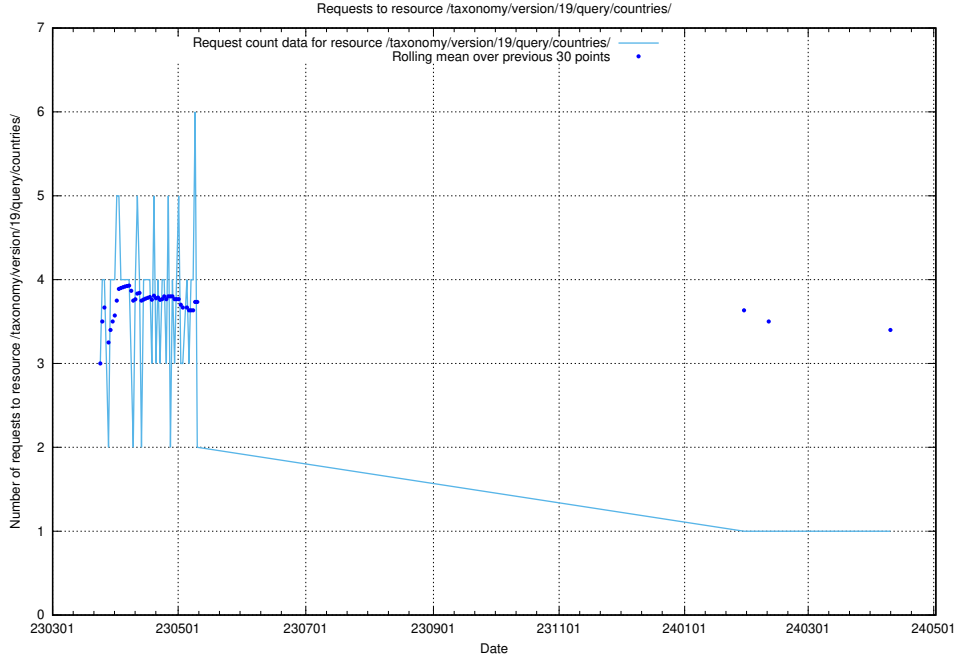

5.5941 Usage of /taxonomy/version/19/query/countries/

Here, we count the number of requests to resource /taxonomy/version/19/query/countries/.