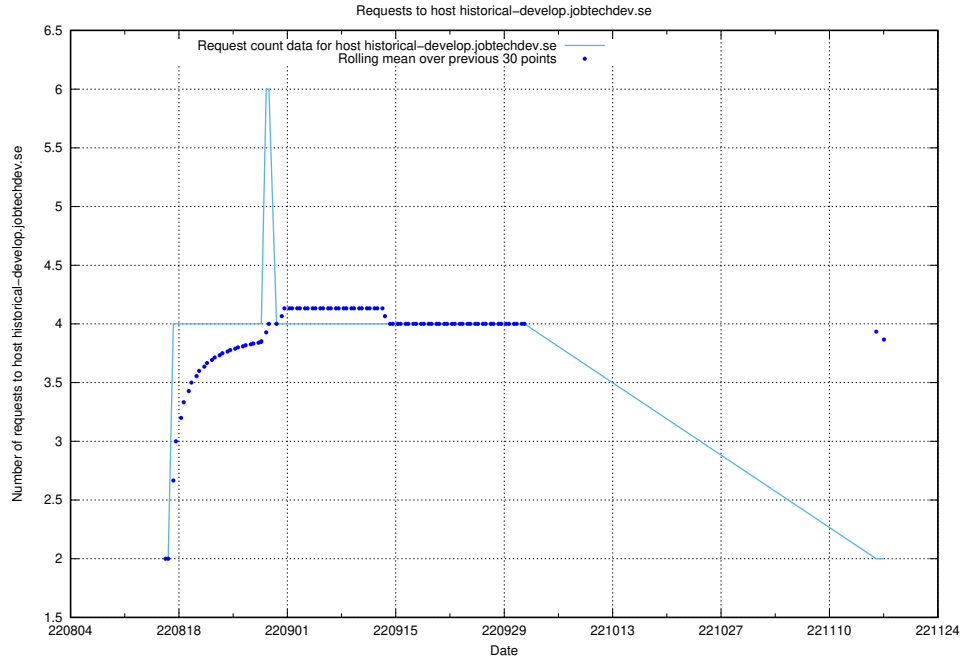

7.341 Usage of historical-develop.jobtechdev.se

Here, we count the number of requests to host historical-develop.jobtechdev.se.