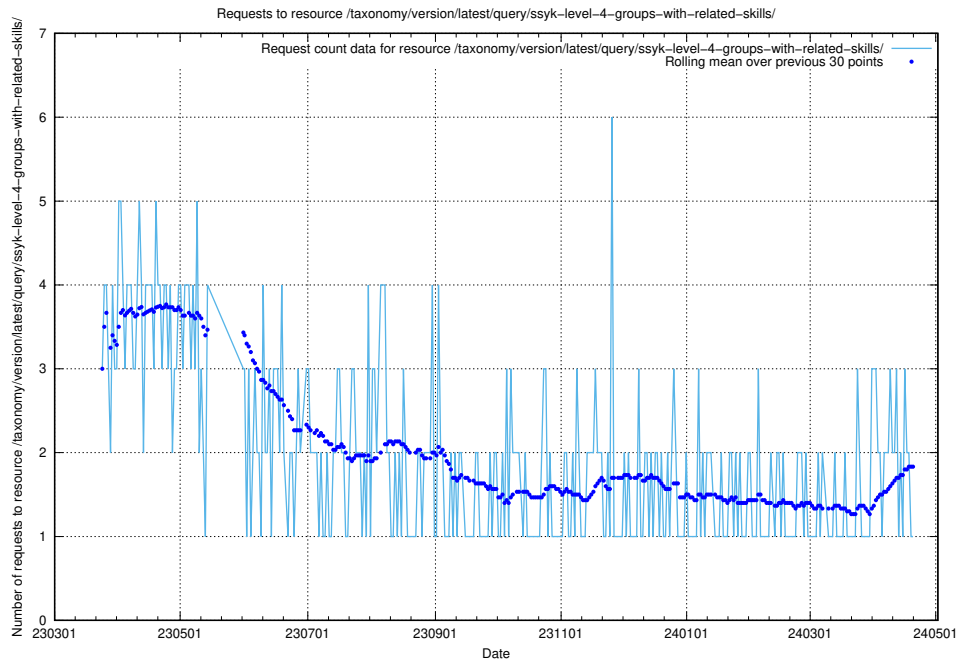

5.5874 Usage of /taxonomy/version/latest/query/ssyk-level-4-groups-with-related-skills/

Here, we count the number of requests to resource /taxonomy/version/latest/query/ssyk-level-4-groups-with-related-skills/.