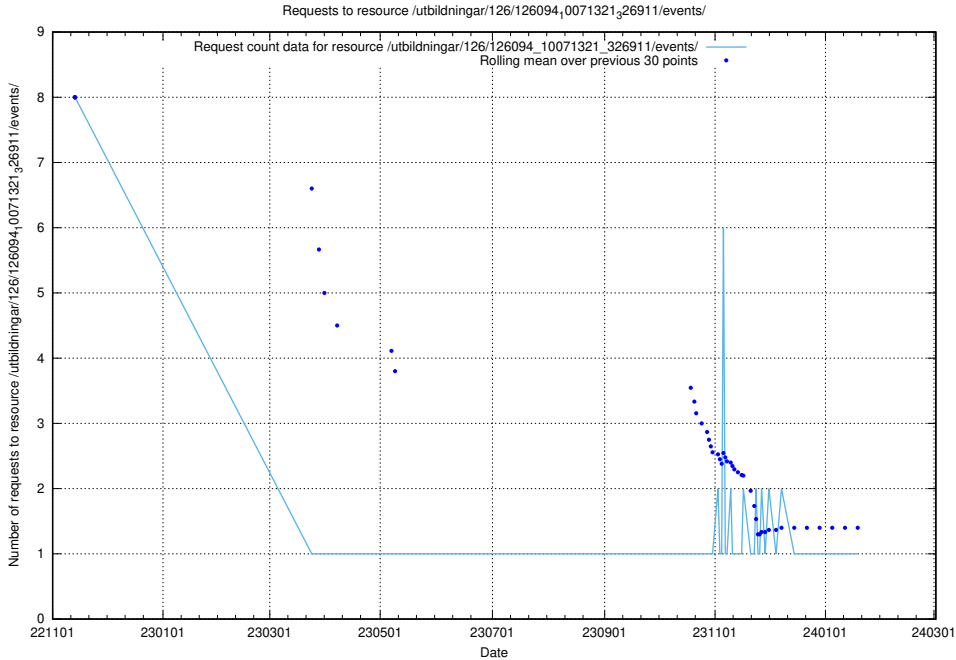

5.5547 Usage of /utbildningar/126/126094_10071321_326911/events/

Here, we count the number of requests to resource /utbildningar/126/126094_10071321_326911/events/