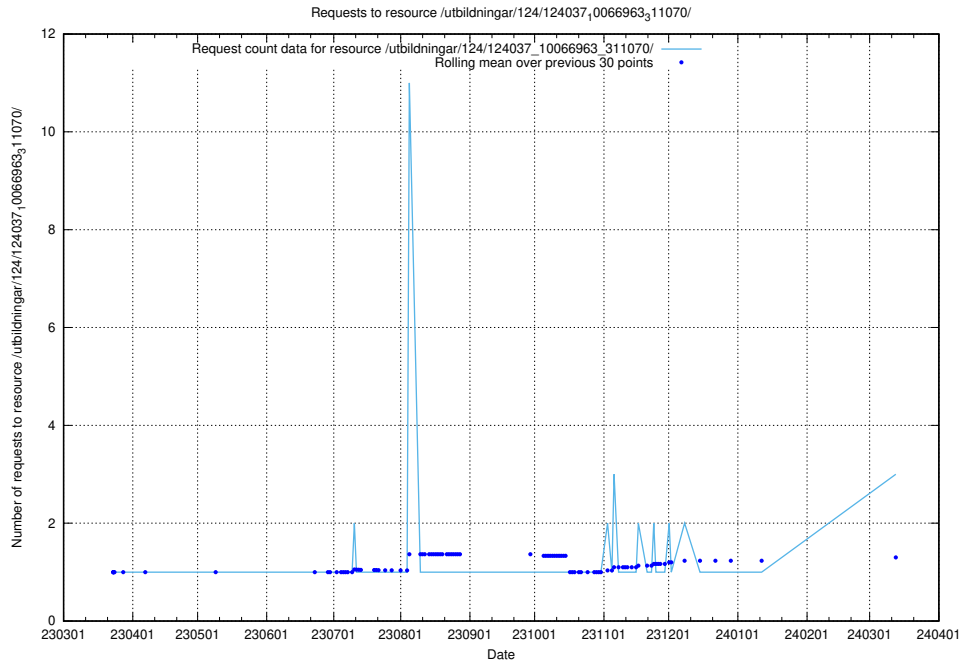

5.375 Usage of /utbildningar/124/124037_10066963_311070/

Here, we count the number of requests to resource /utbildningar/124/124037_10066963_311070/.