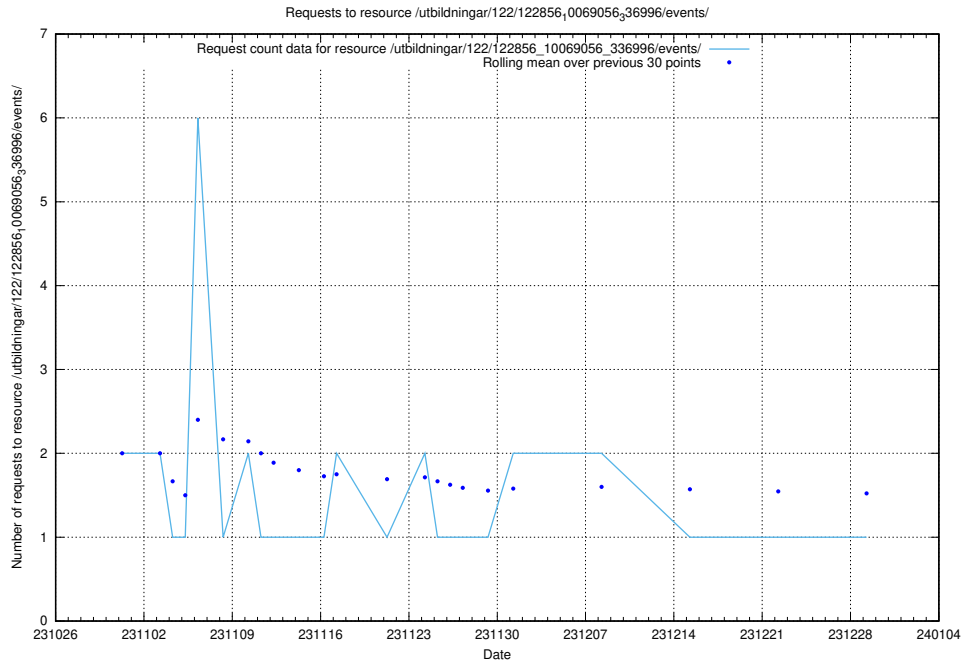

5.3957 Usage of /utbildningar/122/122856_10069056_336996/events/

Here, we count the number of requests to resource /utbildningar/122/122856_10069056_336996/events/