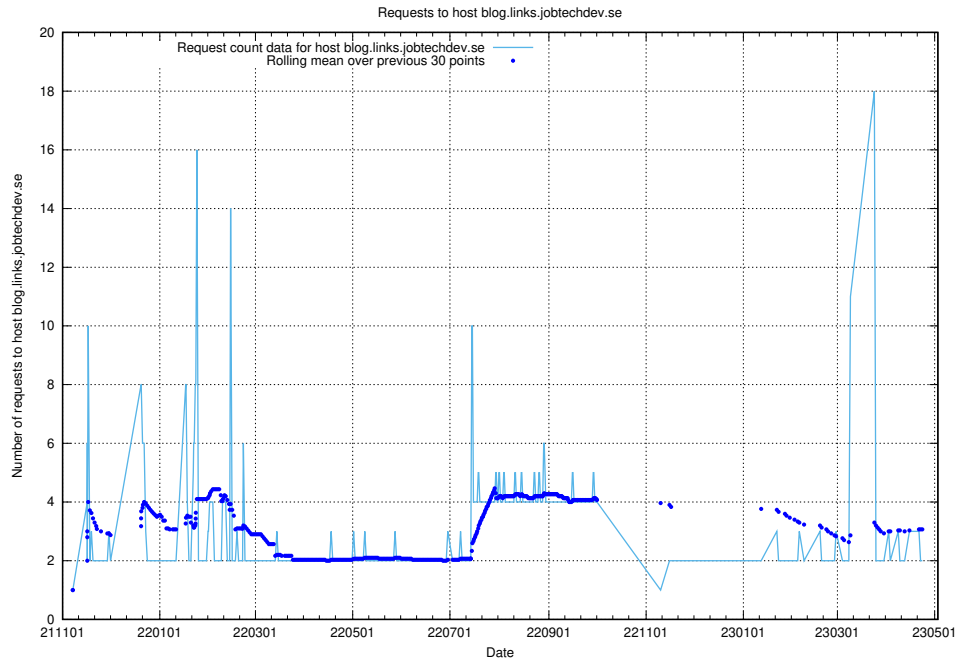

7.428 Usage of `blog.links.jobtechdev.se`

Here, we count the number of requests to host `blog.links.jobtechdev.se`.