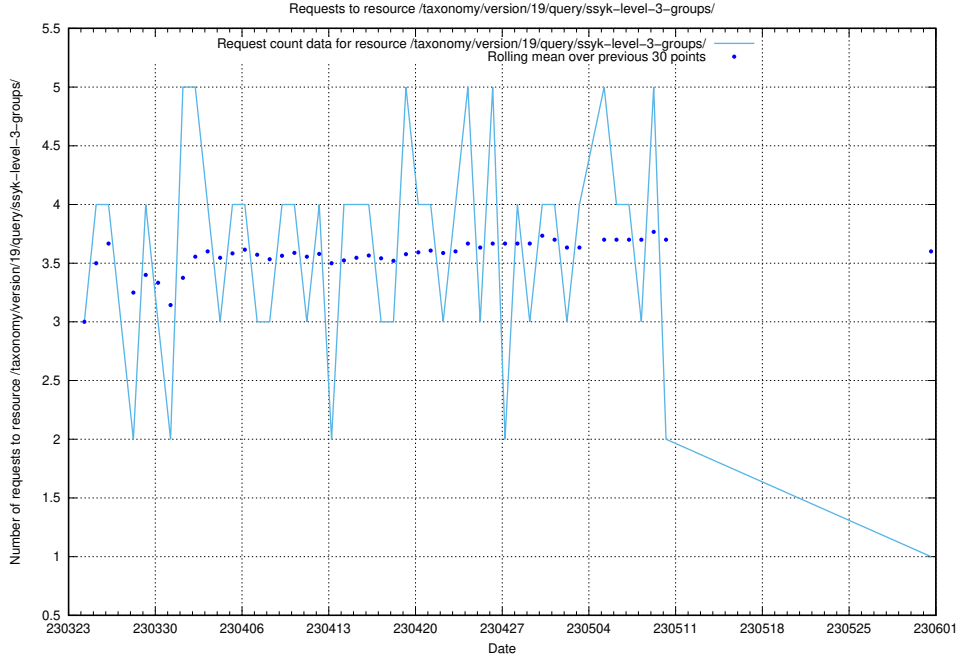

5.5919 Usage of /taxonomy/version/19/query/ssyk-level-3-groups/

Here, we count the number of requests to resource /taxonomy/version/19/query/ssyk-level-3-groups/.