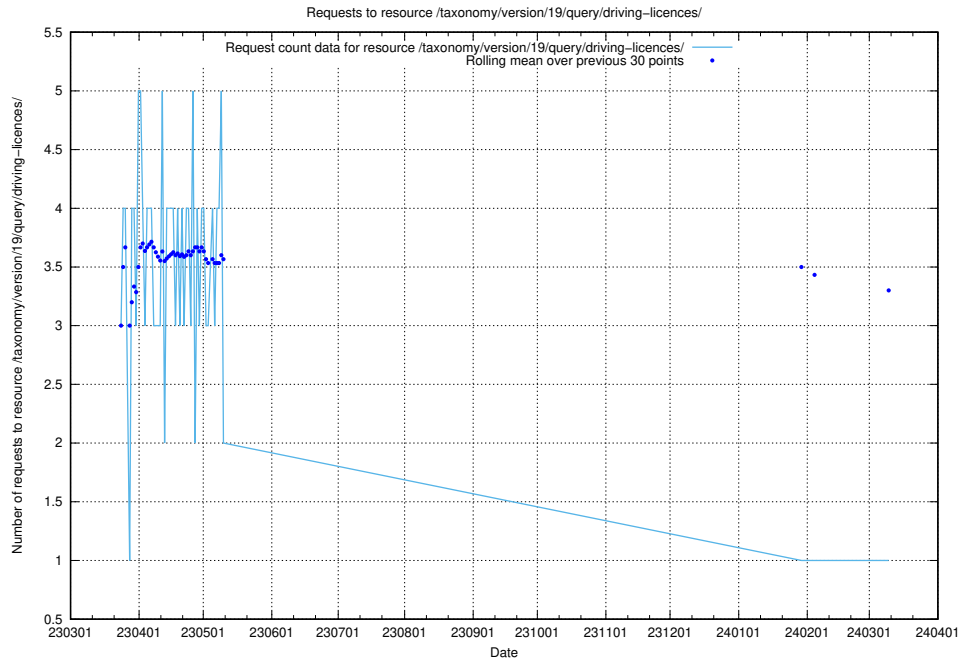

5.5940 Usage of /taxonomy/version/19/query/driving-licences/

Here, we count the number of requests to resource /taxonomy/version/19/query/driving-licences/.