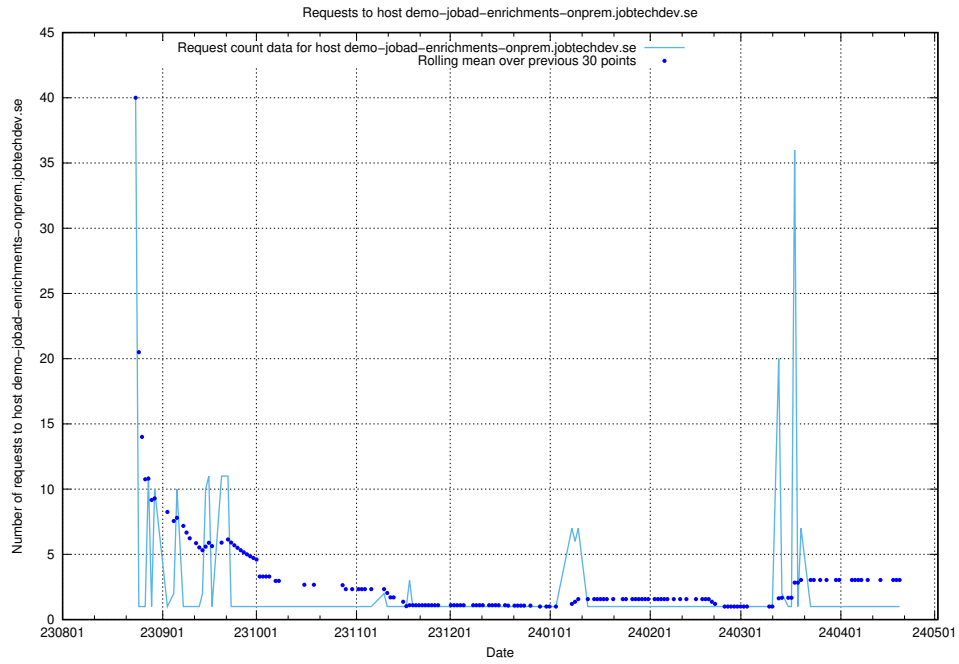

### 7.603 Usage of demo-jobad-enrichments-onprem.jobtechdev.se

Here, we count the number of requests to host demo-jobad-enrichments-onprem.jobtechdev.se.