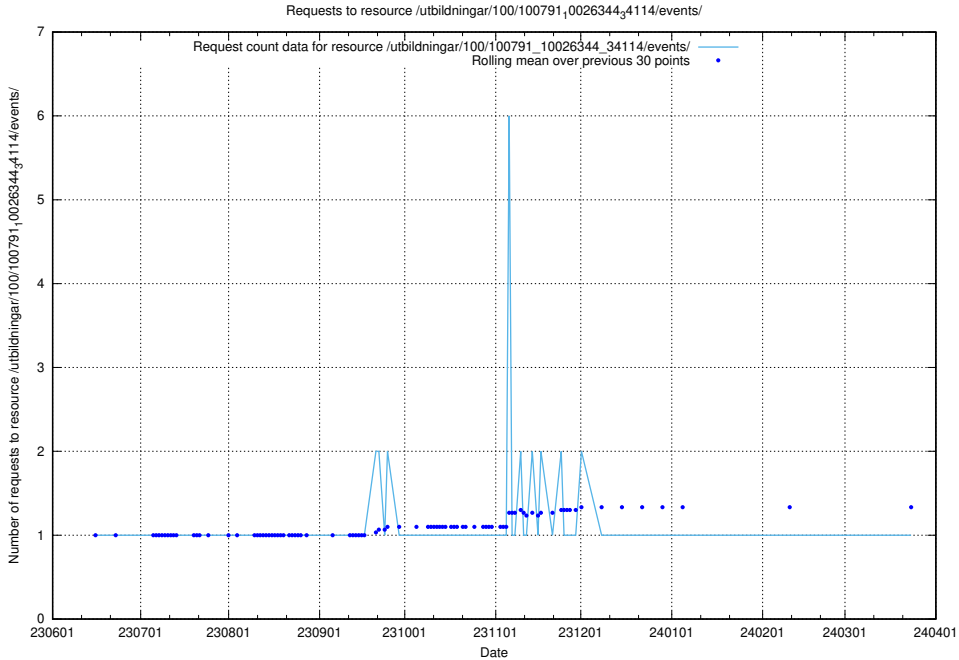

5.5663 Usage of /utbildningar/100/100791_10026344_34114/events/

Here, we count the number of requests to resource /utbildningar/100/100791_10026344_34114/events/.