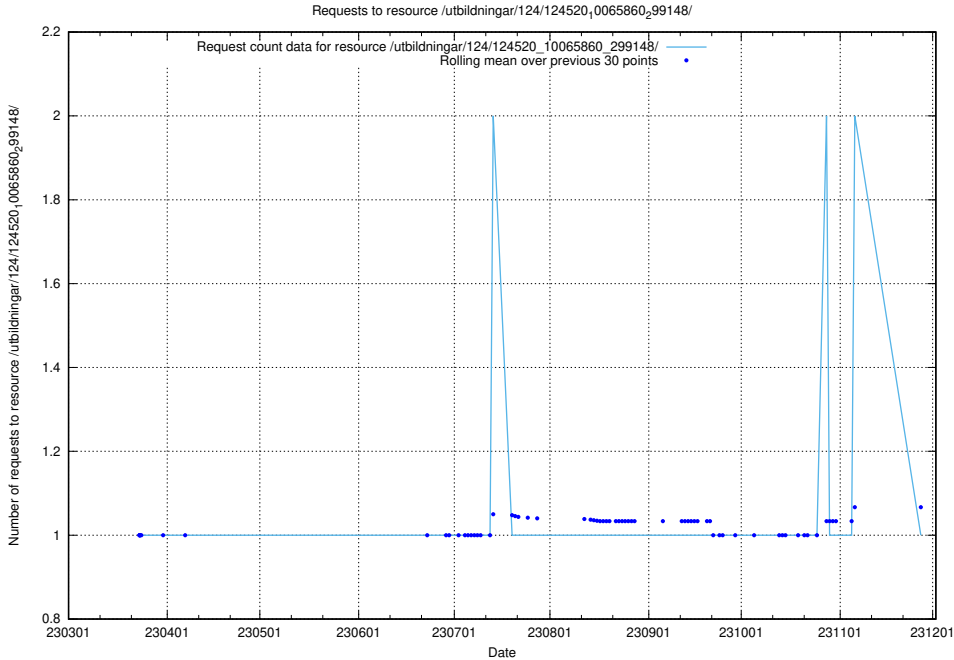

5.1266 Usage of /utbildningar/124/124520_10065860_299148/

Here, we count the number of requests to resource /utbildningar/124/124520_10065860_299148/.