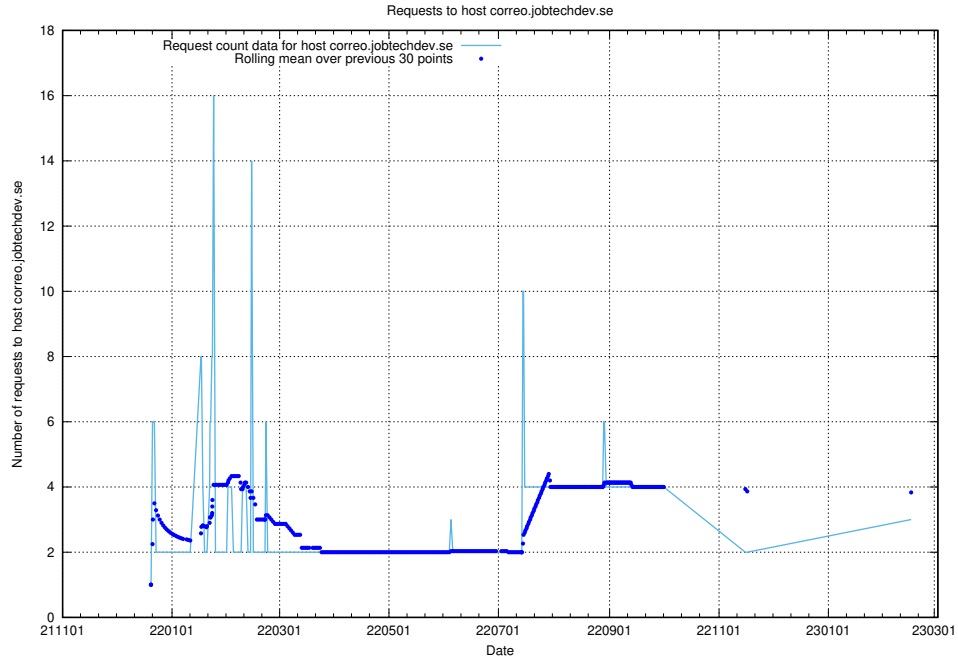

## 7.200 Usage of correo.jobtechdev.se

Here, we count the number of requests to host correo.jobtechdev.se.