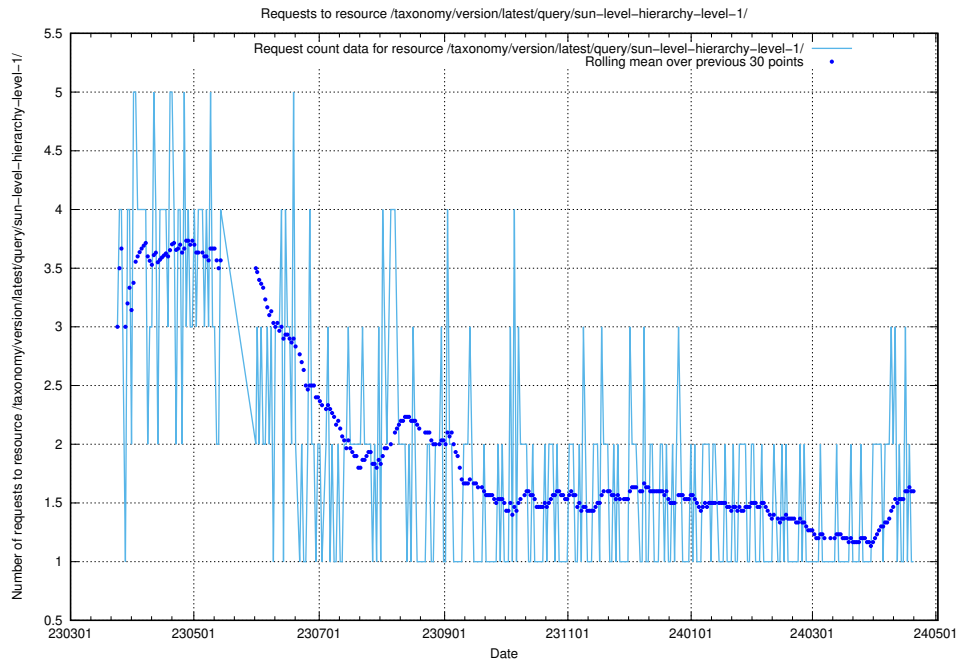

5.5866 Usage of /taxonomy/version/latest/query/sun-level-hierarchy-level-1/

Here, we count the number of requests to resource /taxonomy/version/latest/query/sun-level-hierarchy-level-1/.