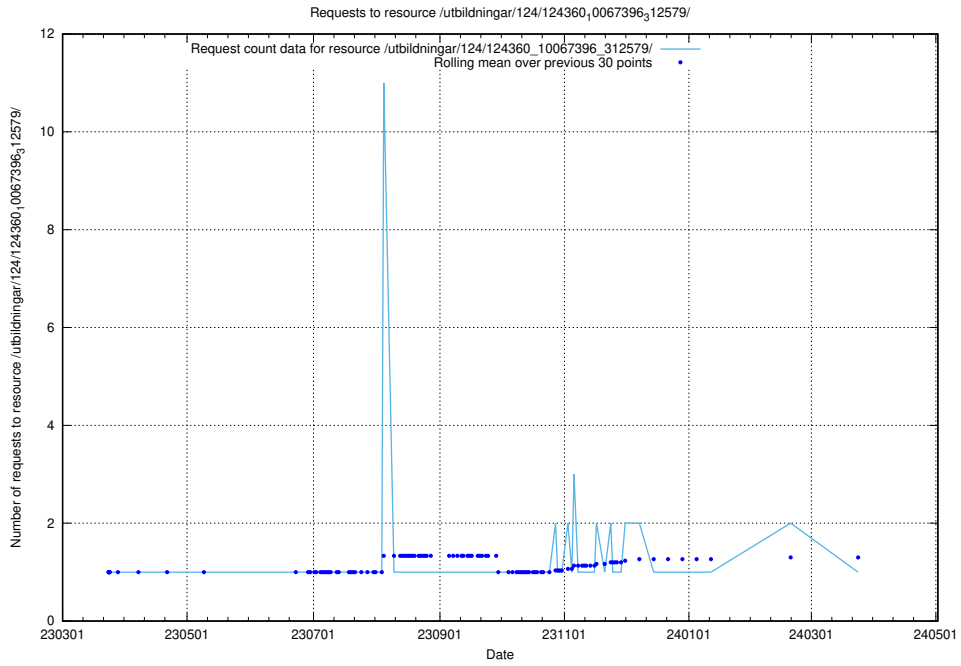

5.3591 Usage of /utbildningar/124/124360_10067396_312579/

Here, we count the number of requests to resource /utbildningar/124/124360_10067396_312579/.