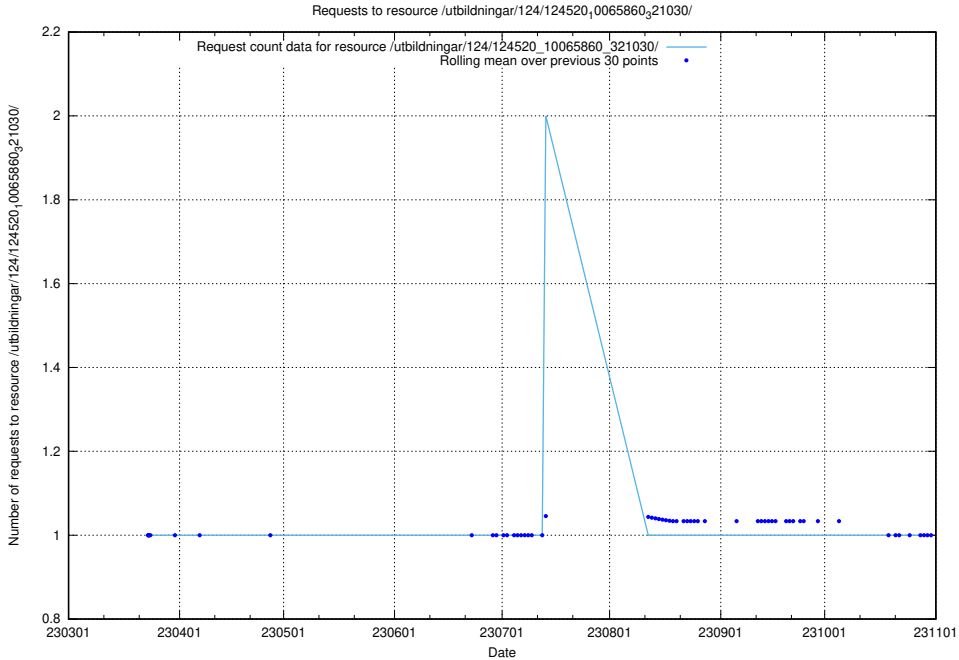

5.1265 Usage of /utbildningar/124/124520_10065860_321030/

Here, we count the number of requests to resource /utbildningar/124/124520_10065860_321030/.