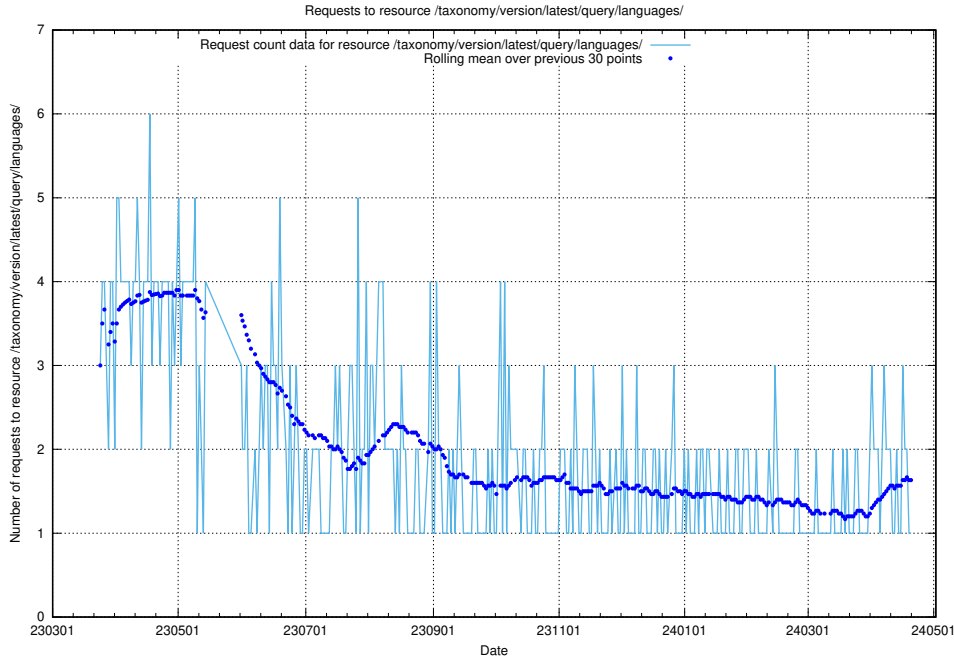

## 5.5892 Usage of /taxonomy/version/latest/query/keyword-concepts./

Here, we count the number of requests to resource /taxonomy/version/latest/query/keyword-concepts./.