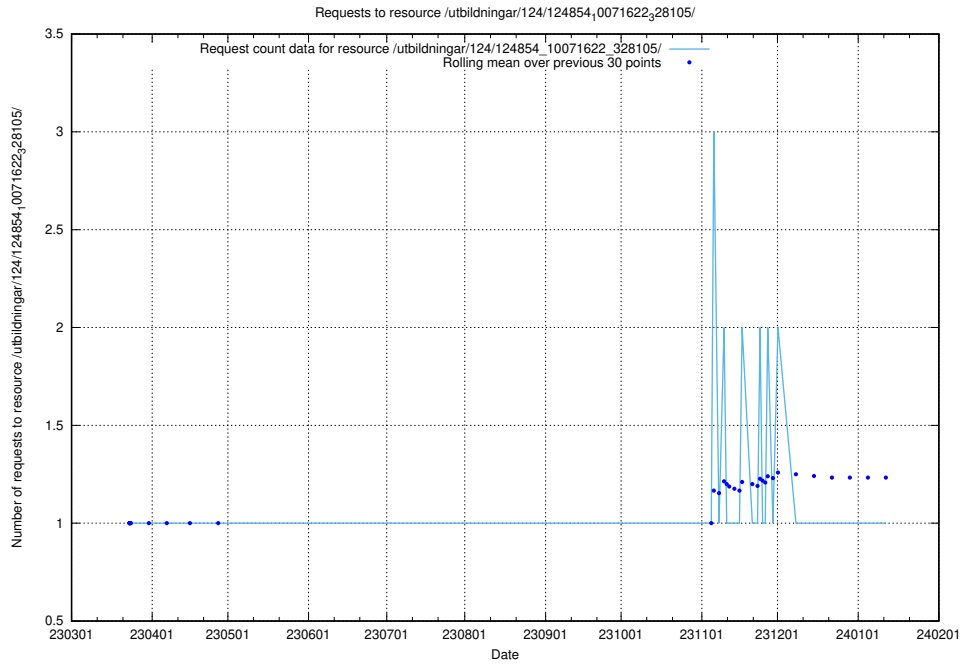

5.1196 Usage of /utbildningar/124/124854_10071622_328105/

Here, we count the number of requests to resource /utbildningar/124/124854_10071622_328105/.