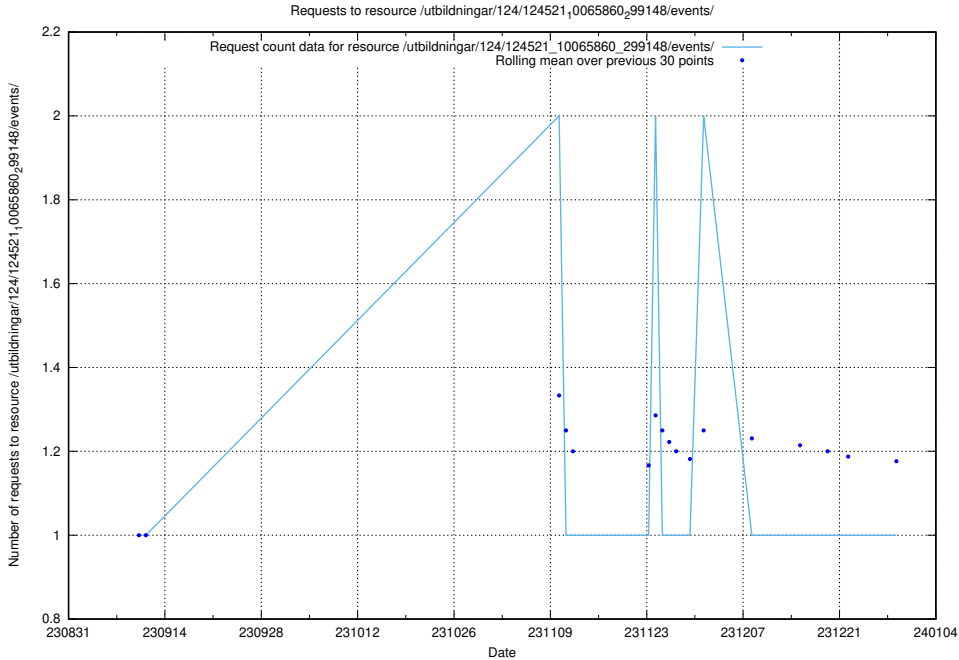

5.4402 Usage of /utbildningar/124/124521_10065860_299148/events/

Here, we count the number of requests to resource /utbildningar/124/124521_10065860_299148/events/