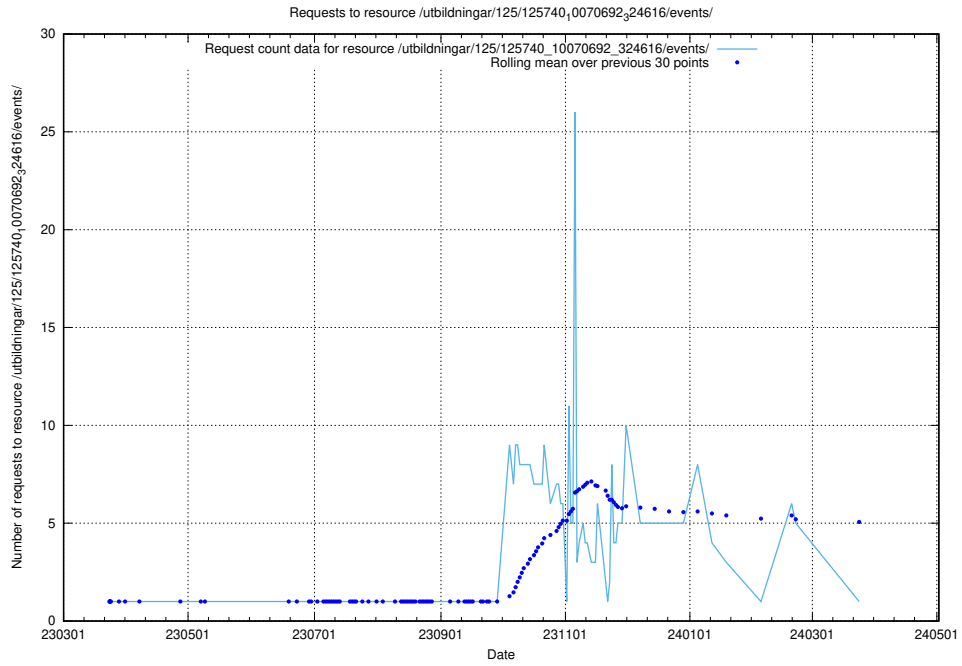

5.977 Usage of /utbildningar/125/125740_10070692_324616/events/

Here, we count the number of requests to resource /utbildningar/125/125740_10070692_324616/events/