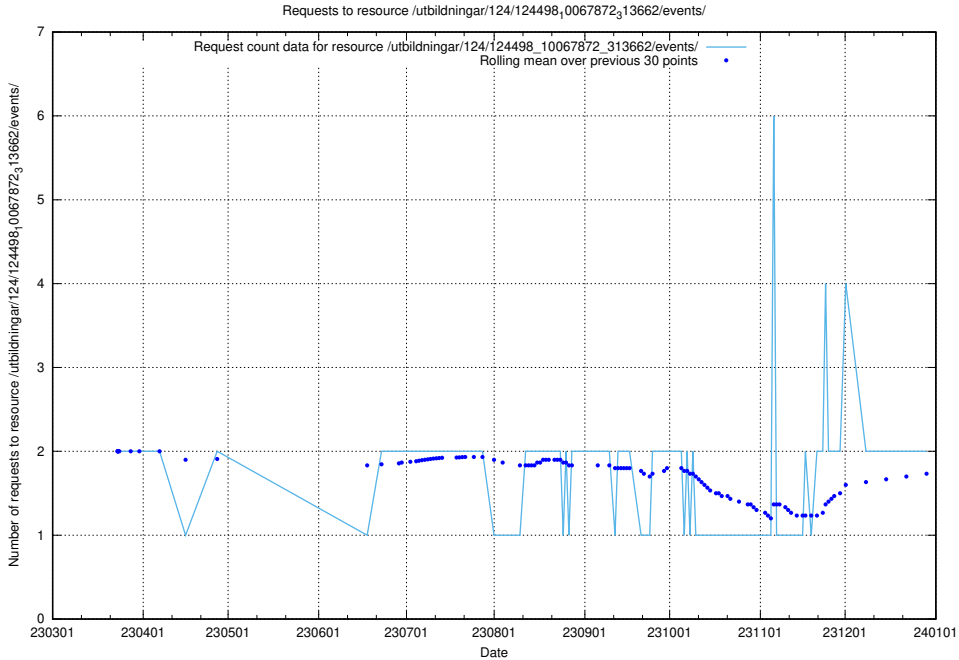

5.949 Usage of /utbildningar/124/124498_10067872_313662/events/

Here, we count the number of requests to resource /utbildningar/124/124498_10067872_313662/events/