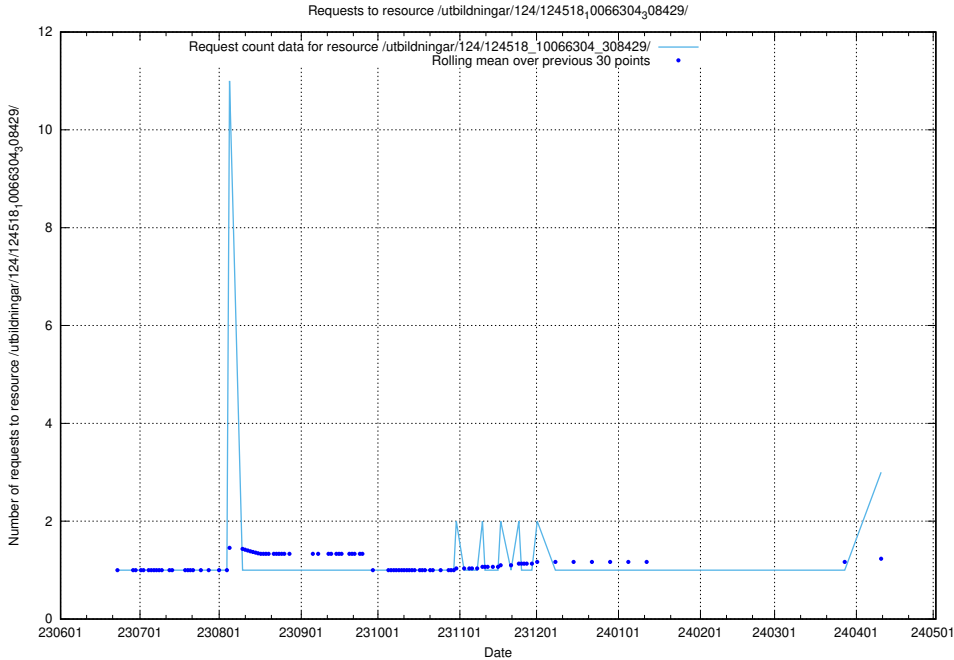

5.425 Usage of /utbildningar/124/124518_10066304_308429/

Here, we count the number of requests to resource /utbildningar/124/124518_10066304_308429/.