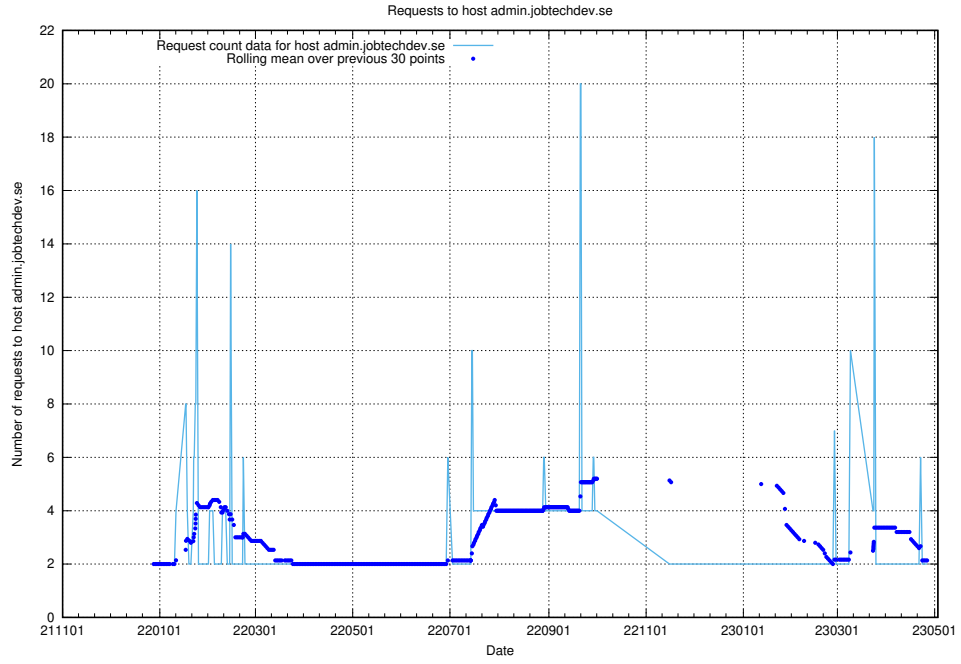

7.360 Usage of admin.jobtechdev.se

Here, we count the number of requests to host admin.jobtechdev.se.