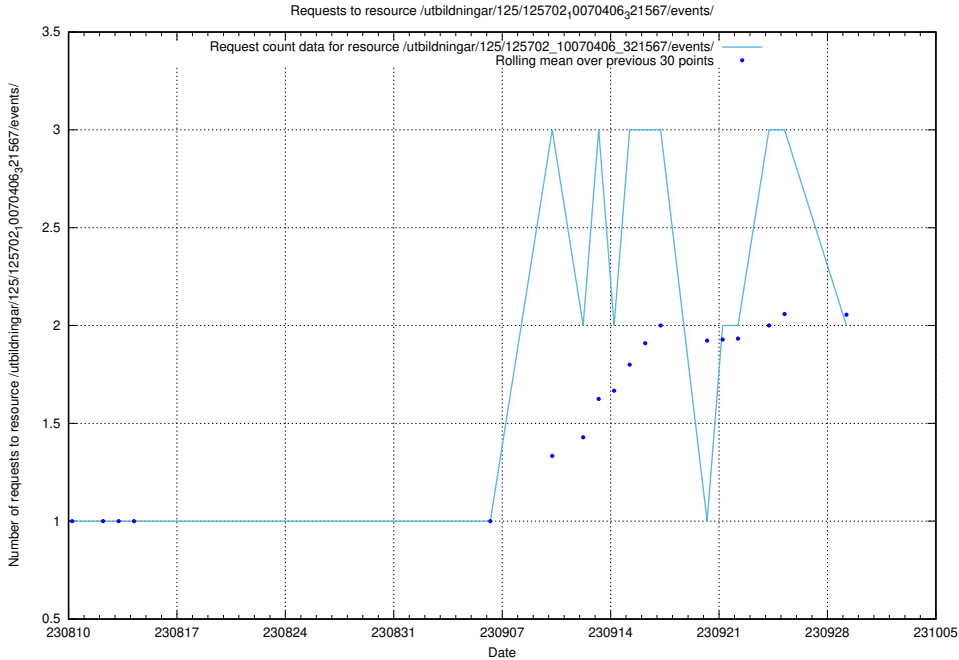

5.775 Usage of /utbildningar/125/125702_10070406_321567/events/

Here, we count the number of requests to resource /utbildningar/125/125702_10070406_321567/events/