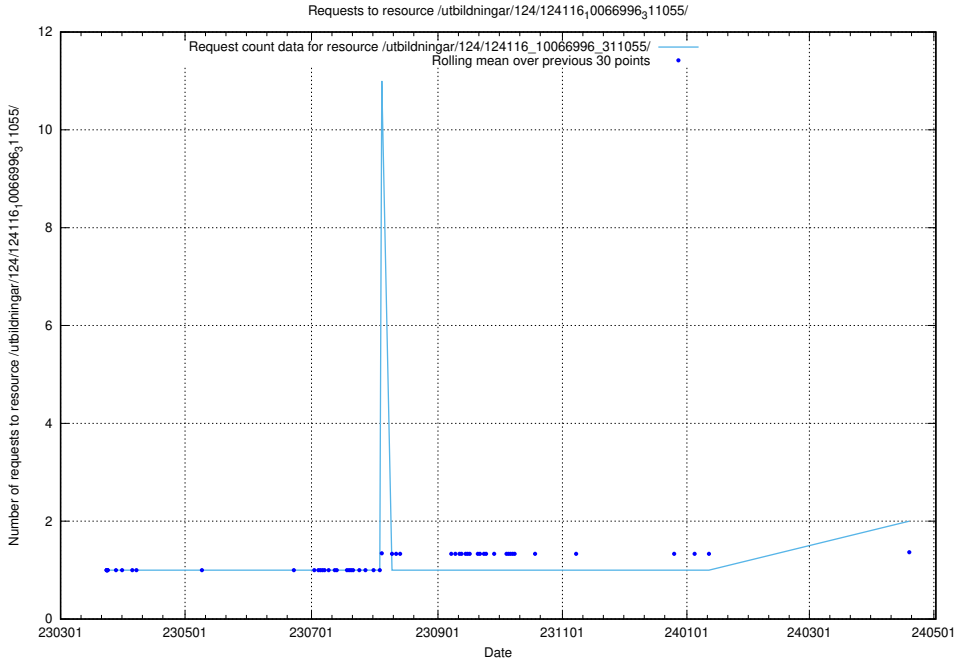

5.722 Usage of /utbildningar/124/124116_10066996_311055/

Here, we count the number of requests to resource /utbildningar/124/124116_10066996_311055/.