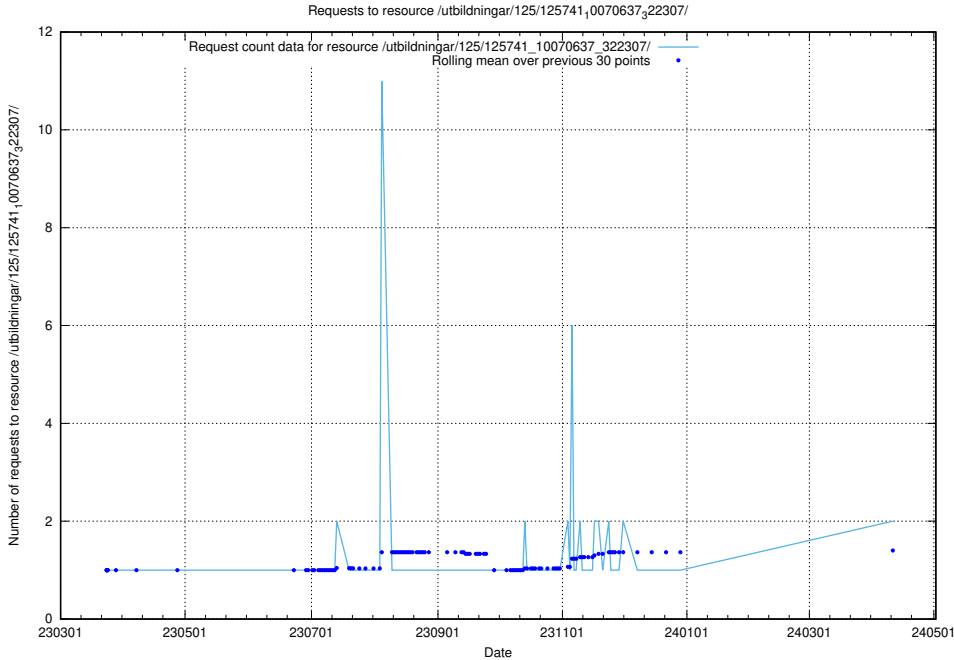

5.484 Usage of /utbildningar/125/125741_10070637_322307/

Here, we count the number of requests to resource /utbildningar/125/125741_10070637_322307/.