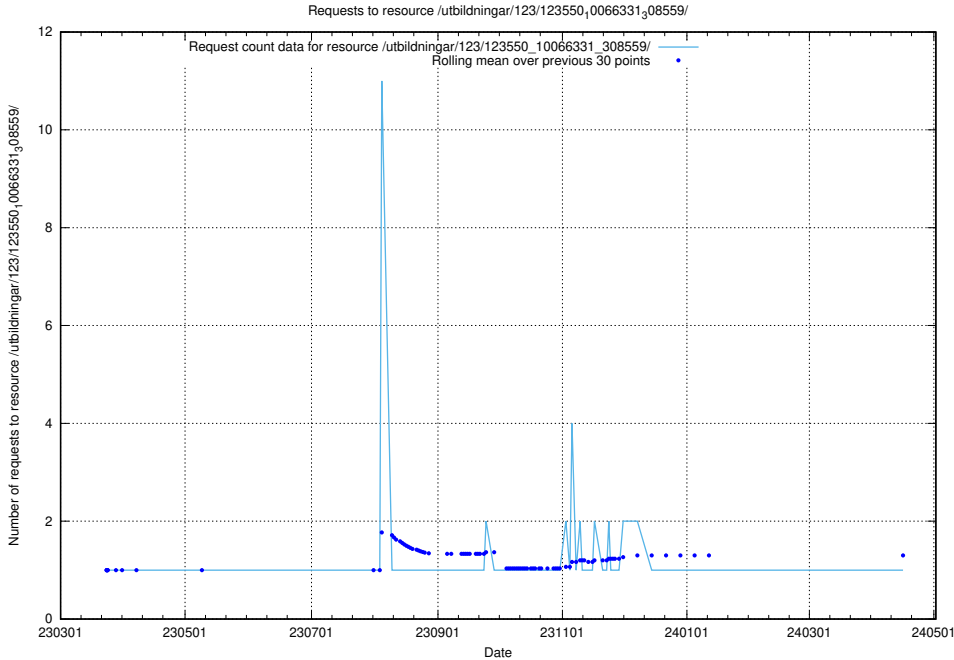

5.4289 Usage of /utbildningar/123/123550_10066331_308559/

Here, we count the number of requests to resource /utbildningar/123/123550_10066331_308559/.