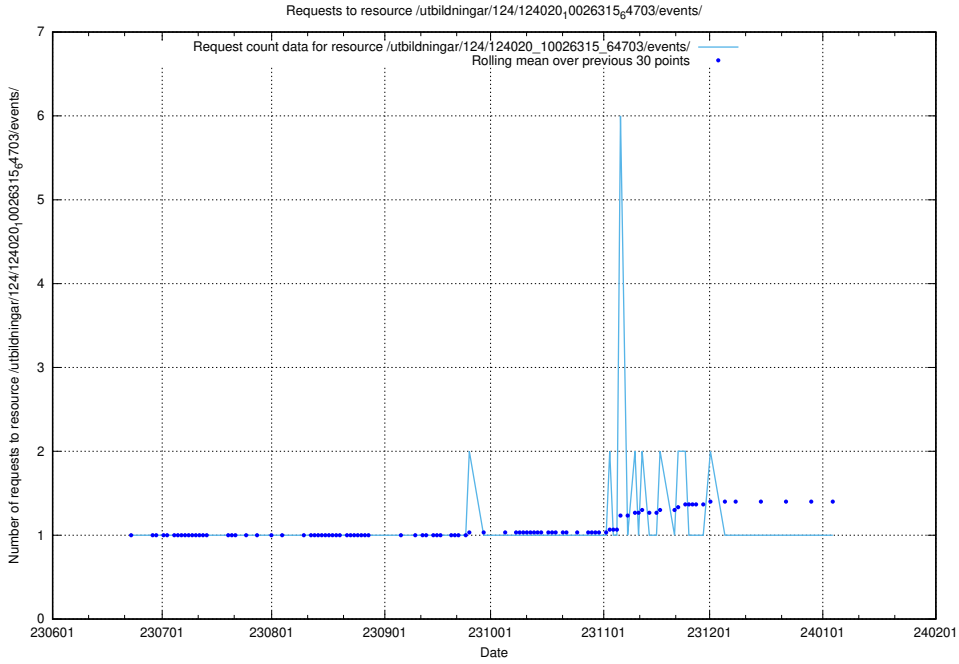

### 5.5603 Usage of /utbildningar/124/124020\_10026315\_64703/events/

Here, we count the number of requests to resource /utbildningar/124/124020\_10026315\_64703/events/.