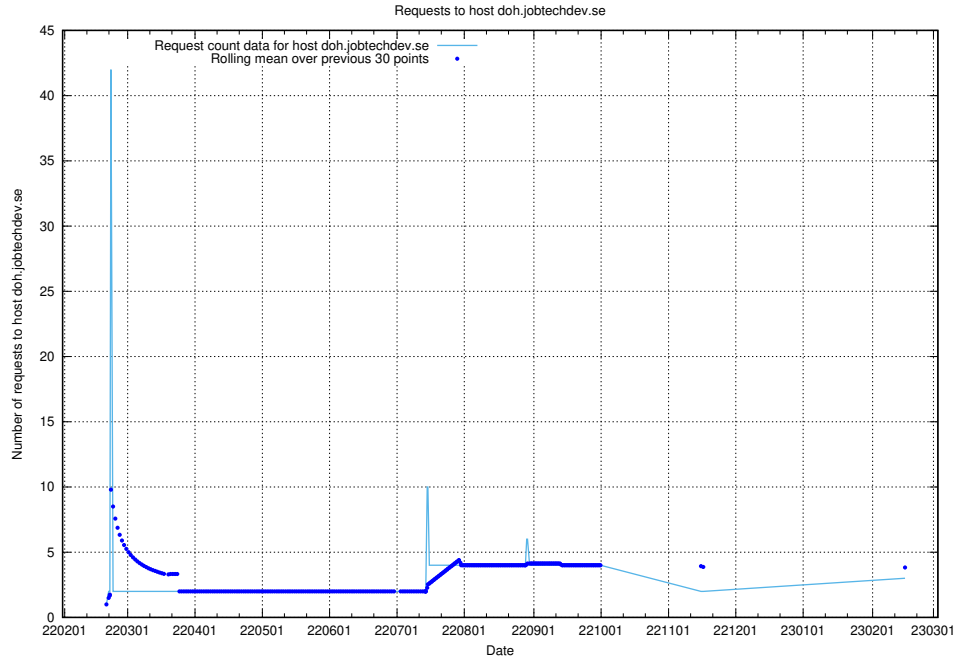

7.222 Usage of doh.jobtechdev.se

Here, we count the number of requests to host doh.jobtechdev.se.