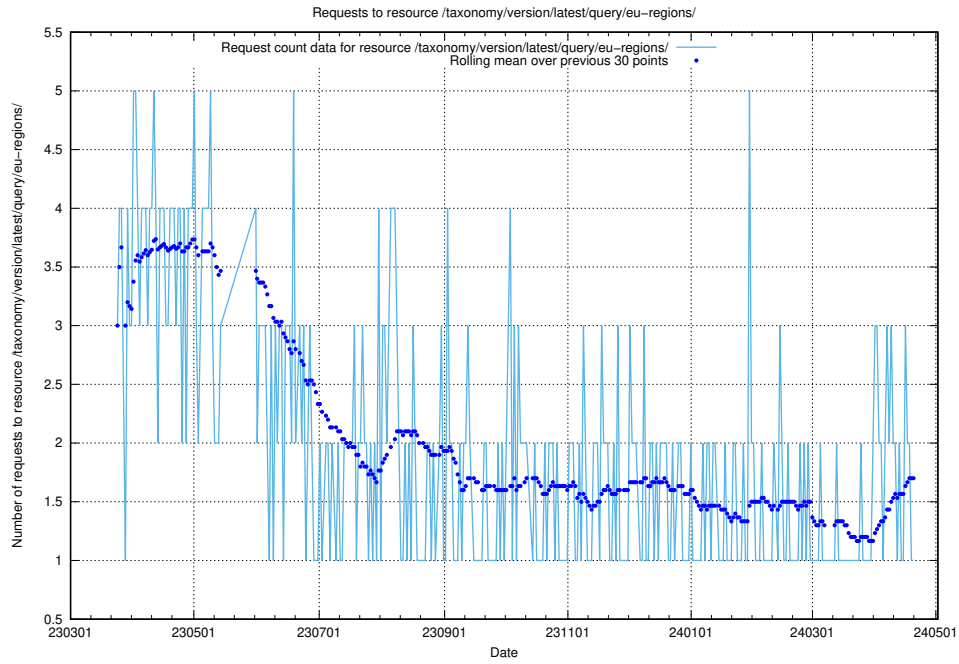

5.5894 Usage of /taxonomy/version/latest/query/eu-regions/

Here, we count the number of requests to resource /taxonomy/version/latest/query/eu-regions/.