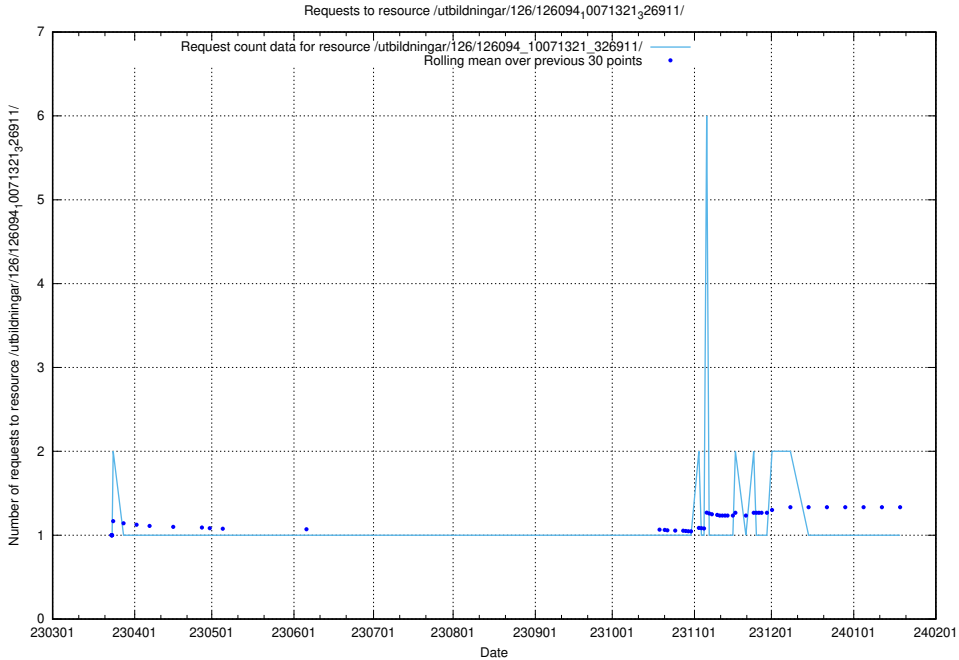

5.6221 Usage of /utbildningar/126/126094_10071321_326911/

Here, we count the number of requests to resource /utbildningar/126/126094_10071321_326911/.