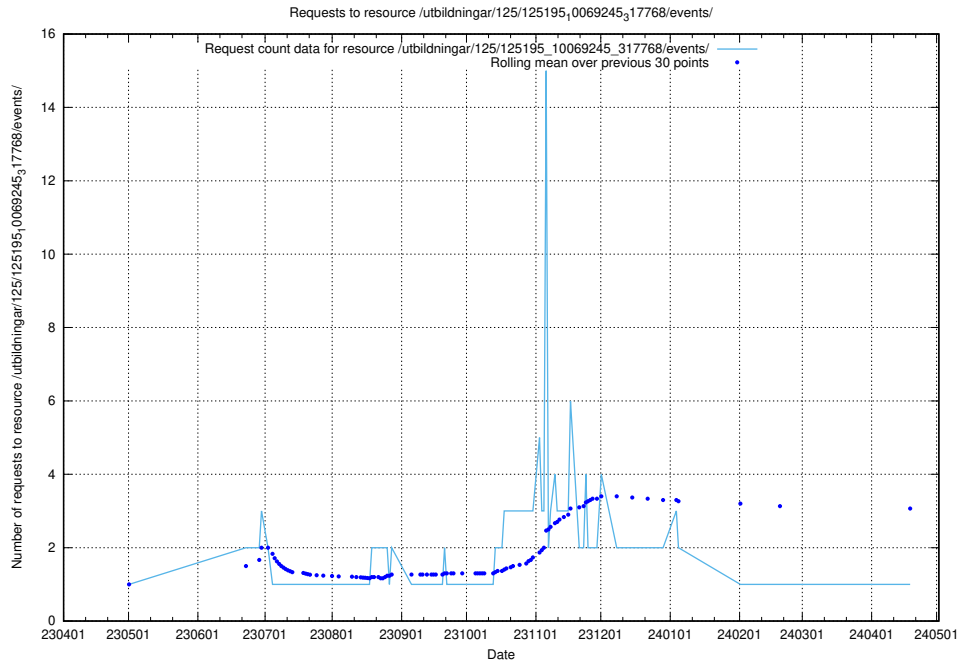

5.5773 Usage of /utbildningar/125/125195_10069245_317768/events/

Here, we count the number of requests to resource /utbildningar/125/125195_10069245_317768/events/