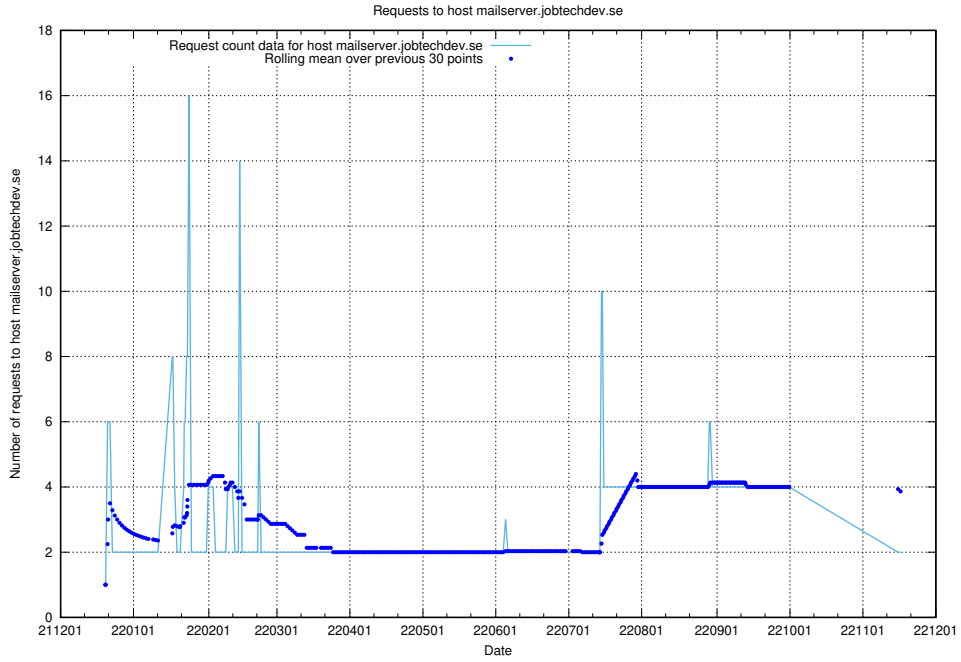

7.370 Usage of mailserver.jobtechdev.se

Here, we count the number of requests to host mailserver.jobtechdev.se.