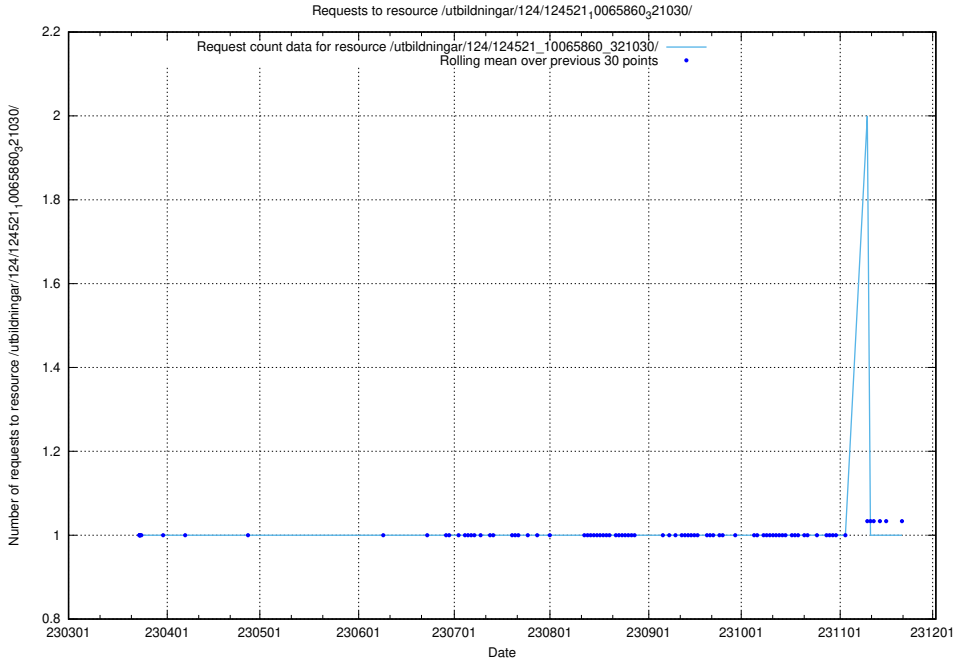

5.1239 Usage of /utbildningar/124/124521_10065860_321030/

Here, we count the number of requests to resource /utbildningar/124/124521_10065860_321030/.