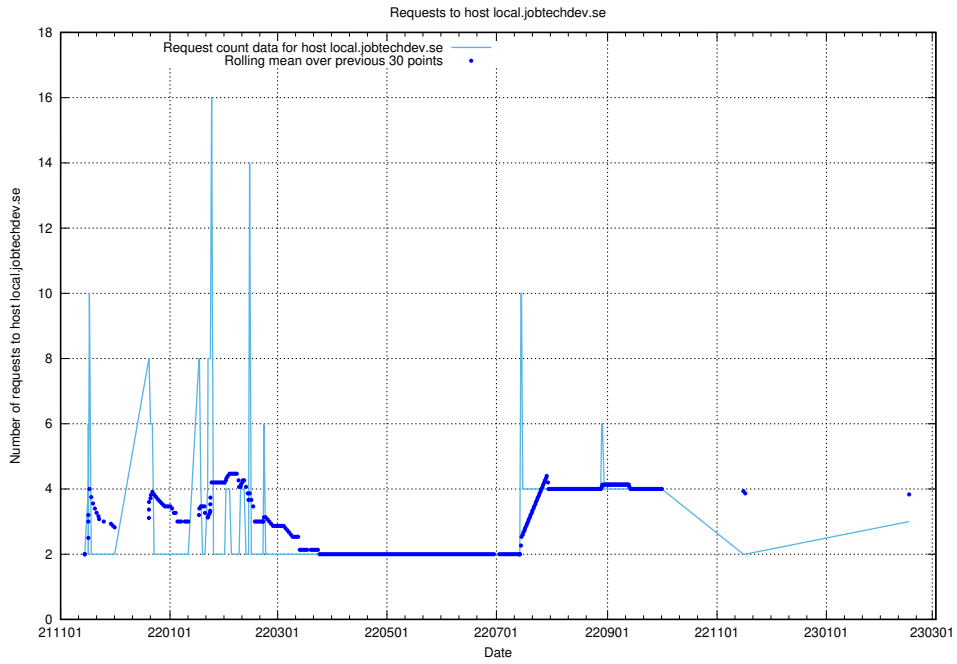

7.242 Usage of local.jobtechdev.se

Here, we count the number of requests to host local.jobtechdev.se.