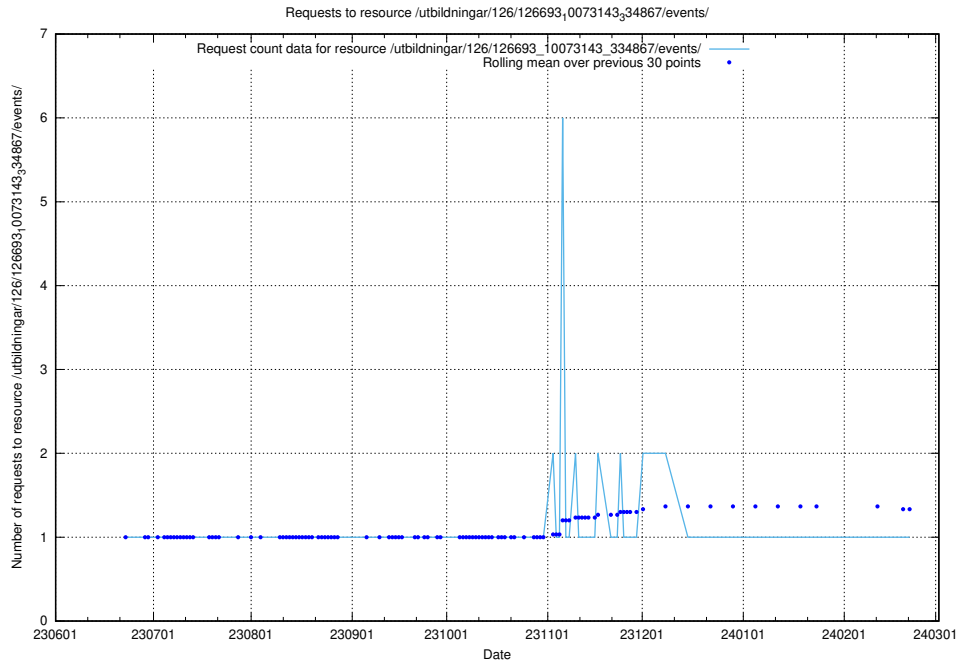

### 5.5424 Usage of /utbildningar/126/126693\_10073143\_334867/events/

Here, we count the number of requests to resource /utbildningar/126/126693\_10073143\_334867/events/