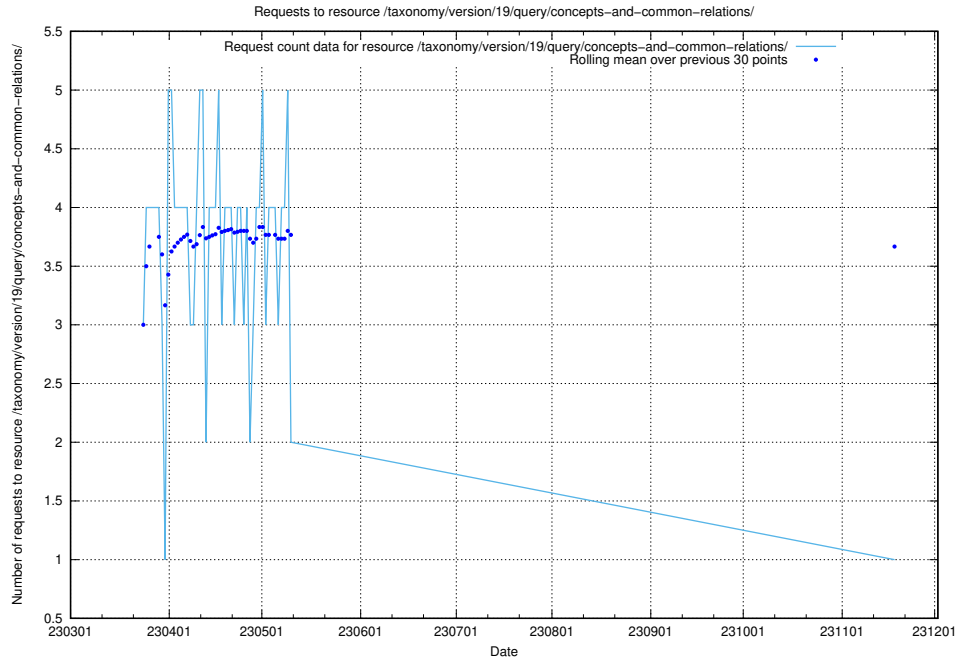

### 5.5944 Usage of /taxonomy/version/19/query/concept-types/

Here, we count the number of requests to resource /taxonomy/version/19/query/concept-types/.