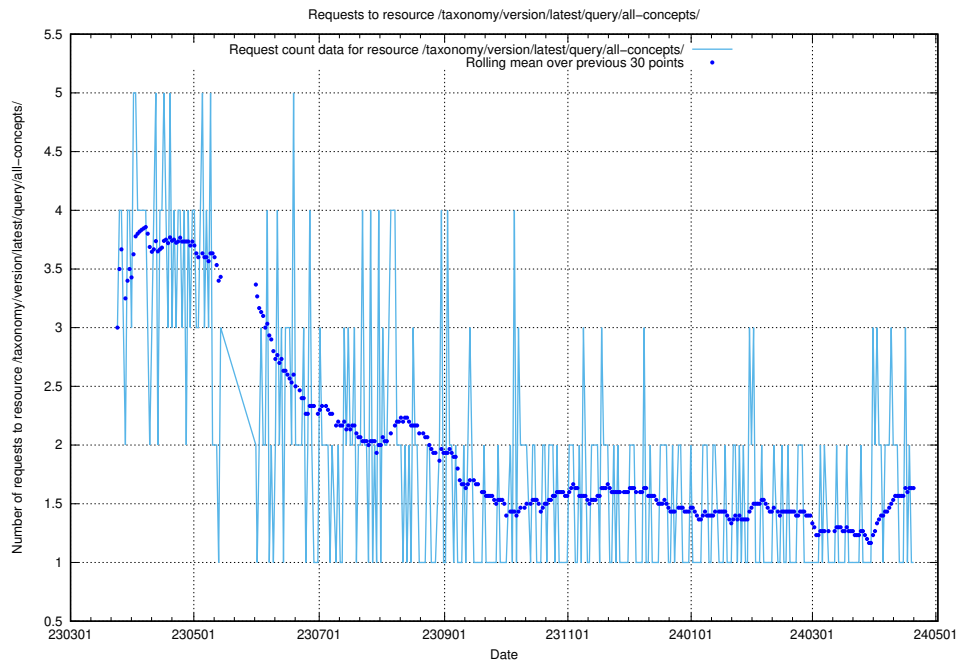

5.5903 Usage of /taxonomy/version/latest/query/all-concepts/

Here, we count the number of requests to resource /taxonomy/version/latest/query/all-concepts/.