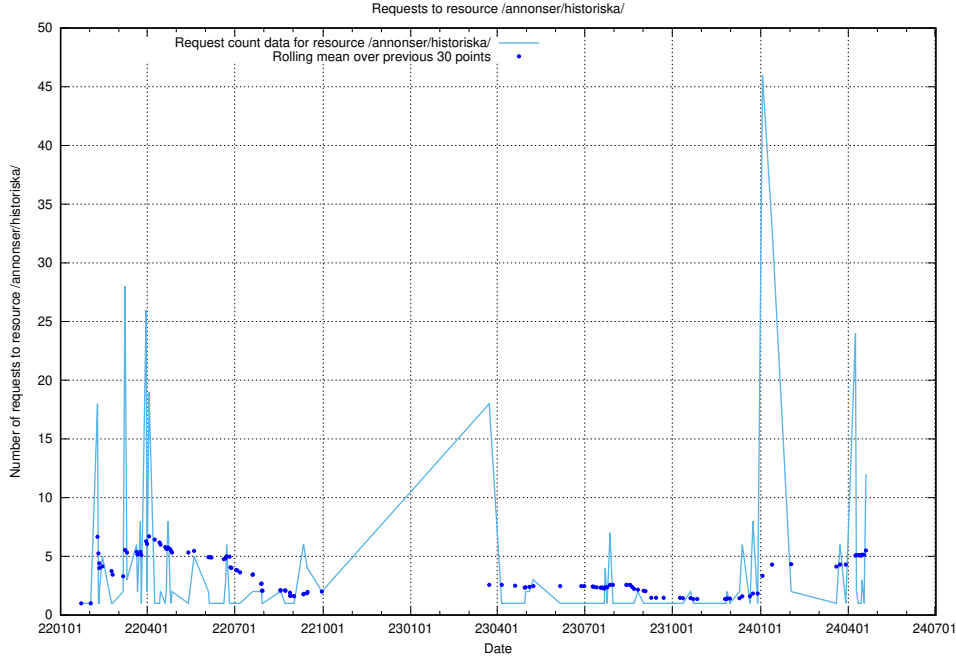

5.37 Usage of /annonser/historiska/

Here, we count the number of requests to resource /annonser/historiska/.