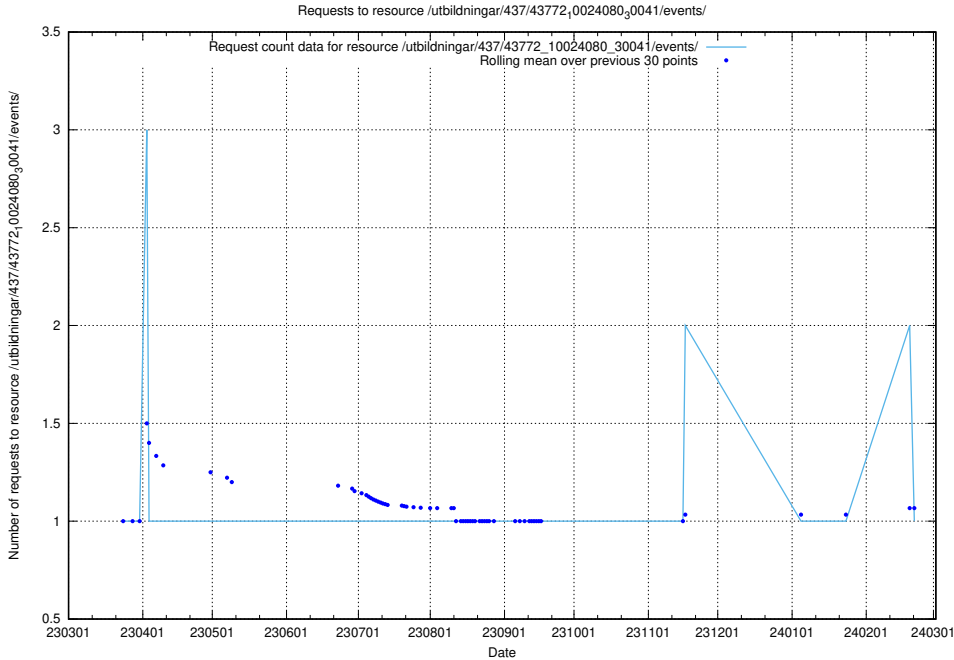

5.5978 Usage of /utbildningar/437/43772_10024080_30041/events/

Here, we count the number of requests to resource /utbildningar/437/43772_10024080_30041/events/.