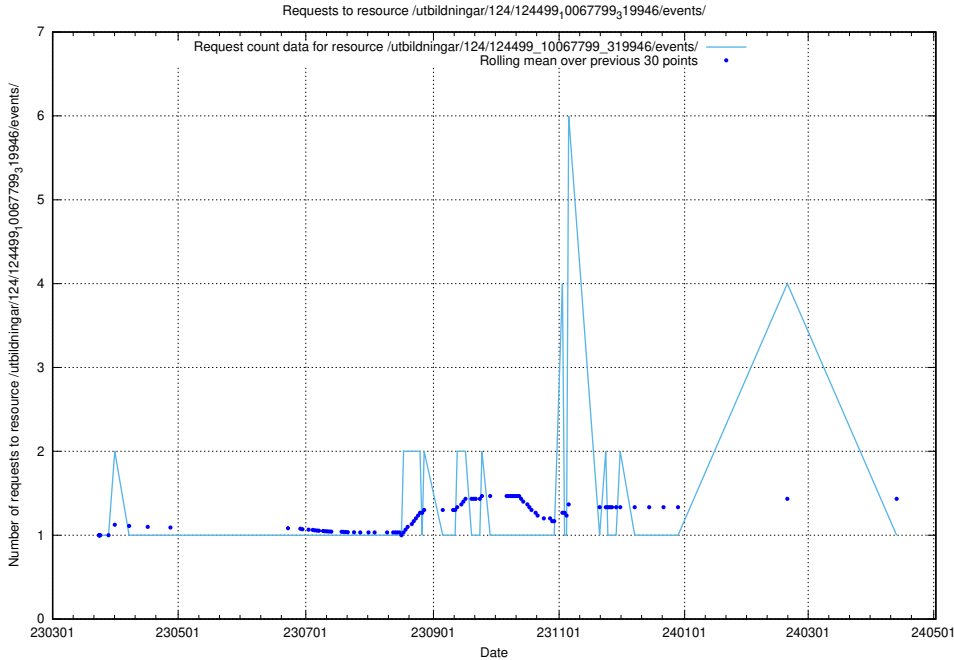

5.2267 Usage of /utbildningar/124/124499_10067799_319946/events/

Here, we count the number of requests to resource /utbildningar/124/124499_10067799_319946/events/