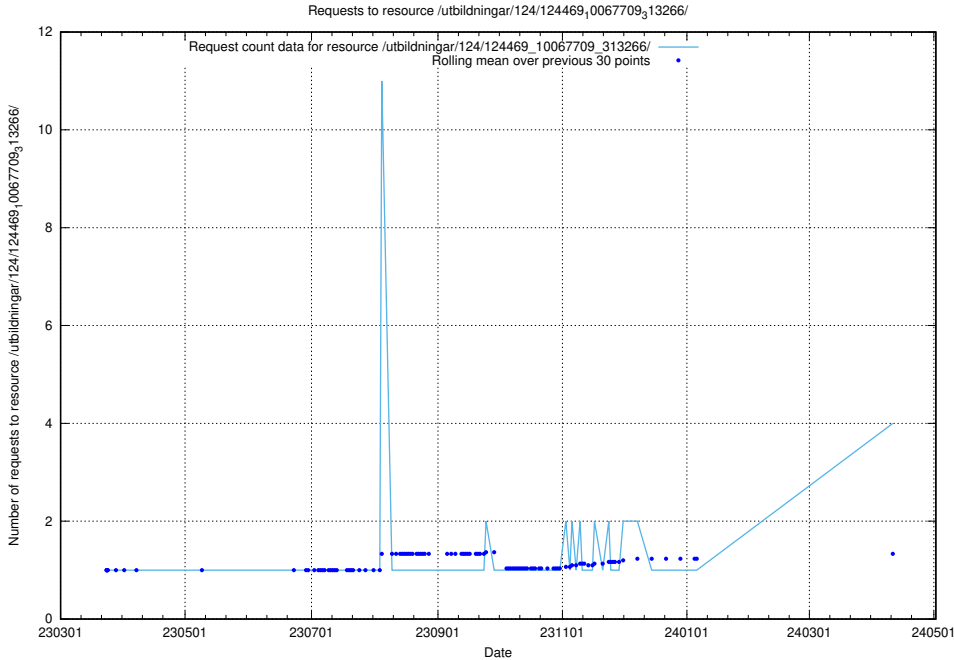

5.223 Usage of /utbildningar/124/124469_10067709_313266/

Here, we count the number of requests to resource /utbildningar/124/124469_10067709_313266/.