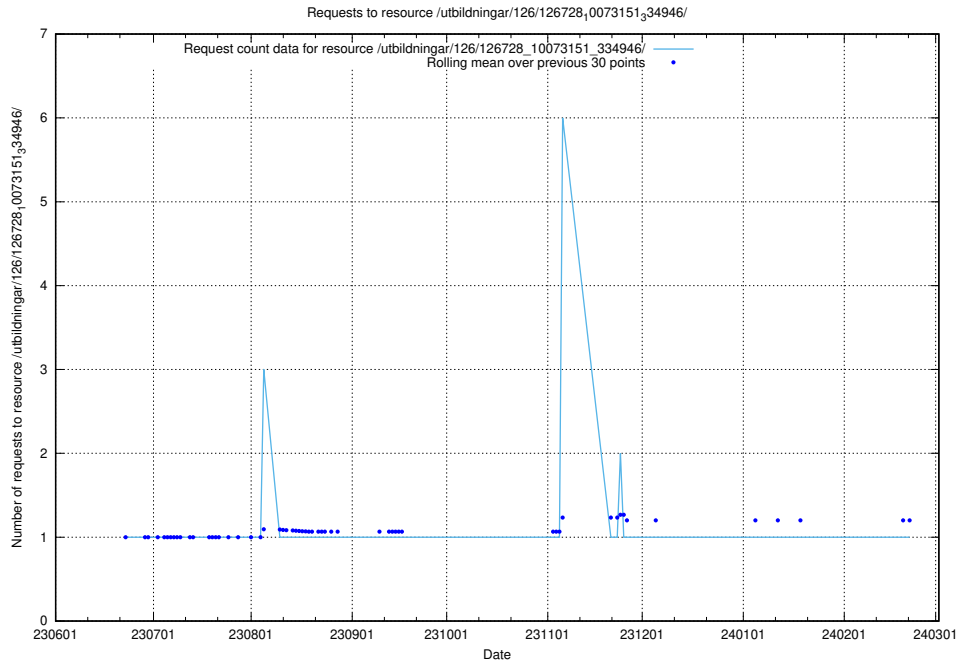

5.5381 Usage of /utbildningar/126/126728_10073151_334946/

Here, we count the number of requests to resource /utbildningar/126/126728_10073151_334946/.