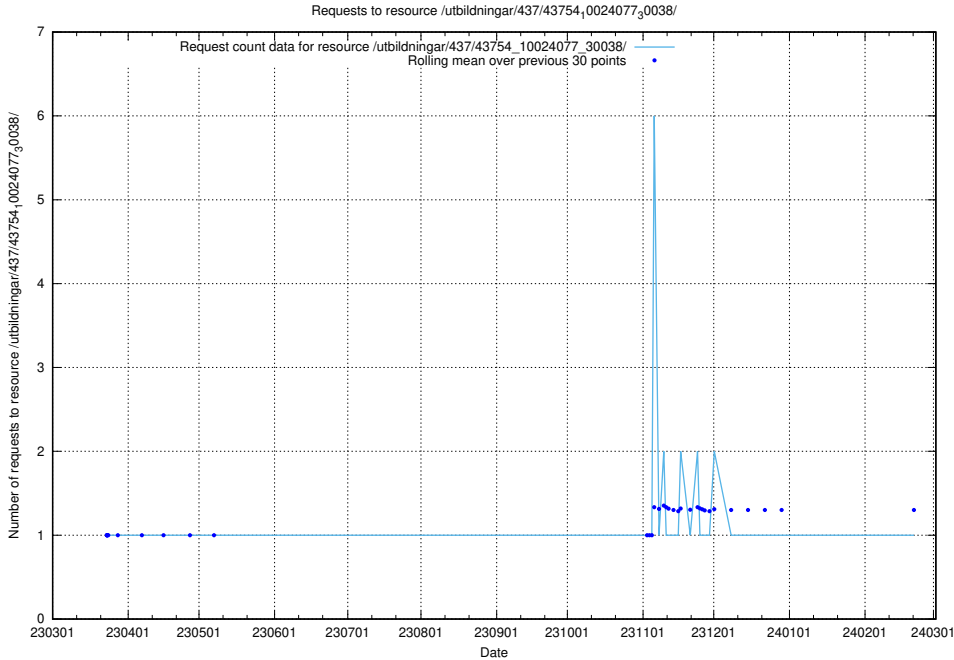

5.6162 Usage of /utbildningar/437/43754_10024077_30038/

Here, we count the number of requests to resource /utbildningar/437/43754_10024077_30038/.