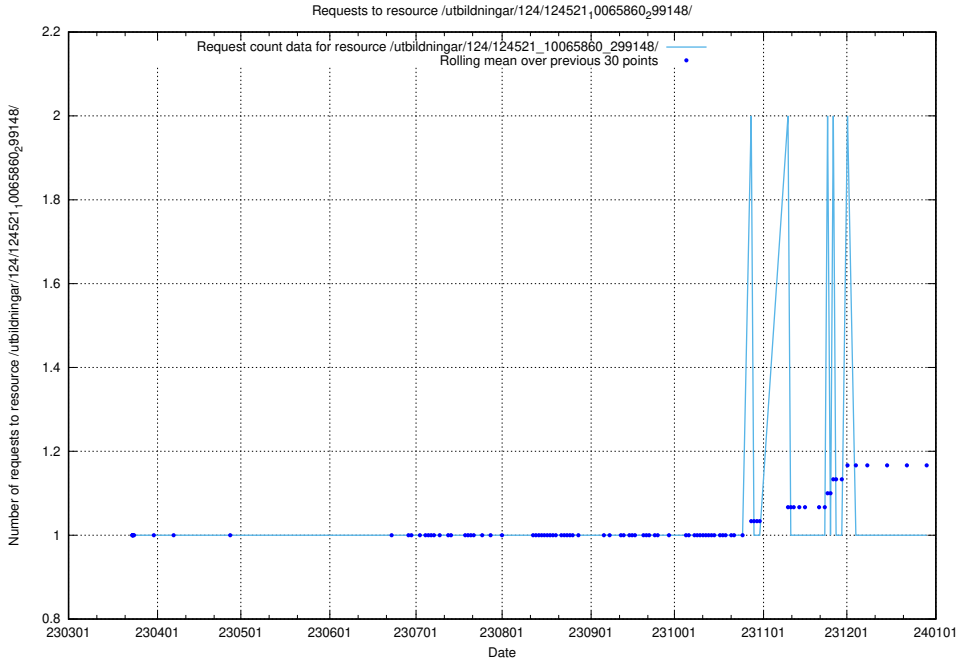

5.1240 Usage of /utbildningar/124/124521_10065860_299148/

Here, we count the number of requests to resource /utbildningar/124/124521_10065860_299148/.