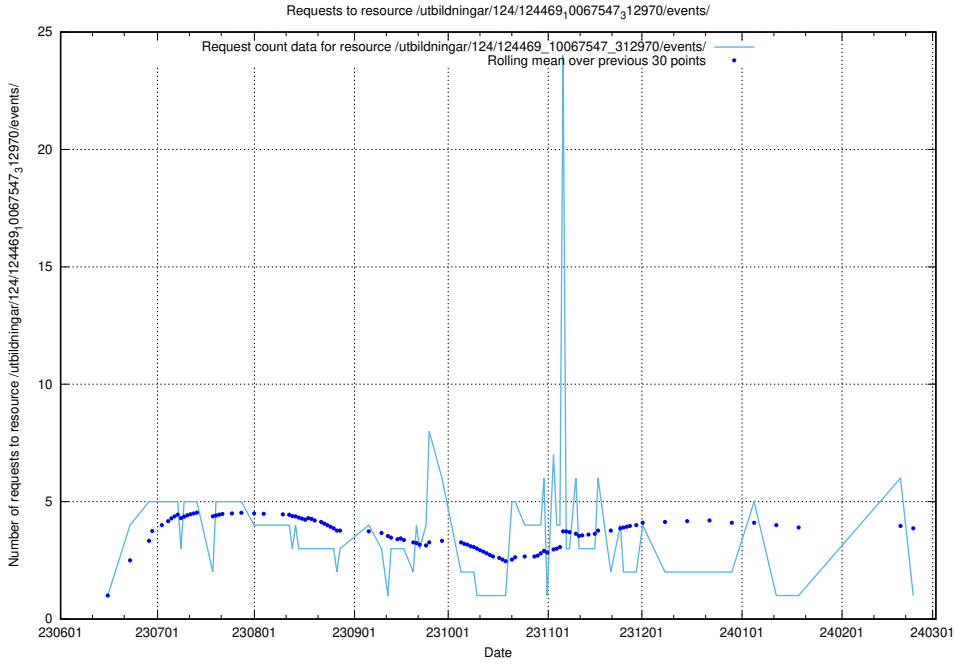

5.5660 Usage of /utbildningar/124/124469_10067547_312970/events/

Here, we count the number of requests to resource /utbildningar/124/124469_10067547_312970/events/