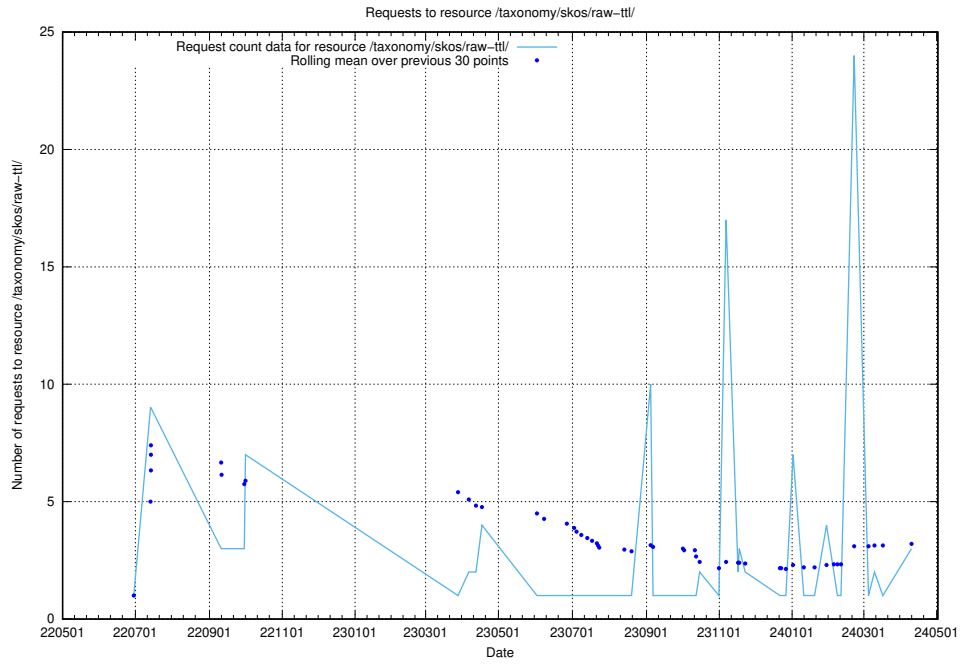

5.286 Usage of /taxonomy/skos/raw-ttl/

Here, we count the number of requests to resource /taxonomy/skos/raw-ttl/.