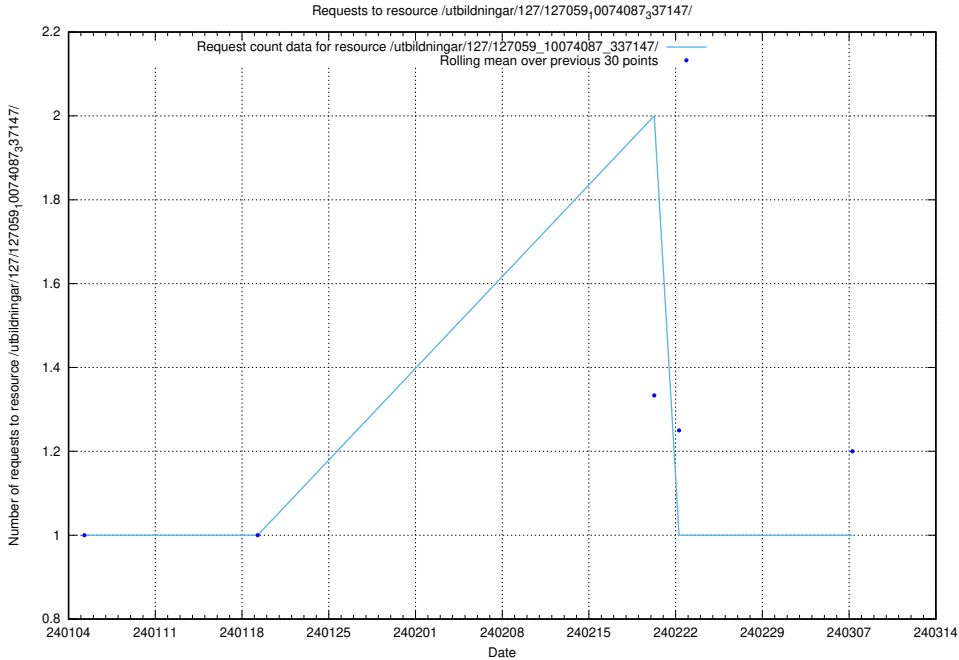

5.3643 Usage of /utbildningar/127/127059_10074087_337147/

Here, we count the number of requests to resource /utbildningar/127/127059_10074087_337147/.