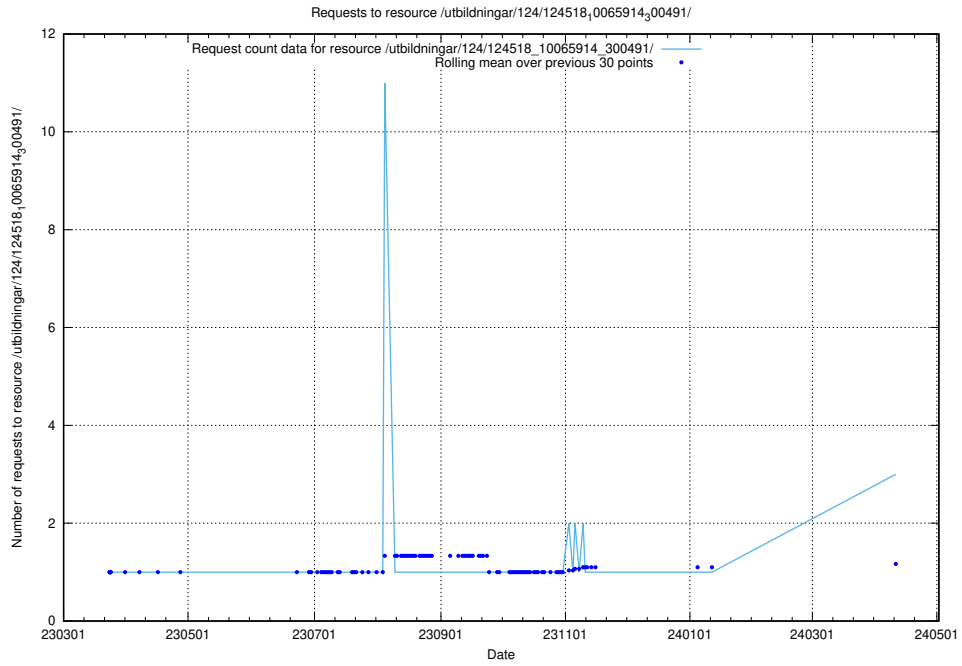

5.301 Usage of /utbildningar/124/124518_10065914_300491/

Here, we count the number of requests to resource /utbildningar/124/124518_10065914_300491/.