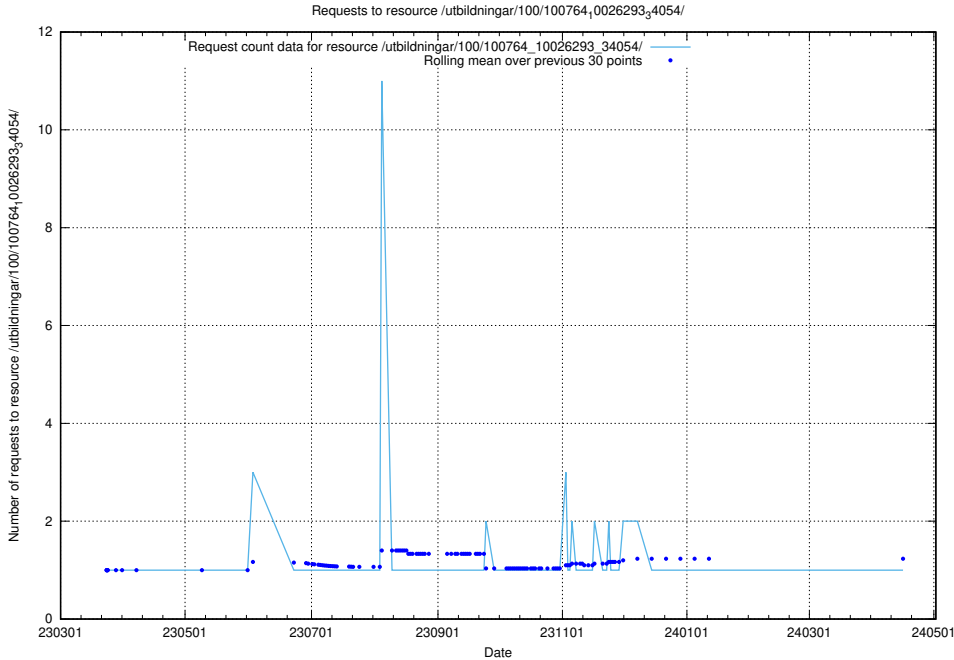

5.5327 Usage of /utbildningar/100/100764_10026293_34054/

Here, we count the number of requests to resource /utbildningar/100/100764_10026293_34054/.