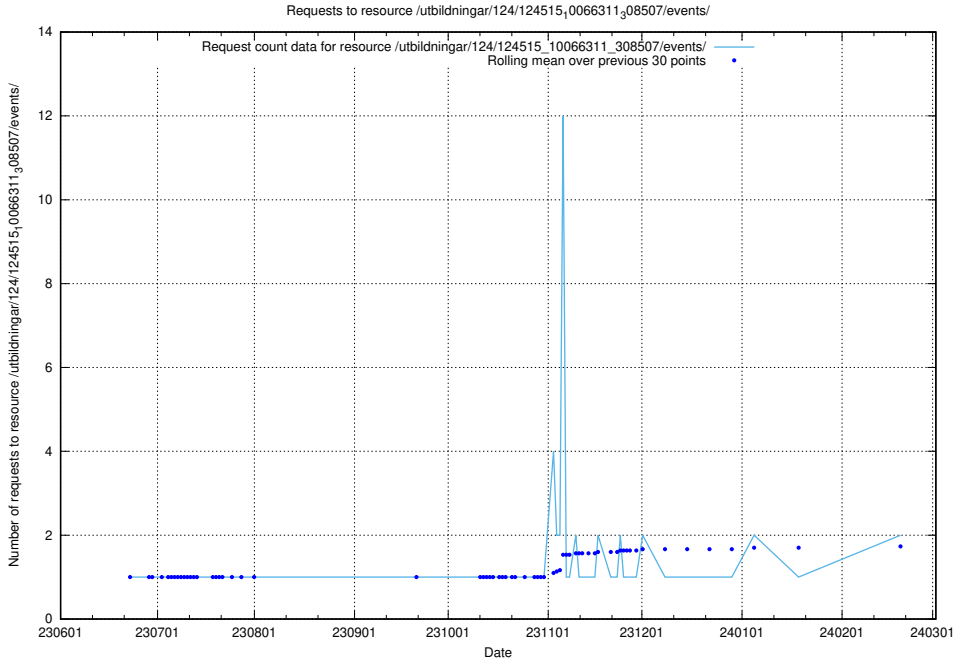

5.857 Usage of /utbildningar/124/124515_10066311_308507/events/

Here, we count the number of requests to resource /utbildningar/124/124515_10066311_308507/events/