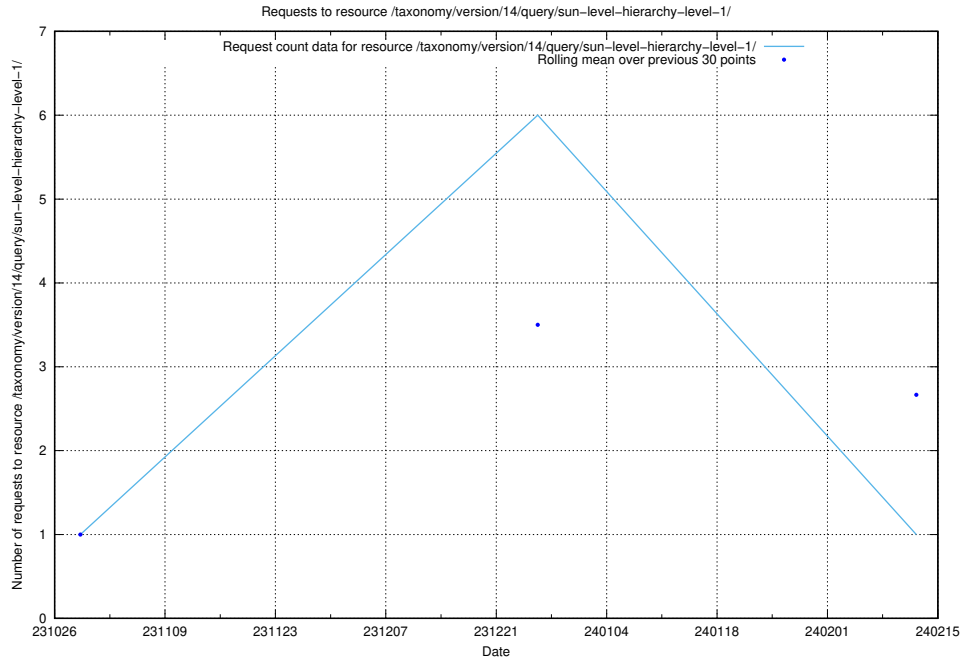

5.3973 Usage of /taxonomy/version/14/query/sun-level-hierarchy-level-1/

Here, we count the number of requests to resource /taxonomy/version/14/query/sun-level-hierarchy-level-1/.