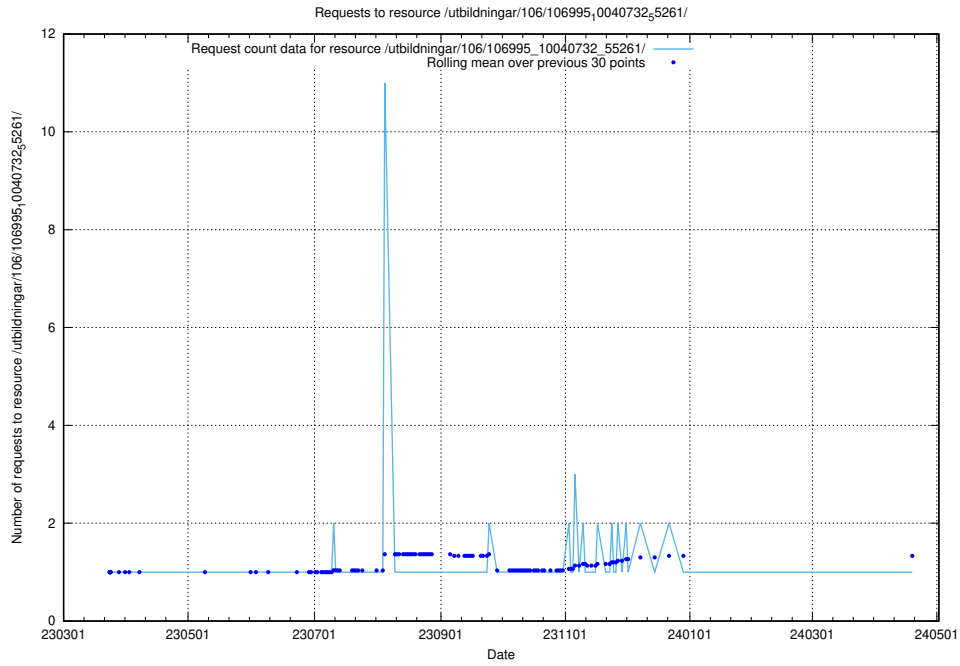

5.5218 Usage of /utbildningar/106/106995_10040732_55261/

Here, we count the number of requests to resource /utbildningar/106/106995_10040732_55261/.