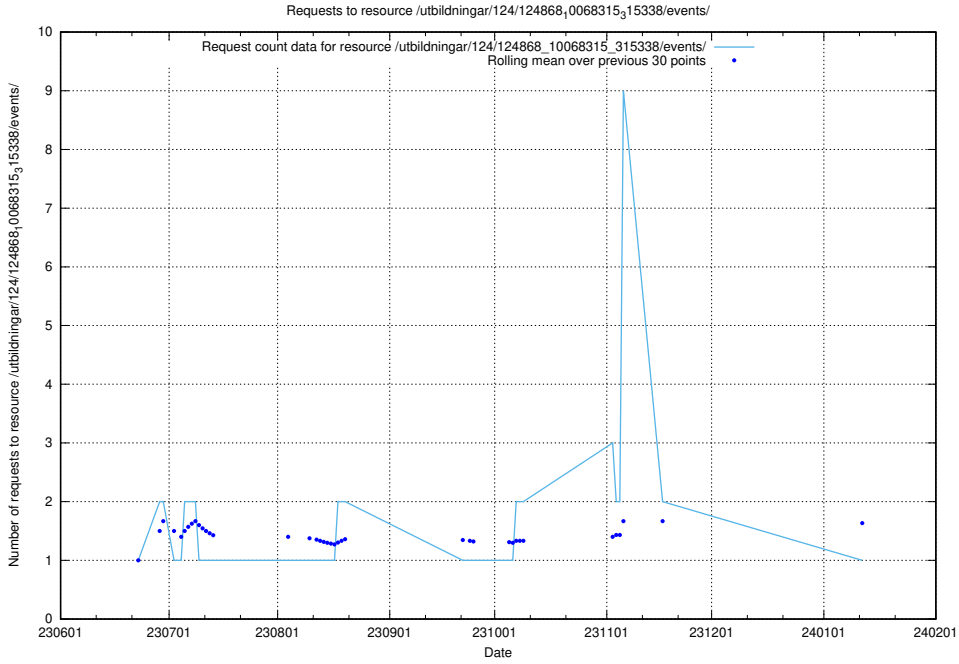

5.5517 Usage of /utbildningar/124/124868_10068315_315338/events/

Here, we count the number of requests to resource /utbildningar/124/124868_10068315_315338/events/