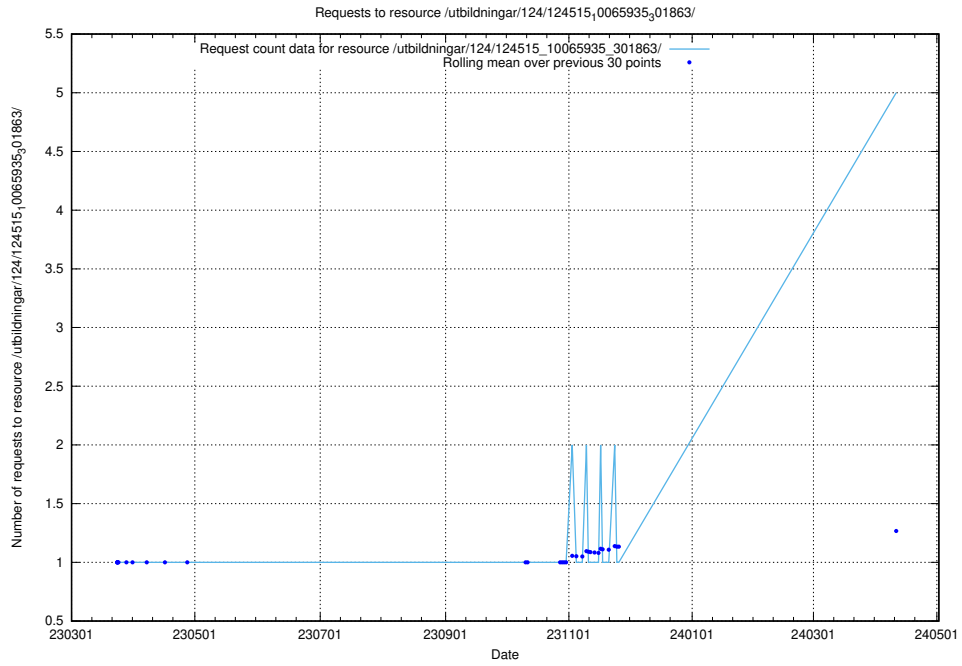

5.153 Usage of /utbildningar/124/124515_10065935_301863/

Here, we count the number of requests to resource /utbildningar/124/124515_10065935_301863/.