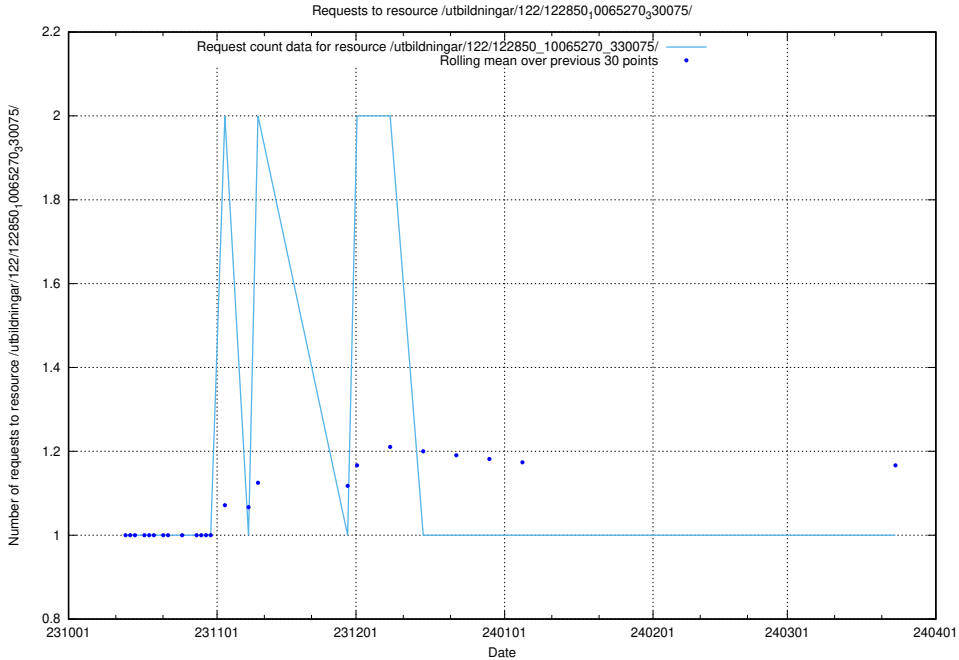

5.4146 Usage of /utbildningar/122/122850_10065270_330075/

Here, we count the number of requests to resource /utbildningar/122/122850_10065270_330075/.