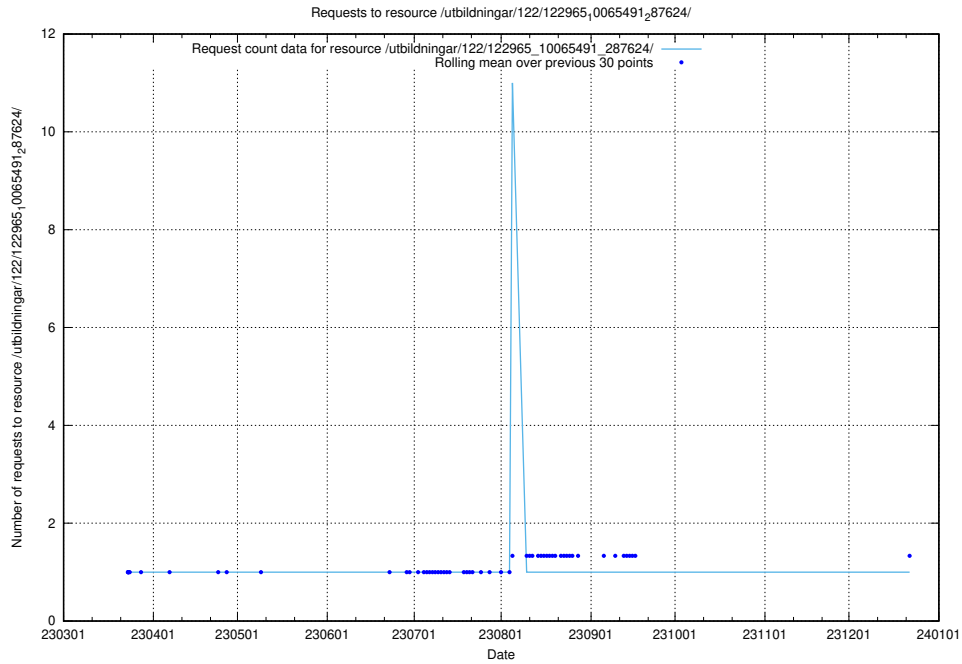

5.4888 Usage of /utbildningar/122/122965_10065491_287624/

Here, we count the number of requests to resource /utbildningar/122/122965_10065491_287624/.