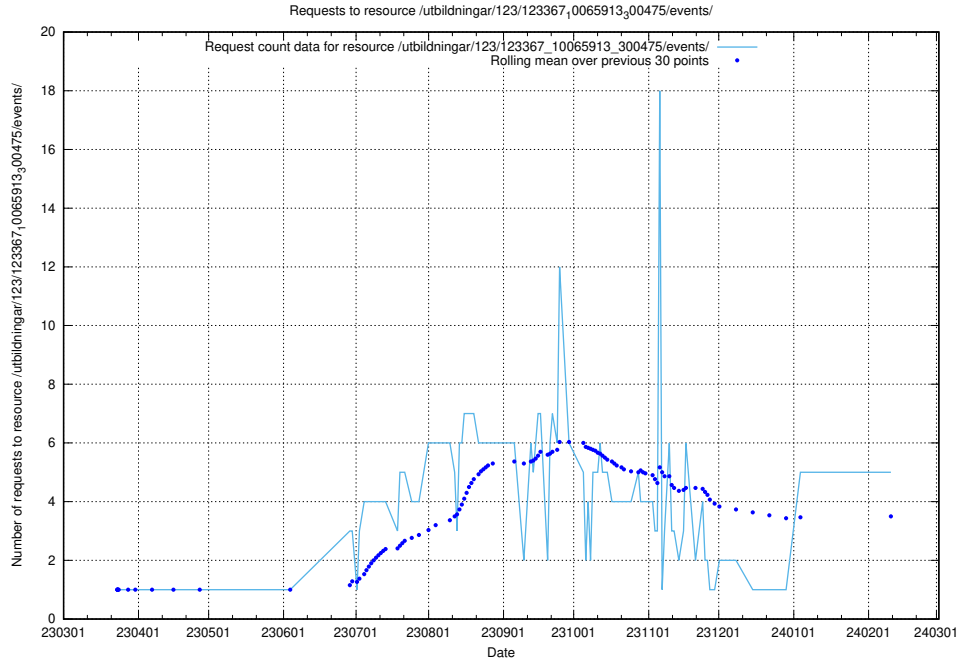

5.175 Usage of /utbildningar/123/123367_10065913_300475/events/

Here, we count the number of requests to resource /utbildningar/123/123367_10065913_300475/events/