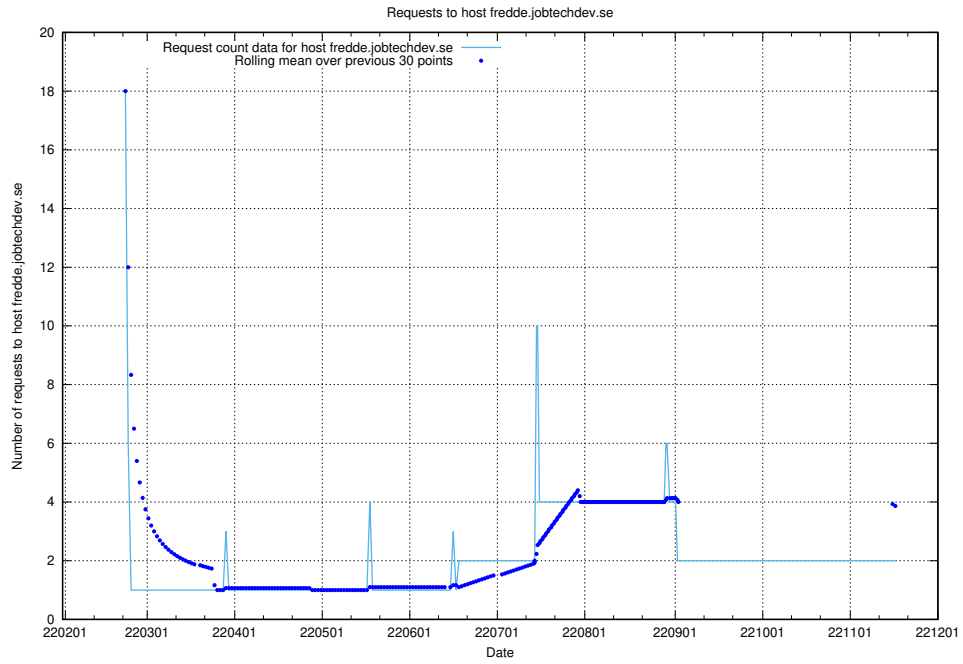

7.516 Usage of fredde.jobtechdev.se

Here, we count the number of requests to host fredde.jobtechdev.se.