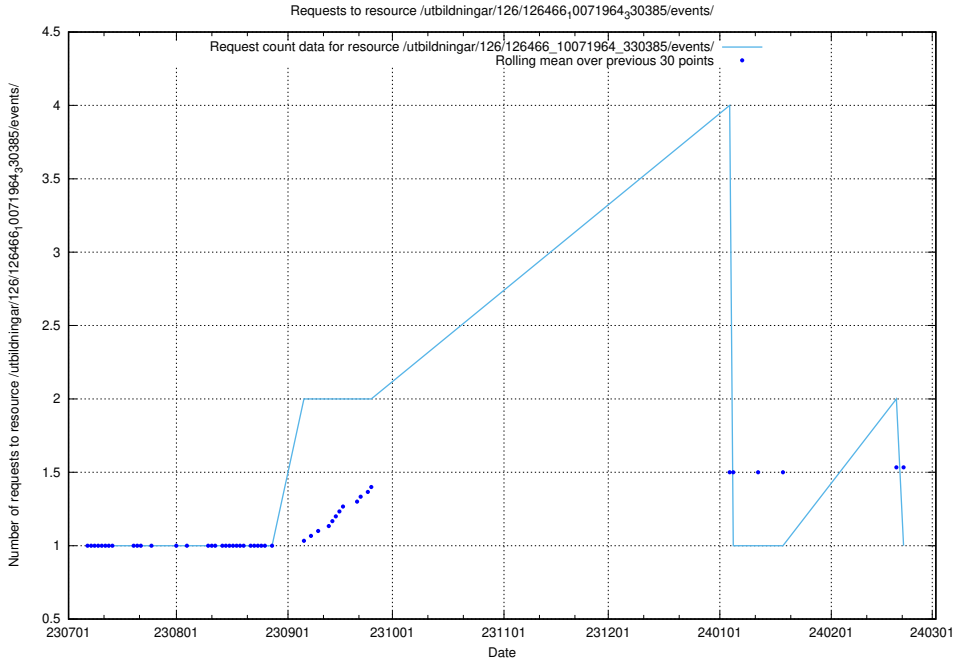

5.5083 Usage of /utbildningar/126/126466_10071964_330385/events/

Here, we count the number of requests to resource /utbildningar/126/126466_10071964_330385/events/