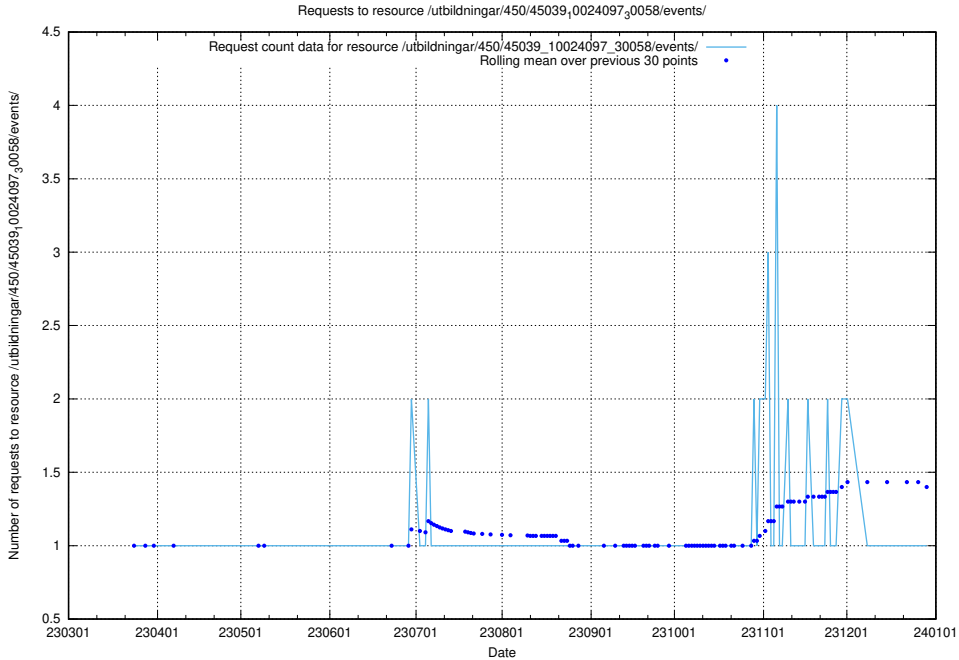

5.5955 Usage of /utbildningar/450/45039_10024097_30058/events/

Here, we count the number of requests to resource /utbildningar/450/45039_10024097_30058/events/.