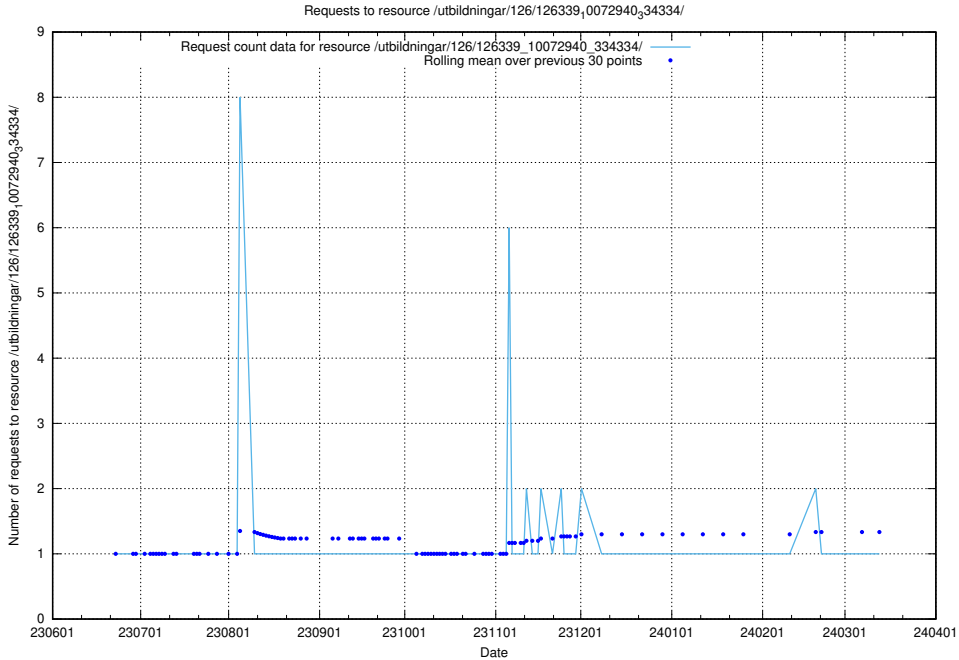

5.5441 Usage of /utbildningar/126/126339_10072940_334334/

Here, we count the number of requests to resource /utbildningar/126/126339_10072940_334334/.