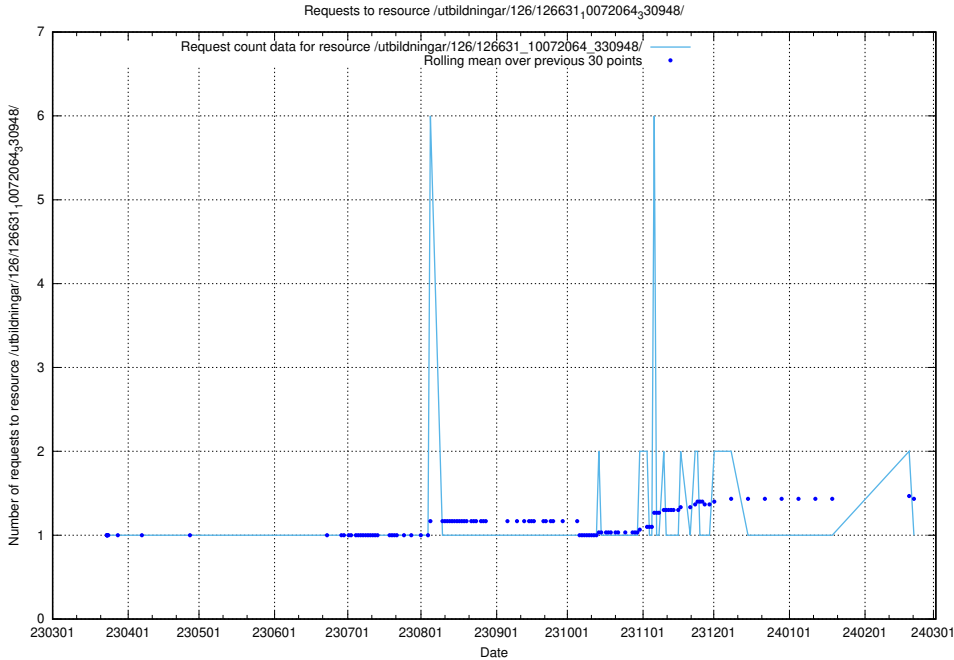

5.6181 Usage of /utbildningar/126/126631_10072064_330948/

Here, we count the number of requests to resource /utbildningar/126/126631_10072064_330948/.