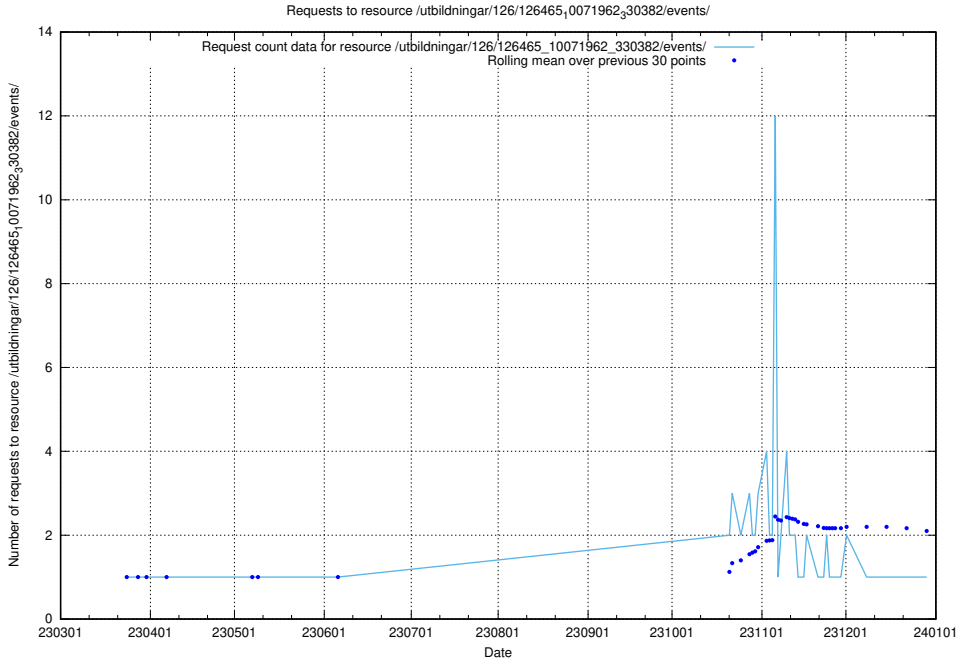

5.5995 Usage of /utbildningar/126/126465_10071962_330382/events/

Here, we count the number of requests to resource /utbildningar/126/126465_10071962_330382/events/