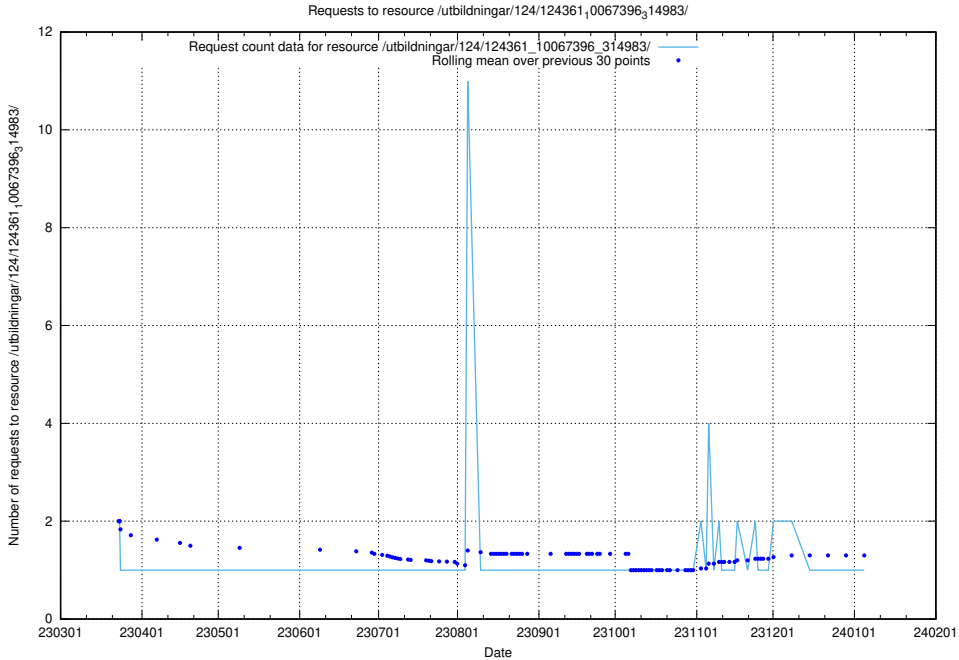

5.6088 Usage of /utbildningar/124/124361_10067396_314983/

Here, we count the number of requests to resource /utbildningar/124/124361_10067396_314983/.