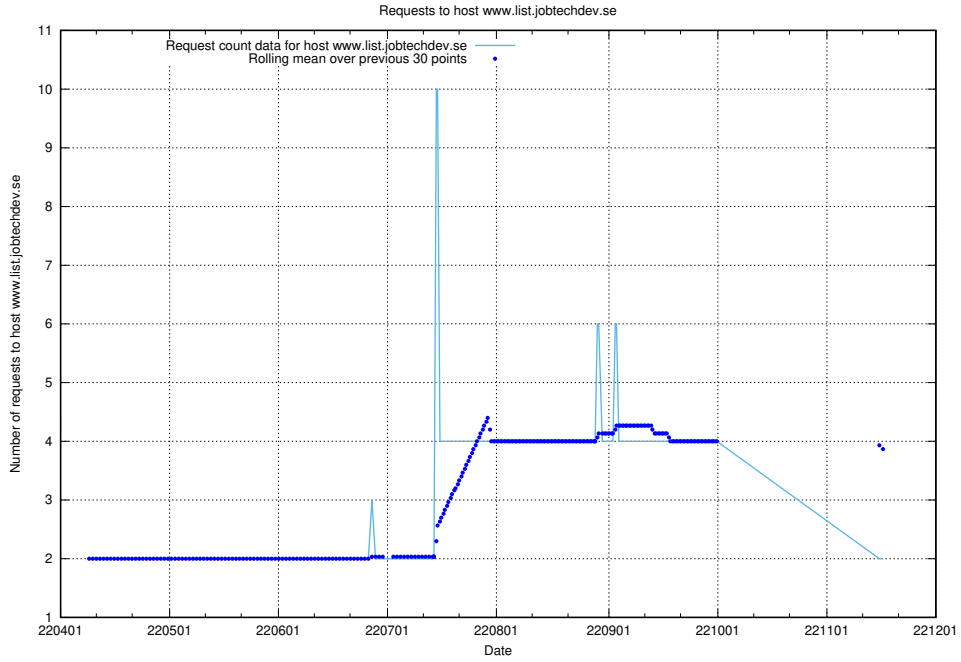

7.467 Usage of www.list.jobtechdev.se

Here, we count the number of requests to host www.list.jobtechdev.se.