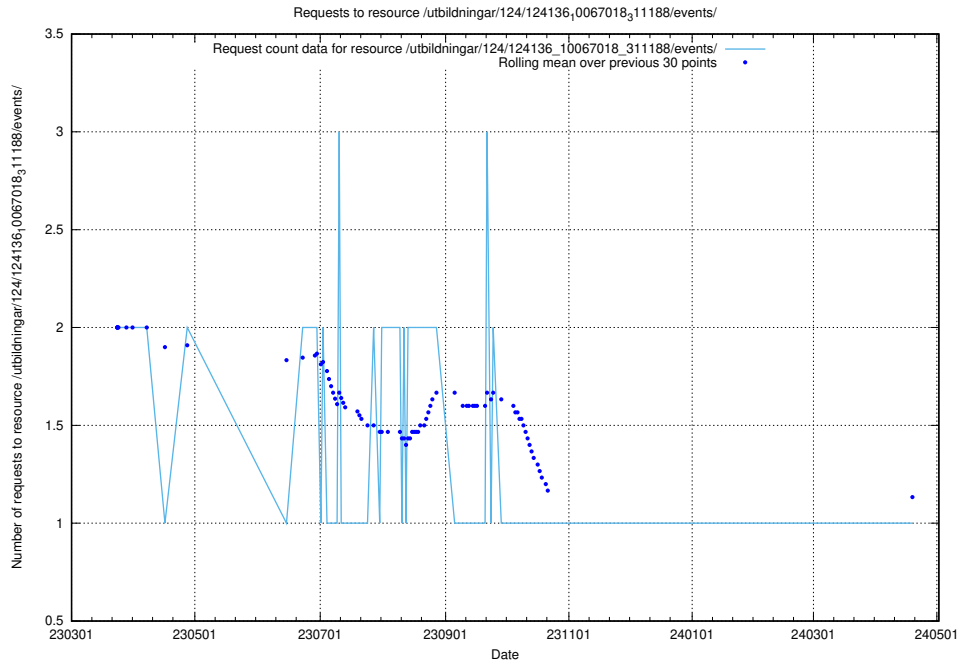

5.6089 Usage of /utbildningar/124/124136_10067018_311188/events/

Here, we count the number of requests to resource /utbildningar/124/124136_10067018_311188/events/