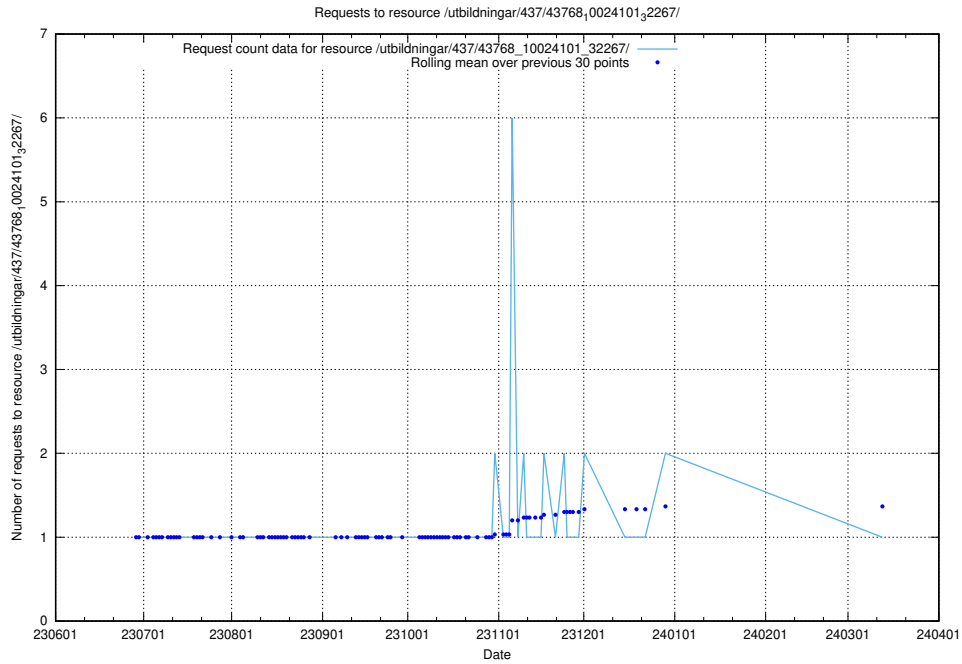

5.5212 Usage of /utbildningar/437/43768_10024101_32267/

Here, we count the number of requests to resource /utbildningar/437/43768_10024101_32267/.