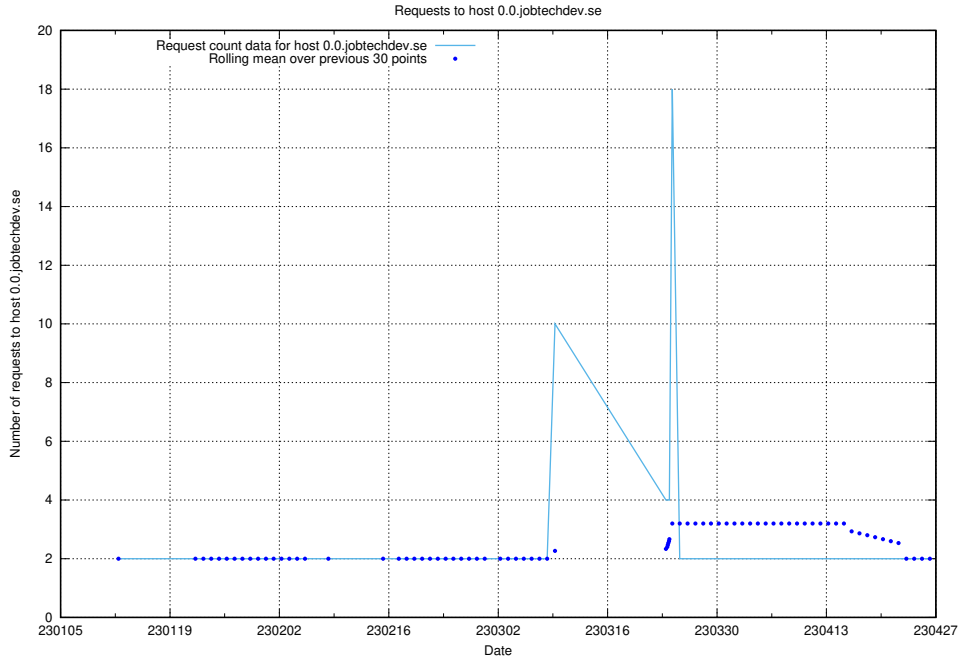

7.300 Usage of 0.0.jobtechdev.se

Here, we count the number of requests to host 0.0.jobtechdev.se.