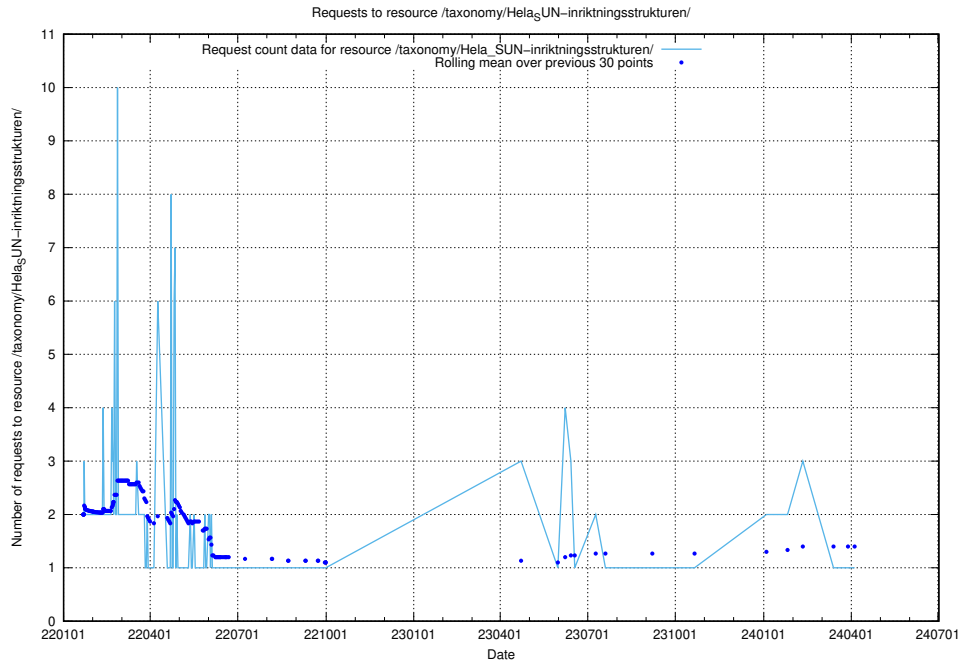

5.6278 Usage of /taxonomy/Hela_SUN-inriktningsstrukturen/

Here, we count the number of requests to resource /taxonomy/Hela_SUN-inriktningsstrukturen/.