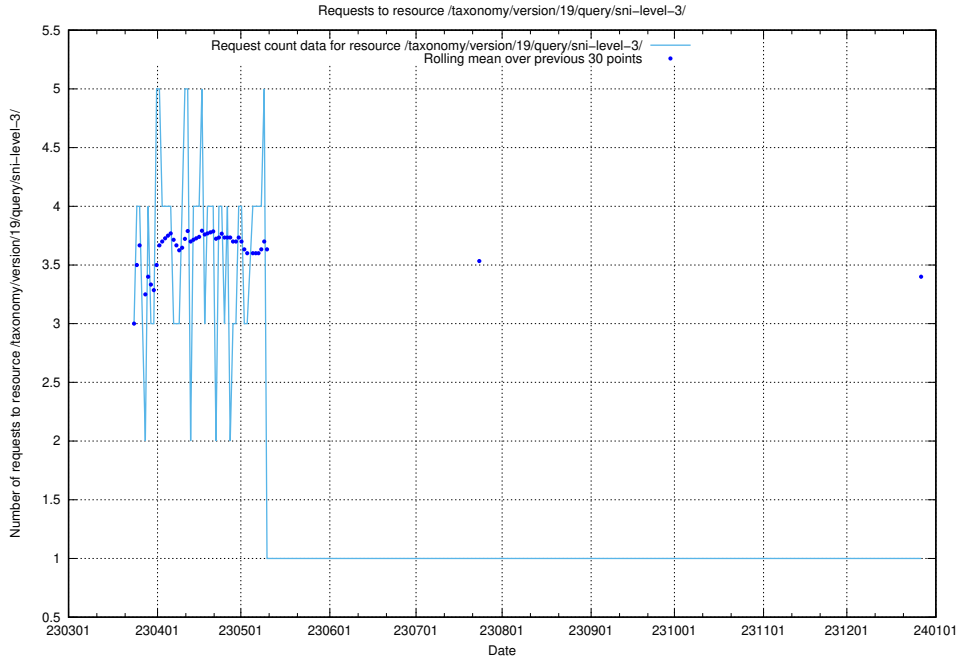

5.5925 Usage of /taxonomy/version/19/query/sni-level-3/

Here, we count the number of requests to resource /taxonomy/version/19/query/sni-level-3/.