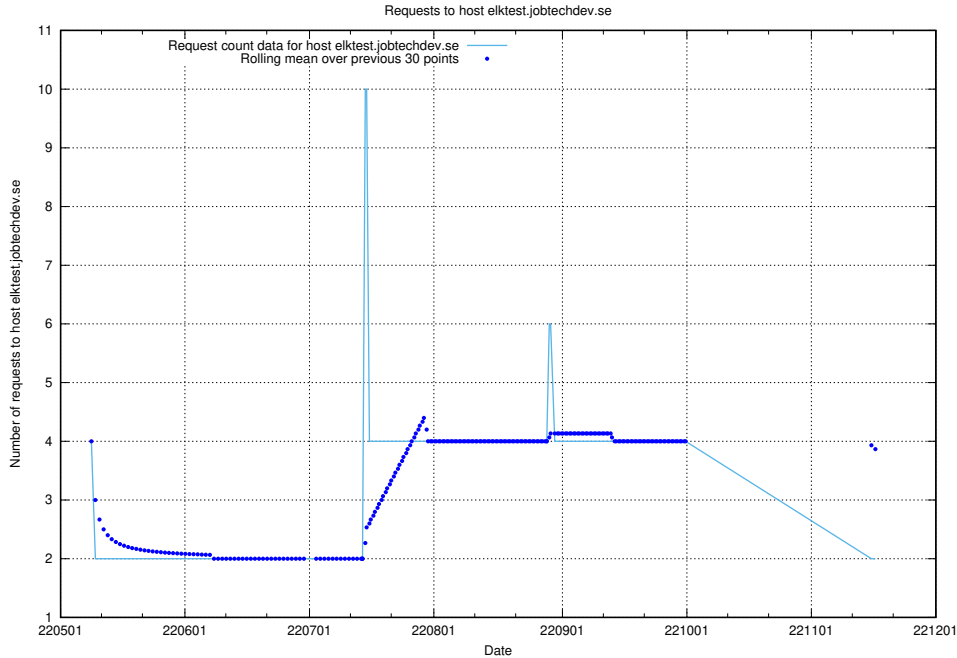

7.426 Usage of elktest.jobtechdev.se

Here, we count the number of requests to host elktest.jobtechdev.se.