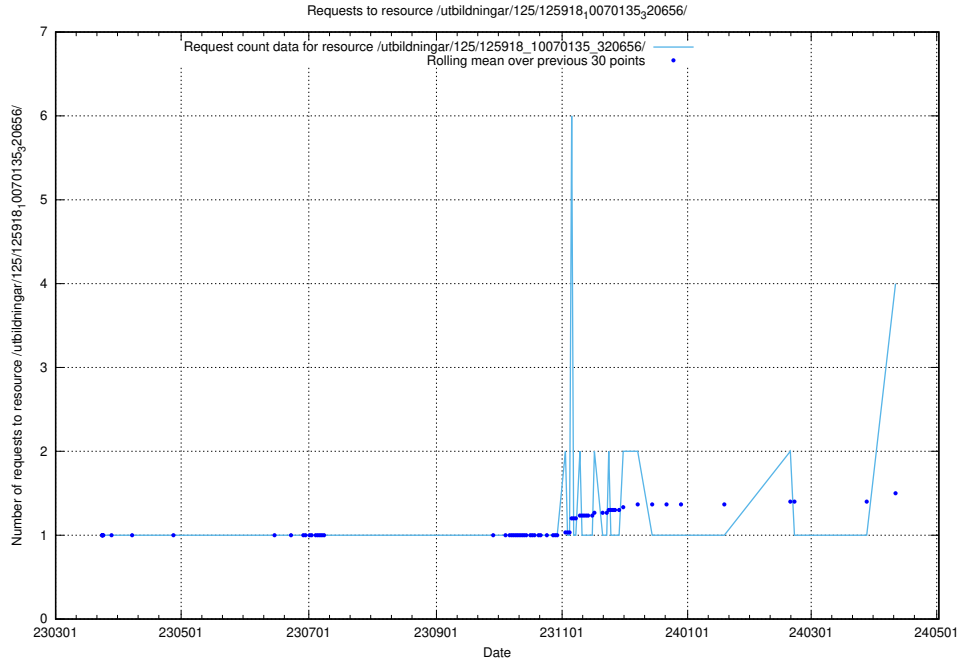

5.281 Usage of /utbildningar/125/125918_10070135_320656/

Here, we count the number of requests to resource /utbildningar/125/125918_10070135_320656/.