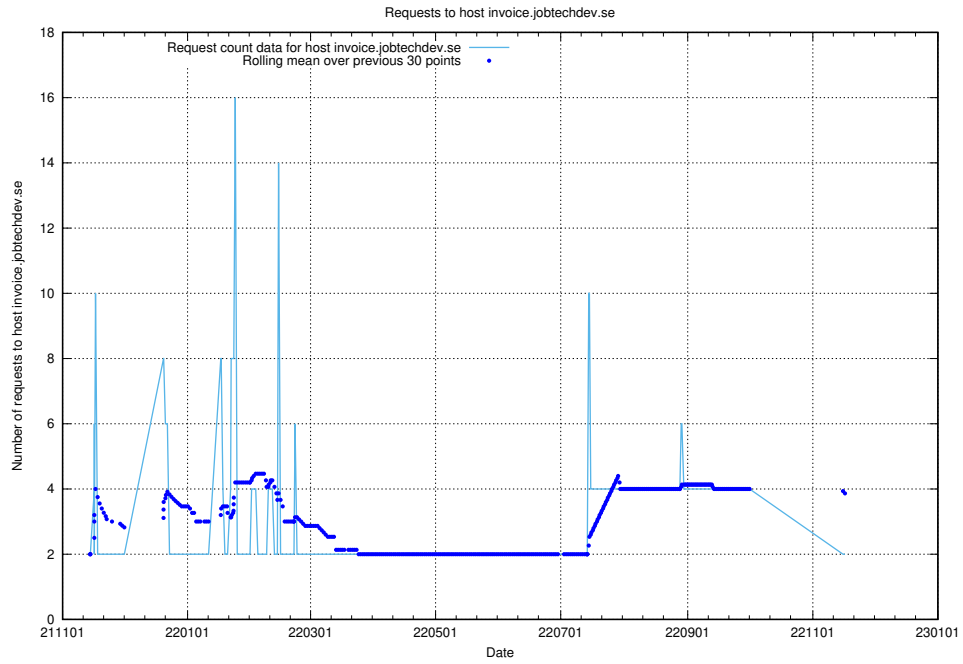

7.592 Usage of invoice.jobtechdev.se

Here, we count the number of requests to host invoice.jobtechdev.se.