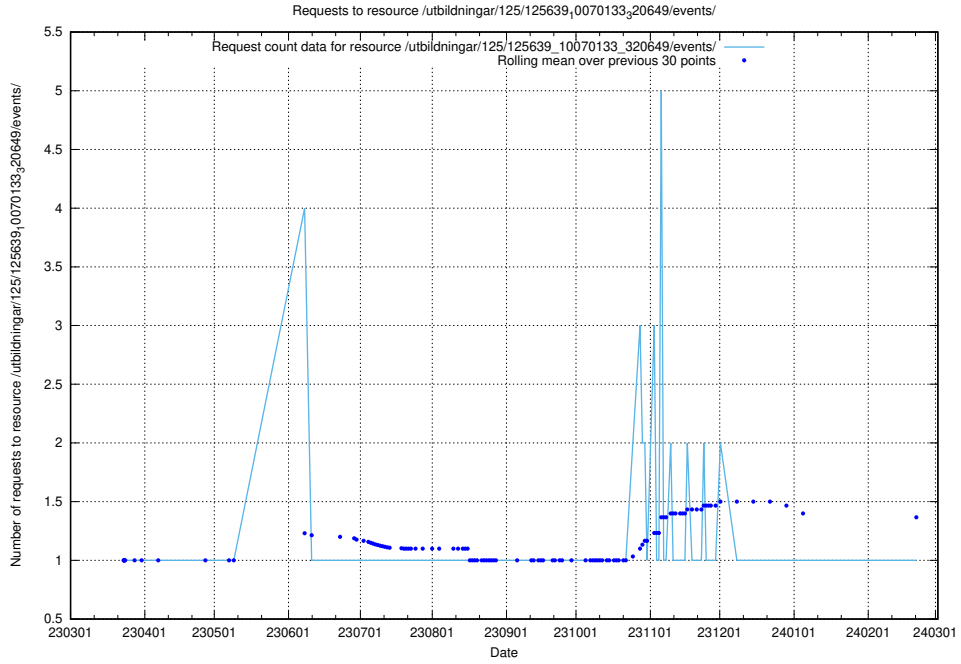

5.1059 Usage of /utbildningar/125/125639_10070133_320649/events/

Here, we count the number of requests to resource /utbildningar/125/125639_10070133_320649/events/