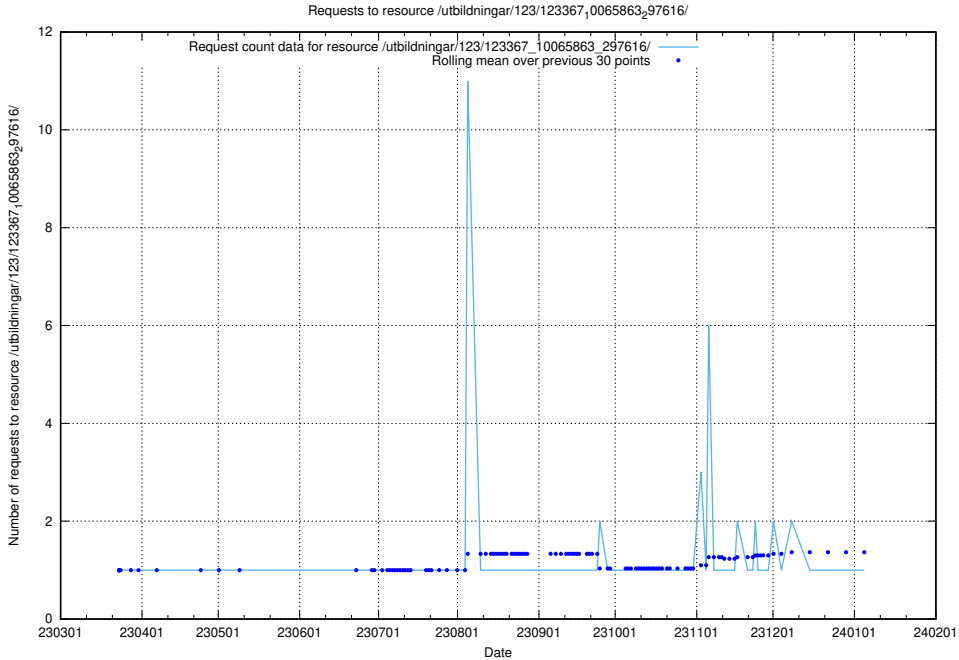

5.4577 Usage of /utbildningar/123/123367_10065863_297616/

Here, we count the number of requests to resource /utbildningar/123/123367_10065863_297616/.