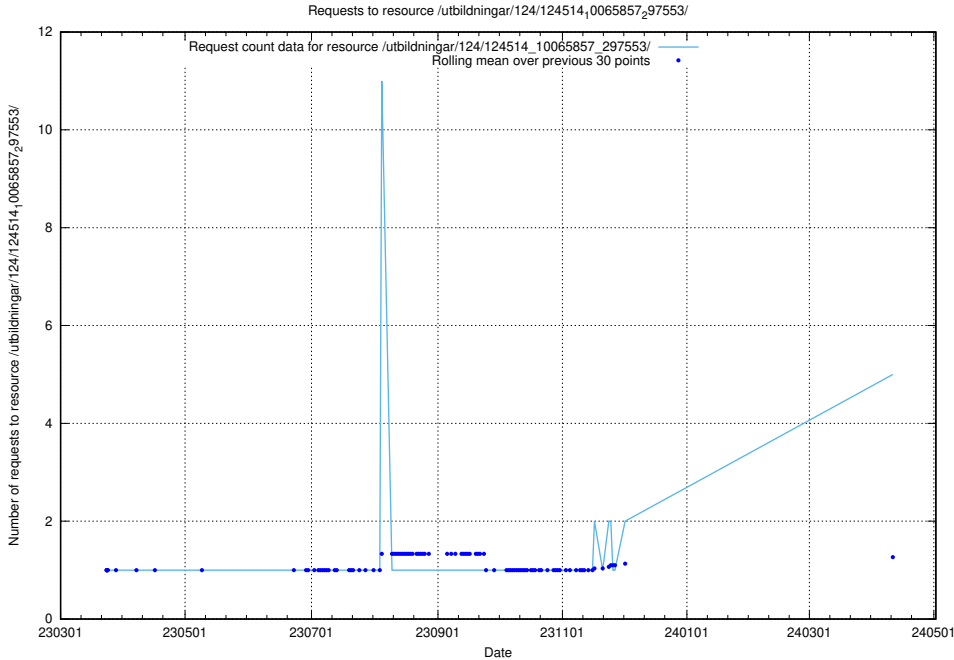

5.157 Usage of /utbildningar/124/124514_10065857_297553/

Here, we count the number of requests to resource /utbildningar/124/124514_10065857_297553/.