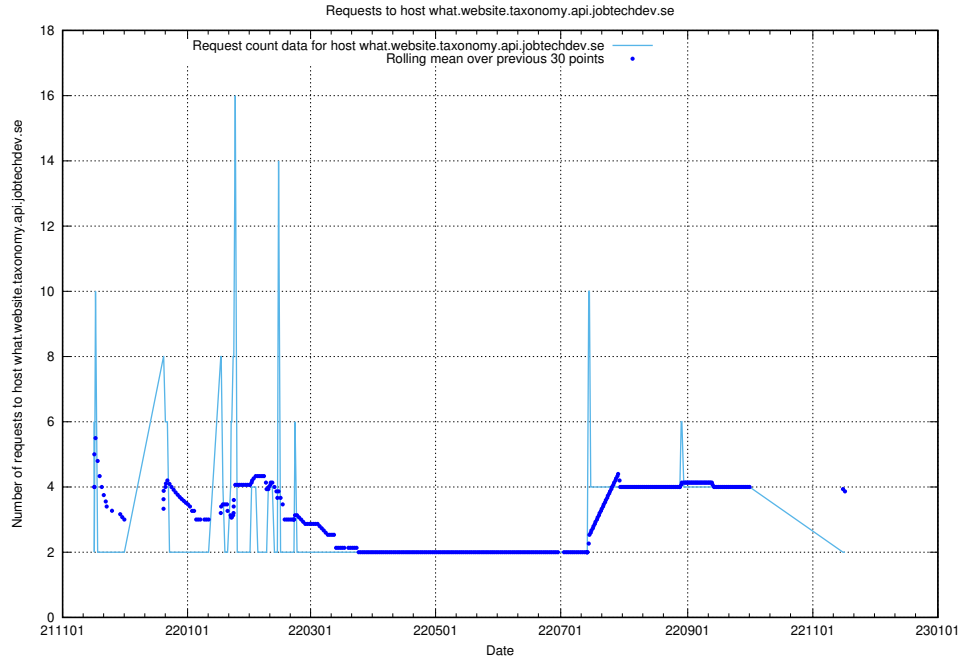

## 7.519 Usage of doh.apps.standby.services.jtech.se

Here, we count the number of requests to host doh.apps.standby.services.jtech.se.