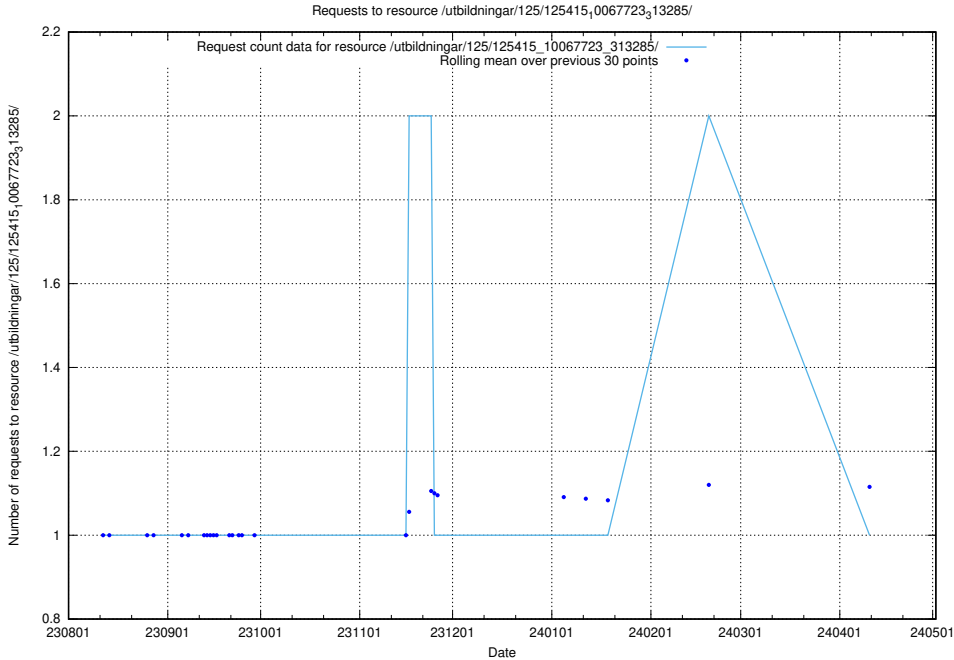

### 5.4603 Usage of /utbildningar/124/124515\_10065860\_299148/events/

Here, we count the number of requests to resource /utbildningar/124/124515\_10065860\_299148/events/