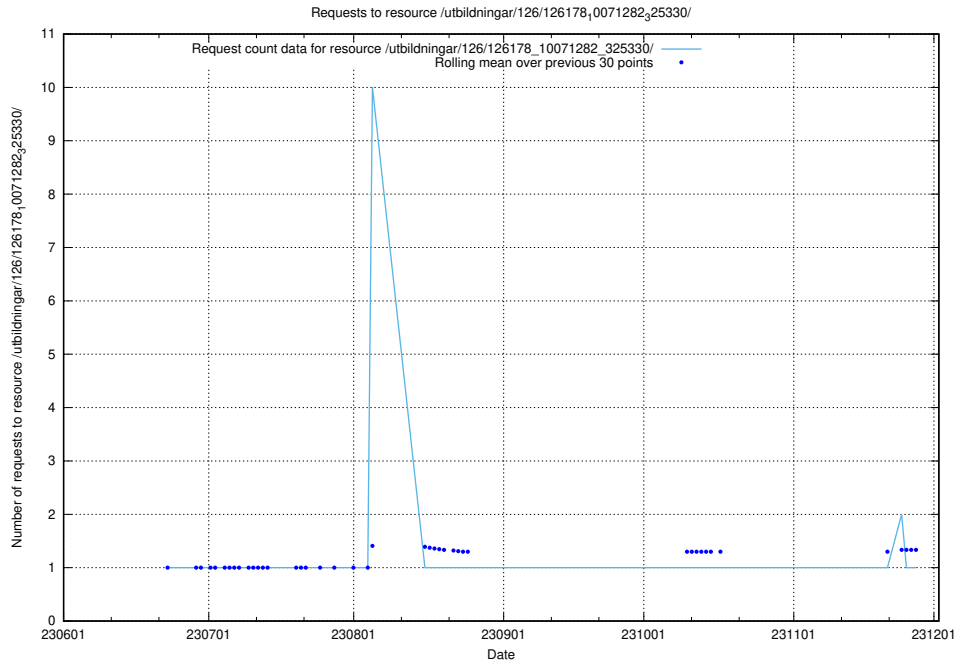

5.5458 Usage of /utbildningar/126/126178_10071282_325330/

Here, we count the number of requests to resource /utbildningar/126/126178_10071282_325330/.