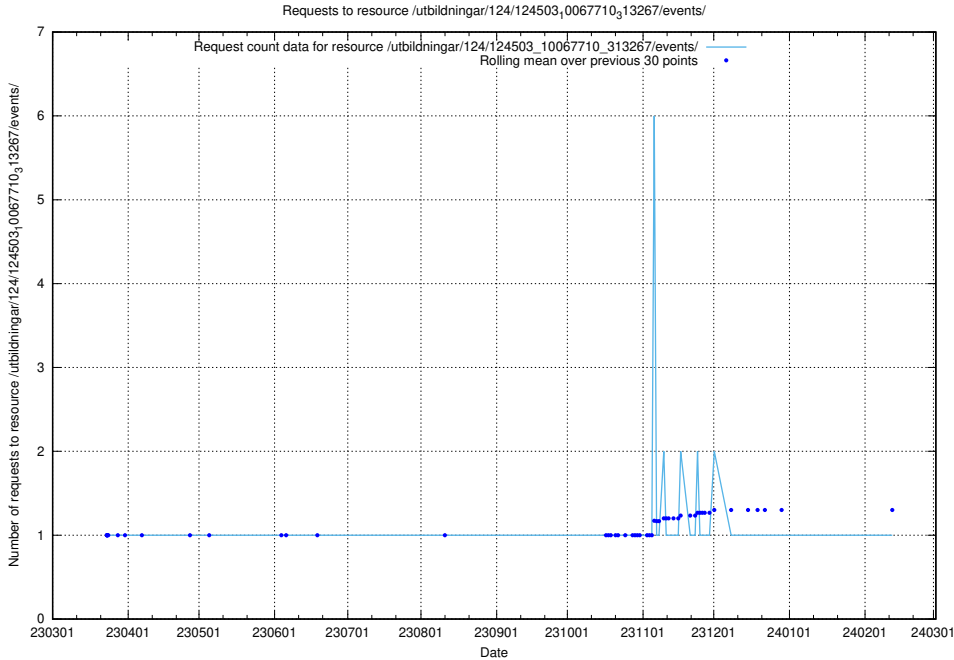

### 5.1937 Usage of /utbildningar/124/124503\_10067710\_313267/events/

Here, we count the number of requests to resource /utbildningar/124/124503\_10067710\_313267/events/