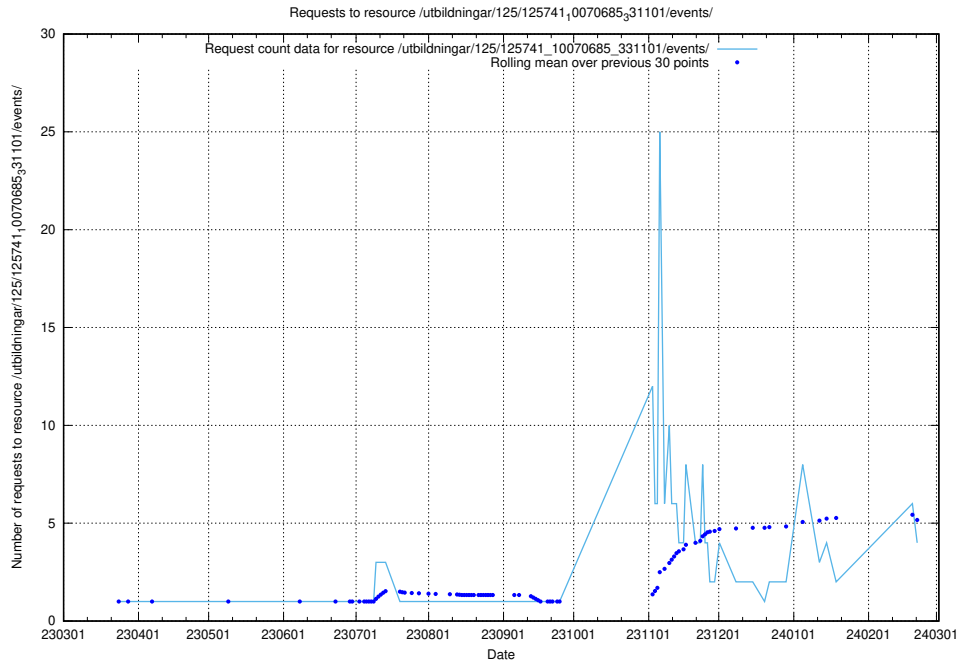

5.274 Usage of /utbildningar/125/125741_10070685_331101/events/

Here, we count the number of requests to resource /utbildningar/125/125741_10070685_331101/events/