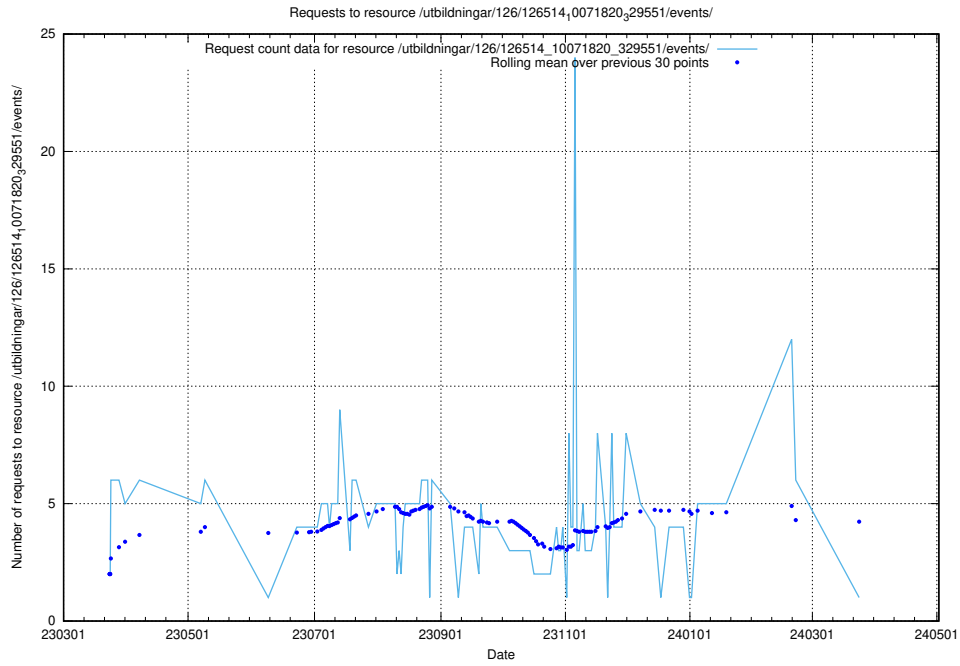

5.6057 Usage of /utbildningar/126/126514_10071820_329551/events/

Here, we count the number of requests to resource /utbildningar/126/126514_10071820_329551/events/