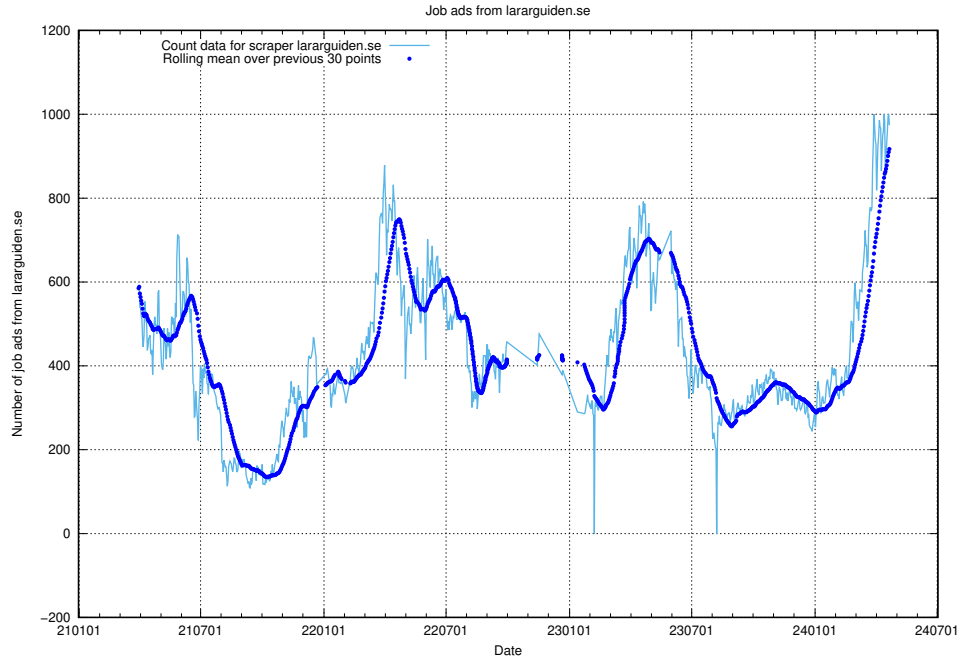

13.8 Number of ads by scraper lararguiden.se

Here, we count the number of job ads scraped from lararguiden.se.