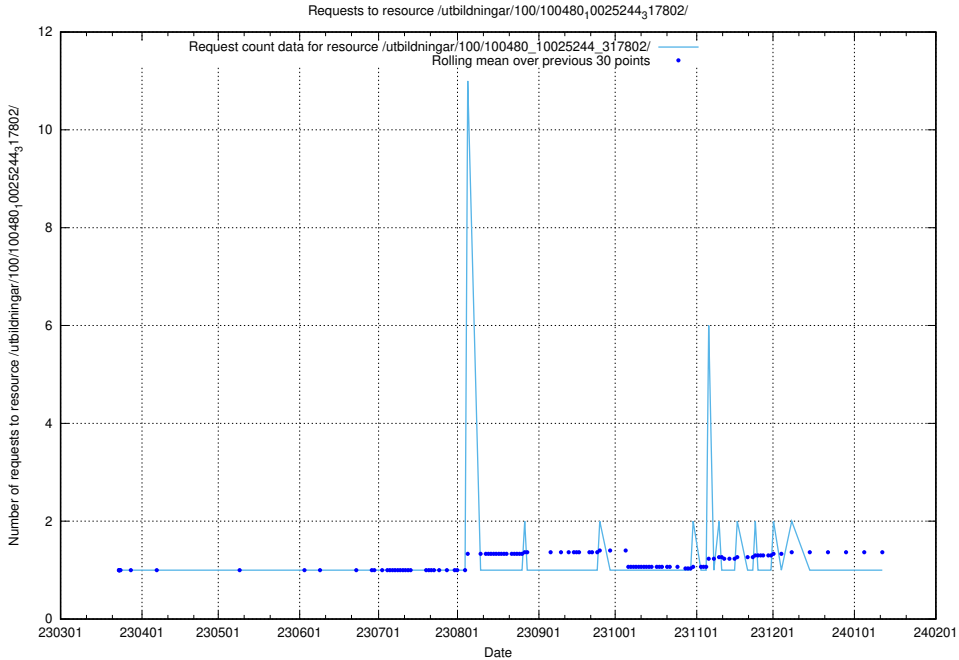

5.5496 Usage of /utbildningar/100/100480_10025244_317802/

Here, we count the number of requests to resource /utbildningar/100/100480_10025244_317802/.