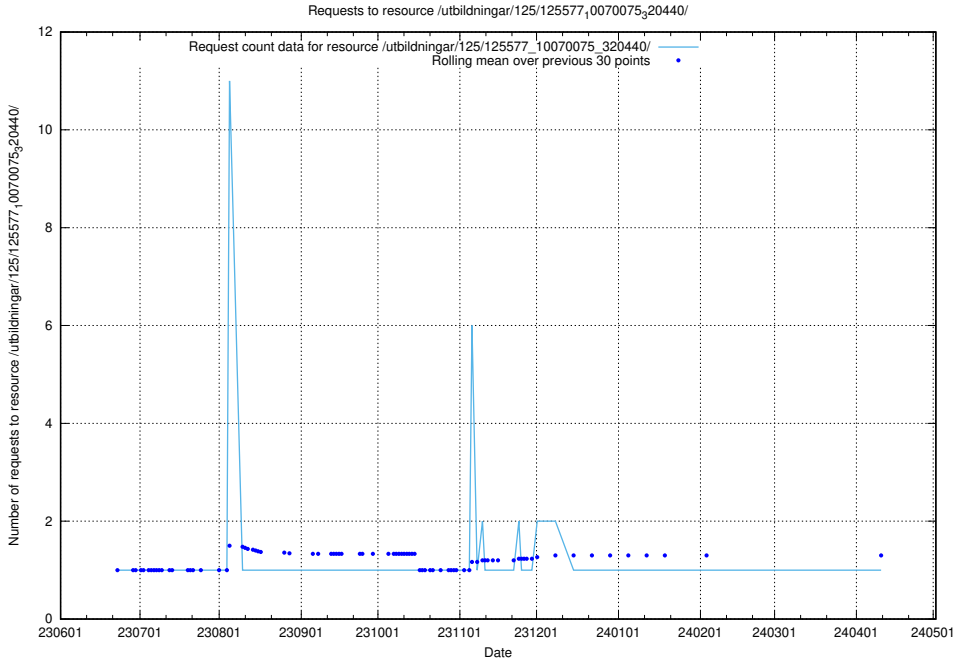

5.5505 Usage of /utbildningar/125/125577_10070075_320440/

Here, we count the number of requests to resource /utbildningar/125/125577_10070075_320440/.