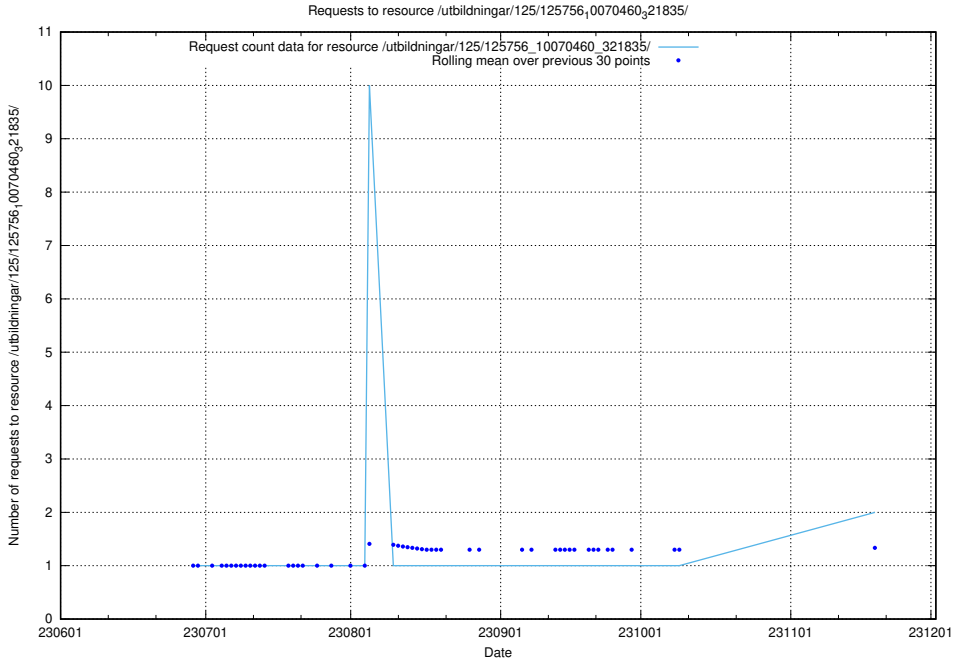

5.829 Usage of /utbildningar/125/125756_10070460_321835/

Here, we count the number of requests to resource /utbildningar/125/125756_10070460_321835/.