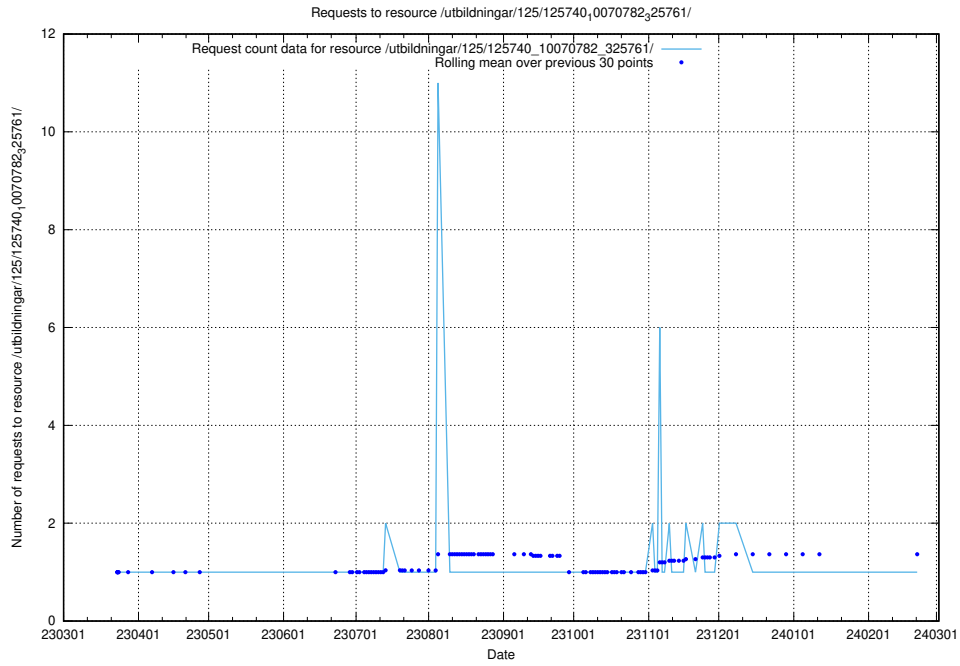

5.969 Usage of /utbildningar/125/125740_10070782_325761/

Here, we count the number of requests to resource /utbildningar/125/125740_10070782_325761/.