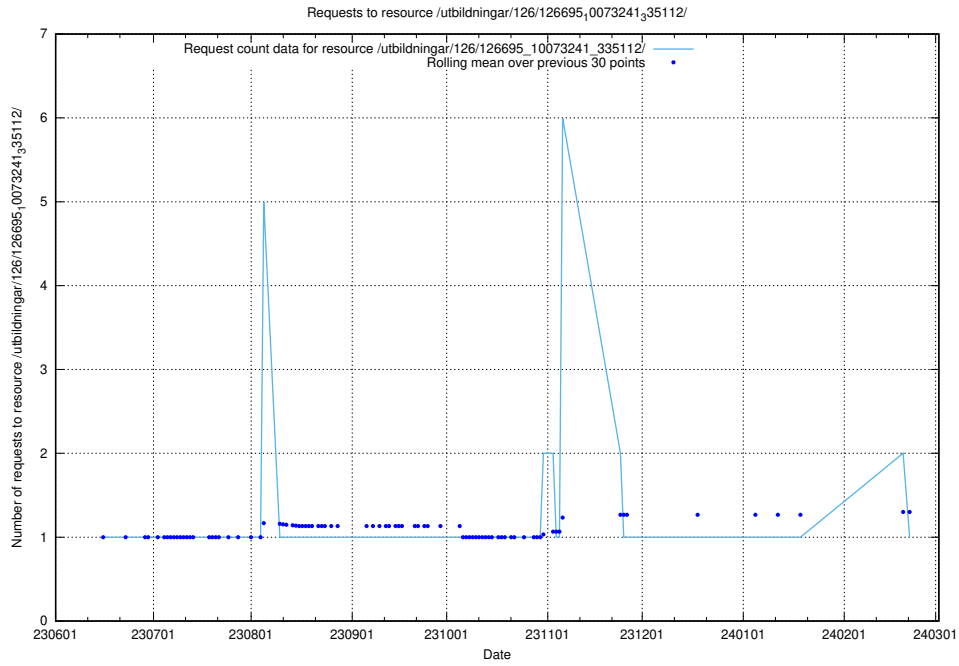

5.5650 Usage of /utbildningar/126/126695_10073241_335112/

Here, we count the number of requests to resource /utbildningar/126/126695_10073241_335112/.