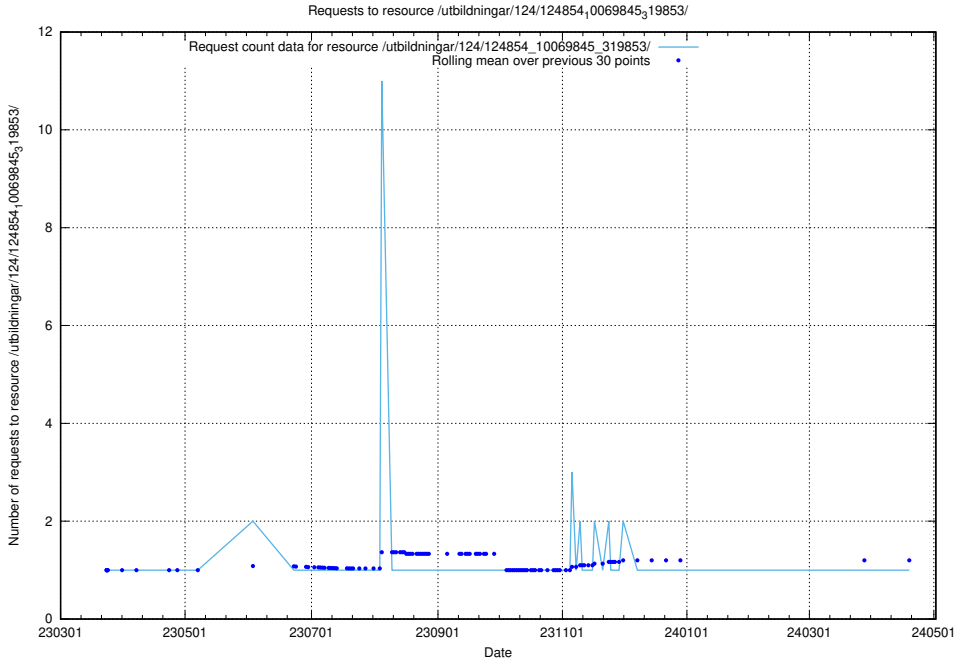

5.1200 Usage of /utbildningar/124/124854_10069845_319853/

Here, we count the number of requests to resource /utbildningar/124/124854_10069845_319853/.