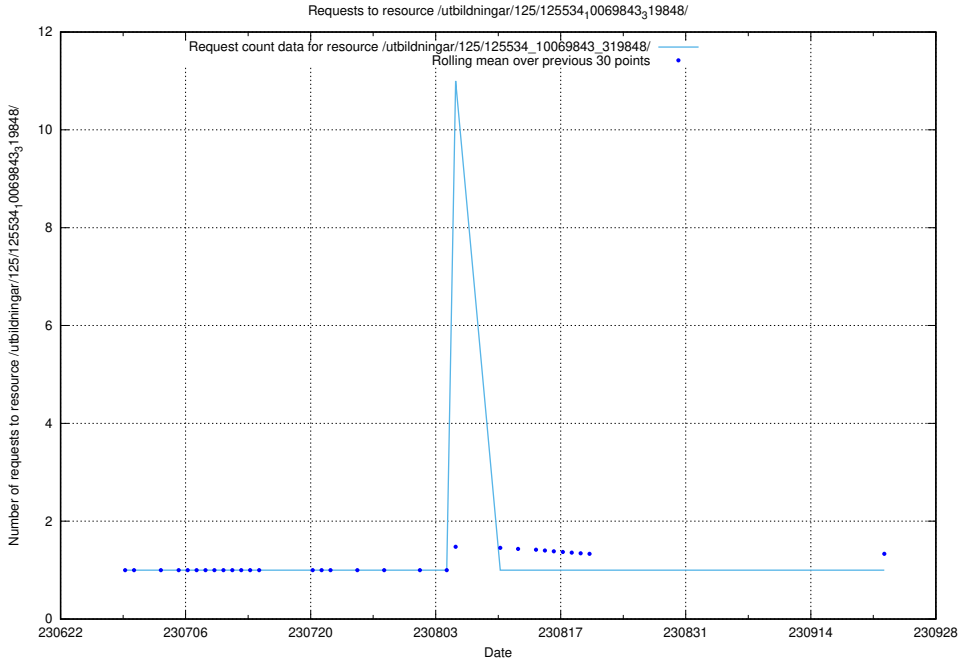

5.5259 Usage of /utbildningar/125/125534_10069843_319848/

Here, we count the number of requests to resource /utbildningar/125/125534_10069843_319848/.