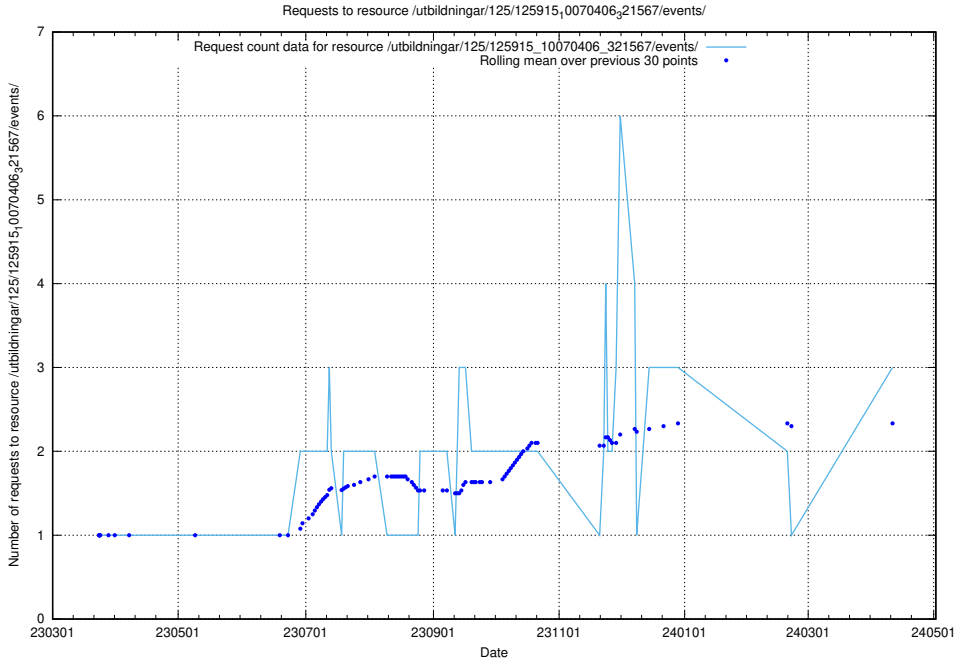

5.478 Usage of /utbildningar/125/125915_10070406_321567/events/

Here, we count the number of requests to resource /utbildningar/125/125915_10070406_321567/events/