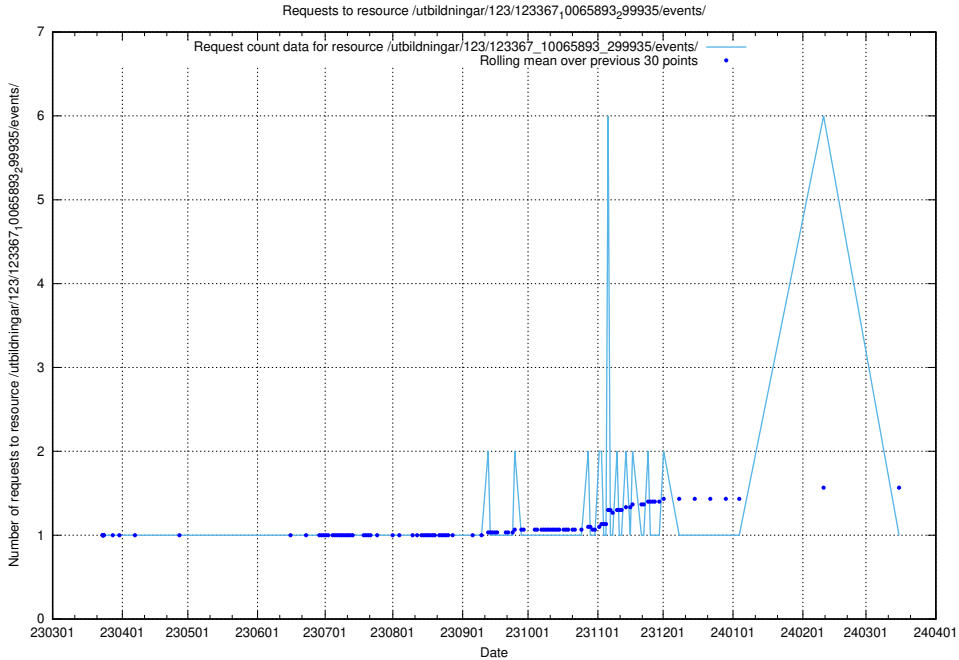

### 5.4526 Usage of /utbildningar/123/123367\_10065893\_299935/events/

Here, we count the number of requests to resource /utbildningar/123/123367\_10065893\_299935/events/