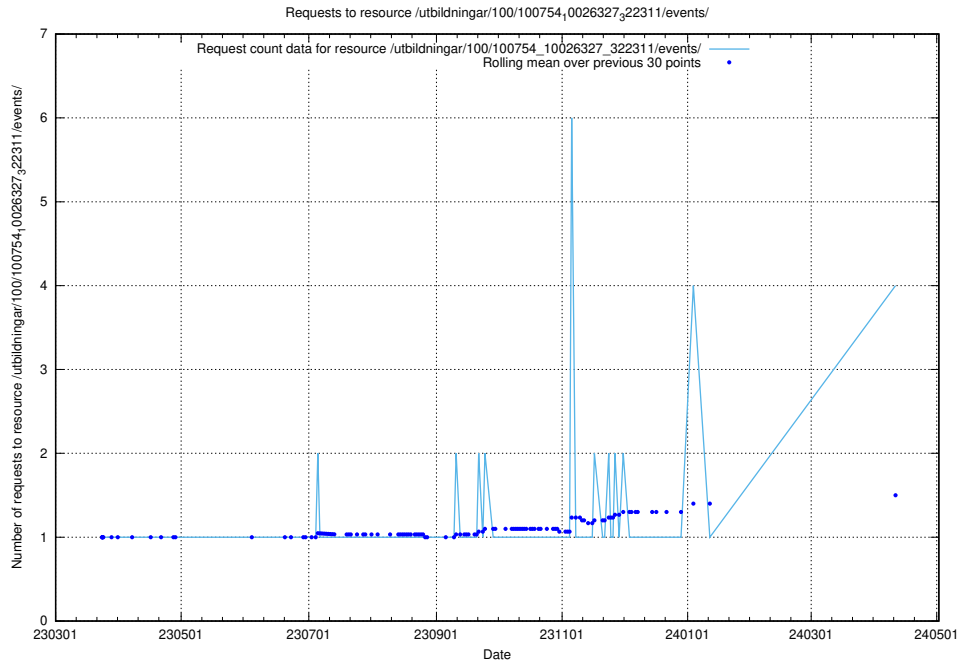

5.262 Usage of /utbildningar/100/100754_10026327_322311/events/

Here, we count the number of requests to resource /utbildningar/100/100754_10026327_322311/events/