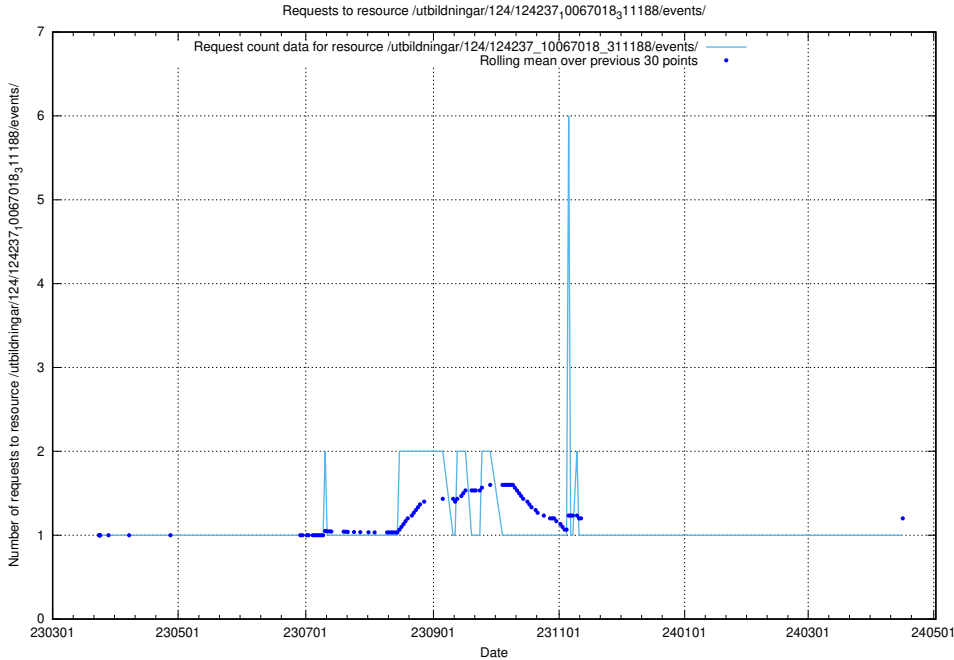

5.3804 Usage of /utbildningar/124/124237_10067018_311188/events/

Here, we count the number of requests to resource /utbildningar/124/124237_10067018_311188/events/