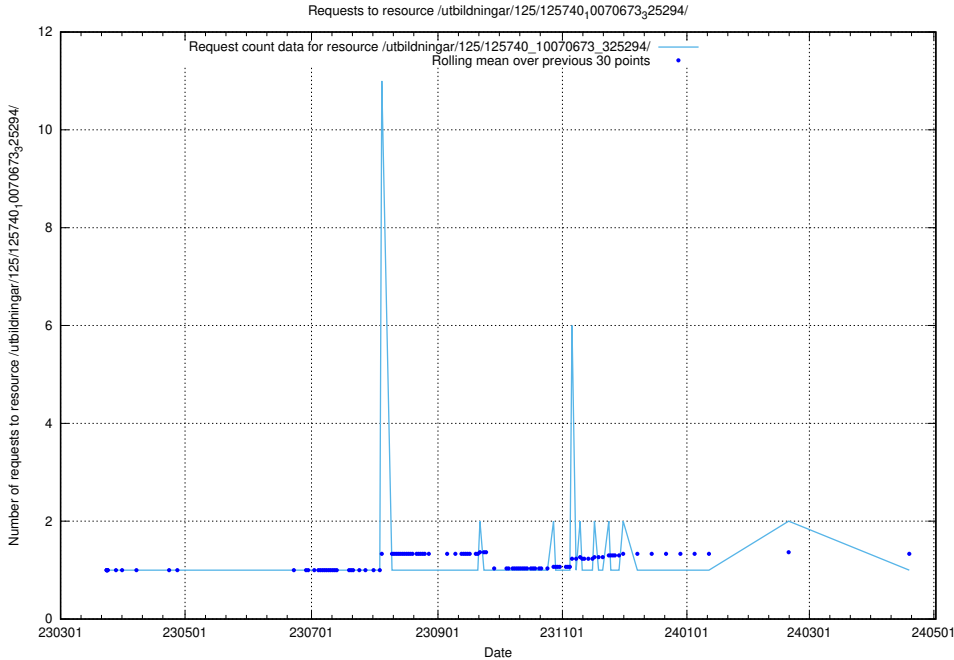

5.1004 Usage of /utbildningar/125/125740_10070673_325294/

Here, we count the number of requests to resource /utbildningar/125/125740_10070673_325294/.