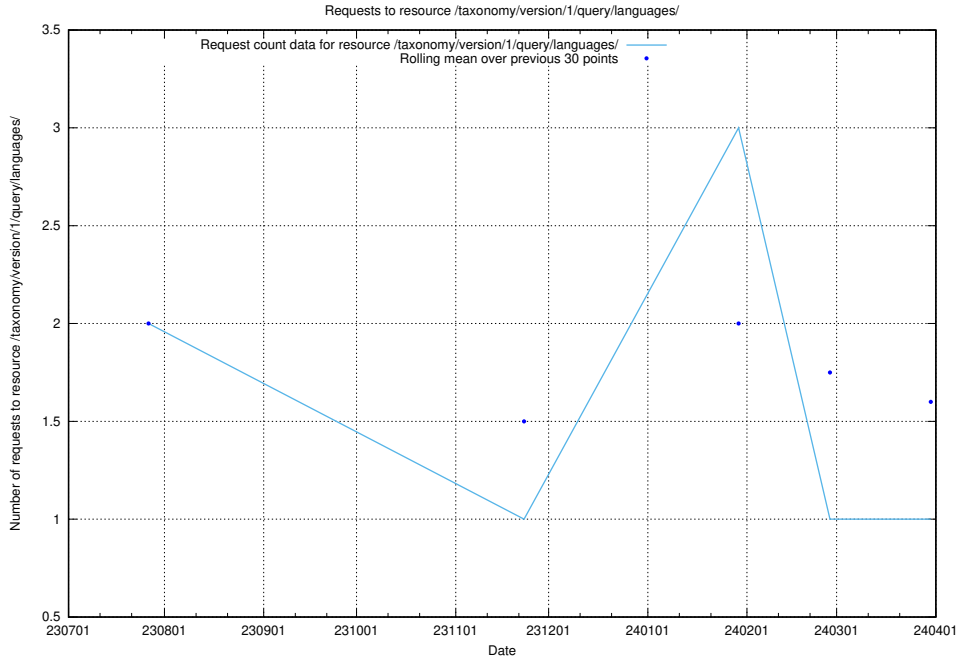

5.4716 Usage of /taxonomy/version/1/query/languages/

Here, we count the number of requests to resource /taxonomy/version/1/query/languages/.