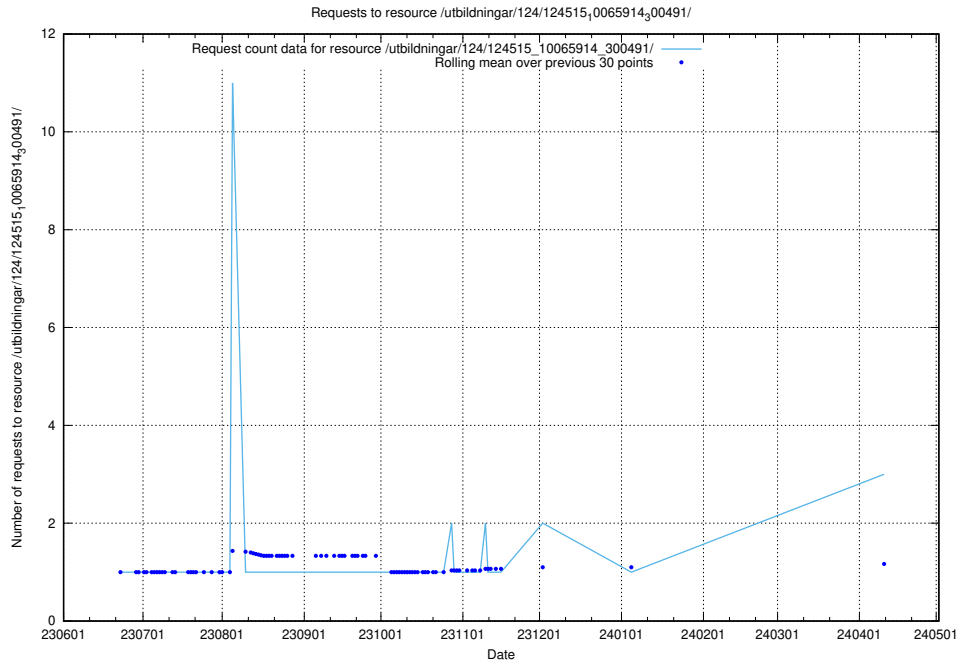

5.427 Usage of /utbildningar/124/124515_10065914_300491/

Here, we count the number of requests to resource /utbildningar/124/124515_10065914_300491/.