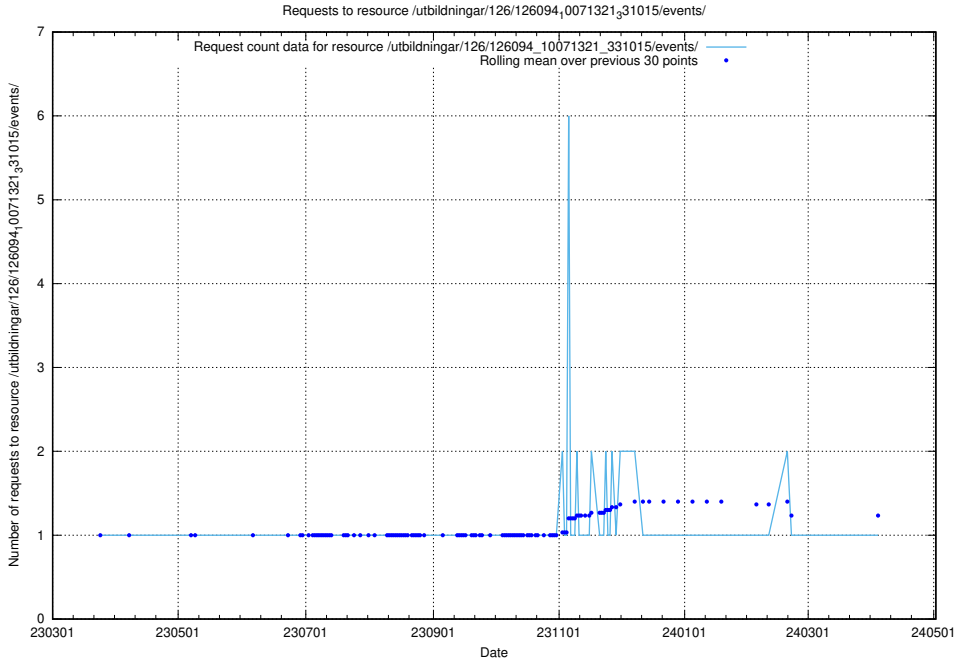

5.6000 Usage of /utbildningar/126/126094_10071321_331015/events/

Here, we count the number of requests to resource /utbildningar/126/126094_10071321_331015/events/