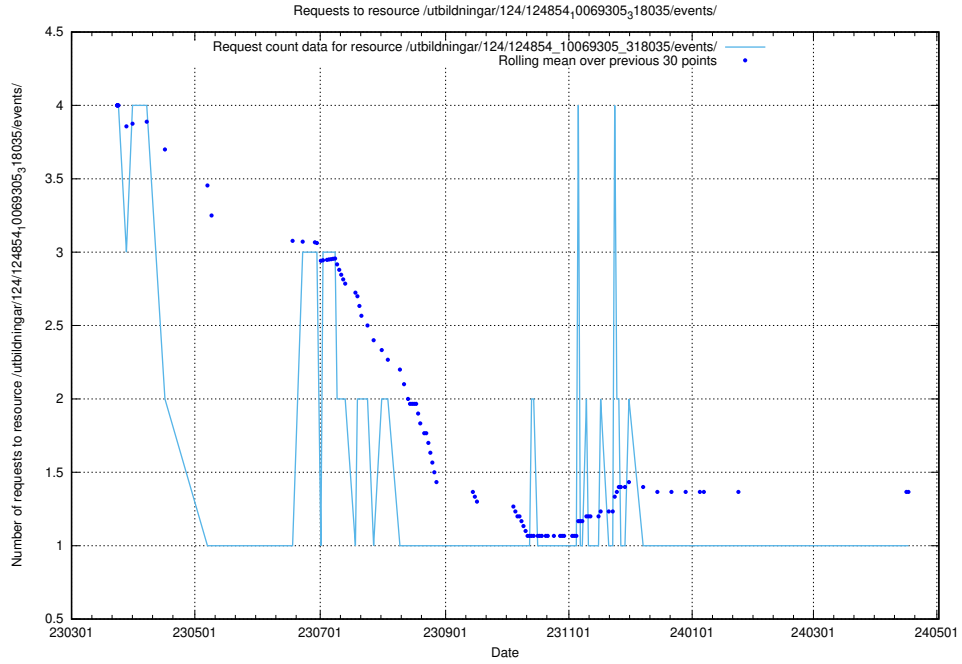

5.6044 Usage of /utbildningar/124/124854_10069305_318035/events/

Here, we count the number of requests to resource /utbildningar/124/124854_10069305_318035/events/