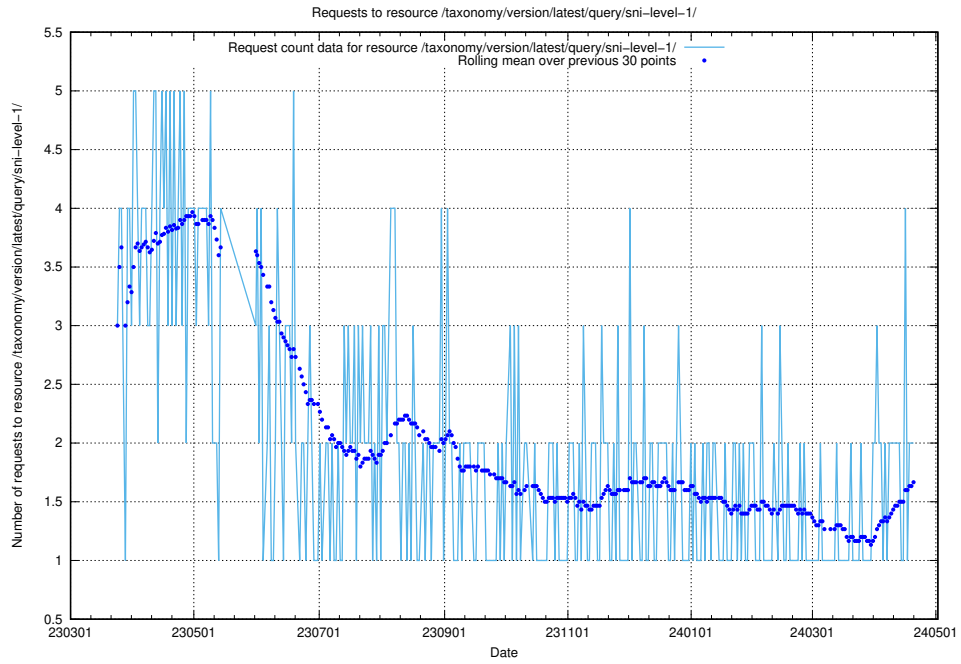

5.915 Usage of /taxonomy/version/latest/query/sni-level-1/

Here, we count the number of requests to resource /taxonomy/version/latest/query/sni-level-1/.