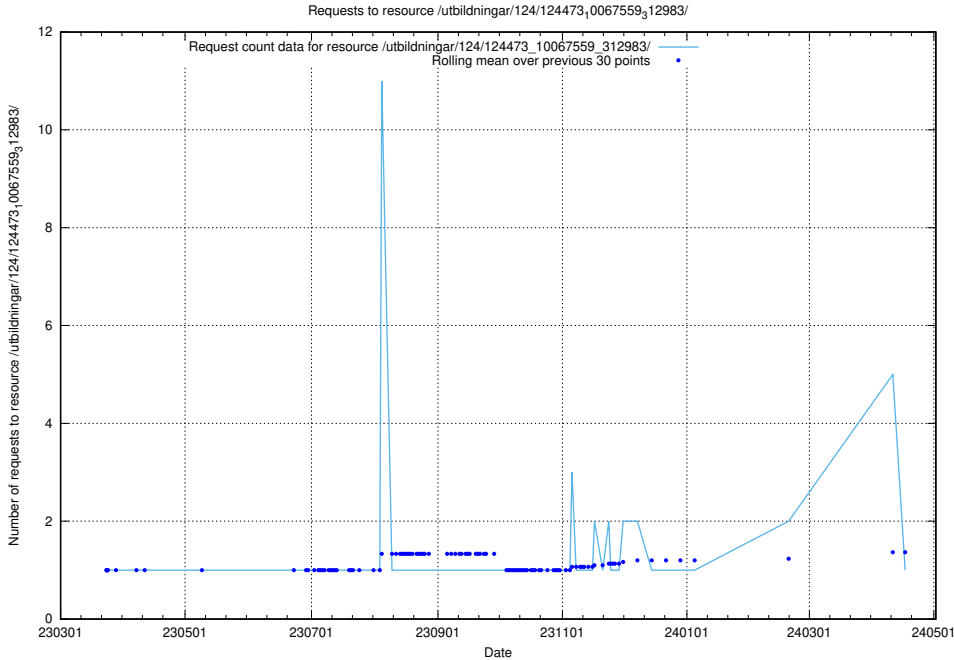

5.2739 Usage of /utbildningar/124/124473_10067559_312983/

Here, we count the number of requests to resource /utbildningar/124/124473_10067559_312983/.