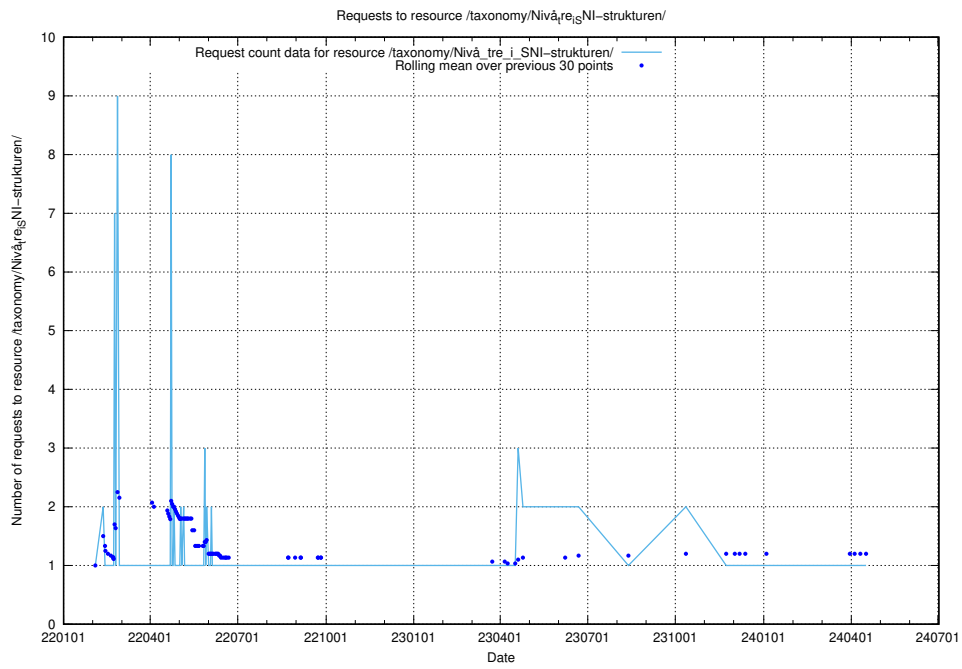

5.2819 Usage of /taxonomy/Nivå_tre_i_SNI-strukturen/

Here, we count the number of requests to resource /taxonomy/Nivå_tre_i_SNI-strukturen/.