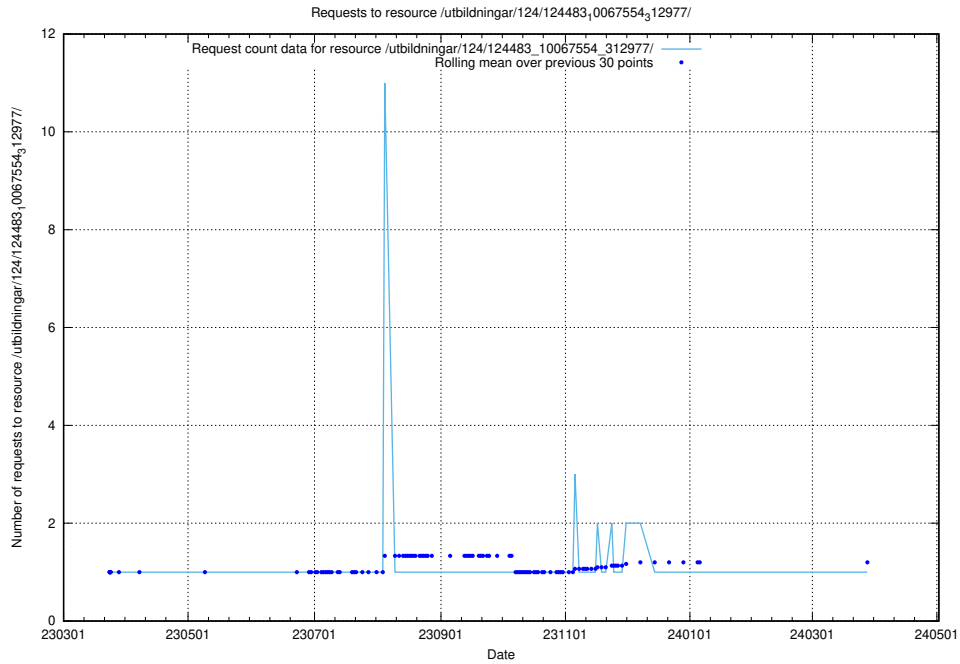

5.2593 Usage of /utbildningar/124/124483_10067554_312977/

Here, we count the number of requests to resource /utbildningar/124/124483_10067554_312977/.