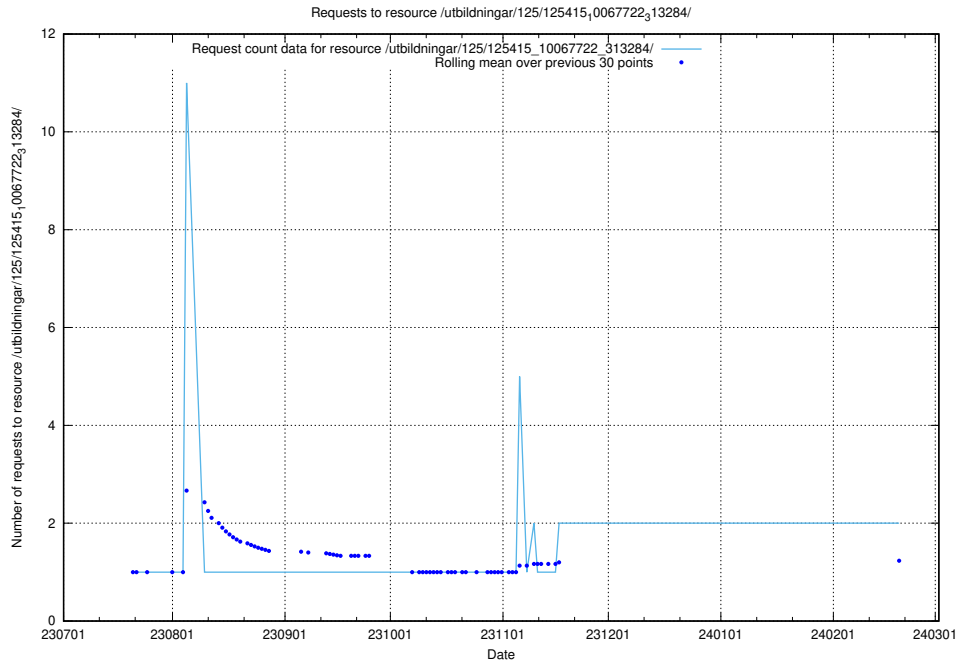

5.793 Usage of /utbildningar/125/125415_10067722_313284/

Here, we count the number of requests to resource /utbildningar/125/125415_10067722_313284/.