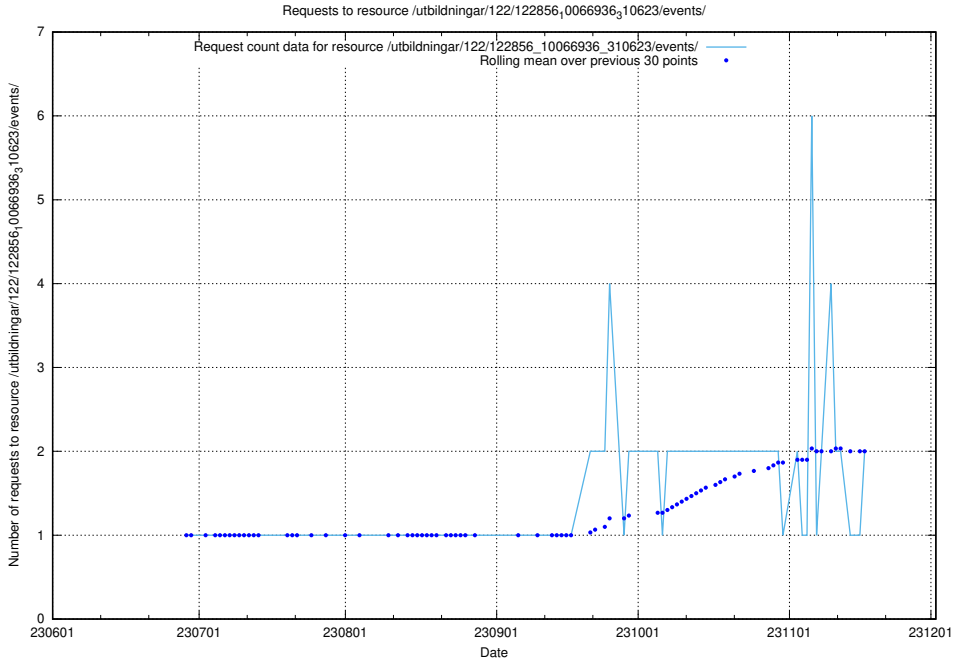

5.841 Usage of /utbildningar/122/122856_10066936_310623/events/

Here, we count the number of requests to resource /utbildningar/122/122856_10066936_310623/events/