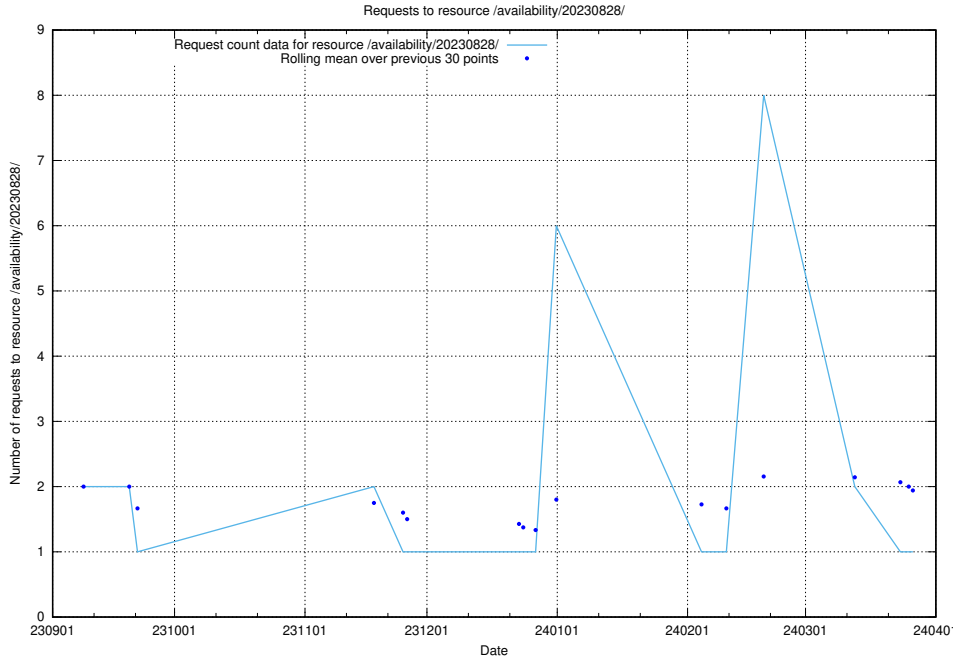

5.4420 Usage of /availability/20230828/

Here, we count the number of requests to resource /availability/20230828/.