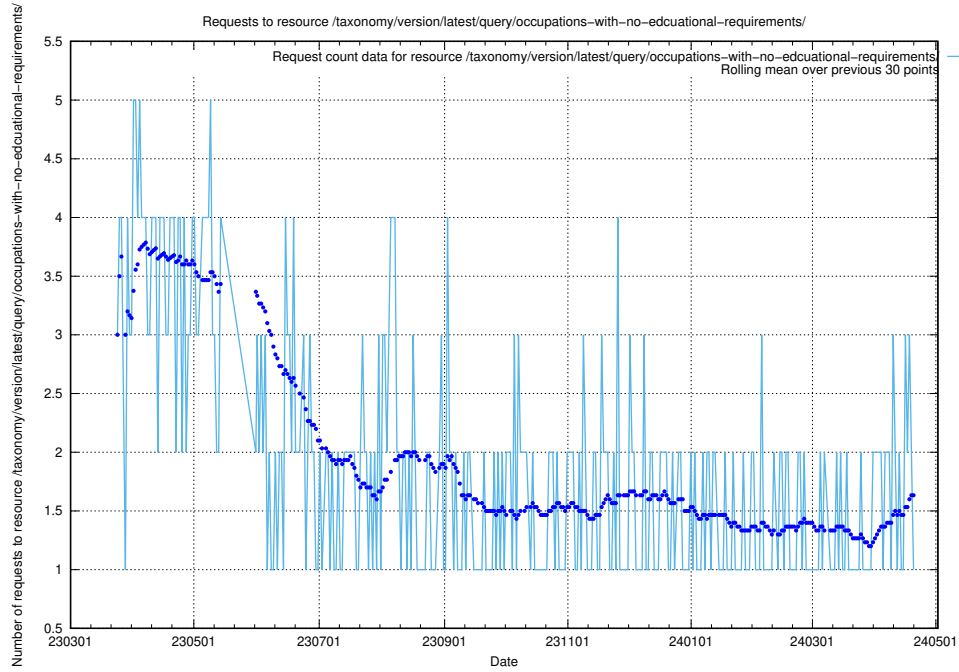

5.5887 Usage of /taxonomy/version/latest/query/occupations-with-no-educational-requirements/

Here, we count the number of requests to resource /taxonomy/version/latest/query/occupations-with-no-educational-requirements/.