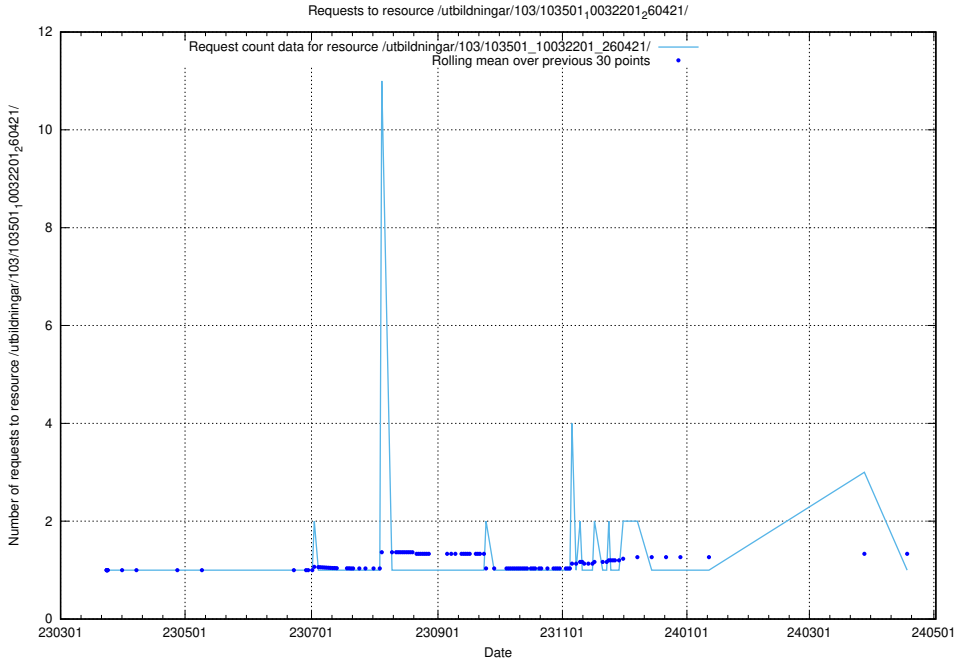

5.5256 Usage of /utbildningar/103/103501_10032201_260421/

Here, we count the number of requests to resource /utbildningar/103/103501_10032201_260421/.