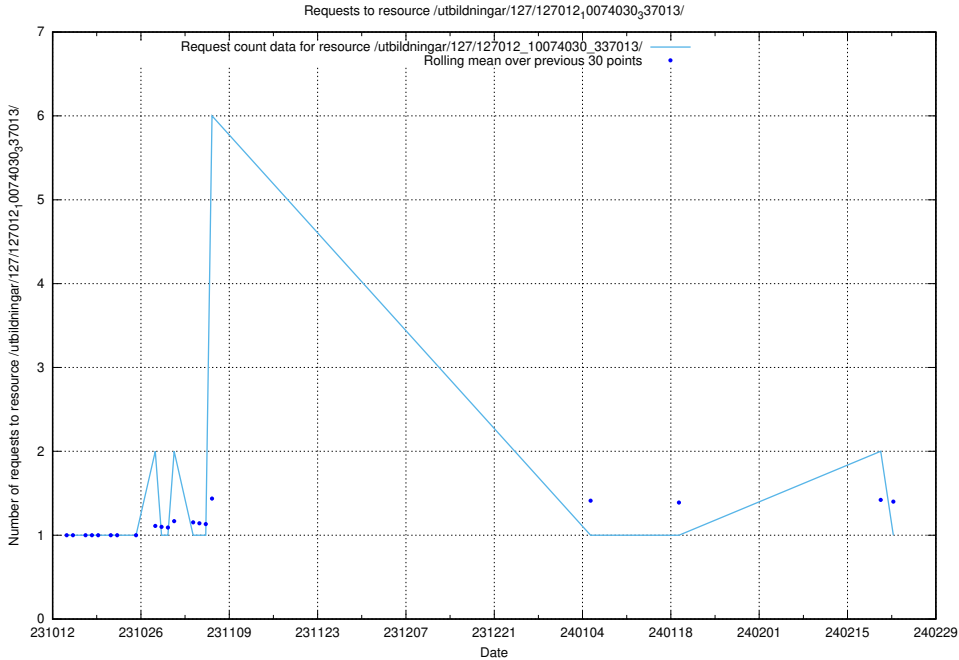

5.4116 Usage of /utbildningar/127/127012_10074030_337013/

Here, we count the number of requests to resource /utbildningar/127/127012_10074030_337013/.