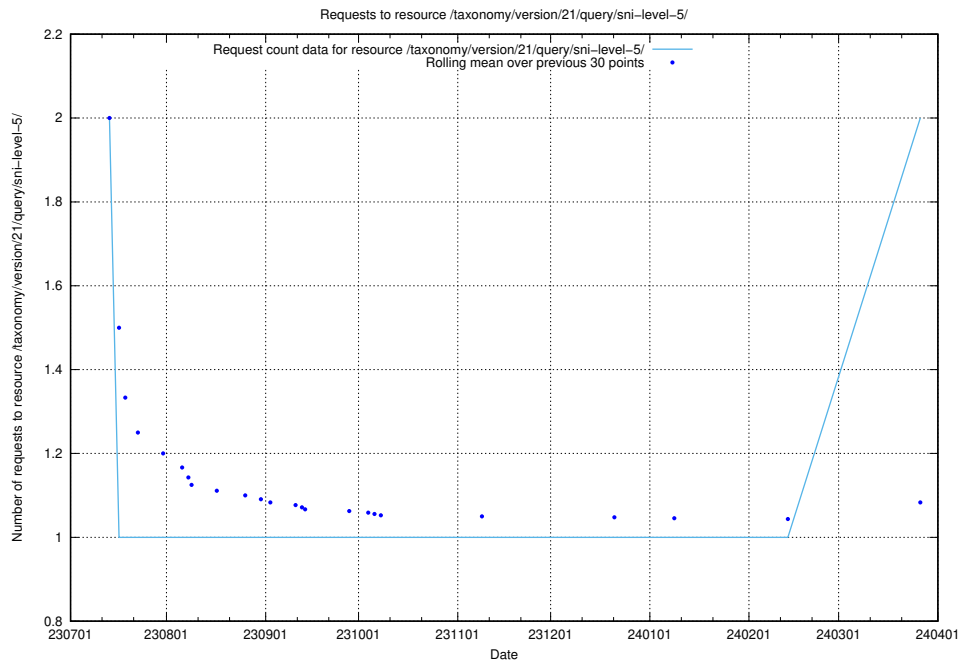

5.797 Usage of /taxonomy/version/21/query/sni-level-5/

Here, we count the number of requests to resource /taxonomy/version/21/query/sni-level-5/.