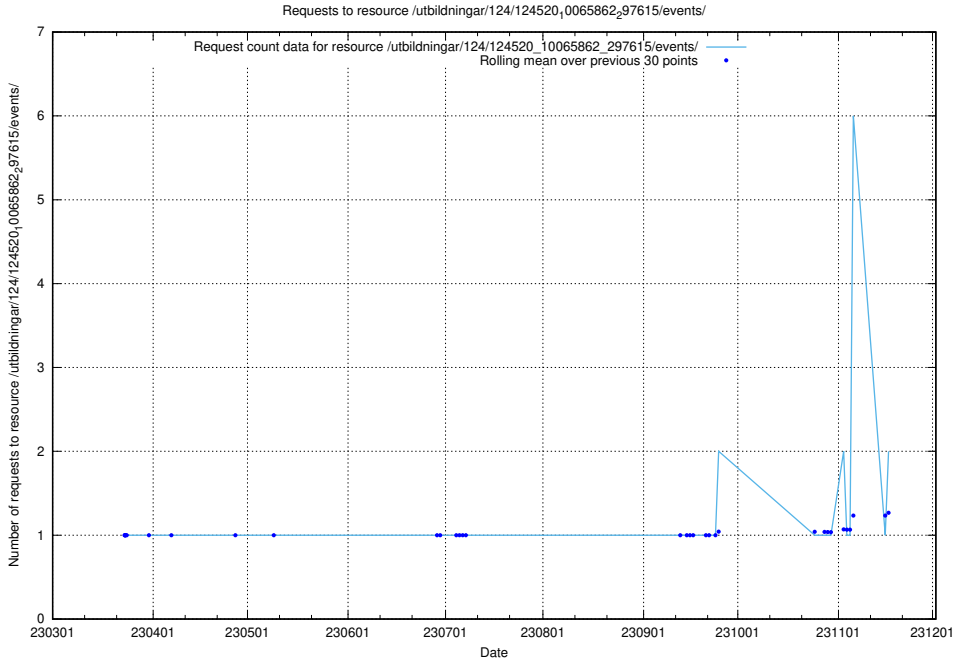

5.516 Usage of /utbildningar/124/124520_10065862_297615/events/

Here, we count the number of requests to resource /utbildningar/124/124520_10065862_297615/events/