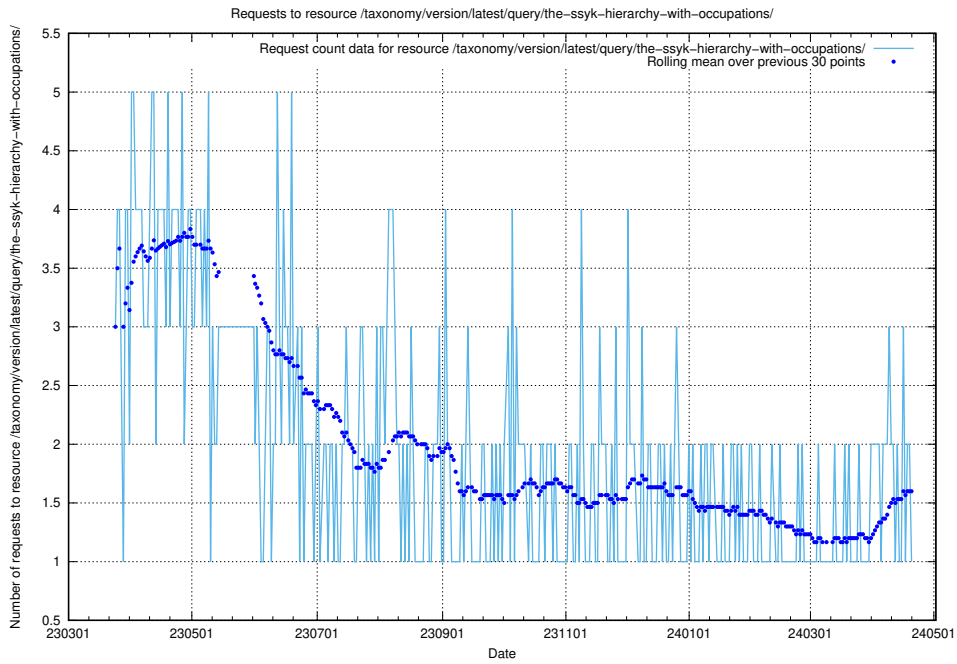

5.5863 Usage of /taxonomy/version/latest/query/the-ssyk-hierarchy-with-occupations/

Here, we count the number of requests to resource /taxonomy/version/latest/query/the-ssyk-hierarchy-with-occupations/.