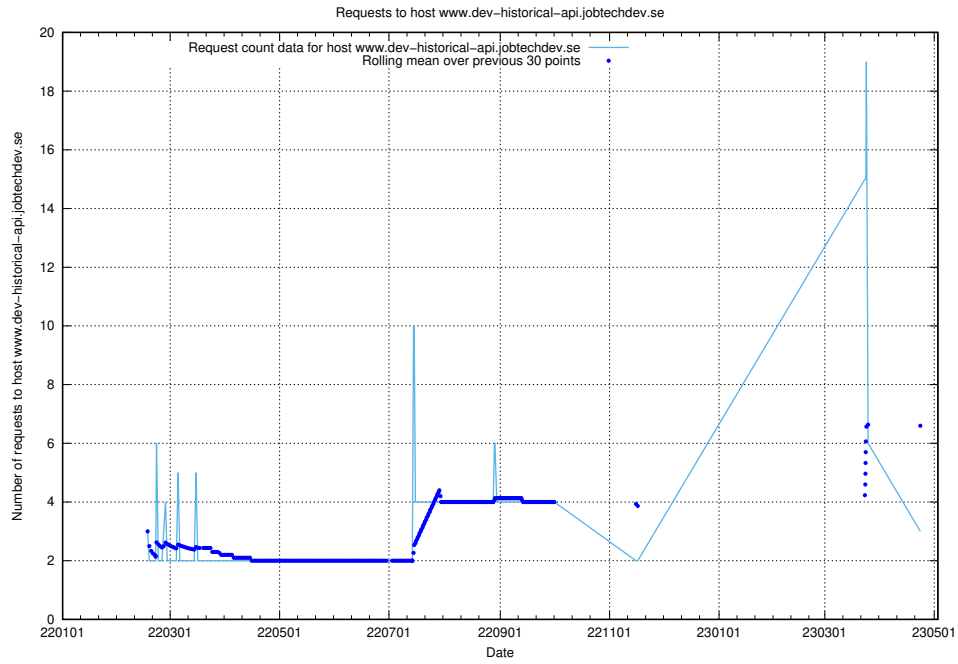

7.226 Usage of `www.dev-historical-api.jobtechdev.se`

Here, we count the number of requests to host `www.dev-historical-api.jobtechdev.se`.