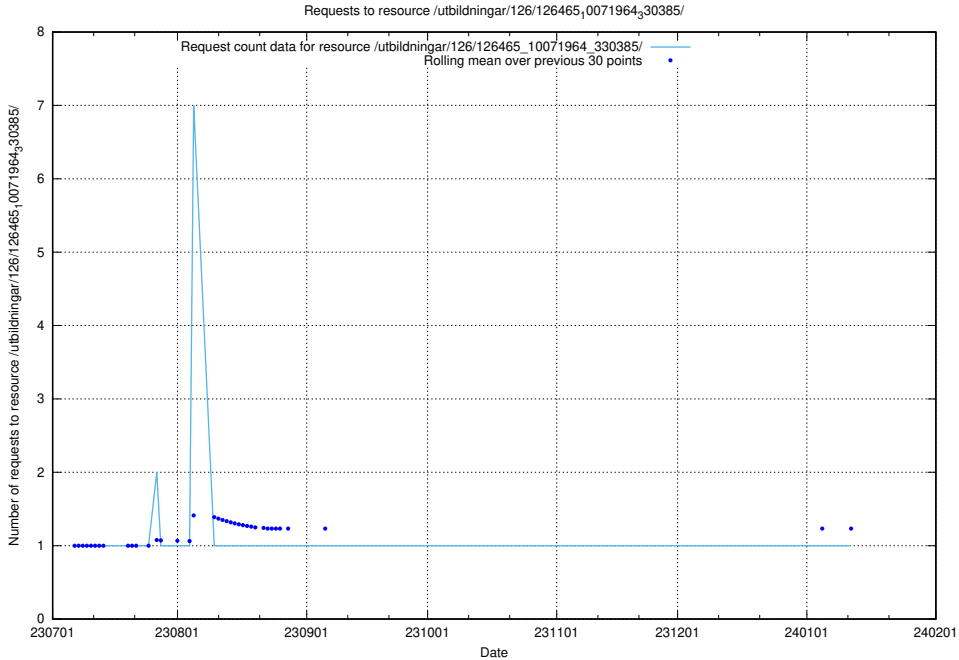

5.5086 Usage of /utbildningar/126/126465_10071964_330385/

Here, we count the number of requests to resource /utbildningar/126/126465_10071964_330385/.