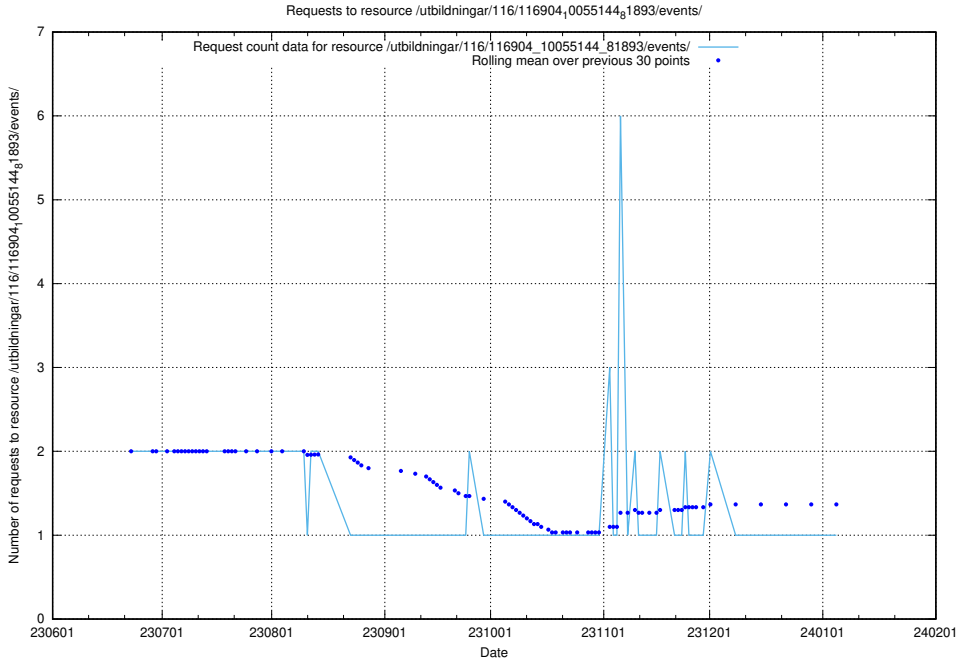

5.5352 Usage of /utbildningar/116/116904_10055144_81893/events/

Here, we count the number of requests to resource /utbildningar/116/116904_10055144_81893/events/.