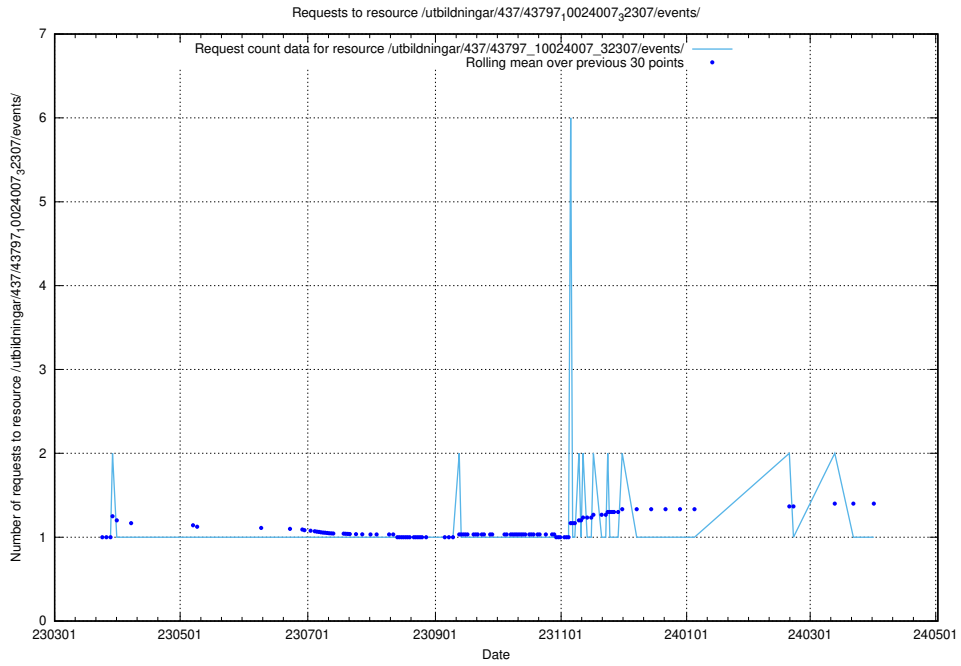

5.5969 Usage of /utbildningar/437/43797_10024007_32307/events/

Here, we count the number of requests to resource /utbildningar/437/43797_10024007_32307/events/.