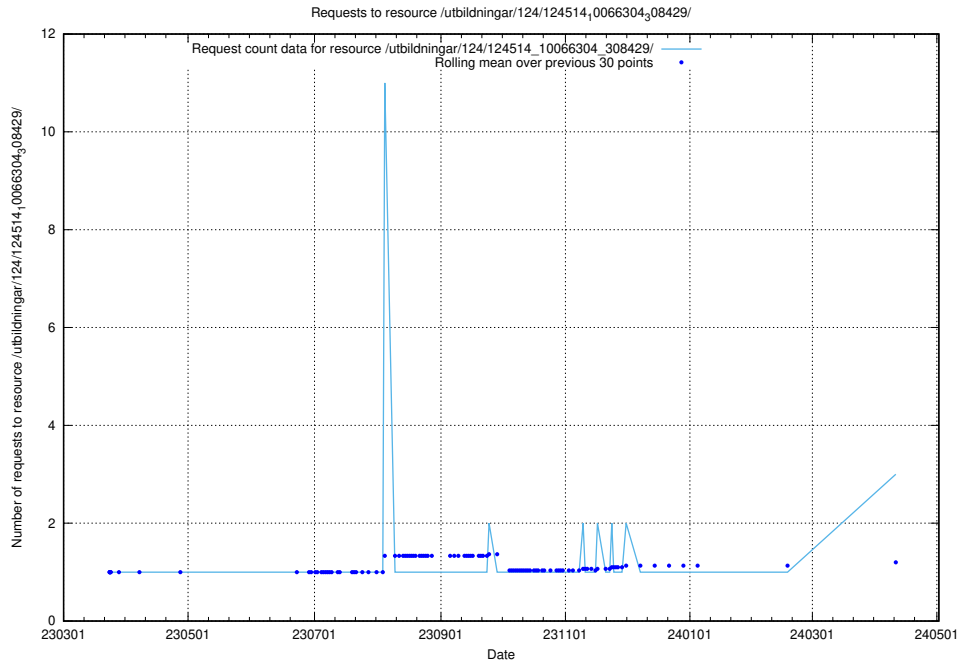

5.311 Usage of /utbildningar/124/124514_10066304_308429/

Here, we count the number of requests to resource /utbildningar/124/124514_10066304_308429/.