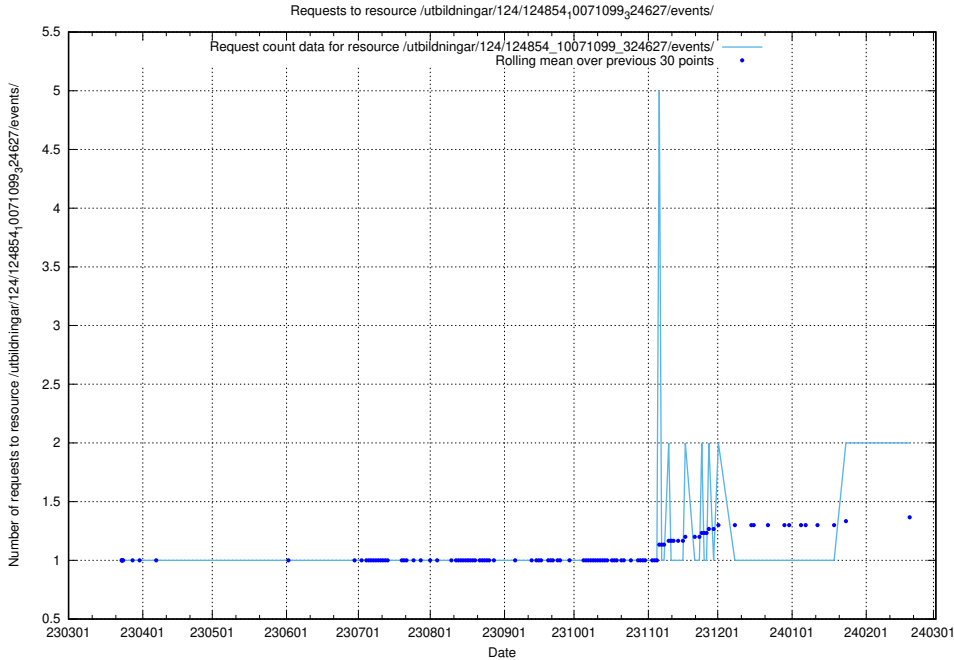

5.513 Usage of /utbildningar/124/124854_10071099_324627/events/

Here, we count the number of requests to resource /utbildningar/124/124854_10071099_324627/events/