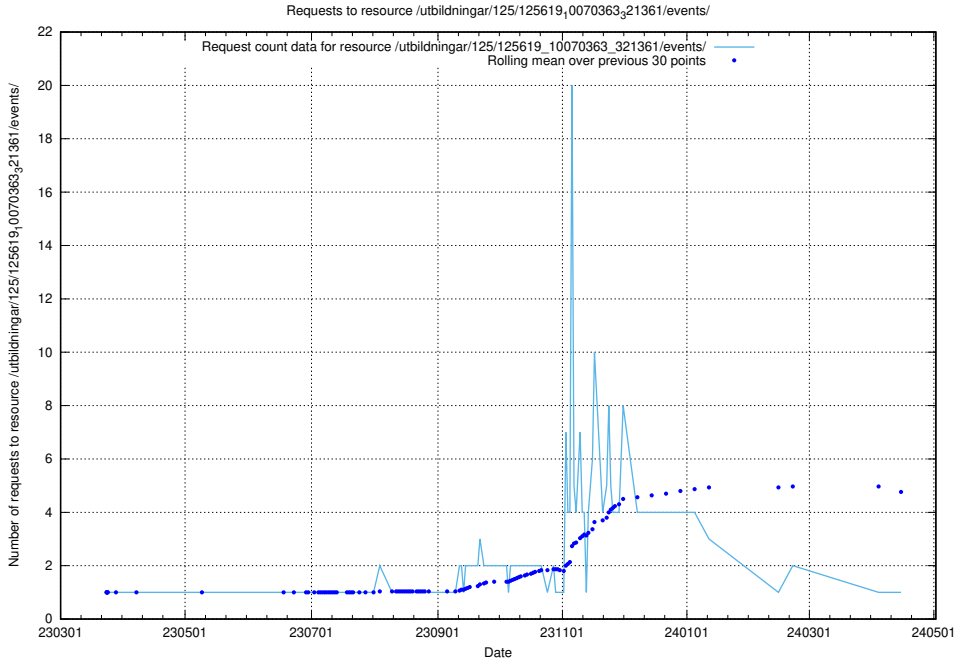

5.1068 Usage of /utbildningar/125/125619_10070363_321361/events/

Here, we count the number of requests to resource /utbildningar/125/125619_10070363_321361/events/