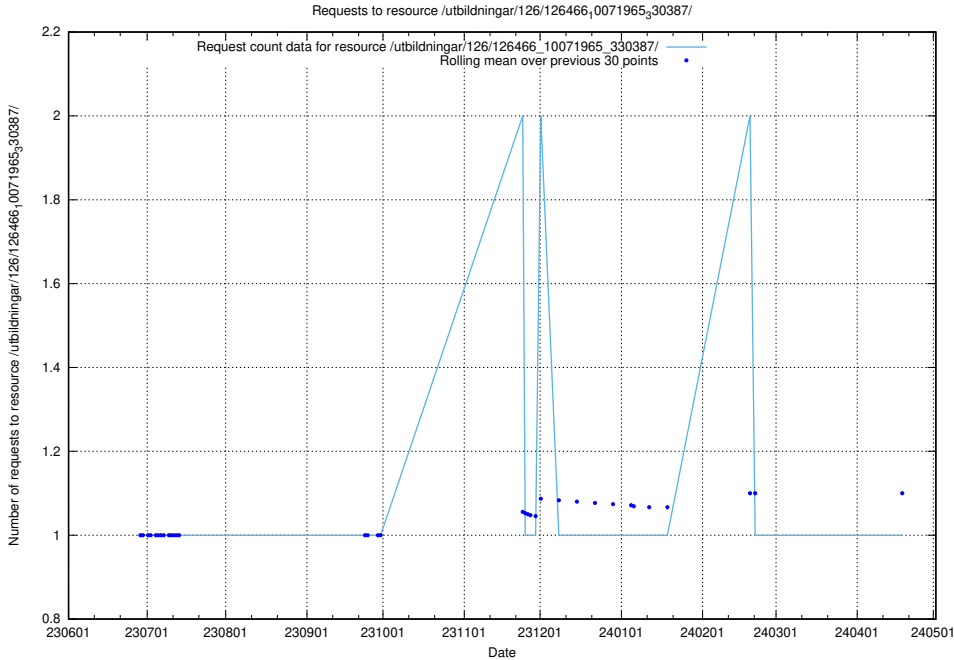

5.5237 Usage of /utbildningar/126/126466_10071965_330387/

Here, we count the number of requests to resource /utbildningar/126/126466_10071965_330387/.