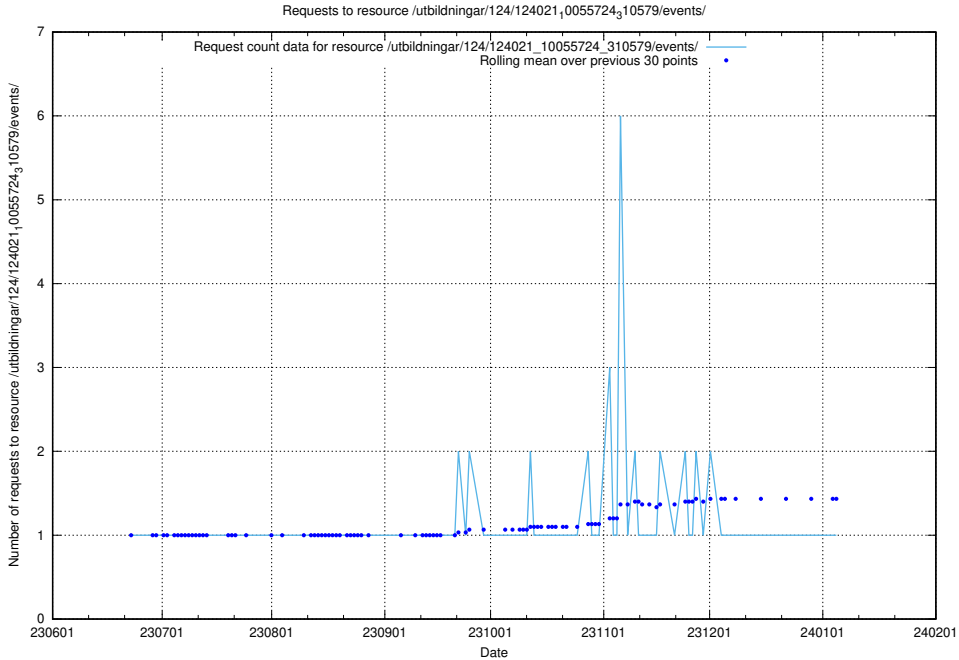

5.5598 Usage of /utbildningar/124/124021_10055724_310579/events/

Here, we count the number of requests to resource /utbildningar/124/124021_10055724_310579/events/