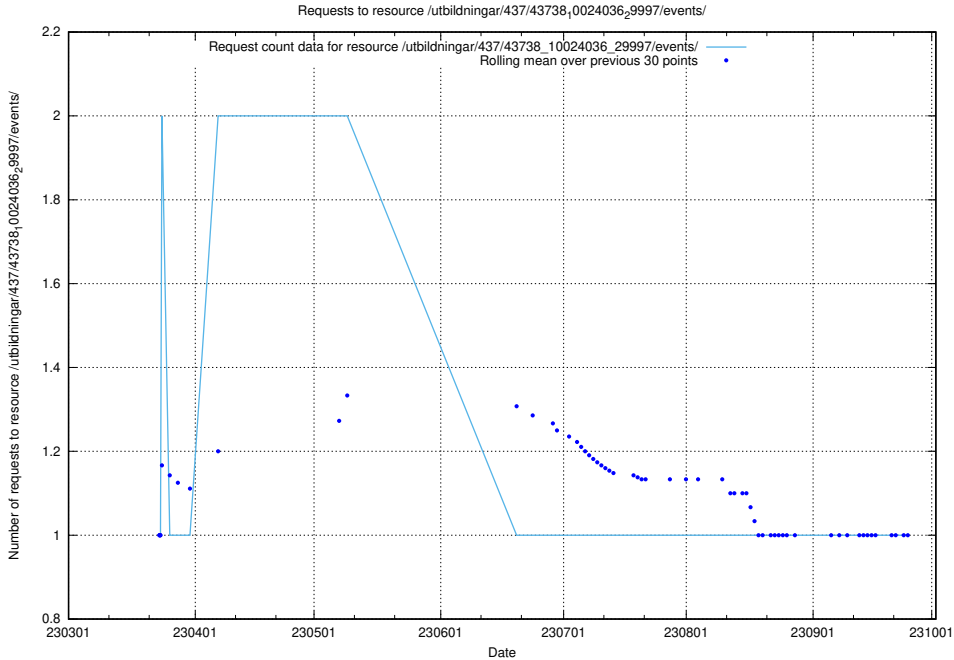

### 5.6178 Usage of /utbildningar/437/43738\_10024036\_29997/events/

Here, we count the number of requests to resource /utbildningar/437/43738\_10024036\_29997/events/.