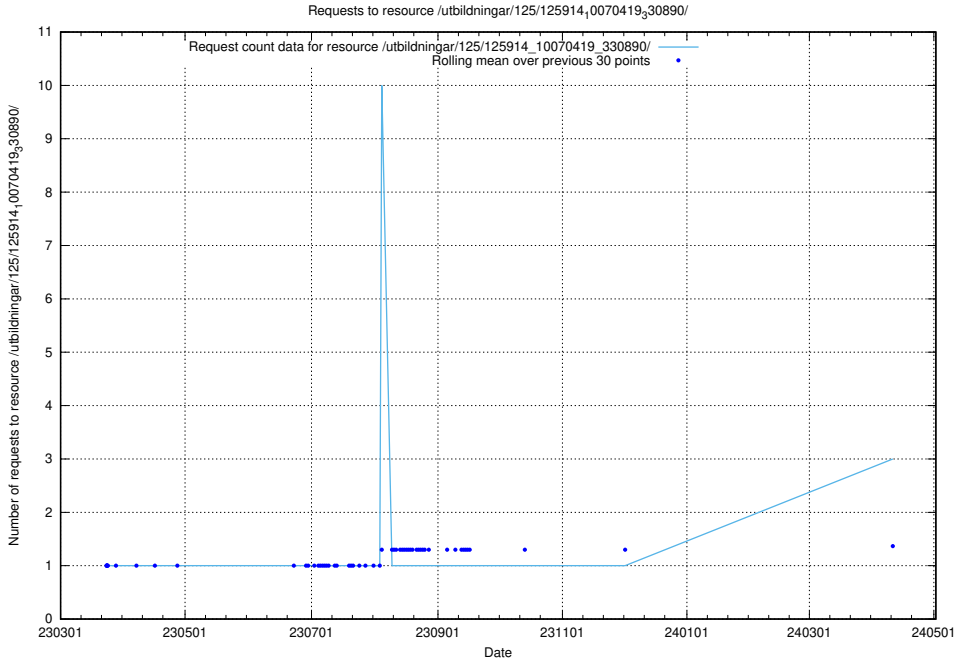

5.479 Usage of /utbildningar/125/125914_10070419_330890/

Here, we count the number of requests to resource /utbildningar/125/125914_10070419_330890/.