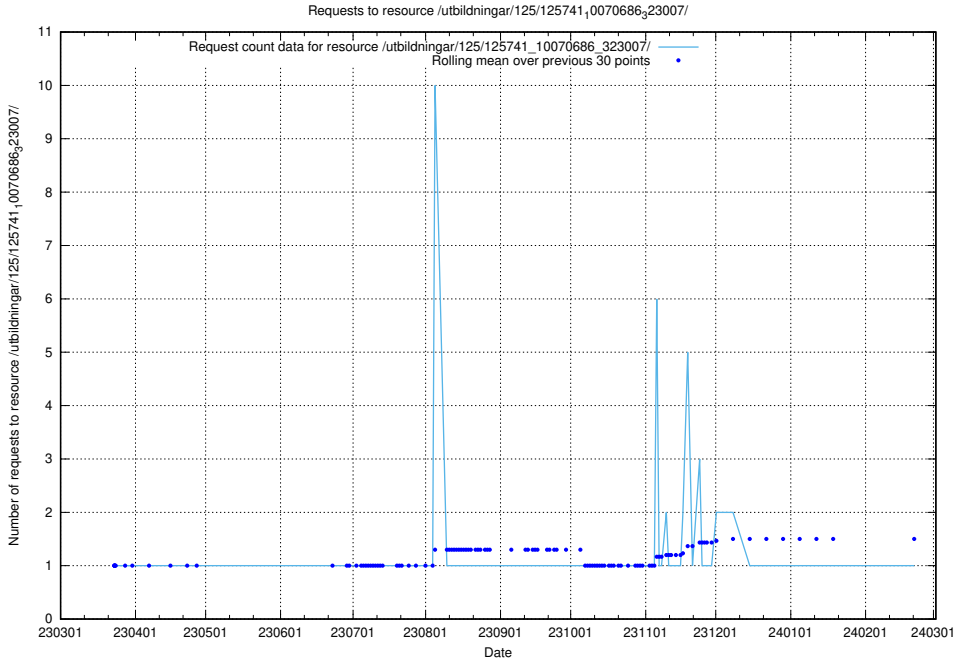

5.6255 Usage of /utbildningar/125/125741_10070686_323007/

Here, we count the number of requests to resource /utbildningar/125/125741_10070686_323007/.