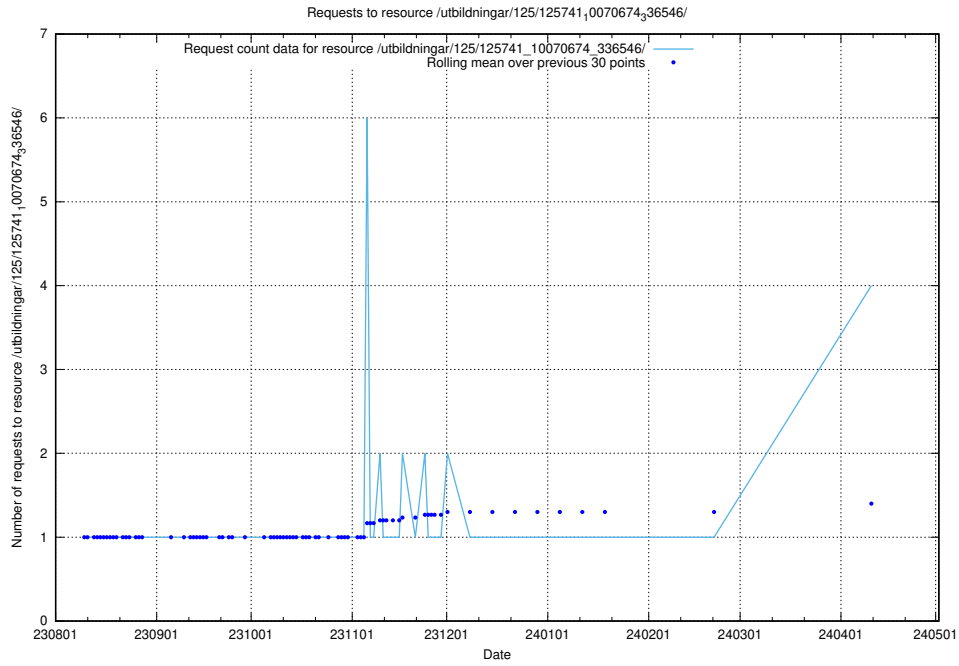

5.247 Usage of /utbildningar/125/125741_10070674_336546/

Here, we count the number of requests to resource /utbildningar/125/125741_10070674_336546/.