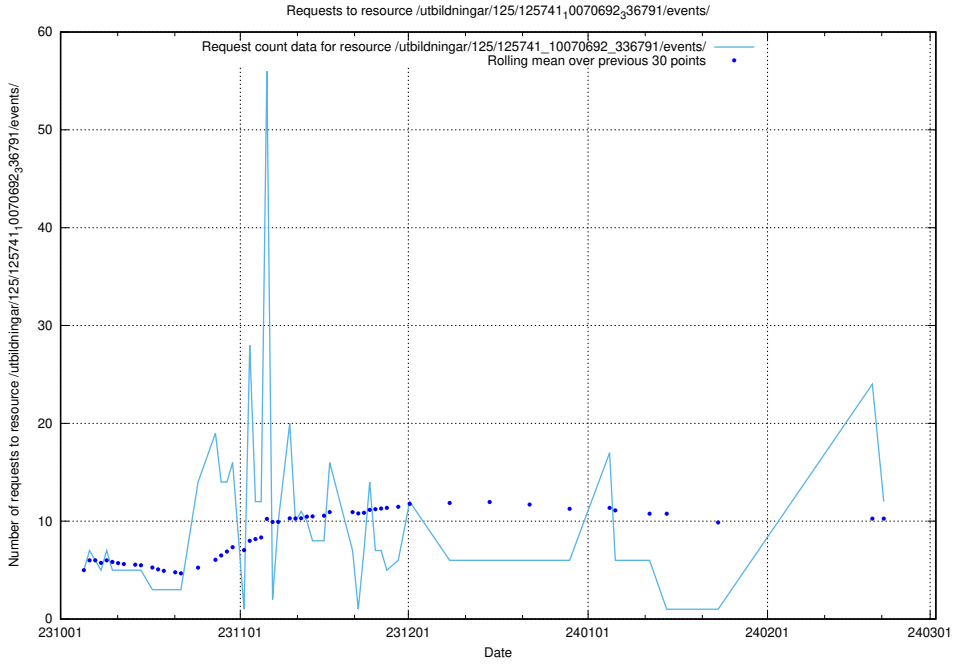

### 5.36 Usage of /utbildningar/125/125741\_10070692\_336791/events/

Here, we count the number of requests to resource /utbildningar/125/125741\_10070692\_336791/events/