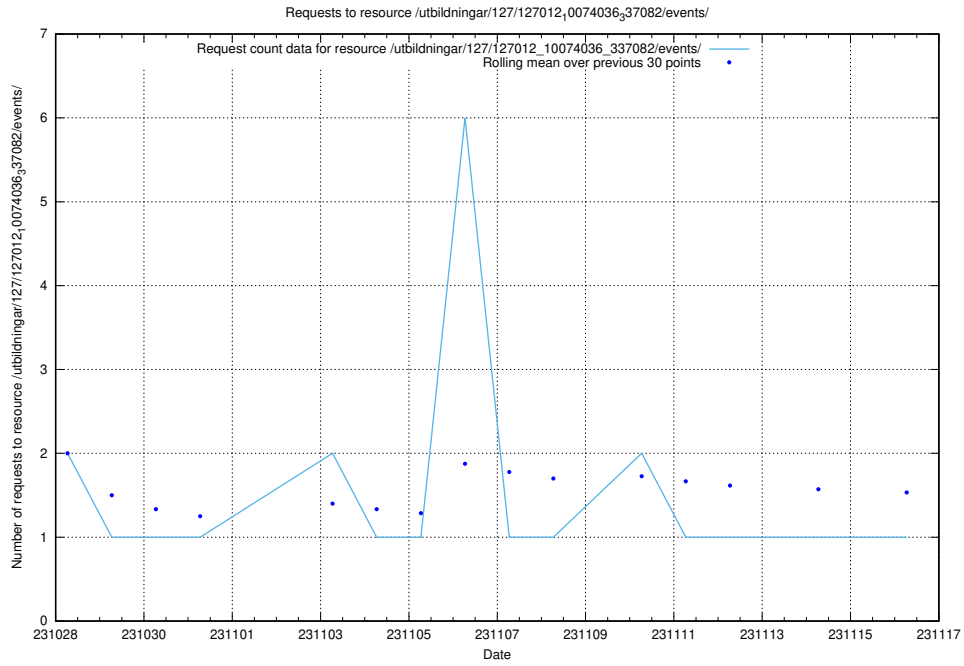

5.3976 Usage of /utbildningar/127/127012_10074036_337082/events/

Here, we count the number of requests to resource /utbildningar/127/127012_10074036_337082/events/