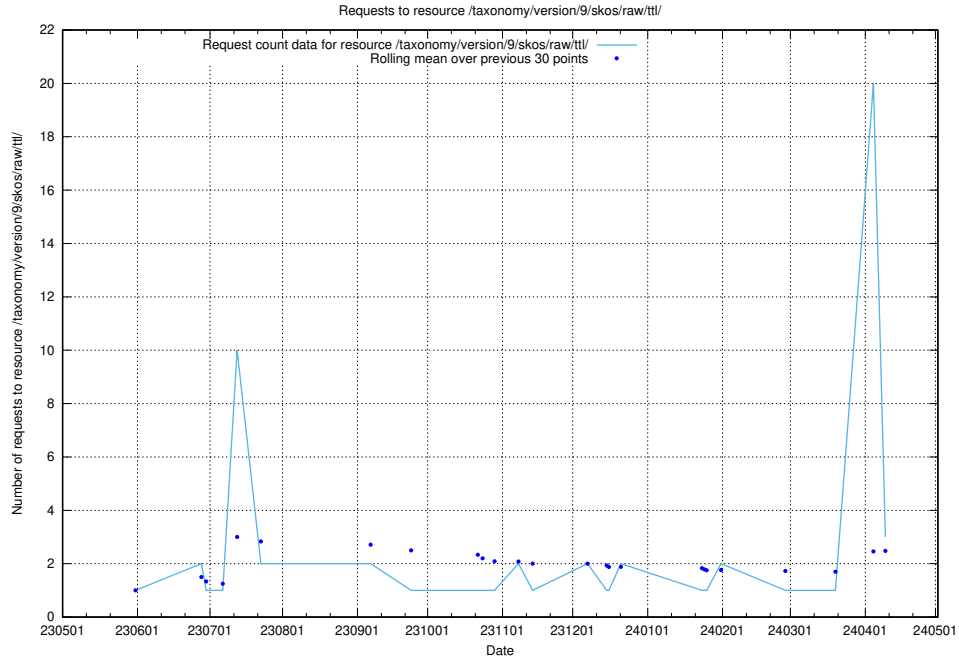

5.448 Usage of /taxonomy/version/9/skos/raw/ttl/

Here, we count the number of requests to resource /taxonomy/version/9/skos/raw/ttl/.