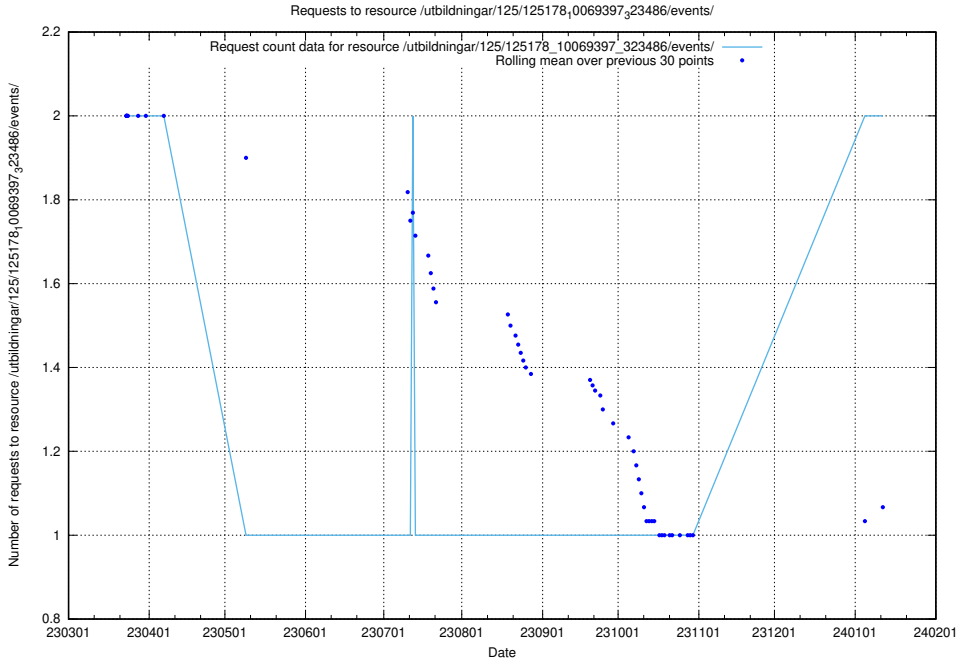

5.946 Usage of /utbildningar/125/125178_10069397_323486/events/

Here, we count the number of requests to resource /utbildningar/125/125178_10069397_323486/events/