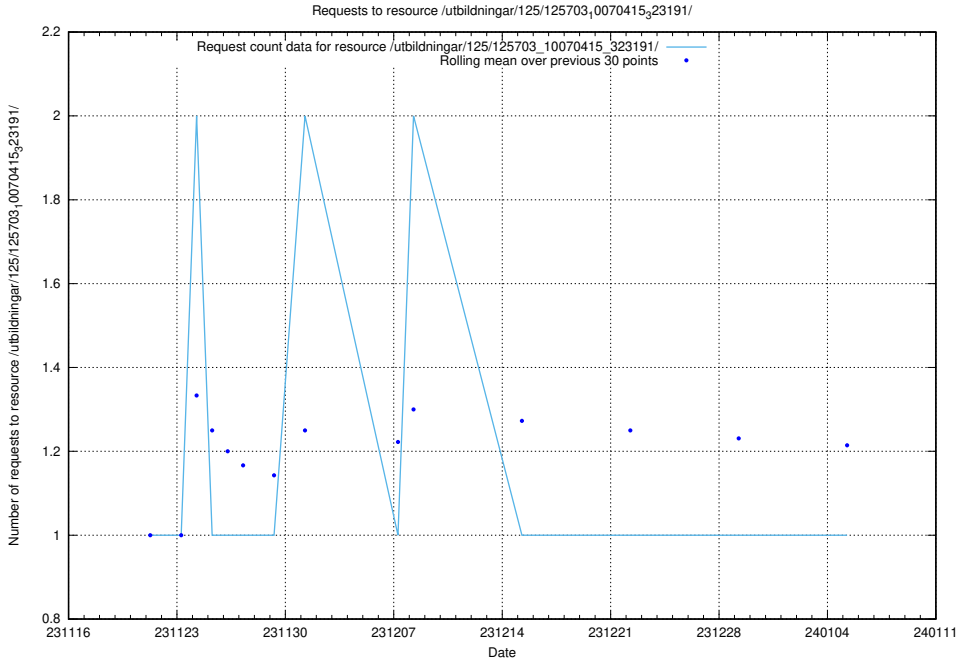

5.3847 Usage of /utbildningar/125/125703_10070415_323191/

Here, we count the number of requests to resource /utbildningar/125/125703_10070415_323191/.