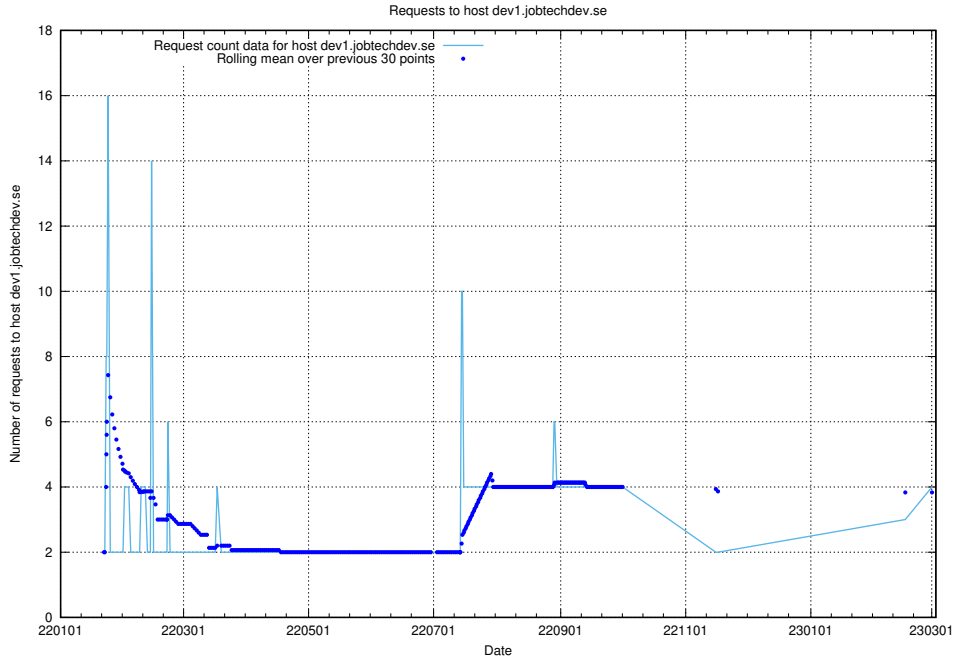

7.93 Usage of dev1.jobtechdev.se

Here, we count the number of requests to host dev1.jobtechdev.se.