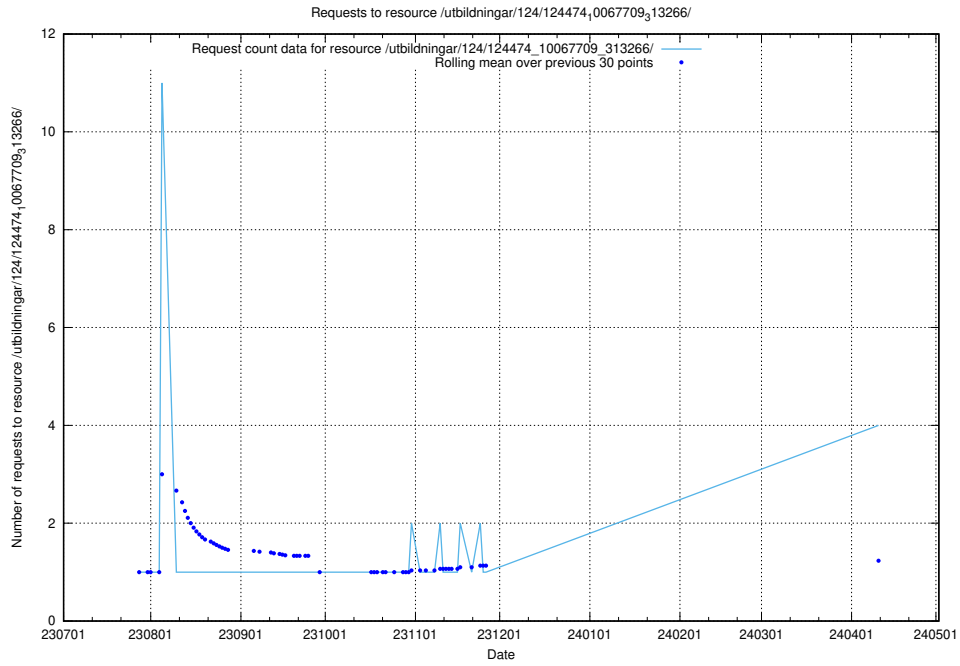

5.250 Usage of /utbildningar/124/124474_10067709_313266/

Here, we count the number of requests to resource /utbildningar/124/124474_10067709_313266/.