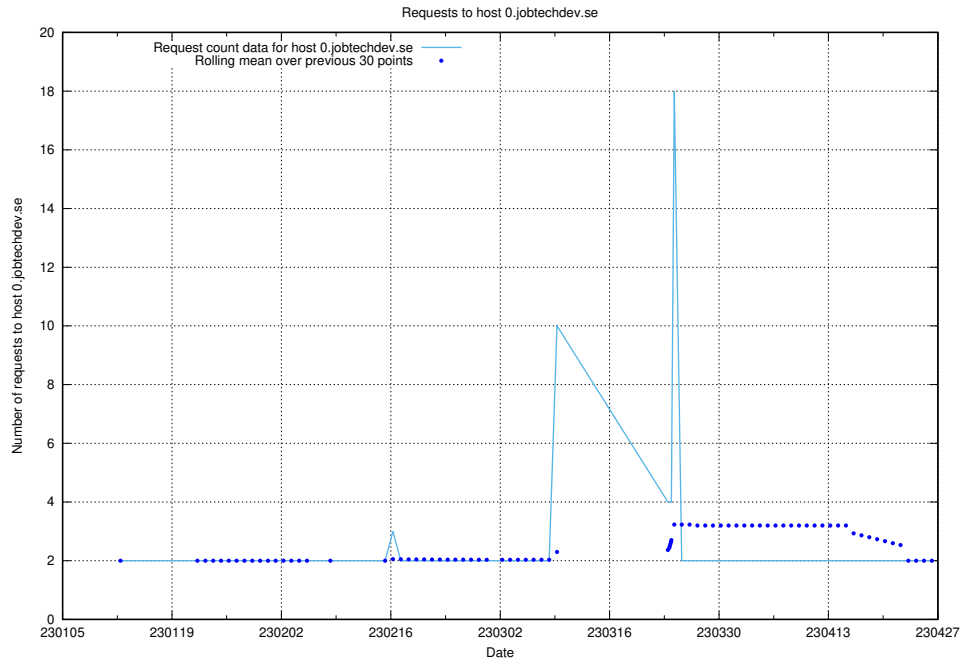

7.299 Usage of 0.jobtechdev.se

Here, we count the number of requests to host 0.jobtechdev.se.