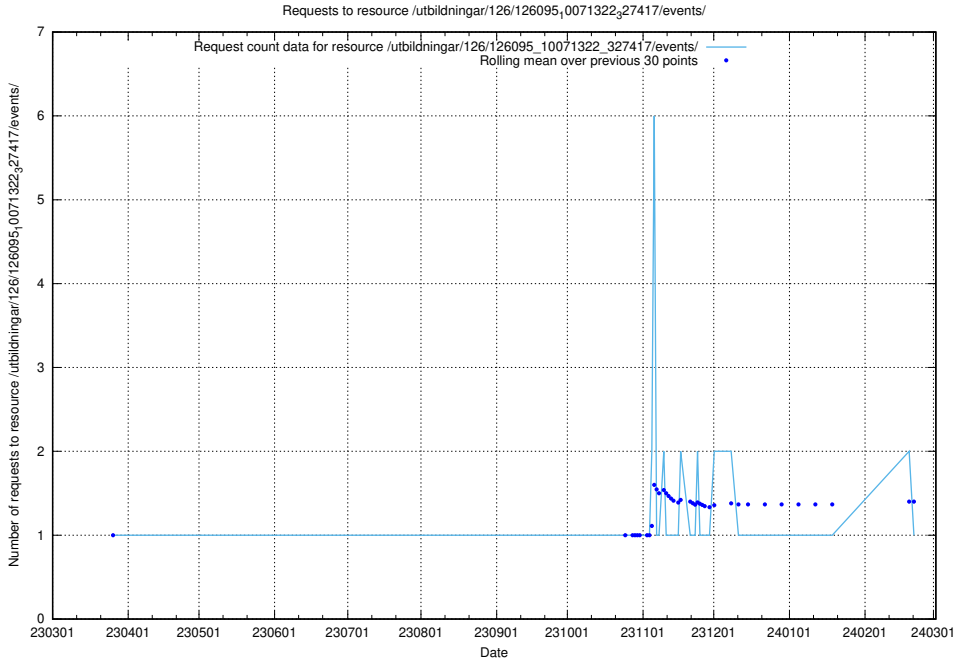

5.5855 Usage of /utbildningar/126/126095_10071322_327417/events/

Here, we count the number of requests to resource /utbildningar/126/126095_10071322_327417/events/