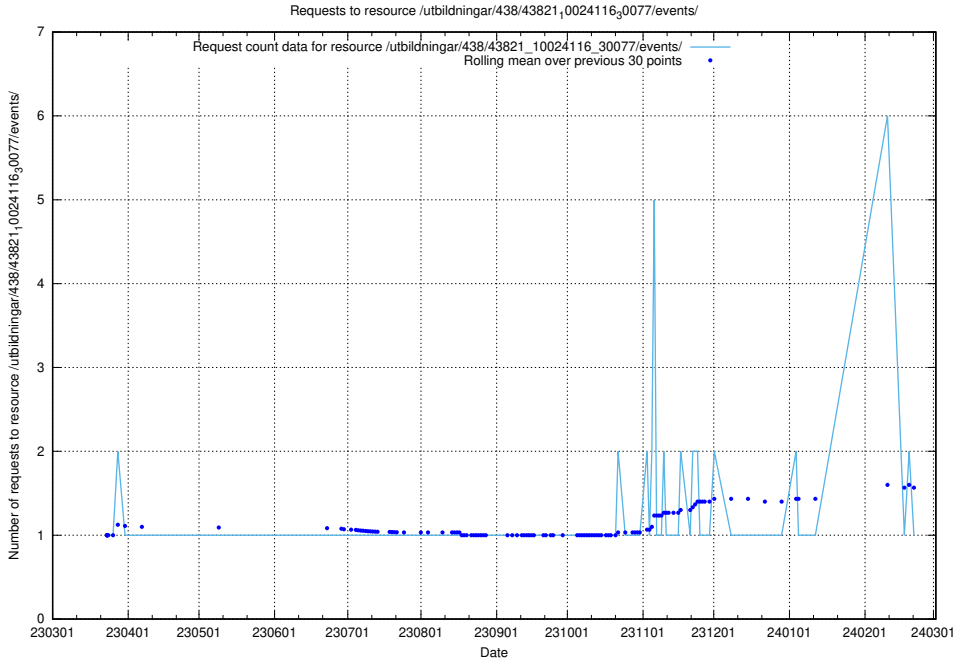

5.6124 Usage of /utbildningar/438/43821_10024116_30077/events/

Here, we count the number of requests to resource /utbildningar/438/43821_10024116_30077/events/.