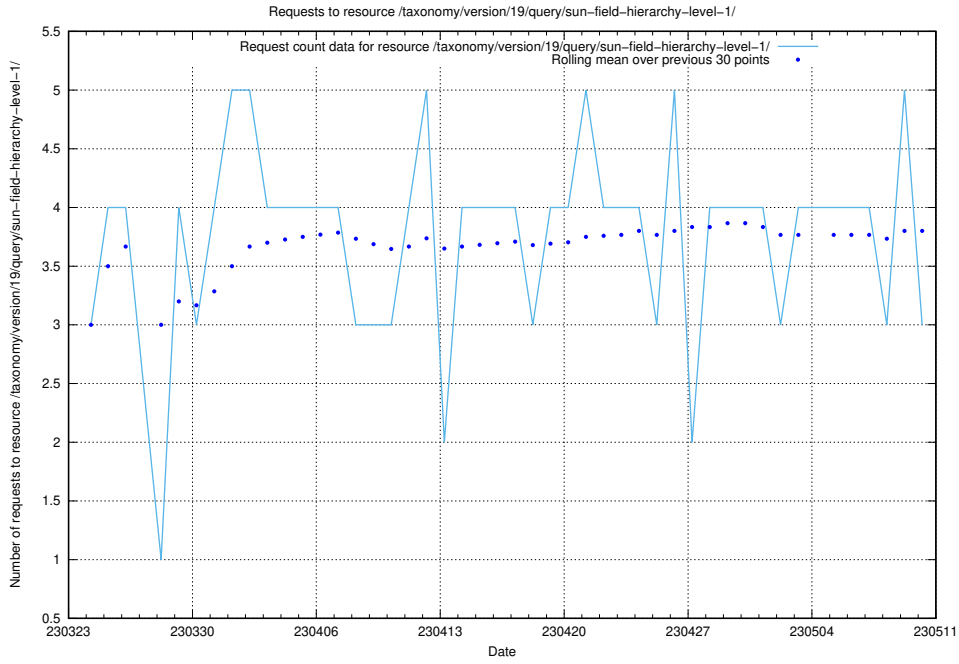

5.459 Usage of /taxonomy/version/19/query/sun-field-hierarchy-level-1/

Here, we count the number of requests to resource /taxonomy/version/19/query/sun-field-hierarchy-level-1/.