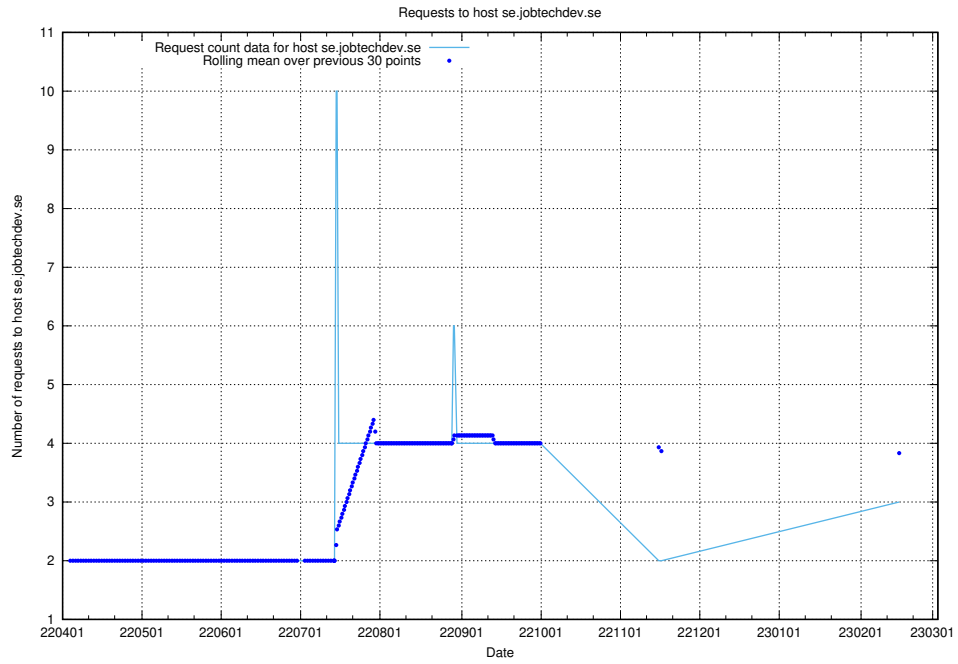

7.215 Usage of se.jobtechdev.se

Here, we count the number of requests to host se.jobtechdev.se.