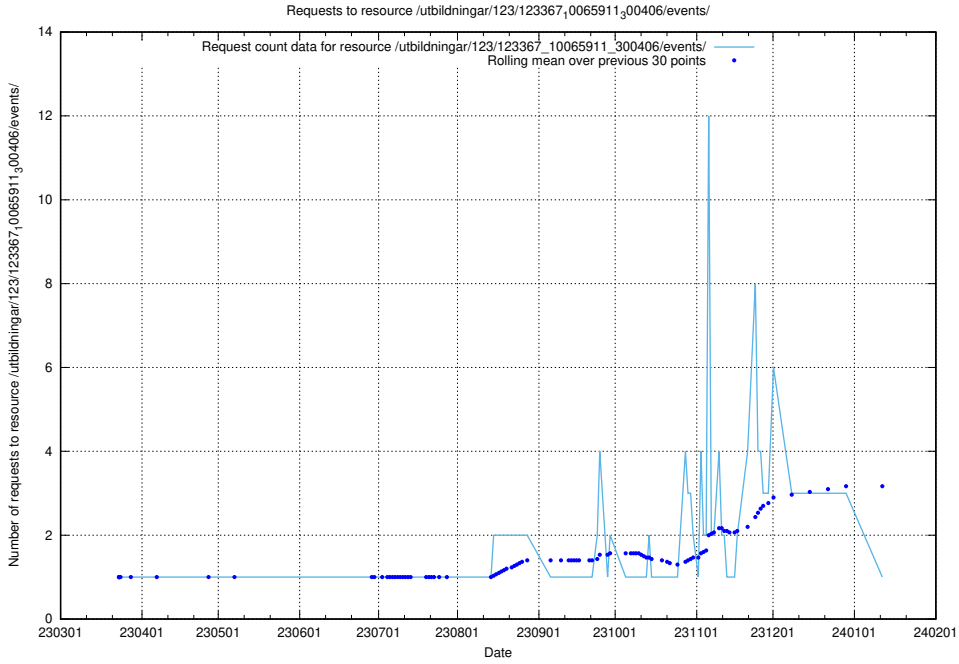

5.4504 Usage of /utbildningar/123/123367_10065911_300406/events/

Here, we count the number of requests to resource /utbildningar/123/123367_10065911_300406/events/