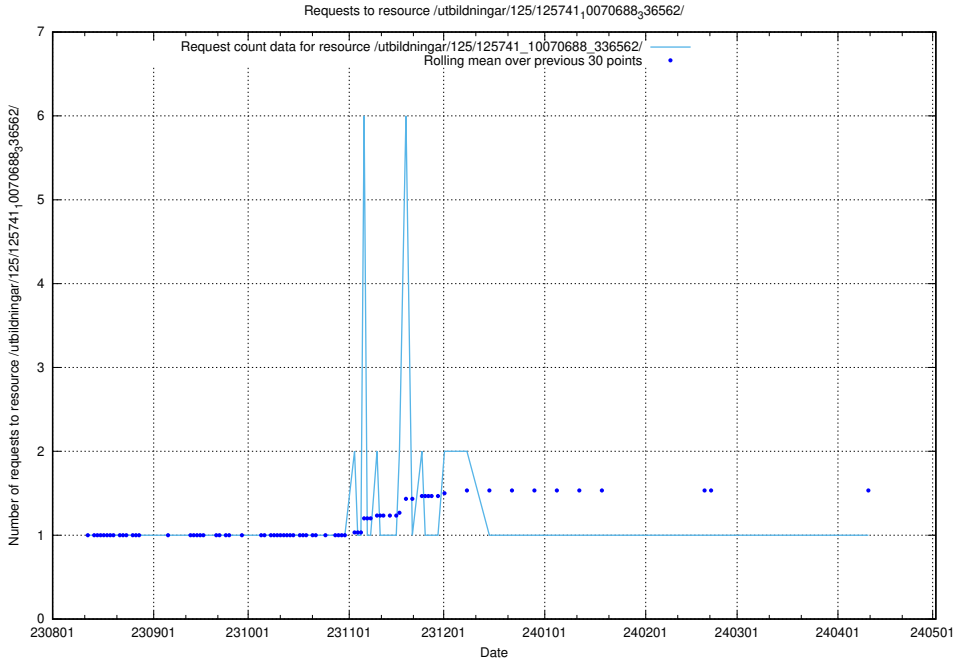

5.4597 Usage of /utbildningar/125/125741_10070688_336562/

Here, we count the number of requests to resource /utbildningar/125/125741_10070688_336562/.