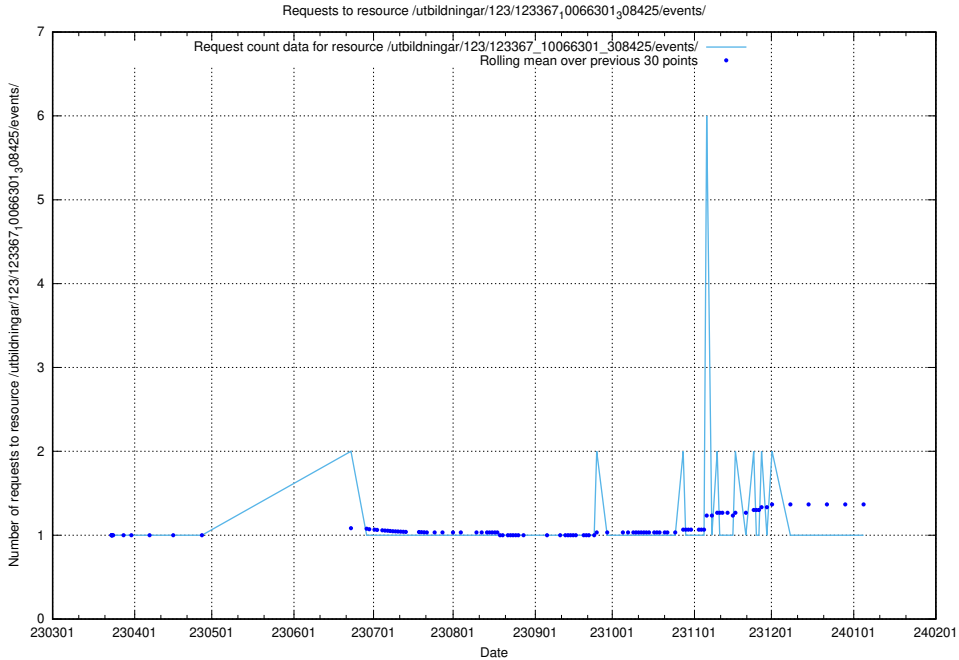

### 5.4334 Usage of /utbildningar/123/123367\_10066301\_308425/events/

Here, we count the number of requests to resource /utbildningar/123/123367\_10066301\_308425/events/