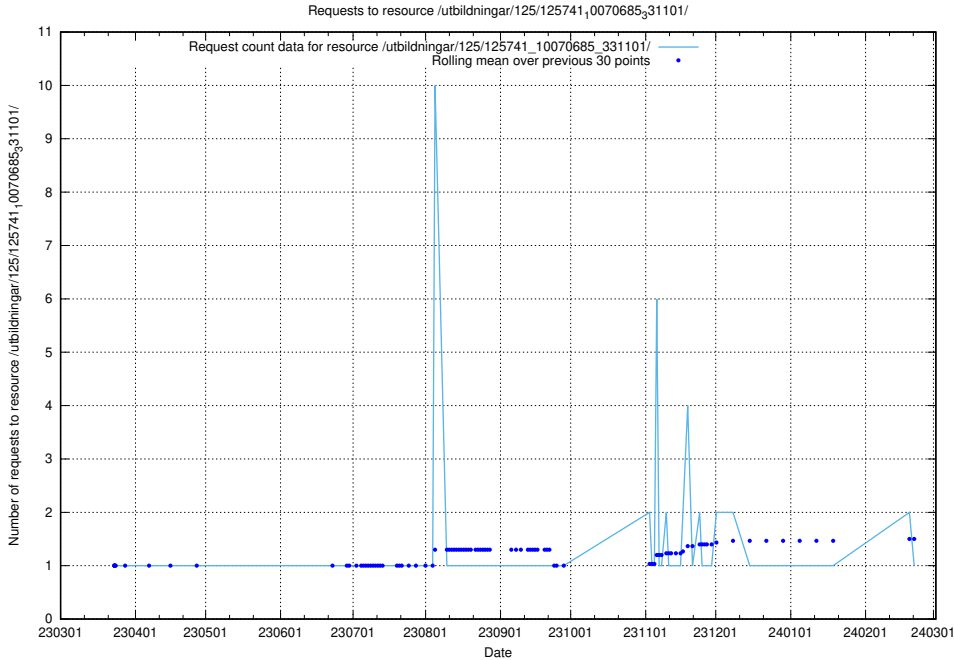

5.6257 Usage of /utbildningar/125/125741_10070685_331101/

Here, we count the number of requests to resource /utbildningar/125/125741_10070685_331101/.