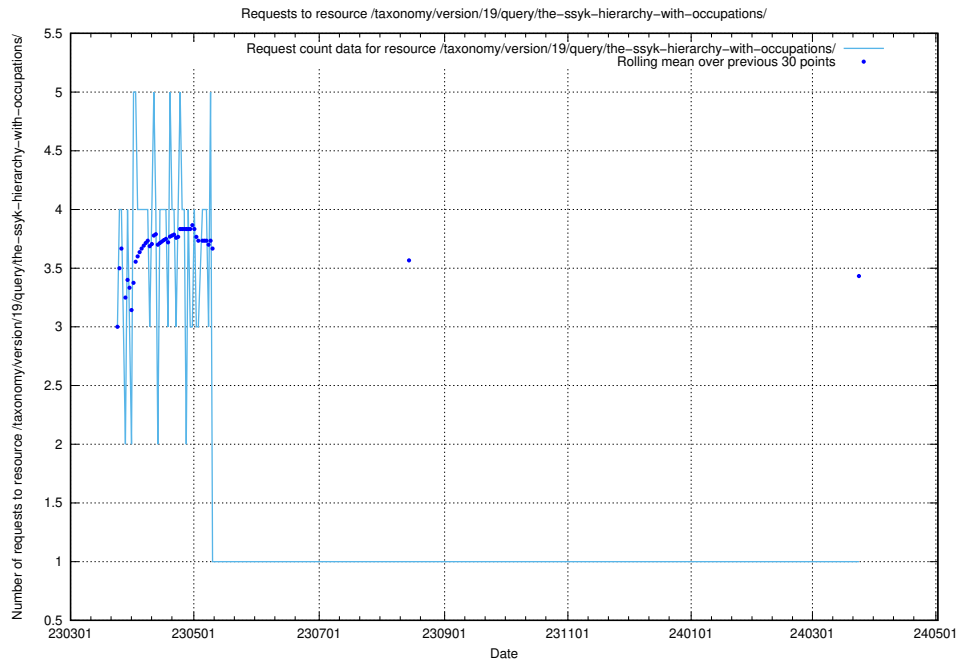

5.5905 Usage of /taxonomy/version/19/query/the-ssyk-hierarchy-with-occupations/

Here, we count the number of requests to resource /taxonomy/version/19/query/the-ssyk-hierarchy-with-occupations/.