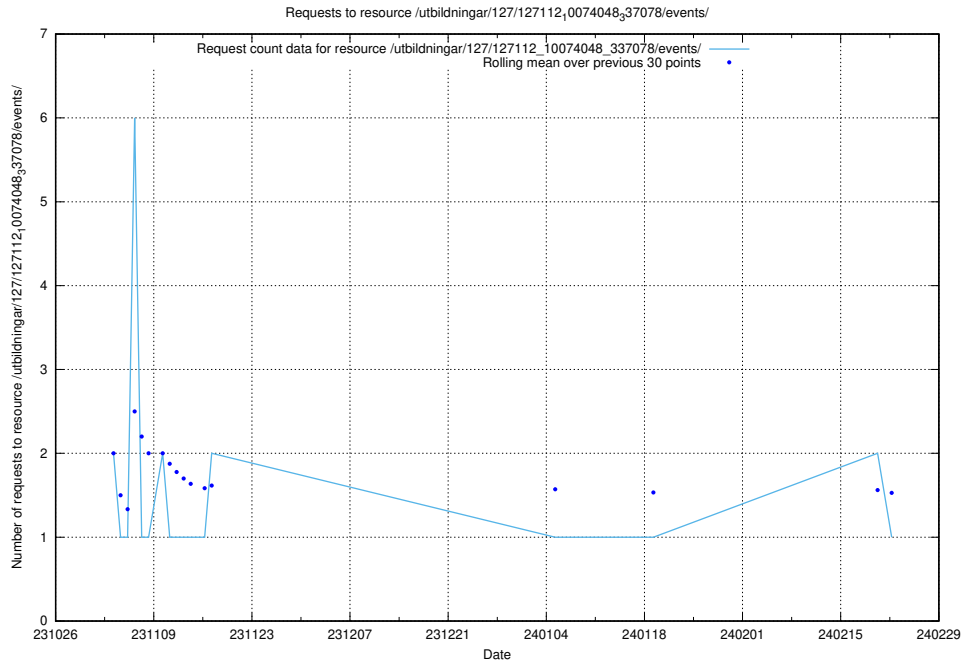

5.3934 Usage of /utbildningar/127/127112_10074048_337078/events/

Here, we count the number of requests to resource /utbildningar/127/127112_10074048_337078/events/