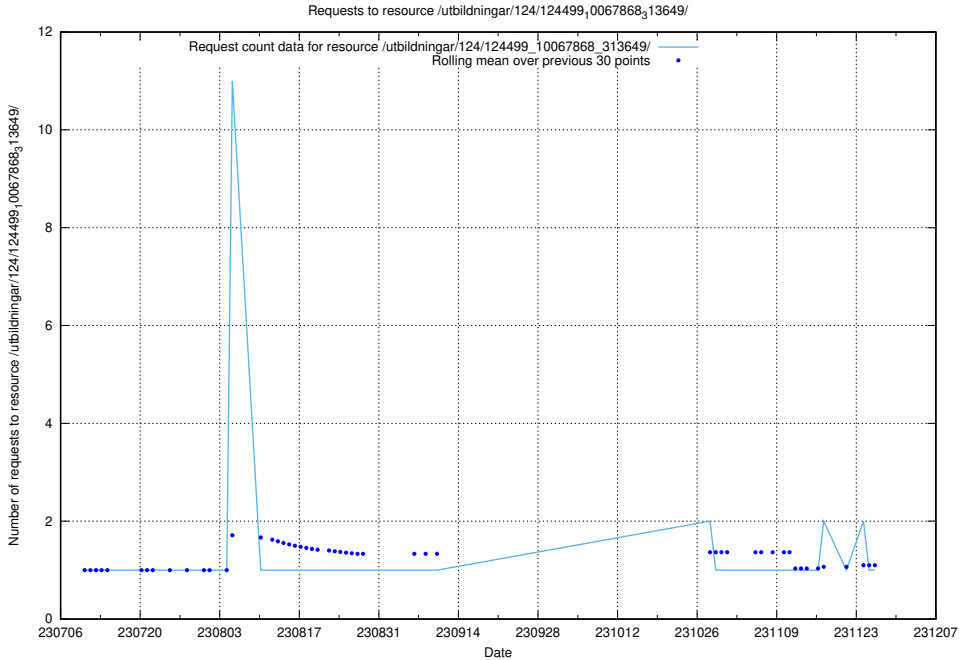

5.4909 Usage of /utbildningar/124/124499_10067868_313649/

Here, we count the number of requests to resource /utbildningar/124/124499_10067868_313649/.