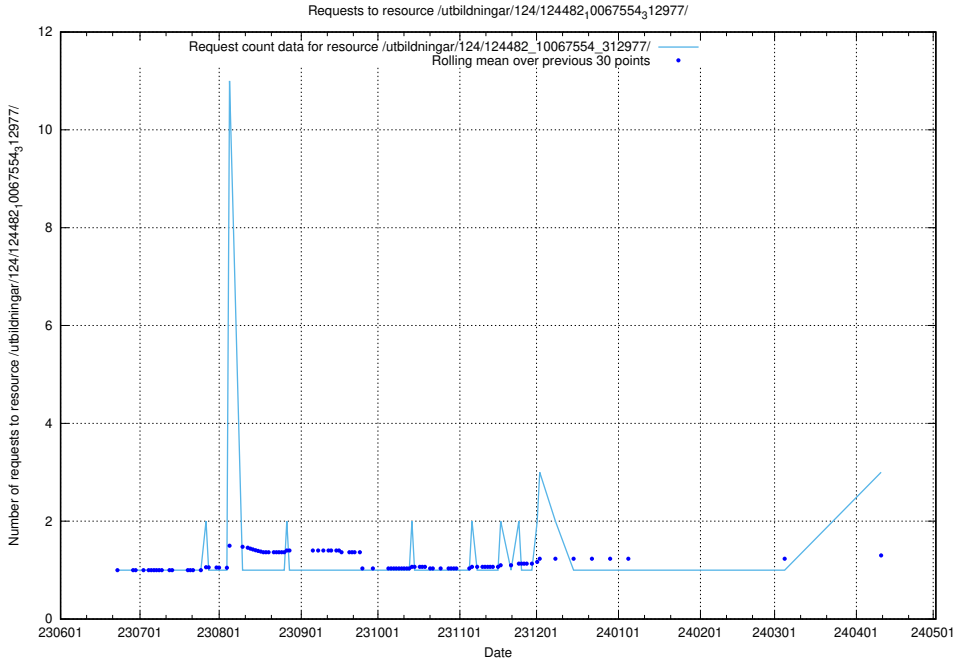

5.430 Usage of /utbildningar/124/124482_10067554_312977/

Here, we count the number of requests to resource /utbildningar/124/124482_10067554_312977/.