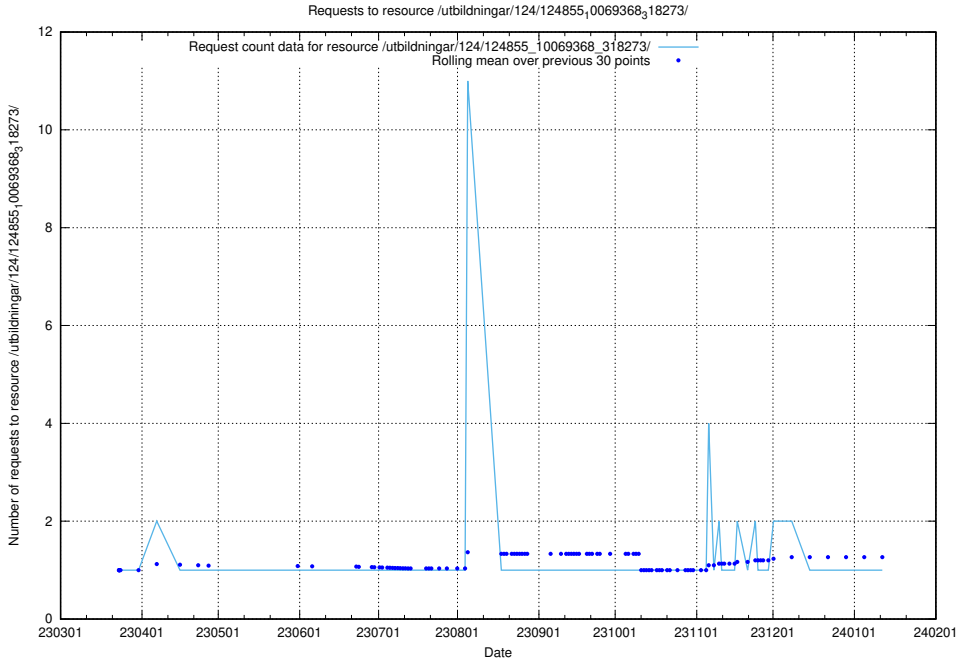

5.1192 Usage of /utbildningar/124/124855_10069368_318273/

Here, we count the number of requests to resource /utbildningar/124/124855_10069368_318273/.