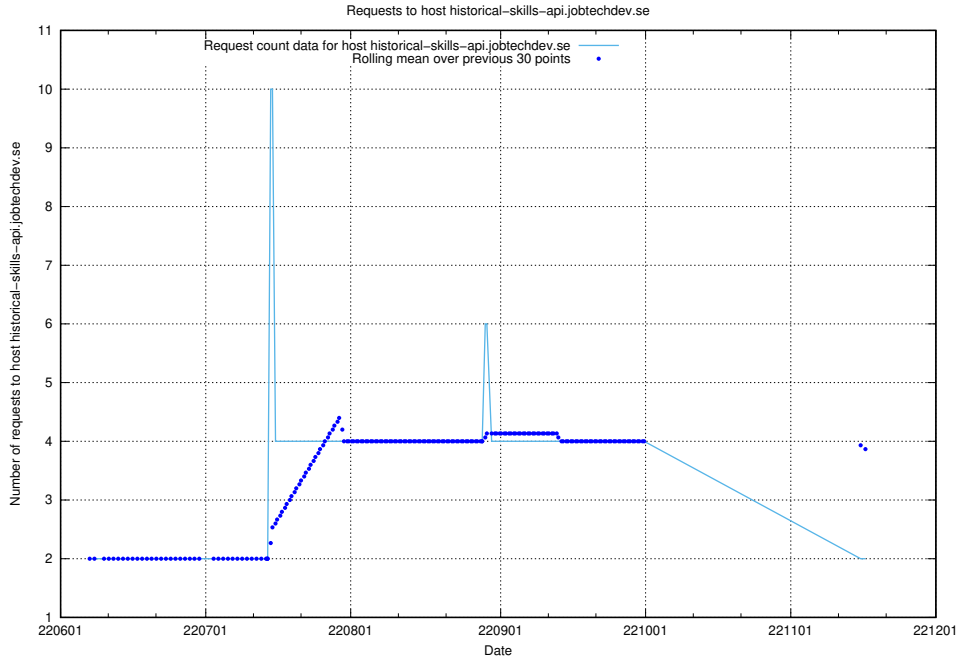

7.409 Usage of historical-skills-api.jobtechdev.se

Here, we count the number of requests to host historical-skills-api.jobtechdev.se.