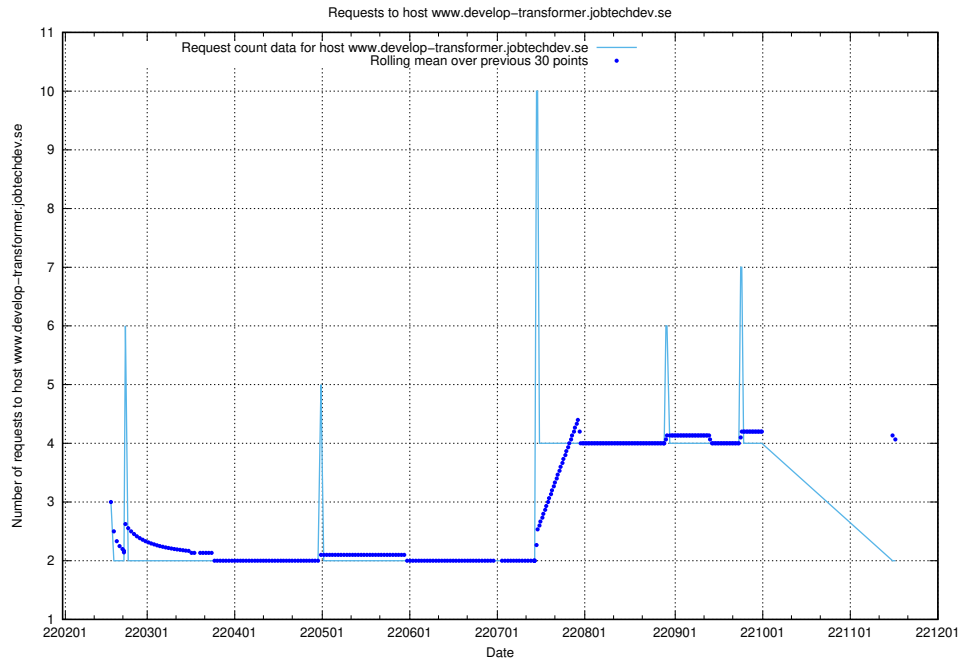

### 7.536 Usage of standby.jobtechdev.se

Here, we count the number of requests to host standby.jobtechdev.se.