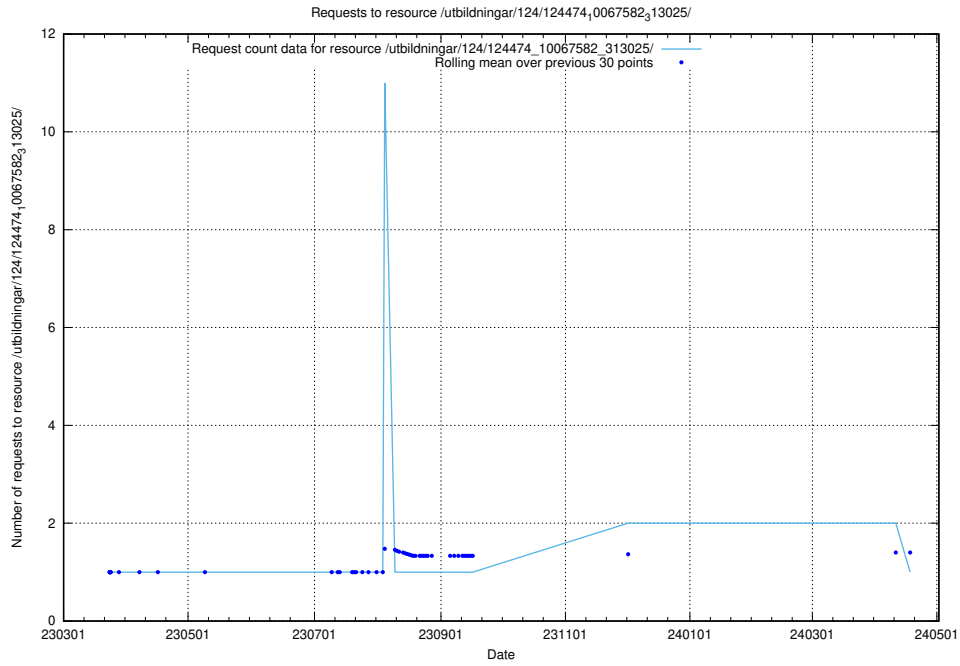

5.2687 Usage of /utbildningar/124/124474_10067582_313025/

Here, we count the number of requests to resource /utbildningar/124/124474_10067582_313025/.