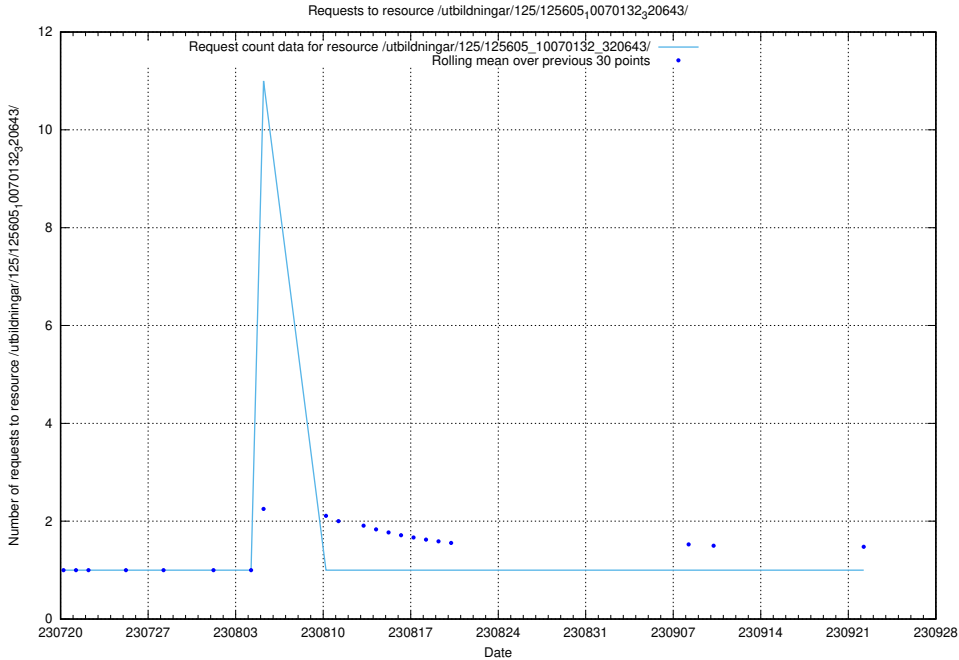

5.4784 Usage of /utbildningar/125/125605_10070132_320643/

Here, we count the number of requests to resource /utbildningar/125/125605_10070132_320643/.