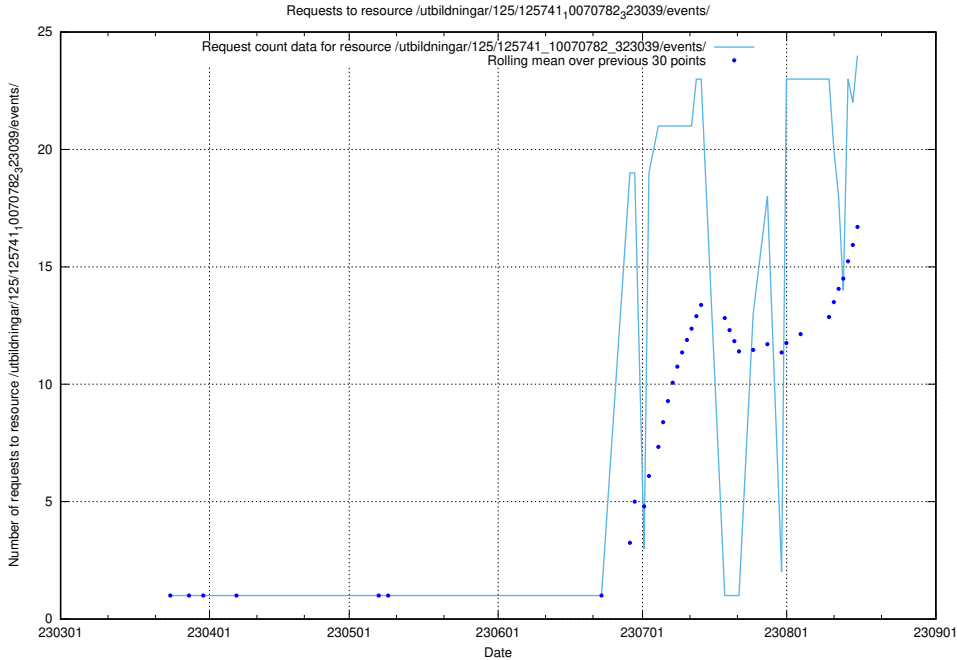

### 5.10 Usage of /utbildningar/125/125741\_10070782\_323039/events/

Here, we count the number of requests to resource /utbildningar/125/125741\_10070782\_323039/events/