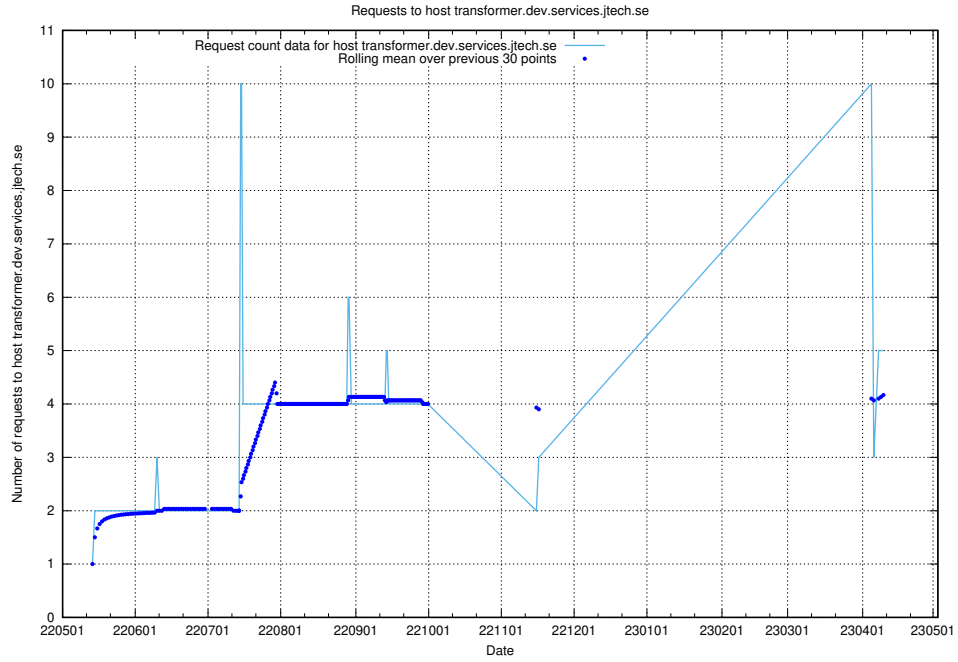

7.91 Usage of transformer.dev.services.jtech.se

Here, we count the number of requests to host transformer.dev.services.jtech.se.