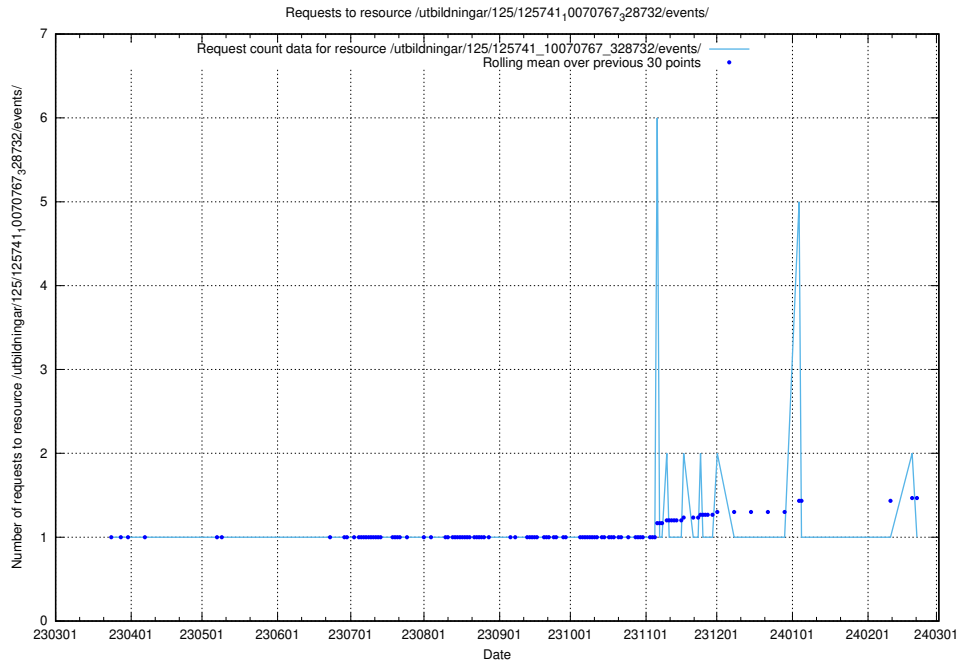

5.6015 Usage of /utbildningar/125/125741_10070767_328732/events/

Here, we count the number of requests to resource /utbildningar/125/125741_10070767_328732/events/