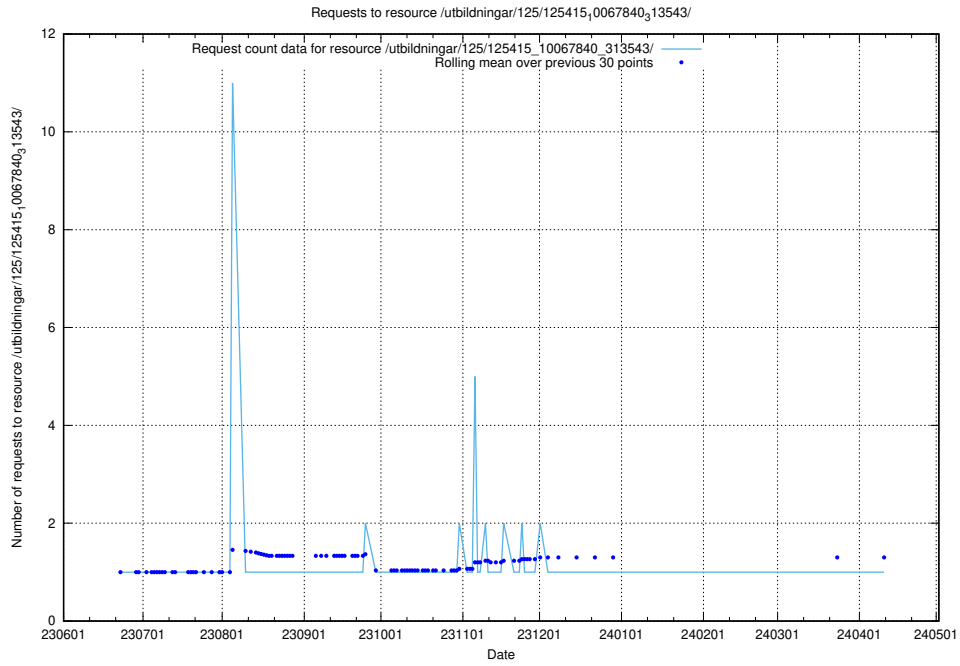

5.5506 Usage of /utbildningar/125/125415_10067840_313543/

Here, we count the number of requests to resource /utbildningar/125/125415_10067840_313543/.