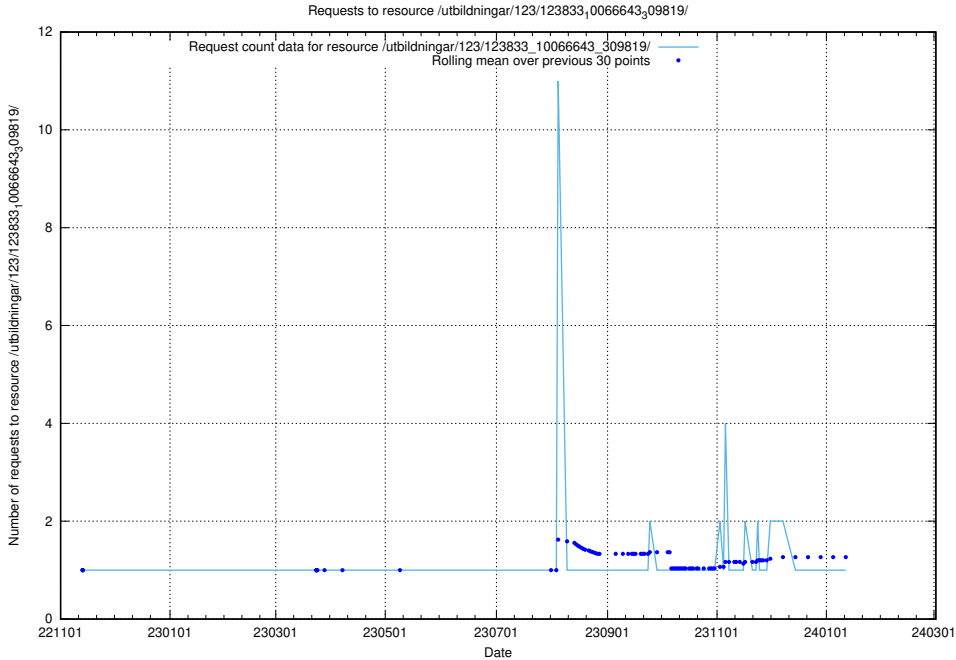

5.5691 Usage of /utbildningar/123/123833_10066643_309819/

Here, we count the number of requests to resource /utbildningar/123/123833_10066643_309819/.