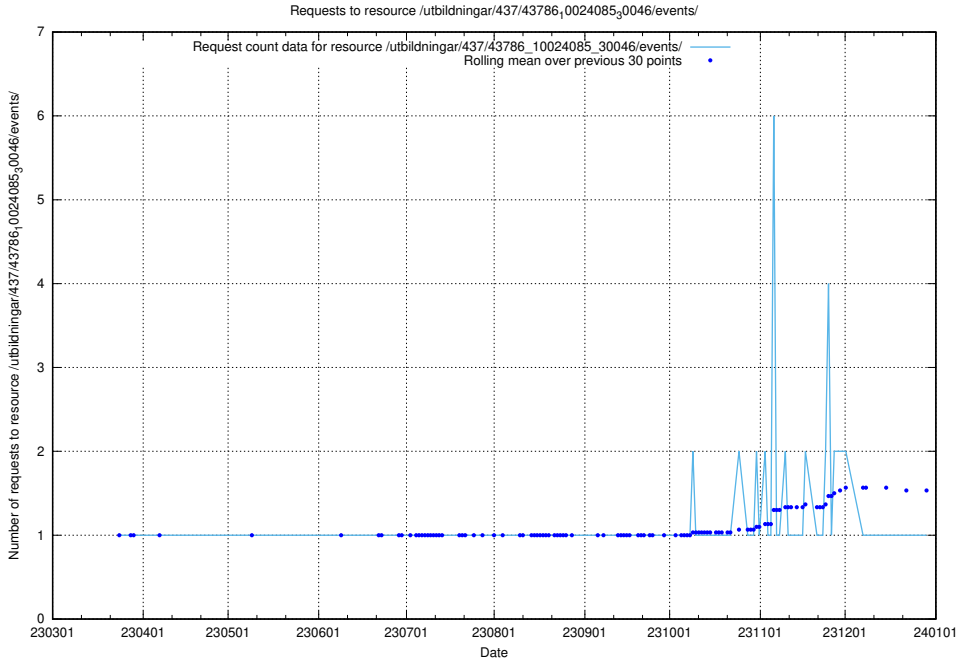

5.5976 Usage of /utbildningar/437/43786_10024085_30046/events/

Here, we count the number of requests to resource /utbildningar/437/43786_10024085_30046/events/.