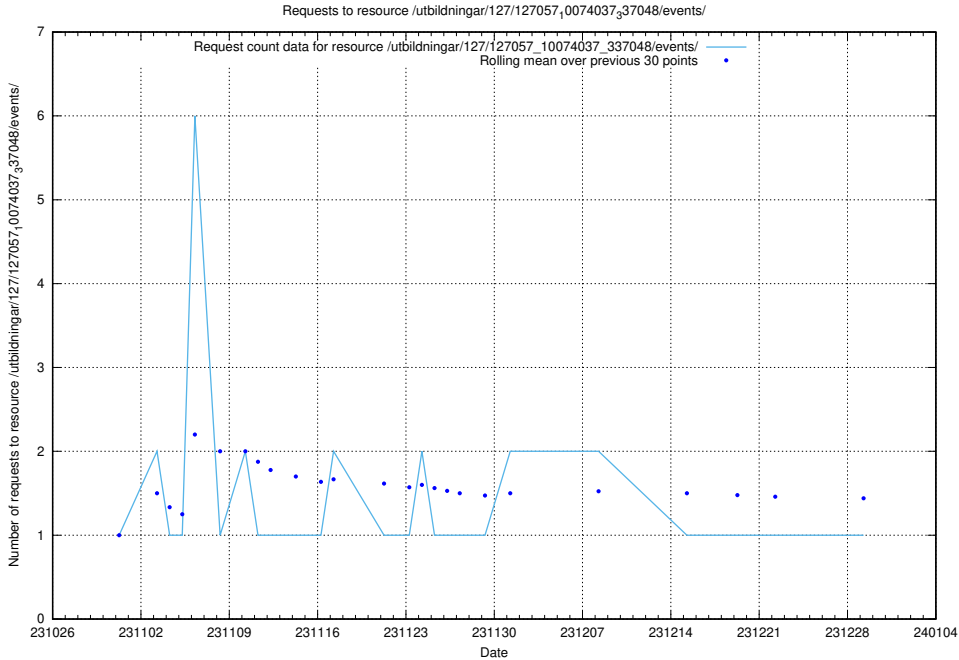

5.3958 Usage of /utbildningar/127/127057_10074037_337048/events/

Here, we count the number of requests to resource /utbildningar/127/127057_10074037_337048/events/