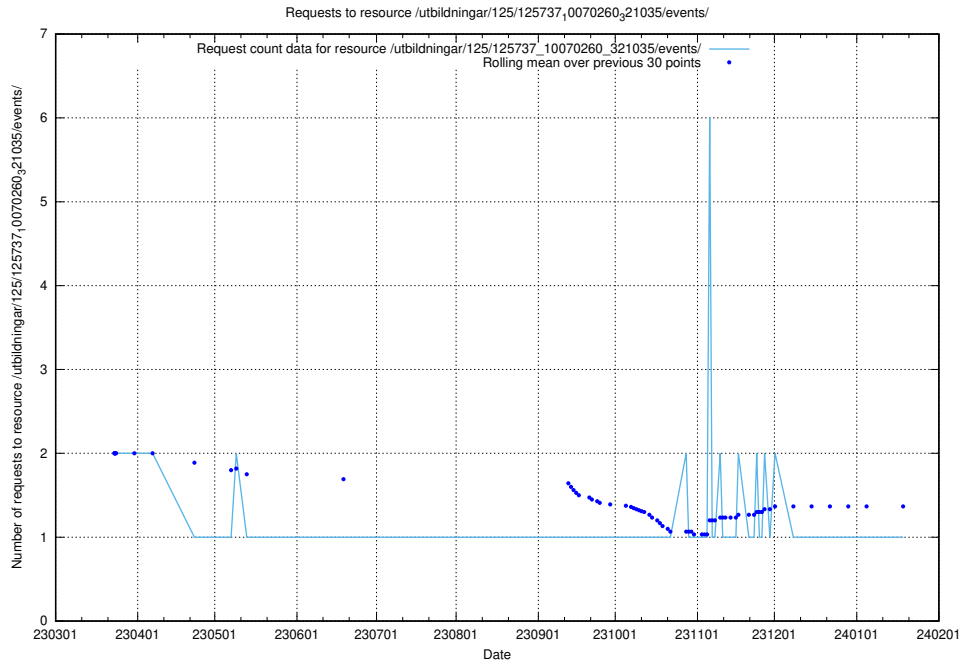

5.6069 Usage of /utbildningar/125/125737_10070260_321035/events/

Here, we count the number of requests to resource /utbildningar/125/125737_10070260_321035/events/