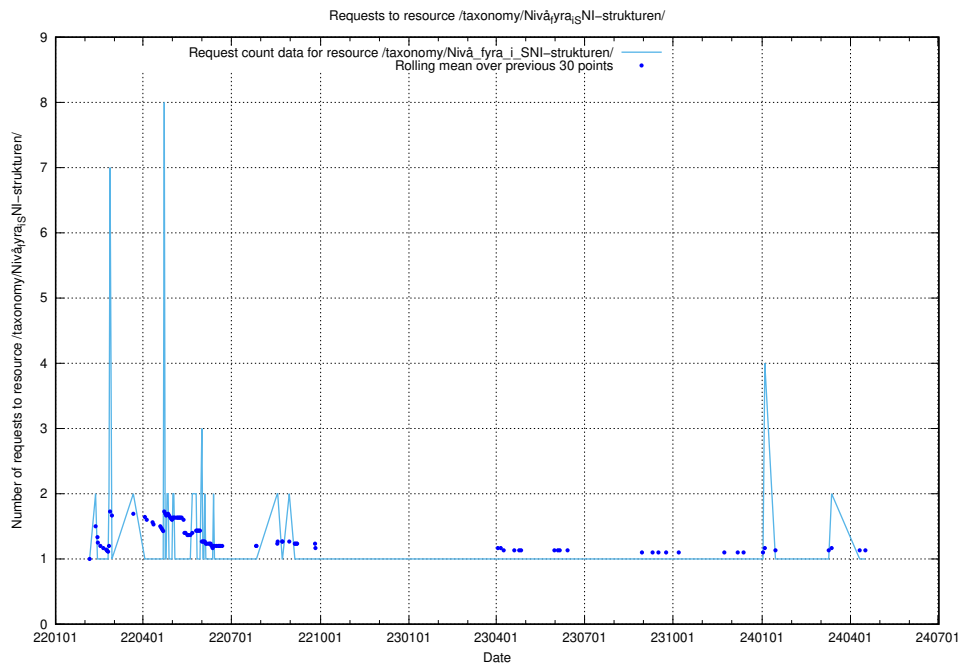

5.2245 Usage of /taxonomy/Nivå_fyra_i_SNI-strukturen/

Here, we count the number of requests to resource /taxonomy/Nivå_fyra_i_SNI-strukturen/.