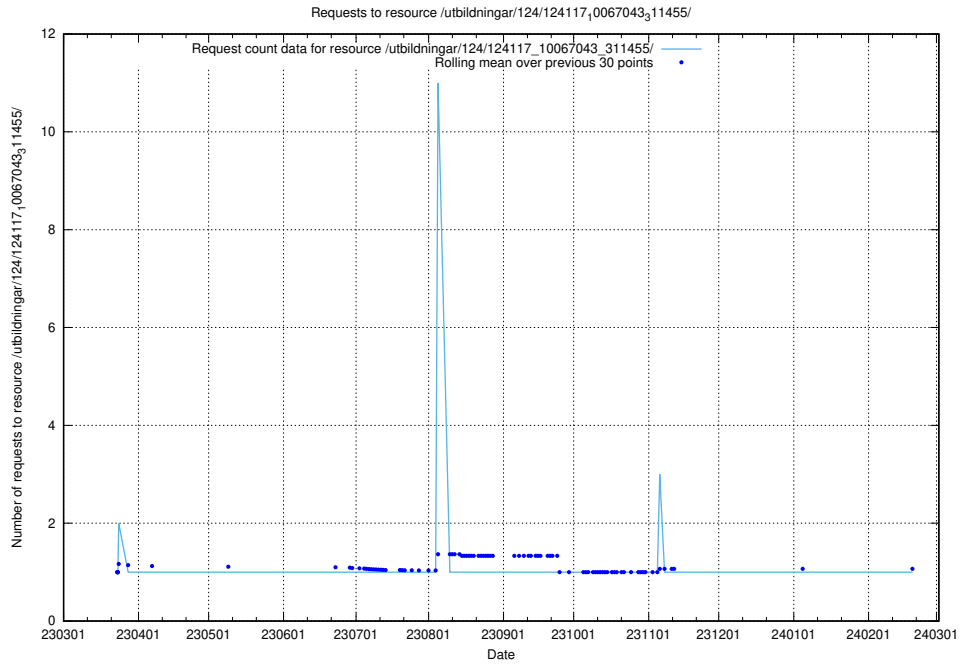

5.4026 Usage of /utbildningar/124/124117_10067043_311455/

Here, we count the number of requests to resource /utbildningar/124/124117_10067043_311455/.