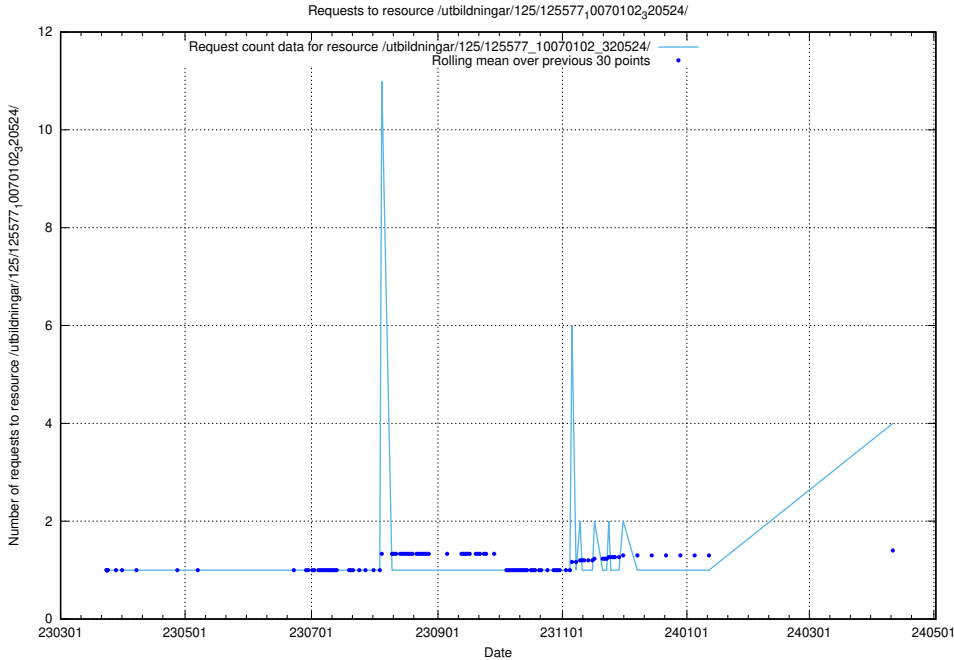

5.192 Usage of /utbildningar/125/125577_10070102_320524/

Here, we count the number of requests to resource /utbildningar/125/125577_10070102_320524/.