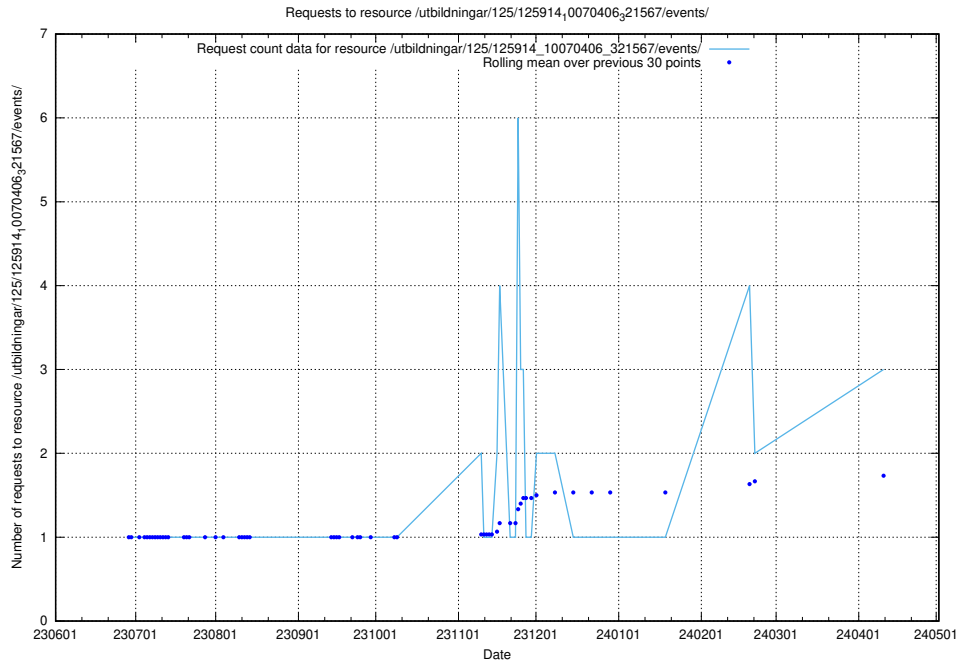

5.410 Usage of /utbildningar/125/125914_10070406_321567/events/

Here, we count the number of requests to resource /utbildningar/125/125914_10070406_321567/events/