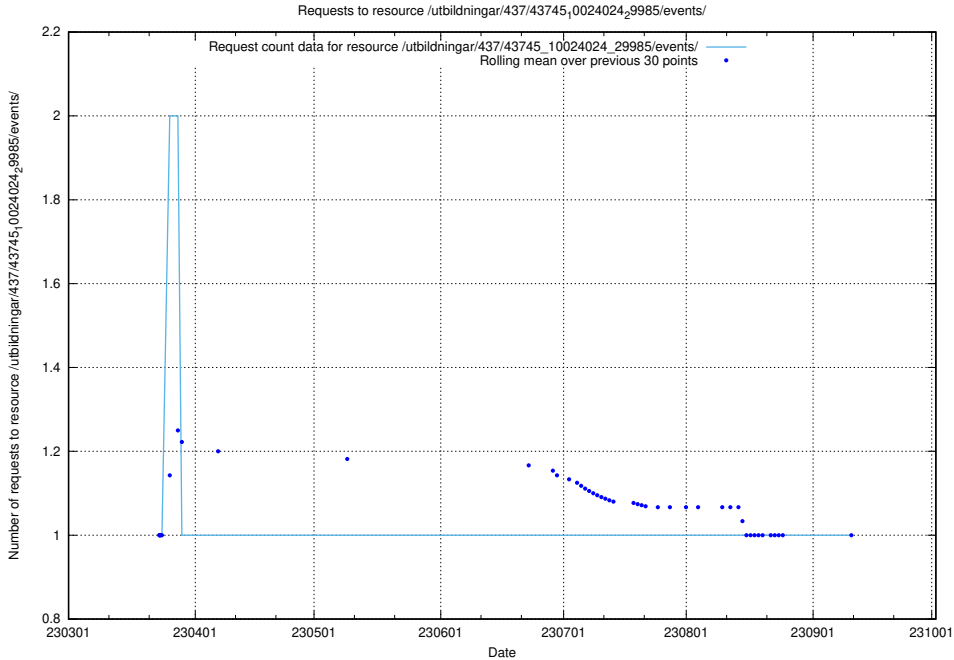

5.6172 Usage of /utbildningar/437/43745_10024024_29985/events/

Here, we count the number of requests to resource /utbildningar/437/43745_10024024_29985/events/.