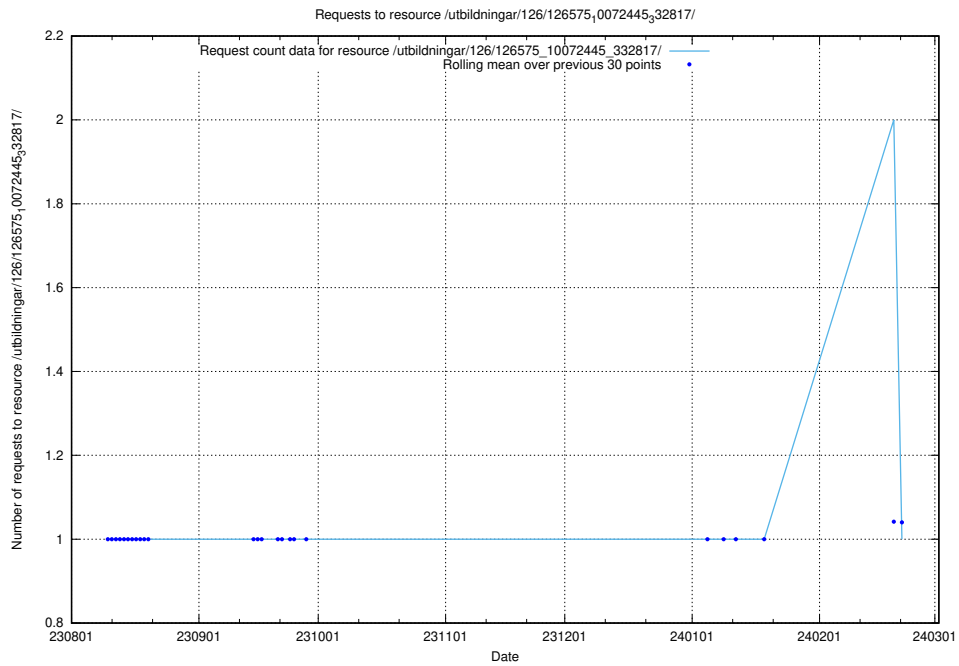

5.4615 Usage of /utbildningar/126/126575_10072445_332817/

Here, we count the number of requests to resource /utbildningar/126/126575_10072445_332817/.