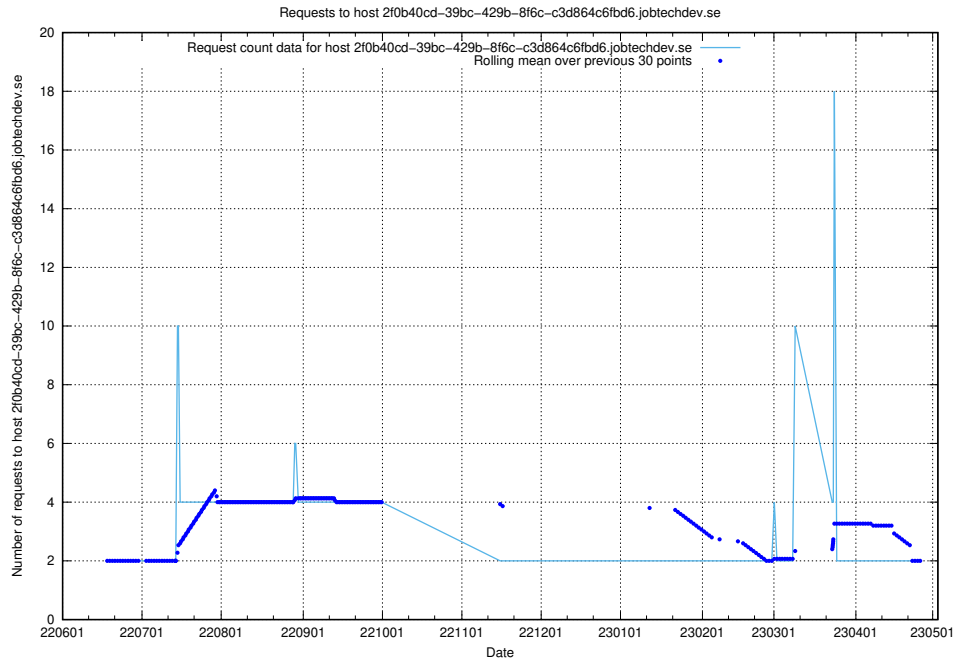

7.398 Usage of 2f0b40cd-39bc-429b-8f6c-c3d864c6fbd6.jobtechdev.se

Here, we count the number of requests to host 2f0b40cd-39bc-429b-8f6c-c3d864c6fbd6.jobtechdev.se.