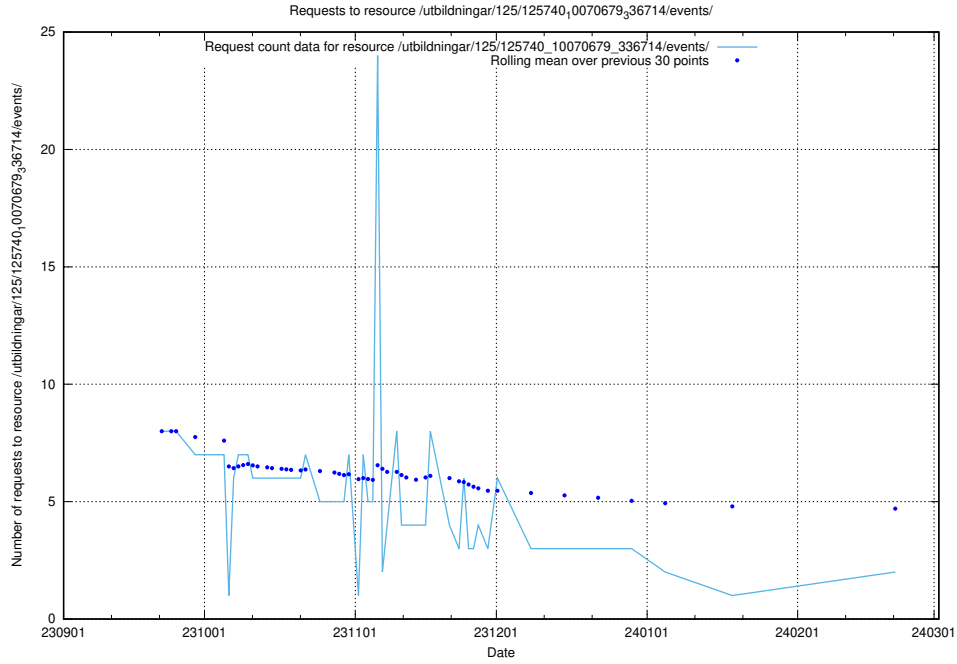

5.742 Usage of /utbildningar/125/125740_10070679_336714/events/

Here, we count the number of requests to resource /utbildningar/125/125740_10070679_336714/events/