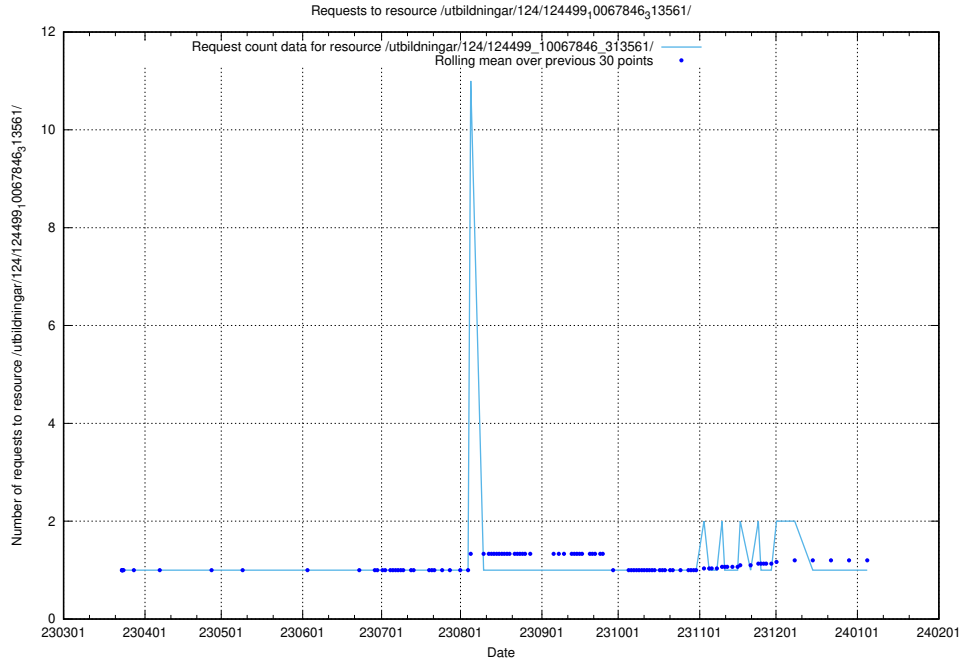

5.2211 Usage of /utbildningar/124/124499_10067846_313561/

Here, we count the number of requests to resource /utbildningar/124/124499_10067846_313561/.