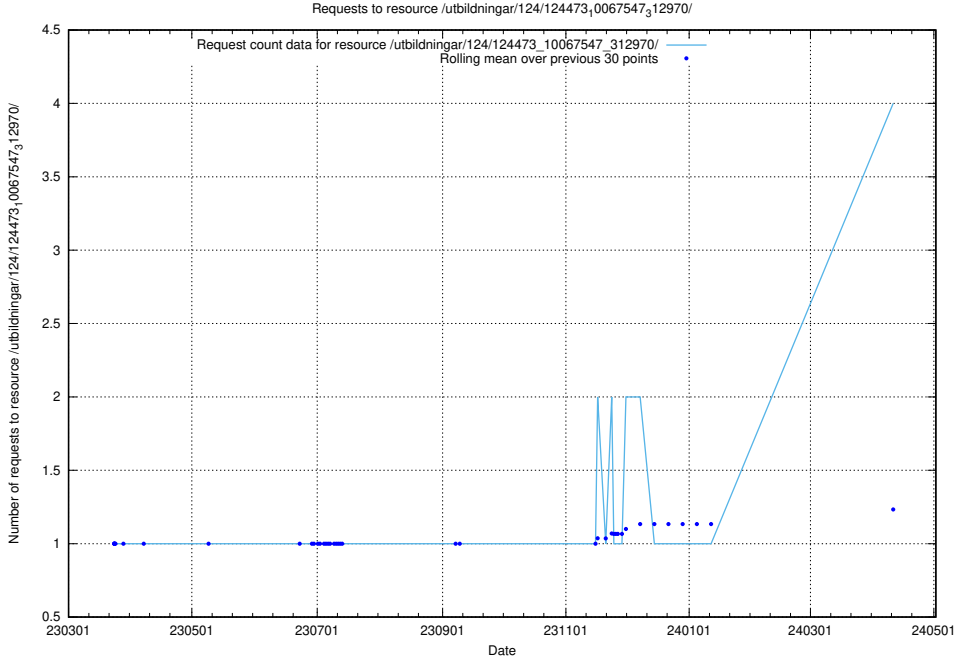

5.221 Usage of /utbildningar/124/124473_10067547_312970/

Here, we count the number of requests to resource /utbildningar/124/124473_10067547_312970/.