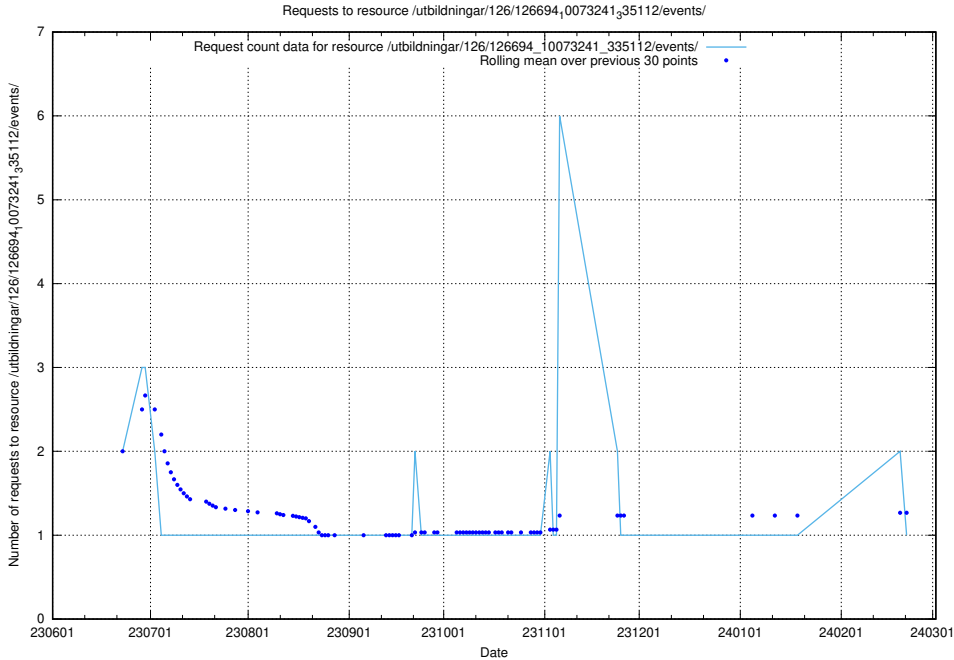

5.5346 Usage of /utbildningar/126/126694_10073241_335112/events/

Here, we count the number of requests to resource /utbildningar/126/126694_10073241_335112/events/