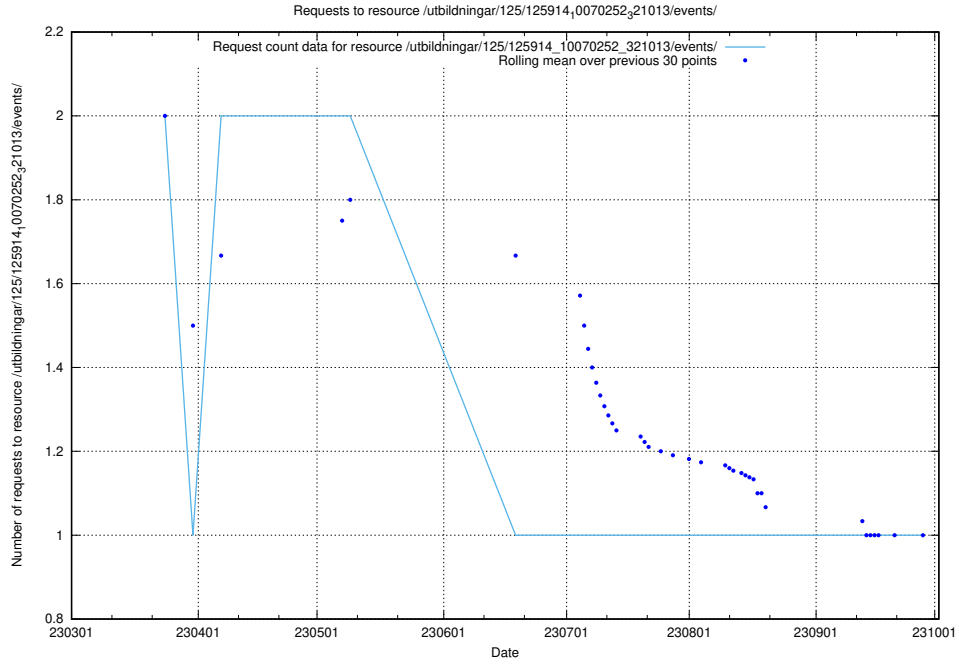

5.5948 Usage of /utbildningar/125/125914_10070252_321013/events/

Here, we count the number of requests to resource /utbildningar/125/125914_10070252_321013/events/