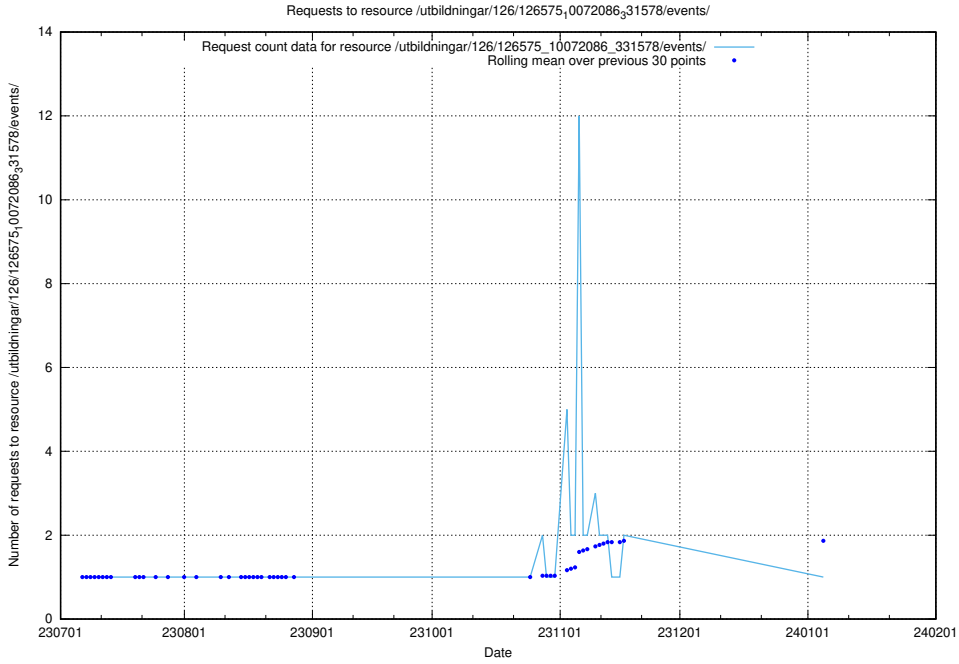

5.5082 Usage of /utbildningar/126/126575_10072086_331578/events/

Here, we count the number of requests to resource /utbildningar/126/126575_10072086_331578/events/