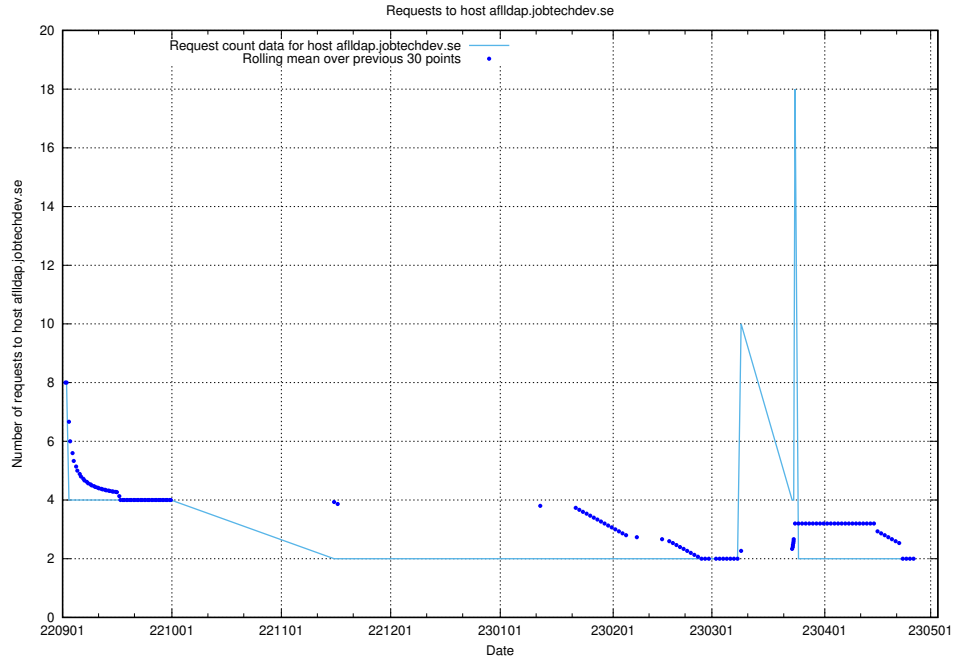

7.330 Usage of afldap.jobtechdev.se

Here, we count the number of requests to host afldap.jobtechdev.se.