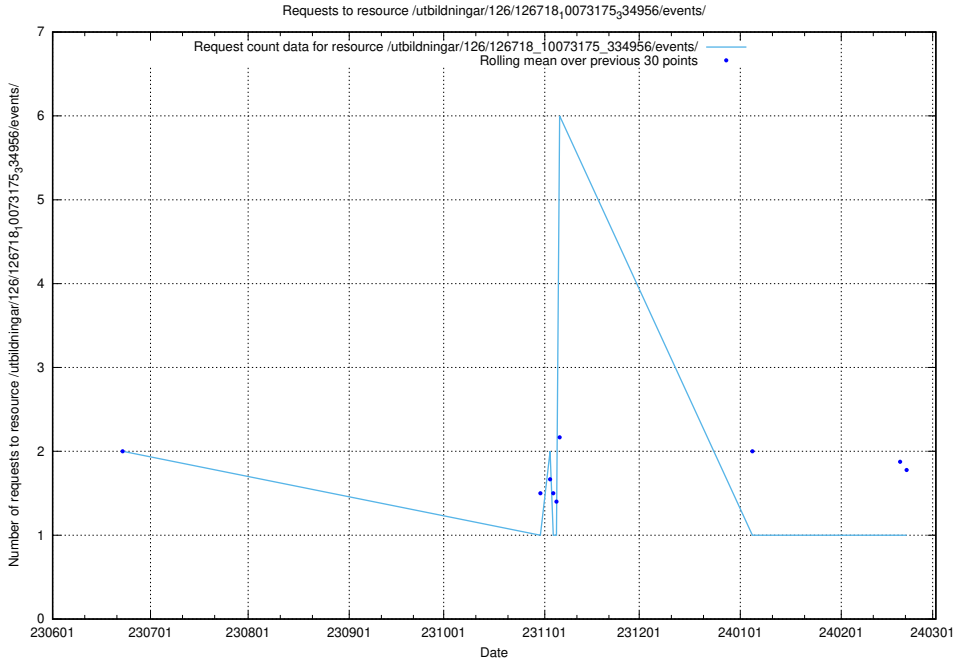

5.5344 Usage of /utbildningar/126/126718_10073175_334956/events/

Here, we count the number of requests to resource /utbildningar/126/126718_10073175_334956/events/