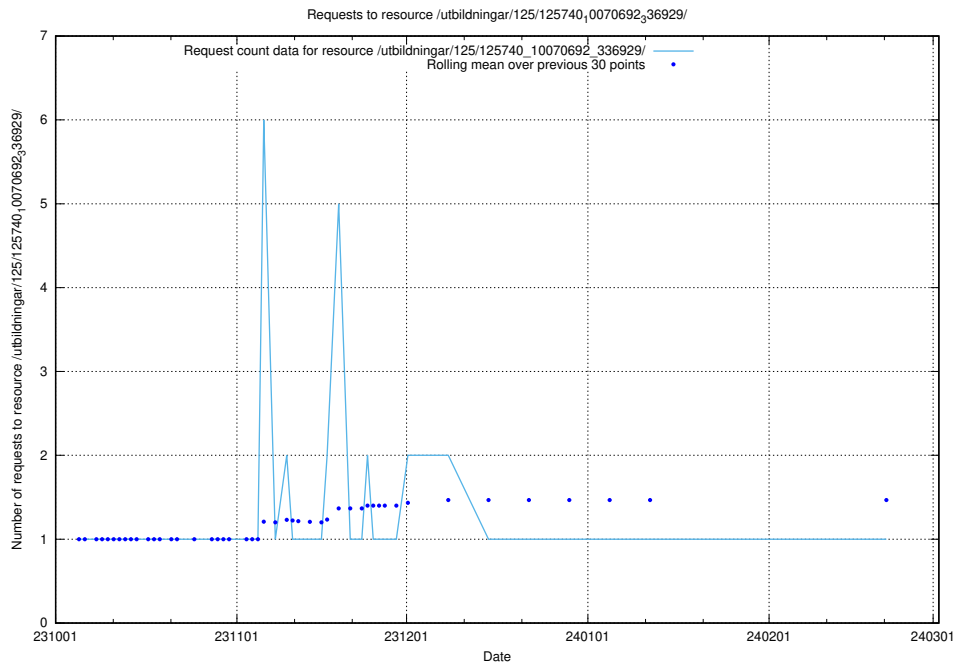

5.4199 Usage of /utbildningar/125/125740_10070692_336929/

Here, we count the number of requests to resource /utbildningar/125/125740_10070692_336929/.