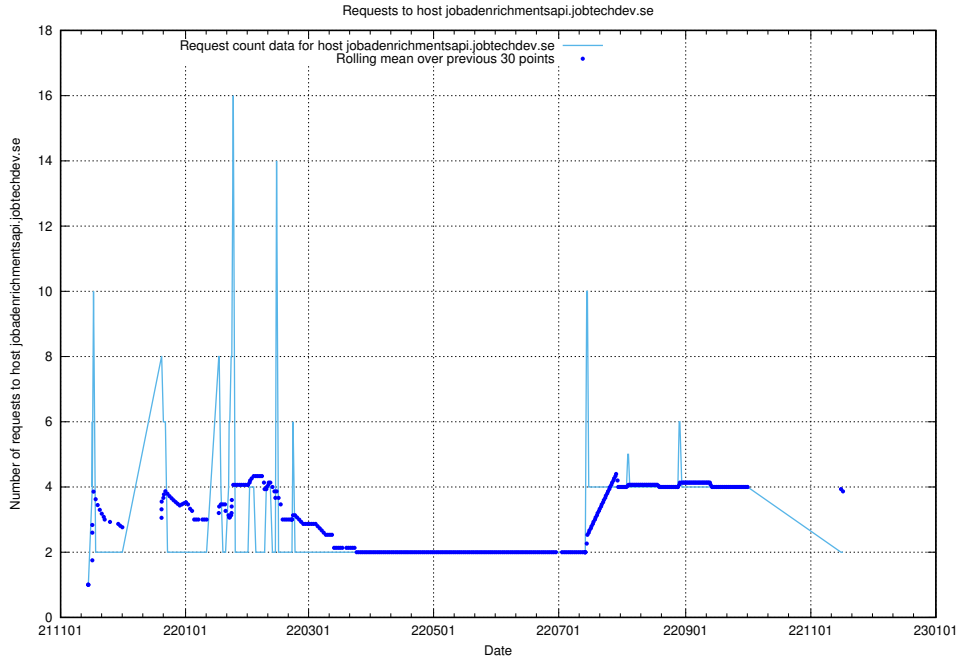

7.574 Usage of jobadenrichmentsapi.jobtechdev.se

Here, we count the number of requests to host jobadenrichmentsapi.jobtechdev.se.