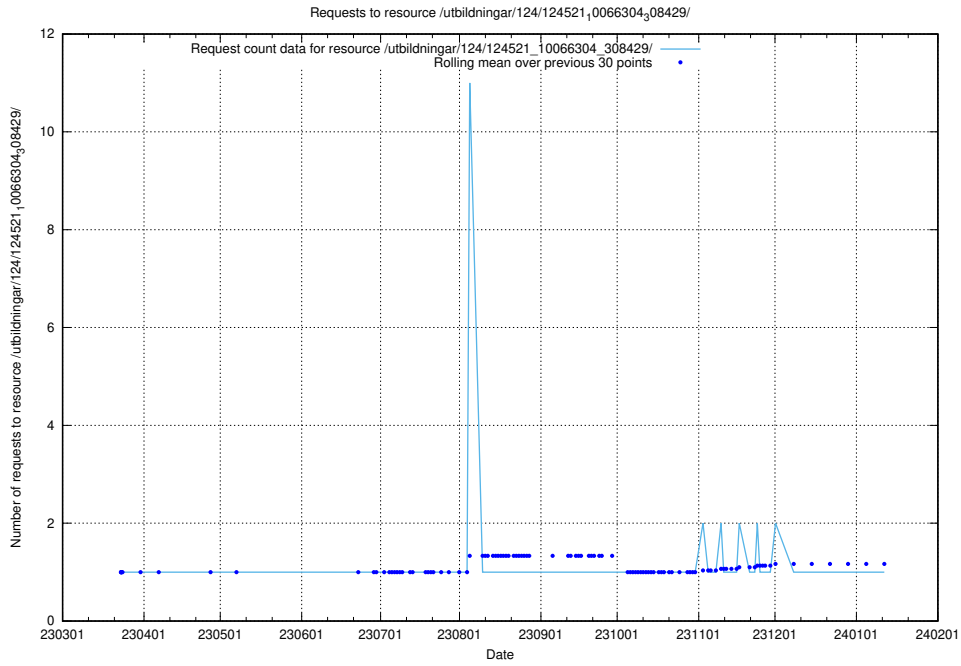

5.1221 Usage of /utbildningar/124/124521_10066304_308429/

Here, we count the number of requests to resource /utbildningar/124/124521_10066304_308429/.