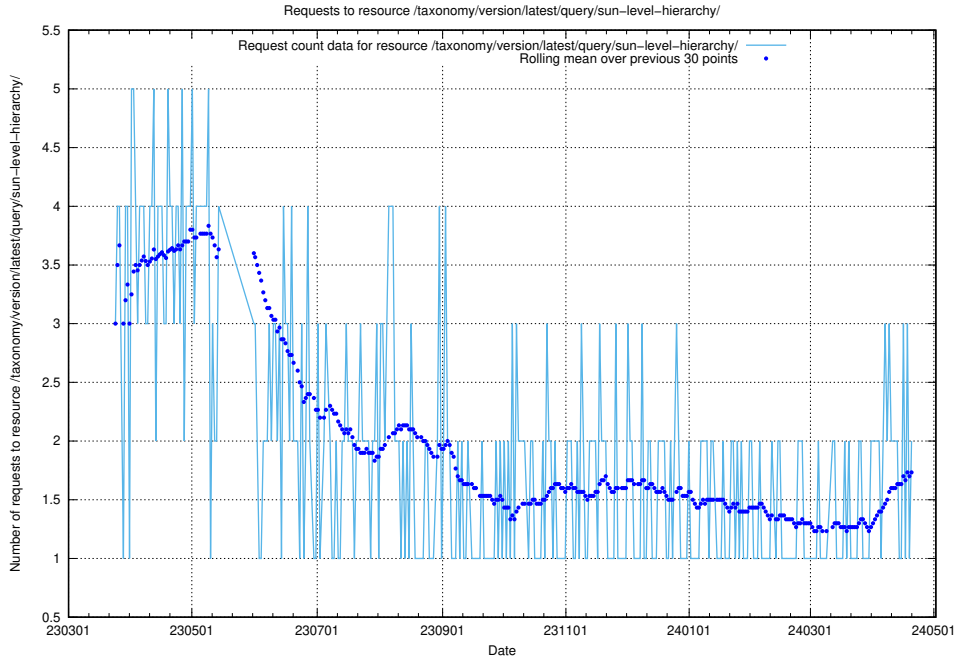

5.908 Usage of /taxonomy/version/latest/query/sun-level-hierarchy/

Here, we count the number of requests to resource /taxonomy/version/latest/query/sun-level-hierarchy/.