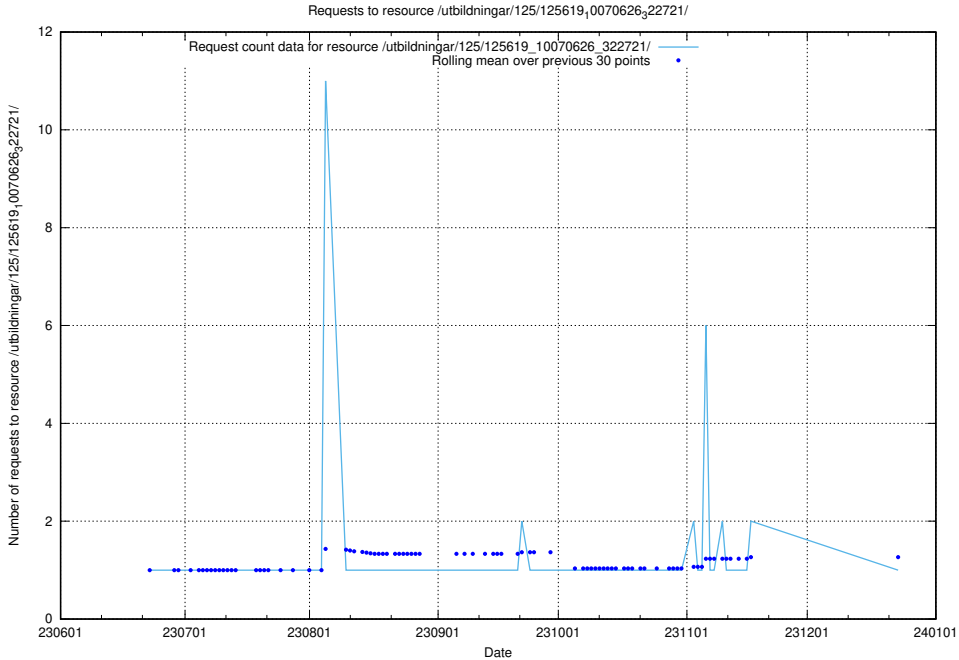

5.5501 Usage of /utbildningar/125/125619_10070626_322721/

Here, we count the number of requests to resource /utbildningar/125/125619_10070626_322721/.