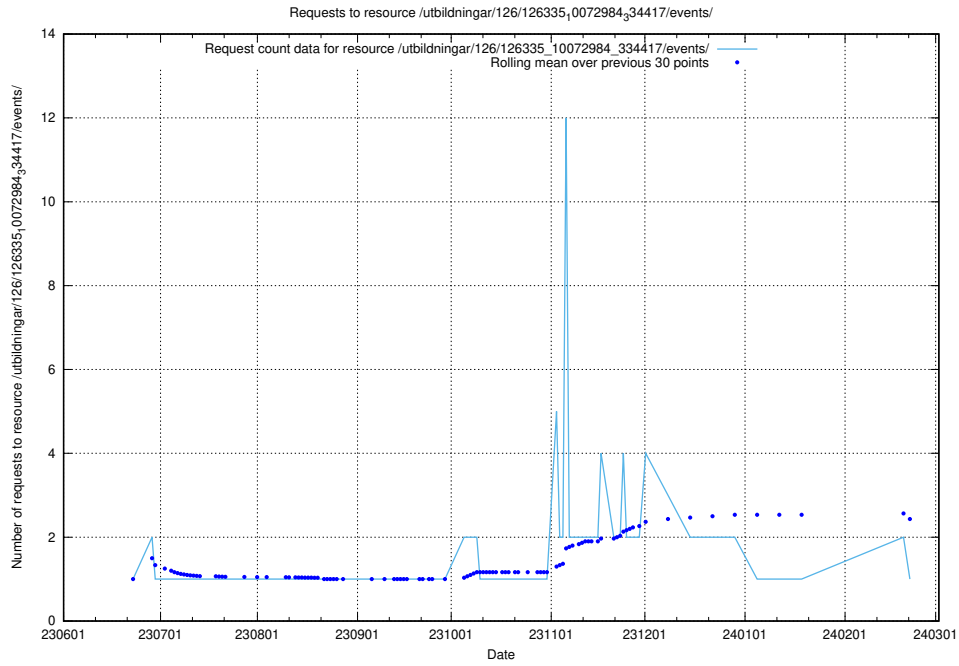

5.5451 Usage of /utbildningar/126/126335_10072984_334417/events/

Here, we count the number of requests to resource /utbildningar/126/126335_10072984_334417/events/