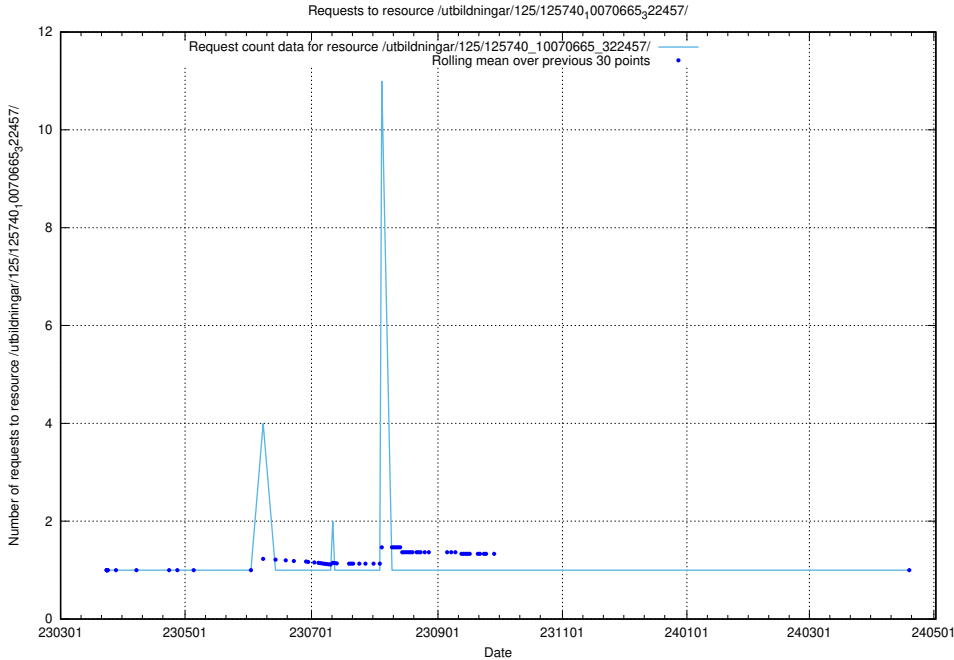

5.1010 Usage of /utbildningar/125/125740_10070665_322457/

Here, we count the number of requests to resource /utbildningar/125/125740_10070665_322457/.