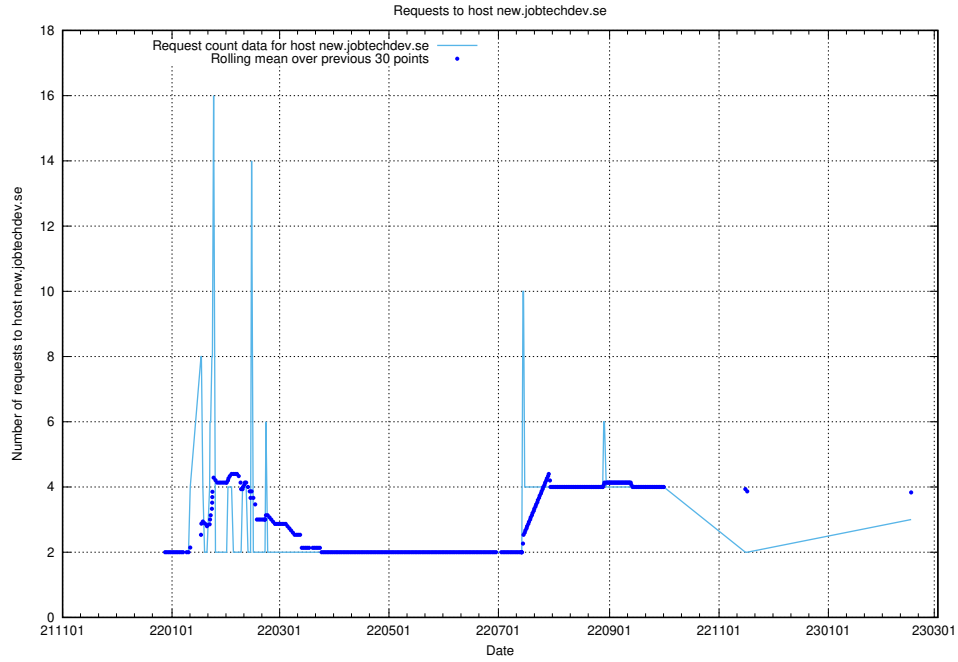

7.189 Usage of new.jobtechdev.se

Here, we count the number of requests to host new.jobtechdev.se.