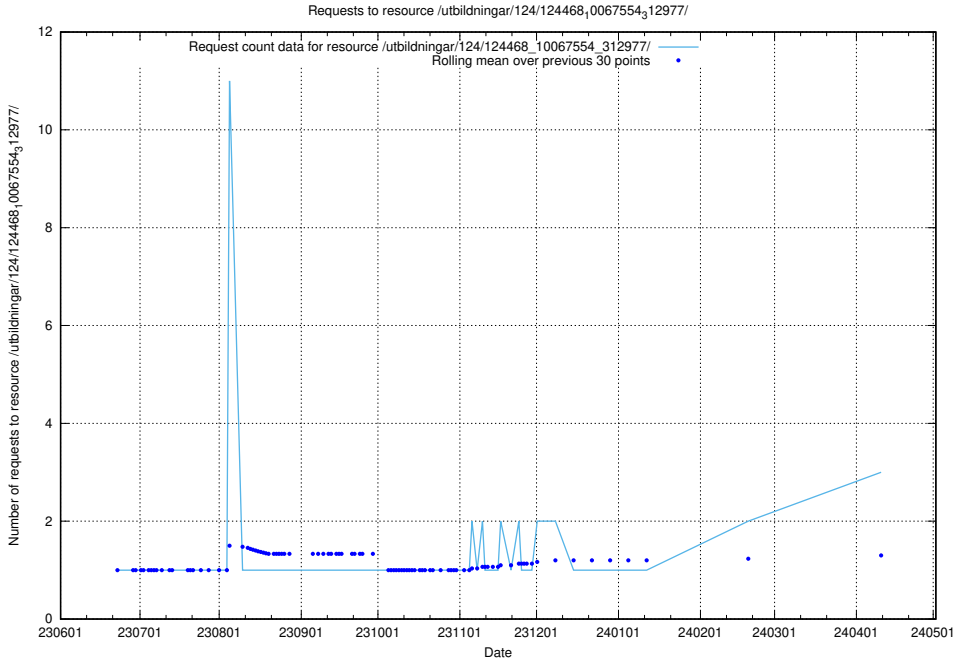

5.434 Usage of /utbildningar/124/124468_10067554_312977/

Here, we count the number of requests to resource /utbildningar/124/124468_10067554_312977/.