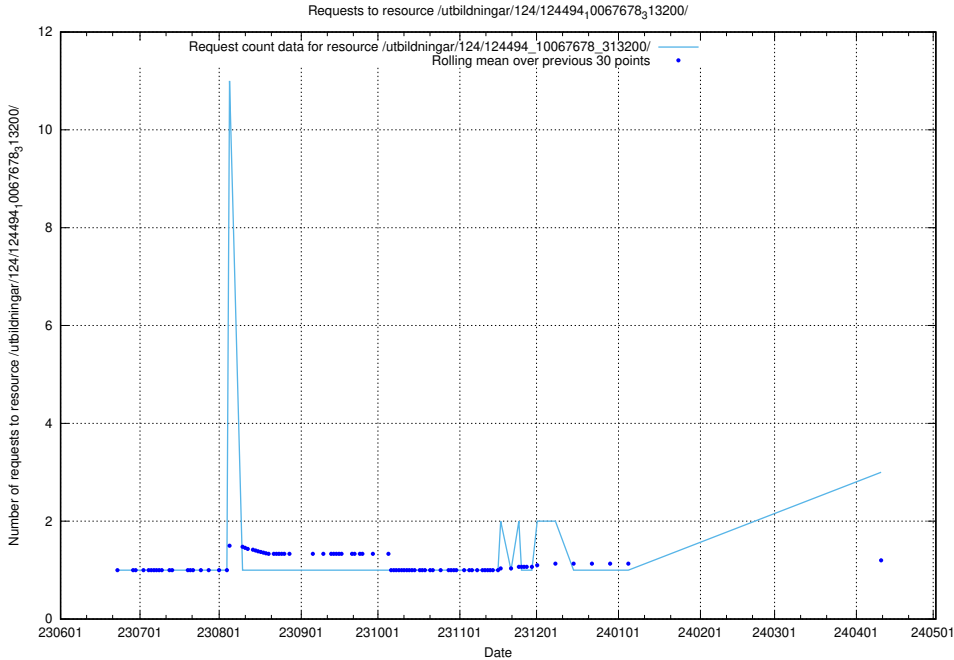

5.429 Usage of /utbildningar/124/124494_10067678_313200/

Here, we count the number of requests to resource /utbildningar/124/124494_10067678_313200/.