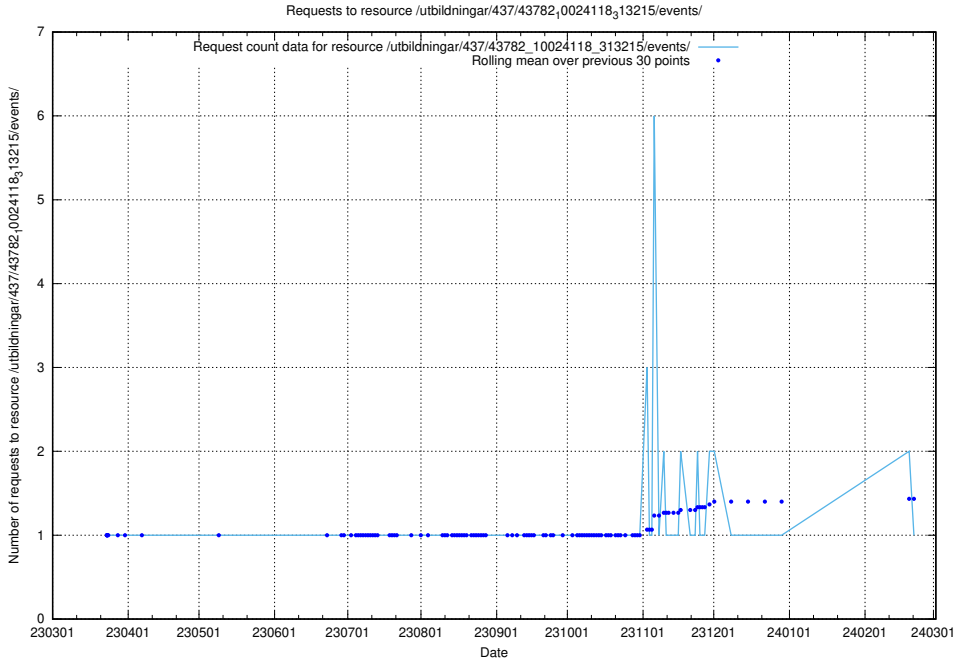

5.6151 Usage of /utbildningar/437/43782_10024118_313215/events/

Here, we count the number of requests to resource /utbildningar/437/43782_10024118_313215/events/.