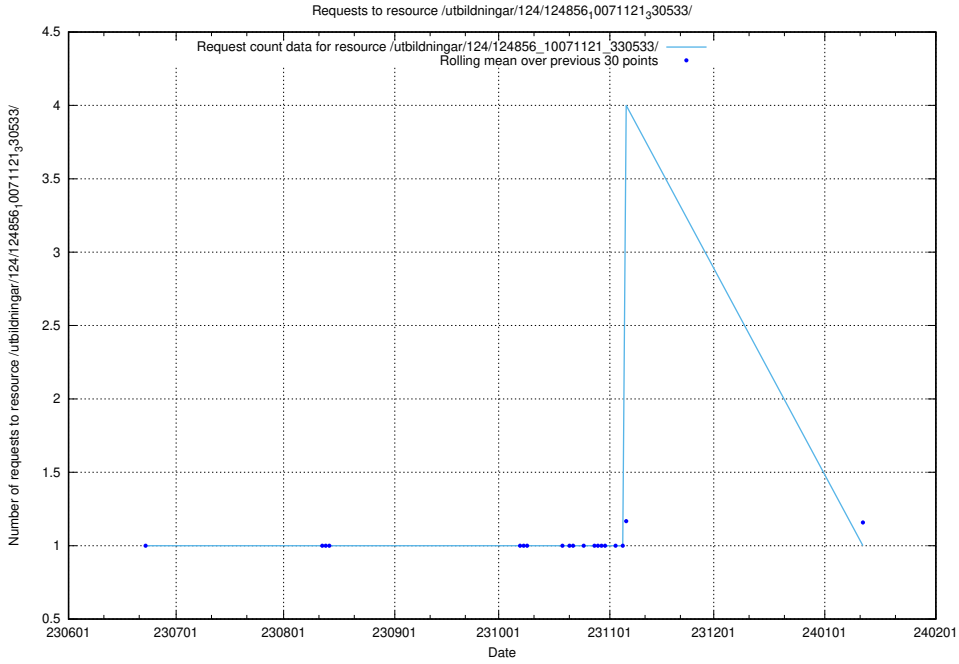

5.5523 Usage of /utbildningar/124/124856_10071121_330533/

Here, we count the number of requests to resource /utbildningar/124/124856_10071121_330533/.