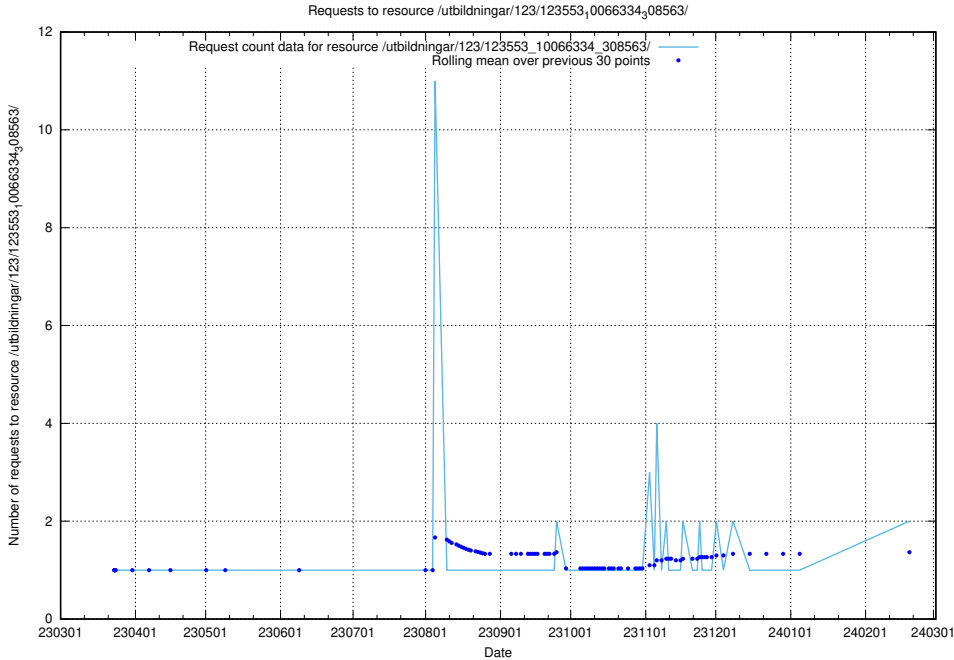

5.741 Usage of /utbildningar/123/123553_10066334_308563/

Here, we count the number of requests to resource /utbildningar/123/123553_10066334_308563/.