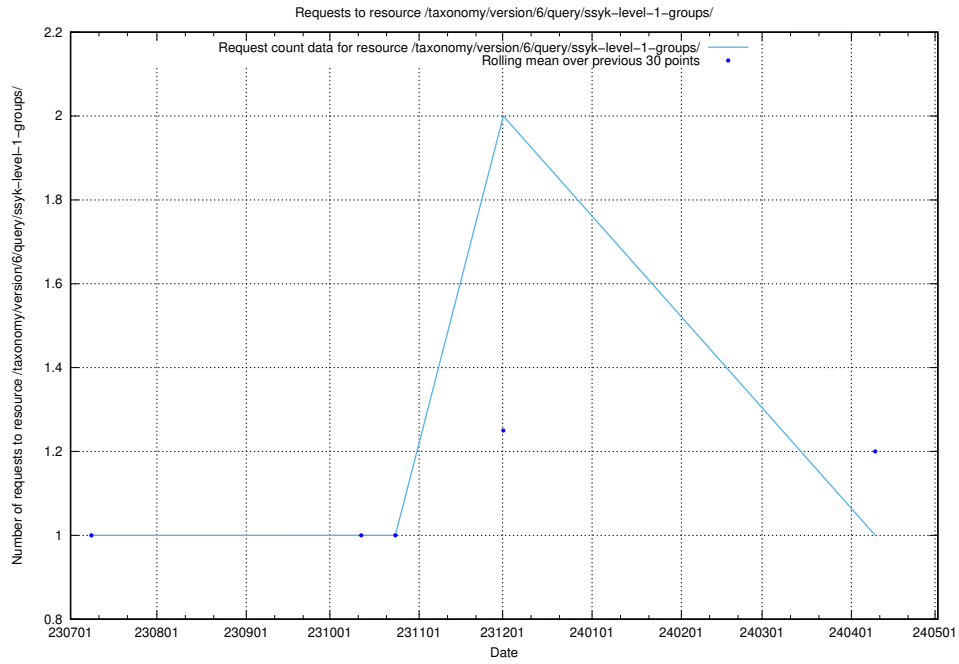

5.5013 Usage of /taxonomy/version/6/query/ssyk-level-1-groups/

Here, we count the number of requests to resource /taxonomy/version/6/query/ssyk-level-1-groups/.