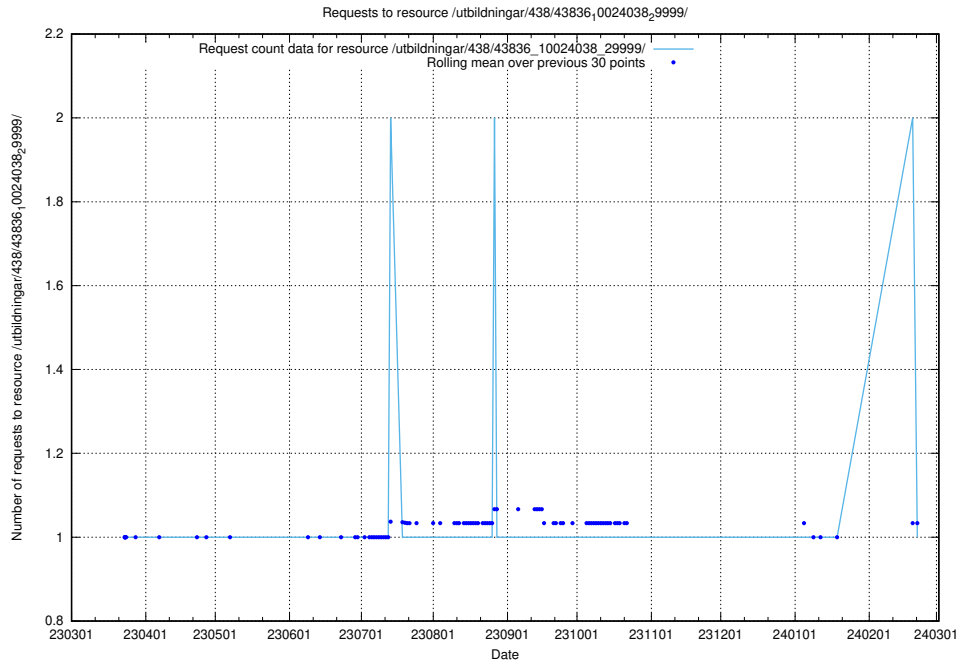

5.6118 Usage of /utbildningar/438/43836_10024038_29999/

Here, we count the number of requests to resource /utbildningar/438/43836_10024038_29999/.