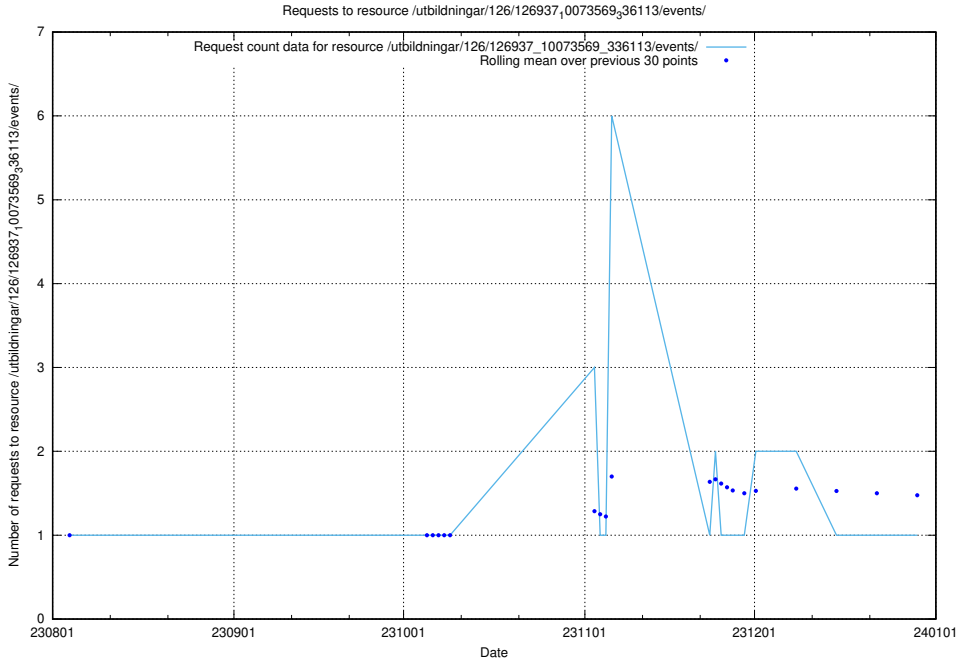

5.4650 Usage of /utbildningar/126/126937_10073569_336113/events/

Here, we count the number of requests to resource /utbildningar/126/126937_10073569_336113/events/