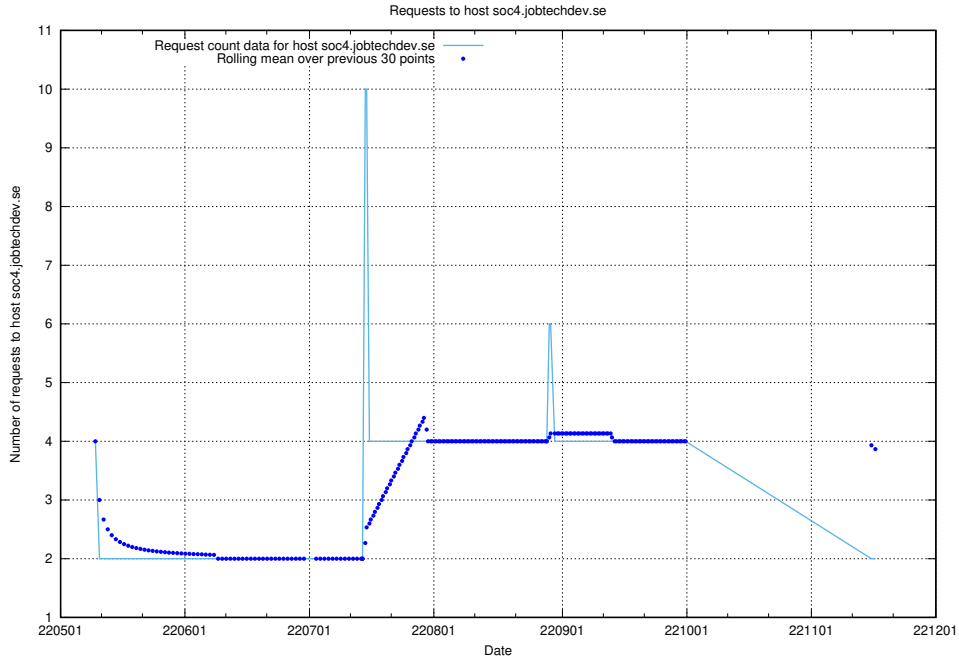

7.425 Usage of soc4.jobtechdev.se

Here, we count the number of requests to host soc4.jobtechdev.se.