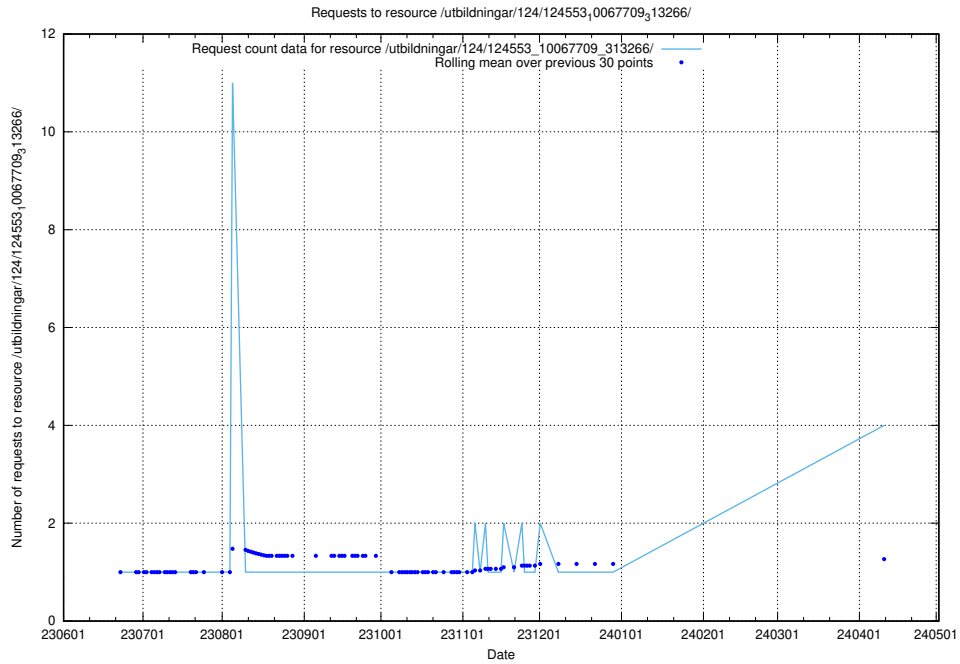

5.264 Usage of /utbildningar/124/124553_10067709_313266/

Here, we count the number of requests to resource /utbildningar/124/124553_10067709_313266/.