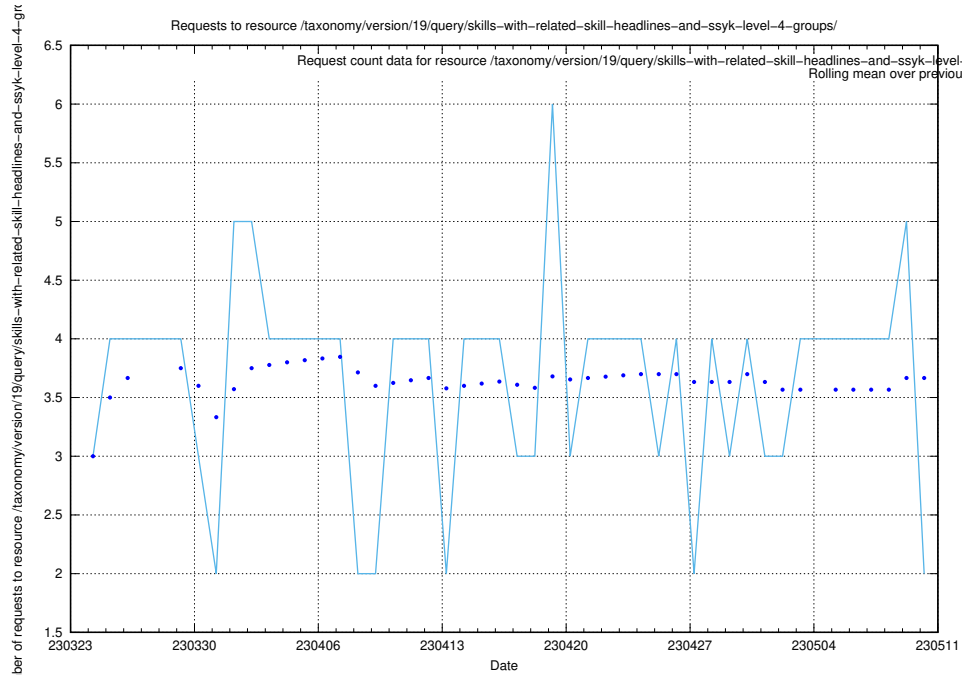

5.924 Usage of /taxonomy/version/19/query/skills-with-related-skill-headlines-and-ssyk-level-4-groups/

Here, we count the number of requests to resource /taxonomy/version/19/query/skills-with-related-skill-headlines-and-ssyk-level-4-groups/.