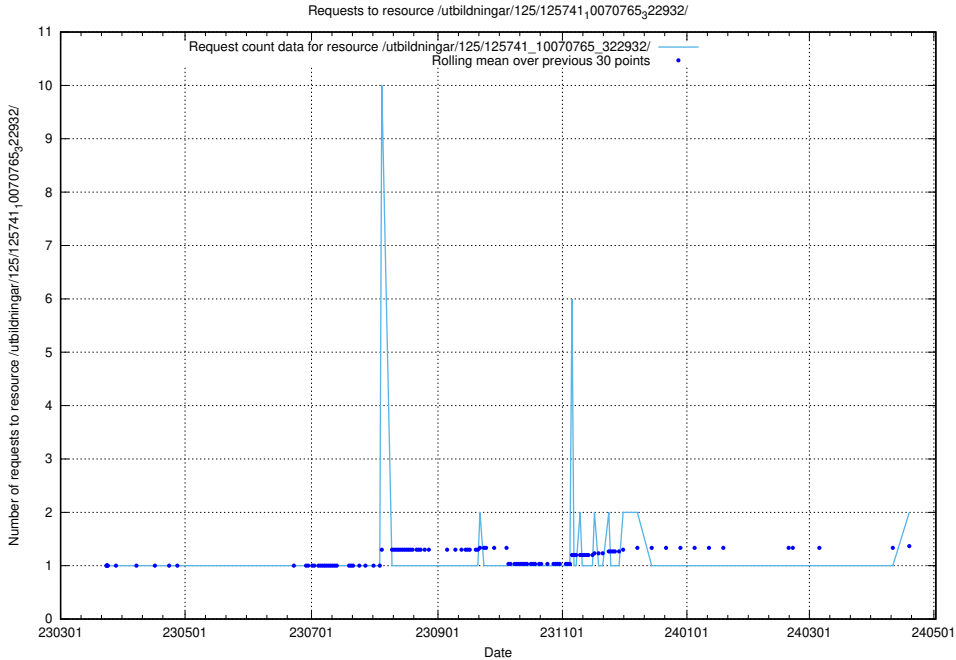

5.963 Usage of /utbildningar/125/125741_10070765_322932/

Here, we count the number of requests to resource /utbildningar/125/125741_10070765_322932/.