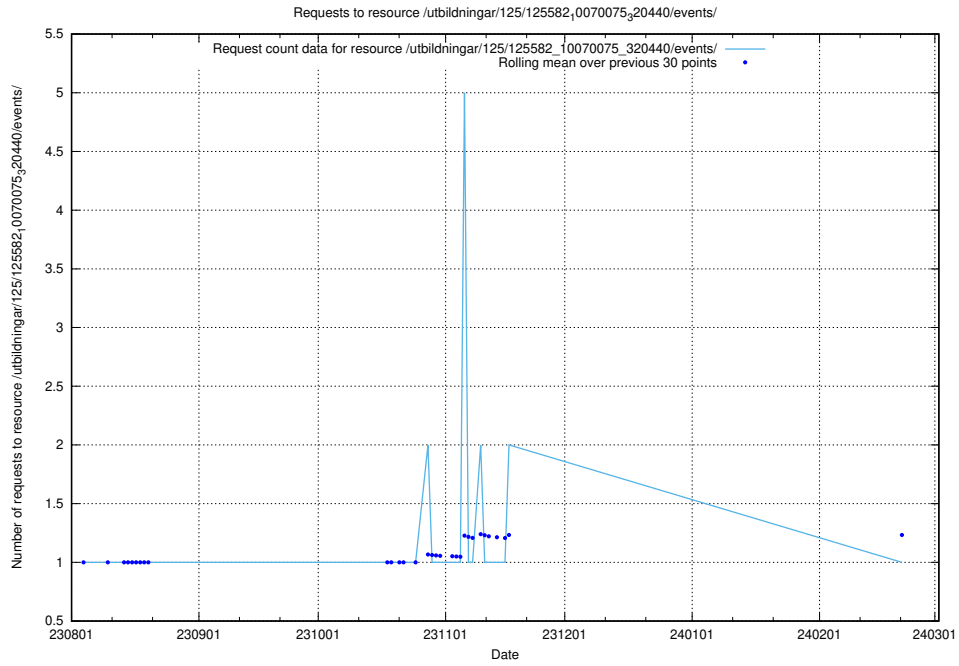

5.4663 Usage of /utbildningar/125/125582_10070075_320440/events/

Here, we count the number of requests to resource /utbildningar/125/125582_10070075_320440/events/