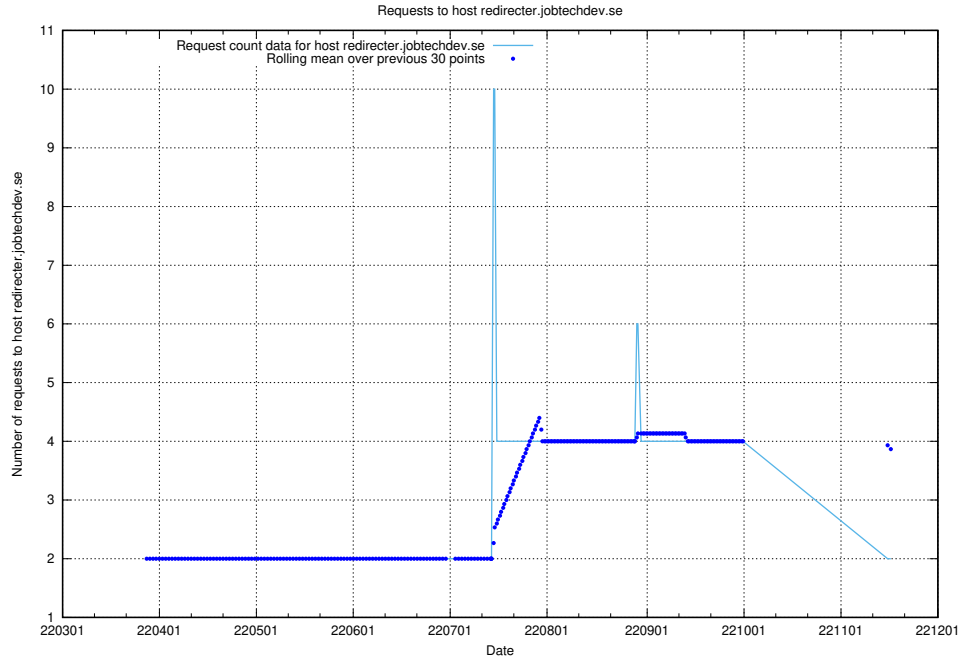

7.484 Usage of redirecter.jobtechdev.se

Here, we count the number of requests to host redirecter.jobtechdev.se.