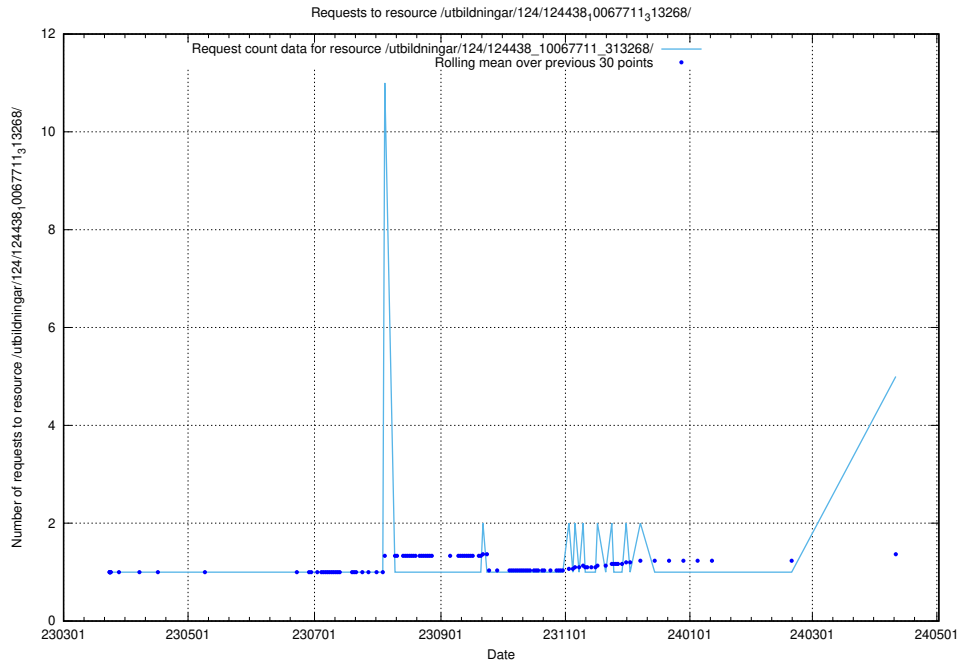

5.163 Usage of /utbildningar/124/124438_10067711_313268/

Here, we count the number of requests to resource /utbildningar/124/124438_10067711_313268/.