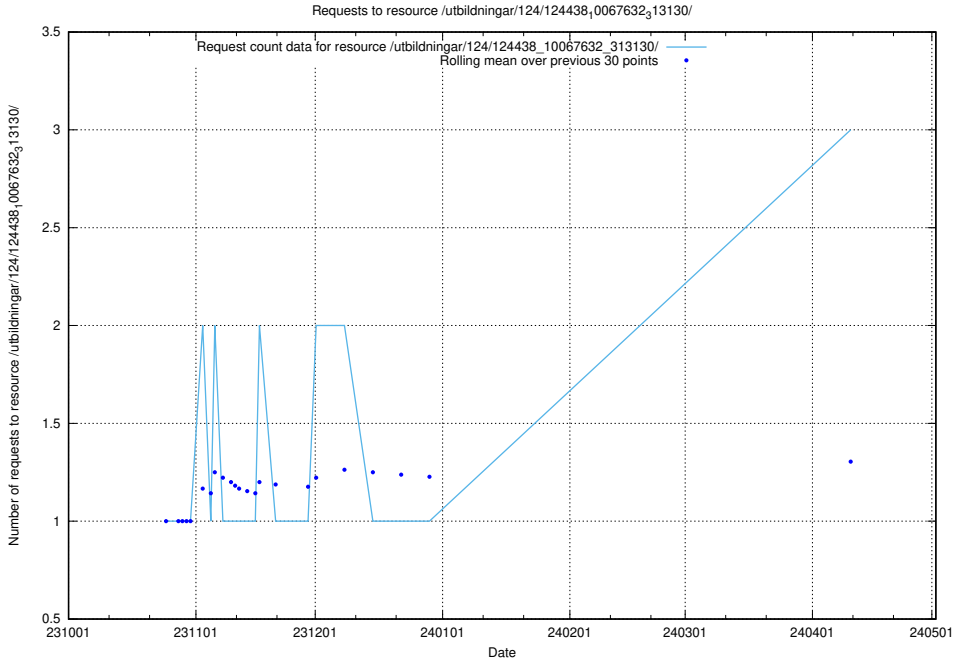

5.367 Usage of /utbildningar/124/124438_10067632_313130/

Here, we count the number of requests to resource /utbildningar/124/124438_10067632_313130/.