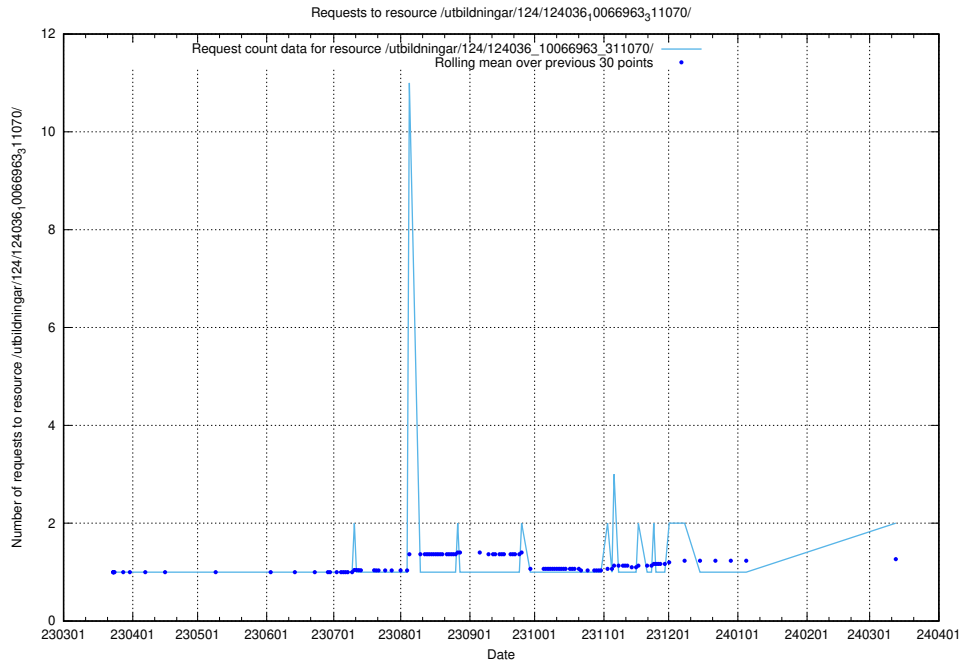

5.731 Usage of /utbildningar/124/124036_10066963_311070/

Here, we count the number of requests to resource /utbildningar/124/124036_10066963_311070/.