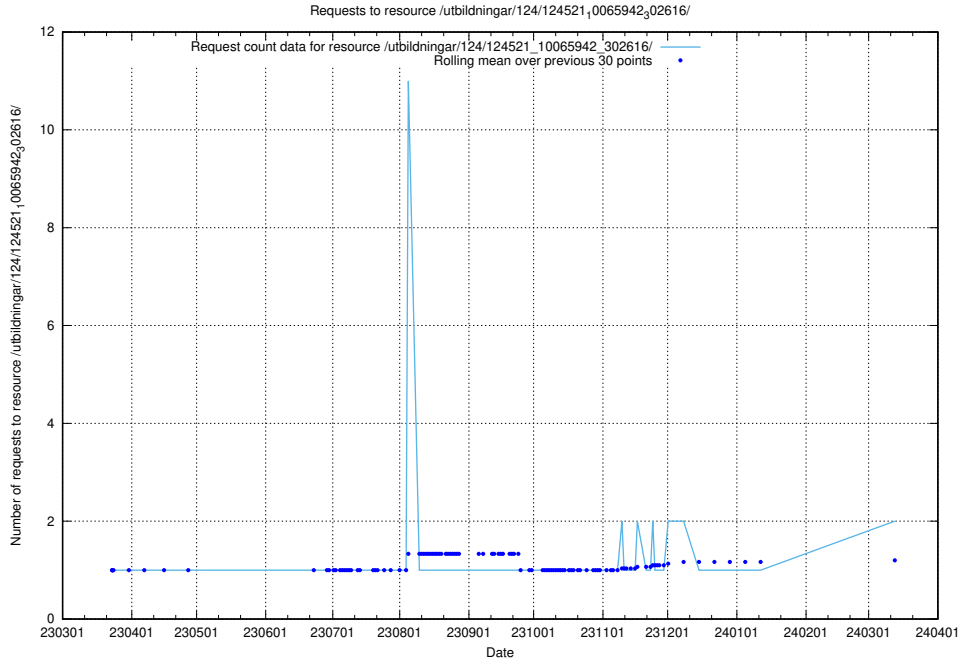

5.514 Usage of /utbildningar/124/124521_10065942_302616/

Here, we count the number of requests to resource /utbildningar/124/124521_10065942_302616/.