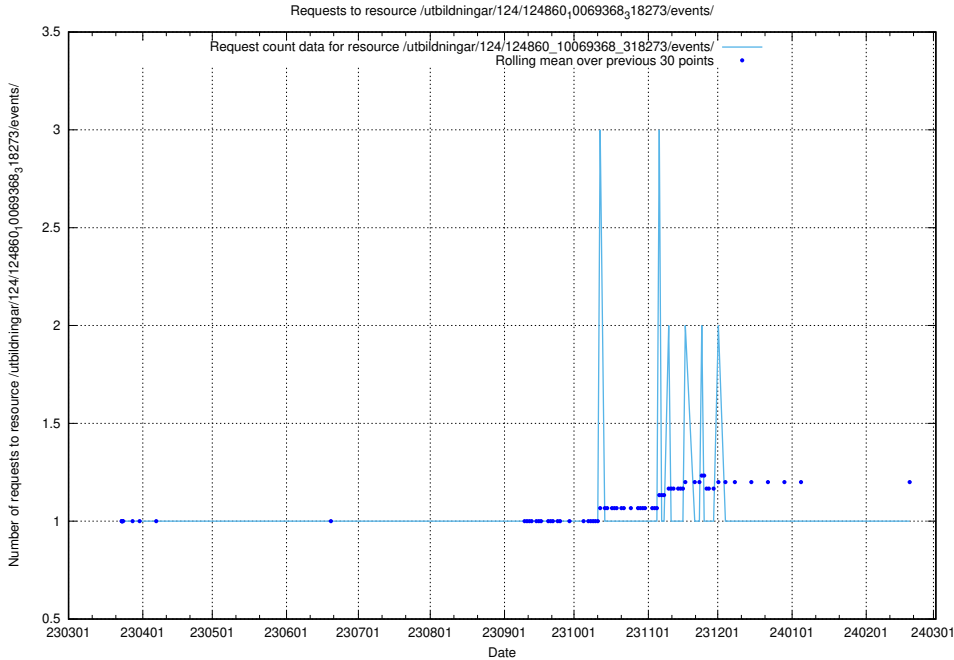

5.1168 Usage of /utbildningar/124/124860_10069368_318273/events/

Here, we count the number of requests to resource /utbildningar/124/124860_10069368_318273/events/