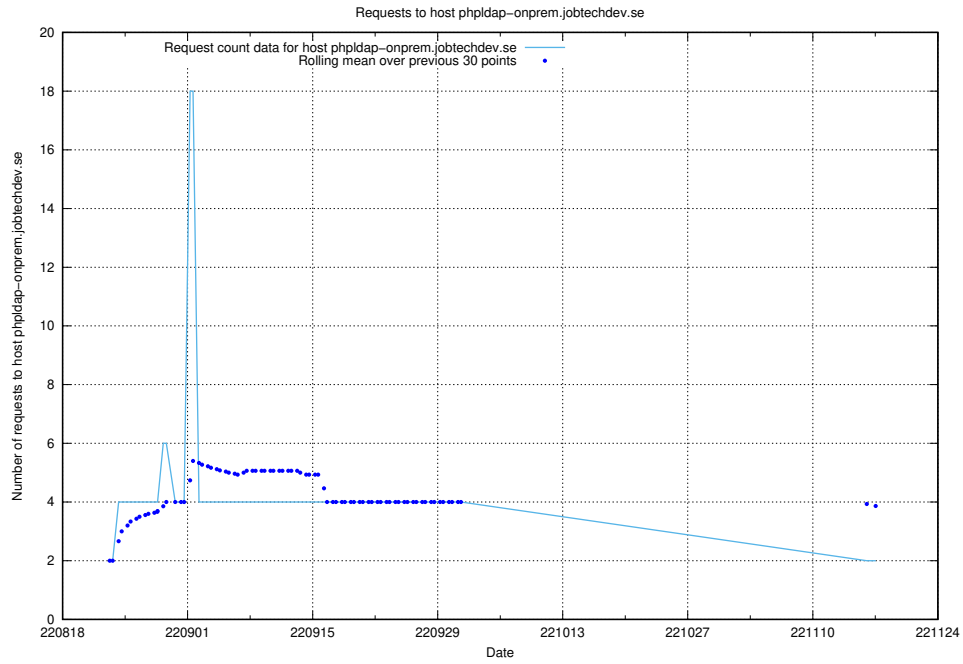

7.336 Usage of phpldap-onprem.jobtechdev.se

Here, we count the number of requests to host phpldap-onprem.jobtechdev.se.