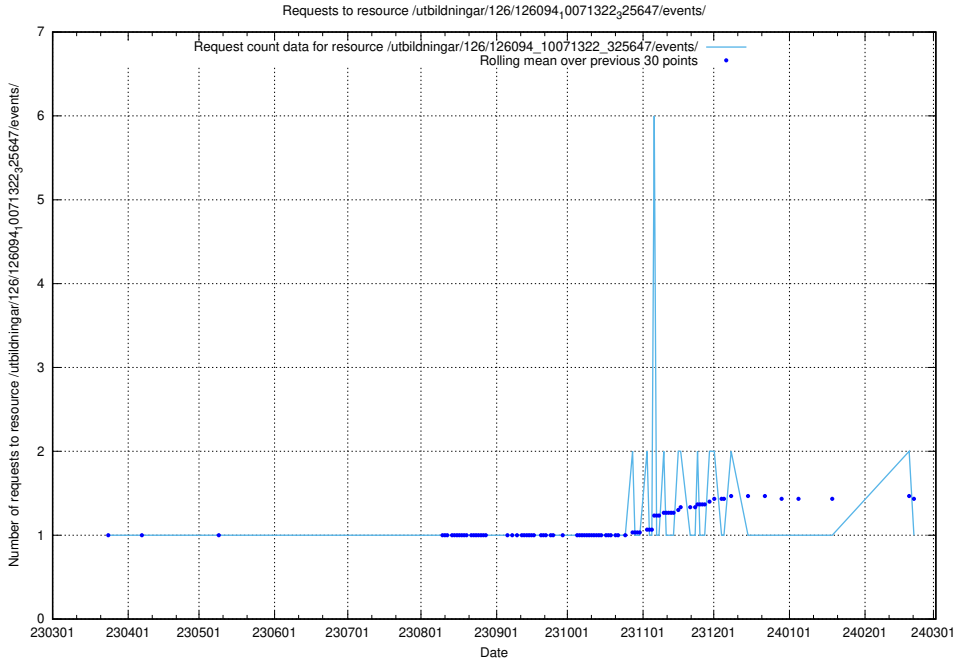

5.5999 Usage of /utbildningar/126/126094_10071322_325647/events/

Here, we count the number of requests to resource /utbildningar/126/126094_10071322_325647/events/