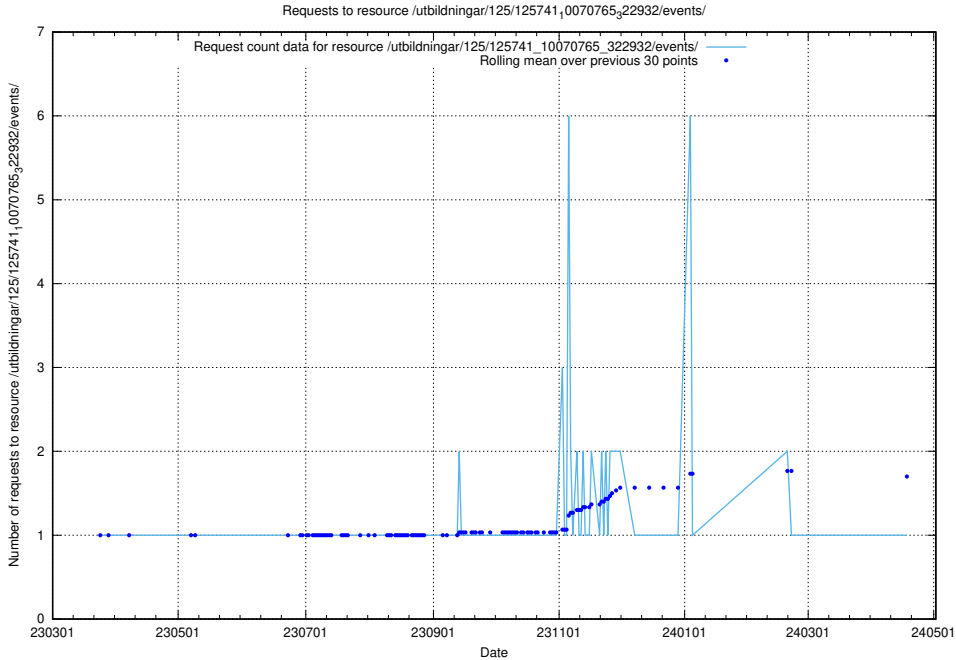

5.6017 Usage of /utbildningar/125/125741_10070765_322932/events/

Here, we count the number of requests to resource /utbildningar/125/125741_10070765_322932/events/