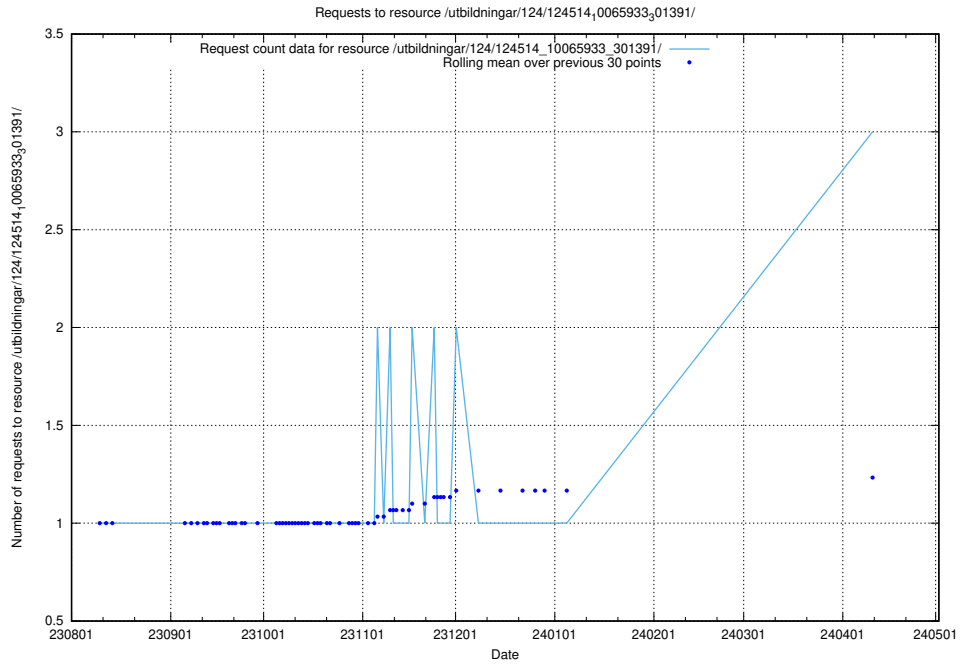

5.389 Usage of /utbildningar/124/124514_10065933_301391/

Here, we count the number of requests to resource /utbildningar/124/124514_10065933_301391/.