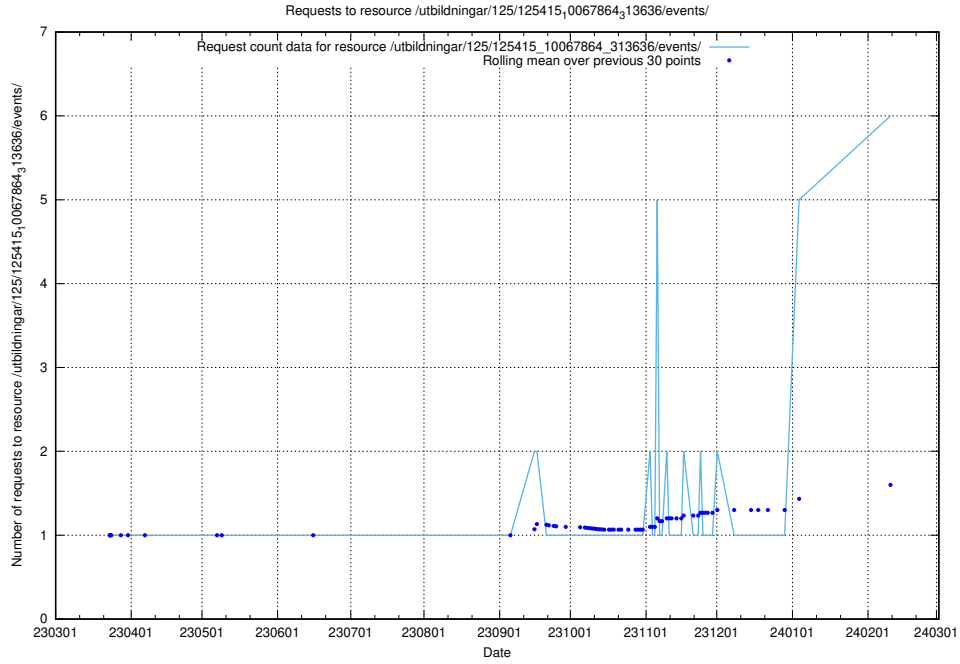

5.72 Usage of /utbildningar/125/125415_10067864_313636/events/

Here, we count the number of requests to resource /utbildningar/125/125415_10067864_313636/events/