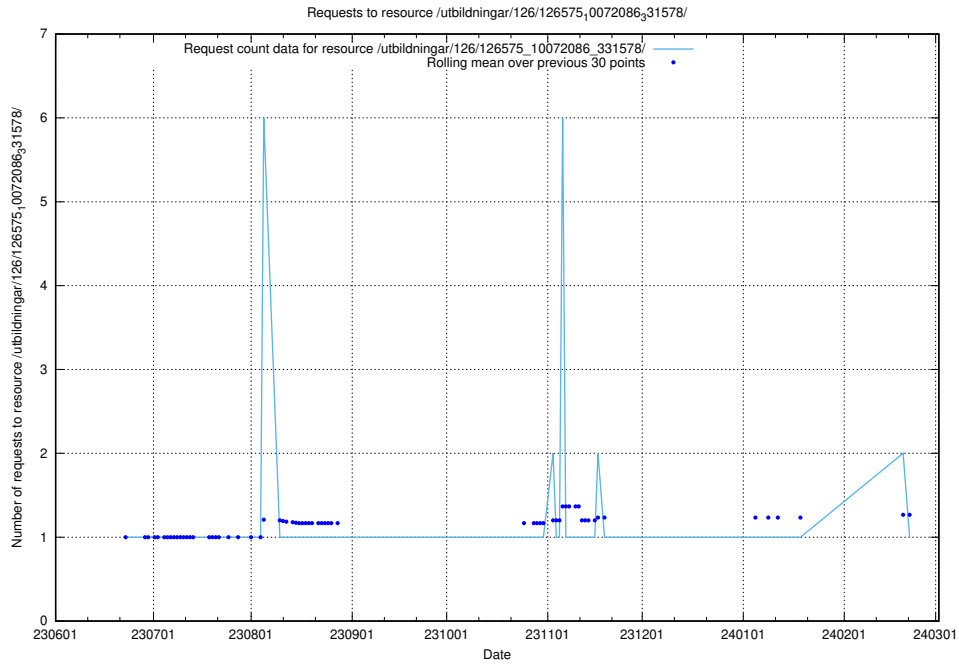

5.5428 Usage of /utbildningar/126/126575_10072086_331578/

Here, we count the number of requests to resource /utbildningar/126/126575_10072086_331578/.