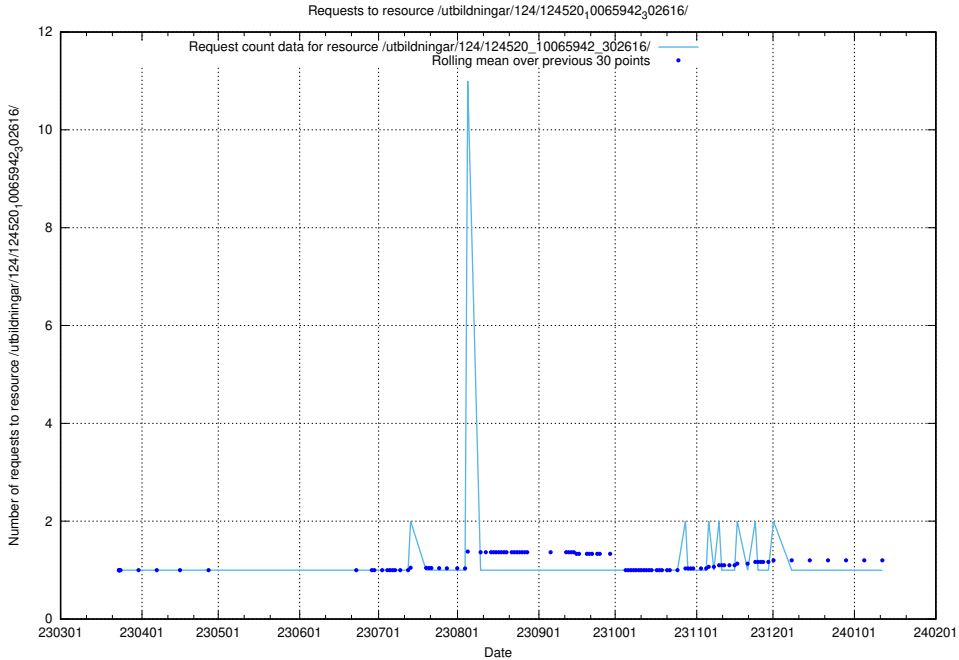

5.1248 Usage of /utbildningar/124/124520_10065942_302616/

Here, we count the number of requests to resource /utbildningar/124/124520_10065942_302616/.