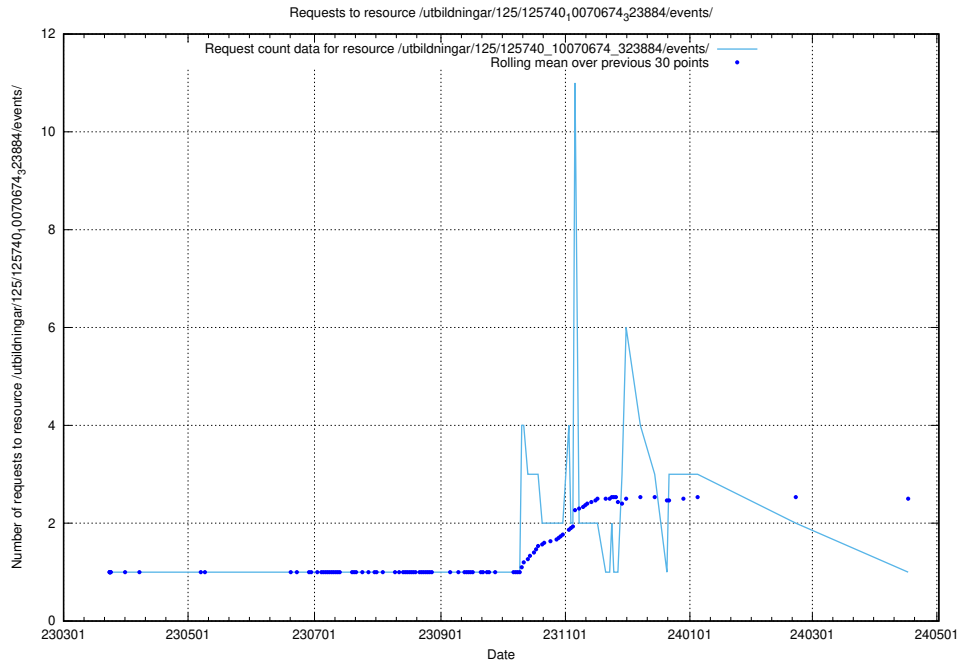

5.998 Usage of /utbildningar/125/125740_10070674_323884/events/

Here, we count the number of requests to resource /utbildningar/125/125740_10070674_323884/events/