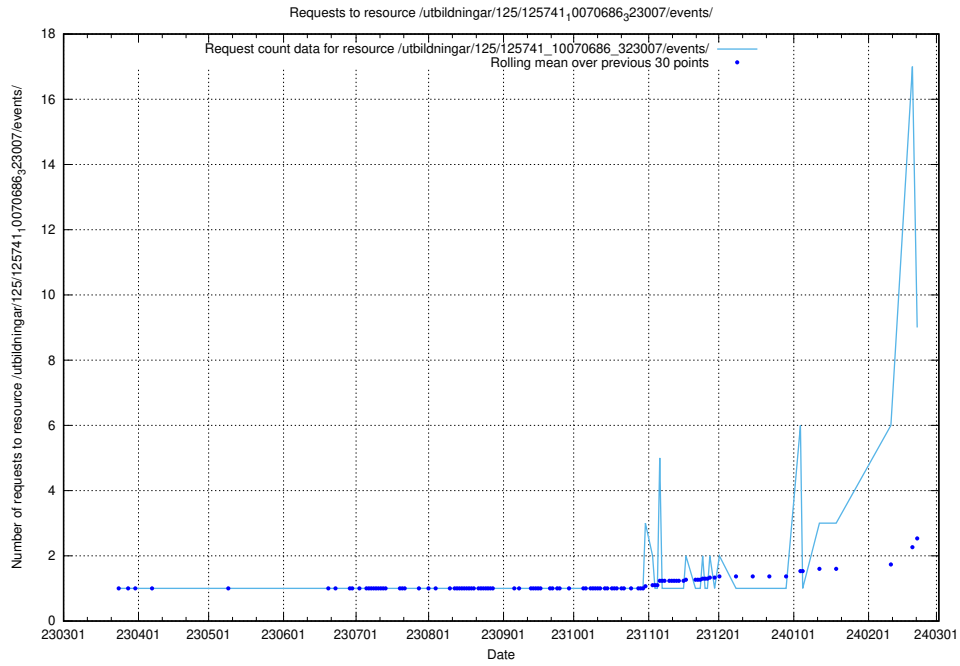

5.58 Usage of /utbildningar/125/125741_10070686_323007/events/

Here, we count the number of requests to resource /utbildningar/125/125741_10070686_323007/events/