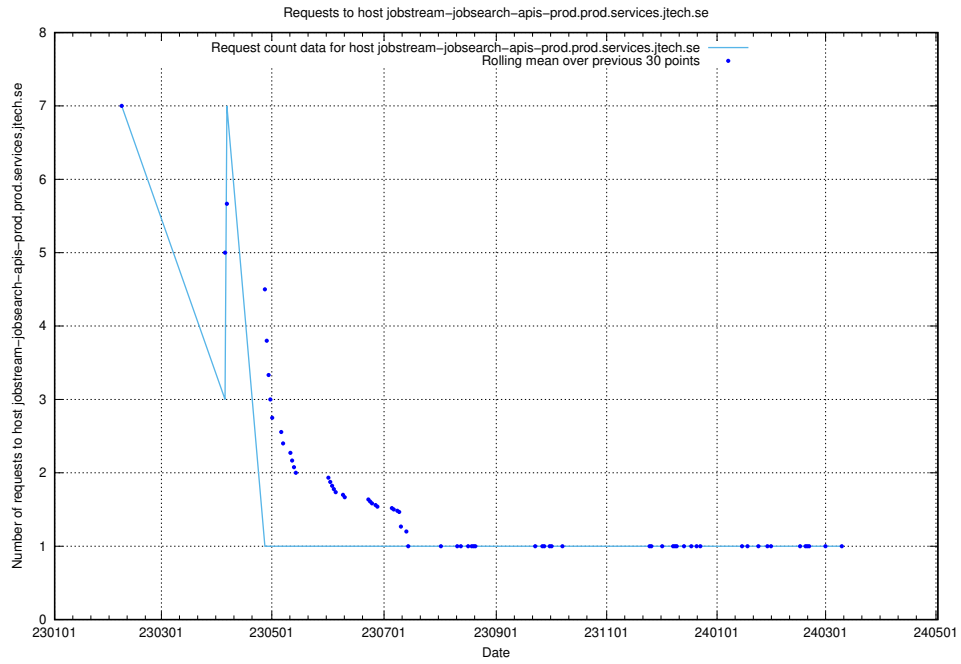

7.611 Usage of jobstream-jobsearch-apis-prod.prod.services.jtech.se

Here, we count the number of requests to host jobstream-jobsearch-apis-prod.prod.services.jtech.se.