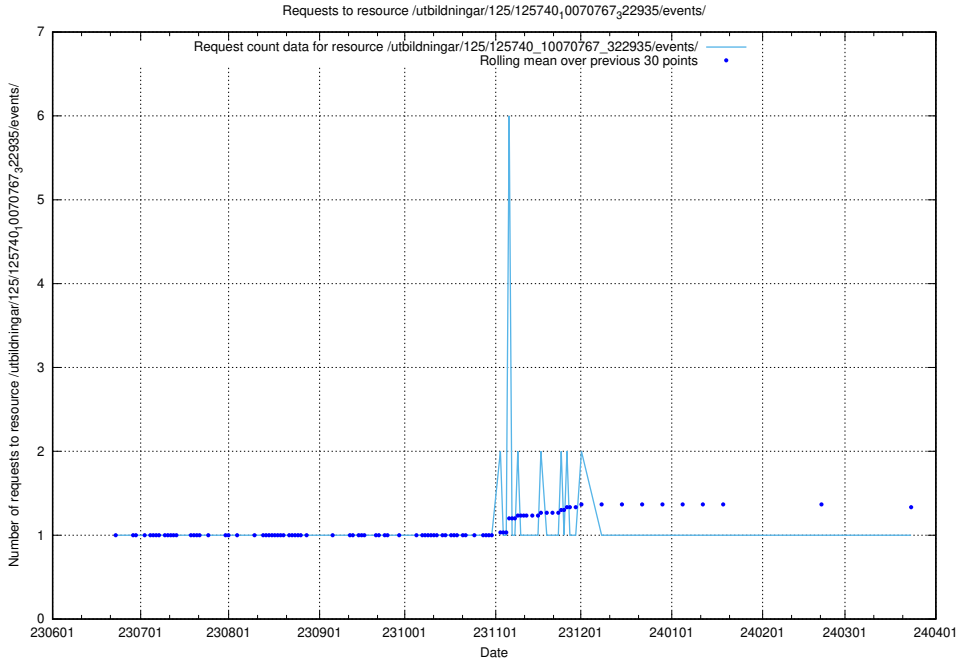

5.5479 Usage of /utbildningar/125/125740_10070767_322935/events/

Here, we count the number of requests to resource /utbildningar/125/125740_10070767_322935/events/