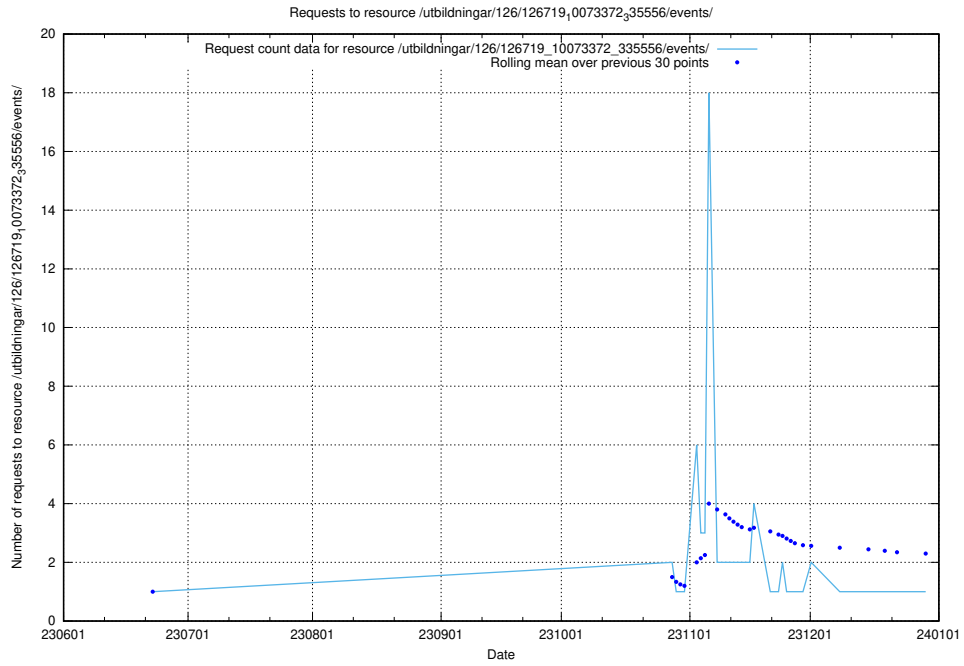

5.5390 Usage of /utbildningar/126/126719_10073372_335556/events/

Here, we count the number of requests to resource /utbildningar/126/126719_10073372_335556/events/