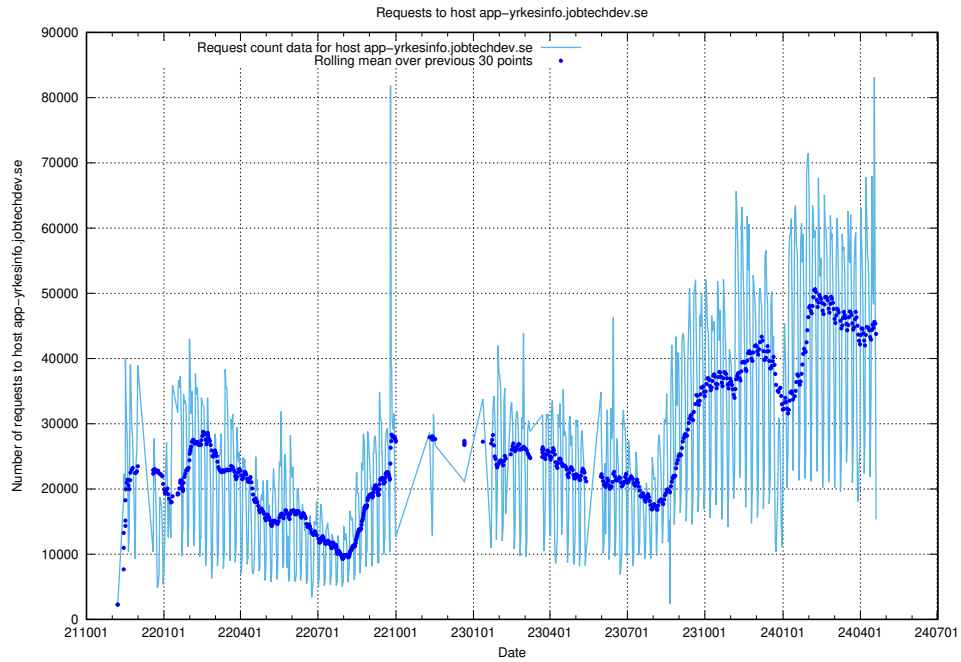

7.7 Usage of app-yrkesinfo.jobtechdev.se

Here, we count the number of requests to host app-yrkesinfo.jobtechdev.se.