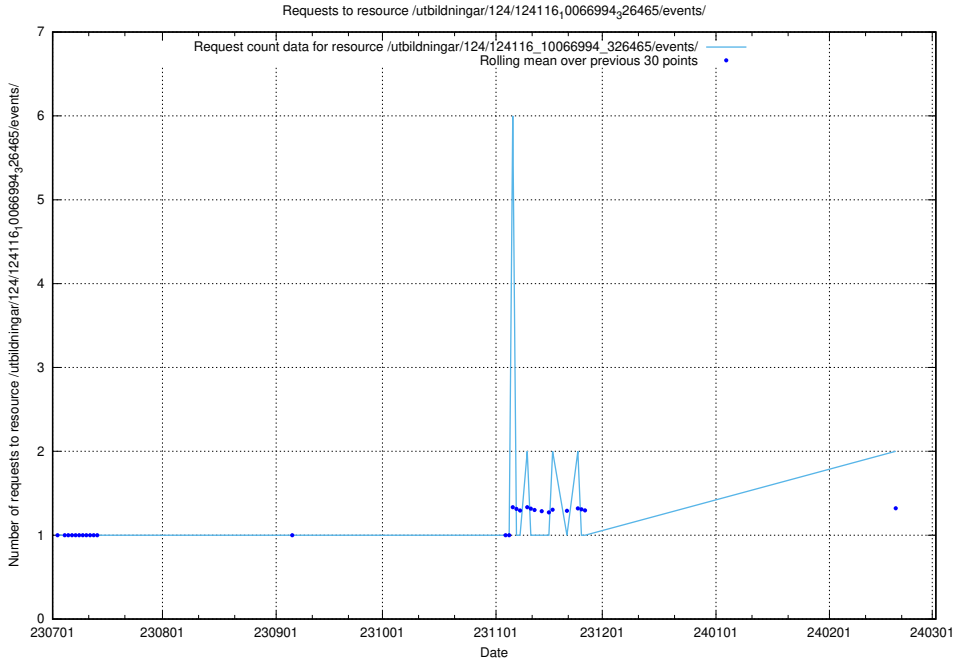

5.821 Usage of /utbildningar/124/124116_10066994_326465/events/

Here, we count the number of requests to resource /utbildningar/124/124116_10066994_326465/events/