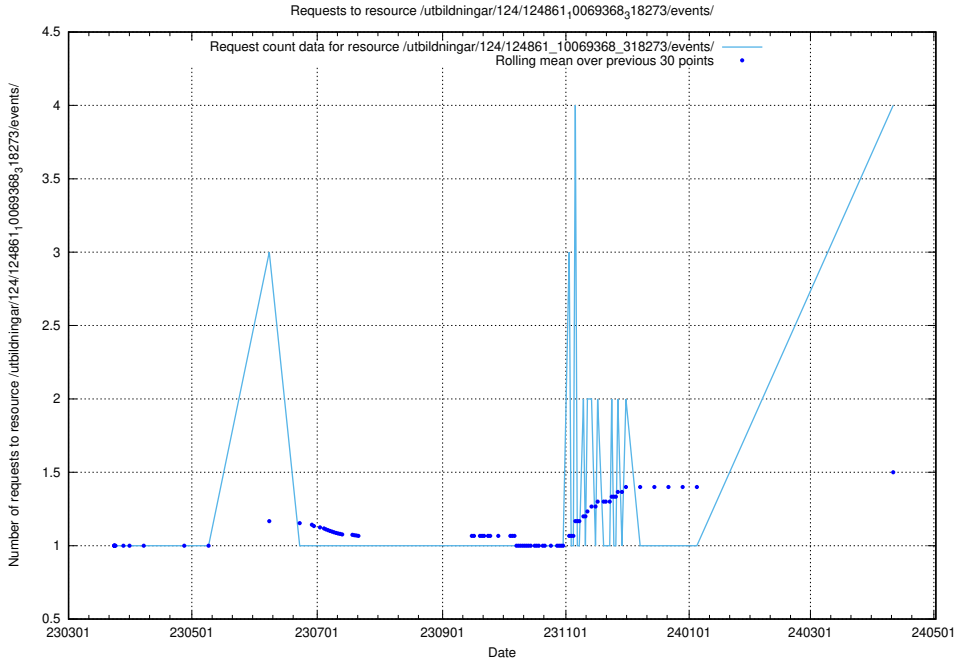

5.199 Usage of /utbildningar/124/124861_10069368_318273/events/

Here, we count the number of requests to resource /utbildningar/124/124861_10069368_318273/events/