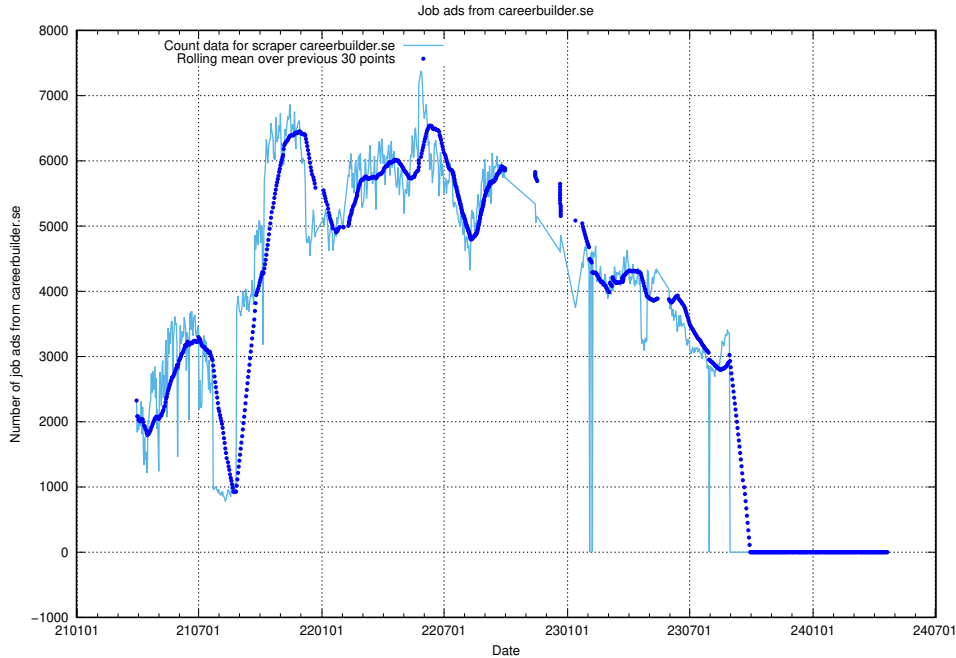

13.20 Number of ads by scraper careerbuilder.se

Here, we count the number of job ads scraped from careerbuilder.se.