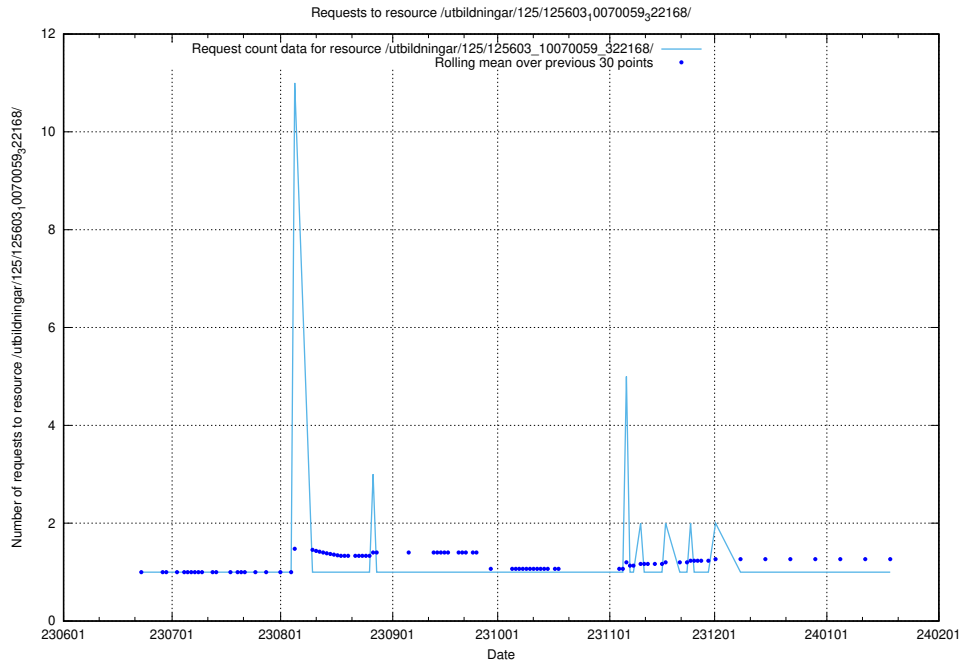

5.5503 Usage of /utbildningar/125/125603_10070059_322168/

Here, we count the number of requests to resource /utbildningar/125/125603_10070059_322168/.