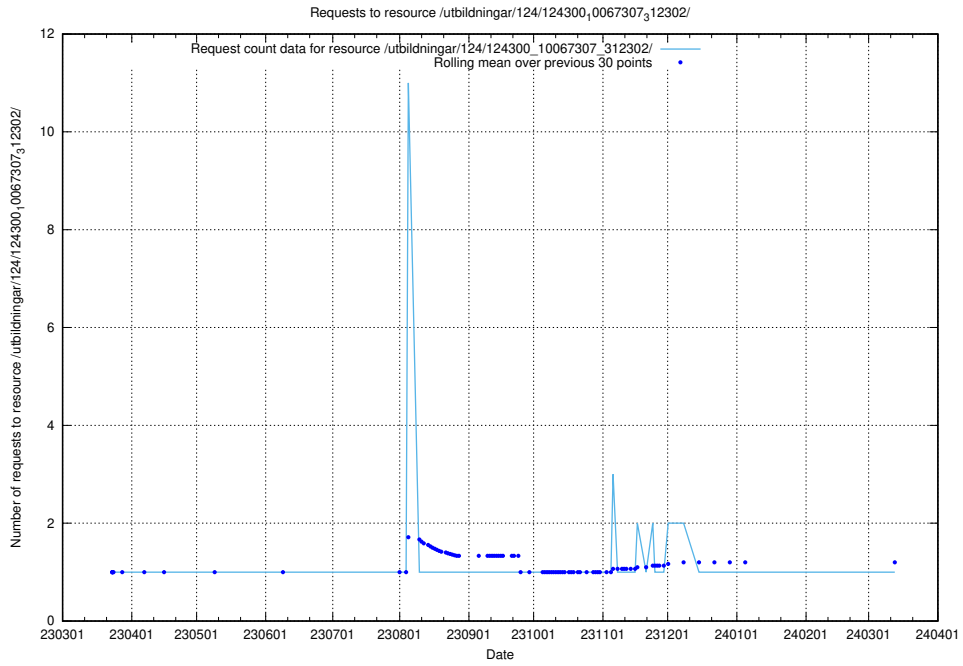

5.3745 Usage of /utbildningar/124/124300_10067307_312302/

Here, we count the number of requests to resource /utbildningar/124/124300_10067307_312302/.