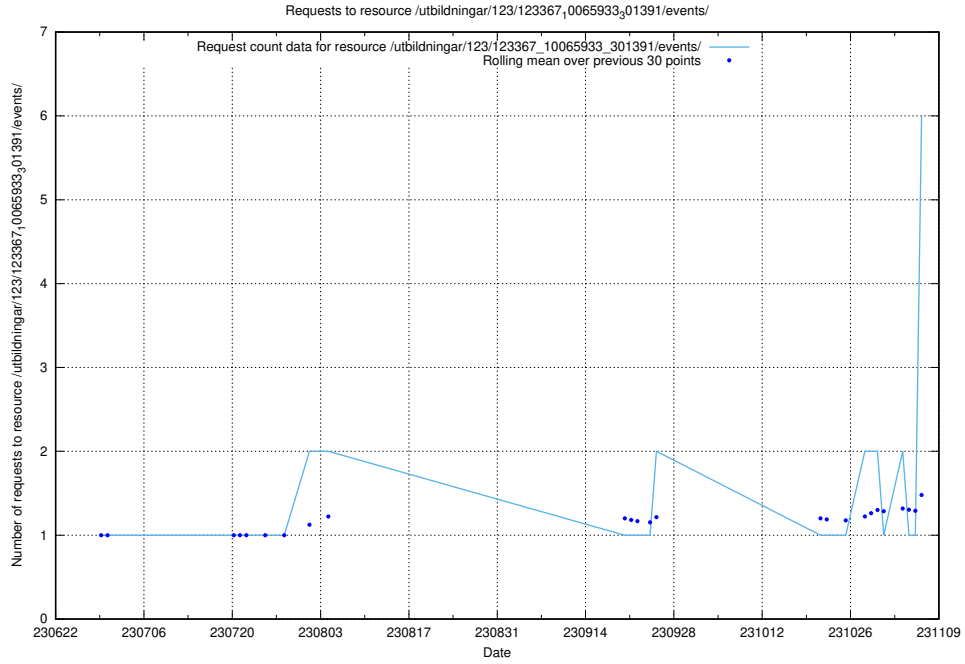

### 5.119 Usage of /utbildningar/123/123367\_10065933\_301391/events/

Here, we count the number of requests to resource /utbildningar/123/123367\_10065933\_301391/events/