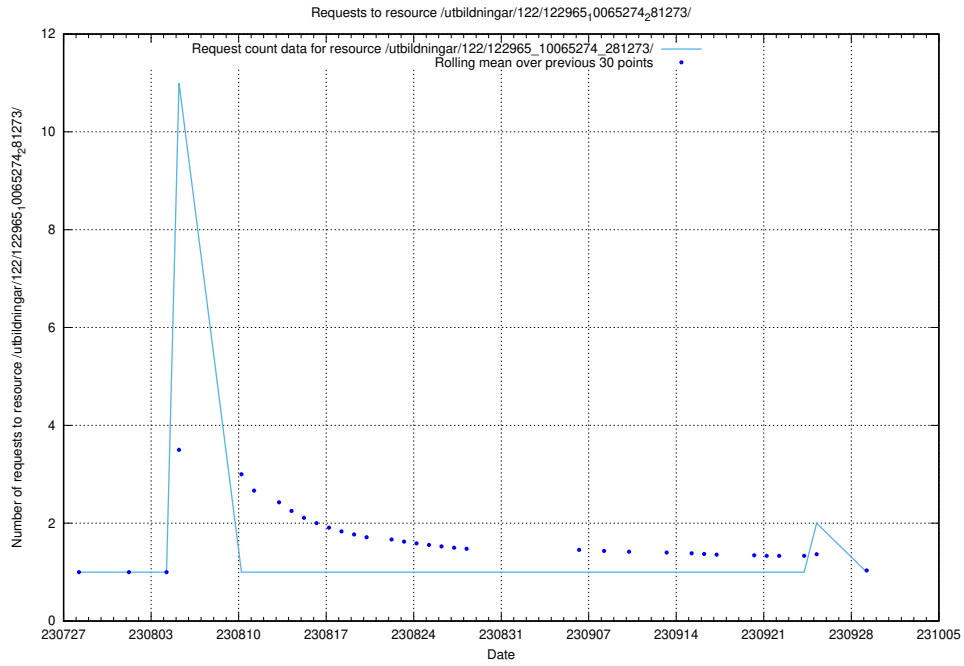

5.4700 Usage of /utbildningar/122/122965_10065274_281273/

Here, we count the number of requests to resource /utbildningar/122/122965_10065274_281273/.