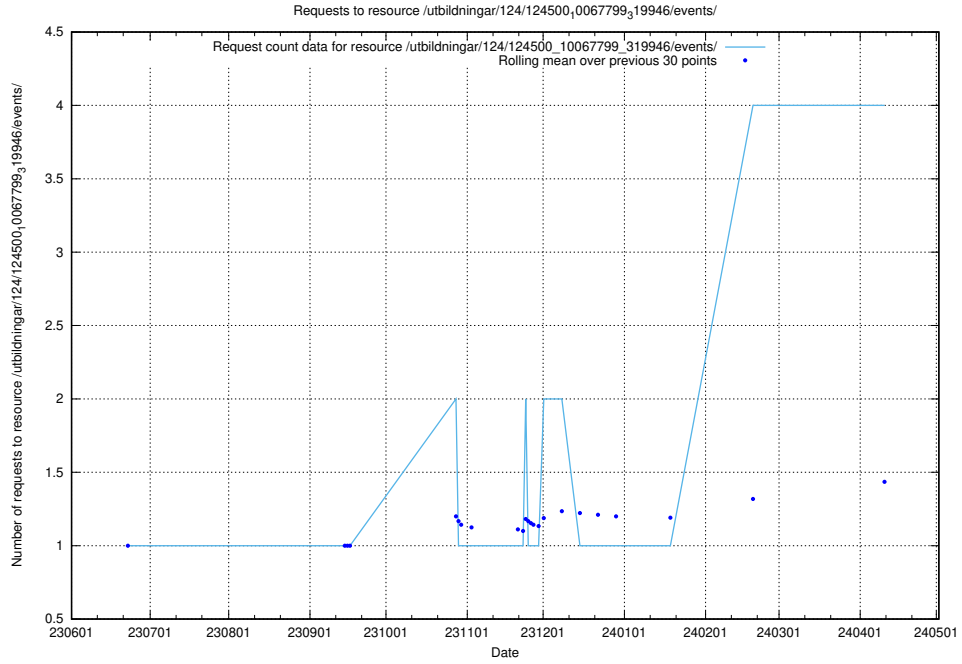

5.265 Usage of /utbildningar/124/124500_10067799_319946/events/

Here, we count the number of requests to resource /utbildningar/124/124500_10067799_319946/events/