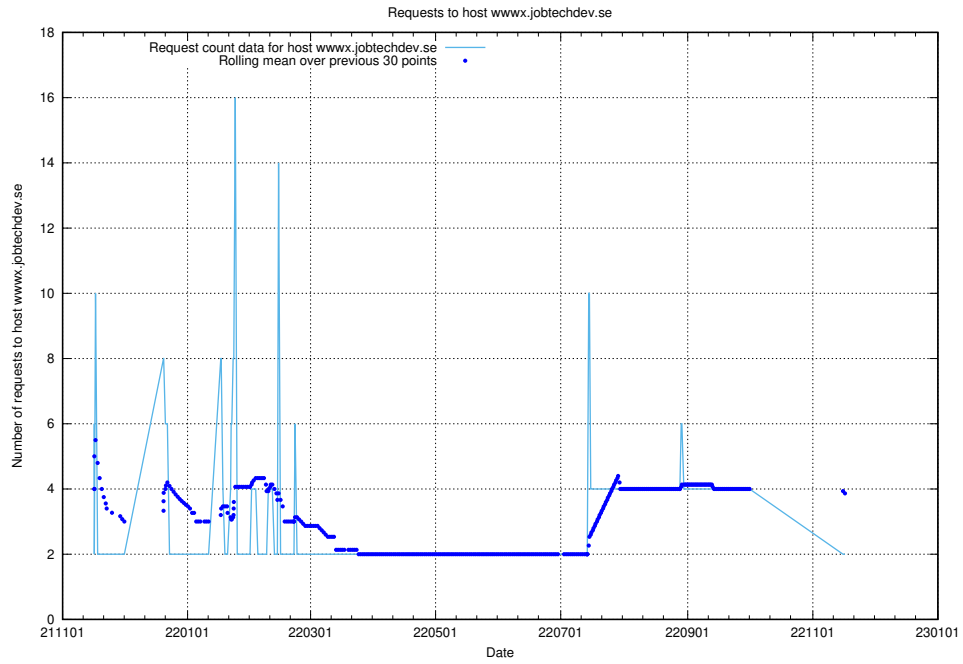

7.533 Usage of wwwx.jobtechdev.se

Here, we count the number of requests to host wwwx.jobtechdev.se.