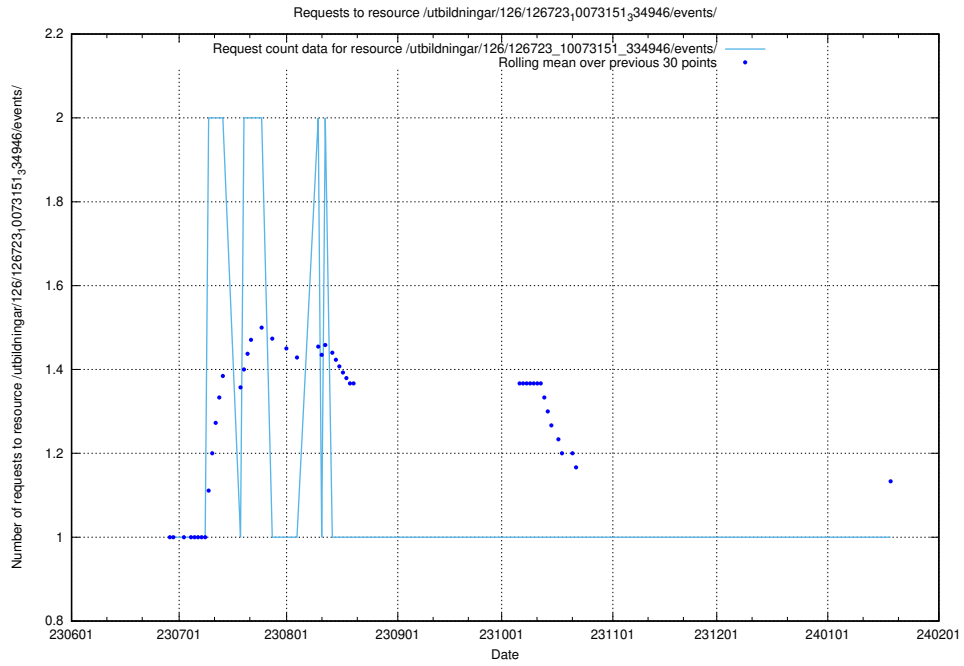

5.5233 Usage of /utbildningar/126/126723_10073151_334946/events/

Here, we count the number of requests to resource /utbildningar/126/126723_10073151_334946/events/