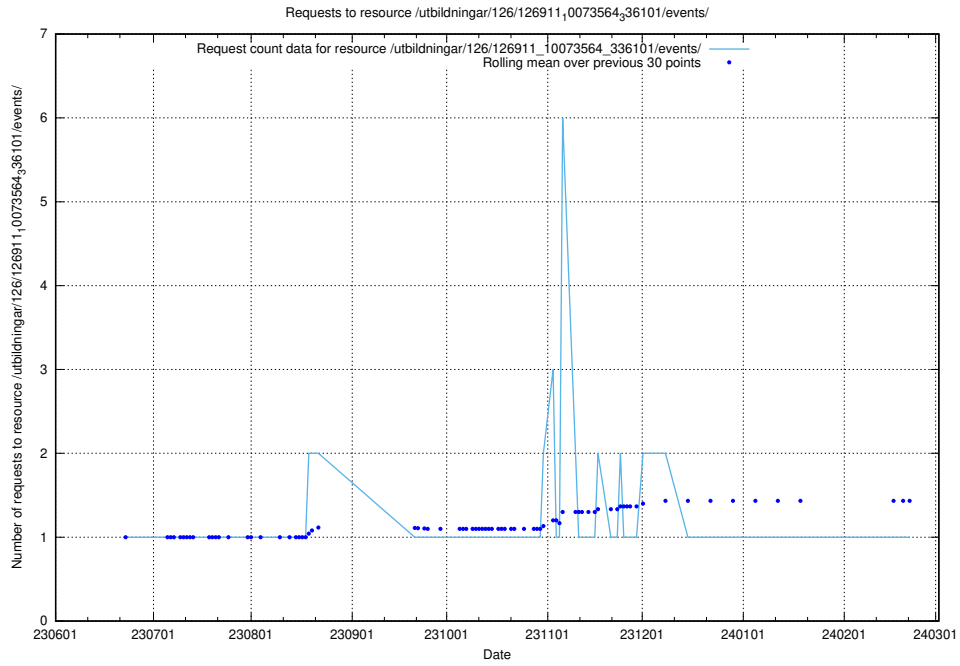

5.5362 Usage of /utbildningar/126/126911_10073564_336101/events/

Here, we count the number of requests to resource /utbildningar/126/126911_10073564_336101/events/