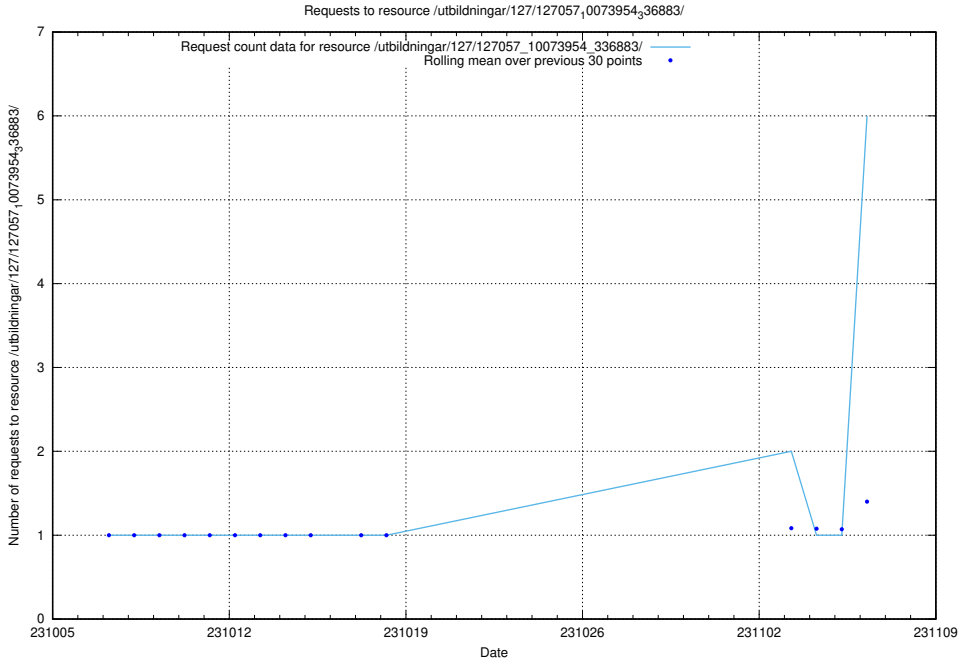

5.102 Usage of /utbildningar/127/127057_10073954_336883/

Here, we count the number of requests to resource /utbildningar/127/127057_10073954_336883/.