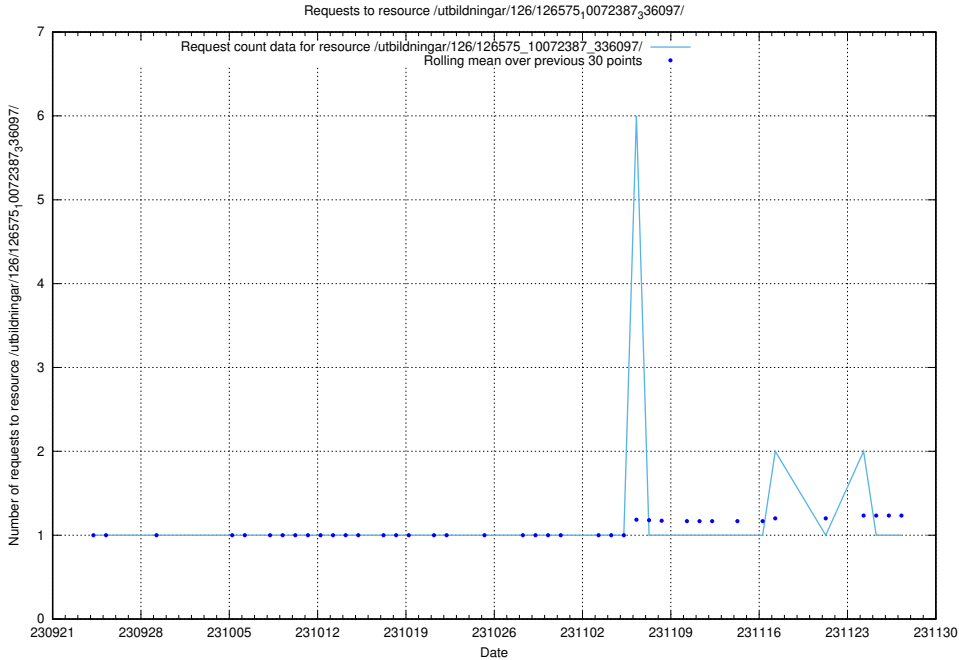

5.4267 Usage of /utbildningar/126/126575_10072387_336097/

Here, we count the number of requests to resource /utbildningar/126/126575_10072387_336097/.