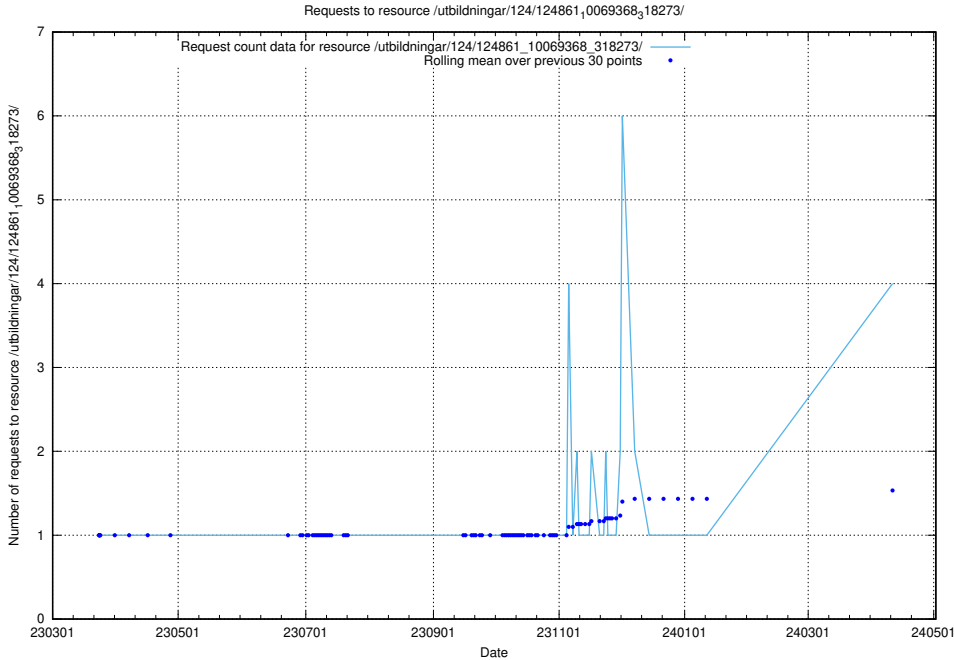

5.200 Usage of /utbildningar/124/124861_10069368_318273/

Here, we count the number of requests to resource /utbildningar/124/124861_10069368_318273/.