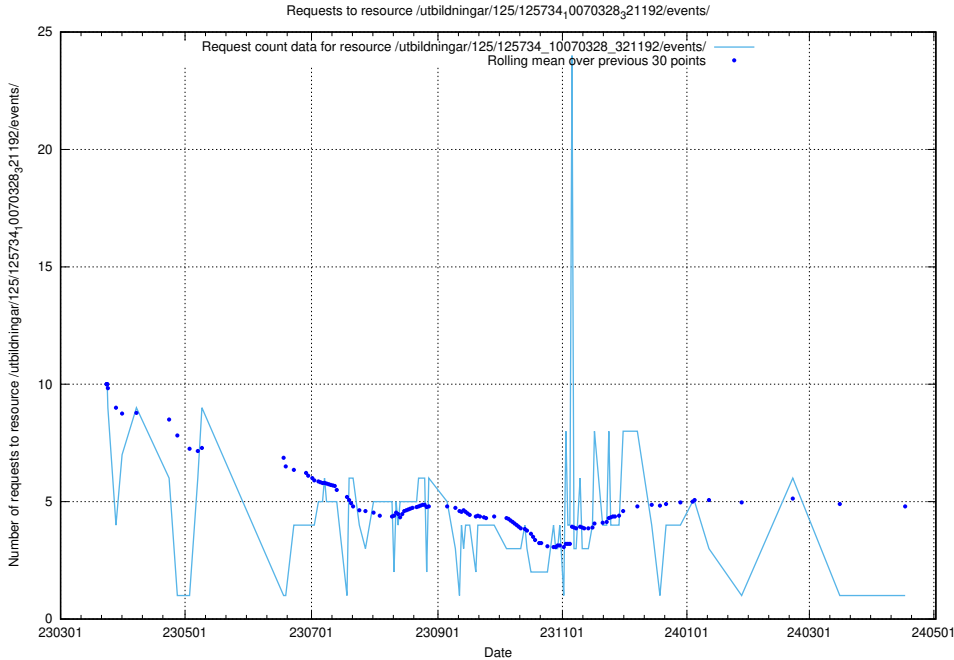

5.6042 Usage of /utbildningar/125/125734_10070328_321192/events/

Here, we count the number of requests to resource /utbildningar/125/125734_10070328_321192/events/