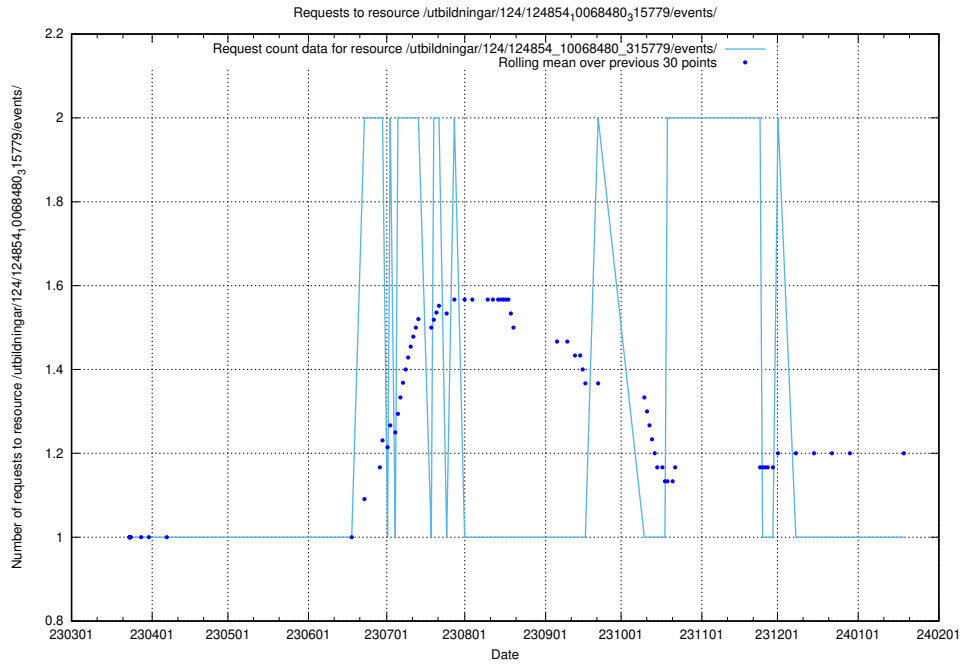

5.1208 Usage of /utbildningar/124/124854_10068480_315779/events/

Here, we count the number of requests to resource /utbildningar/124/124854_10068480_315779/events/