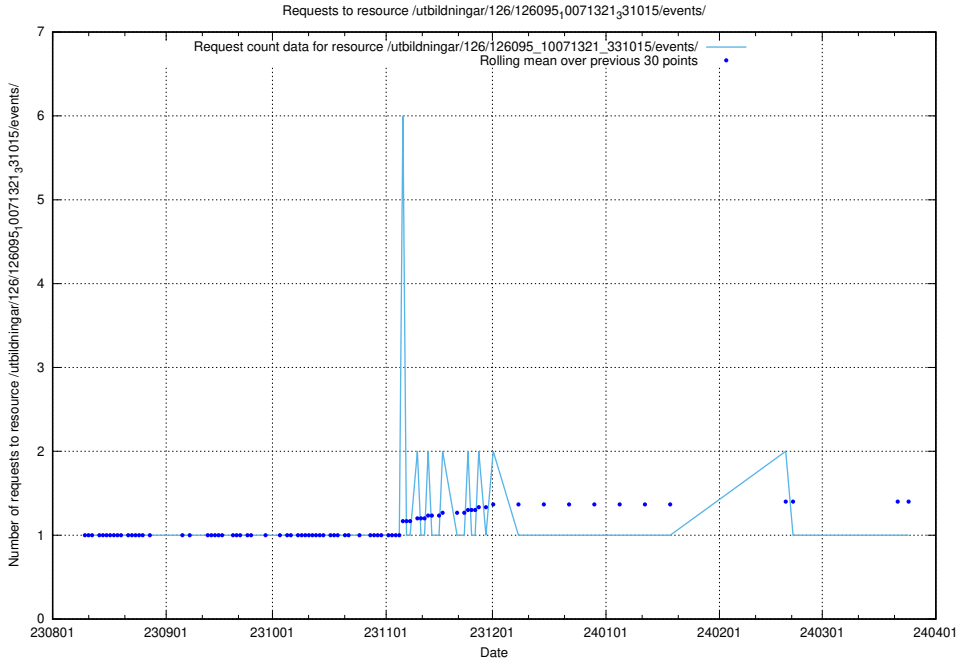

5.4618 Usage of /utbildningar/126/126095_10071321_331015/events/

Here, we count the number of requests to resource /utbildningar/126/126095_10071321_331015/events/