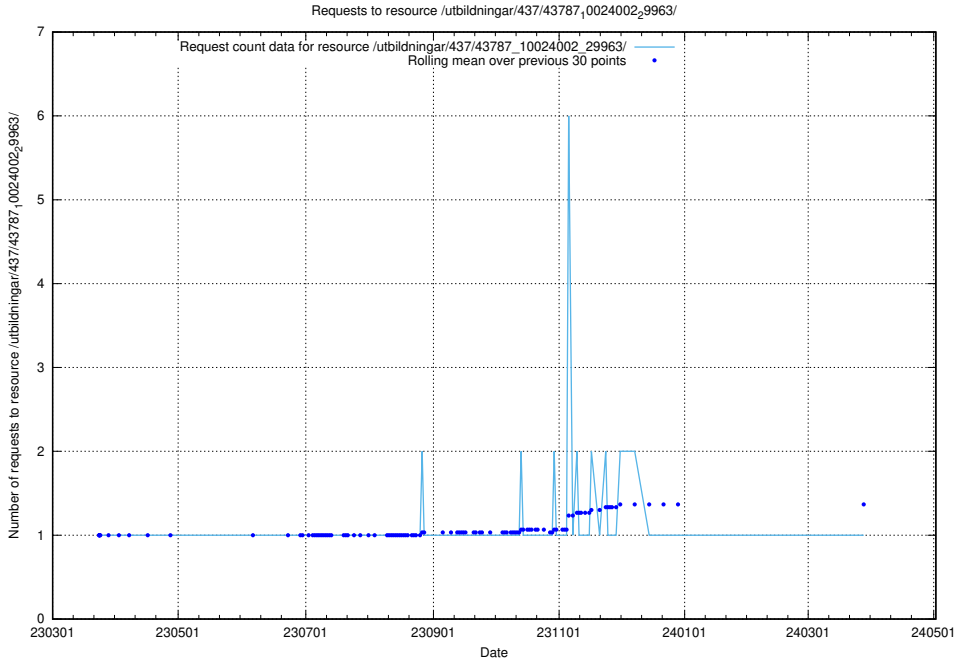

5.6148 Usage of /utbildningar/437/43787_10024002_29963/

Here, we count the number of requests to resource /utbildningar/437/43787_10024002_29963/.