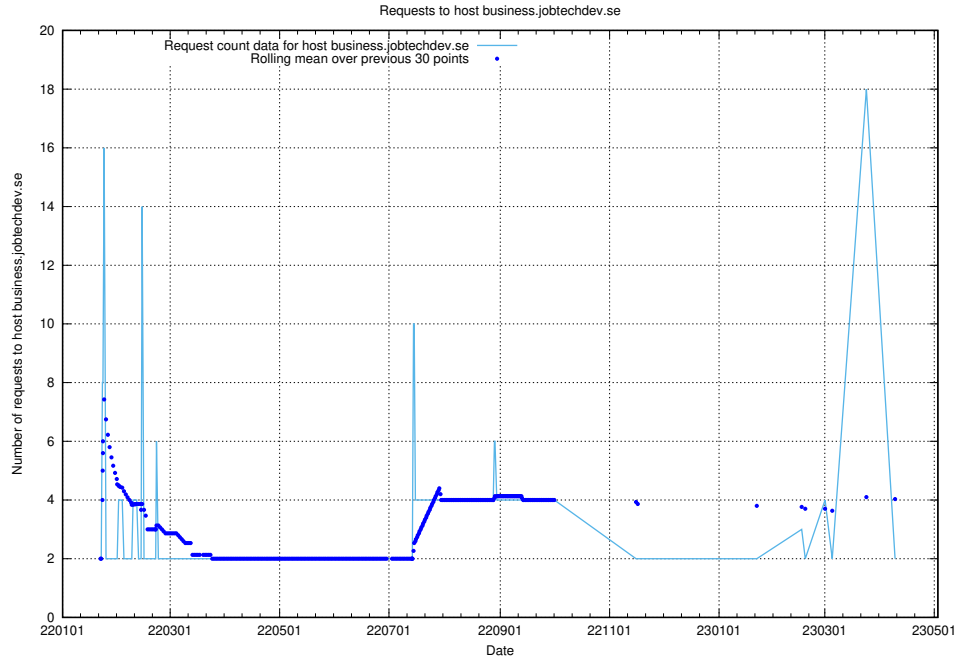

7.253 Usage of business.jobtechdev.se

Here, we count the number of requests to host business.jobtechdev.se.