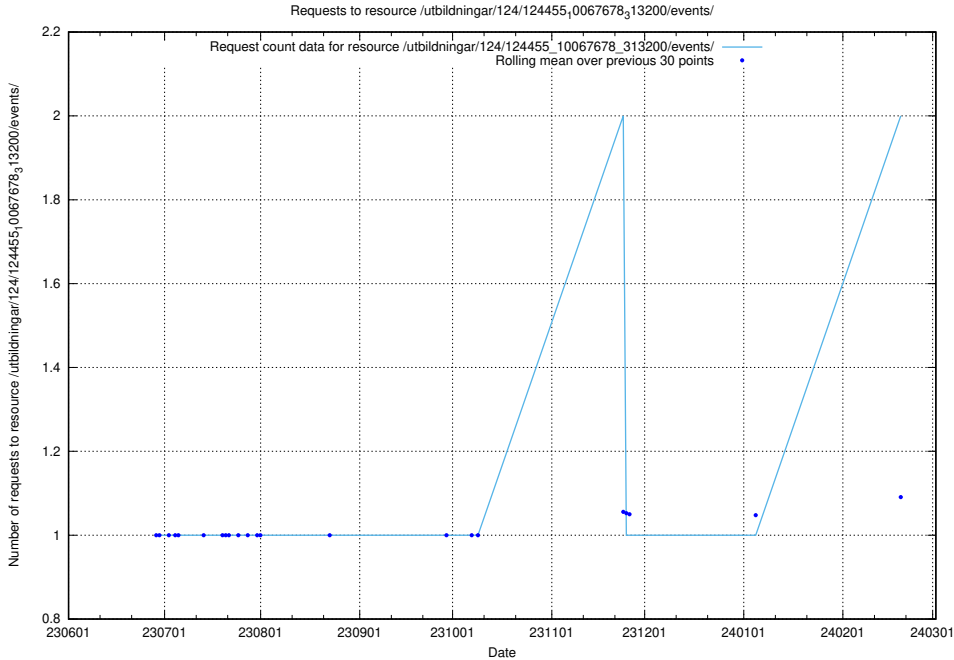

5.837 Usage of /utbildningar/124/124455_10067678_313200/events/

Here, we count the number of requests to resource /utbildningar/124/124455_10067678_313200/events/