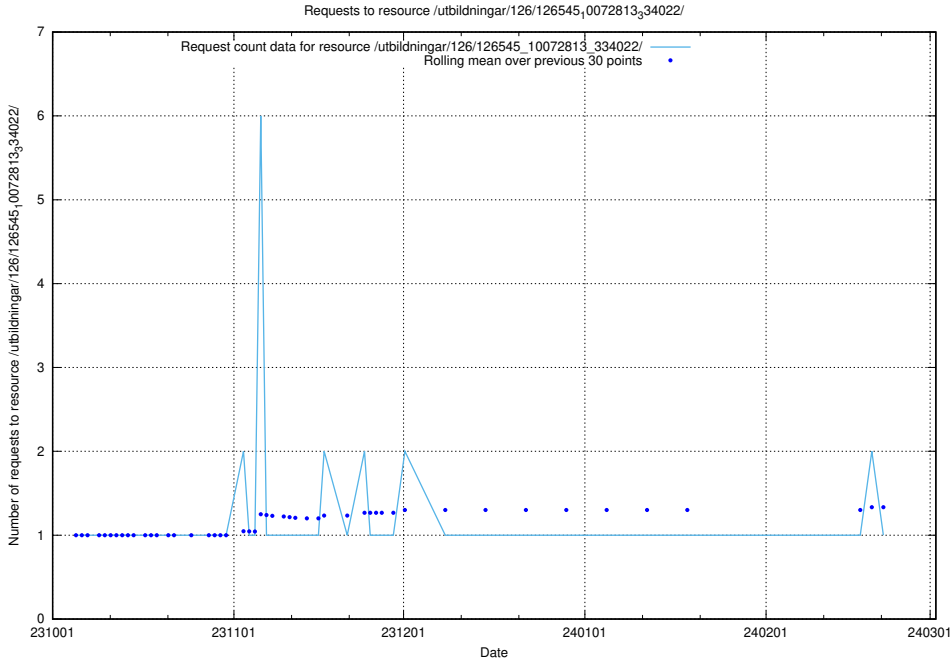

5.4195 Usage of /utbildningar/126/126545_10072813_334022/

Here, we count the number of requests to resource /utbildningar/126/126545_10072813_334022/.