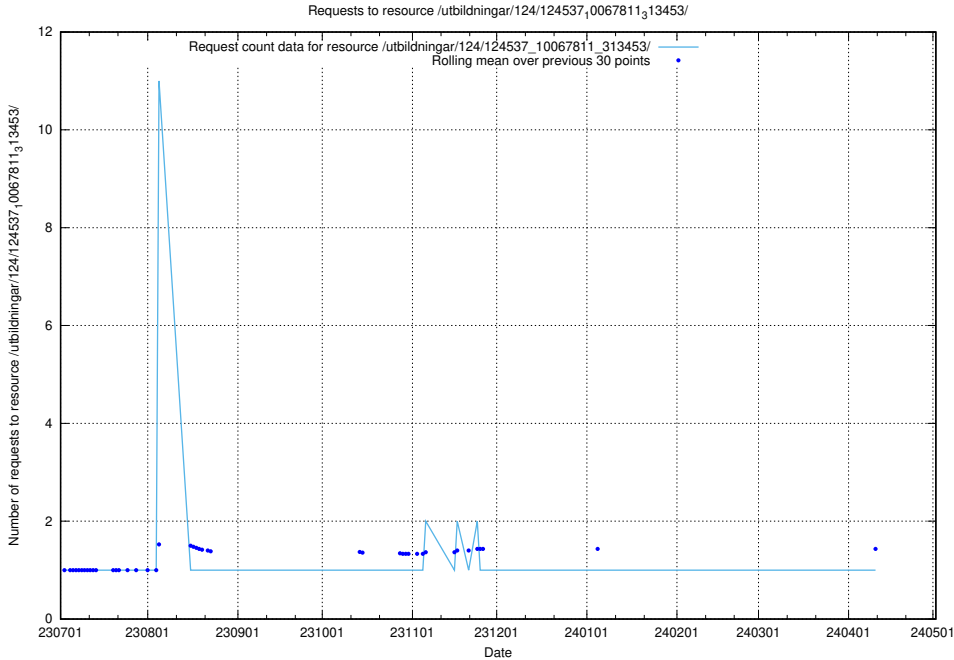

5.5154 Usage of /utbildningar/124/124537_10067811_313453/

Here, we count the number of requests to resource /utbildningar/124/124537_10067811_313453/.