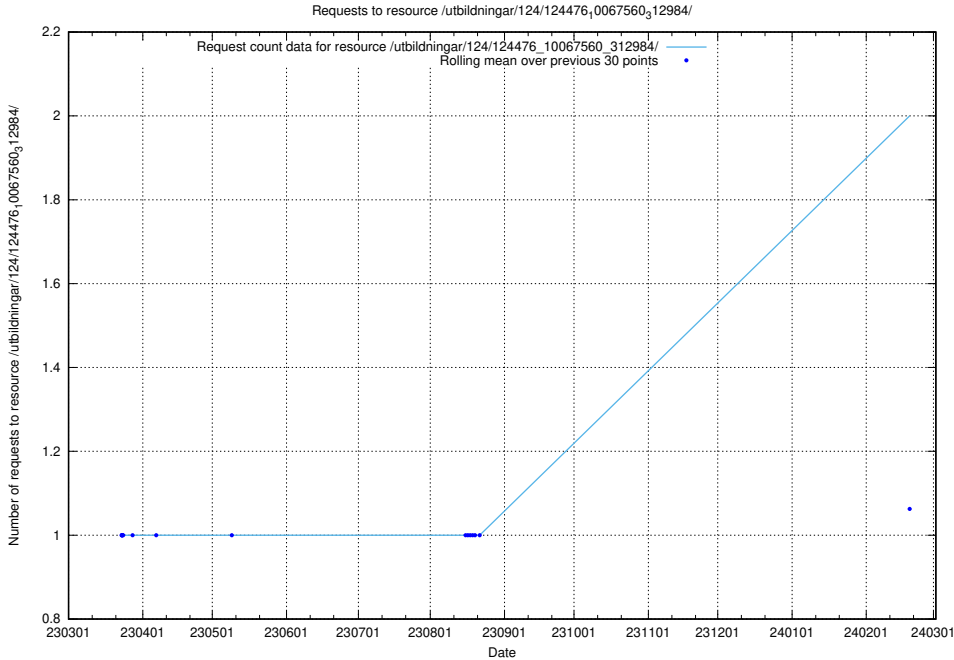

5.630 Usage of /utbildningar/124/124476_10067560_312984/

Here, we count the number of requests to resource /utbildningar/124/124476_10067560_312984/.