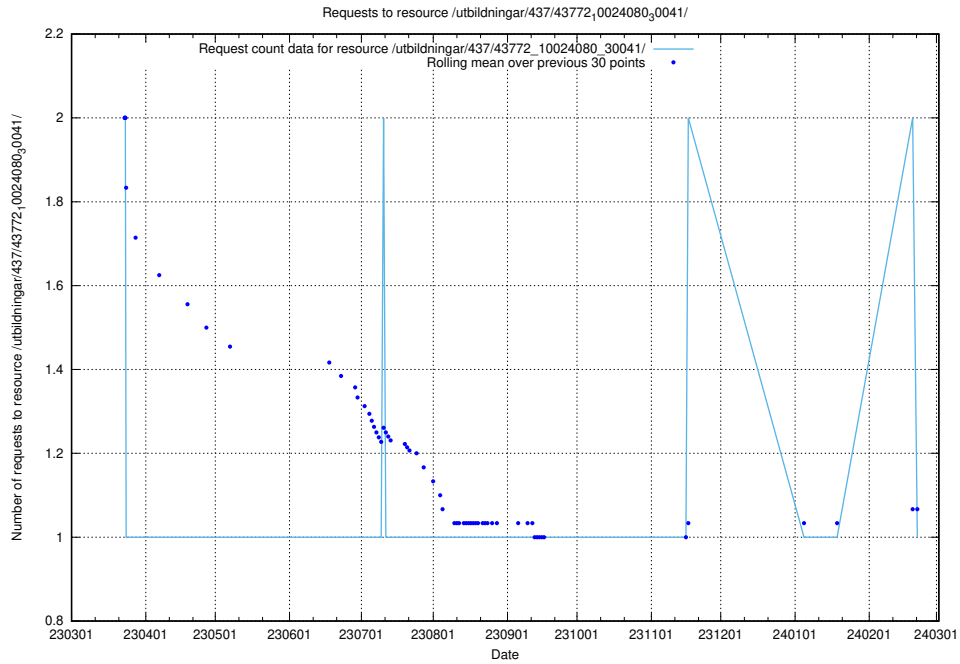

5.6056 Usage of /utbildningar/437/43772_10024080_30041/

Here, we count the number of requests to resource /utbildningar/437/43772_10024080_30041/.