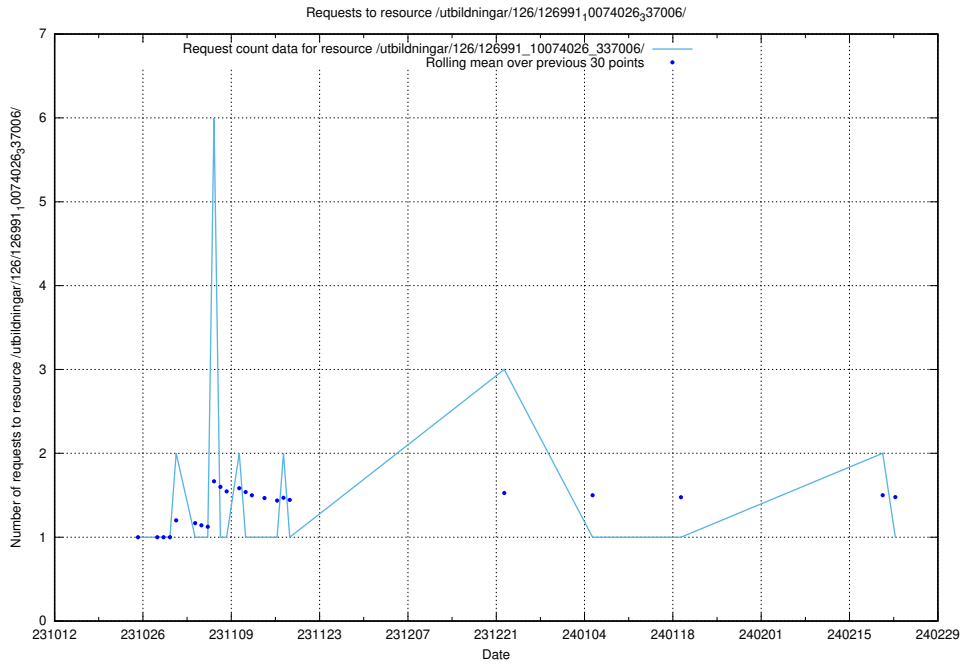

### 5.4010 Usage of /utbildningar/126/126991\_10074026\_337006/

Here, we count the number of requests to resource /utbildningar/126/126991\_10074026\_337006/.