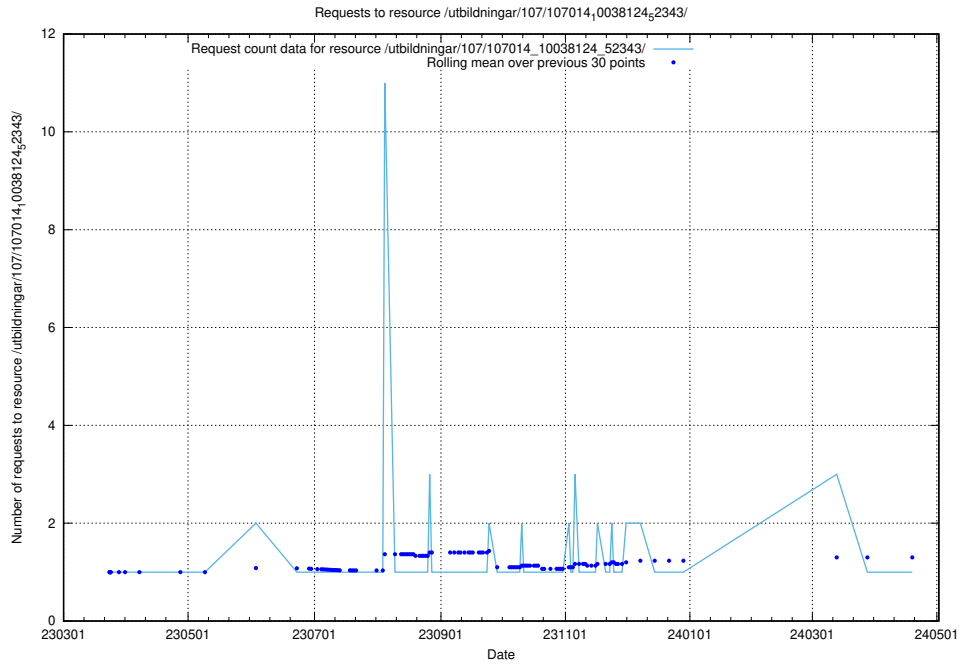

5.5181 Usage of /utbildningar/107/107014_10038124_52343/

Here, we count the number of requests to resource /utbildningar/107/107014_10038124_52343/.