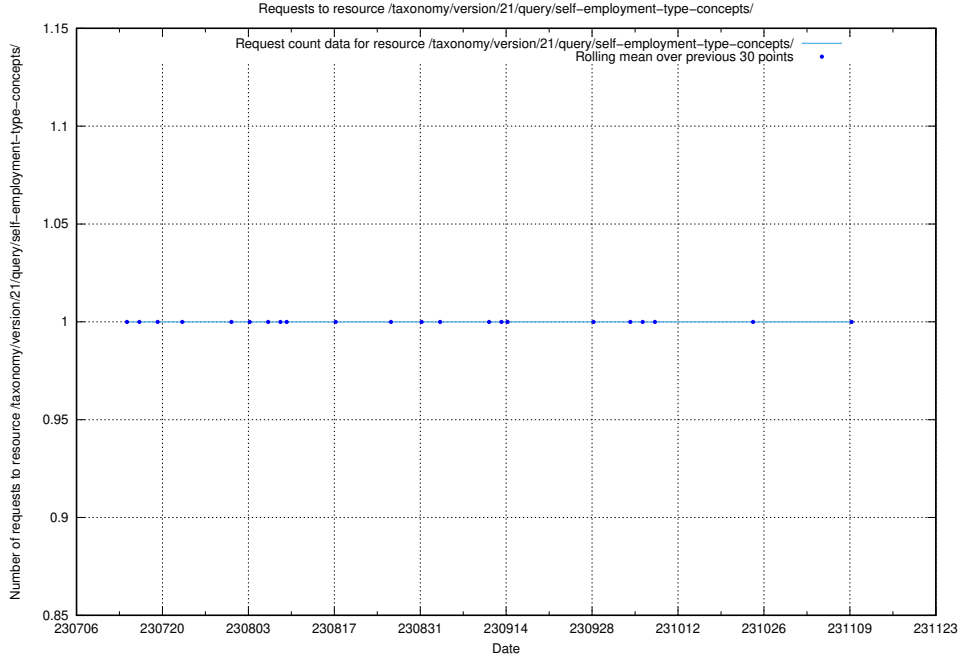

5.4880 Usage of /taxonomy/version/21/query/self-employment-type-concepts/

Here, we count the number of requests to resource /taxonomy/version/21/query/self-employment-type-concepts/.