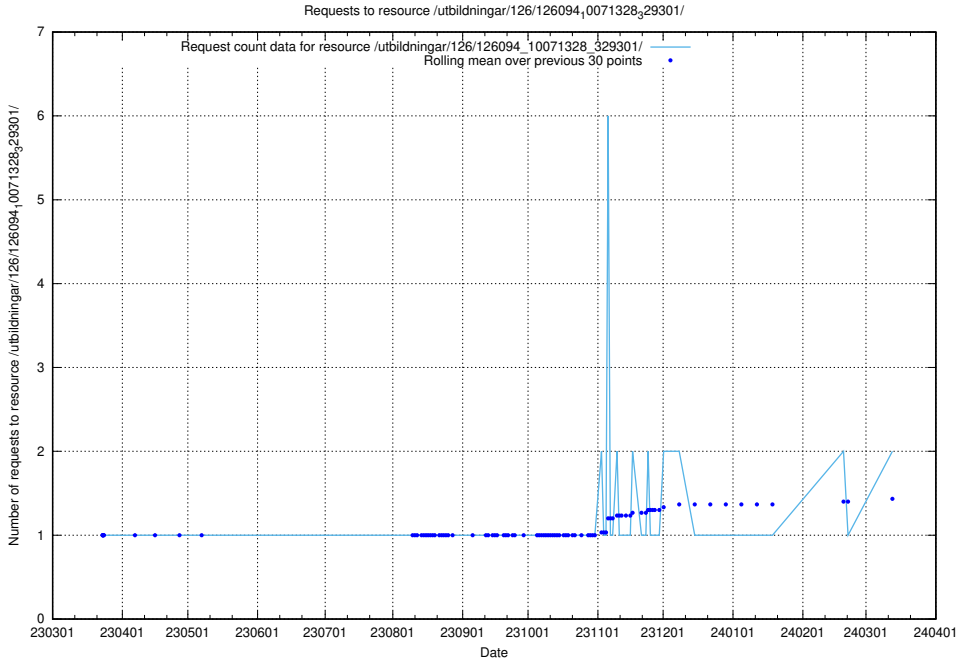

5.955 Usage of /utbildningar/126/126094_10071328_329301/

Here, we count the number of requests to resource /utbildningar/126/126094_10071328_329301/.