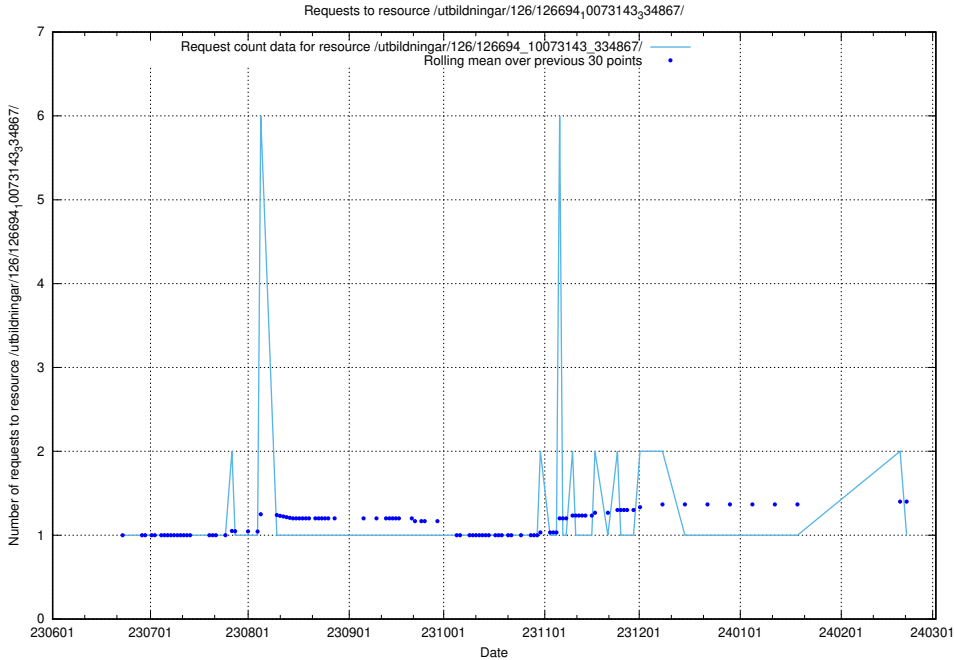

5.5417 Usage of /utbildningar/126/126694_10073143_334867/

Here, we count the number of requests to resource /utbildningar/126/126694_10073143_334867/.