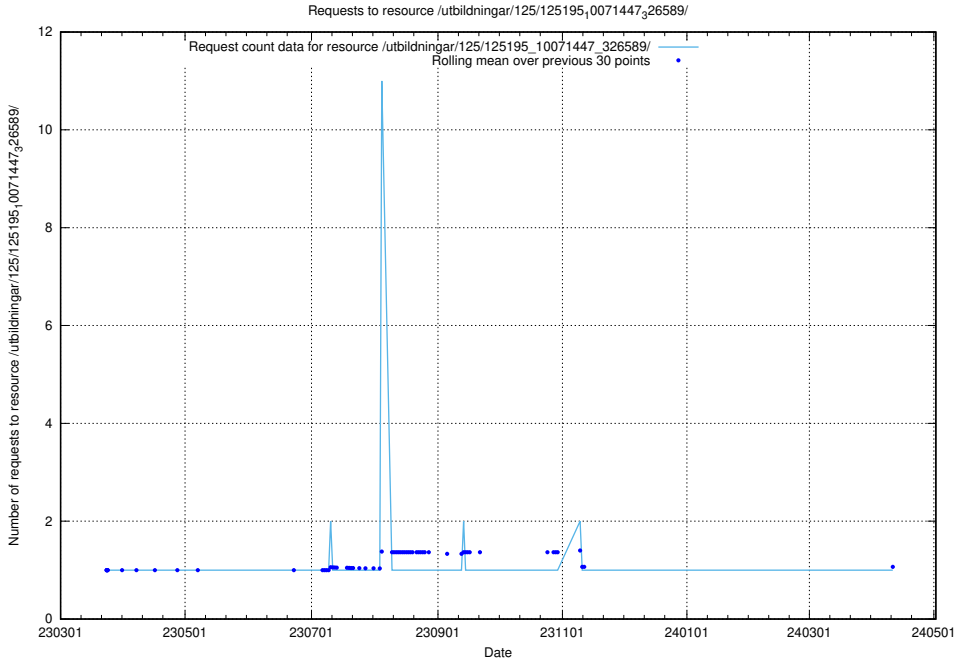

5.1126 Usage of /utbildningar/125/125195_10071447_326589/

Here, we count the number of requests to resource /utbildningar/125/125195_10071447_326589/.