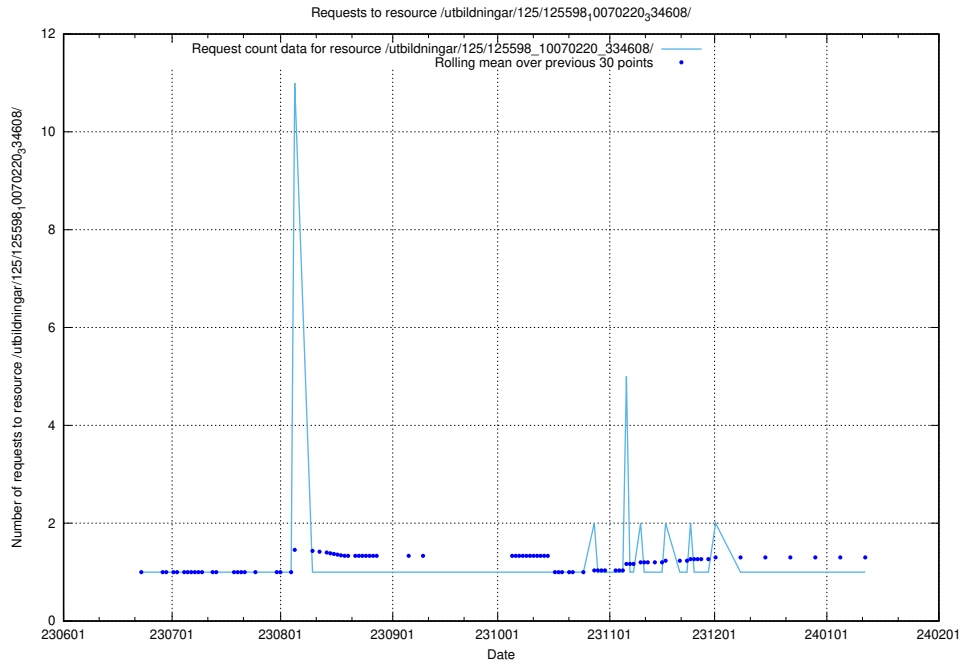

5.5504 Usage of /utbildningar/125/125598_10070220_334608/

Here, we count the number of requests to resource /utbildningar/125/125598_10070220_334608/.