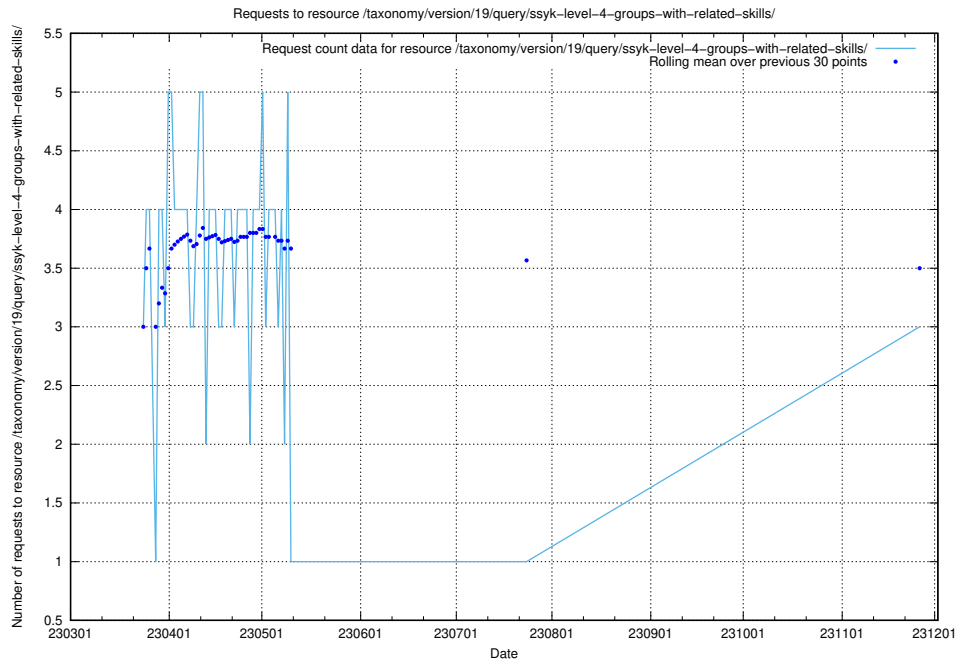

5.460 Usage of /taxonomy/version/19/query/ssyk-level-4-groups-with-related-skills/

Here, we count the number of requests to resource /taxonomy/version/19/query/ssyk-level-4-groups-with-related-skills/.