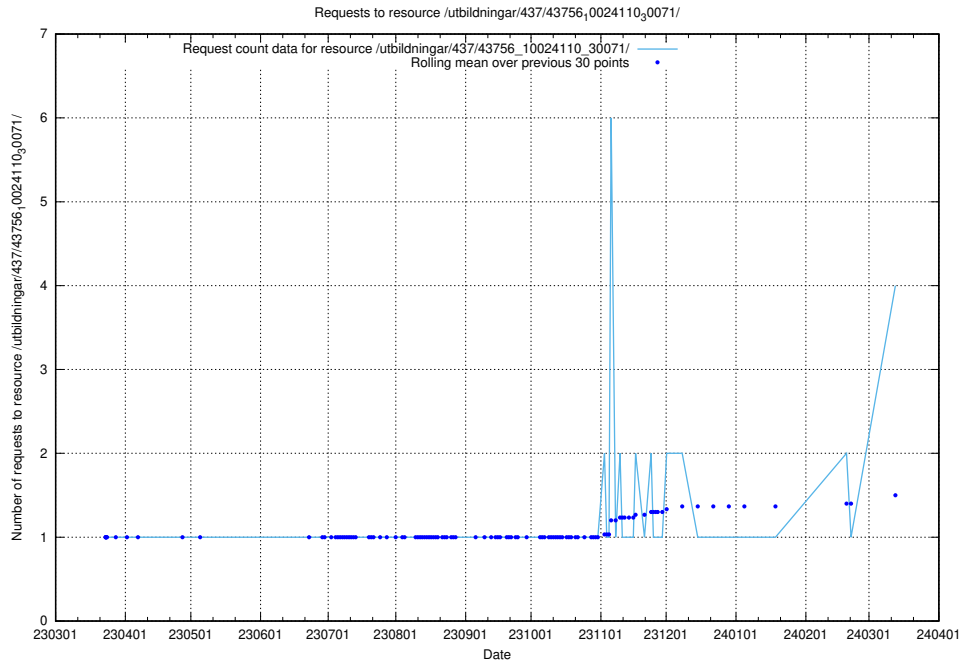

5.279 Usage of /utbildningar/437/43756_10024110_30071/

Here, we count the number of requests to resource /utbildningar/437/43756_10024110_30071/.