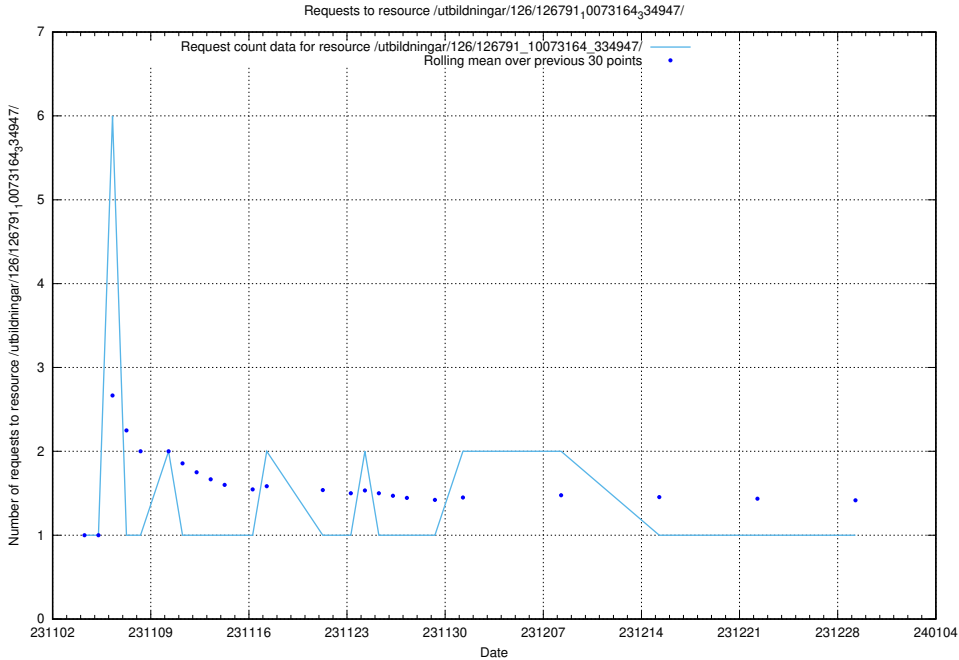

5.3925 Usage of /utbildningar/126/126791_10073164_334947/

Here, we count the number of requests to resource /utbildningar/126/126791_10073164_334947/.