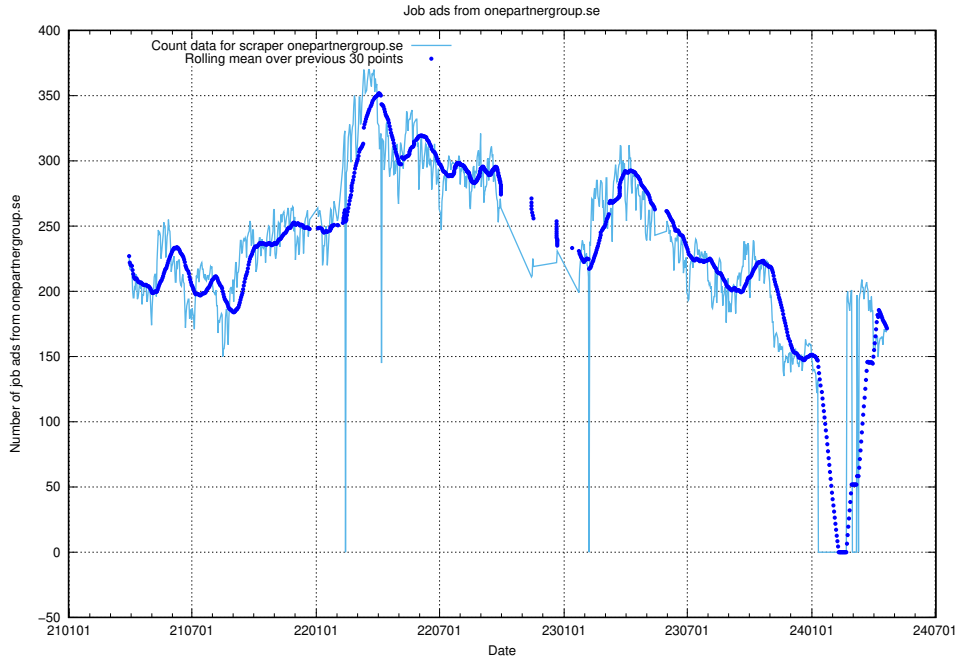

13.13 Number of ads by scraper onepartnergroup.se

Here, we count the number of job ads scraped from onepartnergroup.se.