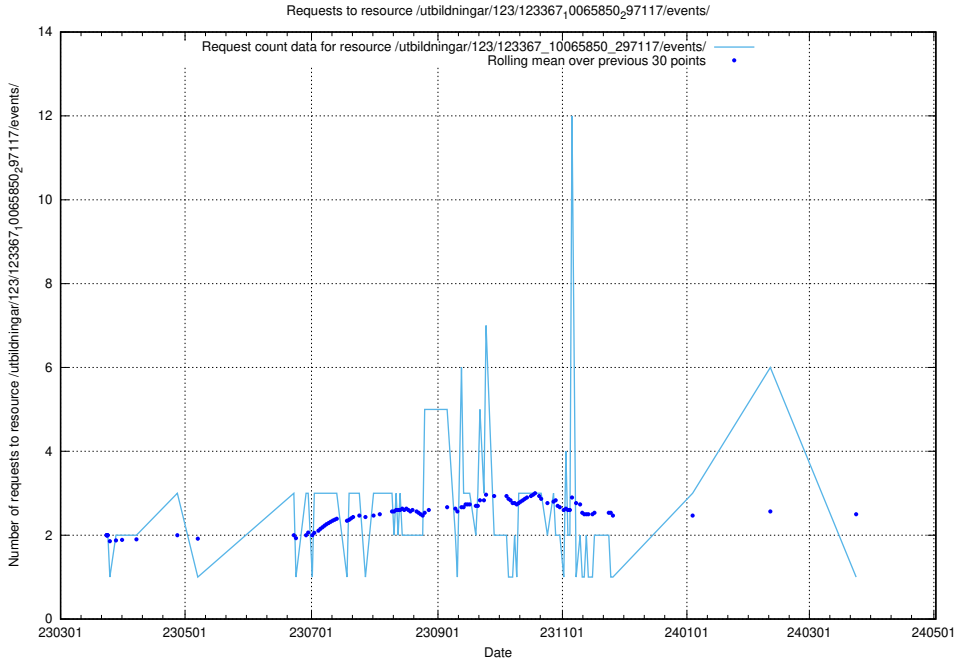

5.6096 Usage of /utbildningar/123/123367_10065850_297117/events/

Here, we count the number of requests to resource /utbildningar/123/123367_10065850_297117/events/