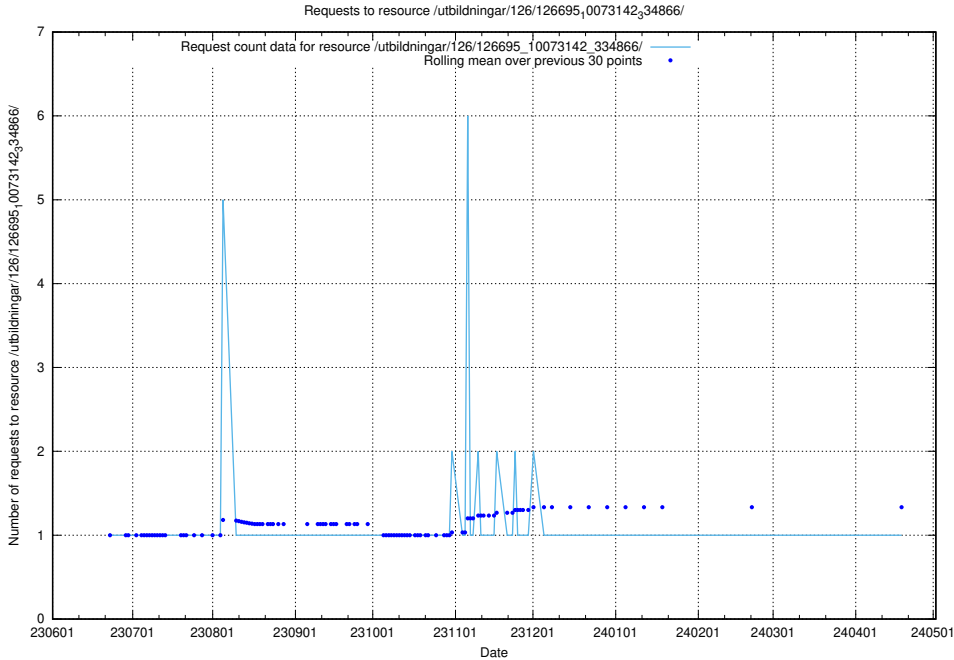

5.5413 Usage of /utbildningar/126/126695_10073142_334866/

Here, we count the number of requests to resource /utbildningar/126/126695_10073142_334866/.