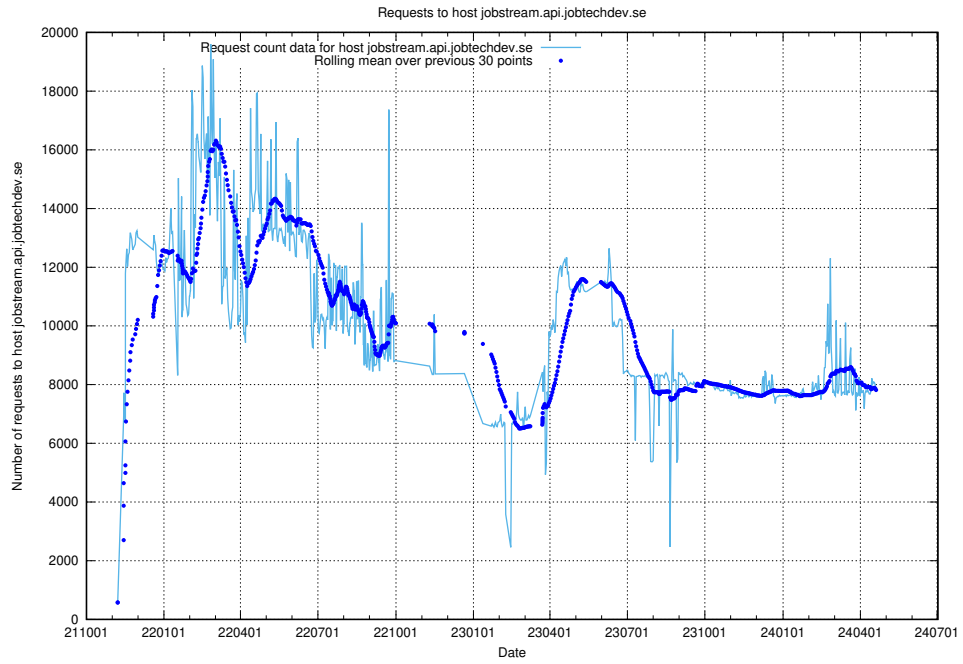

7.10 Usage of jobstream.api.jobtechdev.se

Here, we count the number of requests to host jobstream.api.jobtechdev.se.