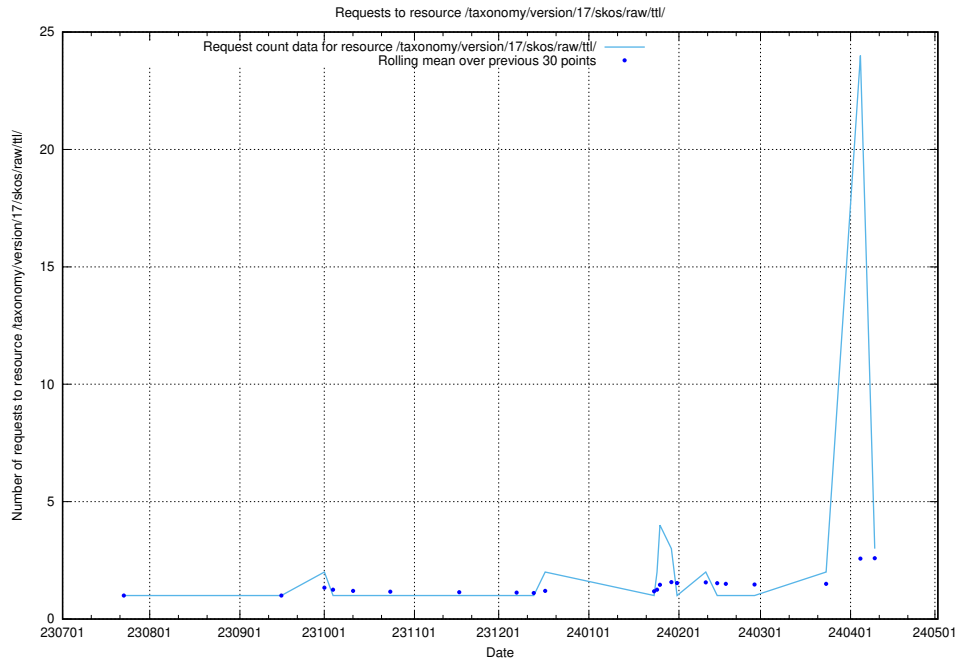

5.397 Usage of /taxonomy/version/17/skos/raw/ttl/

Here, we count the number of requests to resource /taxonomy/version/17/skos/raw/ttl/.