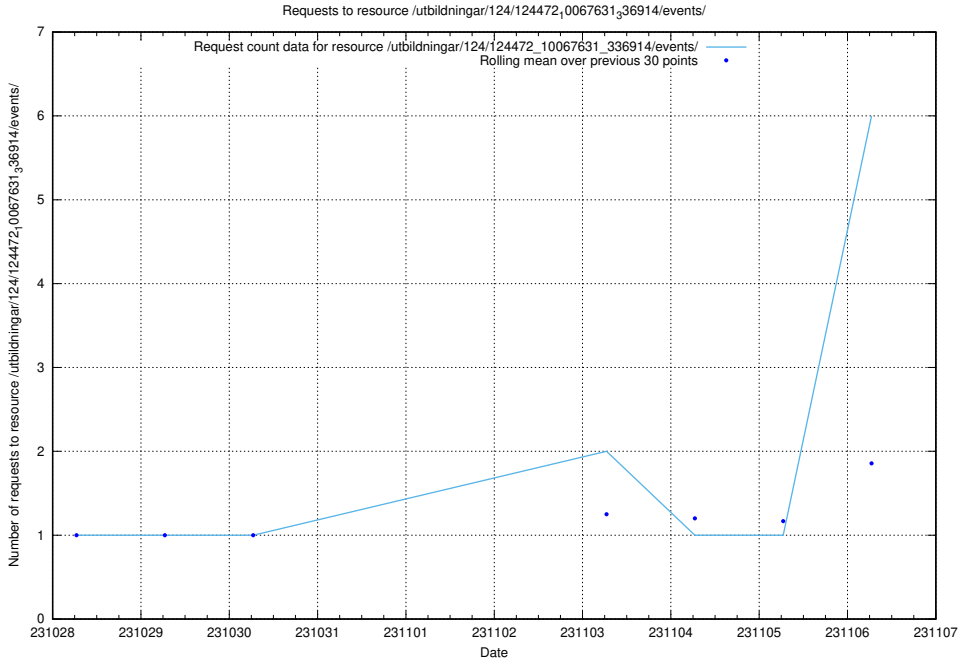

5.95 Usage of /utbildningar/124/124472_10067631_336914/events/

Here, we count the number of requests to resource /utbildningar/124/124472_10067631_336914/events/