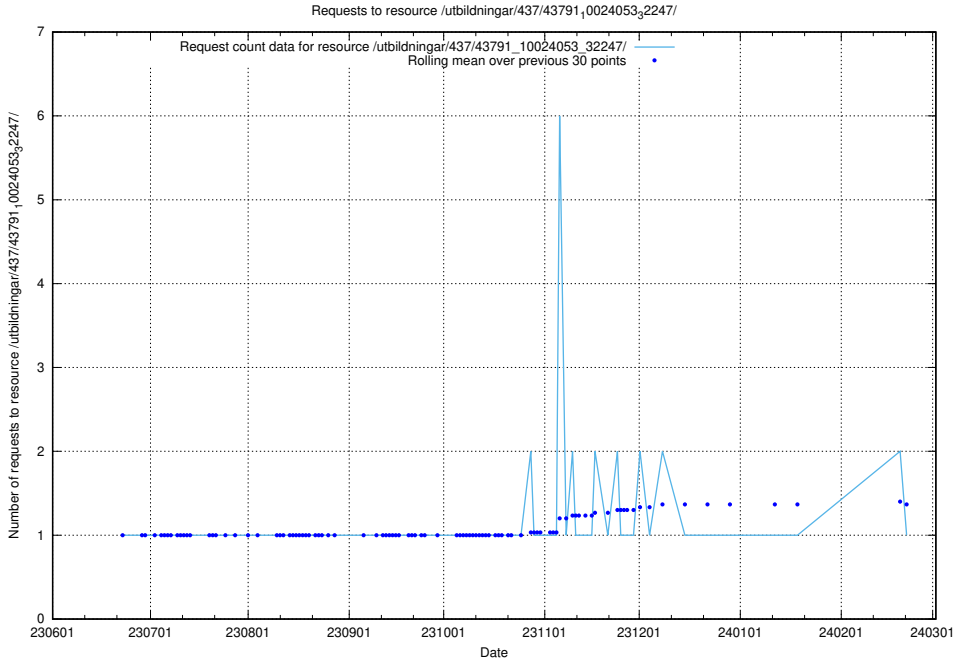

5.5355 Usage of /utbildningar/437/43791_10024053_32247/

Here, we count the number of requests to resource /utbildningar/437/43791_10024053_32247/.