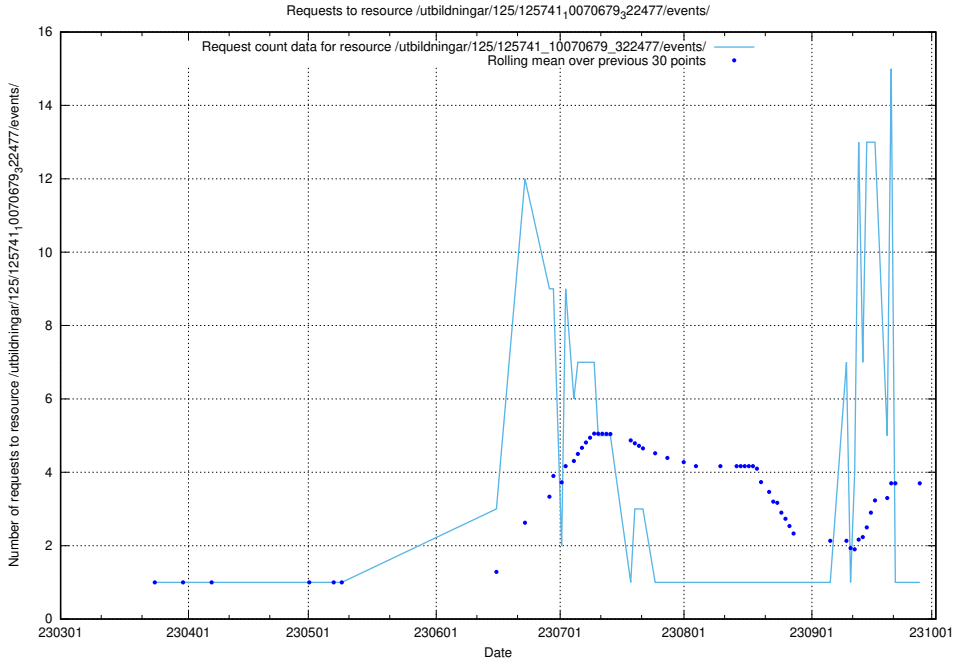

5.6023 Usage of /utbildningar/125/125741_10070679_322477/events/

Here, we count the number of requests to resource /utbildningar/125/125741_10070679_322477/events/