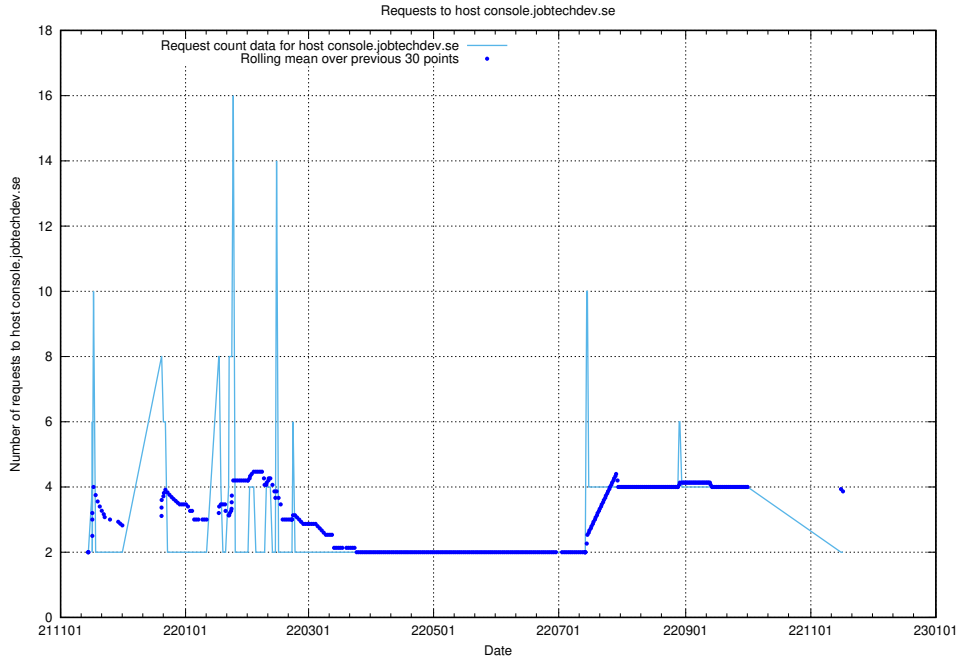

7.266 Usage of console.jobtechdev.se

Here, we count the number of requests to host console.jobtechdev.se.