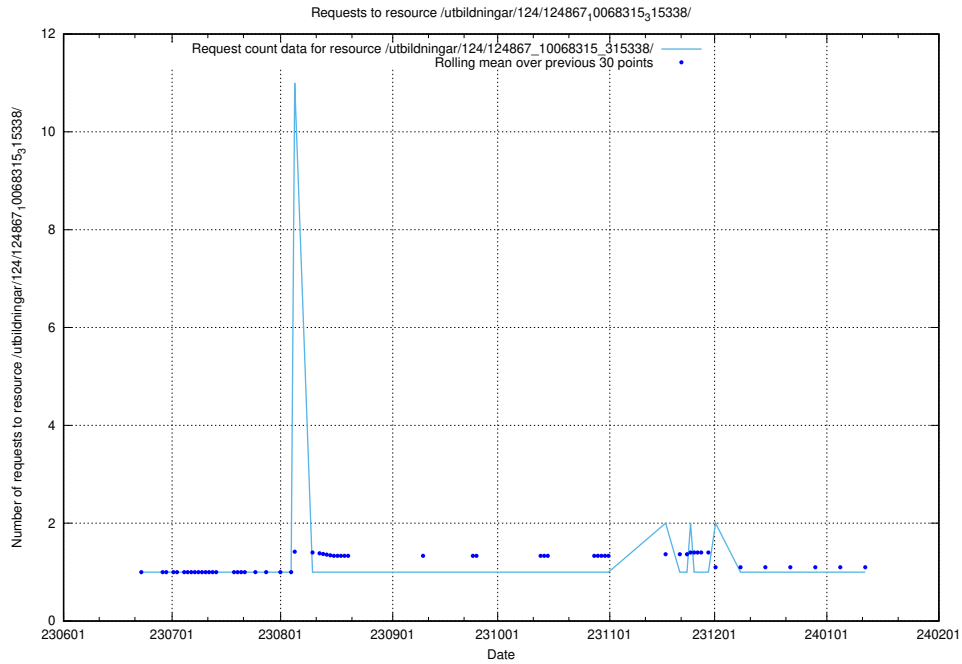

5.5519 Usage of /utbildningar/124/124867_10068315_315338/

Here, we count the number of requests to resource /utbildningar/124/124867_10068315_315338/.