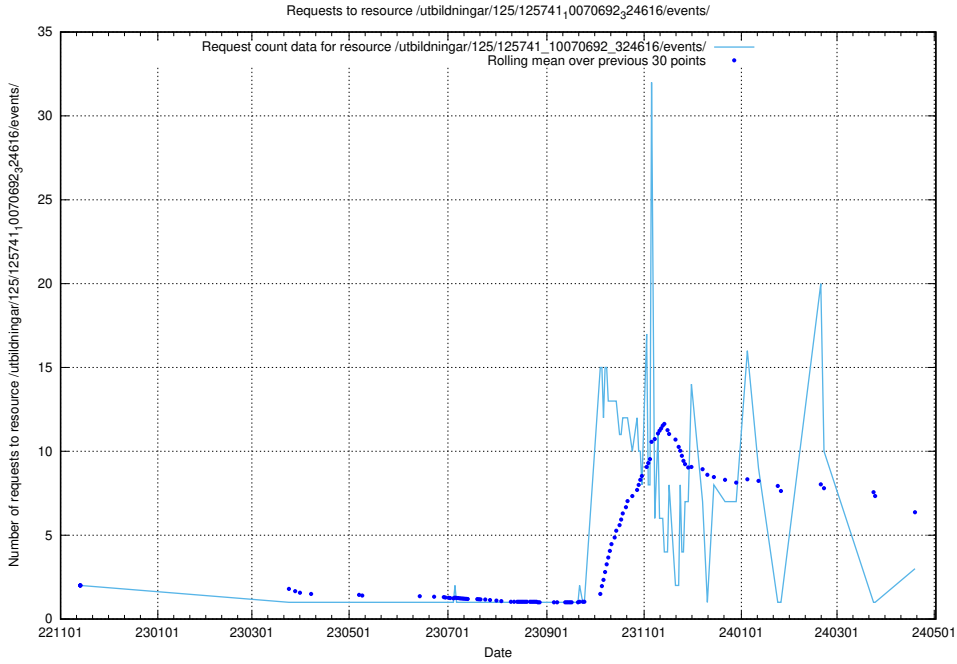

5.436 Usage of /utbildningar/125/125741_10070692_324616/events/

Here, we count the number of requests to resource /utbildningar/125/125741_10070692_324616/events/