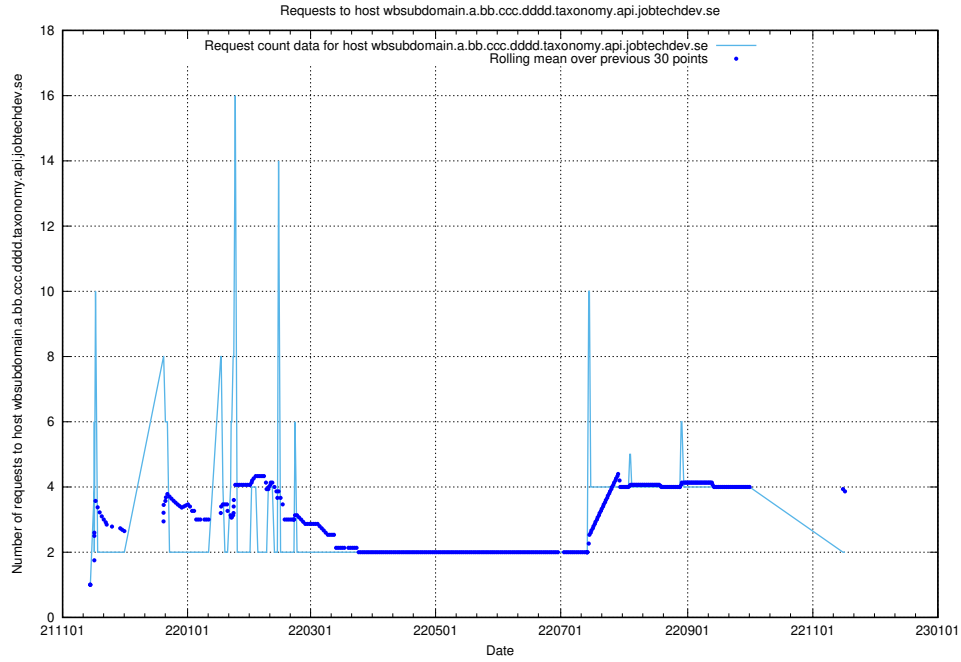

7.544 Usage of wbsubdomain.a.bb.ccc.dddd.taxonomy.api.jobtechdev.se

Here, we count the number of requests to host wbsubdomain.a.bb.ccc.dddd.taxonomy.api.jobtechdev.se.