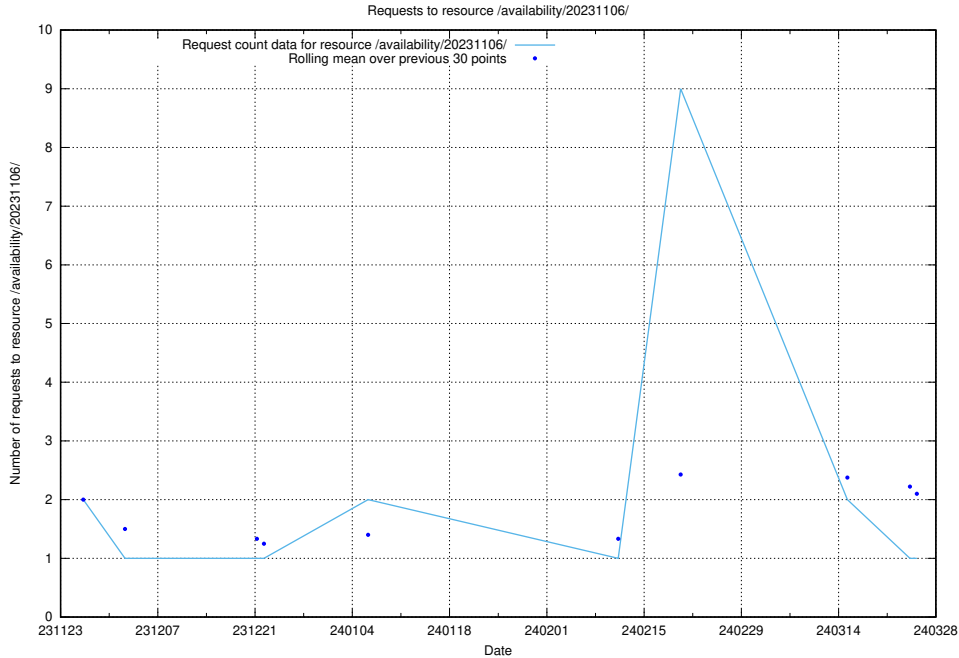

5.3771 Usage of /availability/20231106/

Here, we count the number of requests to resource /availability/20231106/.