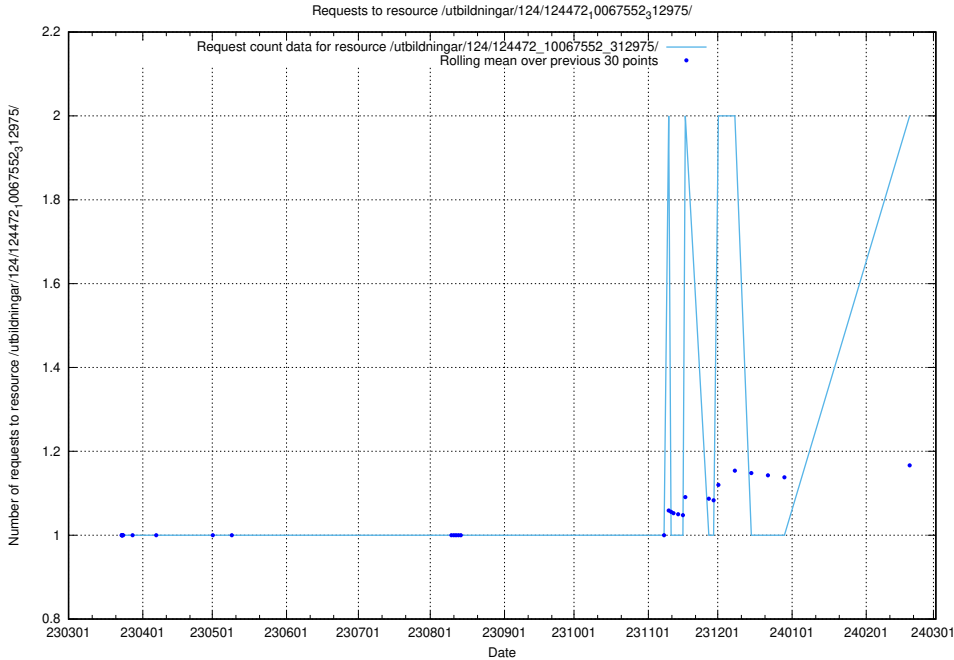

5.642 Usage of /utbildningar/124/124472_10067552_312975/

Here, we count the number of requests to resource /utbildningar/124/124472_10067552_312975/.