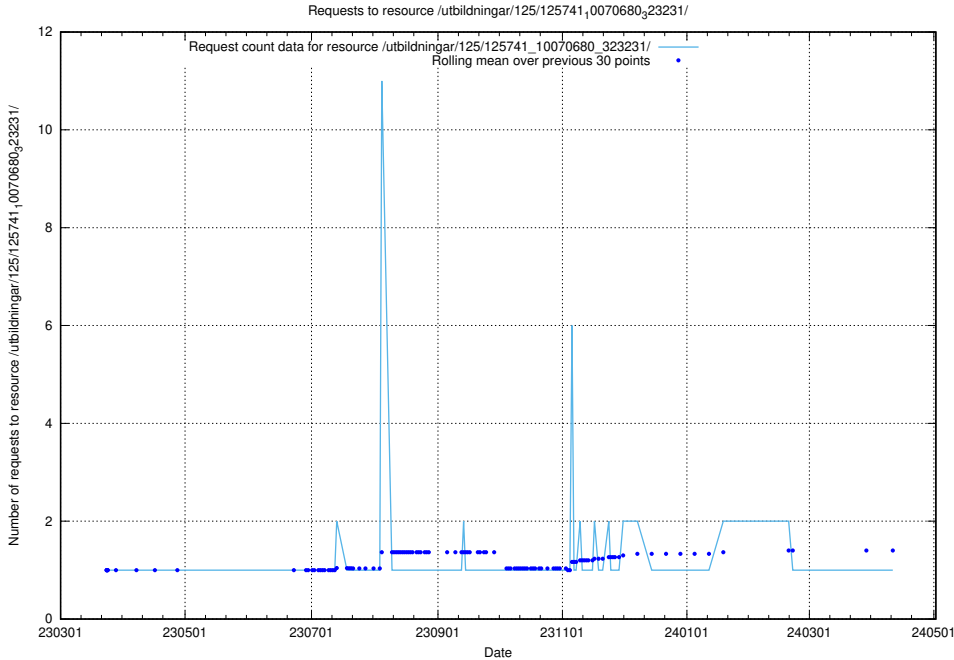

5.6258 Usage of /utbildningar/125/125741_10070680_323231/

Here, we count the number of requests to resource /utbildningar/125/125741_10070680_323231/.