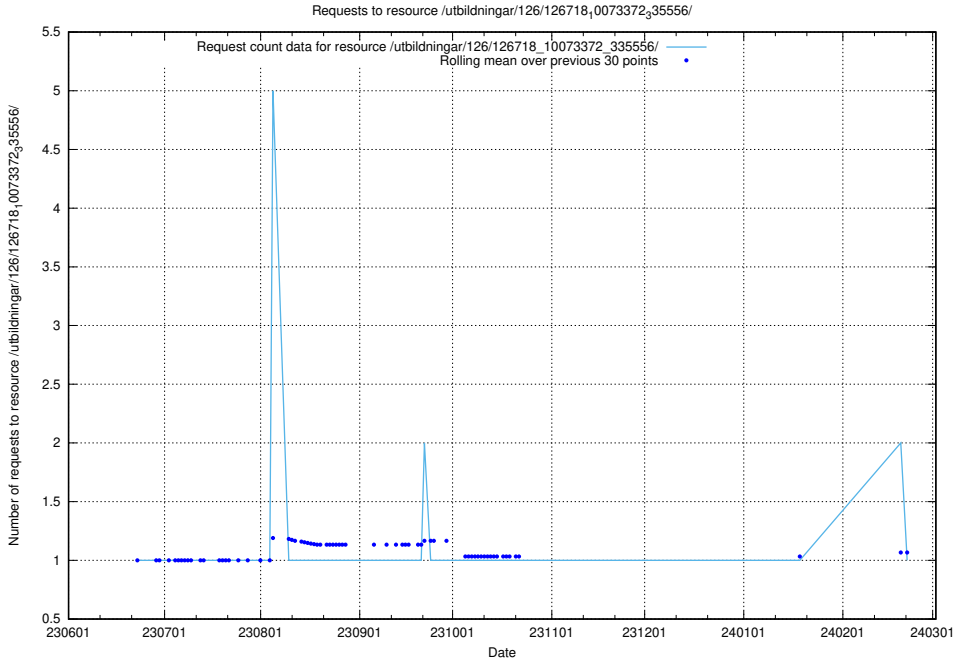

5.5394 Usage of /utbildningar/126/126718_10073372_335556/

Here, we count the number of requests to resource /utbildningar/126/126718_10073372_335556/.