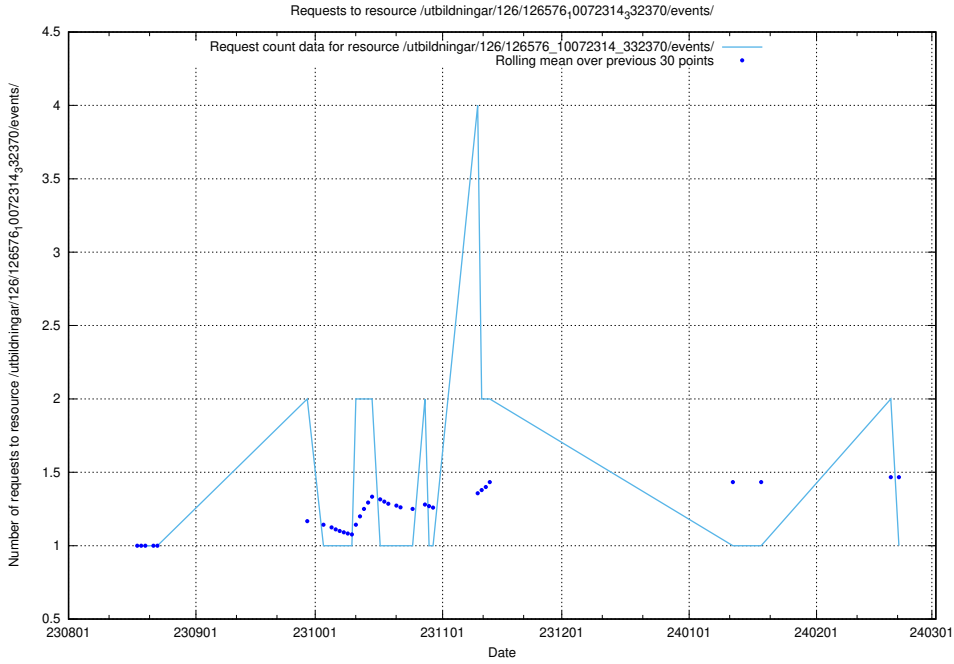

5.4559 Usage of /utbildningar/126/126576_10072314_332370/events/

Here, we count the number of requests to resource /utbildningar/126/126576_10072314_332370/events/