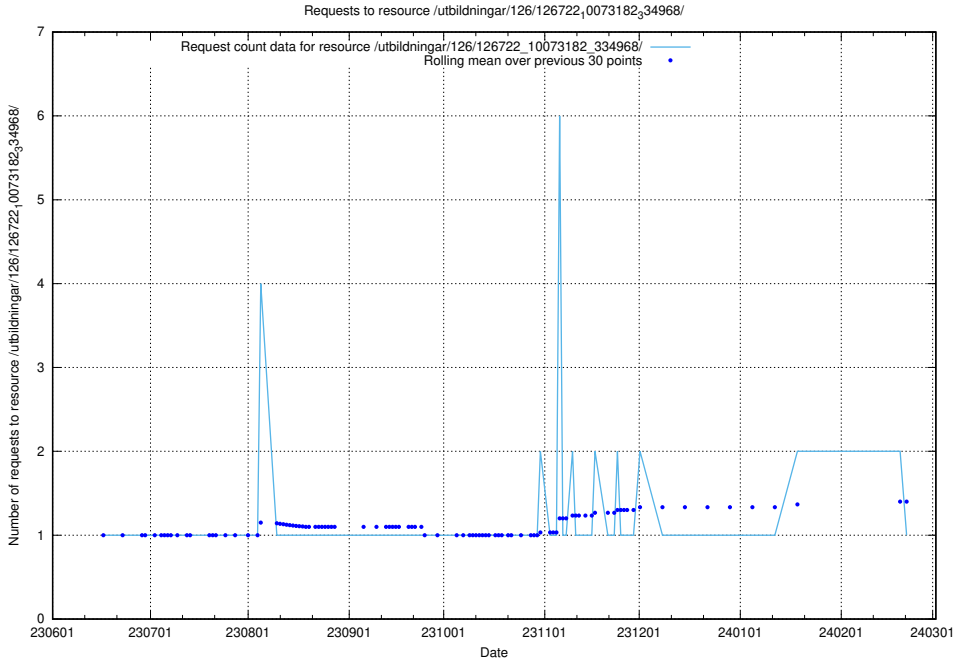

5.5642 Usage of /utbildningar/126/126722_10073182_334968/

Here, we count the number of requests to resource /utbildningar/126/126722_10073182_334968/.