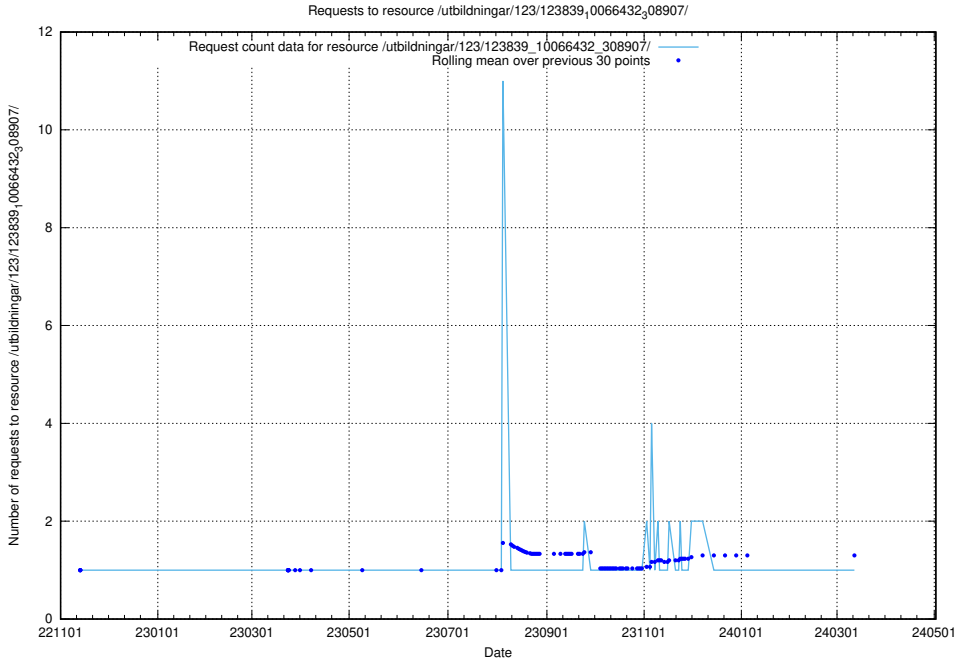

5.5659 Usage of /utbildningar/123/123839_10066432_308907/

Here, we count the number of requests to resource /utbildningar/123/123839_10066432_308907/.