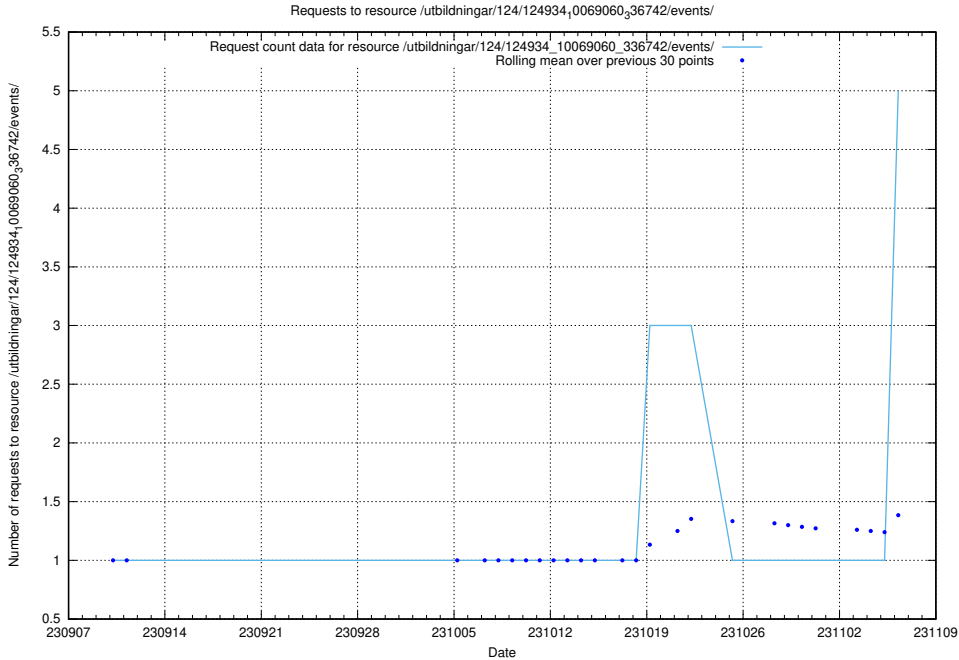

5.174 Usage of /utbildningar/124/124934_10069060_336742/events/

Here, we count the number of requests to resource /utbildningar/124/124934_10069060_336742/events/