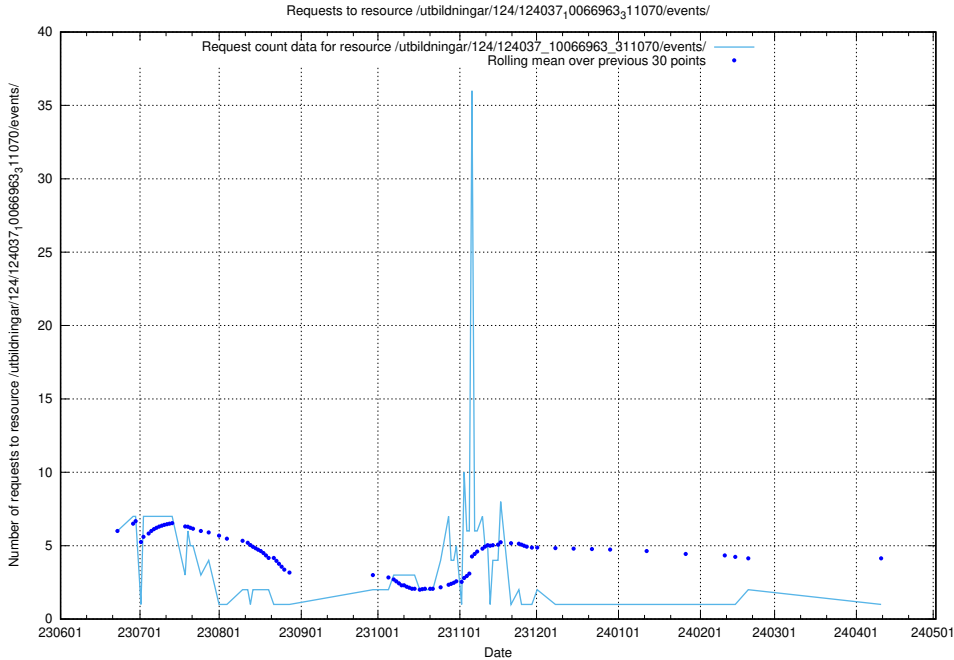

5.5342 Usage of /utbildningar/124/124037_10066963_311070/events/

Here, we count the number of requests to resource /utbildningar/124/124037_10066963_311070/events/