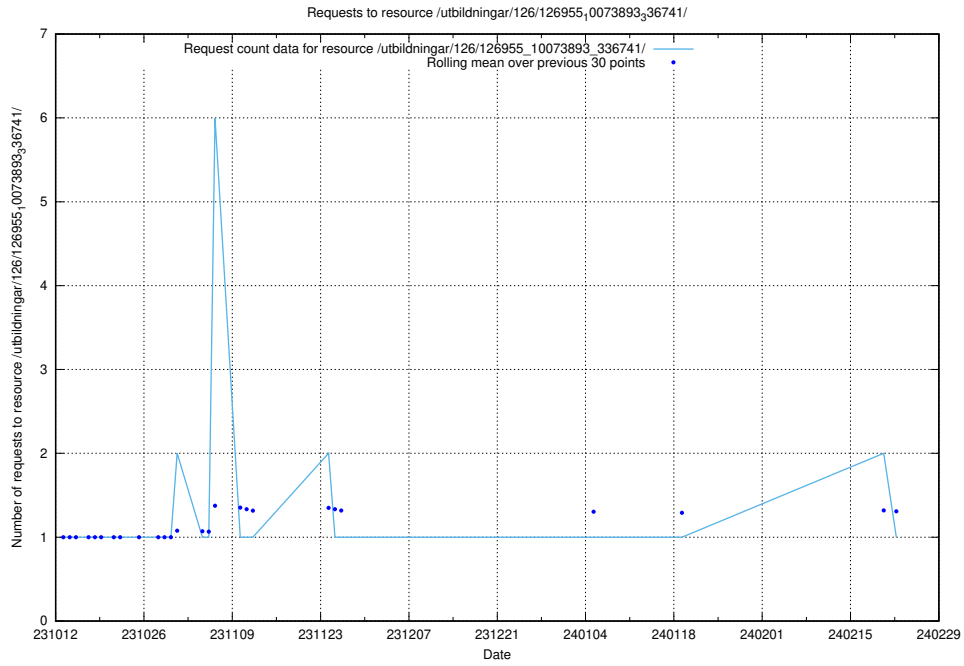

5.4138 Usage of /utbildningar/126/126955_10073893_336741/

Here, we count the number of requests to resource /utbildningar/126/126955_10073893_336741/.