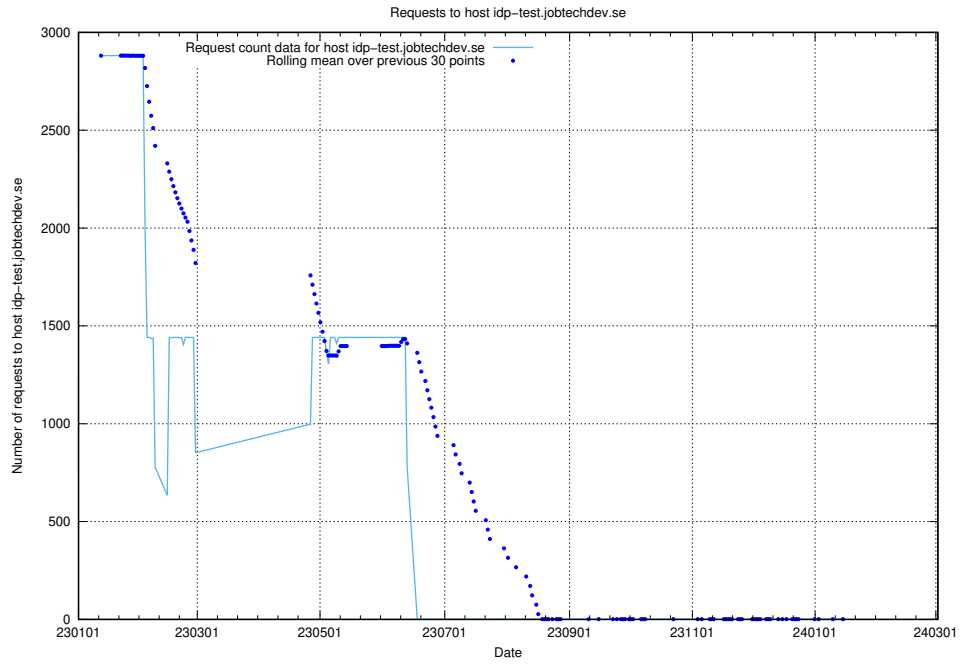

7.301 Usage of idp-test.jobtechdev.se

Here, we count the number of requests to host idp-test.jobtechdev.se.