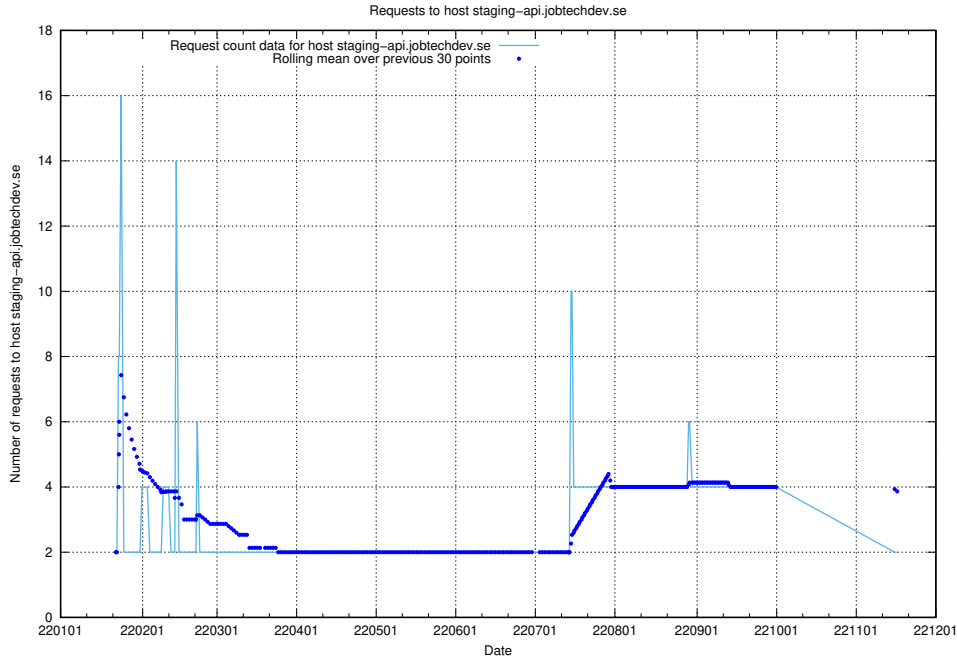

7.581 Usage of staging-api.jobtechdev.se

Here, we count the number of requests to host staging-api.jobtechdev.se.