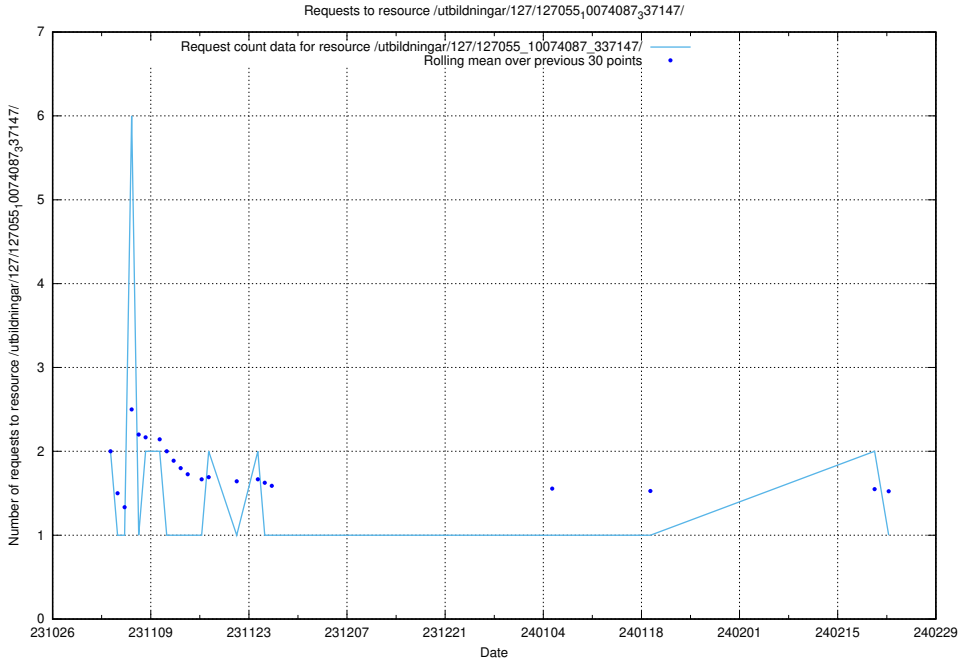

5.3938 Usage of /utbildningar/127/127055_10074087_337147/

Here, we count the number of requests to resource /utbildningar/127/127055_10074087_337147/.