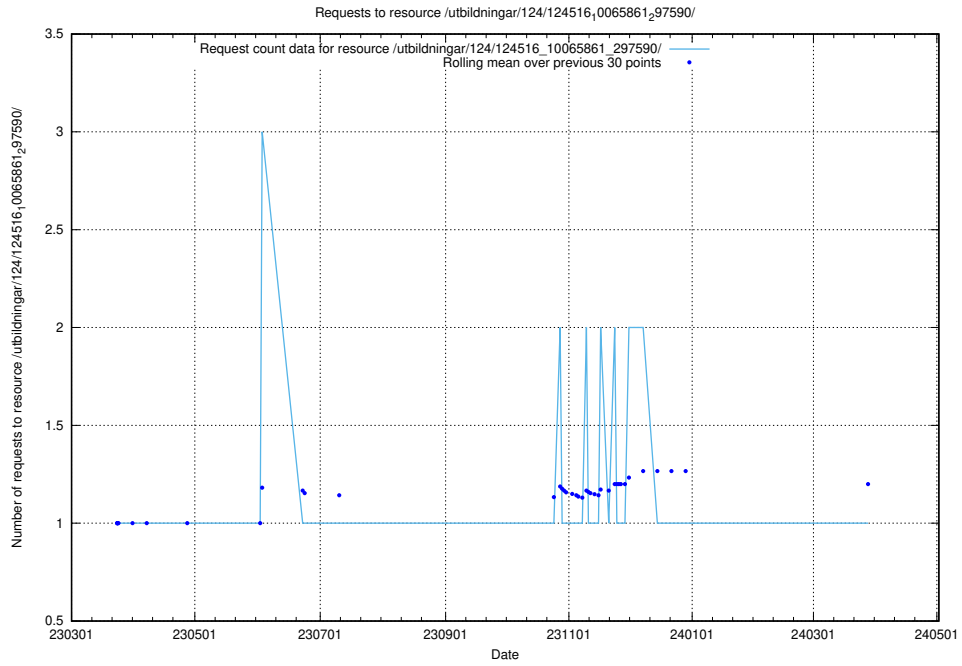

5.1309 Usage of /utbildningar/124/124516_10065861_297590/

Here, we count the number of requests to resource /utbildningar/124/124516_10065861_297590/.