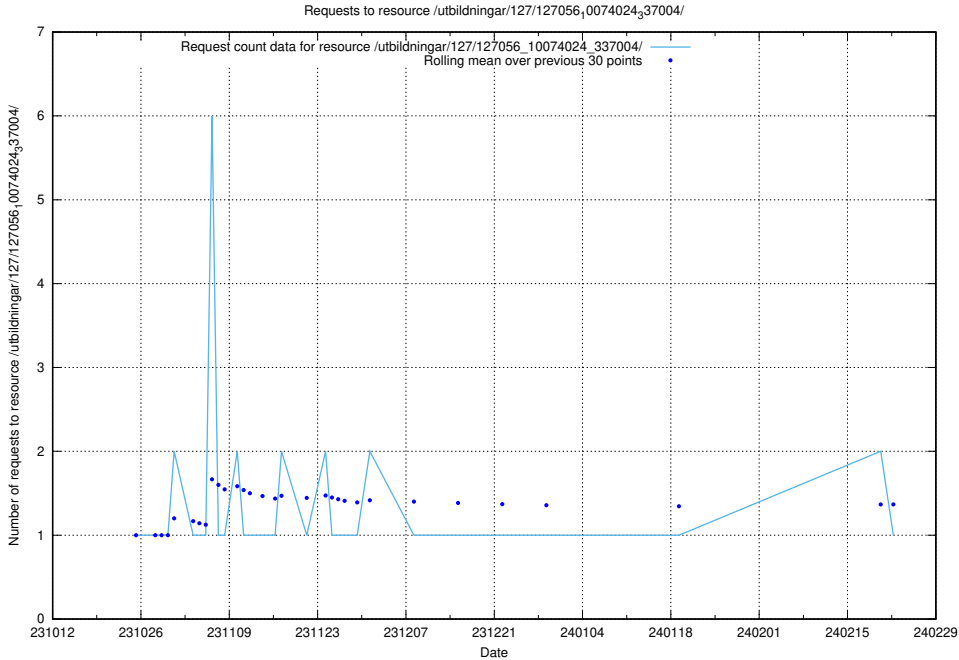

5.4005 Usage of /utbildningar/127/127056_10074024_337004/

Here, we count the number of requests to resource /utbildningar/127/127056_10074024_337004/.