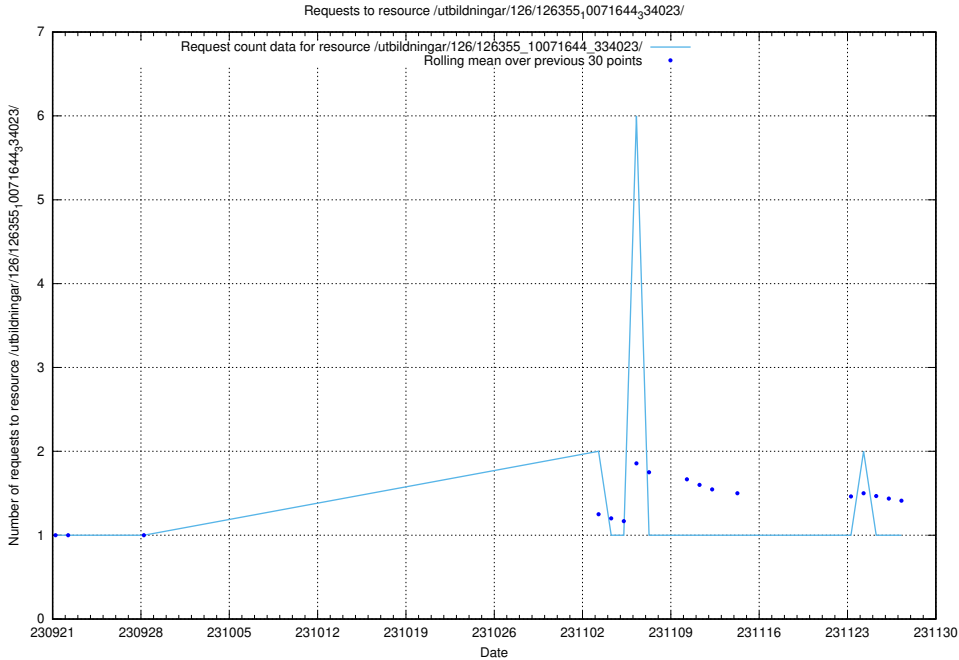

5.4311 Usage of /utbildningar/126/126355_10071644_334023/

Here, we count the number of requests to resource /utbildningar/126/126355_10071644_334023/.