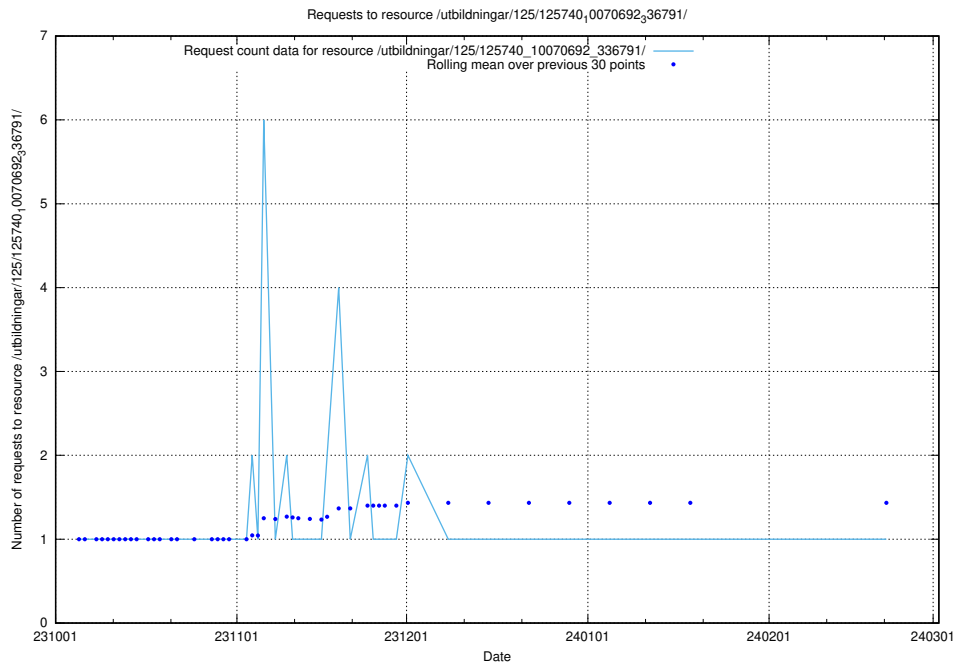

5.4200 Usage of /utbildningar/125/125740_10070692_336791/

Here, we count the number of requests to resource /utbildningar/125/125740_10070692_336791/.