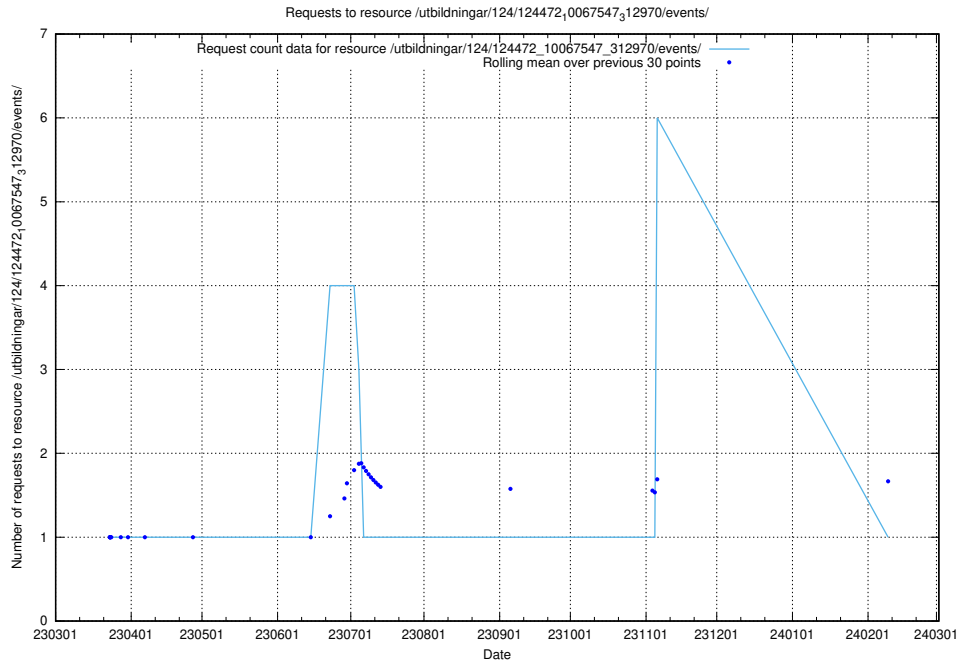

5.2924 Usage of /utbildningar/124/124472_10067547_312970/events/

Here, we count the number of requests to resource /utbildningar/124/124472_10067547_312970/events/