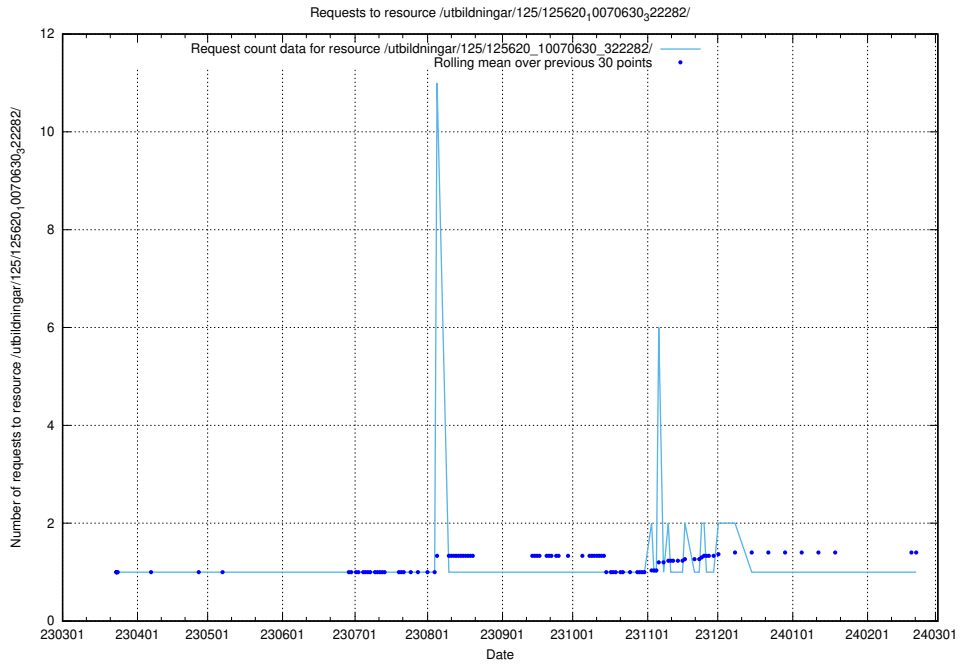

5.1063 Usage of /utbildningar/125/125620_10070630_322282/

Here, we count the number of requests to resource /utbildningar/125/125620_10070630_322282/.