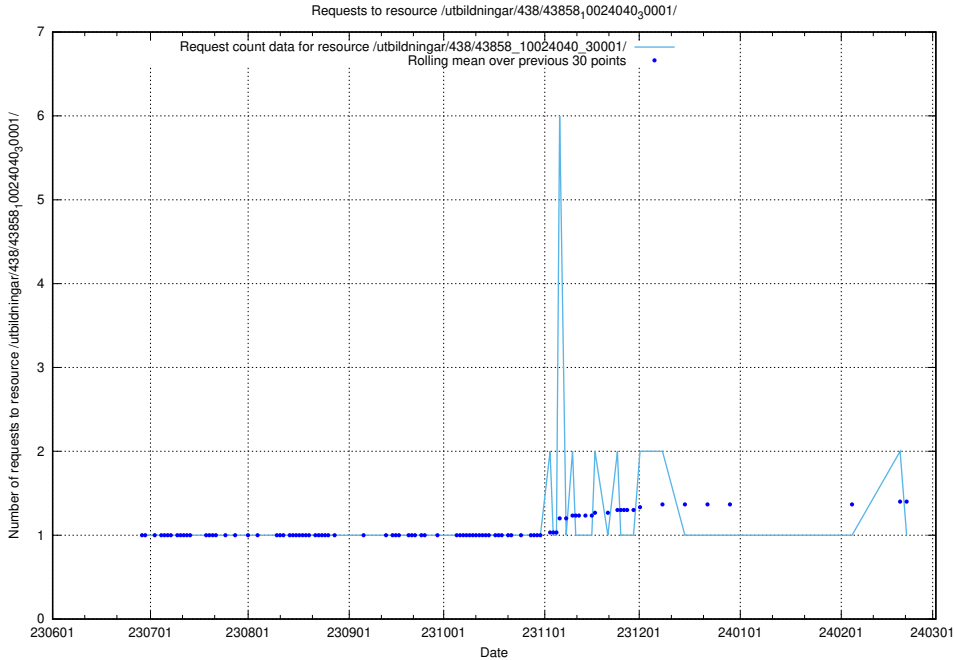

5.5204 Usage of /utbildningar/438/43858_10024040_30001/

Here, we count the number of requests to resource /utbildningar/438/43858_10024040_30001/.