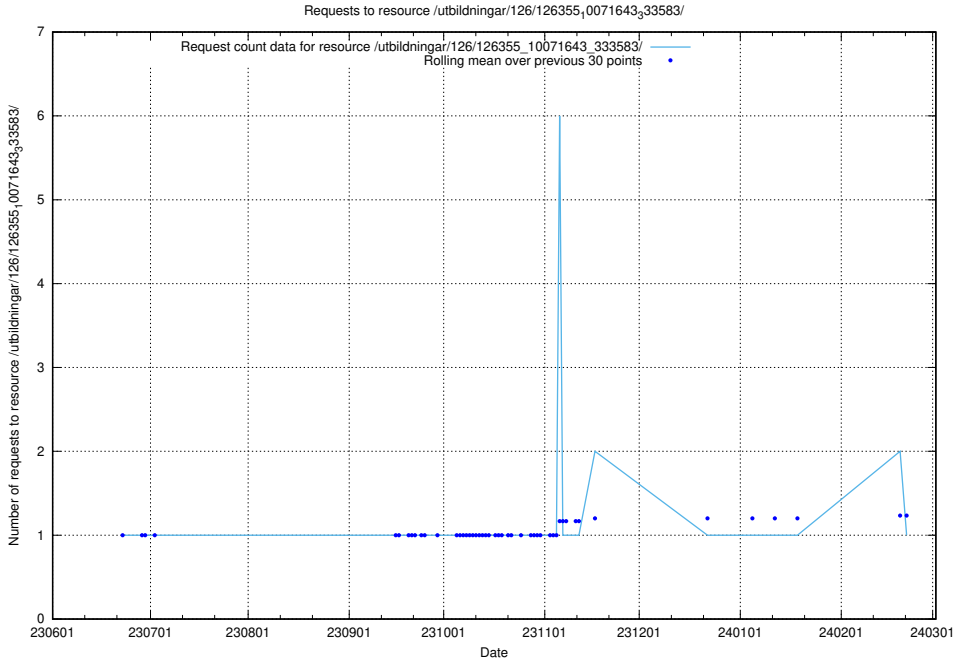

5.5438 Usage of /utbildningar/126/126355_10071643_333583/

Here, we count the number of requests to resource /utbildningar/126/126355_10071643_333583/.