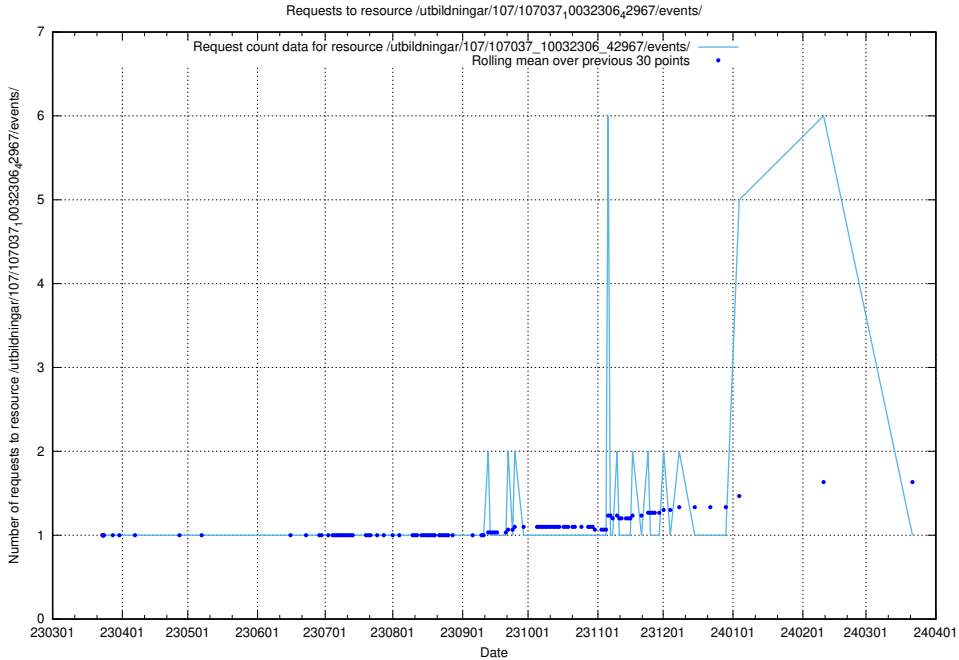

5.5152 Usage of /utbildningar/107/107037_10032306_42967/events/

Here, we count the number of requests to resource /utbildningar/107/107037_10032306_42967/events/.