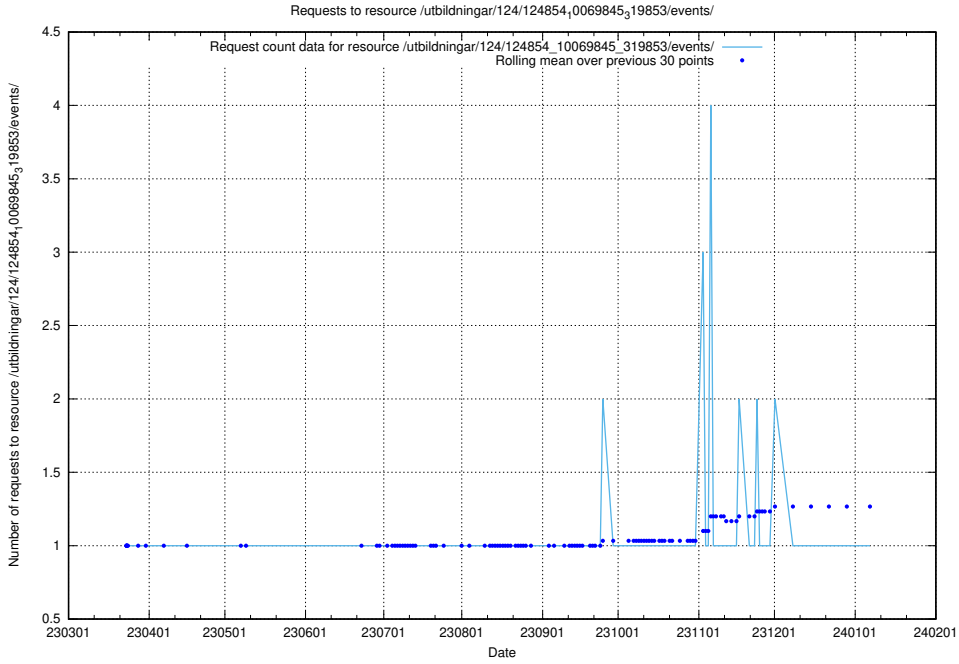

5.1199 Usage of /utbildningar/124/124854_10069845_319853/events/

Here, we count the number of requests to resource /utbildningar/124/124854_10069845_319853/events/