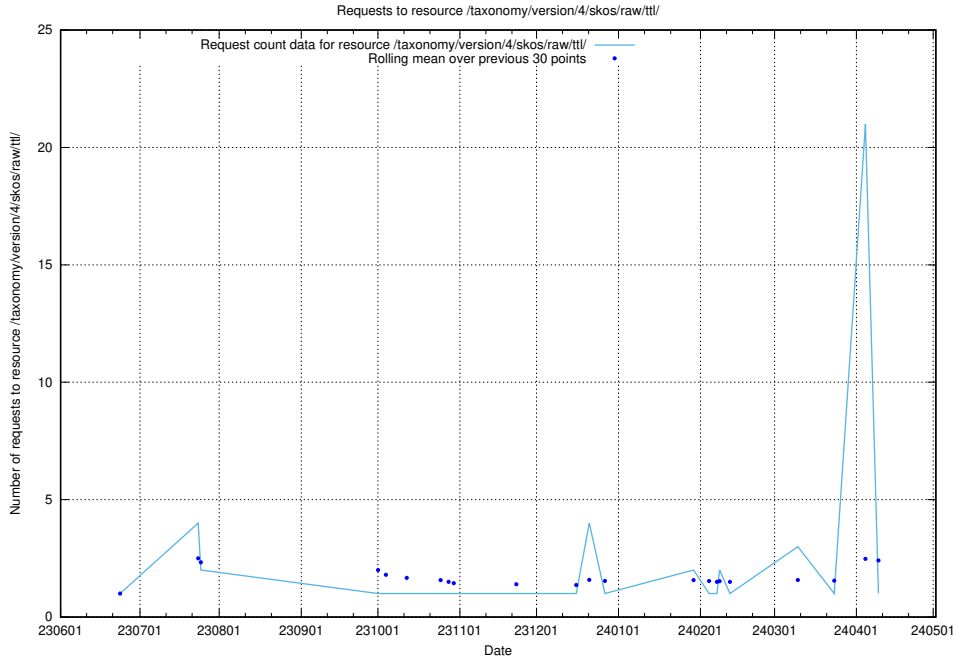

5.5339 Usage of /taxonomy/version/4/skos/raw/ttl/

Here, we count the number of requests to resource /taxonomy/version/4/skos/raw/ttl/.