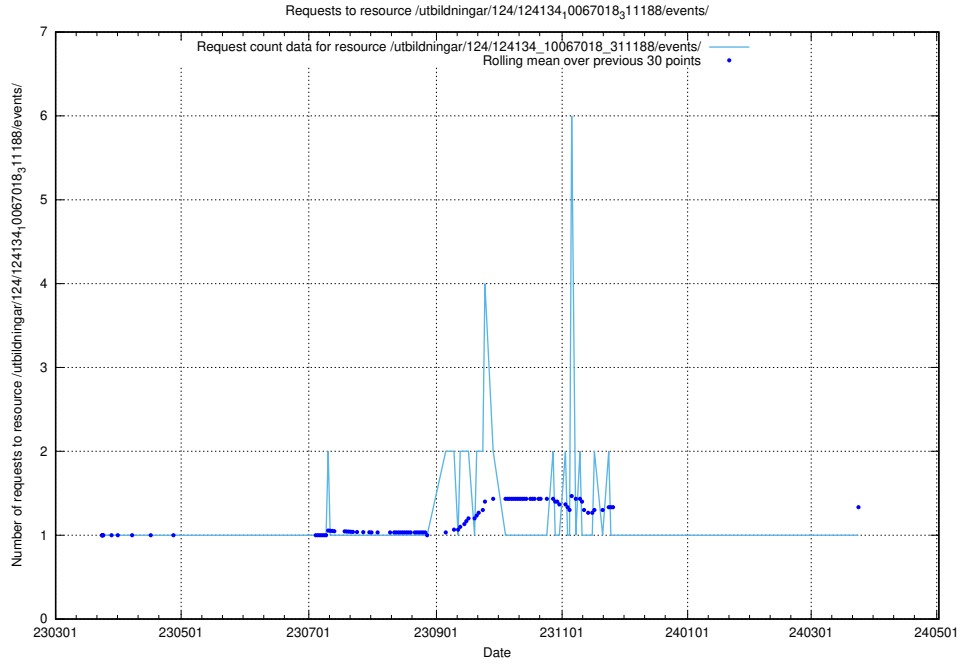

5.3875 Usage of /utbildningar/124/124134_10067018_311188/events/

Here, we count the number of requests to resource /utbildningar/124/124134_10067018_311188/events/