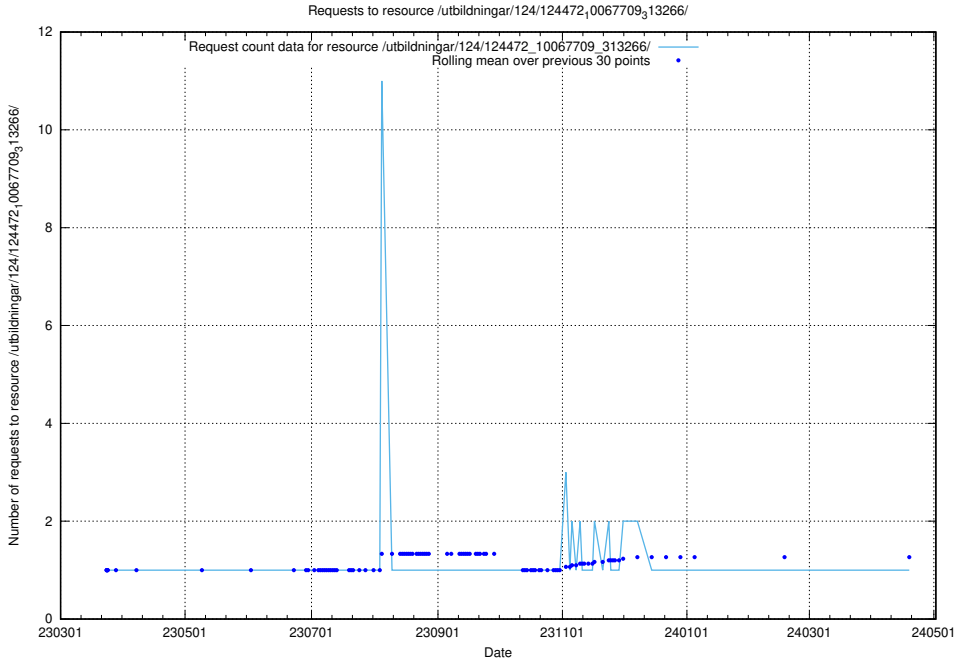

5.2848 Usage of /utbildningar/124/124472_10067709_313266/

Here, we count the number of requests to resource /utbildningar/124/124472_10067709_313266/.