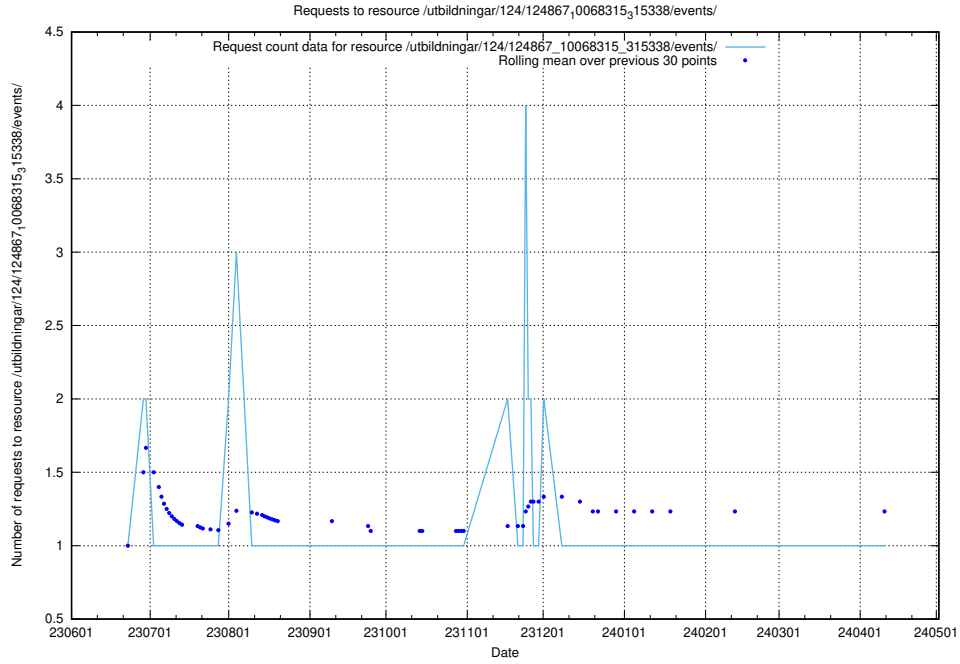

5.5518 Usage of /utbildningar/124/124867_10068315_315338/events/

Here, we count the number of requests to resource /utbildningar/124/124867_10068315_315338/events/