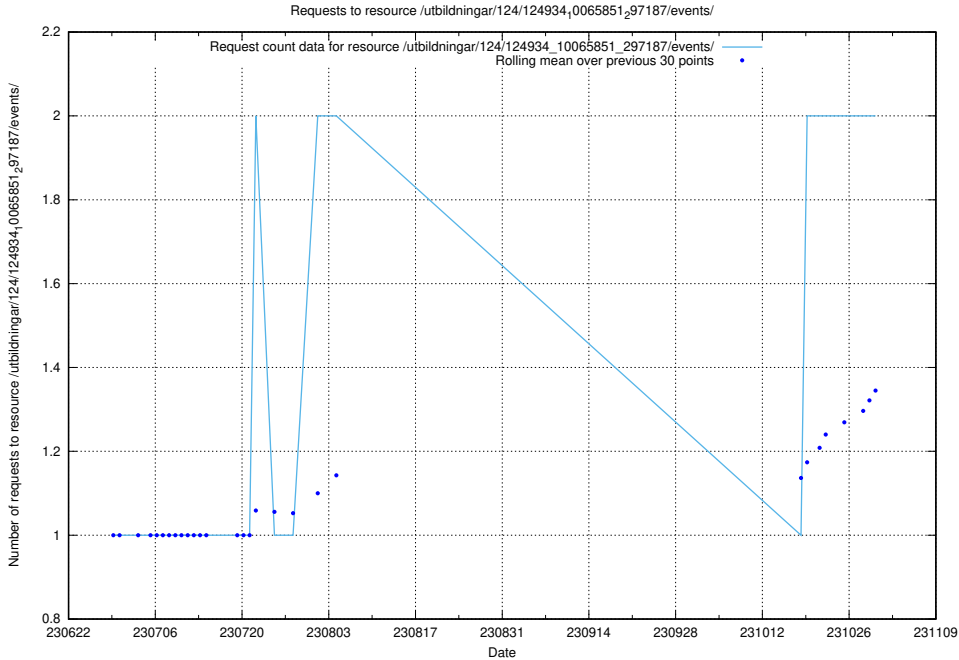

5.831 Usage of /utbildningar/124/124934_10065851_297187/events/

Here, we count the number of requests to resource /utbildningar/124/124934_10065851_297187/events/