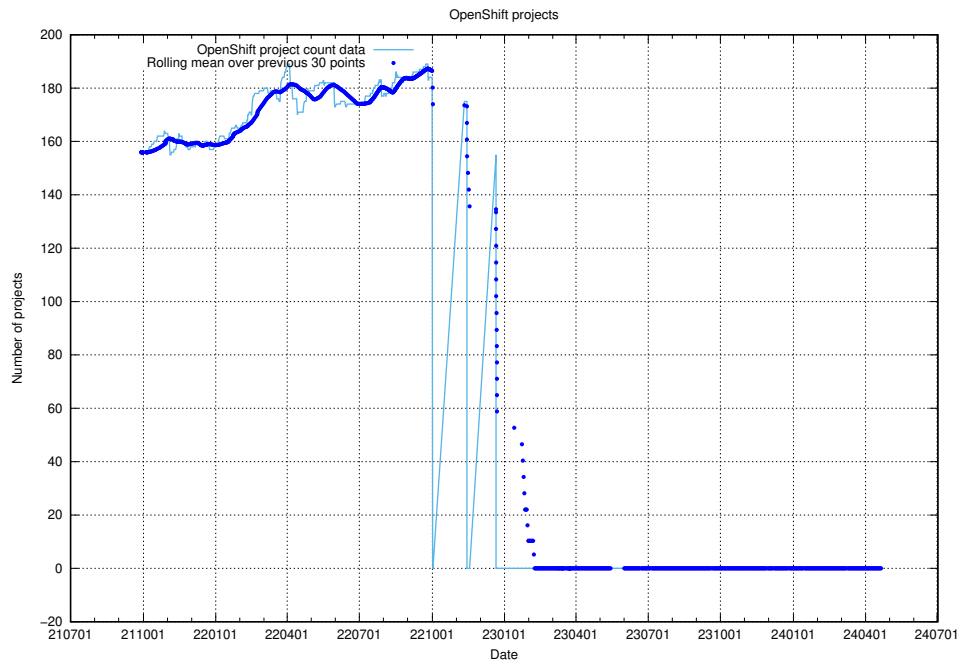

### 10.1 Number of projects in OpenShift

A graph of the number of projects in JobTech's production cluster of OpenShift.

<sup>10</sup><https://console-openshift-console.prod.services.jtech.se>