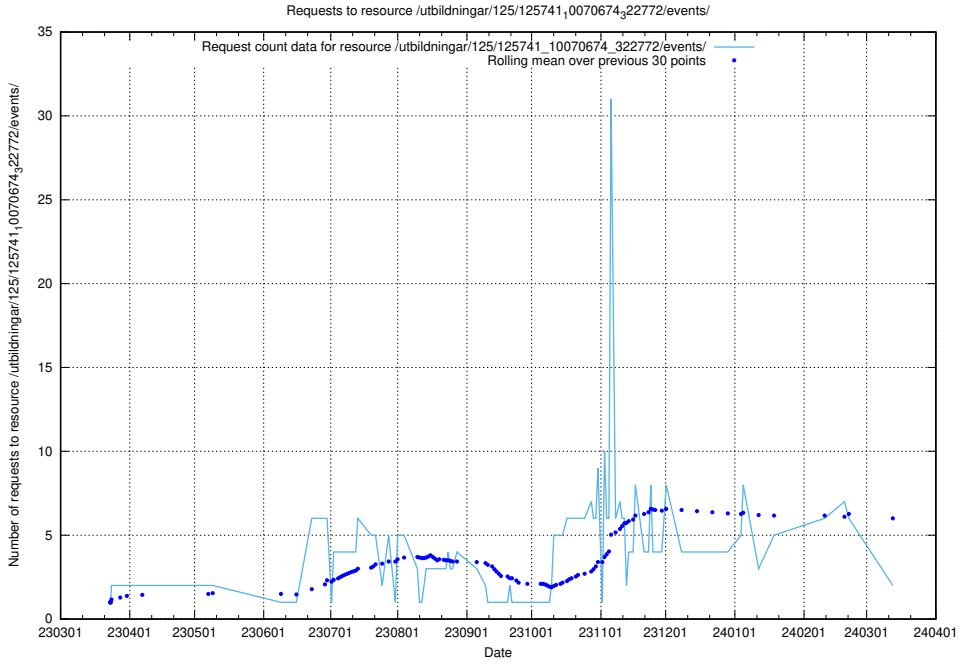

### 5.966 Usage of /utbildningar/125/125741\_10070674\_322772/events/

Here, we count the number of requests to resource /utbildningar/125/125741\_10070674\_322772/events/