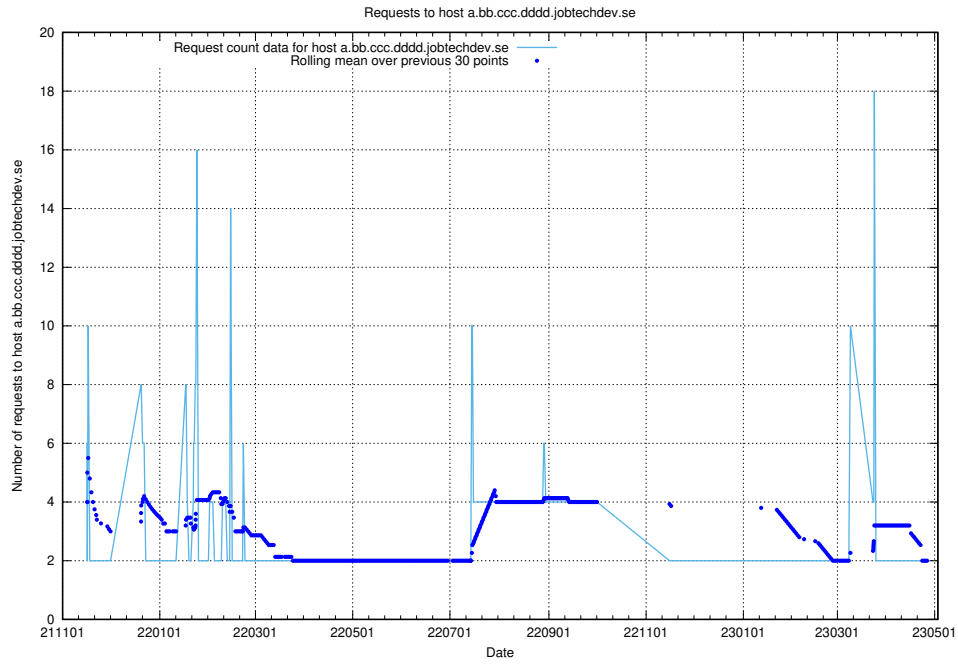

7.528 Usage of a.bb.ccc.dddd.jobtechdev.se

Here, we count the number of requests to host a.bb.ccc.dddd.jobtechdev.se.