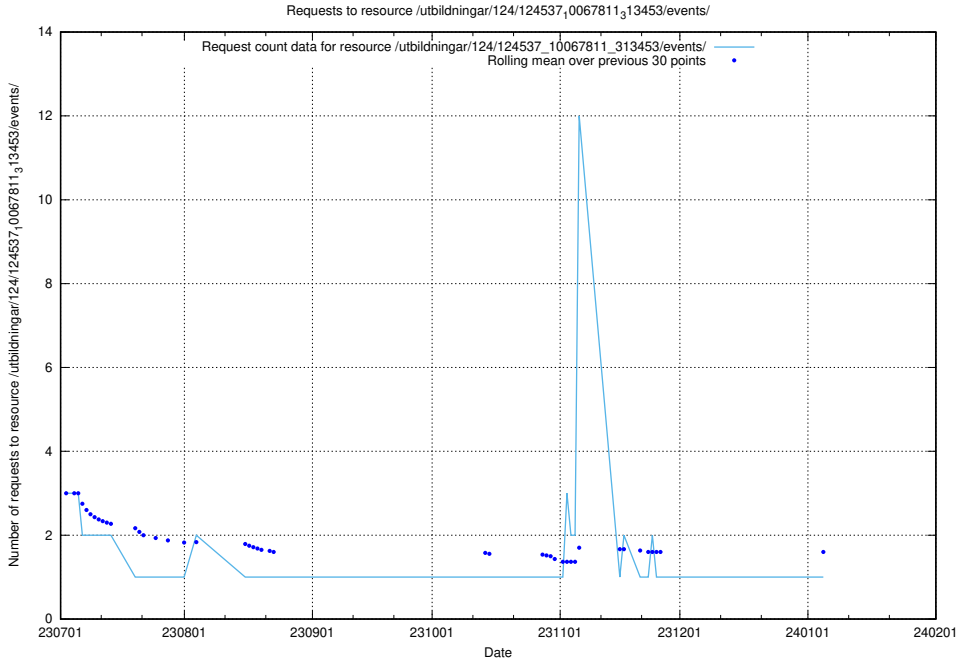

5.5144 Usage of /utbildningar/124/124537_10067811_313453/events/

Here, we count the number of requests to resource /utbildningar/124/124537_10067811_313453/events/