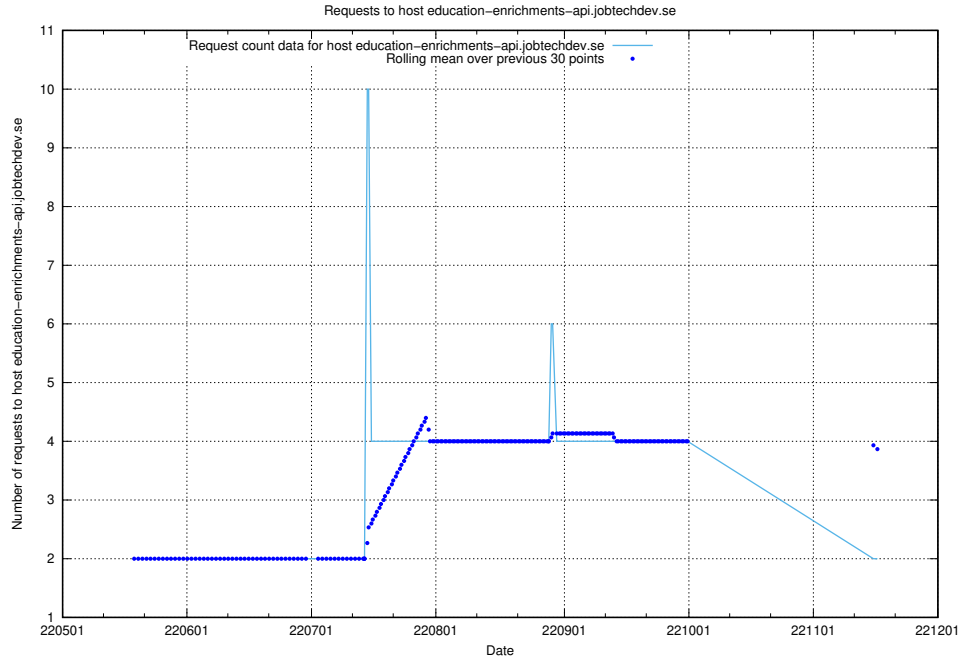

7.422 Usage of education-enrichments-api.jobtechdev.se

Here, we count the number of requests to host education-enrichments-api.jobtechdev.se.