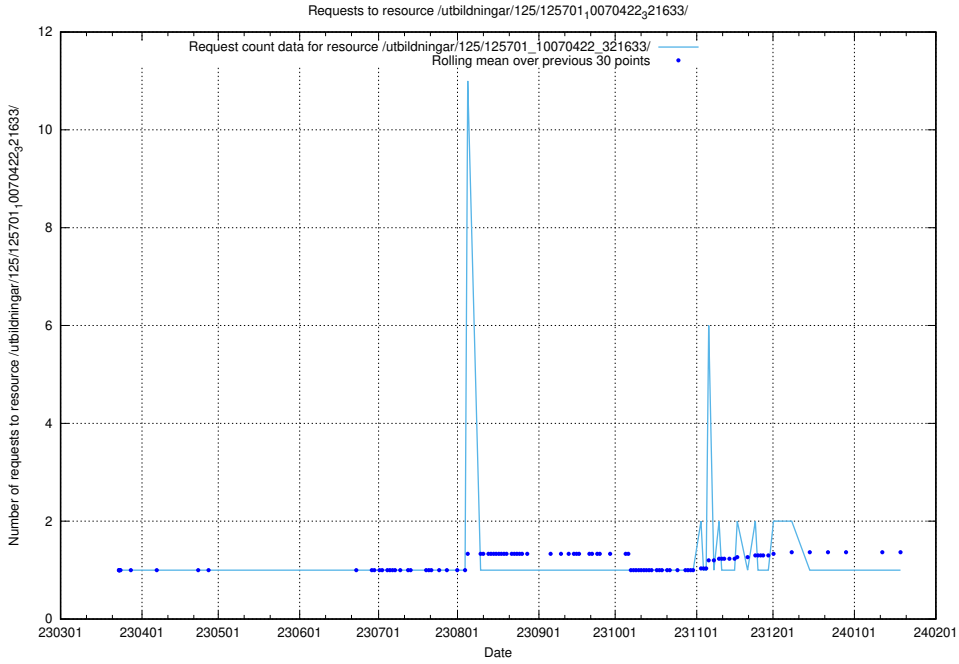

5.1028 Usage of /utbildningar/125/125701_10070422_321633/

Here, we count the number of requests to resource /utbildningar/125/125701_10070422_321633/.