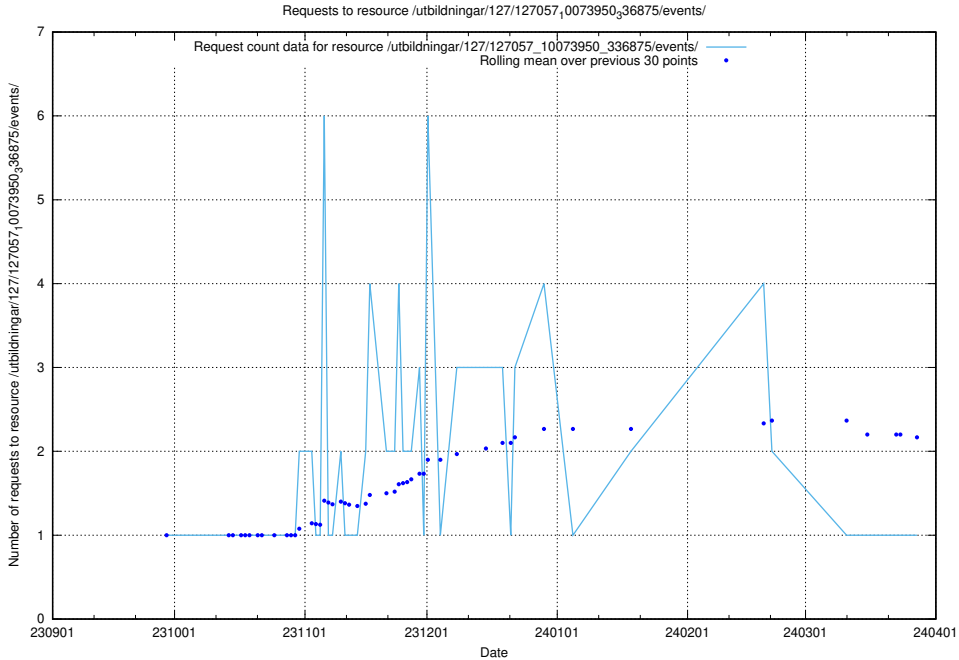

5.4234 Usage of /utbildningar/127/127057_10073950_336875/events/

Here, we count the number of requests to resource /utbildningar/127/127057_10073950_336875/events/