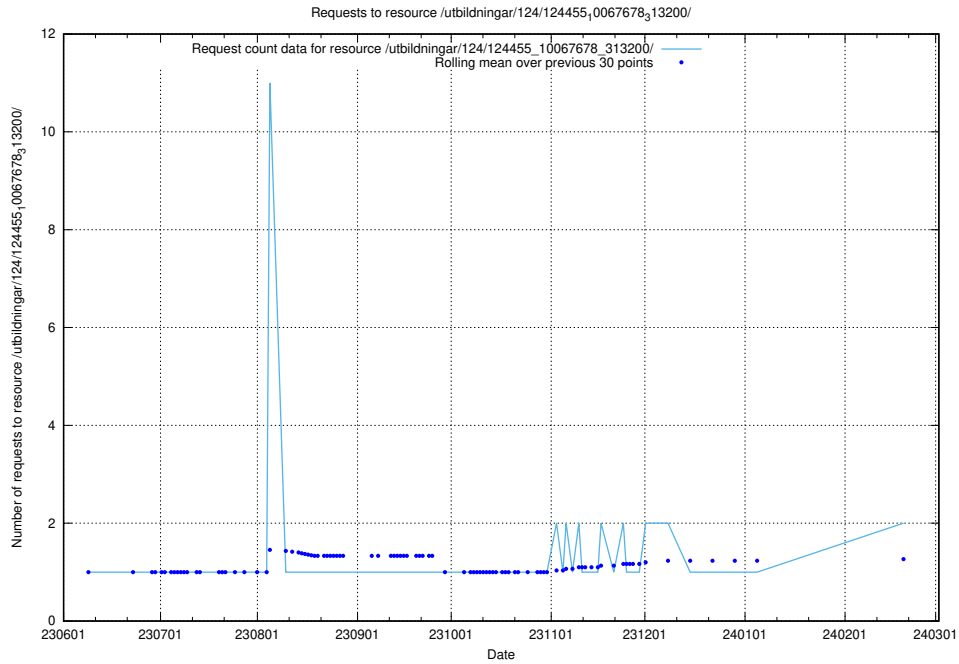

5.891 Usage of /utbildningar/124/124455_10067678_313200/

Here, we count the number of requests to resource /utbildningar/124/124455_10067678_313200/.