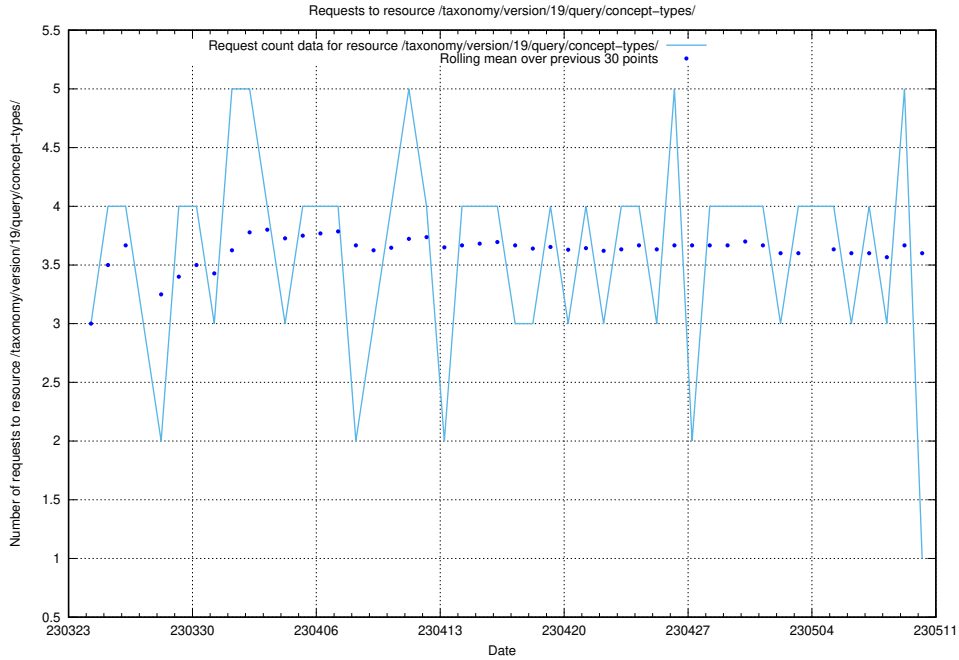

### 5.5944 Usage of /taxonomy/version/19/query/concept-types/

Here, we count the number of requests to resource /taxonomy/version/19/query/concept-types/.