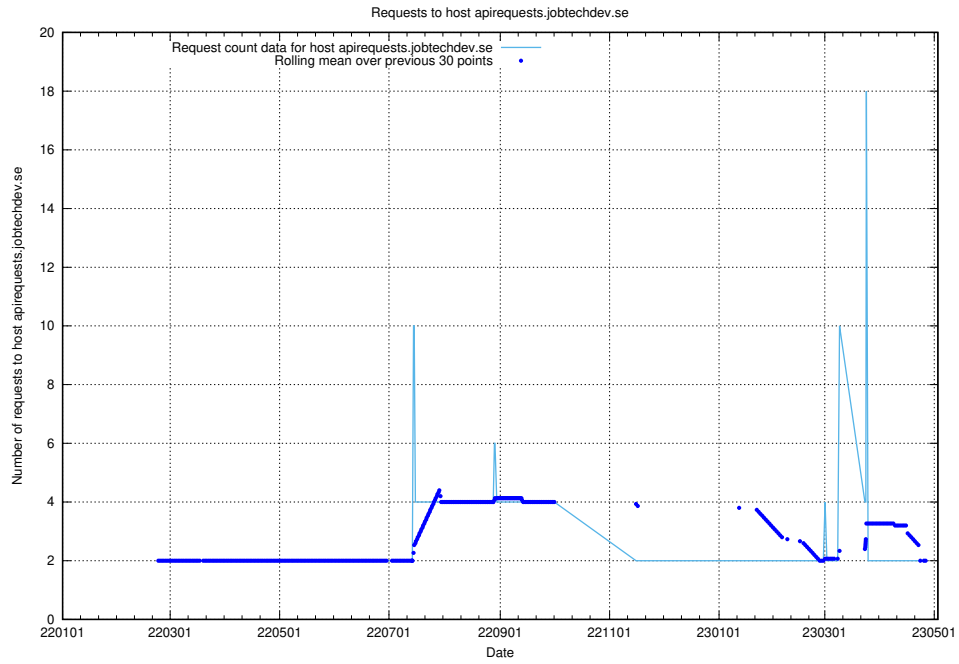

7.513 Usage of apirequests.jobtechdev.se

Here, we count the number of requests to host apirequests.jobtechdev.se.