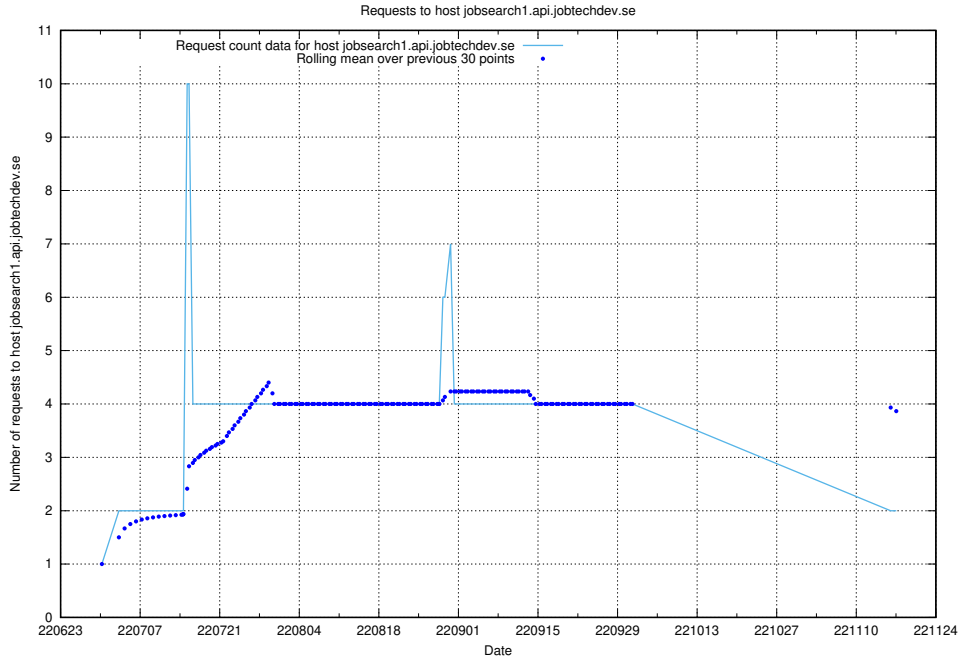

7.392 Usage of jobsearch1.api.jobtechdev.se

Here, we count the number of requests to host jobsearch1.api.jobtechdev.se.