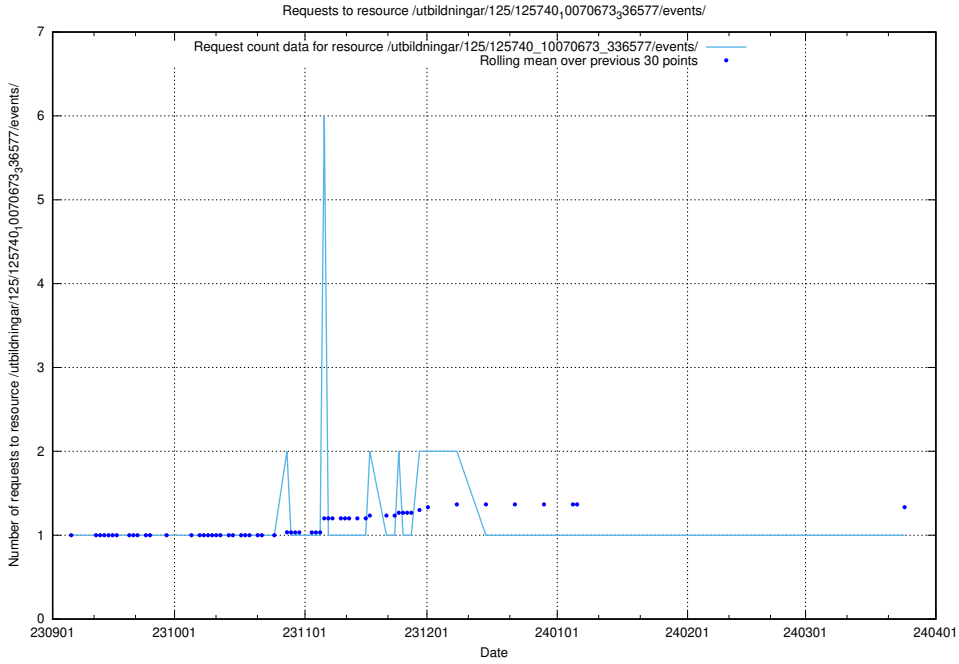

5.4461 Usage of /utbildningar/125/125740_10070673_336577/events/

Here, we count the number of requests to resource /utbildningar/125/125740_10070673_336577/events/