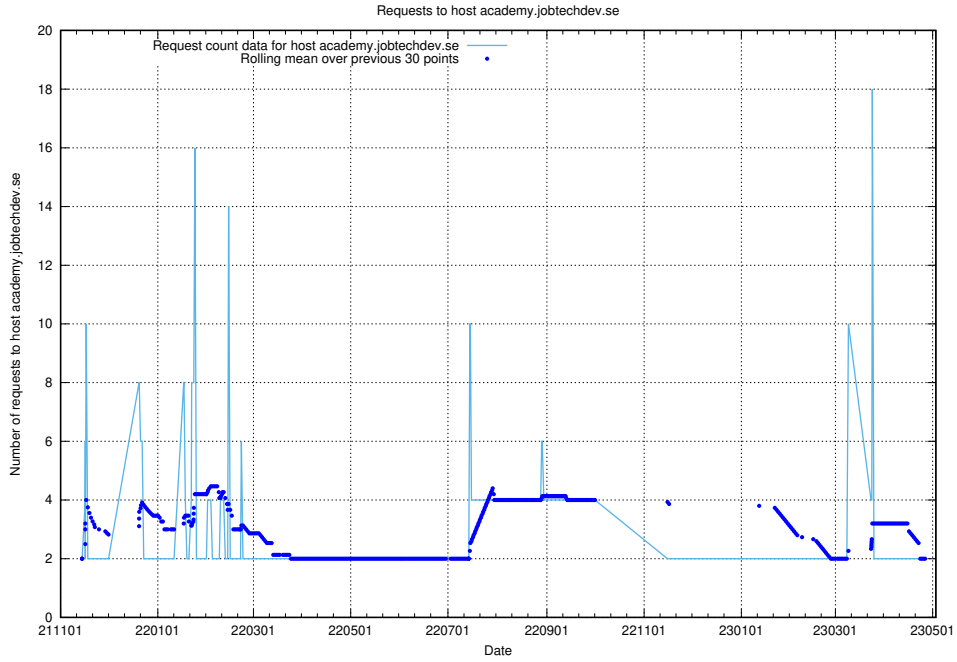

7.303 Usage of academy.jobtechdev.se

Here, we count the number of requests to host academy.jobtechdev.se.