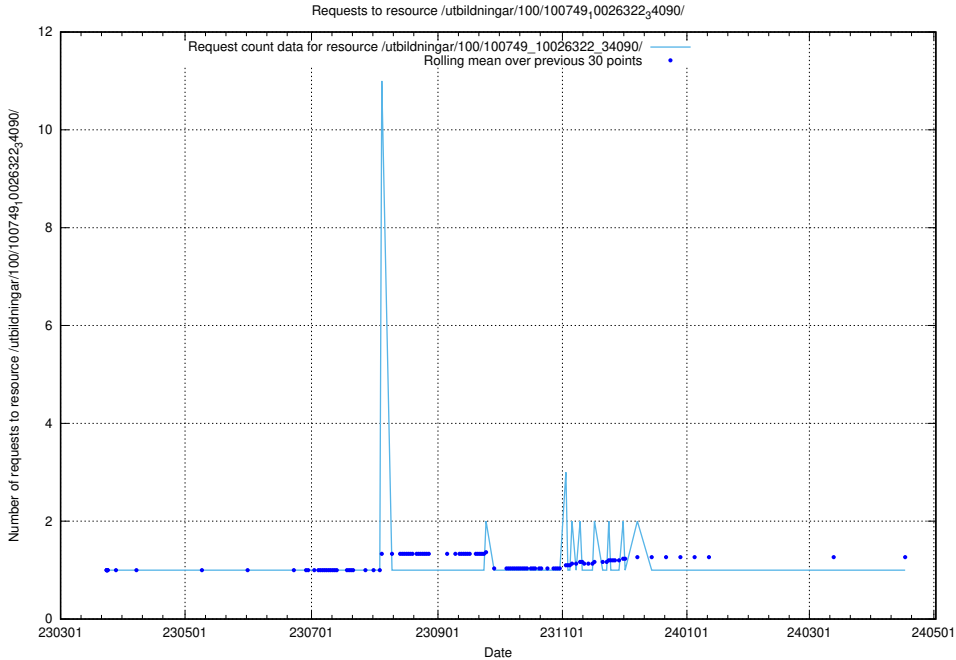

5.5407 Usage of /utbildningar/100/100749_10026322_34090/

Here, we count the number of requests to resource /utbildningar/100/100749_10026322_34090/.