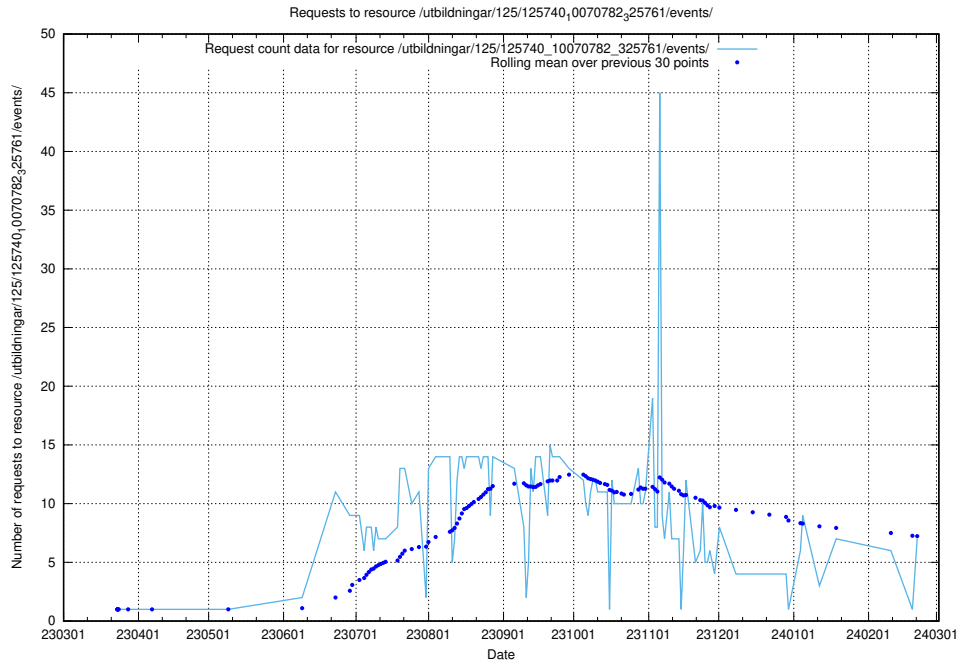

5.65 Usage of /utbildningar/125/125740_10070782_325761/events/

Here, we count the number of requests to resource /utbildningar/125/125740_10070782_325761/events/