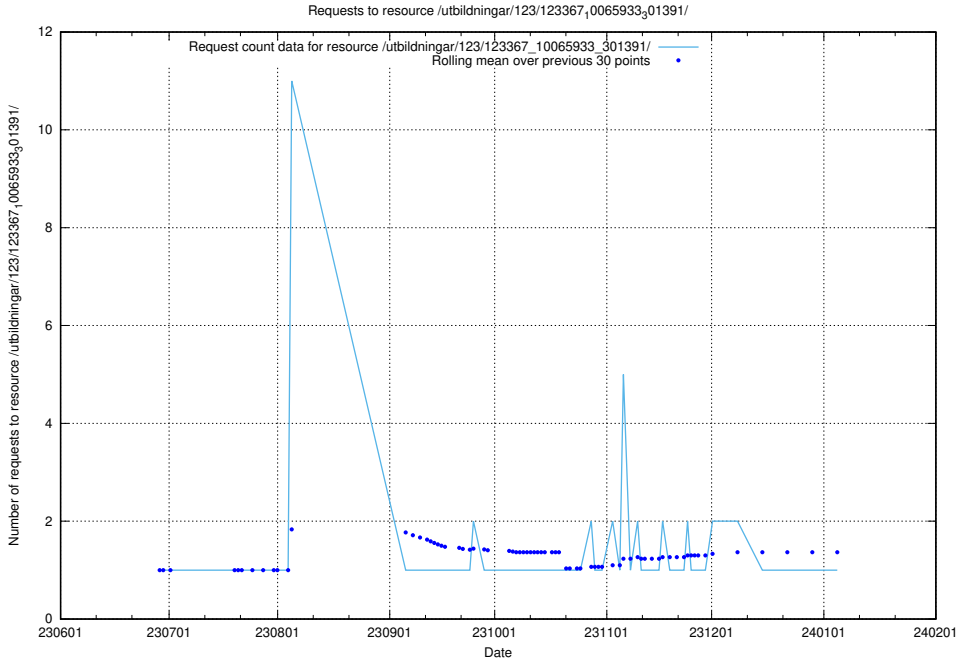

5.5313 Usage of /utbildningar/123/123367_10065933_301391/

Here, we count the number of requests to resource /utbildningar/123/123367_10065933_301391/.