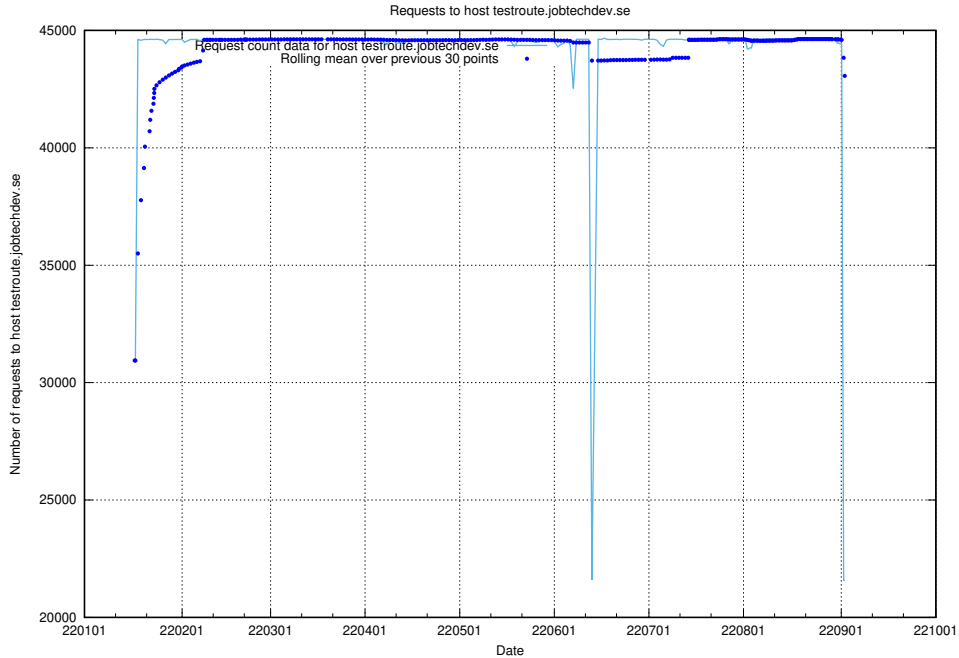

7.6 Usage of testroute.jobtechdev.se

Here, we count the number of requests to host testroute.jobtechdev.se.