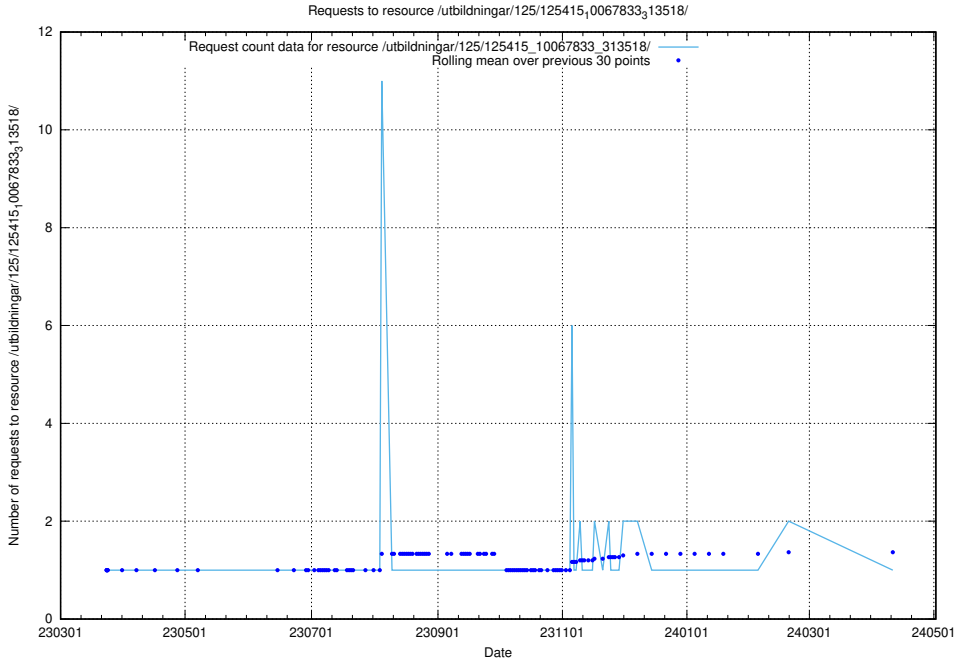

5.1110 Usage of /utbildningar/125/125415_10067833_313518/

Here, we count the number of requests to resource /utbildningar/125/125415_10067833_313518/.