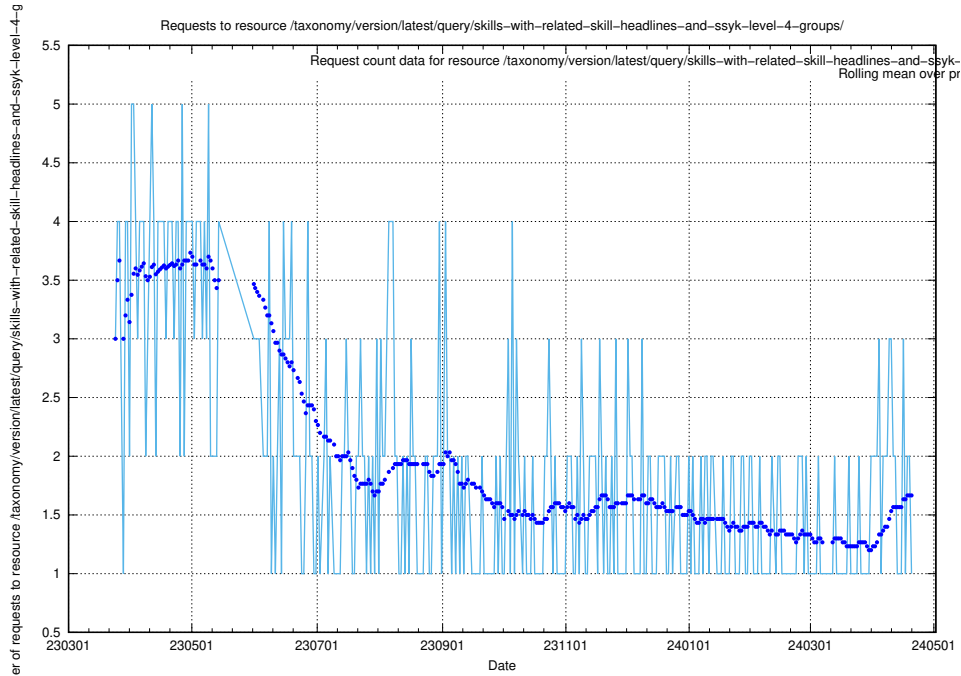

5.5884 Usage of /taxonomy/version/latest/query/skills-with-related-skill-headlines-and-ssyk-level-4-groups/

Here, we count the number of requests to resource /taxonomy/version/latest/query/skills-with-related-skill-headlines-and-ssyk-level-4-groups/.