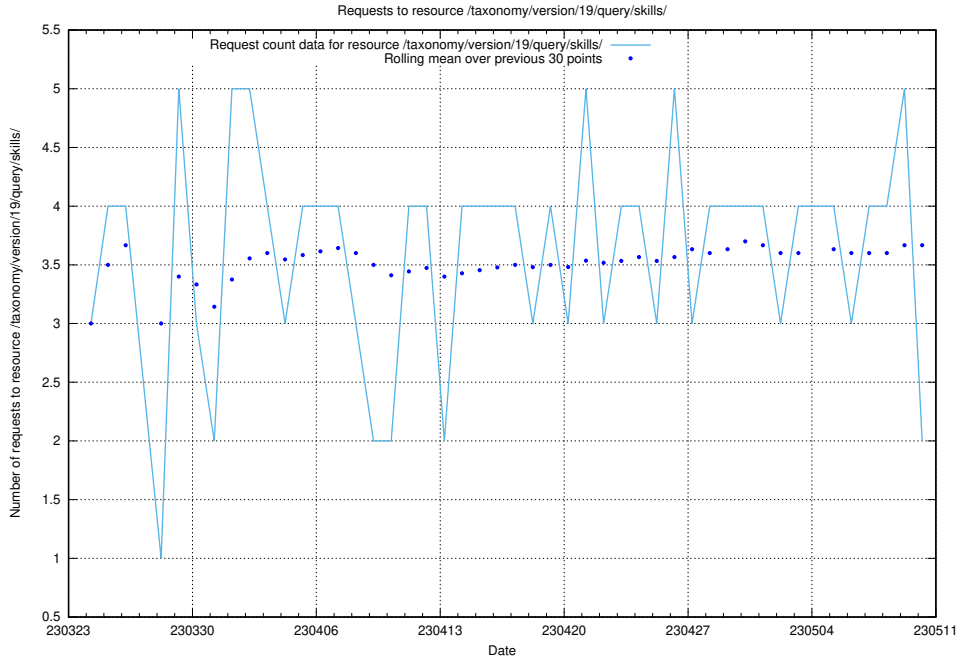

### 5.923 Usage of /taxonomy/version/19/query/skills/

Here, we count the number of requests to resource /taxonomy/version/19/query/skills/.