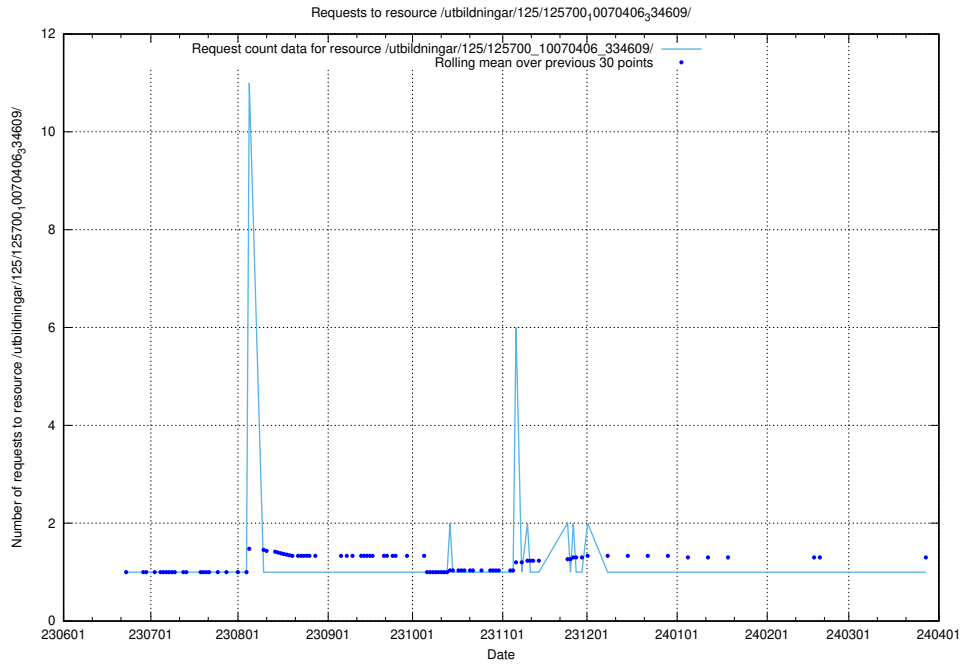

5.5492 Usage of /utbildningar/125/125700_10070406_334609/

Here, we count the number of requests to resource /utbildningar/125/125700_10070406_334609/.