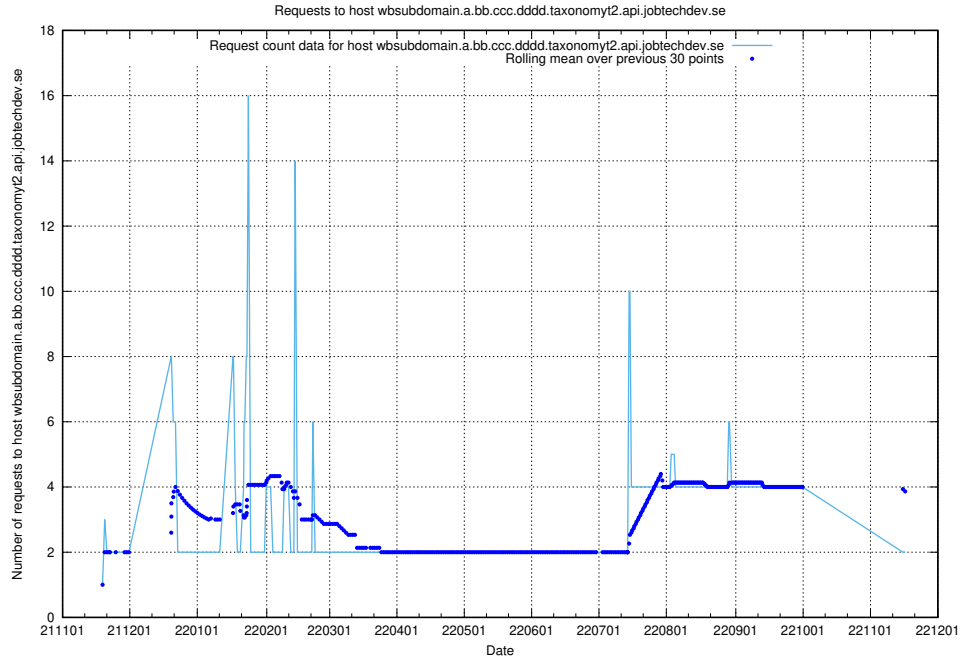

7.456 Usage of wbsubdomain.a.bb.ccc.dddd.taxonomy2.api.jobtechdev.se

Here, we count the number of requests to host wbsubdomain.a.bb.ccc.dddd.taxonomy2.api.jobtechdev.se