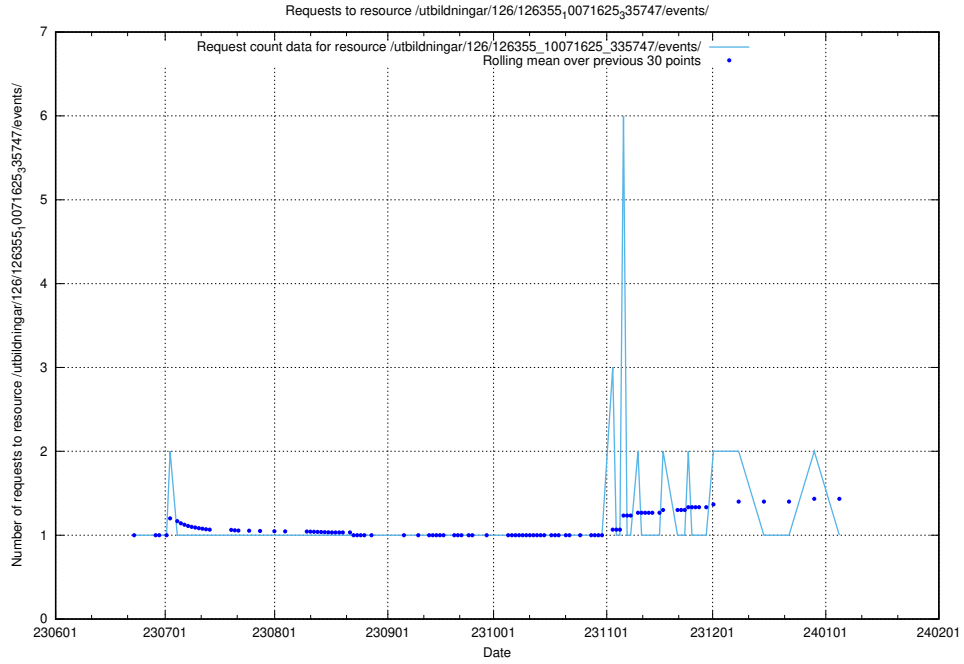

5.5439 Usage of /utbildningar/126/126355_10071625_335747/events/

Here, we count the number of requests to resource /utbildningar/126/126355_10071625_335747/events/