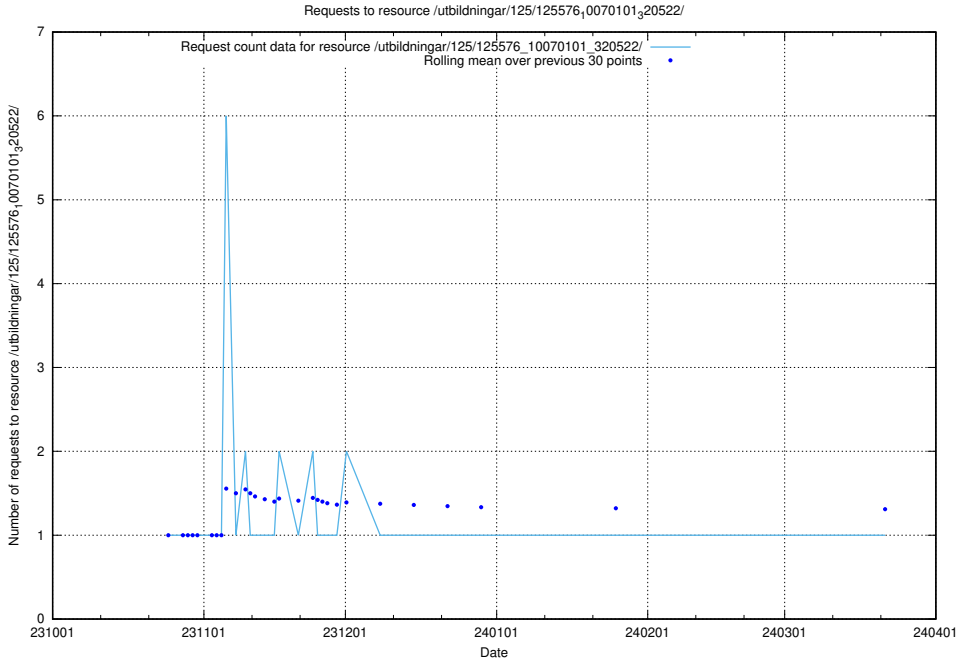

5.4014 Usage of /utbildningar/125/125576_10070101_320522/

Here, we count the number of requests to resource /utbildningar/125/125576_10070101_320522/.