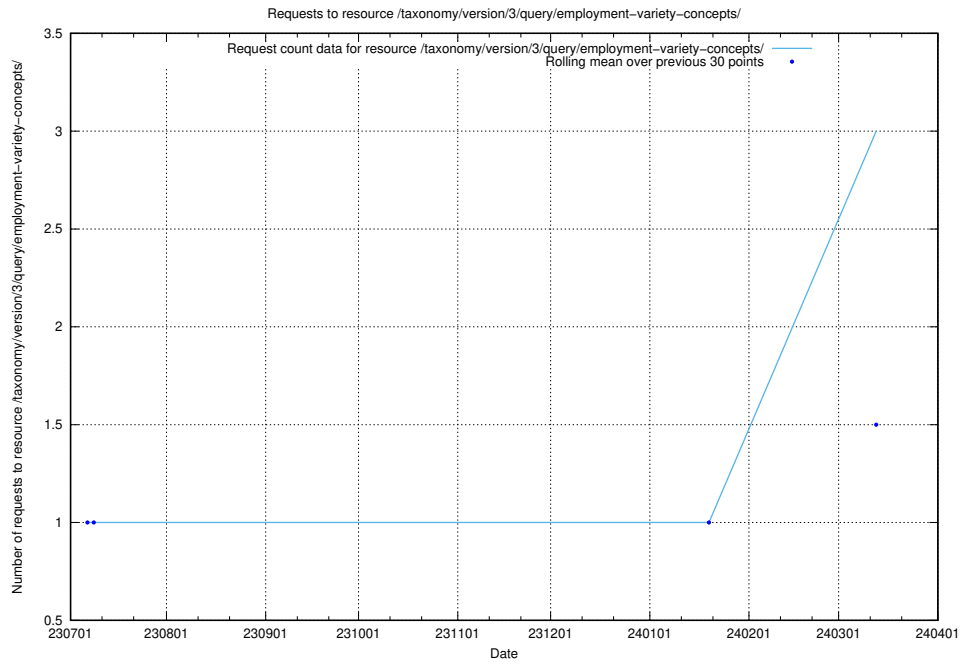

5.405 Usage of /taxonomy/version/3/query/employment-variety-concepts/

Here, we count the number of requests to resource /taxonomy/version/3/query/employment-variety-concepts/.