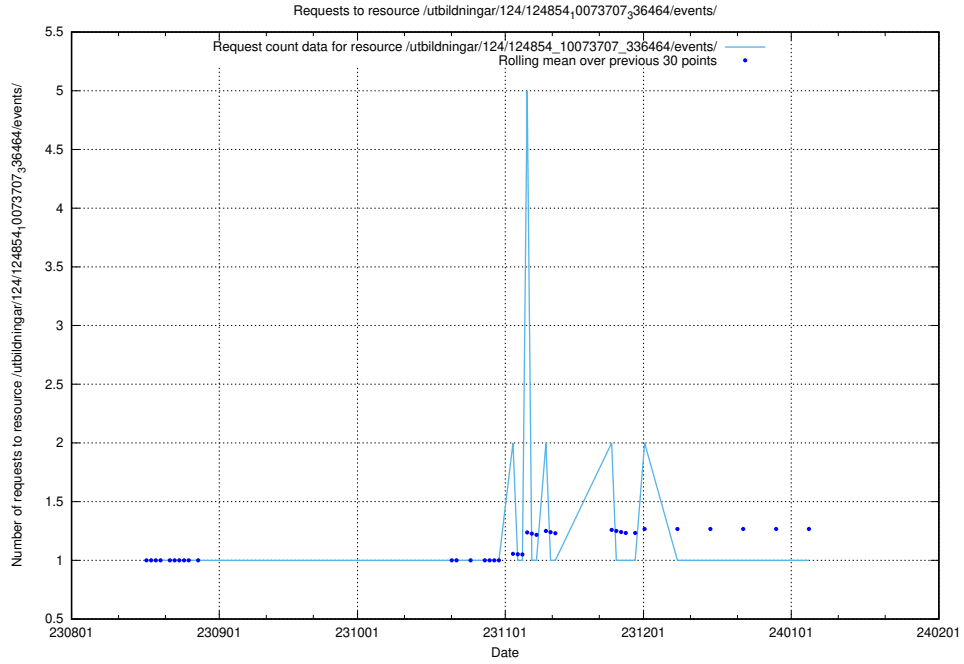

5.4576 Usage of /utbildningar/124/124854_10073707_336464/events/

Here, we count the number of requests to resource /utbildningar/124/124854_10073707_336464/events/