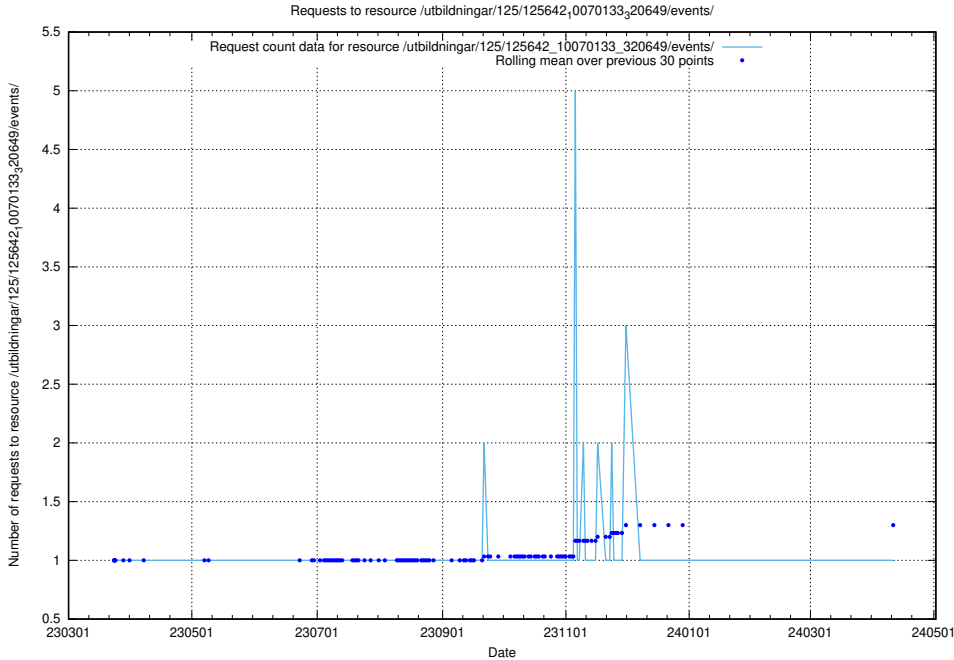

5.1052 Usage of /utbildningar/125/125642_10070133_320649/events/

Here, we count the number of requests to resource /utbildningar/125/125642_10070133_320649/events/