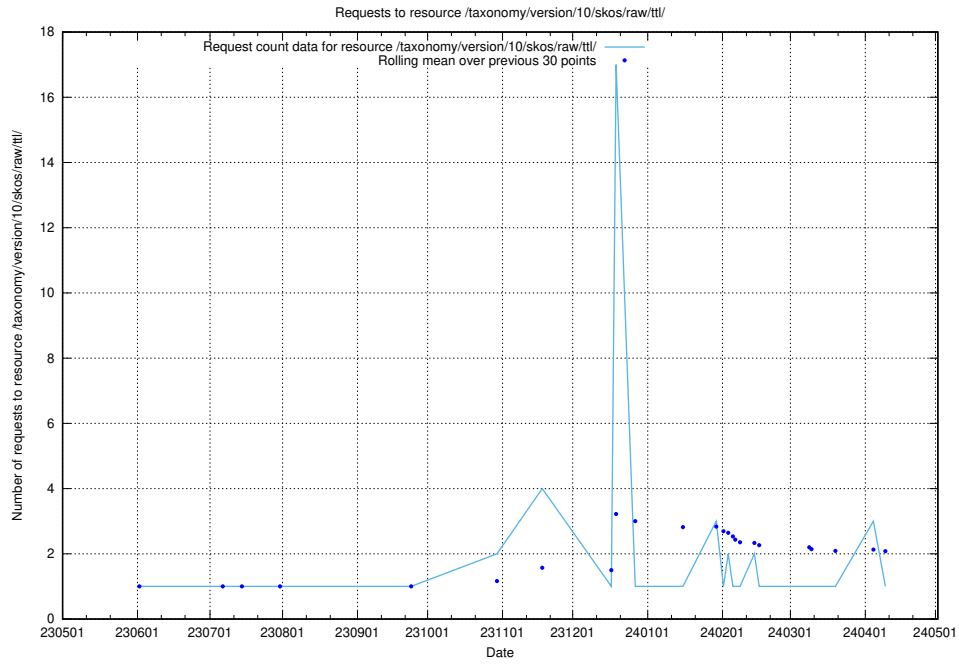

5.5704 Usage of /taxonomy/version/10/skos/raw/ttl/

Here, we count the number of requests to resource /taxonomy/version/10/skos/raw/ttl/.