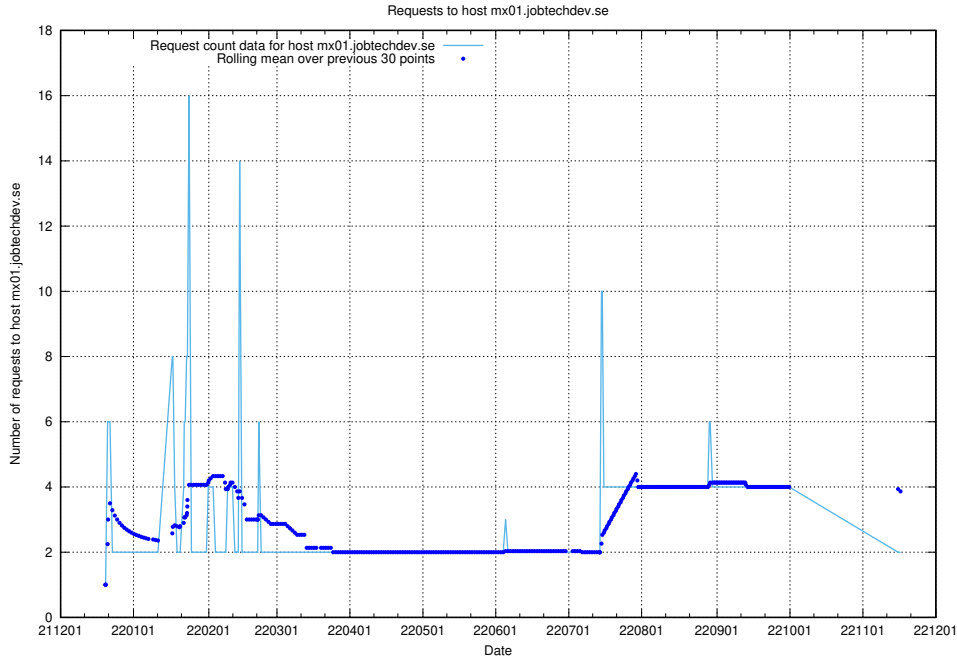

7.368 Usage of mx01.jobtechdev.se

Here, we count the number of requests to host mx01.jobtechdev.se.