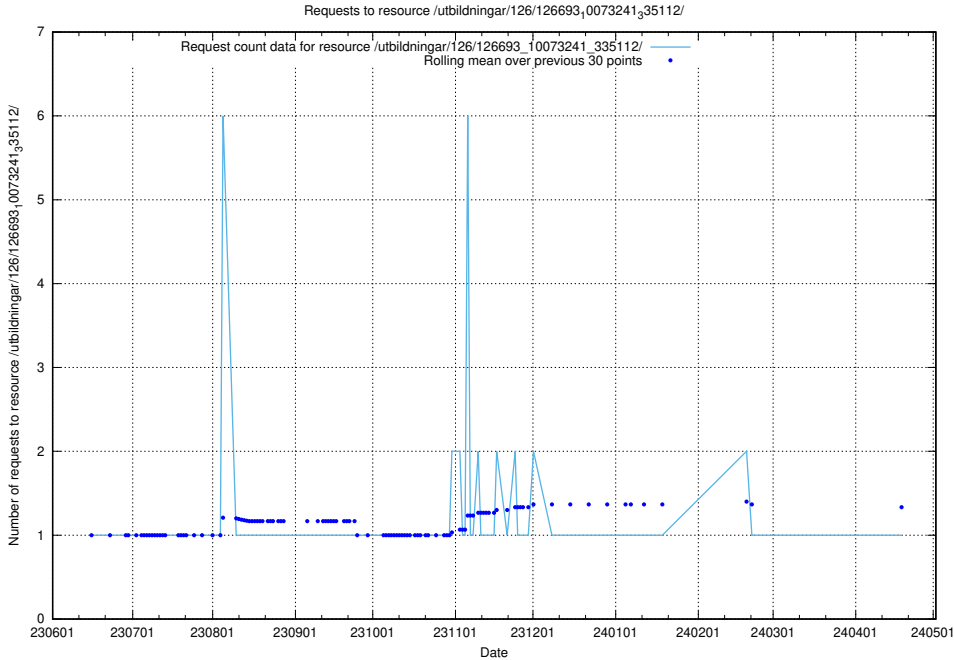

5.5651 Usage of /utbildningar/126/126693_10073241_335112/

Here, we count the number of requests to resource /utbildningar/126/126693_10073241_335112/.