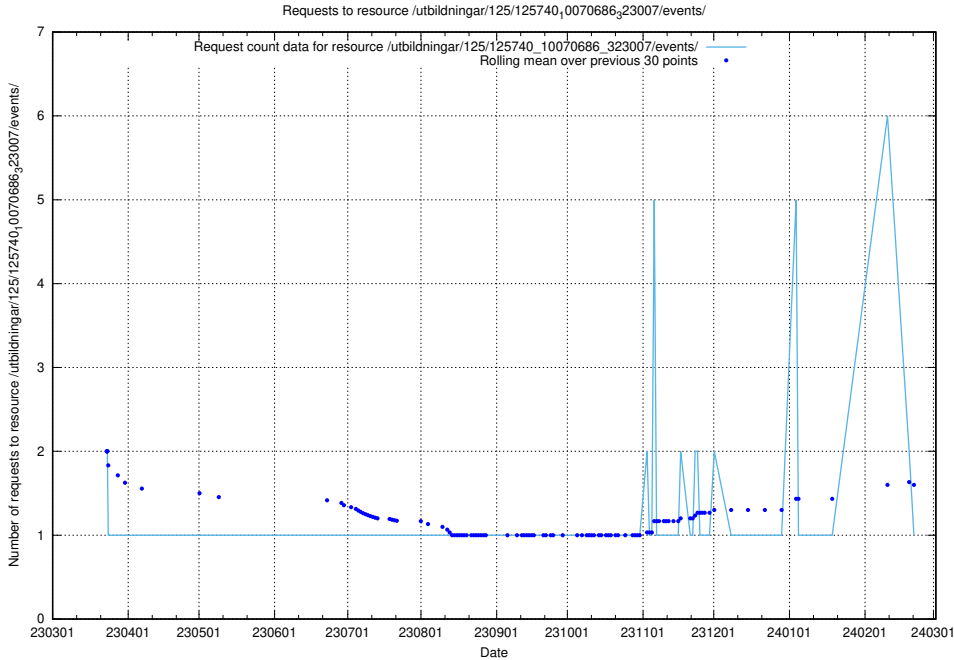

5.6066 Usage of /utbildningar/125/125740_10070686_323007/events/

Here, we count the number of requests to resource /utbildningar/125/125740_10070686_323007/events/