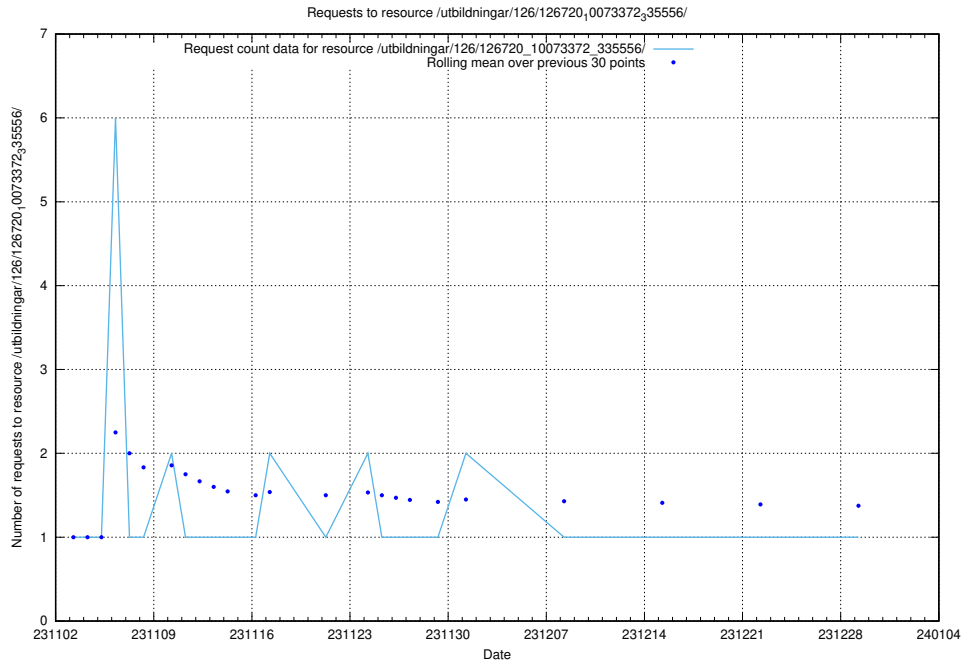

5.3945 Usage of /utbildningar/126/126720_10073372_335556/

Here, we count the number of requests to resource /utbildningar/126/126720_10073372_335556/.