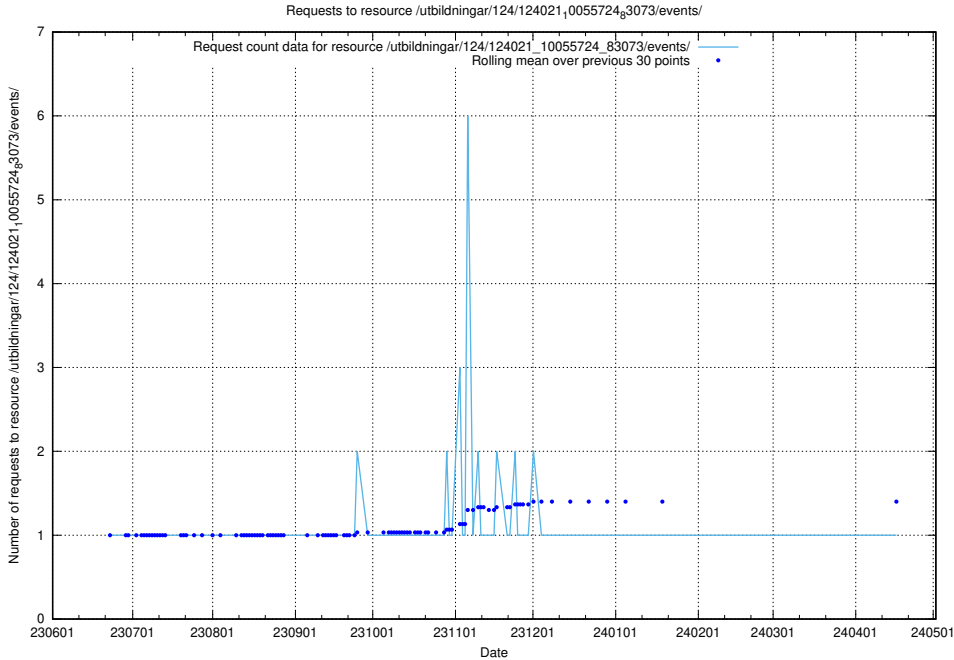

5.5596 Usage of /utbildningar/124/124021_10055724_83073/events/

Here, we count the number of requests to resource /utbildningar/124/124021_10055724_83073/events/.