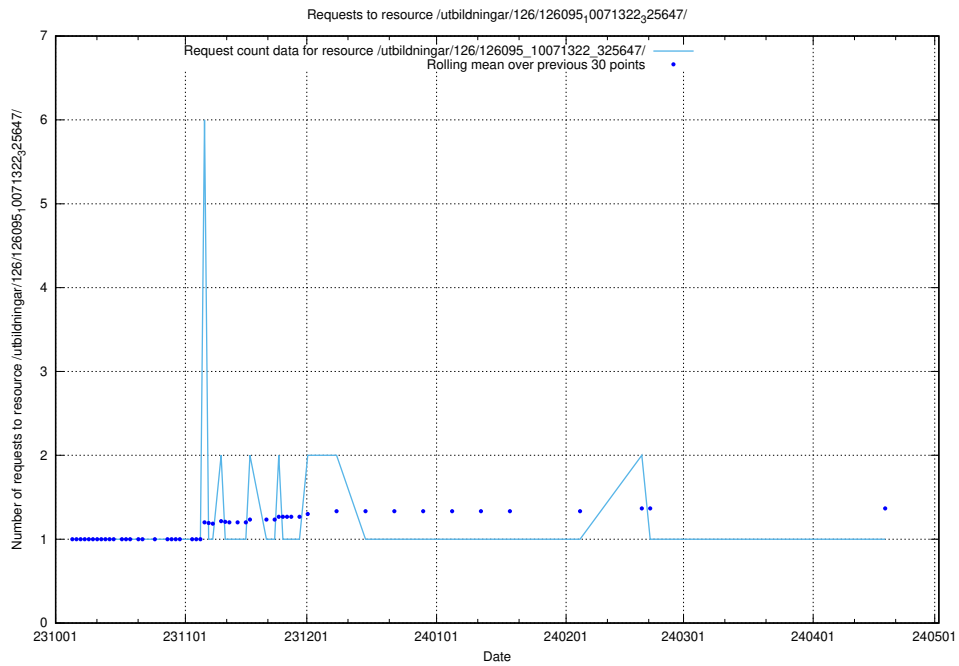

5.4196 Usage of /utbildningar/126/126095_10071322_325647/

Here, we count the number of requests to resource /utbildningar/126/126095_10071322_325647/.