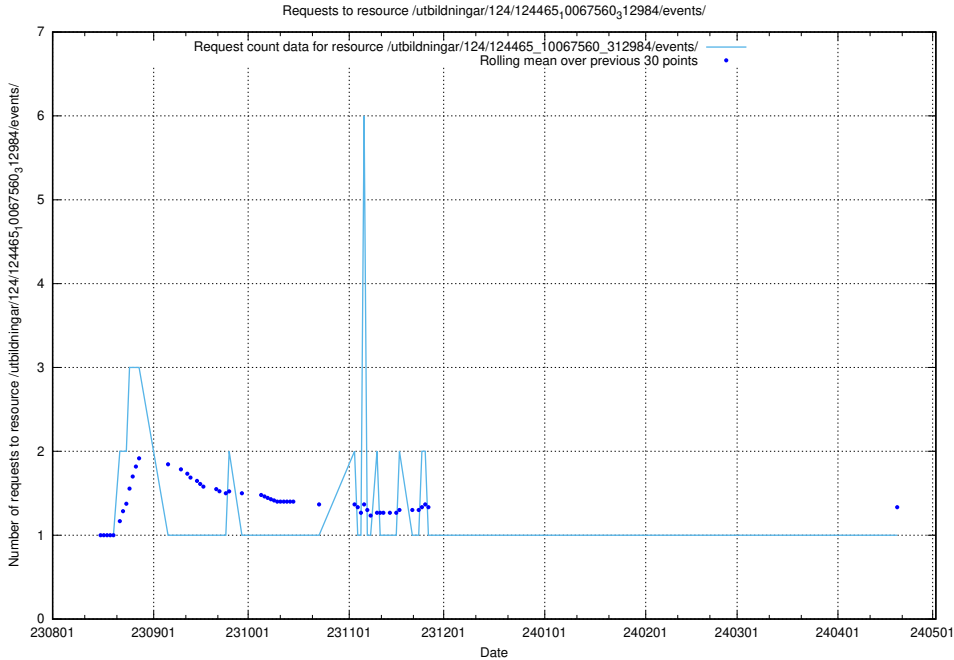

5.4585 Usage of /utbildningar/124/124465_10067560_312984/events/

Here, we count the number of requests to resource /utbildningar/124/124465_10067560_312984/events/