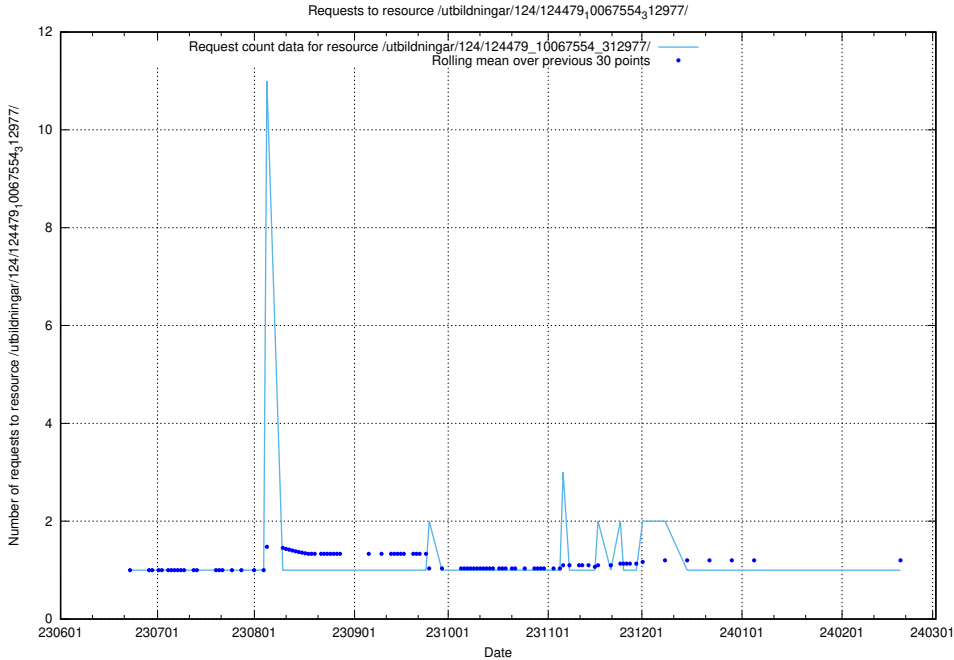

5.5572 Usage of /utbildningar/124/124479_10067554_312977/

Here, we count the number of requests to resource /utbildningar/124/124479_10067554_312977/.