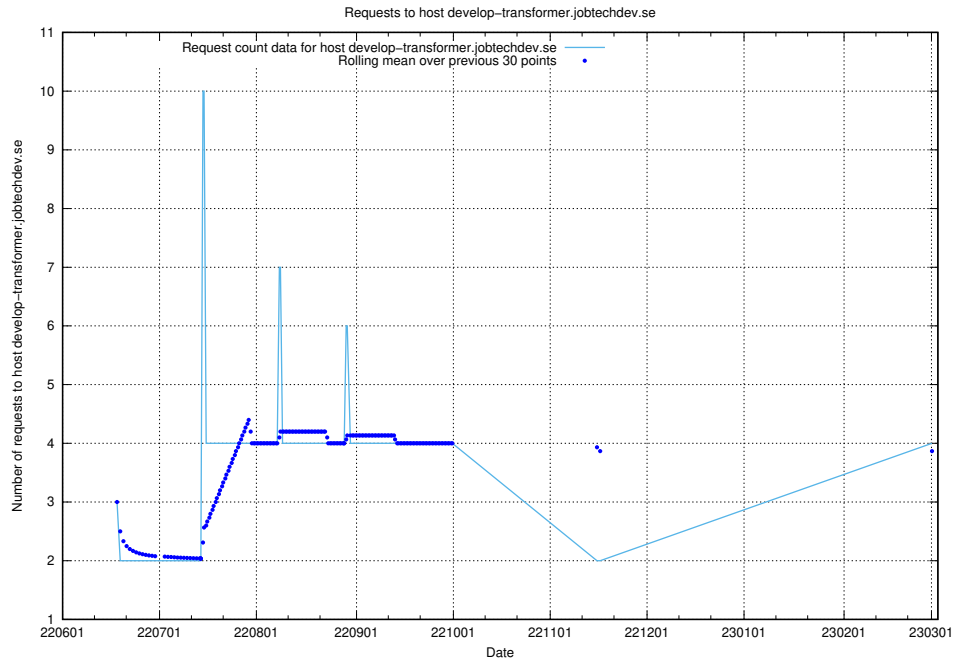

7.140 Usage of develop-transformer.jobtechdev.se

Here, we count the number of requests to host develop-transformer.jobtechdev.se.