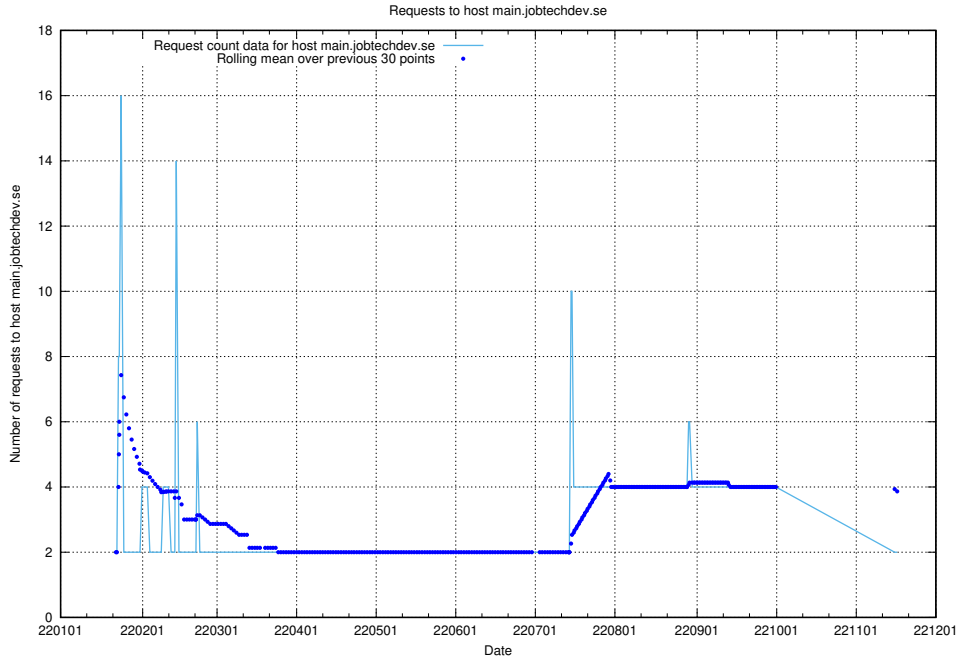

7.594 Usage of main.jobtechdev.se

Here, we count the number of requests to host main.jobtechdev.se.