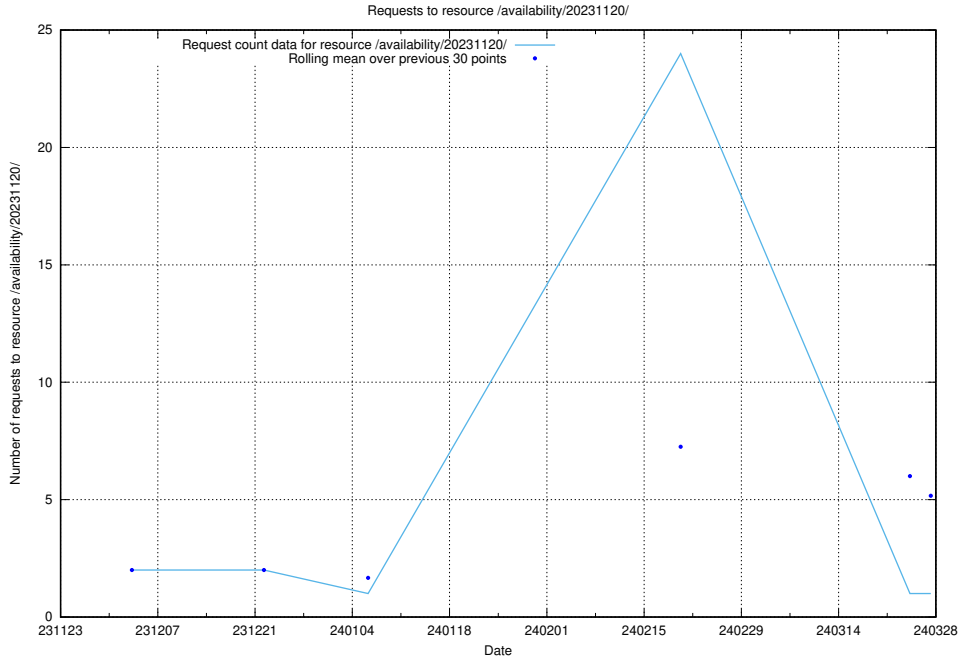

5.3725 Usage of /availability/20231120/

Here, we count the number of requests to resource /availability/20231120/.