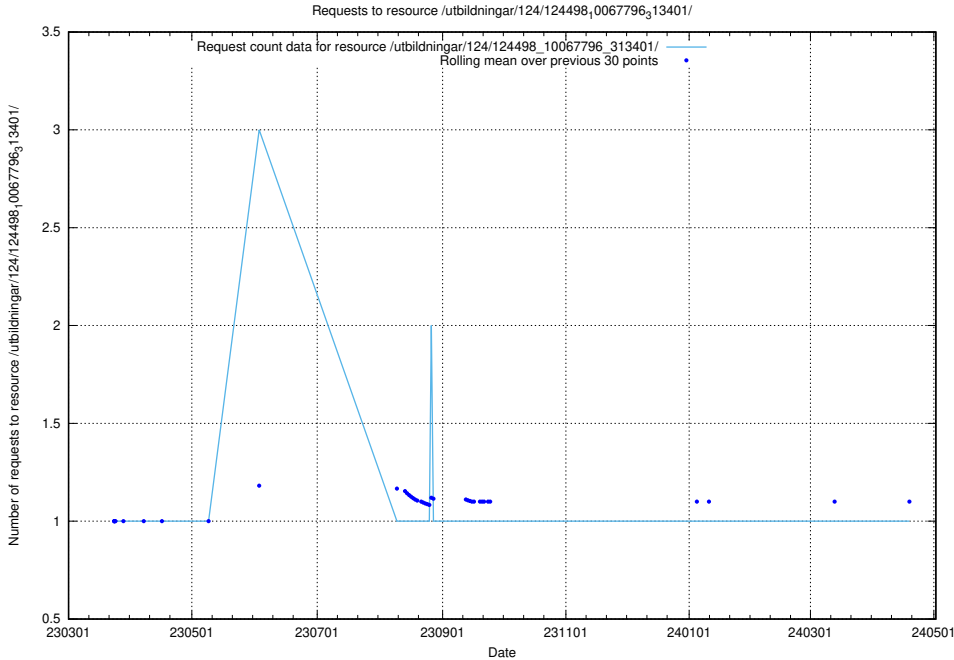

5.2493 Usage of /utbildningar/124/124498_10067796_313401/

Here, we count the number of requests to resource /utbildningar/124/124498_10067796_313401/.