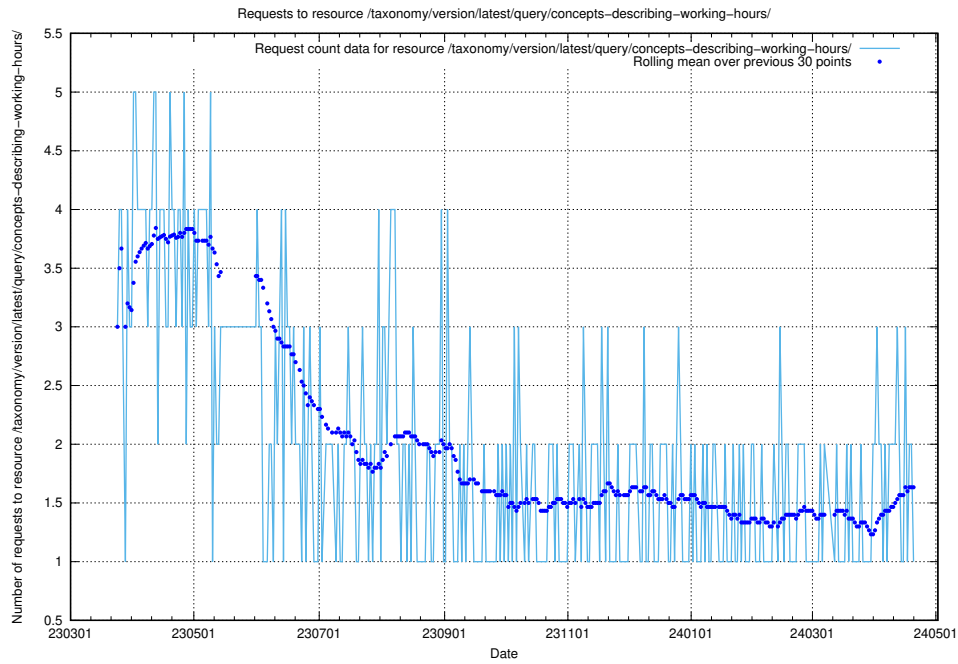

5.5899 Usage of /taxonomy/version/latest/query/concepts-describing-working-hours/

Here, we count the number of requests to resource /taxonomy/version/latest/query/concepts-describing-working-hours/.