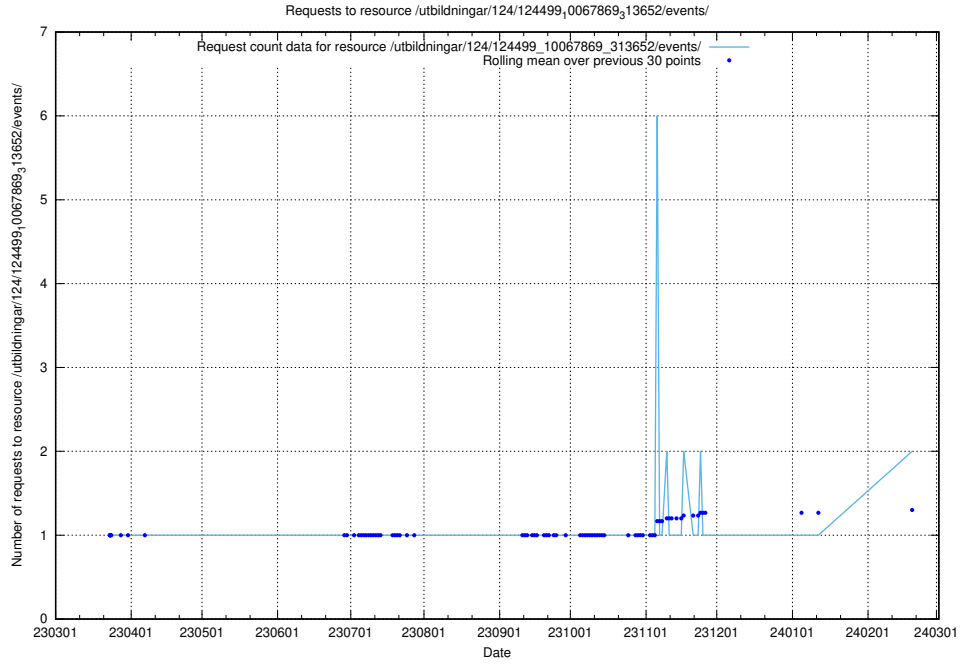

5.570 Usage of /utbildningar/124/124499_10067869_313652/events/

Here, we count the number of requests to resource /utbildningar/124/124499_10067869_313652/events/