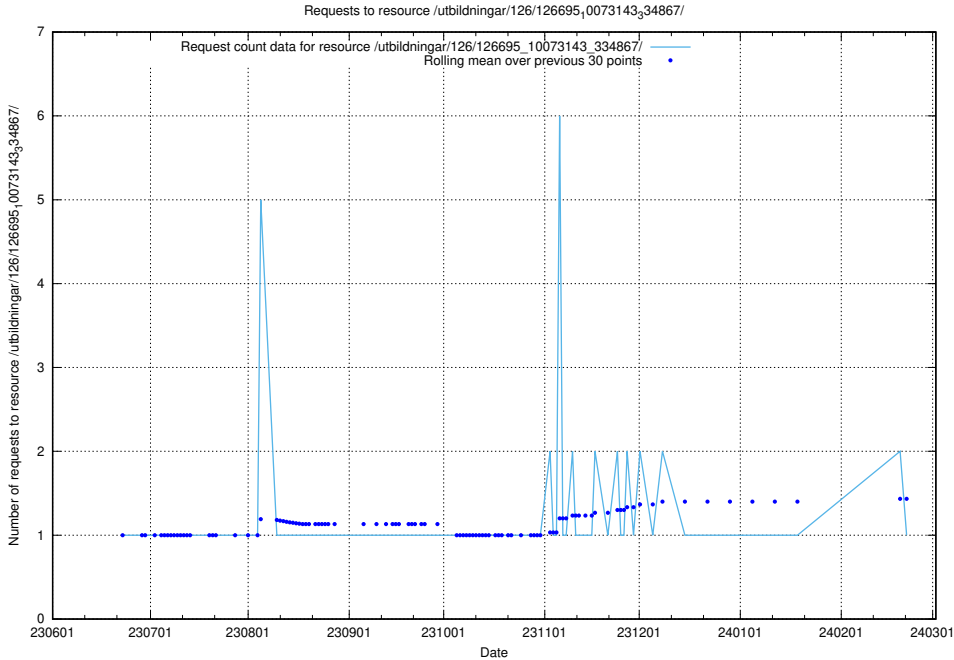

5.5411 Usage of /utbildningar/126/126695_10073143_334867/

Here, we count the number of requests to resource /utbildningar/126/126695_10073143_334867/.