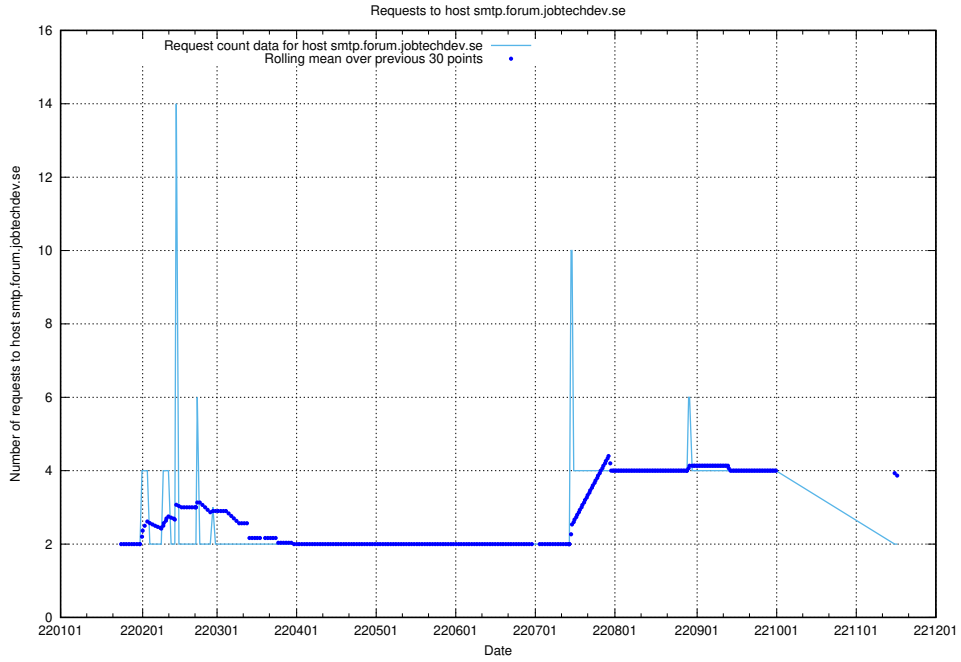

7.573 Usage of smtp.forum.jobtechdev.se

Here, we count the number of requests to host smtp.forum.jobtechdev.se.