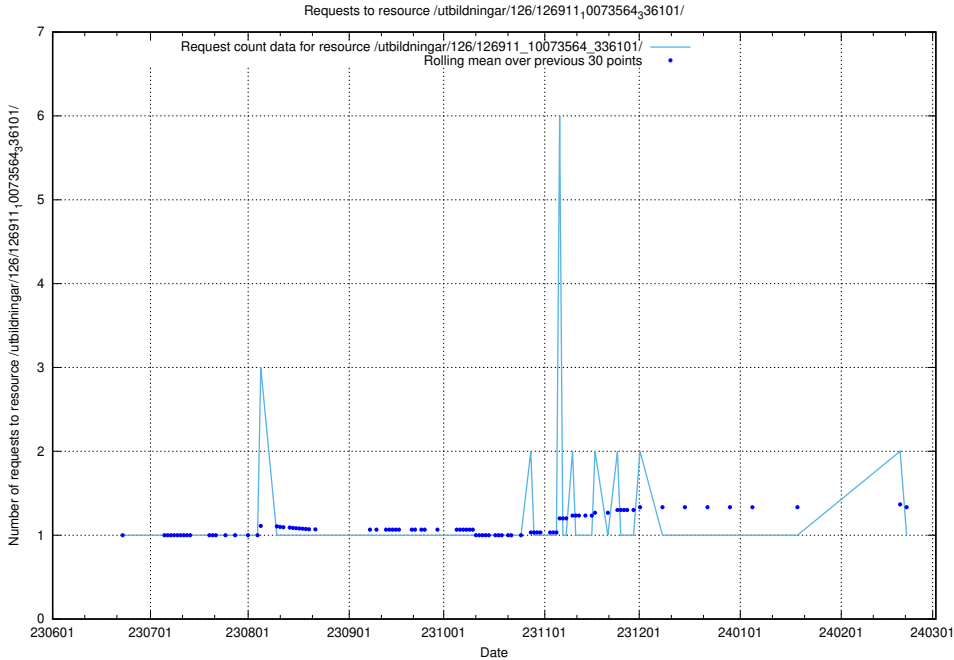

5.5363 Usage of /utbildningar/126/126911_10073564_336101/

Here, we count the number of requests to resource /utbildningar/126/126911_10073564_336101/.