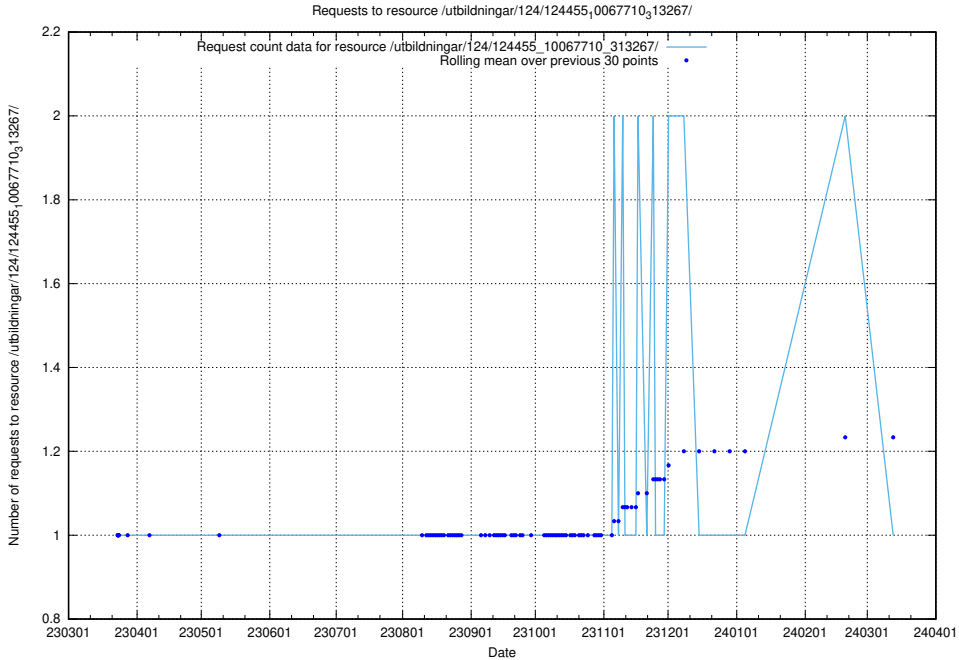

5.3243 Usage of /utbildningar/124/124455_10067710_313267/

Here, we count the number of requests to resource /utbildningar/124/124455_10067710_313267/.