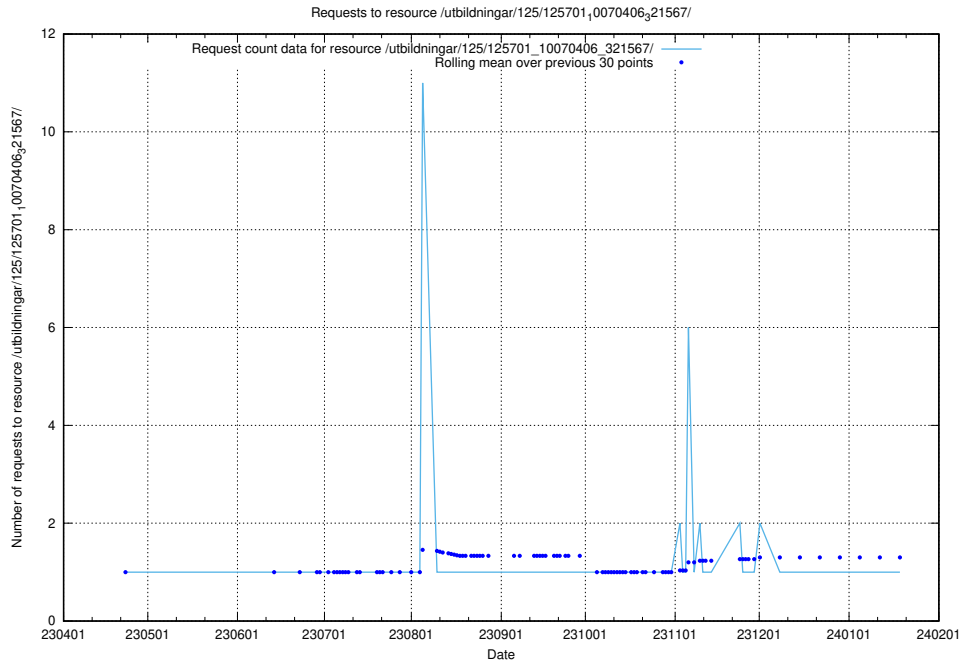

5.5808 Usage of /utbildningar/125/125701_10070406_321567/

Here, we count the number of requests to resource /utbildningar/125/125701_10070406_321567/.