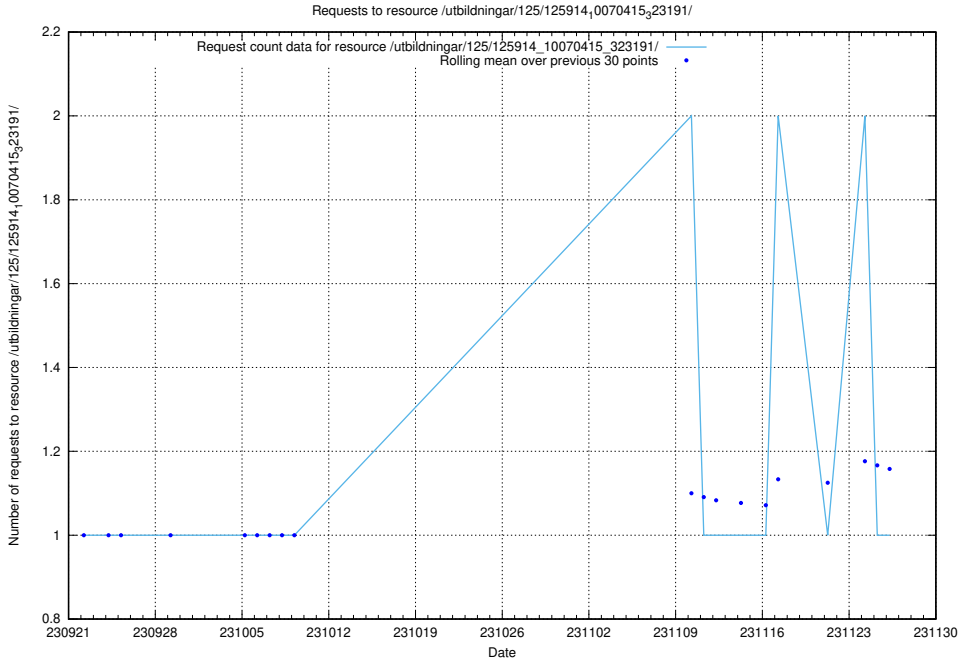

5.4293 Usage of /utbildningar/125/125914_10070415_323191/

Here, we count the number of requests to resource /utbildningar/125/125914_10070415_323191/.