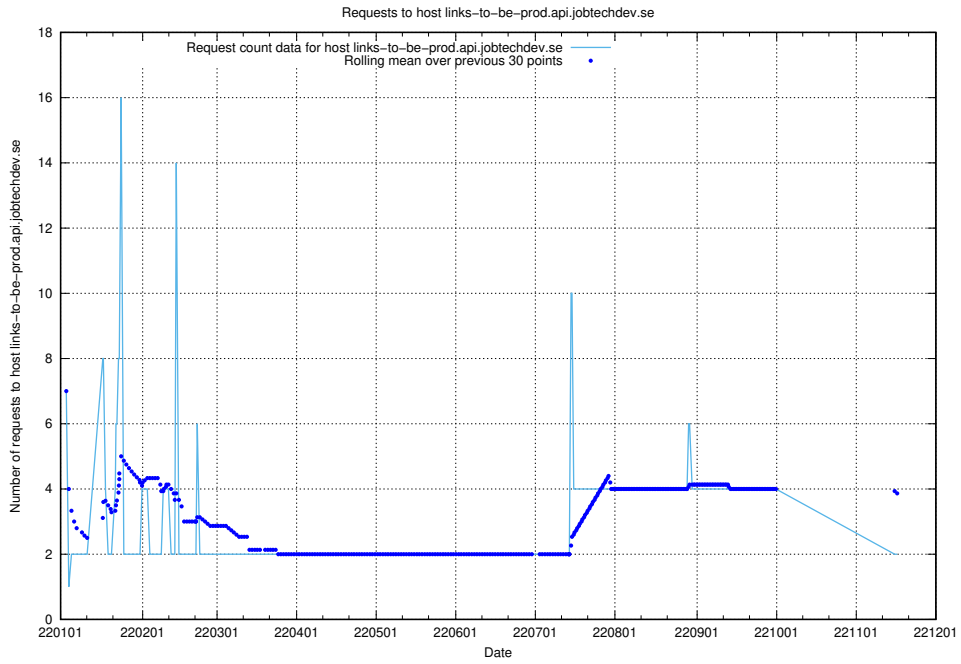

7.293 Usage of links-to-be-prod.api.jobtechdev.se

Here, we count the number of requests to host links-to-be-prod.api.jobtechdev.se.