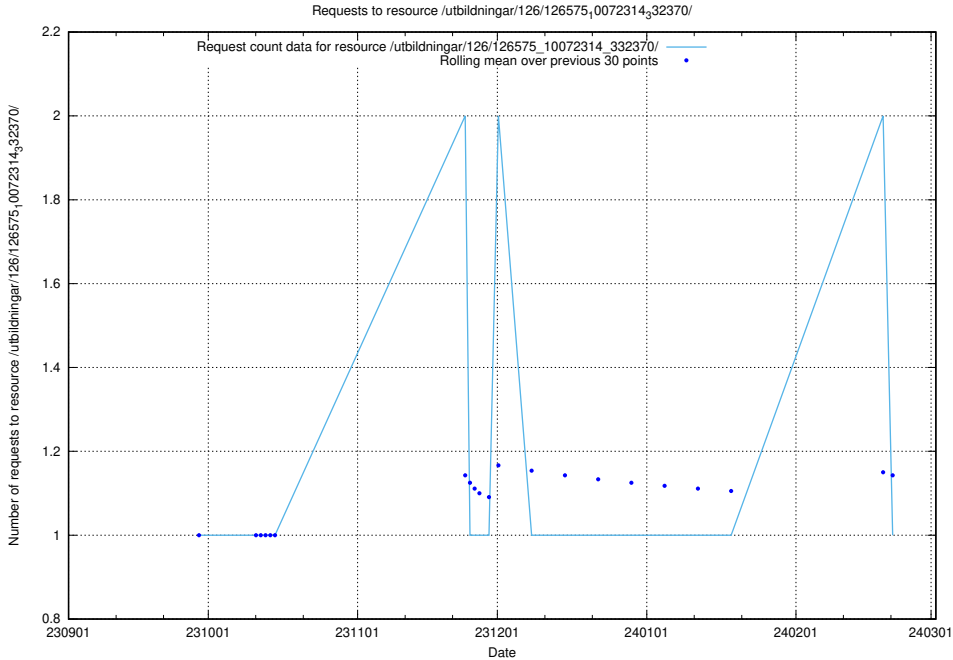

5.4240 Usage of /utbildningar/126/126575_10072314_332370/

Here, we count the number of requests to resource /utbildningar/126/126575_10072314_332370/.