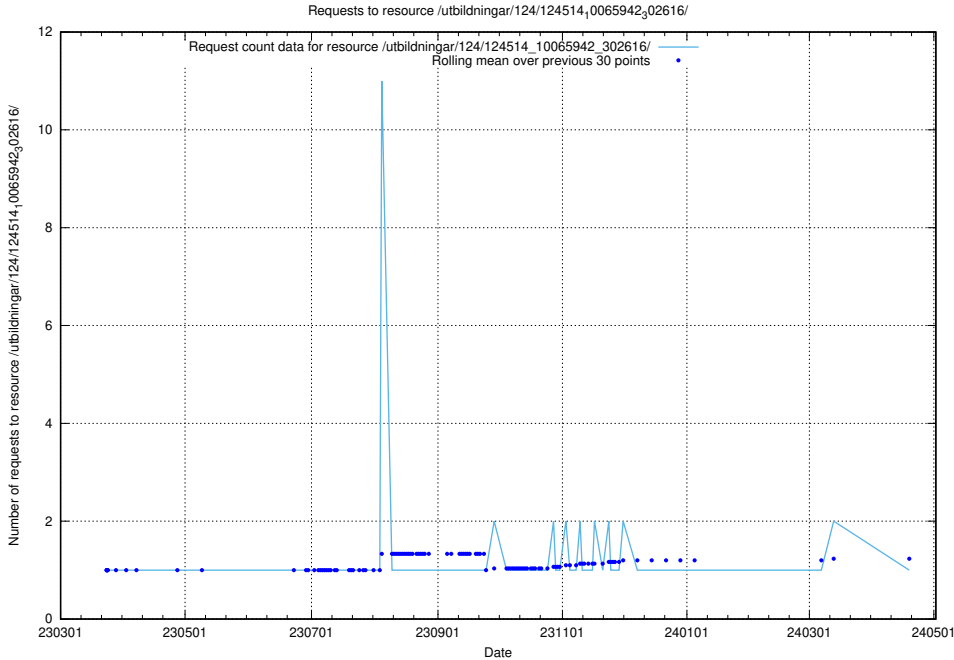

5.1684 Usage of /utbildningar/124/124514_10065942_302616/

Here, we count the number of requests to resource /utbildningar/124/124514_10065942_302616/.