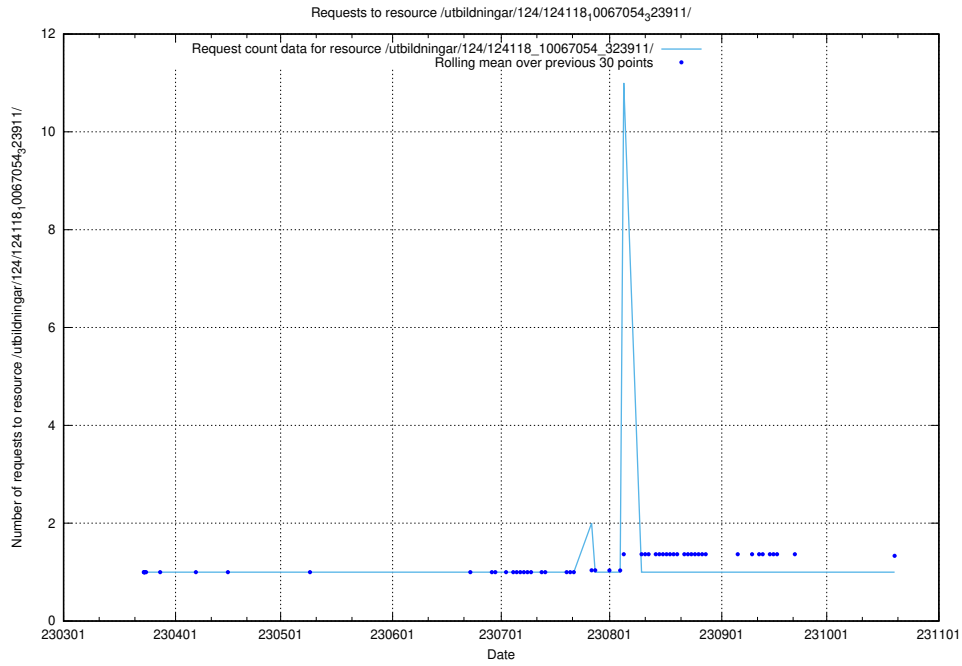

5.3936 Usage of /utbildningar/124/124118_10067054_323911/

Here, we count the number of requests to resource /utbildningar/124/124118_10067054_323911/.