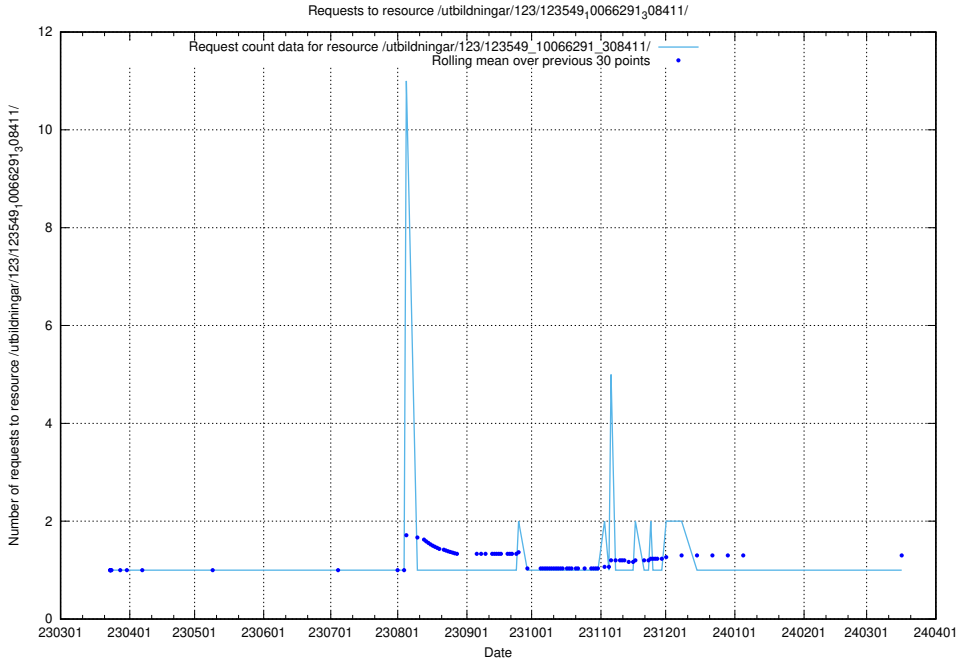

5.4299 Usage of /utbildningar/123/123549_10066291_308411/

Here, we count the number of requests to resource /utbildningar/123/123549_10066291_308411/.