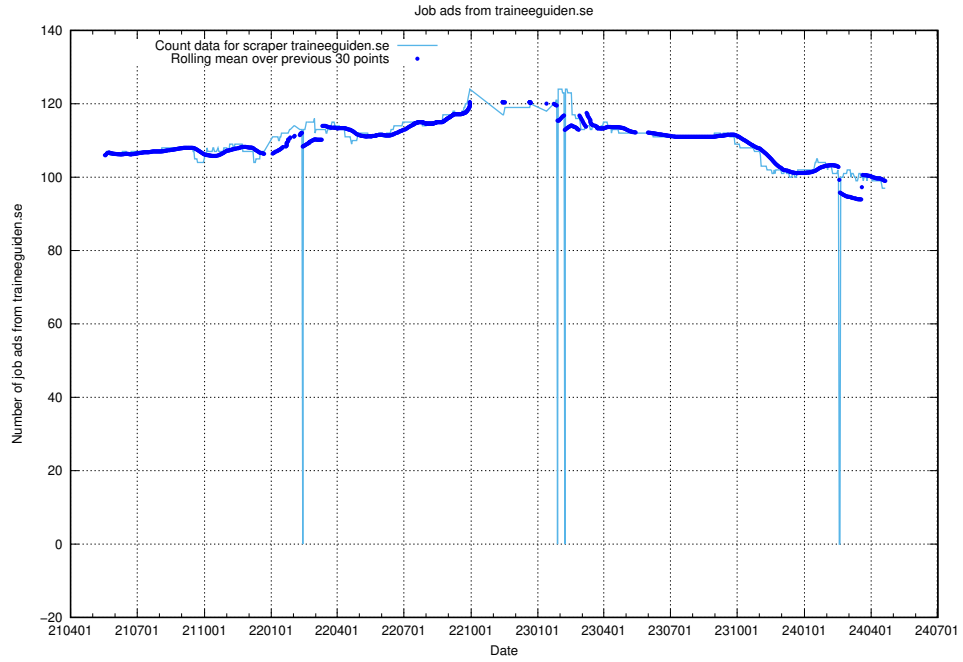

13.15 Number of ads by scraper traineeguiden.se

Here, we count the number of job ads scraped from traineeguiden.se.