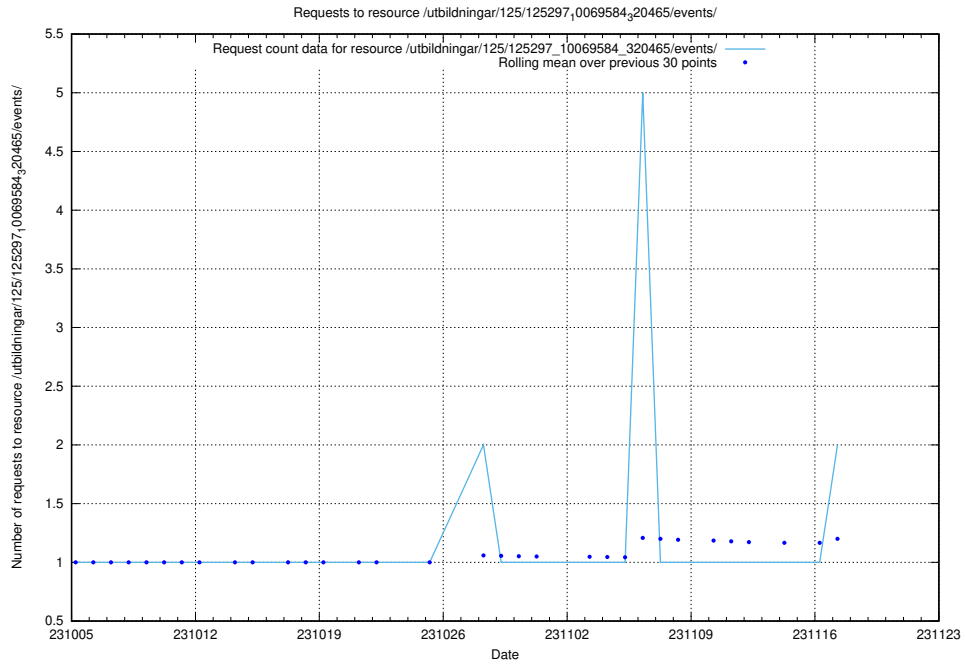

5.733 Usage of /utbildningar/125/125297_10069584_320465/events/

Here, we count the number of requests to resource /utbildningar/125/125297_10069584_320465/events/