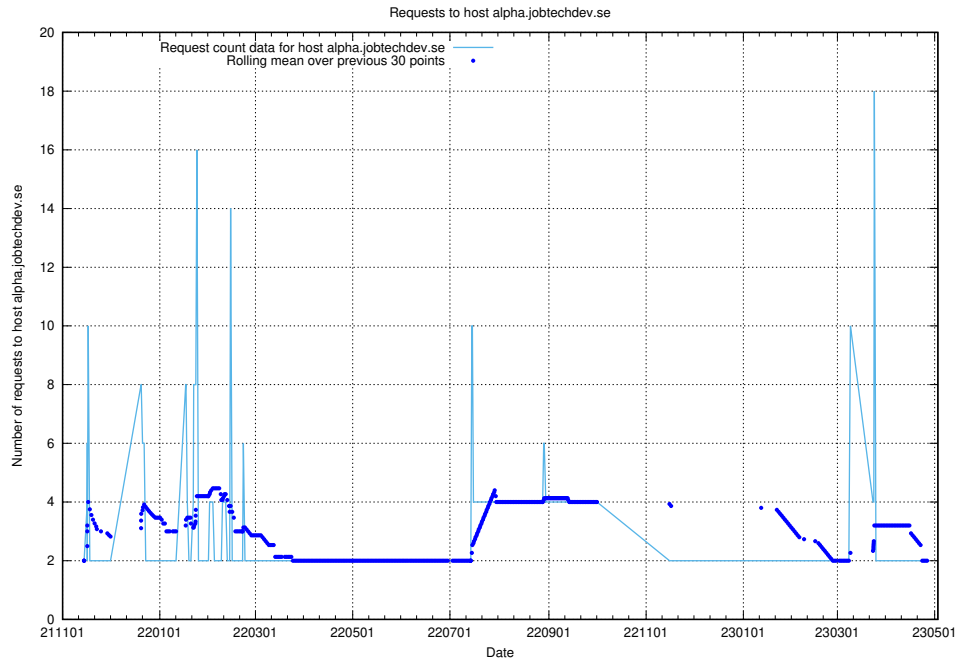

7.286 Usage of alpha.jobtechdev.se

Here, we count the number of requests to host alpha.jobtechdev.se.