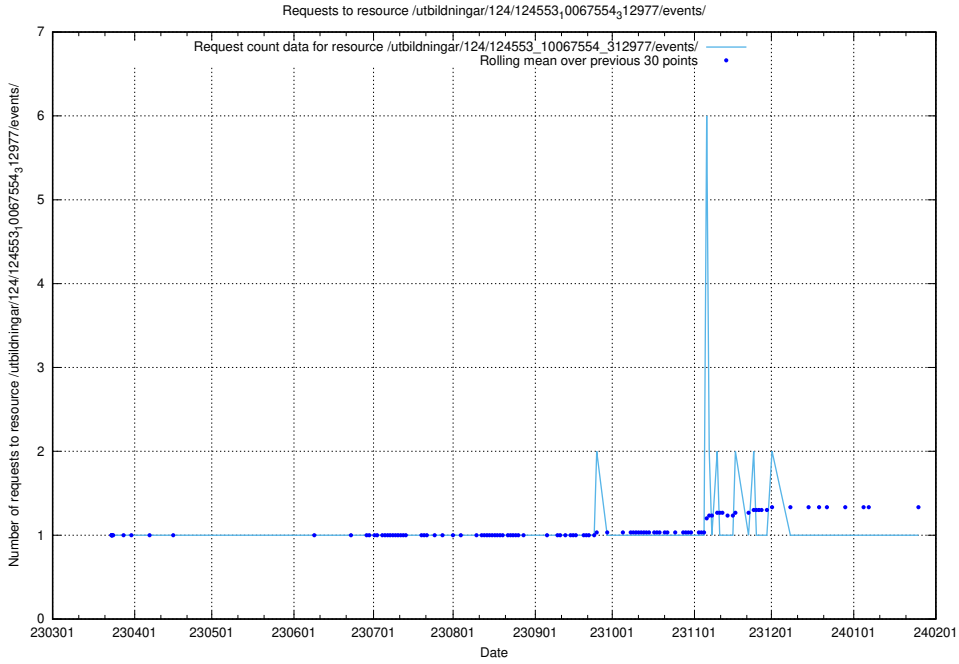

5.1213 Usage of /utbildningar/124/124553_10067554_312977/events/

Here, we count the number of requests to resource /utbildningar/124/124553_10067554_312977/events/