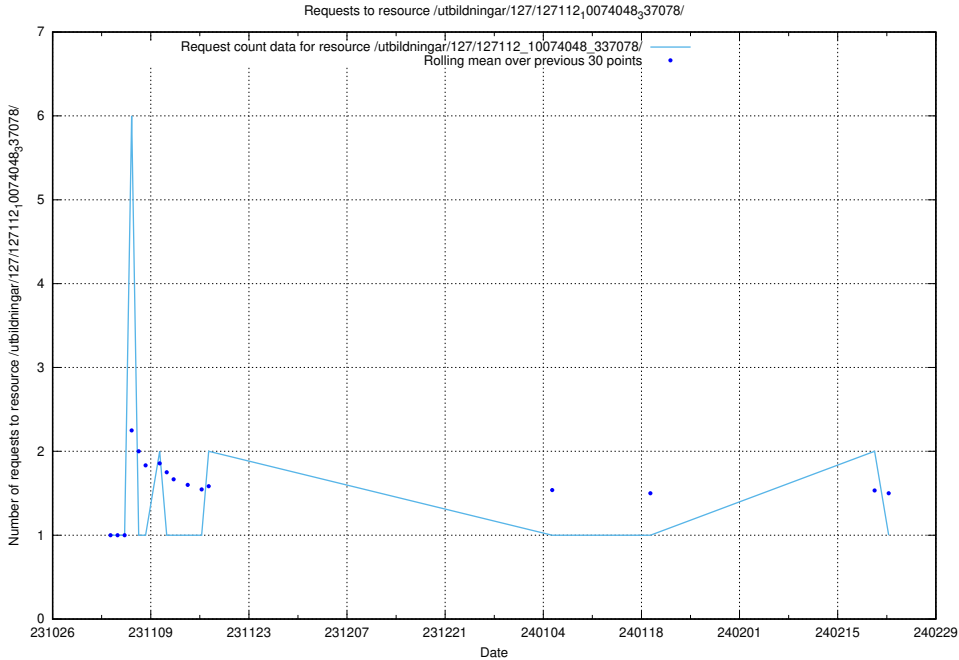

5.3942 Usage of /utbildningar/127/127112_10074048_337078/

Here, we count the number of requests to resource /utbildningar/127/127112_10074048_337078/.