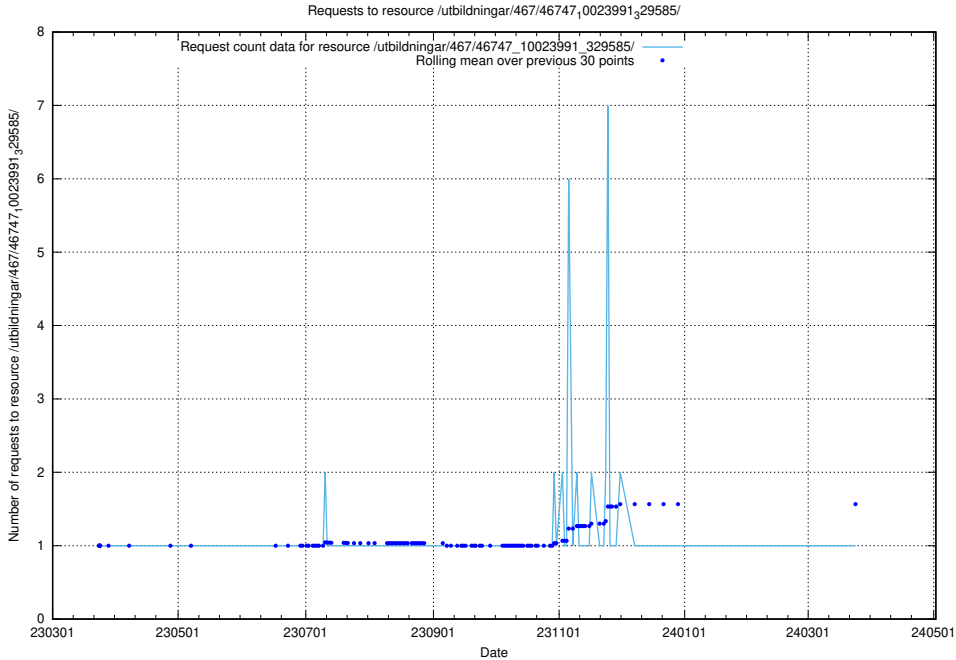

5.6100 Usage of /utbildningar/467/46747_10023991_329585/

Here, we count the number of requests to resource /utbildningar/467/46747_10023991_329585/.