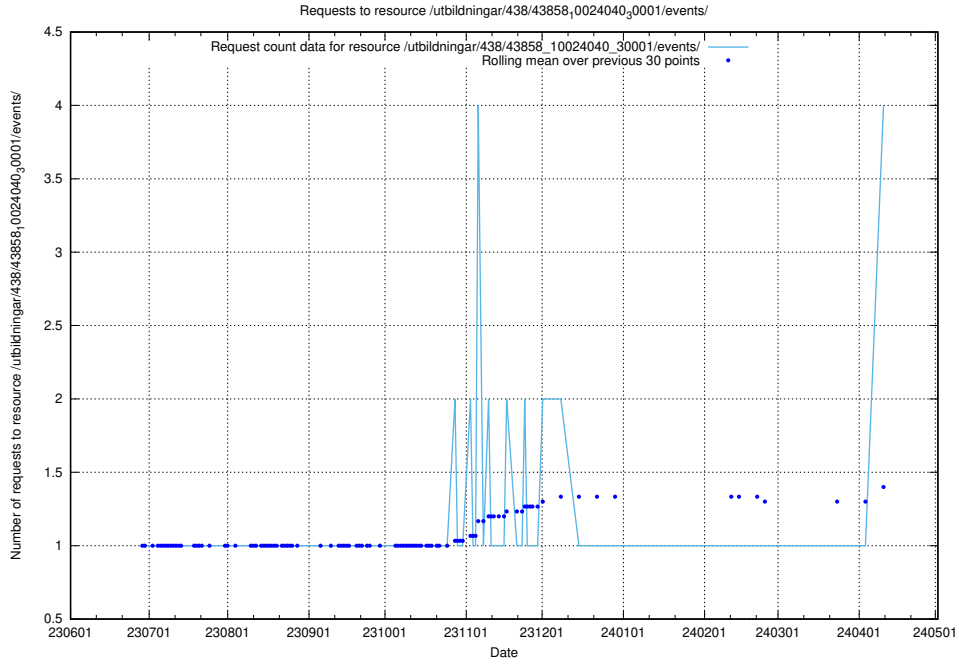

5.261 Usage of /utbildningar/438/43858_10024040_30001/events/

Here, we count the number of requests to resource /utbildningar/438/43858_10024040_30001/events/.