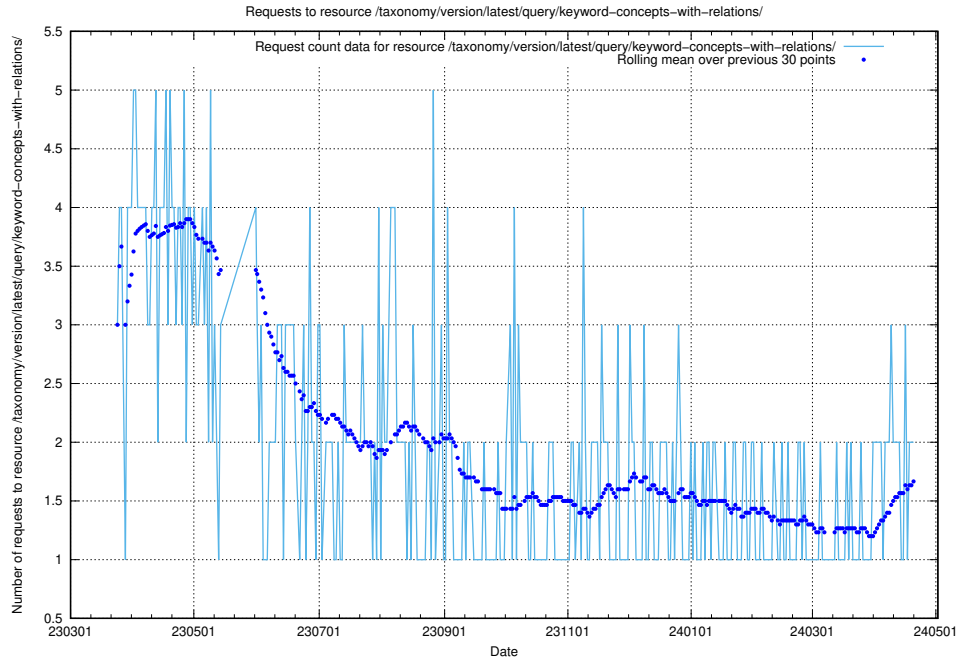

### 5.917 Usage of /taxonomy/version/latest/query/keyword-concepts-with-relations/

Here, we count the number of requests to resource /taxonomy/version/latest/query/keyword-concepts-with-relations/.