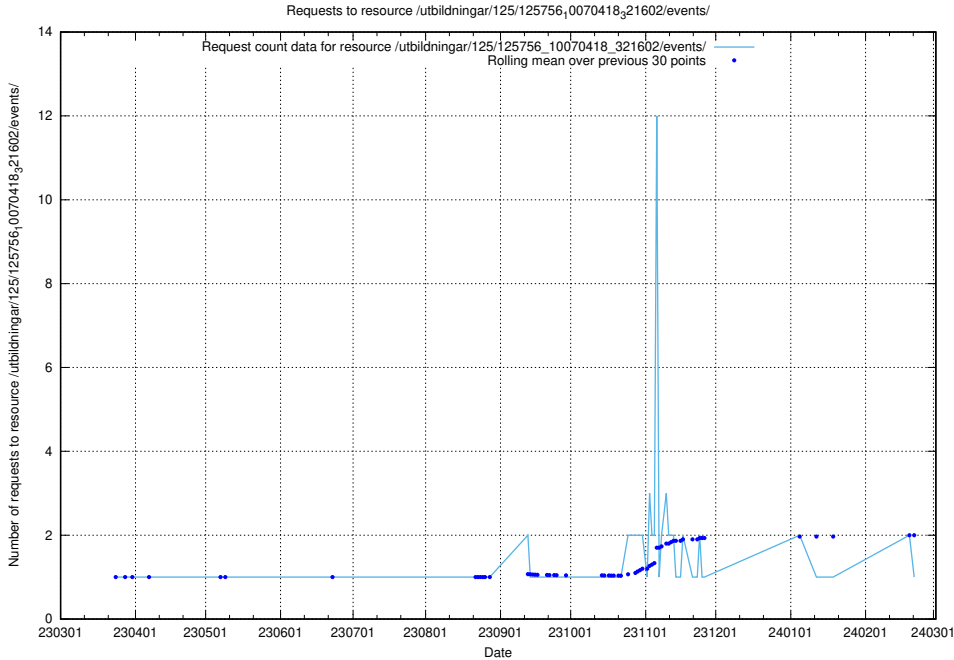

5.6011 Usage of /utbildningar/125/125756_10070418_321602/events/

Here, we count the number of requests to resource /utbildningar/125/125756_10070418_321602/events/