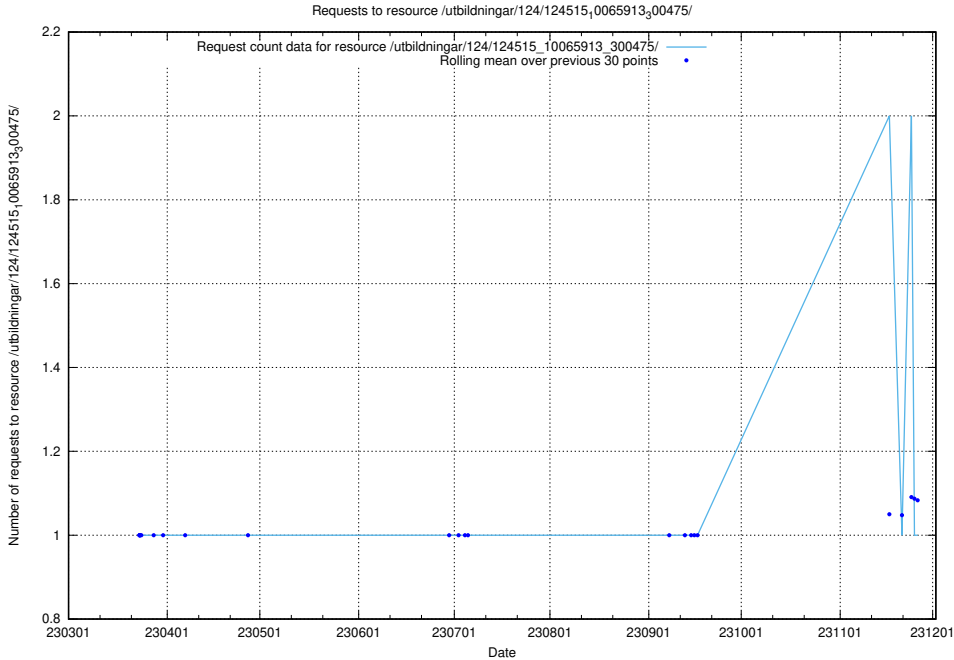

5.1426 Usage of /utbildningar/124/124515_10065913_300475/

Here, we count the number of requests to resource /utbildningar/124/124515_10065913_300475/.