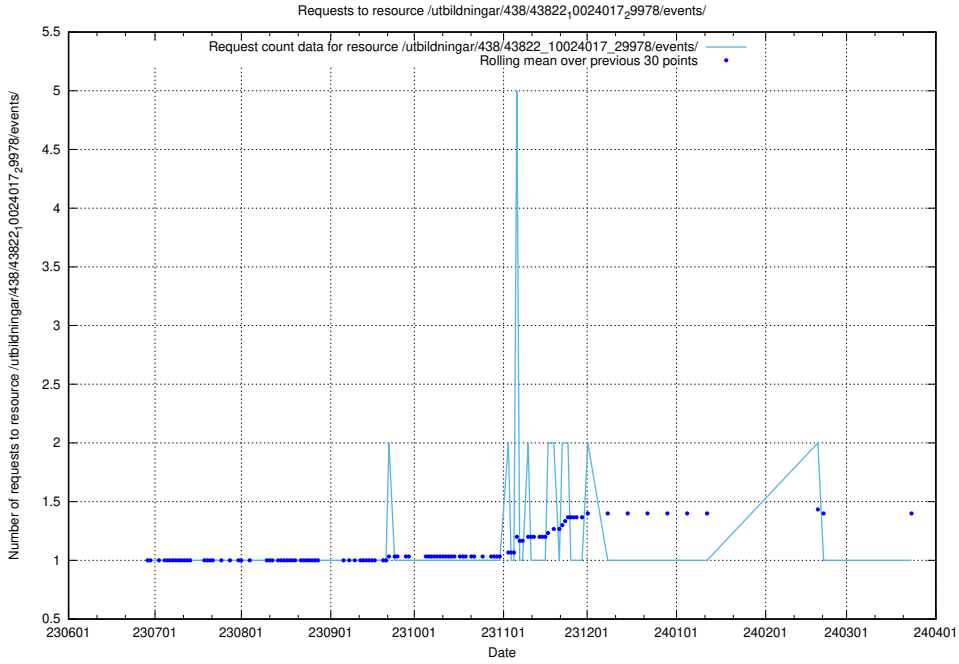

5.5209 Usage of /utbildningar/438/43822_10024017_29978/events/

Here, we count the number of requests to resource /utbildningar/438/43822_10024017_29978/events/.