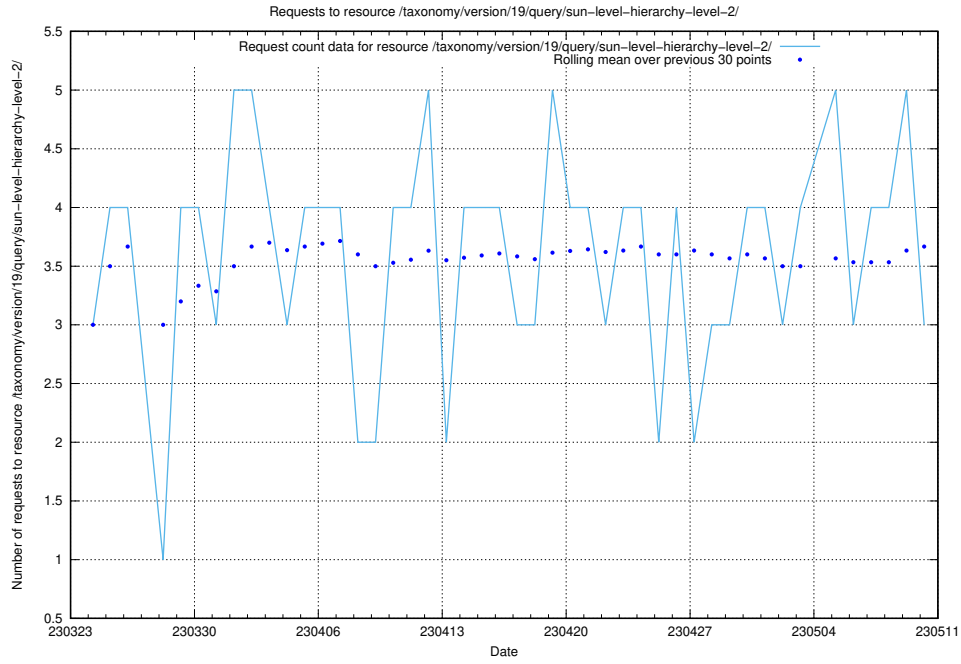

5.458 Usage of /taxonomy/version/19/query/sun-level-hierarchy-level-2/

Here, we count the number of requests to resource /taxonomy/version/19/query/sun-level-hierarchy-level-2/.