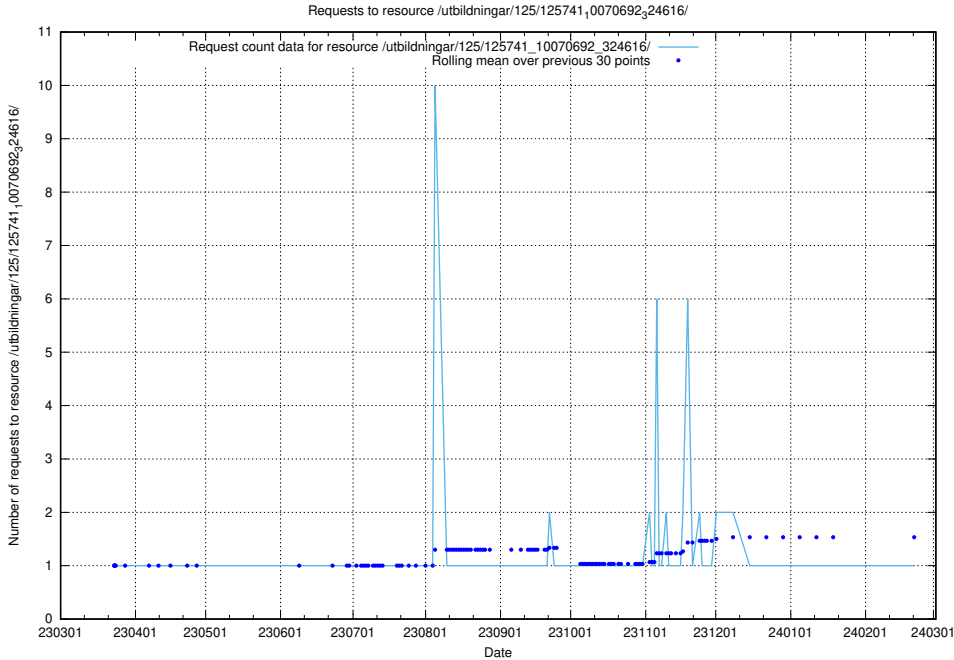

5.6250 Usage of /utbildningar/125/125741_10070692_324616/

Here, we count the number of requests to resource /utbildningar/125/125741_10070692_324616/.