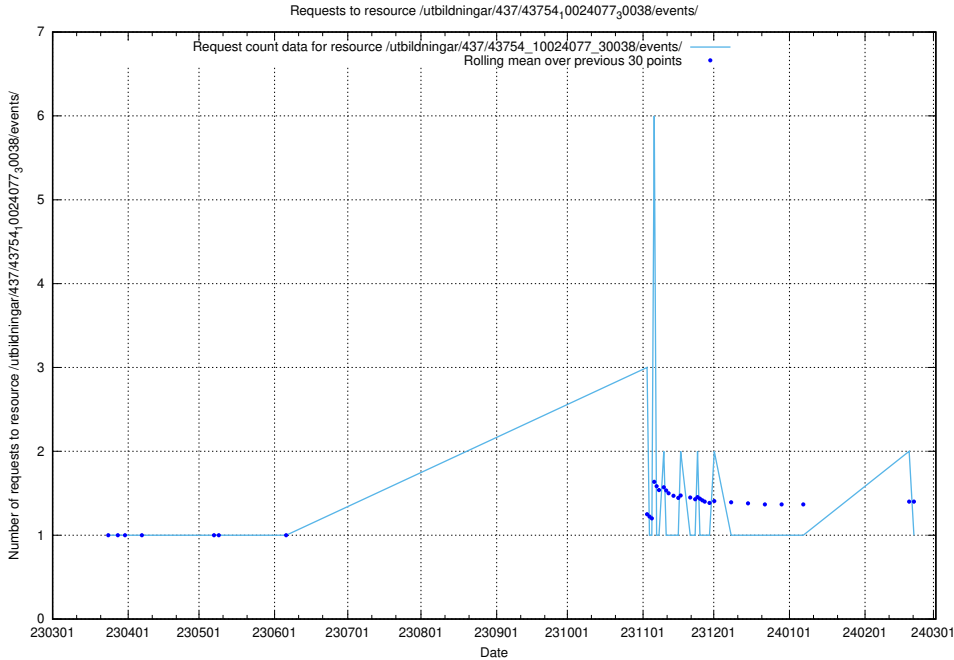

5.5986 Usage of /utbildningar/437/43754_10024077_30038/events/

Here, we count the number of requests to resource /utbildningar/437/43754_10024077_30038/events/.