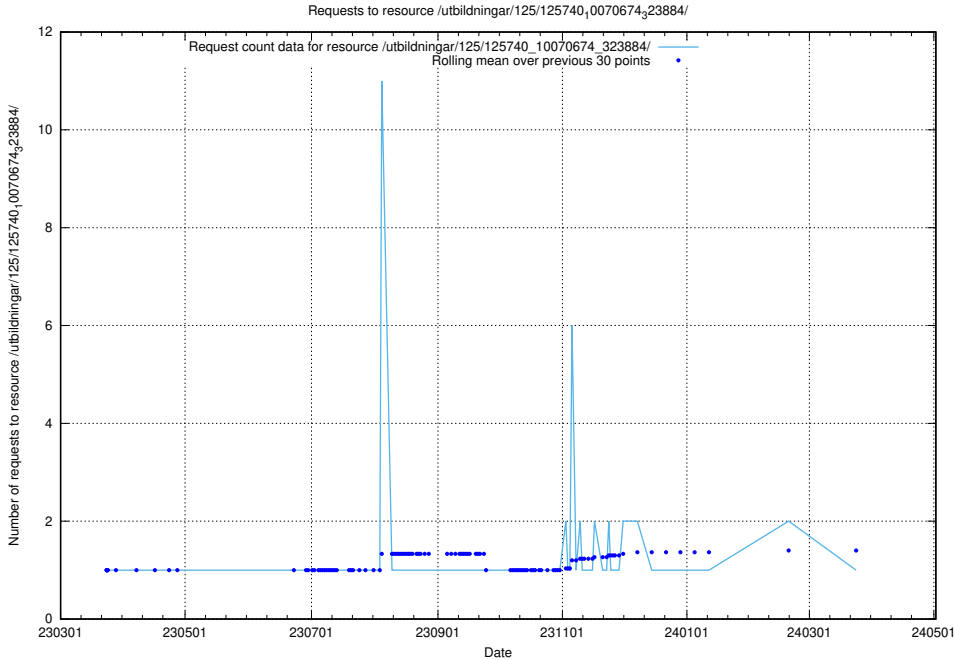

5.999 Usage of /utbildningar/125/125740_10070674_323884/

Here, we count the number of requests to resource /utbildningar/125/125740_10070674_323884/.