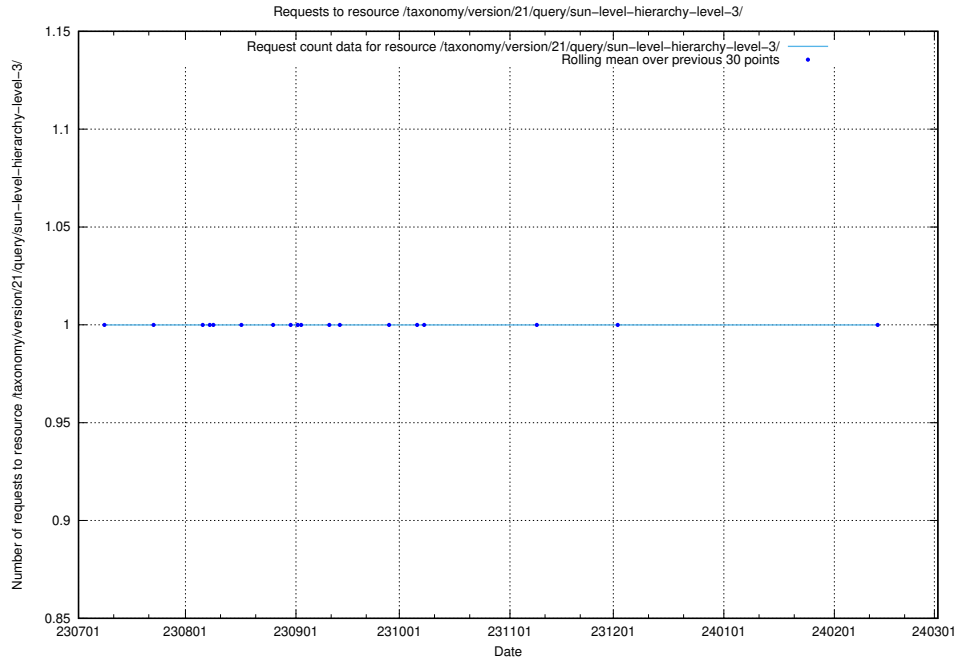

5.5078 Usage of /taxonomy/version/21/query/sun-level-hierarchy-level-3/

Here, we count the number of requests to resource /taxonomy/version/21/query/sun-level-hierarchy-level-3/.