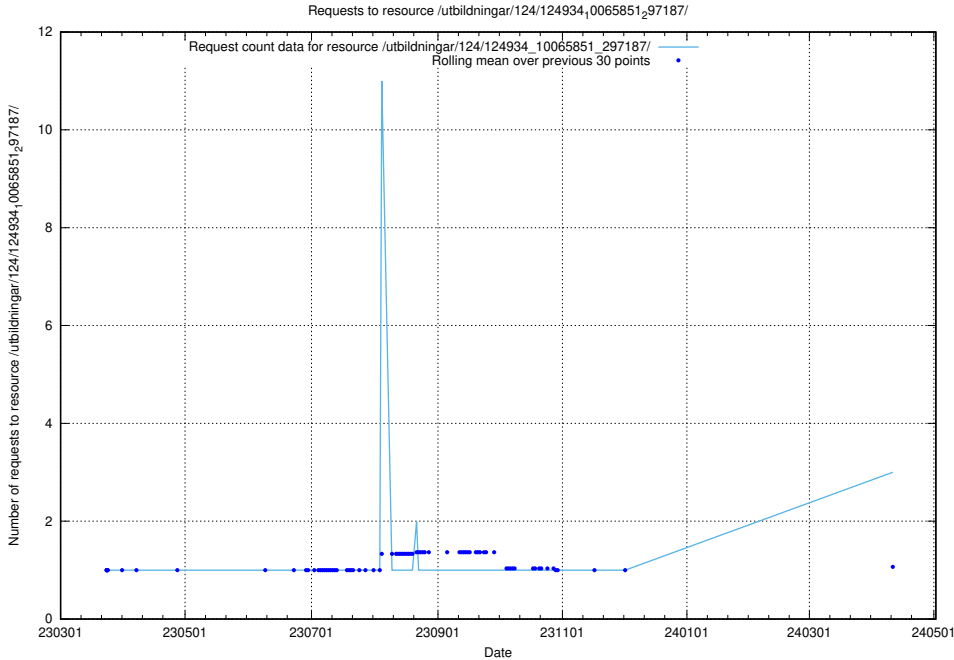

### 5.296 Usage of /utbildningar/124/124934\_10065851\_297187/

Here, we count the number of requests to resource /utbildningar/124/124934\_10065851\_297187/.