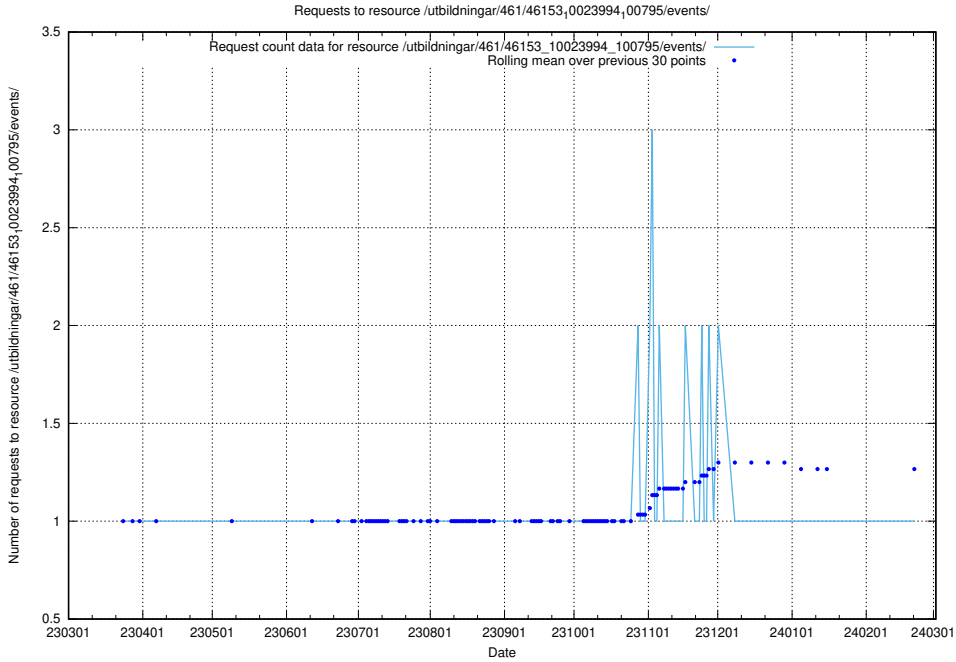

5.5953 Usage of /utbildningar/461/46153_10023994_100795/events/

Here, we count the number of requests to resource /utbildningar/461/46153_10023994_100795/events/.