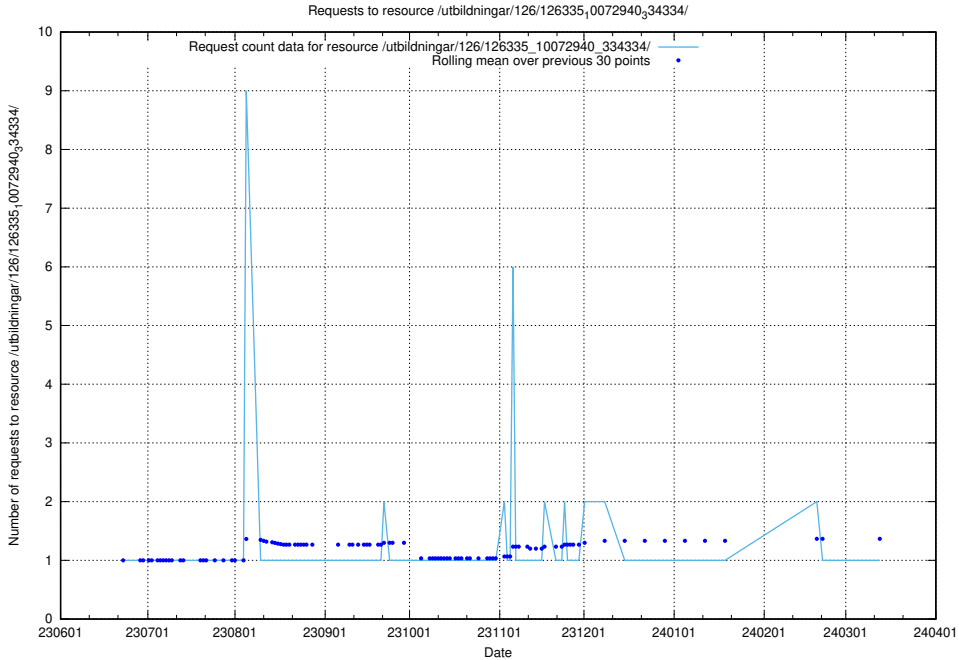

5.5453 Usage of /utbildningar/126/126335_10072940_334334/

Here, we count the number of requests to resource /utbildningar/126/126335_10072940_334334/.