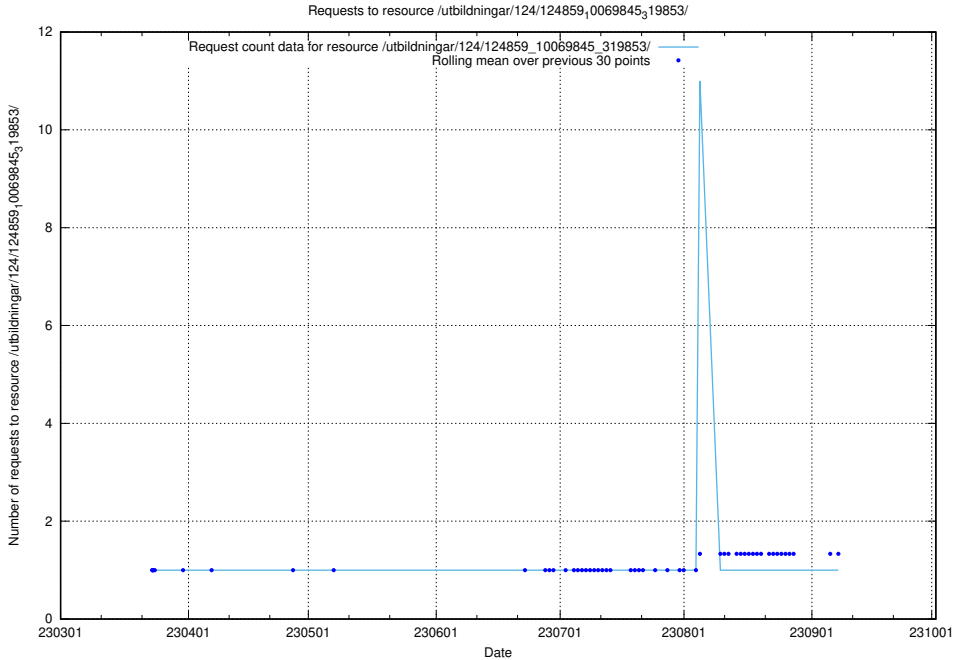

5.1173 Usage of /utbildningar/124/124859_10069845_319853/

Here, we count the number of requests to resource /utbildningar/124/124859_10069845_319853/.