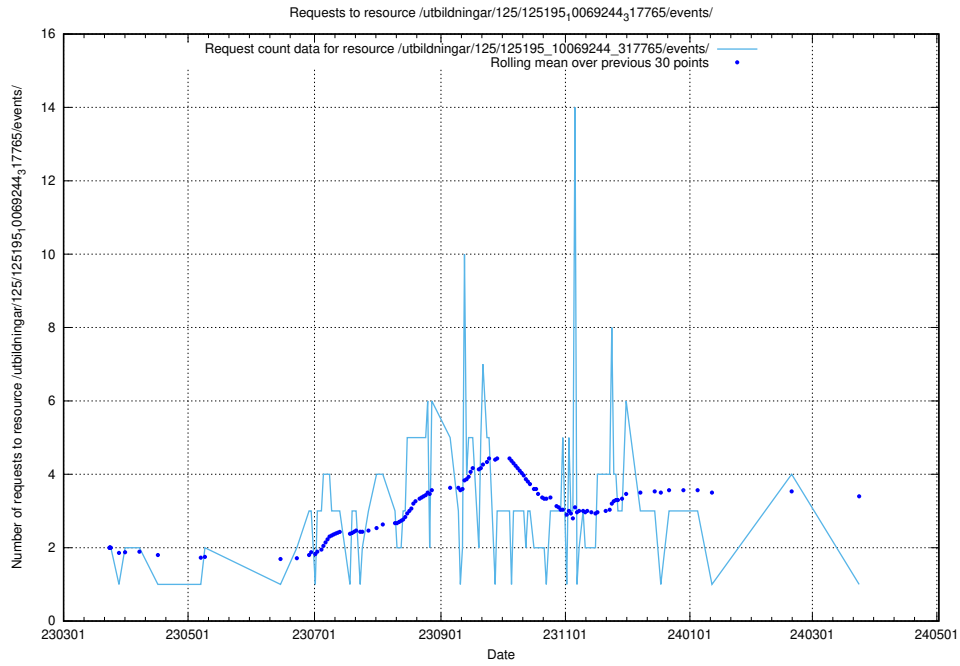

5.6075 Usage of /utbildningar/125/125195_10069244_317765/events/

Here, we count the number of requests to resource /utbildningar/125/125195_10069244_317765/events/