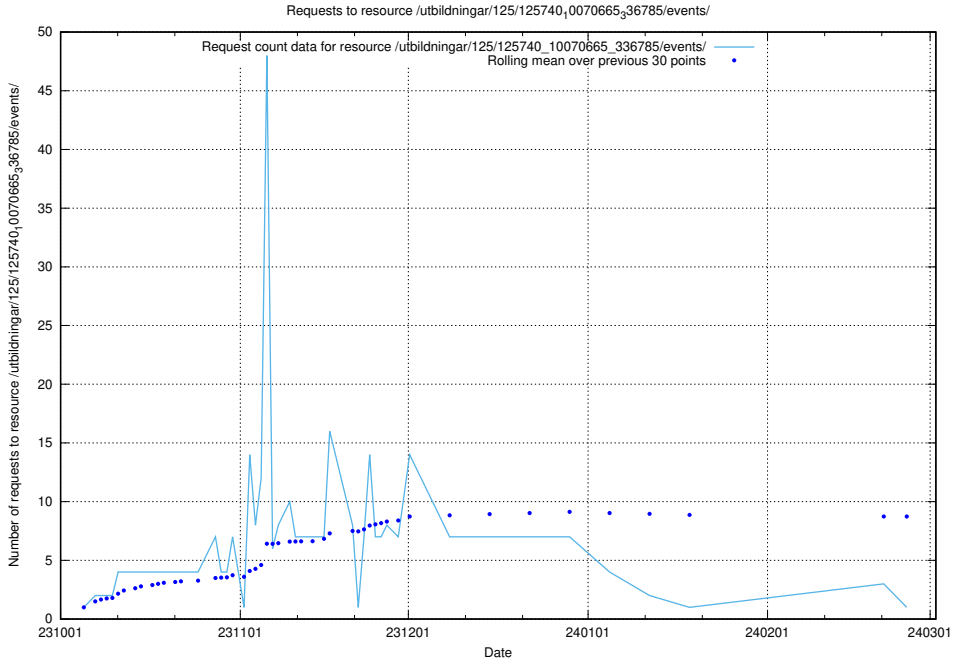

5.4201 Usage of /utbildningar/125/125740_10070665_336785/events/

Here, we count the number of requests to resource /utbildningar/125/125740_10070665_336785/events/