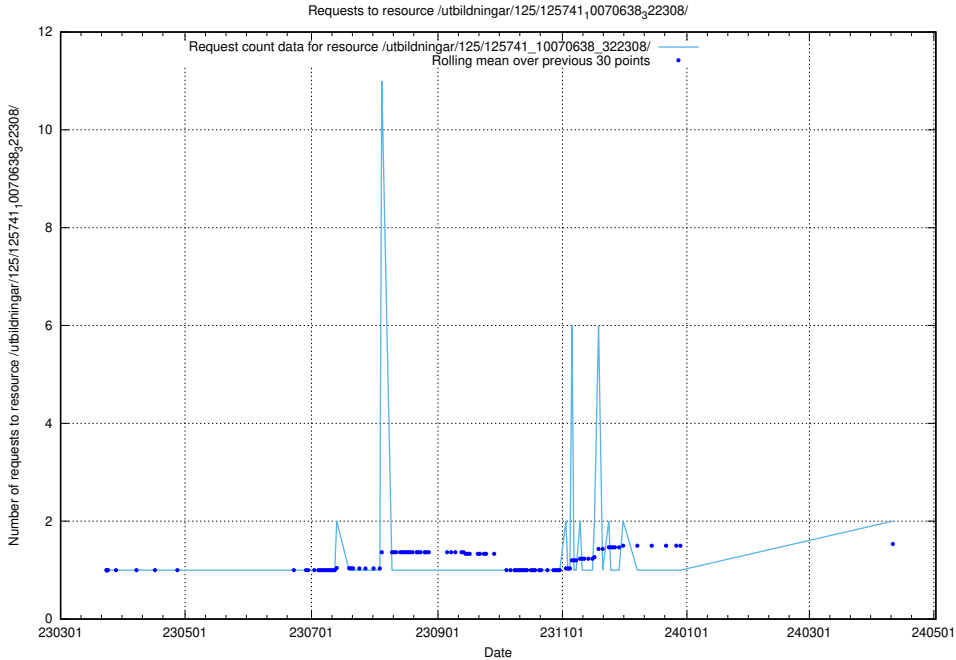

5.483 Usage of /utbildningar/125/125741_10070638_322308/

Here, we count the number of requests to resource /utbildningar/125/125741_10070638_322308/.