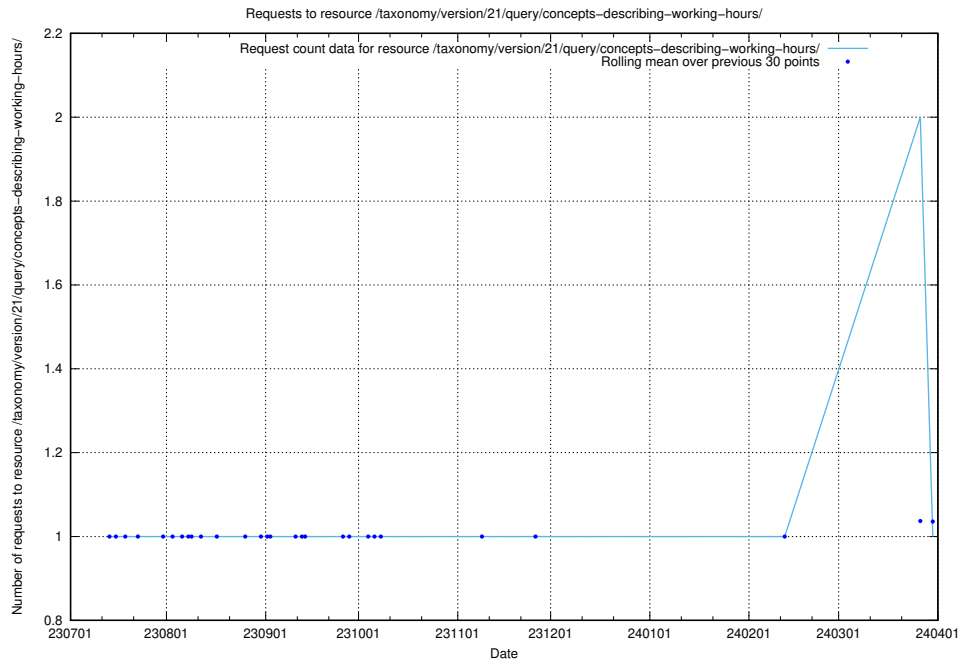

5.4885 Usage of /taxonomy/version/21/query/concepts-describing-working-hours/

Here, we count the number of requests to resource /taxonomy/version/21/query/concepts-describing-working-hours/.