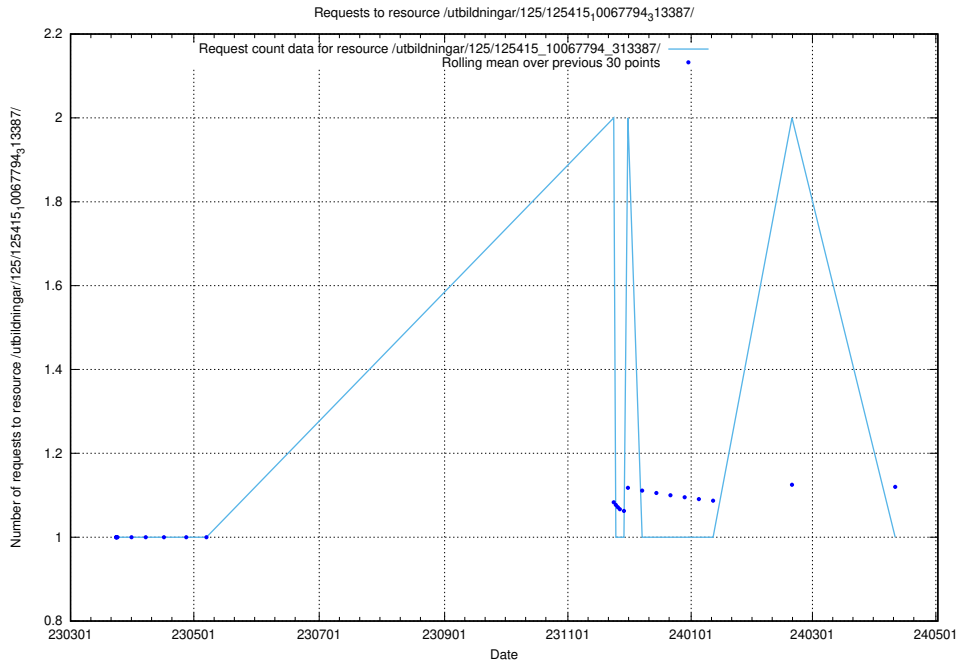

5.1111 Usage of /utbildningar/125/125415_10067794_313387/

Here, we count the number of requests to resource /utbildningar/125/125415_10067794_313387/.