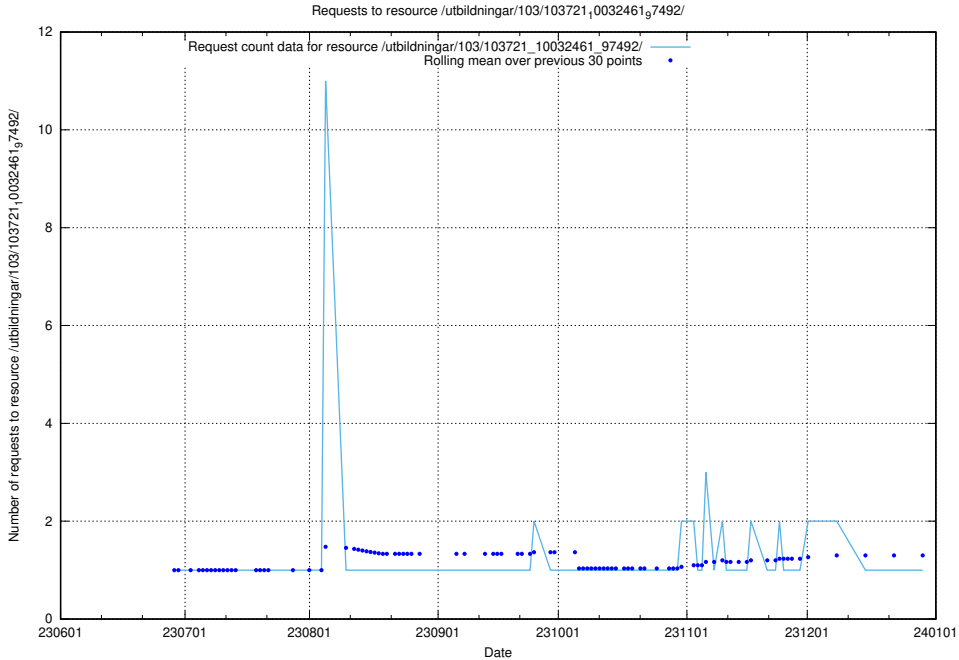

5.5316 Usage of /utbildningar/103/103721_10032461_97492/

Here, we count the number of requests to resource /utbildningar/103/103721_10032461_97492/.