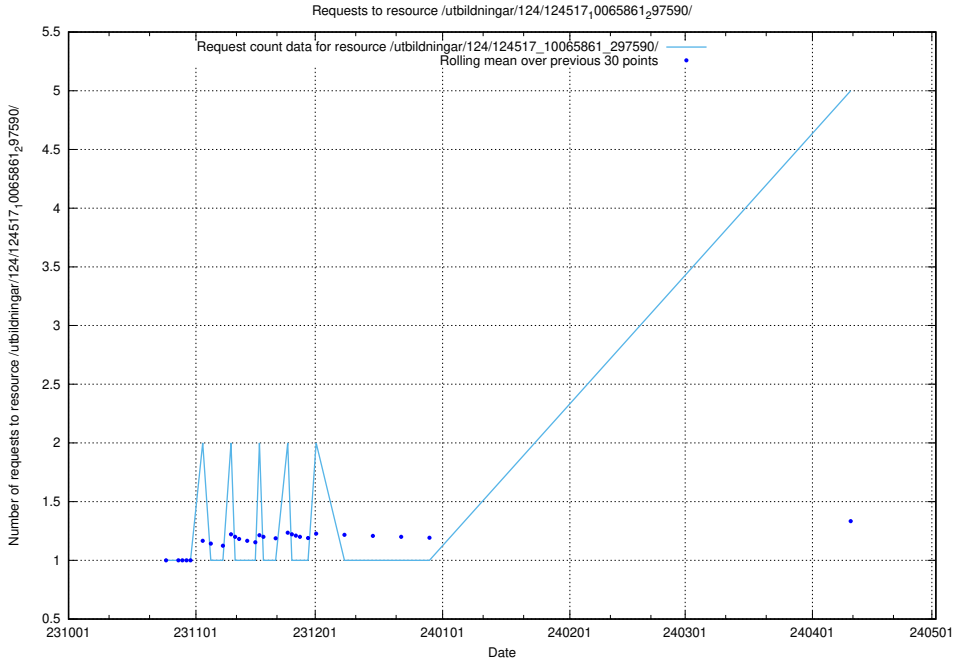

5.172 Usage of /utbildningar/124/124517_10065861_297590/

Here, we count the number of requests to resource /utbildningar/124/124517_10065861_297590/.