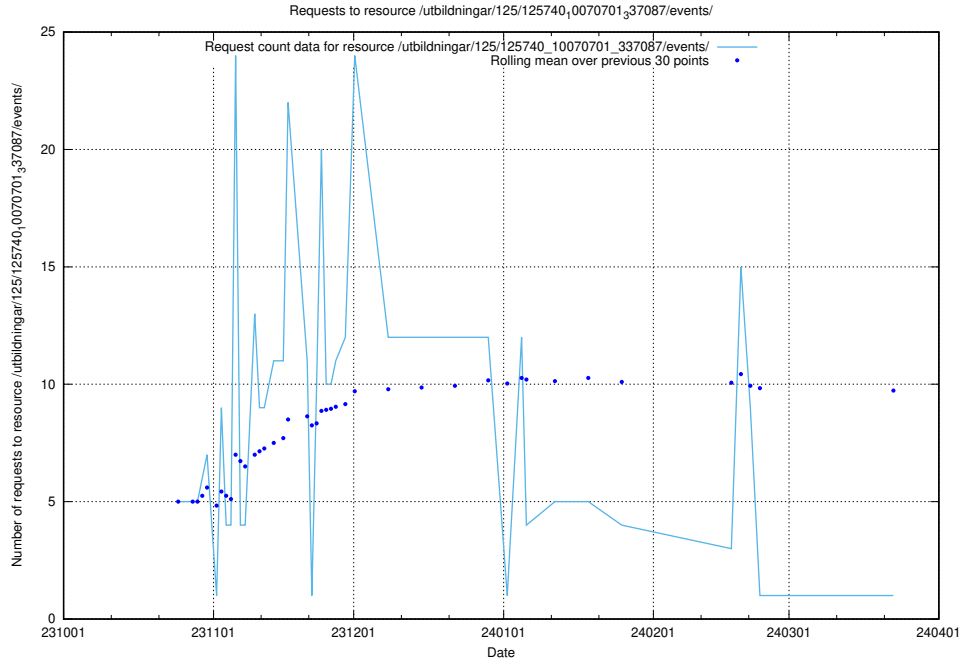

5.3996 Usage of /utbildningar/125/125740_10070701_337087/events/

Here, we count the number of requests to resource /utbildningar/125/125740_10070701_337087/events/