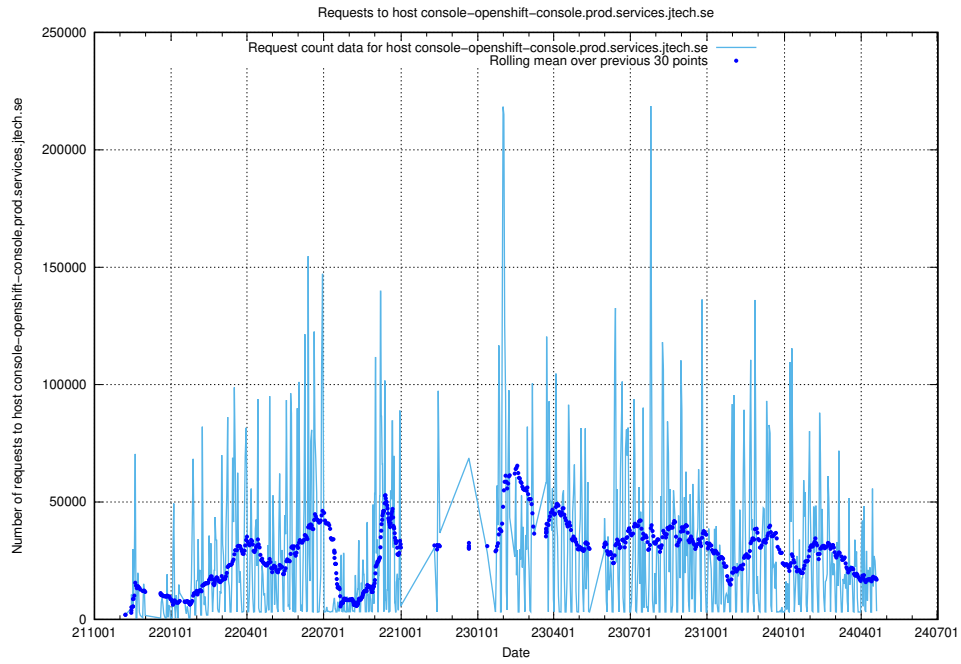

### 7.13 Usage of console-openshift-console.prod.services.jtech.se

Here, we count the number of requests to host console-openshift-console.prod.services.jtech.se.