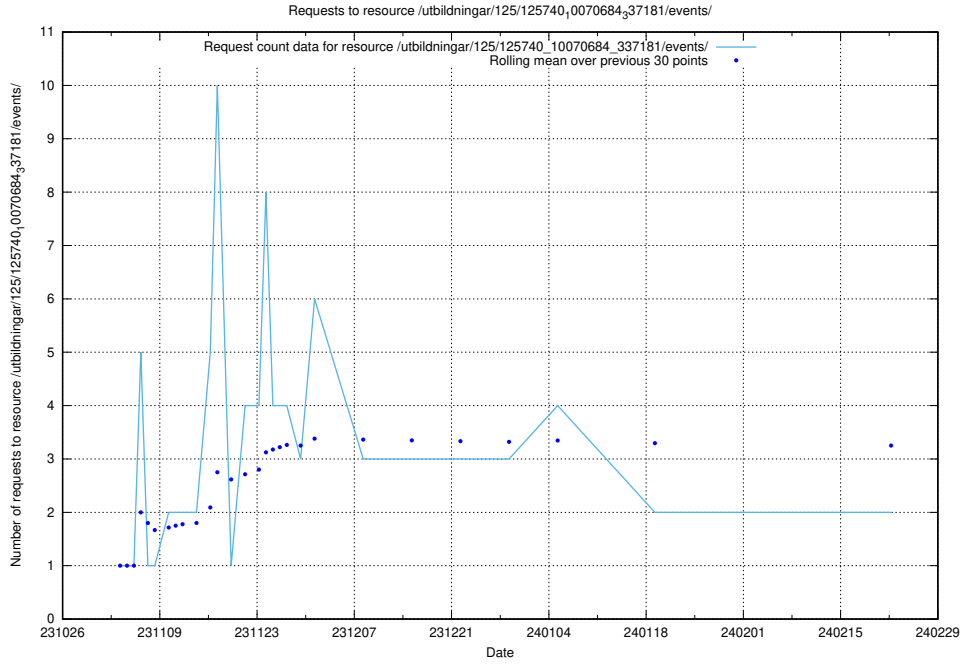

5.712 Usage of /utbildningar/125/125740_10070684_337181/events/

Here, we count the number of requests to resource /utbildningar/125/125740_10070684_337181/events/