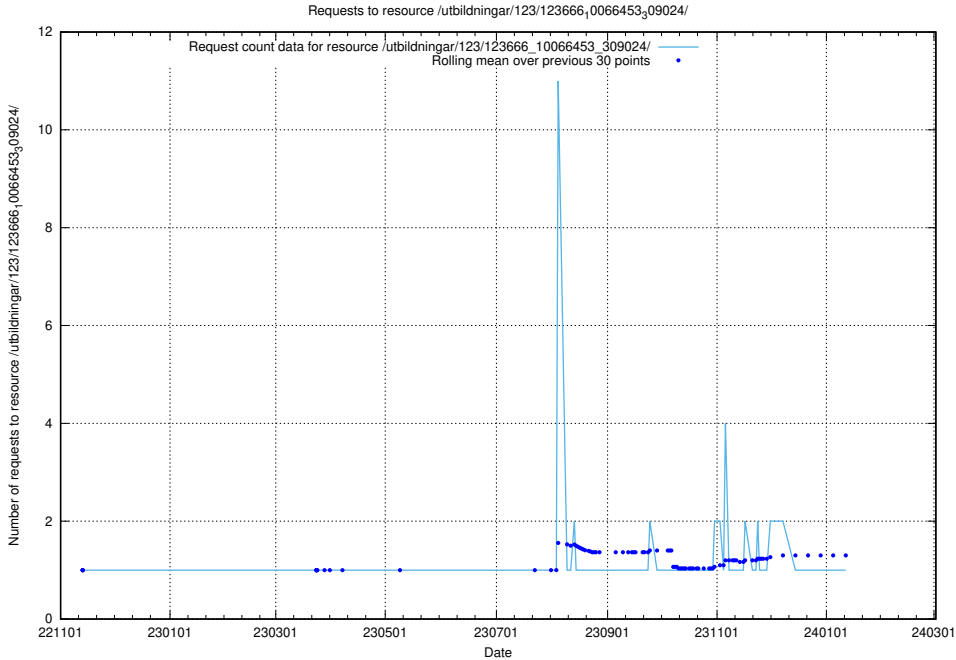

5.5699 Usage of /utbildningar/123/123666_10066453_309024/

Here, we count the number of requests to resource /utbildningar/123/123666_10066453_309024/.