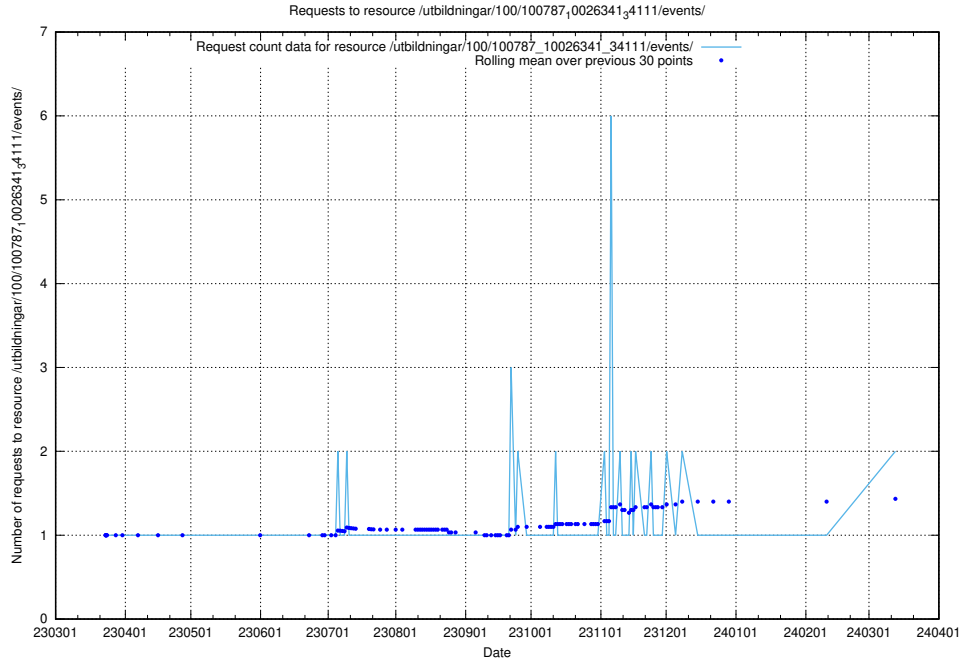

5.838 Usage of /utbildningar/100/100787_10026341_34111/events/

Here, we count the number of requests to resource /utbildningar/100/100787_10026341_34111/events/.