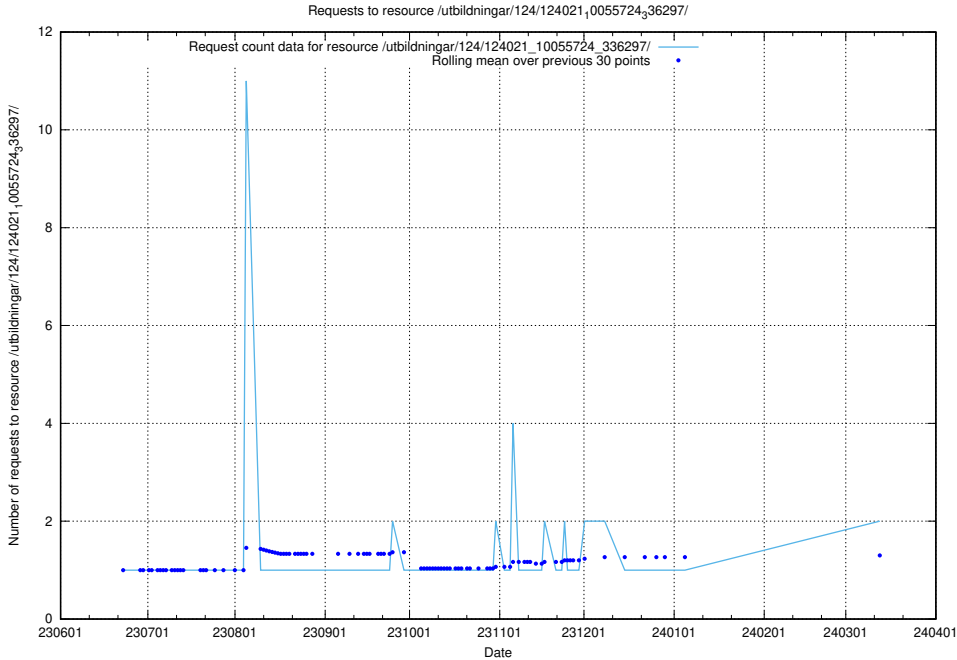

5.876 Usage of /utbildningar/124/124021_10055724_336297/

Here, we count the number of requests to resource /utbildningar/124/124021_10055724_336297/.