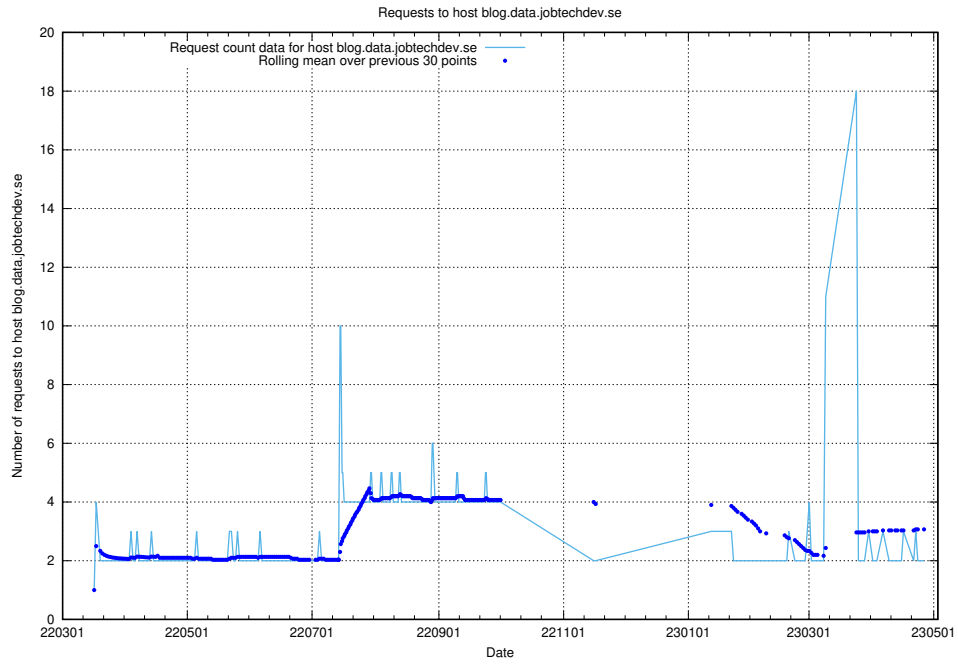

### 7.494 Usage of minioconsole.jobtechdev.se

Here, we count the number of requests to host minioconsole.jobtechdev.se.