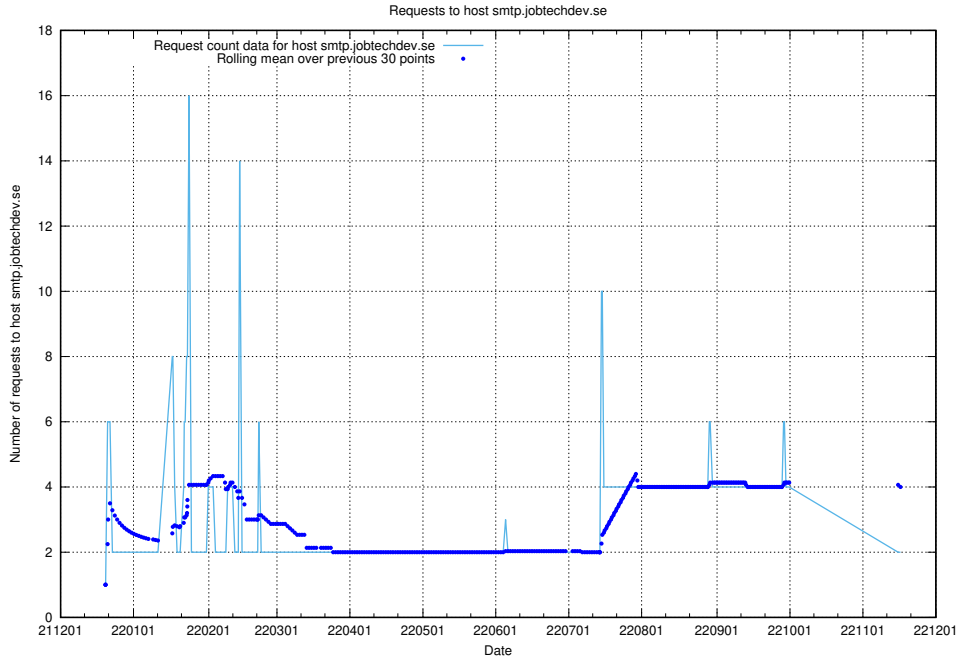

7.366 Usage of smtp.jobtechdev.se

Here, we count the number of requests to host smtp.jobtechdev.se.