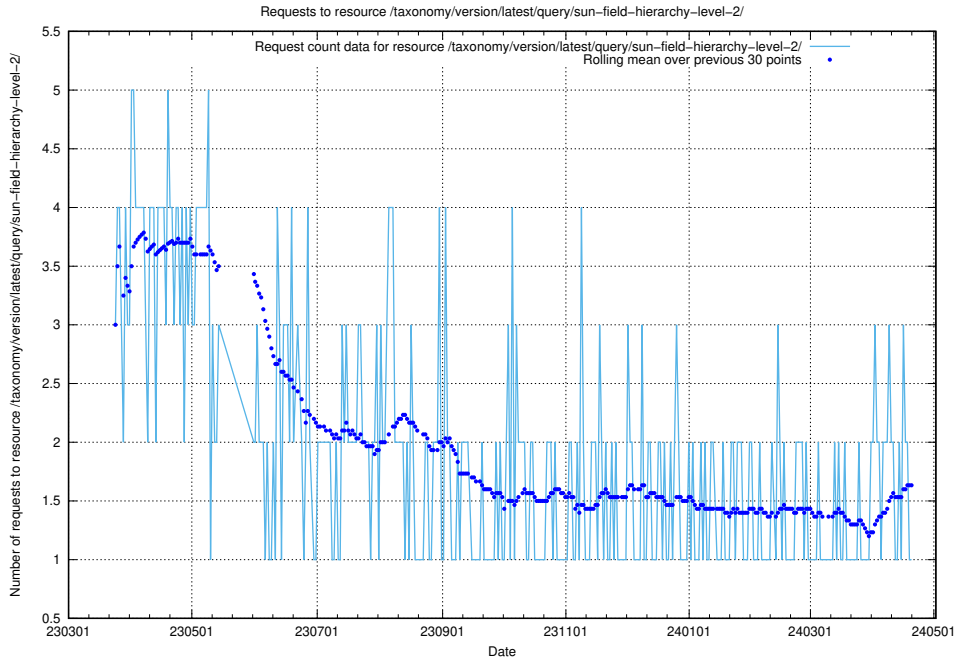

5.5869 Usage of /taxonomy/version/latest/query/sun-field-hierarchy-level-2/

Here, we count the number of requests to resource /taxonomy/version/latest/query/sun-field-hierarchy-level-2/.