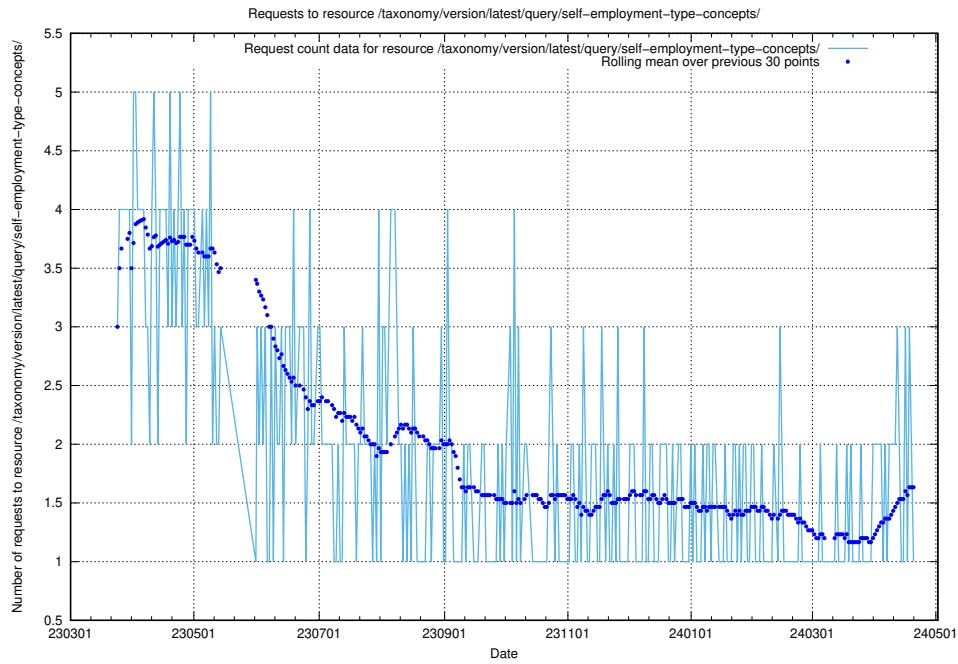

5.5885 Usage of /taxonomy/version/latest/query/self-employment-type-concepts/

Here, we count the number of requests to resource /taxonomy/version/latest/query/self-employment-type-concepts/.