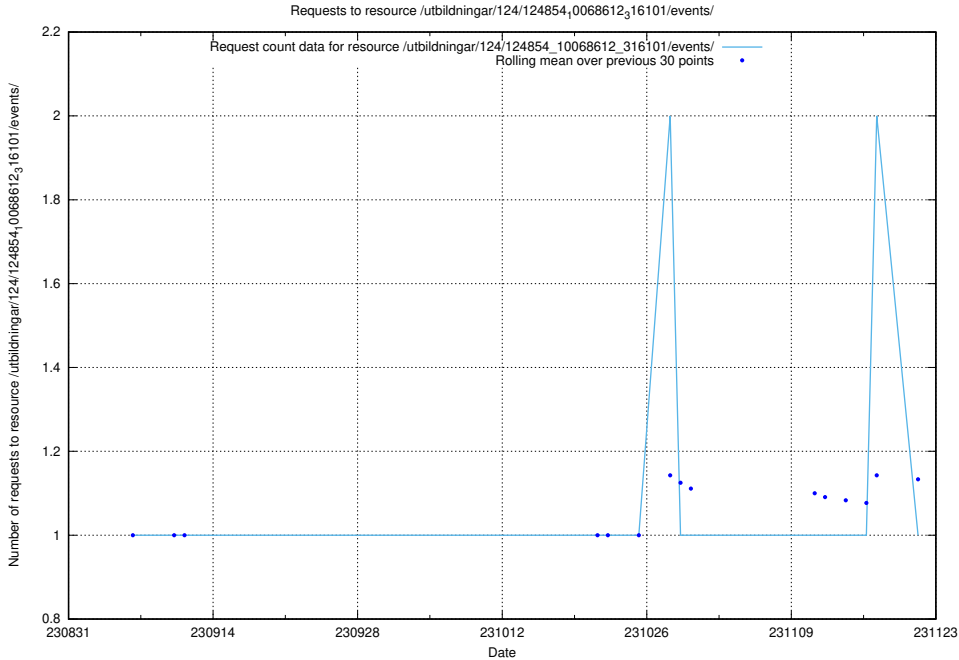

5.4471 Usage of /utbildningar/124/124854_10068612_316101/events/

Here, we count the number of requests to resource /utbildningar/124/124854_10068612_316101/events/