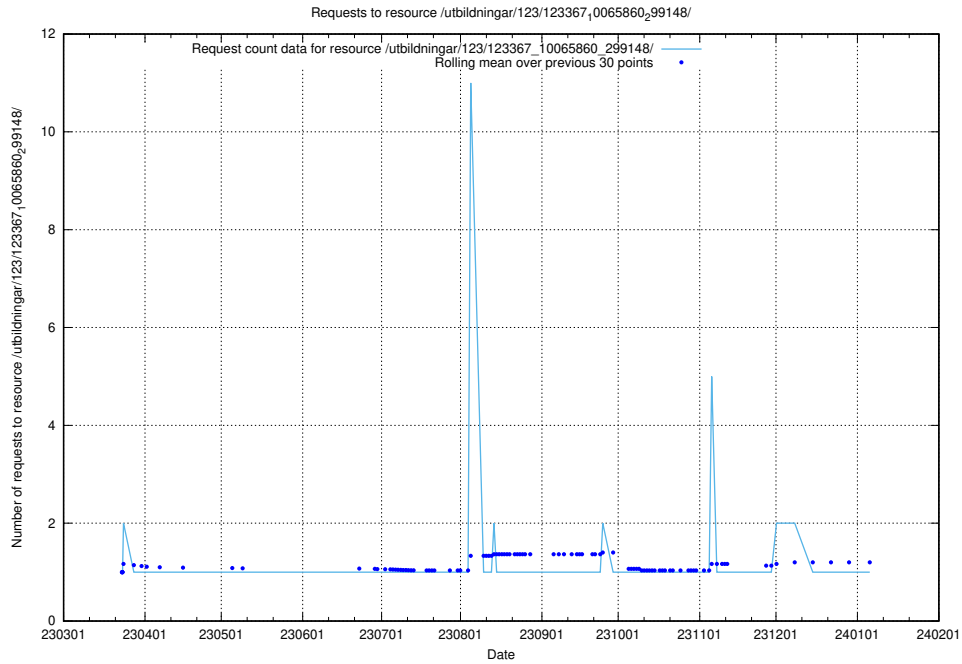

5.4617 Usage of /utbildningar/123/123367_10065860_299148/

Here, we count the number of requests to resource /utbildningar/123/123367_10065860_299148/.