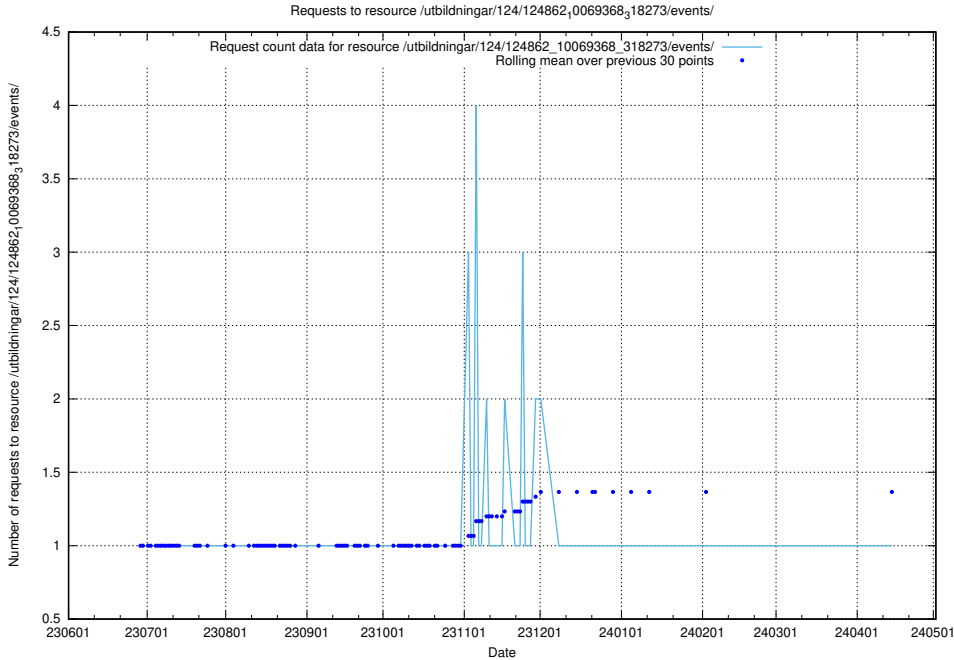

### 5.5261 Usage of /utbildningar/124/124862\_10069368\_318273/events/

Here, we count the number of requests to resource /utbildningar/124/124862\_10069368\_318273/events/