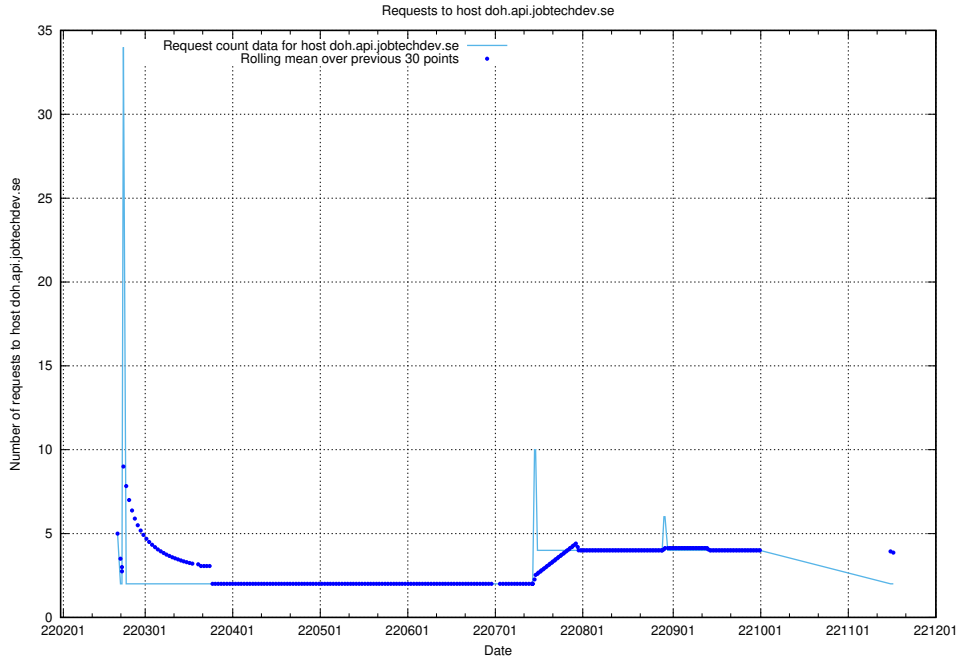

7.526 Usage of doh.api.jobtechdev.se

Here, we count the number of requests to host doh.api.jobtechdev.se.