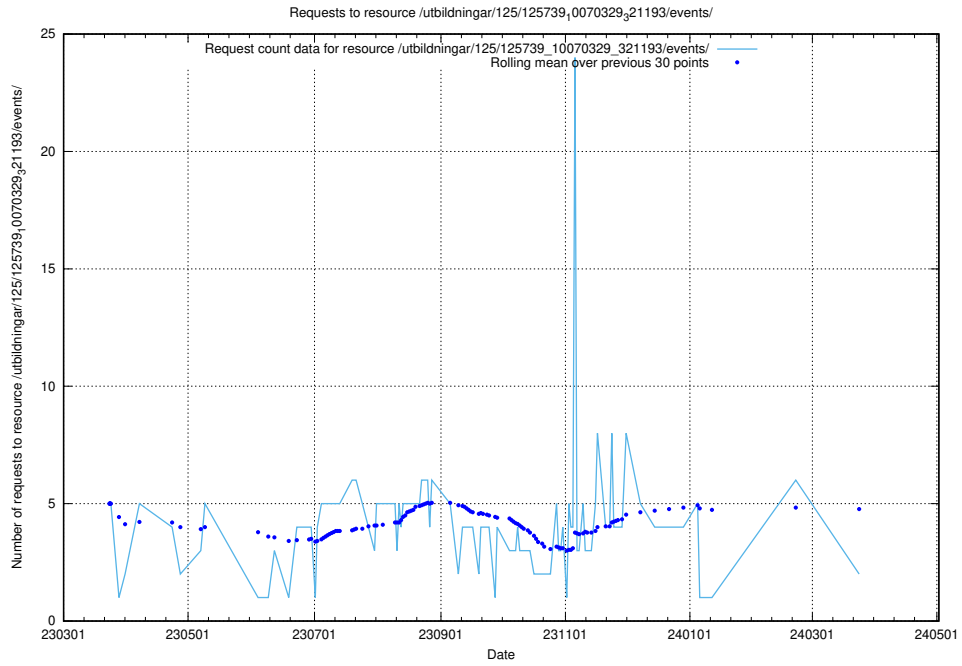

5.934 Usage of /utbildningar/125/125739_10070329_321193/events/

Here, we count the number of requests to resource /utbildningar/125/125739_10070329_321193/events/