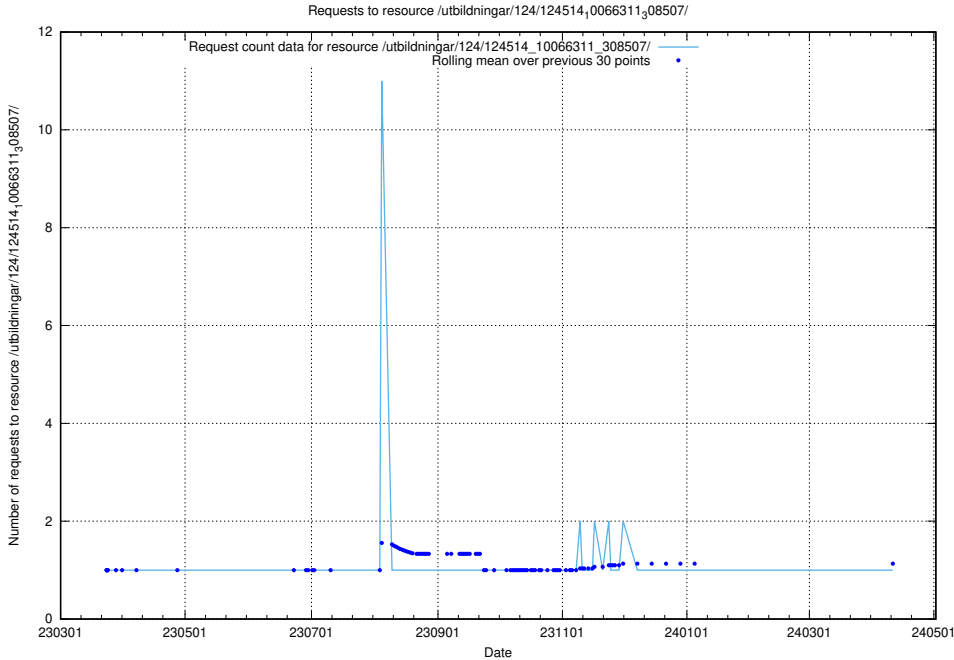

5.1611 Usage of /utbildningar/124/124514_10066311_308507/

Here, we count the number of requests to resource /utbildningar/124/124514_10066311_308507/.