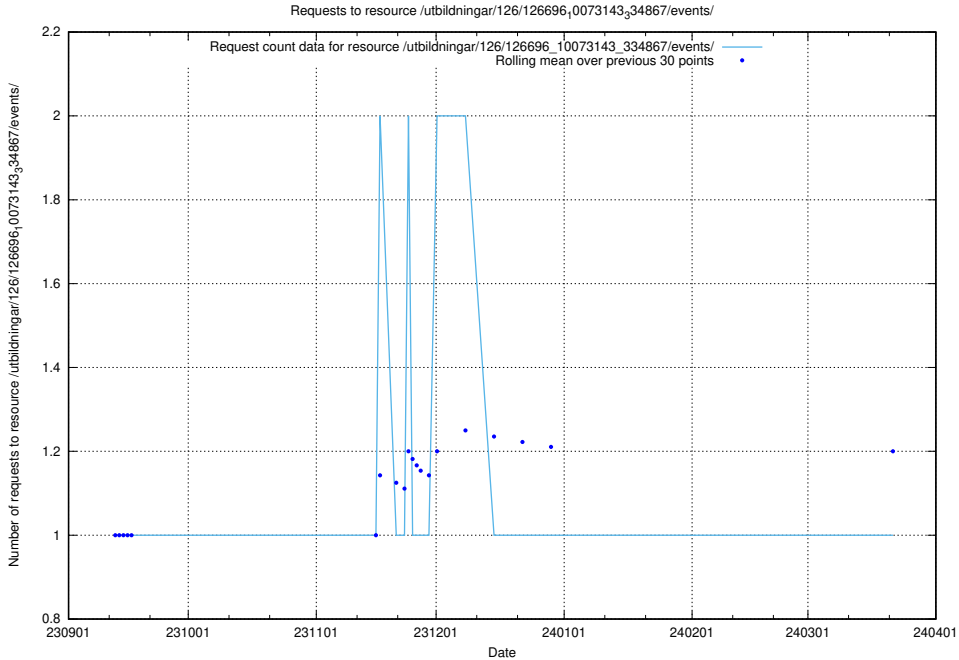

5.4378 Usage of /utbildningar/126/126696_10073143_334867/events/

Here, we count the number of requests to resource /utbildningar/126/126696_10073143_334867/events/