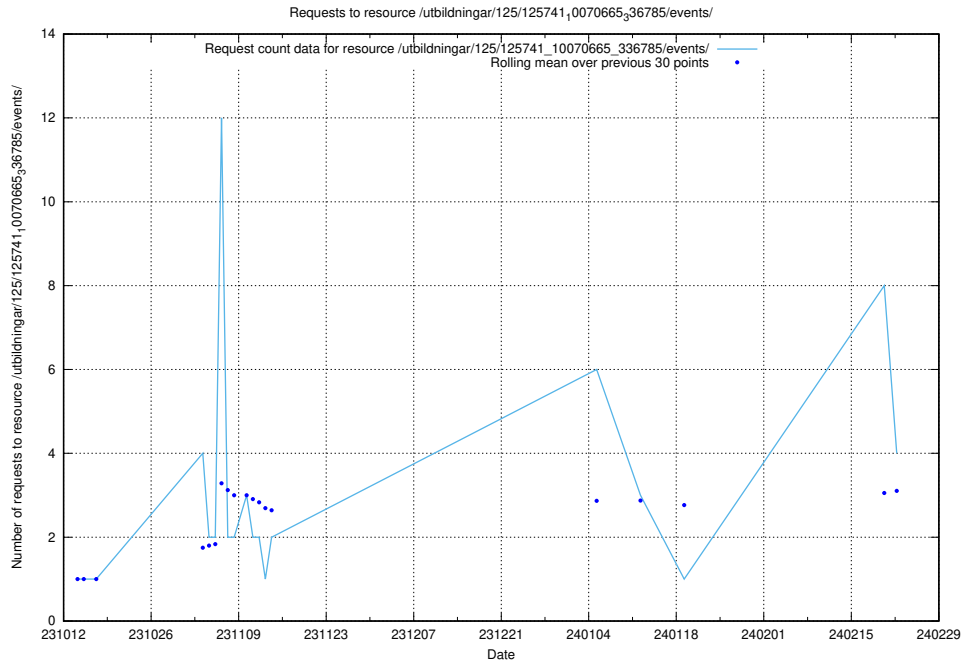

5.240 Usage of /utbildningar/125/125741_10070665_336785/events/

Here, we count the number of requests to resource /utbildningar/125/125741_10070665_336785/events/