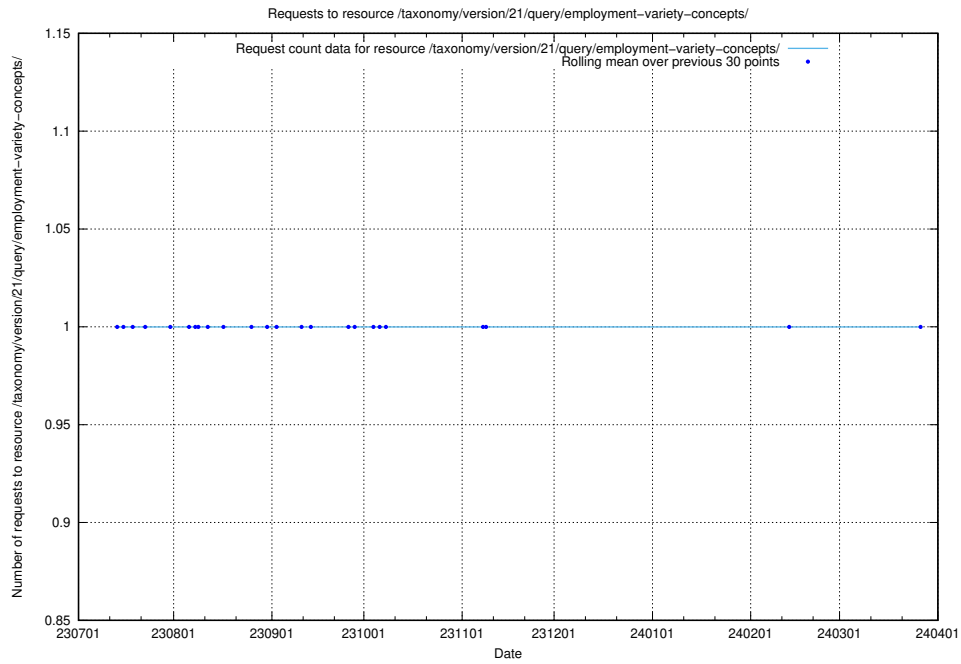

5.4883 Usage of /taxonomy/version/21/query/employment-variety-concepts/

Here, we count the number of requests to resource /taxonomy/version/21/query/employment-variety-concepts/.