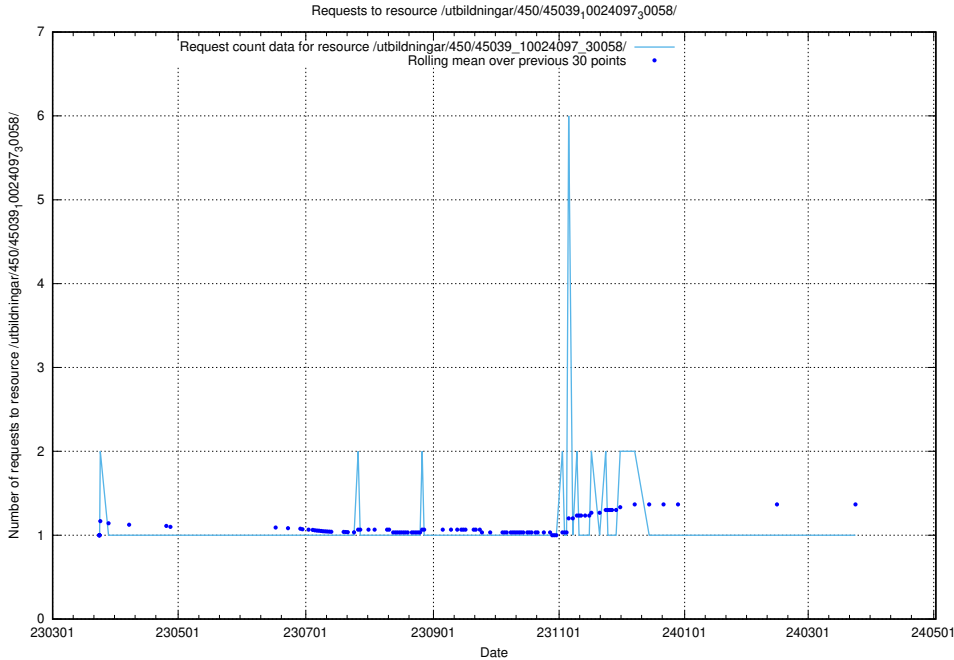

5.6107 Usage of /utbildningar/450/45039_10024097_30058/

Here, we count the number of requests to resource /utbildningar/450/45039_10024097_30058/.