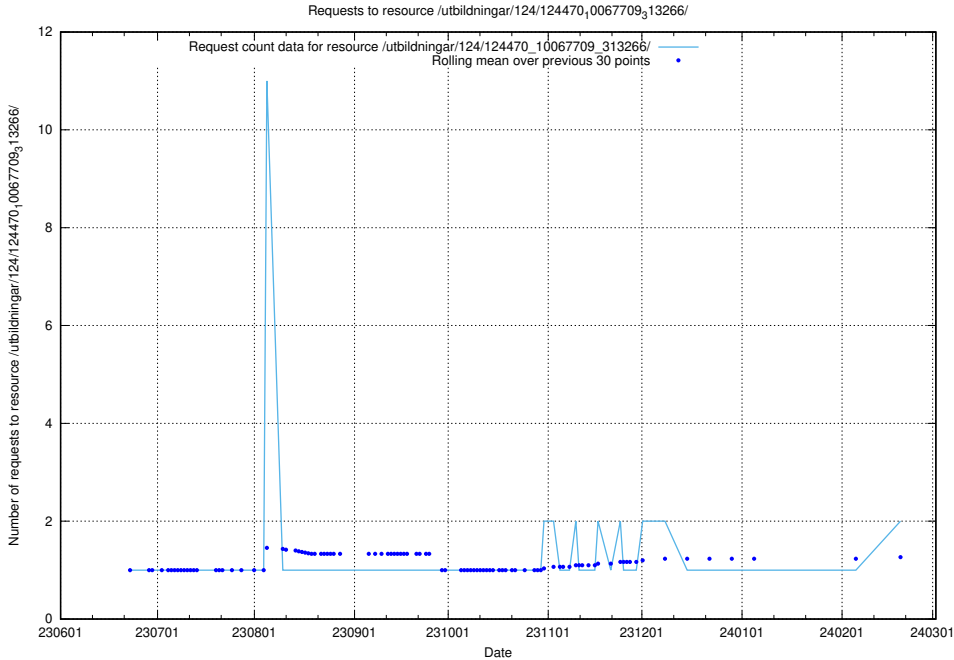

5.869 Usage of /utbildningar/124/124470_10067709_313266/

Here, we count the number of requests to resource /utbildningar/124/124470_10067709_313266/.