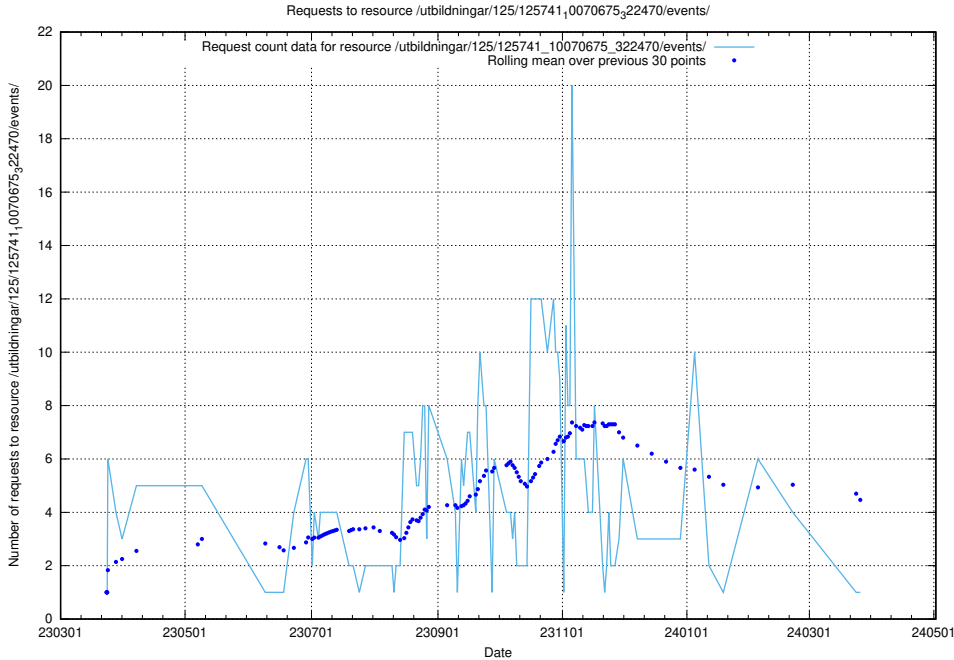

5.6263 Usage of /utbildningar/125/125741_10070675_322470/events/

Here, we count the number of requests to resource /utbildningar/125/125741_10070675_322470/events/