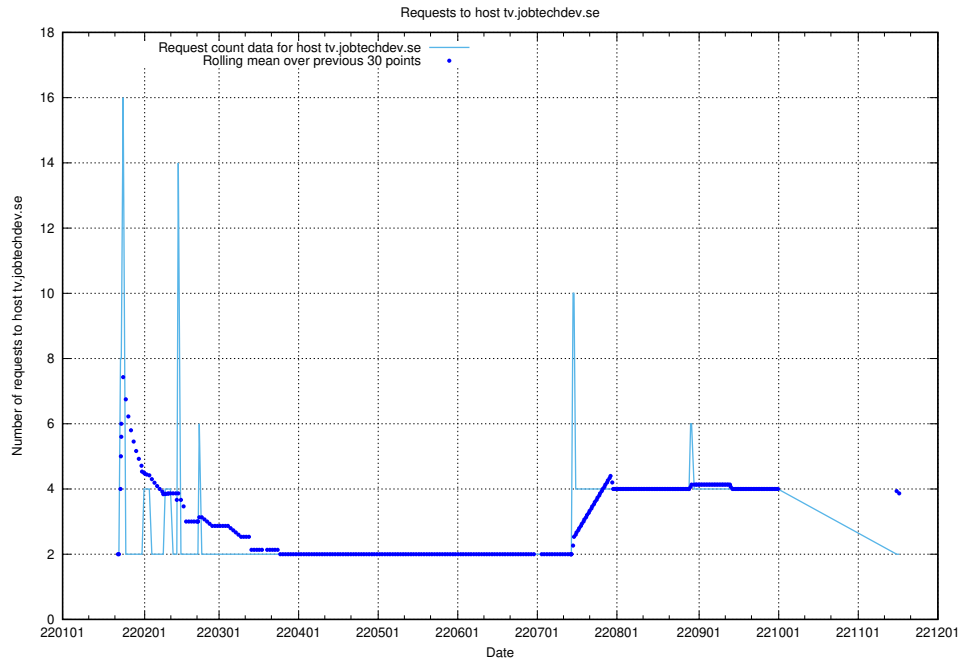

7.580 Usage of tv.jobtechdev.se

Here, we count the number of requests to host tv.jobtechdev.se.