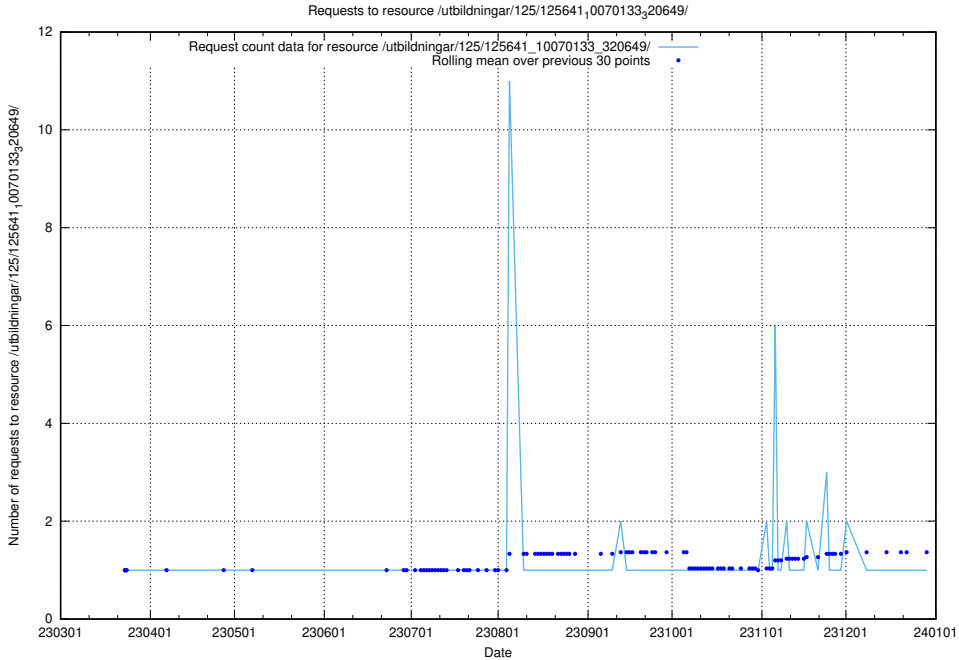

5.1056 Usage of /utbildningar/125/125641_10070133_320649/

Here, we count the number of requests to resource /utbildningar/125/125641_10070133_320649/.