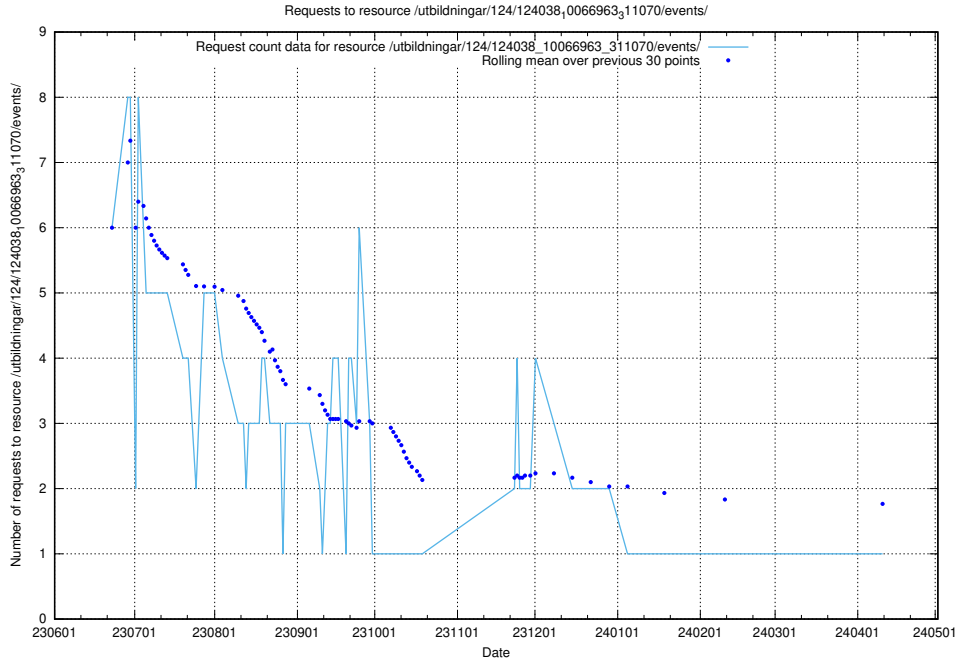

### 5.5341 Usage of /utbildningar/124/124038\_10066963\_311070/events/

Here, we count the number of requests to resource /utbildningar/124/124038\_10066963\_311070/events/