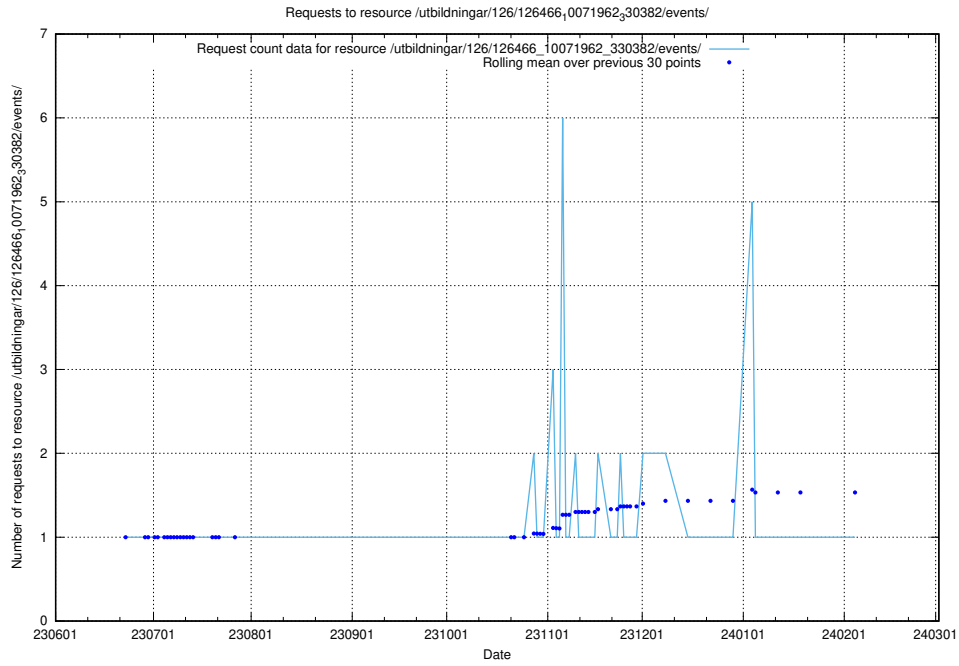

5.5434 Usage of /utbildningar/126/126466_10071962_330382/events/

Here, we count the number of requests to resource /utbildningar/126/126466_10071962_330382/events/