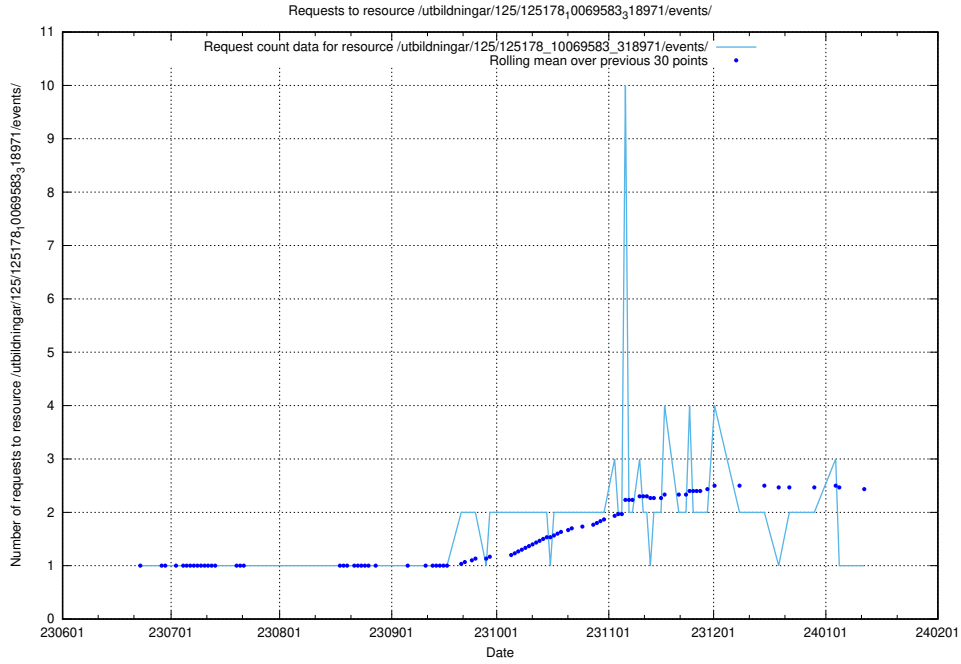

5.5511 Usage of /utbildningar/125/125178_10069583_318971/events/

Here, we count the number of requests to resource /utbildningar/125/125178_10069583_318971/events/