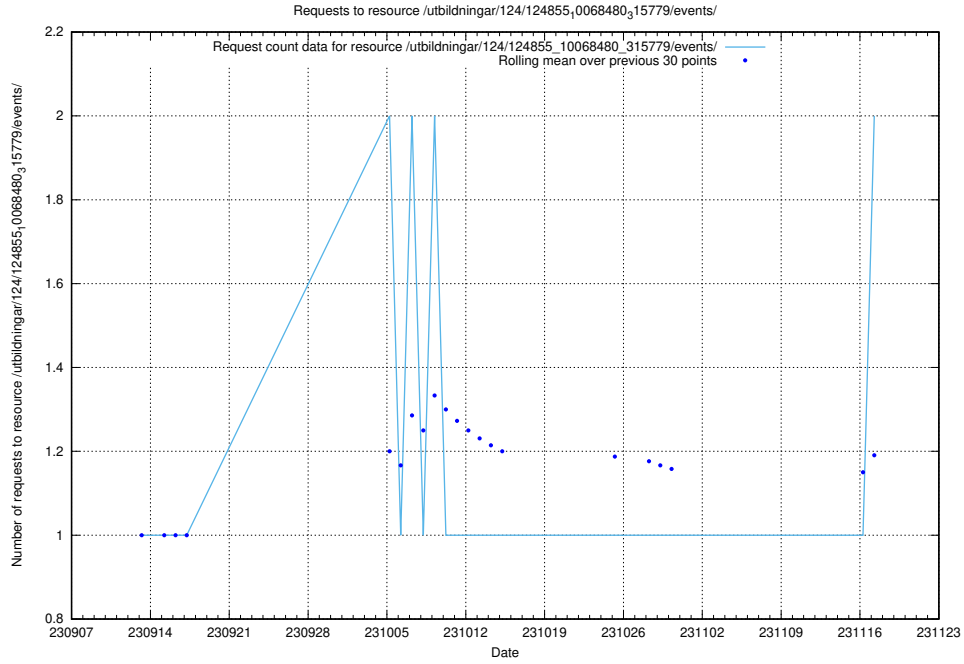

5.751 Usage of /utbildningar/124/124855_10068480_315779/events/

Here, we count the number of requests to resource /utbildningar/124/124855_10068480_315779/events/