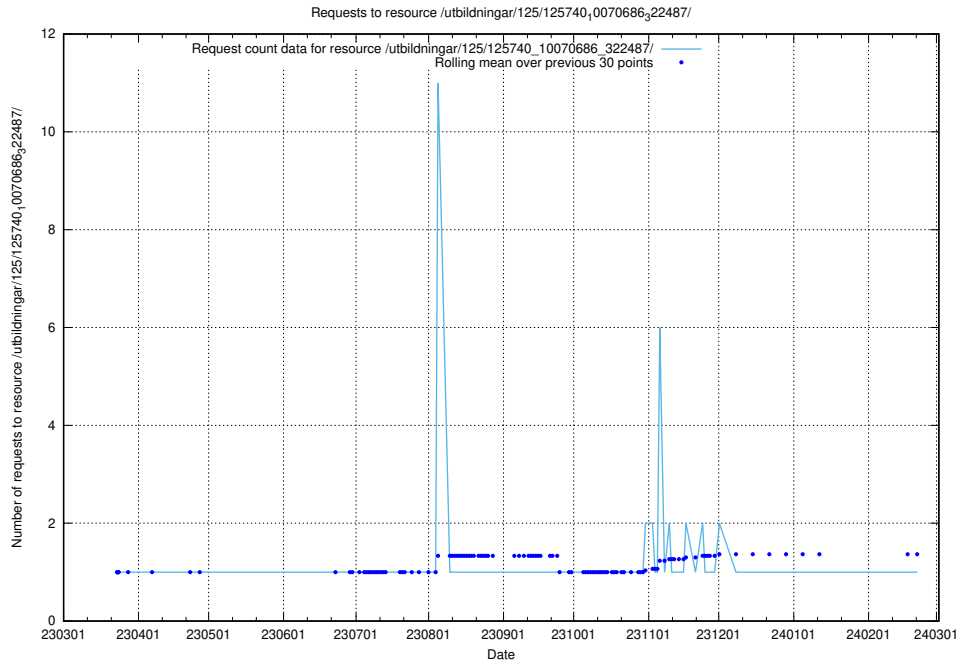

5.986 Usage of /utbildningar/125/125740_10070686_322487/

Here, we count the number of requests to resource /utbildningar/125/125740_10070686_322487/.