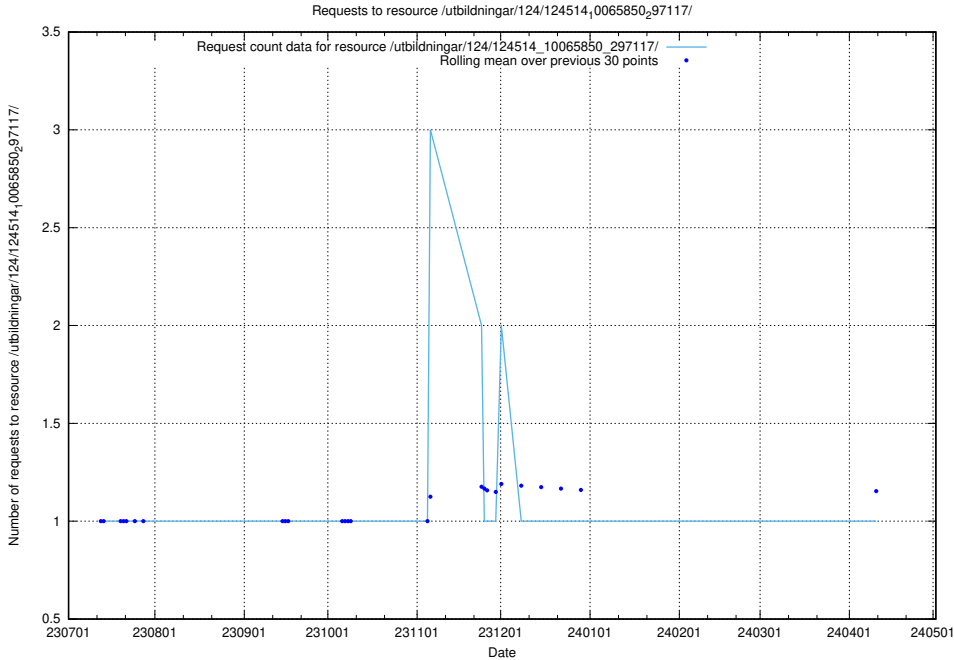

5.4896 Usage of /utbildningar/124/124514_10065850_297117/

Here, we count the number of requests to resource /utbildningar/124/124514_10065850_297117/.