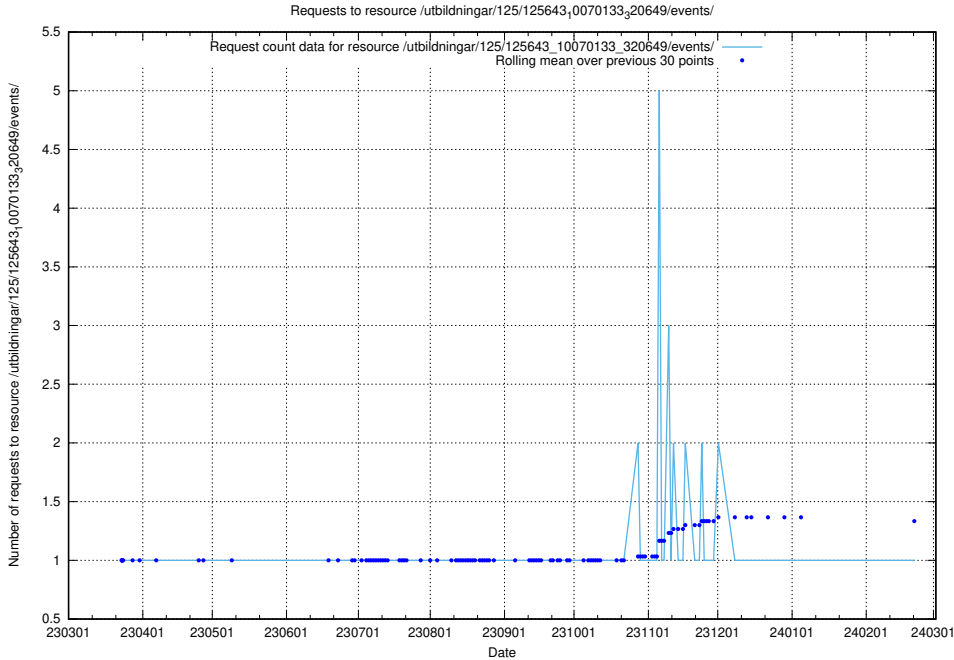

5.1050 Usage of /utbildningar/125/125643_10070133_320649/events/

Here, we count the number of requests to resource /utbildningar/125/125643_10070133_320649/events/