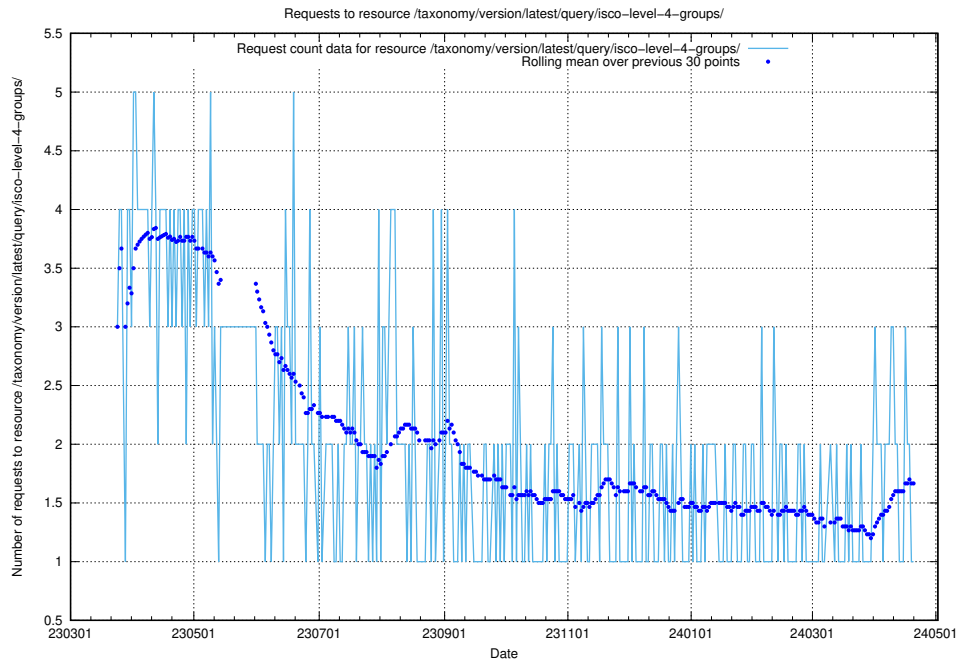

5.5893 Usage of /taxonomy/version/latest/query/isco-level-4-groups/

Here, we count the number of requests to resource /taxonomy/version/latest/query/isco-level-4-groups/.