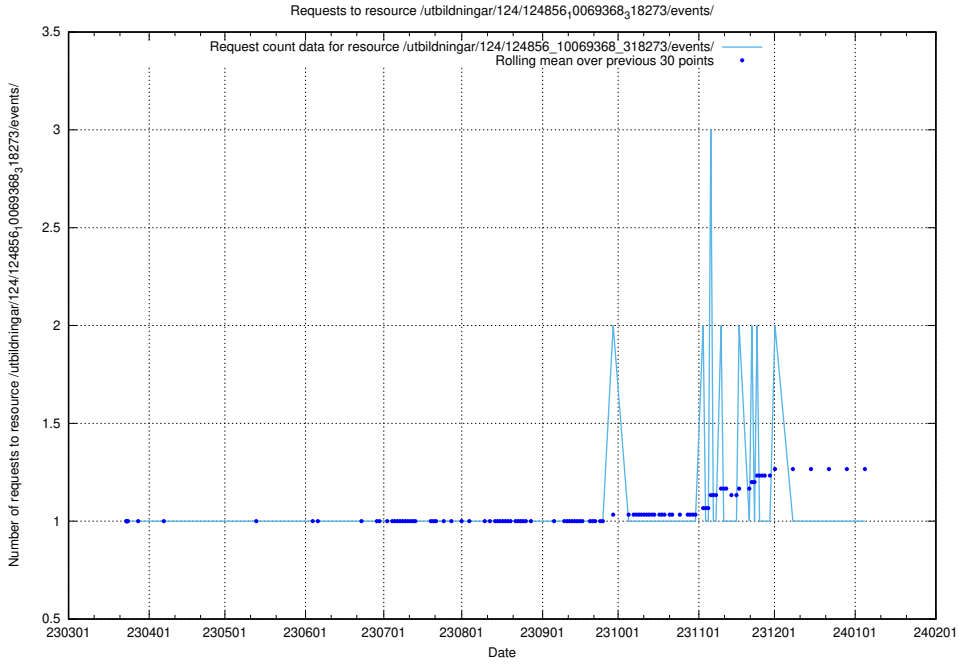

5.1181 Usage of /utbildningar/124/124856_10069368_318273/events/

Here, we count the number of requests to resource /utbildningar/124/124856_10069368_318273/events/