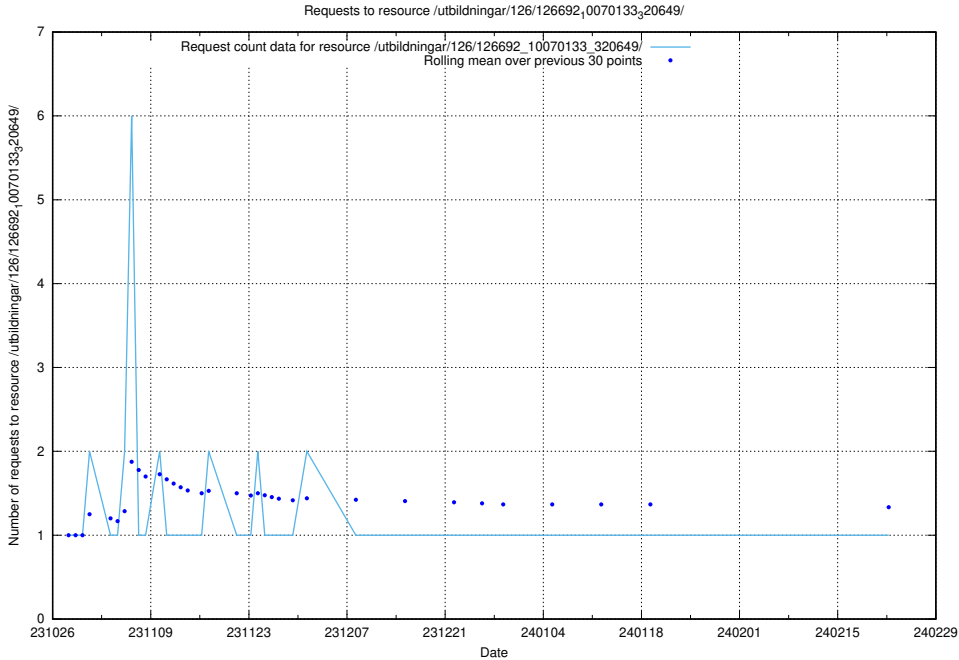

5.3986 Usage of /utbildningar/126/126692_10070133_320649/

Here, we count the number of requests to resource /utbildningar/126/126692_10070133_320649/.