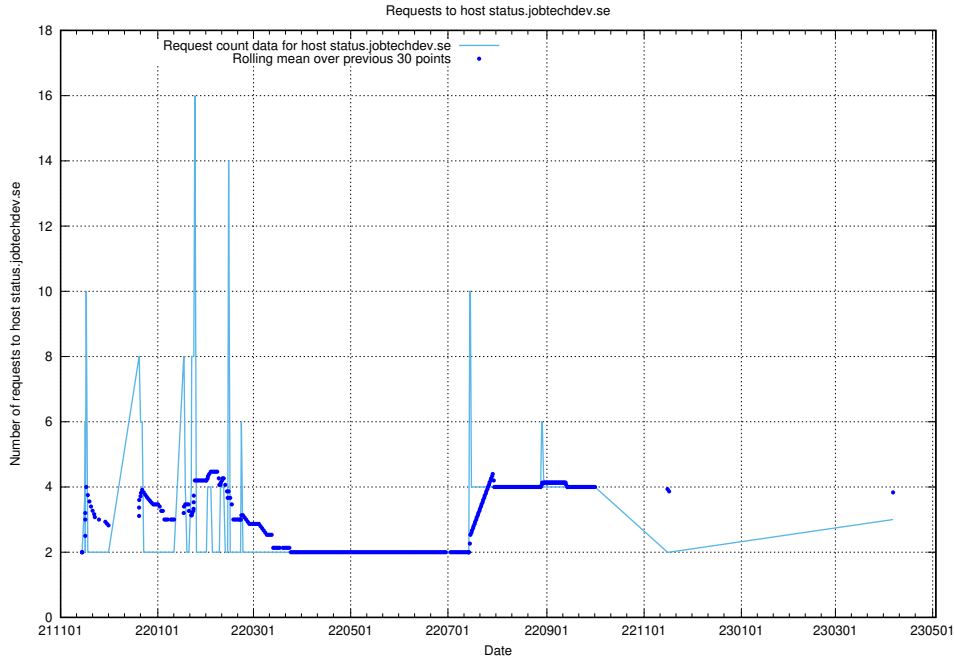

7.230 Usage of status.jobtechdev.se

Here, we count the number of requests to host status.jobtechdev.se.