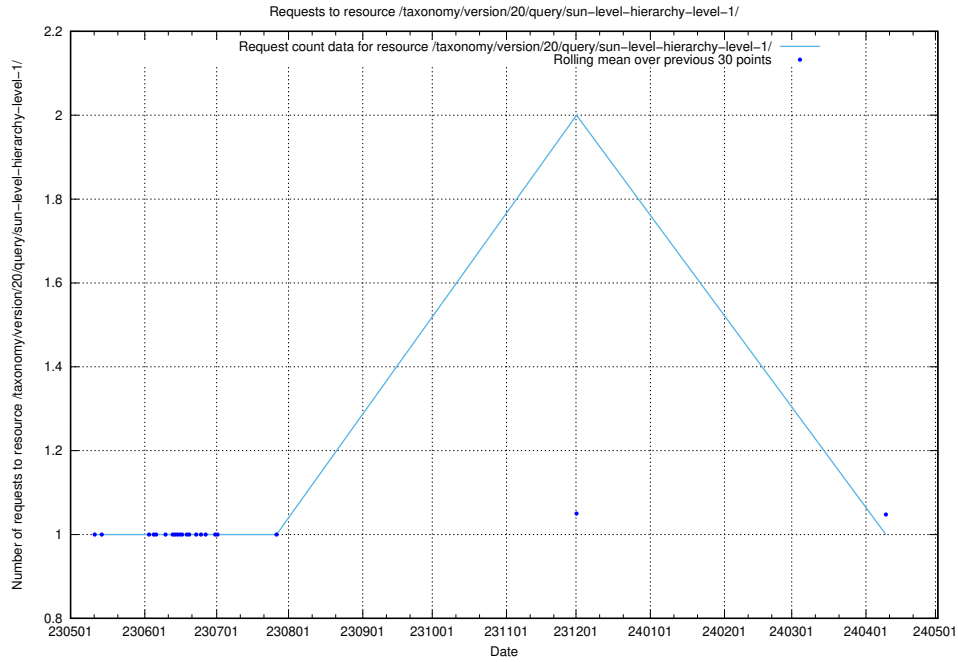

5.5729 Usage of /taxonomy/version/20/query/sun-level-hierarchy-level-1/

Here, we count the number of requests to resource /taxonomy/version/20/query/sun-level-hierarchy-level-1/.