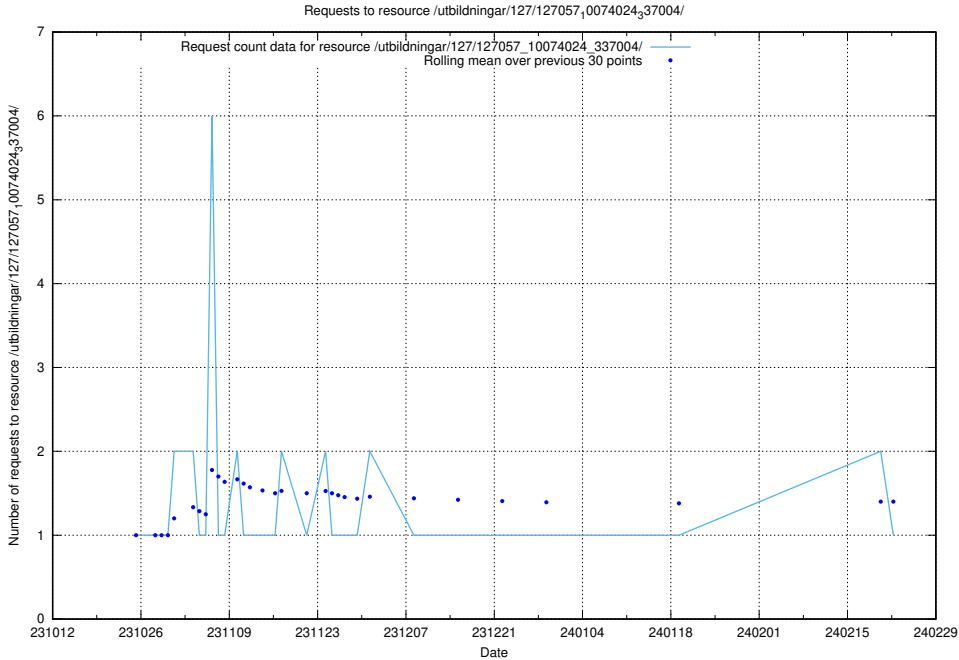

5.4003 Usage of /utbildningar/127/127057_10074024_337004/

Here, we count the number of requests to resource /utbildningar/127/127057_10074024_337004/.