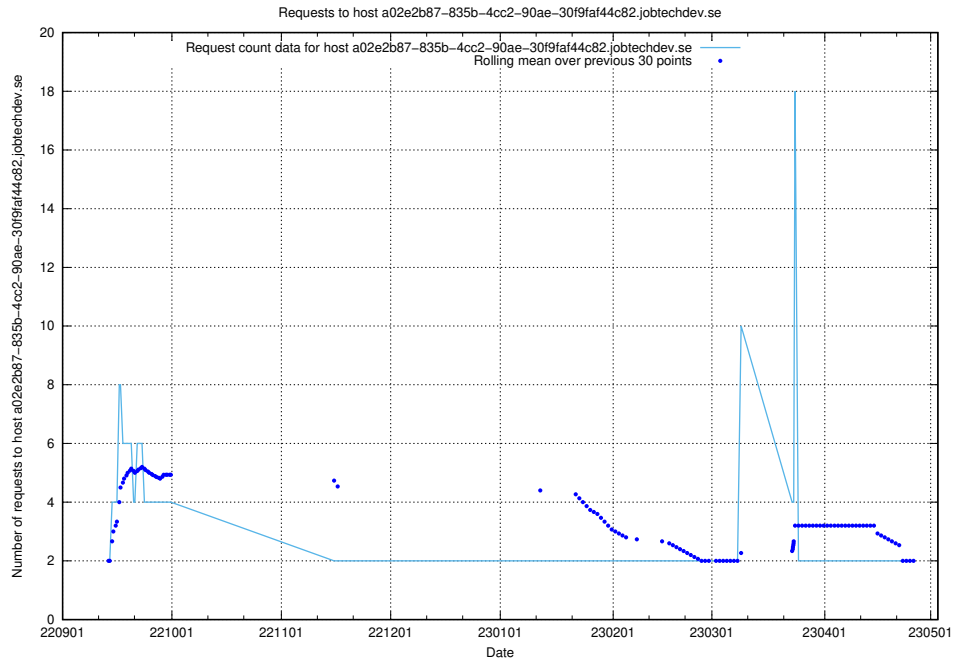

7.321 Usage of a02e2b87-835b-4cc2-90ae-30f9faf44c82.jobtechdev.se

Here, we count the number of requests to host a02e2b87-835b-4cc2-90ae-30f9faf44c82.jobtechdev.se.