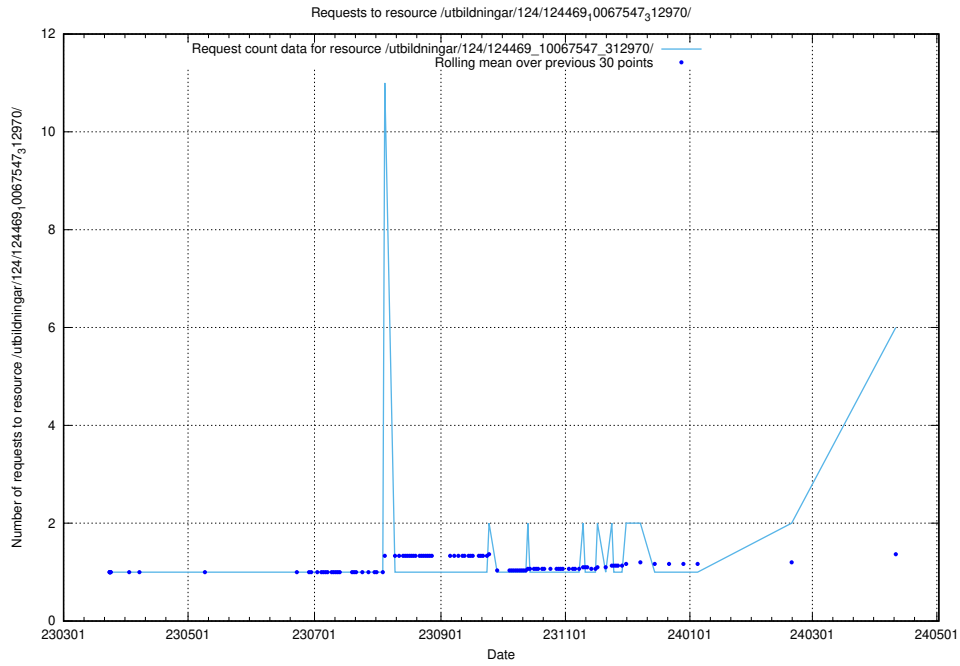

5.87 Usage of /utbildningar/124/124469_10067547_312970/

Here, we count the number of requests to resource /utbildningar/124/124469_10067547_312970/.