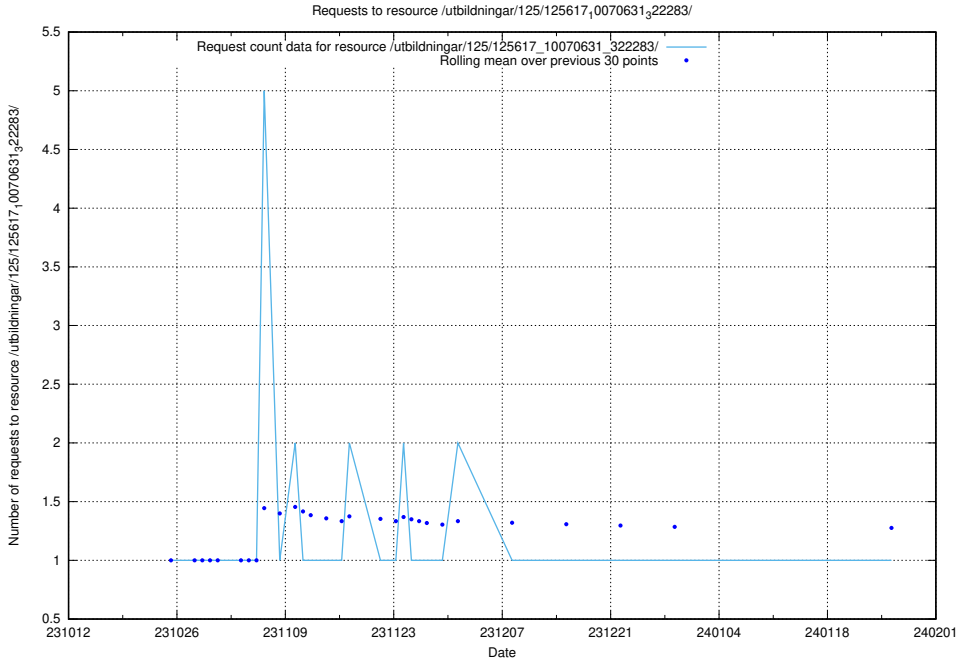

5.4013 Usage of /utbildningar/125/125617_10070631_322283/

Here, we count the number of requests to resource /utbildningar/125/125617_10070631_322283/.