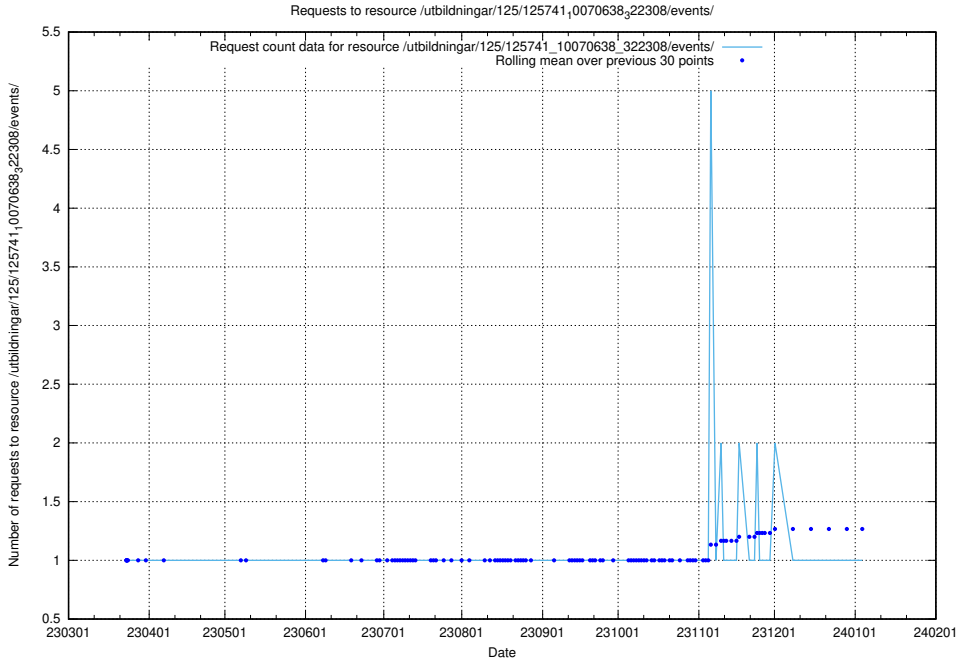

5.6276 Usage of /utbildningar/125/125741_10070638_322308/events/

Here, we count the number of requests to resource /utbildningar/125/125741_10070638_322308/events/