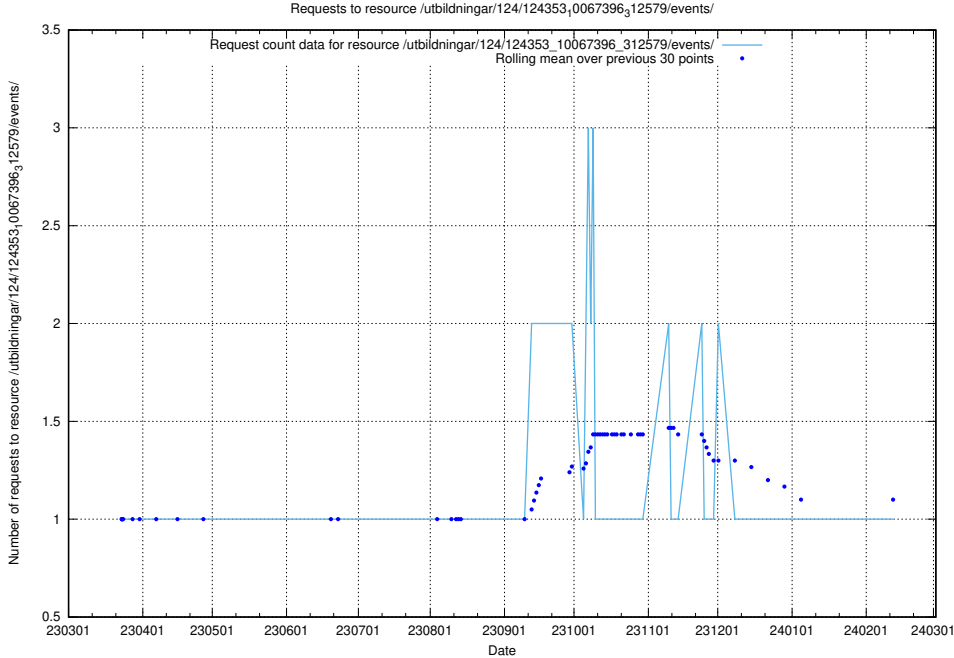

5.3728 Usage of /utbildningar/124/124353_10067396_312579/events/

Here, we count the number of requests to resource /utbildningar/124/124353_10067396_312579/events/