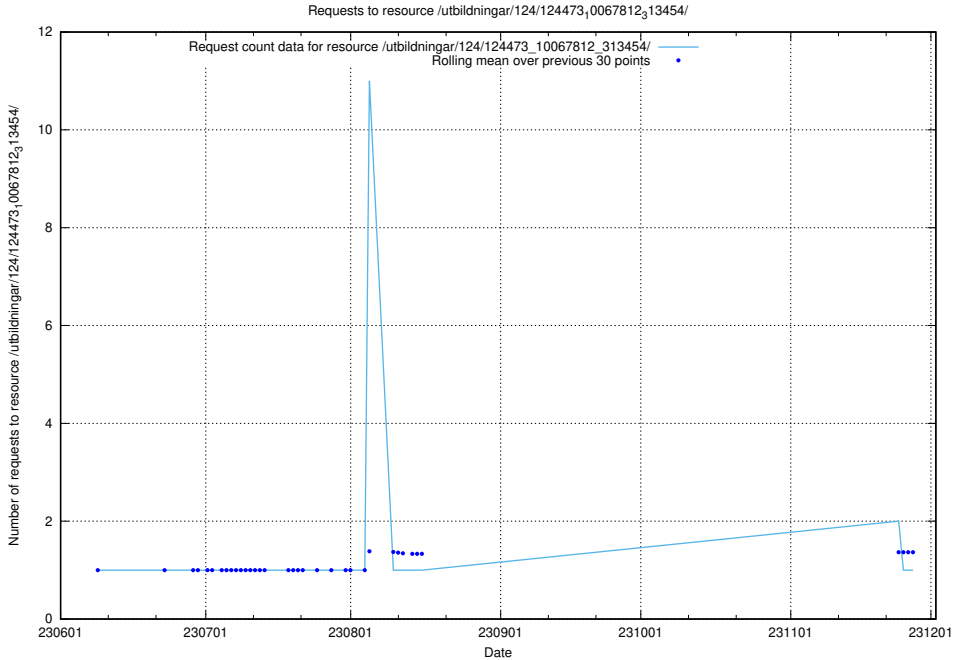

5.5675 Usage of /utbildningar/124/124473_10067812_313454/

Here, we count the number of requests to resource /utbildningar/124/124473_10067812_313454/.