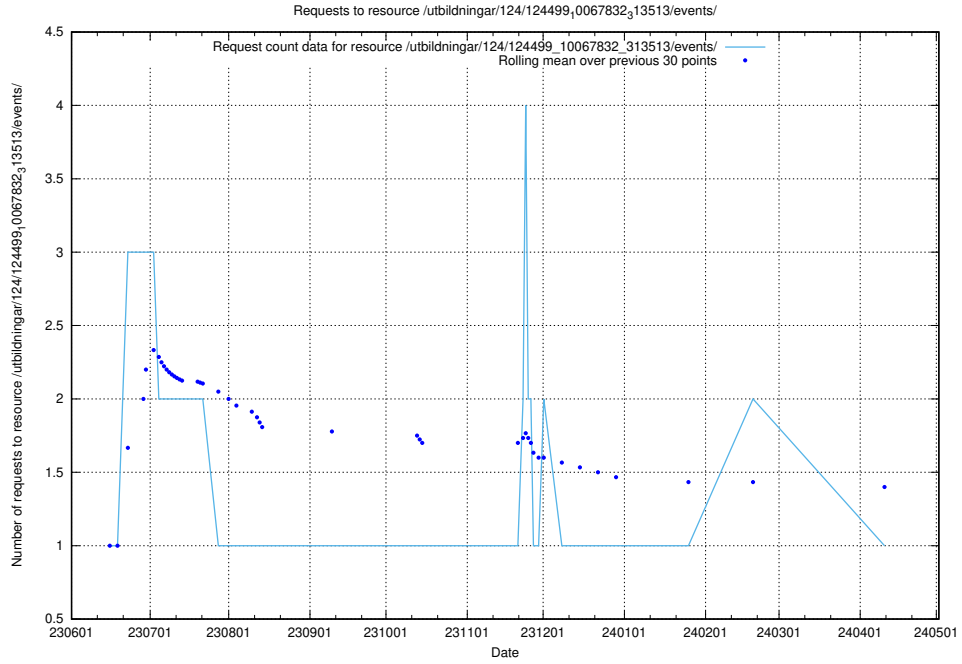

5.5657 Usage of /utbildningar/124/124499_10067832_313513/events/

Here, we count the number of requests to resource /utbildningar/124/124499_10067832_313513/events/