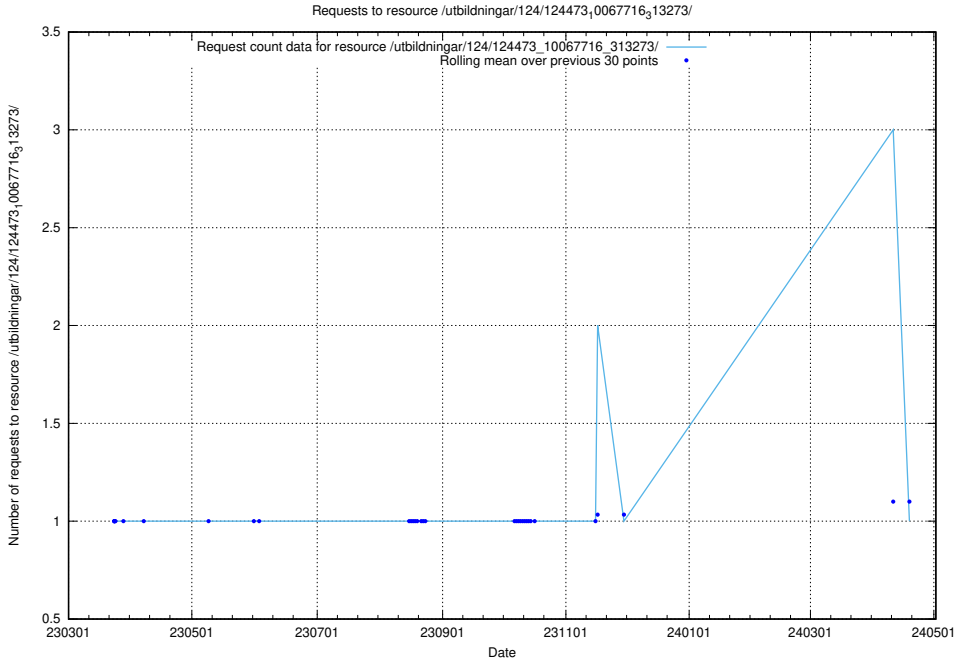

### 5.2718 Usage of /utbildningar/124/124473\_10067716\_313273/

Here, we count the number of requests to resource /utbildningar/124/124473\_10067716\_313273/.