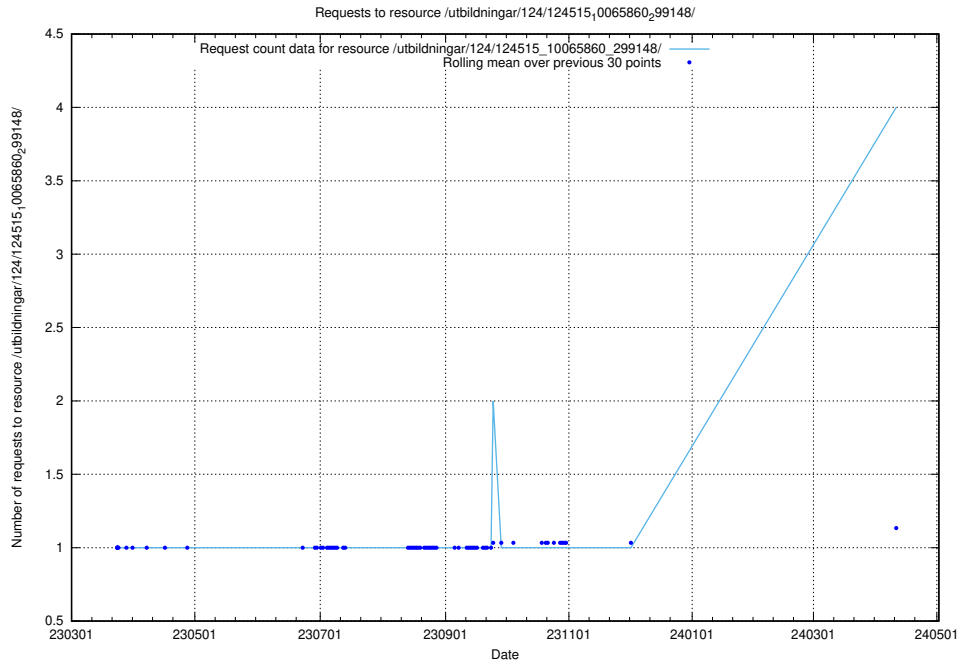

5.207 Usage of /utbildningar/124/124515_10065860_299148/

Here, we count the number of requests to resource /utbildningar/124/124515_10065860_299148/.