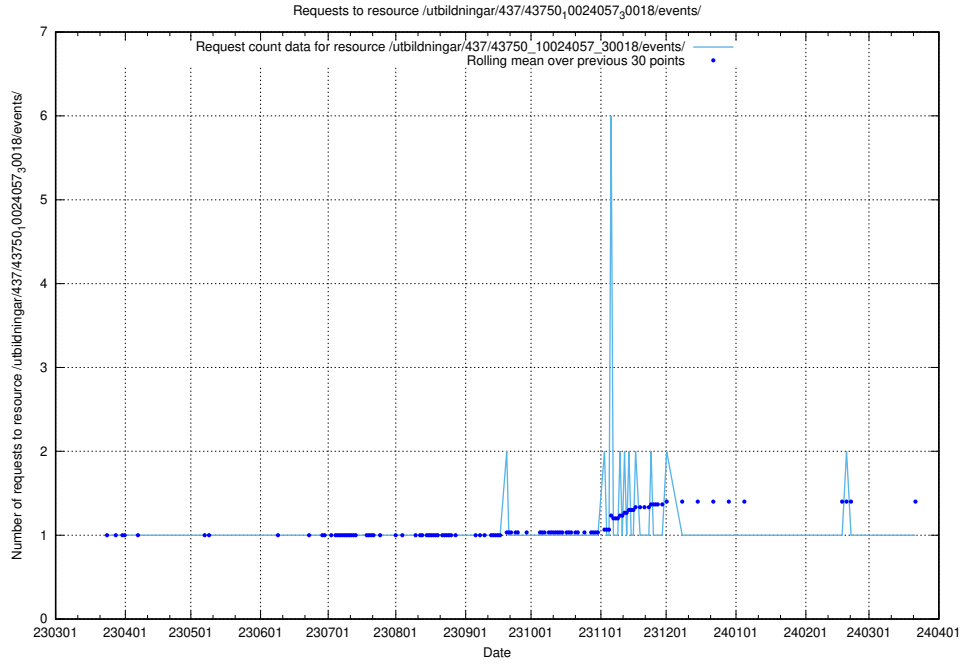

5.5989 Usage of /utbildningar/437/43750_10024057_30018/events/

Here, we count the number of requests to resource /utbildningar/437/43750_10024057_30018/events/.