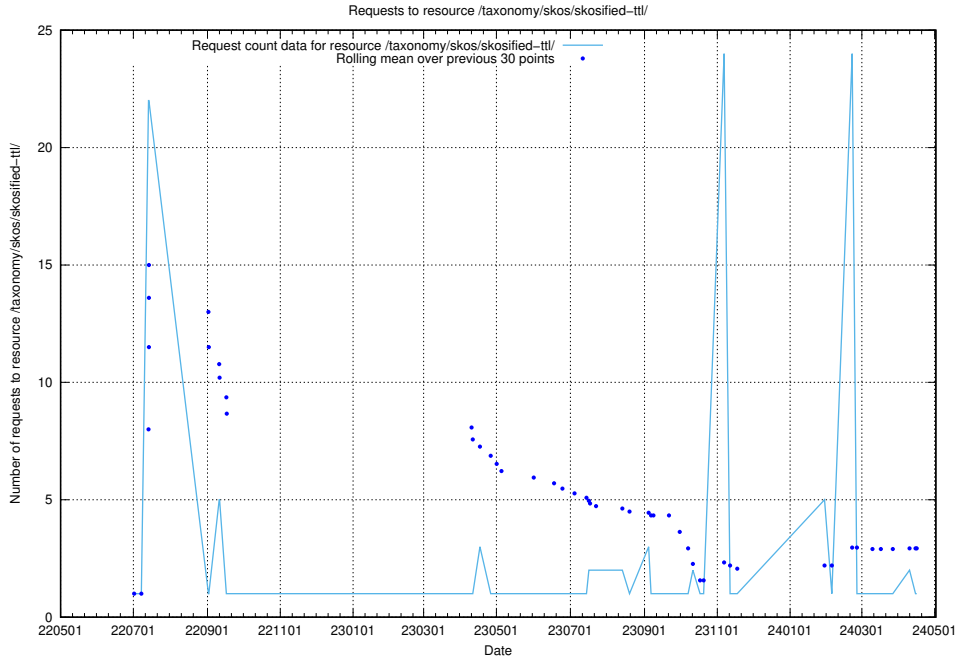

5.1000 Usage of /taxonomy/skos/skosified-ttl/

Here, we count the number of requests to resource /taxonomy/skos/skosified-ttl/.