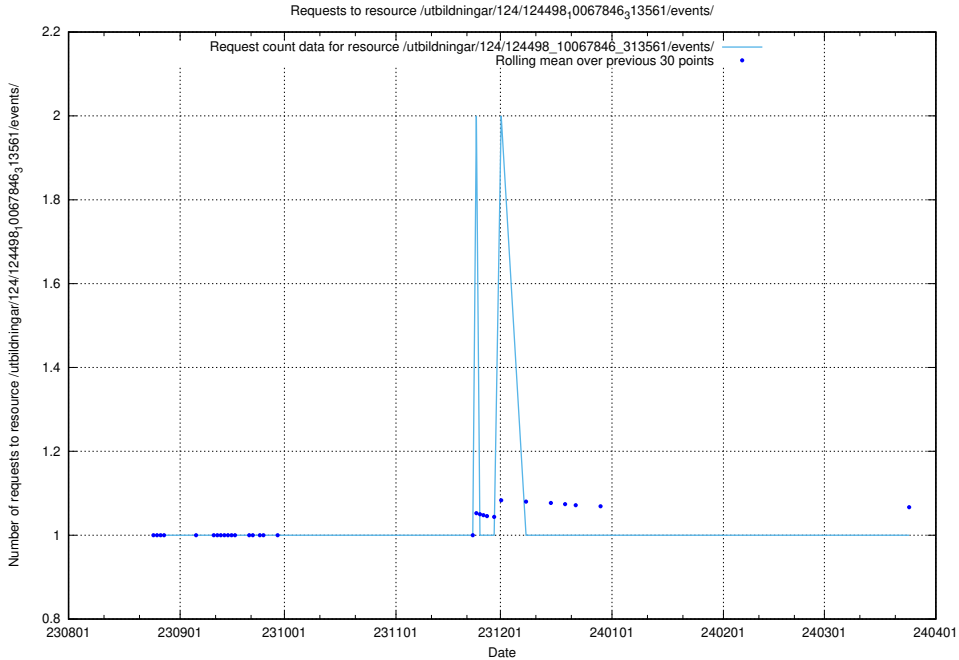

5.4510 Usage of /utbildningar/124/124498_10067846_313561/events/

Here, we count the number of requests to resource /utbildningar/124/124498_10067846_313561/events/