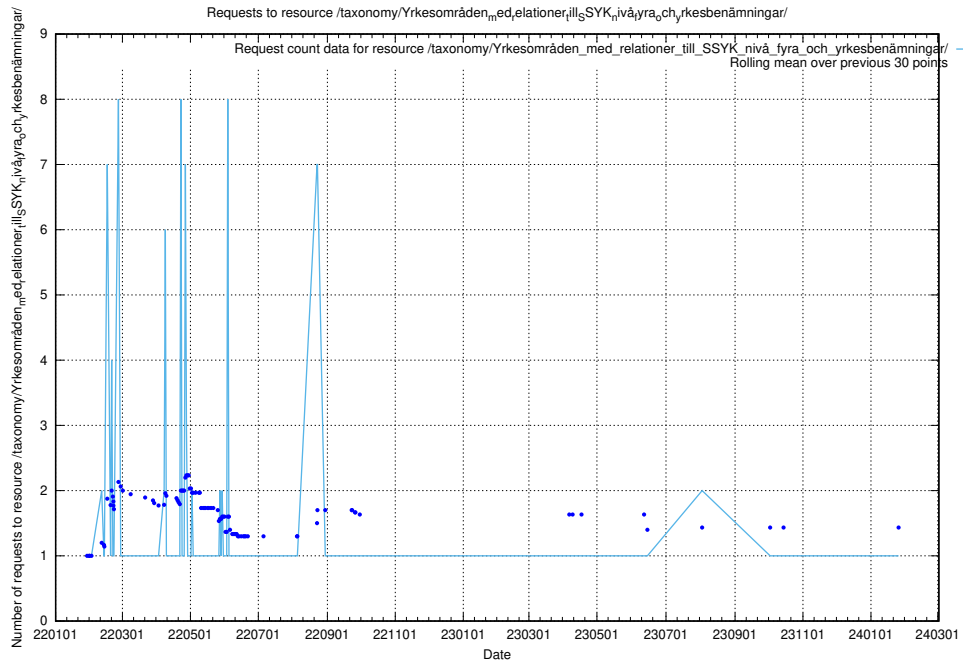

5.3540 Usage of /taxonomy/Yrkesområden_med_relationer_till_SSYK_nivå_fy

Here, we count the number of requests to resource /taxonomy/Yrkesområden_med_relationer_till_SSYK_nivå_fy