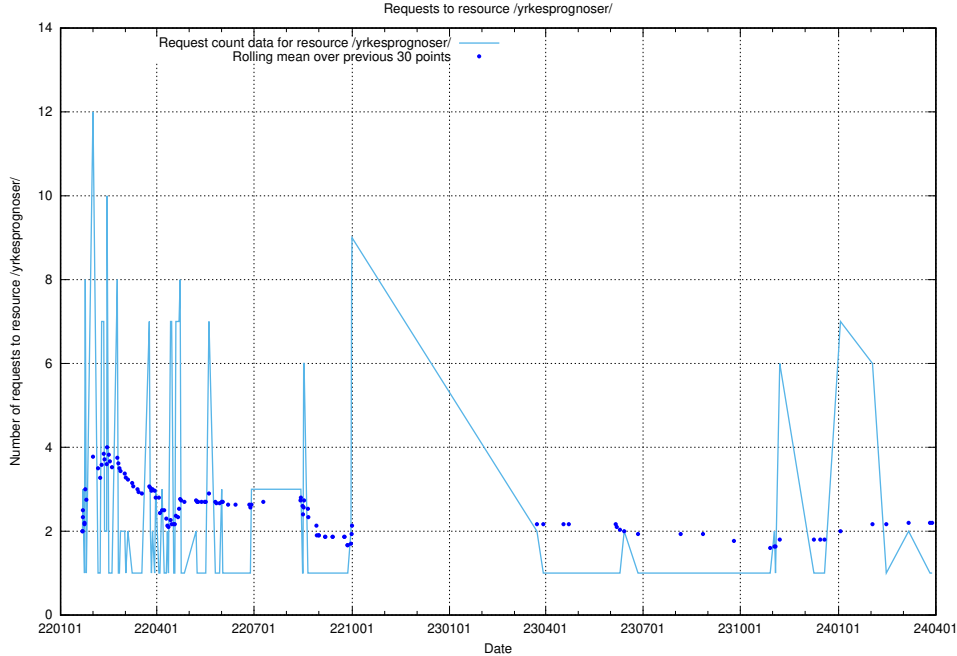

5.6020 Usage of /yrkesprognoser/

Here, we count the number of requests to resource /yrkesprognoser/.