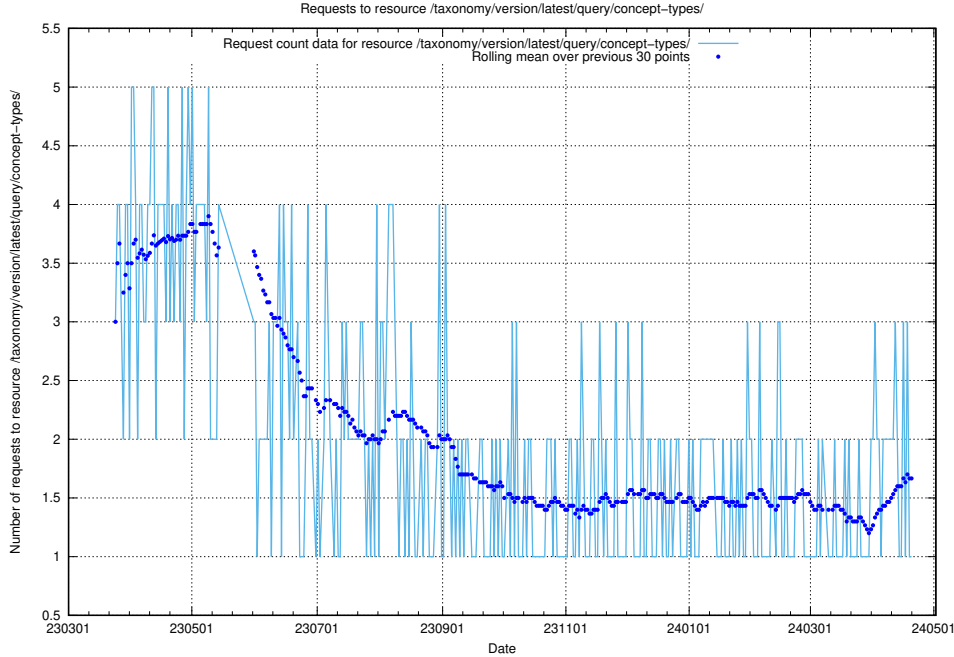

### 5.5902 Usage of /taxonomy/version/latest/query/concept-types/

Here, we count the number of requests to resource /taxonomy/version/latest/query/concept-types/.