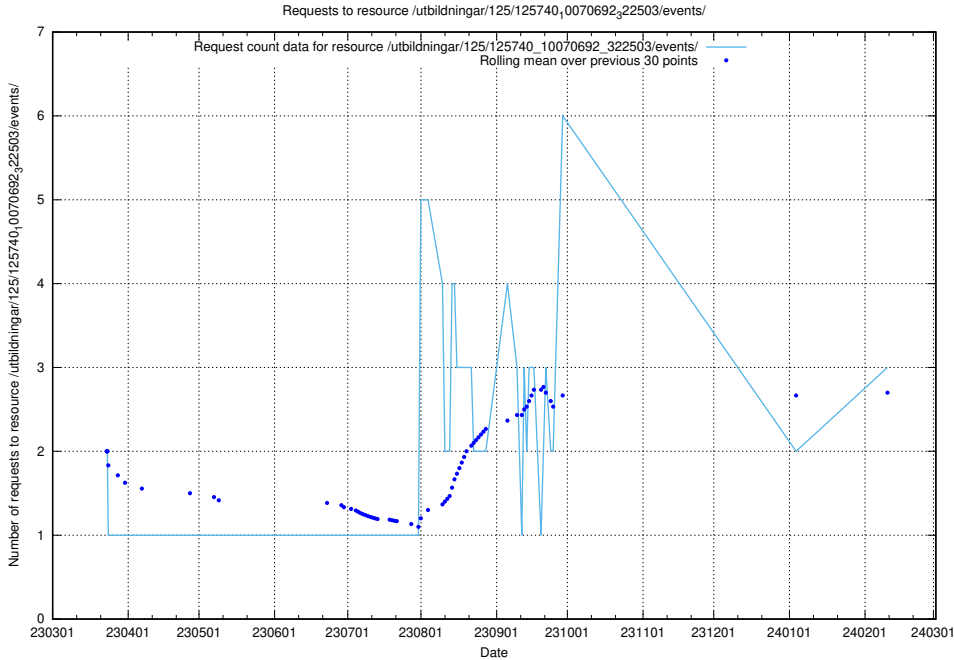

5.472 Usage of /utbildningar/125/125740_10070692_322503/events/

Here, we count the number of requests to resource /utbildningar/125/125740_10070692_322503/events/