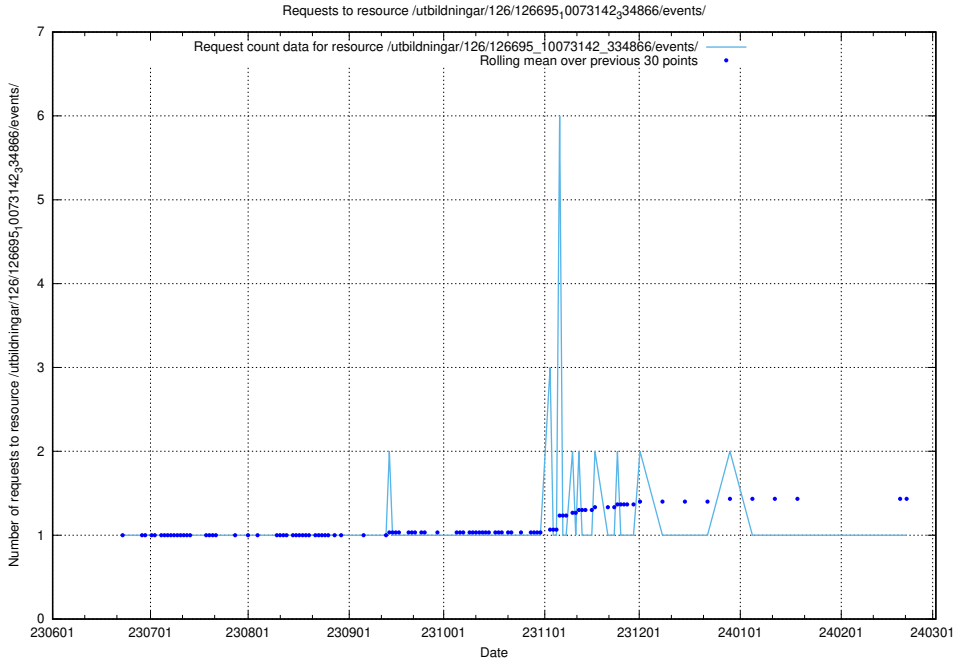

5.5412 Usage of /utbildningar/126/126695_10073142_334866/events/

Here, we count the number of requests to resource /utbildningar/126/126695_10073142_334866/events/