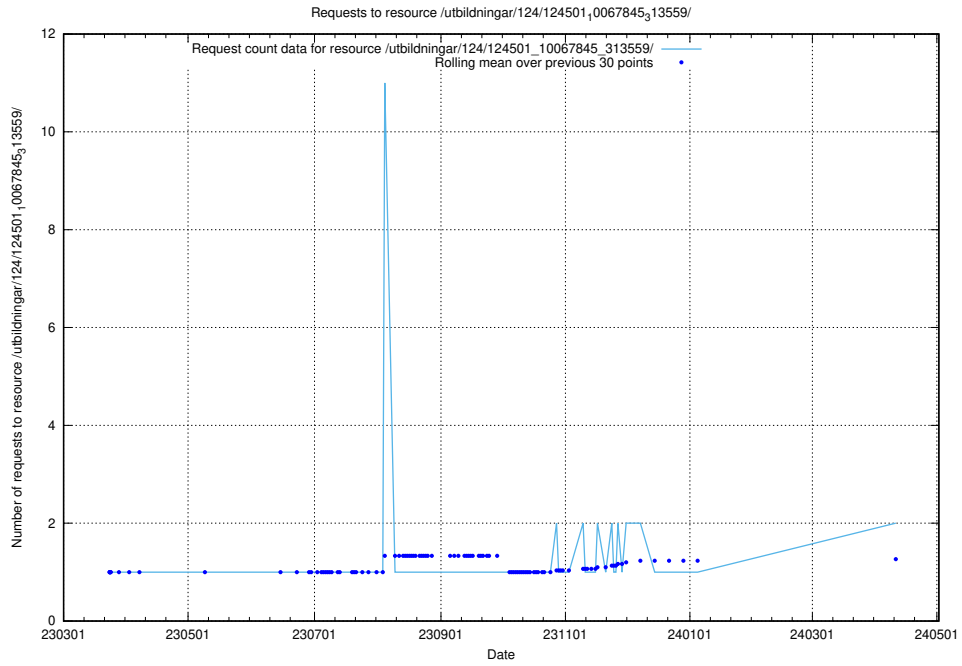

5.559 Usage of /utbildningar/124/124501_10067845_313559/

Here, we count the number of requests to resource /utbildningar/124/124501_10067845_313559/.