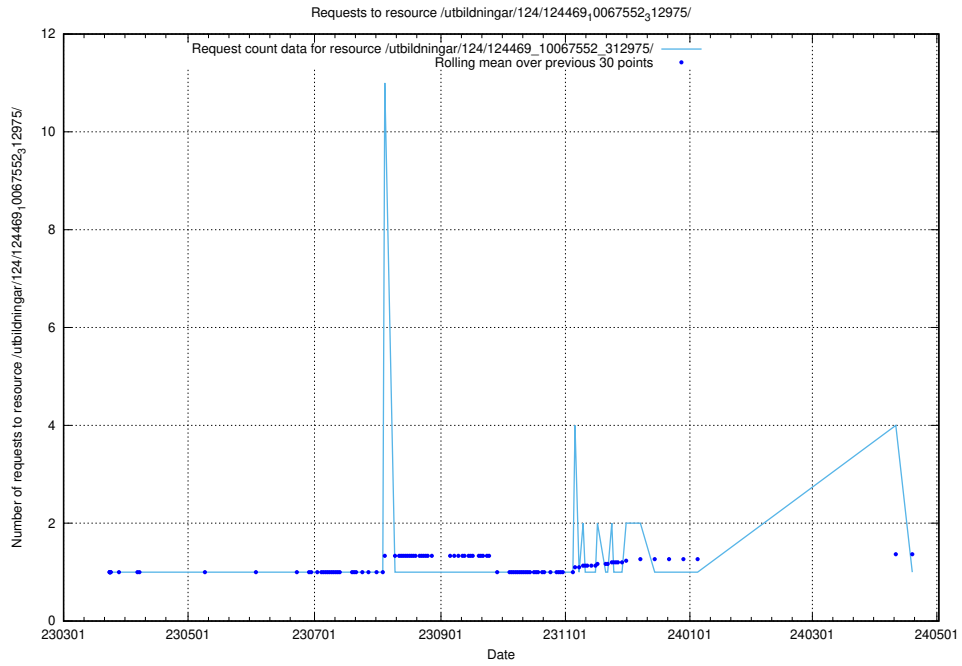

5.3127 Usage of /utbildningar/124/124469_10067552_312975/

Here, we count the number of requests to resource /utbildningar/124/124469_10067552_312975/.