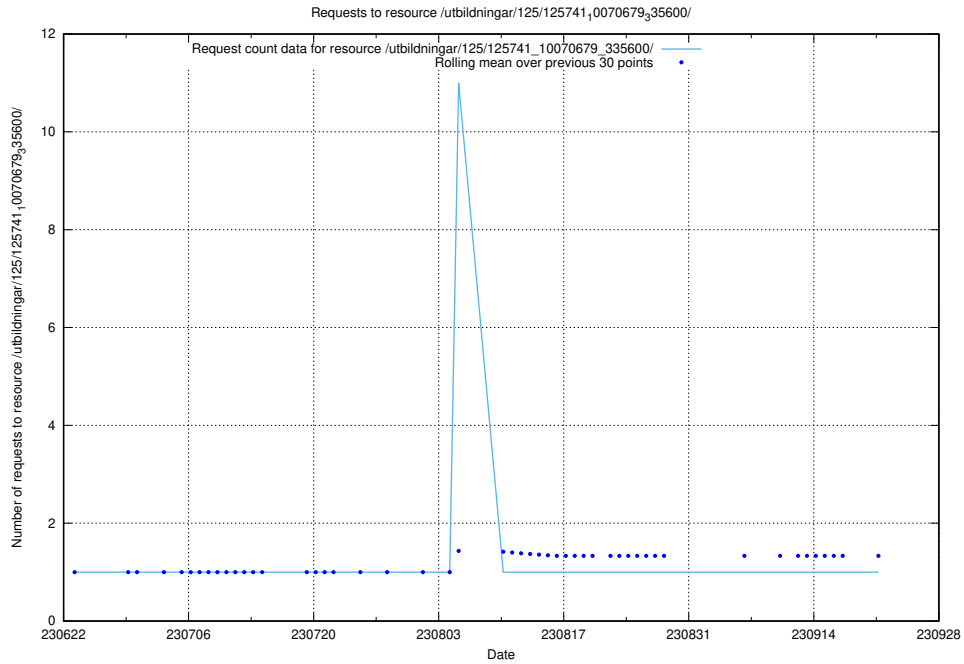

5.5477 Usage of /utbildningar/125/125741_10070679_335600/

Here, we count the number of requests to resource /utbildningar/125/125741_10070679_335600/.