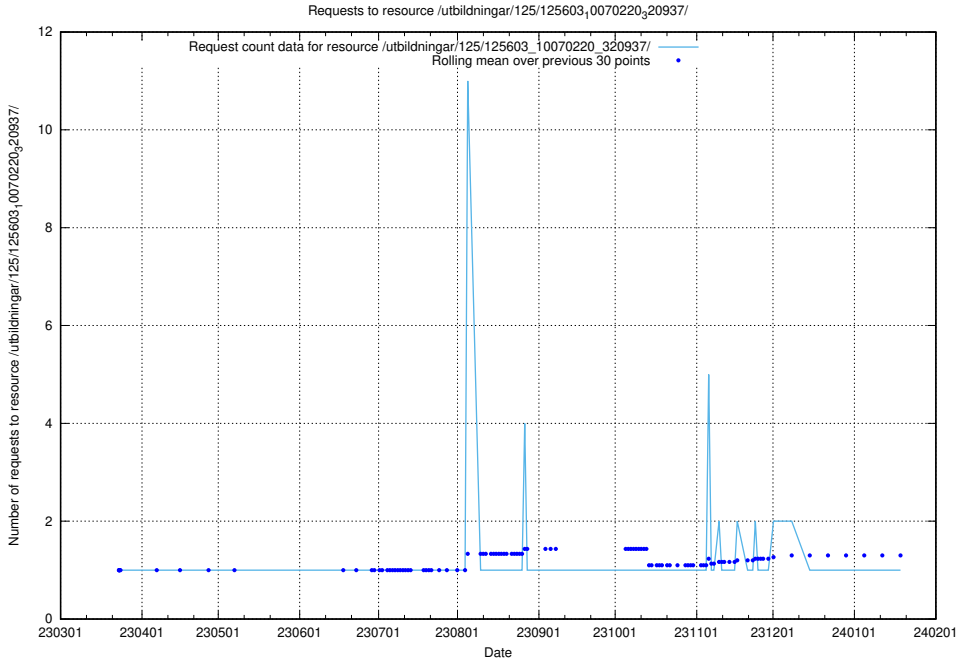

5.1084 Usage of /utbildningar/125/125603_10070220_320937/

Here, we count the number of requests to resource /utbildningar/125/125603_10070220_320937/.