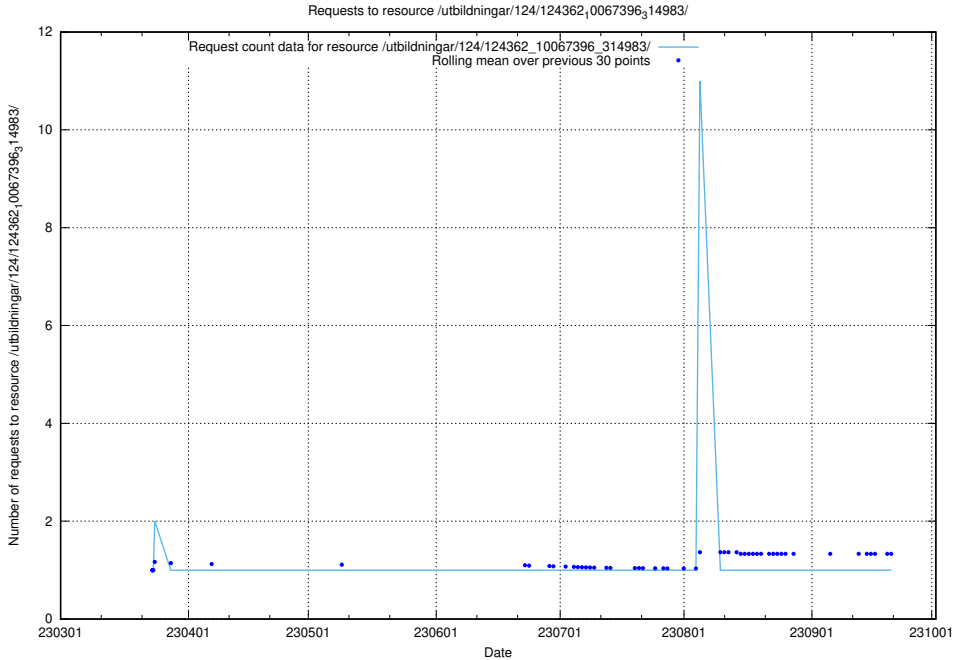

5.3571 Usage of /utbildningar/124/124362_10067396_314983/

Here, we count the number of requests to resource /utbildningar/124/124362_10067396_314983/.