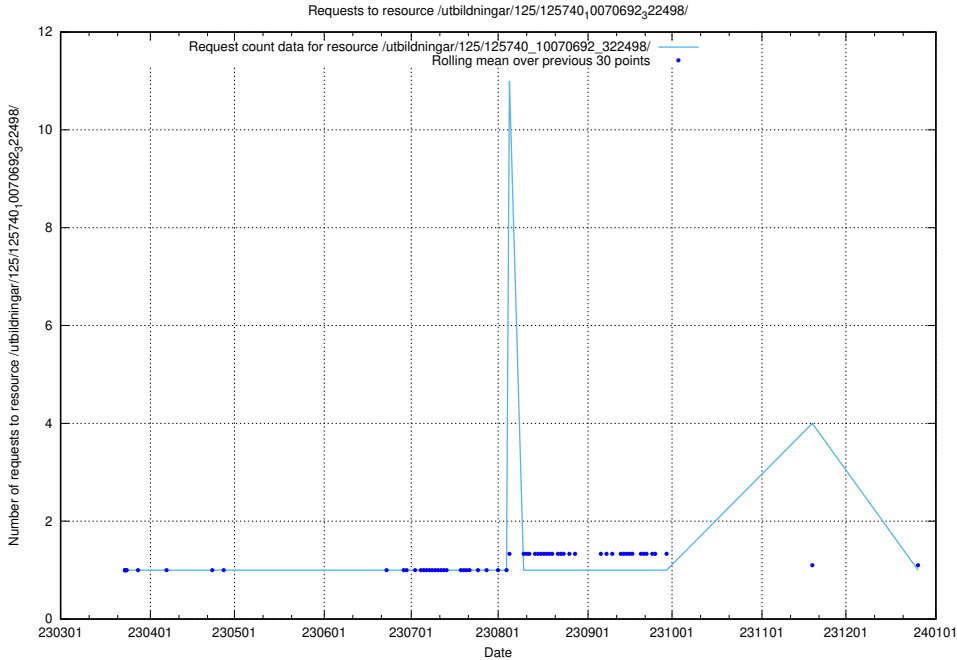

5.983 Usage of /utbildningar/125/125740_10070692_322498/

Here, we count the number of requests to resource /utbildningar/125/125740_10070692_322498/.