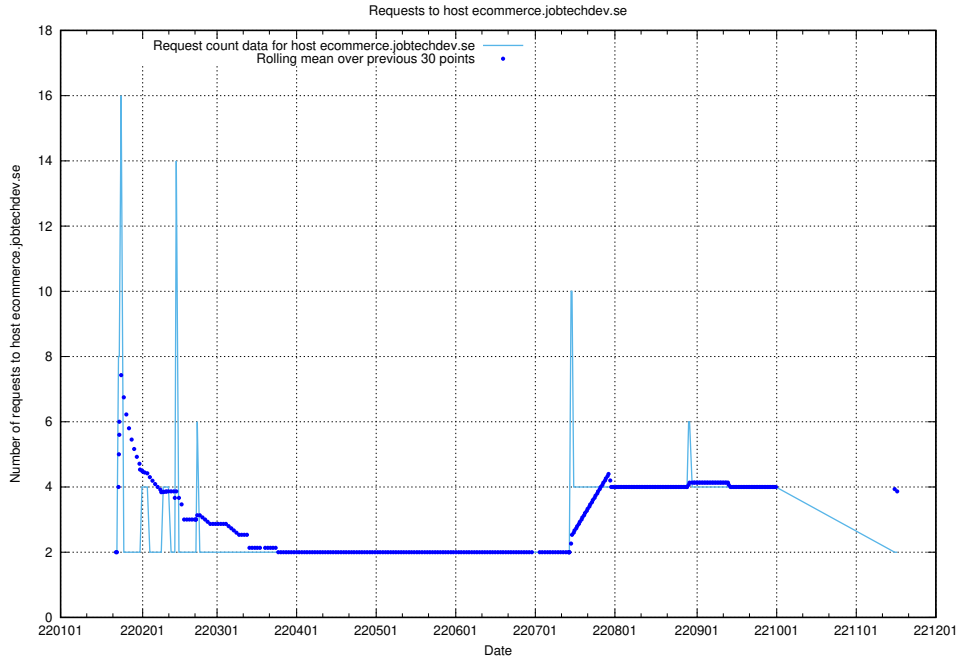

7.252 Usage of ecommerce.jobtechdev.se

Here, we count the number of requests to host ecommerce.jobtechdev.se.