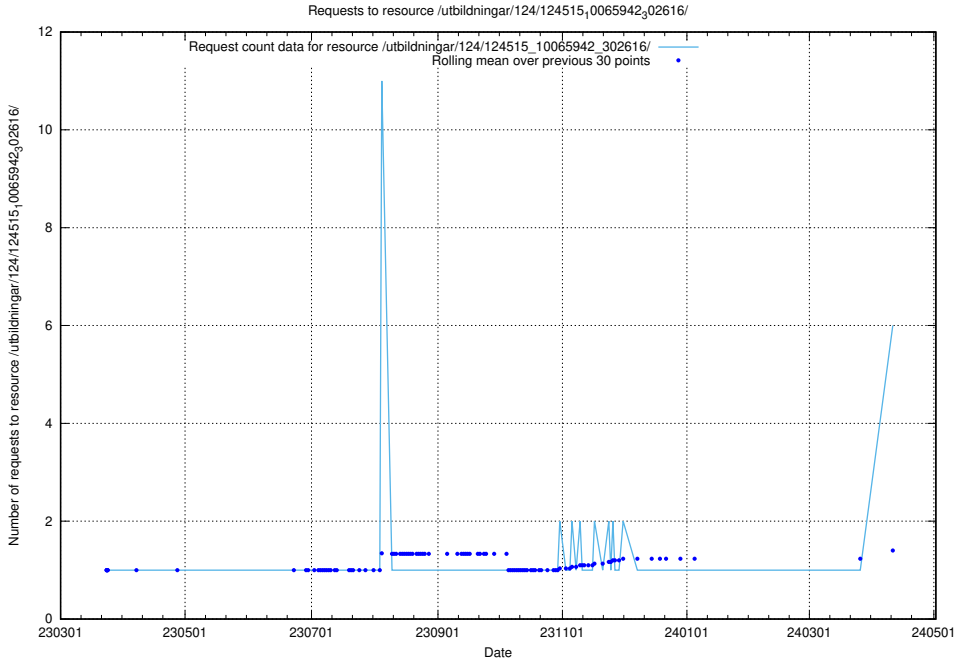

5.80 Usage of /utbildningar/124/124515_10065942_302616/

Here, we count the number of requests to resource /utbildningar/124/124515_10065942_302616/.