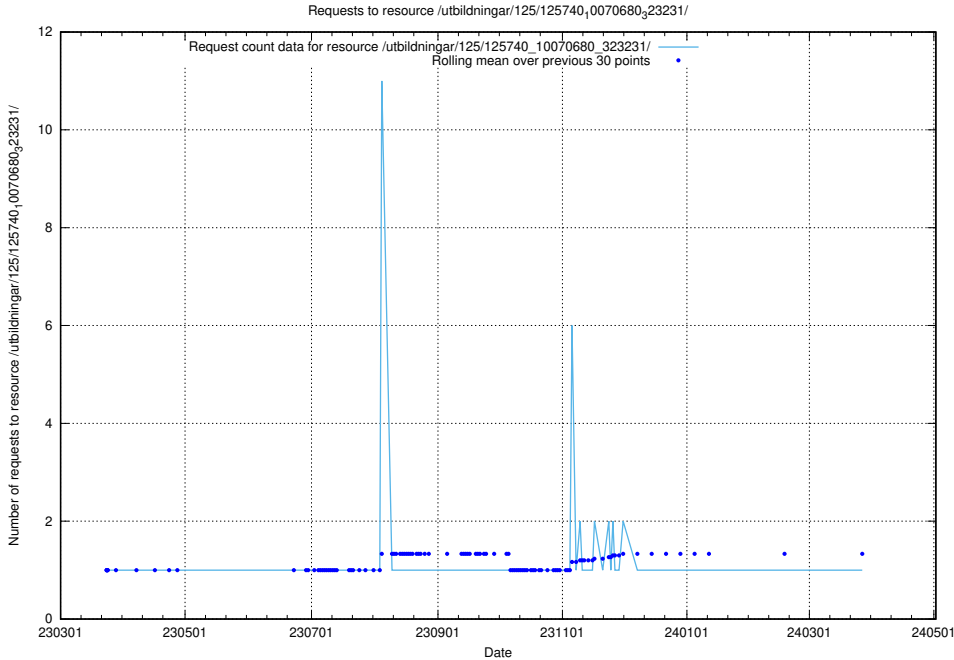

5.993 Usage of /utbildningar/125/125740_10070680_323231/

Here, we count the number of requests to resource /utbildningar/125/125740_10070680_323231/.