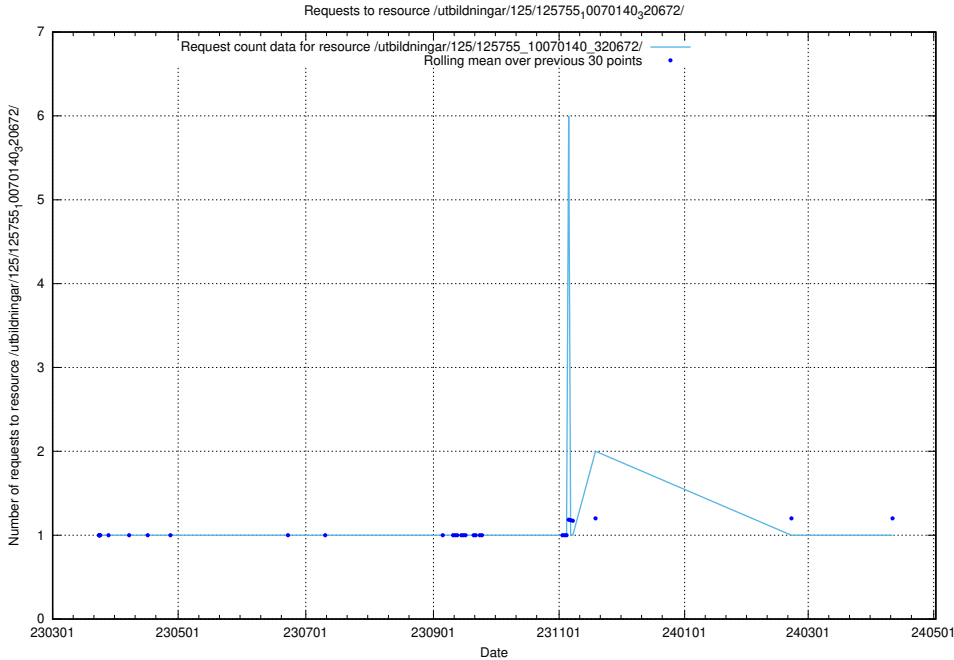

5.6242 Usage of /utbildningar/125/125755_10070140_320672/

Here, we count the number of requests to resource /utbildningar/125/125755_10070140_320672/.