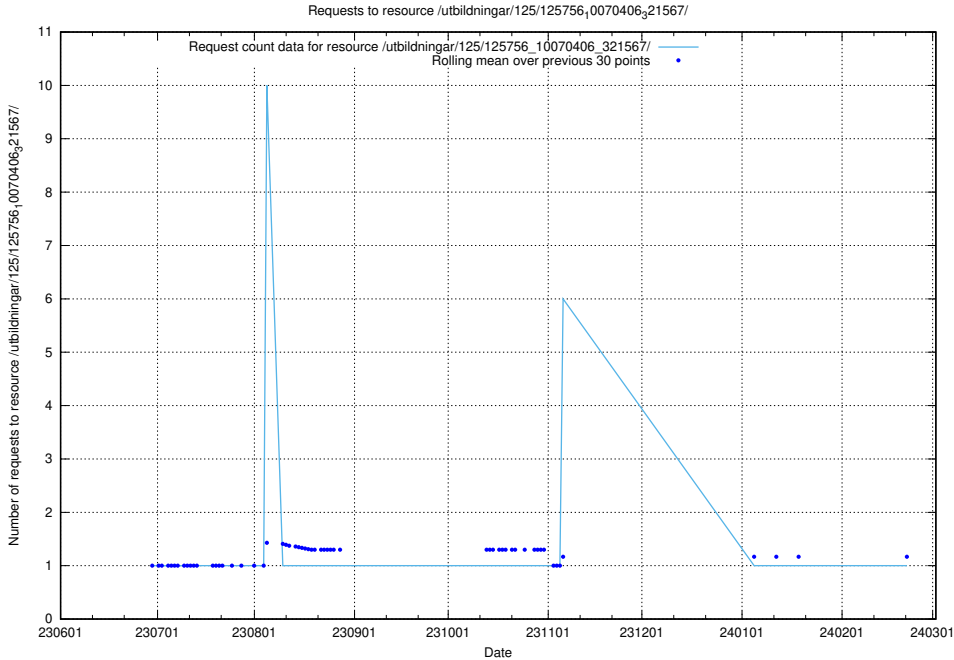

5.5167 Usage of /utbildningar/125/125756_10070406_321567/

Here, we count the number of requests to resource /utbildningar/125/125756_10070406_321567/.