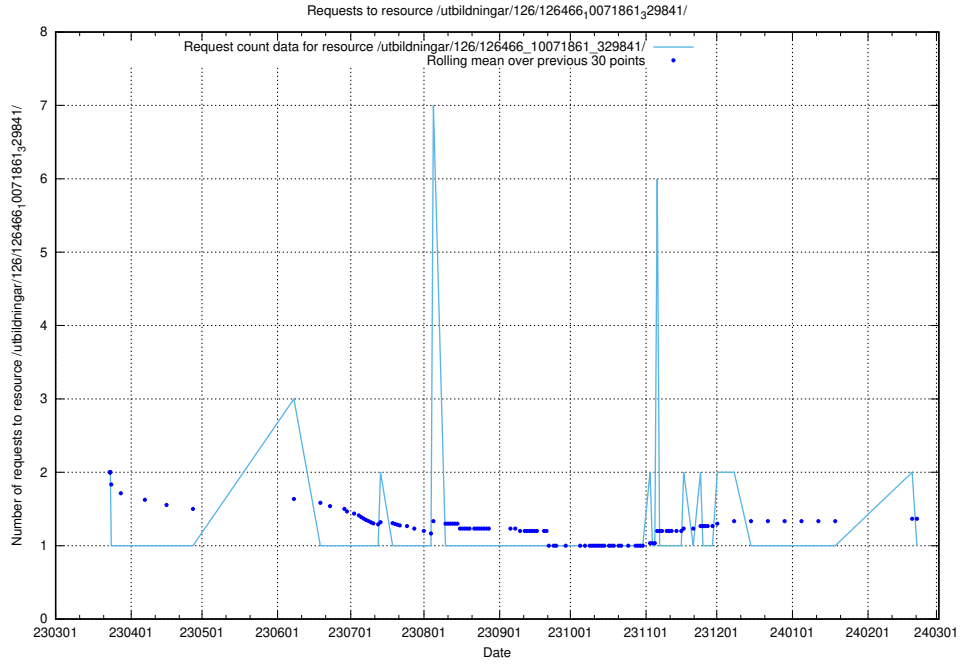

5.6058 Usage of /utbildningar/126/126466_10071861_329841/

Here, we count the number of requests to resource /utbildningar/126/126466_10071861_329841/.