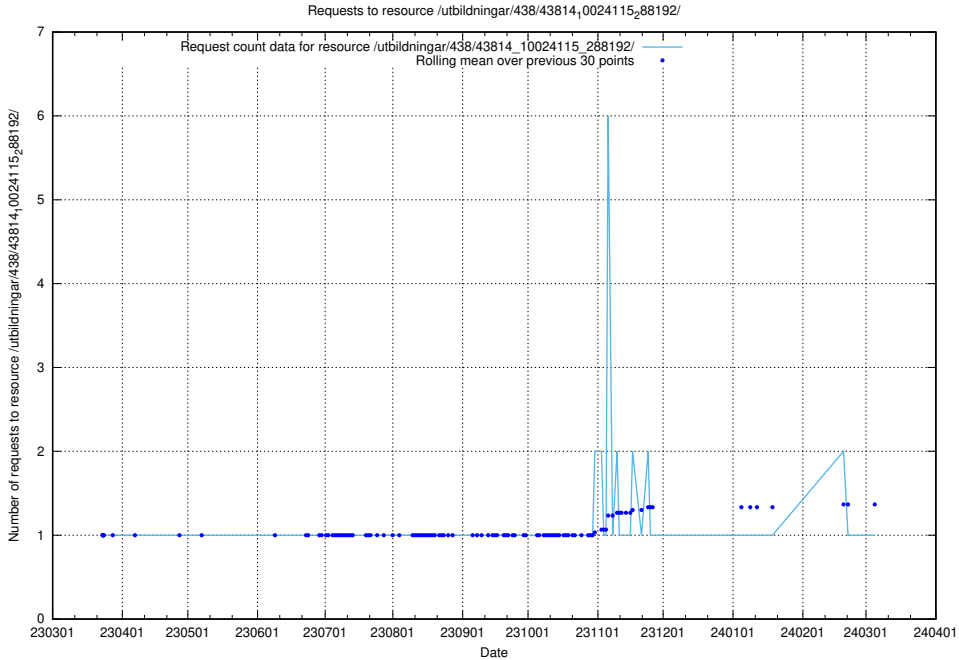

5.6131 Usage of /utbildningar/438/43814_10024115_288192/

Here, we count the number of requests to resource /utbildningar/438/43814_10024115_288192/.