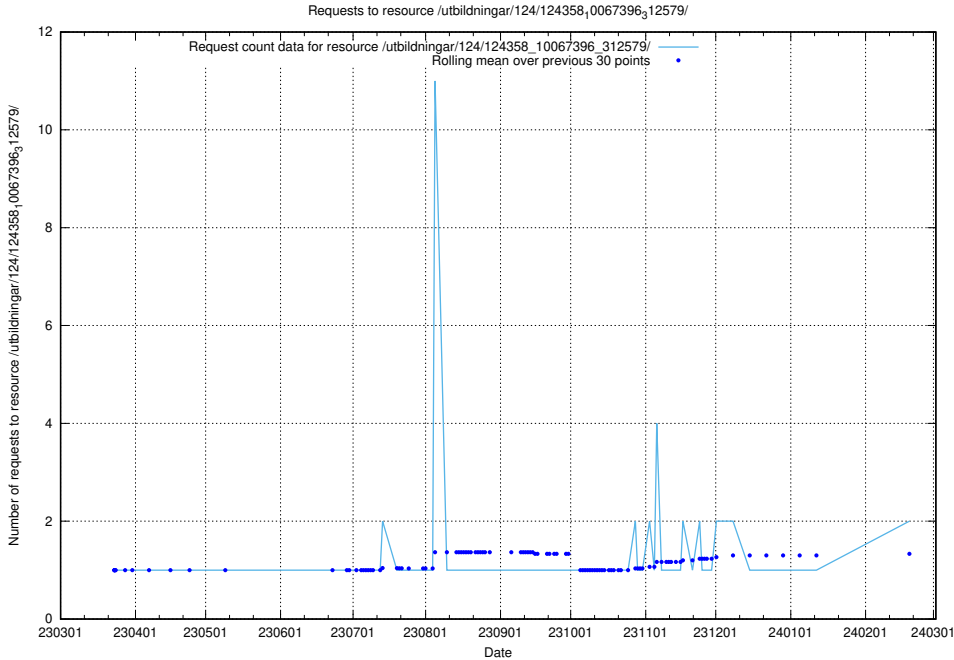

5.681 Usage of /utbildningar/124/124358_10067396_312579/

Here, we count the number of requests to resource /utbildningar/124/124358_10067396_312579/.