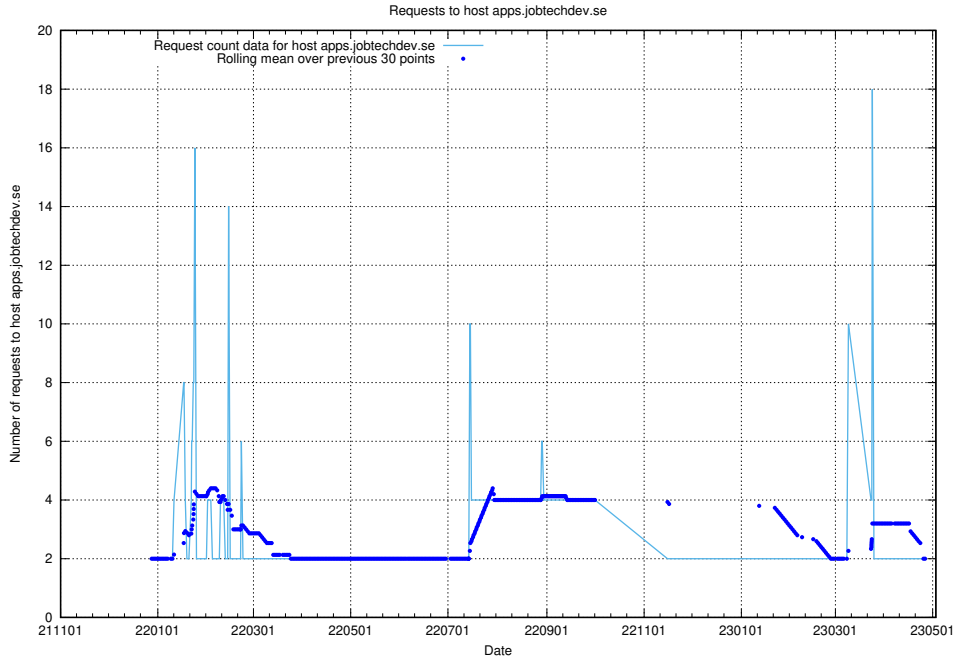

7.358 Usage of apps.jobtechdev.se

Here, we count the number of requests to host apps.jobtechdev.se.