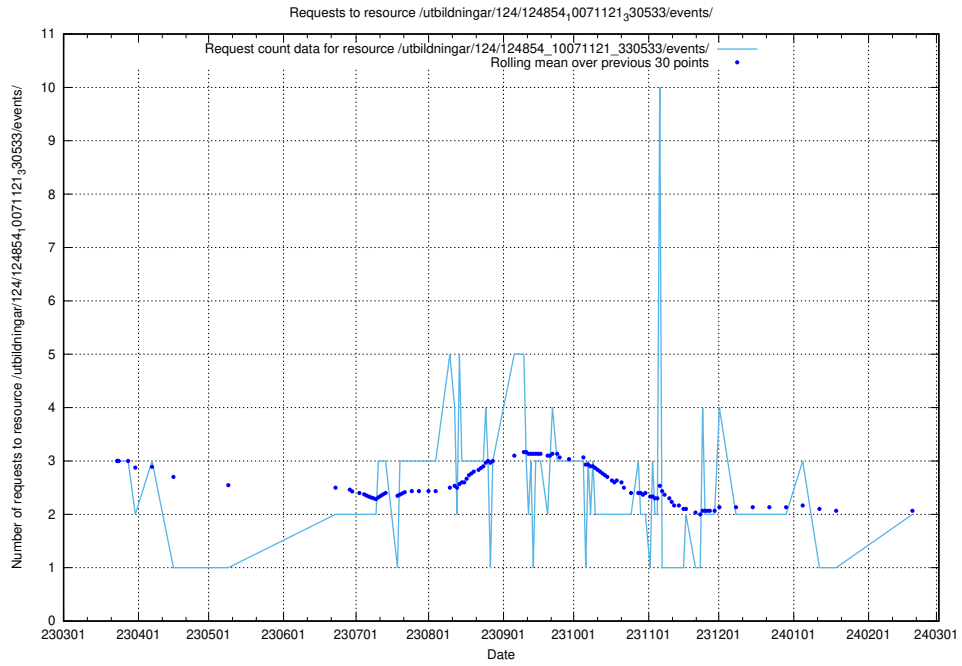

5.936 Usage of /utbildningar/124/124854_10071121_330533/events/

Here, we count the number of requests to resource /utbildningar/124/124854_10071121_330533/events/