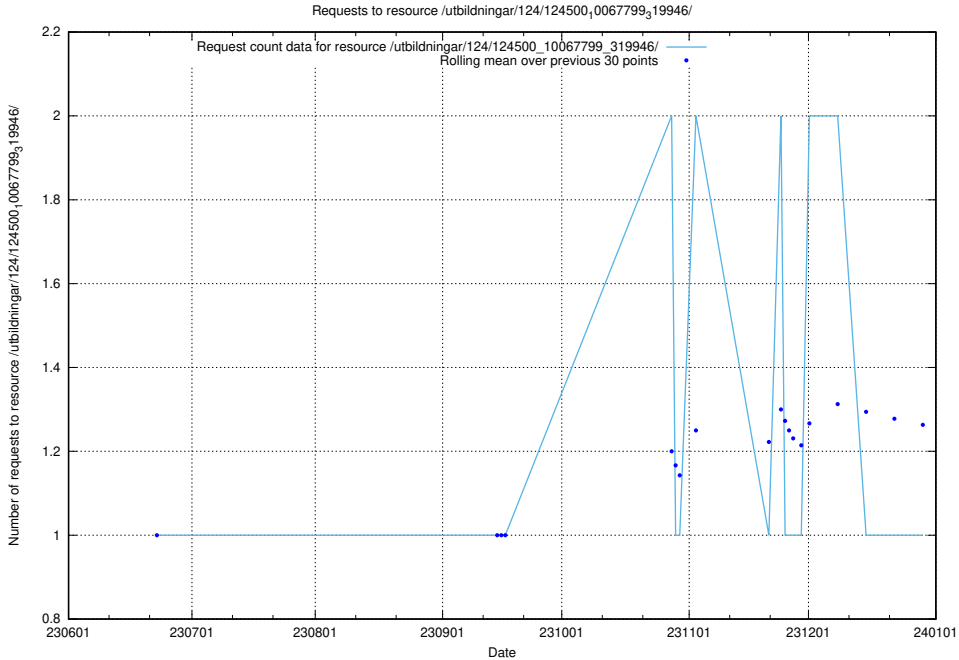

5.5557 Usage of /utbildningar/124/124500_10067799_319946/

Here, we count the number of requests to resource /utbildningar/124/124500_10067799_319946/.