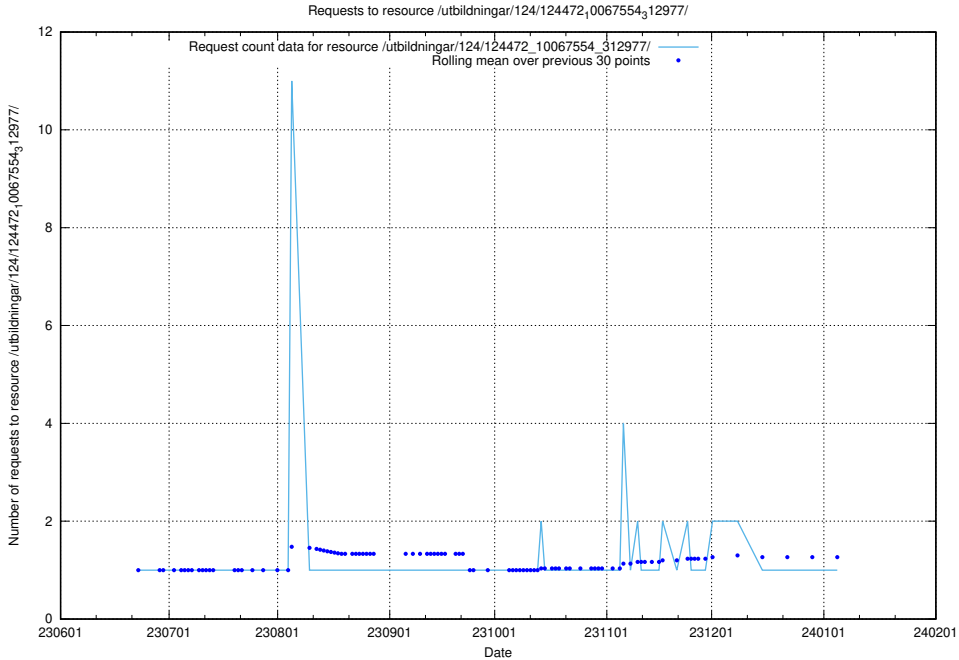

5.5581 Usage of /utbildningar/124/124472_10067554_312977/

Here, we count the number of requests to resource /utbildningar/124/124472_10067554_312977/.