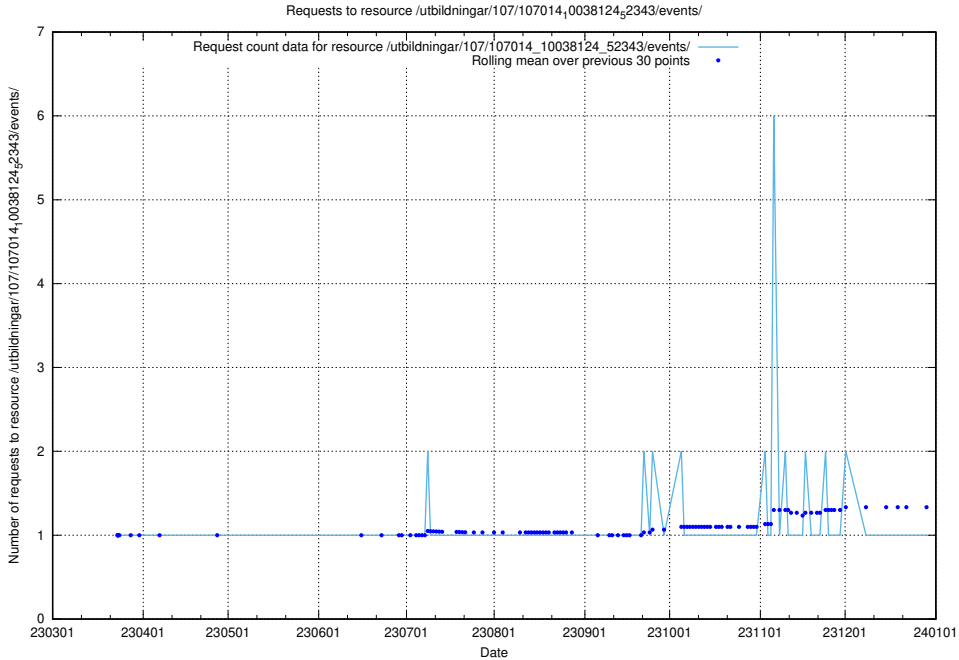

5.5170 Usage of /utbildningar/107/107014_10038124_52343/events/

Here, we count the number of requests to resource /utbildningar/107/107014_10038124_52343/events/.