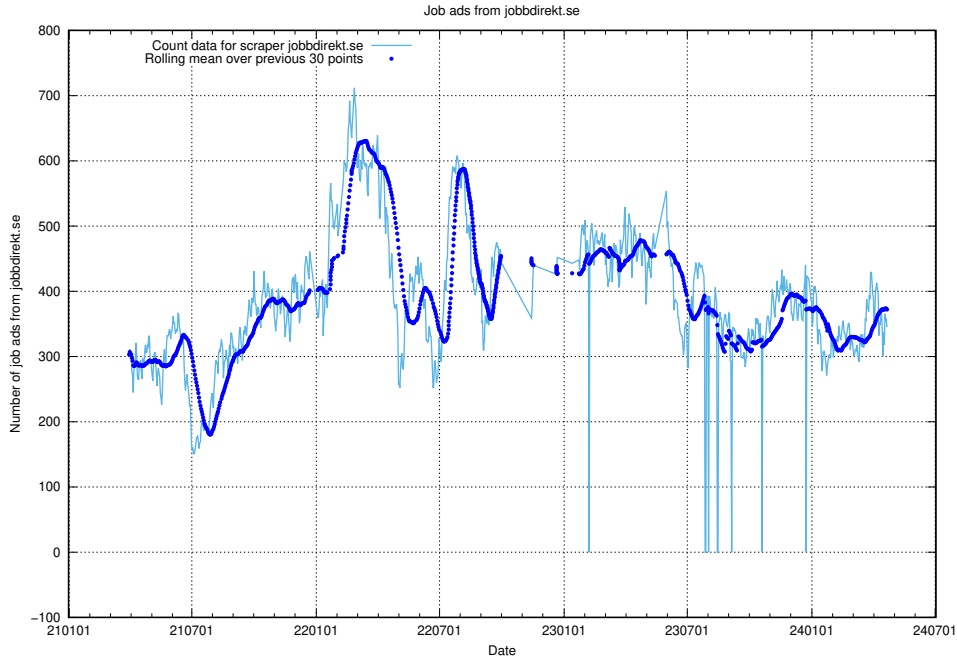

13.11 Number of ads by scraper jobbdirekt.se

Here, we count the number of job ads scraped from jobbdirekt.se.