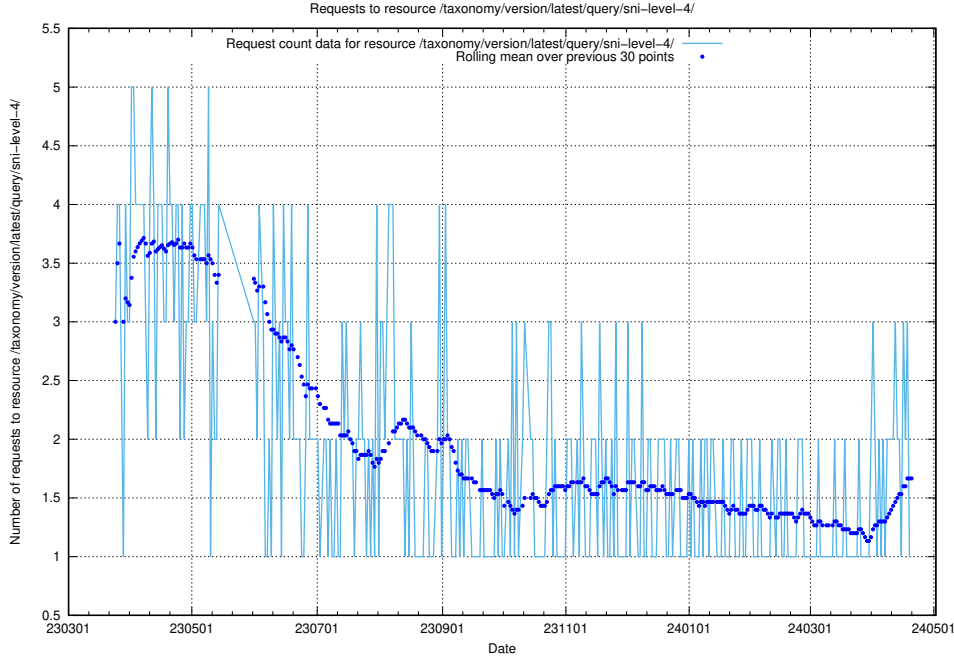

5.5880 Usage of /taxonomy/version/latest/query/sni-level-4/

Here, we count the number of requests to resource /taxonomy/version/latest/query/sni-level-4/.