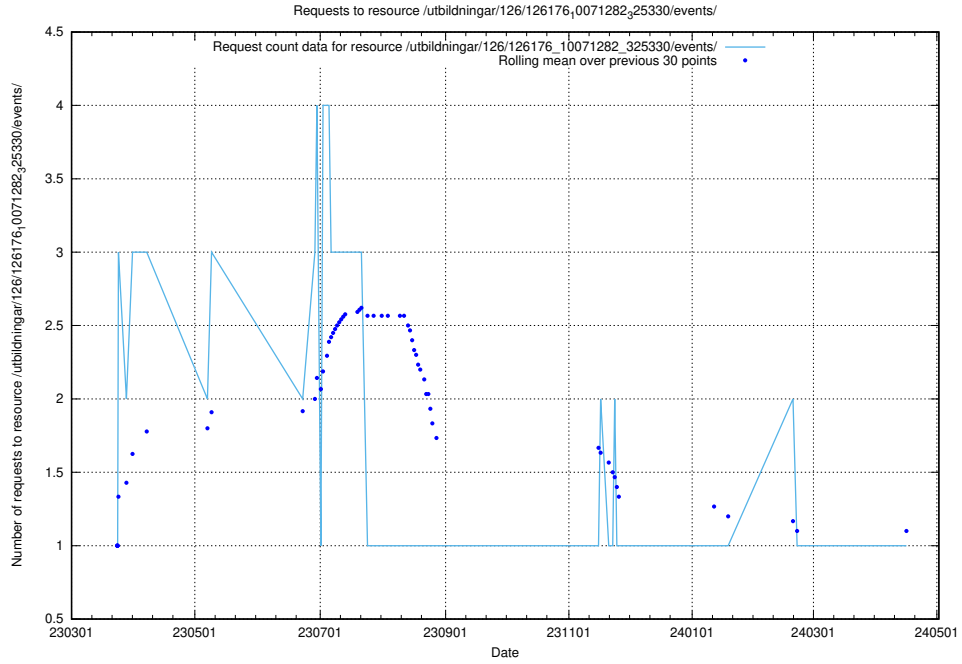

5.6211 Usage of /utbildningar/126/126176_10071282_325330/events/

Here, we count the number of requests to resource /utbildningar/126/126176_10071282_325330/events/