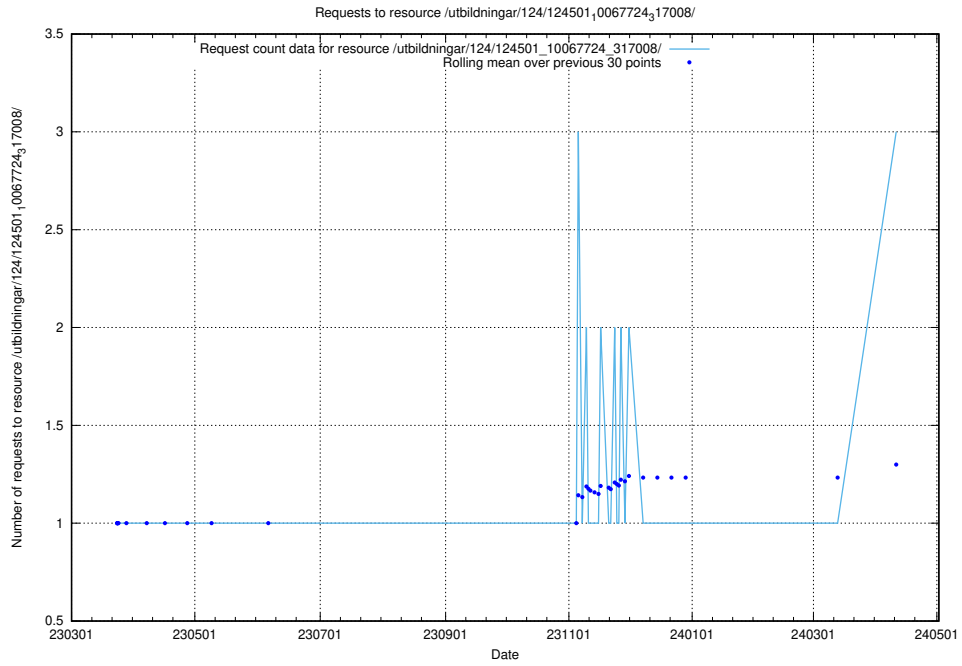

5.323 Usage of /utbildningar/124/124501_10067724_317008/

Here, we count the number of requests to resource /utbildningar/124/124501_10067724_317008/.