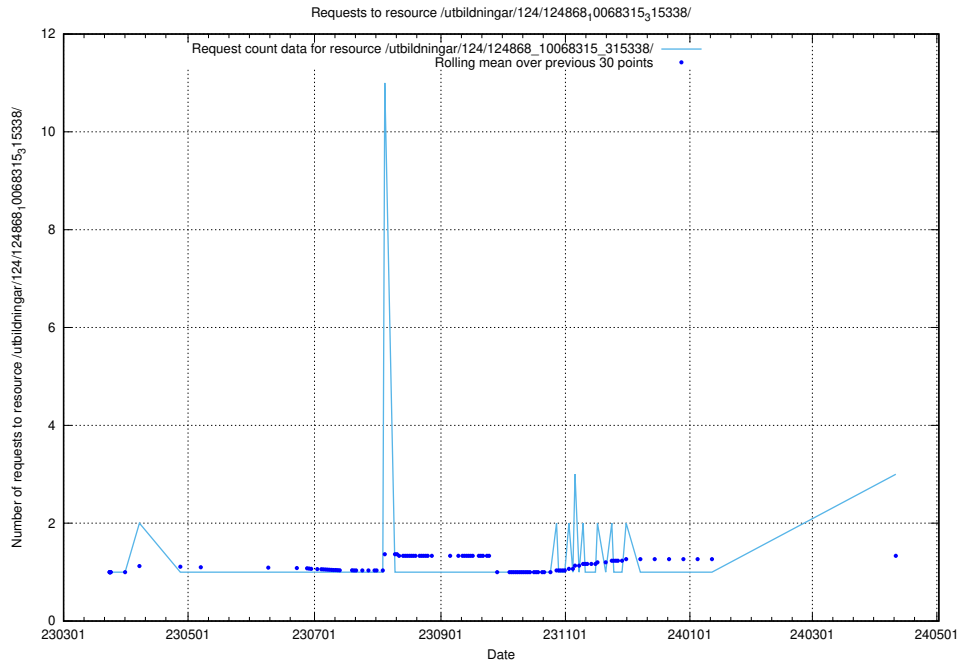

5.297 Usage of /utbildningar/124/124868_10068315_315338/

Here, we count the number of requests to resource /utbildningar/124/124868_10068315_315338/.