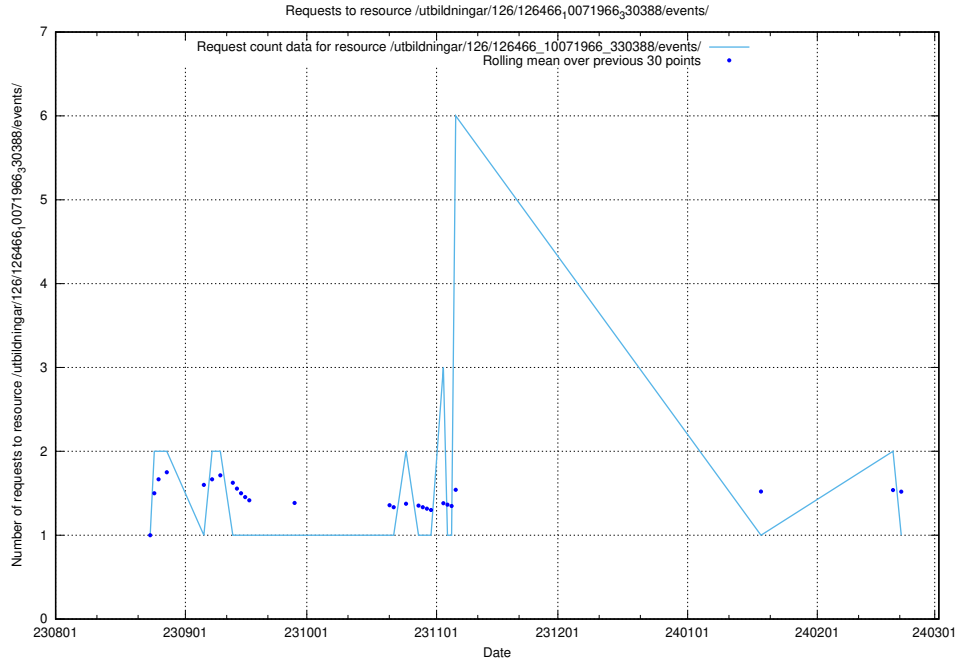

5.4514 Usage of /utbildningar/126/126466_10071966_330388/events/

Here, we count the number of requests to resource /utbildningar/126/126466_10071966_330388/events/