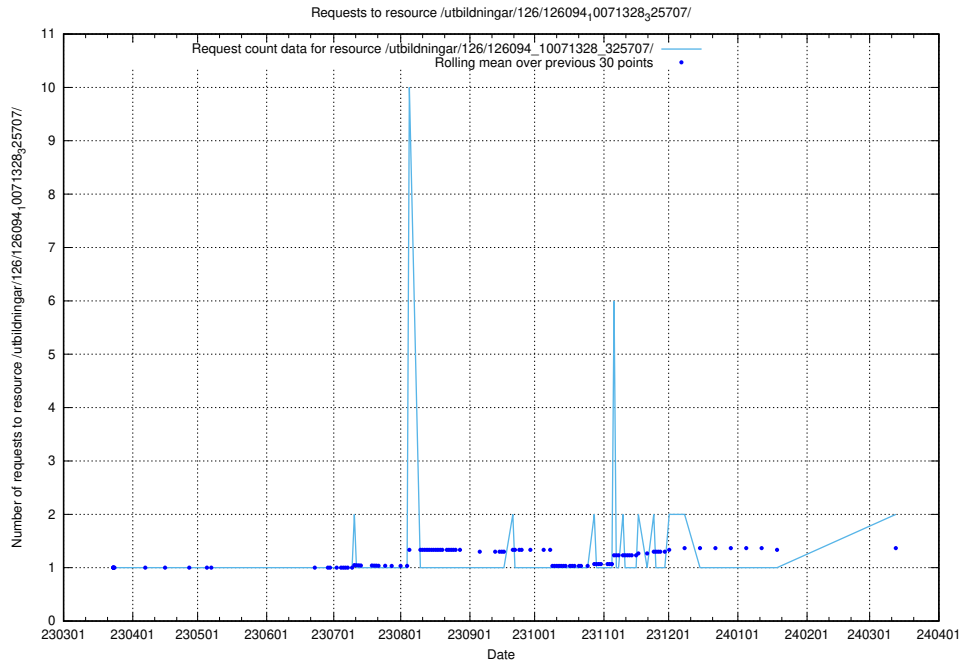

5.956 Usage of /utbildningar/126/126094_10071328_325707/

Here, we count the number of requests to resource /utbildningar/126/126094_10071328_325707/.