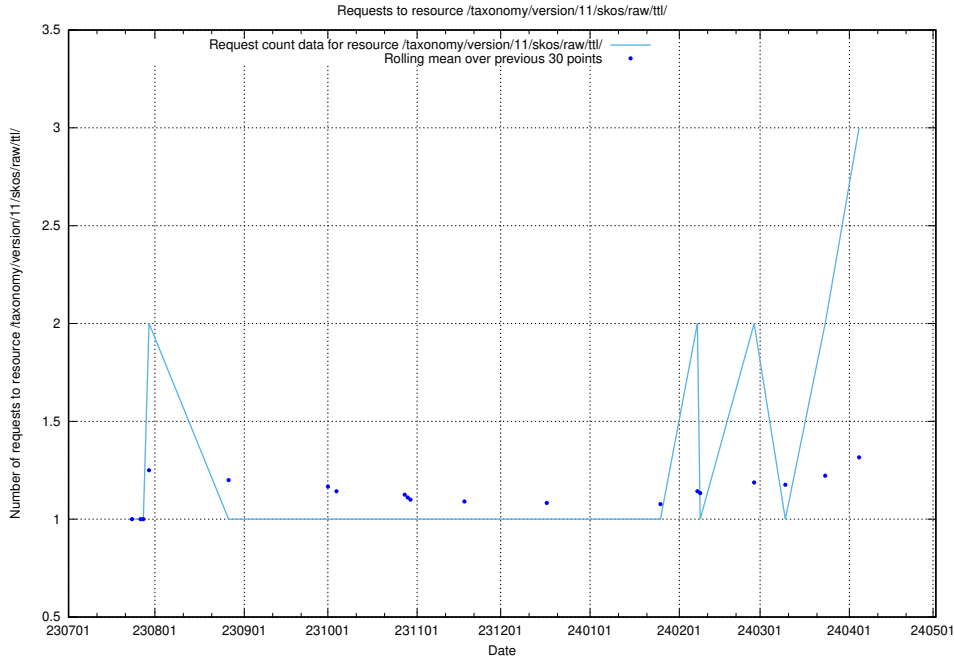

5.396 Usage of /taxonomy/version/11/skos/raw/ttl/

Here, we count the number of requests to resource /taxonomy/version/11/skos/raw/ttl/.