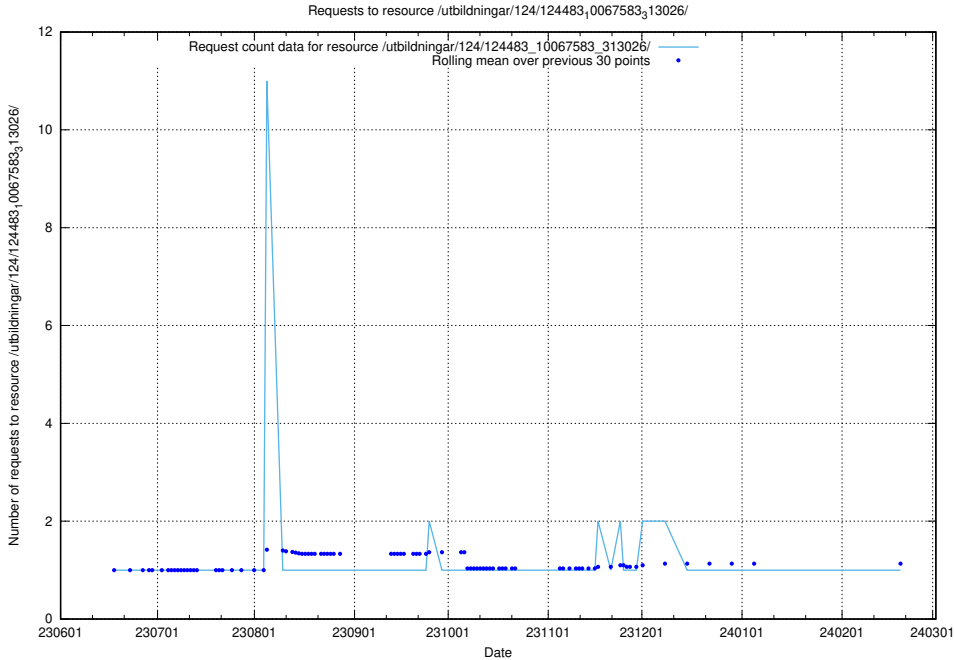

5.5639 Usage of /utbildningar/124/124483_10067583_313026/

Here, we count the number of requests to resource /utbildningar/124/124483_10067583_313026/.