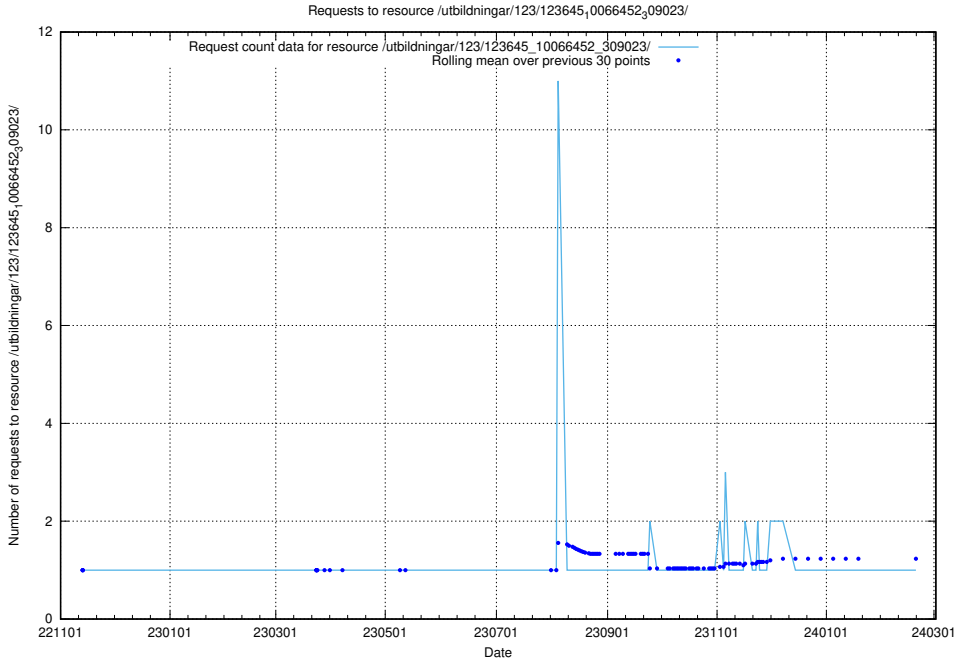

5.5716 Usage of /utbildningar/123/123645_10066452_309023/

Here, we count the number of requests to resource /utbildningar/123/123645_10066452_309023/.