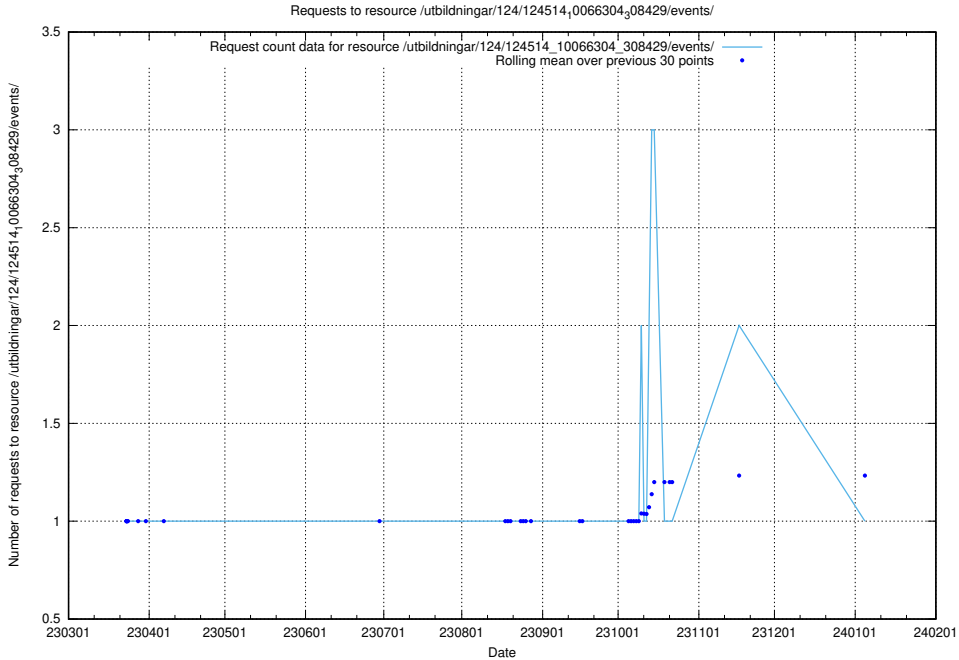

5.1622 Usage of /utbildningar/124/124514_10066304_308429/events/

Here, we count the number of requests to resource /utbildningar/124/124514_10066304_308429/events/