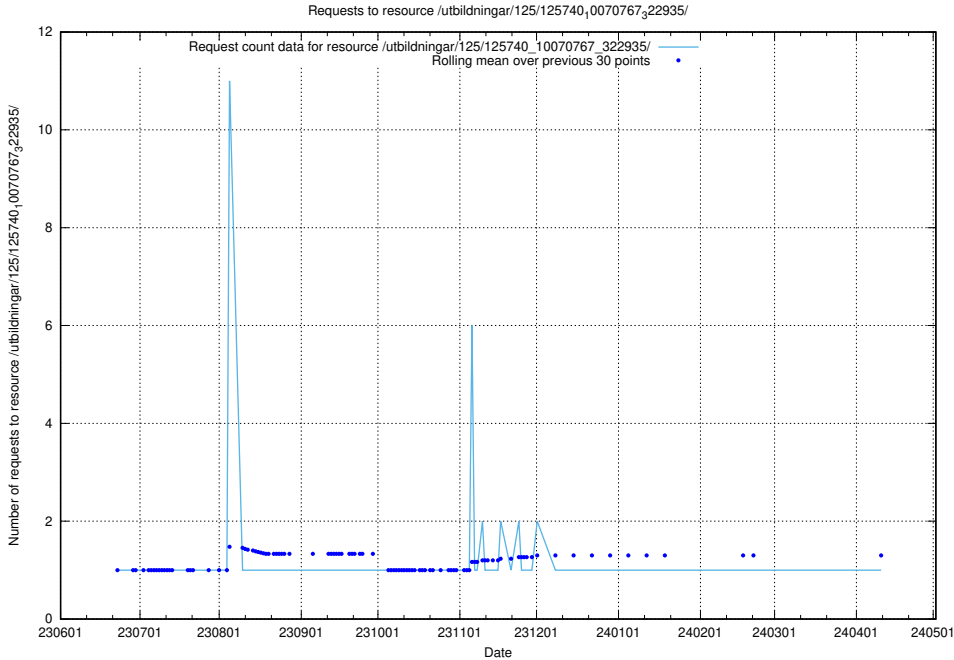

5.5480 Usage of /utbildningar/125/125740_10070767_322935/

Here, we count the number of requests to resource /utbildningar/125/125740_10070767_322935/.