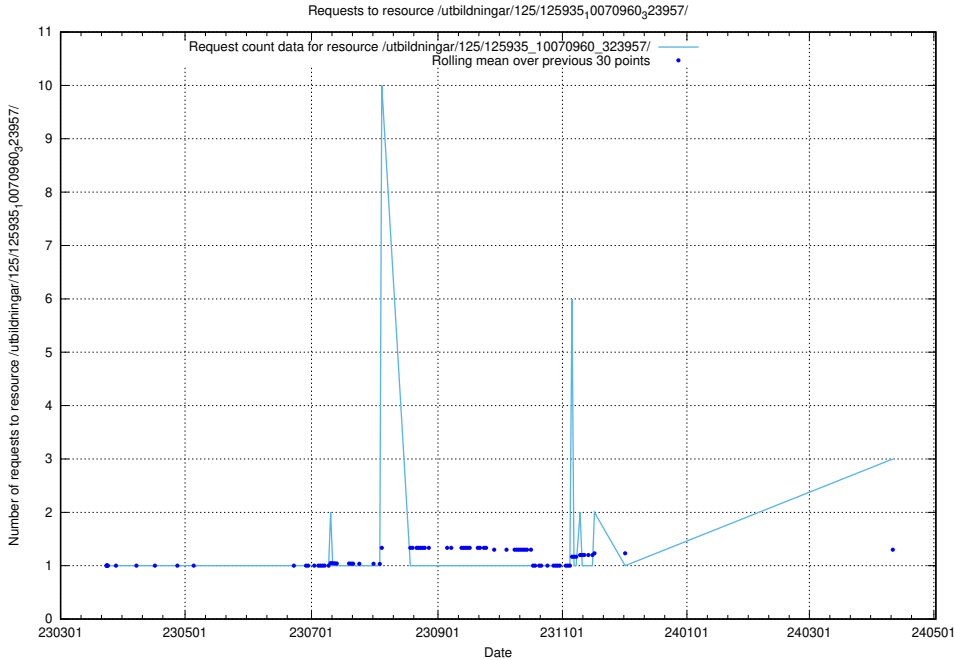

5.477 Usage of /utbildningar/125/125935_10070960_323957/

Here, we count the number of requests to resource /utbildningar/125/125935_10070960_323957/.