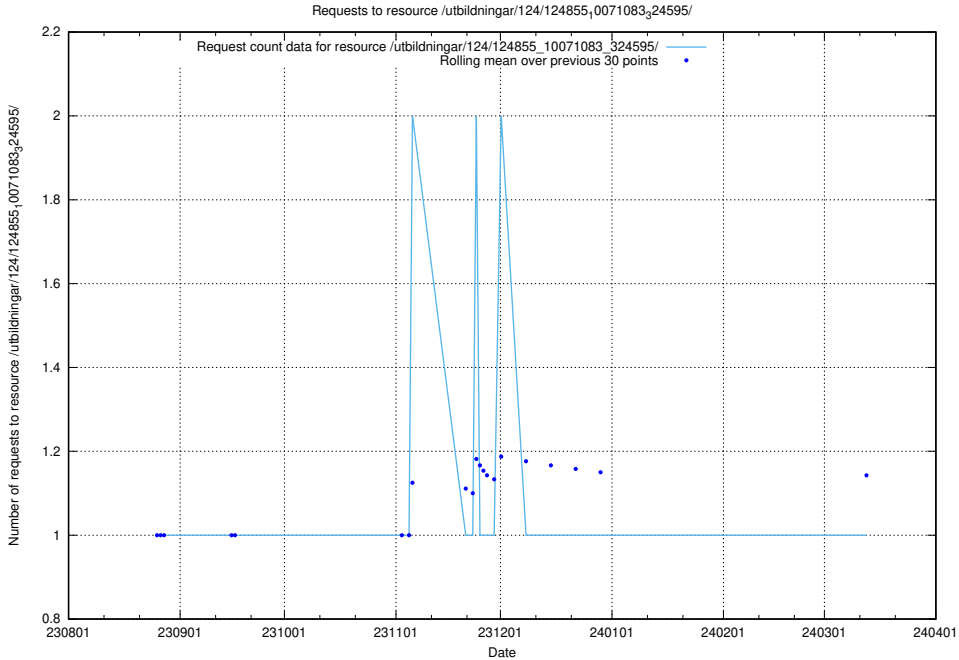

5.4501 Usage of /utbildningar/124/124855_10071083_324595/

Here, we count the number of requests to resource /utbildningar/124/124855_10071083_324595/.