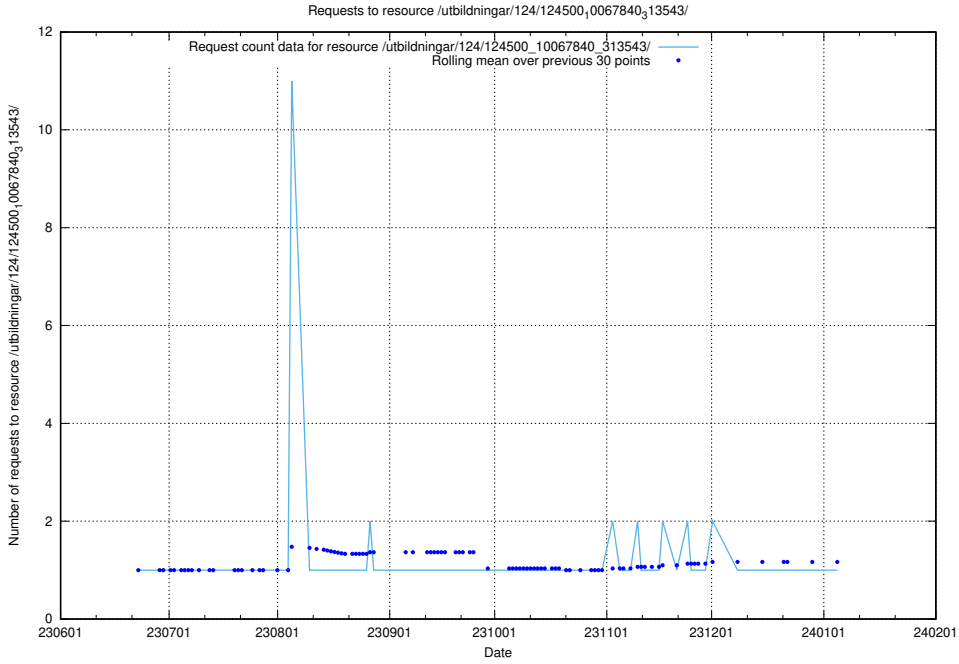

5.5556 Usage of /utbildningar/124/124500_10067840_313543/

Here, we count the number of requests to resource /utbildningar/124/124500_10067840_313543/.