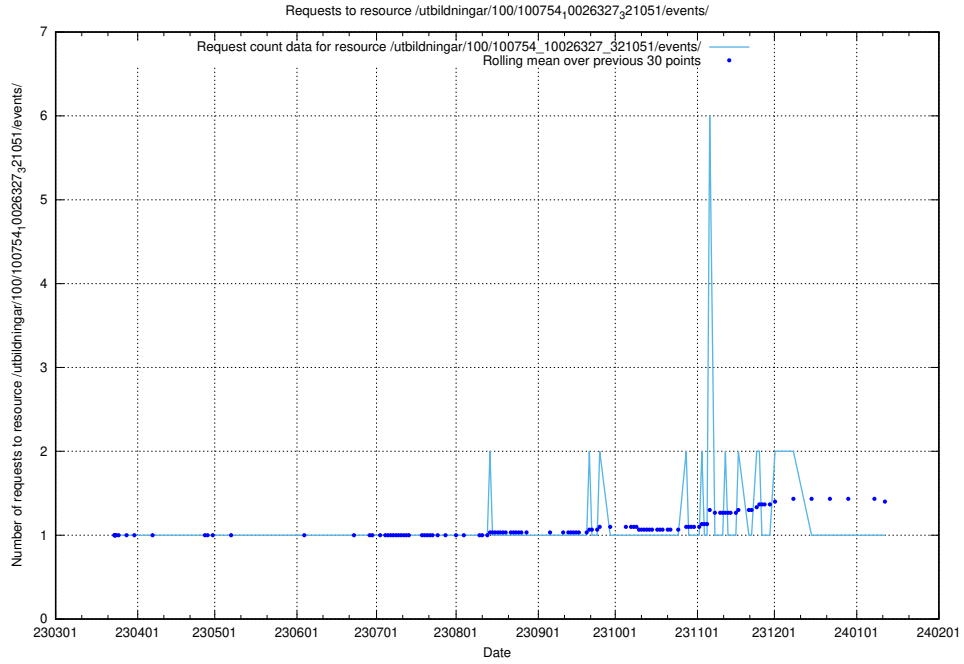

5.5376 Usage of /utbildningar/100/100754_10026327_321051/events/

Here, we count the number of requests to resource /utbildningar/100/100754_10026327_321051/events/