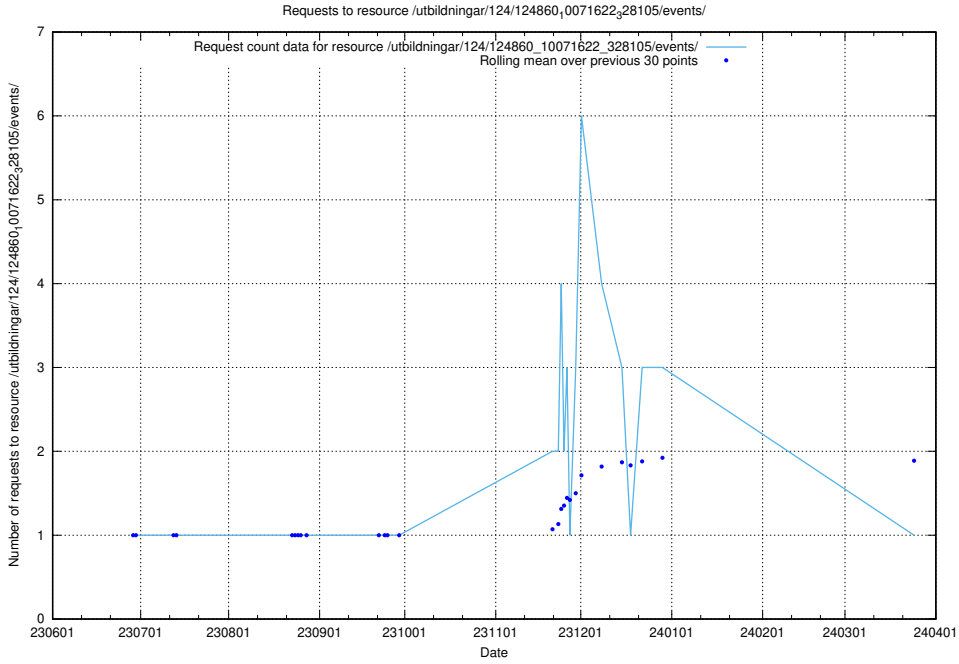

5.5267 Usage of /utbildningar/124/124860_10071622_328105/events/

Here, we count the number of requests to resource /utbildningar/124/124860_10071622_328105/events/