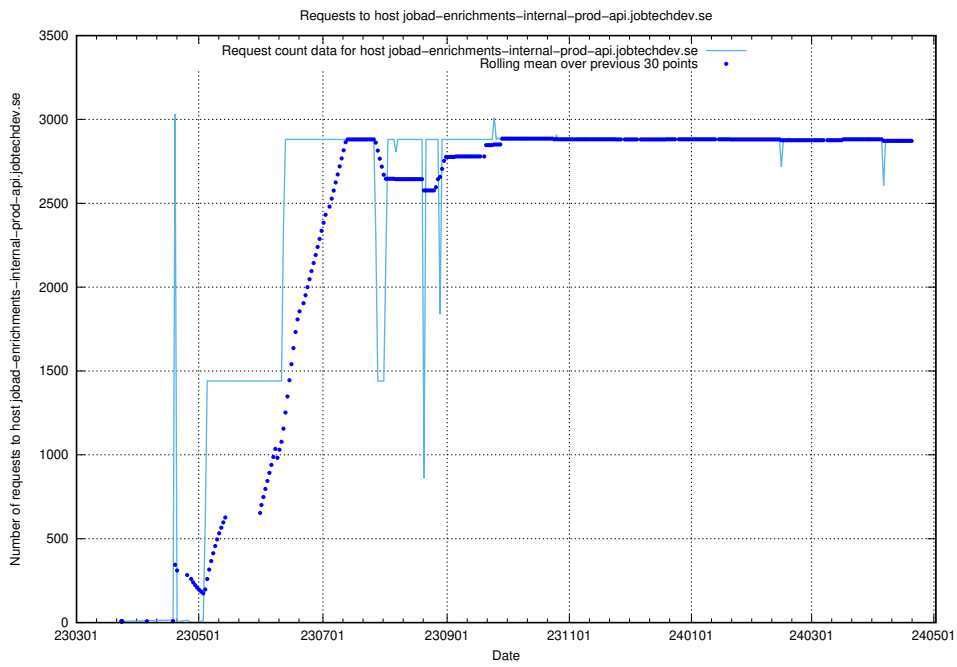

7.16 Usage of jobad-enrichments-internal-prod-api.jobtechdev.se

Here, we count the number of requests to host jobad-enrichments-internal-prod-api.jobtechdev.se.