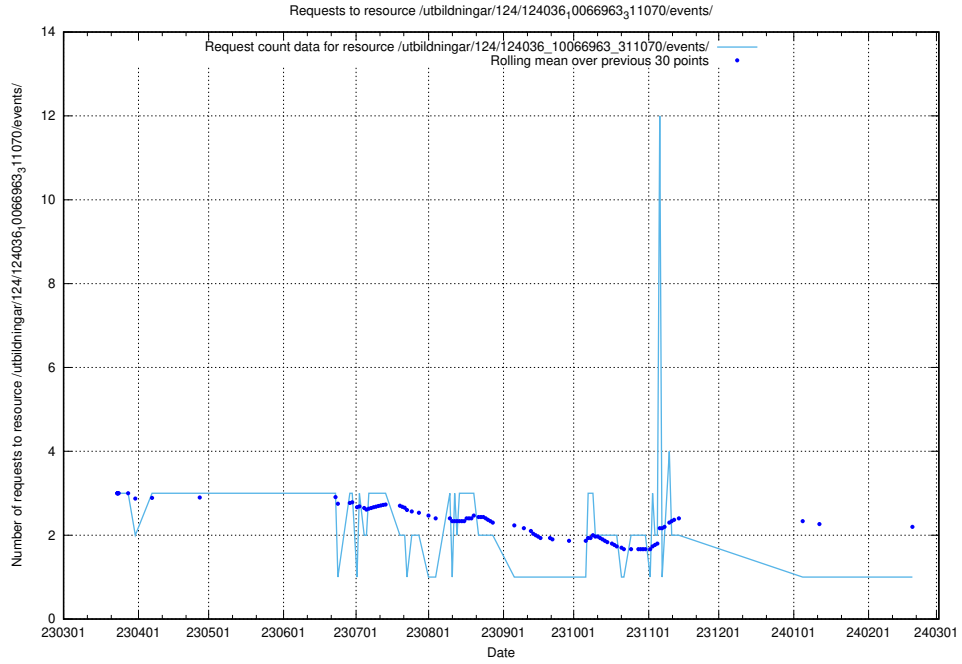

5.6053 Usage of /utbildningar/124/124036_10066963_311070/events/

Here, we count the number of requests to resource /utbildningar/124/124036_10066963_311070/events/