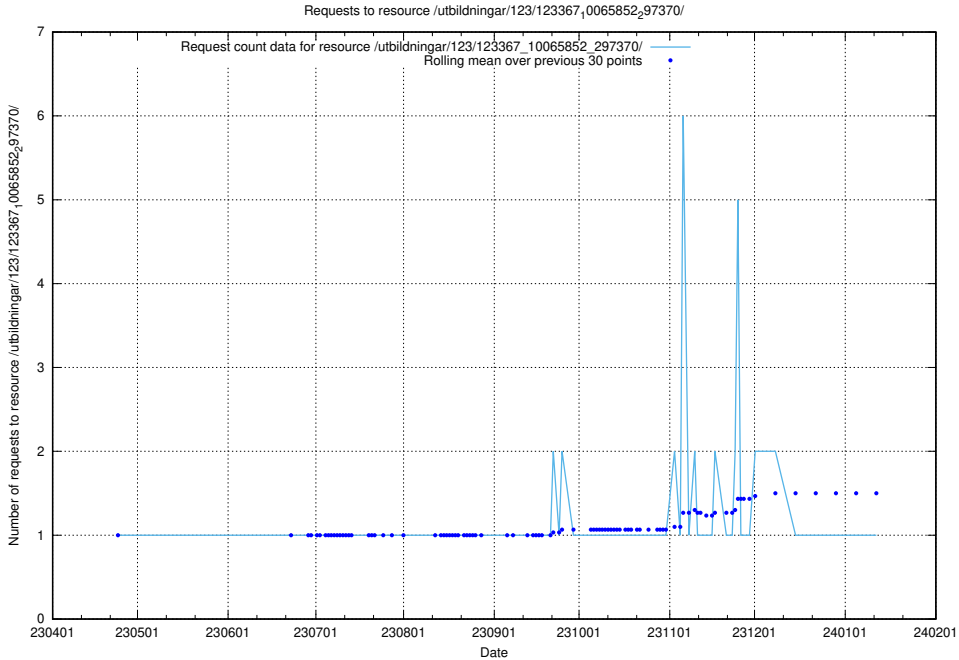

5.5786 Usage of /utbildningar/123/123367_10065852_297370/

Here, we count the number of requests to resource /utbildningar/123/123367_10065852_297370/.