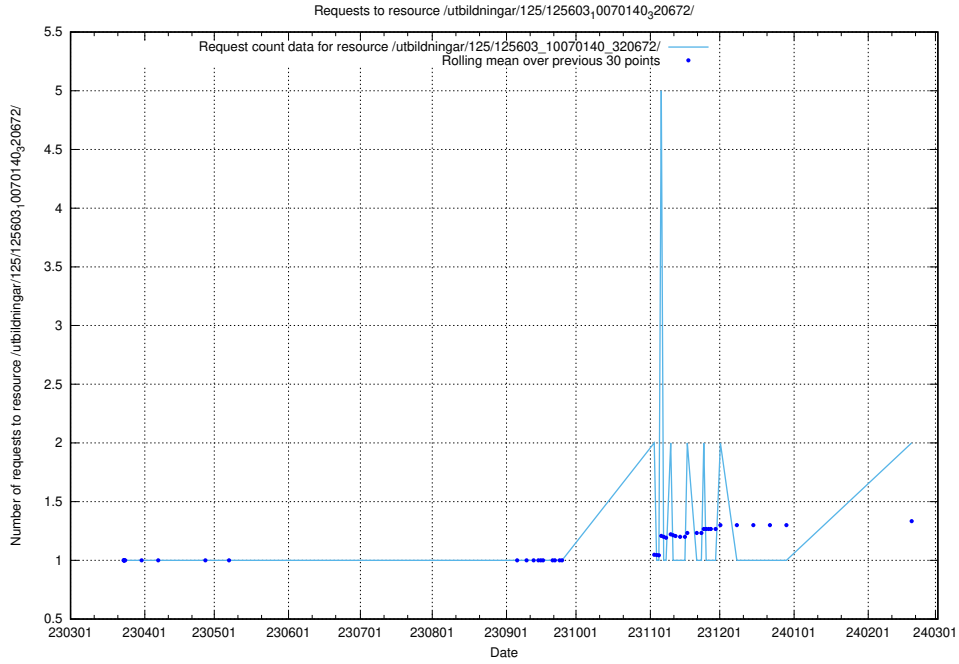

5.500 Usage of /utbildningar/125/125603_10070140_320672/

Here, we count the number of requests to resource /utbildningar/125/125603_10070140_320672/.