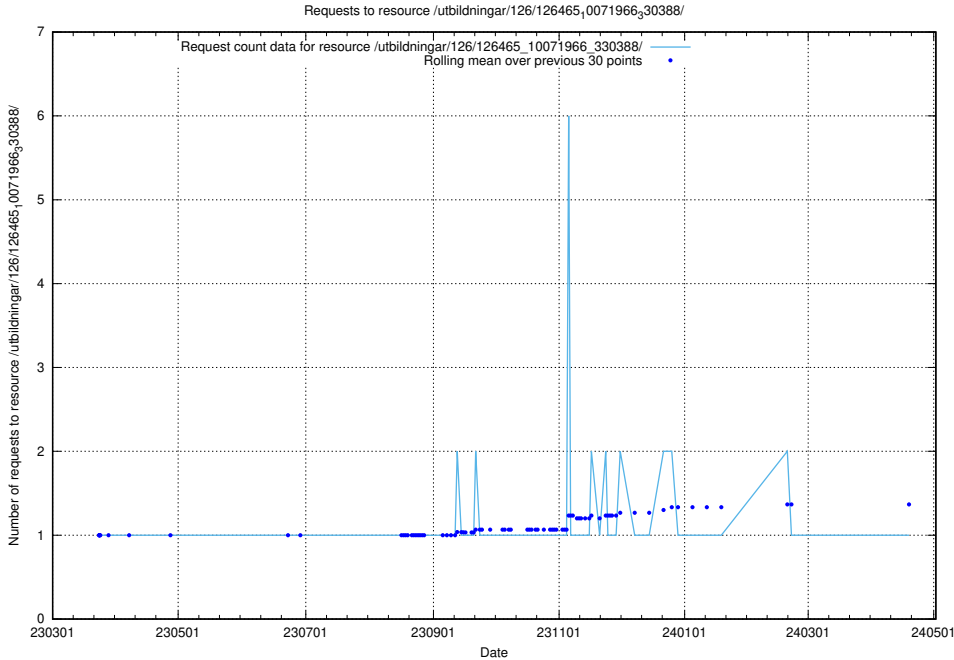

5.6200 Usage of /utbildningar/126/126465_10071966_330388/

Here, we count the number of requests to resource /utbildningar/126/126465_10071966_330388/.