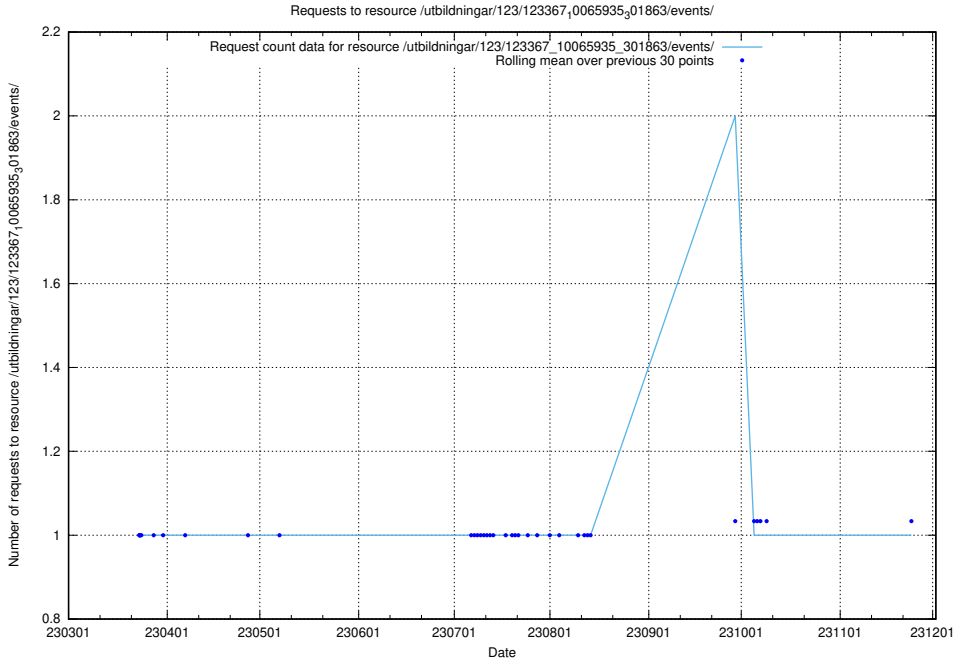

5.4392 Usage of /utbildningar/123/123367_10065935_301863/events/

Here, we count the number of requests to resource /utbildningar/123/123367_10065935_301863/events/