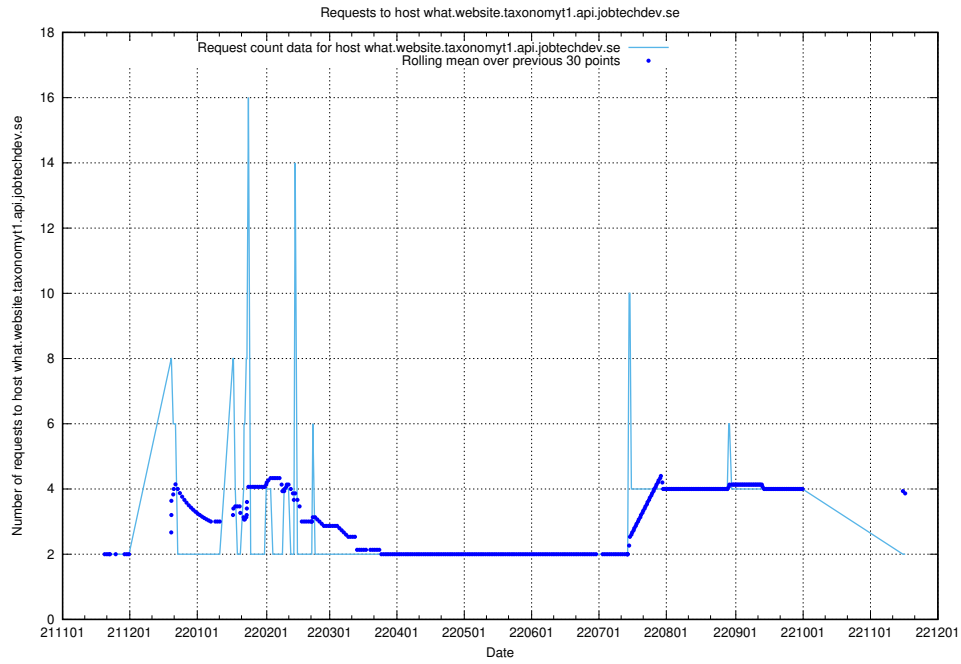

7.450 Usage of what.website.taxonomy1.api.jobtechdev.se

Here, we count the number of requests to host what.website.taxonomy1.api.jobtechdev.se.