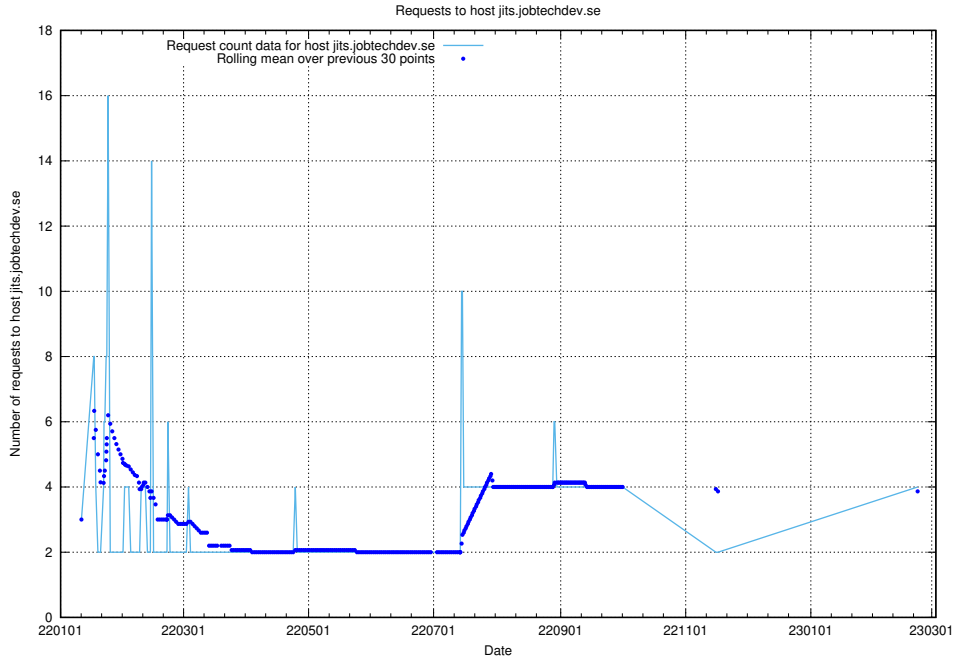

7.102 Usage of jits.jobtechdev.se

Here, we count the number of requests to host jits.jobtechdev.se.