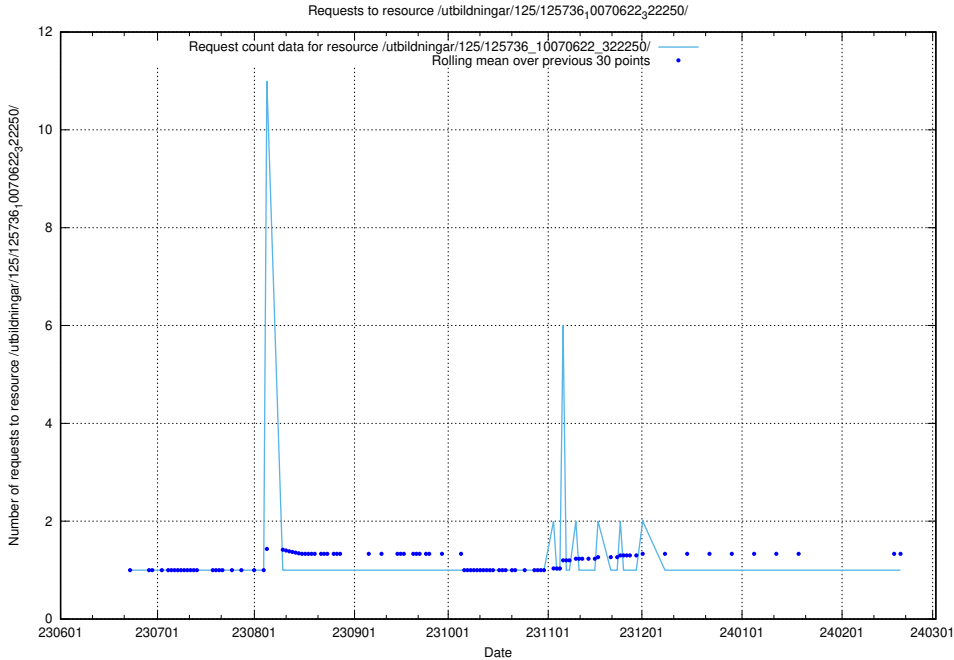

5.5482 Usage of /utbildningar/125/125736_10070622_322250/

Here, we count the number of requests to resource /utbildningar/125/125736_10070622_322250/.