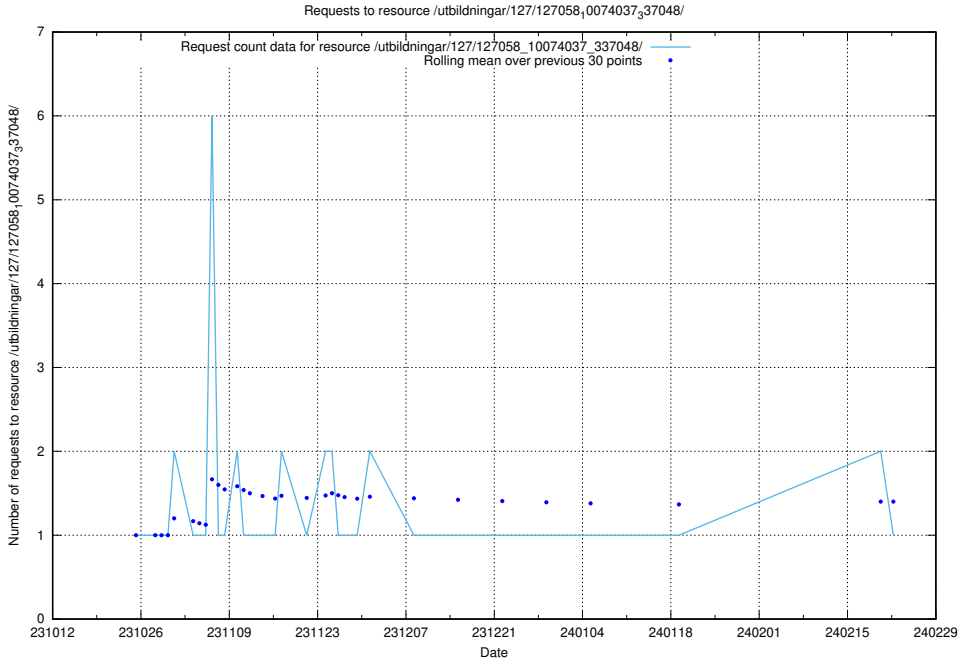

5.4000 Usage of /utbildningar/127/127058_10074037_337048/

Here, we count the number of requests to resource /utbildningar/127/127058_10074037_337048/.