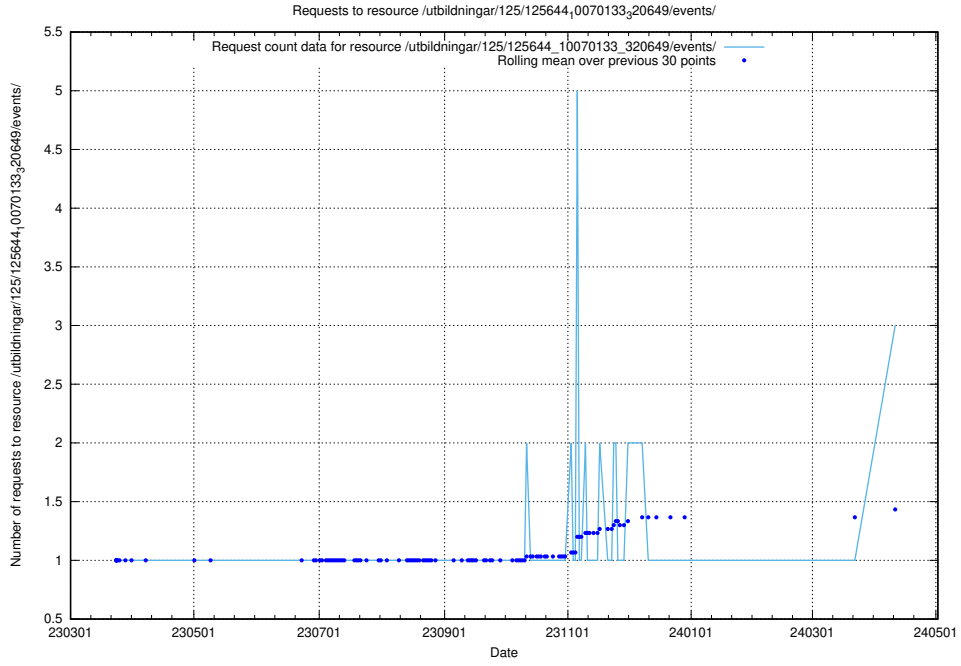

5.287 Usage of /utbildningar/125/125644_10070133_320649/events/

Here, we count the number of requests to resource /utbildningar/125/125644_10070133_320649/events/