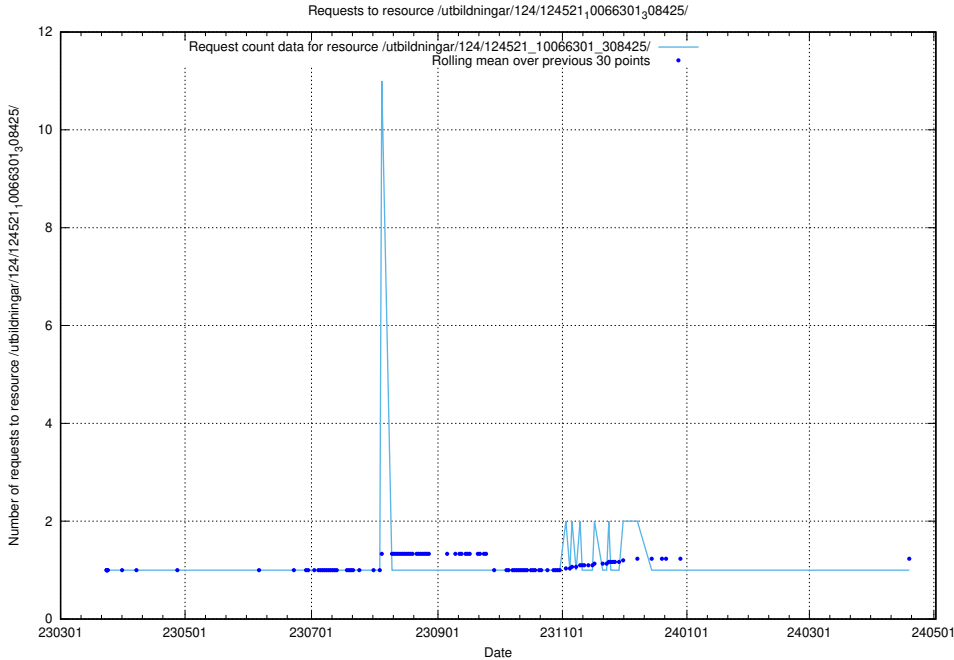

5.1225 Usage of /utbildningar/124/124521_10066301_308425/

Here, we count the number of requests to resource /utbildningar/124/124521_10066301_308425/.