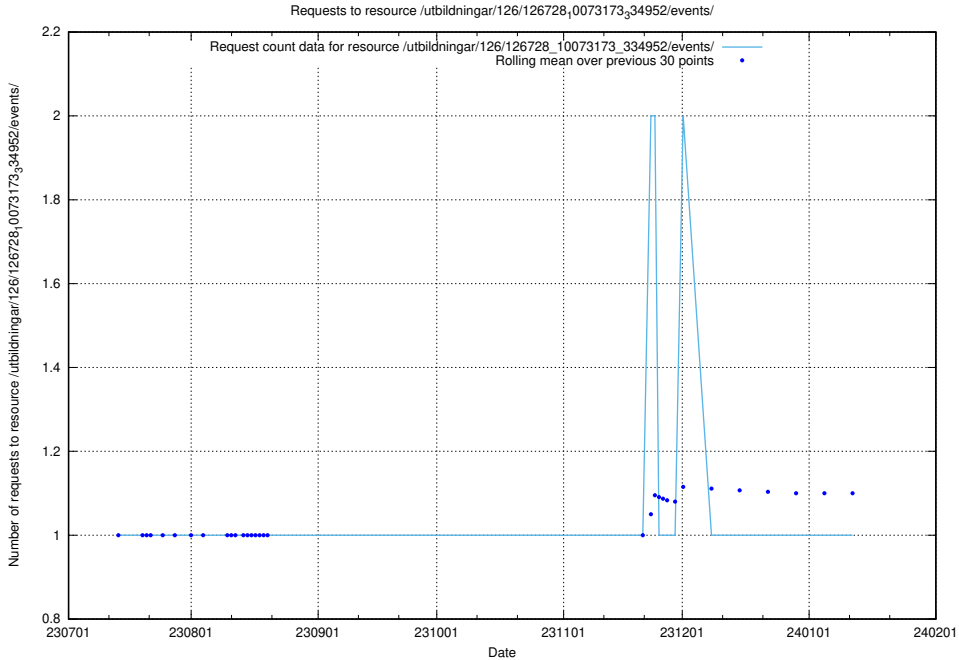

### 5.4855 Usage of /utbildningar/126/126728\_10073173\_334952/events/

Here, we count the number of requests to resource /utbildningar/126/126728\_10073173\_334952/events/