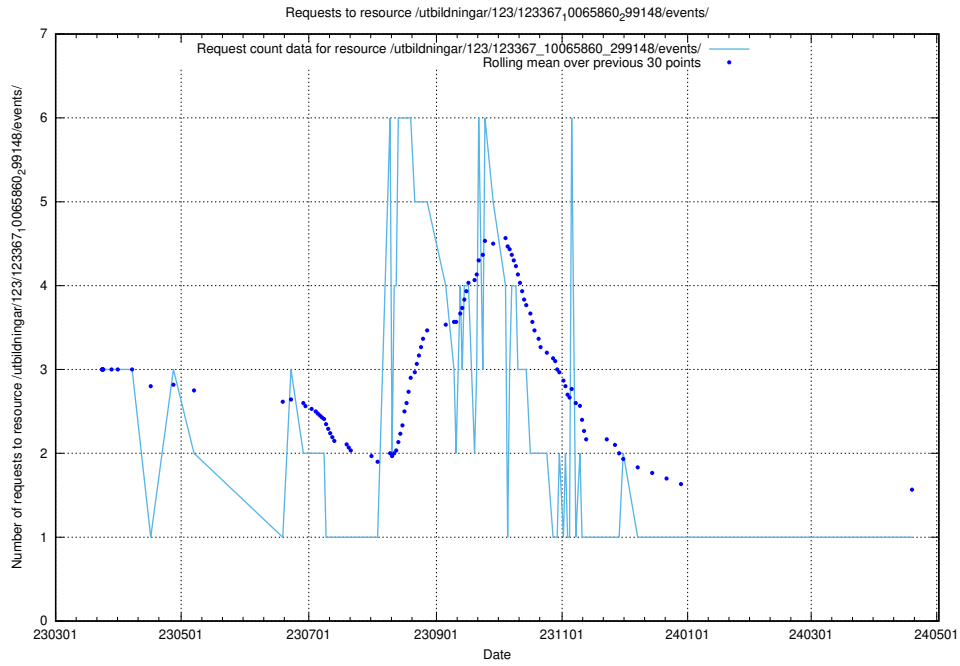

5.6054 Usage of /utbildningar/123/123367_10065860_299148/events/

Here, we count the number of requests to resource /utbildningar/123/123367_10065860_299148/events/