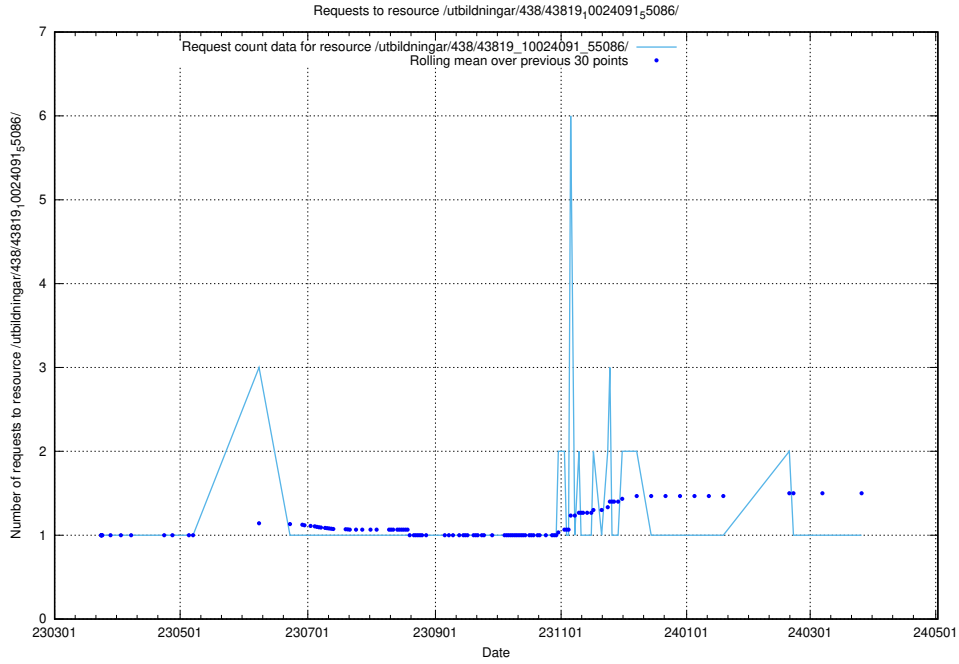

5.6127 Usage of /utbildningar/438/43819_10024091_55086/

Here, we count the number of requests to resource /utbildningar/438/43819_10024091_55086/.