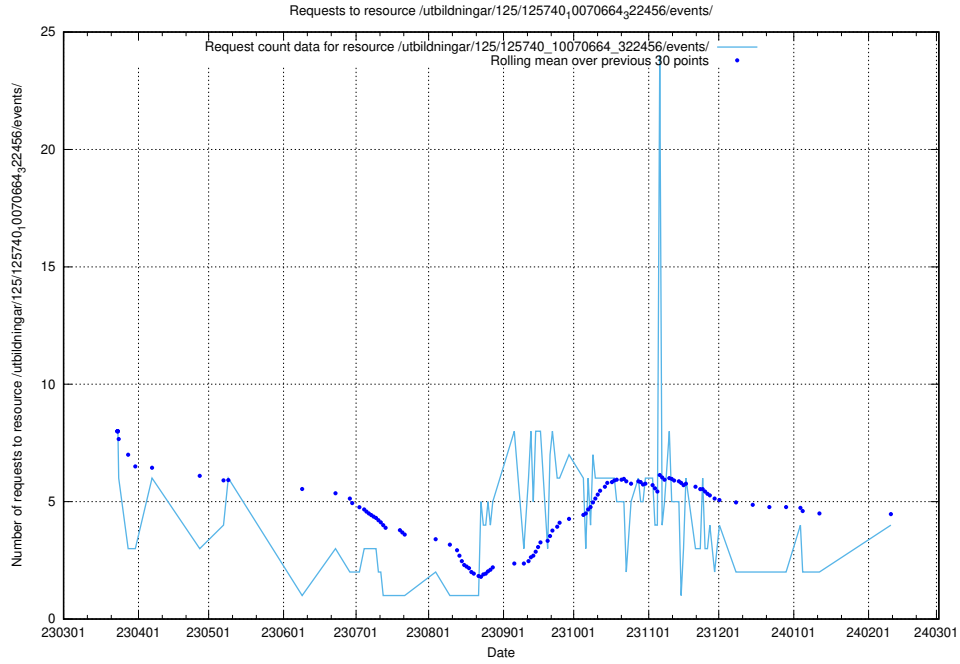

5.275 Usage of /utbildningar/125/125740_10070664_322456/events/

Here, we count the number of requests to resource /utbildningar/125/125740_10070664_322456/events/