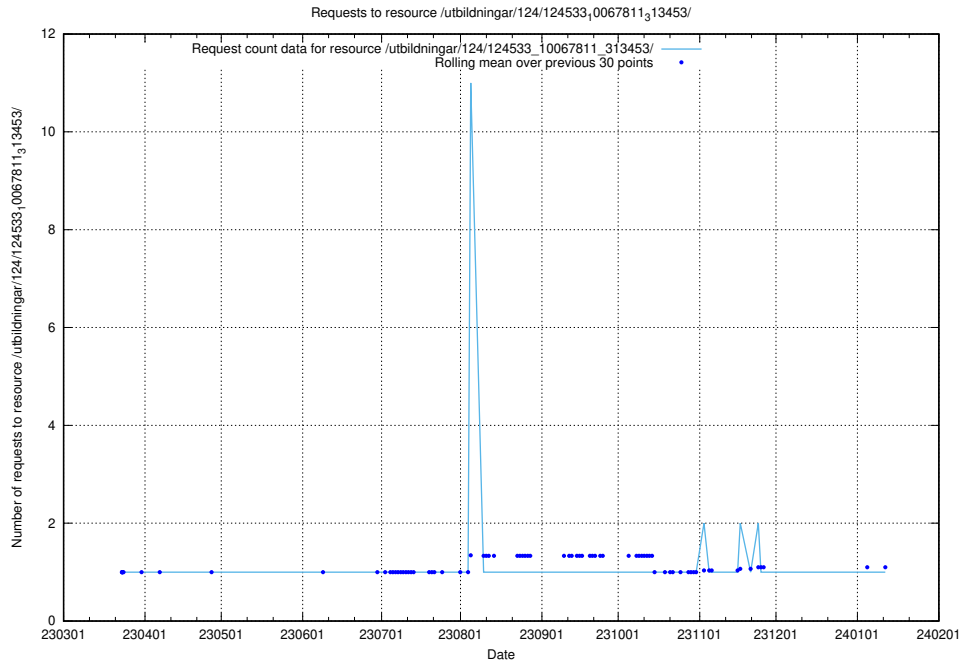

5.1219 Usage of /utbildningar/124/124533_10067811_313453/

Here, we count the number of requests to resource /utbildningar/124/124533_10067811_313453/.