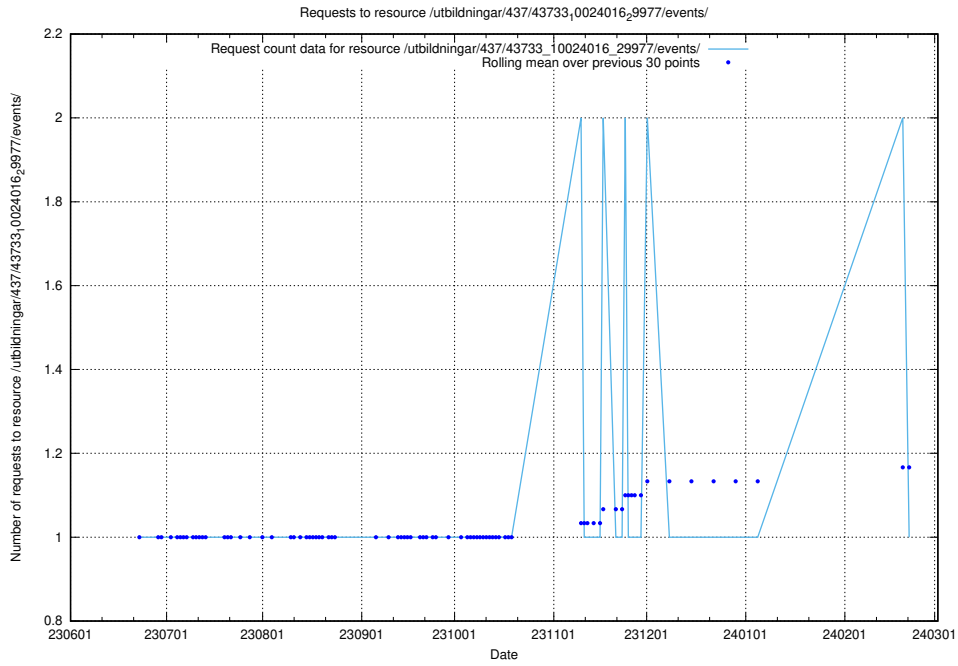

5.5359 Usage of /utbildningar/437/43733_10024016_29977/events/

Here, we count the number of requests to resource /utbildningar/437/43733_10024016_29977/events/.