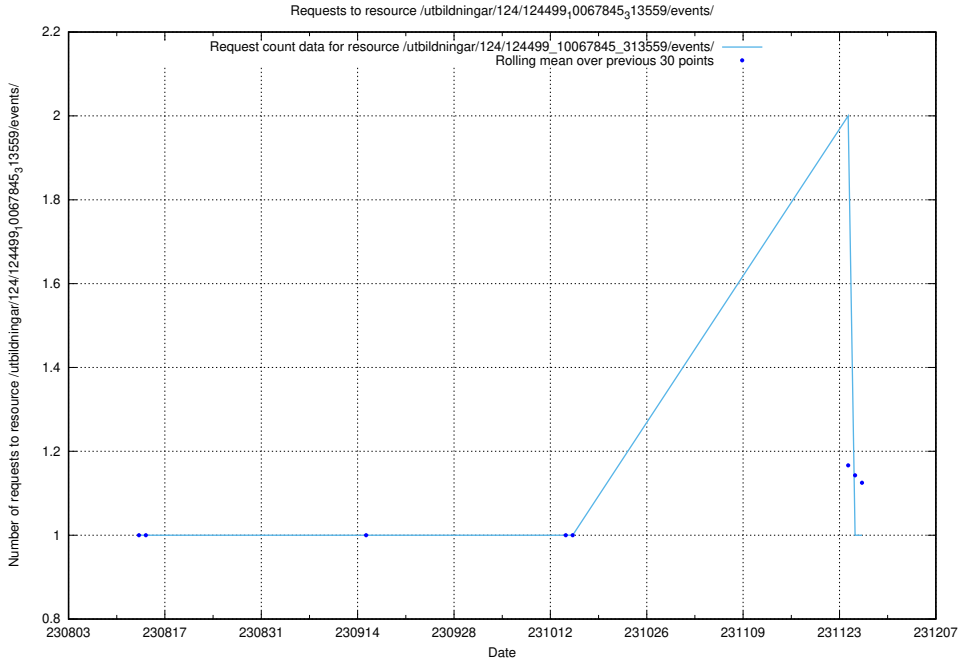

### 5.4590 Usage of /utbildningar/124/124499\_10067845\_313559/events/

Here, we count the number of requests to resource /utbildningar/124/124499\_10067845\_313559/events/