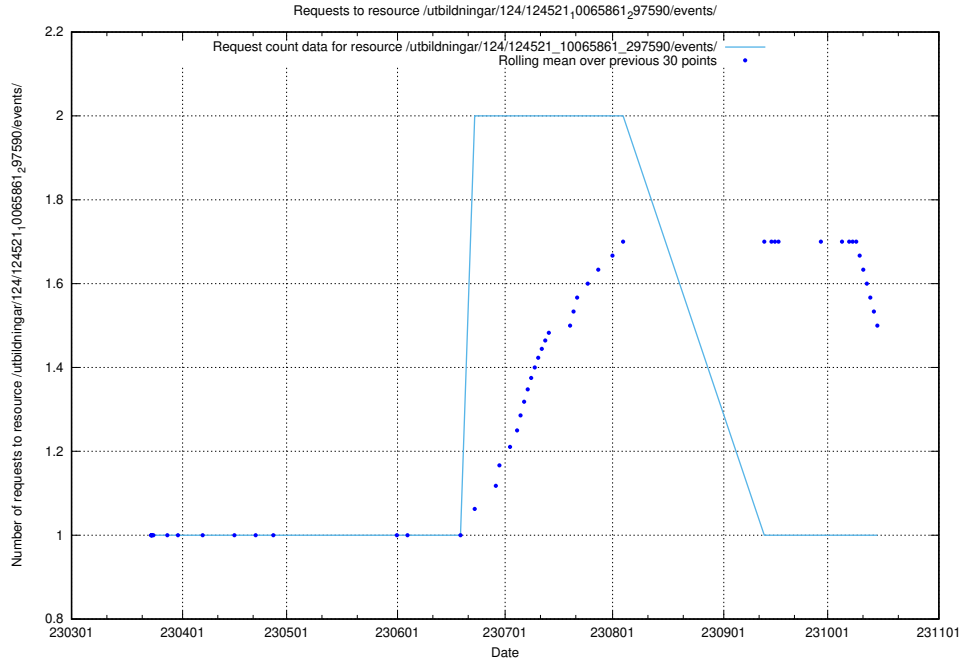

5.1237 Usage of /utbildningar/124/124521_10065861_297590/events/

Here, we count the number of requests to resource /utbildningar/124/124521_10065861_297590/events/