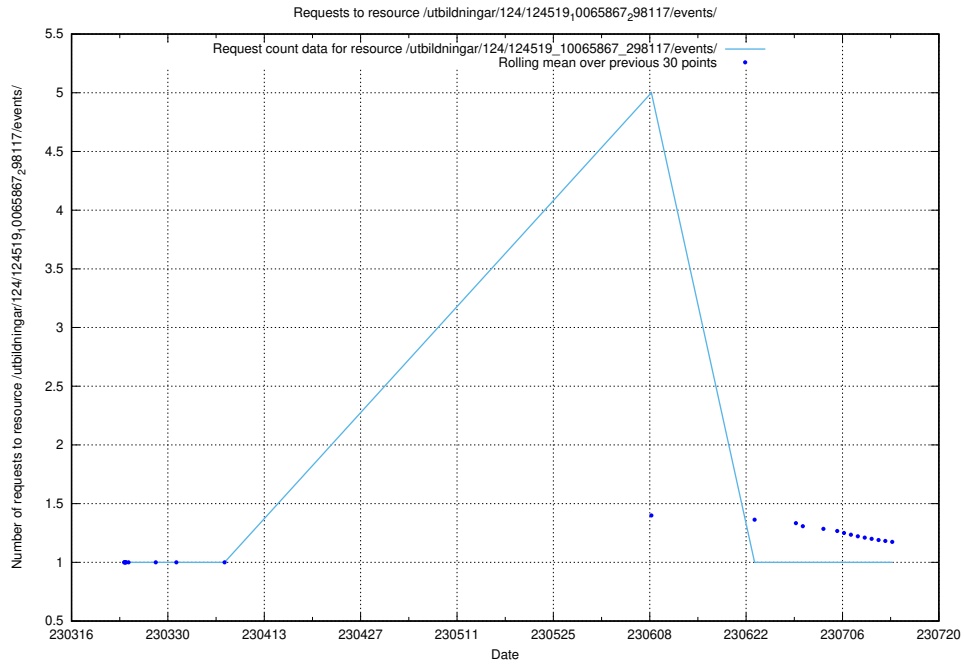

5.1275 Usage of /utbildningar/124/124519_10065867_298117/events/

Here, we count the number of requests to resource /utbildningar/124/124519_10065867_298117/events/