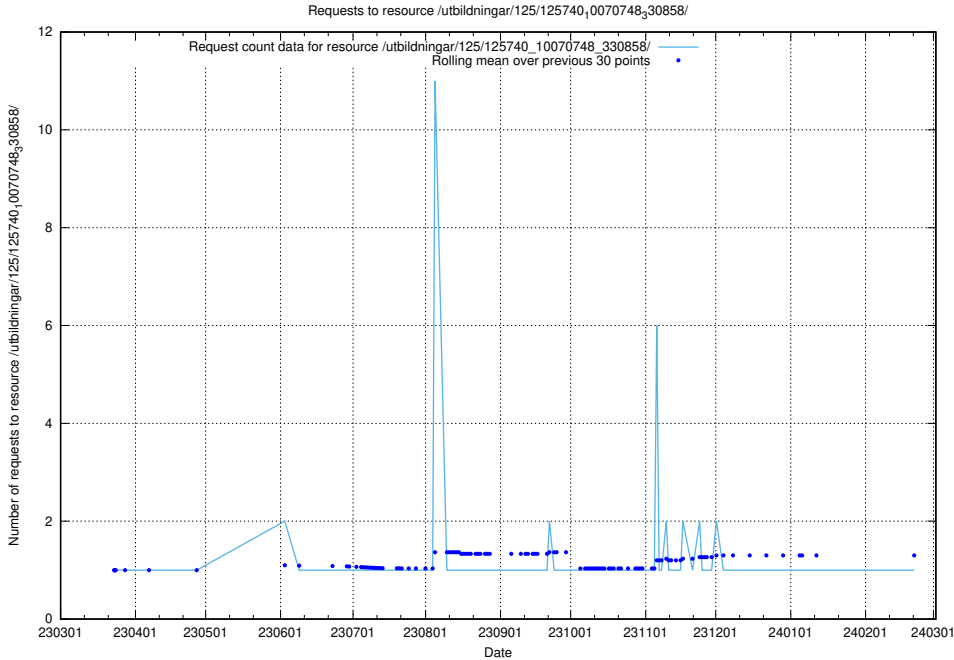

5.976 Usage of /utbildningar/125/125740_10070748_330858/

Here, we count the number of requests to resource /utbildningar/125/125740_10070748_330858/.