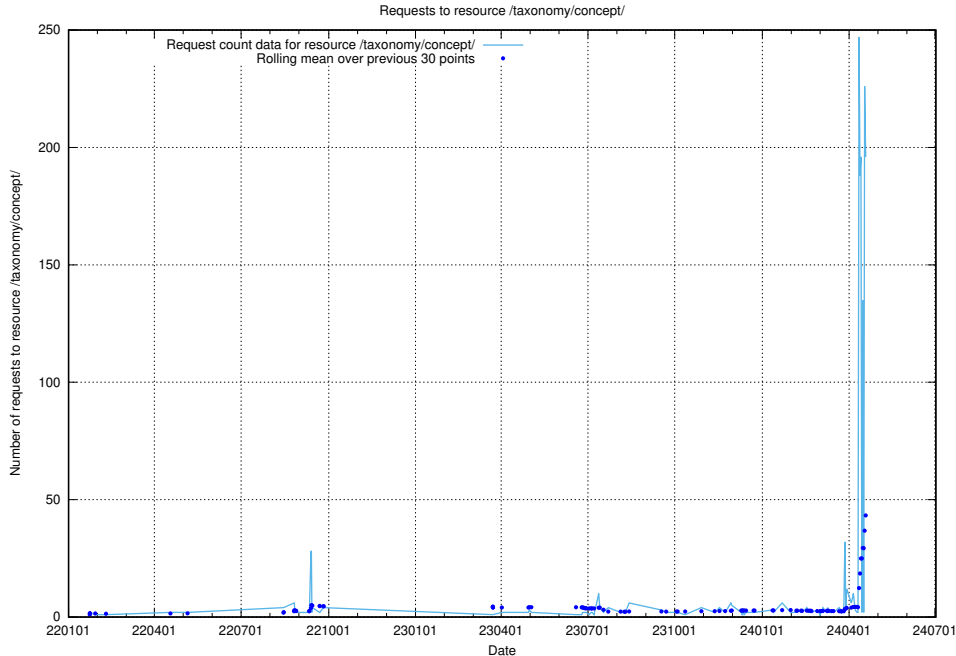

5.2 Usage of /taxonomy/concept/

Here, we count the number of requests to resource /taxonomy/concept/.