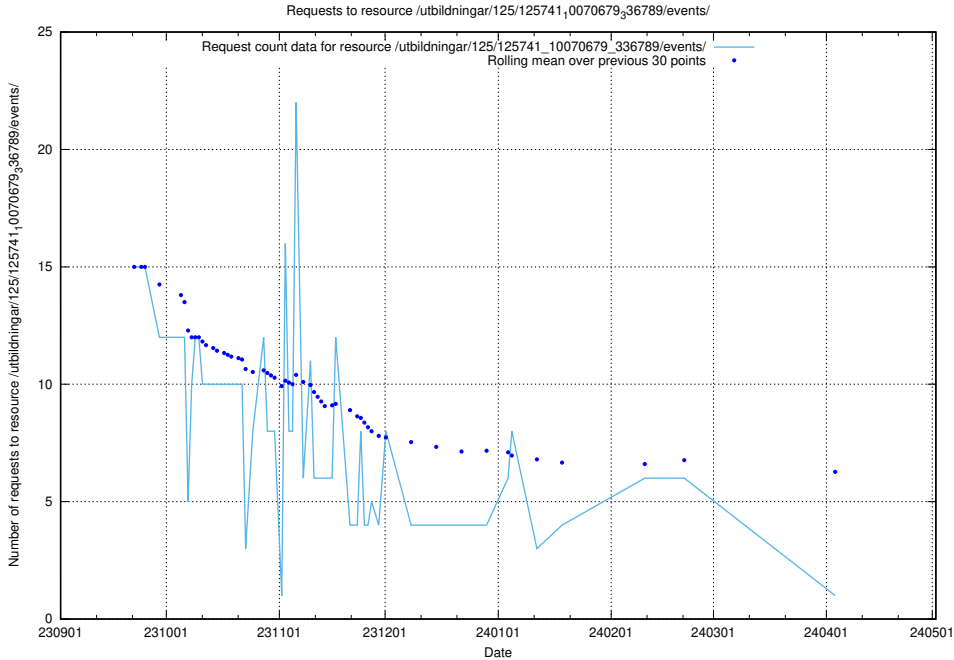

5.4284 Usage of /utbildningar/125/125741_10070679_336789/events/

Here, we count the number of requests to resource /utbildningar/125/125741_10070679_336789/events/