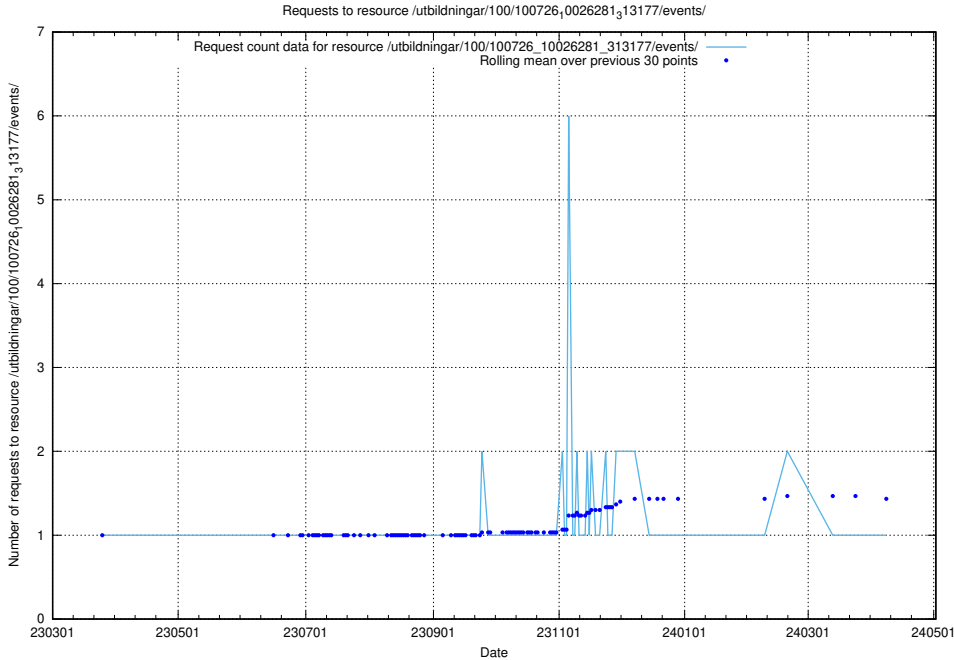

5.5856 Usage of /utbildningar/100/100726_10026281_313177/events/

Here, we count the number of requests to resource /utbildningar/100/100726_10026281_313177/events/