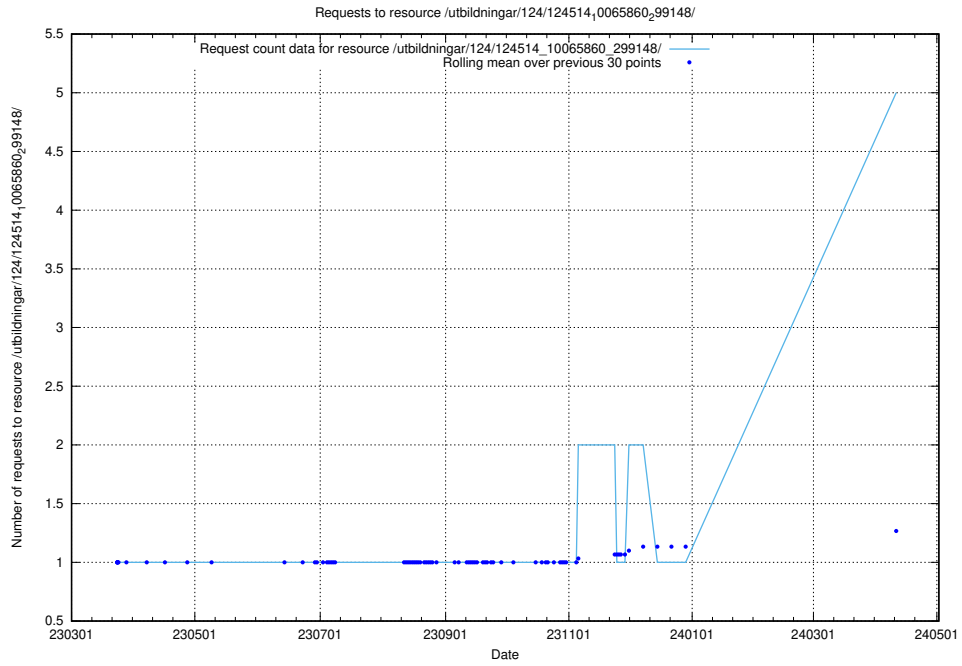

5.156 Usage of /utbildningar/124/124514_10065860_299148/

Here, we count the number of requests to resource /utbildningar/124/124514_10065860_299148/.