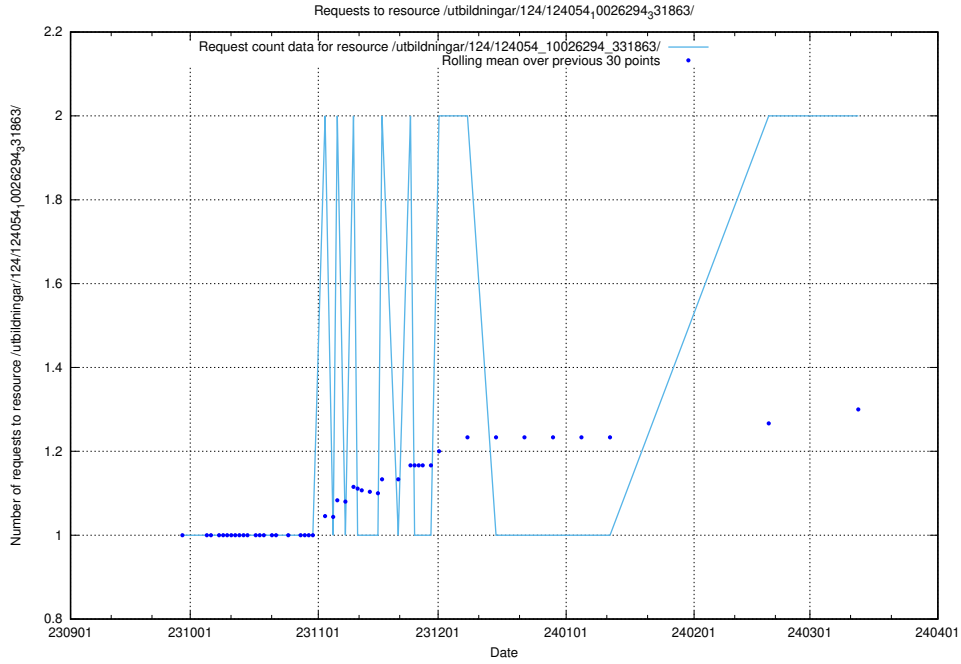

5.739 Usage of /utbildningar/124/124054_10026294_331863/

Here, we count the number of requests to resource /utbildningar/124/124054_10026294_331863/.