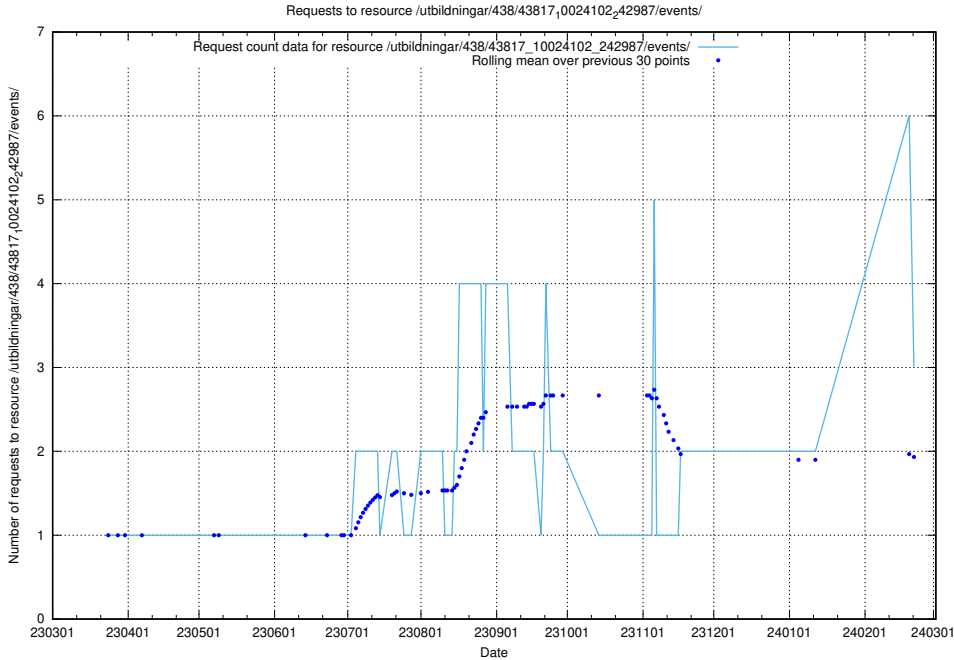

### 5.464 Usage of /utbildningar/438/43817\_10024102\_242987/events/

Here, we count the number of requests to resource /utbildningar/438/43817\_10024102\_242987/events/.