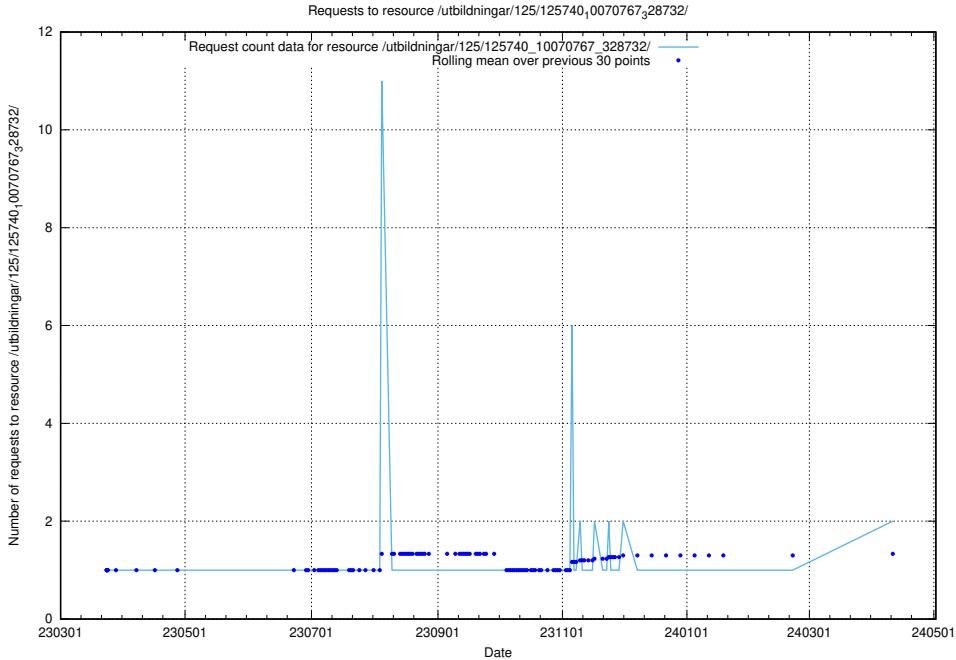

5.485 Usage of /utbildningar/125/125740_10070767_328732/

Here, we count the number of requests to resource /utbildningar/125/125740_10070767_328732/.