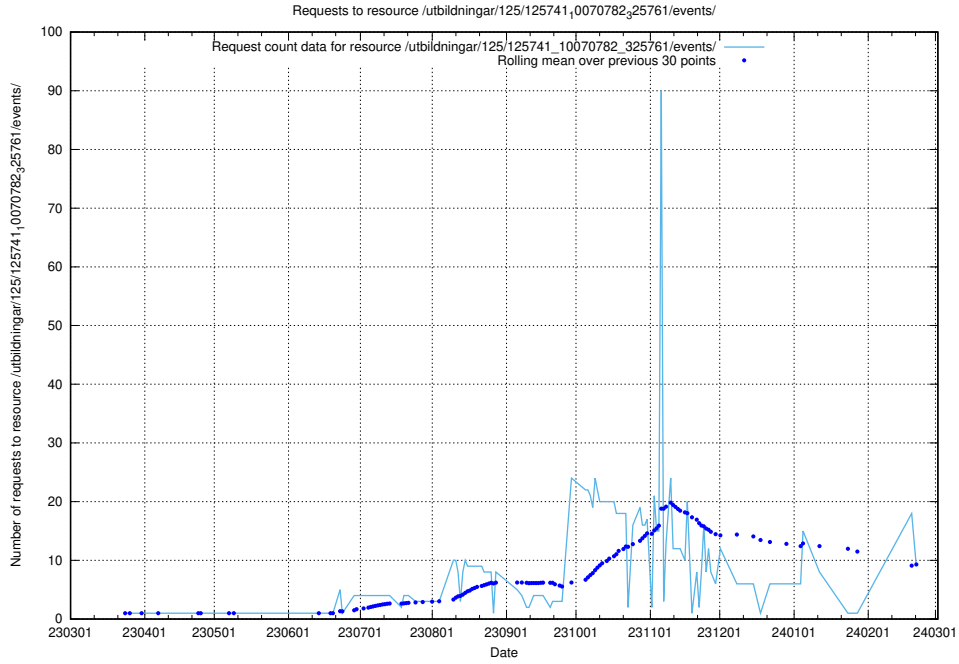

5.56 Usage of /utbildningar/125/125741_10070782_325761/events/

Here, we count the number of requests to resource /utbildningar/125/125741_10070782_325761/events/