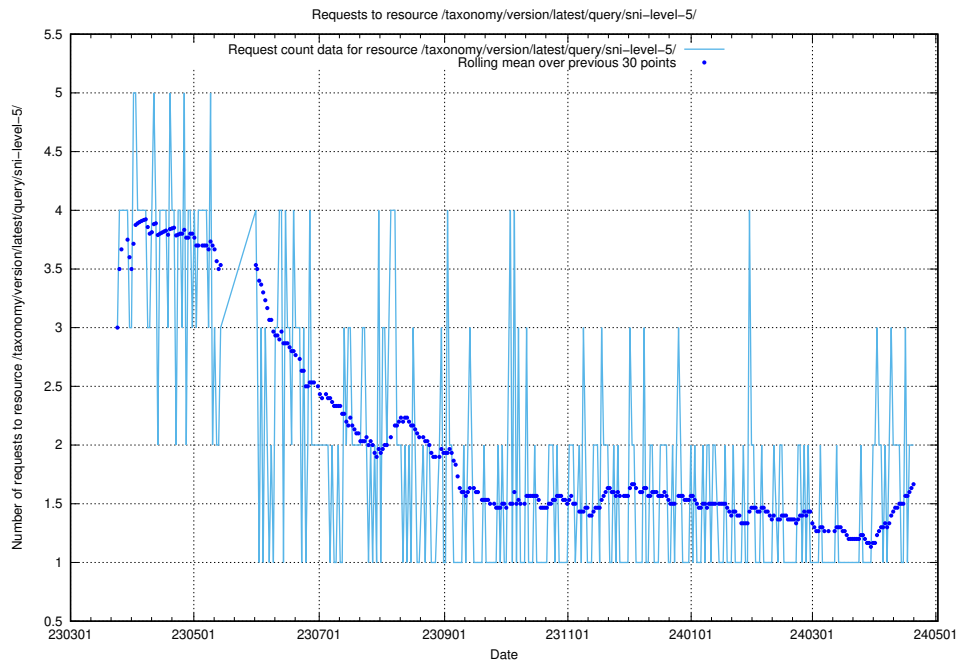

5.913 Usage of /taxonomy/version/latest/query/sni-level-5/

Here, we count the number of requests to resource /taxonomy/version/latest/query/sni-level-5/.