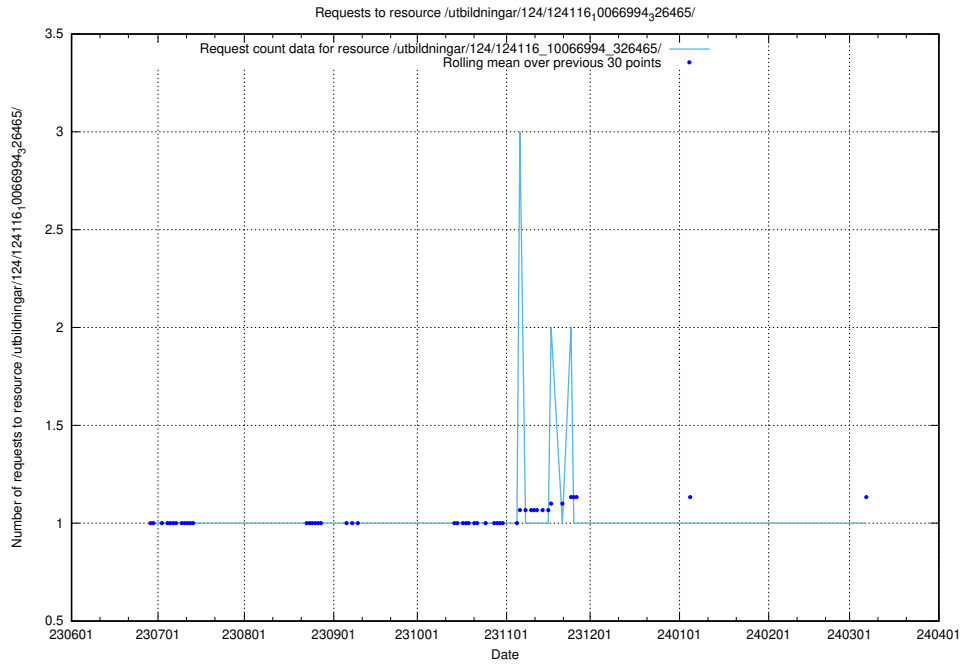

5.5308 Usage of /utbildningar/124/124116_10066994_326465/

Here, we count the number of requests to resource /utbildningar/124/124116_10066994_326465/.