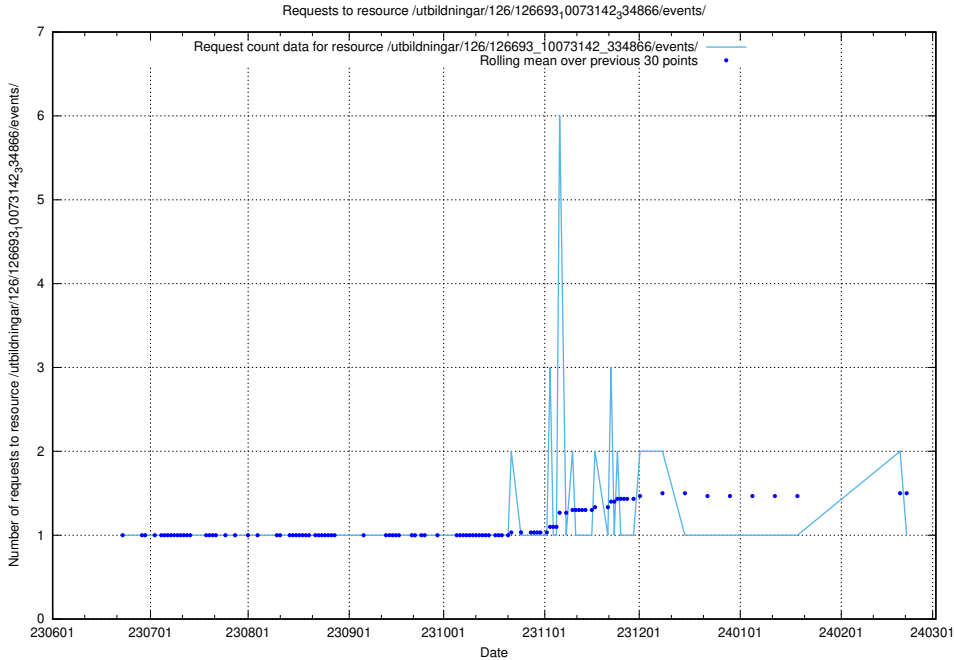

5.5426 Usage of /utbildningar/126/126693_10073142_334866/events/

Here, we count the number of requests to resource /utbildningar/126/126693_10073142_334866/events/