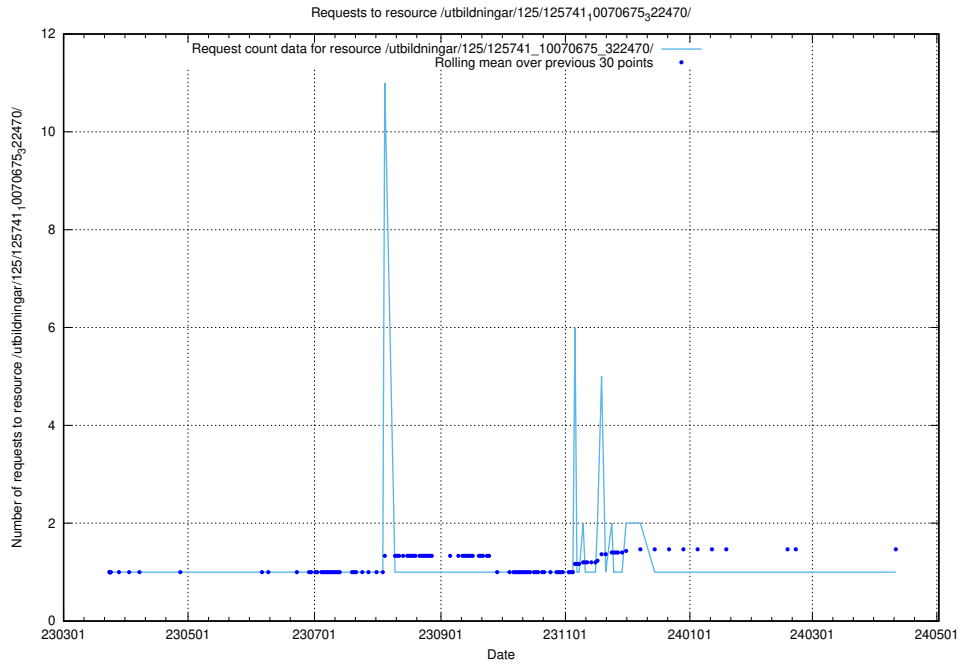

5.6264 Usage of /utbildningar/125/125741_10070675_322470/

Here, we count the number of requests to resource /utbildningar/125/125741_10070675_322470/.