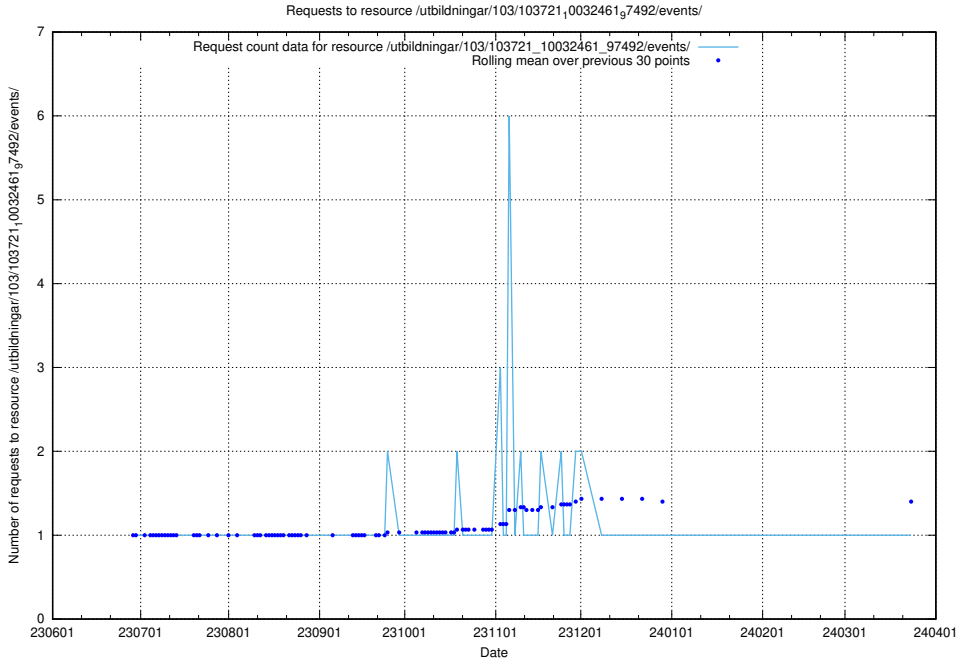

5.5315 Usage of /utbildningar/103/103721_10032461_97492/events/

Here, we count the number of requests to resource /utbildningar/103/103721_10032461_97492/events/.