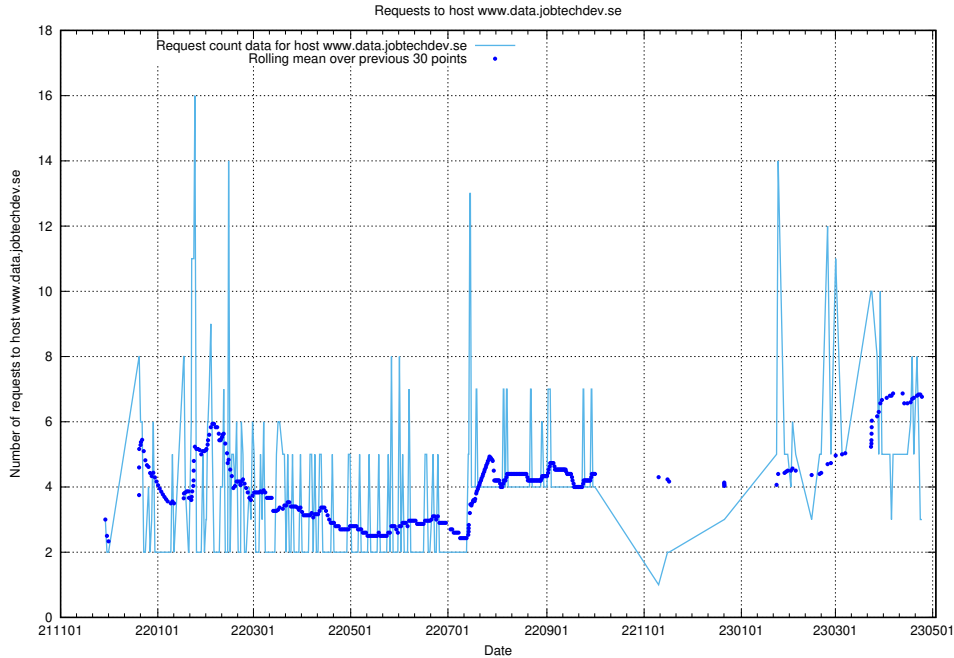

7.203 Usage of www.data.jobtechdev.se

Here, we count the number of requests to host www.data.jobtechdev.se.