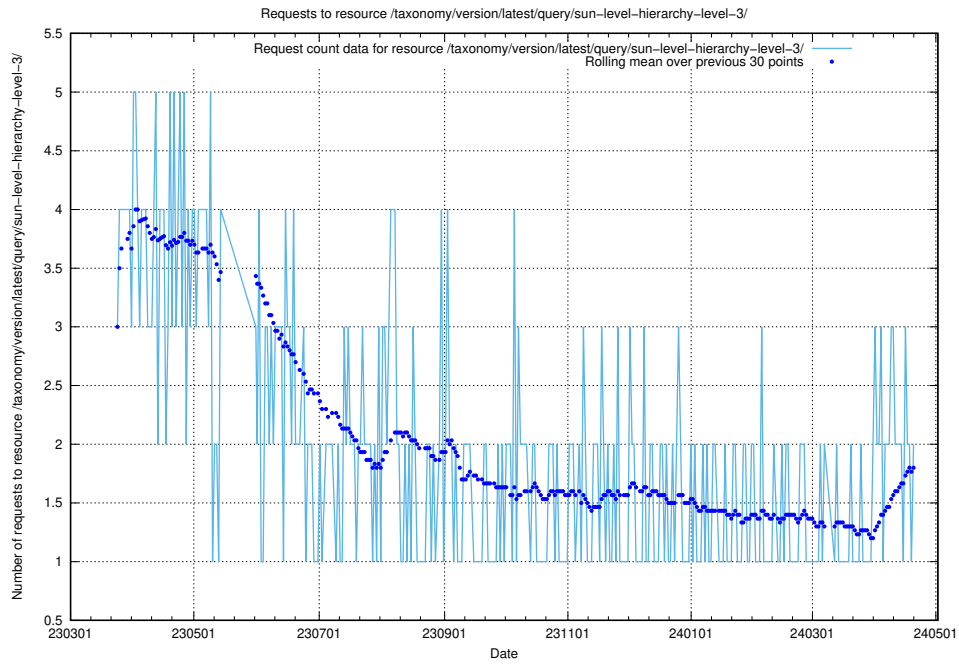

5.909 Usage of /taxonomy/version/latest/query/sun-level-hierarchy-level-3/

Here, we count the number of requests to resource /taxonomy/version/latest/query/sun-level-hierarchy-level-3/.