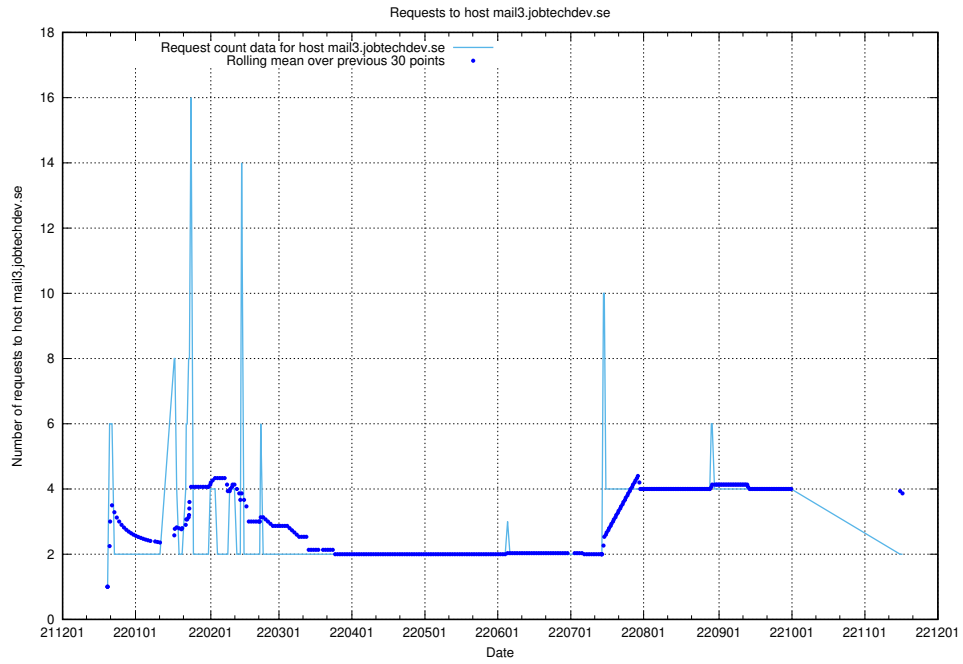

7.371 Usage of mail3.jobtechdev.se

Here, we count the number of requests to host mail3.jobtechdev.se.