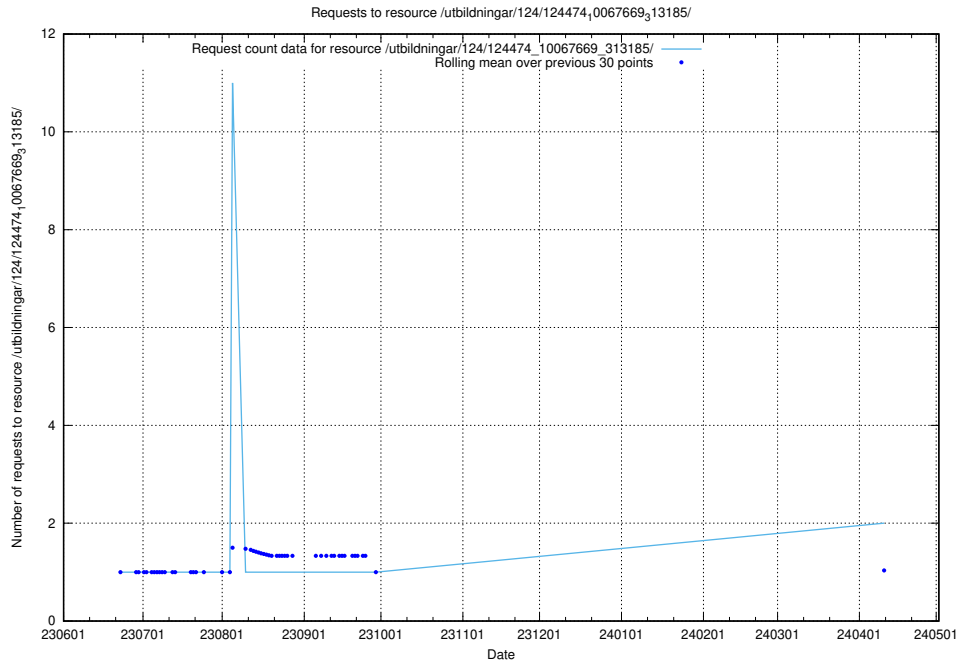

5.866 Usage of /utbildningar/124/124474_10067669_313185/

Here, we count the number of requests to resource /utbildningar/124/124474_10067669_313185/.