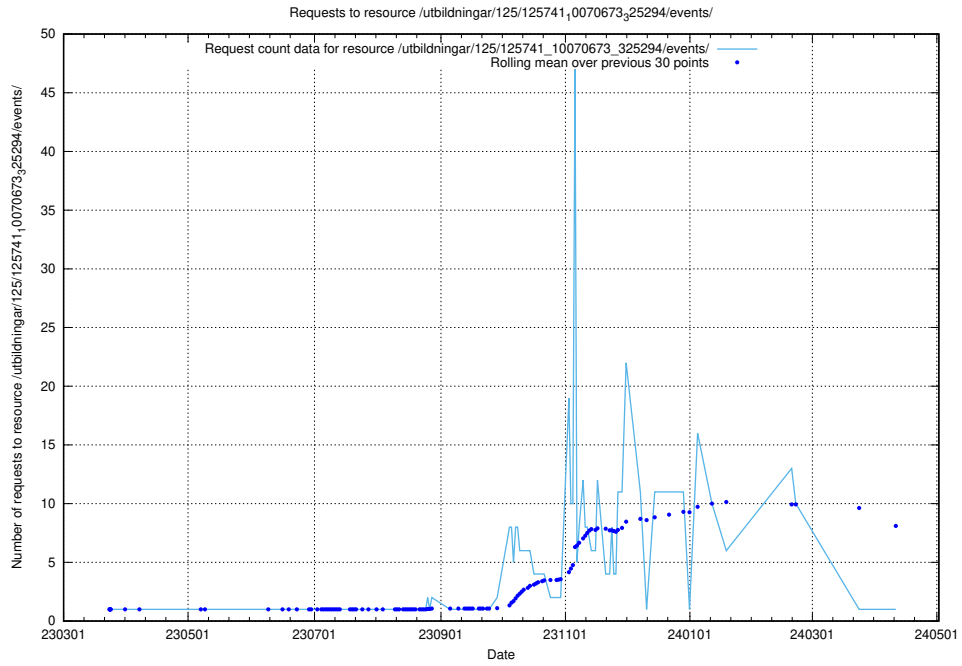

5.6269 Usage of /utbildningar/125/125741_10070673_325294/events/

Here, we count the number of requests to resource /utbildningar/125/125741_10070673_325294/events/