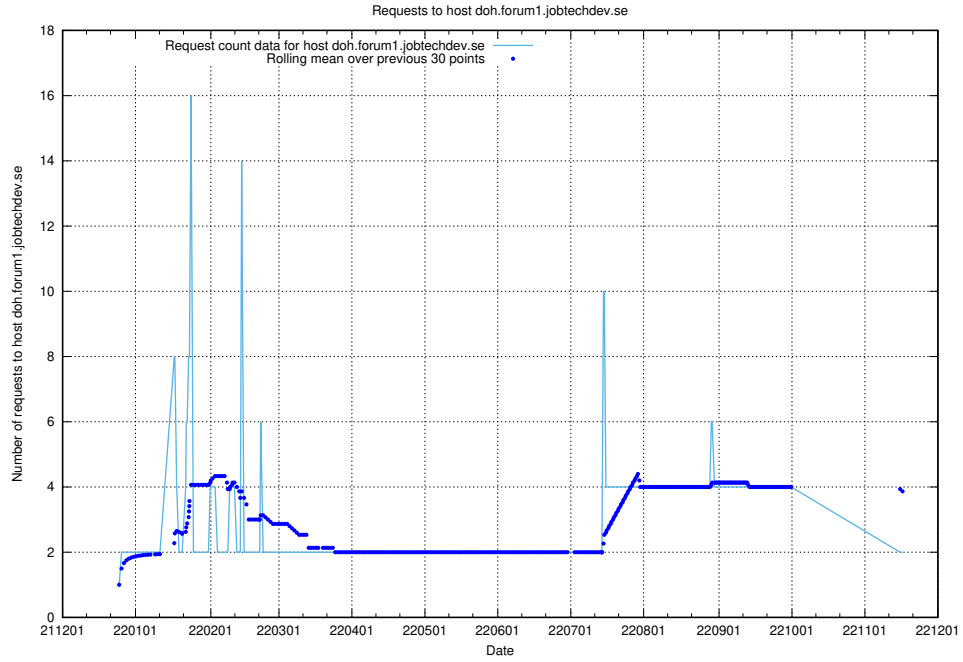

7.362 Usage of doh.forum1.jobtechdev.se

Here, we count the number of requests to host doh.forum1.jobtechdev.se.