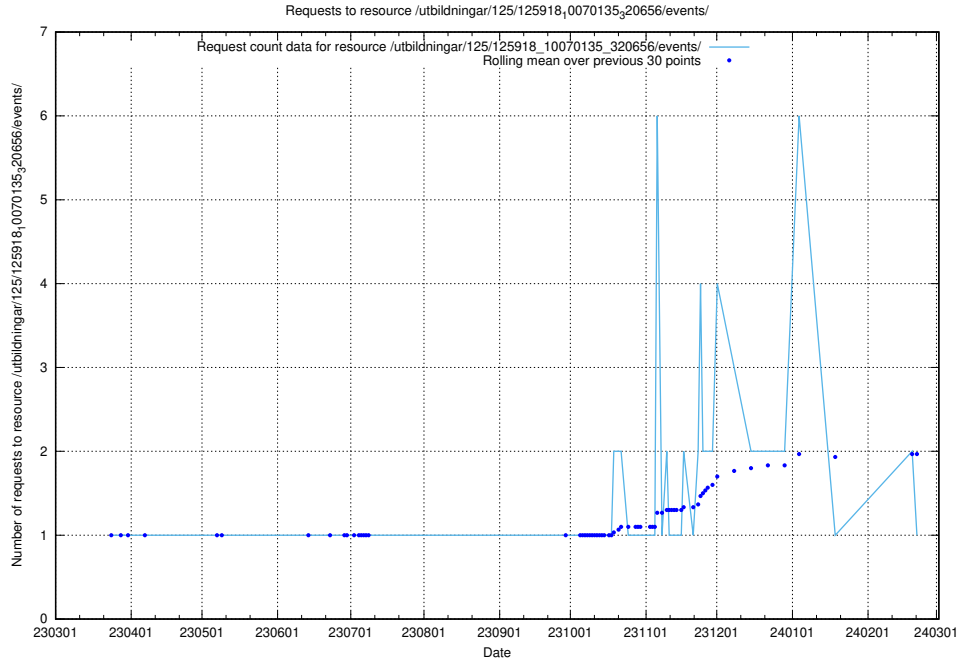

5.6002 Usage of /utbildningar/125/125918_10070135_320656/events/

Here, we count the number of requests to resource /utbildningar/125/125918_10070135_320656/events/