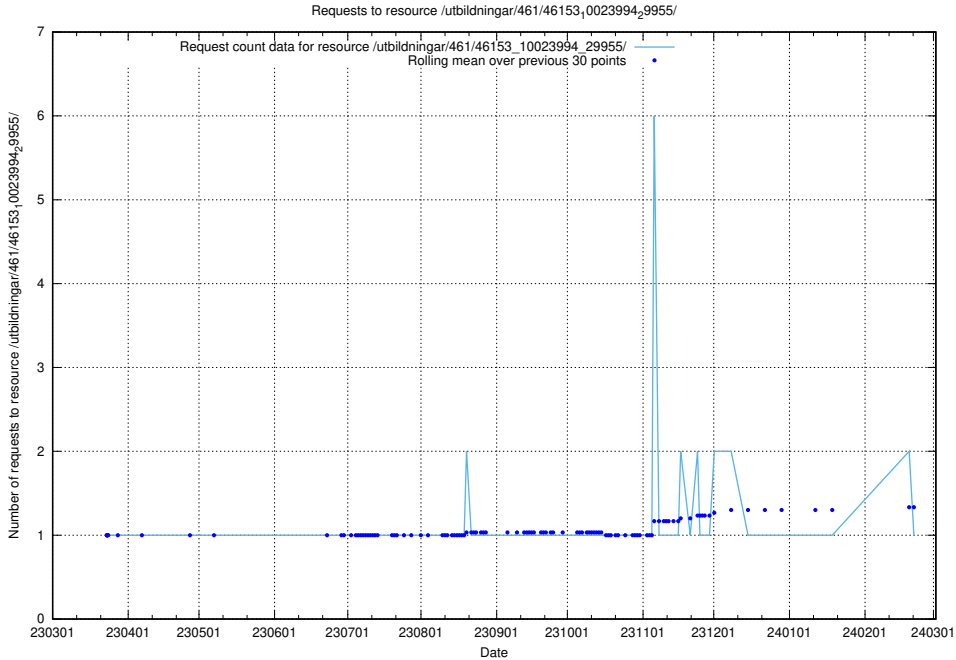

5.6101 Usage of /utbildningar/461/46153_10023994_29955/

Here, we count the number of requests to resource /utbildningar/461/46153_10023994_29955/.