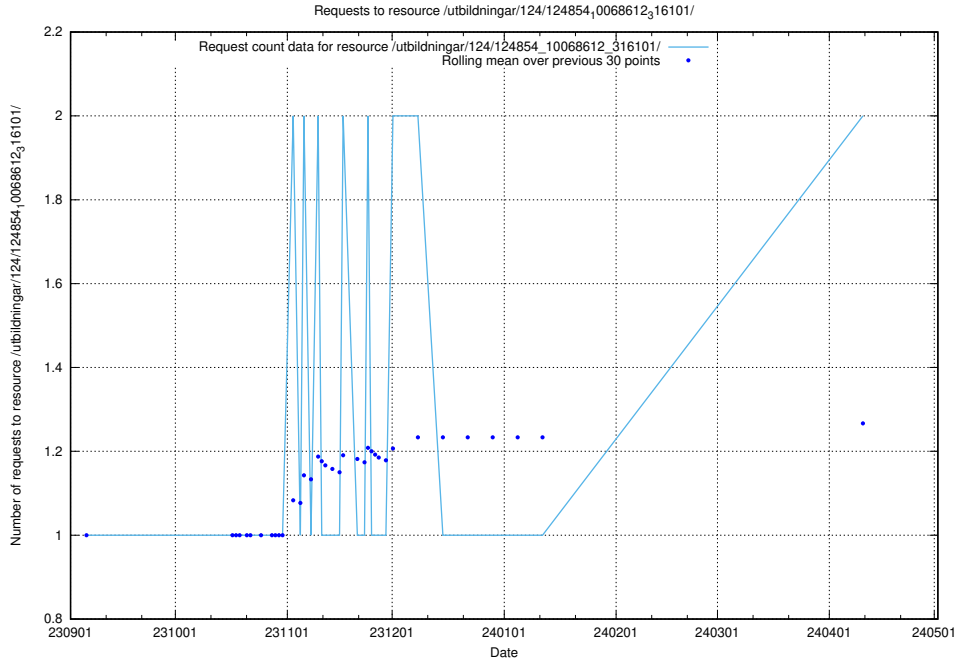

5.758 Usage of /utbildningar/124/124854_10068612_316101/

Here, we count the number of requests to resource /utbildningar/124/124854_10068612_316101/.