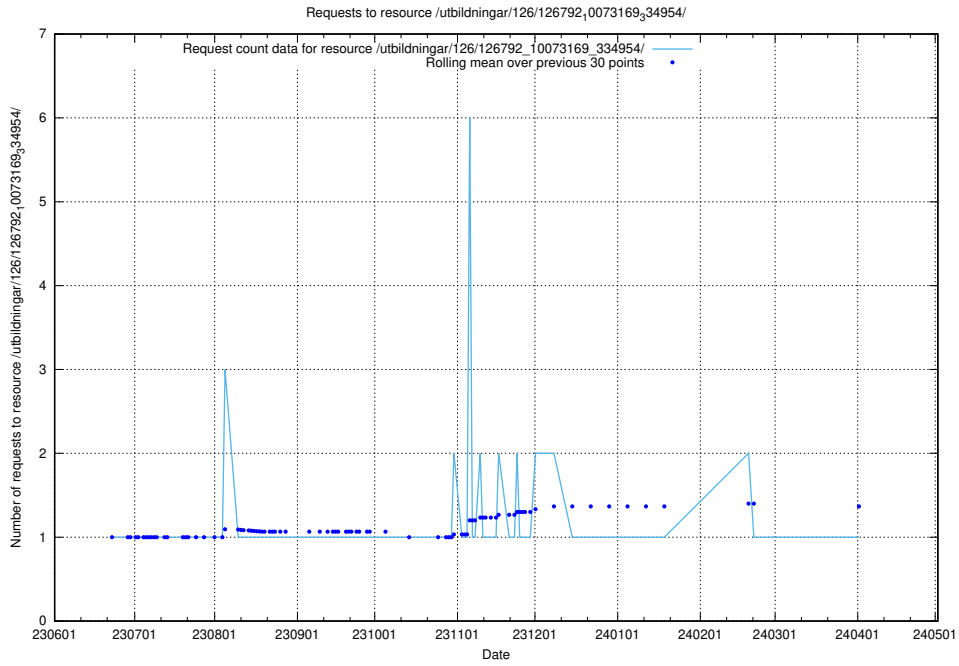

### 5.5374 Usage of /utbildningar/126/126792\_10073169\_334954/

Here, we count the number of requests to resource /utbildningar/126/126792\_10073169\_334954/.