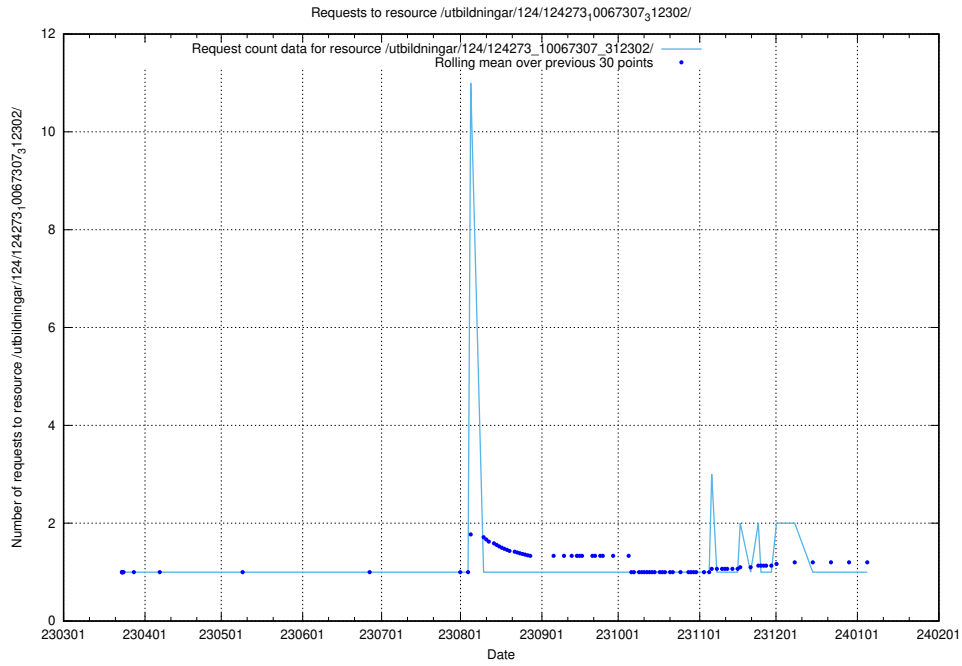

5.3785 Usage of /utbildningar/124/124273_10067307_312302/

Here, we count the number of requests to resource /utbildningar/124/124273_10067307_312302/.