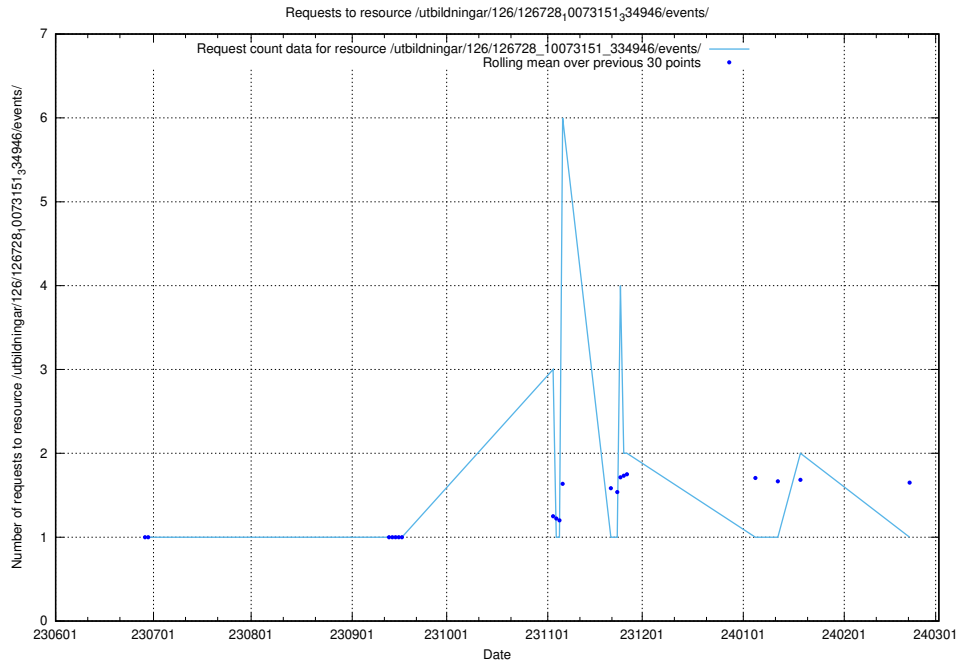

5.5232 Usage of /utbildningar/126/126728_10073151_334946/events/

Here, we count the number of requests to resource /utbildningar/126/126728_10073151_334946/events/