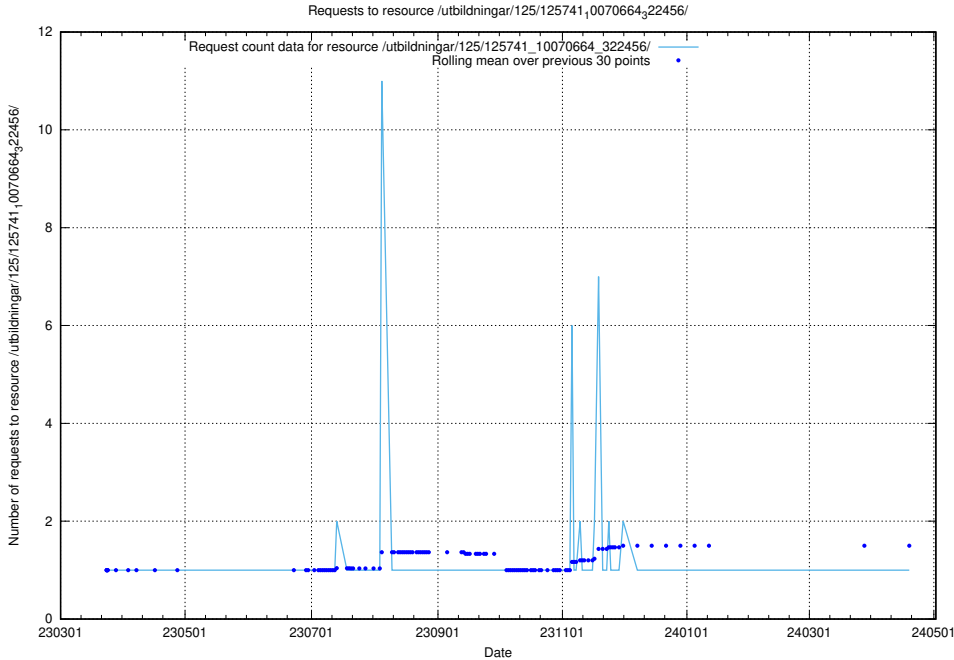

5.6275 Usage of /utbildningar/125/125741_10070664_322456/

Here, we count the number of requests to resource /utbildningar/125/125741_10070664_322456/.