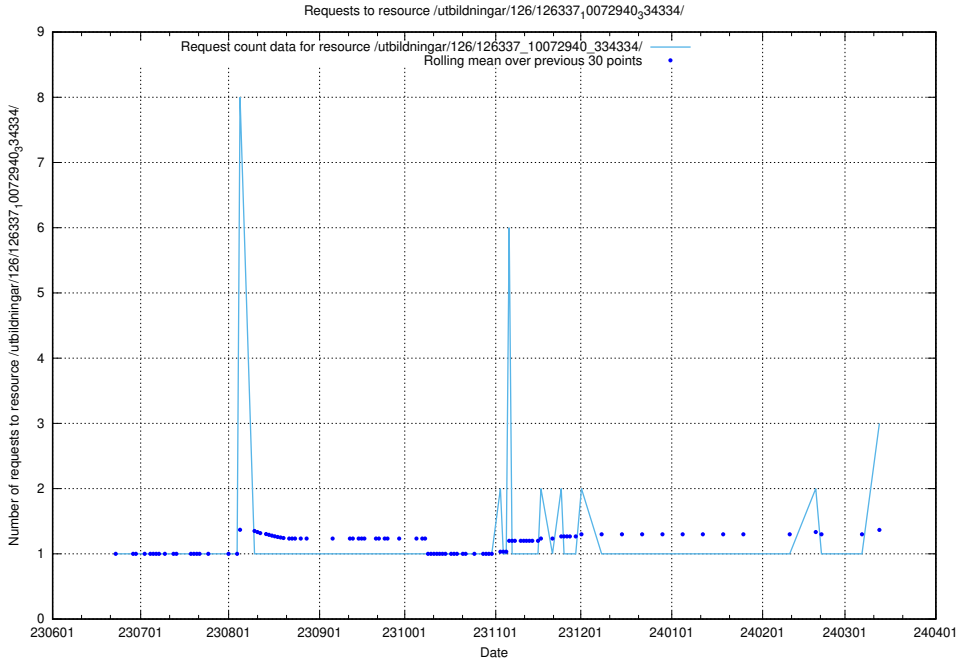

5.417 Usage of /utbildningar/126/126337_10072940_334334/

Here, we count the number of requests to resource /utbildningar/126/126337_10072940_334334/.