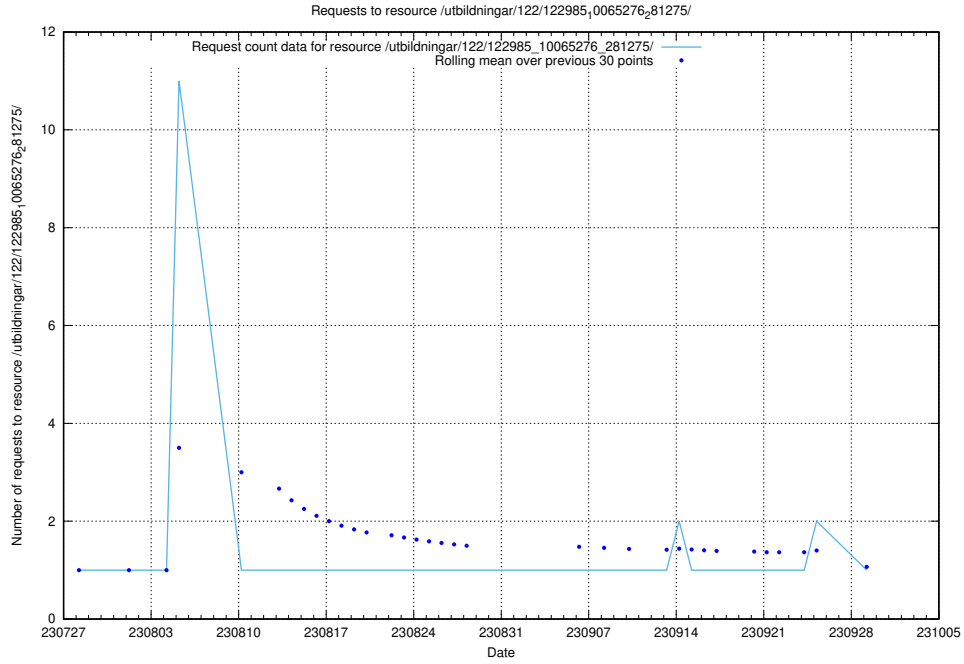

5.4698 Usage of /utbildningar/122/122985_10065276_281275/

Here, we count the number of requests to resource /utbildningar/122/122985_10065276_281275/.