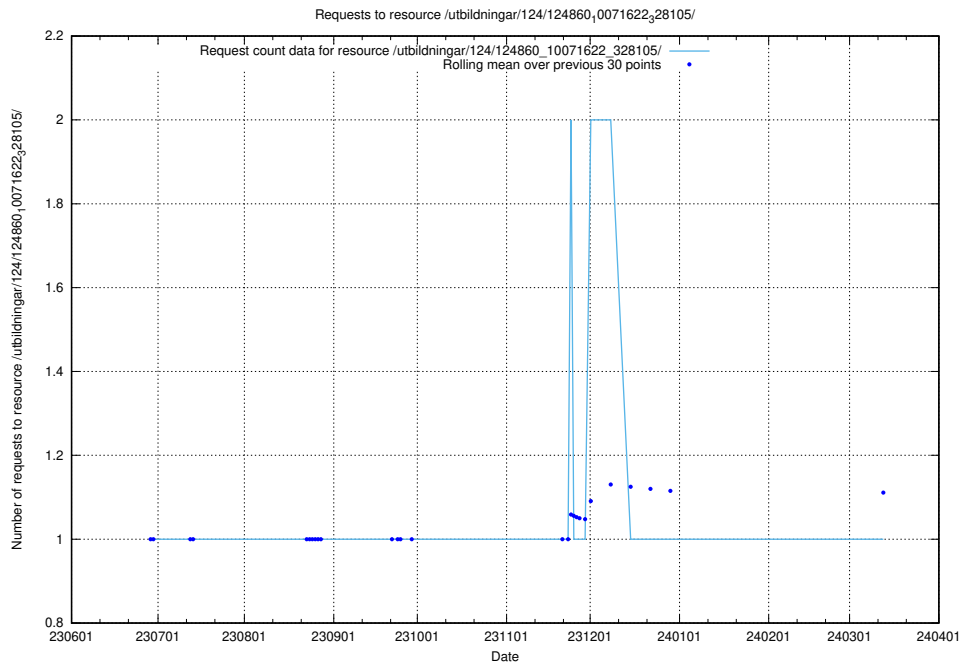

5.5268 Usage of /utbildningar/124/124860_10071622_328105/

Here, we count the number of requests to resource /utbildningar/124/124860_10071622_328105/.