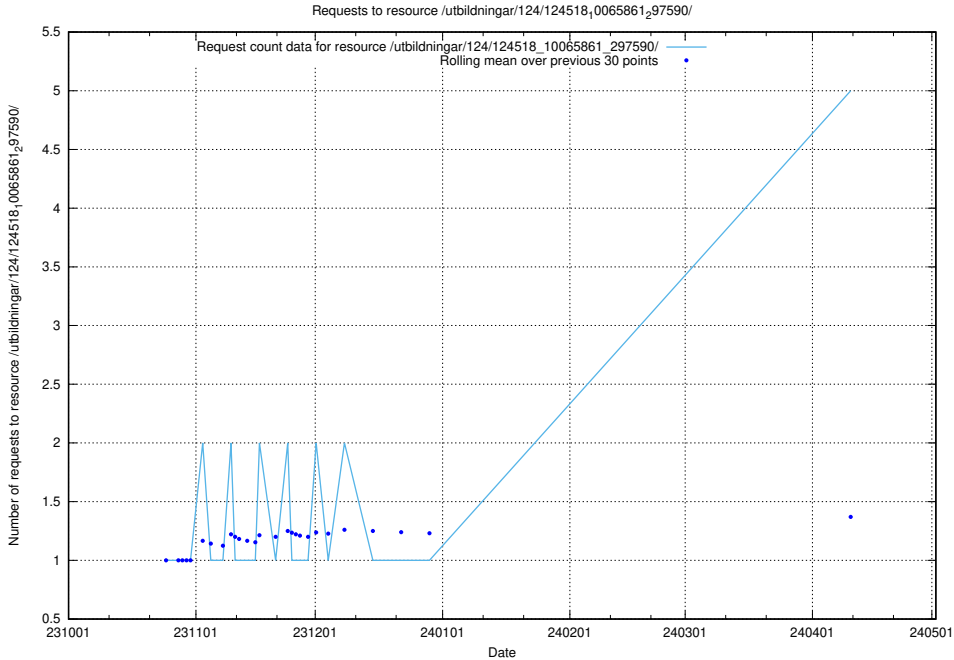

5.171 Usage of /utbildningar/124/124518_10065861_297590/

Here, we count the number of requests to resource /utbildningar/124/124518_10065861_297590/.