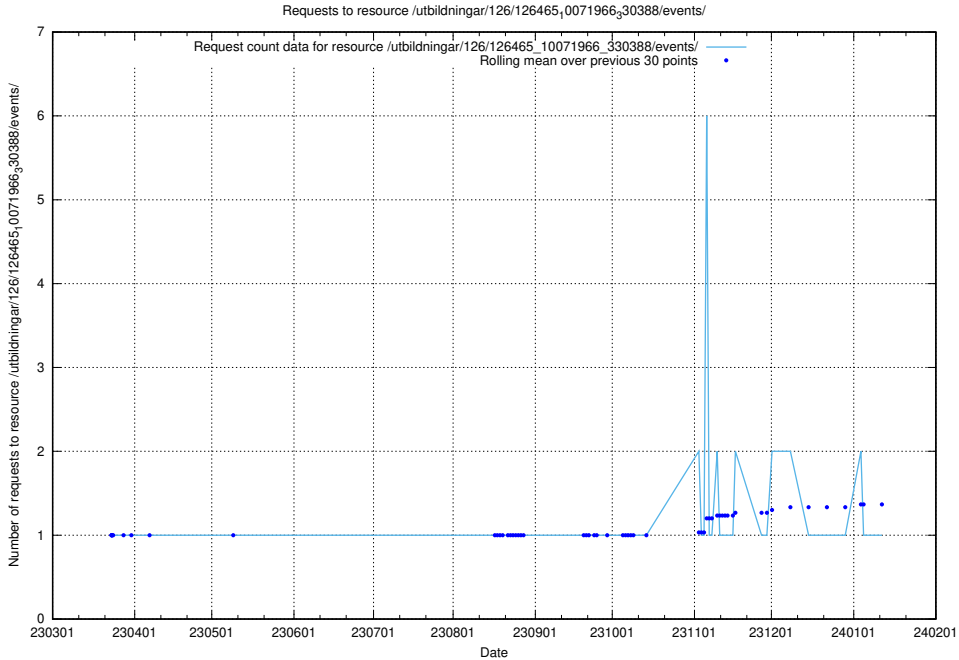

5.6199 Usage of /utbildningar/126/126465_10071966_330388/events/

Here, we count the number of requests to resource /utbildningar/126/126465_10071966_330388/events/