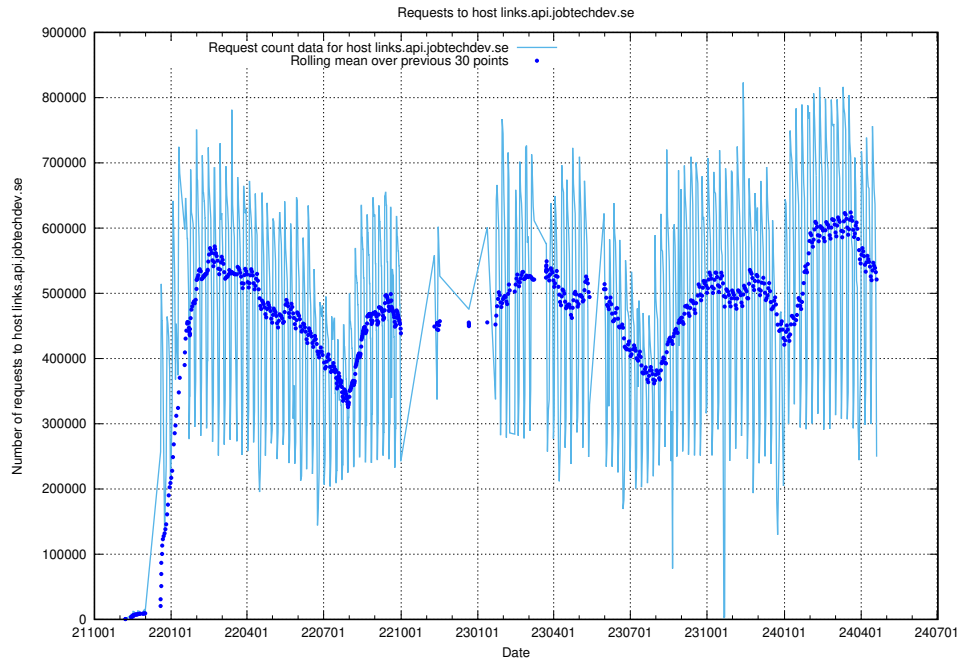

7.2 Usage of links.api.jobtechdev.se

Here, we count the number of requests to host links.api.jobtechdev.se.