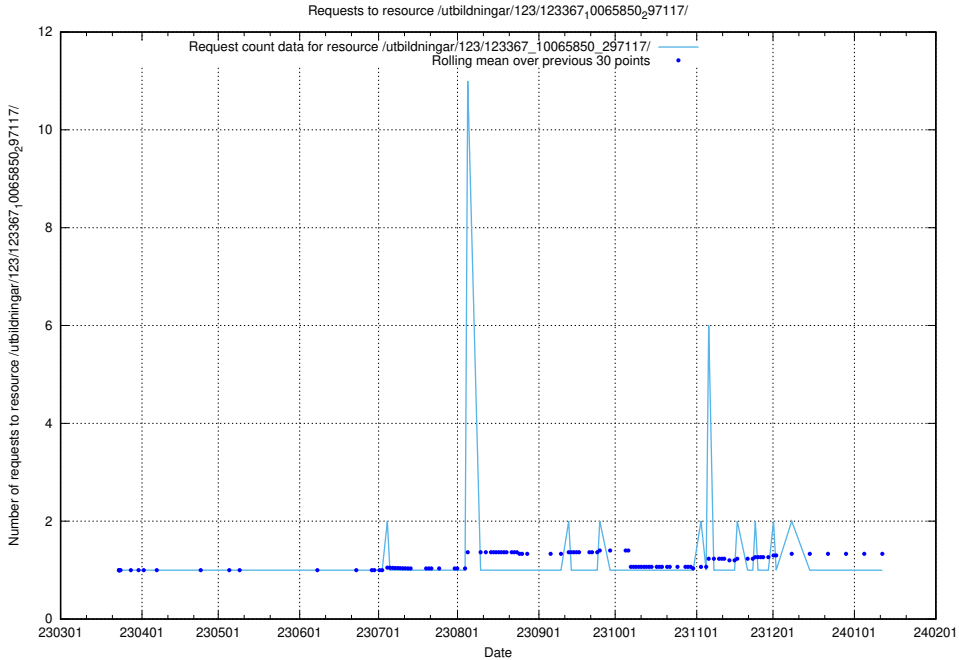

### 5.4639 Usage of /utbildningar/123/123367\_10065850\_297117/

Here, we count the number of requests to resource /utbildningar/123/123367\_10065850\_297117/.