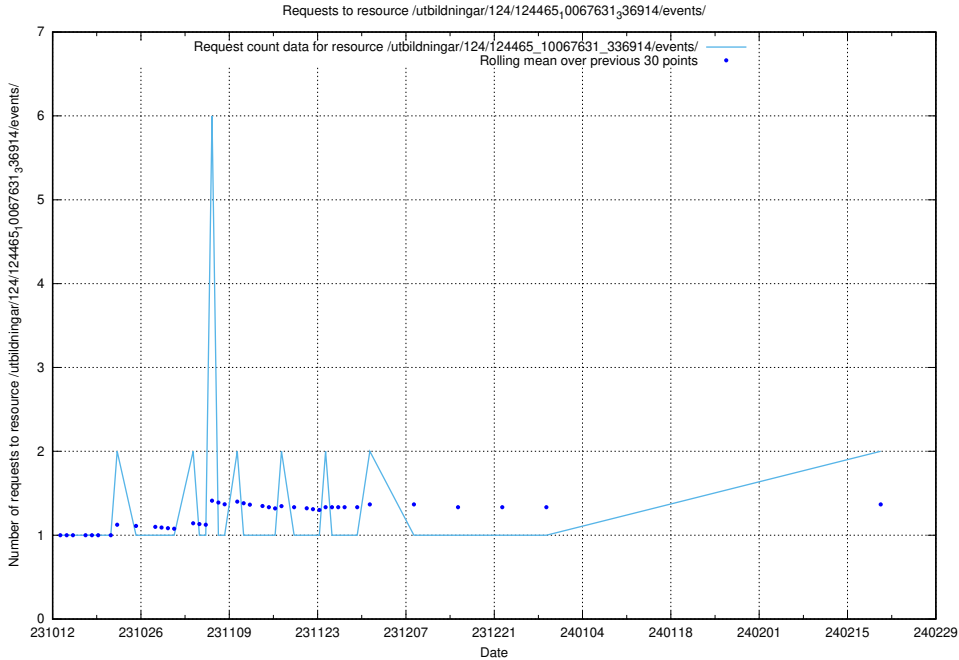

5.729 Usage of /utbildningar/124/124465_10067631_336914/events/

Here, we count the number of requests to resource /utbildningar/124/124465_10067631_336914/events/