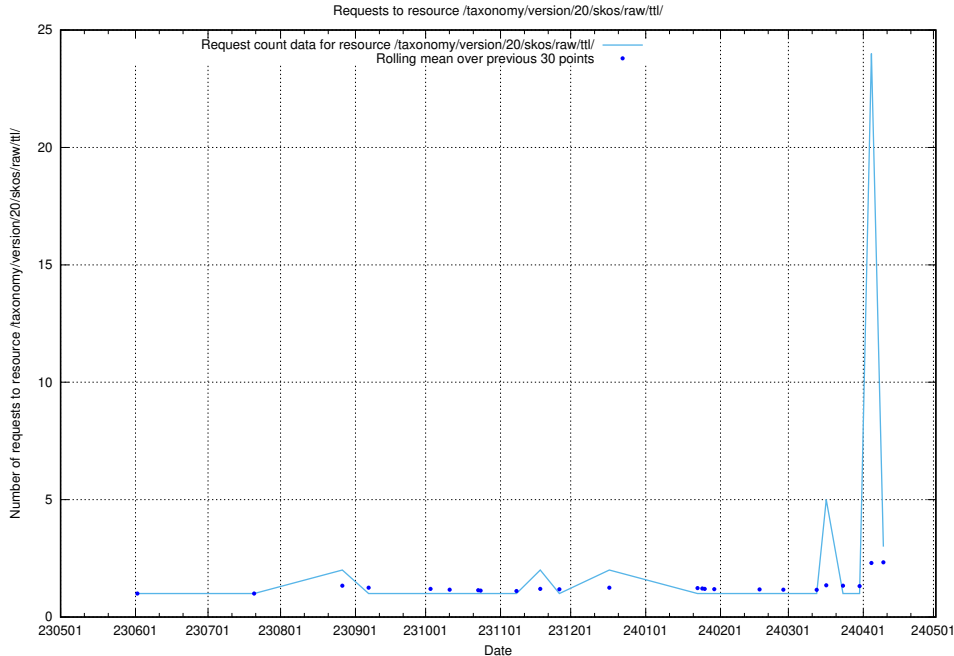

5.446 Usage of /taxonomy/version/20/skos/raw/ttl/

Here, we count the number of requests to resource /taxonomy/version/20/skos/raw/ttl/.