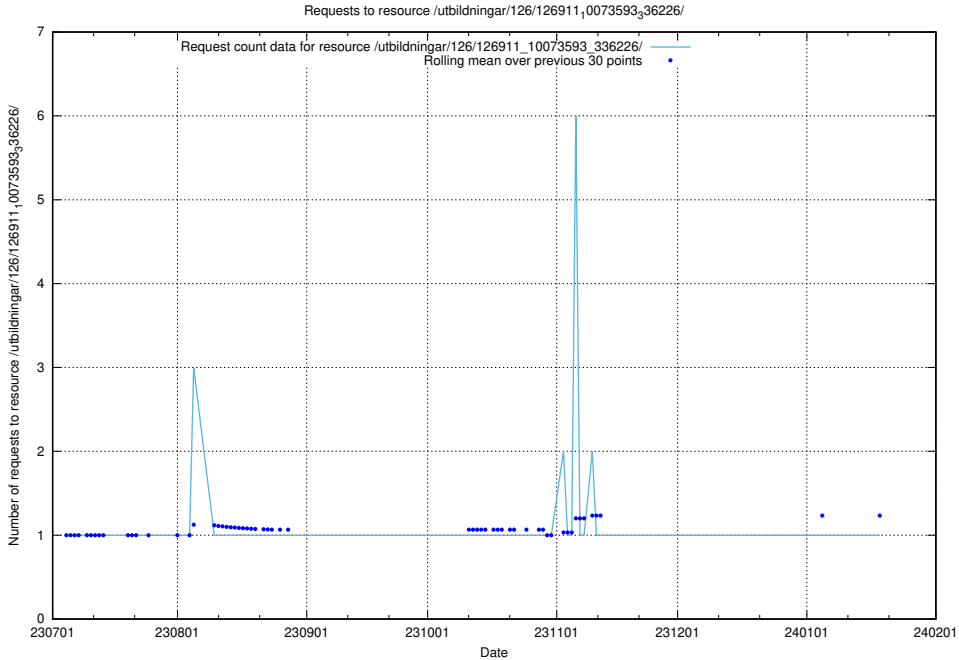

5.5127 Usage of /utbildningar/126/126911_10073593_336226/

Here, we count the number of requests to resource /utbildningar/126/126911_10073593_336226/.