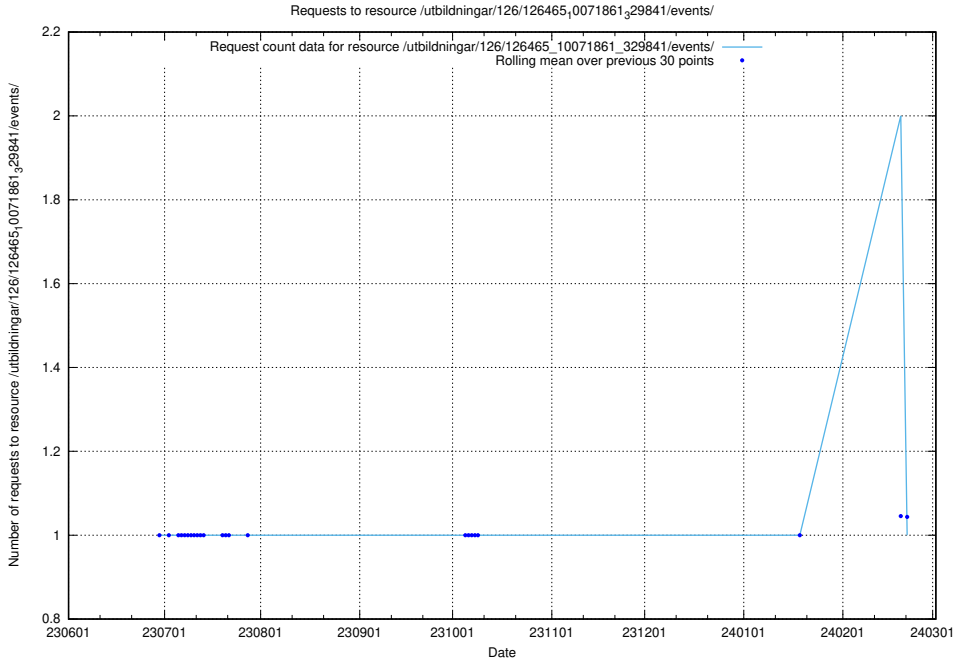

5.5161 Usage of /utbildningar/126/126465_10071861_329841/events/

Here, we count the number of requests to resource /utbildningar/126/126465_10071861_329841/events/