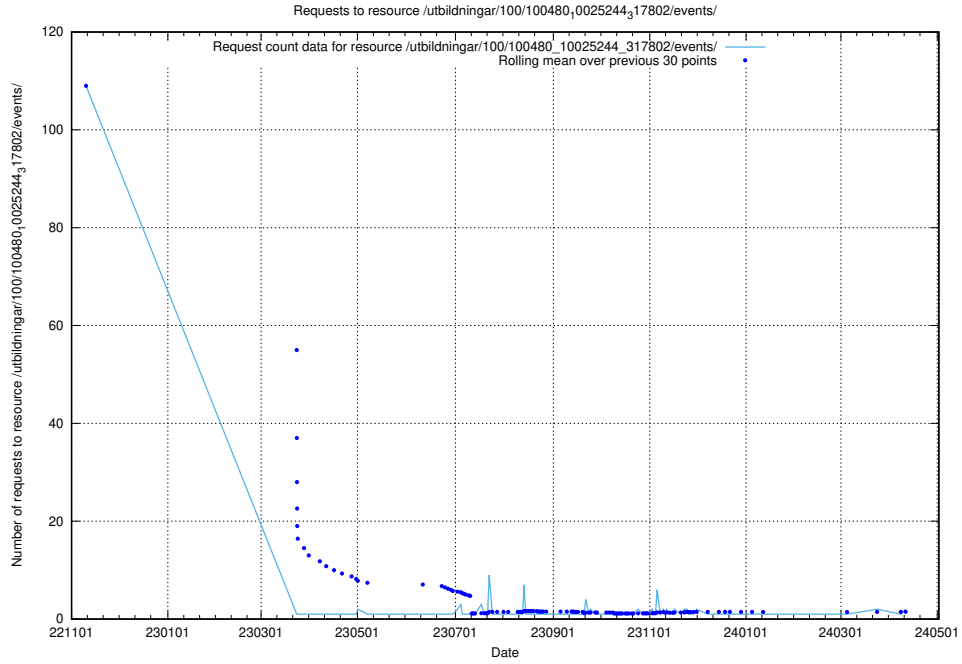

5.929 Usage of /utbildningar/100/100480_10025244_317802/events/

Here, we count the number of requests to resource /utbildningar/100/100480_10025244_317802/events/