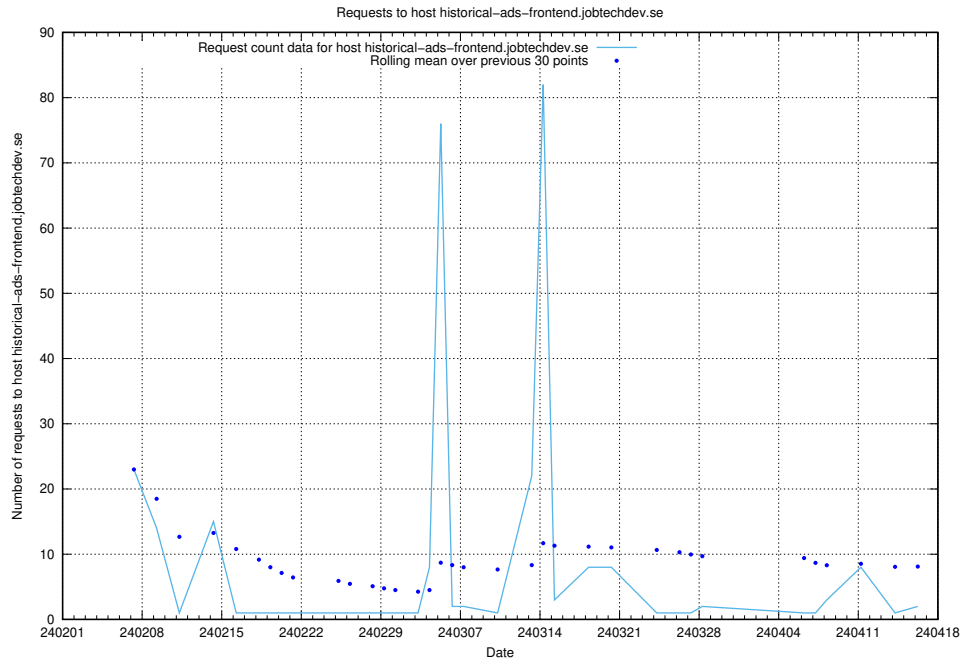

7.561 Usage of historical-ads-frontend.jobtechdev.se

Here, we count the number of requests to host historical-ads-frontend.jobtechdev.se.