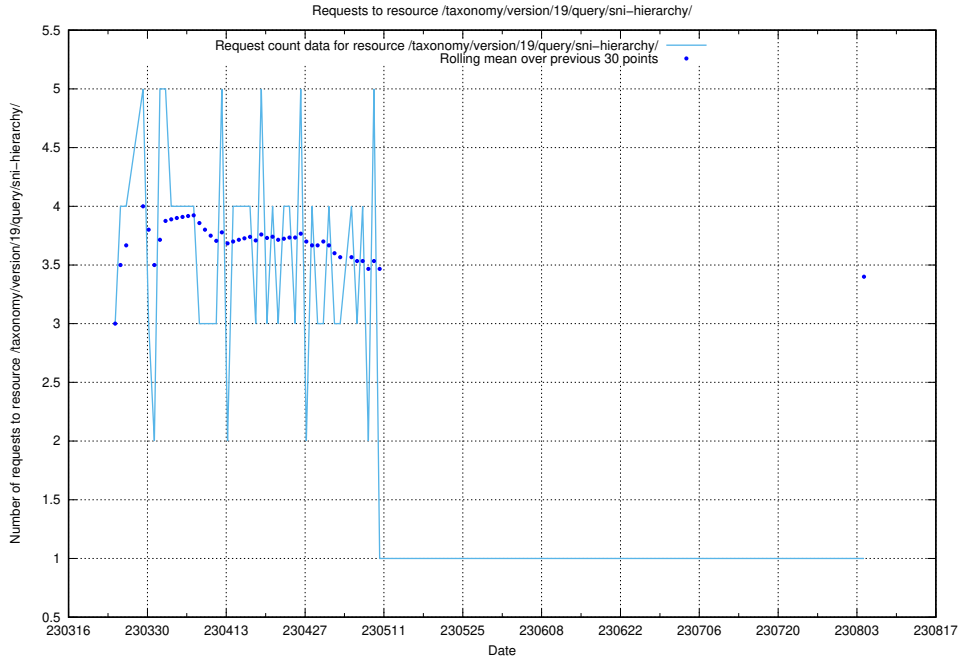

### 5.5928 Usage of /taxonomy/version/19/query/occupations/

Here, we count the number of requests to resource /taxonomy/version/19/query/occupations/.