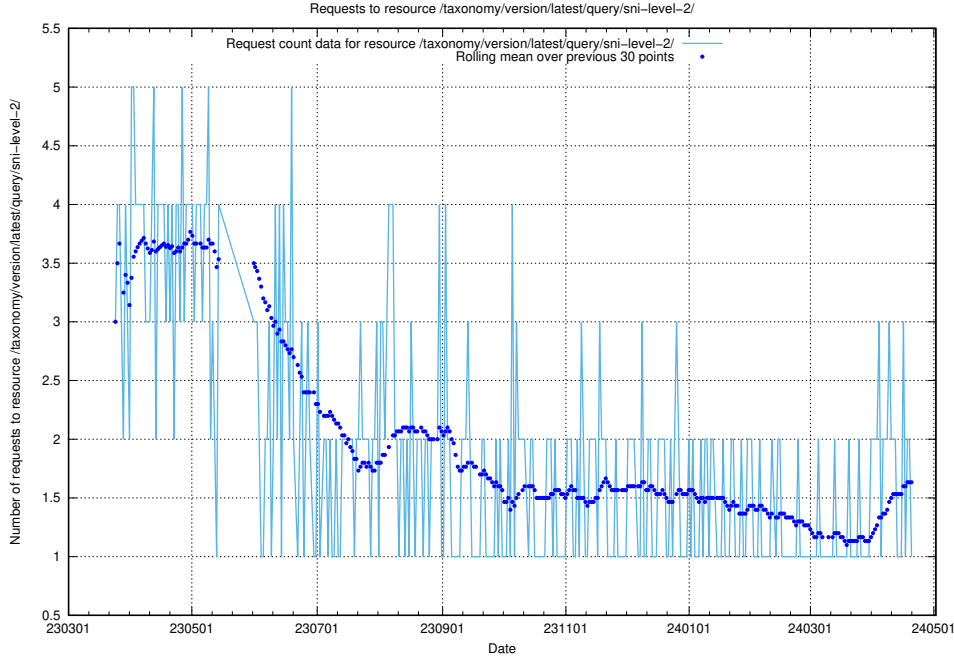

5.5881 Usage of /taxonomy/version/latest/query/sni-level-2/

Here, we count the number of requests to resource /taxonomy/version/latest/query/sni-level-2/.