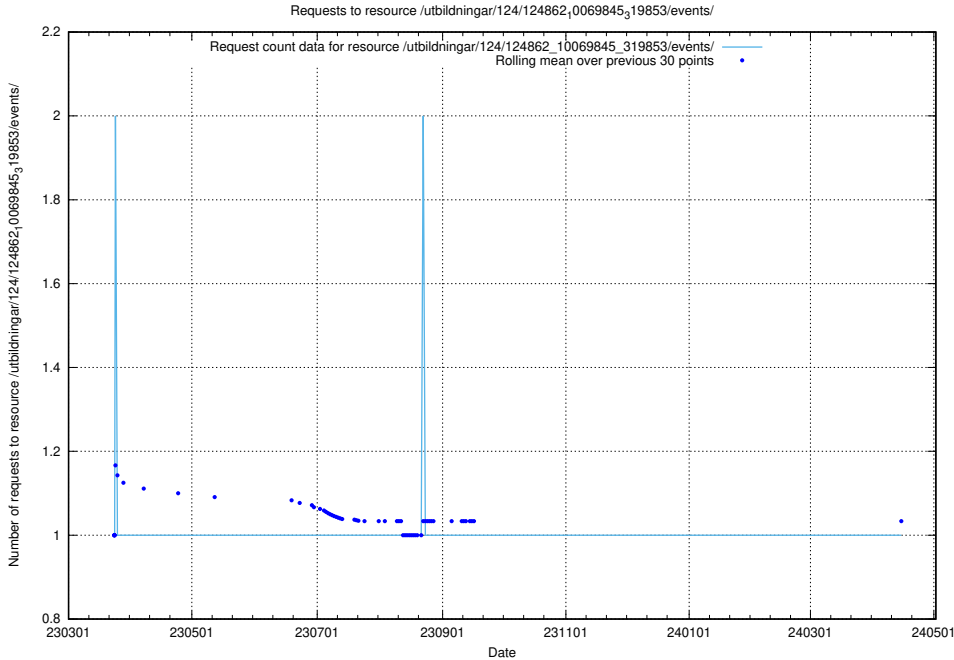

5.1158 Usage of /utbildningar/124/124862_10069845_319853/events/

Here, we count the number of requests to resource /utbildningar/124/124862_10069845_319853/events/