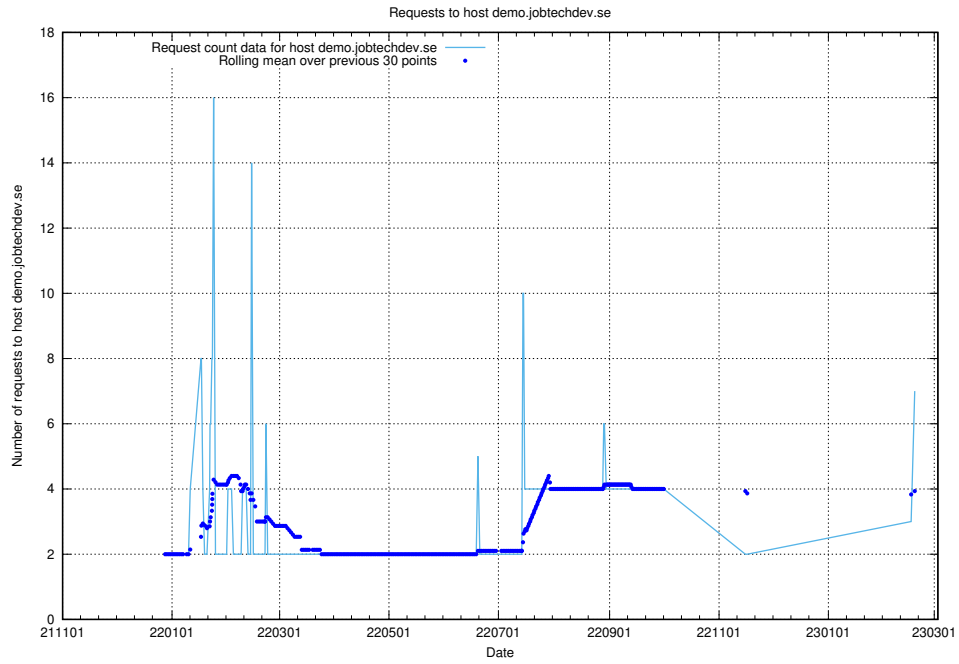

7.72 Usage of demo.jobtechdev.se

Here, we count the number of requests to host demo.jobtechdev.se.