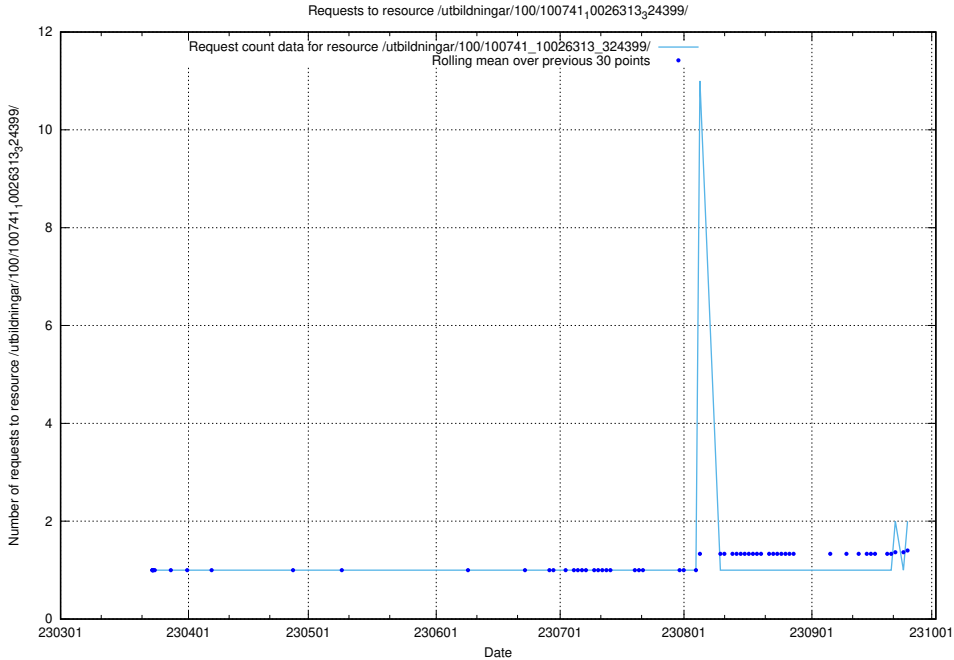

5.848 Usage of /utbildningar/100/100741_10026313_324399/

Here, we count the number of requests to resource /utbildningar/100/100741_10026313_324399/.