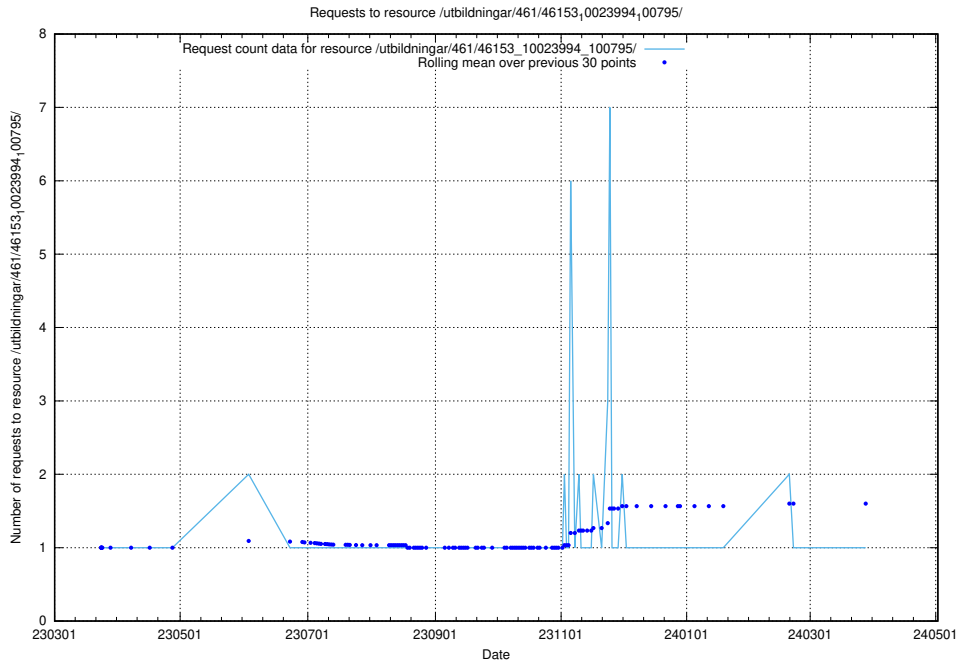

5.6102 Usage of /utbildningar/461/46153_10023994_100795/

Here, we count the number of requests to resource /utbildningar/461/46153_10023994_100795/.