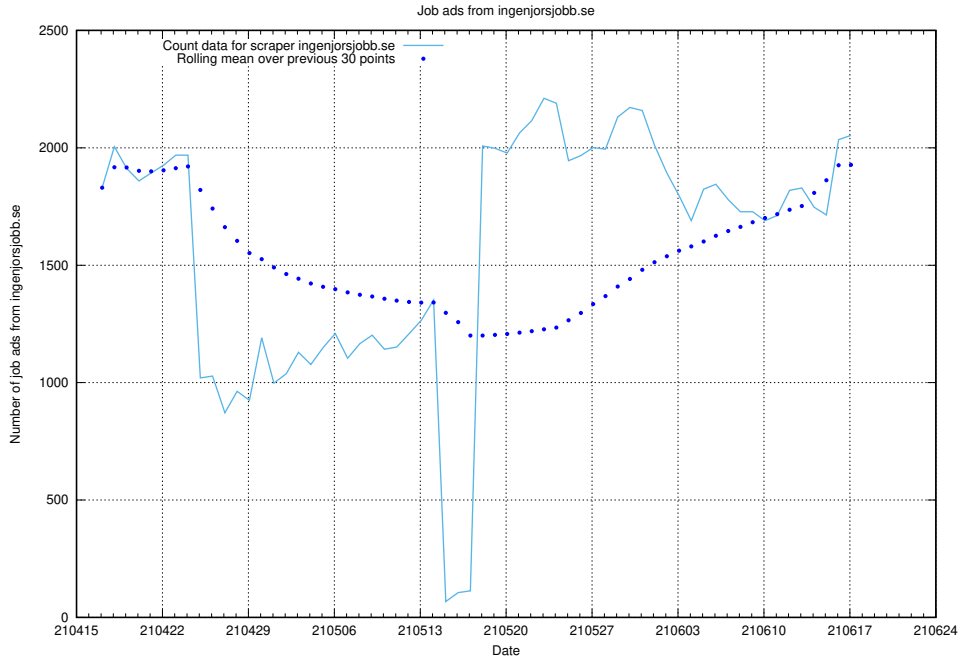

### 13.7 Number of ads by scraper ingenjorsjobb.se

Here, we count the number of job ads scraped from ingenjorsjobb.se.