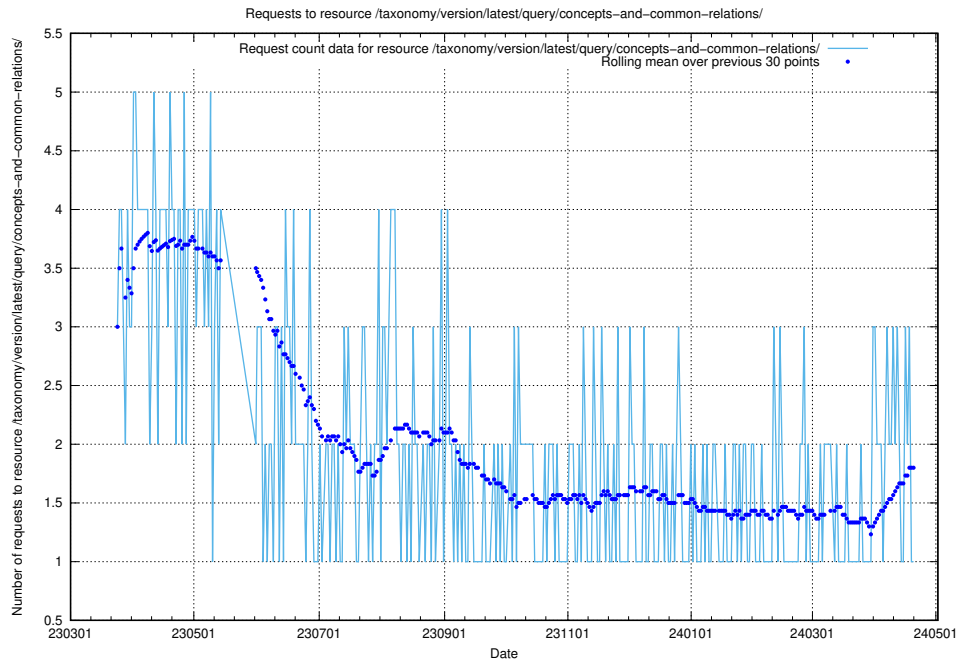

### 5.5902 Usage of /taxonomy/version/latest/query/concept-types/

Here, we count the number of requests to resource /taxonomy/version/latest/query/concept-types/.