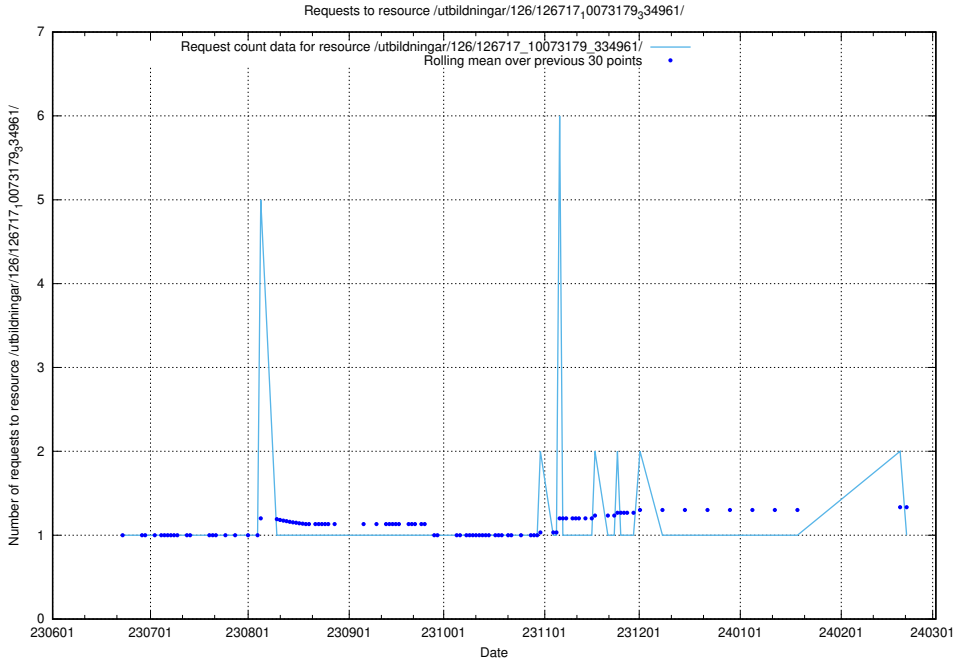

5.5398 Usage of /utbildningar/126/126717_10073179_334961/

Here, we count the number of requests to resource /utbildningar/126/126717_10073179_334961/.