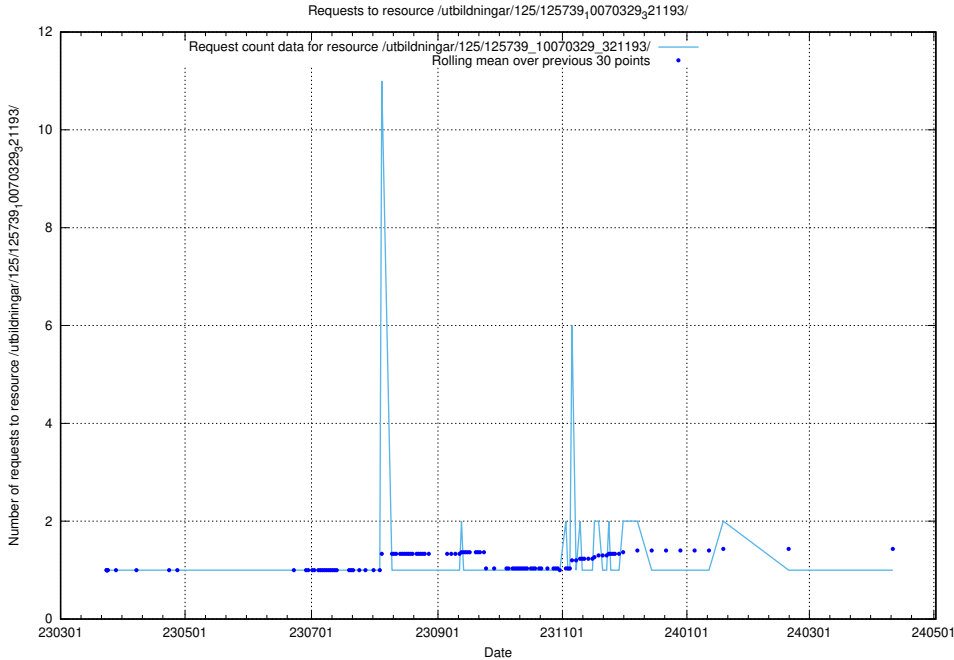

5.1014 Usage of /utbildningar/125/125739_10070329_321193/

Here, we count the number of requests to resource /utbildningar/125/125739_10070329_321193/.