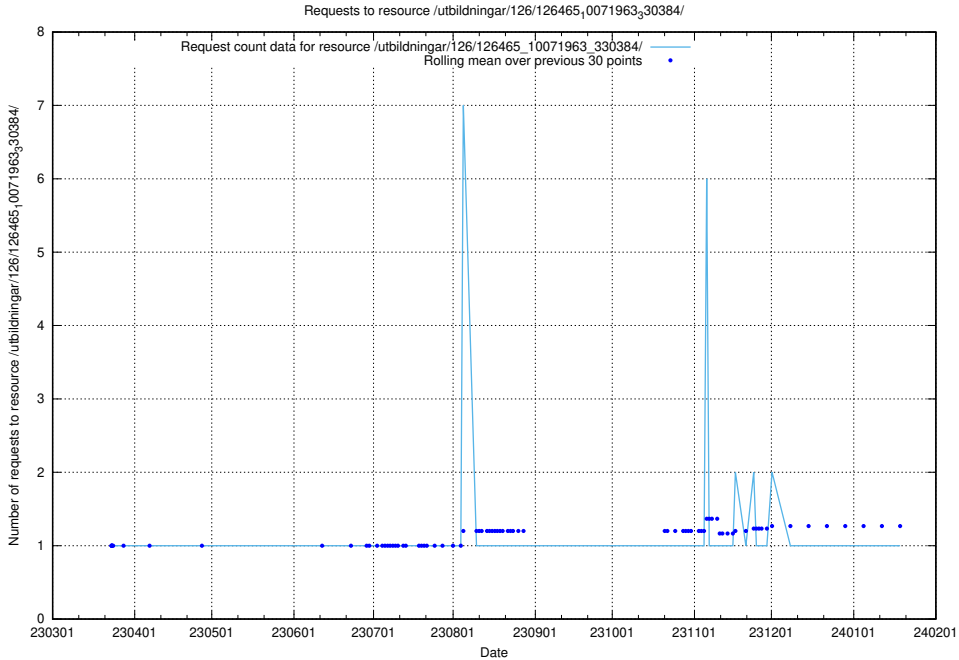

5.6202 Usage of /utbildningar/126/126465_10071963_330384/

Here, we count the number of requests to resource /utbildningar/126/126465_10071963_330384/.