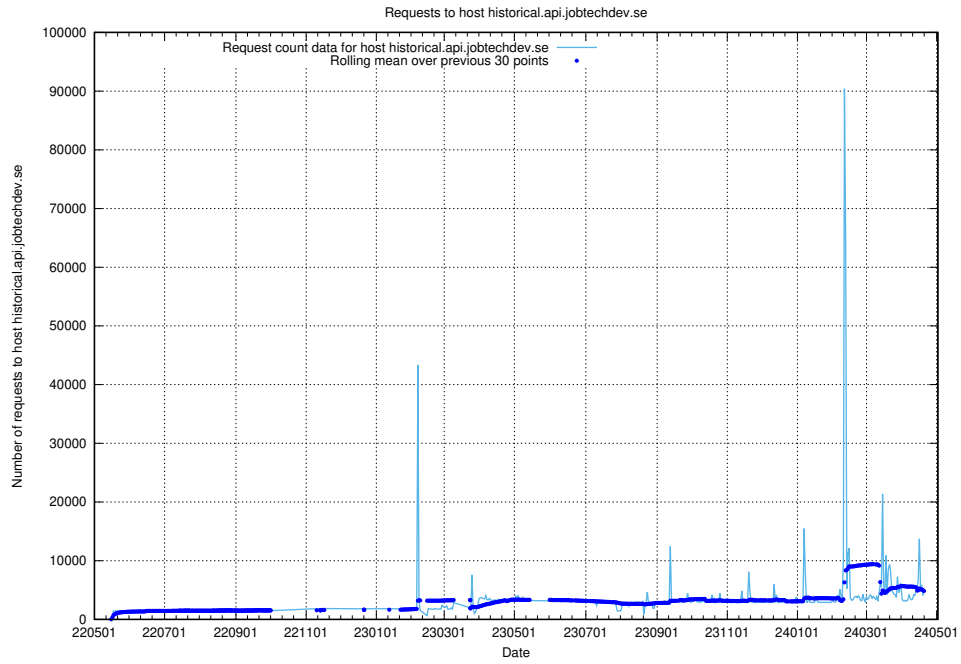

7.12 Usage of historical.api.jobtechdev.se

Here, we count the number of requests to host historical.api.jobtechdev.se.