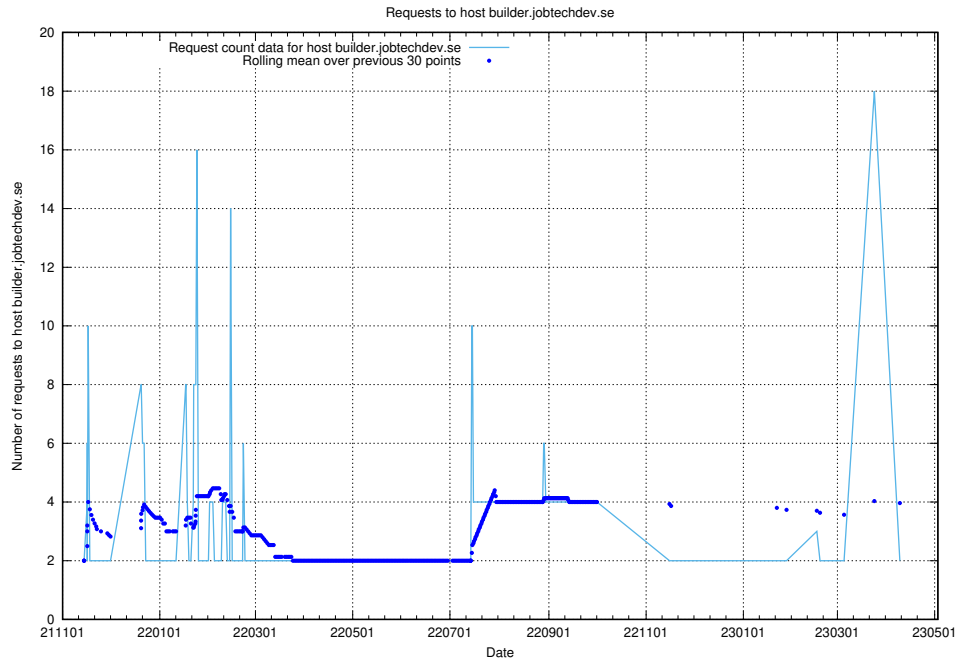

7.275 Usage of builder.jobtechdev.se

Here, we count the number of requests to host builder.jobtechdev.se.