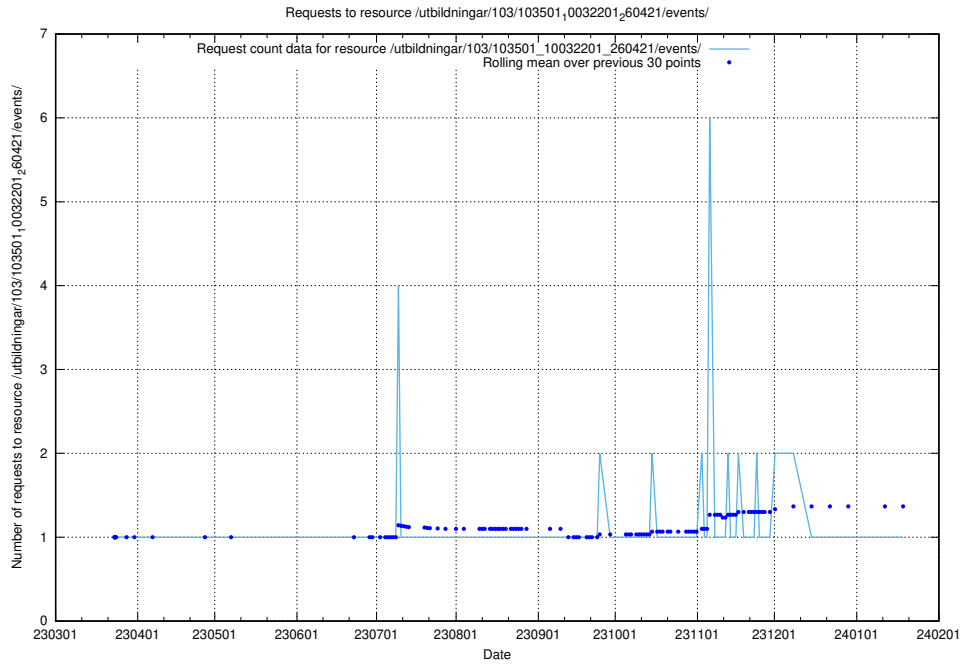

5.5248 Usage of /utbildningar/103/103501_10032201_260421/events/

Here, we count the number of requests to resource /utbildningar/103/103501_10032201_260421/events/