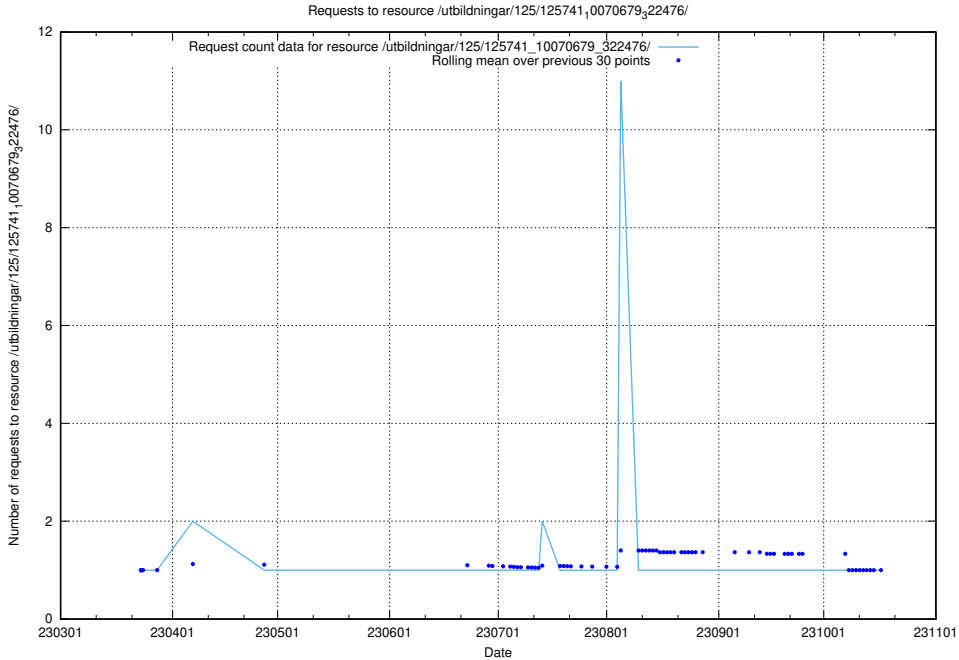

5.6261 Usage of /utbildningar/125/125741_10070679_322476/

Here, we count the number of requests to resource /utbildningar/125/125741_10070679_322476/.