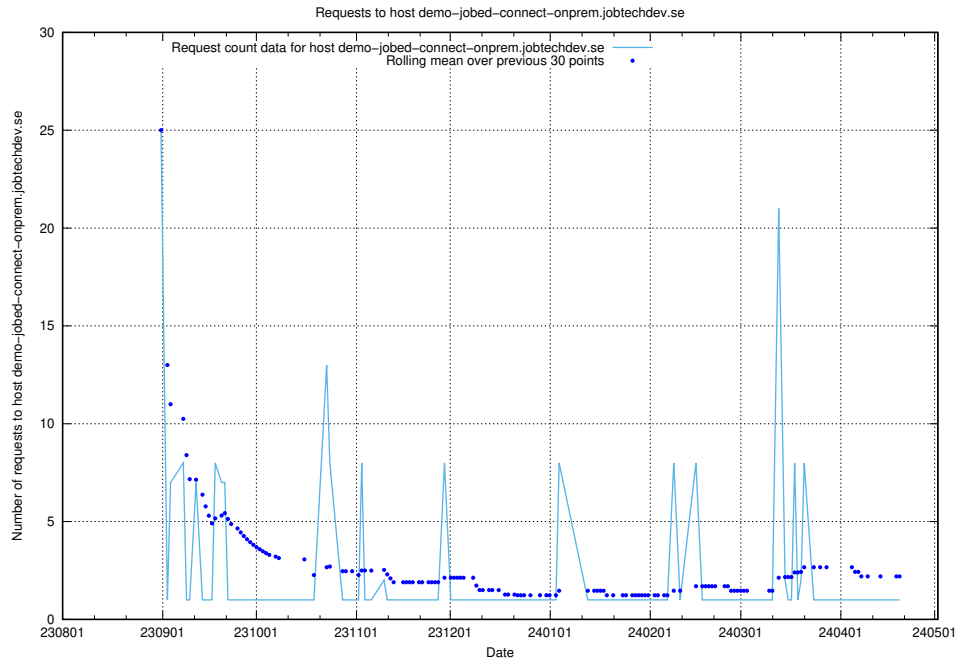

7.599 Usage of demo-jobed-connect-onprem.jobtechdev.se

Here, we count the number of requests to host demo-jobed-connect-onprem.jobtechdev.se.