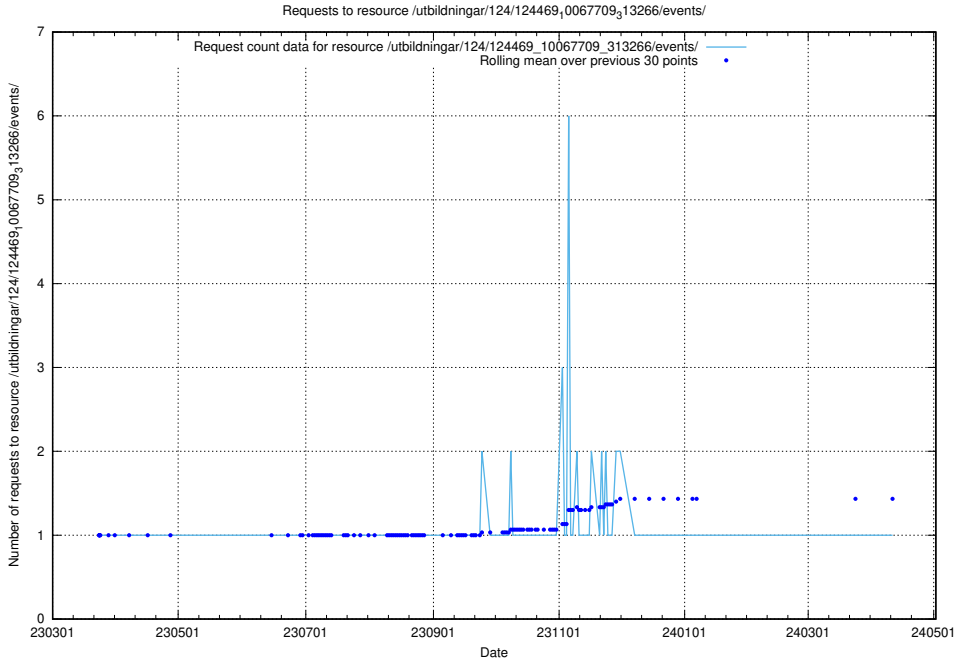

5.3036 Usage of /utbildningar/124/124469_10067709_313266/events/

Here, we count the number of requests to resource /utbildningar/124/124469_10067709_313266/events/