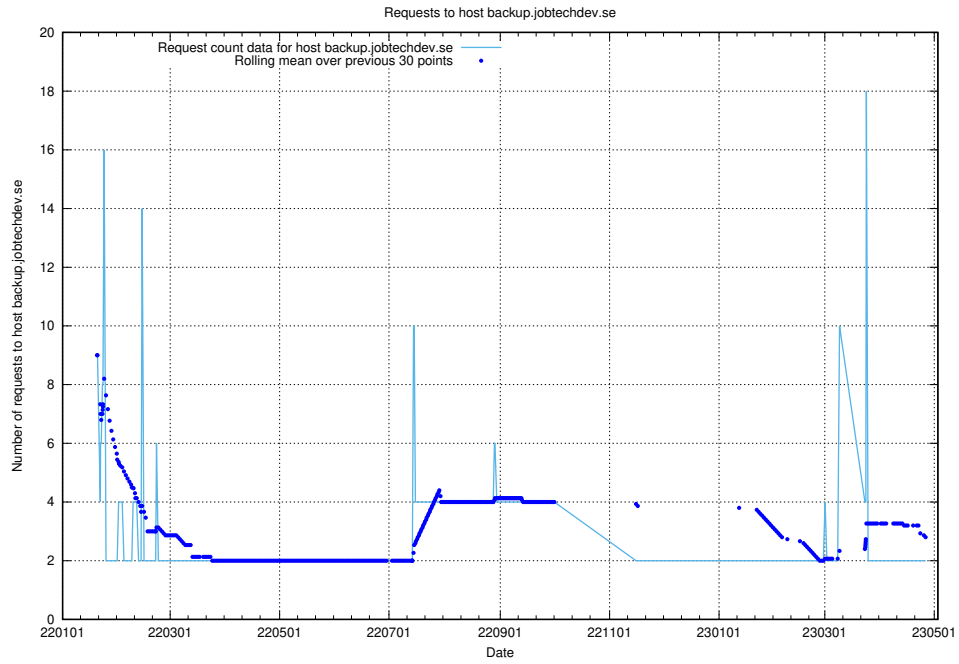

7.262 Usage of backup.jobtechdev.se

Here, we count the number of requests to host backup.jobtechdev.se.