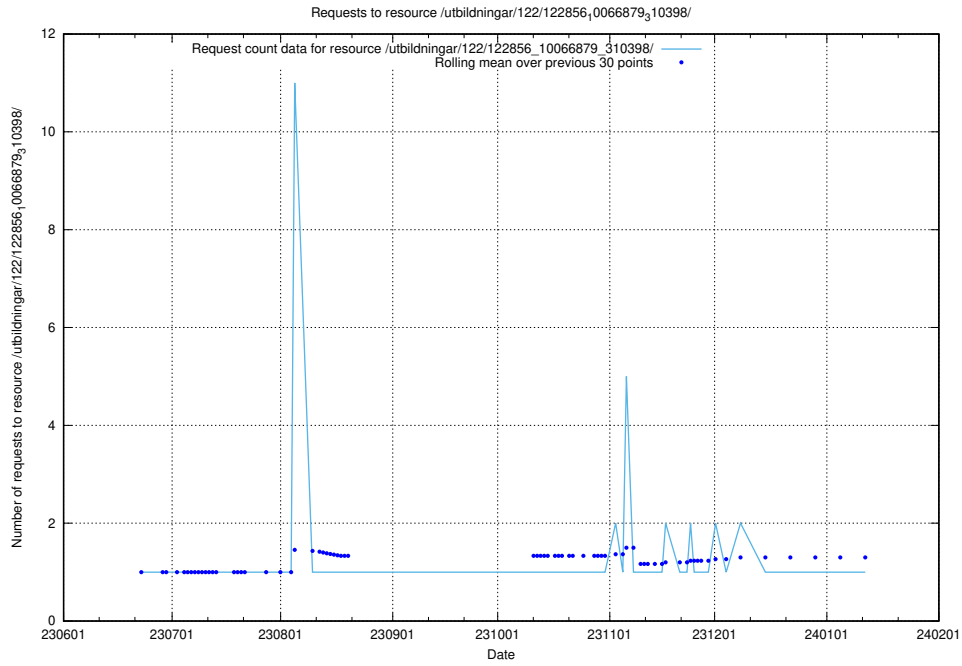

5.5609 Usage of /utbildningar/122/122856_10066879_310398/

Here, we count the number of requests to resource /utbildningar/122/122856_10066879_310398/.