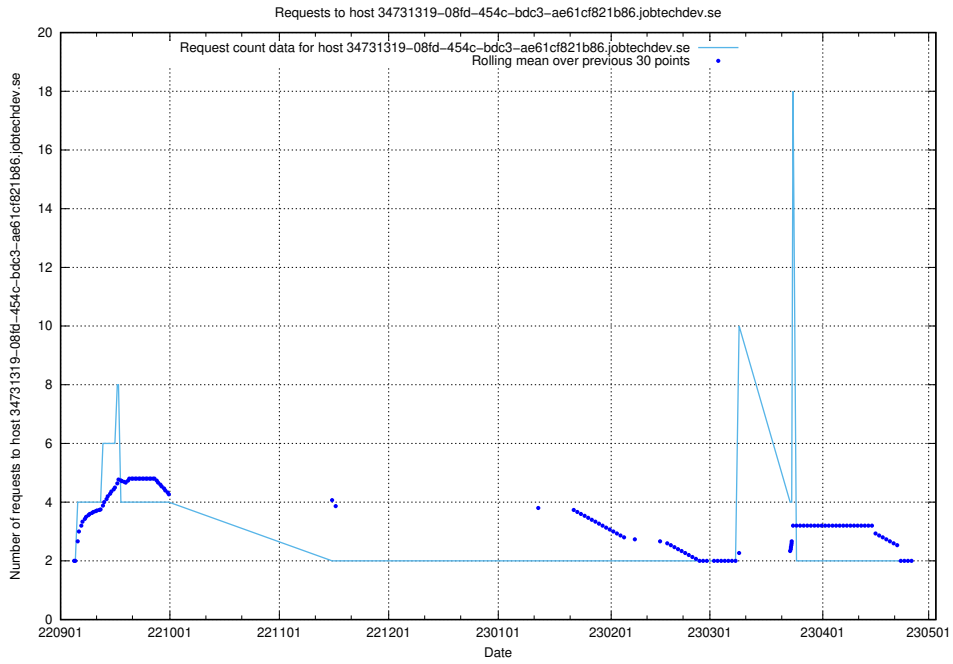

7.327 Usage of 34731319-08fd-454c-bdc3-ae61cf821b86.jobtechdev.se

Here, we count the number of requests to host 34731319-08fd-454c-bdc3-ae61cf821b86.jobtechdev.se.