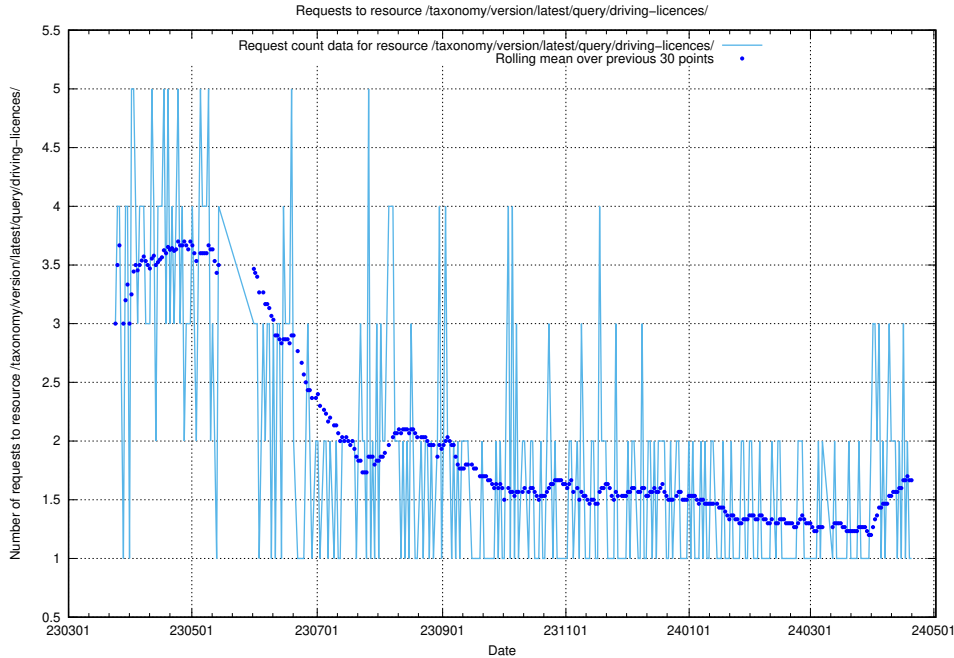

5.5898 Usage of /taxonomy/version/latest/query/driving-licences/

Here, we count the number of requests to resource /taxonomy/version/latest/query/driving-licences/.