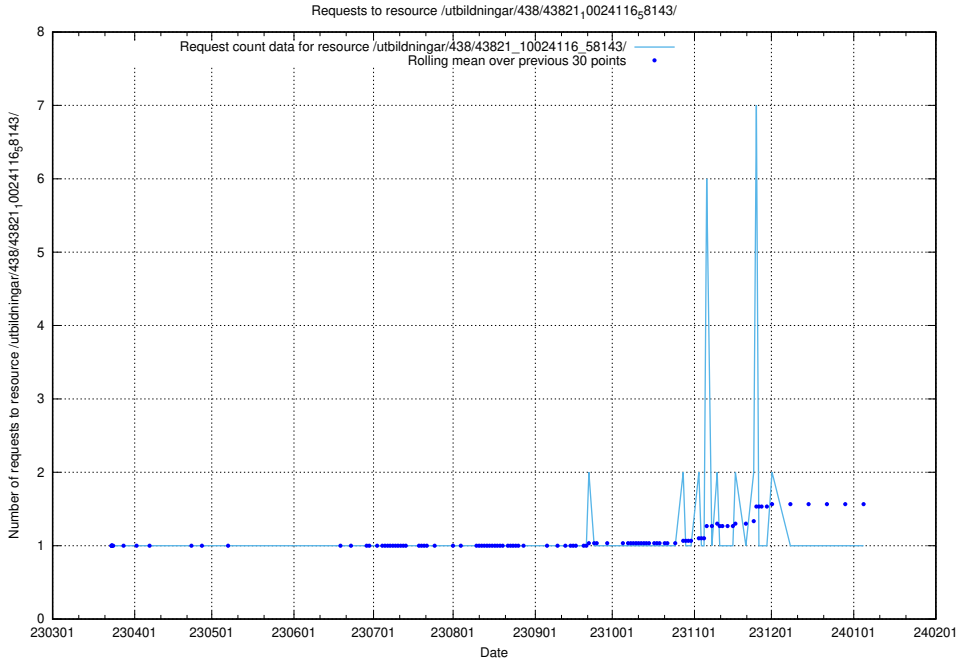

5.6122 Usage of /utbildningar/438/43821_10024116_58143/

Here, we count the number of requests to resource /utbildningar/438/43821_10024116_58143/.