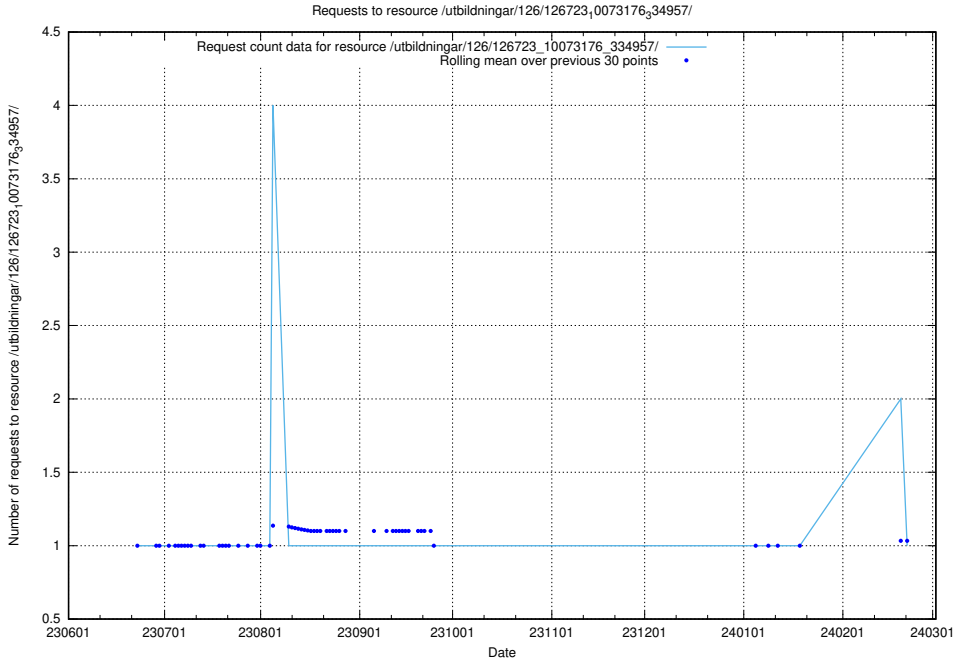

5.5385 Usage of /utbildningar/126/126723_10073176_334957/

Here, we count the number of requests to resource /utbildningar/126/126723_10073176_334957/.