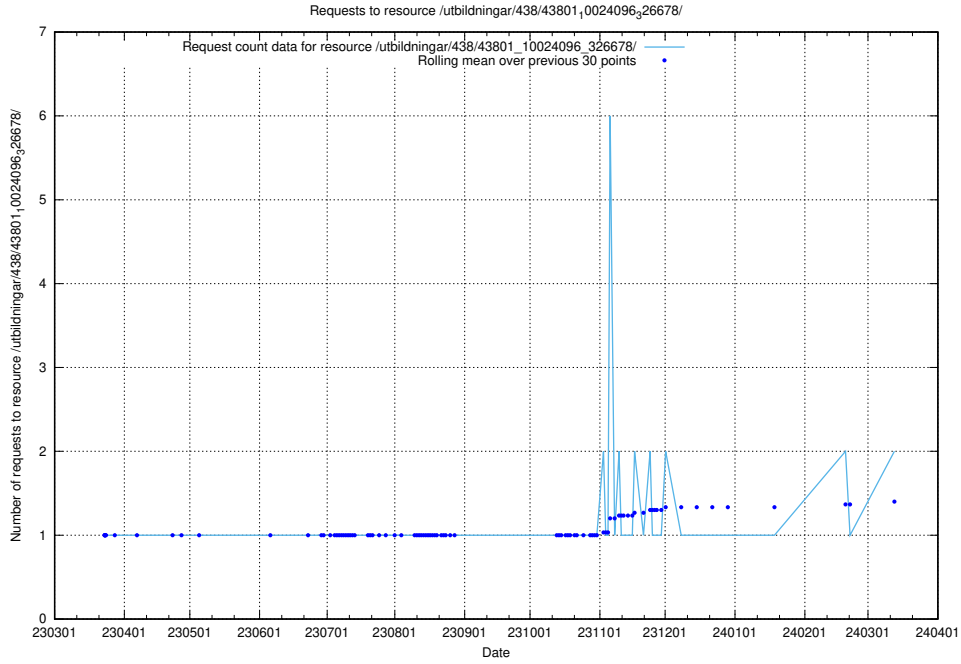

5.951 Usage of /utbildningar/438/43801_10024096_326678/

Here, we count the number of requests to resource /utbildningar/438/43801_10024096_326678/.