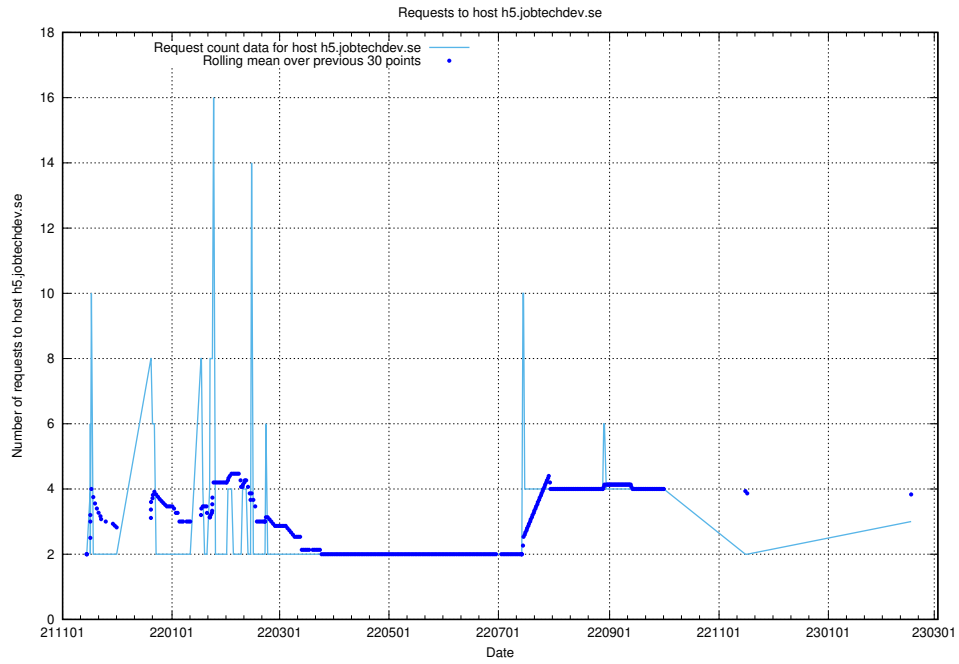

7.162 Usage of h5.jobtechdev.se

Here, we count the number of requests to host h5.jobtechdev.se.