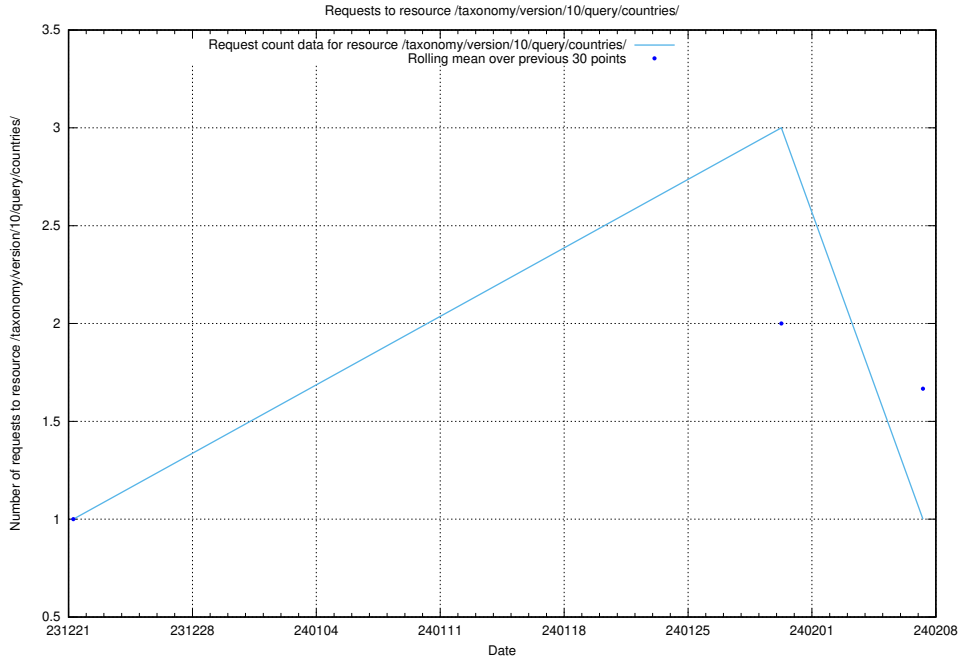

5.3702 Usage of /taxonomy/version/10/query/countries/

Here, we count the number of requests to resource /taxonomy/version/10/query/countries/.