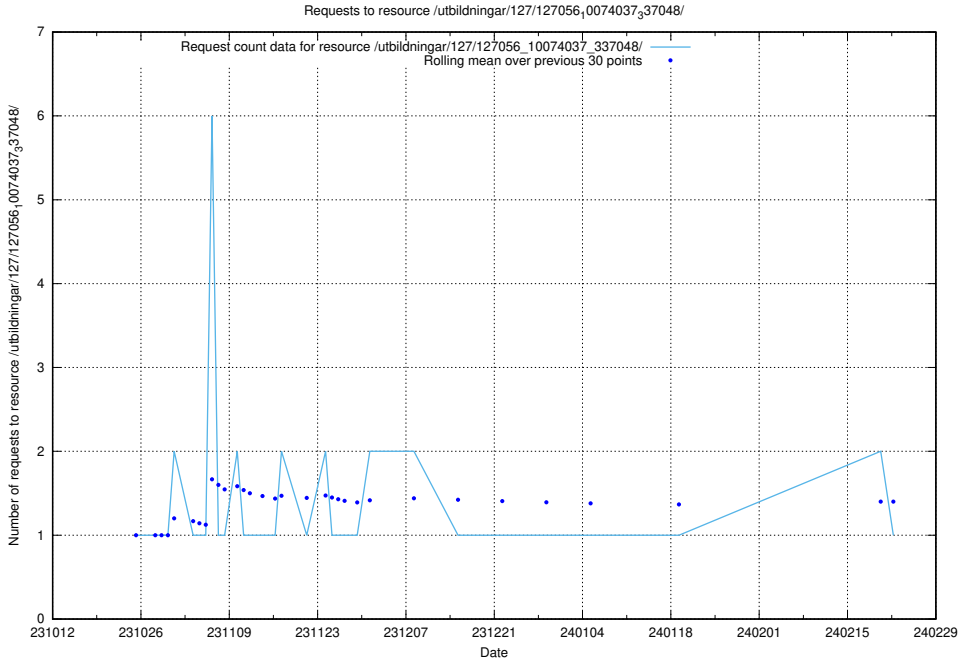

5.4004 Usage of /utbildningar/127/127056_10074037_337048/

Here, we count the number of requests to resource /utbildningar/127/127056_10074037_337048/.