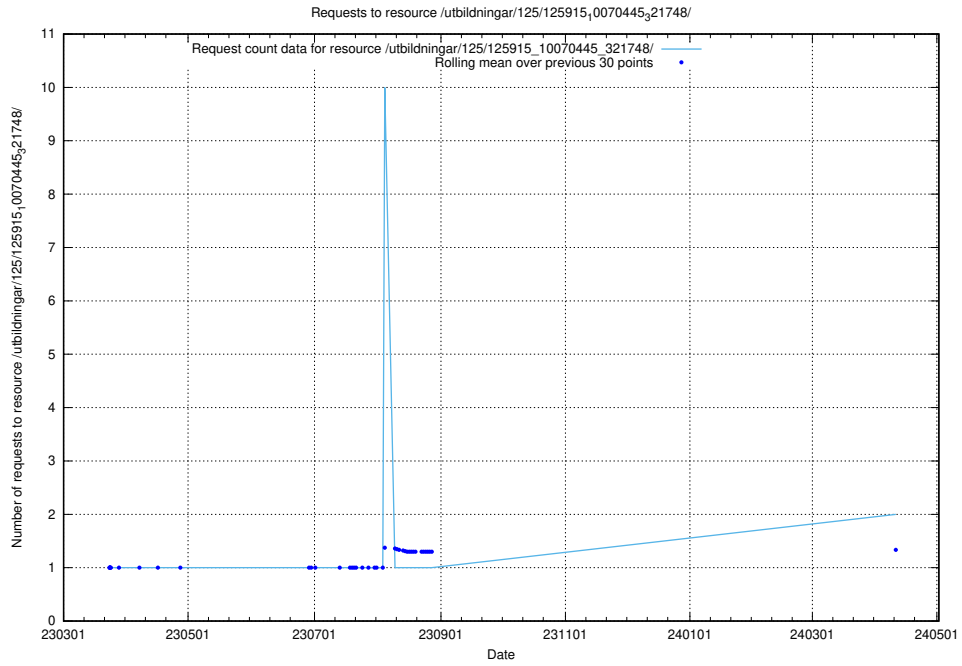

5.958 Usage of /utbildningar/125/125915_10070445_321748/

Here, we count the number of requests to resource /utbildningar/125/125915_10070445_321748/.