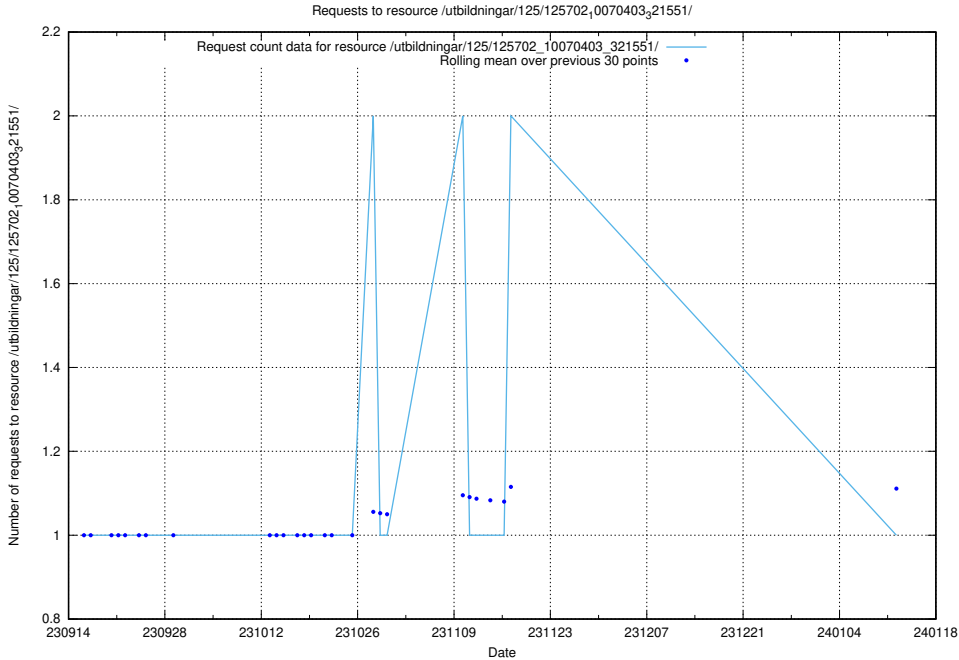

5.4343 Usage of /utbildningar/125/125702_10070403_321551/

Here, we count the number of requests to resource /utbildningar/125/125702_10070403_321551/.