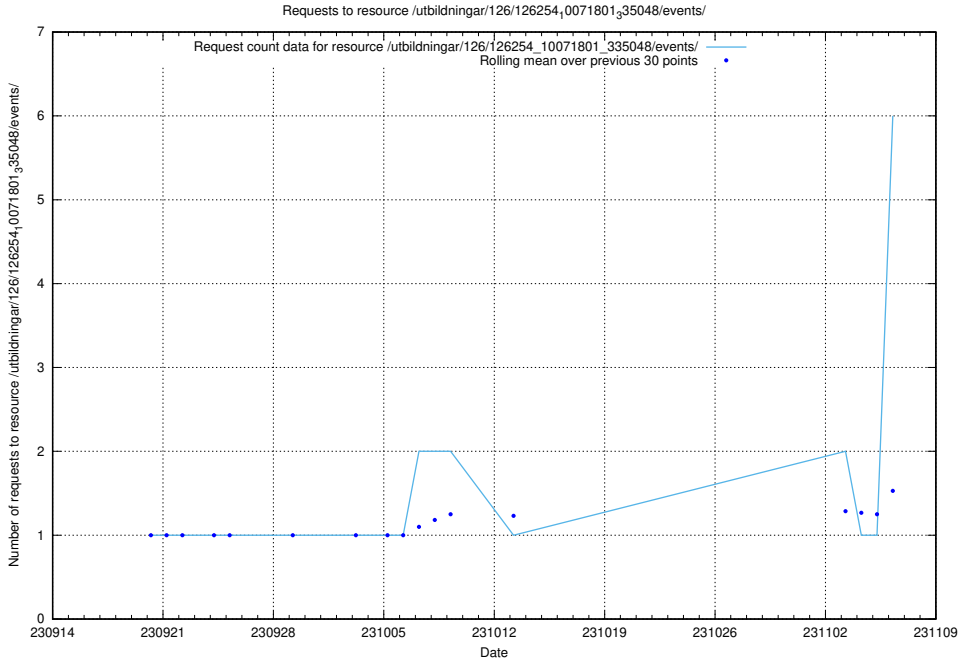

5.107 Usage of /utbildningar/126/126254_10071801_335048/events/

Here, we count the number of requests to resource /utbildningar/126/126254_10071801_335048/events/