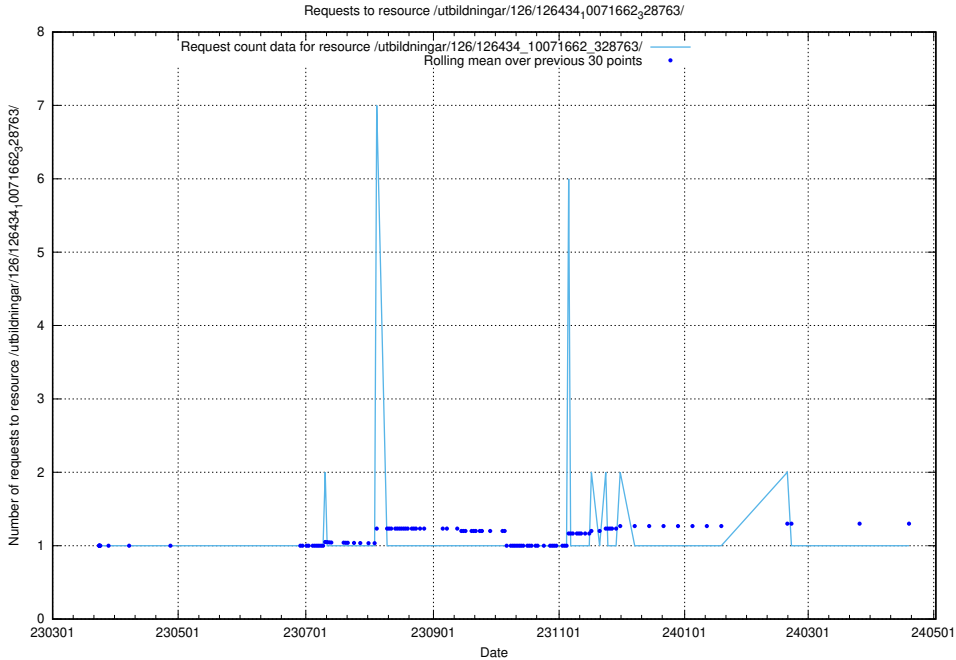

5.6206 Usage of /utbildningar/126/126434_10071662_328763/

Here, we count the number of requests to resource /utbildningar/126/126434_10071662_328763/.