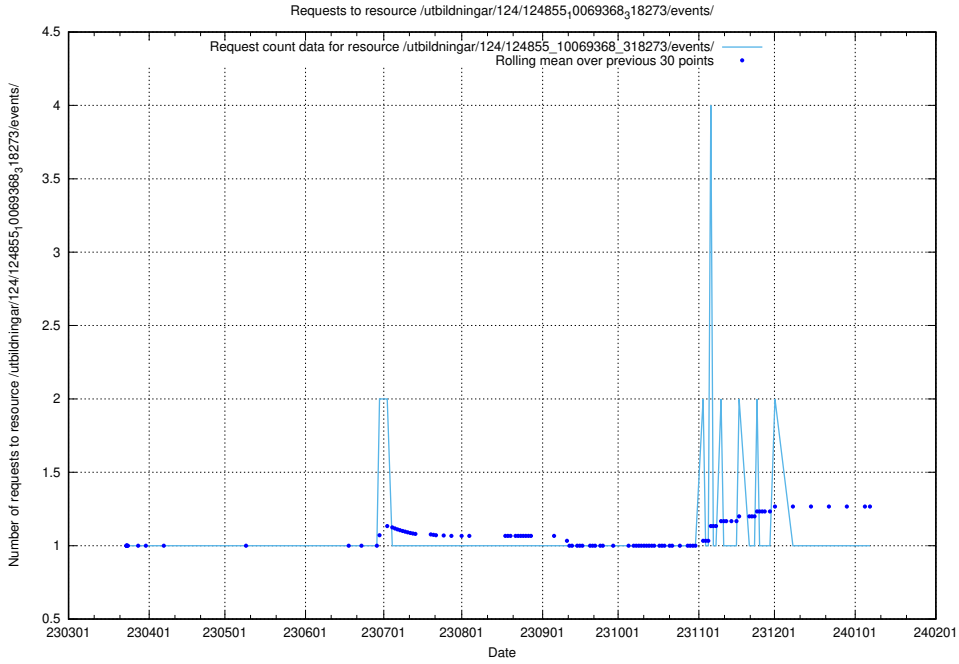

5.1191 Usage of /utbildningar/124/124855_10069368_318273/events/

Here, we count the number of requests to resource /utbildningar/124/124855_10069368_318273/events/