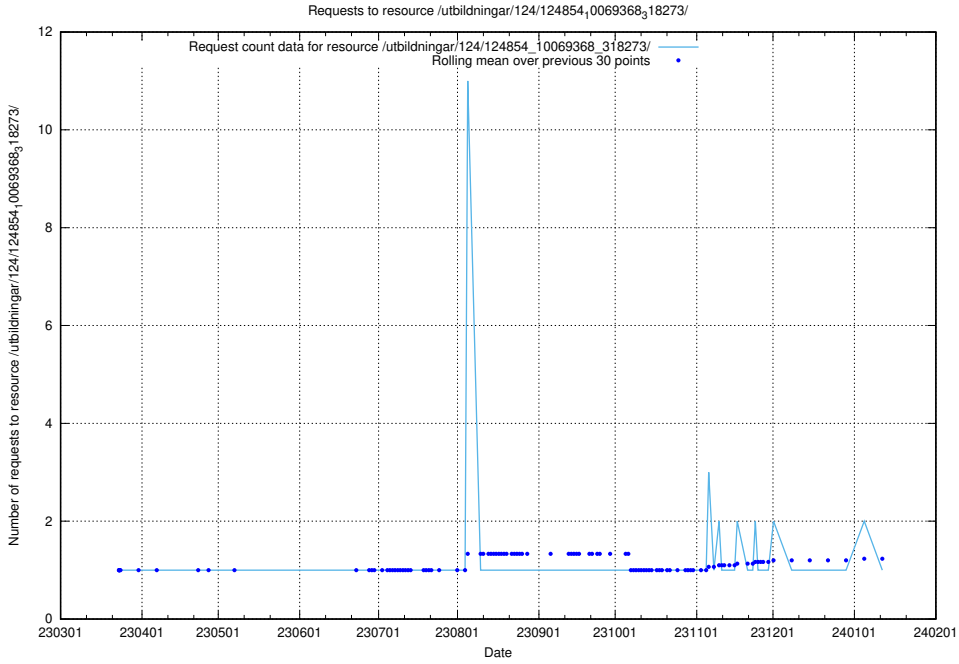

5.1202 Usage of /utbildningar/124/124854_10069368_318273/

Here, we count the number of requests to resource /utbildningar/124/124854_10069368_318273/.