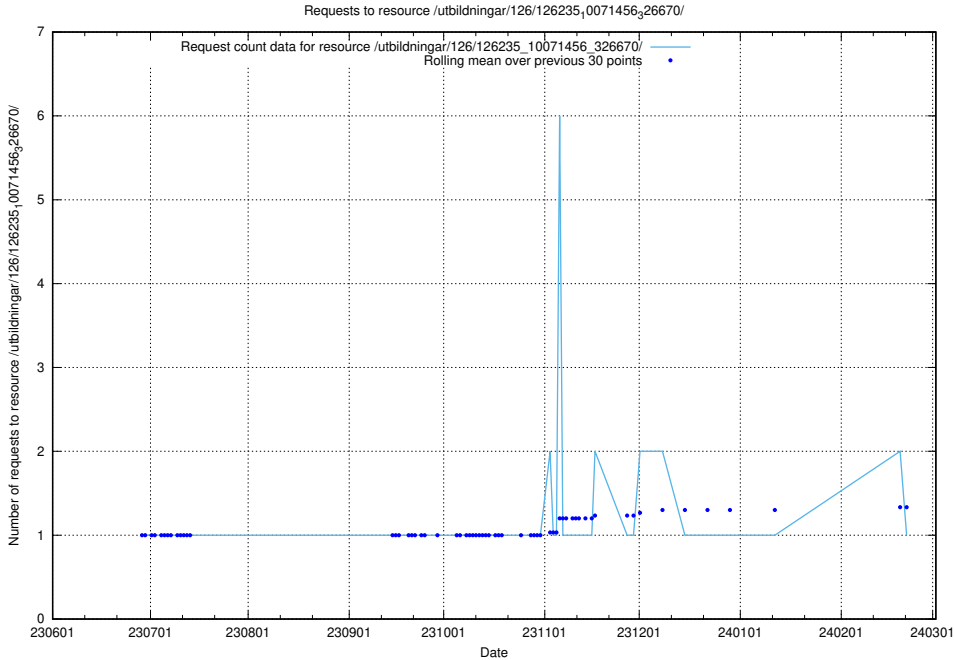

5.5243 Usage of /utbildningar/126/126235_10071456_326670/

Here, we count the number of requests to resource /utbildningar/126/126235_10071456_326670/.