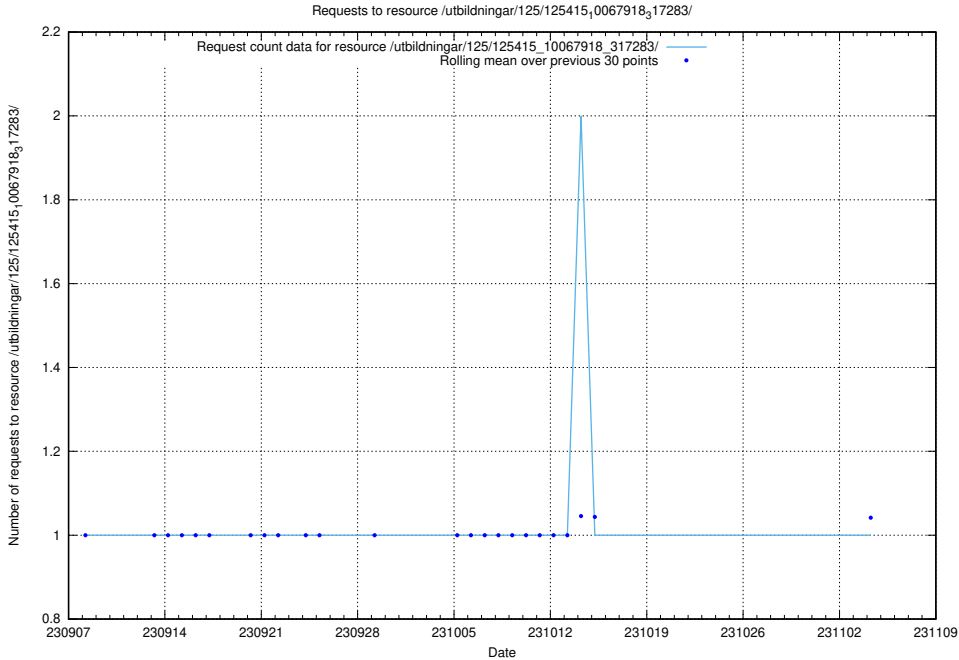

5.4425 Usage of /utbildningar/125/125415_10067918_317283/

Here, we count the number of requests to resource /utbildningar/125/125415_10067918_317283/.