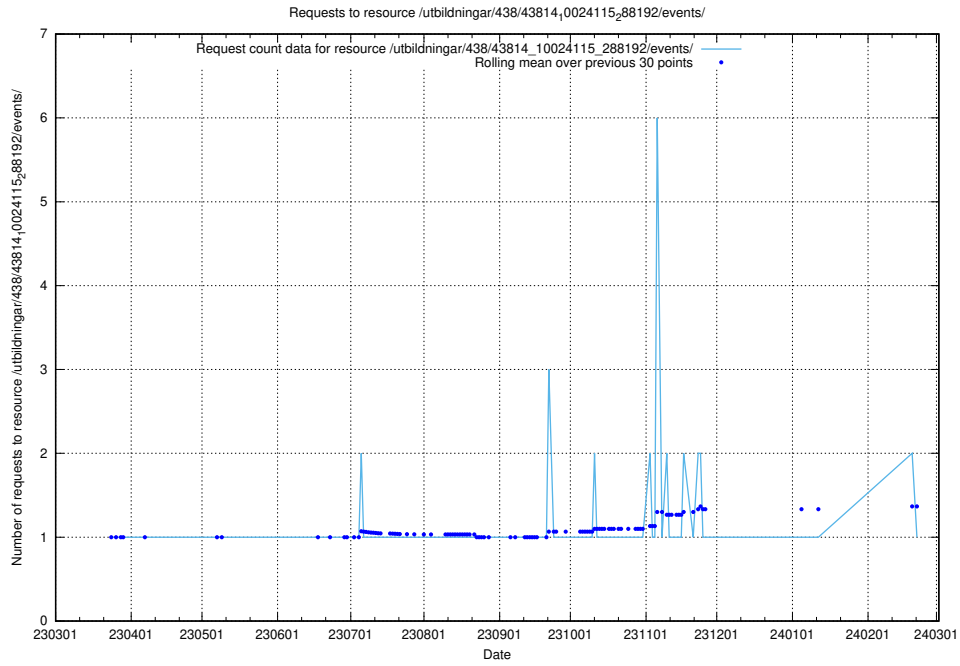

5.5963 Usage of /utbildningar/438/43814_10024115_288192/events/

Here, we count the number of requests to resource /utbildningar/438/43814_10024115_288192/events/.