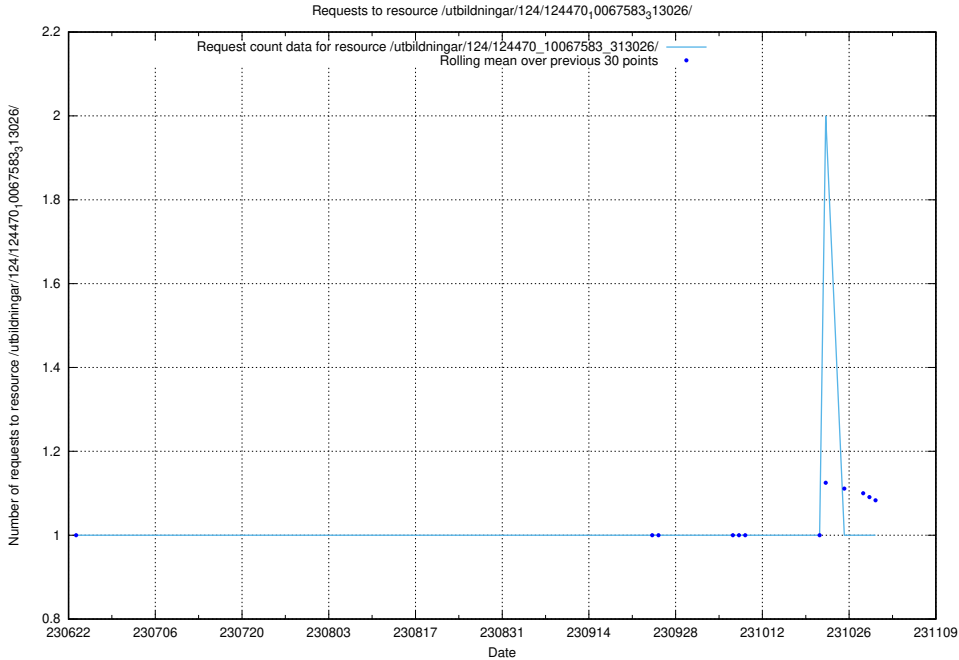

5.5584 Usage of /utbildningar/124/124470_10067583_313026/

Here, we count the number of requests to resource /utbildningar/124/124470_10067583_313026/.