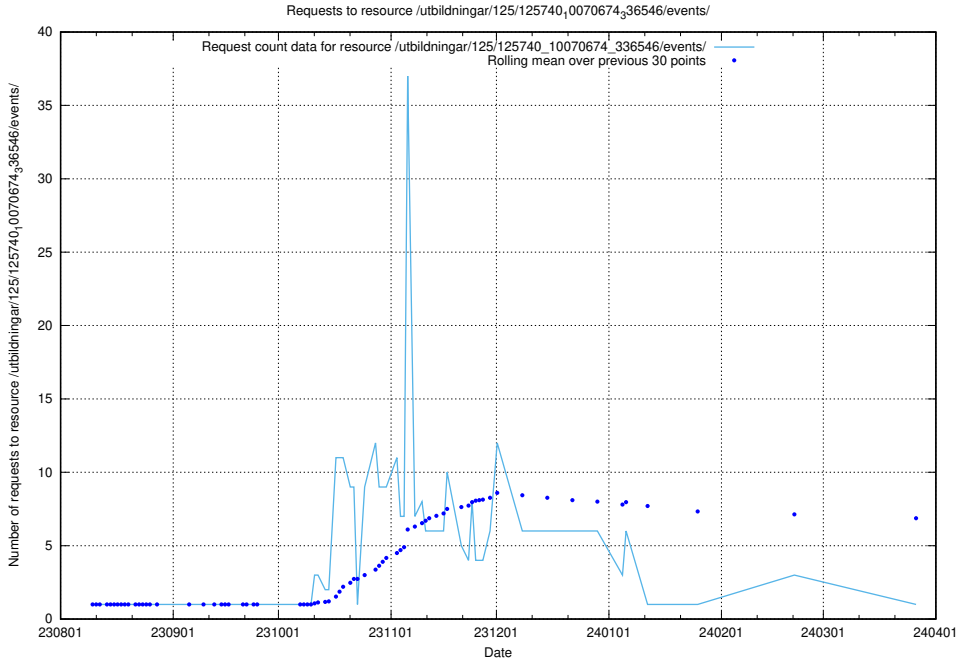

5.4621 Usage of /utbildningar/125/125740_10070674_336546/events/

Here, we count the number of requests to resource /utbildningar/125/125740_10070674_336546/events/