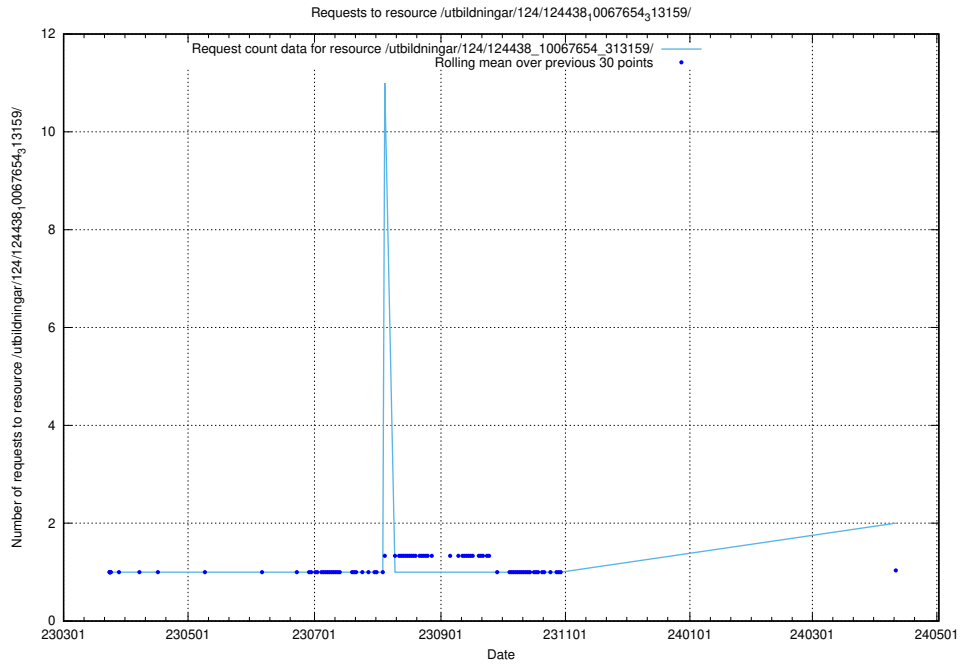

5.672 Usage of /utbildningar/124/124438_10067654_313159/

Here, we count the number of requests to resource /utbildningar/124/124438_10067654_313159/.