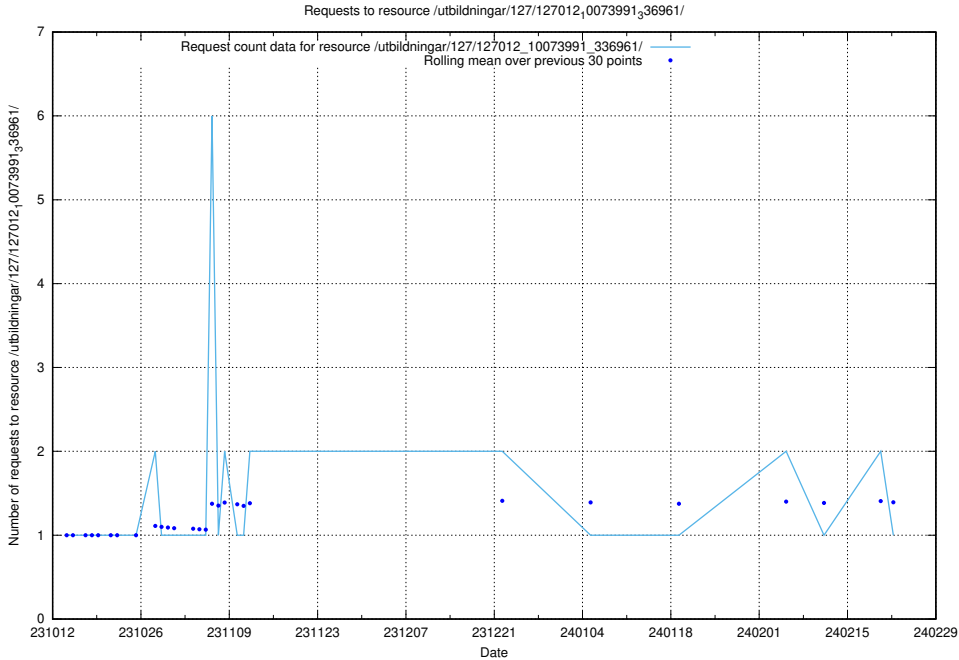

5.4117 Usage of /utbildningar/127/127012_10073991_336961/

Here, we count the number of requests to resource /utbildningar/127/127012_10073991_336961/.