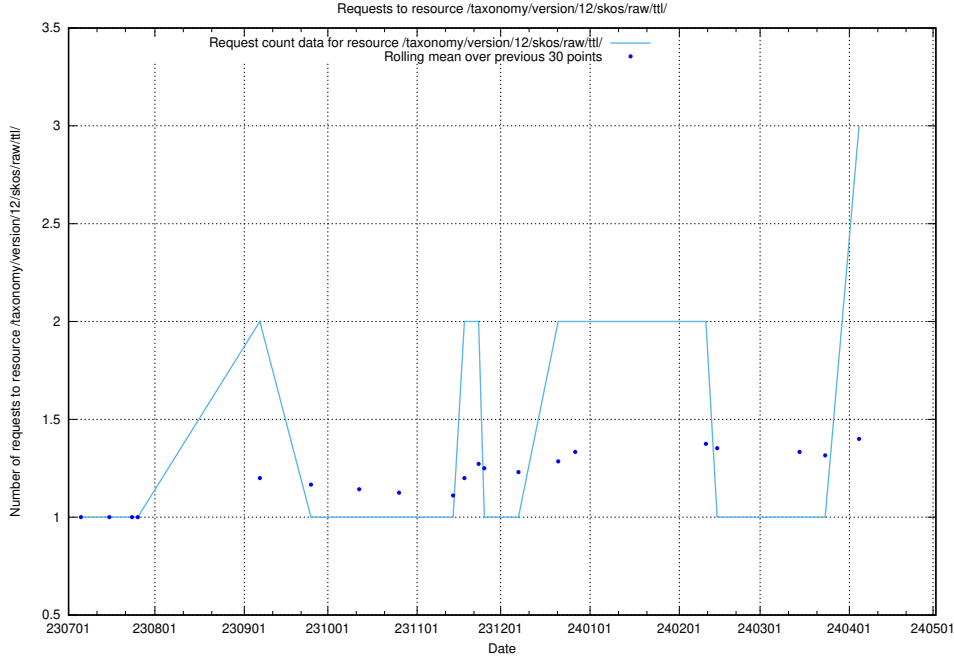

5.407 Usage of /taxonomy/version/12/skos/raw/ttl/

Here, we count the number of requests to resource /taxonomy/version/12/skos/raw/ttl/.