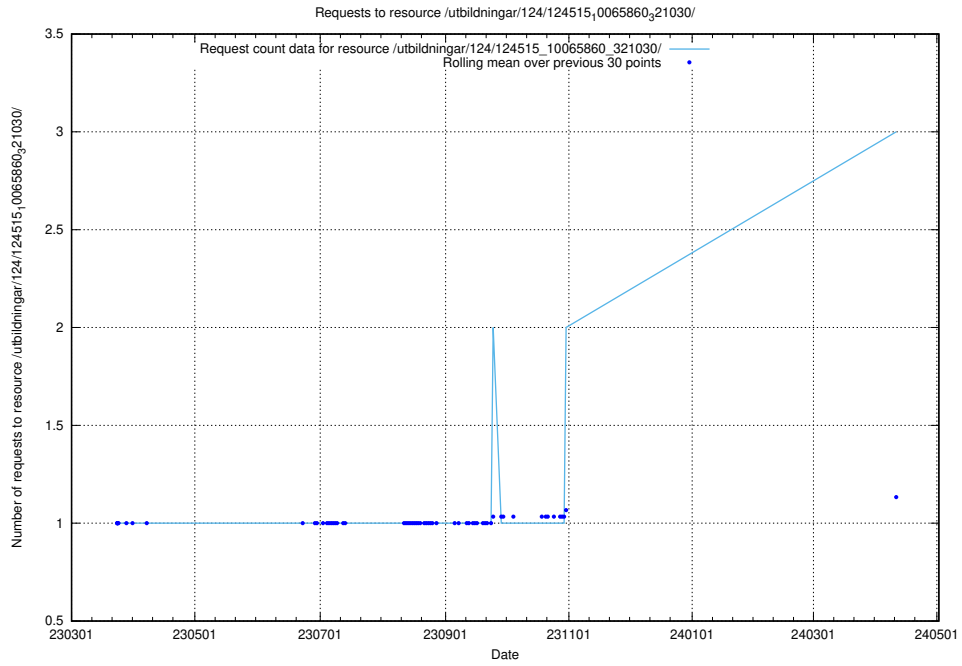

5.310 Usage of /utbildningar/124/124515_10065860_321030/

Here, we count the number of requests to resource /utbildningar/124/124515_10065860_321030/.