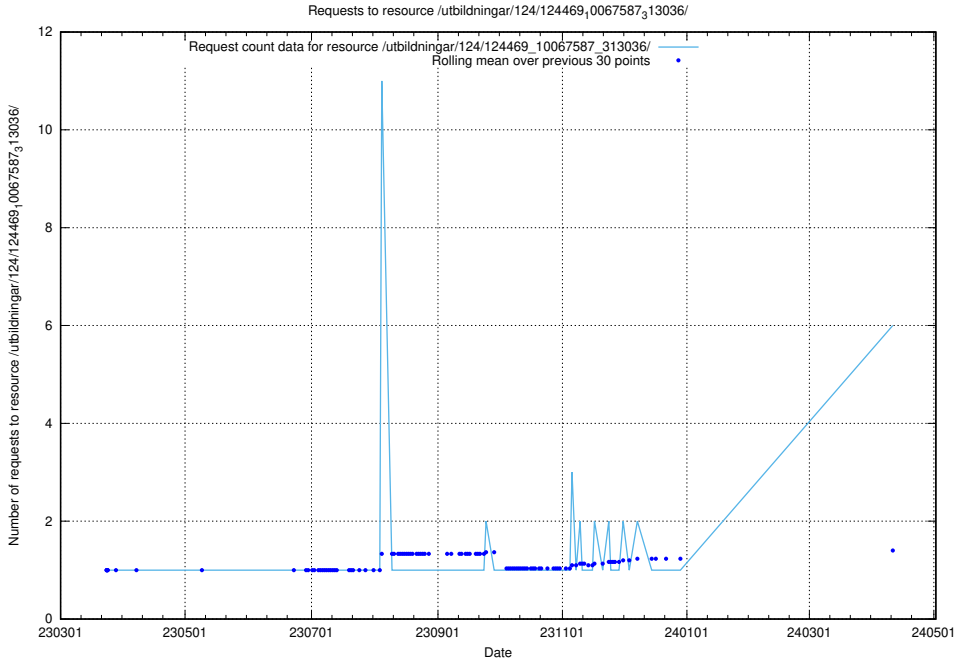

5.86 Usage of /utbildningar/124/124469_10067587_313036/

Here, we count the number of requests to resource /utbildningar/124/124469_10067587_313036/.