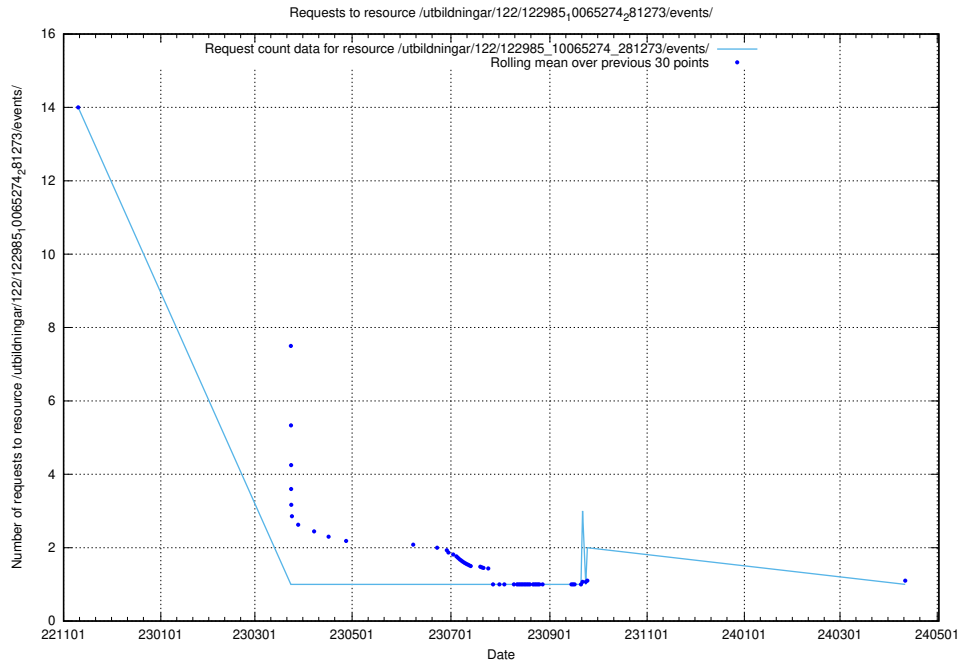

5.6013 Usage of /utbildningar/122/122985_10065274_281273/events/

Here, we count the number of requests to resource /utbildningar/122/122985_10065274_281273/events/