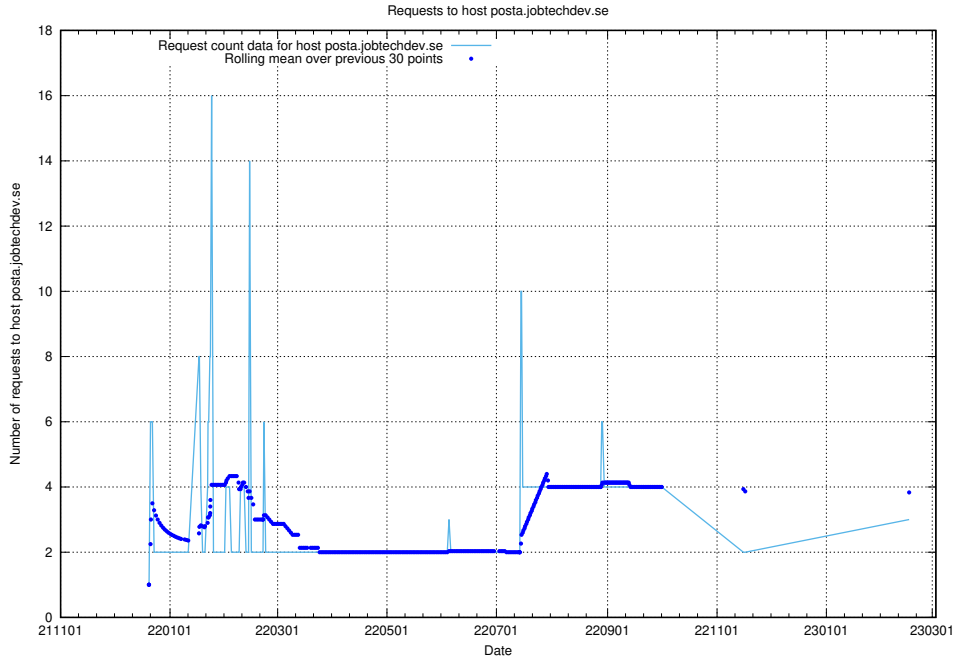

7.193 Usage of `posta.jobtechdev.se`

Here, we count the number of requests to host `posta.jobtechdev.se`.