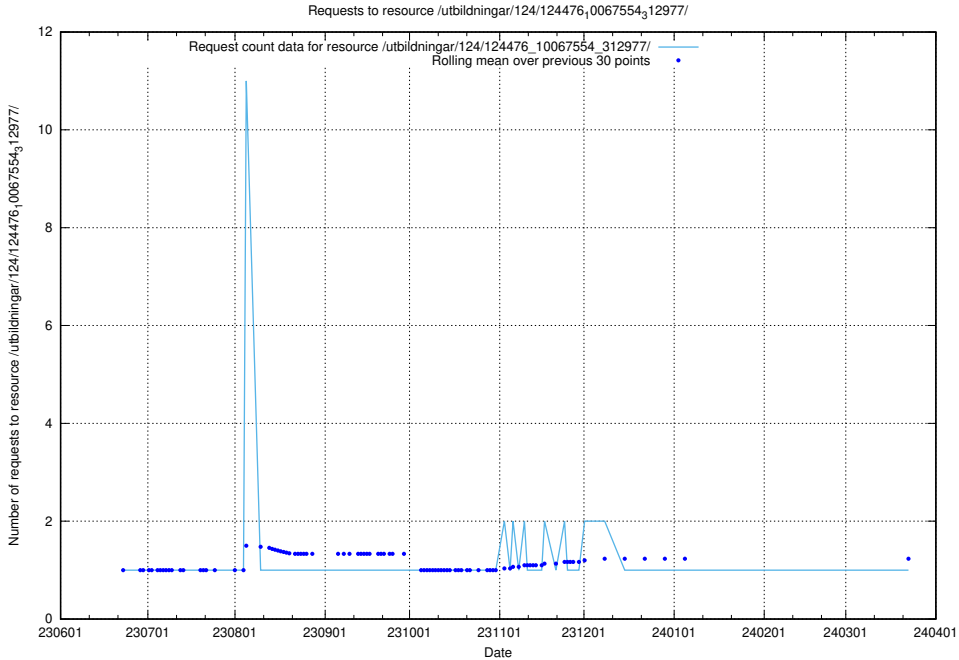

5.5577 Usage of /utbildningar/124/124476_10067554_312977/

Here, we count the number of requests to resource /utbildningar/124/124476_10067554_312977/.