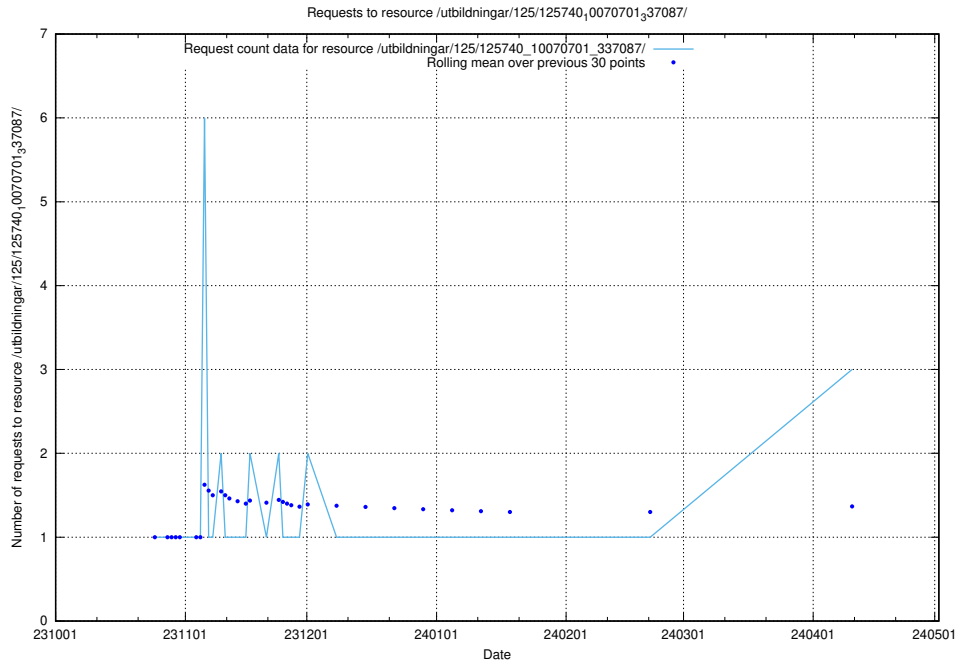

5.366 Usage of /utbildningar/125/125740_10070701_337087/

Here, we count the number of requests to resource /utbildningar/125/125740_10070701_337087/.