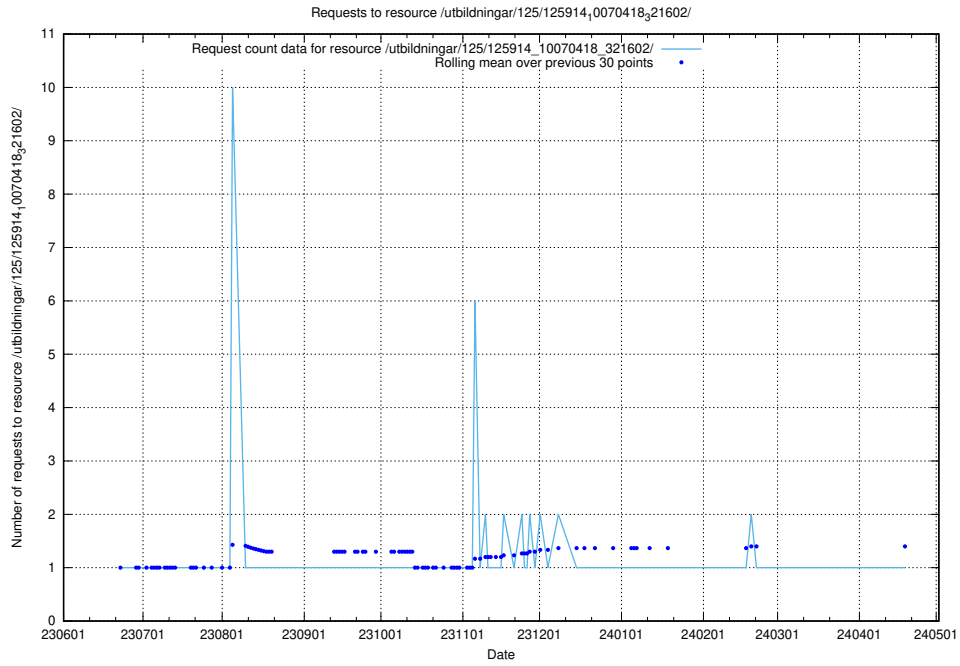

5.5470 Usage of /utbildningar/125/125914_10070418_321602/

Here, we count the number of requests to resource /utbildningar/125/125914_10070418_321602/.