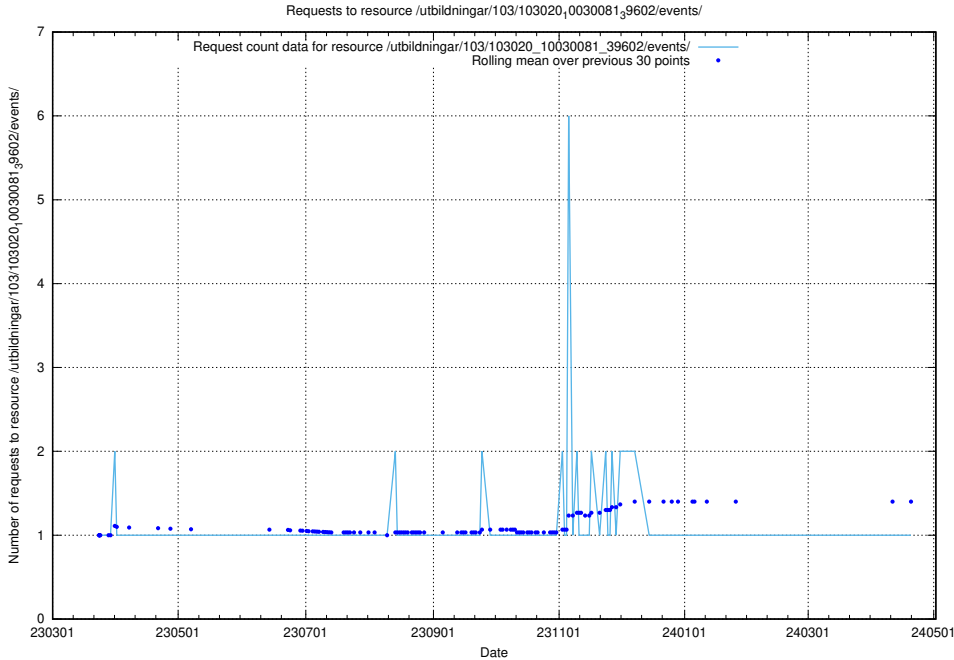

5.5286 Usage of /utbildningar/103/103020_10030081_39602/events/

Here, we count the number of requests to resource /utbildningar/103/103020_10030081_39602/events/.