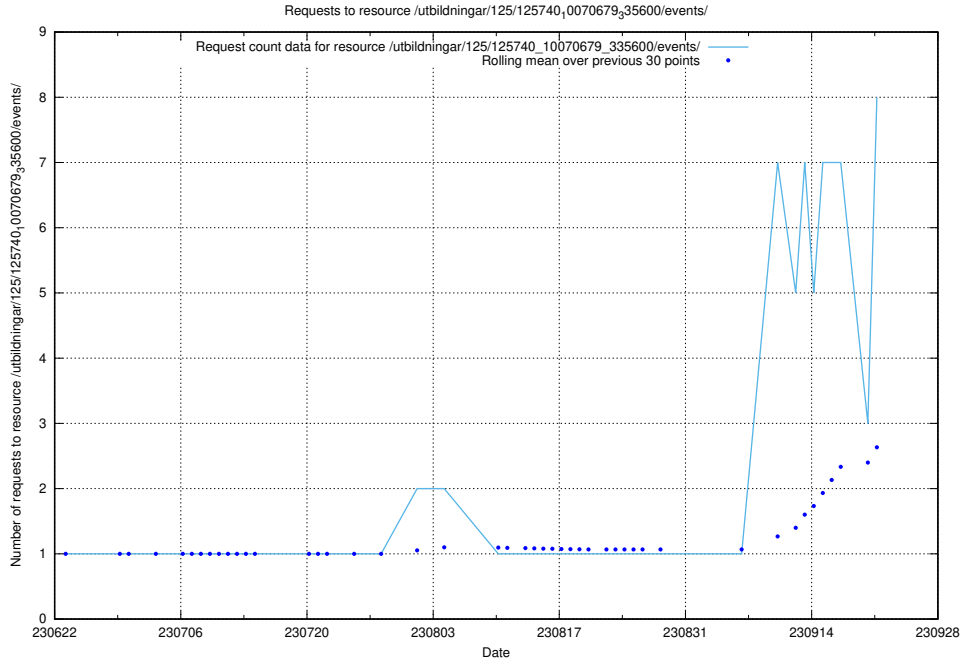

5.64 Usage of /utbildningar/125/125740_10070679_335600/events/

Here, we count the number of requests to resource /utbildningar/125/125740_10070679_335600/events/