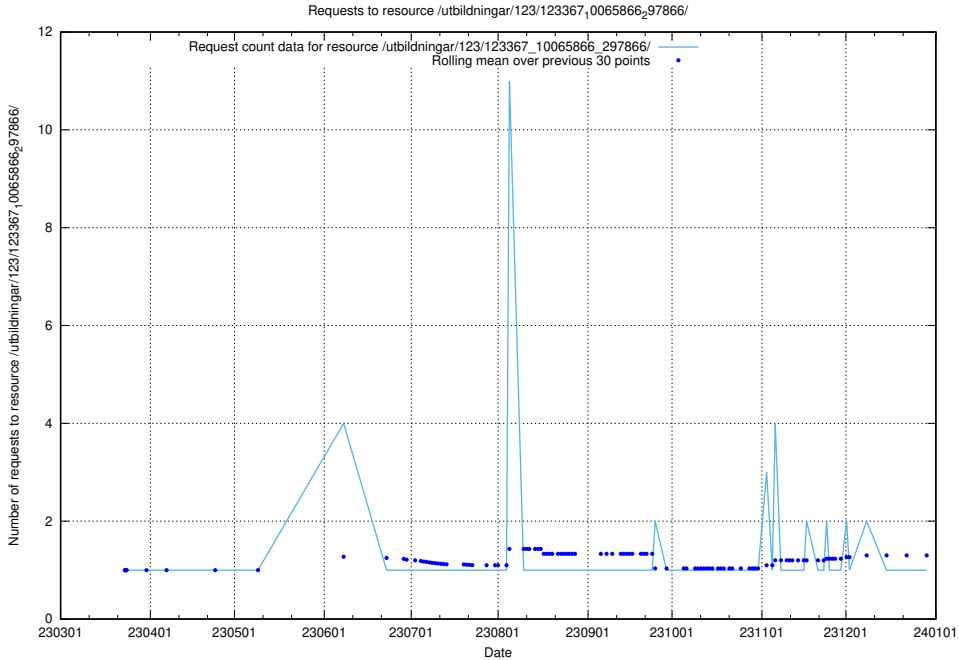

5.4567 Usage of /utbildningar/123/123367_10065866_297866/

Here, we count the number of requests to resource /utbildningar/123/123367_10065866_297866/.