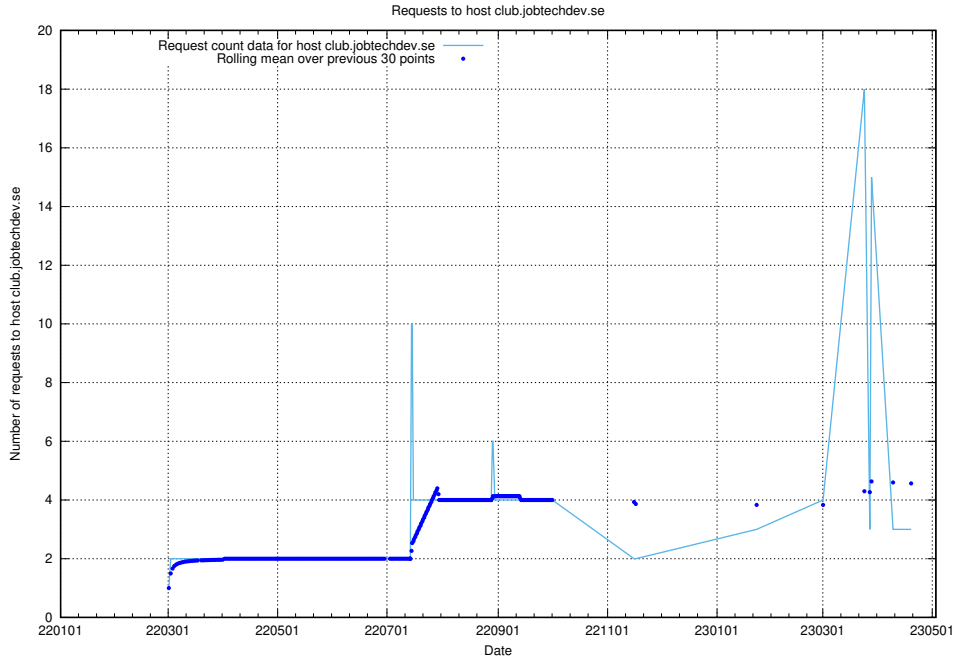

7.219 Usage of club.jobtechdev.se

Here, we count the number of requests to host club.jobtechdev.se.