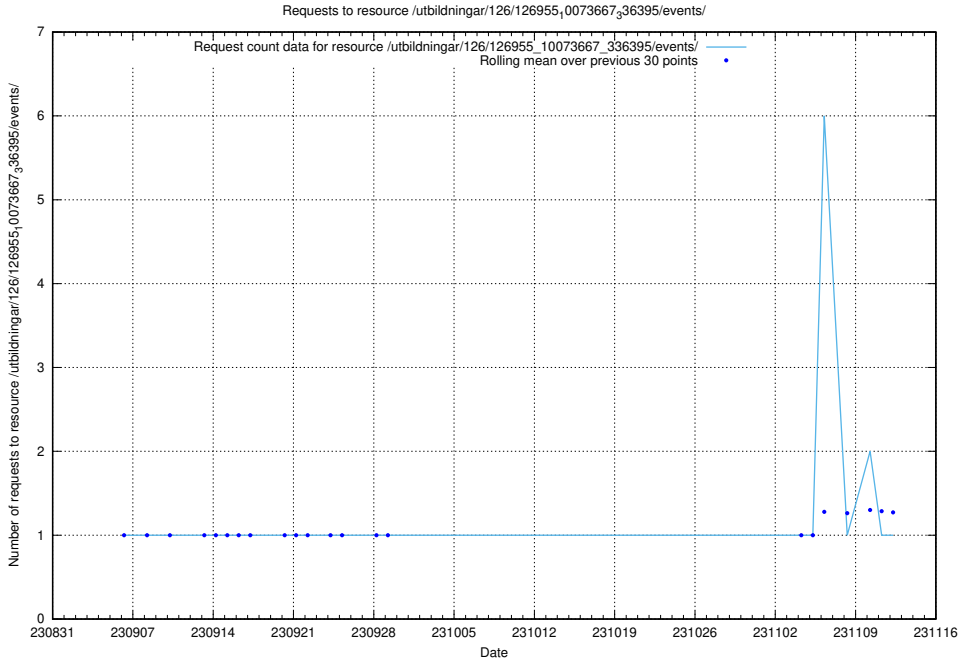

### 5.4443 Usage of /utbildningar/126/126955\_10073667\_336395/events/

Here, we count the number of requests to resource /utbildningar/126/126955\_10073667\_336395/events/