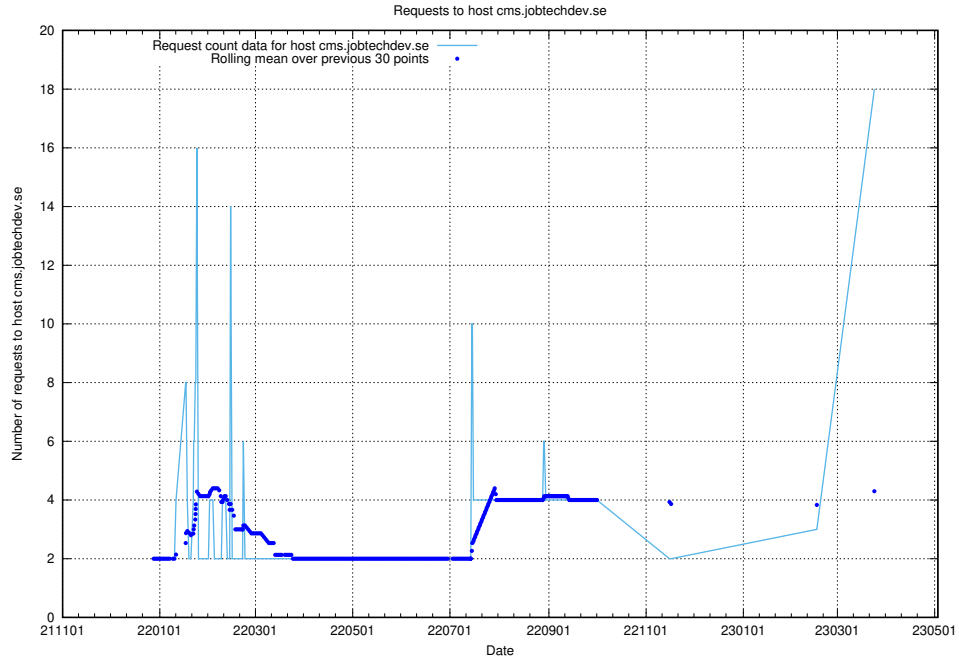

7.37 Usage of cms.jobtechdev.se

Here, we count the number of requests to host cms.jobtechdev.se.