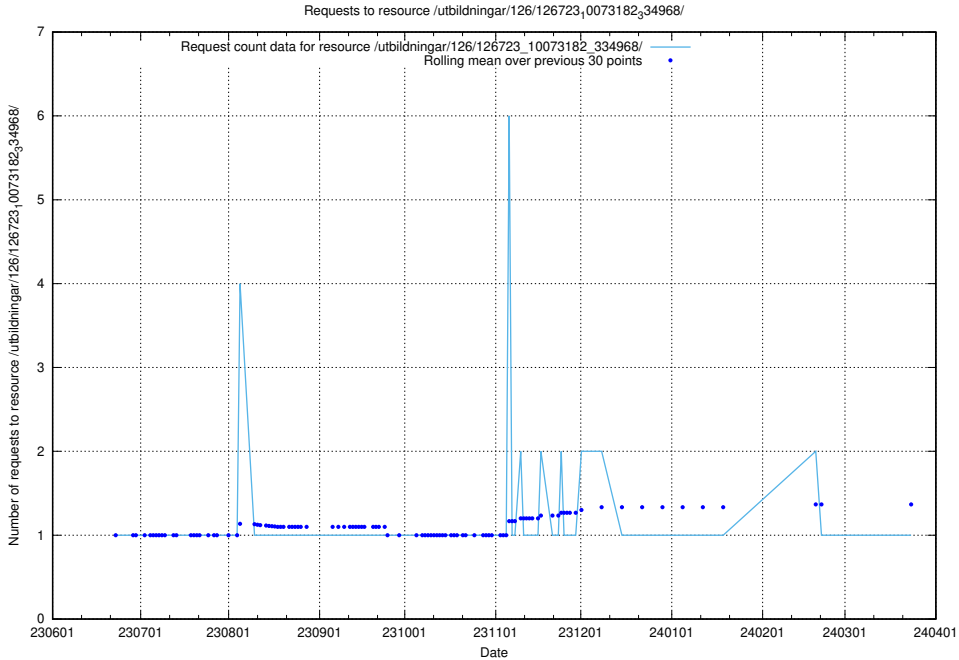

5.5384 Usage of /utbildningar/126/126723_10073182_334968/

Here, we count the number of requests to resource /utbildningar/126/126723_10073182_334968/.