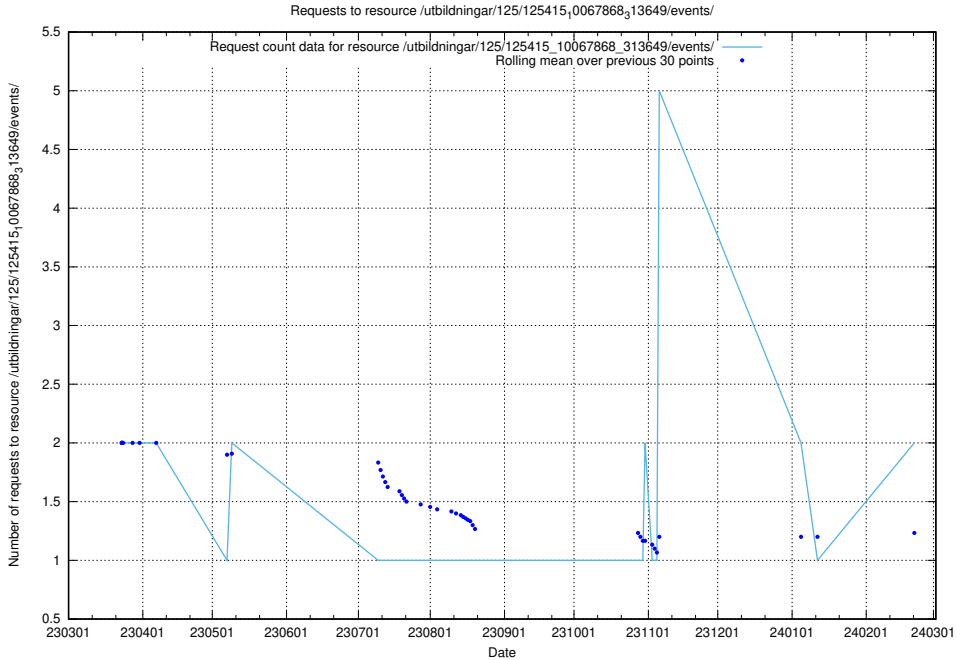

5.943 Usage of /utbildningar/125/125415_10067868_313649/events/

Here, we count the number of requests to resource /utbildningar/125/125415_10067868_313649/events/