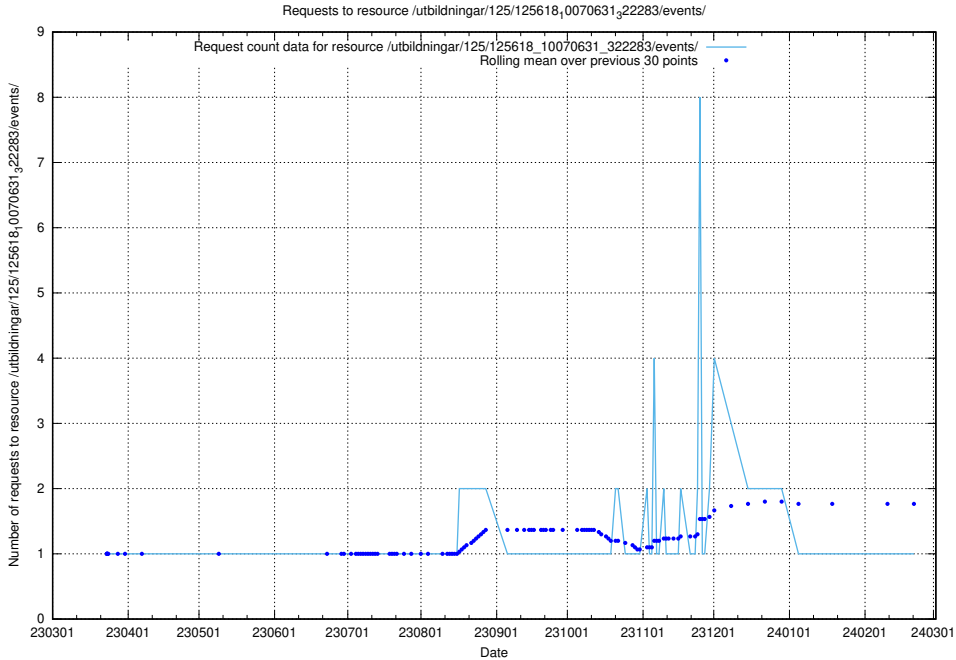

5.1072 Usage of /utbildningar/125/125618_10070631_322283/events/

Here, we count the number of requests to resource /utbildningar/125/125618_10070631_322283/events/