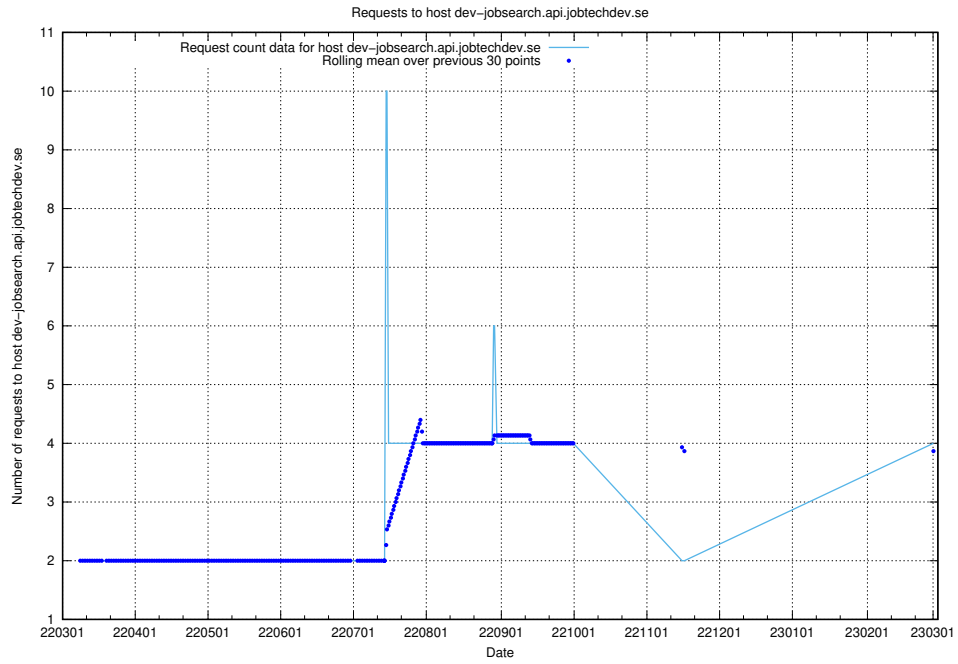

7.151 Usage of dev-jobsearch.api.jobtechdev.se

Here, we count the number of requests to host dev-jobsearch.api.jobtechdev.se.