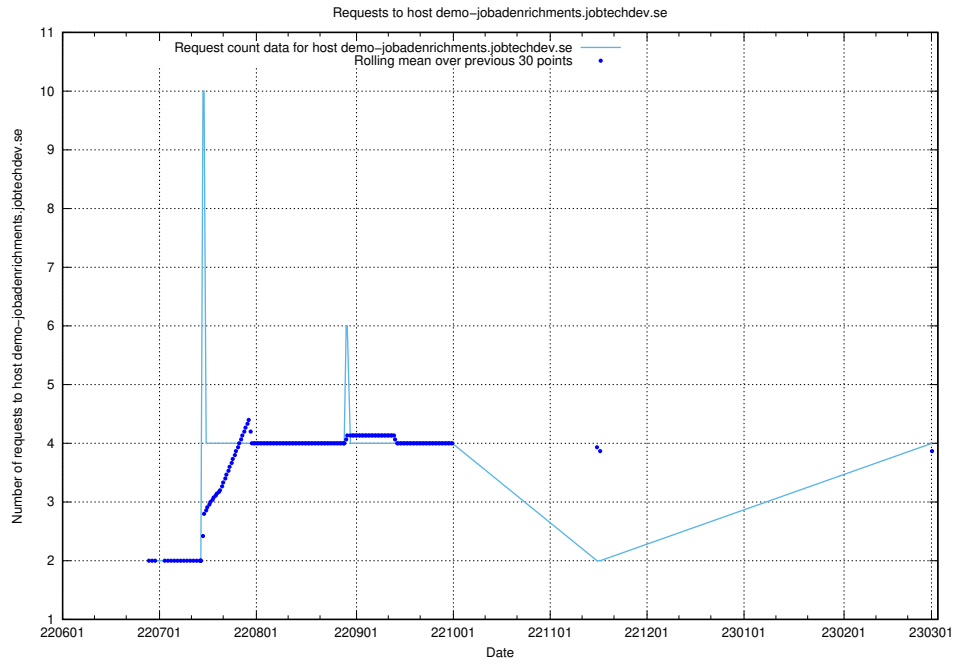

### 7.139 Usage of demo-jobadenrichments.jobtechdev.se

Here, we count the number of requests to host demo-jobadenrichments.jobtechdev.se.