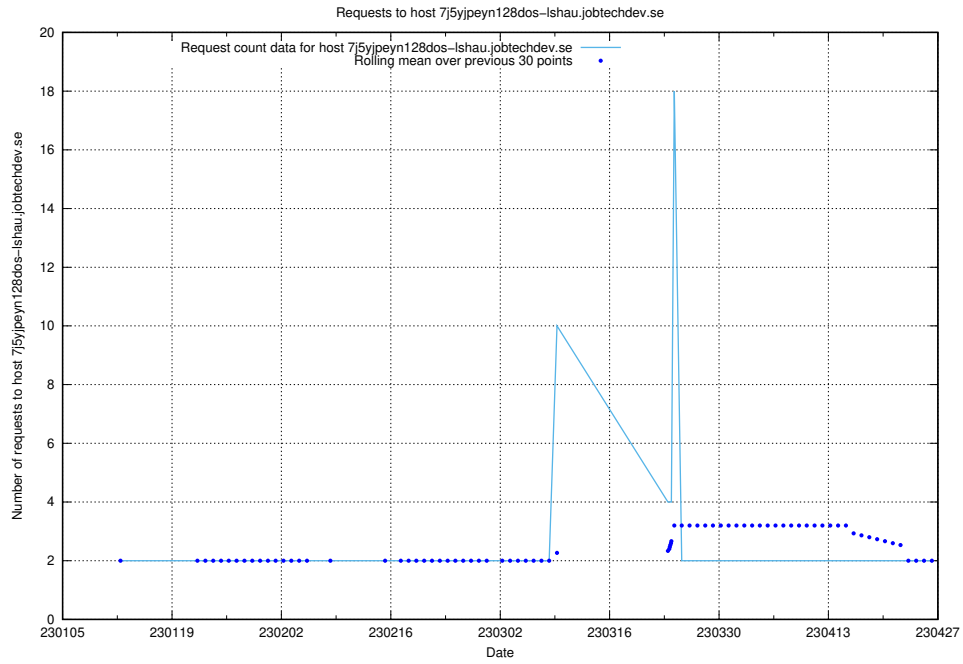

7.297 Usage of 7j5yjpeyn128dos-lshau.jobtechdev.se

Here, we count the number of requests to host 7j5yjpeyn128dos-lshau.jobtechdev.se.