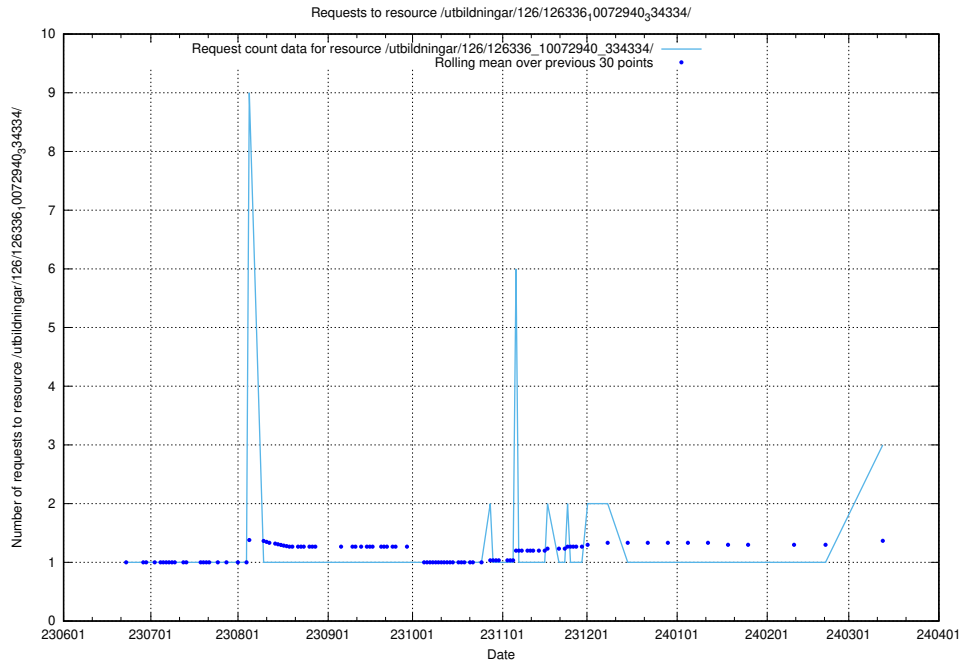

5.418 Usage of /utbildningar/126/126336_10072940_334334/

Here, we count the number of requests to resource /utbildningar/126/126336_10072940_334334/.