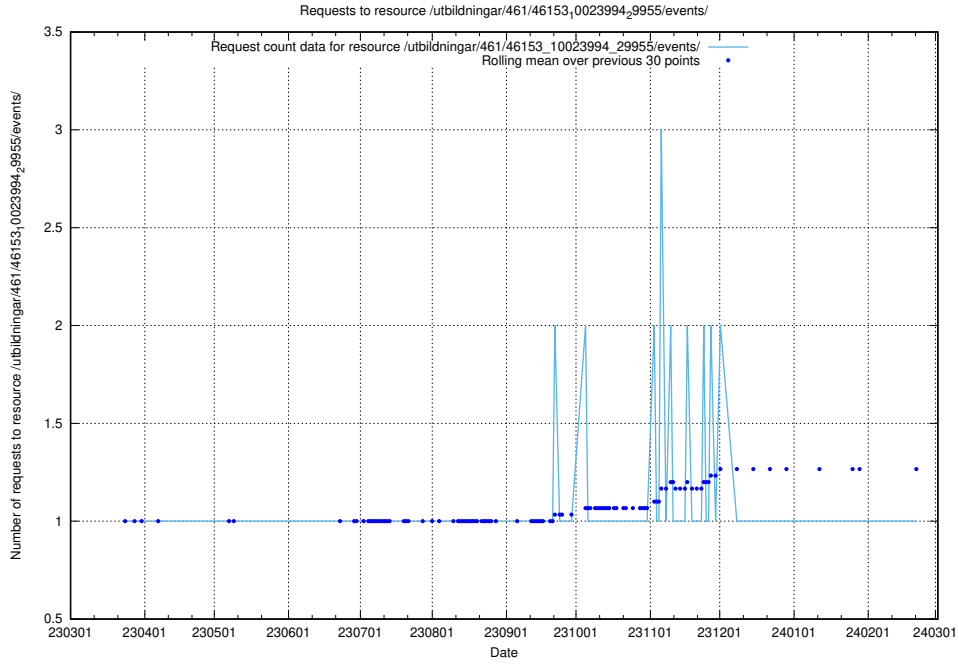

5.5952 Usage of /utbildningar/461/46153_10023994_29955/events/

Here, we count the number of requests to resource /utbildningar/461/46153_10023994_29955/events/.