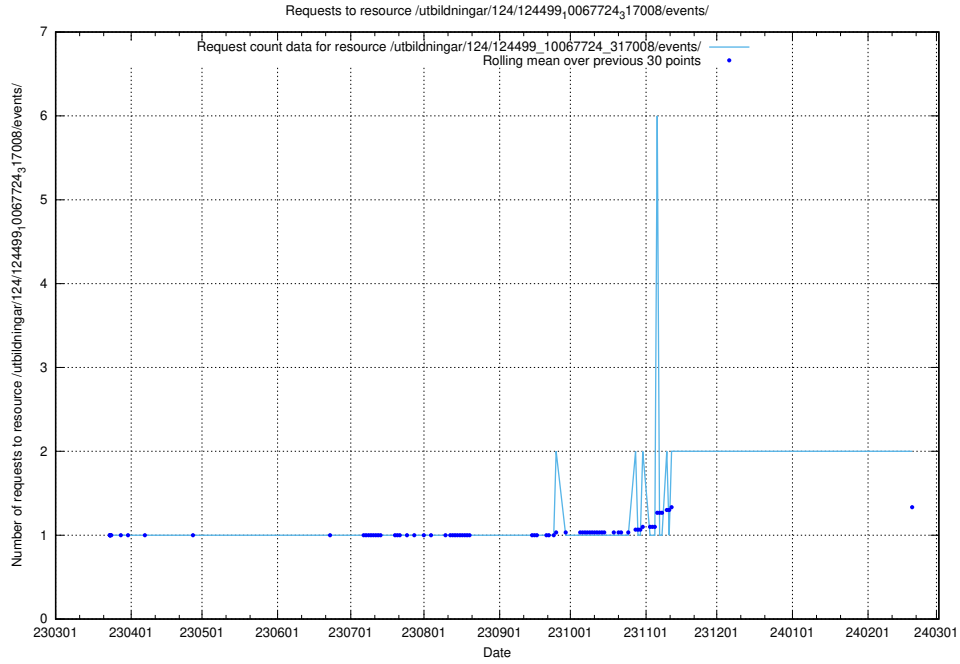

5.576 Usage of /utbildningar/124/124499_10067724_317008/events/

Here, we count the number of requests to resource /utbildningar/124/124499_10067724_317008/events/