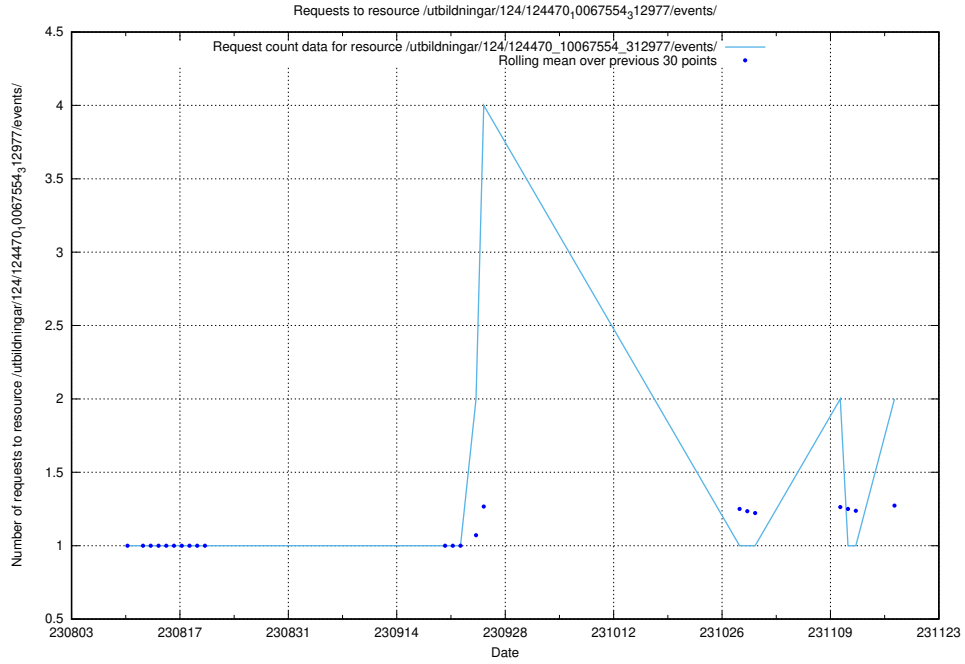

5.779 Usage of /utbildningar/124/124470_10067554_312977/events/

Here, we count the number of requests to resource /utbildningar/124/124470_10067554_312977/events/