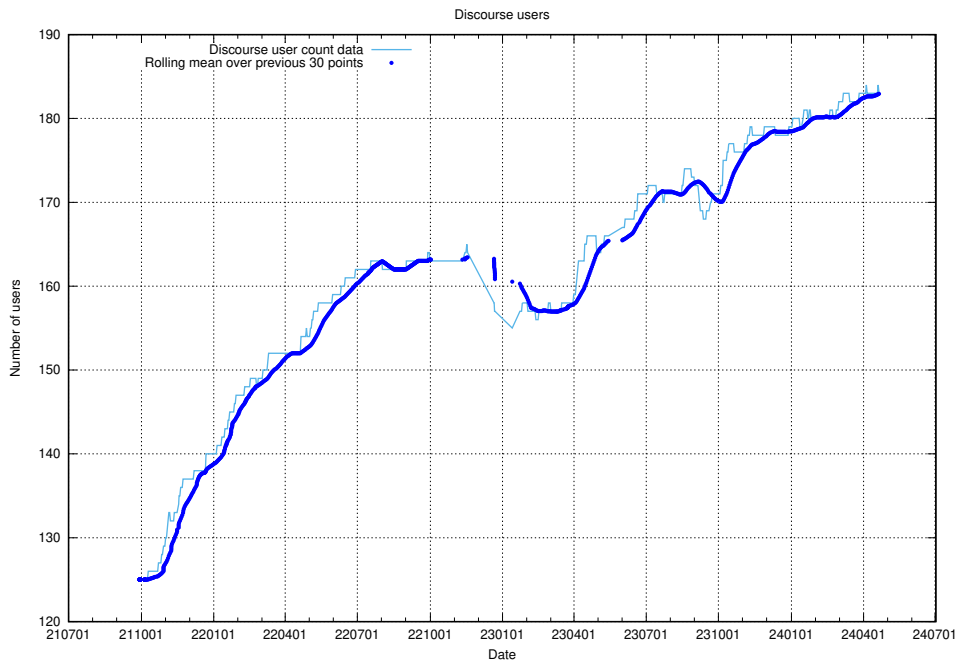

4 Discourse

This section summarises activities from the [JobTech Discourse Forum](https://forum.jobtechdev.se)⁵.

4.1 User count

A table of the number of users in Discourse.

---

⁵<https://forum.jobtechdev.se>