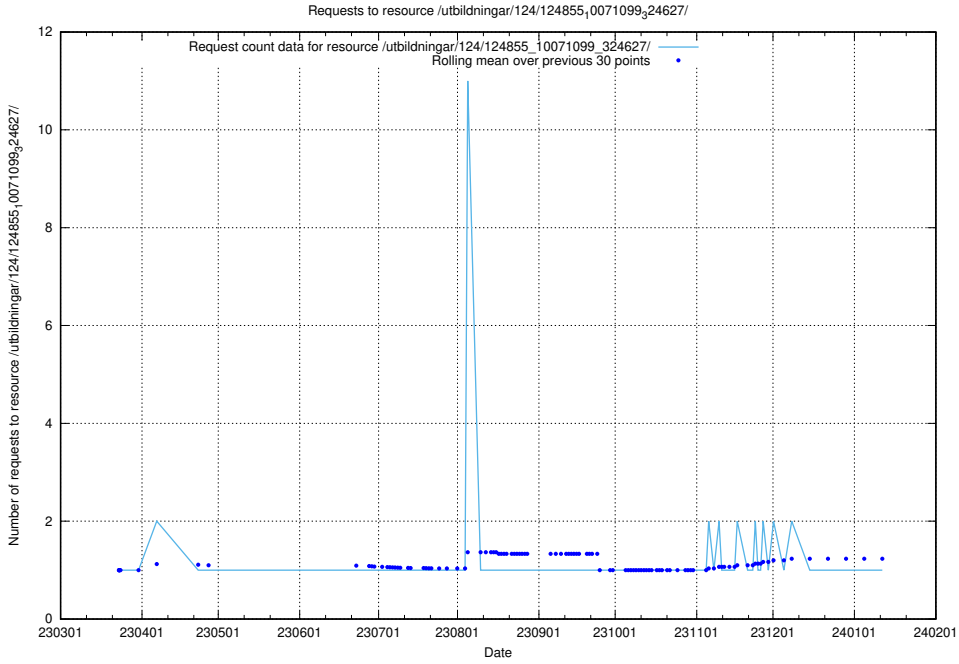

5.1188 Usage of /utbildningar/124/124855_10071099_324627/

Here, we count the number of requests to resource /utbildningar/124/124855_10071099_324627/.