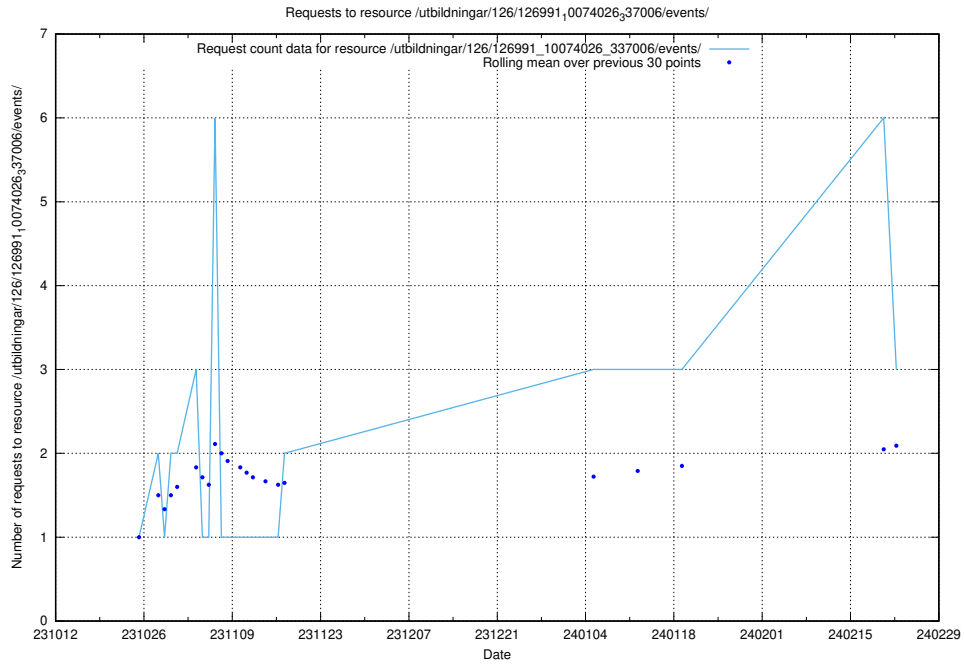

5.365 Usage of /utbildningar/126/126991_10074026_337006/events/

Here, we count the number of requests to resource /utbildningar/126/126991_10074026_337006/events/