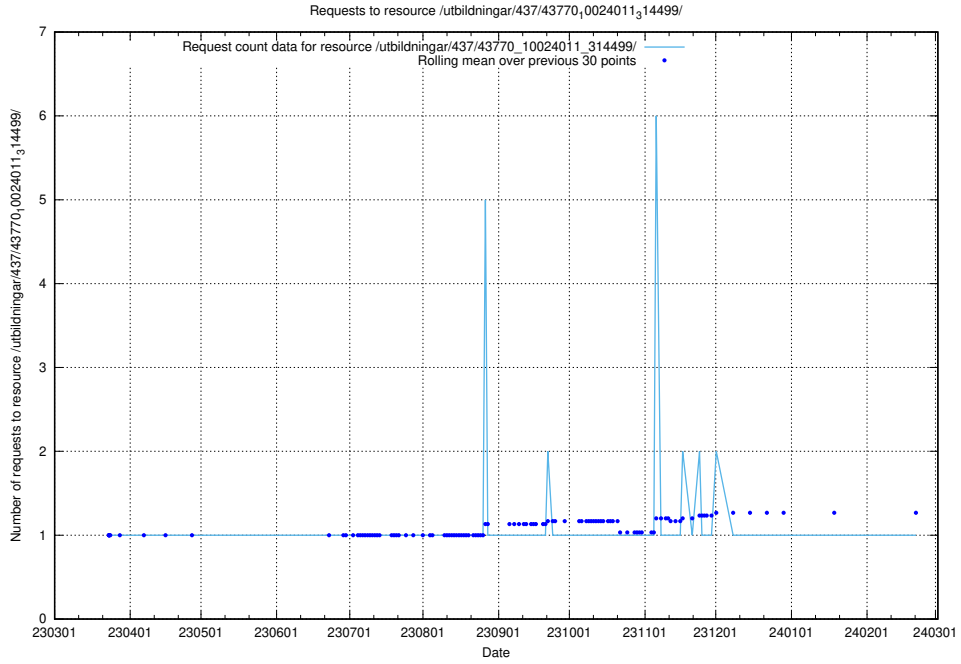

5.6154 Usage of /utbildningar/437/43770_10024011_314499/

Here, we count the number of requests to resource /utbildningar/437/43770_10024011_314499/.