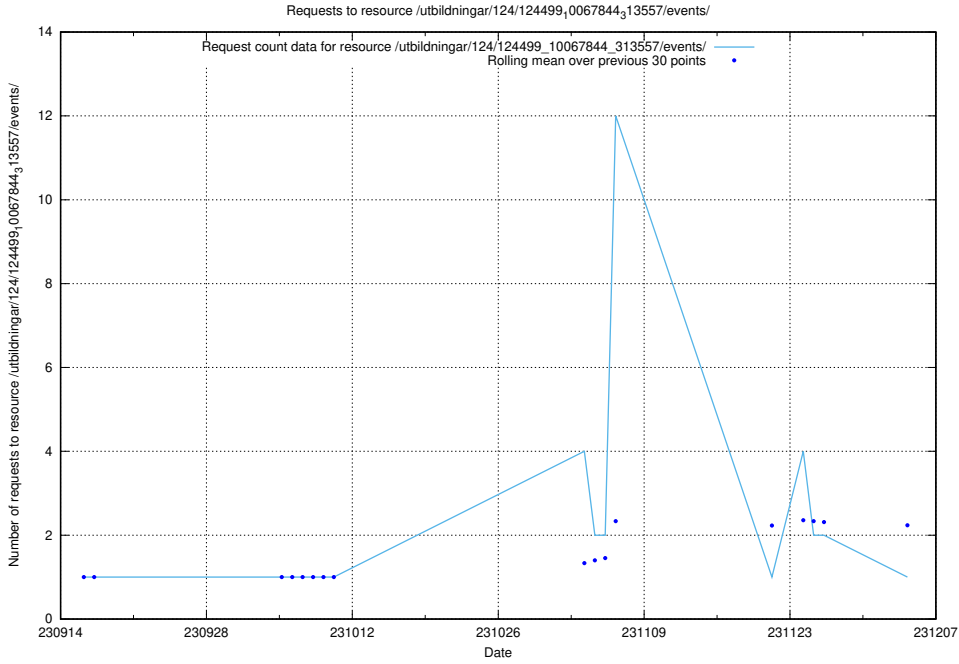

5.4345 Usage of /utbildningar/124/124499_10067844_313557/events/

Here, we count the number of requests to resource /utbildningar/124/124499_10067844_313557/events/