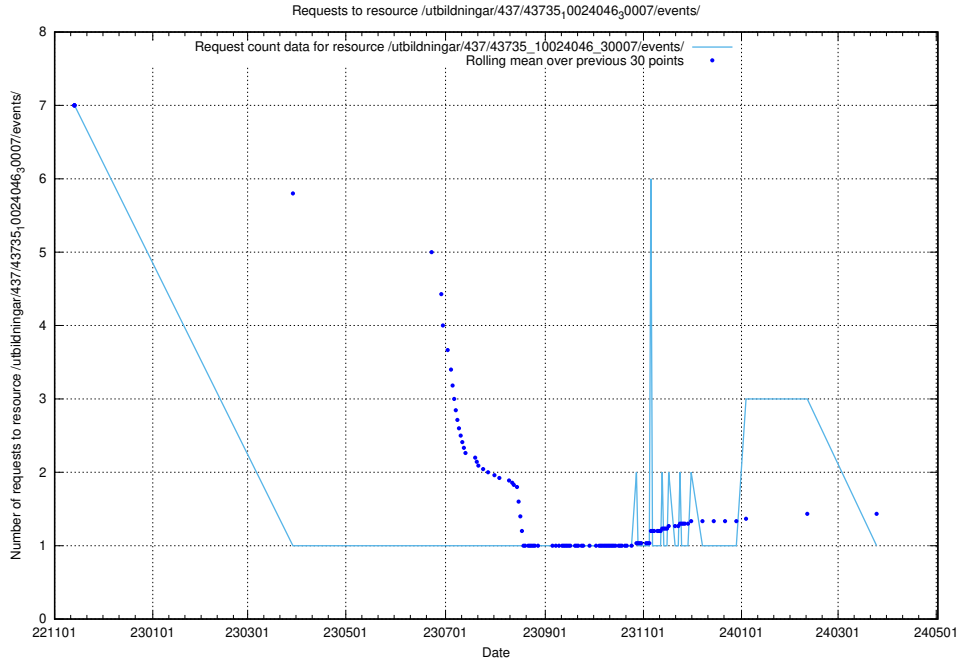

5.5574 Usage of /utbildningar/437/43735_10024046_30007/events/

Here, we count the number of requests to resource /utbildningar/437/43735_10024046_30007/events/.