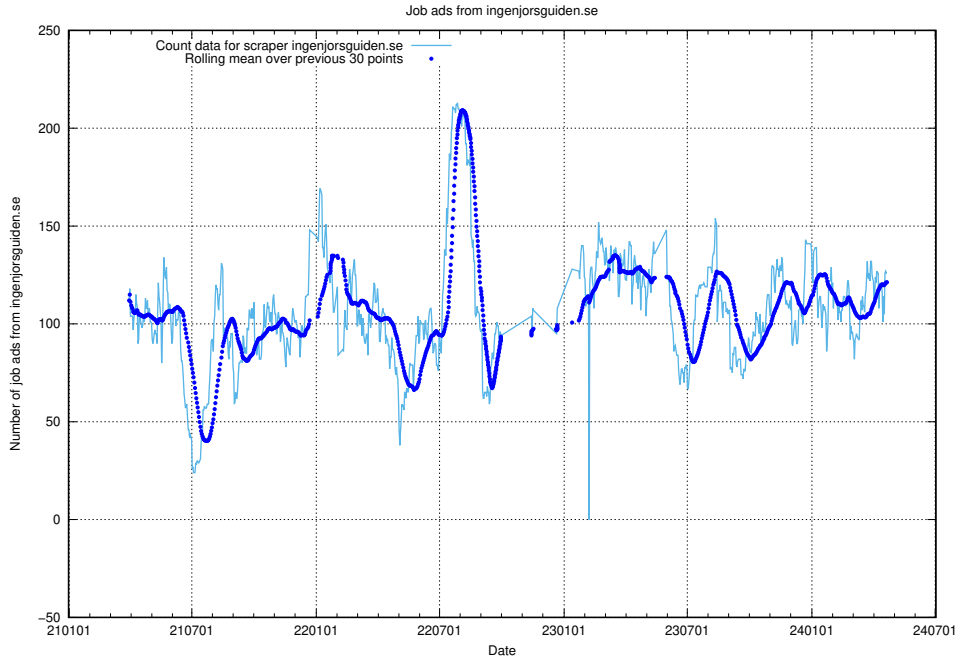

13.14 Number of ads by scraper ingenjorsguiden.se

Here, we count the number of job ads scraped from ingenjorsguiden.se.