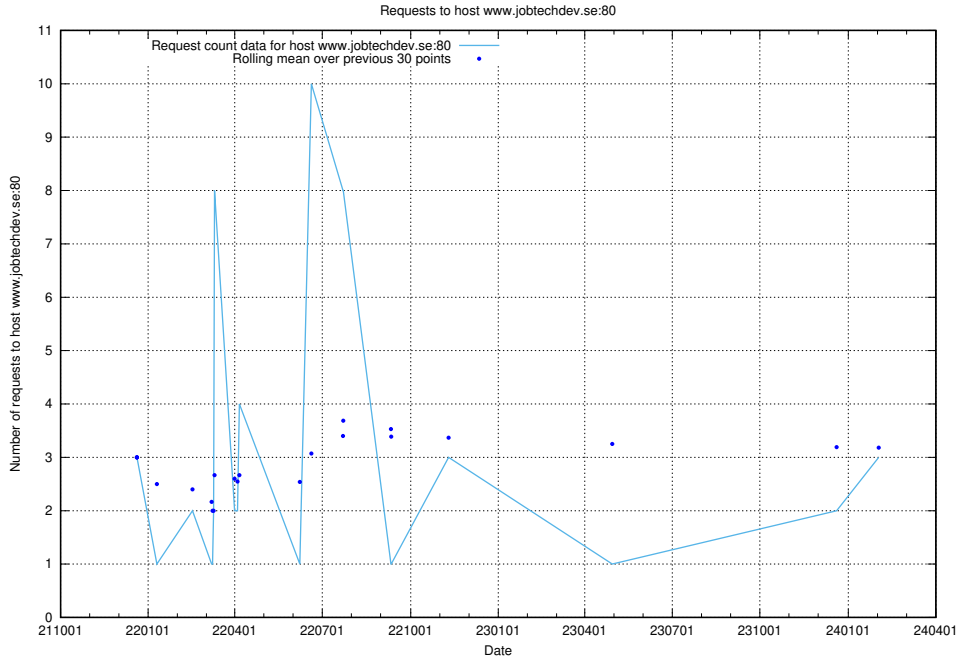

7.191 Usage of www.jobtechdev.se:80

Here, we count the number of requests to host www.jobtechdev.se:80.