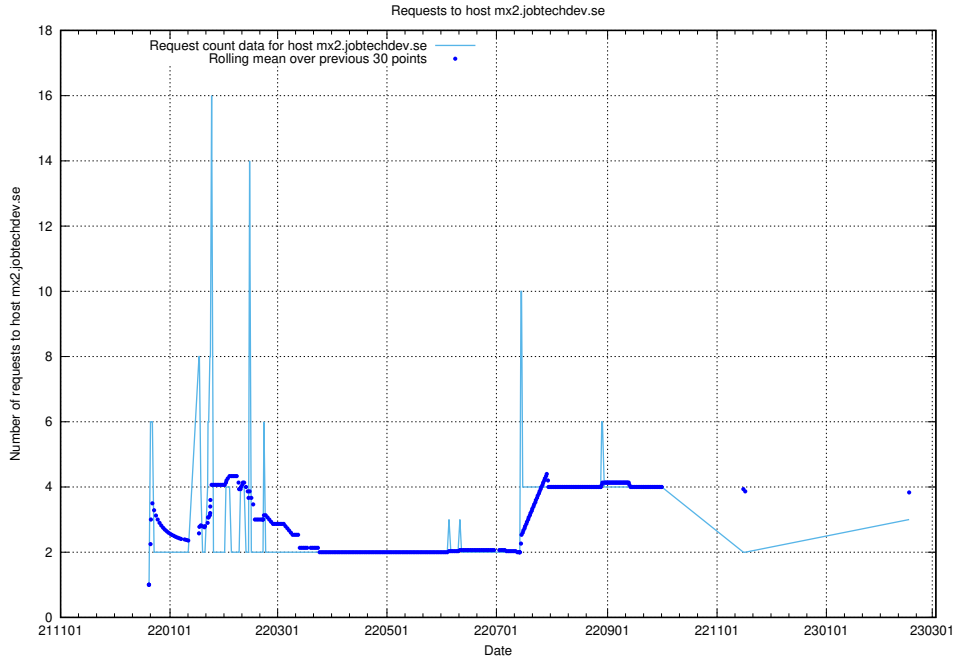

7.194 Usage of mx2.jobtechdev.se

Here, we count the number of requests to host mx2.jobtechdev.se.