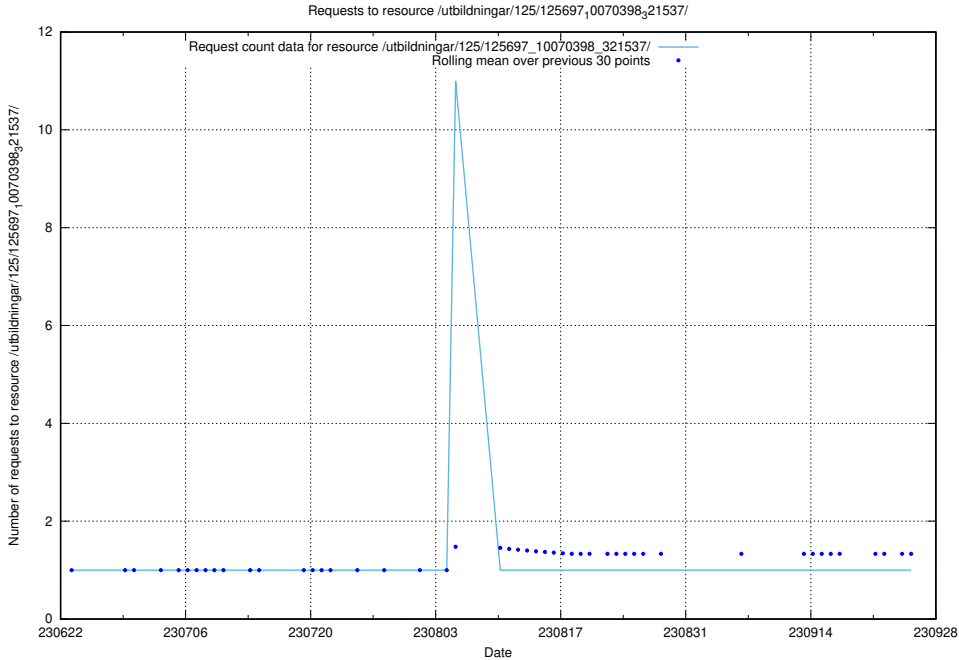

5.5493 Usage of /utbildningar/125/125697_10070398_321537/

Here, we count the number of requests to resource /utbildningar/125/125697_10070398_321537/.