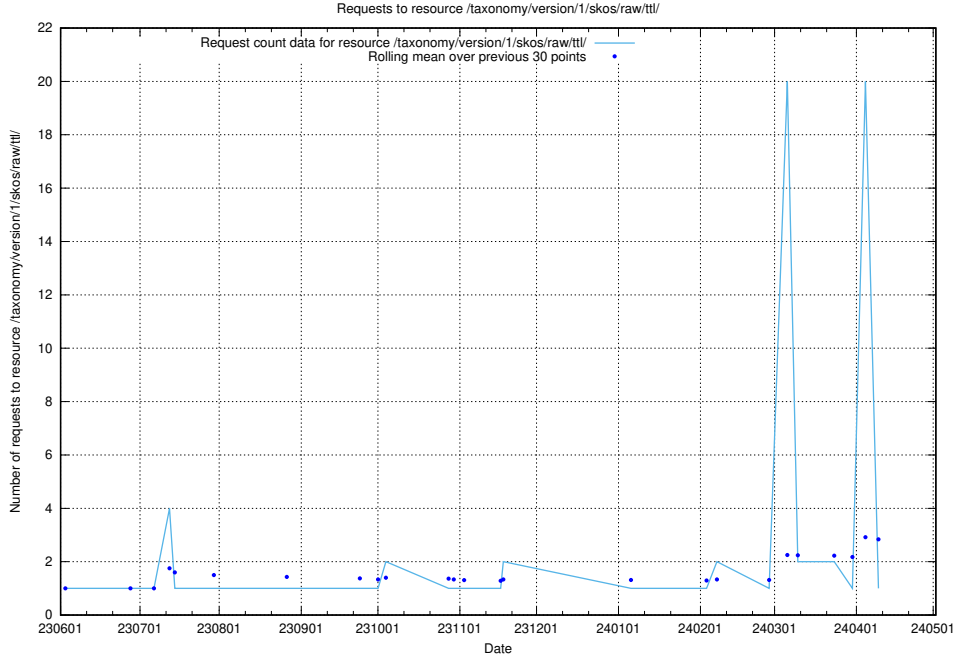

5.5696 Usage of /taxonomy/version/1/skos/raw/ttl/

Here, we count the number of requests to resource /taxonomy/version/1/skos/raw/ttl/.