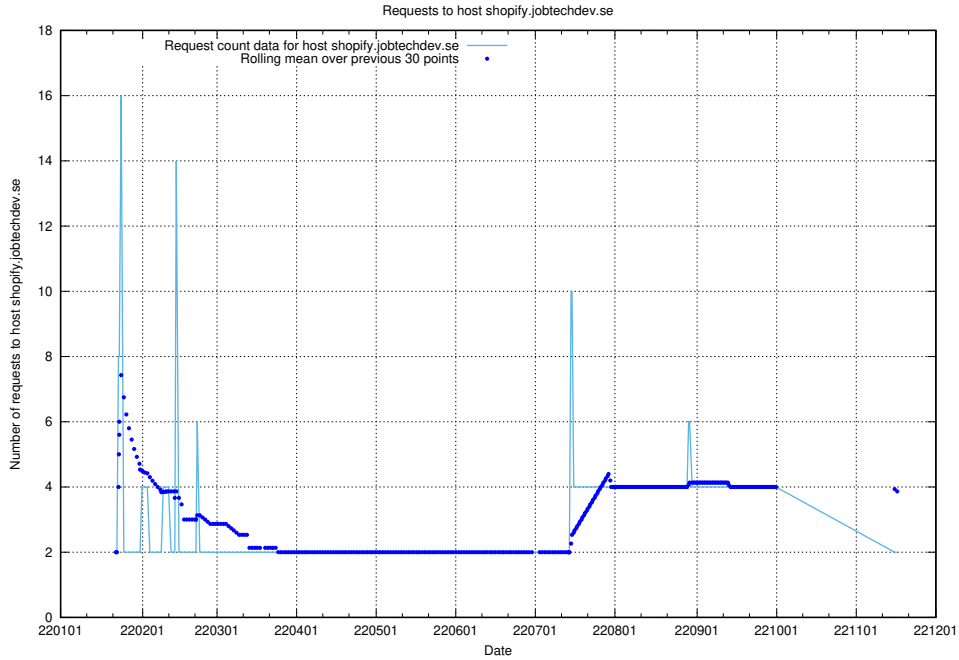

7.584 Usage of shopify.jobtechdev.se

Here, we count the number of requests to host shopify.jobtechdev.se.