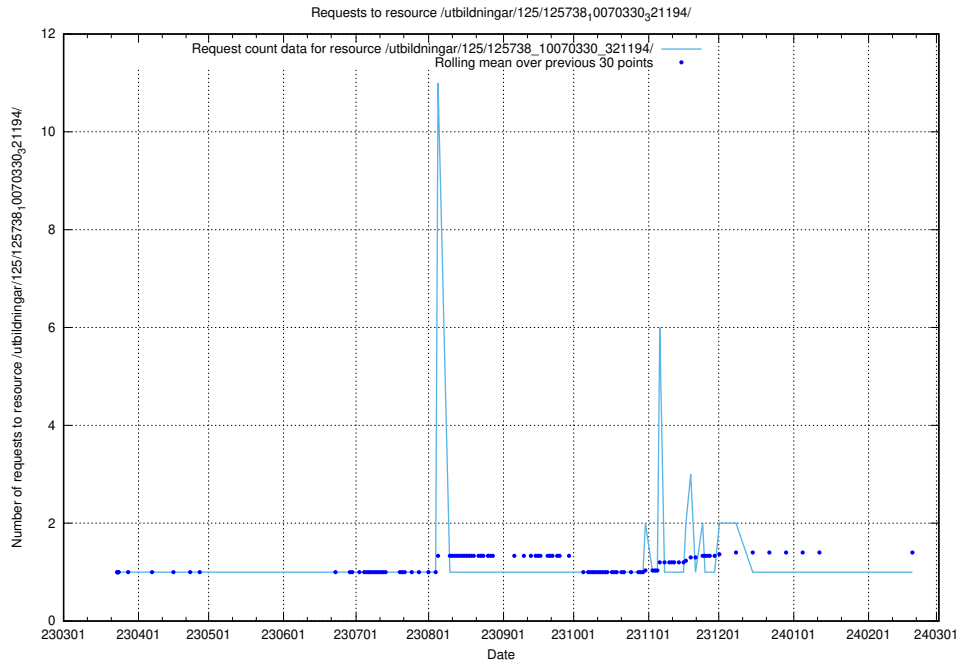

5.1015 Usage of /utbildningar/125/125738_10070330_321194/

Here, we count the number of requests to resource /utbildningar/125/125738_10070330_321194/.