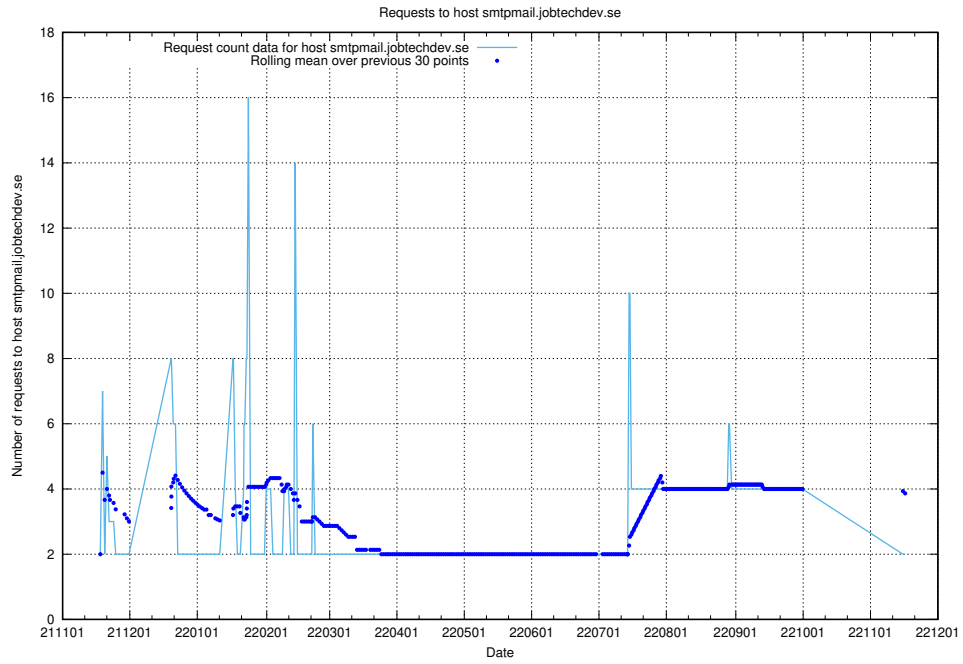

7.473 Usage of smtpmail.jobtechdev.se

Here, we count the number of requests to host smtpmail.jobtechdev.se.