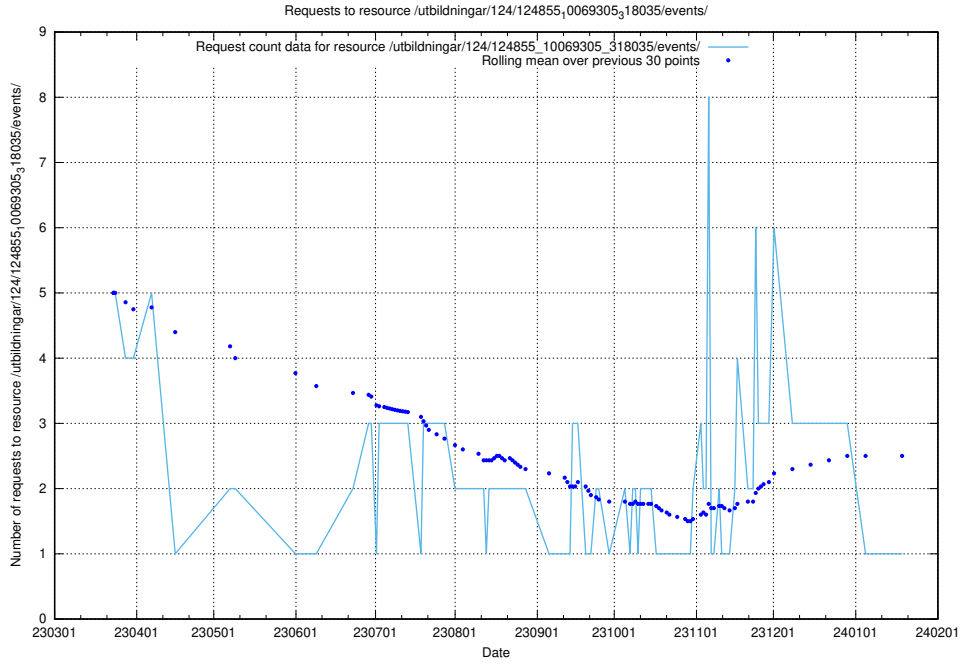

5.6043 Usage of /utbildningar/124/124855_10069305_318035/events/

Here, we count the number of requests to resource /utbildningar/124/124855_10069305_318035/events/