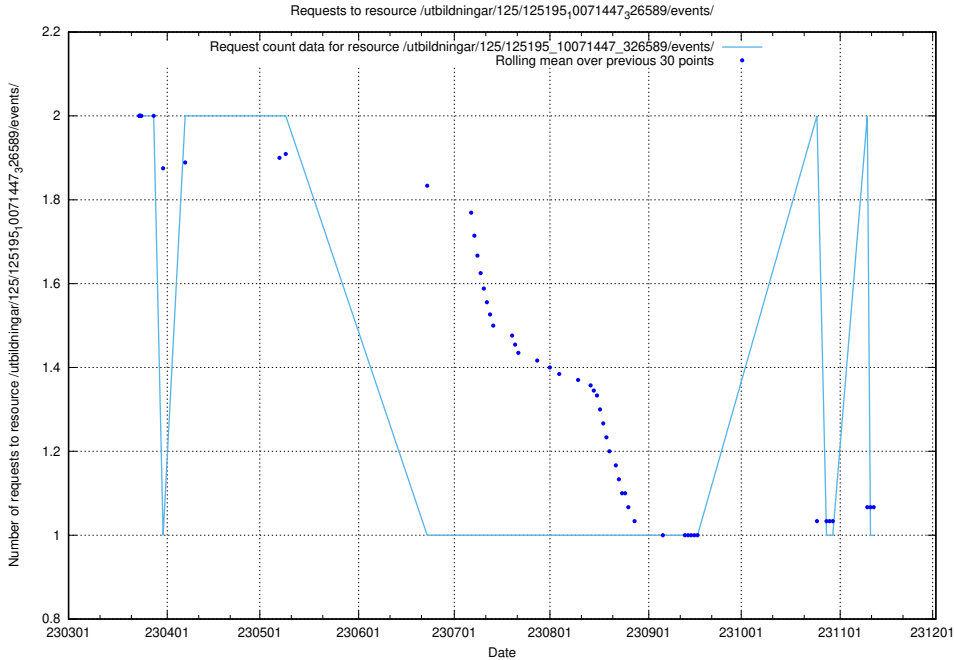

5.6074 Usage of /utbildningar/125/125195_10071447_326589/events/

Here, we count the number of requests to resource /utbildningar/125/125195_10071447_326589/events/