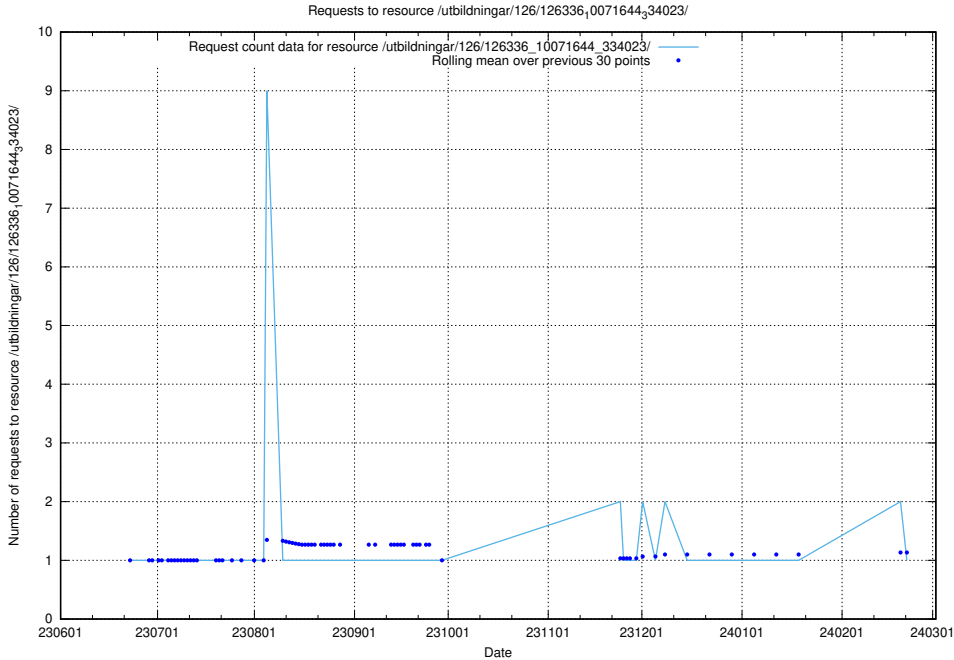

5.5448 Usage of /utbildningar/126/126336_10071644_334023/

Here, we count the number of requests to resource /utbildningar/126/126336_10071644_334023/.