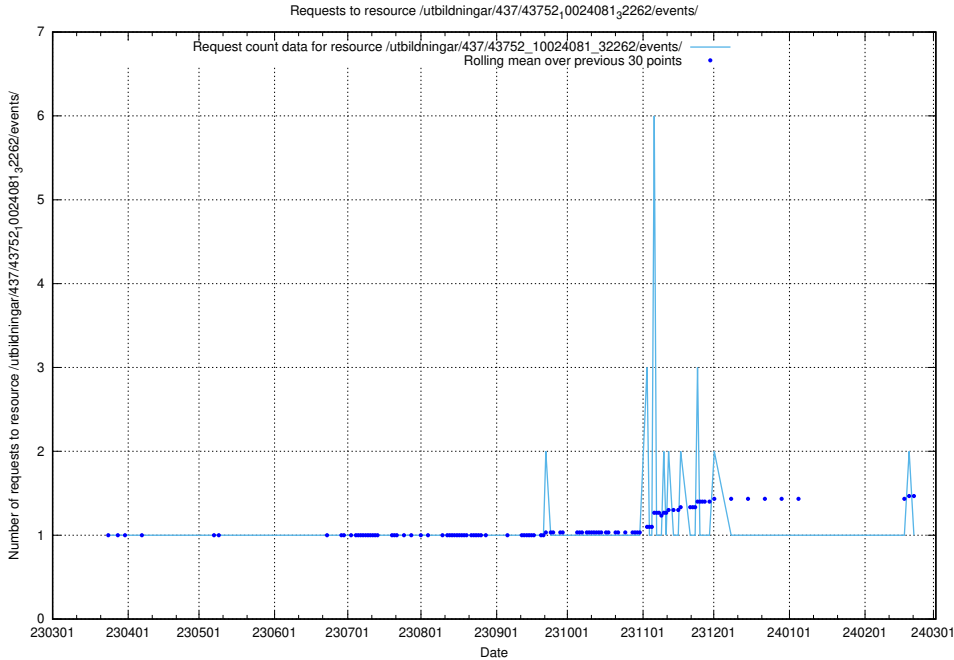

5.5987 Usage of /utbildningar/437/43752_10024081_32262/events/

Here, we count the number of requests to resource /utbildningar/437/43752_10024081_32262/events/.