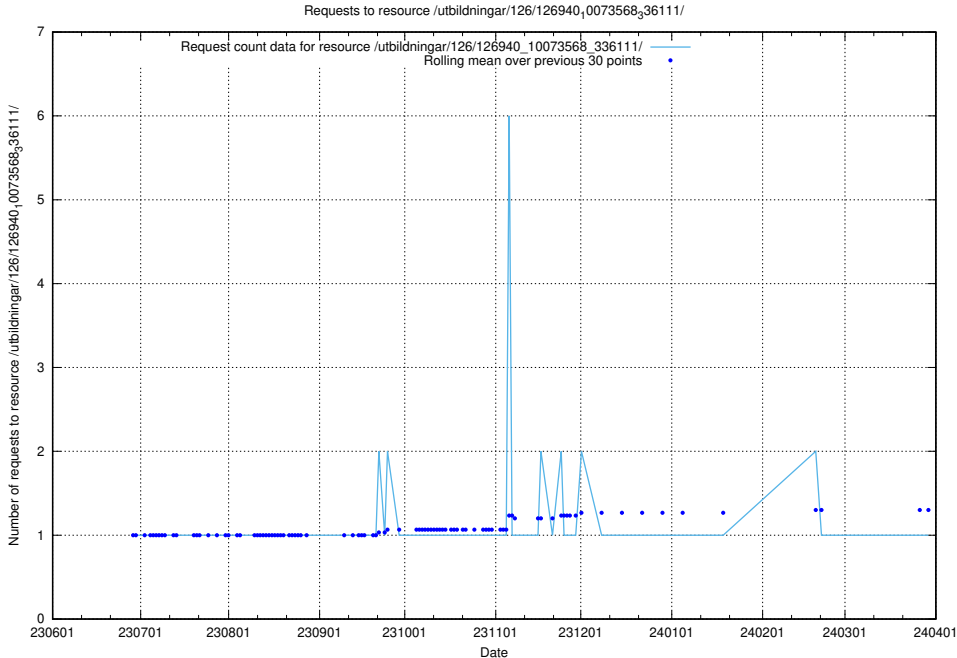

5.5213 Usage of /utbildningar/126/126940_10073568_336111/

Here, we count the number of requests to resource /utbildningar/126/126940_10073568_336111/.