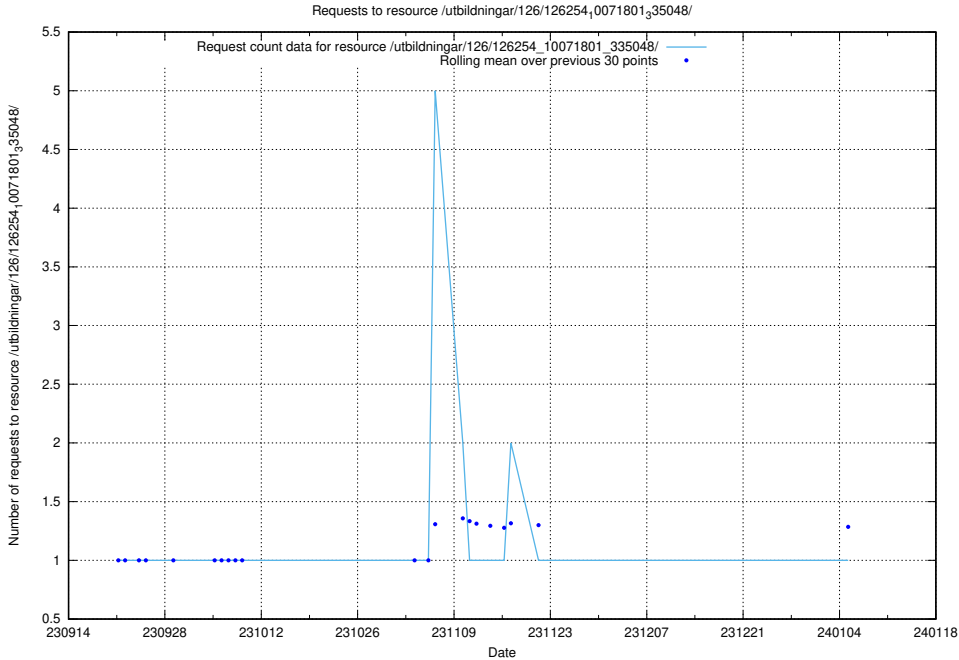

5.4312 Usage of /utbildningar/126/126254_10071801_335048/

Here, we count the number of requests to resource /utbildningar/126/126254_10071801_335048/.