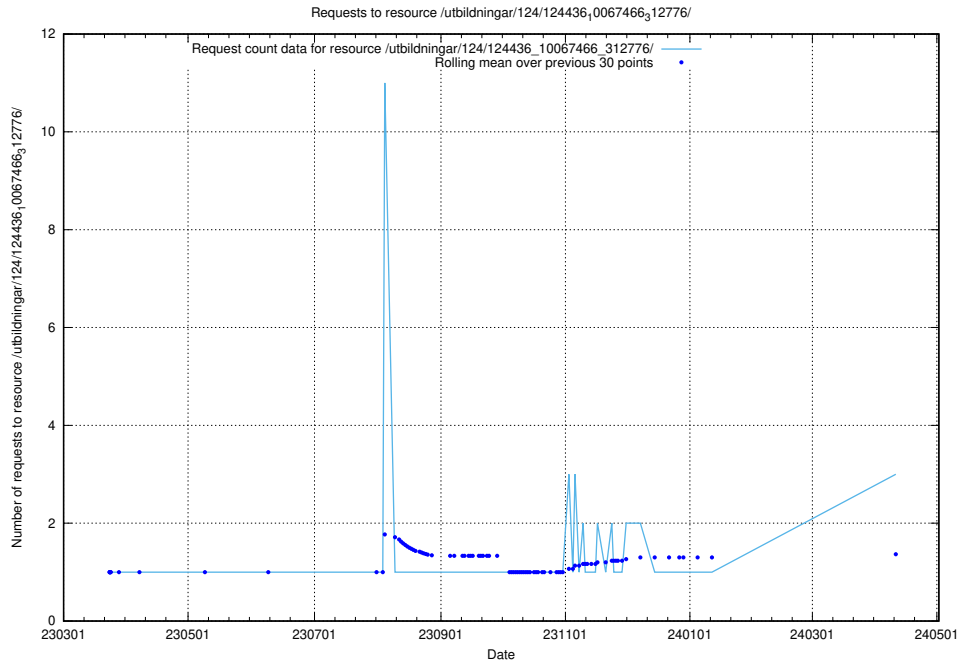

5.349 Usage of /utbildningar/124/124436_10067466_312776/

Here, we count the number of requests to resource /utbildningar/124/124436_10067466_312776/.