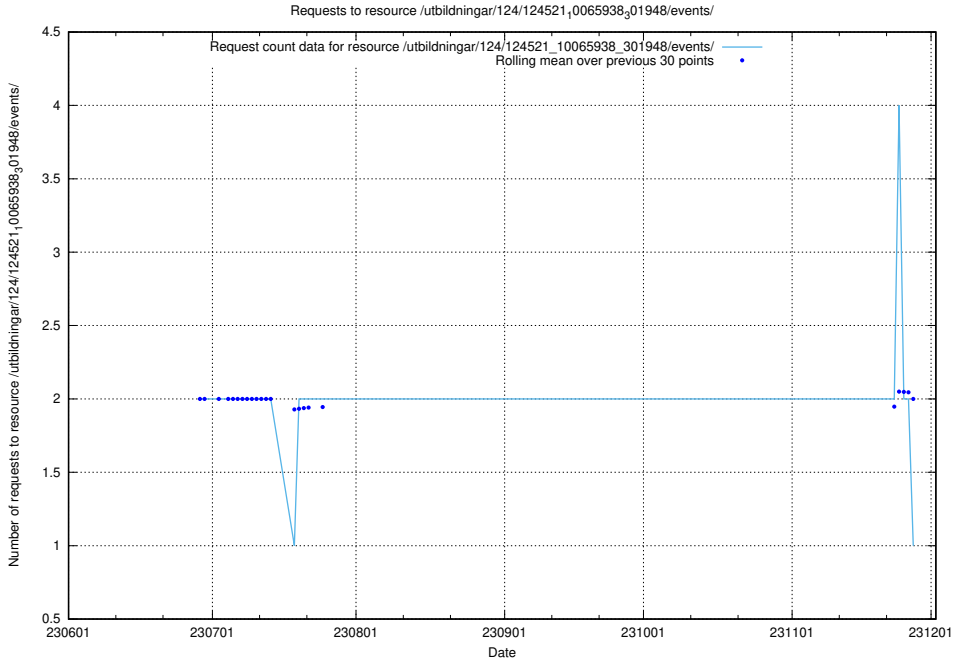

5.5200 Usage of /utbildningar/124/124521_10065938_301948/events/

Here, we count the number of requests to resource /utbildningar/124/124521_10065938_301948/events/