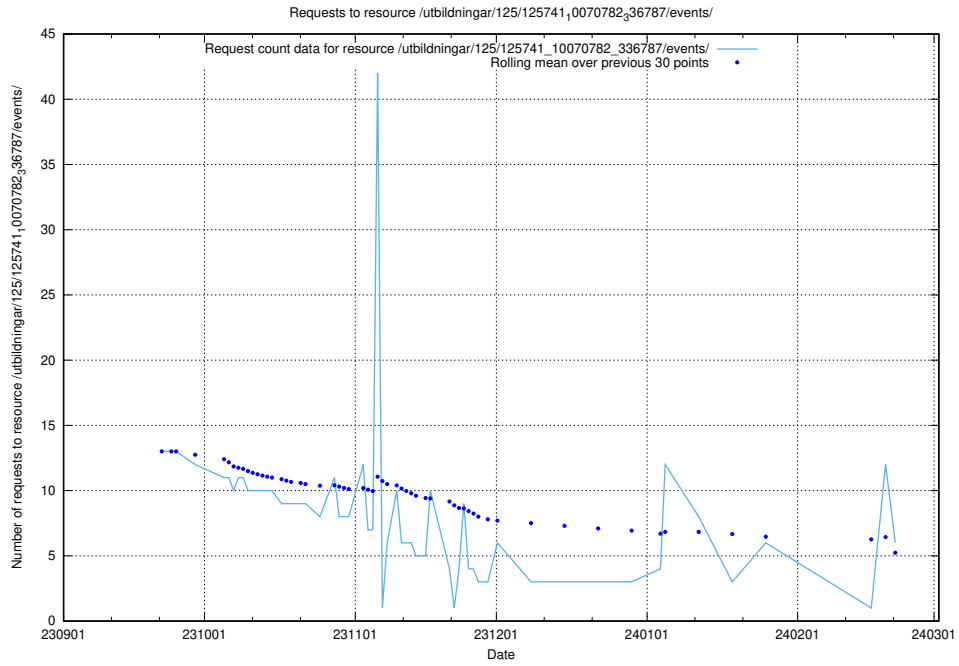

5.105 Usage of /utbildningar/125/125741_10070782_336787/events/

Here, we count the number of requests to resource /utbildningar/125/125741_10070782_336787/events/