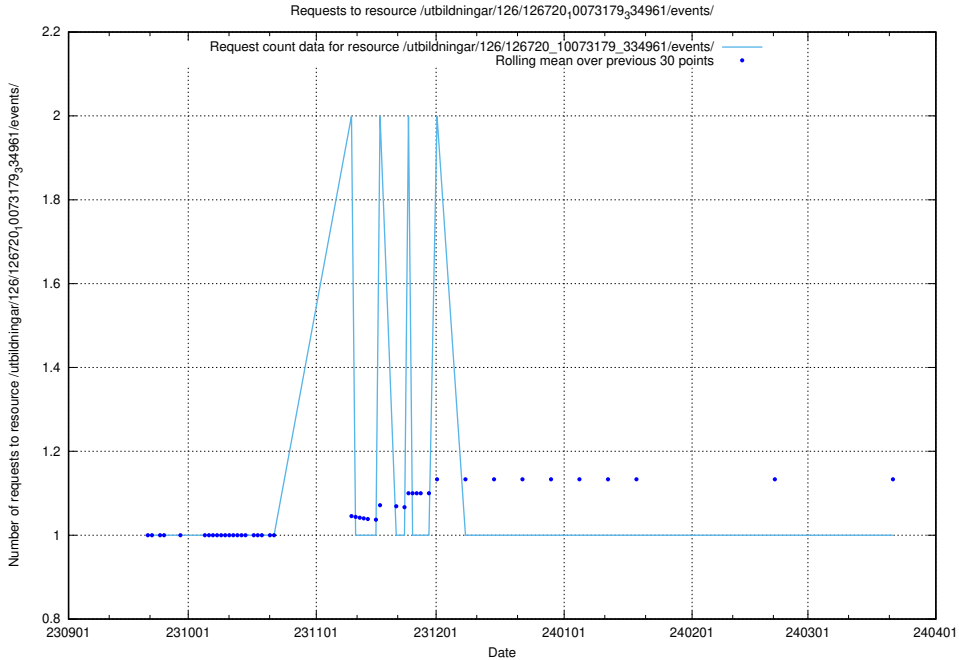

5.4309 Usage of /utbildningar/126/126720_10073179_334961/events/

Here, we count the number of requests to resource /utbildningar/126/126720_10073179_334961/events/