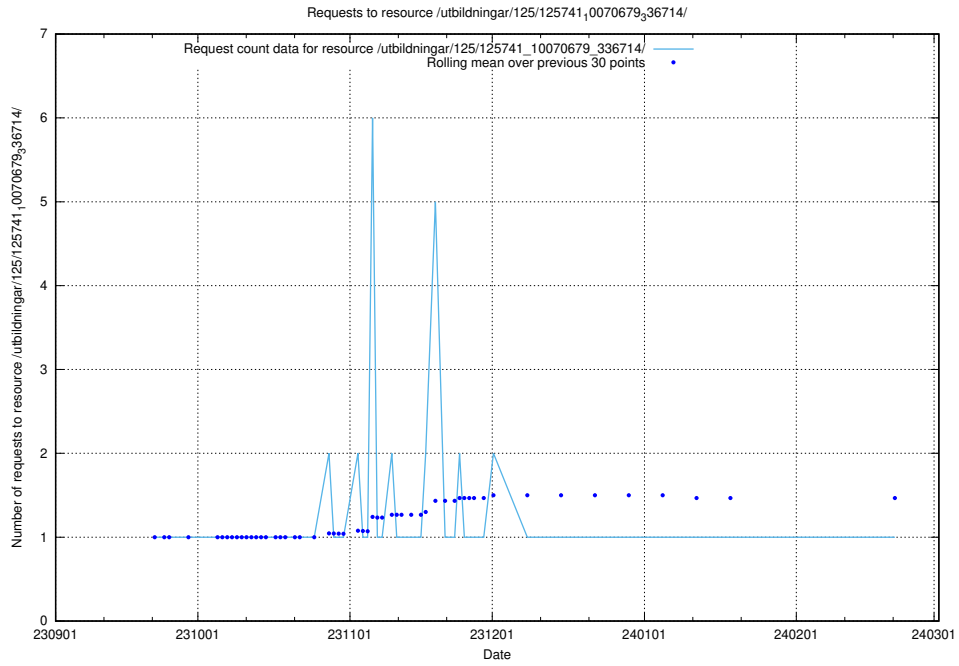

5.4295 Usage of /utbildningar/125/125741_10070679_336714/

Here, we count the number of requests to resource /utbildningar/125/125741_10070679_336714/.