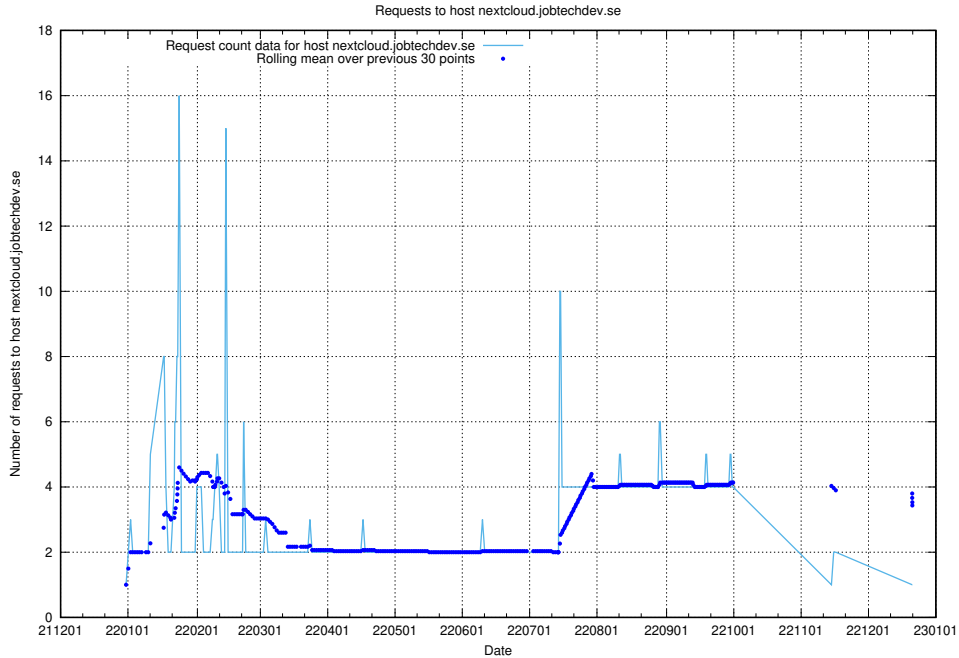

7.620 Usage of nextcloud.jobtechdev.se

Here, we count the number of requests to host nextcloud.jobtechdev.se.