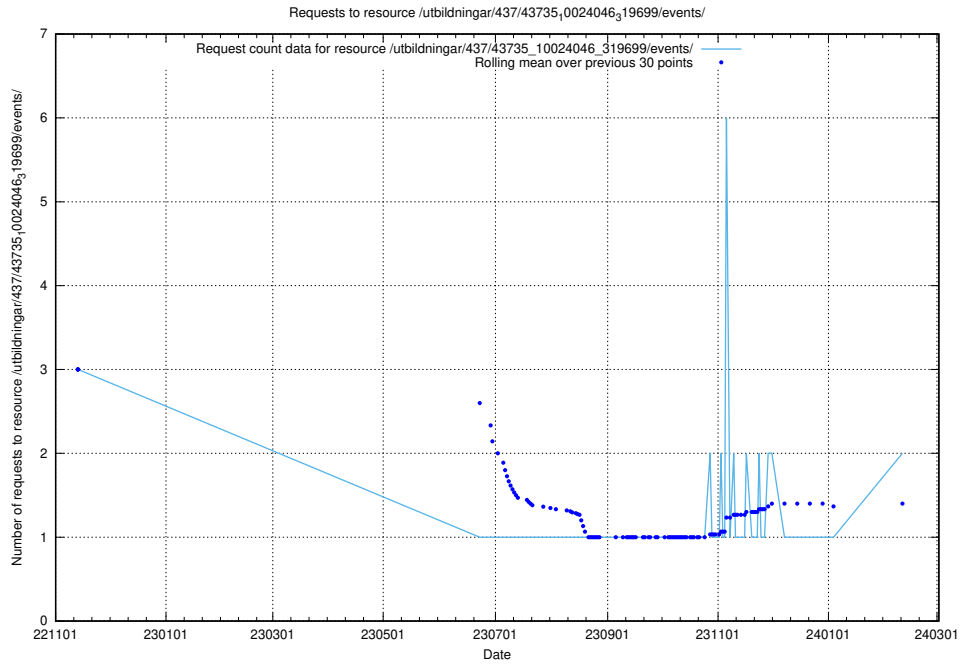

5.872 Usage of /utbildningar/437/43735_10024046_319699/events/

Here, we count the number of requests to resource /utbildningar/437/43735_10024046_319699/events/.