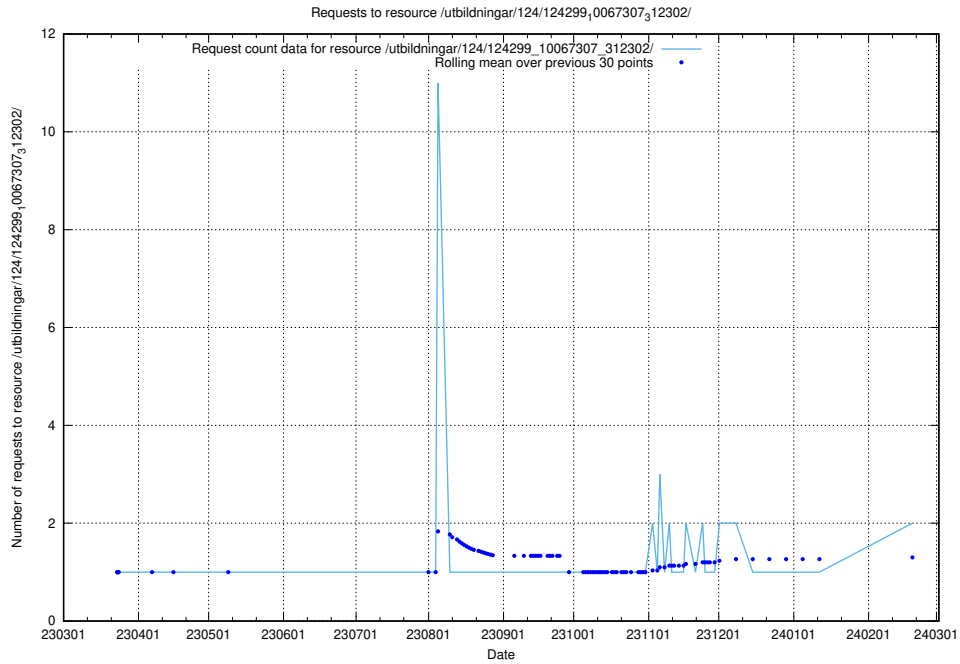

5.689 Usage of /utbildningar/124/124299_10067307_312302/

Here, we count the number of requests to resource /utbildningar/124/124299_10067307_312302/.