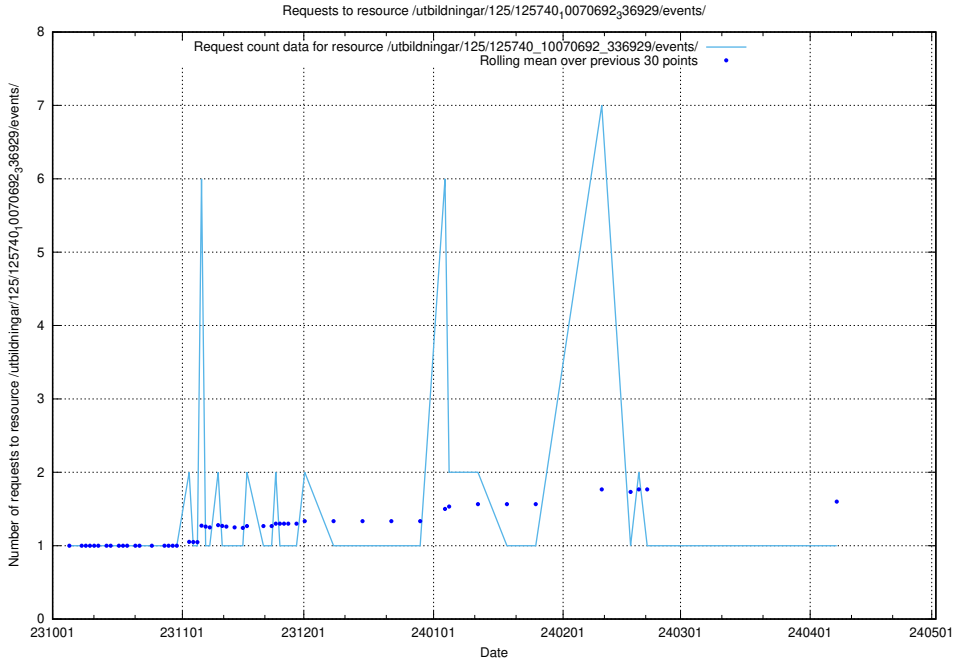

### 5.4198 Usage of /utbildningar/125/125740\_10070692\_336929/events/

Here, we count the number of requests to resource /utbildningar/125/125740\_10070692\_336929/events/