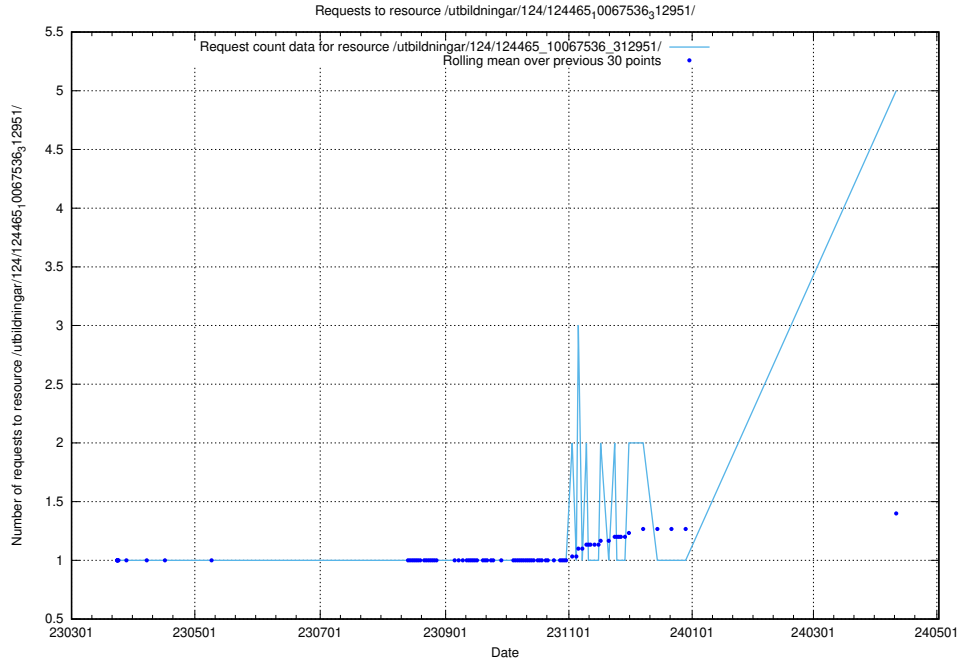

5.162 Usage of /utbildningar/124/124465_10067536_312951/

Here, we count the number of requests to resource /utbildningar/124/124465_10067536_312951/.