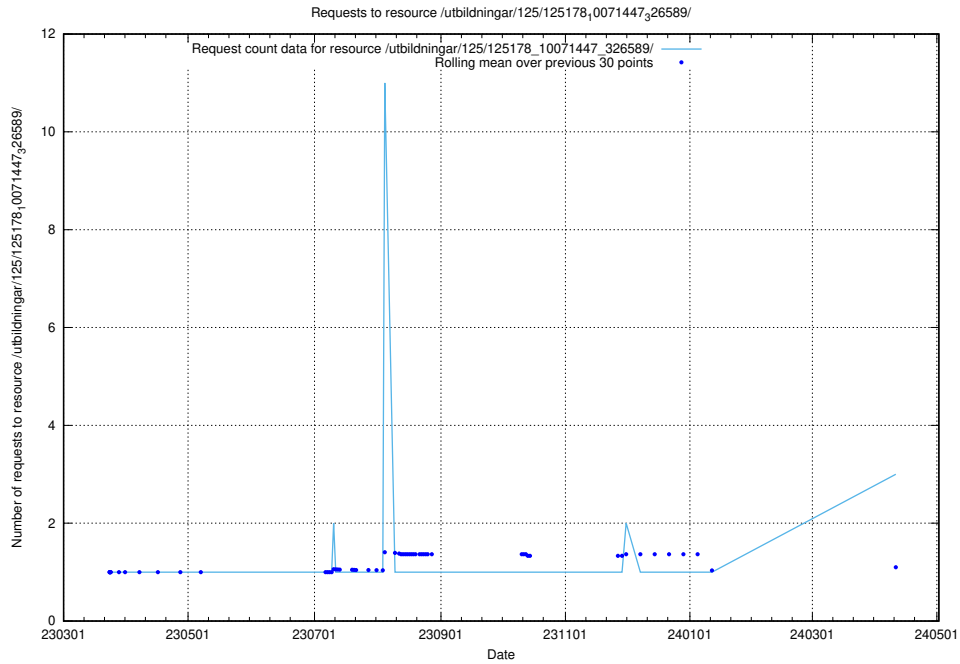

5.291 Usage of /utbildningar/125/125178_10071447_326589/

Here, we count the number of requests to resource /utbildningar/125/125178_10071447_326589/.