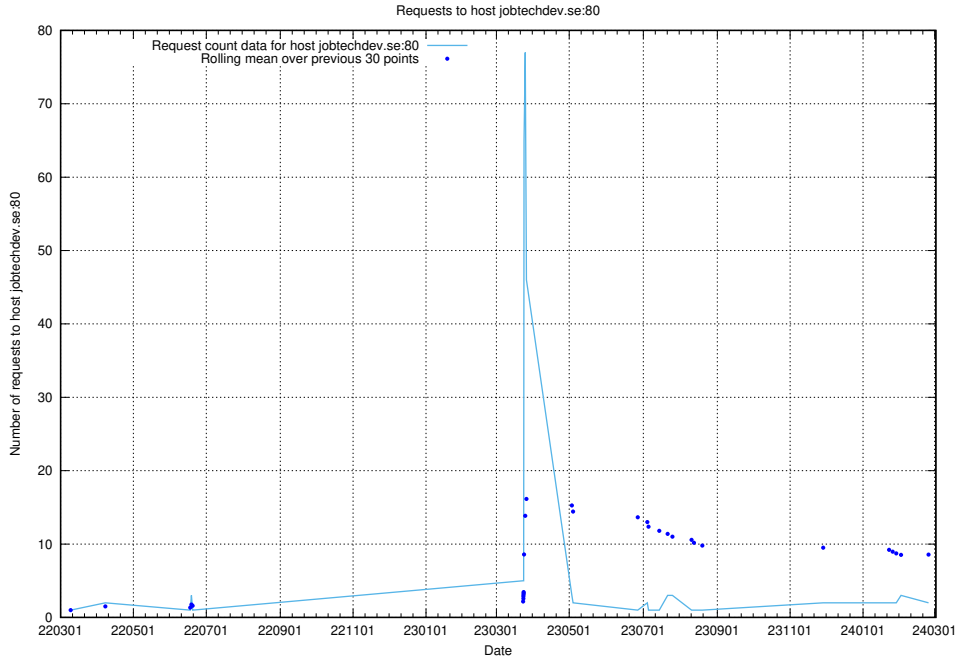

### 7.502 Usage of jobtechdev.se:80

Here, we count the number of requests to host jobtechdev.se:80.