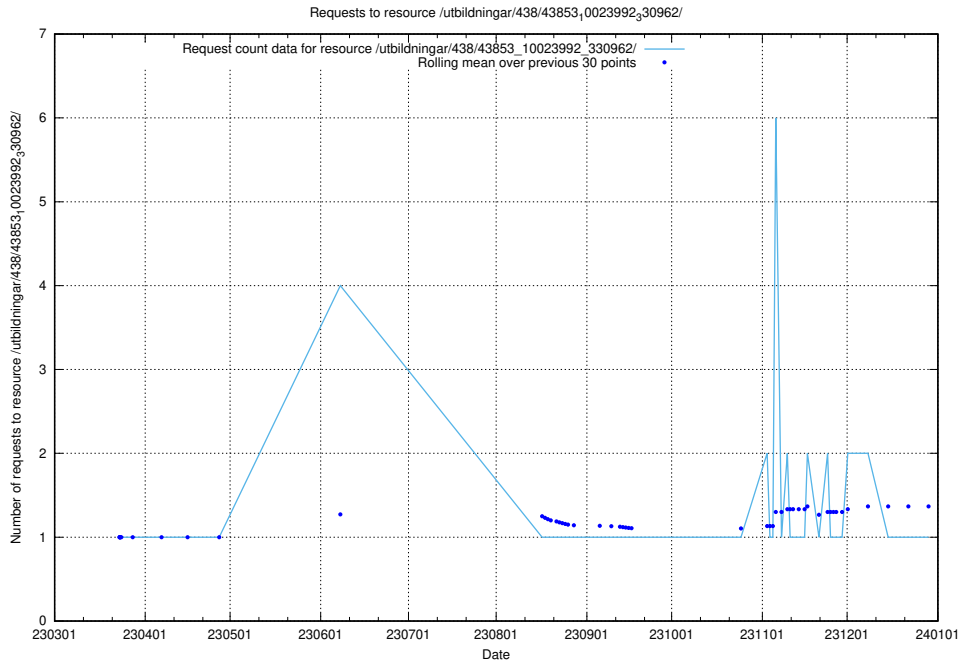

5.6113 Usage of /utbildningar/438/43853_10023992_330962/

Here, we count the number of requests to resource /utbildningar/438/43853_10023992_330962/.