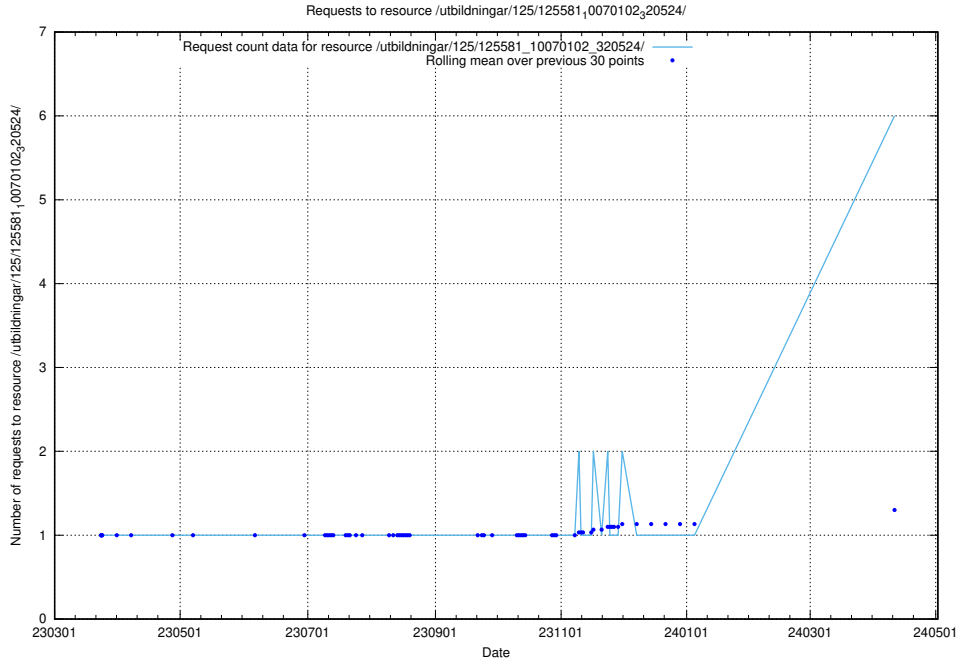

5.71 Usage of /utbildningar/125/125581_10070102_320524/

Here, we count the number of requests to resource /utbildningar/125/125581_10070102_320524/.