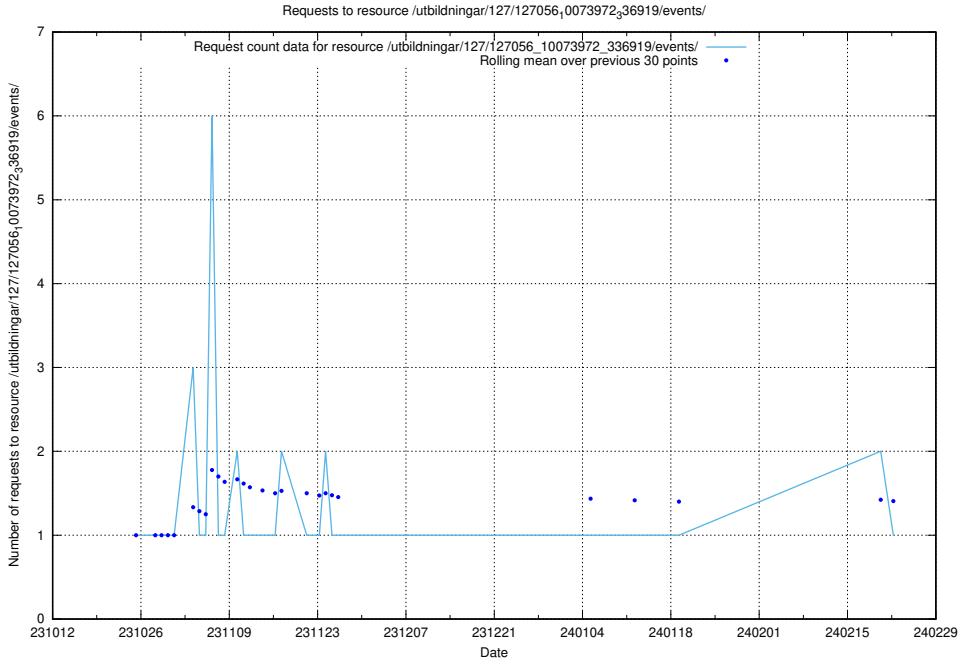

5.4006 Usage of /utbildningar/127/127056_10073972_336919/events/

Here, we count the number of requests to resource /utbildningar/127/127056_10073972_336919/events/