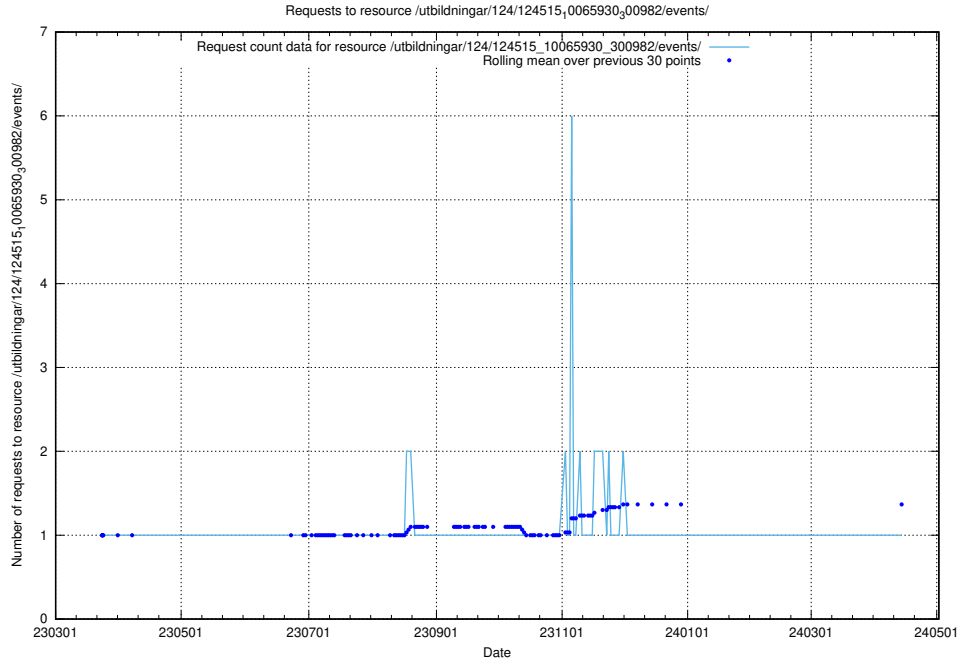

### 5.1394 Usage of /utbildningar/124/124515\_10065930\_300982/events/

Here, we count the number of requests to resource /utbildningar/124/124515\_10065930\_300982/events/