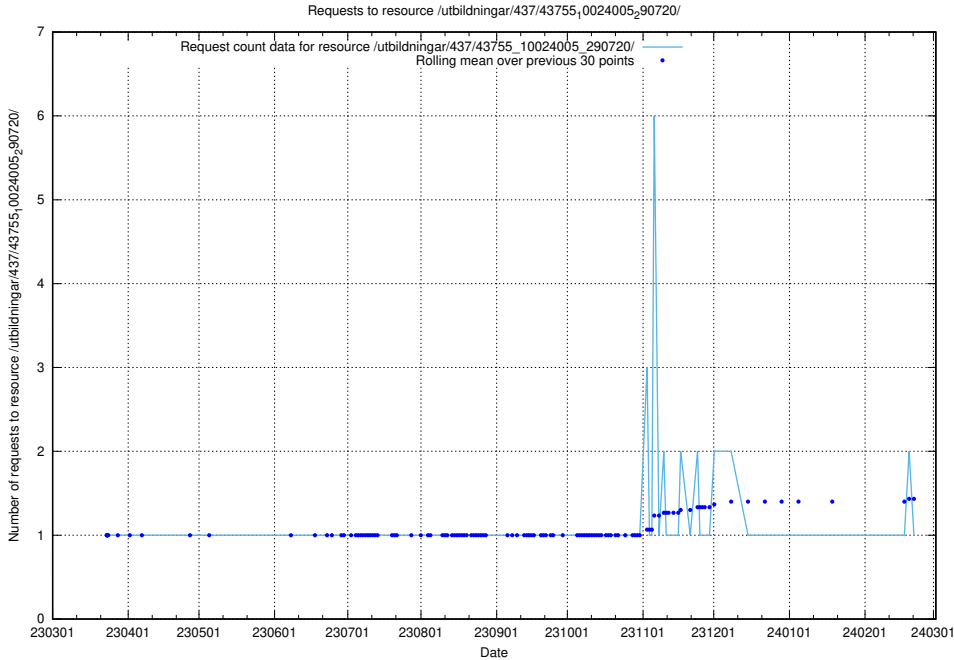

5.6160 Usage of /utbildningar/437/43755_10024005_290720/

Here, we count the number of requests to resource /utbildningar/437/43755_10024005_290720/.