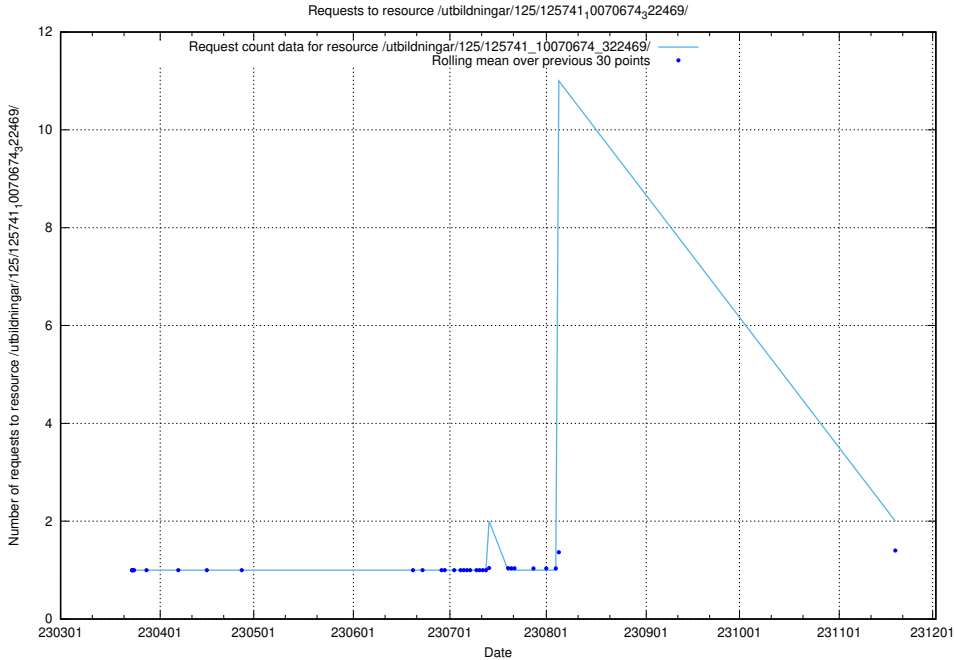

5.967 Usage of /utbildningar/125/125741_10070674_322469/

Here, we count the number of requests to resource /utbildningar/125/125741_10070674_322469/.