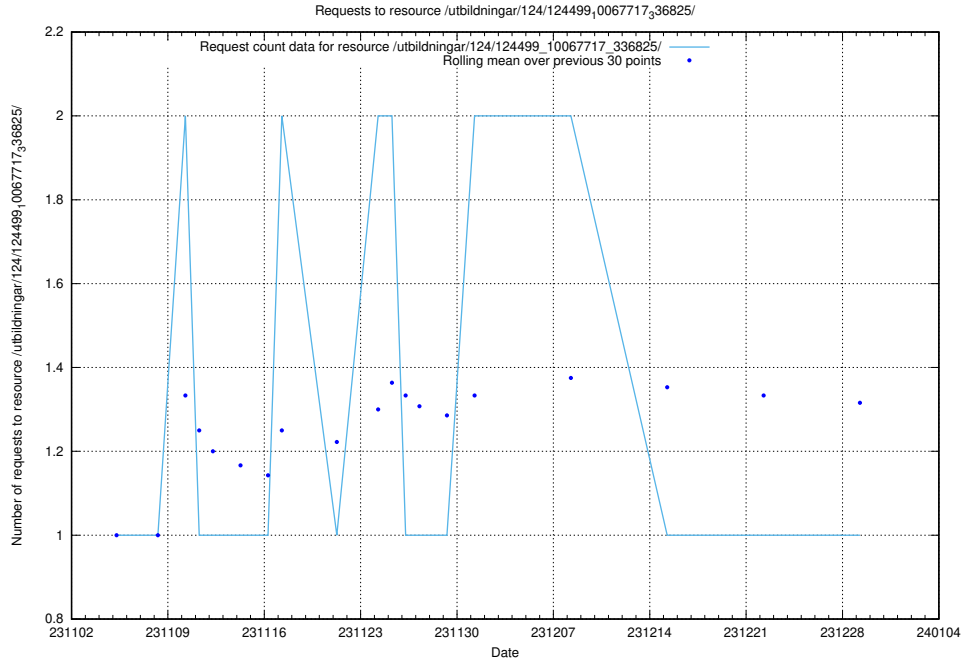

5.3914 Usage of /utbildningar/124/124499_10067717_336825/

Here, we count the number of requests to resource /utbildningar/124/124499_10067717_336825/.