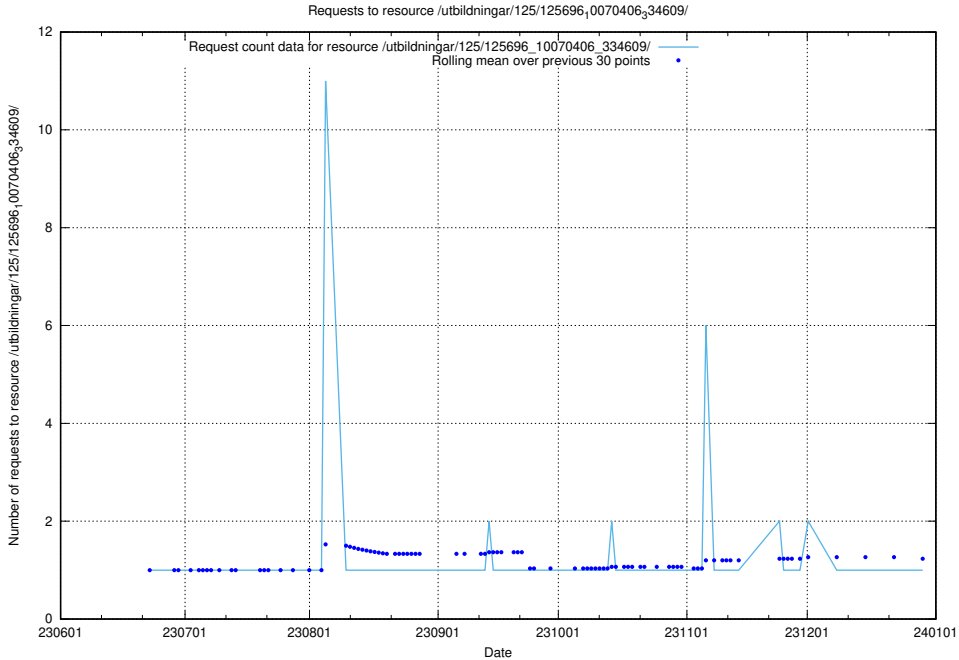

5.5497 Usage of /utbildningar/125/125696_10070406_334609/

Here, we count the number of requests to resource /utbildningar/125/125696_10070406_334609/.