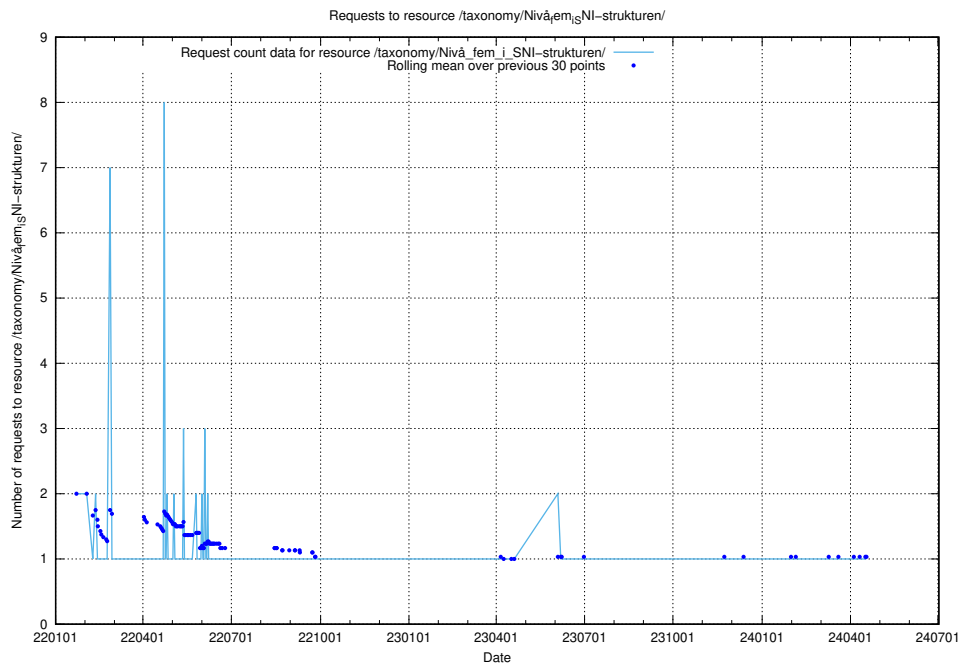

5.4281 Usage of /taxonomy/Nivå_fem_i_SNI-strukturen/

Here, we count the number of requests to resource /taxonomy/Nivå_fem_i_SNI-strukturen/.