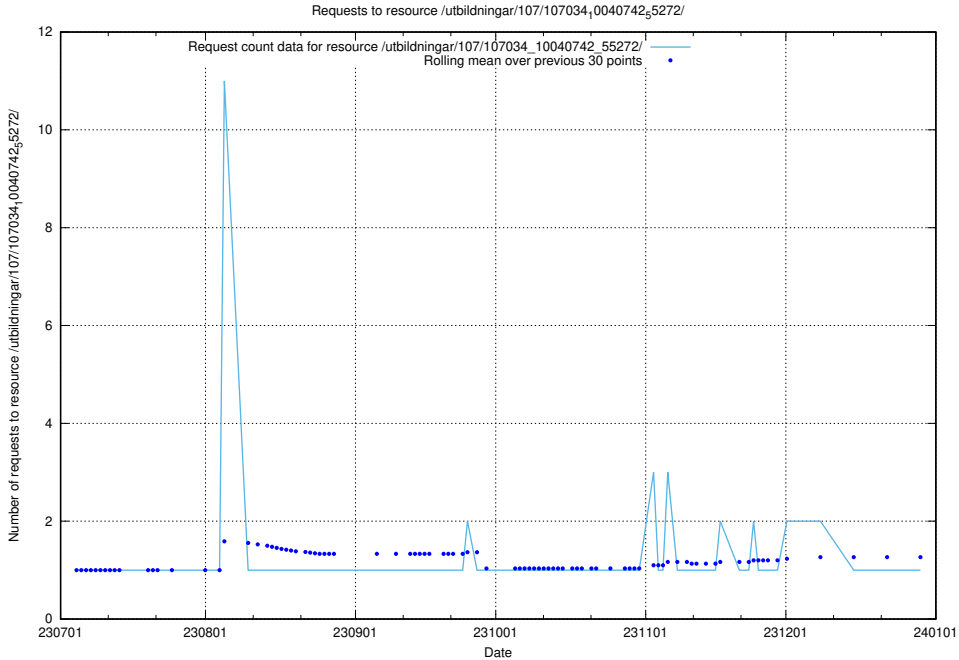

5.5143 Usage of /utbildningar/107/107034_10040742_55272/

Here, we count the number of requests to resource /utbildningar/107/107034_10040742_55272/.