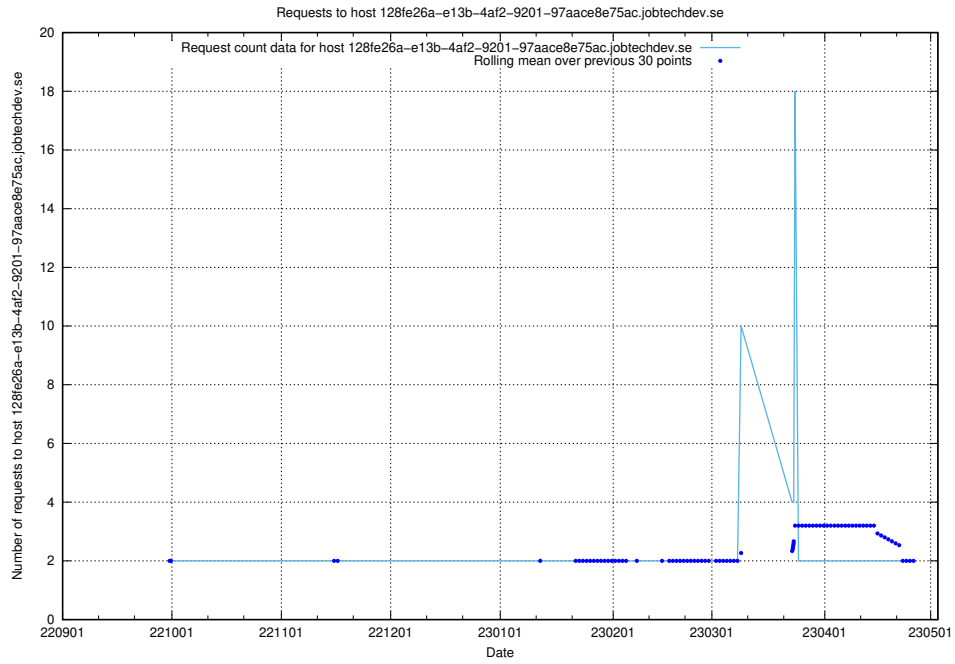

7.306 Usage of 128fe26a-e13b-4af2-9201-97aace8e75ac.jobtechdev.se

Here, we count the number of requests to host 128fe26a-e13b-4af2-9201-97aace8e75ac.jobtechdev.se.