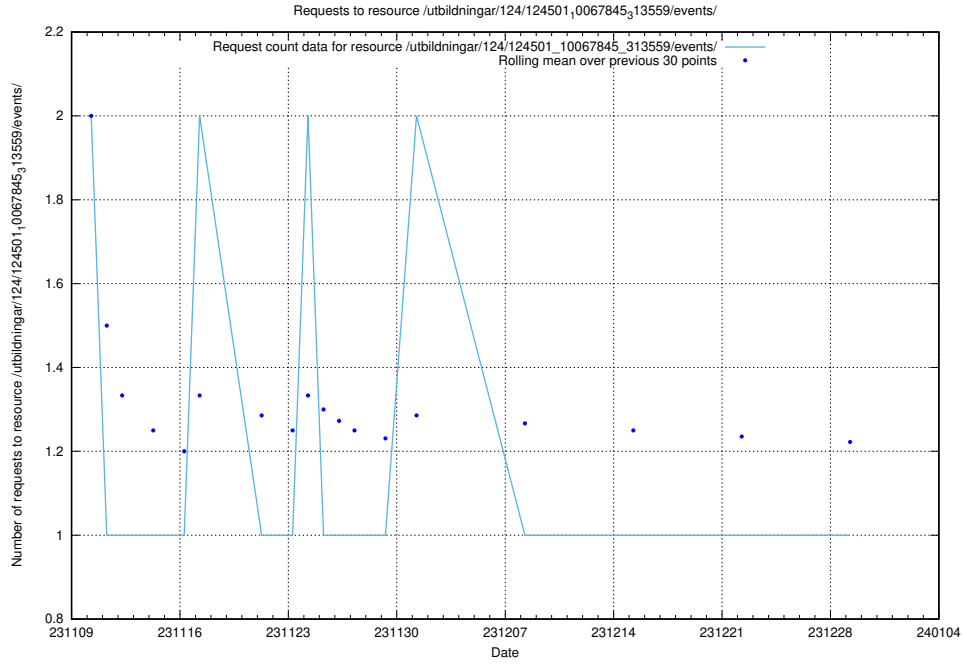

5.3899 Usage of /utbildningar/124/124501_10067845_313559/events/

Here, we count the number of requests to resource /utbildningar/124/124501_10067845_313559/events/