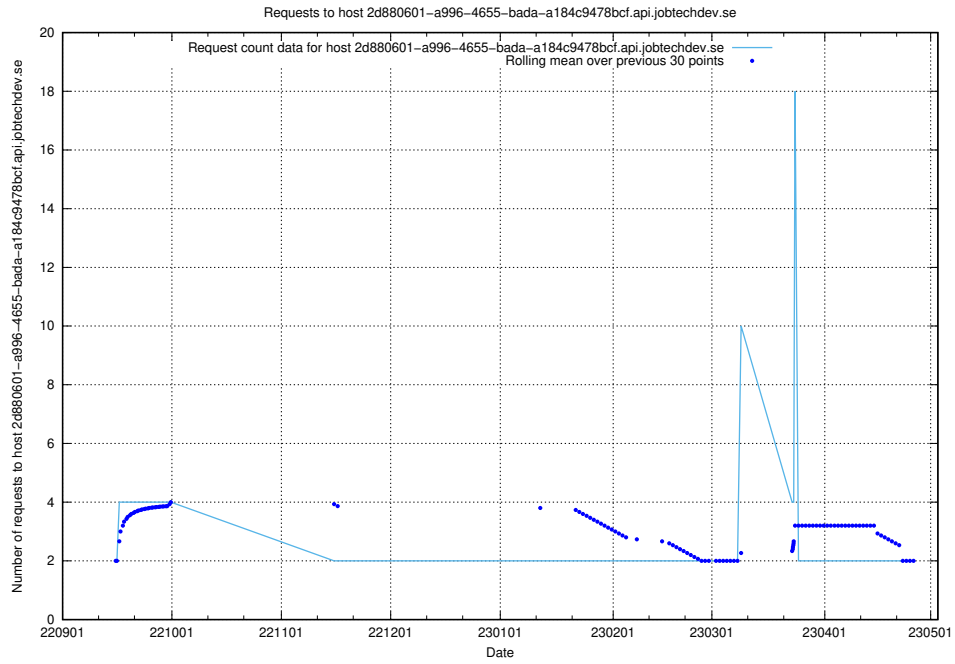

7.320 Usage of 2d880601-a996-4655-bada-a184c9478bcf.api.jobtechdev.se

Here, we count the number of requests to host 2d880601-a996-4655-bada-a184c9478bcf.api.jobtechdev.se.