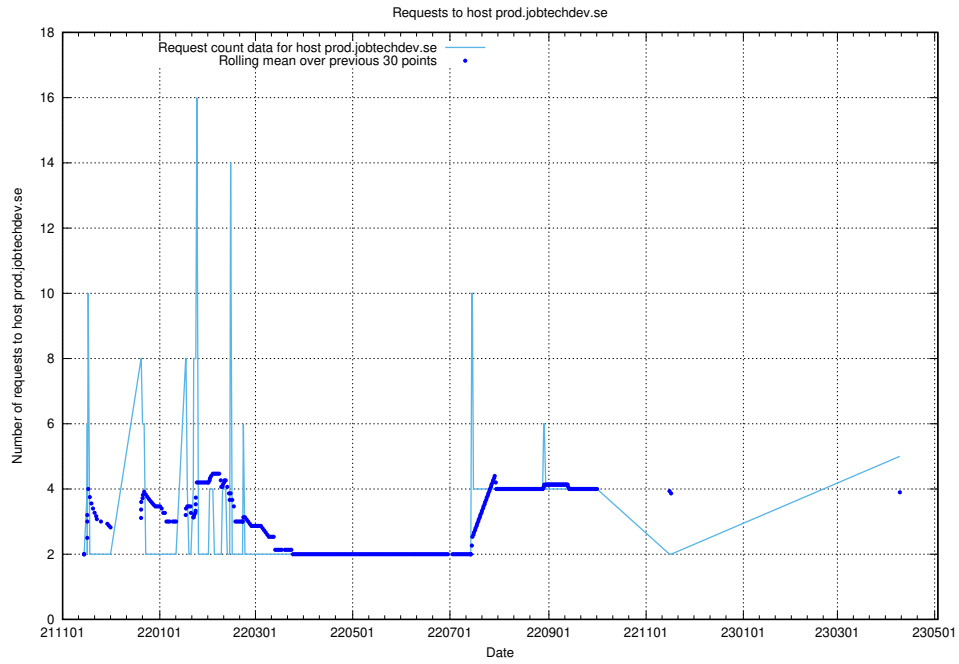

7.92 Usage of prod.jobtechdev.se

Here, we count the number of requests to host prod.jobtechdev.se.