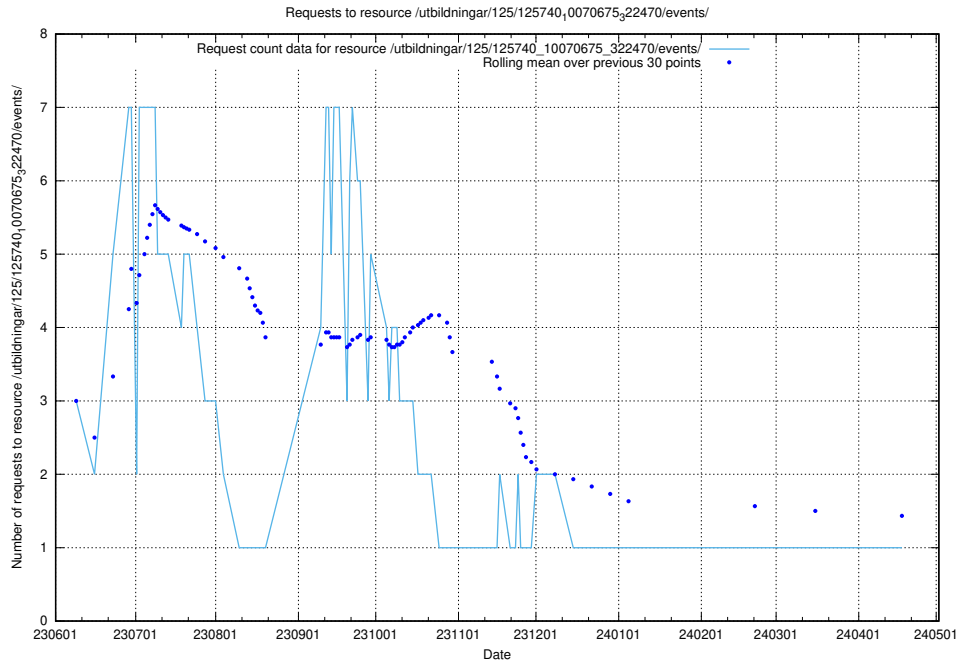

5.5665 Usage of /utbildningar/125/125740_10070675_322470/events/

Here, we count the number of requests to resource /utbildningar/125/125740_10070675_322470/events/