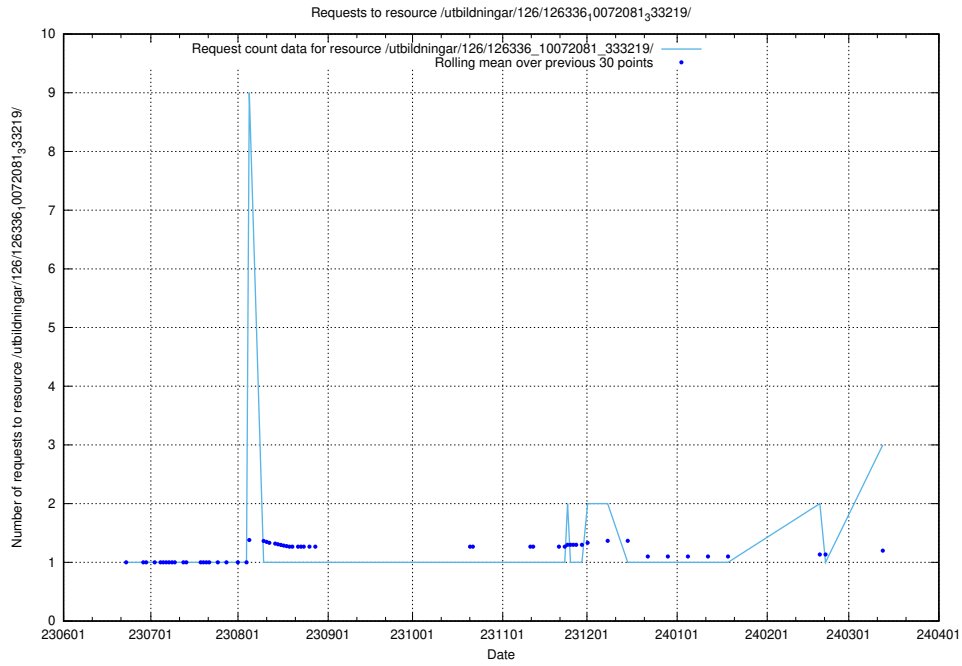

5.419 Usage of /utbildningar/126/126336_10072081_333219/

Here, we count the number of requests to resource /utbildningar/126/126336_10072081_333219/.