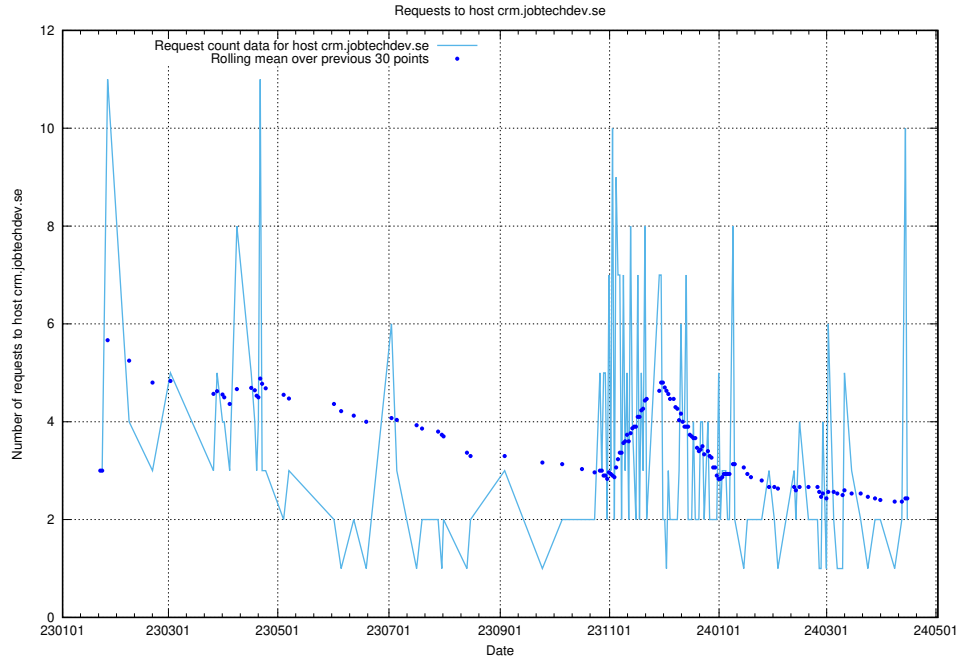

7.294 Usage of crm.jobtechdev.se

Here, we count the number of requests to host crm.jobtechdev.se.