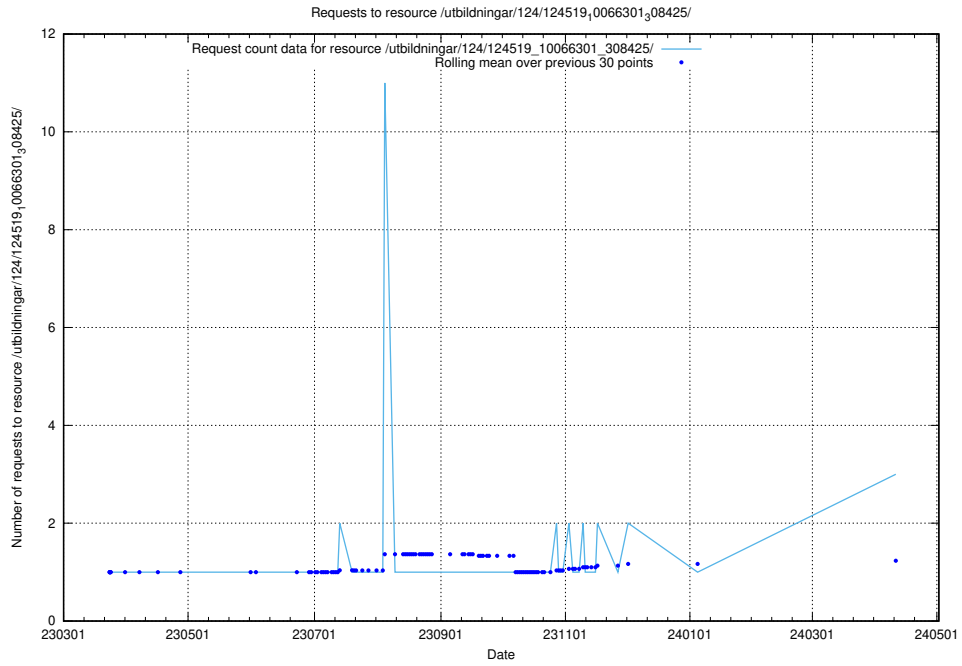

5.299 Usage of /utbildningar/124/124519_10066301_308425/

Here, we count the number of requests to resource /utbildningar/124/124519_10066301_308425/.