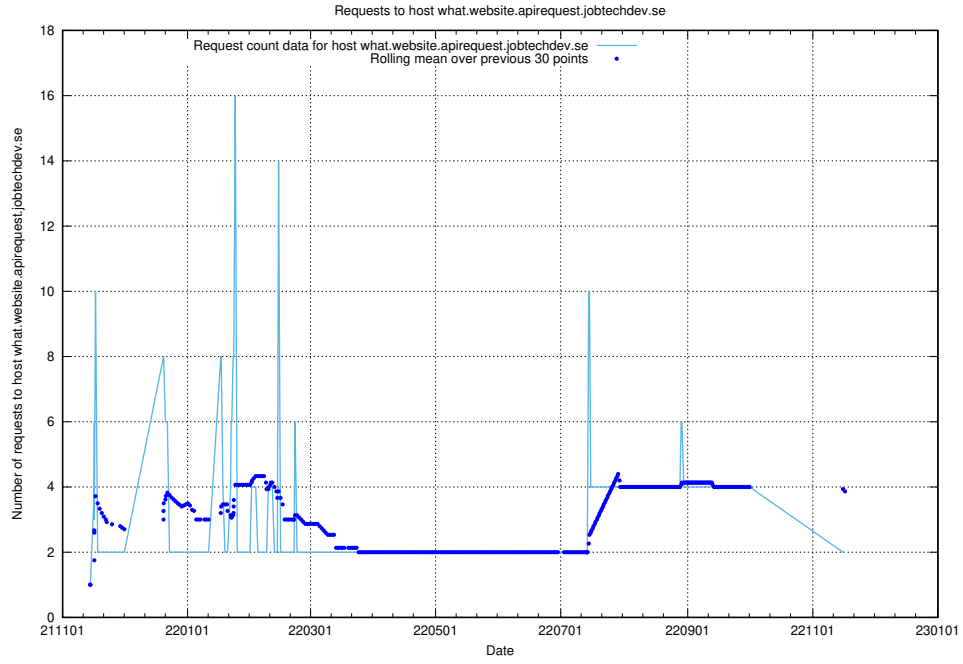

### 7.543 Usage of what.website.apirequest.jobtechdev.se

Here, we count the number of requests to host what.website.apirequest.jobtechdev.se.