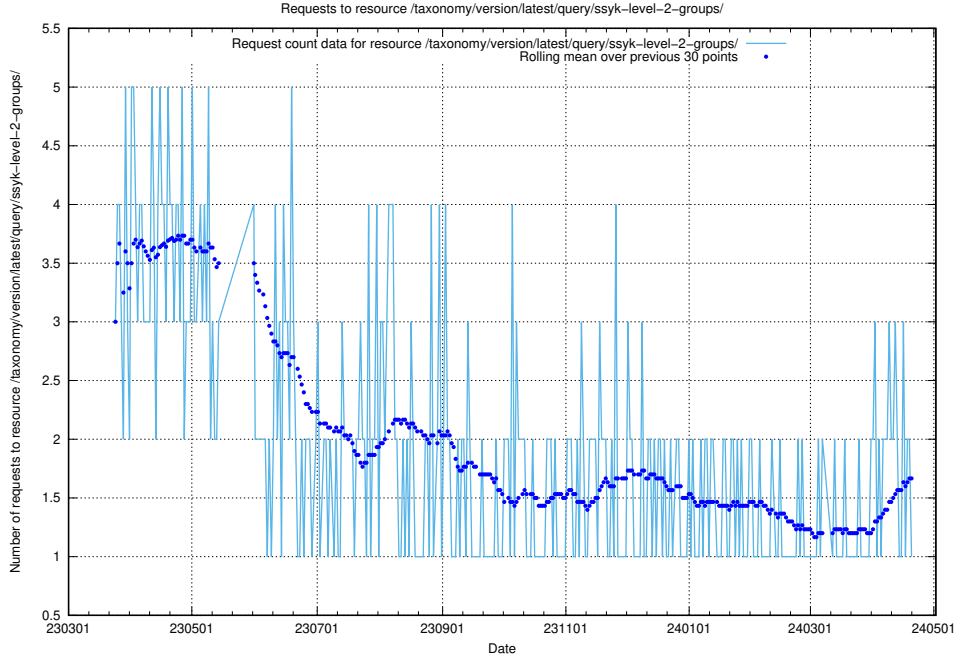

5.5877 Usage of /taxonomy/version/latest/query/ssyk-level-2-groups/

Here, we count the number of requests to resource /taxonomy/version/latest/query/ssyk-level-2-groups/.