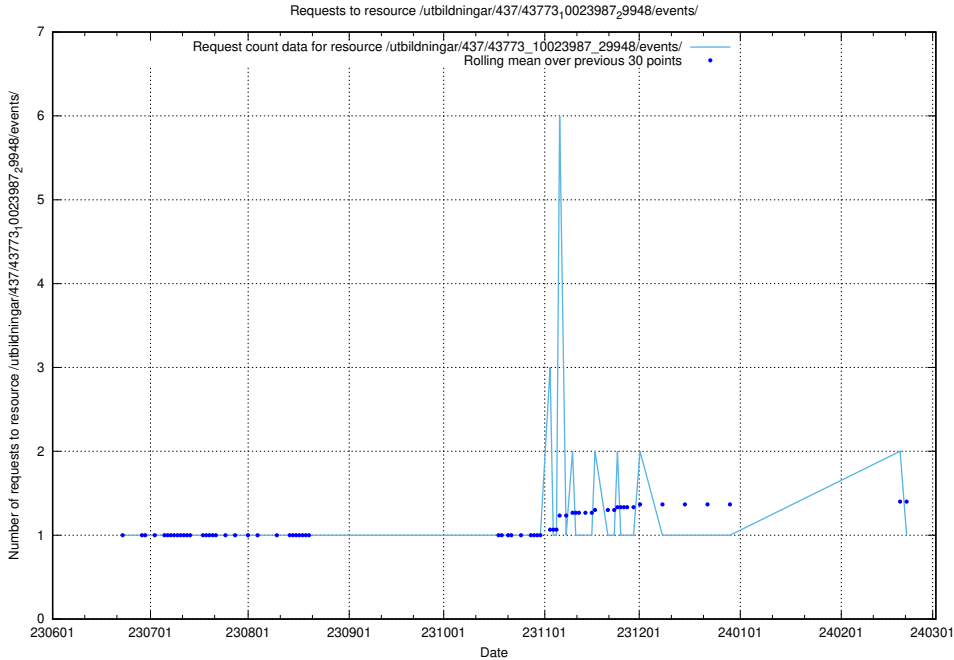

### 5.5356 Usage of /utbildningar/437/43773\_10023987\_29948/events/

Here, we count the number of requests to resource /utbildningar/437/43773\_10023987\_29948/events/.