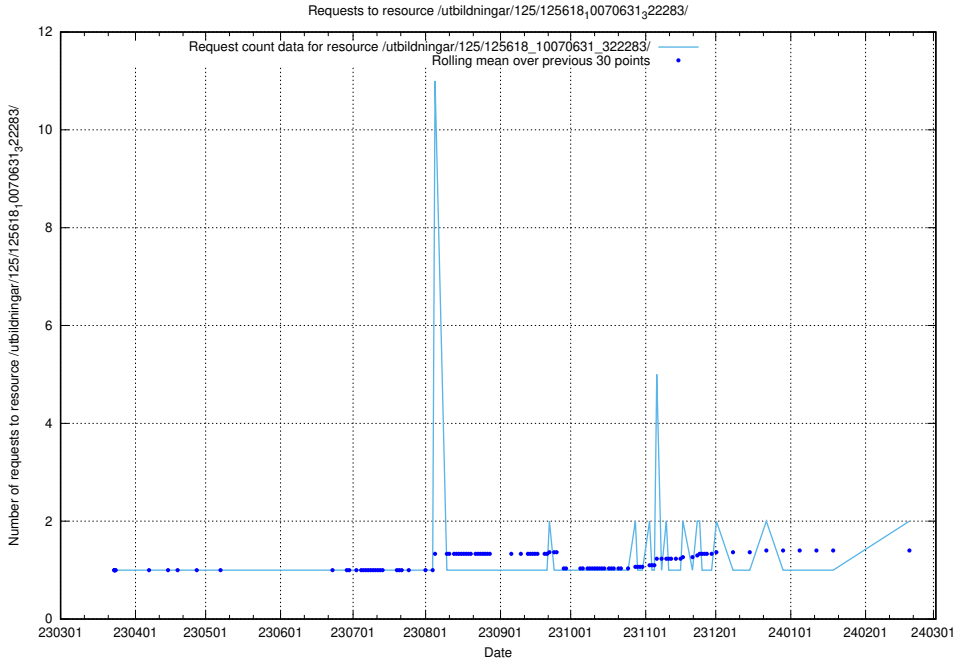

5.498 Usage of /utbildningar/125/125618_10070631_322283/

Here, we count the number of requests to resource /utbildningar/125/125618_10070631_322283/.