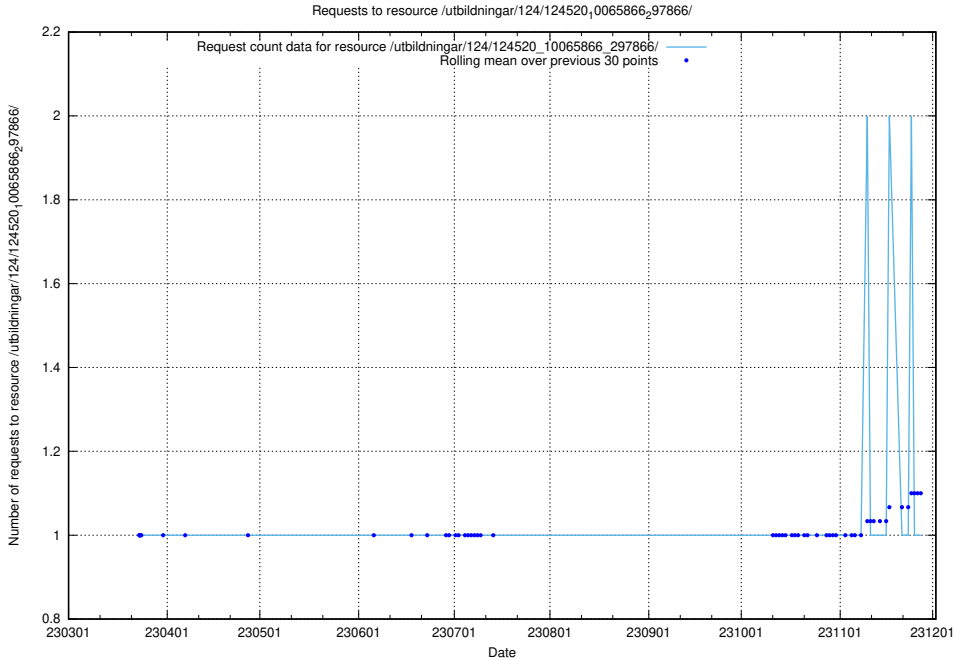

5.1260 Usage of /utbildningar/124/124520_10065866_297866/

Here, we count the number of requests to resource /utbildningar/124/124520_10065866_297866/.