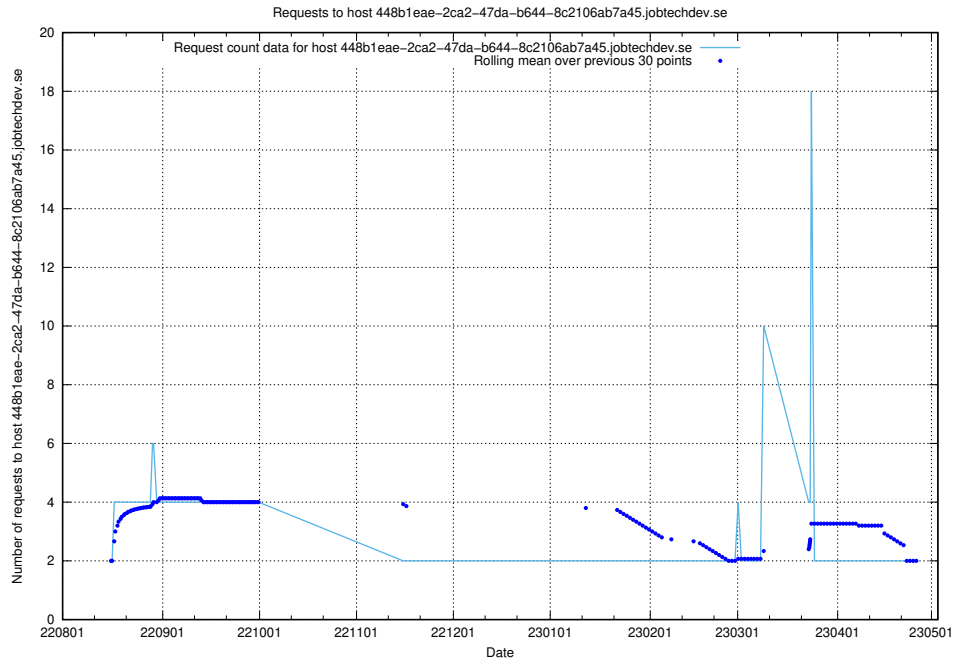

7.343 Usage of 448b1eae-2ca2-47da-b644-8c2106ab7a45.jobtechdev.se

Here, we count the number of requests to host 448b1eae-2ca2-47da-b644-8c2106ab7a45.jobtechdev.se.