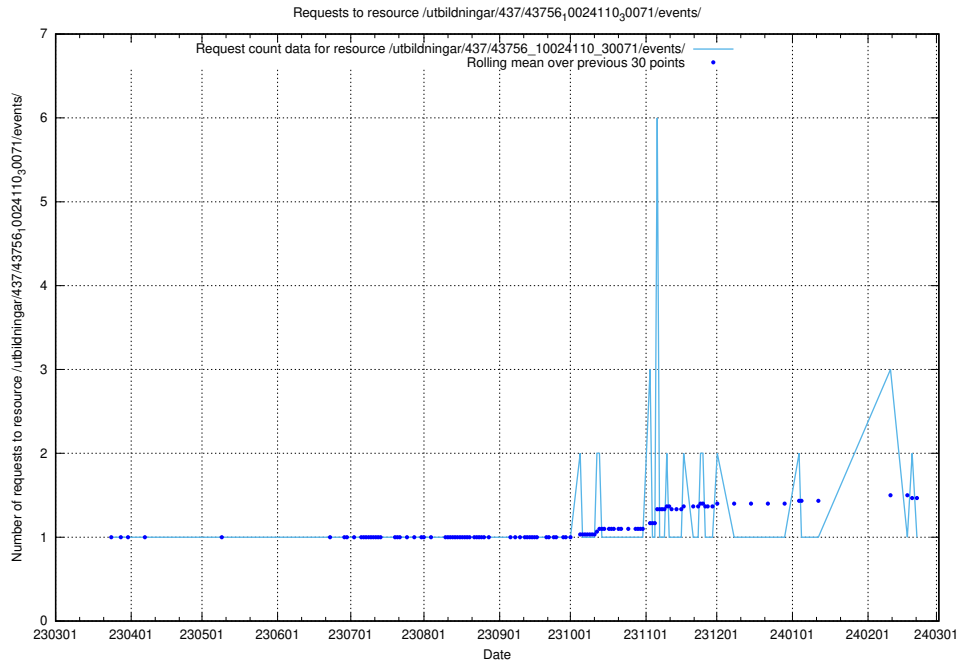

5.5983 Usage of /utbildningar/437/43756_10024110_30071/events/

Here, we count the number of requests to resource /utbildningar/437/43756_10024110_30071/events/.