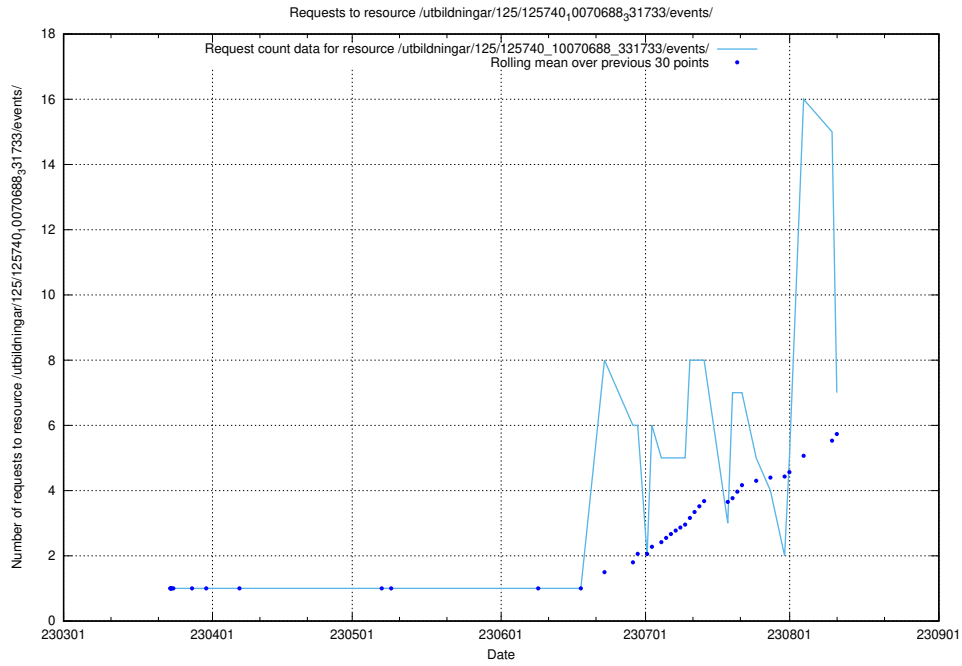

5.66 Usage of /utbildningar/125/125740_10070688_331733/events/

Here, we count the number of requests to resource /utbildningar/125/125740_10070688_331733/events/