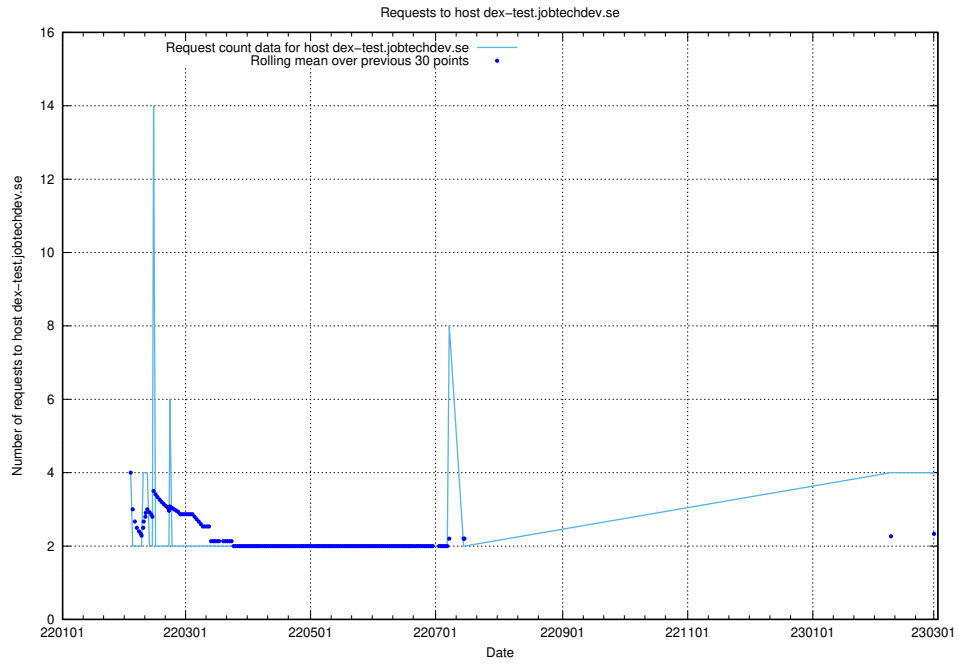

7.159 Usage of dex-test.jobtechdev.se

Here, we count the number of requests to host dex-test.jobtechdev.se.