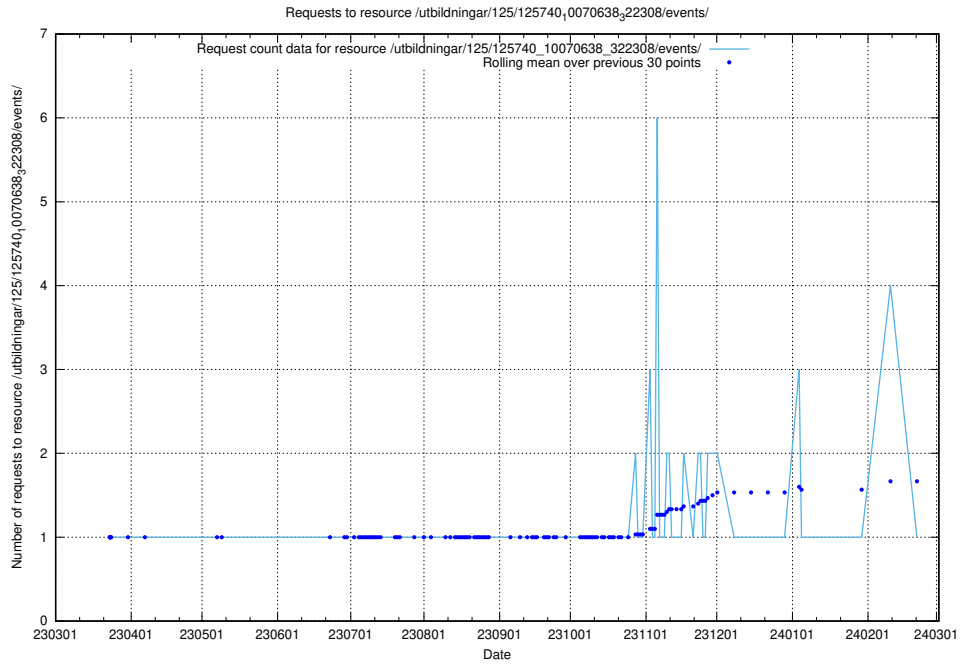

5.1012 Usage of /utbildningar/125/125740_10070638_322308/events/

Here, we count the number of requests to resource /utbildningar/125/125740_10070638_322308/events/