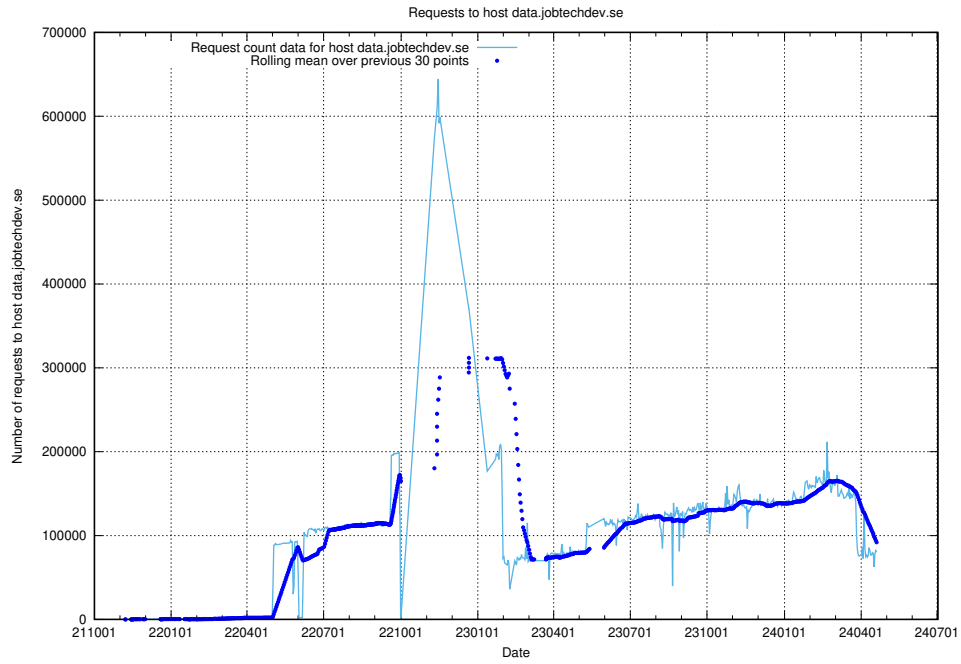

7.3 Usage of data.jobtechdev.se

Here, we count the number of requests to host data.jobtechdev.se.