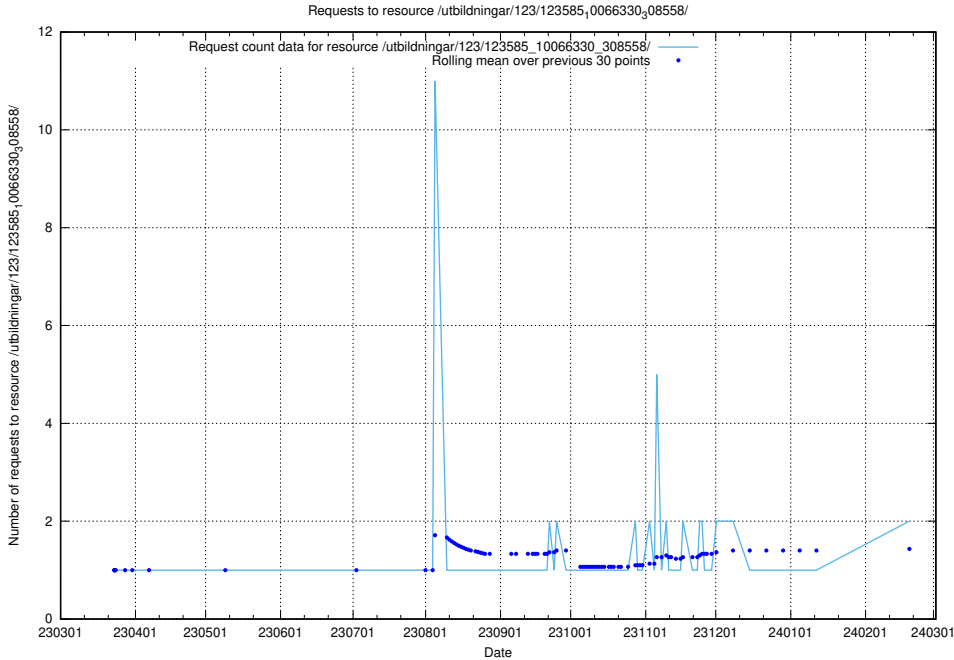

5.740 Usage of /utbildningar/123/123585_10066330_308558/

Here, we count the number of requests to resource /utbildningar/123/123585_10066330_308558/.