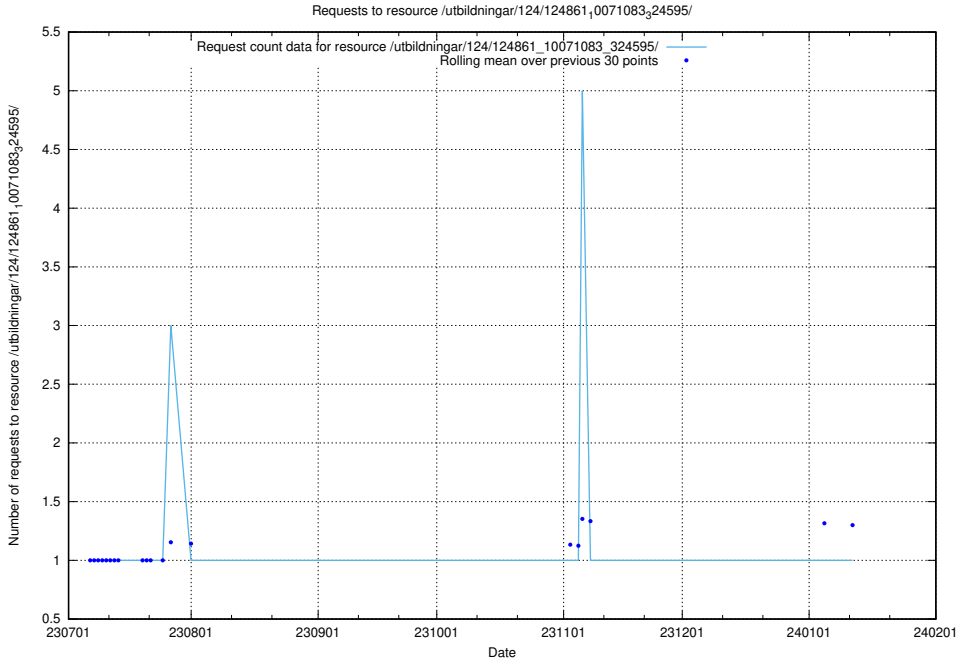

5.5096 Usage of /utbildningar/124/124861_10071083_324595/

Here, we count the number of requests to resource /utbildningar/124/124861_10071083_324595/.