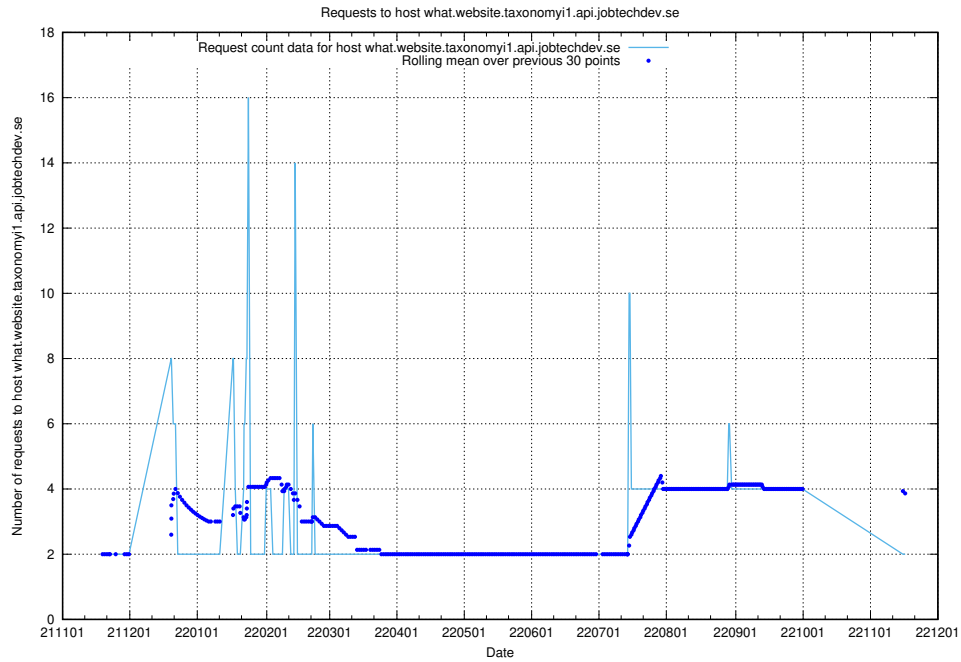

7.453 Usage of what.website.taxonomy1.api.jobtechdev.se

Here, we count the number of requests to host what.website.taxonomy1.api.jobtechdev.se.