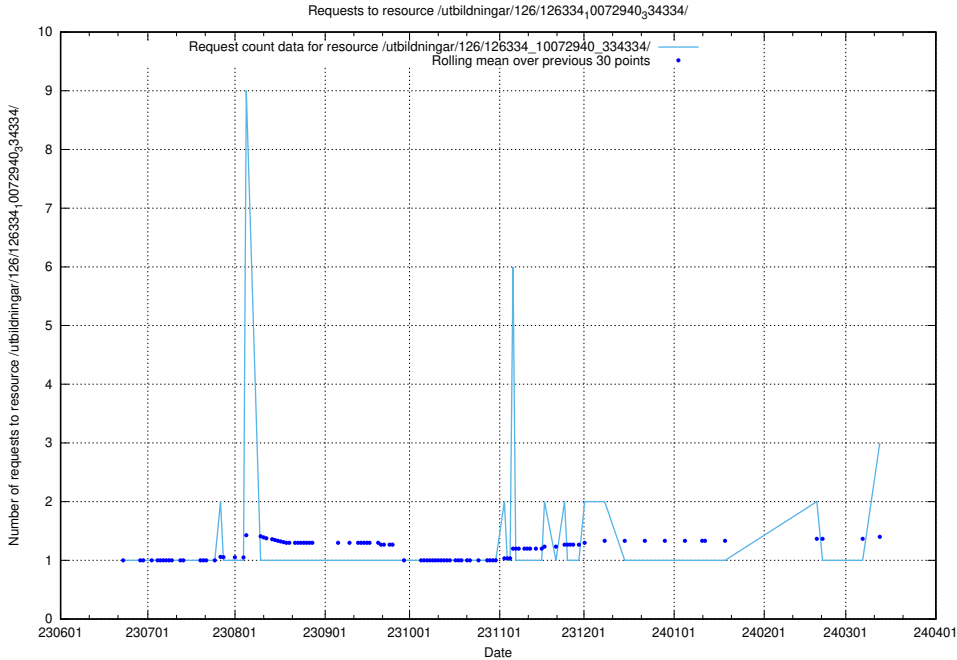

5.420 Usage of /utbildningar/126/126334_10072940_334334/

Here, we count the number of requests to resource /utbildningar/126/126334_10072940_334334/.