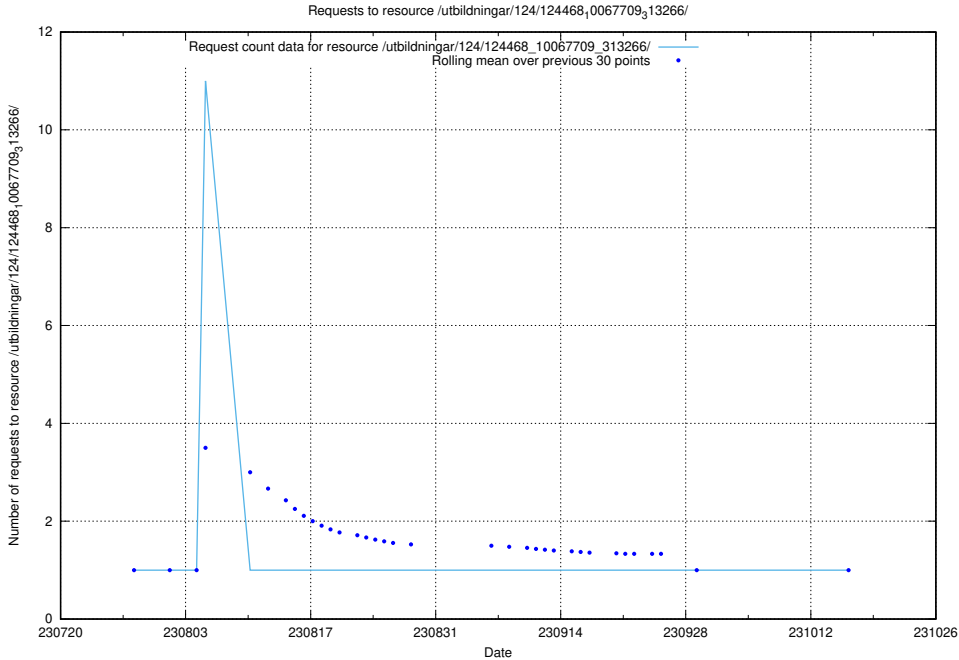

5.4697 Usage of /utbildningar/124/124468_10067709_313266/

Here, we count the number of requests to resource /utbildningar/124/124468_10067709_313266/.