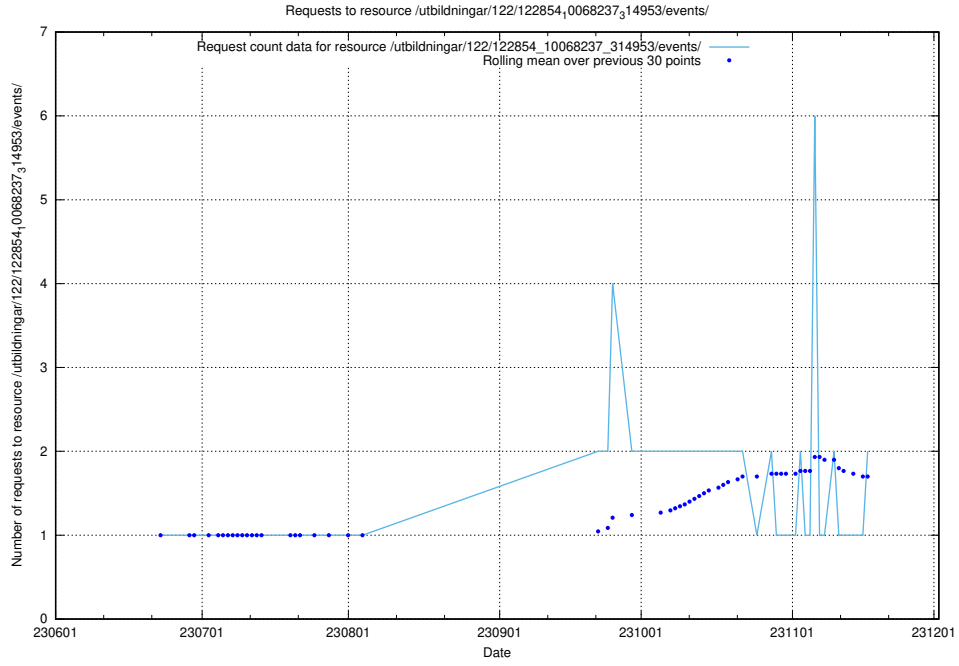

5.878 Usage of /utbildningar/122/122854_10068237_314953/events/

Here, we count the number of requests to resource /utbildningar/122/122854_10068237_314953/events/