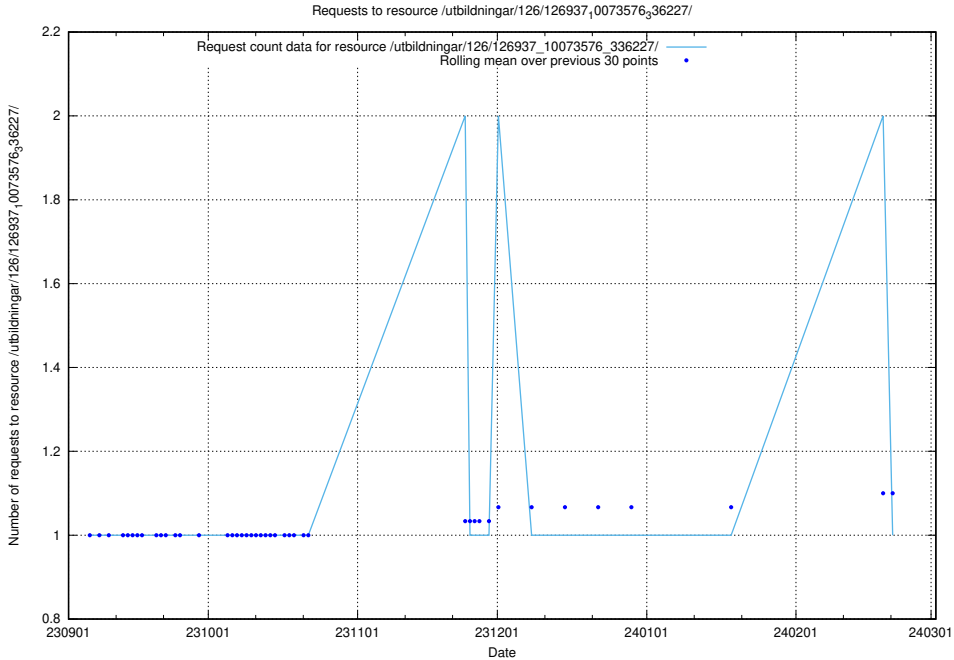

5.4447 Usage of /utbildningar/126/126937_10073576_336227/

Here, we count the number of requests to resource /utbildningar/126/126937_10073576_336227/.