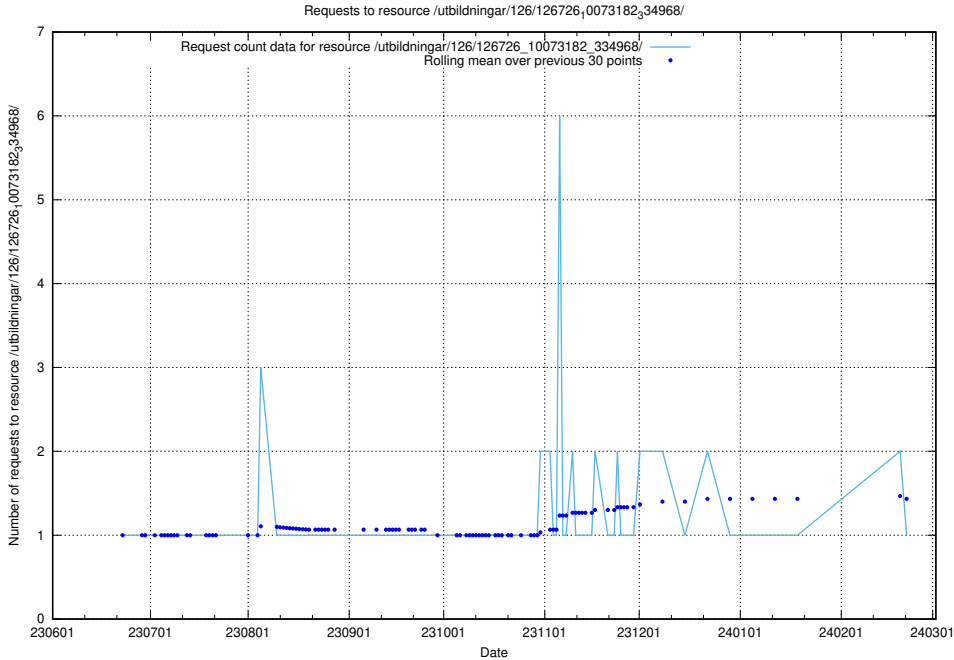

5.5382 Usage of /utbildningar/126/126726_10073182_334968/

Here, we count the number of requests to resource /utbildningar/126/126726_10073182_334968/.