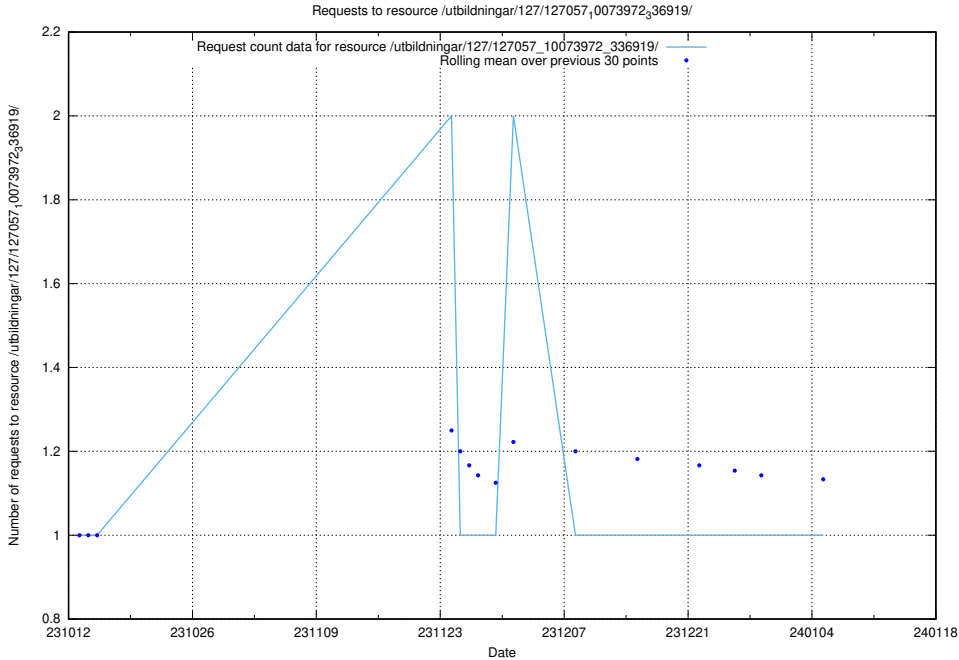

5.4136 Usage of /utbildningar/127/127057_10073972_336919/

Here, we count the number of requests to resource /utbildningar/127/127057_10073972_336919/.