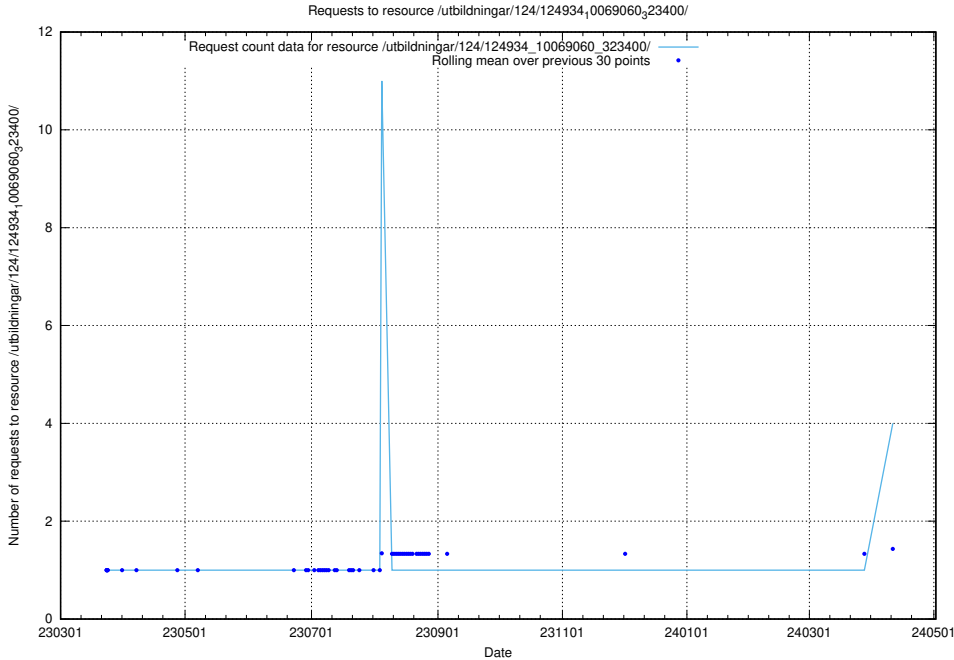

5.198 Usage of /utbildningar/124/124934_10069060_323400/

Here, we count the number of requests to resource /utbildningar/124/124934_10069060_323400/.