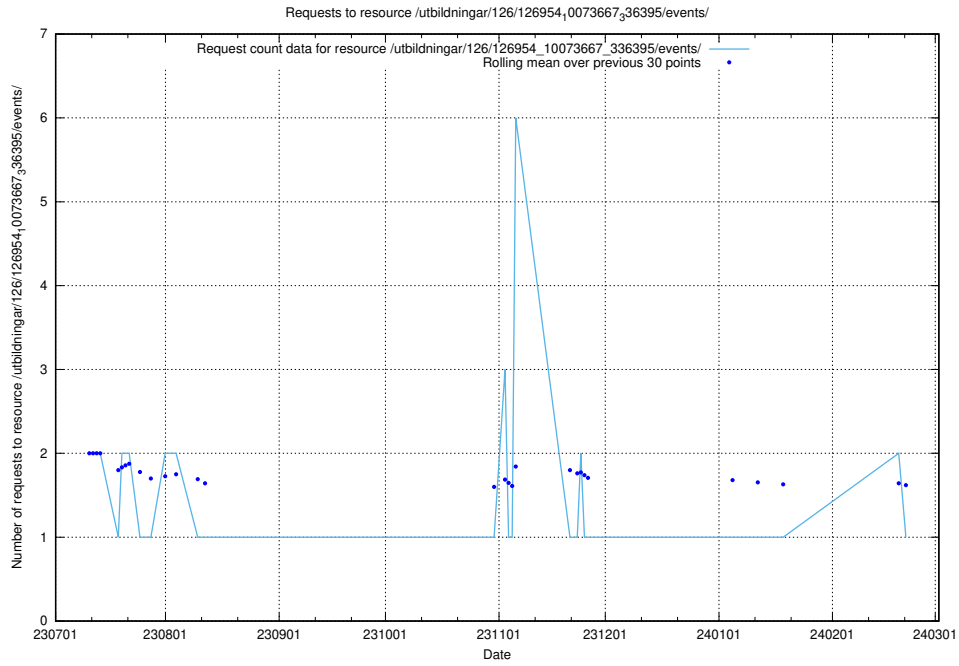

5.4899 Usage of /utbildningar/126/126954_10073667_336395/events/

Here, we count the number of requests to resource /utbildningar/126/126954_10073667_336395/events/