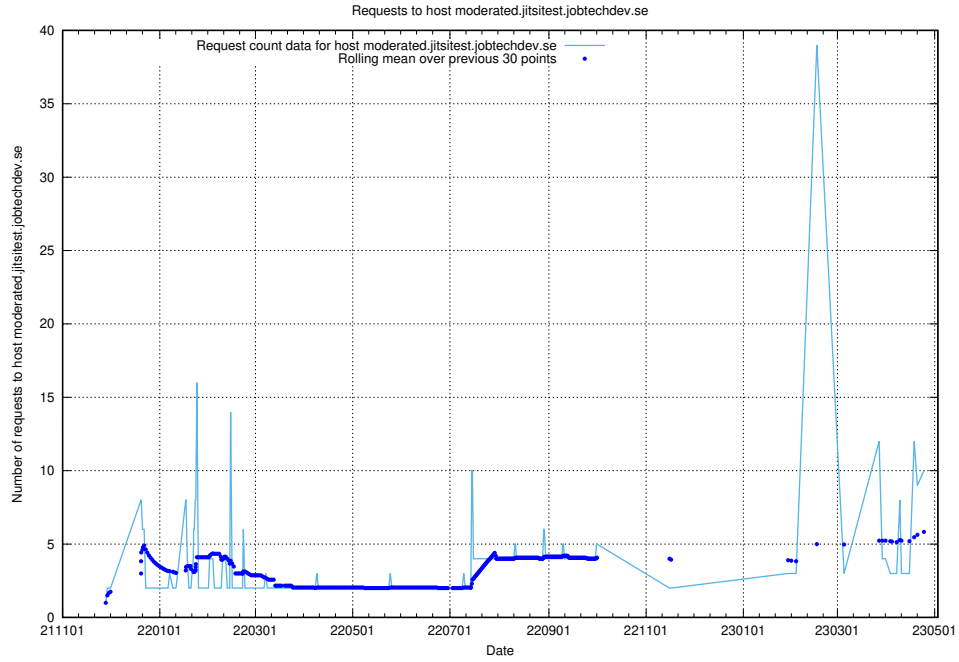

7.60 Usage of moderated.jitsitest.jobtechdev.se

Here, we count the number of requests to host moderated.jitsitest.jobtechdev.se.