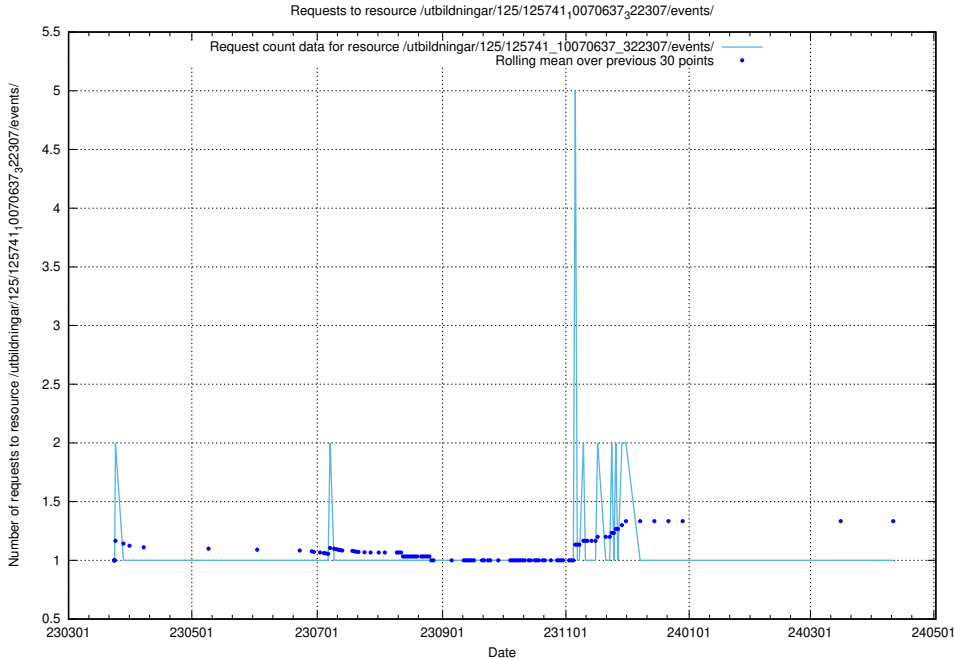

5.968 Usage of /utbildningar/125/125741_10070637_322307/events/

Here, we count the number of requests to resource /utbildningar/125/125741_10070637_322307/events/