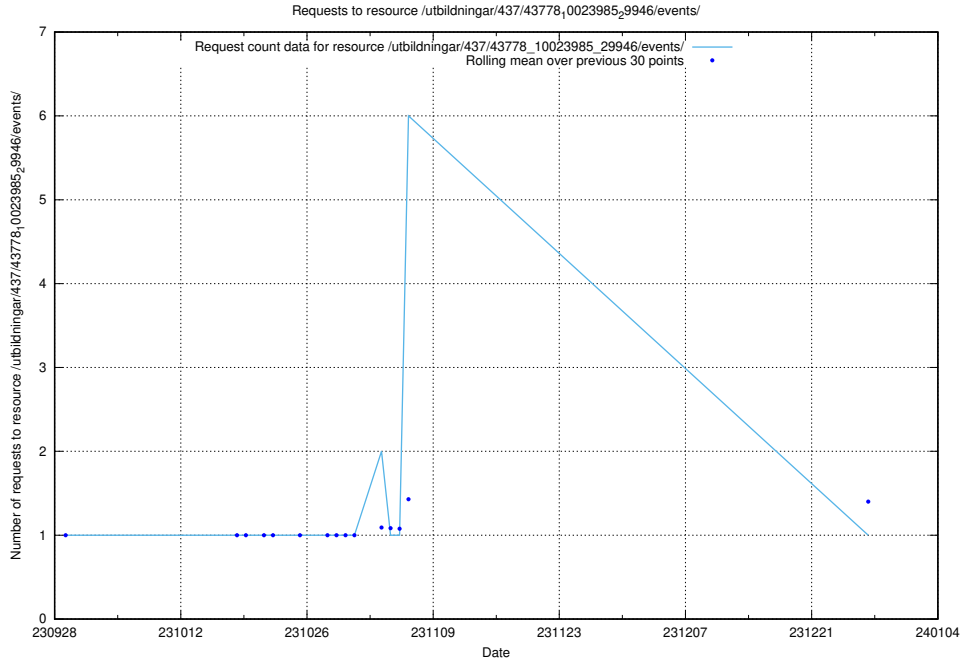

5.4233 Usage of /utbildningar/437/43778_10023985_29946/events/

Here, we count the number of requests to resource /utbildningar/437/43778_10023985_29946/events/.