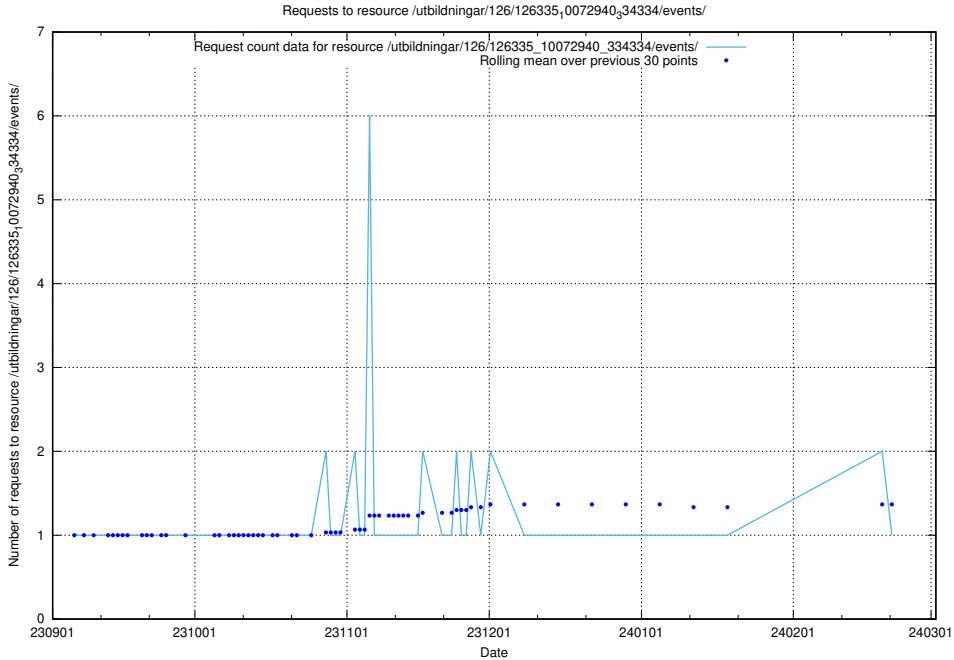

### 5.4454 Usage of /utbildningar/126/126335\_10072940\_334334/events/

Here, we count the number of requests to resource /utbildningar/126/126335\_10072940\_334334/events/