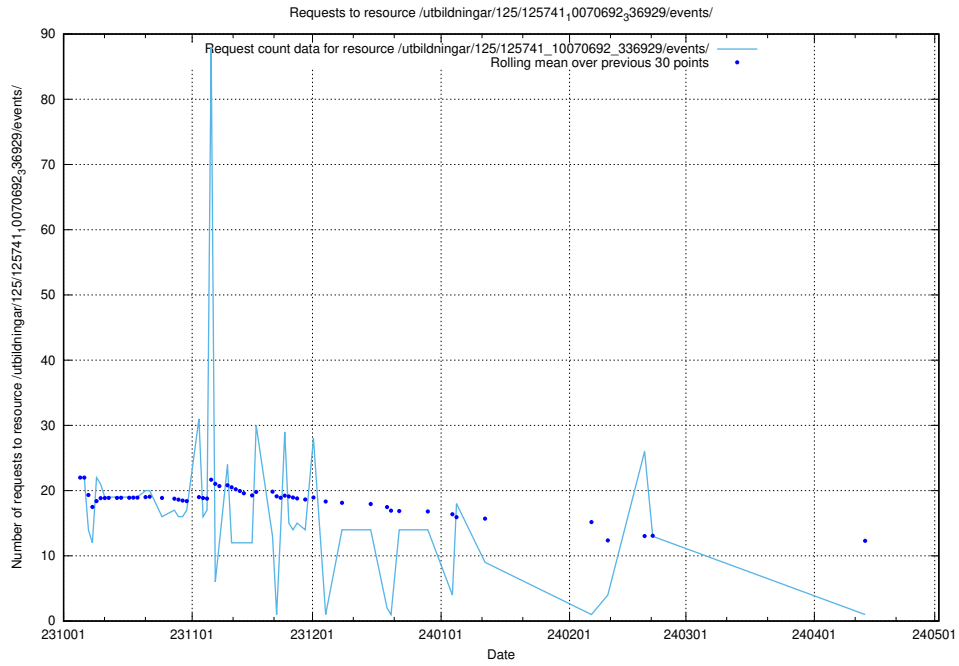

5.4190 Usage of /utbildningar/125/125741_10070692_336929/events/

Here, we count the number of requests to resource /utbildningar/125/125741_10070692_336929/events/