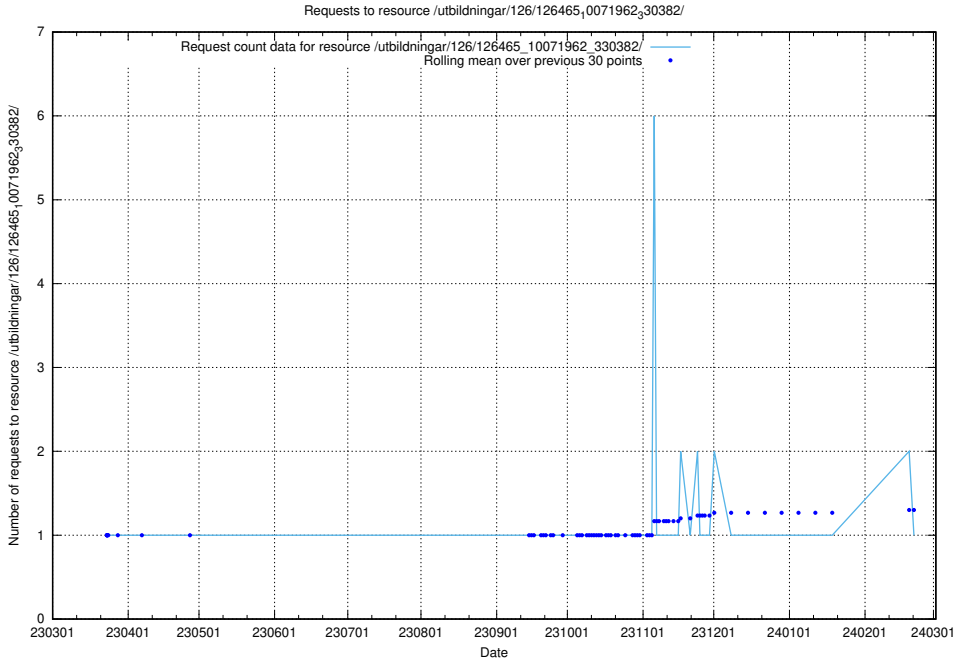

5.6203 Usage of /utbildningar/126/126465_10071962_330382/

Here, we count the number of requests to resource /utbildningar/126/126465_10071962_330382/.