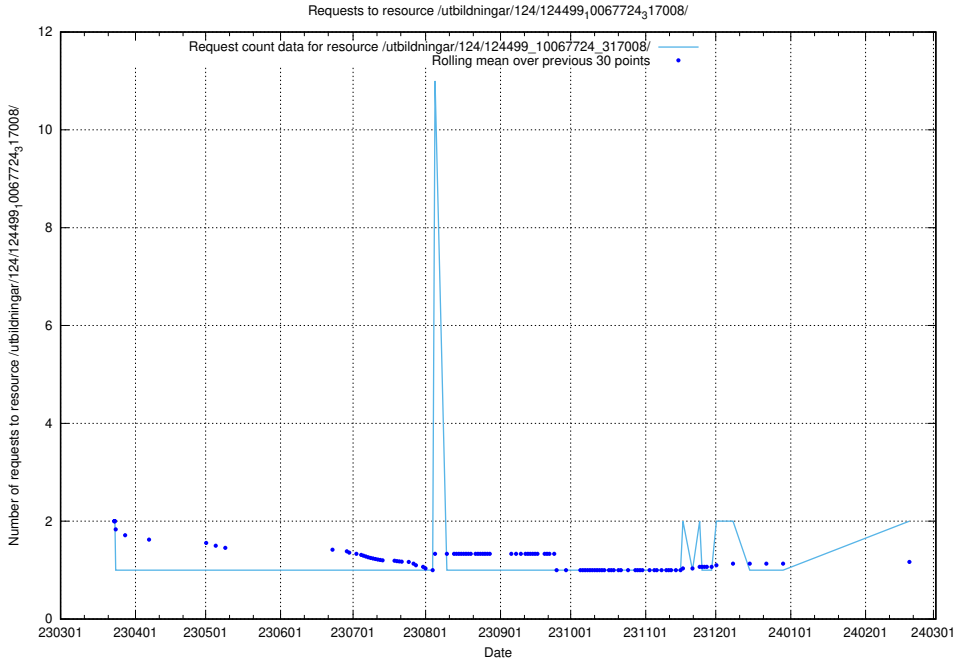

5.948 Usage of /utbildningar/124/124499_10067724_317008/

Here, we count the number of requests to resource /utbildningar/124/124499_10067724_317008/.