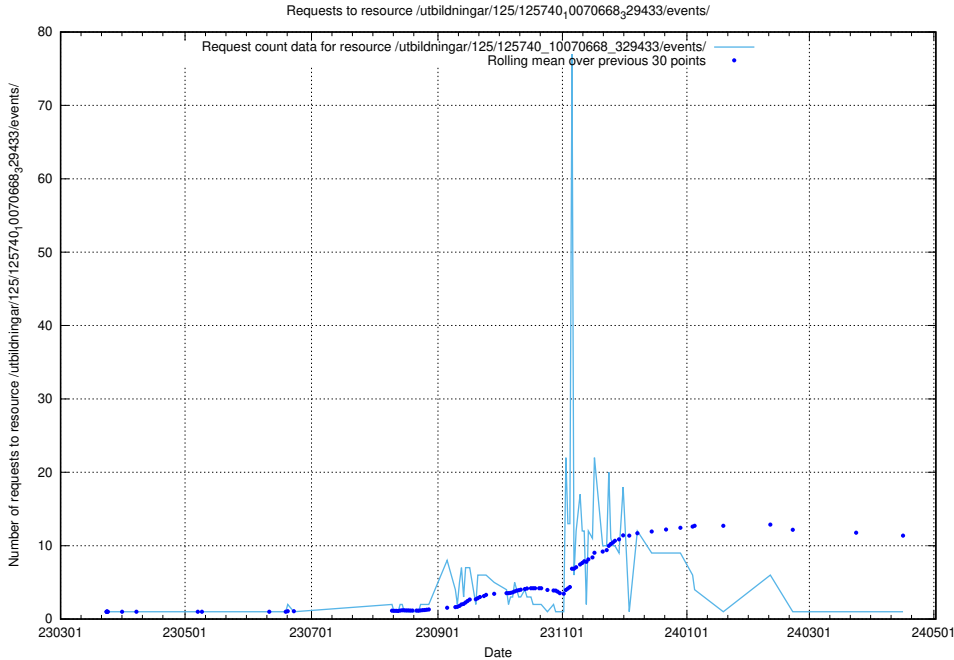

5.1007 Usage of /utbildningar/125/125740_10070668_329433/events/

Here, we count the number of requests to resource /utbildningar/125/125740_10070668_329433/events/