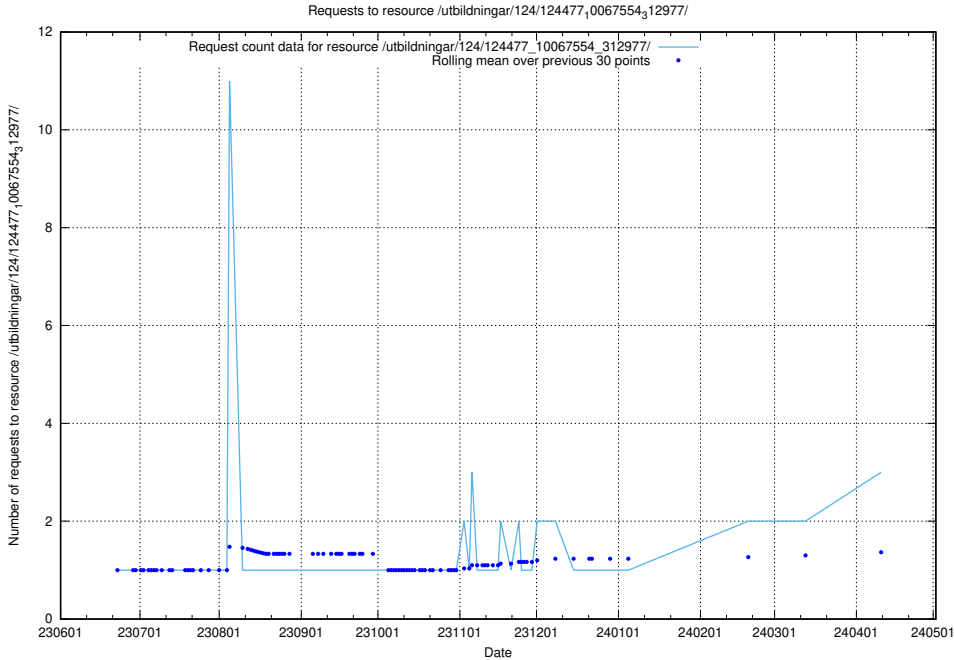

5.432 Usage of /utbildningar/124/124477_10067554_312977/

Here, we count the number of requests to resource /utbildningar/124/124477_10067554_312977/.