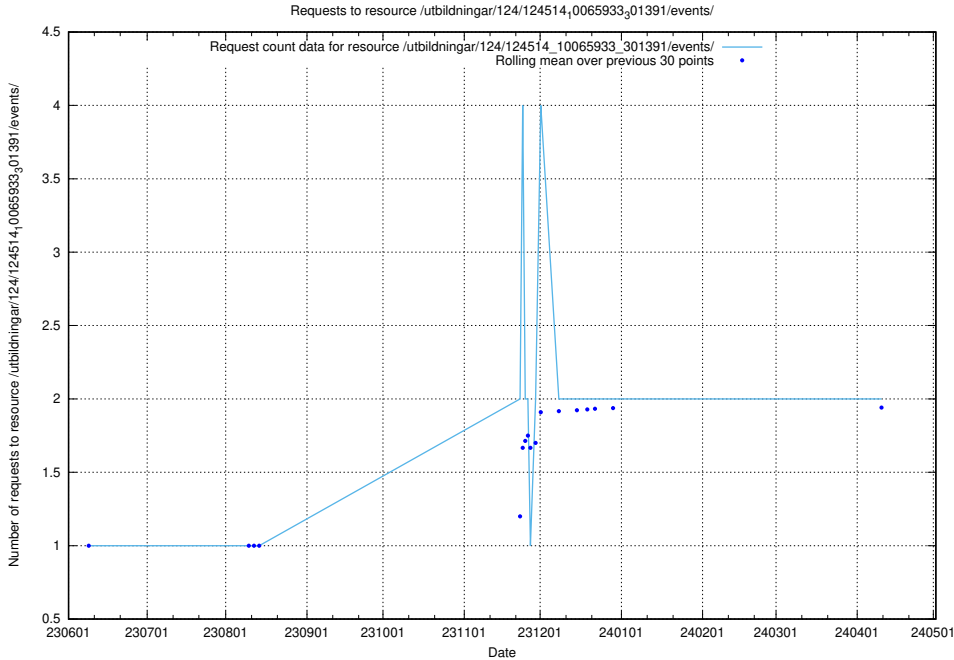

5.890 Usage of /utbildningar/124/124514_10065933_301391/events/

Here, we count the number of requests to resource /utbildningar/124/124514_10065933_301391/events/