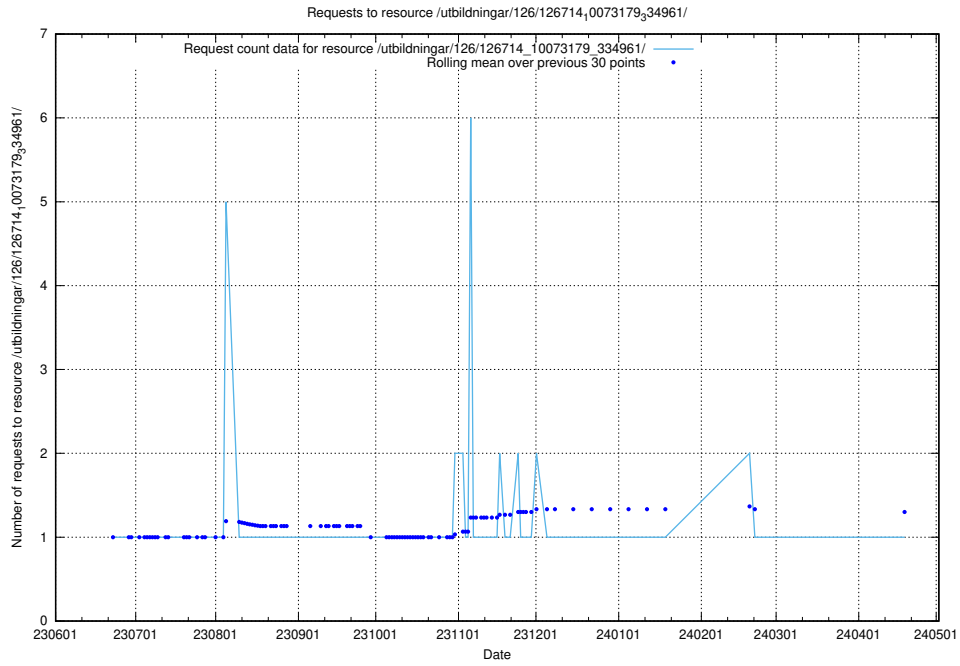

5.5401 Usage of /utbildningar/126/126714_10073179_334961/

Here, we count the number of requests to resource /utbildningar/126/126714_10073179_334961/.