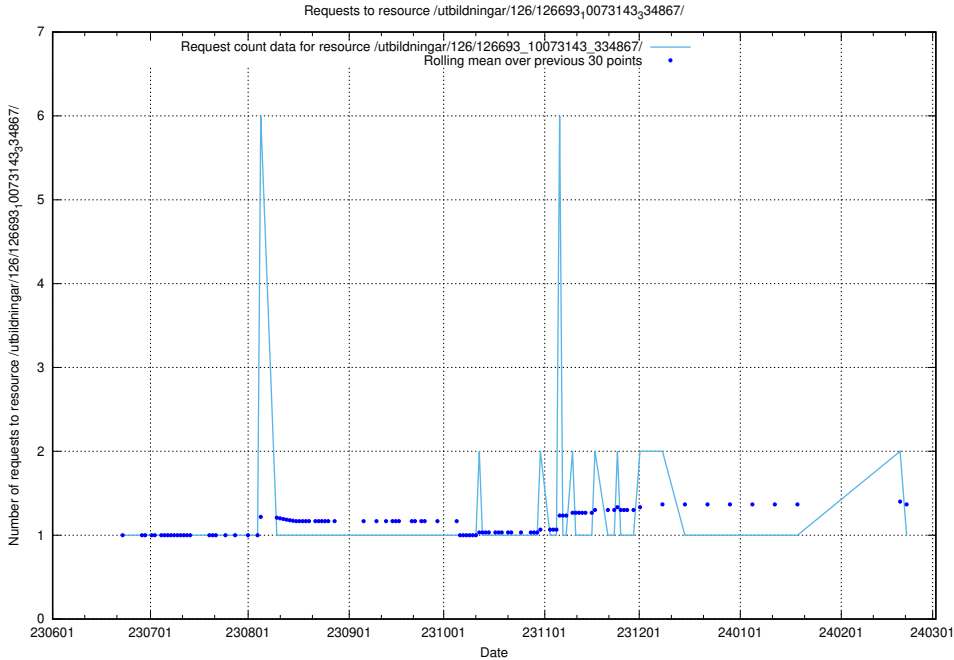

5.5425 Usage of /utbildningar/126/126693_10073143_334867/

Here, we count the number of requests to resource /utbildningar/126/126693_10073143_334867/.