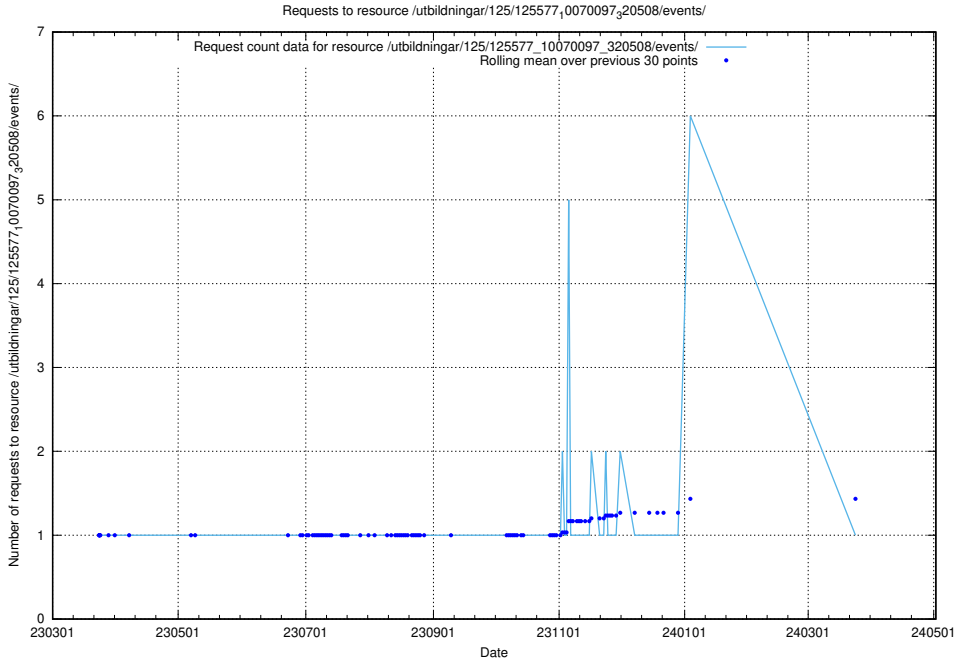

5.1104 Usage of /utbildningar/125/125577_10070097_320508/events/

Here, we count the number of requests to resource /utbildningar/125/125577_10070097_320508/events/