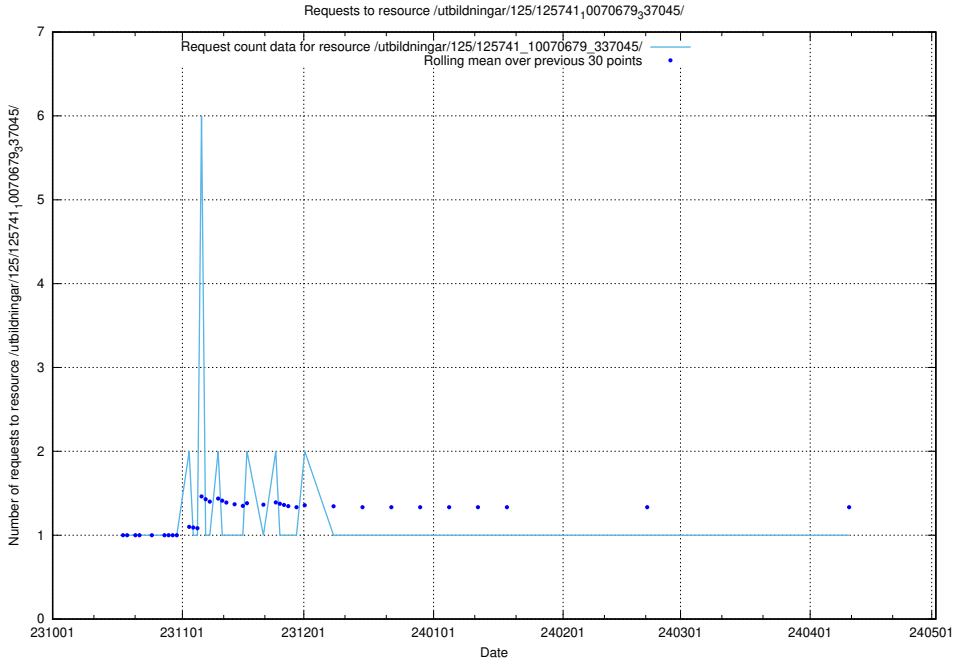

5.4076 Usage of /utbildningar/125/125741_10070679_337045/

Here, we count the number of requests to resource /utbildningar/125/125741_10070679_337045/.