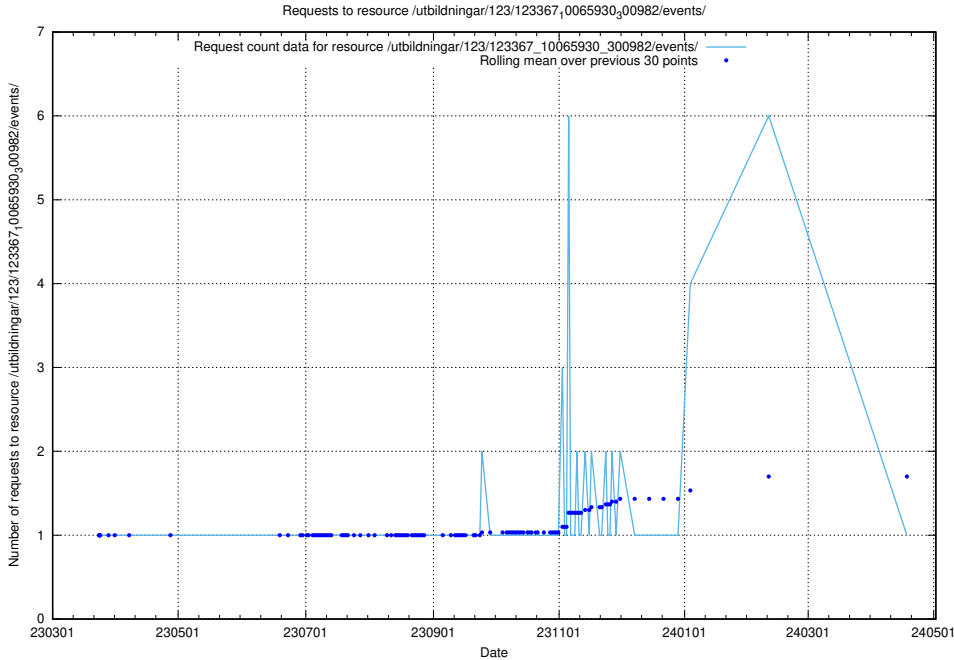

5.4411 Usage of /utbildningar/123/123367_10065930_300982/events/

Here, we count the number of requests to resource /utbildningar/123/123367_10065930_300982/events/