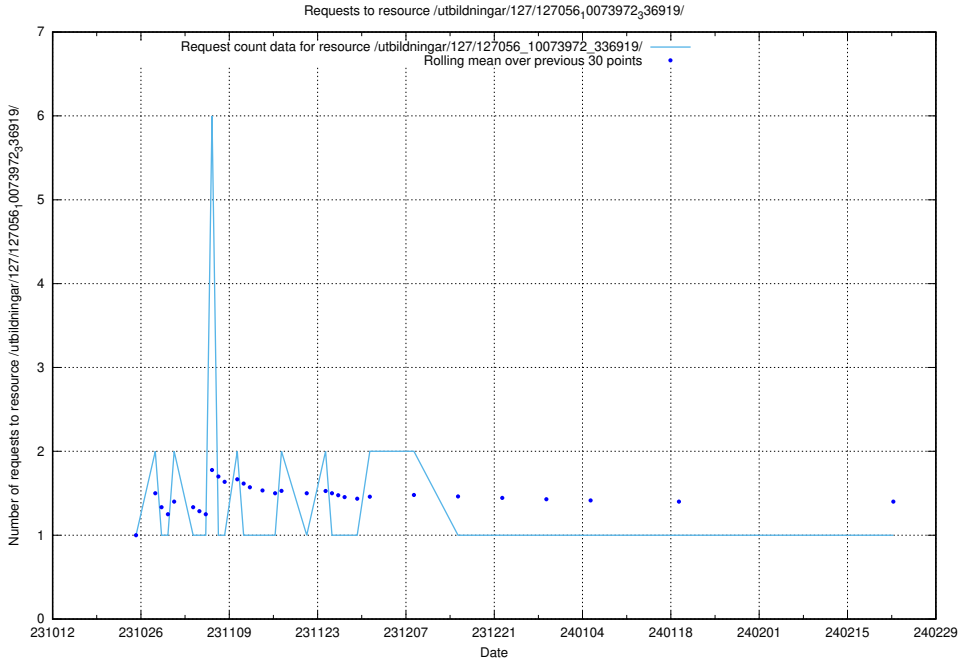

5.4007 Usage of /utbildningar/127/127056_10073972_336919/

Here, we count the number of requests to resource /utbildningar/127/127056_10073972_336919/.