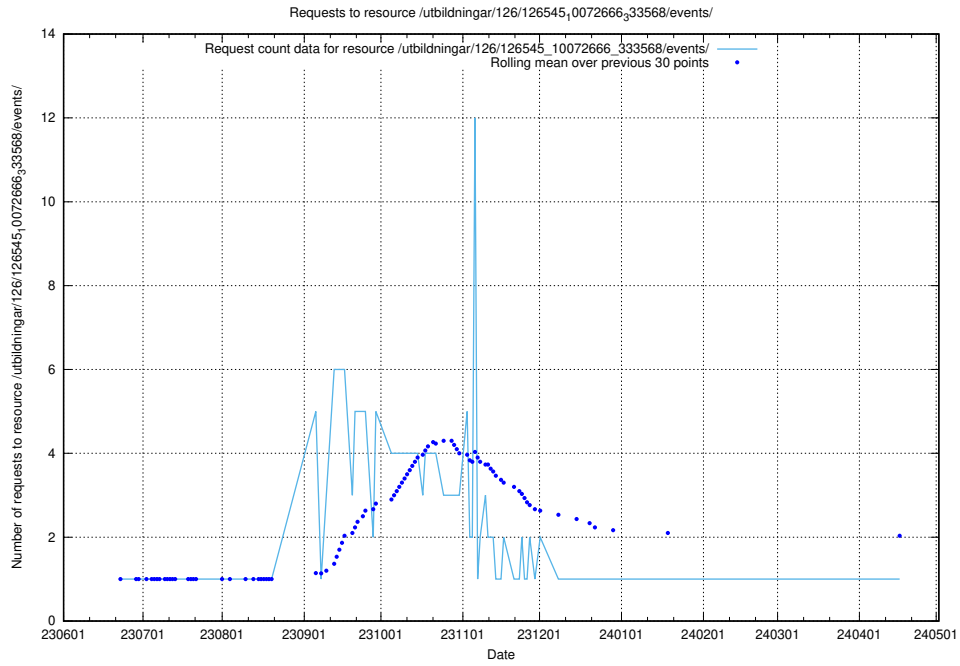

### 5.5430 Usage of /utbildningar/126/126545\_10072666\_333568/events/

Here, we count the number of requests to resource /utbildningar/126/126545\_10072666\_333568/events/