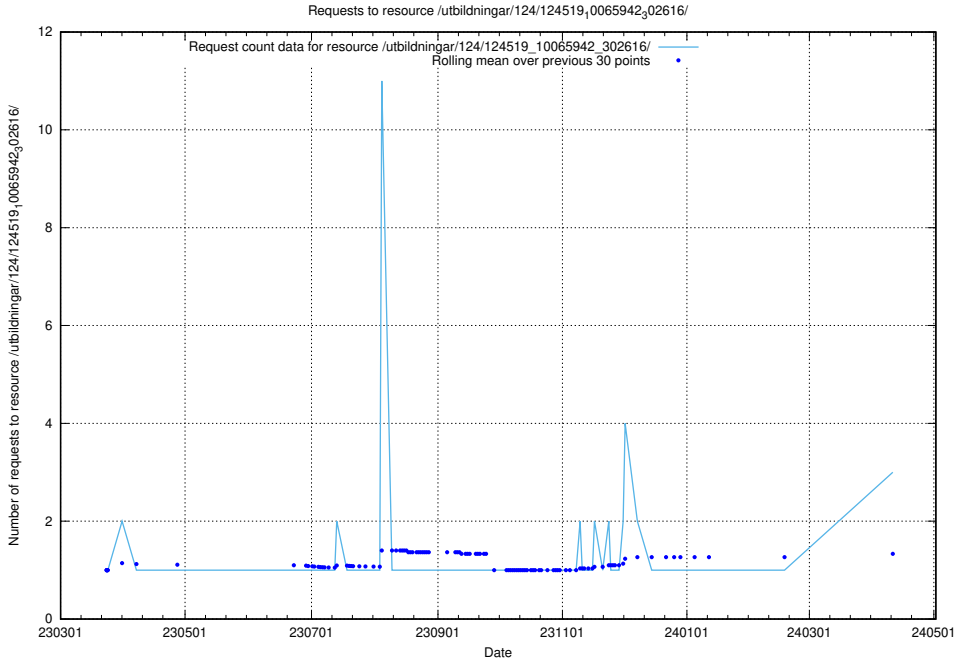

5.300 Usage of /utbildningar/124/124519_10065942_302616/

Here, we count the number of requests to resource /utbildningar/124/124519_10065942_302616/.