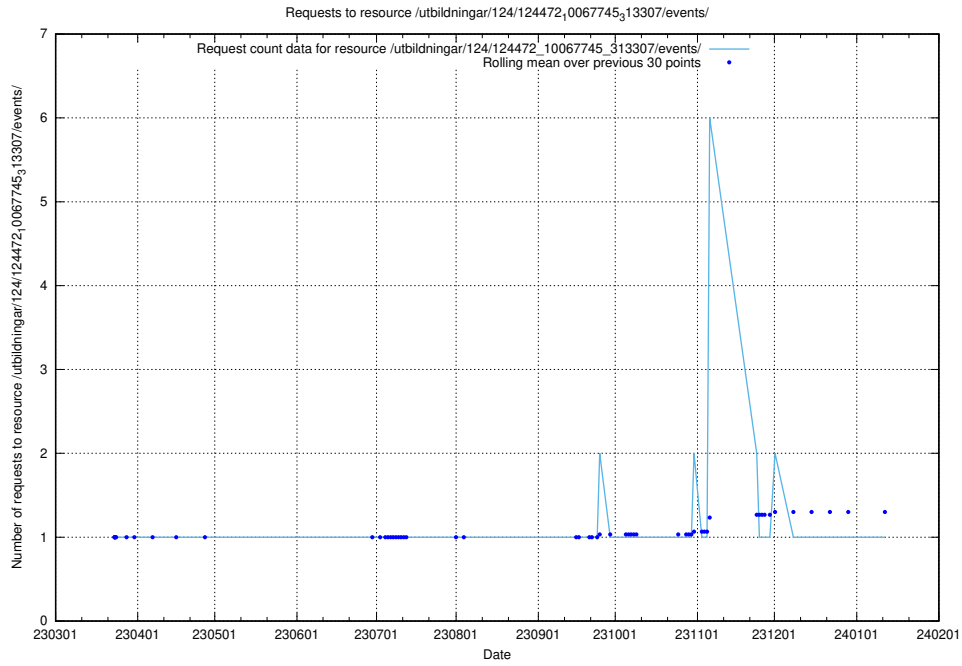

5.2799 Usage of /utbildningar/124/124472_10067745_313307/events/

Here, we count the number of requests to resource /utbildningar/124/124472_10067745_313307/events/