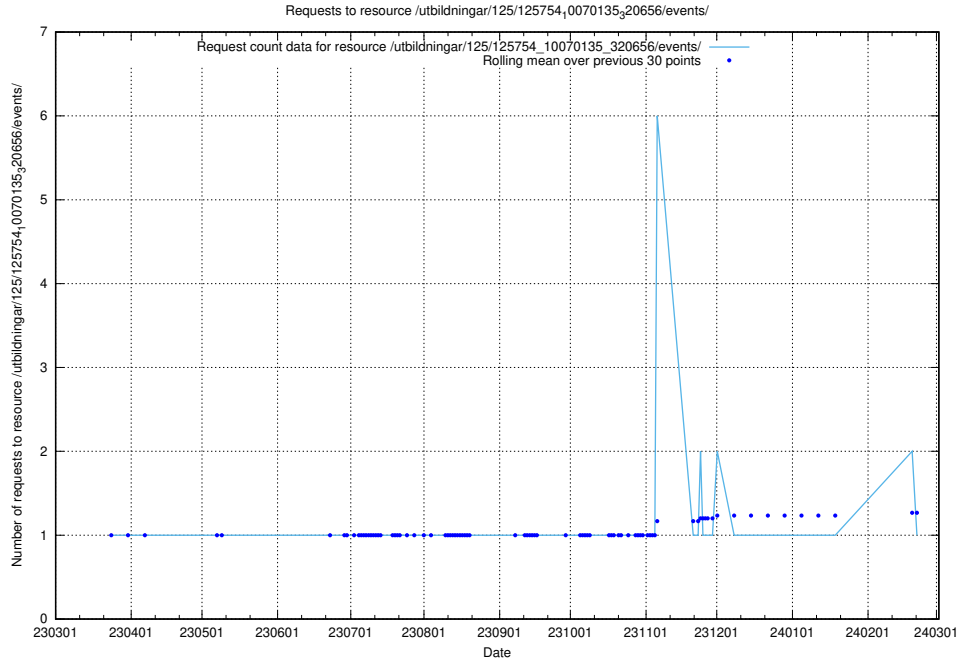

5.6014 Usage of /utbildningar/125/125754_10070135_320656/events/

Here, we count the number of requests to resource /utbildningar/125/125754_10070135_320656/events/