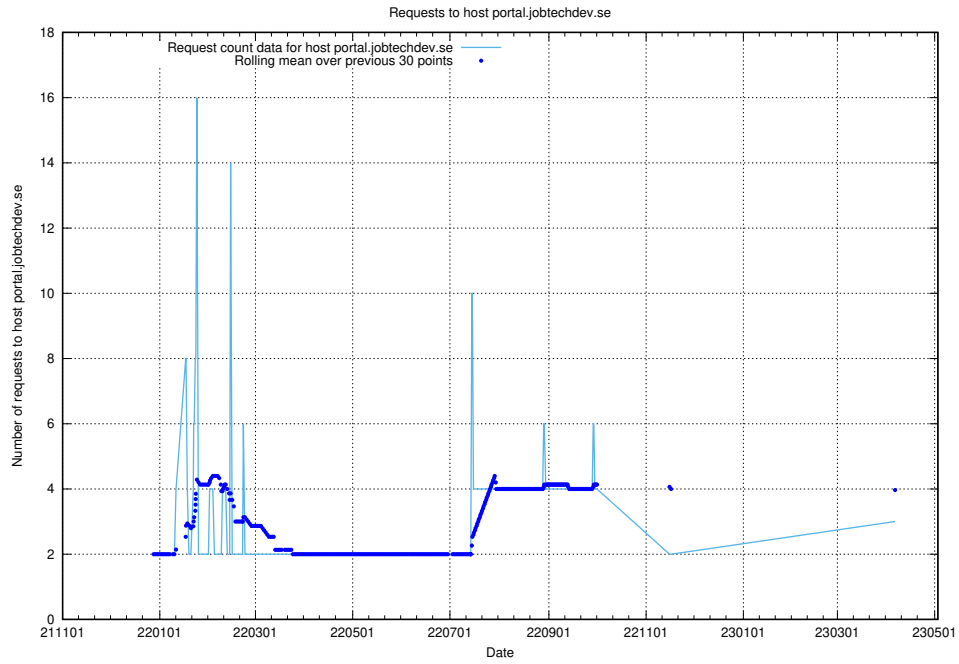

7.187 Usage of portal.jobtechdev.se

Here, we count the number of requests to host portal.jobtechdev.se.