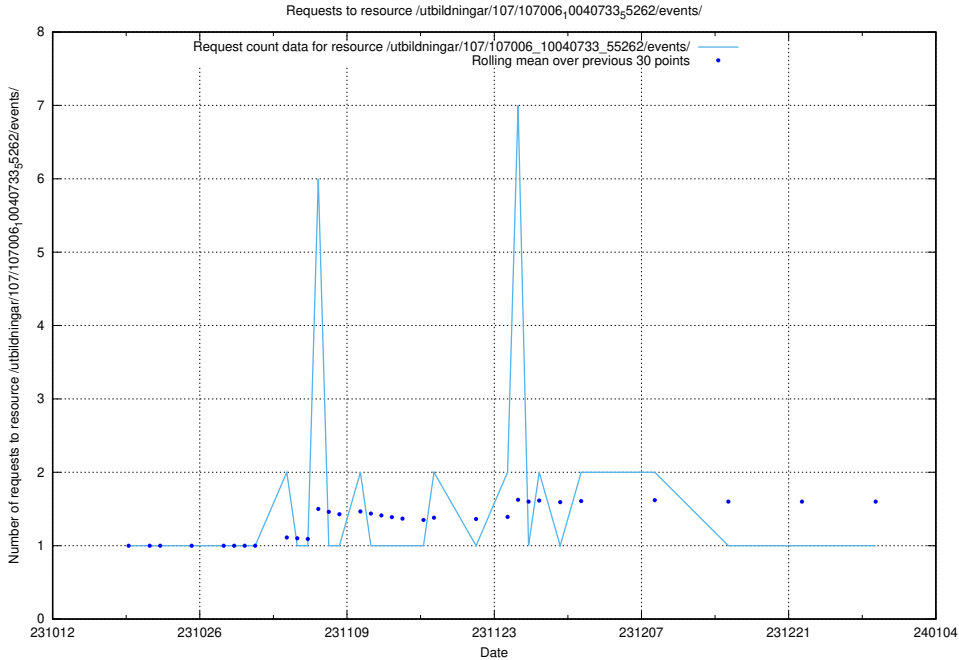

### 5.4063 Usage of /utbildningar/107/107006\_10040733\_55262/events/

Here, we count the number of requests to resource /utbildningar/107/107006\_10040733\_55262/events/.