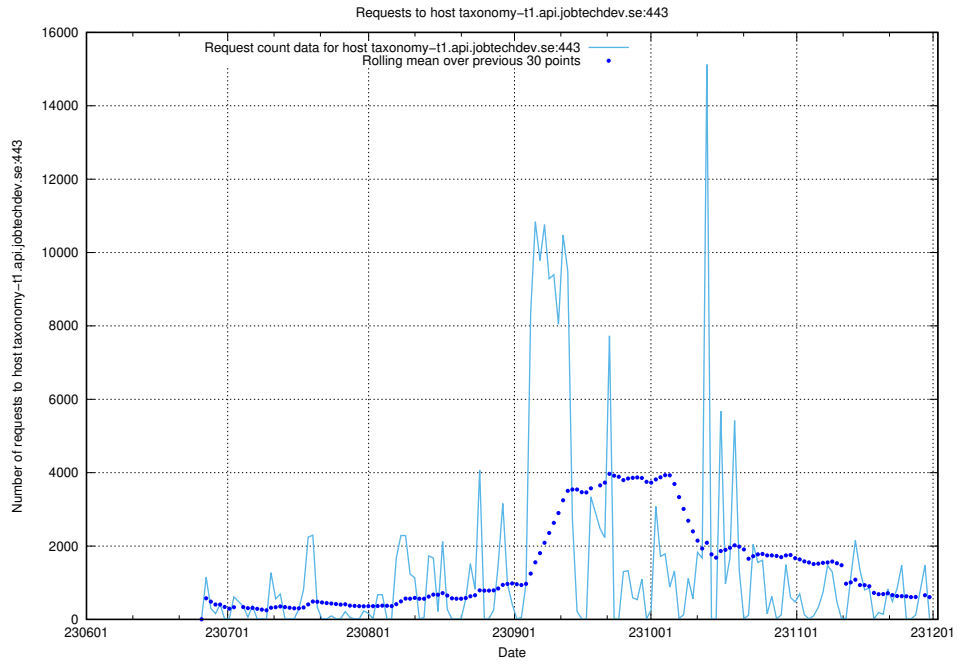

7.58 Usage of taxonomy-t1.api.jobtechdev.se:443

Here, we count the number of requests to host taxonomy-t1.api.jobtechdev.se:443.