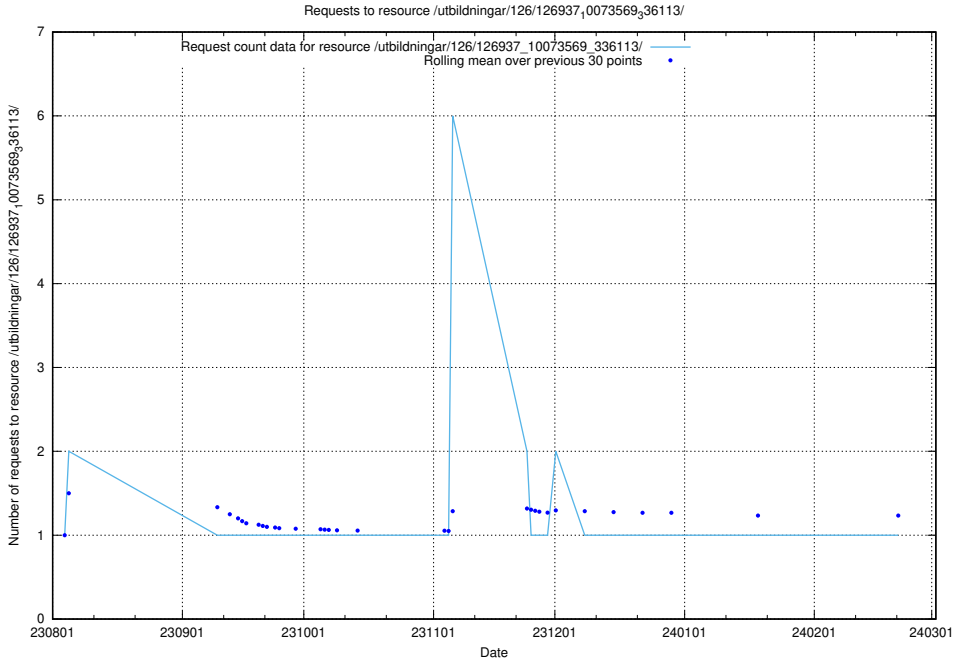

5.4651 Usage of /utbildningar/126/126937_10073569_336113/

Here, we count the number of requests to resource /utbildningar/126/126937_10073569_336113/.