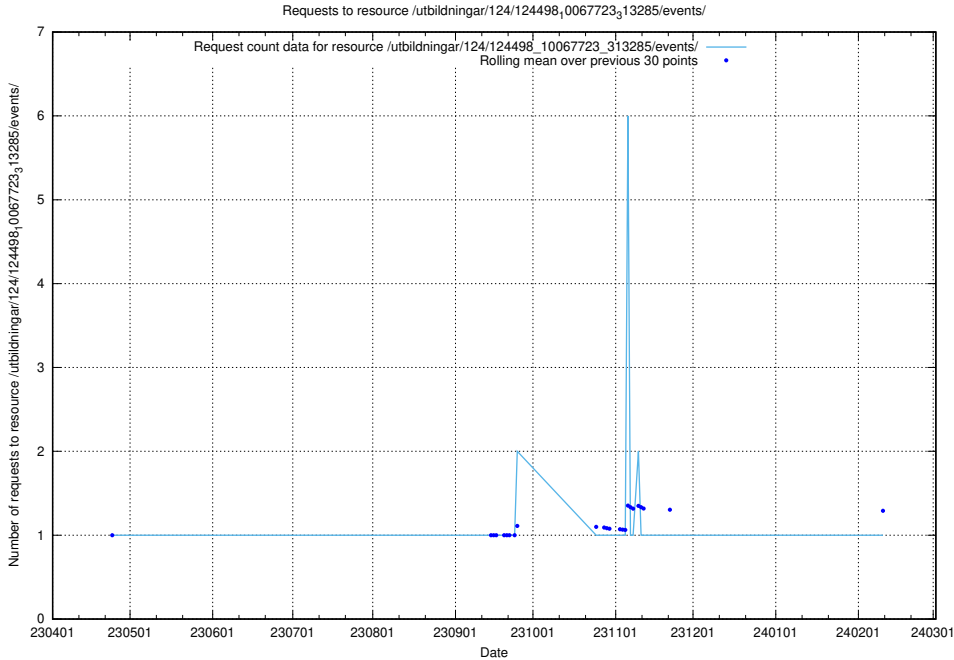

5.5784 Usage of /utbildningar/124/124498_10067723_313285/events/

Here, we count the number of requests to resource /utbildningar/124/124498_10067723_313285/events/