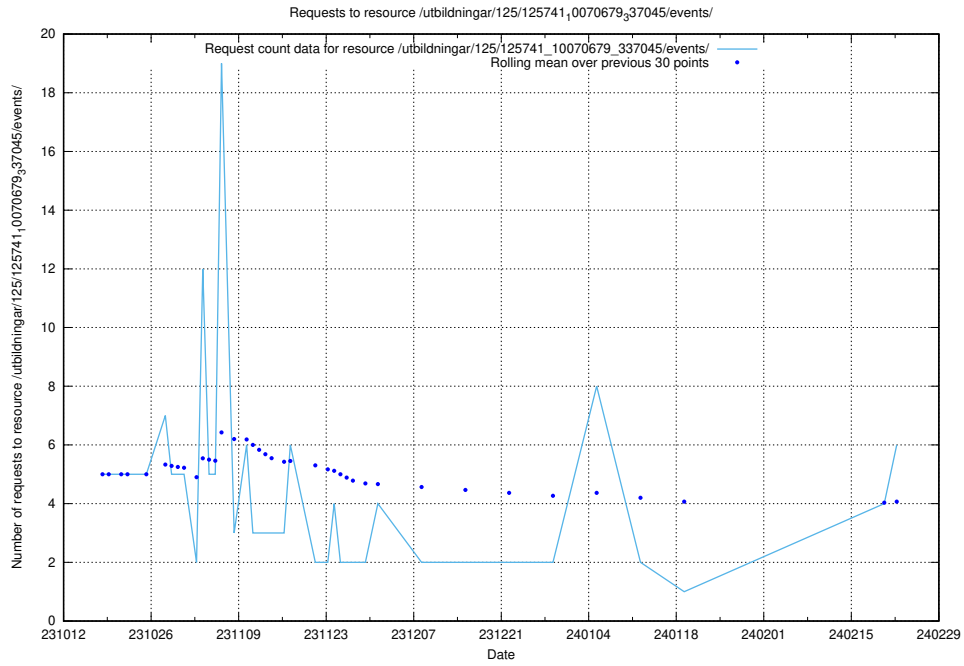

5.96 Usage of /utbildningar/125/125741_10070679_337045/events/

Here, we count the number of requests to resource /utbildningar/125/125741_10070679_337045/events/