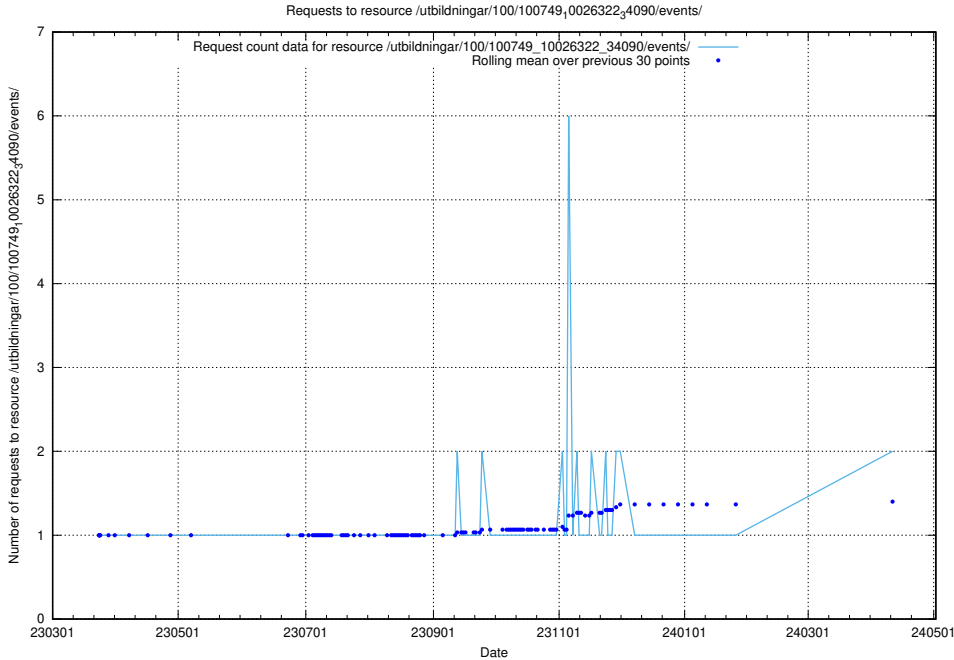

5.846 Usage of /utbildningar/100/100749_10026322_34090/events/

Here, we count the number of requests to resource /utbildningar/100/100749_10026322_34090/events/.