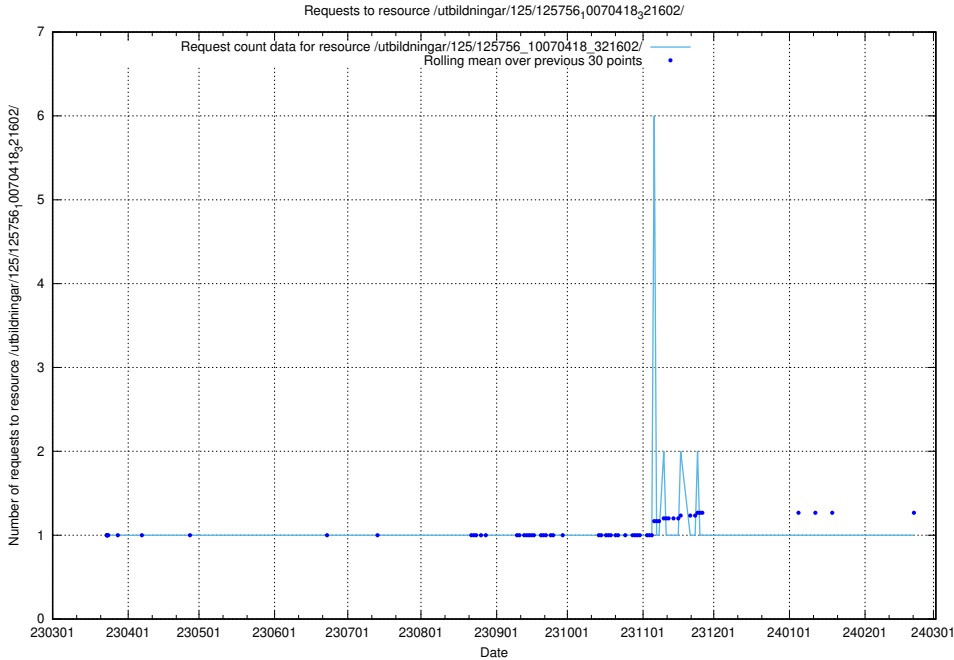

5.6237 Usage of /utbildningar/125/125756_10070418_321602/

Here, we count the number of requests to resource /utbildningar/125/125756_10070418_321602/.