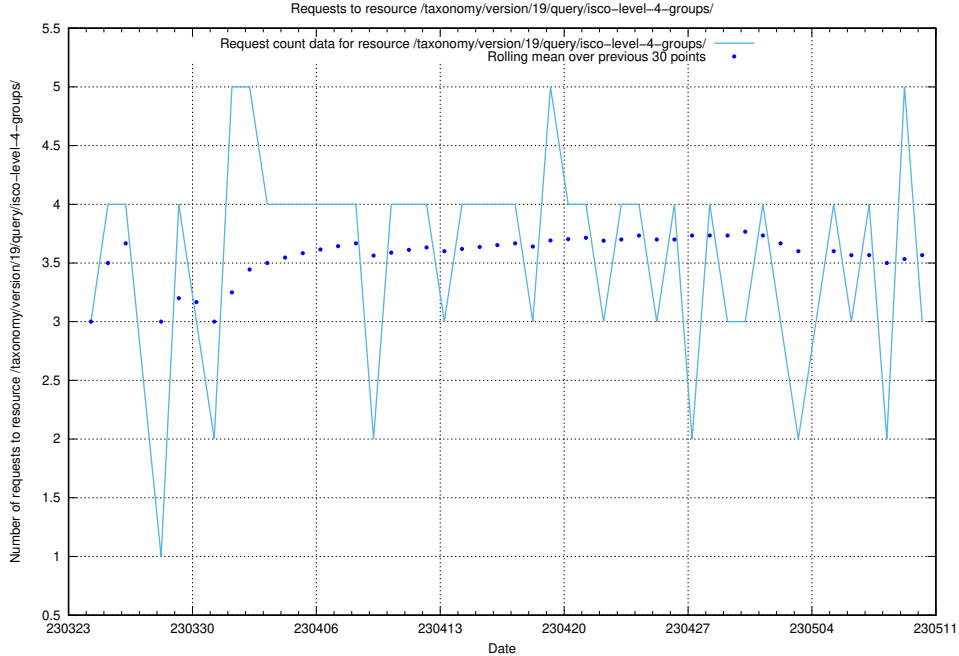

5.462 Usage of /taxonomy/version/19/query/isco-level-4-groups/

Here, we count the number of requests to resource /taxonomy/version/19/query/isco-level-4-groups/.