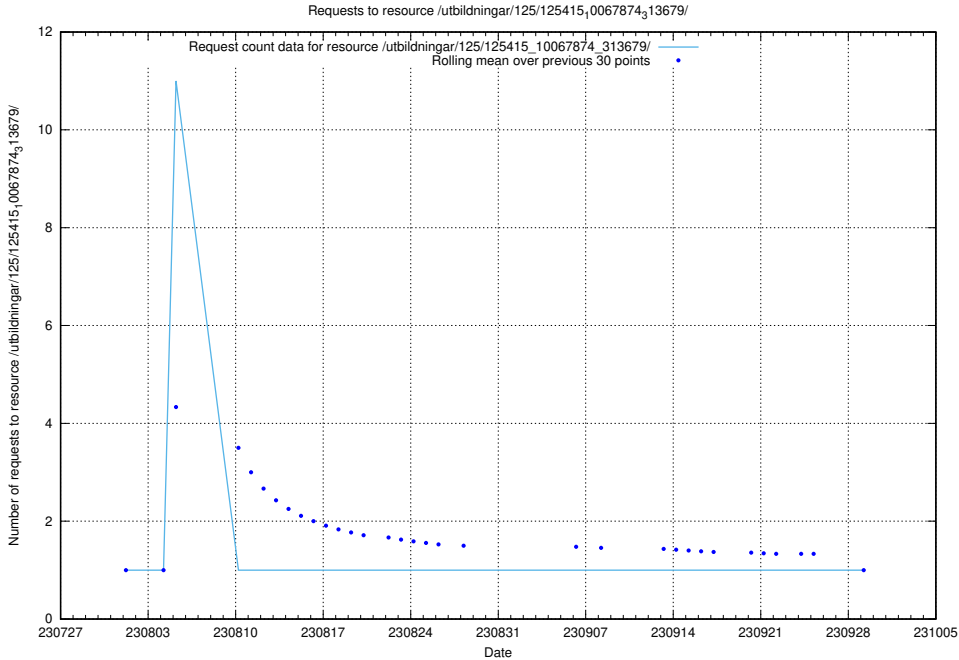

5.4682 Usage of /utbildningar/125/125415_10067874_313679/

Here, we count the number of requests to resource /utbildningar/125/125415_10067874_313679/.