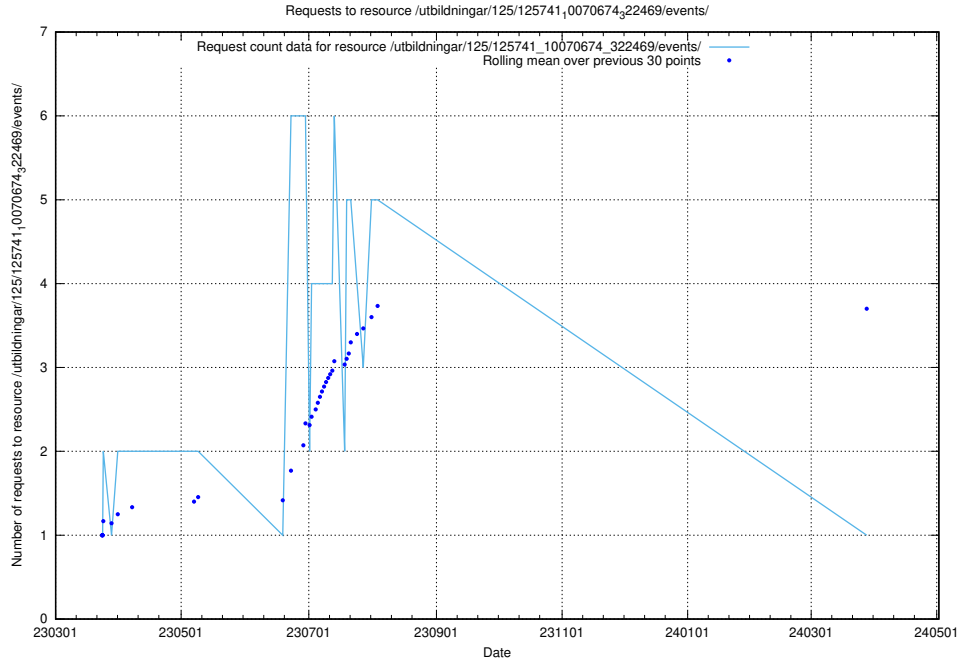

5.6267 Usage of /utbildningar/125/125741_10070674_322469/events/

Here, we count the number of requests to resource /utbildningar/125/125741_10070674_322469/events/