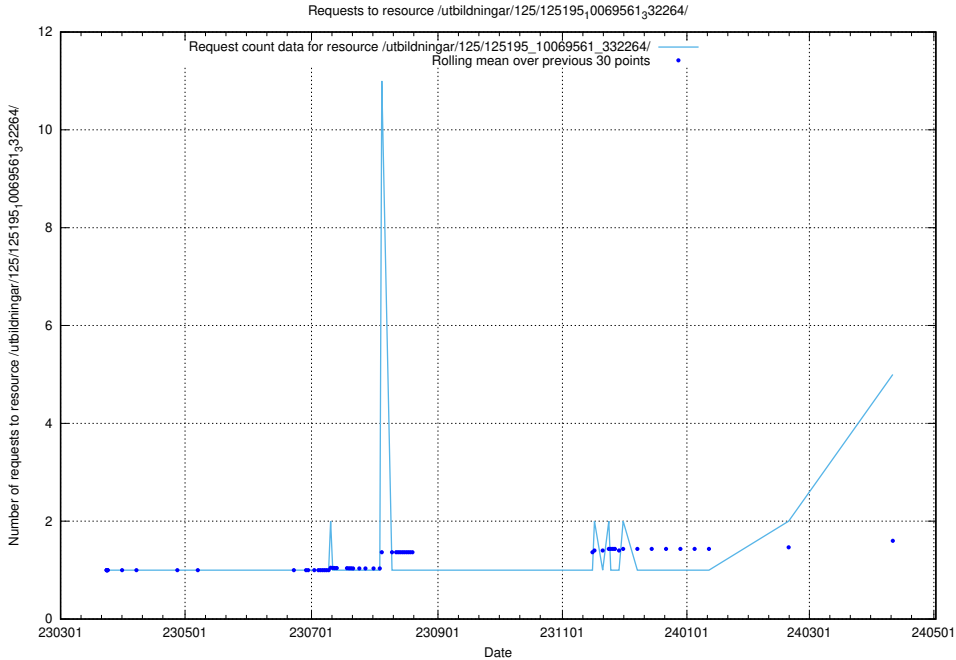

5.143 Usage of /utbildningar/125/125195_10069561_332264/

Here, we count the number of requests to resource /utbildningar/125/125195_10069561_332264/.