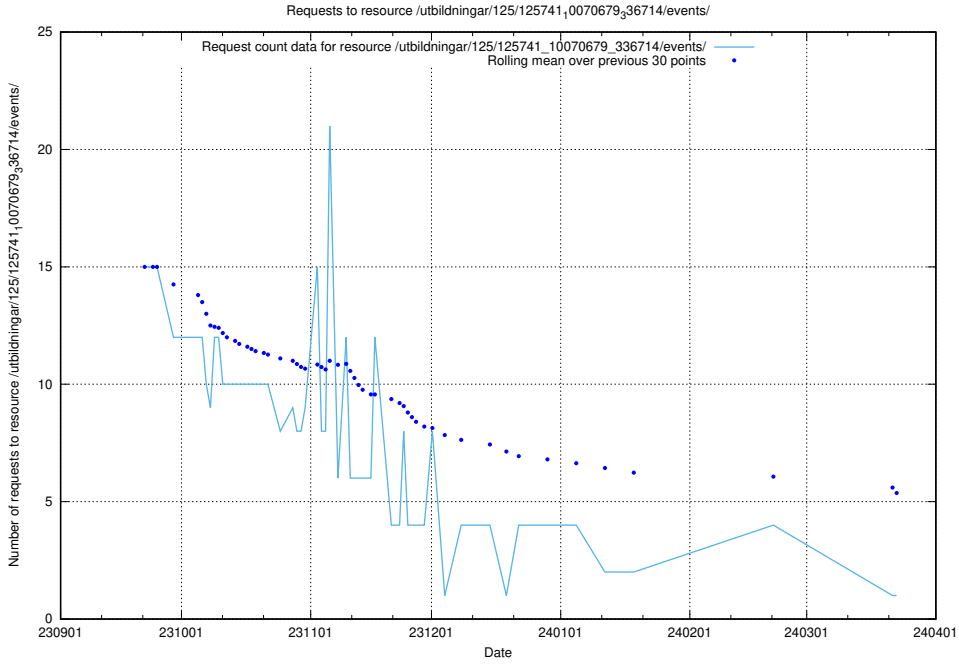

5.4285 Usage of /utbildningar/125/125741_10070679_336714/events/

Here, we count the number of requests to resource /utbildningar/125/125741_10070679_336714/events/