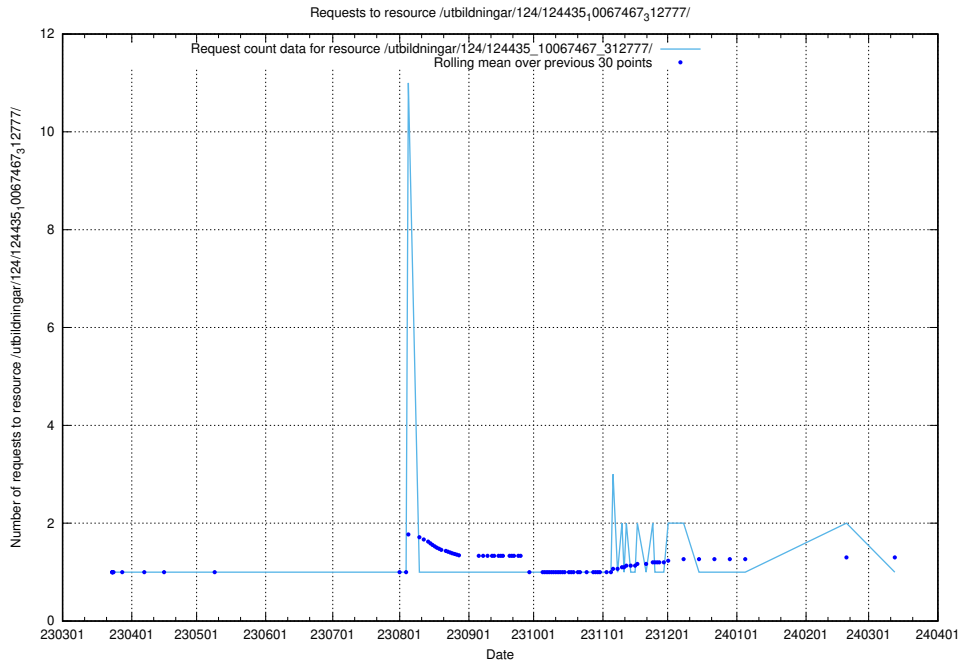

5.3552 Usage of /utbildningar/124/124435_10067467_312777/

Here, we count the number of requests to resource /utbildningar/124/124435_10067467_312777/.