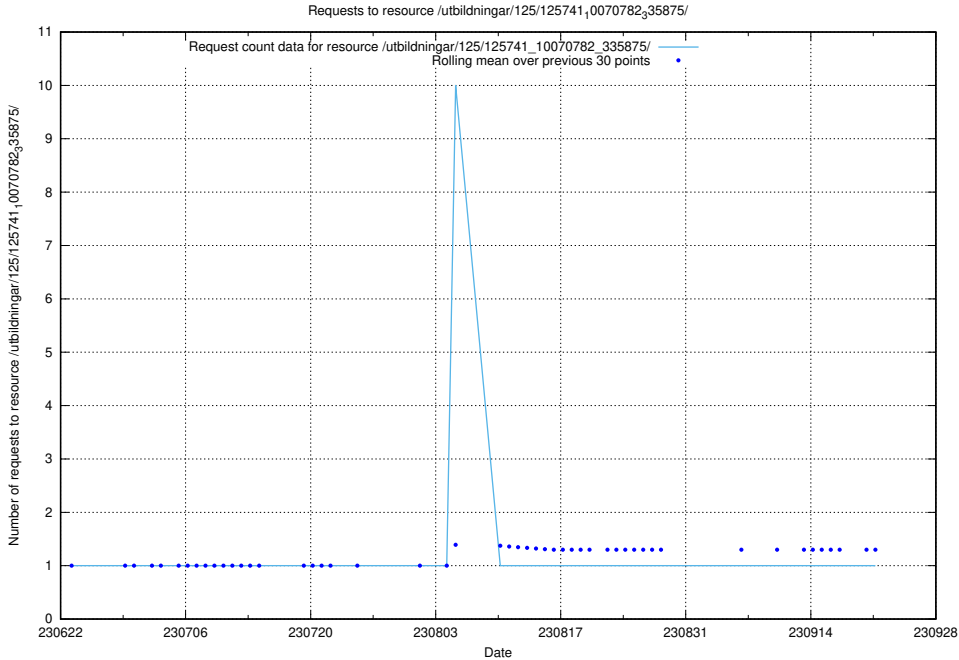

5.5474 Usage of /utbildningar/125/125741_10070782_335875/

Here, we count the number of requests to resource /utbildningar/125/125741_10070782_335875/.