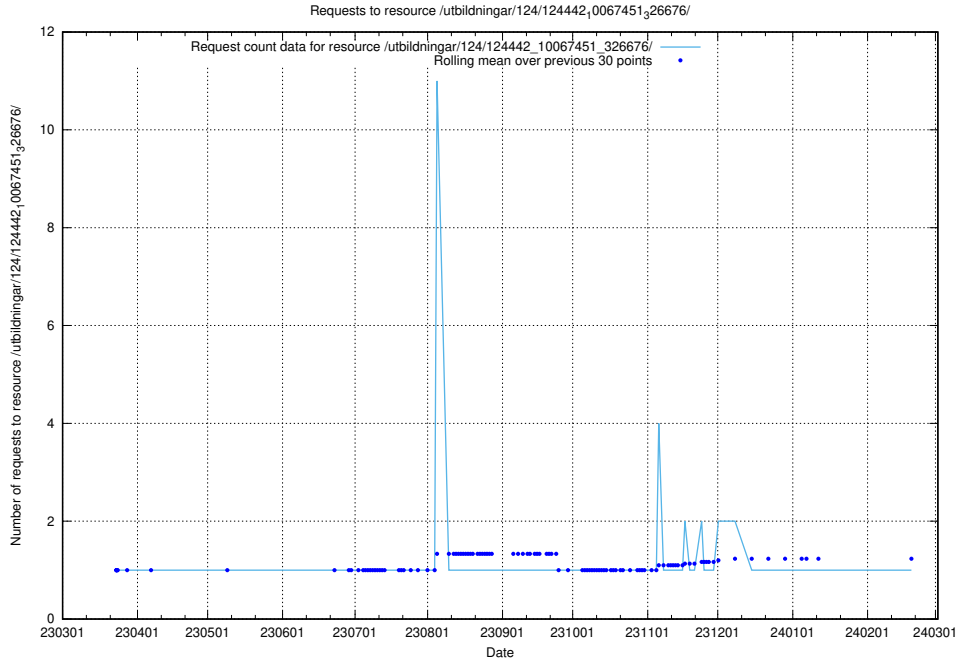

5.3306 Usage of /utbildningar/124/124442_10067451_326676/

Here, we count the number of requests to resource /utbildningar/124/124442_10067451_326676/.