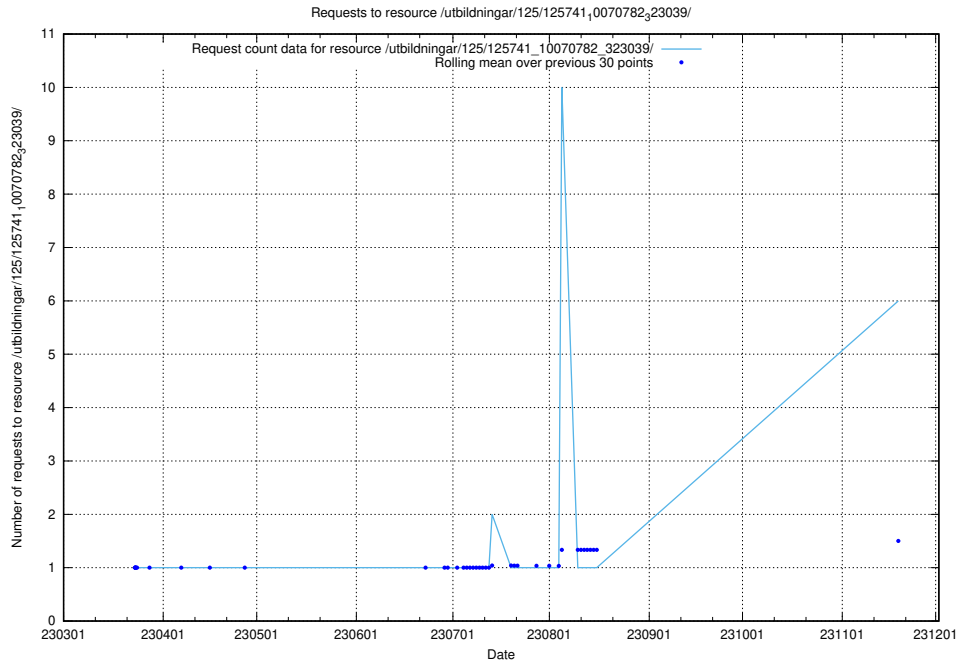

5.136 Usage of /utbildningar/125/125741_10070782_323039/

Here, we count the number of requests to resource /utbildningar/125/125741_10070782_323039/.