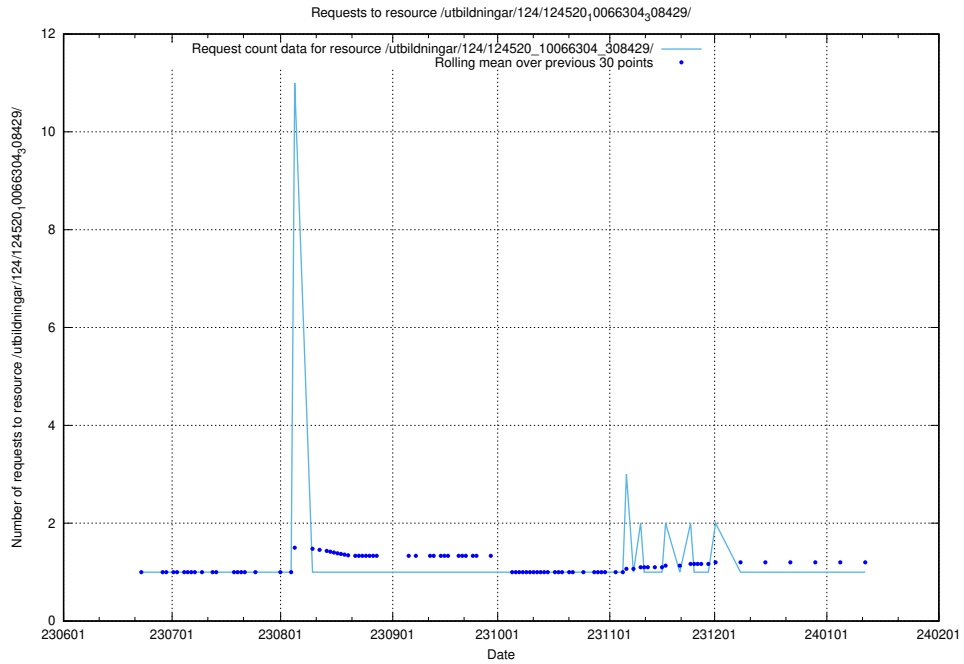

5.5537 Usage of /utbildningar/124/124520_10066304_308429/

Here, we count the number of requests to resource /utbildningar/124/124520_10066304_308429/.