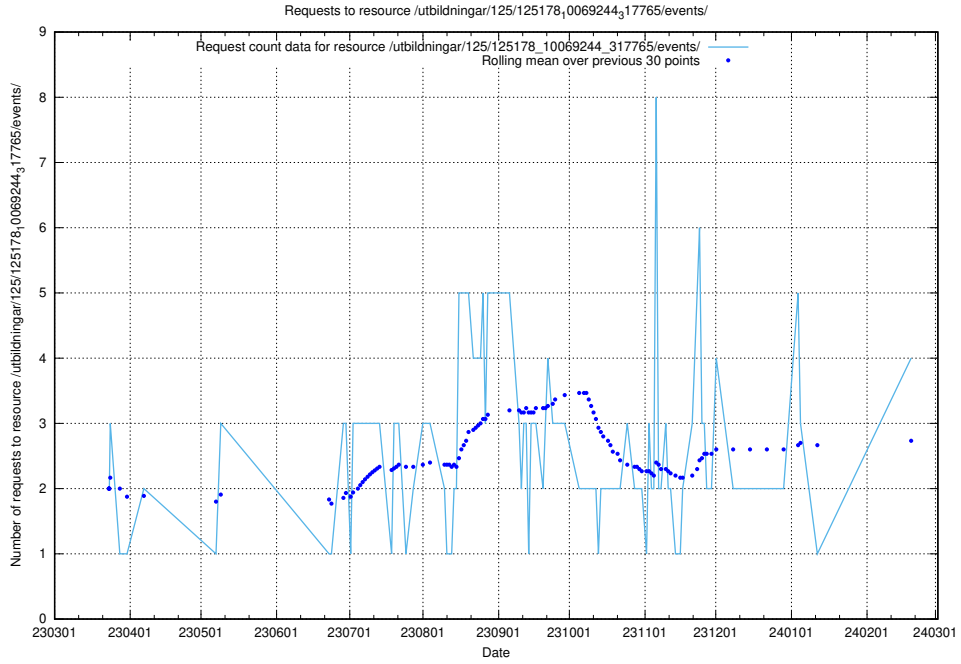

5.277 Usage of /utbildningar/125/125178_10069244_317765/events/

Here, we count the number of requests to resource /utbildningar/125/125178_10069244_317765/events/