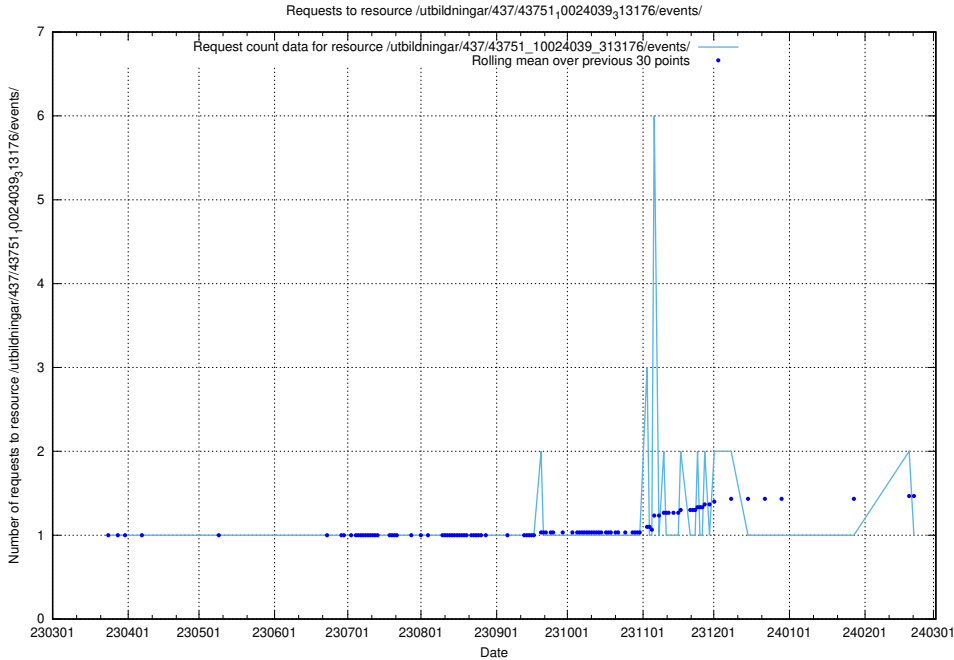

5.5988 Usage of /utbildningar/437/43751_10024039_313176/events/

Here, we count the number of requests to resource /utbildningar/437/43751_10024039_313176/events/.