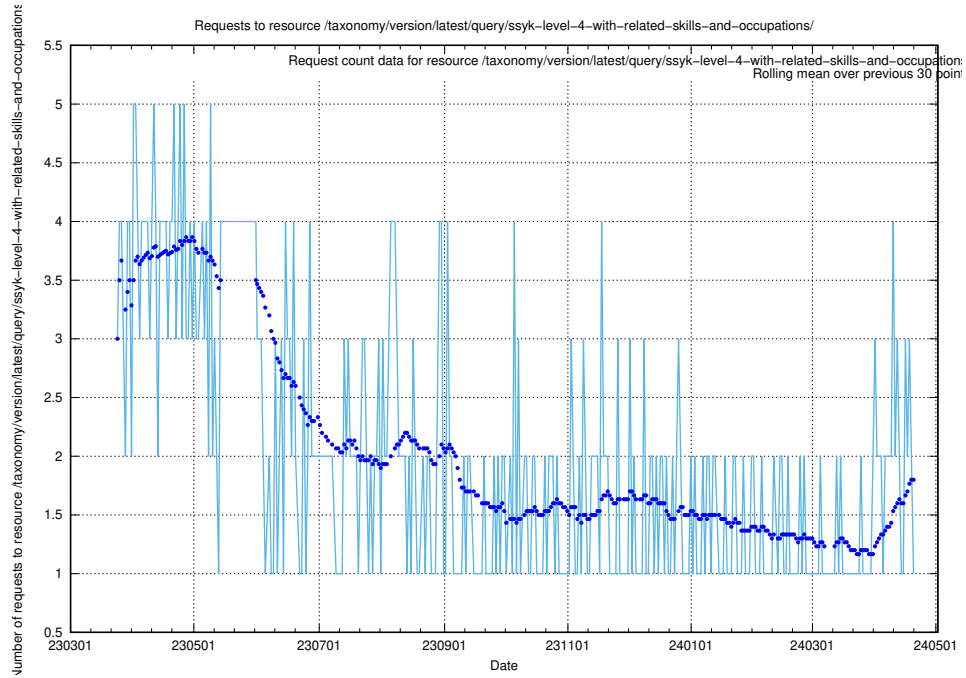

5.5873 Usage of /taxonomy/version/latest/query/ssyk-level-4-with-related-skills-and-occupations/

Here, we count the number of requests to resource /taxonomy/version/latest/query/ssyk-level-4-with-related-skills-and-occupations/.