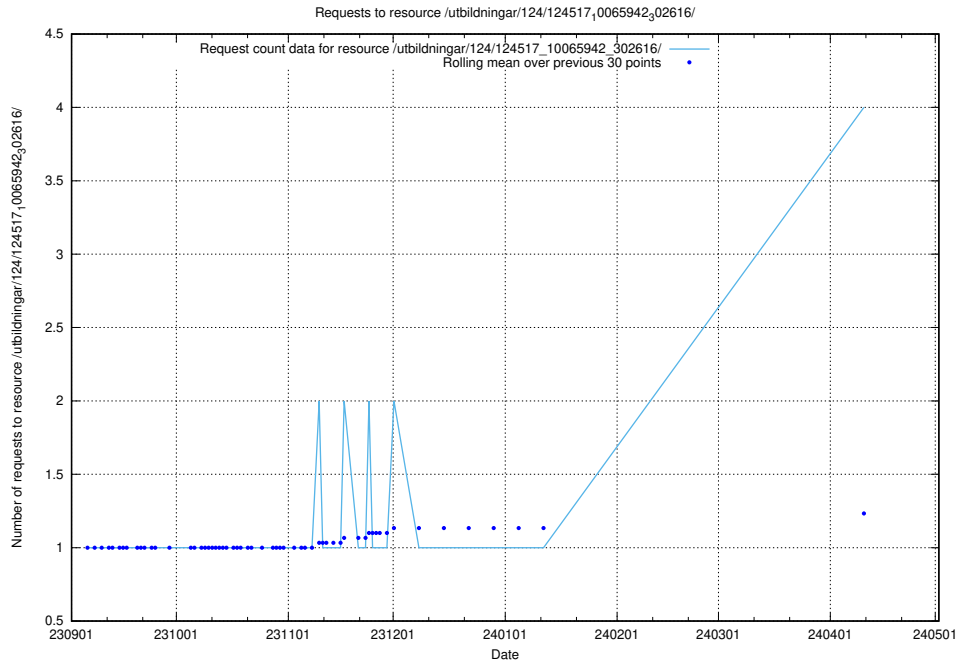

5.246 Usage of /utbildningar/124/124517_10065942_302616/

Here, we count the number of requests to resource /utbildningar/124/124517_10065942_302616/.