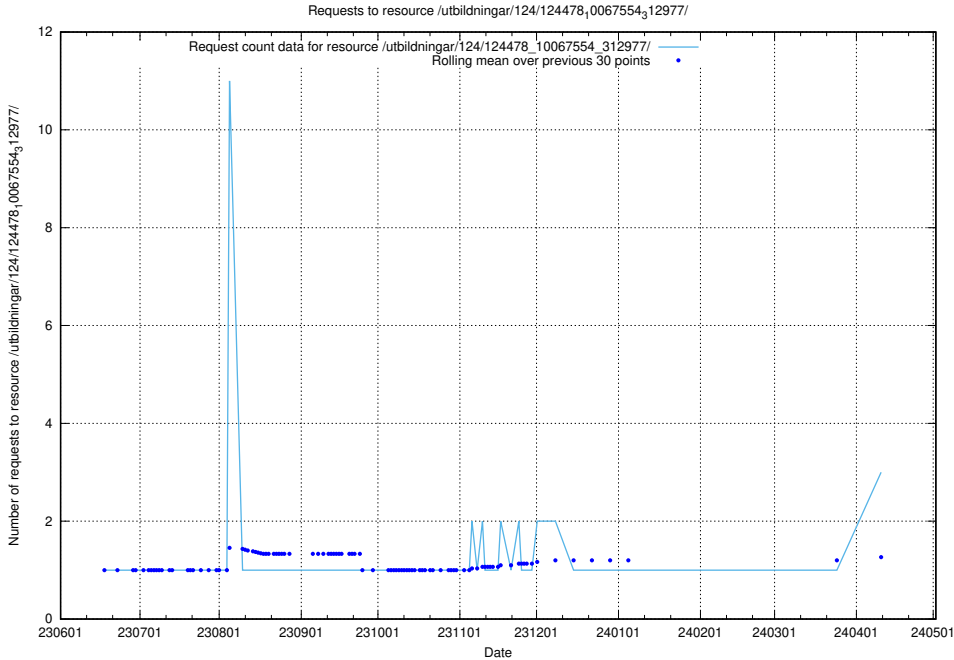

5.439 Usage of /utbildningar/124/124478_10067554_312977/

Here, we count the number of requests to resource /utbildningar/124/124478_10067554_312977/.