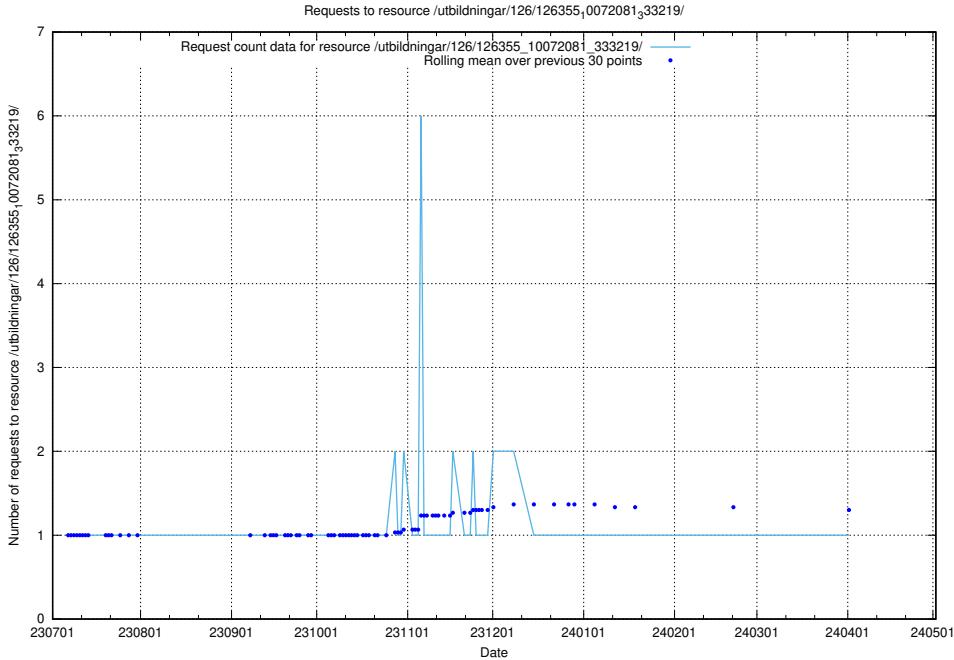

5.5088 Usage of /utbildningar/126/126355_10072081_333219/

Here, we count the number of requests to resource /utbildningar/126/126355_10072081_333219/.