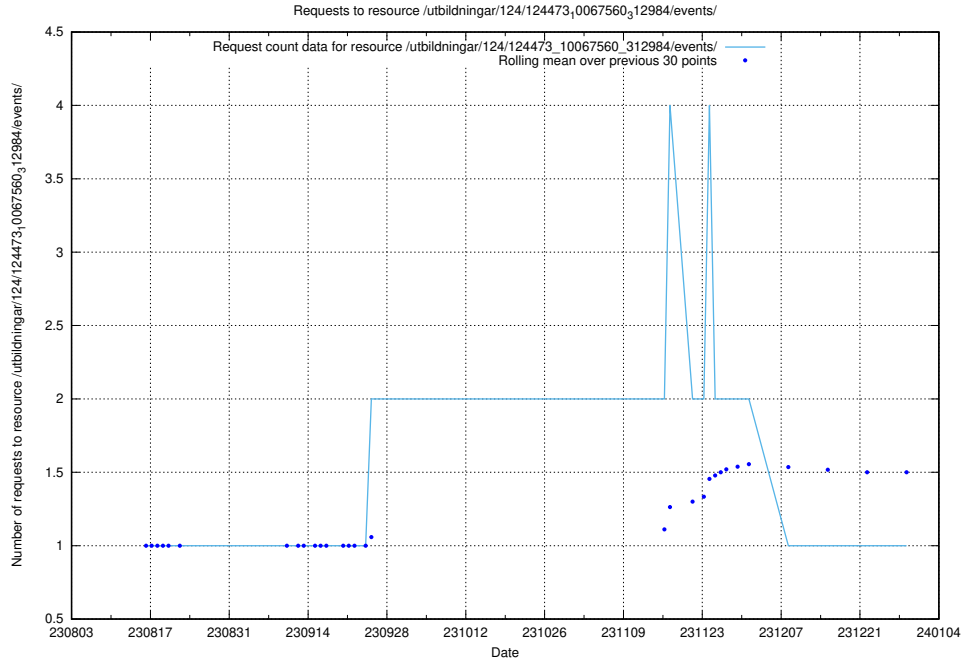

5.4584 Usage of /utbildningar/124/124473_10067560_312984/events/

Here, we count the number of requests to resource /utbildningar/124/124473_10067560_312984/events/