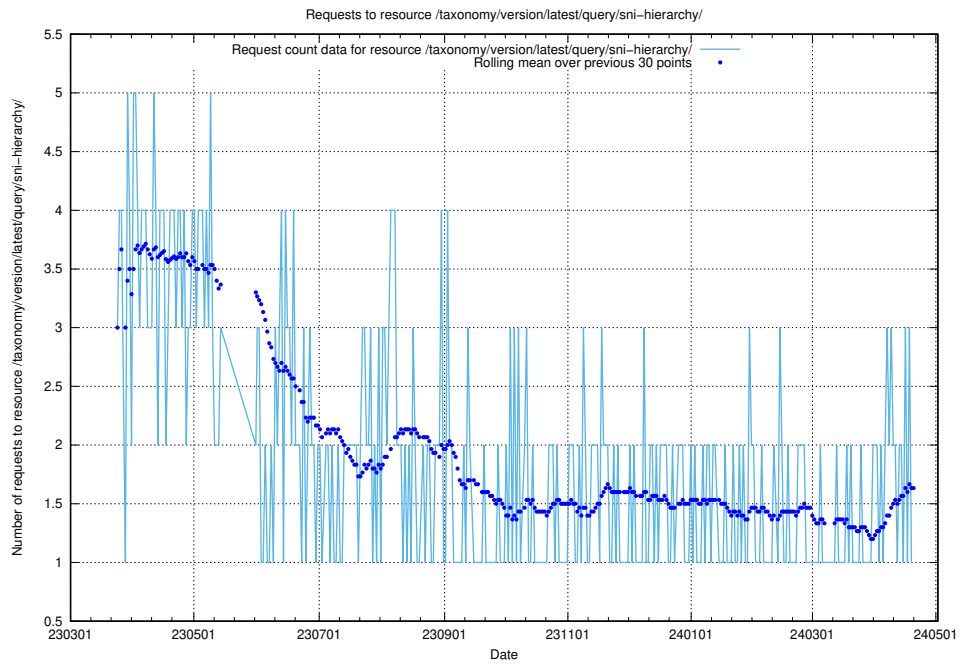

### 5.5883 Usage of /taxonomy/version/latest/query/skills/

Here, we count the number of requests to resource /taxonomy/version/latest/query/skills/.