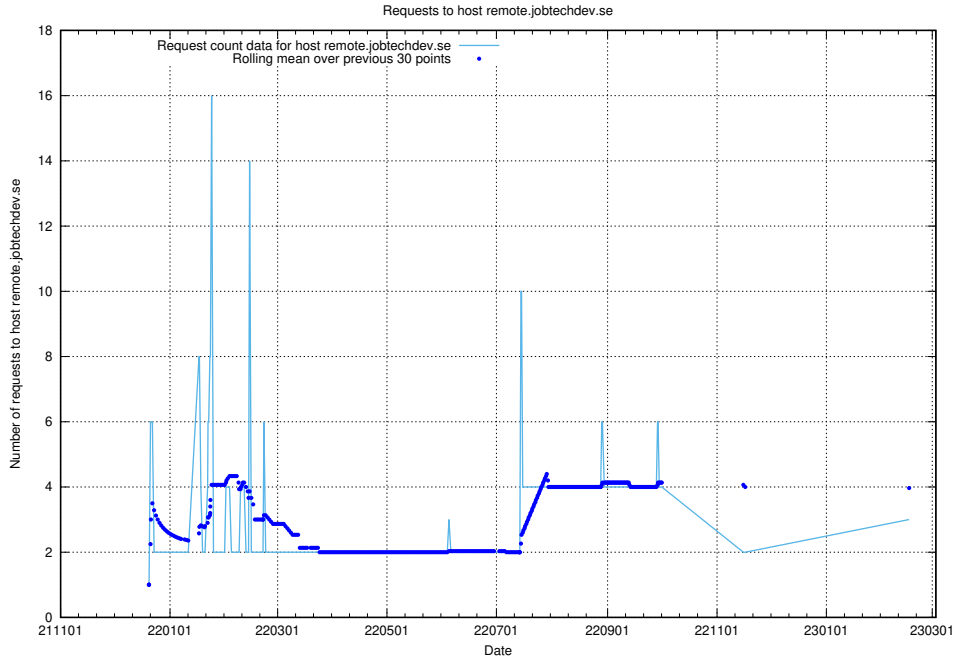

7.192 Usage of remote.jobtechdev.se

Here, we count the number of requests to host remote.jobtechdev.se.