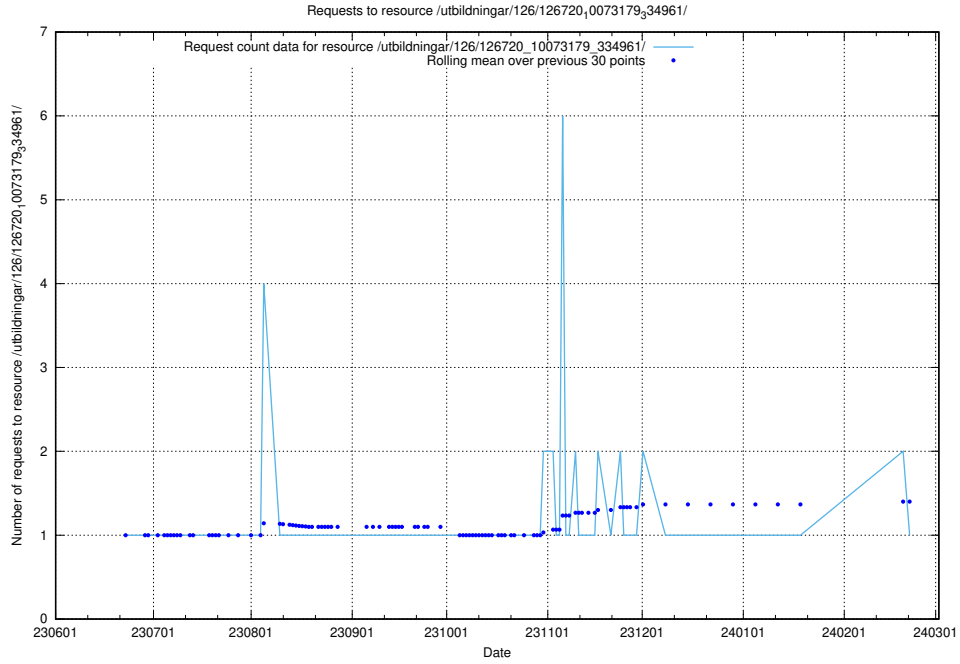

5.5389 Usage of /utbildningar/126/126720_10073179_334961/

Here, we count the number of requests to resource /utbildningar/126/126720_10073179_334961/.