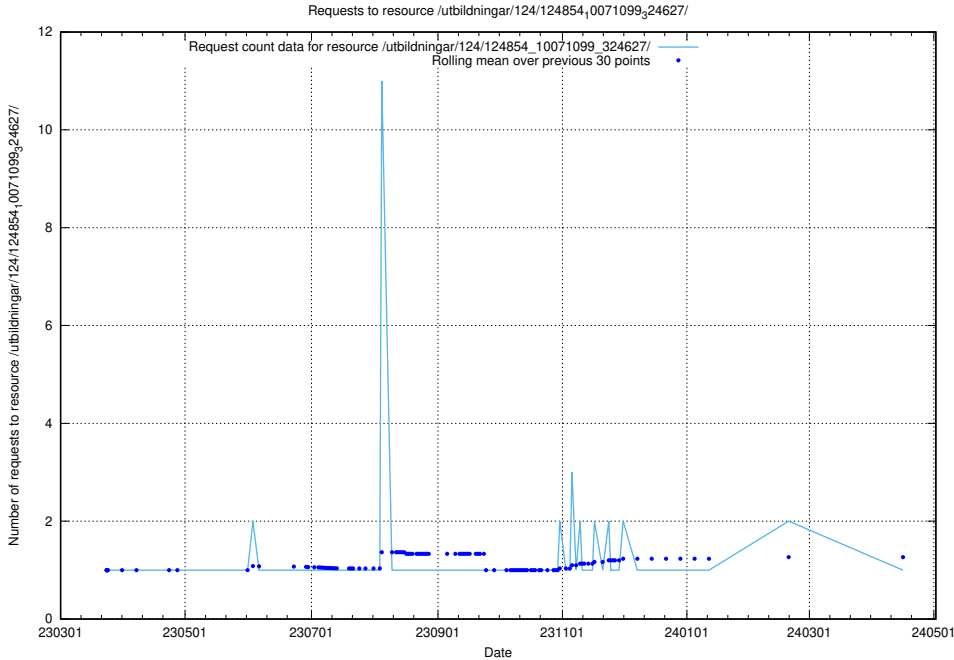

5.1198 Usage of /utbildningar/124/124854_10071099_324627/

Here, we count the number of requests to resource /utbildningar/124/124854_10071099_324627/.