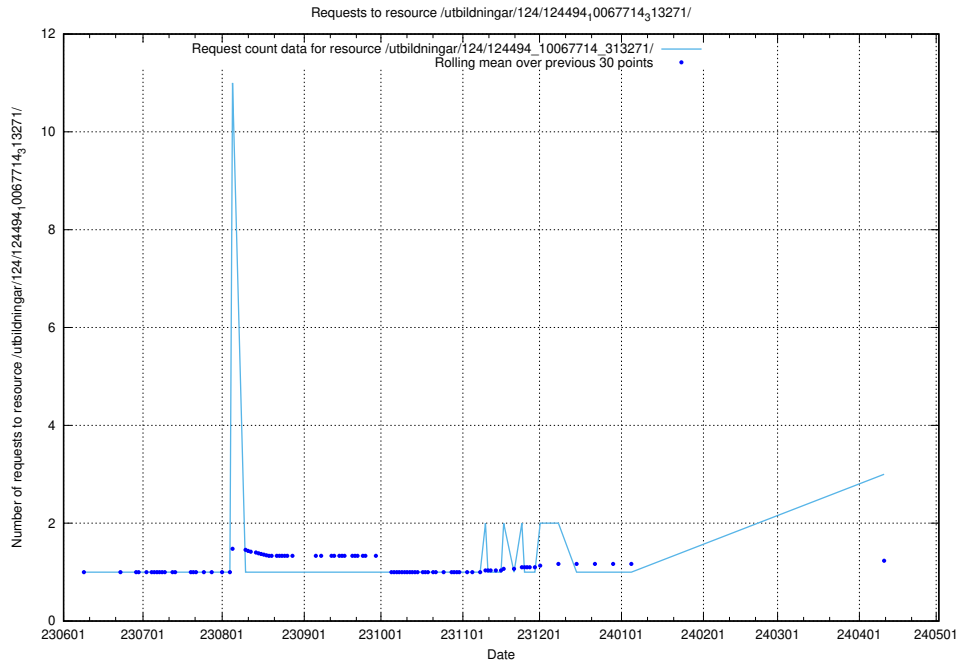

5.443 Usage of /utbildningar/124/124494_10067714_313271/

Here, we count the number of requests to resource /utbildningar/124/124494_10067714_313271/.