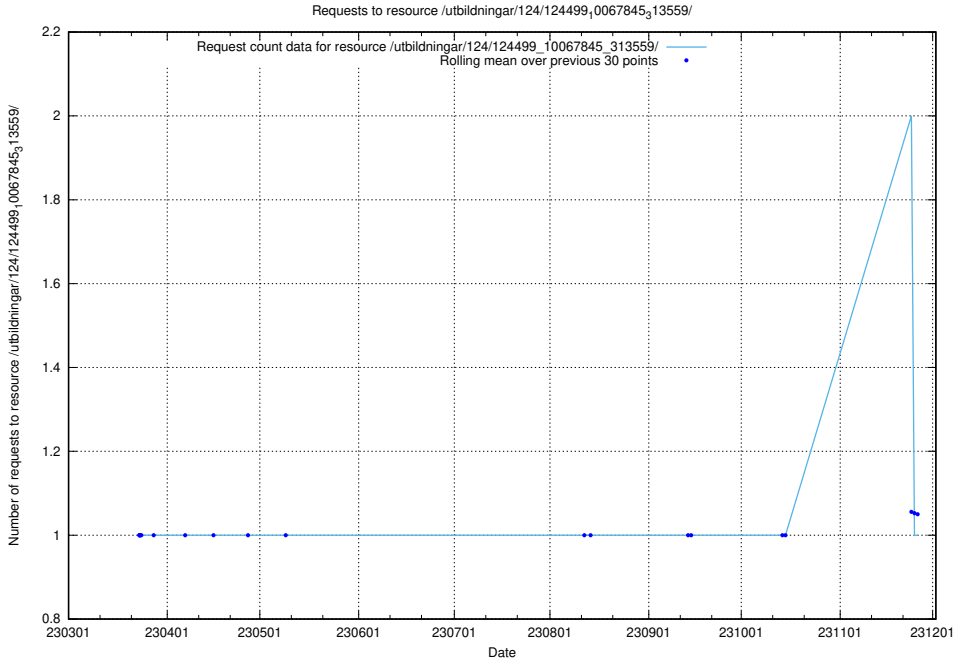

5.2222 Usage of /utbildningar/124/124499_10067845_313559/

Here, we count the number of requests to resource /utbildningar/124/124499_10067845_313559/.