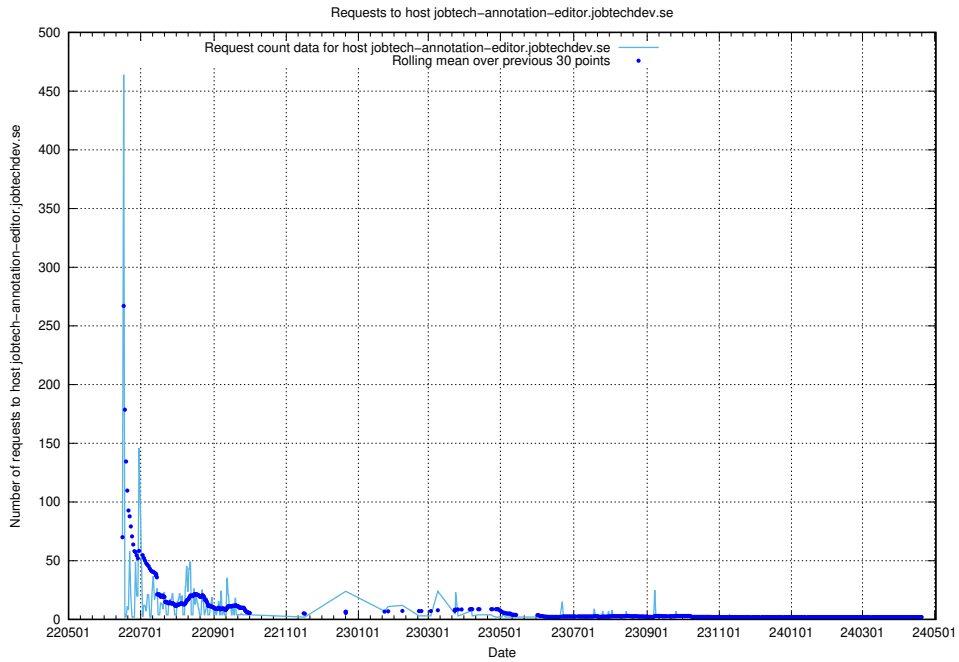

7.401 Usage of `jobtech-annotation-editor.jobtechdev.se`

Here, we count the number of requests to host `jobtech-annotation-editor.jobtechdev.se`.