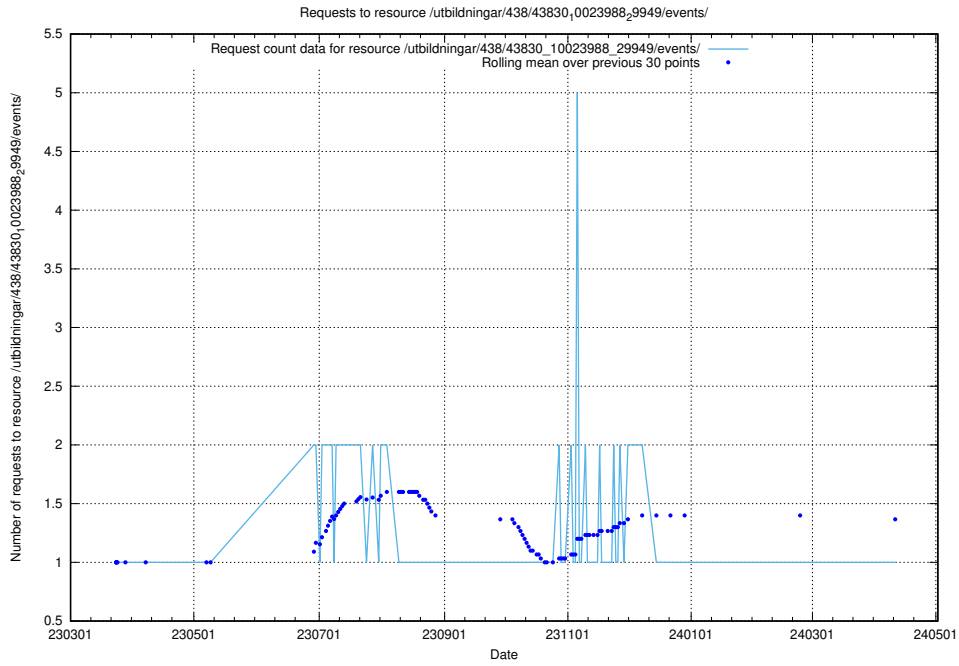

5.6120 Usage of /utbildningar/438/43830_10023988_29949/events/

Here, we count the number of requests to resource /utbildningar/438/43830_10023988_29949/events/.