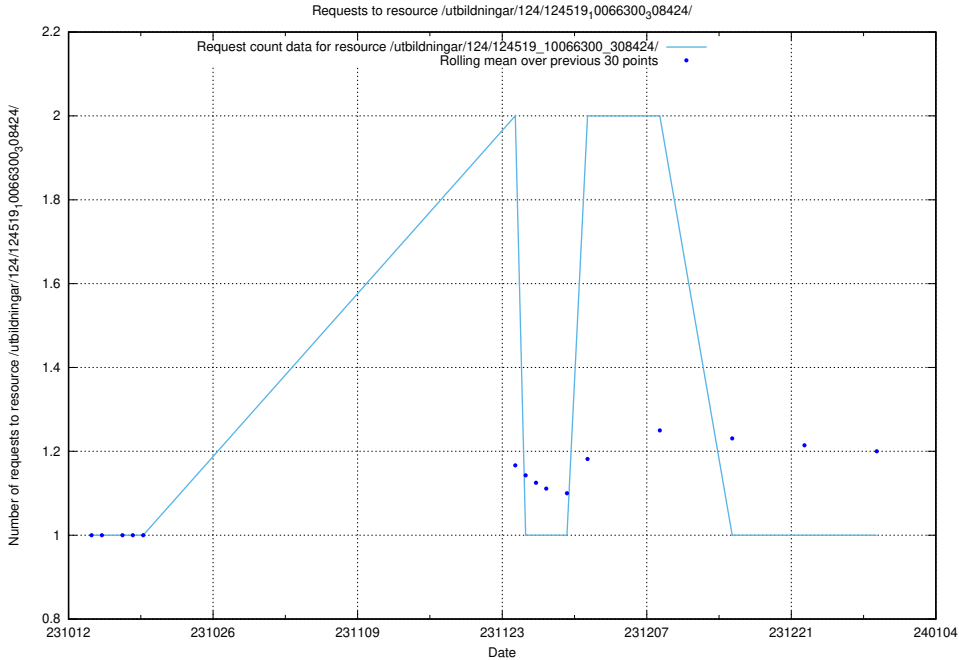

5.4126 Usage of /utbildningar/124/124519_10066300_308424/

Here, we count the number of requests to resource /utbildningar/124/124519_10066300_308424/.