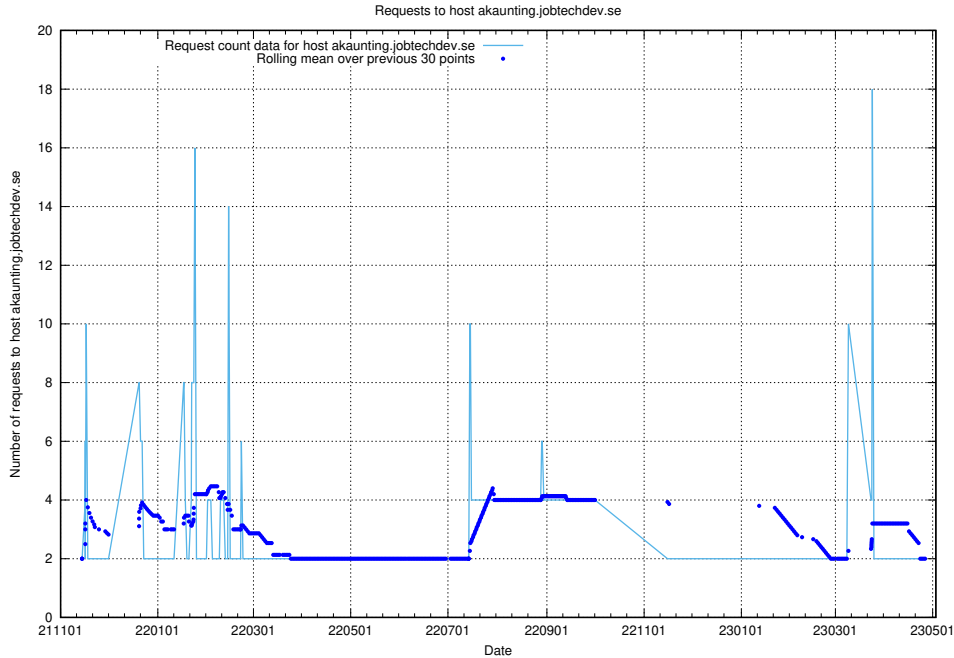

7.288 Usage of akaunting.jobtechdev.se

Here, we count the number of requests to host akaunting.jobtechdev.se.