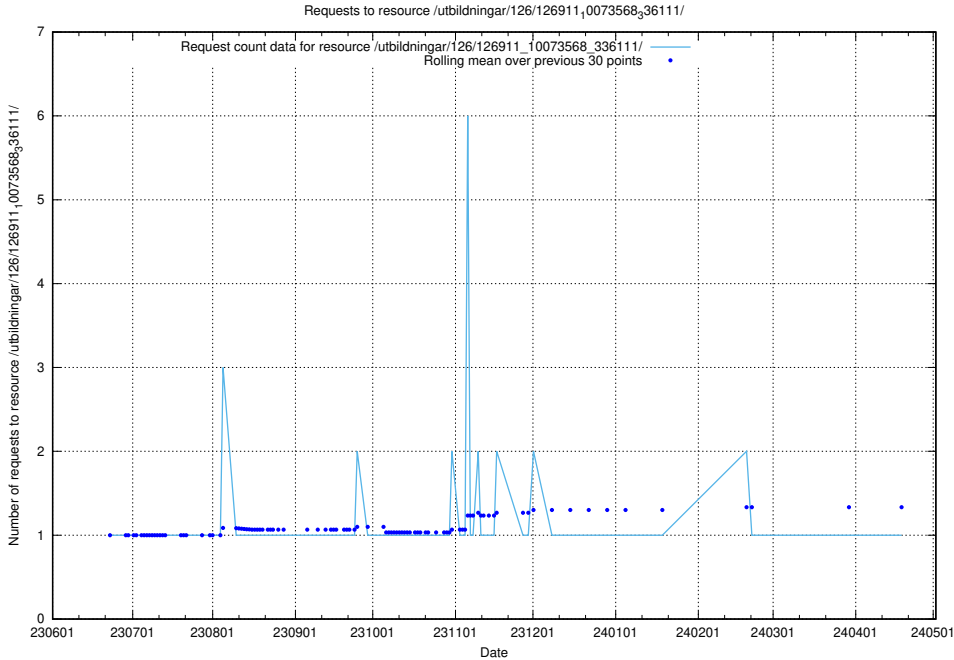

5.5361 Usage of /utbildningar/126/126911_10073568_336111/

Here, we count the number of requests to resource /utbildningar/126/126911_10073568_336111/.