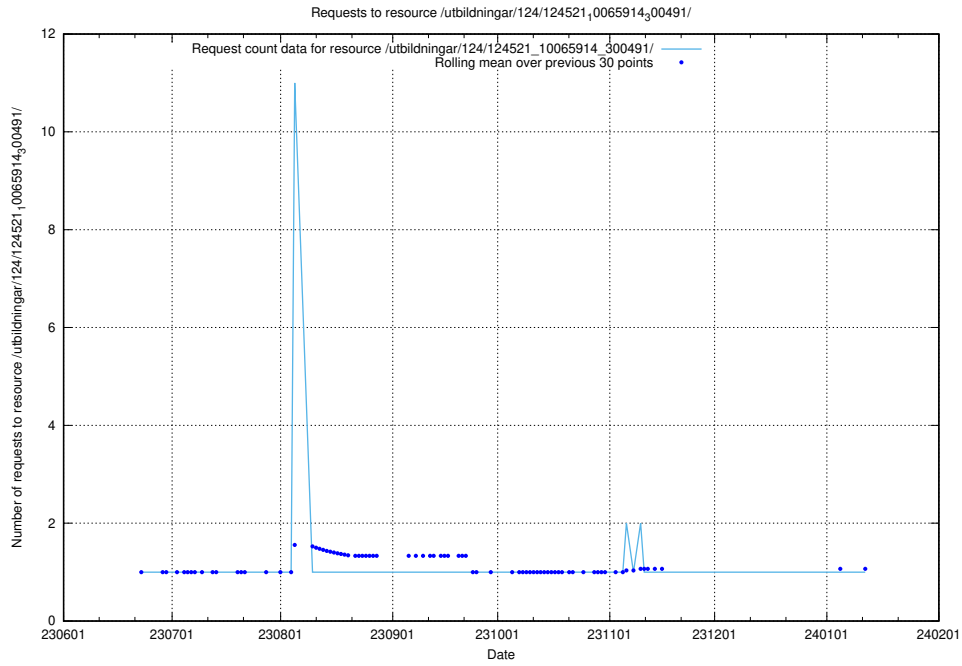

5.5532 Usage of /utbildningar/124/124521_10065914_300491/

Here, we count the number of requests to resource /utbildningar/124/124521_10065914_300491/.