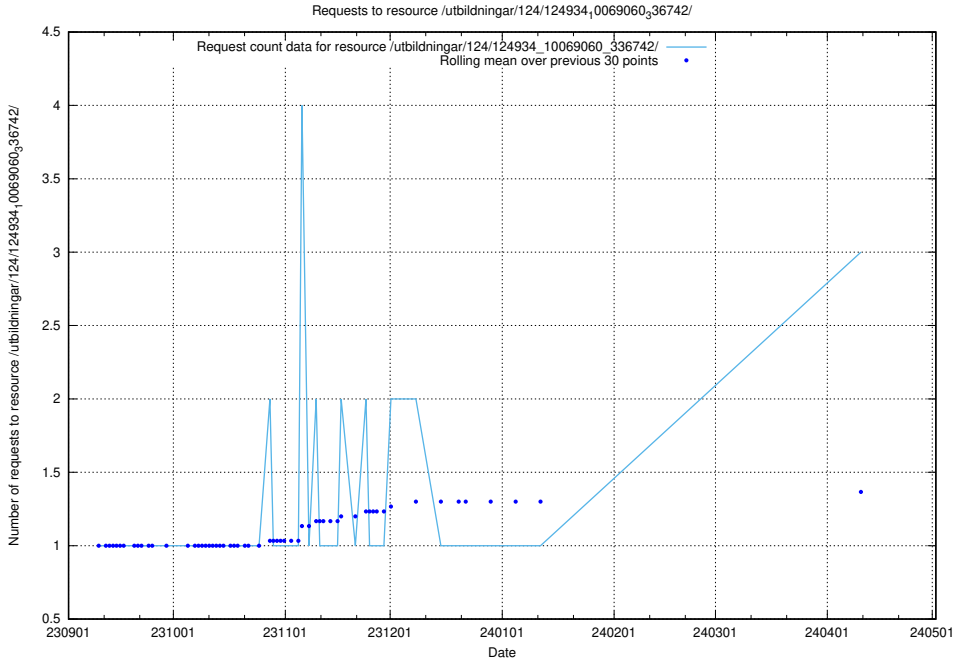

5.384 Usage of /utbildningar/124/124934_10069060_336742/

Here, we count the number of requests to resource /utbildningar/124/124934_10069060_336742/.