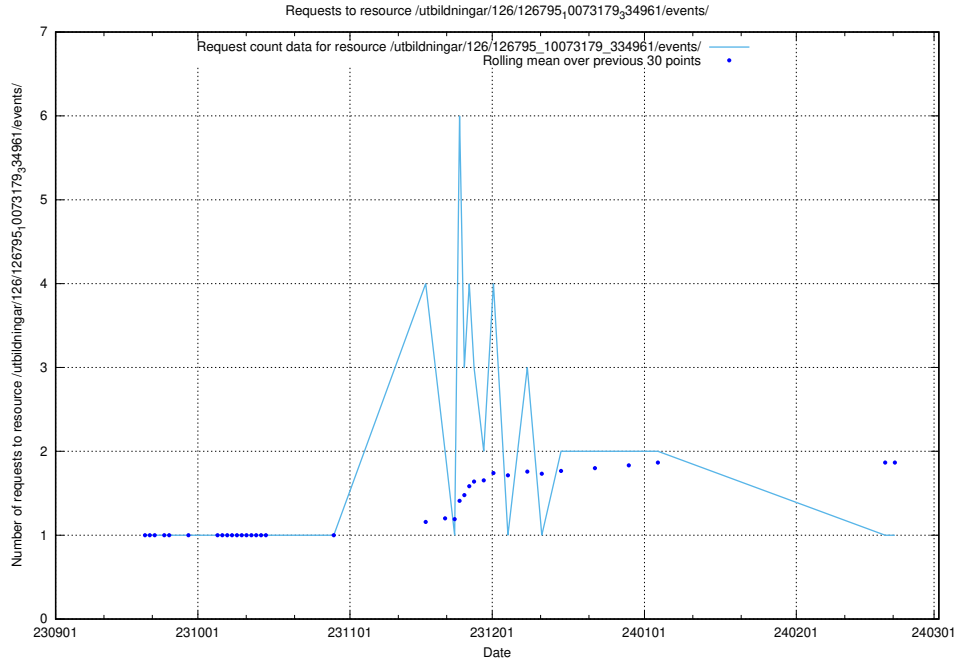

5.4315 Usage of /utbildningar/126/126795_10073179_334961/events/

Here, we count the number of requests to resource /utbildningar/126/126795_10073179_334961/events/