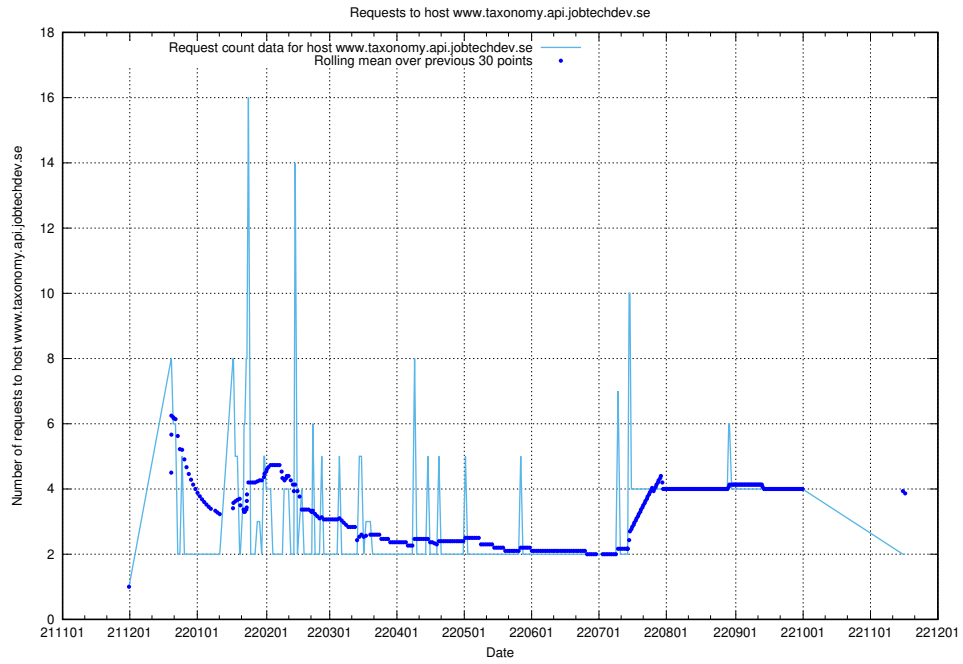

7.380 Usage of `www.taxonomy.api.jobtechdev.se`

Here, we count the number of requests to host `www.taxonomy.api.jobtechdev.se`.