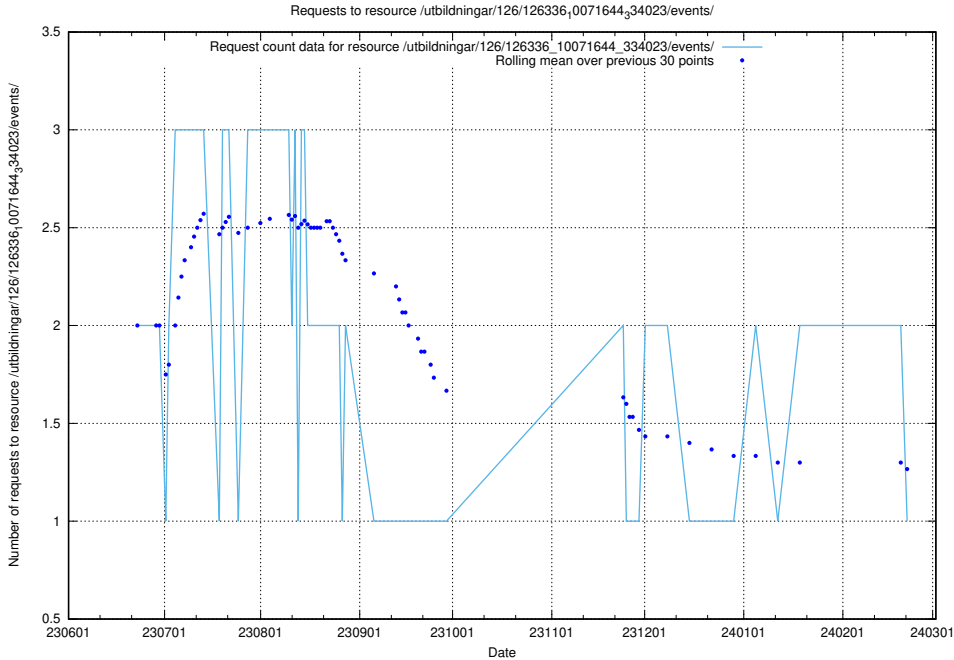

5.5347 Usage of /utbildningar/126/126336_10071644_334023/events/

Here, we count the number of requests to resource /utbildningar/126/126336_10071644_334023/events/