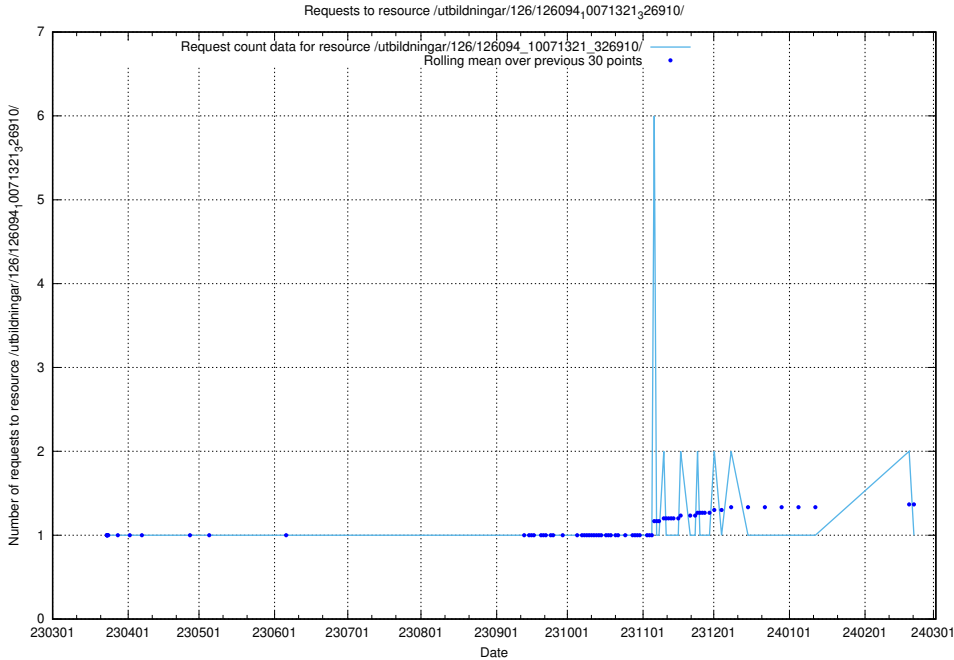

5.6222 Usage of /utbildningar/126/126094_10071321_326910/

Here, we count the number of requests to resource /utbildningar/126/126094_10071321_326910/.