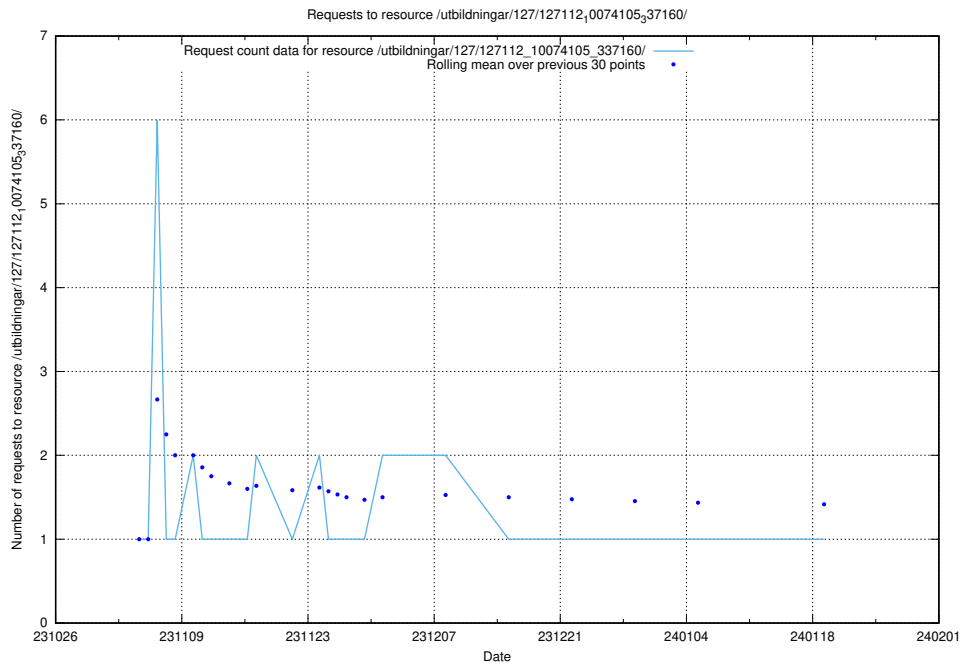

5.3920 Usage of /utbildningar/127/127112_10074105_337160/

Here, we count the number of requests to resource /utbildningar/127/127112_10074105_337160/.