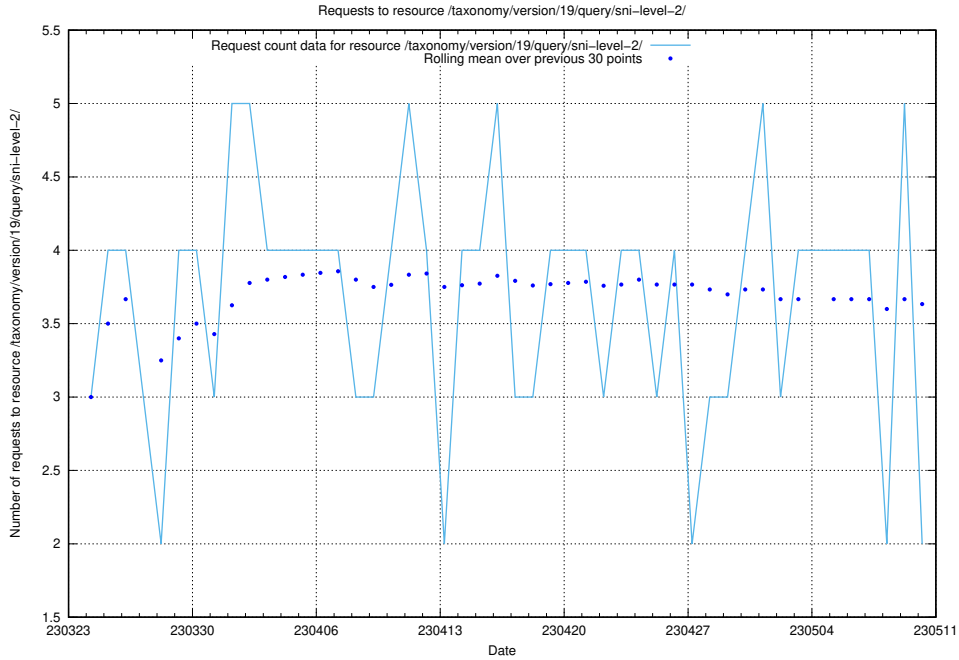

### 5.923 Usage of /taxonomy/version/19/query/skills/

Here, we count the number of requests to resource /taxonomy/version/19/query/skills/.