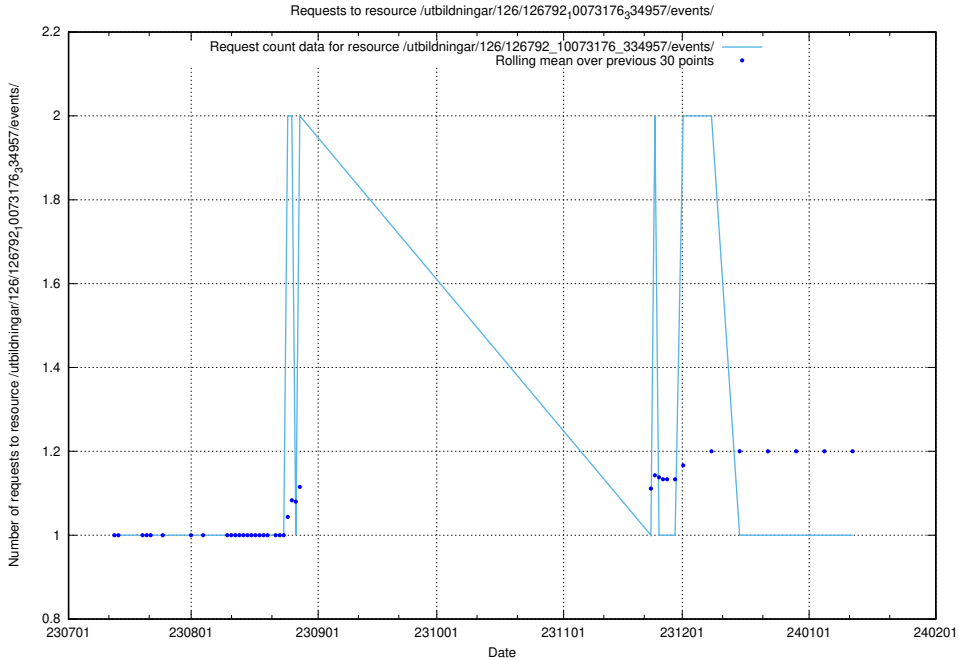

5.4889 Usage of /utbildningar/126/126792_10073176_334957/events/

Here, we count the number of requests to resource /utbildningar/126/126792_10073176_334957/events/