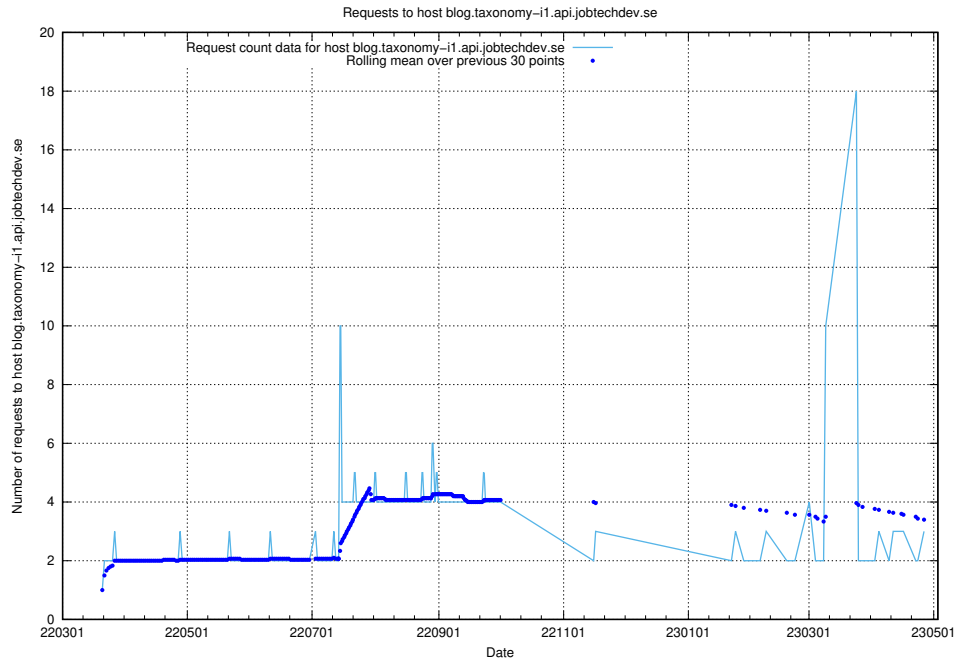

7.218 Usage of `blog.taxonomy-i1.api.jobtechdev.se`

Here, we count the number of requests to host `blog.taxonomy-i1.api.jobtechdev.se`.