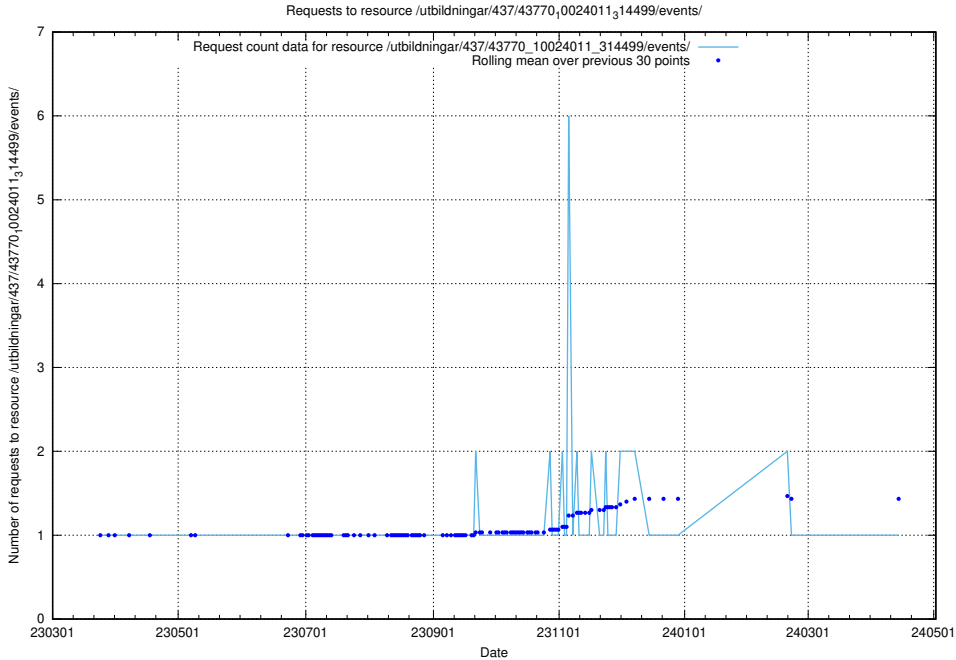

5.5979 Usage of /utbildningar/437/43770_10024011_314499/events/

Here, we count the number of requests to resource /utbildningar/437/43770_10024011_314499/events/.