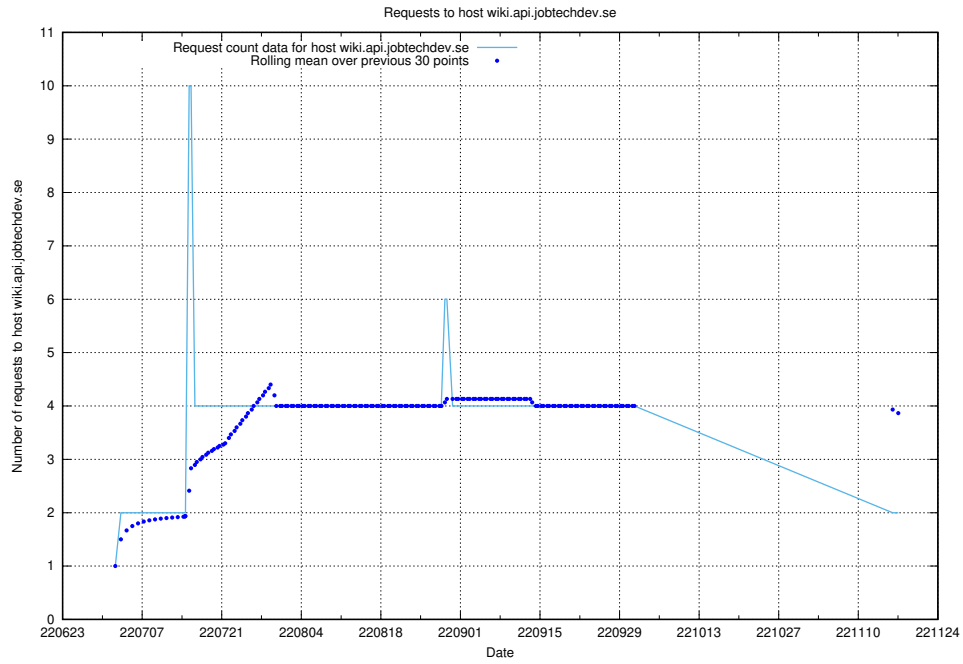

7.390 Usage of wiki.api.jobtechdev.se

Here, we count the number of requests to host wiki.api.jobtechdev.se.