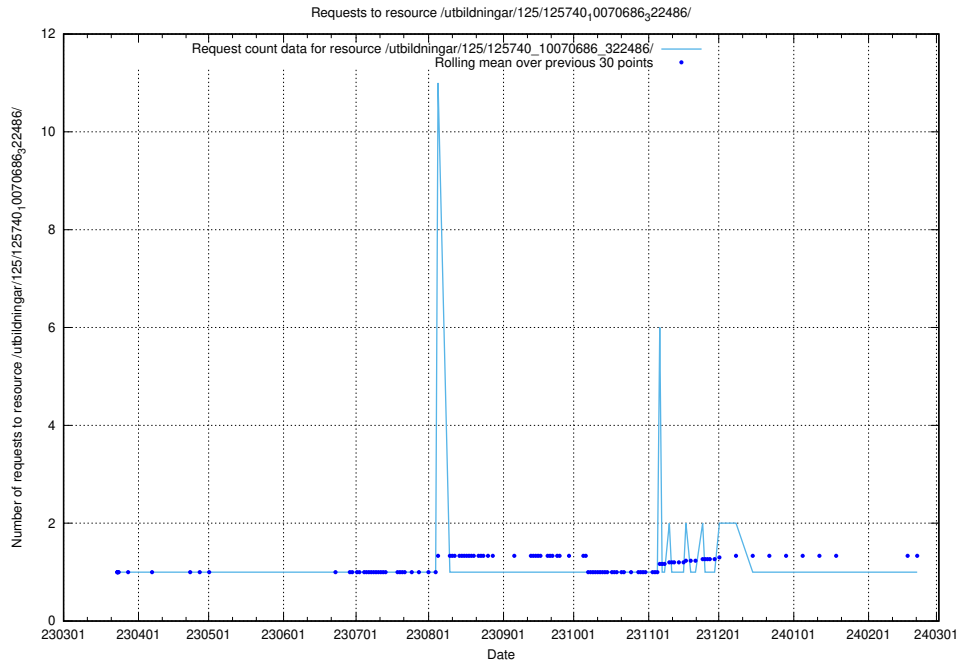

5.987 Usage of /utbildningar/125/125740_10070686_322486/

Here, we count the number of requests to resource /utbildningar/125/125740_10070686_322486/.