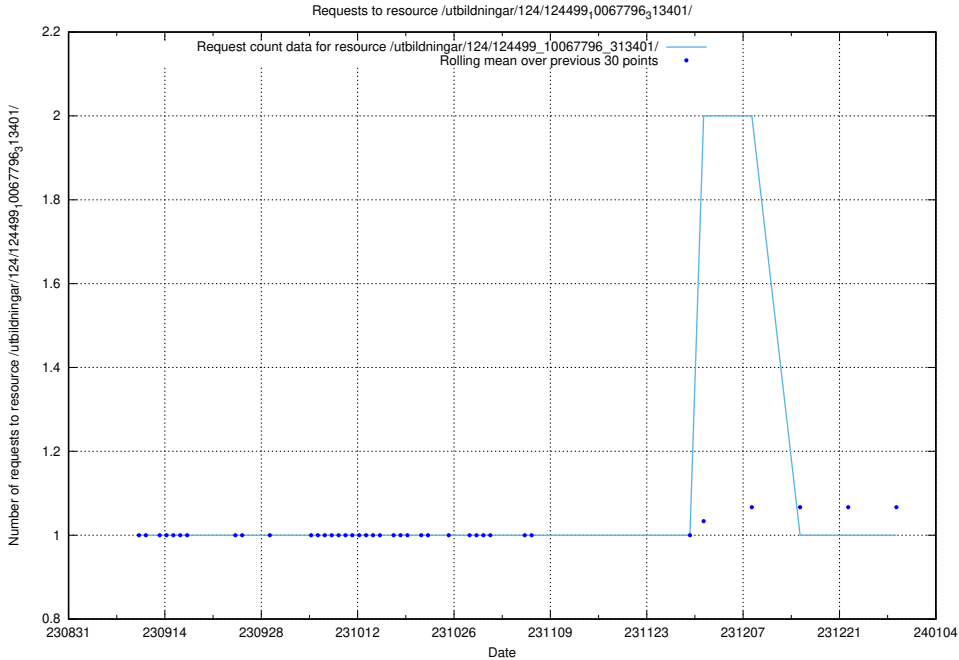

5.4405 Usage of /utbildningar/124/124499_10067796_313401/

Here, we count the number of requests to resource /utbildningar/124/124499_10067796_313401/.