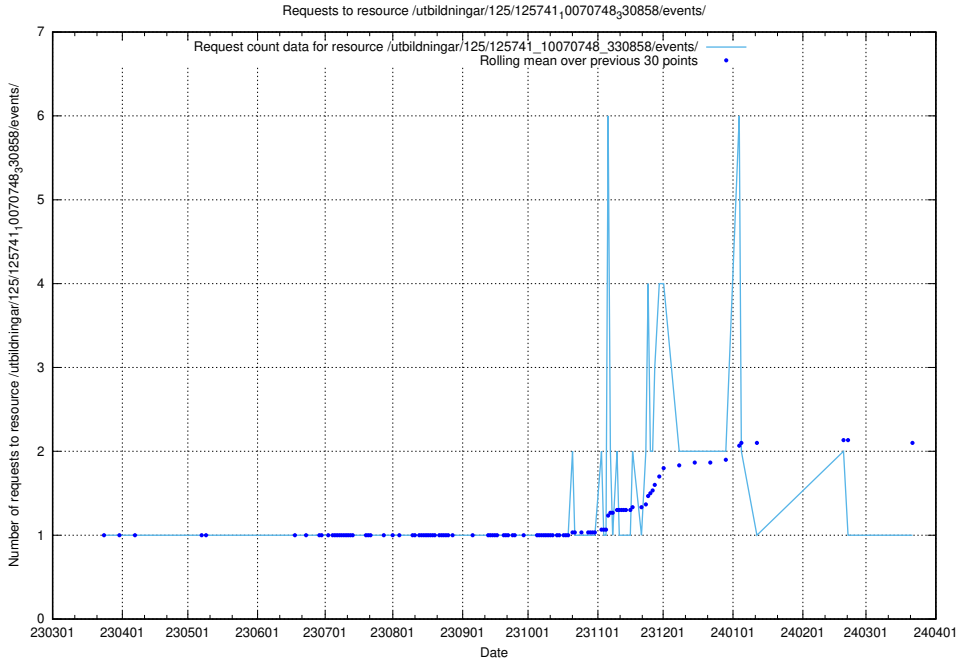

5.6018 Usage of /utbildningar/125/125741_10070748_330858/events/

Here, we count the number of requests to resource /utbildningar/125/125741_10070748_330858/events/