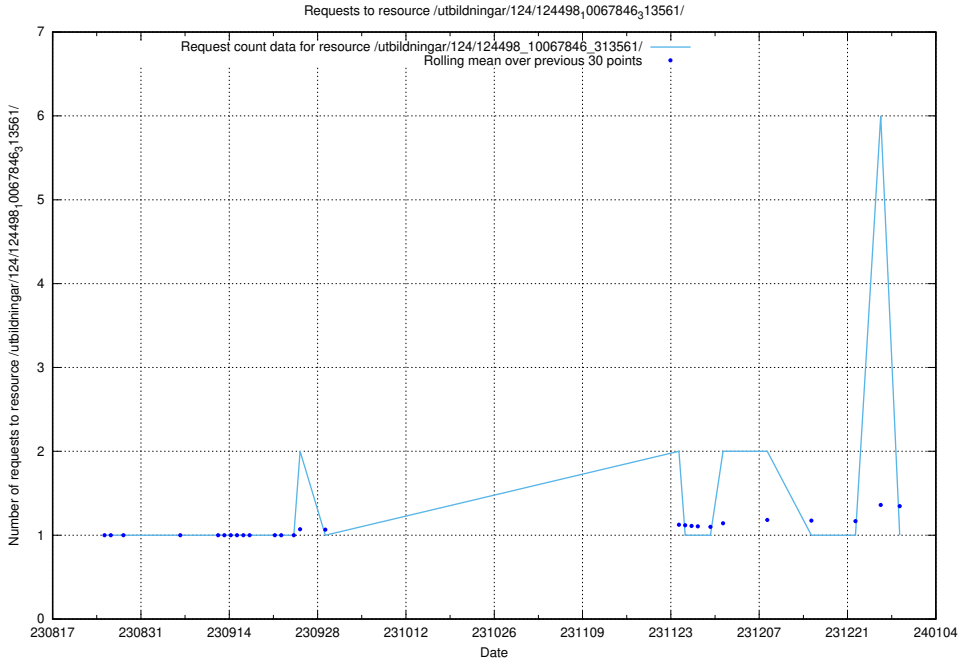

5.4511 Usage of /utbildningar/124/124498_10067846_313561/

Here, we count the number of requests to resource /utbildningar/124/124498_10067846_313561/.