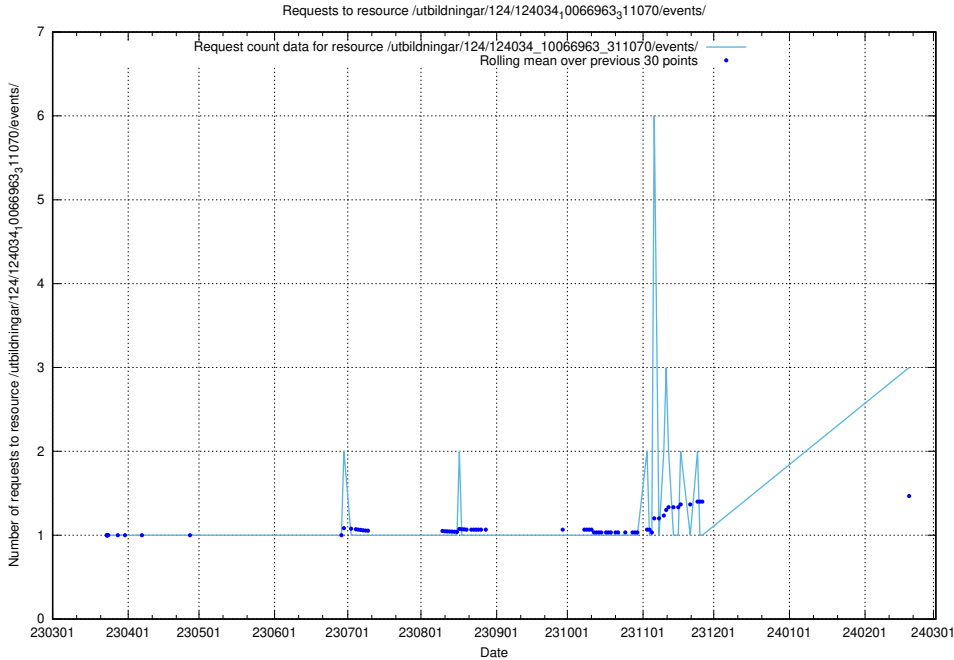

5.377 Usage of /utbildningar/124/124034_10066963_311070/events/

Here, we count the number of requests to resource /utbildningar/124/124034_10066963_311070/events/