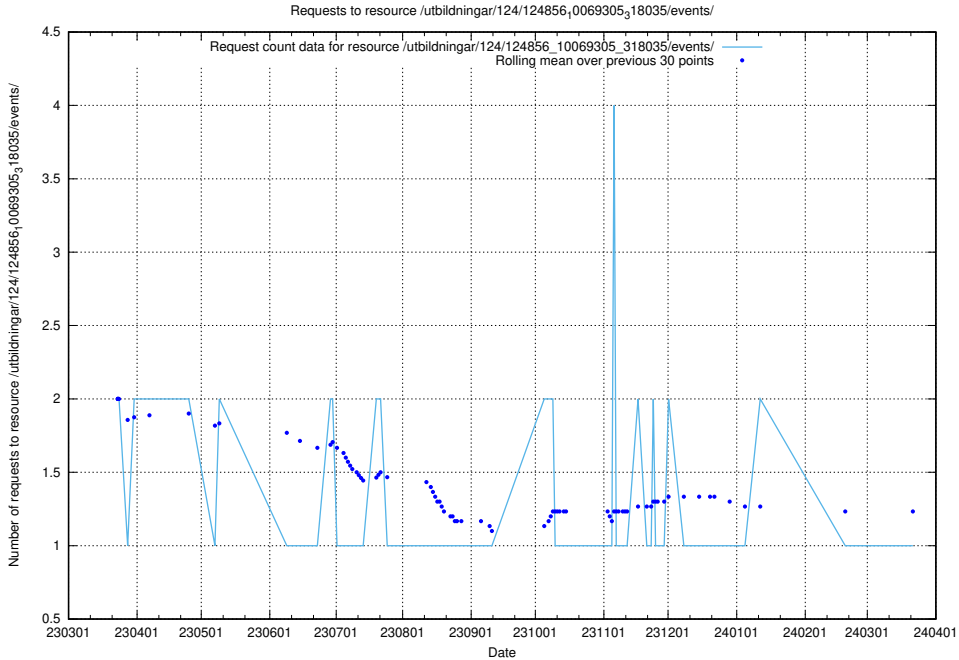

5.6076 Usage of /utbildningar/124/124856_10069305_318035/events/

Here, we count the number of requests to resource /utbildningar/124/124856_10069305_318035/events/