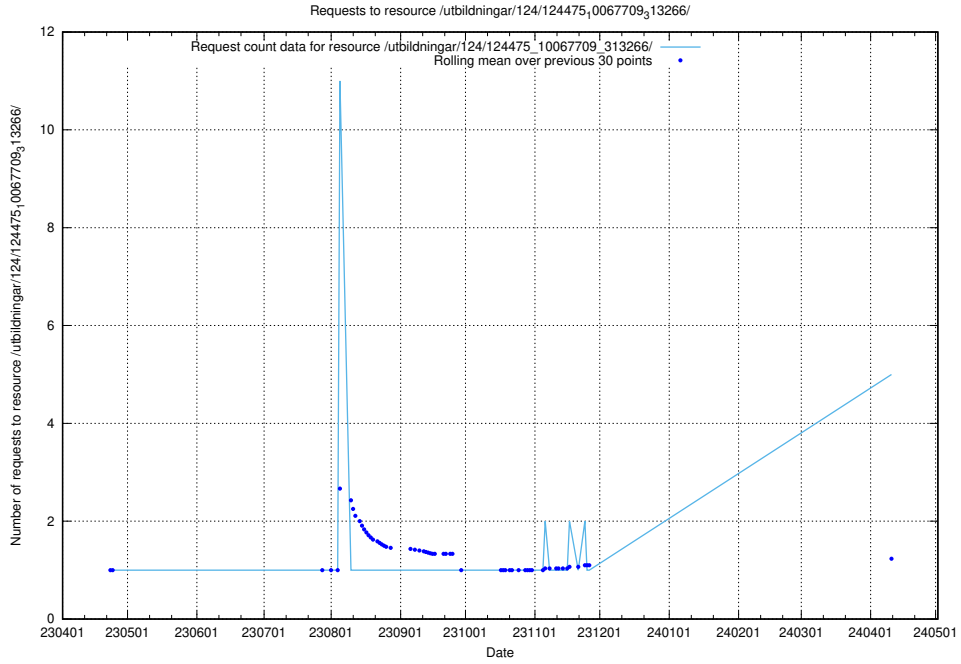

5.183 Usage of /utbildningar/124/124475_10067709_313266/

Here, we count the number of requests to resource /utbildningar/124/124475_10067709_313266/.