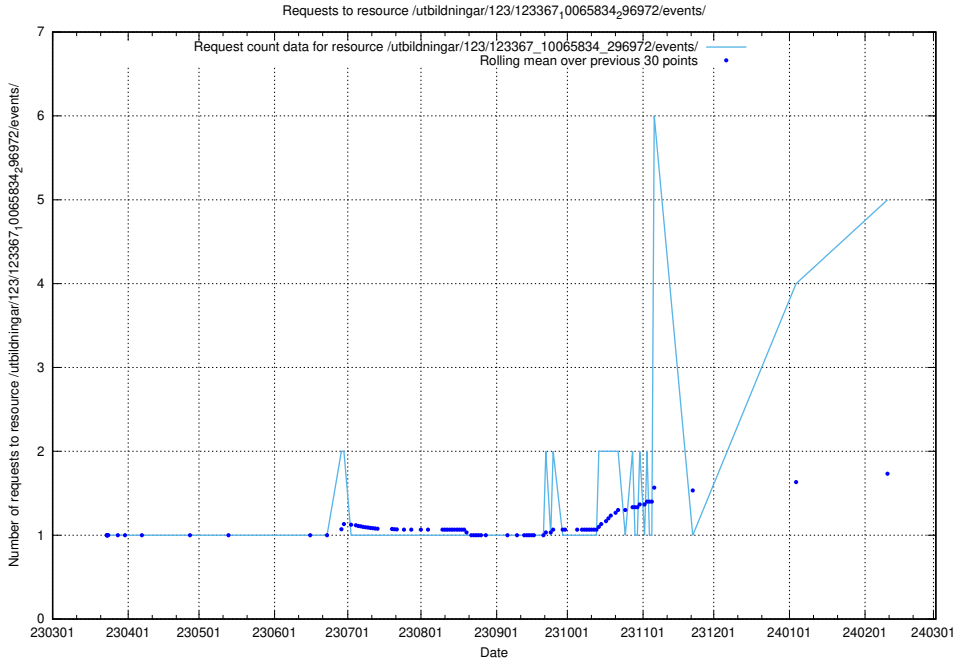

5.176 Usage of /utbildningar/123/123367_10065834_296972/events/

Here, we count the number of requests to resource /utbildningar/123/123367_10065834_296972/events/