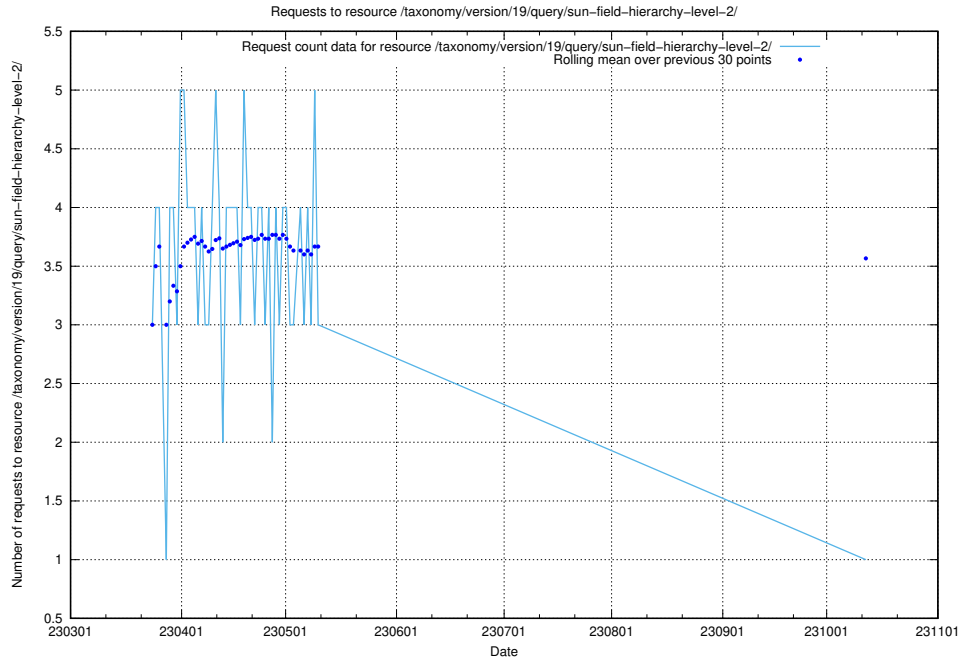

5.5912 Usage of /taxonomy/version/19/query/sun-field-hierarchy-level-2/

Here, we count the number of requests to resource /taxonomy/version/19/query/sun-field-hierarchy-level-2/.