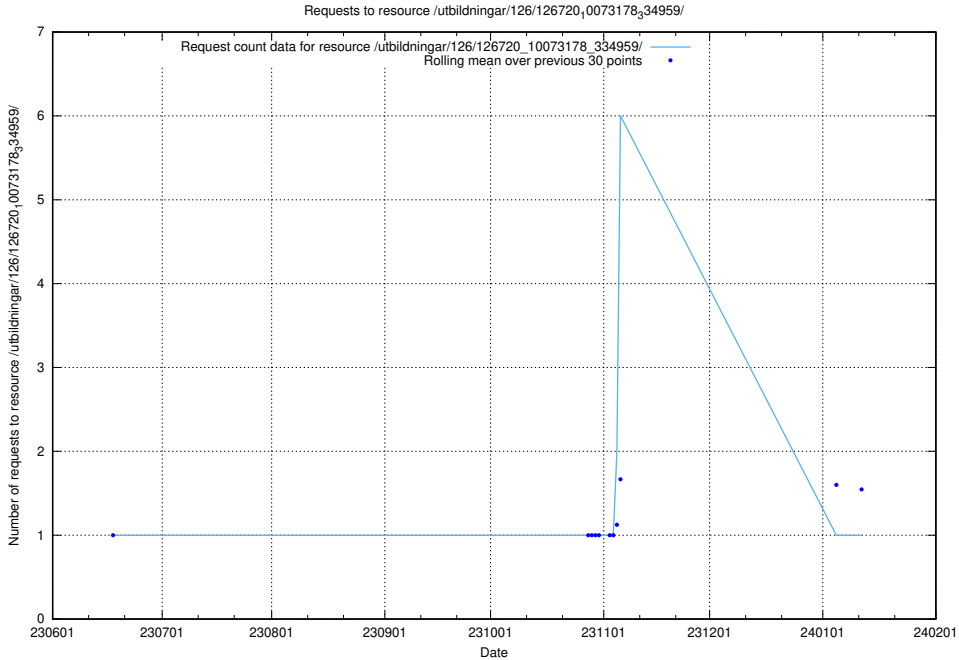

5.5633 Usage of /utbildningar/126/126720_10073178_334959/

Here, we count the number of requests to resource /utbildningar/126/126720_10073178_334959/.