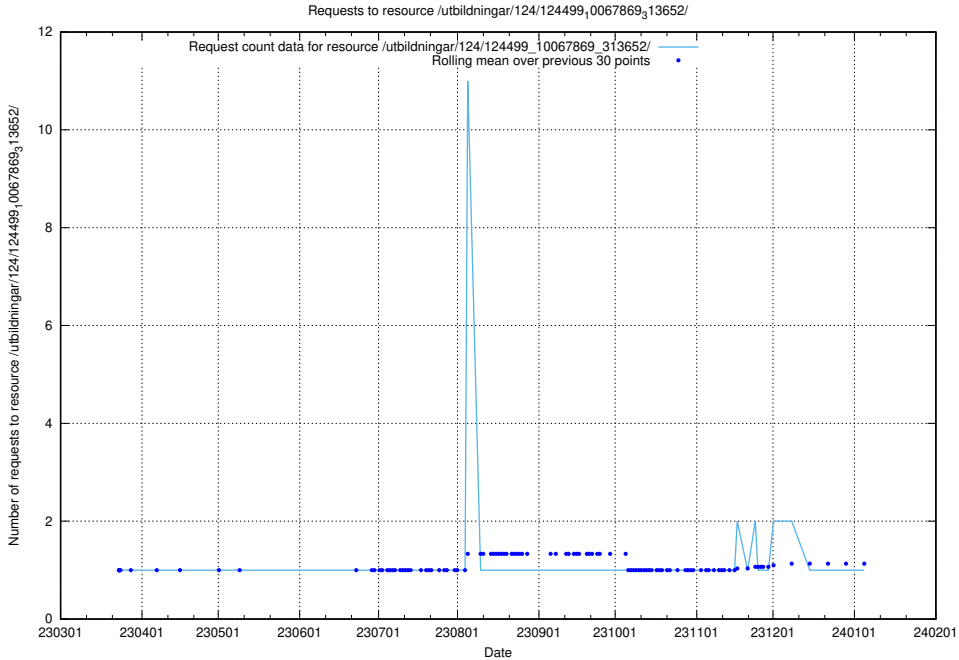

5.2192 Usage of /utbildningar/124/124499_10067869_313652/

Here, we count the number of requests to resource /utbildningar/124/124499_10067869_313652/.