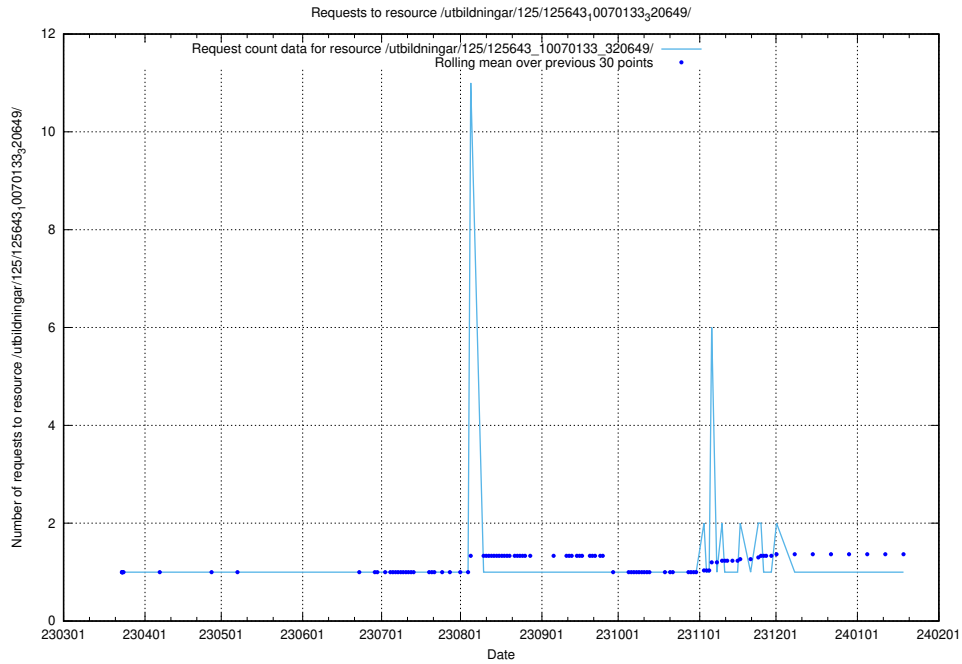

5.1051 Usage of /utbildningar/125/125643_10070133_320649/

Here, we count the number of requests to resource /utbildningar/125/125643_10070133_320649/.