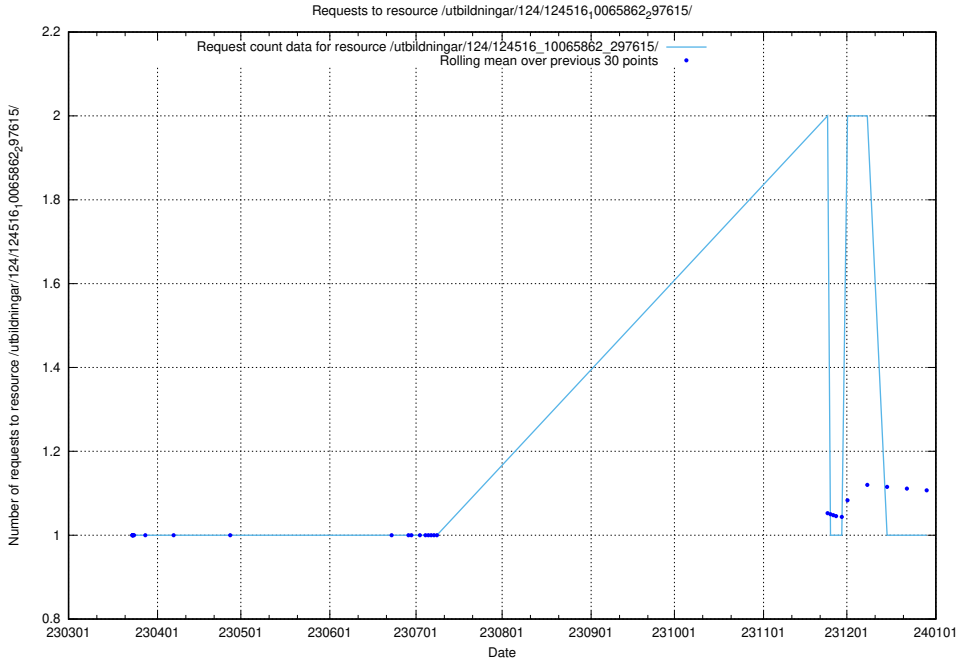

5.1307 Usage of /utbildningar/124/124516_10065862_297615/

Here, we count the number of requests to resource /utbildningar/124/124516_10065862_297615/.