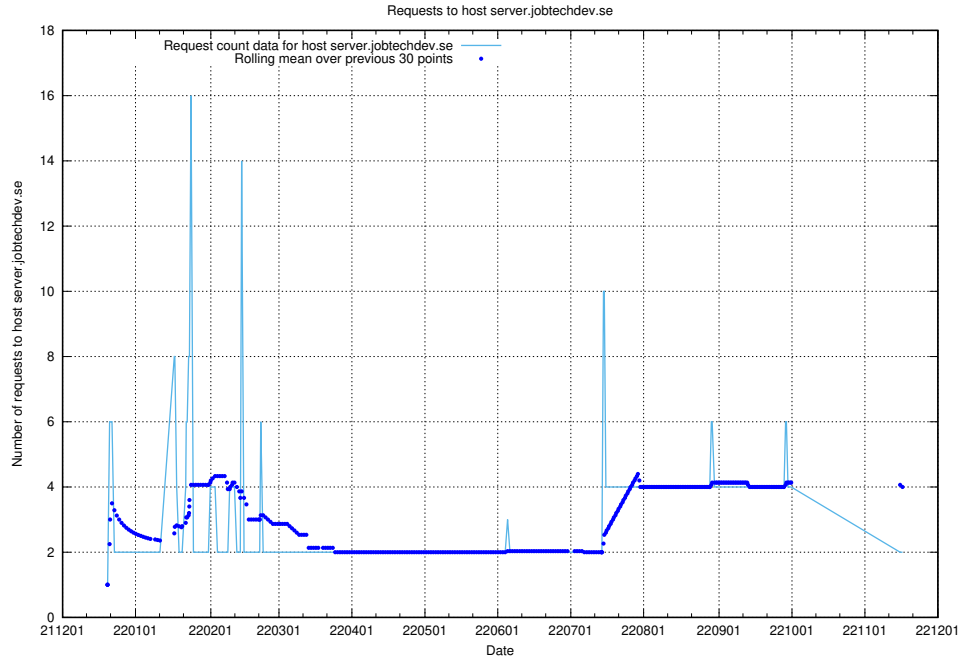

7.367 Usage of server.jobtechdev.se

Here, we count the number of requests to host server.jobtechdev.se.