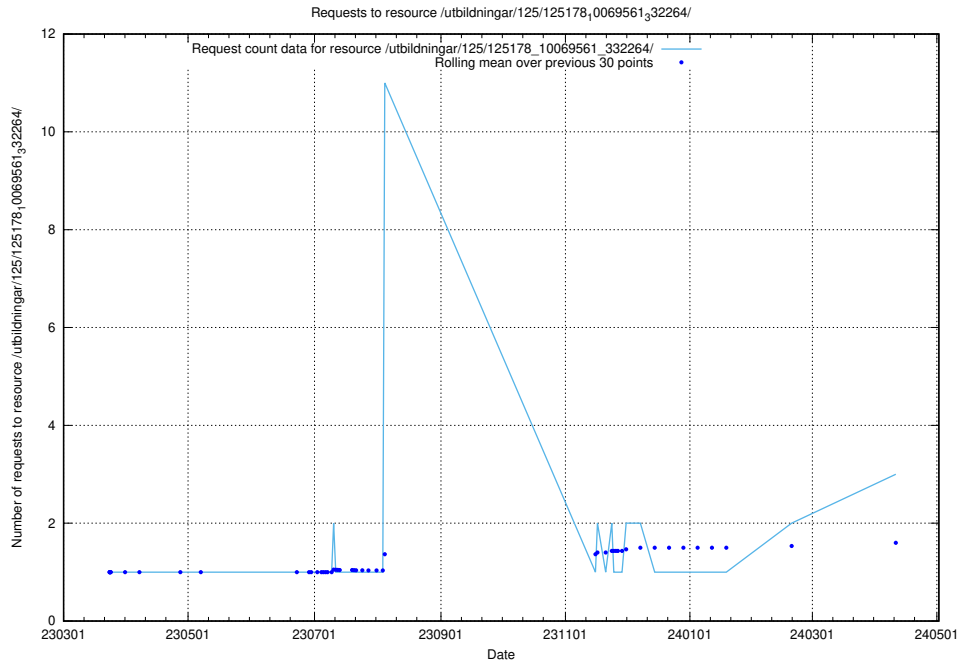

5.292 Usage of /utbildningar/125/125178_10069561_332264/

Here, we count the number of requests to resource /utbildningar/125/125178_10069561_332264/.