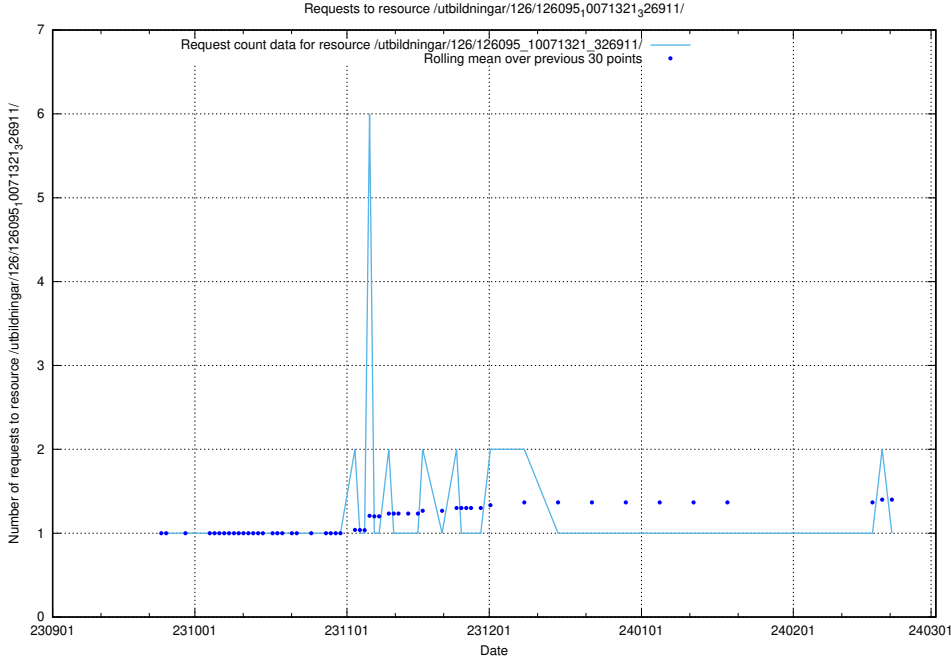

5.4271 Usage of /utbildningar/126/126095_10071321_326911/

Here, we count the number of requests to resource /utbildningar/126/126095_10071321_326911/.