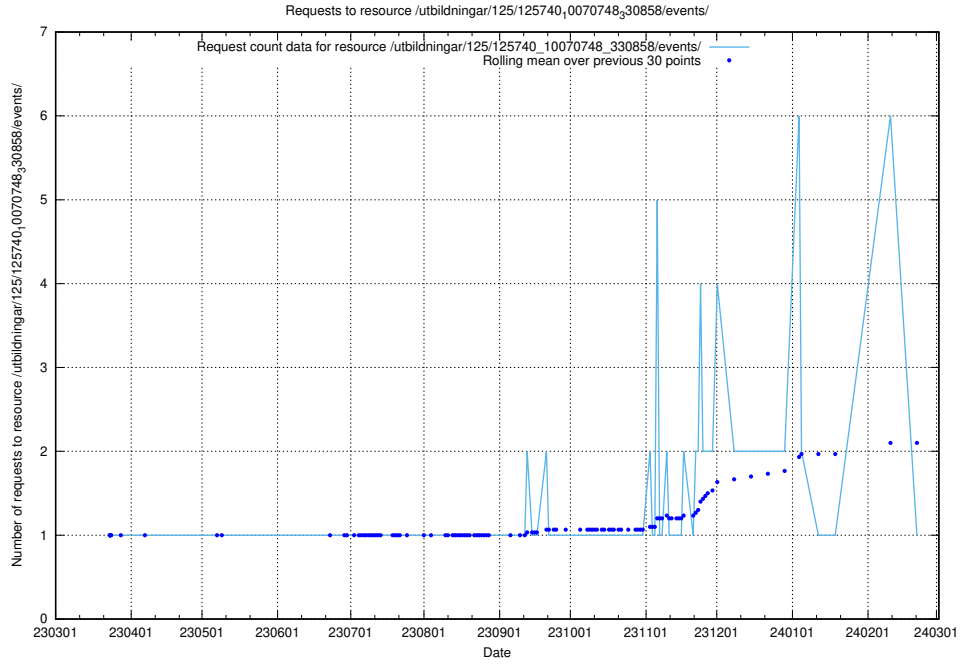

5.975 Usage of /utbildningar/125/125740_10070748_330858/events/

Here, we count the number of requests to resource /utbildningar/125/125740_10070748_330858/events/