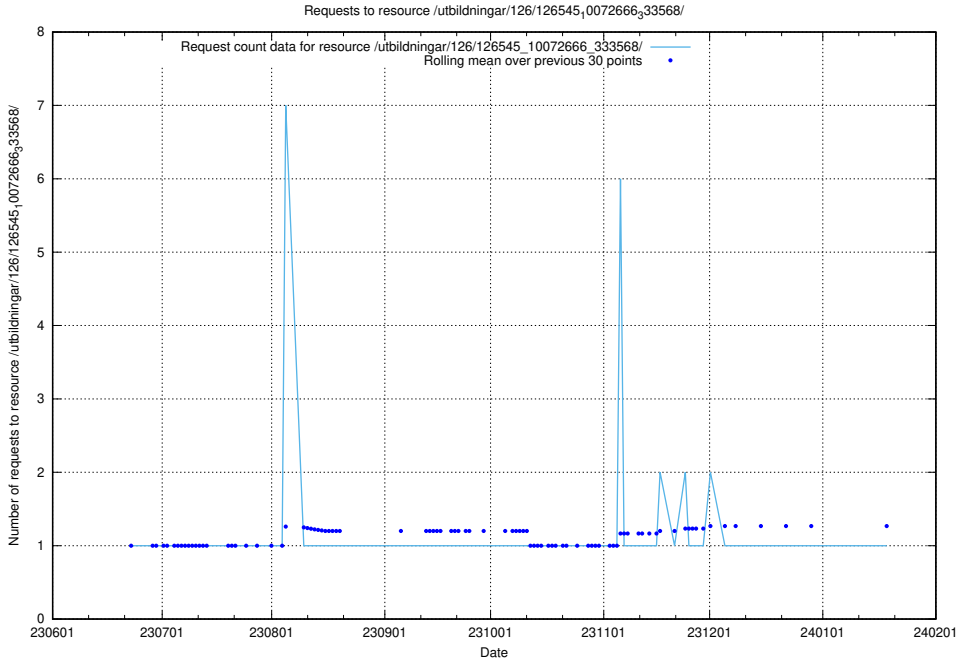

5.5432 Usage of /utbildningar/126/126545_10072666_333568/

Here, we count the number of requests to resource /utbildningar/126/126545_10072666_333568/.