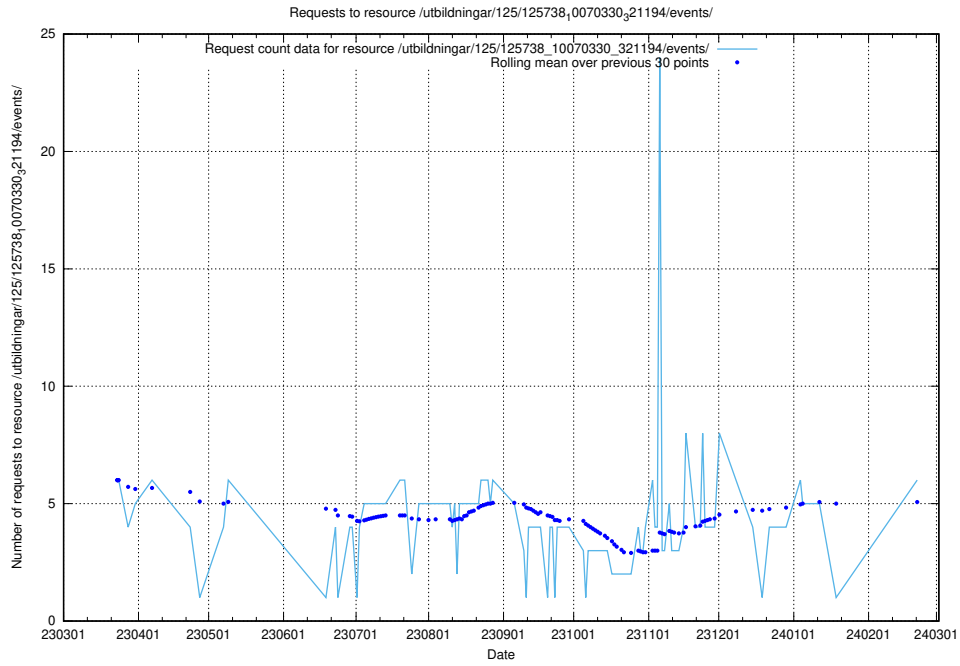

5.131 Usage of /utbildningar/125/125738_10070330_321194/events/

Here, we count the number of requests to resource /utbildningar/125/125738_10070330_321194/events/