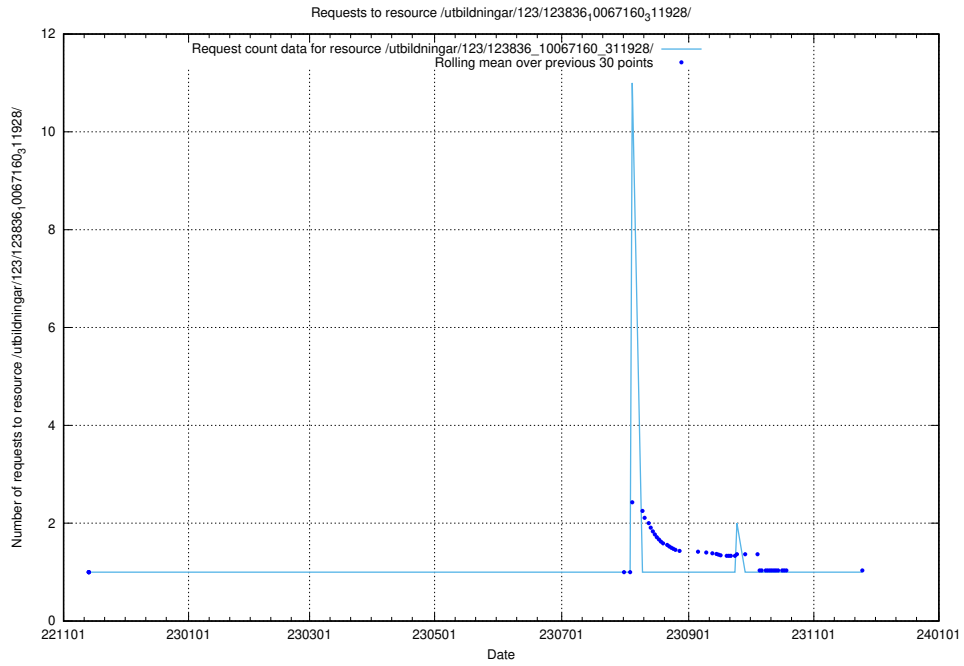

5.5674 Usage of /utbildningar/123/123836_10067160_311928/

Here, we count the number of requests to resource /utbildningar/123/123836_10067160_311928/.