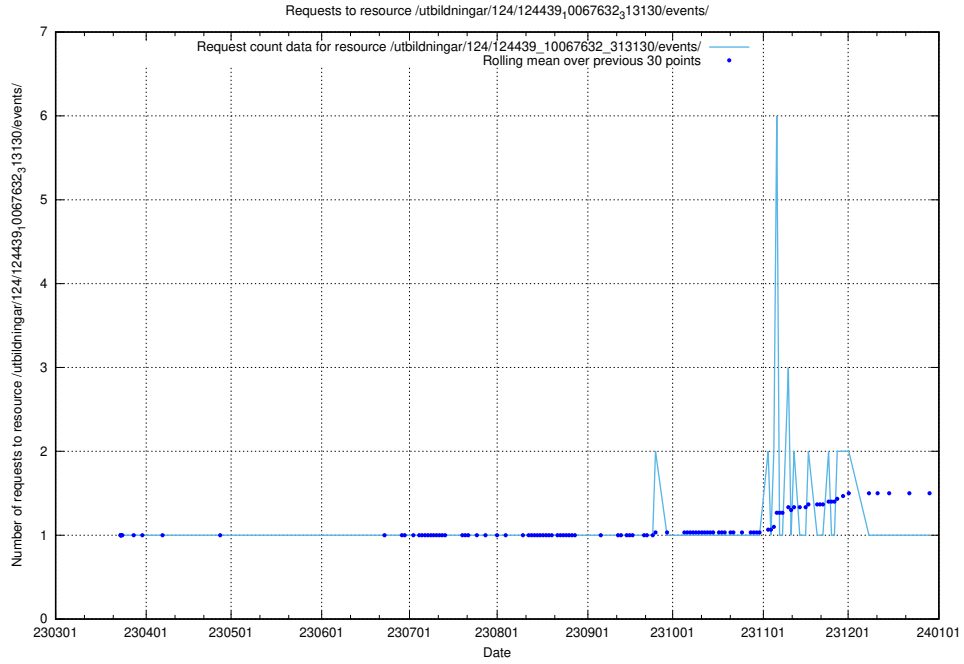

5.3452 Usage of /utbildningar/124/124439_10067632_313130/events/

Here, we count the number of requests to resource /utbildningar/124/124439_10067632_313130/events/