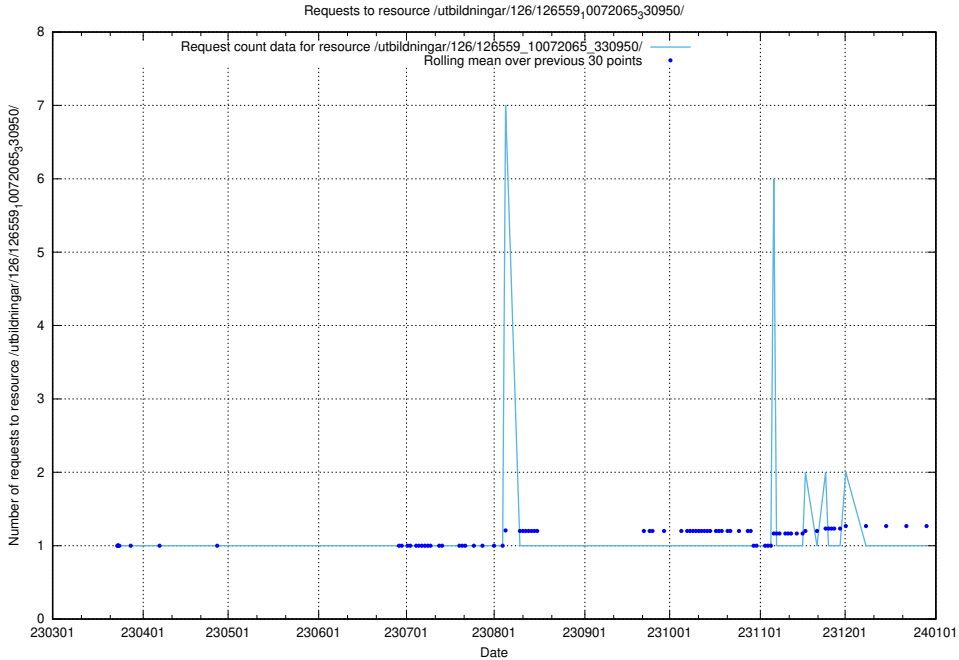

5.6187 Usage of /utbildningar/126/126559_10072065_330950/

Here, we count the number of requests to resource /utbildningar/126/126559_10072065_330950/.