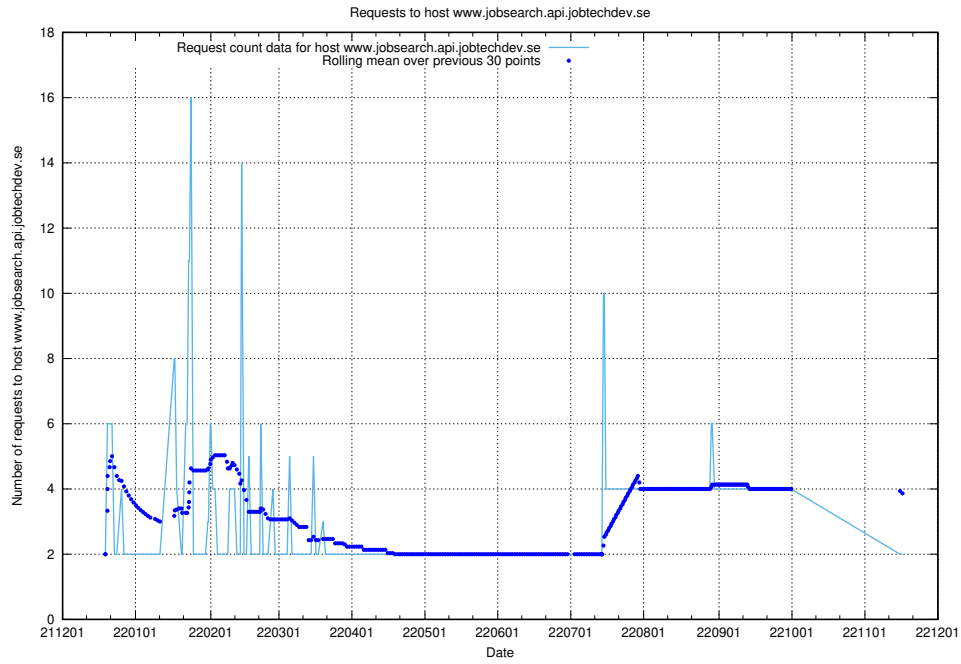

7.378 Usage of www.jobsearch.api.jobtechdev.se

Here, we count the number of requests to host www.jobsearch.api.jobtechdev.se.