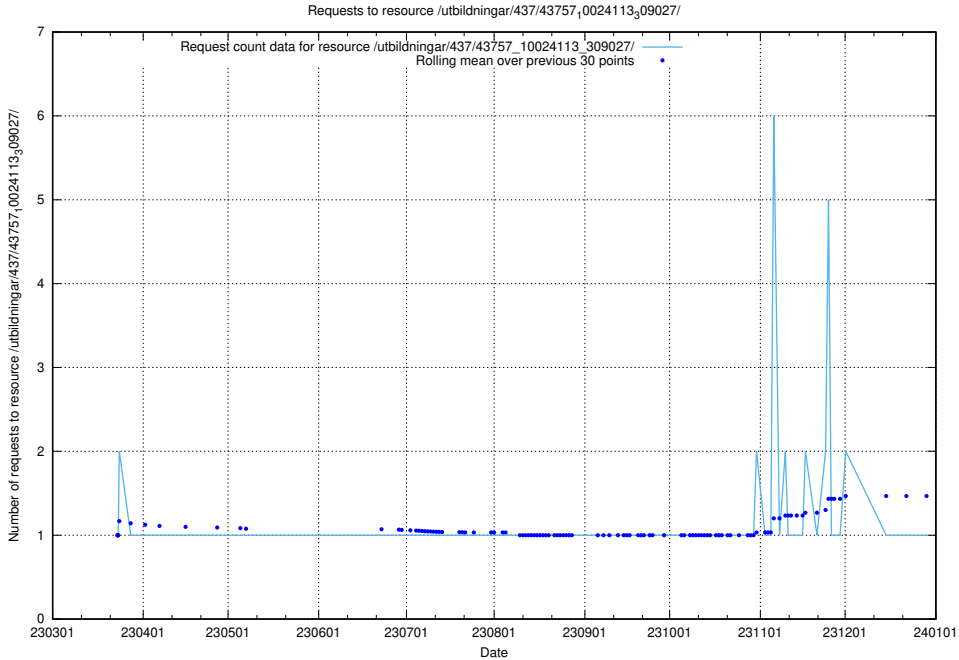

5.6158 Usage of /utbildningar/437/43757_10024113_309027/

Here, we count the number of requests to resource /utbildningar/437/43757_10024113_309027/.