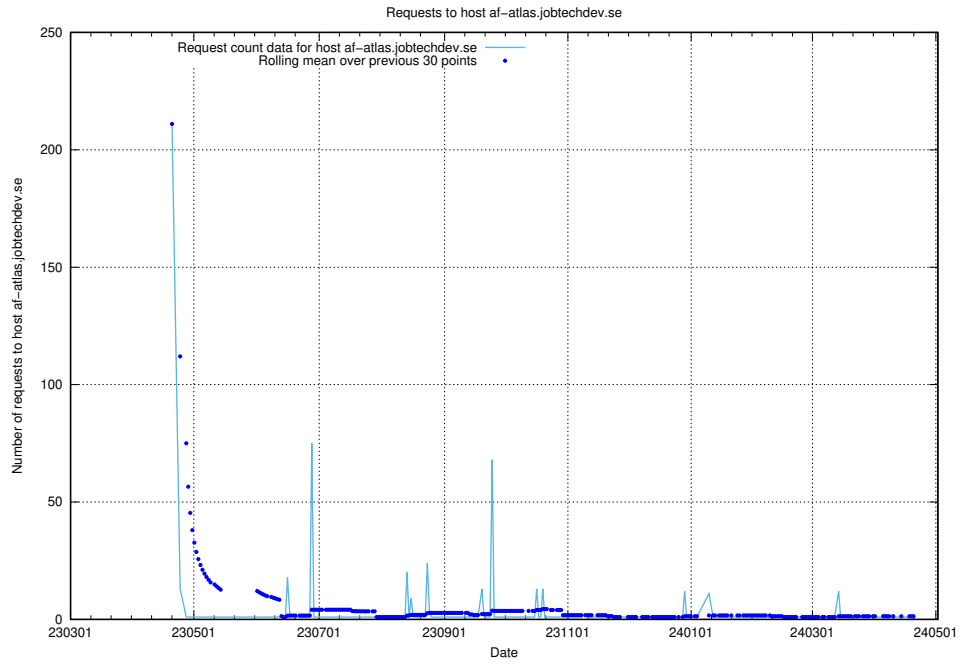

7.604 Usage of af-atlas.jobtechdev.se

Here, we count the number of requests to host af-atlas.jobtechdev.se.