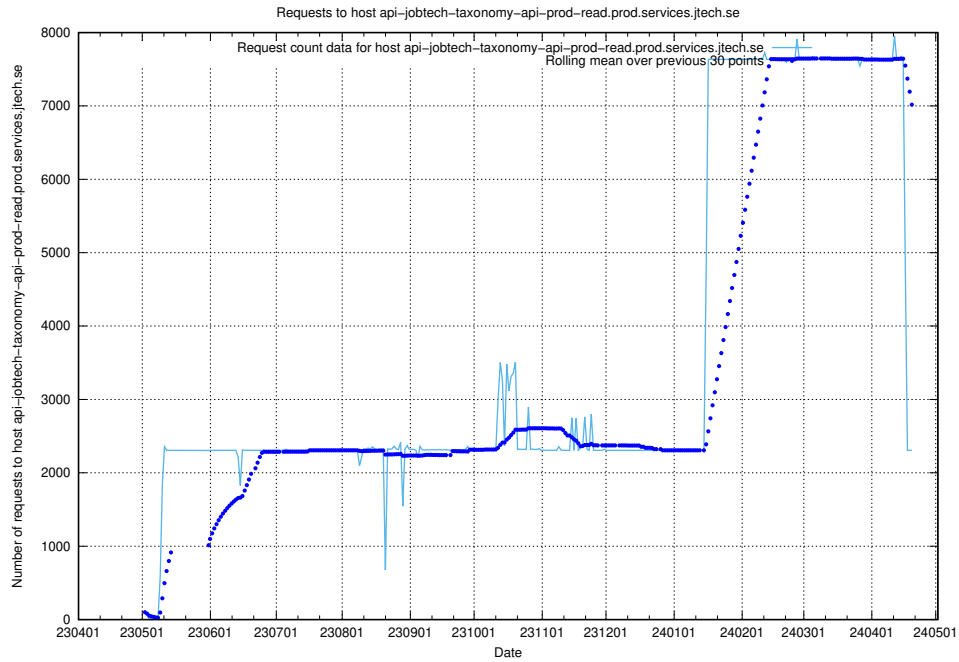

7.17 Usage of `api-jobtech-taxonomy-api-prod-read.prod.services.jtech.se`

Here, we count the number of requests to host `api-jobtech-taxonomy-api-prod-read.prod.services.jtech.se`.