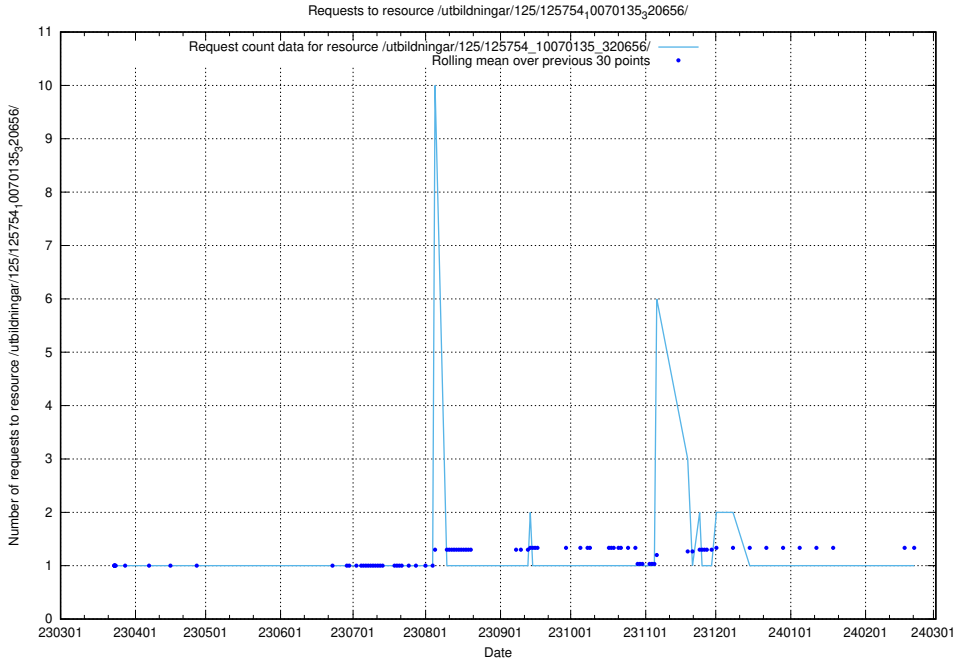

5.6245 Usage of /utbildningar/125/125754_10070135_320656/

Here, we count the number of requests to resource /utbildningar/125/125754_10070135_320656/.