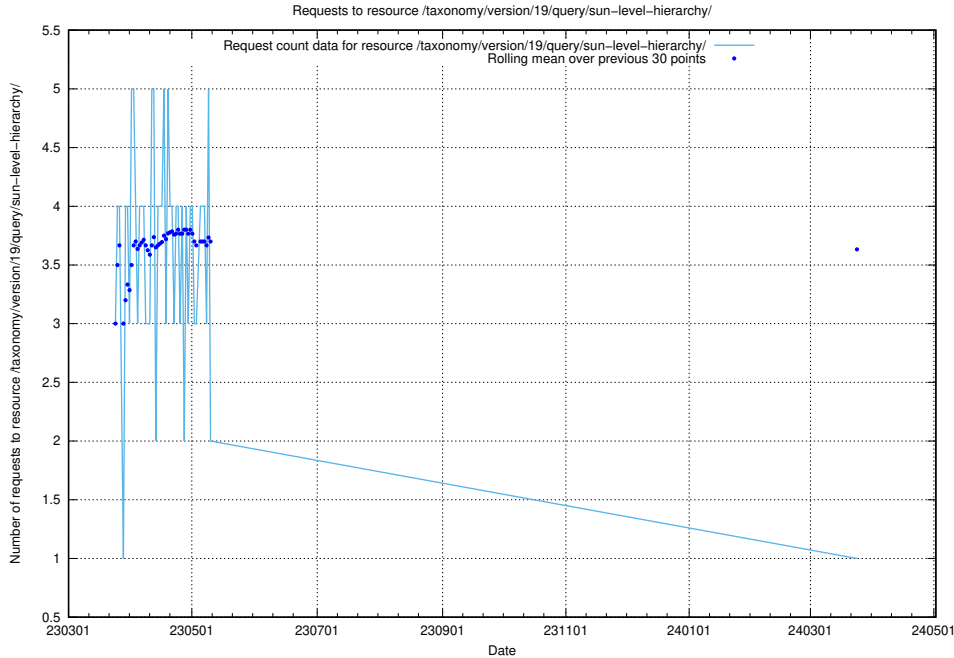

5.5907 Usage of /taxonomy/version/19/query/sun-level-hierarchy/

Here, we count the number of requests to resource /taxonomy/version/19/query/sun-level-hierarchy/.