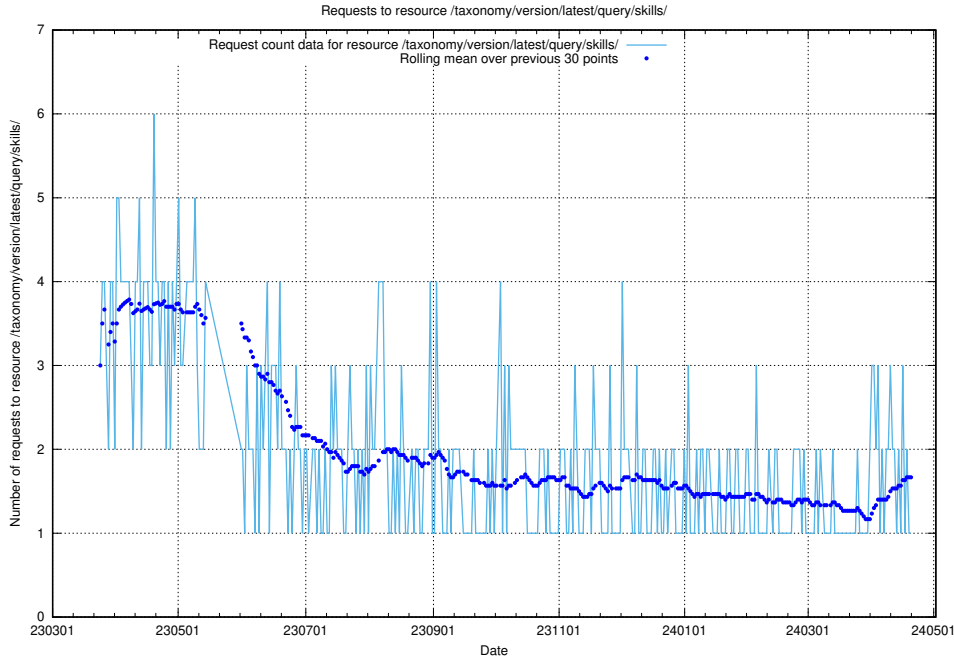

### 5.5883 Usage of /taxonomy/version/latest/query/skills/

Here, we count the number of requests to resource /taxonomy/version/latest/query/skills/.