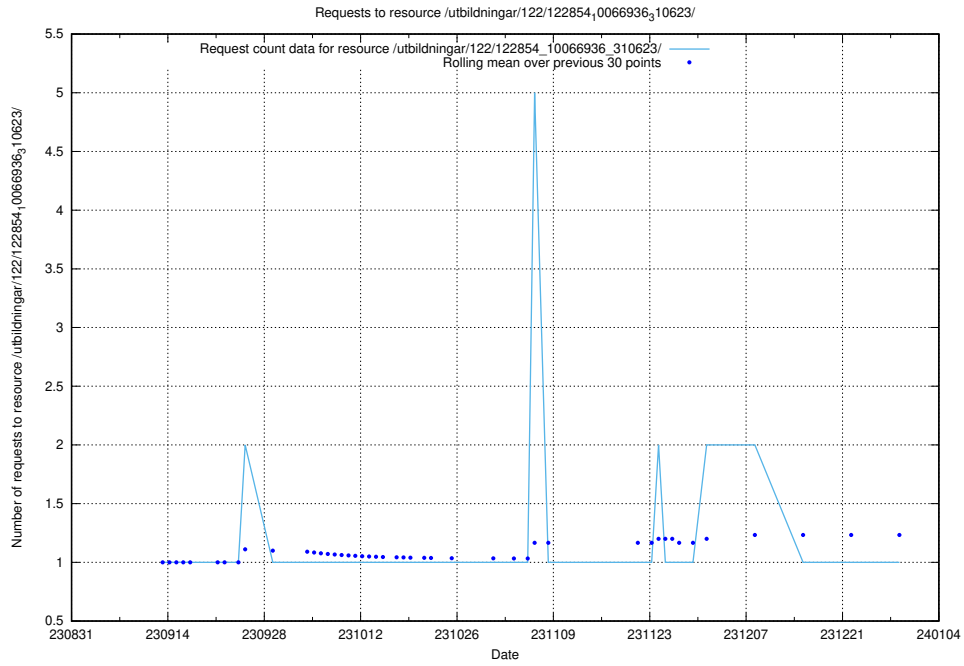

5.4384 Usage of /utbildningar/122/122854_10066936_310623/

Here, we count the number of requests to resource /utbildningar/122/122854_10066936_310623/.