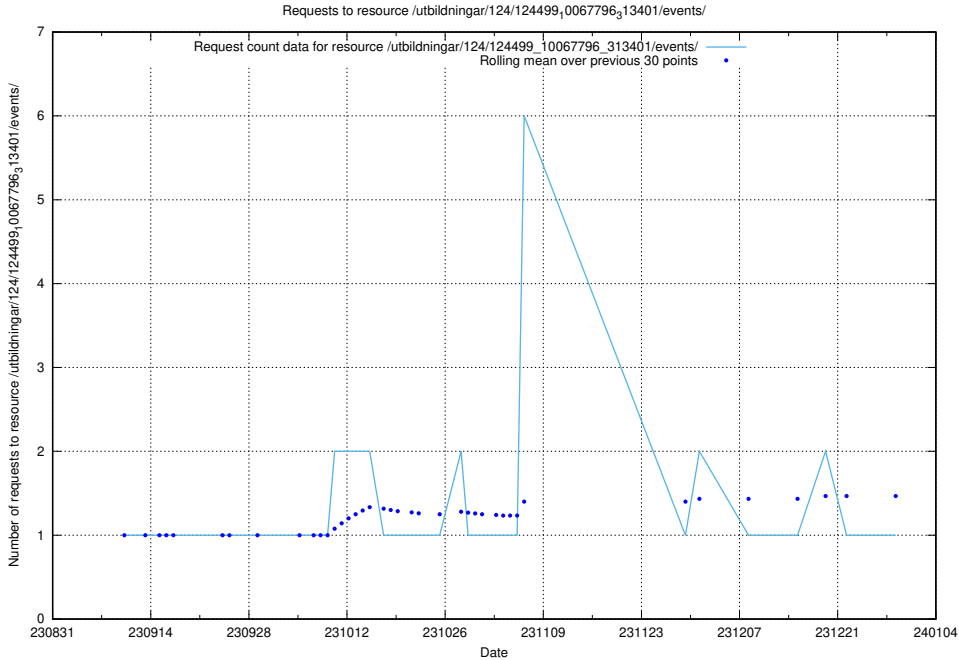

5.4404 Usage of /utbildningar/124/124499_10067796_313401/events/

Here, we count the number of requests to resource /utbildningar/124/124499_10067796_313401/events/