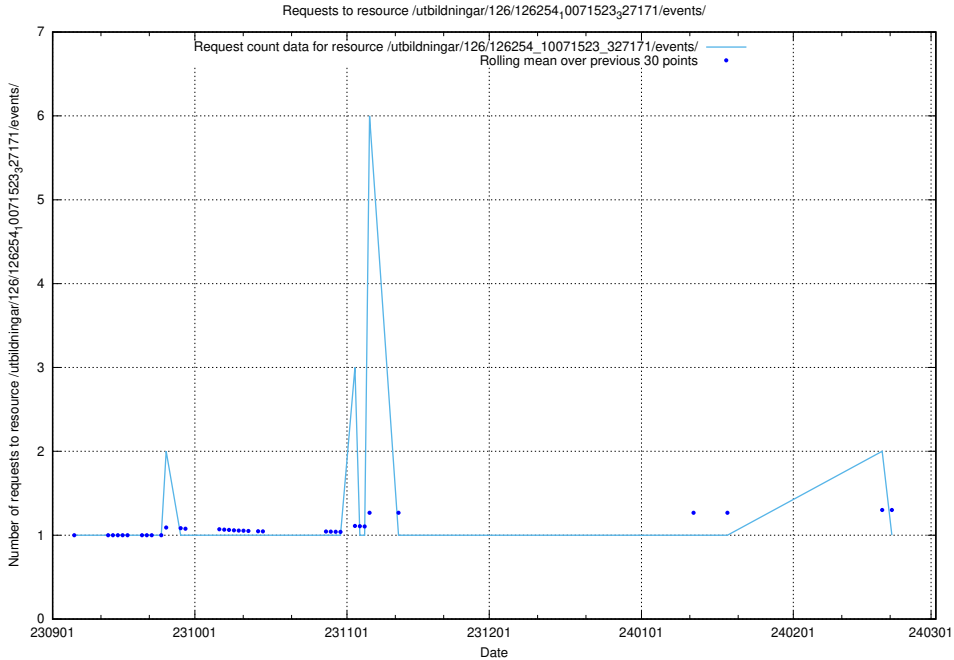

5.4455 Usage of /utbildningar/126/126254_10071523_327171/events/

Here, we count the number of requests to resource /utbildningar/126/126254_10071523_327171/events/