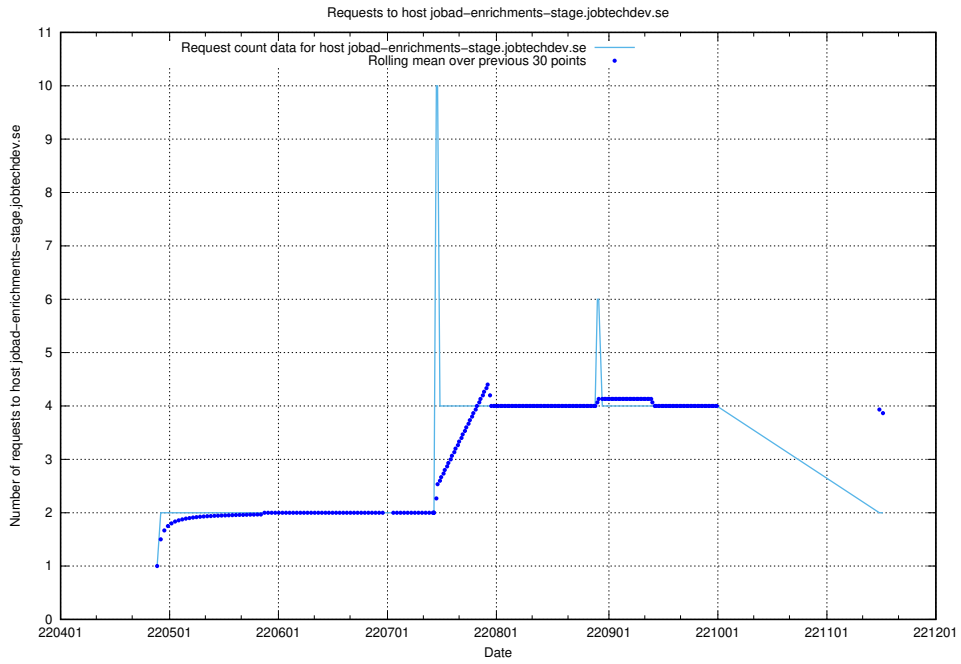

7.440 Usage of `jobad-enrichments-stage.jobtechdev.se`

Here, we count the number of requests to host `jobad-enrichments-stage.jobtechdev.se`.