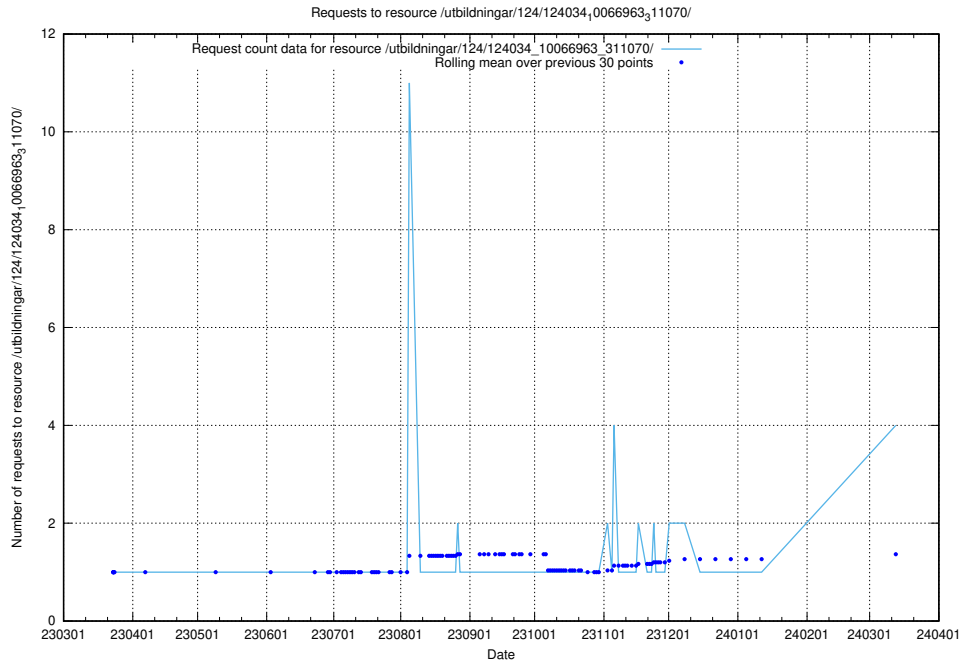

5.243 Usage of /utbildningar/124/124034_10066963_311070/

Here, we count the number of requests to resource /utbildningar/124/124034_10066963_311070/.