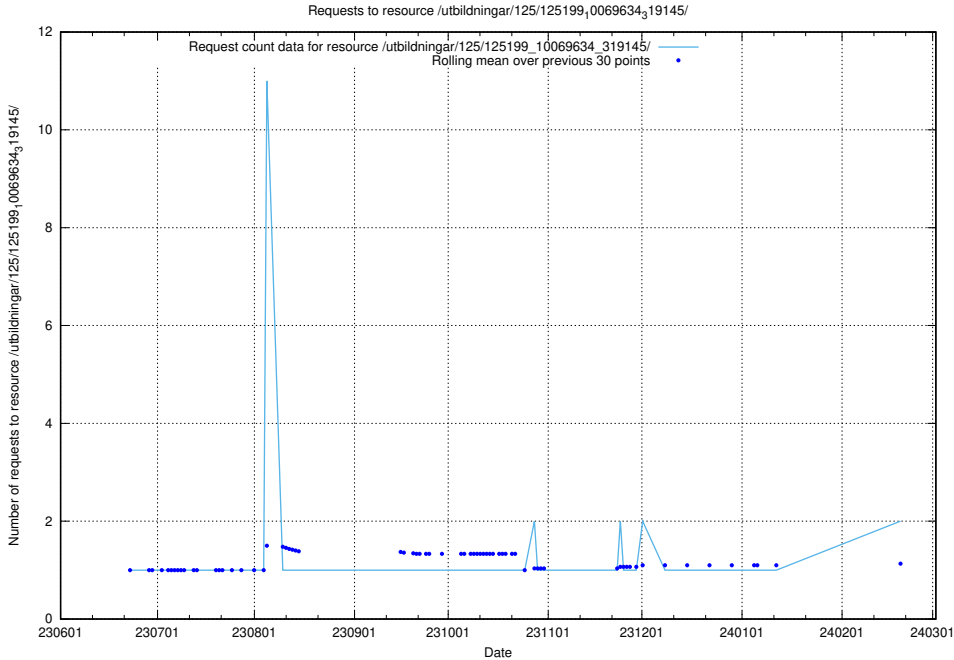

5.853 Usage of /utbildningar/125/125199_10069634_319145/

Here, we count the number of requests to resource /utbildningar/125/125199_10069634_319145/.