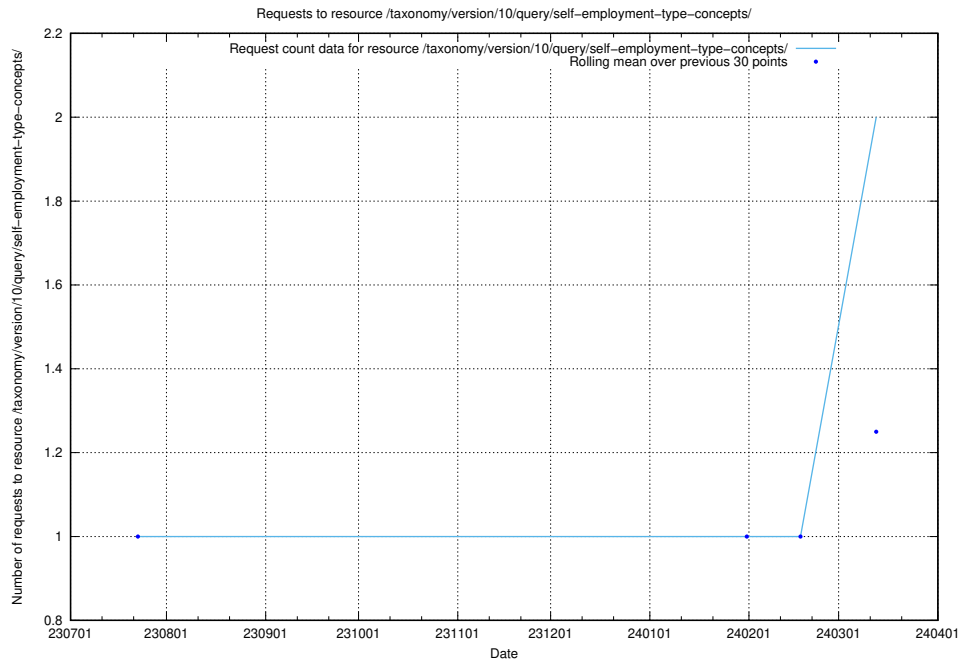

5.792 Usage of /taxonomy/version/10/query/self-employment-type-concepts/

Here, we count the number of requests to resource /taxonomy/version/10/query/self-employment-type-concepts/.