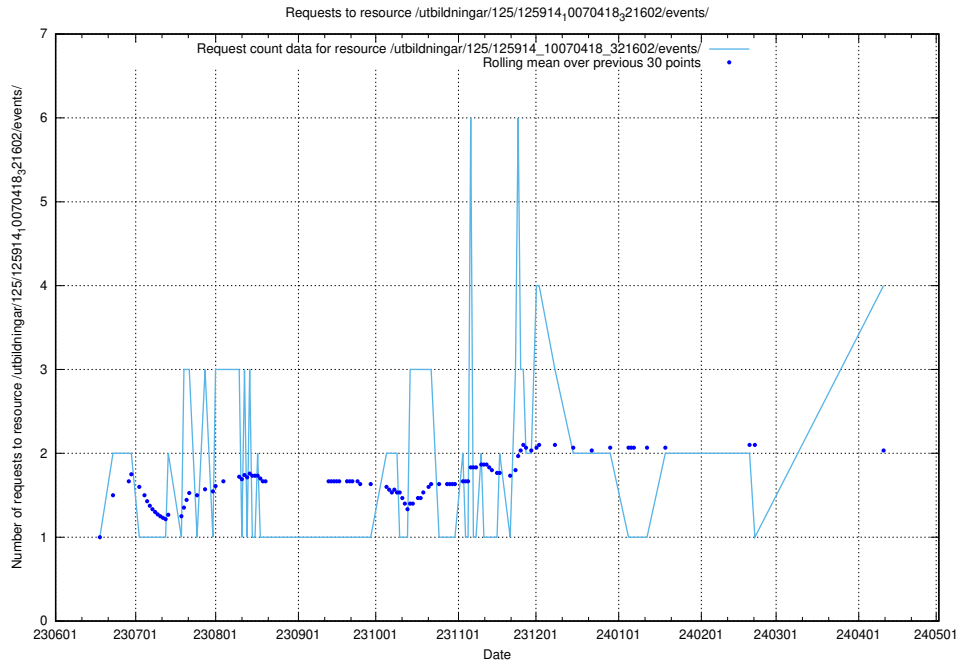

5.266 Usage of /utbildningar/125/125914_10070418_321602/events/

Here, we count the number of requests to resource /utbildningar/125/125914_10070418_321602/events/