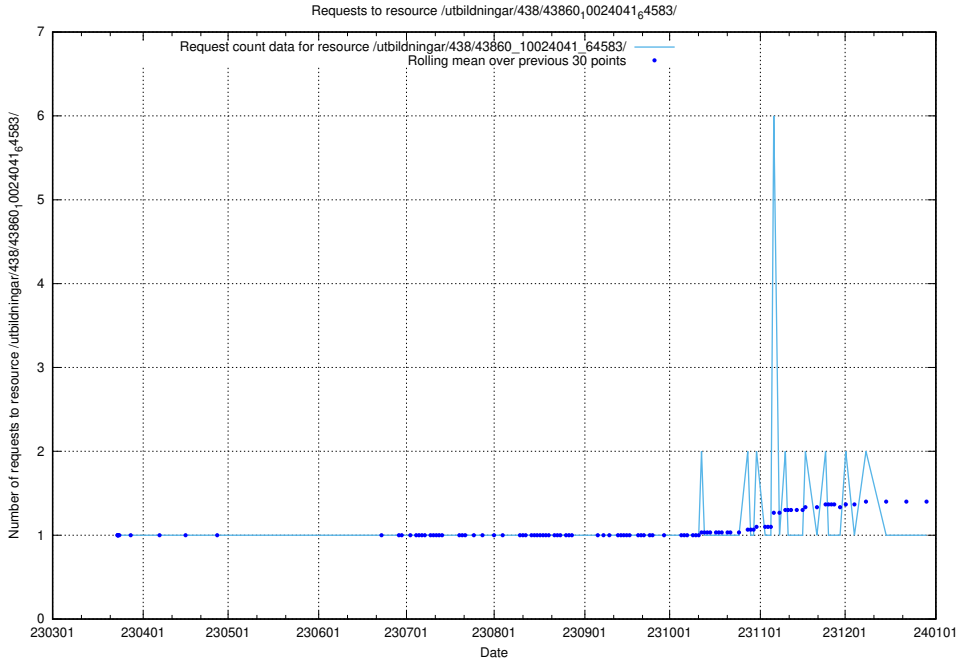

5.6110 Usage of /utbildningar/438/43860_10024041_64583/

Here, we count the number of requests to resource /utbildningar/438/43860_10024041_64583/.