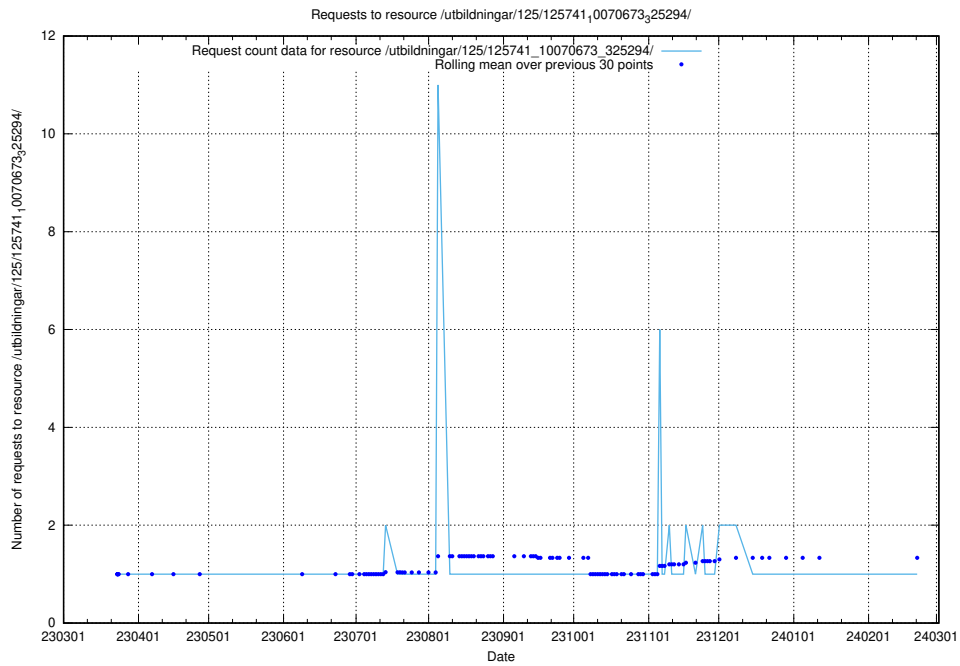

5.6270 Usage of /utbildningar/125/125741_10070673_325294/

Here, we count the number of requests to resource /utbildningar/125/125741_10070673_325294/.