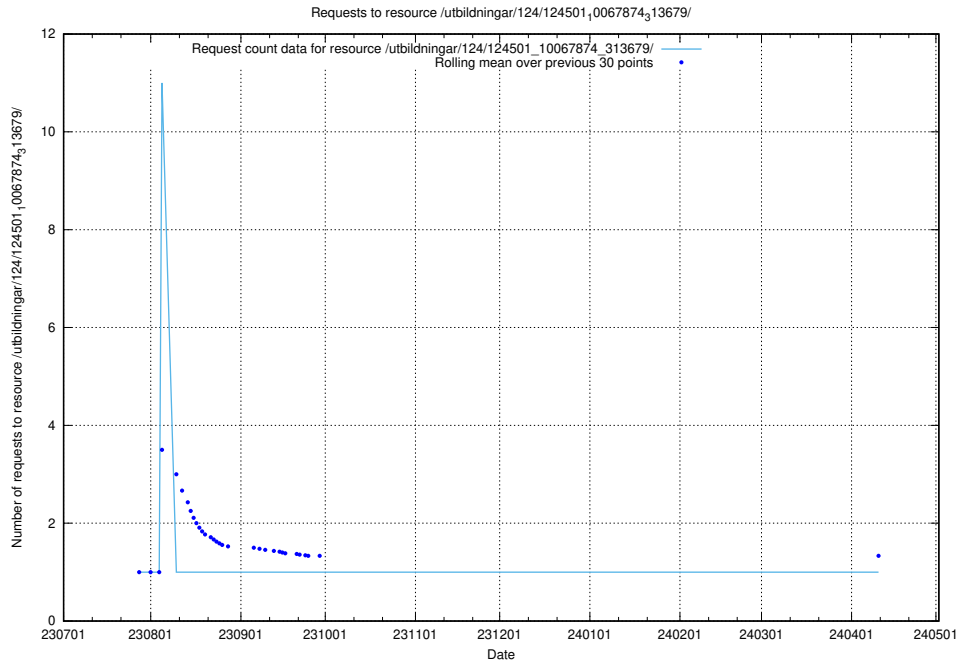

5.4694 Usage of /utbildningar/124/124501_10067874_313679/

Here, we count the number of requests to resource /utbildningar/124/124501_10067874_313679/.