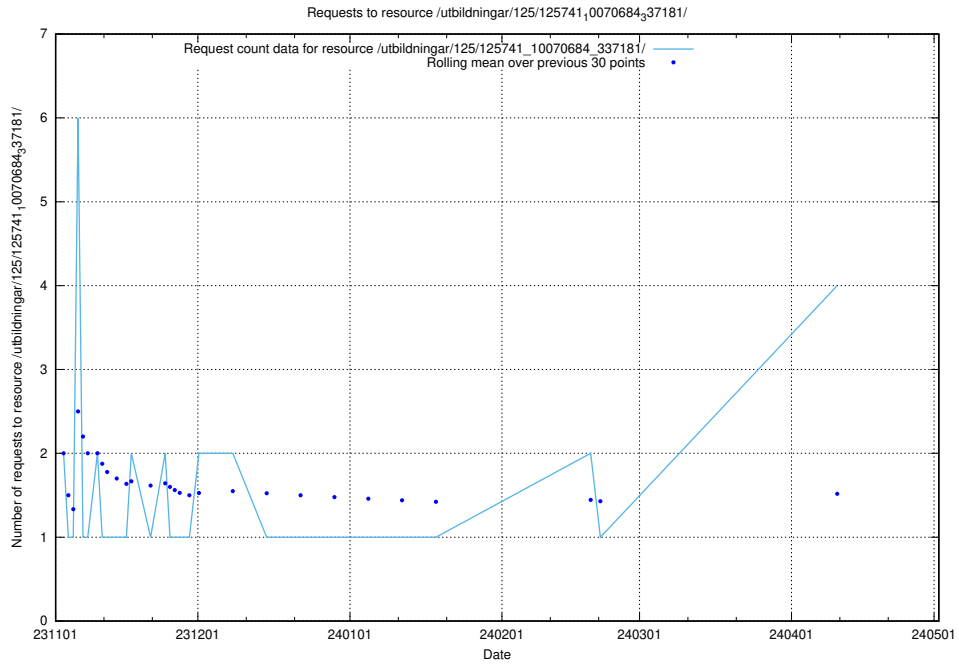

5.232 Usage of /utbildningar/125/125741_10070684_337181/

Here, we count the number of requests to resource /utbildningar/125/125741_10070684_337181/.