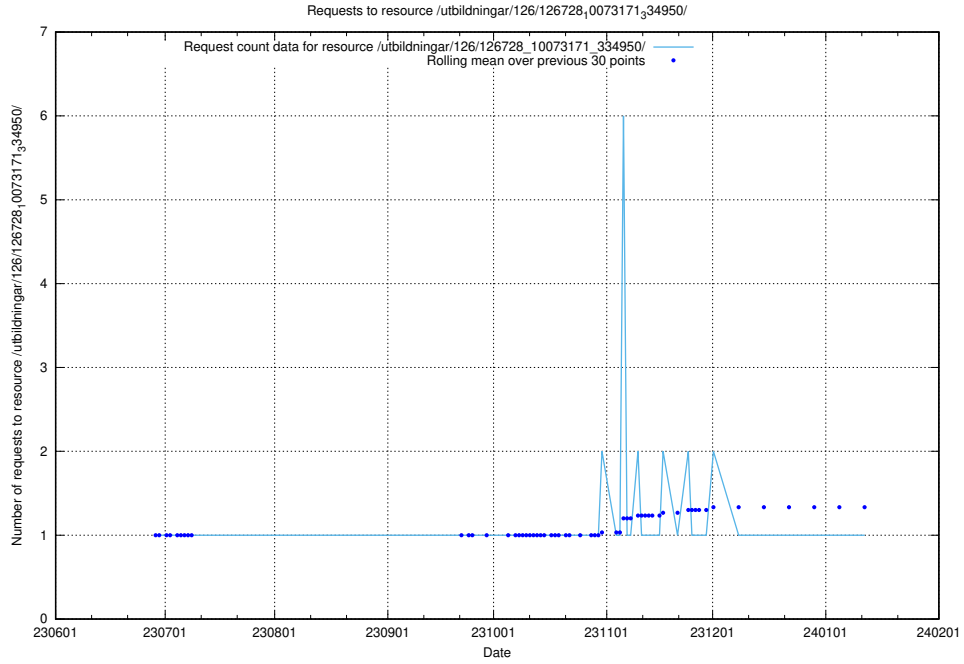

5.5231 Usage of /utbildningar/126/126728_10073171_334950/

Here, we count the number of requests to resource /utbildningar/126/126728_10073171_334950/.