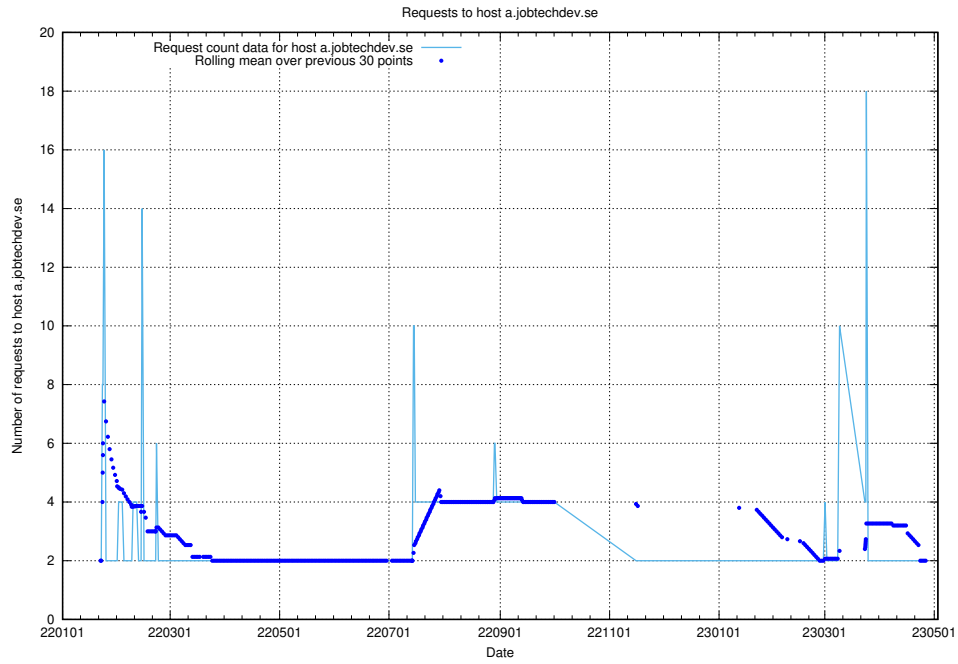

## 7.260 Usage of game.jobtechdev.se

Here, we count the number of requests to host game.jobtechdev.se.