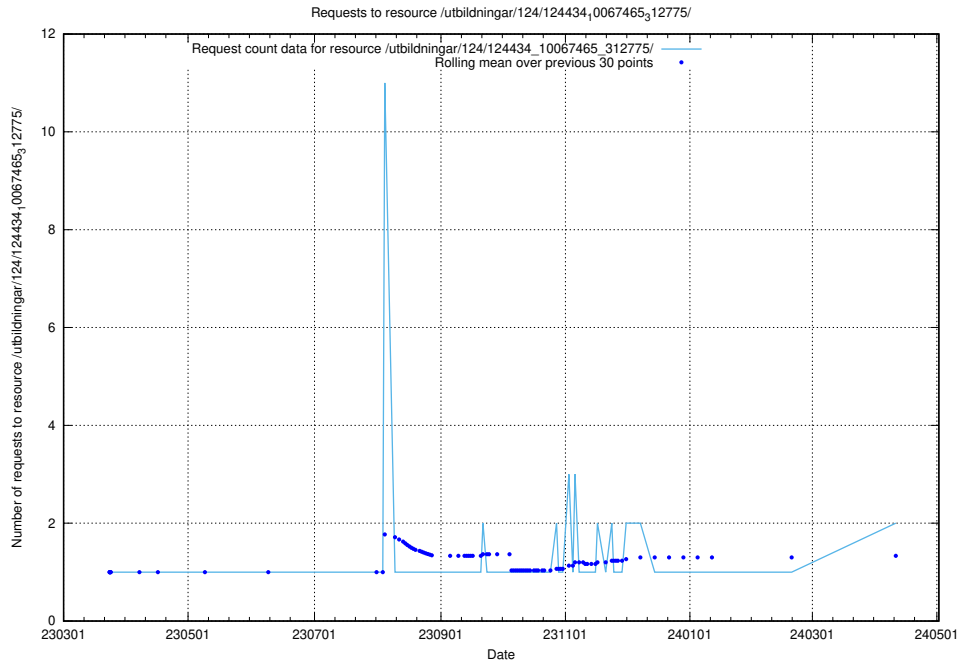

5.674 Usage of /utbildningar/124/124434_10067465_312775/

Here, we count the number of requests to resource /utbildningar/124/124434_10067465_312775/.