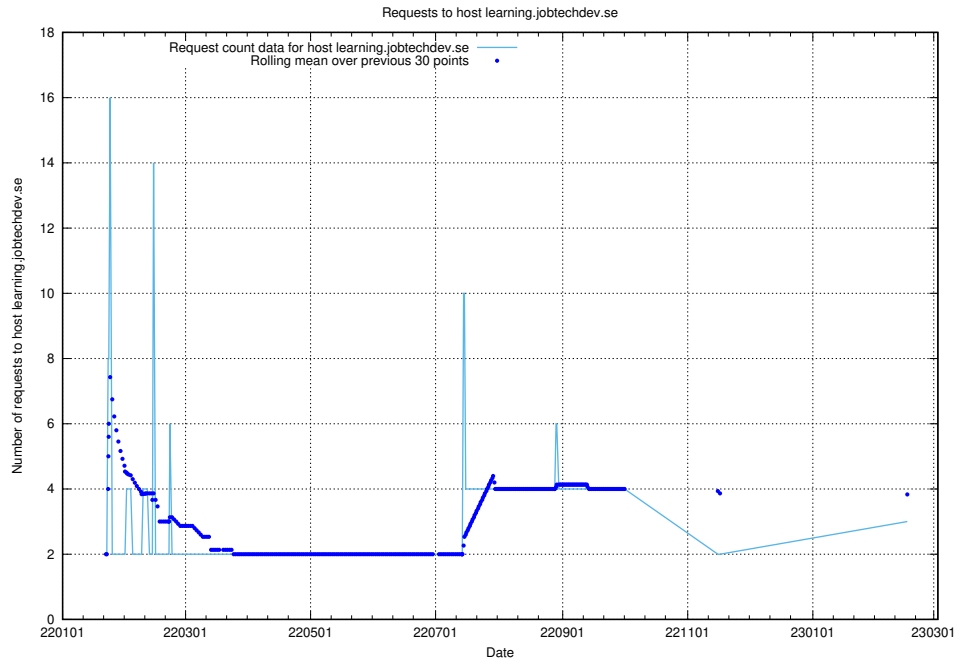

7.250 Usage of learning.jobtechdev.se

Here, we count the number of requests to host learning.jobtechdev.se.