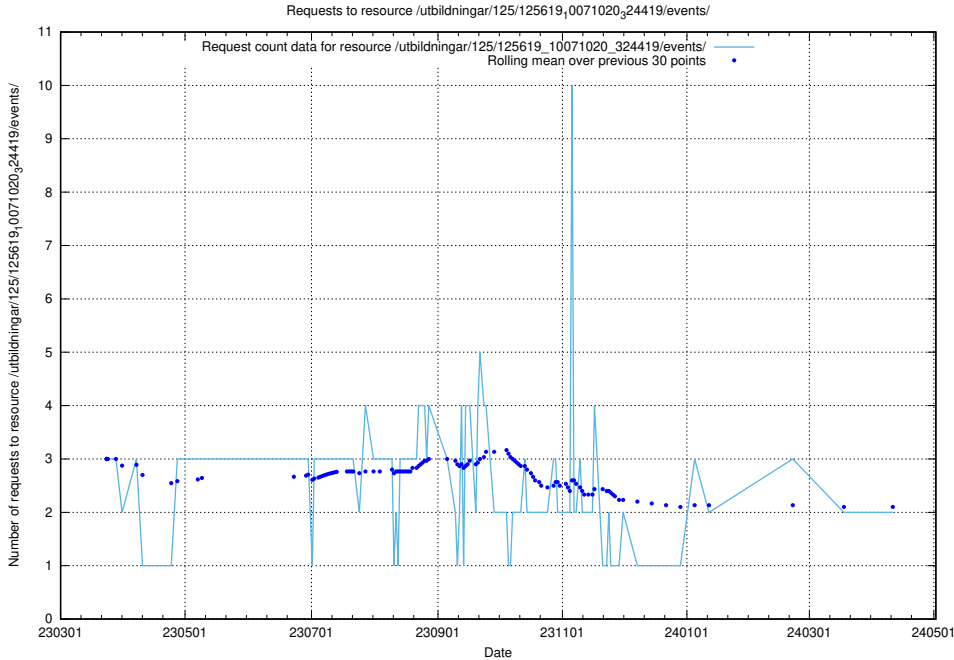

5.935 Usage of /utbildningar/125/125619_10071020_324419/events/

Here, we count the number of requests to resource /utbildningar/125/125619_10071020_324419/events/