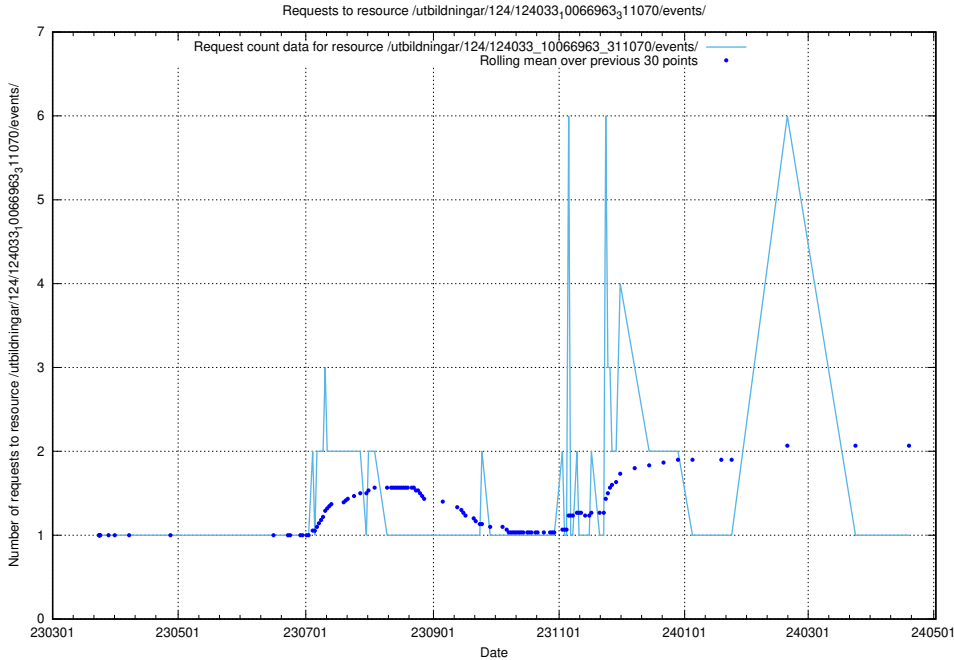

5.4232 Usage of /utbildningar/124/124033_10066963_311070/events/

Here, we count the number of requests to resource /utbildningar/124/124033_10066963_311070/events/