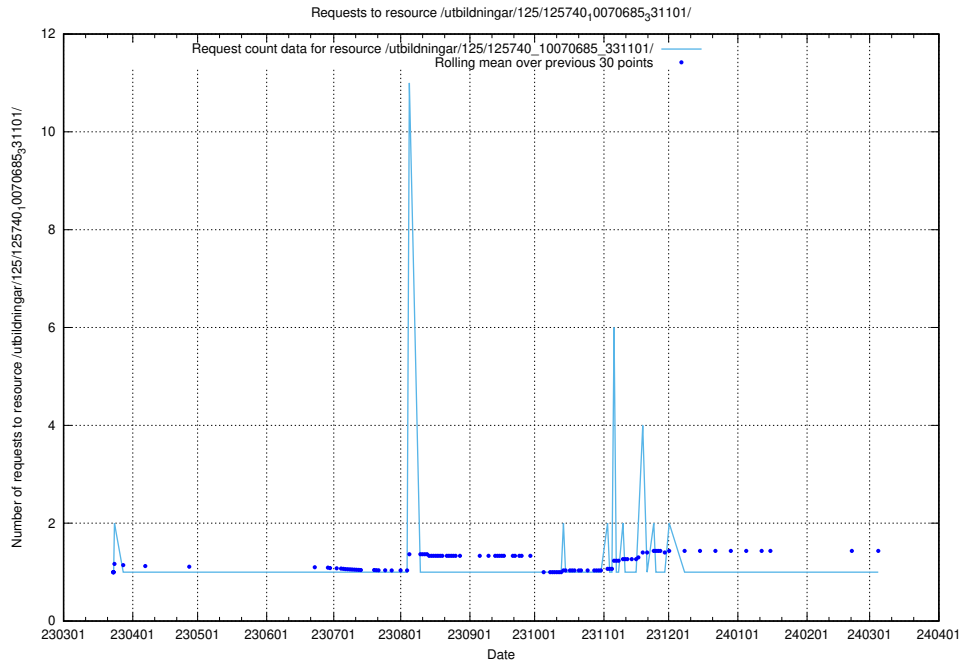

5.989 Usage of /utbildningar/125/125740_10070685_331101/

Here, we count the number of requests to resource /utbildningar/125/125740_10070685_331101/.