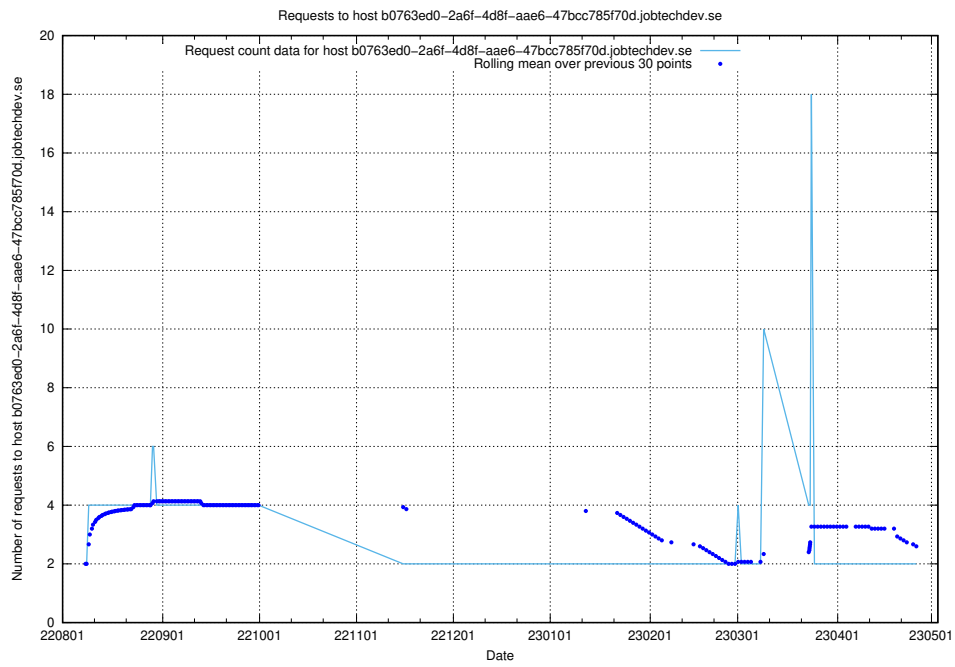

7.345 Usage of b0763ed0-2a6f-4d8f-aae6-47bcc785f70d.jobtechdev.se

Here, we count the number of requests to host b0763ed0-2a6f-4d8f-aae6-47bcc785f70d.jobtechdev.se.