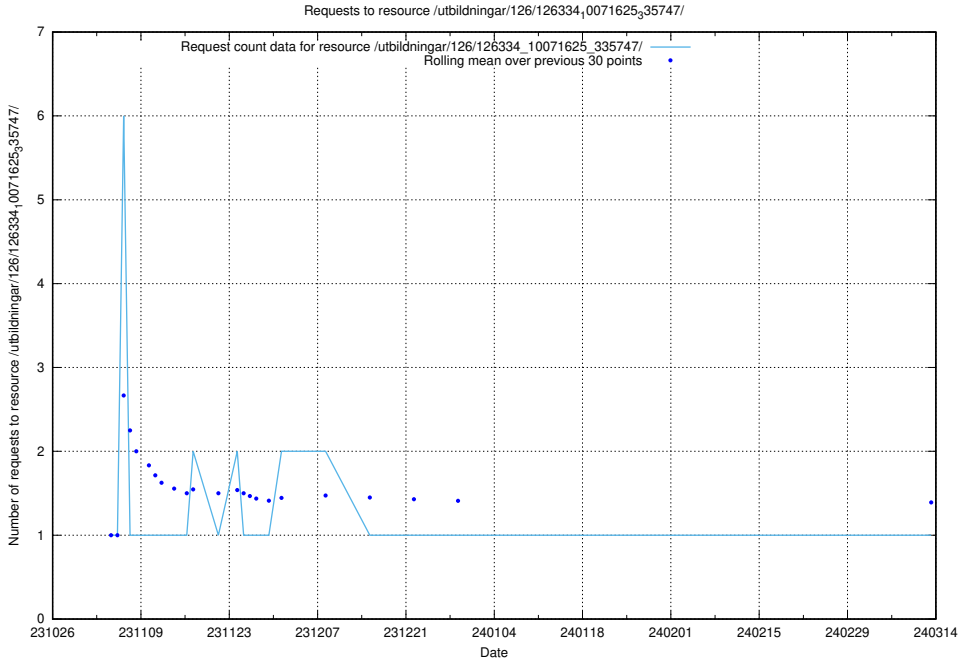

5.3928 Usage of /utbildningar/126/126334_10071625_335747/

Here, we count the number of requests to resource /utbildningar/126/126334_10071625_335747/.