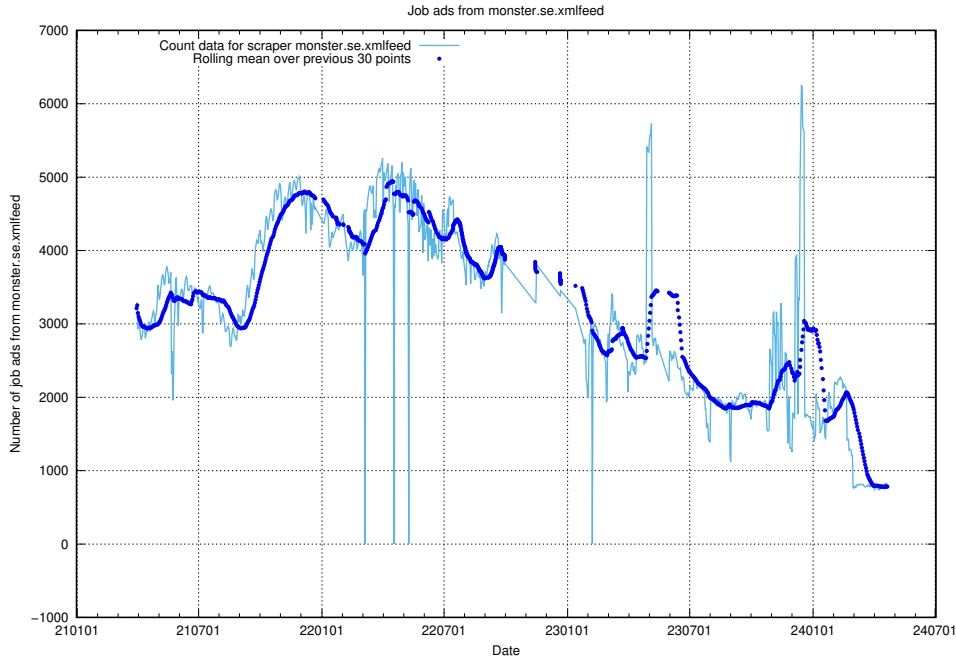

13.9 Number of ads by scraper monster.se.xmlfeed

Here, we count the number of job ads scraped from monster.se.xmlfeed.