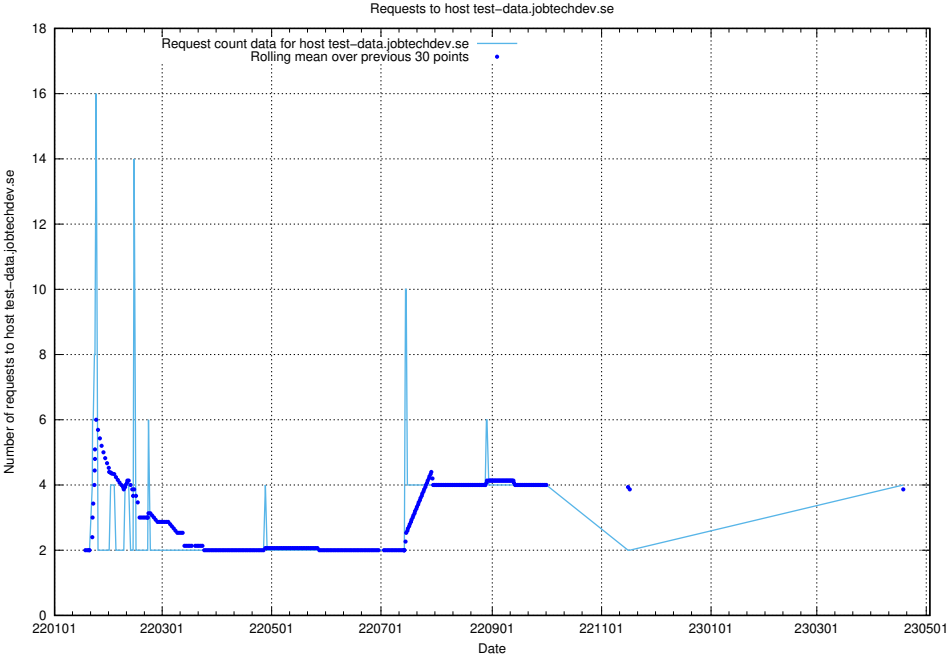

7.97 Usage of test-data.jobtechdev.se

Here, we count the number of requests to host test-data.jobtechdev.se.