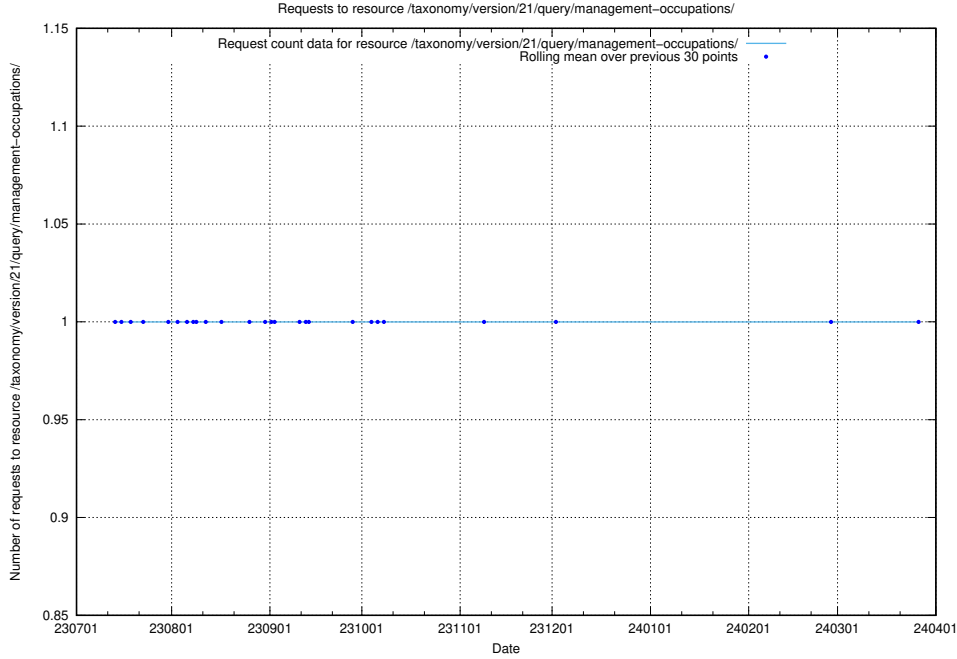

5.4881 Usage of /taxonomy/version/21/query/management-occupations/

Here, we count the number of requests to resource /taxonomy/version/21/query/management-occupations/.