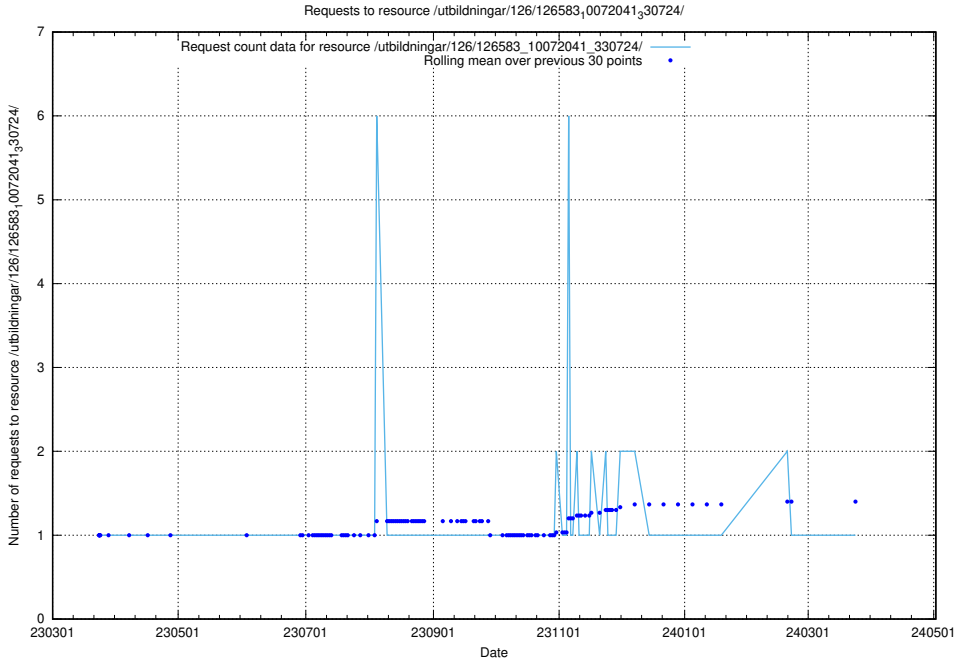

5.6182 Usage of /utbildningar/126/126583_10072041_330724/

Here, we count the number of requests to resource /utbildningar/126/126583_10072041_330724/.