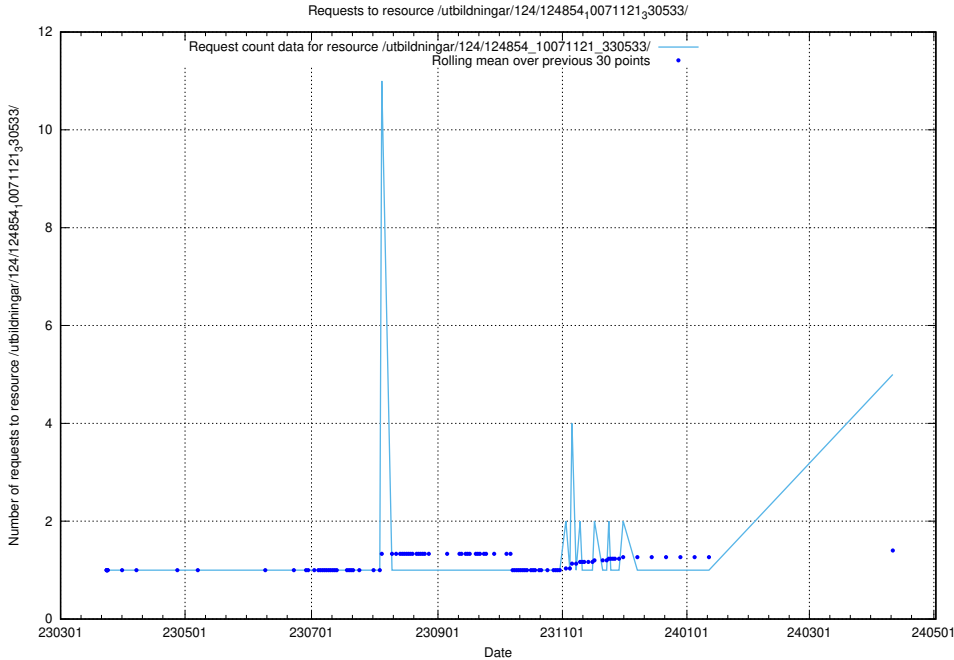

5.146 Usage of /utbildningar/124/124854_10071121_330533/

Here, we count the number of requests to resource /utbildningar/124/124854_10071121_330533/.