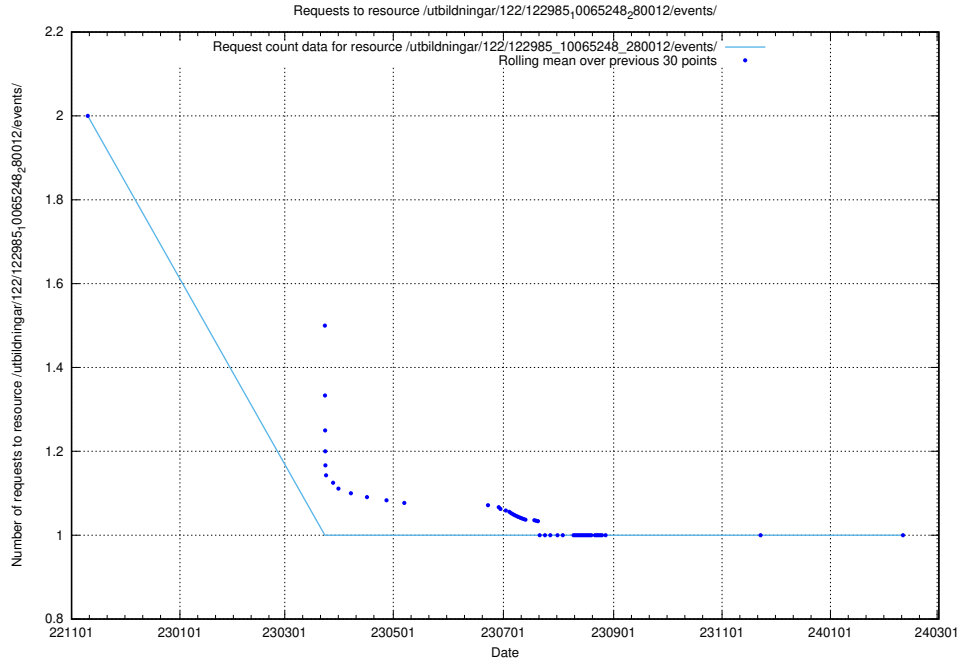

5.6059 Usage of /utbildningar/122/122985_10065248_280012/events/

Here, we count the number of requests to resource /utbildningar/122/122985_10065248_280012/events/