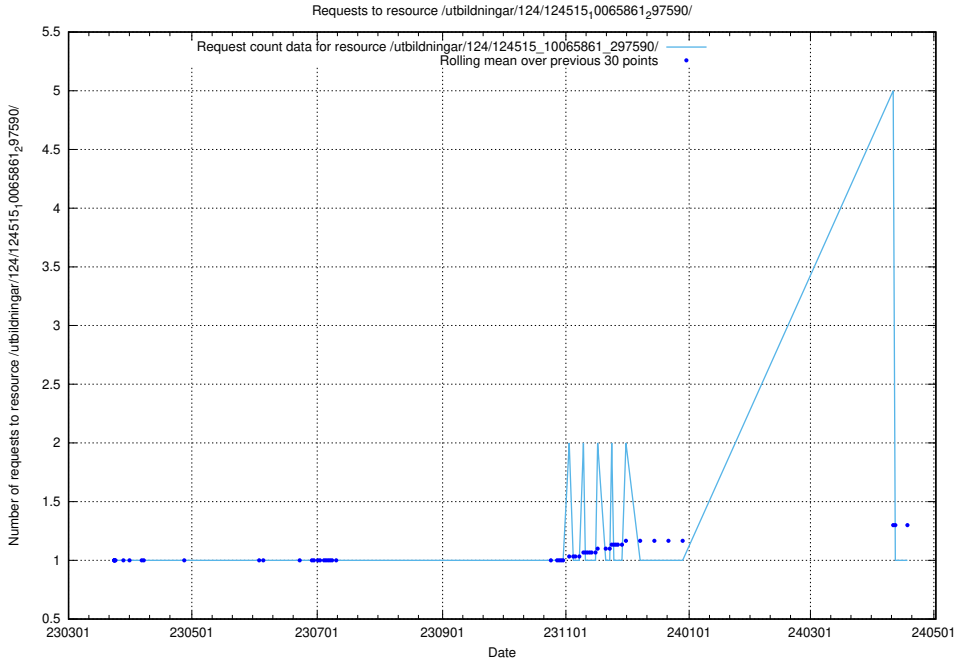

5.1549 Usage of /utbildningar/124/124515_10065861_297590/

Here, we count the number of requests to resource /utbildningar/124/124515_10065861_297590/.