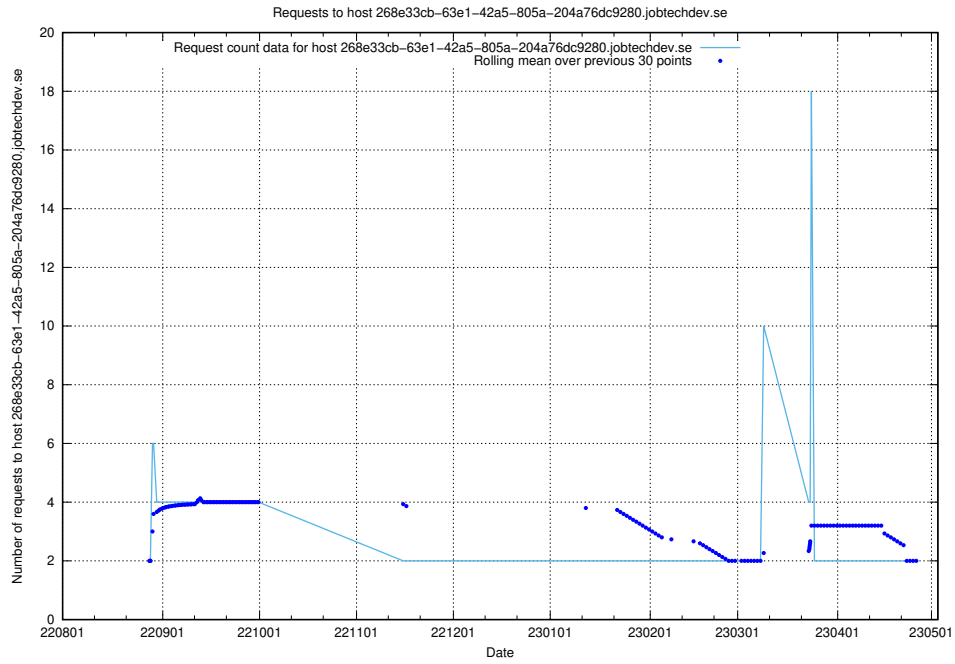

7.335 Usage of 268e33cb-63e1-42a5-805a-204a76dc9280.jobtechdev.se

Here, we count the number of requests to host 268e33cb-63e1-42a5-805a-204a76dc9280.jobtechdev.se.