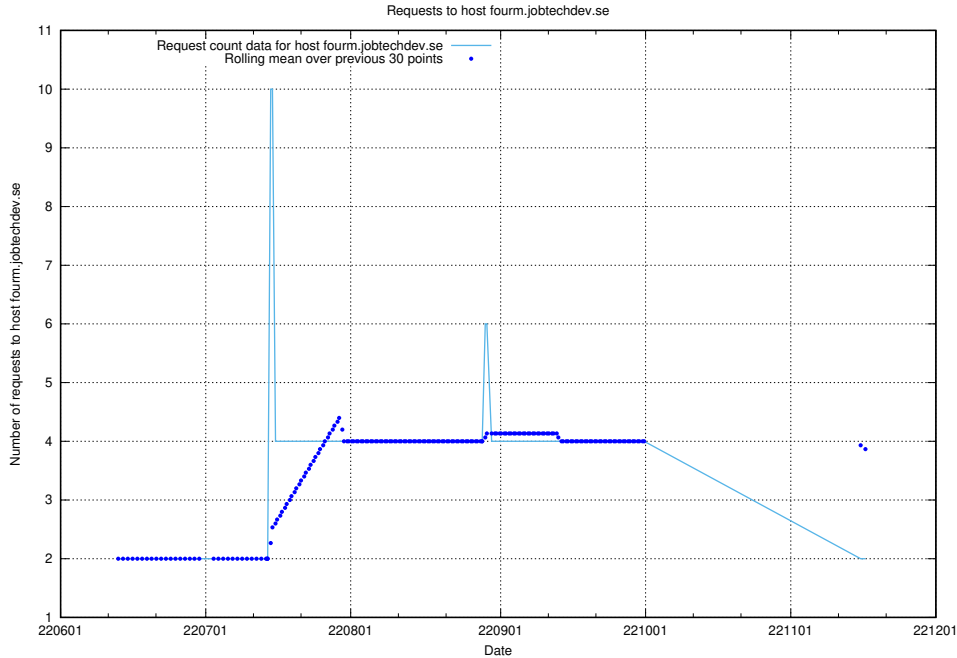

7.404 Usage of fourm.jobtechdev.se

Here, we count the number of requests to host fourm.jobtechdev.se.