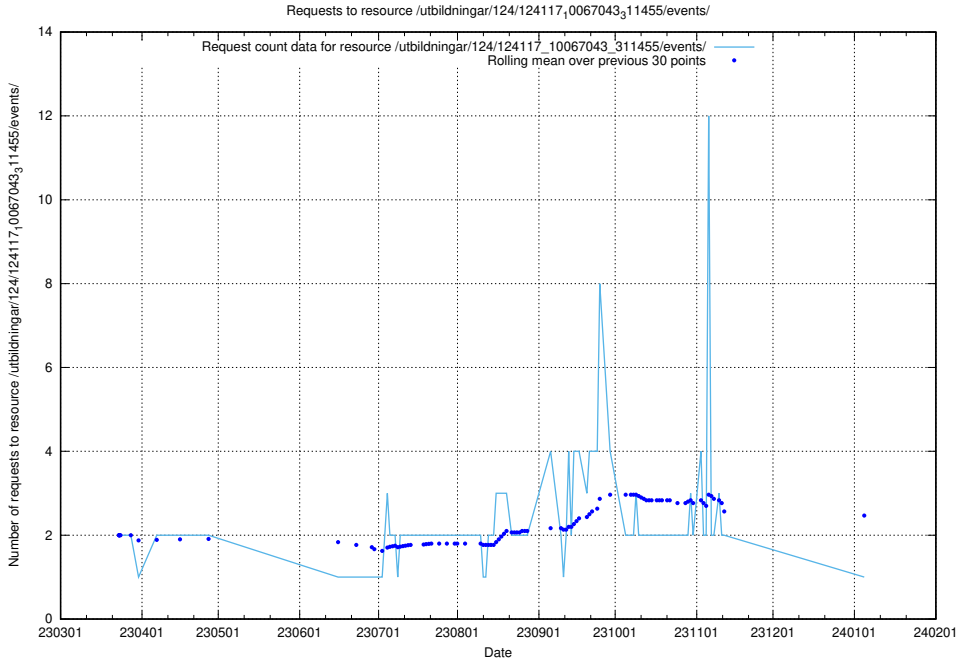

5.6092 Usage of /utbildningar/124/124117_10067043_311455/events/

Here, we count the number of requests to resource /utbildningar/124/124117_10067043_311455/events/