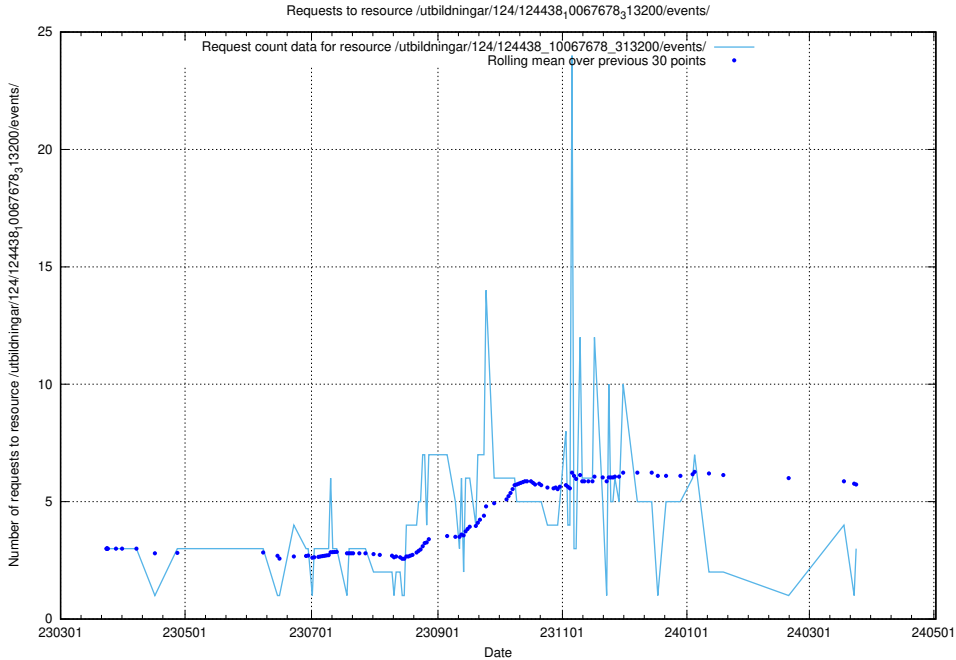

5.470 Usage of /utbildningar/124/124438_10067678_313200/events/

Here, we count the number of requests to resource /utbildningar/124/124438_10067678_313200/events/