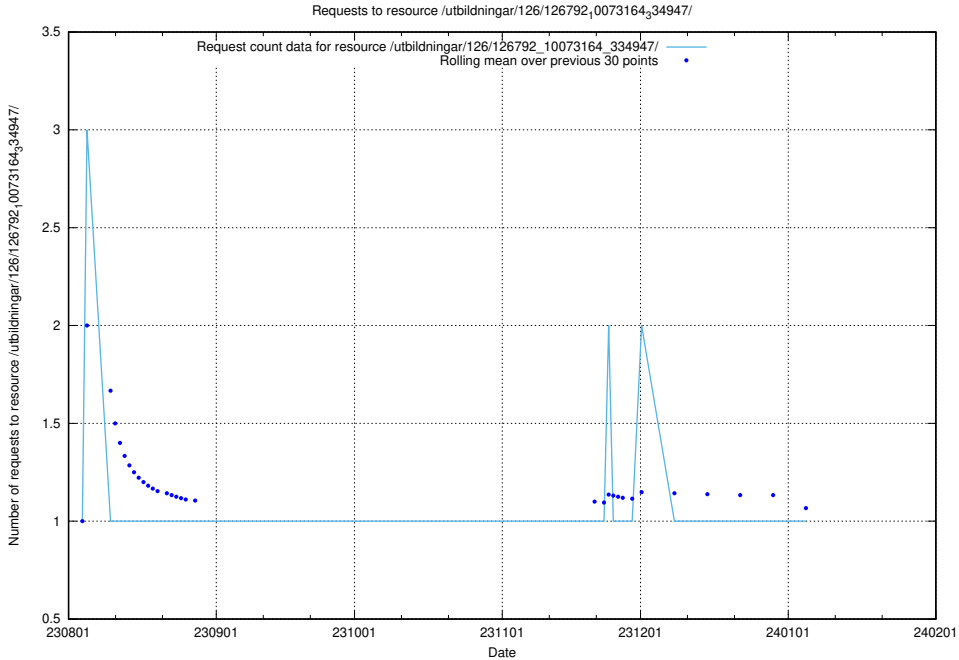

5.4655 Usage of /utbildningar/126/126792_10073164_334947/

Here, we count the number of requests to resource /utbildningar/126/126792_10073164_334947/.