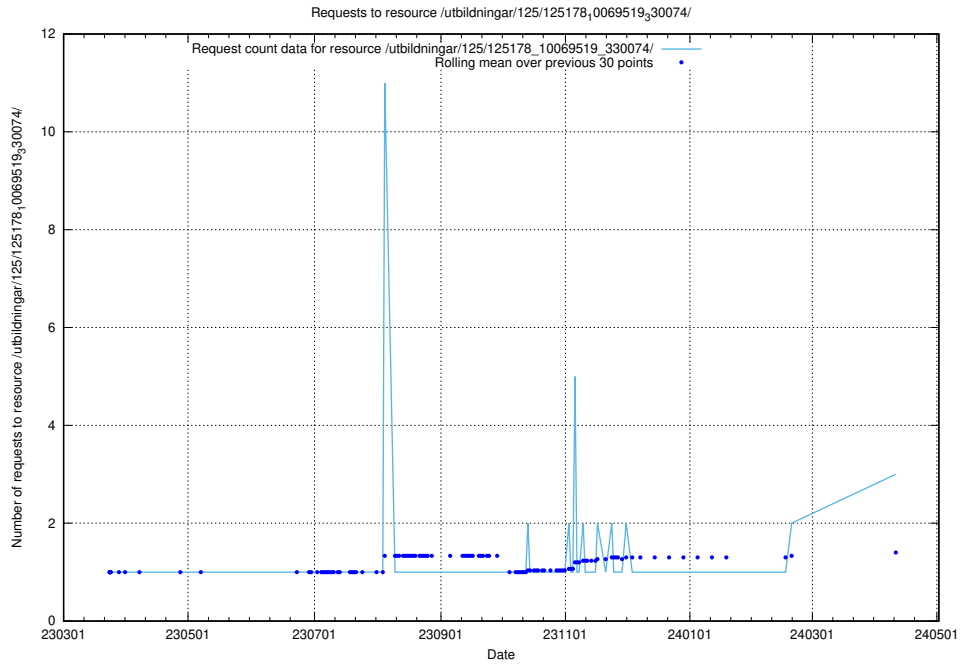

5.293 Usage of /utbildningar/125/125178_10069519_330074/

Here, we count the number of requests to resource /utbildningar/125/125178_10069519_330074/.