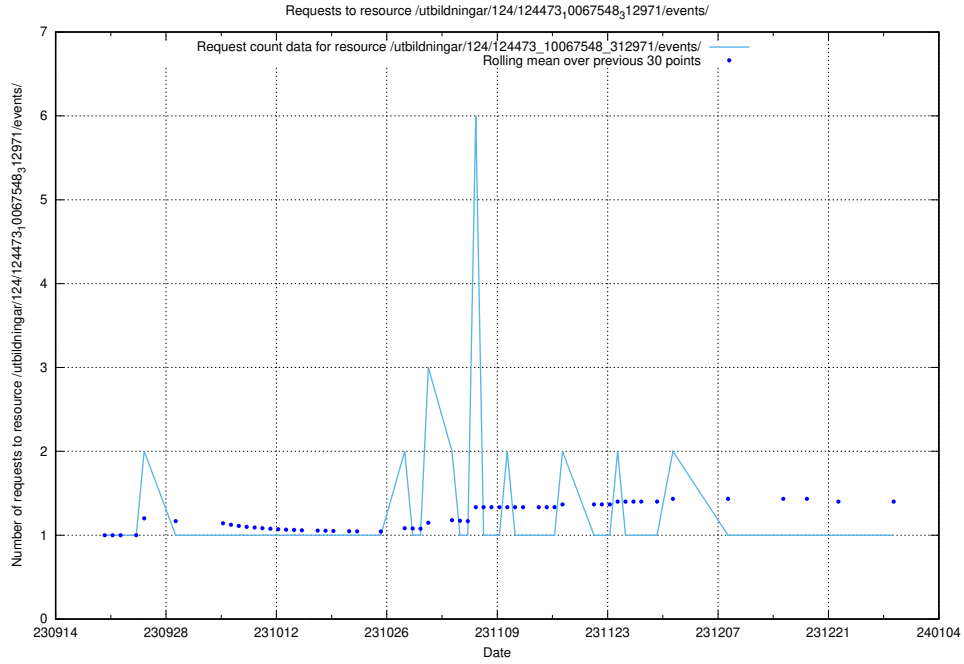

### 5.4324 Usage of /utbildningar/124/124473\_10067548\_312971/events/

Here, we count the number of requests to resource /utbildningar/124/124473\_10067548\_312971/events/