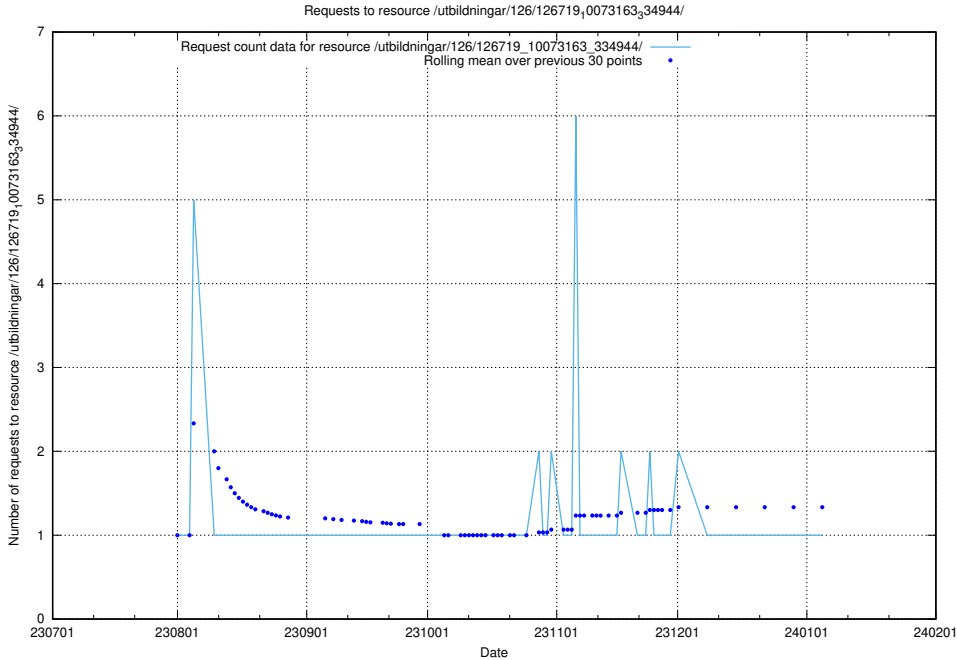

5.4678 Usage of /utbildningar/126/126719_10073163_334944/

Here, we count the number of requests to resource /utbildningar/126/126719_10073163_334944/.