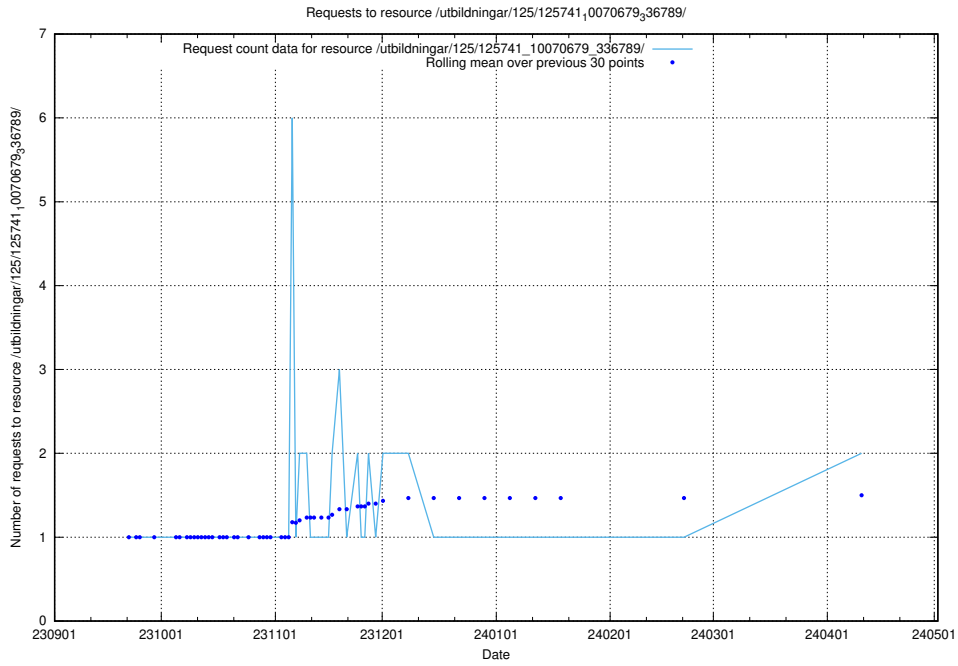

5.743 Usage of /utbildningar/125/125741_10070679_336789/

Here, we count the number of requests to resource /utbildningar/125/125741_10070679_336789/.