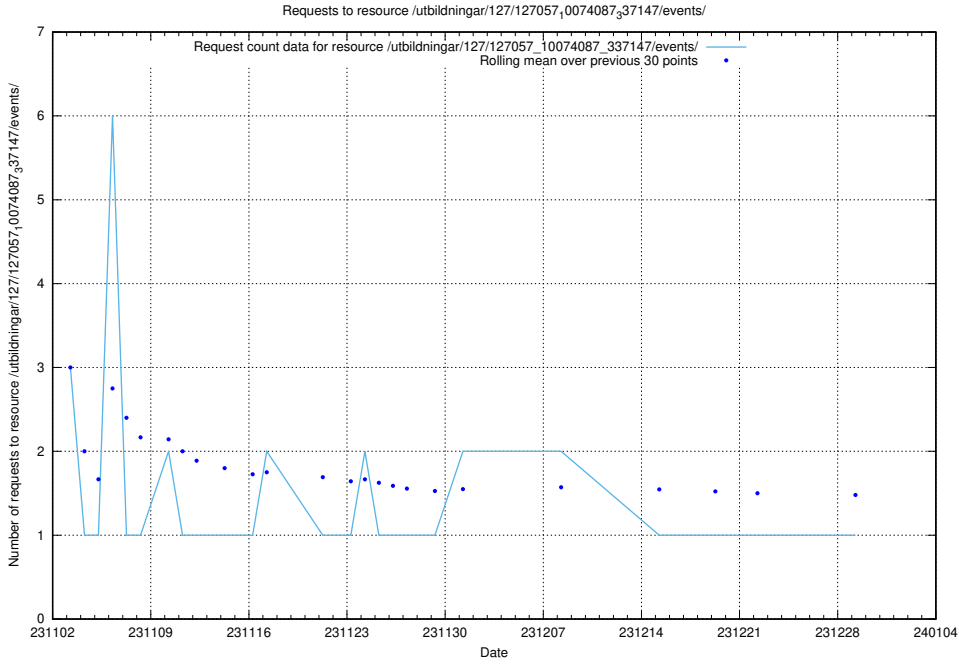

5.3932 Usage of /utbildningar/127/127057_10074087_337147/events/

Here, we count the number of requests to resource /utbildningar/127/127057_10074087_337147/events/