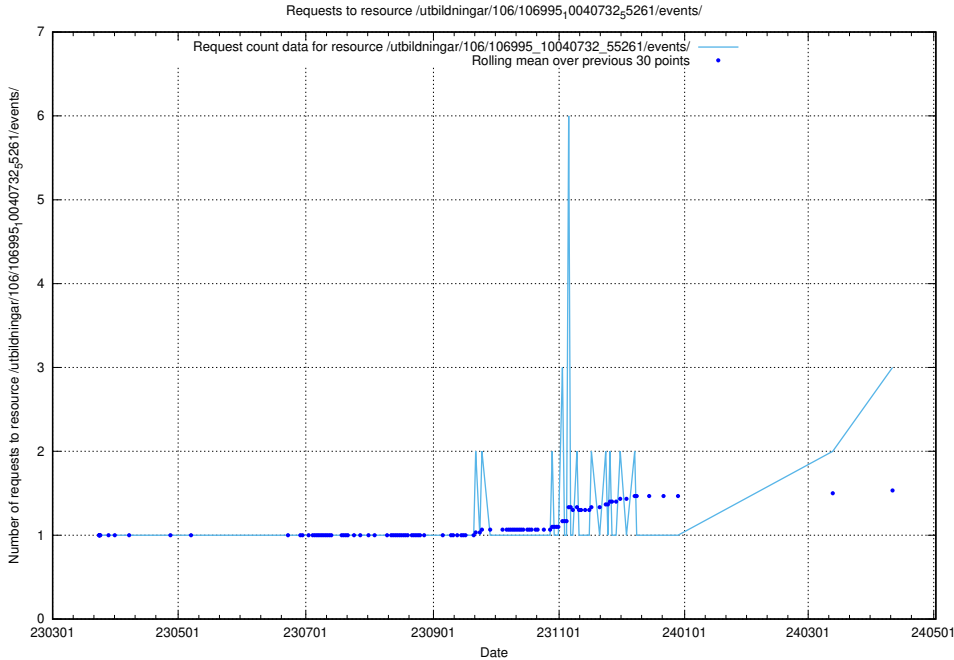

### 5.408 Usage of /utbildningar/106/106995\_10040732\_55261/events/

Here, we count the number of requests to resource /utbildningar/106/106995\_10040732\_55261/events/.