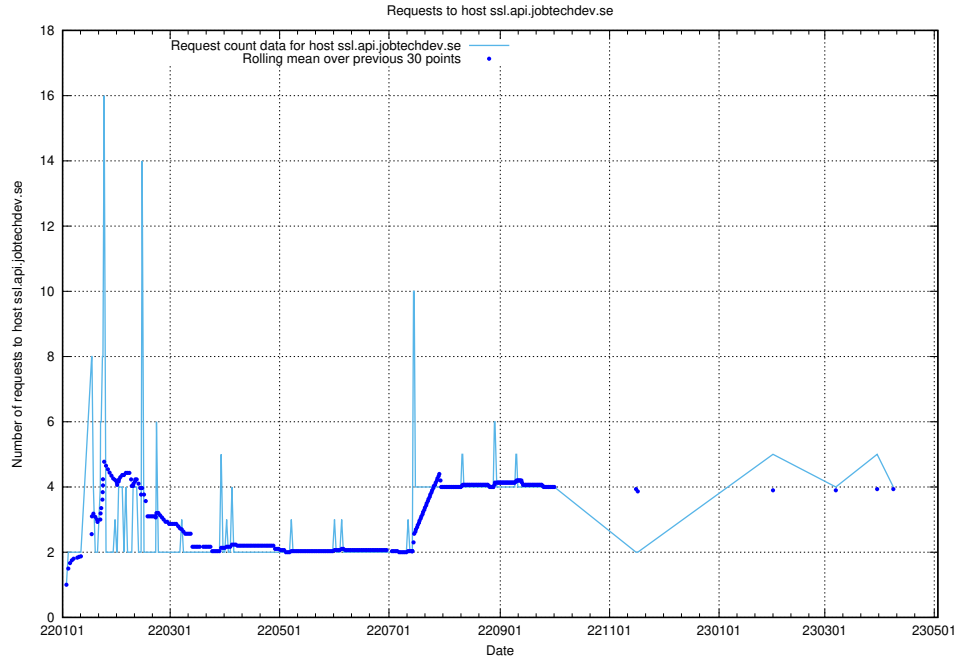

7.106 Usage of ssl.api.jobtechdev.se

Here, we count the number of requests to host ssl.api.jobtechdev.se.