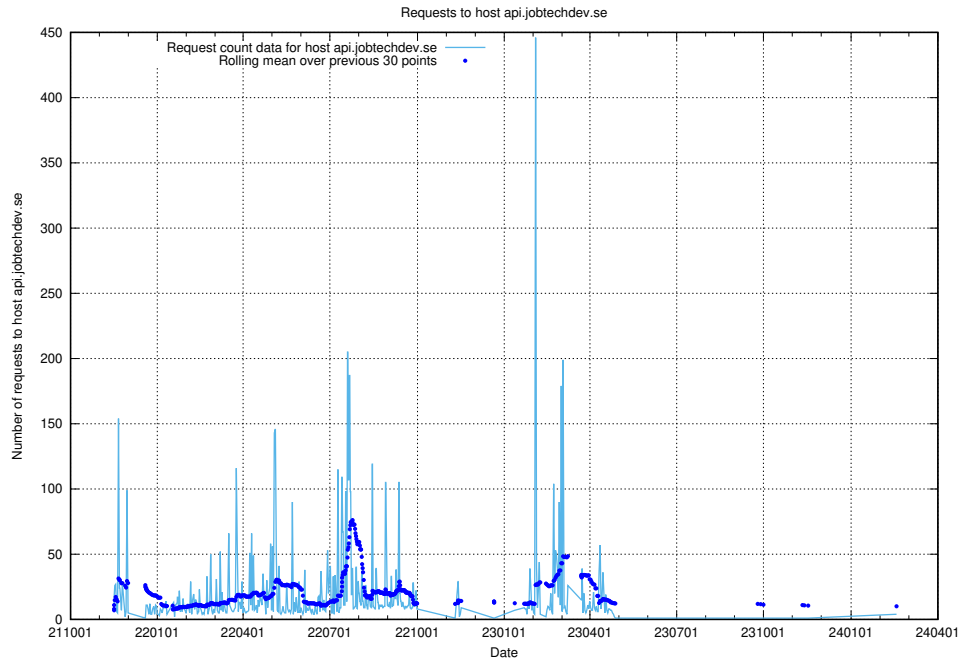

7.152 Usage of api.jobtechdev.se

Here, we count the number of requests to host api.jobtechdev.se.