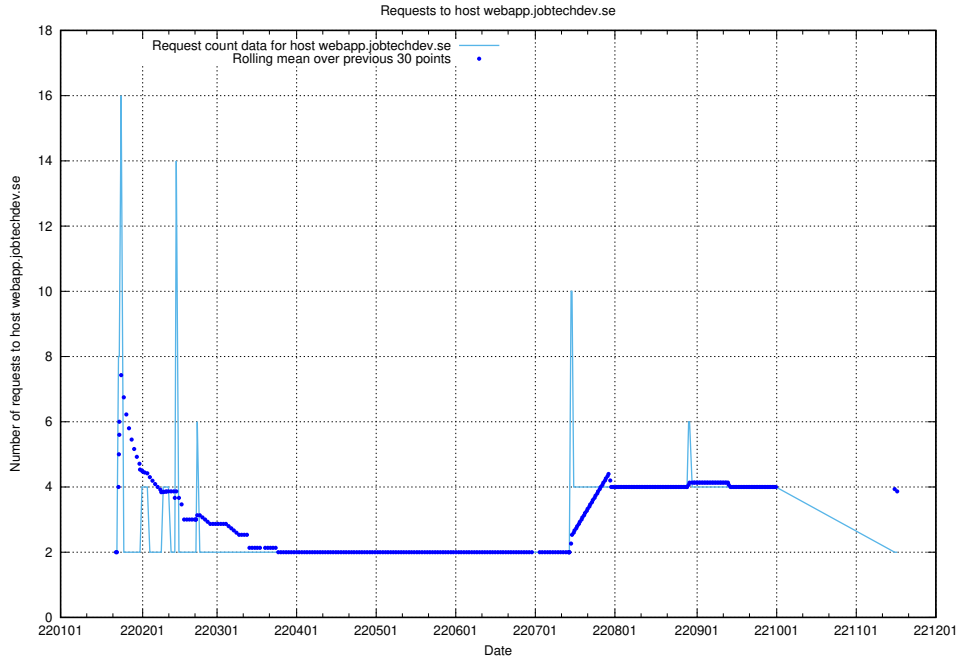

7.576 Usage of webapp.jobtechdev.se

Here, we count the number of requests to host webapp.jobtechdev.se.