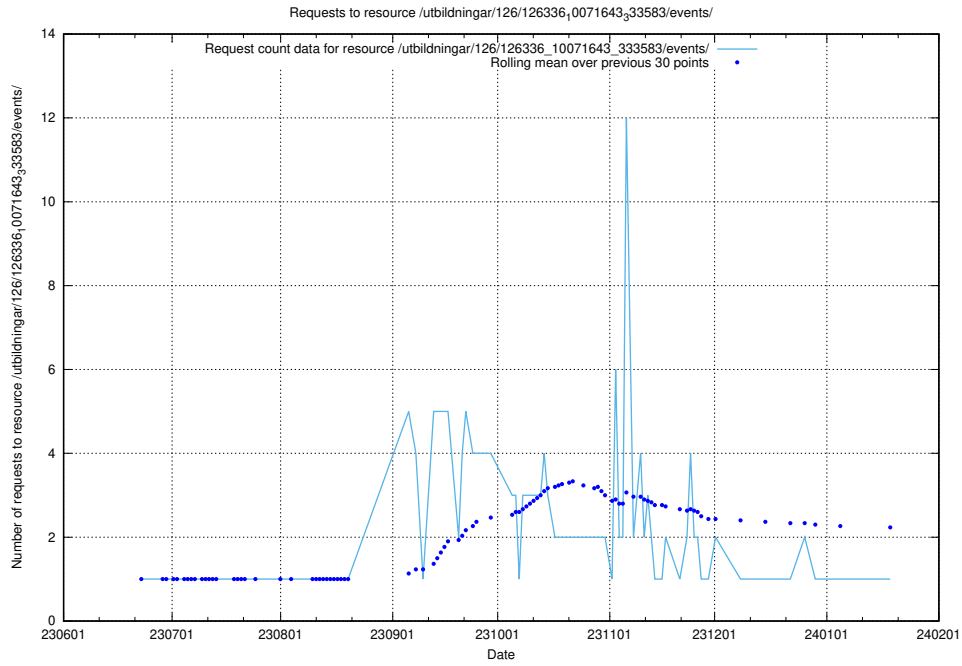

5.5449 Usage of /utbildningar/126/126336_10071643_333583/events/

Here, we count the number of requests to resource /utbildningar/126/126336_10071643_333583/events/