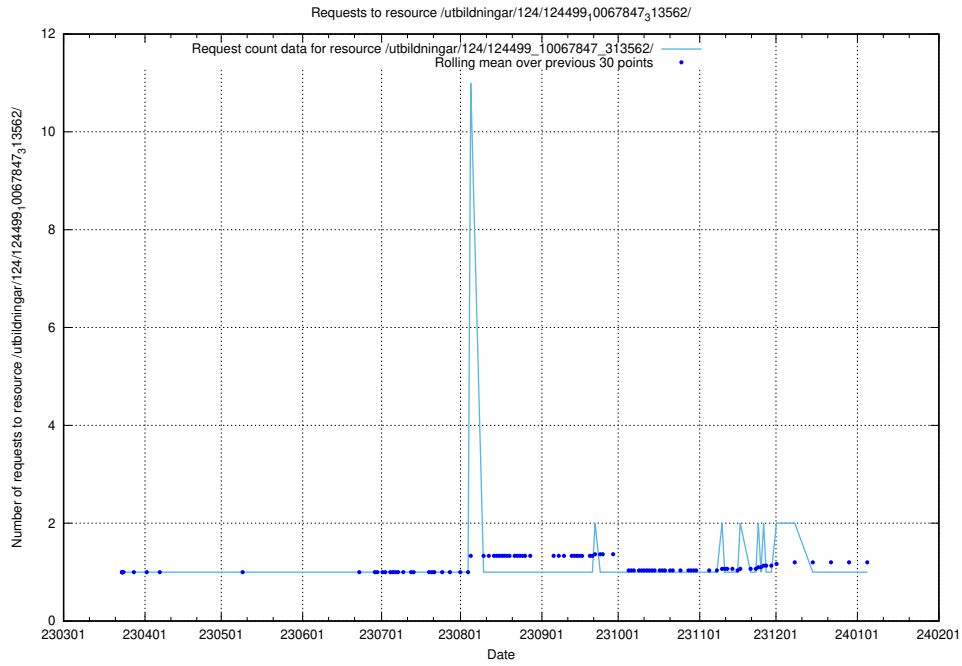

5.2200 Usage of /utbildningar/124/124499_10067847_313562/

Here, we count the number of requests to resource /utbildningar/124/124499_10067847_313562/.