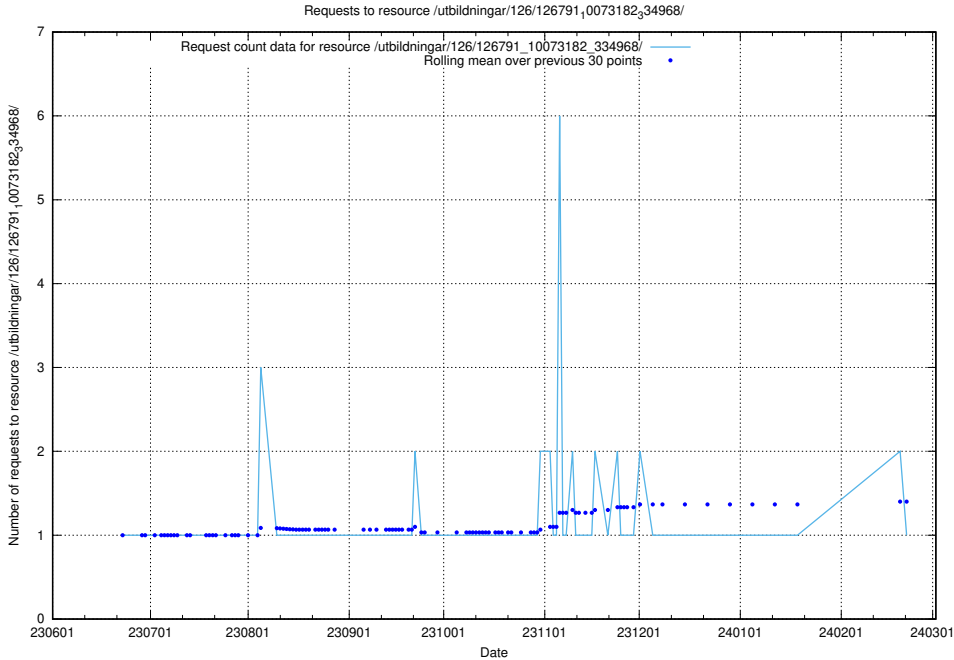

5.5375 Usage of /utbildningar/126/126791_10073182_334968/

Here, we count the number of requests to resource /utbildningar/126/126791_10073182_334968/.