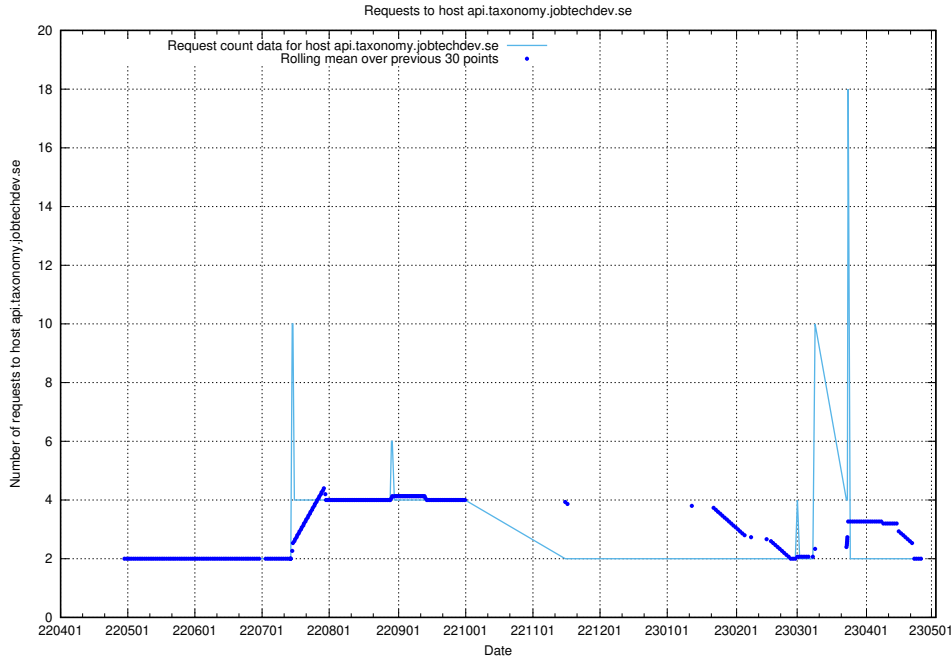

7.435 Usage of api.taxonomy.jobtechdev.se

Here, we count the number of requests to host api.taxonomy.jobtechdev.se.