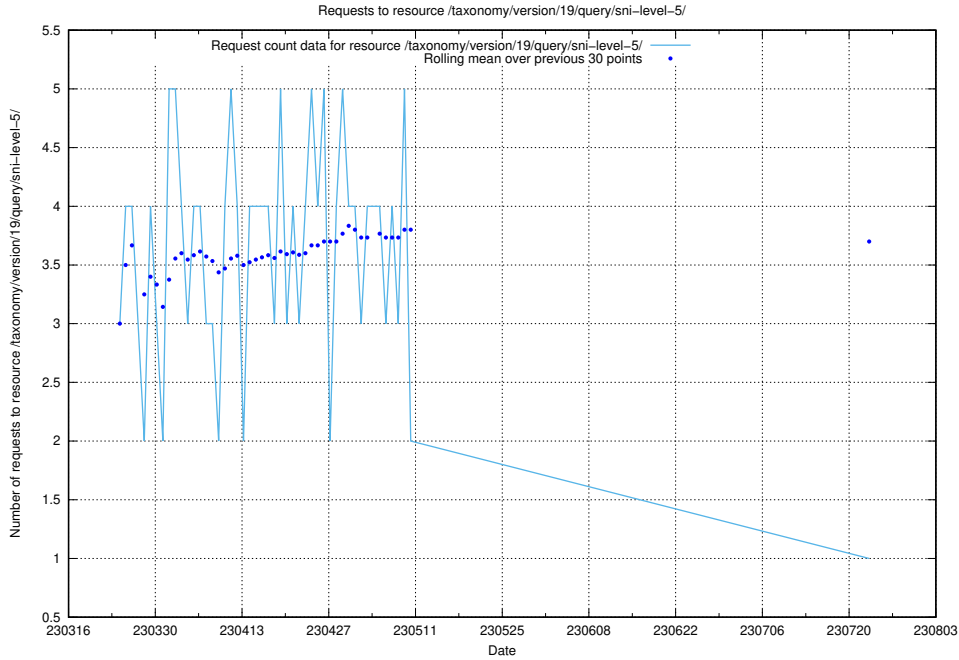

5.5923 Usage of /taxonomy/version/19/query/sni-level-5/

Here, we count the number of requests to resource /taxonomy/version/19/query/sni-level-5/.