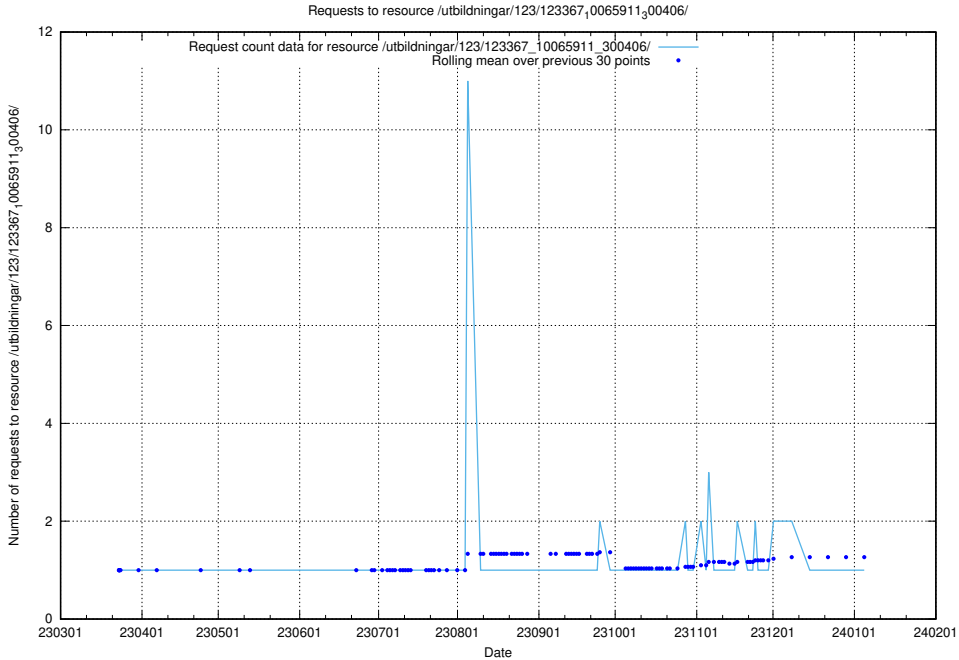

5.4515 Usage of /utbildningar/123/123367_10065911_300406/

Here, we count the number of requests to resource /utbildningar/123/123367_10065911_300406/.