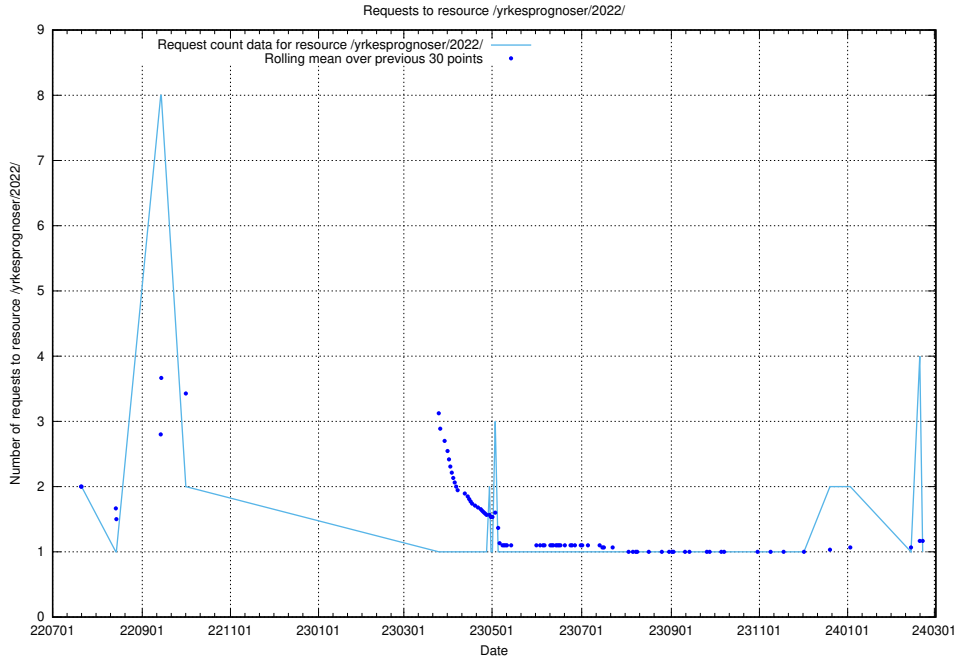

5.991 Usage of /yrkesprognoser/2022/

Here, we count the number of requests to resource /yrkesprognoser/2022/.