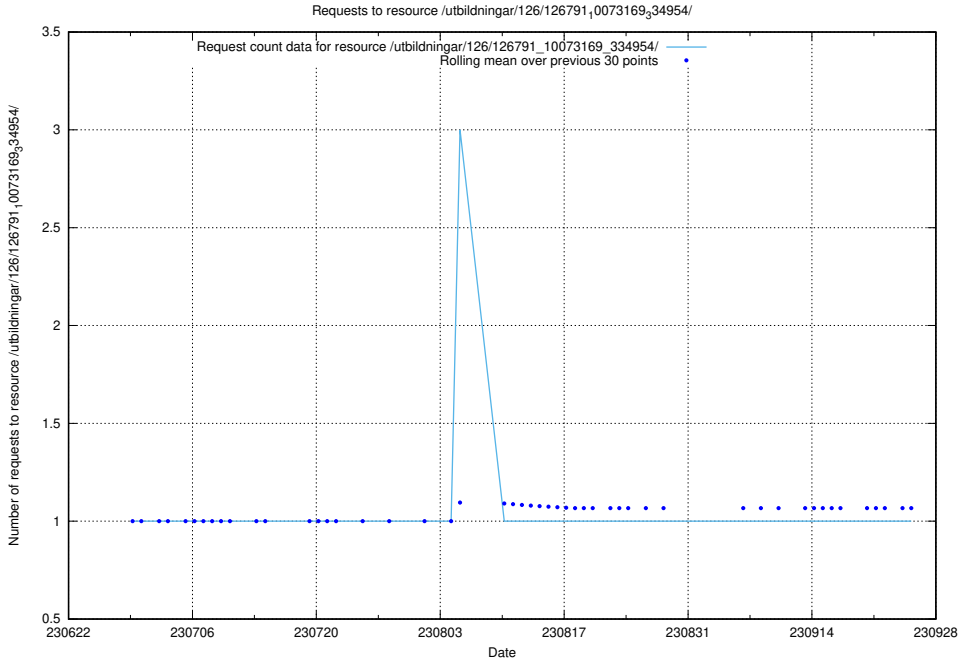

5.5228 Usage of /utbildningar/126/126791_10073169_334954/

Here, we count the number of requests to resource /utbildningar/126/126791_10073169_334954/.