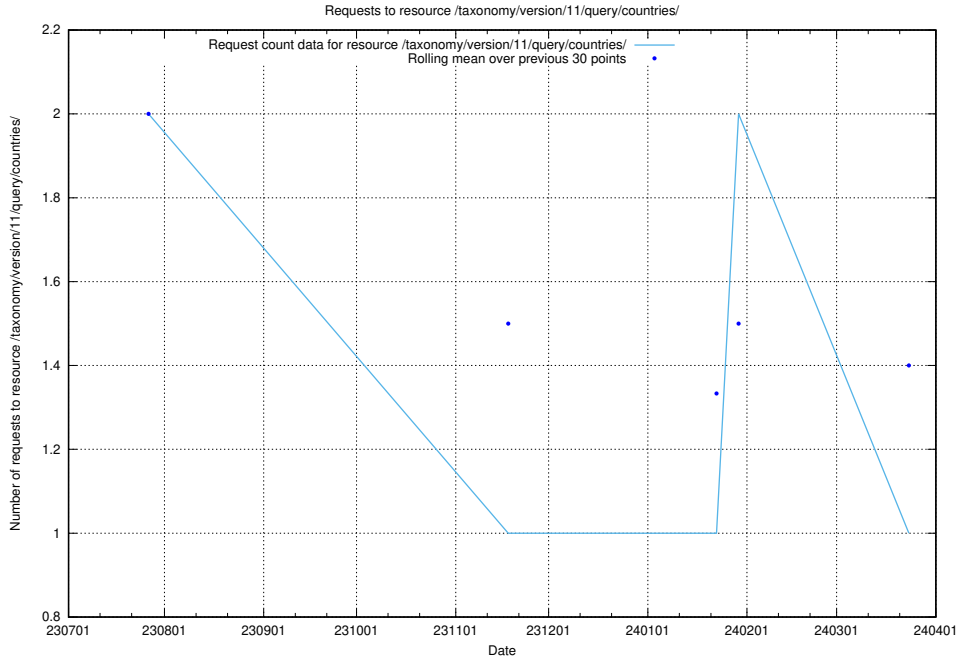

5.4714 Usage of /taxonomy/version/11/query/countries/

Here, we count the number of requests to resource /taxonomy/version/11/query/countries/.