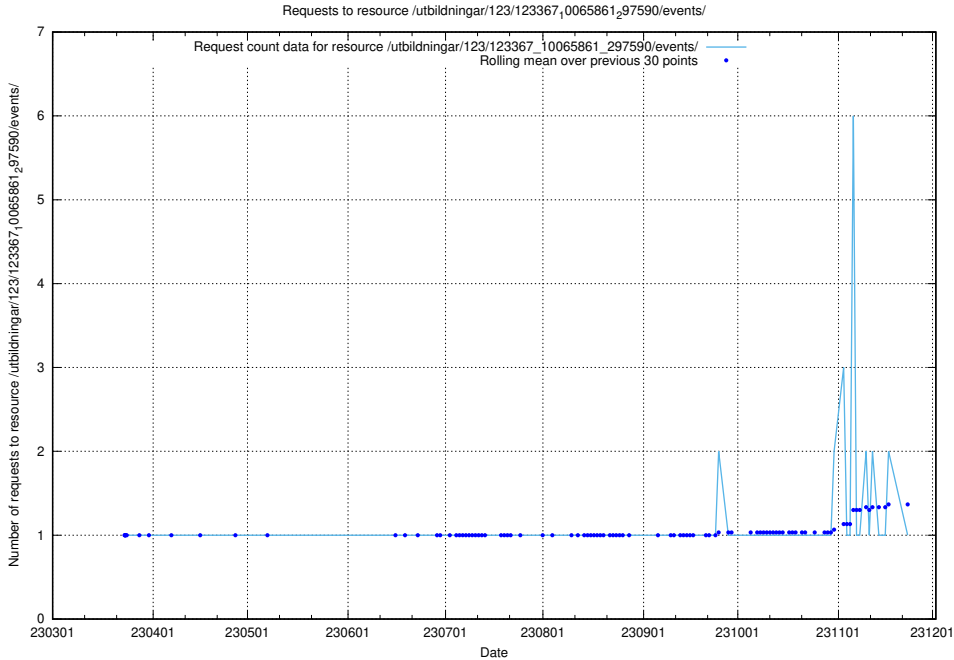

### 5.4593 Usage of /utbildningar/123/123367\_10065861\_297590/events/

Here, we count the number of requests to resource /utbildningar/123/123367\_10065861\_297590/events/