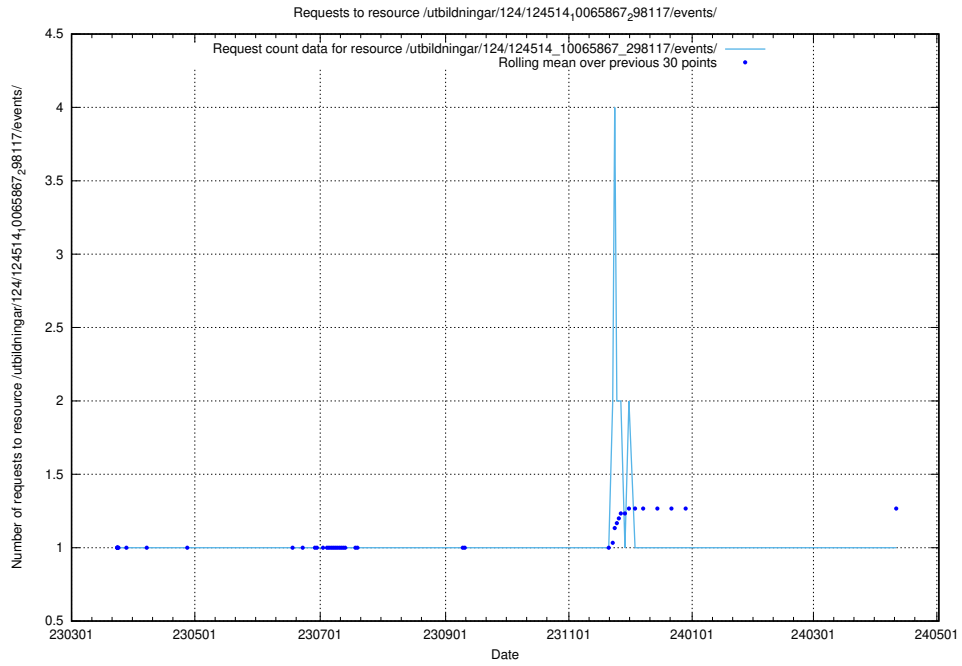

5.1791 Usage of /utbildningar/124/124514_10065867_298117/events/

Here, we count the number of requests to resource /utbildningar/124/124514_10065867_298117/events/