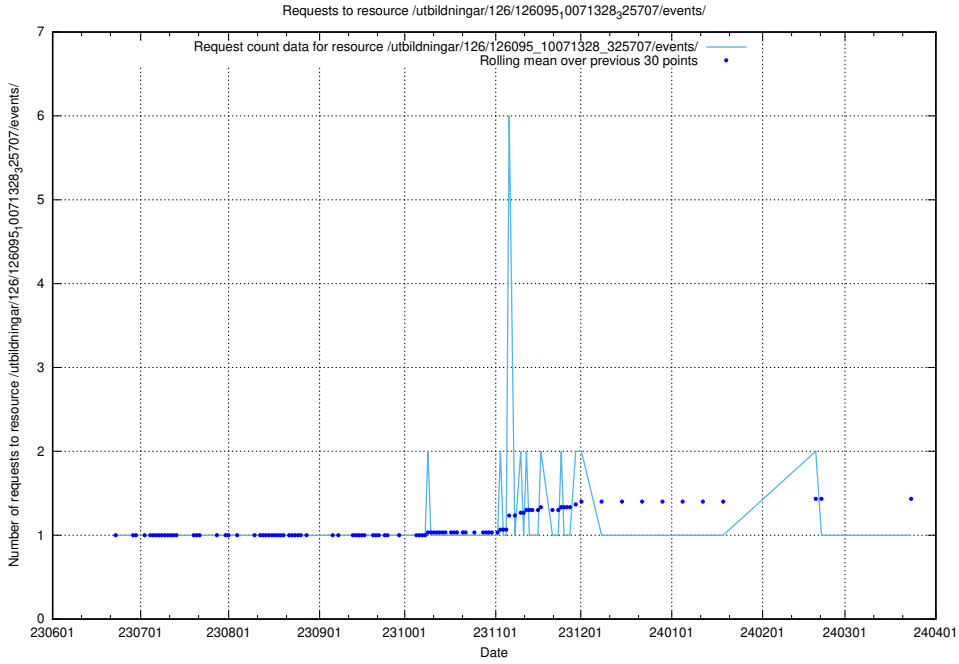

### 5.5462 Usage of /utbildningar/126/126095\_10071328\_325707/events/

Here, we count the number of requests to resource /utbildningar/126/126095\_10071328\_325707/events/