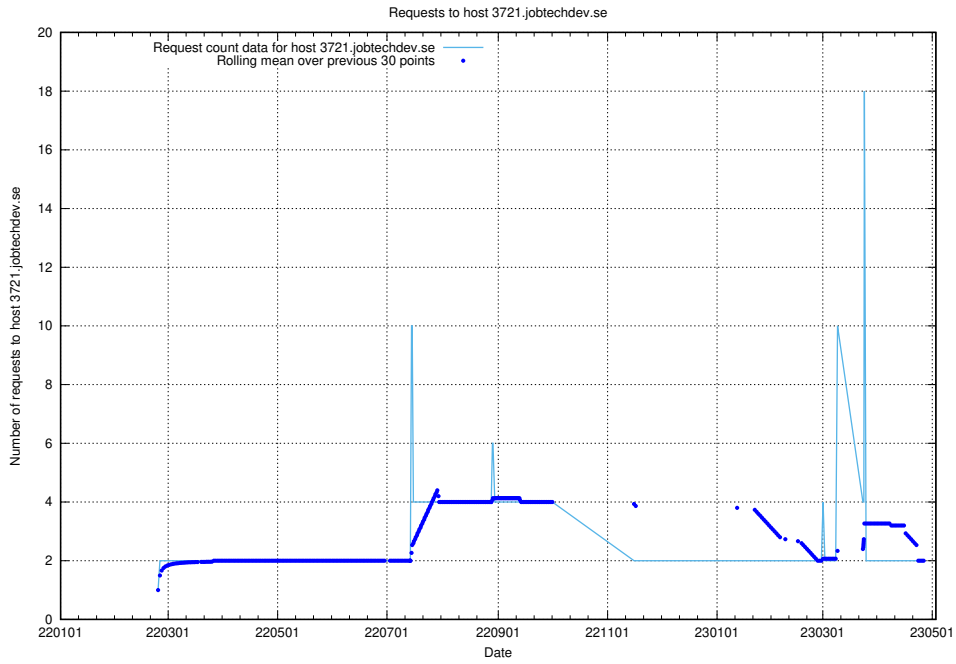

7.511 Usage of 3721.jobtechdev.se

Here, we count the number of requests to host 3721.jobtechdev.se.