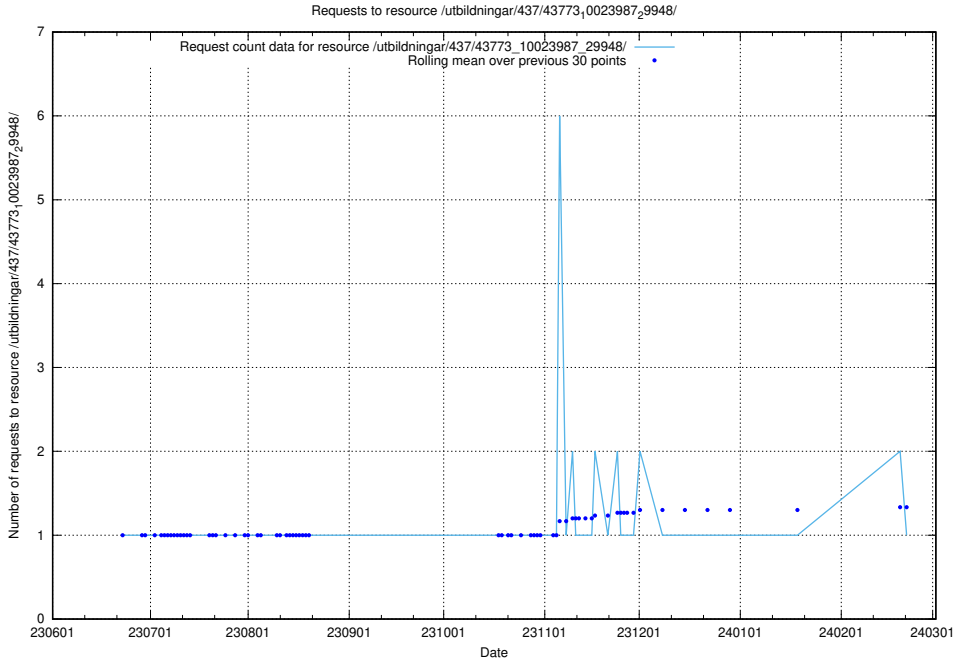

5.5357 Usage of /utbildningar/437/43773_10023987_29948/

Here, we count the number of requests to resource /utbildningar/437/43773_10023987_29948/.