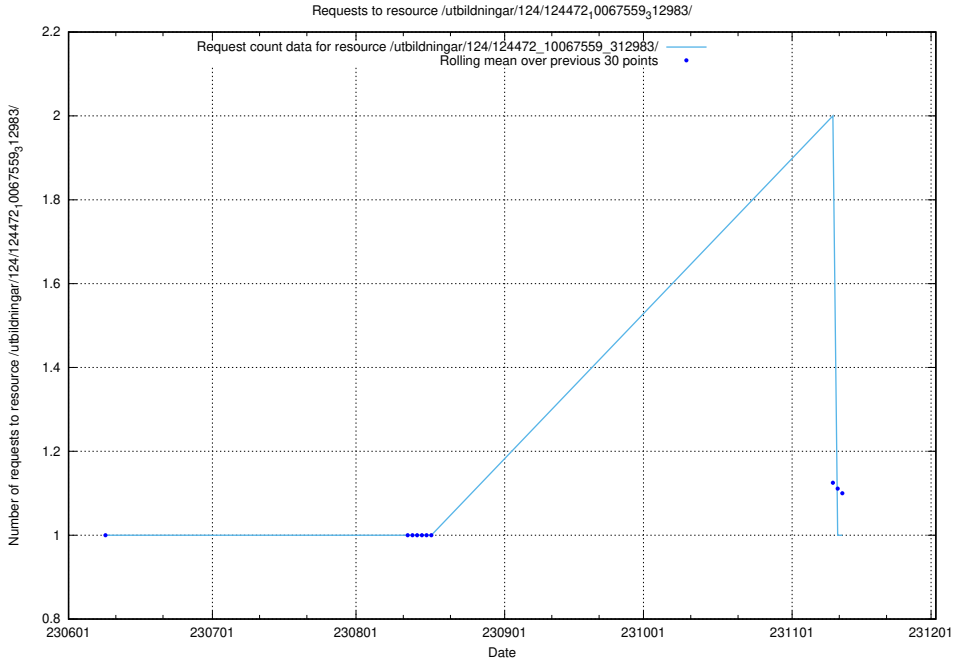

5.5677 Usage of /utbildningar/124/124472_10067559_312983/

Here, we count the number of requests to resource /utbildningar/124/124472_10067559_312983/.