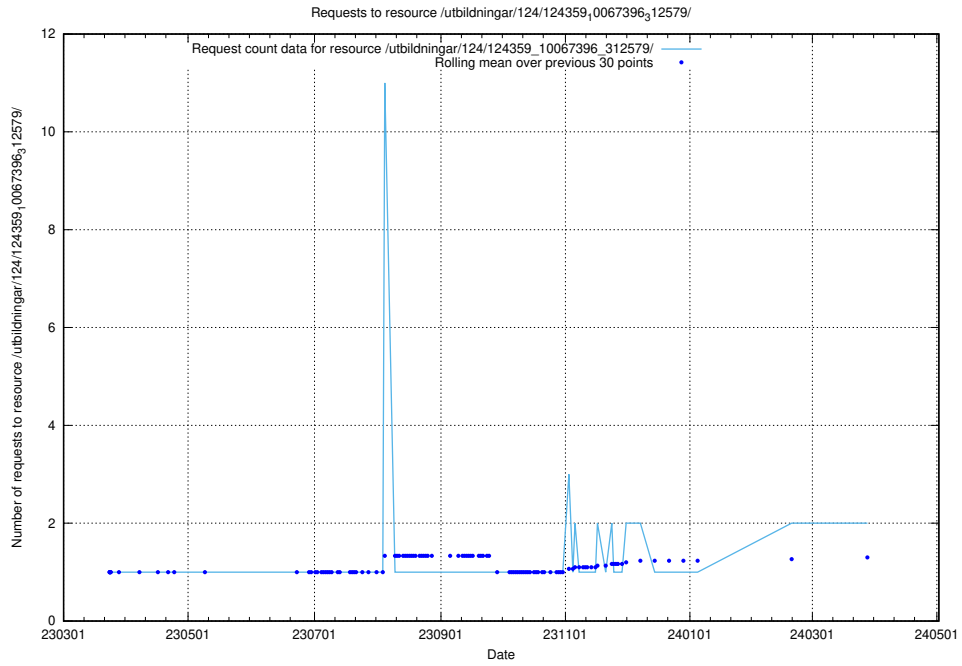

5.677 Usage of /utbildningar/124/124359_10067396_312579/

Here, we count the number of requests to resource /utbildningar/124/124359_10067396_312579/.