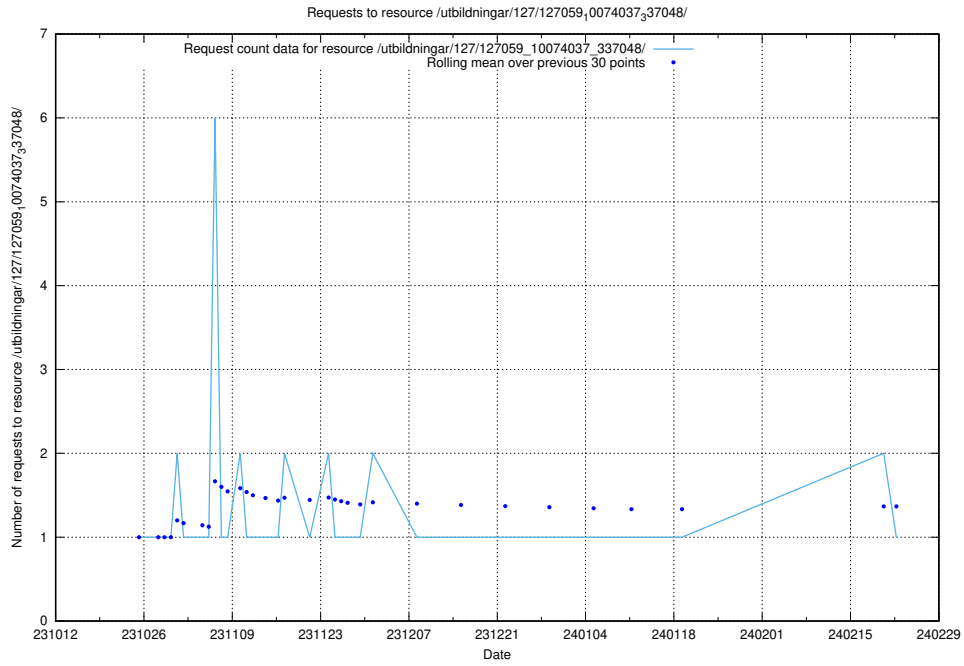

5.3999 Usage of /utbildningar/127/127059_10074037_337048/

Here, we count the number of requests to resource /utbildningar/127/127059_10074037_337048/.