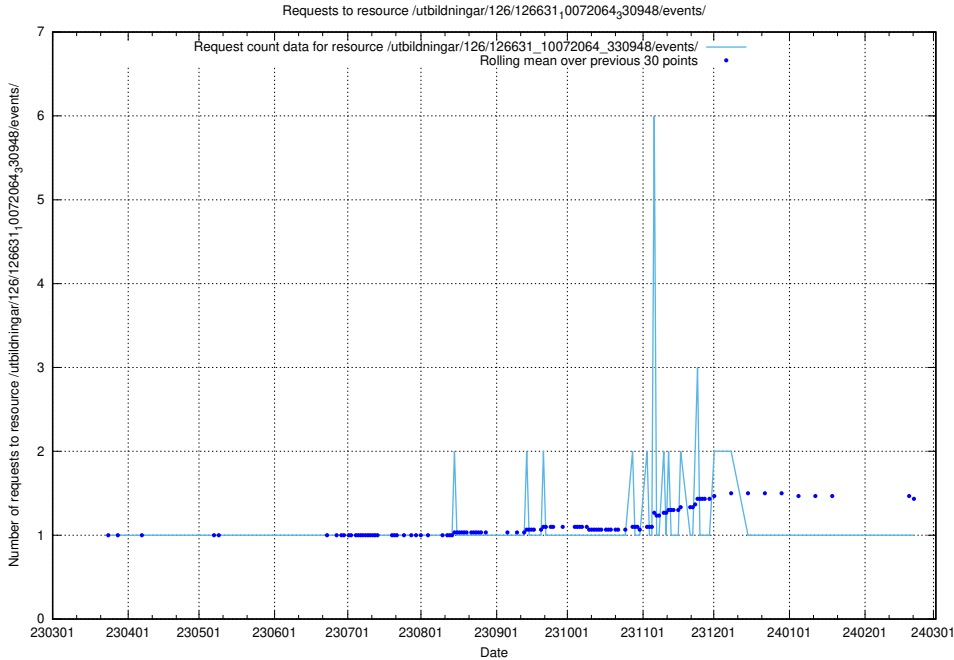

5.5994 Usage of /utbildningar/126/126631_10072064_330948/events/

Here, we count the number of requests to resource /utbildningar/126/126631_10072064_330948/events/