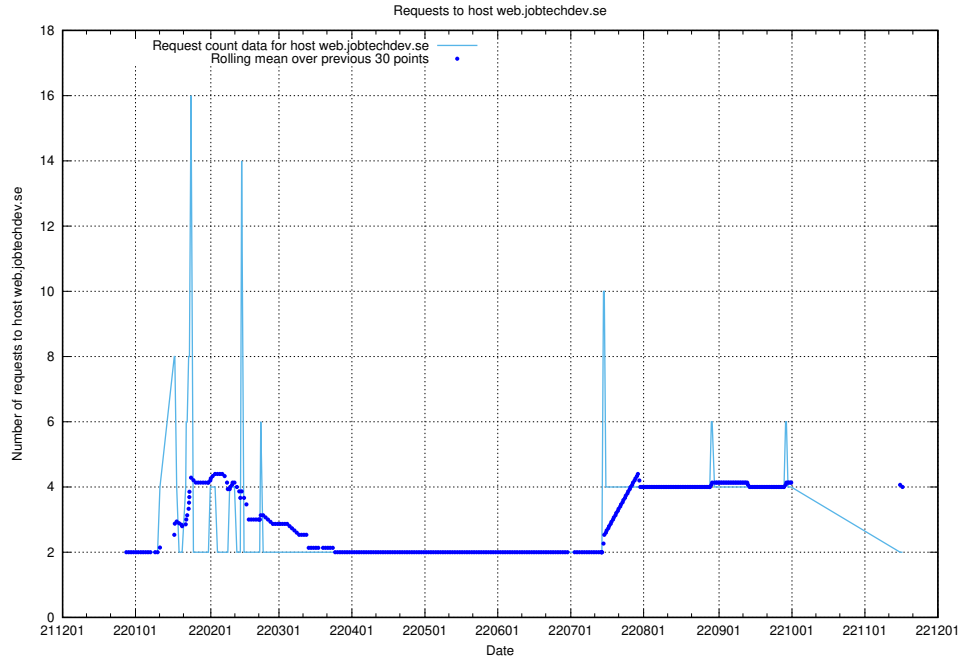

7.352 Usage of web.jobtechdev.se

Here, we count the number of requests to host web.jobtechdev.se.