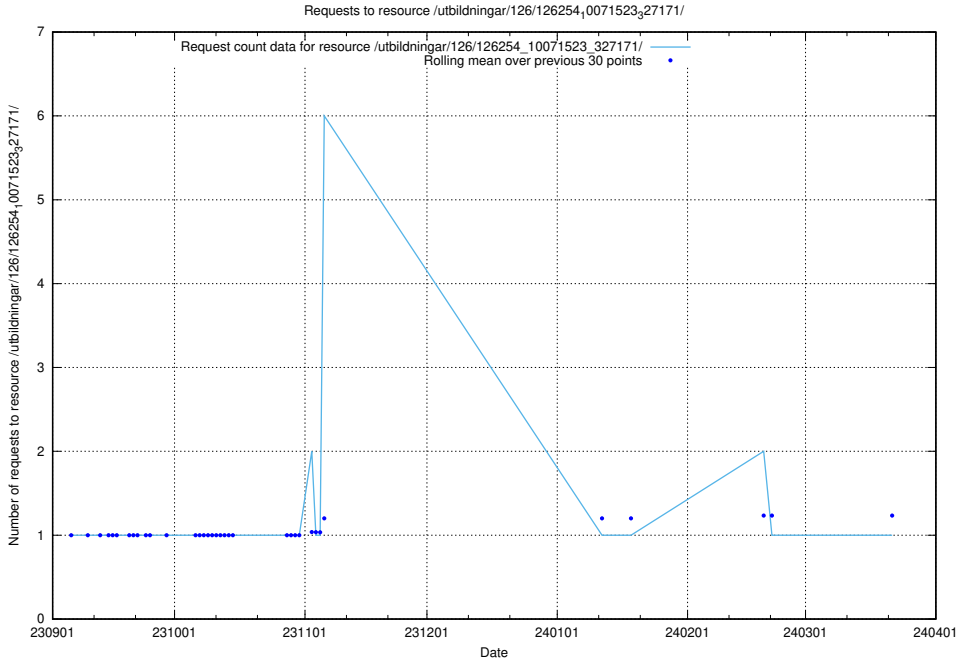

5.4456 Usage of /utbildningar/126/126254_10071523_327171/

Here, we count the number of requests to resource /utbildningar/126/126254_10071523_327171/.