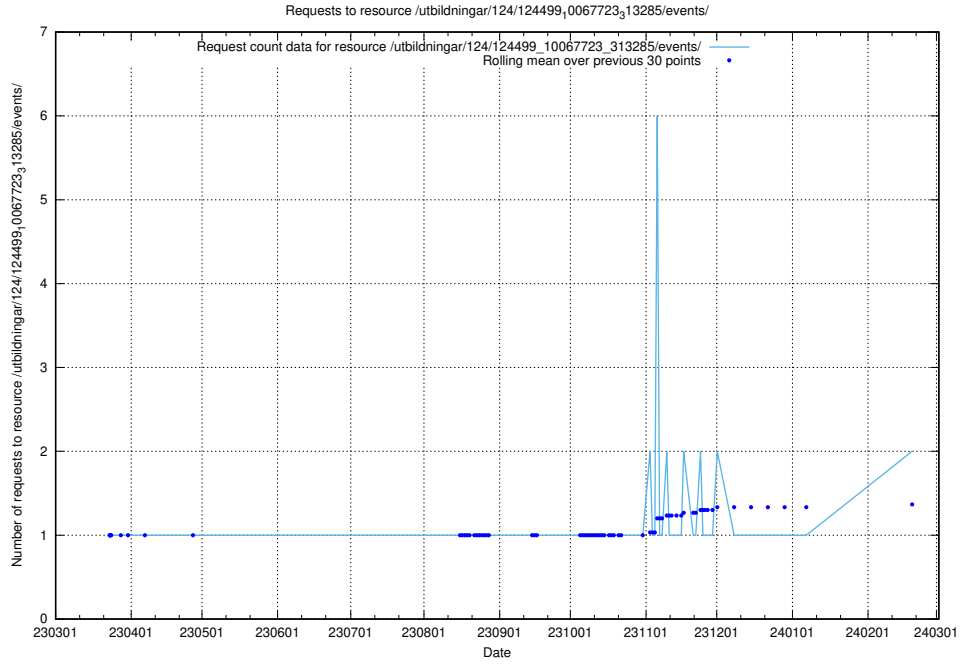

5.577 Usage of /utbildningar/124/124499_10067723_313285/events/

Here, we count the number of requests to resource /utbildningar/124/124499_10067723_313285/events/