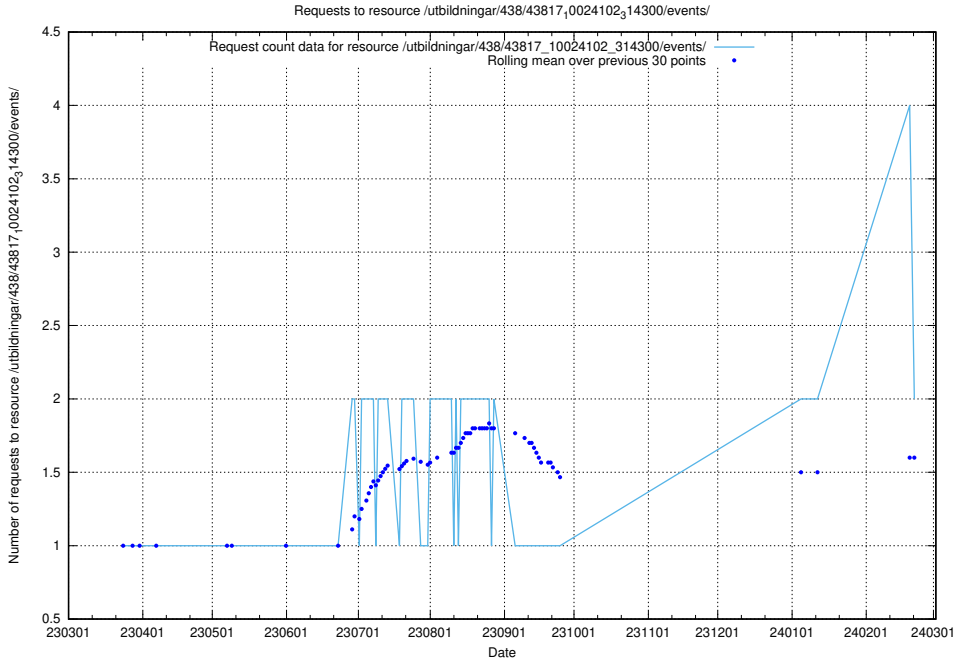

5.928 Usage of /utbildningar/438/43817_10024102_314300/events/

Here, we count the number of requests to resource /utbildningar/438/43817_10024102_314300/events/.