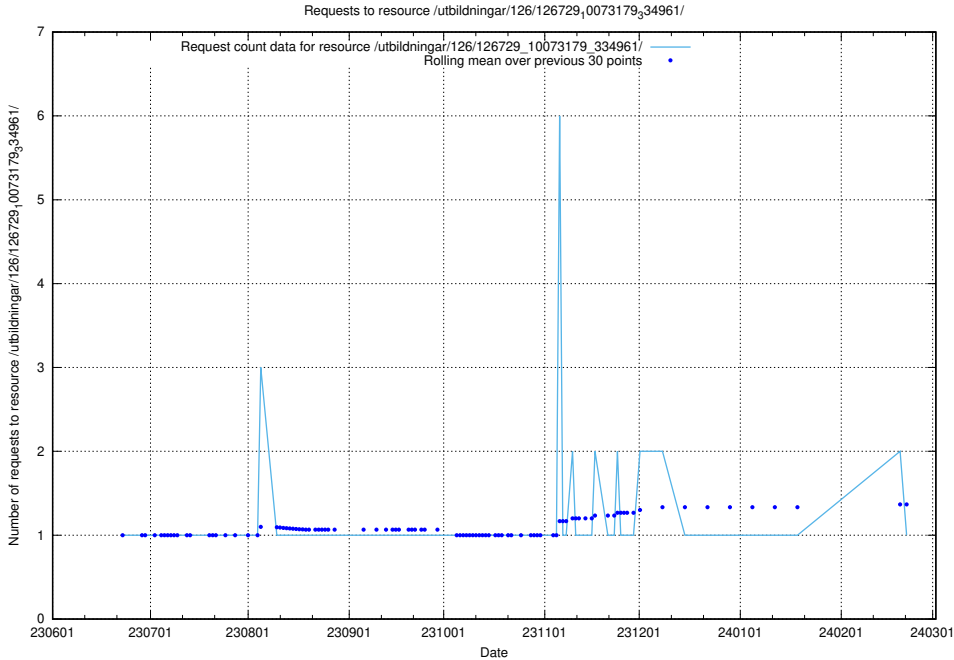

5.5378 Usage of /utbildningar/126/126729_10073179_334961/

Here, we count the number of requests to resource /utbildningar/126/126729_10073179_334961/.