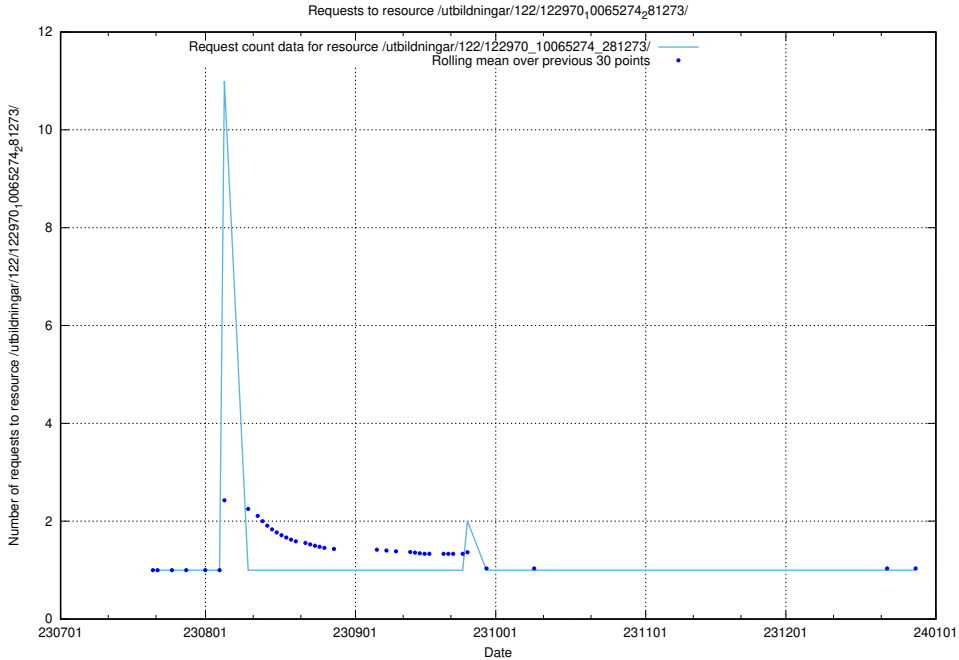

5.4769 Usage of /utbildningar/122/122970_10065274_281273/

Here, we count the number of requests to resource /utbildningar/122/122970_10065274_281273/.