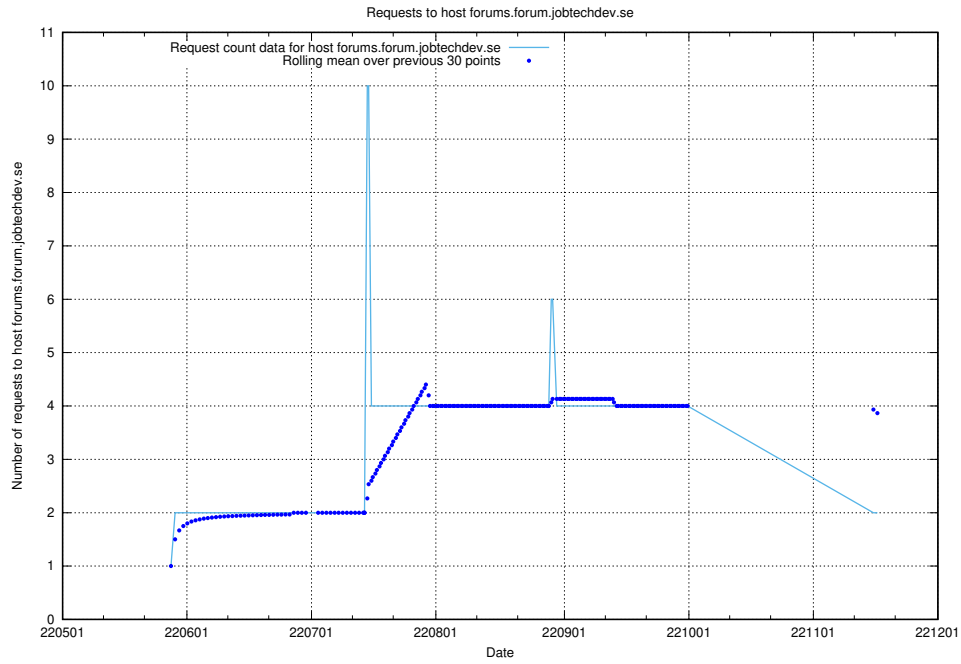

7.416 Usage of forums.forum.jobtechdev.se

Here, we count the number of requests to host forums.forum.jobtechdev.se.