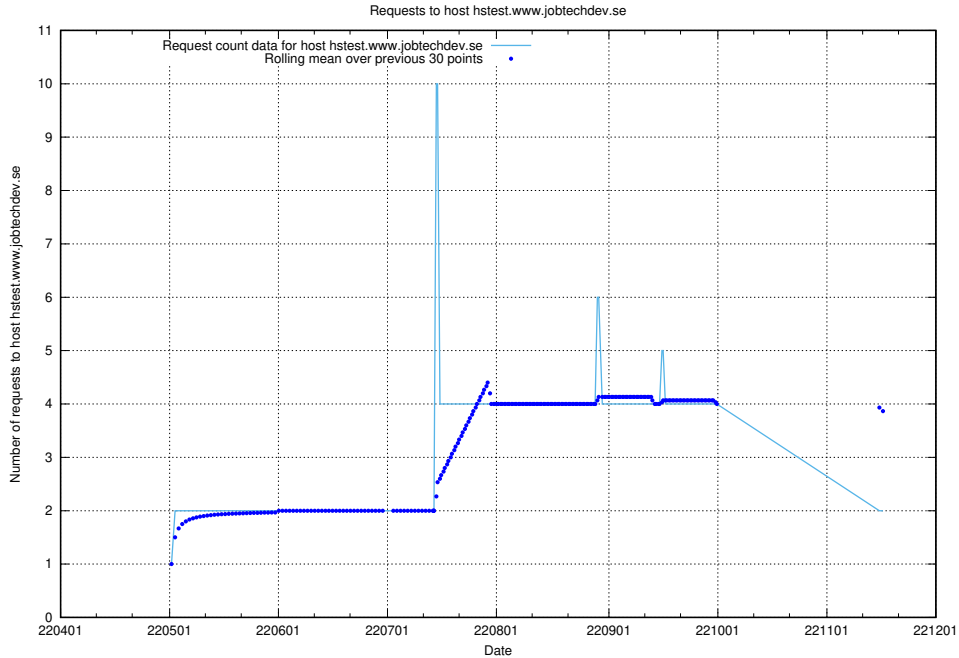

7.433 Usage of hstest.www.jobtechdev.se

Here, we count the number of requests to host hstest.www.jobtechdev.se.