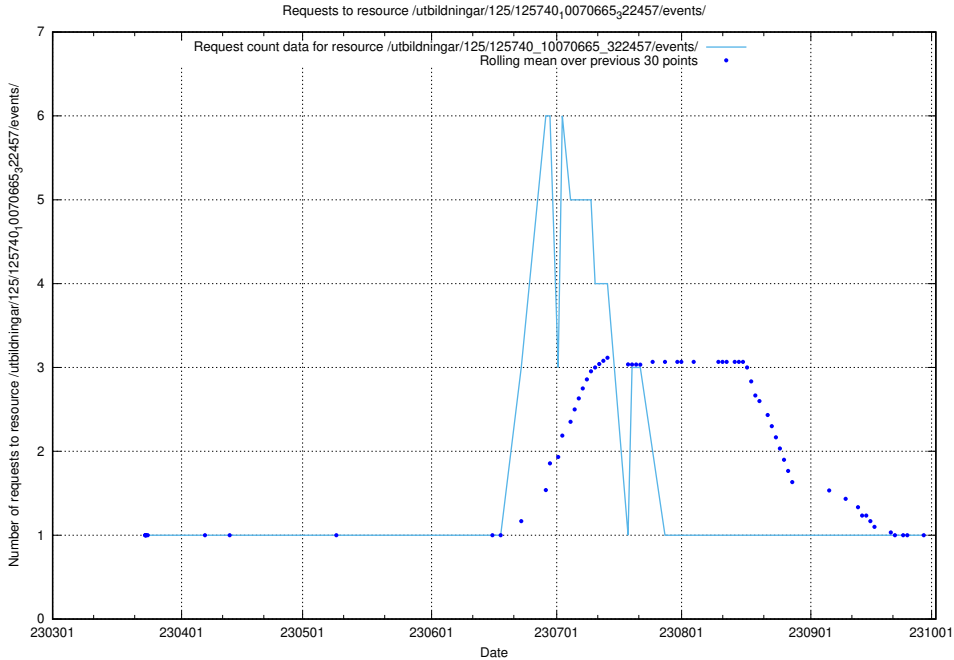

5.1009 Usage of /utbildningar/125/125740_10070665_322457/events/

Here, we count the number of requests to resource /utbildningar/125/125740_10070665_322457/events/