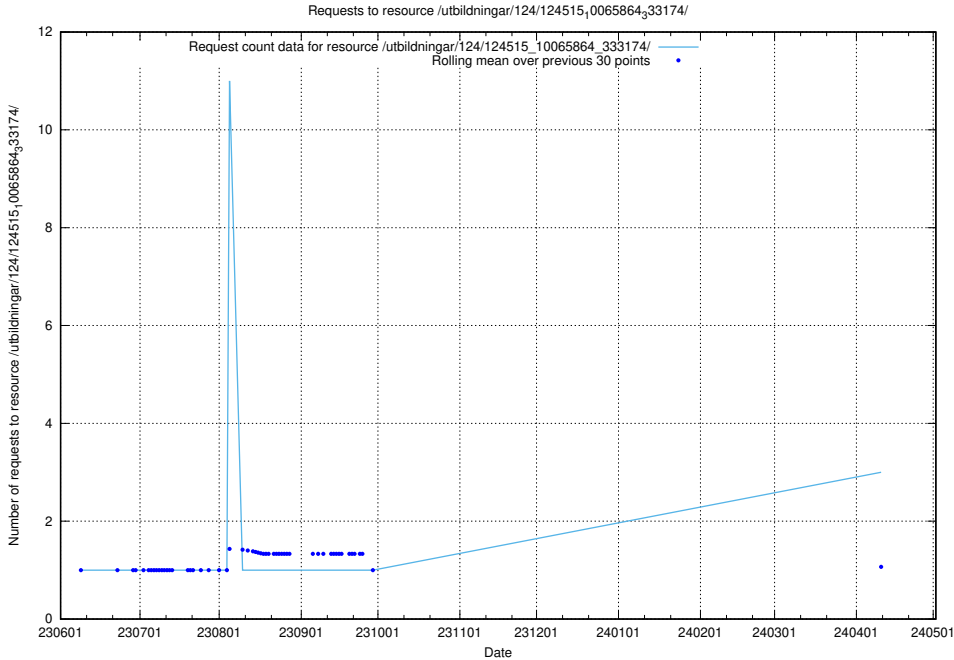

5.442 Usage of /utbildningar/124/124515_10065864_333174/

Here, we count the number of requests to resource /utbildningar/124/124515_10065864_333174/.