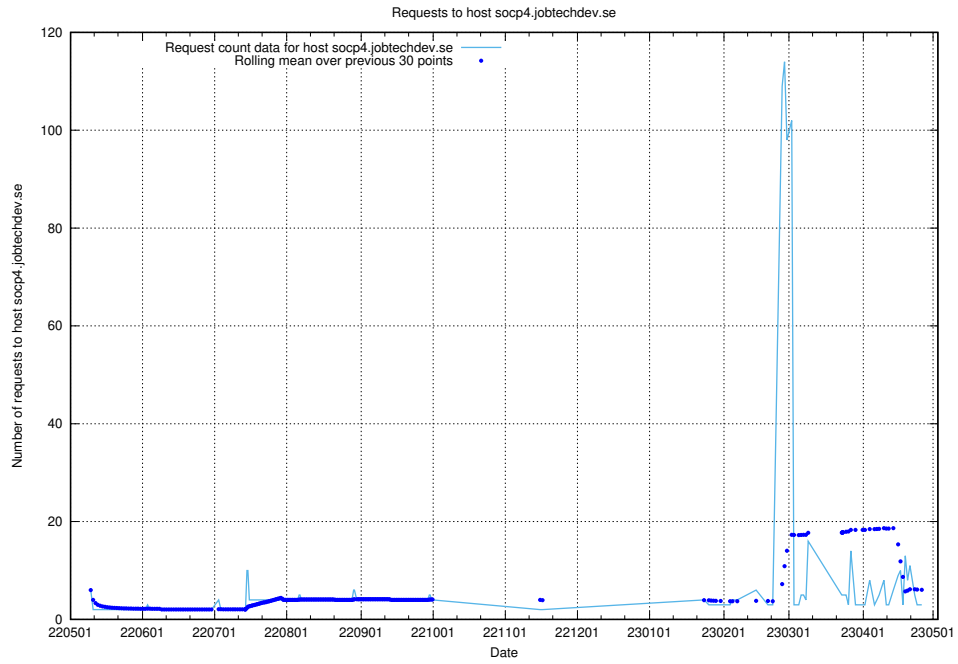

7.212 Usage of socp4.jobtechdev.se

Here, we count the number of requests to host socp4.jobtechdev.se.