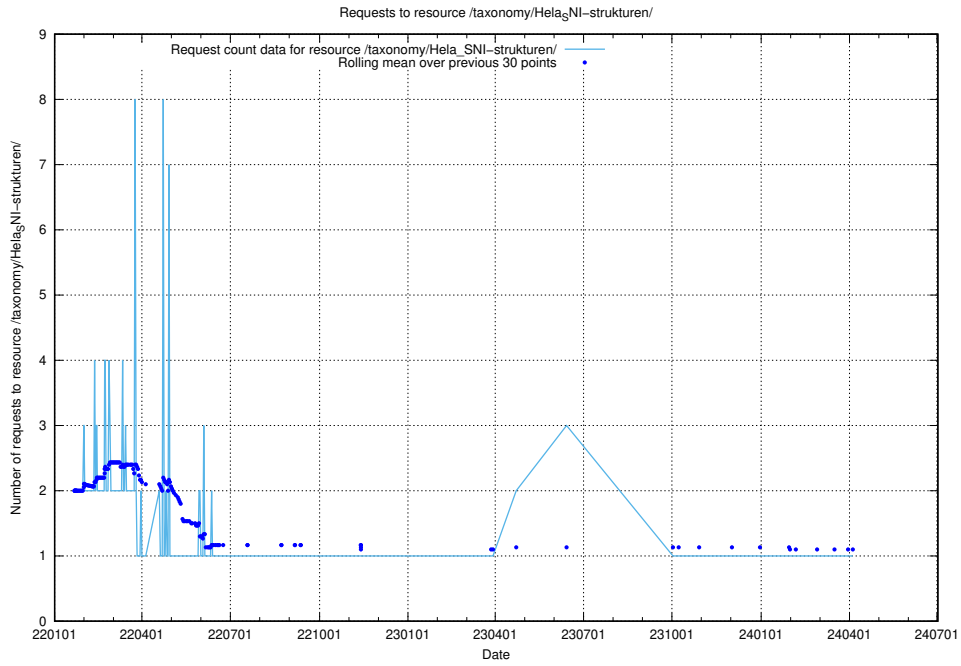

5.1054 Usage of /taxonomy/Hela_SNI-strukturen/

Here, we count the number of requests to resource /taxonomy/Hela_SNI-strukturen/.