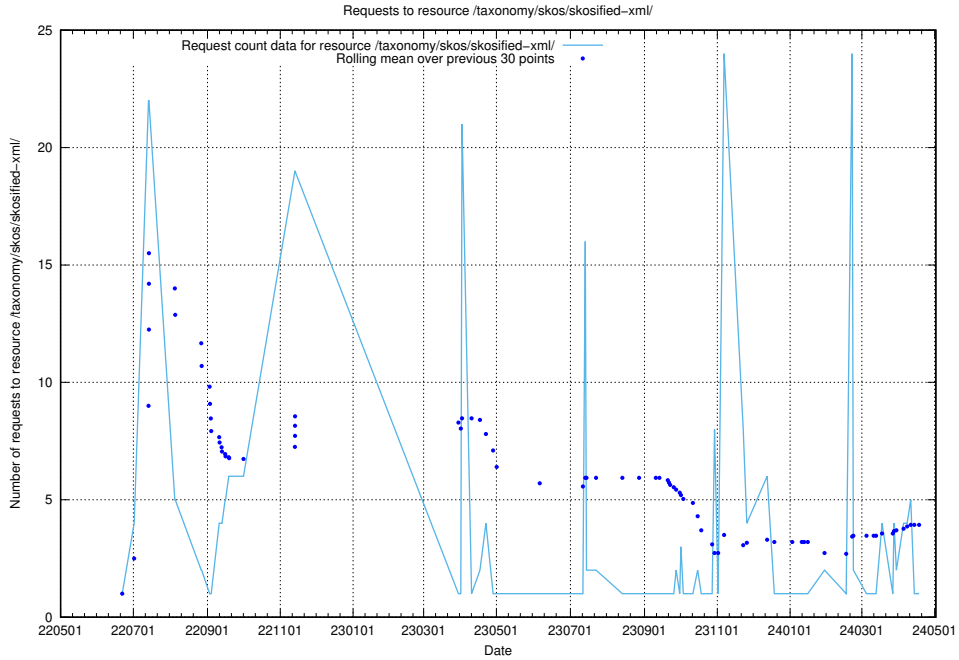

5.1034 Usage of /taxonomy/skos/skosified-xml/

Here, we count the number of requests to resource /taxonomy/skos/skosified-xml/.