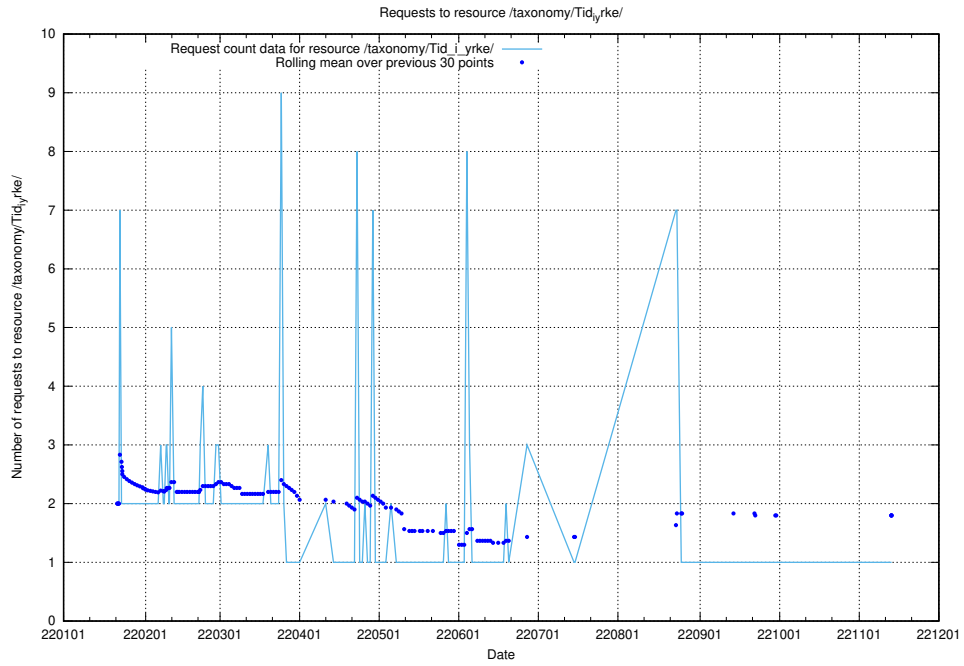

5.6095 Usage of /taxonomy/Tid_i_yrke/

Here, we count the number of requests to resource /taxonomy/Tid_i_yrke/.