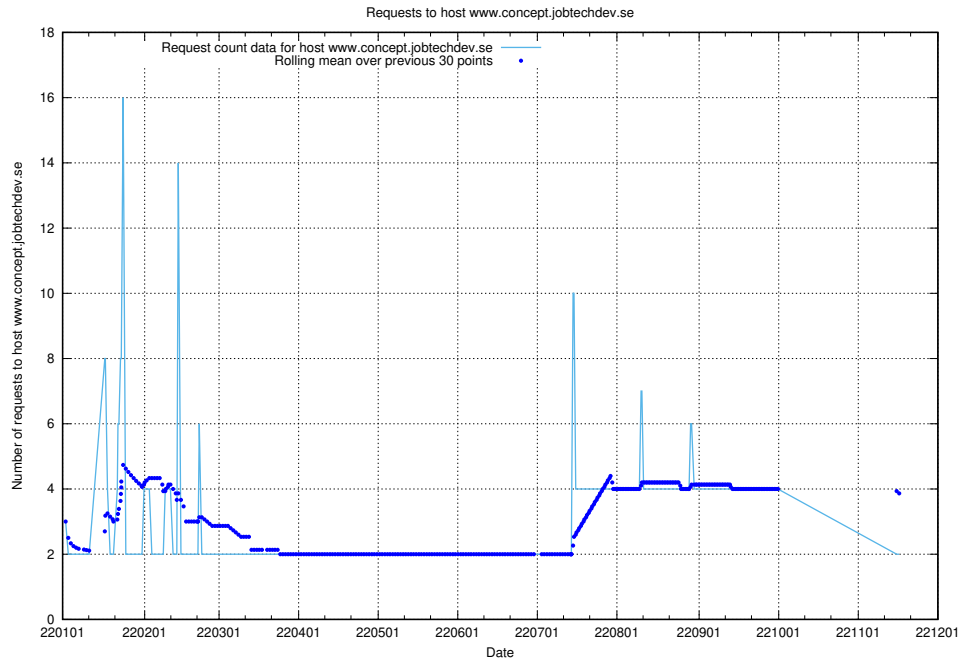

7.305 Usage of www.concept.jobtechdev.se

Here, we count the number of requests to host www.concept.jobtechdev.se.