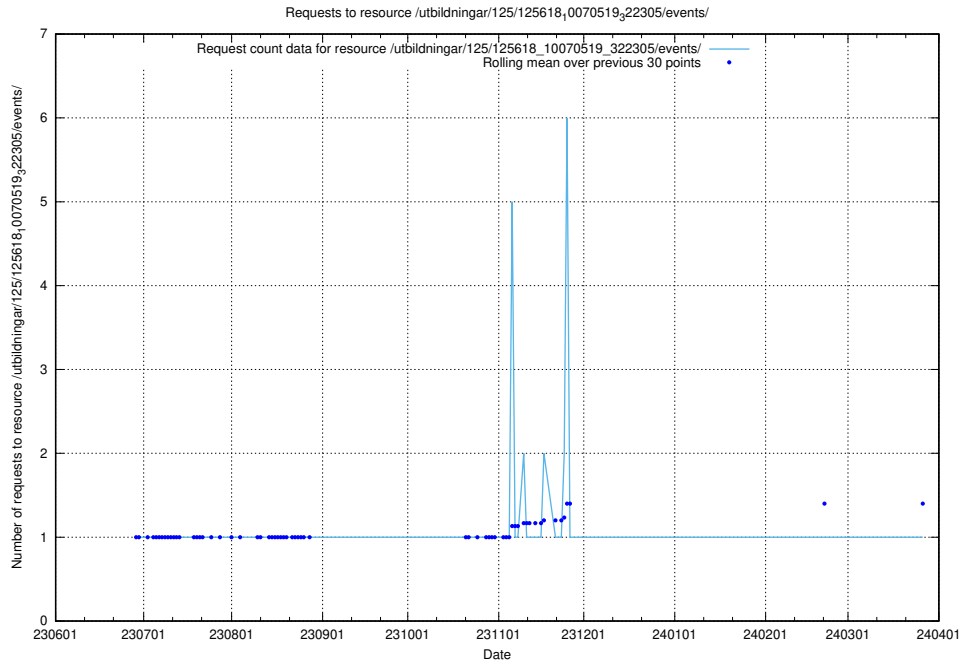

5.5254 Usage of /utbildningar/125/125618_10070519_322305/events/

Here, we count the number of requests to resource /utbildningar/125/125618_10070519_322305/events/