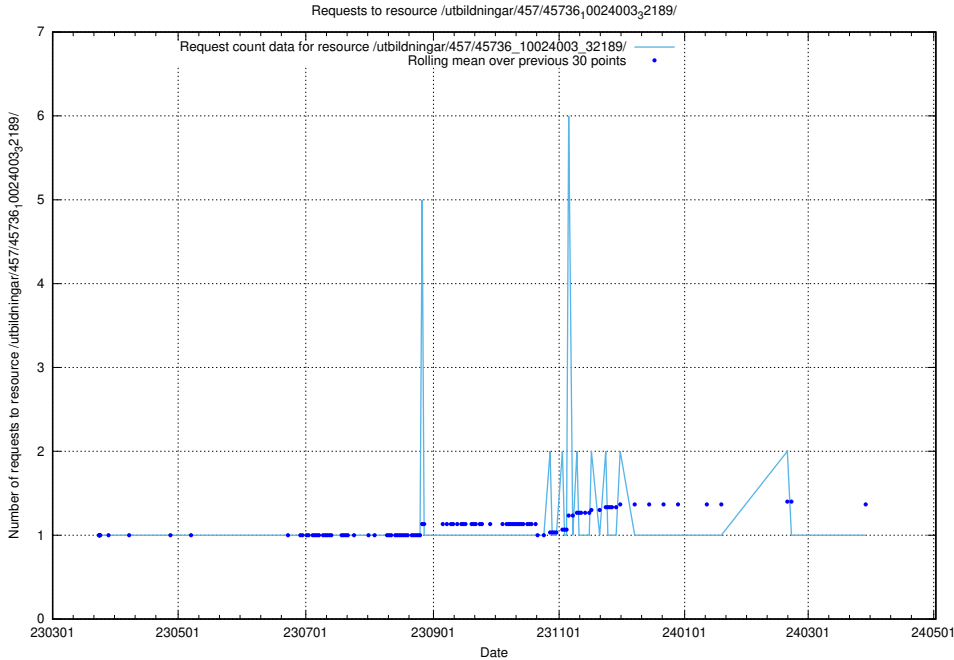

5.6106 Usage of /utbildningar/457/45736_10024003_32189/

Here, we count the number of requests to resource /utbildningar/457/45736_10024003_32189/.