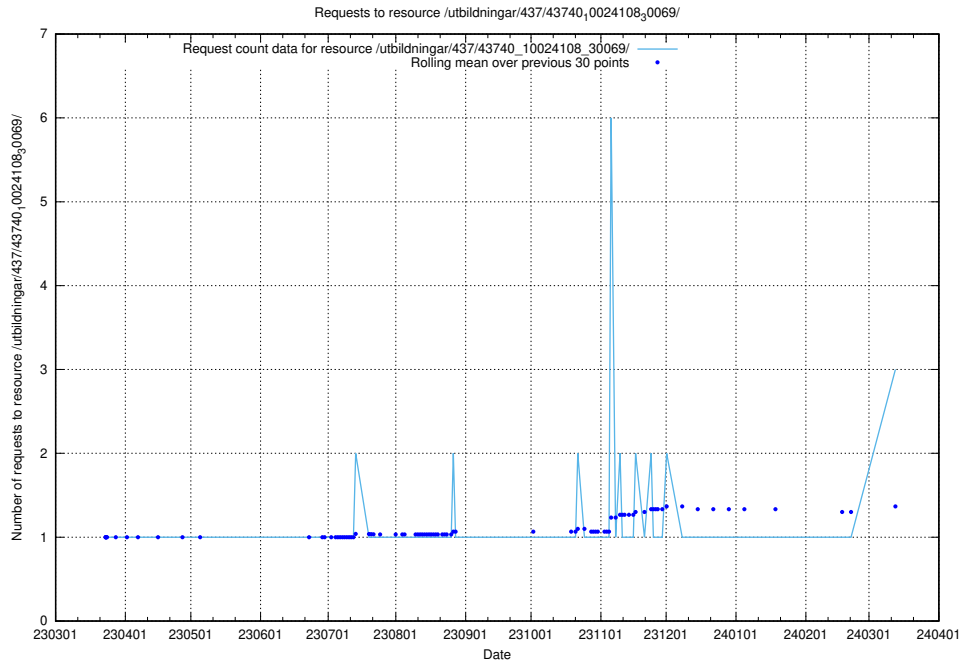

5.476 Usage of /utbildningar/437/43740_10024108_30069/

Here, we count the number of requests to resource /utbildningar/437/43740_10024108_30069/.