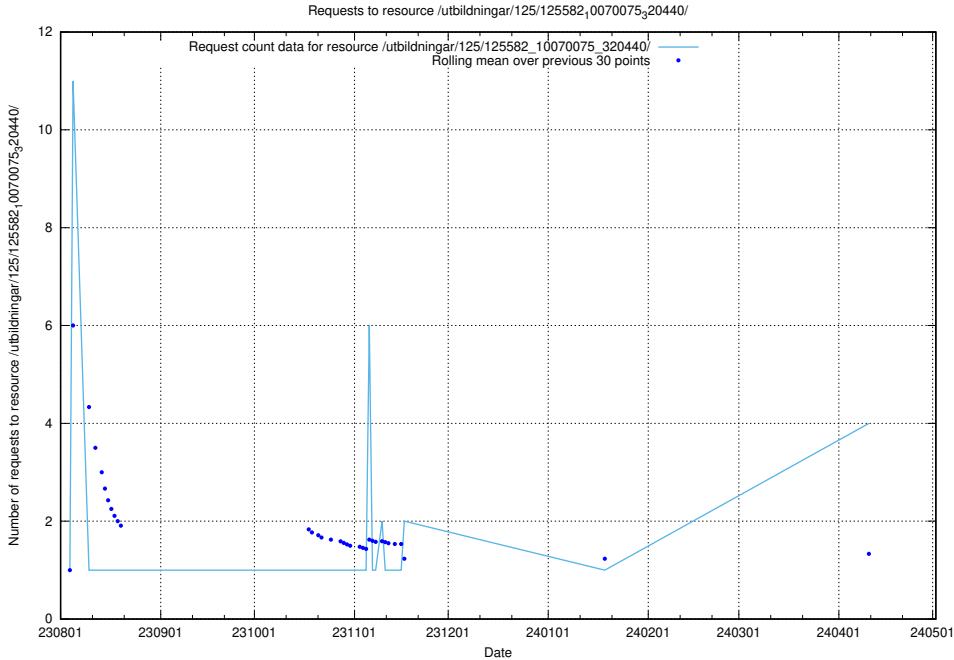

5.249 Usage of /utbildningar/125/125582_10070075_320440/

Here, we count the number of requests to resource /utbildningar/125/125582_10070075_320440/.