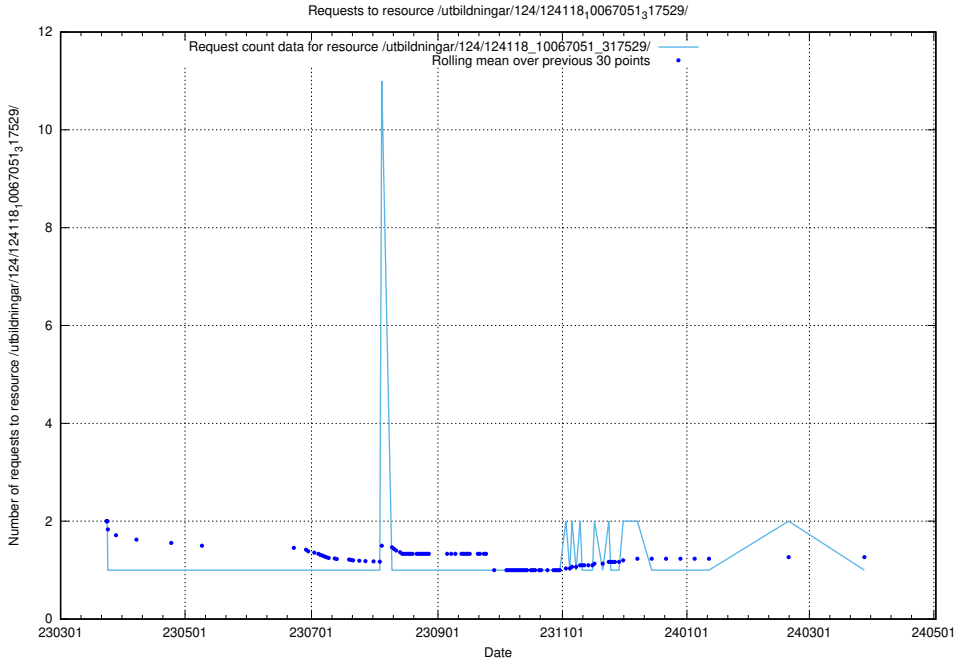

5.6091 Usage of /utbildningar/124/124118_10067051_317529/

Here, we count the number of requests to resource /utbildningar/124/124118_10067051_317529/.