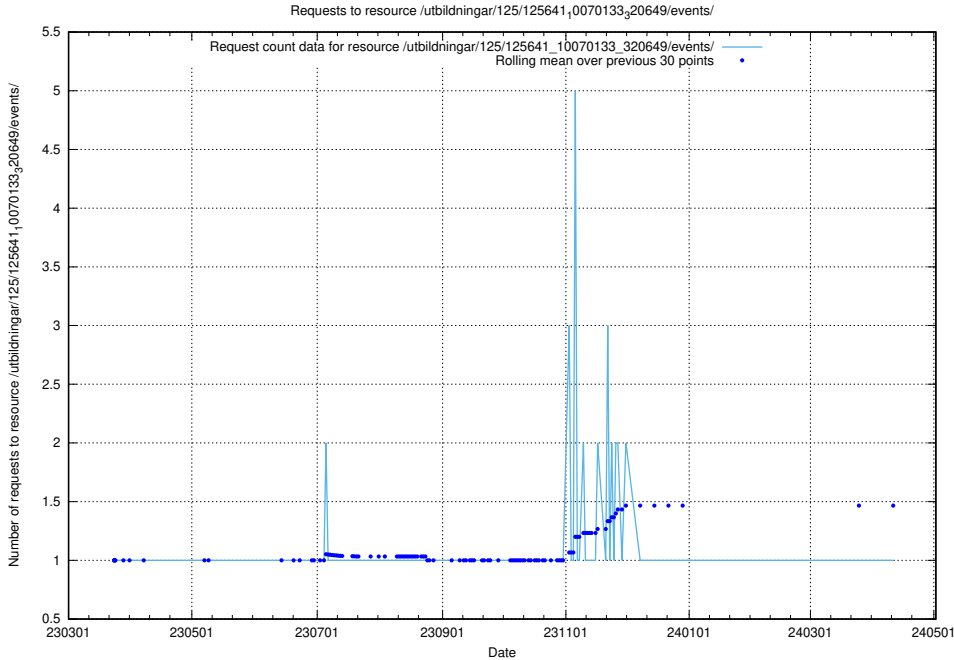

5.1055 Usage of /utbildningar/125/125641_10070133_320649/events/

Here, we count the number of requests to resource /utbildningar/125/125641_10070133_320649/events/