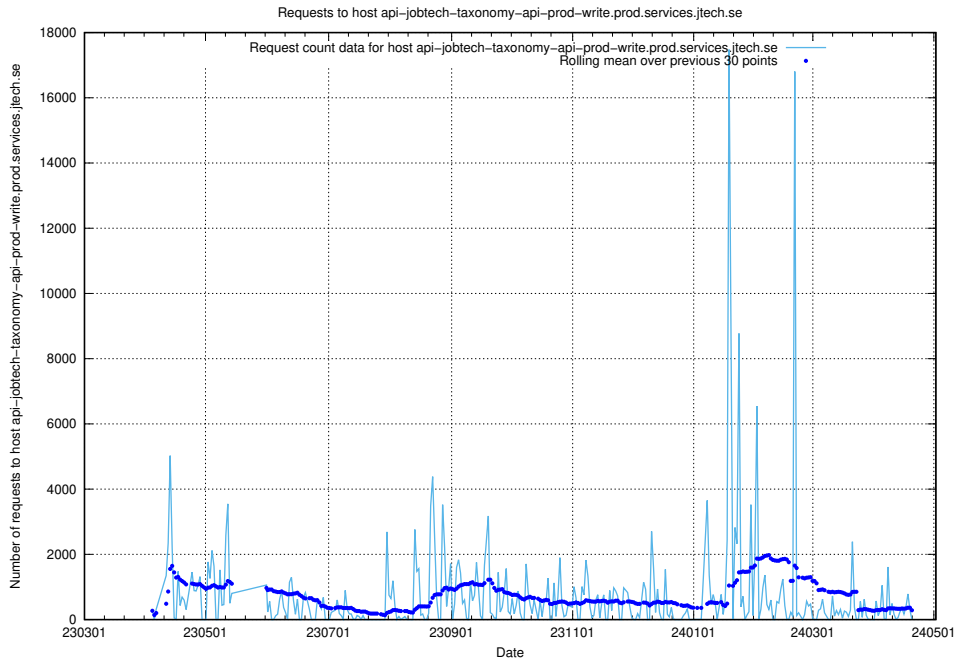

7.607 Usage of api-jobtech-taxonomy-api-prod-write.prod.services.jtech.se

Here, we count the number of requests to host api-jobtech-taxonomy-api-prod-write.prod.services.jtech.se.