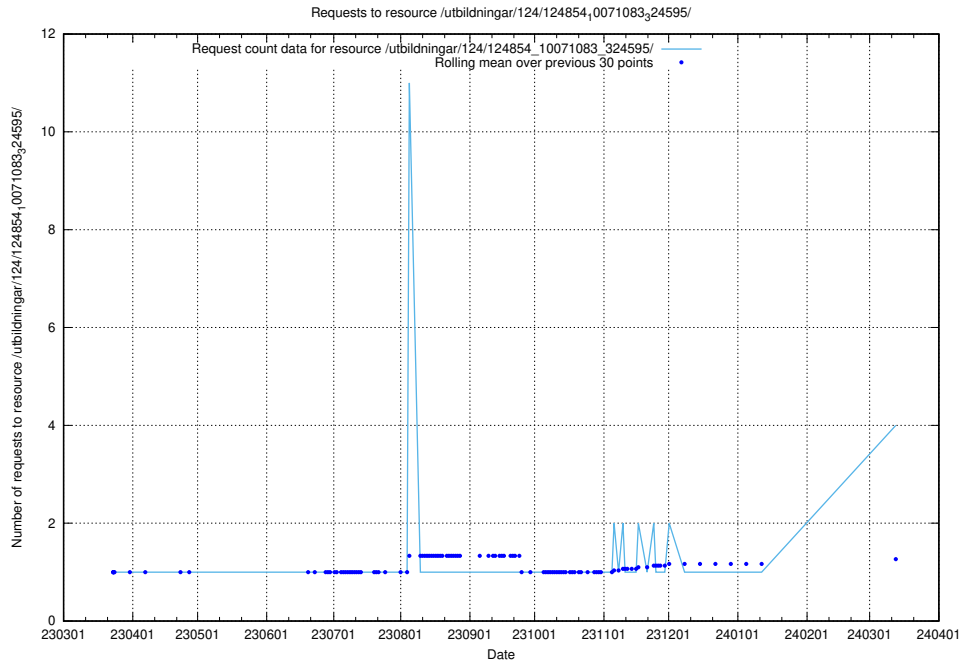

5.201 Usage of /utbildningar/124/124854_10071083_324595/

Here, we count the number of requests to resource /utbildningar/124/124854_10071083_324595/.