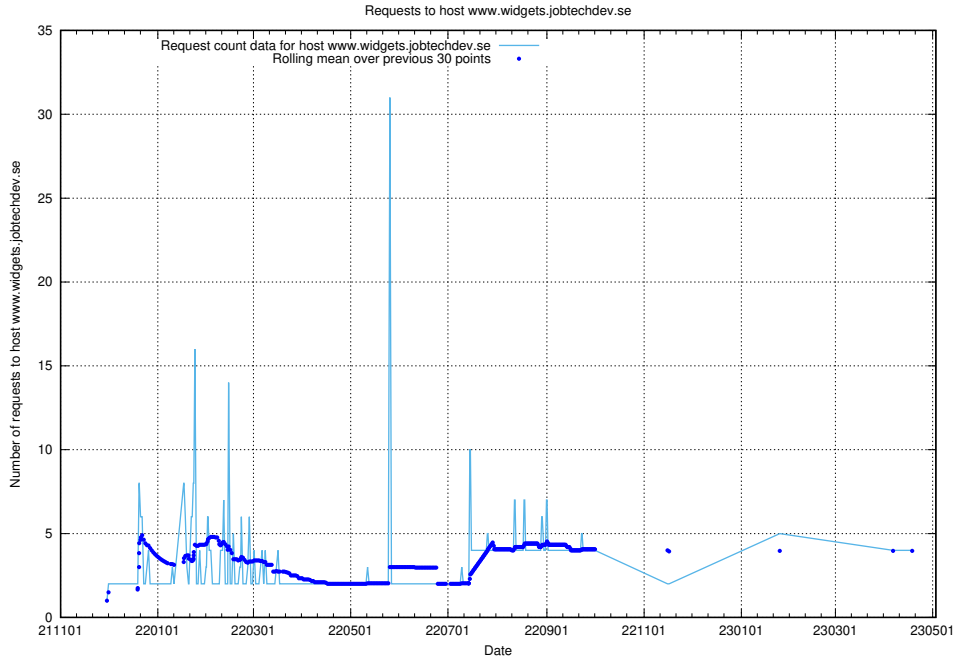

7.132 Usage of www.widgets.jobtechdev.se

Here, we count the number of requests to host www.widgets.jobtechdev.se.