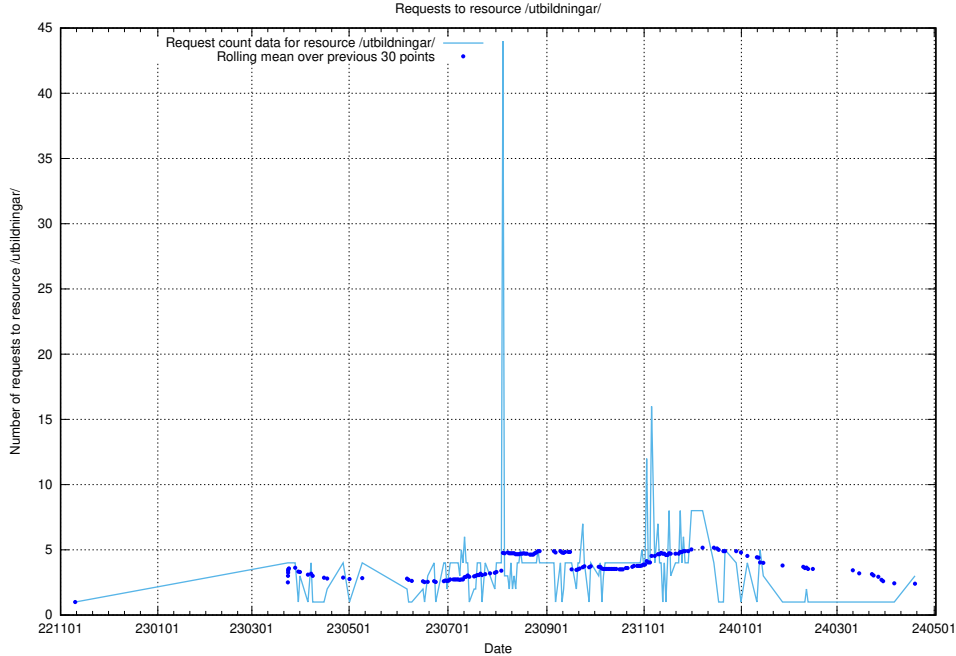

5.473 Usage of /utbildningar/

Here, we count the number of requests to resource /utbildningar/.