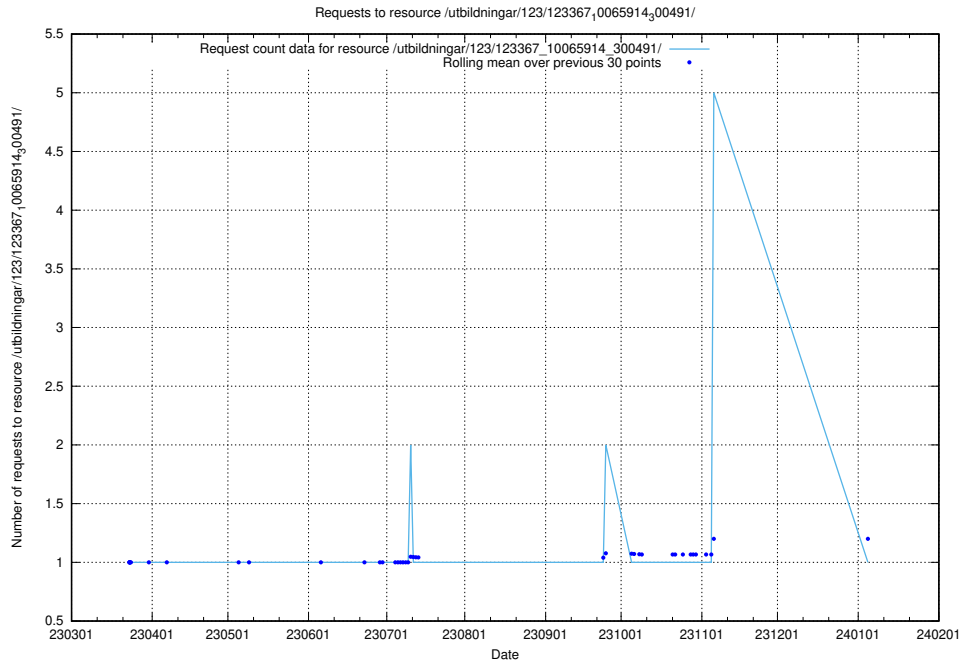

5.4462 Usage of /utbildningar/123/123367_10065914_300491/

Here, we count the number of requests to resource /utbildningar/123/123367_10065914_300491/.