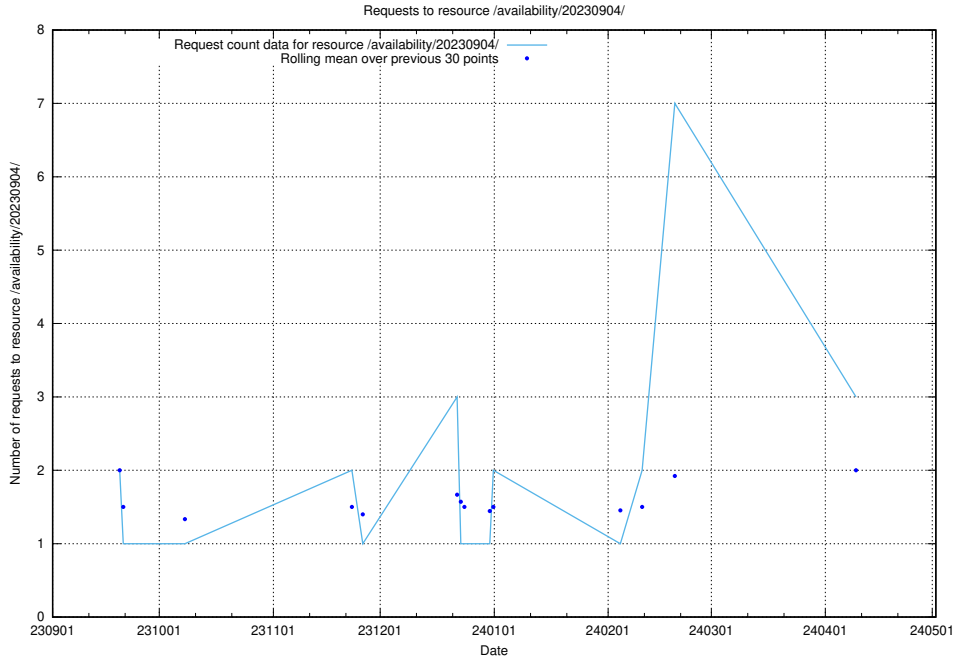

5.381 Usage of /availability/20230904/

Here, we count the number of requests to resource /availability/20230904/.