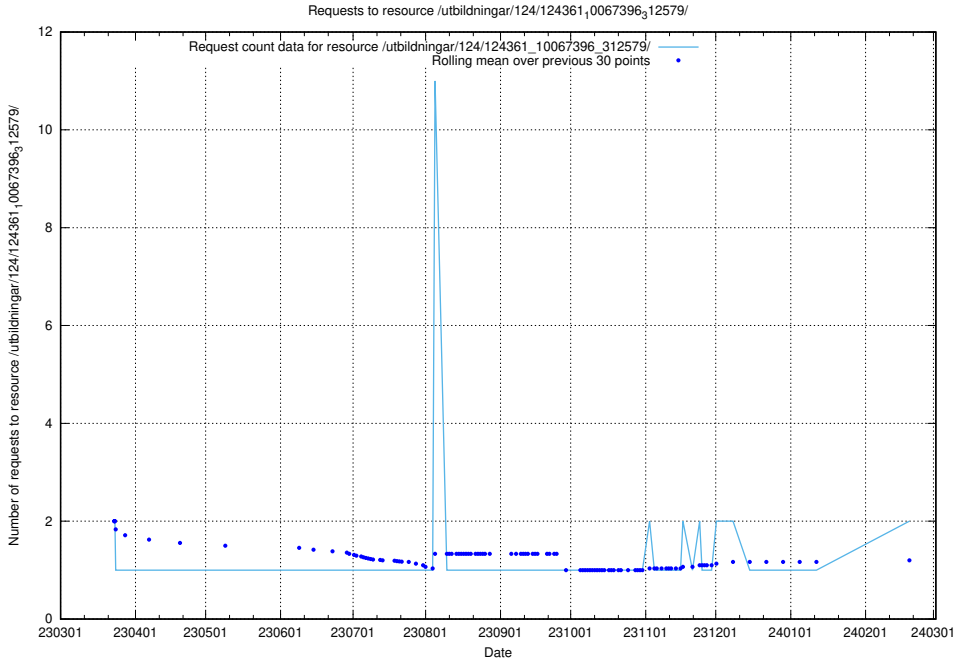

5.950 Usage of /utbildningar/124/124361_10067396_312579/

Here, we count the number of requests to resource /utbildningar/124/124361_10067396_312579/.