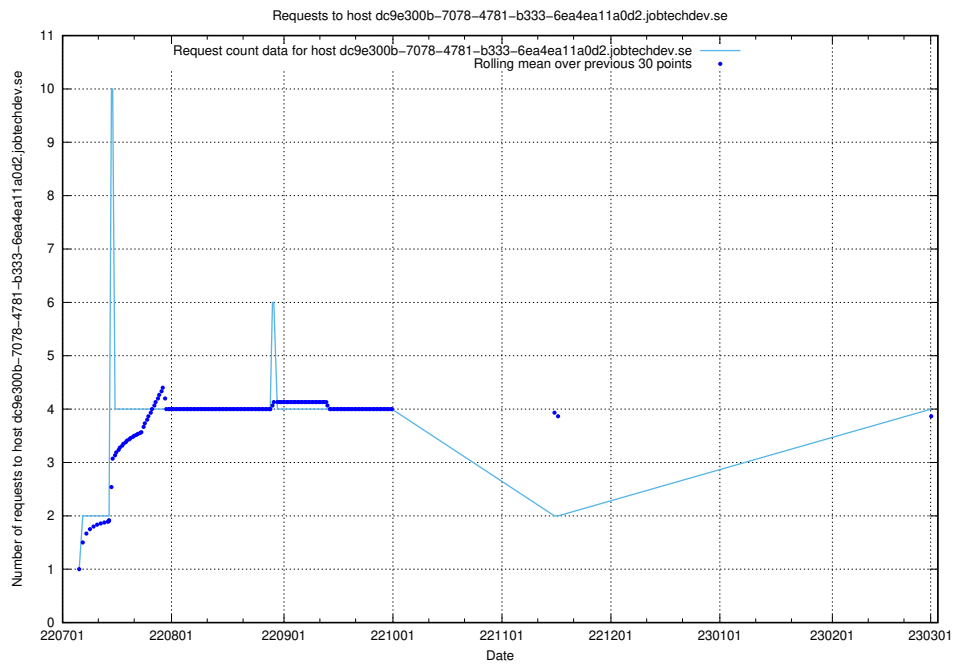

7.136 Usage of dc9e300b-7078-4781-b333-6ea4ea11a0d2.jobtechdev.se

Here, we count the number of requests to host dc9e300b-7078-4781-b333-6ea4ea11a0d2.jobtechdev.se.