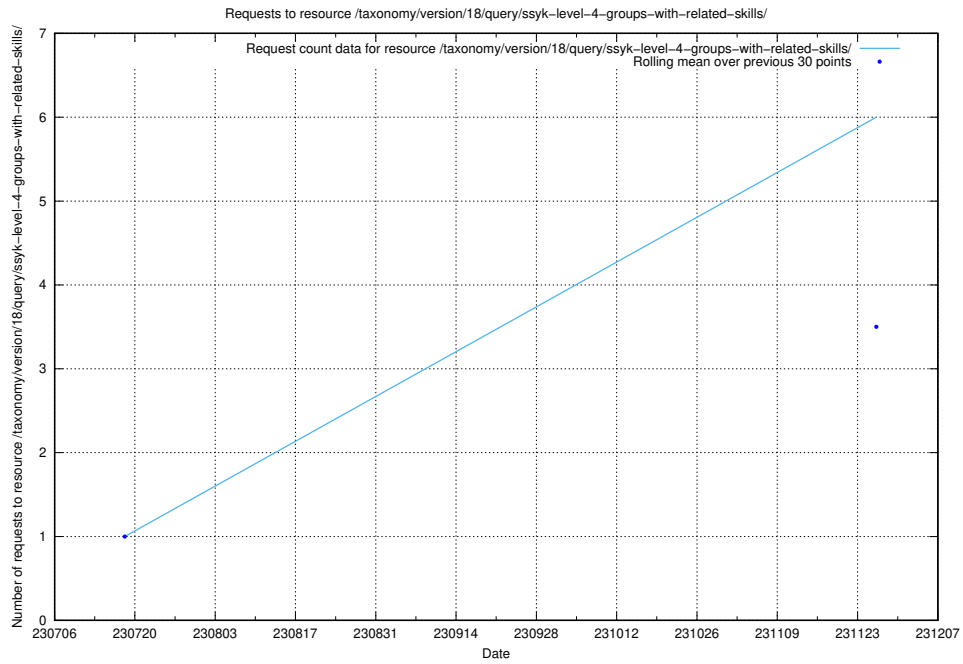

5.114 Usage of /taxonomy/version/18/query/ssyk-level-4-groups-with-related-skills/

Here, we count the number of requests to resource /taxonomy/version/18/query/ssyk-level-4-groups-with-related-skills/.