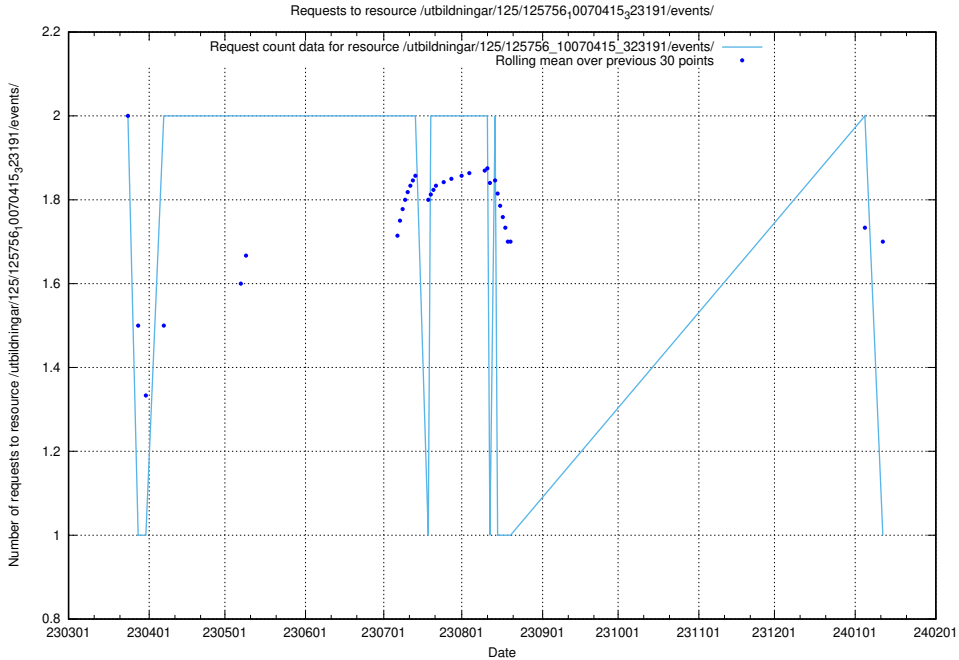

5.5949 Usage of /utbildningar/125/125756_10070415_323191/events/

Here, we count the number of requests to resource /utbildningar/125/125756_10070415_323191/events/