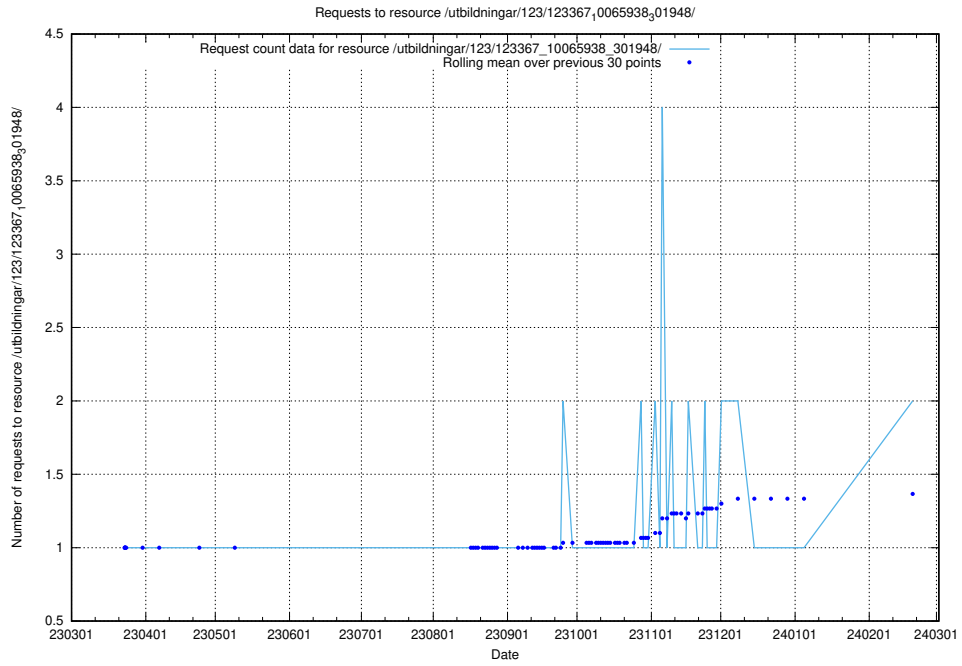

5.753 Usage of /utbildningar/123/123367_10065938_301948/

Here, we count the number of requests to resource /utbildningar/123/123367_10065938_301948/.