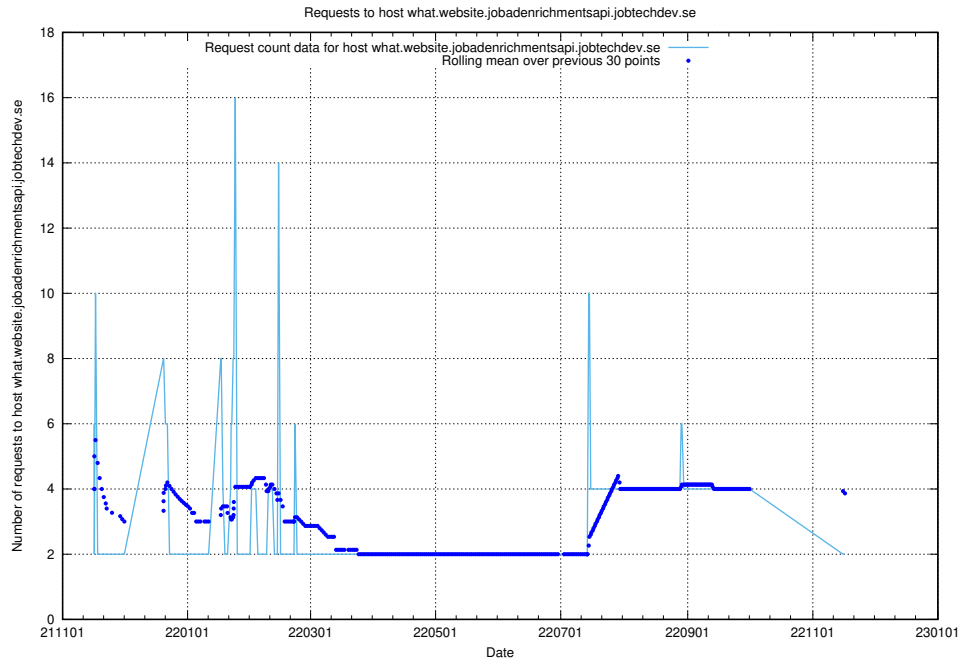

### 7.502 Usage of jobtechdev.se:80

Here, we count the number of requests to host jobtechdev.se:80.