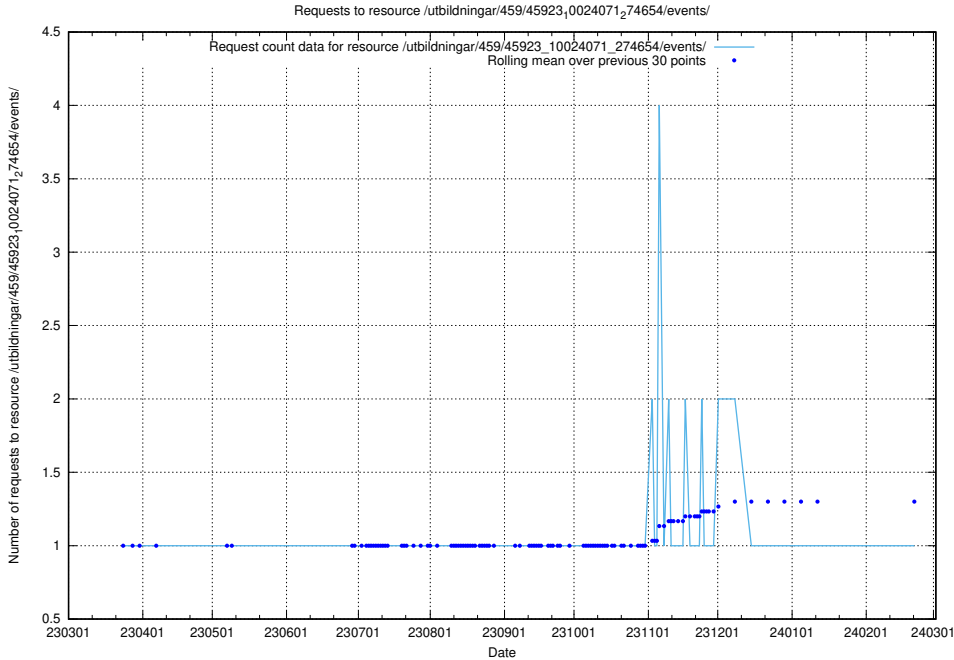

5.5954 Usage of /utbildningar/459/45923_10024071_274654/events/

Here, we count the number of requests to resource /utbildningar/459/45923_10024071_274654/events/.