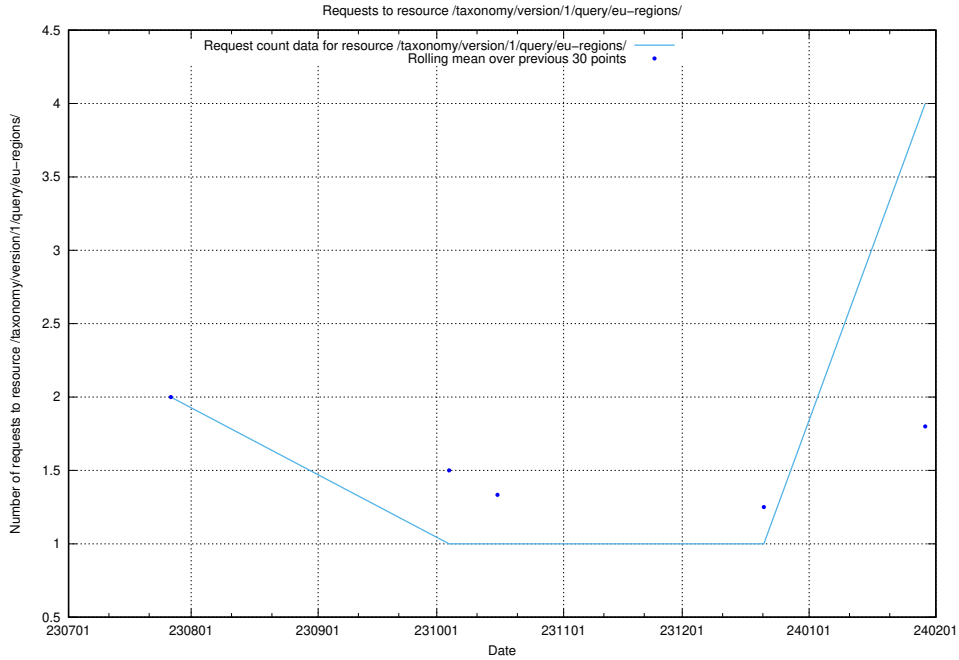

5.254 Usage of /taxonomy/version/1/query/eu-regions/

Here, we count the number of requests to resource /taxonomy/version/1/query/eu-regions/.