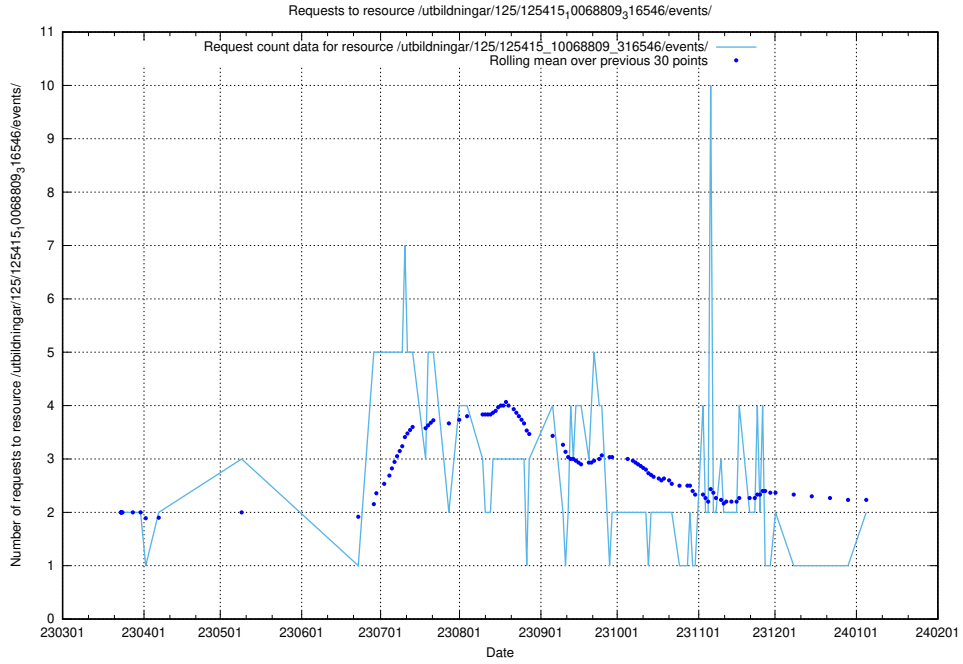

5.941 Usage of /utbildningar/125/125415_10068809_316546/events/

Here, we count the number of requests to resource /utbildningar/125/125415_10068809_316546/events/