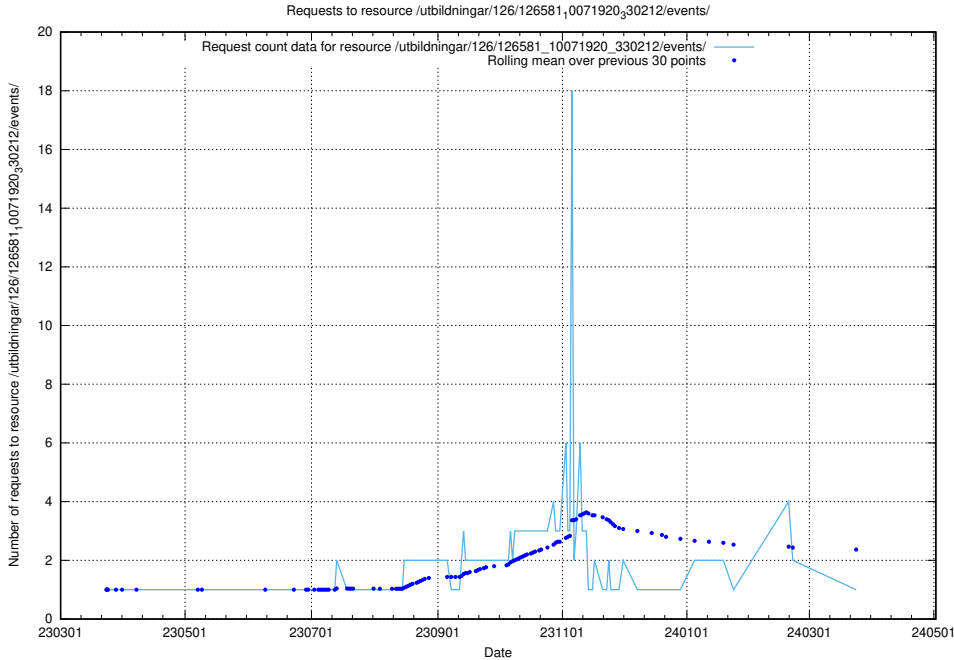

5.6184 Usage of /utbildningar/126/126581_10071920_330212/events/

Here, we count the number of requests to resource /utbildningar/126/126581_10071920_330212/events/