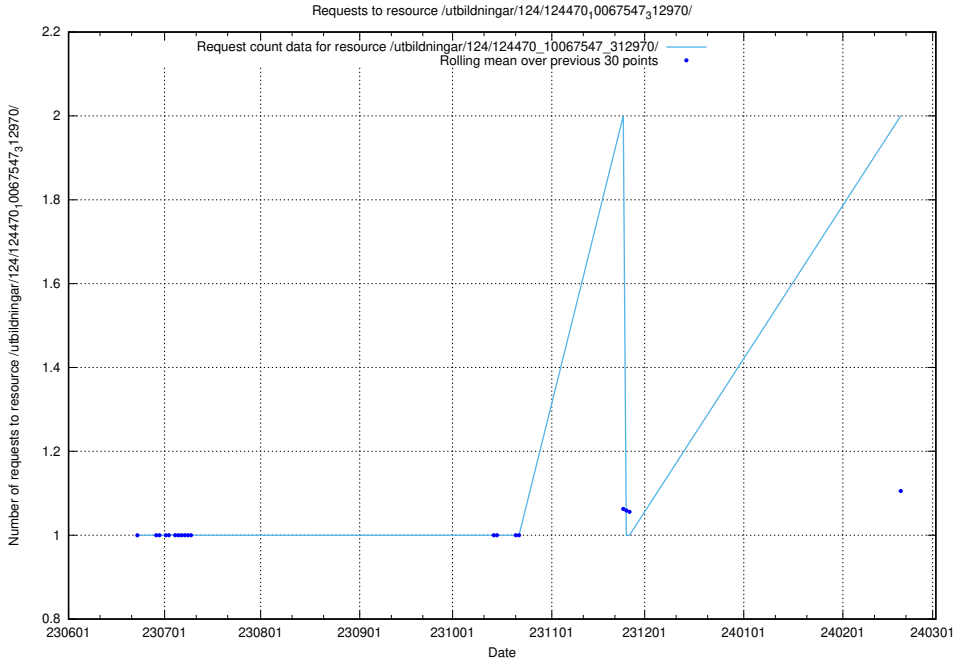

5.871 Usage of /utbildningar/124/124470_10067547_312970/

Here, we count the number of requests to resource /utbildningar/124/124470_10067547_312970/.