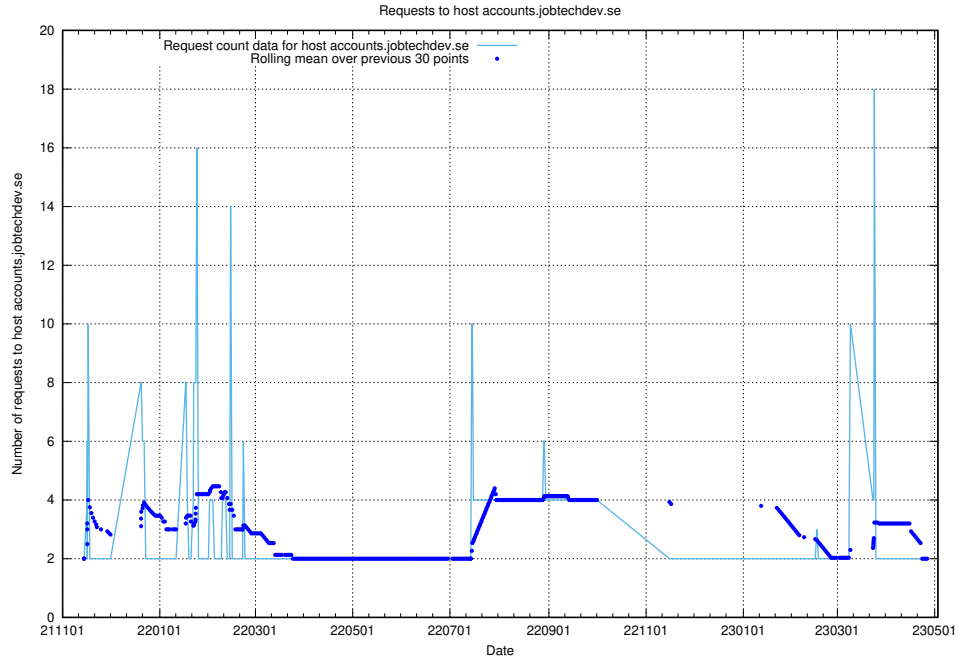

7.290 Usage of accounts.jobtechdev.se

Here, we count the number of requests to host accounts.jobtechdev.se.