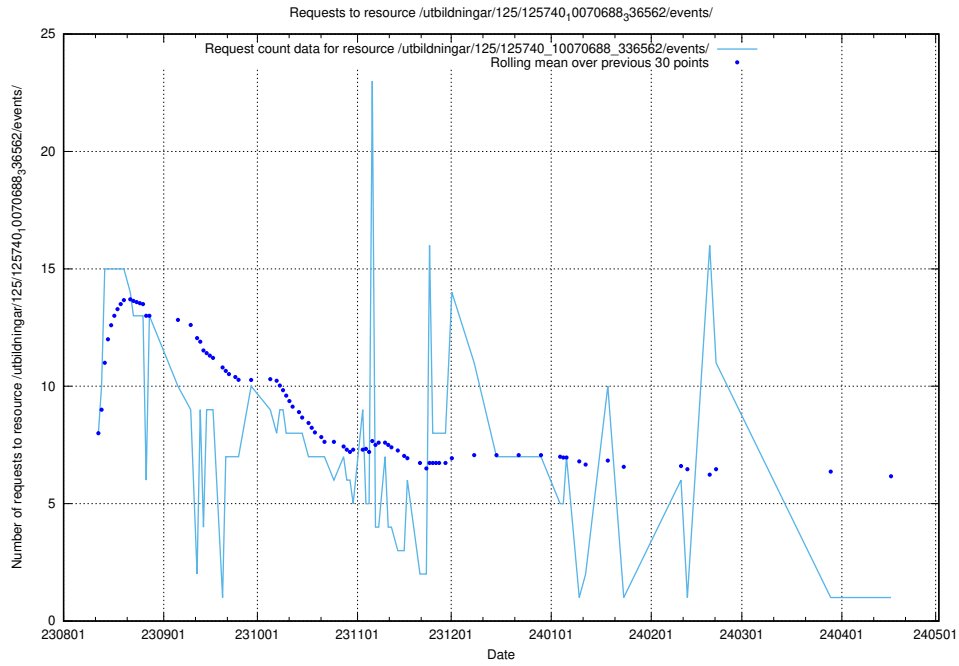

5.4592 Usage of /utbildningar/125/125740_10070688_336562/events/

Here, we count the number of requests to resource /utbildningar/125/125740_10070688_336562/events/