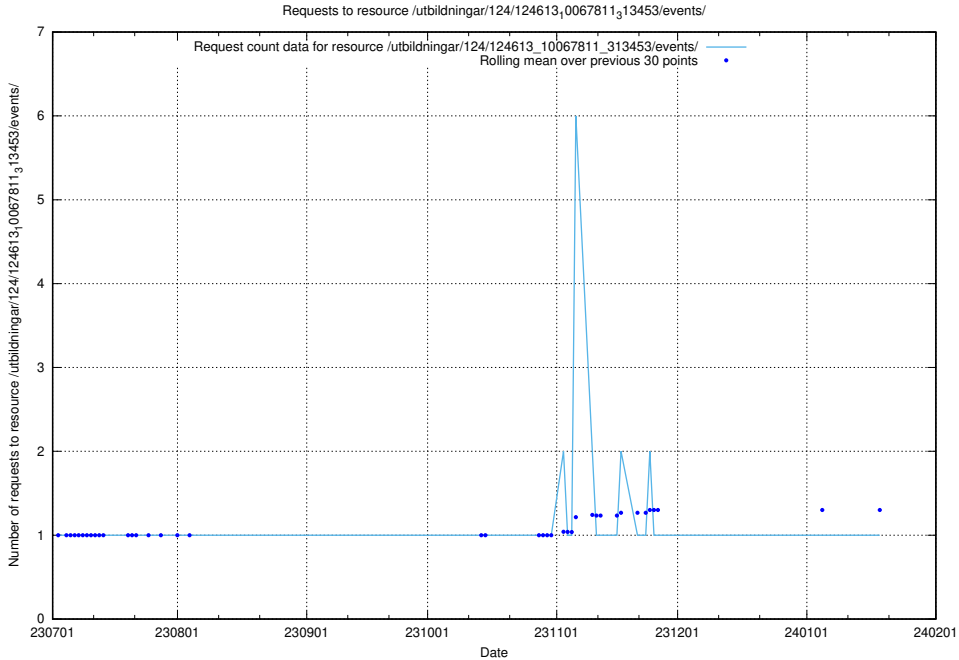

5.5153 Usage of /utbildningar/124/124613_10067811_313453/events/

Here, we count the number of requests to resource /utbildningar/124/124613_10067811_313453/events/