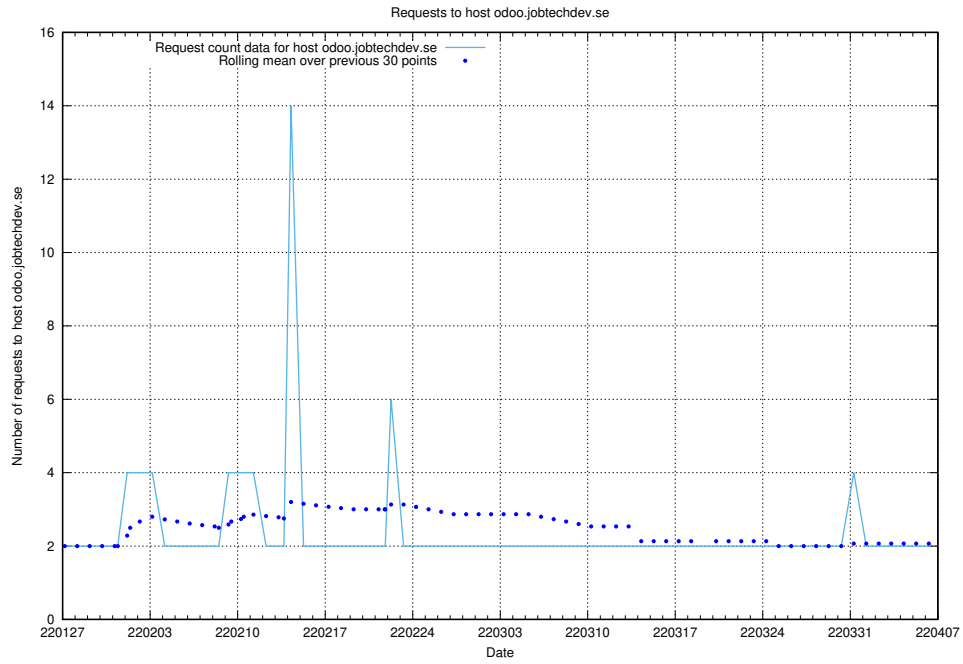

7.568 Usage of odoo.jobtechdev.se

Here, we count the number of requests to host odoo.jobtechdev.se.