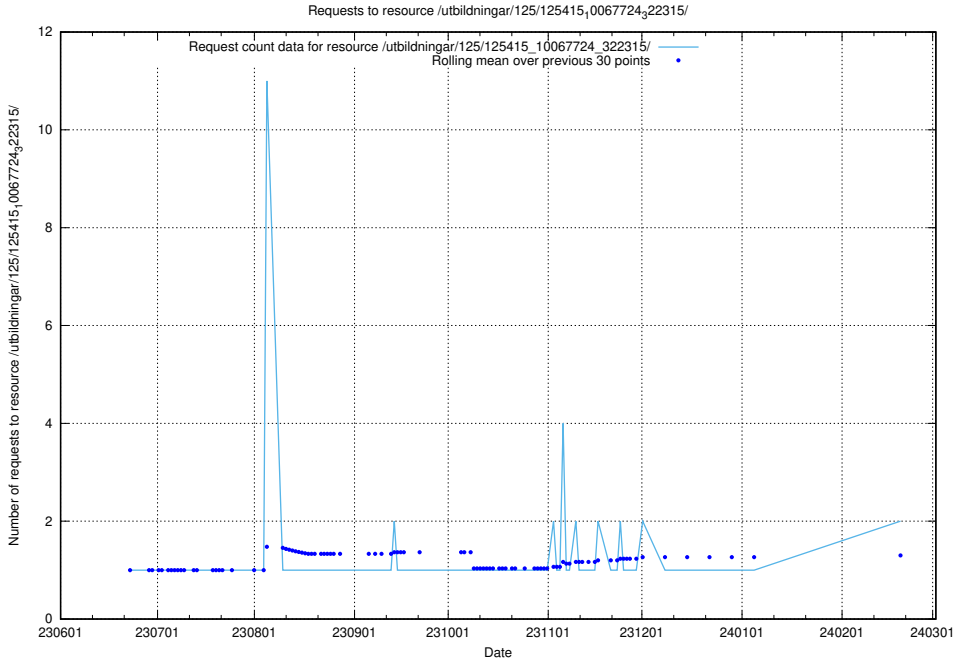

5.852 Usage of /utbildningar/125/125415_10067724_322315/

Here, we count the number of requests to resource /utbildningar/125/125415_10067724_322315/.