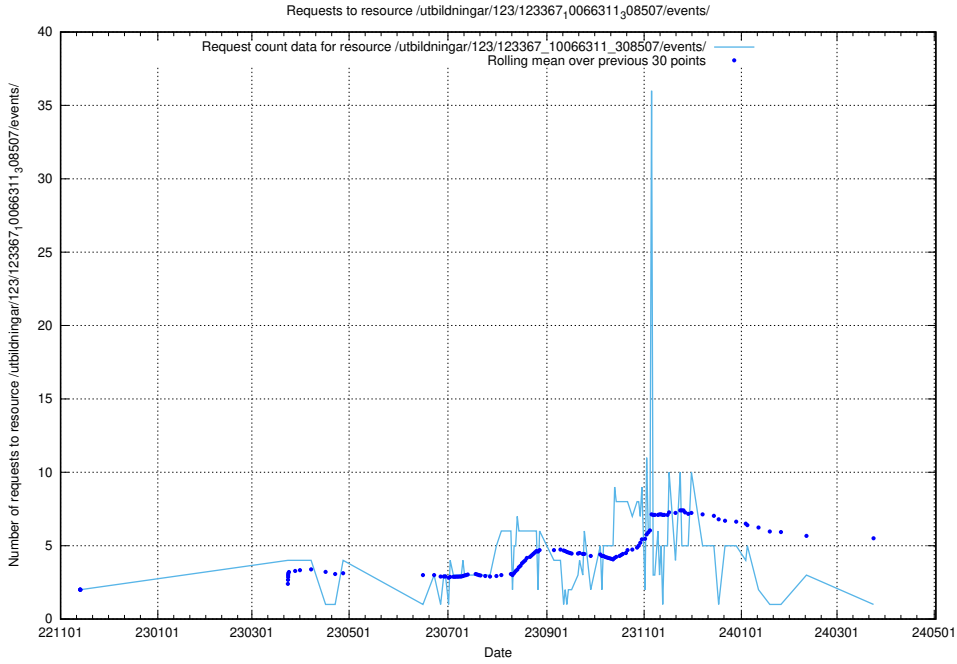

5.5599 Usage of /utbildningar/123/123367_10066311_308507/events/

Here, we count the number of requests to resource /utbildningar/123/123367_10066311_308507/events/