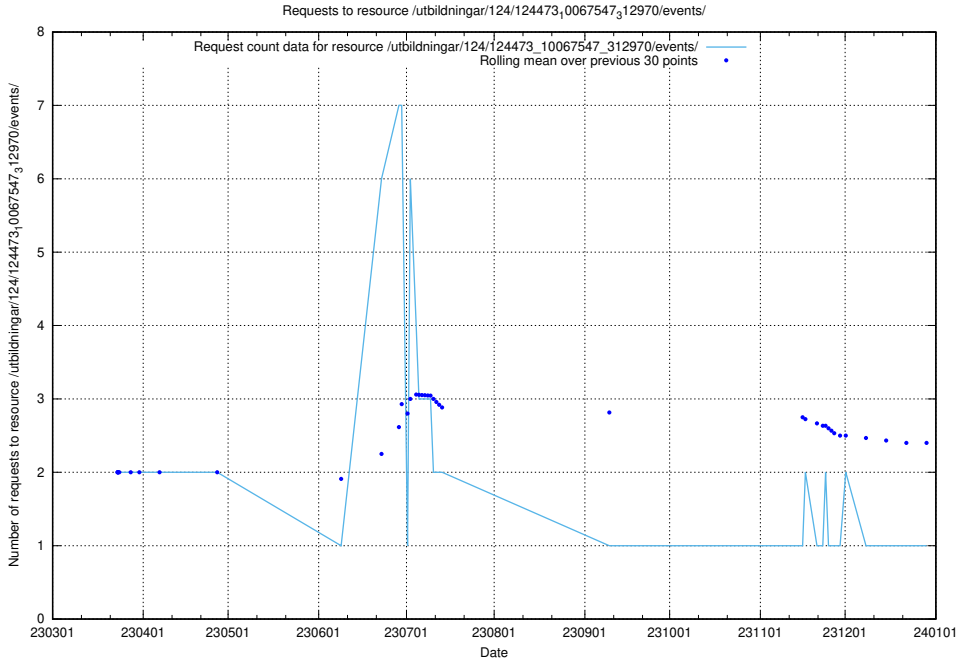

5.6084 Usage of /utbildningar/124/124473_10067547_312970/events/

Here, we count the number of requests to resource /utbildningar/124/124473_10067547_312970/events/