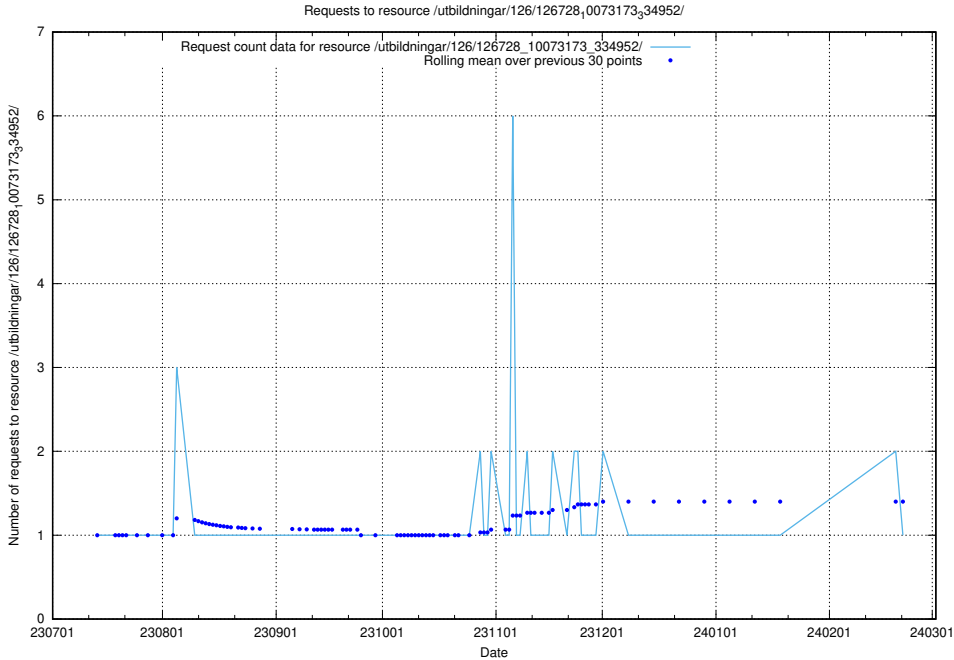

5.4856 Usage of /utbildningar/126/126728_10073173_334952/

Here, we count the number of requests to resource /utbildningar/126/126728_10073173_334952/.