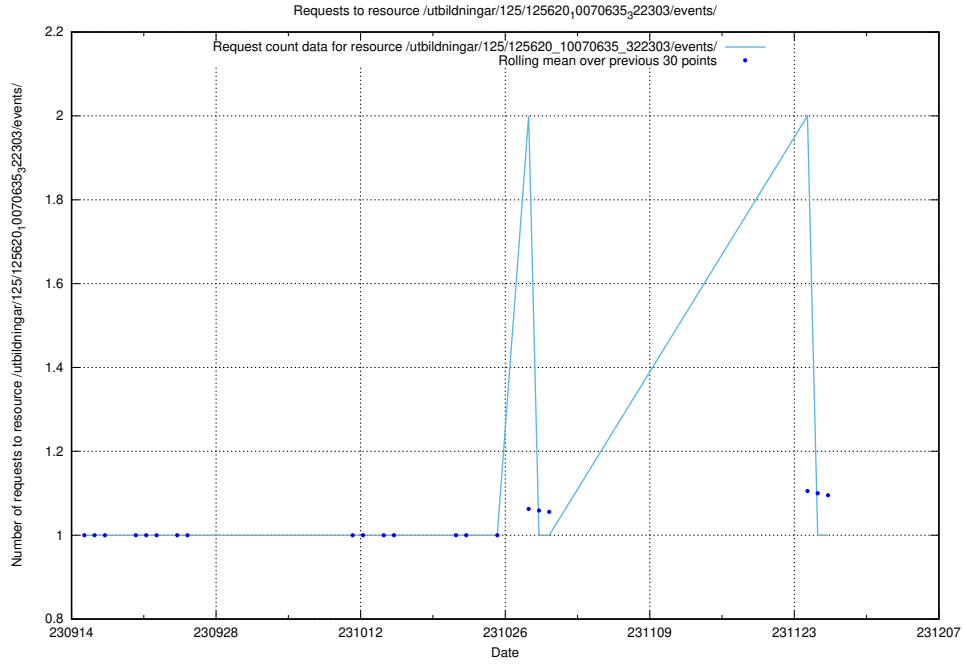

5.4362 Usage of /utbildningar/125/125620_10070635_322303/events/

Here, we count the number of requests to resource /utbildningar/125/125620_10070635_322303/events/