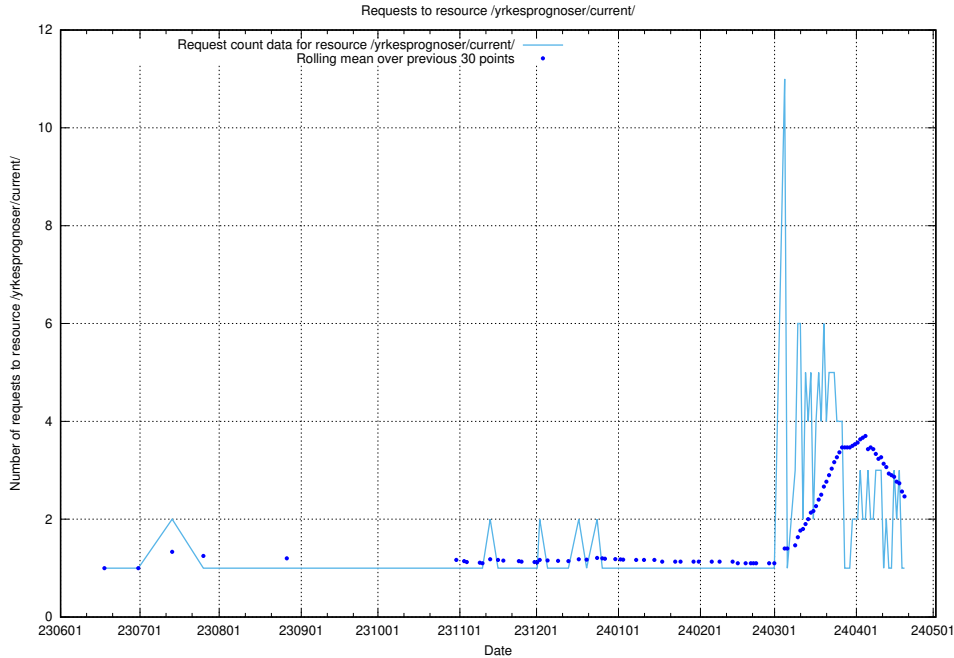

5.5631 Usage of /yrkesprognoser/current/

Here, we count the number of requests to resource /yrkesprognoser/current/.