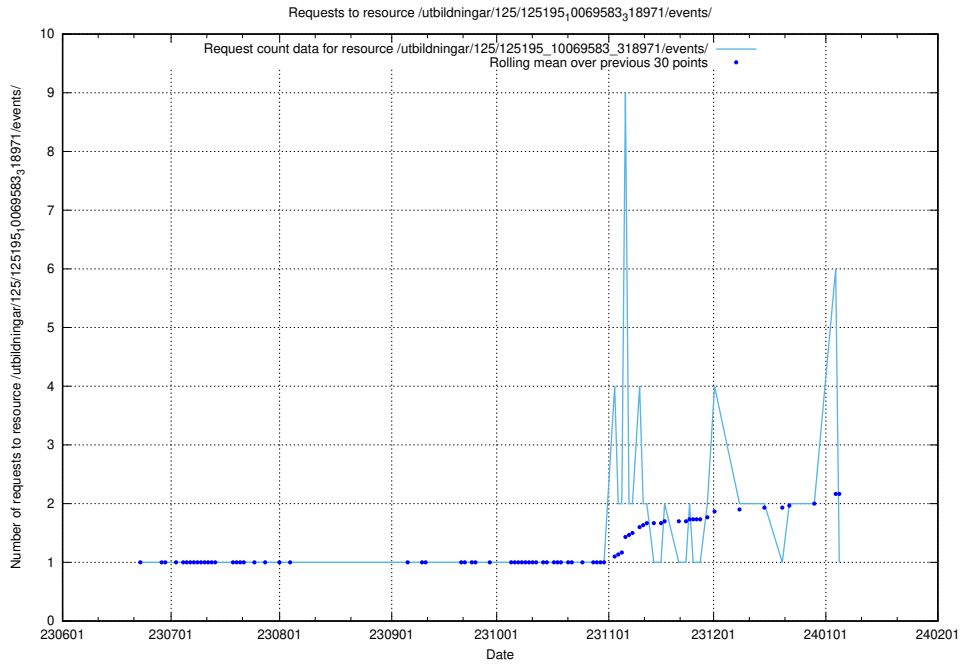

## 5.5510 Usage of /utbildningar/125/125195\_10069583\_318971/events/

Here, we count the number of requests to resource /utbildningar/125/125195\_10069583\_318971/events/