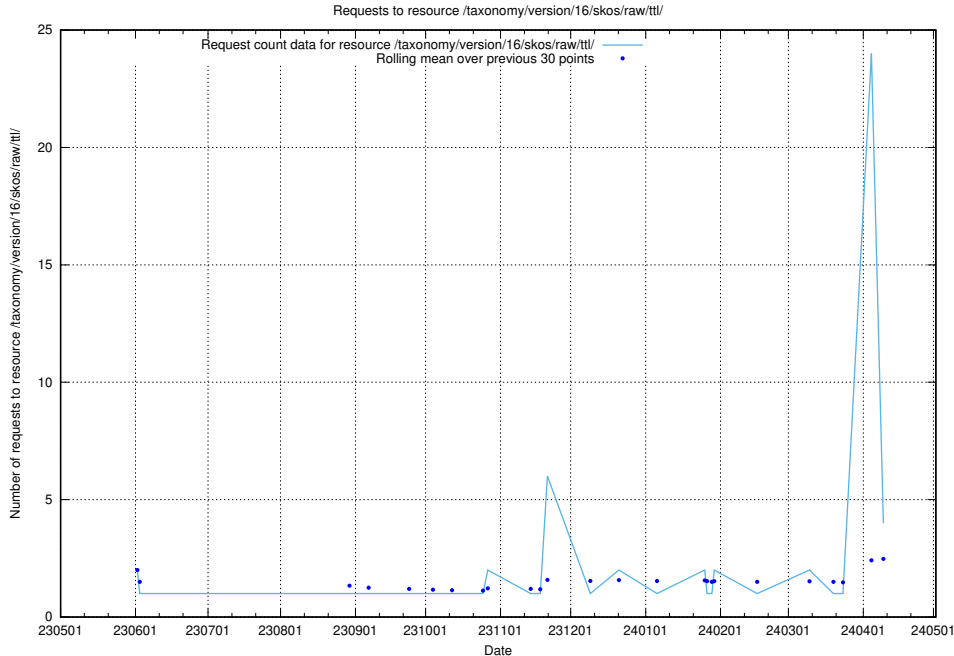

5.270 Usage of /taxonomy/version/16/skos/raw/ttl/

Here, we count the number of requests to resource /taxonomy/version/16/skos/raw/ttl/.