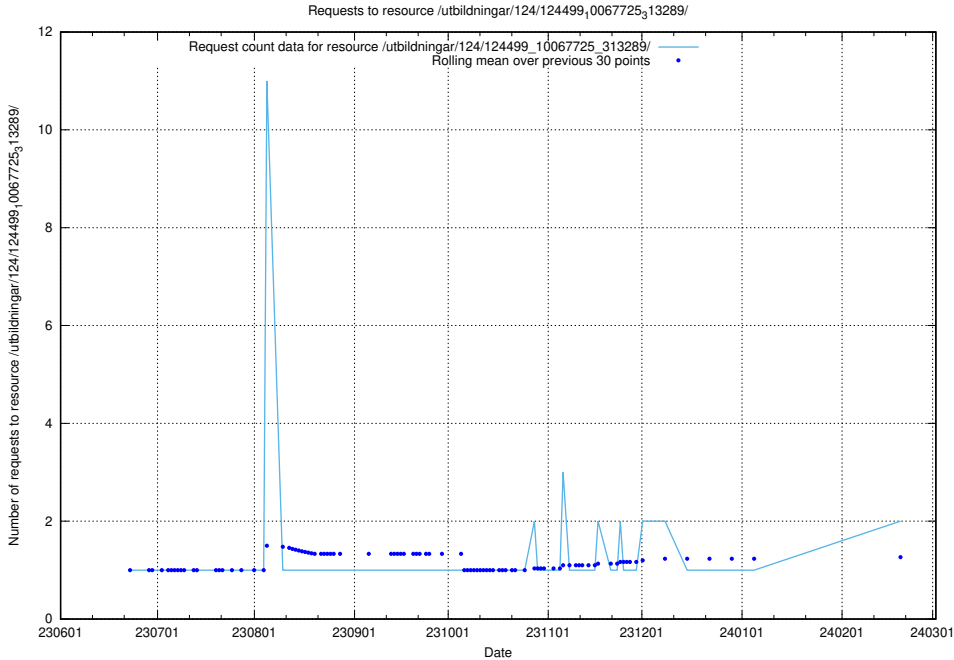

5.862 Usage of /utbildningar/124/124499_10067725_313289/

Here, we count the number of requests to resource /utbildningar/124/124499_10067725_313289/.