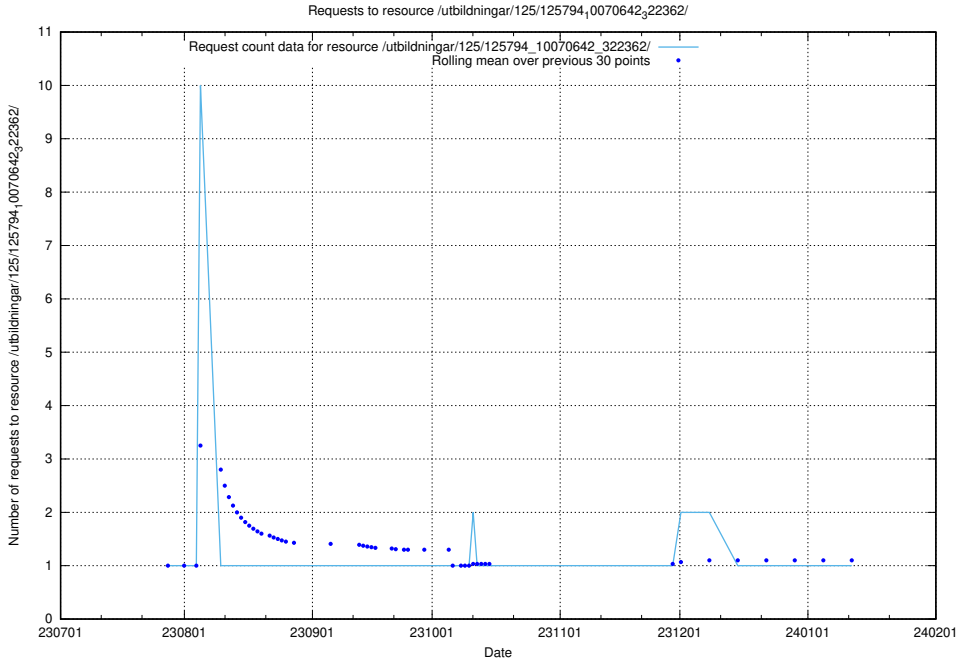

5.4690 Usage of /utbildningar/125/125794_10070642_322362/

Here, we count the number of requests to resource /utbildningar/125/125794_10070642_322362/.