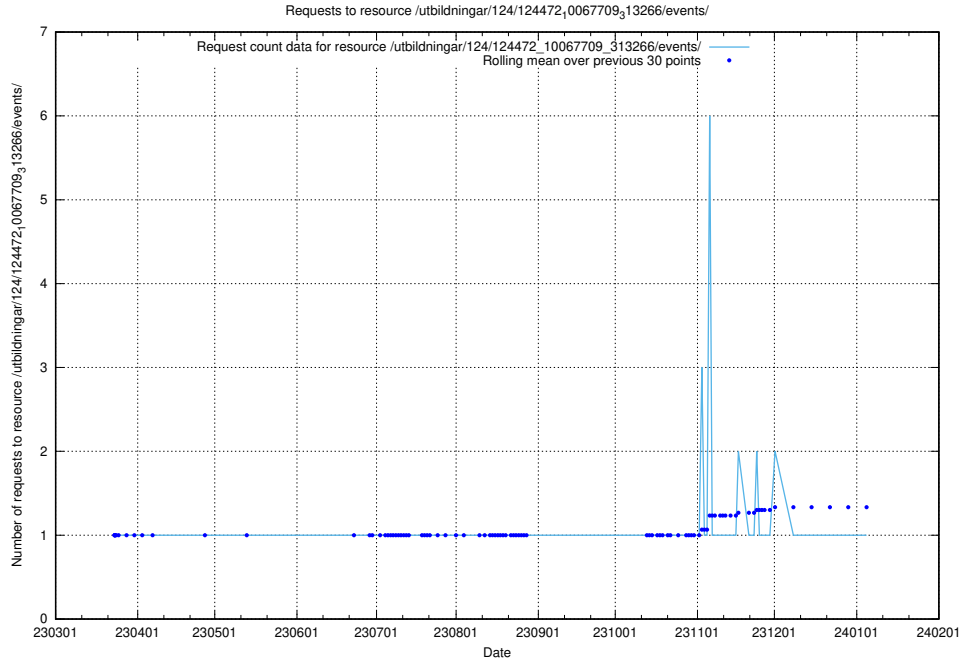

5.2838 Usage of /utbildningar/124/124472_10067709_313266/events/

Here, we count the number of requests to resource /utbildningar/124/124472_10067709_313266/events/