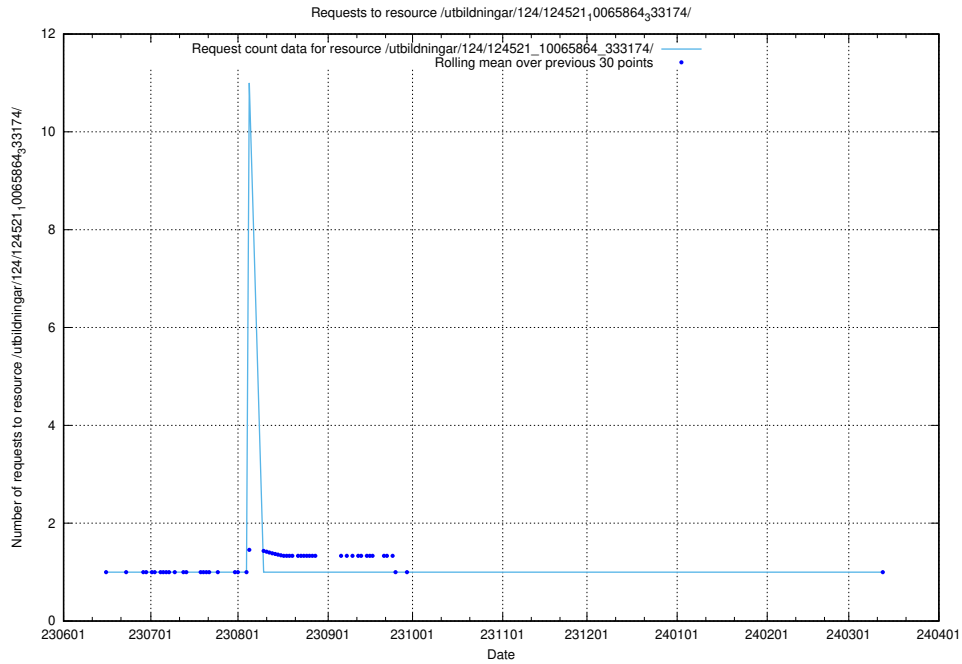

5.5654 Usage of /utbildningar/124/124521_10065864_333174/

Here, we count the number of requests to resource /utbildningar/124/124521_10065864_333174/.