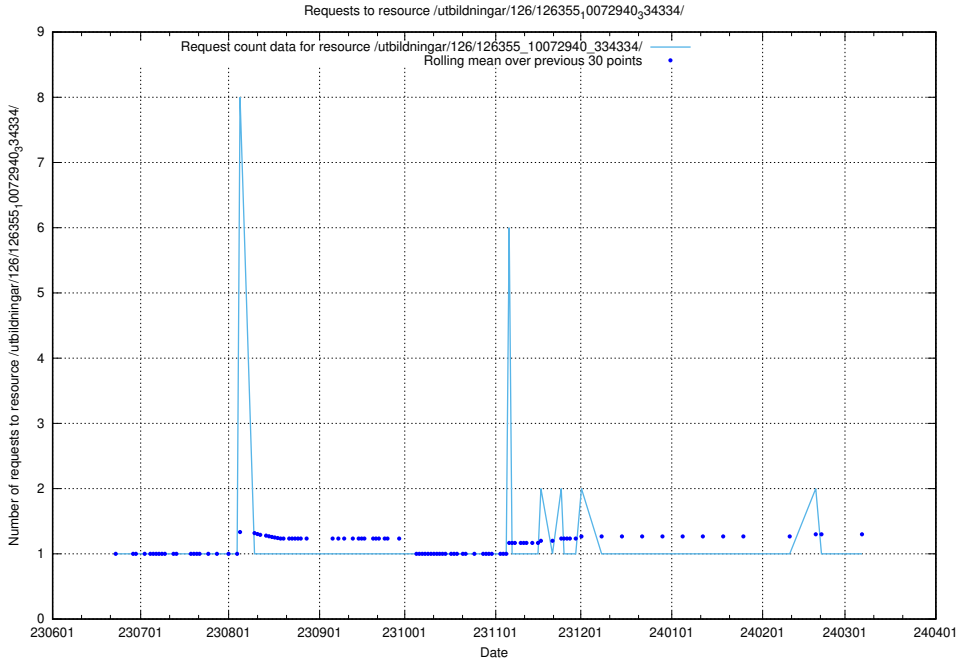

5.5437 Usage of /utbildningar/126/126355_10072940_334334/

Here, we count the number of requests to resource /utbildningar/126/126355_10072940_334334/.