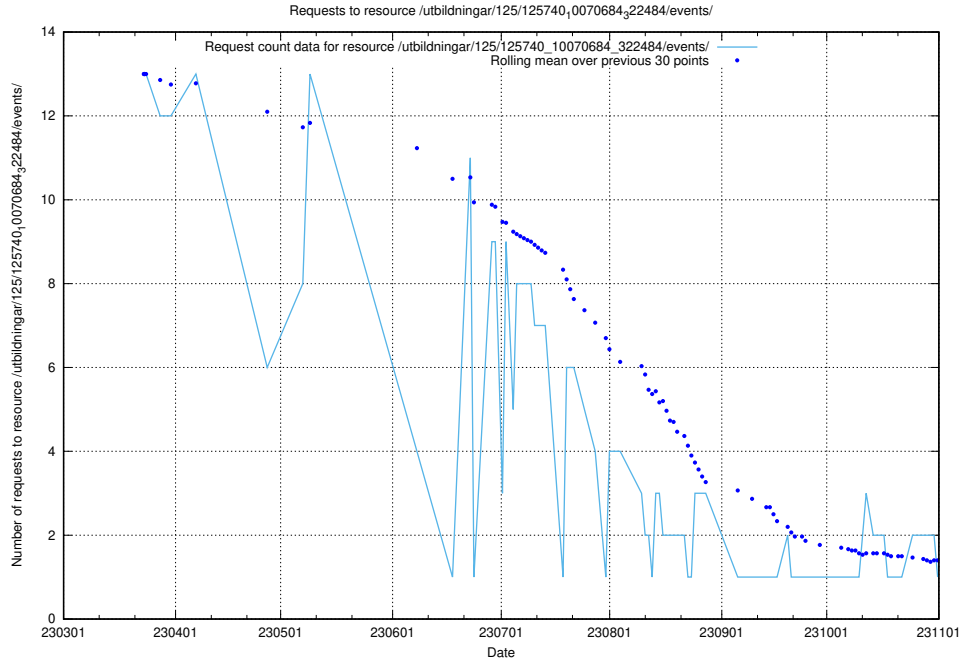

5.6038 Usage of /utbildningar/125/125740_10070684_322484/events/

Here, we count the number of requests to resource /utbildningar/125/125740_10070684_322484/events/