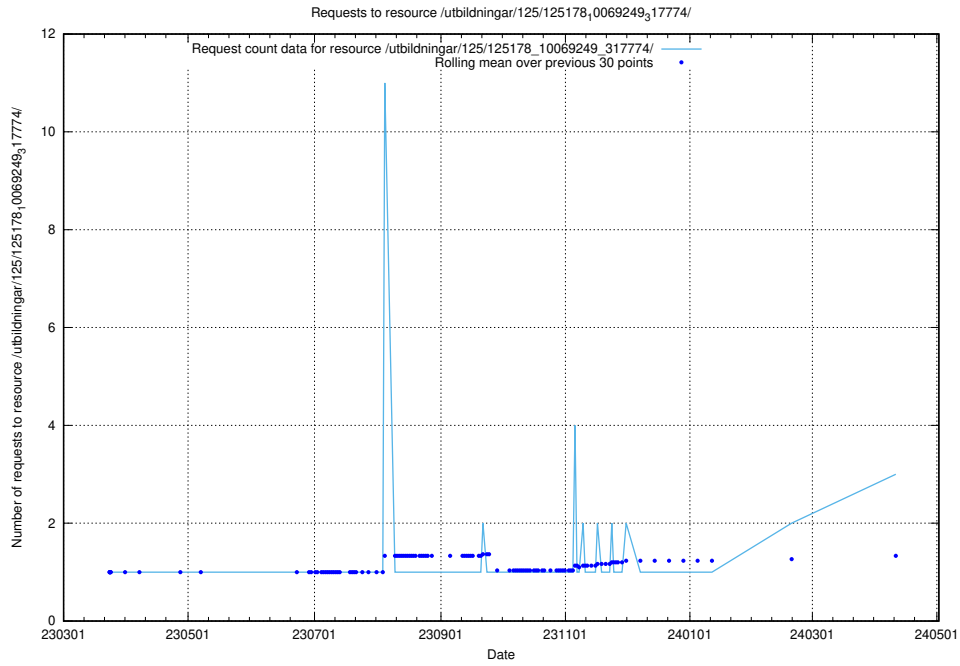

5.295 Usage of /utbildningar/125/125178_10069249_317774/

Here, we count the number of requests to resource /utbildningar/125/125178_10069249_317774/.