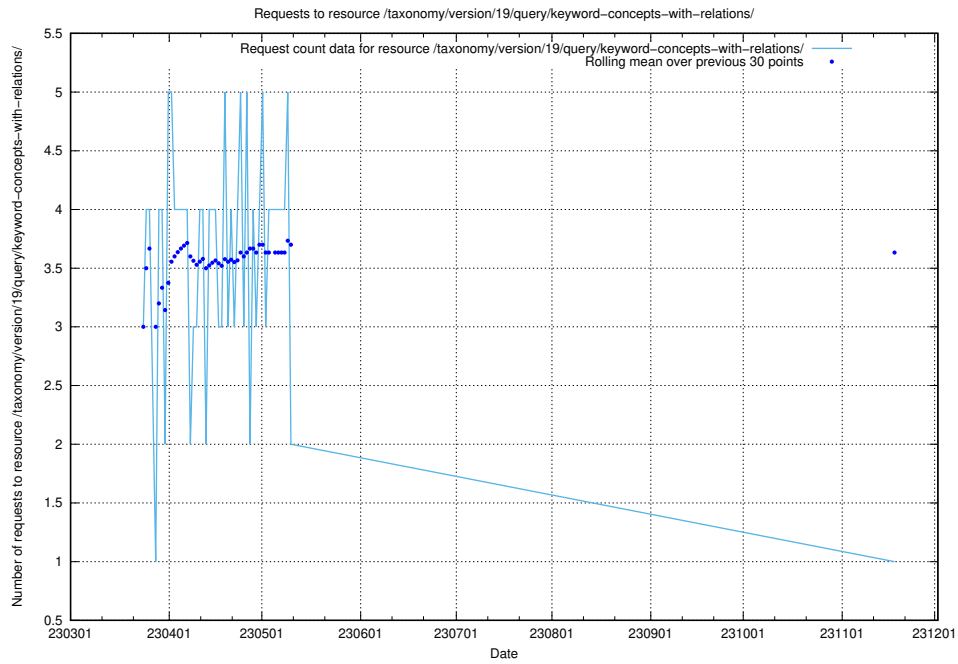

5.5935 Usage of /taxonomy/version/19/query/keyword-concepts-with-relations/

Here, we count the number of requests to resource /taxonomy/version/19/query/keyword-concepts-with-relations/.