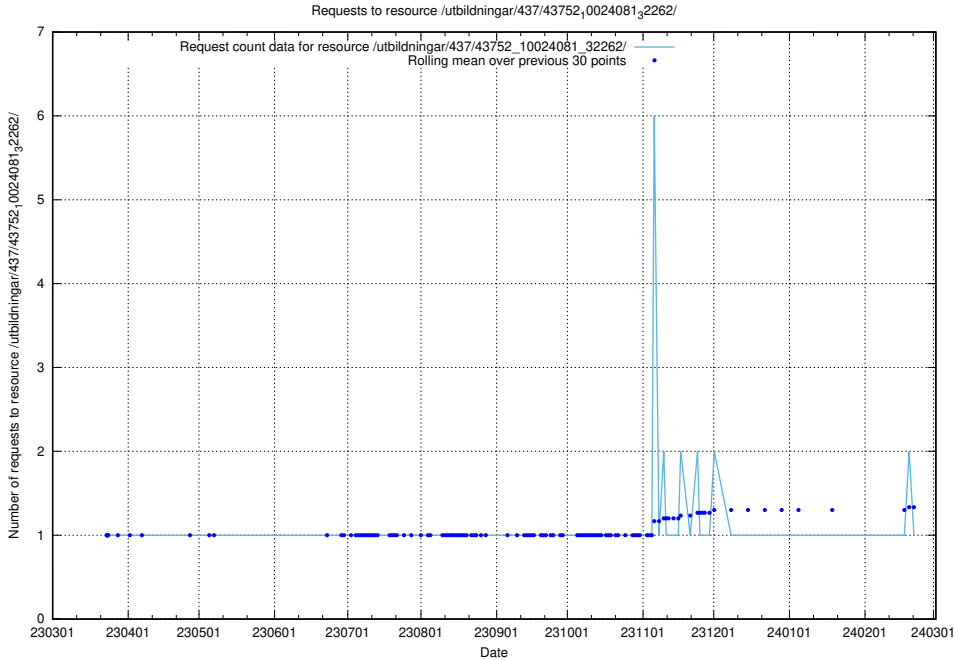

5.6163 Usage of /utbildningar/437/43752_10024081_32262/

Here, we count the number of requests to resource /utbildningar/437/43752_10024081_32262/.