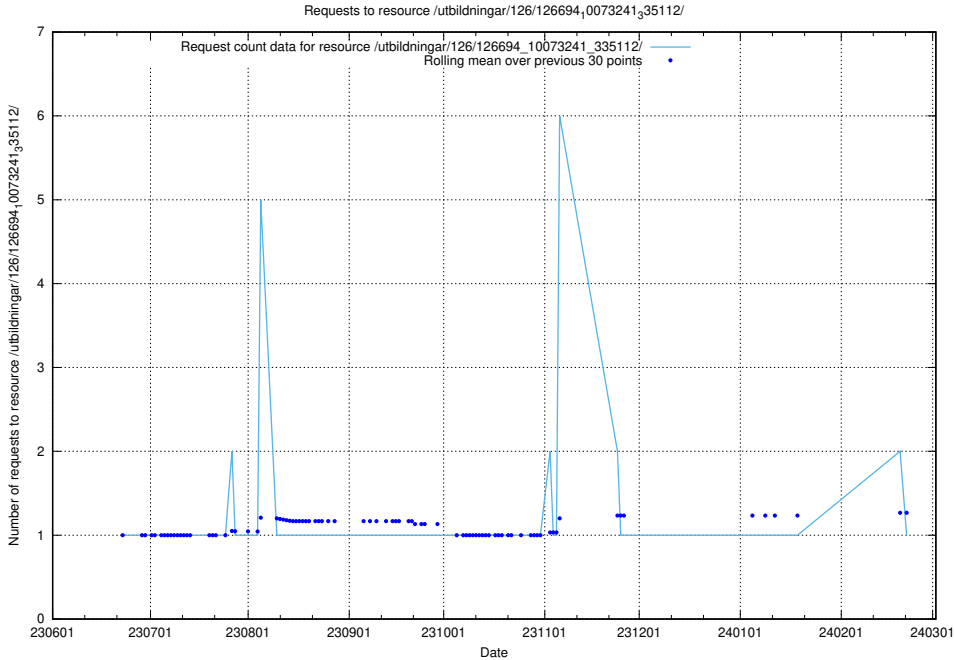

5.5415 Usage of /utbildningar/126/126694_10073241_335112/

Here, we count the number of requests to resource /utbildningar/126/126694_10073241_335112/.