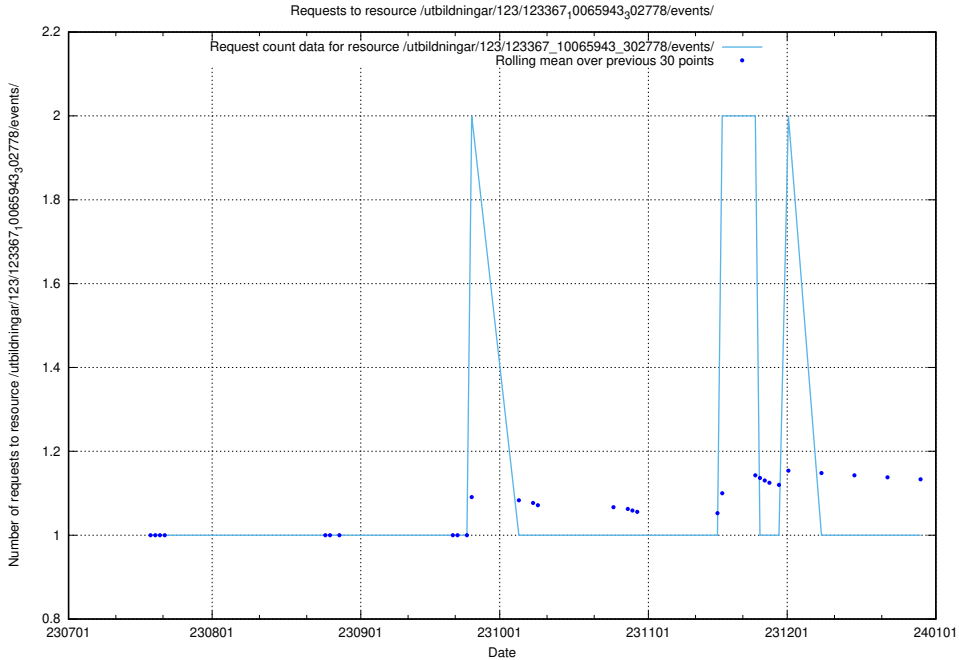

5.4810 Usage of /utbildningar/123/123367_10065943_302778/events/

Here, we count the number of requests to resource /utbildningar/123/123367_10065943_302778/events/