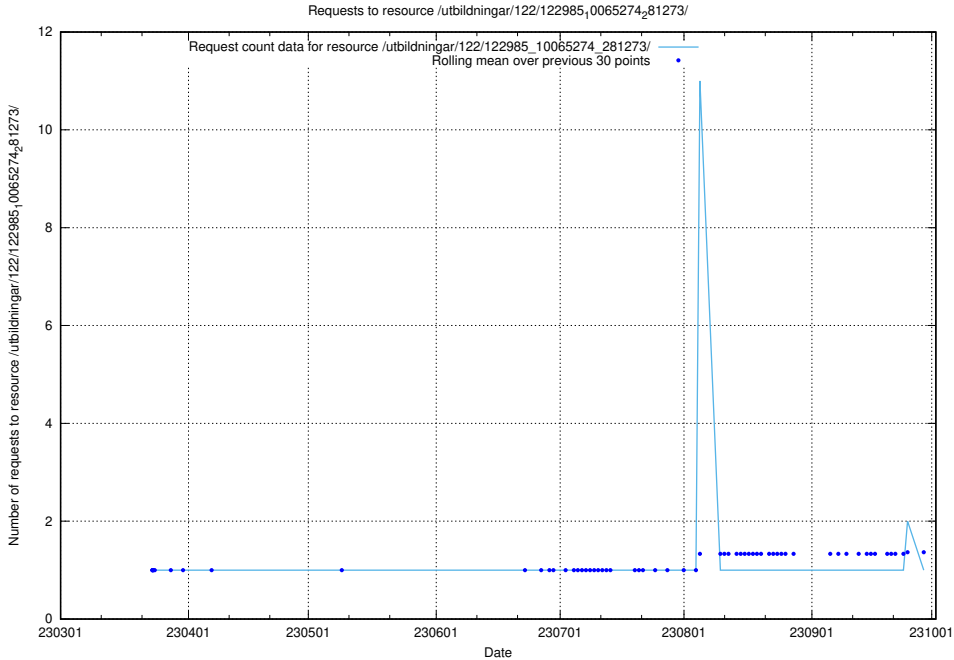

5.4709 Usage of /utbildningar/122/122985_10065274_281273/

Here, we count the number of requests to resource /utbildningar/122/122985_10065274_281273/.