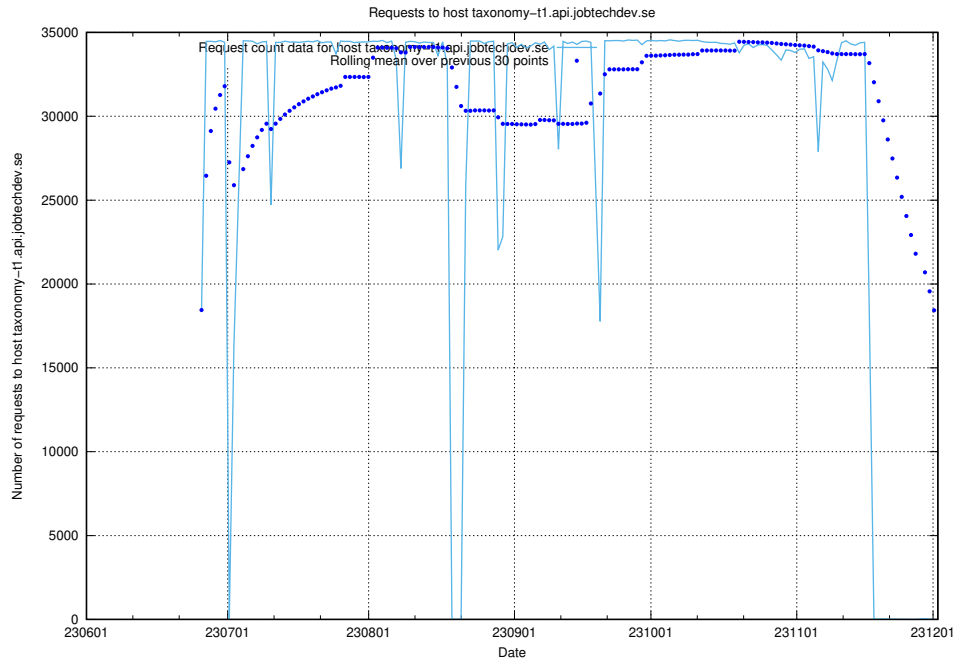

7.166 Usage of taxonomy-t1.api.jobtechdev.se

Here, we count the number of requests to host taxonomy-t1.api.jobtechdev.se.