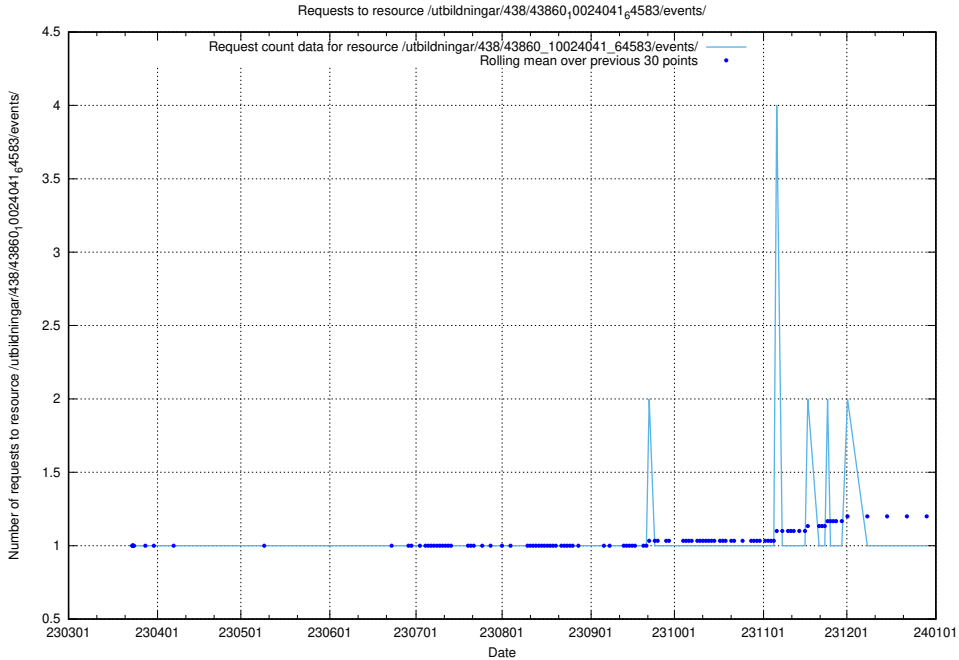

5.6109 Usage of /utbildningar/438/43860_10024041_64583/events/

Here, we count the number of requests to resource /utbildningar/438/43860_10024041_64583/events/.