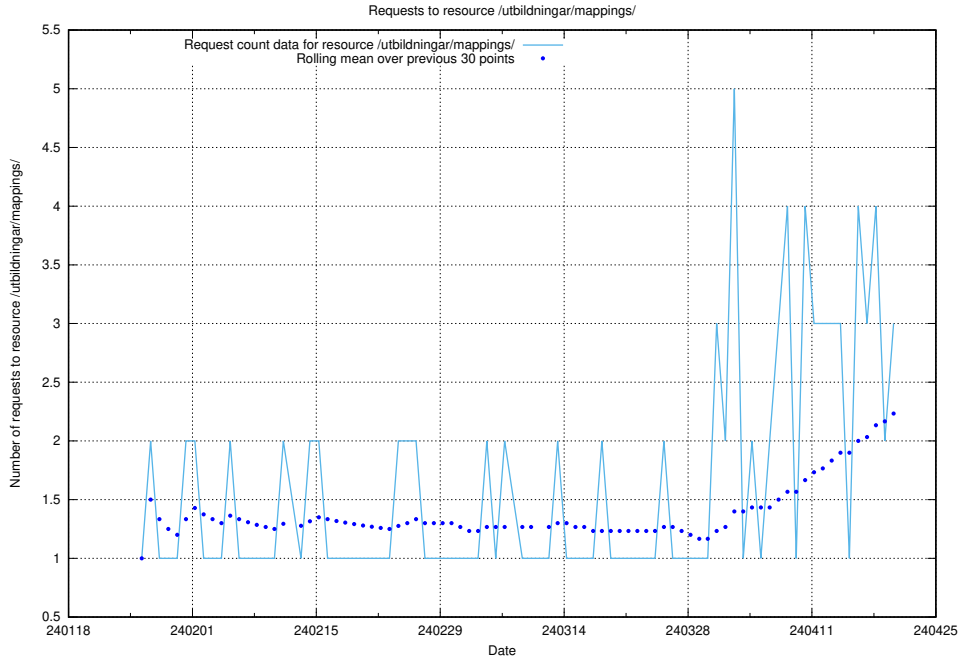

5.347 Usage of /utbildningar/mappings/

Here, we count the number of requests to resource /utbildningar/mappings/.