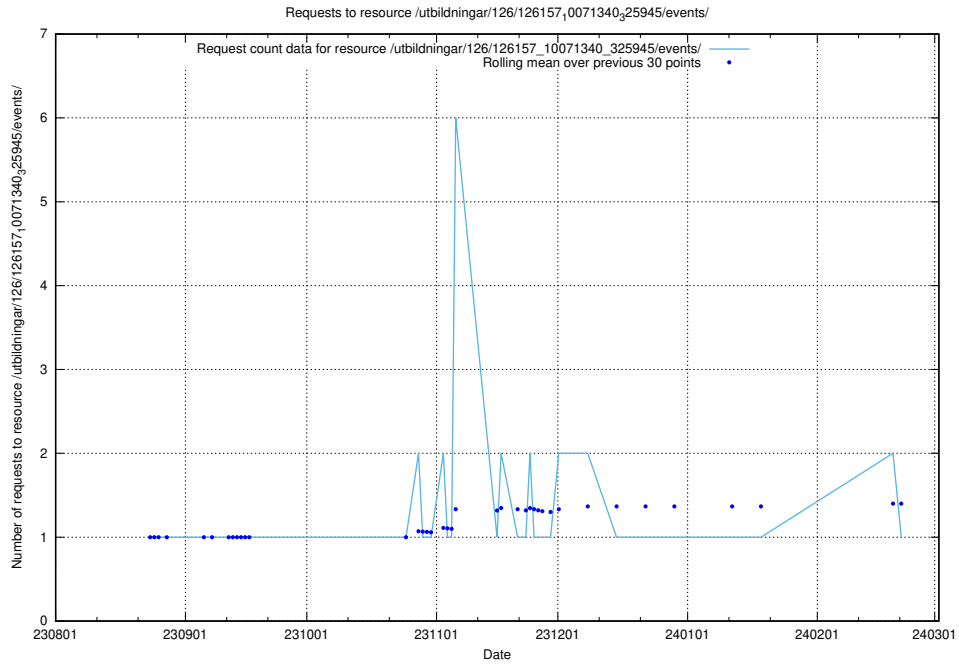

5.4516 Usage of /utbildningar/126/126157_10071340_325945/events/

Here, we count the number of requests to resource /utbildningar/126/126157_10071340_325945/events/