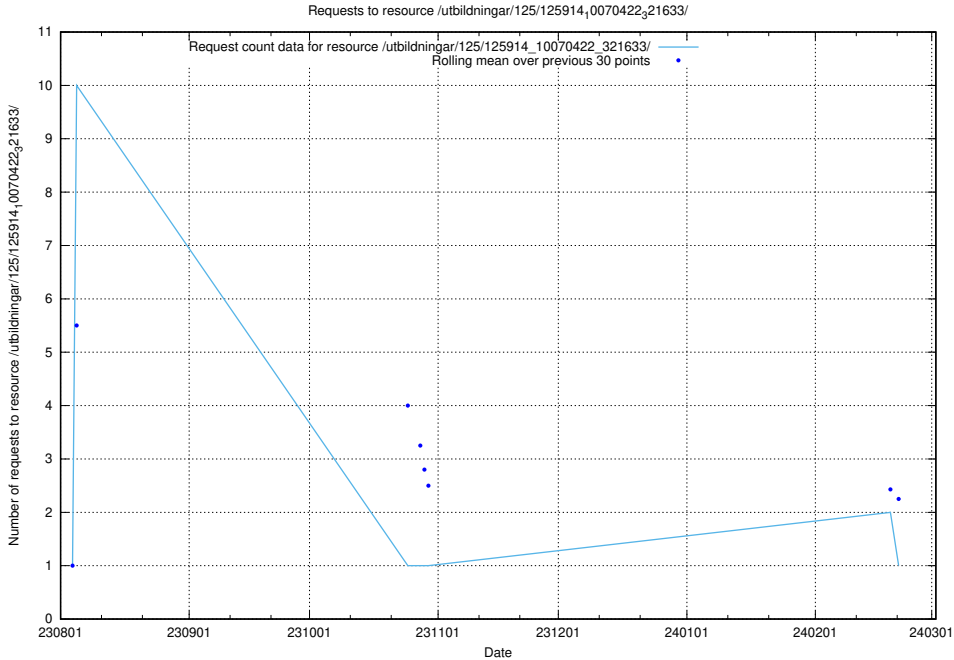

5.4662 Usage of /utbildningar/125/125914_10070422_321633/

Here, we count the number of requests to resource /utbildningar/125/125914_10070422_321633/.