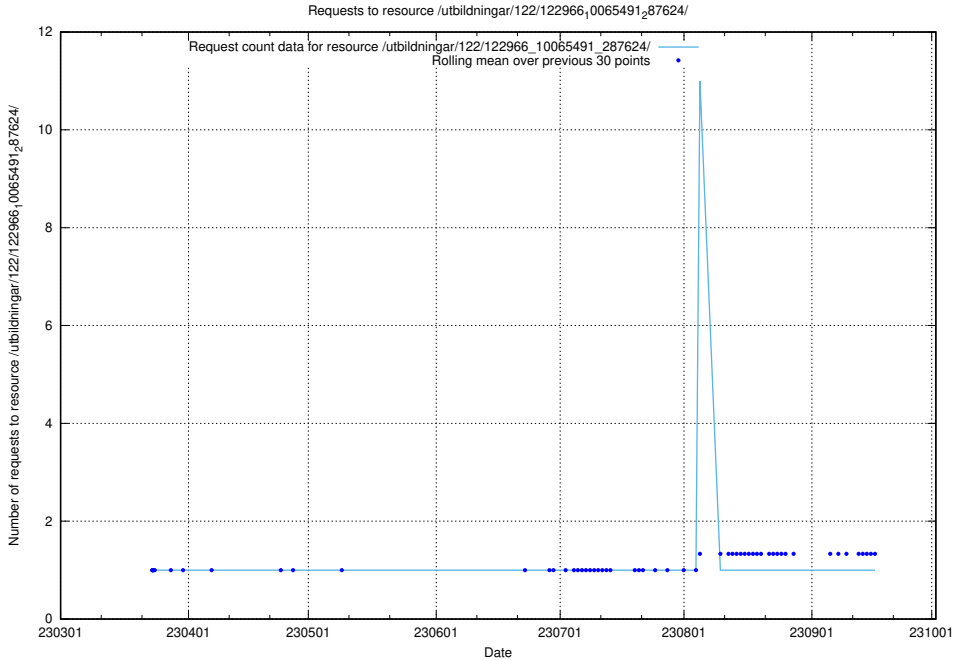

5.4868 Usage of /utbildningar/122/122966_10065491_287624/

Here, we count the number of requests to resource /utbildningar/122/122966_10065491_287624/.