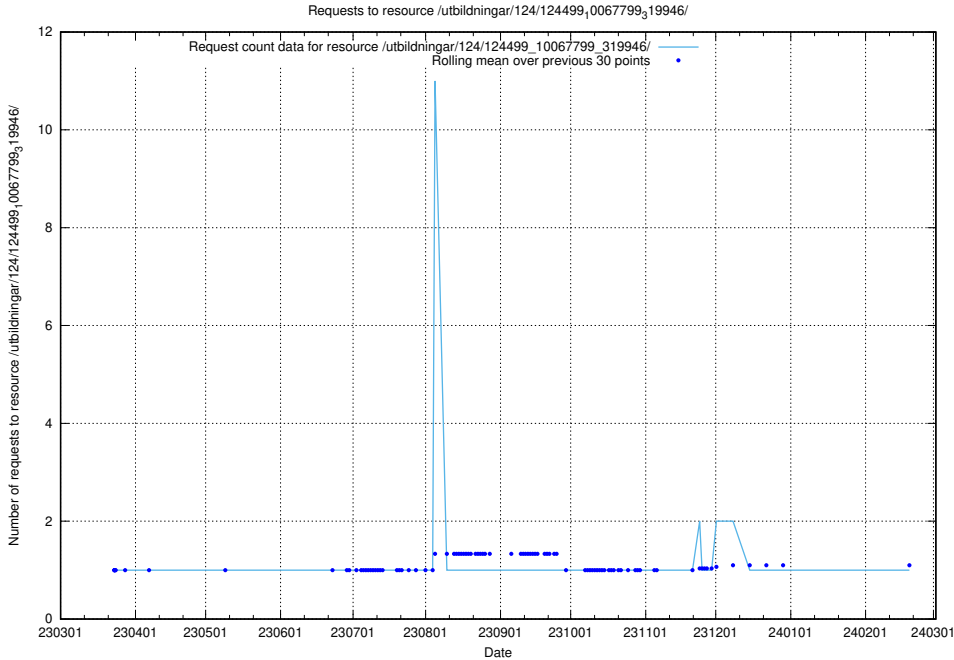

5.2277 Usage of /utbildningar/124/124499_10067799_319946/

Here, we count the number of requests to resource /utbildningar/124/124499_10067799_319946/.