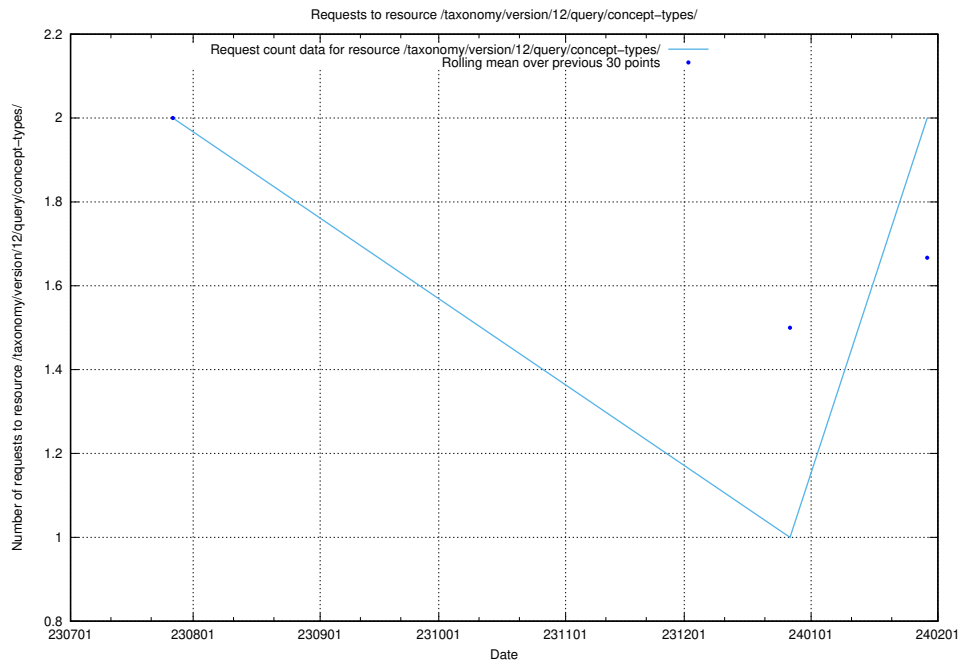

5.787 Usage of /taxonomy/version/12/query/concept-types/

Here, we count the number of requests to resource /taxonomy/version/12/query/concept-types/.