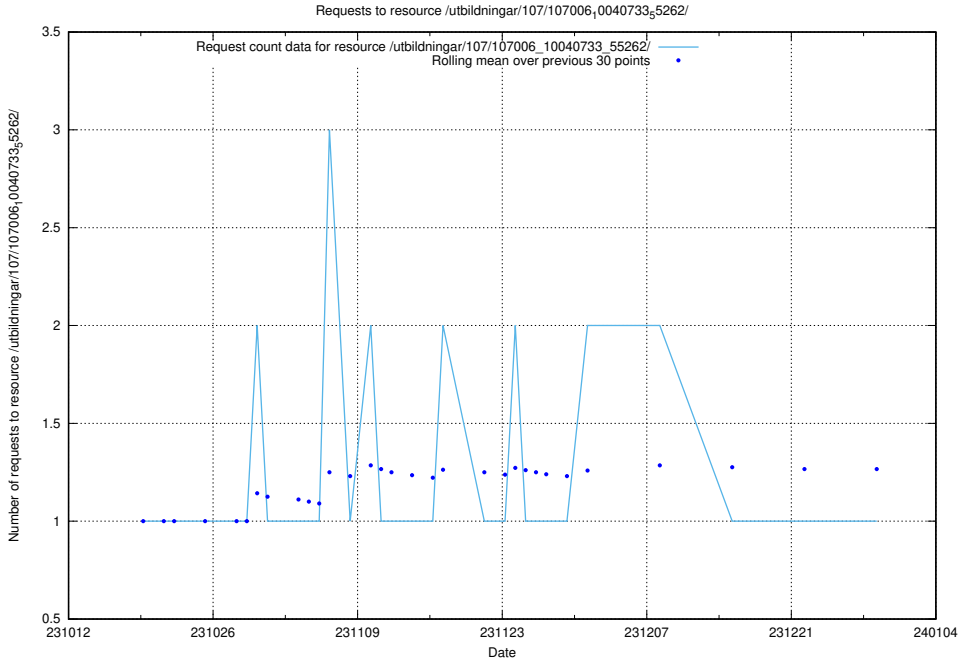

5.4064 Usage of /utbildningar/107/107006_10040733_55262/

Here, we count the number of requests to resource /utbildningar/107/107006_10040733_55262/.