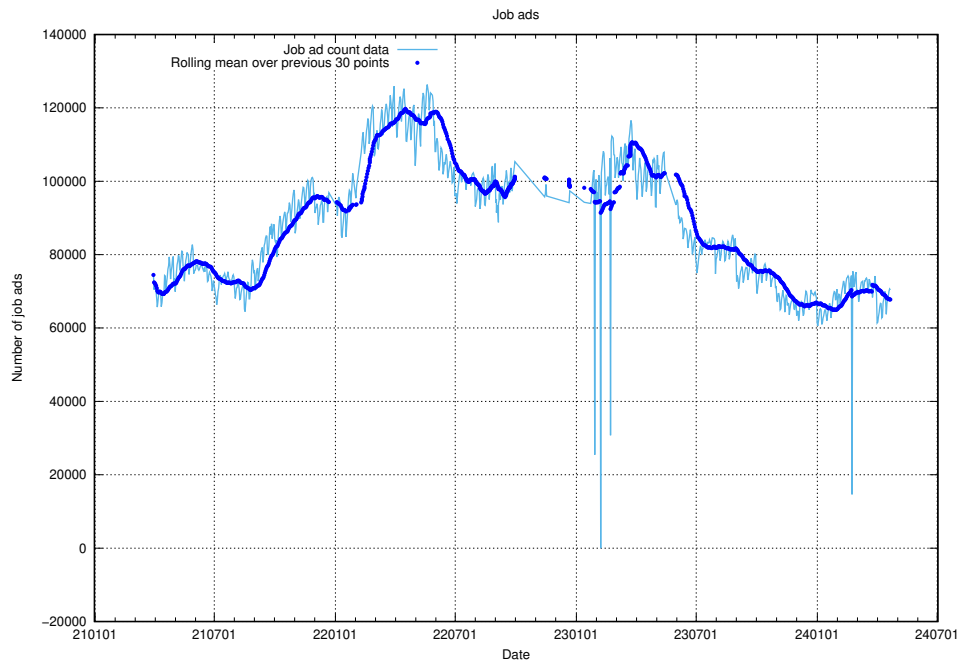

13 JobTechLinks Pipeline

This section contains a summary of last night's job ad processing in the [JobTech Links pipeline](#)¹³.

For a detailed statistical summary, please see [14.1](#).

13.1 Number of job ads

Here, we count the number of job ads processed by the pipeline each night.

¹³<https://gitlab.com/arbetsformedlingen/joblinks/wiki/-/wikis/home>