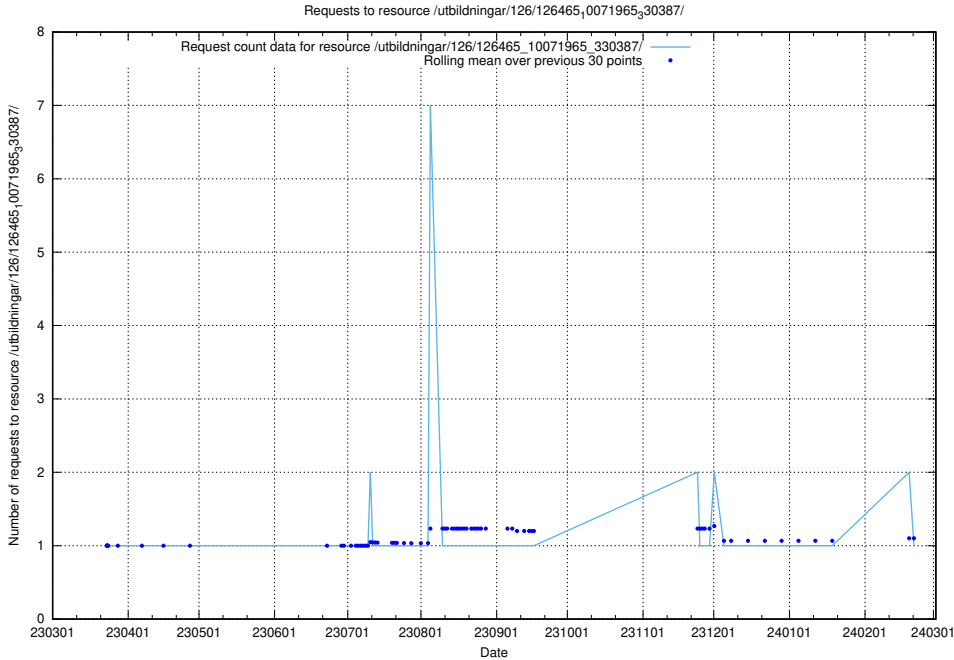

5.6201 Usage of /utbildningar/126/126465_10071965_330387/

Here, we count the number of requests to resource /utbildningar/126/126465_10071965_330387/.