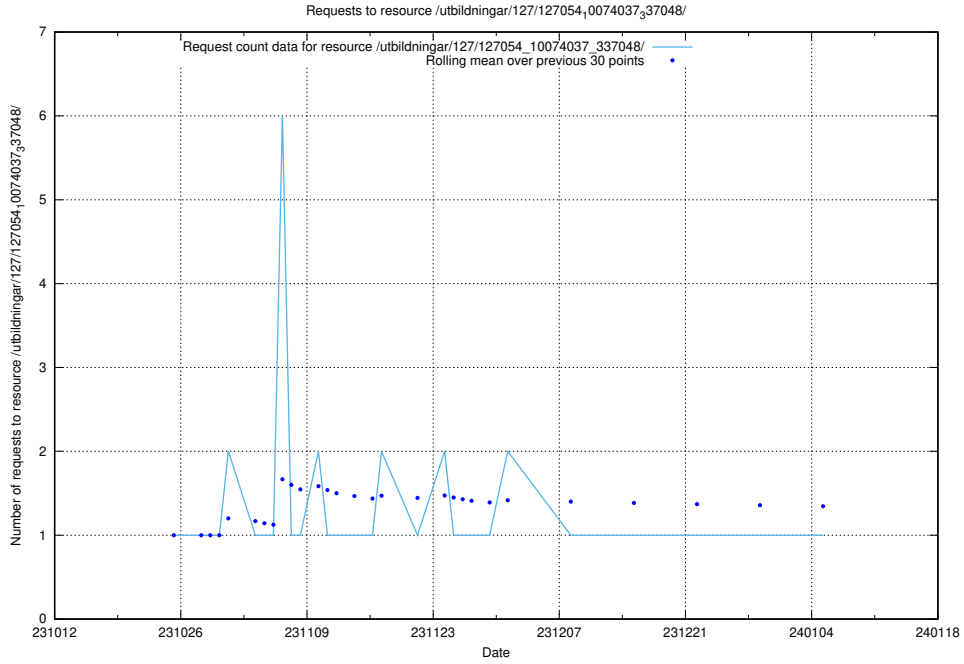

5.4009 Usage of /utbildningar/127/127054_10074037_337048/

Here, we count the number of requests to resource /utbildningar/127/127054_10074037_337048/.