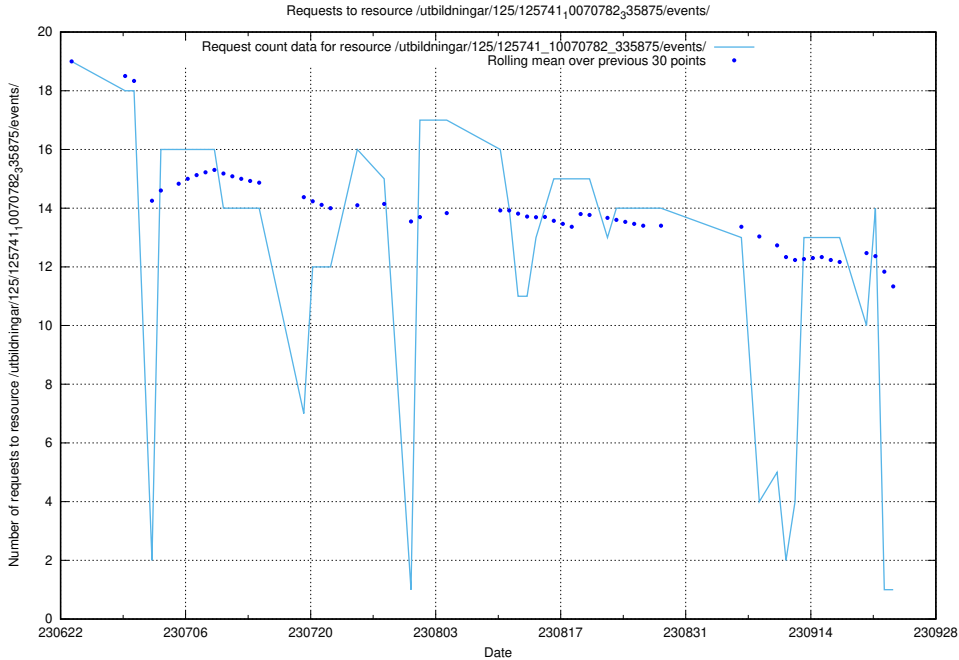

5.5340 Usage of /utbildningar/125/125741_10070782_335875/events/

Here, we count the number of requests to resource /utbildningar/125/125741_10070782_335875/events/