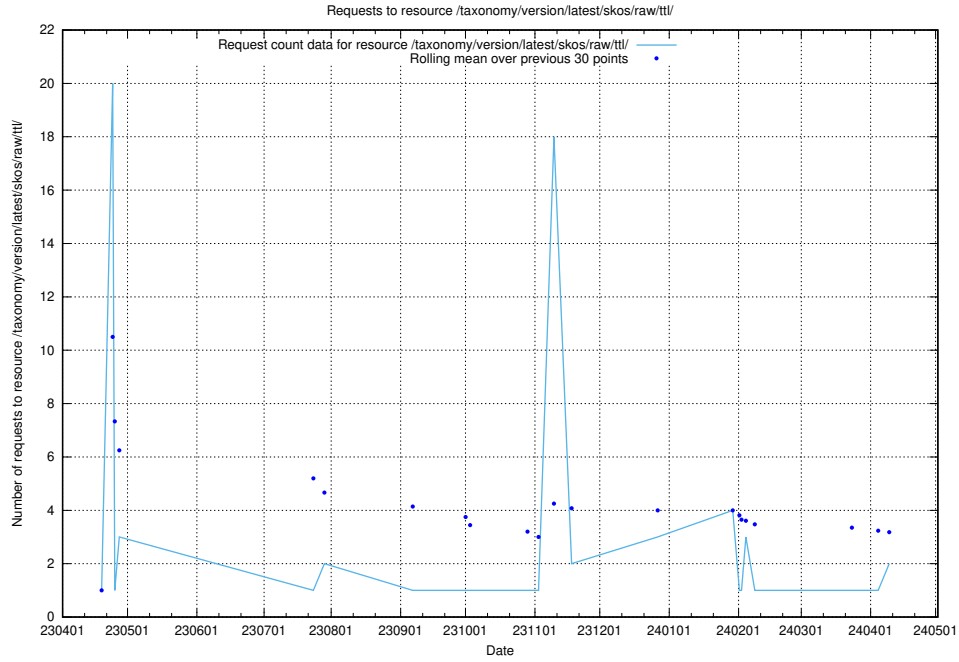

5.902 Usage of `/taxonomy/version/latest/skos/raw/ttl/`

Here, we count the number of requests to resource `/taxonomy/version/latest/skos/raw/ttl/`.