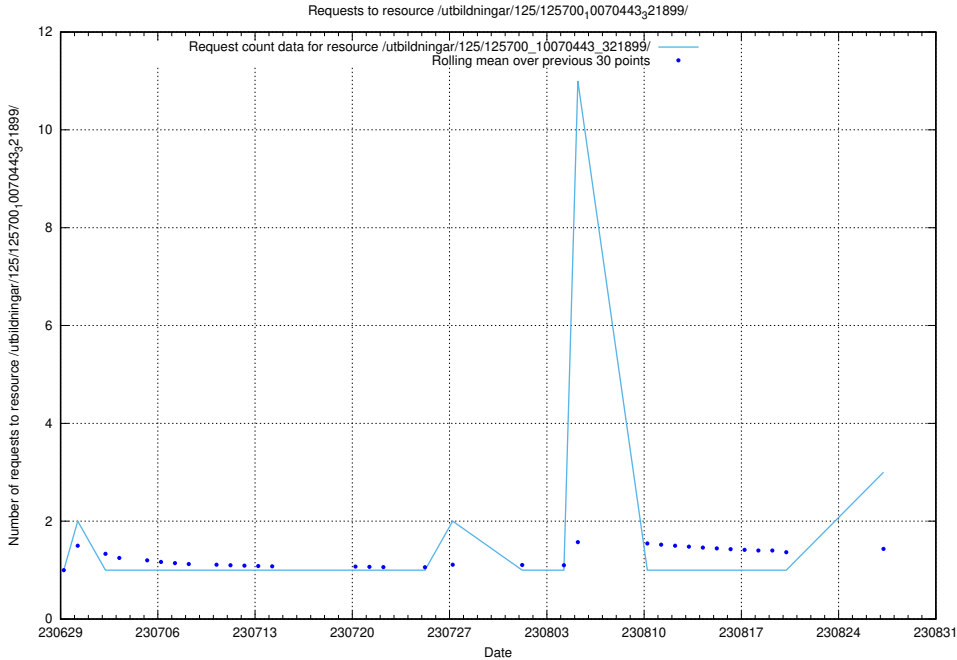

5.411 Usage of /utbildningar/125/125700_10070443_321899/

Here, we count the number of requests to resource /utbildningar/125/125700_10070443_321899/.