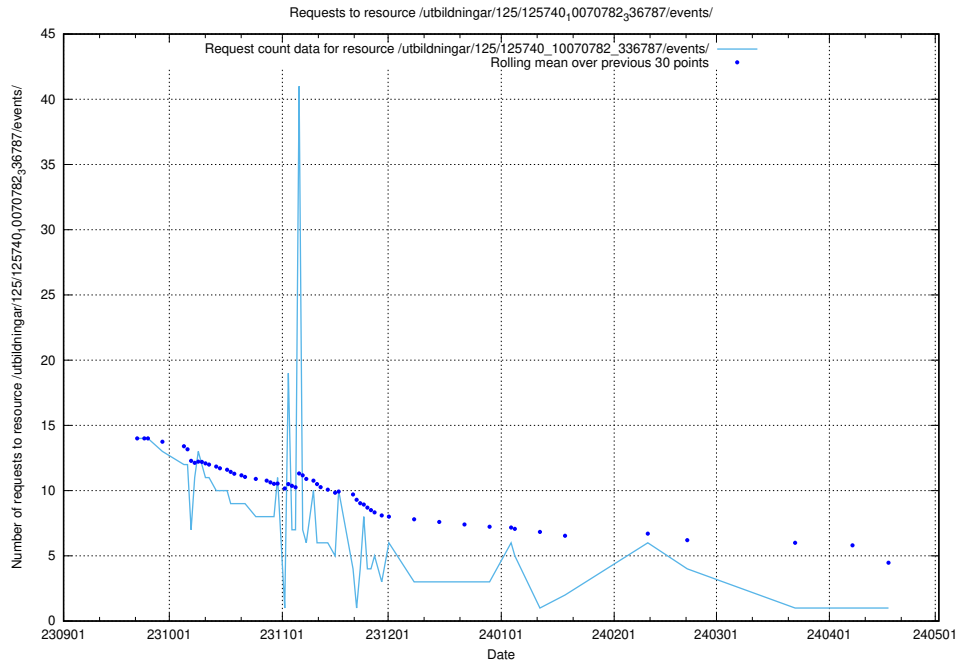

5.4286 Usage of /utbildningar/125/125740_10070782_336787/events/

Here, we count the number of requests to resource /utbildningar/125/125740_10070782_336787/events/