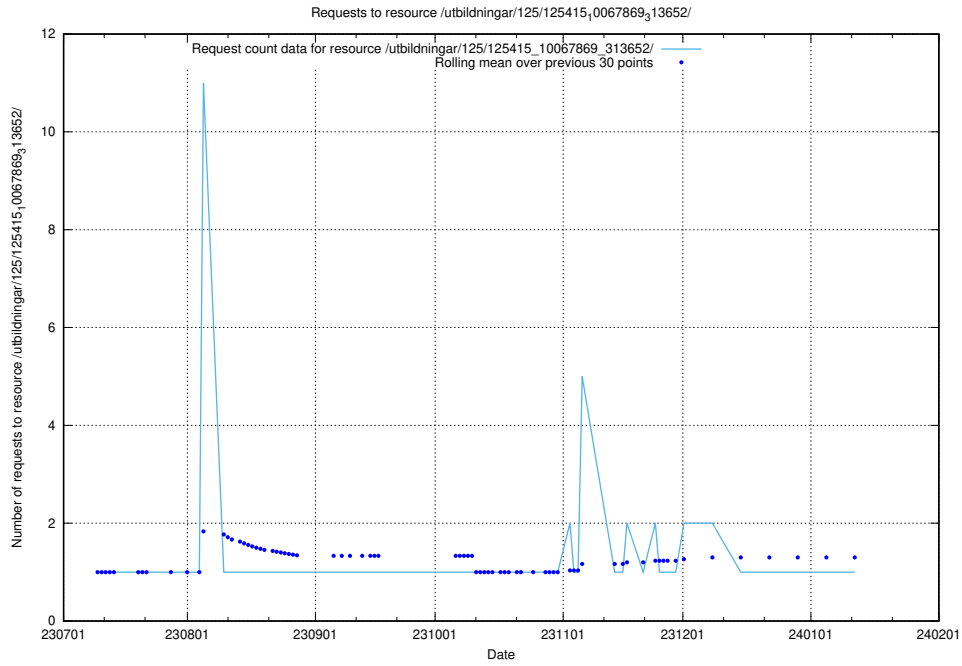

5.4907 Usage of /utbildningar/125/125415_10067869_313652/

Here, we count the number of requests to resource /utbildningar/125/125415_10067869_313652/.