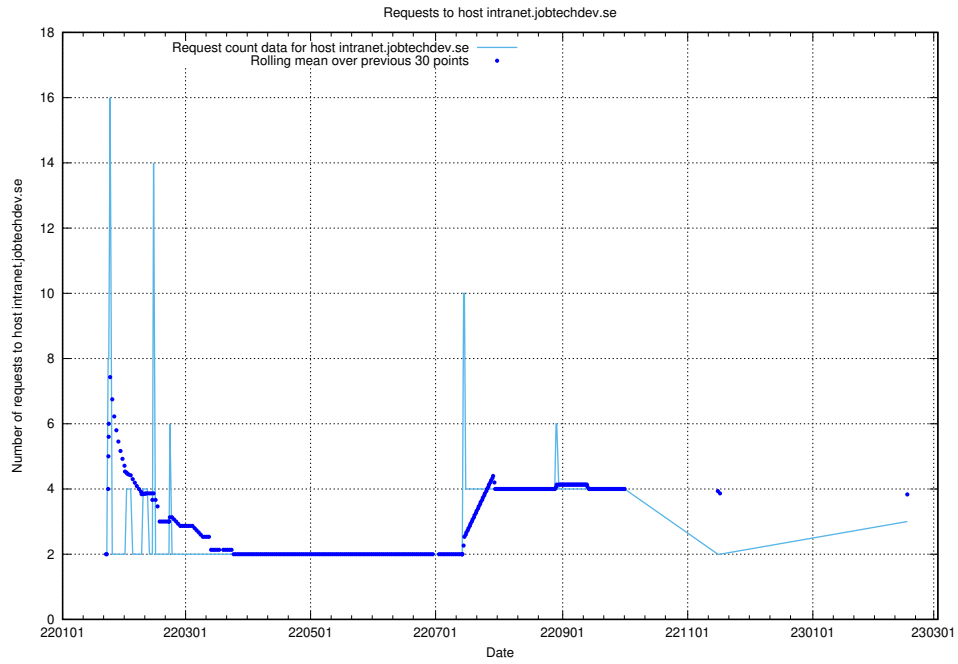

7.251 Usage of intranet.jobtechdev.se

Here, we count the number of requests to host intranet.jobtechdev.se.