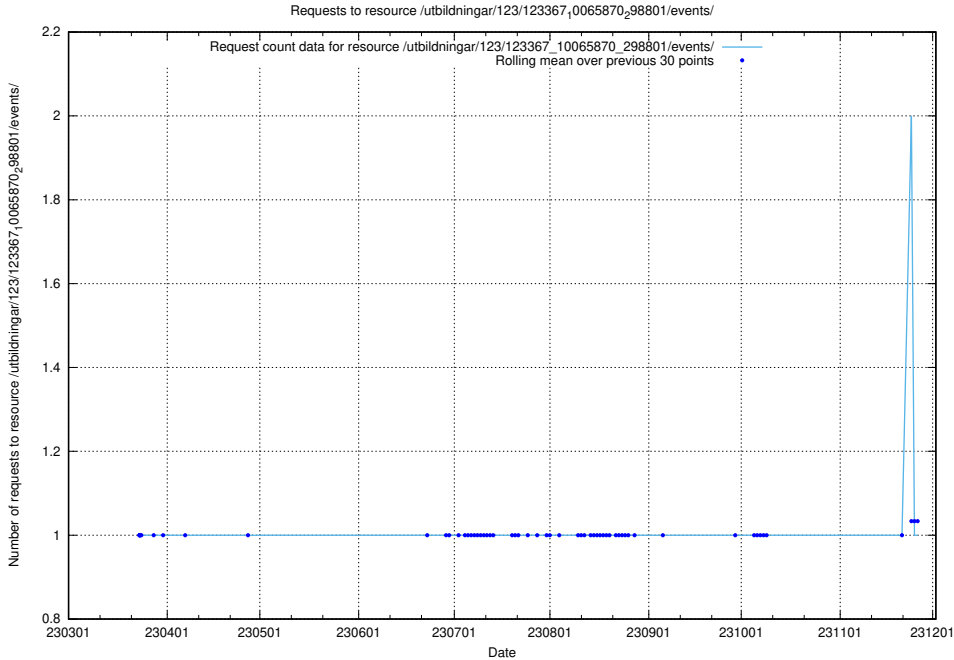

5.4546 Usage of /utbildningar/123/123367_10065870_298801/events/

Here, we count the number of requests to resource /utbildningar/123/123367_10065870_298801/events/