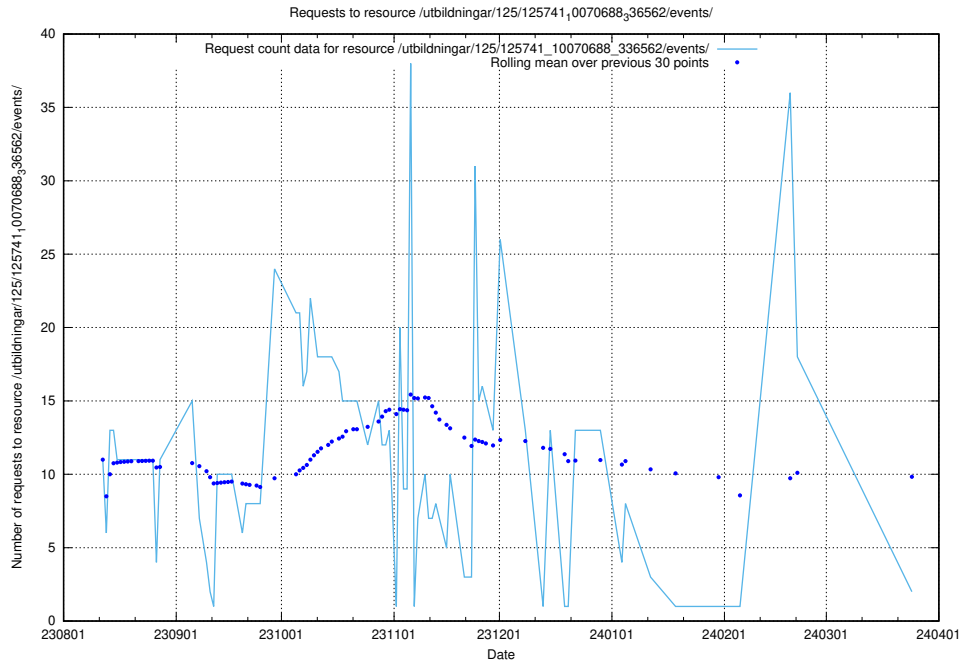

5.767 Usage of /utbildningar/125/125741_10070688_336562/events/

Here, we count the number of requests to resource /utbildningar/125/125741_10070688_336562/events/