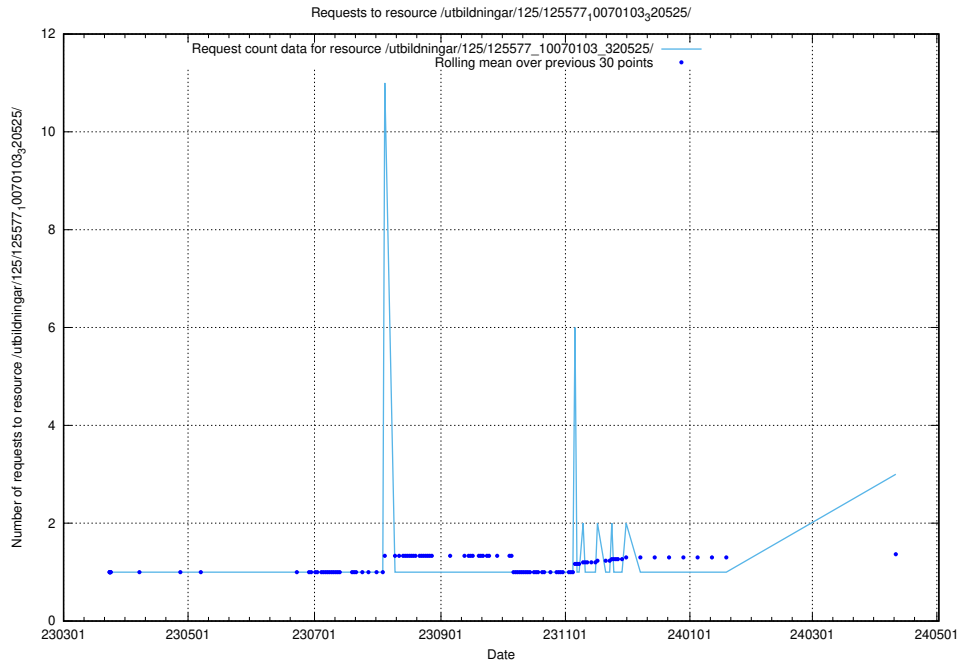

5.289 Usage of /utbildningar/125/125577_10070103_320525/

Here, we count the number of requests to resource /utbildningar/125/125577_10070103_320525/.