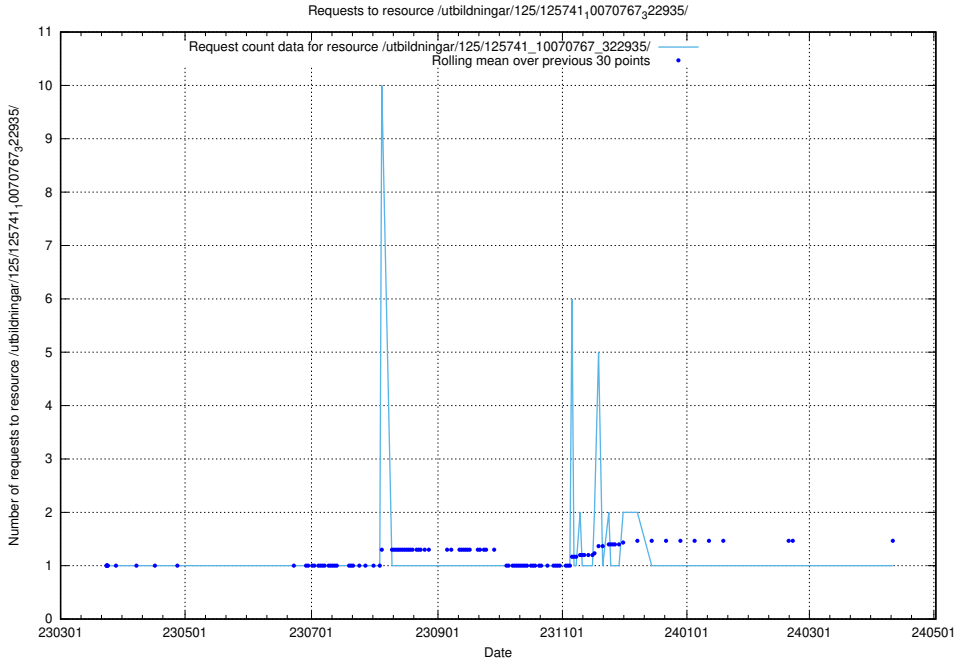

5.6248 Usage of /utbildningar/125/125741_10070767_322935/

Here, we count the number of requests to resource /utbildningar/125/125741_10070767_322935/.