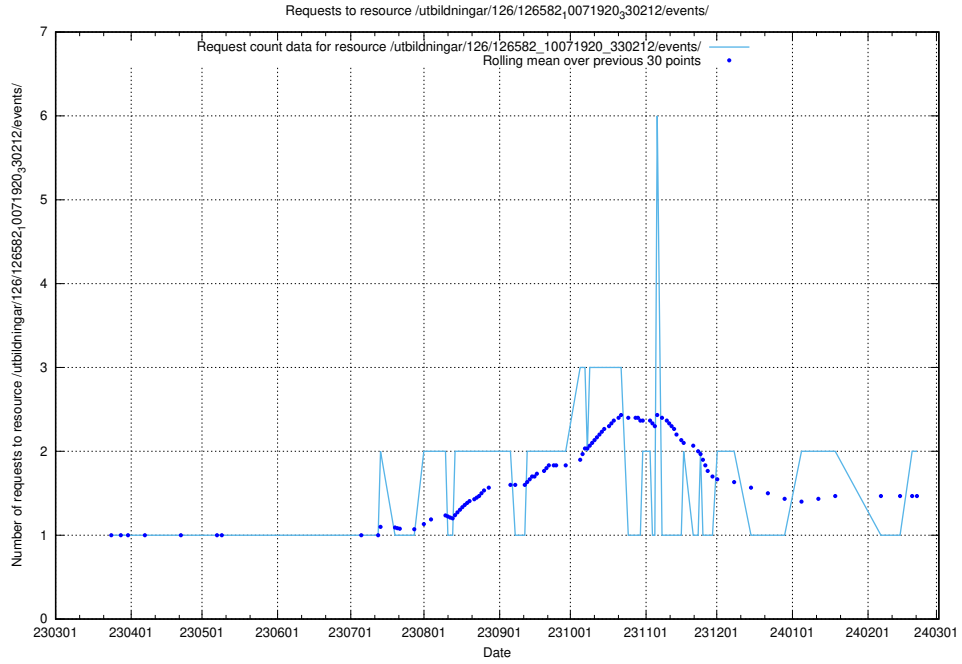

5.930 Usage of /utbildningar/126/126582_10071920_330212/events/

Here, we count the number of requests to resource /utbildningar/126/126582_10071920_330212/events/