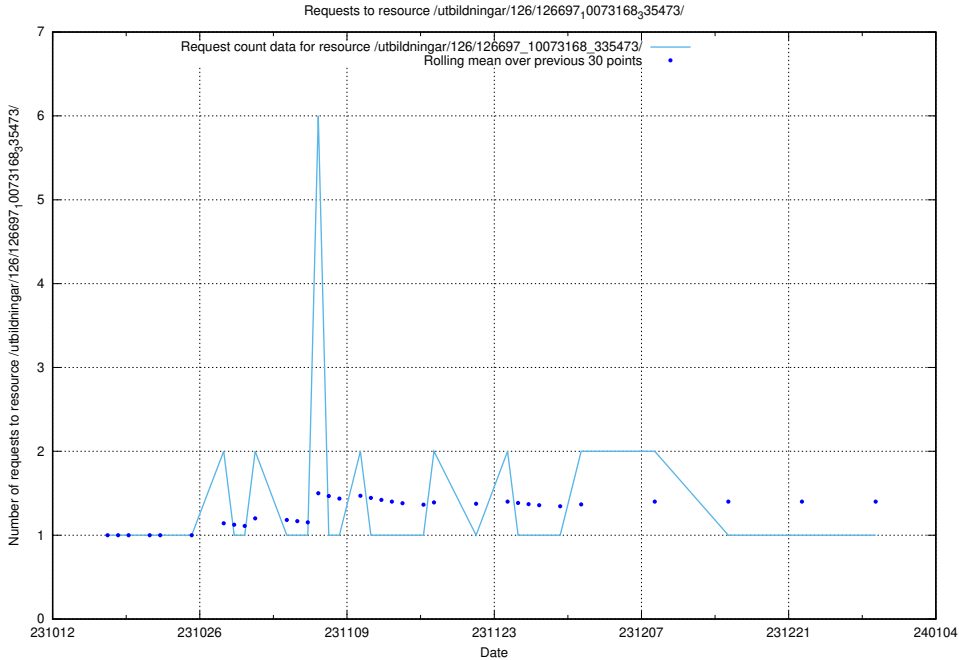

5.4087 Usage of /utbildningar/126/126697_10073168_335473/

Here, we count the number of requests to resource /utbildningar/126/126697_10073168_335473/.