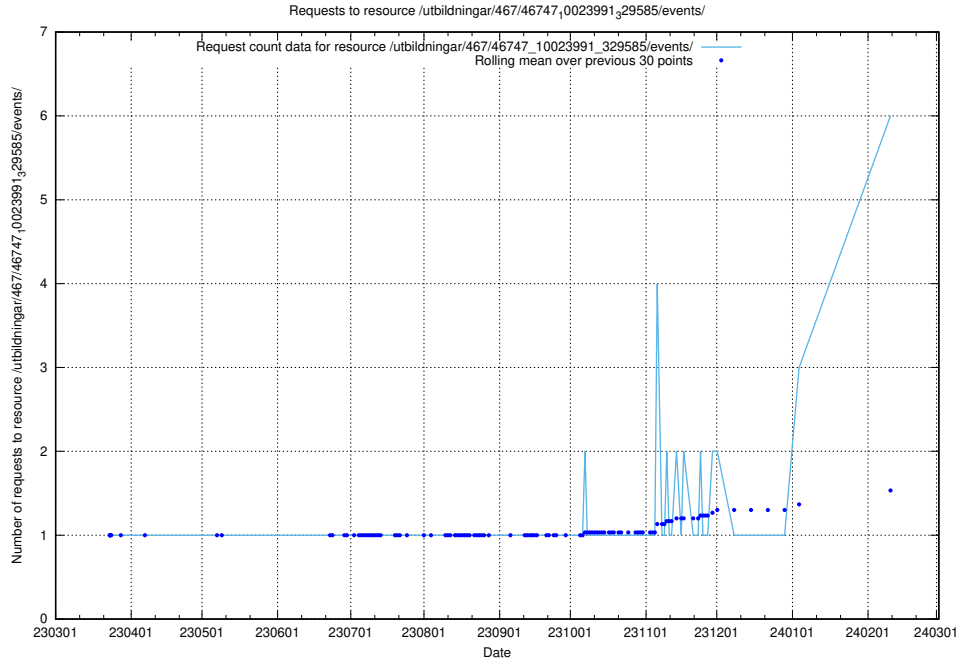

5.134 Usage of /utbildningar/467/46747_10023991_329585/events/

Here, we count the number of requests to resource /utbildningar/467/46747_10023991_329585/events/.