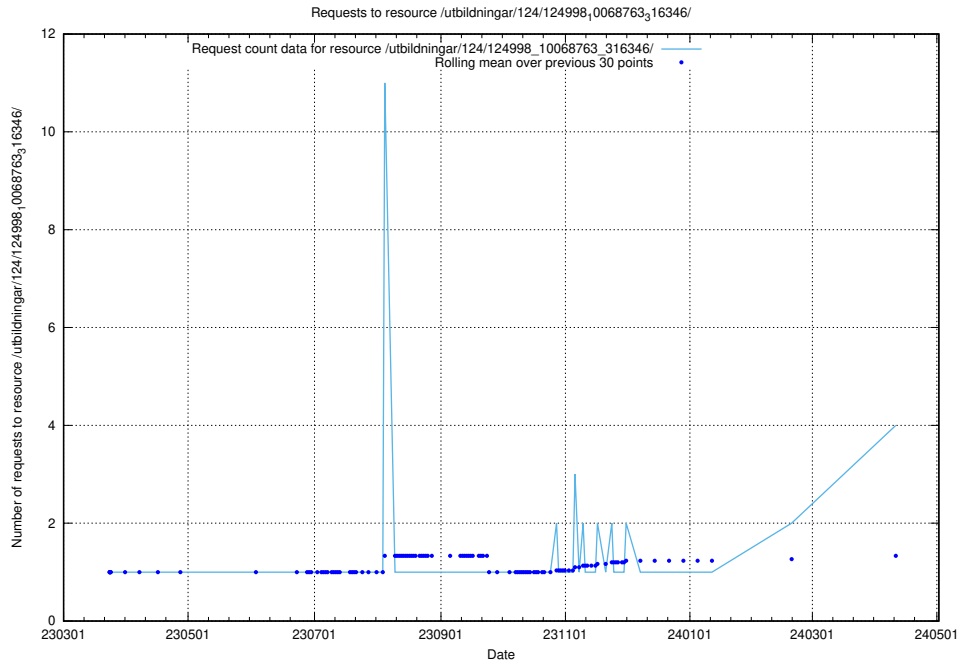

### 5.197 Usage of /utbildningar/124/124998\_10068763\_316346/

Here, we count the number of requests to resource /utbildningar/124/124998\_10068763\_316346/.