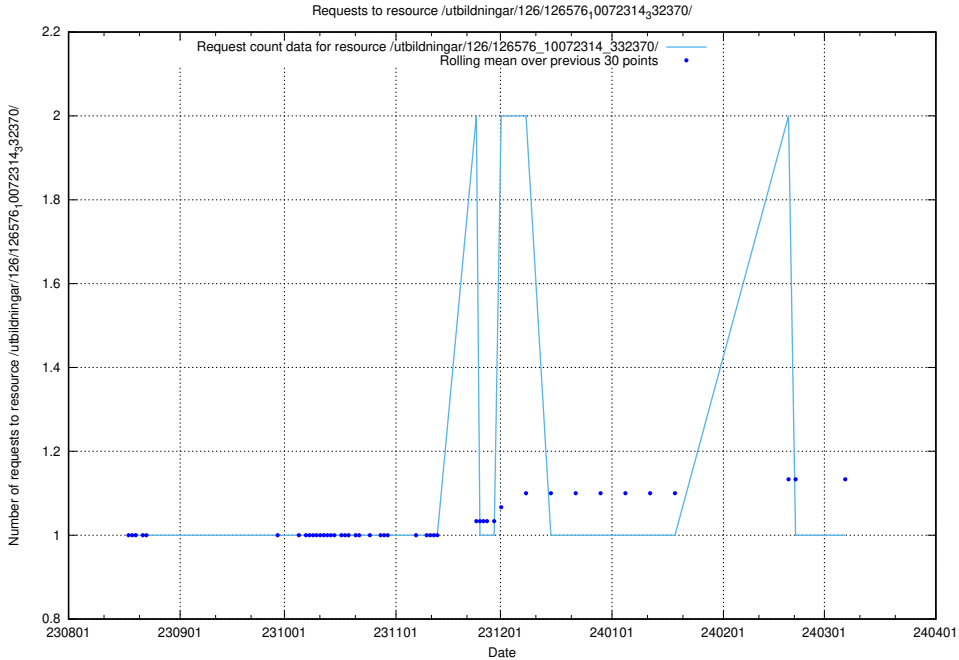

5.4560 Usage of /utbildningar/126/126576_10072314_332370/

Here, we count the number of requests to resource /utbildningar/126/126576_10072314_332370/.