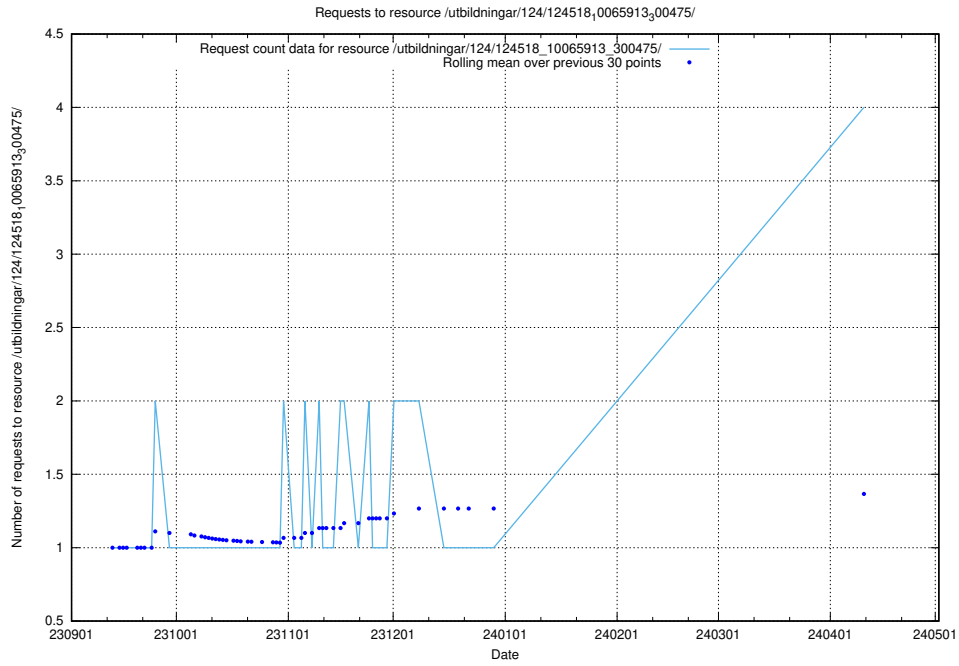

5.244 Usage of /utbildningar/124/124518_10065913_300475/

Here, we count the number of requests to resource /utbildningar/124/124518_10065913_300475/.