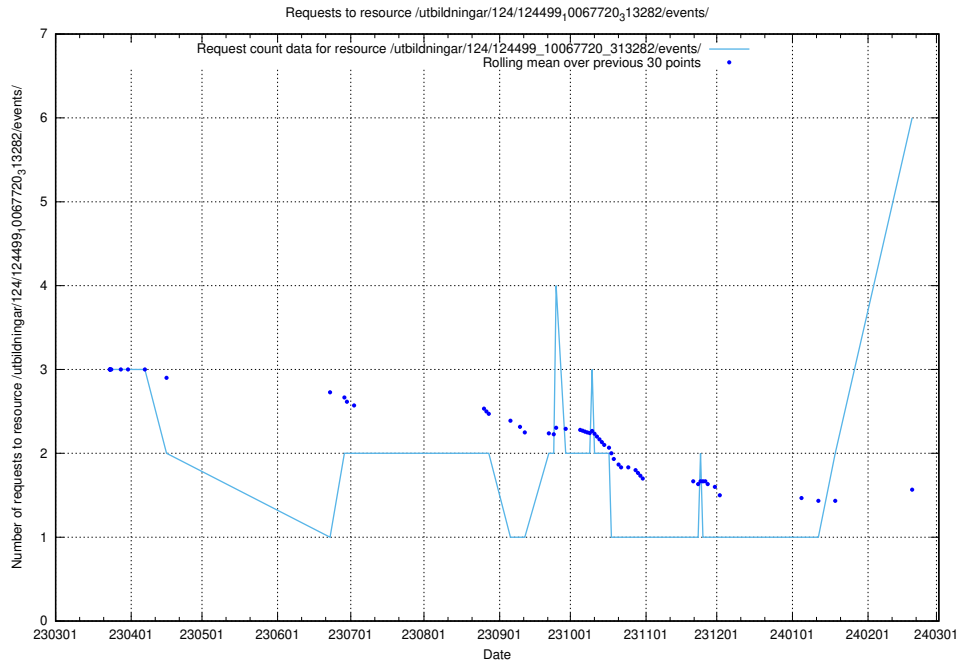

5.133 Usage of /utbildningar/124/124499_10067720_313282/events/

Here, we count the number of requests to resource /utbildningar/124/124499_10067720_313282/events/