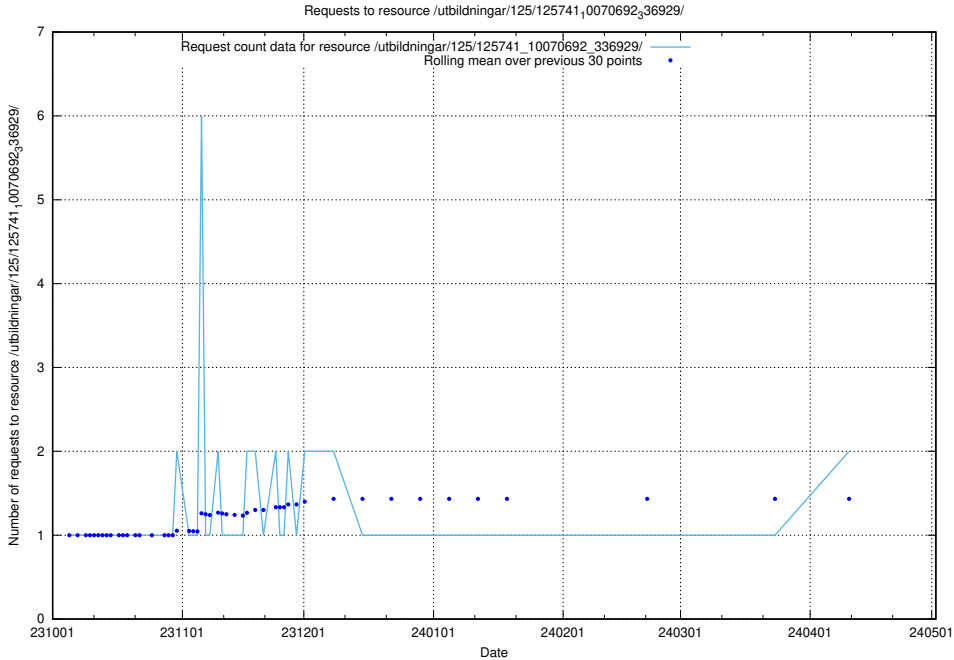

5.732 Usage of /utbildningar/125/125741_10070692_336929/

Here, we count the number of requests to resource /utbildningar/125/125741_10070692_336929/.