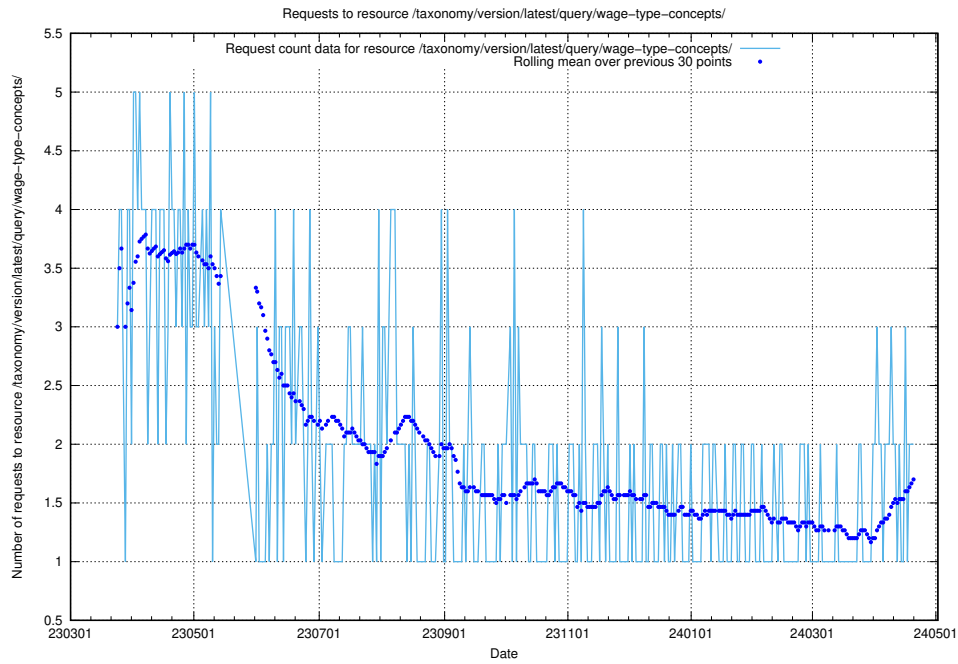

5.907 Usage of /taxonomy/version/latest/query/wage-type-concepts/

Here, we count the number of requests to resource /taxonomy/version/latest/query/wage-type-concepts/.