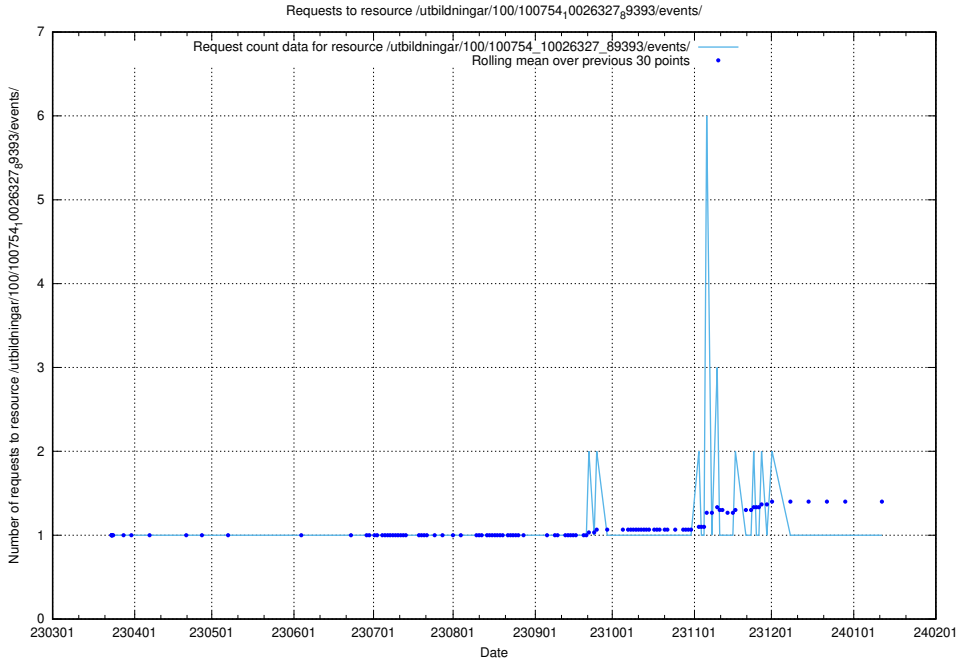

5.5338 Usage of /utbildningar/100/100754_10026327_89393/events/

Here, we count the number of requests to resource /utbildningar/100/100754_10026327_89393/events/.