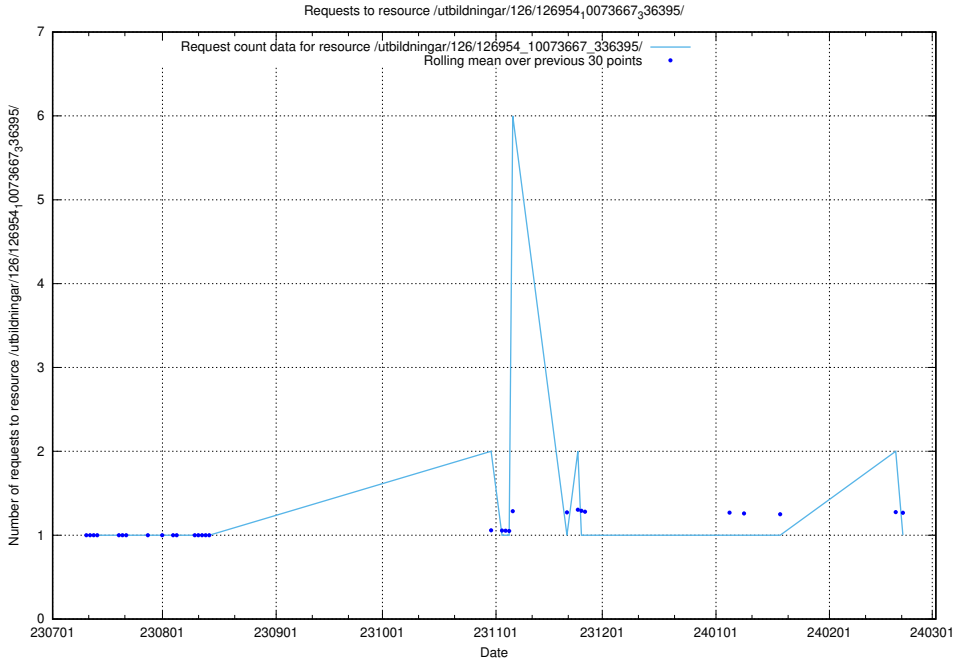

5.4900 Usage of /utbildningar/126/126954_10073667_336395/

Here, we count the number of requests to resource /utbildningar/126/126954_10073667_336395/.