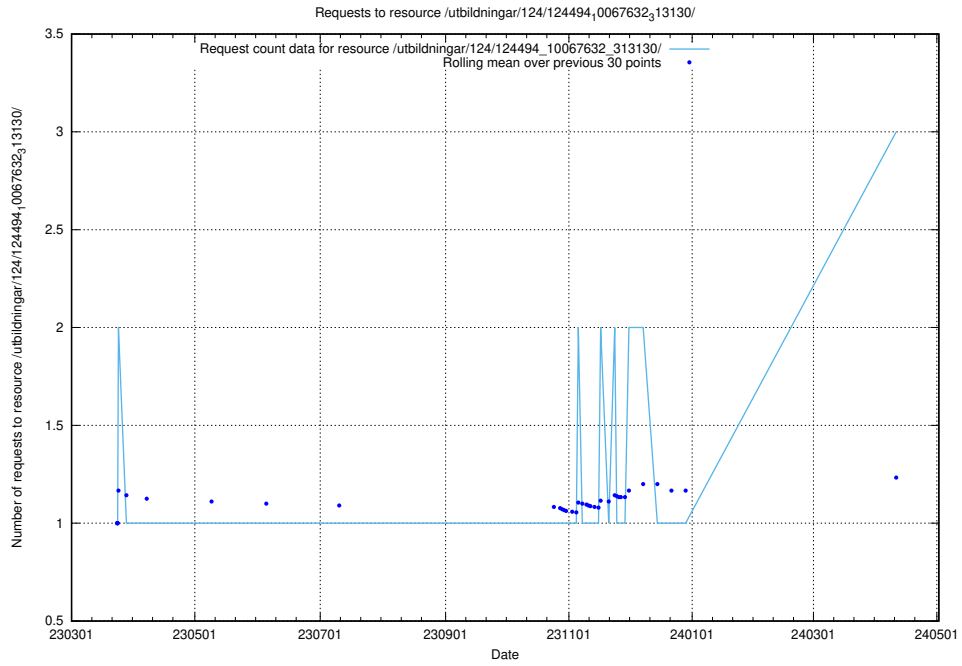

5.337 Usage of /utbildningar/124/124494_10067632_313130/

Here, we count the number of requests to resource /utbildningar/124/124494_10067632_313130/.