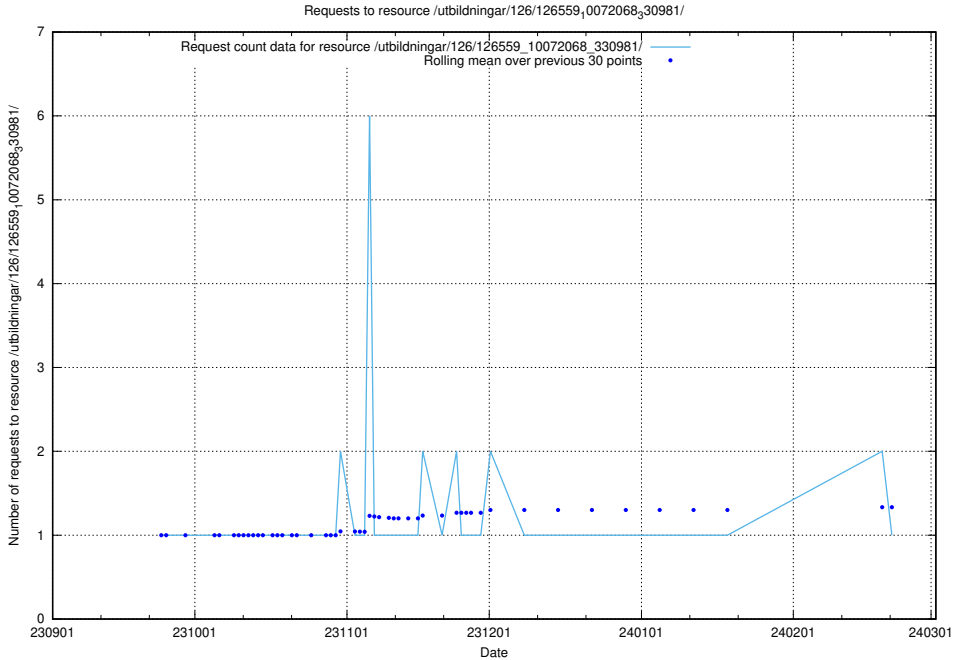

5.4268 Usage of /utbildningar/126/126559_10072068_330981/

Here, we count the number of requests to resource /utbildningar/126/126559_10072068_330981/.