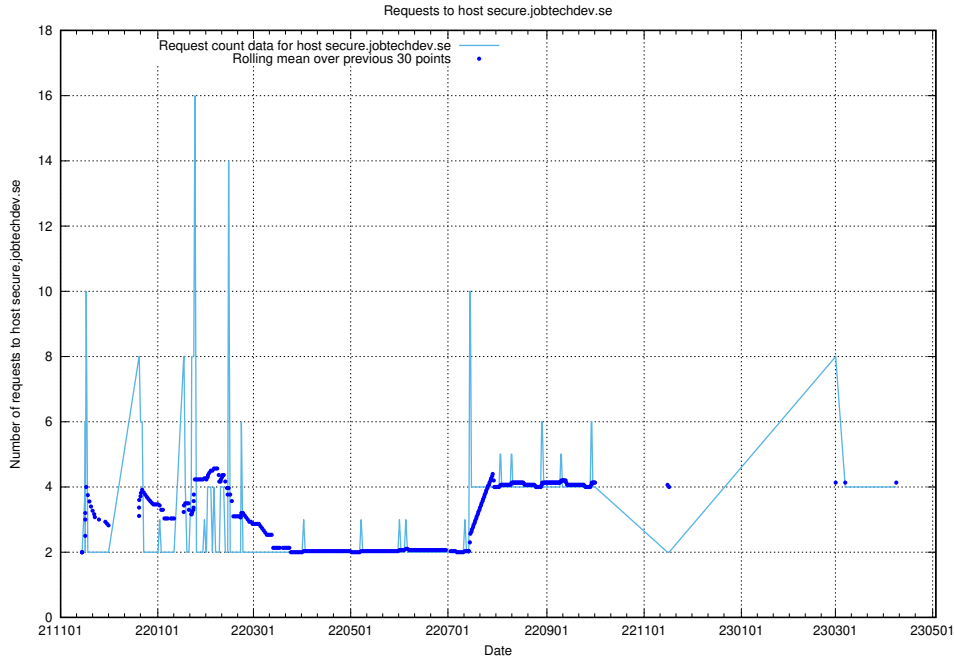

7.158 Usage of secure.jobtechdev.se

Here, we count the number of requests to host secure.jobtechdev.se.