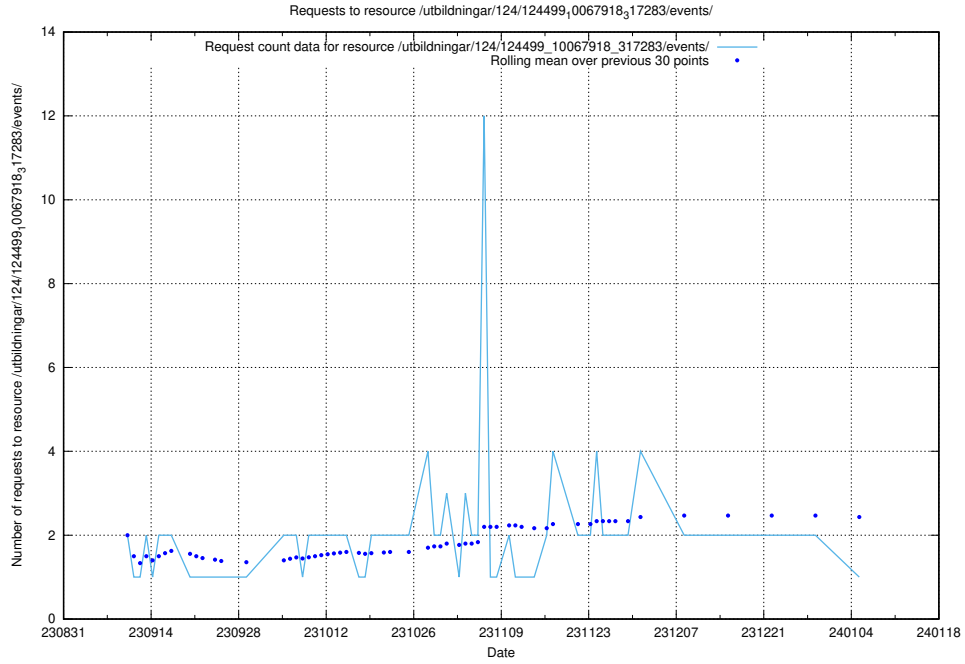

5.4391 Usage of /utbildningar/124/124499_10067918_317283/events/

Here, we count the number of requests to resource /utbildningar/124/124499_10067918_317283/events/