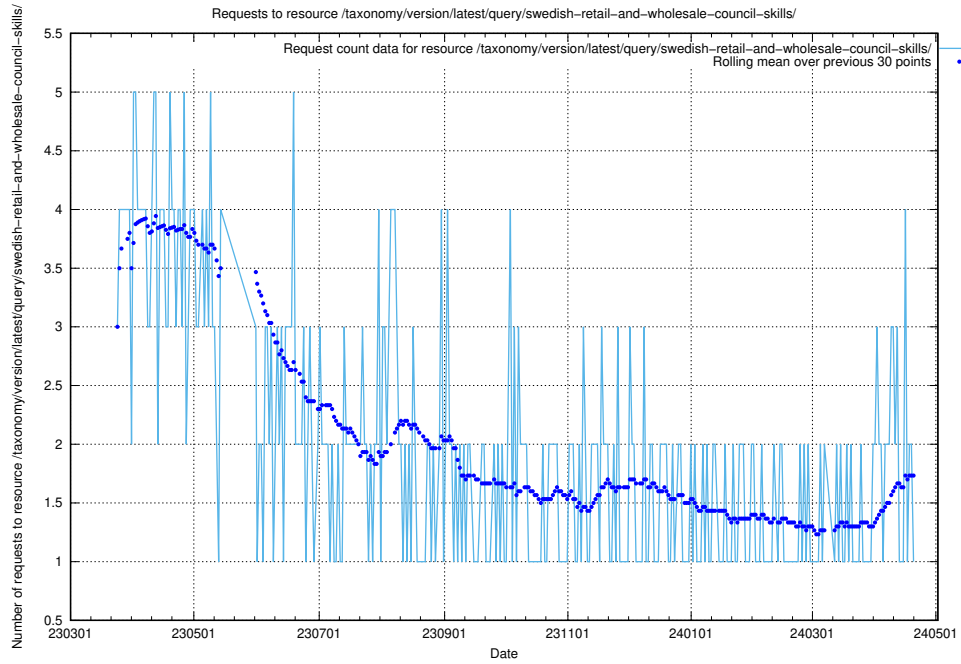

5.5864 Usage of /taxonomy/version/latest/query/swedish-retail-and-wholesale-council-skills/

Here, we count the number of requests to resource /taxonomy/version/latest/query/swedish-retail-and-wholesale-council-skills/.