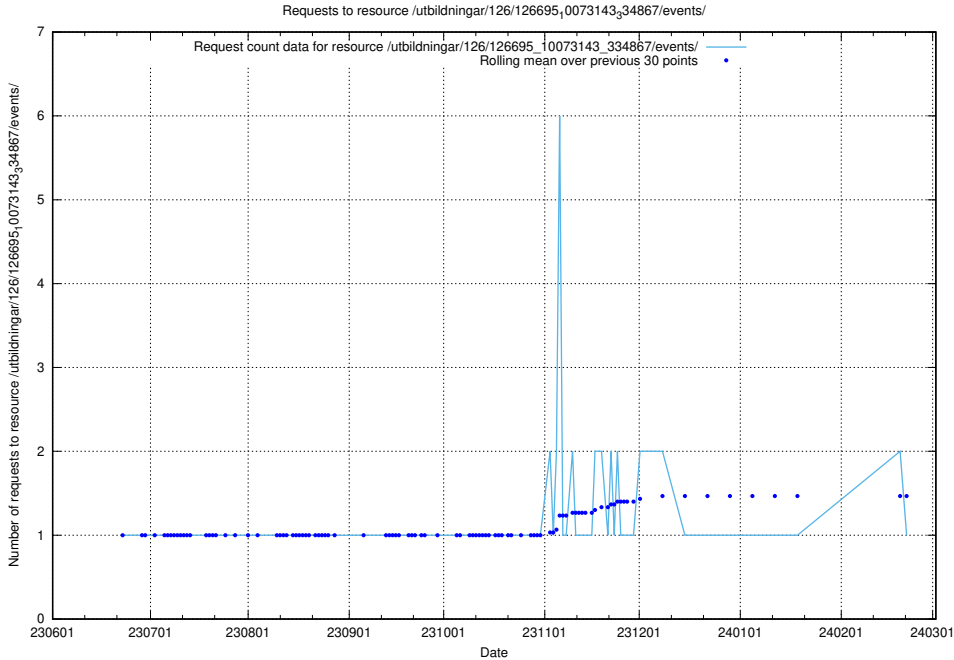

5.5410 Usage of /utbildningar/126/126695_10073143_334867/events/

Here, we count the number of requests to resource /utbildningar/126/126695_10073143_334867/events/