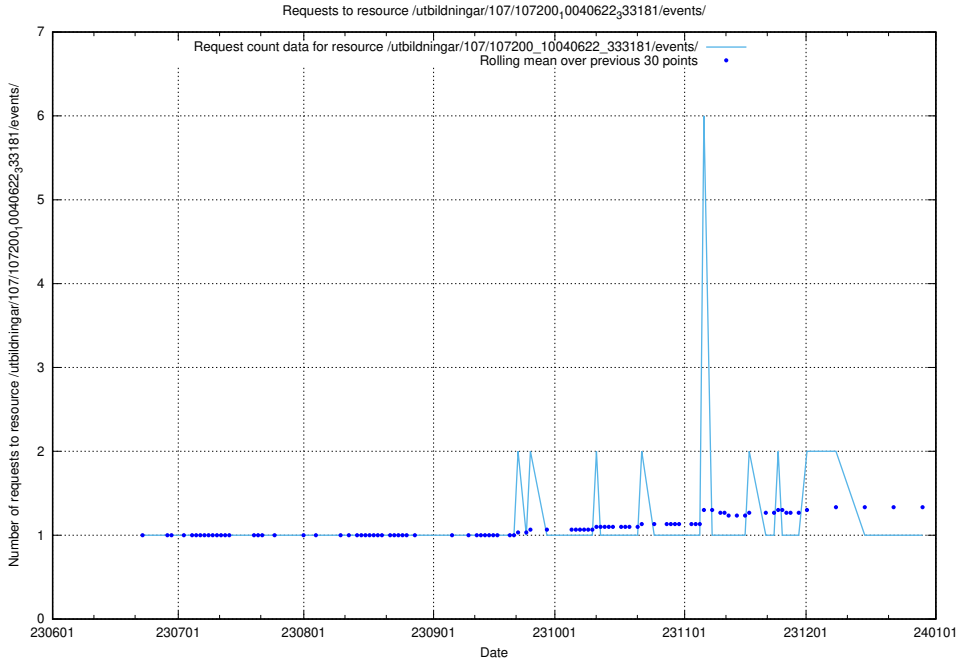

5.5616 Usage of /utbildningar/107/107200_10040622_333181/events/

Here, we count the number of requests to resource /utbildningar/107/107200_10040622_333181/events/