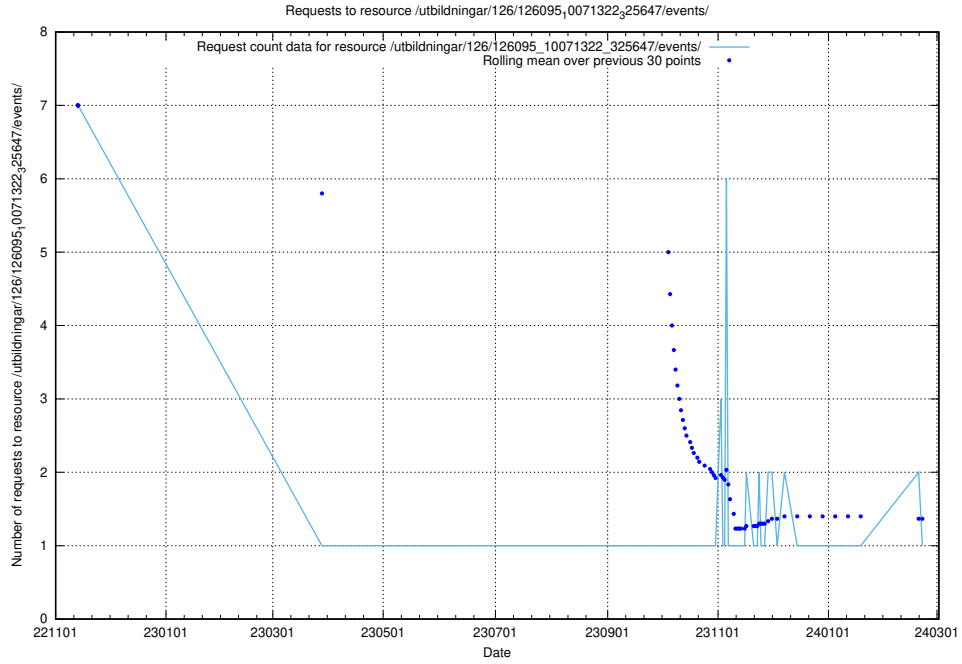

5.5580 Usage of /utbildningar/126/126095_10071322_325647/events/

Here, we count the number of requests to resource /utbildningar/126/126095_10071322_325647/events/