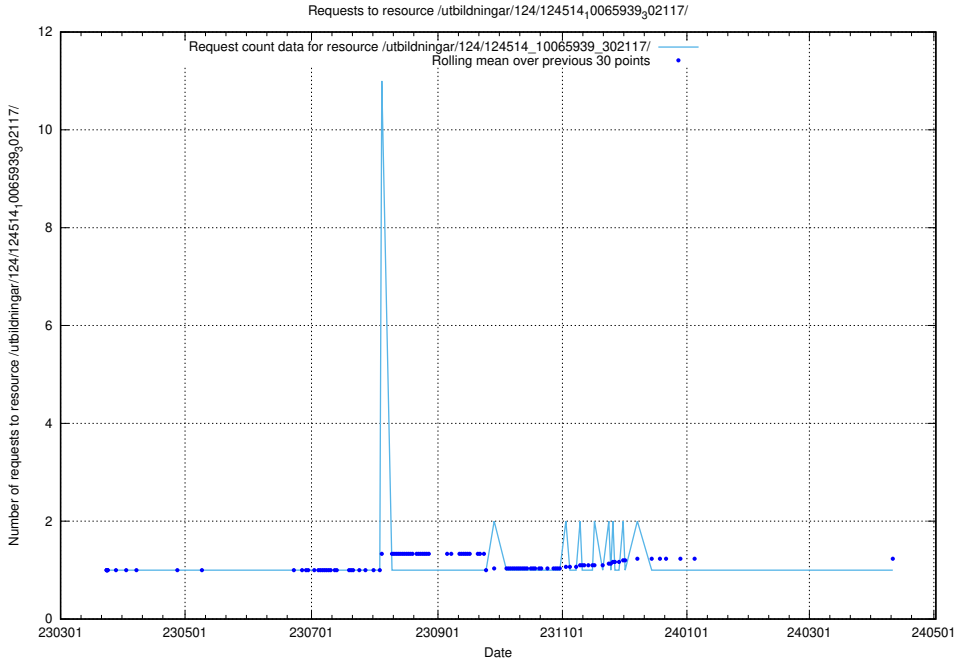

5.1689 Usage of /utbildningar/124/124514_10065939_302117/

Here, we count the number of requests to resource /utbildningar/124/124514_10065939_302117/.