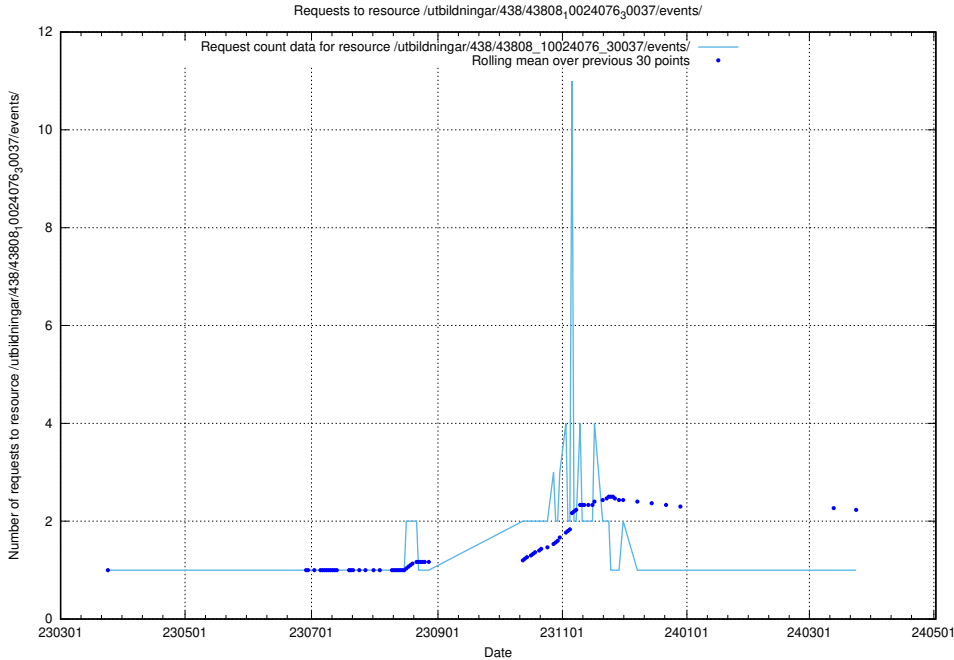

5.5966 Usage of /utbildningar/438/43808_10024076_30037/events/

Here, we count the number of requests to resource /utbildningar/438/43808_10024076_30037/events/.