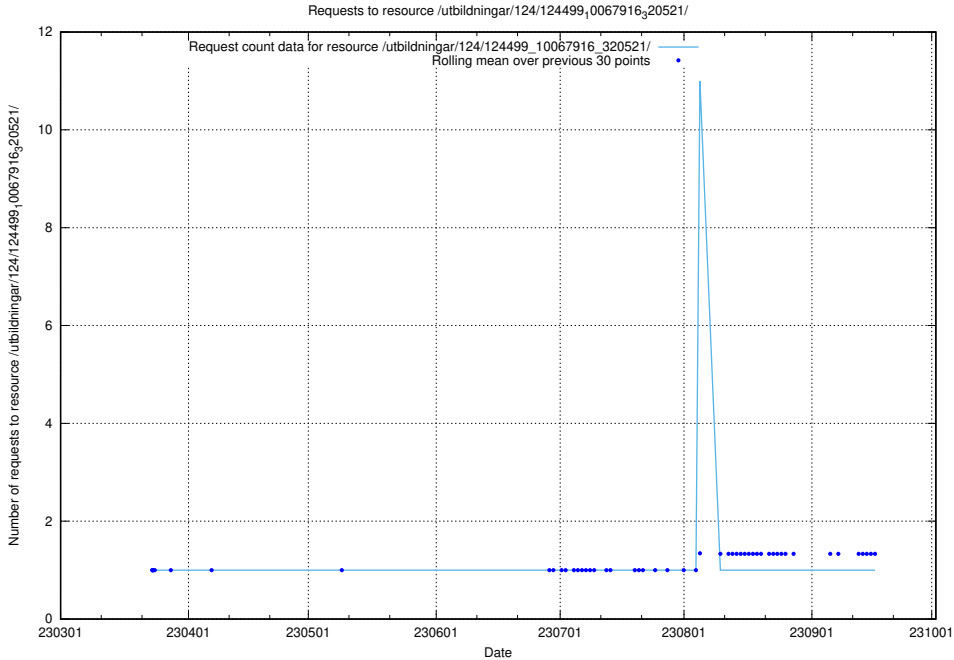

5.2140 Usage of /utbildningar/124/124499_10067916_320521/

Here, we count the number of requests to resource /utbildningar/124/124499_10067916_320521/.