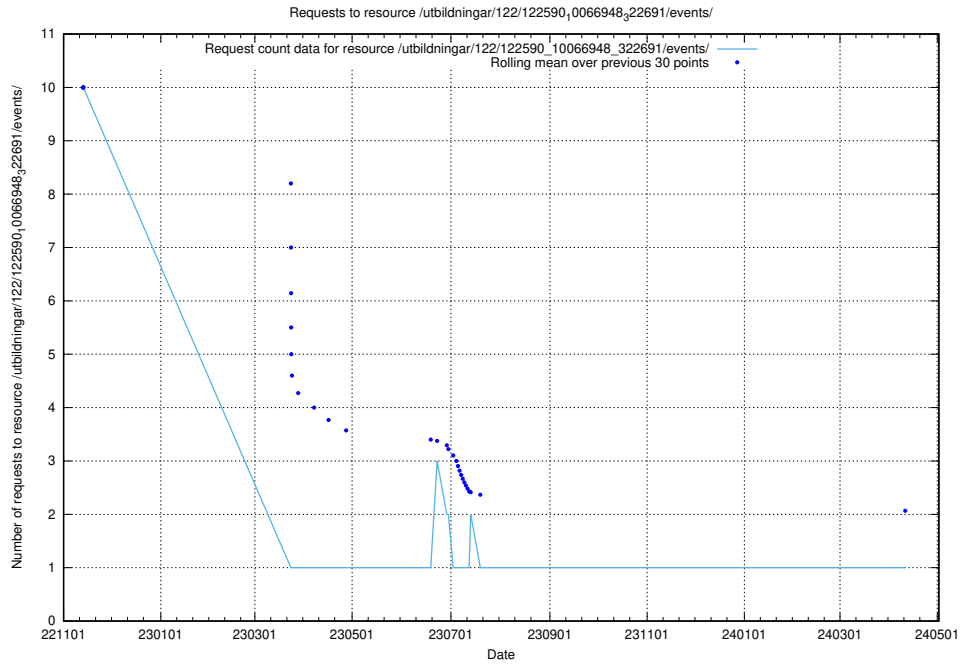

5.5530 Usage of /utbildningar/122/122590_10066948_322691/events/

Here, we count the number of requests to resource /utbildningar/122/122590_10066948_322691/events/