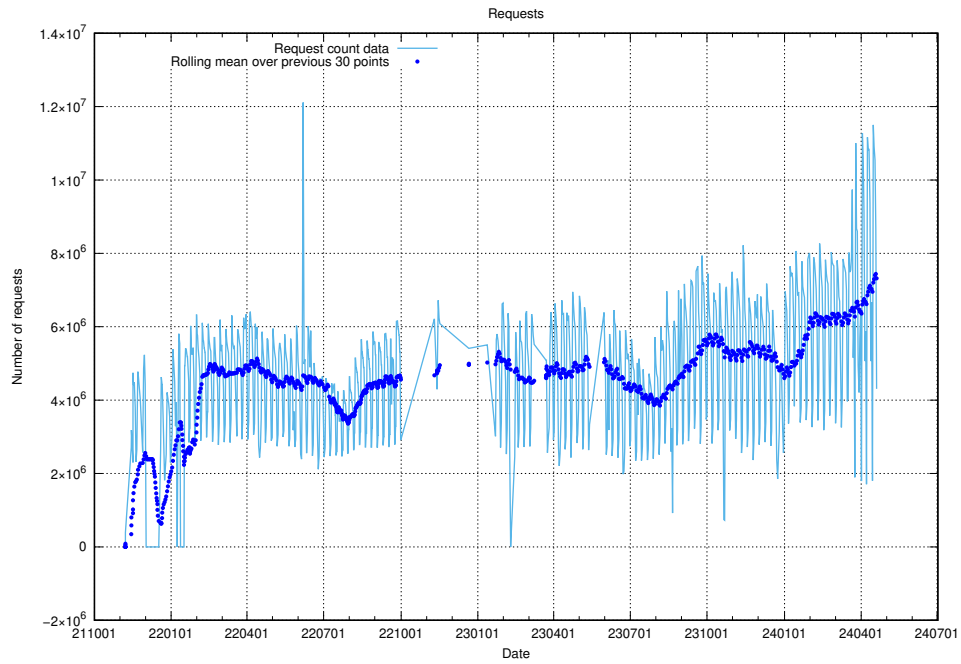

8 Log Stack - General Statistics

This section contains general statistics from [JobTech's log stack](#)⁸.

8.1 Total number of requests

Here, we count the total number of requests.