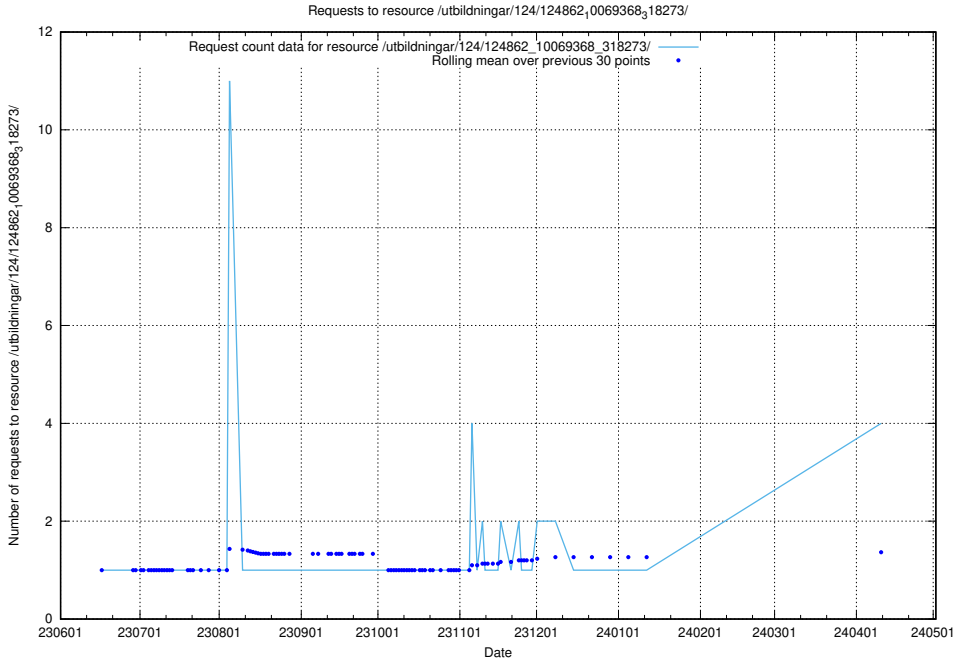

5.268 Usage of /utbildningar/124/124862_10069368_318273/

Here, we count the number of requests to resource /utbildningar/124/124862_10069368_318273/.