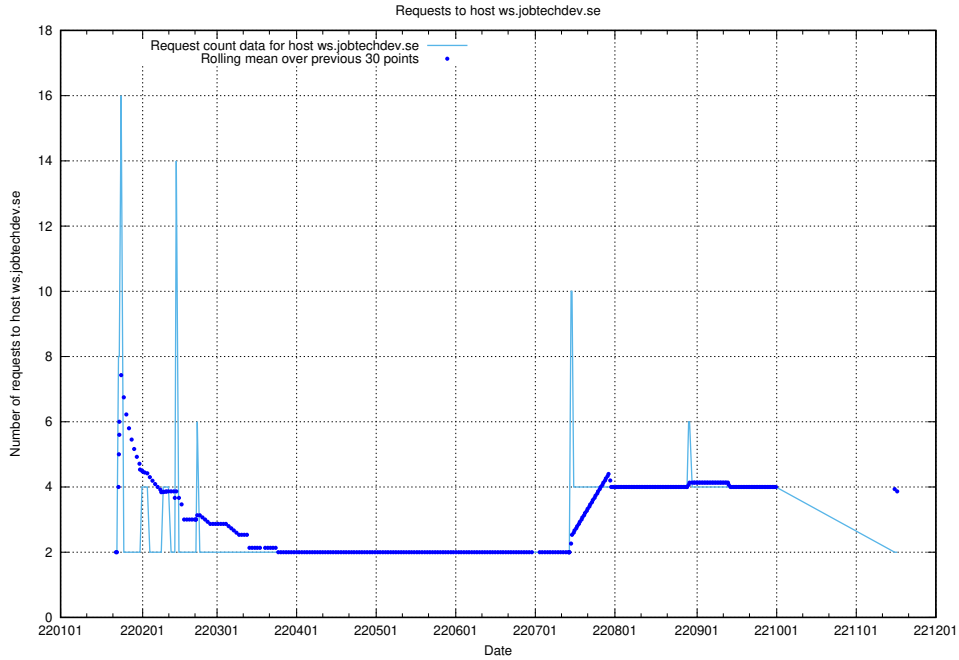

7.575 Usage of ws.jobtechdev.se

Here, we count the number of requests to host ws.jobtechdev.se.