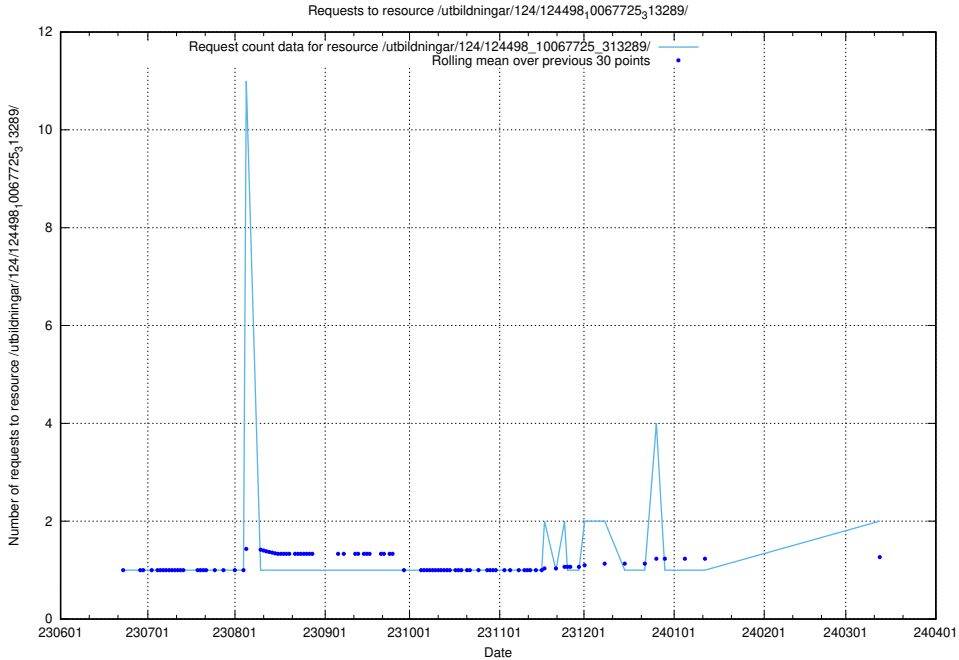

5.863 Usage of /utbildningar/124/124498_10067725_313289/

Here, we count the number of requests to resource /utbildningar/124/124498_10067725_313289/.