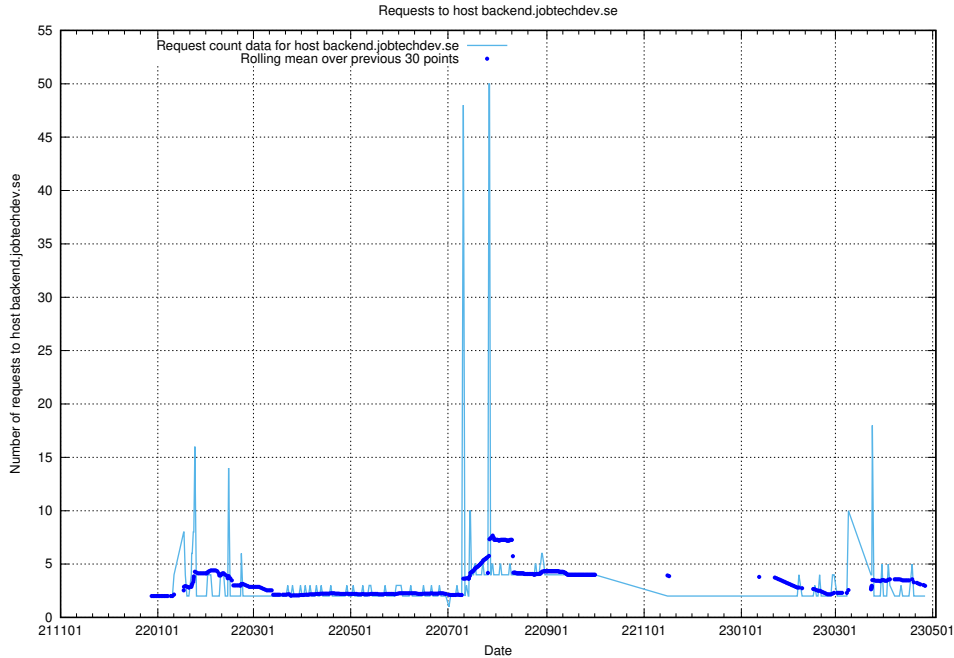

7.357 Usage of backend.jobtechdev.se

Here, we count the number of requests to host backend.jobtechdev.se.