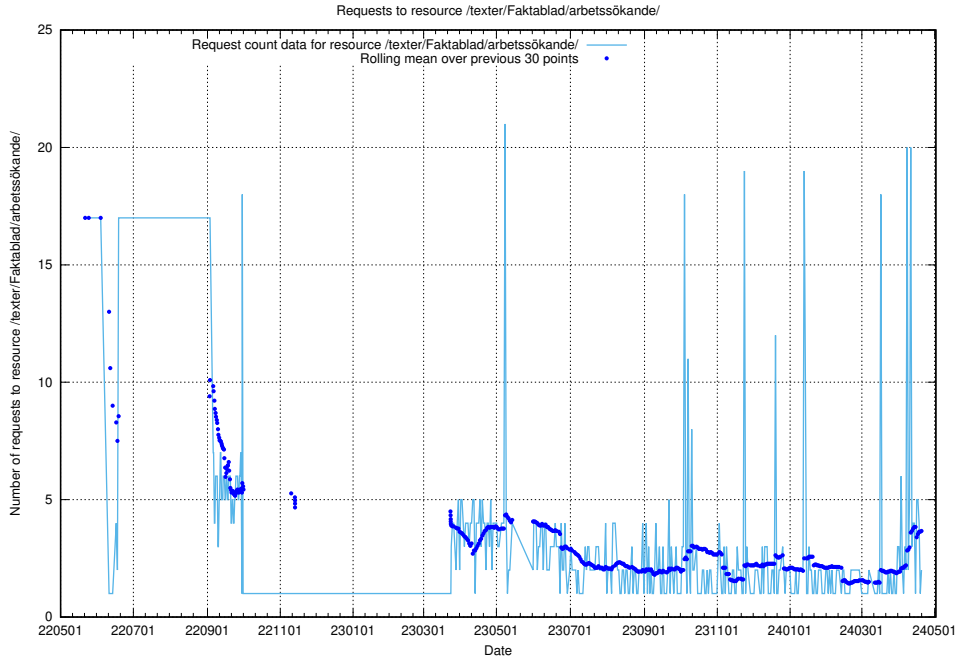

5.496 Usage of /texter/Faktablad/arbetssökande/

Here, we count the number of requests to resource /texter/Faktablad/arbetssökande/.