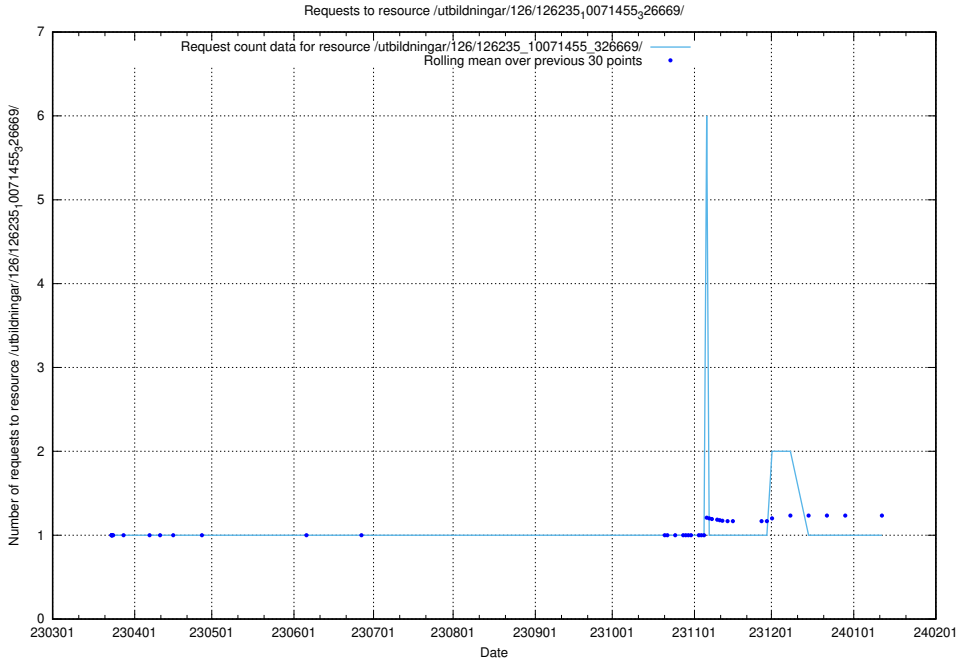

5.6210 Usage of /utbildningar/126/126235_10071455_326669/

Here, we count the number of requests to resource /utbildningar/126/126235_10071455_326669/.