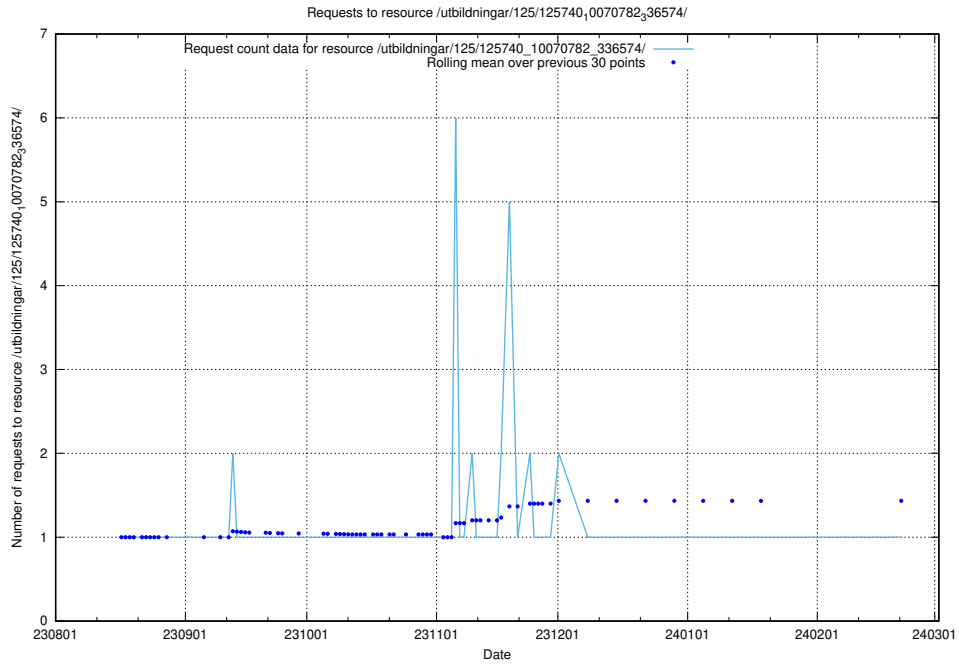

5.4575 Usage of /utbildningar/125/125740_10070782_336574/

Here, we count the number of requests to resource /utbildningar/125/125740_10070782_336574/.