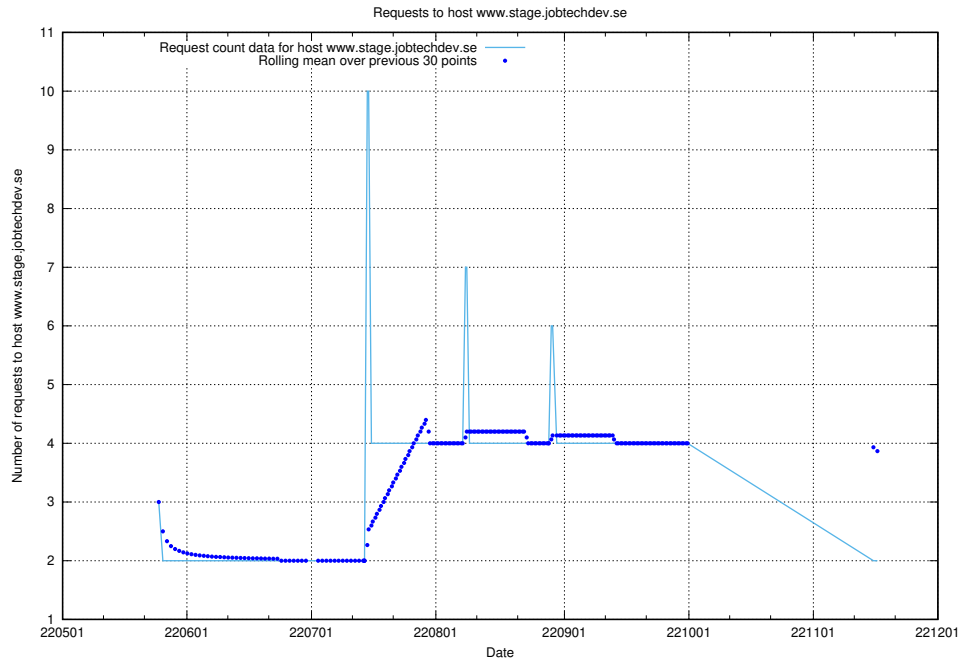

7.418 Usage of `www.stage.jobtechdev.se`

Here, we count the number of requests to host `www.stage.jobtechdev.se`.