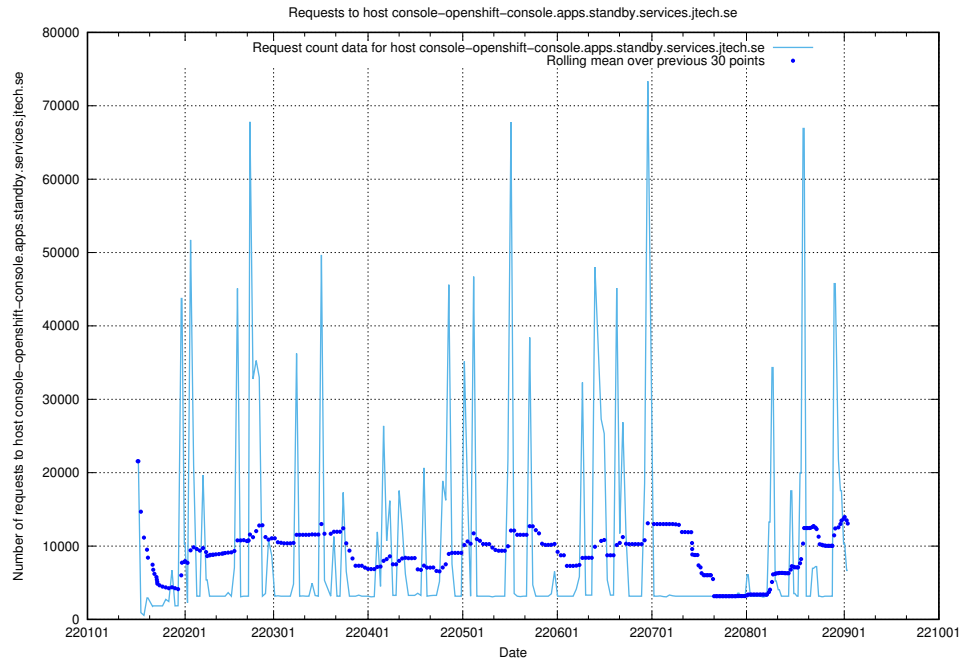

## 7.11 Usage of console-openshift-console.apps.standby.services.jtech.se

Here, we count the number of requests to host console-openshift-console.apps.standby.services.jtech.se.