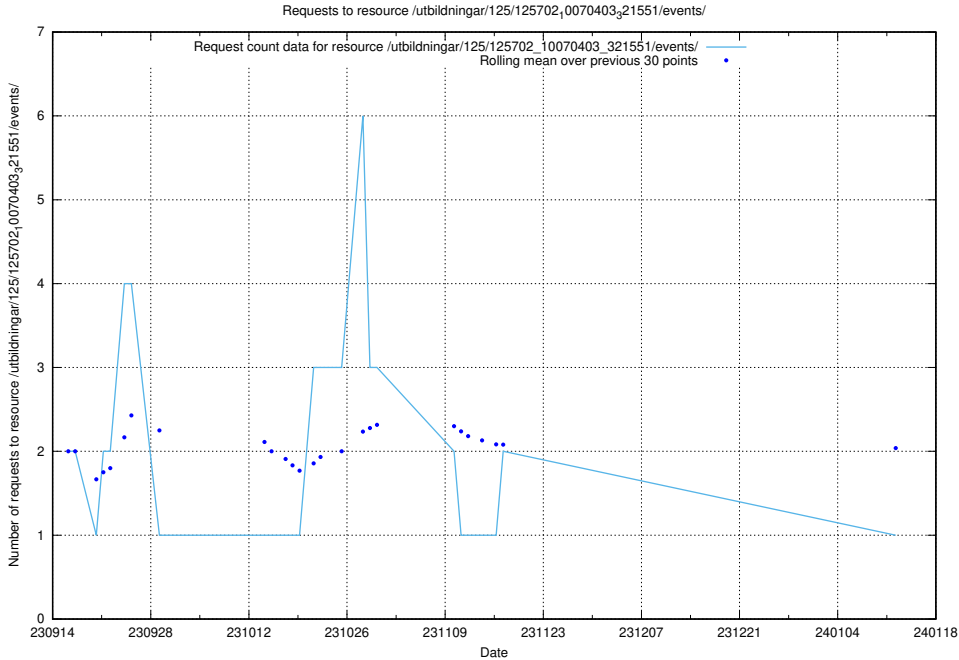

5.4328 Usage of /utbildningar/125/125702_10070403_321551/events/

Here, we count the number of requests to resource /utbildningar/125/125702_10070403_321551/events/