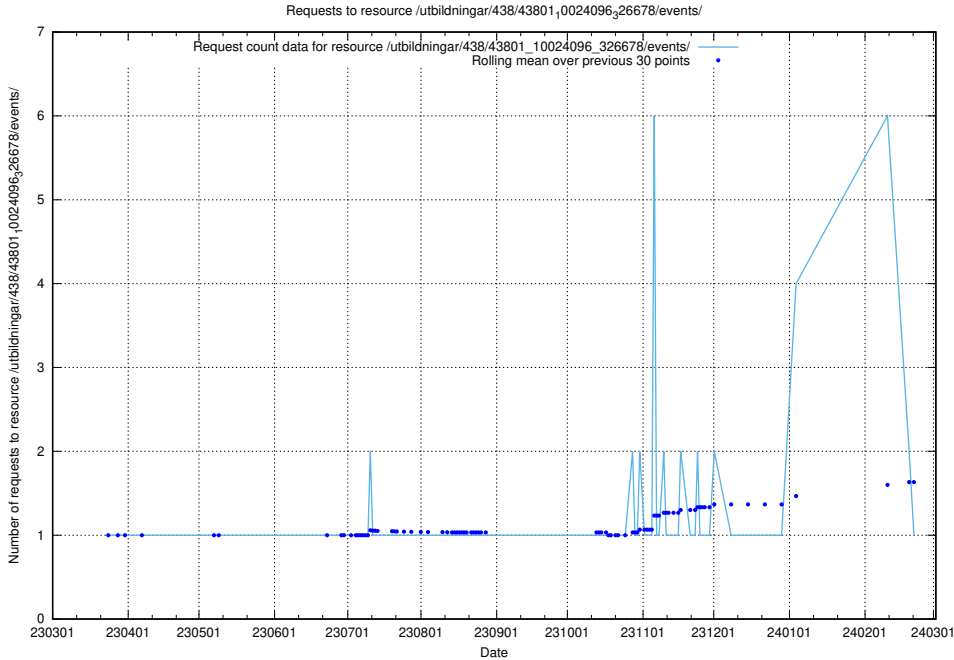

5.5967 Usage of /utbildningar/438/43801_10024096_326678/events/

Here, we count the number of requests to resource /utbildningar/438/43801_10024096_326678/events/.