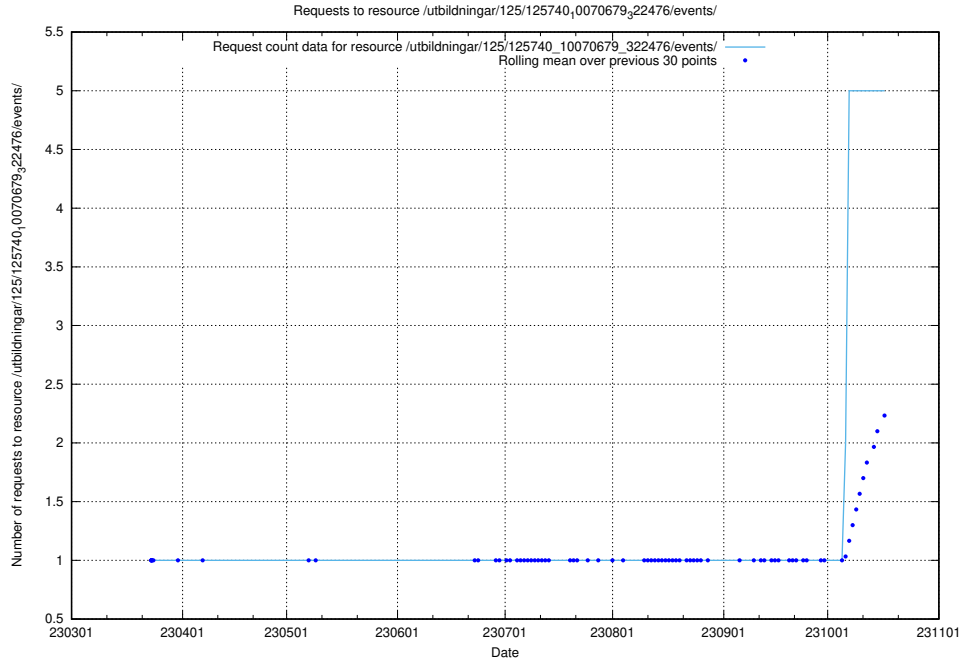

5.139 Usage of /utbildningar/125/125740_10070679_322476/events/

Here, we count the number of requests to resource /utbildningar/125/125740_10070679_322476/events/