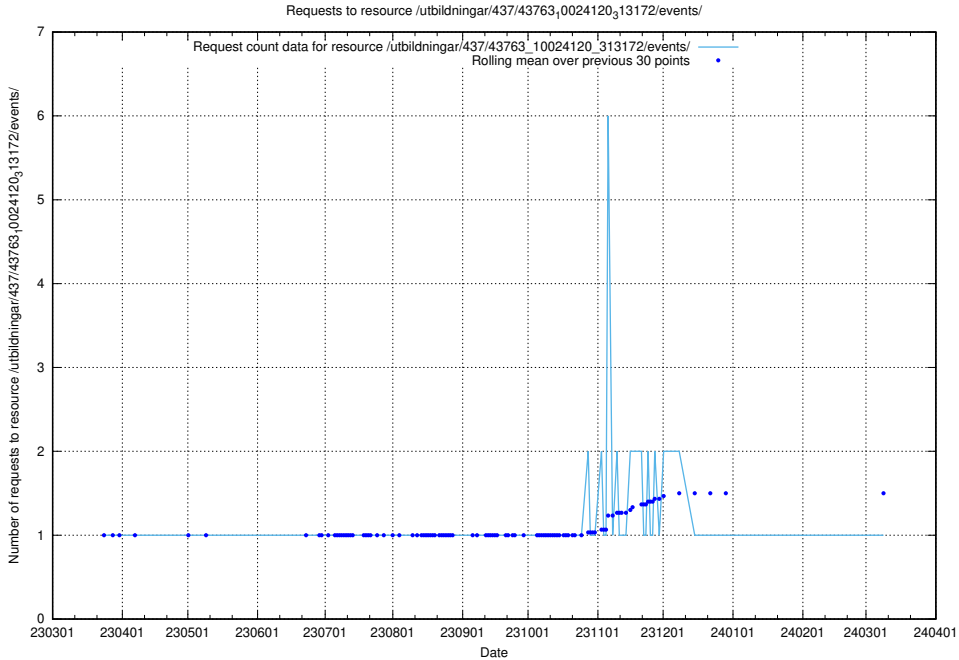

5.5980 Usage of /utbildningar/437/43763_10024120_313172/events/

Here, we count the number of requests to resource /utbildningar/437/43763_10024120_313172/events/.