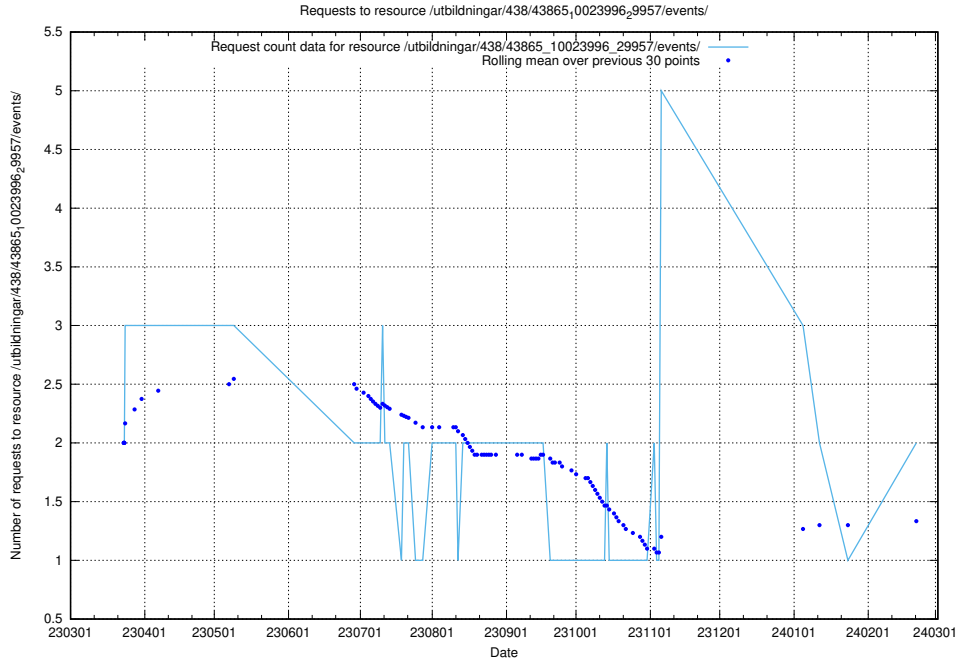

5.937 Usage of /utbildningar/438/43865_10023996_29957/events/

Here, we count the number of requests to resource /utbildningar/438/43865_10023996_29957/events/.