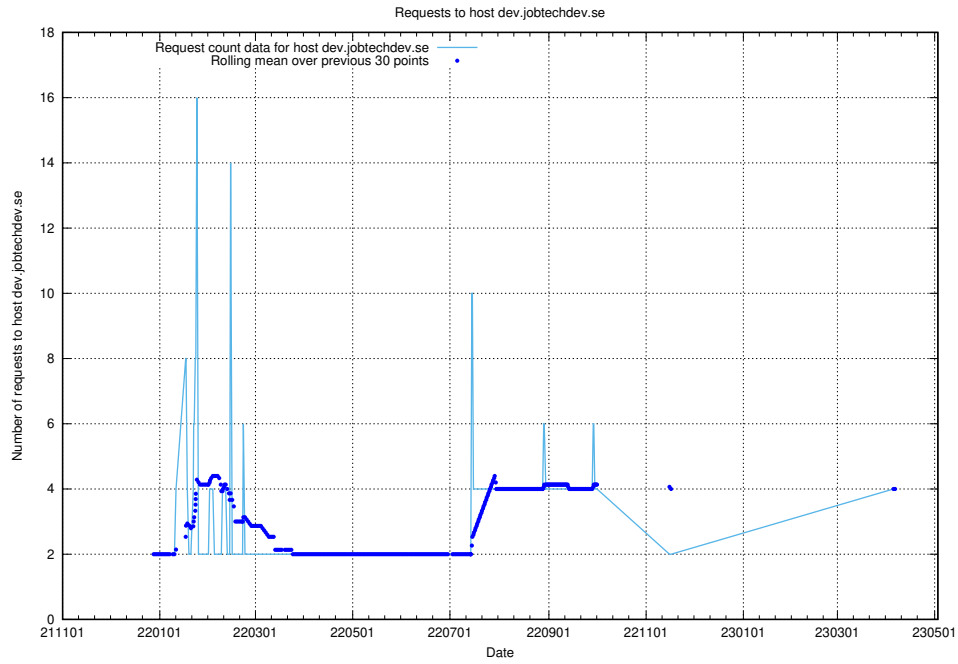

7.128 Usage of dev.jobtechdev.se

Here, we count the number of requests to host dev.jobtechdev.se.