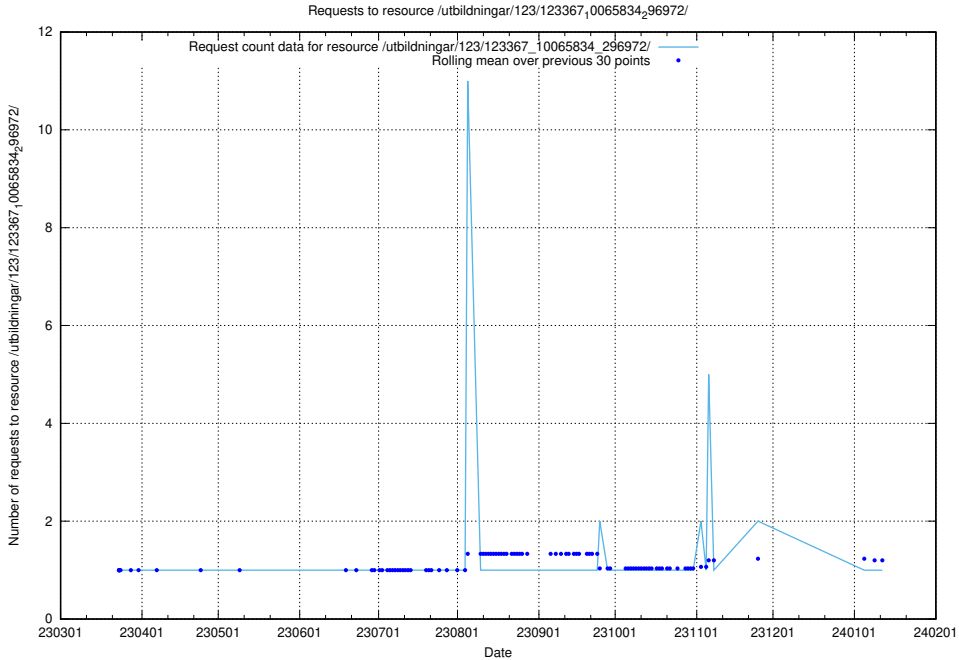

5.4657 Usage of /utbildningar/123/123367_10065834_296972/

Here, we count the number of requests to resource /utbildningar/123/123367_10065834_296972/.