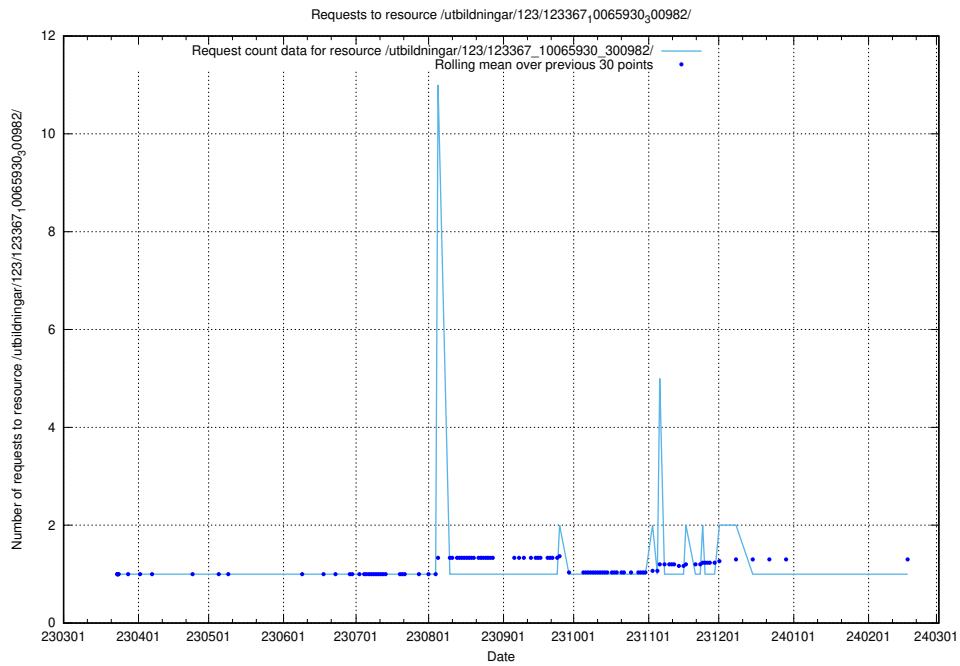

5.4421 Usage of /utbildningar/123/123367_10065930_300982/

Here, we count the number of requests to resource /utbildningar/123/123367_10065930_300982/.