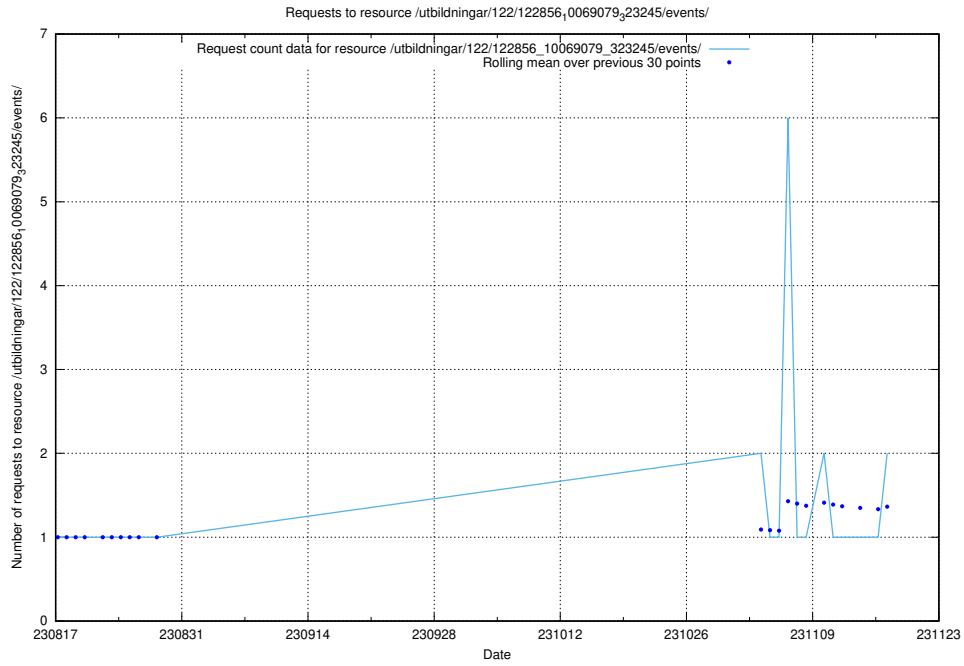

5.763 Usage of /utbildningar/122/122856_10069079_323245/events/

Here, we count the number of requests to resource /utbildningar/122/122856_10069079_323245/events/