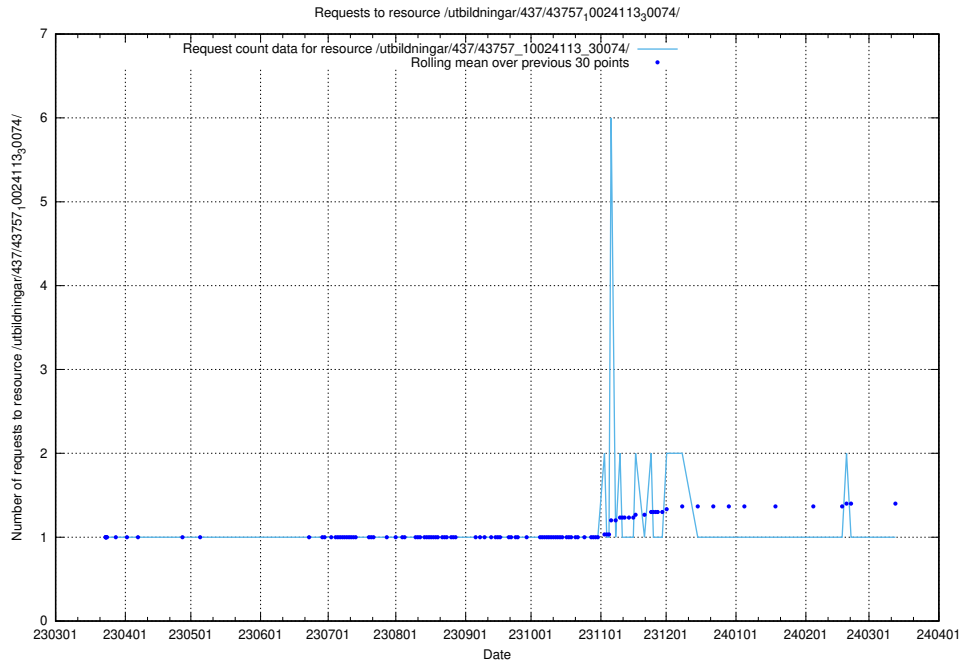

5.6159 Usage of /utbildningar/437/43757_10024113_30074/

Here, we count the number of requests to resource /utbildningar/437/43757_10024113_30074/.