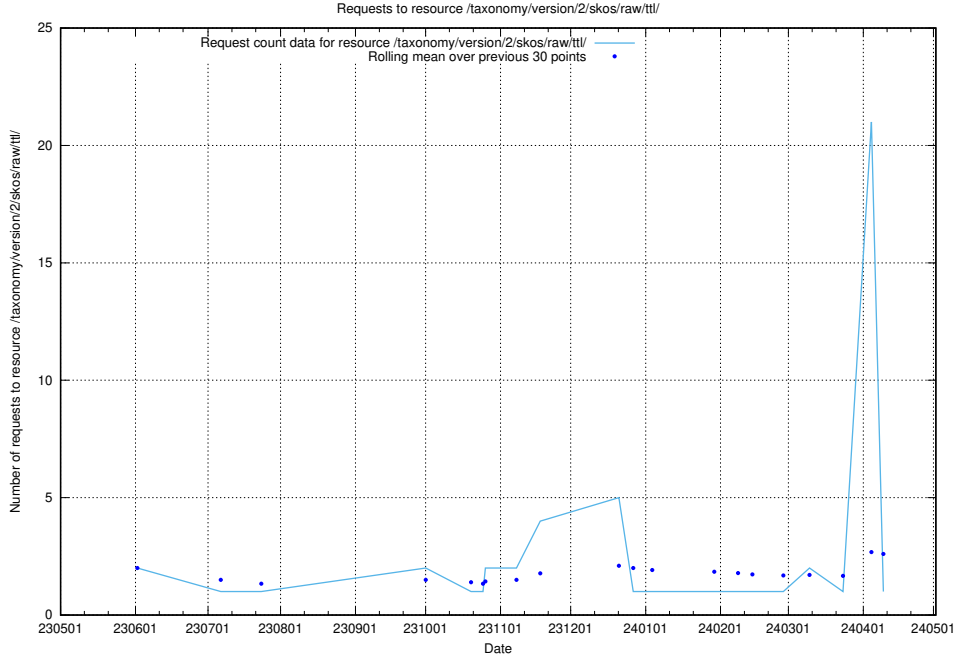

5.5697 Usage of /taxonomy/version/2/skos/raw/ttl/

Here, we count the number of requests to resource /taxonomy/version/2/skos/raw/ttl/.