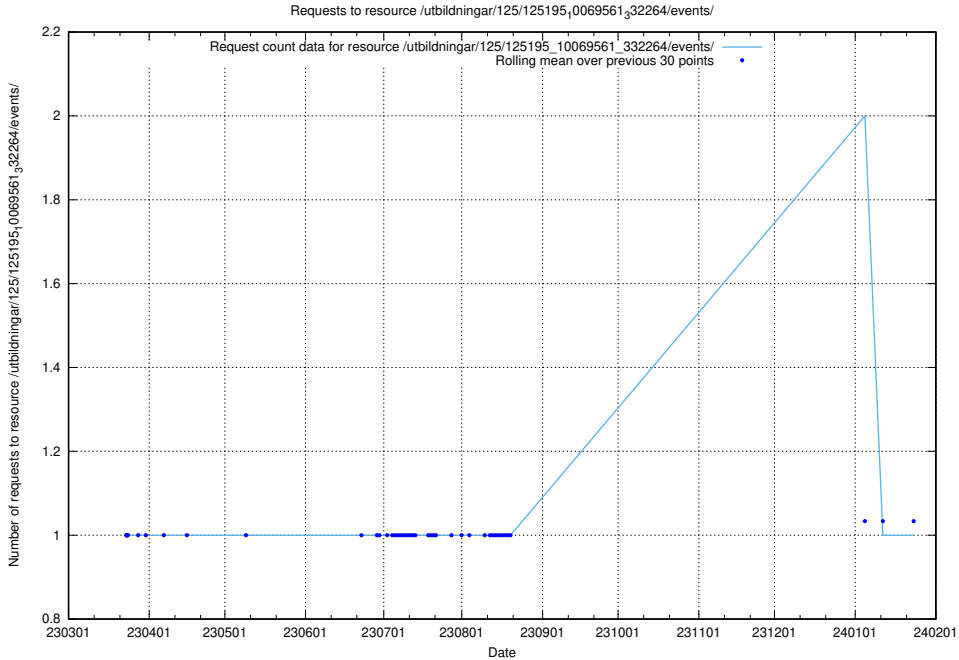

5.1127 Usage of /utbildningar/125/125195_10069561_332264/events/

Here, we count the number of requests to resource /utbildningar/125/125195_10069561_332264/events/