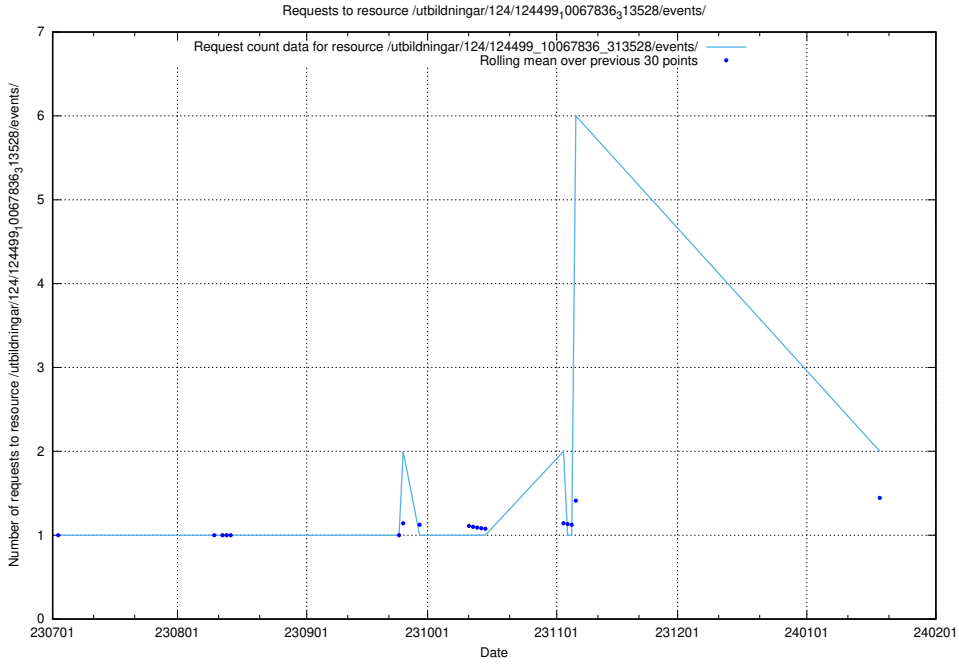

5.819 Usage of /utbildningar/124/124499_10067836_313528/events/

Here, we count the number of requests to resource /utbildningar/124/124499_10067836_313528/events/