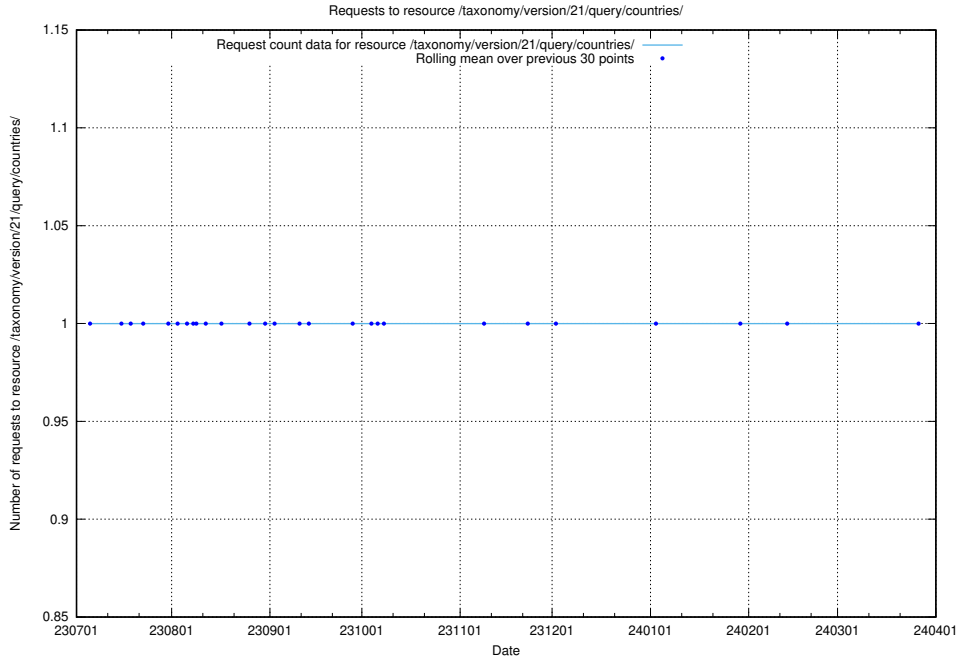

5.5124 Usage of /taxonomy/version/21/query/countries/

Here, we count the number of requests to resource /taxonomy/version/21/query/countries/.