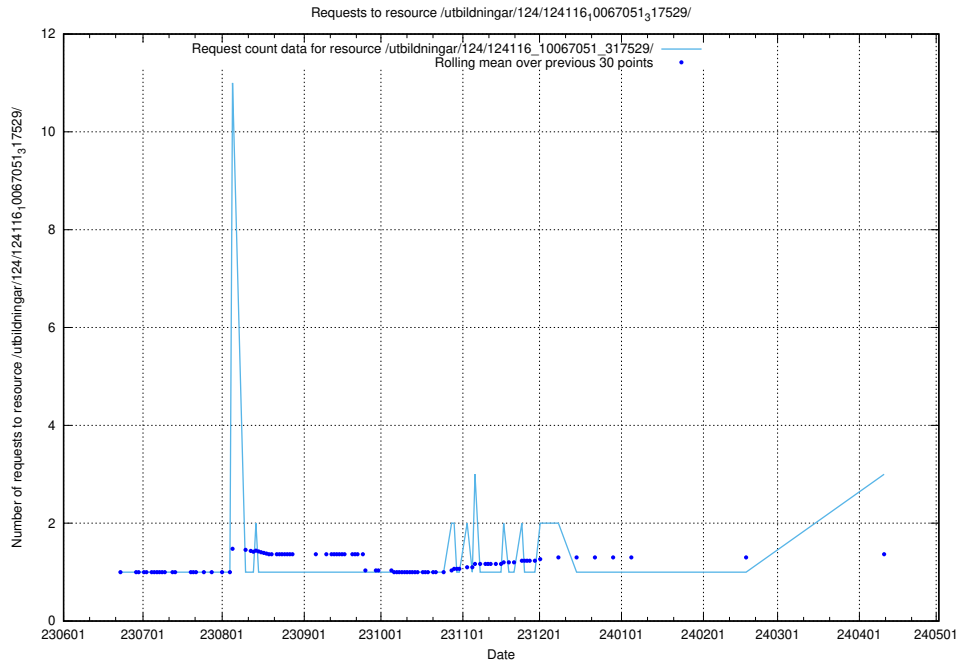

5.437 Usage of /utbildningar/124/124116_10067051_317529/

Here, we count the number of requests to resource /utbildningar/124/124116_10067051_317529/.