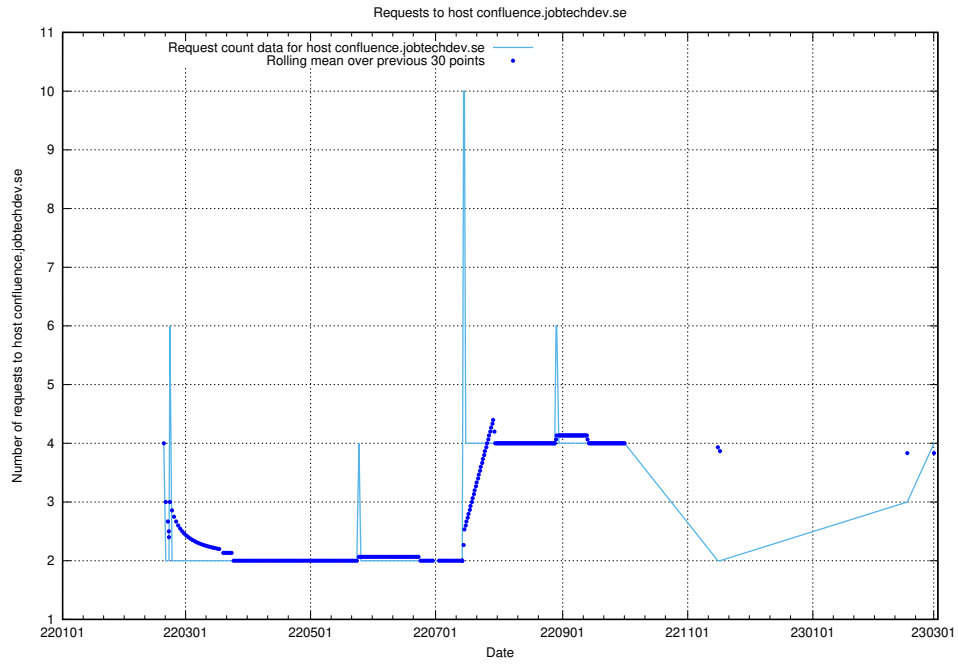

### 7.157 Usage of gitlab.jobtechdev.se

Here, we count the number of requests to host gitlab.jobtechdev.se.