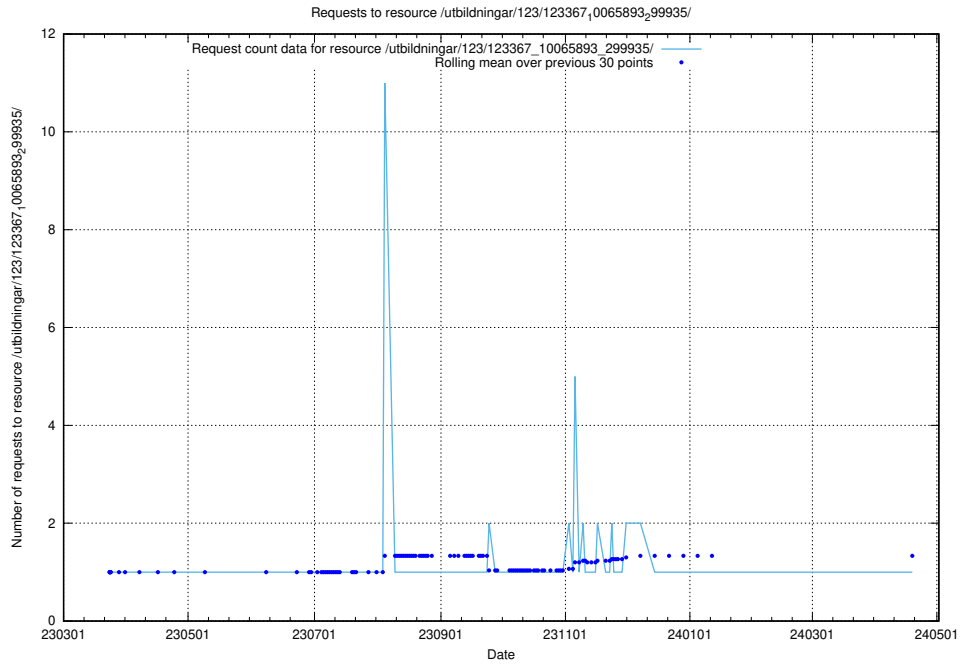

5.4536 Usage of /utbildningar/123/123367_10065893_299935/

Here, we count the number of requests to resource /utbildningar/123/123367_10065893_299935/.