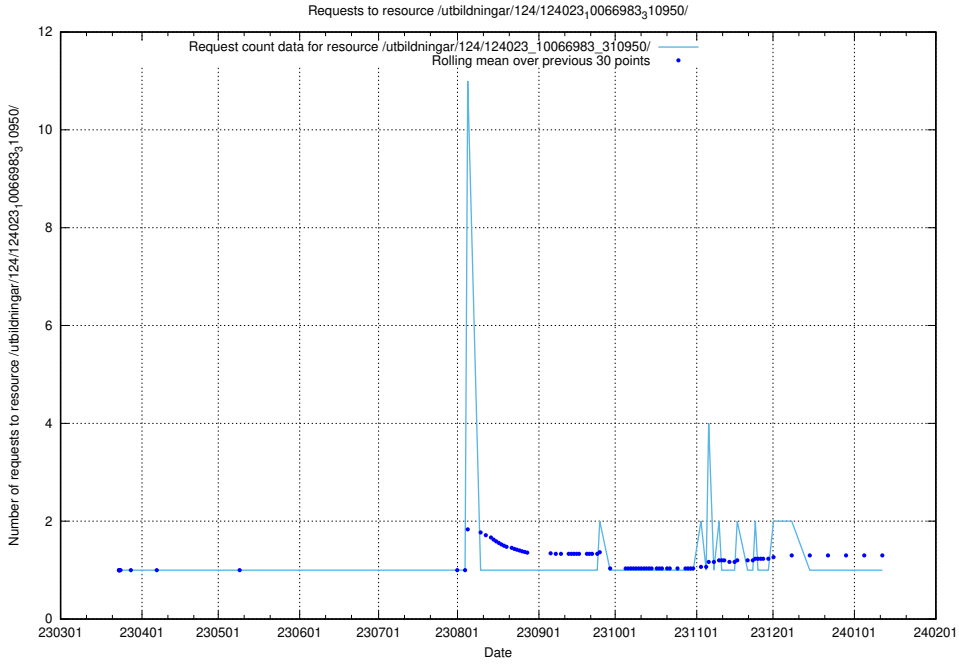

5.4252 Usage of /utbildningar/124/124023_10066983_310950/

Here, we count the number of requests to resource /utbildningar/124/124023_10066983_310950/.