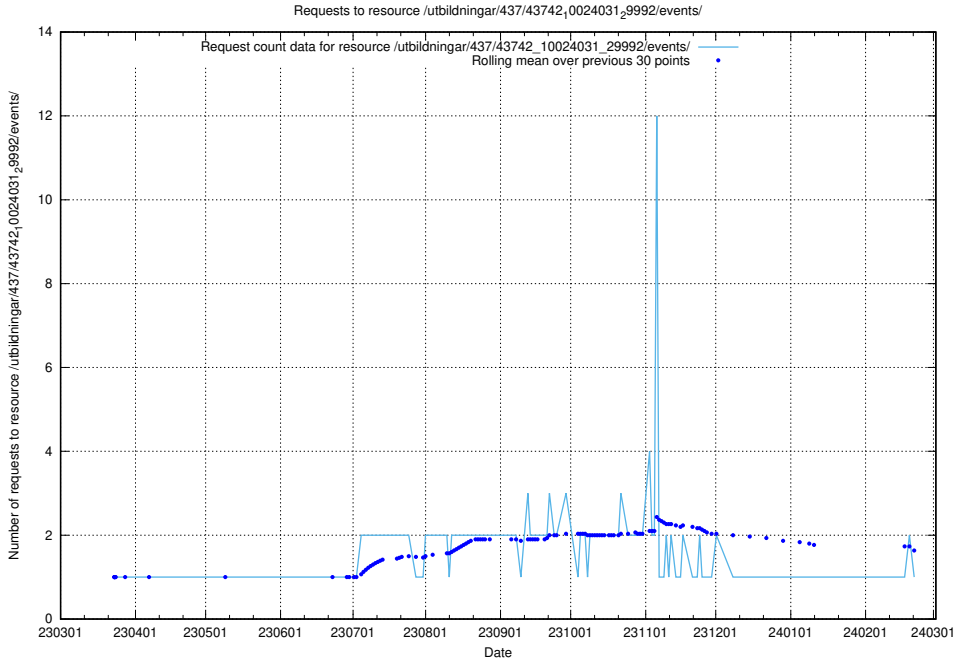

### 5.6174 Usage of /utbildningar/437/43742\_10024031\_29992/events/

Here, we count the number of requests to resource /utbildningar/437/43742\_10024031\_29992/events/.