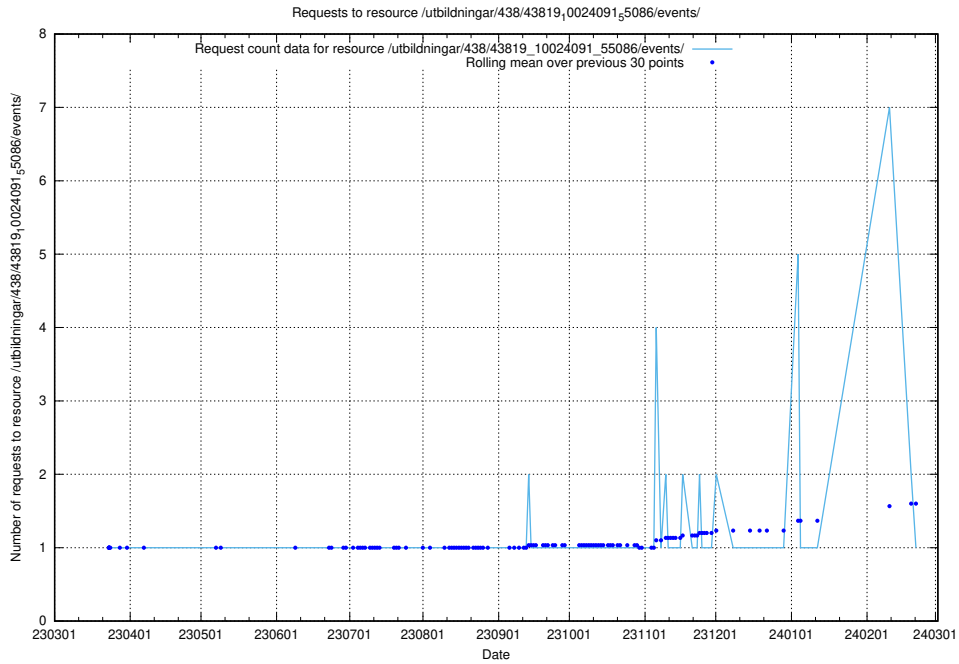

5.6126 Usage of /utbildningar/438/43819_10024091_55086/events/

Here, we count the number of requests to resource /utbildningar/438/43819_10024091_55086/events/.