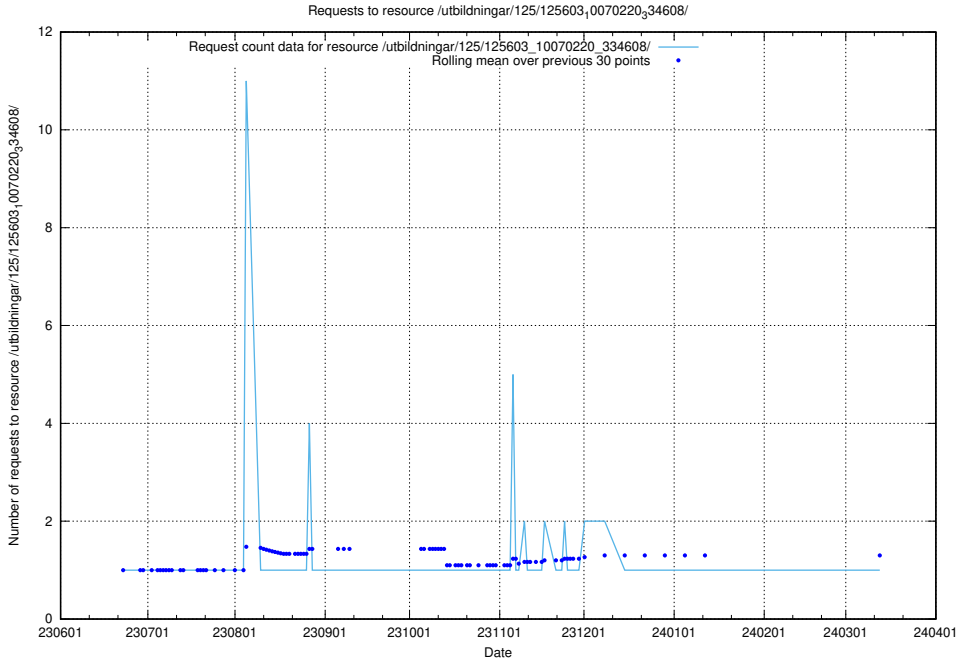

5.5502 Usage of /utbildningar/125/125603_10070220_334608/

Here, we count the number of requests to resource /utbildningar/125/125603_10070220_334608/.