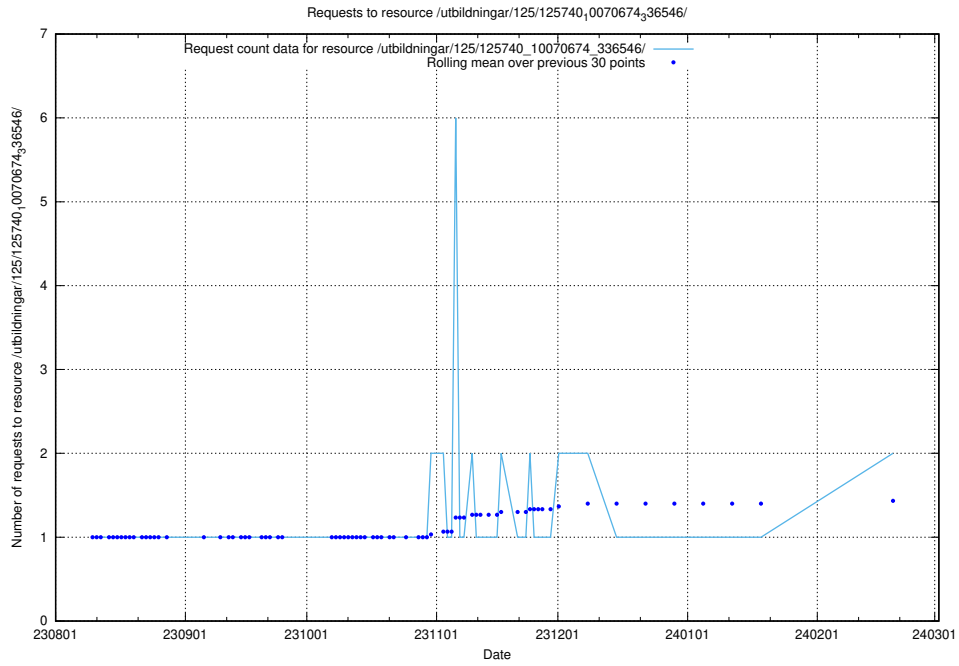

5.774 Usage of /utbildningar/125/125740_10070674_336546/

Here, we count the number of requests to resource /utbildningar/125/125740_10070674_336546/.