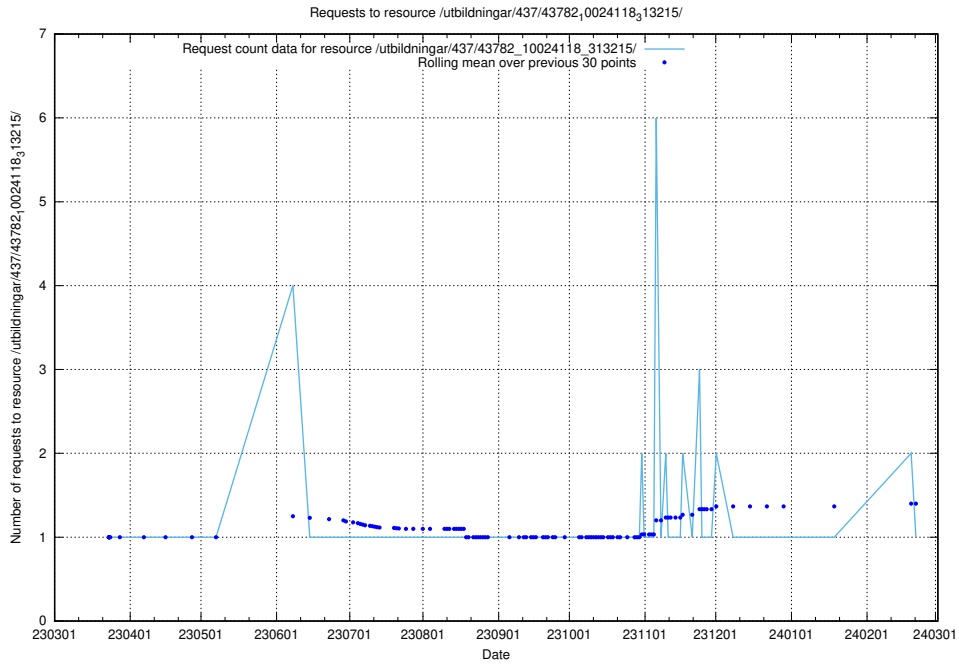

5.6152 Usage of /utbildningar/437/43782_10024118_313215/

Here, we count the number of requests to resource /utbildningar/437/43782_10024118_313215/.