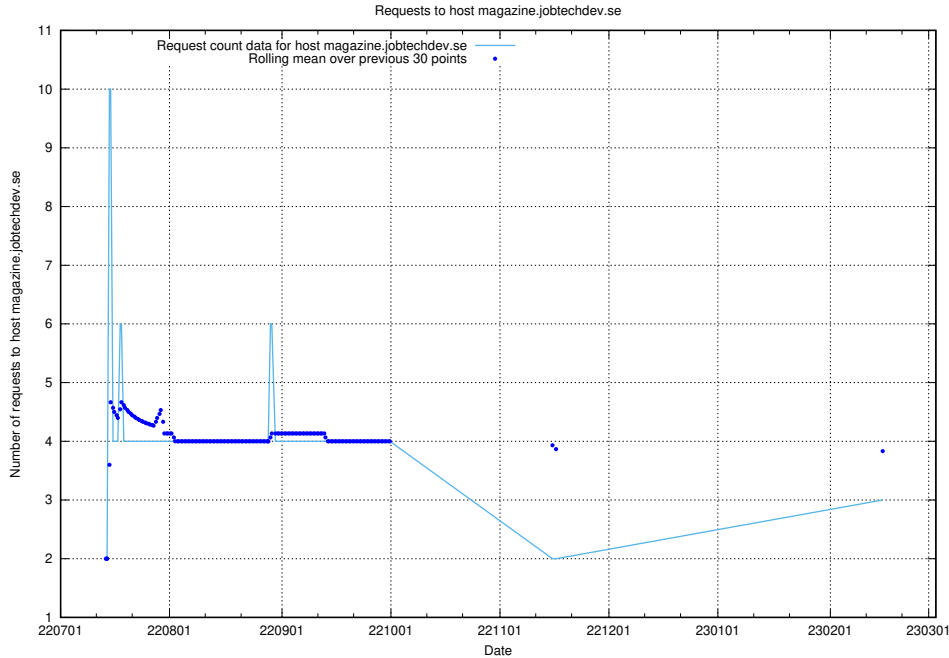

### 7.205 Usage of magazine.jobtechdev.se

Here, we count the number of requests to host magazine.jobtechdev.se.