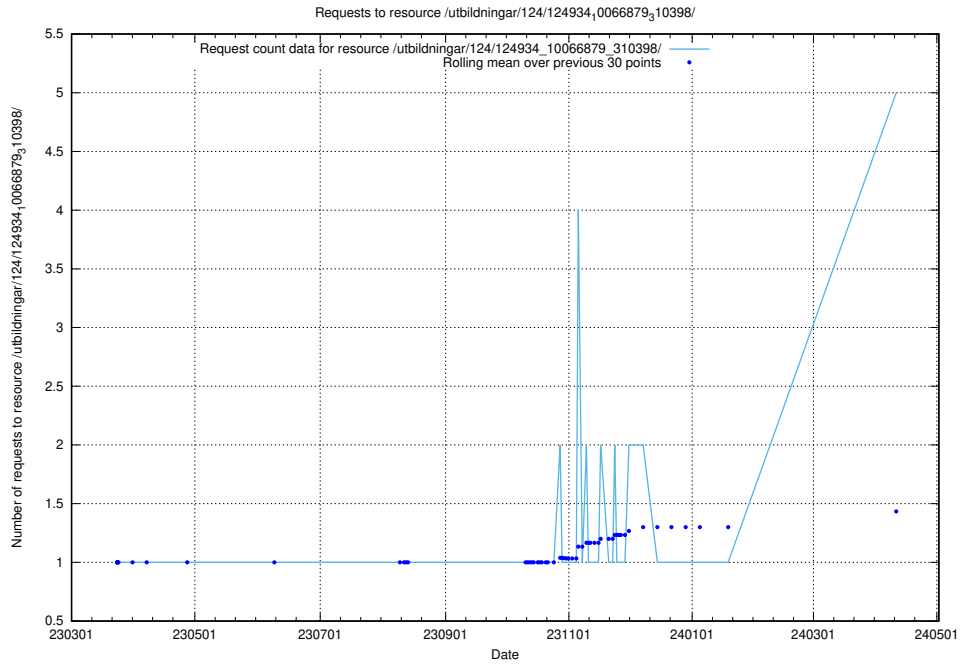

5.145 Usage of /utbildningar/124/124934_10066879_310398/

Here, we count the number of requests to resource /utbildningar/124/124934_10066879_310398/.