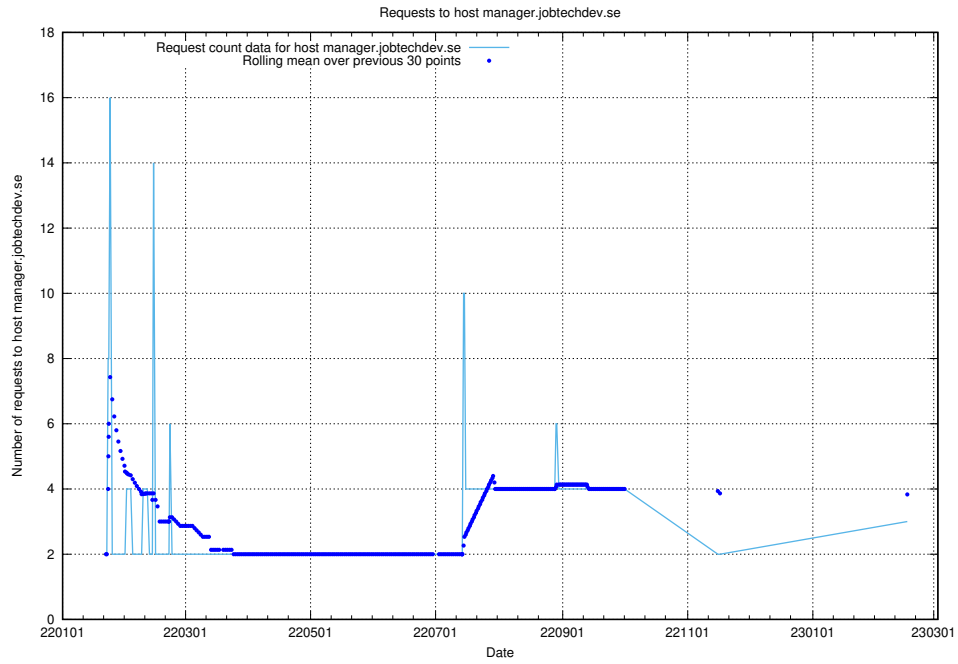

7.247 Usage of manager.jobtechdev.se

Here, we count the number of requests to host manager.jobtechdev.se.