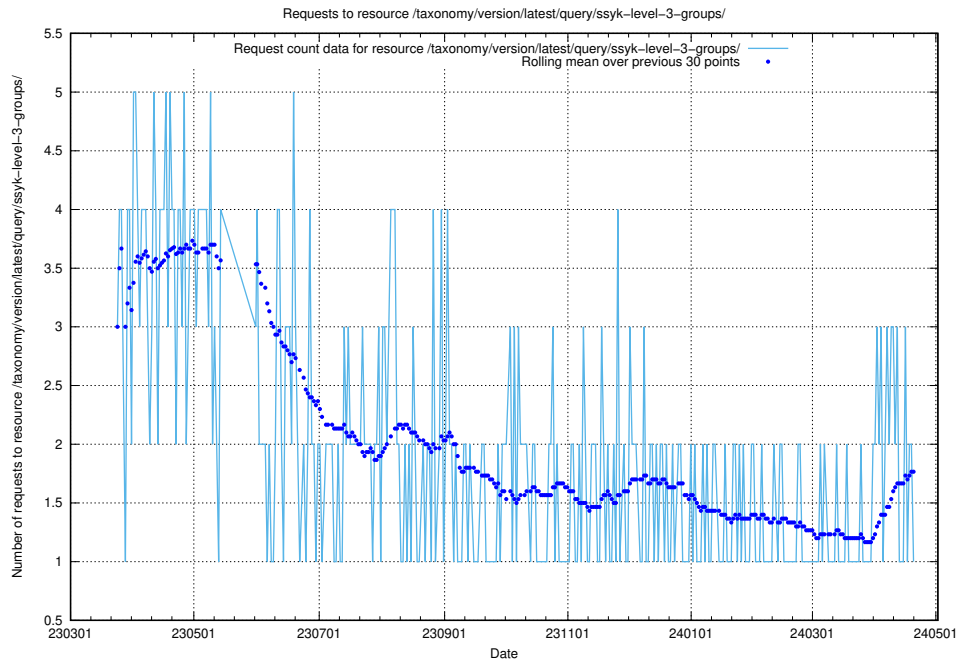

5.5876 Usage of /taxonomy/version/latest/query/ssyk-level-3-groups/

Here, we count the number of requests to resource /taxonomy/version/latest/query/ssyk-level-3-groups/.