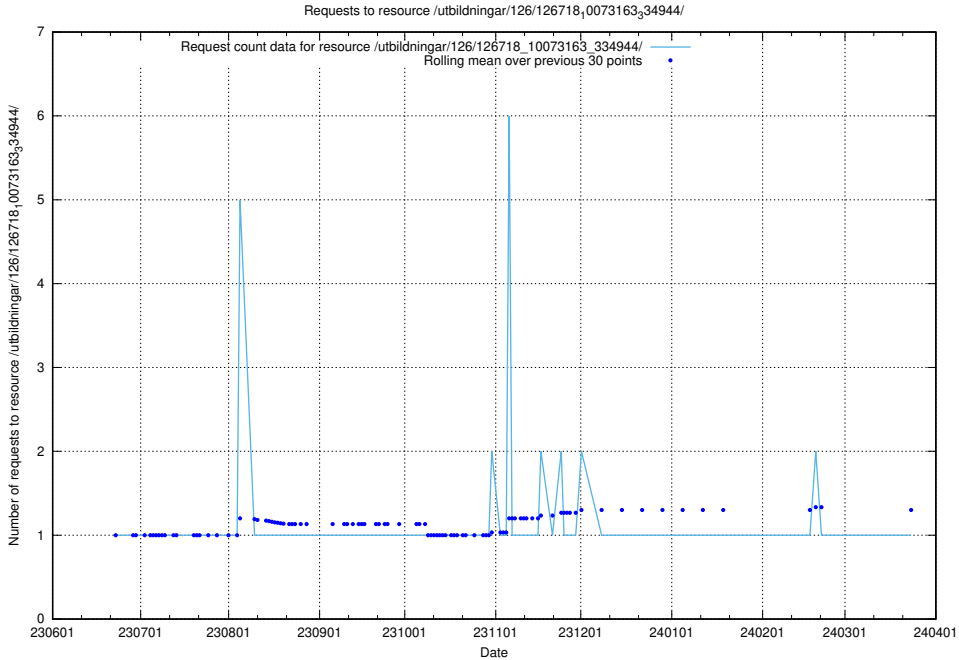

5.5397 Usage of /utbildningar/126/126718_10073163_334944/

Here, we count the number of requests to resource /utbildningar/126/126718_10073163_334944/.