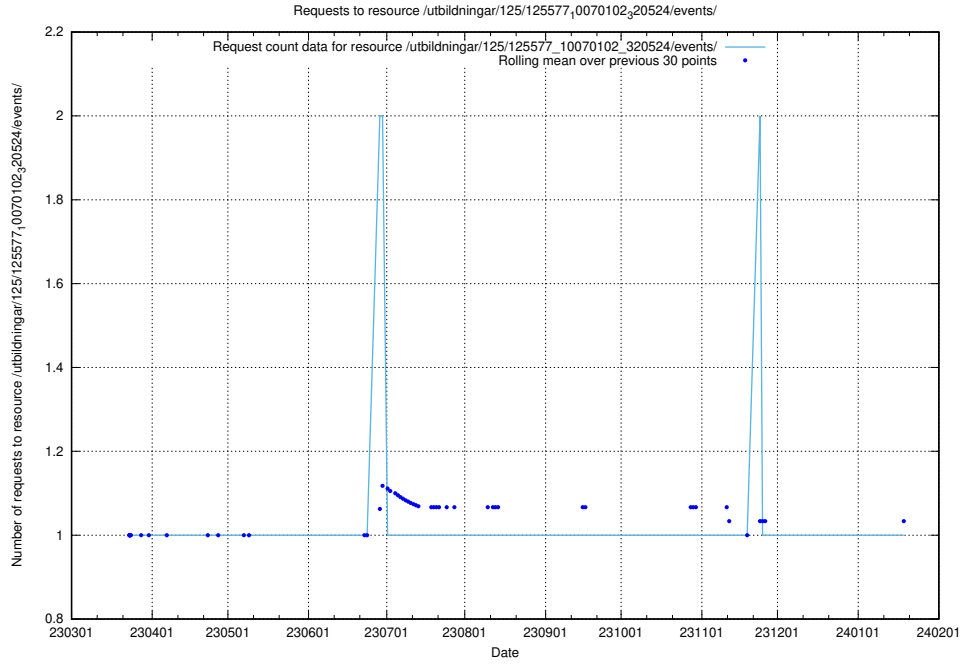

5.1103 Usage of /utbildningar/125/125577_10070102_320524/events/

Here, we count the number of requests to resource /utbildningar/125/125577_10070102_320524/events/