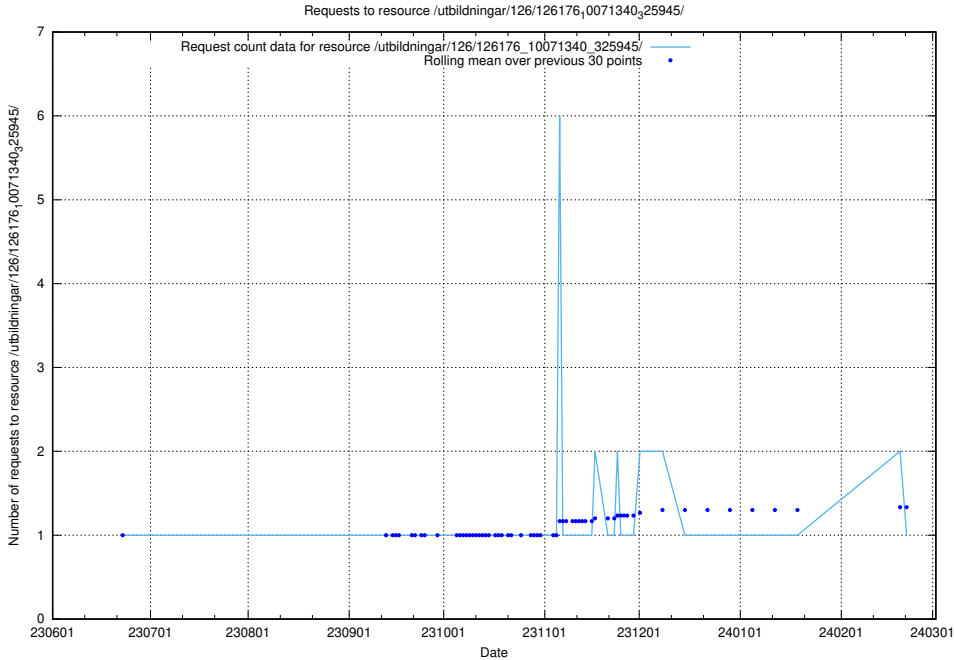

5.5459 Usage of /utbildningar/126/126176_10071340_325945/

Here, we count the number of requests to resource /utbildningar/126/126176_10071340_325945/.