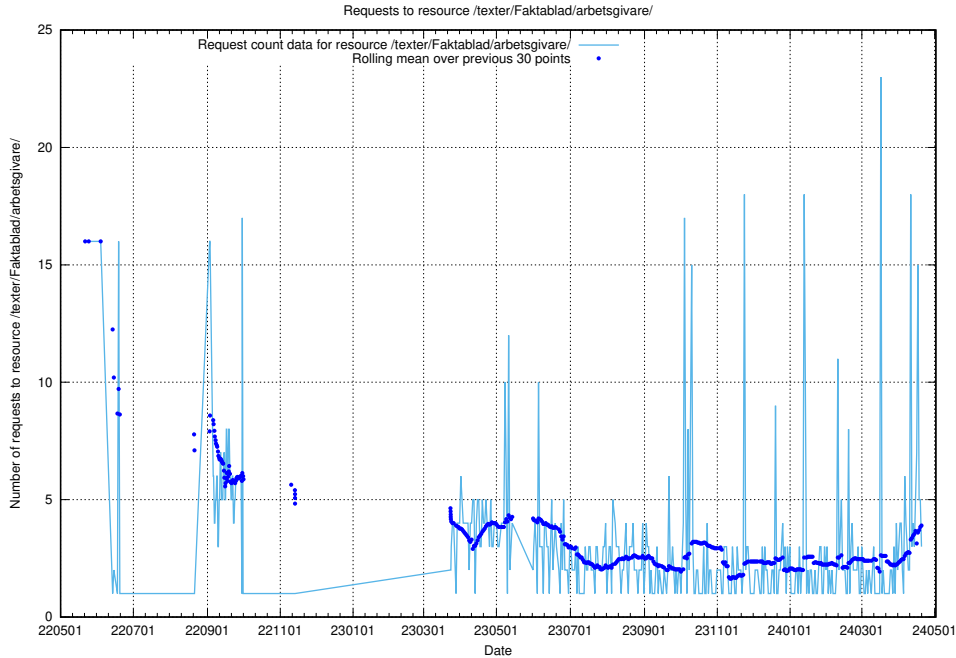

5.288 Usage of /texter/Faktablad/arbetsgivare/

Here, we count the number of requests to resource /texter/Faktablad/arbetsgivare/.