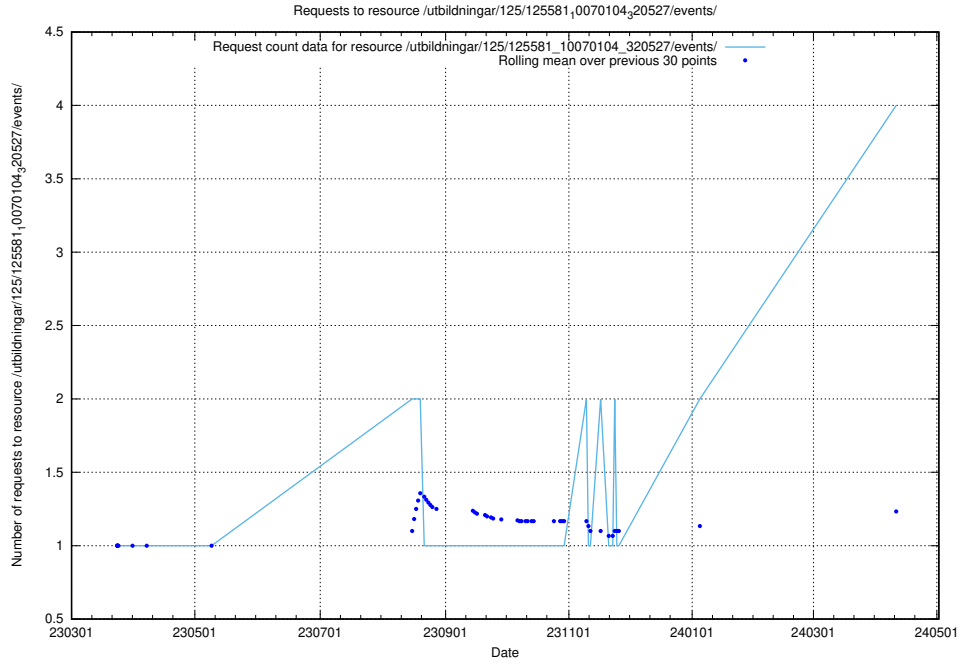

5.191 Usage of /utbildningar/125/125581_10070104_320527/events/

Here, we count the number of requests to resource /utbildningar/125/125581_10070104_320527/events/