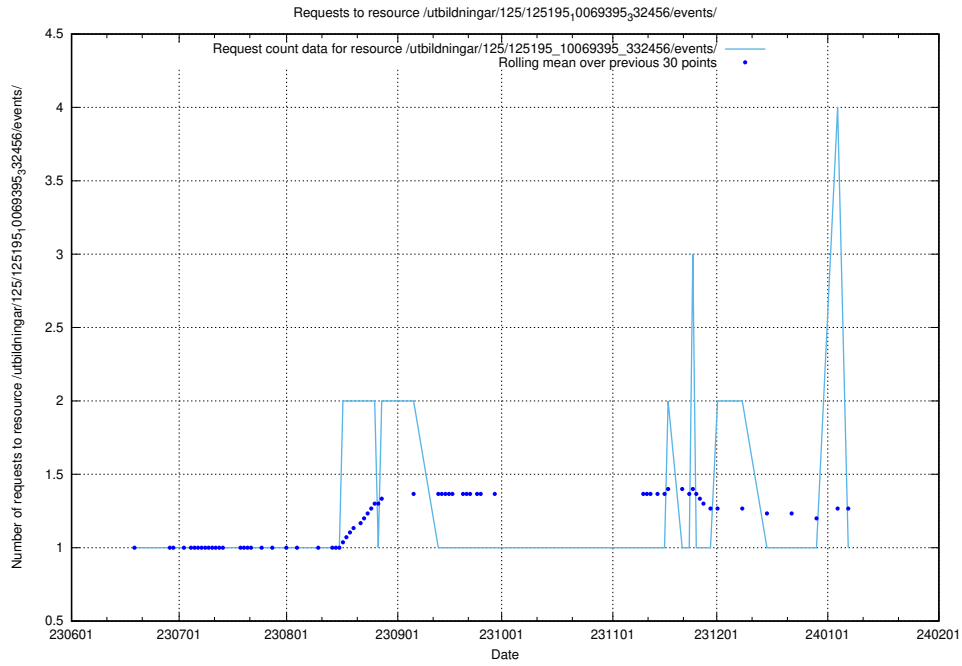

5.5629 Usage of /utbildningar/125/125195_10069395_332456/events/

Here, we count the number of requests to resource /utbildningar/125/125195_10069395_332456/events/