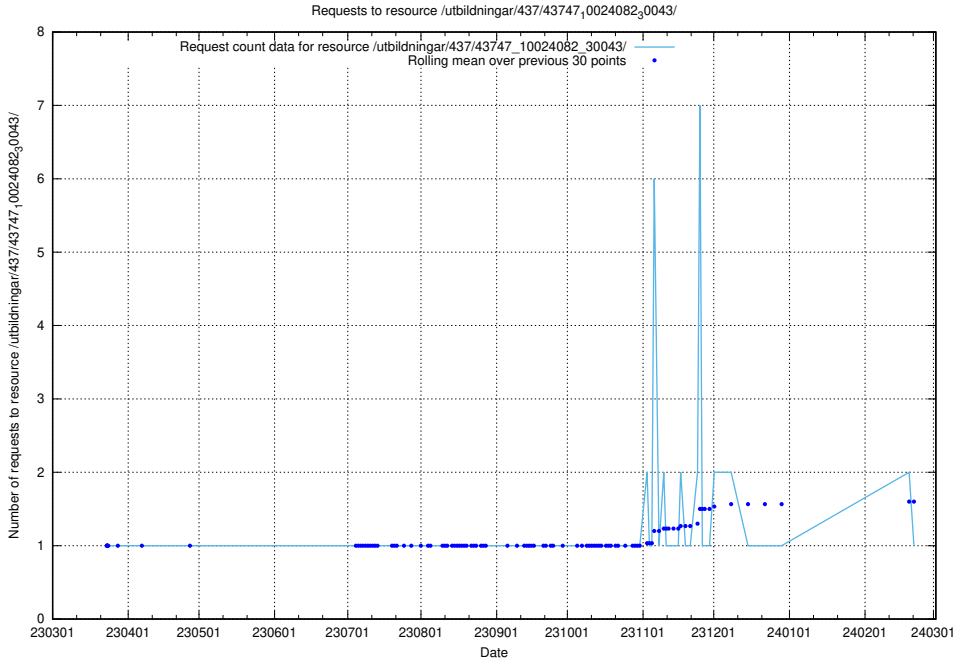

5.6169 Usage of /utbildningar/437/43747_10024082_30043/

Here, we count the number of requests to resource /utbildningar/437/43747_10024082_30043/.