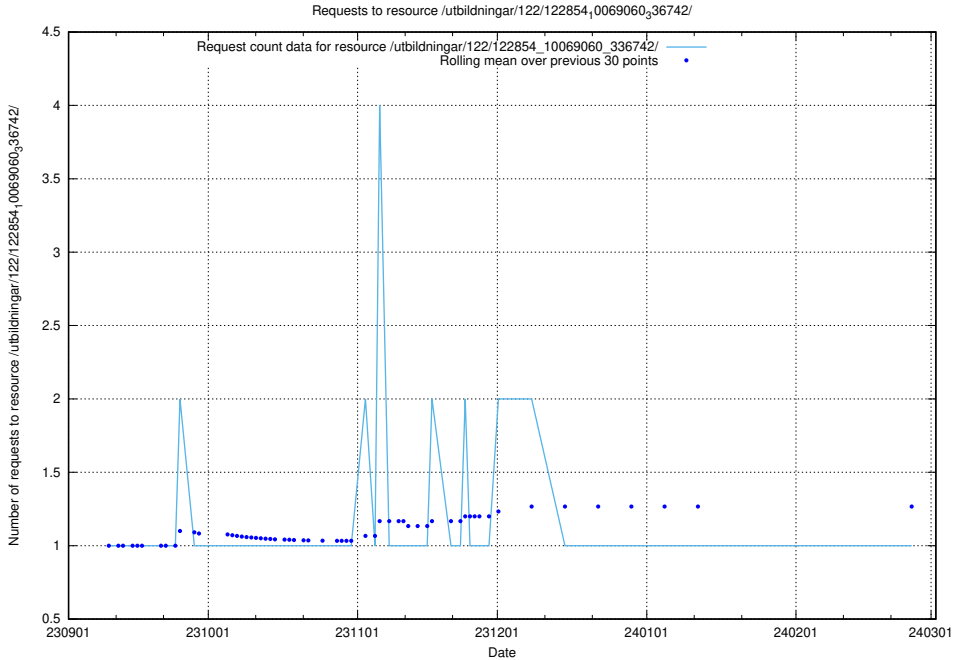

5.4418 Usage of /utbildningar/122/122854_10069060_336742/

Here, we count the number of requests to resource /utbildningar/122/122854_10069060_336742/.