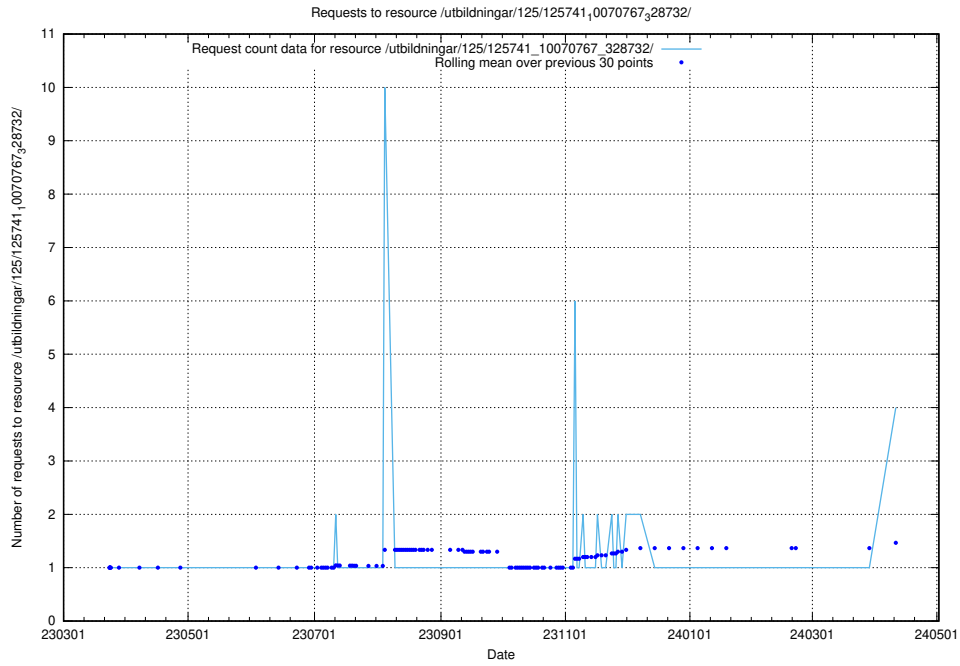

5.284 Usage of /utbildningar/125/125741_10070767_328732/

Here, we count the number of requests to resource /utbildningar/125/125741_10070767_328732/.