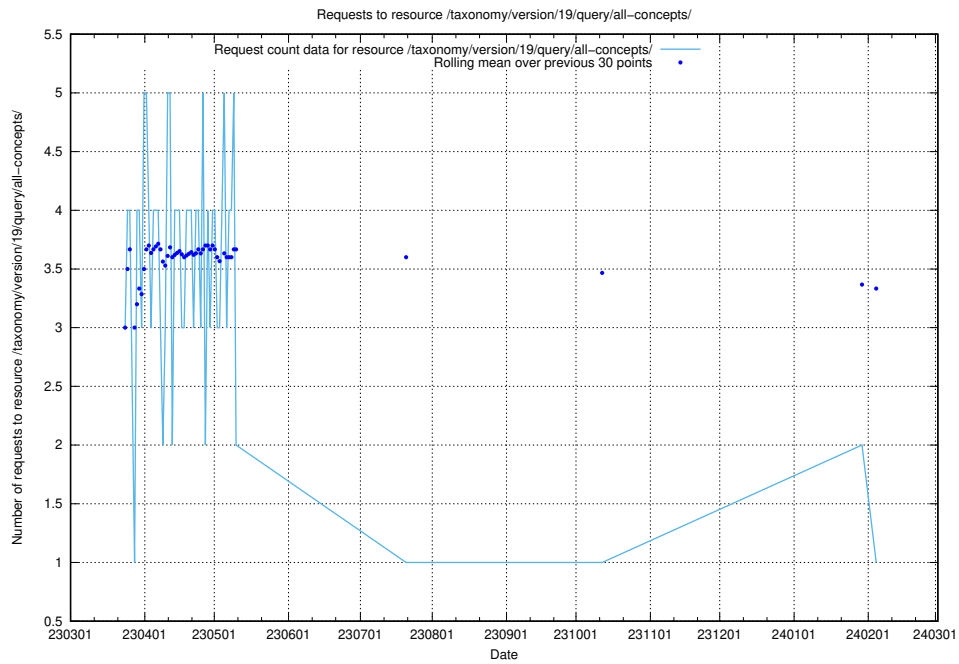

5.5945 Usage of /taxonomy/version/19/query/all-concepts/

Here, we count the number of requests to resource /taxonomy/version/19/query/all-concepts/.