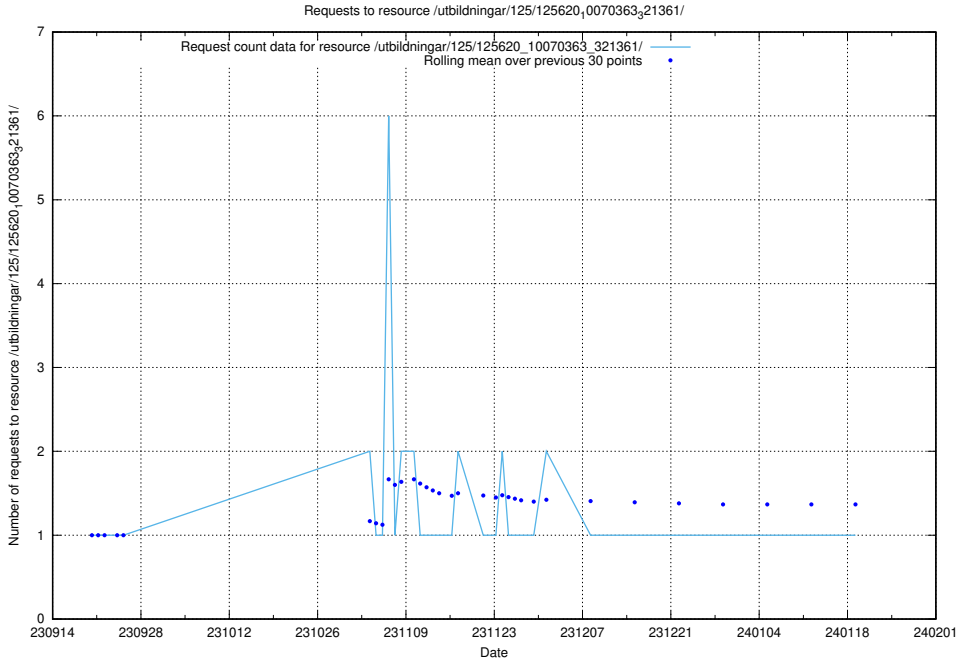

5.4322 Usage of /utbildningar/125/125620_10070363_321361/

Here, we count the number of requests to resource /utbildningar/125/125620_10070363_321361/.