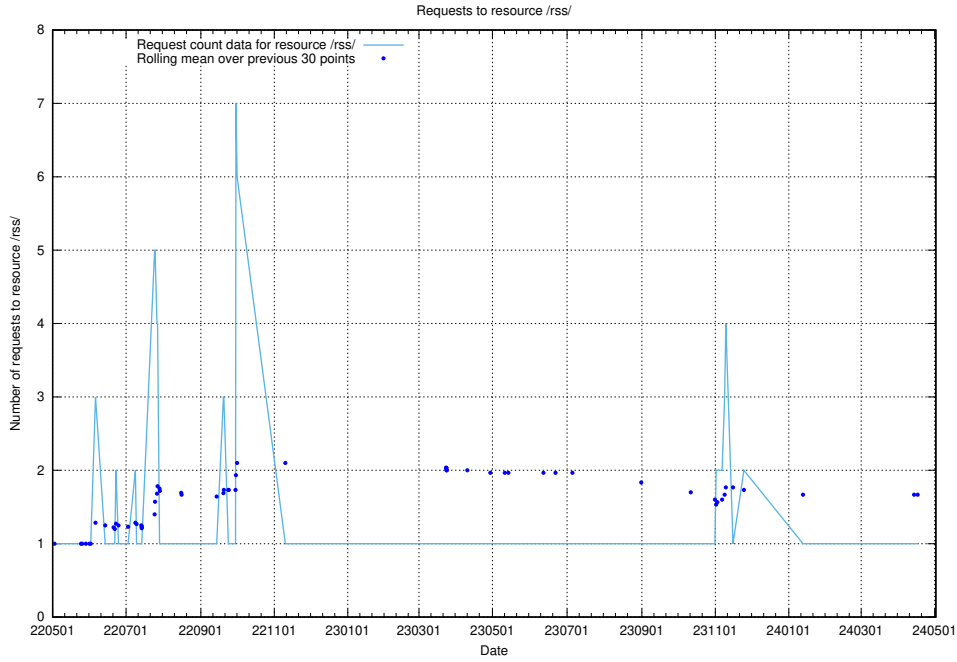

5.1082 Usage of /rss/

Here, we count the number of requests to resource /rss/.