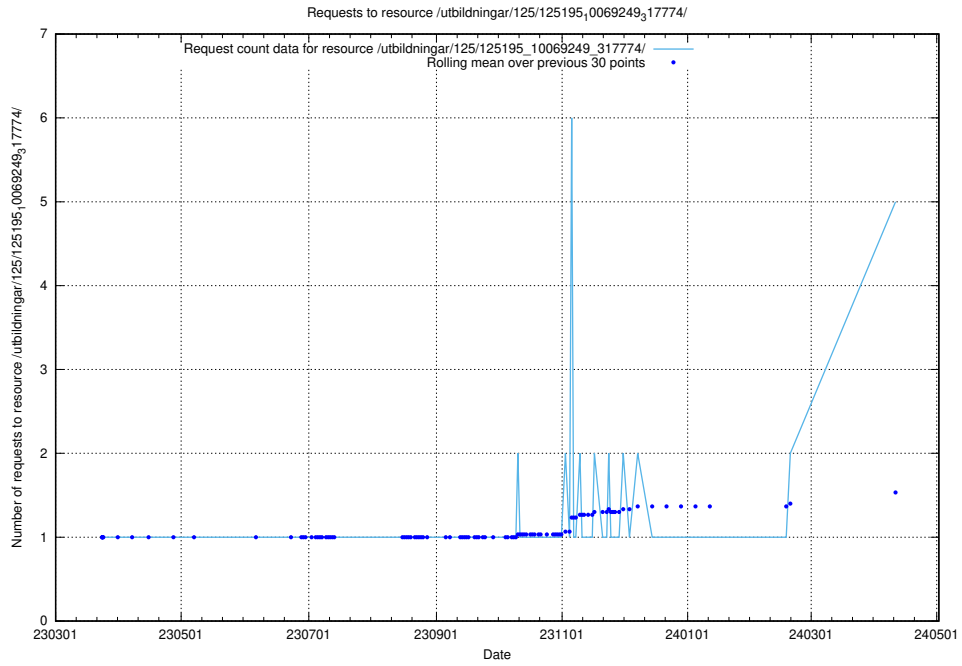

5.144 Usage of /utbildningar/125/125195_10069249_317774/

Here, we count the number of requests to resource /utbildningar/125/125195_10069249_317774/.