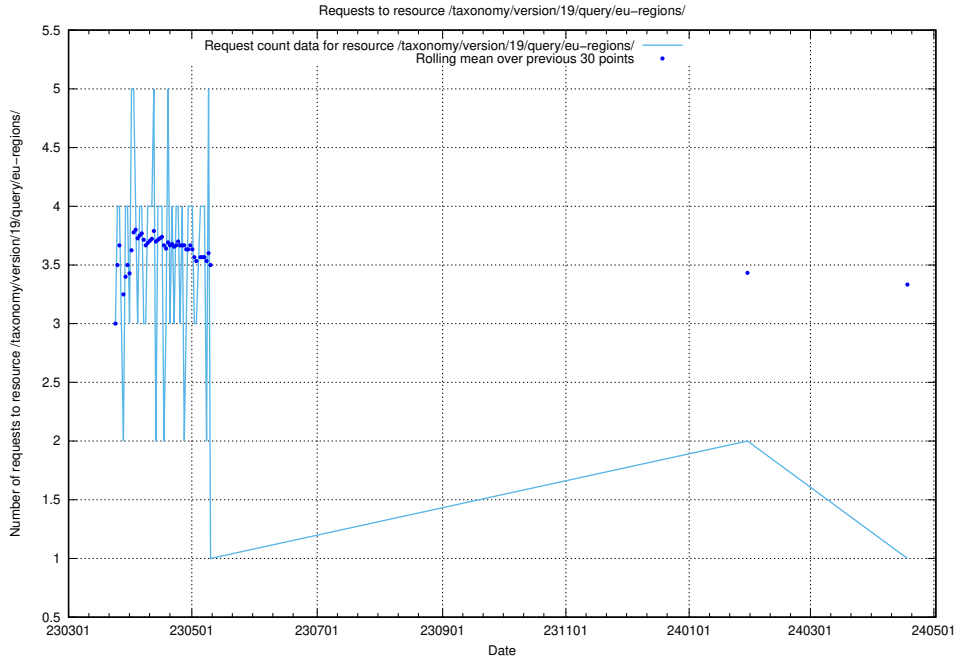

5.5936 Usage of /taxonomy/version/19/query/eu-regions/

Here, we count the number of requests to resource /taxonomy/version/19/query/eu-regions/.