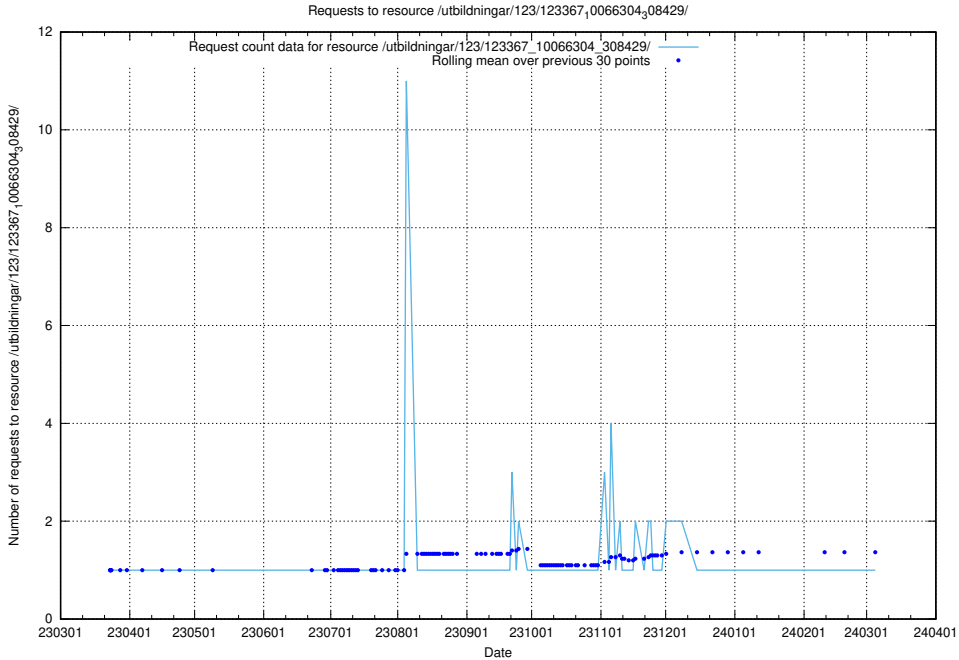

5.4325 Usage of /utbildningar/123/123367_10066304_308429/

Here, we count the number of requests to resource /utbildningar/123/123367_10066304_308429/.