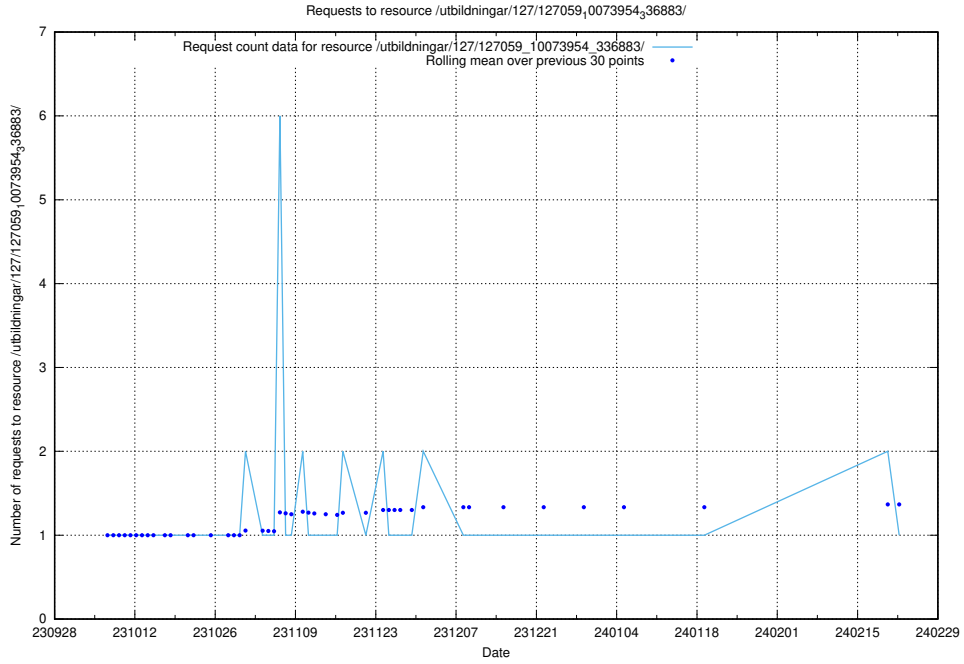

5.4176 Usage of /utbildningar/127/127059_10073954_336883/

Here, we count the number of requests to resource /utbildningar/127/127059_10073954_336883/.