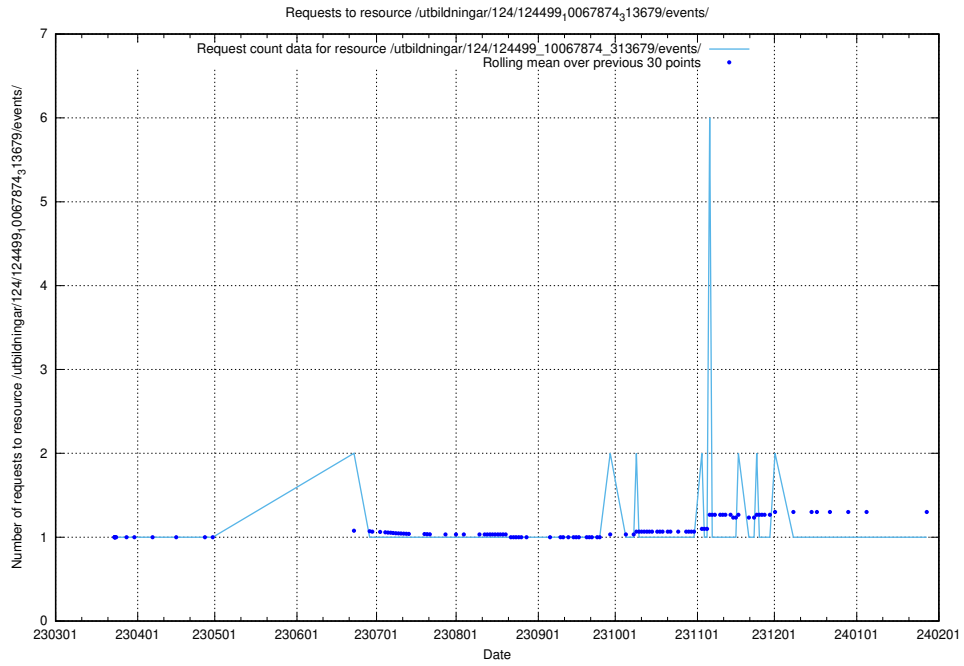

5.2152 Usage of /utbildningar/124/124499_10067874_313679/events/

Here, we count the number of requests to resource /utbildningar/124/124499_10067874_313679/events/