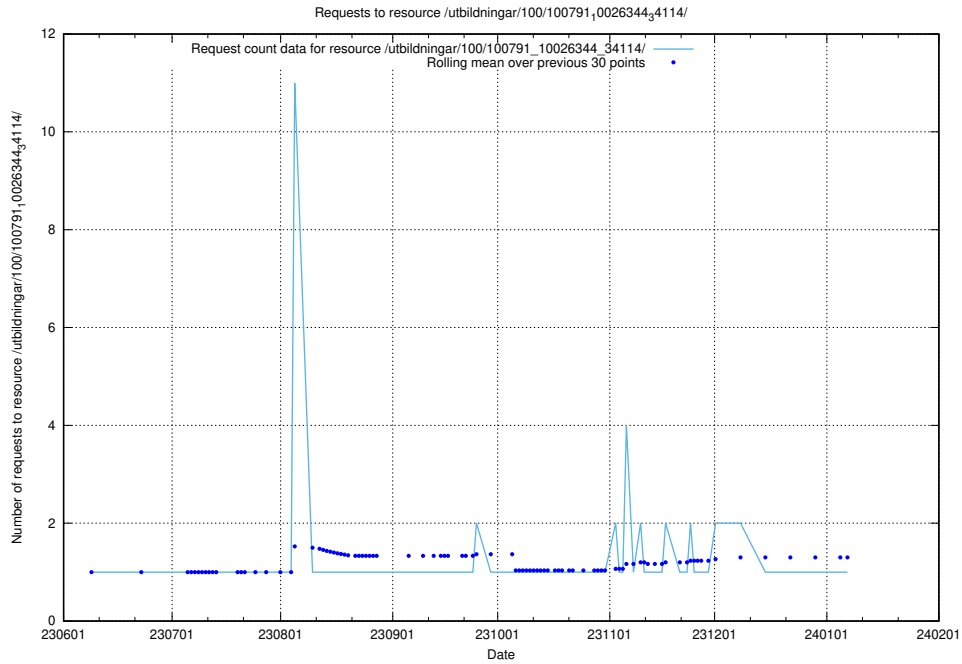

### 5.5682 Usage of /taxonomy/version/17/query/skills/

Here, we count the number of requests to resource /taxonomy/version/17/query/skills/.