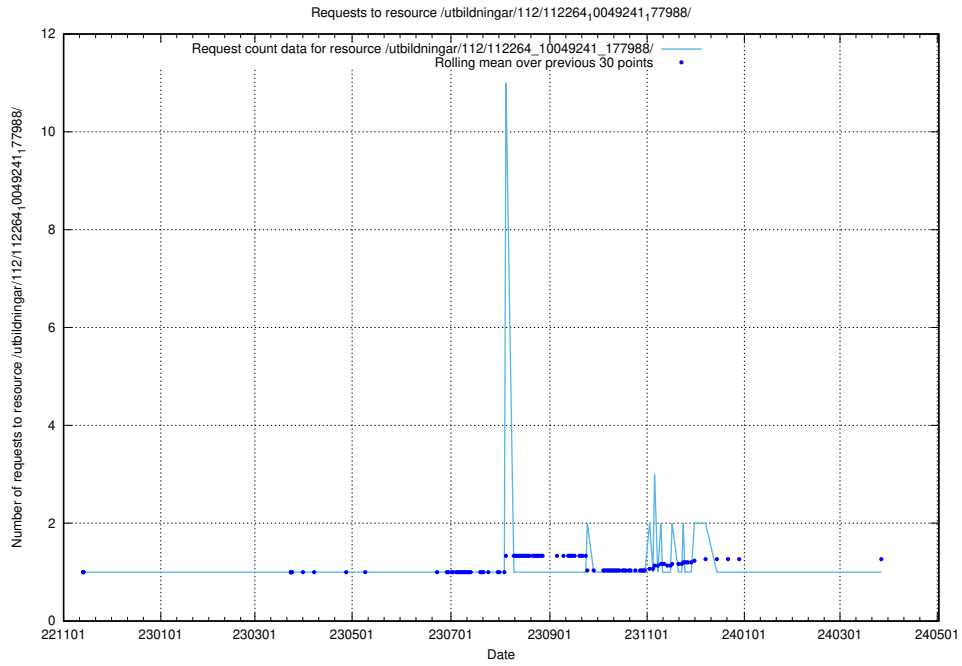

5.5984 Usage of /utbildningar/112/112264_10049241_177988/

Here, we count the number of requests to resource /utbildningar/112/112264_10049241_177988/.