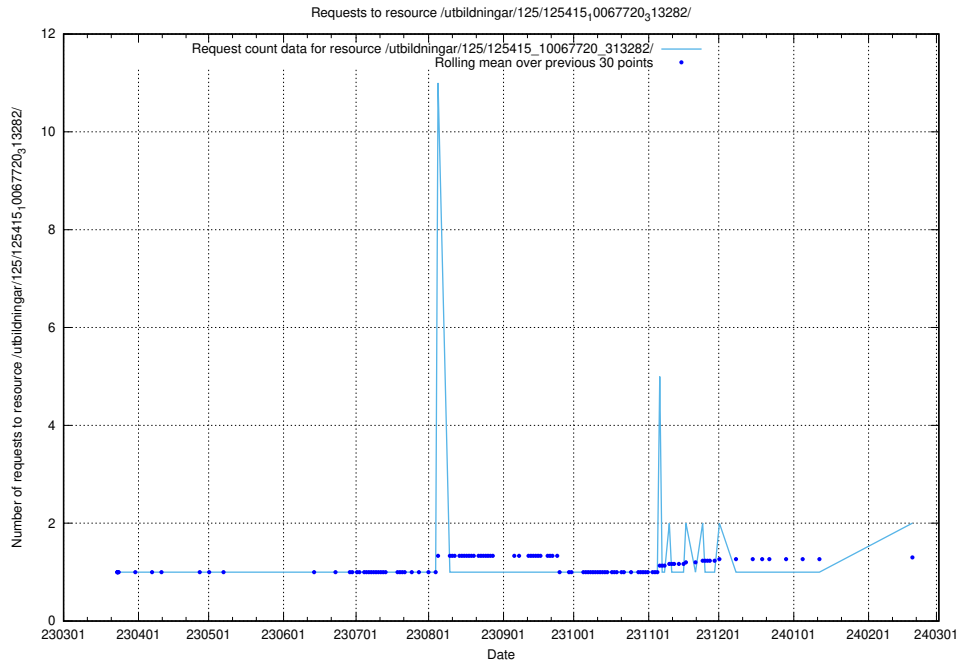

5.506 Usage of /utbildningar/125/125415_10067720_313282/

Here, we count the number of requests to resource /utbildningar/125/125415_10067720_313282/.