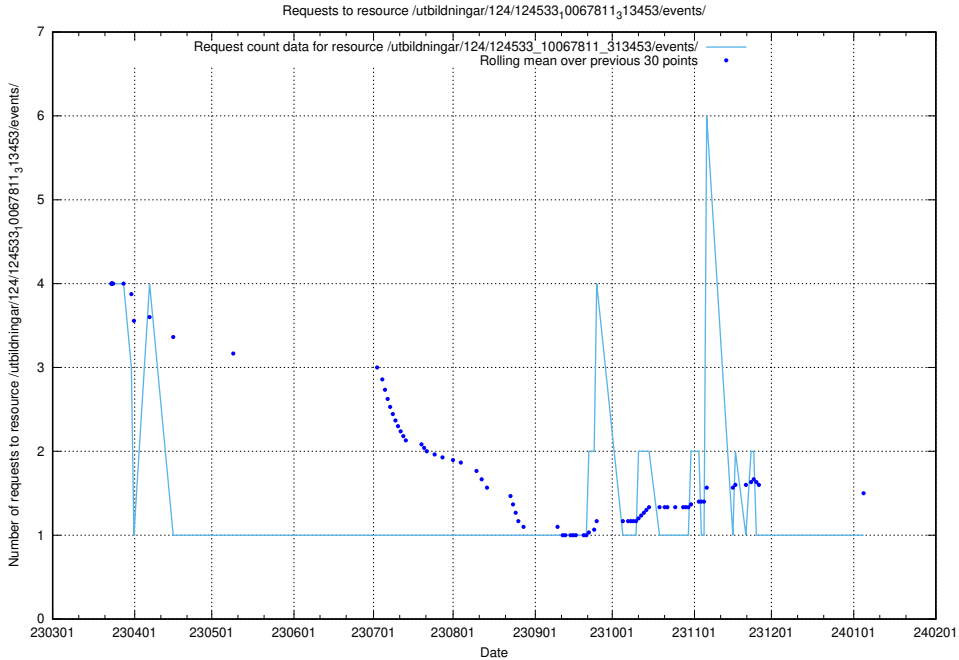

5.6045 Usage of /utbildningar/124/124533_10067811_313453/events/

Here, we count the number of requests to resource /utbildningar/124/124533_10067811_313453/events/