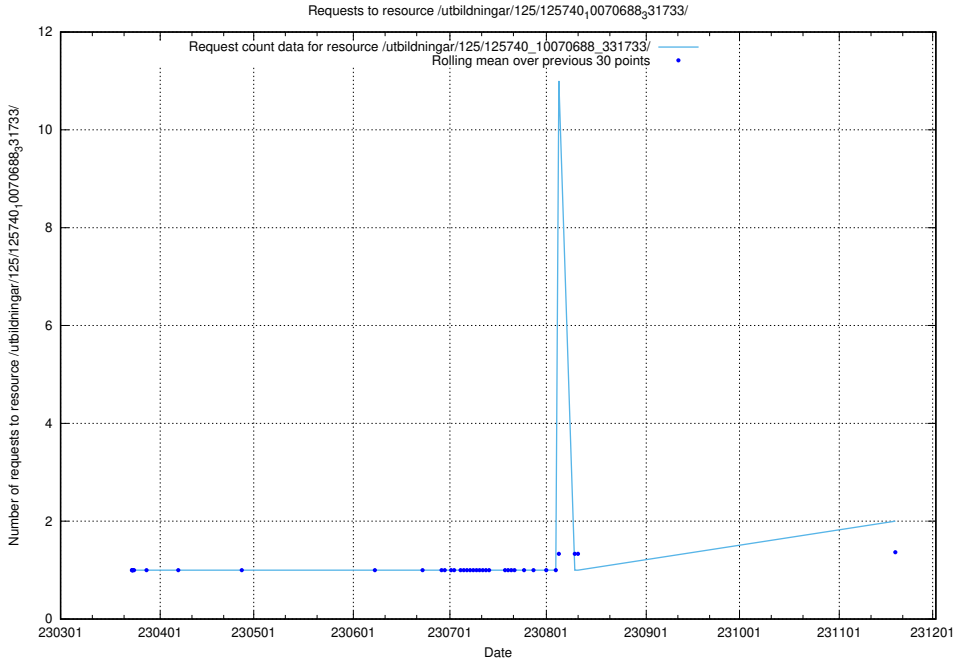

5.487 Usage of /utbildningar/125/125740_10070688_331733/

Here, we count the number of requests to resource /utbildningar/125/125740_10070688_331733/.