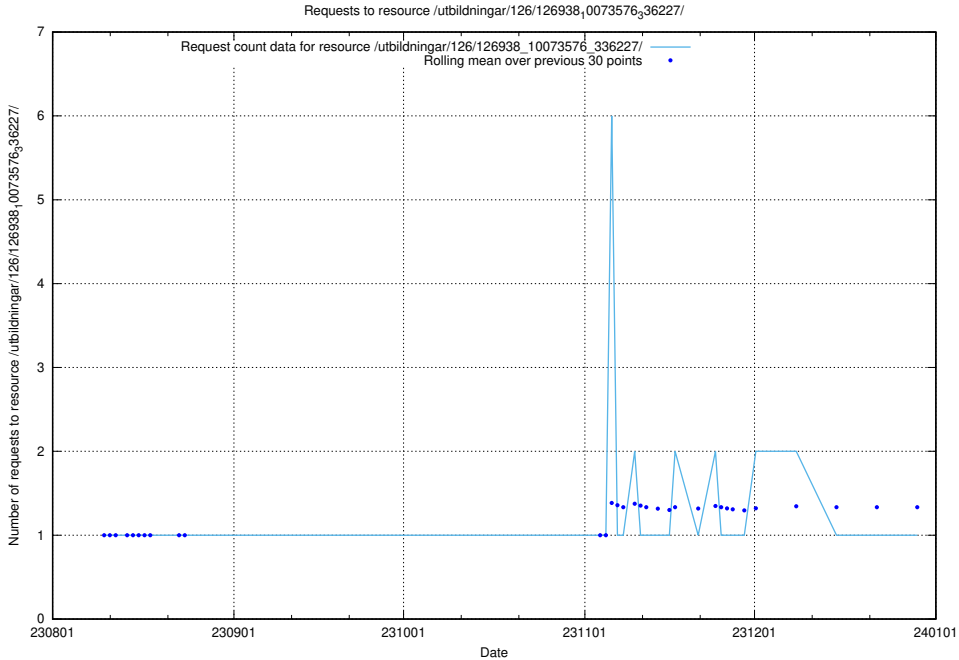

5.4608 Usage of /utbildningar/126/126938_10073576_336227/

Here, we count the number of requests to resource /utbildningar/126/126938_10073576_336227/.