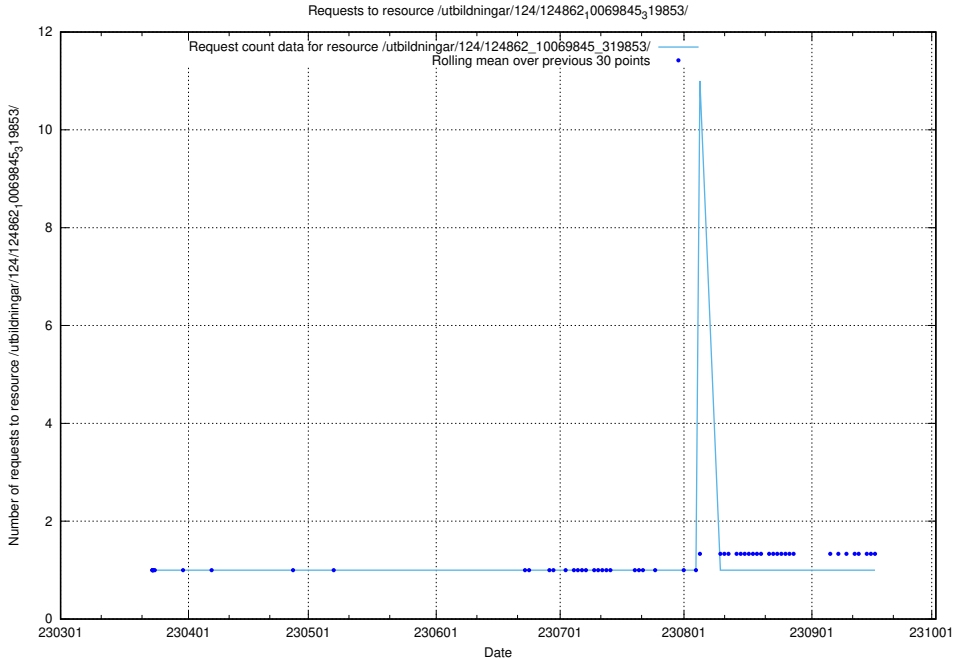

5.1159 Usage of /utbildningar/124/124862_10069845_319853/

Here, we count the number of requests to resource /utbildningar/124/124862_10069845_319853/.