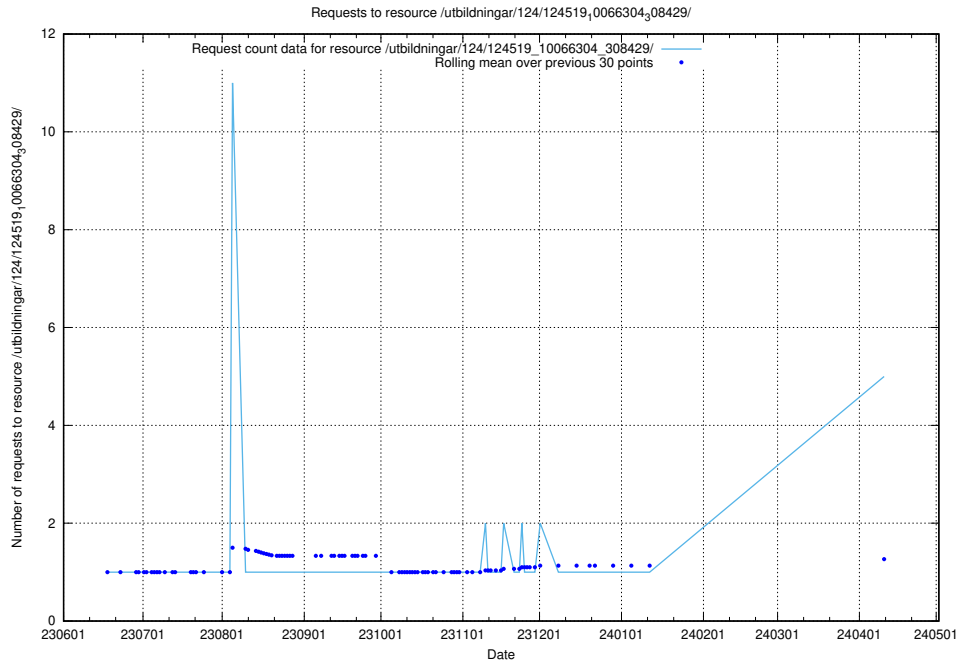

5.182 Usage of /utbildningar/124/124519_10066304_308429/

Here, we count the number of requests to resource /utbildningar/124/124519_10066304_308429/.