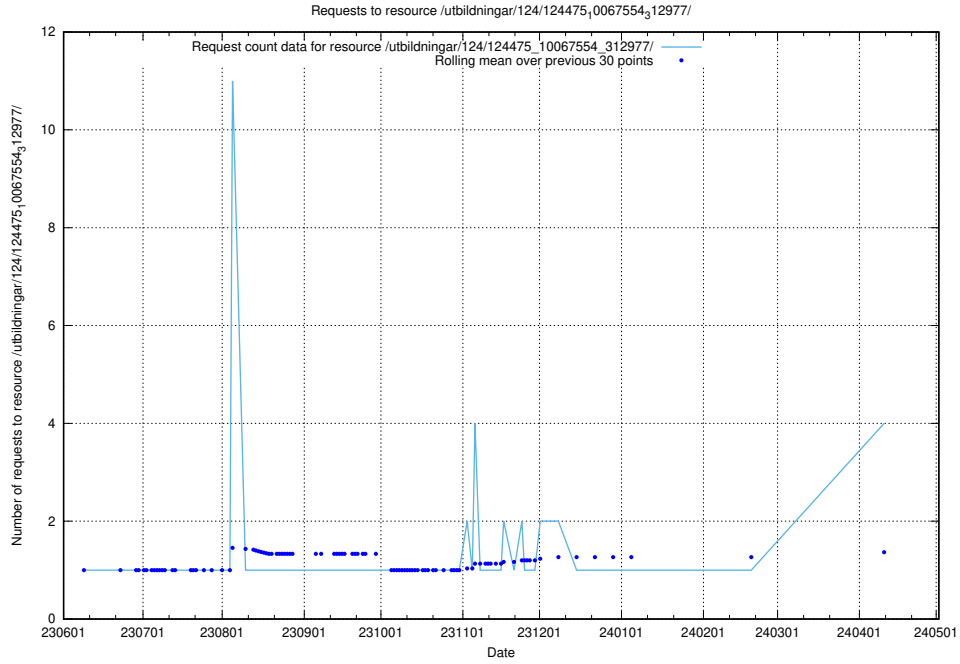

5.269 Usage of /utbildningar/124/124475_10067554_312977/

Here, we count the number of requests to resource /utbildningar/124/124475_10067554_312977/.