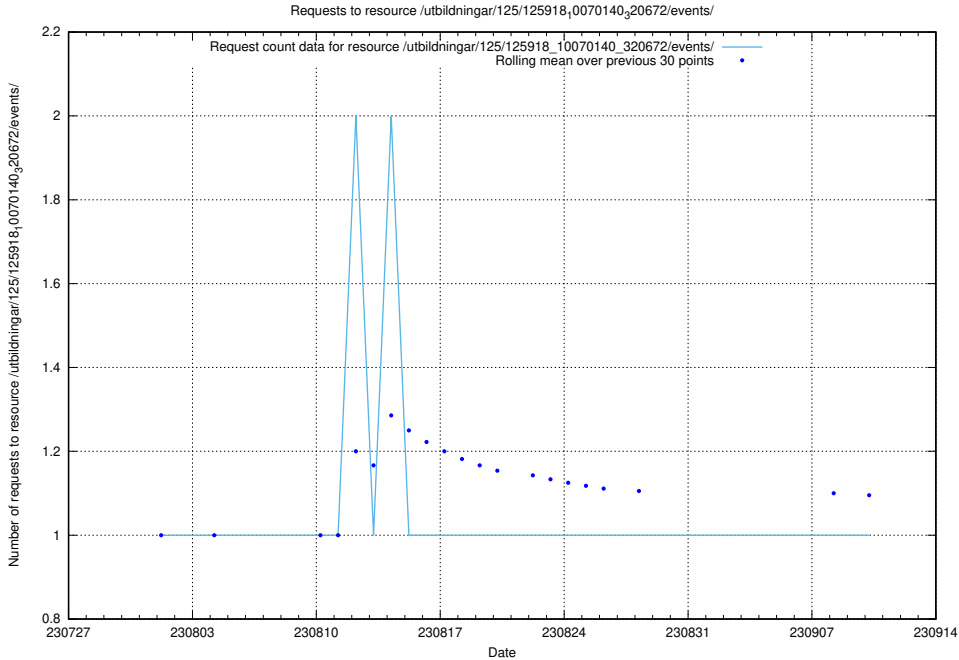

5.4679 Usage of /utbildningar/125/125918_10070140_320672/events/

Here, we count the number of requests to resource /utbildningar/125/125918_10070140_320672/events/