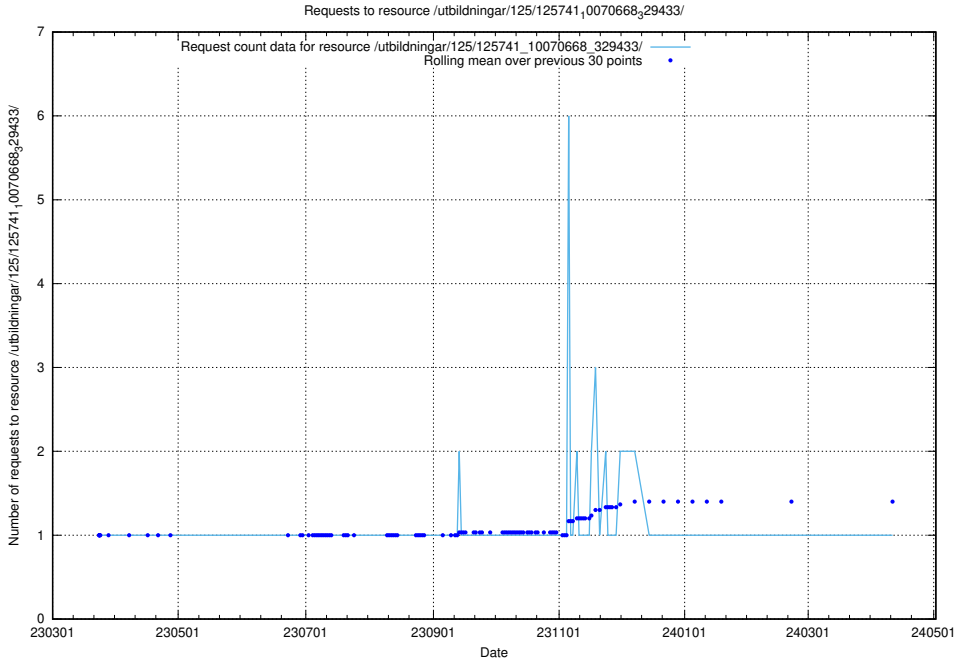

5.6272 Usage of /utbildningar/125/125741_10070668_329433/

Here, we count the number of requests to resource /utbildningar/125/125741_10070668_329433/.