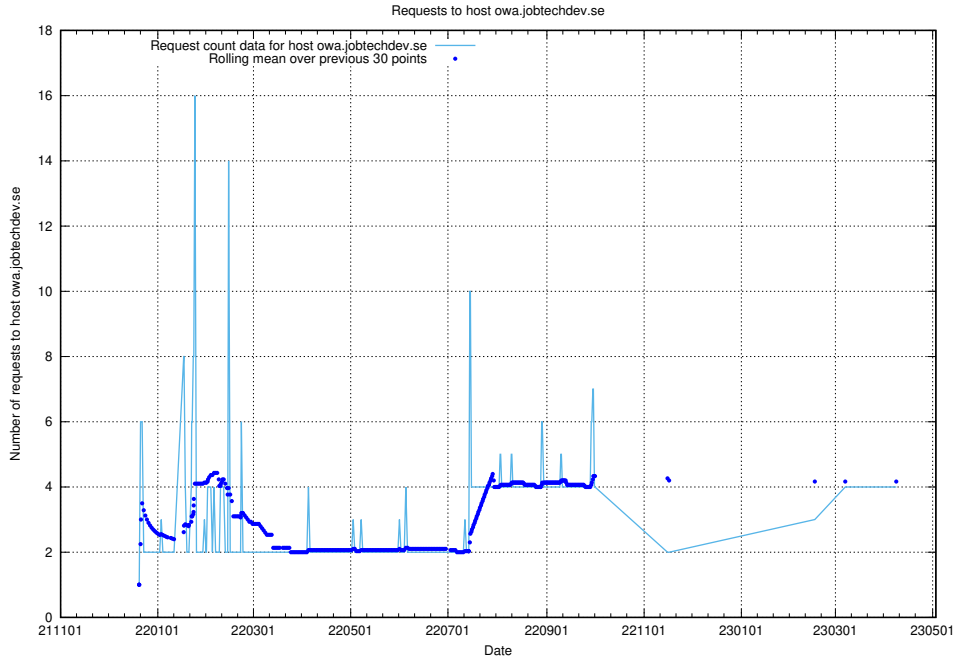

7.130 Usage of owa.jobtechdev.se

Here, we count the number of requests to host owa.jobtechdev.se.