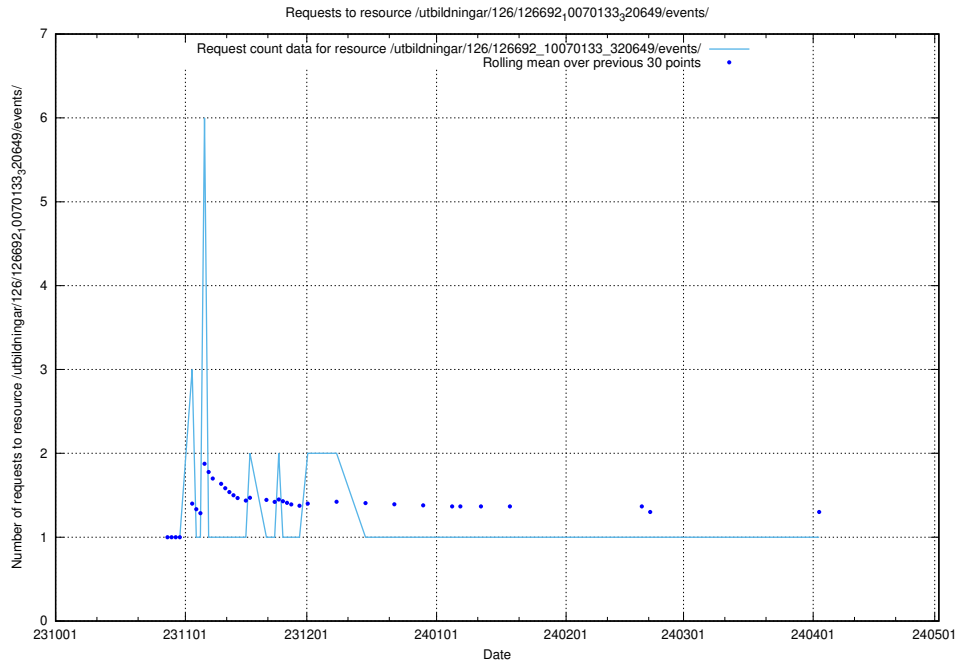

5.3985 Usage of /utbildningar/126/126692_10070133_320649/events/

Here, we count the number of requests to resource /utbildningar/126/126692_10070133_320649/events/