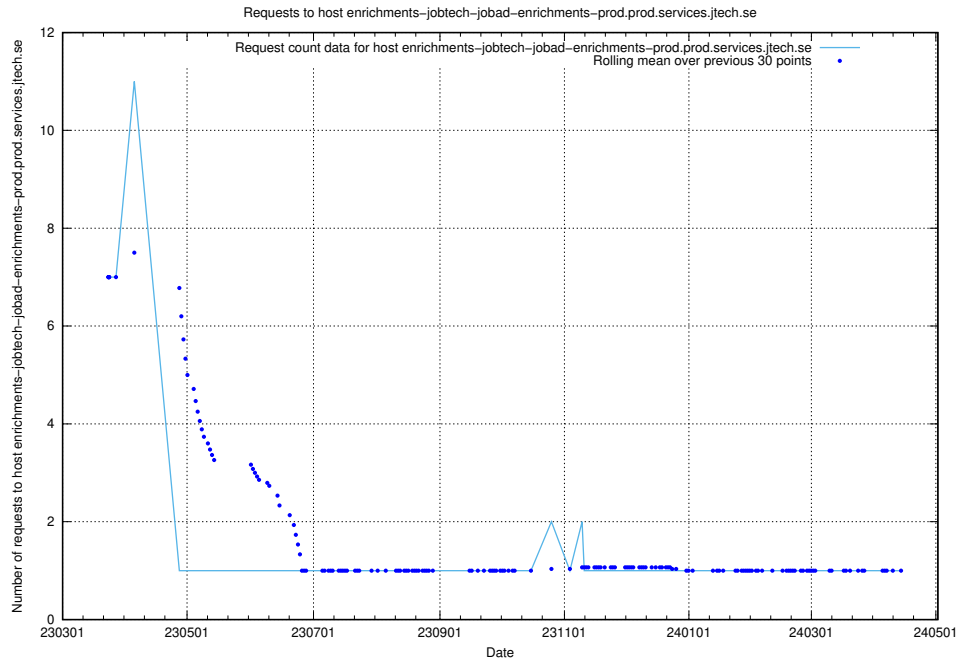

## 7.608 Usage of enrichments-jobtech-jobad-enrichments-prod.prod.services.jtech.se

Here, we count the number of requests to host enrichments-jobtech-jobad-enrichments-prod.prod.services.jtech.se.