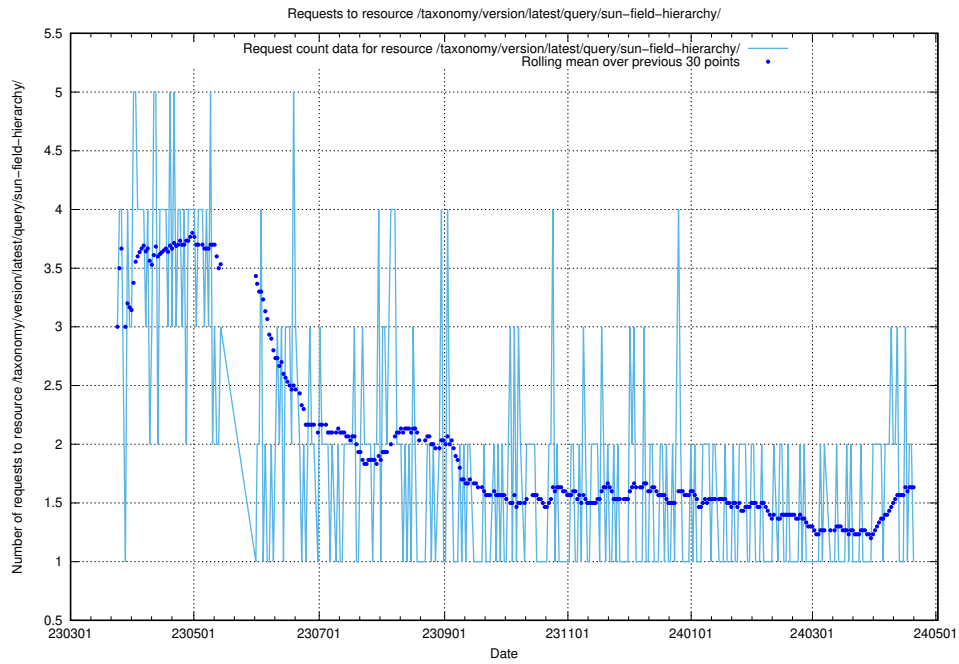

5.5867 Usage of /taxonomy/version/latest/query/sun-field-hierarchy/

Here, we count the number of requests to resource /taxonomy/version/latest/query/sun-field-hierarchy/.