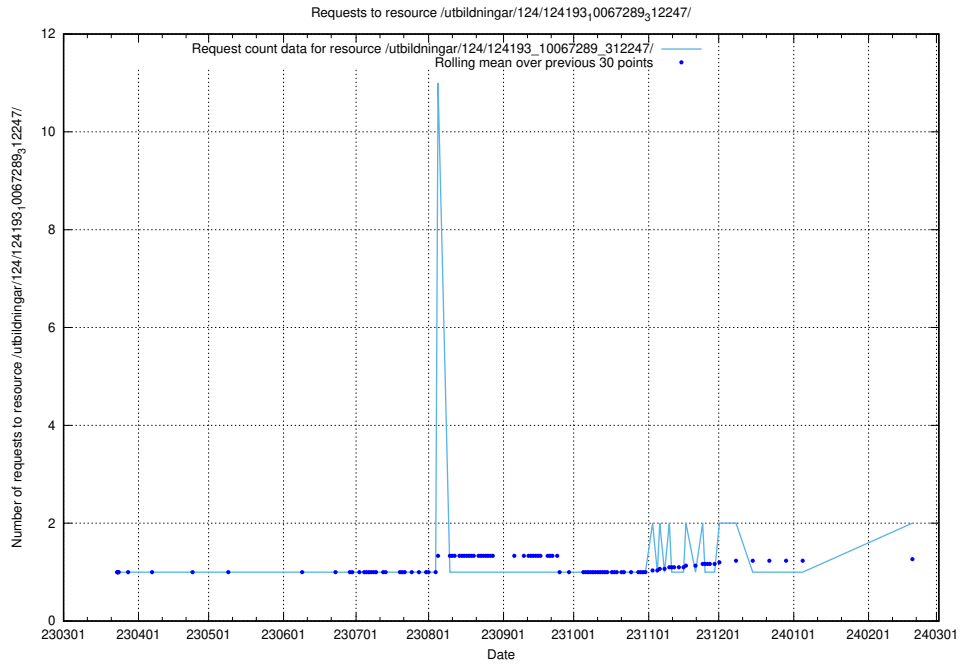

5.695 Usage of /utbildningar/124/124193_10067289_312247/

Here, we count the number of requests to resource /utbildningar/124/124193_10067289_312247/.