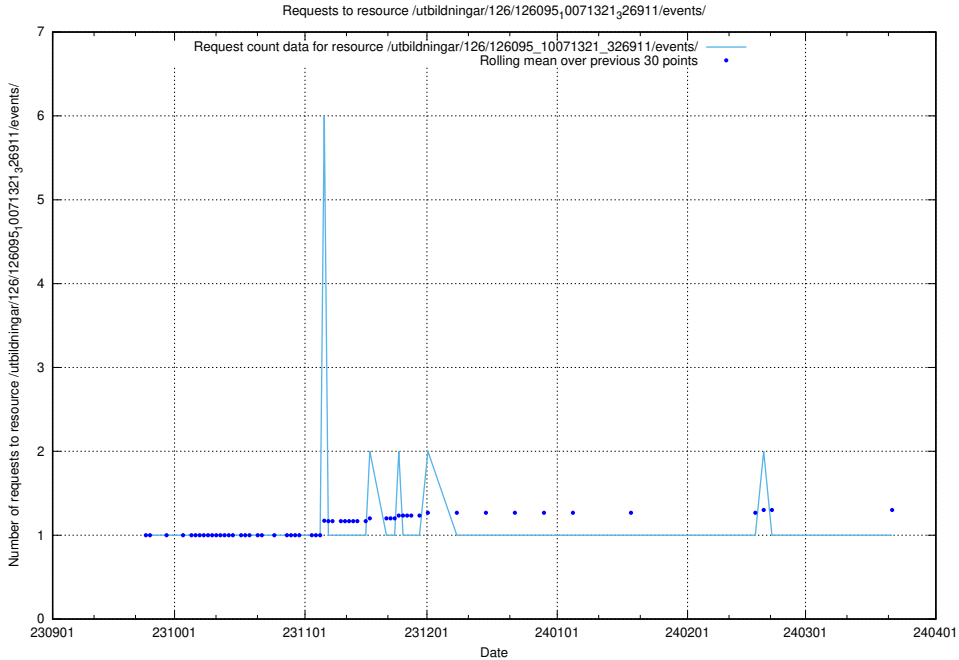

5.4270 Usage of /utbildningar/126/126095_10071321_326911/events/

Here, we count the number of requests to resource /utbildningar/126/126095_10071321_326911/events/