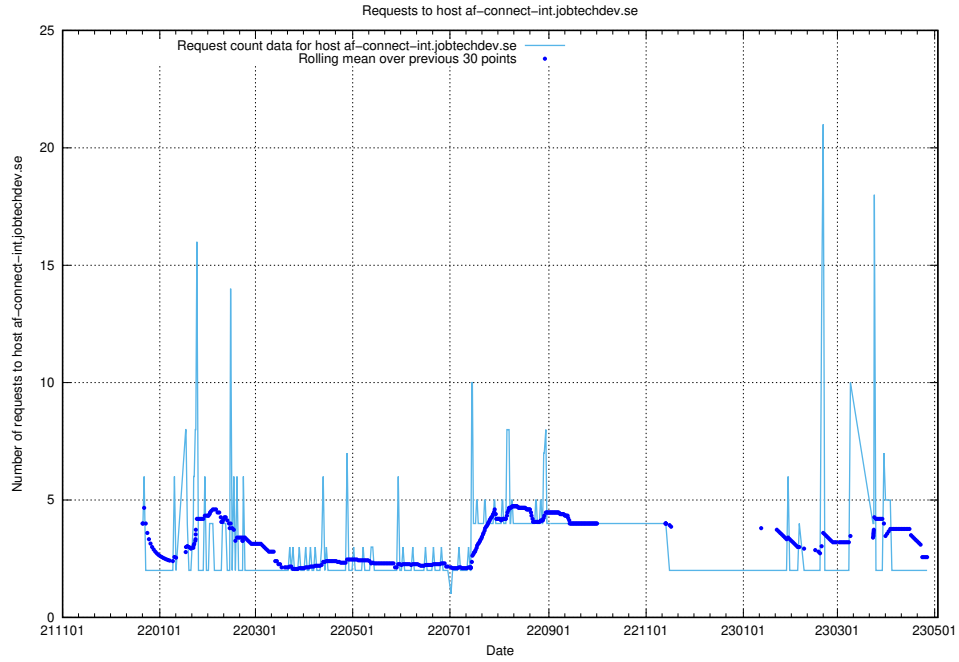

7.365 Usage of af-connect-int.jobtechdev.se

Here, we count the number of requests to host af-connect-int.jobtechdev.se.