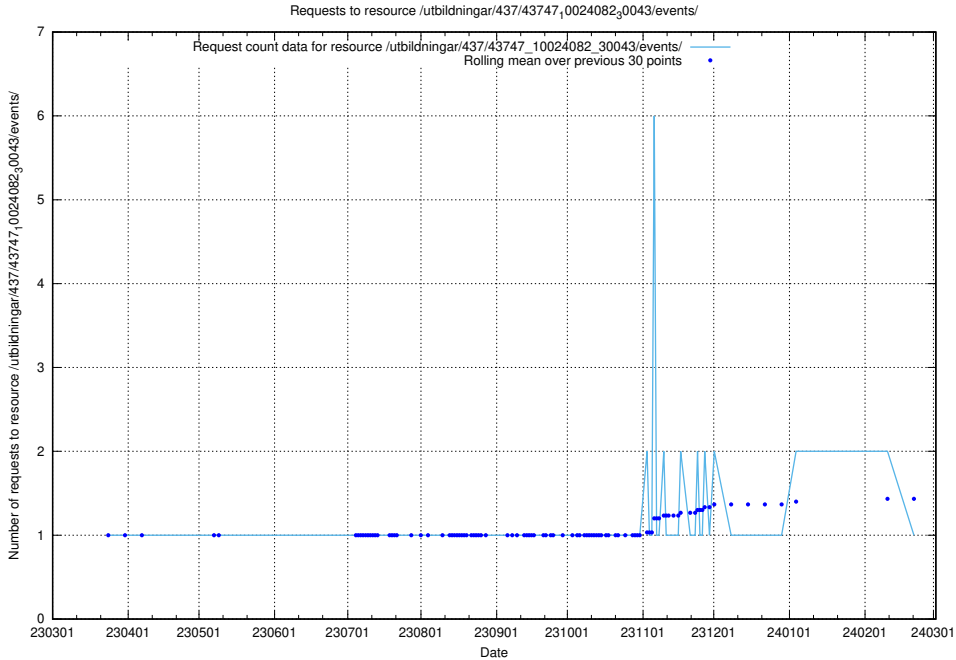

### 5.5990 Usage of /utbildningar/437/43747\_10024082\_30043/events/

Here, we count the number of requests to resource /utbildningar/437/43747\_10024082\_30043/events/.