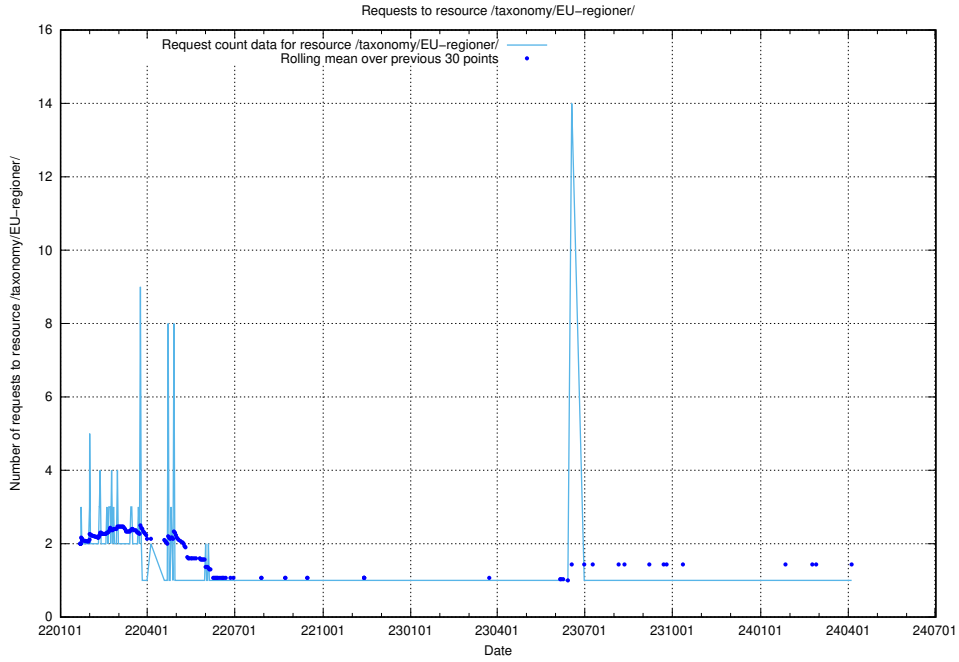

5.1134 Usage of /taxonomy/EU-regioner/

Here, we count the number of requests to resource /taxonomy/EU-regioner/.