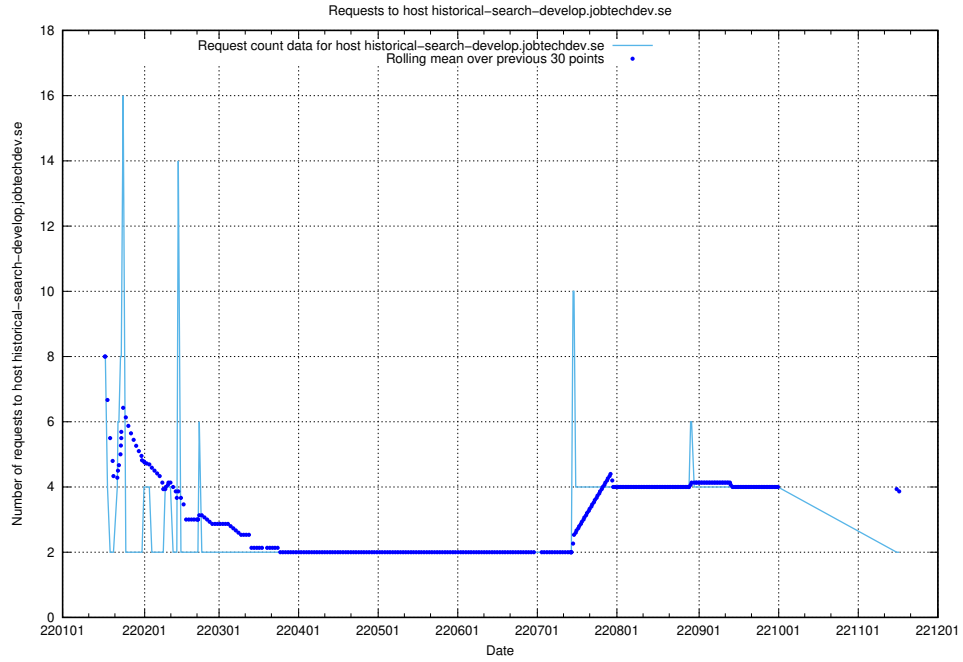

7.269 Usage of historical-search-develop.jobtechdev.se

Here, we count the number of requests to host historical-search-develop.jobtechdev.se.