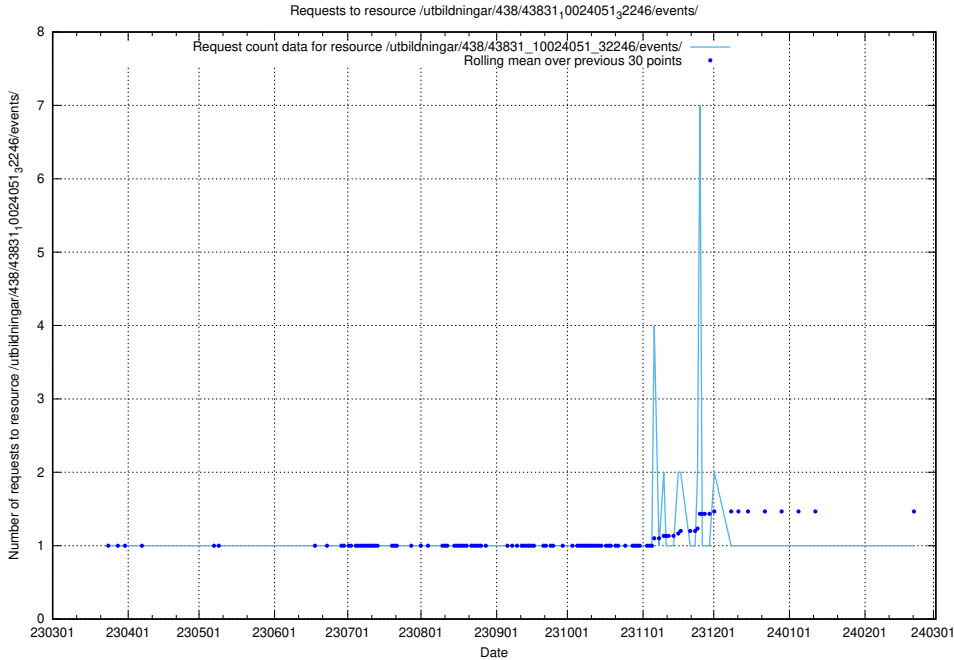

5.5960 Usage of /utbildningar/438/43831_10024051_32246/events/

Here, we count the number of requests to resource /utbildningar/438/43831_10024051_32246/events/.