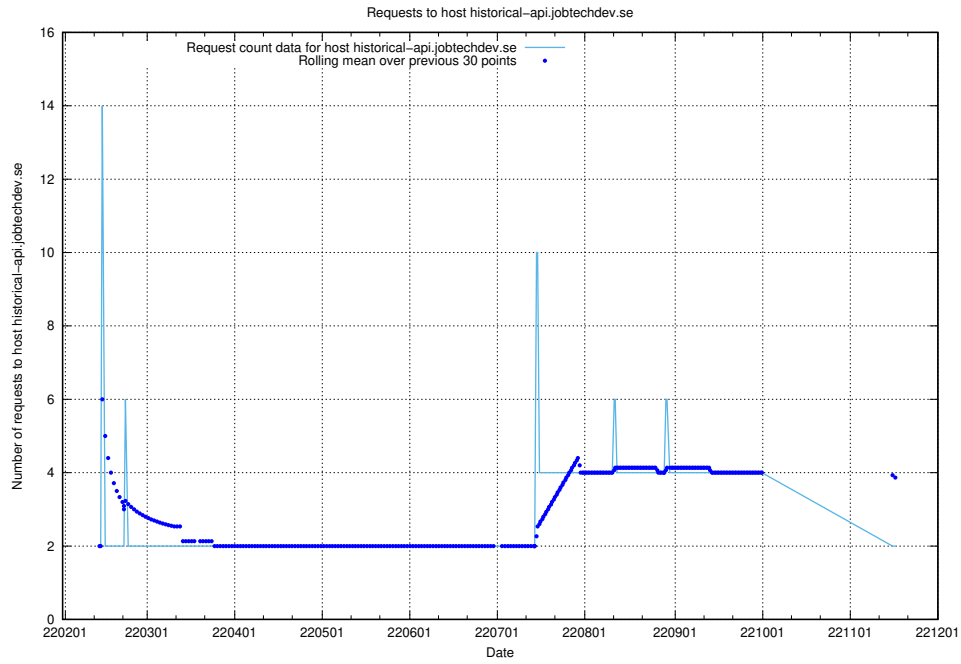

7.541 Usage of historical-api.jobtechdev.se

Here, we count the number of requests to host historical-api.jobtechdev.se.