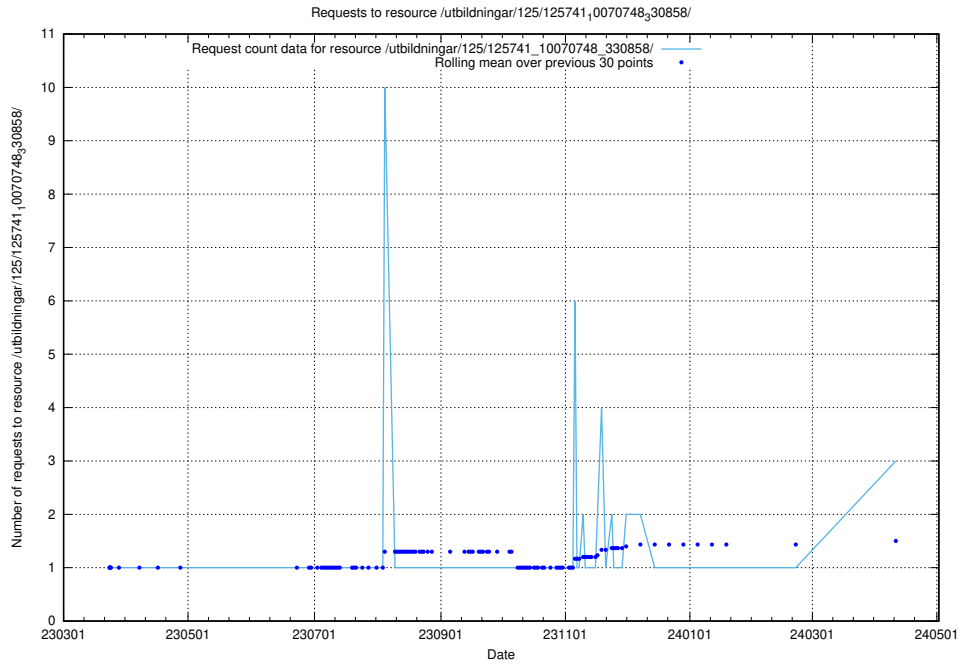

5.481 Usage of /utbildningar/125/125741_10070748_330858/

Here, we count the number of requests to resource /utbildningar/125/125741_10070748_330858/.