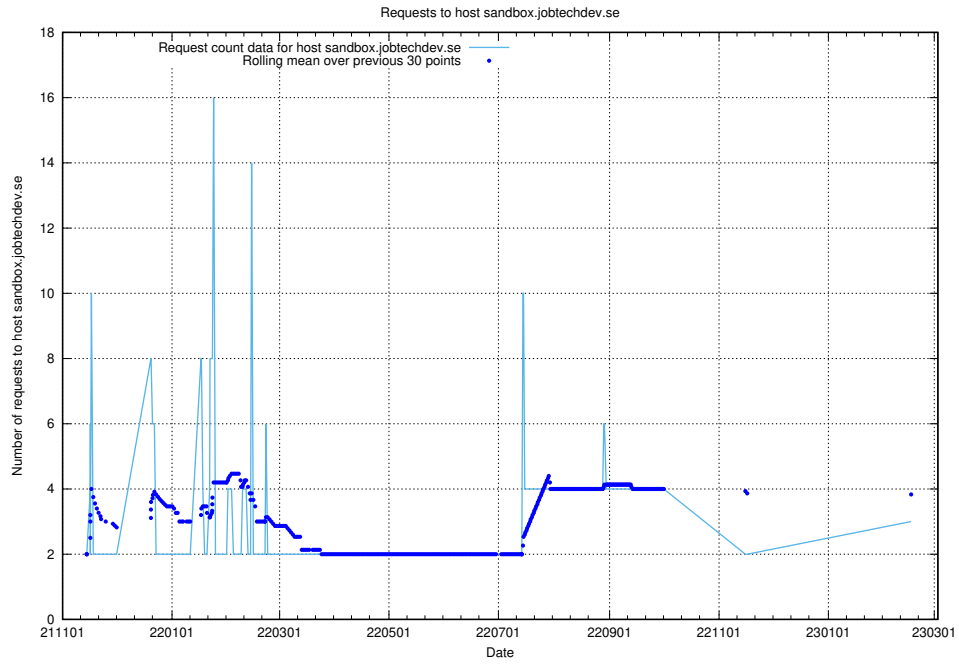

7.231 Usage of sandbox.jobtechdev.se

Here, we count the number of requests to host sandbox.jobtechdev.se.