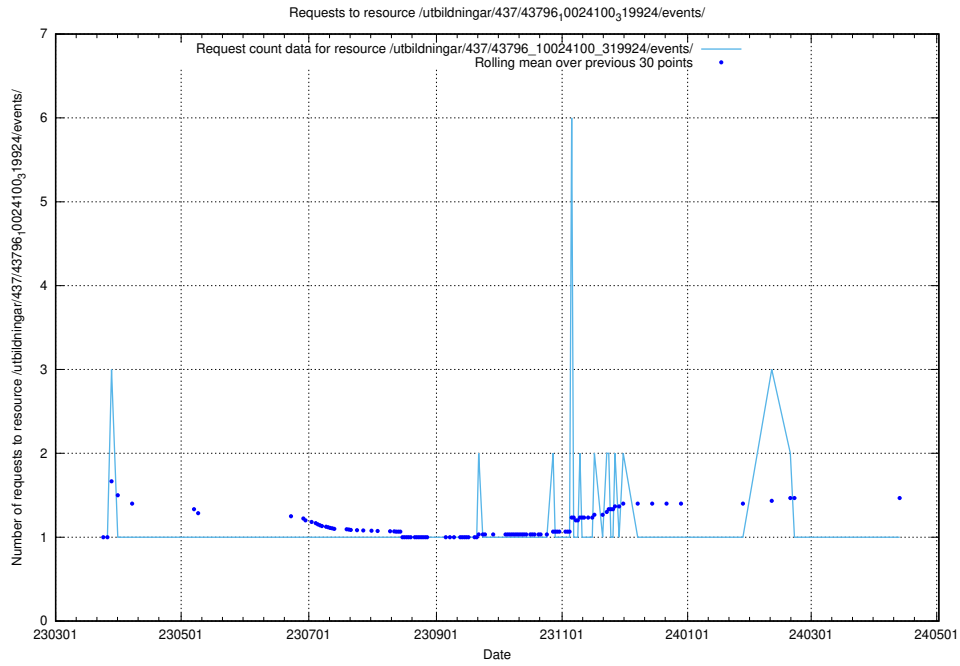

5.5972 Usage of /utbildningar/437/43796_10024100_319924/events/

Here, we count the number of requests to resource /utbildningar/437/43796_10024100_319924/events/.