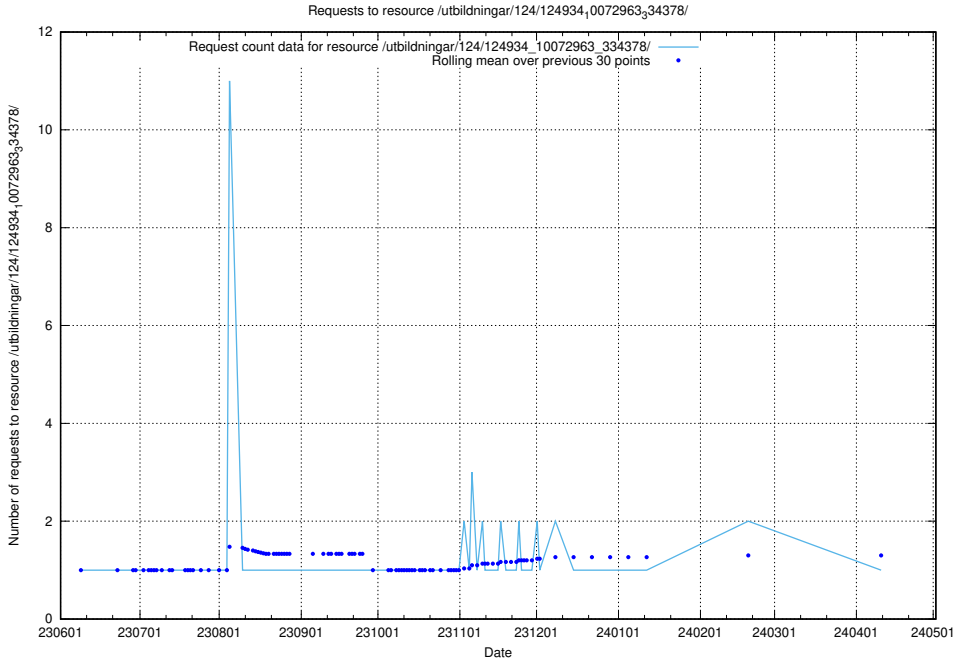

5.5669 Usage of /utbildningar/124/124934_10072963_334378/

Here, we count the number of requests to resource /utbildningar/124/124934_10072963_334378/.