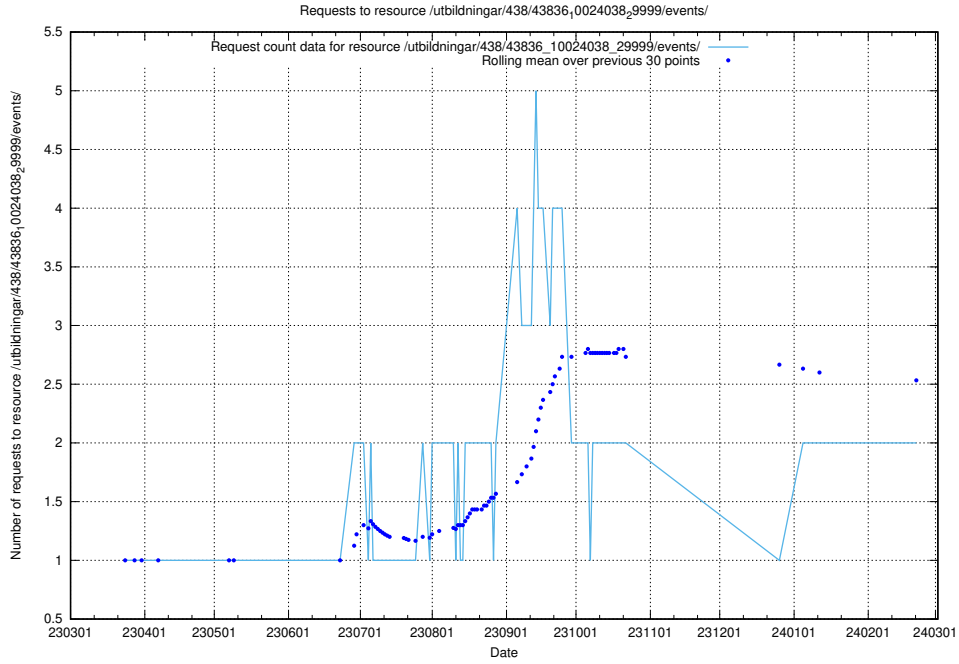

### 5.927 Usage of /utbildningar/438/43836\_10024038\_29999/events/

Here, we count the number of requests to resource /utbildningar/438/43836\_10024038\_29999/events/.