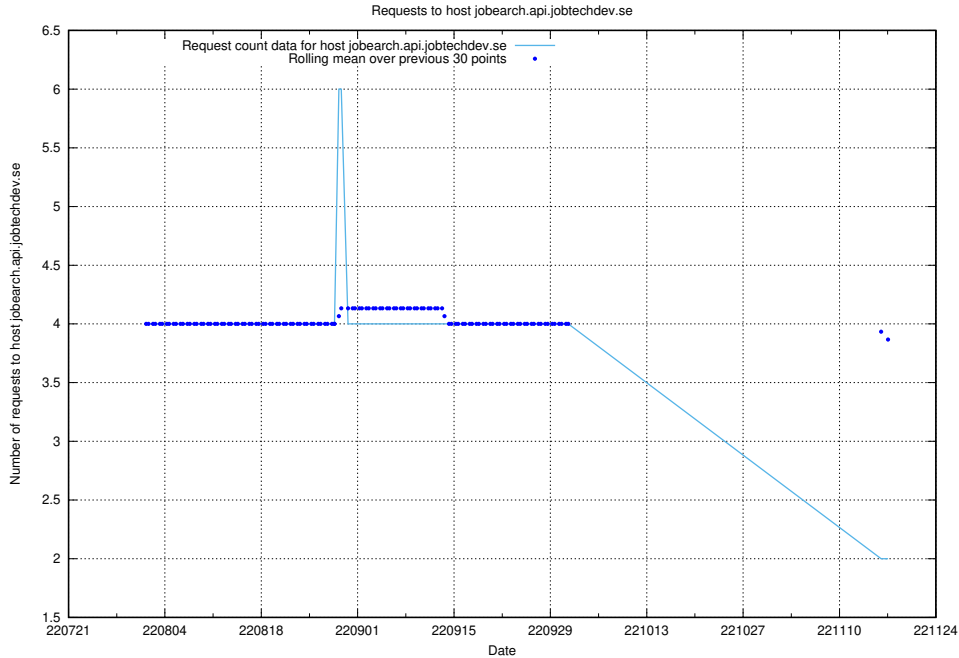

7.379 Usage of jobearch.api.jobtechdev.se

Here, we count the number of requests to host jobearch.api.jobtechdev.se.