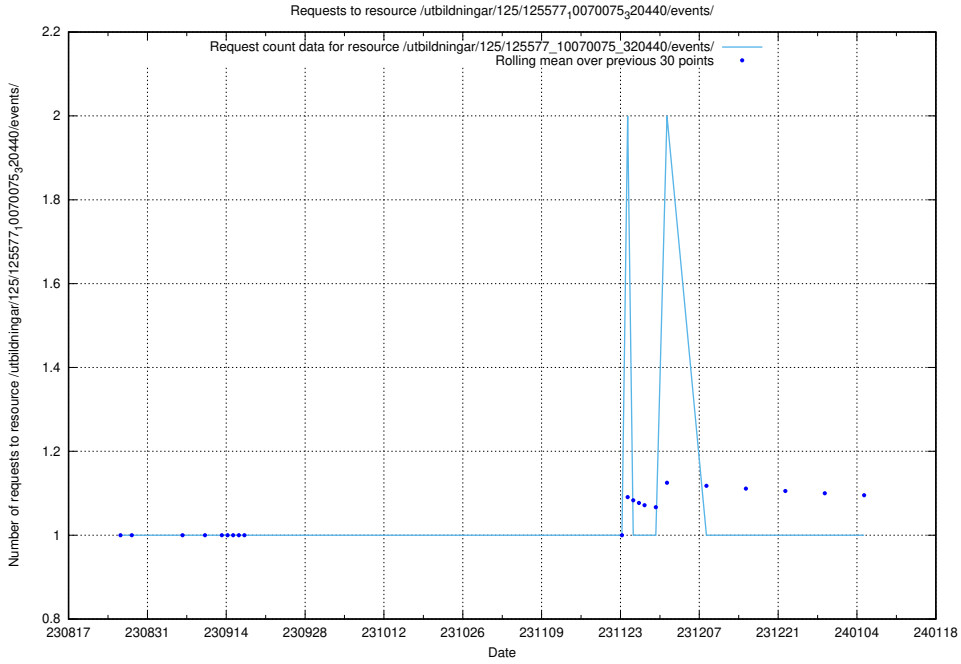

5.4498 Usage of /utbildningar/125/125577_10070075_320440/events/

Here, we count the number of requests to resource /utbildningar/125/125577_10070075_320440/events/