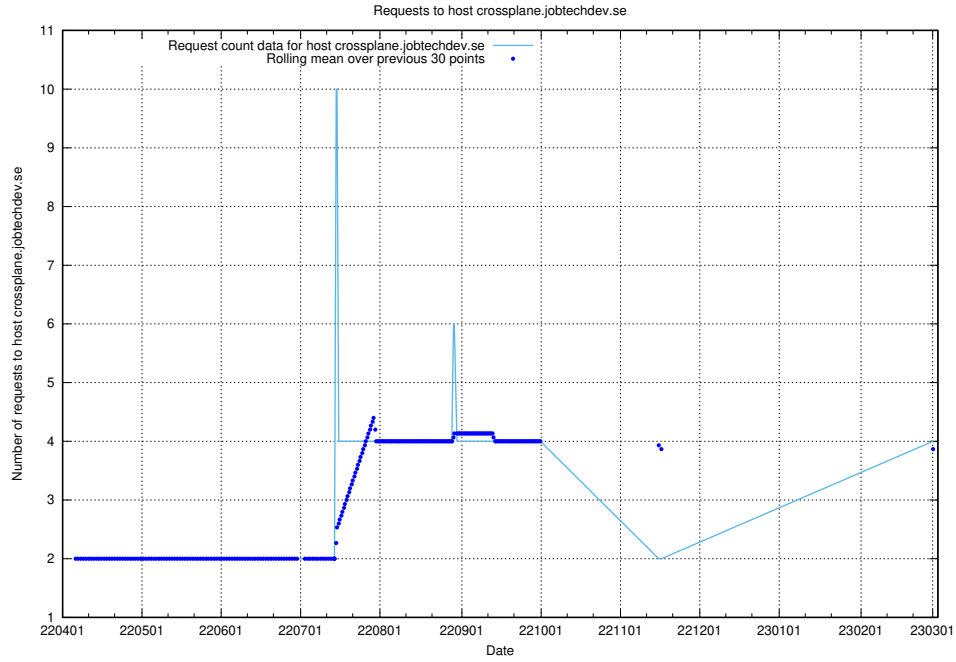

7.149 Usage of crossplane.jobtechdev.se

Here, we count the number of requests to host crossplane.jobtechdev.se.