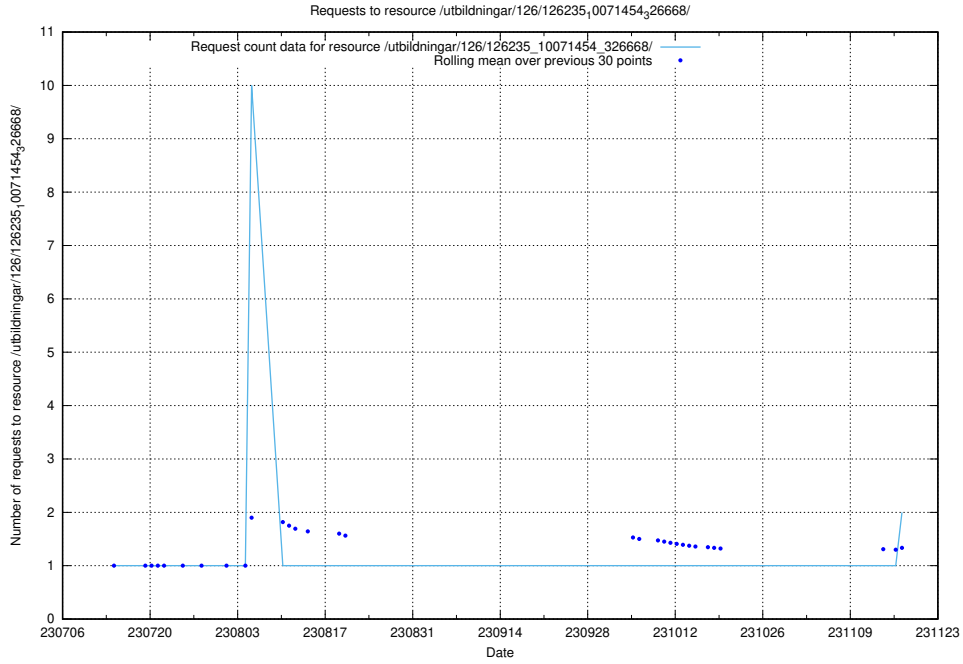

5.799 Usage of /utbildningar/126/126235_10071454_326668/

Here, we count the number of requests to resource /utbildningar/126/126235_10071454_326668/.