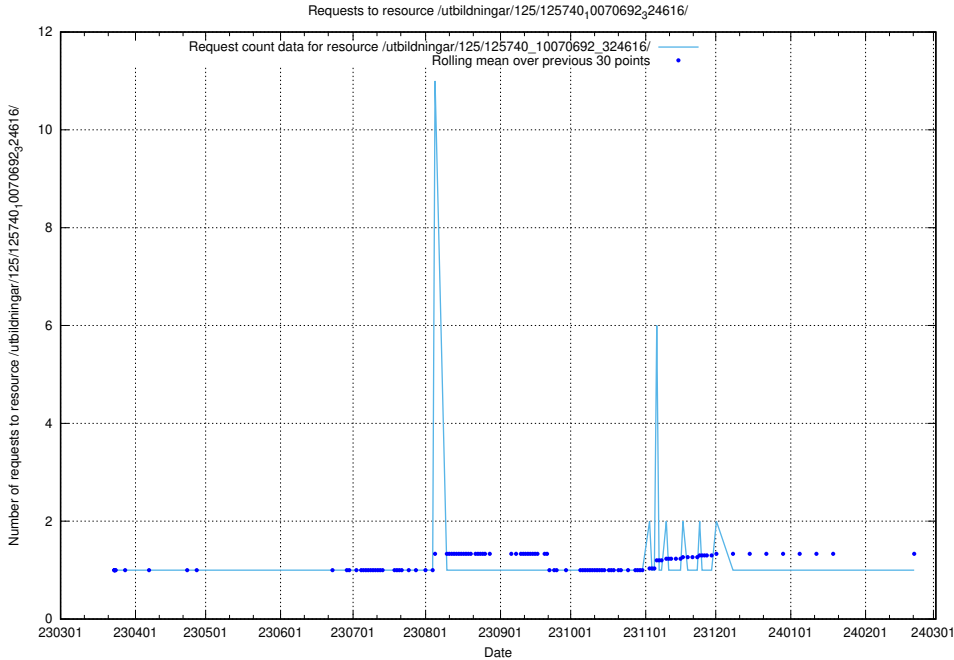

5.978 Usage of /utbildningar/125/125740_10070692_324616/

Here, we count the number of requests to resource /utbildningar/125/125740_10070692_324616/.