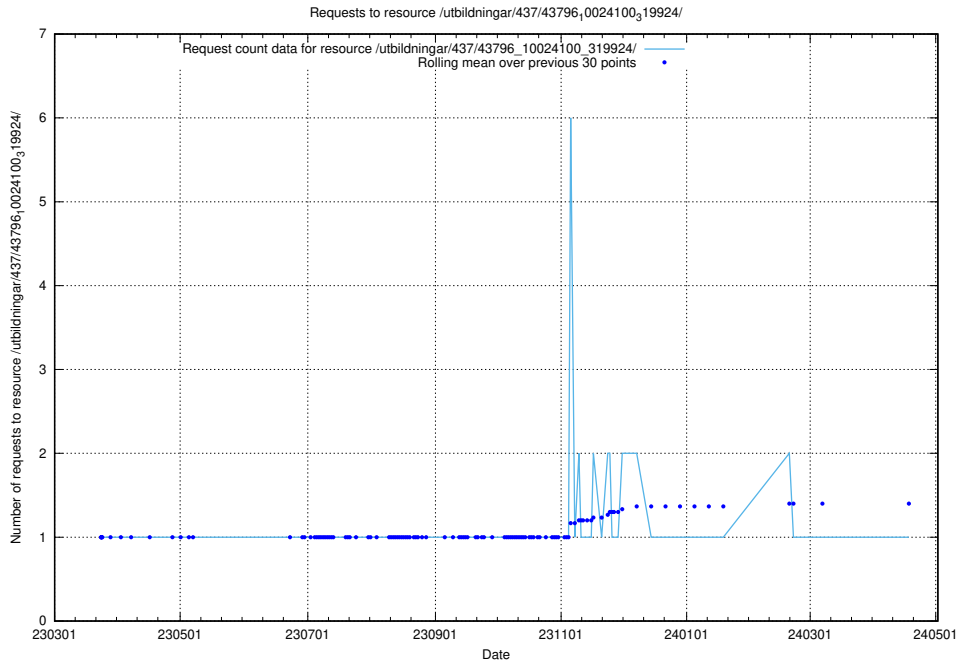

5.6142 Usage of /utbildningar/437/43796_10024100_319924/

Here, we count the number of requests to resource /utbildningar/437/43796_10024100_319924/.