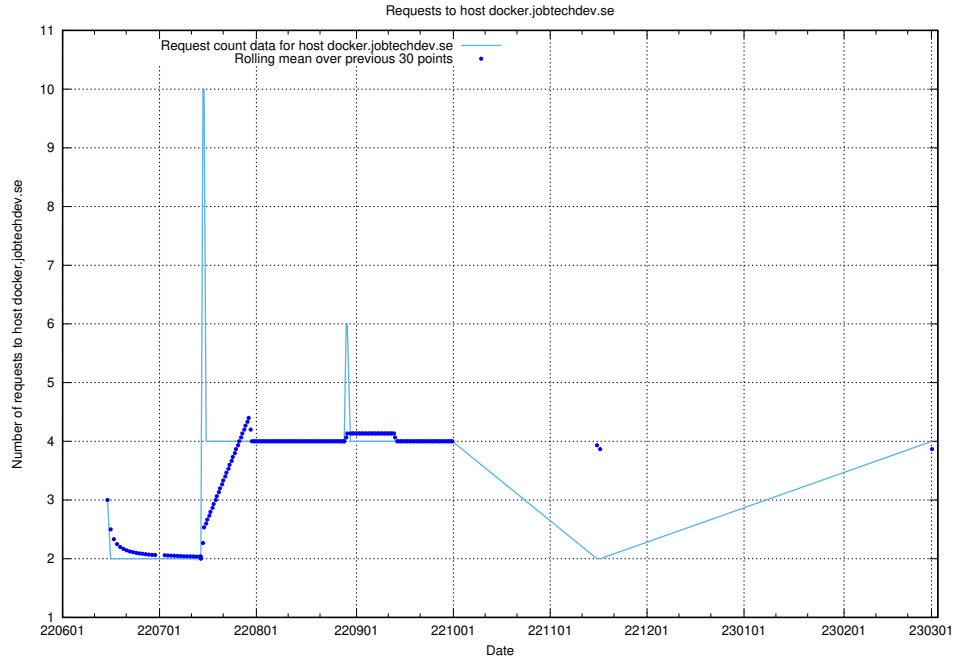

7.141 Usage of docker.jobtechdev.se

Here, we count the number of requests to host docker.jobtechdev.se.