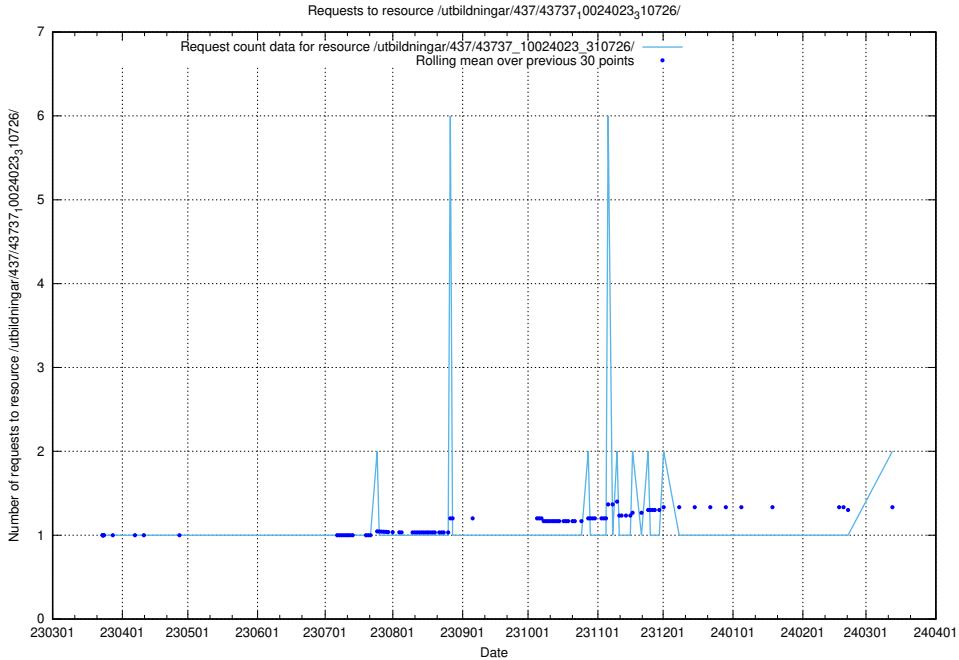

5.952 Usage of /utbildningar/437/43737_10024023_310726/

Here, we count the number of requests to resource /utbildningar/437/43737_10024023_310726/.