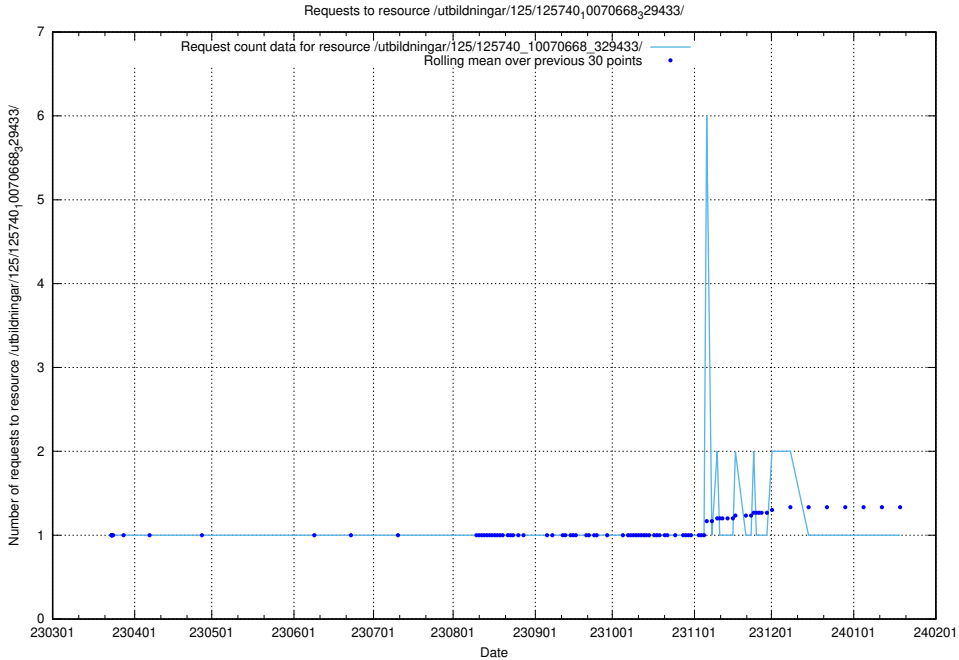

5.1008 Usage of /utbildningar/125/125740_10070668_329433/

Here, we count the number of requests to resource /utbildningar/125/125740_10070668_329433/.