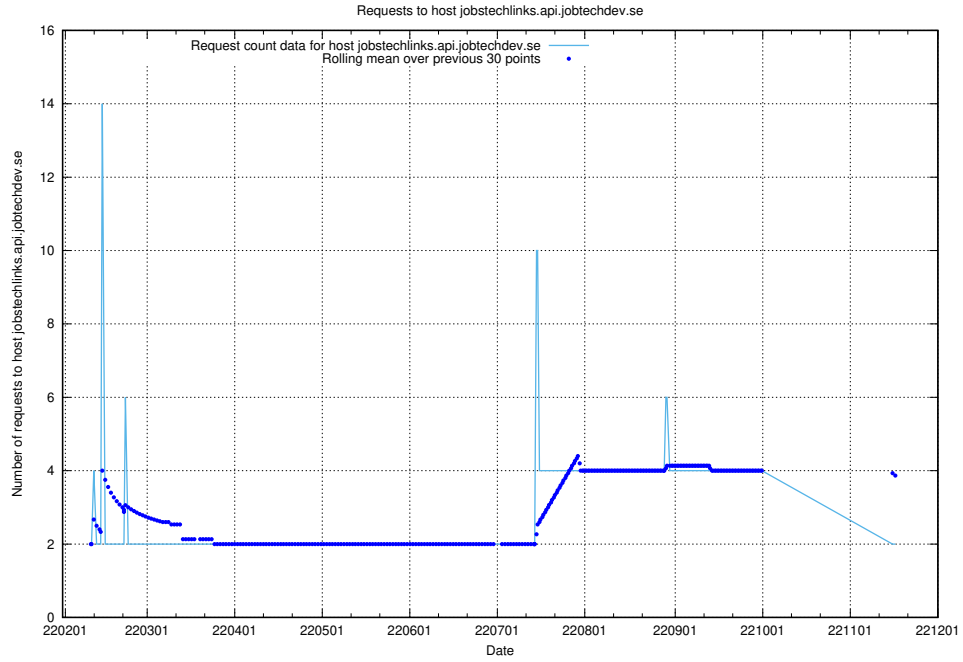

7.554 Usage of `jobstechlinks.api.jobtechdev.se`

Here, we count the number of requests to host `jobstechlinks.api.jobtechdev.se`.