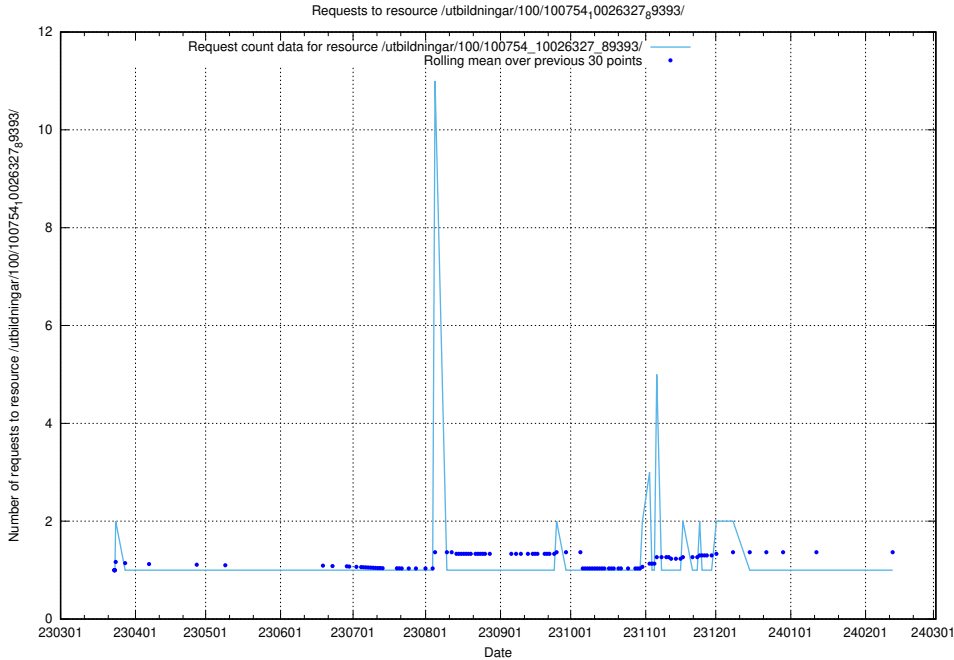

5.5348 Usage of /utbildningar/100/100754_10026327_89393/

Here, we count the number of requests to resource /utbildningar/100/100754_10026327_89393/.