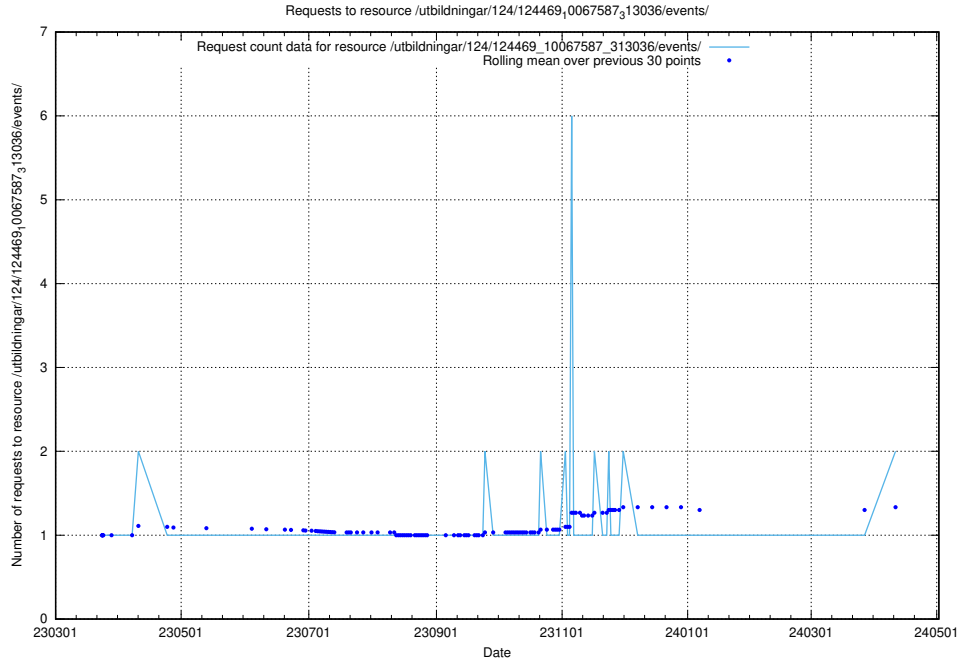

5.649 Usage of /utbildningar/124/124469_10067587_313036/events/

Here, we count the number of requests to resource /utbildningar/124/124469_10067587_313036/events/