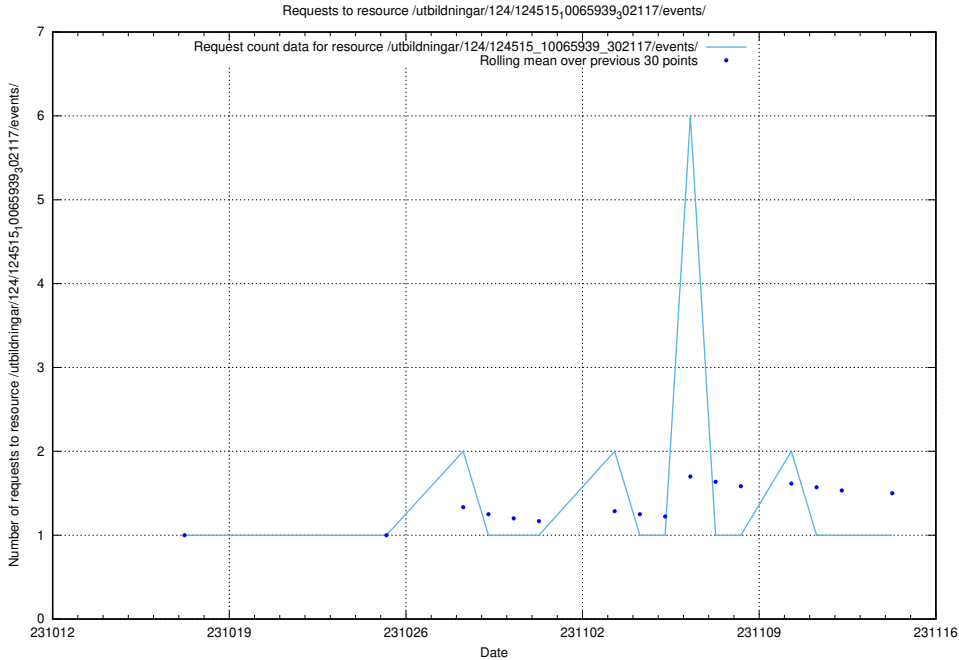

5.4098 Usage of /utbildningar/124/124515_10065939_302117/events/

Here, we count the number of requests to resource /utbildningar/124/124515_10065939_302117/events/