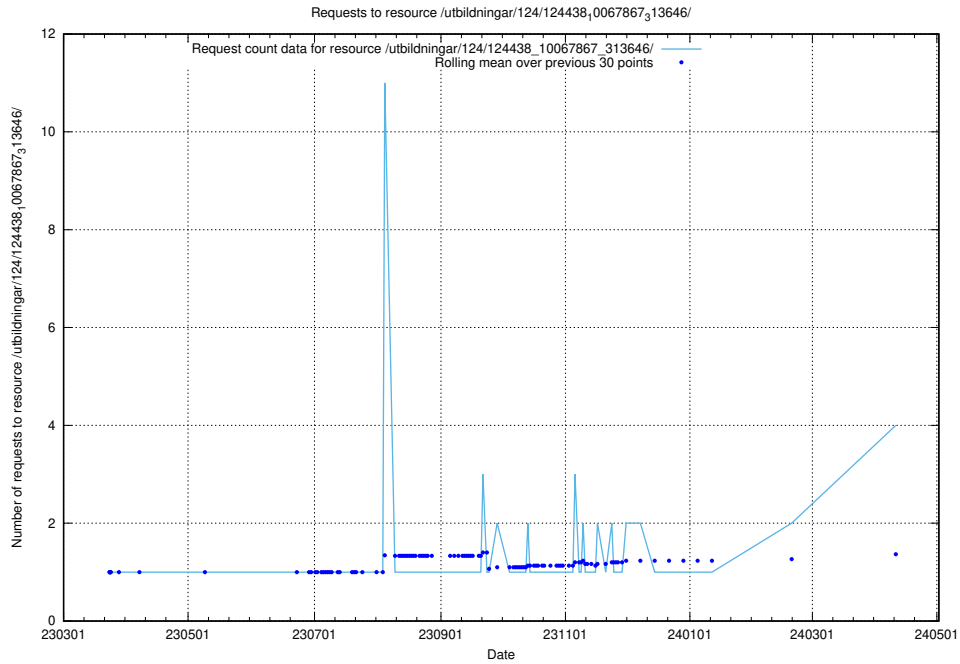

5.224 Usage of /utbildningar/124/124438_10067867_313646/

Here, we count the number of requests to resource /utbildningar/124/124438_10067867_313646/.