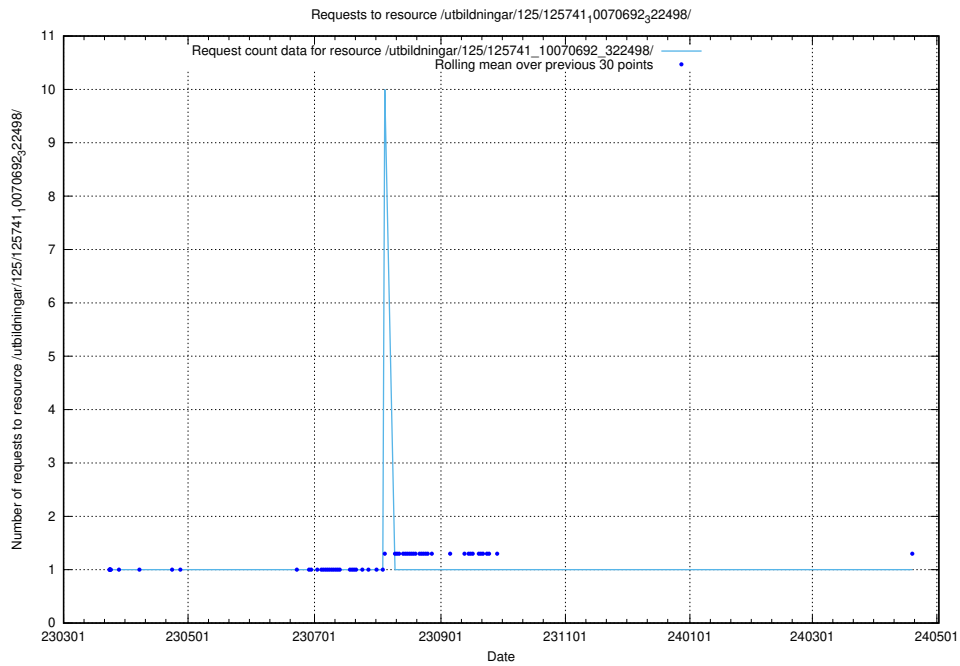

5.6253 Usage of /utbildningar/125/125741_10070692_322498/

Here, we count the number of requests to resource /utbildningar/125/125741_10070692_322498/.