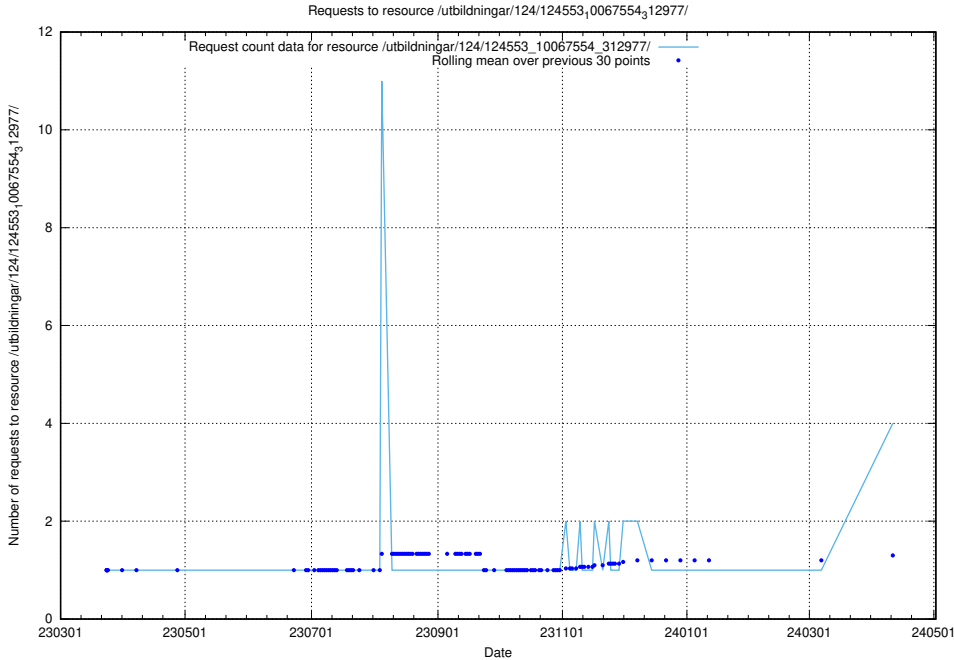

5.202 Usage of /utbildningar/124/124553_10067554_312977/

Here, we count the number of requests to resource /utbildningar/124/124553_10067554_312977/.