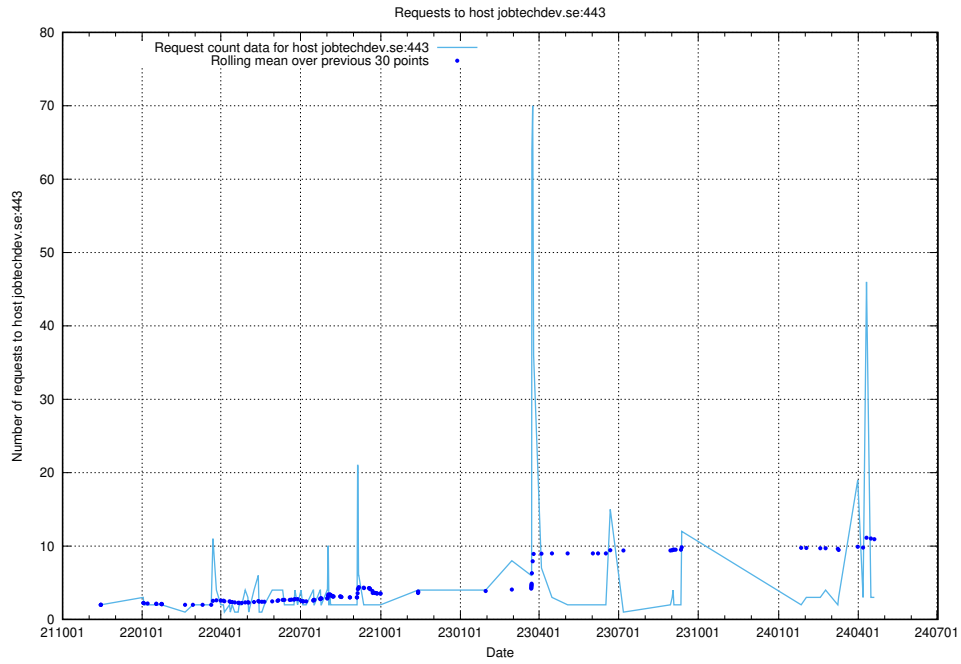

7.243 Usage of jobtechdev.se:443

Here, we count the number of requests to host jobtechdev.se:443.