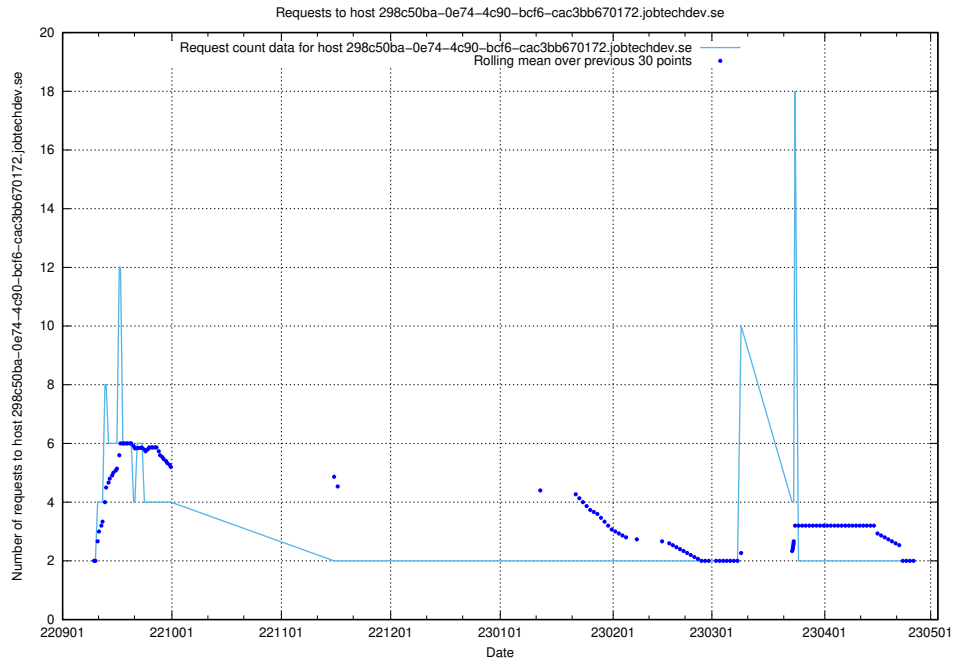

7.324 Usage of 298c50ba-0e74-4c90-bcf6-cac3bb670172.jobtechdev.se

Here, we count the number of requests to host 298c50ba-0e74-4c90-bcf6-cac3bb670172.jobtechdev.se.