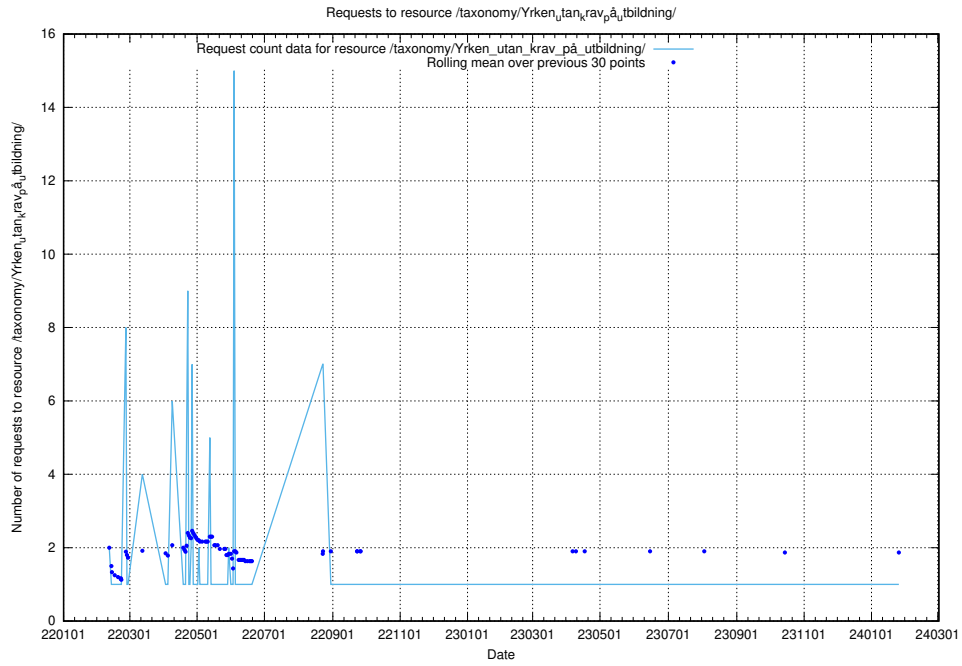

5.1287 Usage of /taxonomy/Yrken_utan_krav_på_utbildning/

Here, we count the number of requests to resource /taxonomy/Yrken_utan_krav_på_utbildning/.