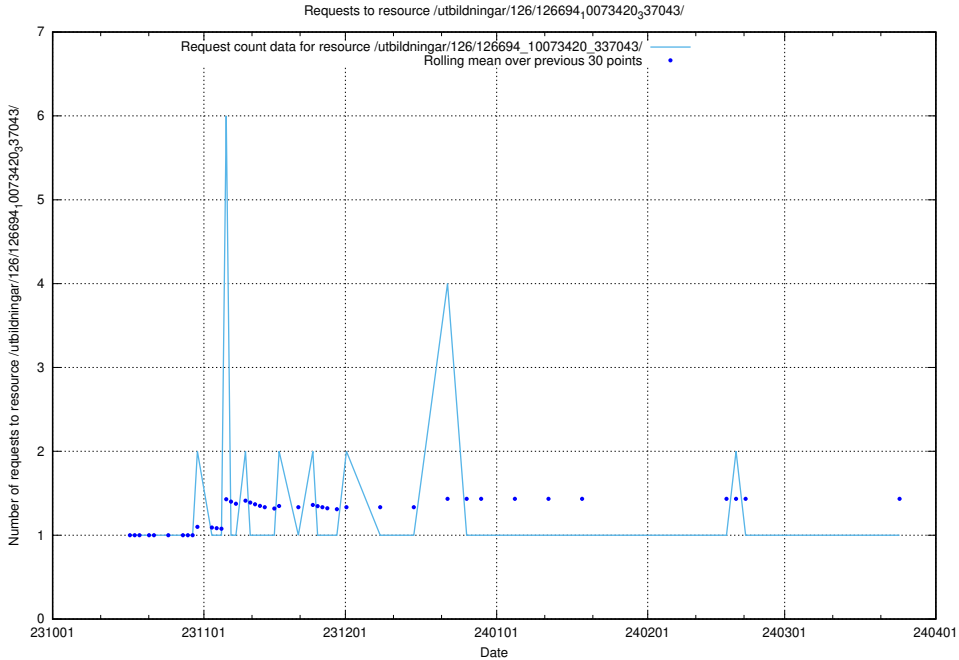

5.4092 Usage of /utbildningar/126/126694_10073420_337043/

Here, we count the number of requests to resource /utbildningar/126/126694_10073420_337043/.