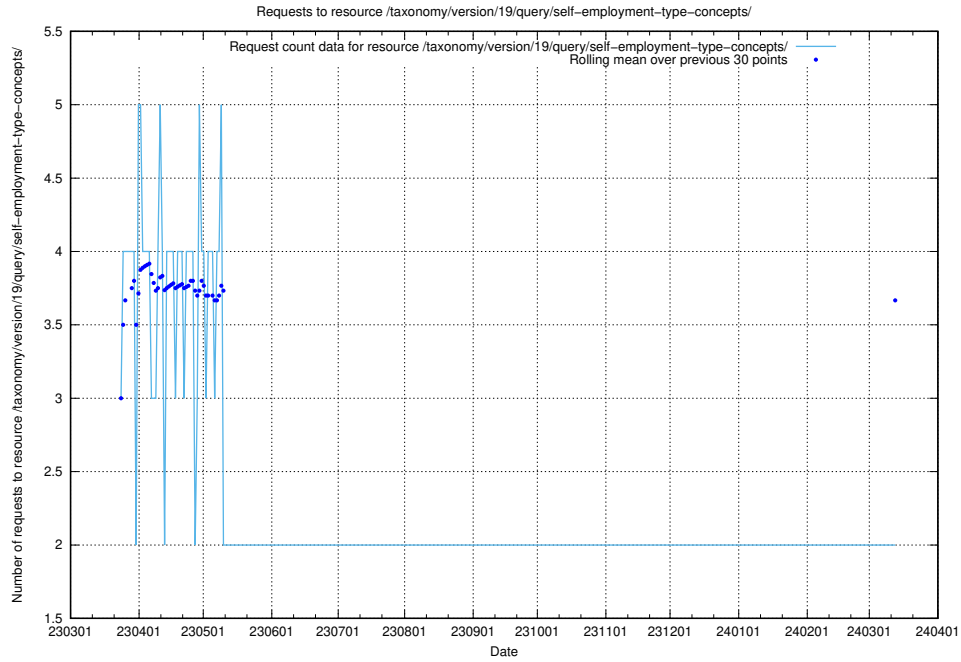

5.925 Usage of /taxonomy/version/19/query/self-employment-type-concepts/

Here, we count the number of requests to resource /taxonomy/version/19/query/self-employment-type-concepts/.