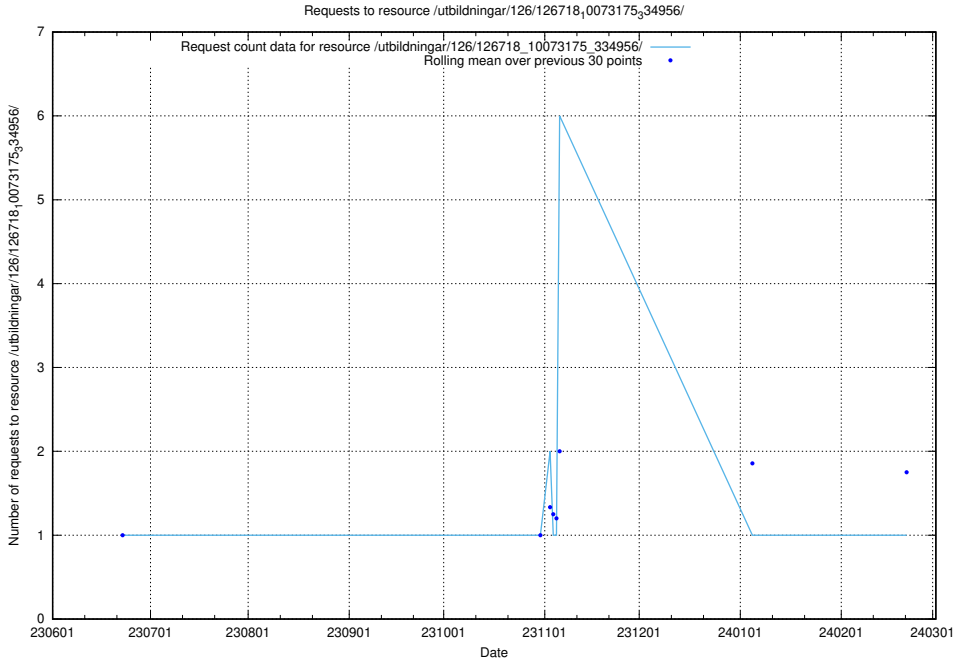

5.5396 Usage of /utbildningar/126/126718_10073175_334956/

Here, we count the number of requests to resource /utbildningar/126/126718_10073175_334956/.