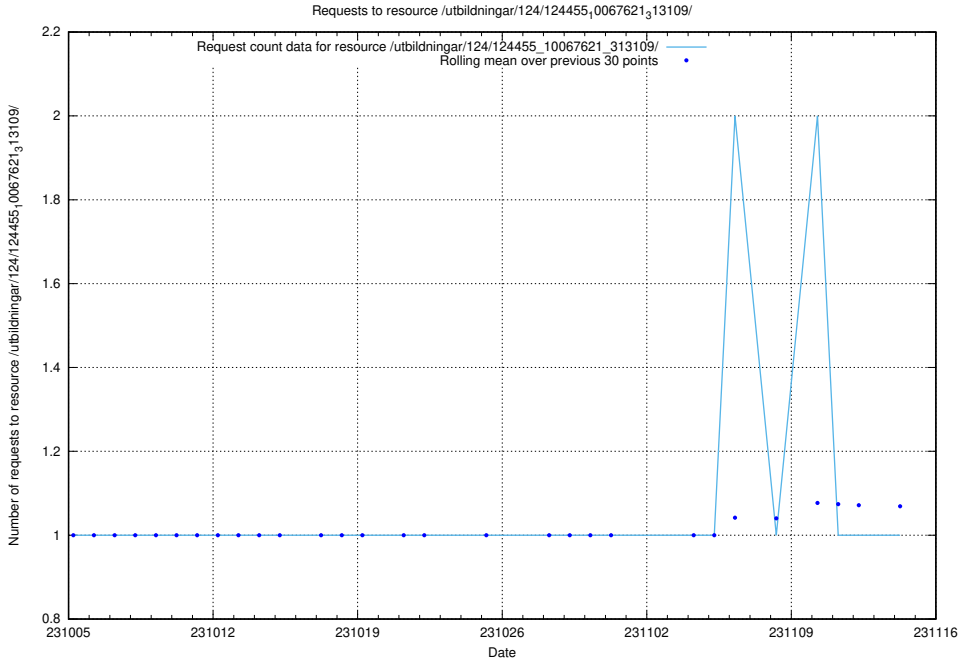

5.4209 Usage of /utbildningar/124/124455_10067621_313109/

Here, we count the number of requests to resource /utbildningar/124/124455_10067621_313109/.