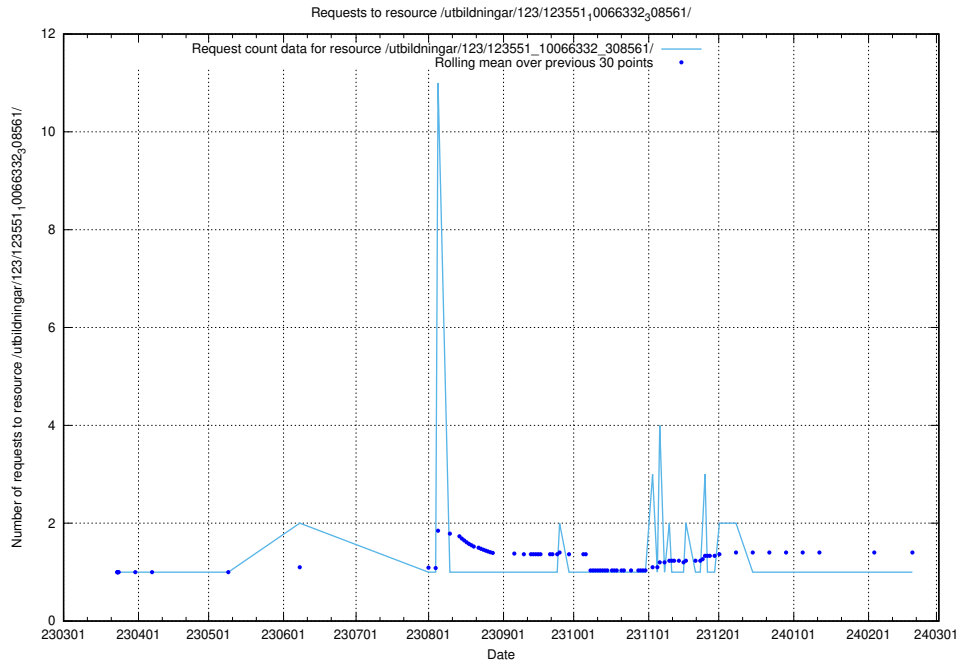

5.4280 Usage of /utbildningar/123/123551_10066332_308561/

Here, we count the number of requests to resource /utbildningar/123/123551_10066332_308561/.