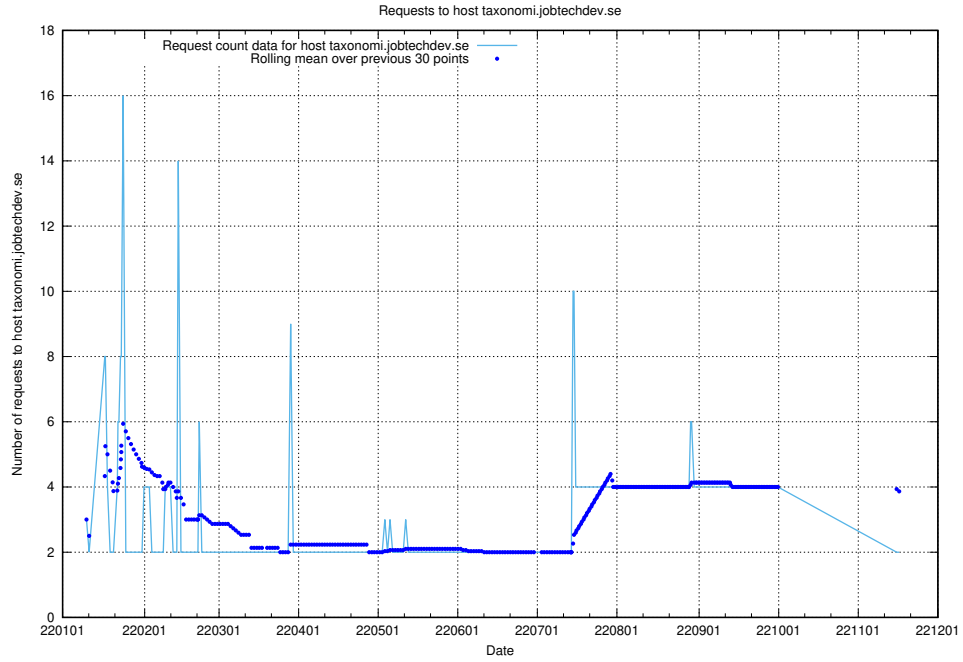

7.280 Usage of `taxonomi.jobtechdev.se`

Here, we count the number of requests to host `taxonomi.jobtechdev.se`.