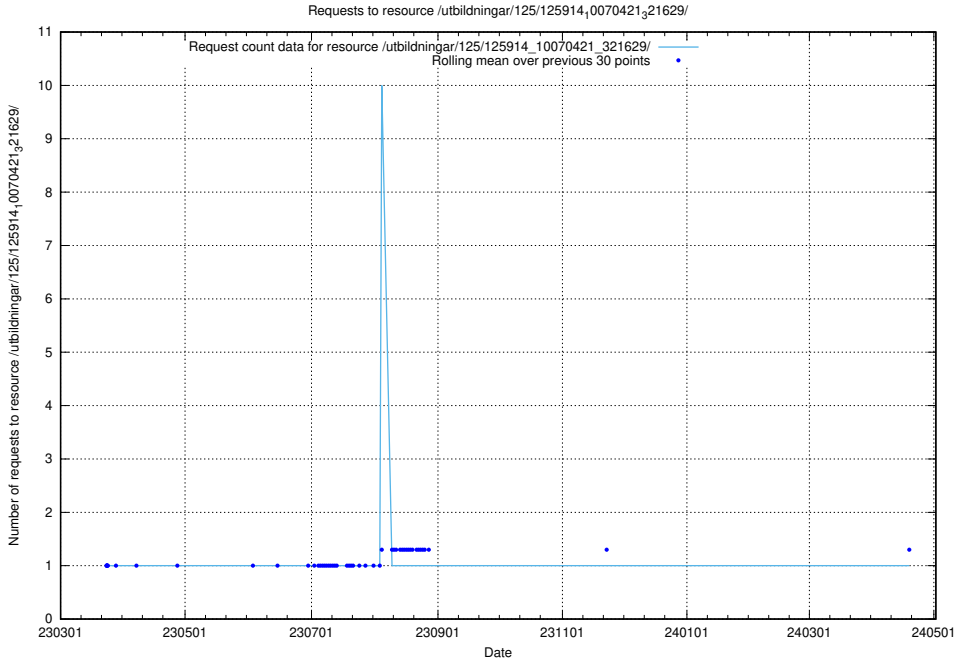

5.6230 Usage of /utbildningar/125/125914_10070421_321629/

Here, we count the number of requests to resource /utbildningar/125/125914_10070421_321629/.