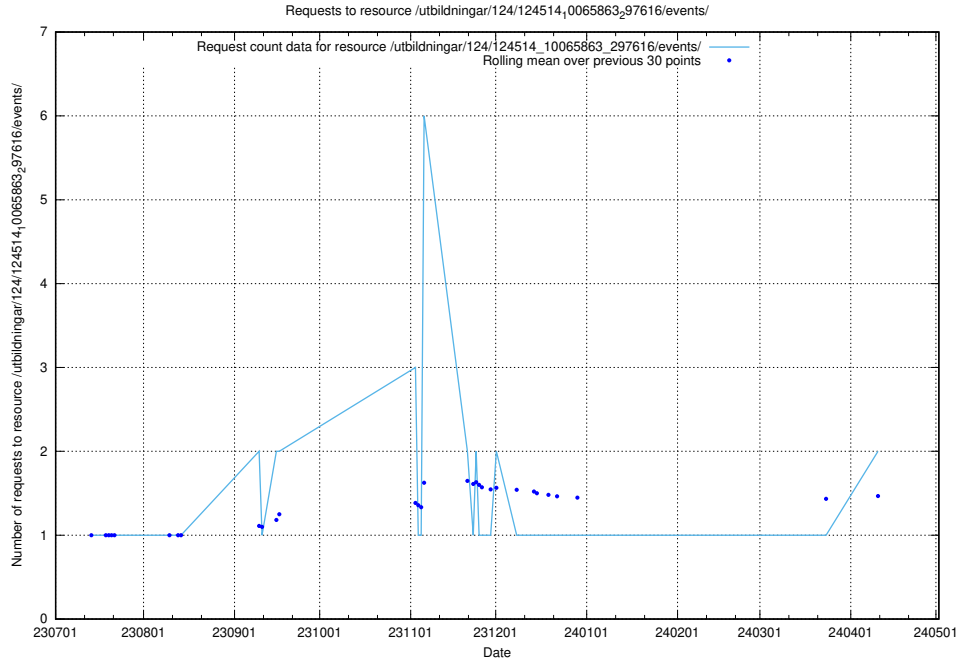

5.801 Usage of /utbildningar/124/124514_10065863_297616/events/

Here, we count the number of requests to resource /utbildningar/124/124514_10065863_297616/events/