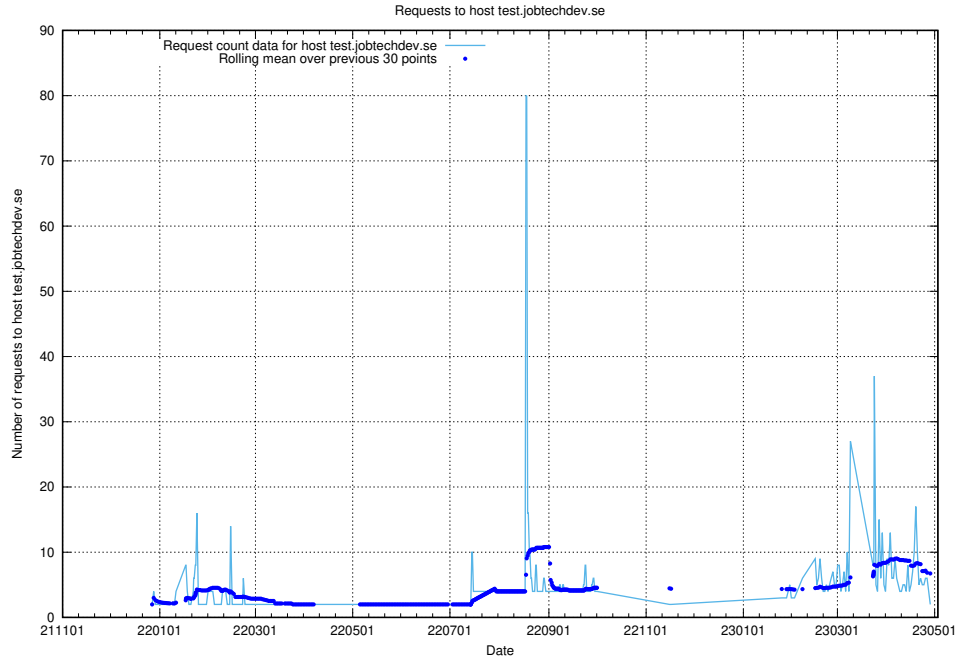

7.361 Usage of test.jobtechdev.se

Here, we count the number of requests to host test.jobtechdev.se.