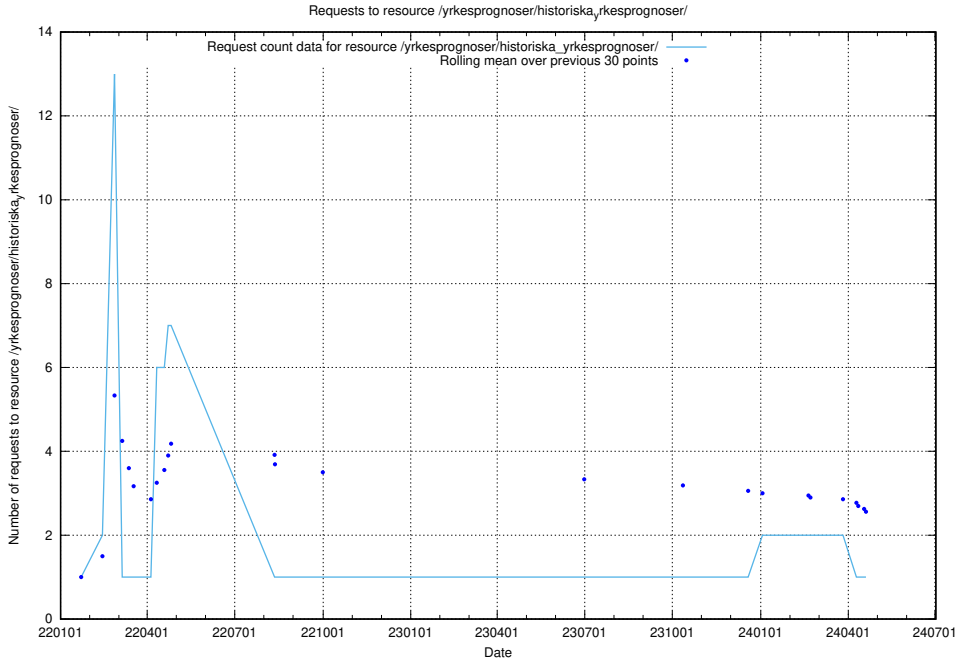

5.4375 Usage of /yrkesprognoser/historiska_yrkesprognoser/

Here, we count the number of requests to resource /yrkesprognoser/historiska_yrkesprognoser/.