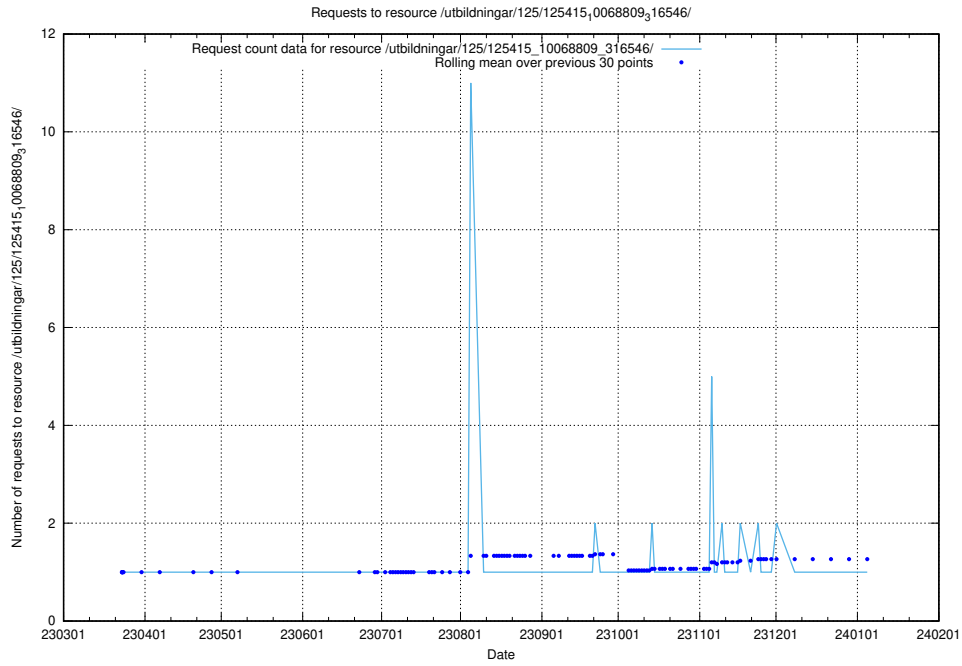

5.1107 Usage of /utbildningar/125/125415_10068809_316546/

Here, we count the number of requests to resource /utbildningar/125/125415_10068809_316546/.