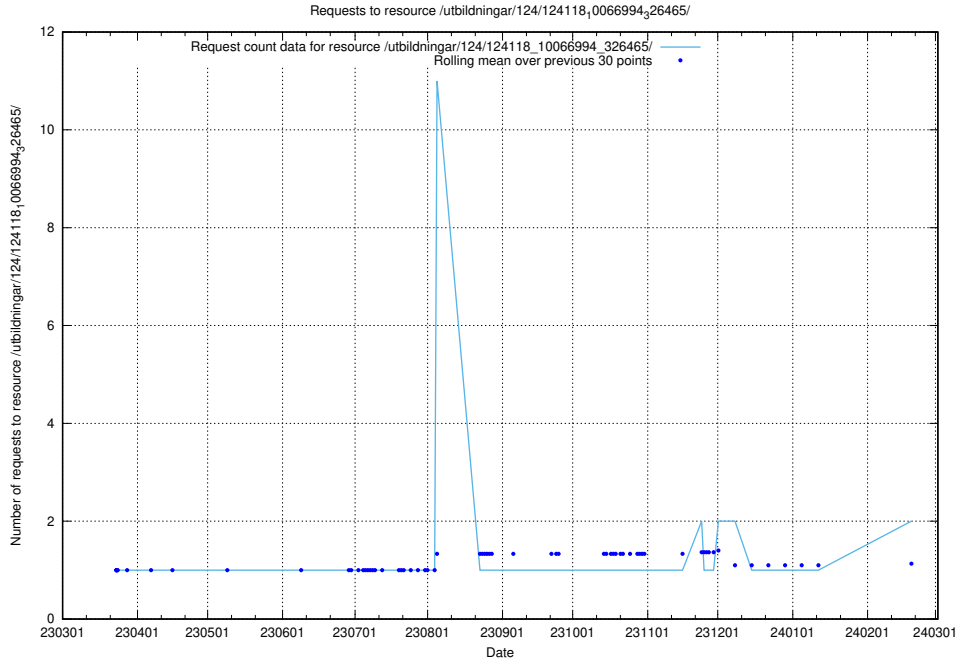

5.717 Usage of /utbildningar/124/124118_10066994_326465/

Here, we count the number of requests to resource /utbildningar/124/124118_10066994_326465/.