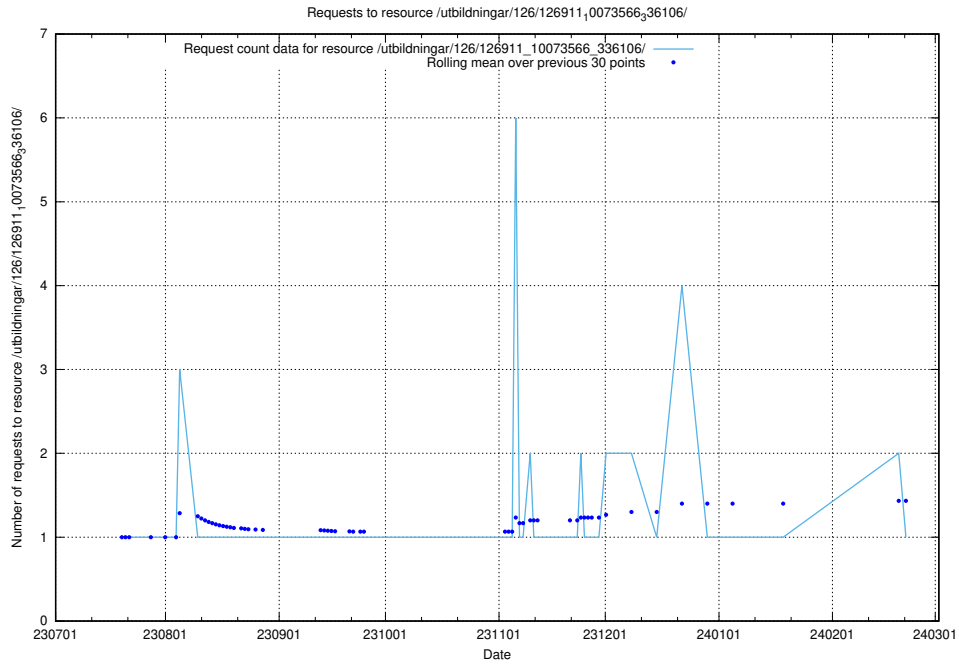

5.4776 Usage of /utbildningar/126/126911_10073566_336106/

Here, we count the number of requests to resource /utbildningar/126/126911_10073566_336106/.