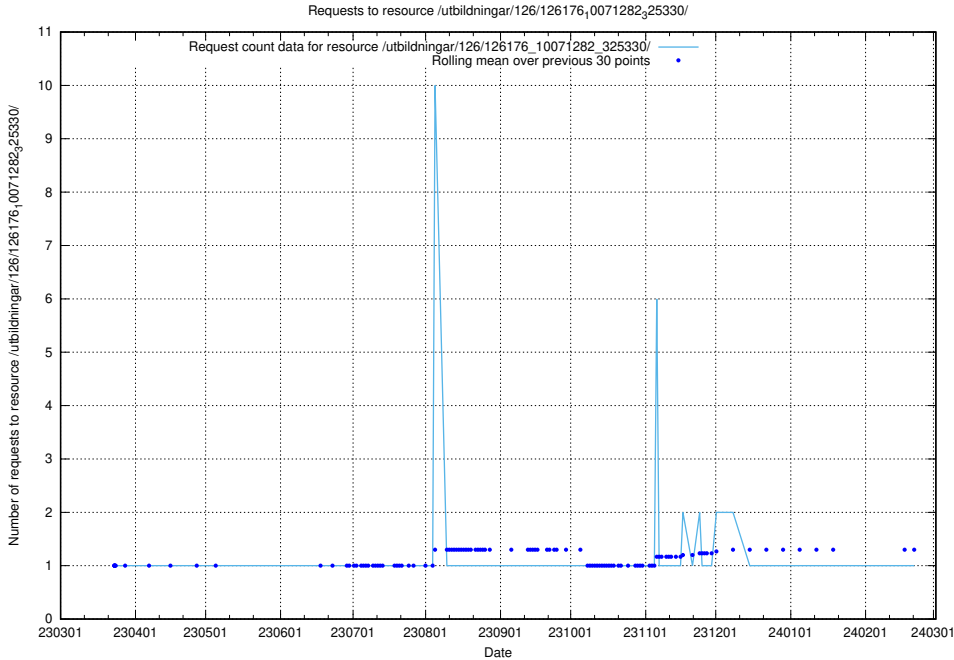

5.6212 Usage of /utbildningar/126/126176_10071282_325330/

Here, we count the number of requests to resource /utbildningar/126/126176_10071282_325330/.