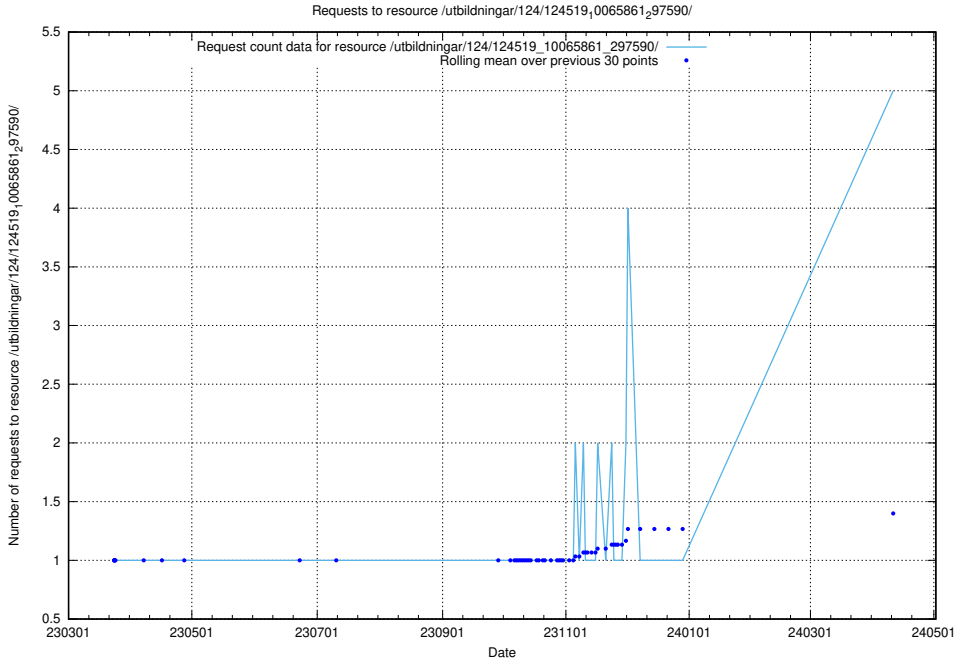

5.148 Usage of /utbildningar/124/124519_10065861_297590/

Here, we count the number of requests to resource /utbildningar/124/124519_10065861_297590/.