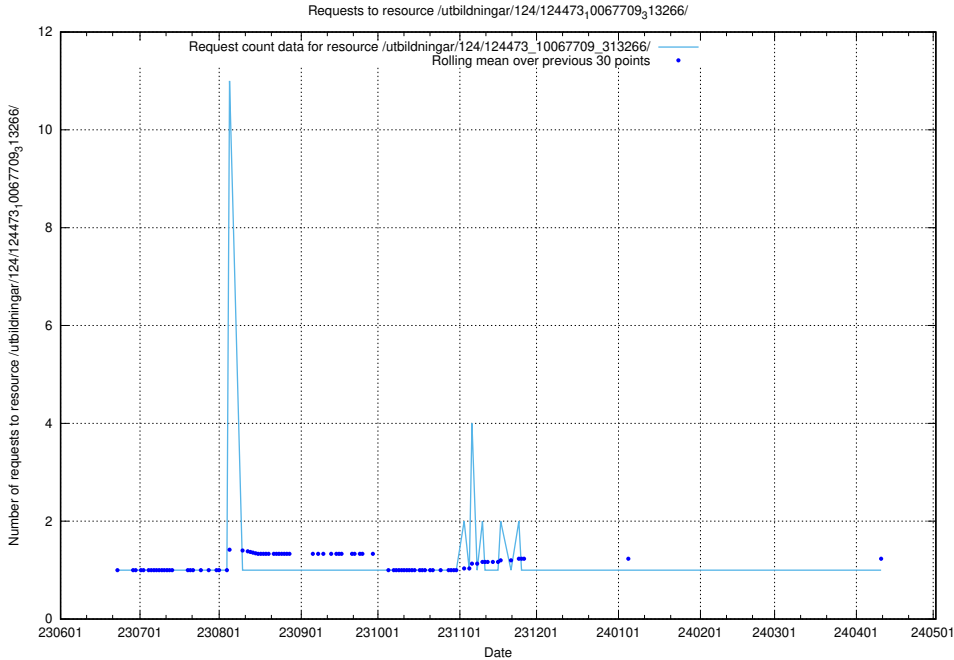

5.5579 Usage of /utbildningar/124/124473_10067709_313266/

Here, we count the number of requests to resource /utbildningar/124/124473_10067709_313266/.