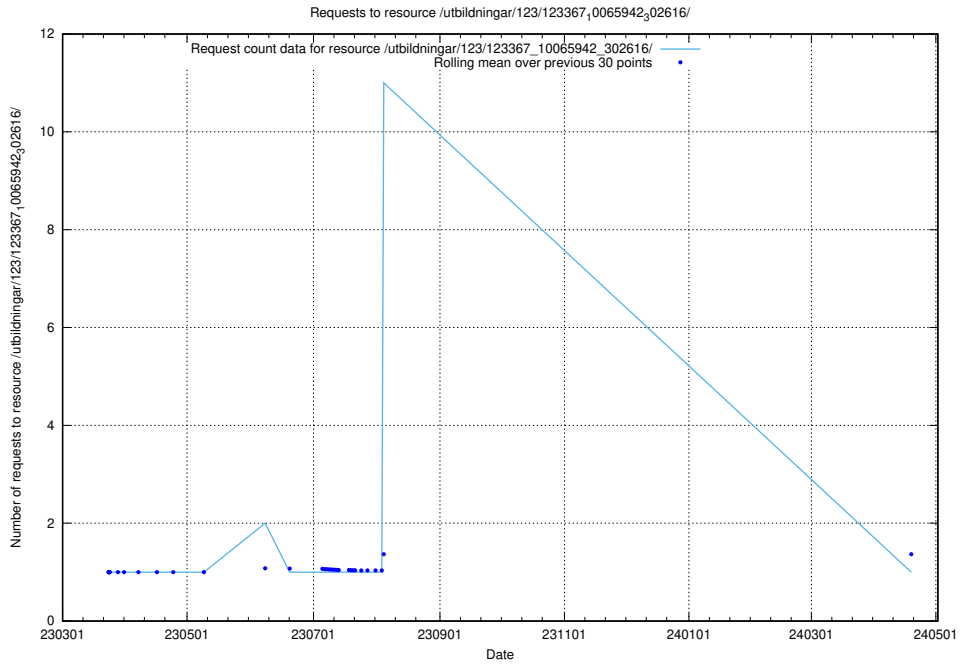

5.4364 Usage of /utbildningar/123/123367_10065942_302616/

Here, we count the number of requests to resource /utbildningar/123/123367_10065942_302616/.