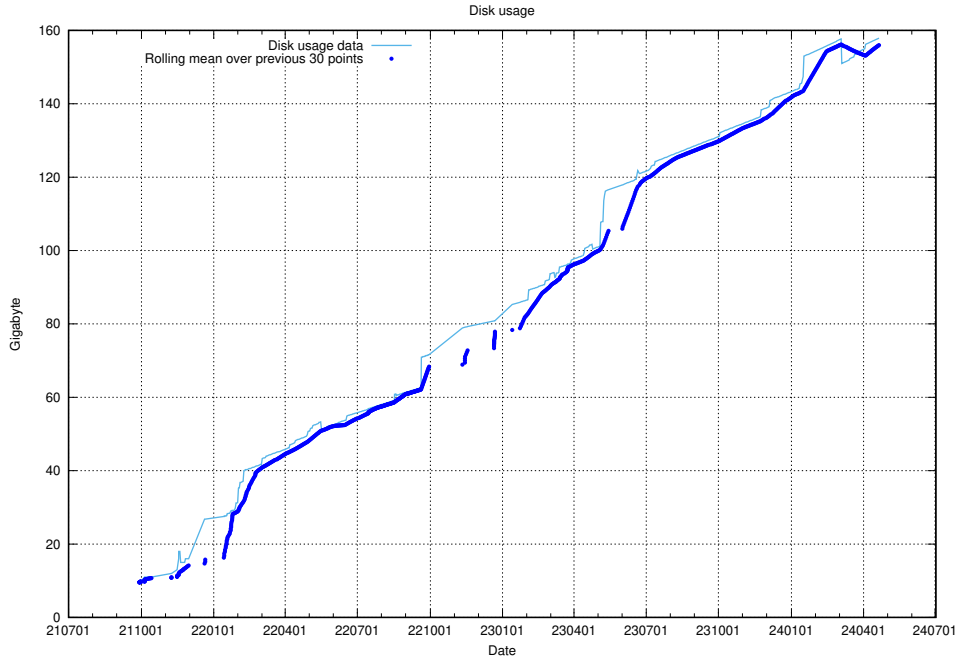

5.3 Disk space usage

A table showing the disk space usage on the data server.