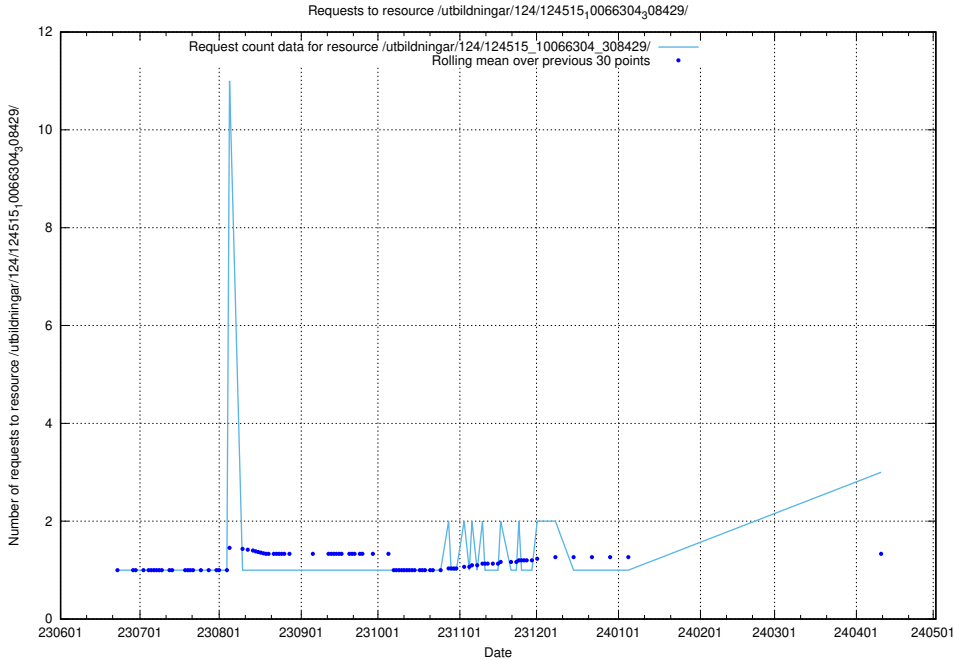

5.426 Usage of /utbildningar/124/124515_10066304_308429/

Here, we count the number of requests to resource /utbildningar/124/124515_10066304_308429/.