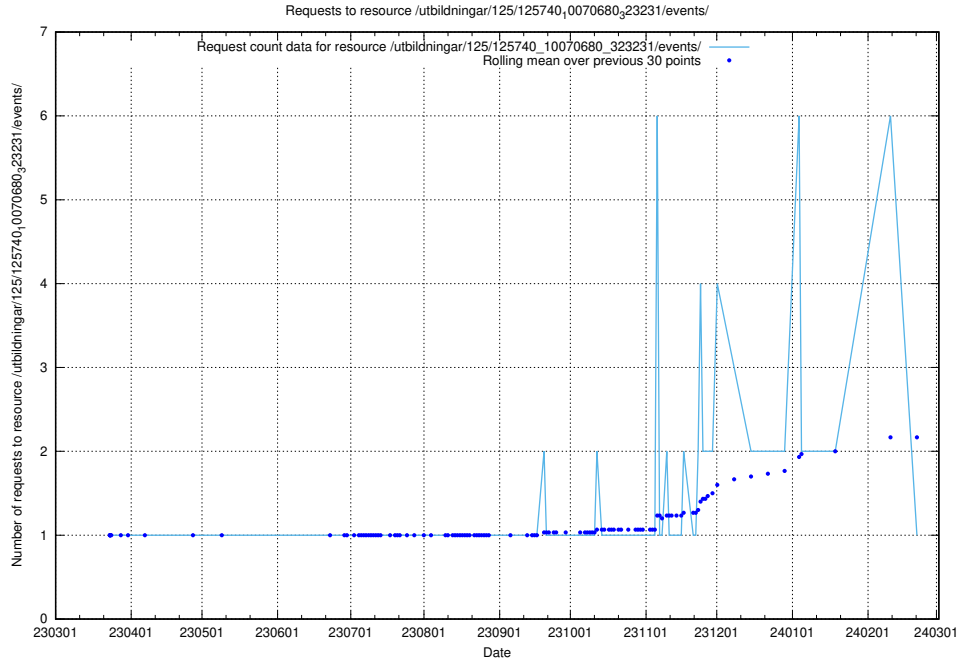

5.992 Usage of /utbildningar/125/125740_10070680_323231/events/

Here, we count the number of requests to resource /utbildningar/125/125740_10070680_323231/events/