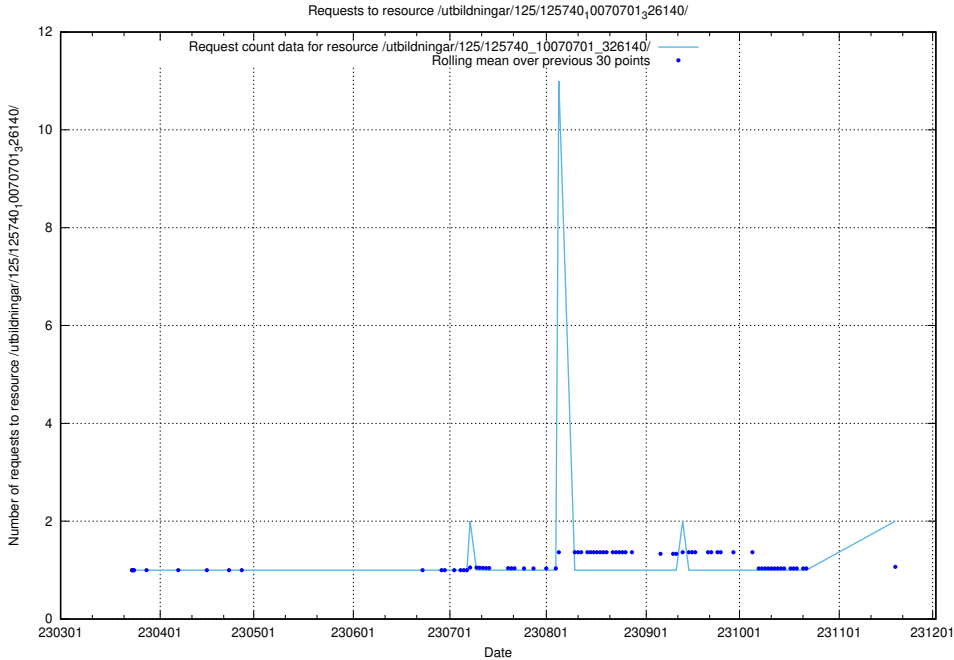

5.486 Usage of /utbildningar/125/125740_10070701_326140/

Here, we count the number of requests to resource /utbildningar/125/125740_10070701_326140/.