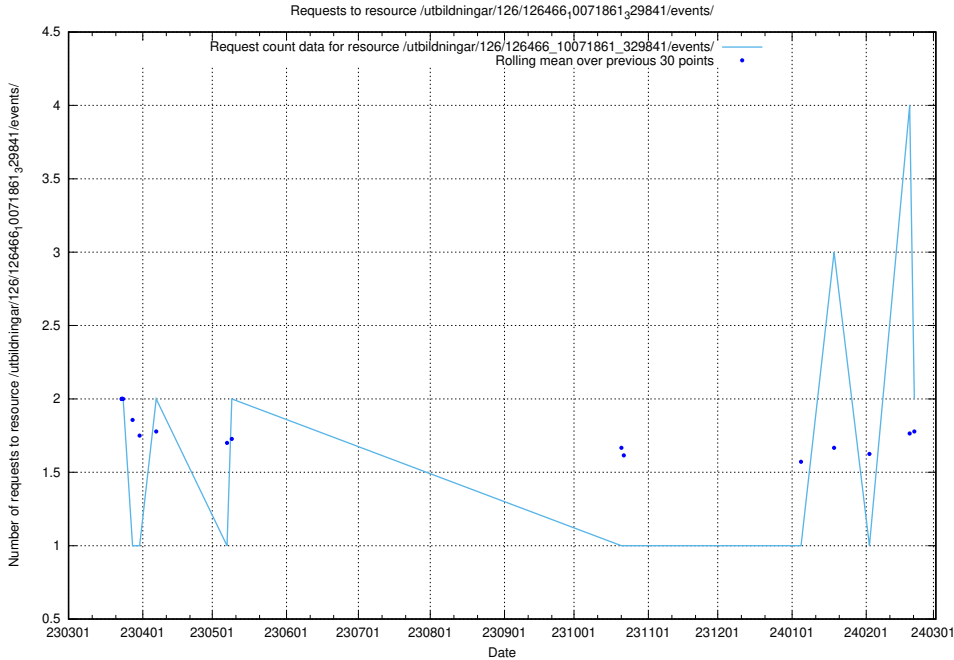

5.938 Usage of /utbildningar/126/126466_10071861_329841/events/

Here, we count the number of requests to resource /utbildningar/126/126466_10071861_329841/events/