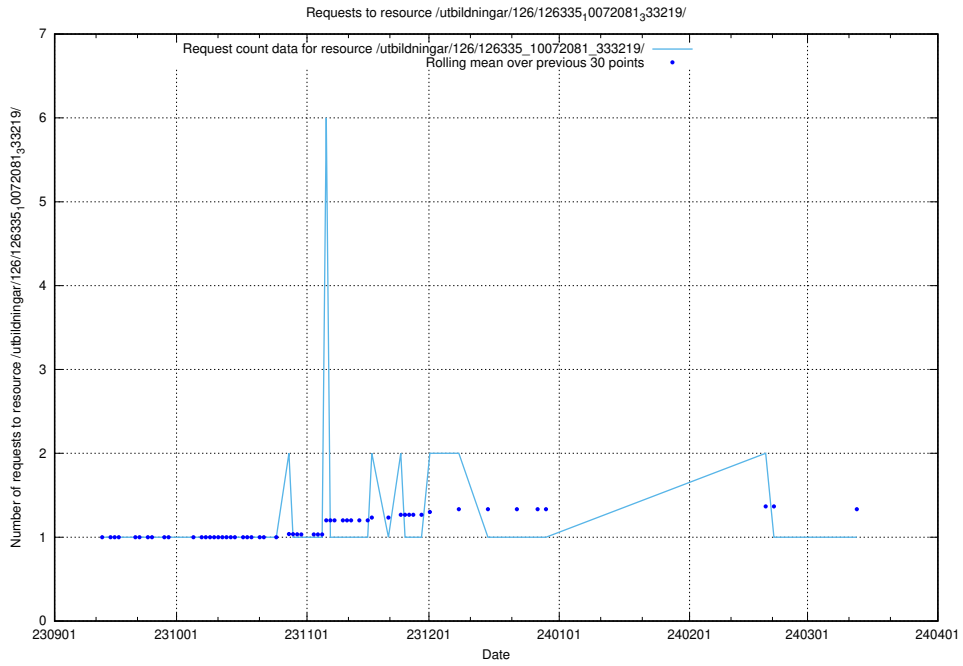

5.4379 Usage of /utbildningar/126/126335_10072081_333219/

Here, we count the number of requests to resource /utbildningar/126/126335_10072081_333219/.