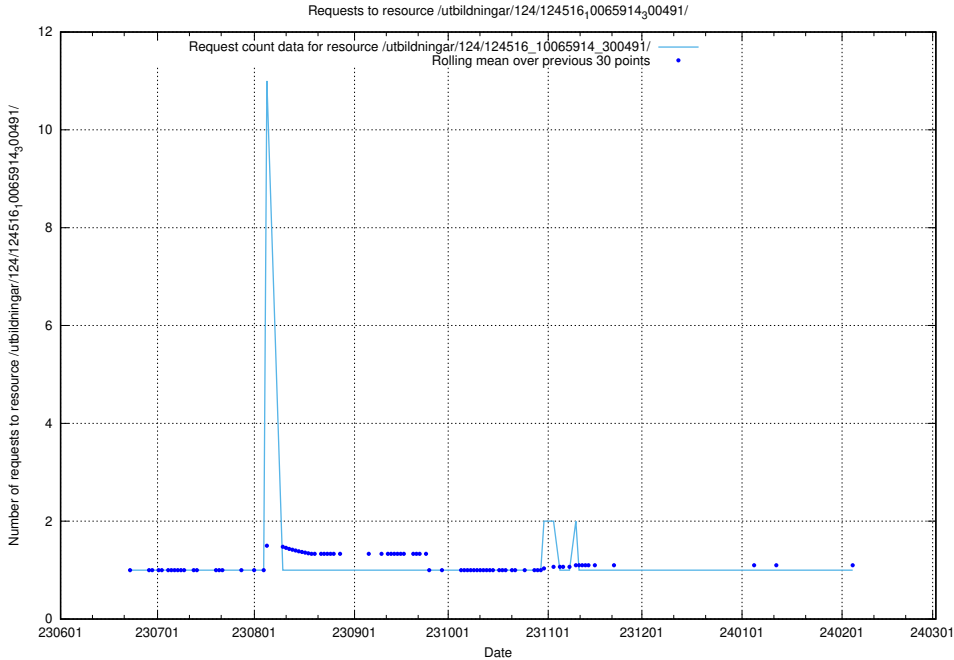

5.5548 Usage of /utbildningar/124/124516_10065914_300491/

Here, we count the number of requests to resource /utbildningar/124/124516_10065914_300491/.