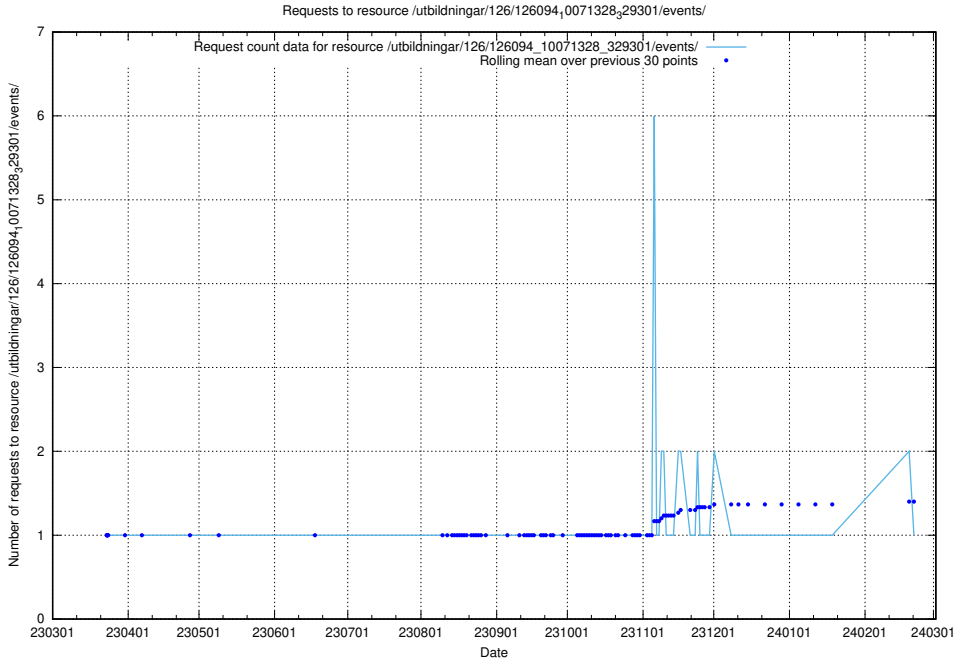

### 5.6216 Usage of /tst/

Here, we count the number of requests to resource /tst/.