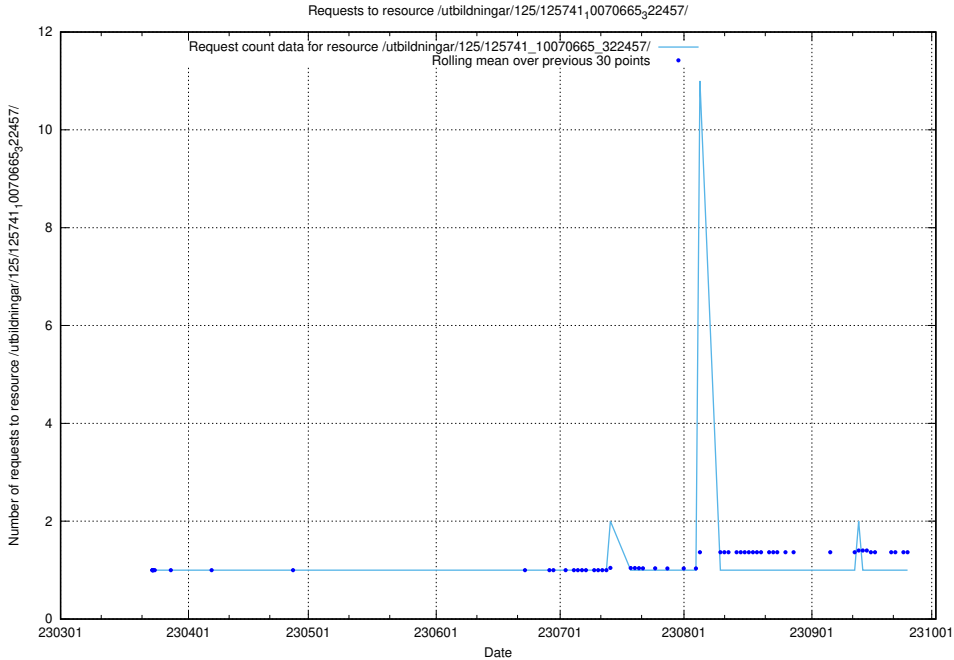

5.6274 Usage of /utbildningar/125/125741_10070665_322457/

Here, we count the number of requests to resource /utbildningar/125/125741_10070665_322457/.