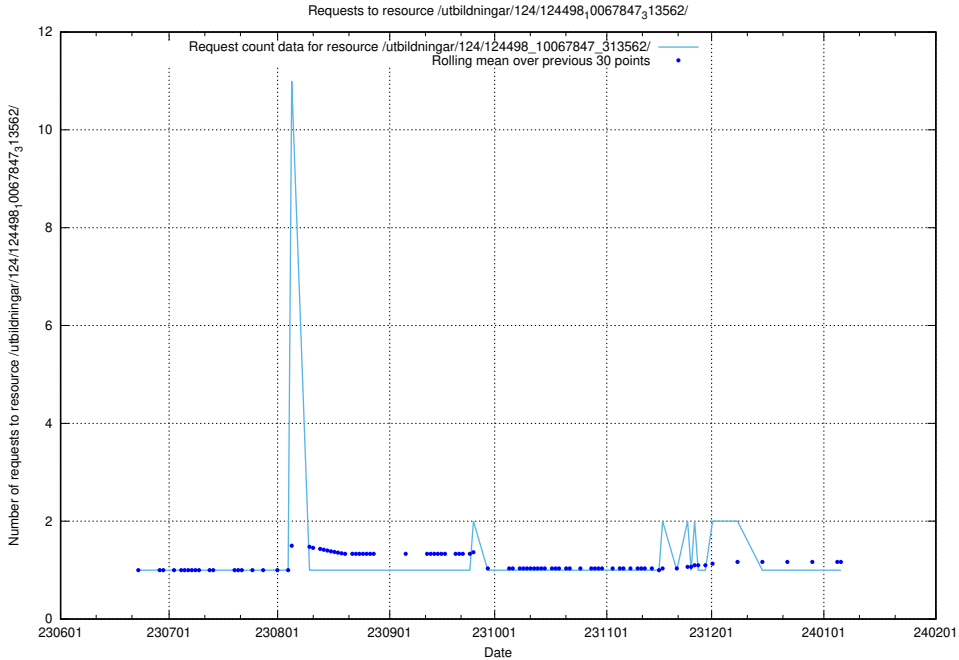

5.5567 Usage of /utbildningar/124/124498_10067847_313562/

Here, we count the number of requests to resource /utbildningar/124/124498_10067847_313562/.