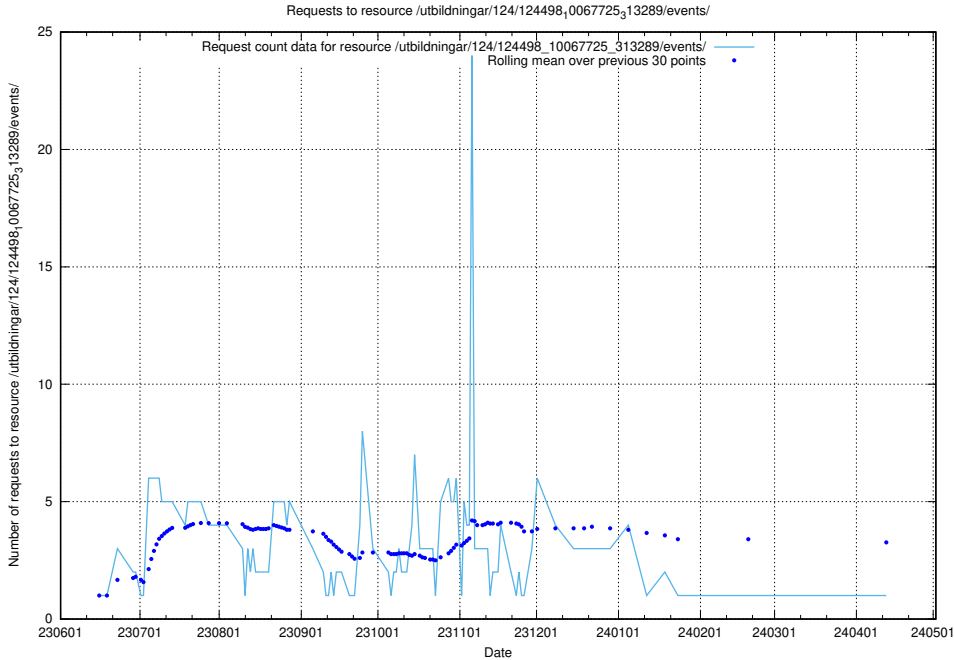

5.5658 Usage of /utbildningar/124/124498_10067725_313289/events/

Here, we count the number of requests to resource /utbildningar/124/124498_10067725_313289/events/