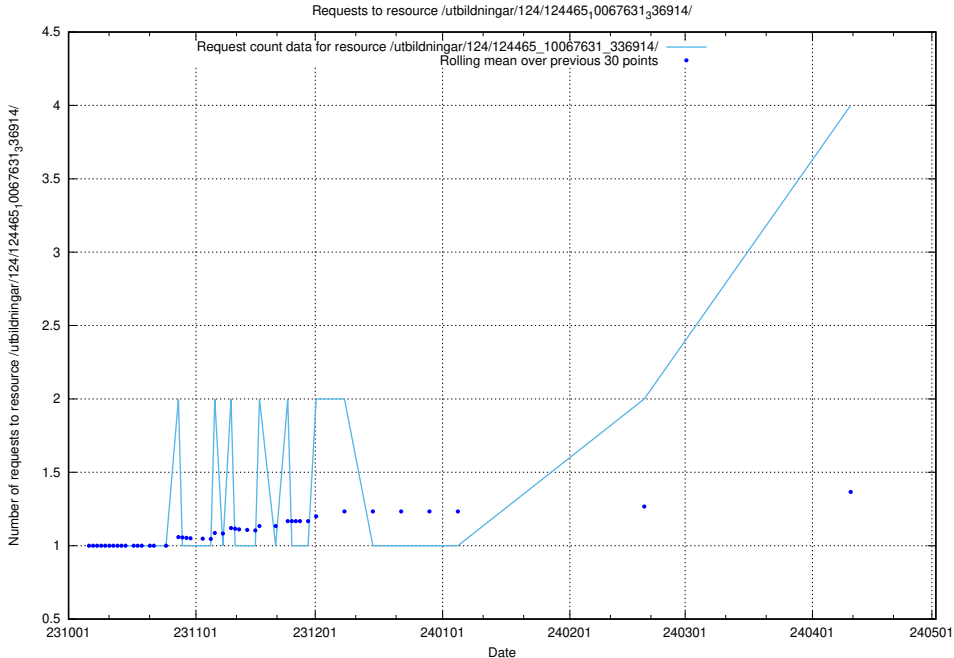

5.242 Usage of /utbildningar/124/124465_10067631_336914/

Here, we count the number of requests to resource /utbildningar/124/124465_10067631_336914/.