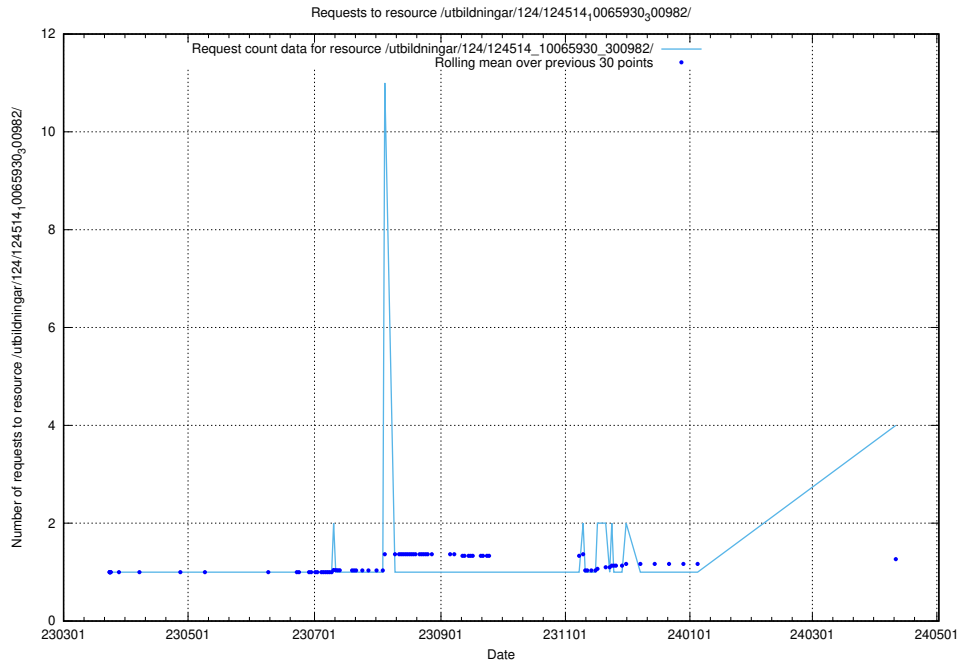

5.208 Usage of /utbildningar/124/124514_10065930_300982/

Here, we count the number of requests to resource /utbildningar/124/124514_10065930_300982/.