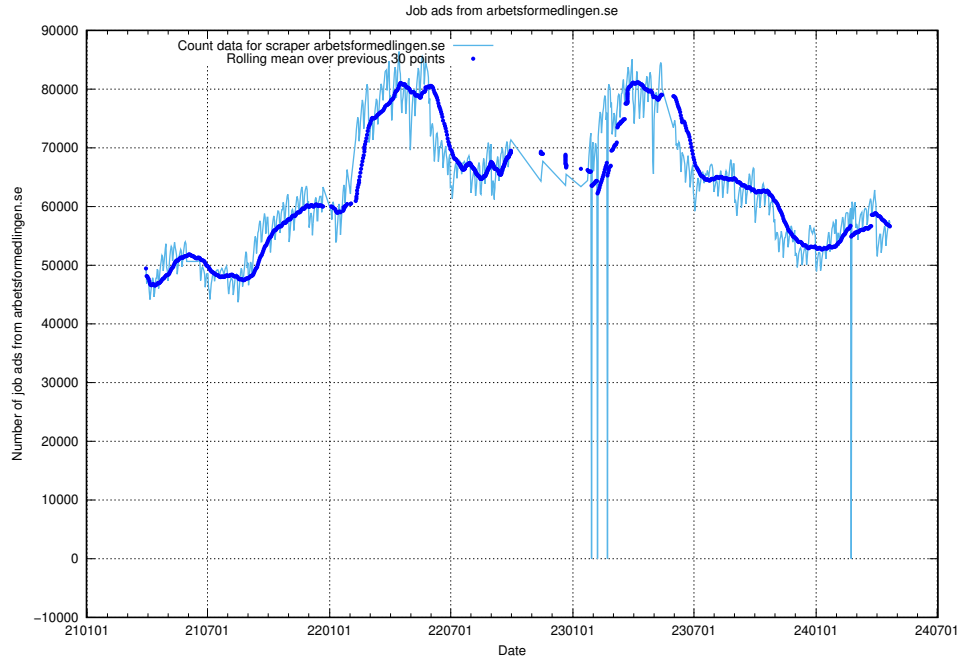

13.2 Number of ads by scraper arbetsformedlingen.se

Here, we count the number of job ads scraped from arbetsformedlingen.se.