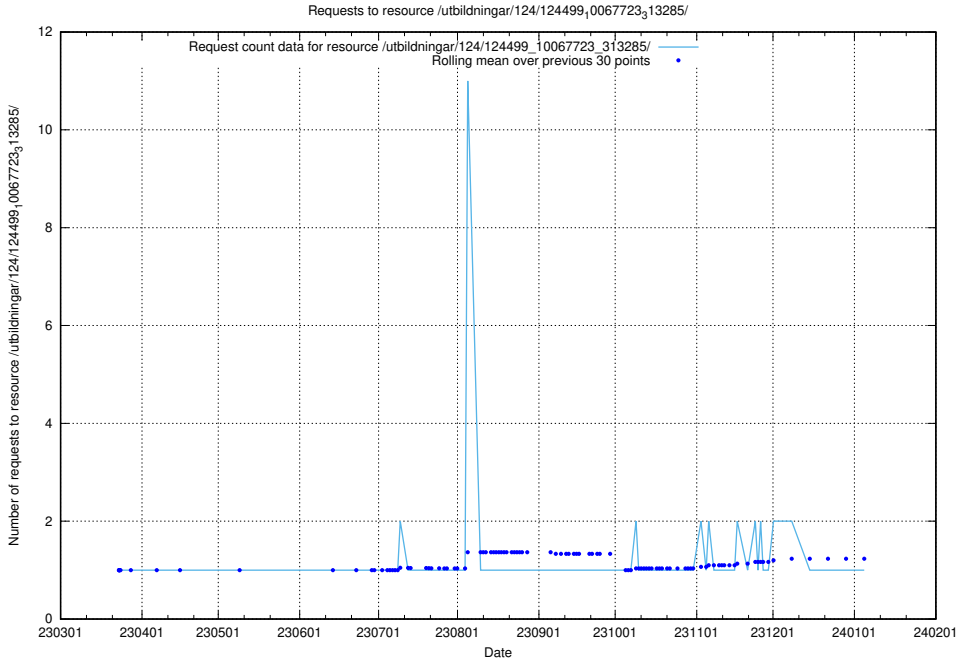

5.2330 Usage of /utbildningar/124/124499_10067723_313285/

Here, we count the number of requests to resource /utbildningar/124/124499_10067723_313285/.