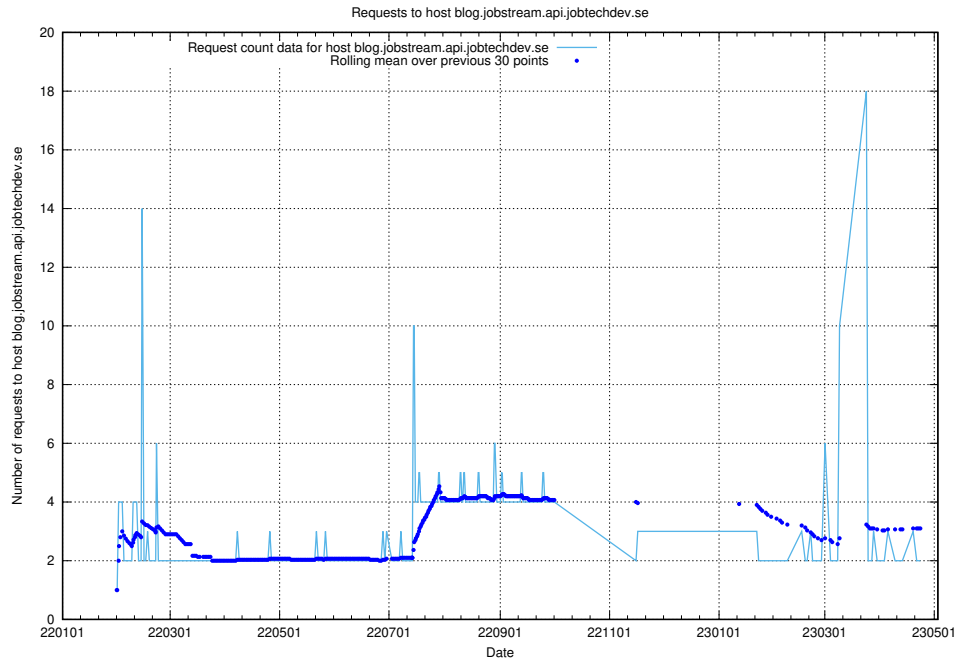

7.563 Usage of `blog.jobstream.api.jobtechdev.se`

Here, we count the number of requests to host `blog.jobstream.api.jobtechdev.se`.