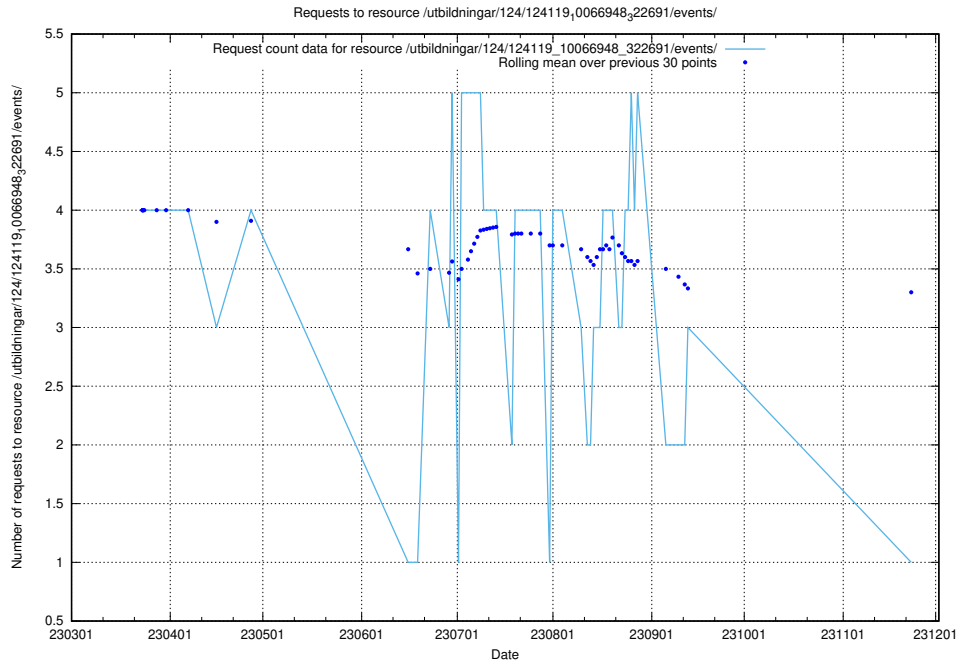

5.6049 Usage of /utbildningar/124/124119_10066948_322691/events/

Here, we count the number of requests to resource /utbildningar/124/124119_10066948_322691/events/