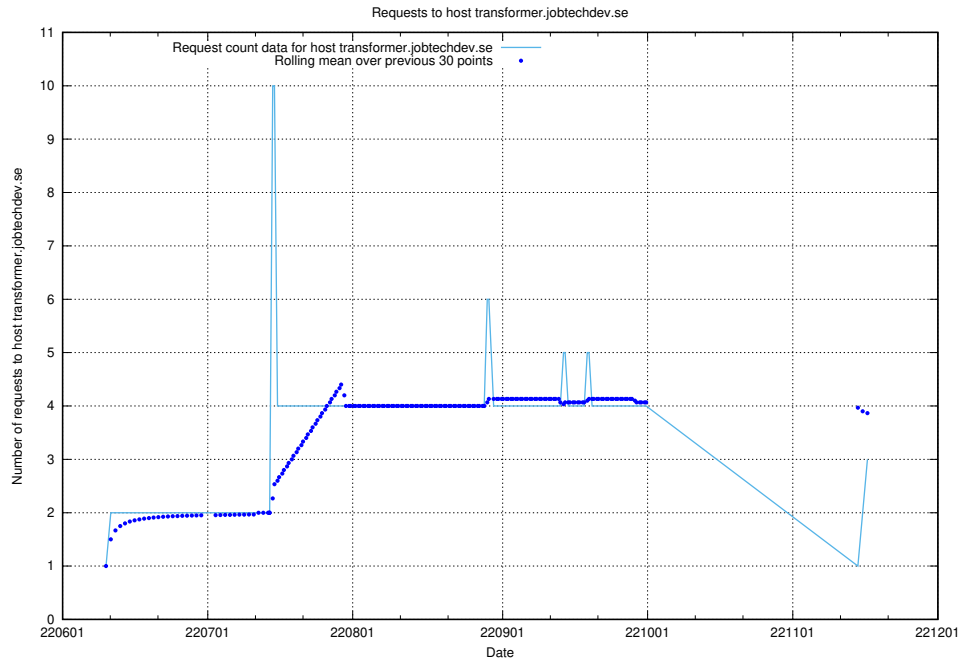

7.207 Usage of transformer.jobtechdev.se

Here, we count the number of requests to host transformer.jobtechdev.se.