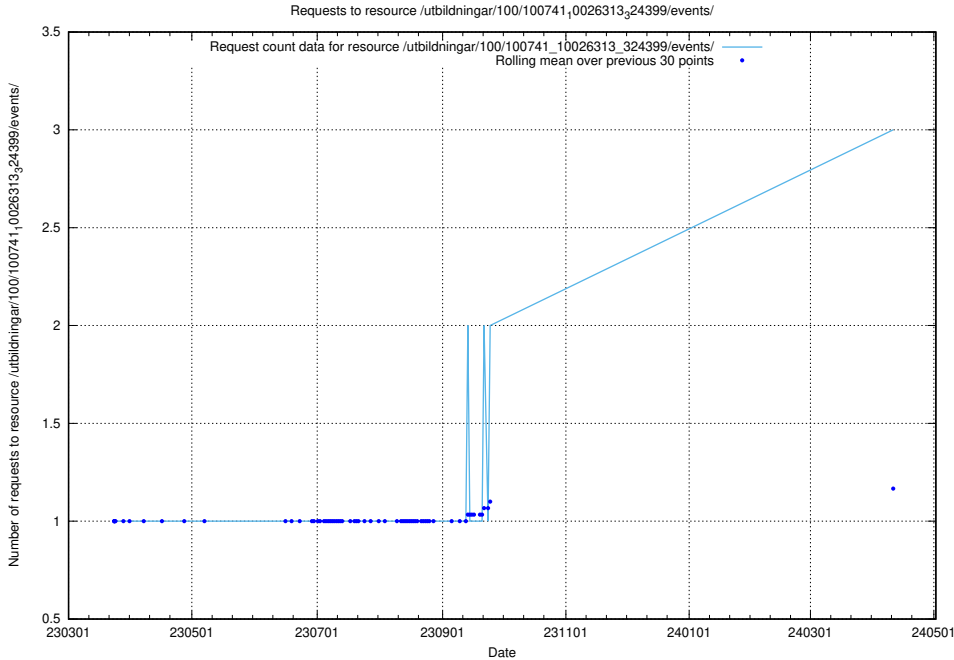

5.416 Usage of /utbildningar/100/100741_10026313_324399/events/

Here, we count the number of requests to resource /utbildningar/100/100741_10026313_324399/events/