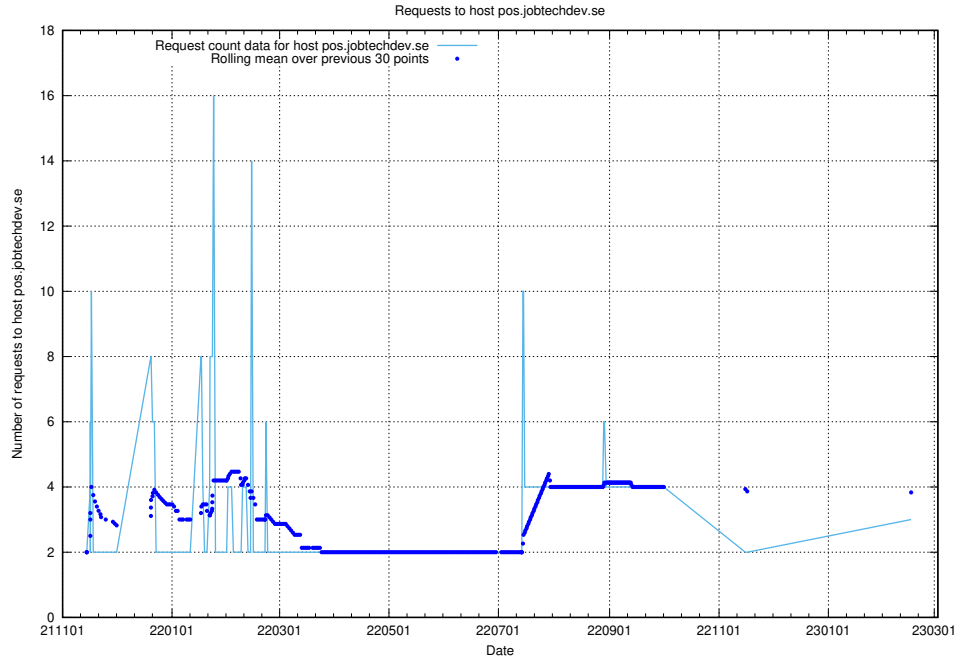

7.233 Usage of pos.jobtechdev.se

Here, we count the number of requests to host pos.jobtechdev.se.