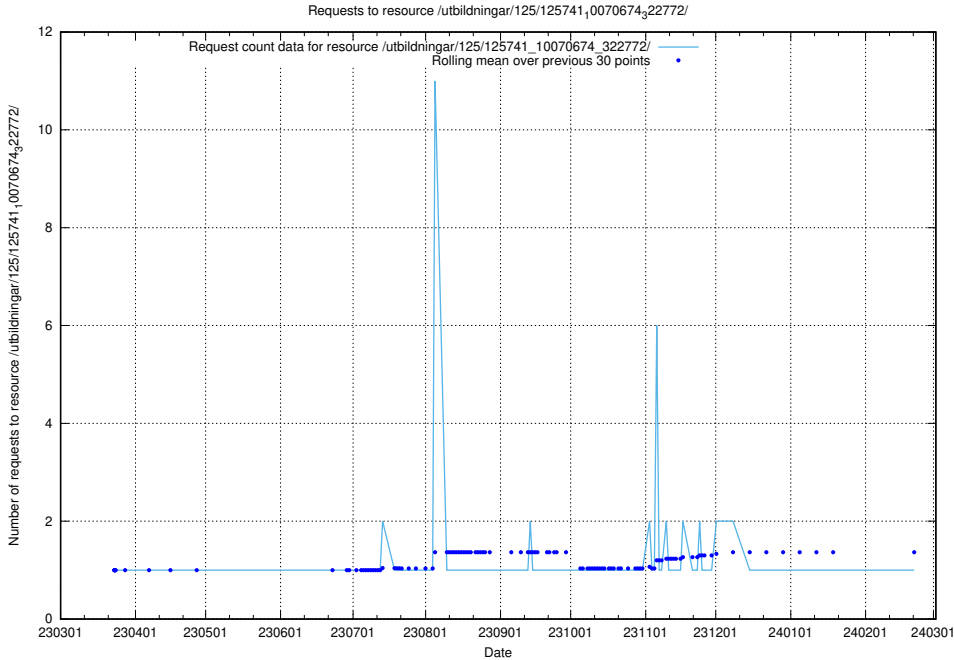

5.6266 Usage of /utbildningar/125/125741_10070674_322772/

Here, we count the number of requests to resource /utbildningar/125/125741_10070674_322772/.