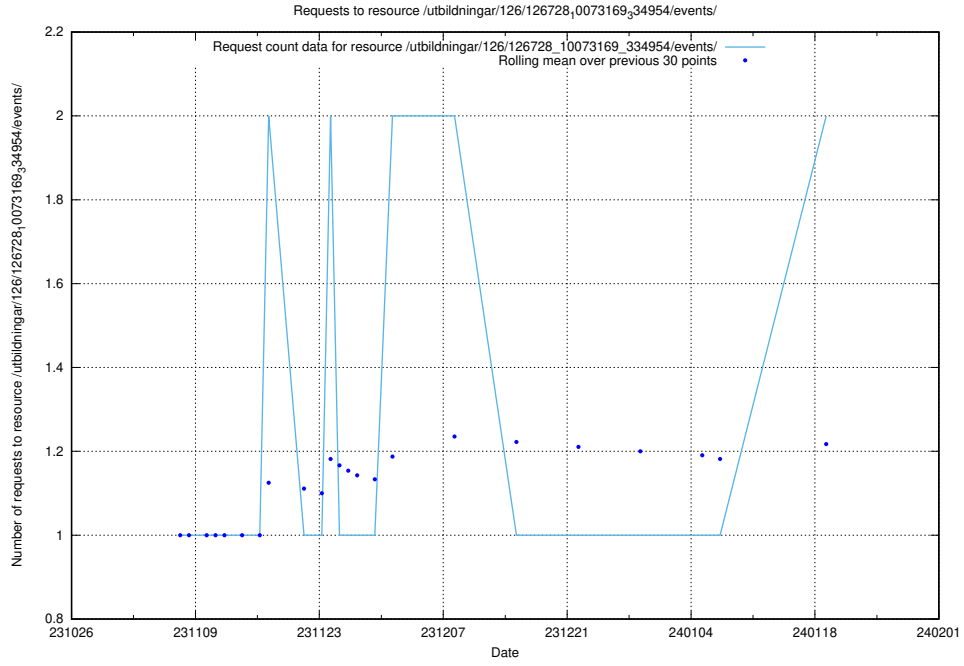

5.707 Usage of /utbildningar/126/126728_10073169_334954/events/

Here, we count the number of requests to resource /utbildningar/126/126728_10073169_334954/events/