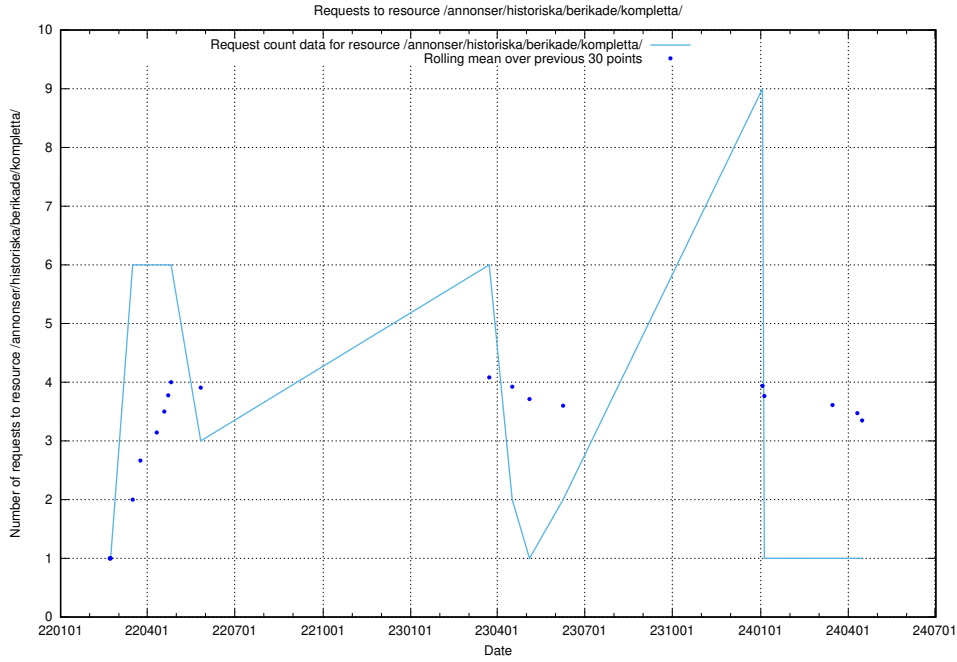

5.1252 Usage of /annonser/historiska/berikade/kompletta/

Here, we count the number of requests to resource /annonser/historiska/berikade/kompletta/.