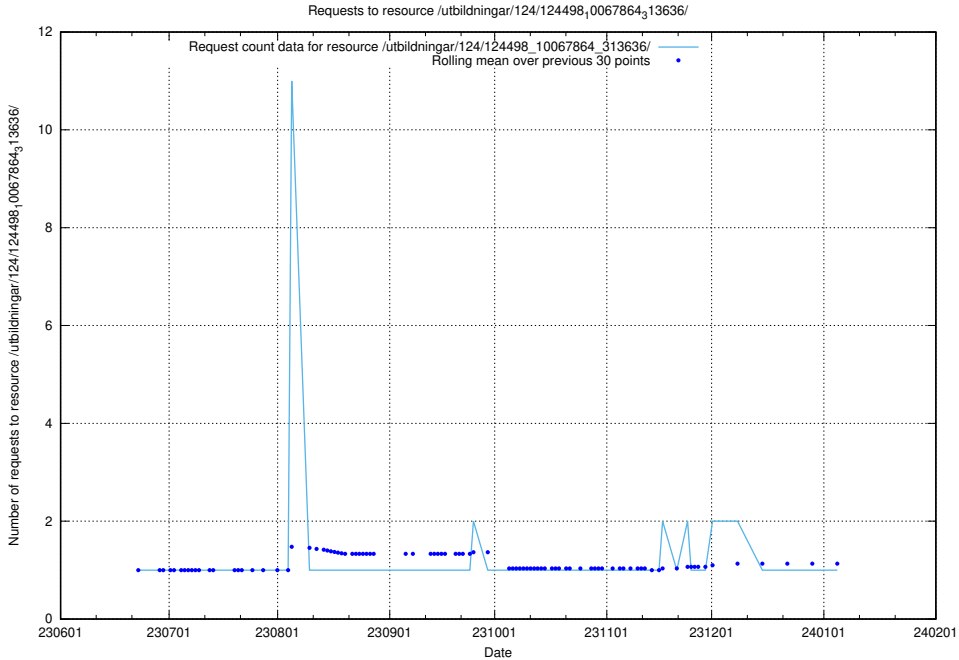

5.5566 Usage of /utbildningar/124/124498_10067864_313636/

Here, we count the number of requests to resource /utbildningar/124/124498_10067864_313636/.