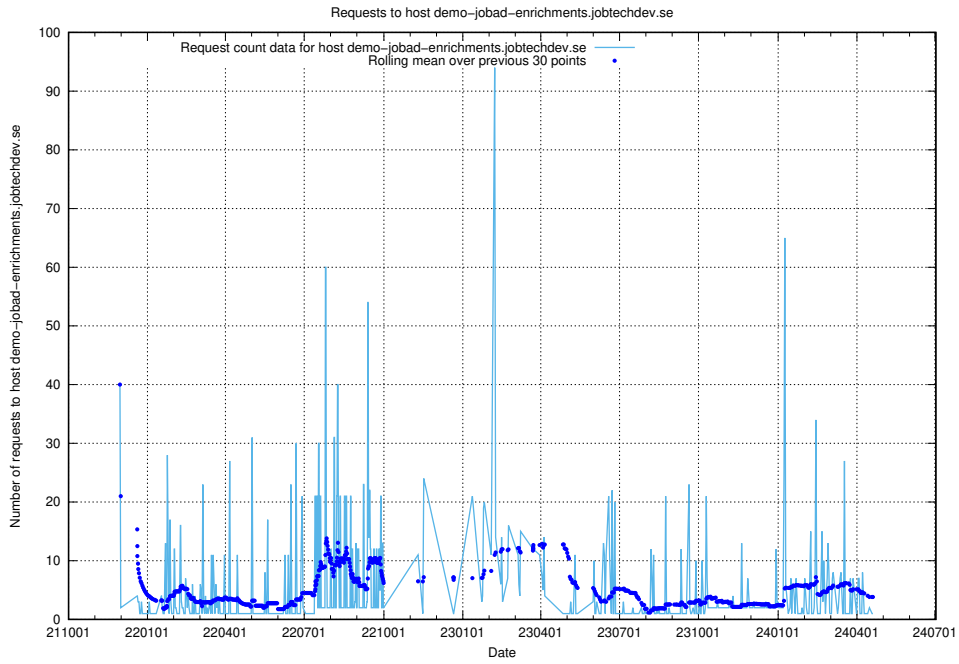

## 7.624 Usage of demo-jobad-enrichments.jobtechdev.se

Here, we count the number of requests to host demo-jobad-enrichments.jobtechdev.se.