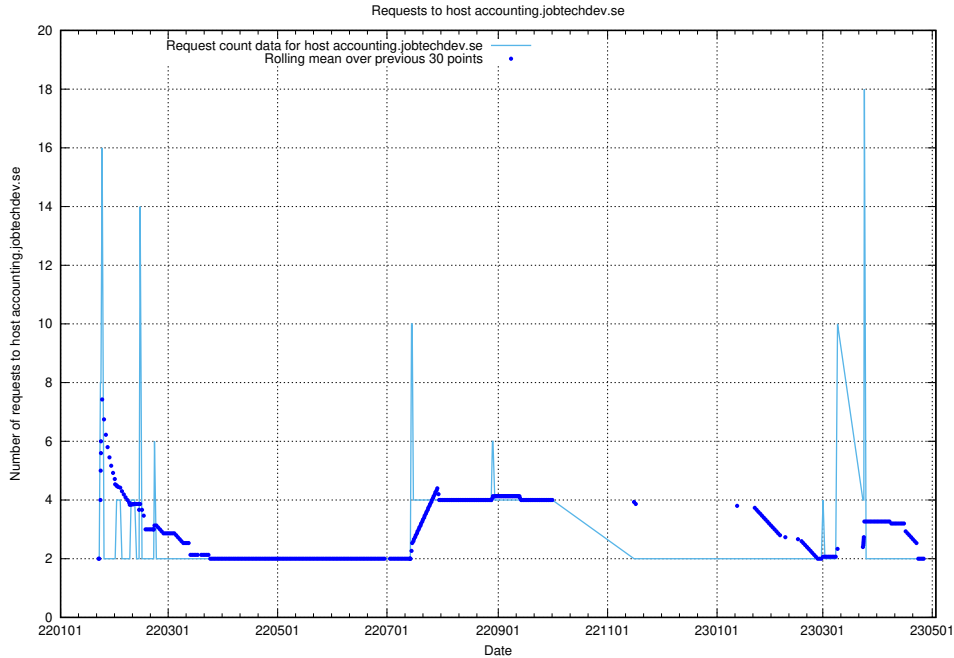

7.258 Usage of accounting.jobtechdev.se

Here, we count the number of requests to host accounting.jobtechdev.se.