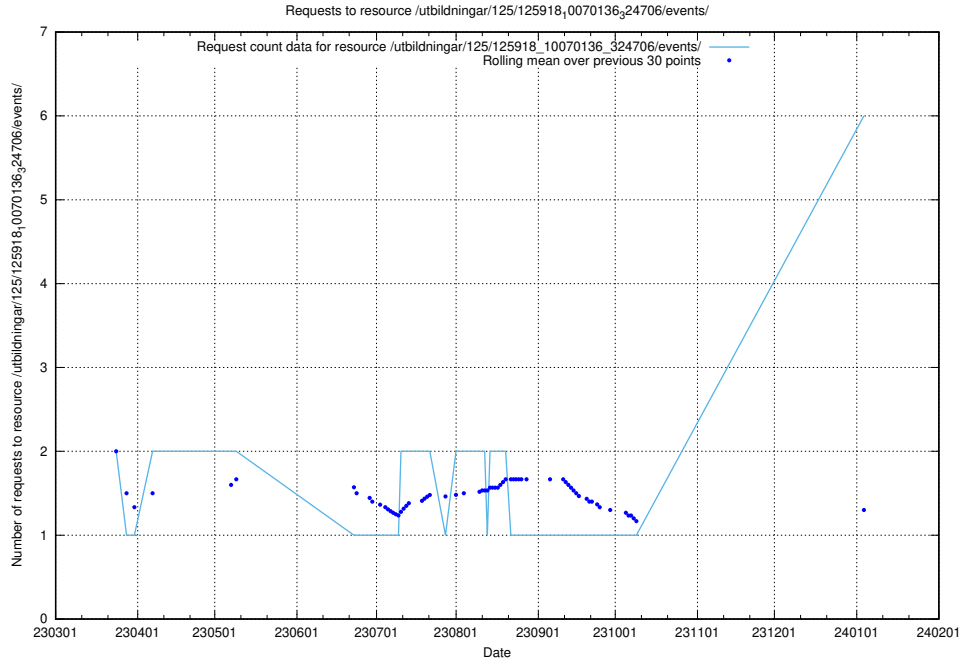

5.129 Usage of /utbildningar/125/125918_10070136_324706/events/

Here, we count the number of requests to resource /utbildningar/125/125918_10070136_324706/events/