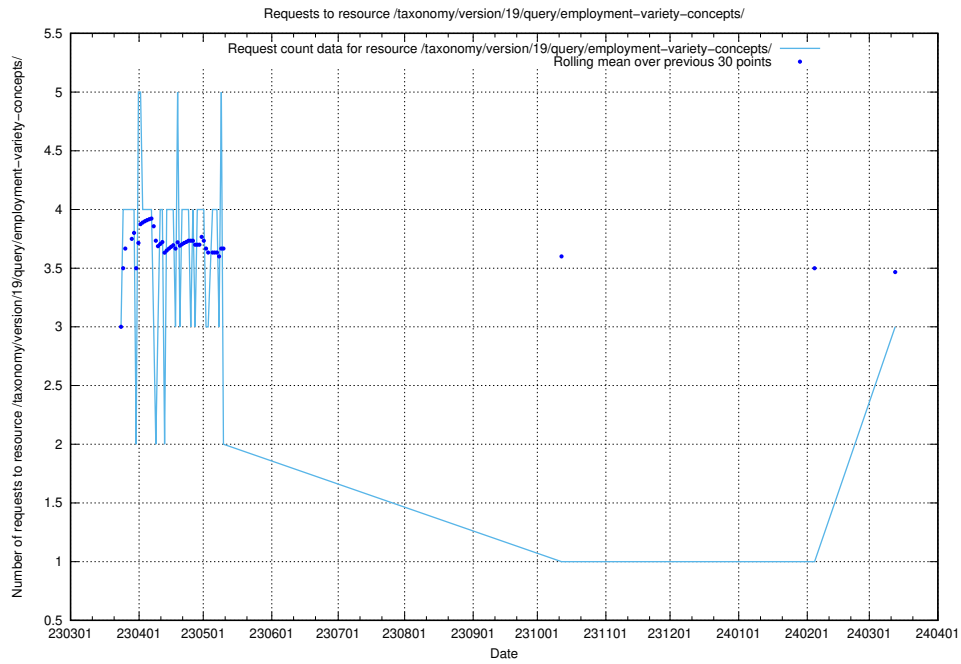

### 5.464 Usage of /utbildningar/438/43817\_10024102\_242987/events/

Here, we count the number of requests to resource /utbildningar/438/43817\_10024102\_242987/events/.