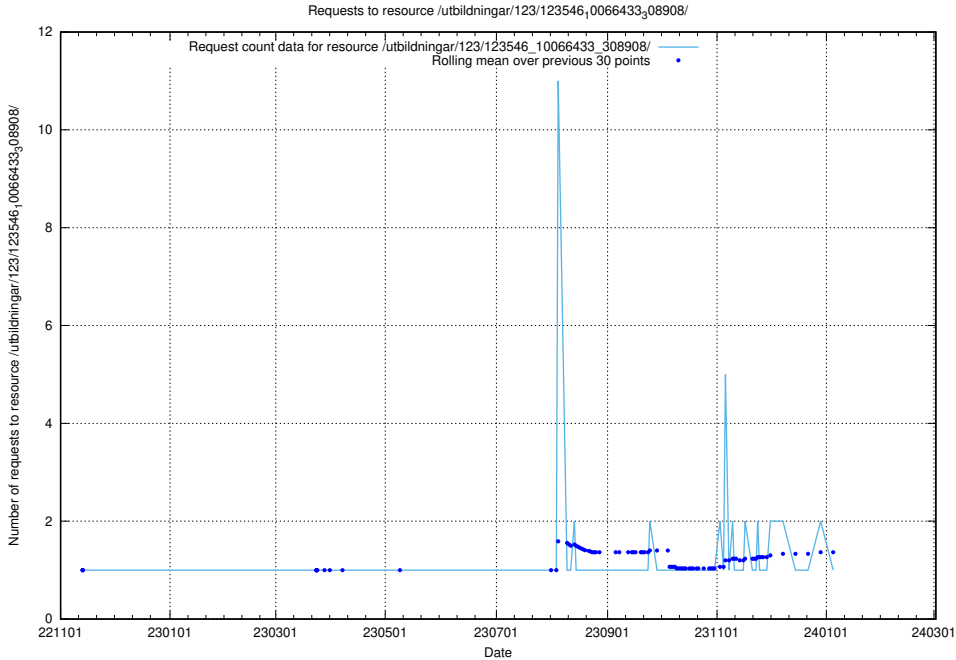

5.5724 Usage of /utbildningar/123/123546_10066433_308908/

Here, we count the number of requests to resource /utbildningar/123/123546_10066433_308908/.