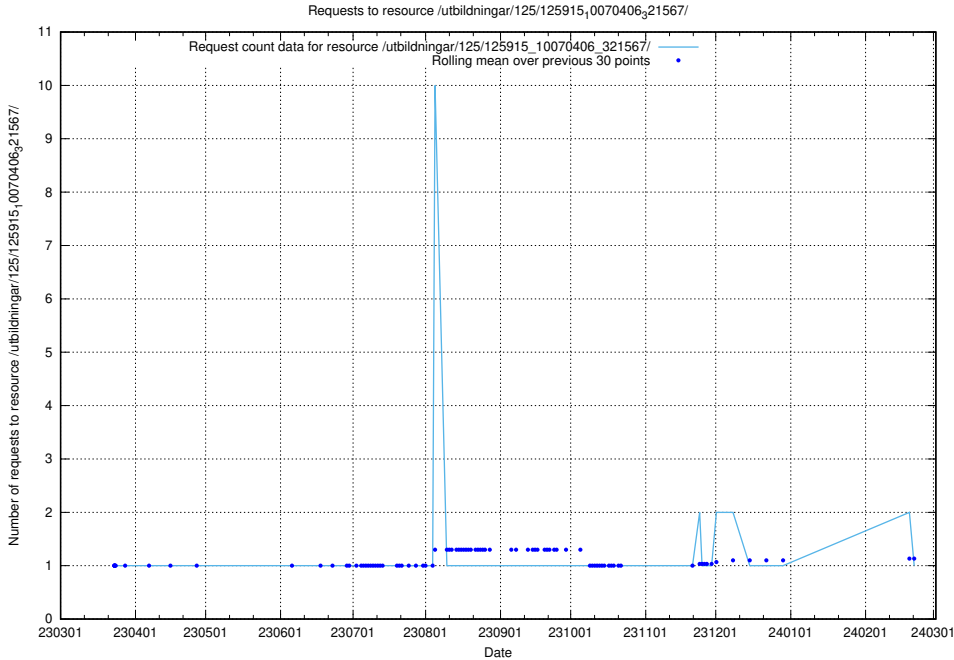

5.6227 Usage of /utbildningar/125/125915_10070406_321567/

Here, we count the number of requests to resource /utbildningar/125/125915_10070406_321567/.