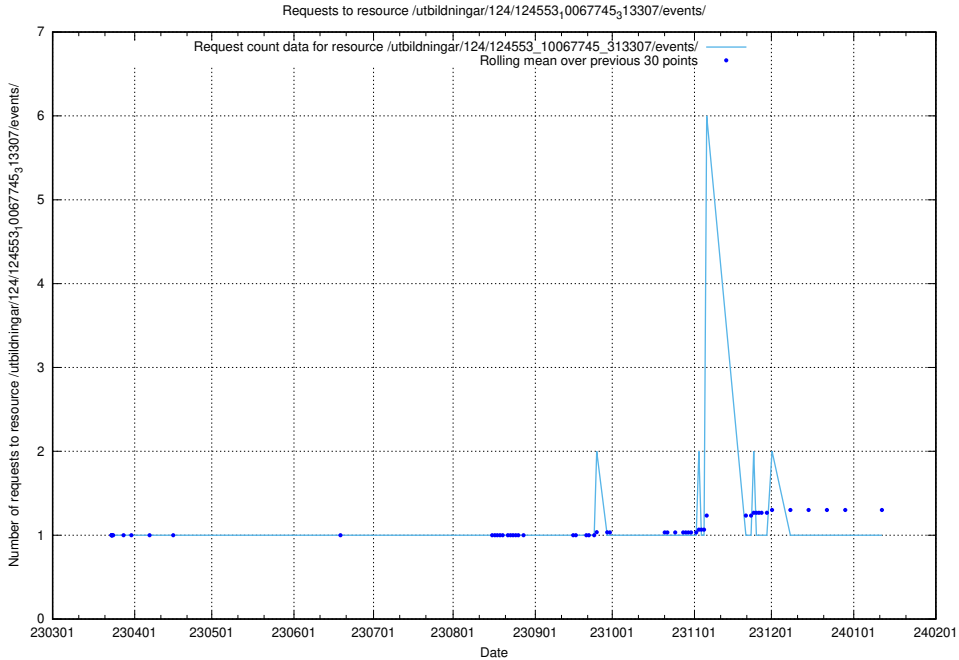

### 5.1211 Usage of /utbildningar/124/124553\_10067745\_313307/events/

Here, we count the number of requests to resource /utbildningar/124/124553\_10067745\_313307/events/