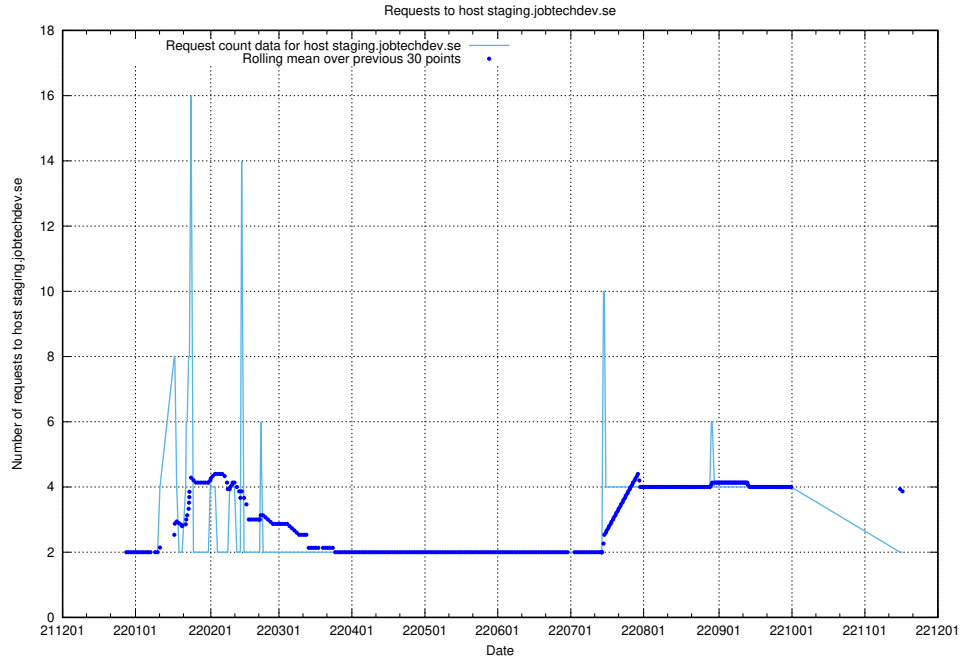

### 7.355 Usage of staging.jobtechdev.se

Here, we count the number of requests to host staging.jobtechdev.se.