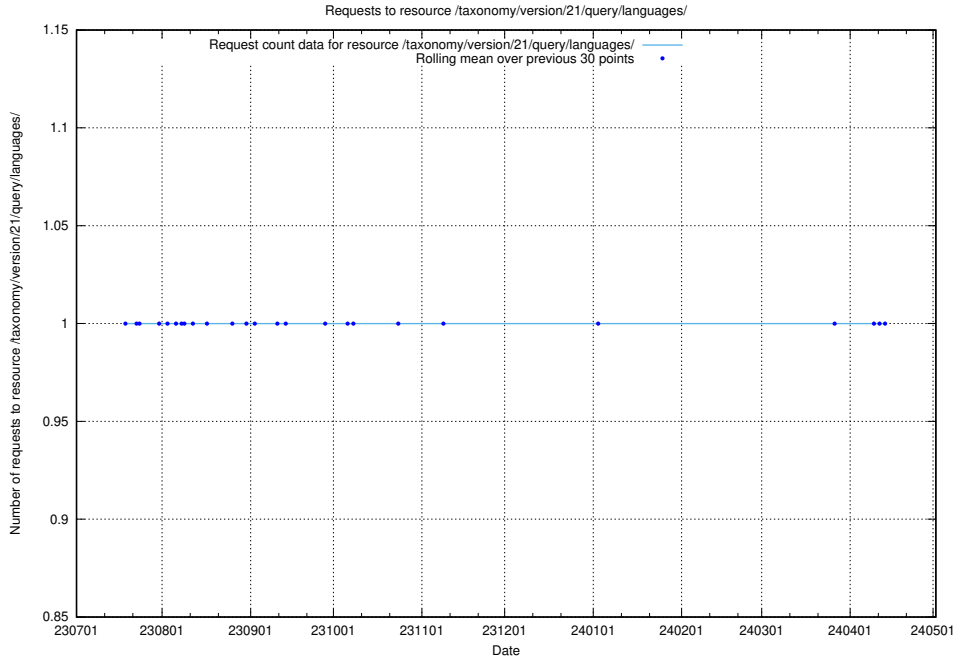

5.4819 Usage of /taxonomy/version/21/query/languages/

Here, we count the number of requests to resource /taxonomy/version/21/query/languages/.