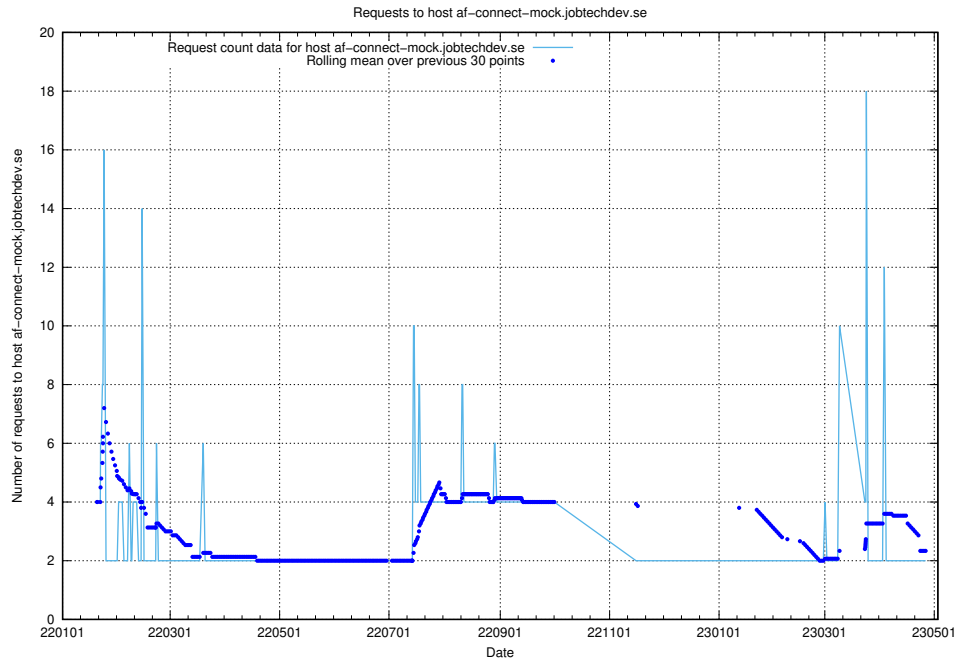

7.263 Usage of af-connect-mock.jobtechdev.se

Here, we count the number of requests to host af-connect-mock.jobtechdev.se.