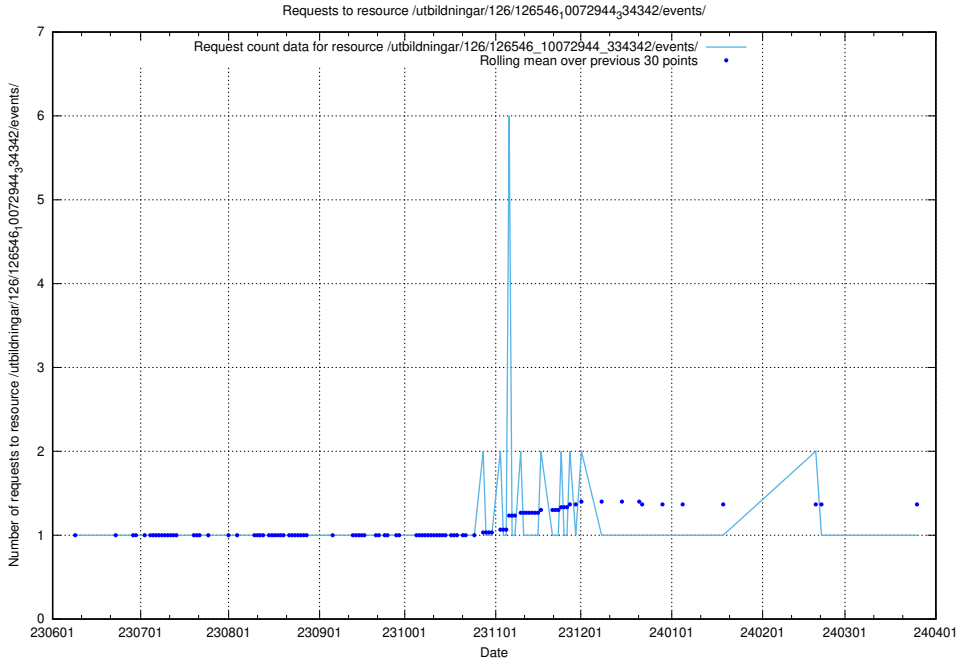

5.5668 Usage of /utbildningar/126/126546_10072944_334342/events/

Here, we count the number of requests to resource /utbildningar/126/126546_10072944_334342/events/