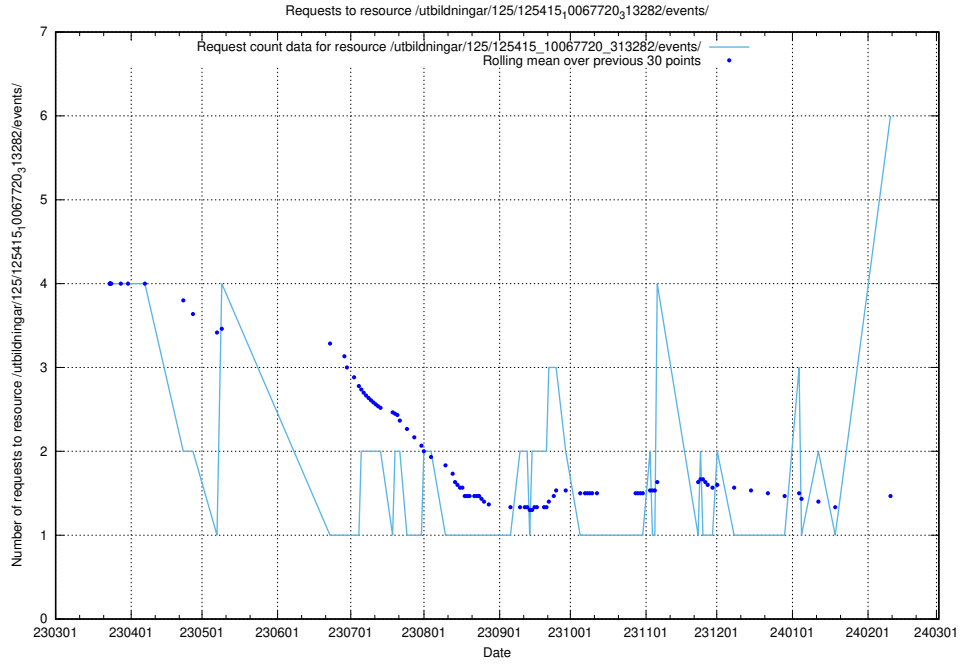

5.132 Usage of /utbildningar/125/125415_10067720_313282/events/

Here, we count the number of requests to resource /utbildningar/125/125415_10067720_313282/events/