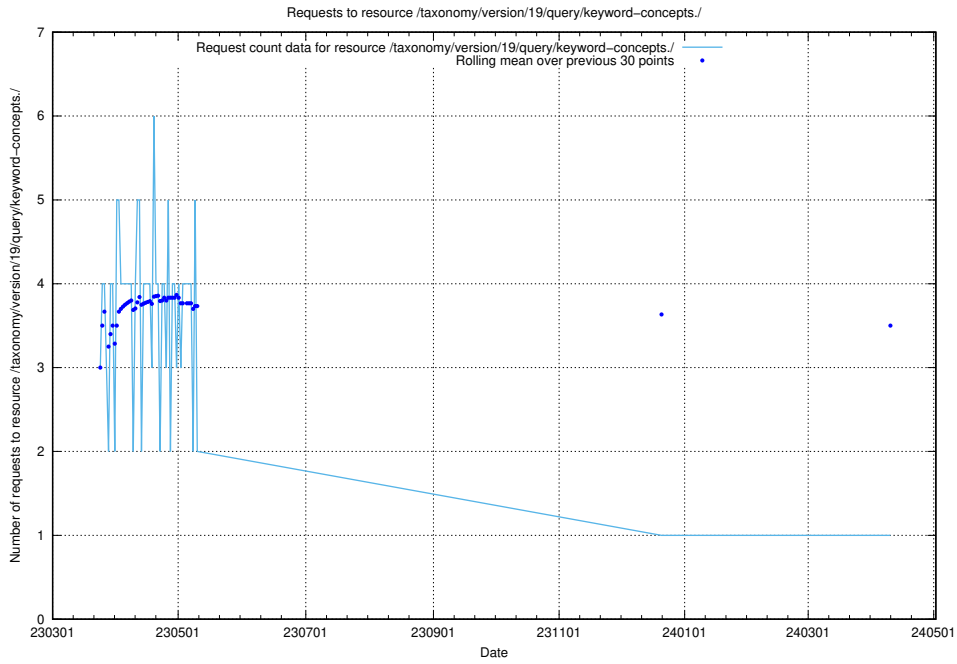

## 5.5934 Usage of /taxonomy/version/19/query/keyword-concepts./

Here, we count the number of requests to resource /taxonomy/version/19/query/keyword-concepts./.