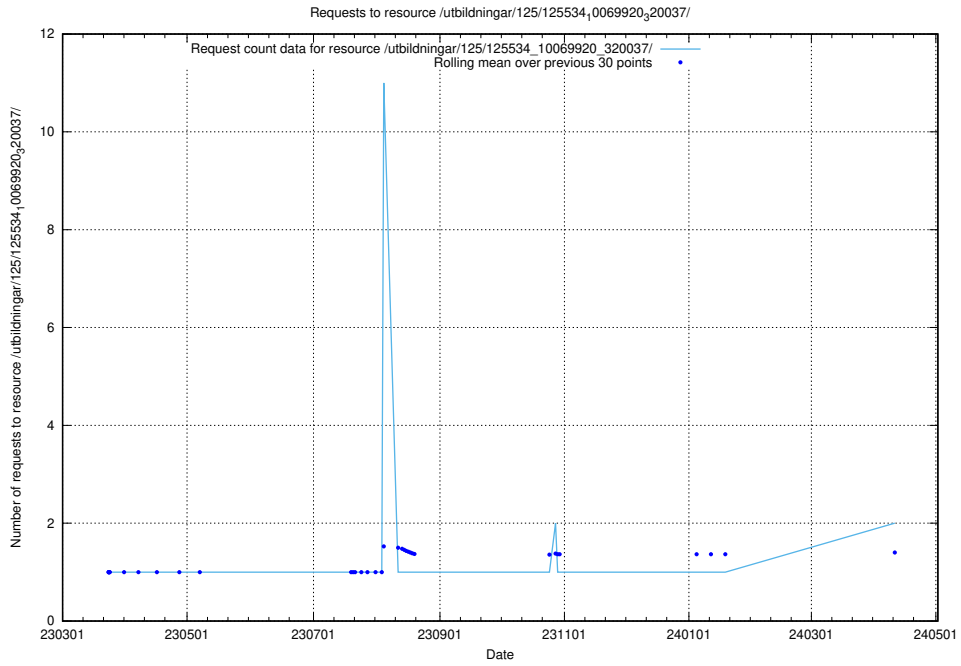

5.504 Usage of /utbildningar/125/125534_10069920_320037/

Here, we count the number of requests to resource /utbildningar/125/125534_10069920_320037/.