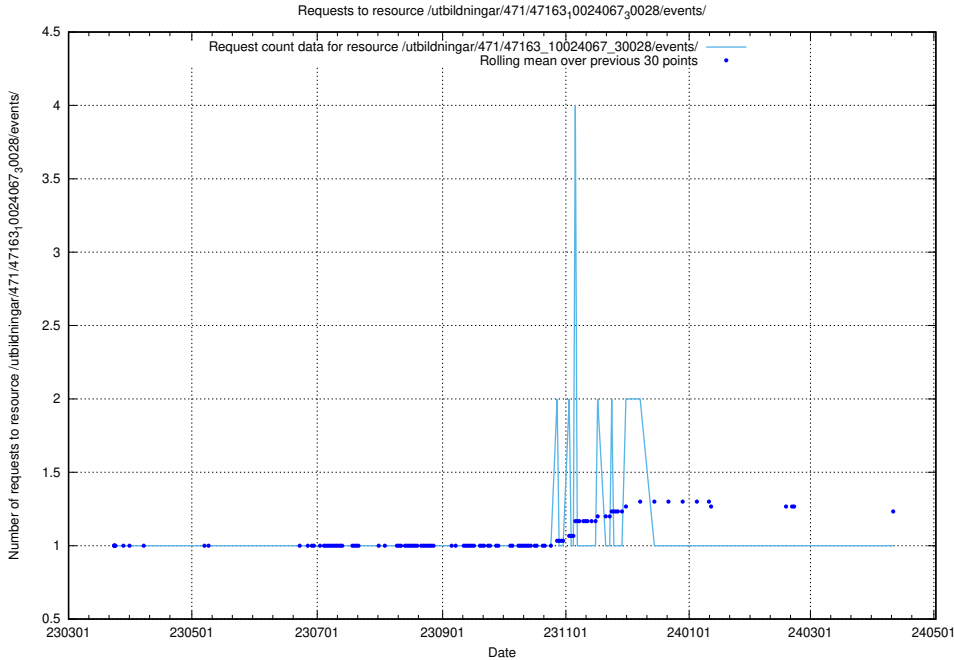

5.6098 Usage of /utbildningar/471/47163_10024067_30028/events/

Here, we count the number of requests to resource /utbildningar/471/47163_10024067_30028/events/.