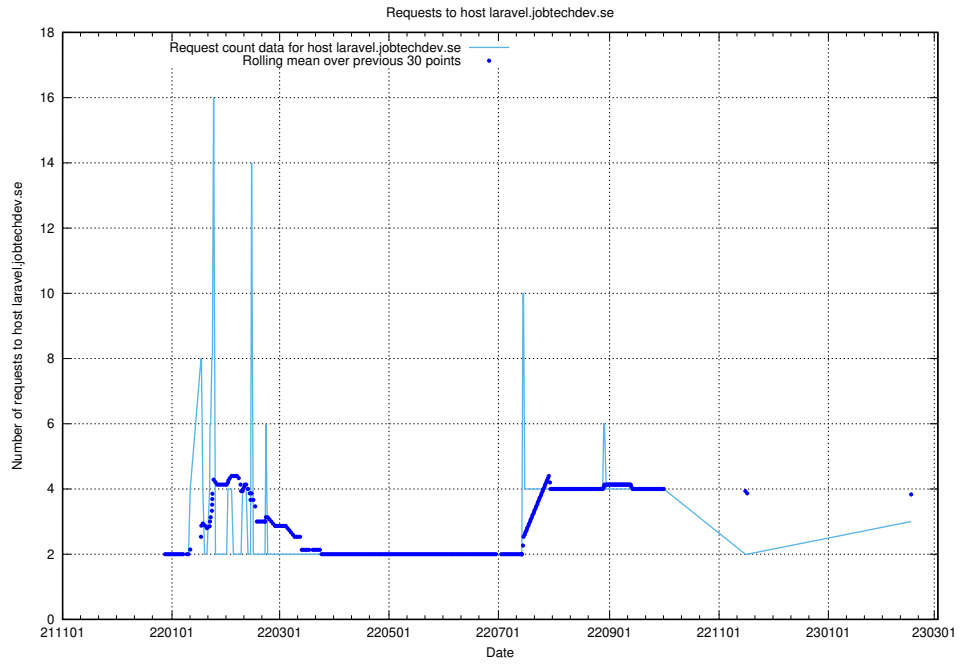

7.190 Usage of laravel.jobtechdev.se

Here, we count the number of requests to host laravel.jobtechdev.se.