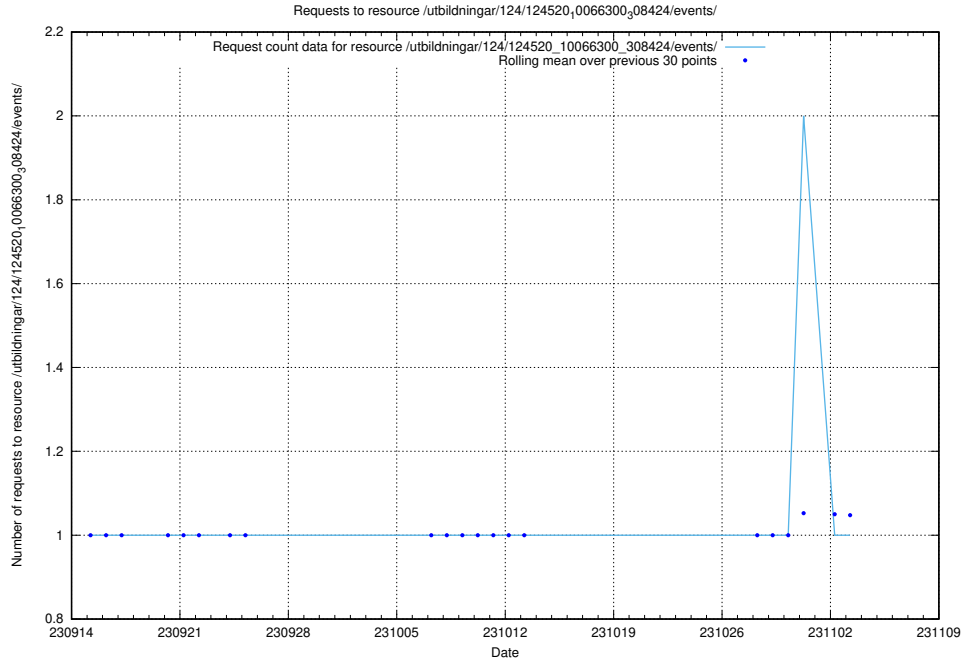

5.4365 Usage of /utbildningar/124/124520_10066300_308424/events/

Here, we count the number of requests to resource /utbildningar/124/124520_10066300_308424/events/