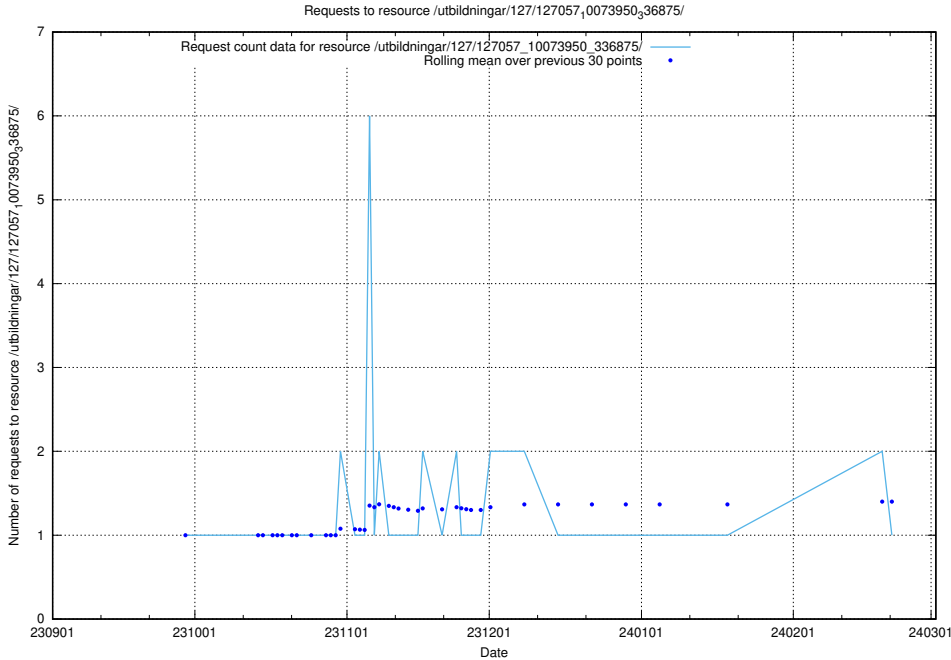

5.4235 Usage of /utbildningar/127/127057_10073950_336875/

Here, we count the number of requests to resource /utbildningar/127/127057_10073950_336875/.