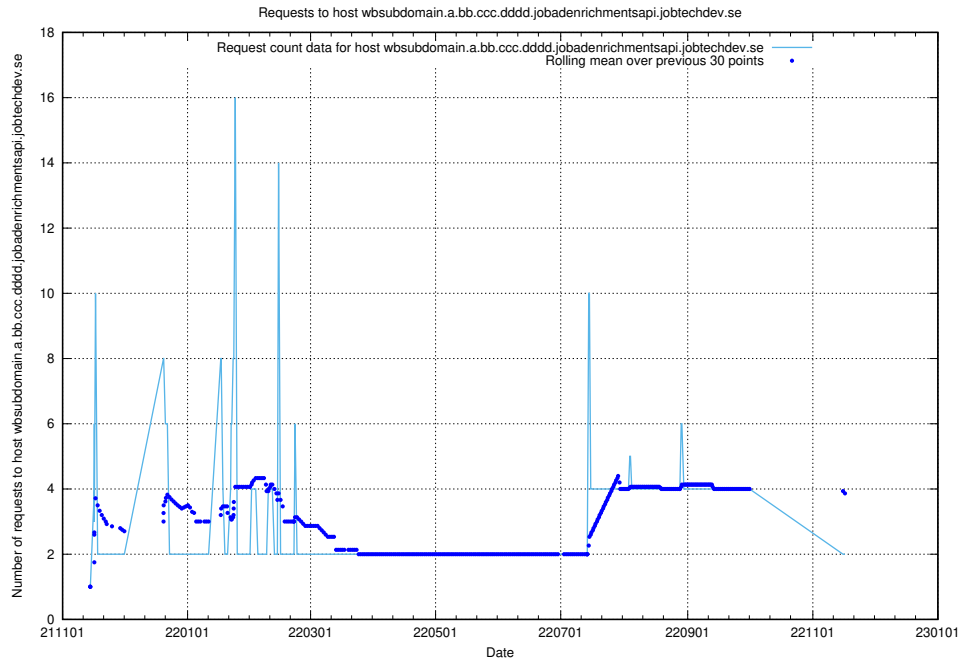

7.545 Usage of wbsubdomain.a.bb.ccc.dddd.jobadenrichmentsapi.jobtechdev.se

Here, we count the number of requests to host wbsubdomain.a.bb.ccc.dddd.jobadenrichmentsapi.jobtechdev.se