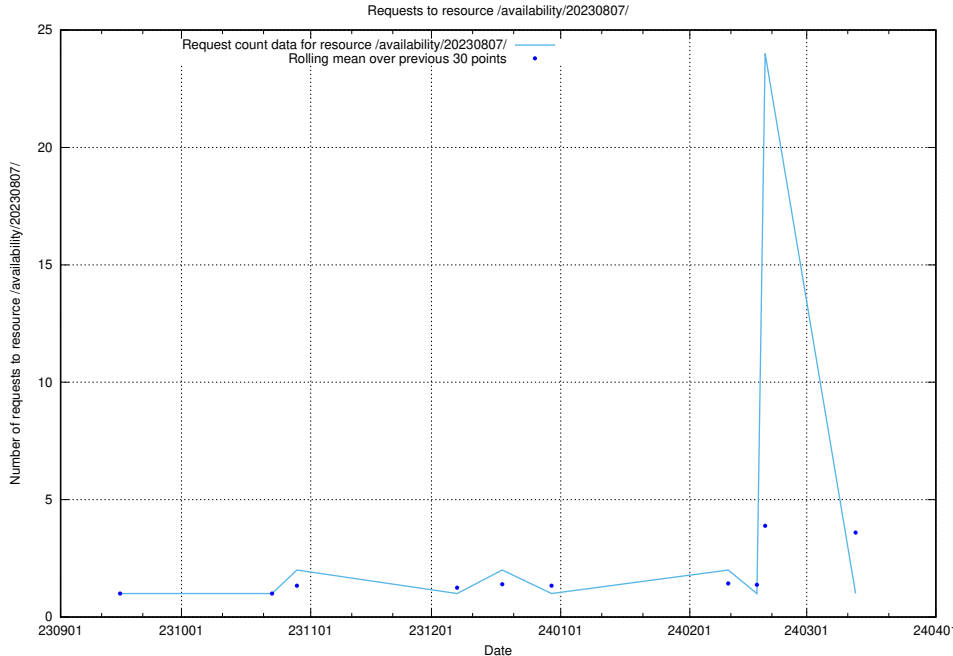

5.4348 Usage of /availability/20230807/

Here, we count the number of requests to resource /availability/20230807/.