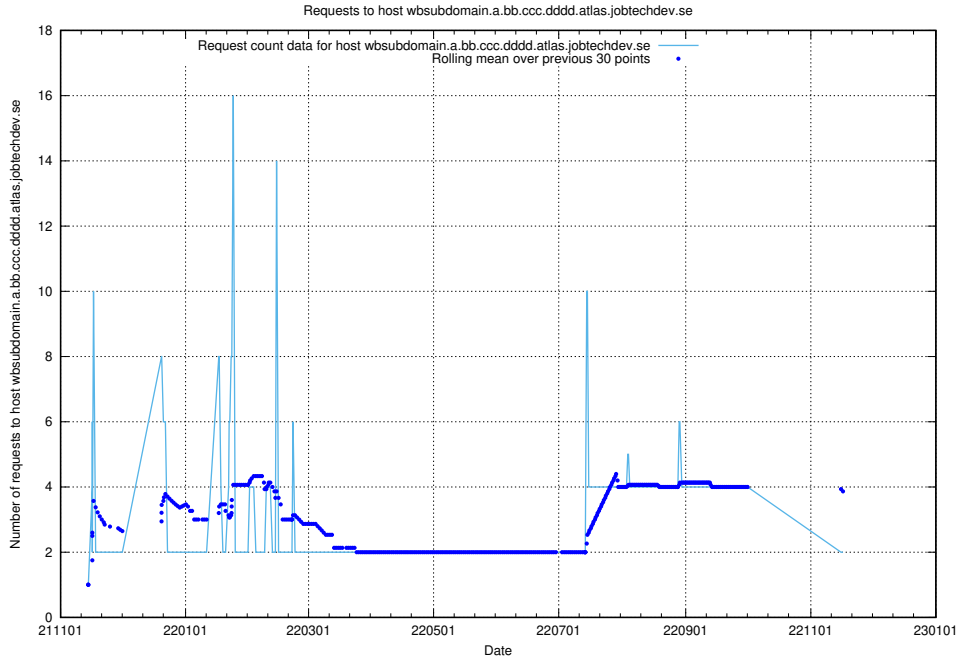

7.547 Usage of wbsubdomain.a.bb.ccc.dddd.atlas.jobtechdev.se

Here, we count the number of requests to host wbsubdomain.a.bb.ccc.dddd.atlas.jobtechdev.se.