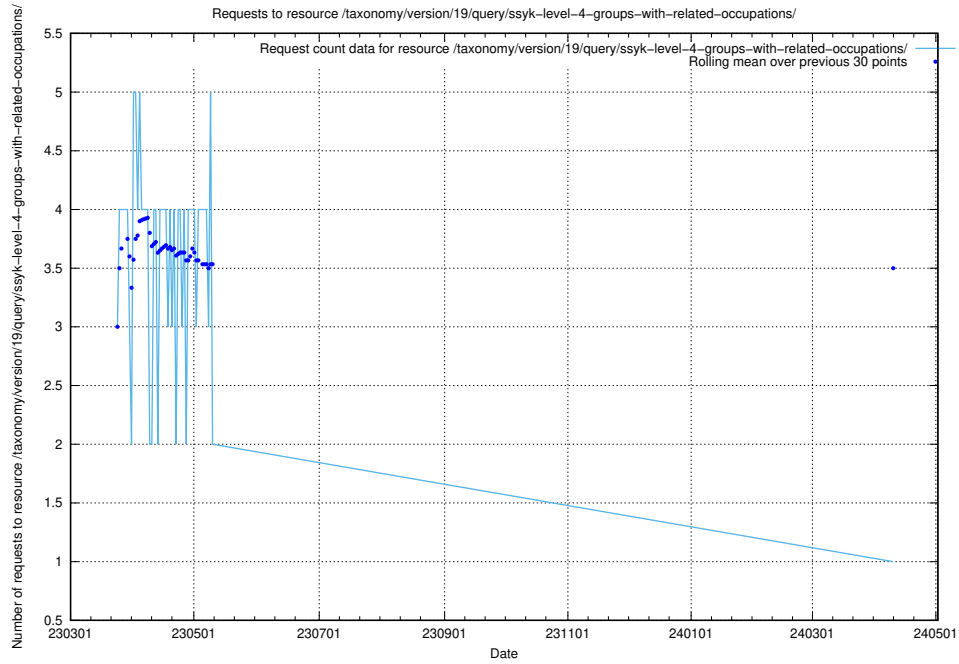

5.5918 Usage of /taxonomy/version/19/query/ssyk-level-4-groups-with-related-occupations/

Here, we count the number of requests to resource /taxonomy/version/19/query/ssyk-level-4-groups-with-related-occupations/.