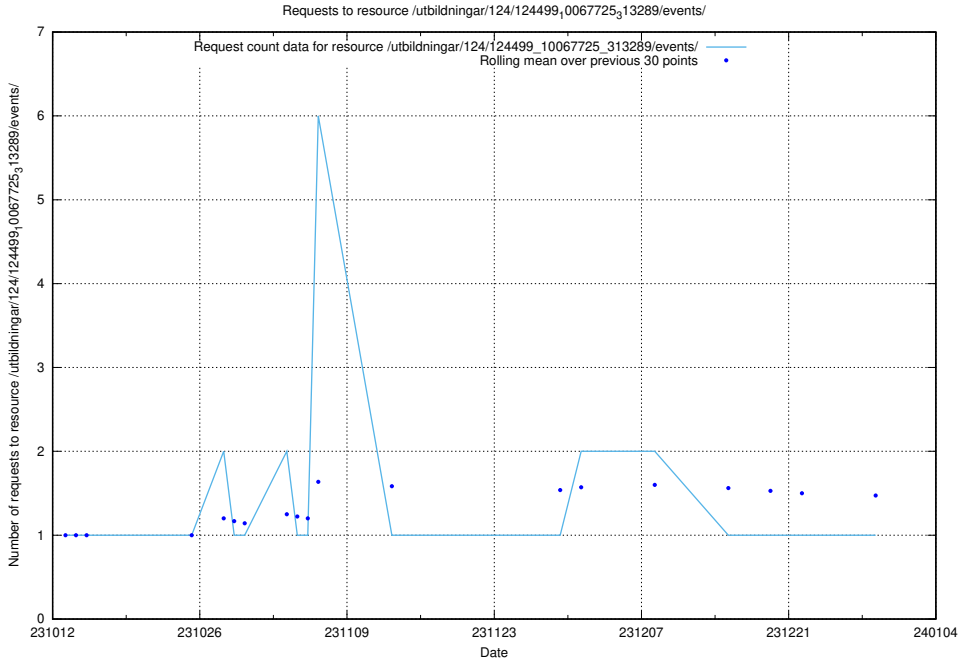

5.4145 Usage of /utbildningar/124/124499_10067725_313289/events/

Here, we count the number of requests to resource /utbildningar/124/124499_10067725_313289/events/