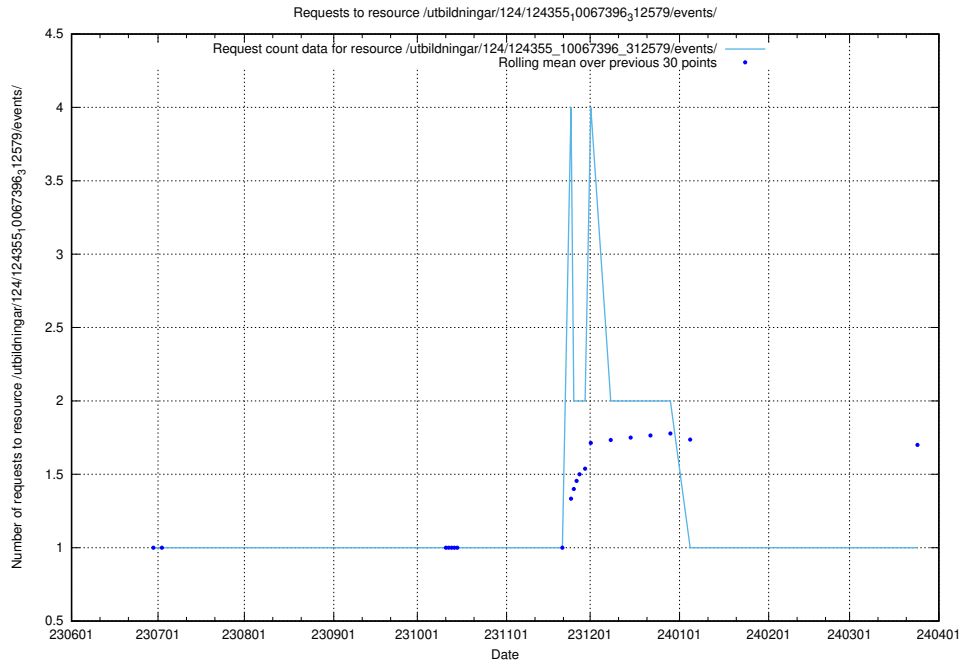

5.5183 Usage of /utbildningar/124/124355_10067396_312579/events/

Here, we count the number of requests to resource /utbildningar/124/124355_10067396_312579/events/