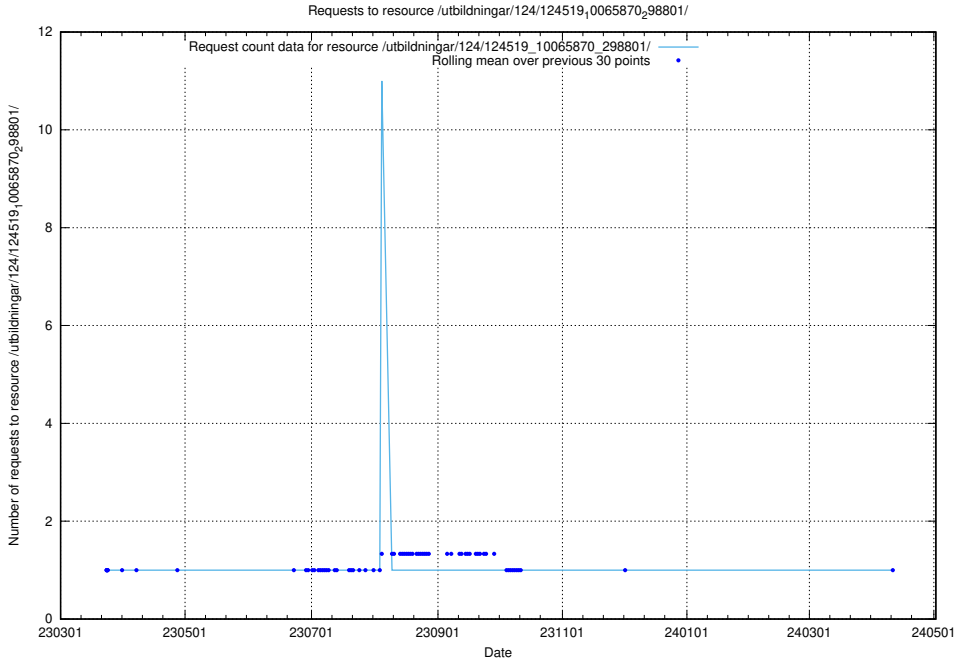

5.1274 Usage of /utbildningar/124/124519_10065870_298801/

Here, we count the number of requests to resource /utbildningar/124/124519_10065870_298801/.