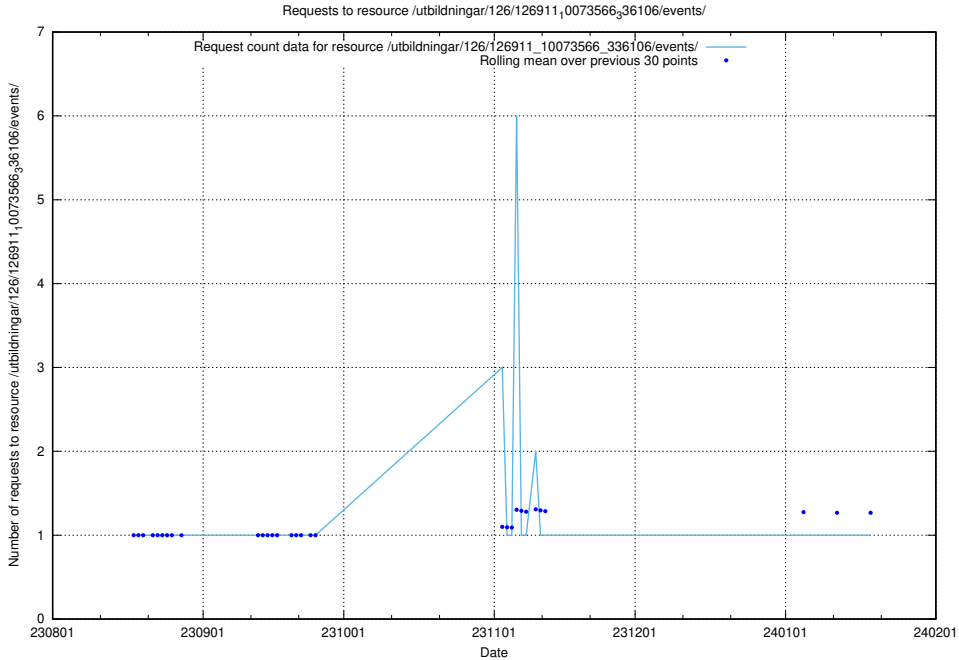

### 5.4558 Usage of /utbildningar/126/126911\_10073566\_336106/events/

Here, we count the number of requests to resource /utbildningar/126/126911\_10073566\_336106/events/