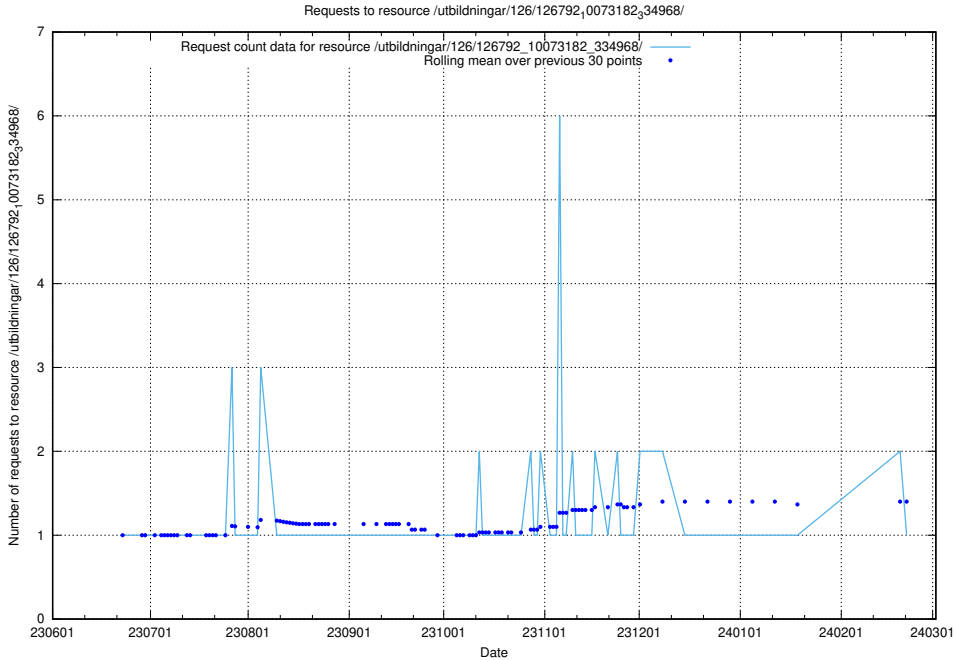

5.5373 Usage of /utbildningar/126/126792_10073182_334968/

Here, we count the number of requests to resource /utbildningar/126/126792_10073182_334968/.