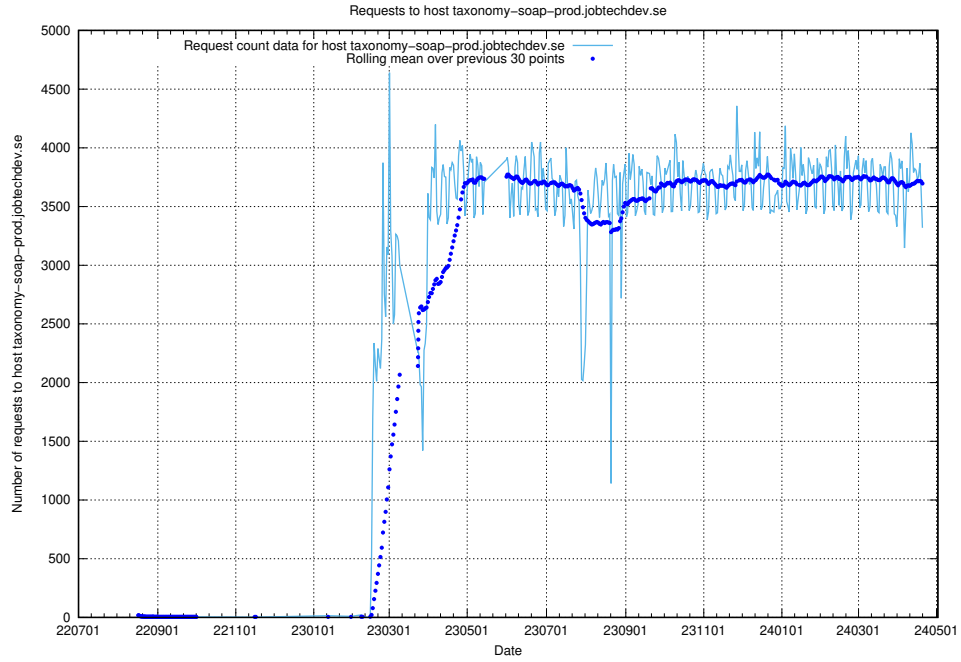

7.14 Usage of taxonomy-soap-prod.jobtechdev.se

Here, we count the number of requests to host taxonomy-soap-prod.jobtechdev.se.