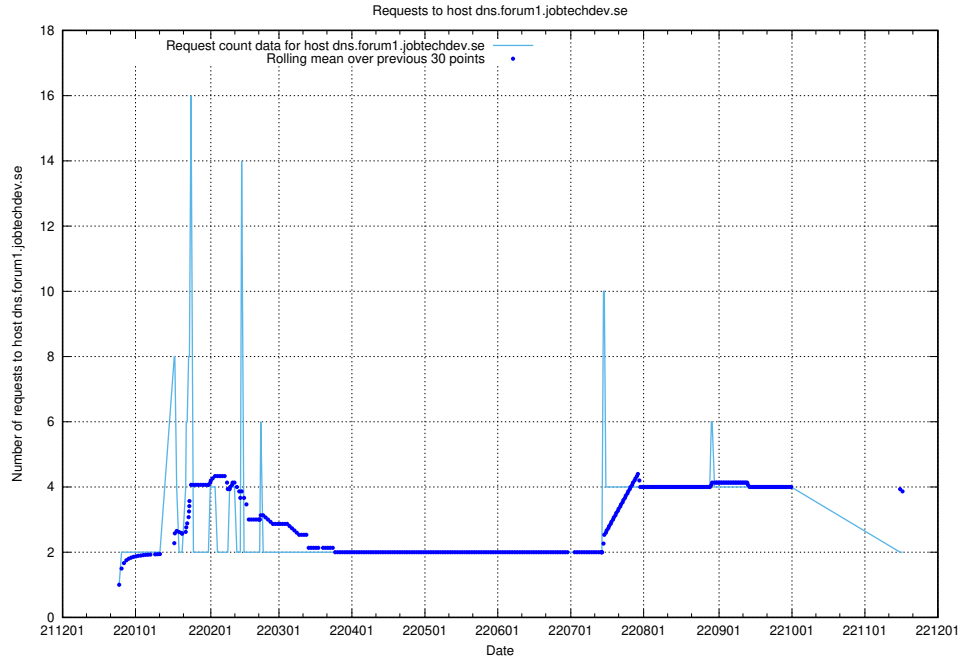

7.363 Usage of dns.forum1.jobtechdev.se

Here, we count the number of requests to host dns.forum1.jobtechdev.se.