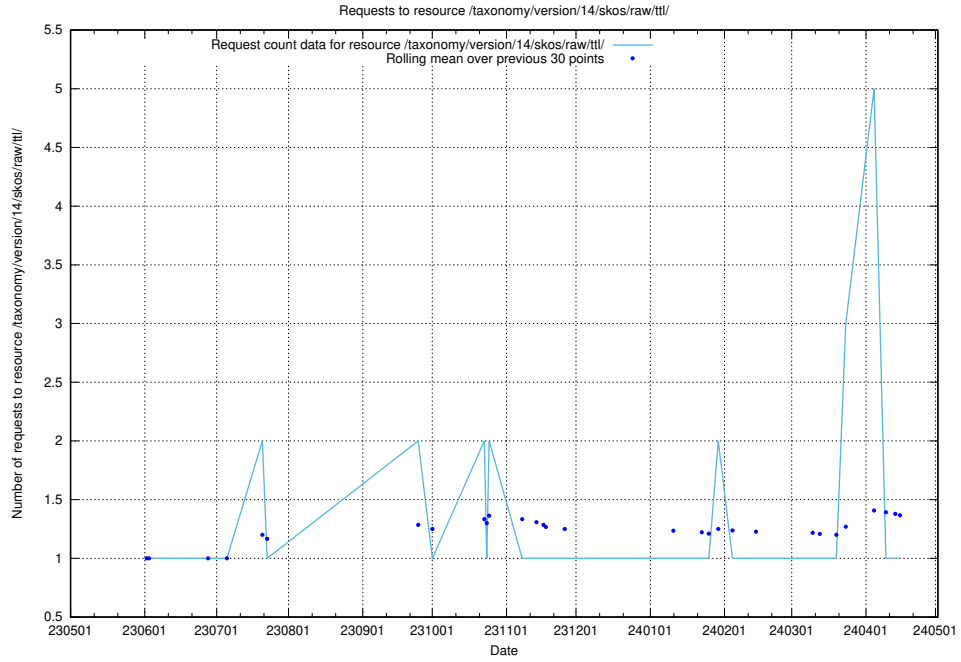

5.5703 Usage of /taxonomy/version/14/skos/raw/ttl/

Here, we count the number of requests to resource /taxonomy/version/14/skos/raw/ttl/.