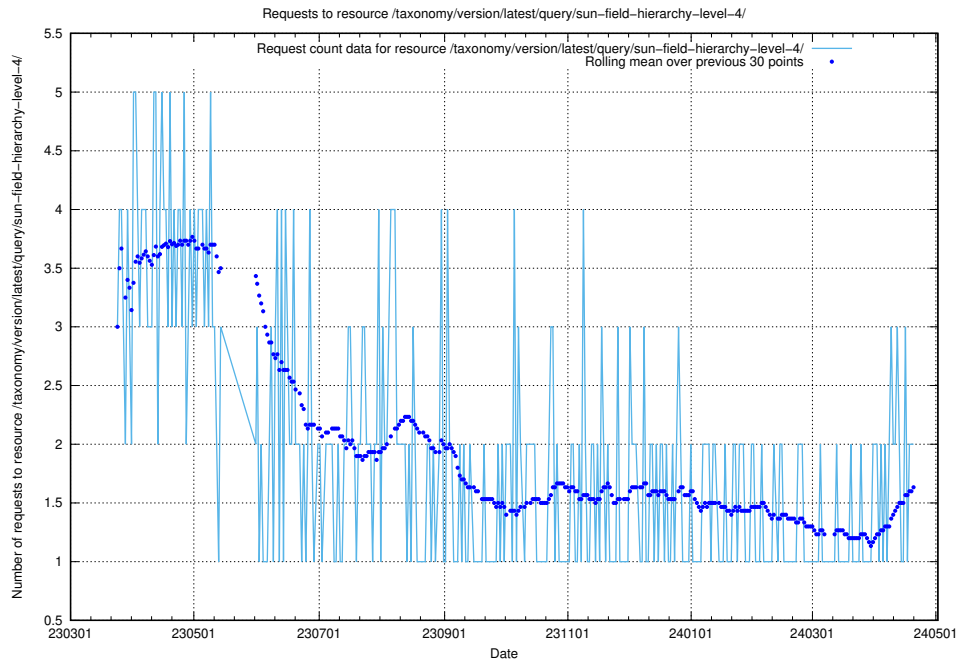

5.910 Usage of /taxonomy/version/latest/query/sun-field-hierarchy-level-4/

Here, we count the number of requests to resource /taxonomy/version/latest/query/sun-field-hierarchy-level-4/.