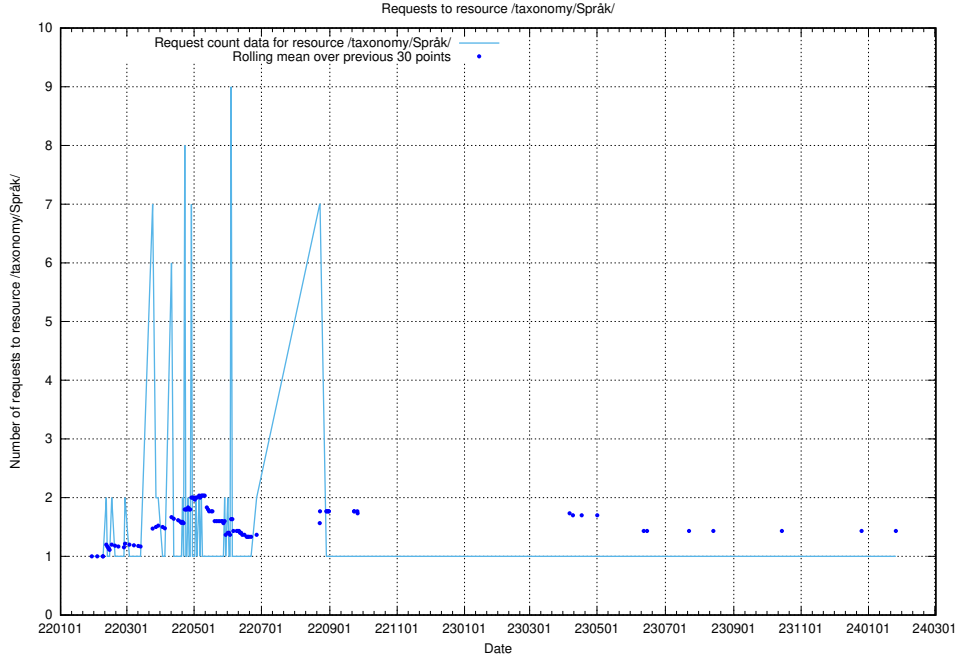

5.3641 Usage of /taxonomy/Språk/

Here, we count the number of requests to resource /taxonomy/Språk/.