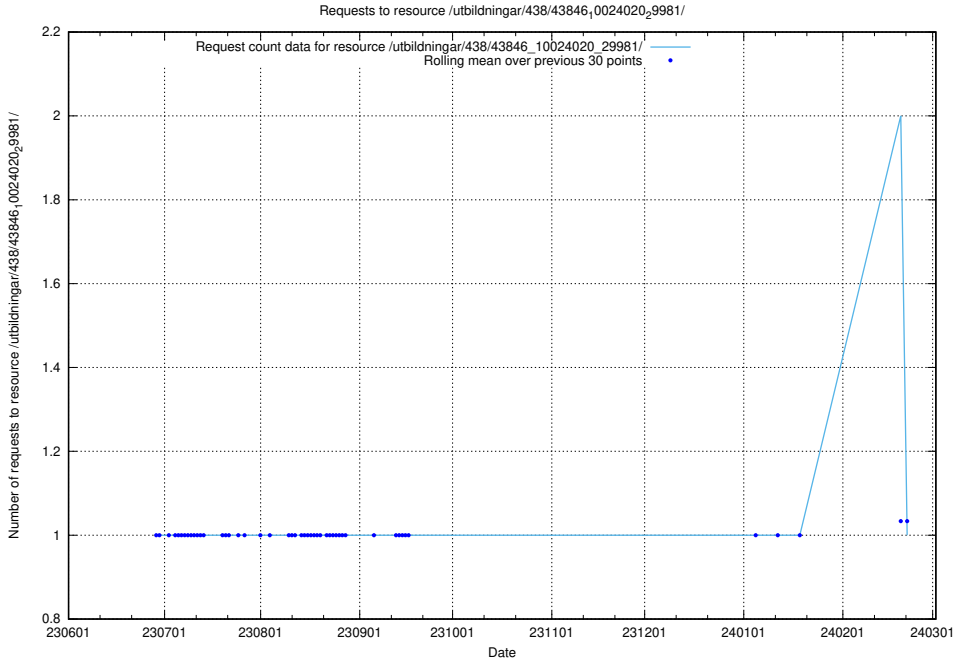

5.5206 Usage of /utbildningar/438/43846_10024020_29981/

Here, we count the number of requests to resource /utbildningar/438/43846_10024020_29981/.