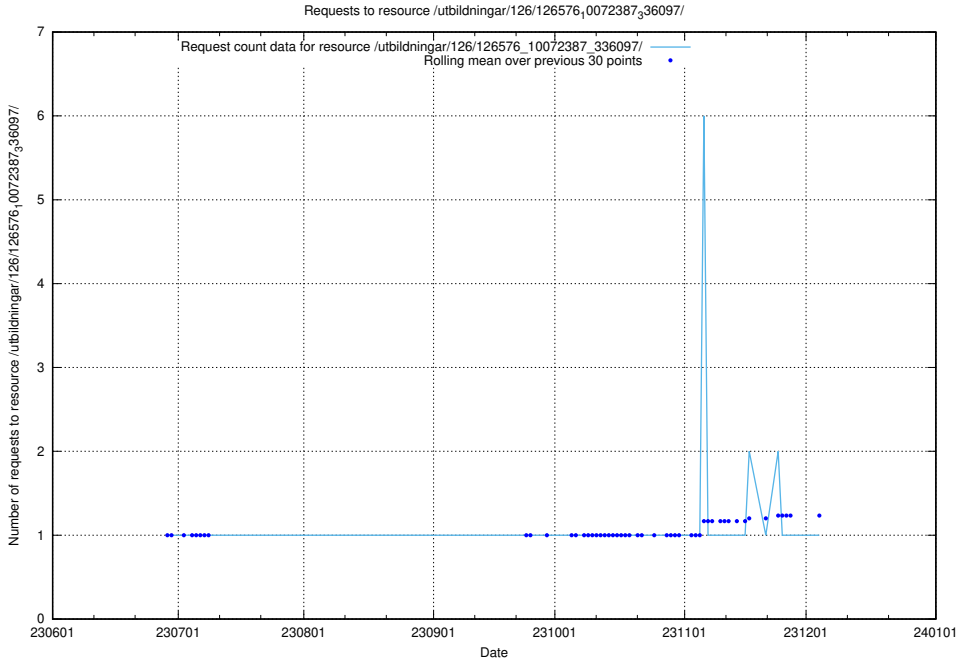

5.5235 Usage of /utbildningar/126/126576_10072387_336097/

Here, we count the number of requests to resource /utbildningar/126/126576_10072387_336097/.