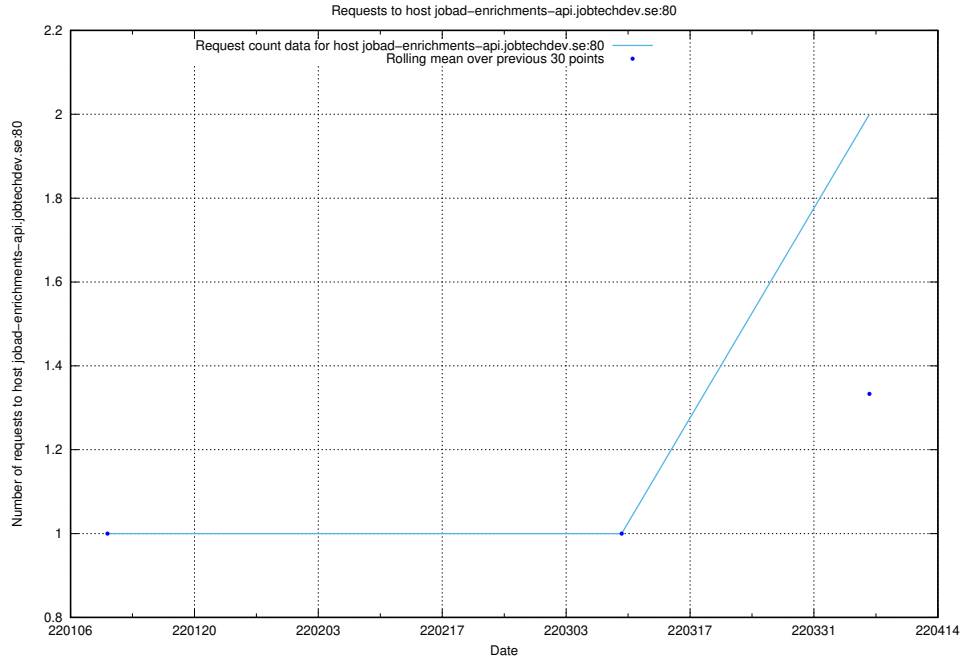

7.281 Usage of jobad-enrichments-api.jobtechdev.se:80

Here, we count the number of requests to host jobad-enrichments-api.jobtechdev.se:80.