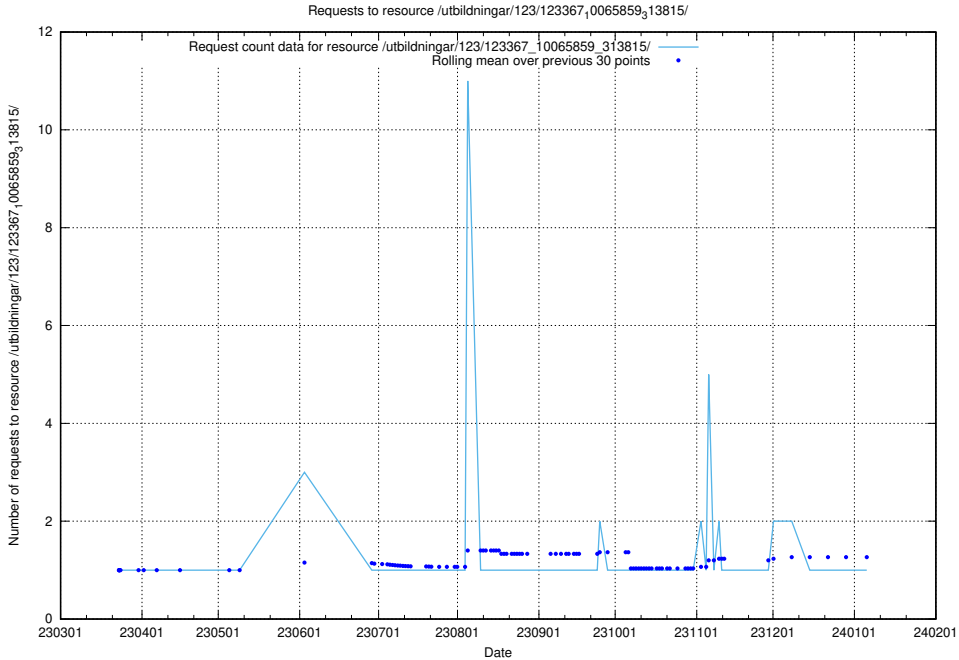

5.4631 Usage of /utbildningar/123/123367_10065859_313815/

Here, we count the number of requests to resource /utbildningar/123/123367_10065859_313815/.