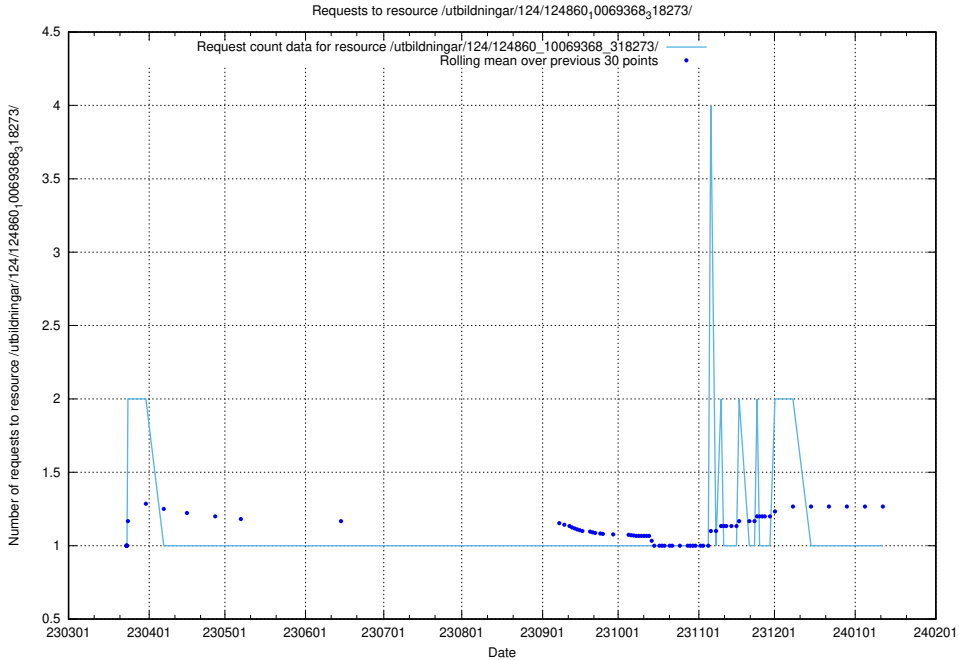

5.1169 Usage of /utbildningar/124/124860_10069368_318273/

Here, we count the number of requests to resource /utbildningar/124/124860_10069368_318273/.