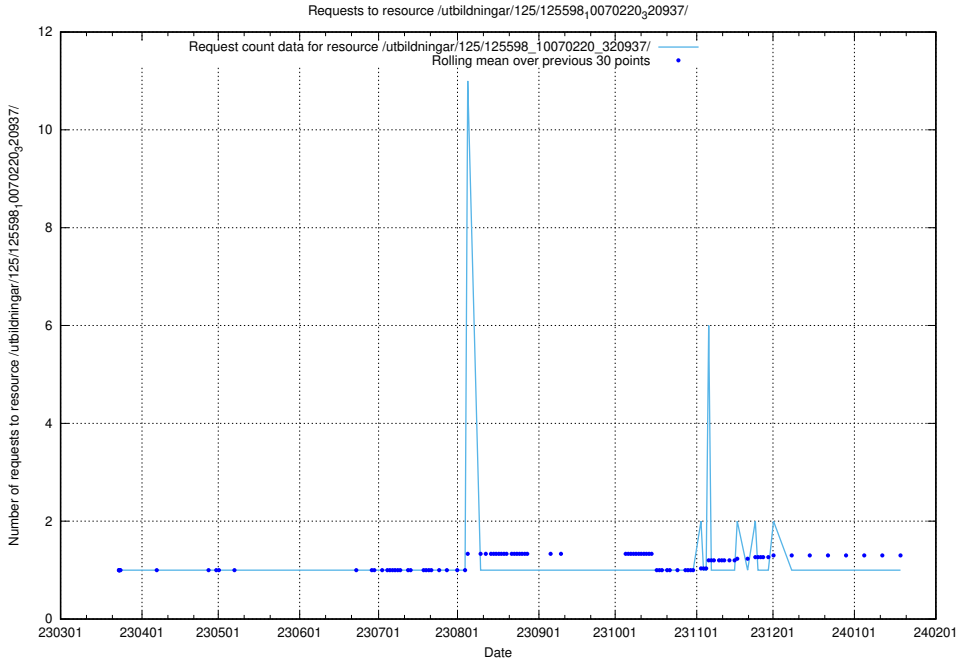

5.1093 Usage of /utbildningar/125/125598_10070220_320937/

Here, we count the number of requests to resource /utbildningar/125/125598_10070220_320937/.