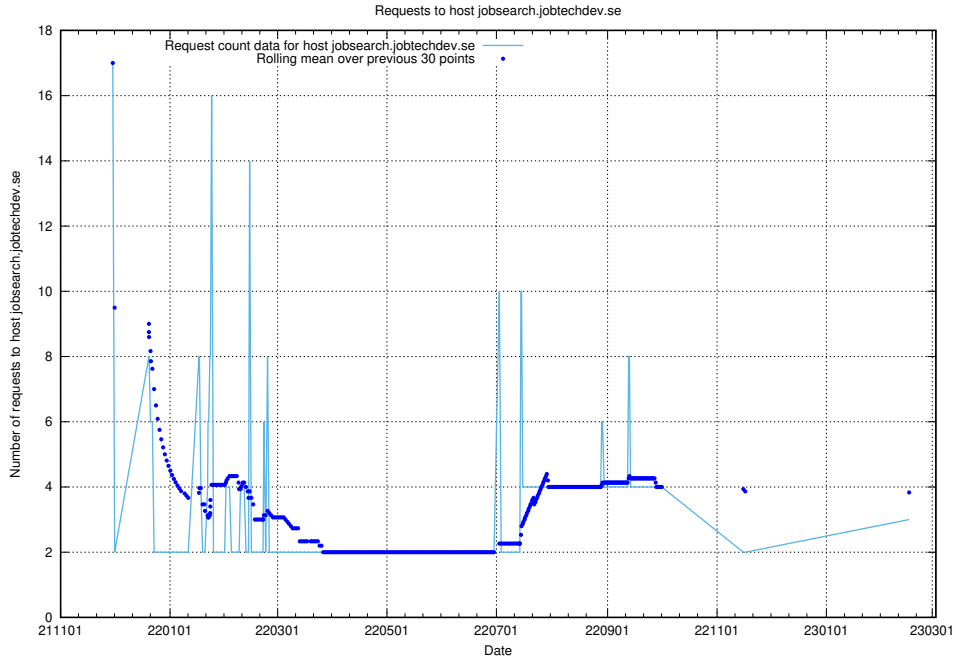

7.202 Usage of jobsearch.jobtechdev.se

Here, we count the number of requests to host jobsearch.jobtechdev.se.