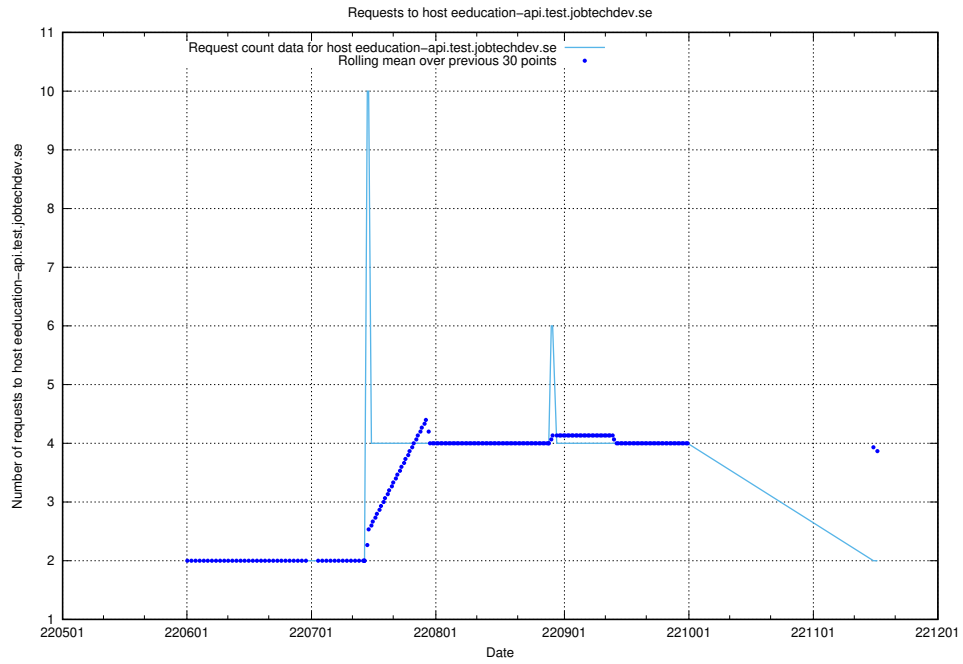

7.414 Usage of eeducation-api.test.jobtechdev.se

Here, we count the number of requests to host eeducation-api.test.jobtechdev.se.