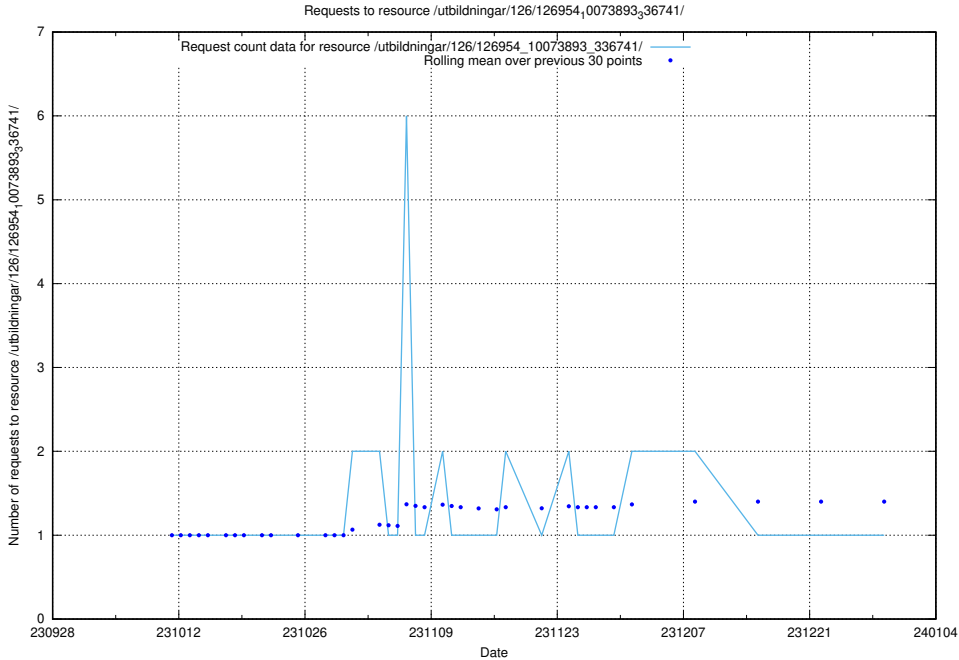

5.4156 Usage of /utbildningar/126/126954_10073893_336741/

Here, we count the number of requests to resource /utbildningar/126/126954_10073893_336741/.