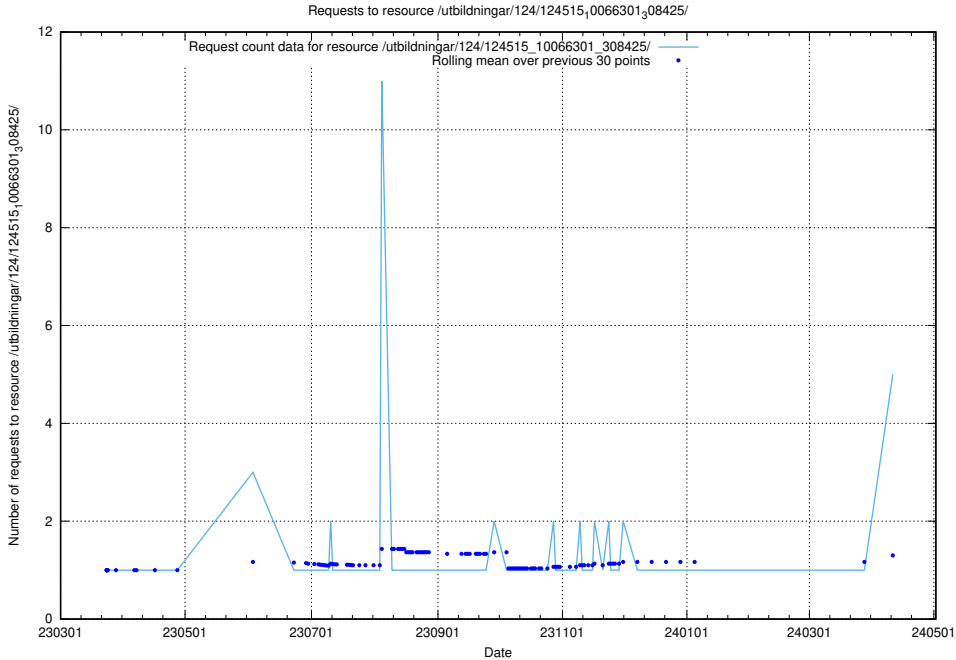

5.151 Usage of /utbildningar/124/124515_10066301_308425/

Here, we count the number of requests to resource /utbildningar/124/124515_10066301_308425/.