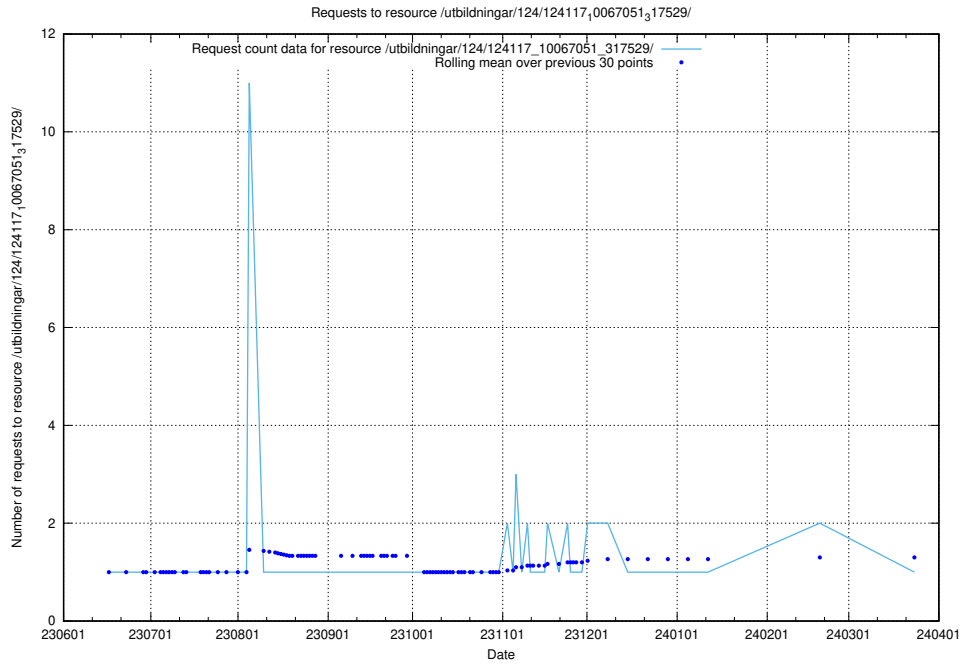

5.5647 Usage of /utbildningar/124/124117_10067051_317529/

Here, we count the number of requests to resource /utbildningar/124/124117_10067051_317529/.