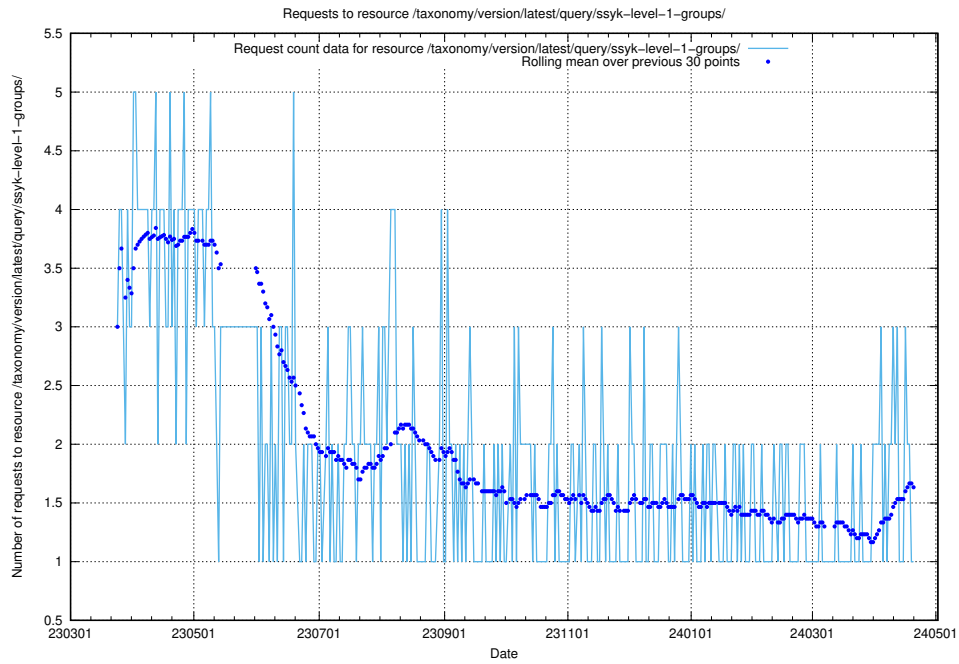

5.5878 Usage of /taxonomy/version/latest/query/ssyk-level-1-groups/

Here, we count the number of requests to resource /taxonomy/version/latest/query/ssyk-level-1-groups/.