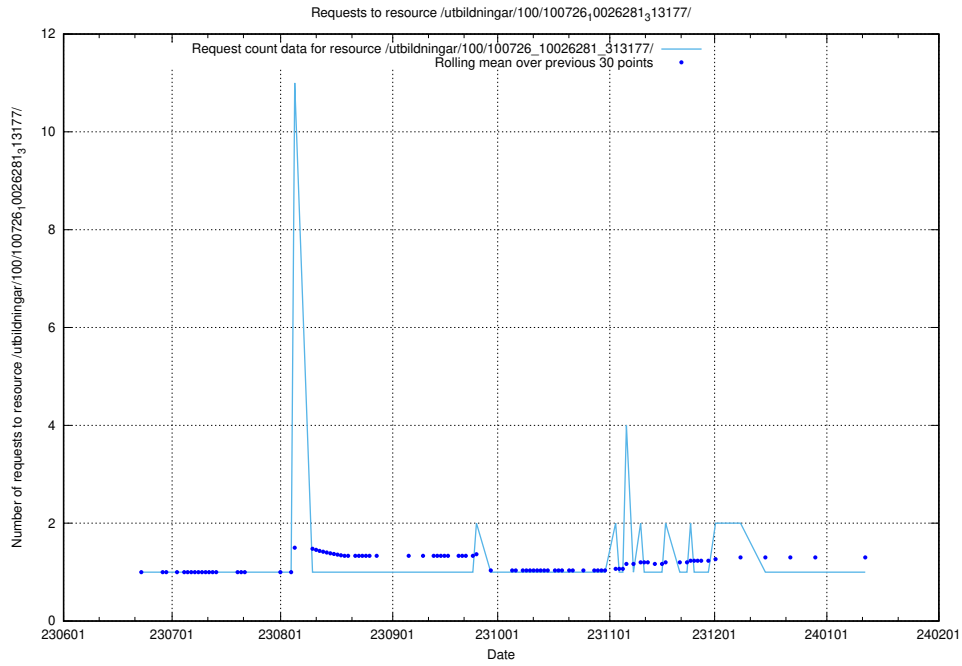

5.5619 Usage of /utbildningar/100/100726_10026281_313177/

Here, we count the number of requests to resource /utbildningar/100/100726_10026281_313177/.