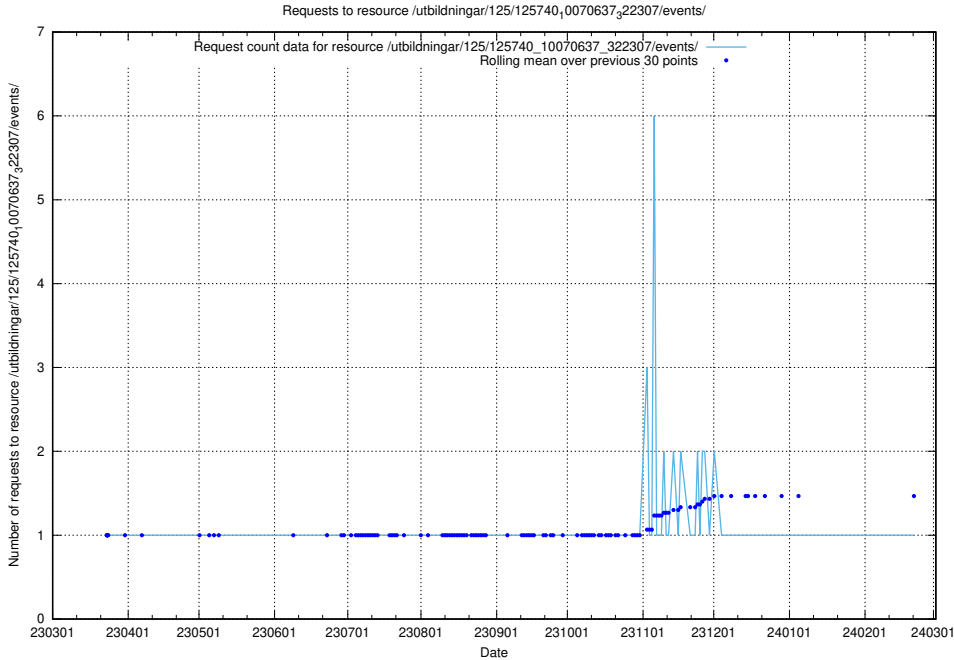

5.1013 Usage of /utbildningar/125/125740_10070637_322307/events/

Here, we count the number of requests to resource /utbildningar/125/125740_10070637_322307/events/