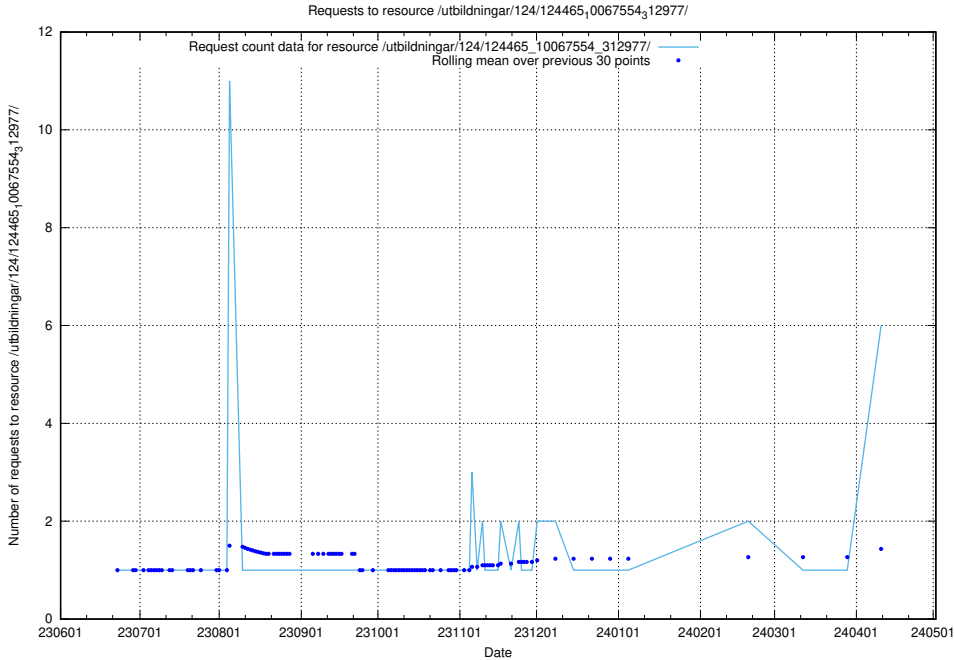

5.124 Usage of /utbildningar/124/124465_10067554_312977/

Here, we count the number of requests to resource /utbildningar/124/124465_10067554_312977/.