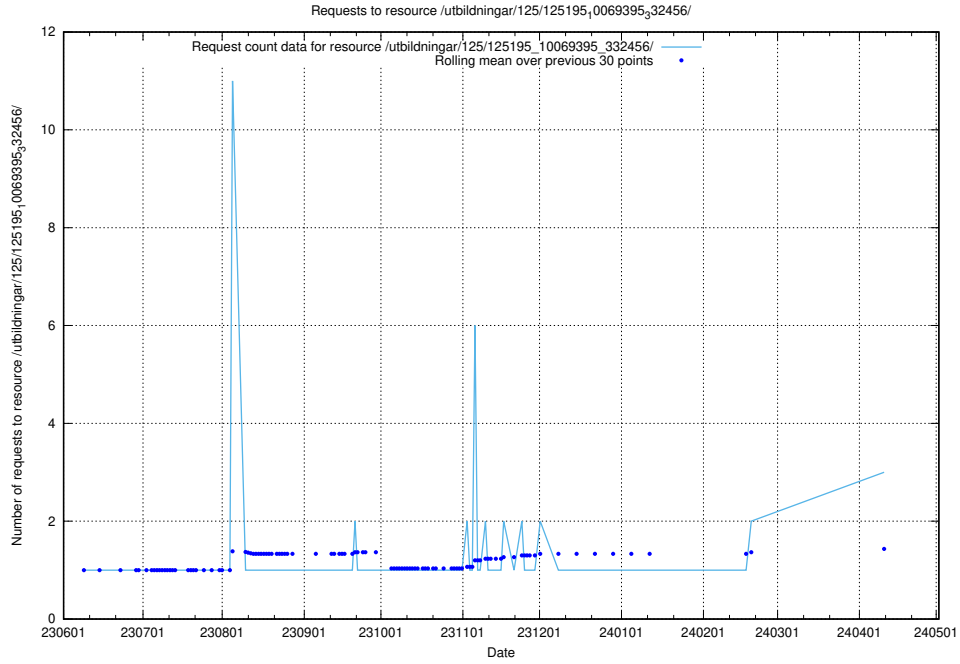

5.441 Usage of /utbildningar/125/125195_10069395_332456/

Here, we count the number of requests to resource /utbildningar/125/125195_10069395_332456/.