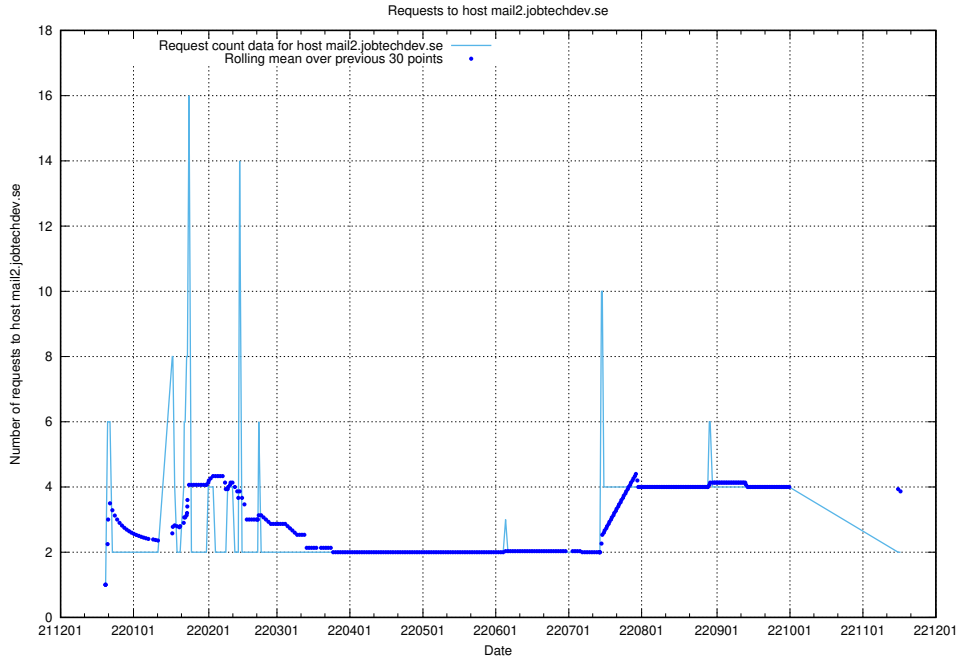

7.372 Usage of mail2.jobtechdev.se

Here, we count the number of requests to host mail2.jobtechdev.se.