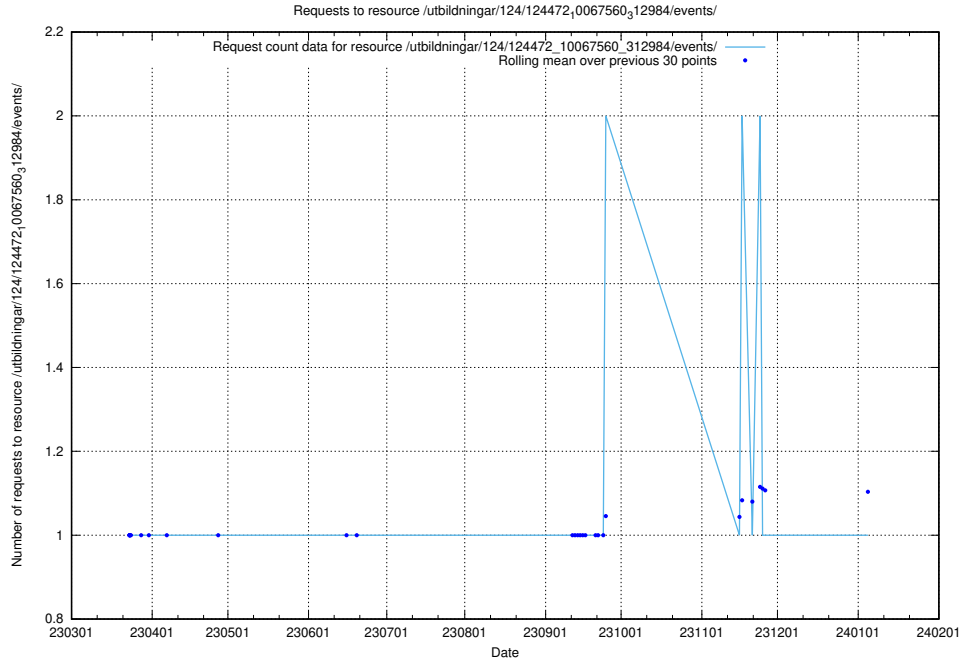

## 5.2881 Usage of /utbildningar/124/124472\_10067560\_312984/events/

Here, we count the number of requests to resource /utbildningar/124/124472\_10067560\_312984/events/