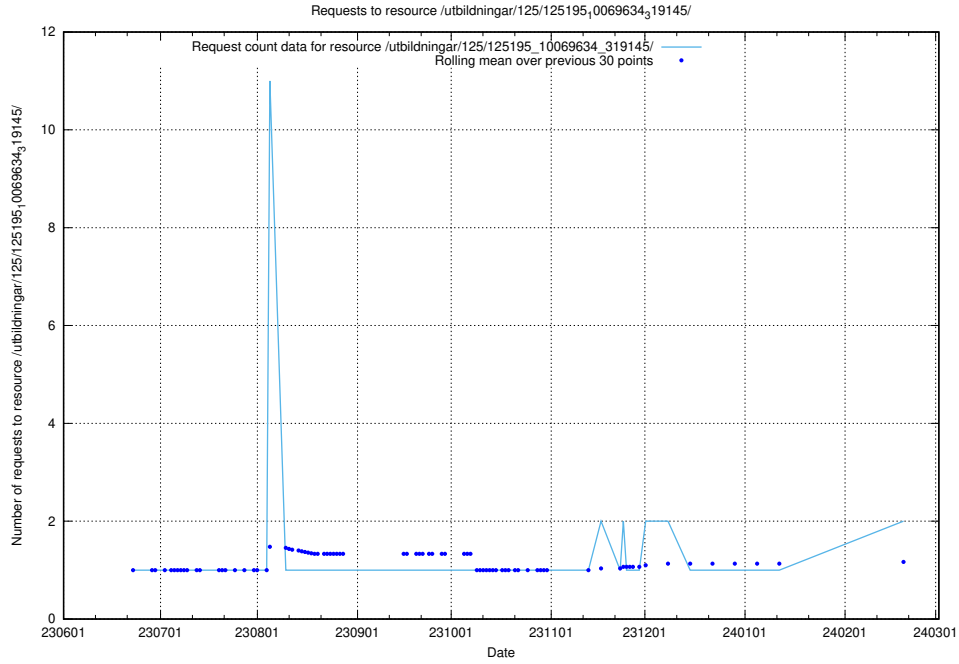

5.854 Usage of /utbildningar/125/125195_10069634_319145/

Here, we count the number of requests to resource /utbildningar/125/125195_10069634_319145/.