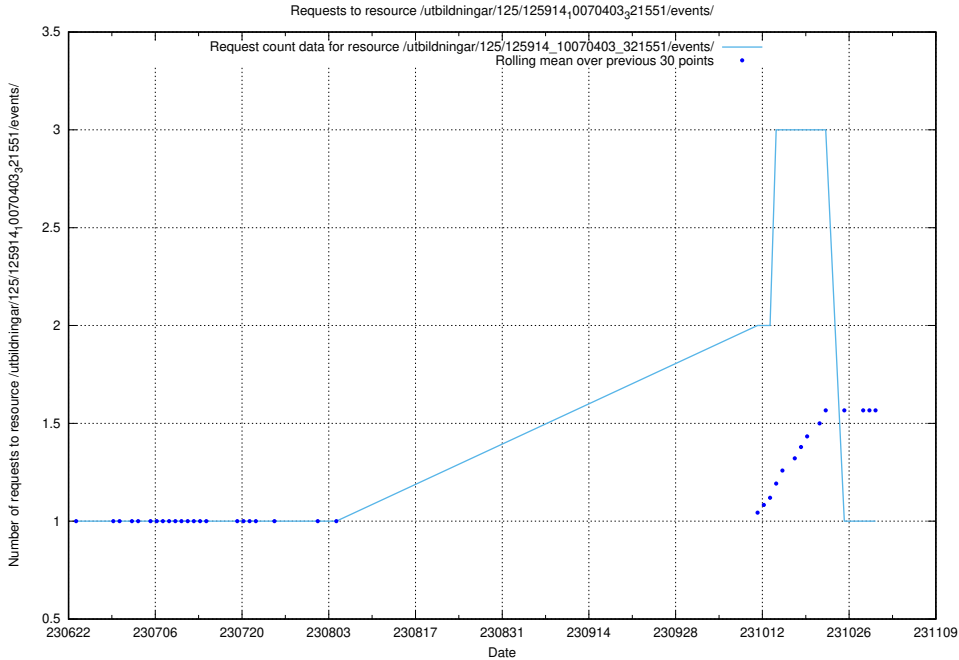

5.5471 Usage of /utbildningar/125/125914_10070403_321551/events/

Here, we count the number of requests to resource /utbildningar/125/125914_10070403_321551/events/