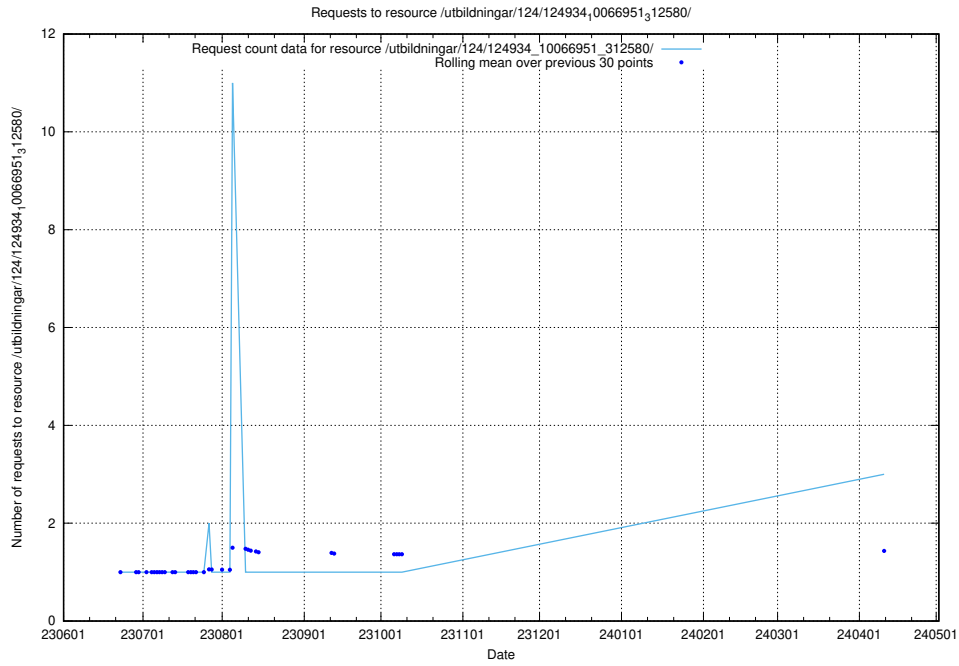

5.423 Usage of /utbildningar/124/124934_10066951_312580/

Here, we count the number of requests to resource /utbildningar/124/124934_10066951_312580/.