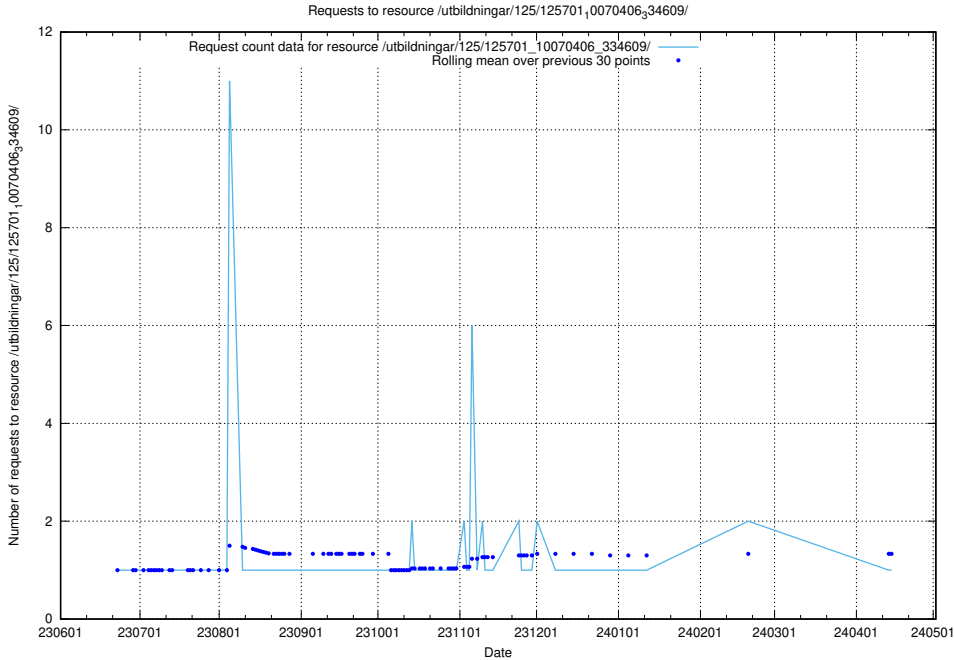

5.5487 Usage of /utbildningar/125/125701_10070406_334609/

Here, we count the number of requests to resource /utbildningar/125/125701_10070406_334609/.