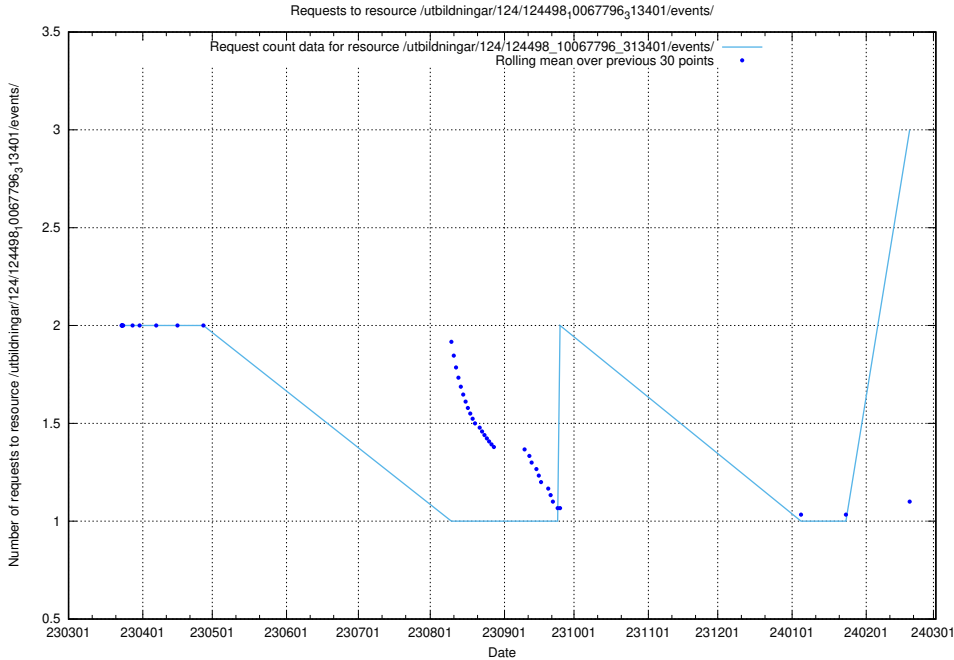

5.474 Usage of /utbildningar/124/124498_10067796_313401/events/

Here, we count the number of requests to resource /utbildningar/124/124498_10067796_313401/events/