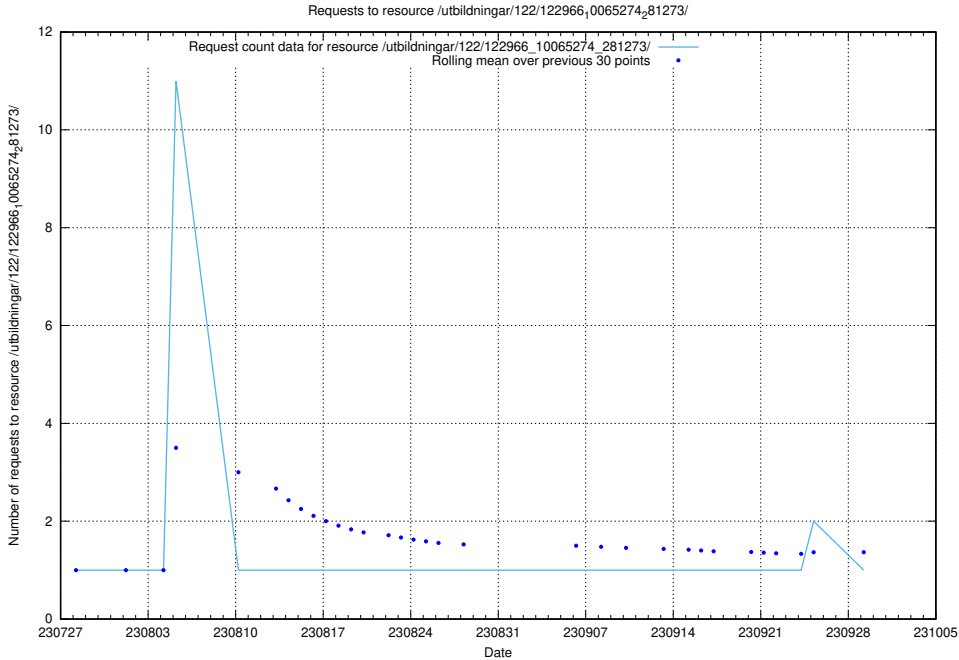

5.4699 Usage of /utbildningar/122/122966_10065274_281273/

Here, we count the number of requests to resource /utbildningar/122/122966_10065274_281273/.