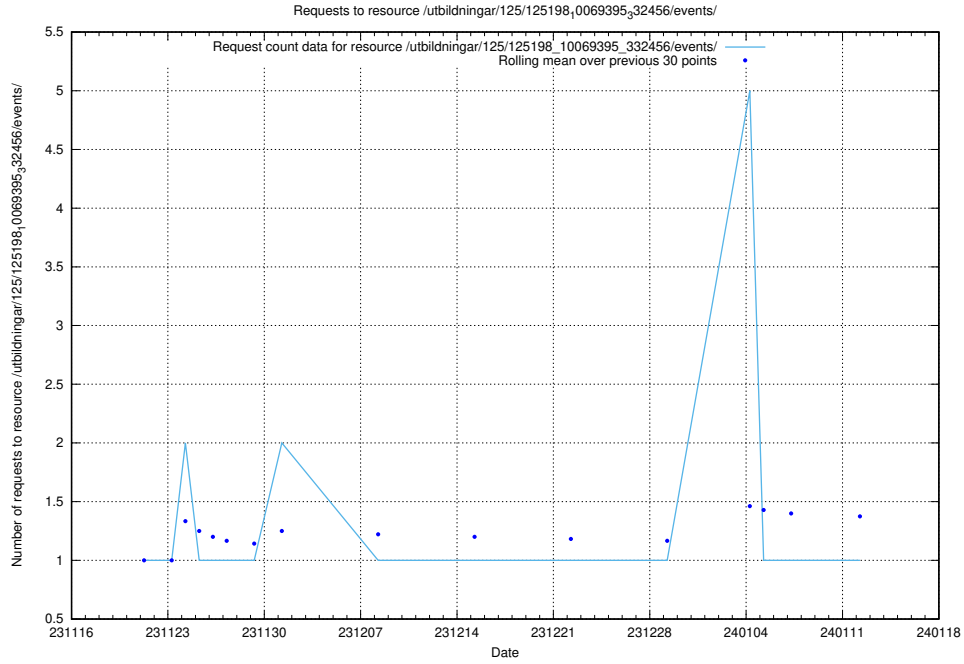

5.3849 Usage of /utbildningar/125/125198_10069395_332456/events/

Here, we count the number of requests to resource /utbildningar/125/125198_10069395_332456/events/