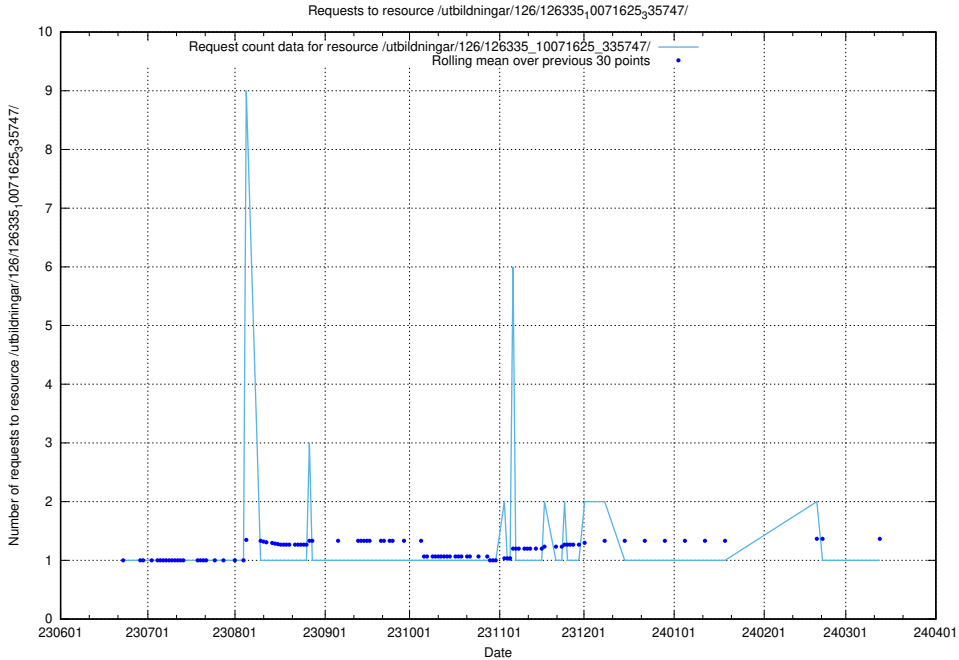

5.5455 Usage of /utbildningar/126/126335_10071625_335747/

Here, we count the number of requests to resource /utbildningar/126/126335_10071625_335747/.