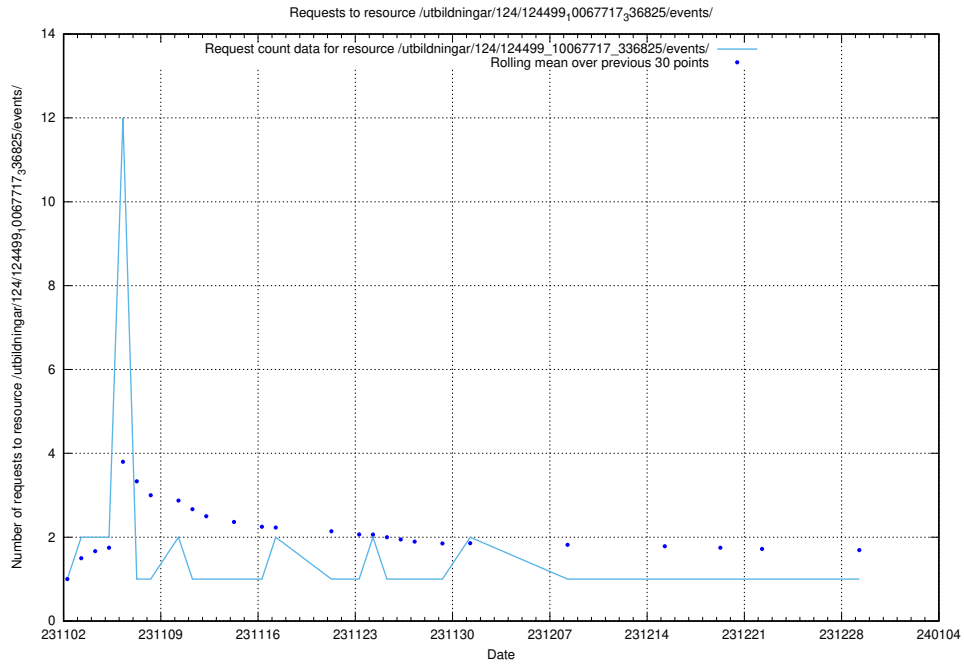

5.3952 Usage of /utbildningar/124/124499_10067717_336825/events/

Here, we count the number of requests to resource /utbildningar/124/124499_10067717_336825/events/