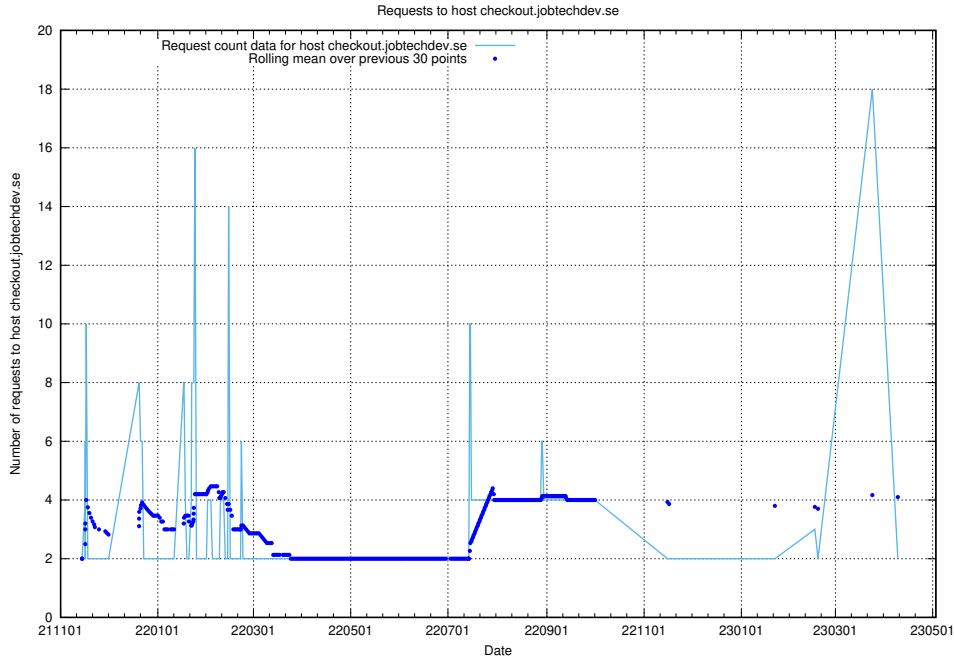

7.271 Usage of checkout.jobtechdev.se

Here, we count the number of requests to host checkout.jobtechdev.se.