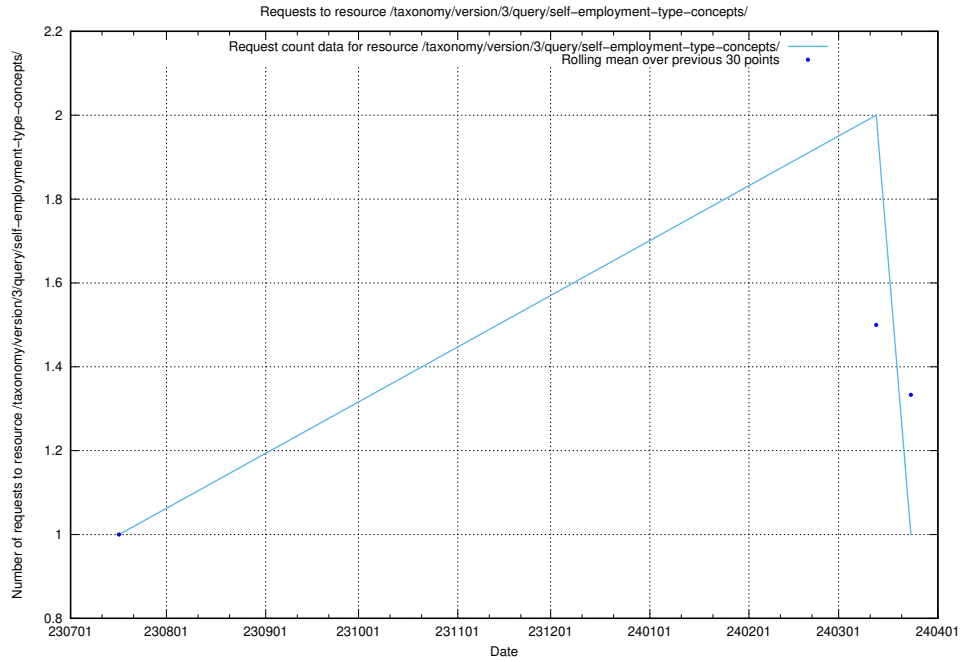

5.4839 Usage of /taxonomy/version/3/query/self-employment-type-concepts/

Here, we count the number of requests to resource /taxonomy/version/3/query/self-employment-type-concepts/.