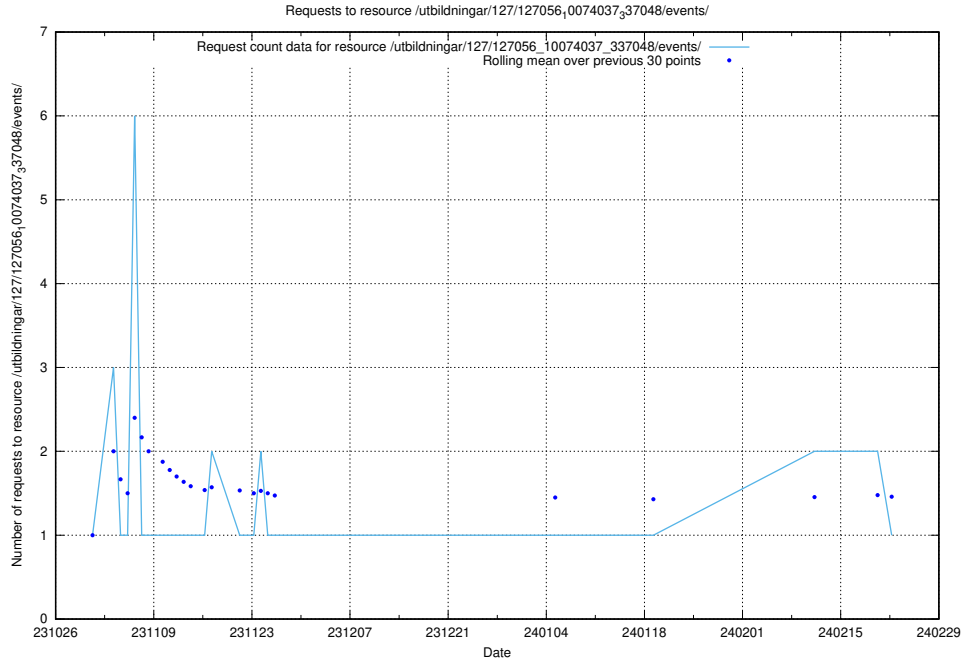

5.3959 Usage of /utbildningar/127/127056_10074037_337048/events/

Here, we count the number of requests to resource /utbildningar/127/127056_10074037_337048/events/