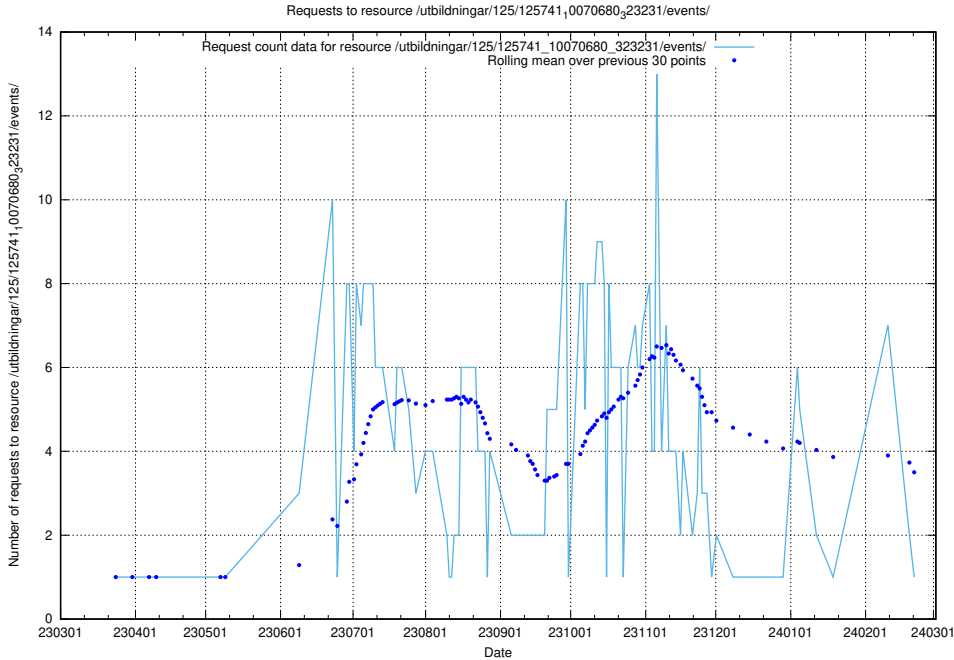

5.6022 Usage of /utbildningar/125/125741_10070680_323231/events/

Here, we count the number of requests to resource /utbildningar/125/125741_10070680_323231/events/