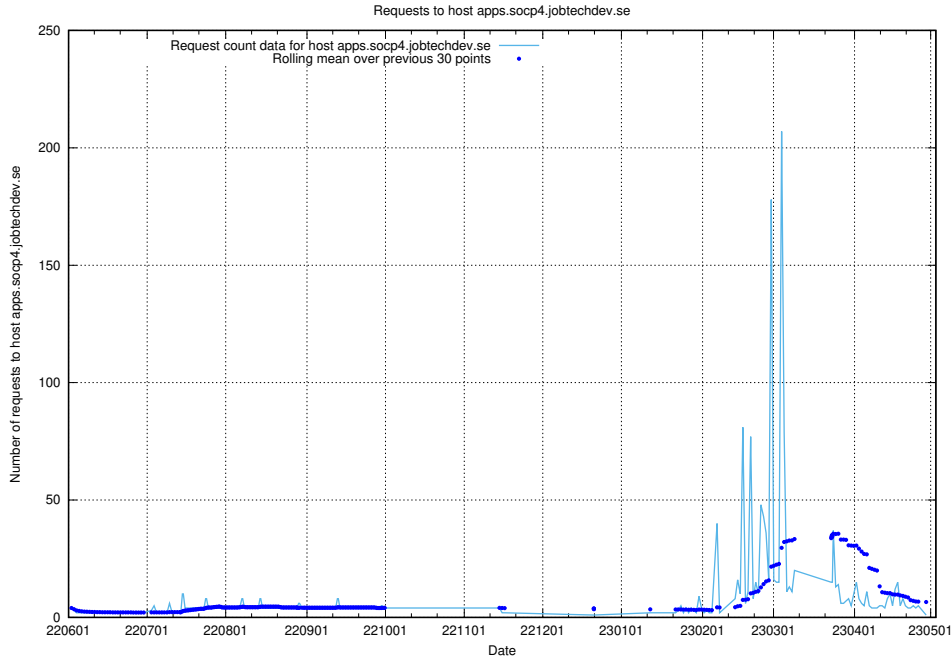

7.630 Usage of apps.socp4.jobtechdev.se

Here, we count the number of requests to host apps.socp4.jobtechdev.se.