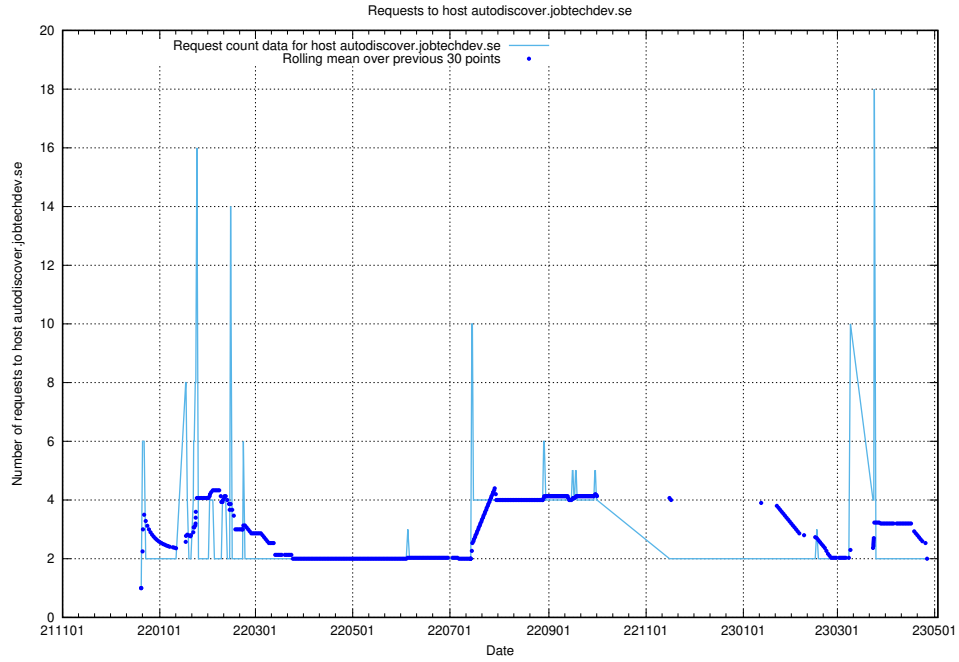

7.376 Usage of autodiscover.jobtechdev.se

Here, we count the number of requests to host autodiscover.jobtechdev.se.