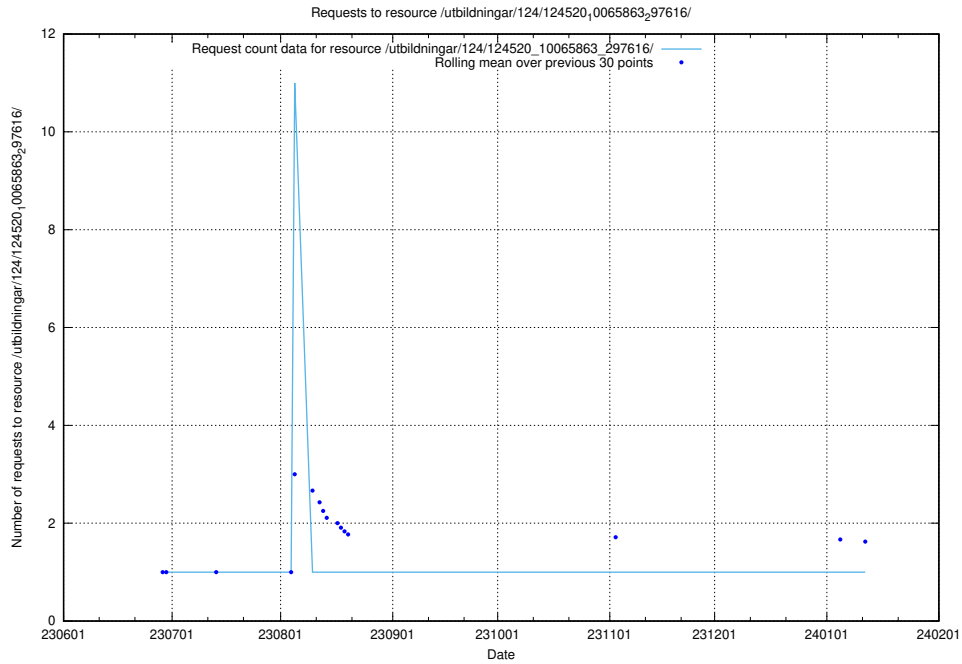

5.5287 Usage of /utbildningar/124/124520_10065863_297616/

Here, we count the number of requests to resource /utbildningar/124/124520_10065863_297616/.