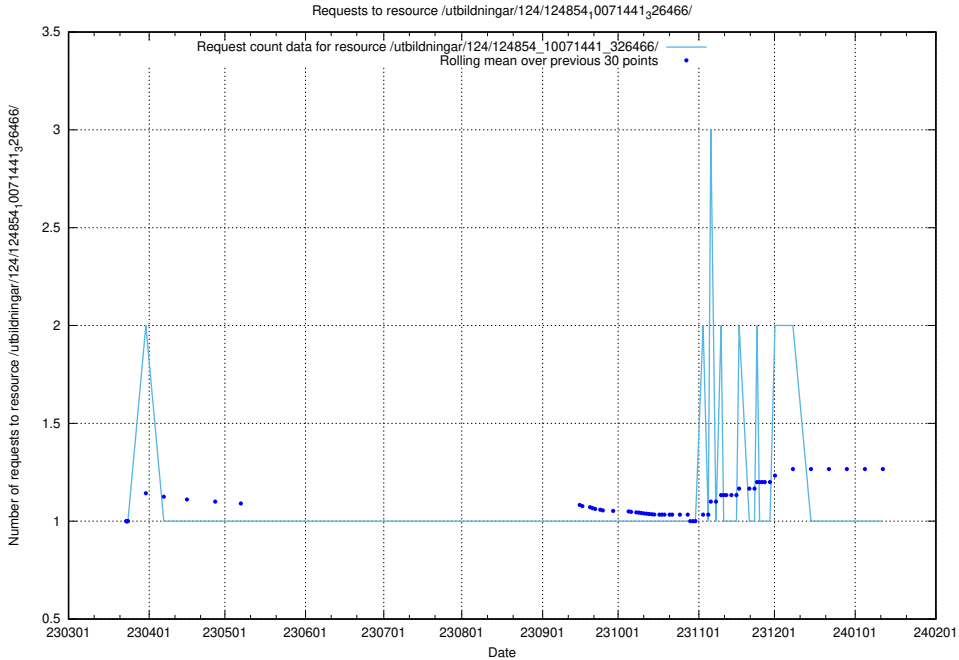

5.1197 Usage of /utbildningar/124/124854_10071441_326466/

Here, we count the number of requests to resource /utbildningar/124/124854_10071441_326466/.