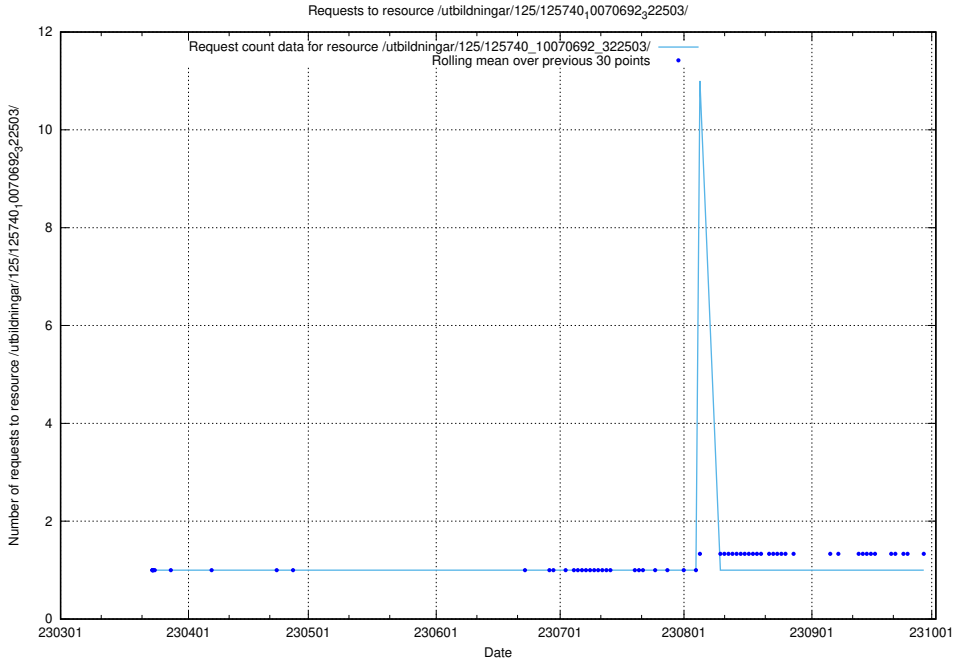

5.979 Usage of /utbildningar/125/125740_10070692_322503/

Here, we count the number of requests to resource /utbildningar/125/125740_10070692_322503/.