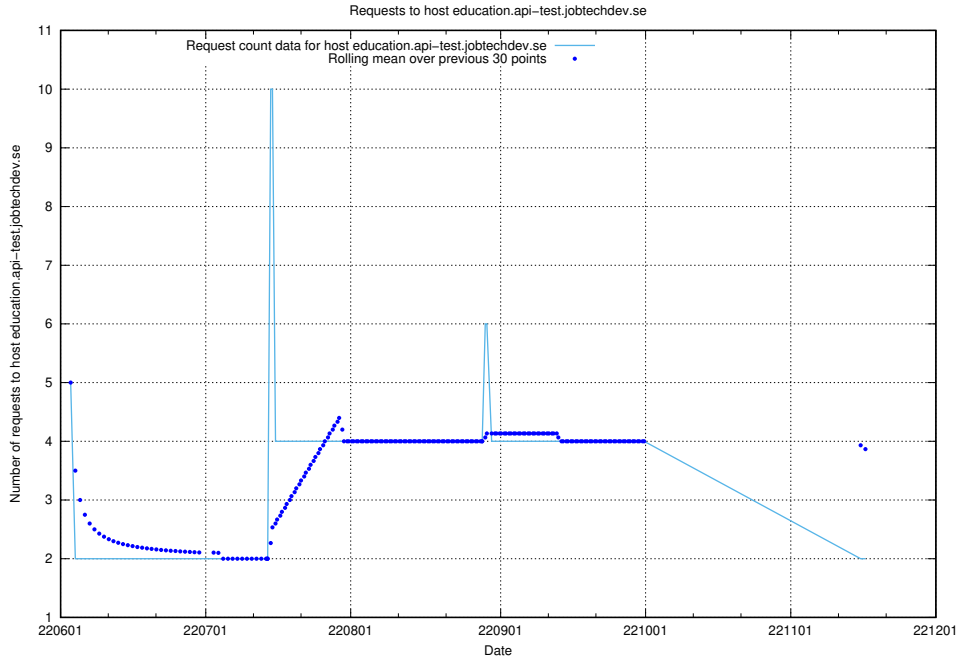

7.413 Usage of education.api-test.jobtechdev.se

Here, we count the number of requests to host education.api-test.jobtechdev.se.