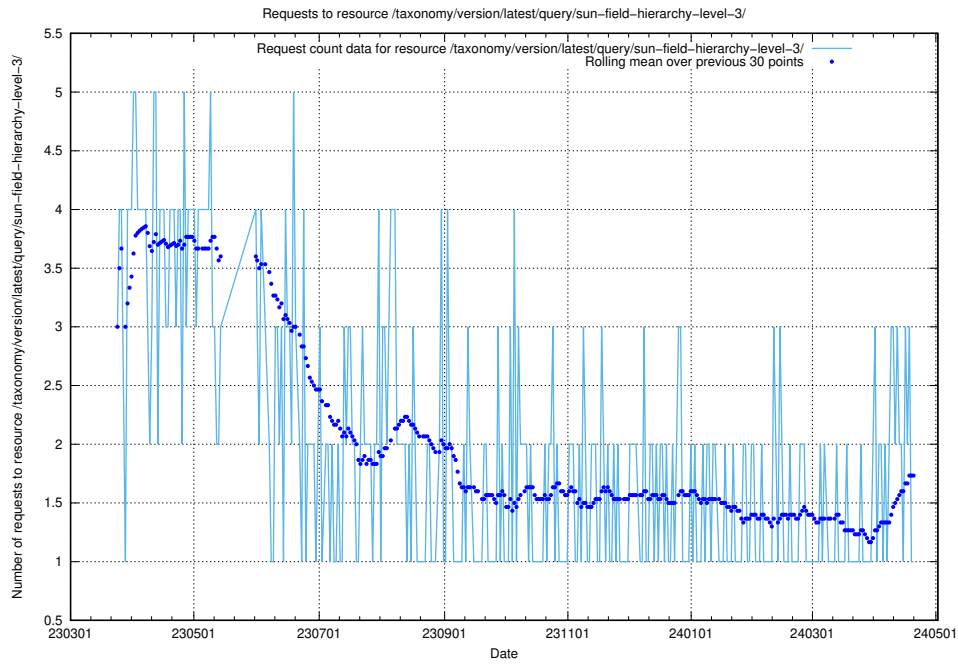

5.5868 Usage of /taxonomy/version/latest/query/sun-field-hierarchy-level-3/

Here, we count the number of requests to resource /taxonomy/version/latest/query/sun-field-hierarchy-level-3/.