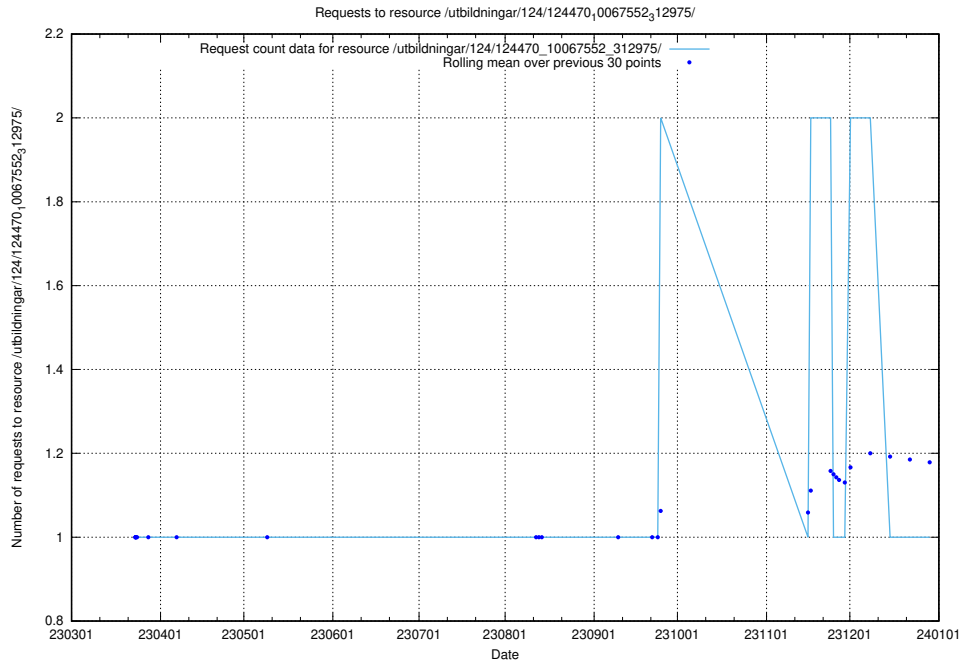

5.2987 Usage of /utbildningar/124/124470_10067552_312975/

Here, we count the number of requests to resource /utbildningar/124/124470_10067552_312975/.