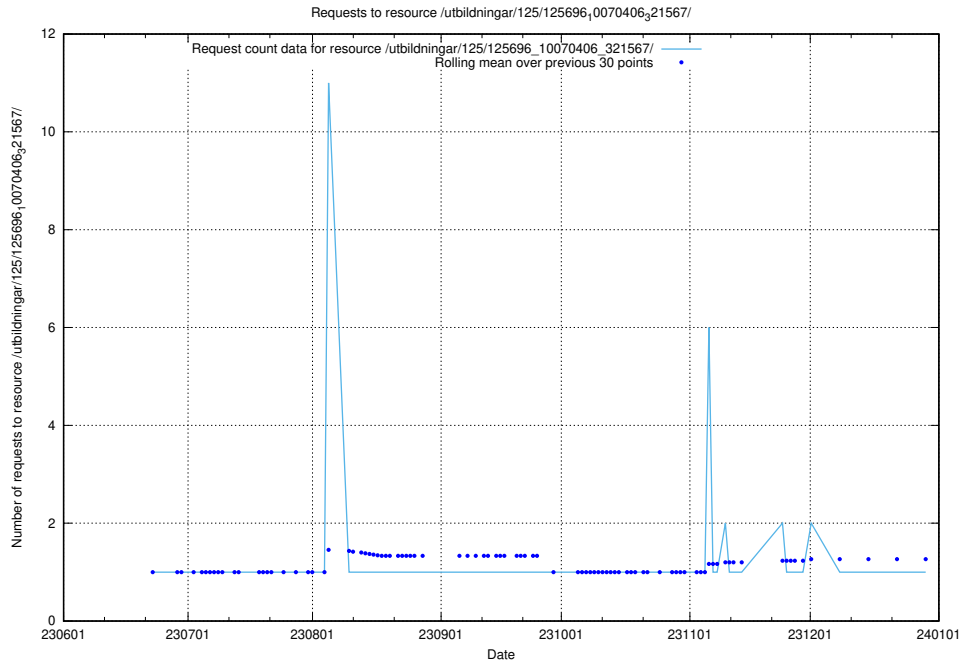

5.5498 Usage of /utbildningar/125/125696_10070406_321567/

Here, we count the number of requests to resource /utbildningar/125/125696_10070406_321567/.