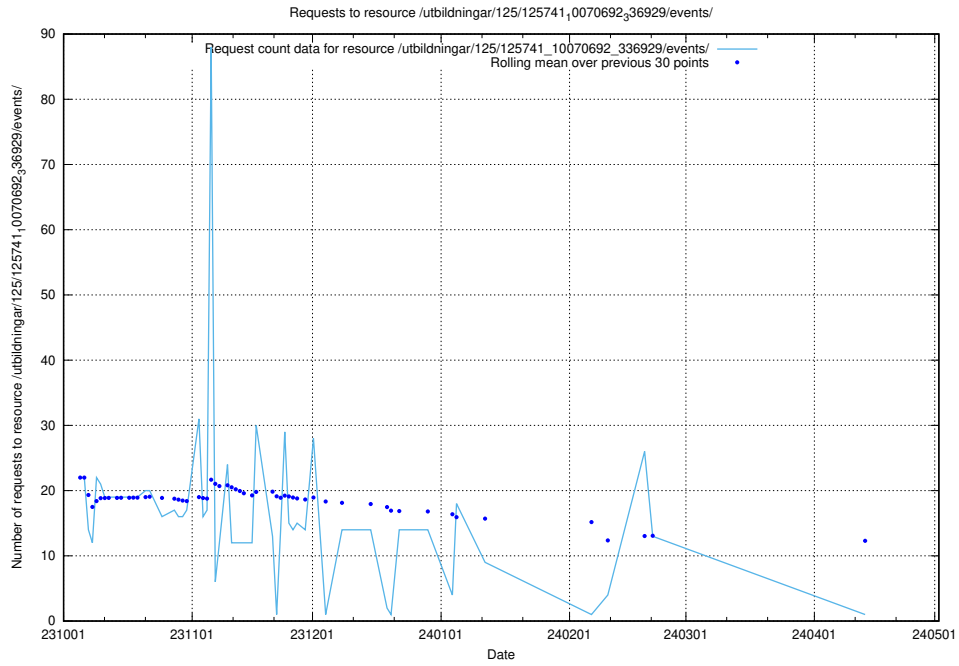

5.4228 Usage of /utbildningar/125/125741_10070692_336929/events/

Here, we count the number of requests to resource /utbildningar/125/125741_10070692_336929/events/