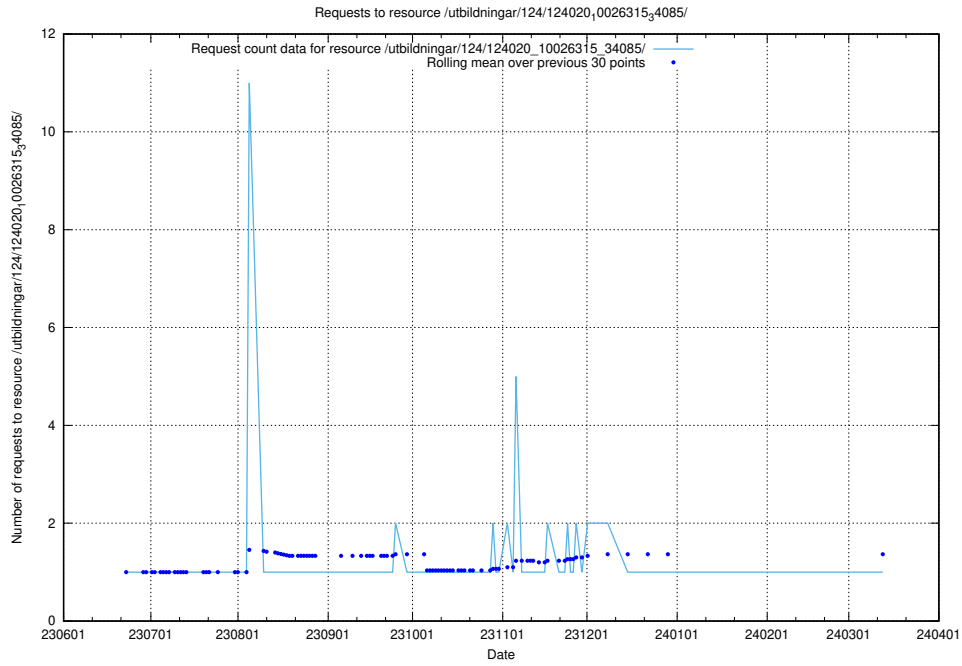

5.5641 Usage of /utbildningar/124/124020_10026315_34085/

Here, we count the number of requests to resource /utbildningar/124/124020_10026315_34085/.