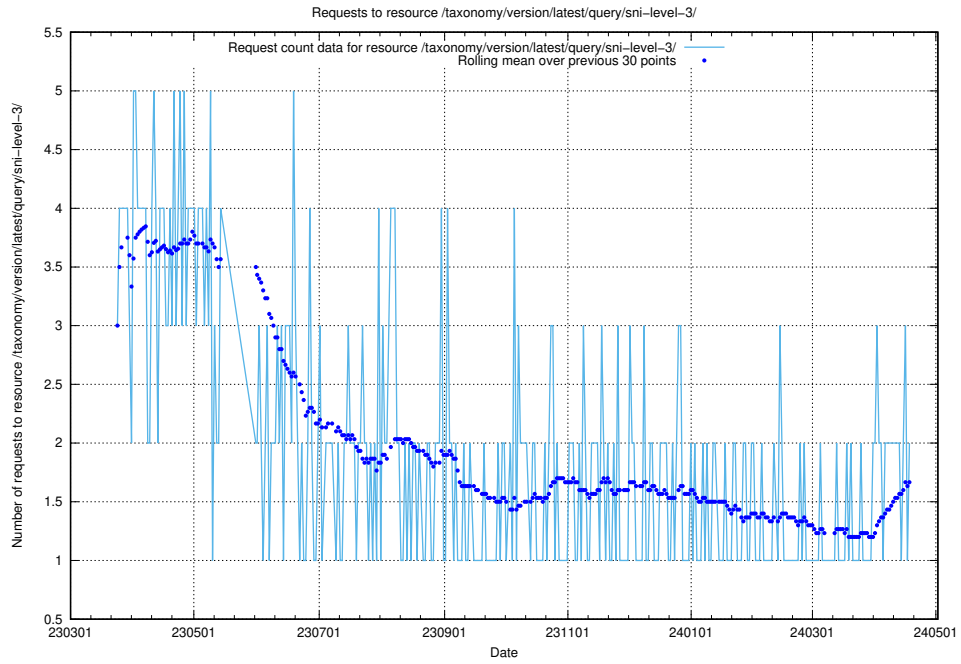

5.956 Usage of /taxonomy/version/latest/query/sni-level-3/

Here, we count the number of requests to resource /taxonomy/version/latest/query/sni-level-3/.