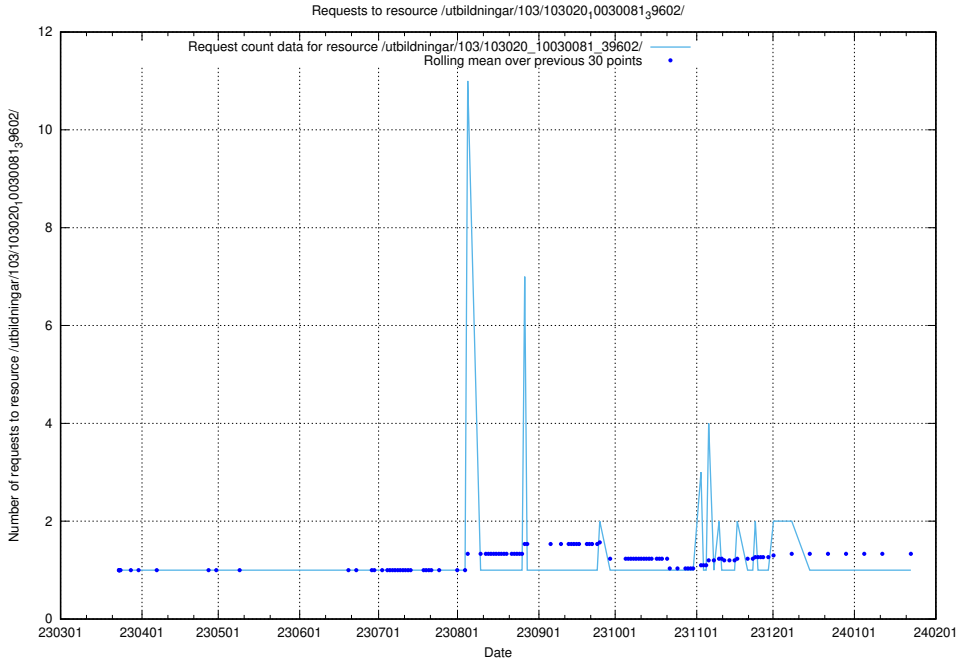

5.5328 Usage of /utbildningar/103/103020_10030081_39602/

Here, we count the number of requests to resource /utbildningar/103/103020_10030081_39602/.