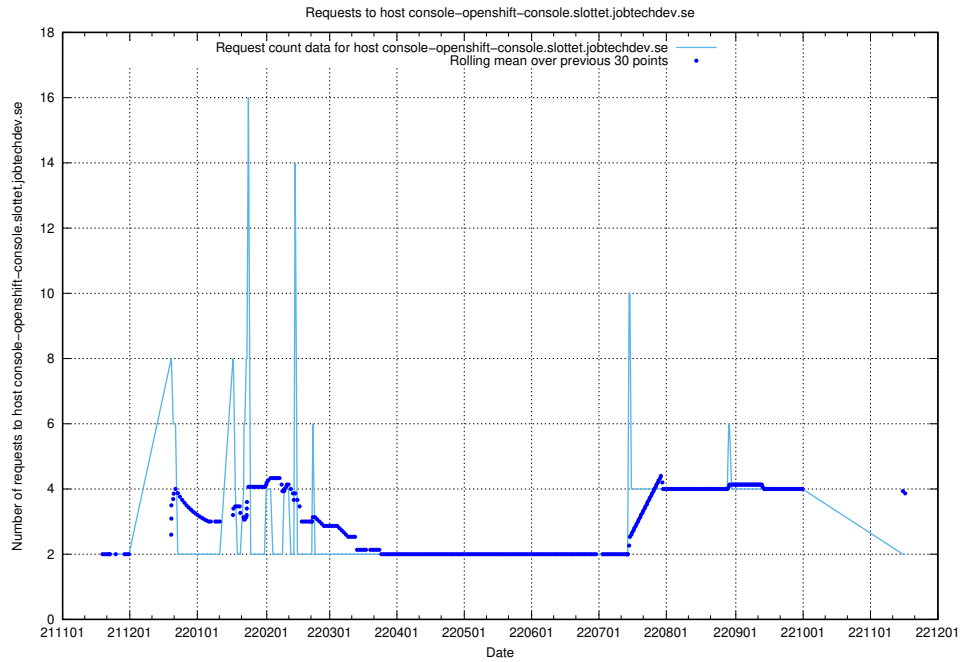

7.466 Usage of `www.list.jobtechdev.se`

Here, we count the number of requests to host `www.list.jobtechdev.se`.

7.468 Usage of console-openshift-console.slottet.jobtechdev.se

Here, we count the number of requests to host console-openshift-console.slottet.jobtechdev.se.