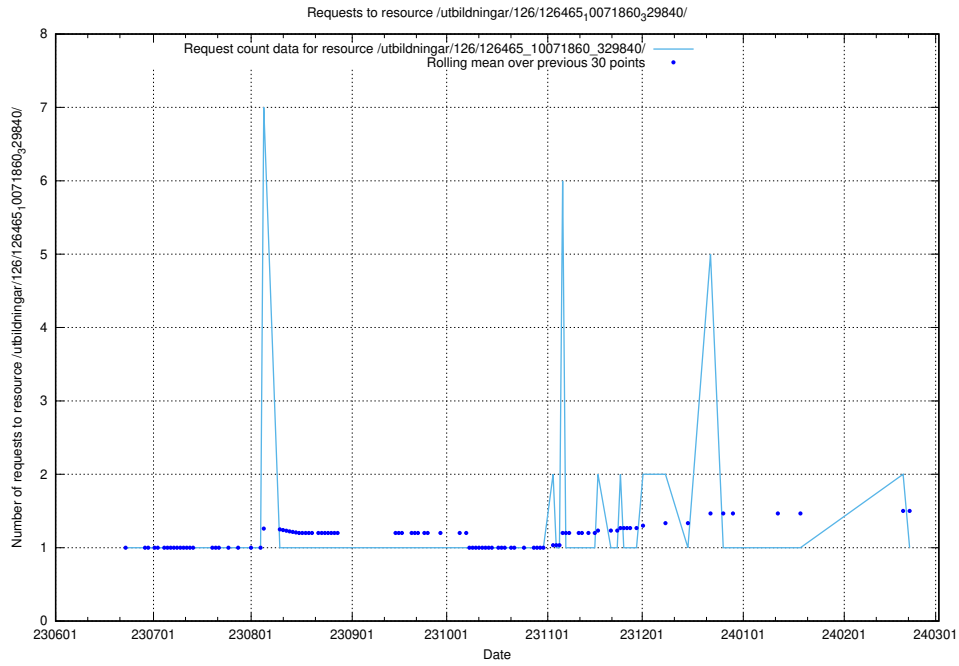

5.5470 Usage of /utbildningar/126/126465_10071860_329840/

Here, we count the number of requests to resource /utbildningar/126/126465_10071860_329840/.