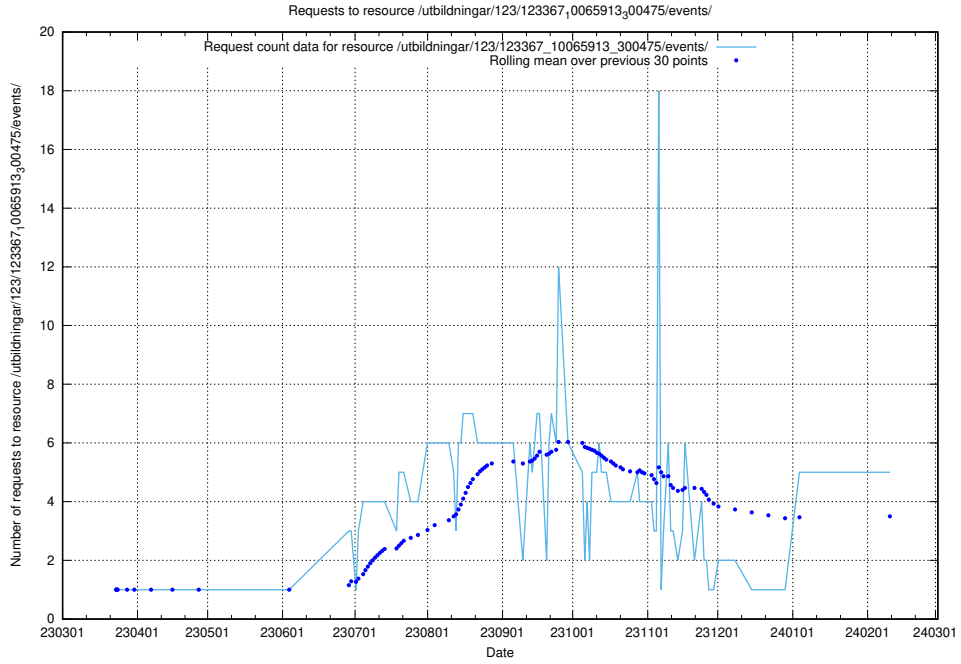

5.182 Usage of /utbildningar/123/123367_10065913_300475/events/

Here, we count the number of requests to resource /utbildningar/123/123367_10065913_300475/events/