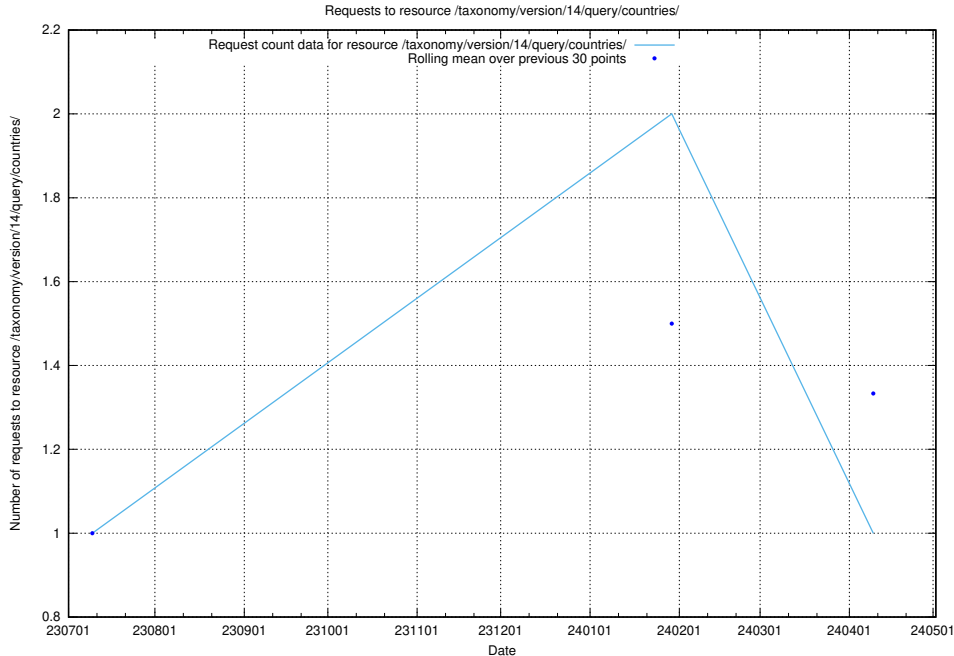

5.4964 Usage of /taxonomy/version/14/query/countries/

Here, we count the number of requests to resource /taxonomy/version/14/query/countries/.