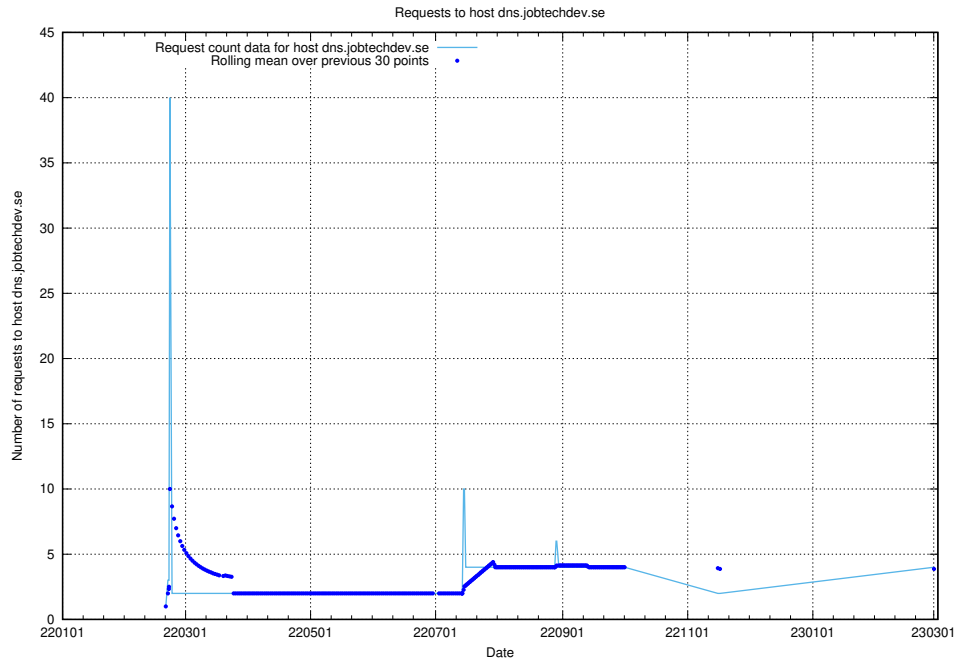

7.152 Usage of dns.jobtechdev.se

Here, we count the number of requests to host dns.jobtechdev.se.