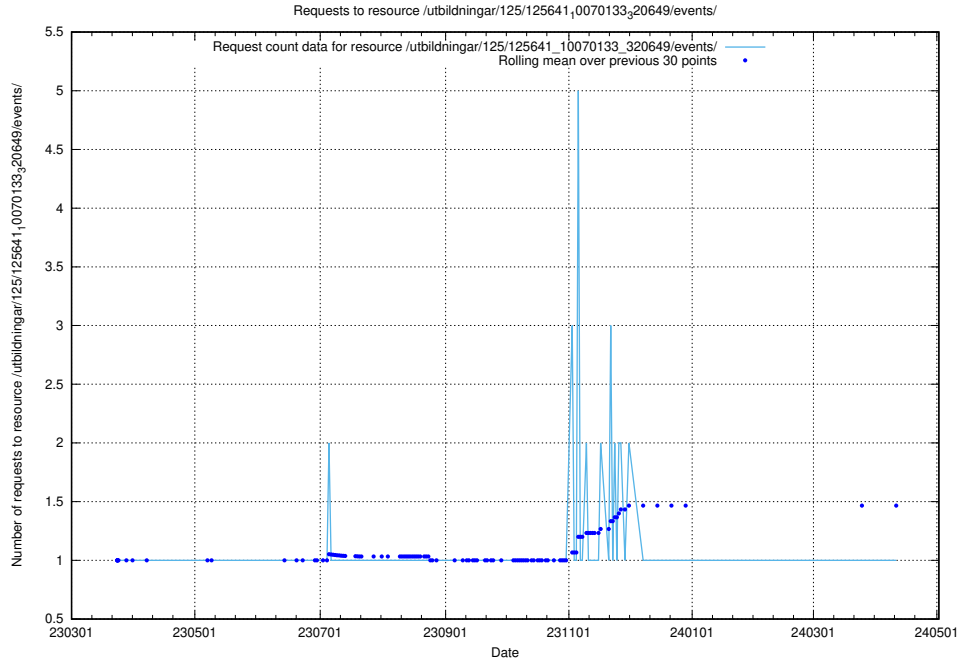

5.1107 Usage of /utbildningar/125/125641_10070133_320649/events/

Here, we count the number of requests to resource /utbildningar/125/125641_10070133_320649/events/