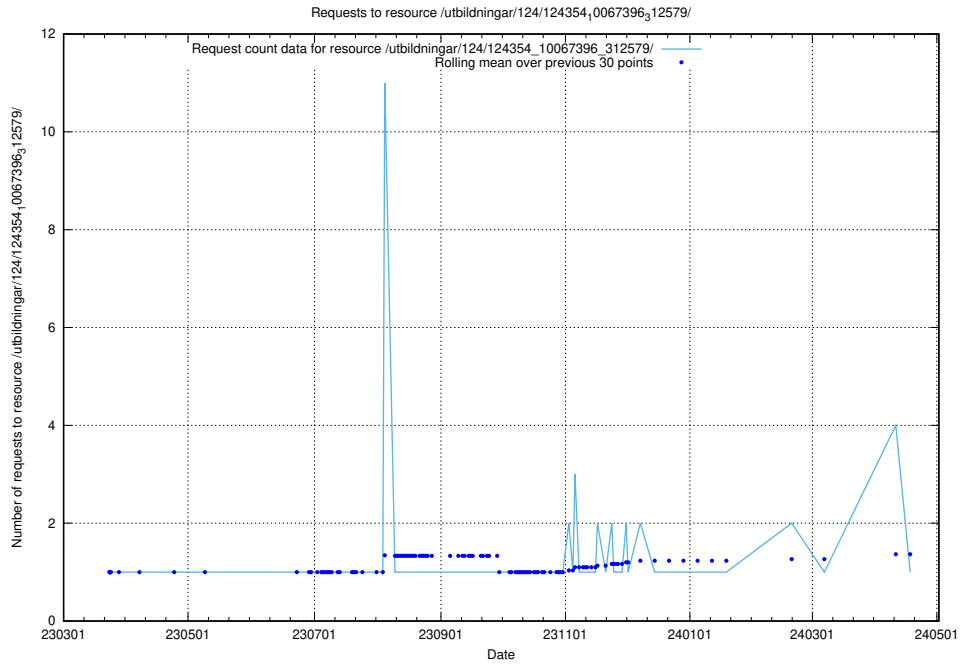

5.3745 Usage of /utbildningar/124/124354_10067396_312579/

Here, we count the number of requests to resource /utbildningar/124/124354_10067396_312579/.