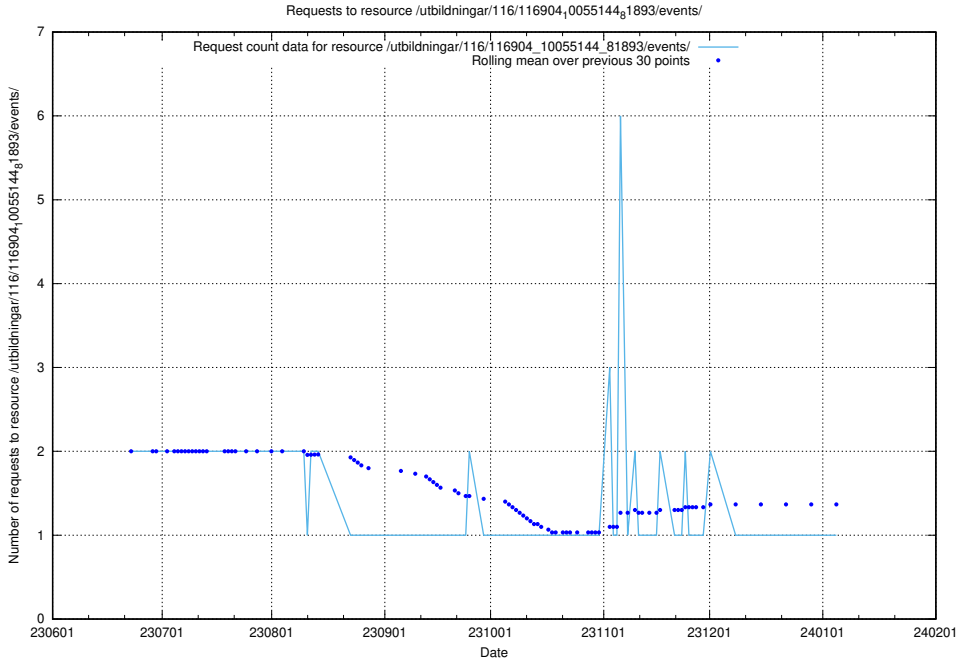

5.5386 Usage of /utbildningar/116/116904_10055144_81893/events/

Here, we count the number of requests to resource /utbildningar/116/116904_10055144_81893/events/.