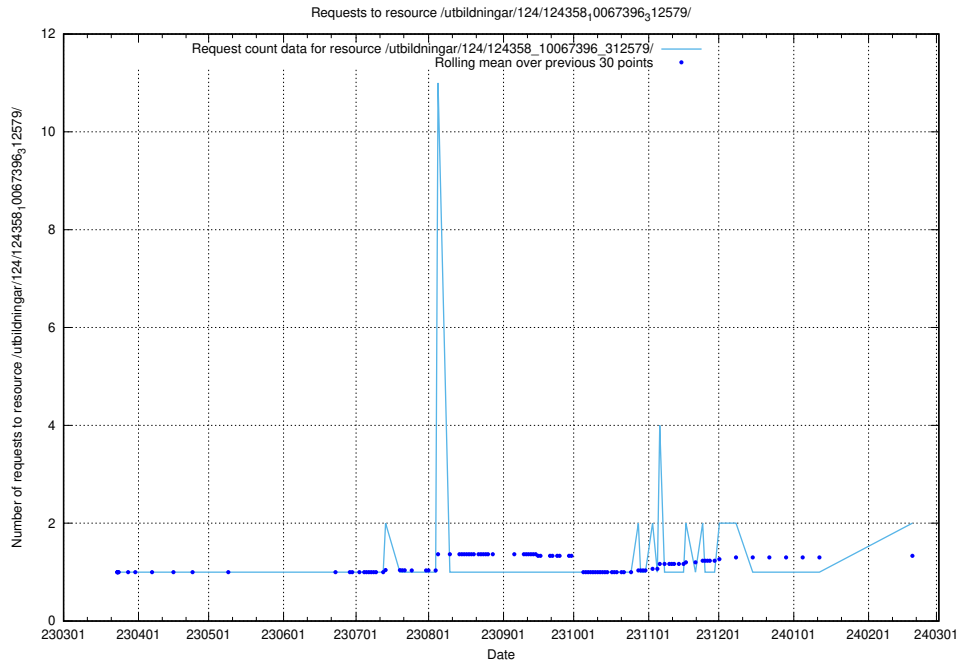

5.713 Usage of /utbildningar/124/124358_10067396_312579/

Here, we count the number of requests to resource /utbildningar/124/124358_10067396_312579/.