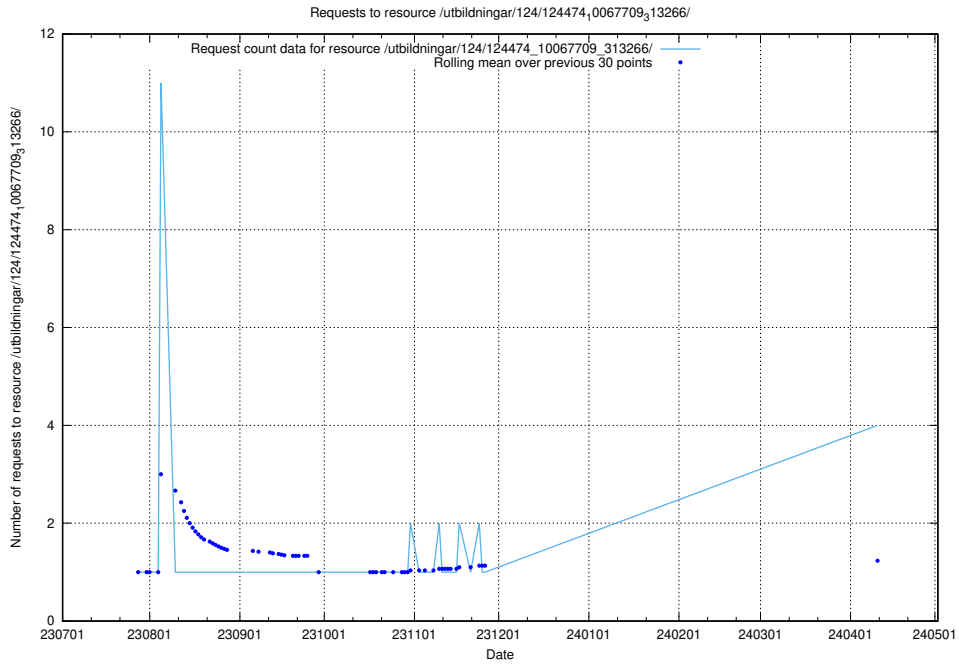

5.263 Usage of /utbildningar/124/124474_10067709_313266/

Here, we count the number of requests to resource /utbildningar/124/124474_10067709_313266/.