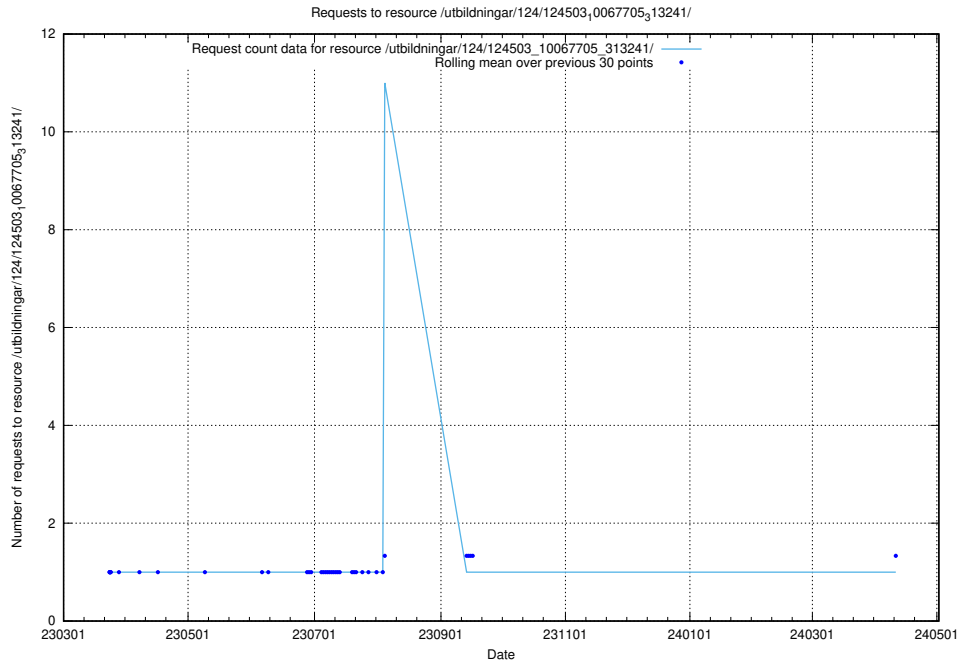

5.2002 Usage of /utbildningar/124/124503_10067705_313241/

Here, we count the number of requests to resource /utbildningar/124/124503_10067705_313241/.