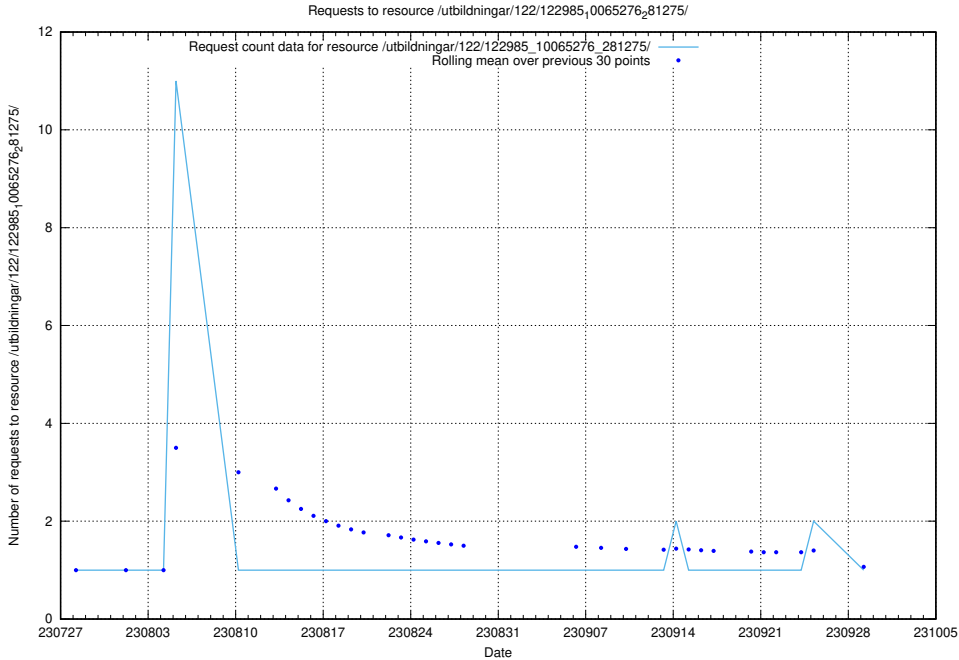

5.4734 Usage of /utbildningar/122/122985_10065276_281275/

Here, we count the number of requests to resource /utbildningar/122/122985_10065276_281275/.