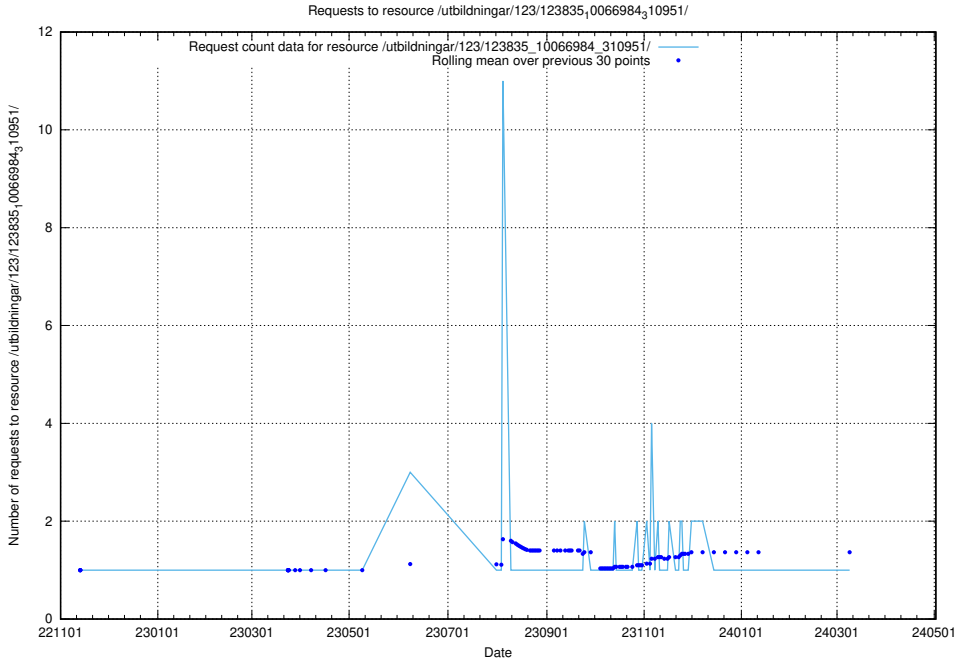

5.5714 Usage of /utbildningar/123/123835_10066984_310951/

Here, we count the number of requests to resource /utbildningar/123/123835_10066984_310951/.