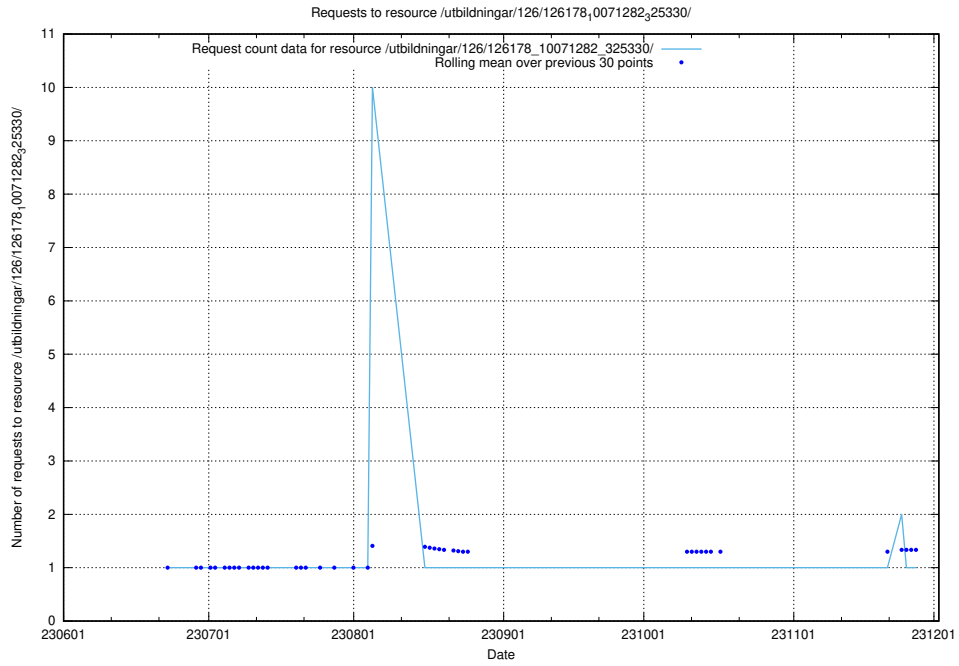

5.5492 Usage of /utbildningar/126/126178_10071282_325330/

Here, we count the number of requests to resource /utbildningar/126/126178_10071282_325330/.