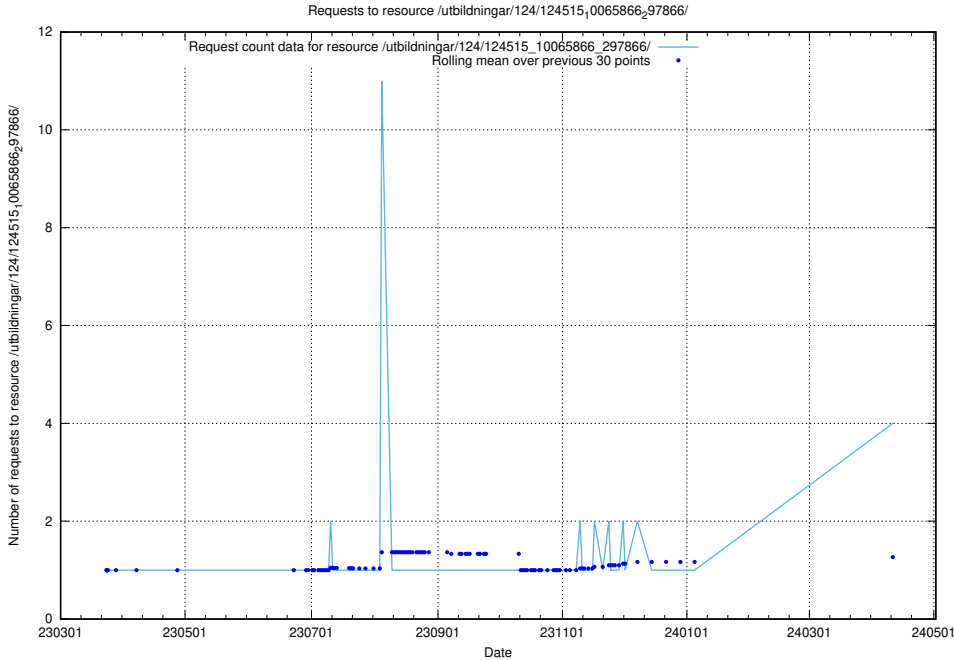

5.217 Usage of /utbildningar/124/124515_10065866_297866/

Here, we count the number of requests to resource /utbildningar/124/124515_10065866_297866/.