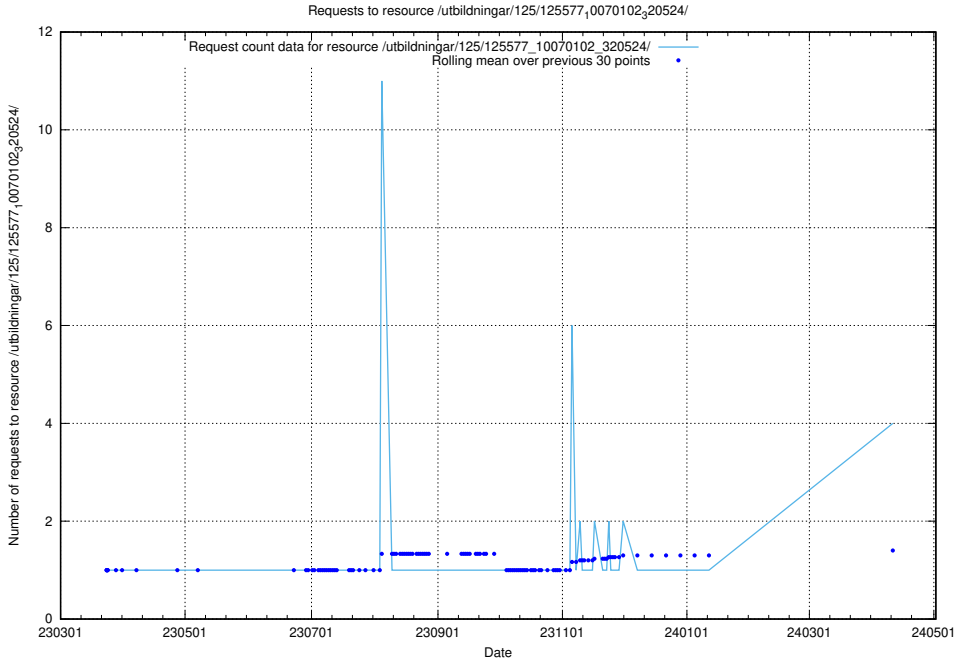

5.202 Usage of /utbildningar/125/125577_10070102_320524/

Here, we count the number of requests to resource /utbildningar/125/125577_10070102_320524/.