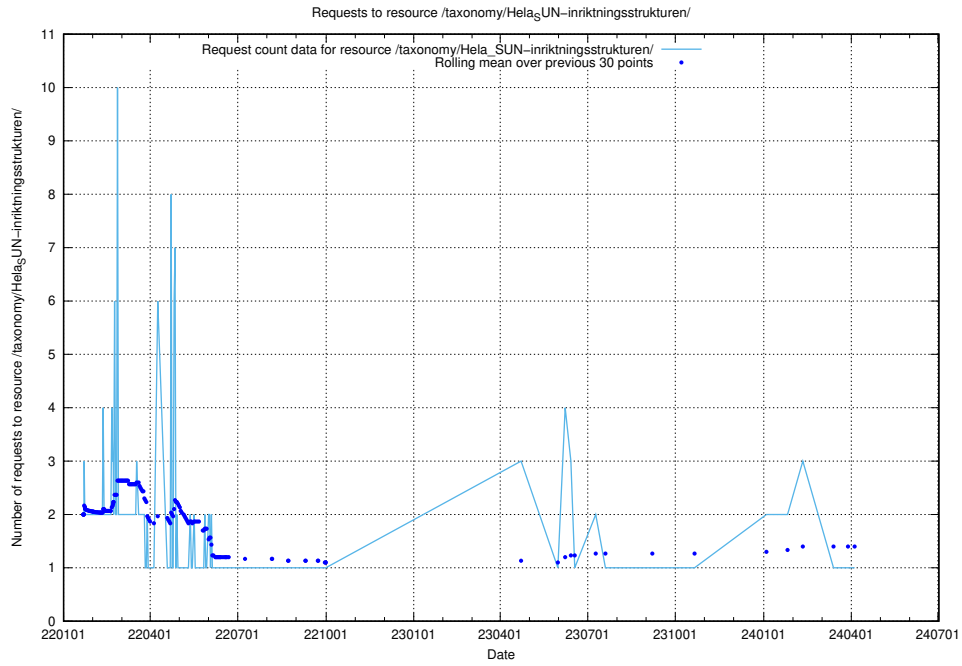

5.6274 Usage of /taxonomy/Hela_SUN-inriktningsstrukturen/

Here, we count the number of requests to resource /taxonomy/Hela_SUN-inriktningsstrukturen/.