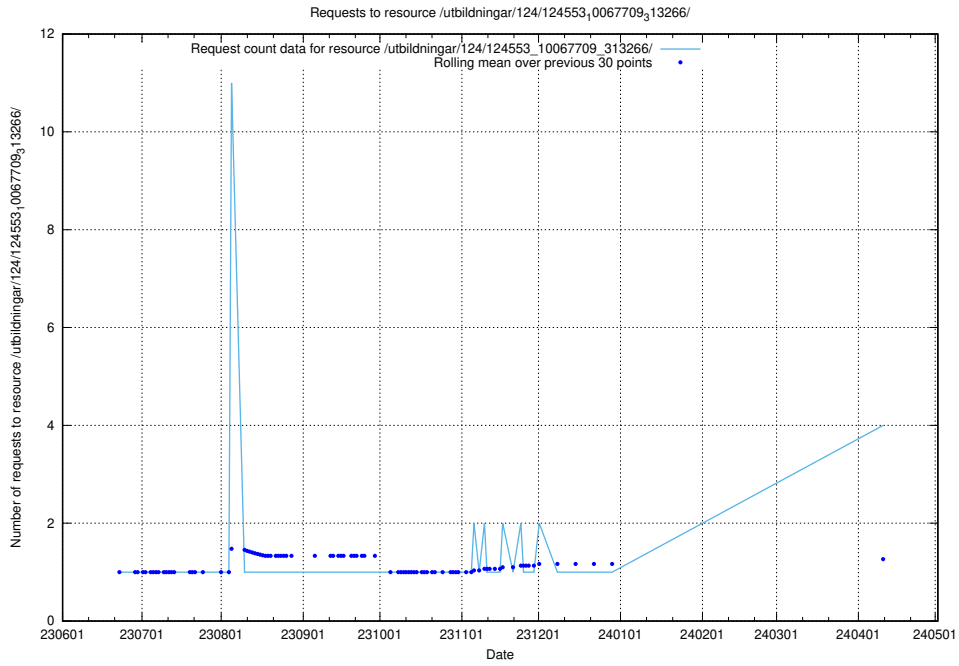

5.277 Usage of /utbildningar/124/124553_10067709_313266/

Here, we count the number of requests to resource /utbildningar/124/124553_10067709_313266/.