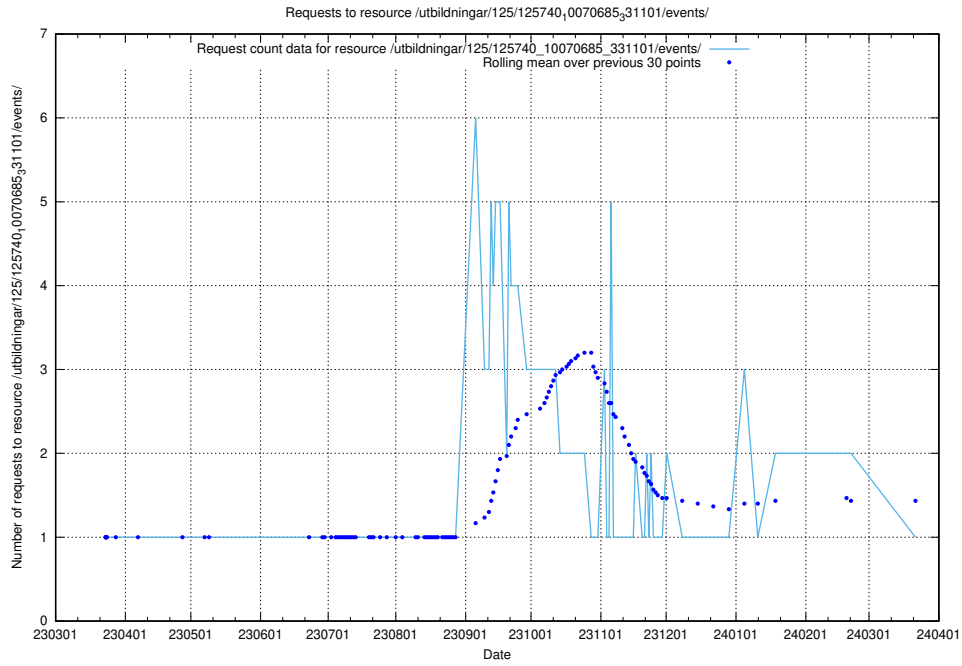

5.1042 Usage of /utbildningar/125/125740_10070685_331101/events/

Here, we count the number of requests to resource /utbildningar/125/125740_10070685_331101/events/