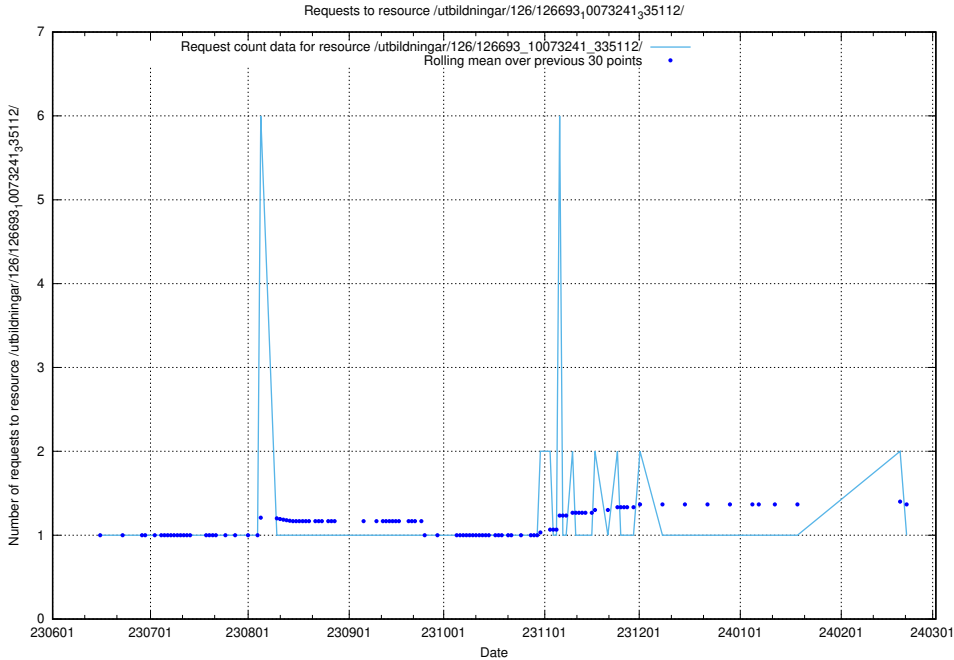

5.5685 Usage of /utbildningar/126/126693_10073241_335112/

Here, we count the number of requests to resource /utbildningar/126/126693_10073241_335112/.