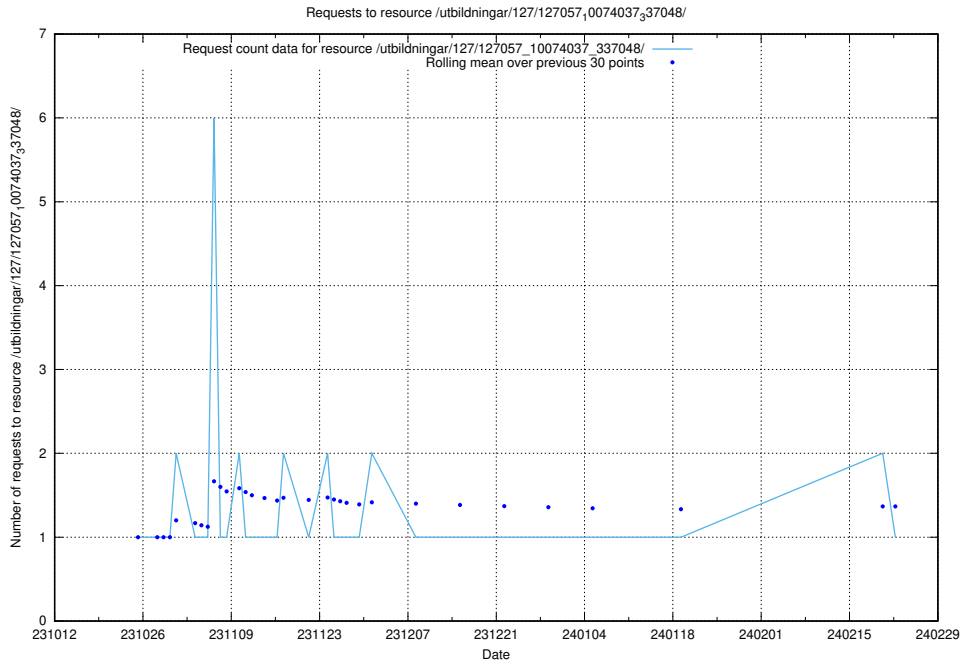

5.4039 Usage of /utbildningar/127/127057_10074037_337048/

Here, we count the number of requests to resource /utbildningar/127/127057_10074037_337048/.