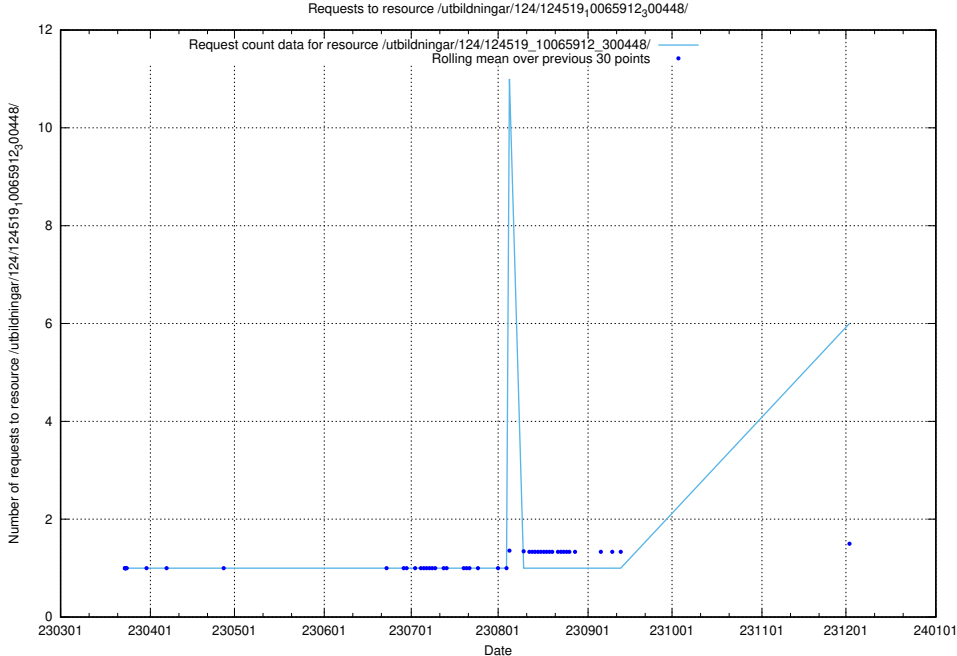

5.77 Usage of /utbildningar/124/124519_10065912_300448/

Here, we count the number of requests to resource /utbildningar/124/124519_10065912_300448/.