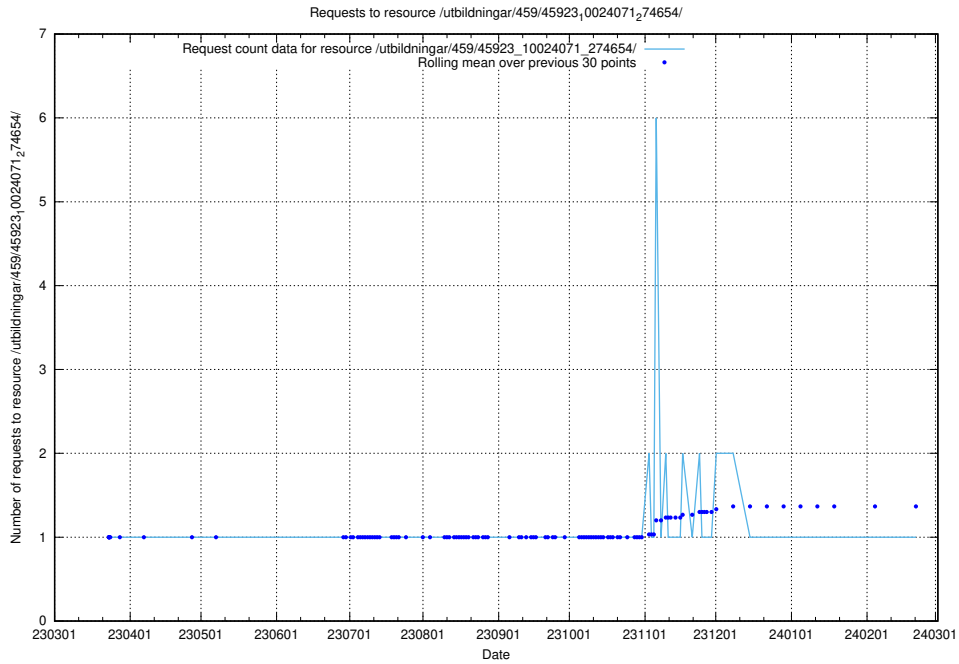

5.6099 Usage of /utbildningar/459/45923_10024071_274654/

Here, we count the number of requests to resource /utbildningar/459/45923_10024071_274654/.