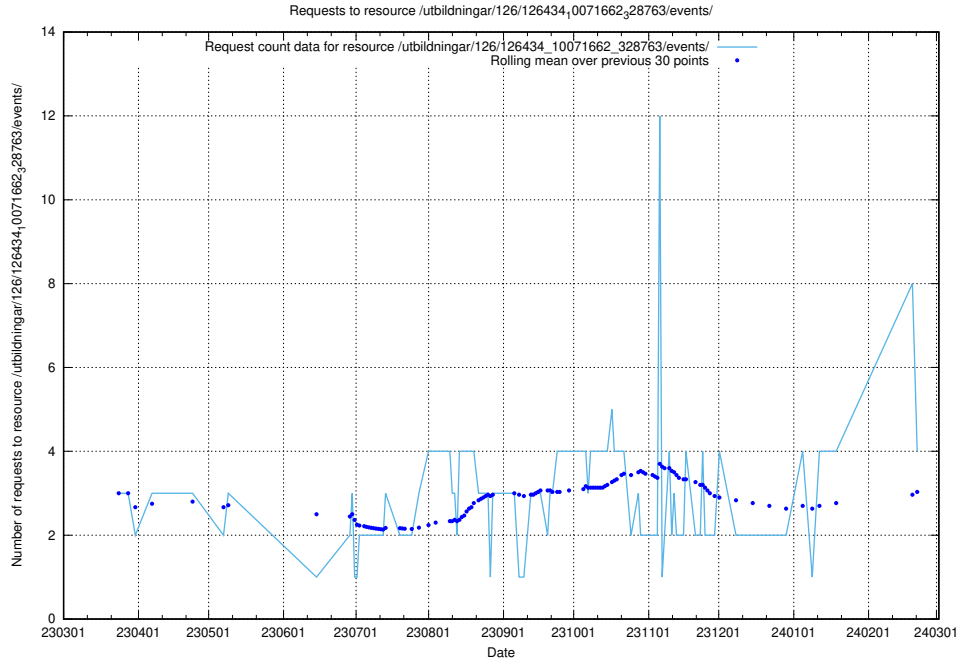

Here, we count the number of requests to resource /taxonomy/version/20/query/isco-level-4-groups/.

5.286 Usage of /utbildningar/126/126434_10071662_328763/events/

Here, we count the number of requests to resource /utbildningar/126/126434_10071662_328763/events/