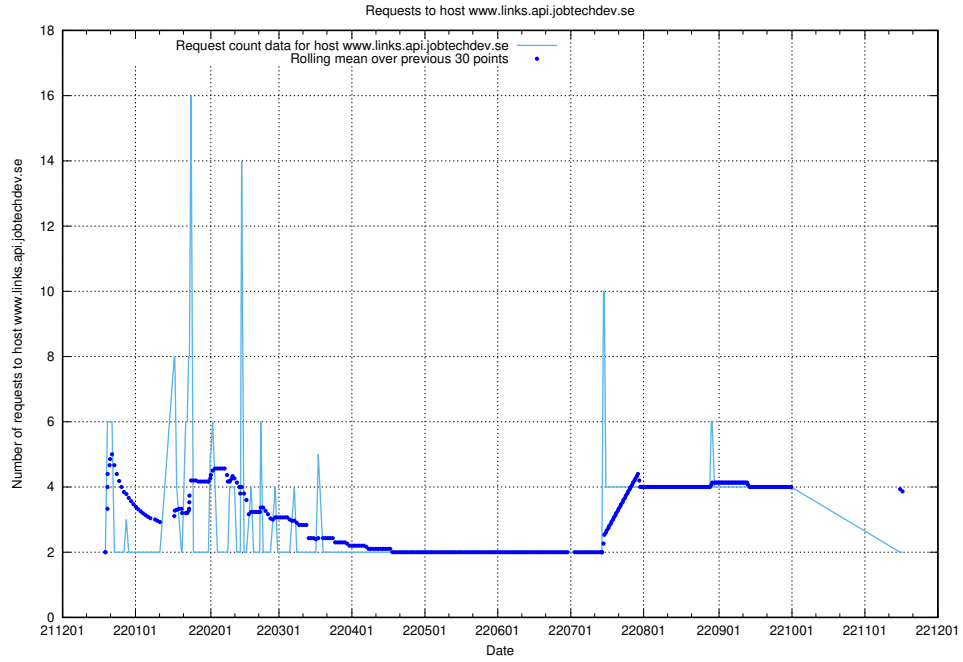

7.375 Usage of `www.links.api.jobtechdev.se`

Here, we count the number of requests to host `www.links.api.jobtechdev.se`.