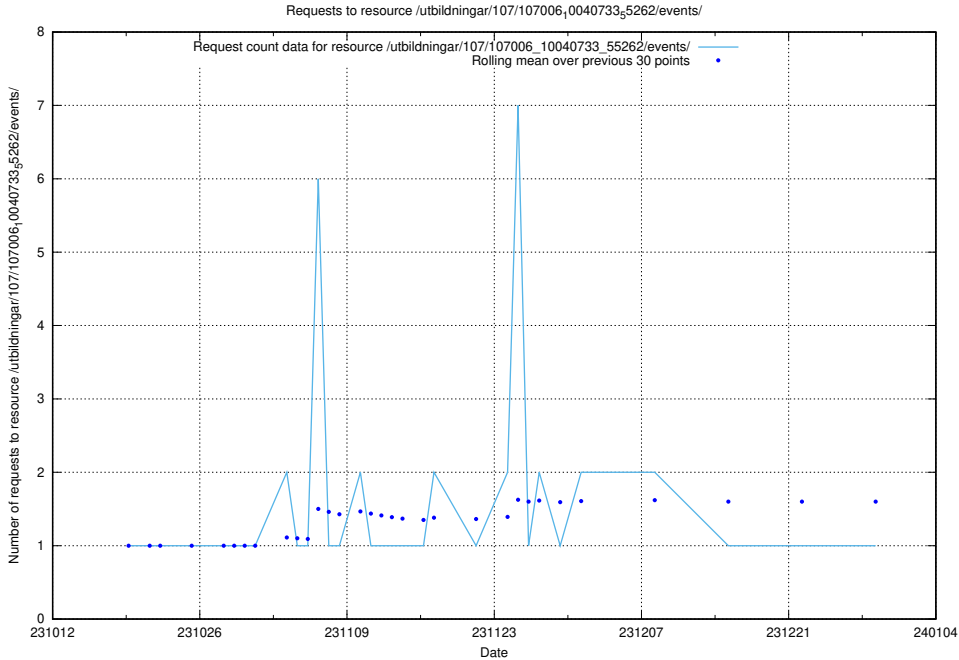

5.4101 Usage of /utbildningar/107/107006_10040733_55262/events/

Here, we count the number of requests to resource /utbildningar/107/107006_10040733_55262/events/.

5.4102 Usage of /utbildningar/107/107006_10040733_55262/