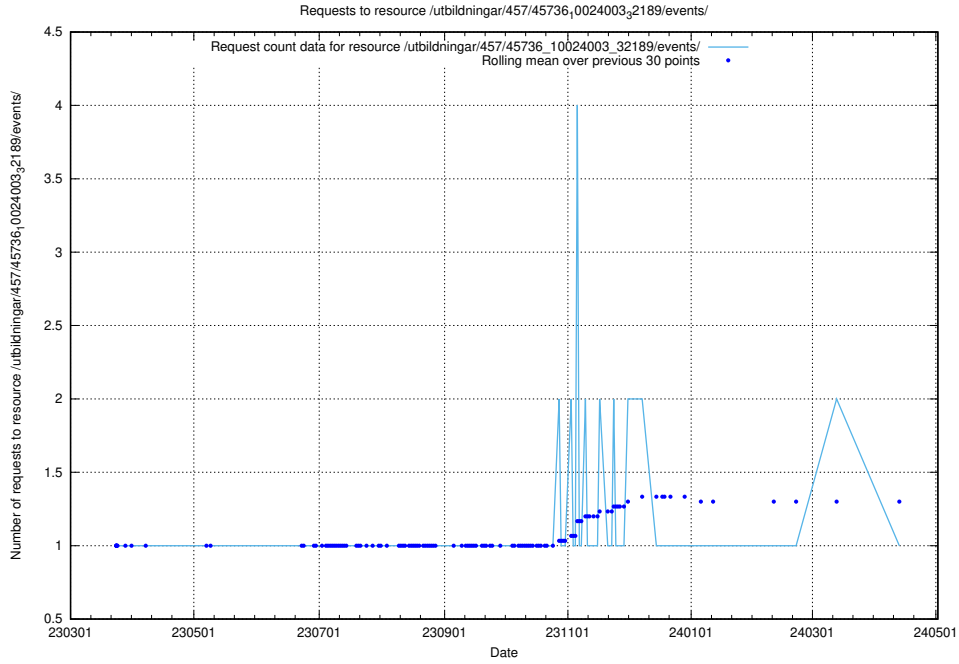

5.6100 Usage of /utbildningar/457/45736_10024003_32189/events/

Here, we count the number of requests to resource /utbildningar/457/45736_10024003_32189/events/.