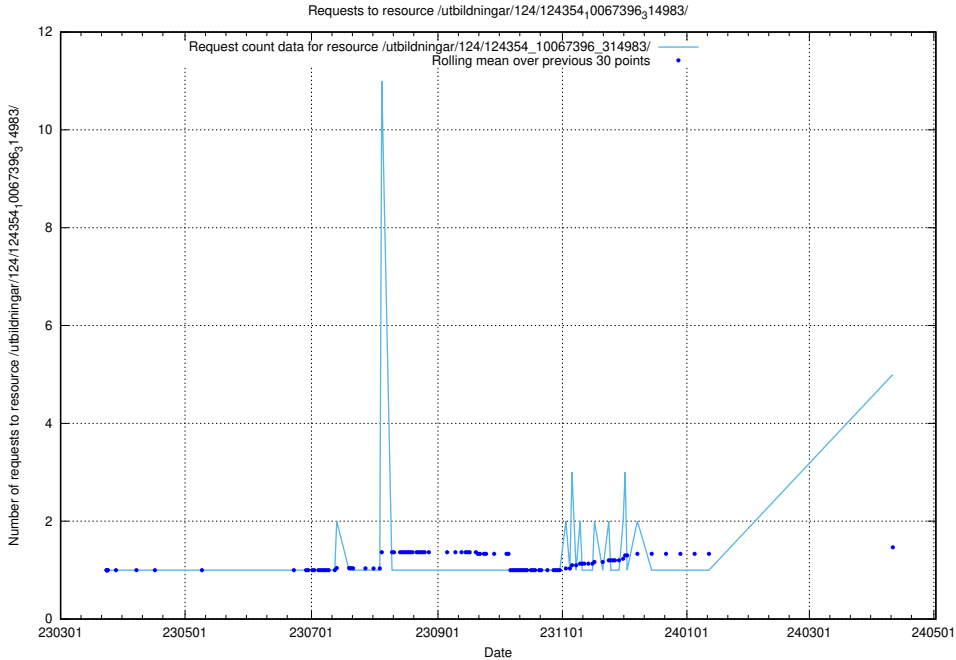

5.173 Usage of /utbildningar/124/124354_10067396_314983/

Here, we count the number of requests to resource /utbildningar/124/124354_10067396_314983/.