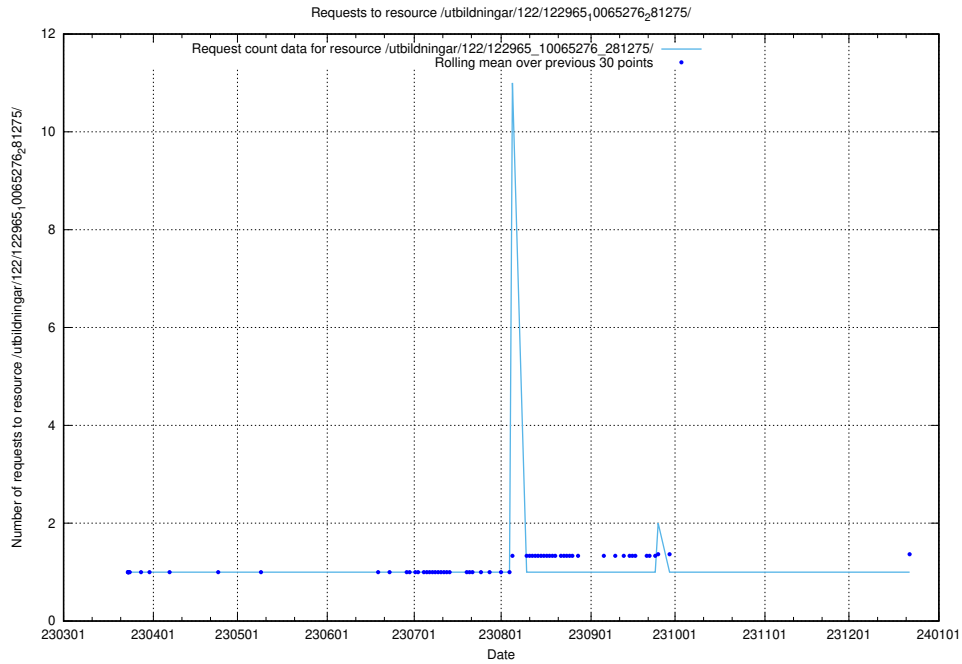

5.4941 Usage of /utbildningar/122/122965_10065276_281275/

Here, we count the number of requests to resource /utbildningar/122/122965_10065276_281275/.