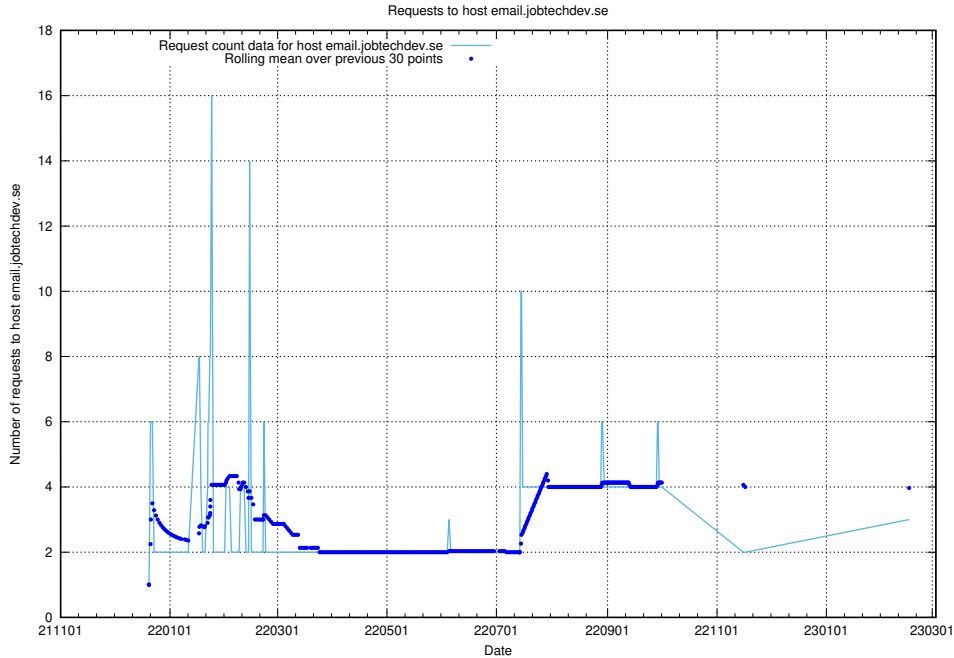

7.197 Usage of email.jobtechdev.se

Here, we count the number of requests to host email.jobtechdev.se.