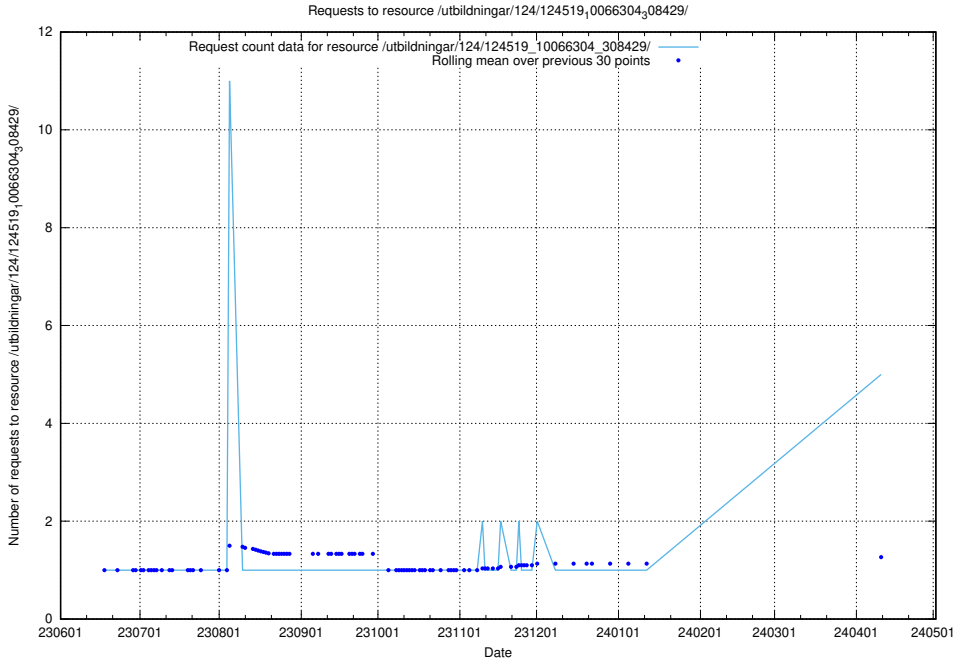

5.190 Usage of /utbildningar/124/124519_10066304_308429/

Here, we count the number of requests to resource /utbildningar/124/124519_10066304_308429/.