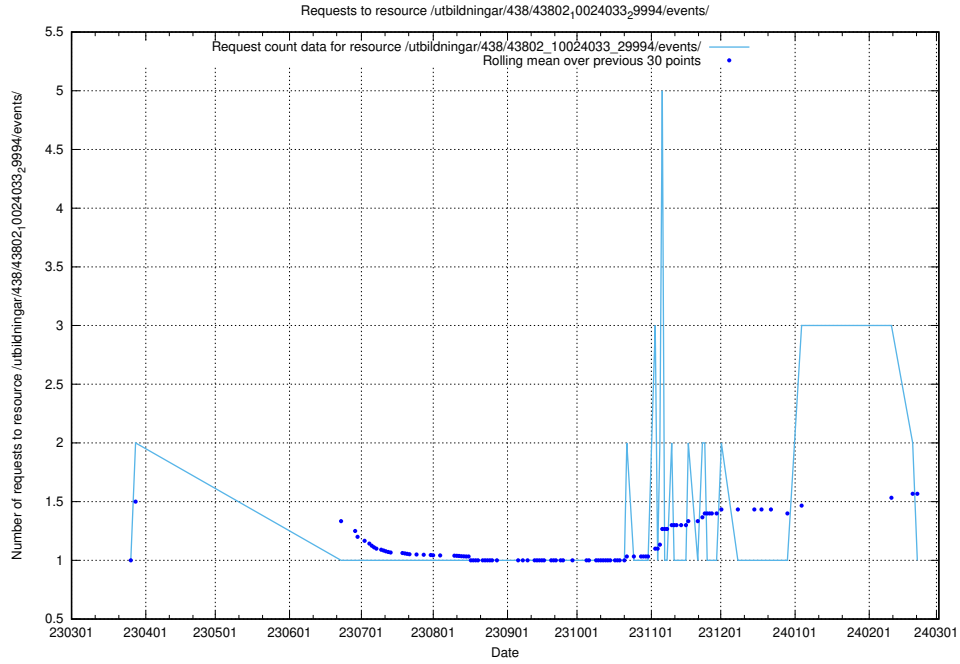

5.5885 Usage of /utbildningar/438/43802_10024033_29994/events/

Here, we count the number of requests to resource /utbildningar/438/43802_10024033_29994/events/.