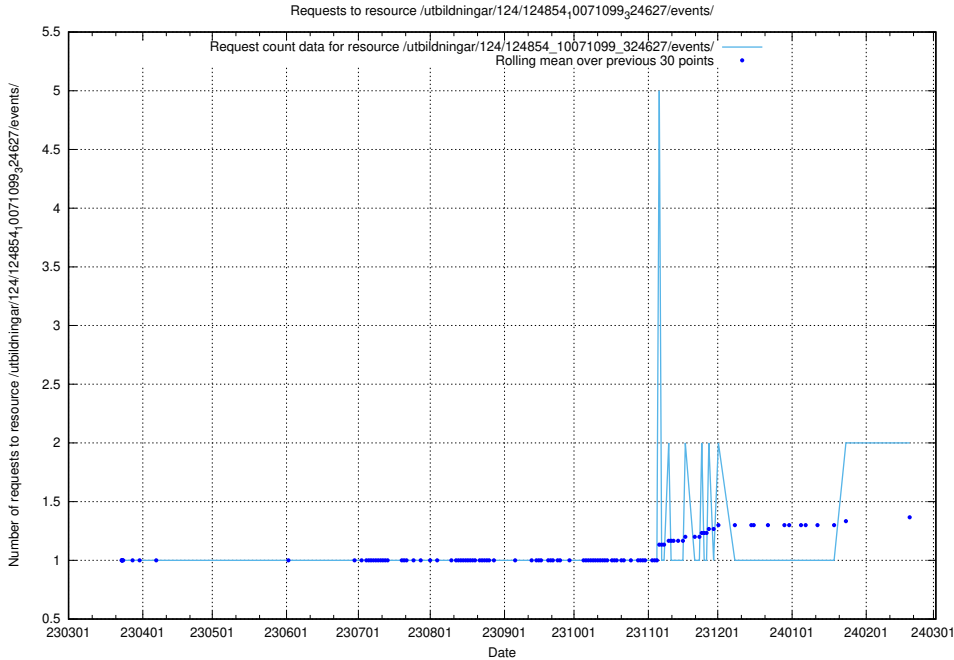

5.543 Usage of /utbildningar/124/124854_10071099_324627/events/

Here, we count the number of requests to resource /utbildningar/124/124854_10071099_324627/events/