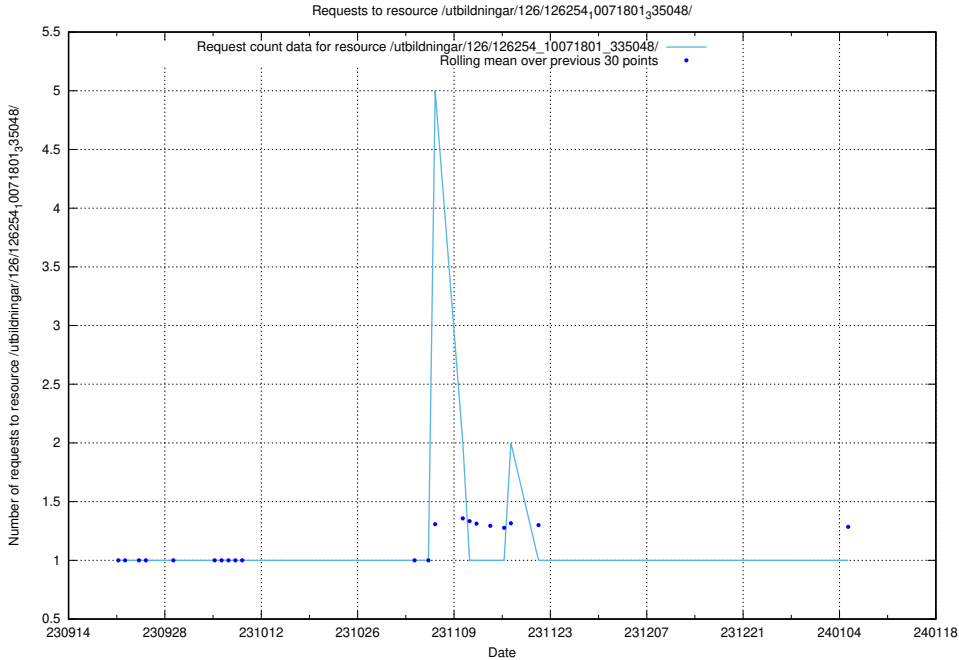

5.4350 Usage of /utbildningar/126/126254_10071801_335048/

Here, we count the number of requests to resource /utbildningar/126/126254_10071801_335048/.