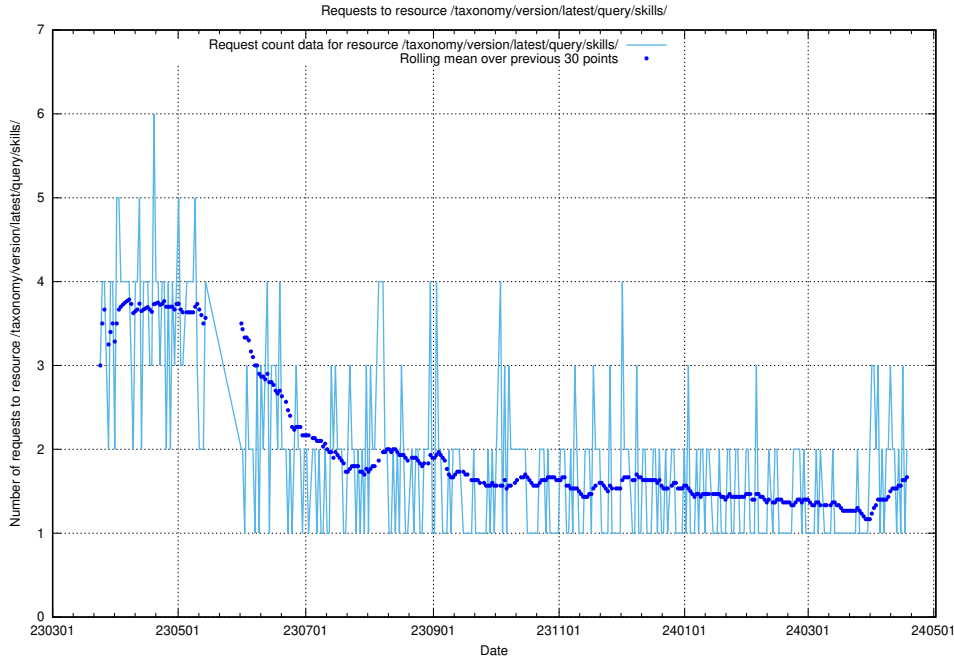

5.959 Usage of /taxonomy/version/latest/query/skills/

Here, we count the number of requests to resource /taxonomy/version/latest/query/skills/.