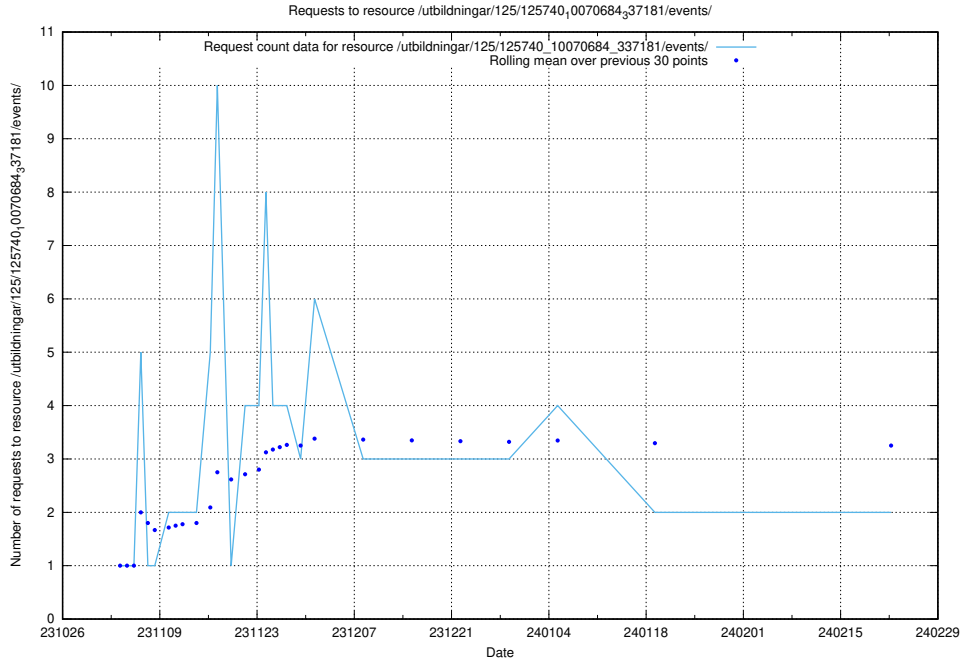

5.744 Usage of /utbildningar/125/125740_10070684_337181/events/

Here, we count the number of requests to resource /utbildningar/125/125740_10070684_337181/events/