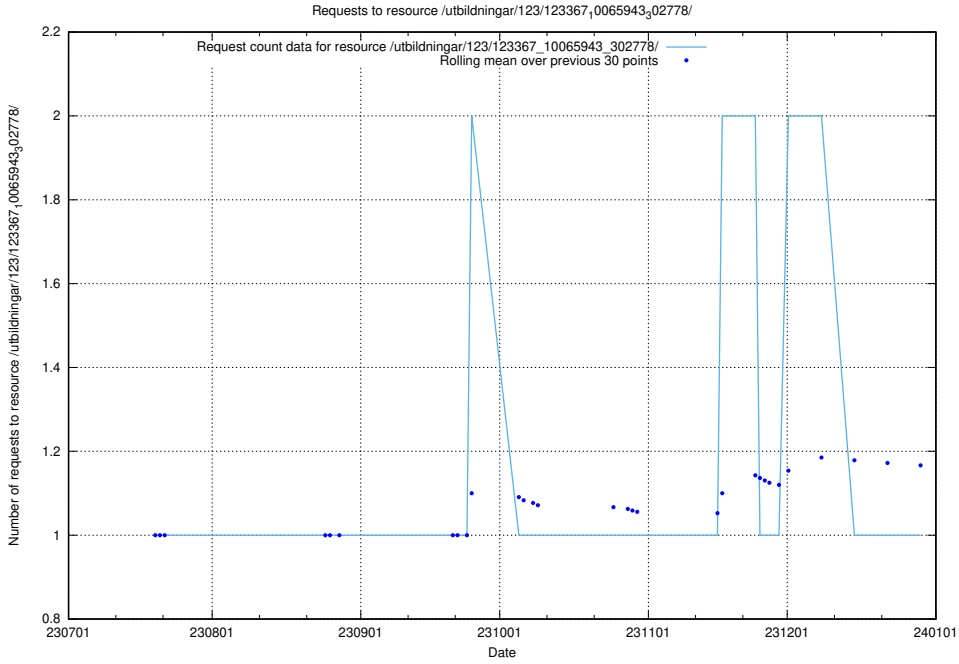

5.4826 Usage of /utbildningar/123/123367_10065943_302778/

Here, we count the number of requests to resource /utbildningar/123/123367_10065943_302778/.