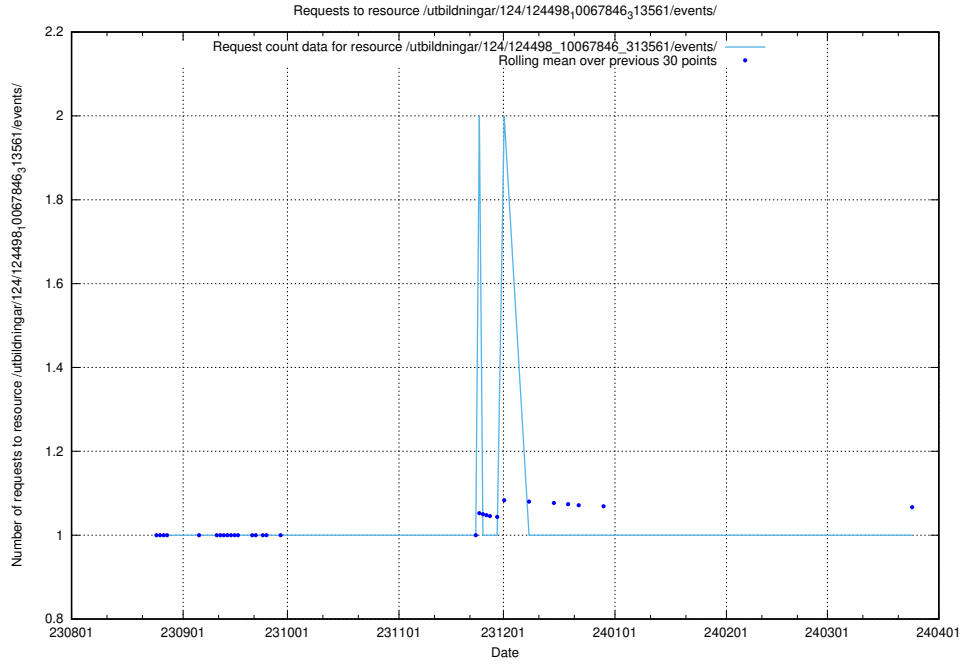

5.4546 Usage of /utbildningar/124/124498_10067846_313561/events/

Here, we count the number of requests to resource /utbildningar/124/124498_10067846_313561/events/