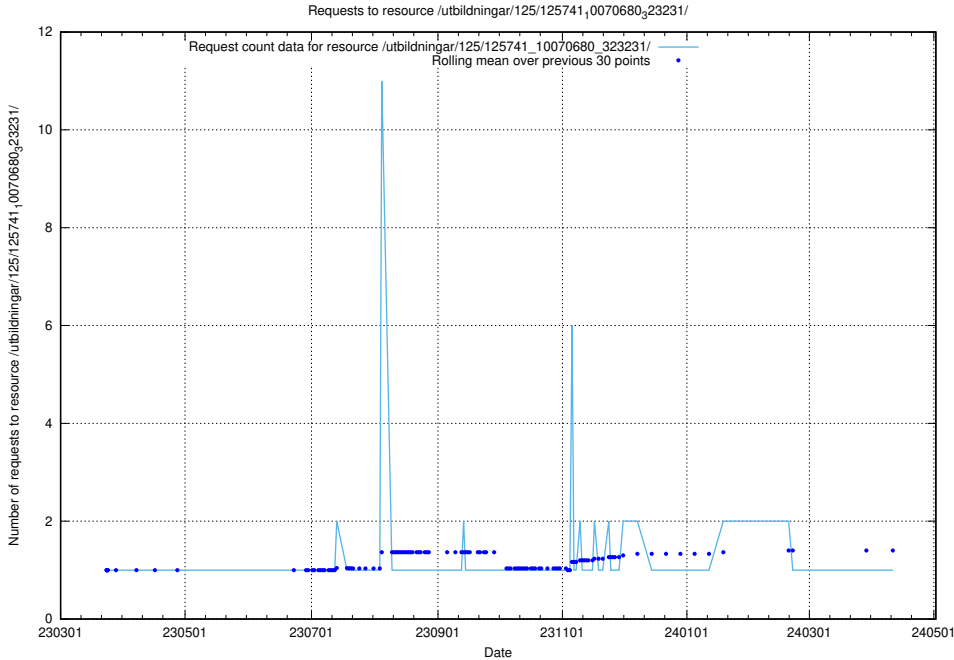

5.6254 Usage of /utbildningar/125/125741_10070680_323231/

Here, we count the number of requests to resource /utbildningar/125/125741_10070680_323231/.