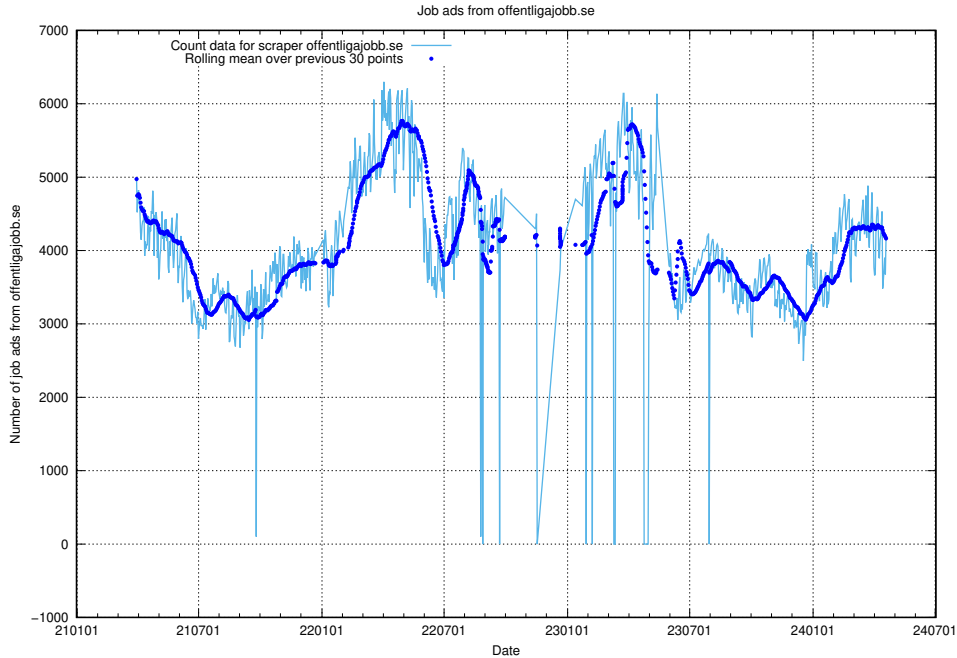

13.3 Number of ads by scraper offentligajobb.se

Here, we count the number of job ads scraped from offentligajobb.se.