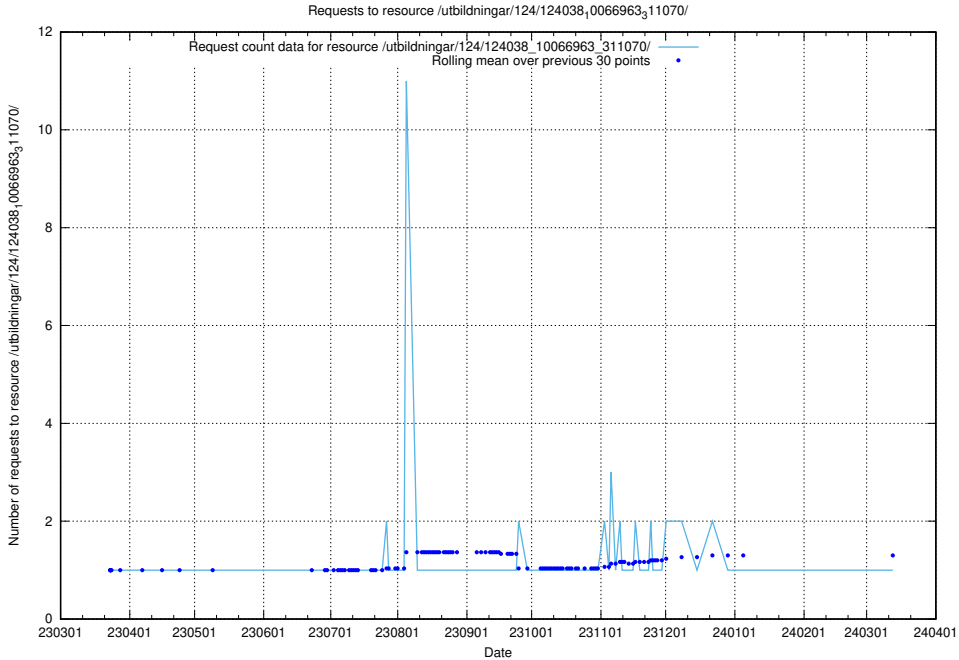

5.4189 Usage of /utbildningar/124/124038_10066963_311070/

Here, we count the number of requests to resource /utbildningar/124/124038_10066963_311070/.