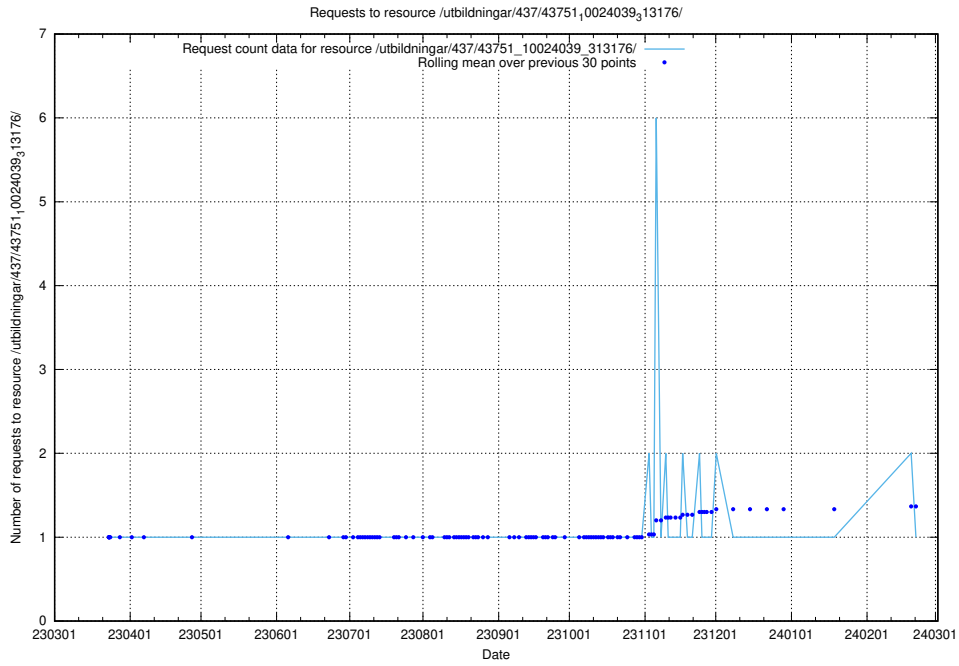

5.6160 Usage of /utbildningar/437/43751_10024039_313176/

Here, we count the number of requests to resource /utbildningar/437/43751_10024039_313176/.