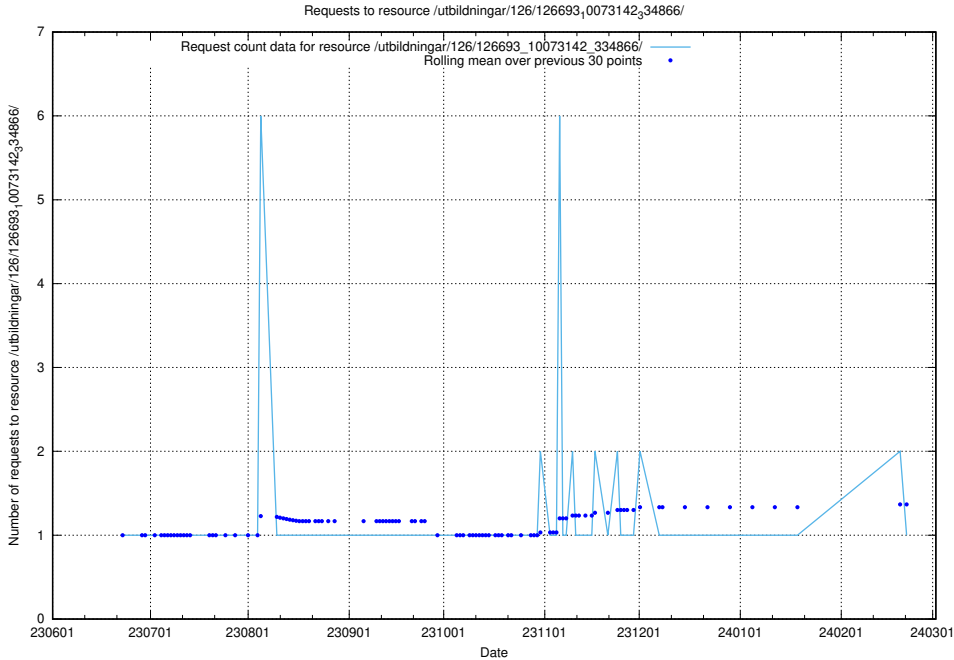

5.5461 Usage of /utbildningar/126/126693_10073142_334866/

Here, we count the number of requests to resource /utbildningar/126/126693_10073142_334866/.