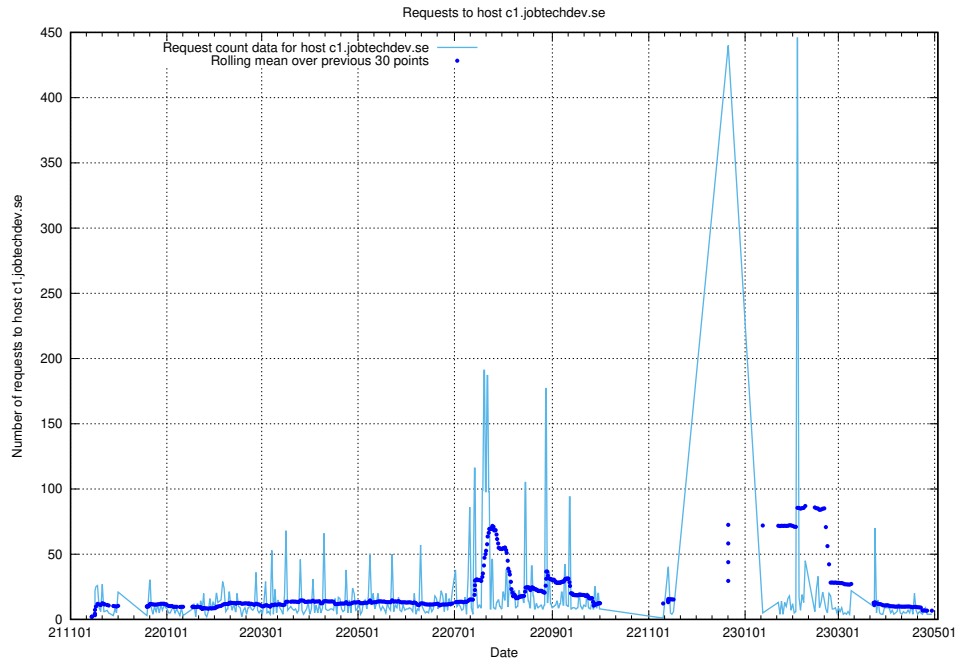

7.96 Usage of c1.jobtechdev.se

Here, we count the number of requests to host c1.jobtechdev.se.