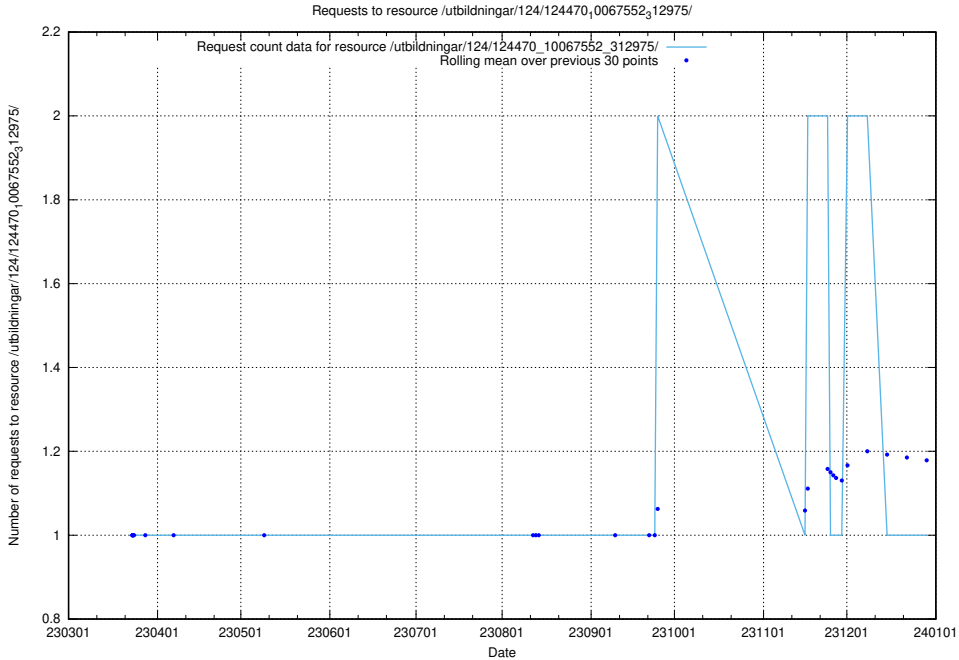

5.3028 Usage of /utbildningar/124/124470_10067552_312975/

Here, we count the number of requests to resource /utbildningar/124/124470_10067552_312975/.