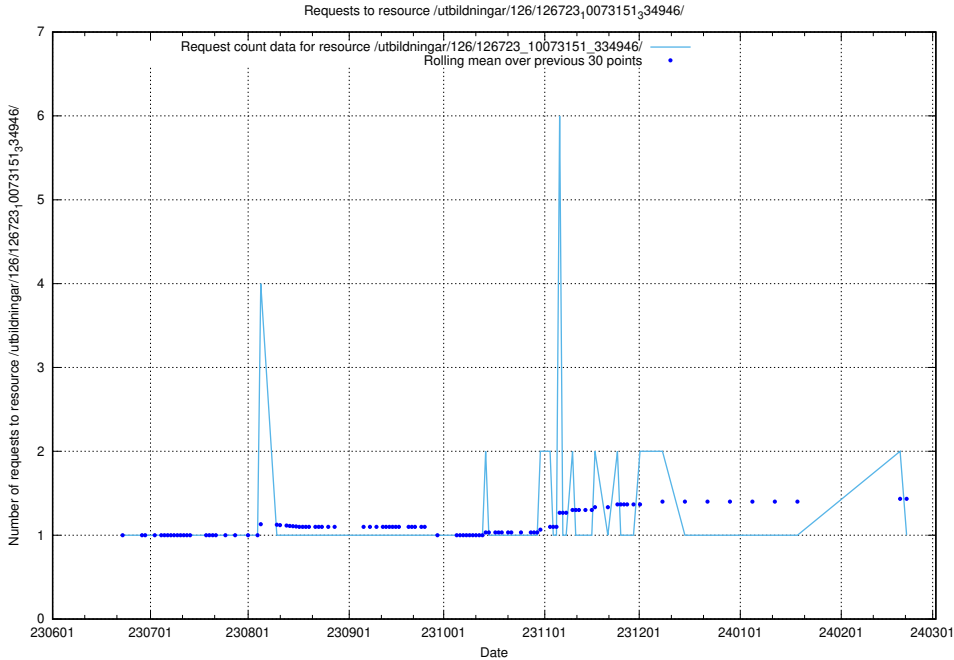

5.5420 Usage of /utbildningar/126/126723_10073151_334946/

Here, we count the number of requests to resource /utbildningar/126/126723_10073151_334946/.