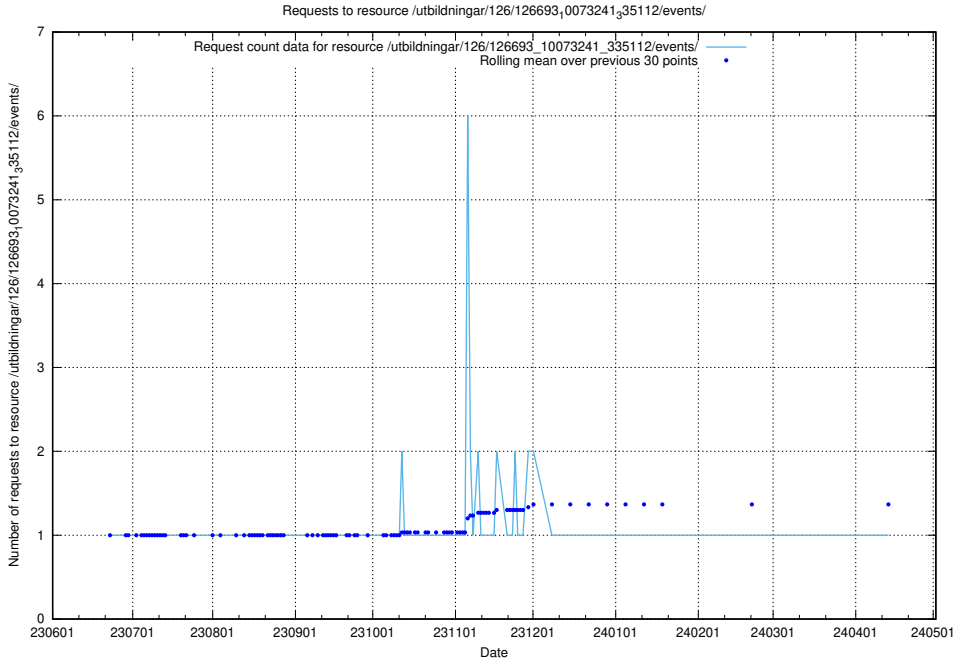

5.5457 Usage of /utbildningar/126/126693_10073241_335112/events/

Here, we count the number of requests to resource /utbildningar/126/126693_10073241_335112/events/