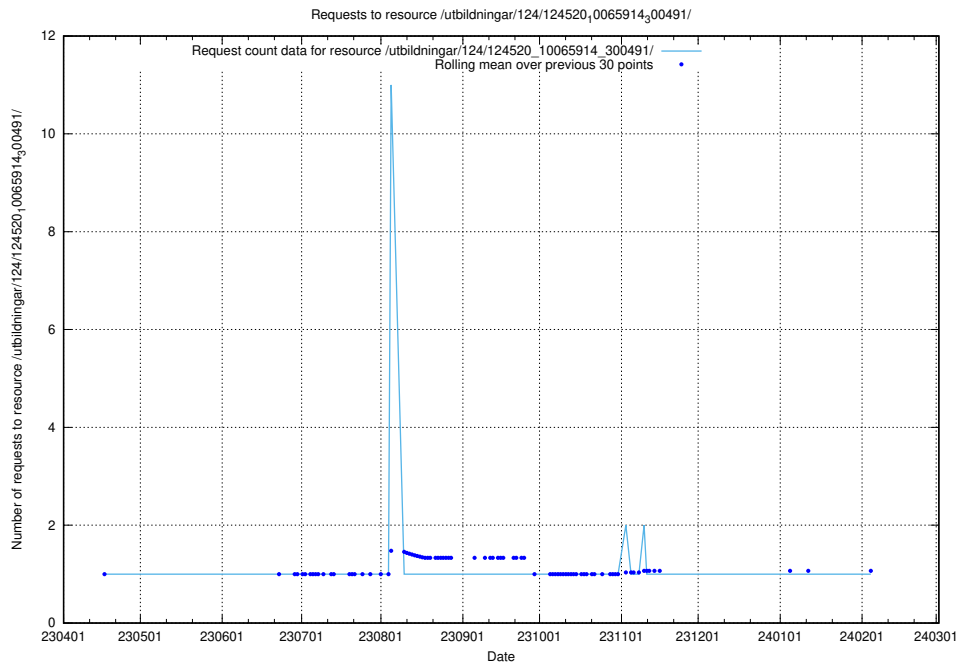

5.5860 Usage of /utbildningar/124/124520_10065914_300491/

Here, we count the number of requests to resource /utbildningar/124/124520_10065914_300491/.