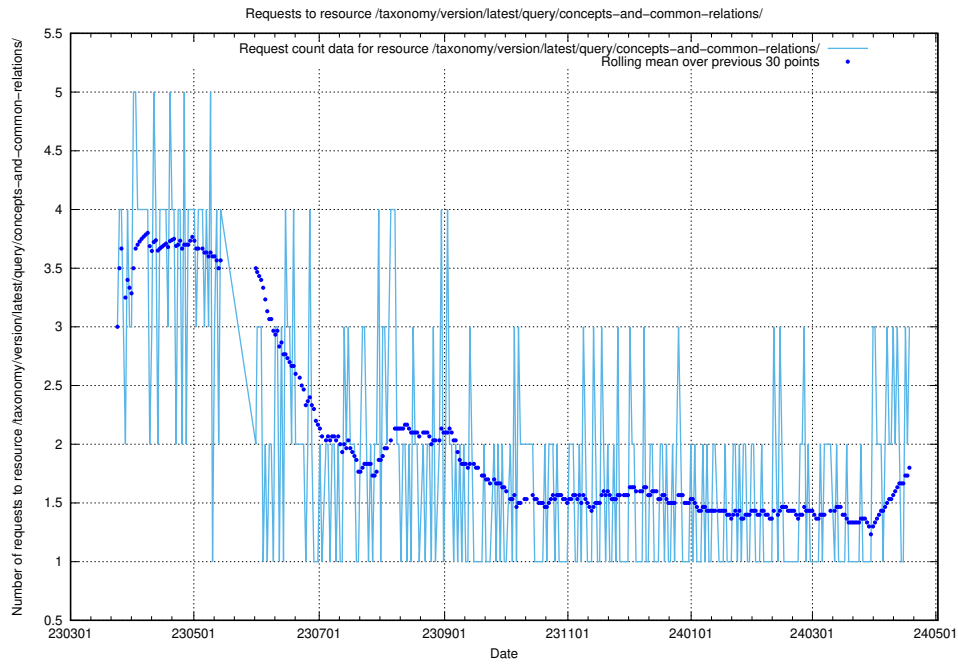

5.486 Usage of /taxonomy/version/latest/query/concepts-and-common-relations/

Here, we count the number of requests to resource /taxonomy/version/latest/query/concepts-and-common-relations/.