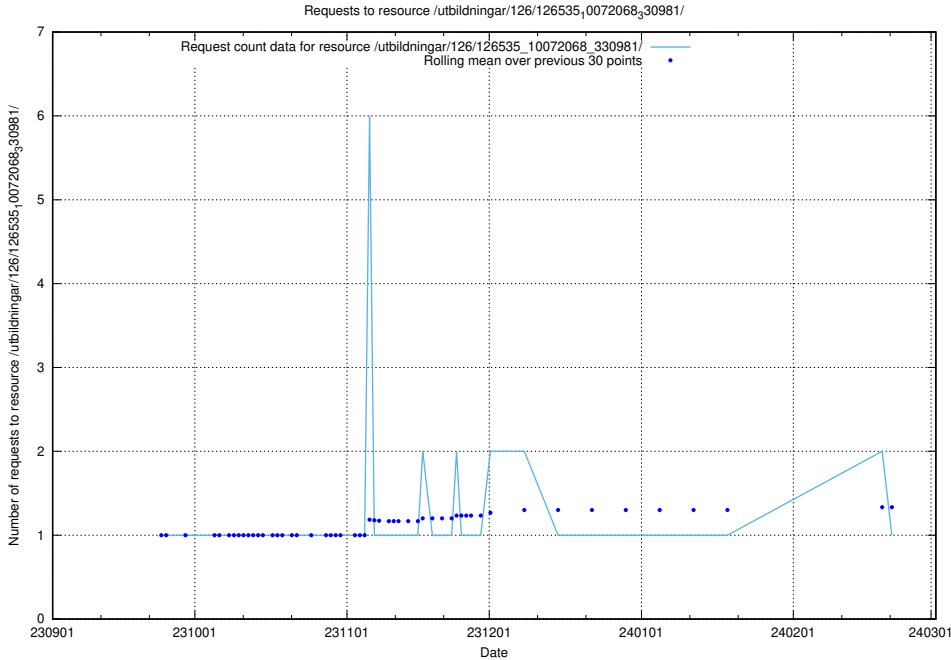

5.4307 Usage of /utbildningar/126/126535_10072068_330981/

Here, we count the number of requests to resource /utbildningar/126/126535_10072068_330981/.