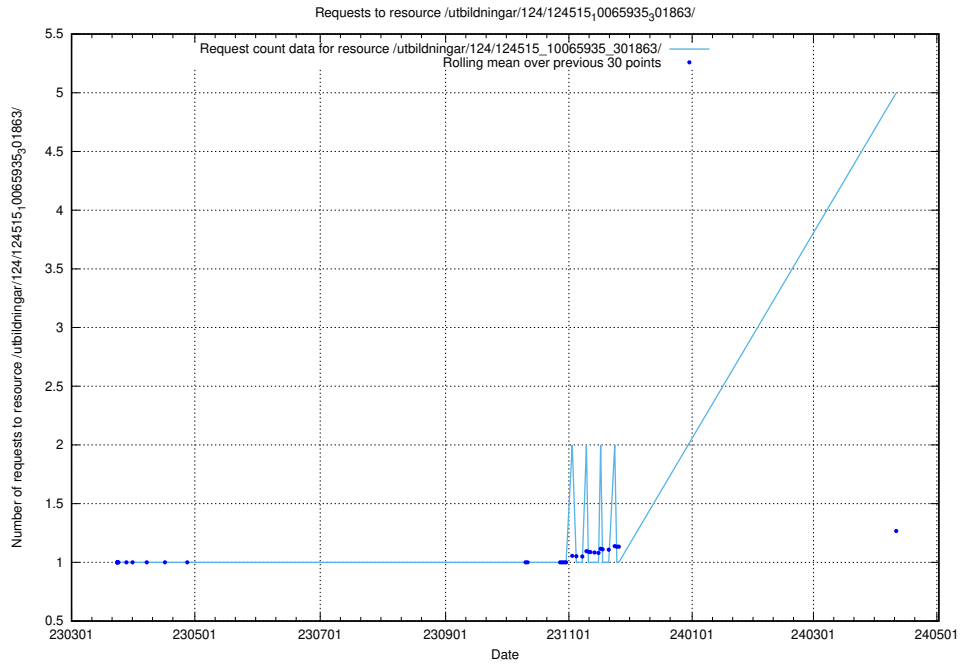

5.159 Usage of /utbildningar/124/124515_10065935_301863/

Here, we count the number of requests to resource /utbildningar/124/124515_10065935_301863/.