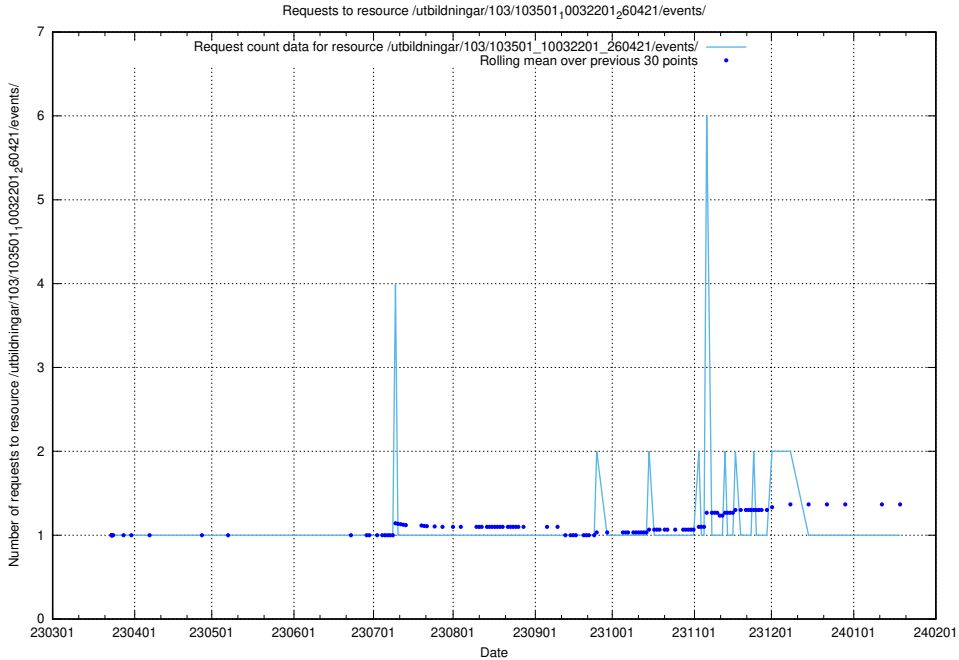

5.5282 Usage of /utbildningar/103/103501_10032201_260421/events/

Here, we count the number of requests to resource /utbildningar/103/103501_10032201_260421/events/