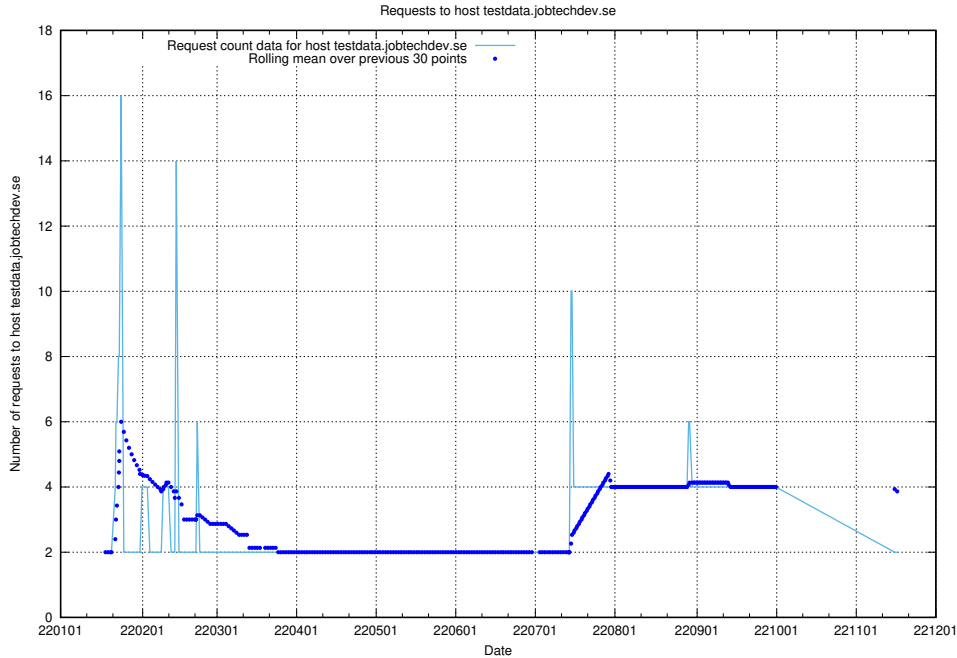

7.265 Usage of testdata.jobtechdev.se

Here, we count the number of requests to host testdata.jobtechdev.se.