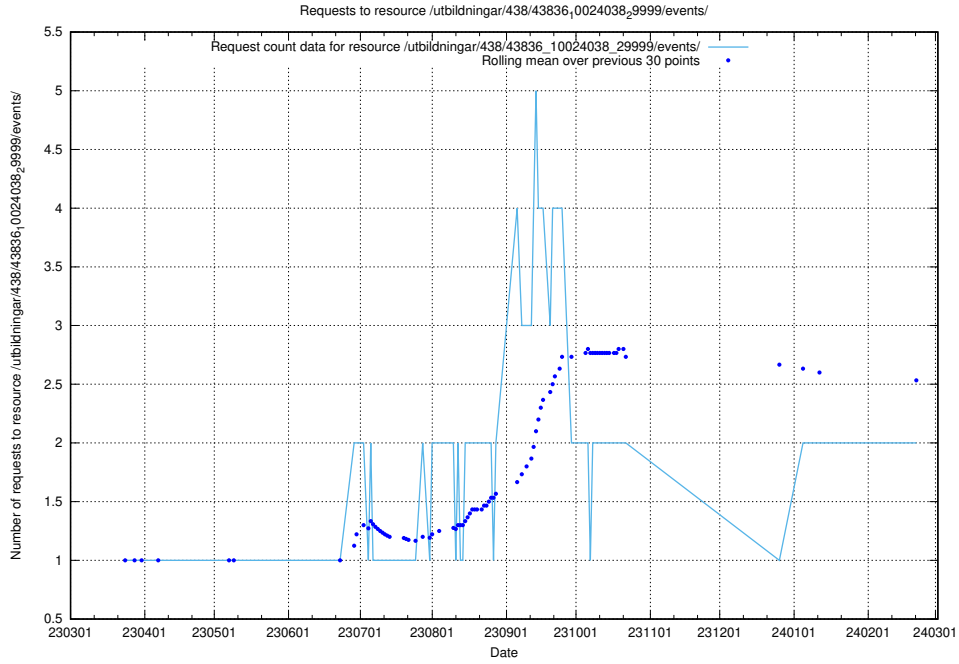

5.982 Usage of /utbildningar/438/43836_10024038_29999/events/

Here, we count the number of requests to resource /utbildningar/438/43836_10024038_29999/events/.

5.983 Usage of /utbildningar/438/43817_10024102_314300/events/