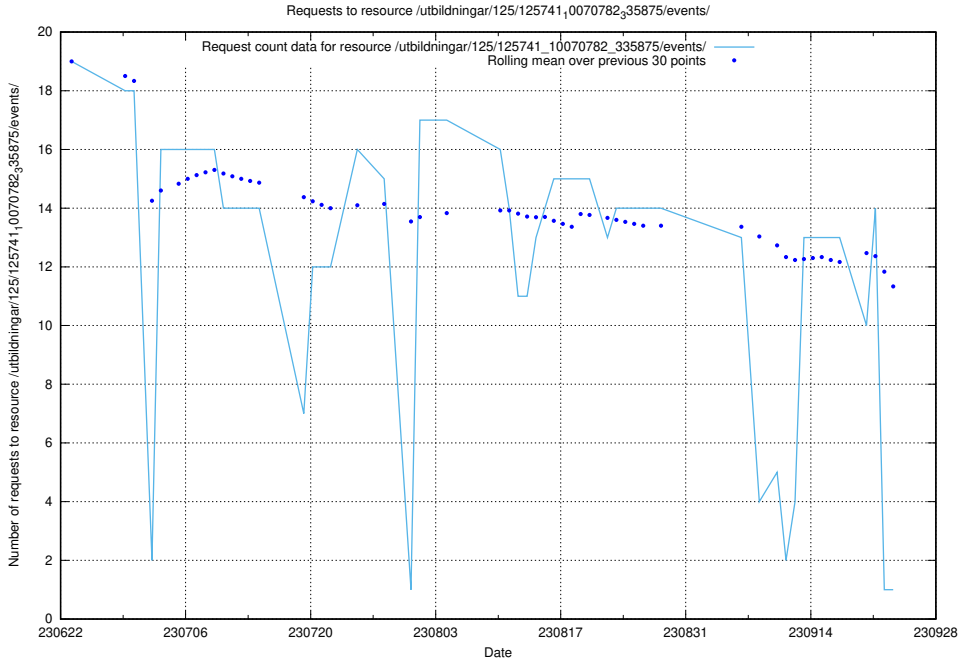

5.5375 Usage of /utbildningar/124/124038_10066963_311070/events/

Here, we count the number of requests to resource /utbildningar/124/124038_10066963_311070/events/

5.5376 Usage of /utbildningar/124/124037_10066963_311070/events/