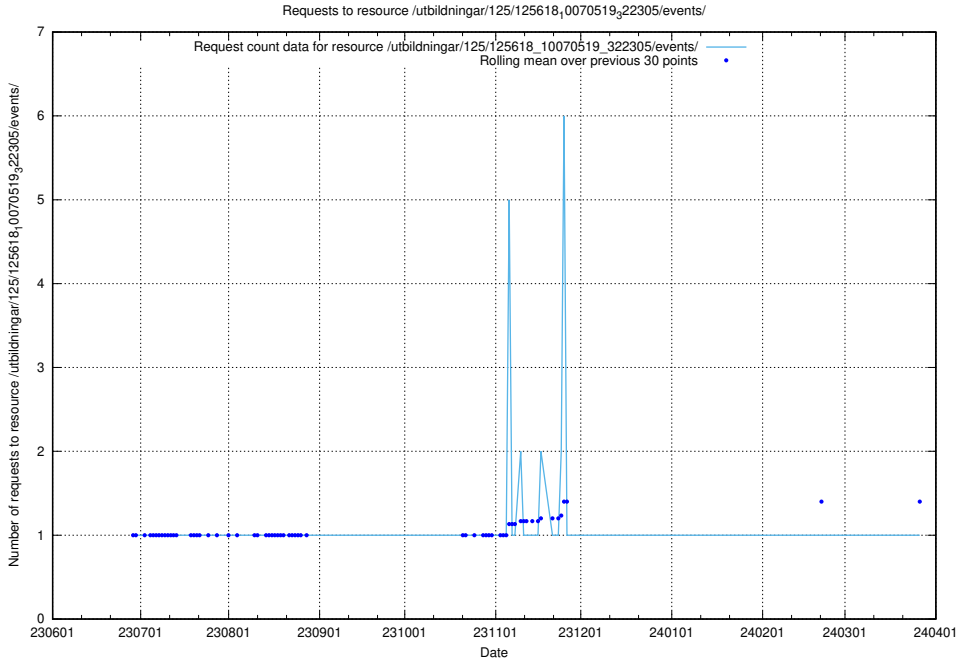

5.5288 Usage of /utbildningar/125/125618_10070519_322305/events/

Here, we count the number of requests to resource /utbildningar/125/125618_10070519_322305/events/