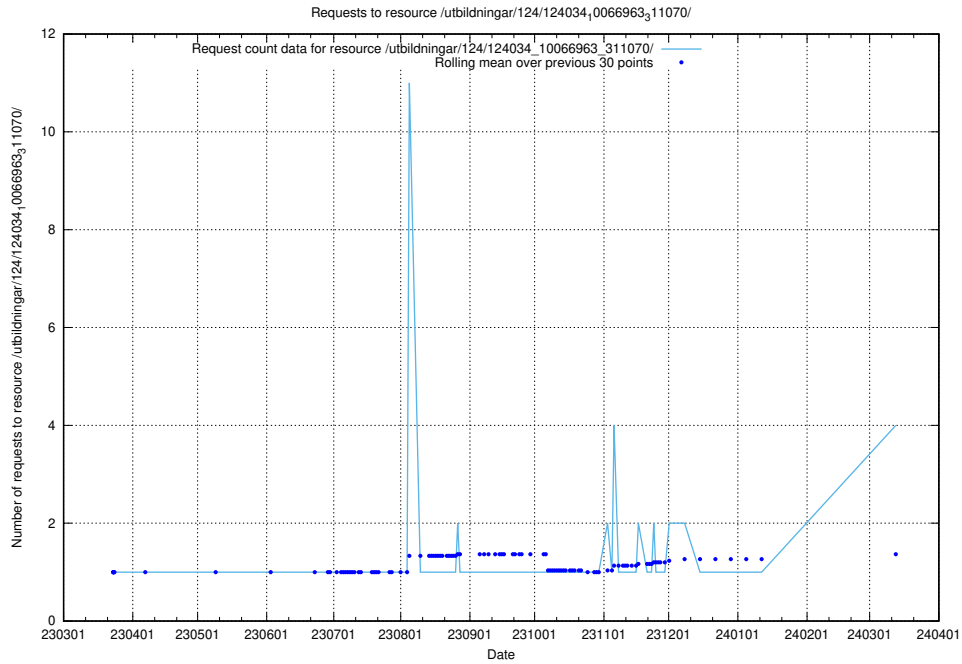

Here, we count the number of requests to resource /utbildningar/124/124465_10067631_336914/.

5.256 Usage of /utbildningar/124/124034_10066963_311070/

Here, we count the number of requests to resource /utbildningar/124/124034_10066963_311070/.