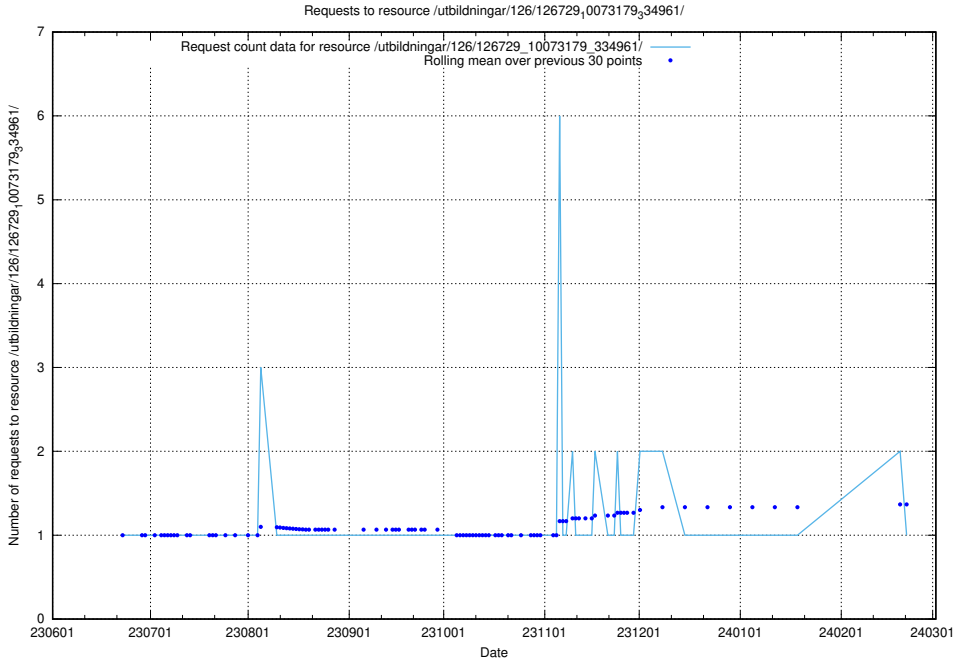

5.5412 Usage of /utbildningar/126/126729_10073179_334961/

Here, we count the number of requests to resource /utbildningar/126/126729_10073179_334961/.