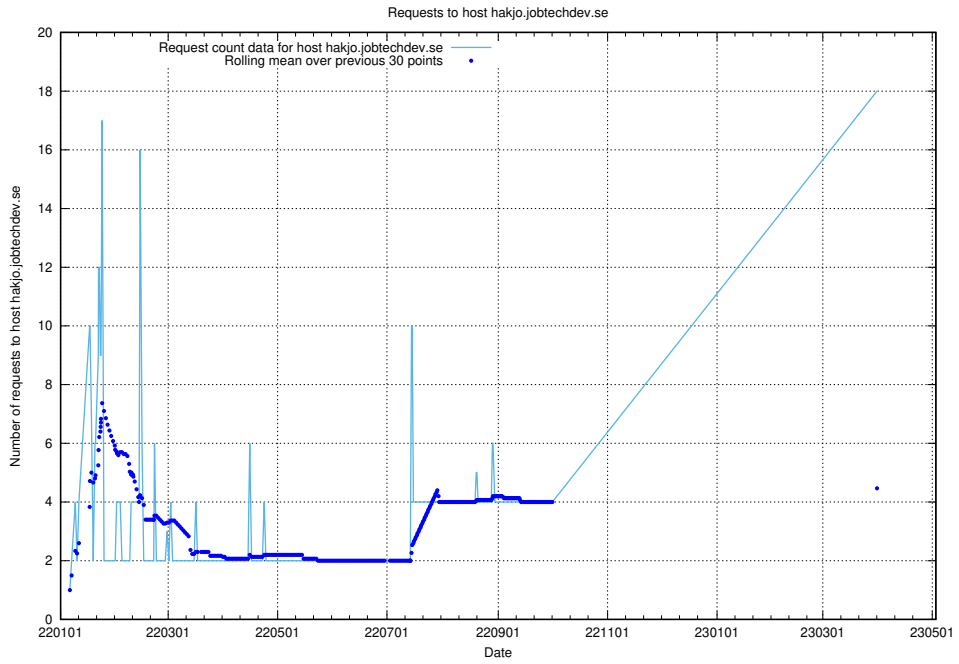

7.36 Usage of hakjo.jobtechdev.se

Here, we count the number of requests to host hakjo.jobtechdev.se.