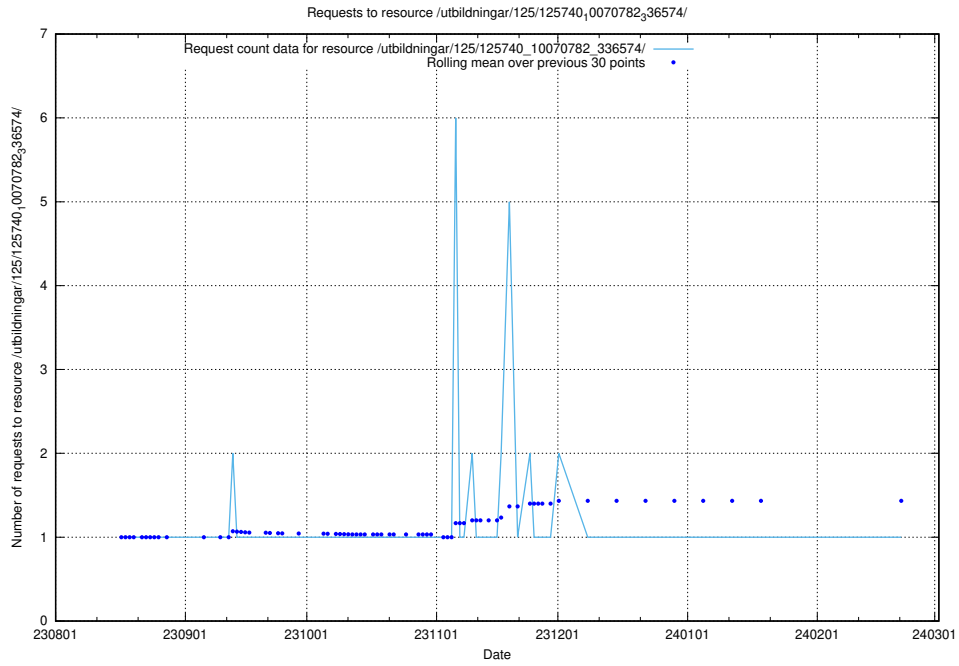

5.4611 Usage of /utbildningar/125/125740_10070782_336574/

Here, we count the number of requests to resource /utbildningar/125/125740_10070782_336574/.