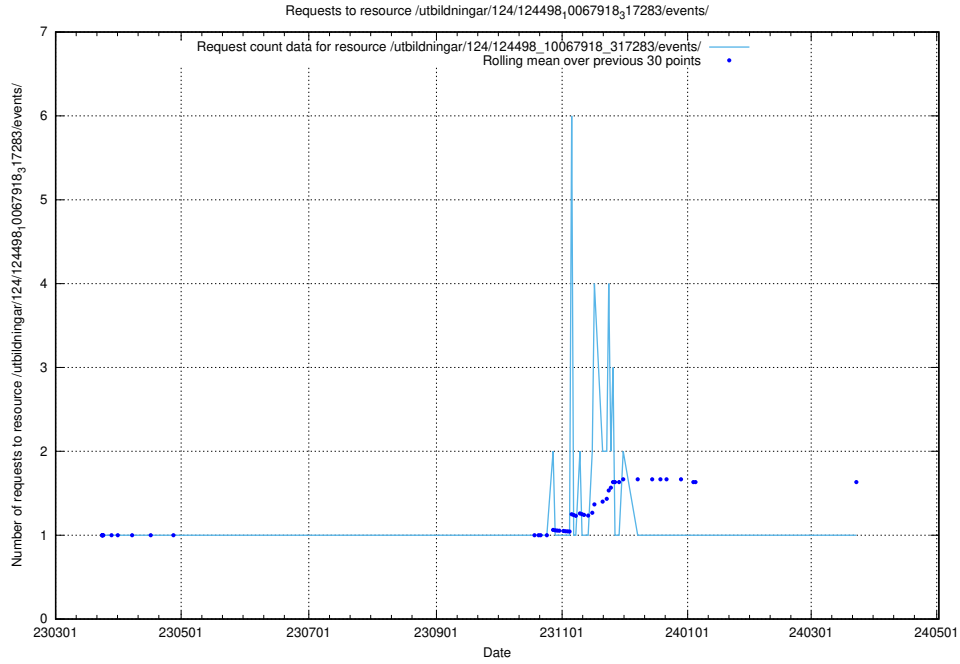

5.2448 Usage of /utbildningar/124/124498_10067918_317283/events/

Here, we count the number of requests to resource /utbildningar/124/124498_10067918_317283/events/