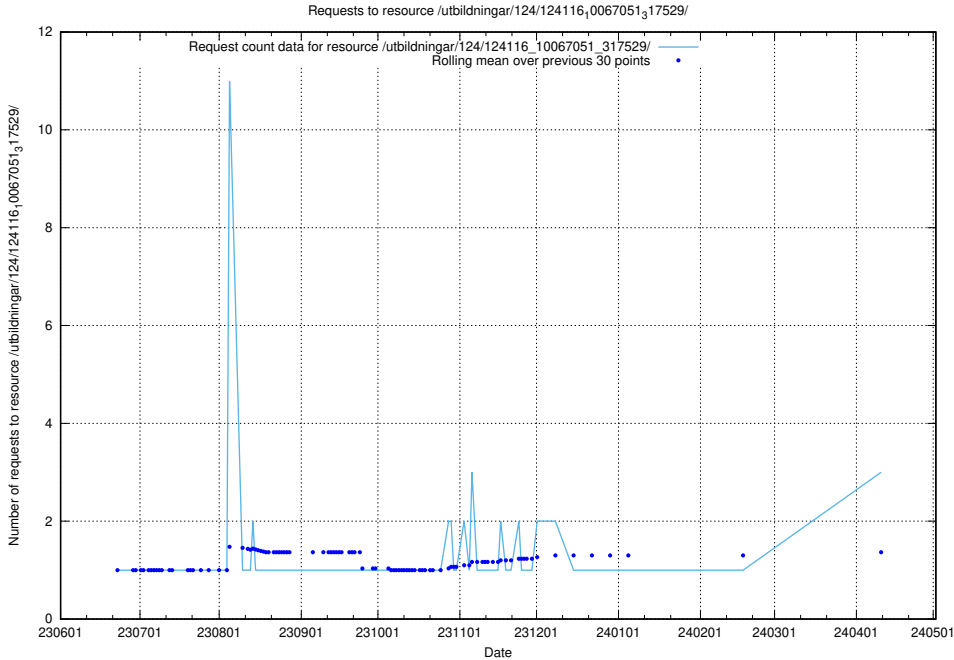

5.452 Usage of /utbildningar/124/124116_10067051_317529/

Here, we count the number of requests to resource /utbildningar/124/124116_10067051_317529/.