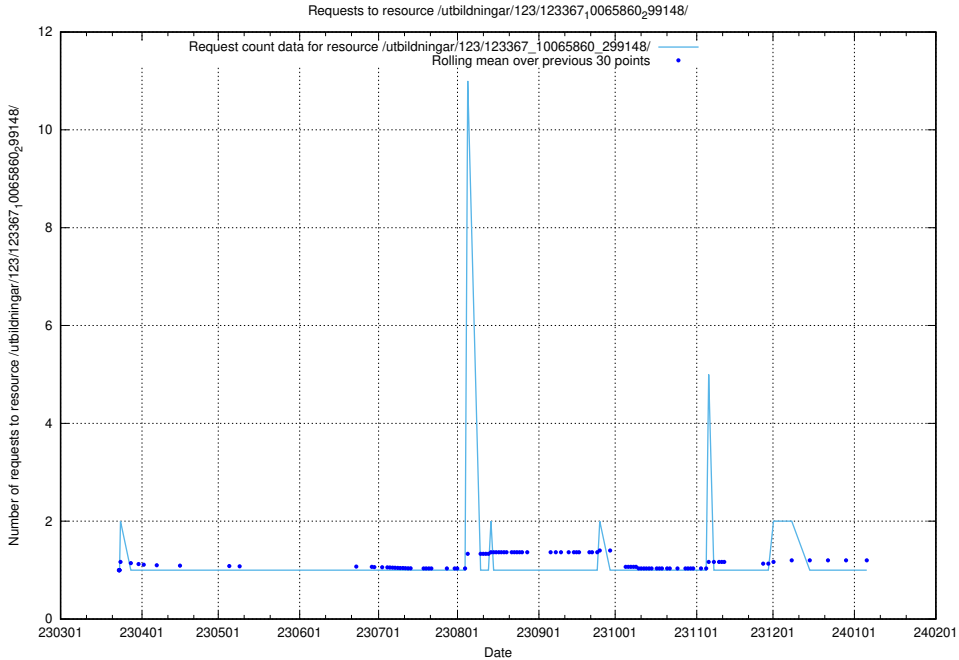

5.4653 Usage of /utbildningar/123/123367_10065860_299148/

Here, we count the number of requests to resource /utbildningar/123/123367_10065860_299148/.