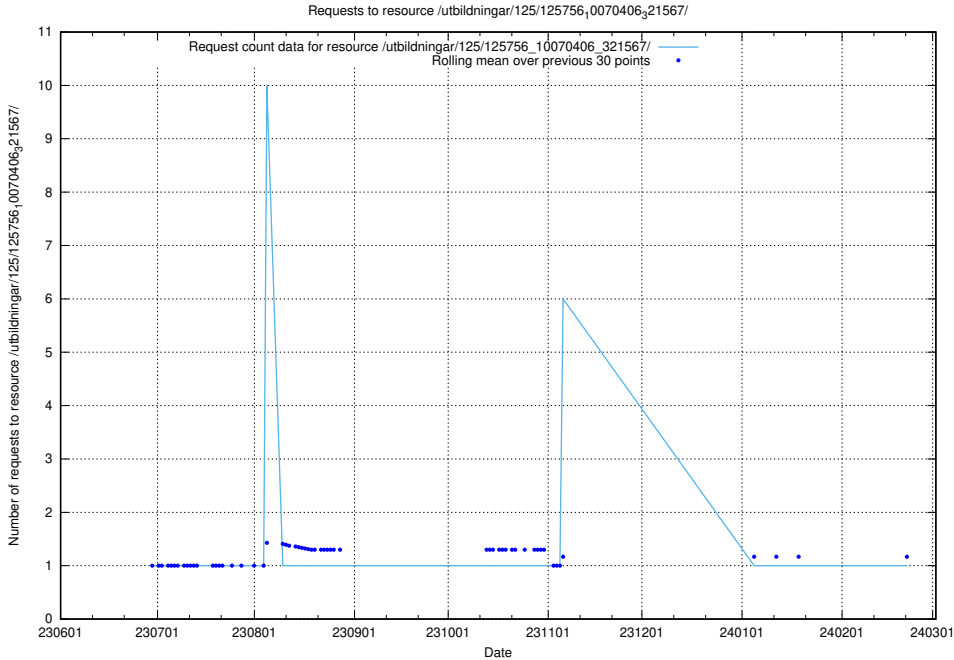

Here, we count the number of requests to resource /utbildningar/125/125756_10070406_321567/events/

5.5202 Usage of /utbildningar/125/125756_10070406_321567/

Here, we count the number of requests to resource /utbildningar/125/125756_10070406_321567/.