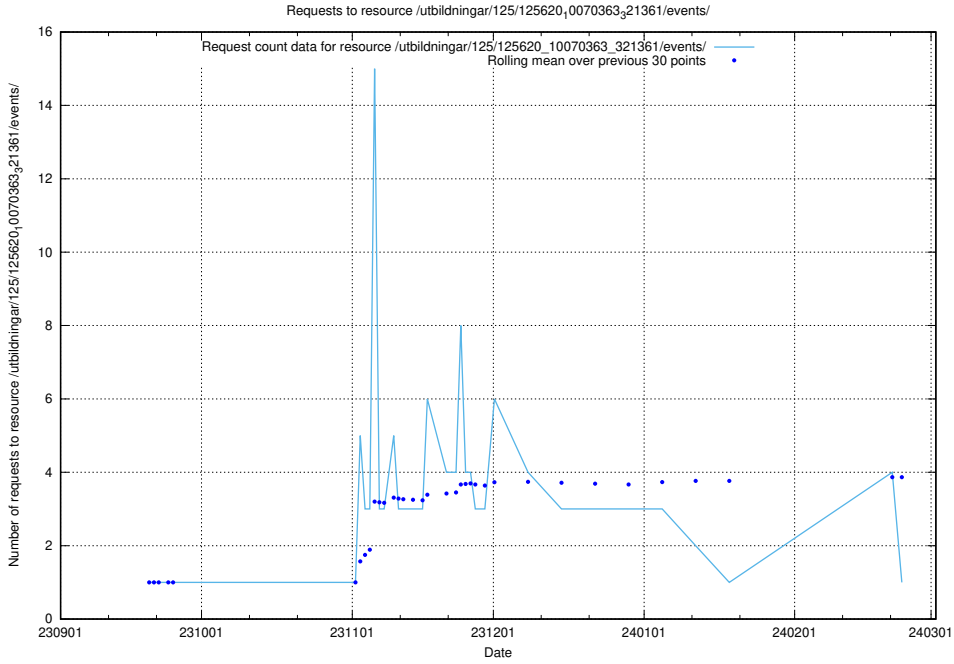

5.4359 Usage of /utbildningar/125/125620_10070363_321361/events/

Here, we count the number of requests to resource /utbildningar/125/125620_10070363_321361/events/