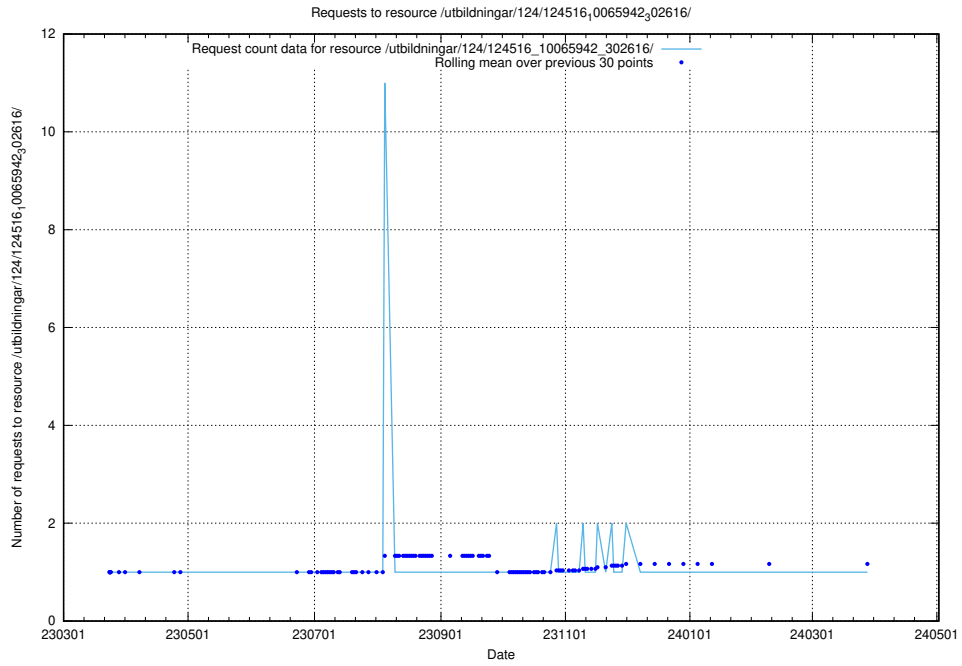

5.1349 Usage of /utbildningar/124/124516_10065942_302616/

Here, we count the number of requests to resource /utbildningar/124/124516_10065942_302616/.