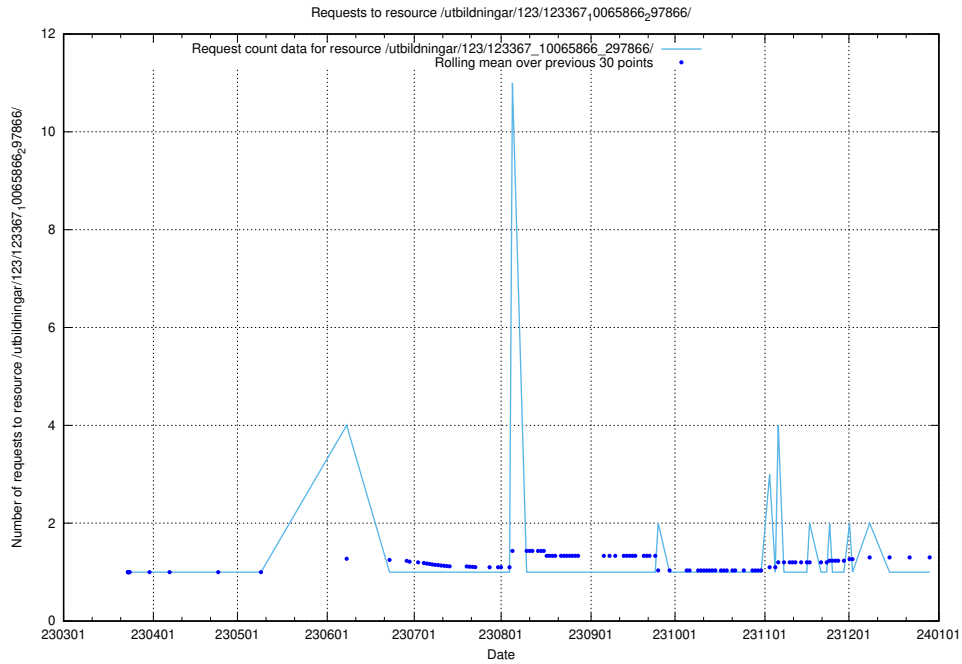

5.4603 Usage of /utbildningar/123/123367_10065866_297866/

Here, we count the number of requests to resource /utbildningar/123/123367_10065866_297866/.