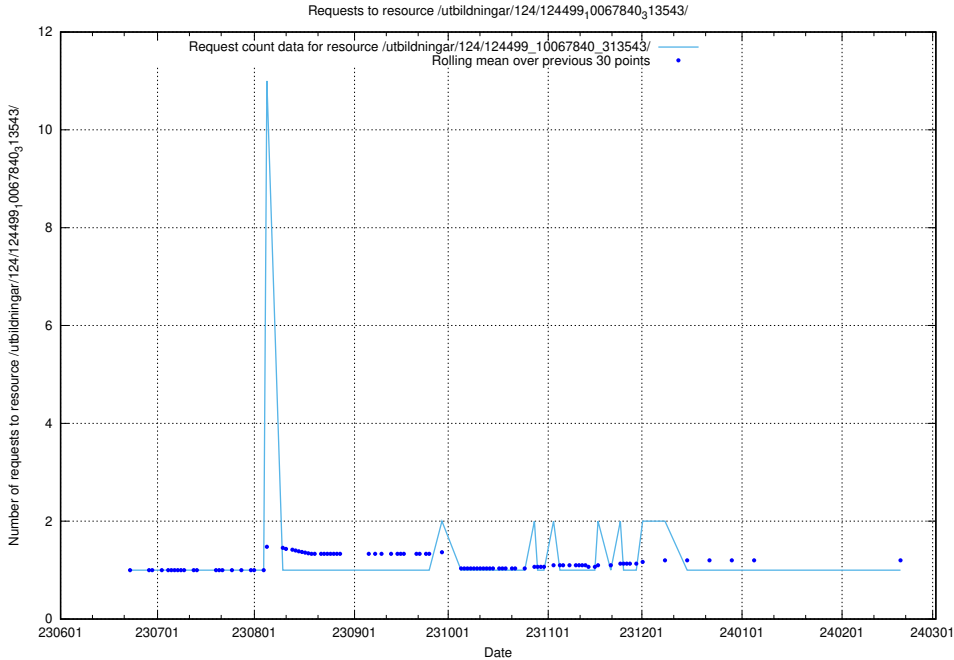

5.5594 Usage of /utbildningar/124/124499_10067840_313543/

Here, we count the number of requests to resource /utbildningar/124/124499_10067840_313543/.