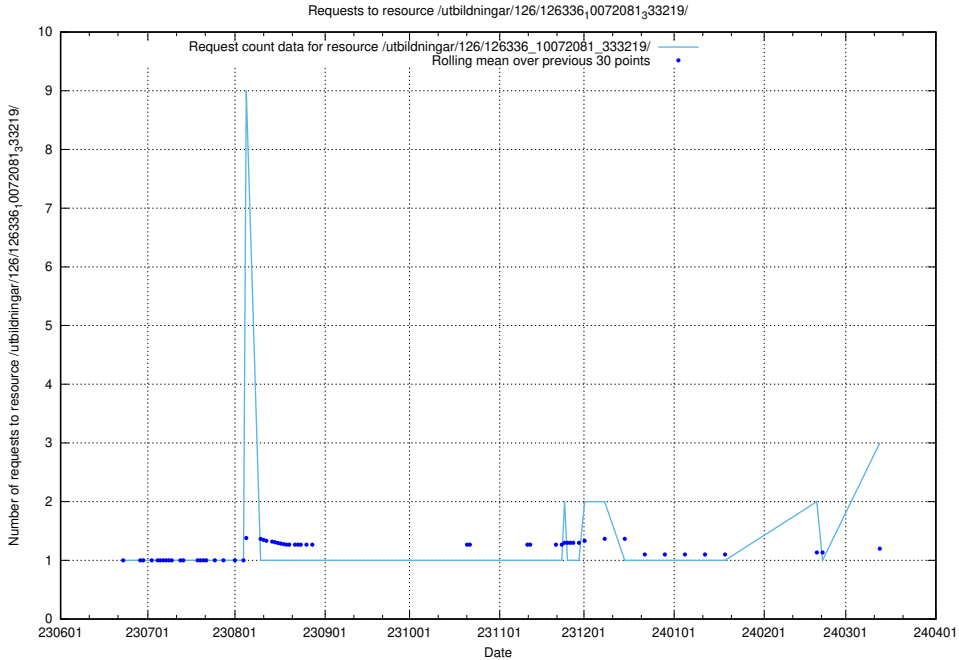

5.435 Usage of /utbildningar/126/126336_10072081_333219/

Here, we count the number of requests to resource /utbildningar/126/126336_10072081_333219/.