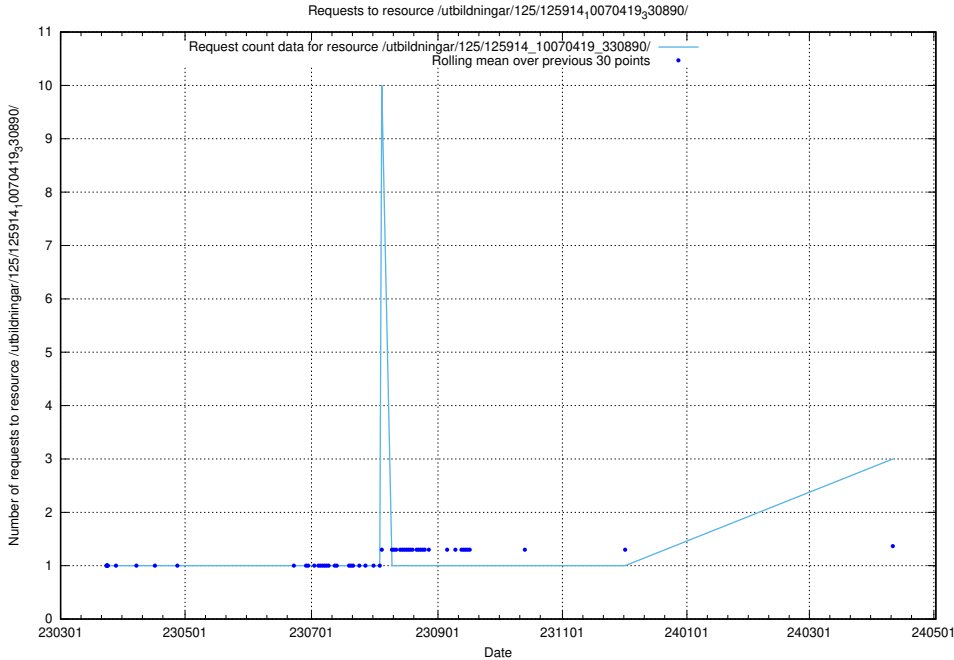

5.508 Usage of /utbildningar/125/125914_10070419_330890/

Here, we count the number of requests to resource /utbildningar/125/125914_10070419_330890/.