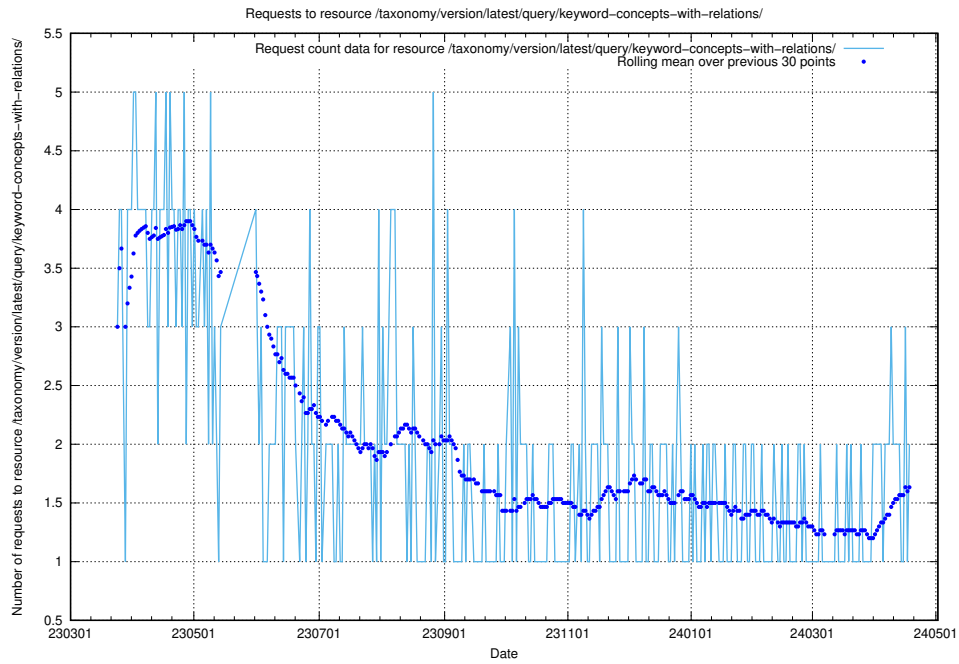

Here, we count the number of requests to resource /taxonomy/version/latest/query/keyword-concepts-with-relations/.

5.967 Usage of /taxonomy/version/latest/query/isco-level-4-groups/

Here, we count the number of requests to resource /taxonomy/version/latest/query/isco-level-4-groups/.