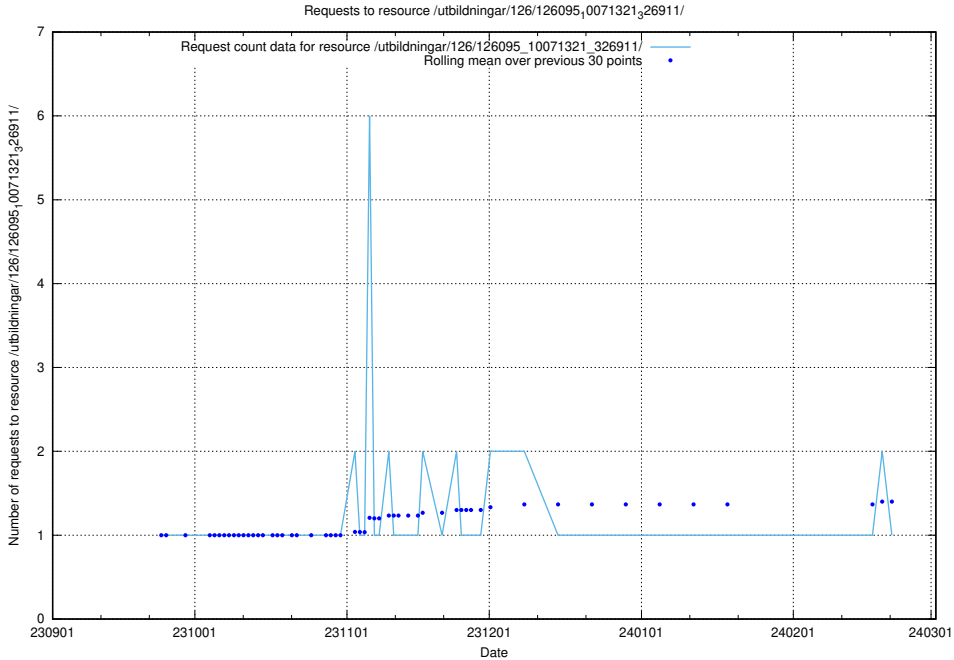

5.4309 Usage of /utbildningar/126/126095_10071321_326911/

Here, we count the number of requests to resource /utbildningar/126/126095_10071321_326911/.