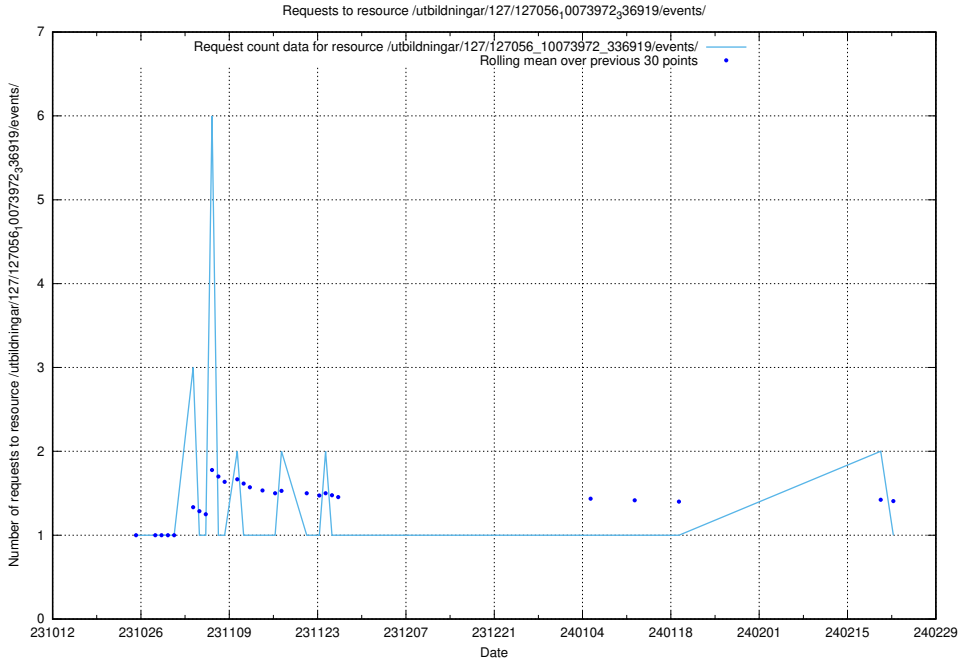

Here, we count the number of requests to resource /utbildningar/127/127056_10074024_337004/.

5.4043 Usage of /utbildningar/127/127056_10073972_336919/events/

Here, we count the number of requests to resource /utbildningar/127/127056_10073972_336919/events/