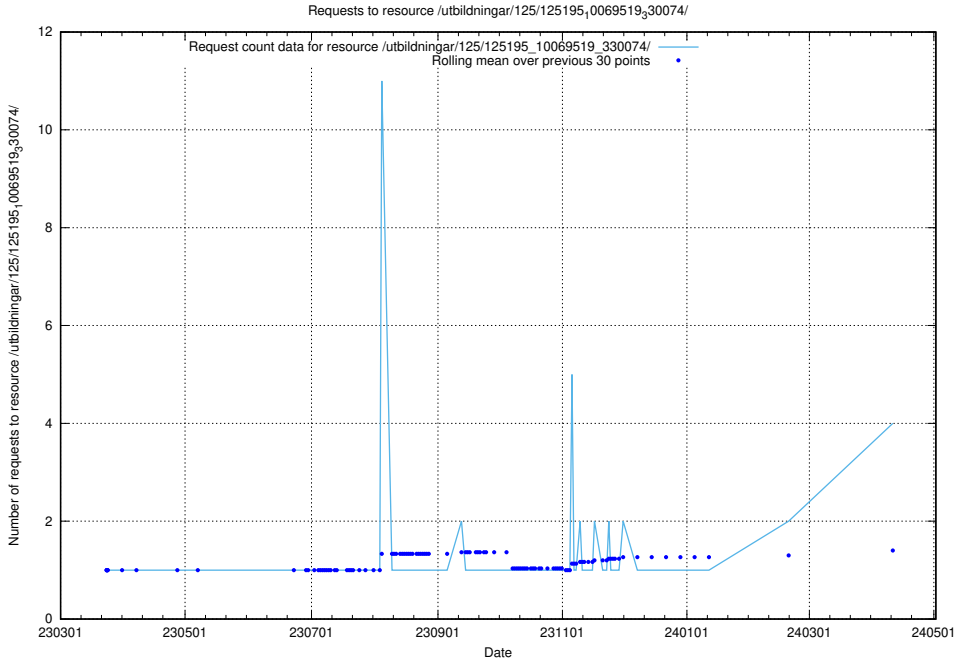

5.204 Usage of /utbildningar/125/125195_10069519_330074/

Here, we count the number of requests to resource /utbildningar/125/125195_10069519_330074/.