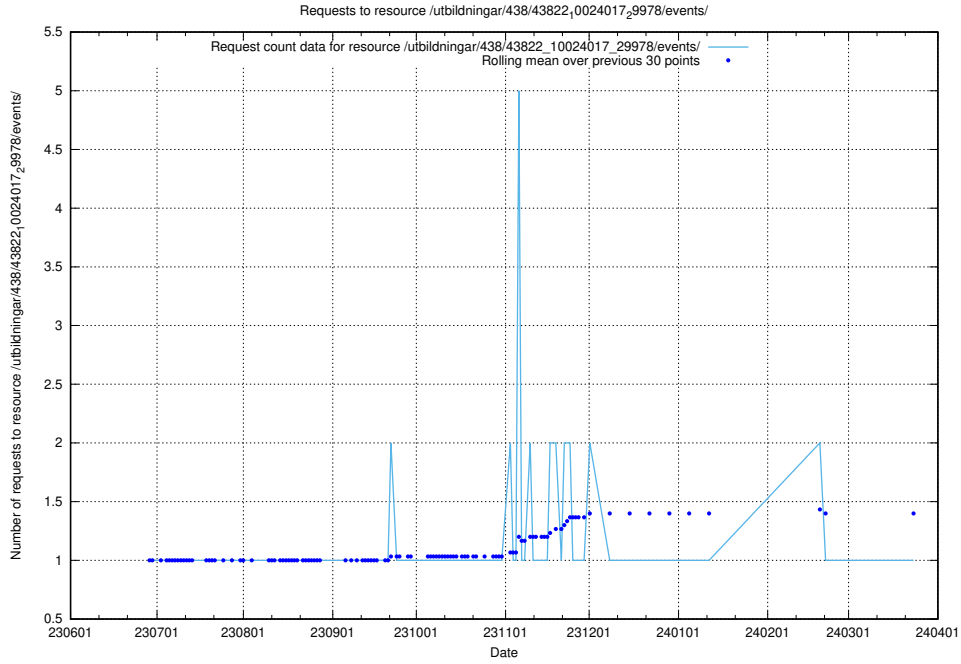

5.5244 Usage of /utbildningar/438/43822_10024017_29978/events/

Here, we count the number of requests to resource /utbildningar/438/43822_10024017_29978/events/.