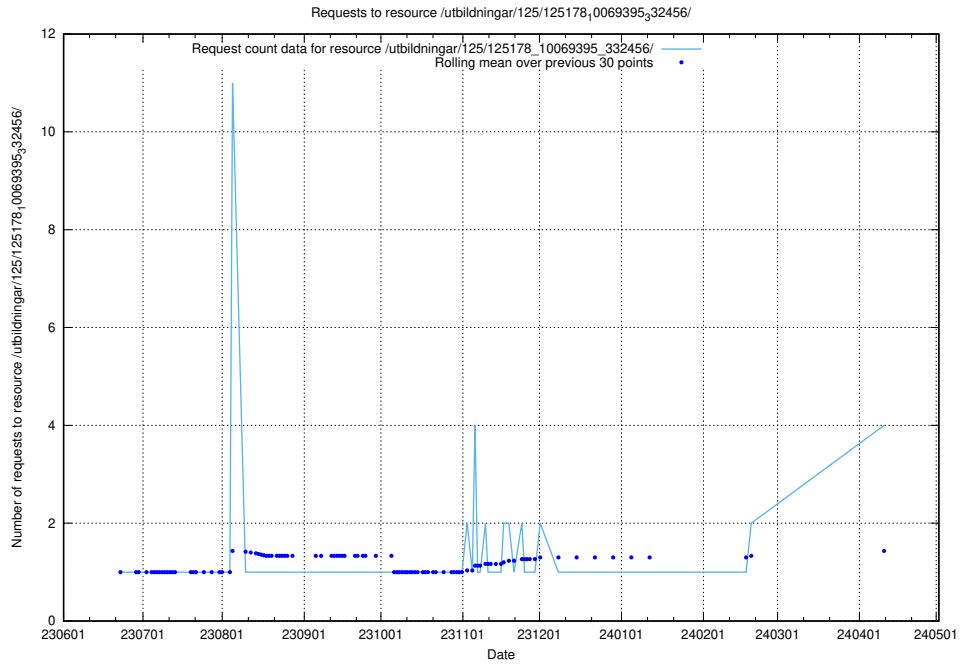

5.276 Usage of /utbildningar/125/125178_10069395_332456/

Here, we count the number of requests to resource /utbildningar/125/125178_10069395_332456/.