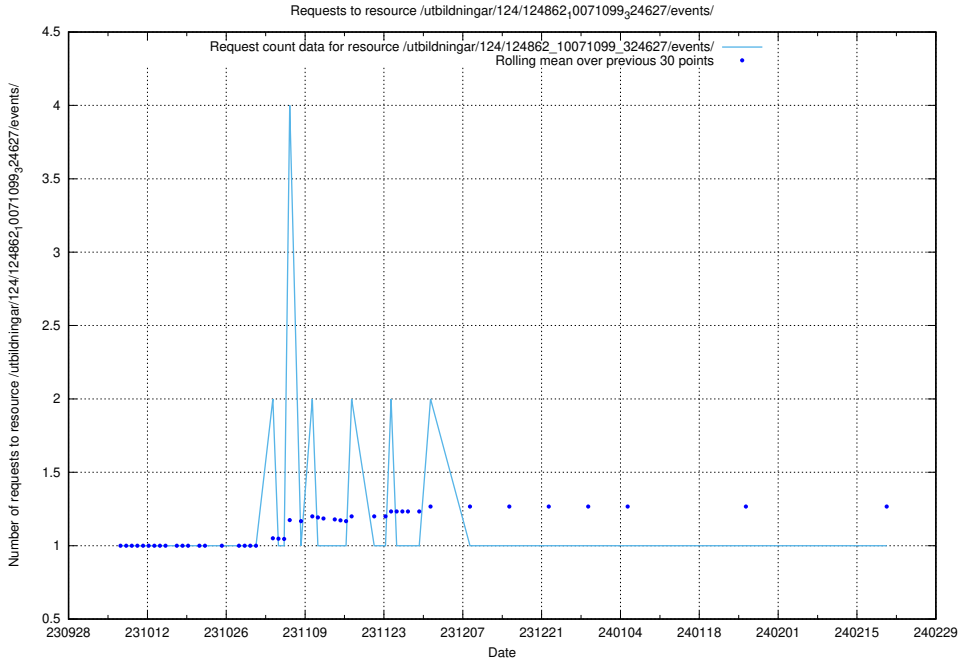

Here, we count the number of requests to resource /utbildningar/125/125415_10067799_319946/.

5.4220 Usage of /utbildningar/124/124862_10071099_324627/events/

Here, we count the number of requests to resource /utbildningar/124/124862_10071099_324627/events/