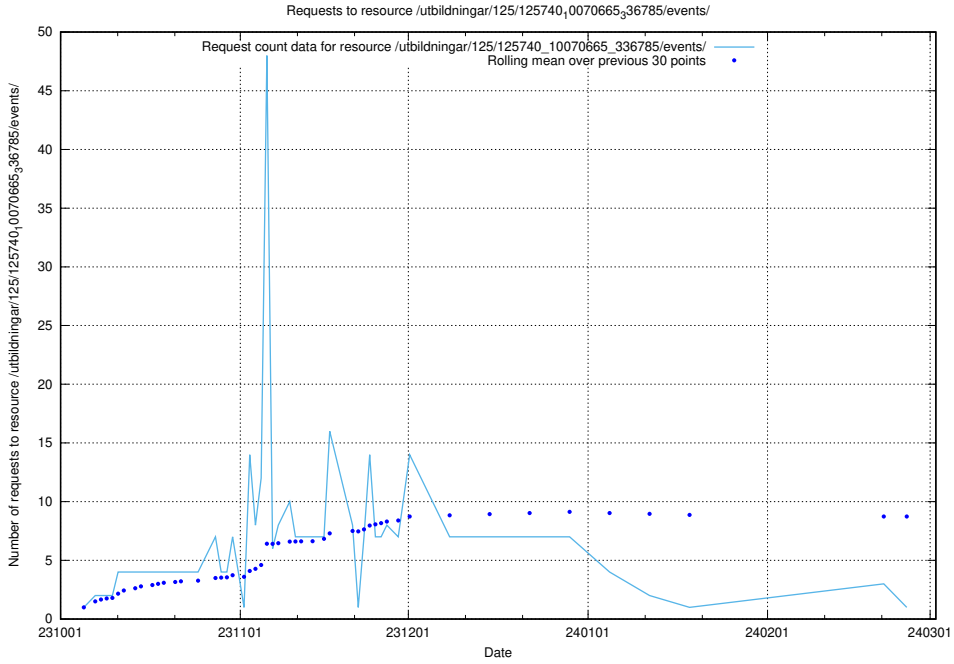

5.4239 Usage of /utbildningar/125/125740_10070665_336785/events/

Here, we count the number of requests to resource /utbildningar/125/125740_10070665_336785/events/