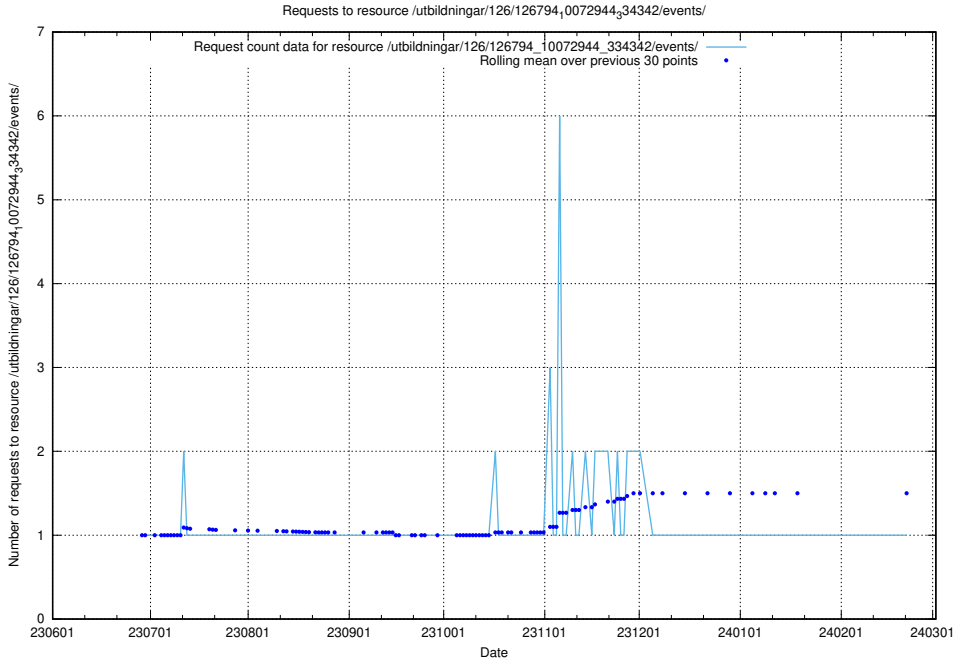

5.5258 Usage of /utbildningar/126/126794_10072944_334342/events/

Here, we count the number of requests to resource /utbildningar/126/126794_10072944_334342/events/