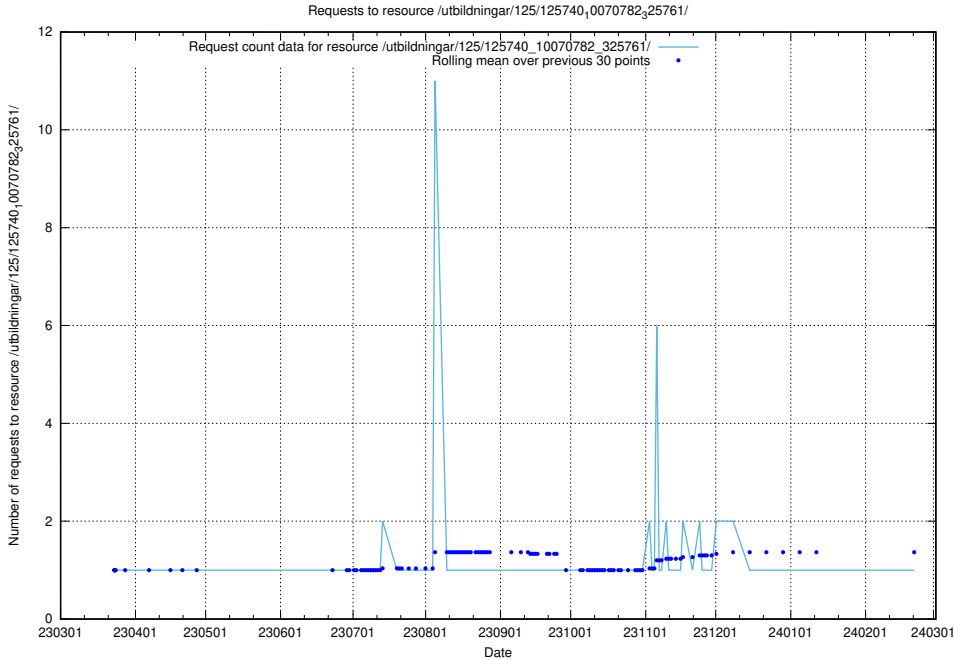

5.1023 Usage of /utbildningar/125/125740_10070782_325761/

Here, we count the number of requests to resource /utbildningar/125/125740_10070782_325761/.