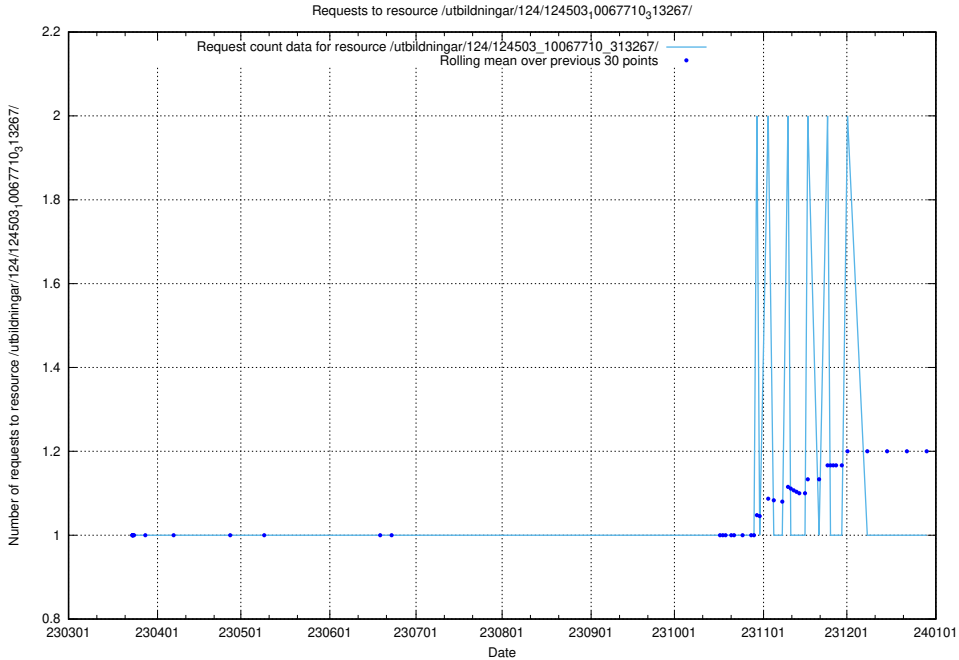

5.1991 Usage of /utbildningar/124/124503_10067710_313267/

Here, we count the number of requests to resource /utbildningar/124/124503_10067710_313267/.