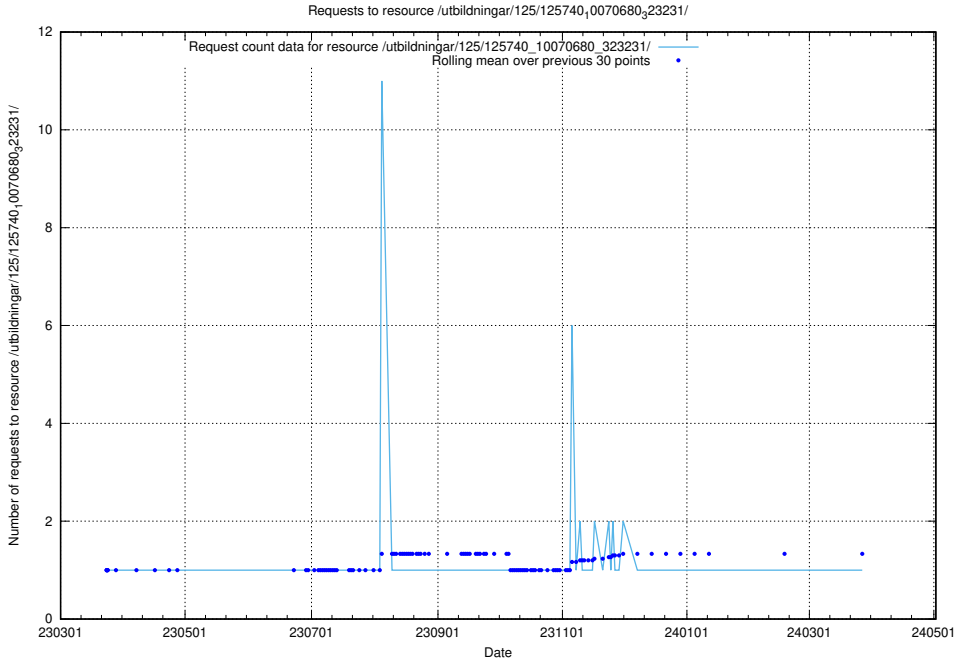

5.1046 Usage of /utbildningar/125/125740_10070680_323231/

Here, we count the number of requests to resource /utbildningar/125/125740_10070680_323231/.

5.1047 Usage of /utbildningar/125/125740_10070679_322477/events/