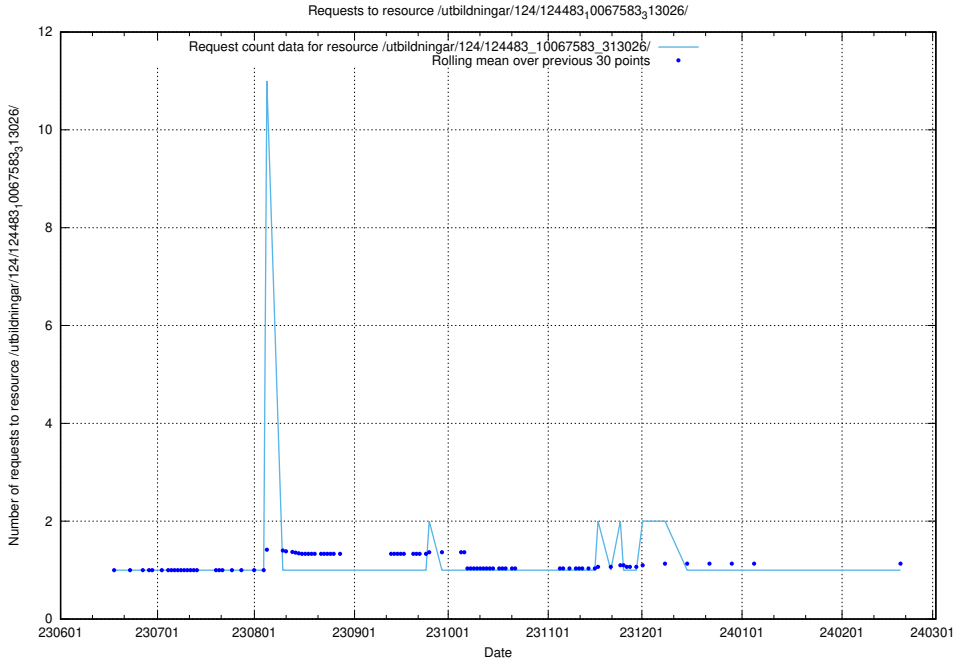

5.5673 Usage of /utbildningar/124/124483_10067583_313026/

Here, we count the number of requests to resource /utbildningar/124/124483_10067583_313026/.