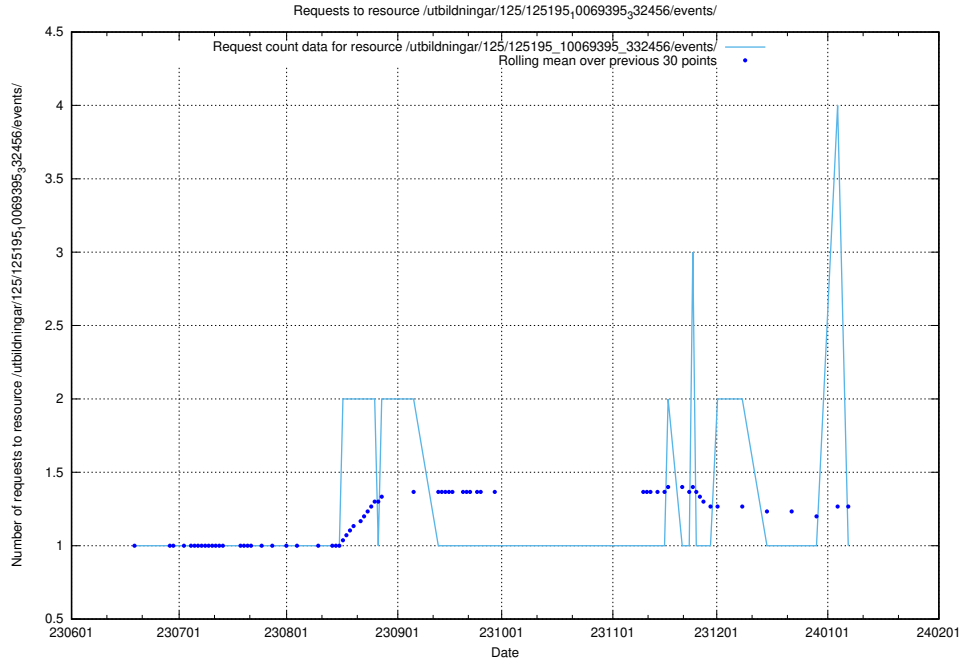

5.5664 Usage of /utbildningar/125/125195_10069395_332456/events/

Here, we count the number of requests to resource /utbildningar/125/125195_10069395_332456/events/