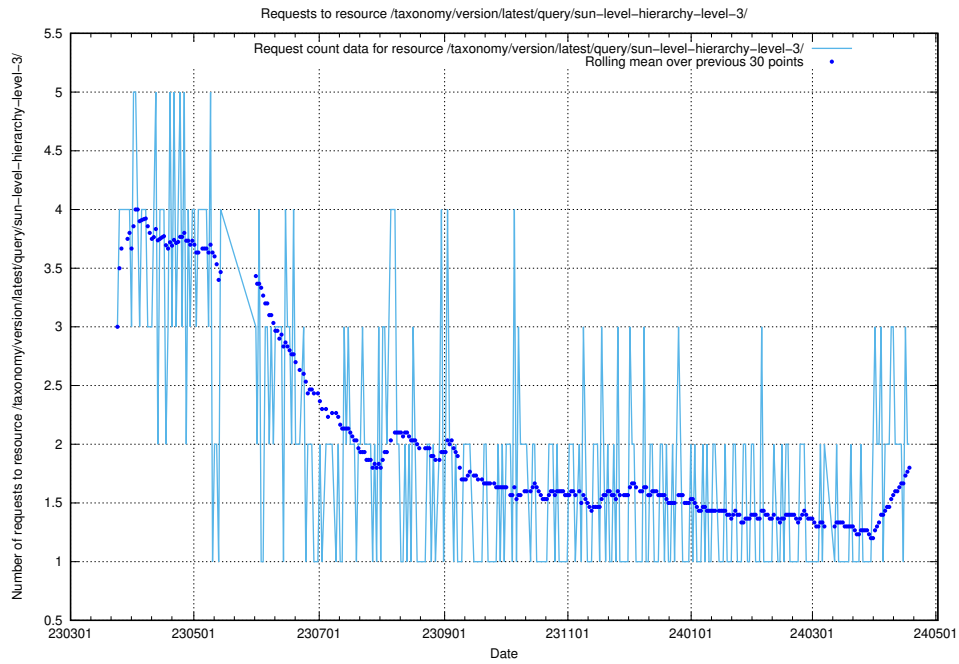

5.942 Usage of /taxonomy/version/latest/query/sun-level-hierarchy-level-3/

Here, we count the number of requests to resource /taxonomy/version/latest/query/sun-level-hierarchy-level-3/.