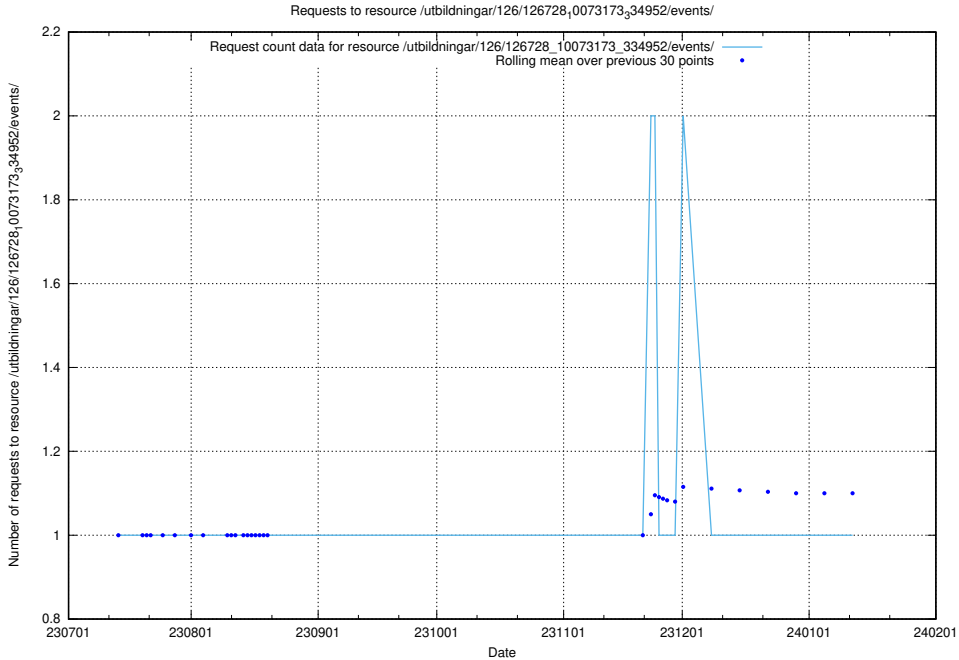

Here, we count the number of requests to resource /utbildningar/438/43867_10024103_32265/.

5.4890 Usage of /utbildningar/126/126728_10073173_334952/events/

Here, we count the number of requests to resource /utbildningar/126/126728_10073173_334952/events/