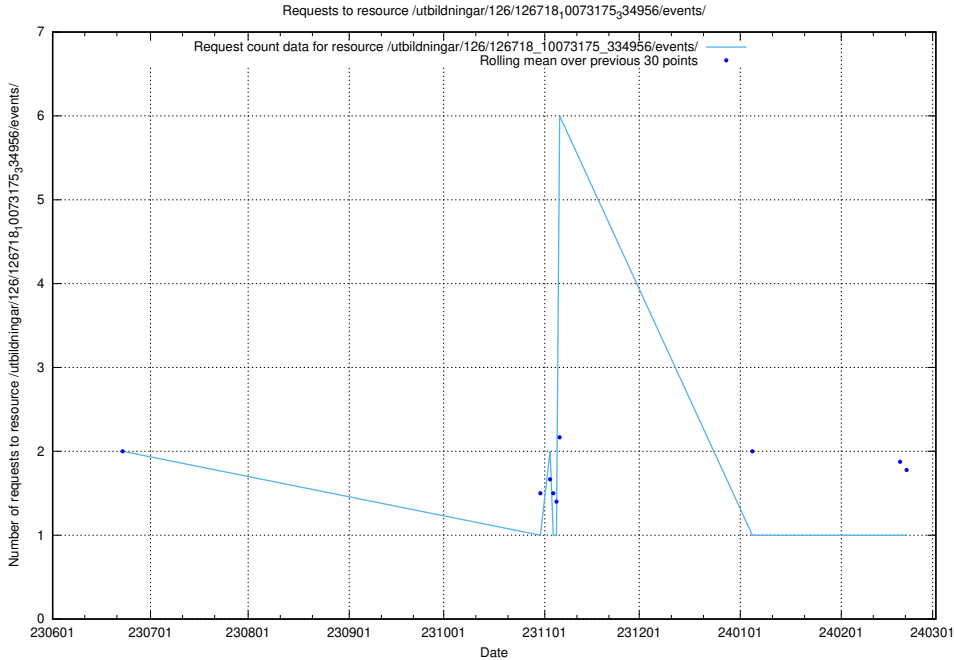

5.5378 Usage of /utbildningar/126/126718_10073175_334956/events/

Here, we count the number of requests to resource /utbildningar/126/126718_10073175_334956/events/