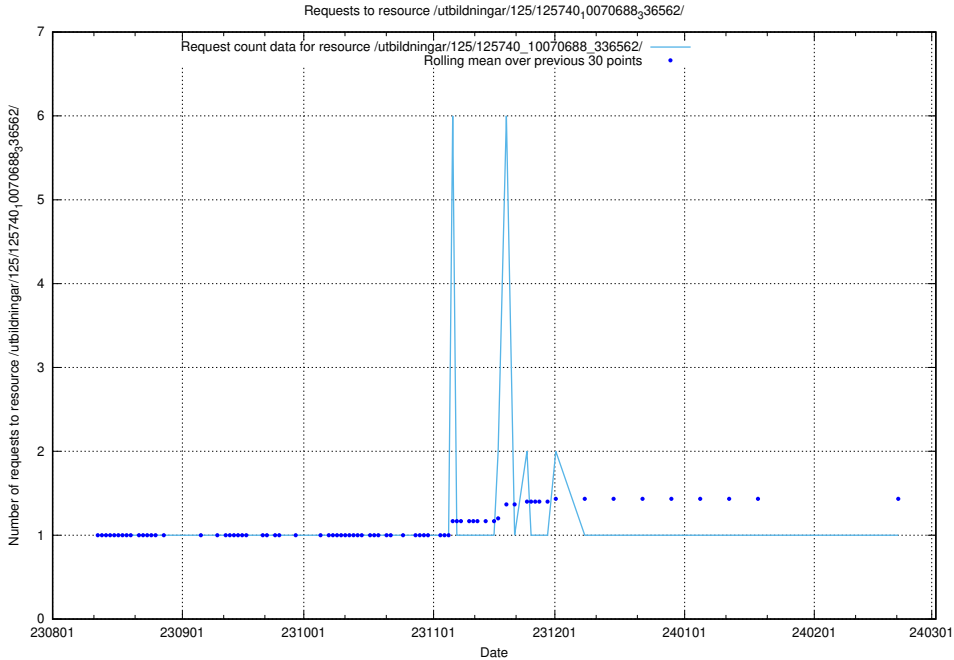

5.4634 Usage of /utbildningar/125/125740_10070688_336562/

Here, we count the number of requests to resource /utbildningar/125/125740_10070688_336562/.