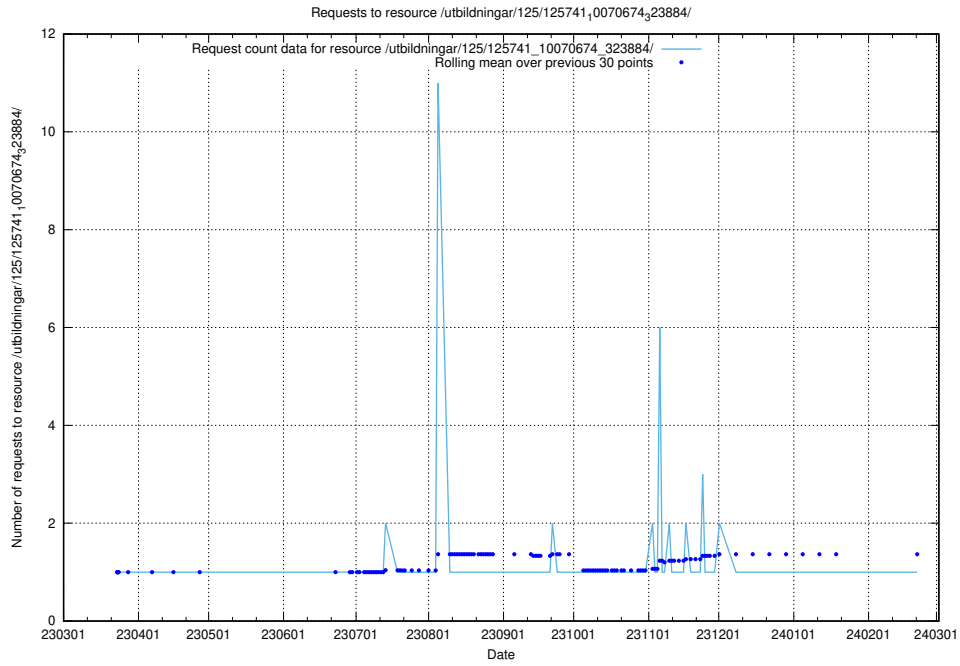

5.6261 Usage of /utbildningar/125/125741_10070674_323884/

Here, we count the number of requests to resource /utbildningar/125/125741_10070674_323884/.