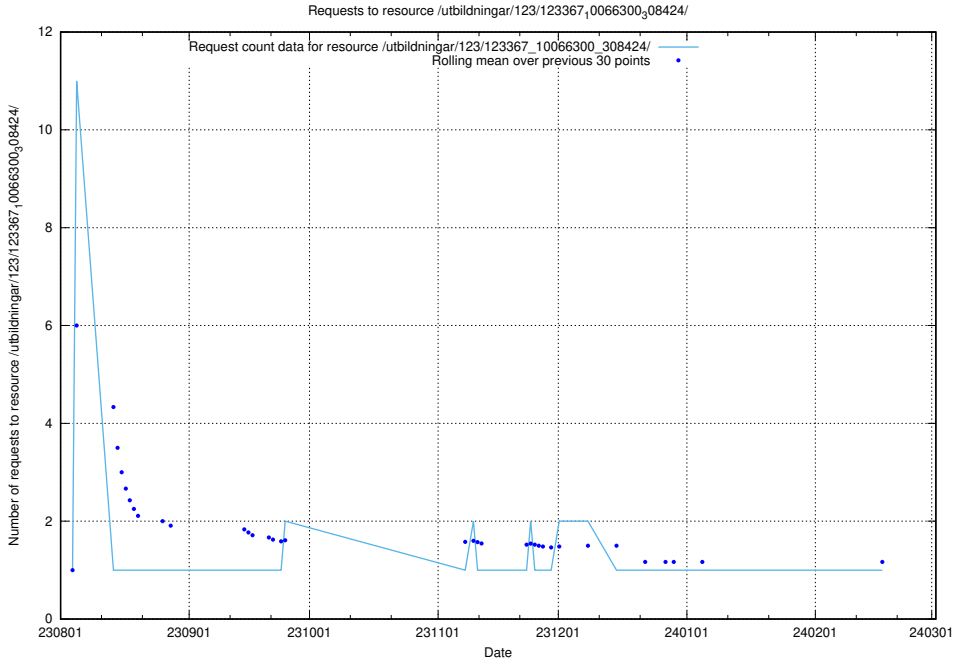

Here, we count the number of requests to resource /utbildningar/123/123367_10066300_308424/events/

5.4709 Usage of /utbildningar/123/123367_10066300_308424/

Here, we count the number of requests to resource /utbildningar/123/123367_10066300_308424/.