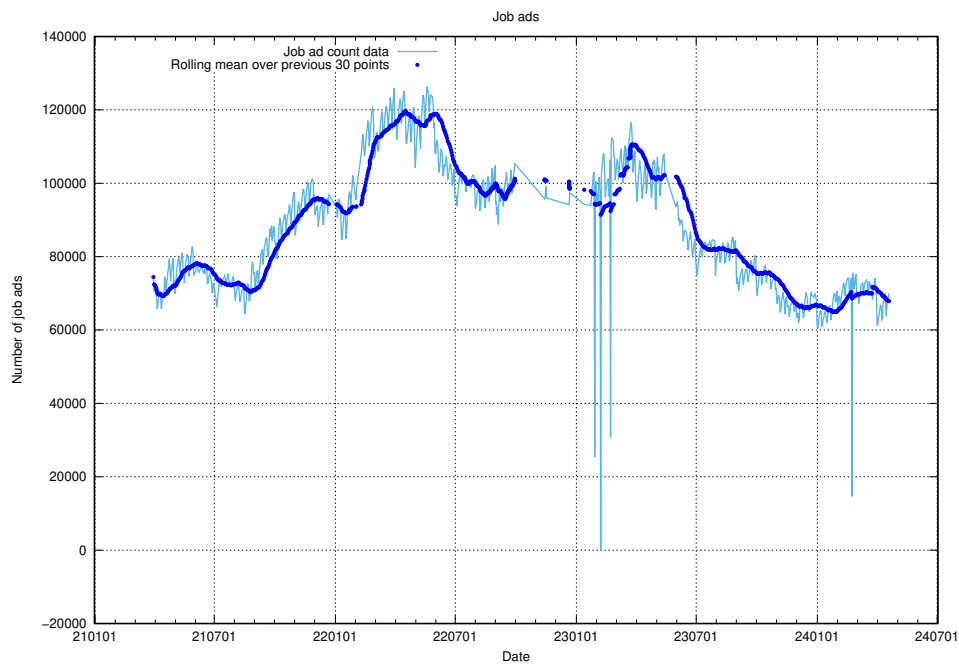

13 JobTechLinks Pipeline

This section contains a summary of last night's job ad processing in the [JobTech Links pipeline](#)¹³.

For a detailed statistical summary, please see [14.1](#).

13.1 Number of job ads

Here, we count the number of job ads processed by the pipeline each night.

¹³<https://gitlab.com/arbetsformedlingen/joblinks/wiki/-/wikis/home>