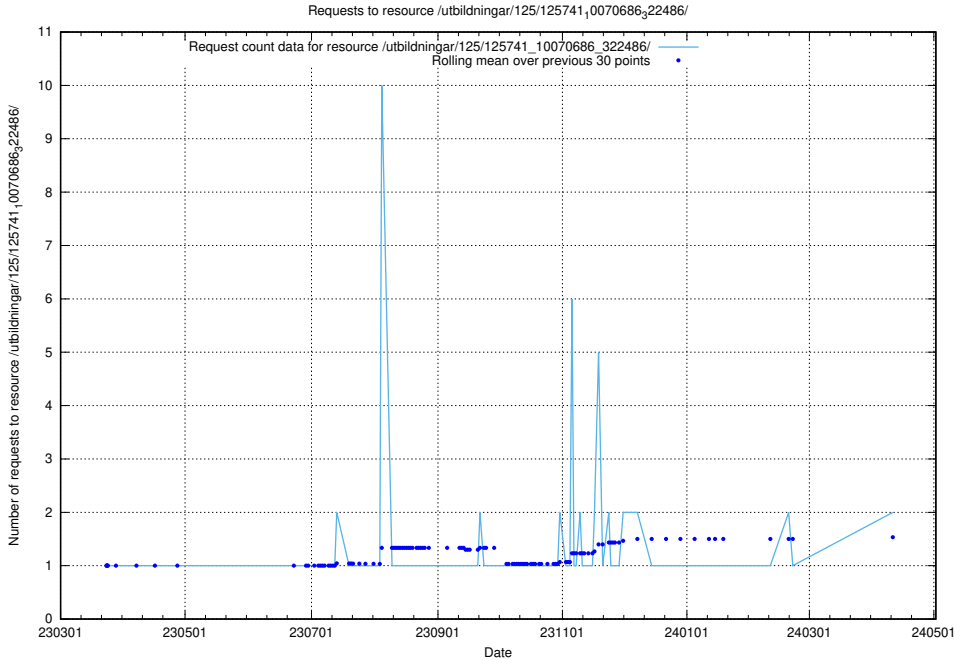

5.1018 Usage of /utbildningar/125/125741_10070686_322486/

Here, we count the number of requests to resource /utbildningar/125/125741_10070686_322486/.