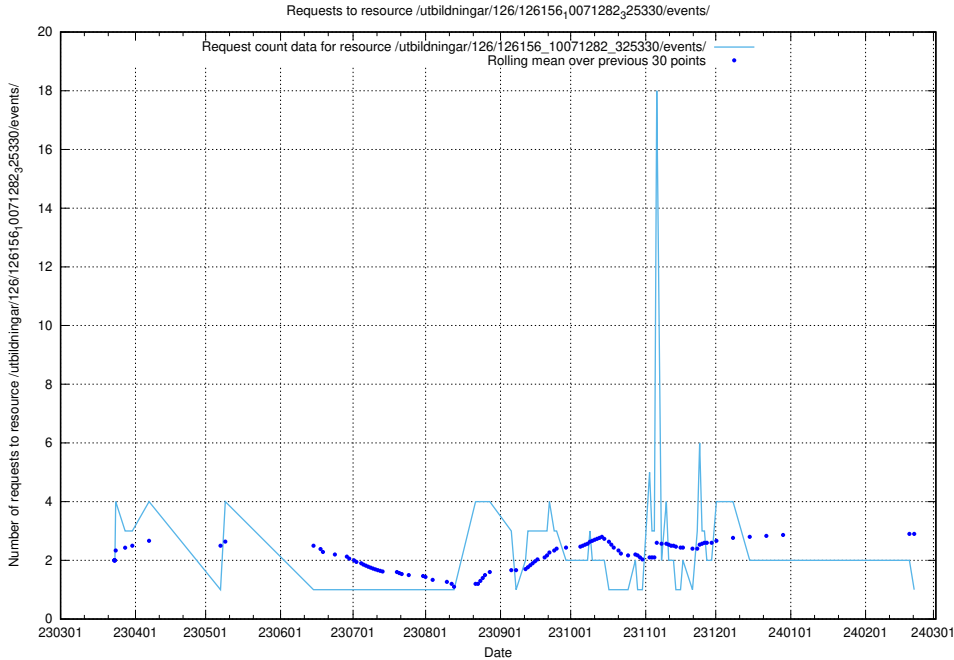

5.6057 Usage of /utbildningar/126/126156_10071282_325330/events/

Here, we count the number of requests to resource /utbildningar/126/126156_10071282_325330/events/