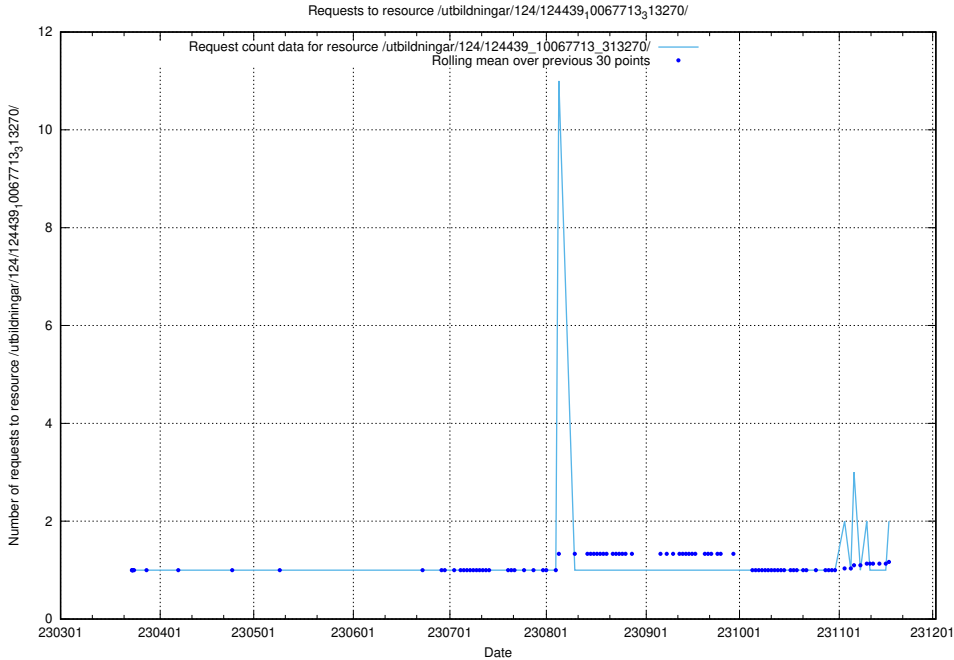

5.695 Usage of /utbildningar/124/124439_10067713_313270/

Here, we count the number of requests to resource /utbildningar/124/124439_10067713_313270/.