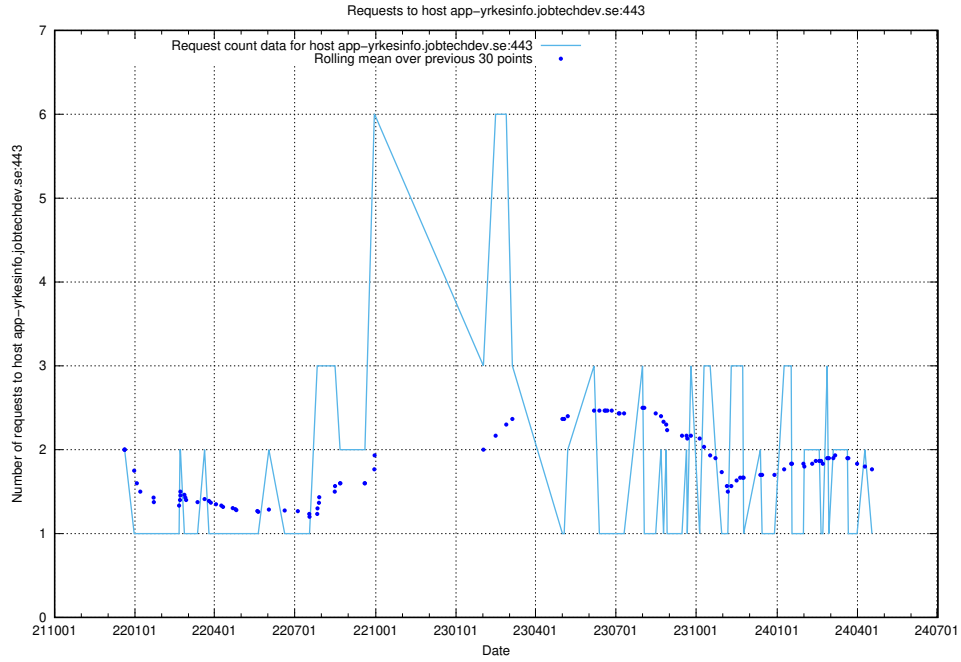

7.621 Usage of app-yrkesinfo.jobtechdev.se:443

Here, we count the number of requests to host app-yrkesinfo.jobtechdev.se:443.