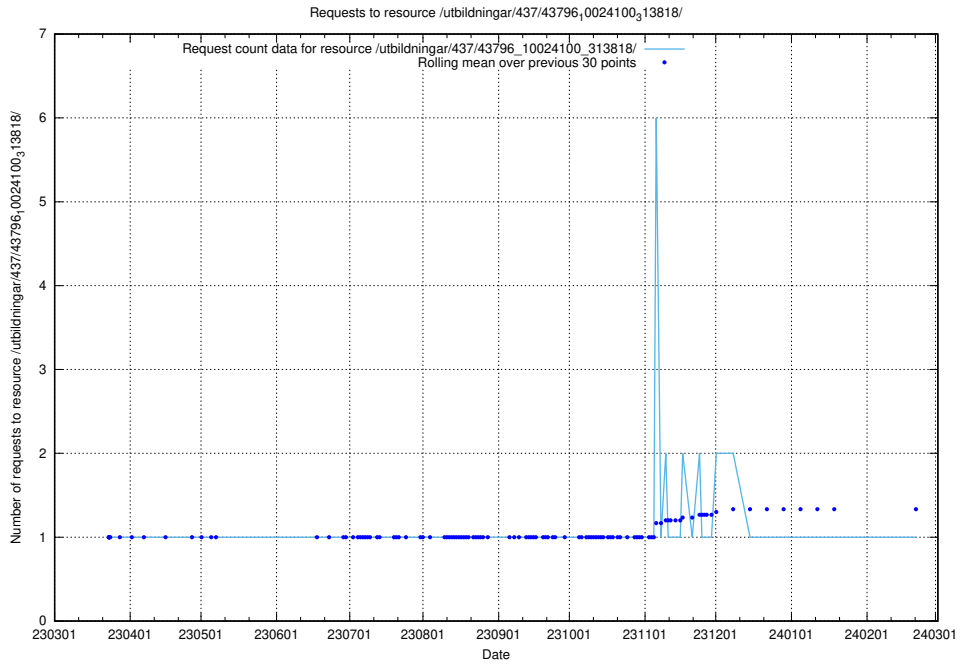

5.6139 Usage of /utbildningar/437/43796_10024100_313818/

Here, we count the number of requests to resource /utbildningar/437/43796_10024100_313818/.