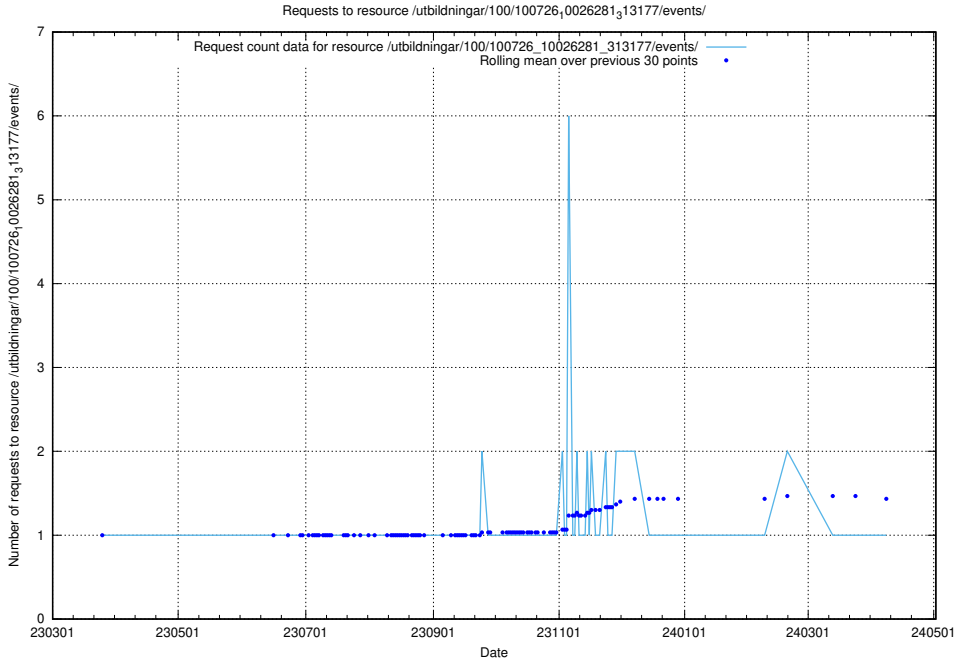

5.5890 Usage of /utbildningar/100/100726_10026281_313177/events/

Here, we count the number of requests to resource /utbildningar/100/100726_10026281_313177/events/