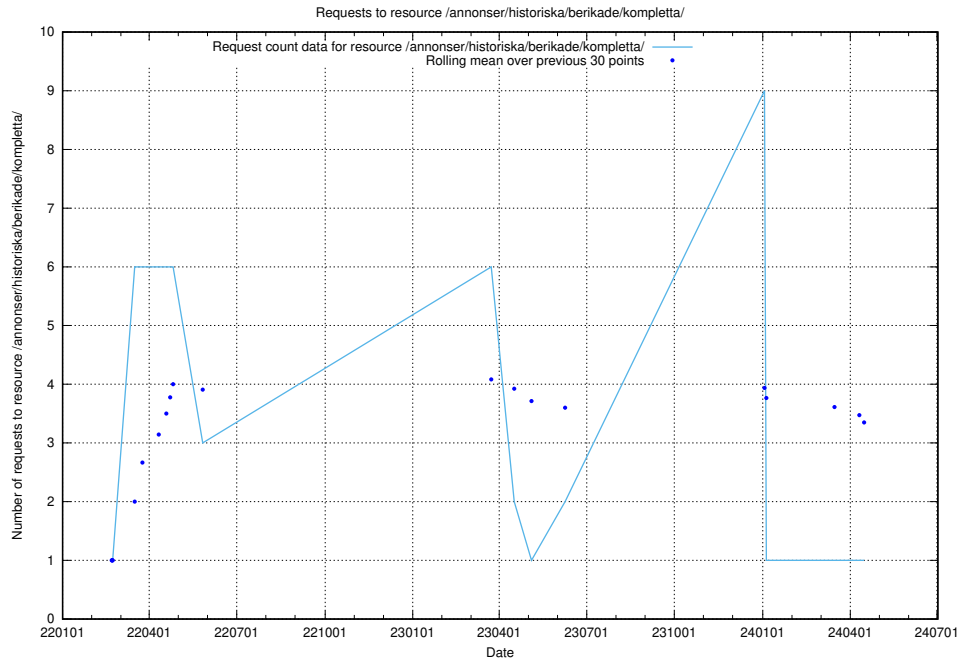

5.1301 Usage of /annonser/historiska/berikade/kompletta/

Here, we count the number of requests to resource /annonser/historiska/berikade/kompletta/.