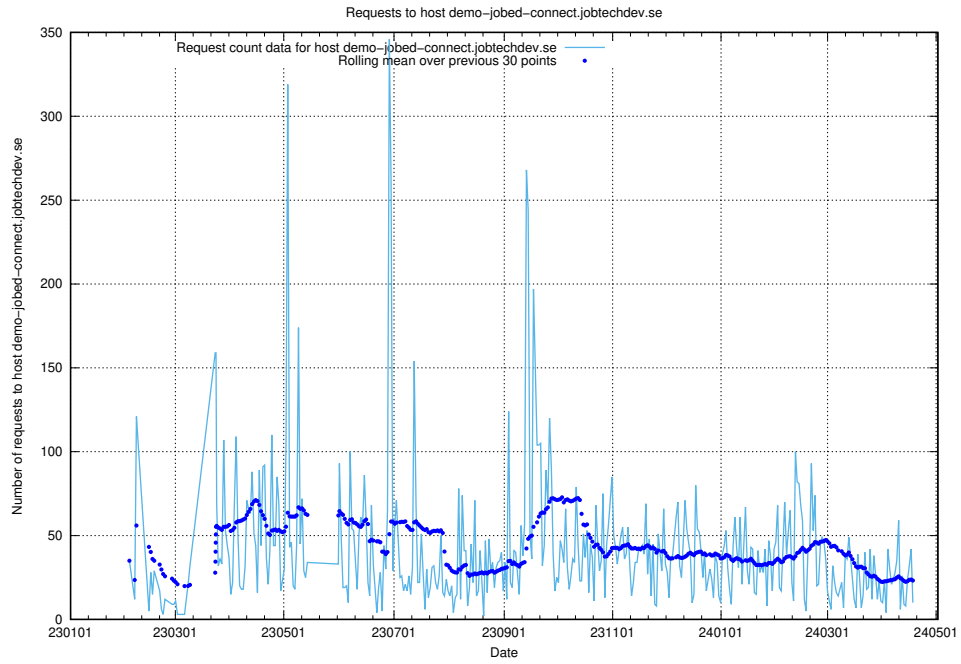

7.59 Usage of demo-jobed-connect.jobtechdev.se

Here, we count the number of requests to host demo-jobed-connect.jobtechdev.se.