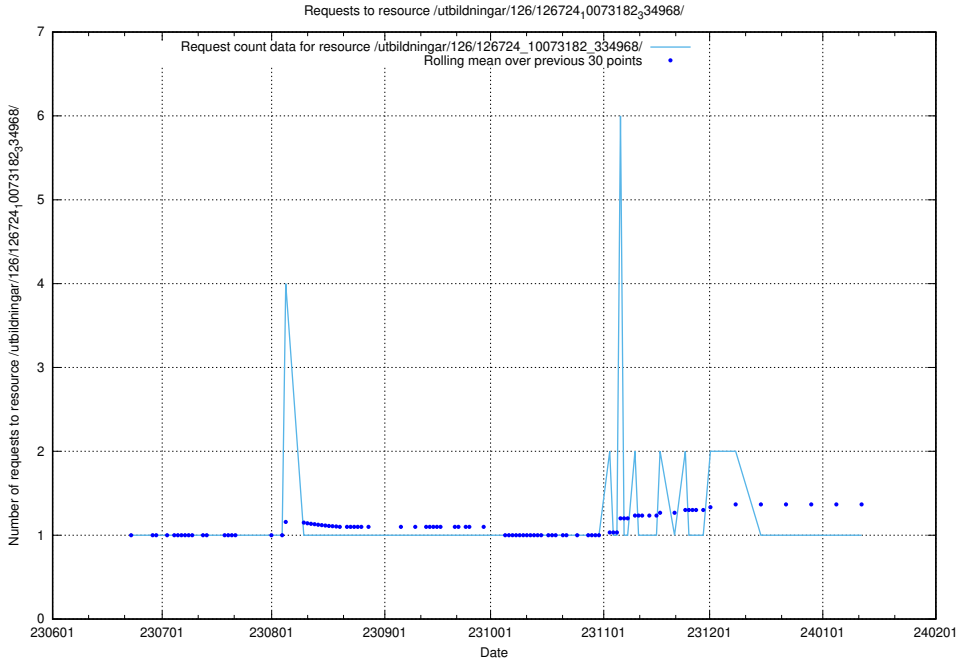

5.5417 Usage of /utbildningar/126/126724_10073182_334968/

Here, we count the number of requests to resource /utbildningar/126/126724_10073182_334968/.