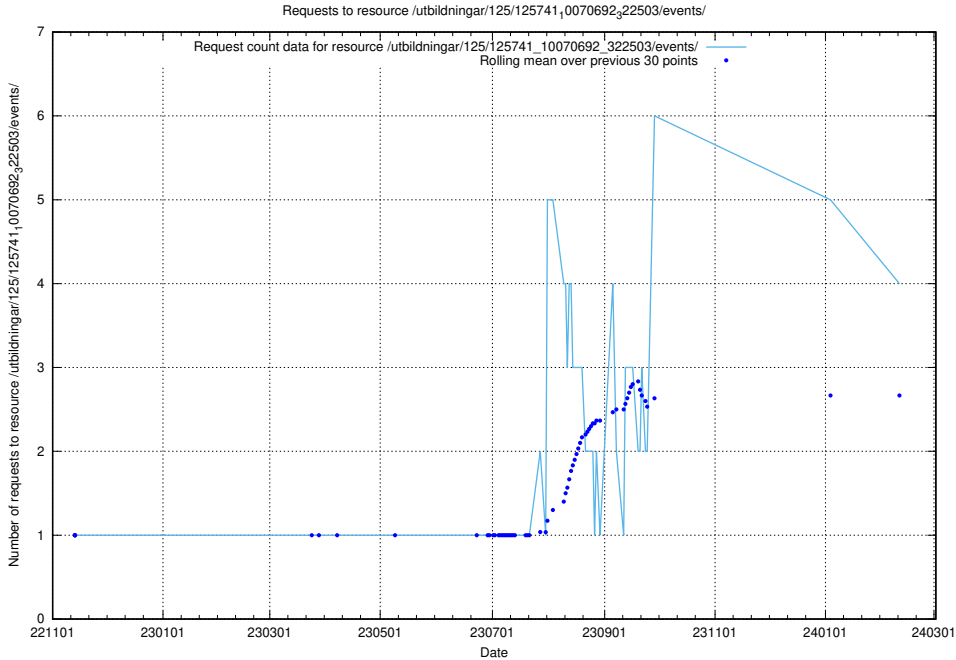

5.280 Usage of /utbildningar/125/125741_10070692_322503/events/

Here, we count the number of requests to resource /utbildningar/125/125741_10070692_322503/events/