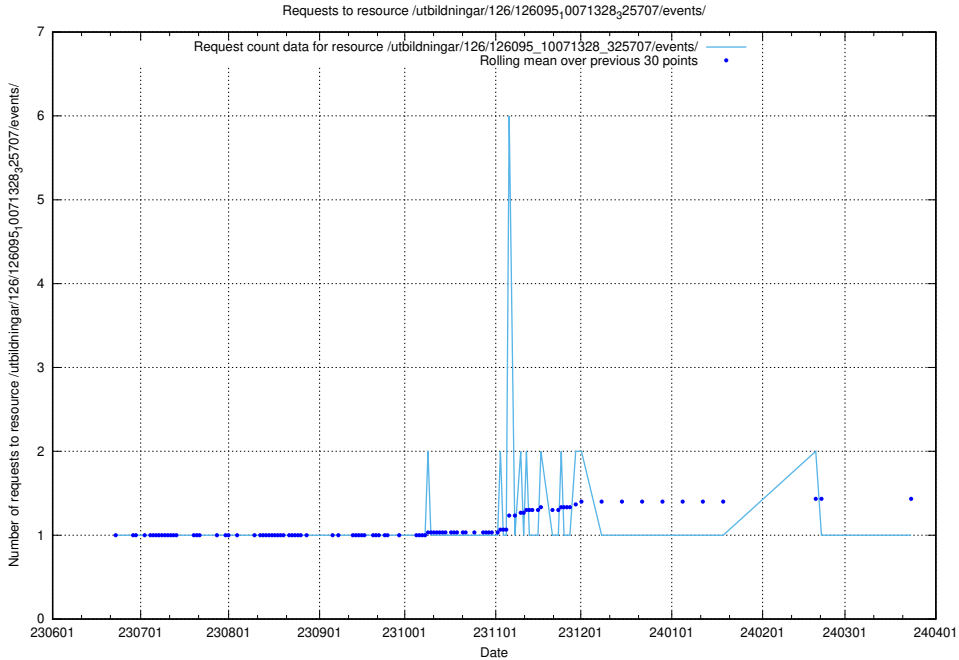

5.5496 Usage of /utbildningar/126/126095_10071328_325707/events/

Here, we count the number of requests to resource /utbildningar/126/126095_10071328_325707/events/