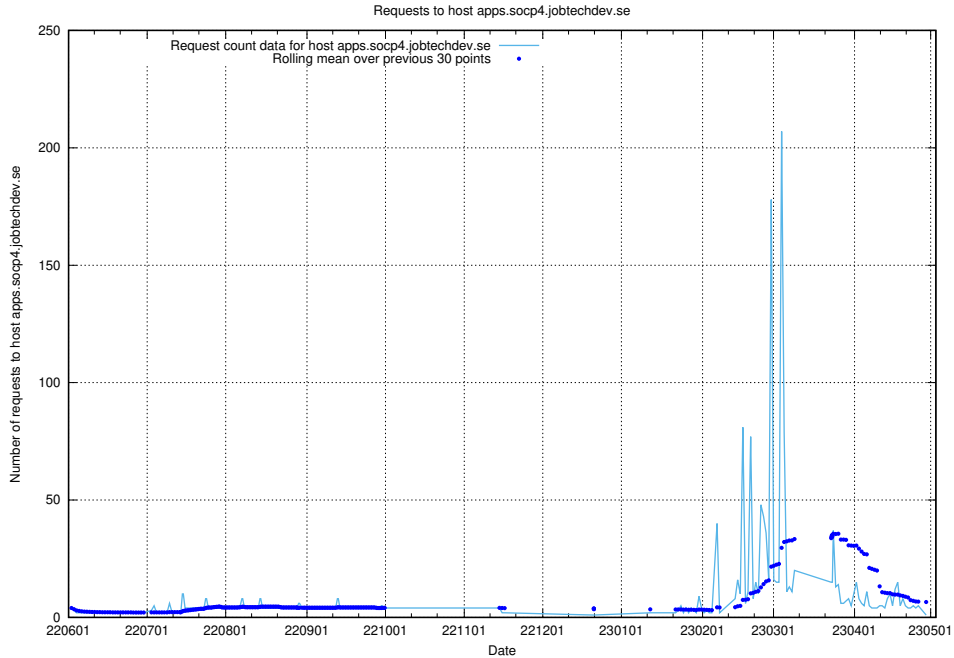

7.628 Usage of apps.socp4.jobtechdev.se

Here, we count the number of requests to host apps.socp4.jobtechdev.se.