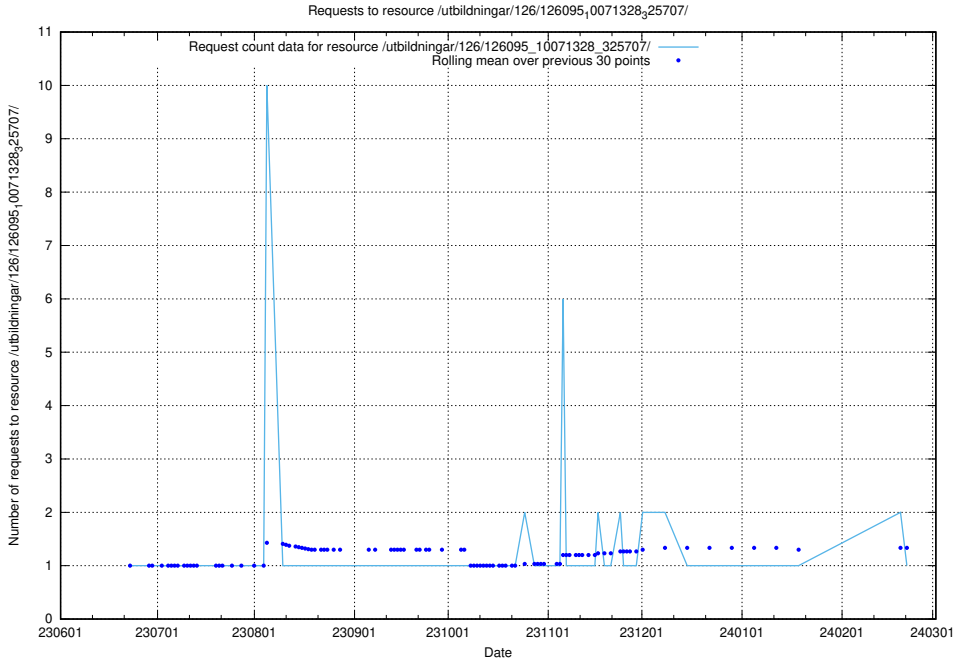

5.5497 Usage of /utbildningar/126/126095_10071328_325707/

Here, we count the number of requests to resource /utbildningar/126/126095_10071328_325707/.