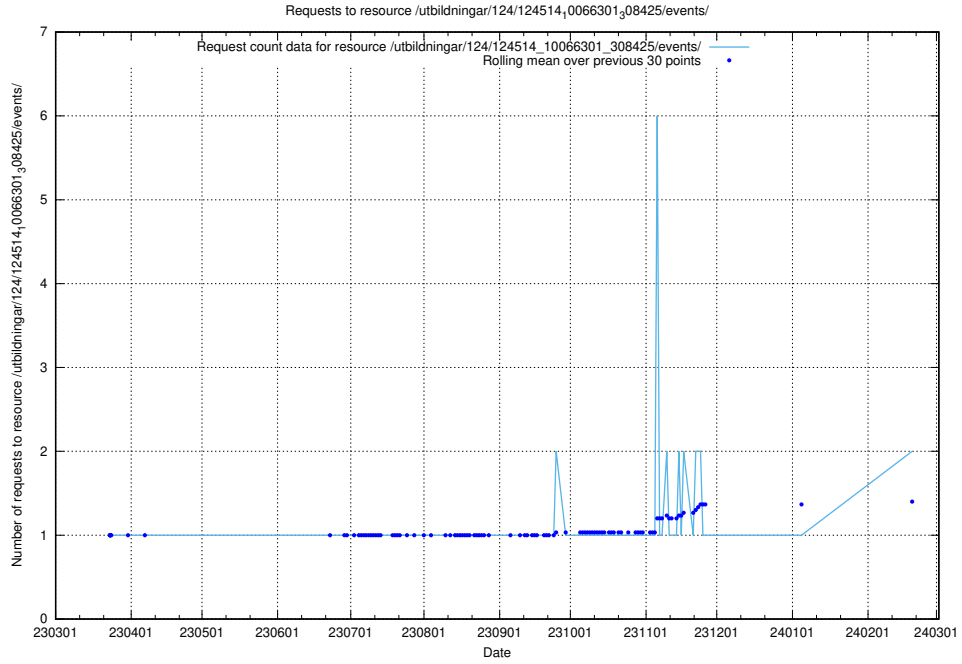

5.566 Usage of /utbildningar/124/124514_10066301_308425/events/

Here, we count the number of requests to resource /utbildningar/124/124514_10066301_308425/events/