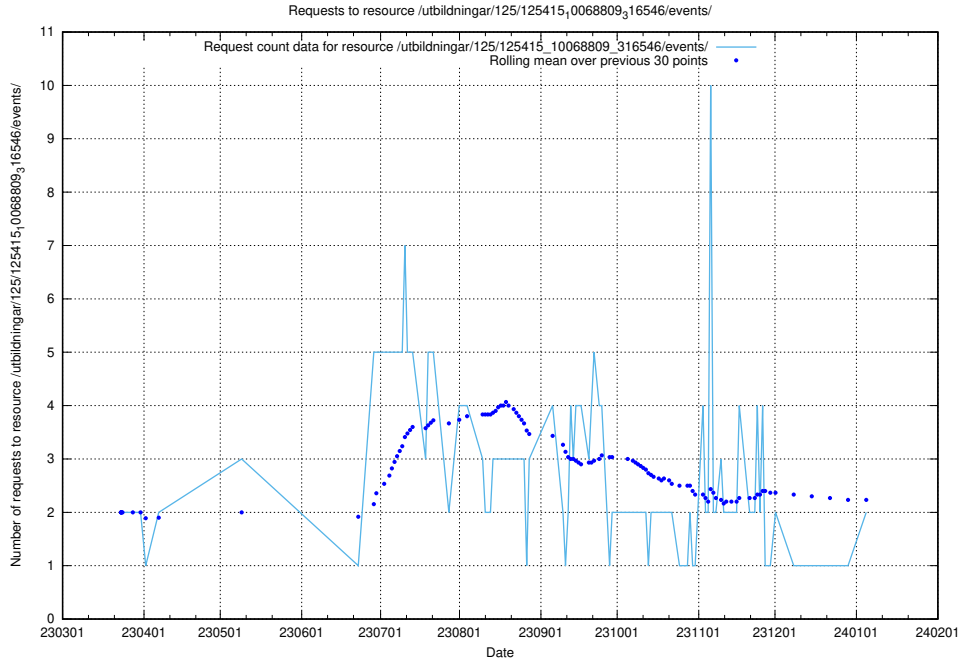

5.996 Usage of /utbildningar/125/125415_10068809_316546/events/

Here, we count the number of requests to resource /utbildningar/125/125415_10068809_316546/events/