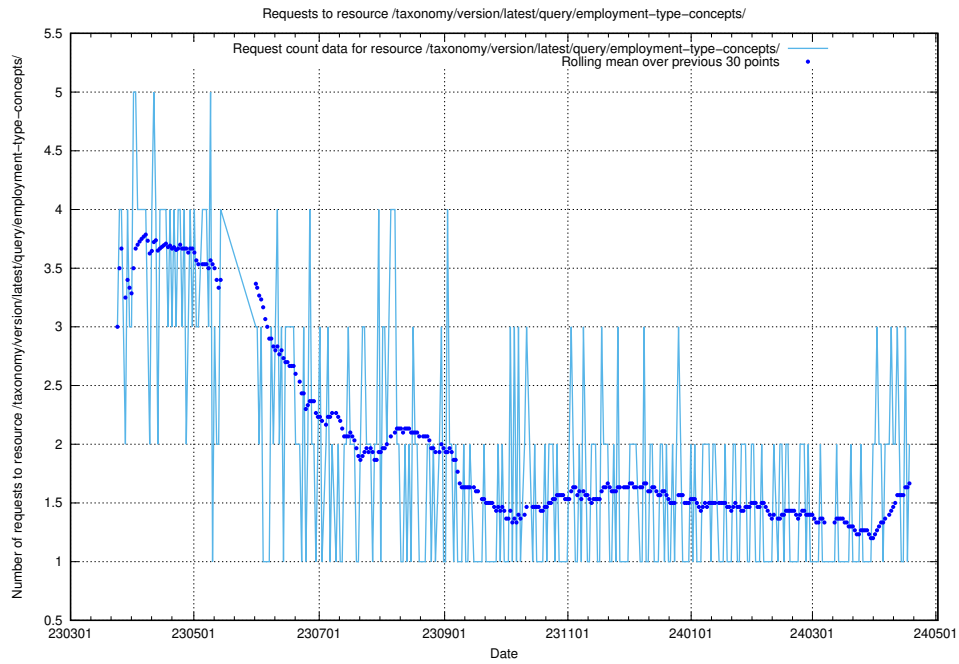

5.970 Usage of /taxonomy/version/latest/query/employment-type-concepts/

Here, we count the number of requests to resource /taxonomy/version/latest/query/employment-type-concepts/.