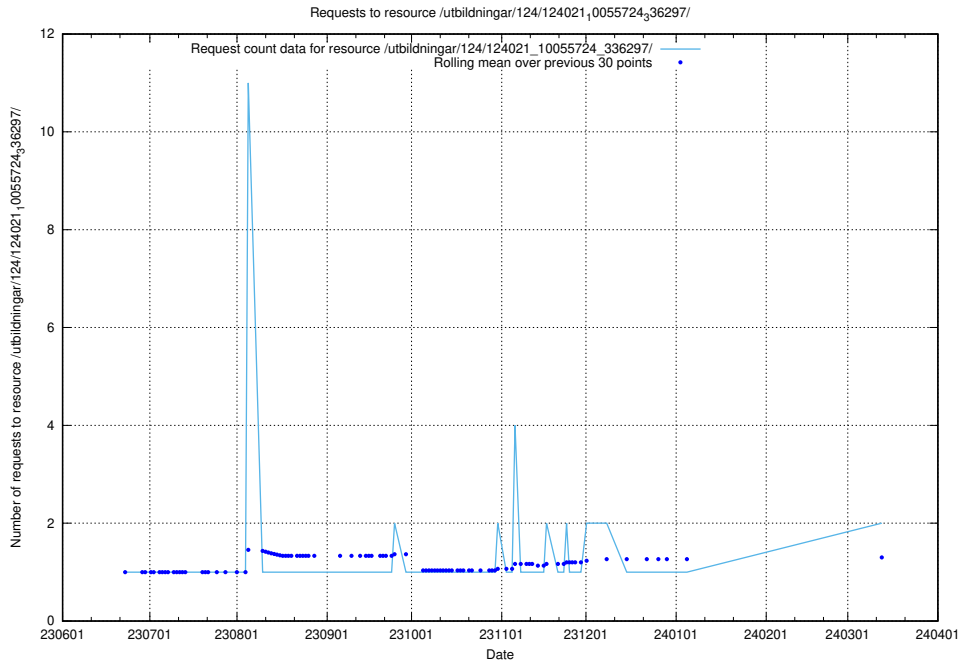

5.909 Usage of /utbildningar/124/124021_10055724_336297/

Here, we count the number of requests to resource /utbildningar/124/124021_10055724_336297/.