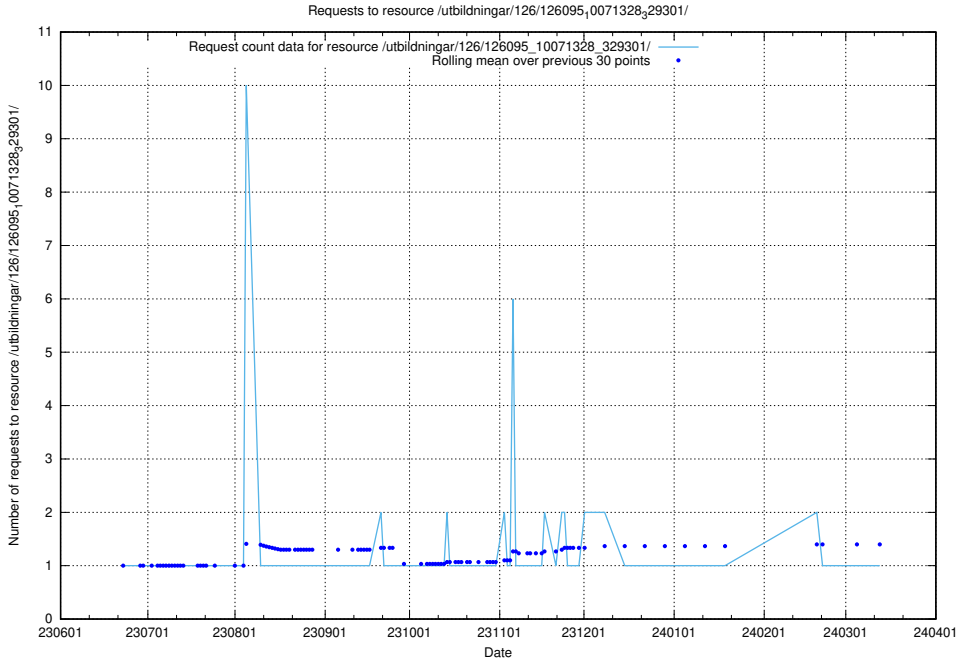

5.5495 Usage of /utbildningar/126/126095_10071328_329301/

Here, we count the number of requests to resource /utbildningar/126/126095_10071328_329301/.