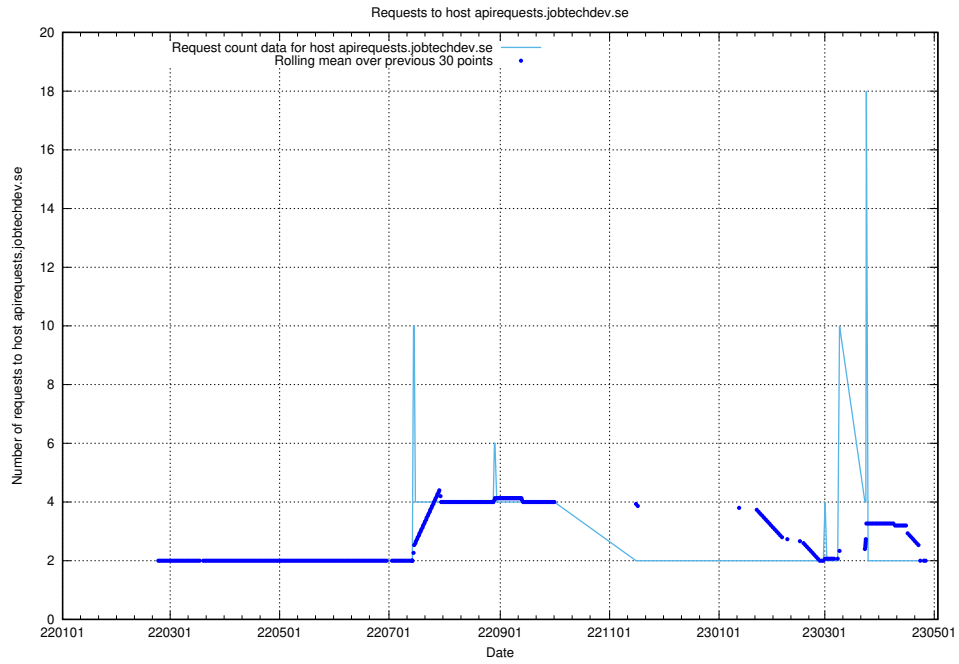

7.512 Usage of apirequests.jobtechdev.se

Here, we count the number of requests to host apirequests.jobtechdev.se.