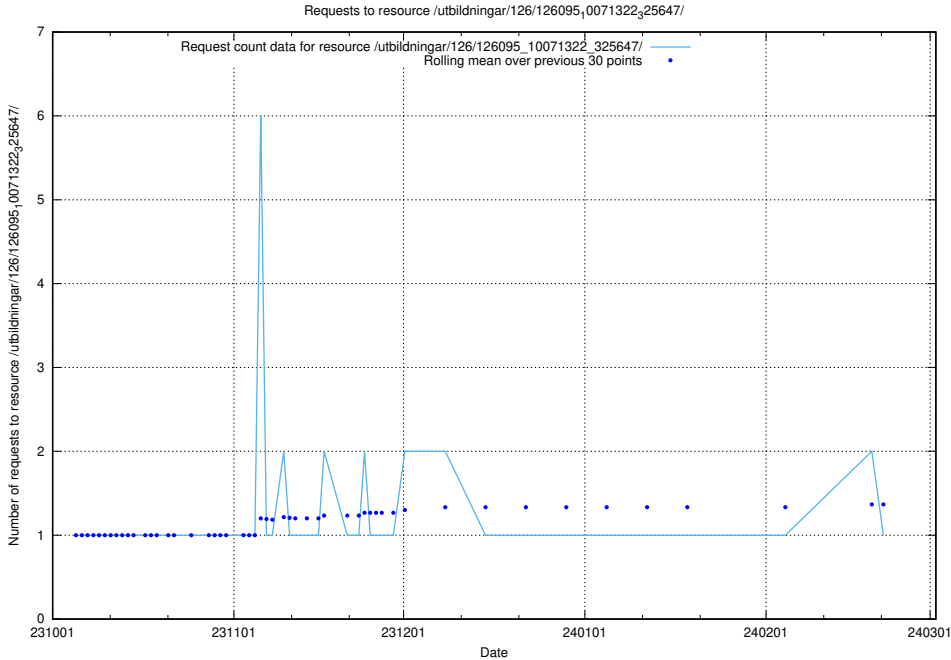

5.4234 Usage of /utbildningar/126/126095_10071322_325647/

Here, we count the number of requests to resource /utbildningar/126/126095_10071322_325647/.