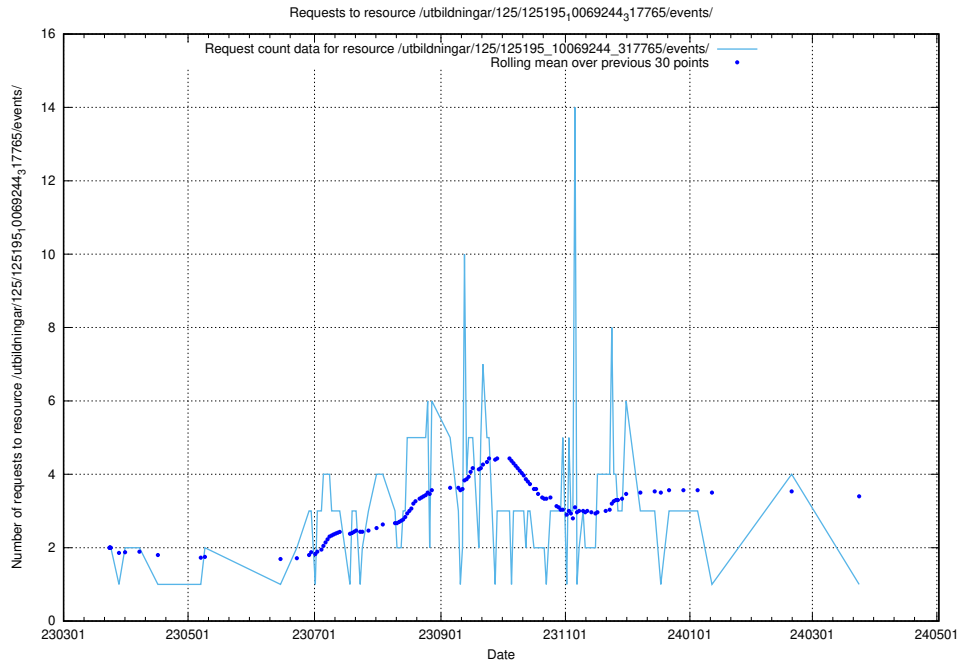

5.6071 Usage of /utbildningar/125/125195_10069244_317765/events/

Here, we count the number of requests to resource /utbildningar/125/125195_10069244_317765/events/