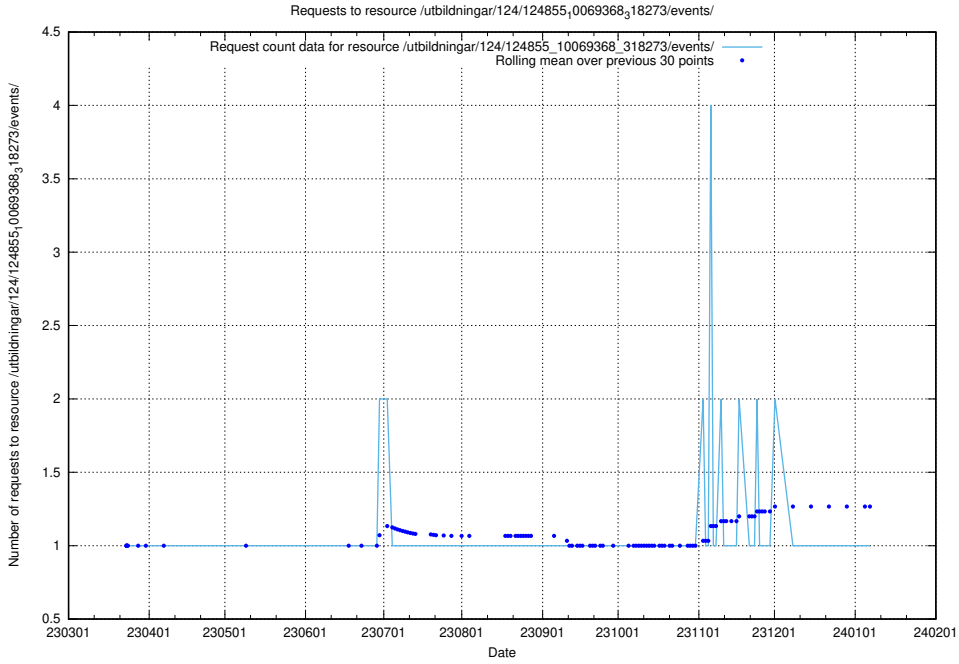

5.1242 Usage of /utbildningar/124/124855_10069368_318273/events/

Here, we count the number of requests to resource /utbildningar/124/124855_10069368_318273/events/