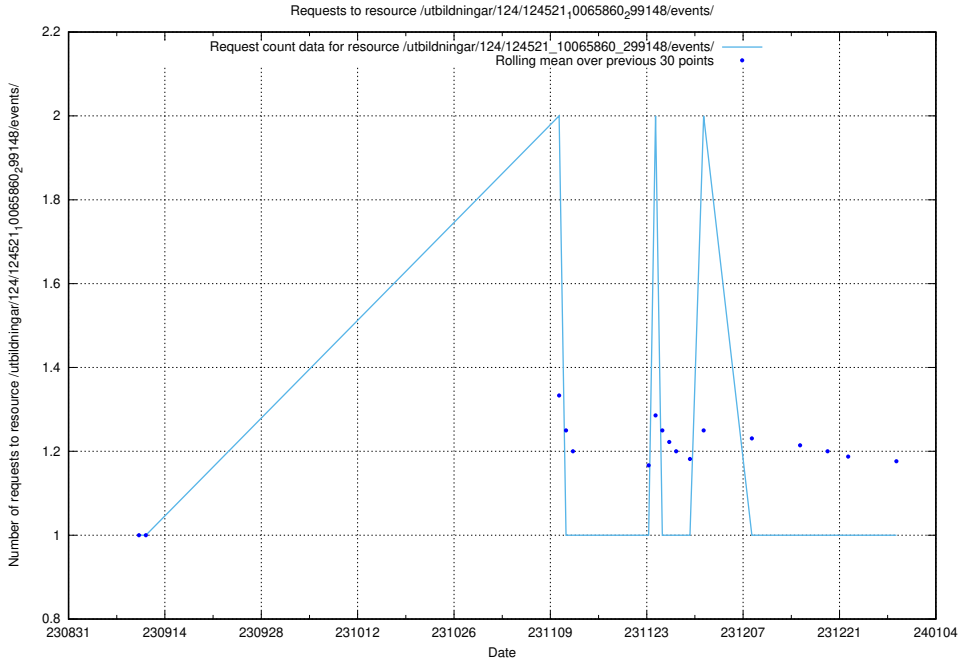

5.4439 Usage of /utbildningar/124/124521_10065860_299148/events/

Here, we count the number of requests to resource /utbildningar/124/124521_10065860_299148/events/