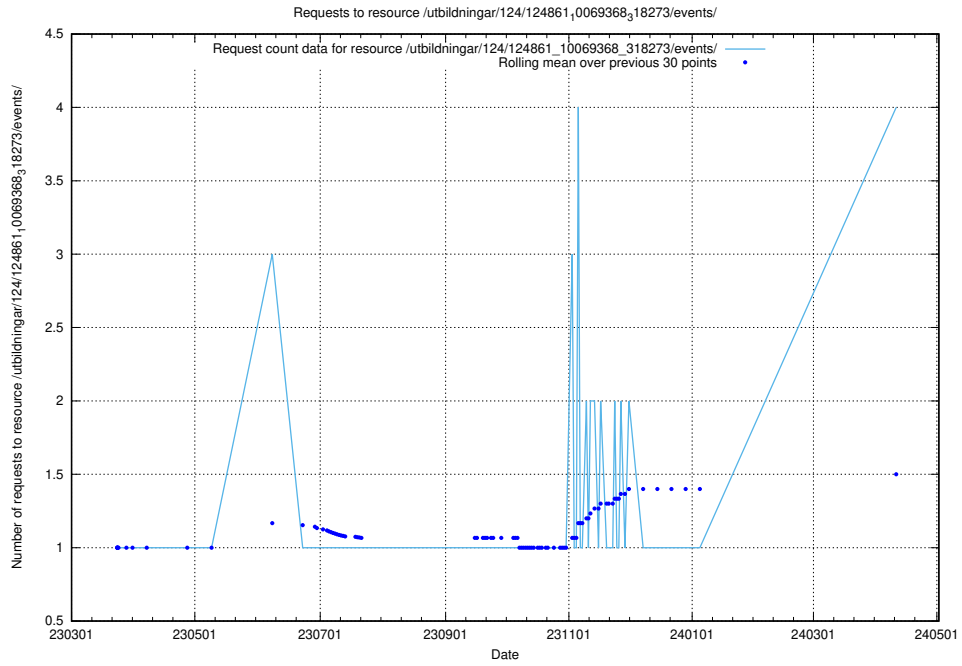

5.209 Usage of /utbildningar/124/124861_10069368_318273/events/

Here, we count the number of requests to resource /utbildningar/124/124861_10069368_318273/events/