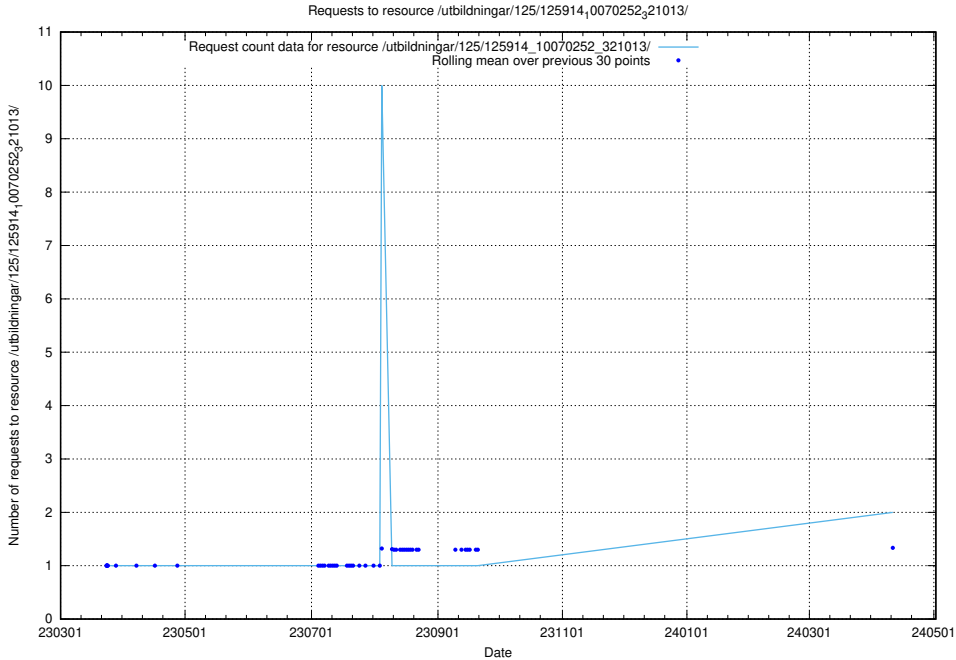

5.1014 Usage of /utbildningar/125/125914_10070252_321013/

Here, we count the number of requests to resource /utbildningar/125/125914_10070252_321013/.