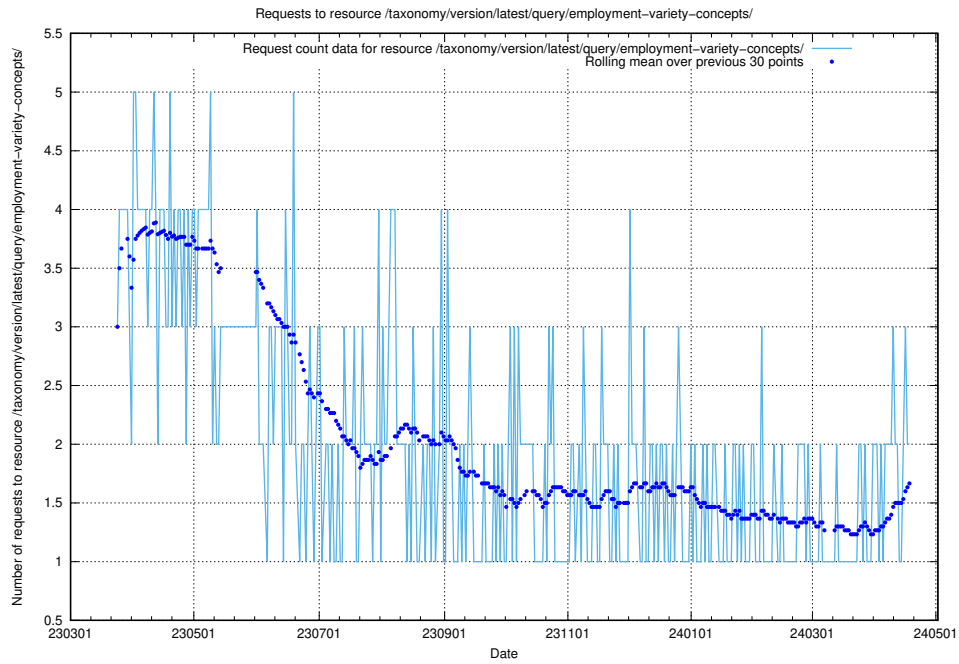

5.969 Usage of /taxonomy/version/latest/query/employment-variety-concepts/

Here, we count the number of requests to resource /taxonomy/version/latest/query/employment-variety-concepts/.