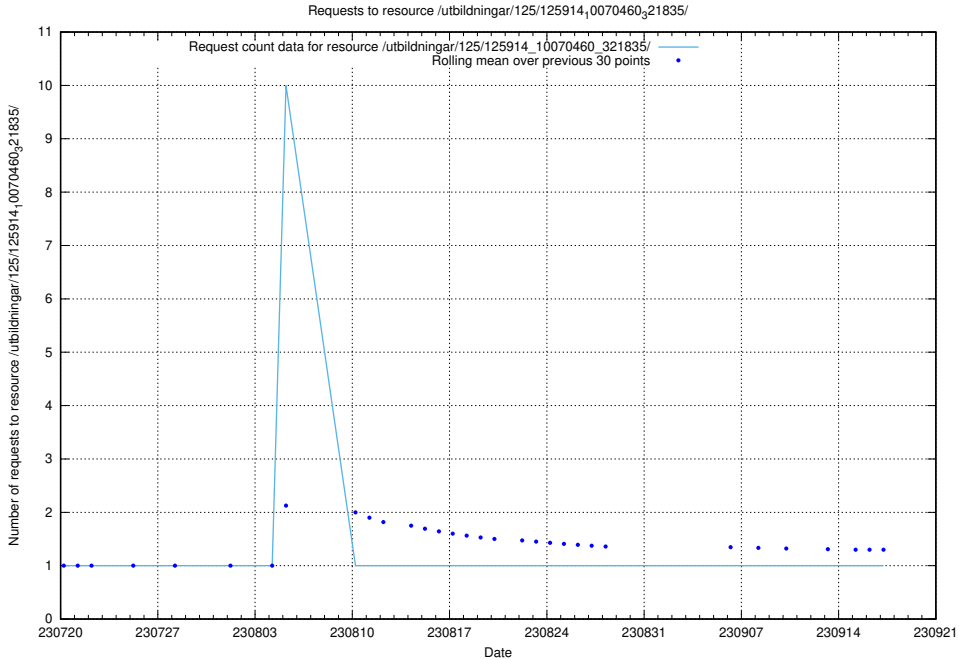

5.4814 Usage of /utbildningar/125/125914_10070460_321835/

Here, we count the number of requests to resource /utbildningar/125/125914_10070460_321835/.