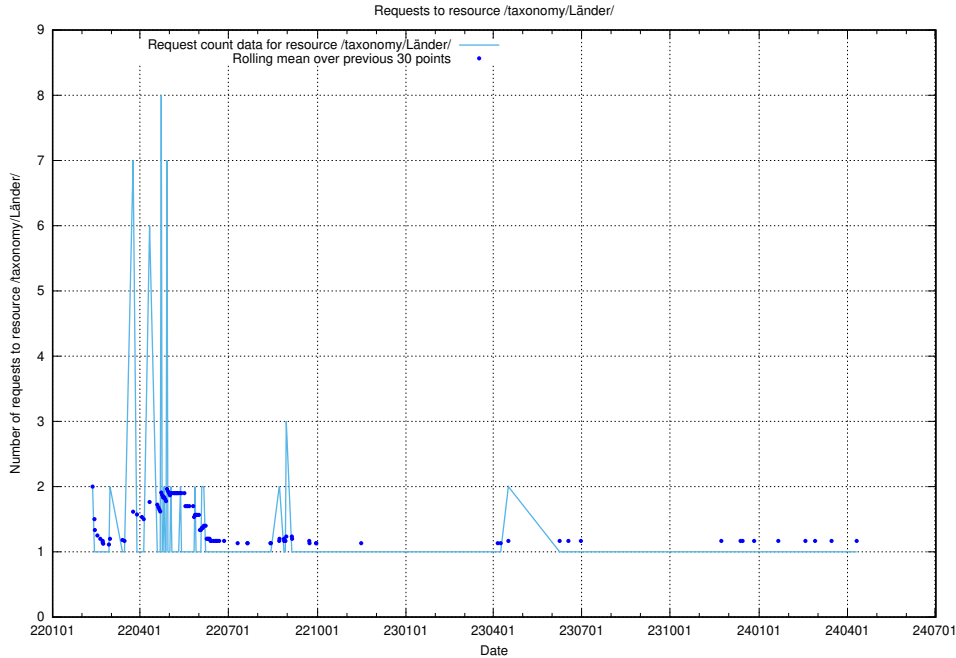

5.1481 Usage of /taxonomy/Länder/

Here, we count the number of requests to resource /taxonomy/Länder/.