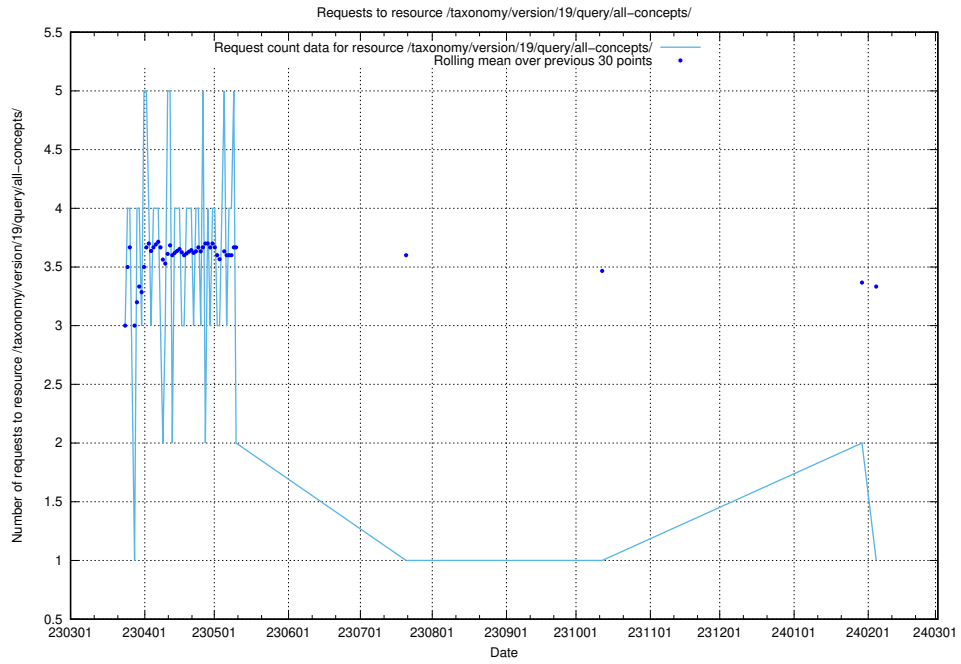

Here, we count the number of requests to resource /taxonomy/version/19/query/concept-types/.

5.5942 Usage of /taxonomy/version/19/query/all-concepts/

Here, we count the number of requests to resource /taxonomy/version/19/query/all-concepts/.