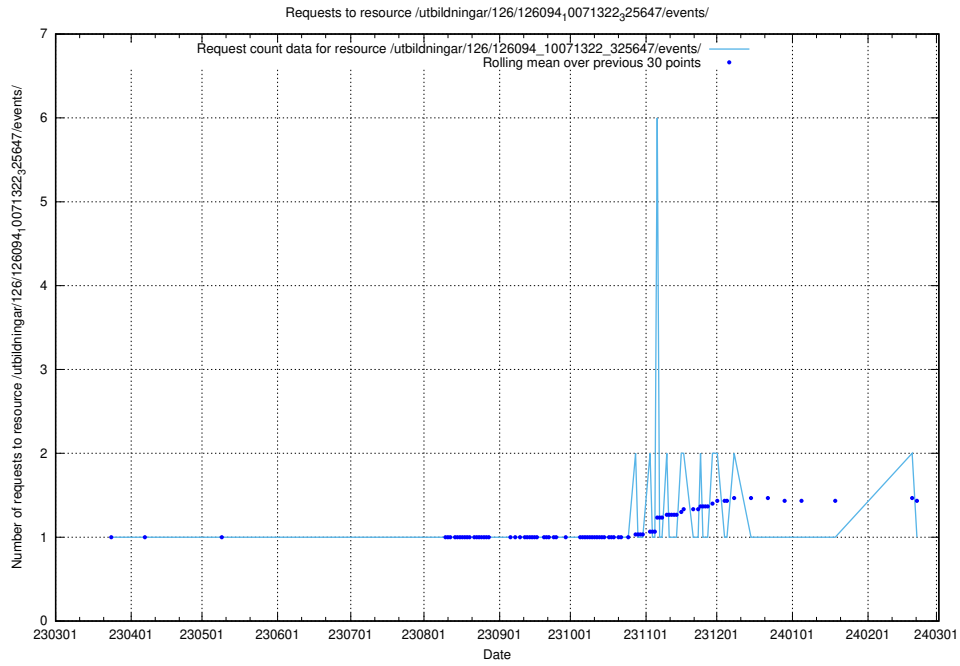

5.5996 Usage of /utbildningar/126/126094_10071322_325647/events/

Here, we count the number of requests to resource /utbildningar/126/126094_10071322_325647/events/