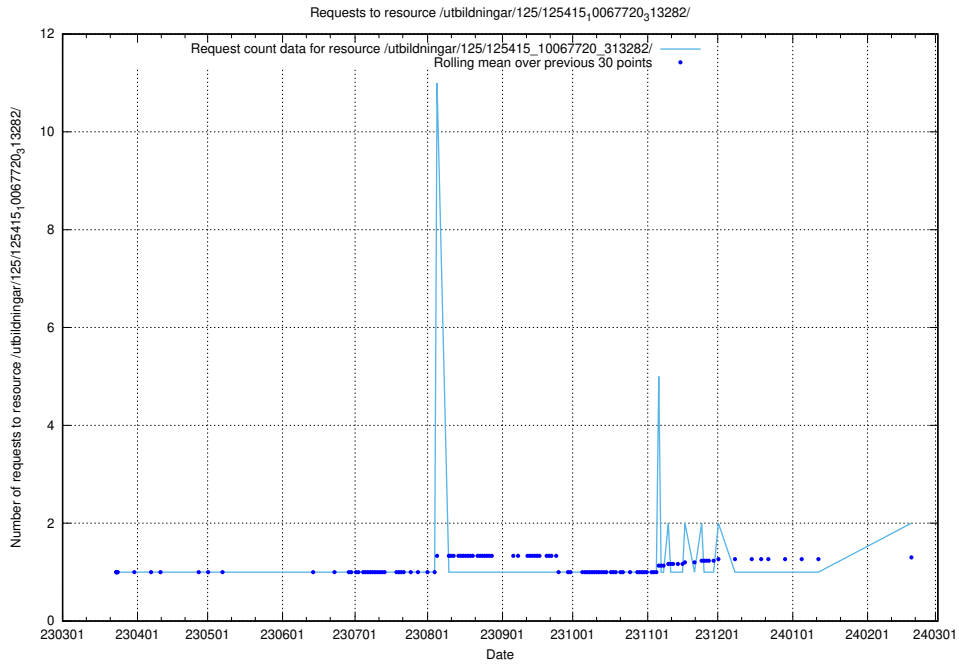

5.536 Usage of /utbildningar/125/125415_10067720_313282/

Here, we count the number of requests to resource /utbildningar/125/125415_10067720_313282/.