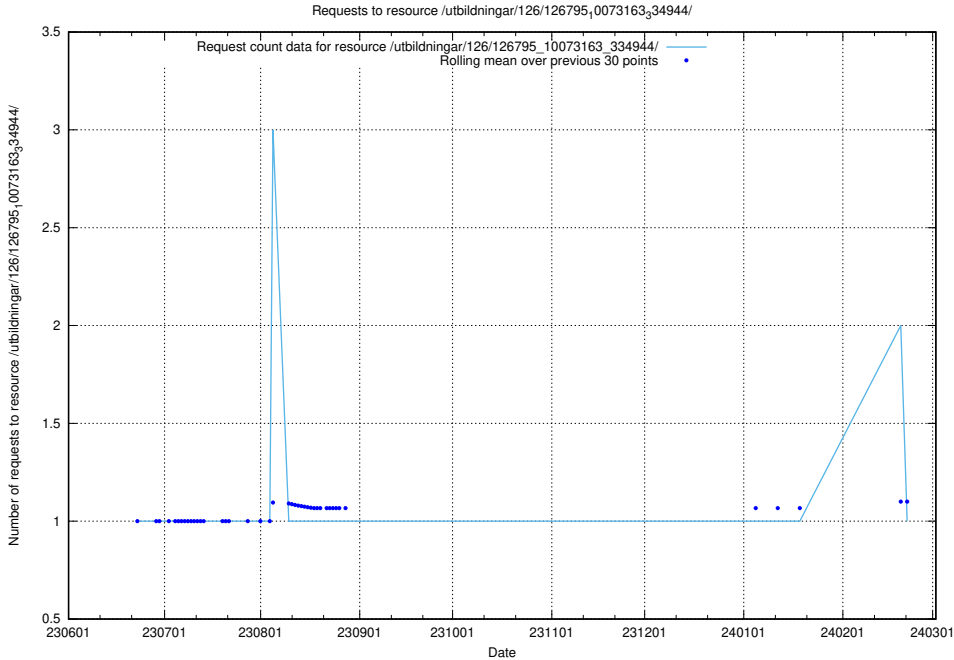

5.5402 Usage of /utbildningar/126/126795_10073163_334944/

Here, we count the number of requests to resource /utbildningar/126/126795_10073163_334944/.