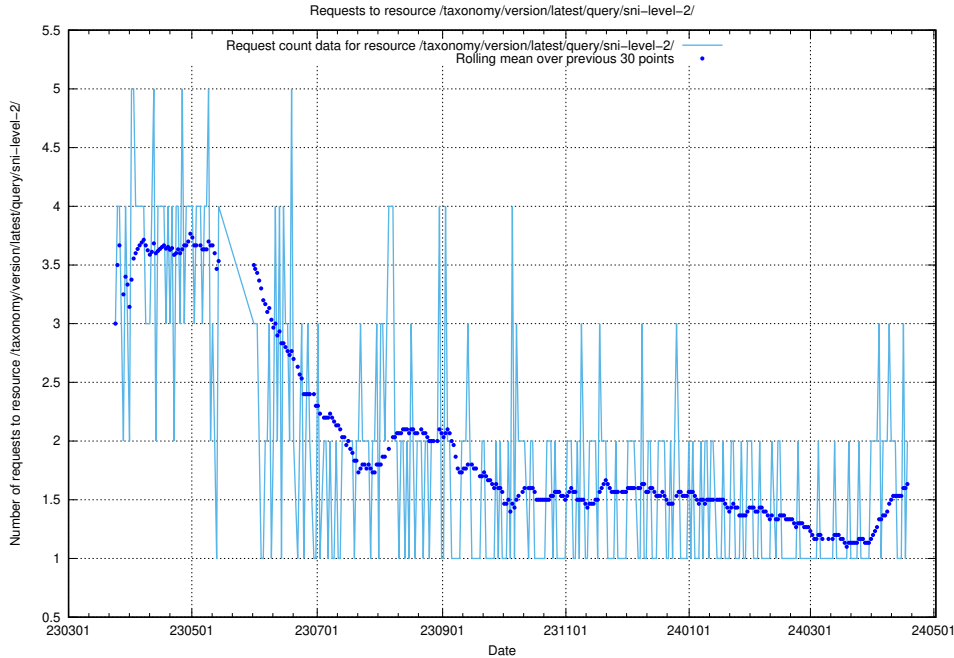

5.957 Usage of /taxonomy/version/latest/query/sni-level-2/

Here, we count the number of requests to resource /taxonomy/version/latest/query/sni-level-2/.