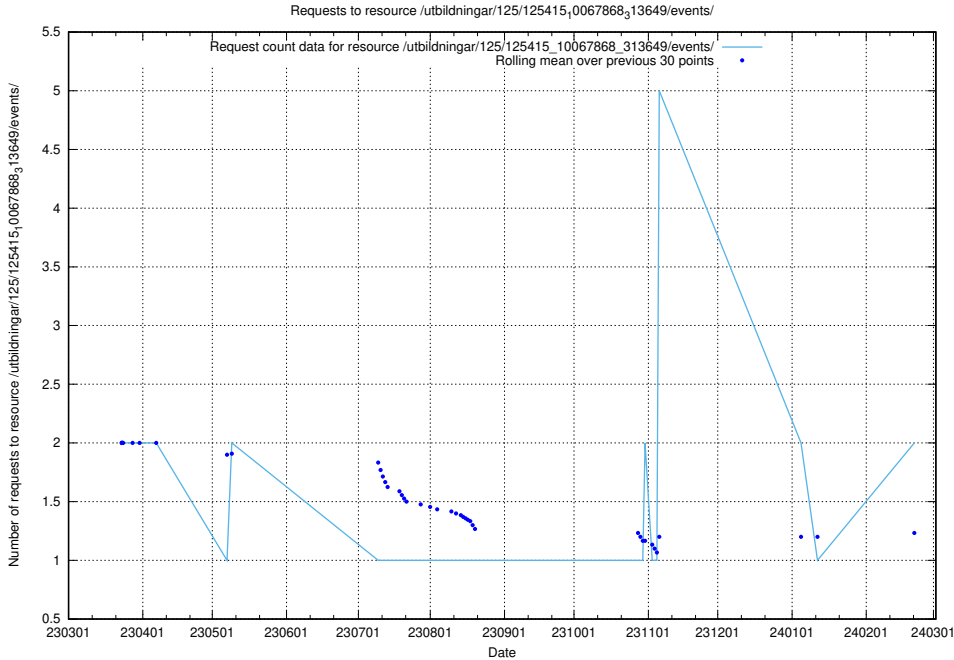

5.998 Usage of /utbildningar/125/125415_10067868_313649/events/

Here, we count the number of requests to resource /utbildningar/125/125415_10067868_313649/events/