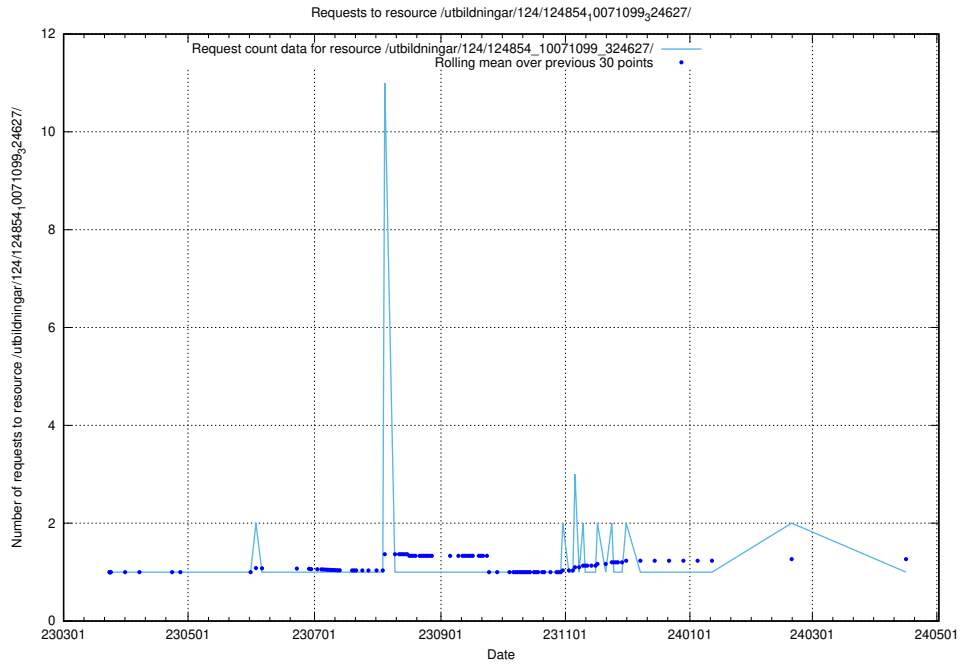

5.1249 Usage of /utbildningar/124/124854_10071099_324627/

Here, we count the number of requests to resource /utbildningar/124/124854_10071099_324627/.