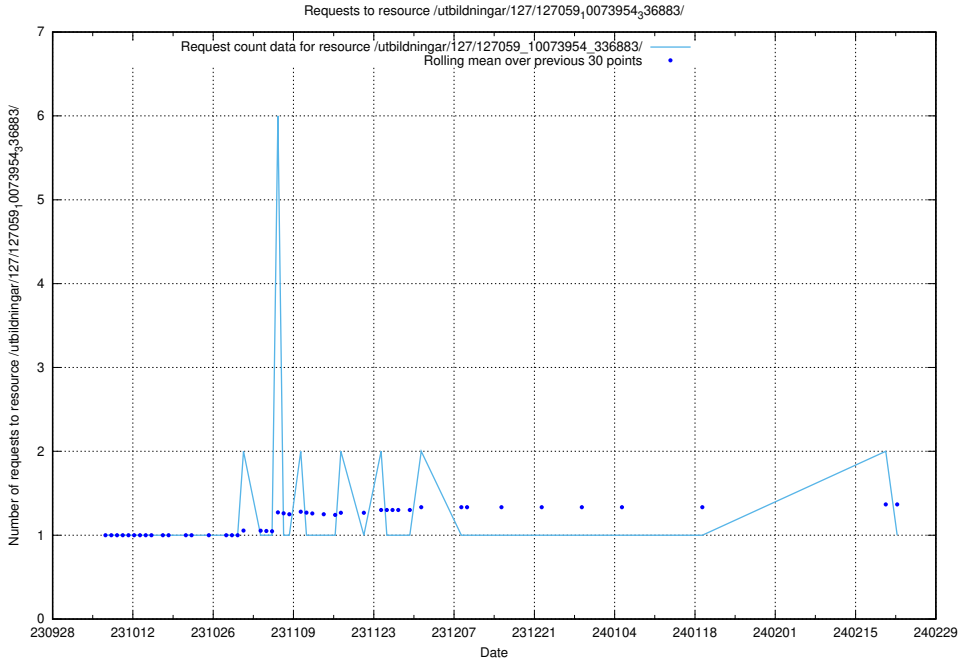

5.4214 Usage of /utbildningar/127/127059_10073954_336883/

Here, we count the number of requests to resource /utbildningar/127/127059_10073954_336883/.