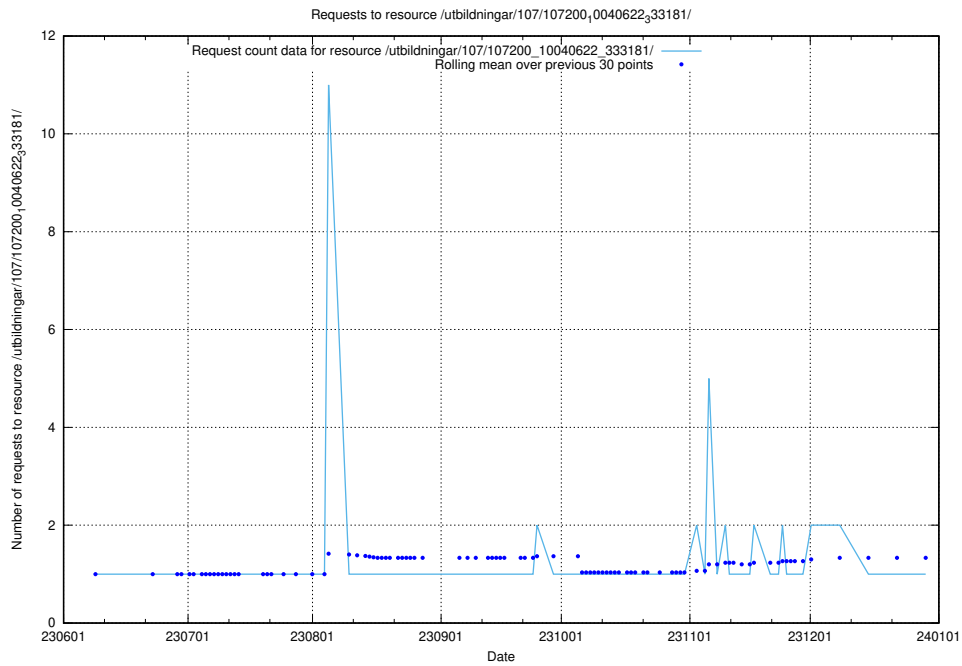

5.5713 Usage of /utbildningar/107/107200_10040622_333181/

Here, we count the number of requests to resource /utbildningar/107/107200_10040622_333181/.