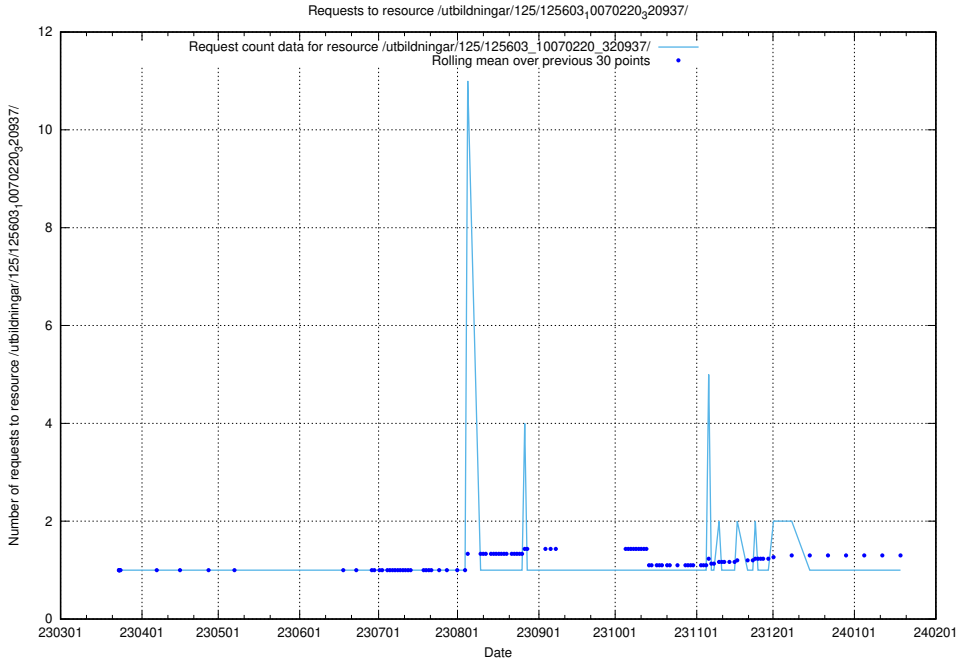

5.1135 Usage of /utbildningar/125/125603_10070220_320937/

Here, we count the number of requests to resource /utbildningar/125/125603_10070220_320937/.