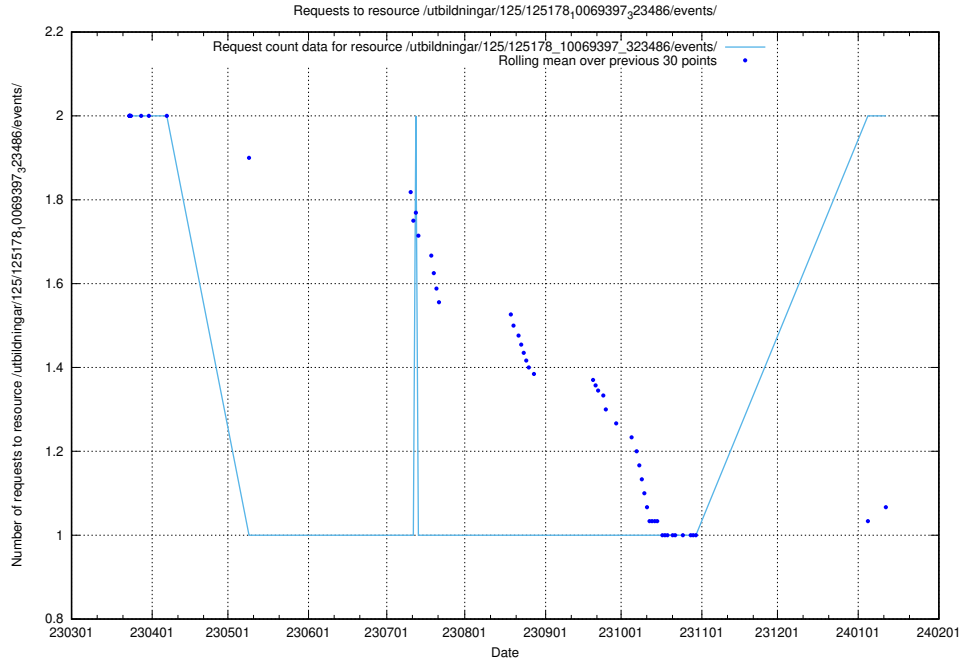

5.1001 Usage of /utbildningar/125/125178_10069397_323486/events/

Here, we count the number of requests to resource /utbildningar/125/125178_10069397_323486/events/