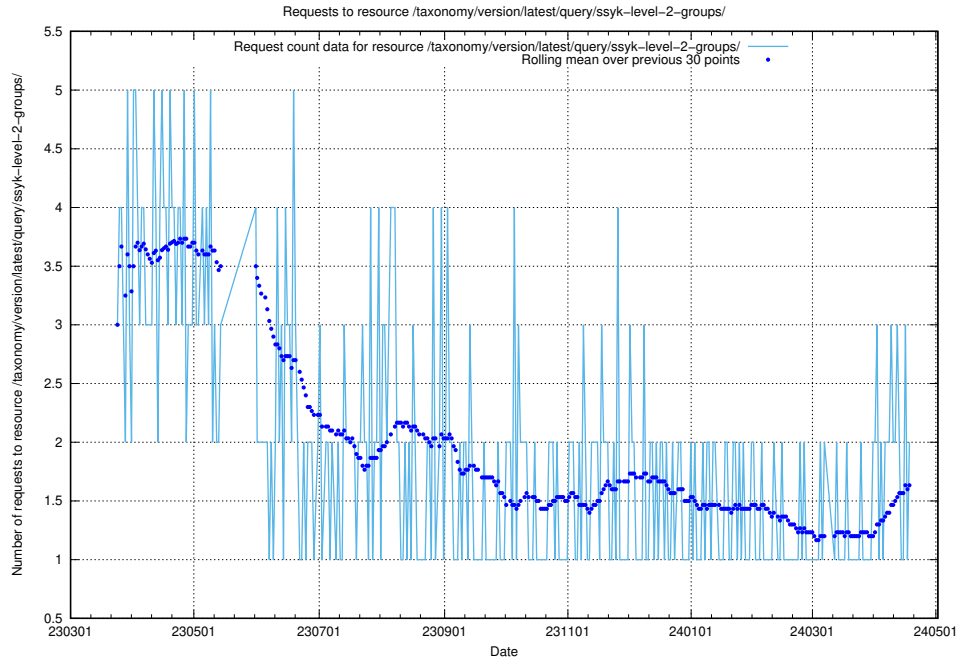

5.953 Usage of /taxonomy/version/latest/query/ssyk-level-2-groups/

Here, we count the number of requests to resource /taxonomy/version/latest/query/ssyk-level-2-groups/.