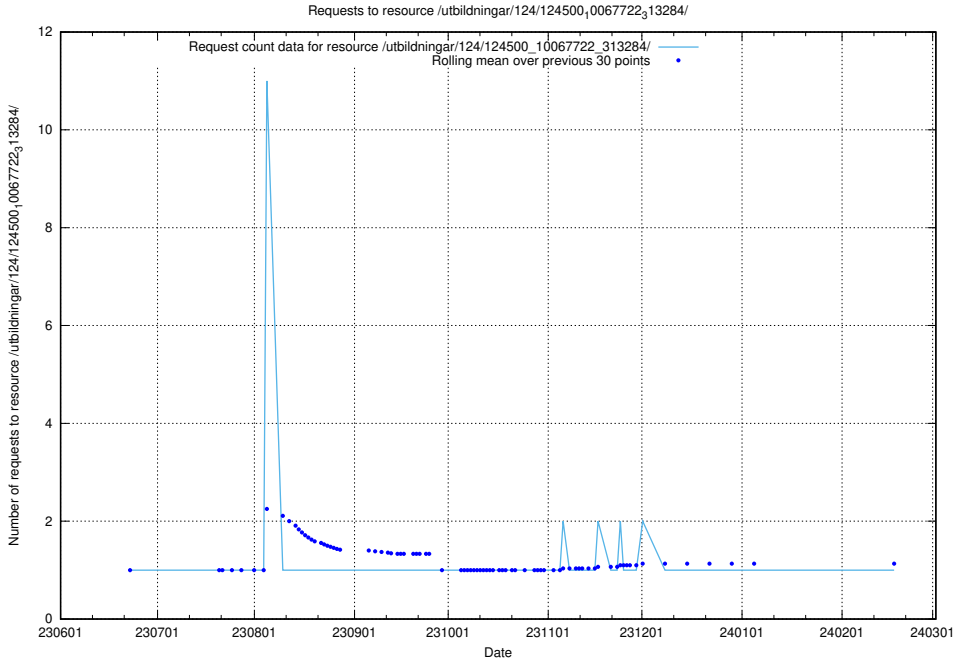

5.5592 Usage of /utbildningar/124/124500_10067722_313284/

Here, we count the number of requests to resource /utbildningar/124/124500_10067722_313284/.