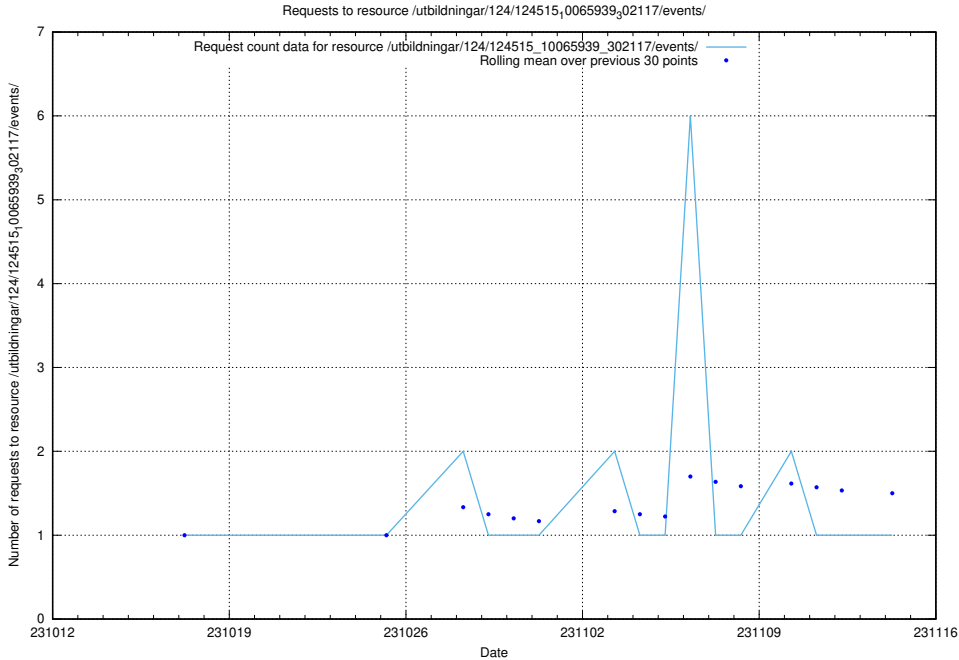

Here, we count the number of requests to resource /utbildningar/124/124894_10068682_316220/.

5.4136 Usage of /utbildningar/124/124515_10065939_302117/events/

Here, we count the number of requests to resource /utbildningar/124/124515_10065939_302117/events/