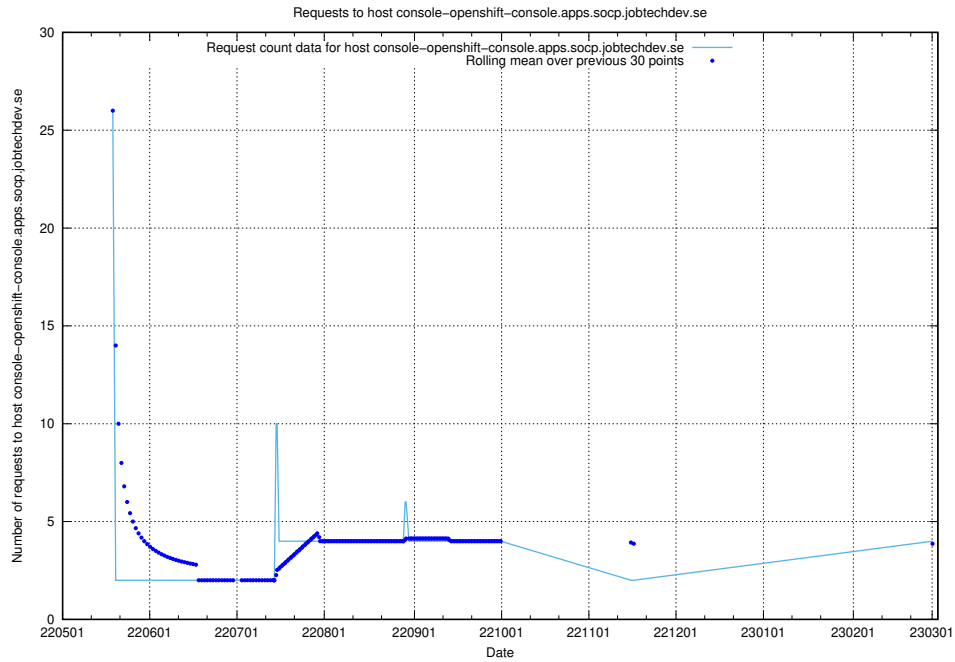

7.144 Usage of console-openshift-console.apps.socp.jobtechdev.se

Here, we count the number of requests to host console-openshift-console.apps.socp.jobtechdev.se.