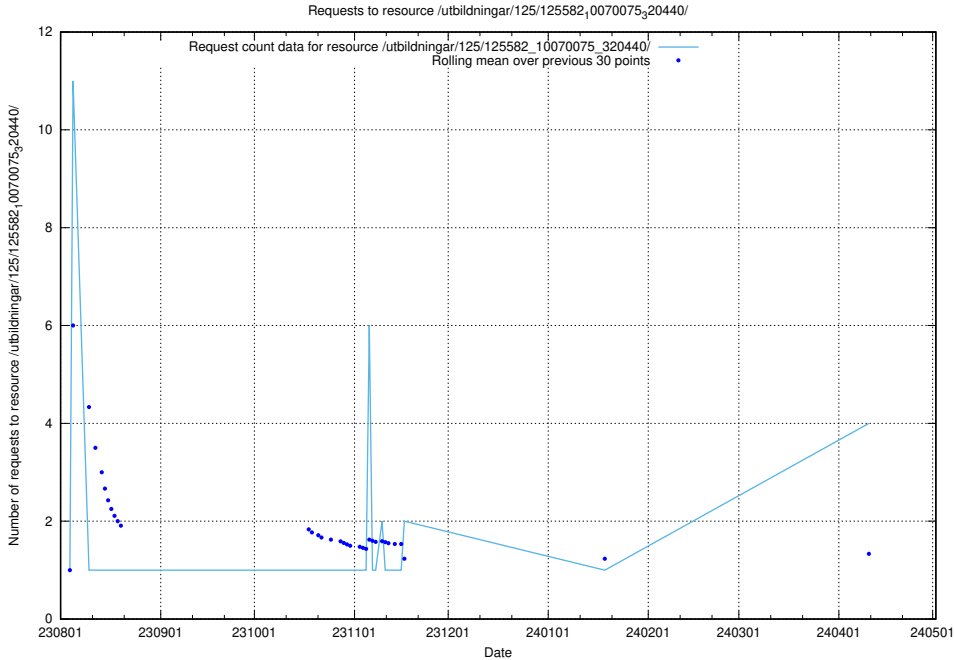

5.262 Usage of /utbildningar/125/125582_10070075_320440/

Here, we count the number of requests to resource /utbildningar/125/125582_10070075_320440/.