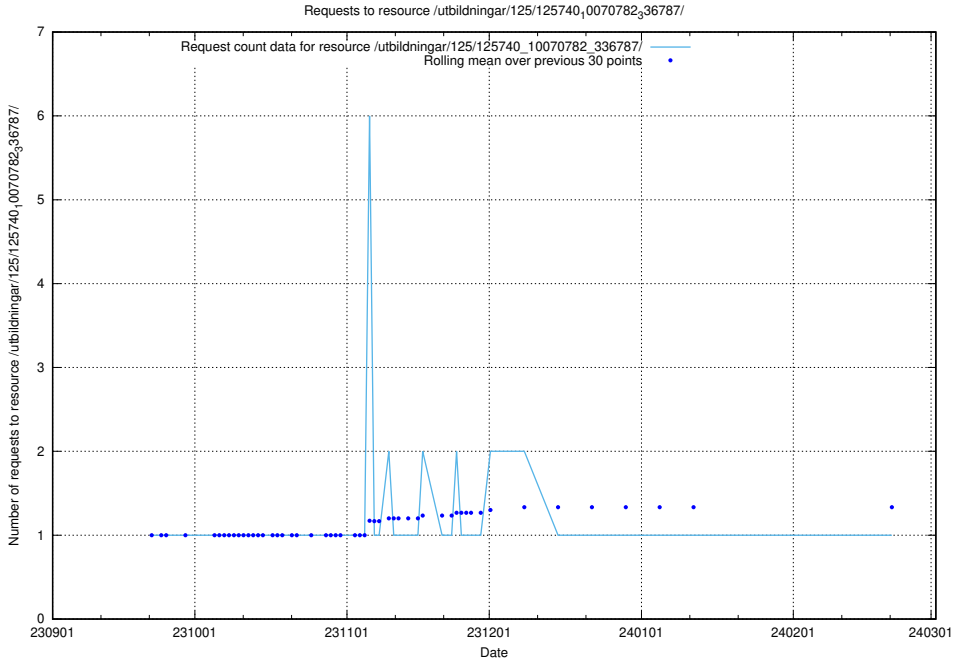

5.4334 Usage of /utbildningar/125/125740_10070782_336787/

Here, we count the number of requests to resource /utbildningar/125/125740_10070782_336787/.