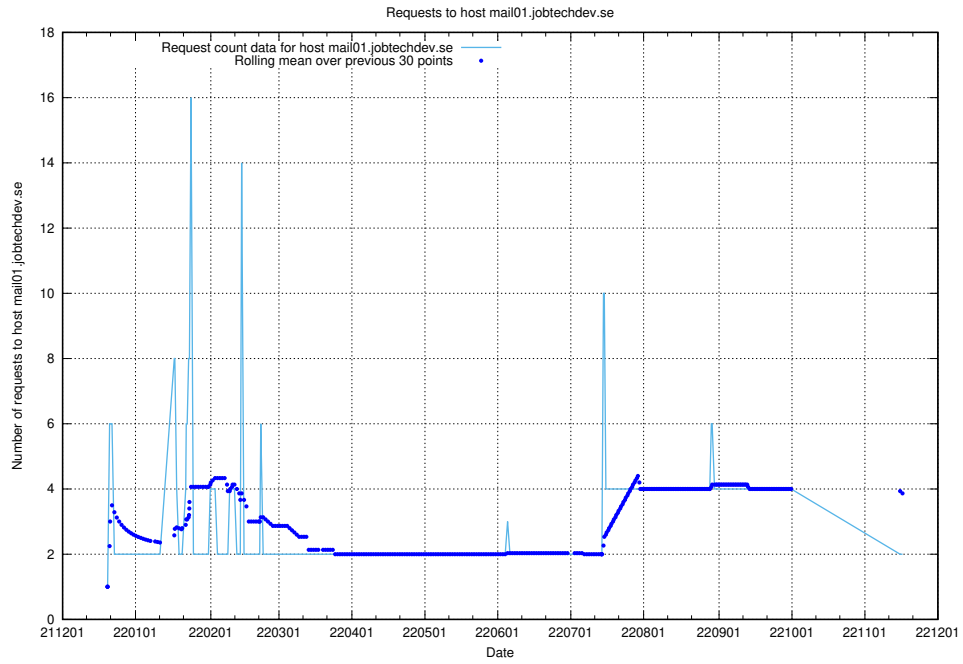

7.372 Usage of mail01.jobtechdev.se

Here, we count the number of requests to host mail01.jobtechdev.se.

7.373 Usage of exchange.jobtechdev.se

Here, we count the number of requests to host exchange.jobtechdev.se.