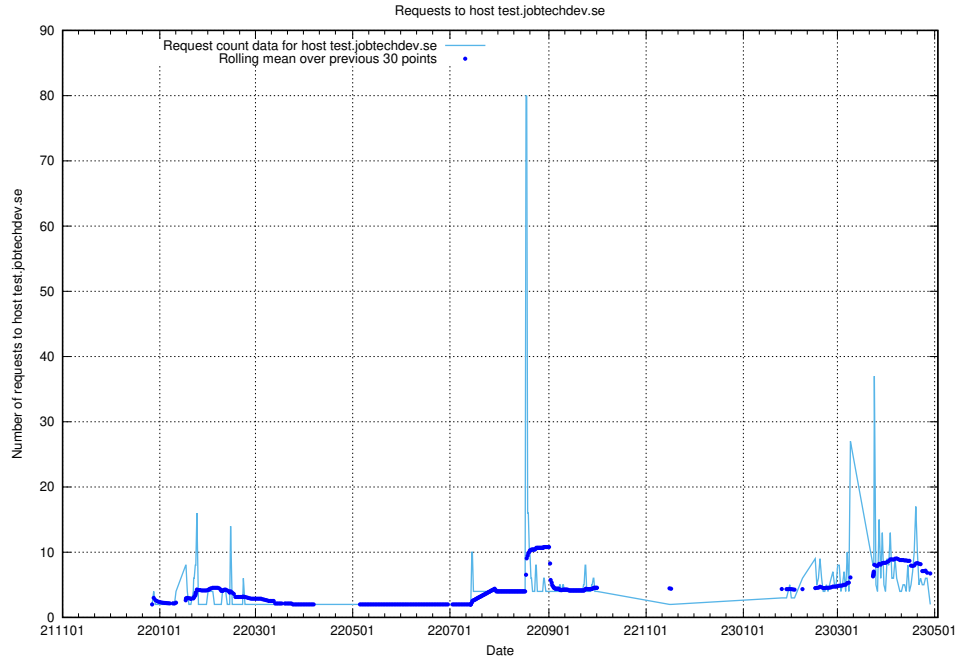

Here, we count the number of requests to host test.jobtechdev.se.

7.360 Usage of doh.forum1.jobtechdev.se

Here, we count the number of requests to host doh.forum1.jobtechdev.se.

7.361 Usage of dns.forum1.jobtechdev.se