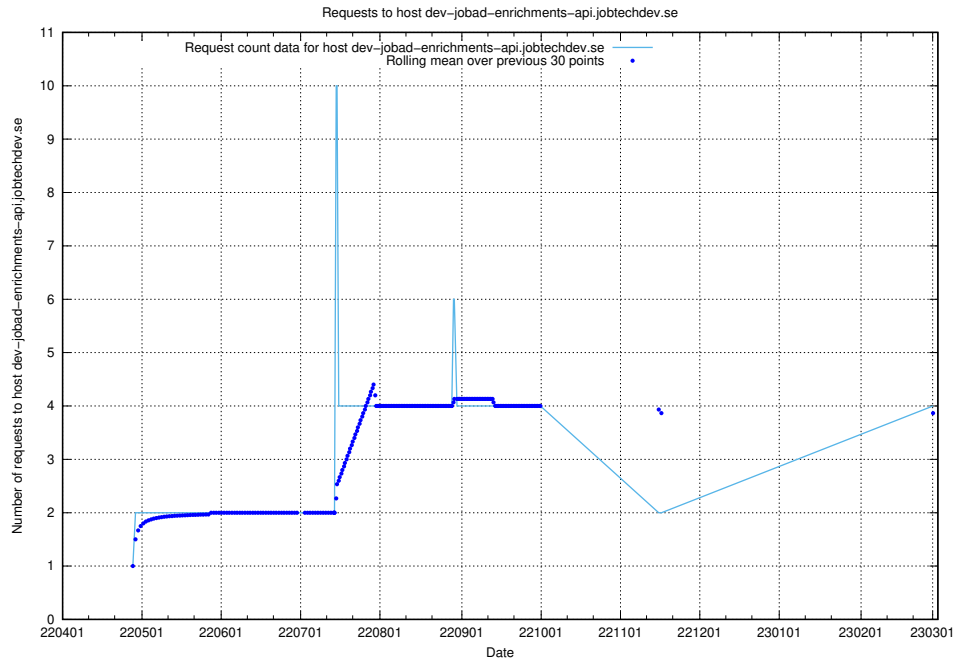

Here, we count the number of requests to host dev-jobad-enrichments-api.jobtechdev.se.

7.147 Usage of crossplane.jobtechdev.se

Here, we count the number of requests to host crossplane.jobtechdev.se.

7.148 Usage of taxonomi.api.jobtechdev.se