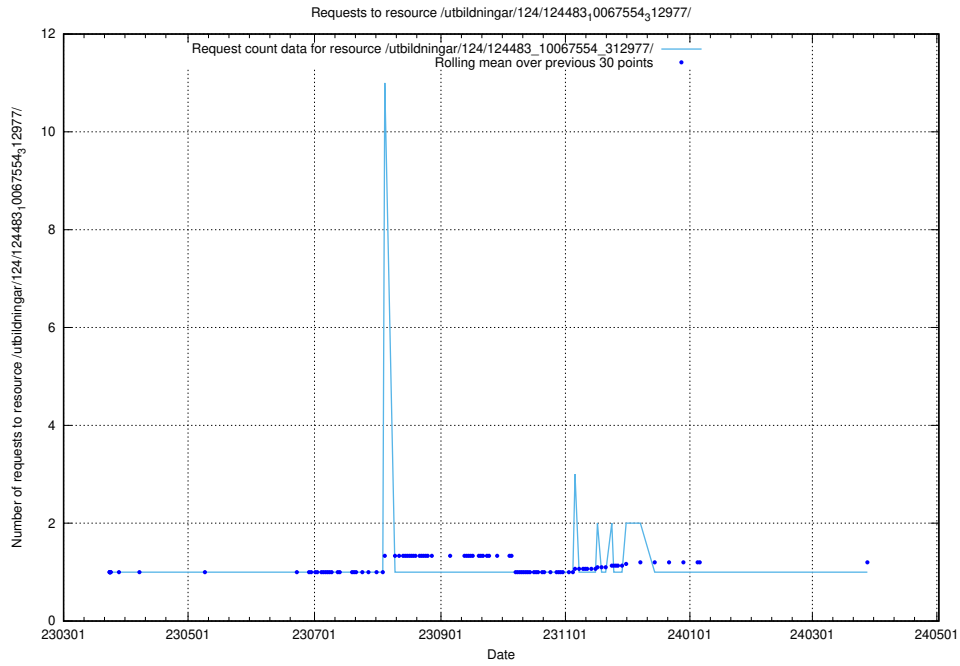

5.2635 Usage of /utbildningar/124/124483_10067554_312977/

Here, we count the number of requests to resource /utbildningar/124/124483_10067554_312977/.