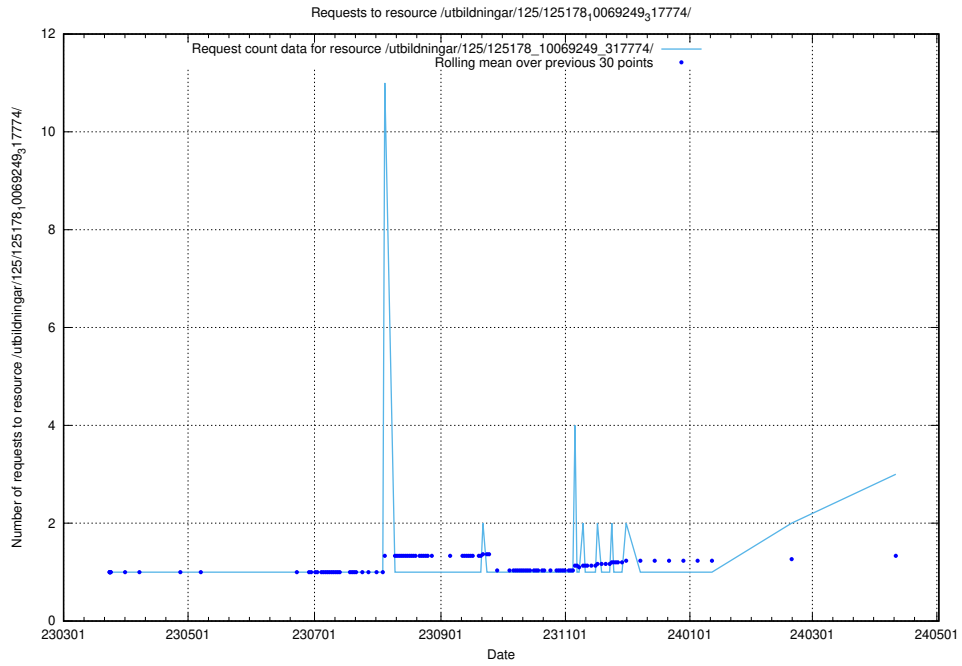

5.308 Usage of /utbildningar/125/125178_10069249_317774/

Here, we count the number of requests to resource /utbildningar/125/125178_10069249_317774/.