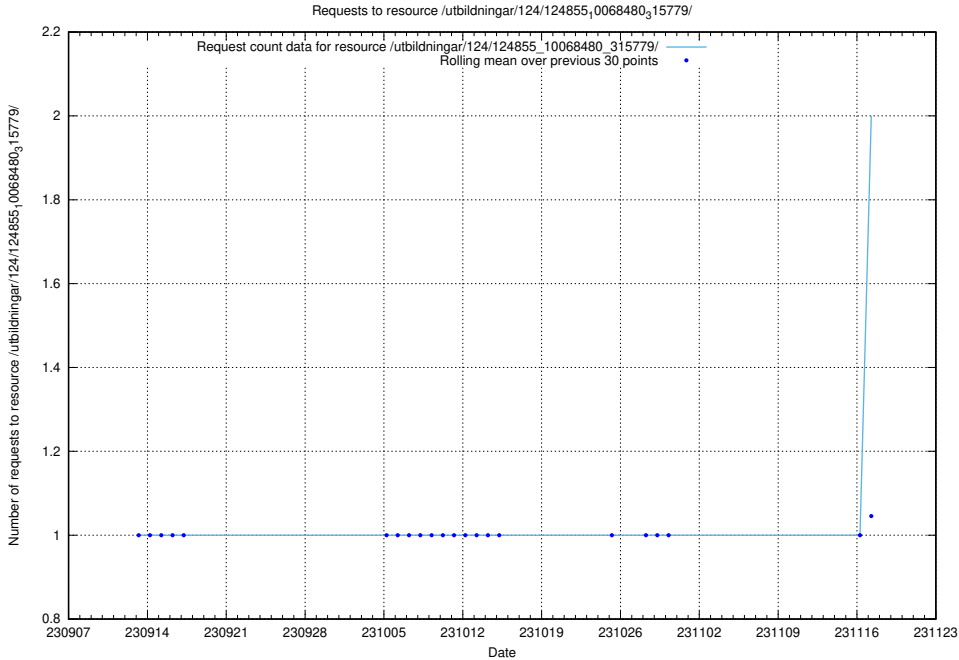

5.783 Usage of /utbildningar/124/124855_10068480_315779/

Here, we count the number of requests to resource /utbildningar/124/124855_10068480_315779/.