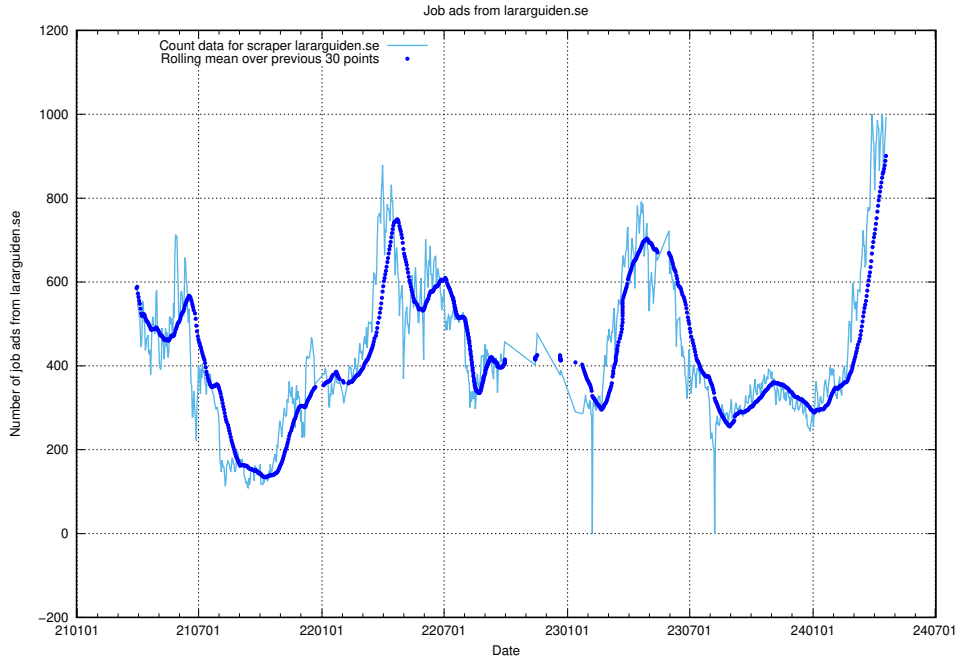

13.8 Number of ads by scraper lararguiden.se

Here, we count the number of job ads scraped from lararguiden.se.