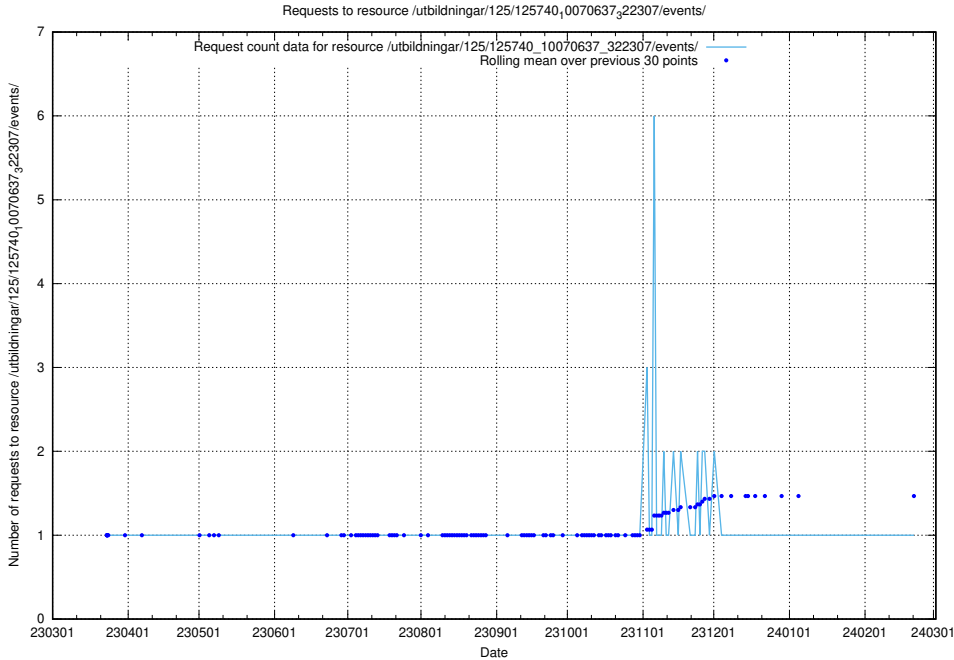

5.1065 Usage of /utbildningar/125/125740_10070637_322307/events/

Here, we count the number of requests to resource /utbildningar/125/125740_10070637_322307/events/