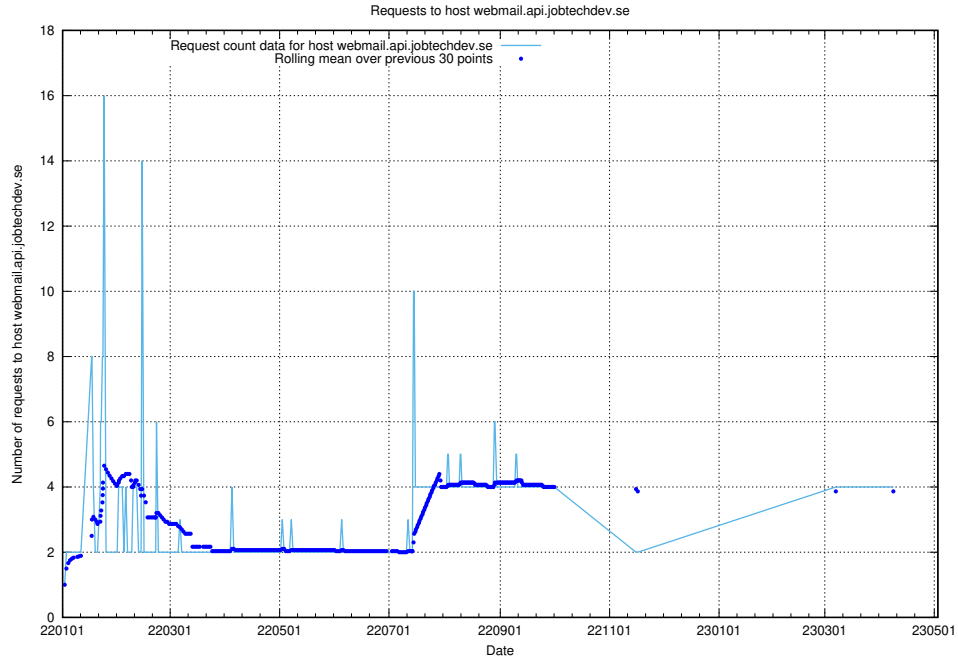

7.109 Usage of `webmail.api.jobtechdev.se`

Here, we count the number of requests to host `webmail.api.jobtechdev.se`.