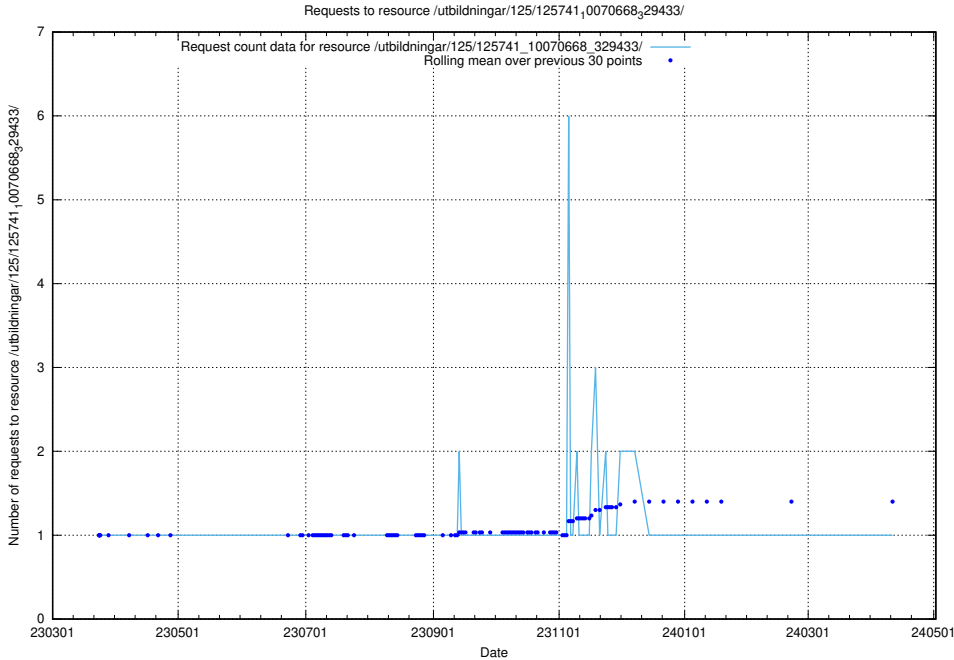

5.6268 Usage of /utbildningar/125/125741_10070668_329433/

Here, we count the number of requests to resource /utbildningar/125/125741_10070668_329433/.