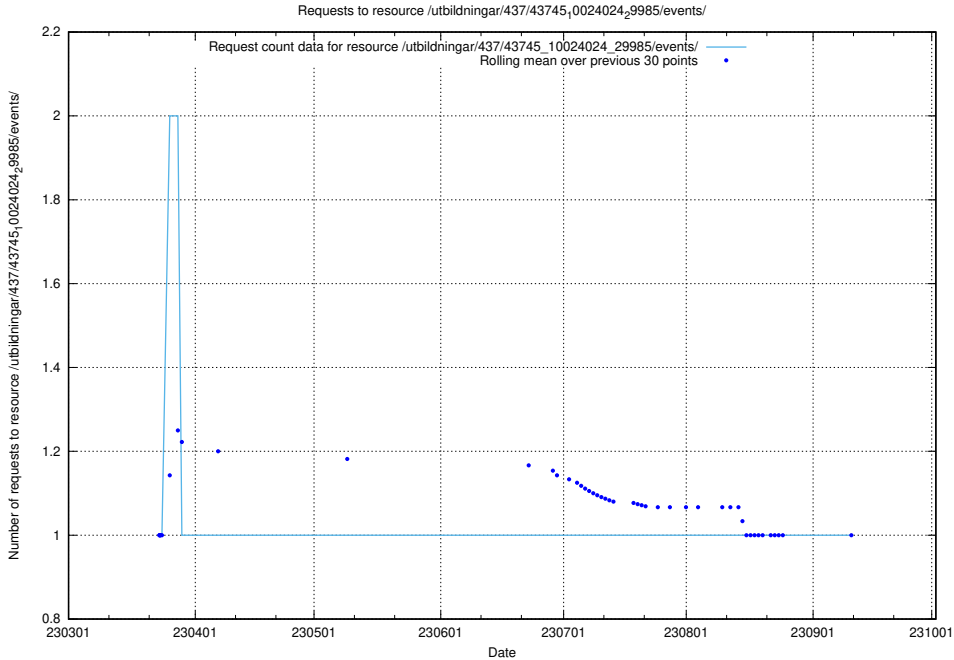

5.6168 Usage of /utbildningar/437/43745_10024024_29985/events/

Here, we count the number of requests to resource /utbildningar/437/43745_10024024_29985/events/.