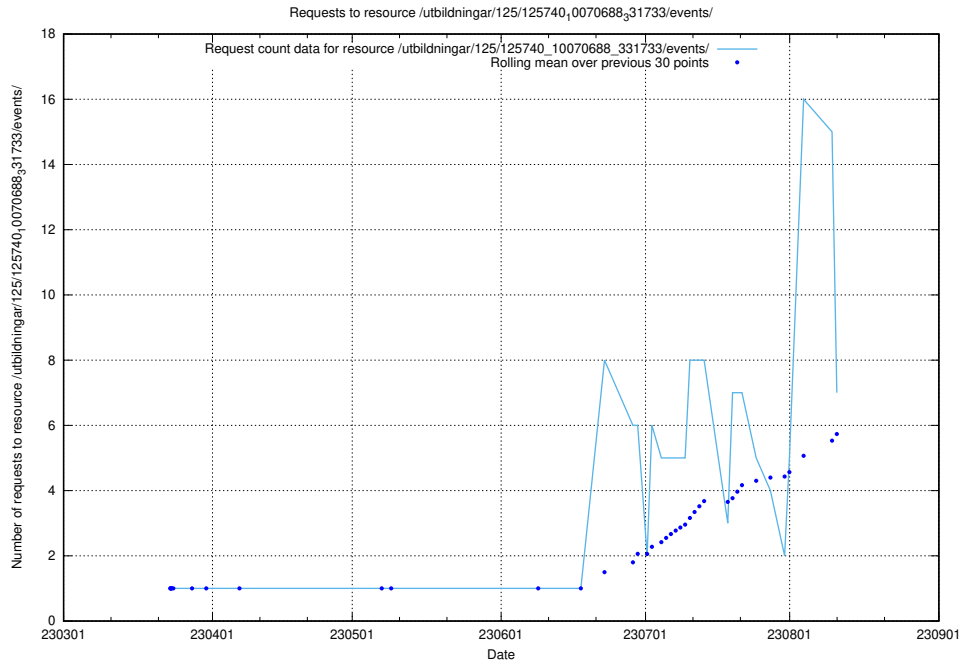

5.68 Usage of /utbildningar/125/125740_10070688_331733/events/

Here, we count the number of requests to resource /utbildningar/125/125740_10070688_331733/events/