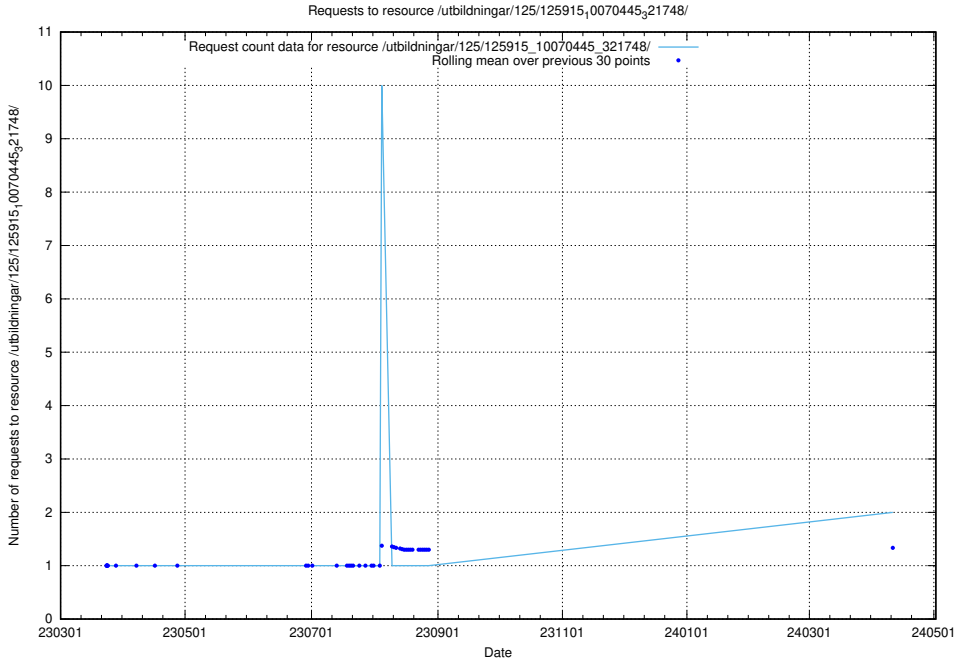

5.1012 Usage of /utbildningar/125/125915_10070445_321748/

Here, we count the number of requests to resource /utbildningar/125/125915_10070445_321748/.