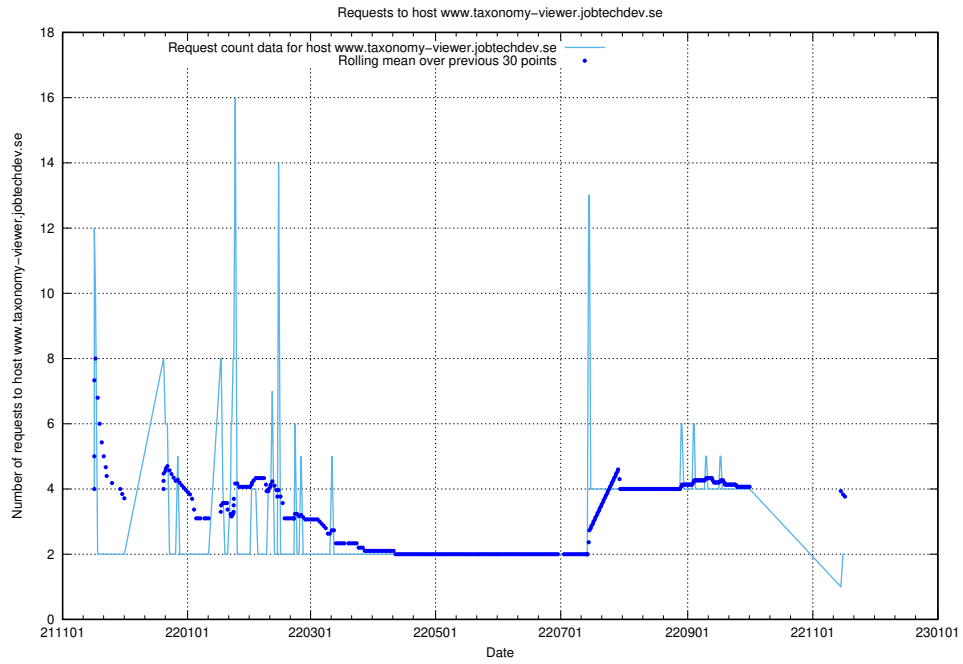

7.499 Usage of www.taxonomy-viewer.jobtechdev.se

Here, we count the number of requests to host www.taxonomy-viewer.jobtechdev.se.