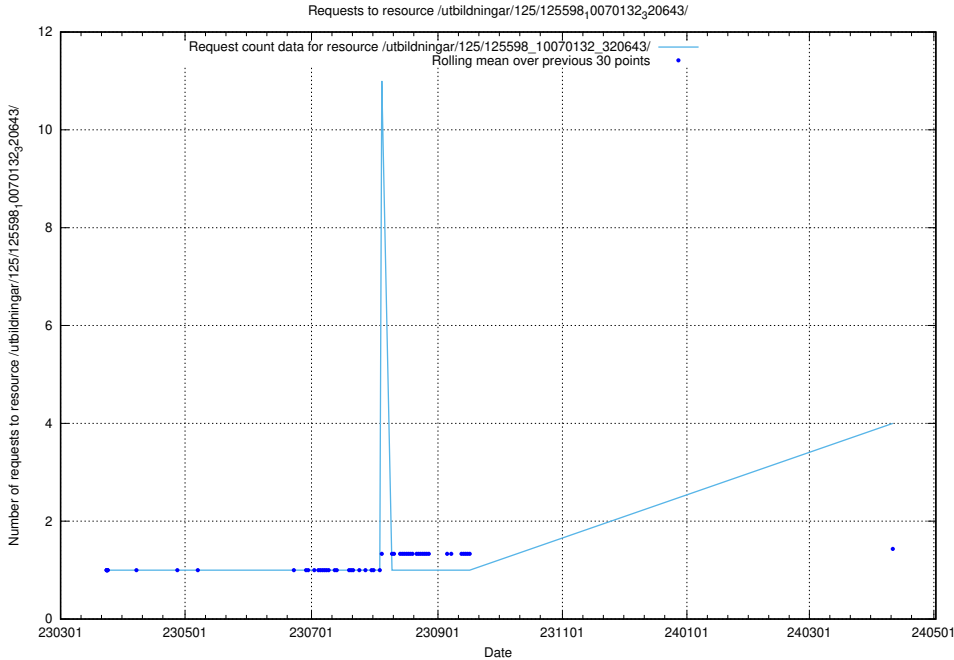

Here, we count the number of requests to resource /utbildningar/125/125598_10070132_320643/.

5.201 Usage of /utbildningar/125/125581_10070104_320527/events/

Here, we count the number of requests to resource /utbildningar/125/125581_10070104_320527/events/