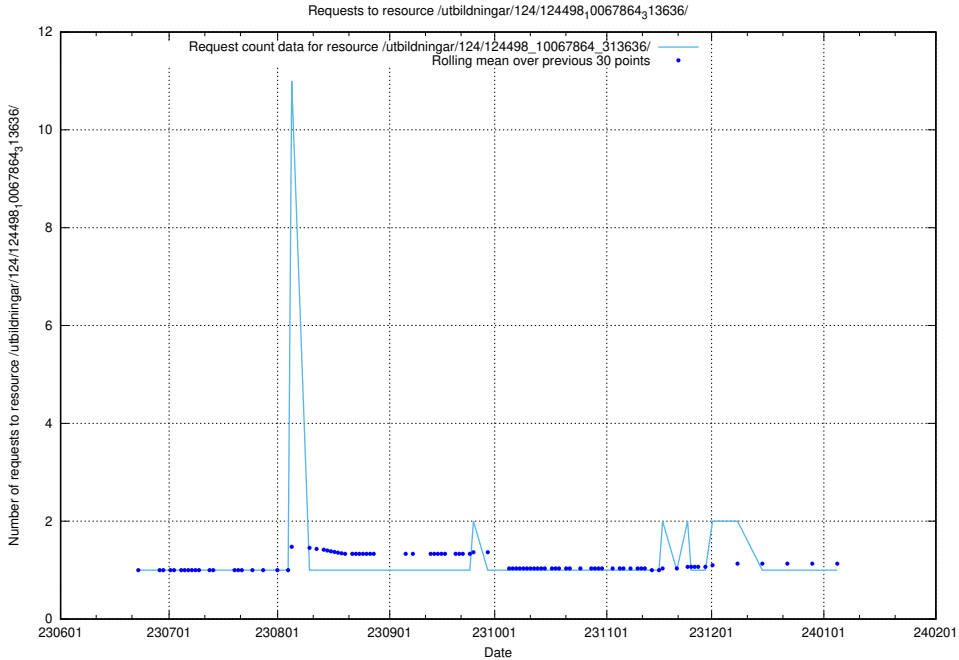

5.5600 Usage of /utbildningar/124/124498_10067864_313636/

Here, we count the number of requests to resource /utbildningar/124/124498_10067864_313636/.