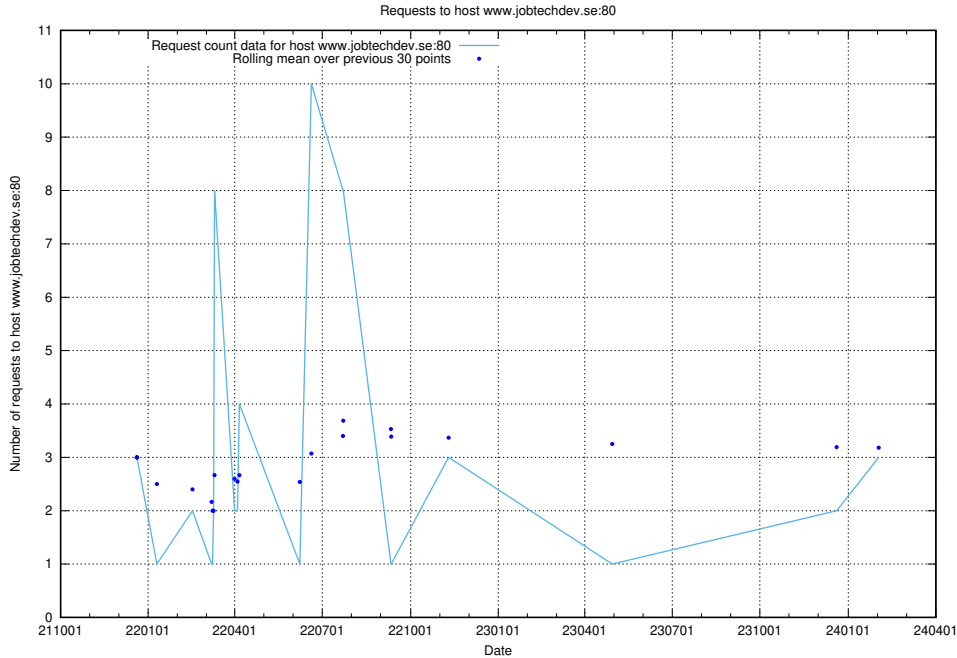

7.189 Usage of www.jobtechdev.se:80

Here, we count the number of requests to host www.jobtechdev.se:80.