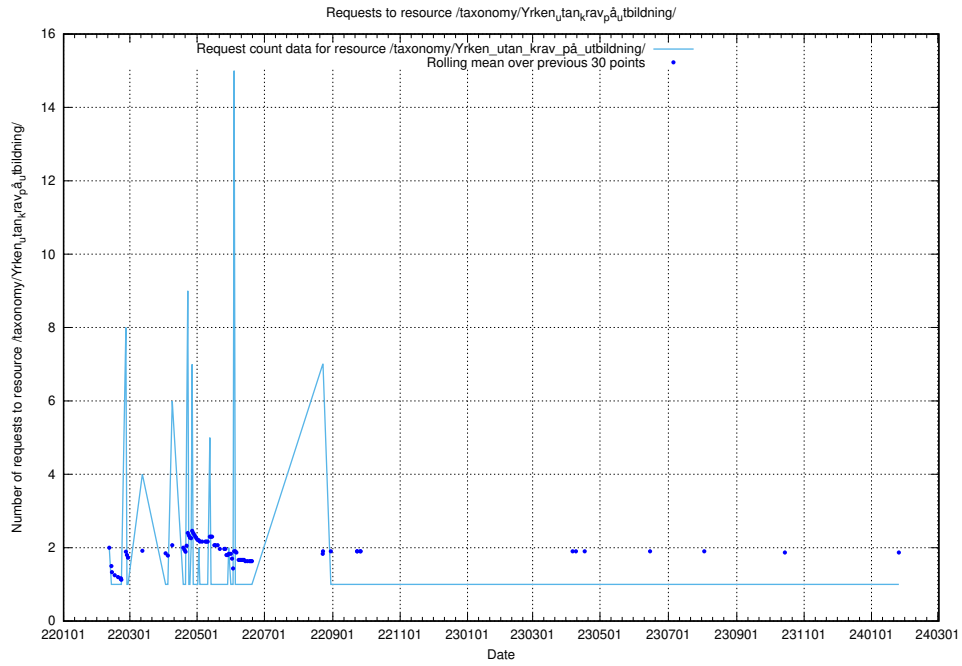

5.1336 Usage of /taxonomy/Yrken_utan_krav_på_utbildning/

Here, we count the number of requests to resource /taxonomy/Yrken_utan_krav_på_utbildning/.