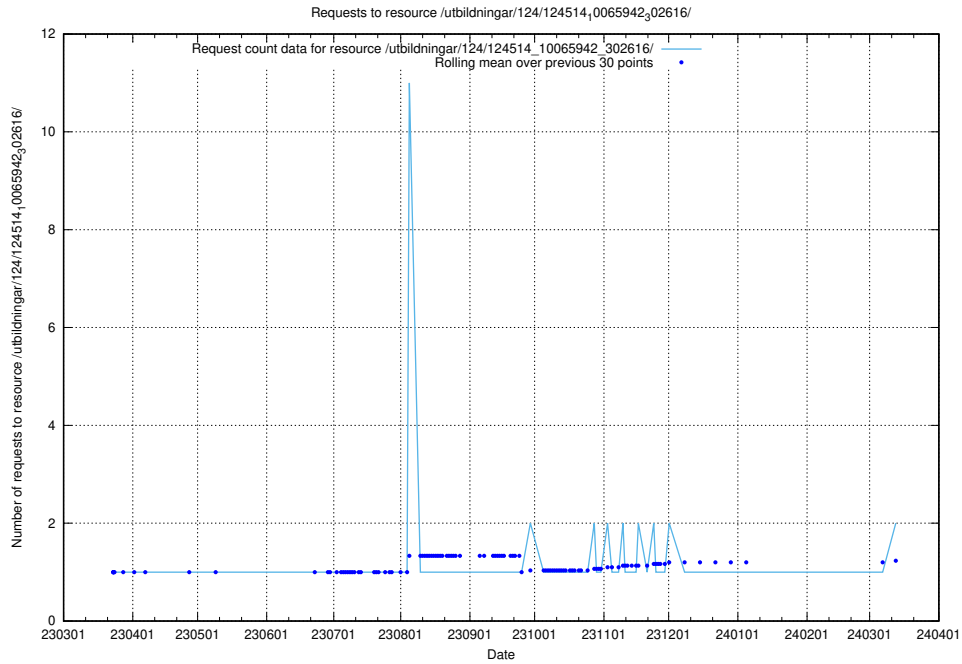

5.567 Usage of /utbildningar/124/124514_10065942_302616/

Here, we count the number of requests to resource /utbildningar/124/124514_10065942_302616/.