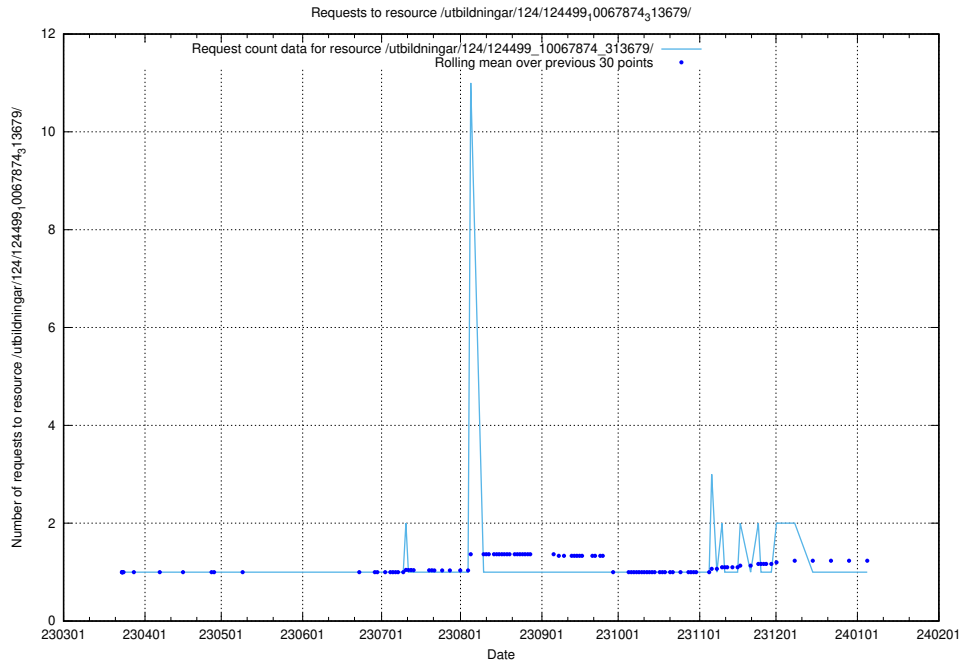

5.2205 Usage of /utbildningar/124/124499_10067874_313679/

Here, we count the number of requests to resource /utbildningar/124/124499_10067874_313679/.