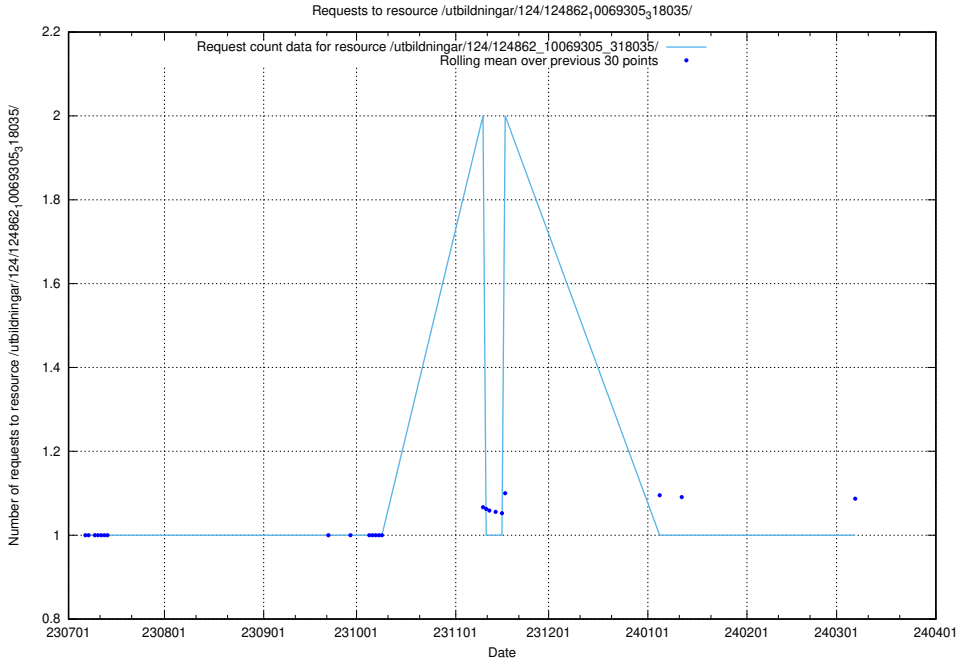

5.5129 Usage of /utbildningar/124/124862_10069305_318035/

Here, we count the number of requests to resource /utbildningar/124/124862_10069305_318035/.