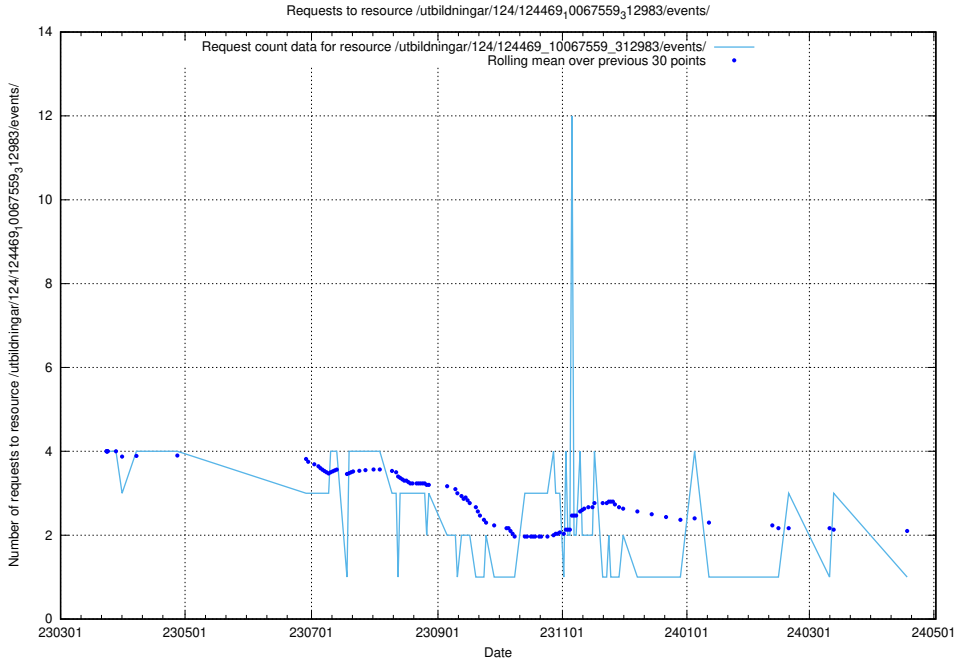

5.6044 Usage of /utbildningar/124/124469_10067559_312983/events/

Here, we count the number of requests to resource /utbildningar/124/124469_10067559_312983/events/