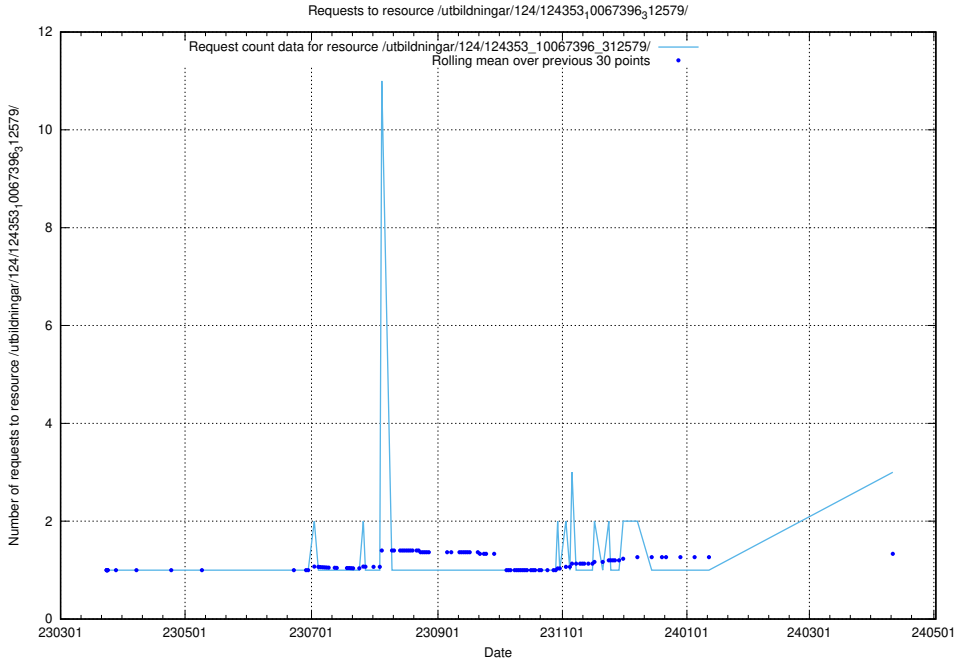

5.366 Usage of /utbildningar/124/124353_10067396_312579/

Here, we count the number of requests to resource /utbildningar/124/124353_10067396_312579/.