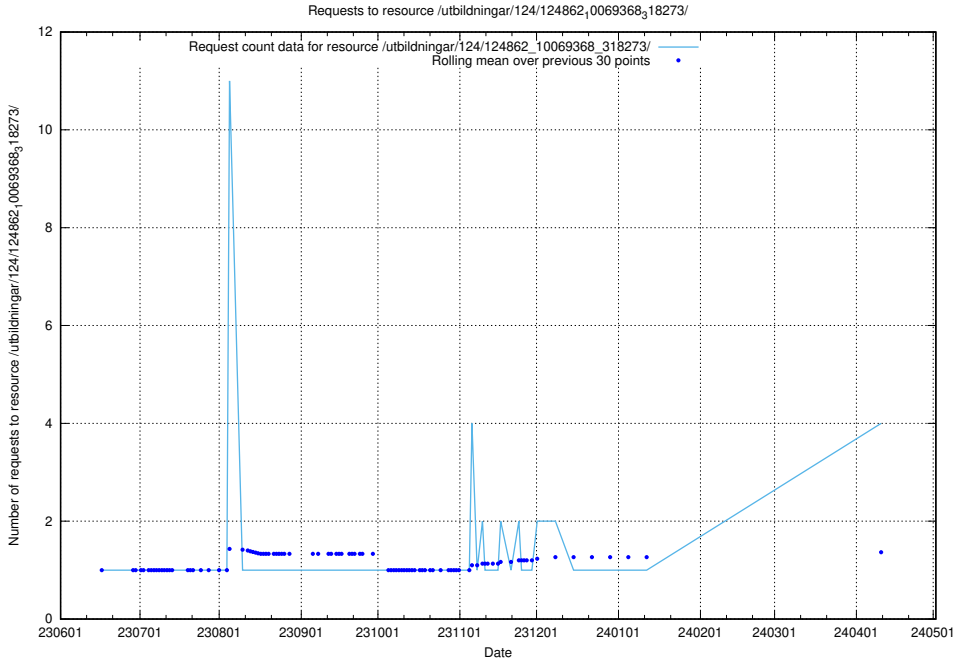

5.281 Usage of /utbildningar/124/124862_10069368_318273/

Here, we count the number of requests to resource /utbildningar/124/124862_10069368_318273/.