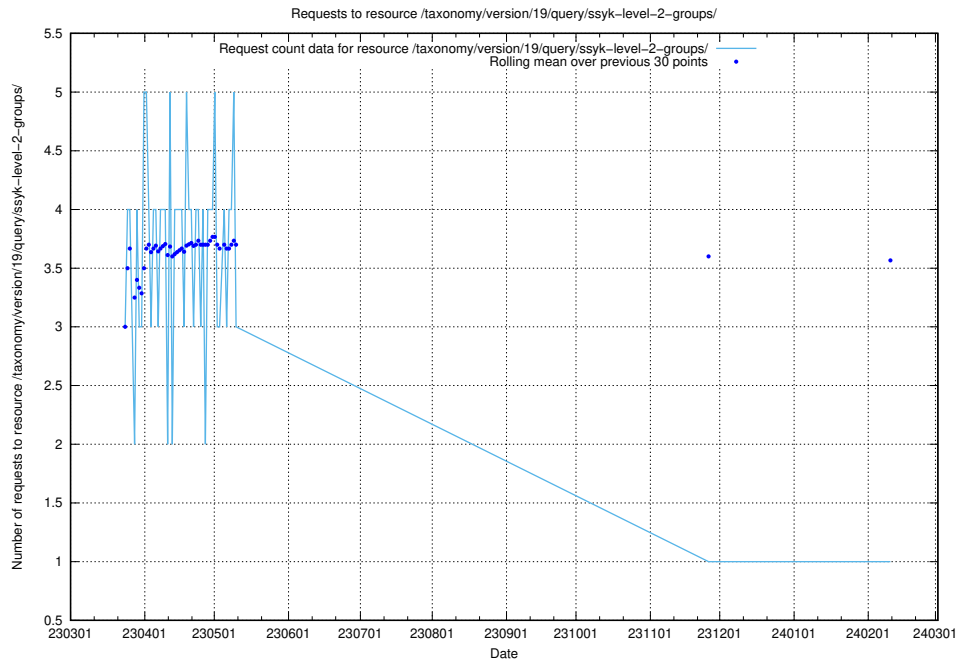

5.5917 Usage of /taxonomy/version/19/query/ssyk-level-2-groups/

Here, we count the number of requests to resource /taxonomy/version/19/query/ssyk-level-2-groups/.