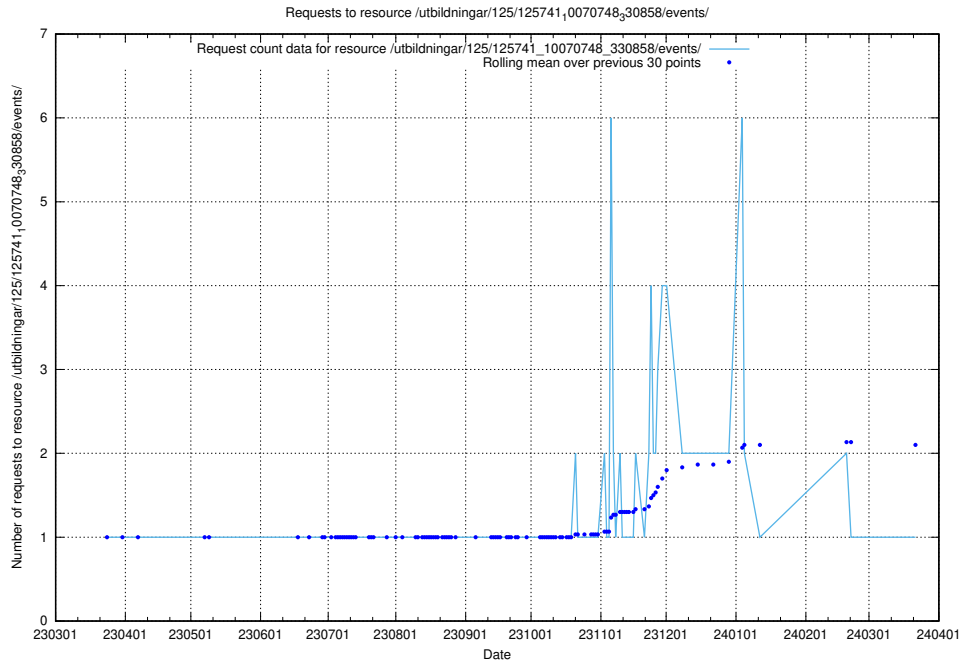

5.6015 Usage of /utbildningar/125/125741_10070748_330858/events/

Here, we count the number of requests to resource /utbildningar/125/125741_10070748_330858/events/