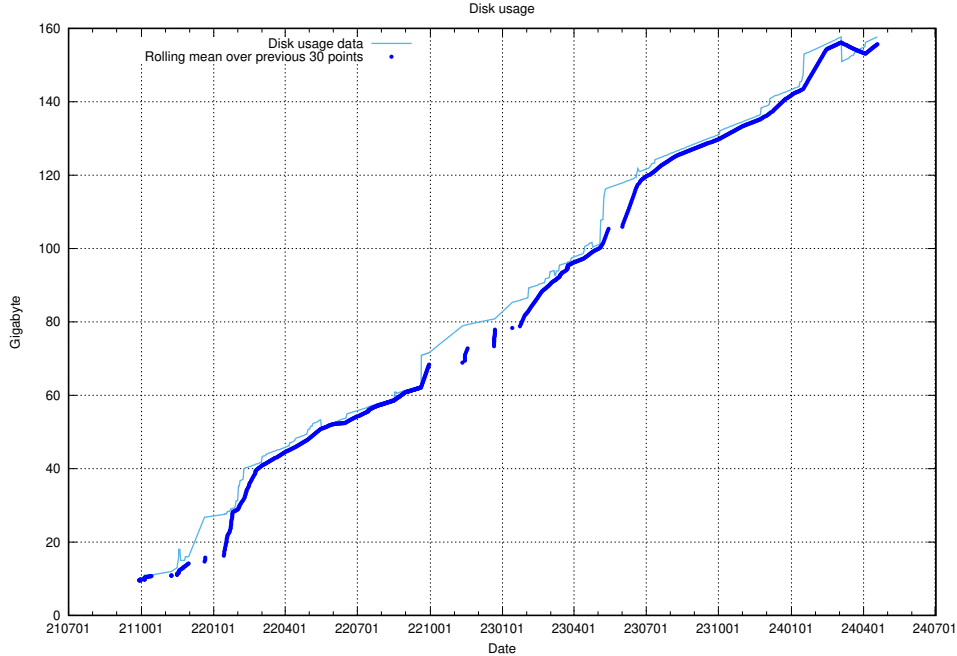

5.2 Usage of /taxonomy/concept/

Here, we count the number of requests to resource /taxonomy/concept/.

5.3 Disk space usage

A table showing the disk space usage on the data server.

5.5 Usage of /taxonomy/version/6/