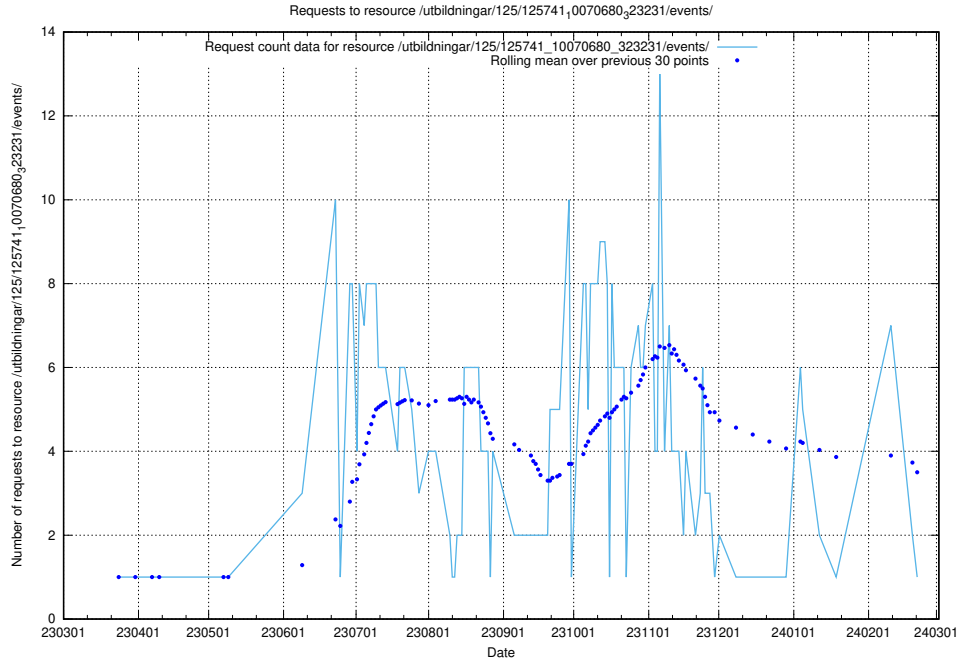

5.6019 Usage of /utbildningar/125/125741_10070680_323231/events/

Here, we count the number of requests to resource /utbildningar/125/125741_10070680_323231/events/