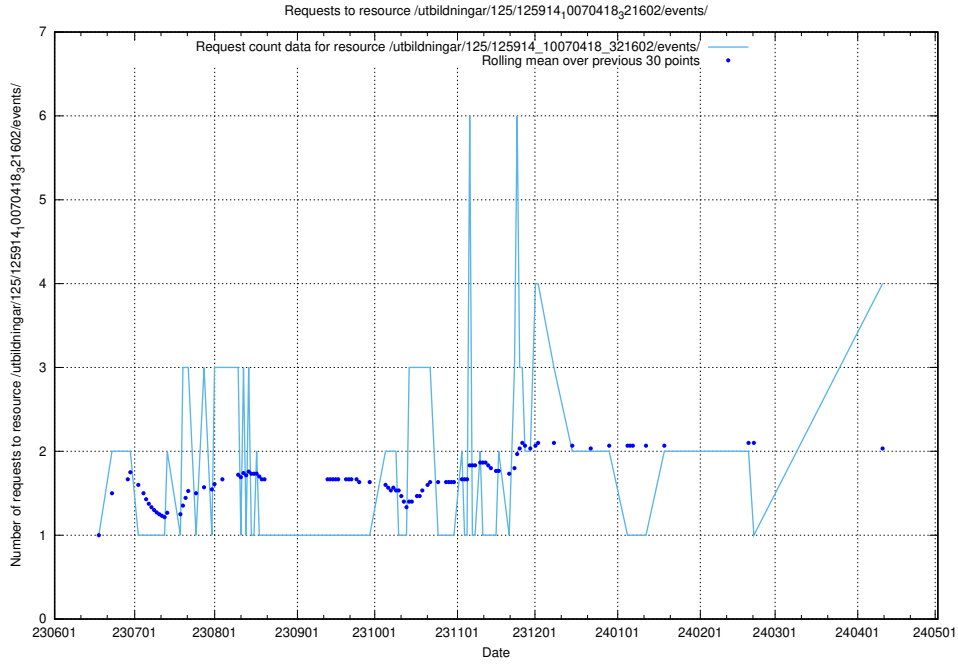

5.279 Usage of /utbildningar/125/125914_10070418_321602/events/

Here, we count the number of requests to resource /utbildningar/125/125914_10070418_321602/events/