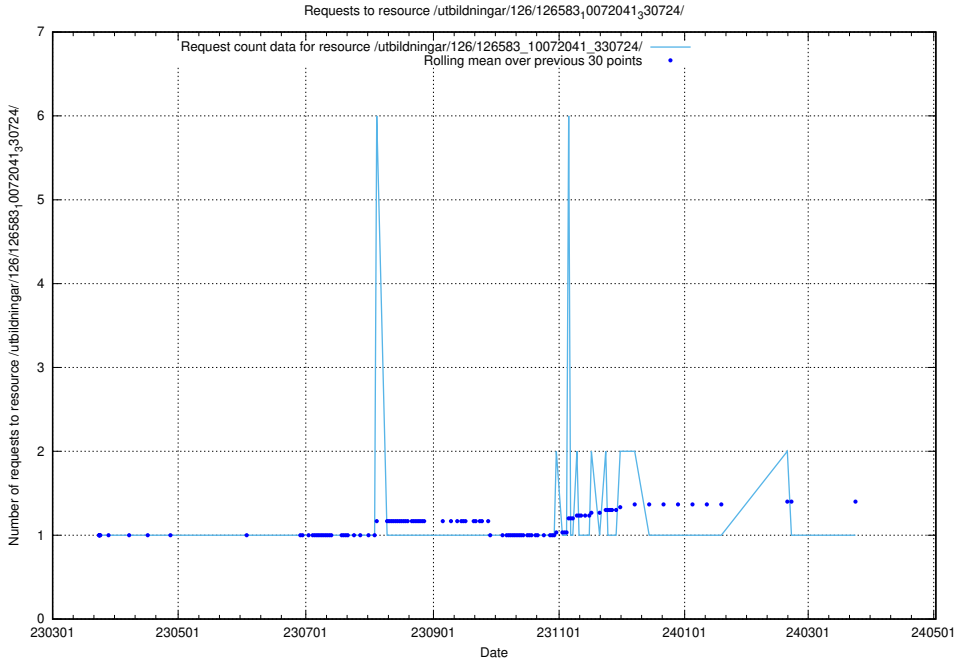

5.6178 Usage of /utbildningar/126/126583_10072041_330724/

Here, we count the number of requests to resource /utbildningar/126/126583_10072041_330724/.