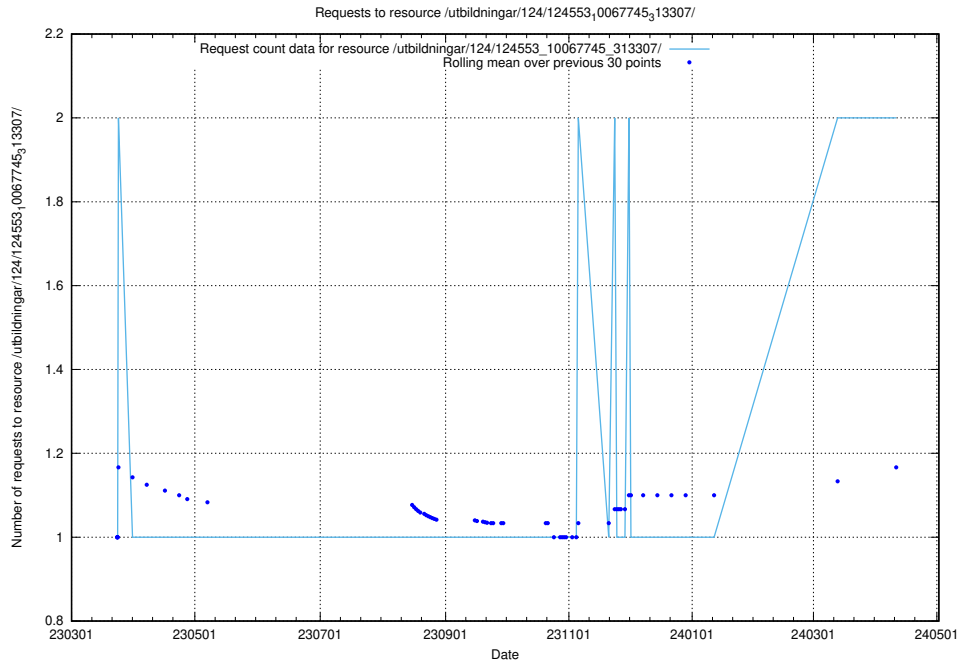

5.545 Usage of /utbildningar/124/124553_10067745_313307/

Here, we count the number of requests to resource /utbildningar/124/124553_10067745_313307/.