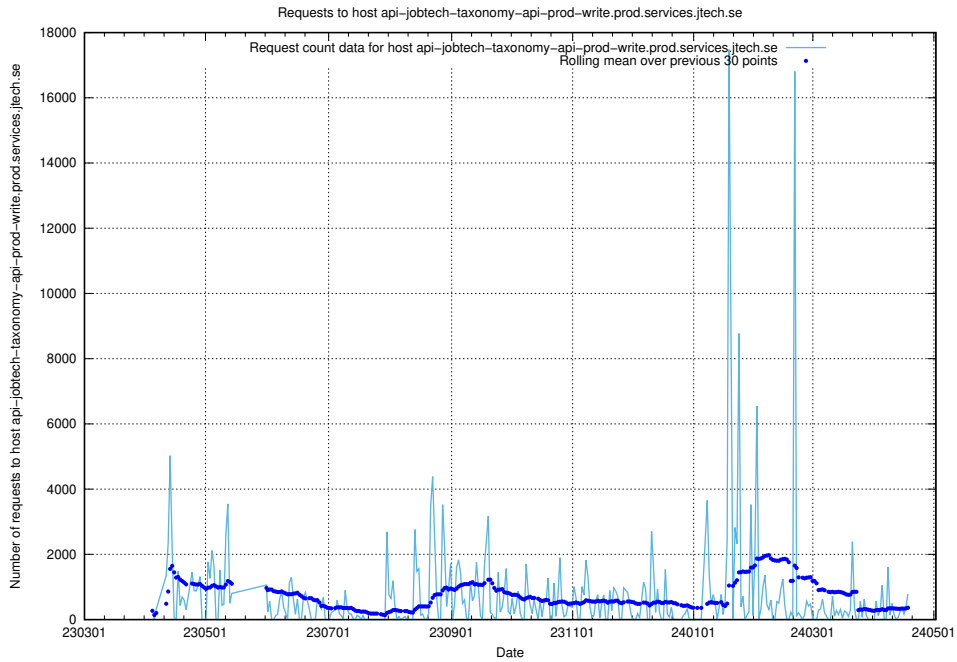

7.21 Usage of api-jobtech-taxonomy-api-prod-write.prod.services.jtech.se

Here, we count the number of requests to host api-jobtech-taxonomy-api-prod-write.prod.services.jtech.se.