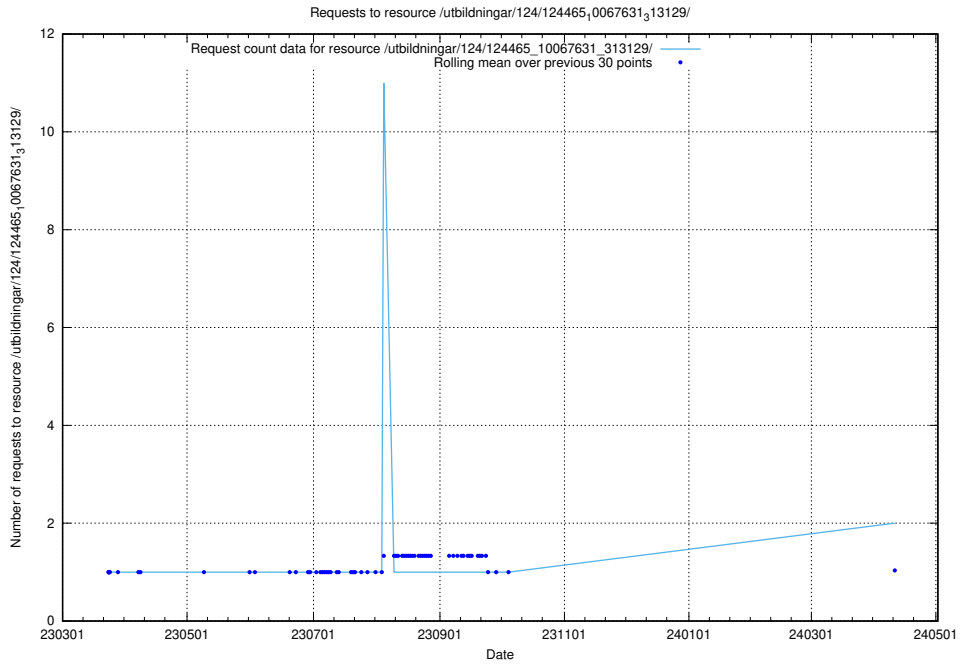

5.687 Usage of /utbildningar/124/124465_10067631_313129/

Here, we count the number of requests to resource /utbildningar/124/124465_10067631_313129/.