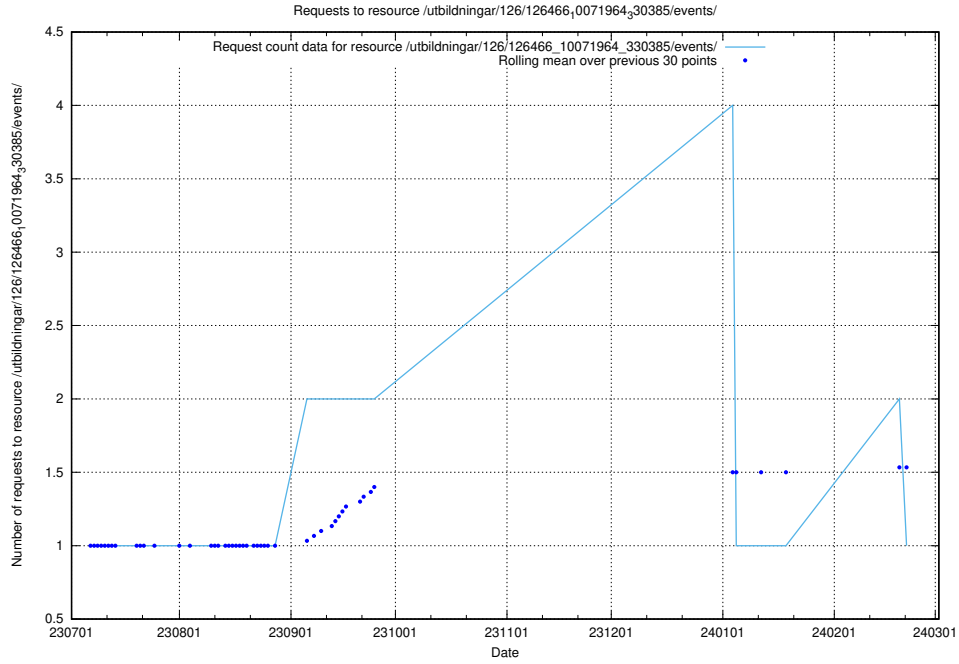

5.5118 Usage of /utbildningar/126/126466_10071964_330385/events/

Here, we count the number of requests to resource /utbildningar/126/126466_10071964_330385/events/