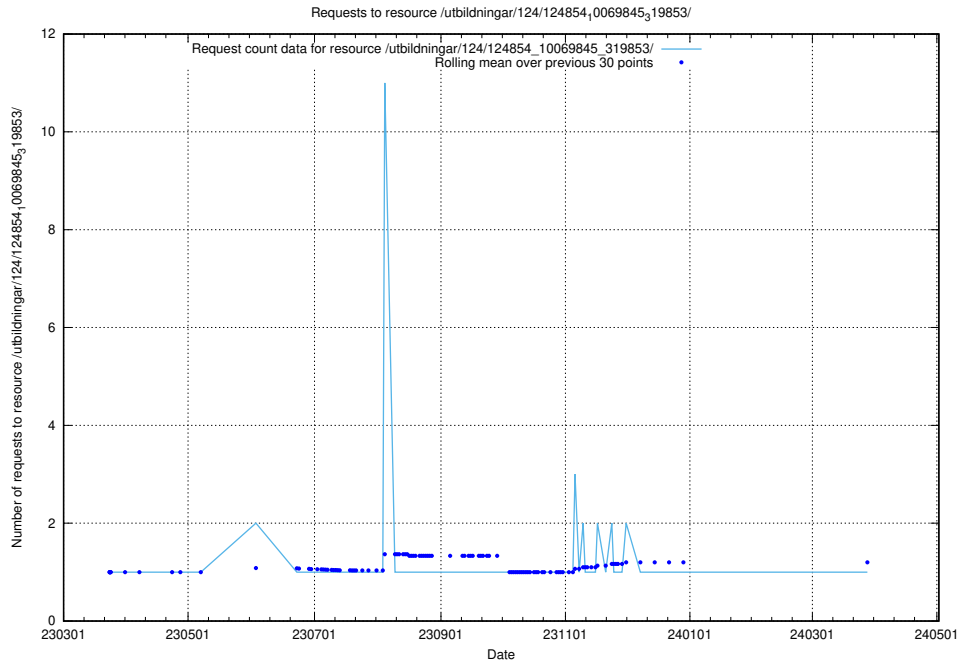

5.1251 Usage of /utbildningar/124/124854_10069845_319853/

Here, we count the number of requests to resource /utbildningar/124/124854_10069845_319853/.