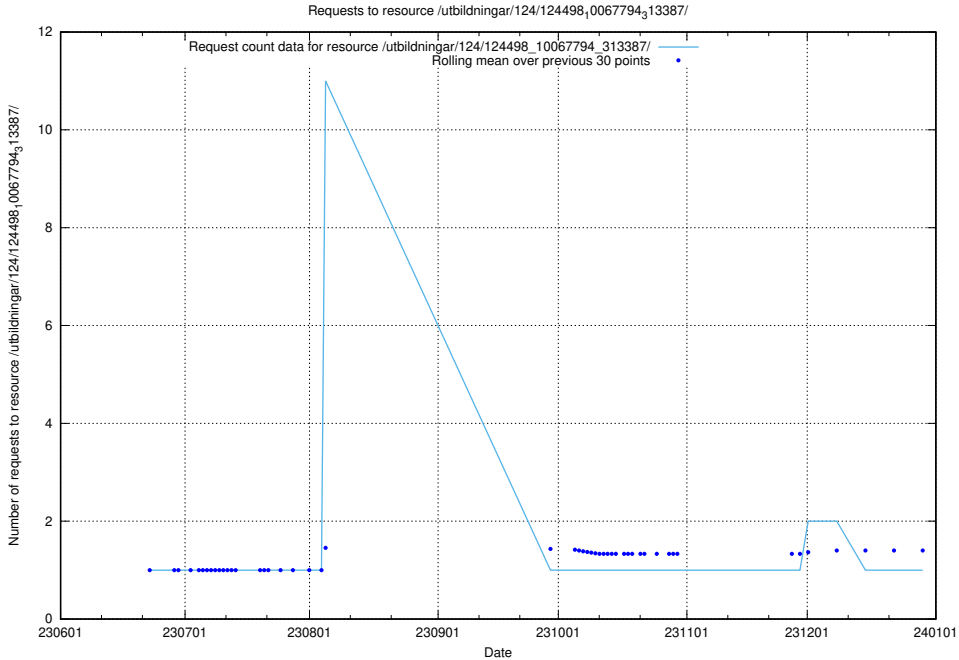

5.5604 Usage of /utbildningar/124/124498_10067794_313387/

Here, we count the number of requests to resource /utbildningar/124/124498_10067794_313387/.