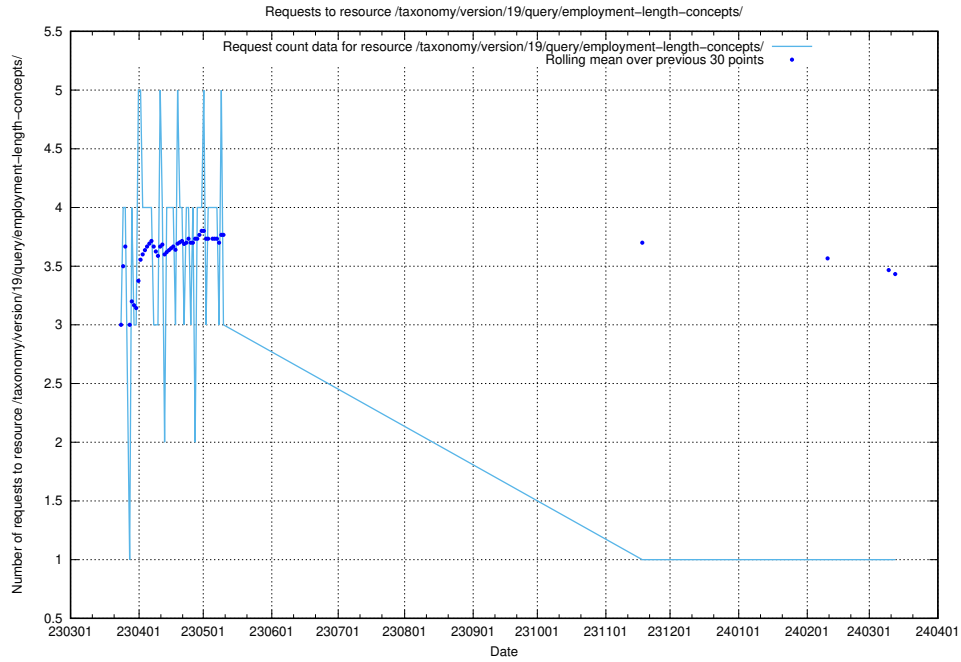

5.5936 Usage of /taxonomy/version/19/query/employment-length-concepts/

Here, we count the number of requests to resource /taxonomy/version/19/query/employment-length-concepts/.