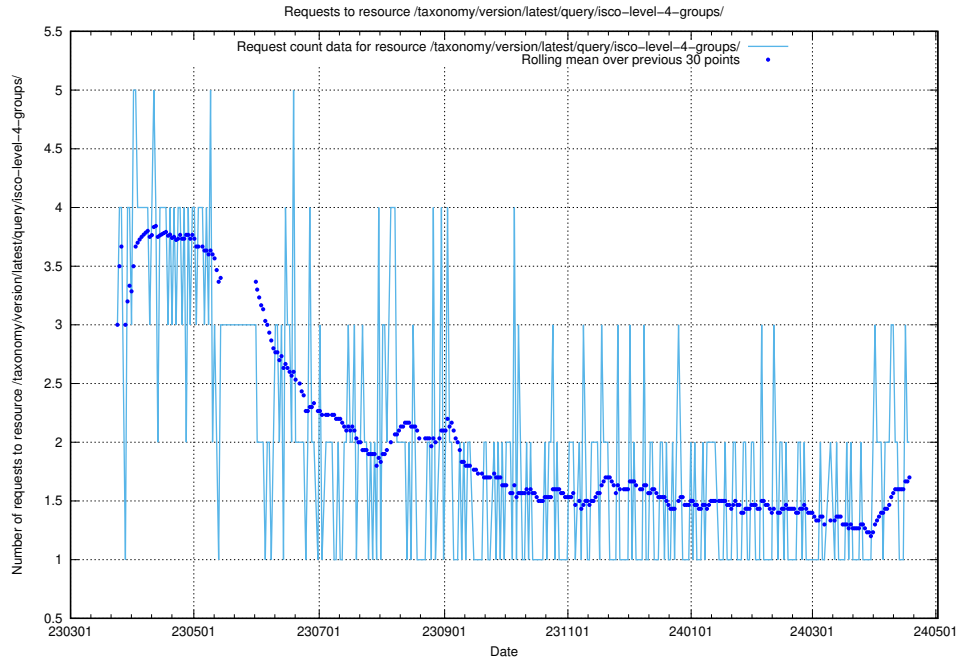

Here, we count the number of requests to resource /taxonomy/version/latest/query/keyword-concepts-with-relations/.

5.967 Usage of /taxonomy/version/latest/query/isco-level-4-groups/

Here, we count the number of requests to resource /taxonomy/version/latest/query/isco-level-4-groups/.