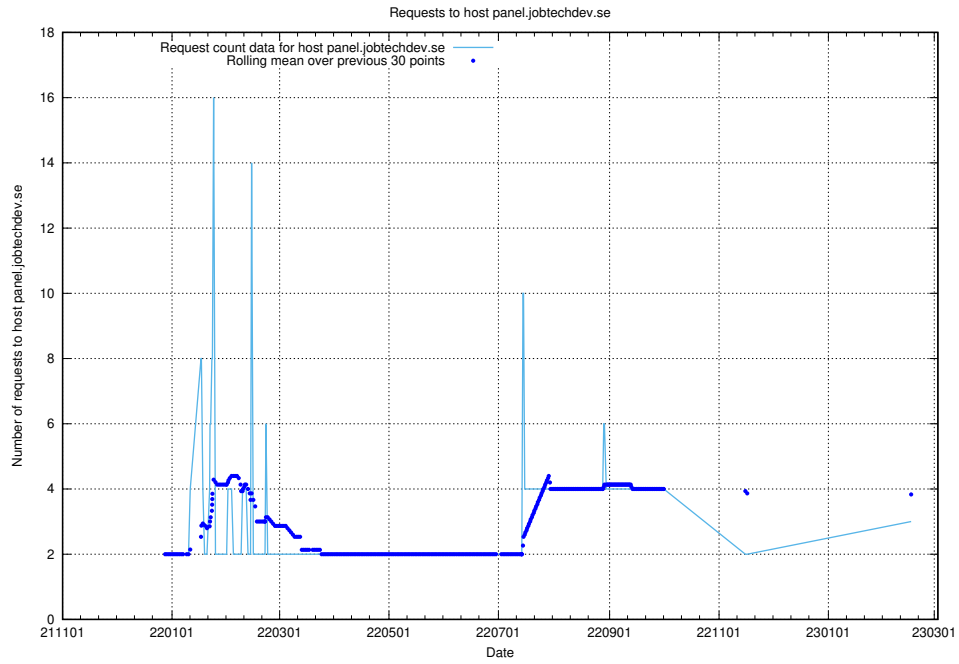

Here, we count the number of requests to host portal.jobtechdev.se.

7.186 Usage of panel.jobtechdev.se

Here, we count the number of requests to host panel.jobtechdev.se.

7.187 Usage of new.jobtechdev.se

Here, we count the number of requests to host new.jobtechdev.se.