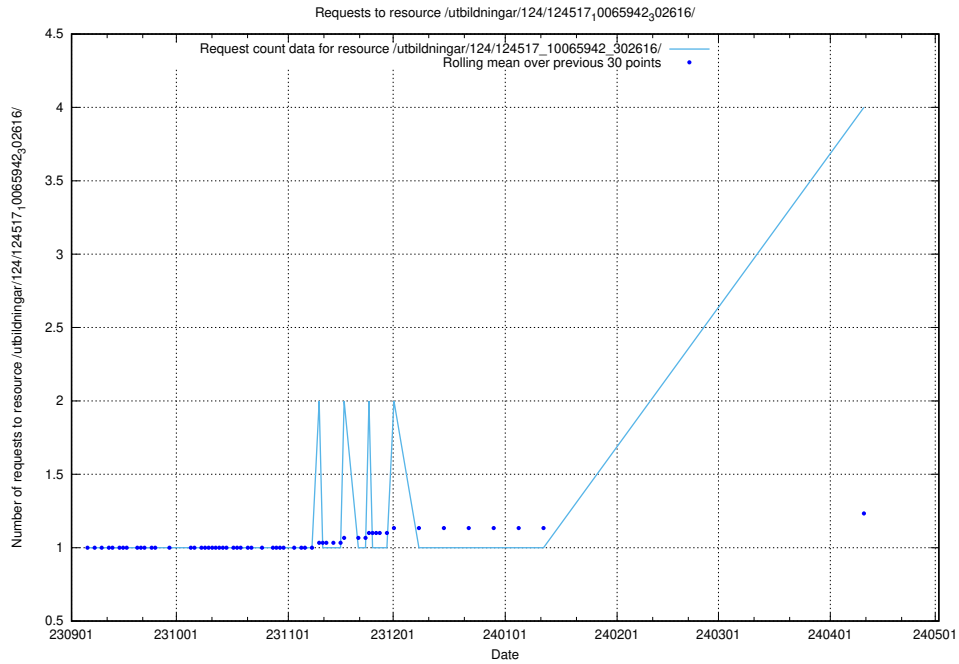

5.259 Usage of /utbildningar/124/124517_10065942_302616/

Here, we count the number of requests to resource /utbildningar/124/124517_10065942_302616/.