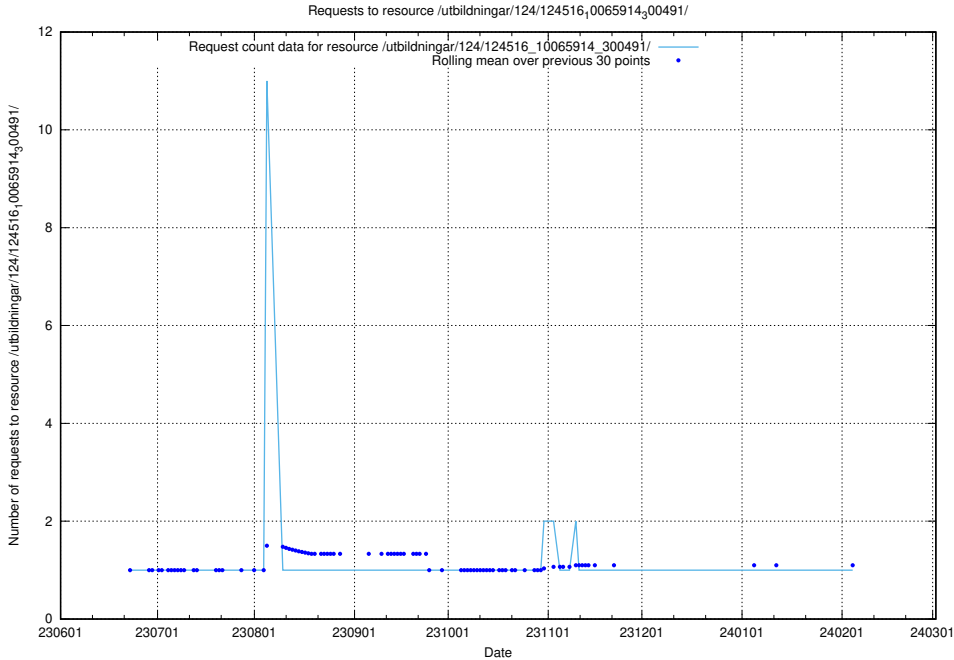

5.5582 Usage of /utbildningar/124/124516_10065914_300491/

Here, we count the number of requests to resource /utbildningar/124/124516_10065914_300491/.