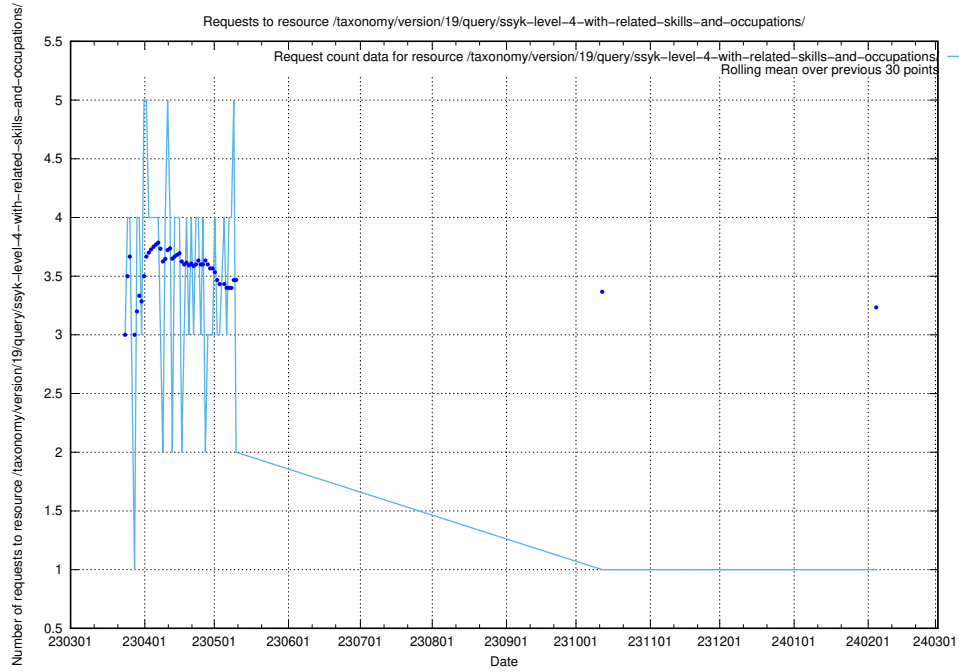

5.5912 Usage of /taxonomy/version/19/query/ssyk-level-4-with-related-skills-and-occupations/

Here, we count the number of requests to resource /taxonomy/version/19/query/ssyk-level-4-with-related-skills-and-occupations/.