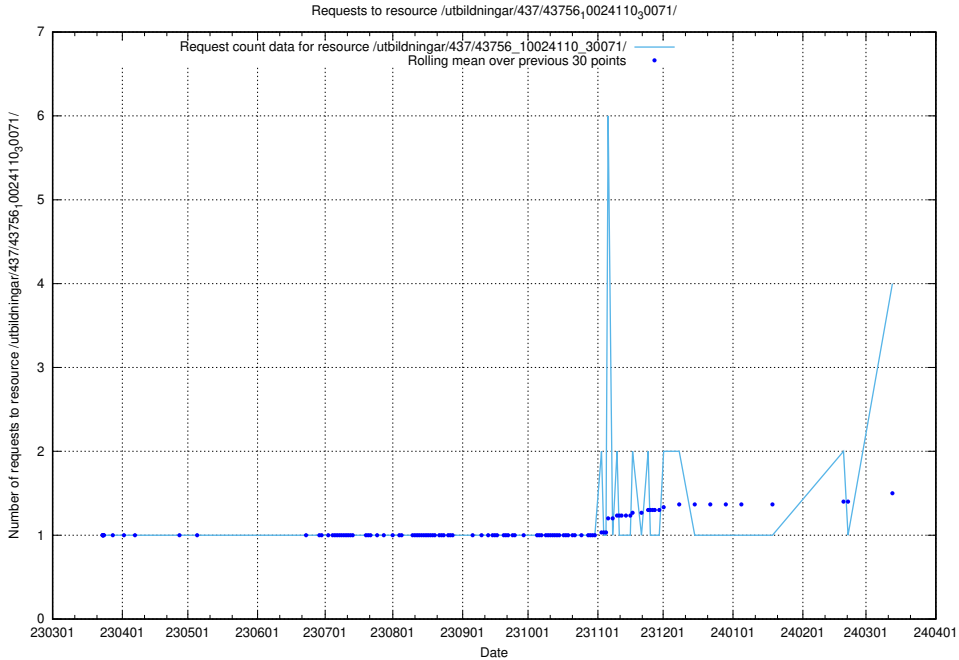

5.293 Usage of /utbildningar/437/43756_10024110_30071/

Here, we count the number of requests to resource /utbildningar/437/43756_10024110_30071/.