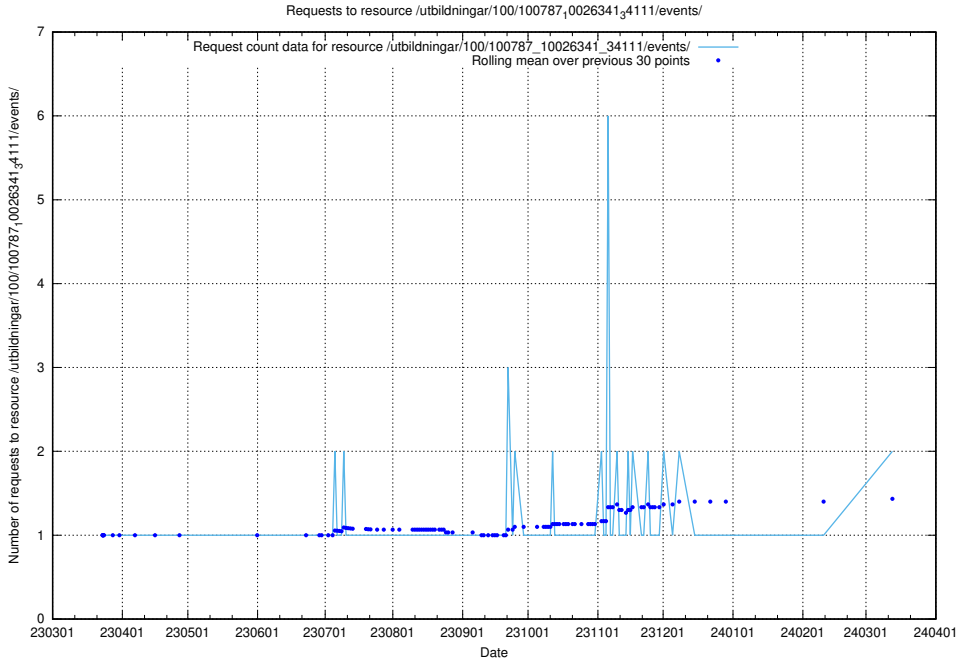

5.871 Usage of /utbildningar/100/100787_10026341_34111/events/

Here, we count the number of requests to resource /utbildningar/100/100787_10026341_34111/events/.