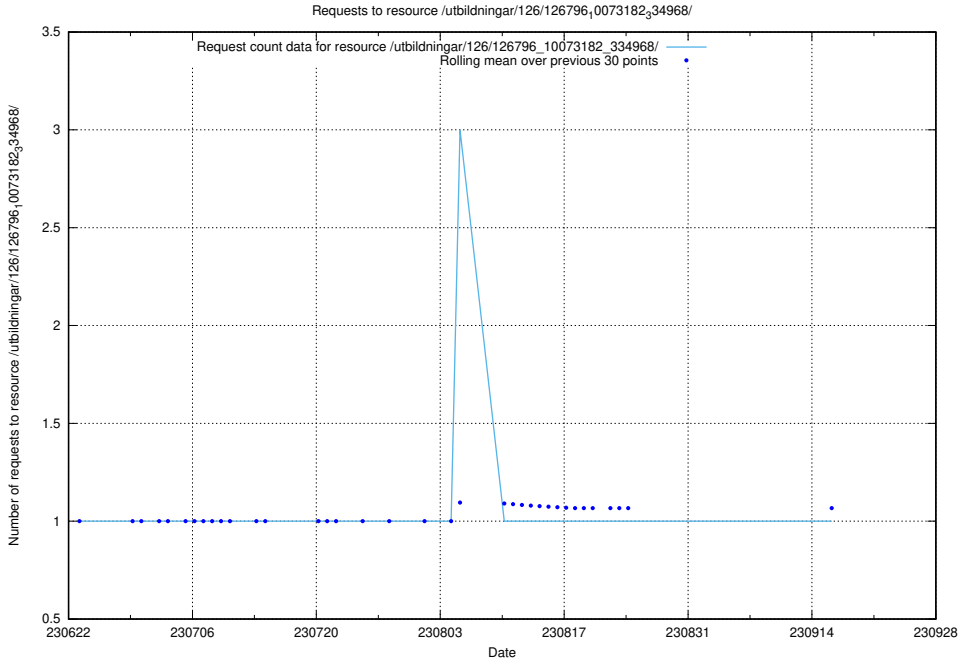

5.5399 Usage of /utbildningar/126/126796_10073182_334968/

Here, we count the number of requests to resource /utbildningar/126/126796_10073182_334968/.