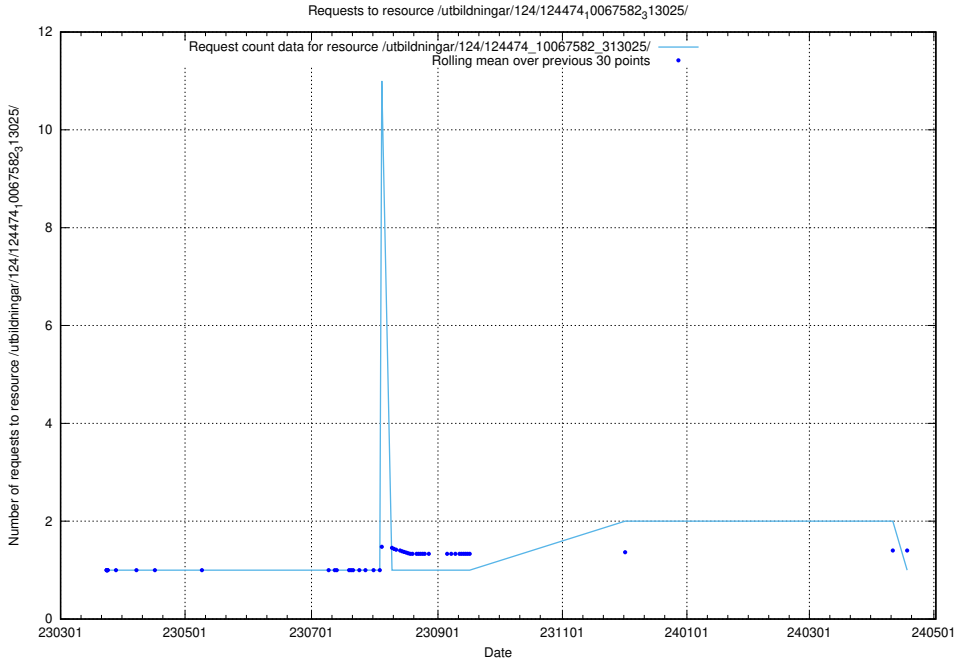

5.2729 Usage of /utbildningar/124/124474_10067582_313025/

Here, we count the number of requests to resource /utbildningar/124/124474_10067582_313025/.