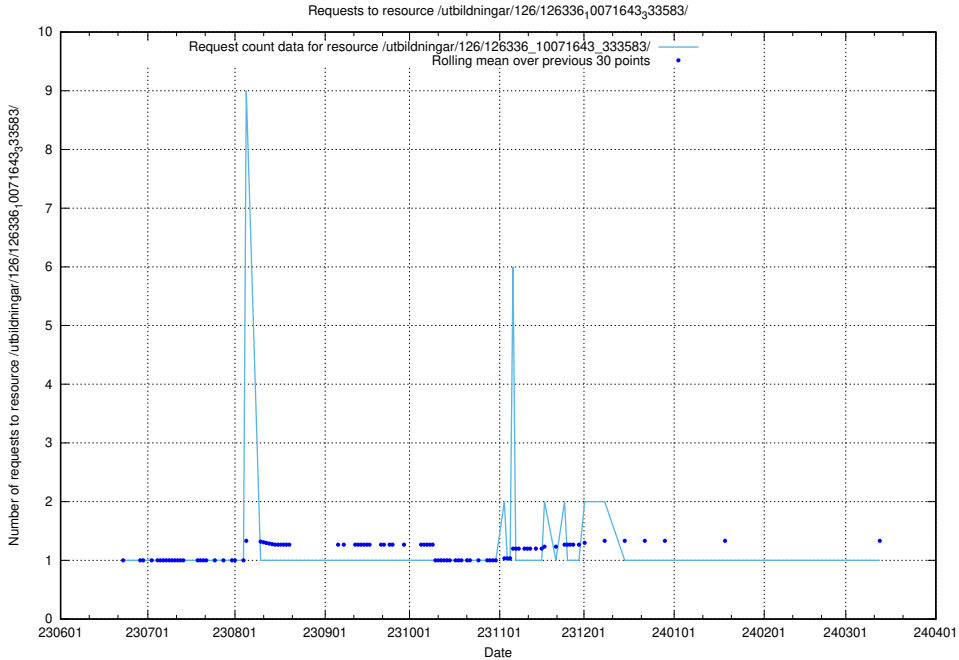

5.5484 Usage of /utbildningar/126/126336_10071643_333583/

Here, we count the number of requests to resource /utbildningar/126/126336_10071643_333583/.