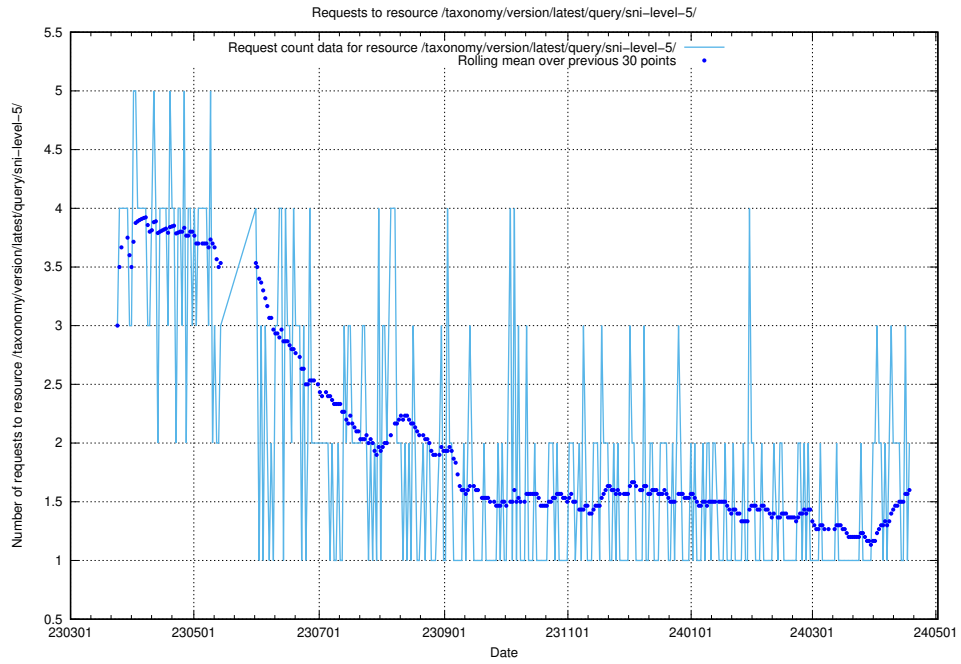

5.955 Usage of /taxonomy/version/latest/query/sni-level-5/

Here, we count the number of requests to resource /taxonomy/version/latest/query/sni-level-5/.