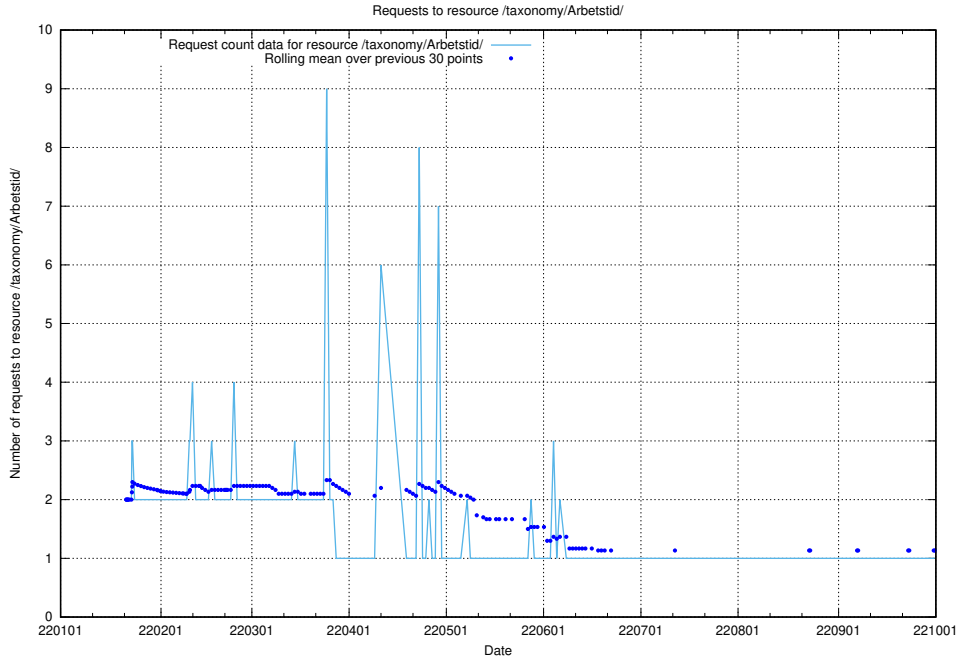

5.1586 Usage of /taxonomy/Arbetstid/

Here, we count the number of requests to resource /taxonomy/Arbetstid/.