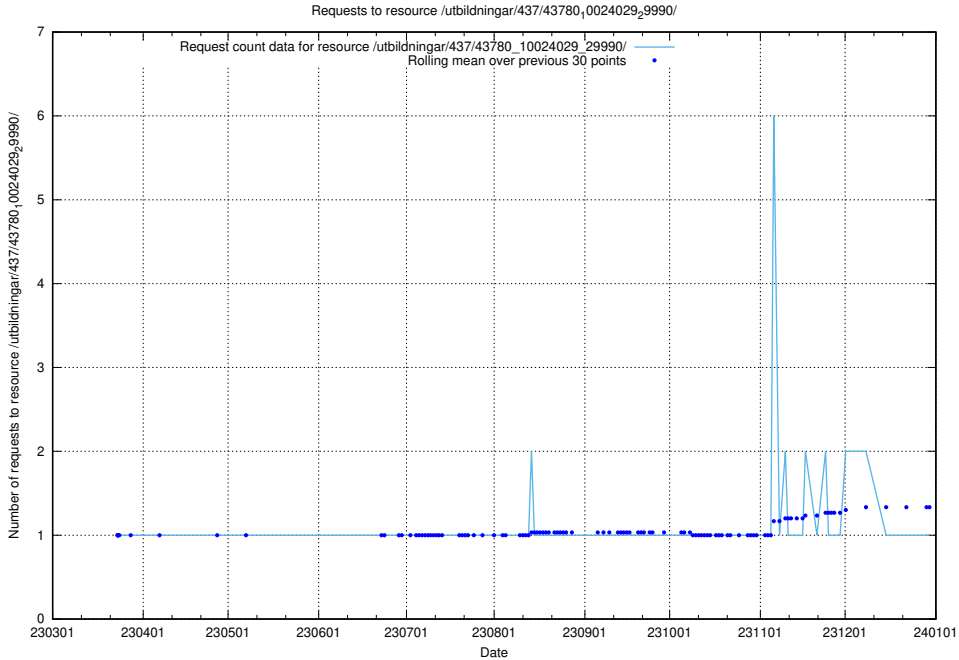

5.6149 Usage of /utbildningar/437/43780_10024029_29990/

Here, we count the number of requests to resource /utbildningar/437/43780_10024029_29990/.