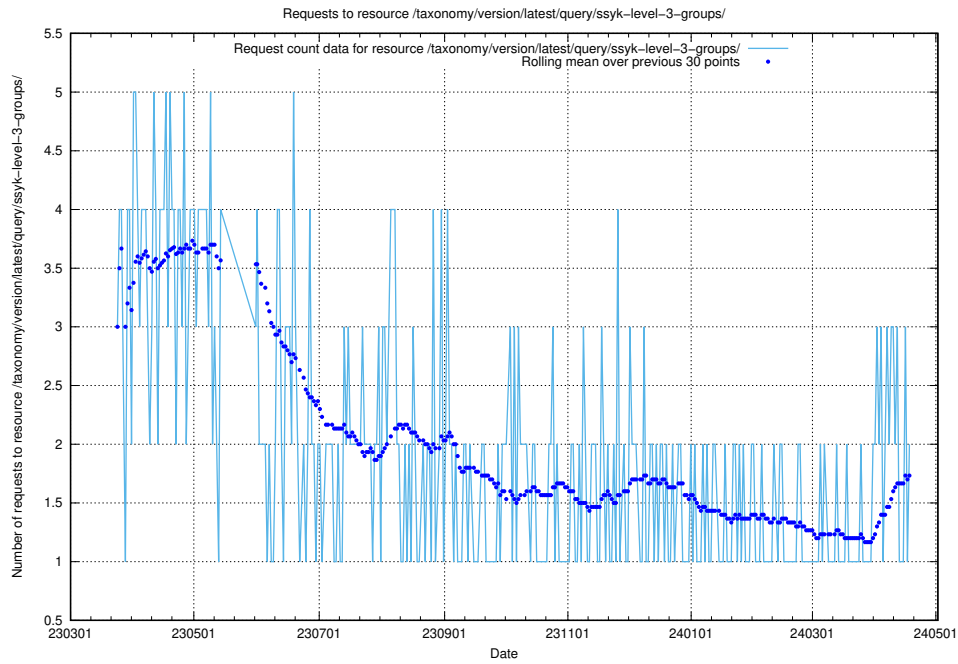

5.952 Usage of /taxonomy/version/latest/query/ssyk-level-3-groups/

Here, we count the number of requests to resource /taxonomy/version/latest/query/ssyk-level-3-groups/.