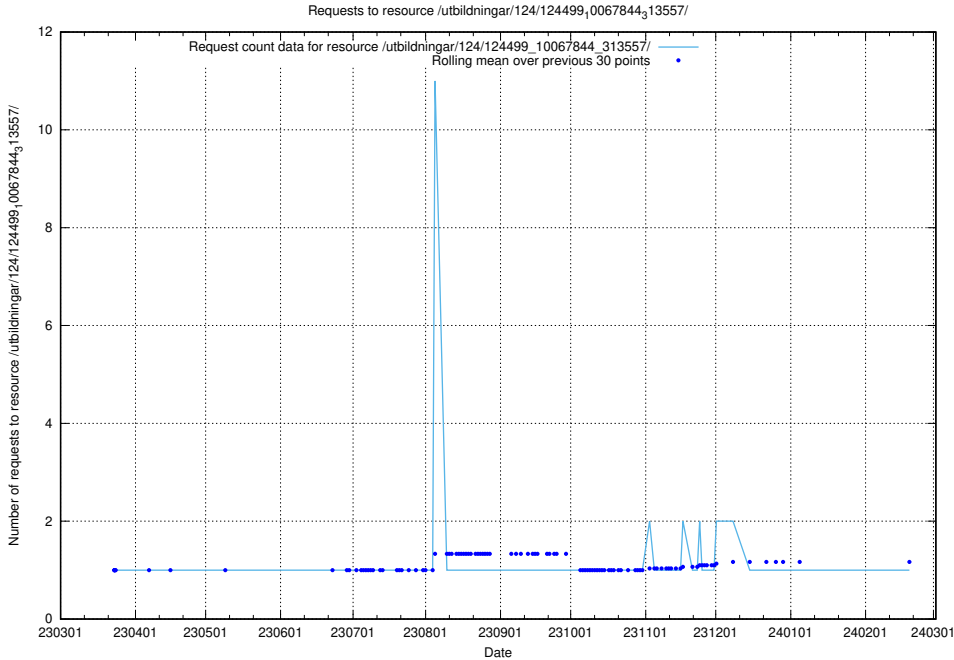

5.2276 Usage of /utbildningar/124/124499_10067844_313557/

Here, we count the number of requests to resource /utbildningar/124/124499_10067844_313557/.