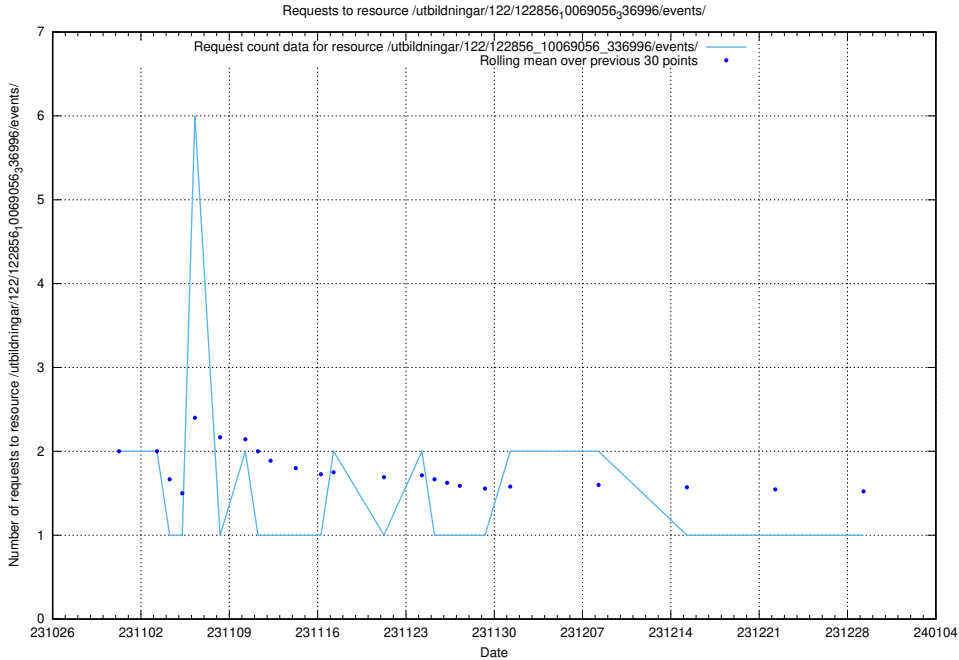

5.3994 Usage of /utbildningar/122/122856_10069056_336996/events/

Here, we count the number of requests to resource /utbildningar/122/122856_10069056_336996/events/