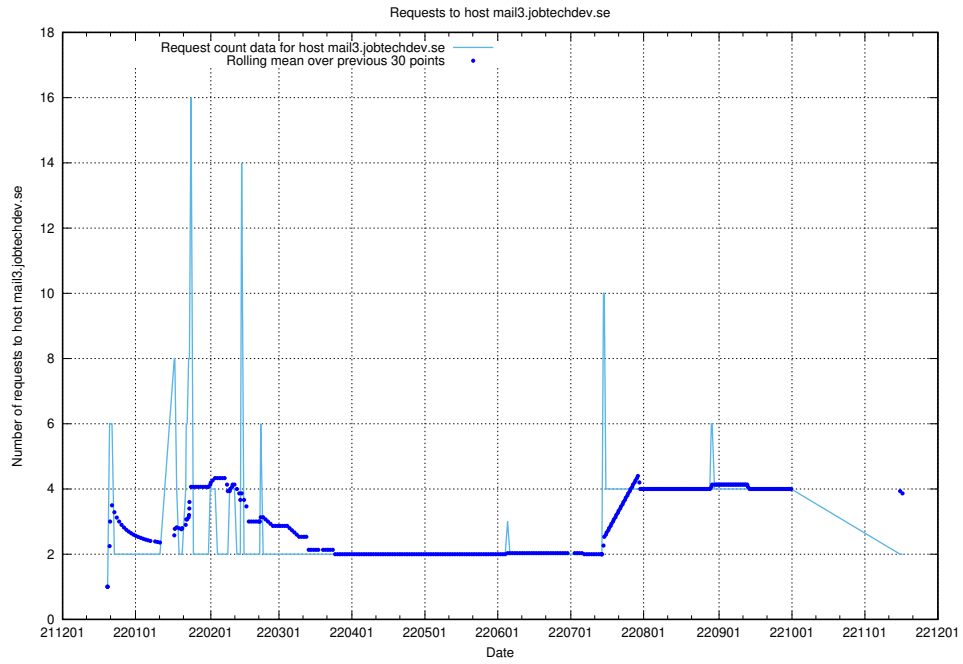

7.369 Usage of mail3.jobtechdev.se

Here, we count the number of requests to host mail3.jobtechdev.se.