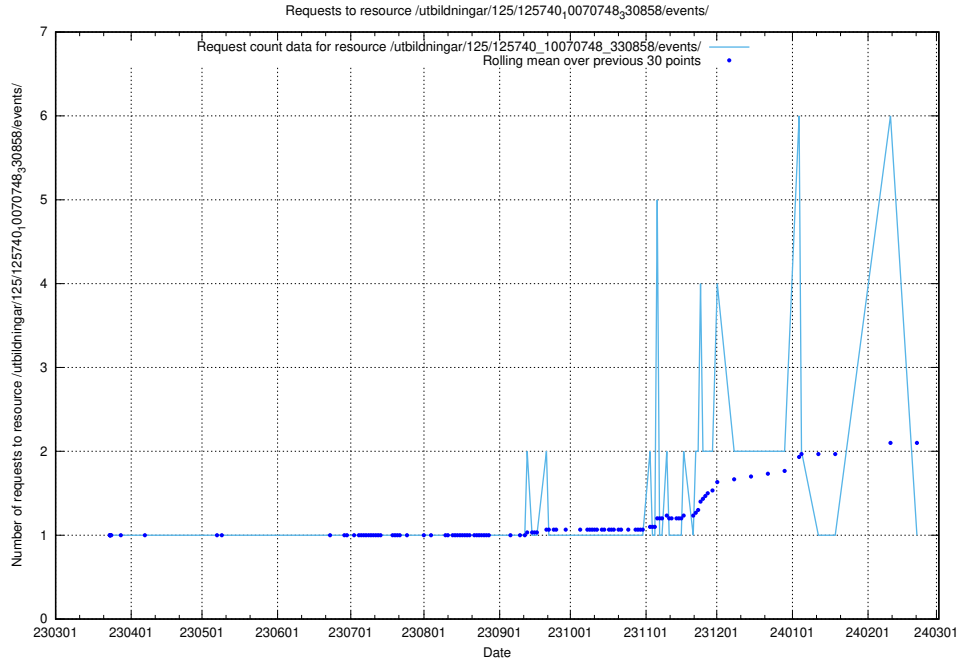

5.1029 Usage of /utbildningar/125/125740_10070748_330858/events/

Here, we count the number of requests to resource /utbildningar/125/125740_10070748_330858/events/

5.1030 Usage of /utbildningar/125/125740_10070748_330858/