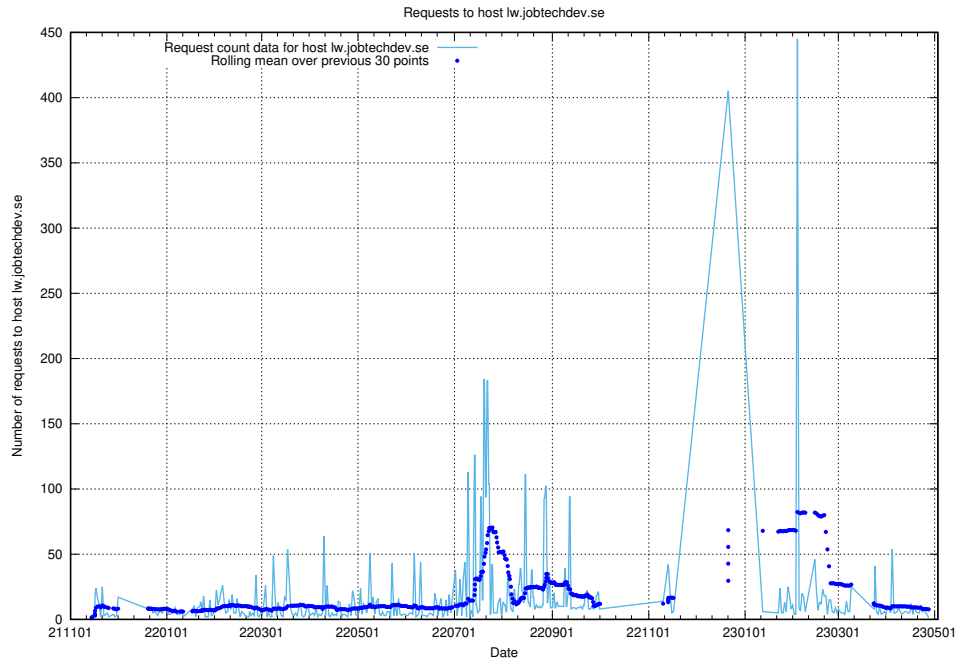

7.657 Usage of lw.jobtechdev.se

Here, we count the number of requests to host lw.jobtechdev.se.