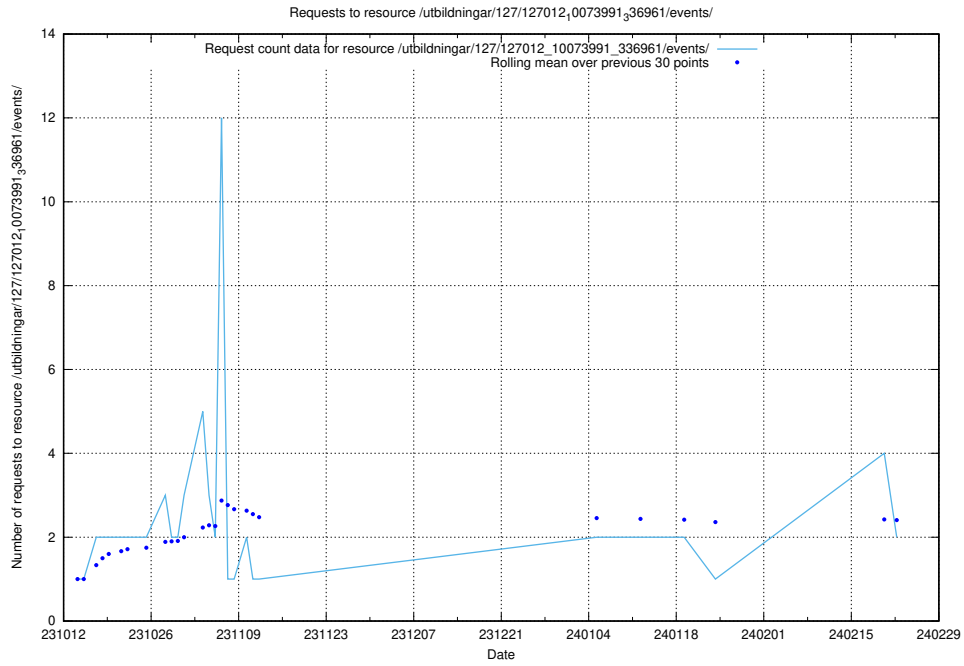

5.759 Usage of /utbildningar/127/127012_10073991_336961/events/

Here, we count the number of requests to resource /utbildningar/127/127012_10073991_336961/events/