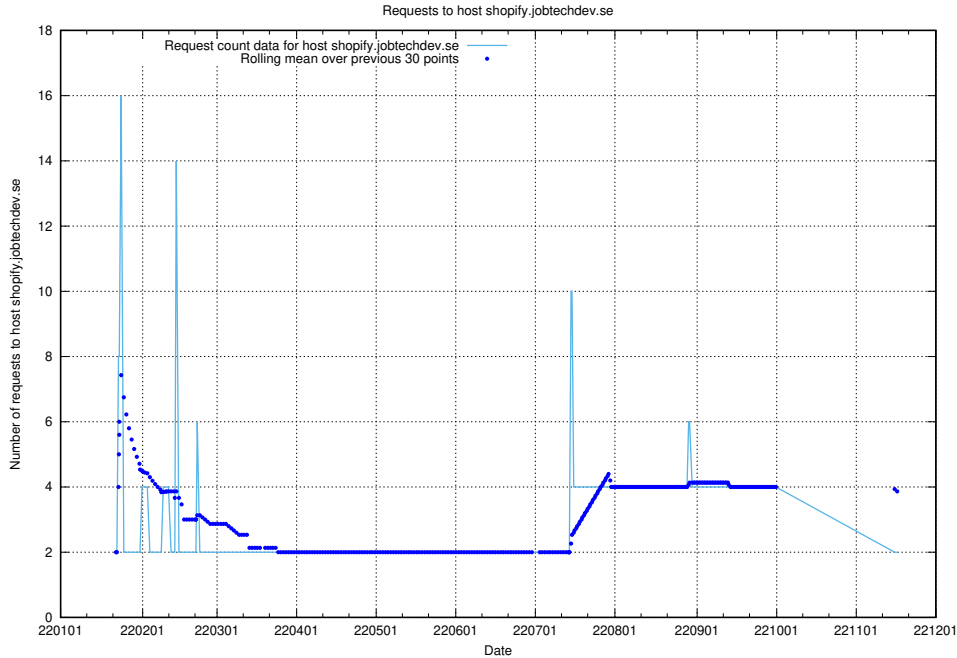

7.583 Usage of shopify.jobtechdev.se

Here, we count the number of requests to host shopify.jobtechdev.se.

7.584 Usage of `jijitsi.jobtechdev.se`

Here, we count the number of requests to host `jijitsi.jobtechdev.se`.