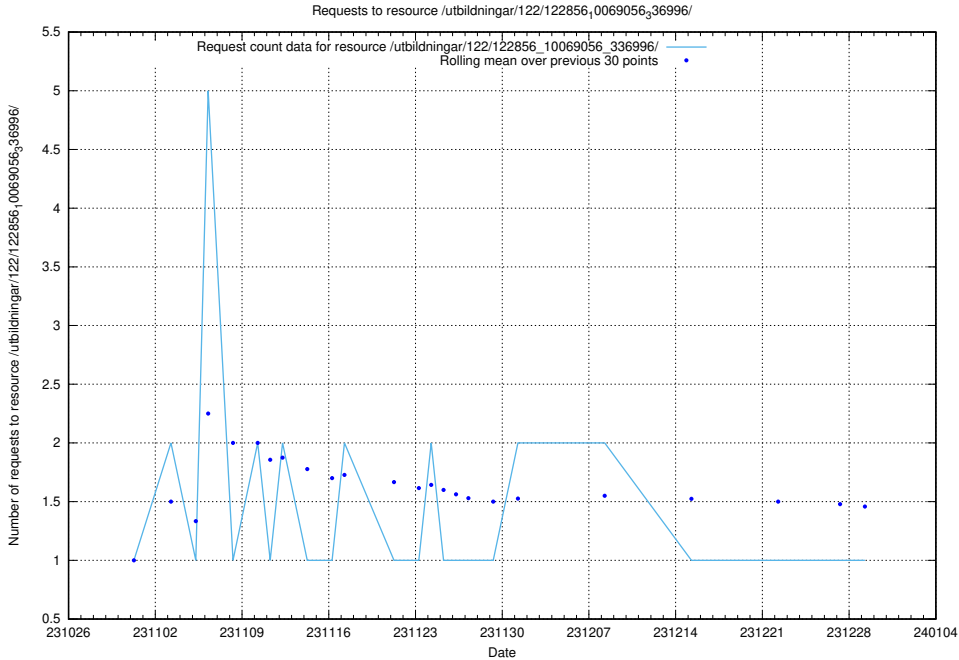

5.3998 Usage of /utbildningar/122/122856_10069056_336996/

Here, we count the number of requests to resource /utbildningar/122/122856_10069056_336996/.