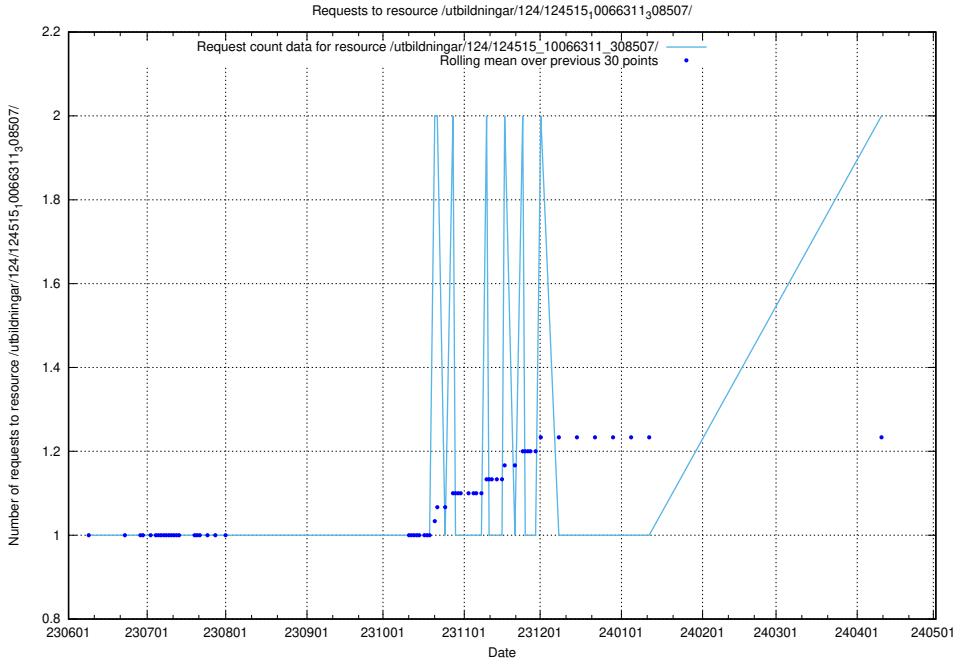

5.922 Usage of /utbildningar/124/124515_10066311_308507/

Here, we count the number of requests to resource /utbildningar/124/124515_10066311_308507/.