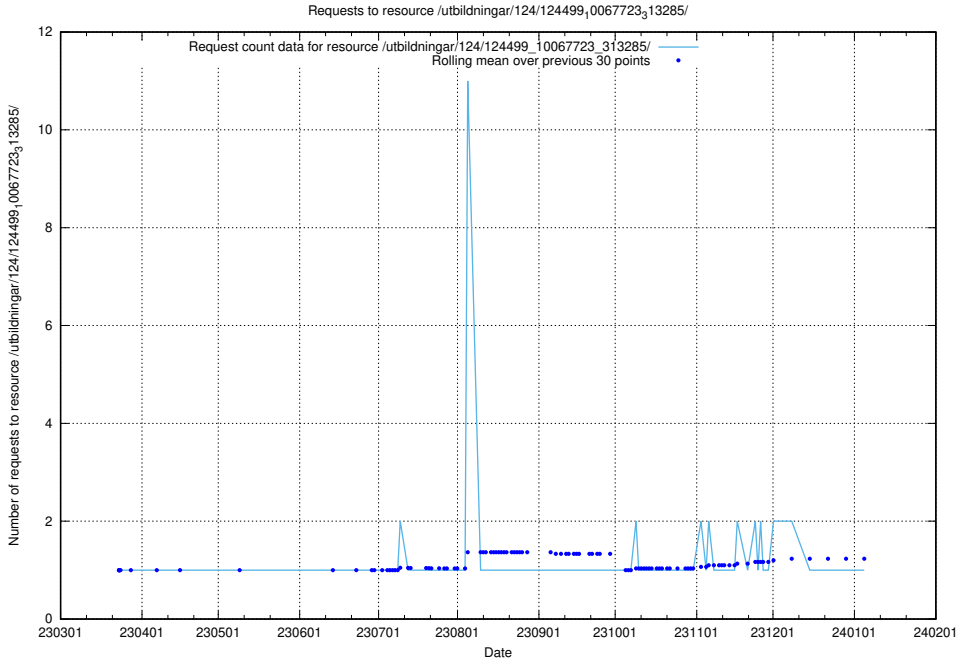

5.2373 Usage of /utbildningar/124/124499_10067723_313285/

Here, we count the number of requests to resource /utbildningar/124/124499_10067723_313285/.