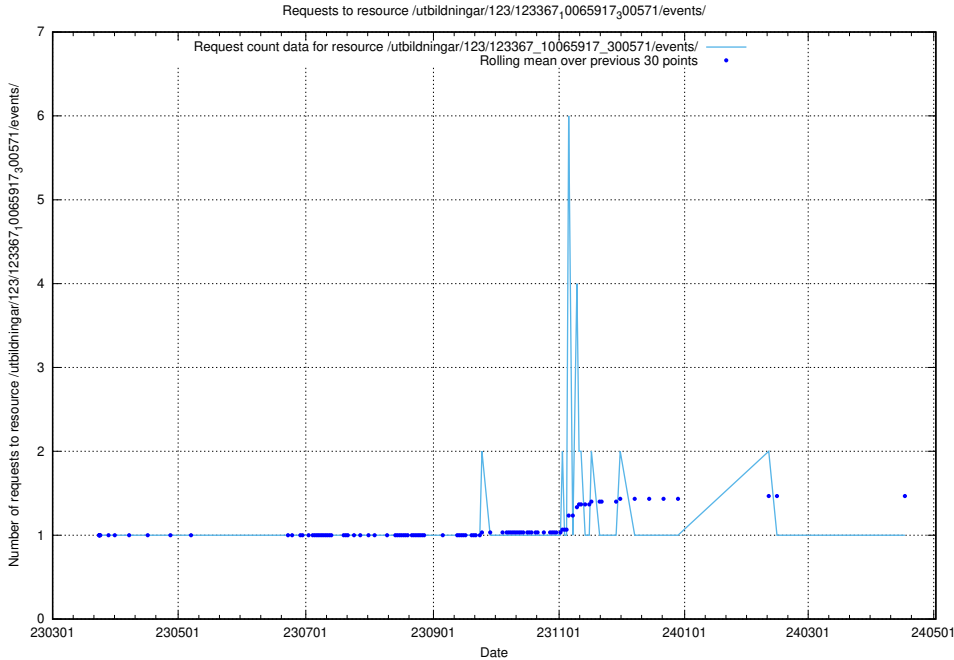

Here, we count the number of requests to resource /taxonomy/version/3/query/employment-type-concepts/.

5.4469 Usage of /utbildningar/123/123367_10065917_300571/events/

Here, we count the number of requests to resource /utbildningar/123/123367_10065917_300571/events/