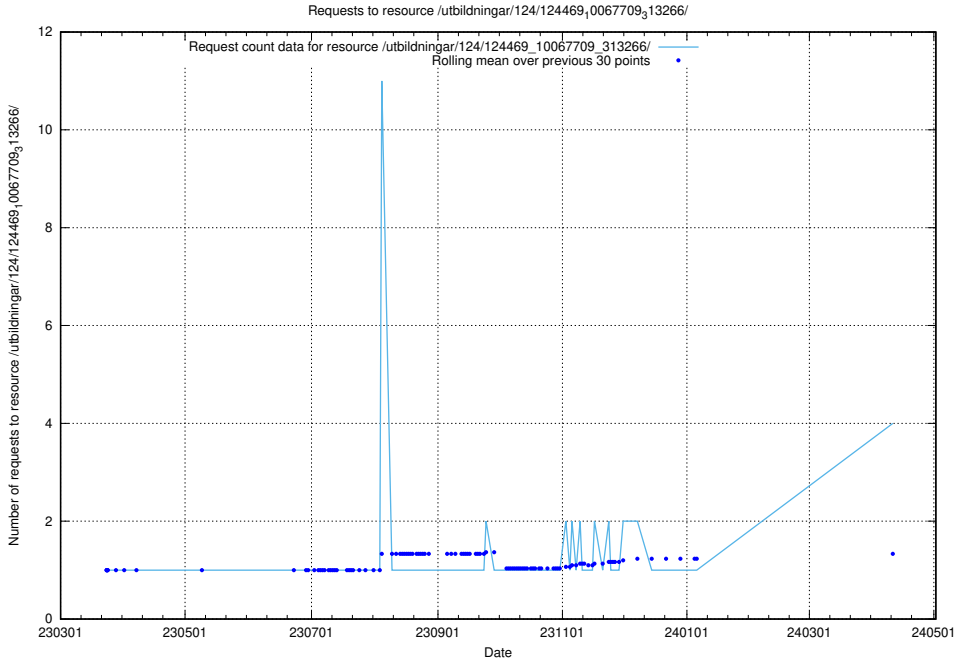

5.234 Usage of /utbildningar/124/124469_10067709_313266/

Here, we count the number of requests to resource /utbildningar/124/124469_10067709_313266/.