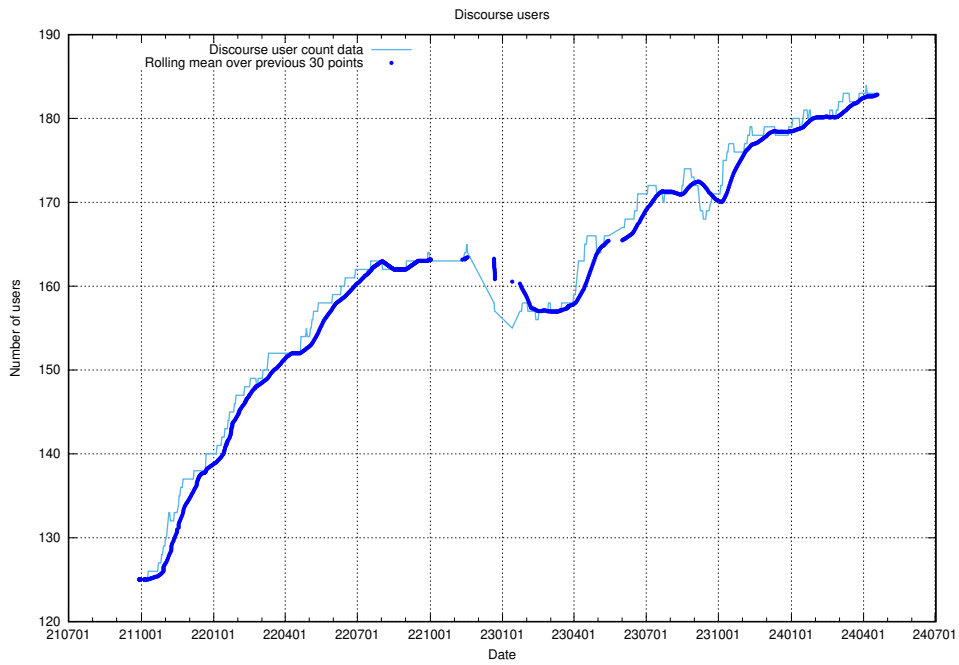

4 Discourse

This section summarises activities from the [JobTech Discourse Forum](https://forum.jobtechdev.se)⁵.

4.1 User count

A table of the number of users in Discourse.

---

⁵<https://forum.jobtechdev.se>