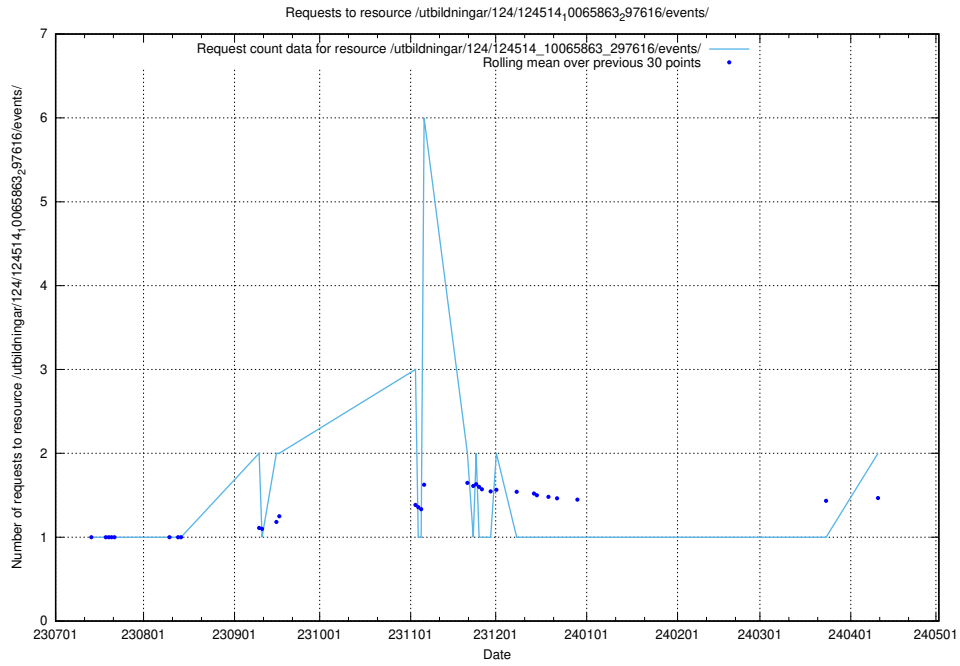

5.833 Usage of /utbildningar/124/124514_10065863_297616/events/

Here, we count the number of requests to resource /utbildningar/124/124514_10065863_297616/events/