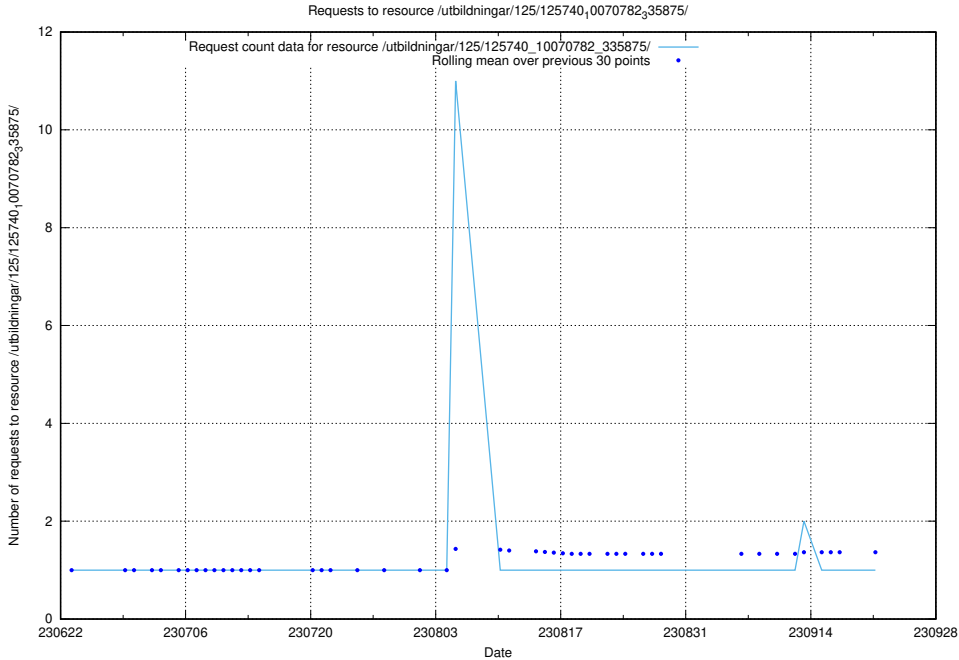

5.5512 Usage of /utbildningar/125/125740_10070782_335875/

Here, we count the number of requests to resource /utbildningar/125/125740_10070782_335875/.