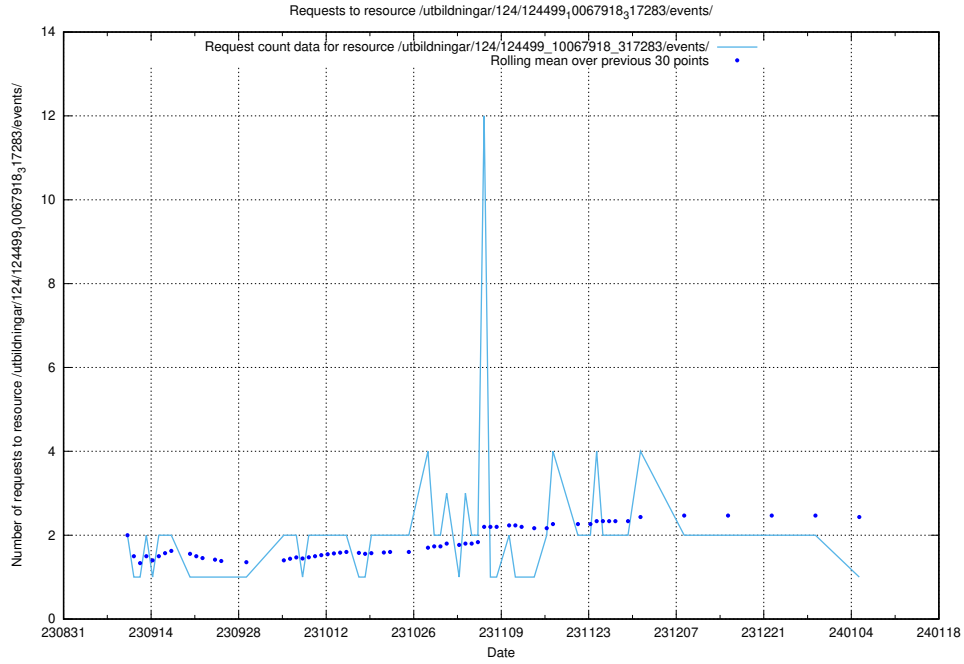

5.4428 Usage of /utbildningar/124/124499_10067918_317283/events/

Here, we count the number of requests to resource /utbildningar/124/124499_10067918_317283/events/