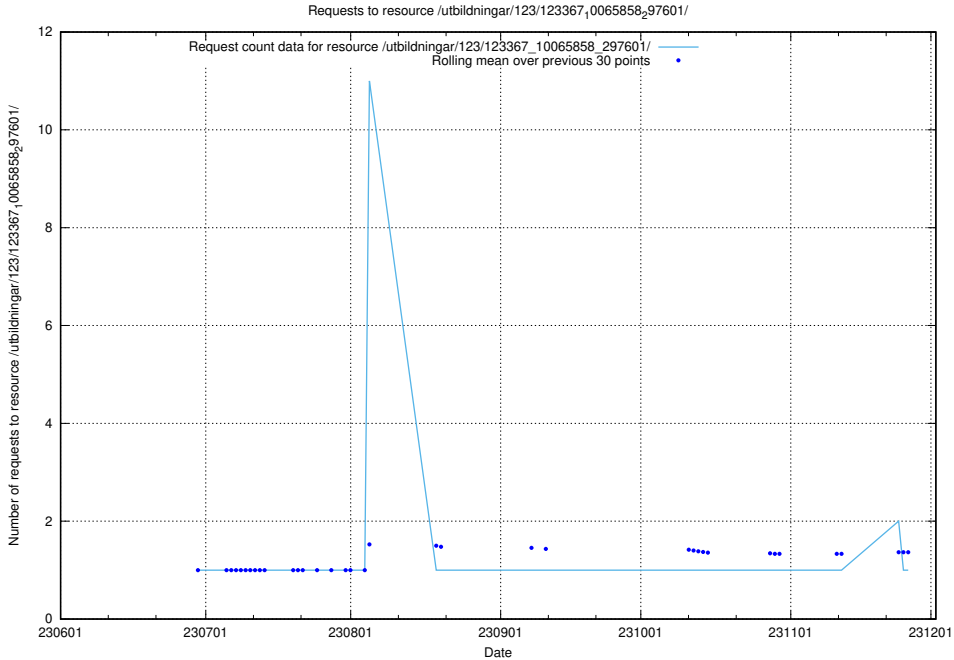

Here, we count the number of requests to resource /utbildningar/123/123367_10065858_297601/events/

5.5220 Usage of /utbildningar/123/123367_10065858_297601/

Here, we count the number of requests to resource /utbildningar/123/123367_10065858_297601/.