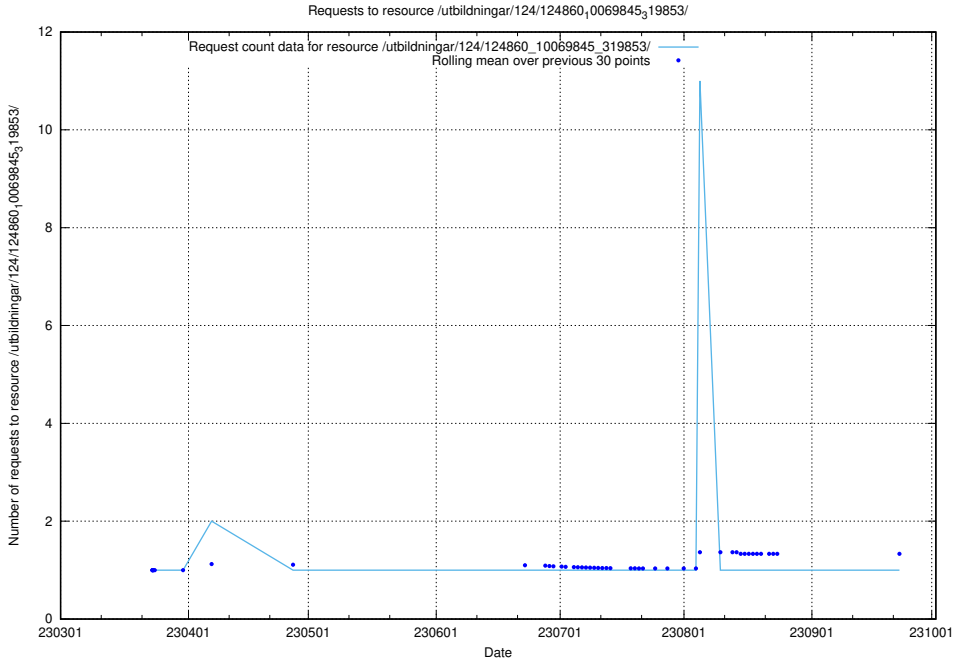

5.1218 Usage of /utbildningar/124/124860_10069845_319853/

Here, we count the number of requests to resource /utbildningar/124/124860_10069845_319853/.