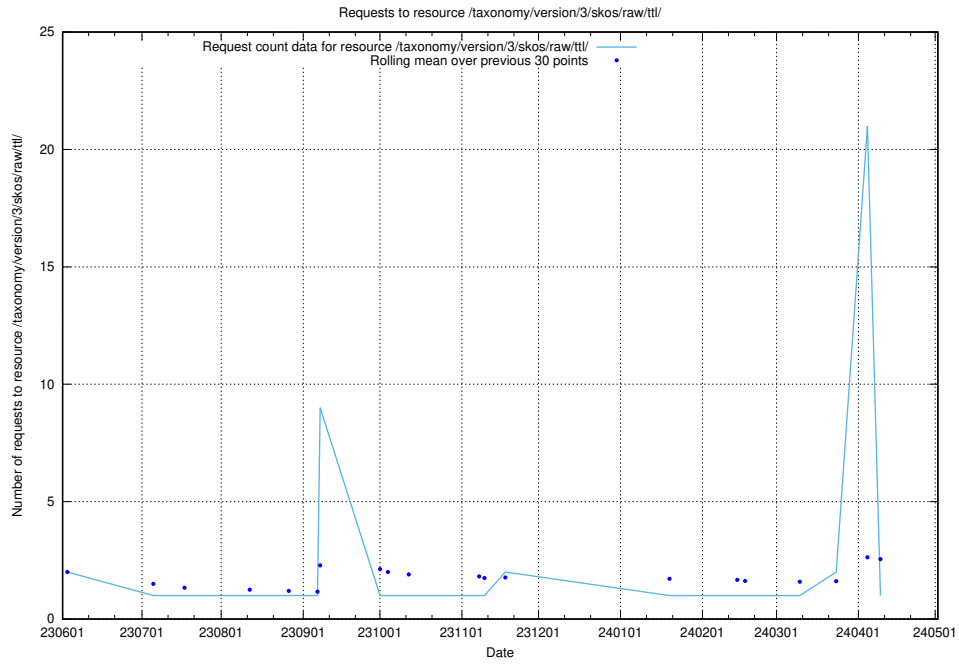

5.5729 Usage of /taxonomy/version/3/skos/raw/ttl/

Here, we count the number of requests to resource /taxonomy/version/3/skos/raw/ttl/.