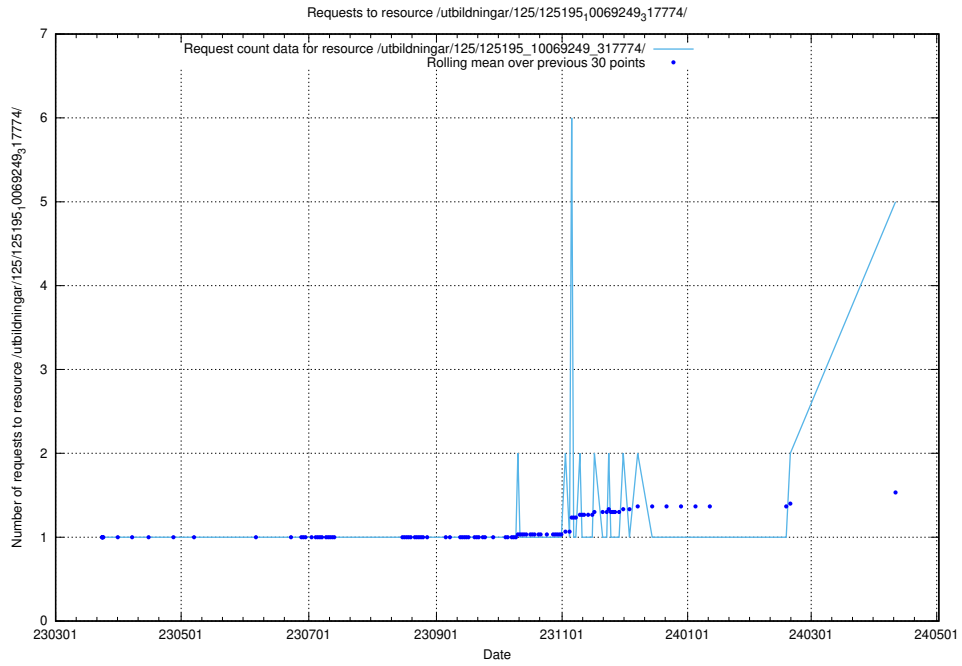

5.150 Usage of /utbildningar/125/125195_10069249_317774/

Here, we count the number of requests to resource /utbildningar/125/125195_10069249_317774/.