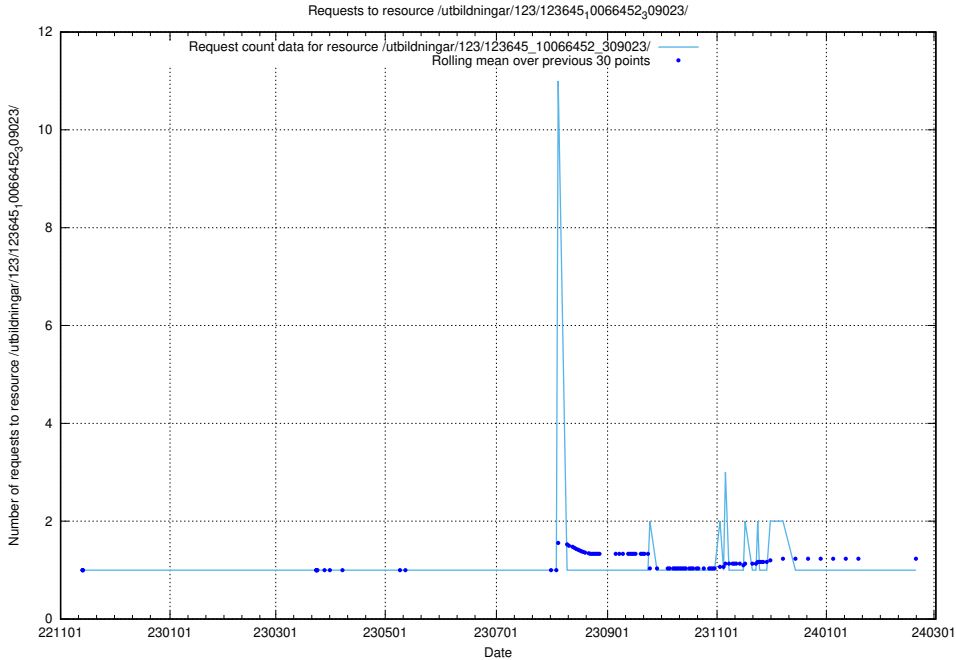

Here, we count the number of requests to resource /taxonomy/version/13/query/employment-variety-concepts/.

5.5750 Usage of /utbildningar/123/123645_10066452_309023/

Here, we count the number of requests to resource /utbildningar/123/123645_10066452_309023/.