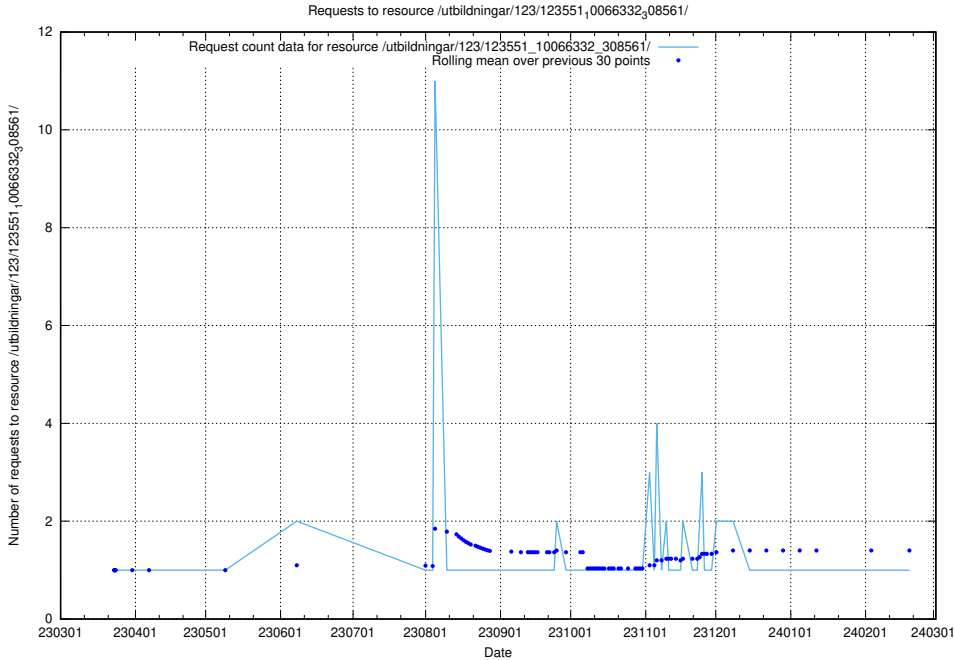

5.4318 Usage of /utbildningar/123/123551_10066332_308561/

Here, we count the number of requests to resource /utbildningar/123/123551_10066332_308561/.