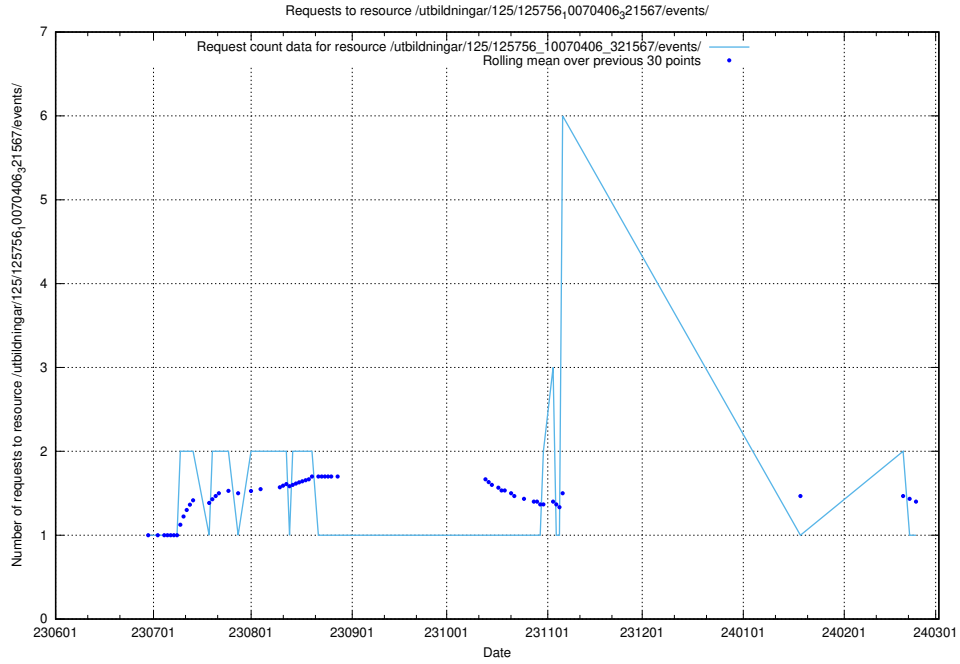

5.5201 Usage of /utbildningar/125/125756_10070406_321567/events/

Here, we count the number of requests to resource /utbildningar/125/125756_10070406_321567/events/