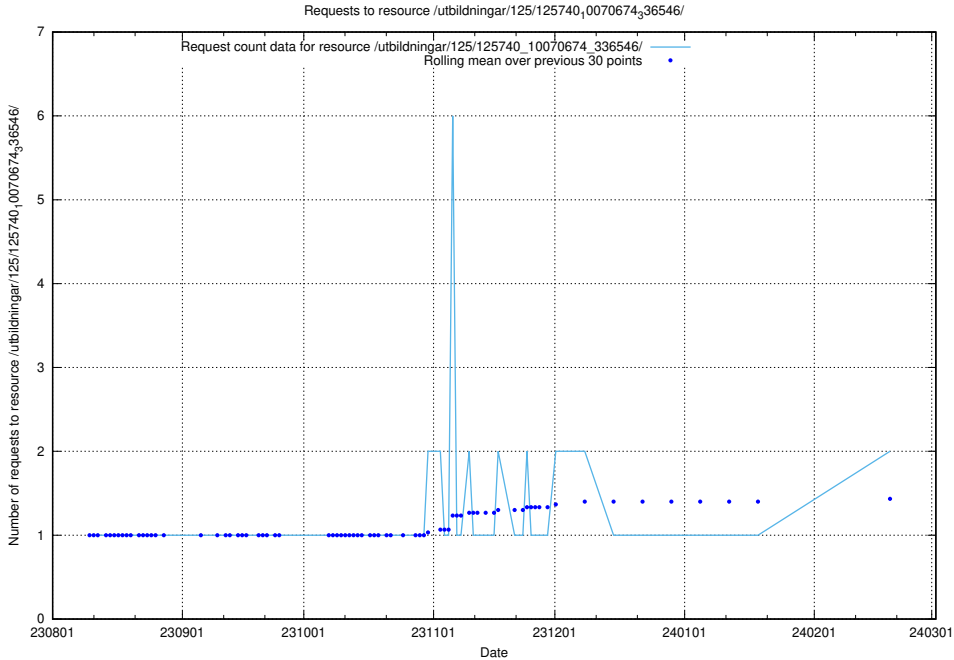

5.805 Usage of /utbildningar/125/125740_10070674_336546/

Here, we count the number of requests to resource /utbildningar/125/125740_10070674_336546/.