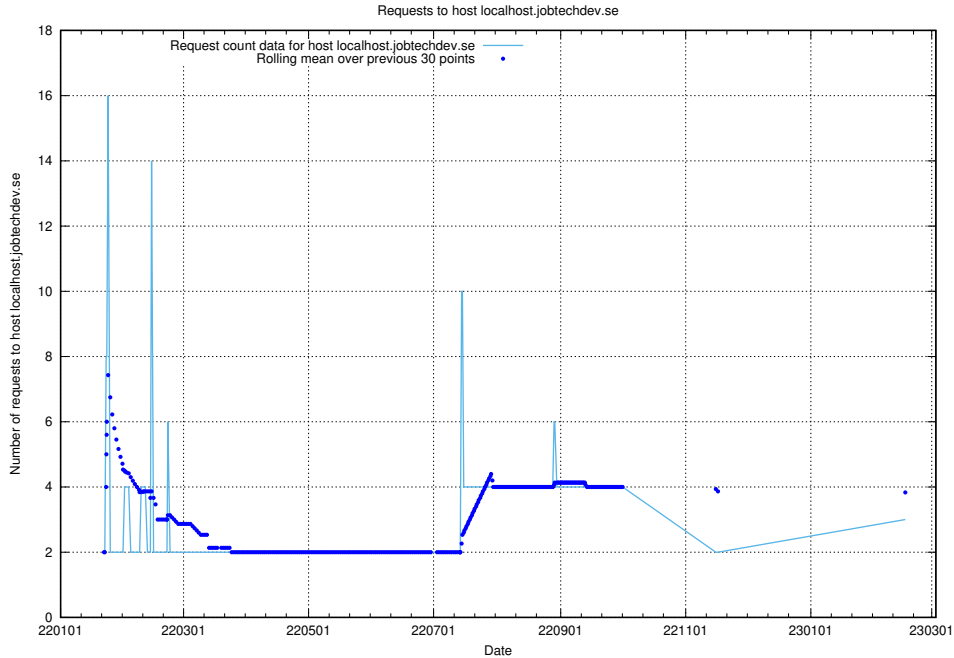

7.248 Usage of learning.jobtechdev.se

Here, we count the number of requests to host learning.jobtechdev.se.

7.249 Usage of intranet.jobtechdev.se

Here, we count the number of requests to host intranet.jobtechdev.se.