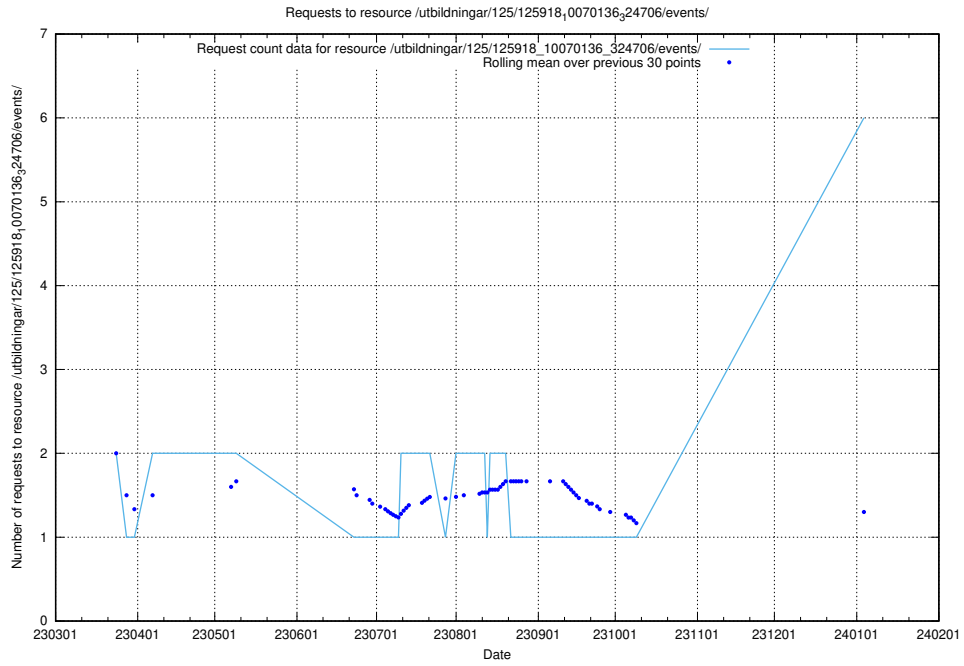

5.133 Usage of /utbildningar/125/125918_10070136_324706/events/

Here, we count the number of requests to resource /utbildningar/125/125918_10070136_324706/events/