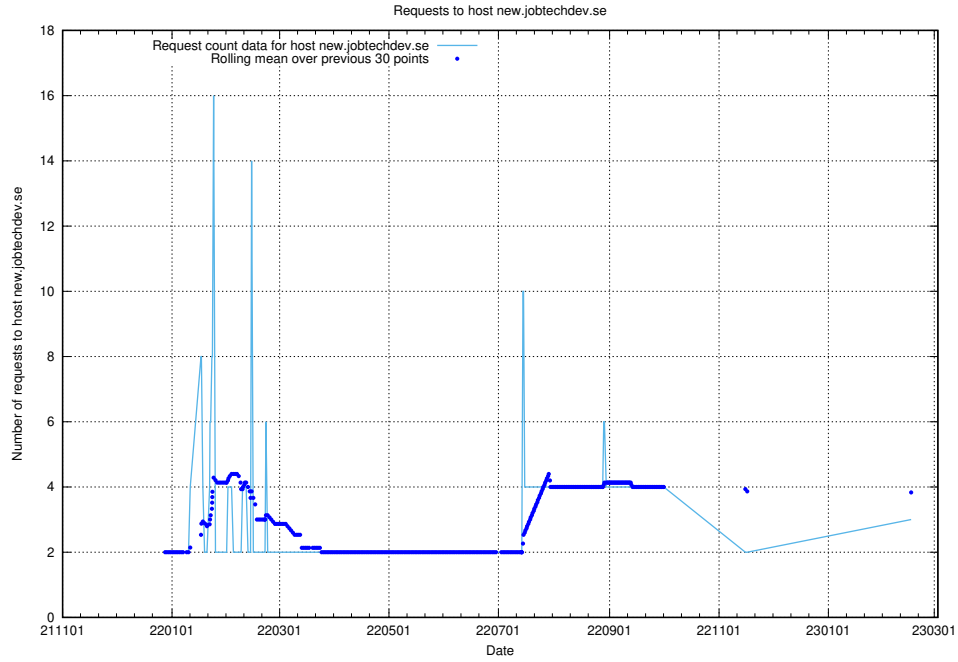

Here, we count the number of requests to host portal.jobtechdev.se.

7.186 Usage of panel.jobtechdev.se

Here, we count the number of requests to host panel.jobtechdev.se.

7.187 Usage of new.jobtechdev.se

Here, we count the number of requests to host new.jobtechdev.se.