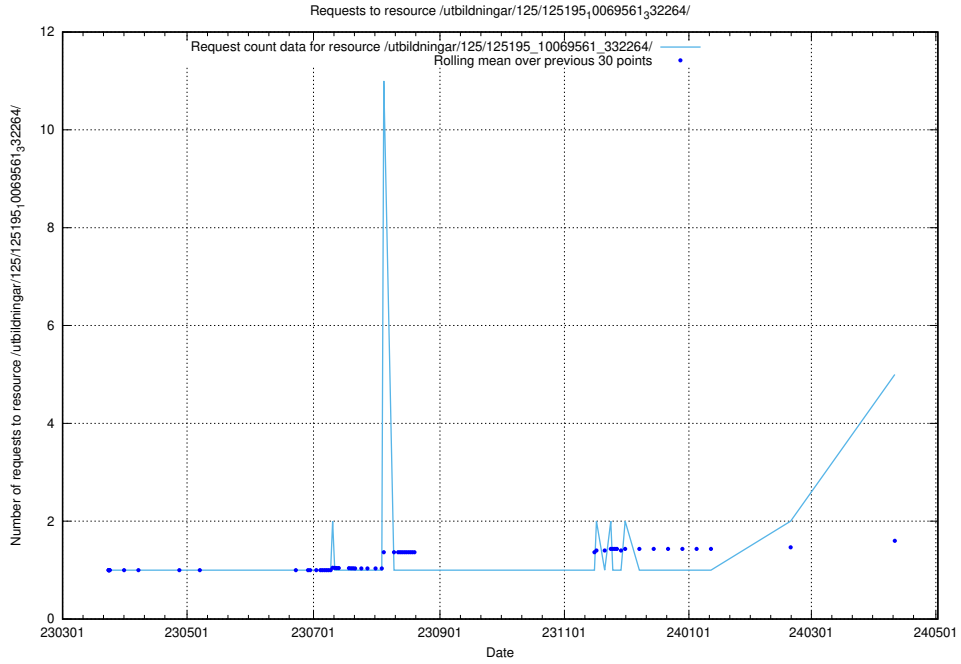

5.149 Usage of /utbildningar/125/125195_10069561_332264/

Here, we count the number of requests to resource /utbildningar/125/125195_10069561_332264/.