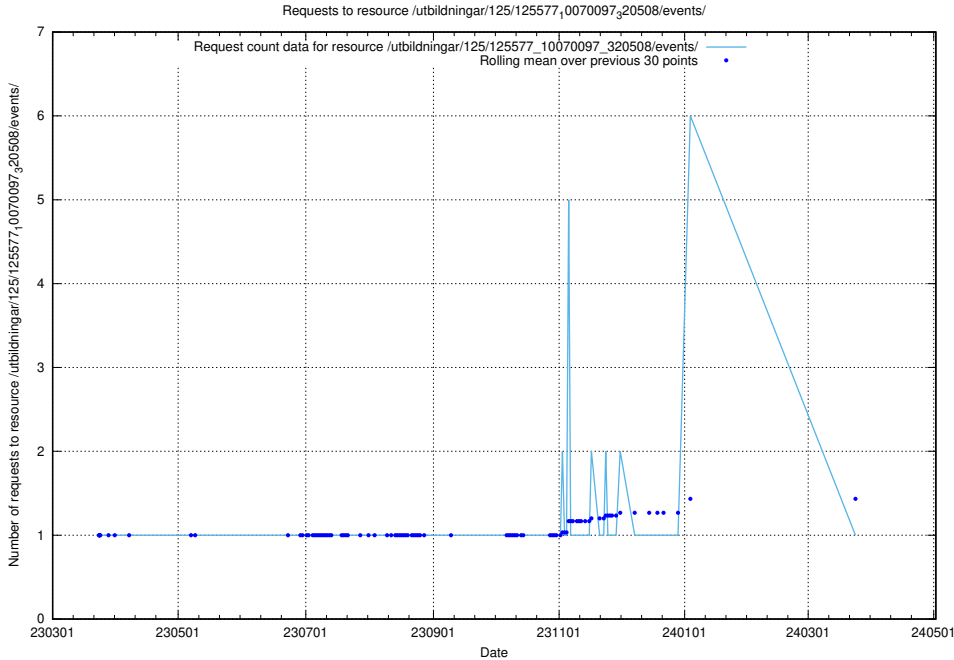

5.1155 Usage of /utbildningar/125/125577_10070097_320508/events/

Here, we count the number of requests to resource /utbildningar/125/125577_10070097_320508/events/