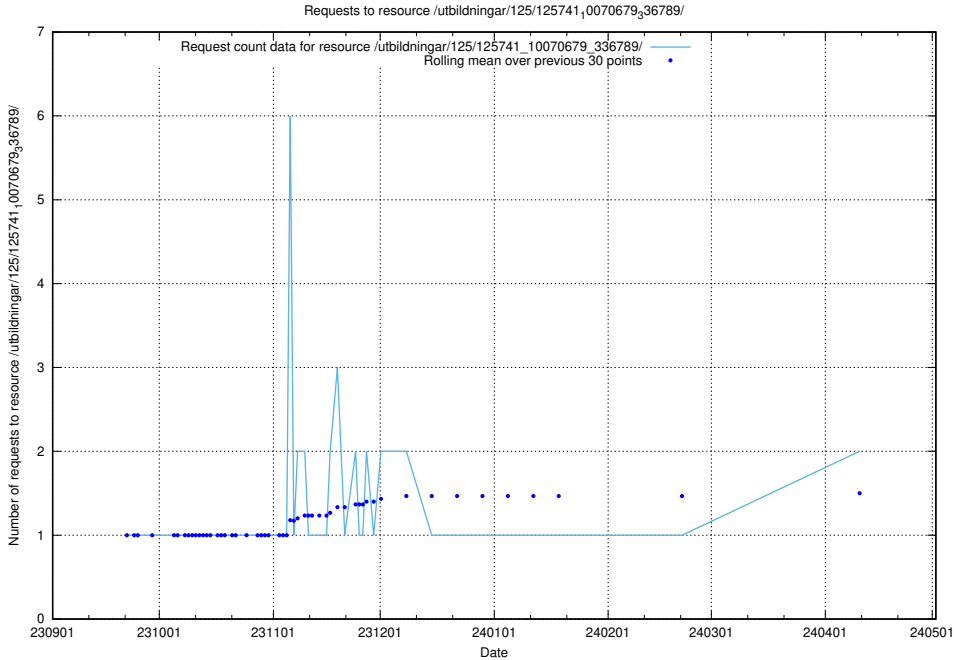

5.774 Usage of /utbildningar/125/125741_10070679_336789/

Here, we count the number of requests to resource /utbildningar/125/125741_10070679_336789/.