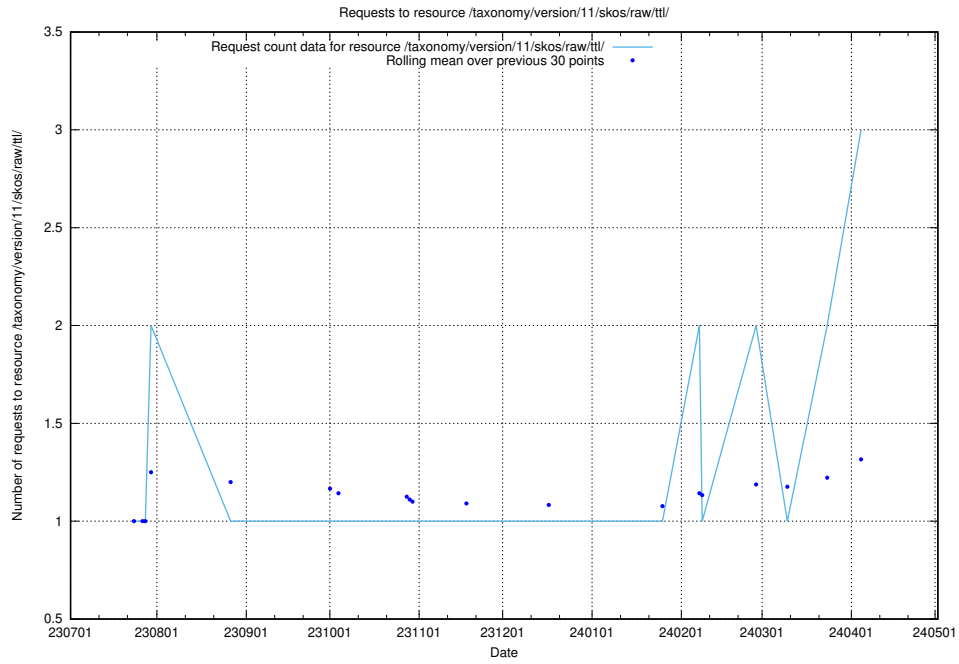

5.412 Usage of /taxonomy/version/11/skos/raw/ttl/

Here, we count the number of requests to resource /taxonomy/version/11/skos/raw/ttl/.