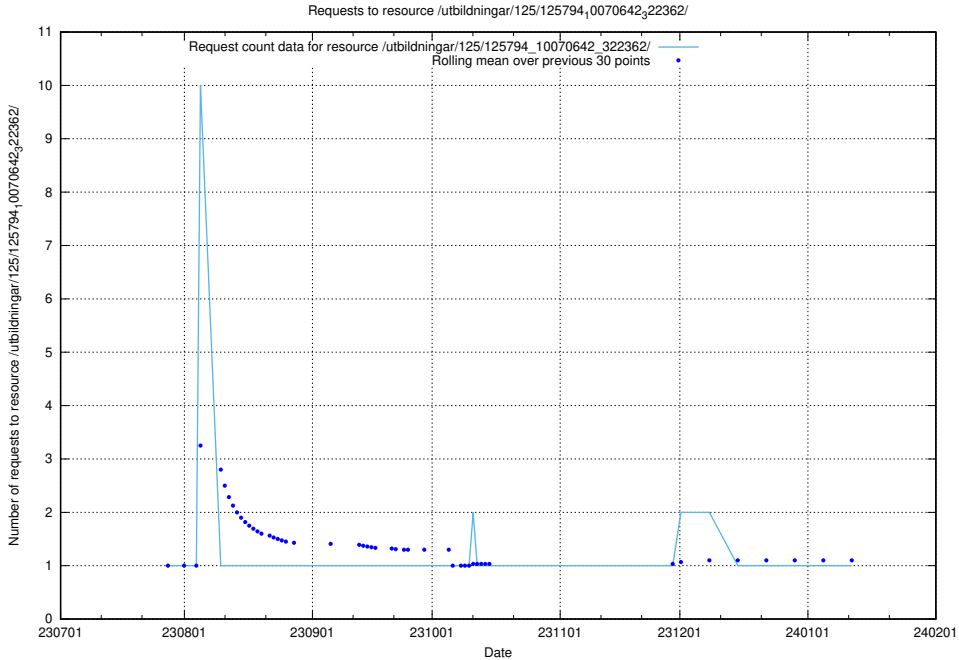

5.4726 Usage of /utbildningar/125/125794_10070642_322362/

Here, we count the number of requests to resource /utbildningar/125/125794_10070642_322362/.