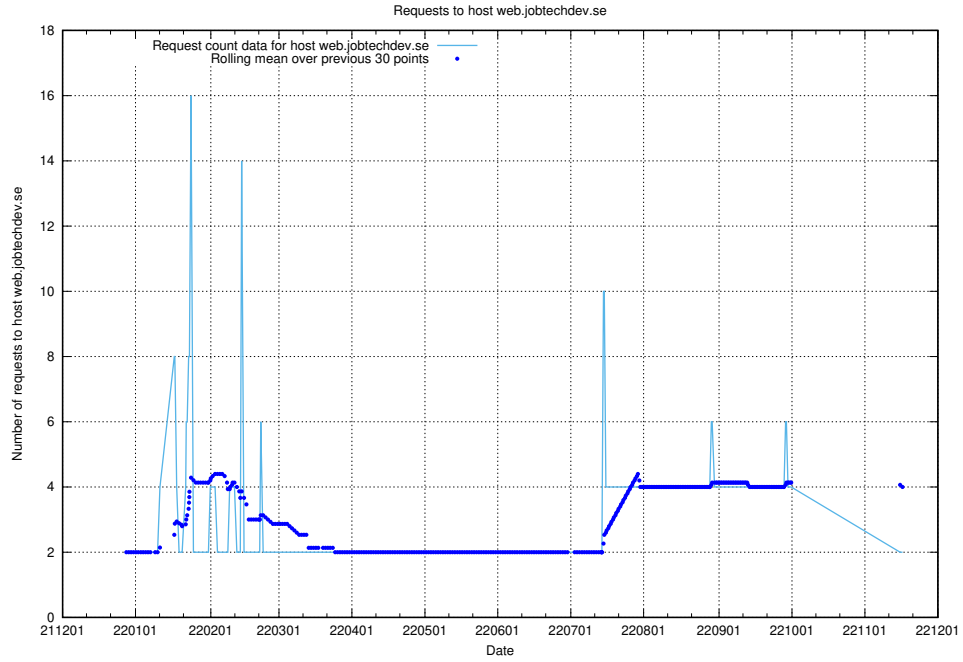

7.349 Usage of inks-develop.api.jobtechdev.se

Here, we count the number of requests to host inks-develop.api.jobtechdev.se.

7.350 Usage of web.jobtechdev.se

Here, we count the number of requests to host web.jobtechdev.se.