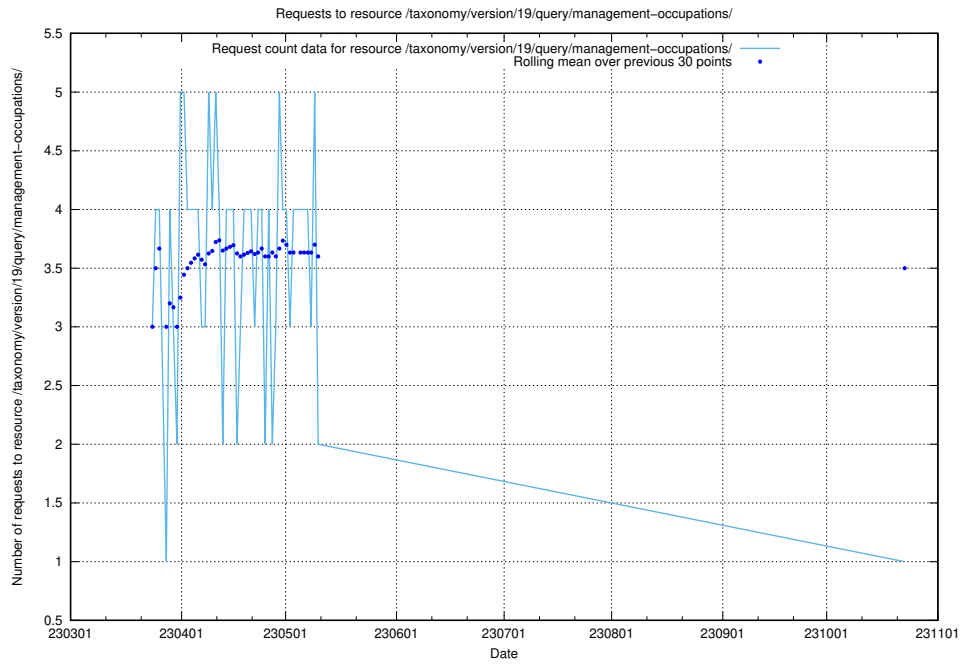

5.5929 Usage of /taxonomy/version/19/query/management-occupations/

Here, we count the number of requests to resource /taxonomy/version/19/query/management-occupations/.