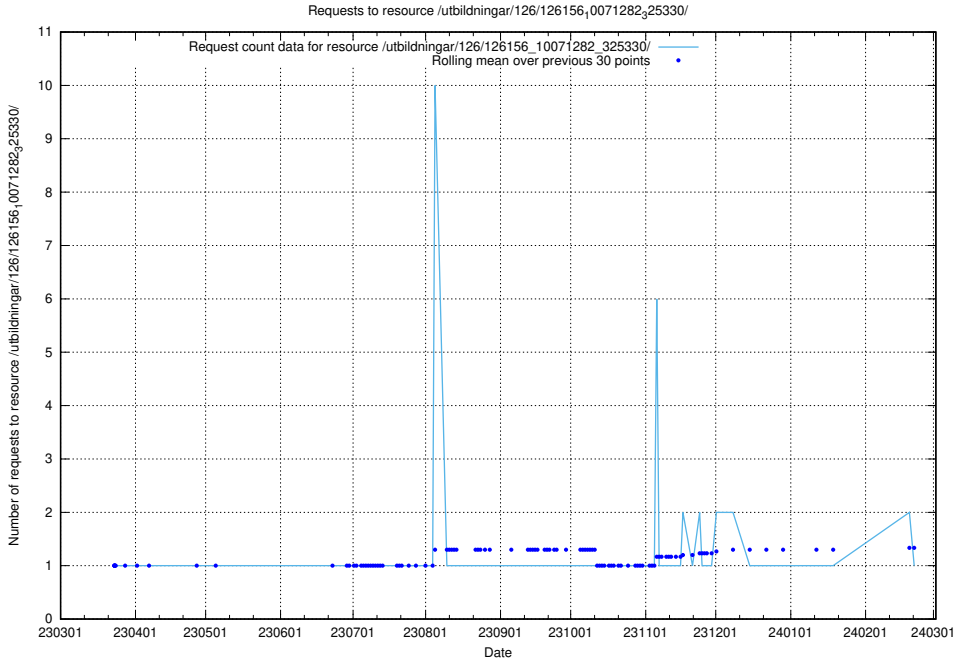

5.6211 Usage of /utbildningar/126/126156_10071282_325330/

Here, we count the number of requests to resource /utbildningar/126/126156_10071282_325330/.