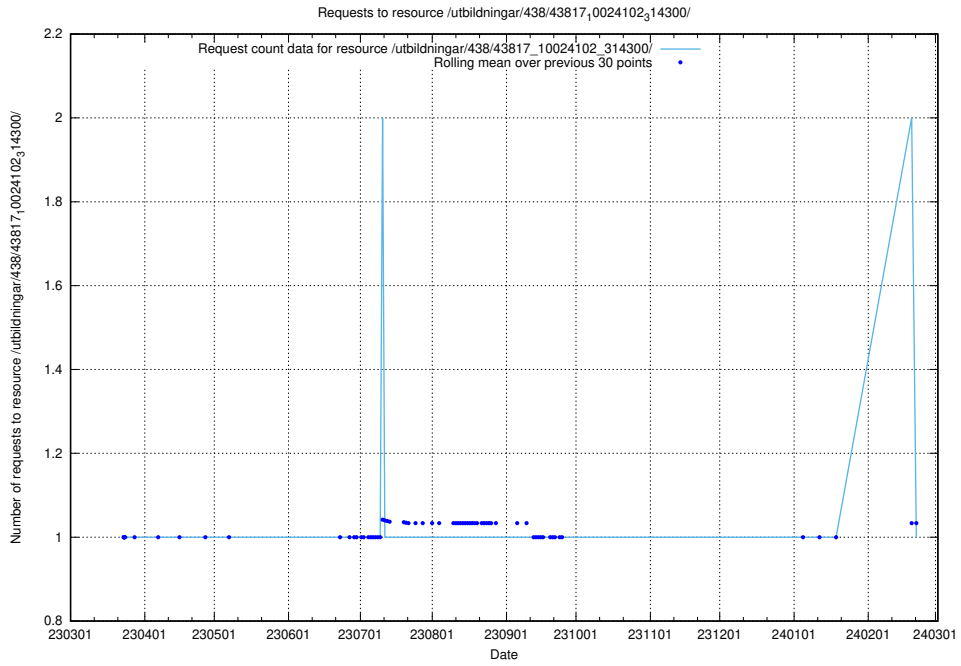

5.6125 Usage of /utbildningar/438/43817_10024102_314300/

Here, we count the number of requests to resource /utbildningar/438/43817_10024102_314300/.