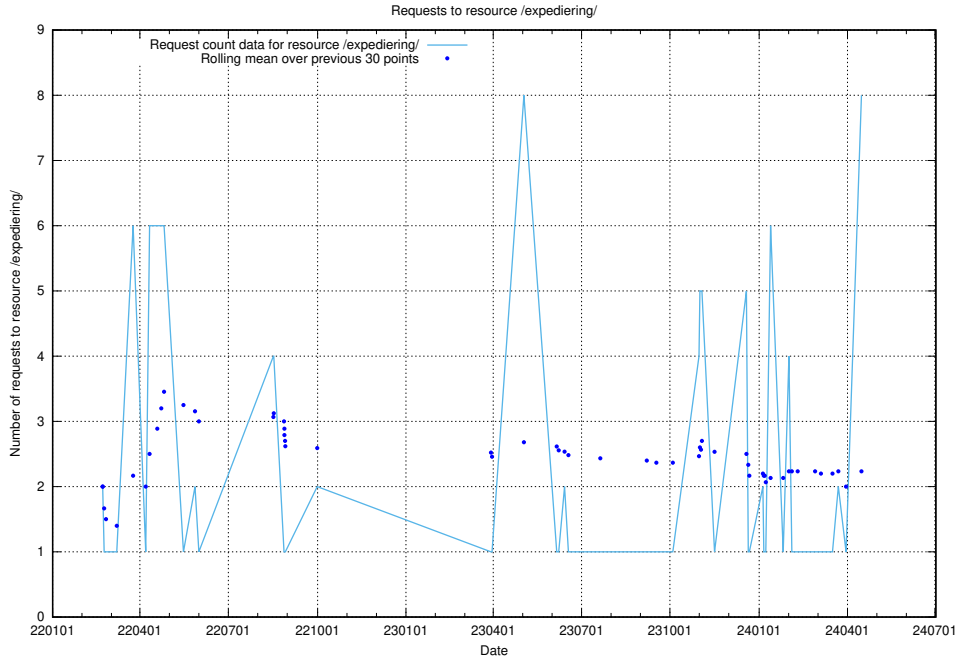

5.62 Usage of /expediering/

Here, we count the number of requests to resource /expediering/.