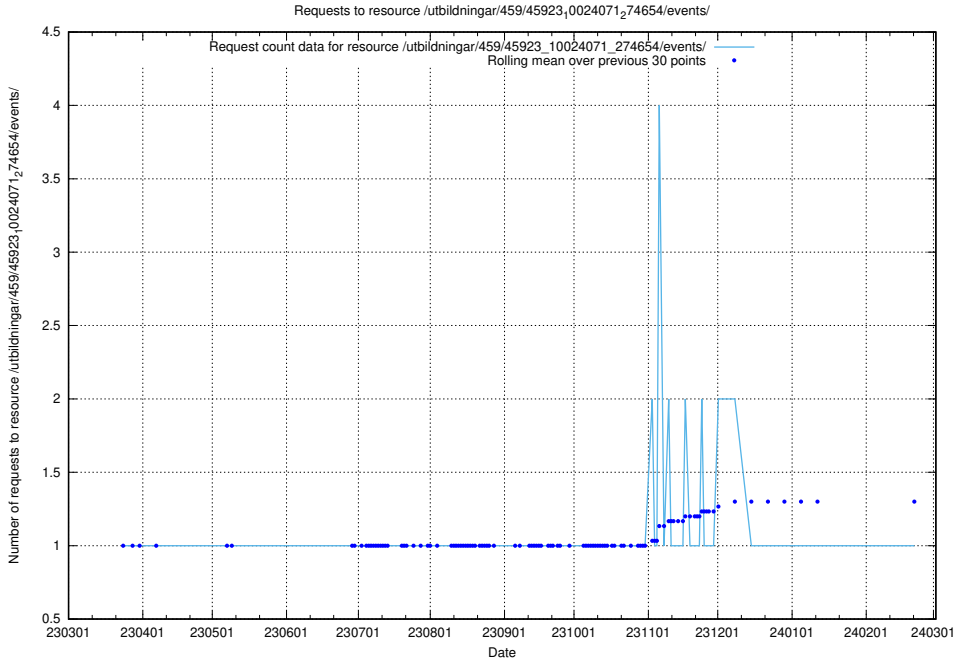

5.5951 Usage of /utbildningar/459/45923_10024071_274654/events/

Here, we count the number of requests to resource /utbildningar/459/45923_10024071_274654/events/.