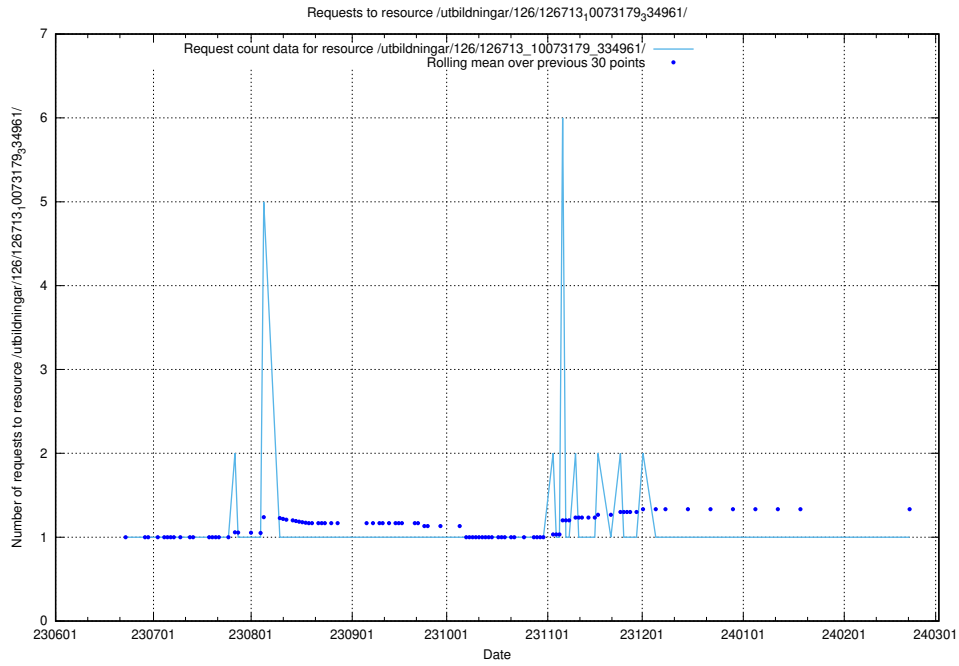

5.5436 Usage of /utbildningar/126/126713_10073179_334961/

Here, we count the number of requests to resource /utbildningar/126/126713_10073179_334961/.