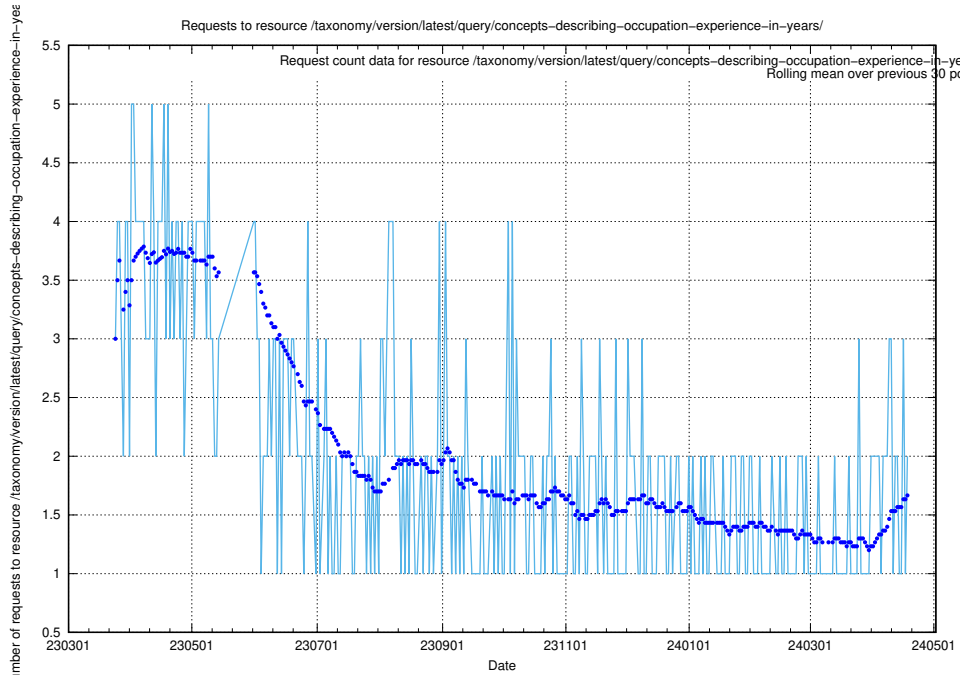

5.973 Usage of /taxonomy/version/latest/query/concepts-describing-occupation-experience-in-years/

Here, we count the number of requests to resource /taxonomy/version/latest/query/concepts-describing-occupation-experience-in-years/.