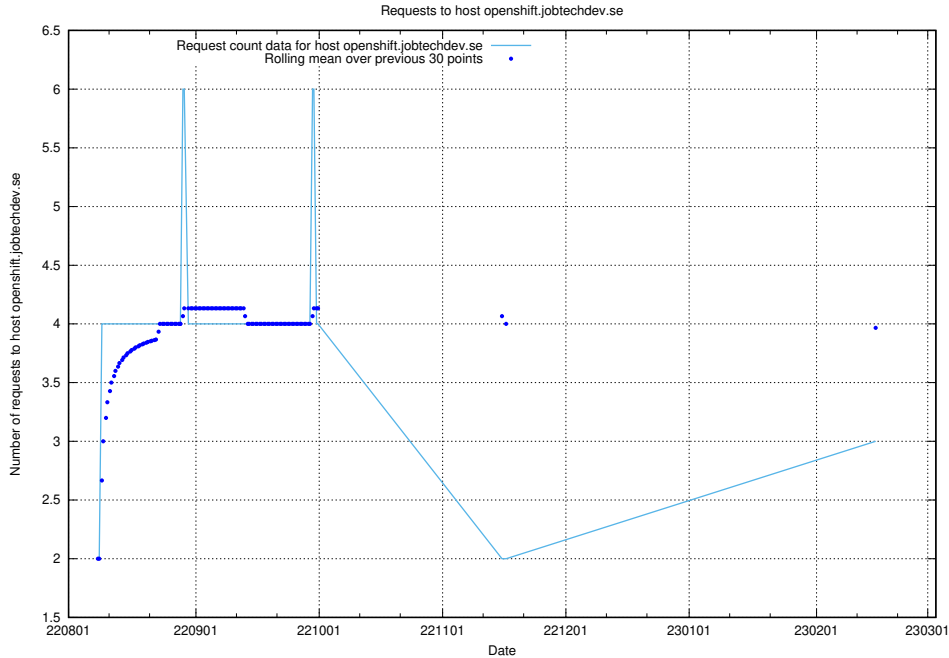

7.180 Usage of openshift.jobtechdev.se

Here, we count the number of requests to host openshift.jobtechdev.se.