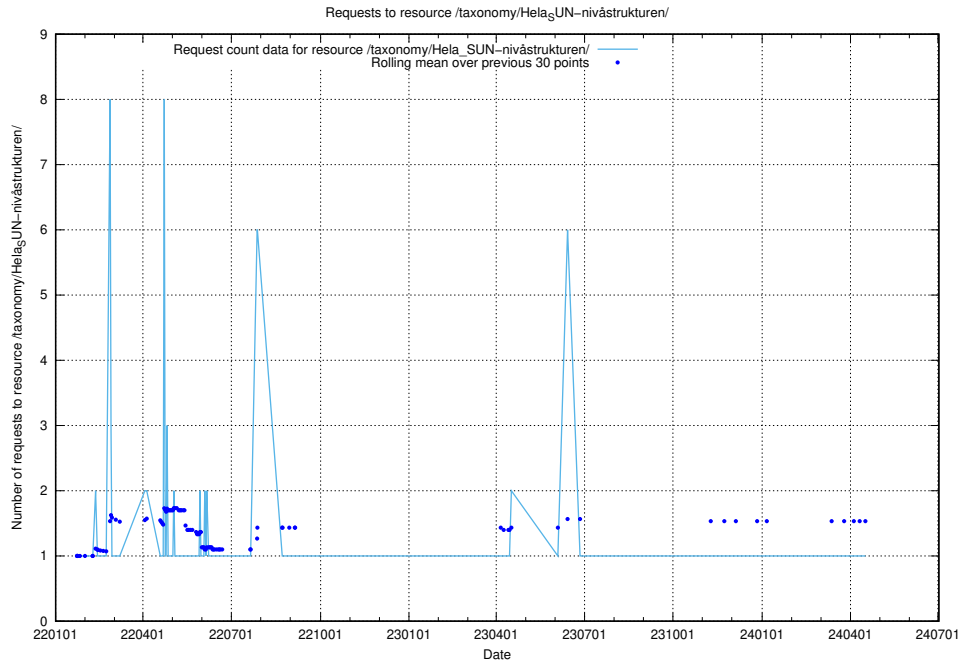

5.4132 Usage of /taxonomy/Hela_SUN-nivåstrukturen/

Here, we count the number of requests to resource /taxonomy/Hela_SUN-nivåstrukturen/.