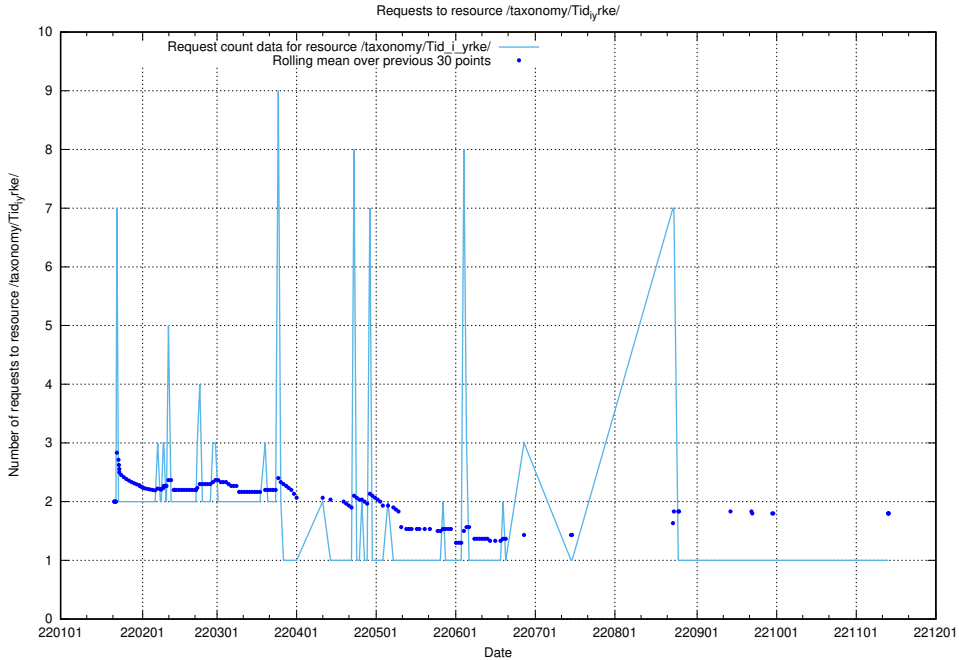

Here, we count the number of requests to resource /taxonomy/Tid_i_yrke/.

5.6092 Usage of /utbildningar/123/123367_10065850_297117/events/

Here, we count the number of requests to resource /utbildningar/123/123367_10065850_297117/events/