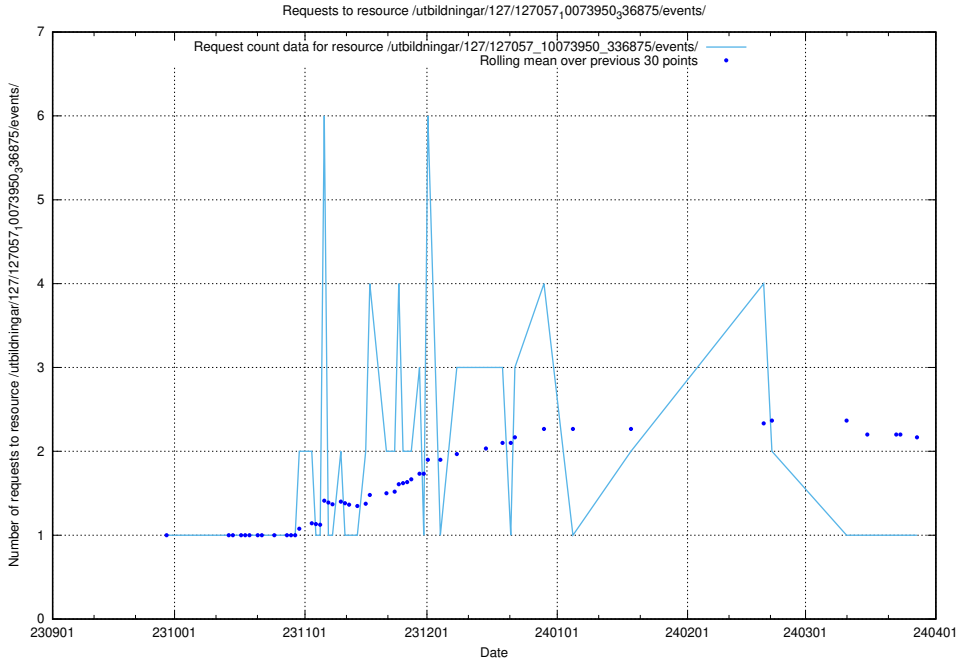

5.4272 Usage of /utbildningar/127/127057_10073950_336875/events/

Here, we count the number of requests to resource /utbildningar/127/127057_10073950_336875/events/