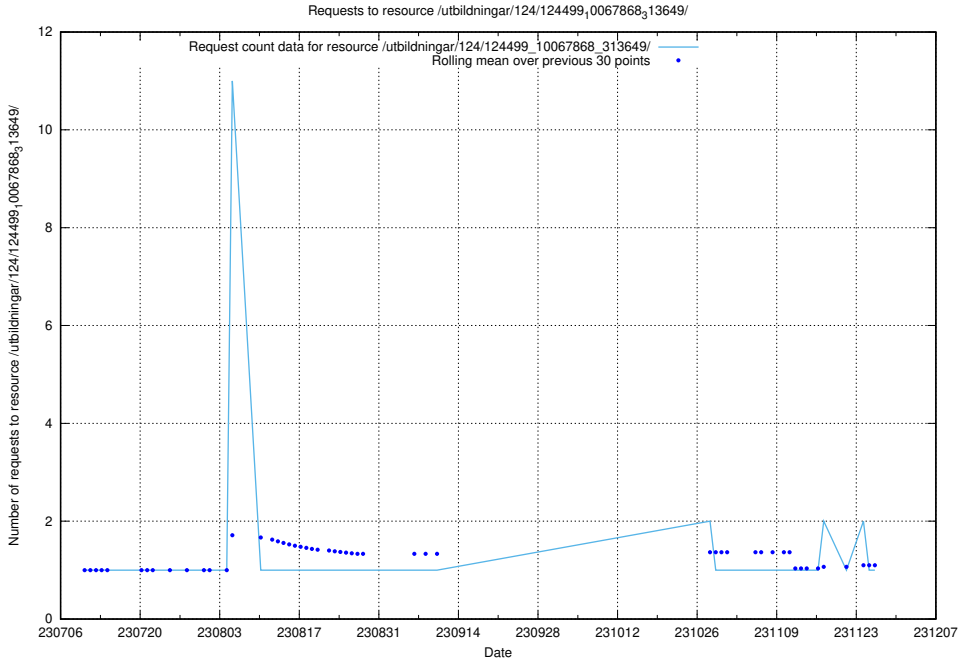

Here, we count the number of requests to resource /utbildningar/124/124499_10067868_313649/events/

5.4944 Usage of /utbildningar/124/124499_10067868_313649/

Here, we count the number of requests to resource /utbildningar/124/124499_10067868_313649/.