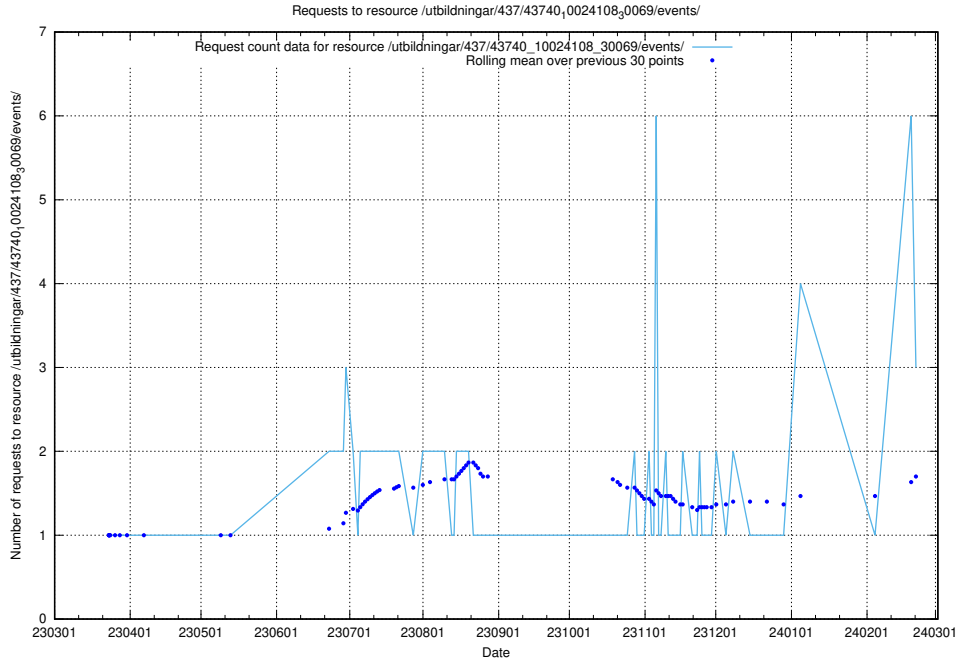

Here, we count the number of requests to resource /utbildningar/124/124498_10067796_313401/events/

5.504 Usage of /utbildningar/437/43740_10024108_30069/events/

Here, we count the number of requests to resource /utbildningar/437/43740_10024108_30069/events/.