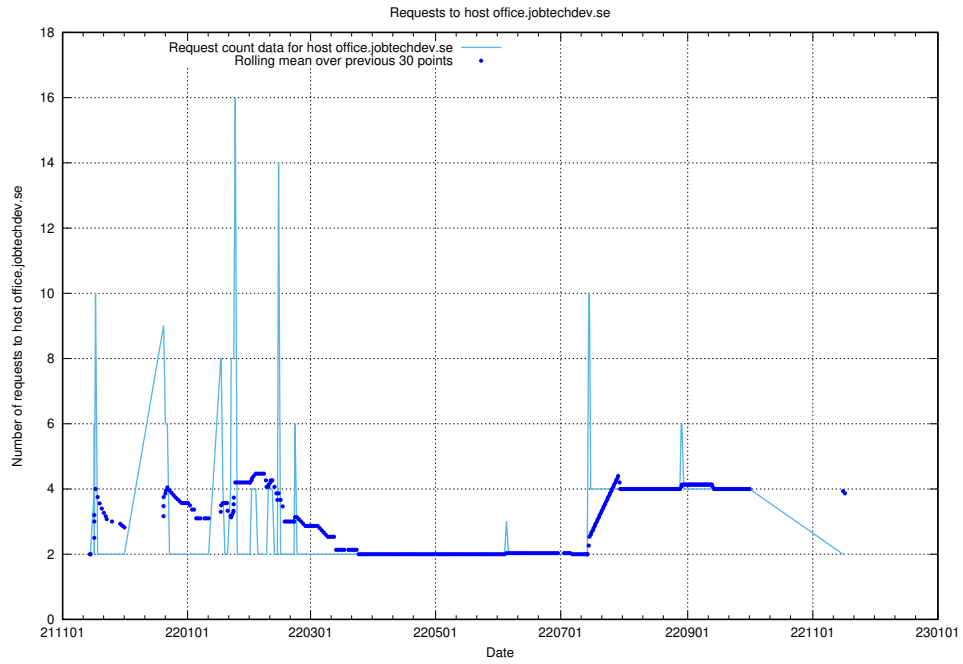

7.558 Usage of shop.jobtechdev.se

Here, we count the number of requests to host shop.jobtechdev.se.

7.559 Usage of office.jobtechdev.se

Here, we count the number of requests to host office.jobtechdev.se.