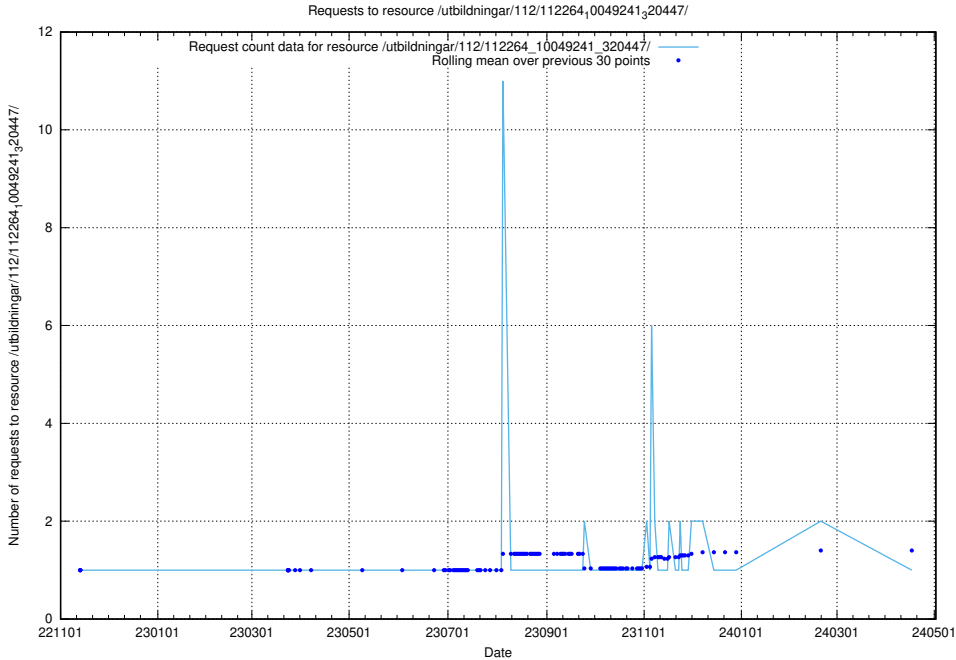

5.5972 Usage of /utbildningar/112/112264_10049241_320447/

Here, we count the number of requests to resource /utbildningar/112/112264_10049241_320447/.