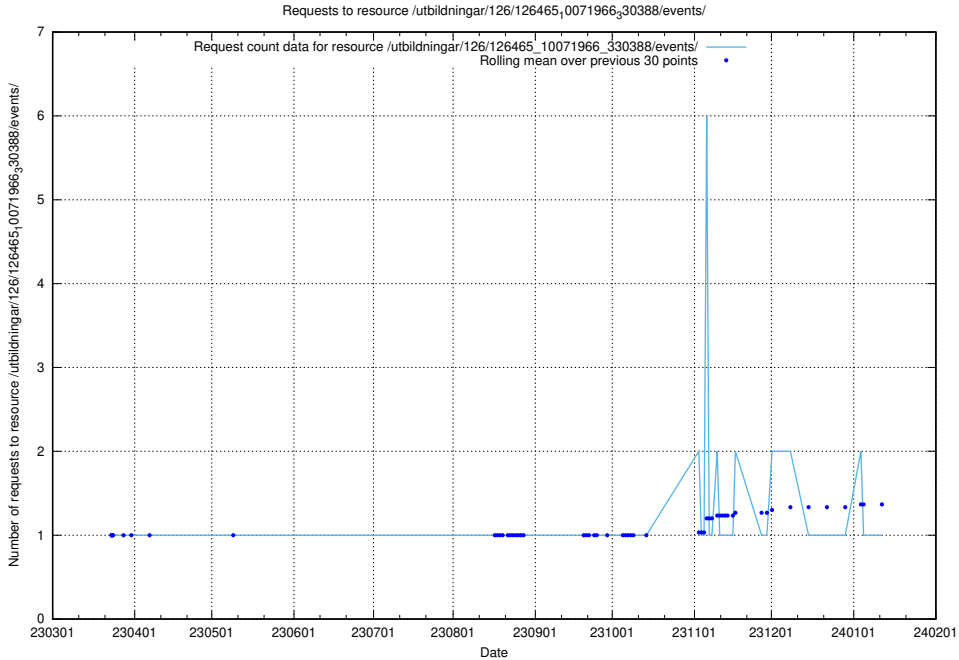

5.6196 Usage of /utbildningar/126/126465_10071966_330388/events/

Here, we count the number of requests to resource /utbildningar/126/126465_10071966_330388/events/