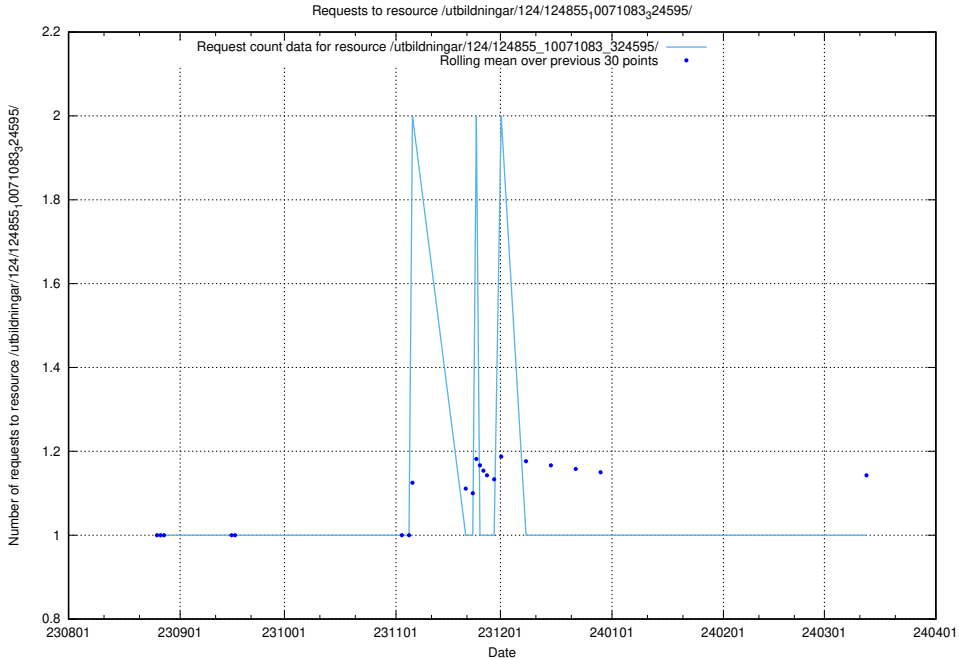

5.4537 Usage of /utbildningar/124/124855_10071083_324595/

Here, we count the number of requests to resource /utbildningar/124/124855_10071083_324595/.