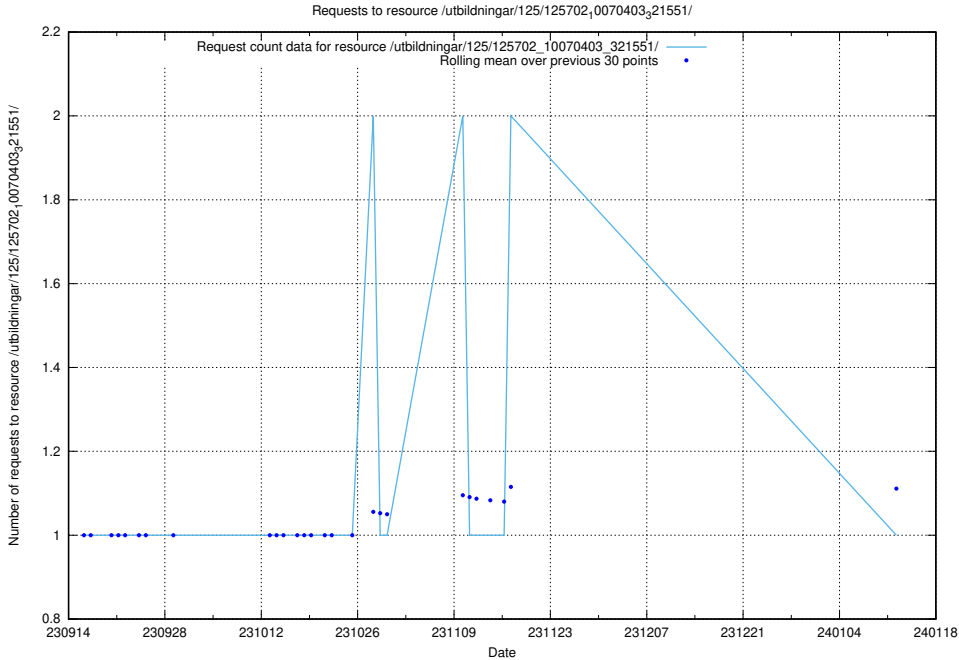

5.4381 Usage of /utbildningar/125/125702_10070403_321551/

Here, we count the number of requests to resource /utbildningar/125/125702_10070403_321551/.