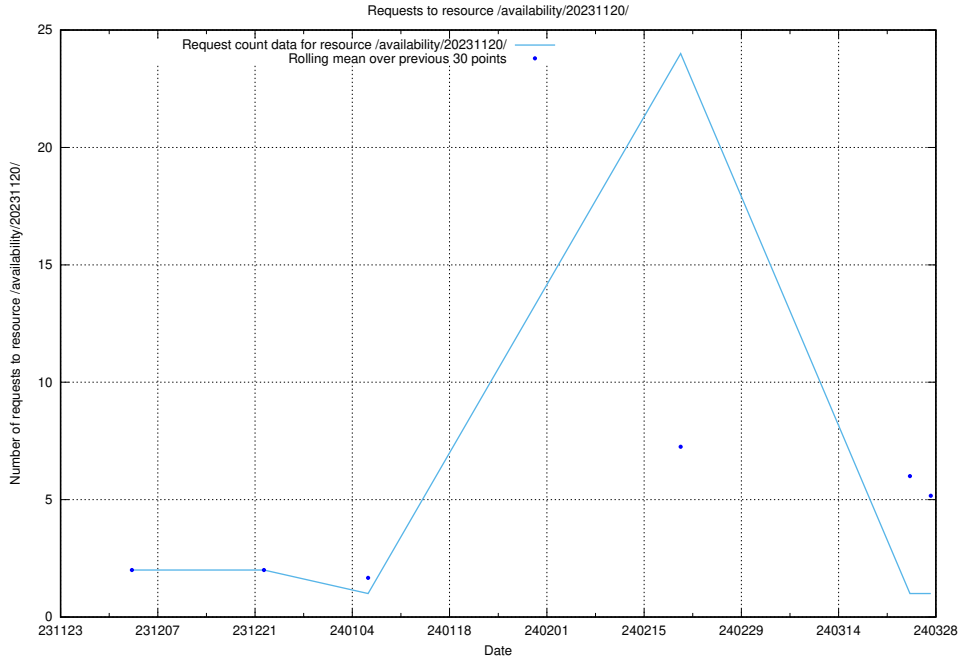

5.3763 Usage of /availability/20231120/

Here, we count the number of requests to resource /availability/20231120/.