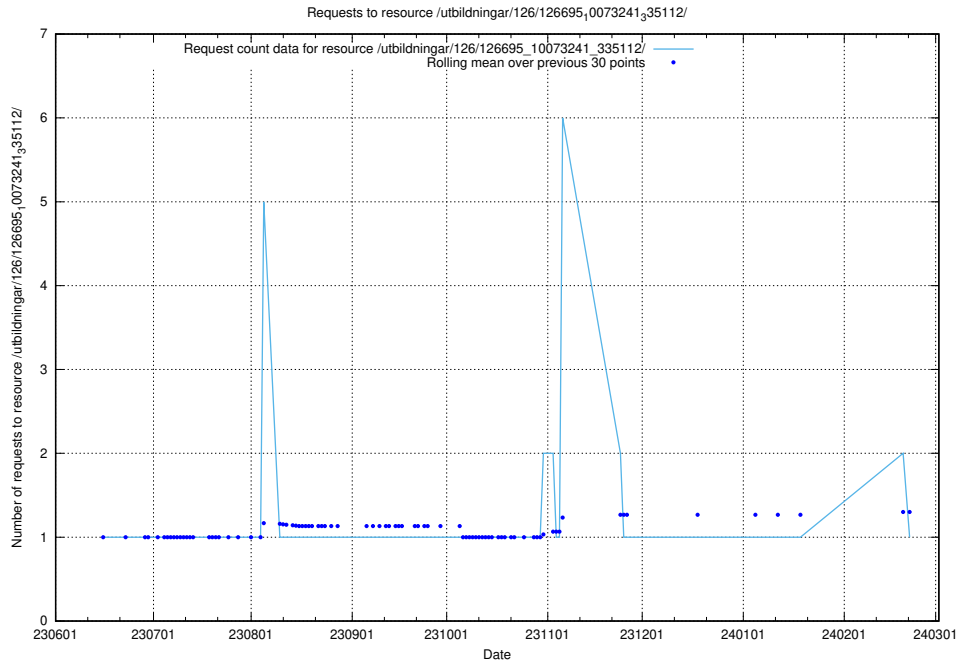

5.5684 Usage of /utbildningar/126/126695_10073241_335112/

Here, we count the number of requests to resource /utbildningar/126/126695_10073241_335112/.