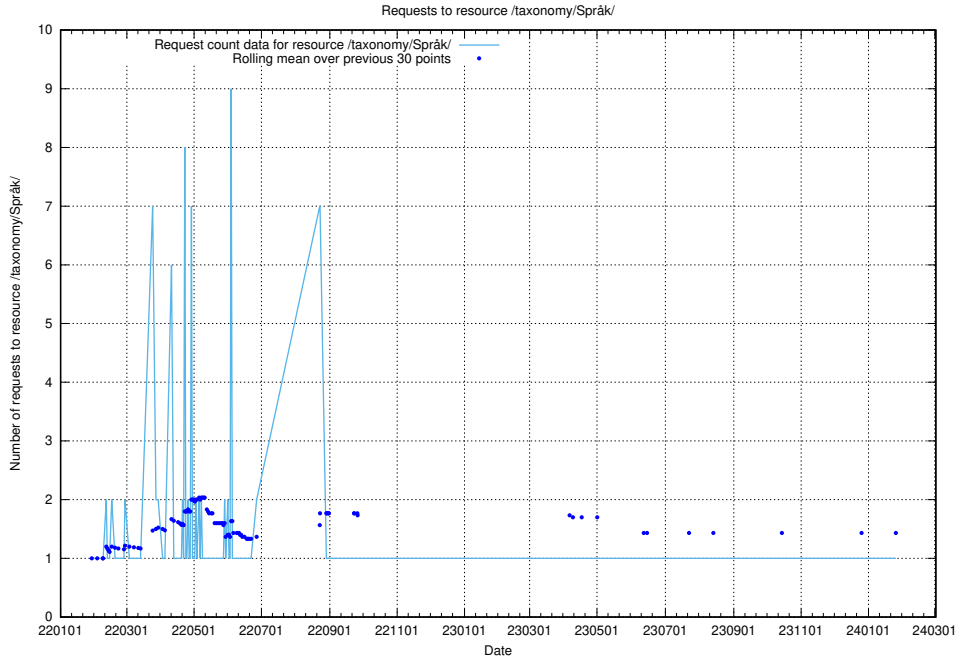

5.3679 Usage of /taxonomy/Språk/

Here, we count the number of requests to resource /taxonomy/Språk/.