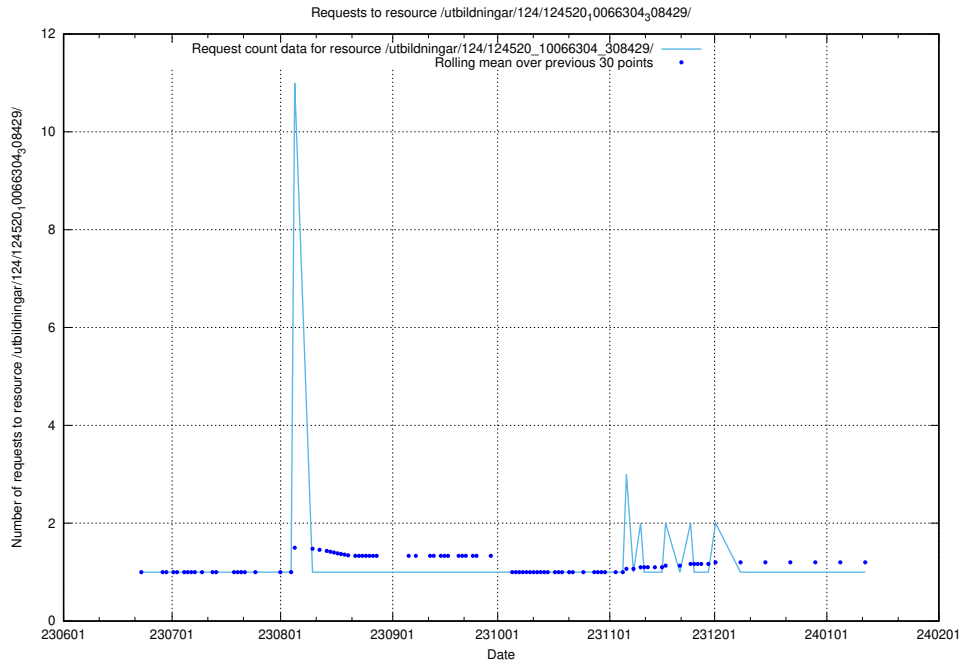

5.5571 Usage of /utbildningar/124/124520_10066304_308429/

Here, we count the number of requests to resource /utbildningar/124/124520_10066304_308429/.