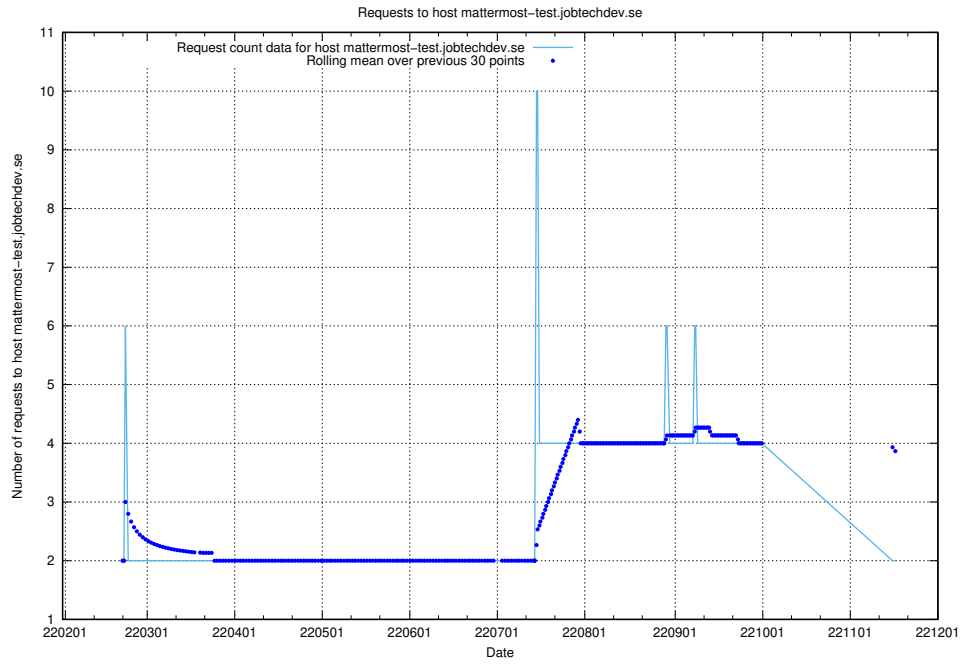

Here, we count the number of requests to host mattermost-test.jobtechdev.se.

7.523 Usage of www.mattermost.jobtechdev.se

Here, we count the number of requests to host www.mattermost.jobtechdev.se.

7.524 Usage of dddd.jobstream.api.jobtechdev.se