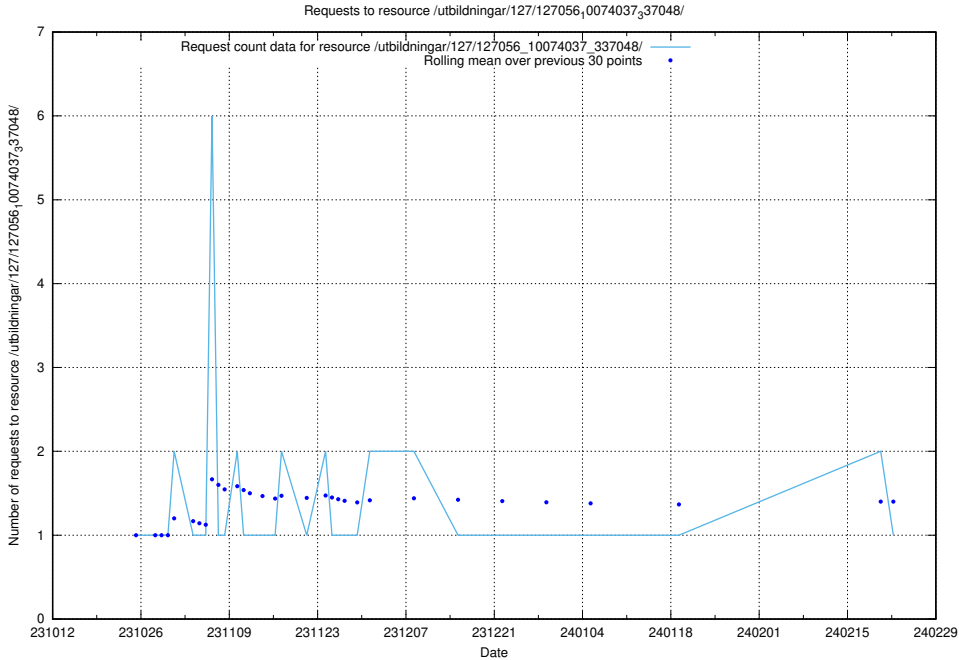

5.4041 Usage of /utbildningar/127/127056_10074037_337048/

Here, we count the number of requests to resource /utbildningar/127/127056_10074037_337048/.