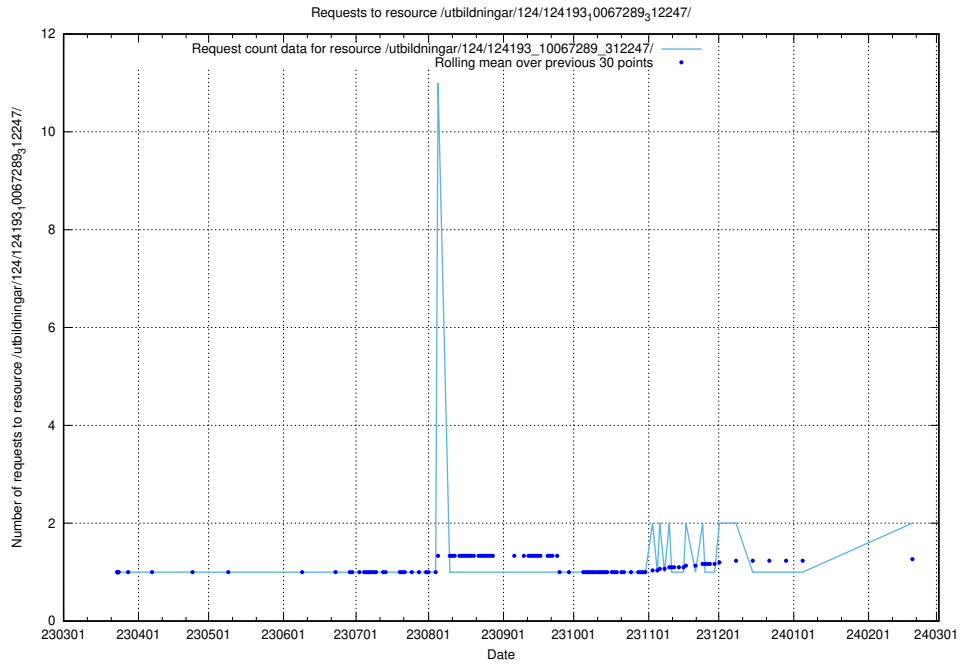

5.727 Usage of /utbildningar/124/124193_10067289_312247/

Here, we count the number of requests to resource /utbildningar/124/124193_10067289_312247/.