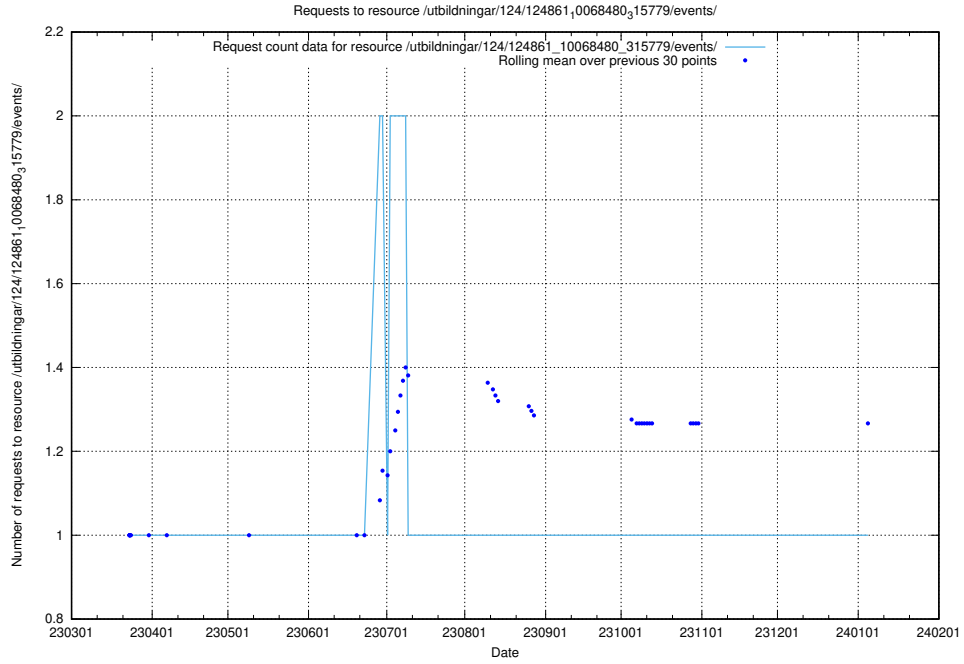

5.1213 Usage of /utbildningar/124/124861_10068480_315779/events/

Here, we count the number of requests to resource /utbildningar/124/124861_10068480_315779/events/