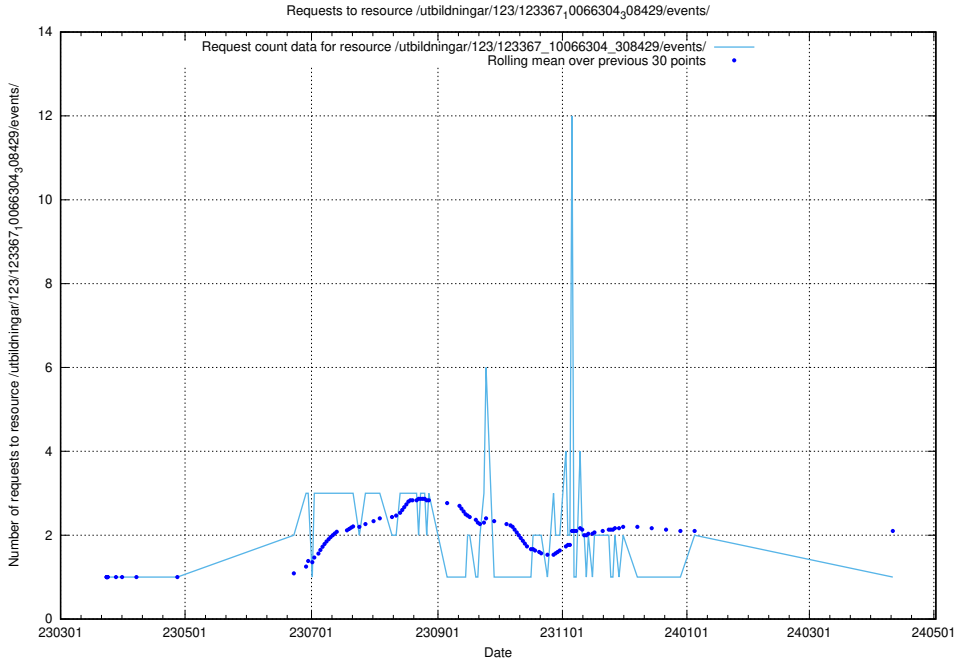

5.4354 Usage of /utbildningar/123/123367_10066304_308429/events/

Here, we count the number of requests to resource /utbildningar/123/123367_10066304_308429/events/