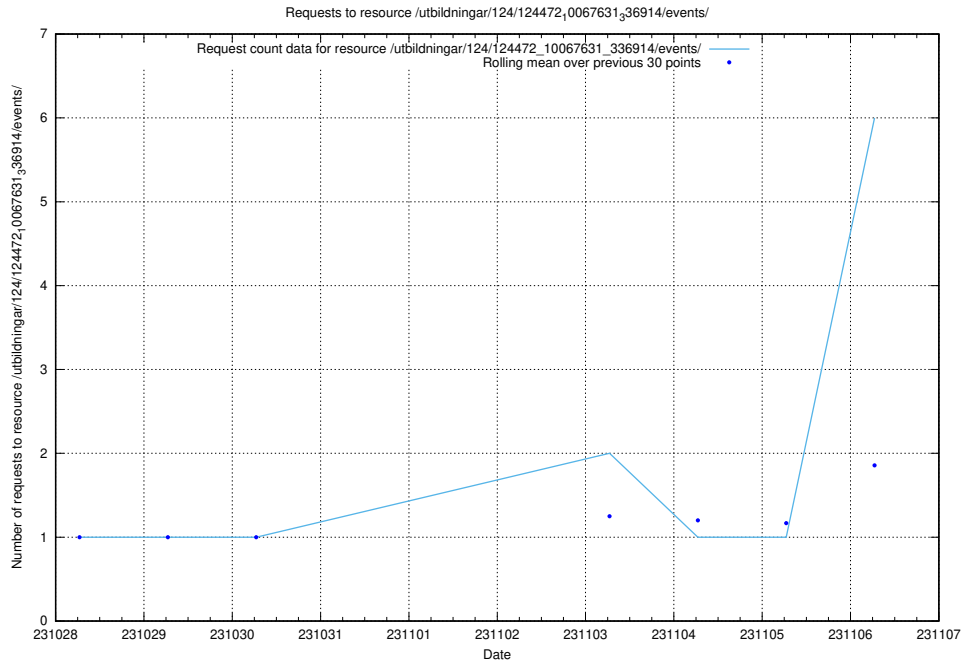

5.98 Usage of /utbildningar/124/124472_10067631_336914/events/

Here, we count the number of requests to resource /utbildningar/124/124472_10067631_336914/events/