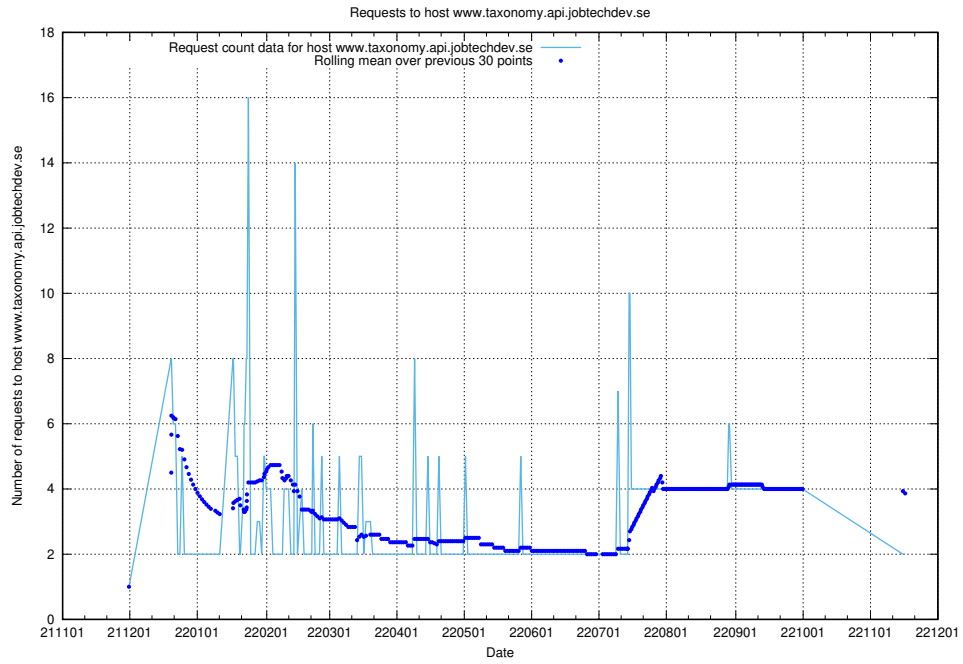

7.378 Usage of `www.taxonomy.api.jobtechdev.se`

Here, we count the number of requests to host `www.taxonomy.api.jobtechdev.se`.

7.379 Usage of demo-jobad-enrichments.jobtechdev.se

Here, we count the number of requests to host demo-jobad-enrichments.jobtechdev.se.