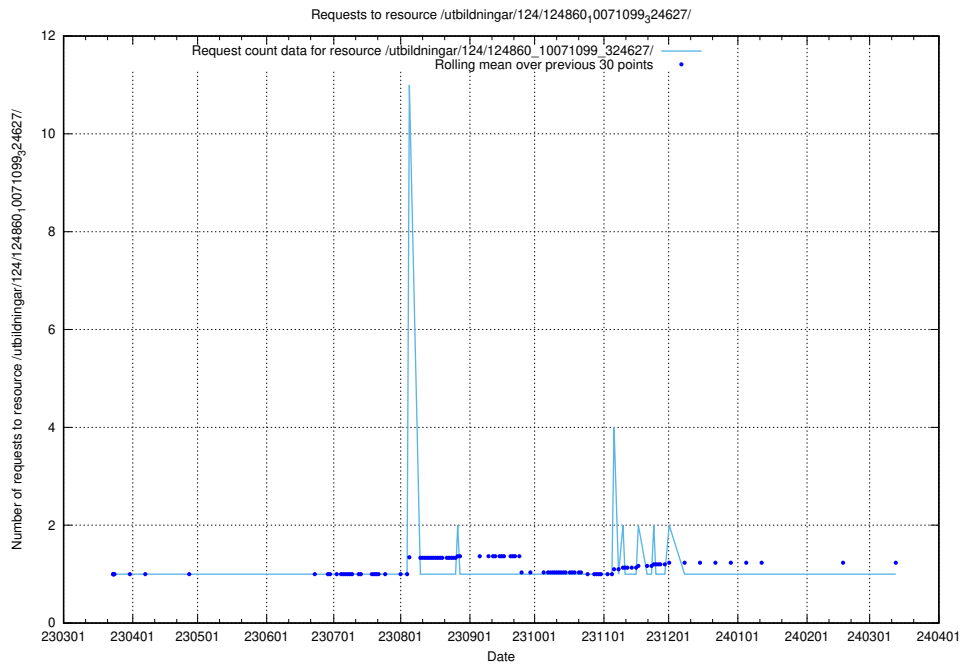

5.1216 Usage of /utbildningar/124/124860_10071099_324627/

Here, we count the number of requests to resource /utbildningar/124/124860_10071099_324627/.

5.1217 Usage of /utbildningar/124/124860_10069845_319853/events/