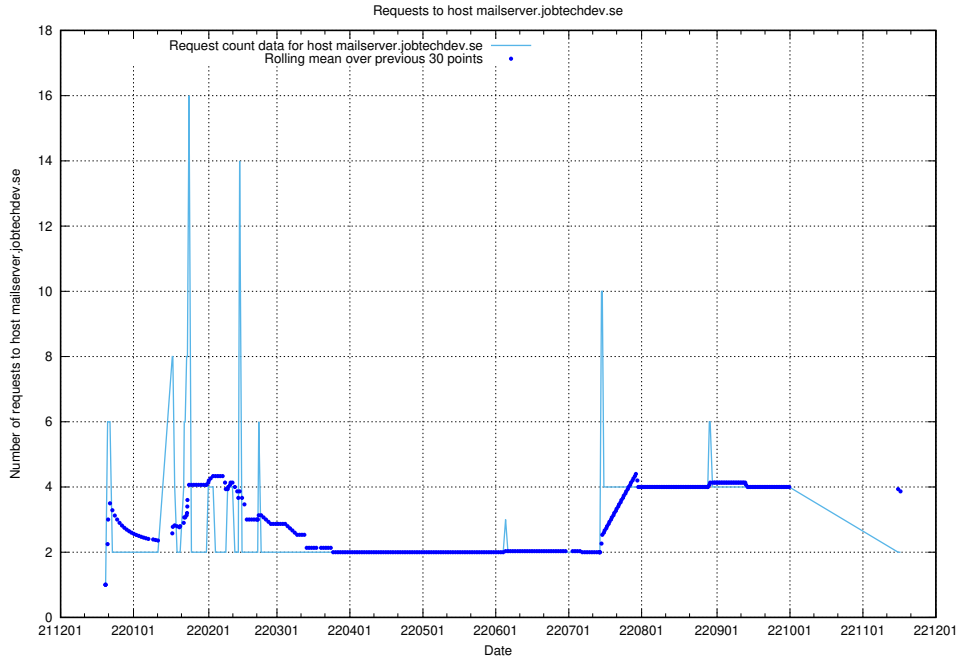

7.368 Usage of mailserver.jobtechdev.se

Here, we count the number of requests to host mailserver.jobtechdev.se.