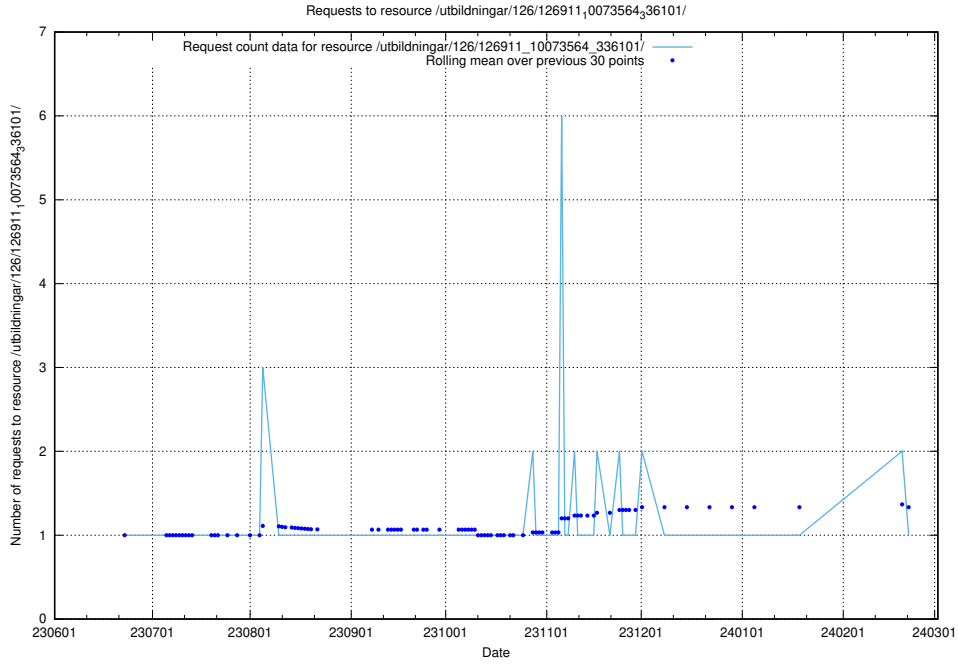

5.5397 Usage of /utbildningar/126/126911_10073564_336101/

Here, we count the number of requests to resource /utbildningar/126/126911_10073564_336101/.