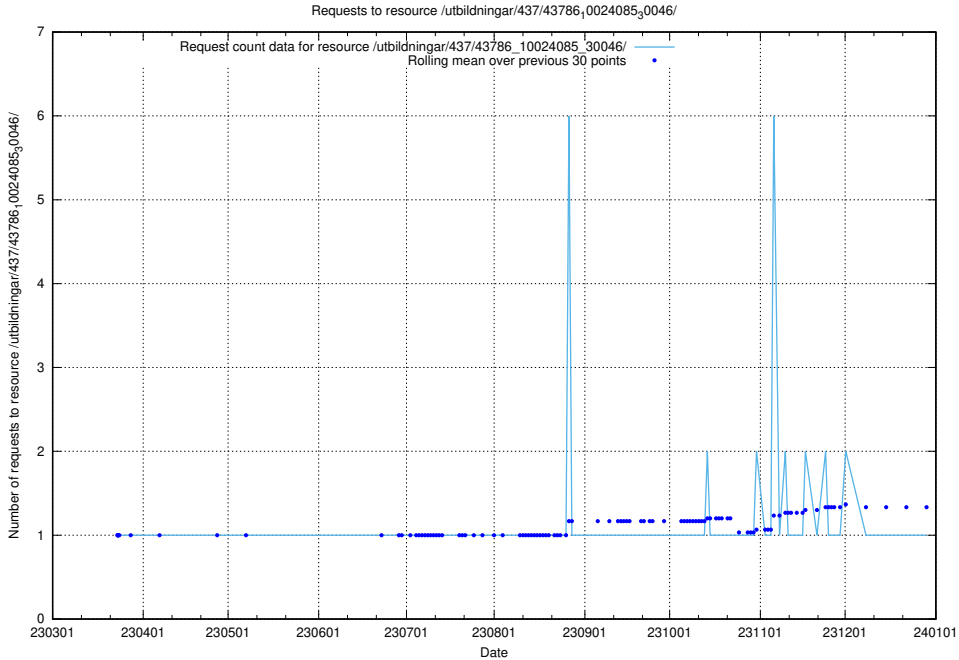

5.6145 Usage of /utbildningar/437/43786_10024085_30046/

Here, we count the number of requests to resource /utbildningar/437/43786_10024085_30046/.