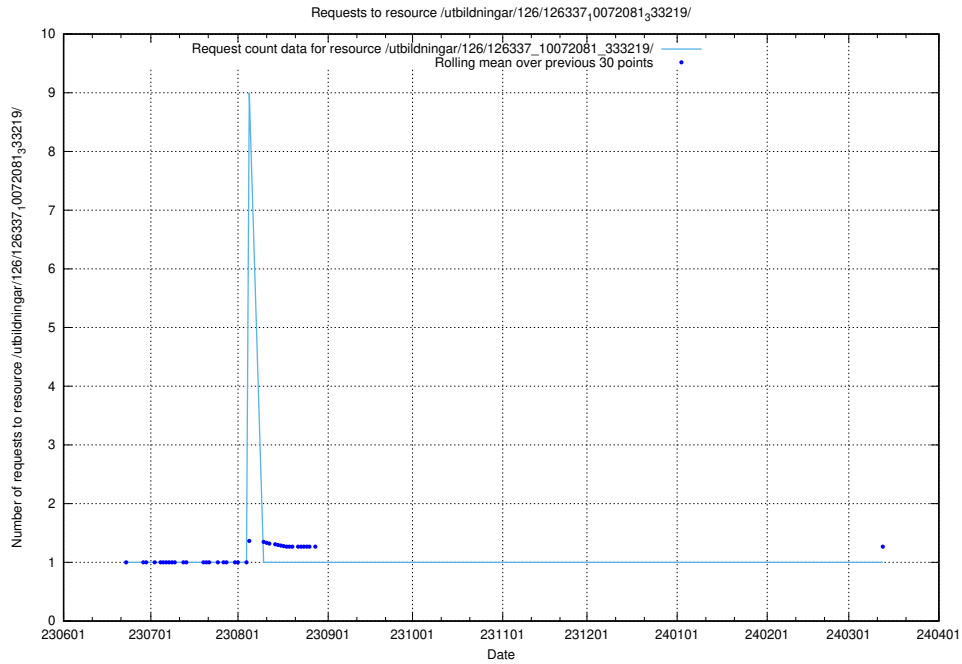

Here, we count the number of requests to resource /utbildningar/126/126337_10072984_334417/.

5.5480 Usage of /utbildningar/126/126337_10072081_333219/

Here, we count the number of requests to resource /utbildningar/126/126337_10072081_333219/.