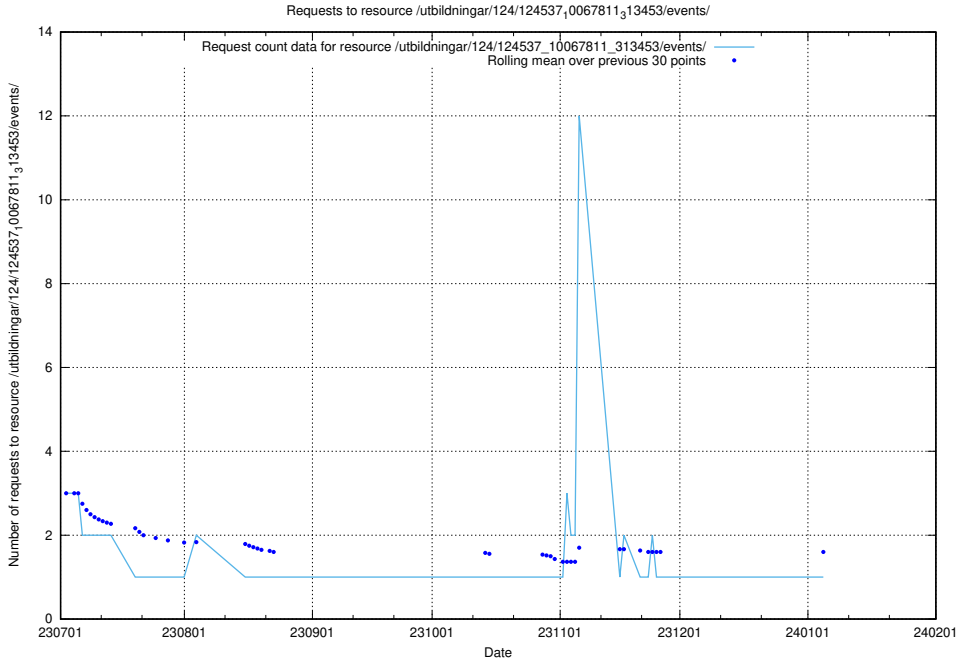

5.5179 Usage of /utbildningar/124/124537_10067811_313453/events/

Here, we count the number of requests to resource /utbildningar/124/124537_10067811_313453/events/