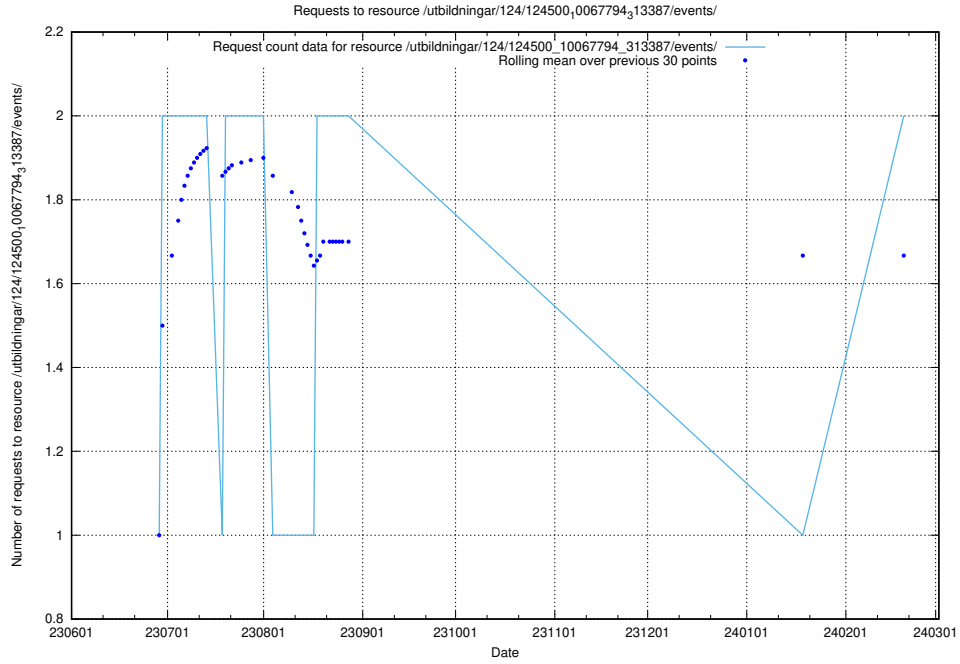

5.867 Usage of /utbildningar/124/124500_10067794_313387/events/

Here, we count the number of requests to resource /utbildningar/124/124500_10067794_313387/events/