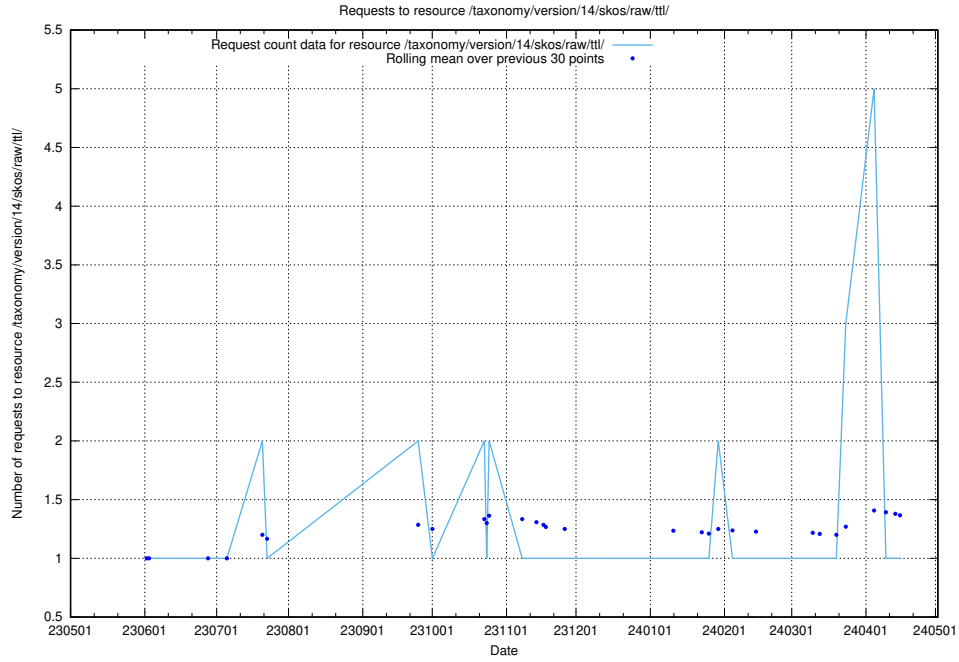

5.5737 Usage of /taxonomy/version/14/skos/raw/ttl/

Here, we count the number of requests to resource /taxonomy/version/14/skos/raw/ttl/.