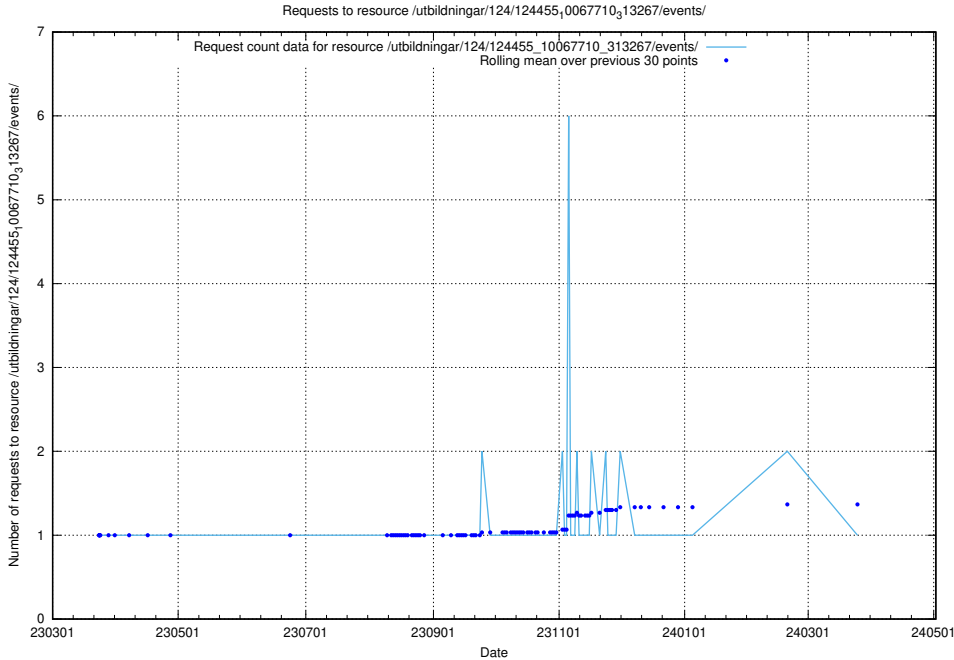

5.3270 Usage of /utbildningar/124/124455_10067710_313267/events/

Here, we count the number of requests to resource /utbildningar/124/124455_10067710_313267/events/