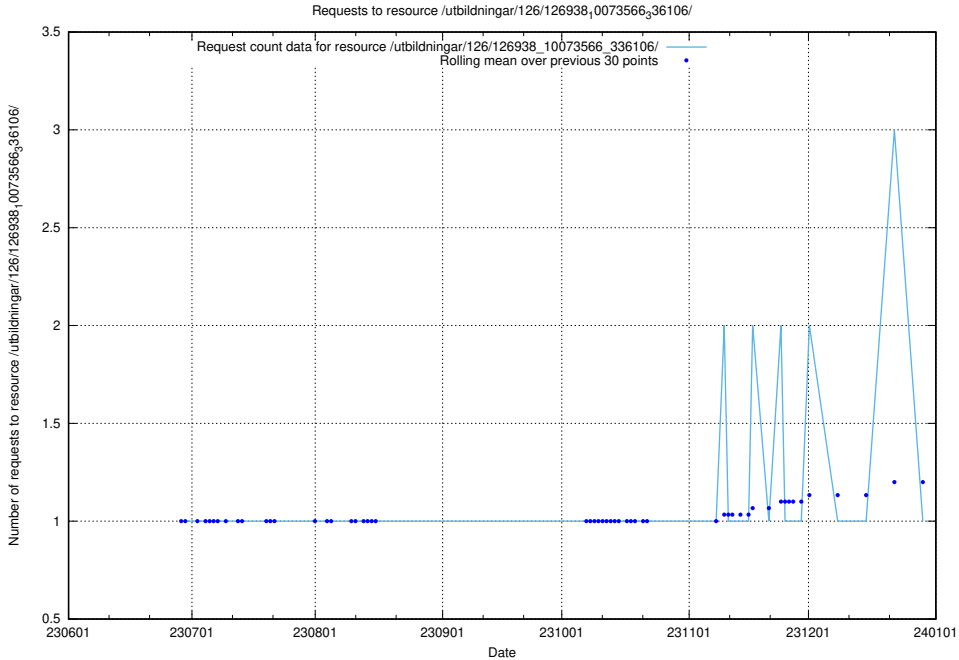

5.5251 Usage of /utbildningar/126/126938_10073566_336106/

Here, we count the number of requests to resource /utbildningar/126/126938_10073566_336106/.