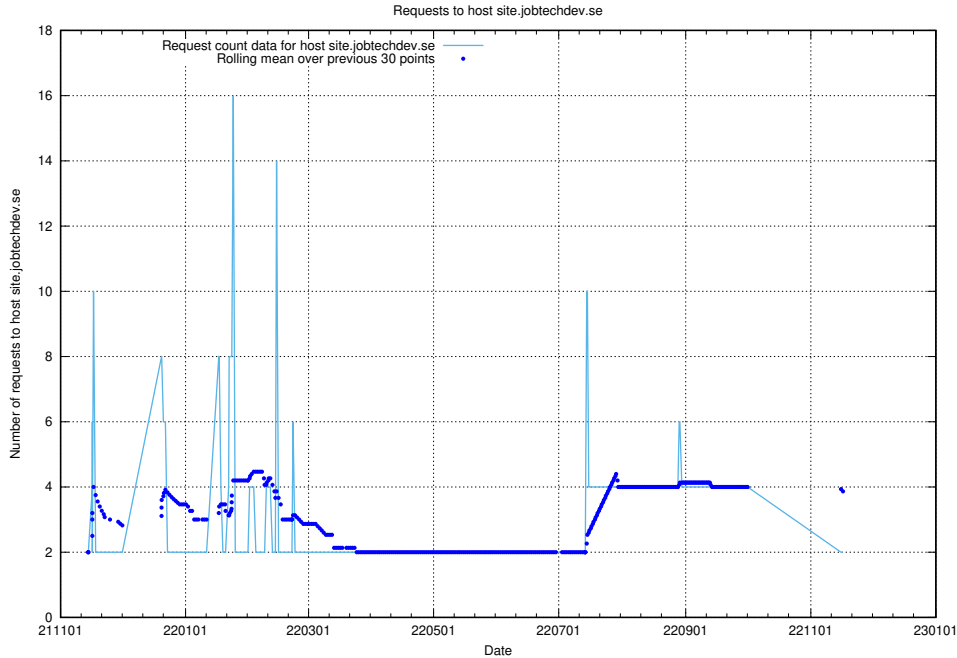

7.558 Usage of shop.jobtechdev.se

Here, we count the number of requests to host shop.jobtechdev.se.

7.559 Usage of office.jobtechdev.se

Here, we count the number of requests to host office.jobtechdev.se.