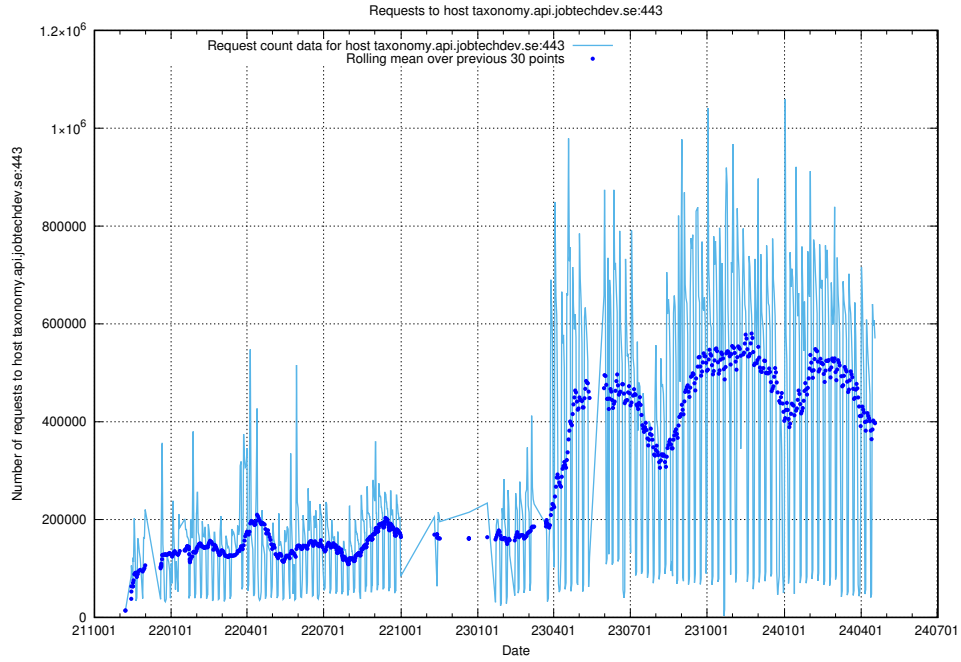

7.4 Usage of taxonomy.api.jobtechdev.se

Here, we count the number of requests to host taxonomy.api.jobtechdev.se.

7.5 Usage of app-yrkesinfo.jobtechdev.se

Here, we count the number of requests to host app-yrkesinfo.jobtechdev.se.