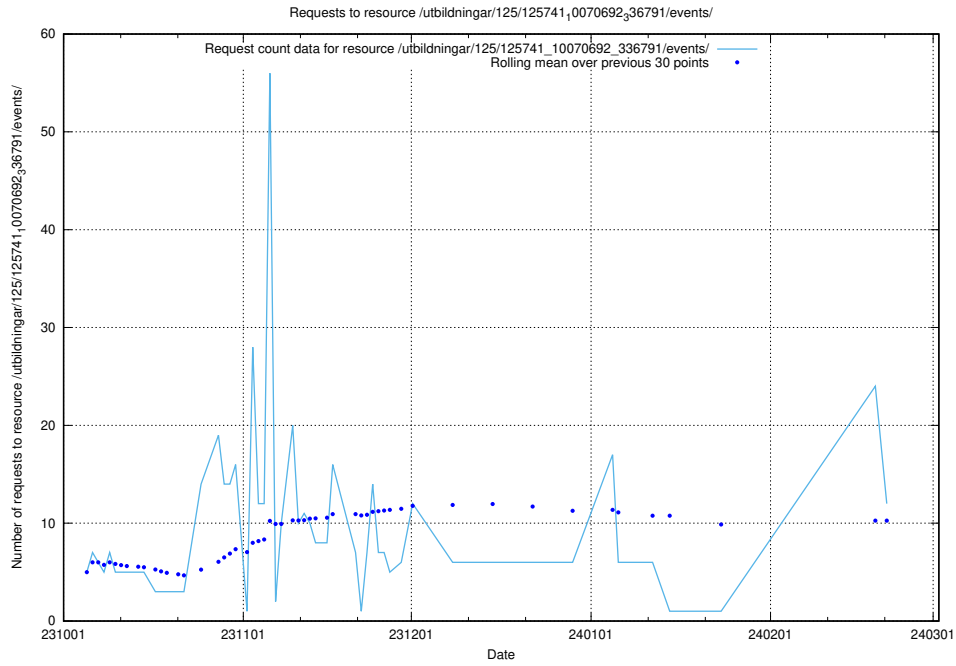

5.37 Usage of /availability/uptime/20240115/

Here, we count the number of requests to resource /availability/uptime/20240115/.

5.38 Usage of /utbildningar/125/125741_10070692_336791/events/

Here, we count the number of requests to resource /utbildningar/125/125741_10070692_336791/events/