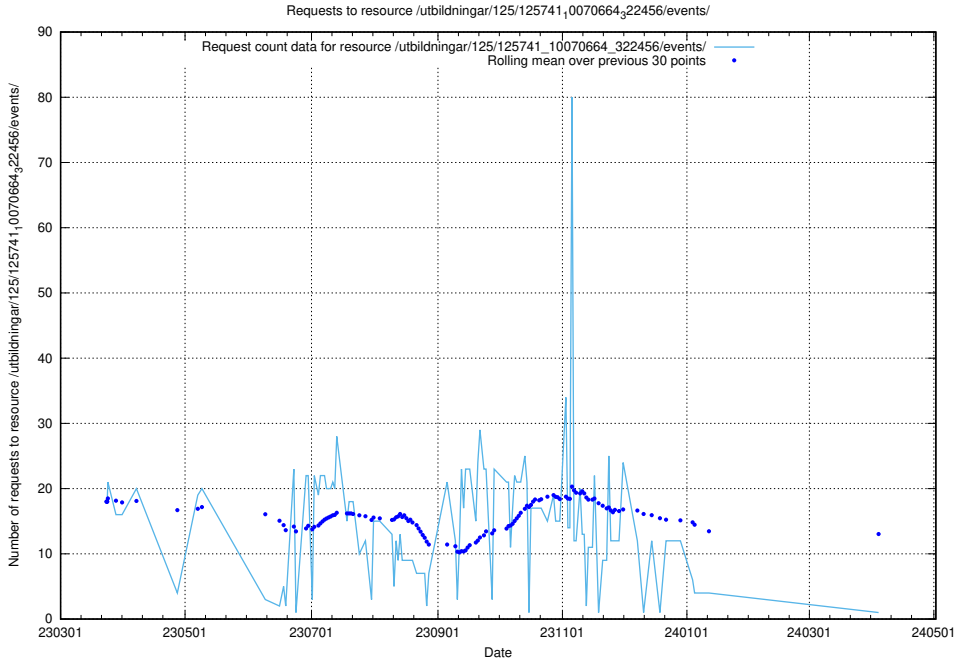

5.6033 Usage of /utbildningar/125/125741_10070664_322456/events/

Here, we count the number of requests to resource /utbildningar/125/125741_10070664_322456/events/