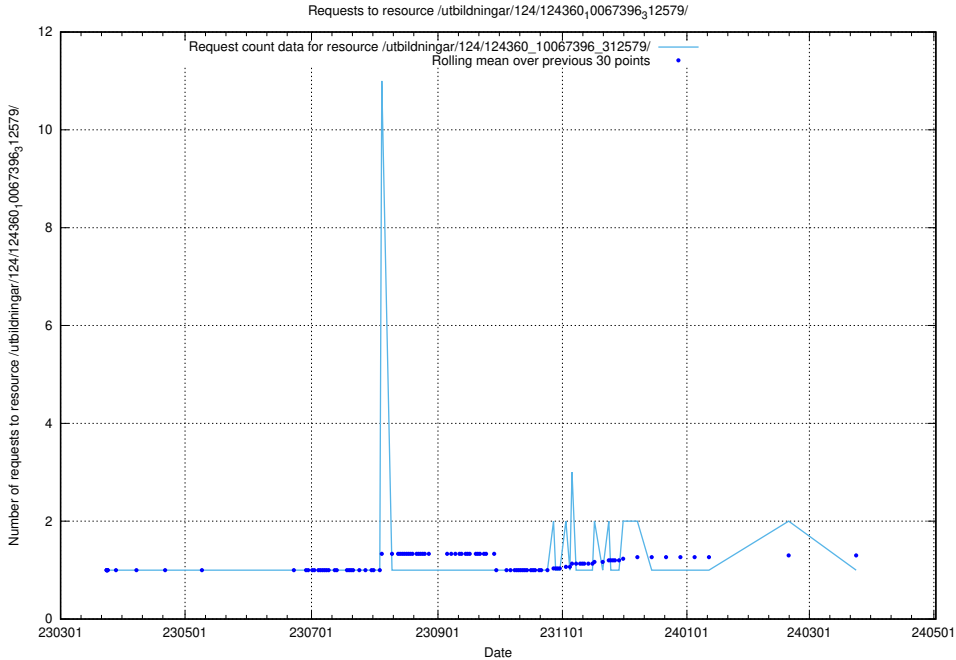

5.3630 Usage of /utbildningar/124/124360_10067396_312579/

Here, we count the number of requests to resource /utbildningar/124/124360_10067396_312579/.