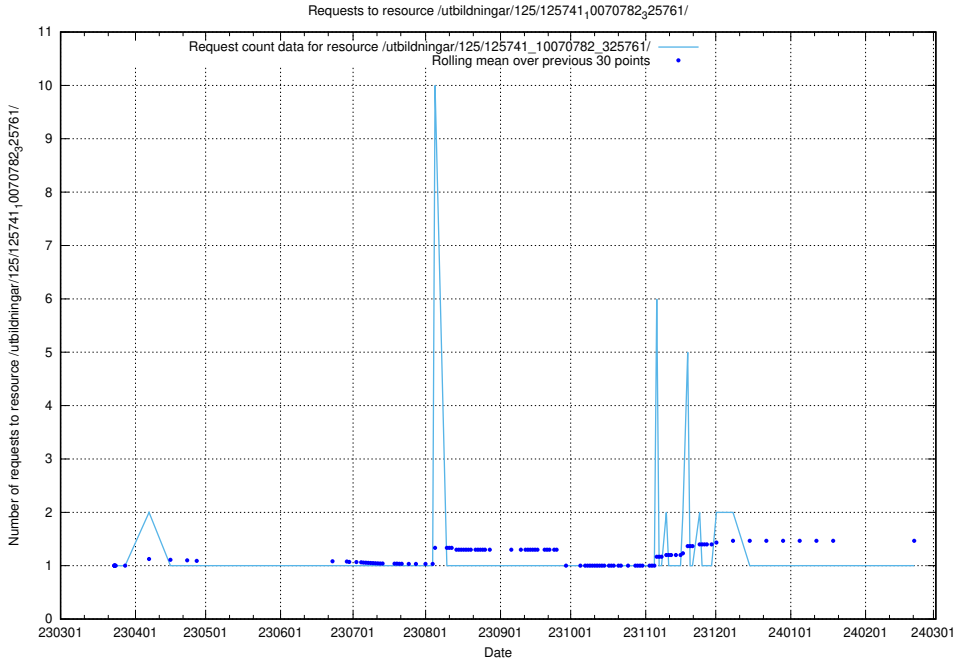

5.6242 Usage of /utbildningar/125/125741_10070782_325761/

Here, we count the number of requests to resource /utbildningar/125/125741_10070782_325761/.