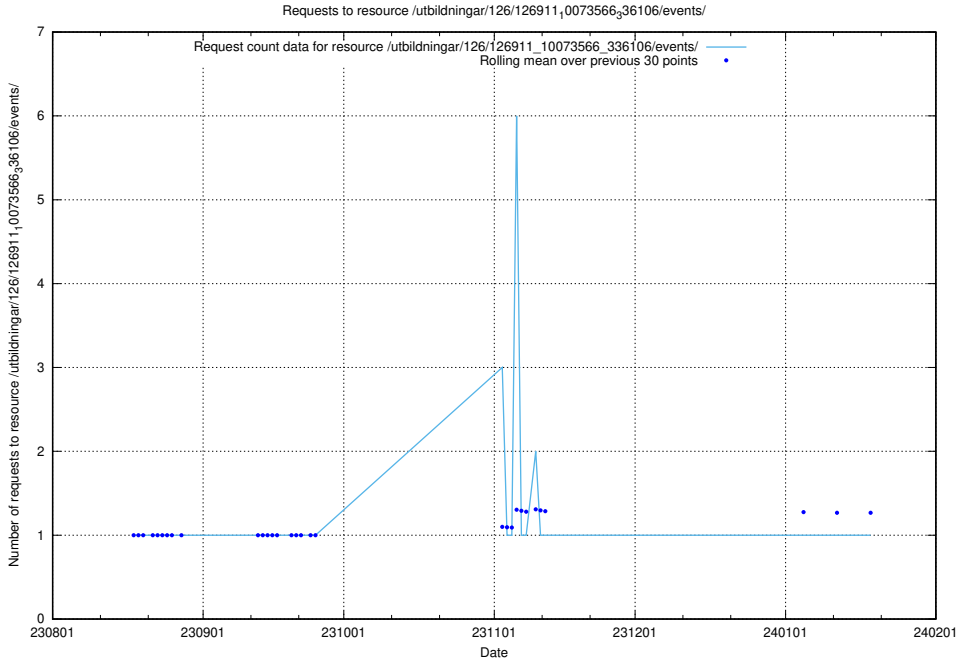

5.4594 Usage of /utbildningar/126/126911_10073566_336106/events/

Here, we count the number of requests to resource /utbildningar/126/126911_10073566_336106/events/