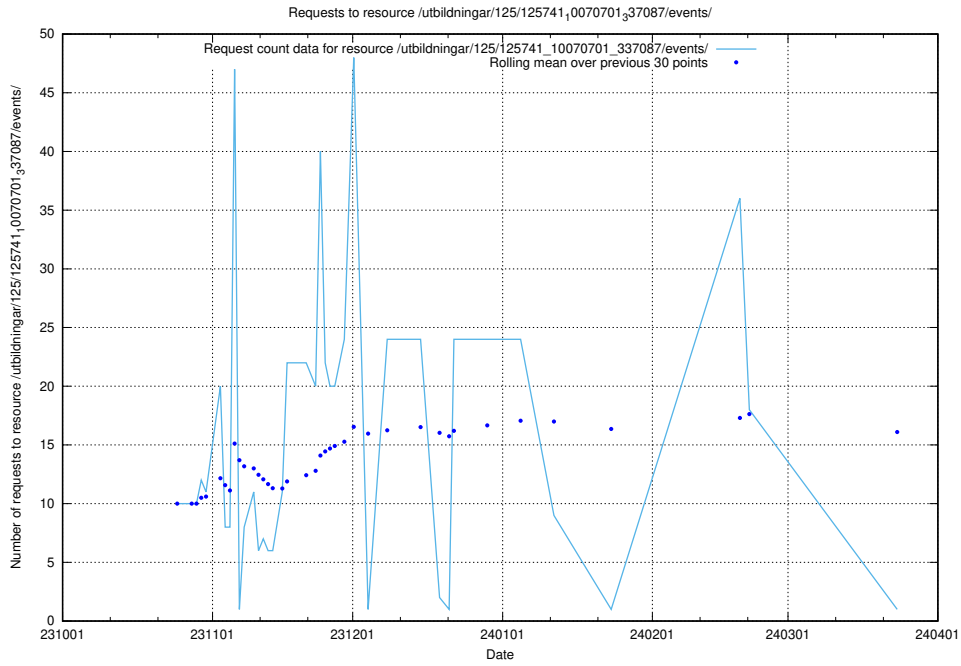

5.4032 Usage of /utbildningar/125/125741_10070701_337087/events/

Here, we count the number of requests to resource /utbildningar/125/125741_10070701_337087/events/