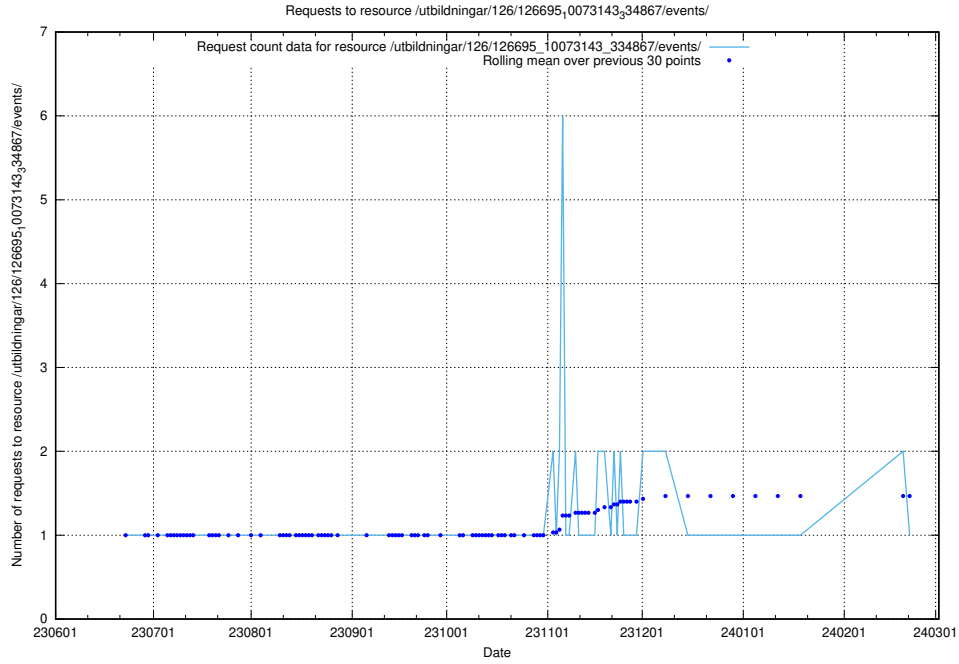

Here, we count the number of requests to resource /utbildningar/126/126695_10073420_335681/.

5.5444 Usage of /utbildningar/126/126695_10073143_334867/events/

Here, we count the number of requests to resource /utbildningar/126/126695_10073143_334867/events/