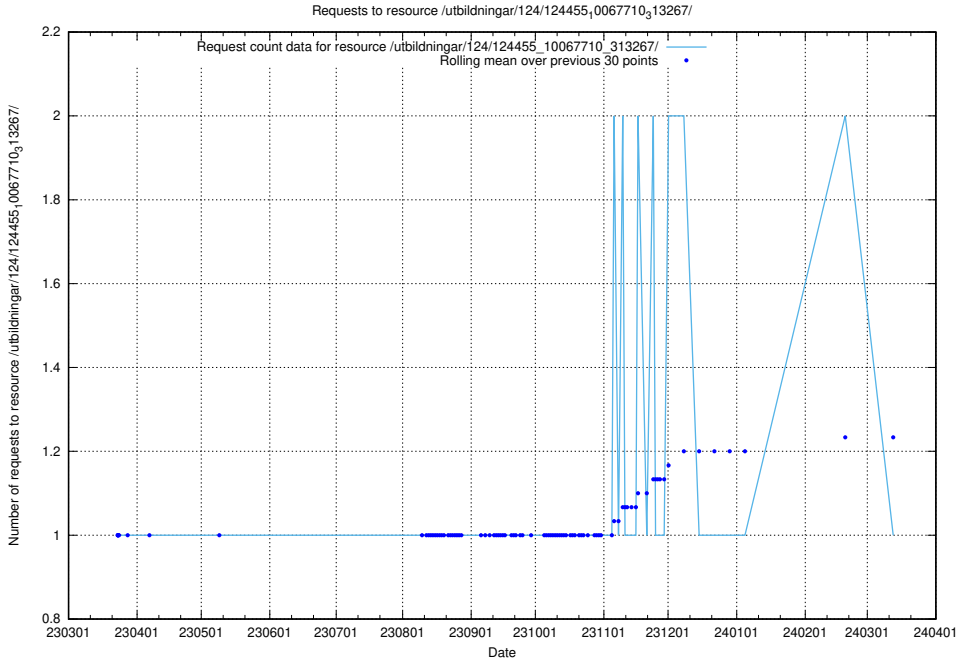

5.3282 Usage of /utbildningar/124/124455_10067710_313267/

Here, we count the number of requests to resource /utbildningar/124/124455_10067710_313267/.