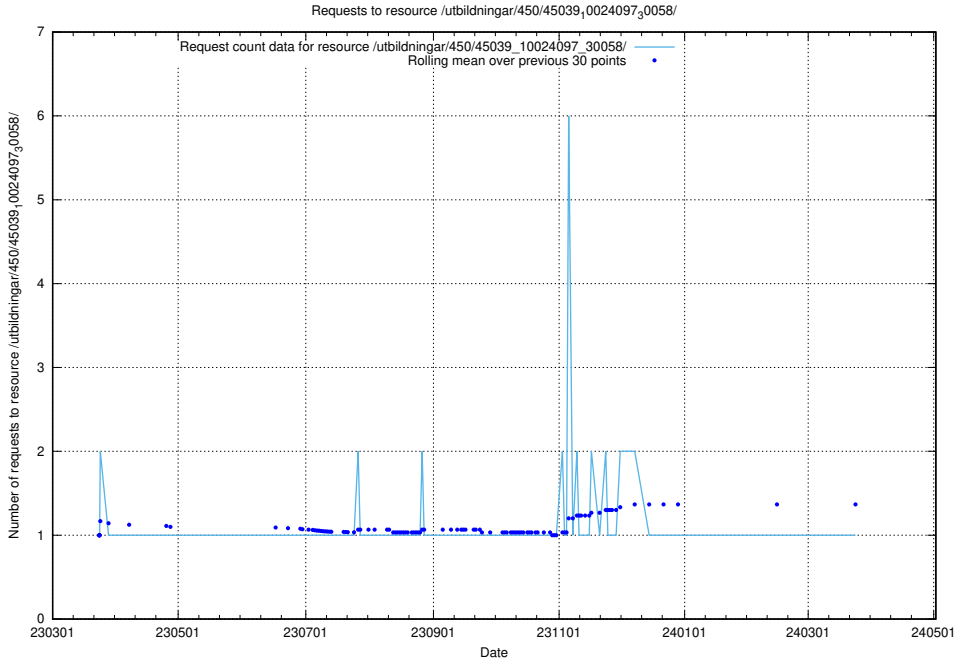

5.6103 Usage of /utbildningar/450/45039_10024097_30058/

Here, we count the number of requests to resource /utbildningar/450/45039_10024097_30058/.