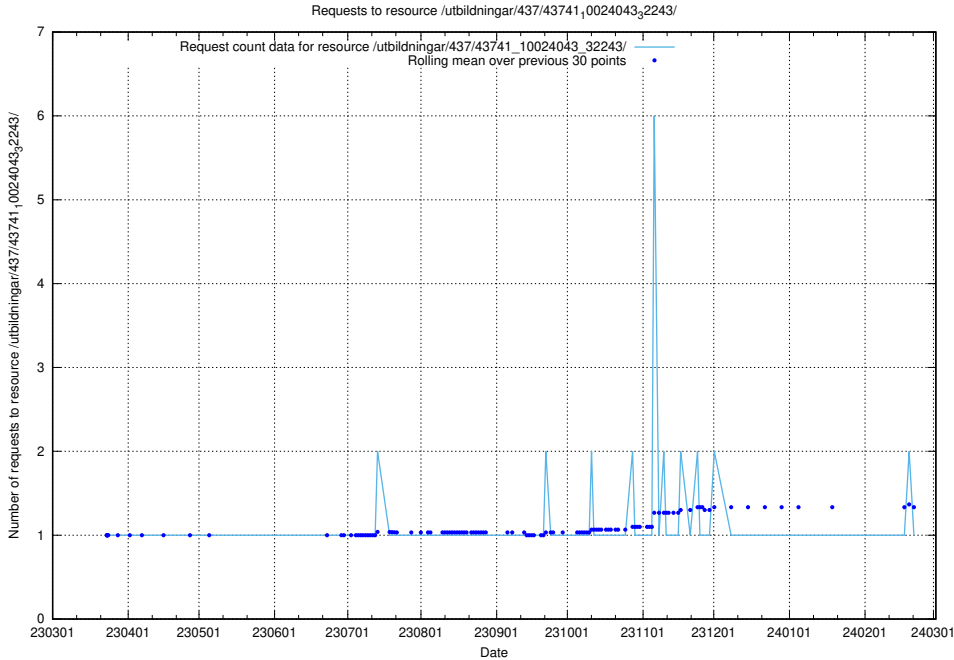

5.6172 Usage of /utbildningar/437/43741_10024043_32243/

Here, we count the number of requests to resource /utbildningar/437/43741_10024043_32243/.