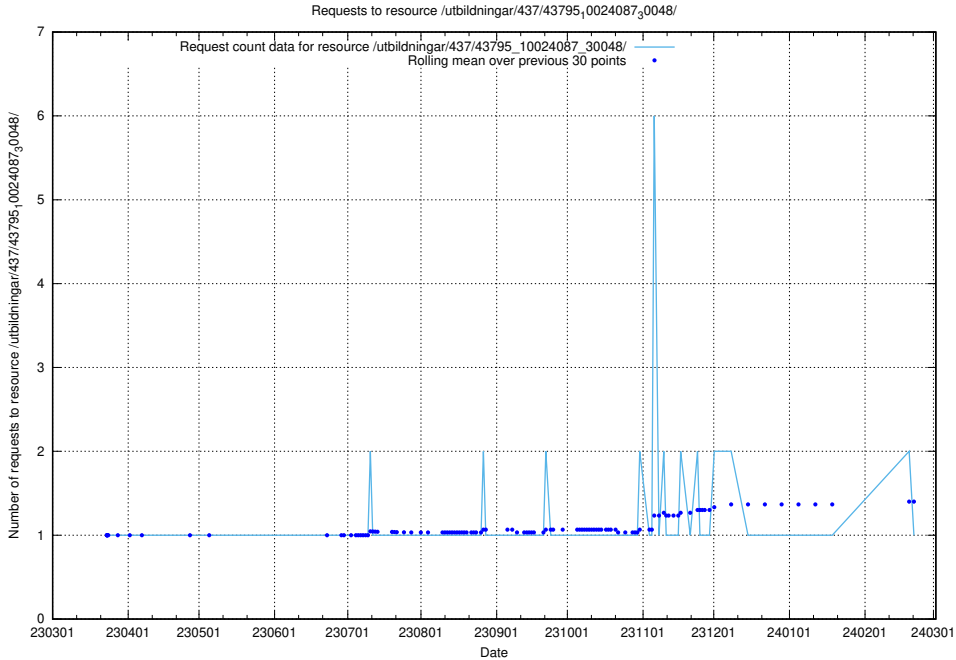

5.6141 Usage of /utbildningar/437/43795_10024087_30048/

Here, we count the number of requests to resource /utbildningar/437/43795_10024087_30048/.