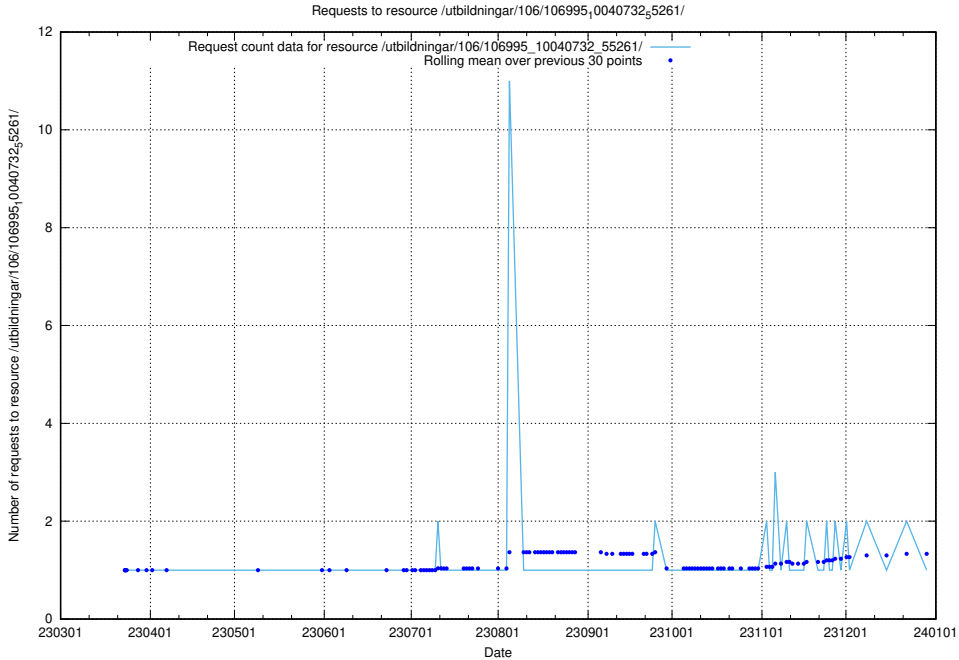

5.5252 Usage of /utbildningar/106/106995_10040732_55261/

Here, we count the number of requests to resource /utbildningar/106/106995_10040732_55261/.