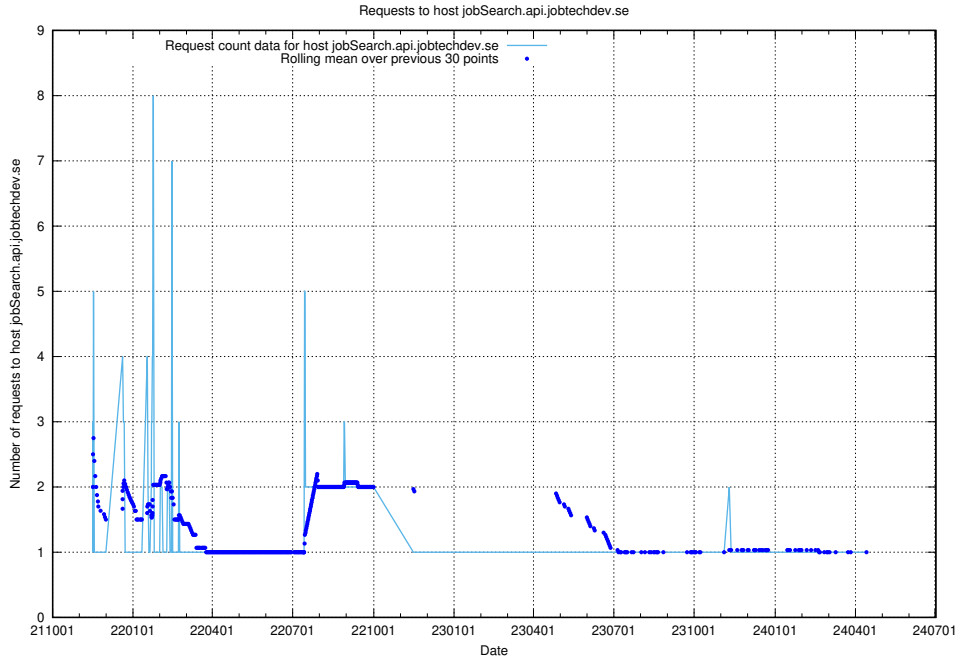

7.646 Usage of jobSearch.api.jobtechdev.se

Here, we count the number of requests to host jobSearch.api.jobtechdev.se.