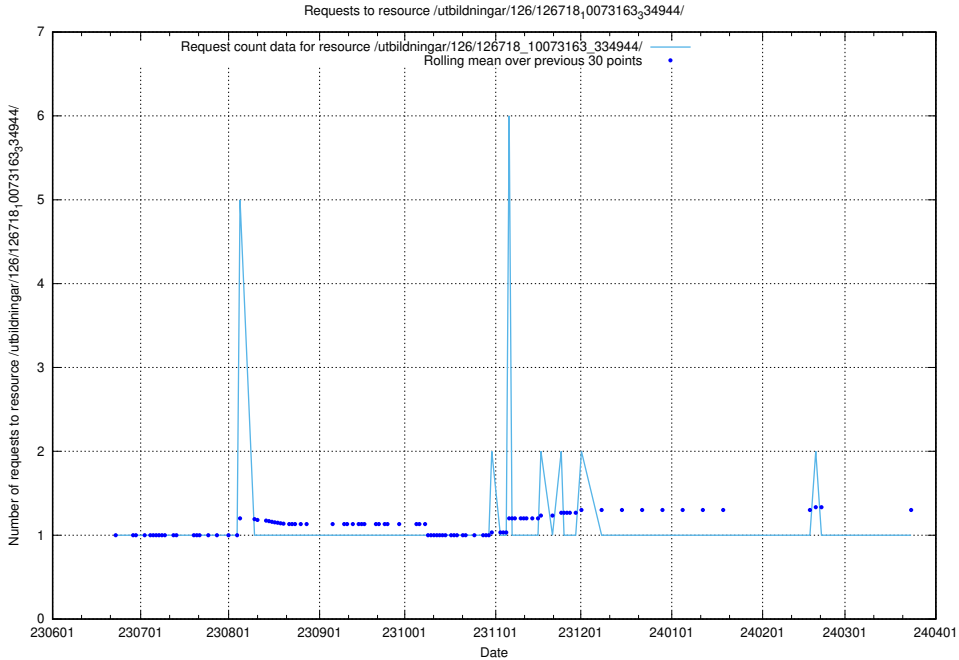

5.5431 Usage of /utbildningar/126/126718_10073163_334944/

Here, we count the number of requests to resource /utbildningar/126/126718_10073163_334944/.