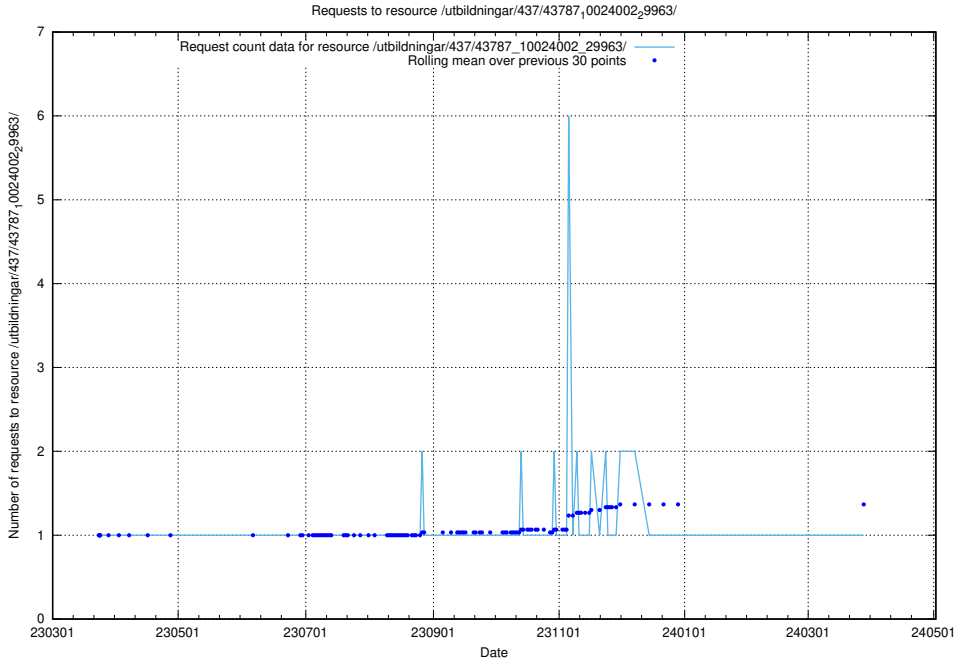

5.6144 Usage of /utbildningar/437/43787_10024002_29963/

Here, we count the number of requests to resource /utbildningar/437/43787_10024002_29963/.