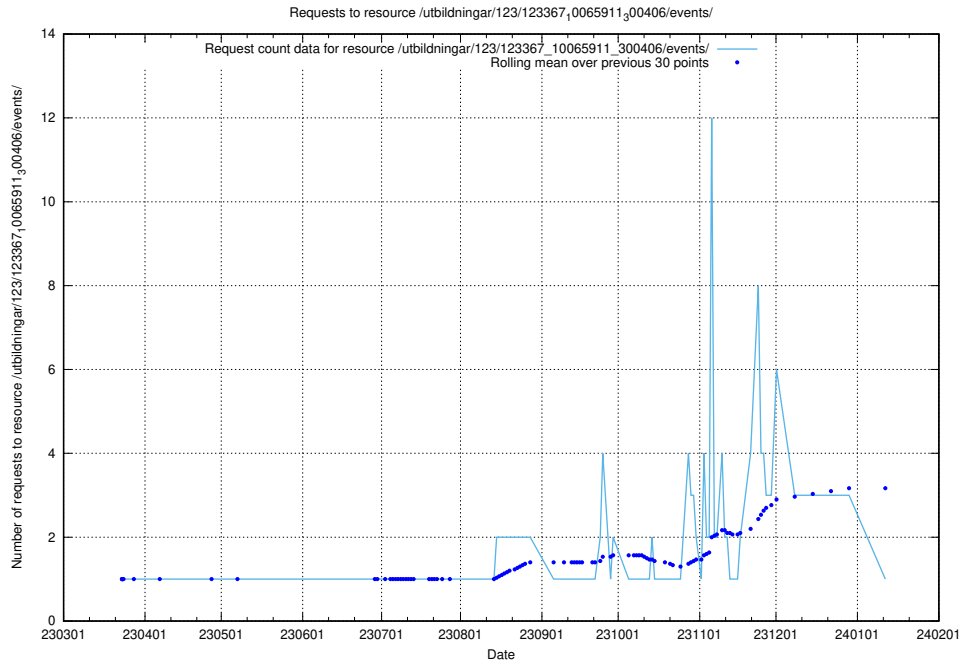

5.4540 Usage of /utbildningar/123/123367_10065911_300406/events/

Here, we count the number of requests to resource /utbildningar/123/123367_10065911_300406/events/