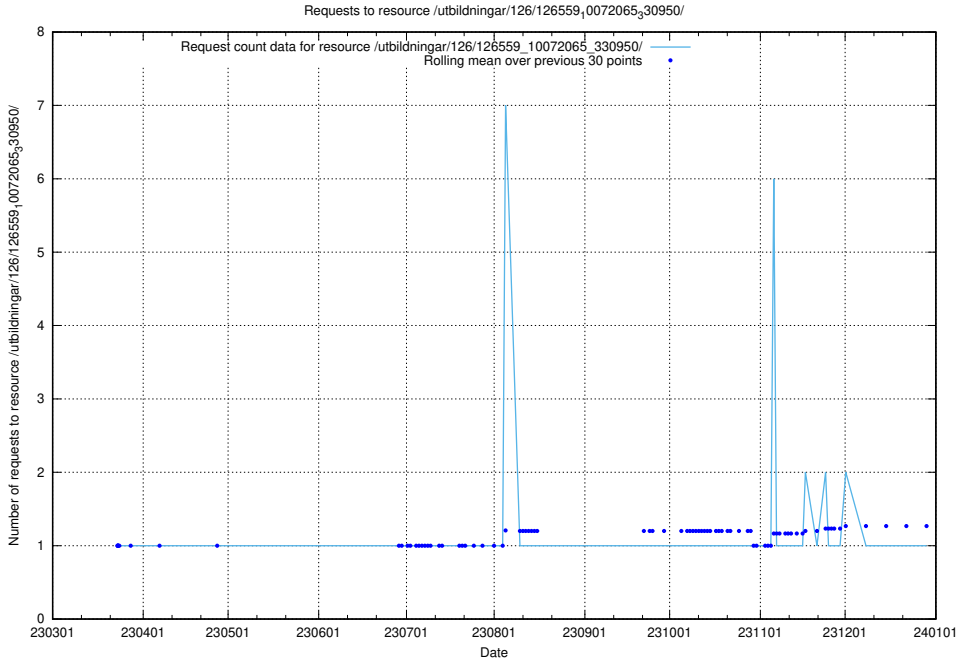

5.6183 Usage of /utbildningar/126/126559_10072065_330950/

Here, we count the number of requests to resource /utbildningar/126/126559_10072065_330950/.