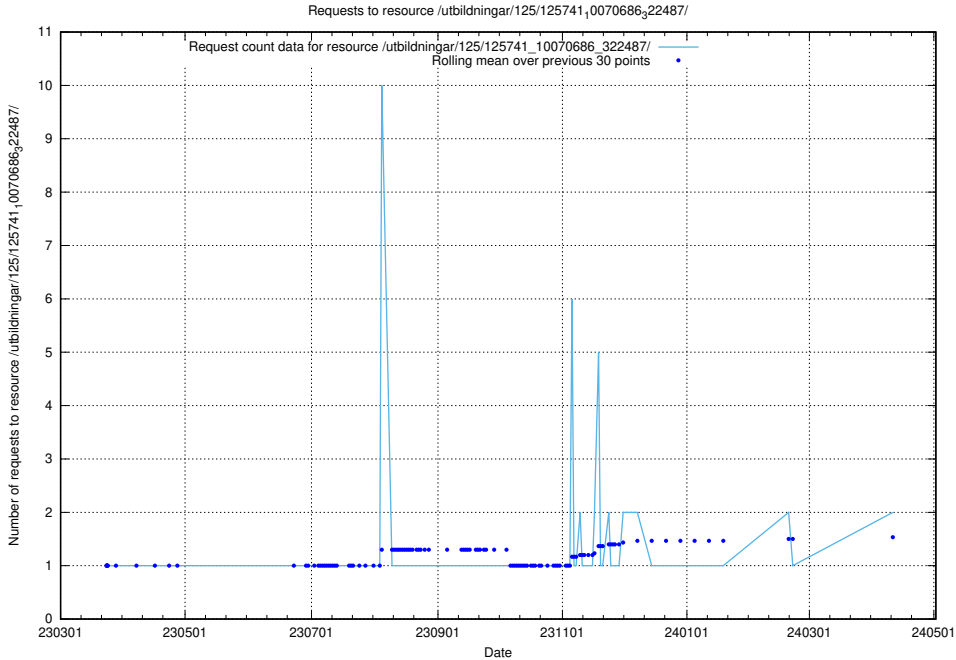

5.1017 Usage of /utbildningar/125/125741_10070686_322487/

Here, we count the number of requests to resource /utbildningar/125/125741_10070686_322487/.