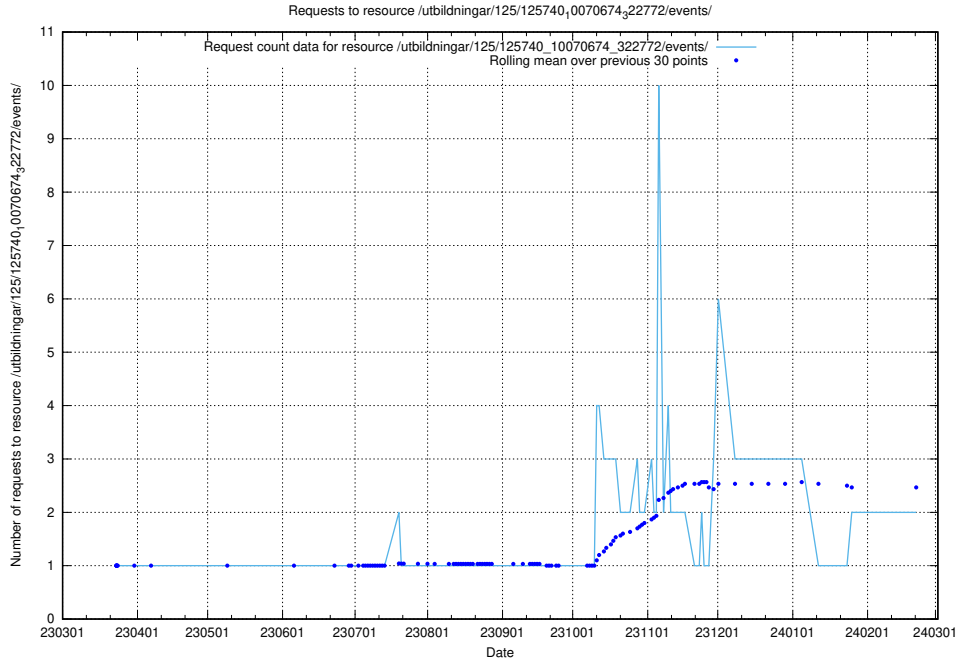

Here, we count the number of requests to resource /utbildningar/125/125740_10070688_331733/.

5.518 Usage of /utbildningar/125/125740_10070674_322772/events/

Here, we count the number of requests to resource /utbildningar/125/125740_10070674_322772/events/