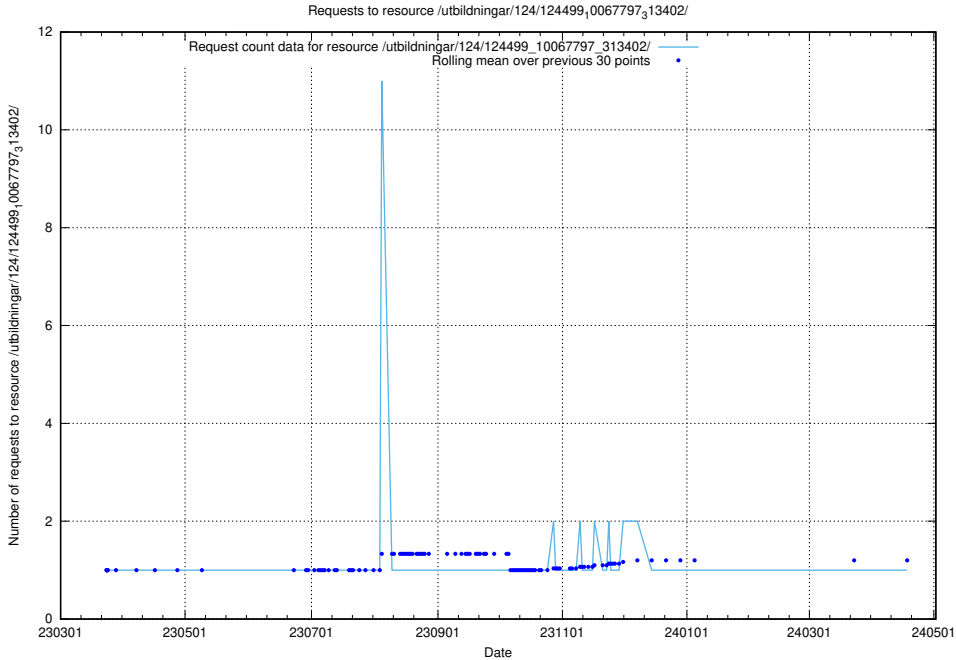

5.2331 Usage of /utbildningar/124/124499_10067797_313402/

Here, we count the number of requests to resource /utbildningar/124/124499_10067797_313402/.