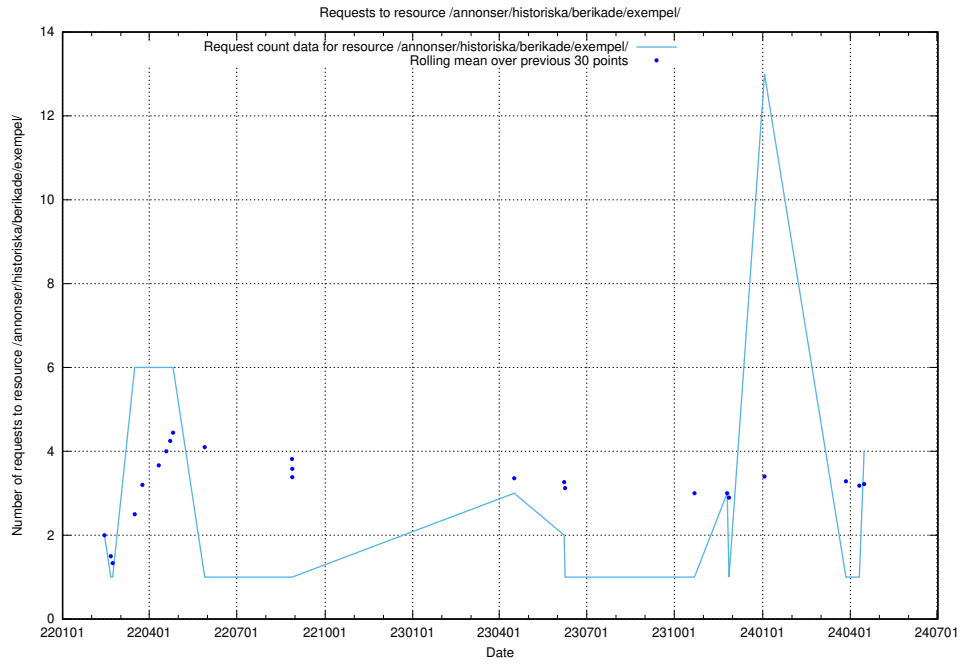

5.213 Usage of /annonser/historiska/berikade/exempel/

Here, we count the number of requests to resource /annonser/historiska/berikade/exempel/.