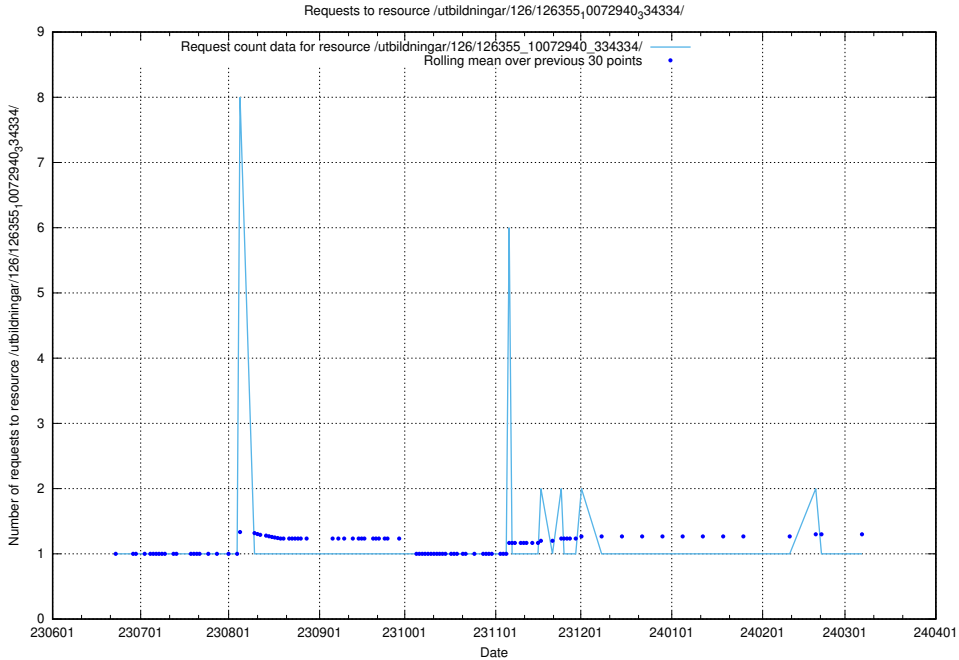

5.5471 Usage of /utbildningar/126/126355_10072940_334334/

Here, we count the number of requests to resource /utbildningar/126/126355_10072940_334334/.