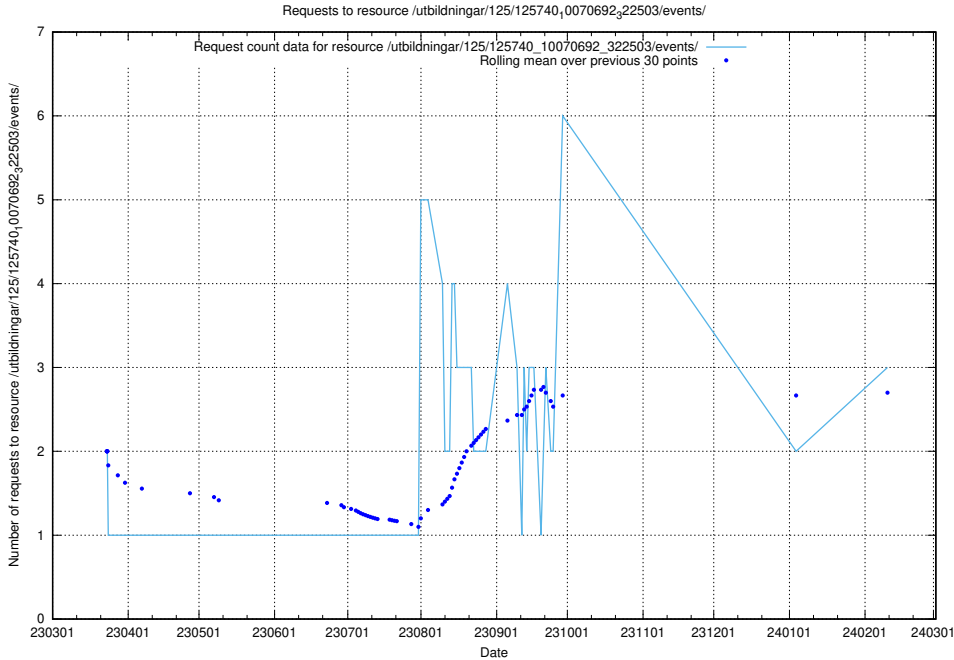

5.502 Usage of /utbildningar/125/125740_10070692_322503/events/

Here, we count the number of requests to resource /utbildningar/125/125740_10070692_322503/events/