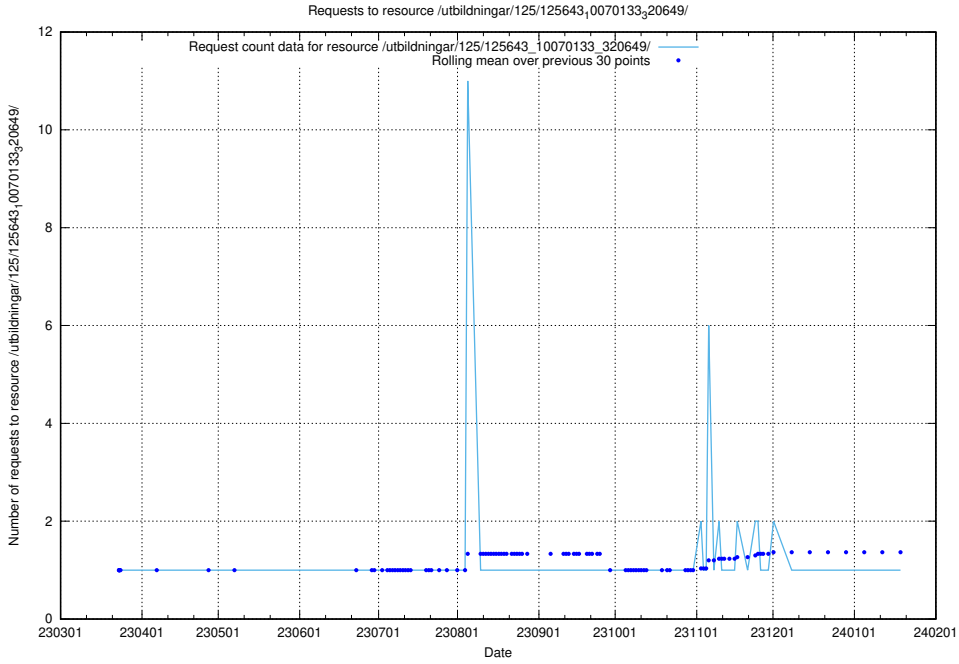

5.1103 Usage of /utbildningar/125/125643_10070133_320649/

Here, we count the number of requests to resource /utbildningar/125/125643_10070133_320649/.