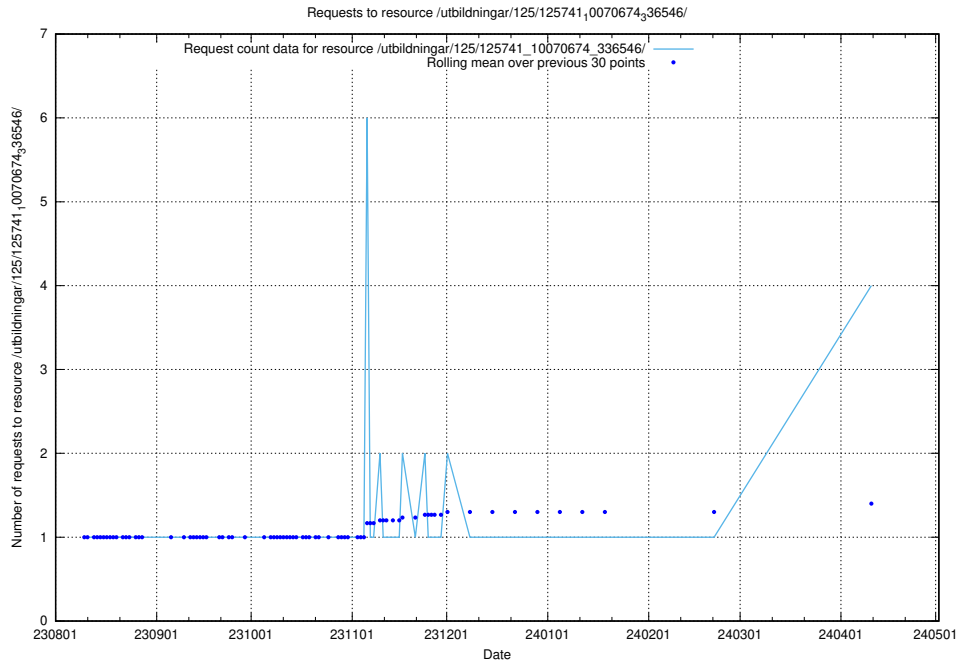

5.260 Usage of /utbildningar/125/125741_10070674_336546/

Here, we count the number of requests to resource /utbildningar/125/125741_10070674_336546/.