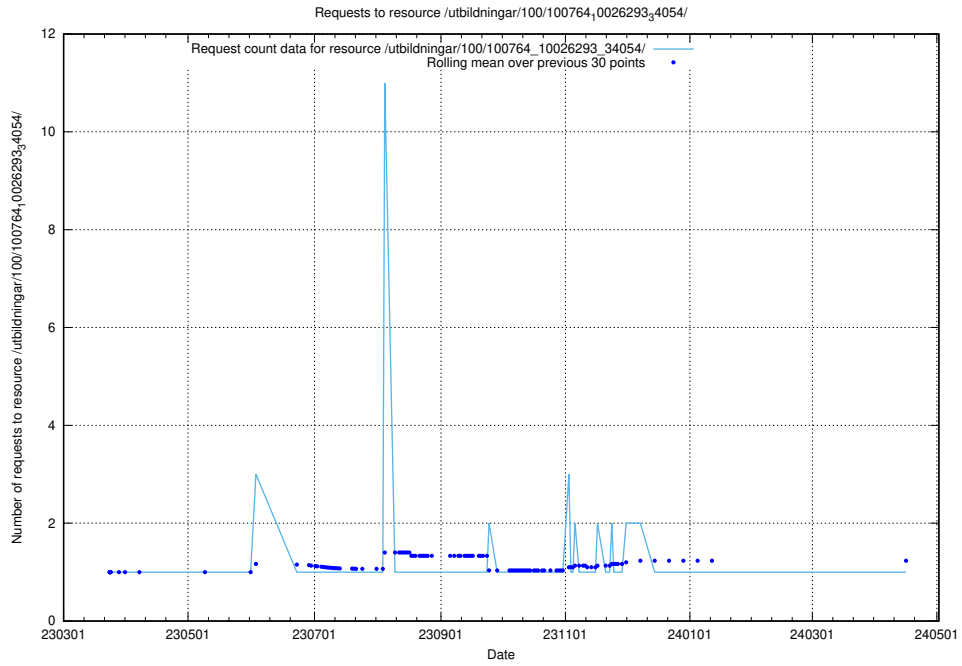

5.5361 Usage of /utbildningar/100/100764_10026293_34054/

Here, we count the number of requests to resource /utbildningar/100/100764_10026293_34054/.