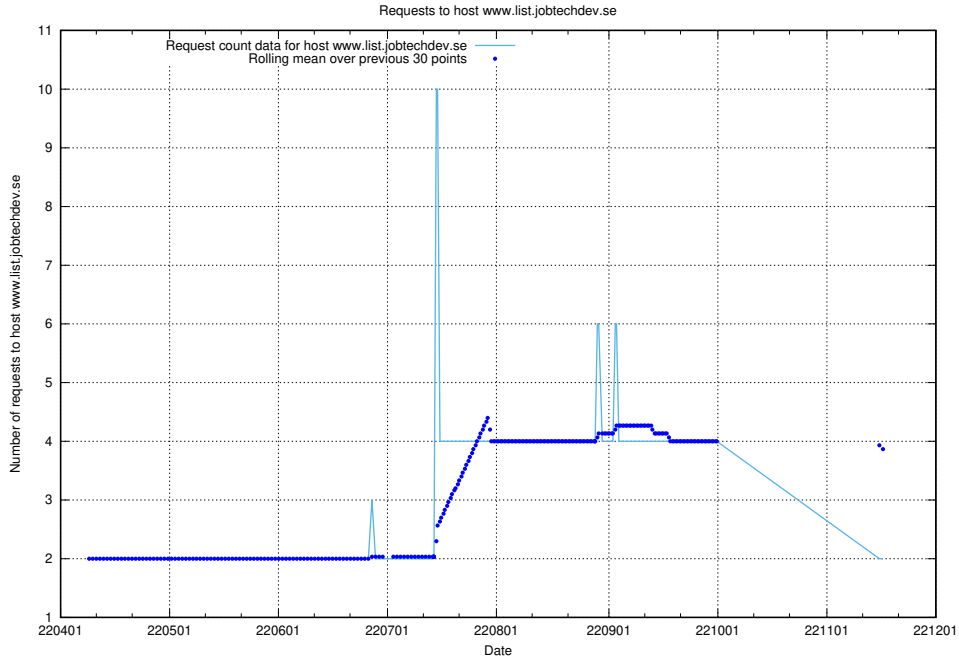

7.466 Usage of `www.list.jobtechdev.se`

Here, we count the number of requests to host `www.list.jobtechdev.se`.

7.468 Usage of console-openshift-console.slottet.jobtechdev.se

Here, we count the number of requests to host console-openshift-console.slottet.jobtechdev.se.