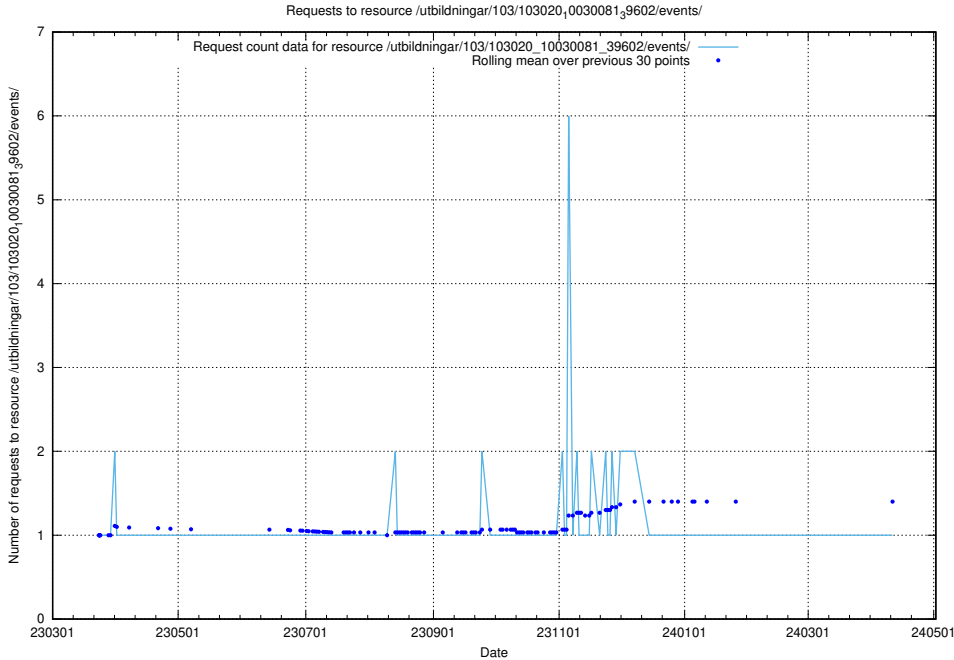

5.5320 Usage of /utbildningar/103/103020_10030081_39602/events/

Here, we count the number of requests to resource /utbildningar/103/103020_10030081_39602/events/.