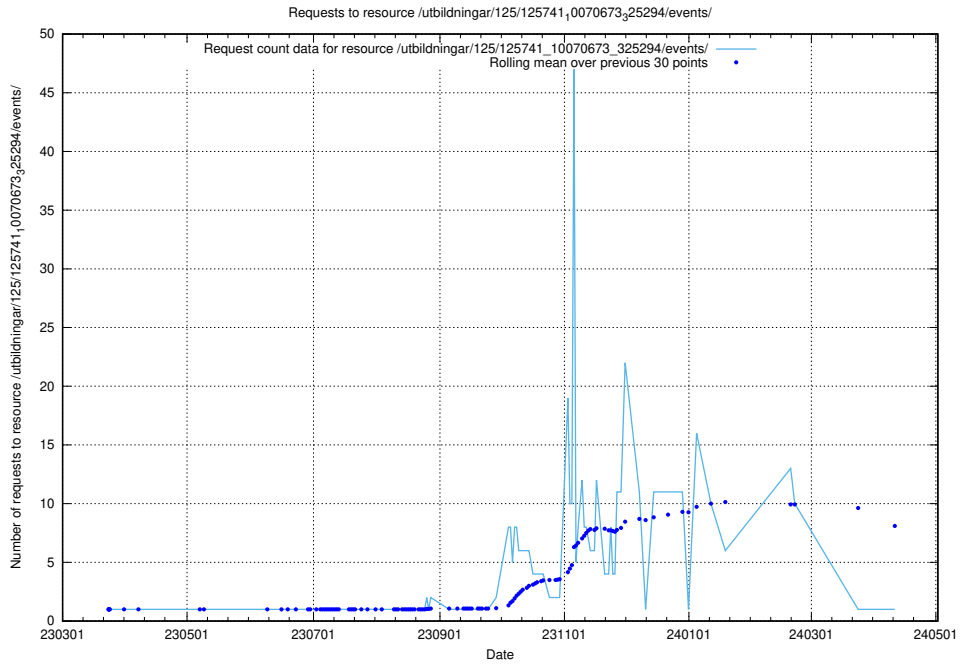

5.6265 Usage of /utbildningar/125/125741_10070673_325294/events/

Here, we count the number of requests to resource /utbildningar/125/125741_10070673_325294/events/