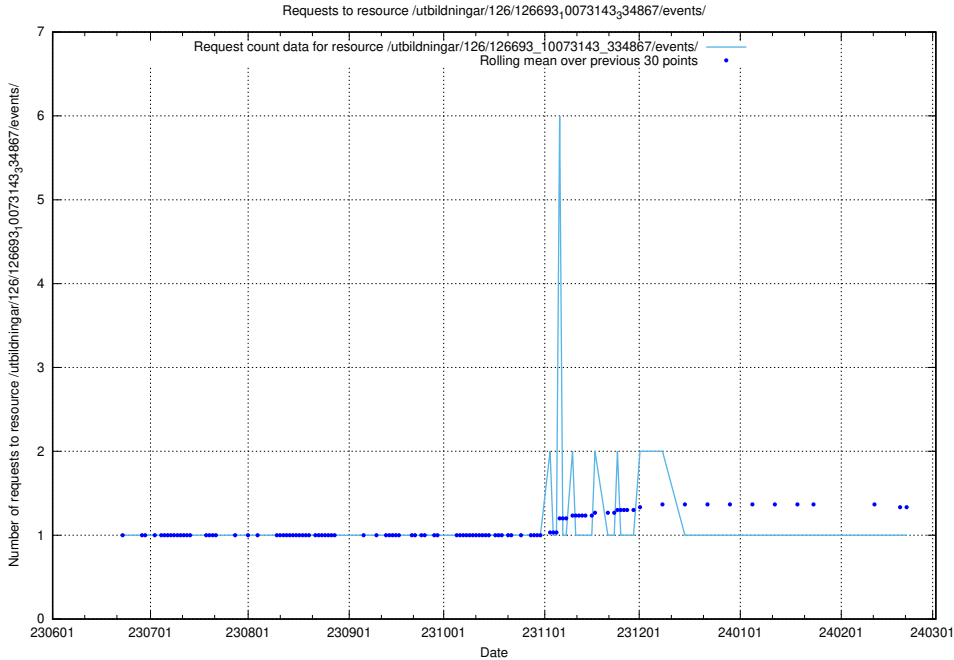

5.5458 Usage of /utbildningar/126/126693_10073143_334867/events/

Here, we count the number of requests to resource /utbildningar/126/126693_10073143_334867/events/