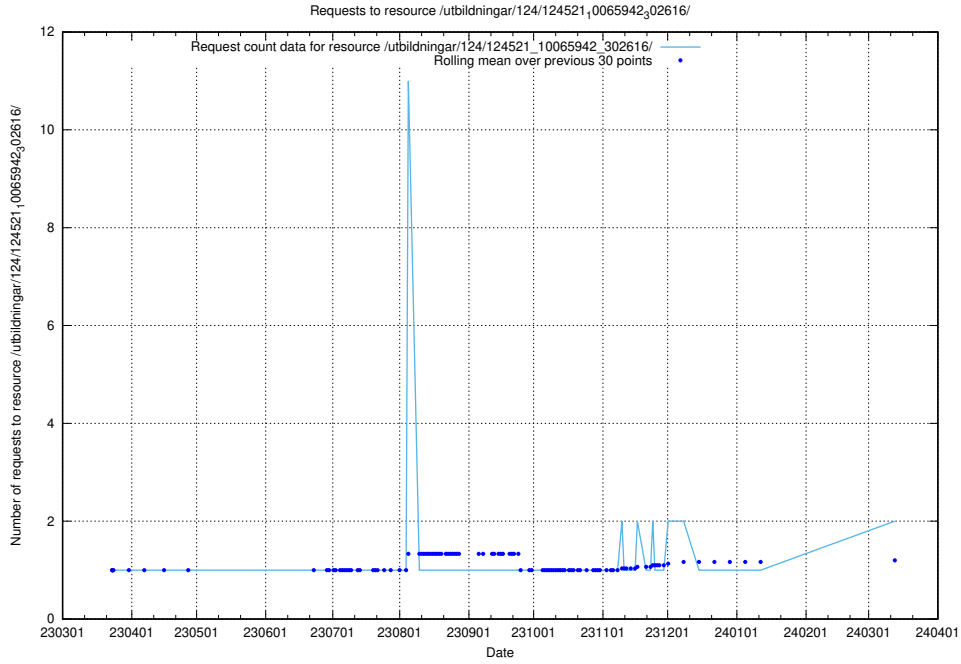

5.546 Usage of /utbildningar/124/124521_10065942_302616/

Here, we count the number of requests to resource /utbildningar/124/124521_10065942_302616/.