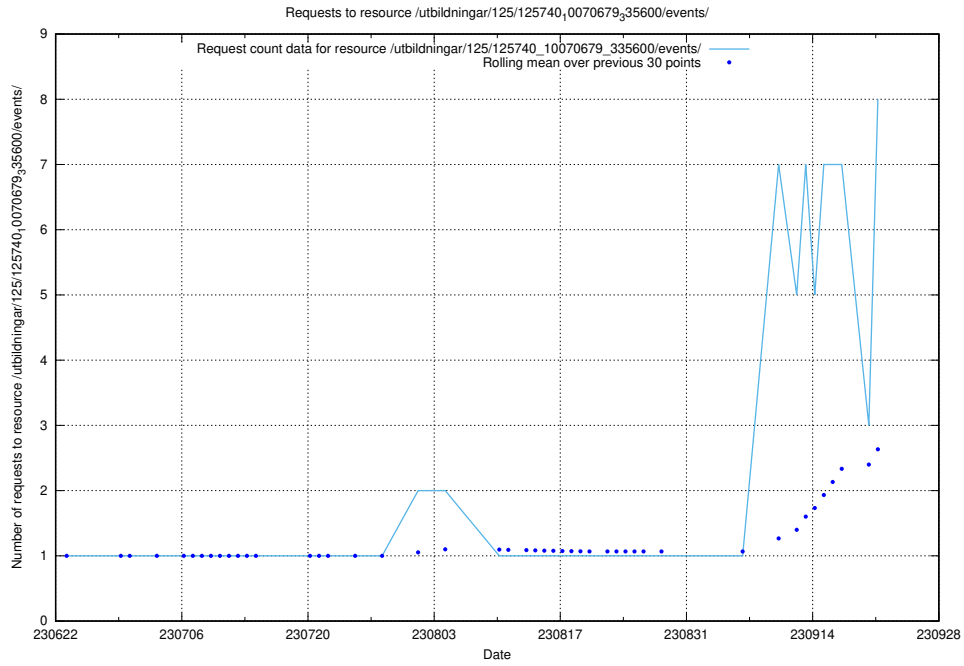

5.66 Usage of /utbildningar/125/125740_10070679_335600/events/

Here, we count the number of requests to resource /utbildningar/125/125740_10070679_335600/events/