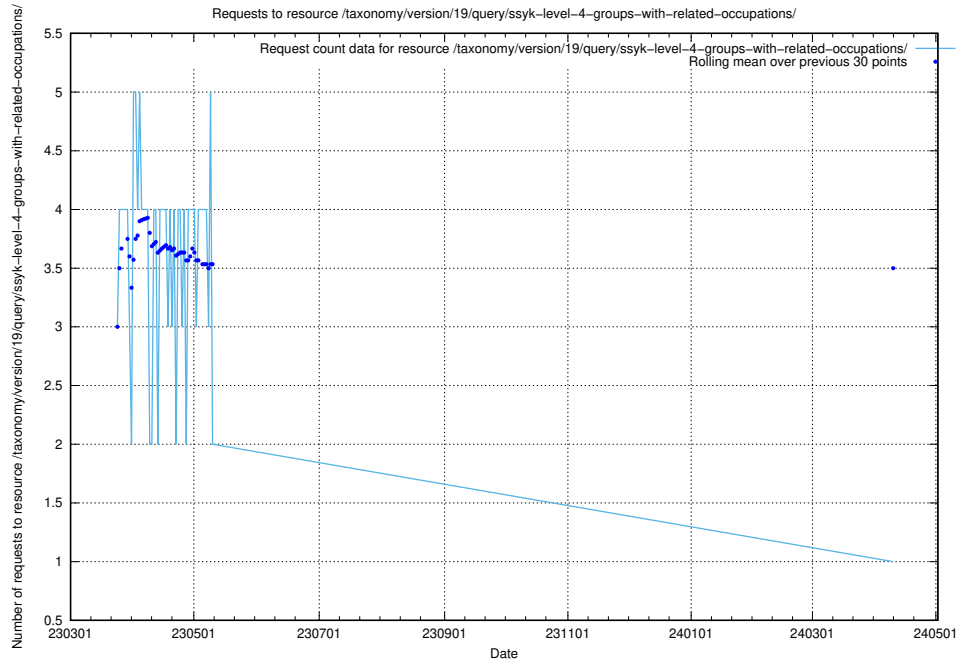

5.5915 Usage of /taxonomy/version/19/query/ssyk-level-4-groups-with-related-occupations/

Here, we count the number of requests to resource /taxonomy/version/19/query/ssyk-level-4-groups-with-related-occupations/.