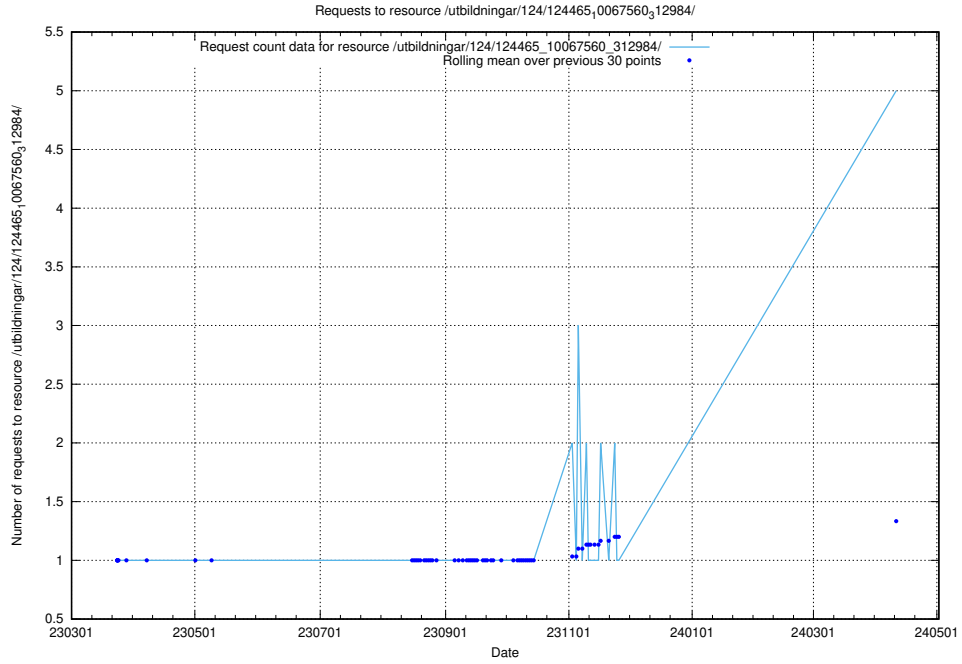

5.168 Usage of /utbildningar/124/124465_10067560_312984/

Here, we count the number of requests to resource /utbildningar/124/124465_10067560_312984/.