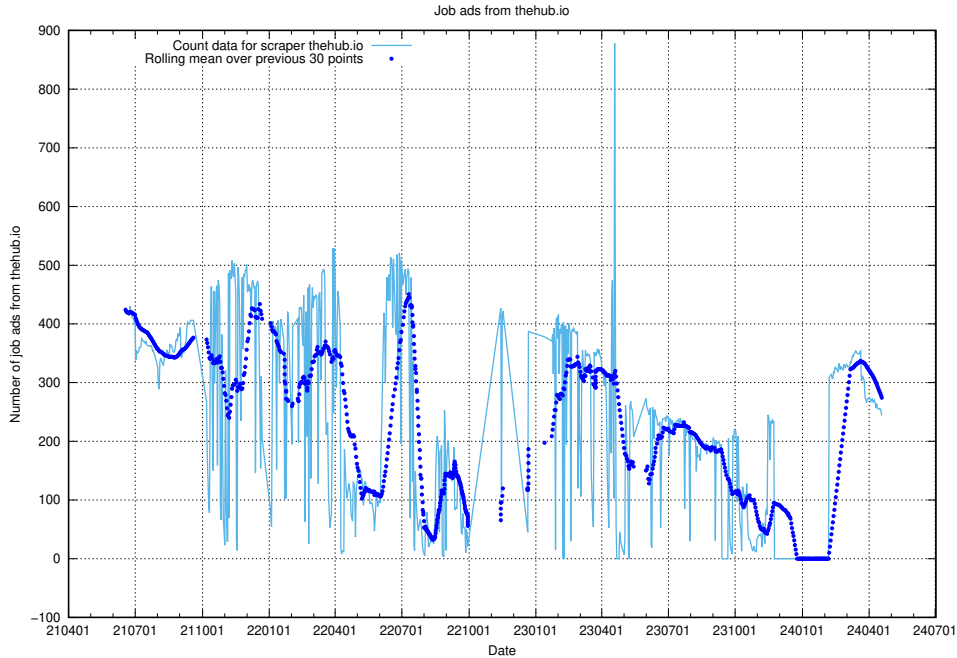

13.12 Number of ads by scraper thehub.io

Here, we count the number of job ads scraped from thehub.io.