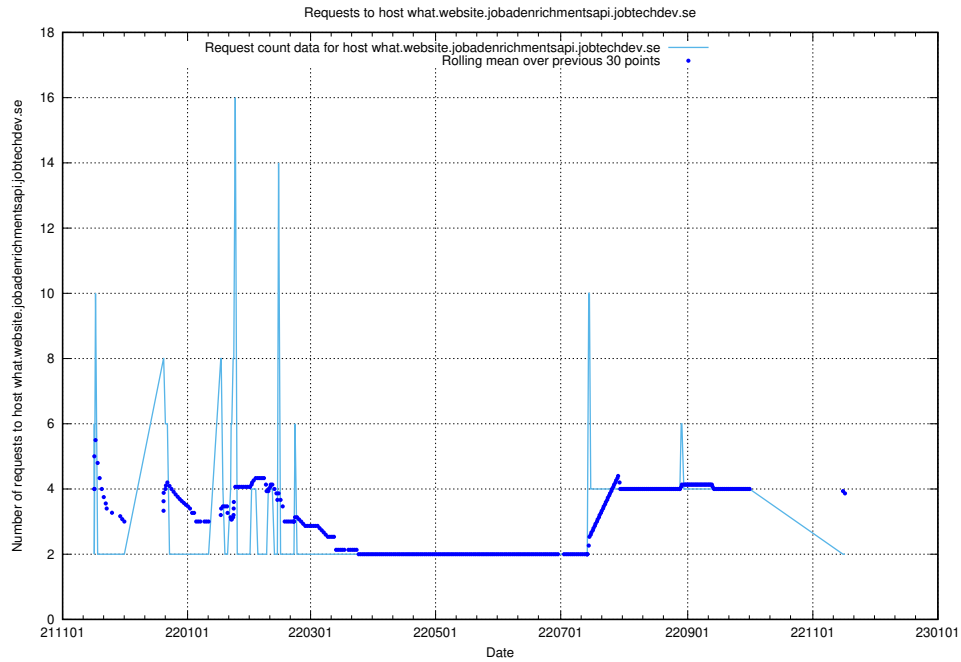

7.500 Usage of what.website.jobadenrichmentsapi.jobtechdev.se

Here, we count the number of requests to host what.website.jobadenrichmentsapi.jobtechdev.se.