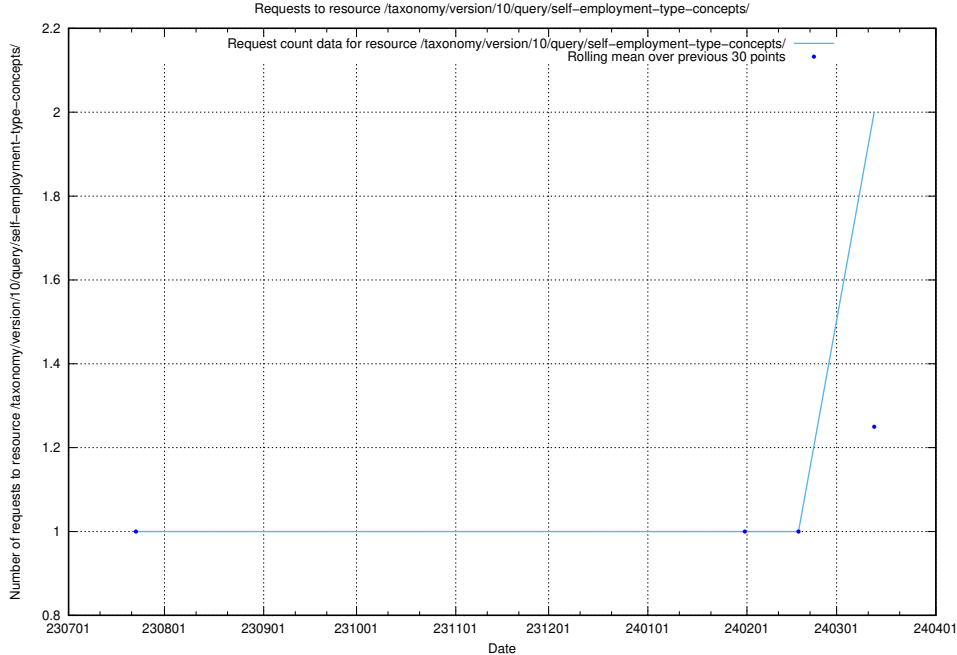

5.823 Usage of /taxonomy/version/10/query/self-employment-type-concepts/

Here, we count the number of requests to resource /taxonomy/version/10/query/self-employment-type-concepts/.