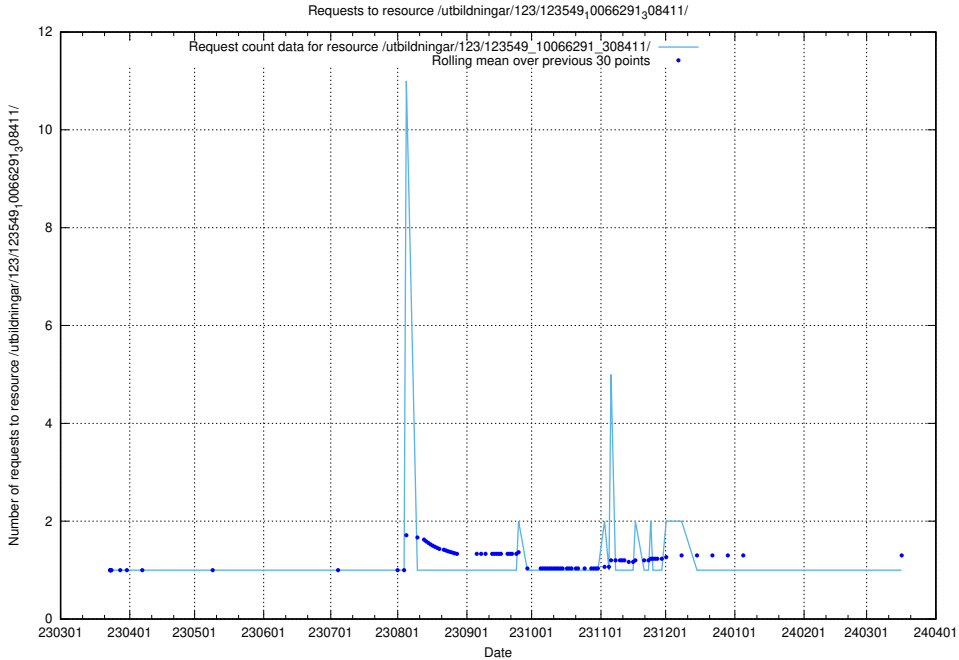

5.4337 Usage of /utbildningar/123/123549_10066291_308411/

Here, we count the number of requests to resource /utbildningar/123/123549_10066291_308411/.