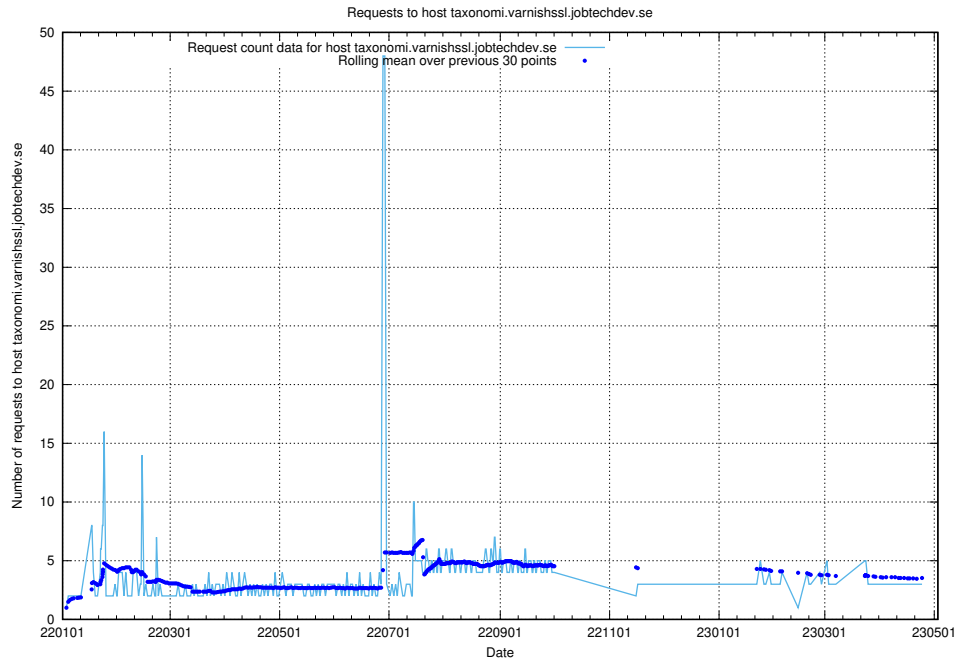

7.172 Usage of `taxonomi.varnishssl.jobtechdev.se`

Here, we count the number of requests to host `taxonomi.varnishssl.jobtechdev.se`.