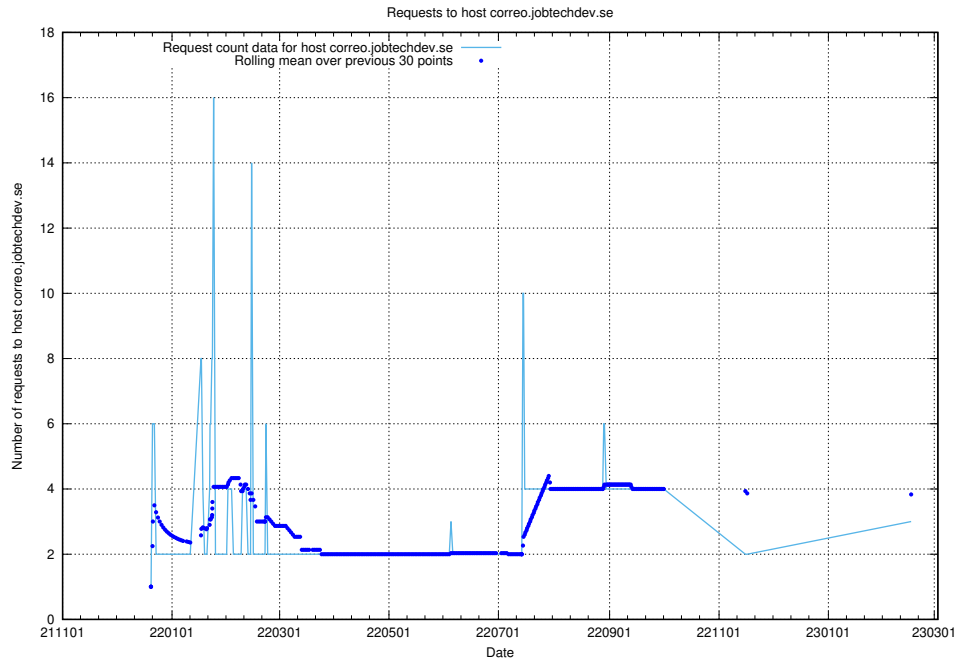

Here, we count the number of requests to host ex.jobtechdev.se.

7.197 Usage of email.jobtechdev.se

Here, we count the number of requests to host email.jobtechdev.se.

7.198 Usage of correo.jobtechdev.se

Here, we count the number of requests to host correo.jobtechdev.se.