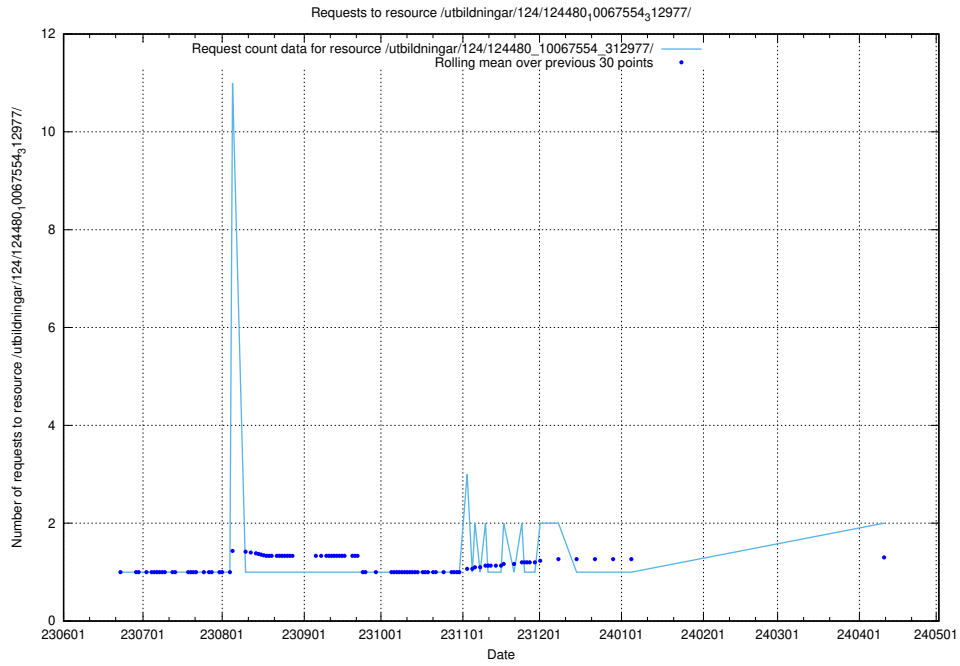

5.898 Usage of /utbildningar/124/124480_10067554_312977/

Here, we count the number of requests to resource /utbildningar/124/124480_10067554_312977/.