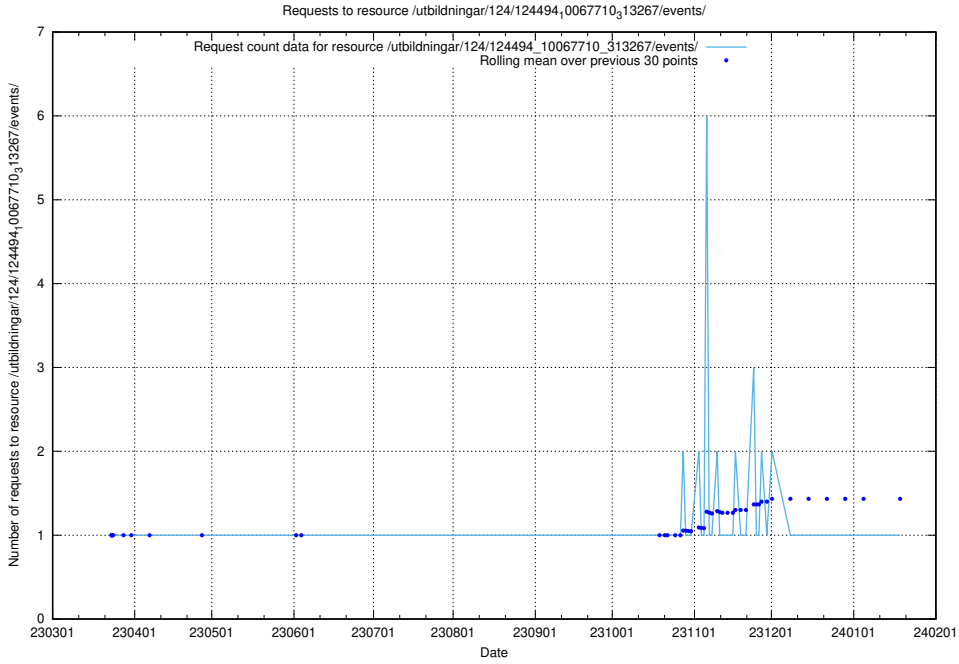

5.2578 Usage of /utbildningar/124/124494_10067710_313267/events/

Here, we count the number of requests to resource /utbildningar/124/124494_10067710_313267/events/