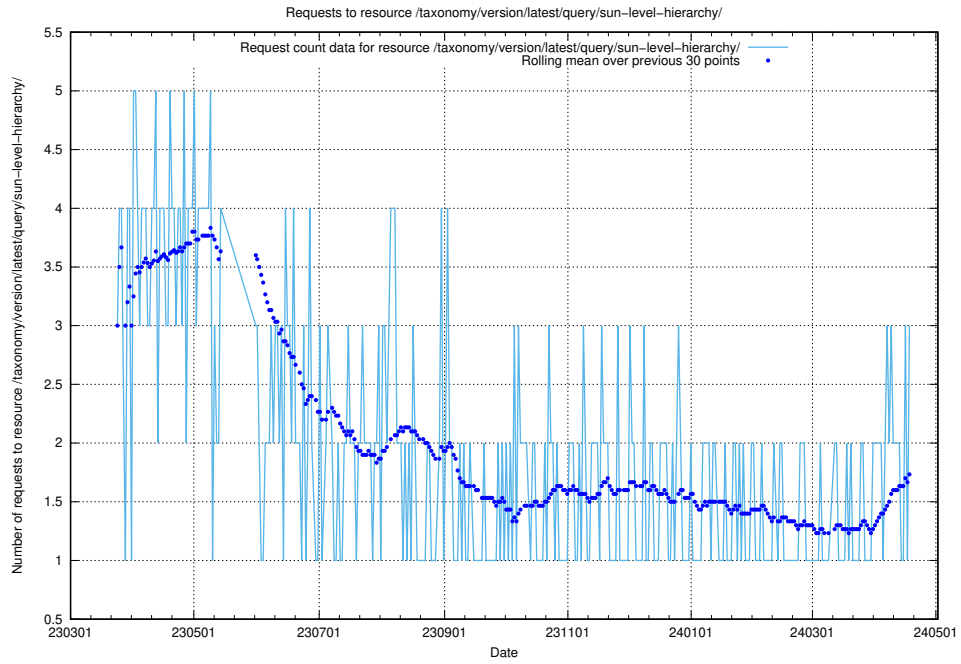

5.474 Usage of /taxonomy/version/latest/query/sun-level-hierarchy/

Here, we count the number of requests to resource /taxonomy/version/latest/query/sun-level-hierarchy/.