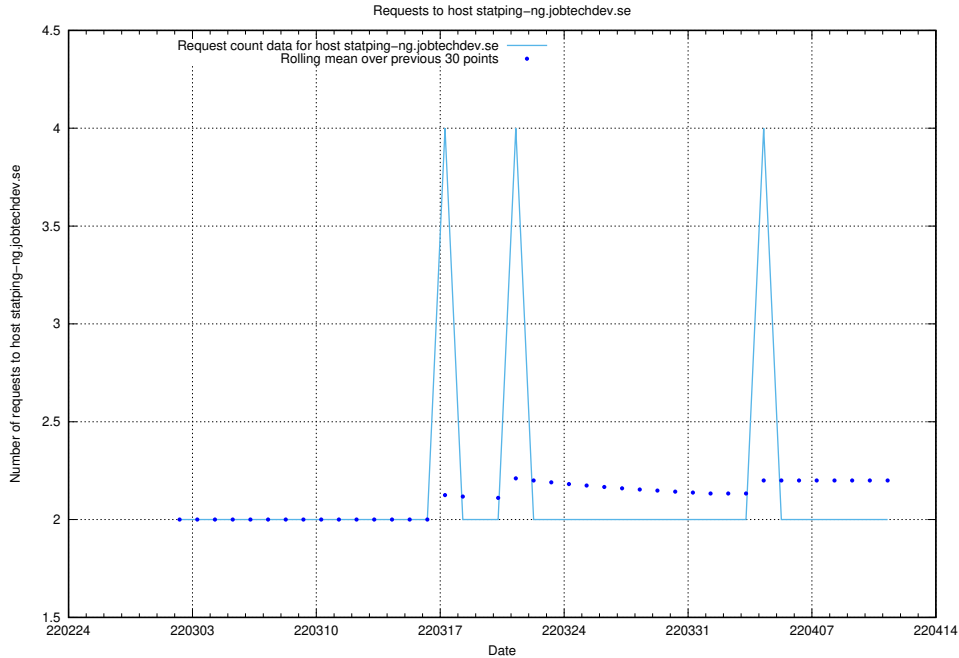

7.504 Usage of statping-ng.jobtechdev.se

Here, we count the number of requests to host statping-ng.jobtechdev.se.