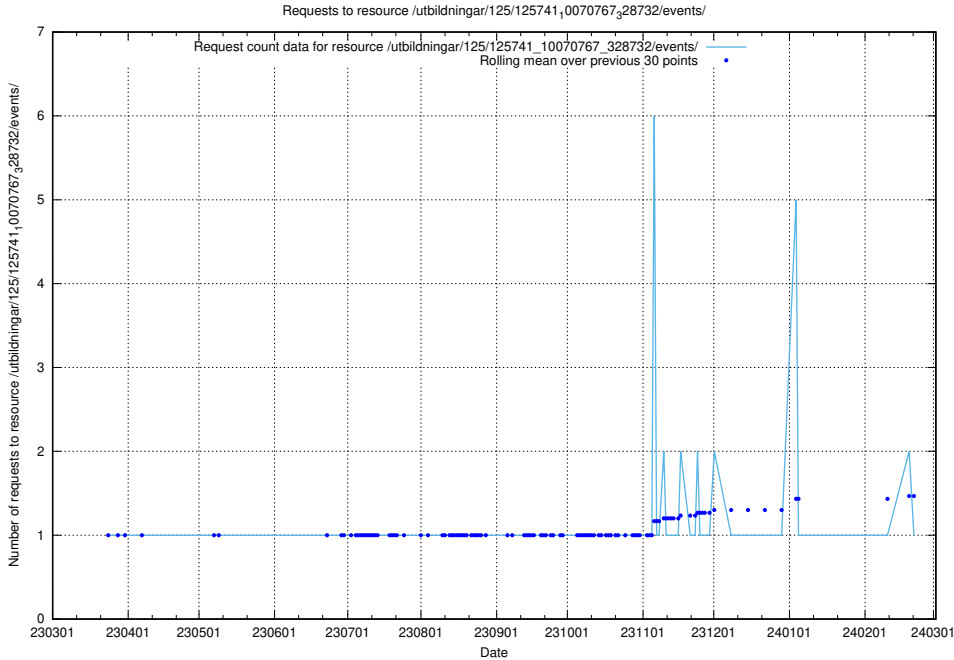

Here, we count the number of requests to resource /utbildningar/122/122985_10065274_281273/events/

5.6012 Usage of /utbildningar/125/125741_10070767_328732/events/

Here, we count the number of requests to resource /utbildningar/125/125741_10070767_328732/events/