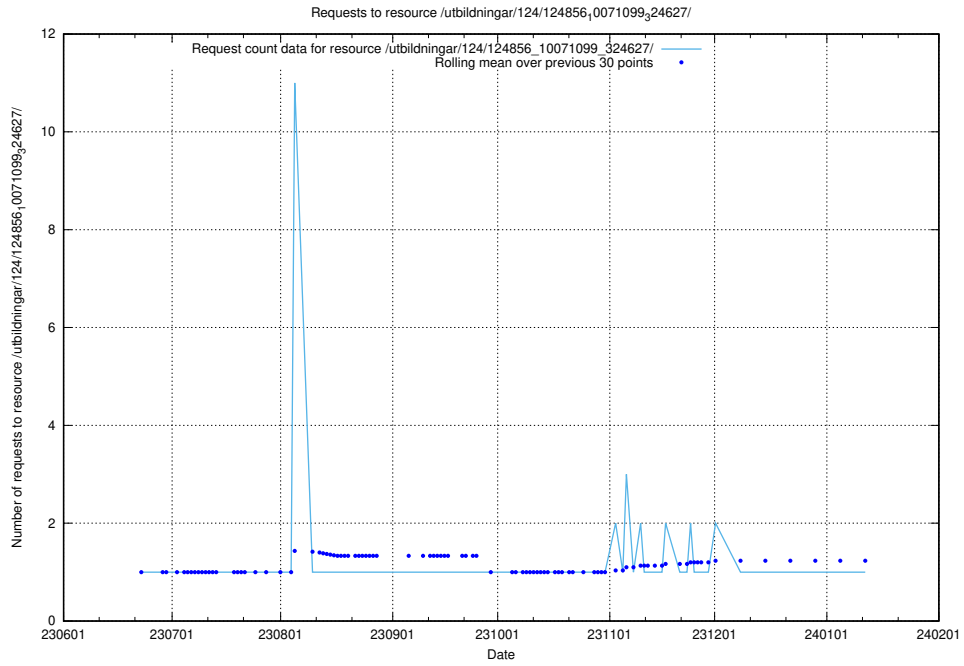

5.5559 Usage of /utbildningar/124/124856_10071099_324627/

Here, we count the number of requests to resource /utbildningar/124/124856_10071099_324627/.