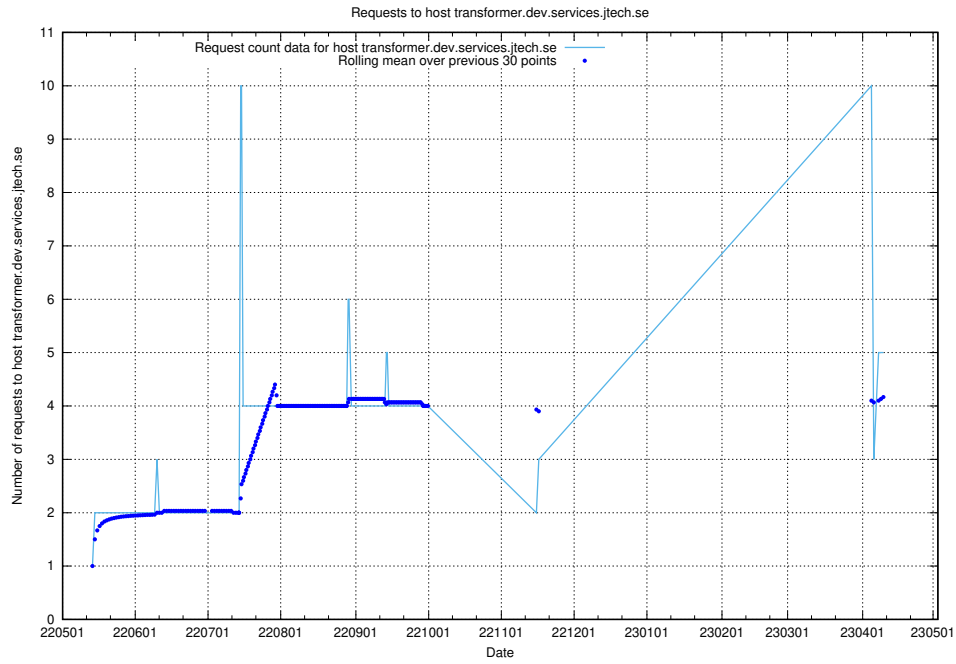

7.89 Usage of transformer.dev.services.jtech.se

Here, we count the number of requests to host transformer.dev.services.jtech.se.