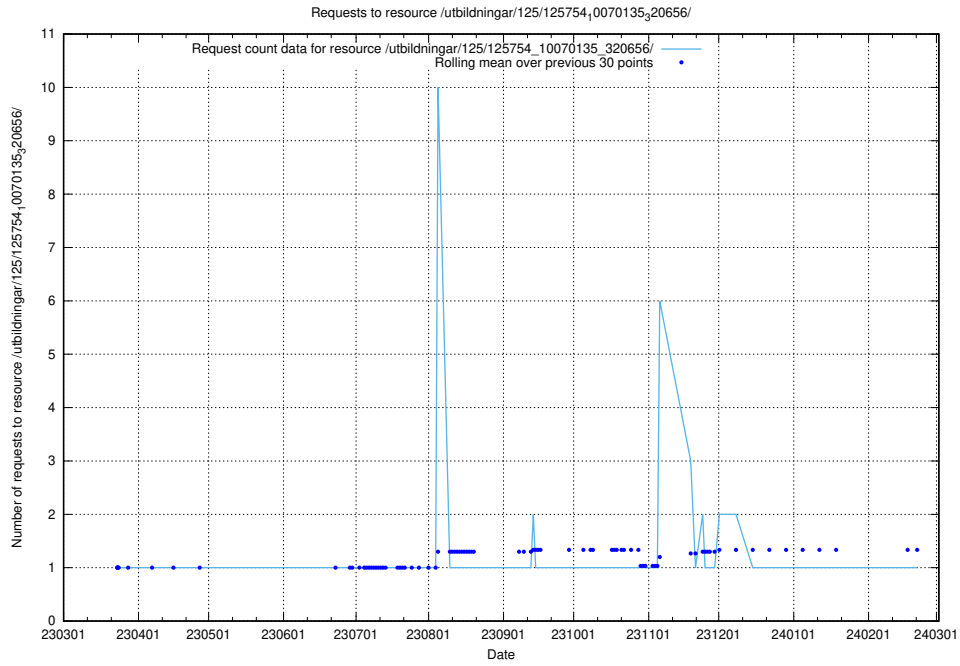

5.6241 Usage of /utbildningar/125/125754_10070135_320656/

Here, we count the number of requests to resource /utbildningar/125/125754_10070135_320656/.