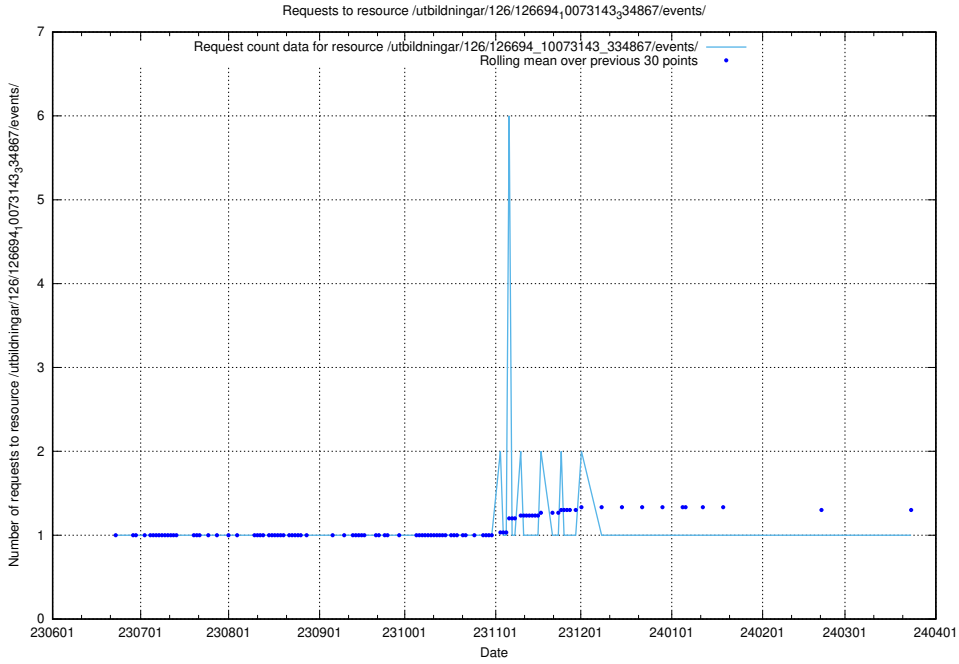

5.5450 Usage of /utbildningar/126/126694_10073143_334867/events/

Here, we count the number of requests to resource /utbildningar/126/126694_10073143_334867/events/