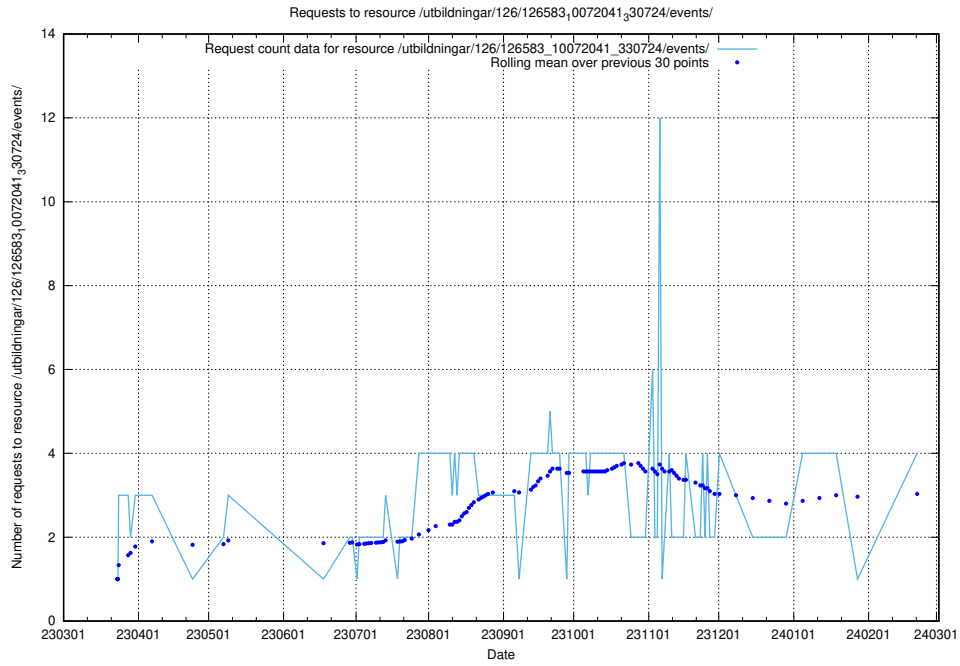

5.294 Usage of /utbildningar/126/126583_10072041_330724/events/

Here, we count the number of requests to resource /utbildningar/126/126583_10072041_330724/events/