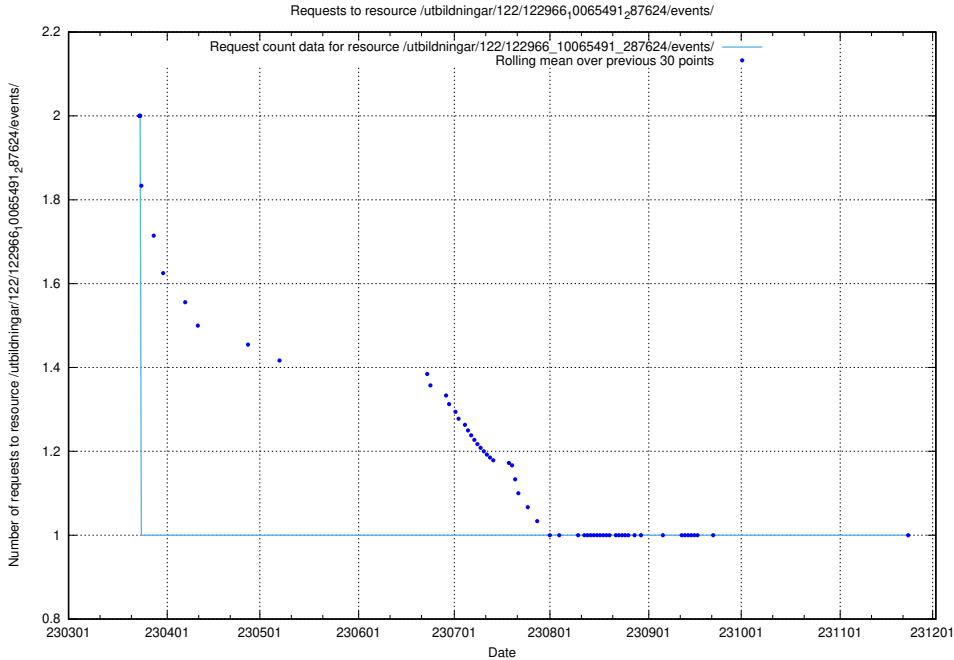

5.6093 Usage of /utbildningar/122/122966_10065491_287624/events/

Here, we count the number of requests to resource /utbildningar/122/122966_10065491_287624/events/