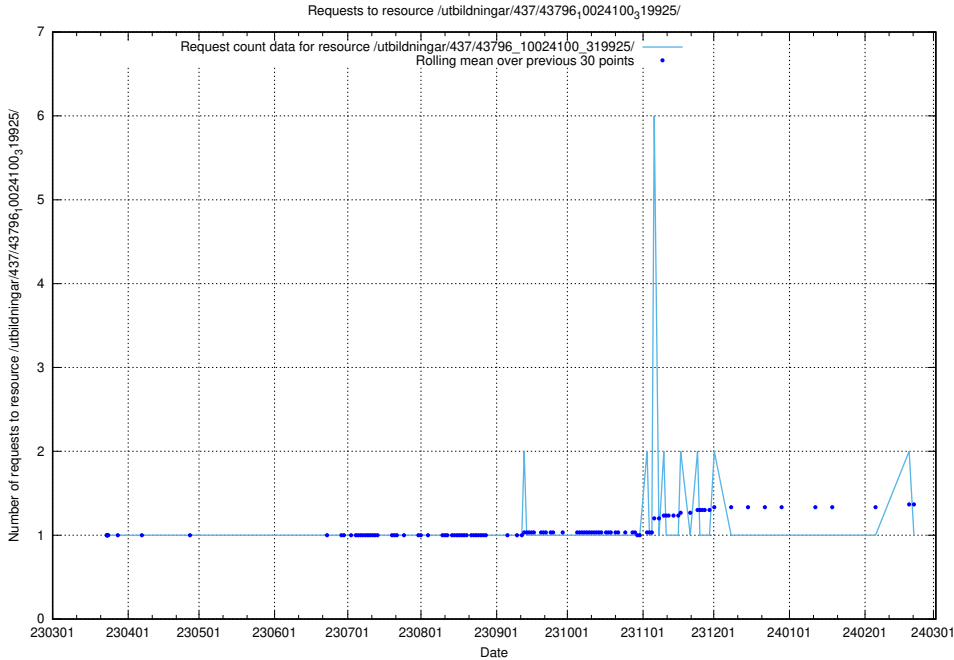

5.6137 Usage of /utbildningar/437/43796_10024100_319925/

Here, we count the number of requests to resource /utbildningar/437/43796_10024100_319925/.