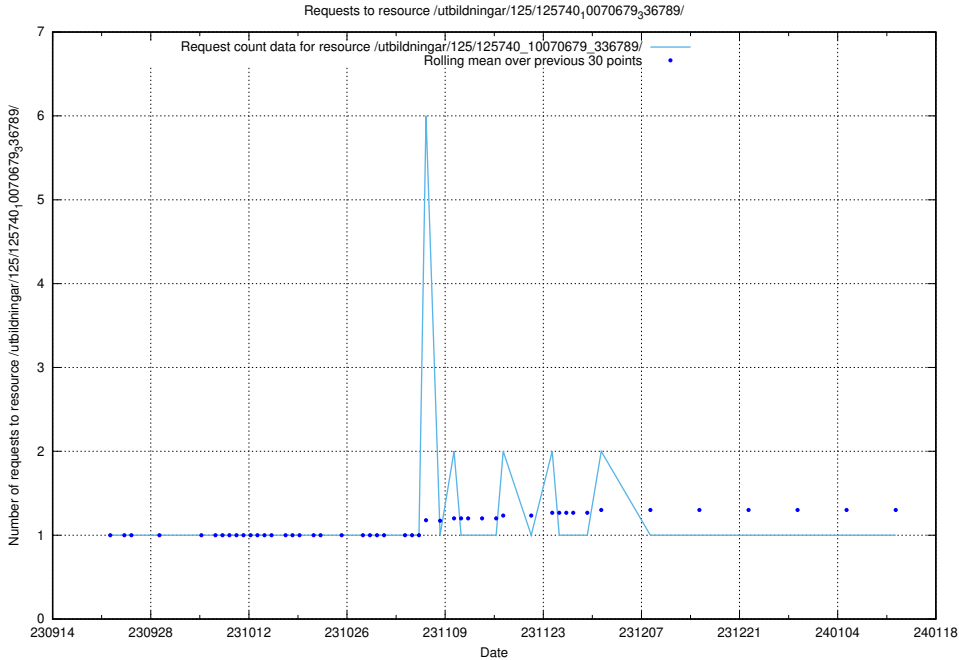

5.4335 Usage of /utbildningar/125/125740_10070679_336789/

Here, we count the number of requests to resource /utbildningar/125/125740_10070679_336789/.