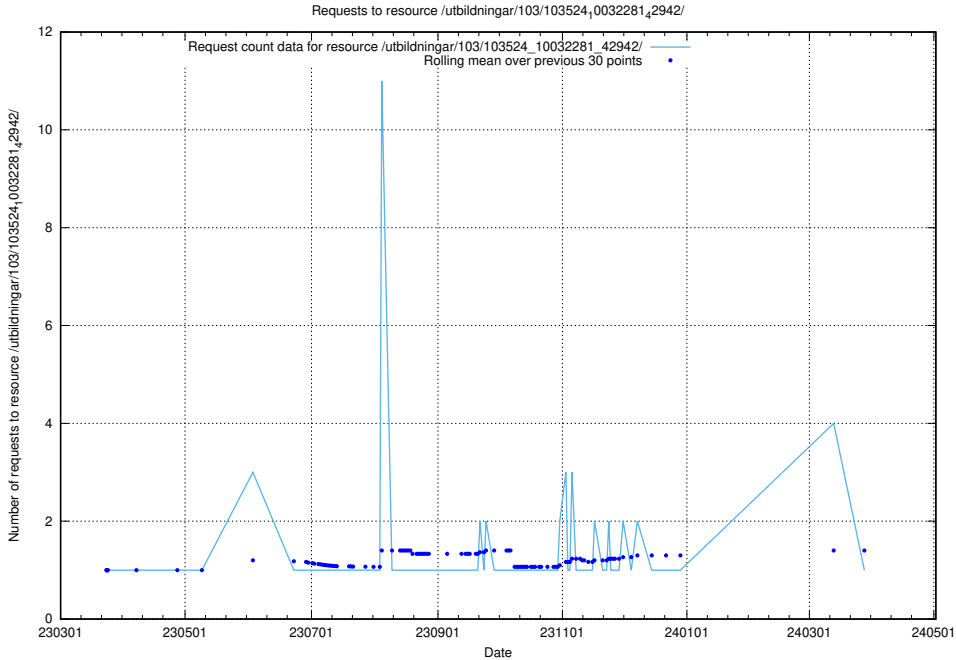

5.5274 Usage of /utbildningar/103/103524_10032281_42942/

Here, we count the number of requests to resource /utbildningar/103/103524_10032281_42942/.