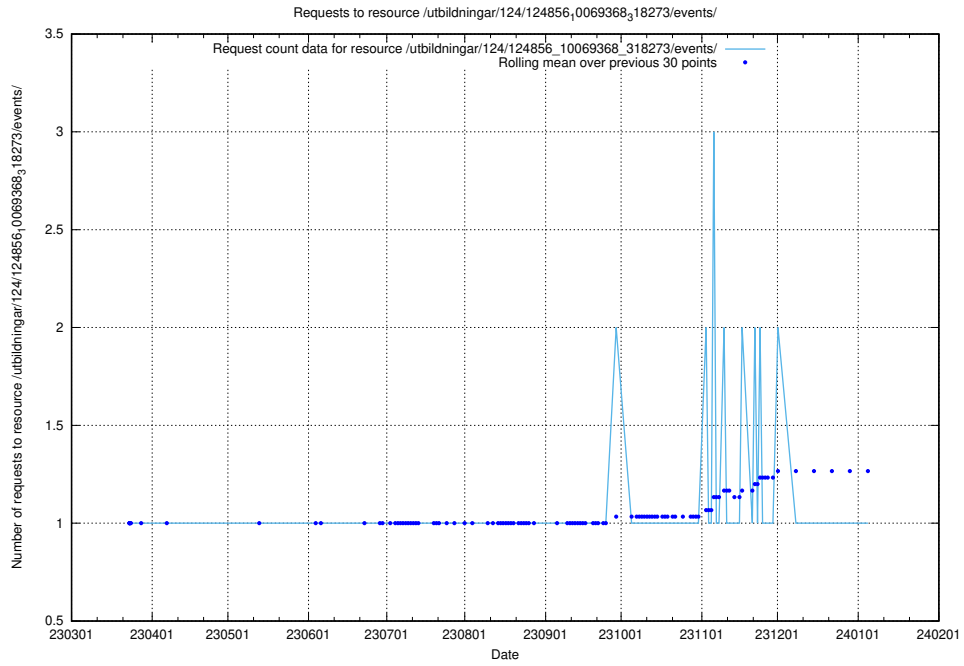

5.1232 Usage of /utbildningar/124/124856_10069368_318273/events/

Here, we count the number of requests to resource /utbildningar/124/124856_10069368_318273/events/