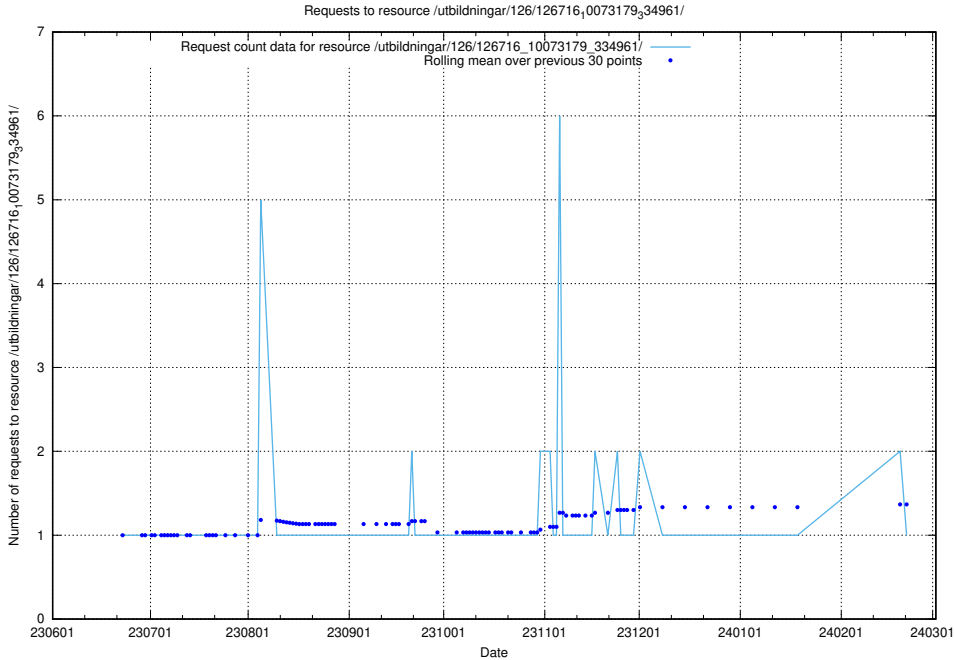

5.5433 Usage of /utbildningar/126/126716_10073179_334961/

Here, we count the number of requests to resource /utbildningar/126/126716_10073179_334961/.