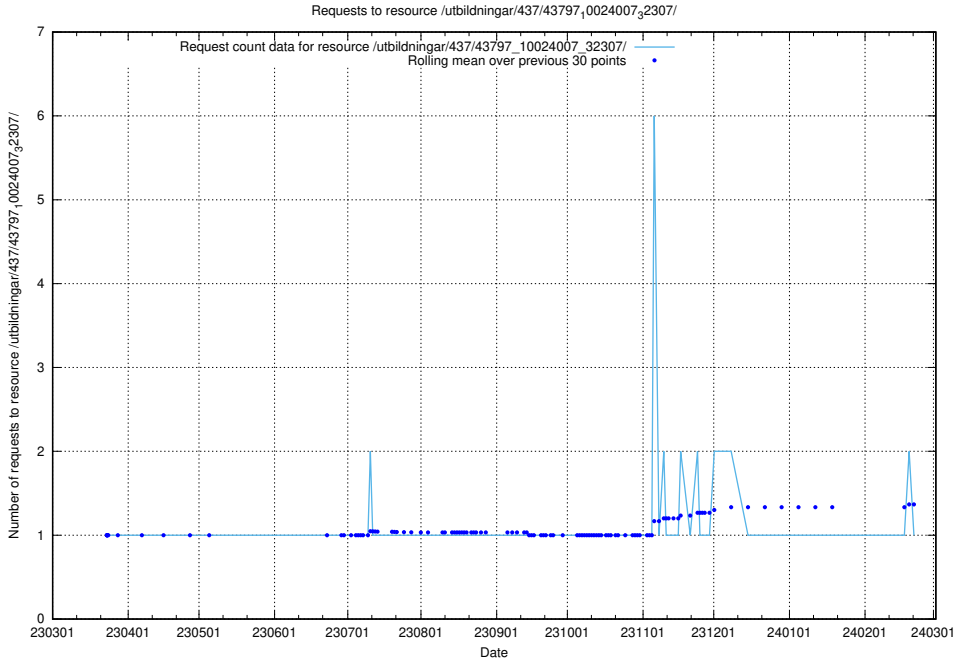

Here, we count the number of requests to resource /utbildningar/437/43799_10024013_29974/.

5.6132 Usage of /utbildningar/437/43797_10024007_32307/

Here, we count the number of requests to resource /utbildningar/437/43797_10024007_32307/.