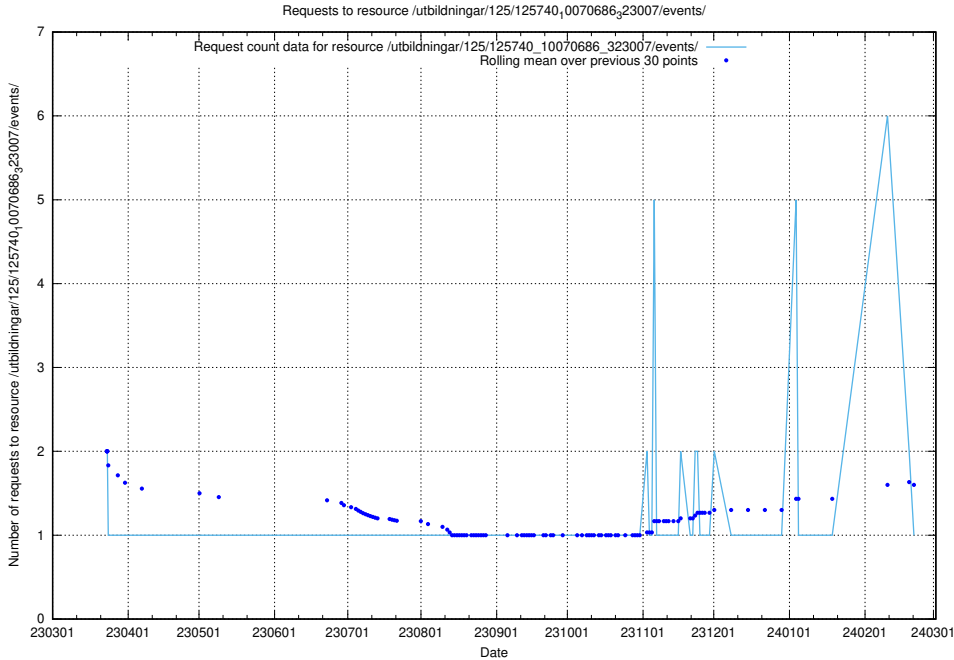

5.6063 Usage of /utbildningar/125/125740_10070686_323007/events/

Here, we count the number of requests to resource /utbildningar/125/125740_10070686_323007/events/