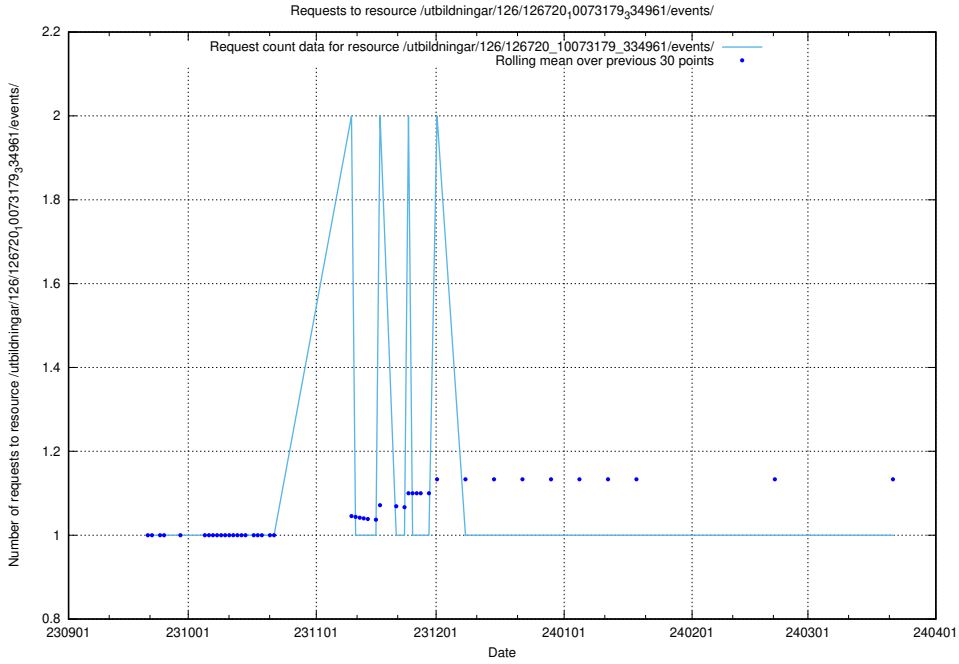

5.4347 Usage of /utbildningar/126/126720_10073179_334961/events/

Here, we count the number of requests to resource /utbildningar/126/126720_10073179_334961/events/