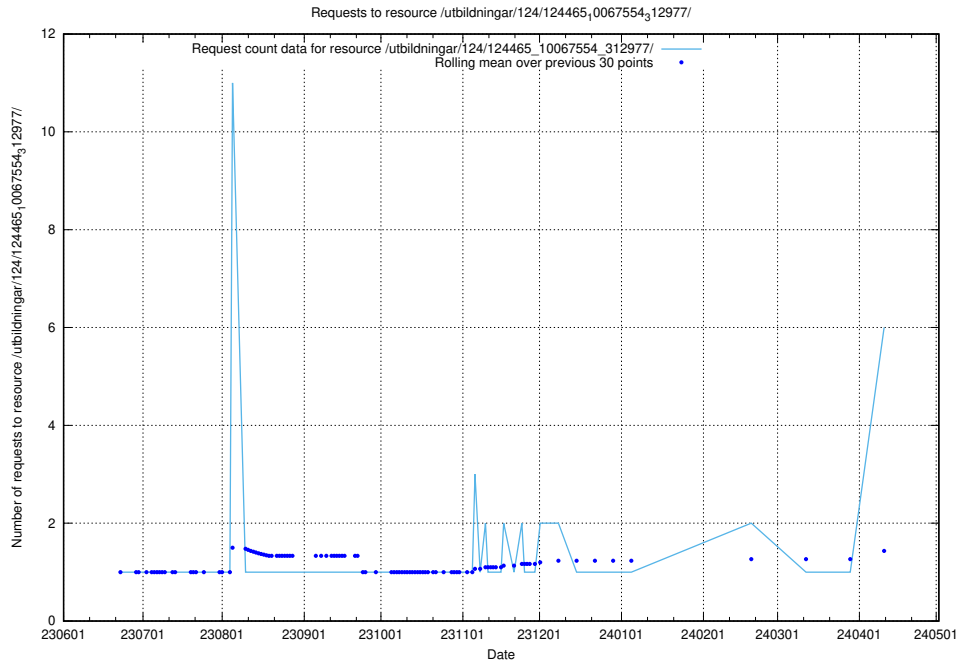

5.128 Usage of /utbildningar/124/124465_10067554_312977/

Here, we count the number of requests to resource /utbildningar/124/124465_10067554_312977/.