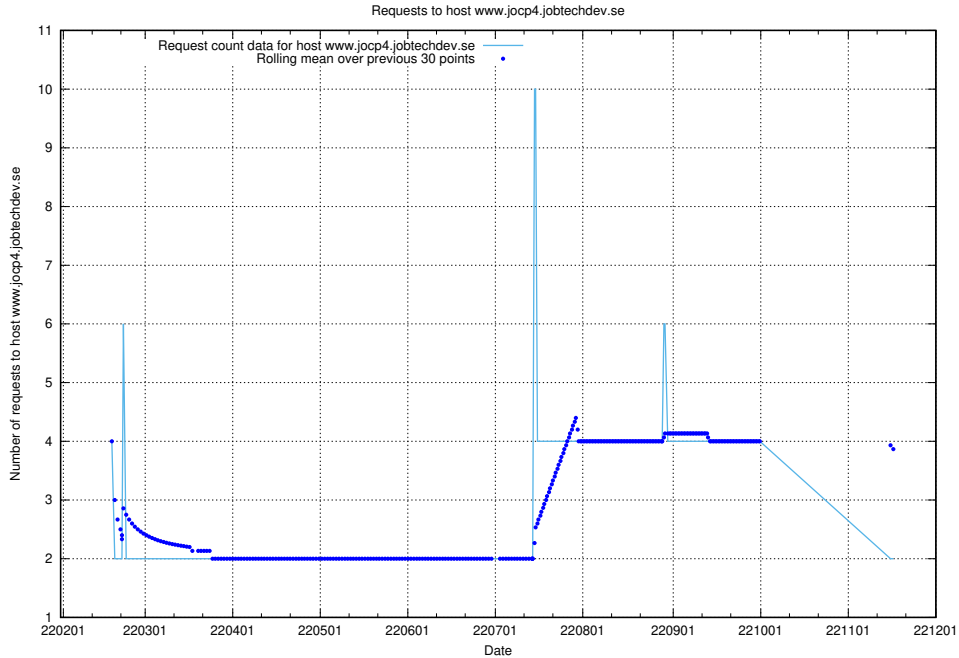

7.529 Usage of www.jocp4.jobtechdev.se

Here, we count the number of requests to host www.jocp4.jobtechdev.se.