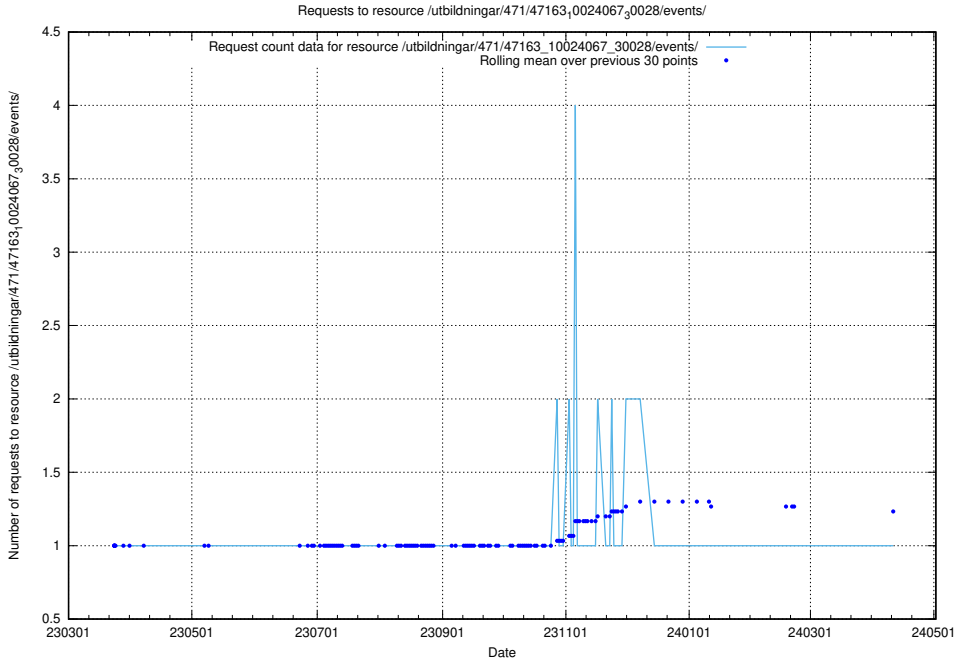

5.6094 Usage of /utbildningar/471/47163_10024067_30028/events/

Here, we count the number of requests to resource /utbildningar/471/47163_10024067_30028/events/.