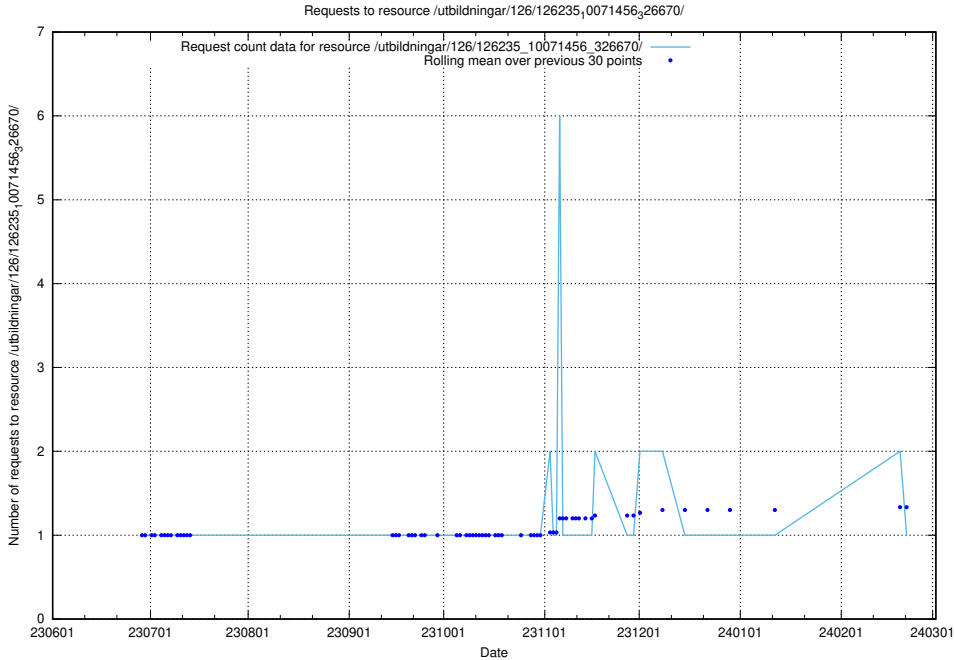

5.5277 Usage of /utbildningar/126/126235_10071456_326670/

Here, we count the number of requests to resource /utbildningar/126/126235_10071456_326670/.