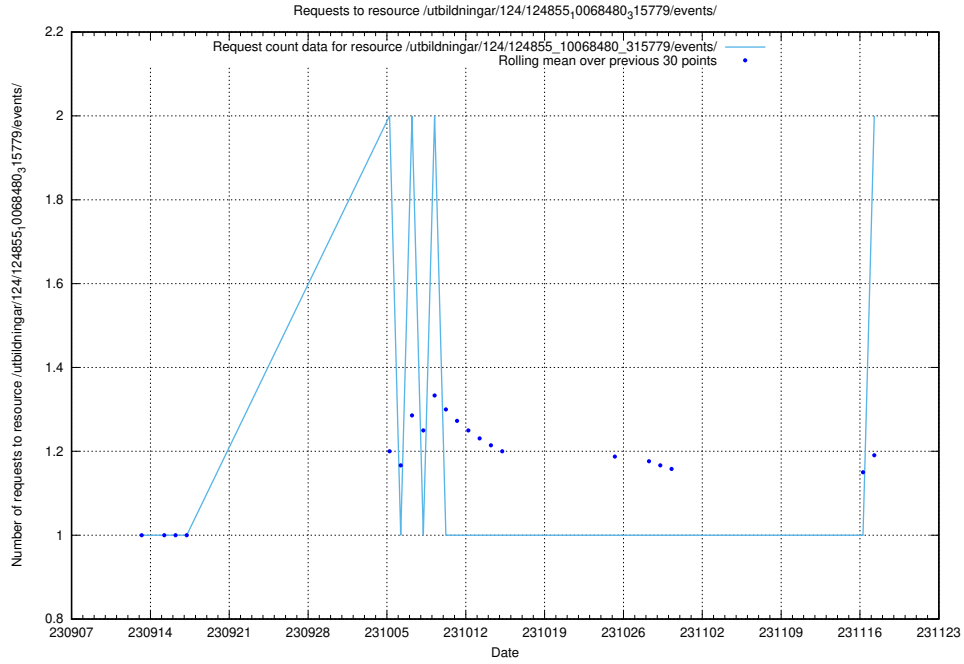

Here, we count the number of requests to resource /utbildningar/124/124498_10067869_313652/events/

5.782 Usage of /utbildningar/124/124855_10068480_315779/events/

Here, we count the number of requests to resource /utbildningar/124/124855_10068480_315779/events/