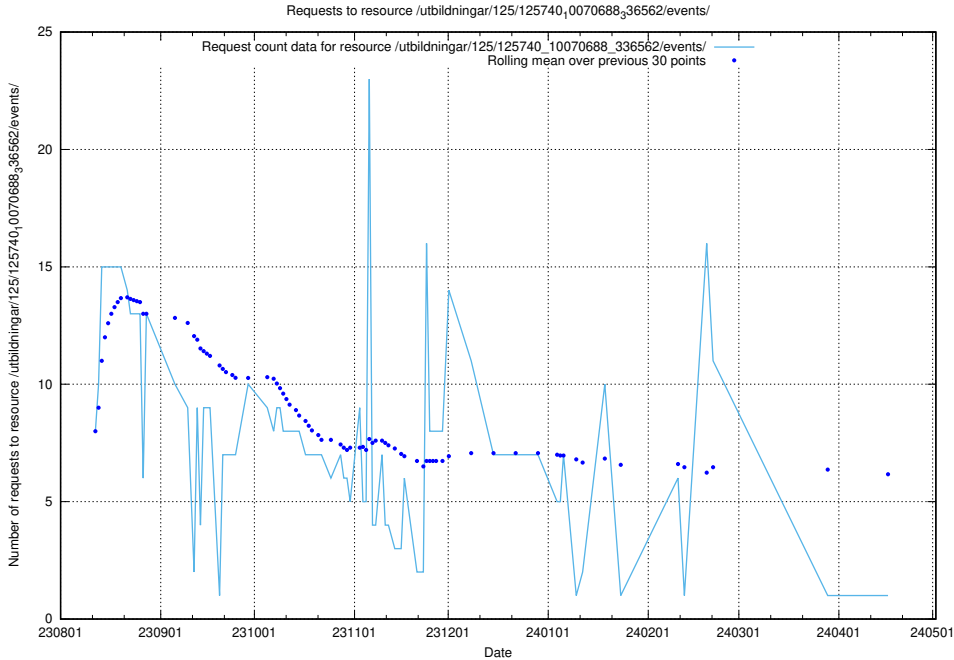

5.4628 Usage of /utbildningar/125/125740_10070688_336562/events/

Here, we count the number of requests to resource /utbildningar/125/125740_10070688_336562/events/