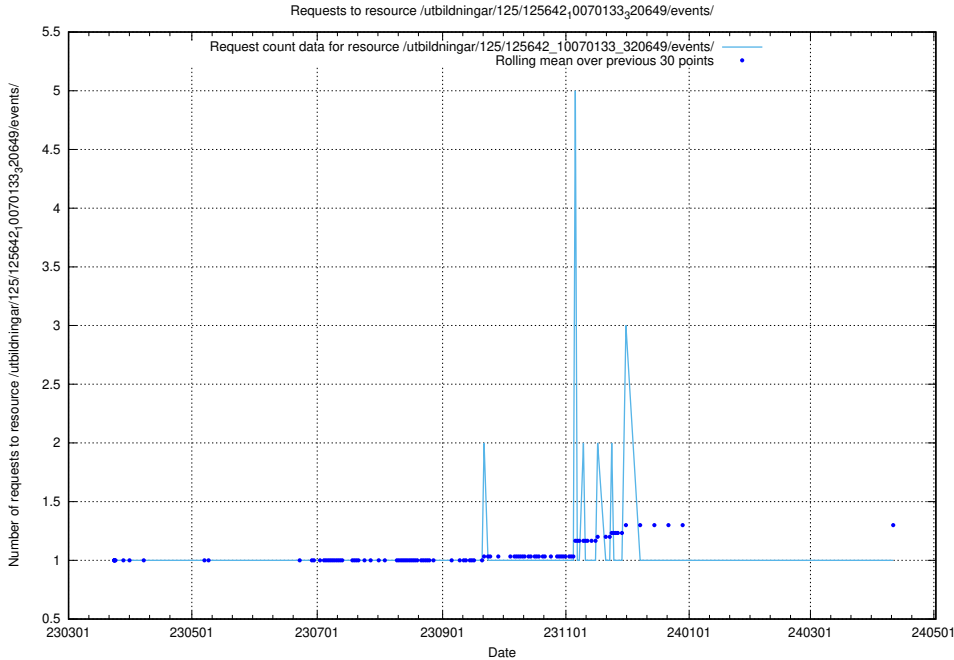

5.1104 Usage of /utbildningar/125/125642_10070133_320649/events/

Here, we count the number of requests to resource /utbildningar/125/125642_10070133_320649/events/