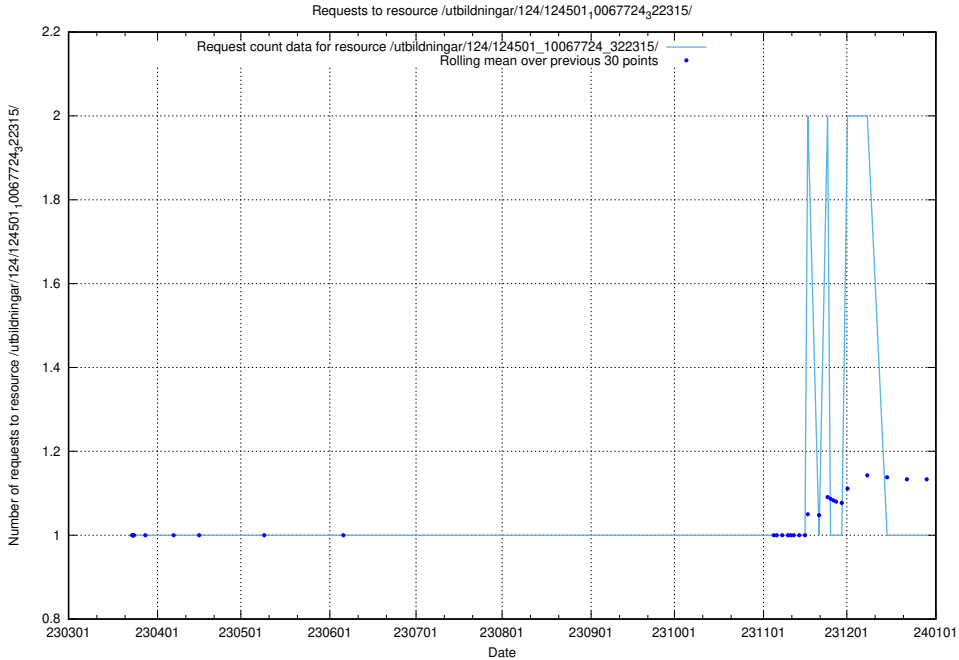

5.2114 Usage of /utbildningar/124/124501_10067724_322315/

Here, we count the number of requests to resource /utbildningar/124/124501_10067724_322315/.