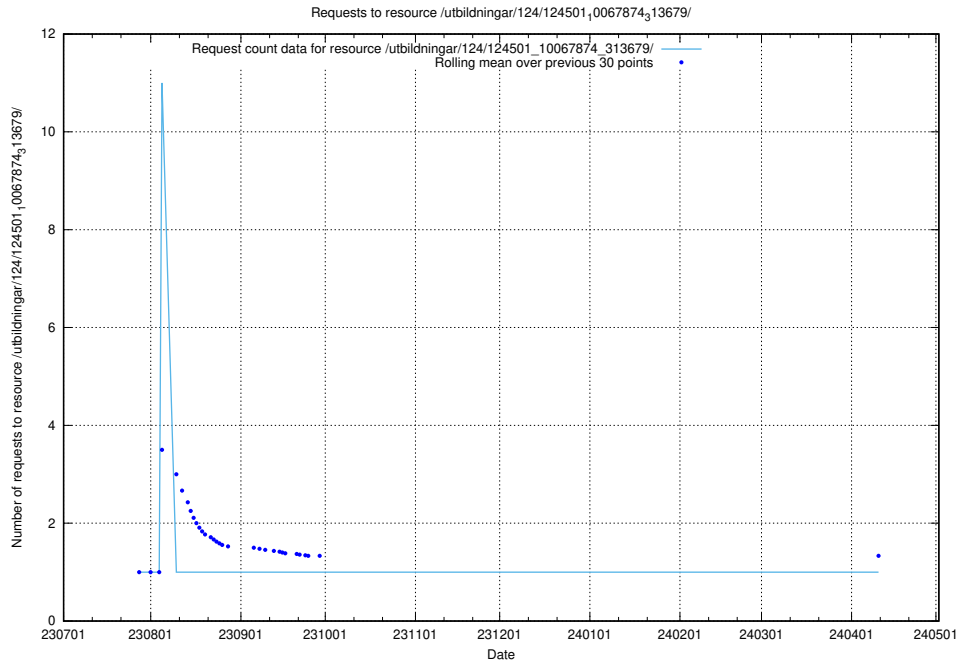

5.4730 Usage of /utbildningar/124/124501_10067874_313679/

Here, we count the number of requests to resource /utbildningar/124/124501_10067874_313679/.