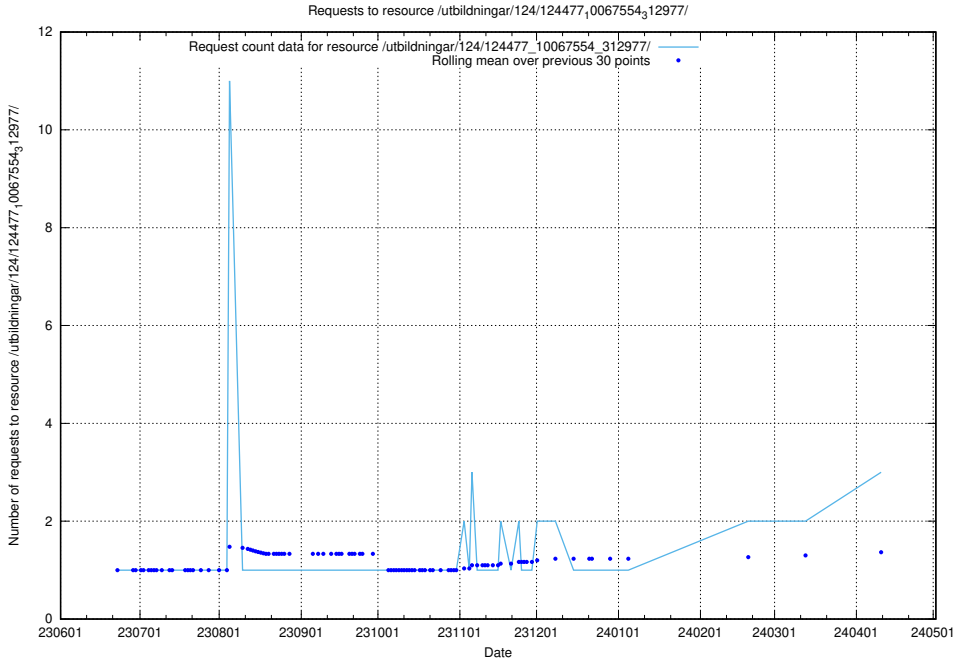

5.448 Usage of /utbildningar/124/124477_10067554_312977/

Here, we count the number of requests to resource /utbildningar/124/124477_10067554_312977/.