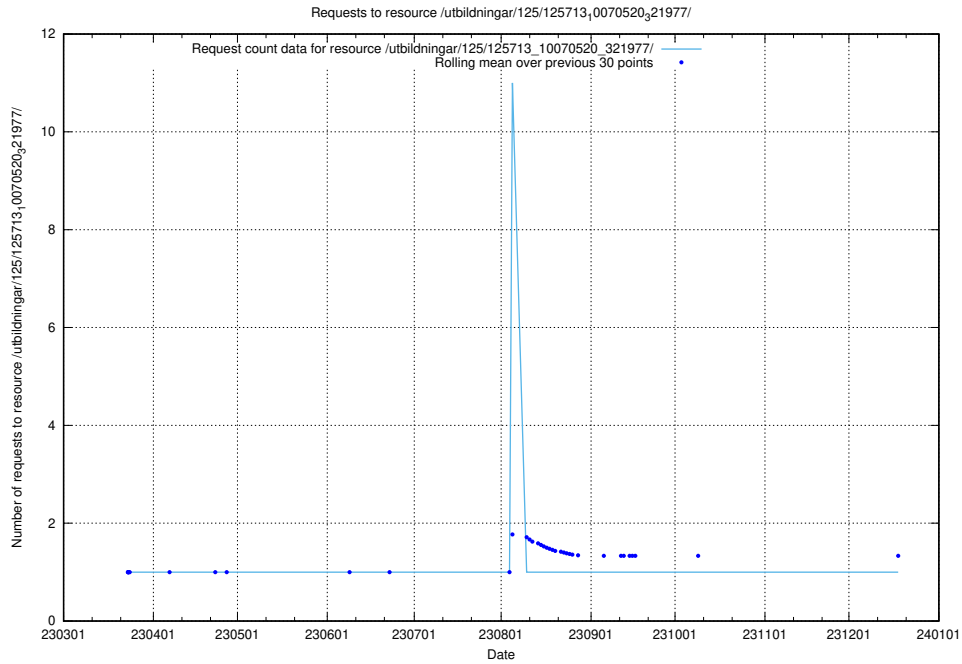

5.1070 Usage of /utbildningar/125/125713_10070520_321977/

Here, we count the number of requests to resource /utbildningar/125/125713_10070520_321977/.