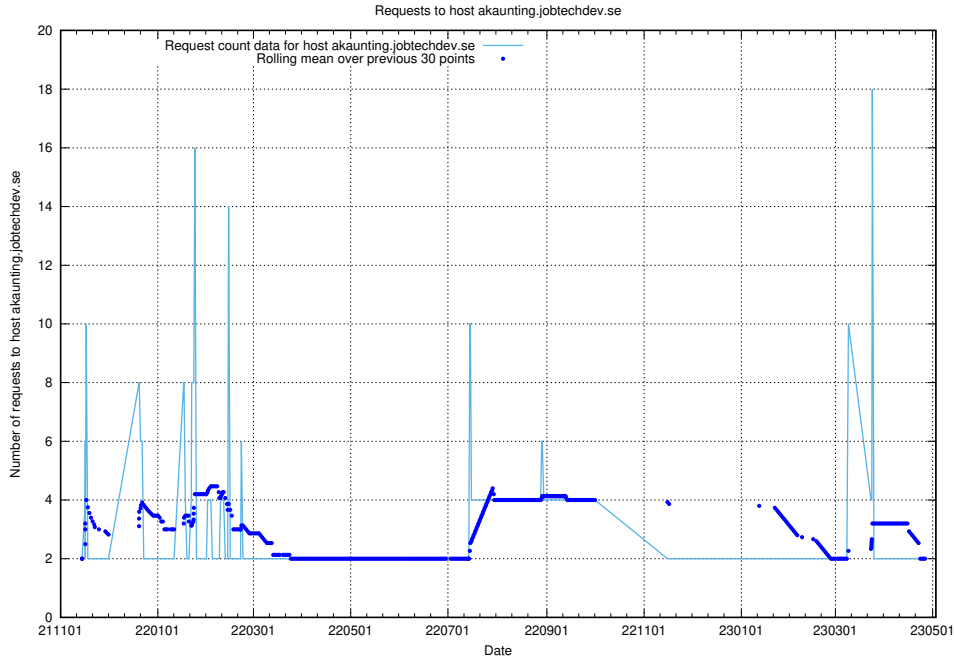

7.285 Usage of cms-test.jobtechdev.se

Here, we count the number of requests to host cms-test.jobtechdev.se.

7.286 Usage of akaunting.jobtechdev.se

Here, we count the number of requests to host akaunting.jobtechdev.se.