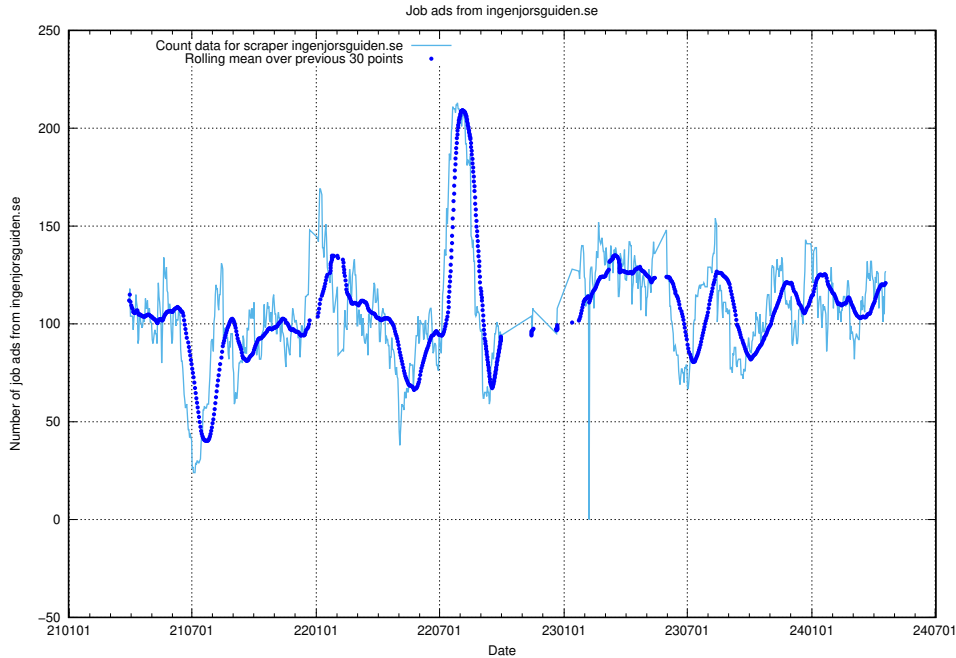

13.14 Number of ads by scraper ingenjorsguiden.se

Here, we count the number of job ads scraped from ingenjorsguiden.se.