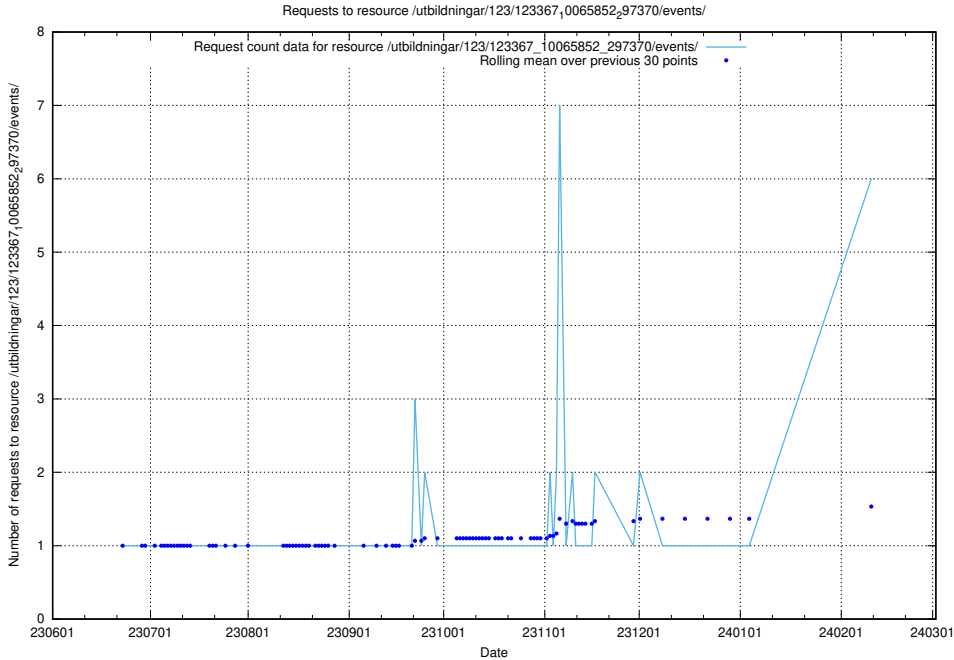

5.129 Usage of /utbildningar/123/123367_10065852_297370/events/

Here, we count the number of requests to resource /utbildningar/123/123367_10065852_297370/events/