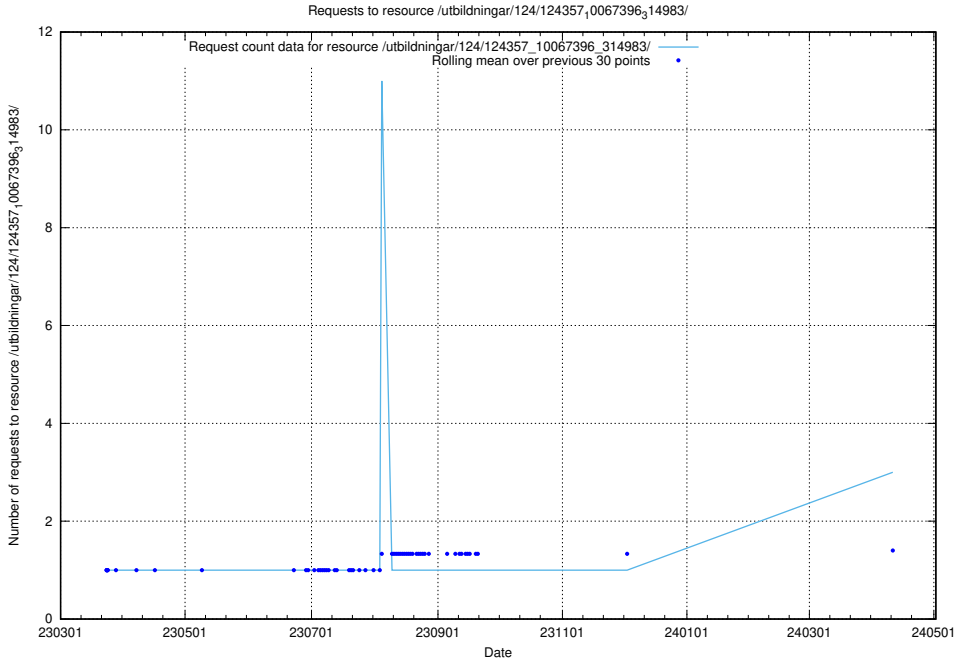

5.364 Usage of /utbildningar/124/124357_10067396_314983/

Here, we count the number of requests to resource /utbildningar/124/124357_10067396_314983/.