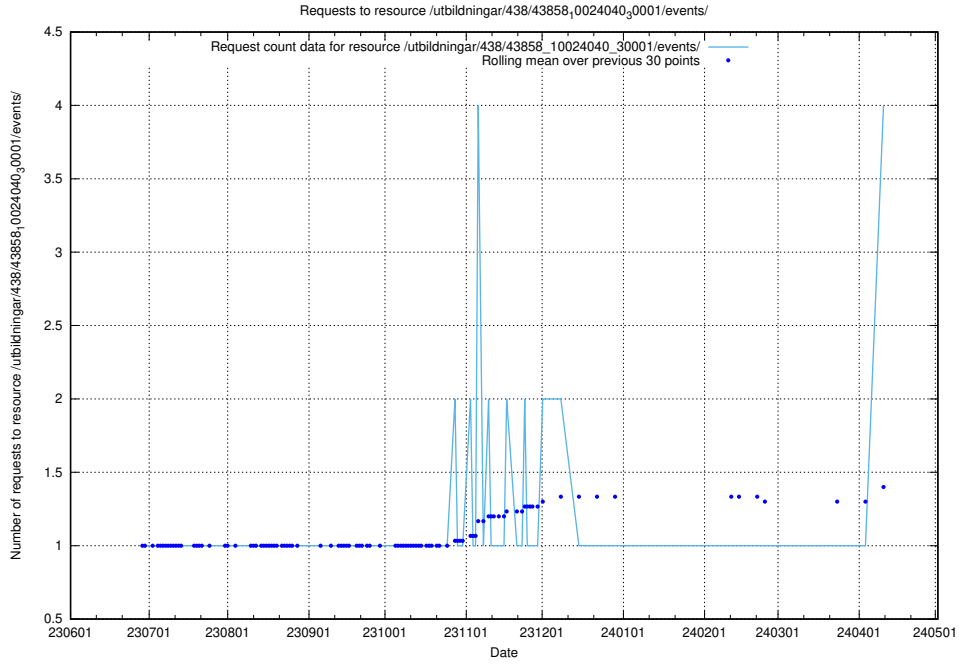

5.274 Usage of /utbildningar/438/43858_10024040_30001/events/

Here, we count the number of requests to resource /utbildningar/438/43858_10024040_30001/events/.