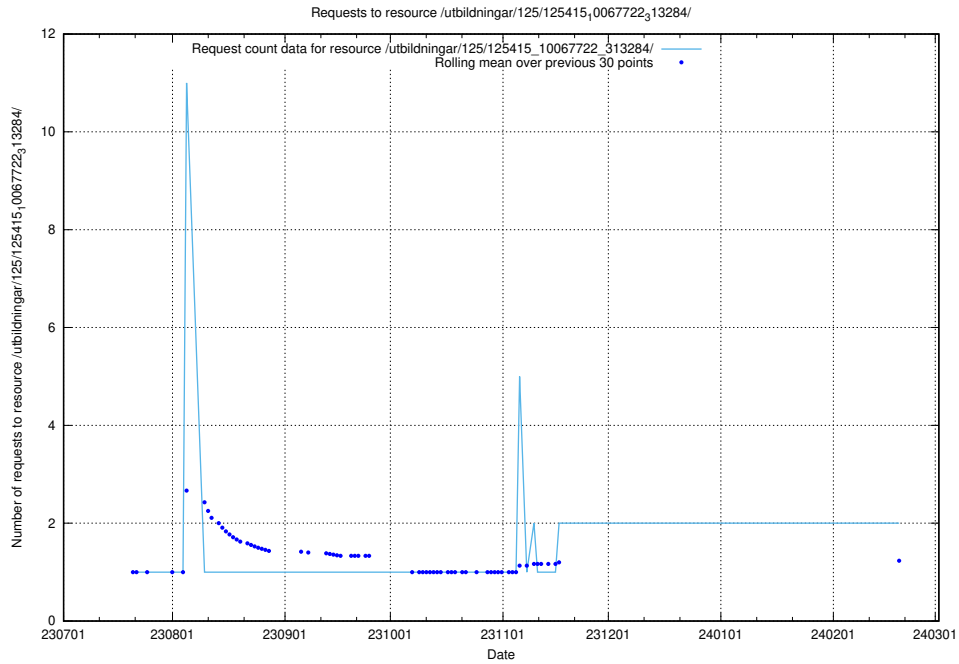

5.824 Usage of /utbildningar/125/125415_10067722_313284/

Here, we count the number of requests to resource /utbildningar/125/125415_10067722_313284/.