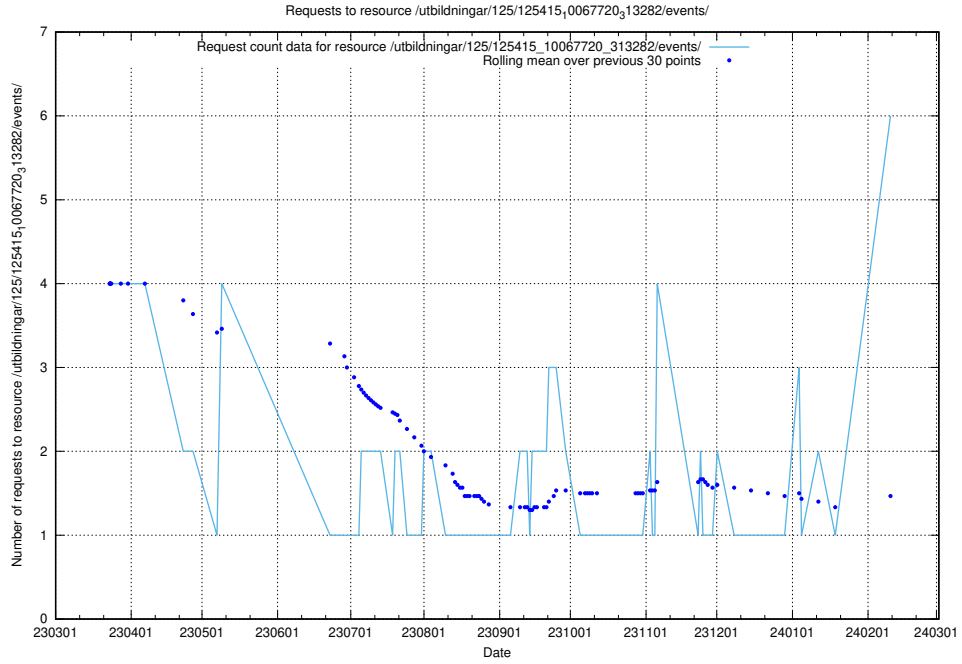

5.136 Usage of /utbildningar/125/125415_10067720_313282/events/

Here, we count the number of requests to resource /utbildningar/125/125415_10067720_313282/events/