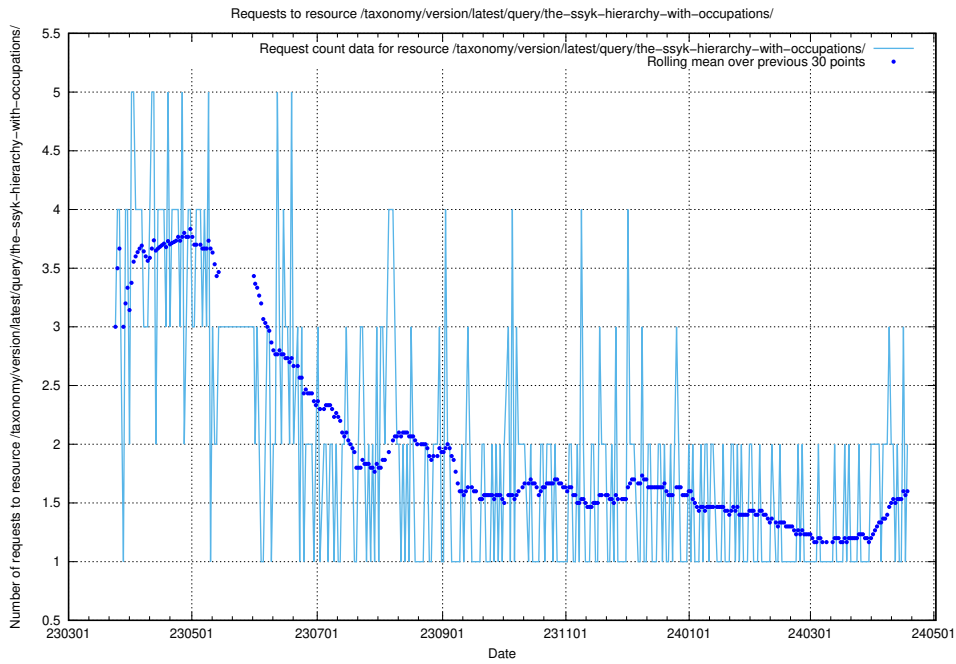

5.940 Usage of /taxonomy/version/latest/query/the-ssyk-hierarchy-with-occupations/

Here, we count the number of requests to resource /taxonomy/version/latest/query/the-ssyk-hierarchy-with-occupations/.