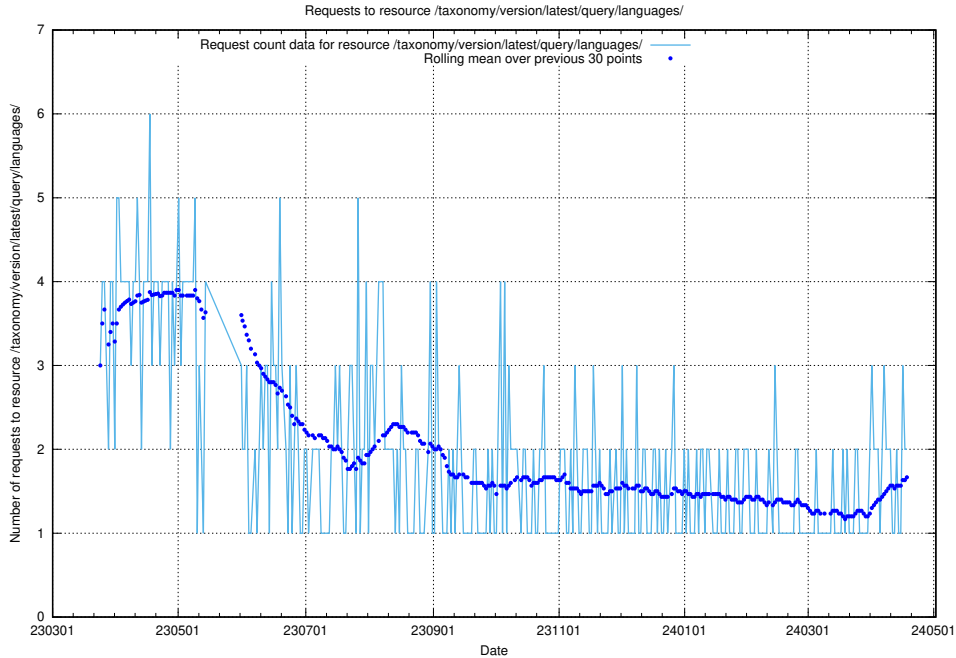

5.964 Usage of /taxonomy/version/latest/query/languages/

Here, we count the number of requests to resource /taxonomy/version/latest/query/languages/.