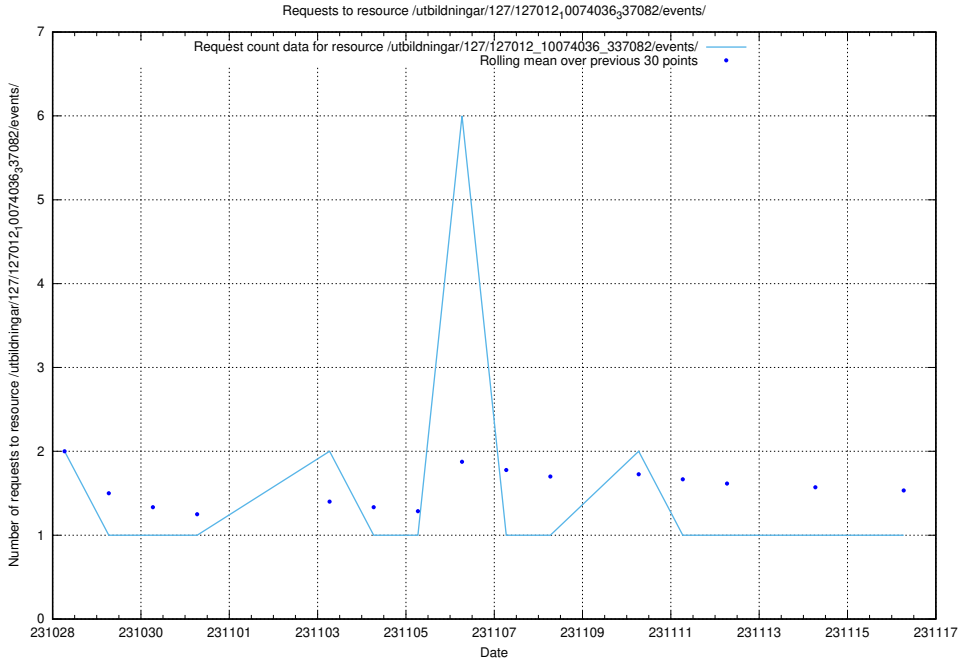

5.4013 Usage of /utbildningar/127/127012_10074036_337082/events/

Here, we count the number of requests to resource /utbildningar/127/127012_10074036_337082/events/