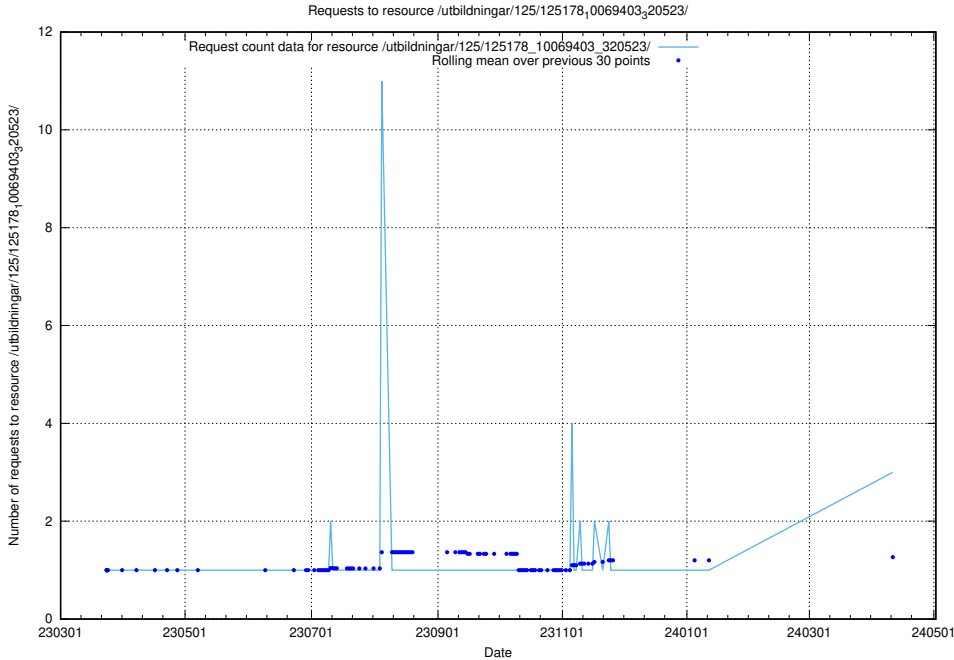

5.307 Usage of /utbildningar/125/125178_10069403_320523/

Here, we count the number of requests to resource /utbildningar/125/125178_10069403_320523/.