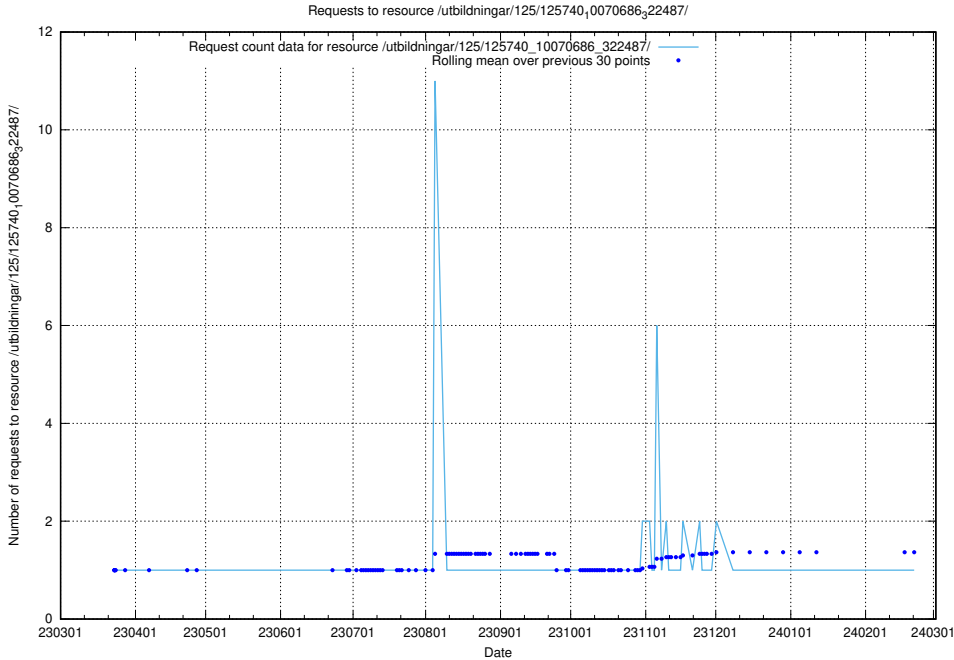

5.1040 Usage of /utbildningar/125/125740_10070686_322487/

Here, we count the number of requests to resource /utbildningar/125/125740_10070686_322487/.