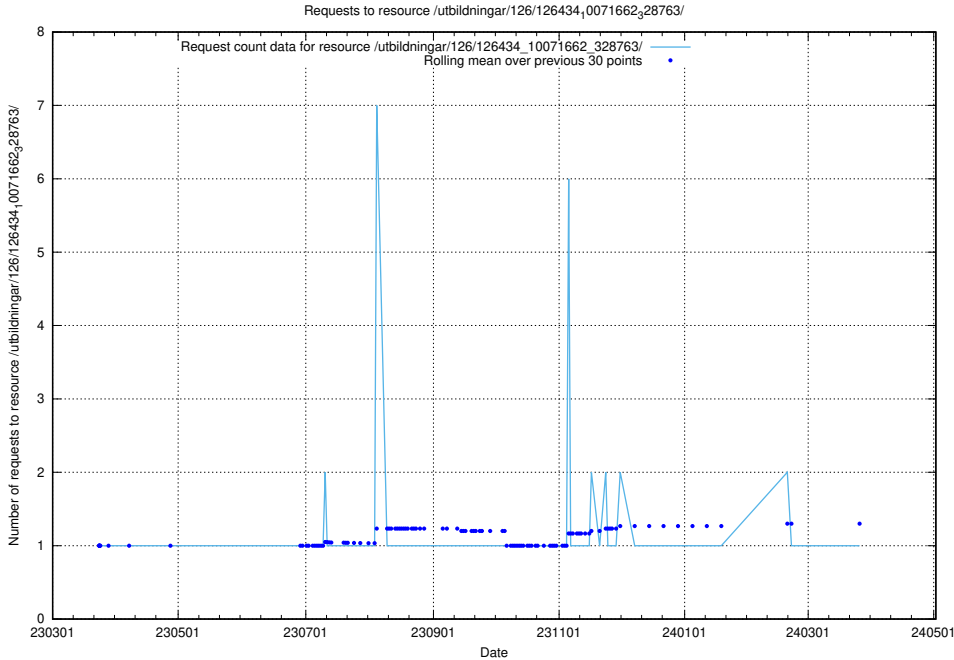

5.6203 Usage of /utbildningar/126/126434_10071662_328763/

Here, we count the number of requests to resource /utbildningar/126/126434_10071662_328763/.