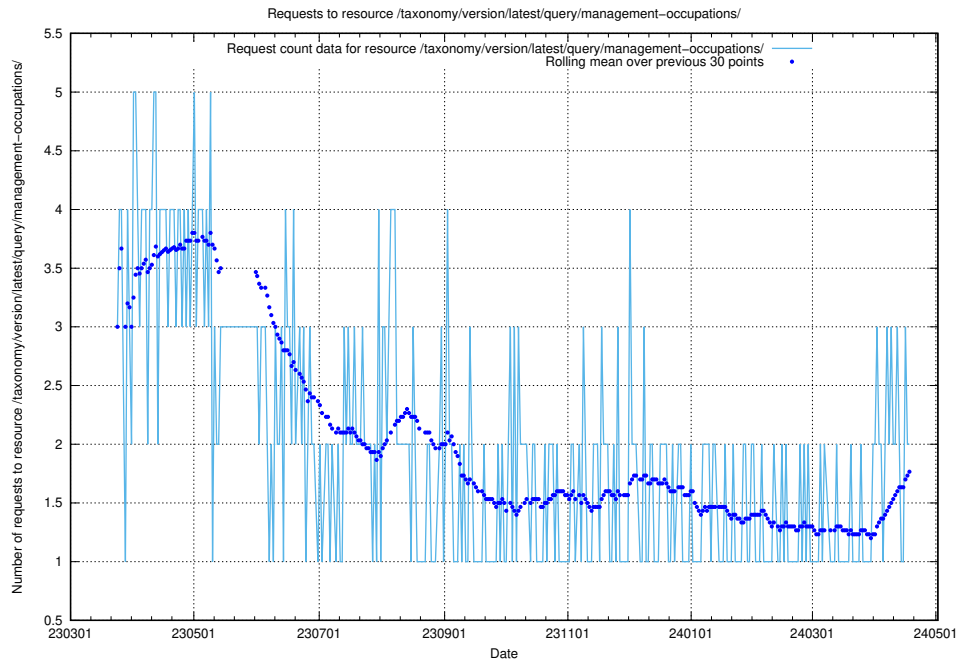

5.963 Usage of /taxonomy/version/latest/query/management-occupations/

Here, we count the number of requests to resource /taxonomy/version/latest/query/management-occupations/.