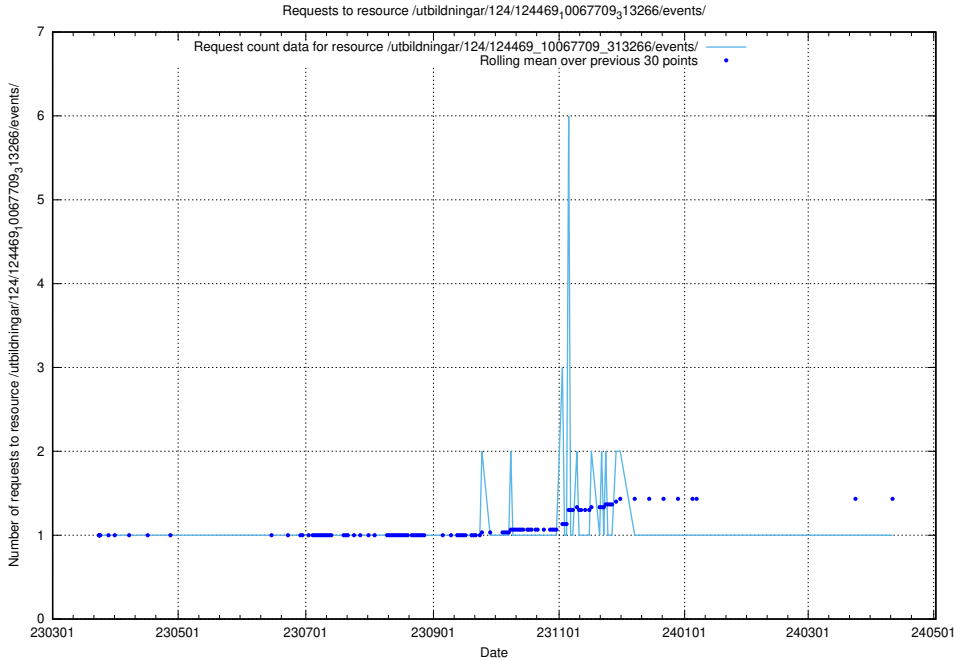

5.3077 Usage of /utbildningar/124/124469_10067709_313266/events/

Here, we count the number of requests to resource /utbildningar/124/124469_10067709_313266/events/