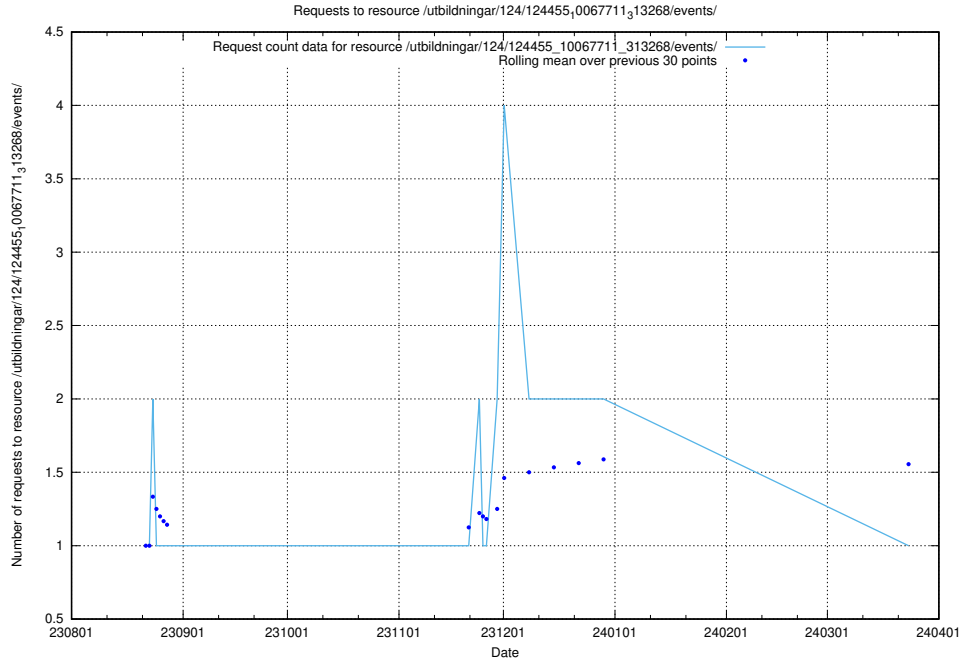

Here, we count the number of requests to resource /utbildningar/124/124455_10067711_313268/events/

5.4575 Usage of /taxonomy/version/17/query/concepts-and-common-relations/

Here, we count the number of requests to resource /taxonomy/version/17/query/concepts-and-common-relations/.