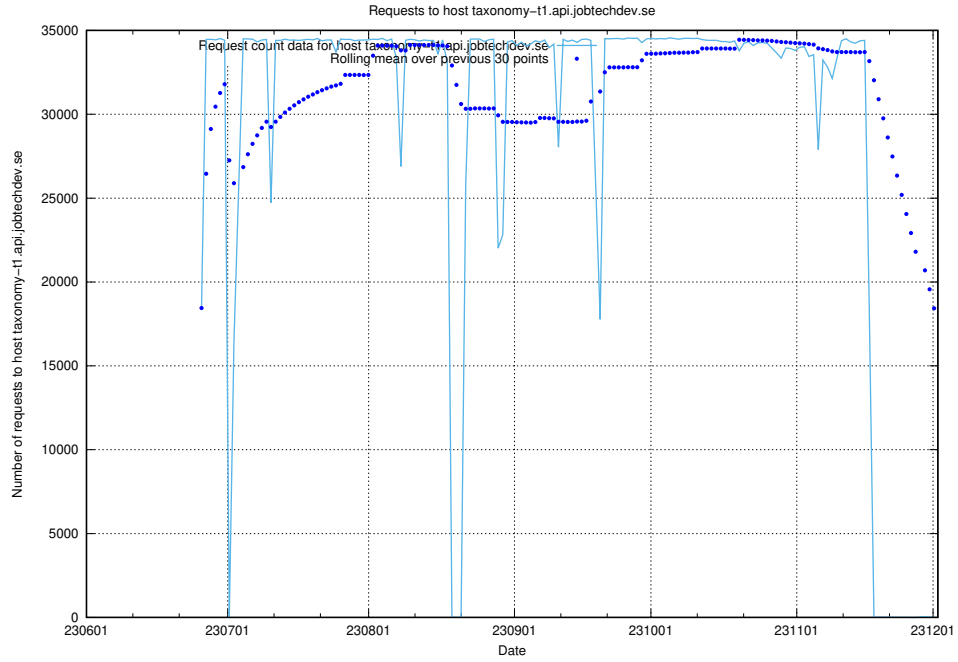

7.164 Usage of taxonomy-t1.api.jobtechdev.se

Here, we count the number of requests to host taxonomy-t1.api.jobtechdev.se.