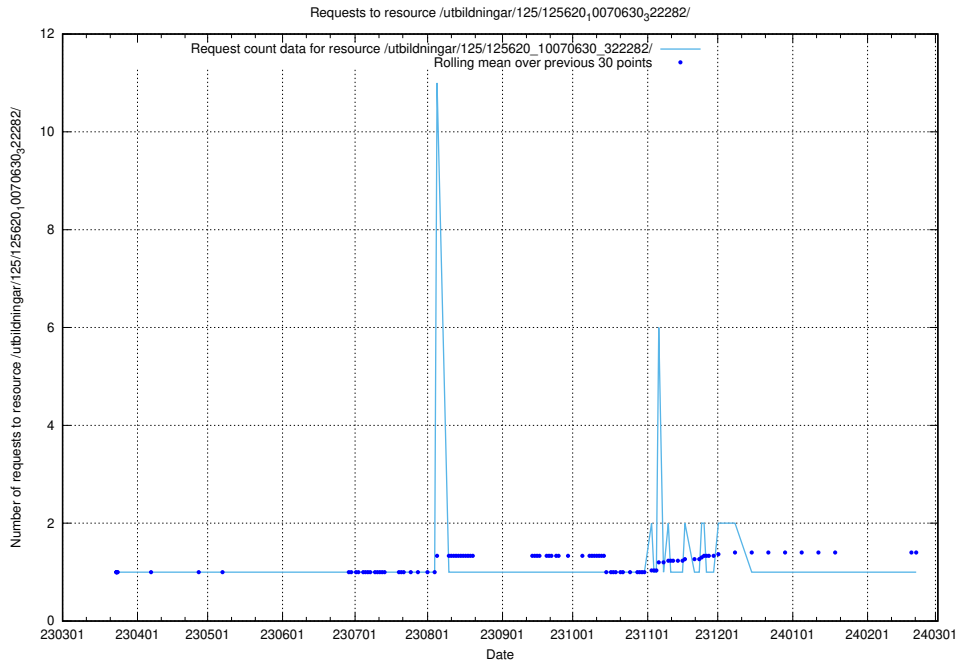

5.1115 Usage of /utbildningar/125/125620_10070630_322282/

Here, we count the number of requests to resource /utbildningar/125/125620_10070630_322282/.