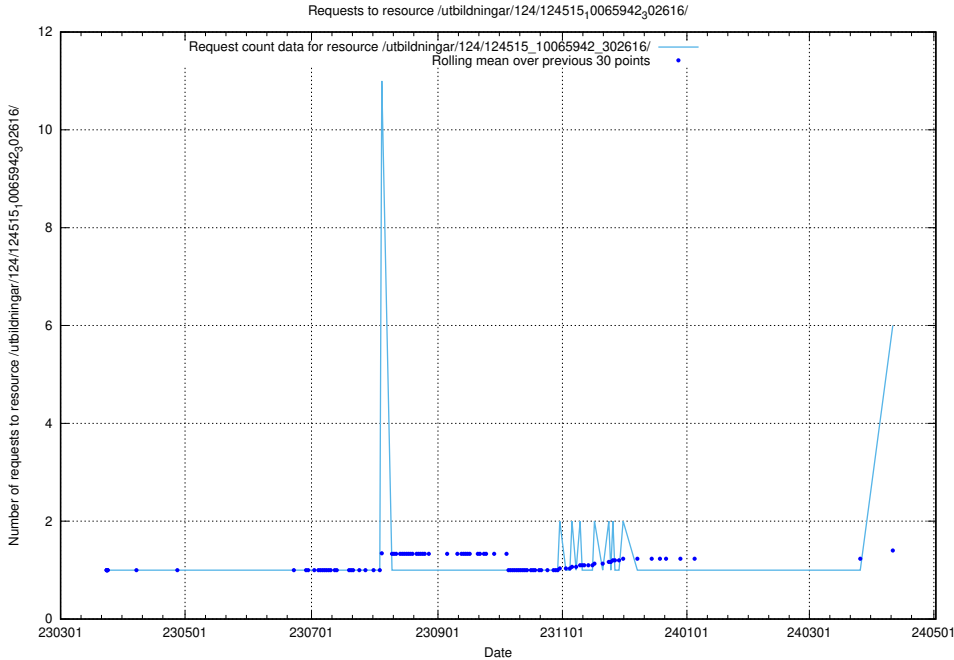

5.83 Usage of /utbildningar/124/124515_10065942_302616/

Here, we count the number of requests to resource /utbildningar/124/124515_10065942_302616/.