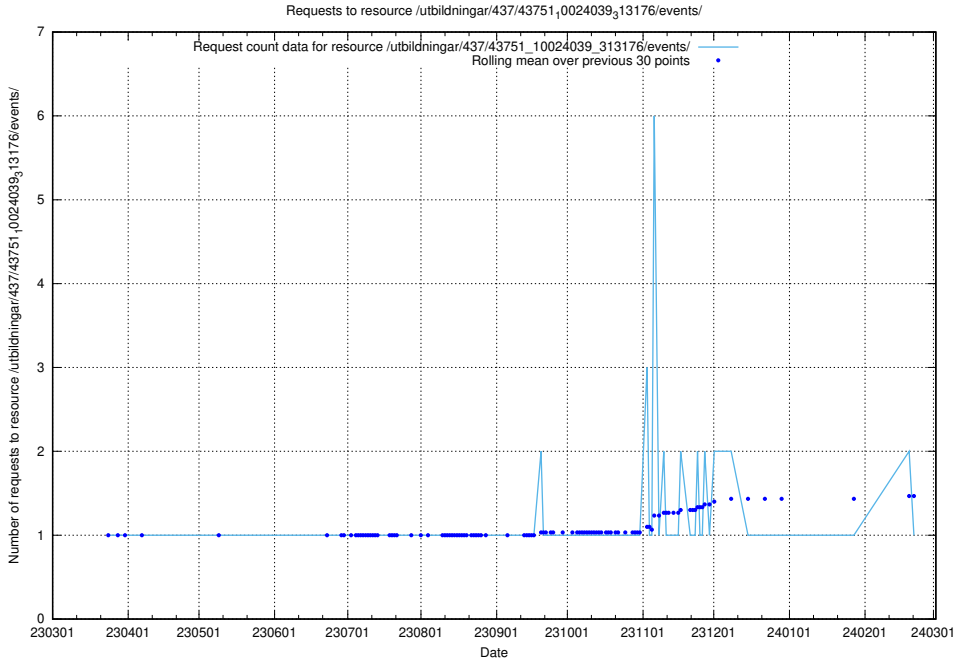

5.5985 Usage of /utbildningar/437/43751_10024039_313176/events/

Here, we count the number of requests to resource /utbildningar/437/43751_10024039_313176/events/.