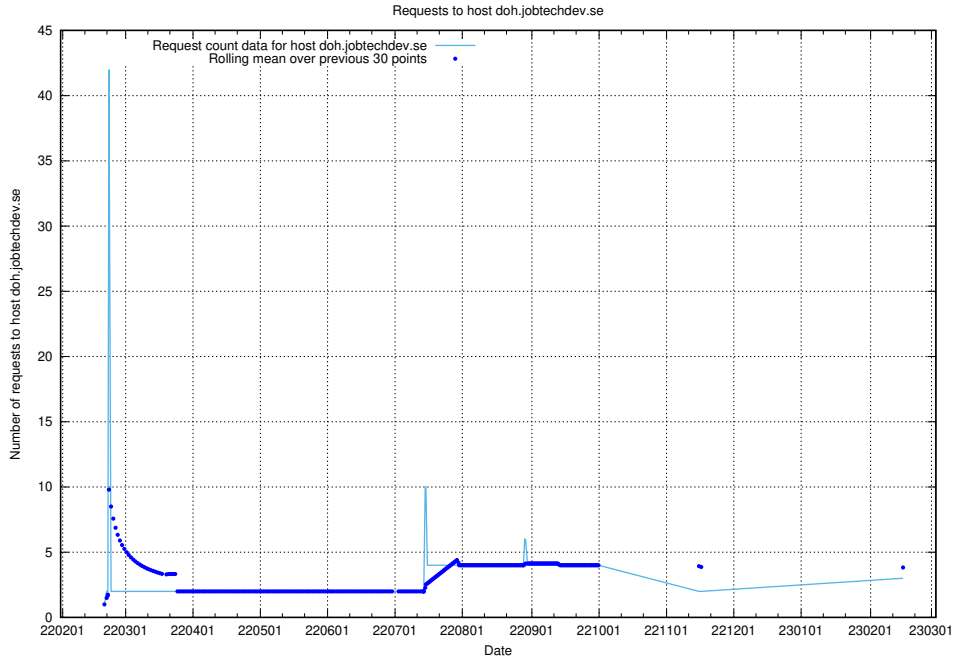

7.220 Usage of doh.jobtechdev.se

Here, we count the number of requests to host doh.jobtechdev.se.