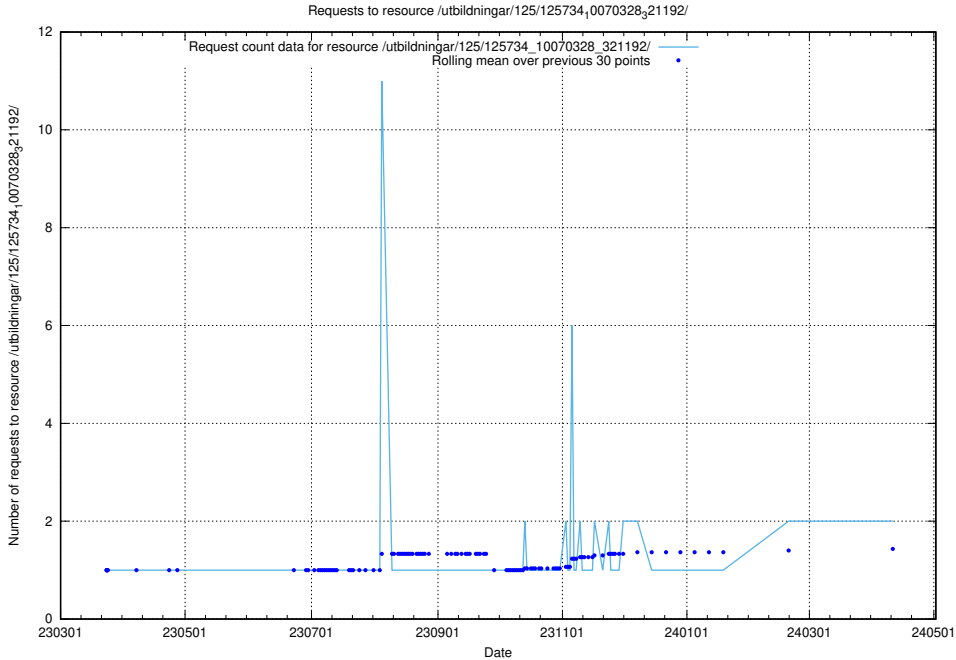

5.522 Usage of /utbildningar/125/125734_10070328_321192/

Here, we count the number of requests to resource /utbildningar/125/125734_10070328_321192/.