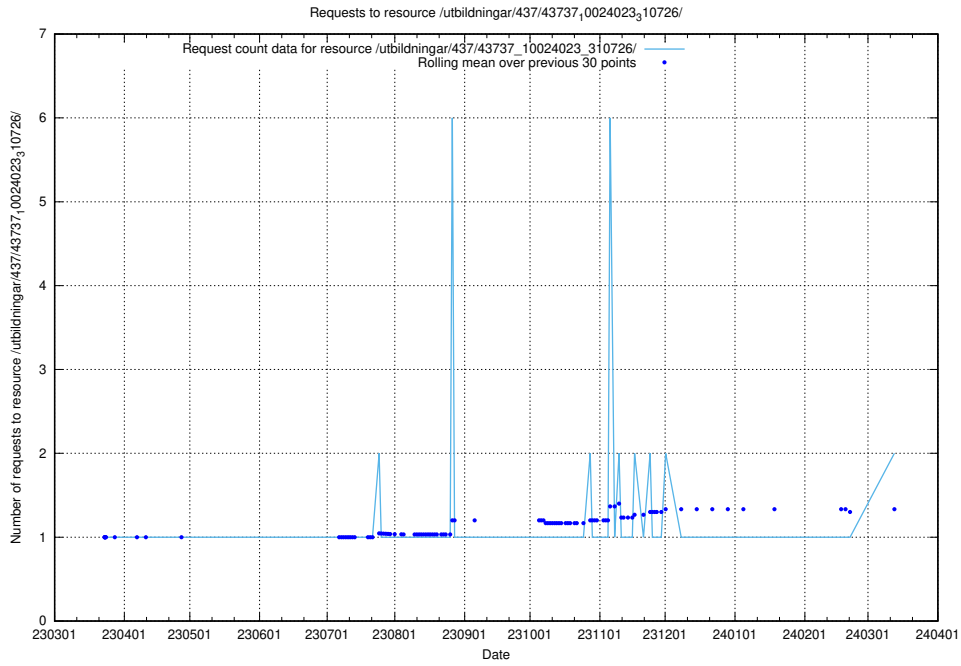

5.1008 Usage of /utbildningar/437/43737_10024023_310726/

Here, we count the number of requests to resource /utbildningar/437/43737_10024023_310726/.