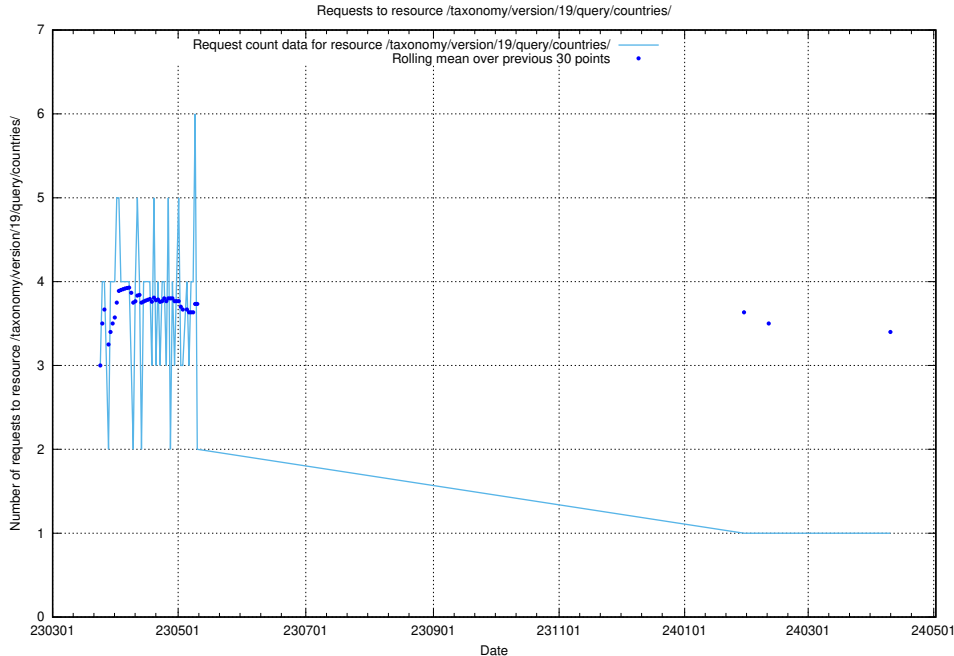

5.5938 Usage of /taxonomy/version/19/query/countries/

Here, we count the number of requests to resource /taxonomy/version/19/query/countries/.