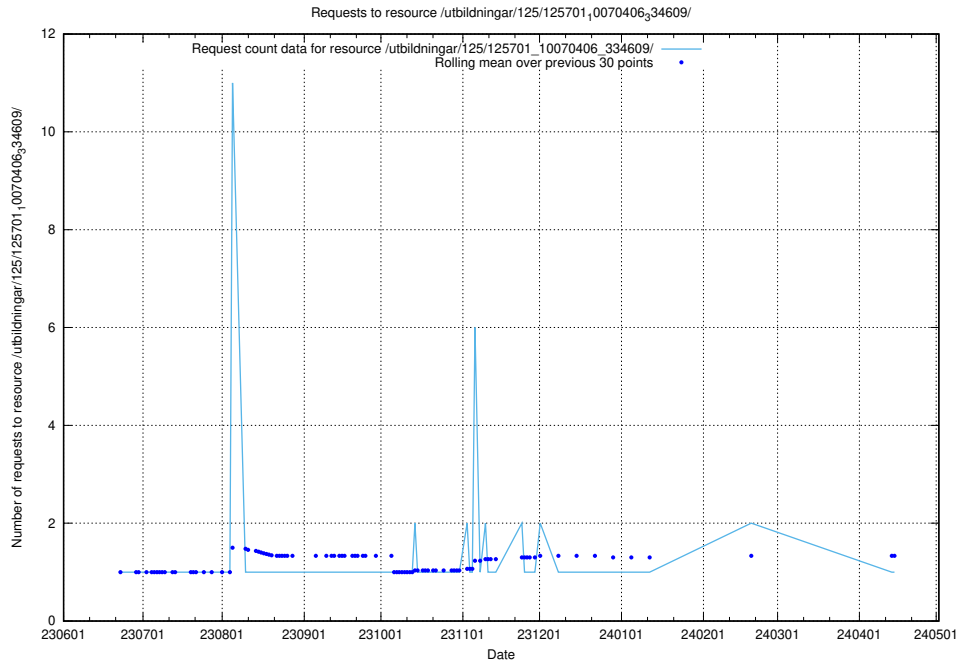

5.5521 Usage of /utbildningar/125/125701_10070406_334609/

Here, we count the number of requests to resource /utbildningar/125/125701_10070406_334609/.