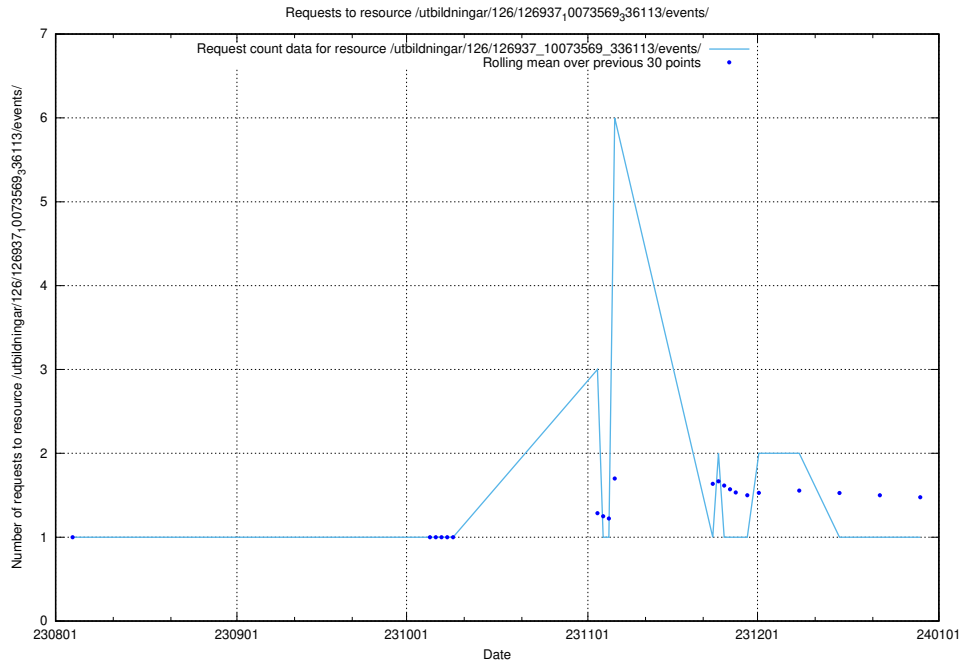

5.4686 Usage of /utbildningar/126/126937_10073569_336113/events/

Here, we count the number of requests to resource /utbildningar/126/126937_10073569_336113/events/