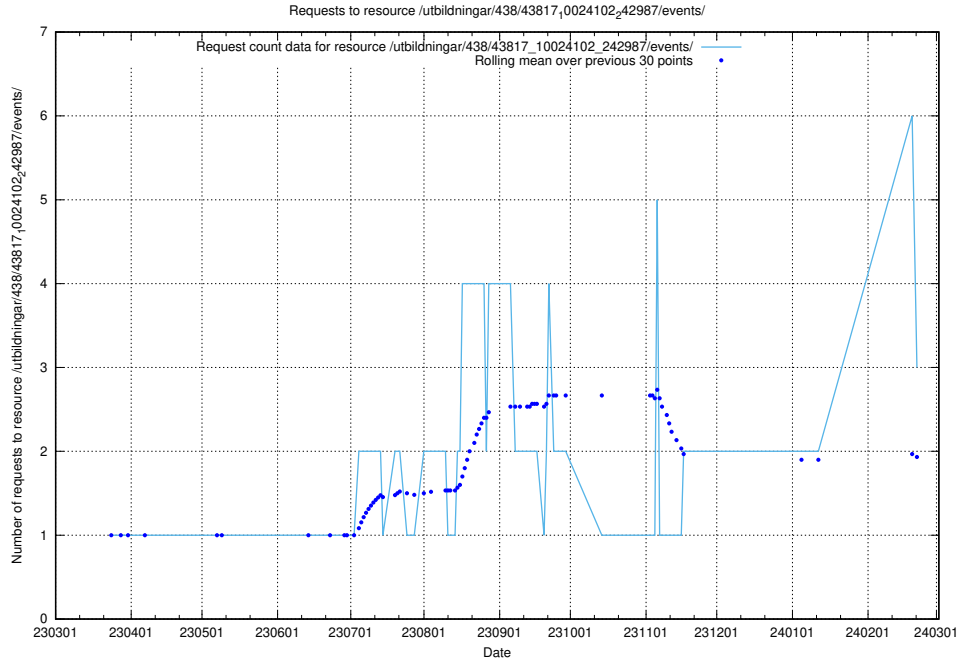

Here, we count the number of requests to resource /taxonomy/version/19/query/employment-variety-concepts/.

5.494 Usage of /utbildningar/438/43817_10024102_242987/events/

Here, we count the number of requests to resource /utbildningar/438/43817_10024102_242987/events/.