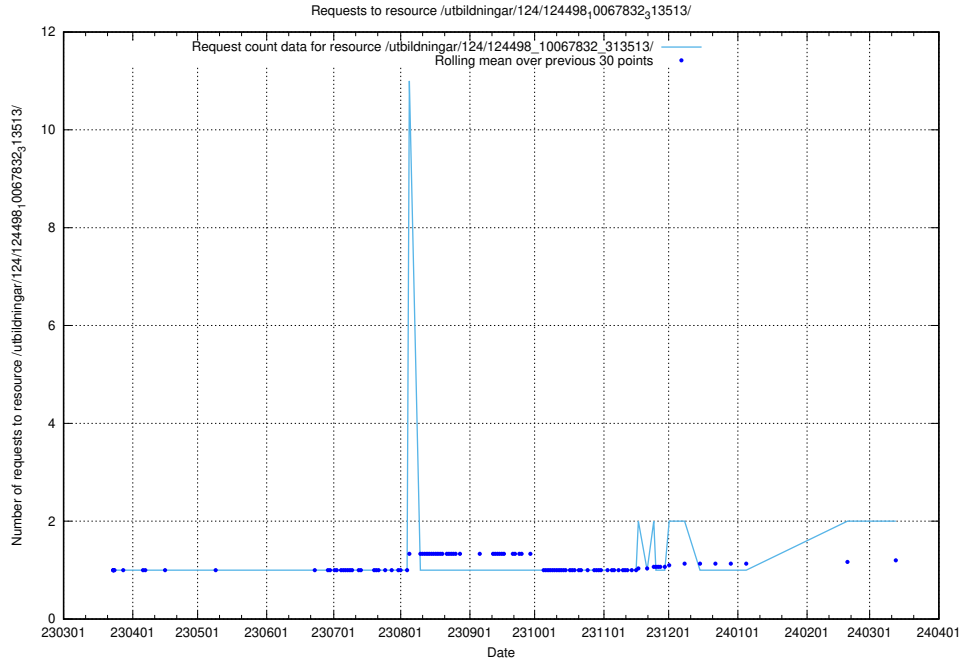

5.634 Usage of /utbildningar/124/124498_10067832_313513/

Here, we count the number of requests to resource /utbildningar/124/124498_10067832_313513/.