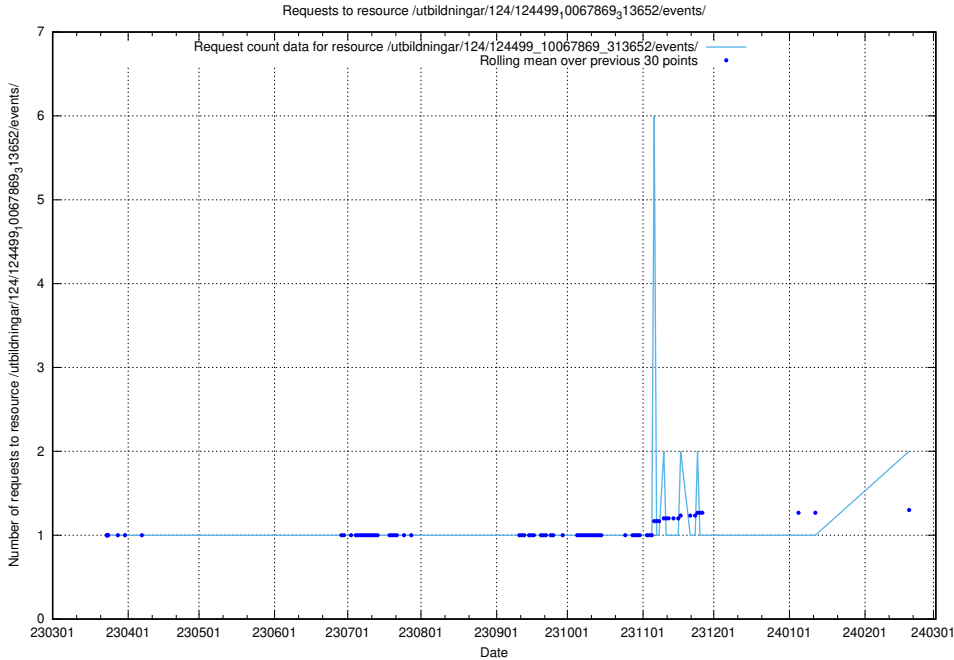

5.602 Usage of /utbildningar/124/124499_10067869_313652/events/

Here, we count the number of requests to resource /utbildningar/124/124499_10067869_313652/events/