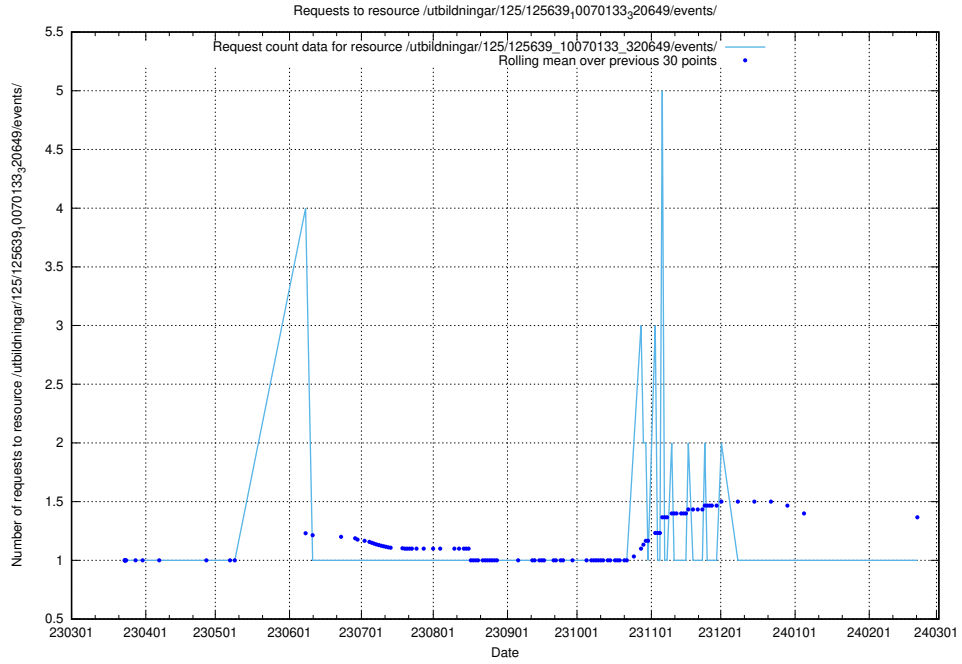

Here, we count the number of requests to resource /utbildningar/125/125640_10070133_320649/.

5.1111 Usage of /utbildningar/125/125639_10070133_320649/events/

Here, we count the number of requests to resource /utbildningar/125/125639_10070133_320649/events/