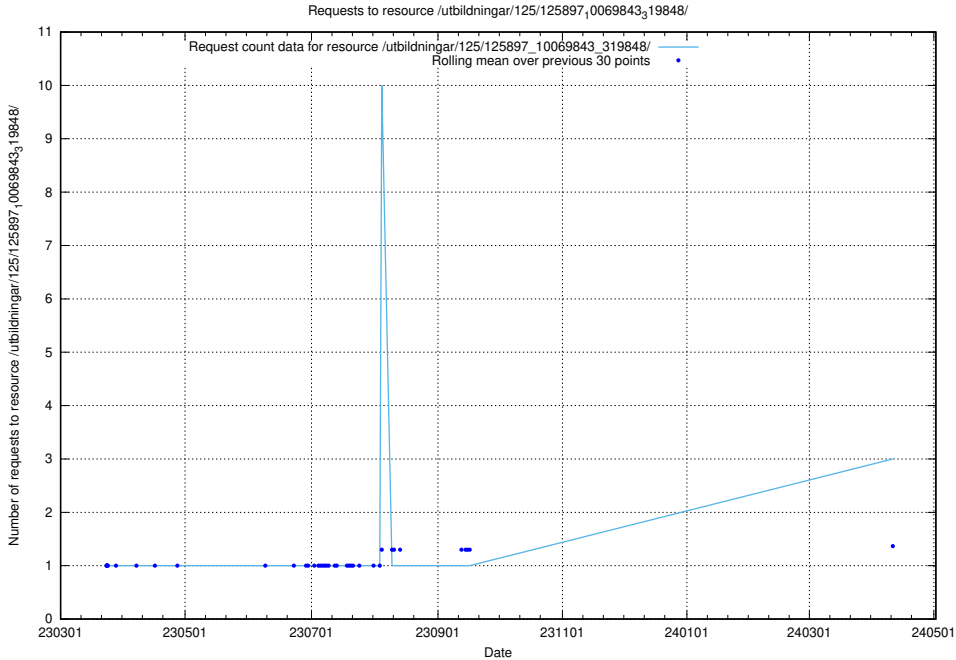

5.509 Usage of /utbildningar/125/125897_10069843_319848/

Here, we count the number of requests to resource /utbildningar/125/125897_10069843_319848/.