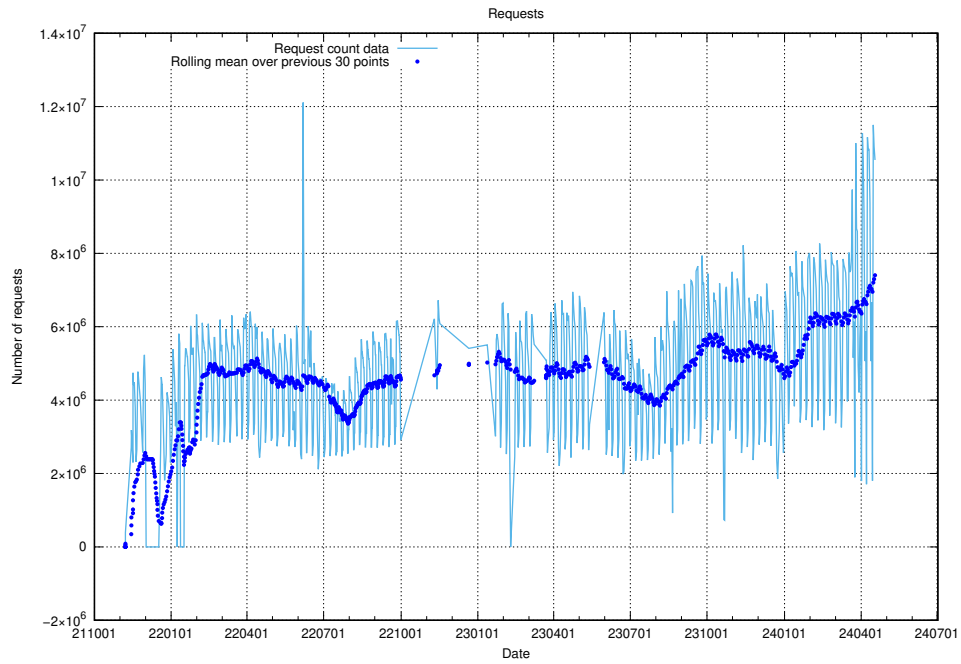

8 Log Stack - General Statistics

This section contains general statistics from [JobTech's log stack](#)⁸.

8.1 Total number of requests

Here, we count the total number of requests.