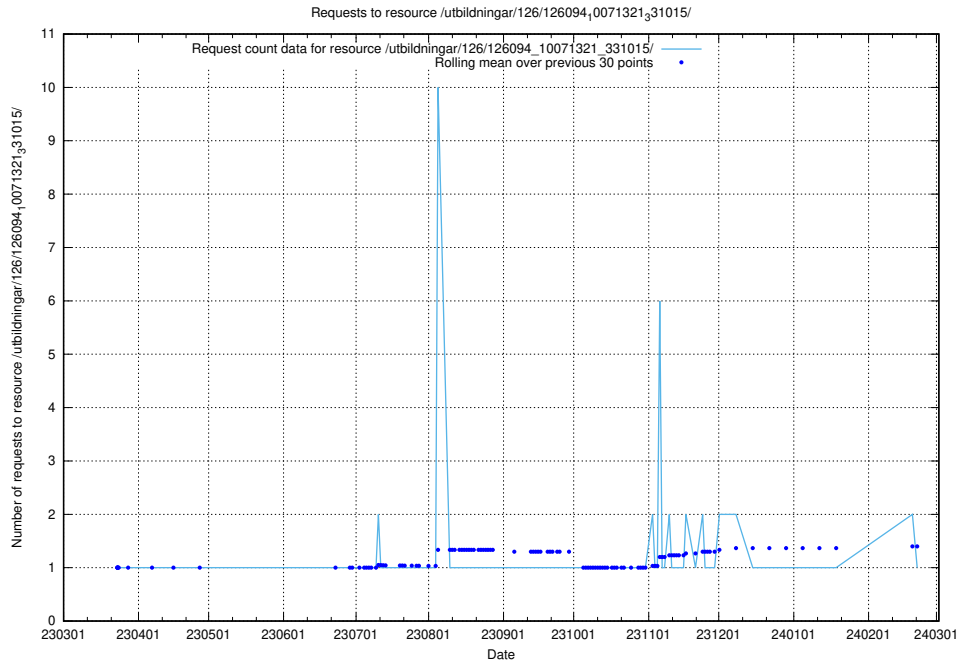

5.6217 Usage of /utbildningar/126/126094_10071321_331015/

Here, we count the number of requests to resource /utbildningar/126/126094_10071321_331015/.