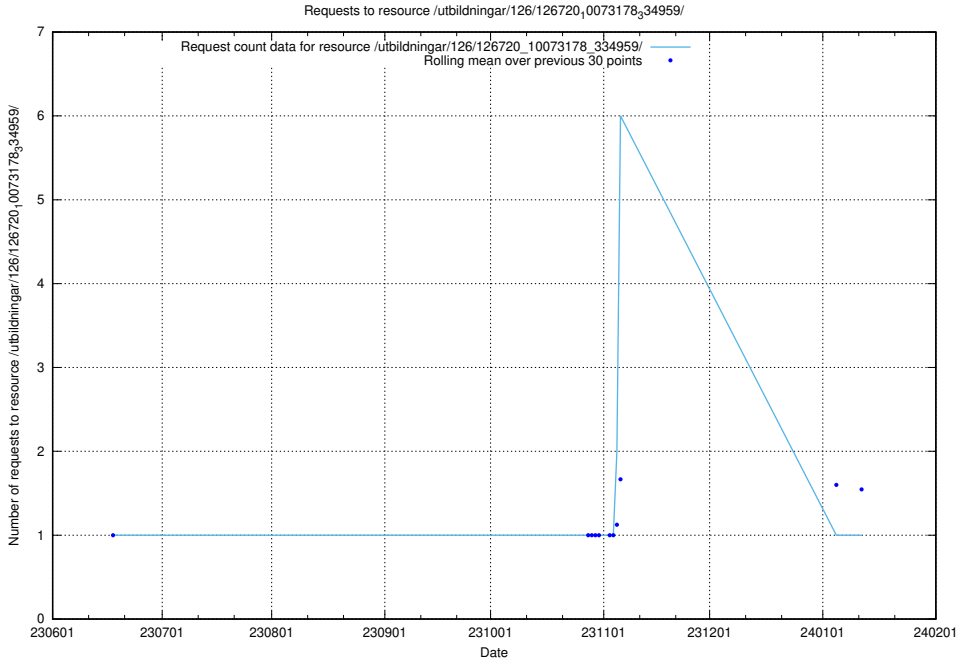

5.5667 Usage of /utbildningar/126/126720_10073178_334959/

Here, we count the number of requests to resource /utbildningar/126/126720_10073178_334959/.