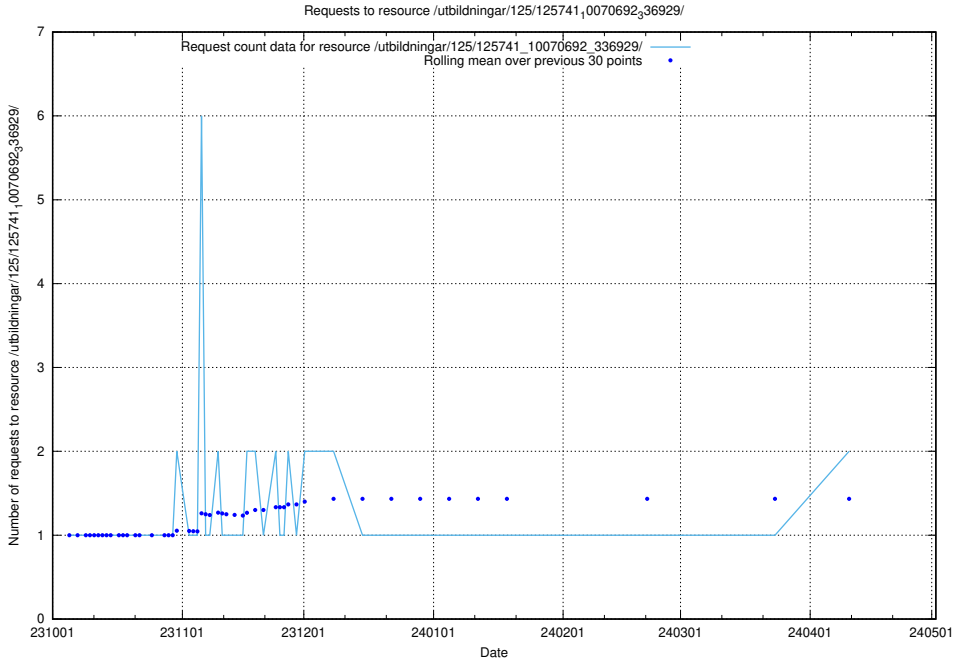

5.763 Usage of /utbildningar/125/125741_10070692_336929/

Here, we count the number of requests to resource /utbildningar/125/125741_10070692_336929/.