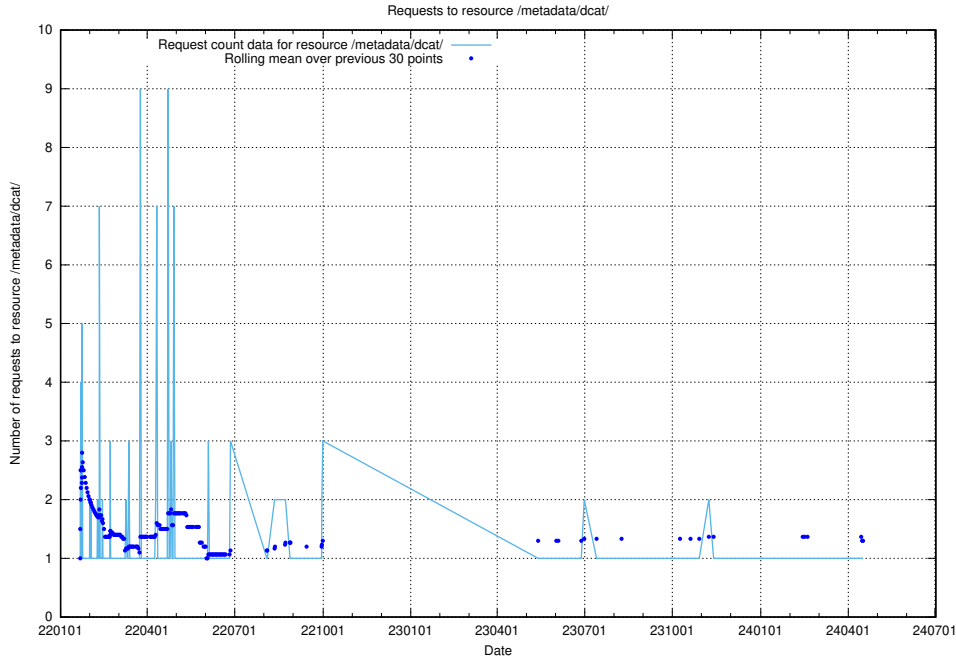

5.6275 Usage of /metadata/dcat/

Here, we count the number of requests to resource /metadata/dcat/.