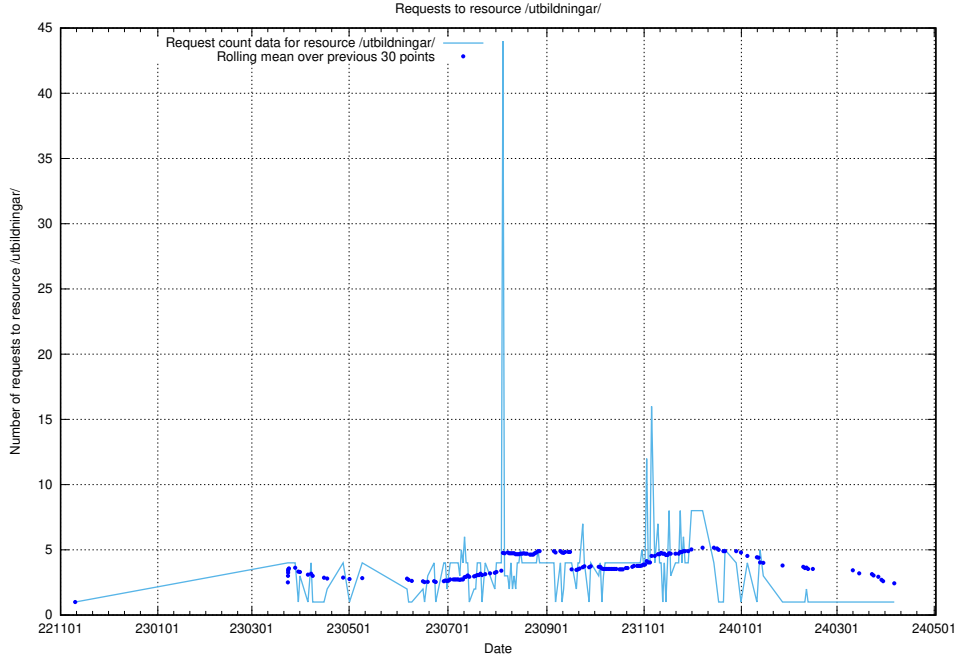

5.6075 Usage of /utbildningar/

Here, we count the number of requests to resource /utbildningar/.