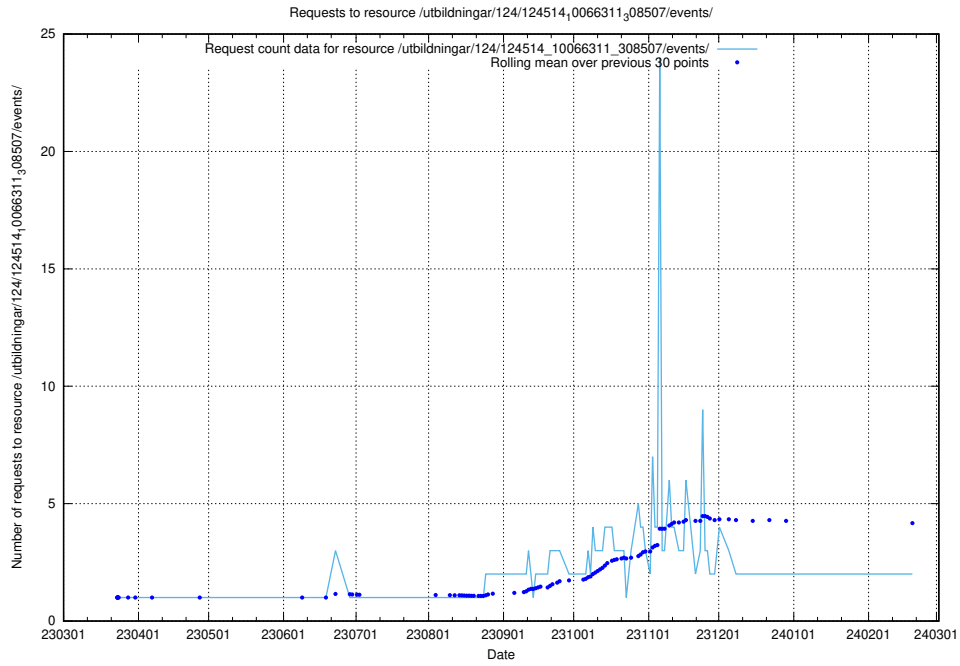

5.564 Usage of /utbildningar/124/124514_10066311_308507/events/

Here, we count the number of requests to resource /utbildningar/124/124514_10066311_308507/events/