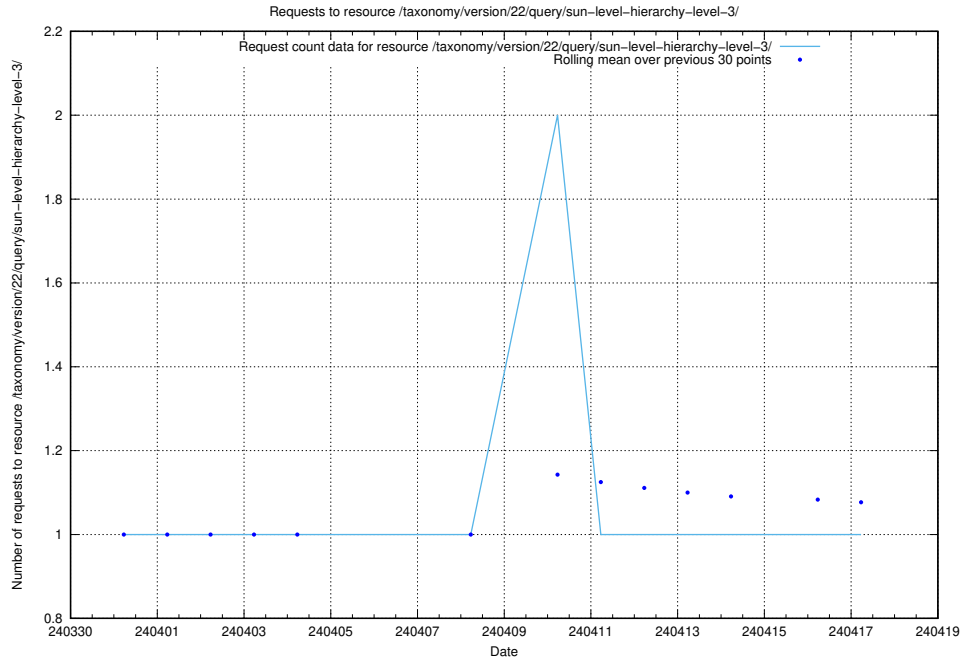

5.1436 Usage of /taxonomy/version/22/query/sun-level-hierarchy-level-3/

Here, we count the number of requests to resource /taxonomy/version/22/query/sun-level-hierarchy-level-3/.