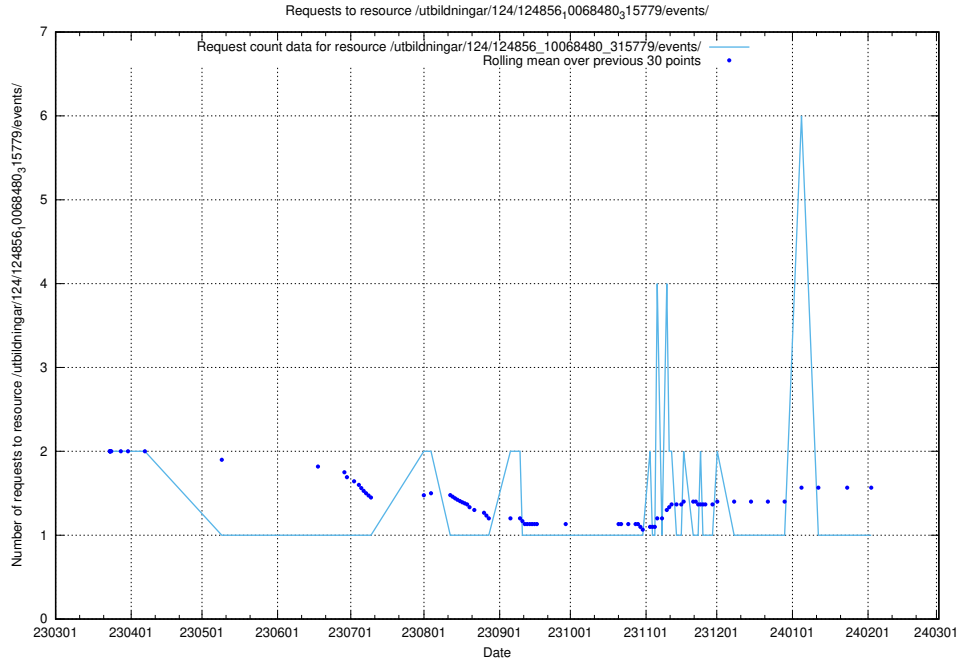

Here, we count the number of requests to resource /utbildningar/124/124856_10069305_318035/events/

5.6073 Usage of /utbildningar/124/124856_10068480_315779/events/

Here, we count the number of requests to resource /utbildningar/124/124856_10068480_315779/events/