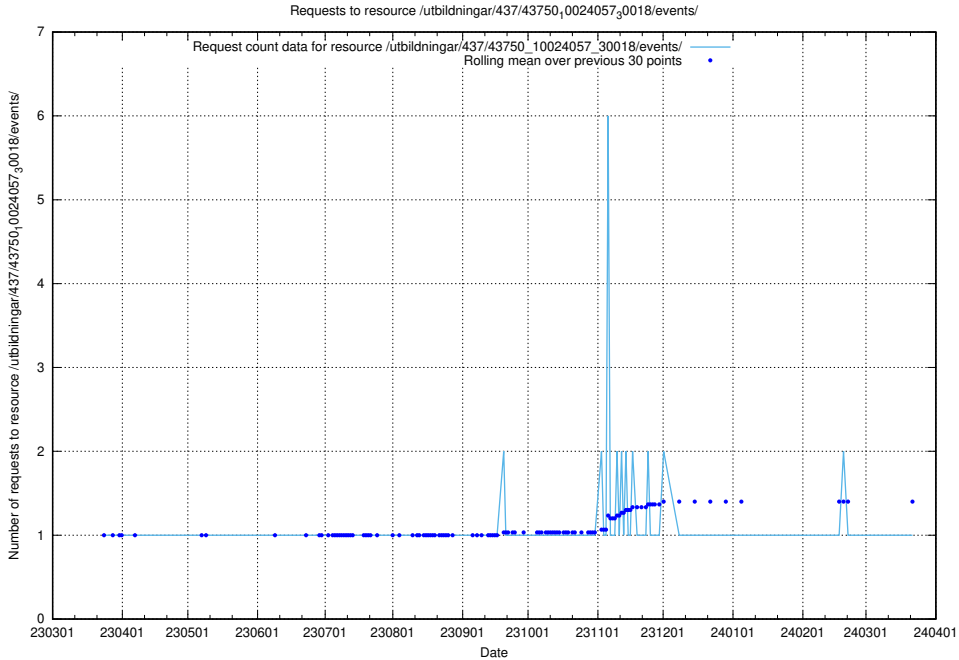

5.5986 Usage of /utbildningar/437/43750_10024057_30018/events/

Here, we count the number of requests to resource /utbildningar/437/43750_10024057_30018/events/.