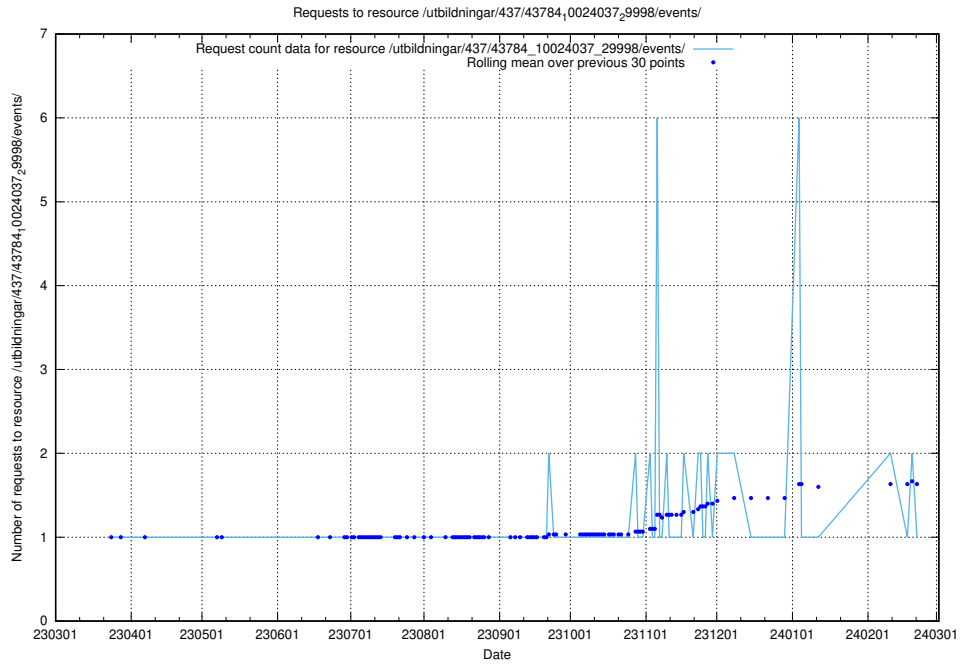

5.5974 Usage of /utbildningar/437/43784_10024037_29998/events/

Here, we count the number of requests to resource /utbildningar/437/43784_10024037_29998/events/.