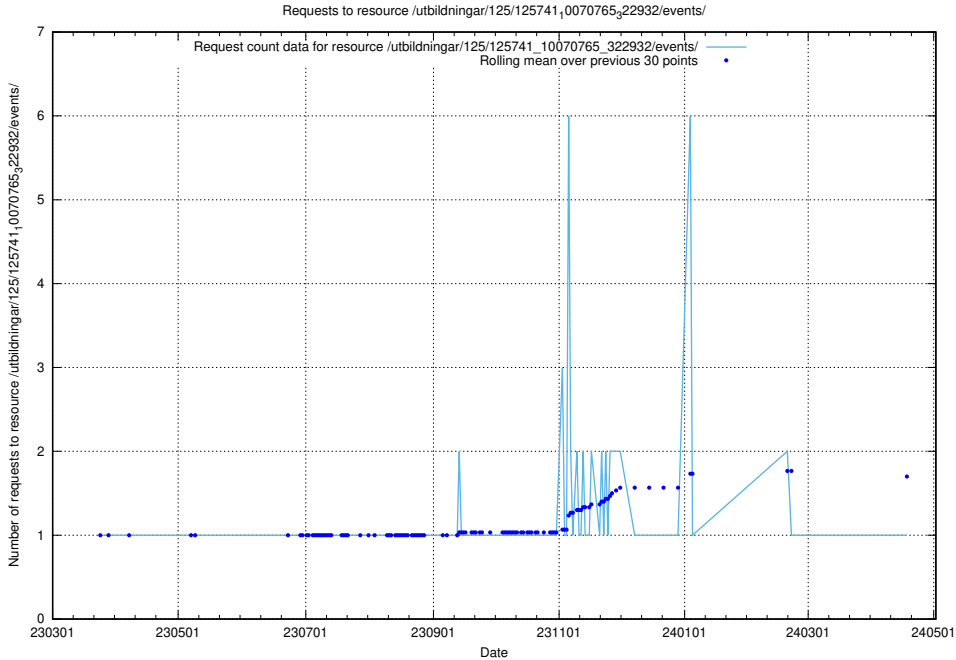

5.6014 Usage of /utbildningar/125/125741_10070765_322932/events/

Here, we count the number of requests to resource /utbildningar/125/125741_10070765_322932/events/