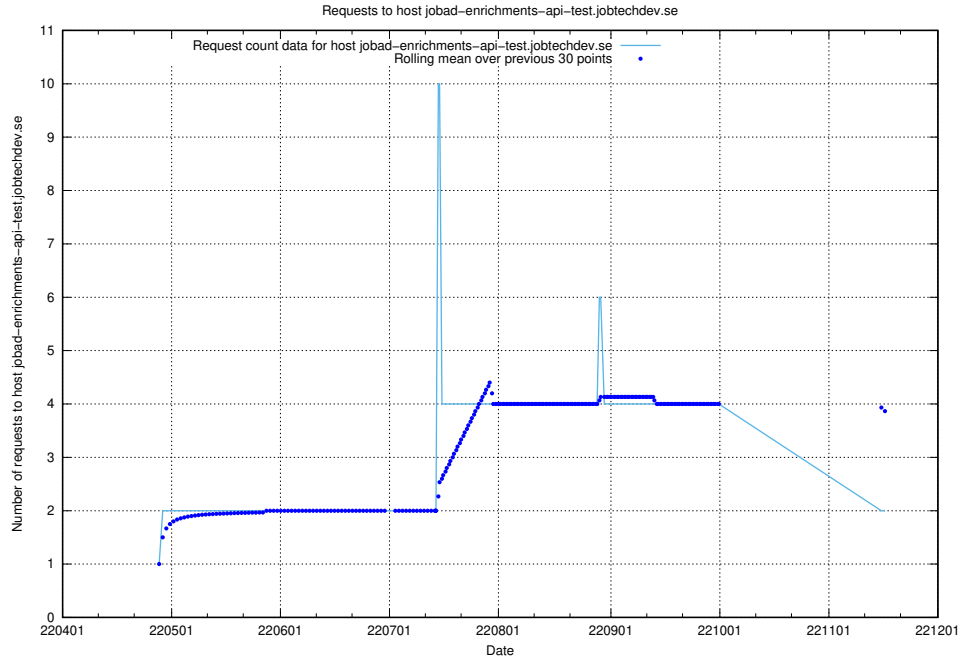

7.441 Usage of `jobad-enrichments-api-test.jobtechdev.se`

Here, we count the number of requests to host `jobad-enrichments-api-test.jobtechdev.se`.