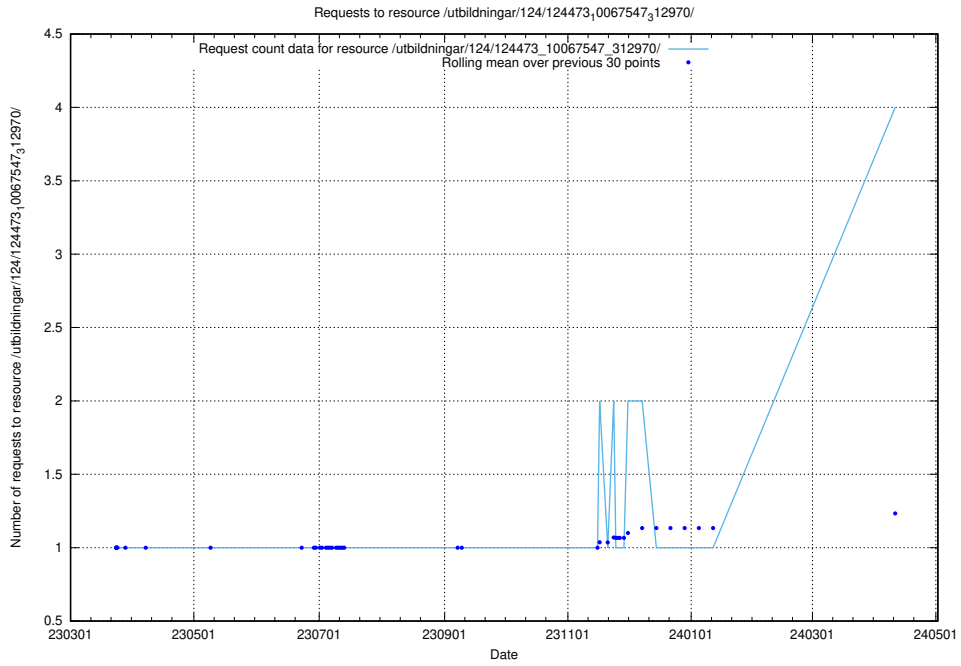

5.232 Usage of /utbildningar/124/124473_10067547_312970/

Here, we count the number of requests to resource /utbildningar/124/124473_10067547_312970/.