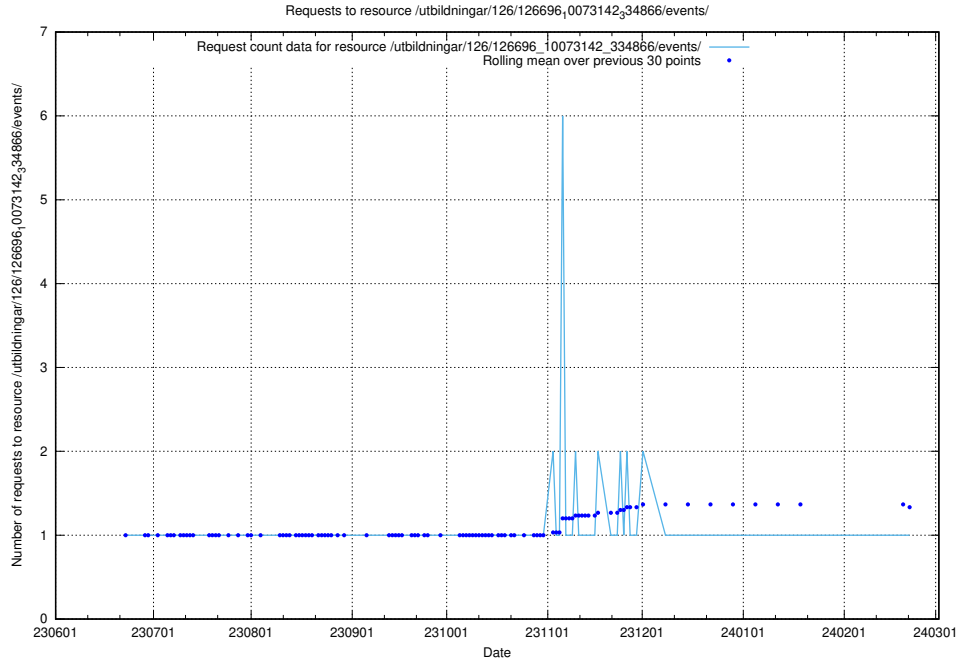

5.5439 Usage of /utbildningar/126/126696_10073142_334866/events/

Here, we count the number of requests to resource /utbildningar/126/126696_10073142_334866/events/