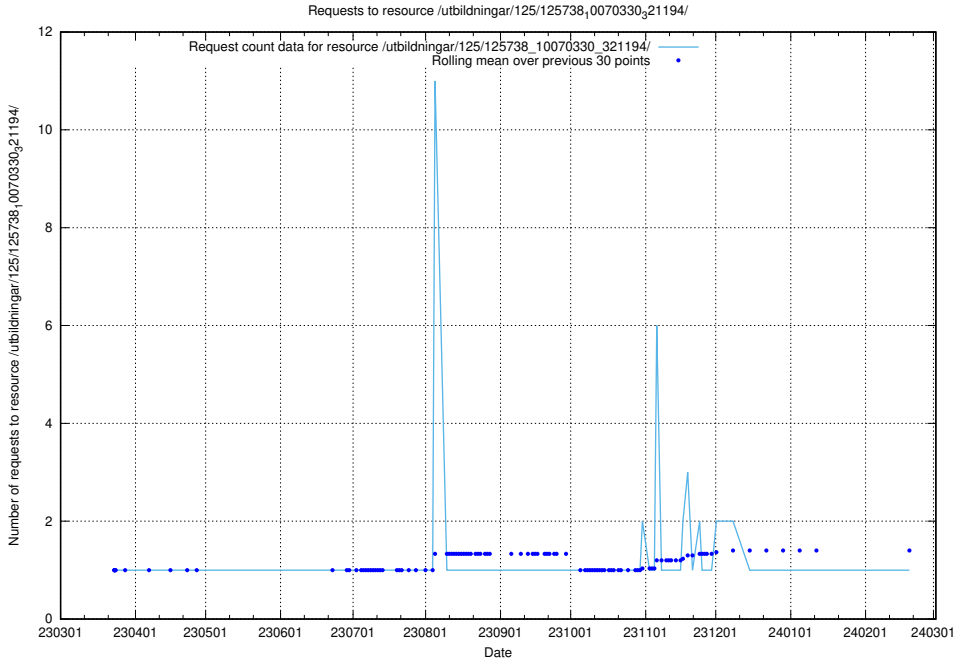

5.1067 Usage of /utbildningar/125/125738_10070330_321194/

Here, we count the number of requests to resource /utbildningar/125/125738_10070330_321194/.