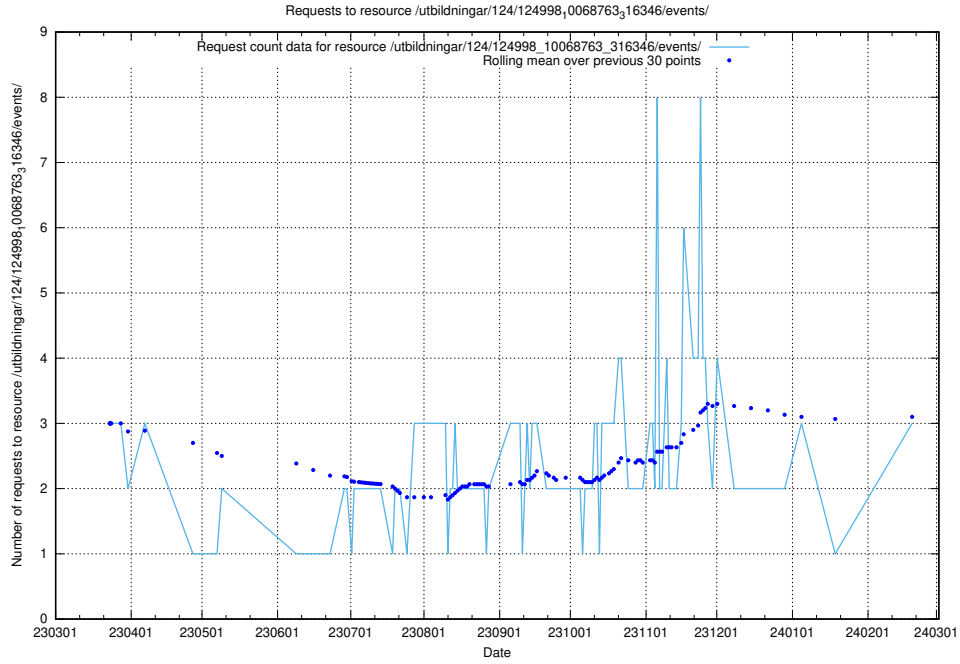

5.498 Usage of /utbildningar/124/124998_10068763_316346/events/

Here, we count the number of requests to resource /utbildningar/124/124998_10068763_316346/events/