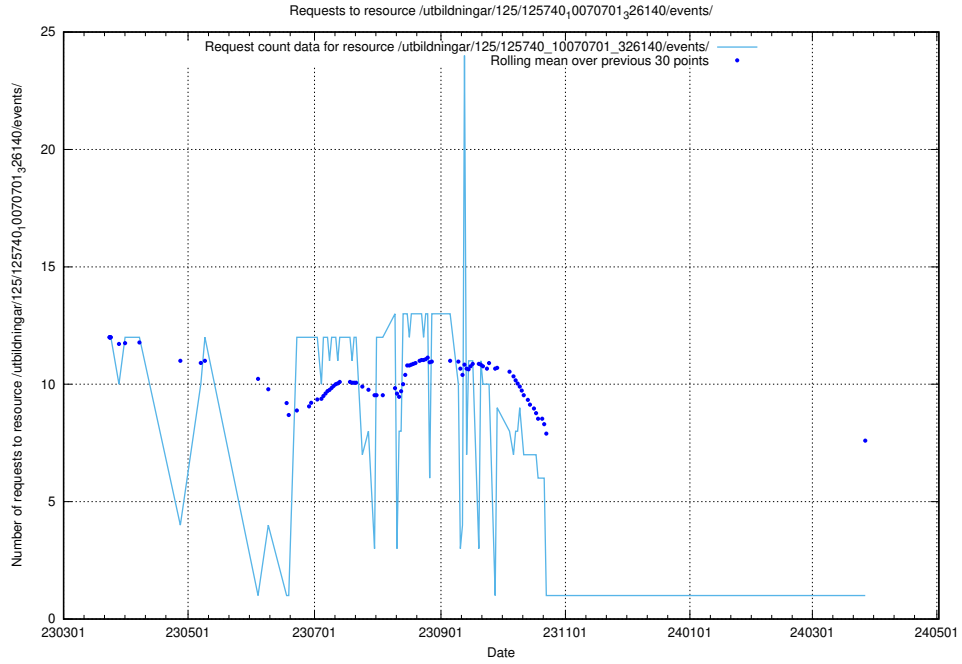

5.6037 Usage of /utbildningar/125/125740_10070701_326140/events/

Here, we count the number of requests to resource /utbildningar/125/125740_10070701_326140/events/