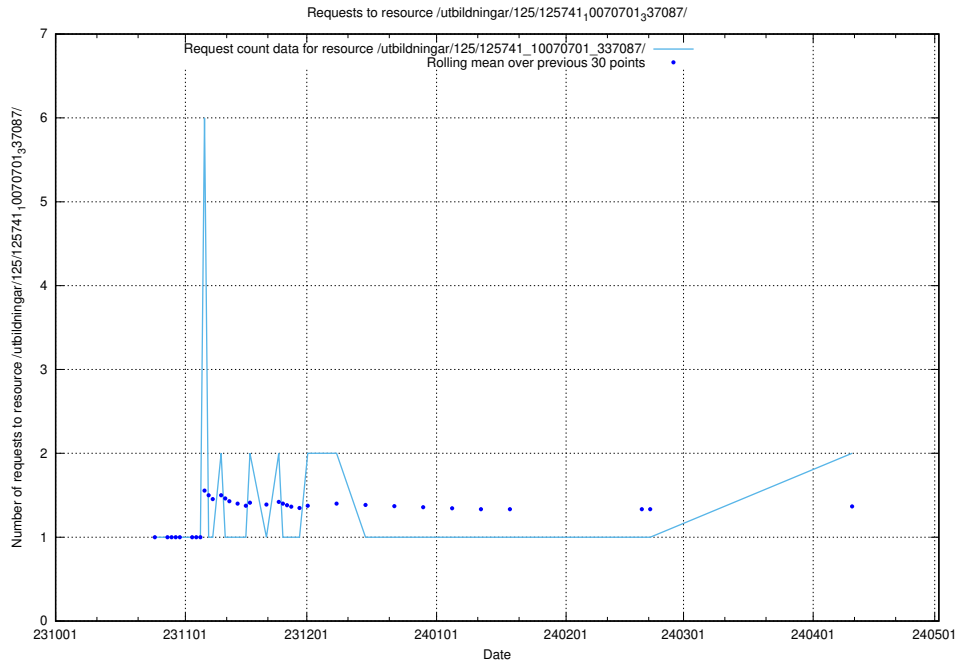

5.750 Usage of /utbildningar/125/125741_10070701_337087/

Here, we count the number of requests to resource /utbildningar/125/125741_10070701_337087/.