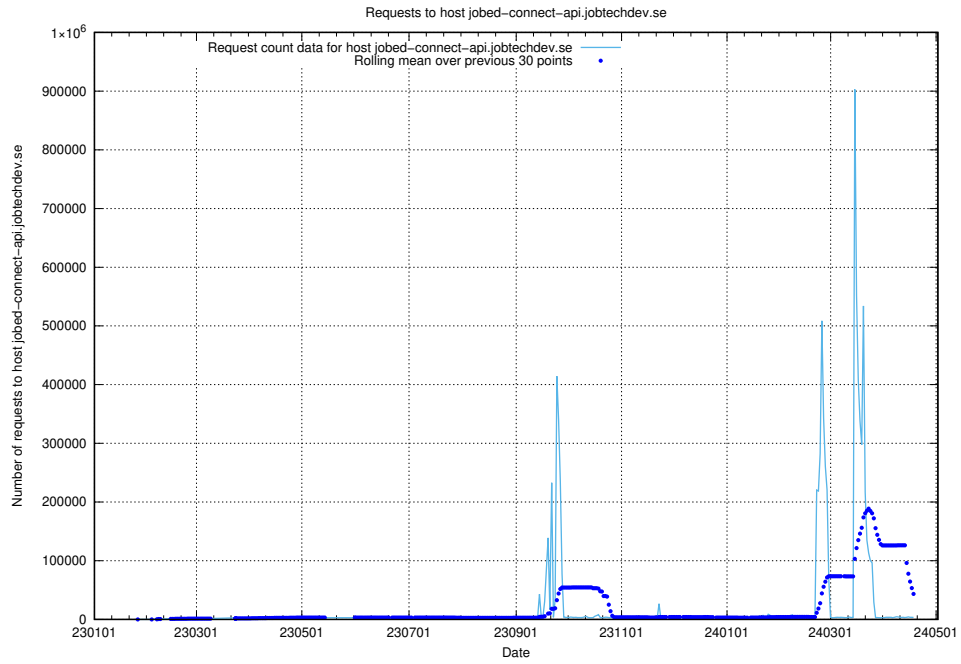

7.15 Usage of `jobed-connect-api.jobtechdev.se`

Here, we count the number of requests to host `jobed-connect-api.jobtechdev.se`.