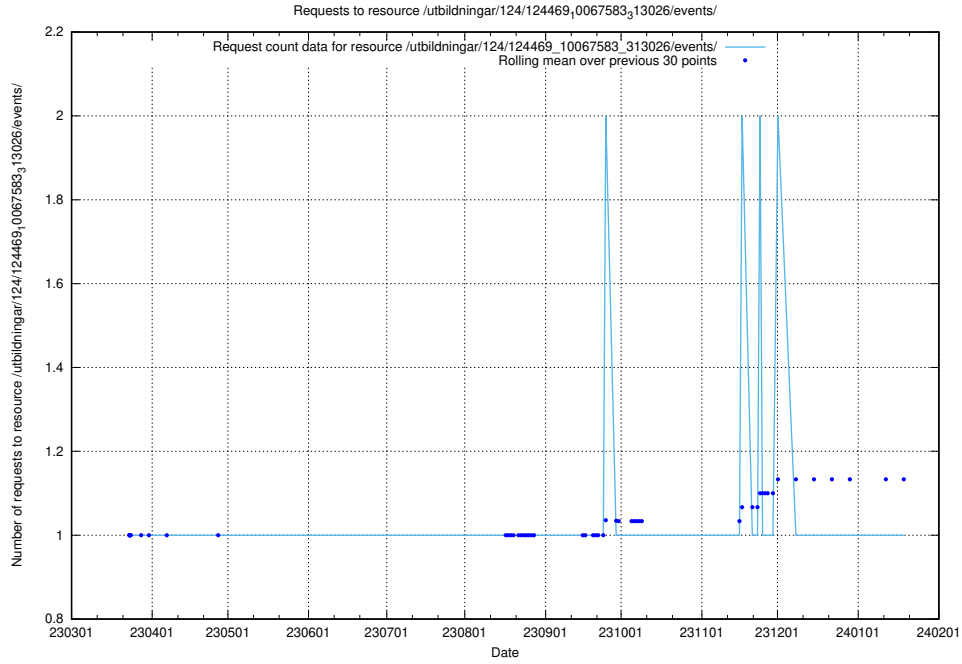

5.3118 Usage of /utbildningar/124/124469_10067583_313026/events/

Here, we count the number of requests to resource /utbildningar/124/124469_10067583_313026/events/