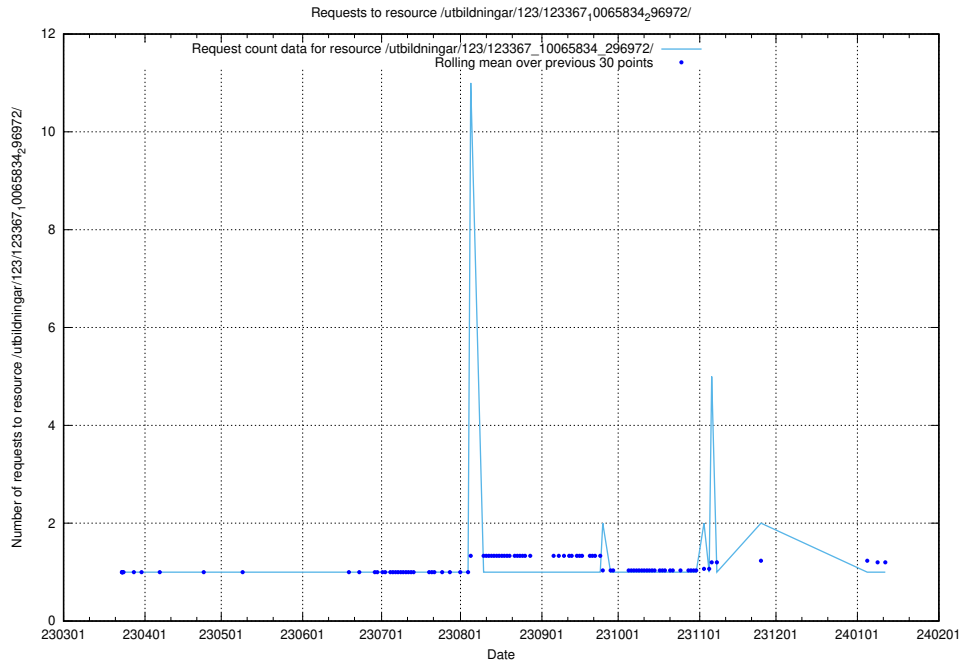

5.4693 Usage of /utbildningar/123/123367_10065834_296972/

Here, we count the number of requests to resource /utbildningar/123/123367_10065834_296972/.