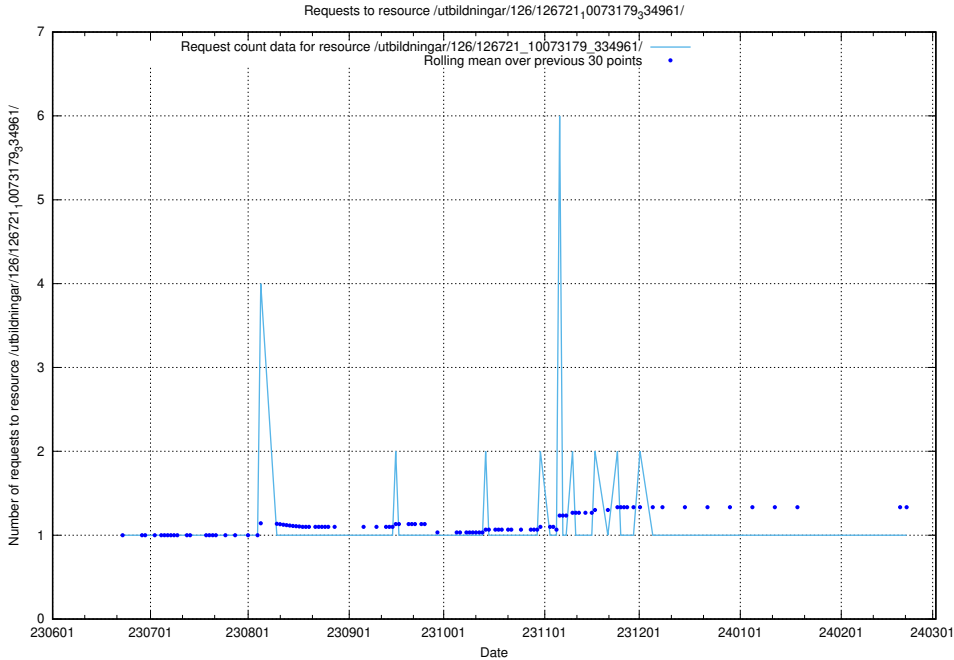

5.5422 Usage of /utbildningar/126/126721_10073179_334961/

Here, we count the number of requests to resource /utbildningar/126/126721_10073179_334961/.