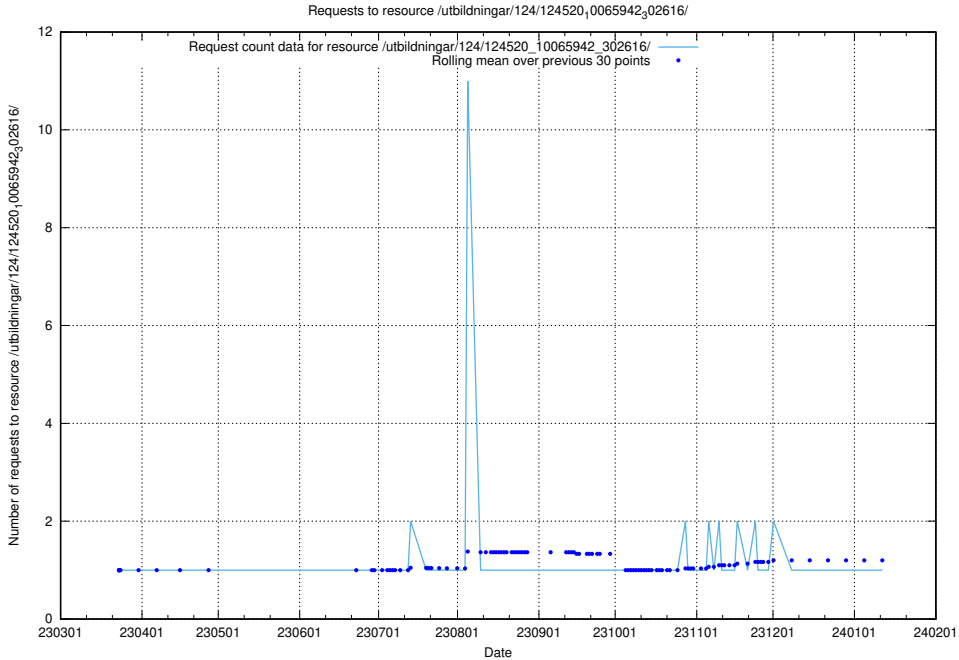

5.1297 Usage of /utbildningar/124/124520_10065942_302616/

Here, we count the number of requests to resource /utbildningar/124/124520_10065942_302616/.