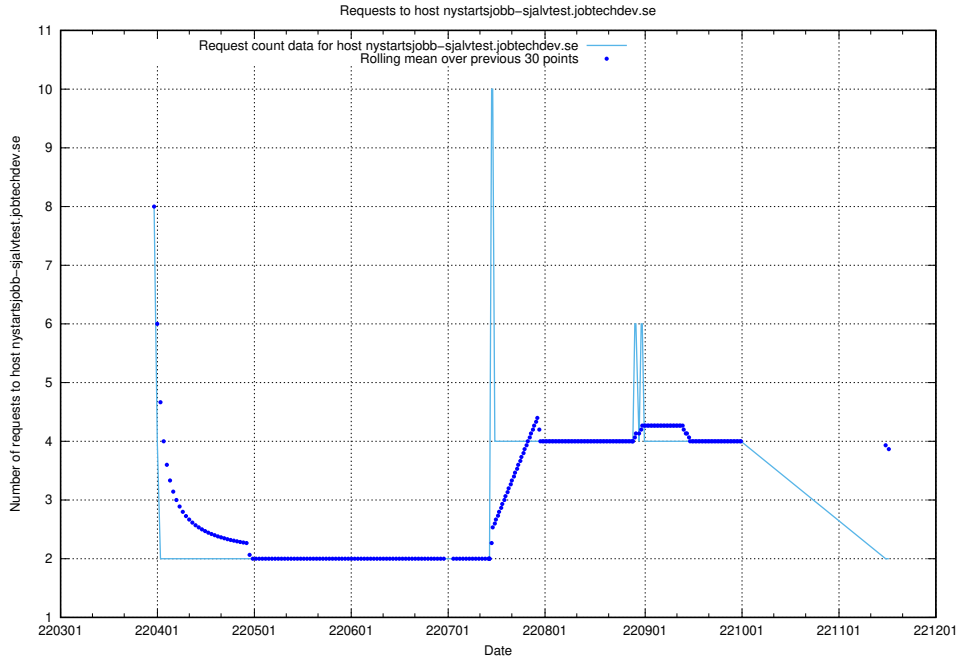

7.477 Usage of nystartsjobb-sjalvtest.jobtechdev.se

Here, we count the number of requests to host nystartsjobb-sjalvtest.jobtechdev.se.