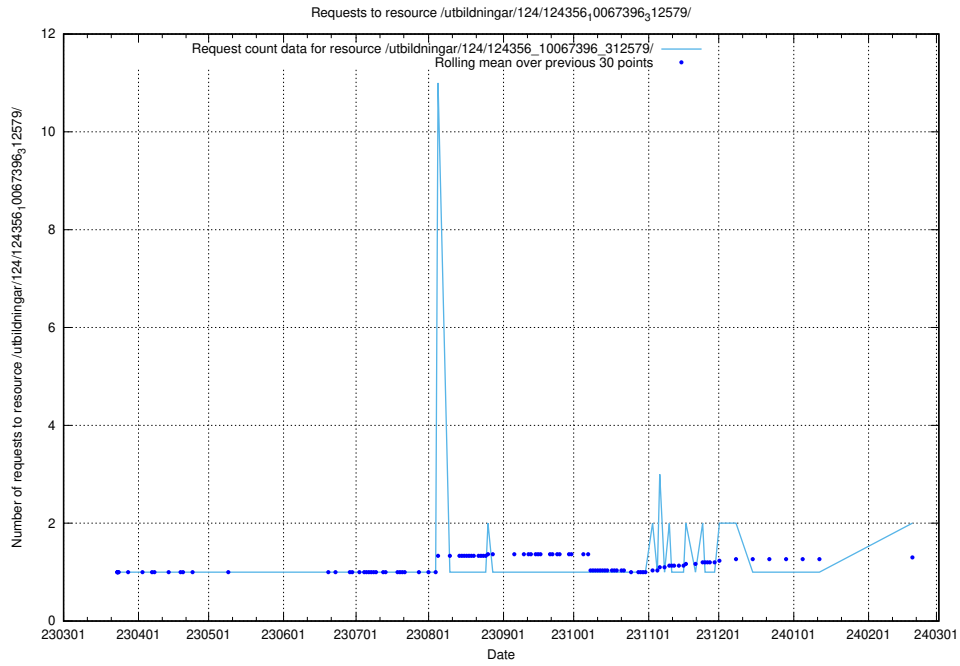

5.714 Usage of /utbildningar/124/124356_10067396_312579/

Here, we count the number of requests to resource /utbildningar/124/124356_10067396_312579/.