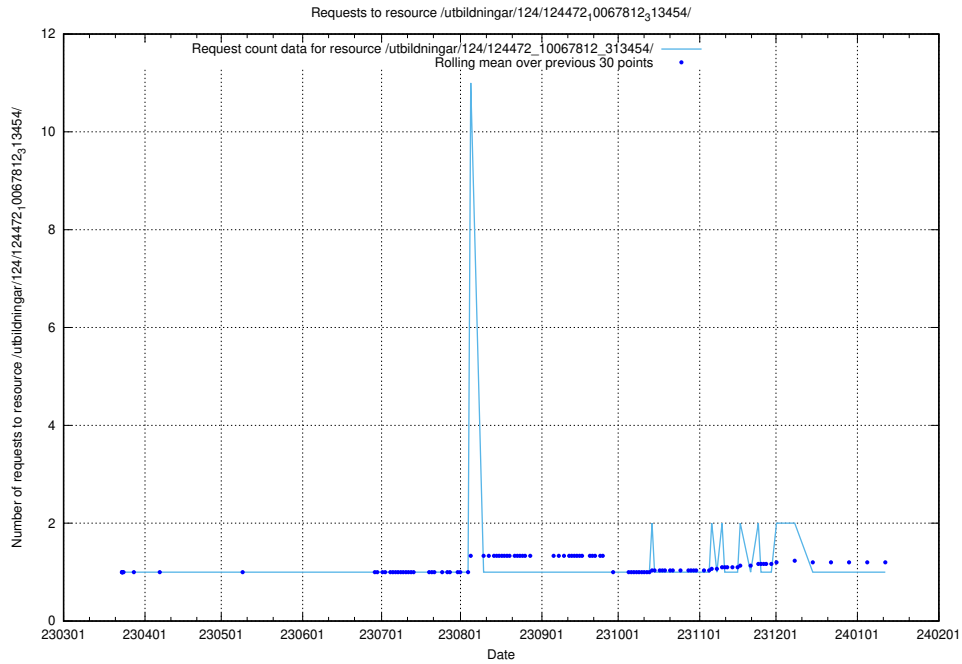

5.2829 Usage of /utbildningar/124/124472_10067812_313454/

Here, we count the number of requests to resource /utbildningar/124/124472_10067812_313454/.