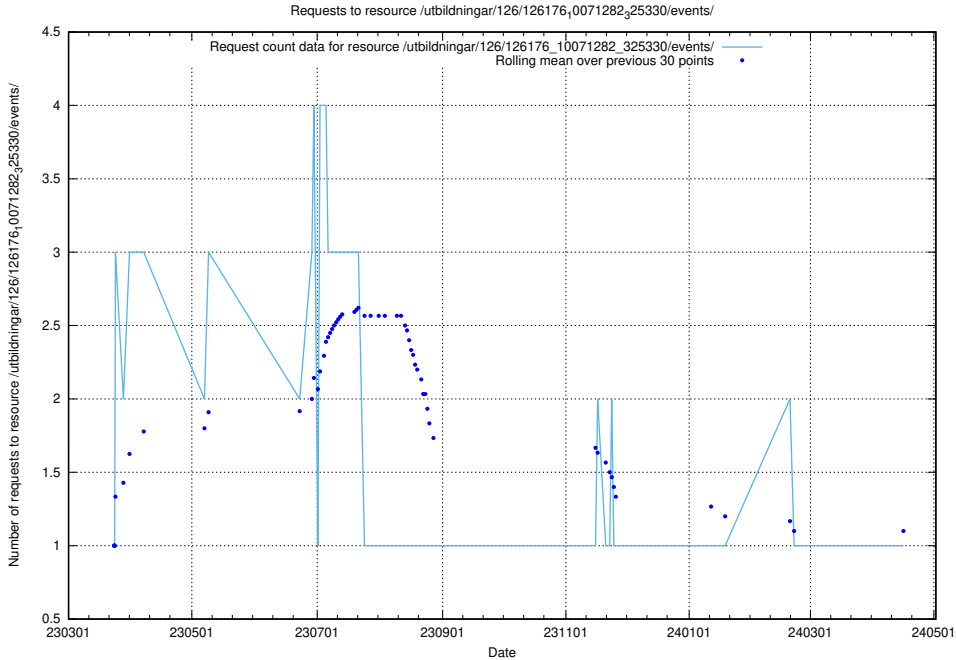

5.6208 Usage of /utbildningar/126/126176_10071282_325330/events/

Here, we count the number of requests to resource /utbildningar/126/126176_10071282_325330/events/