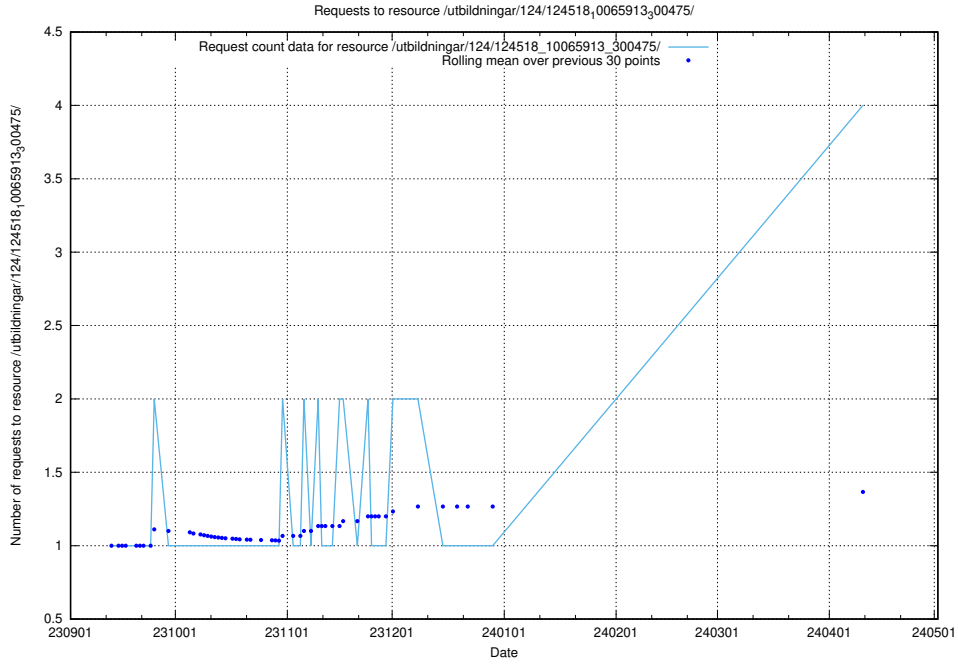

5.257 Usage of /utbildningar/124/124518_10065913_300475/

Here, we count the number of requests to resource /utbildningar/124/124518_10065913_300475/.