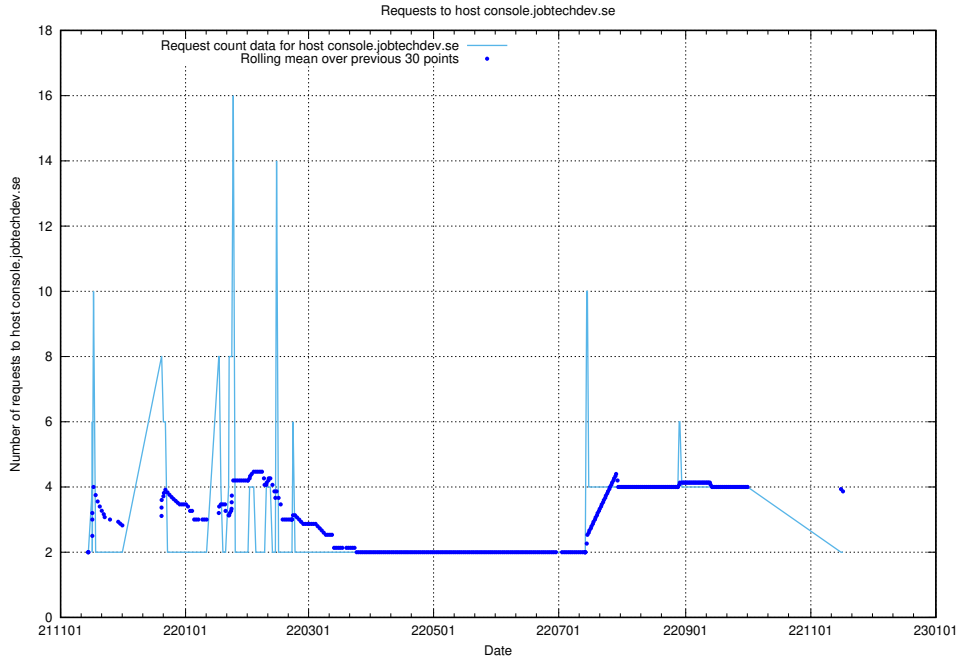

7.264 Usage of console.jobtechdev.se

Here, we count the number of requests to host console.jobtechdev.se.