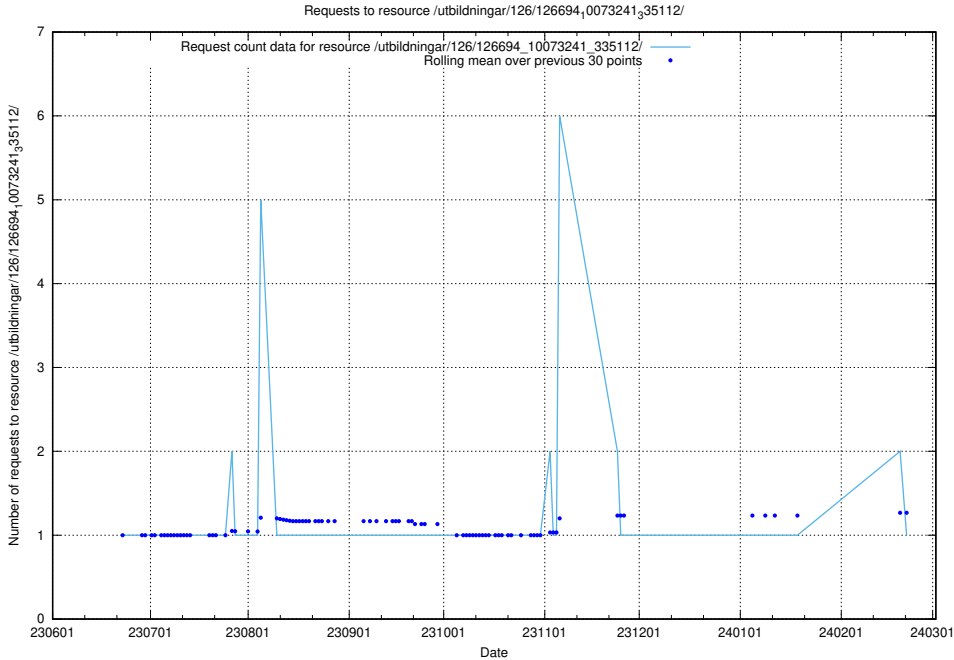

5.5449 Usage of /utbildningar/126/126694_10073241_335112/

Here, we count the number of requests to resource /utbildningar/126/126694_10073241_335112/.