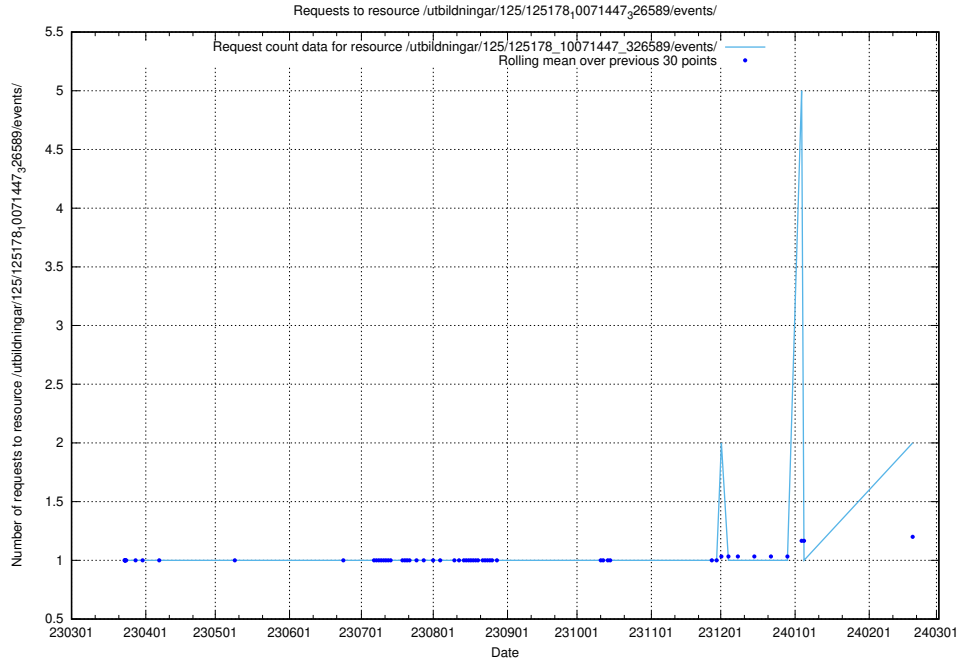

5.538 Usage of /utbildningar/125/125178_10071447_326589/events/

Here, we count the number of requests to resource /utbildningar/125/125178_10071447_326589/events/