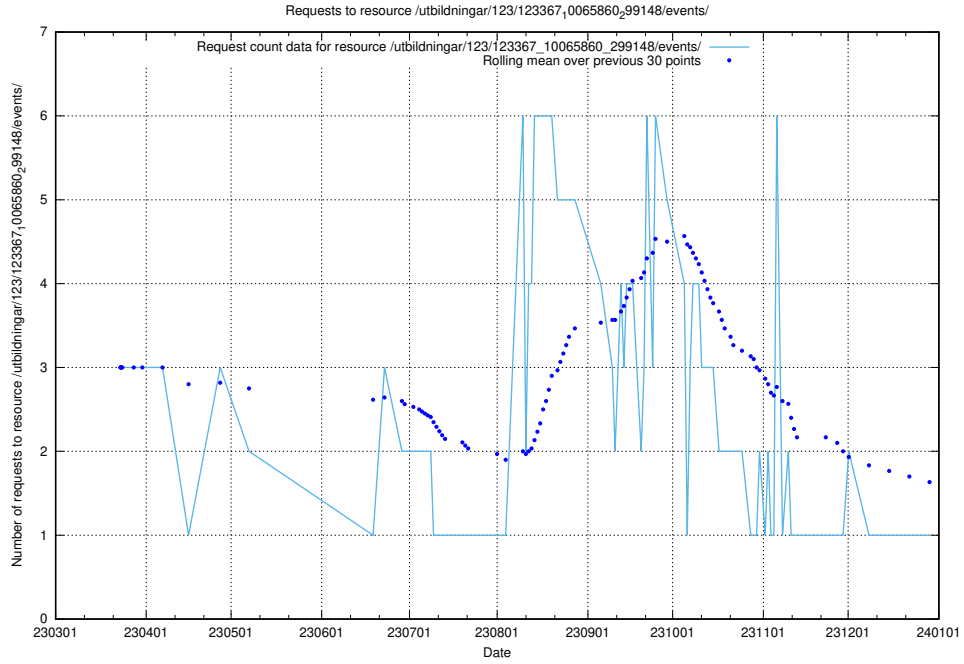

5.6051 Usage of /utbildningar/123/123367_10065860_299148/events/

Here, we count the number of requests to resource /utbildningar/123/123367_10065860_299148/events/