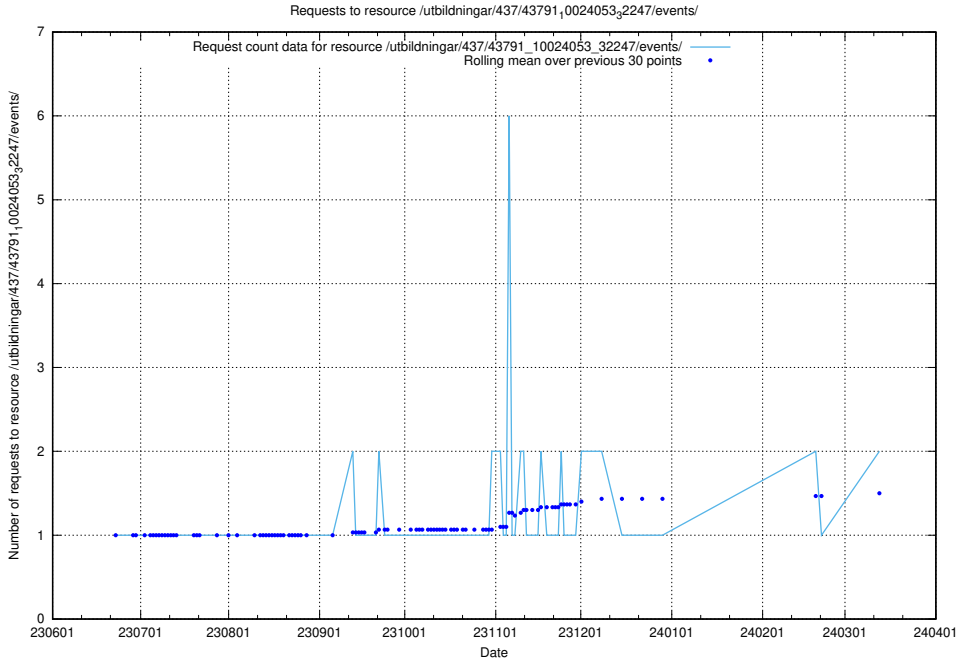

5.877 Usage of /utbildningar/437/43791_10024053_32247/events/

Here, we count the number of requests to resource /utbildningar/437/43791_10024053_32247/events/.