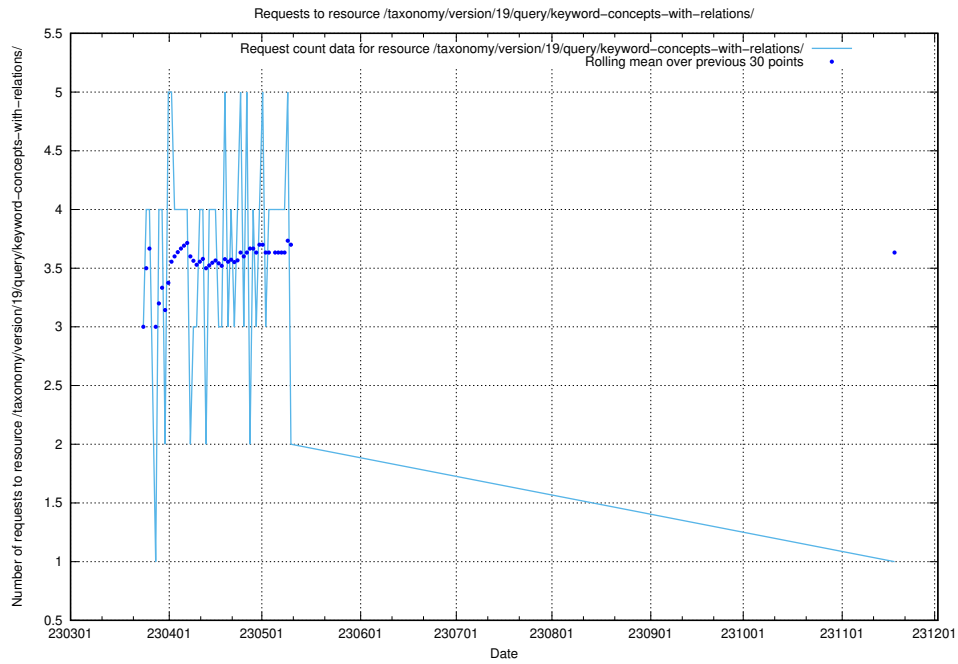

5.5932 Usage of /taxonomy/version/19/query/keyword-concepts-with-relations/

Here, we count the number of requests to resource /taxonomy/version/19/query/keyword-concepts-with-relations/.

5.5933 Usage of /taxonomy/version/19/query/eu-regions/