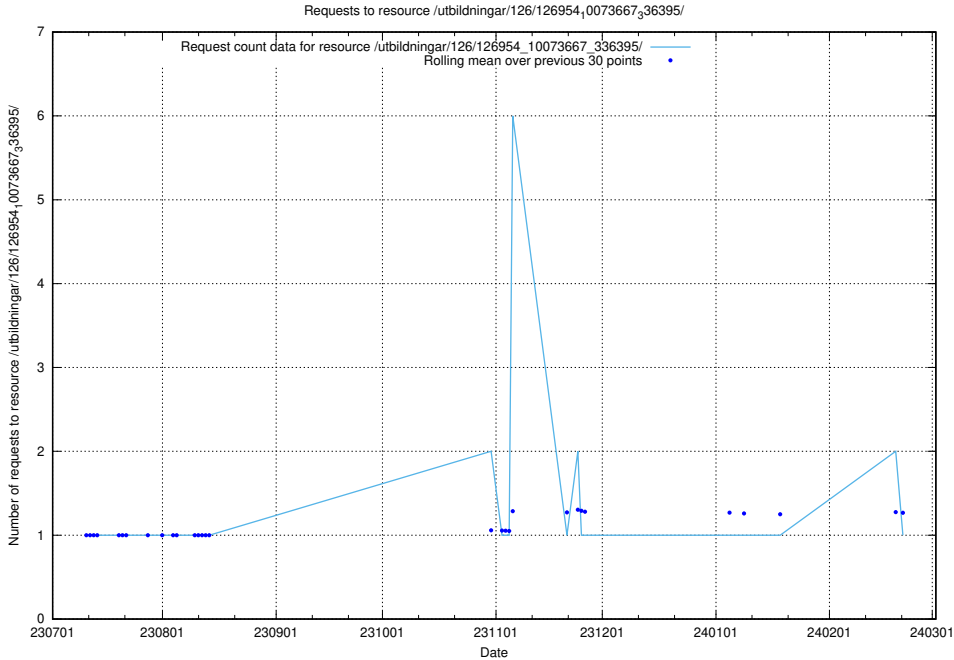

Here, we count the number of requests to resource /utbildningar/126/126954_10073667_336395/events/

5.4935 Usage of /utbildningar/126/126954_10073667_336395/

Here, we count the number of requests to resource /utbildningar/126/126954_10073667_336395/.