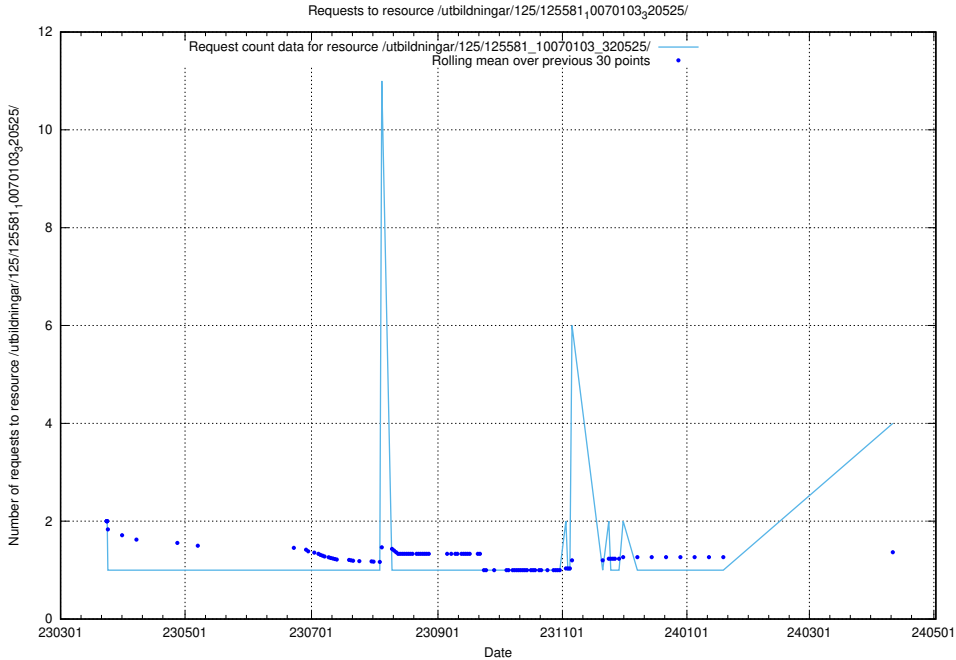

5.290 Usage of /utbildningar/125/125581_10070103_320525/

Here, we count the number of requests to resource /utbildningar/125/125581_10070103_320525/.