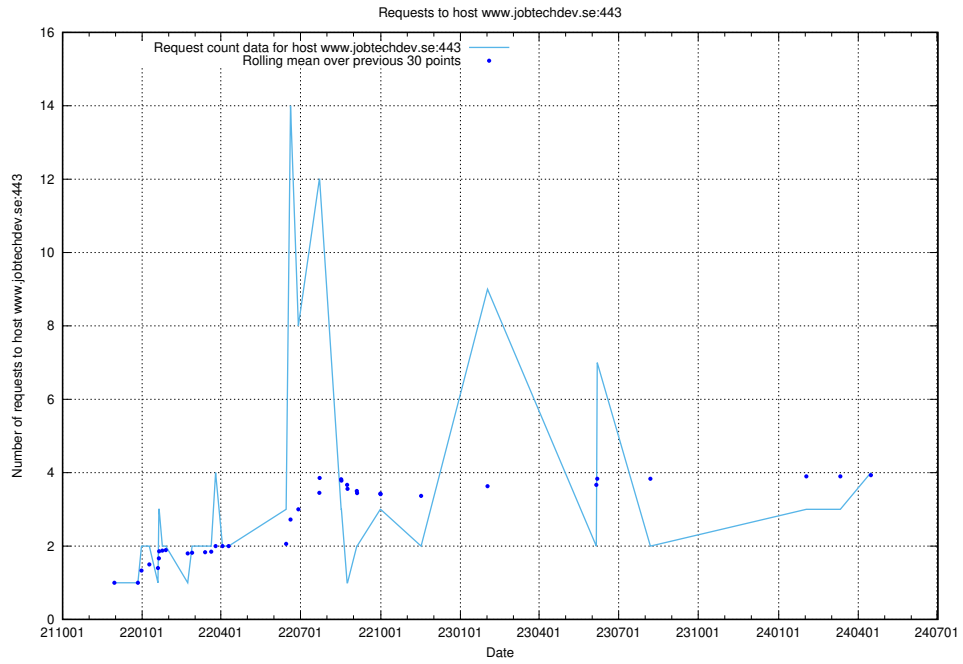

7.130 Usage of www.widgets.jobtechdev.se

Here, we count the number of requests to host www.widgets.jobtechdev.se.

7.131 Usage of www.jobtechdev.se:443

Here, we count the number of requests to host www.jobtechdev.se:443.