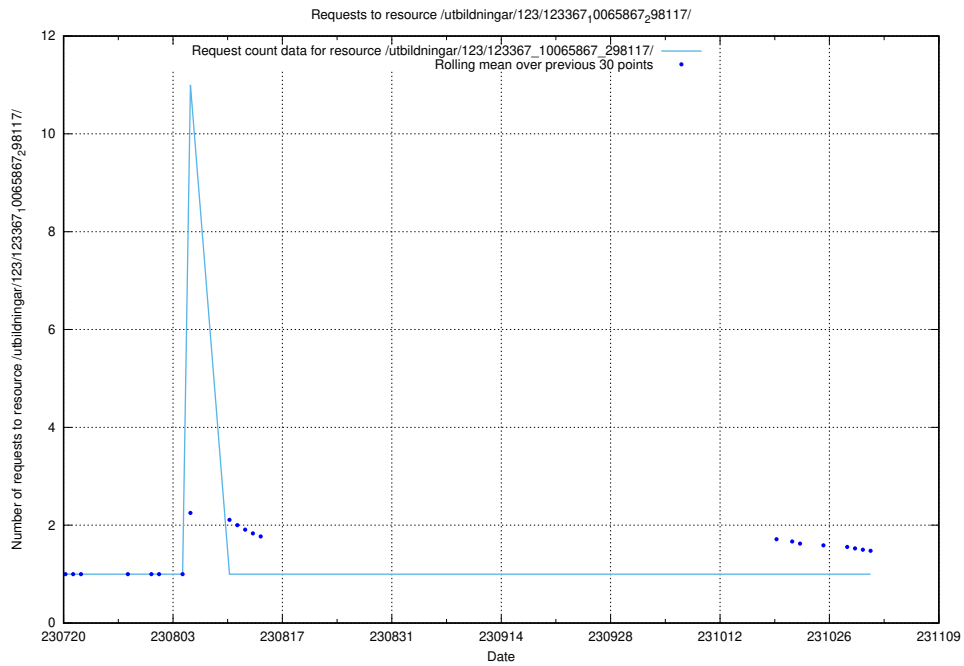

5.4827 Usage of /utbildningar/123/123367_10065867_298117/

Here, we count the number of requests to resource /utbildningar/123/123367_10065867_298117/.