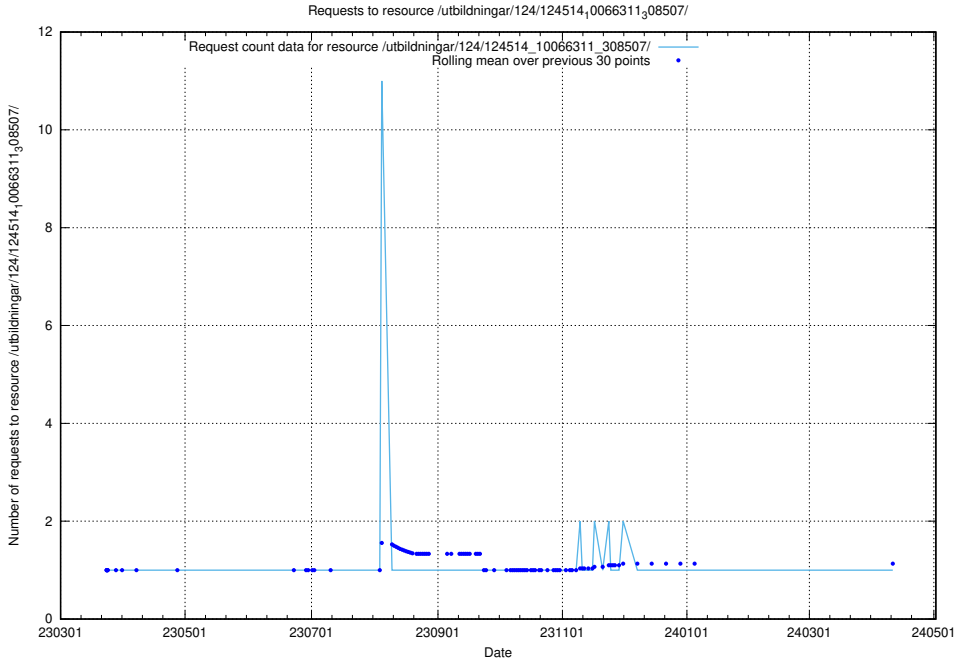

5.1655 Usage of /utbildningar/124/124514_10066311_308507/

Here, we count the number of requests to resource /utbildningar/124/124514_10066311_308507/.