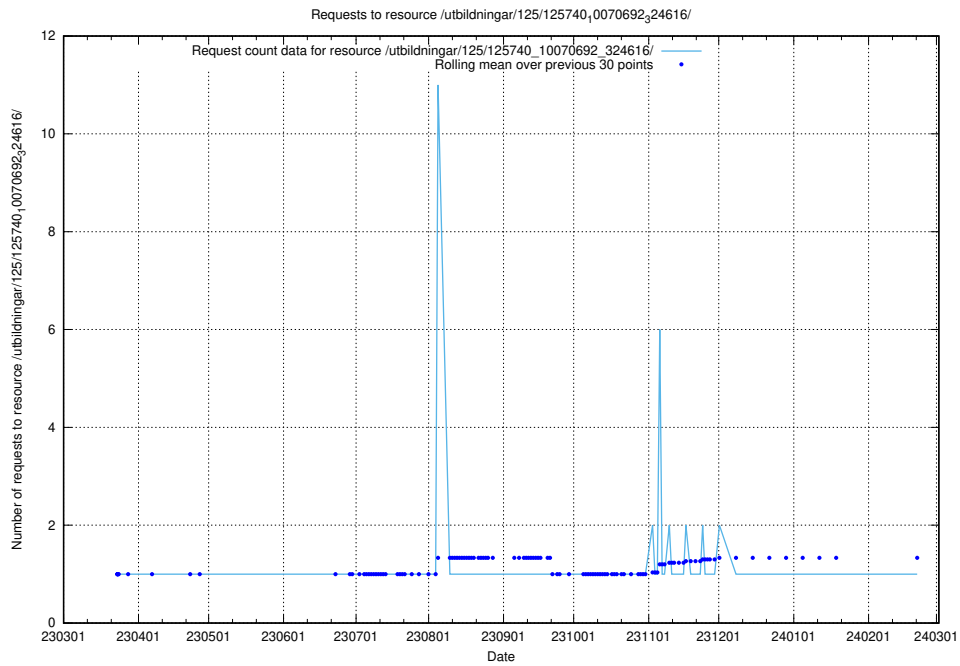

5.1032 Usage of /utbildningar/125/125740_10070692_324616/

Here, we count the number of requests to resource /utbildningar/125/125740_10070692_324616/.