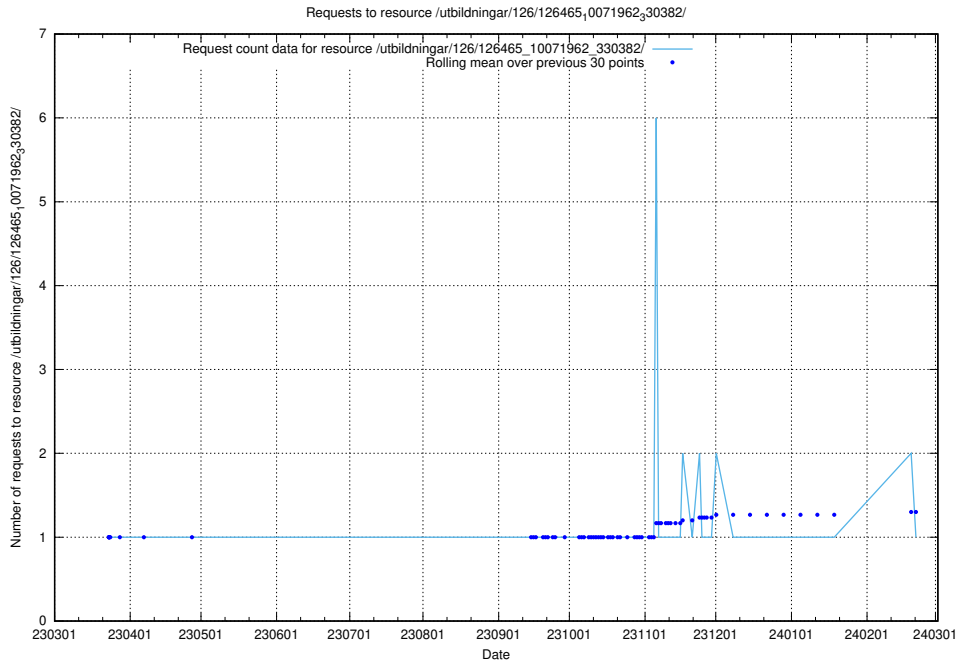

5.6200 Usage of /utbildningar/126/126465_10071962_330382/

Here, we count the number of requests to resource /utbildningar/126/126465_10071962_330382/.