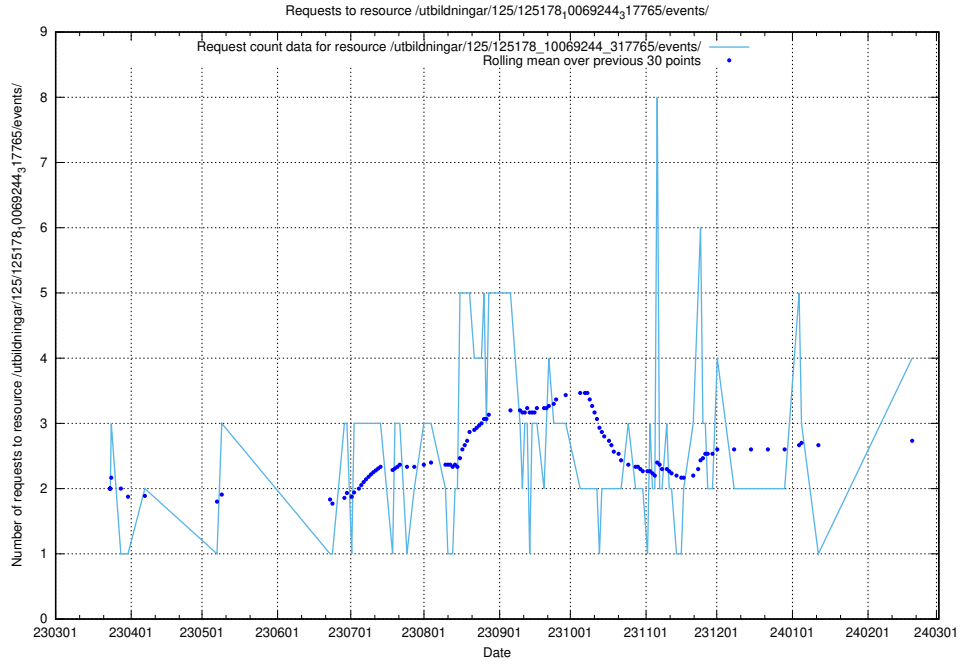

5.291 Usage of /utbildningar/125/125178_10069244_317765/events/

Here, we count the number of requests to resource /utbildningar/125/125178_10069244_317765/events/