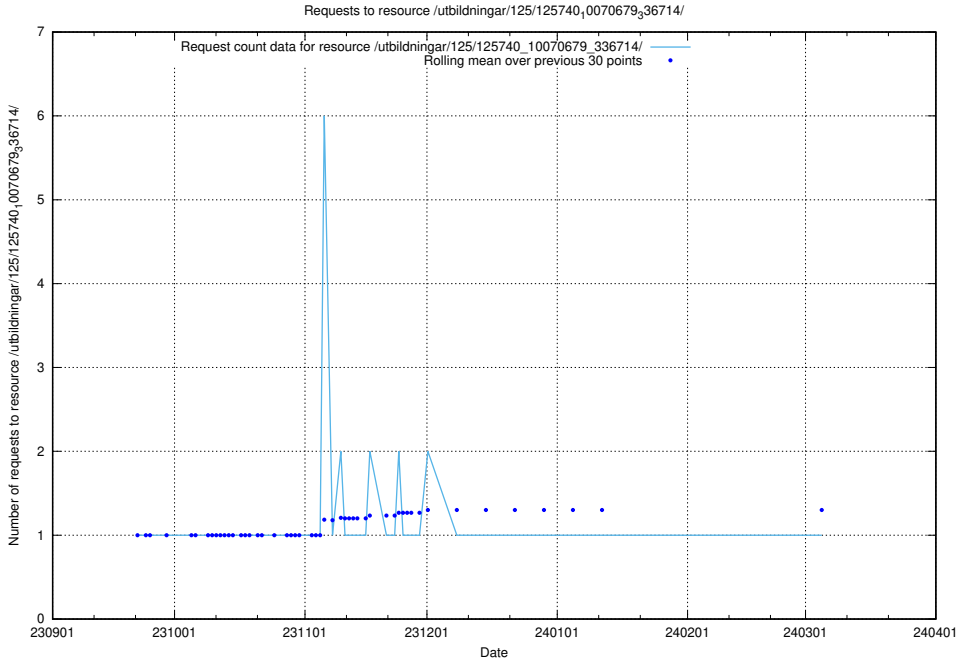

5.4336 Usage of /utbildningar/125/125740_10070679_336714/

Here, we count the number of requests to resource /utbildningar/125/125740_10070679_336714/.