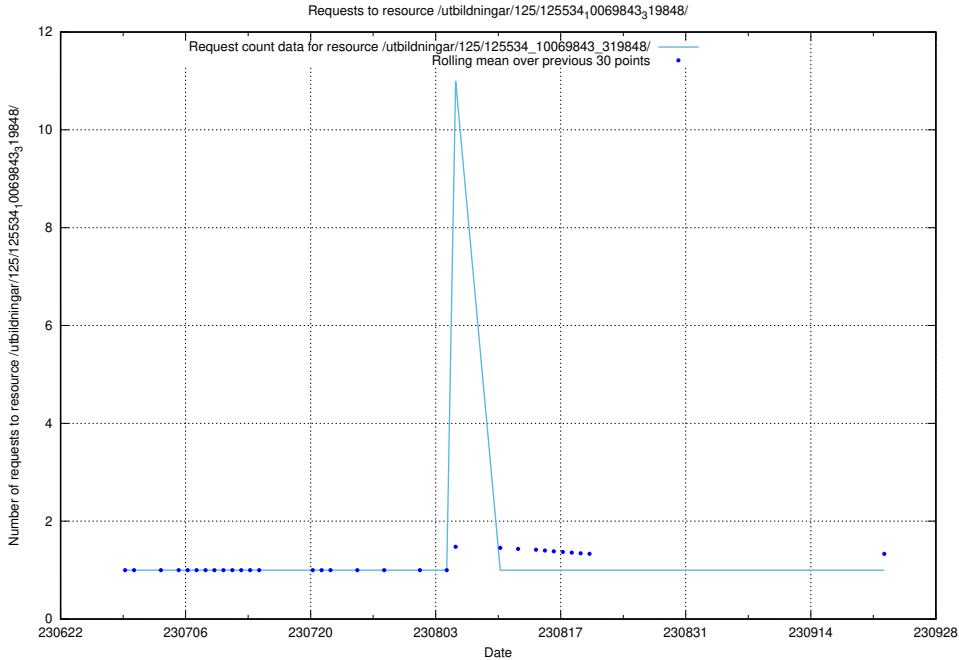

5.5293 Usage of /utbildningar/125/125534_10069843_319848/

Here, we count the number of requests to resource /utbildningar/125/125534_10069843_319848/.