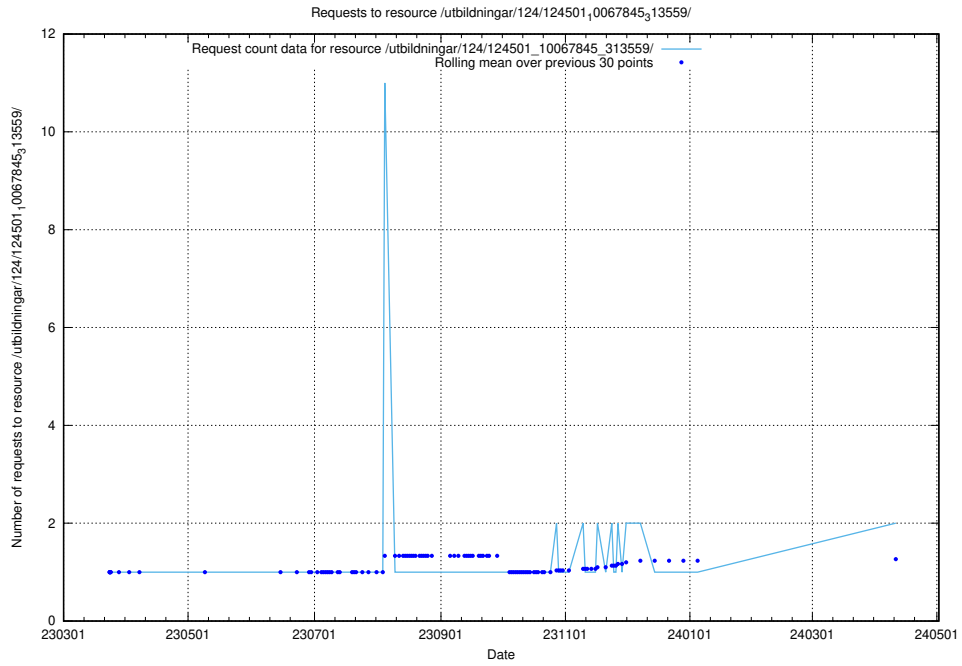

5.591 Usage of /utbildningar/124/124501_10067845_313559/

Here, we count the number of requests to resource /utbildningar/124/124501_10067845_313559/.