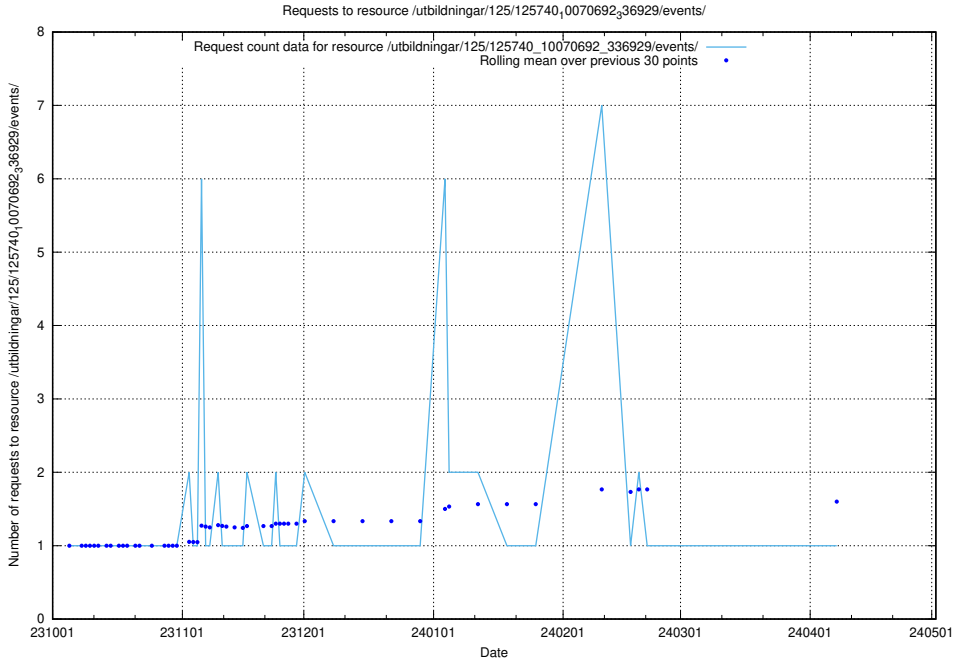

5.4236 Usage of /utbildningar/125/125740_10070692_336929/events/

Here, we count the number of requests to resource /utbildningar/125/125740_10070692_336929/events/