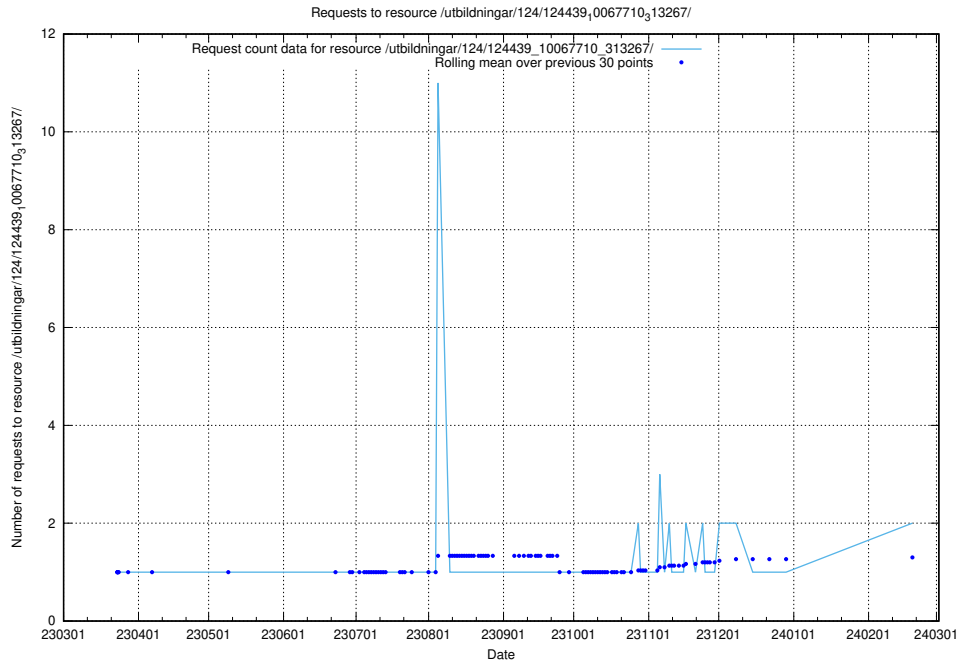

5.698 Usage of /utbildningar/124/124439_10067710_313267/

Here, we count the number of requests to resource /utbildningar/124/124439_10067710_313267/.