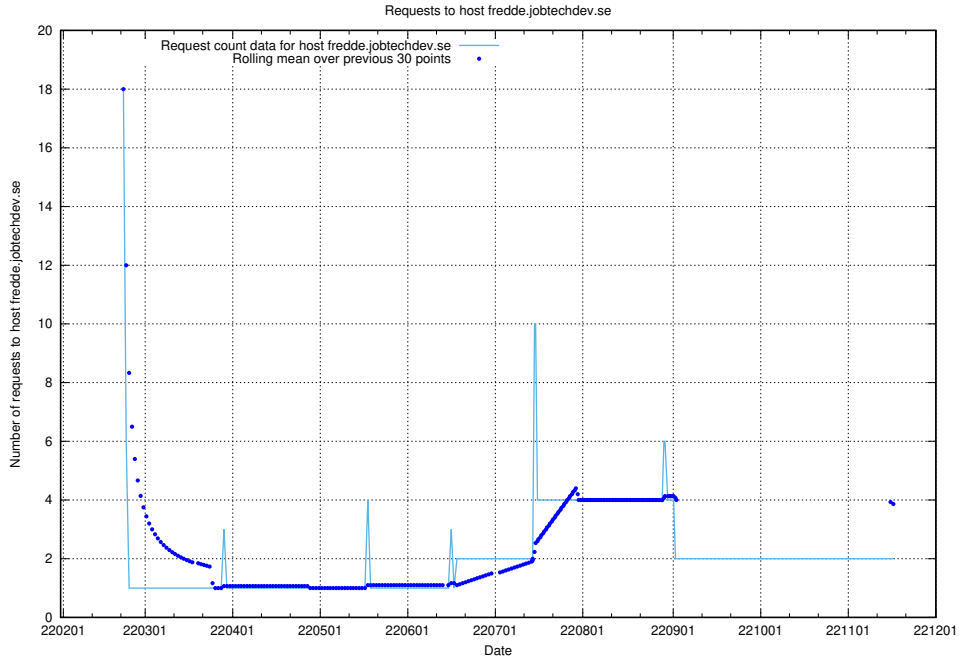

7.515 Usage of fredde.jobtechdev.se

Here, we count the number of requests to host fredde.jobtechdev.se.

7.516 Usage of fredde.api.jobtechdev.se

Here, we count the number of requests to host fredde.api.jobtechdev.se.