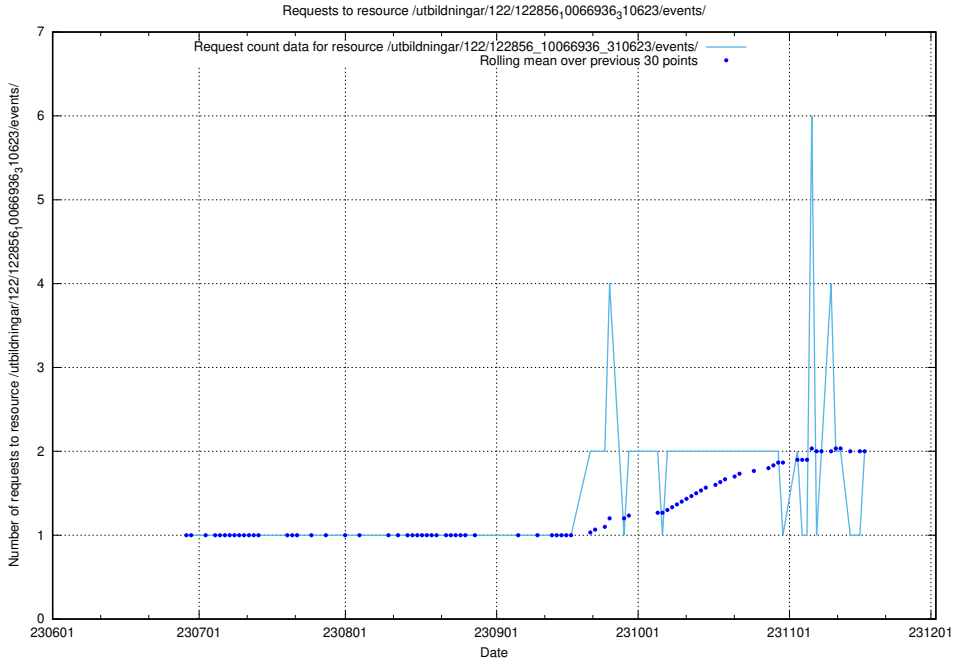

5.874 Usage of /utbildningar/122/122856_10066936_310623/events/

Here, we count the number of requests to resource /utbildningar/122/122856_10066936_310623/events/