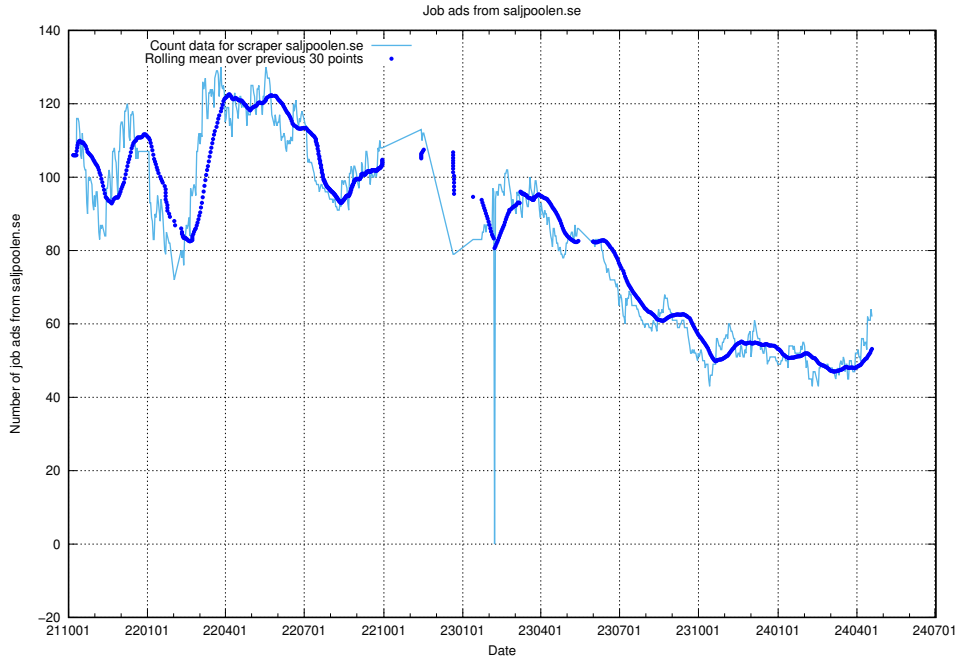

13.16 Number of ads by scraper saljpoolen.se

Here, we count the number of job ads scraped from saljpoolen.se.