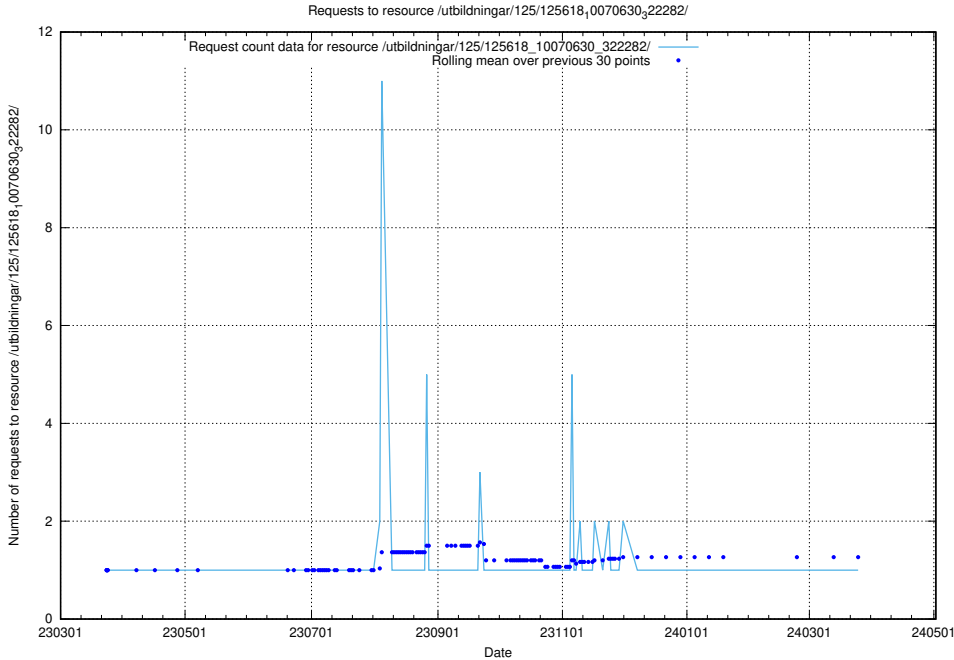

5.1125 Usage of /utbildningar/125/125618_10070630_322282/

Here, we count the number of requests to resource /utbildningar/125/125618_10070630_322282/.