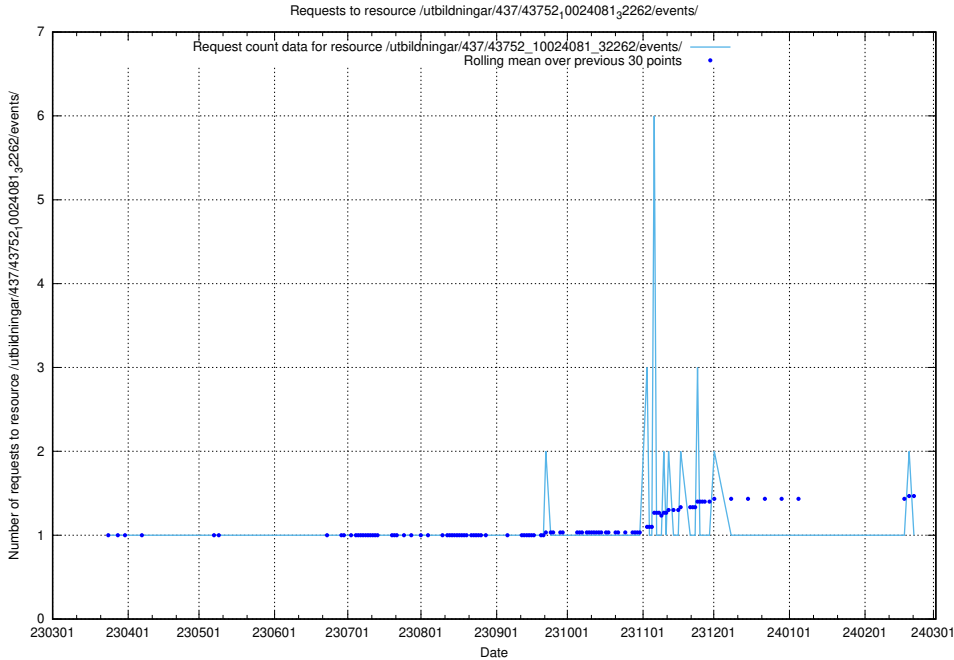

5.5984 Usage of /utbildningar/437/43752_10024081_32262/events/

Here, we count the number of requests to resource /utbildningar/437/43752_10024081_32262/events/.