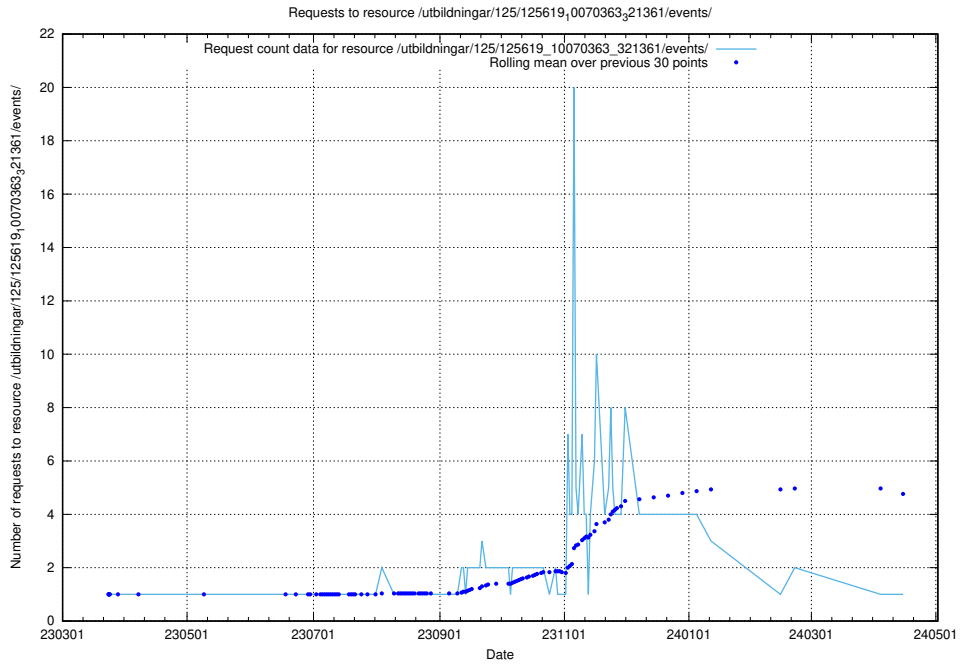

Here, we count the number of requests to resource /utbildningar/125/125619_10070630_322282/.

5.1120 Usage of /utbildningar/125/125619_10070363_321361/events/

Here, we count the number of requests to resource /utbildningar/125/125619_10070363_321361/events/