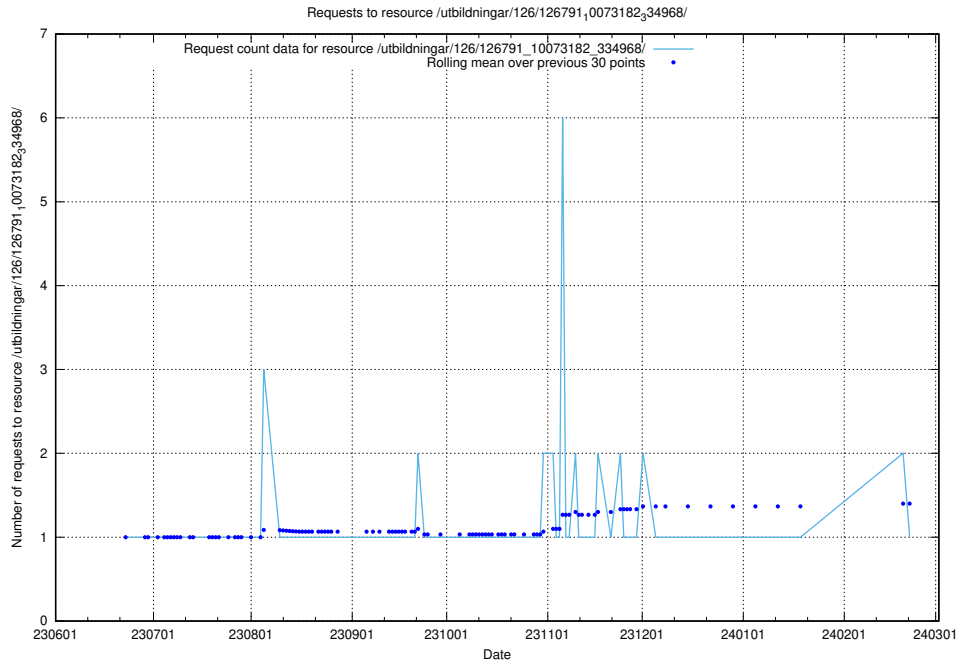

5.5409 Usage of /utbildningar/126/126791_10073182_334968/

Here, we count the number of requests to resource /utbildningar/126/126791_10073182_334968/.