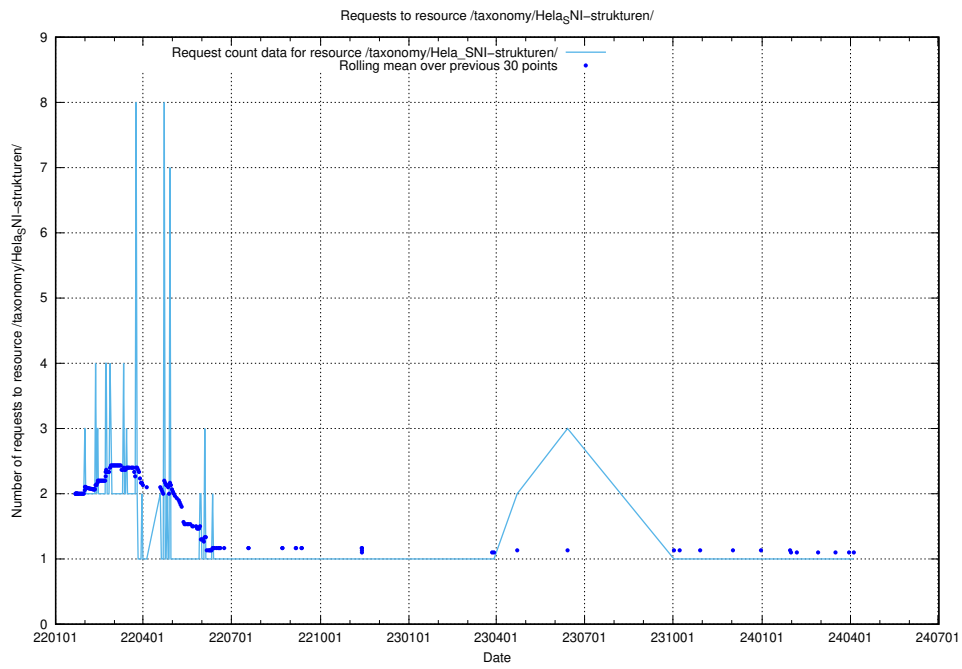

5.1106 Usage of /taxonomy/Hela_SNI-strukturen/

Here, we count the number of requests to resource /taxonomy/Hela_SNI-strukturen/.