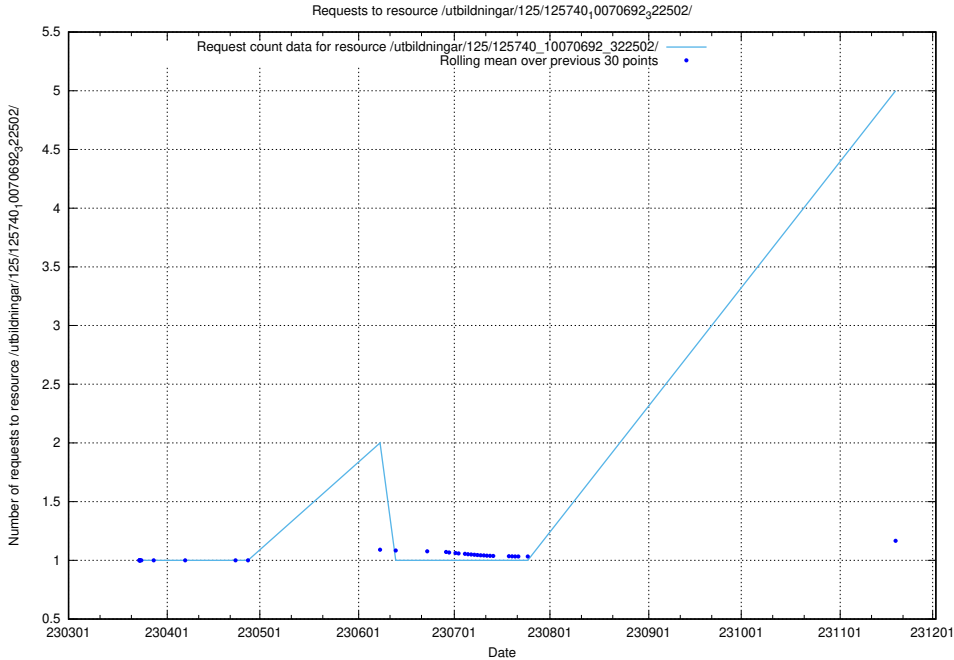

5.143 Usage of /utbildningar/125/125740_10070692_322502/

Here, we count the number of requests to resource /utbildningar/125/125740_10070692_322502/.