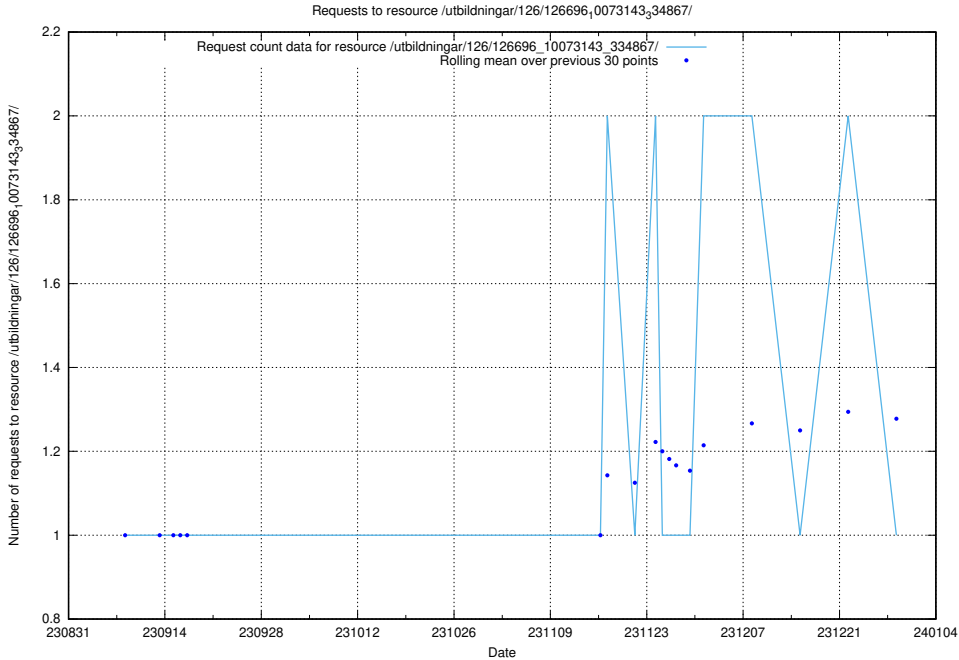

5.4459 Usage of /utbildningar/126/126696_10073143_334867/

Here, we count the number of requests to resource /utbildningar/126/126696_10073143_334867/.