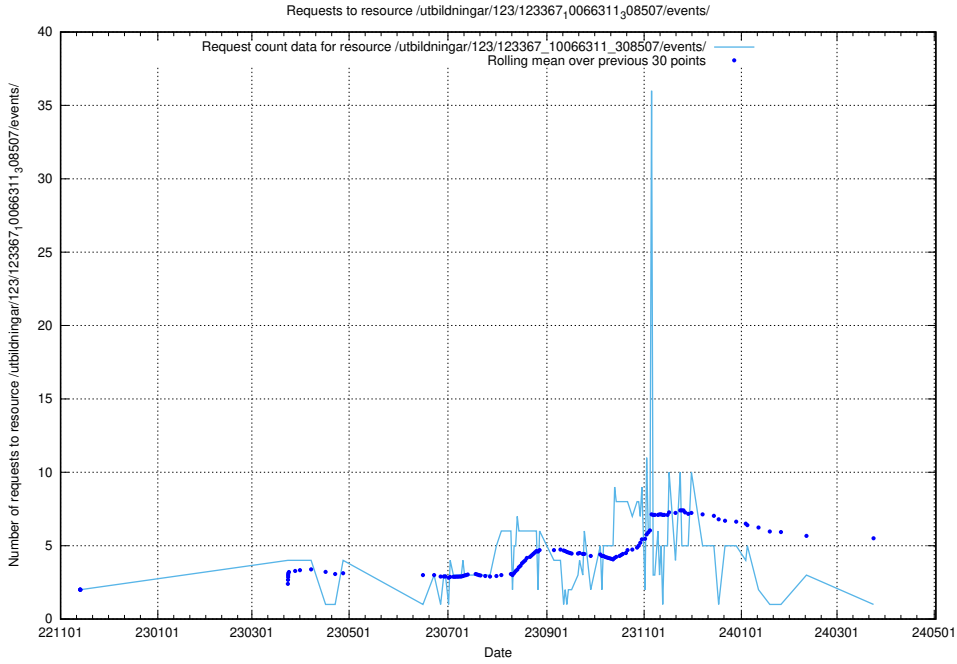

5.5634 Usage of /utbildningar/123/123367_10066311_308507/events/

Here, we count the number of requests to resource /utbildningar/123/123367_10066311_308507/events/