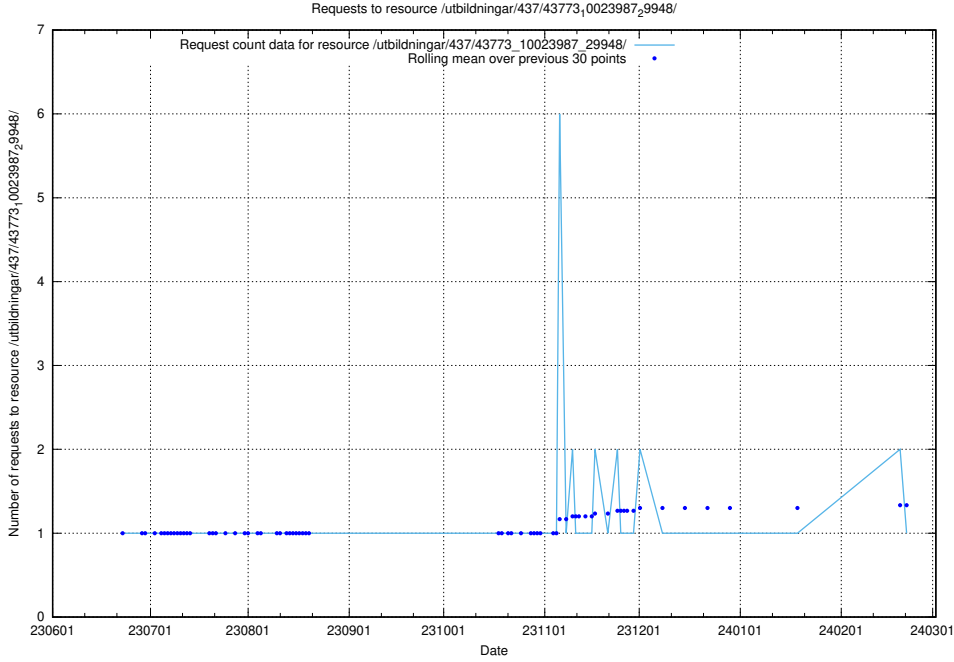

5.5391 Usage of /utbildningar/437/43773_10023987_29948/

Here, we count the number of requests to resource /utbildningar/437/43773_10023987_29948/.