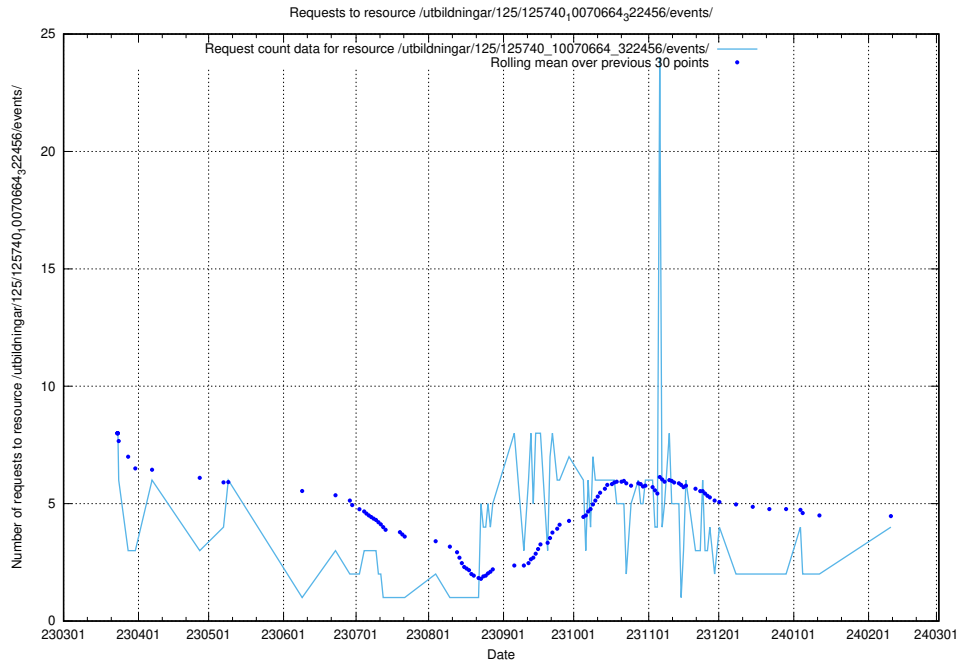

5.288 Usage of /utbildningar/125/125740_10070664_322456/events/

Here, we count the number of requests to resource /utbildningar/125/125740_10070664_322456/events/