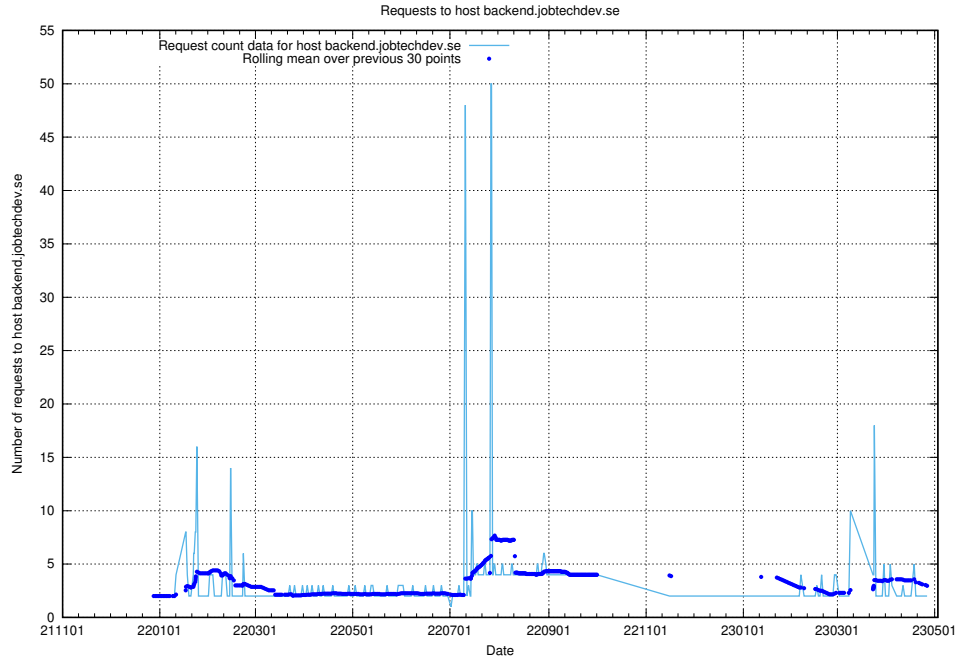

7.355 Usage of backend.jobtechdev.se

Here, we count the number of requests to host backend.jobtechdev.se.