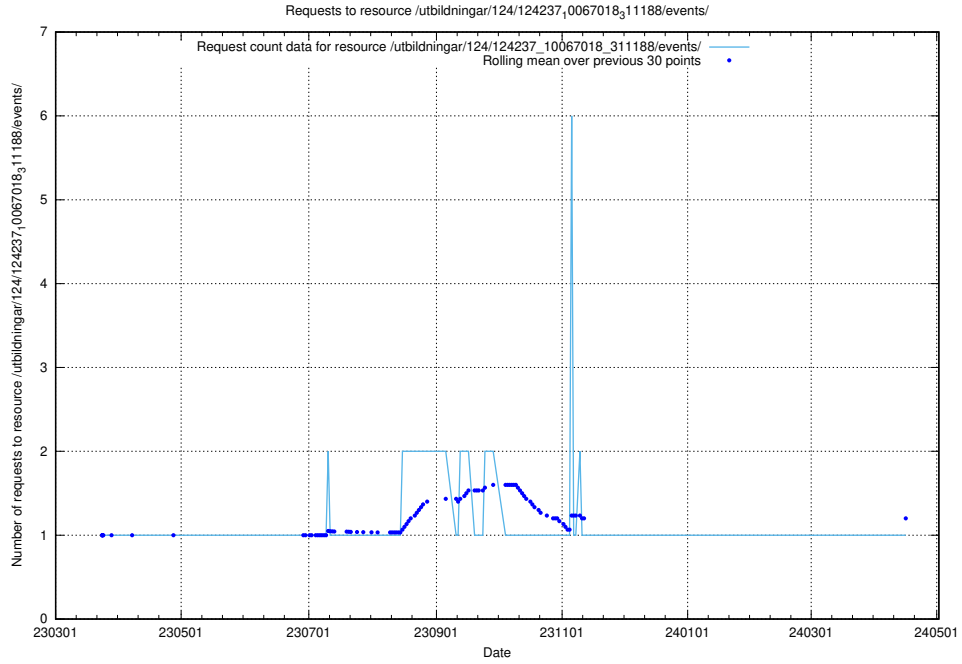

5.3841 Usage of /utbildningar/124/124237_10067018_311188/events/

Here, we count the number of requests to resource /utbildningar/124/124237_10067018_311188/events/