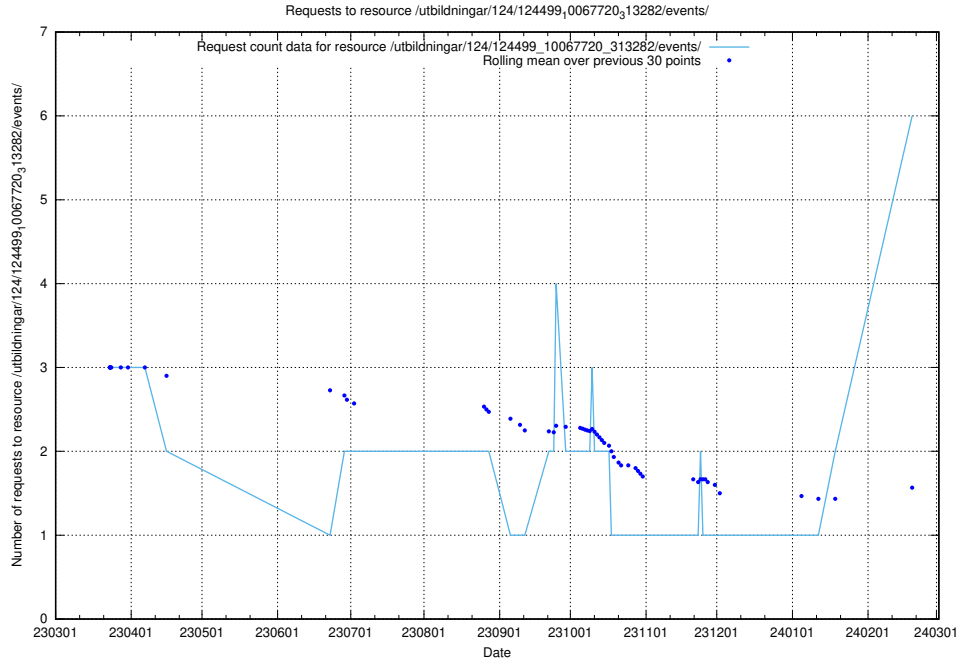

5.137 Usage of /utbildningar/124/124499_10067720_313282/events/

Here, we count the number of requests to resource /utbildningar/124/124499_10067720_313282/events/