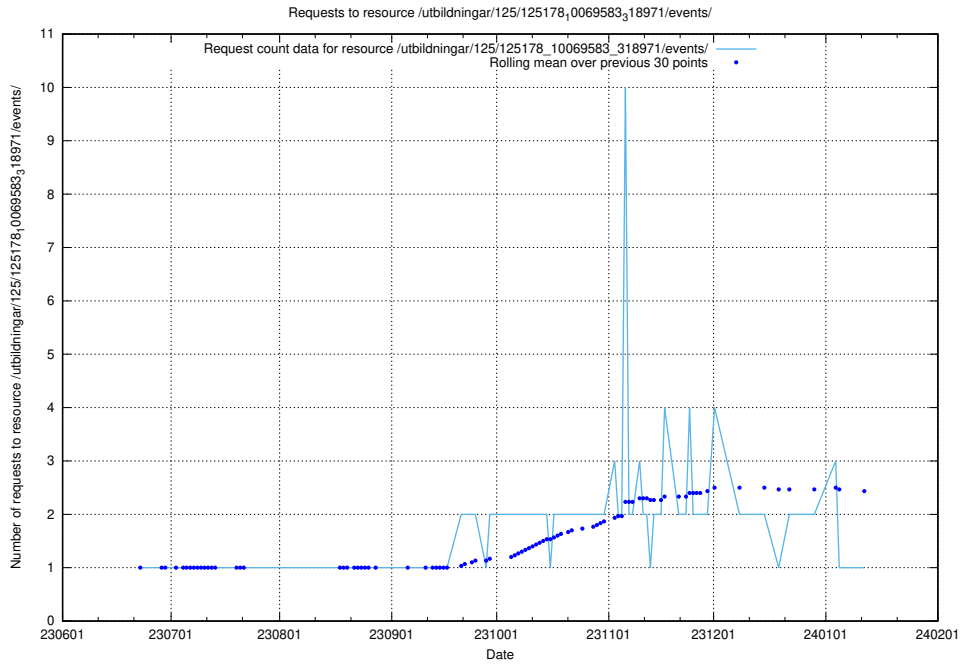

5.5545 Usage of /utbildningar/125/125178_10069583_318971/events/

Here, we count the number of requests to resource /utbildningar/125/125178_10069583_318971/events/