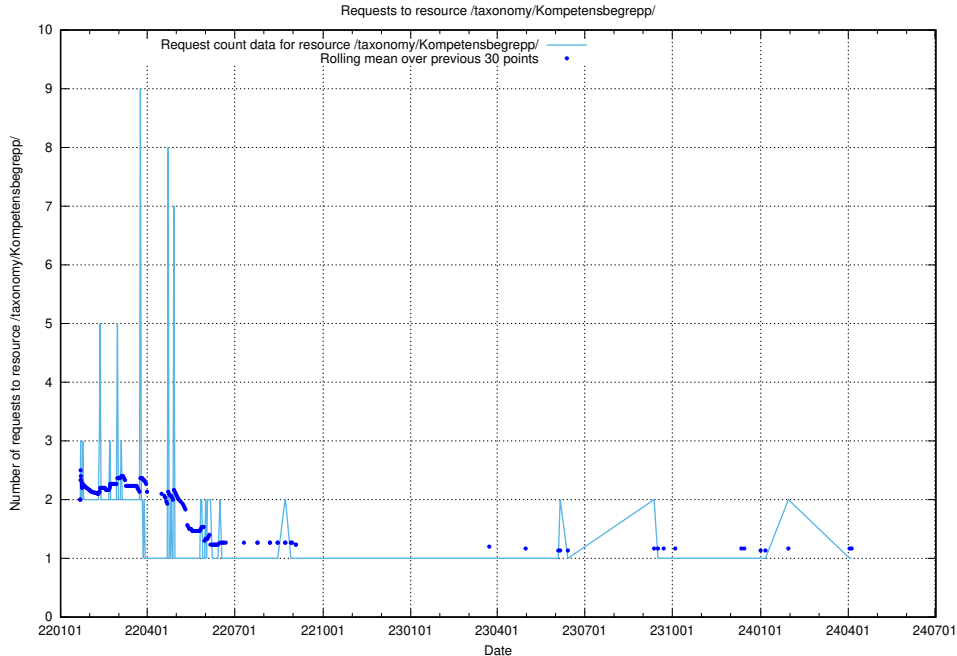

5.6192 Usage of /taxonomy/Kompetensbegrupp/

Here, we count the number of requests to resource /taxonomy/Kompetensbegrupp/.

5.6193 Usage of /utbildningar/126/126466_10071963_330384/

Here, we count the number of requests to resource /utbildningar/126/126466_10071963_330384/.