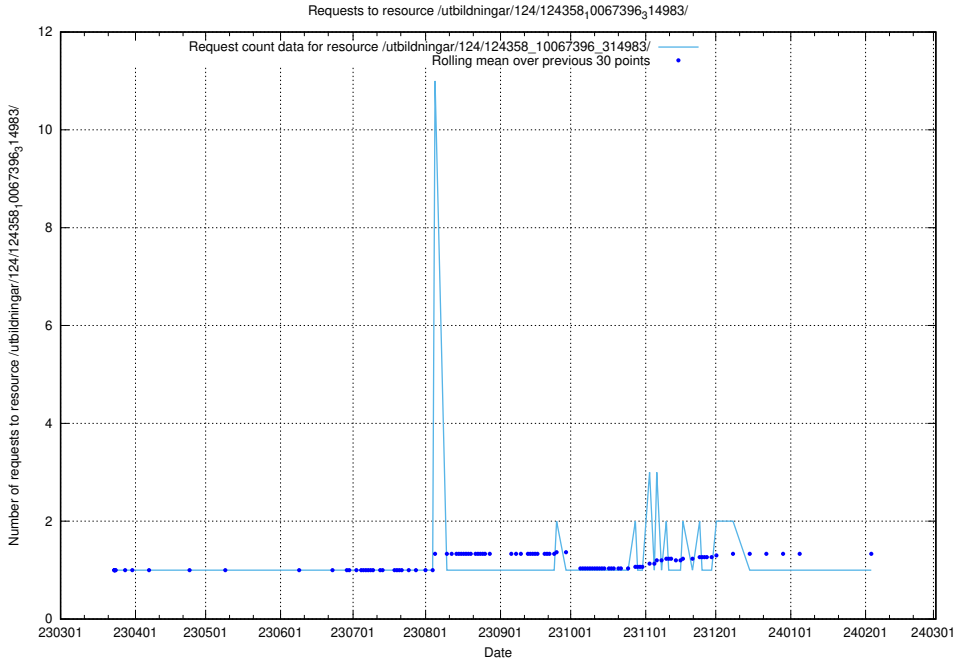

Here, we count the number of requests to resource /utbildningar/126/126576_10072387_337149/events/

5.3661 Usage of /utbildningar/124/124358_10067396_314983/

Here, we count the number of requests to resource /utbildningar/124/124358_10067396_314983/.