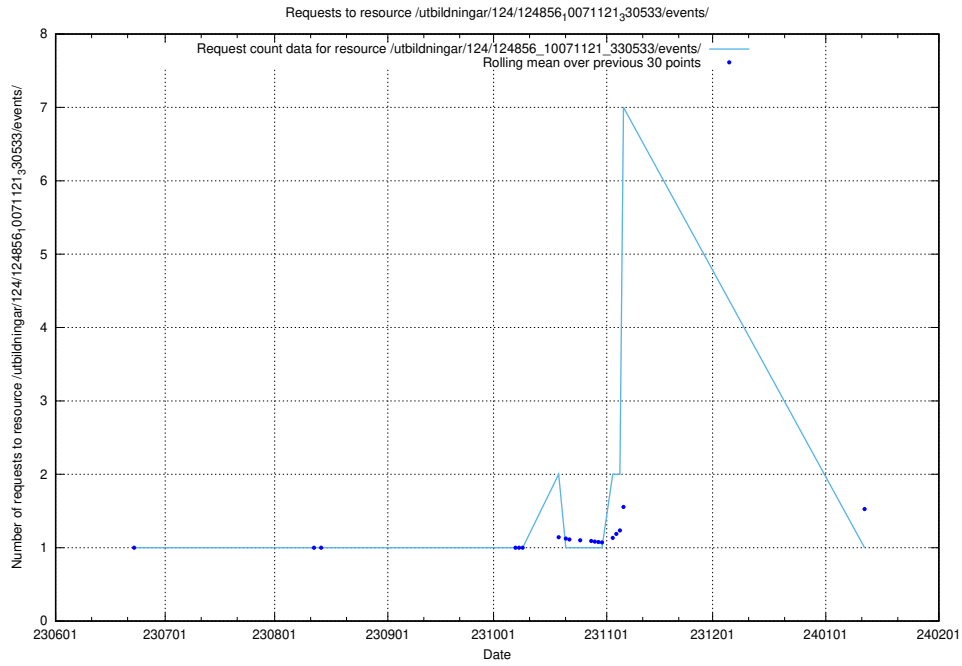

5.5556 Usage of /utbildningar/124/124856_10071121_330533/events/

Here, we count the number of requests to resource /utbildningar/124/124856_10071121_330533/events/