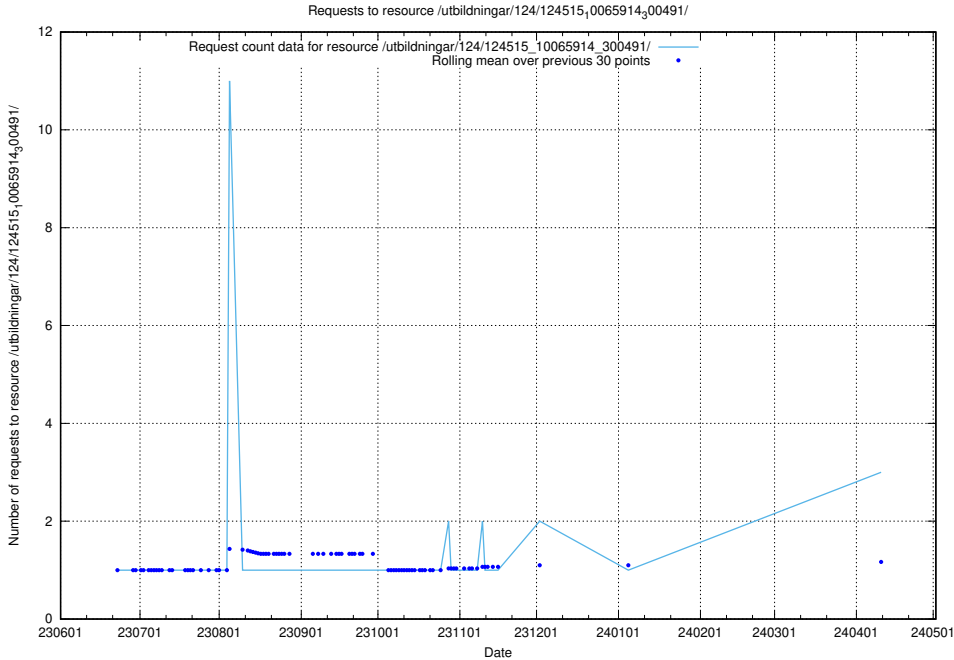

5.443 Usage of /utbildningar/124/124515_10065914_300491/

Here, we count the number of requests to resource /utbildningar/124/124515_10065914_300491/.