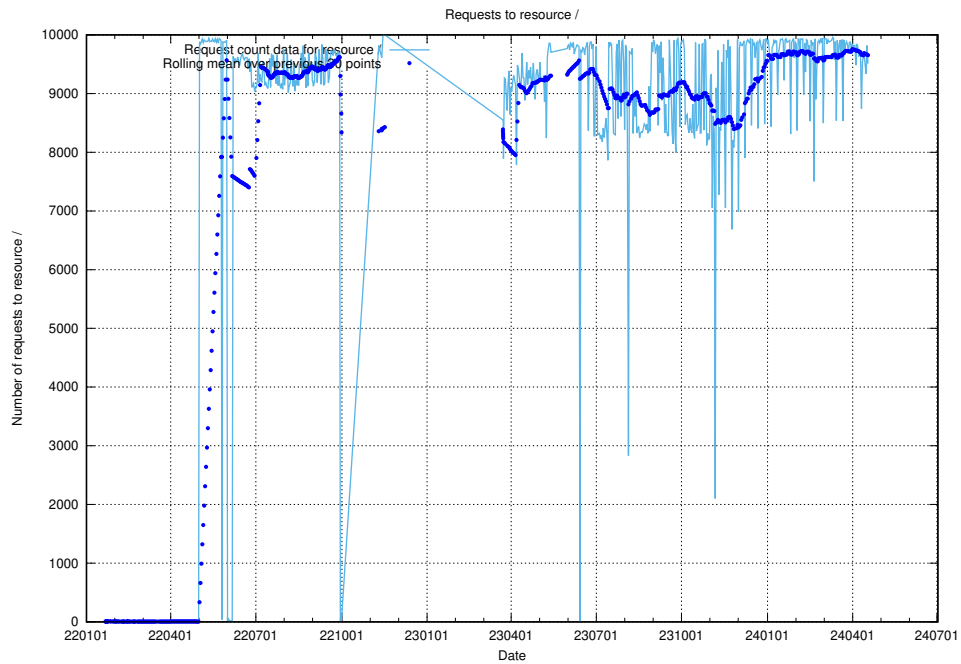

5 JobTechDev Data

This section contains data statistics from the [JobTechDev Data Web](#)⁶.

5.1 Usage of /

Here, we count the number of requests to resource /.

⁶<https://data.jobtechdev.se>