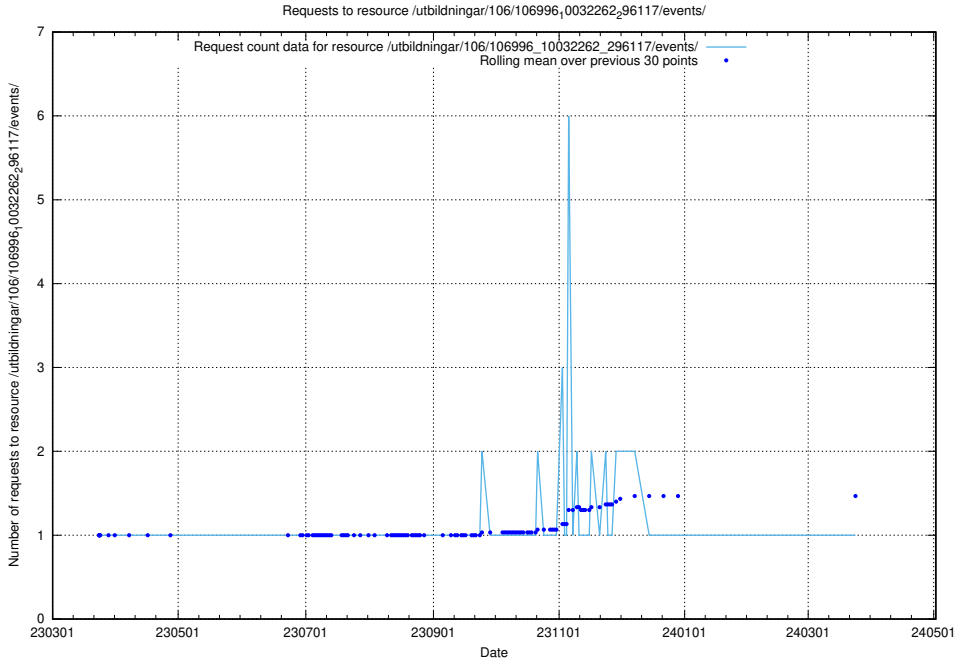

5.5227 Usage of /utbildningar/106/106996_10032262_296117/events/

Here, we count the number of requests to resource /utbildningar/106/106996_10032262_296117/events/

5.5228 Usage of /taxonomy/version/3/query/concepts-and-common-relations/