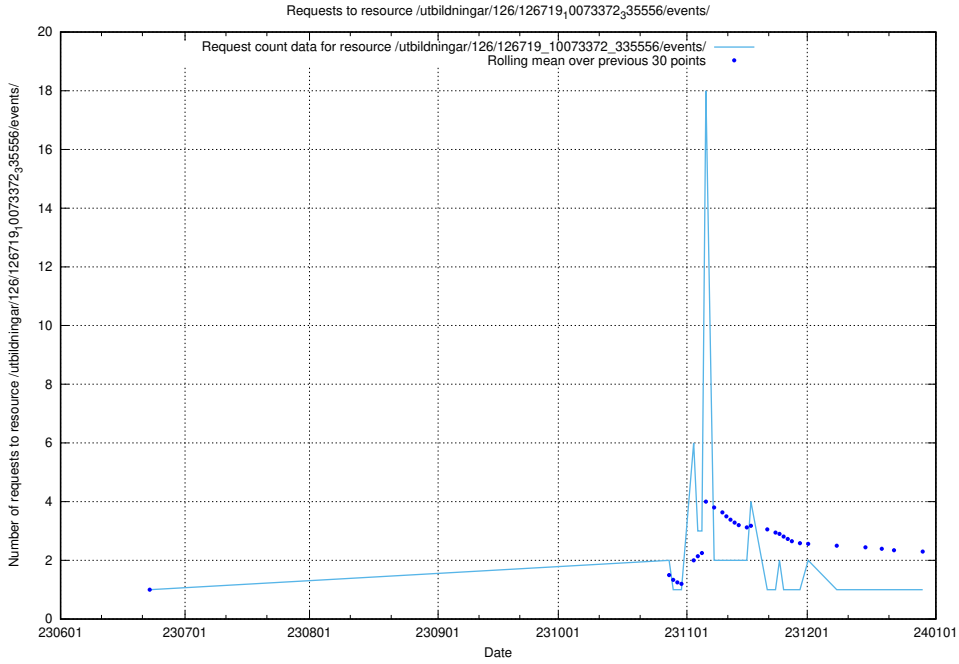

5.5424 Usage of /utbildningar/126/126719_10073372_335556/events/

Here, we count the number of requests to resource /utbildningar/126/126719_10073372_335556/events/