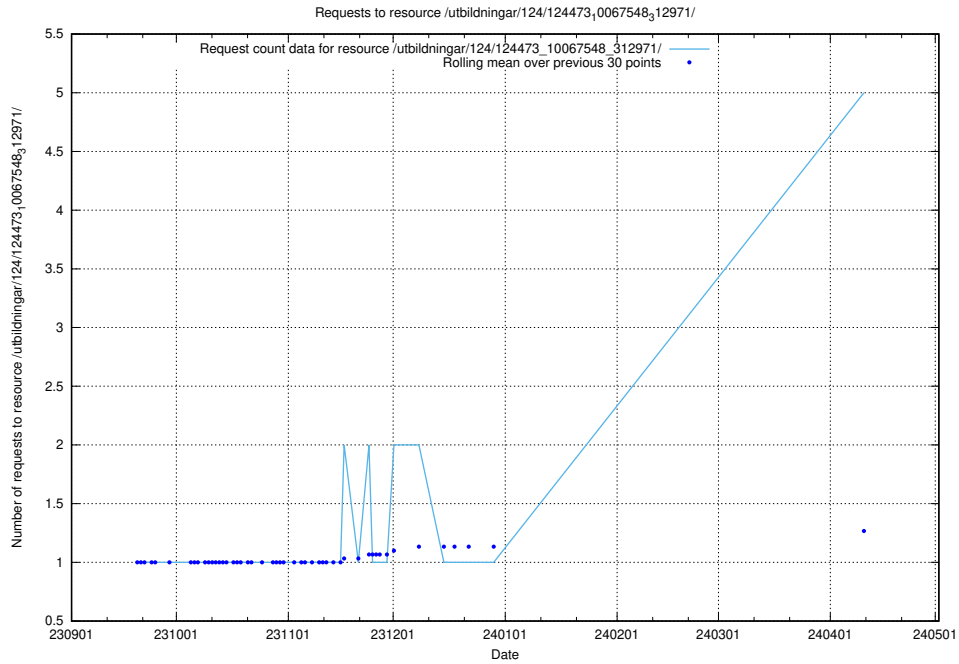

5.180 Usage of /utbildningar/124/124473_10067548_312971/

Here, we count the number of requests to resource /utbildningar/124/124473_10067548_312971/.