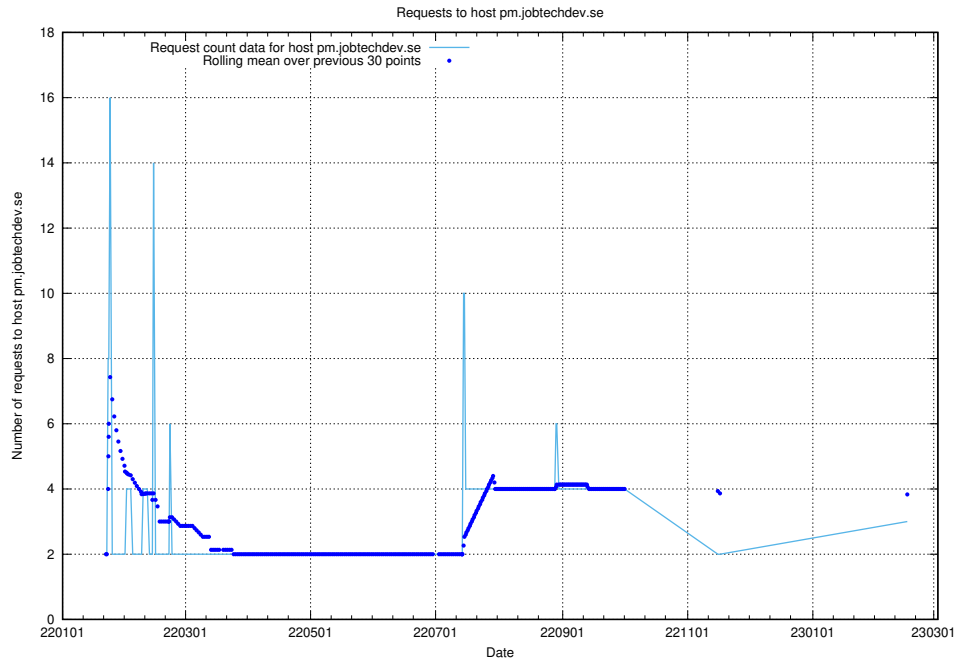

7.243 Usage of pm.jobtechdev.se

Here, we count the number of requests to host pm.jobtechdev.se.