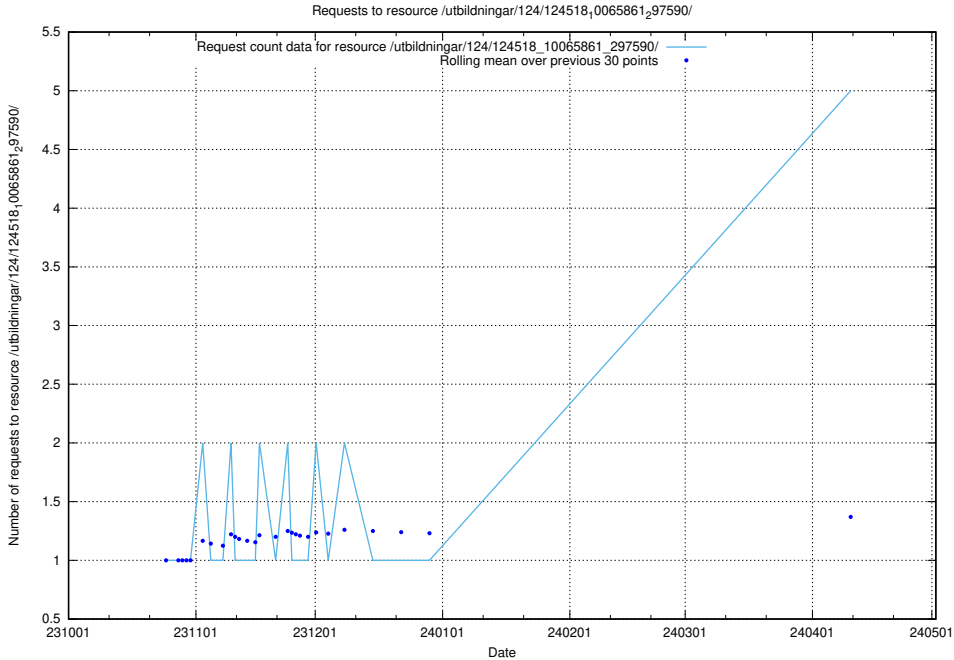

5.178 Usage of /utbildningar/124/124518_10065861_297590/

Here, we count the number of requests to resource /utbildningar/124/124518_10065861_297590/.