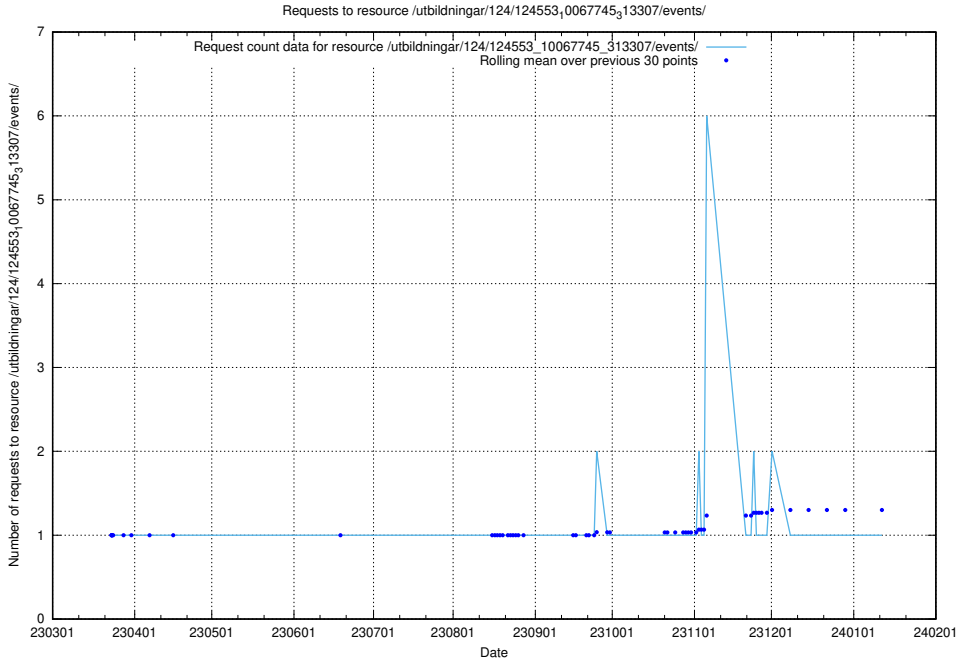

Here, we count the number of requests to resource /utbildningar/124/124614_10067809_313450/.

5.1261 Usage of /utbildningar/124/124553_10067745_313307/events/

Here, we count the number of requests to resource /utbildningar/124/124553_10067745_313307/events/