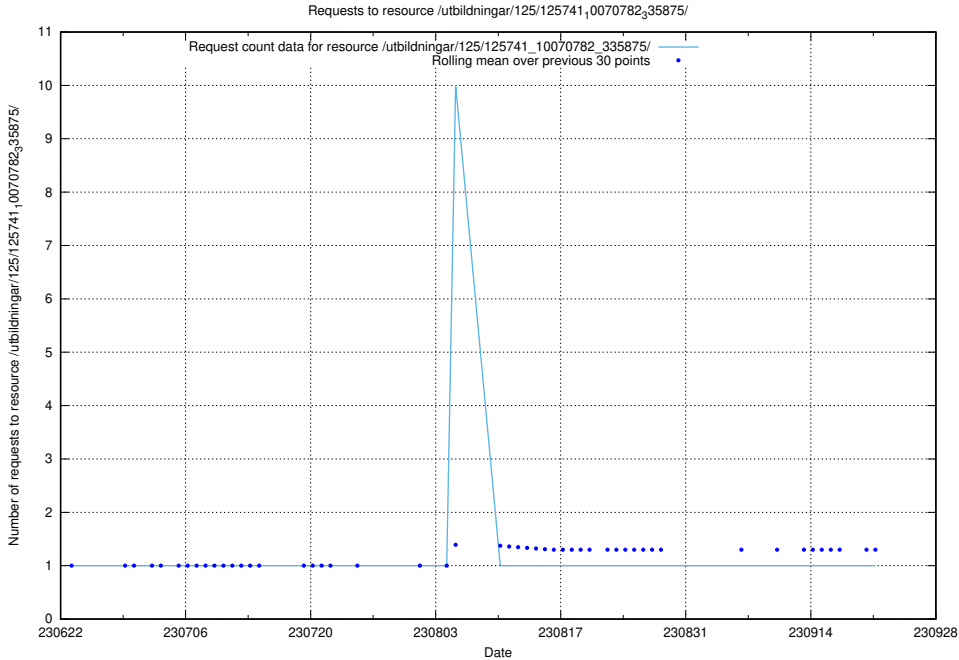

5.5508 Usage of /utbildningar/125/125741_10070782_335875/

Here, we count the number of requests to resource /utbildningar/125/125741_10070782_335875/.