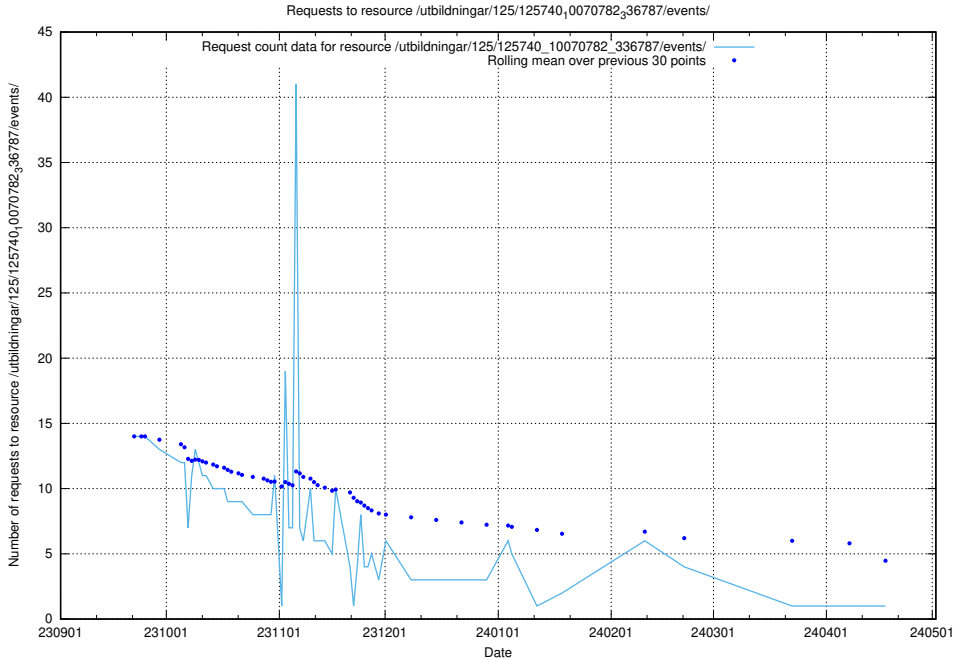

5.4324 Usage of /utbildningar/125/125740_10070782_336787/events/

Here, we count the number of requests to resource /utbildningar/125/125740_10070782_336787/events/