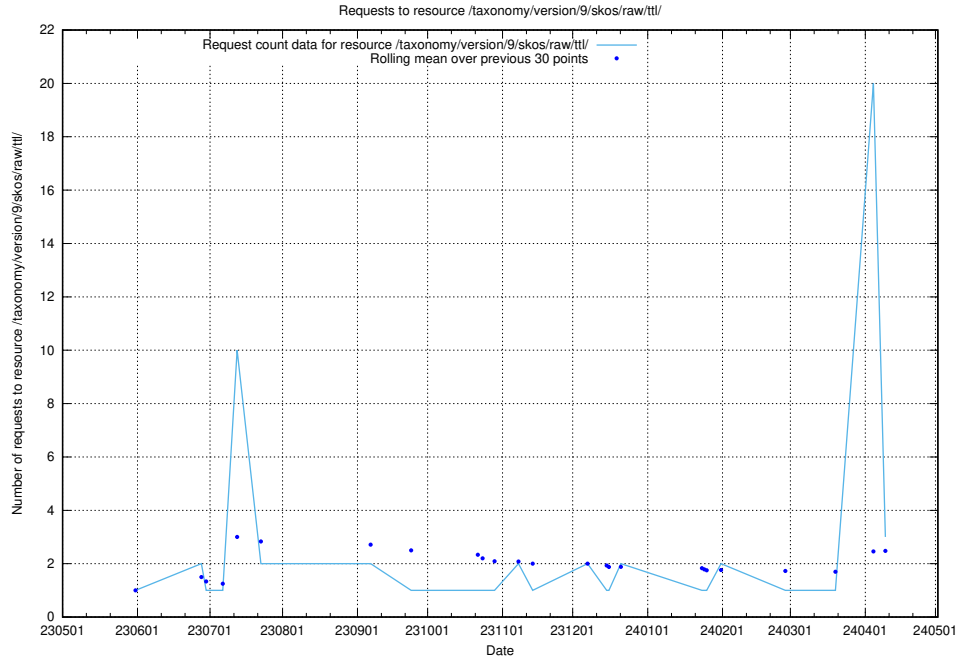

5.464 Usage of /taxonomy/version/9/skos/raw/ttl/

Here, we count the number of requests to resource /taxonomy/version/9/skos/raw/ttl/.