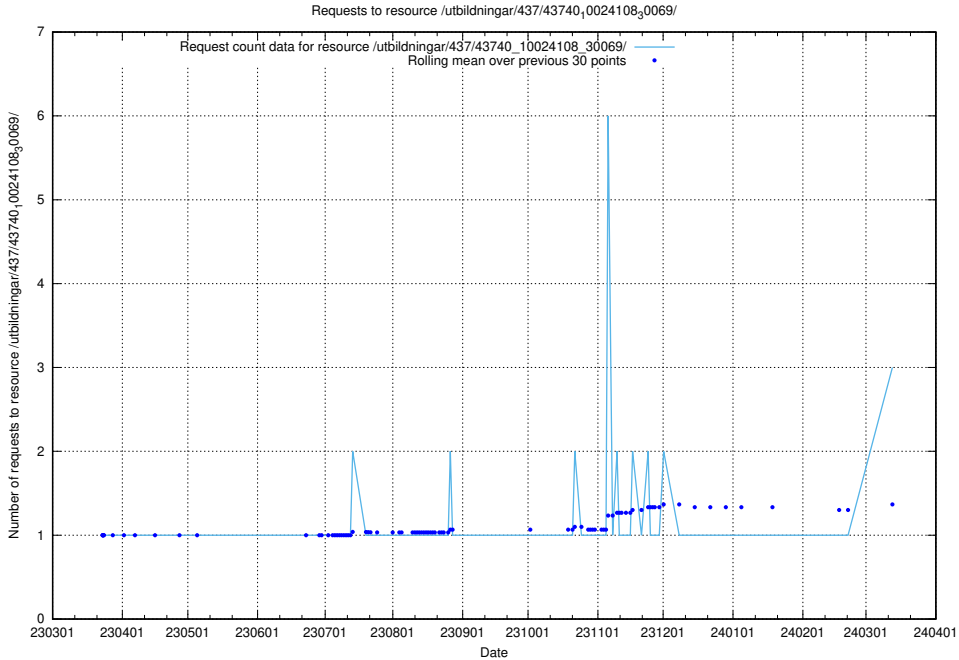

5.505 Usage of /utbildningar/437/43740_10024108_30069/

Here, we count the number of requests to resource /utbildningar/437/43740_10024108_30069/.