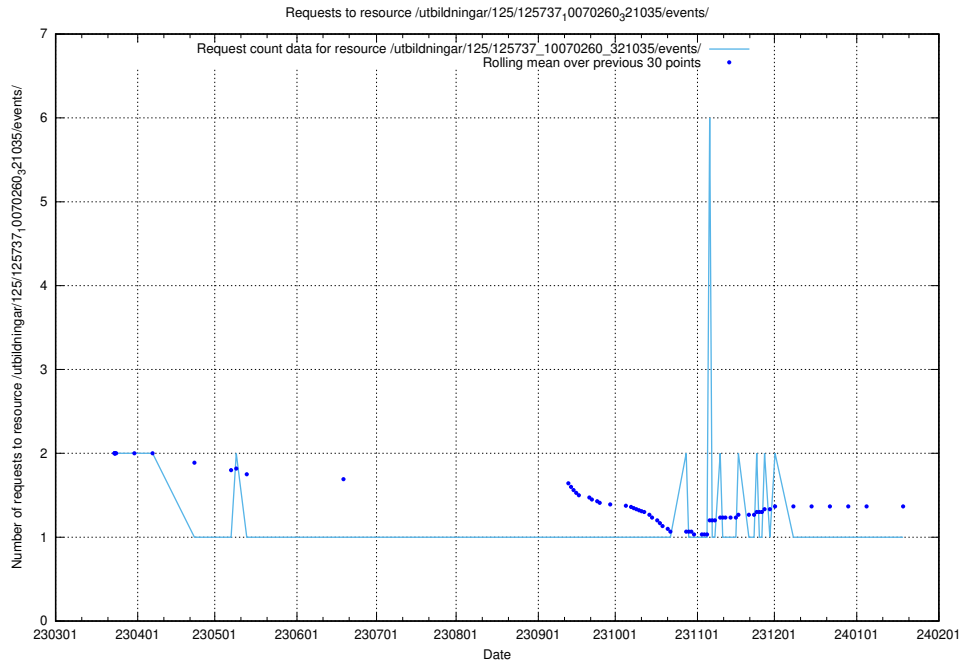

5.6066 Usage of /utbildningar/125/125737_10070260_321035/events/

Here, we count the number of requests to resource /utbildningar/125/125737_10070260_321035/events/