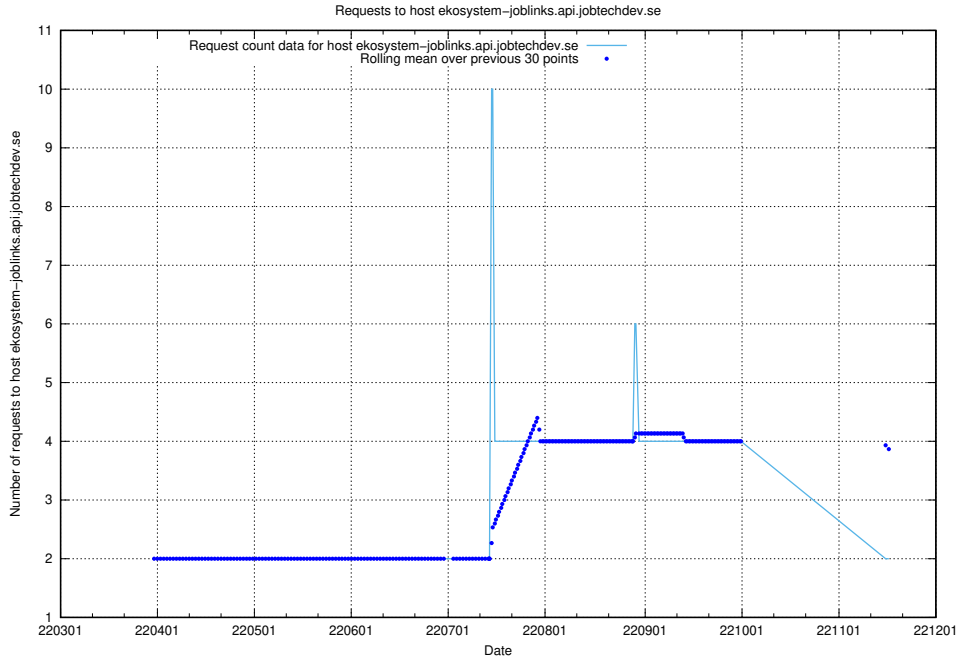

7.479 Usage of ekosystem-joblins.api.jobtechdev.se

Here, we count the number of requests to host ekosystem-joblins.api.jobtechdev.se.