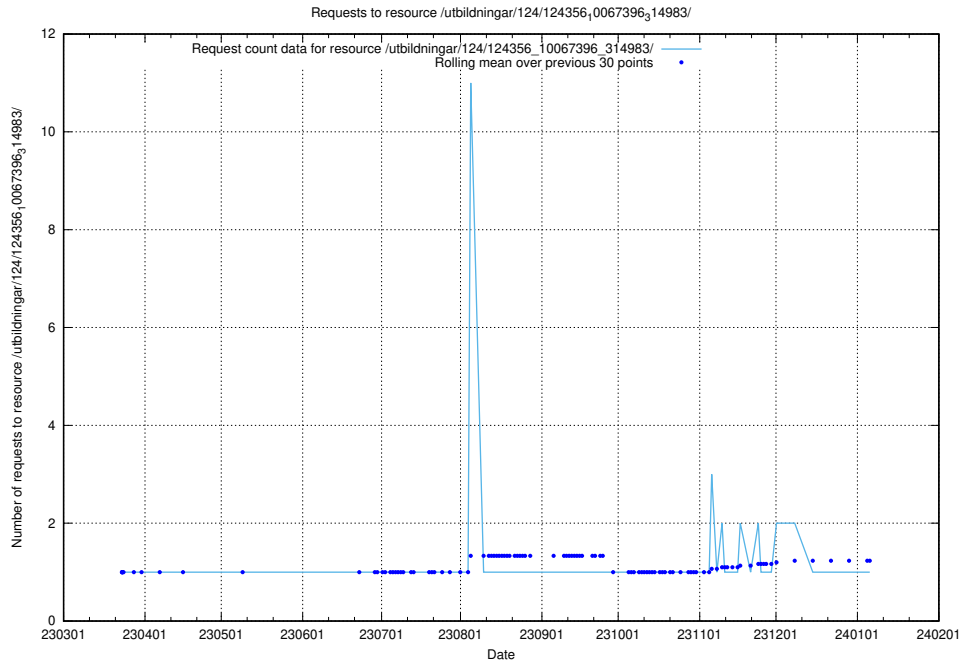

5.3701 Usage of /utbildningar/124/124356_10067396_314983/

Here, we count the number of requests to resource /utbildningar/124/124356_10067396_314983/.