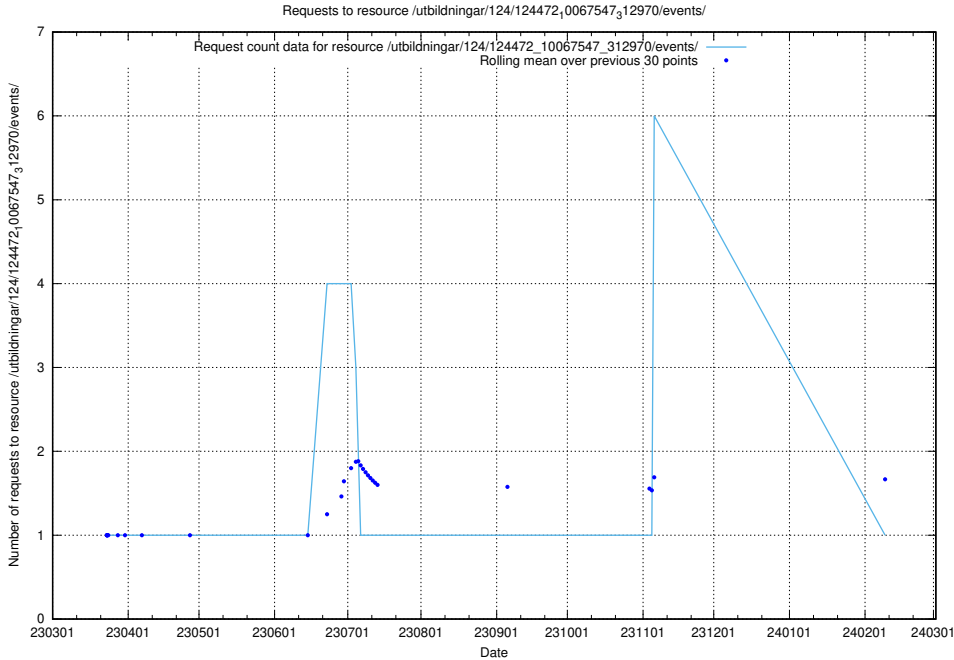

5.2965 Usage of /utbildningar/124/124472_10067547_312970/events/

Here, we count the number of requests to resource /utbildningar/124/124472_10067547_312970/events/