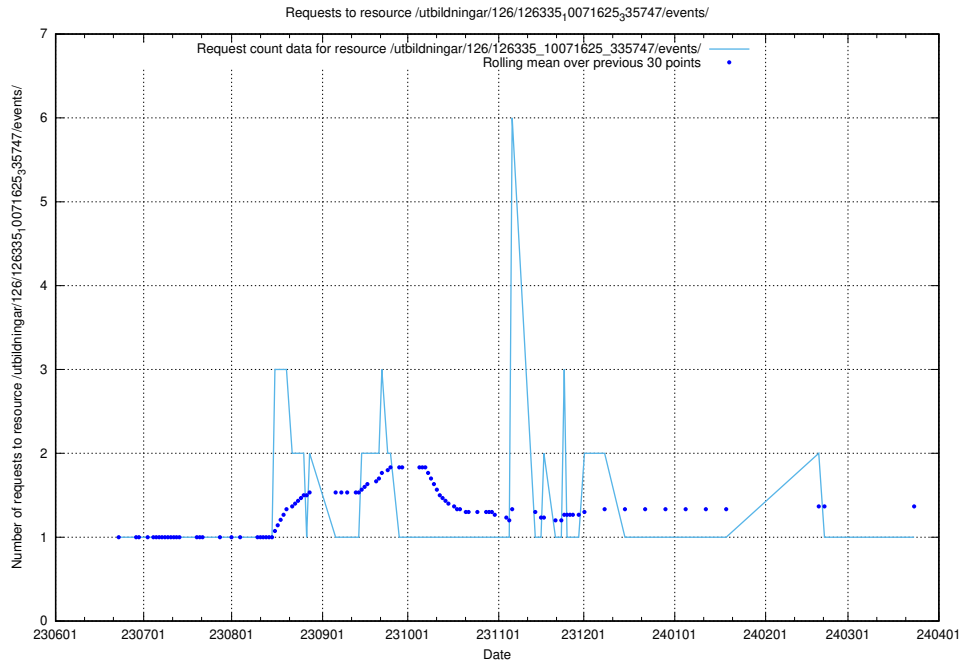

5.5488 Usage of /utbildningar/126/126335_10071625_335747/events/

Here, we count the number of requests to resource /utbildningar/126/126335_10071625_335747/events/