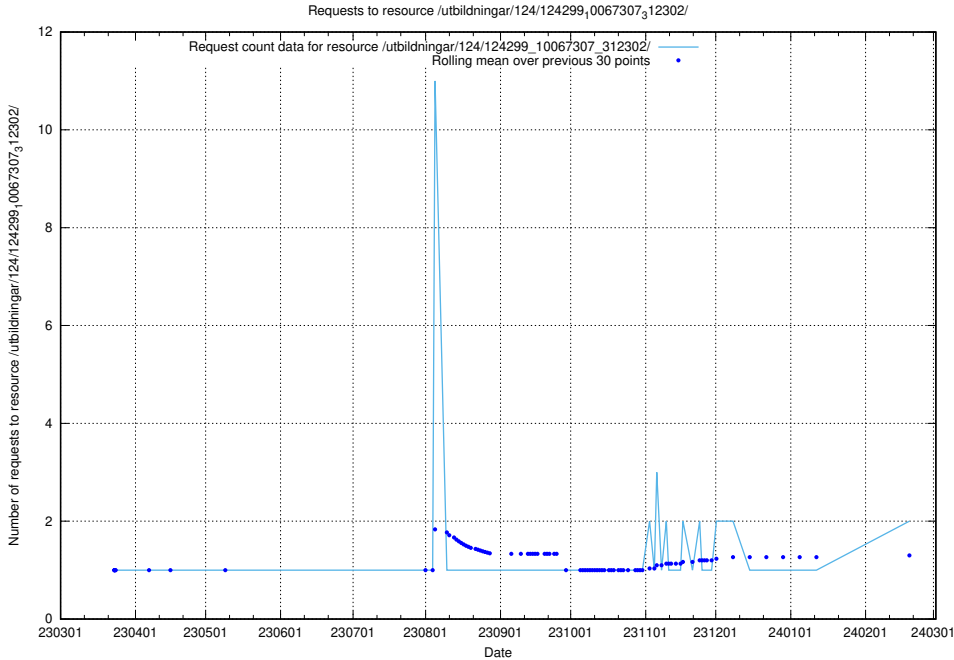

5.721 Usage of /utbildningar/124/124299_10067307_312302/

Here, we count the number of requests to resource /utbildningar/124/124299_10067307_312302/.