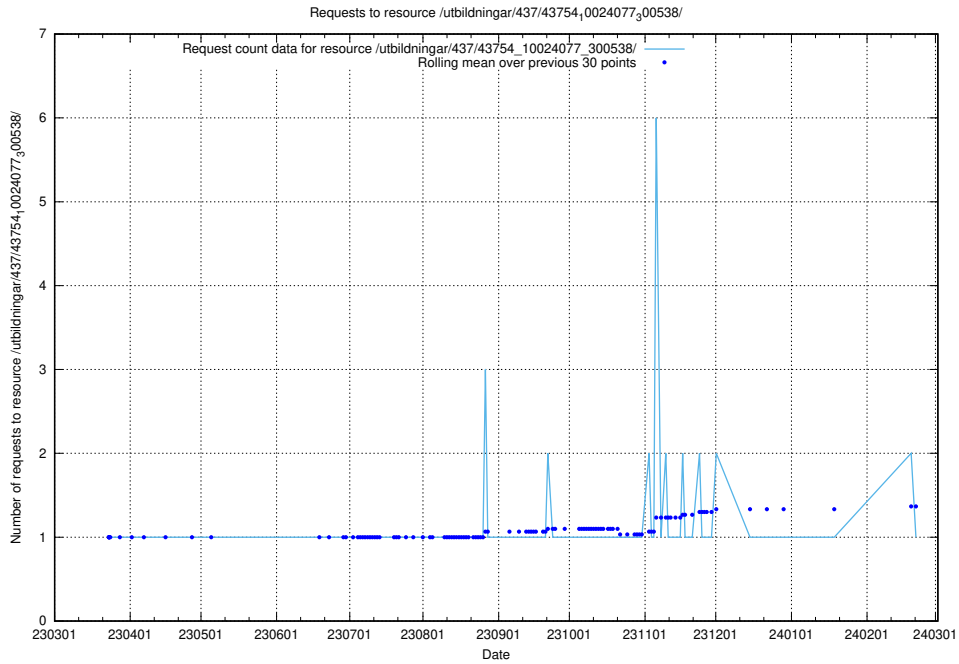

5.6157 Usage of /utbildningar/437/43754_10024077_300538/

Here, we count the number of requests to resource /utbildningar/437/43754_10024077_300538/.