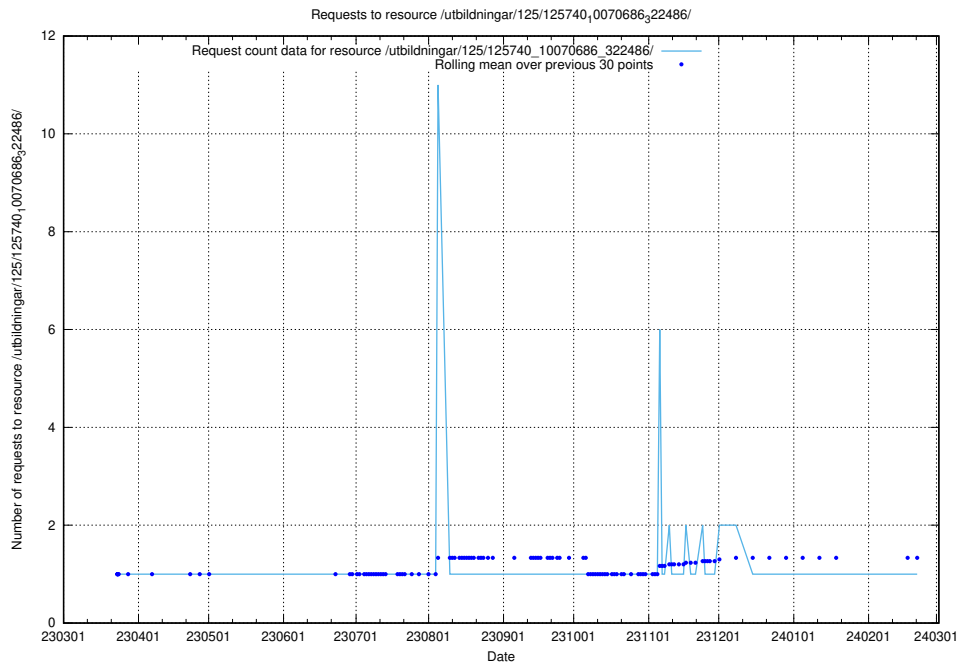

5.1041 Usage of /utbildningar/125/125740_10070686_322486/

Here, we count the number of requests to resource /utbildningar/125/125740_10070686_322486/.