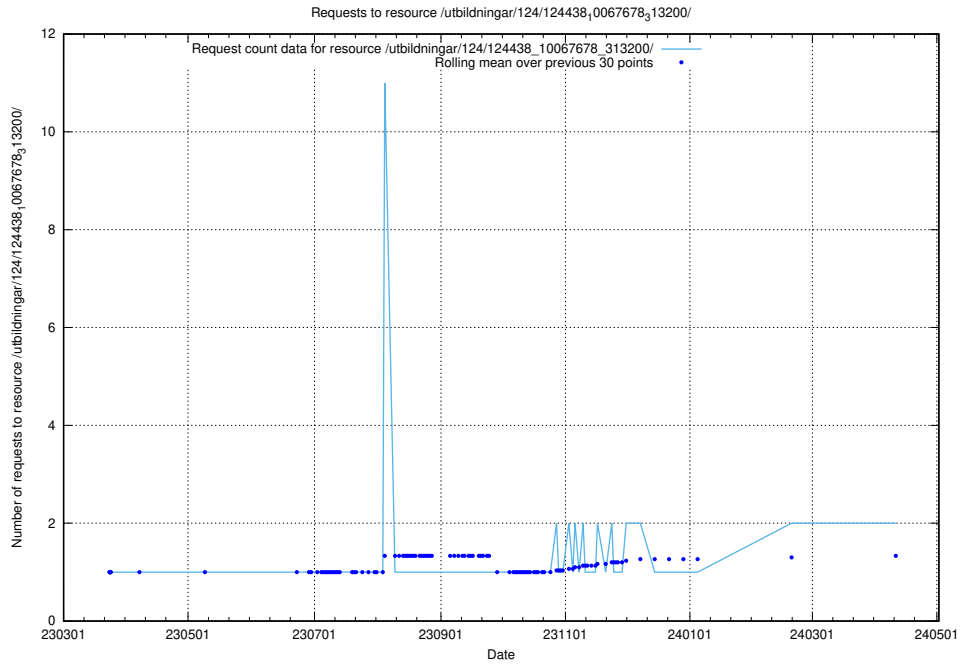

5.703 Usage of /utbildningar/124/124438_10067678_313200/

Here, we count the number of requests to resource /utbildningar/124/124438_10067678_313200/.