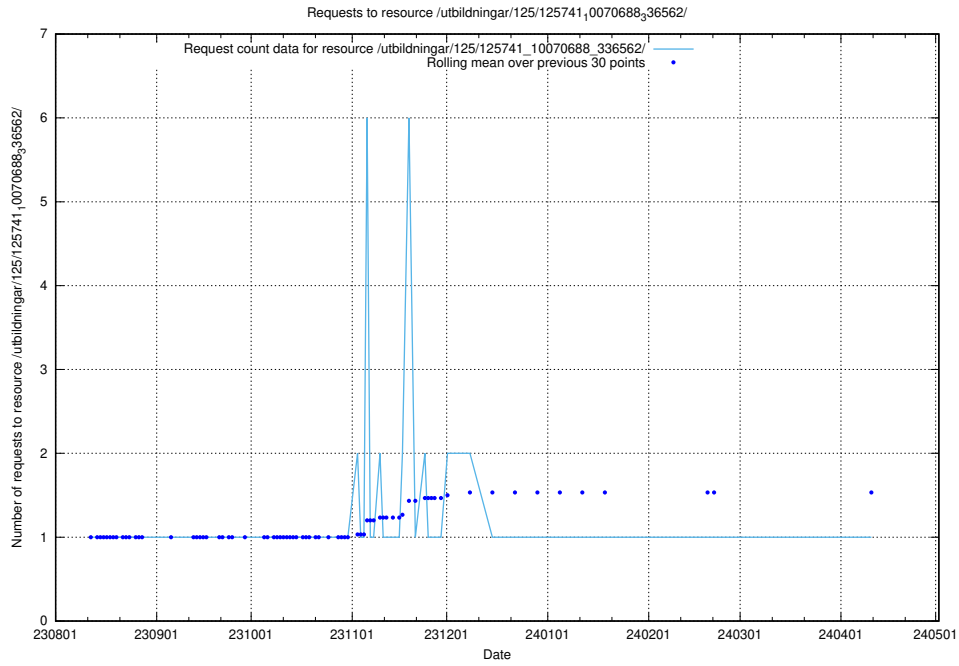

5.4633 Usage of /utbildningar/125/125741_10070688_336562/

Here, we count the number of requests to resource /utbildningar/125/125741_10070688_336562/.