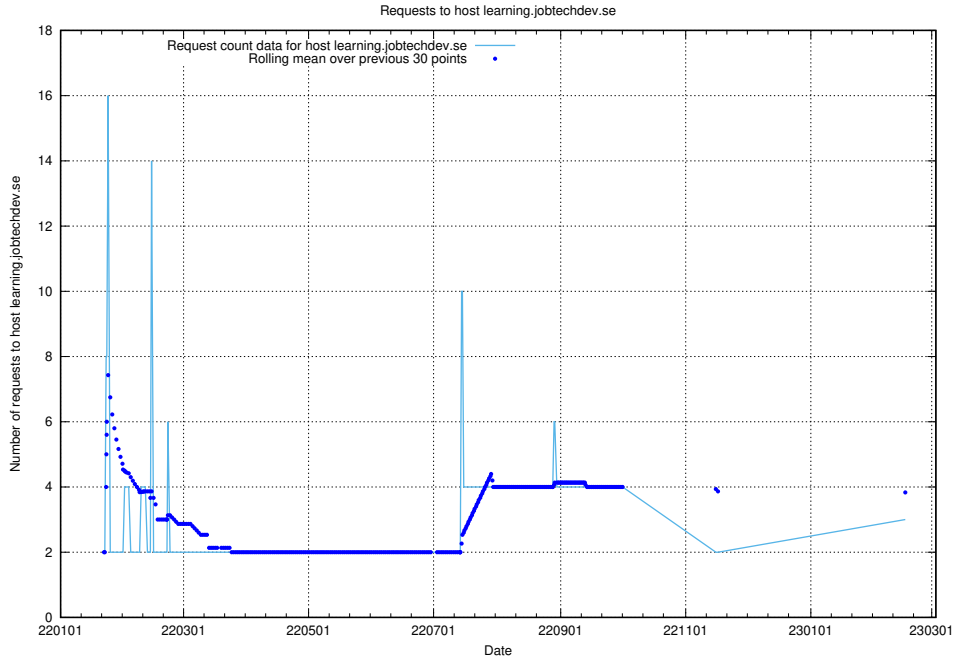

7.248 Usage of learning.jobtechdev.se

Here, we count the number of requests to host learning.jobtechdev.se.

7.249 Usage of intranet.jobtechdev.se

Here, we count the number of requests to host intranet.jobtechdev.se.