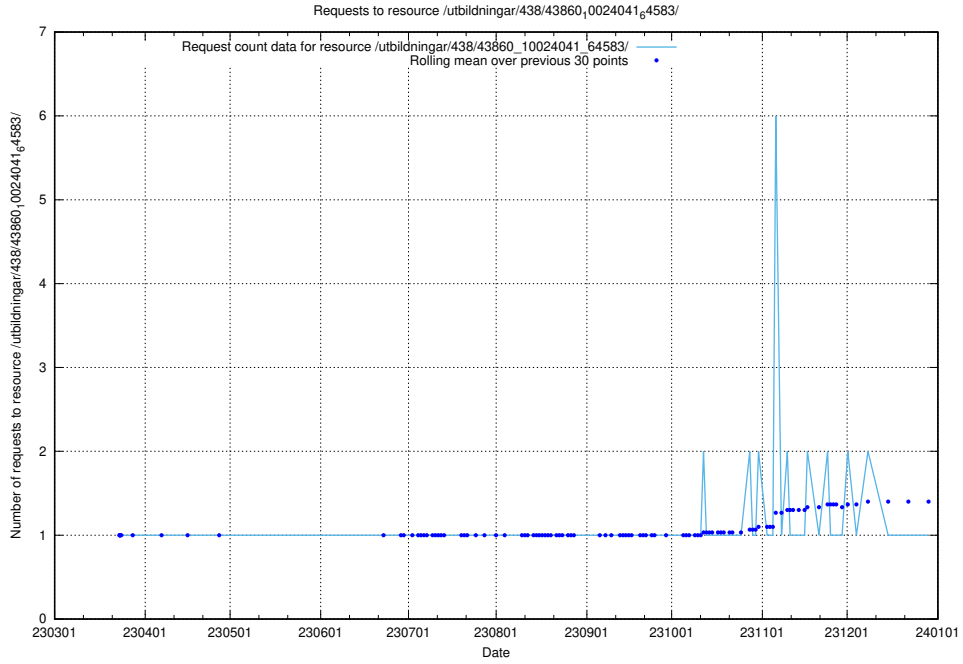

Here, we count the number of requests to resource /utbildningar/438/43860_10024041_64583/.

5.6107 Usage of /utbildningar/438/43853_10023992_76288/events/

Here, we count the number of requests to resource /utbildningar/438/43853_10023992_76288/events/.