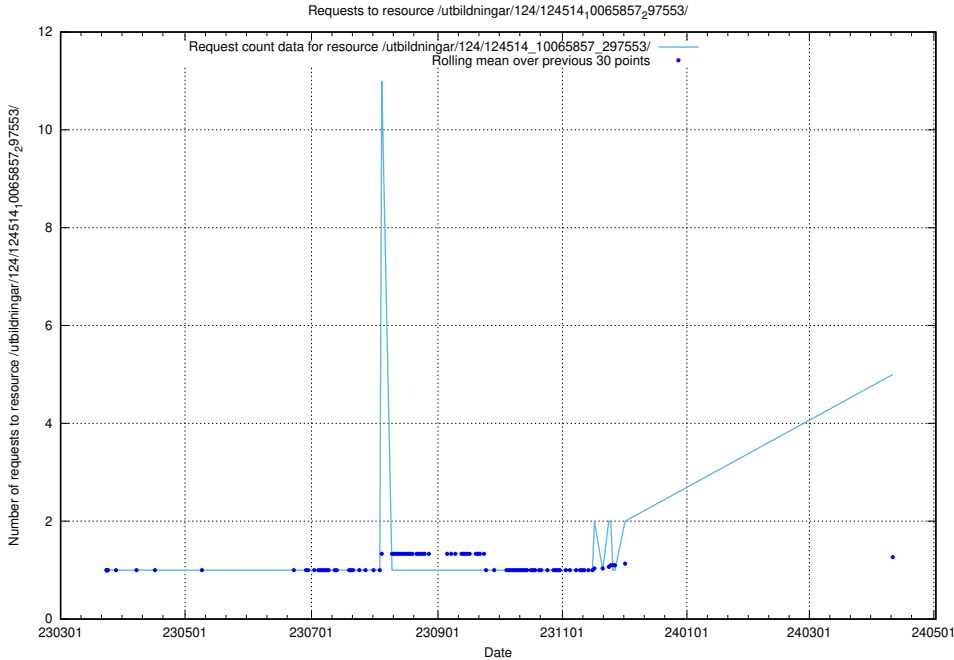

5.163 Usage of /utbildningar/124/124514_10065857_297553/

Here, we count the number of requests to resource /utbildningar/124/124514_10065857_297553/.