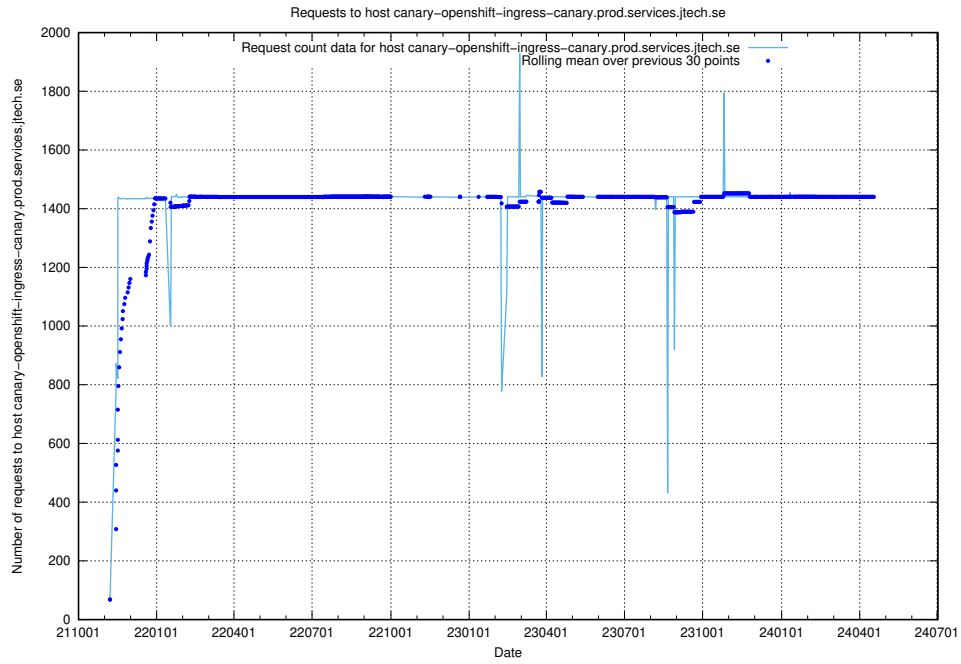

7.19 Usage of giggi.jobtechdev.se

Here, we count the number of requests to host giggi.jobtechdev.se.

7.20 Usage of canary-openshift-ingress-canary.prod.services.jtech.se

Here, we count the number of requests to host canary-openshift-ingress-canary.prod.services.jtech.se.