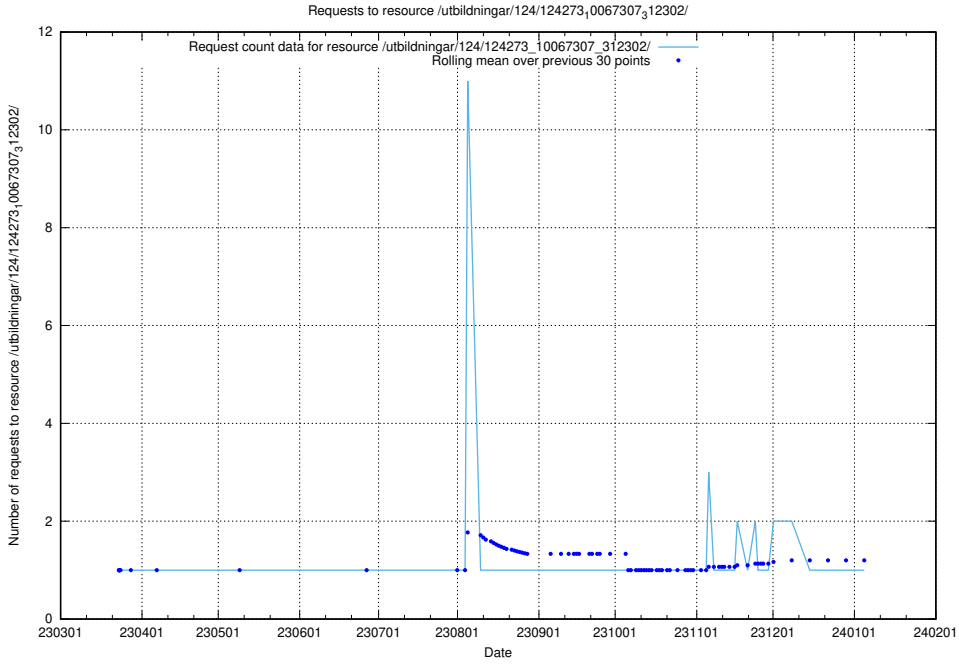

5.3823 Usage of /utbildningar/124/124273_10067307_312302/

Here, we count the number of requests to resource /utbildningar/124/124273_10067307_312302/.