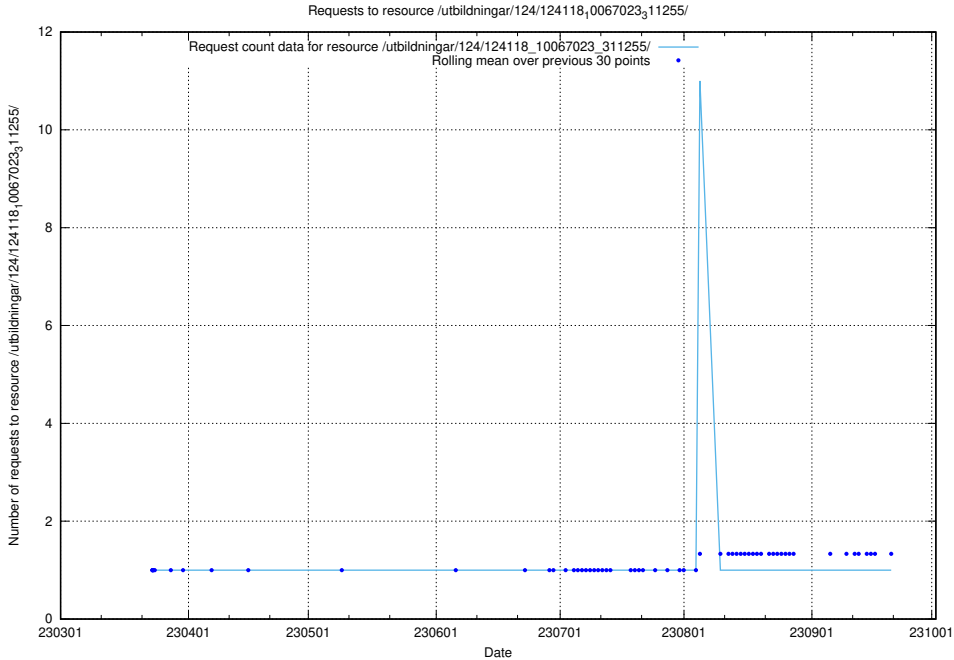

5.4029 Usage of /utbildningar/124/124118_10067023_311255/

Here, we count the number of requests to resource /utbildningar/124/124118_10067023_311255/.