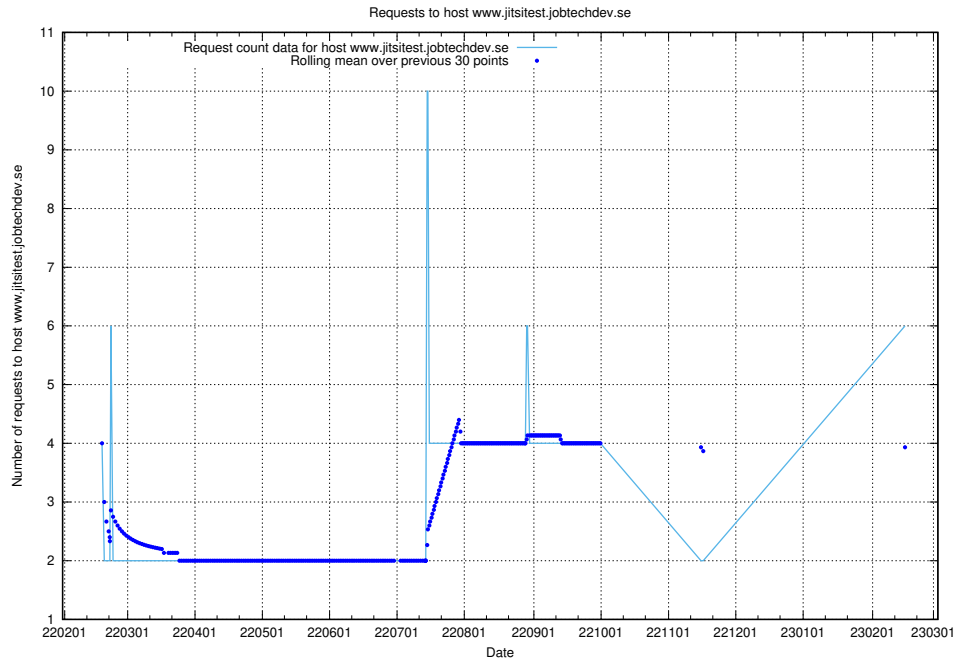

7.80 Usage of www.jitsitest.jobtechdev.se

Here, we count the number of requests to host www.jitsitest.jobtechdev.se.