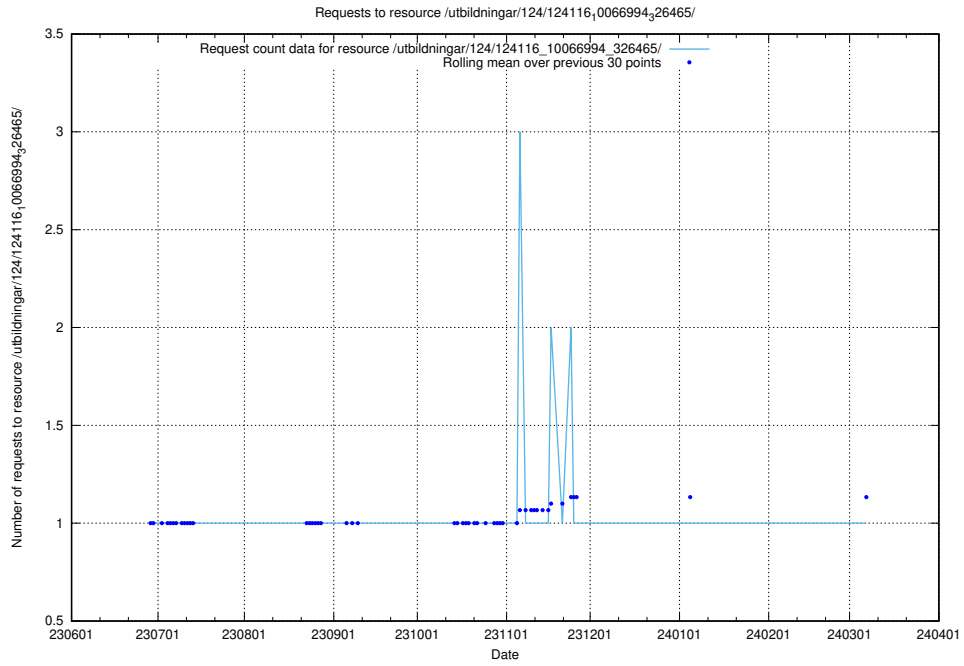

5.5342 Usage of /utbildningar/124/124116_10066994_326465/

Here, we count the number of requests to resource /utbildningar/124/124116_10066994_326465/.