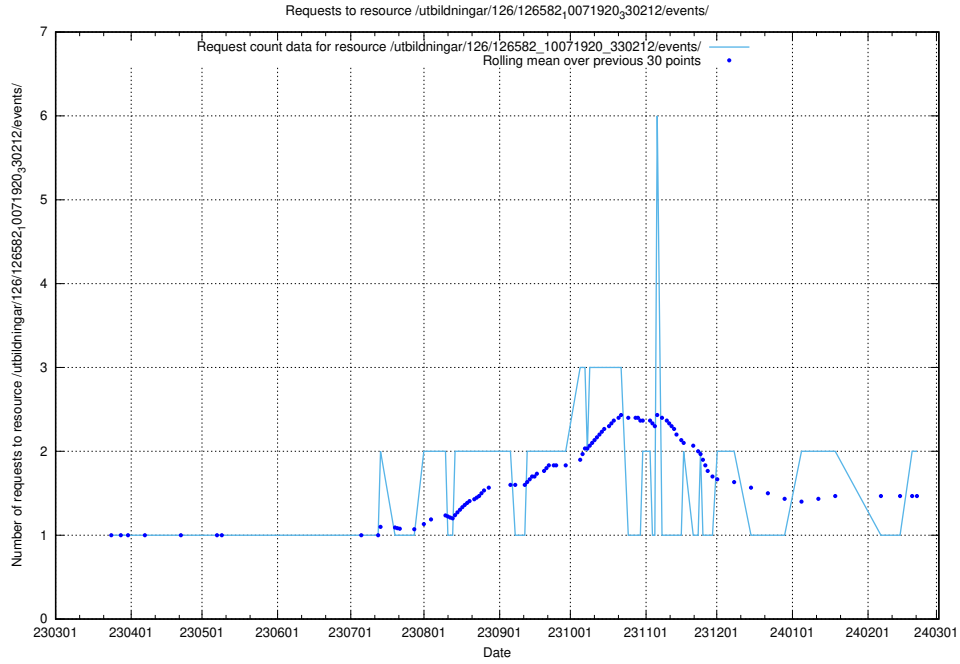

5.985 Usage of /utbildningar/126/126582_10071920_330212/events/

Here, we count the number of requests to resource /utbildningar/126/126582_10071920_330212/events/