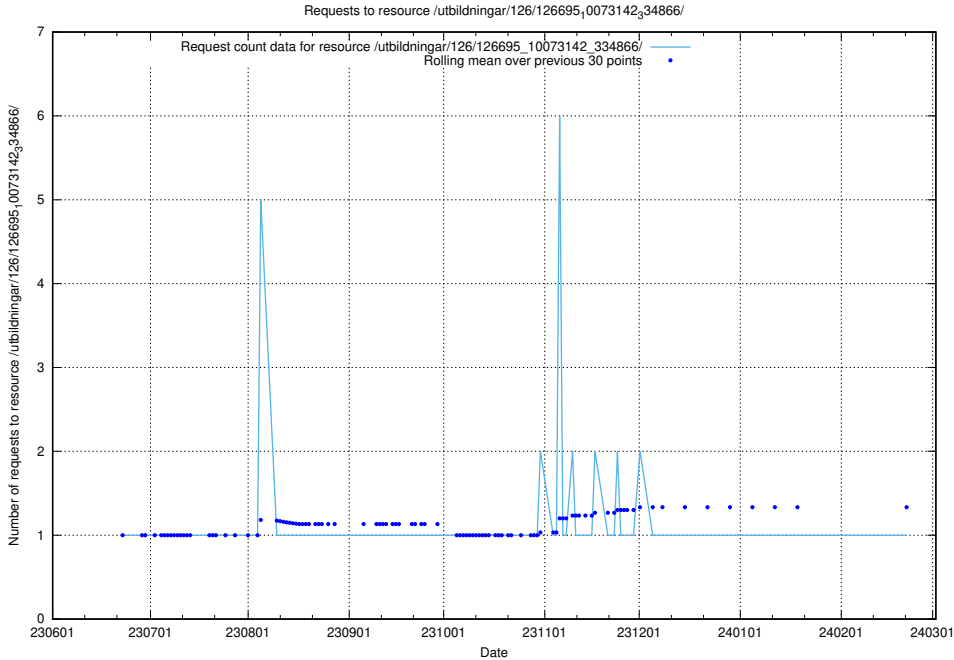

5.5447 Usage of /utbildningar/126/126695_10073142_334866/

Here, we count the number of requests to resource /utbildningar/126/126695_10073142_334866/.