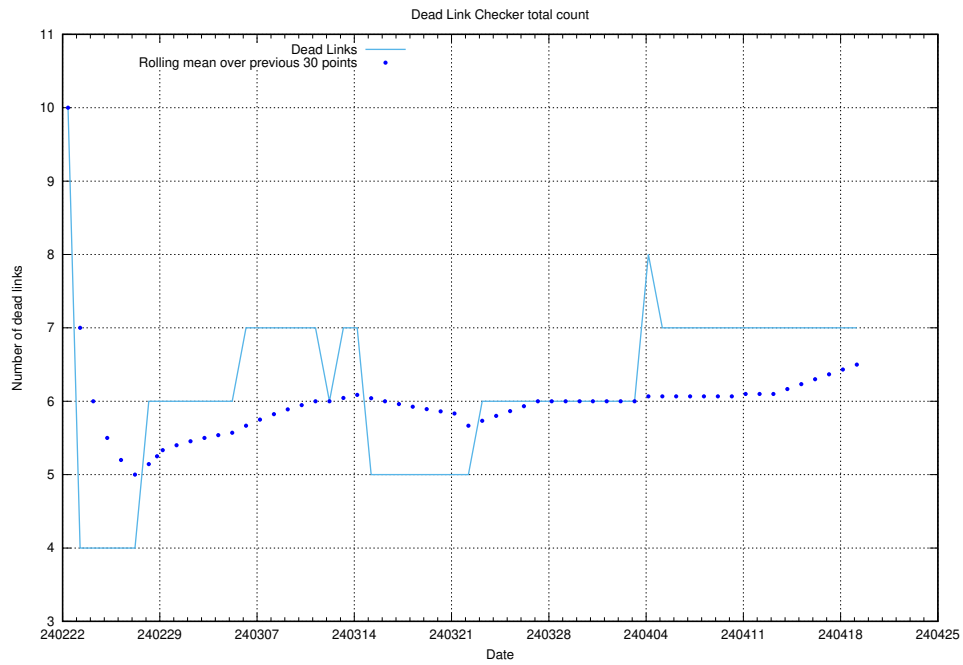

A graph of the servers in AWS region eu-north-1.

3 Dead Link Checker

The [Dead Link Checker](#)⁴ scans JobTech’s web pages for dead html links, and reports the count here.

3.1 Total count of dead links

Here is presented the total number of found dead links across all pages.