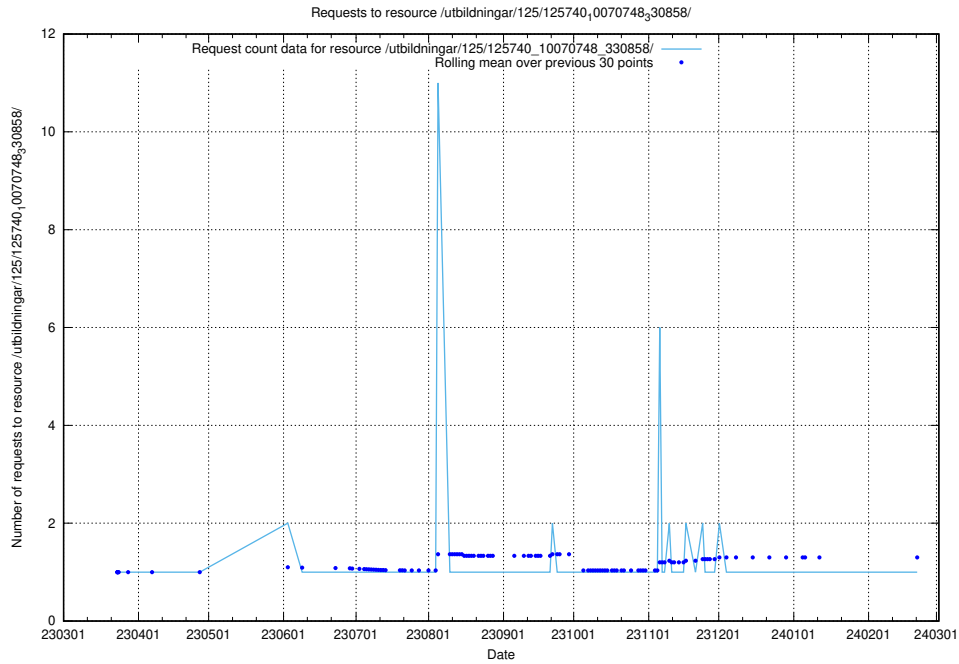

5.1030 Usage of /utbildningar/125/125740_10070748_330858/

Here, we count the number of requests to resource /utbildningar/125/125740_10070748_330858/.