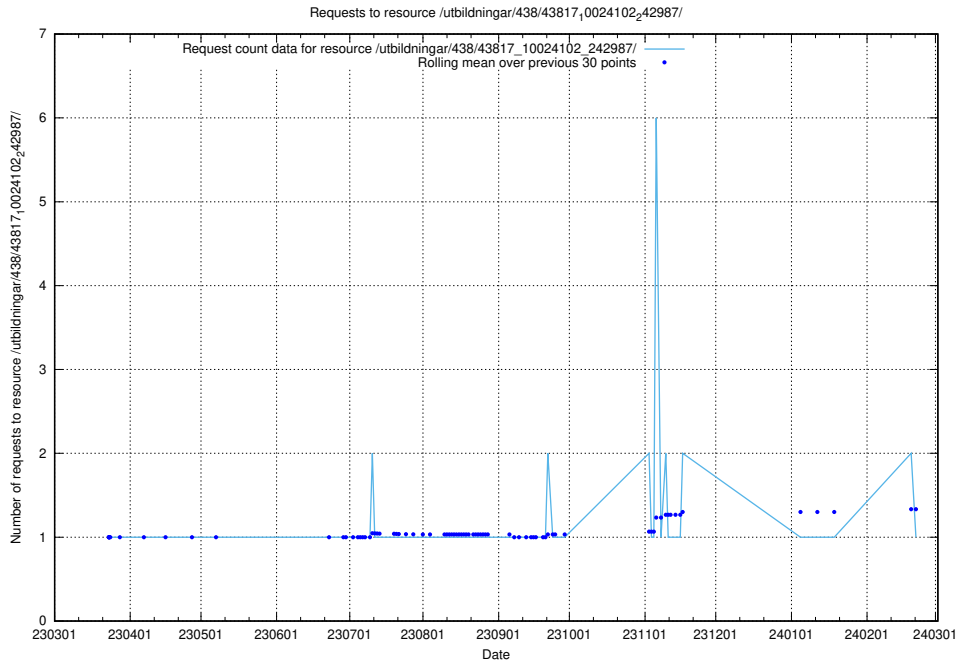

5.6126 Usage of /utbildningar/438/43817_10024102_242987/

Here, we count the number of requests to resource /utbildningar/438/43817_10024102_242987/.