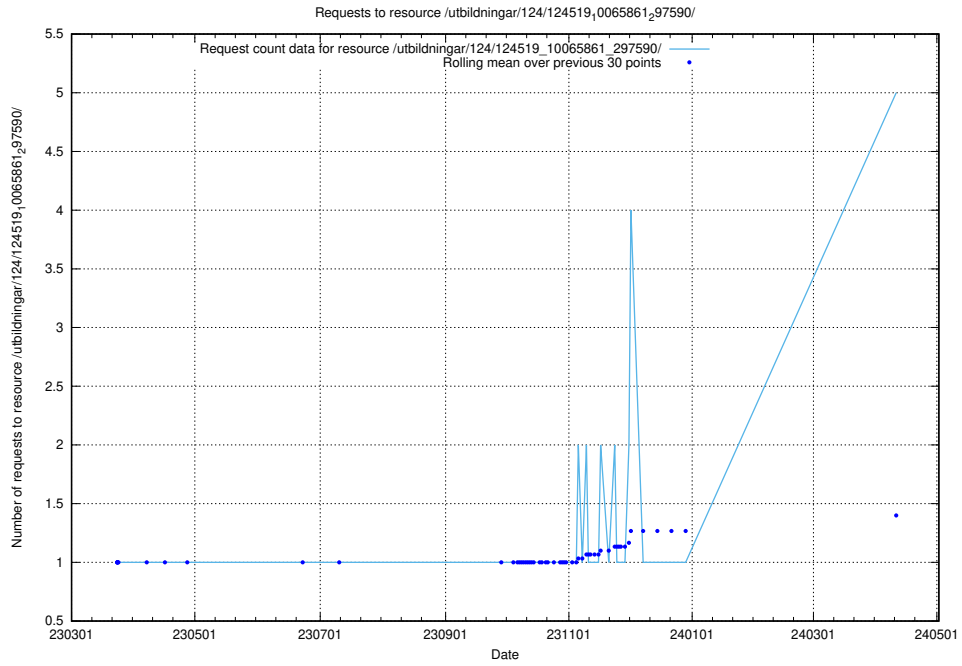

Here, we count the number of requests to resource /utbildningar/124/124533_10067914_313792/events/

5.154 Usage of /utbildningar/124/124519_10065861_297590/

Here, we count the number of requests to resource /utbildningar/124/124519_10065861_297590/.