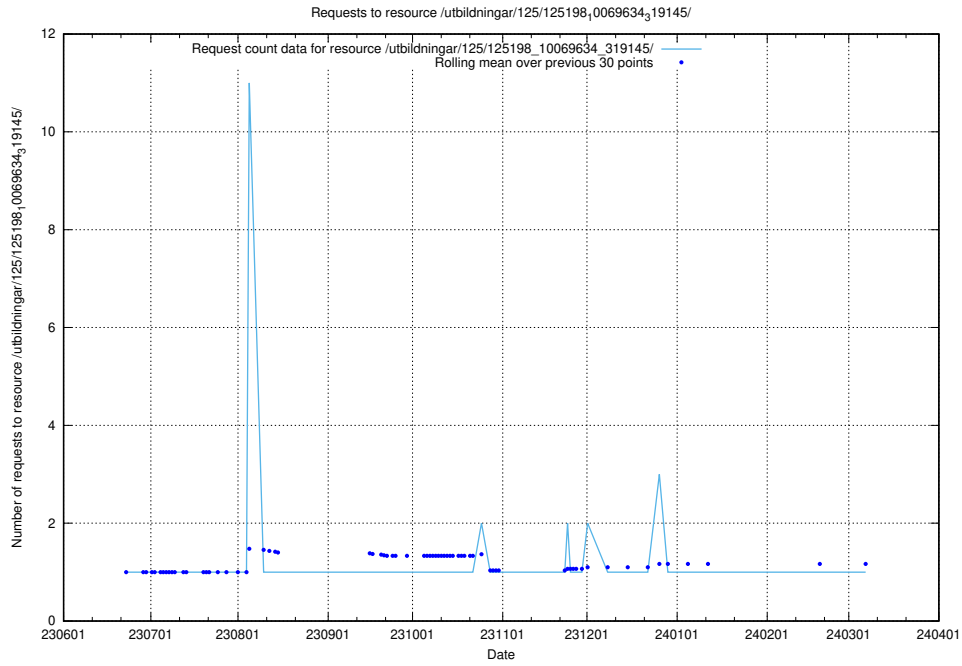

5.5542 Usage of /utbildningar/125/125198_10069634_319145/

Here, we count the number of requests to resource /utbildningar/125/125198_10069634_319145/.