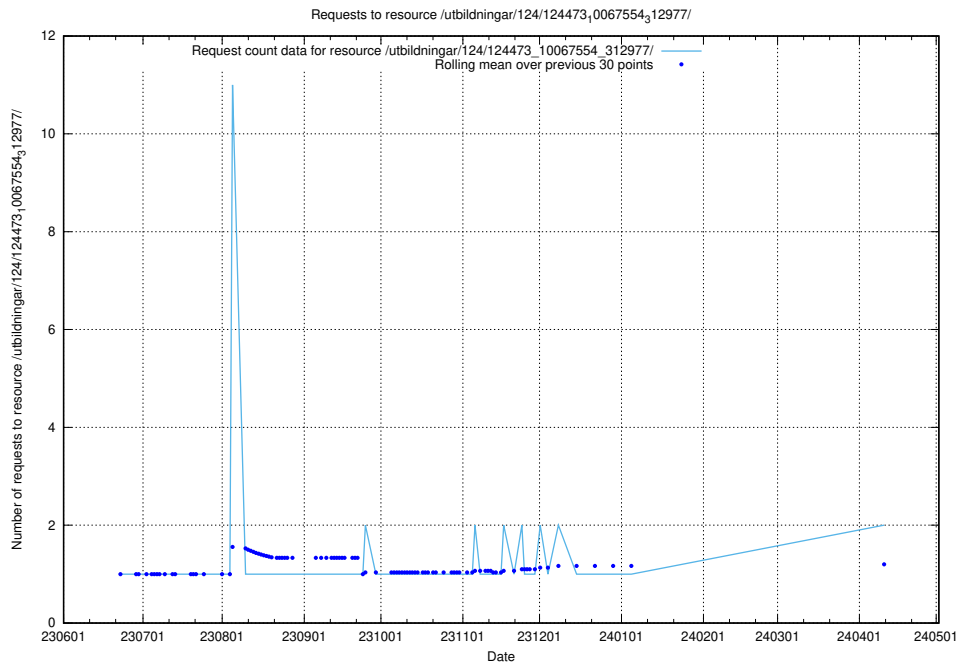

5.901 Usage of /utbildningar/124/124473_10067554_312977/

Here, we count the number of requests to resource /utbildningar/124/124473_10067554_312977/.