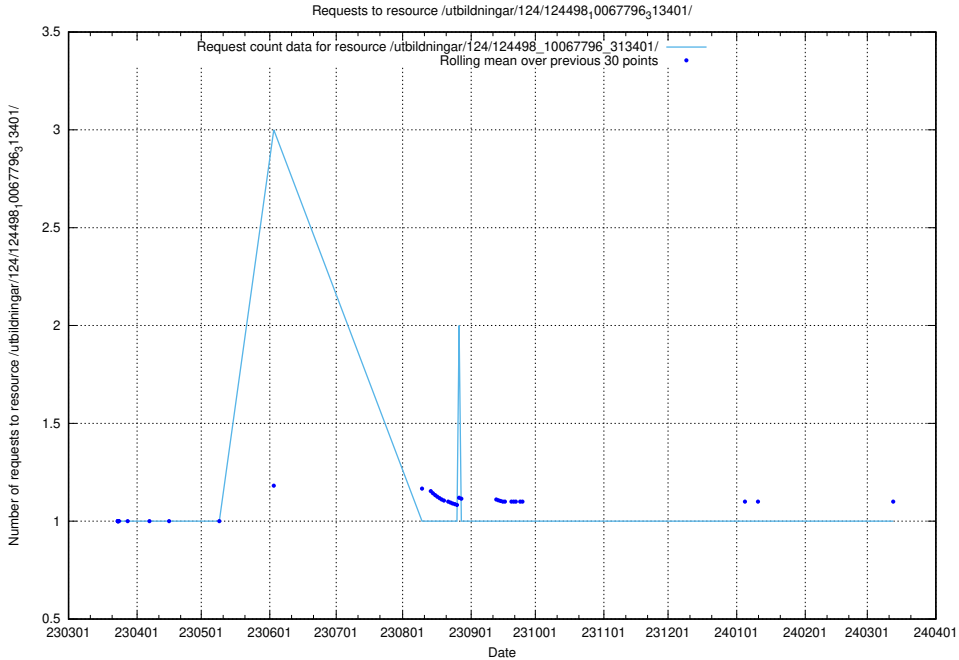

5.2536 Usage of /utbildningar/124/124498_10067796_313401/

Here, we count the number of requests to resource /utbildningar/124/124498_10067796_313401/.