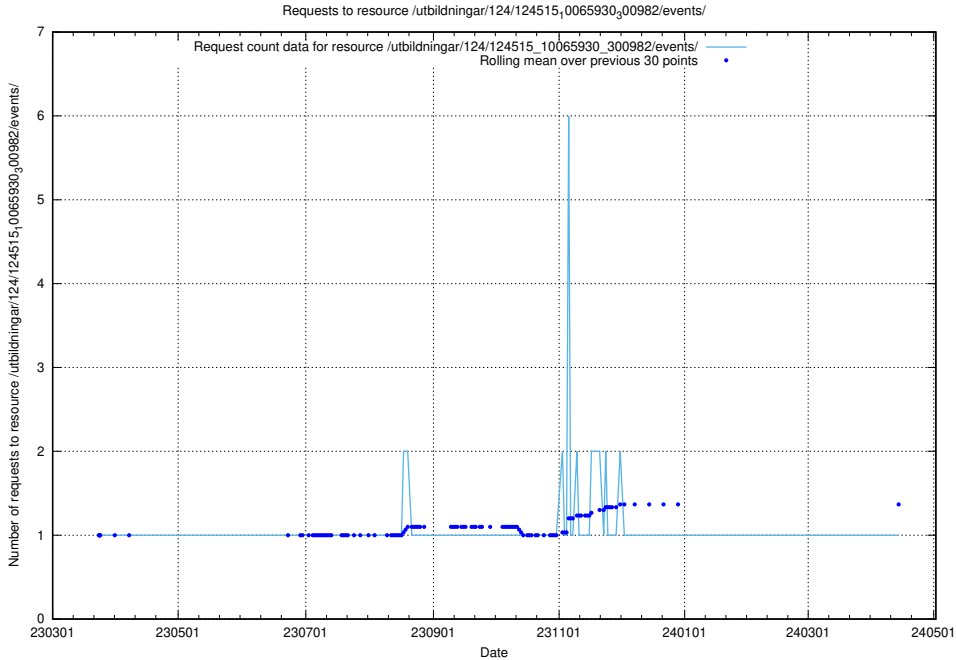

5.1439 Usage of /utbildningar/124/124515_10065930_300982/events/

Here, we count the number of requests to resource /utbildningar/124/124515_10065930_300982/events/