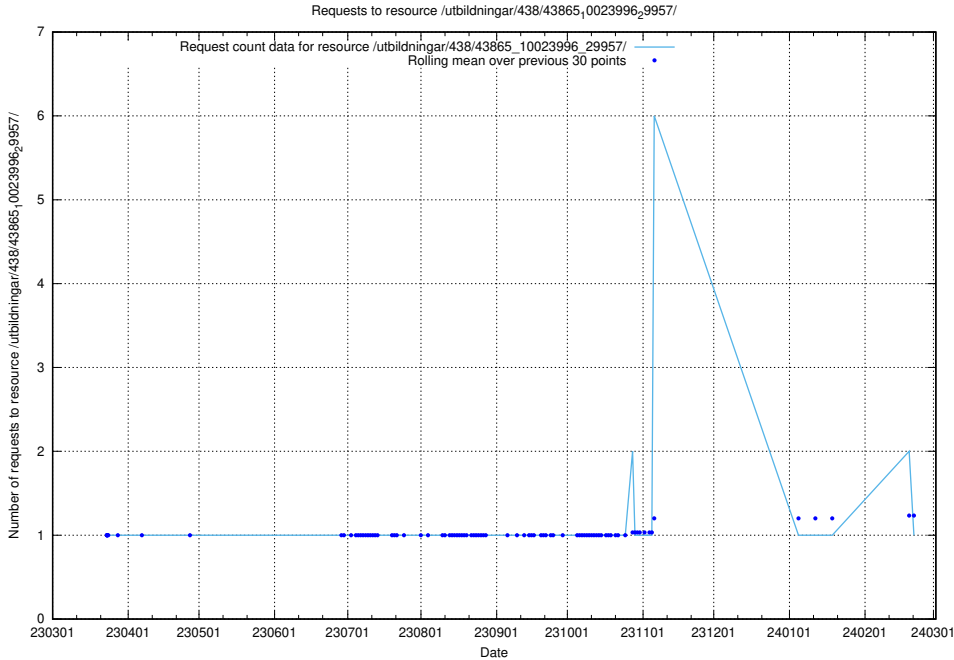

5.6104 Usage of /utbildningar/438/43865_10023996_29957/

Here, we count the number of requests to resource /utbildningar/438/43865_10023996_29957/.