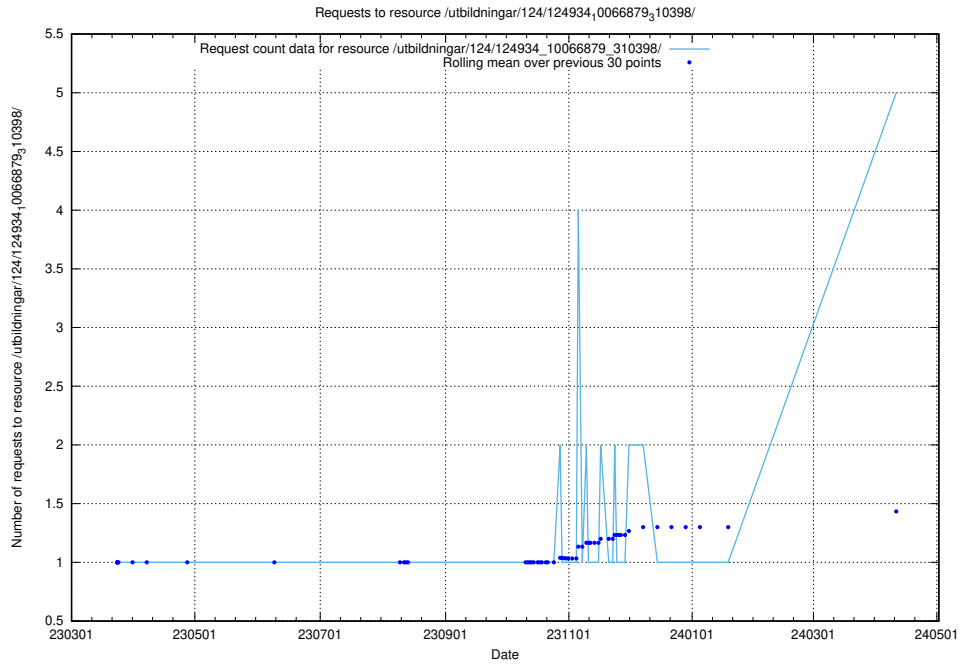

5.151 Usage of /utbildningar/124/124934_10066879_310398/

Here, we count the number of requests to resource /utbildningar/124/124934_10066879_310398/.