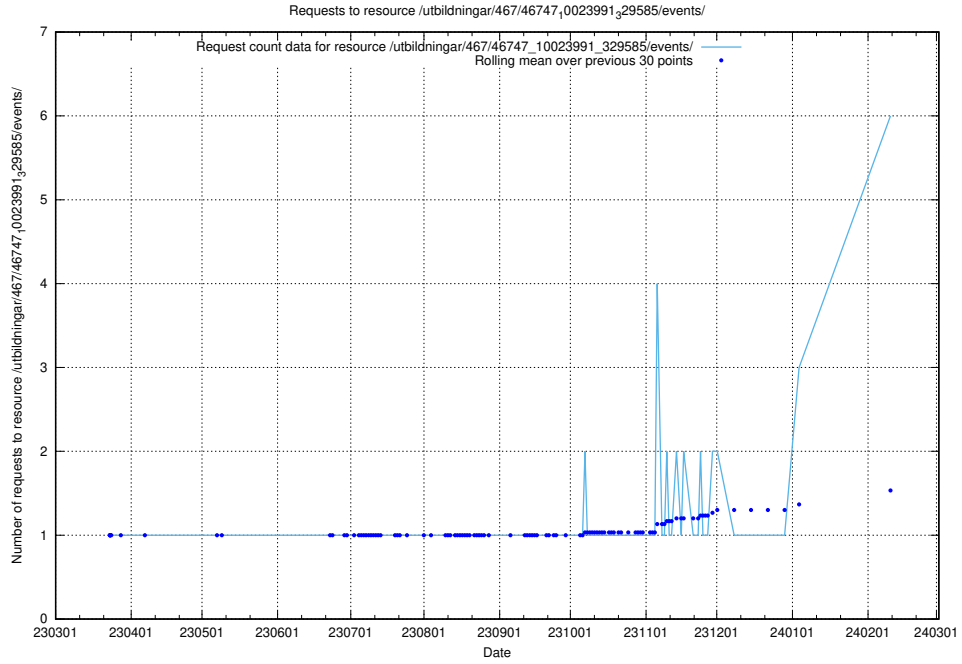

5.138 Usage of /utbildningar/467/46747_10023991_329585/events/

Here, we count the number of requests to resource /utbildningar/467/46747_10023991_329585/events/.