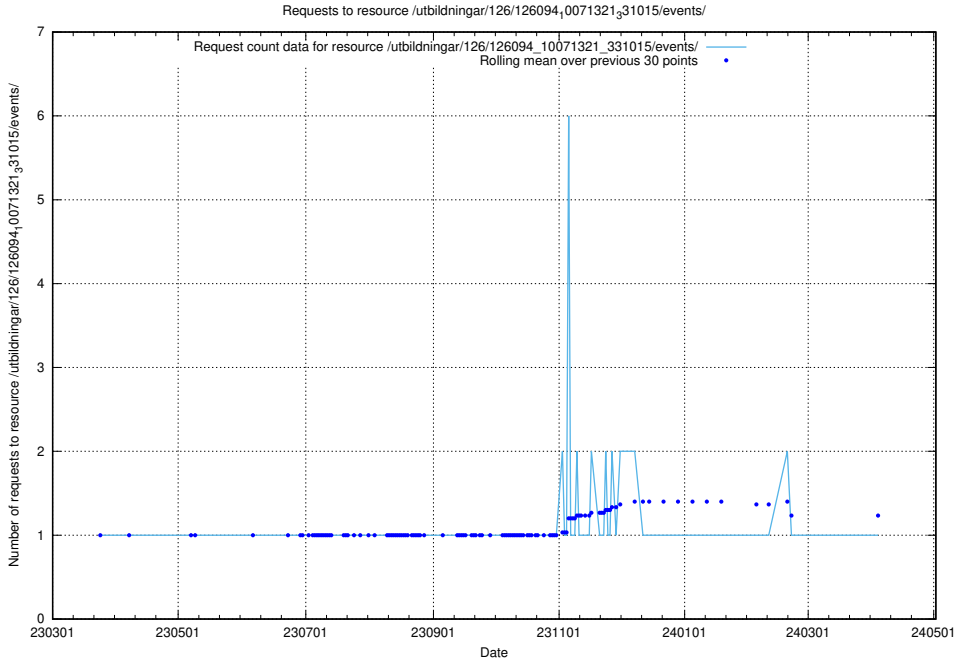

5.5997 Usage of /utbildningar/126/126094_10071321_331015/events/

Here, we count the number of requests to resource /utbildningar/126/126094_10071321_331015/events/