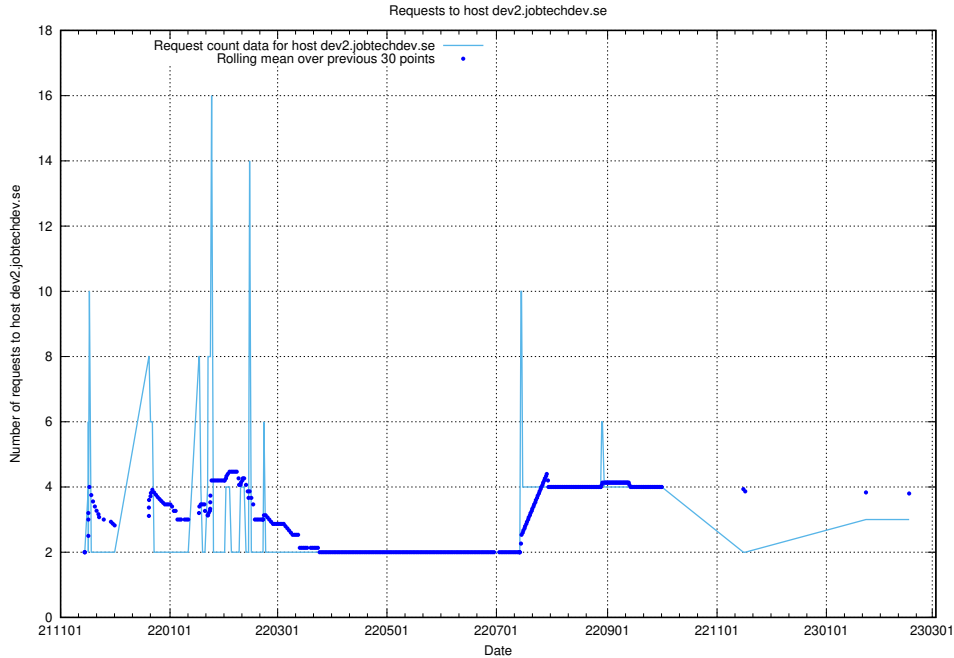

7.162 Usage of dev2.jobtechdev.se

Here, we count the number of requests to host dev2.jobtechdev.se.