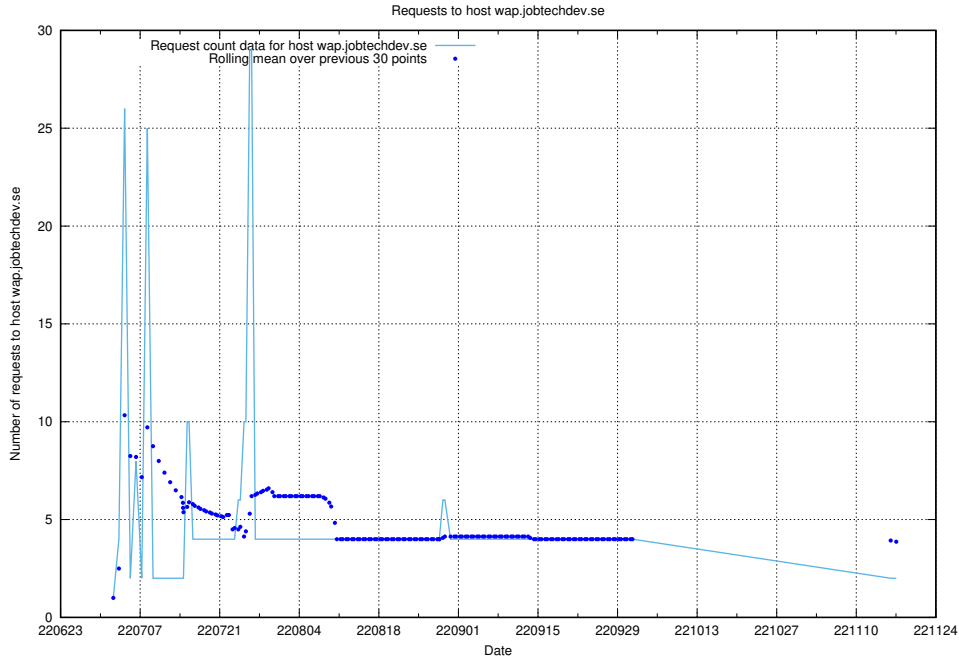

7.390 Usage of wap.jobtechdev.se

Here, we count the number of requests to host wap.jobtechdev.se.