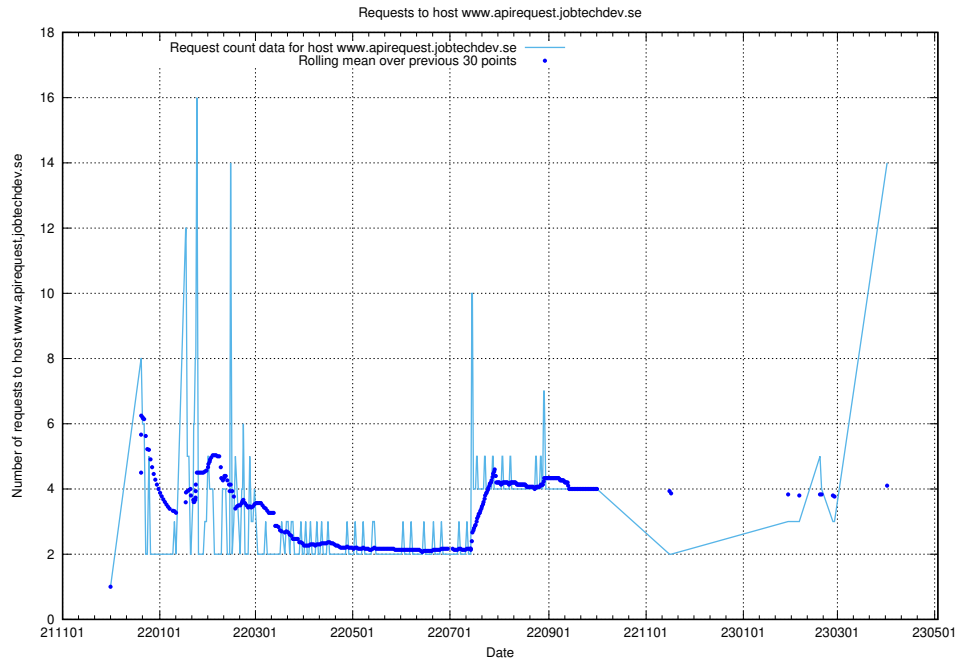

Here, we count the number of requests to host taxonomy-i1.api.jobtechdev.se:443.

7.40 Usage of `www.apirequest.jobtechdev.se`

Here, we count the number of requests to host `www.apirequest.jobtechdev.se`.