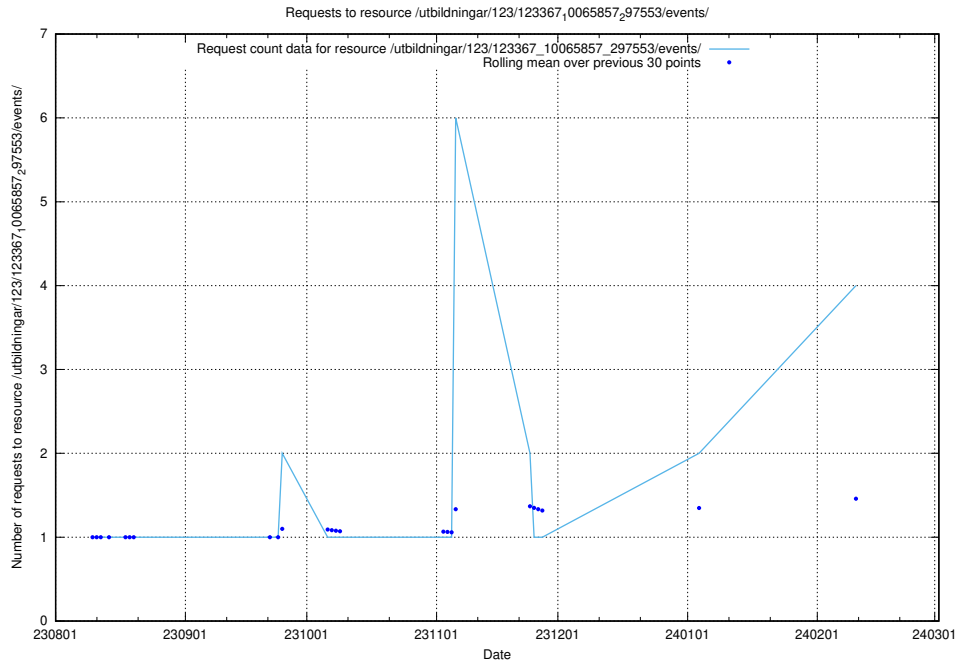

5.261 Usage of /utbildningar/123/123367_10065857_297553/events/

Here, we count the number of requests to resource /utbildningar/123/123367_10065857_297553/events/