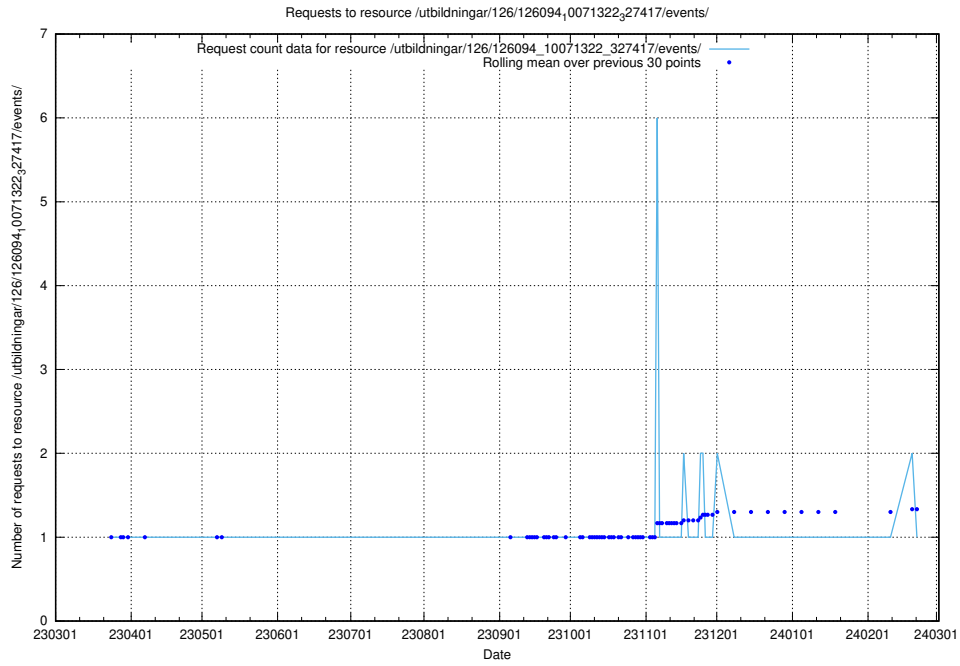

5.5995 Usage of /utbildningar/126/126094_10071322_327417/events/

Here, we count the number of requests to resource /utbildningar/126/126094_10071322_327417/events/