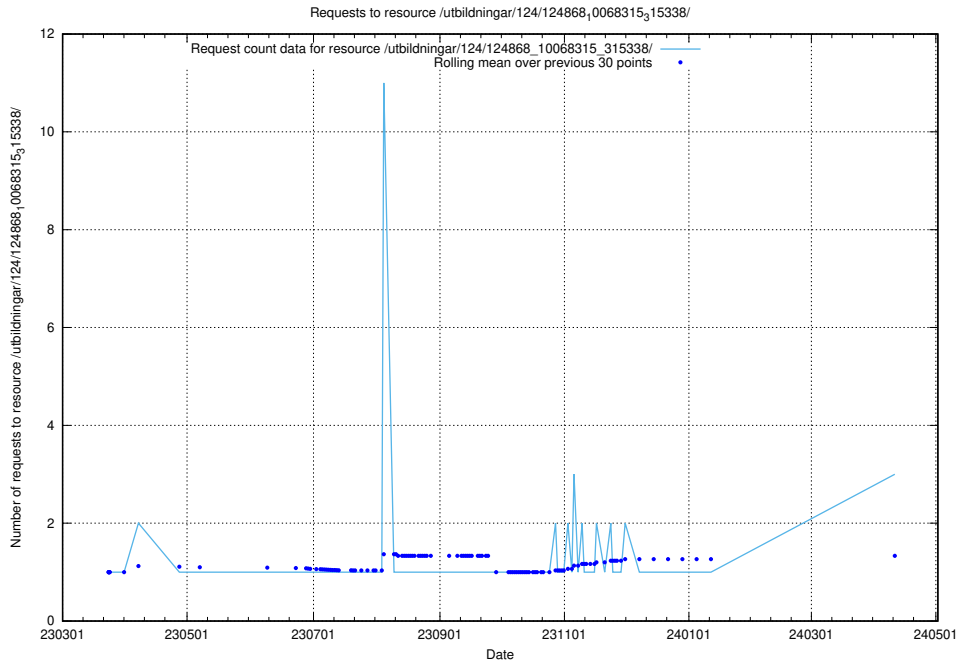

5.310 Usage of /utbildningar/124/124868_10068315_315338/

Here, we count the number of requests to resource /utbildningar/124/124868_10068315_315338/.