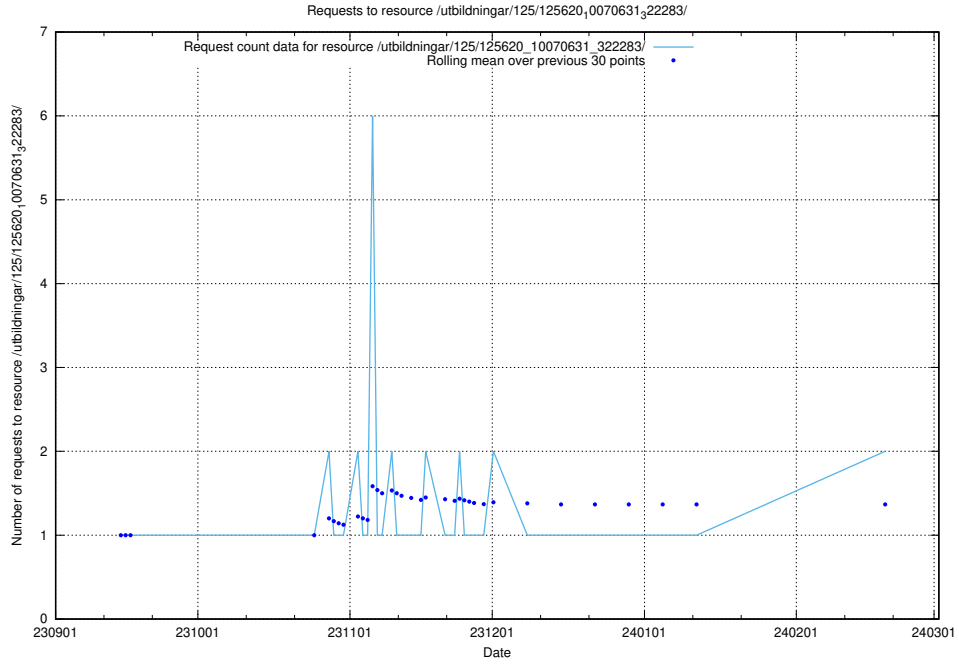

5.780 Usage of /utbildningar/125/125620_10070631_322283/

Here, we count the number of requests to resource /utbildningar/125/125620_10070631_322283/.