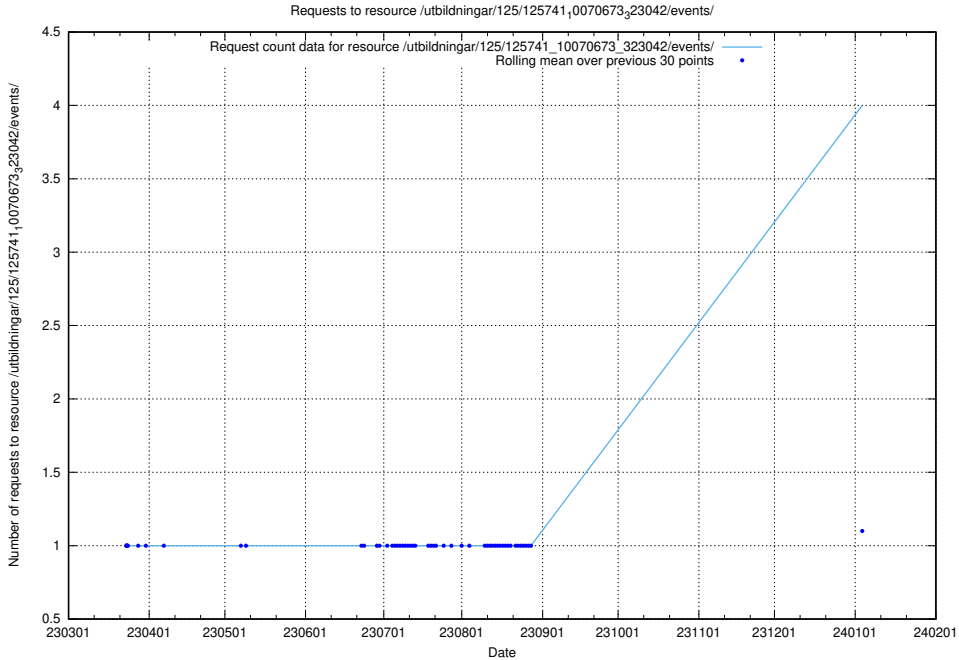

5.299 Usage of /utbildningar/125/125741_10070673_323042/events/

Here, we count the number of requests to resource /utbildningar/125/125741_10070673_323042/events/