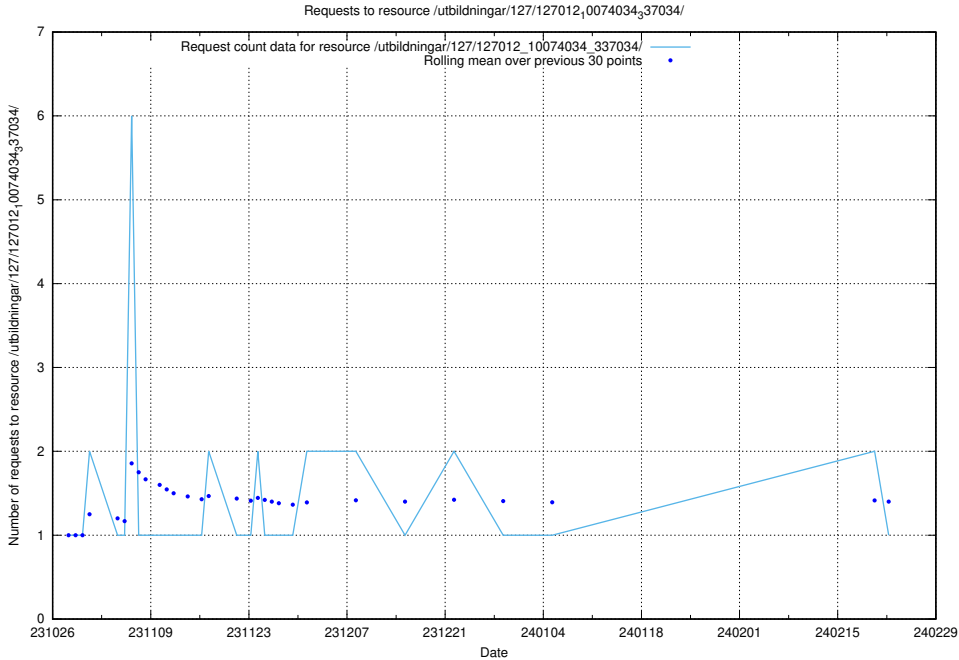

5.4018 Usage of /utbildningar/127/127012_10074034_337034/

Here, we count the number of requests to resource /utbildningar/127/127012_10074034_337034/.