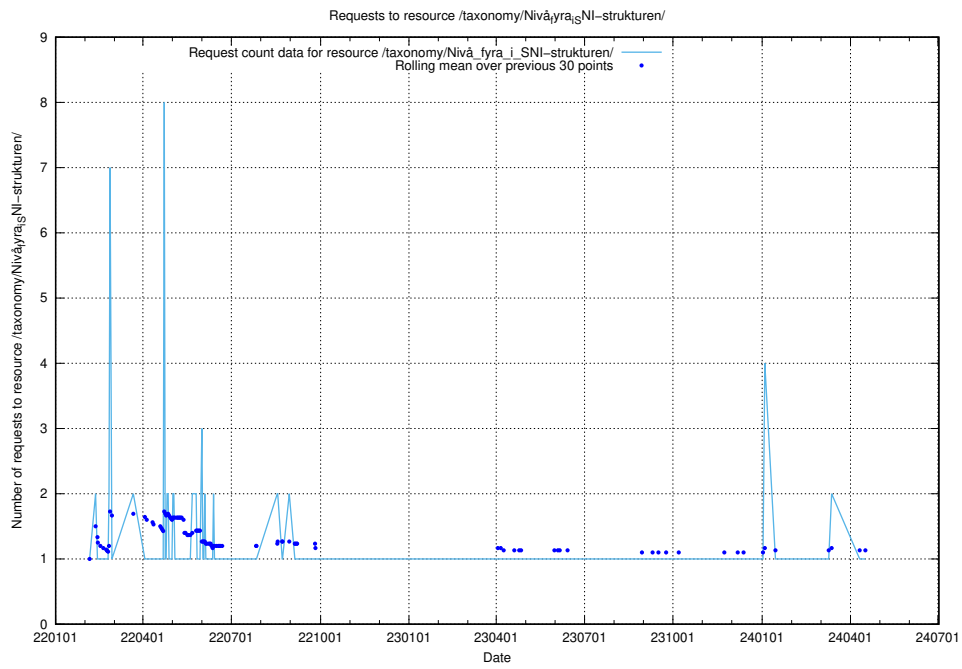

5.2288 Usage of /taxonomy/Nivå_fyra_i_SNI-strukturen/

Here, we count the number of requests to resource /taxonomy/Nivå_fyra_i_SNI-strukturen/.