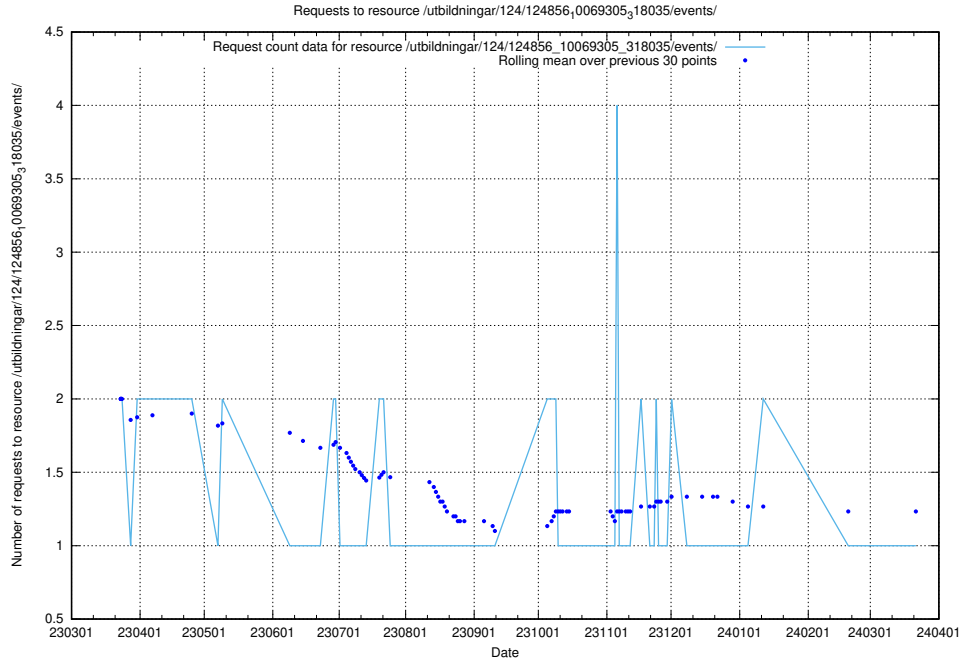

5.6072 Usage of /utbildningar/124/124856_10069305_318035/events/

Here, we count the number of requests to resource /utbildningar/124/124856_10069305_318035/events/