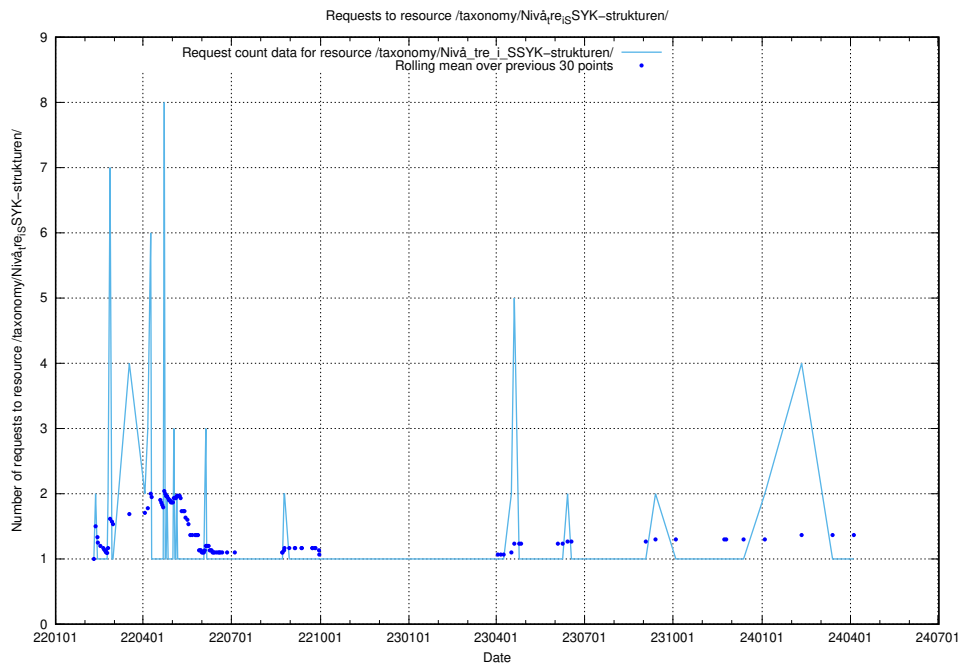

5.1781 Usage of /taxonomy/Nivå_tre_i_SSYK-strukturen/

Here, we count the number of requests to resource /taxonomy/Nivå_tre_i_SSYK-strukturen/.