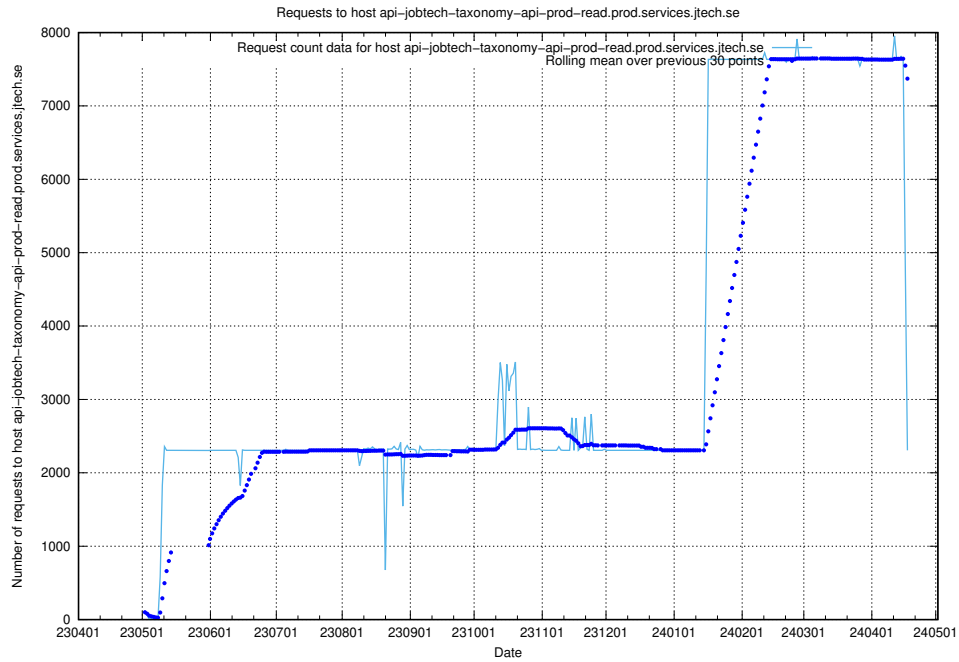

7.19 Usage of giggi.jobtechdev.se

Here, we count the number of requests to host giggi.jobtechdev.se.

7.20 Usage of canary-openshift-ingress-canary.prod.services.jtech.se

Here, we count the number of requests to host canary-openshift-ingress-canary.prod.services.jtech.se.