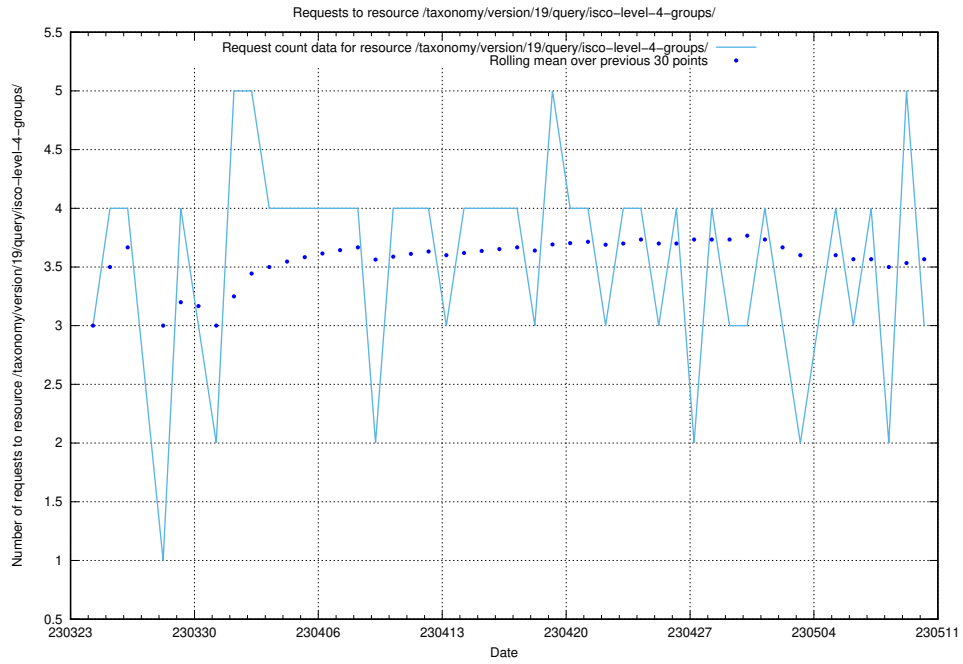

5.492 Usage of /taxonomy/version/19/query/isco-level-4-groups/

Here, we count the number of requests to resource /taxonomy/version/19/query/isco-level-4-groups/.