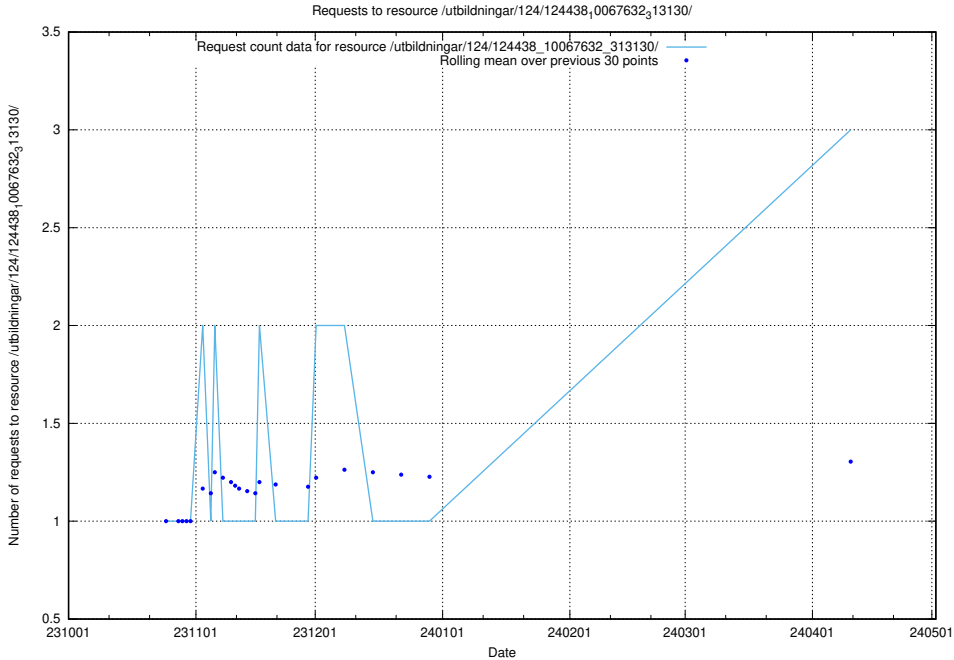

5.383 Usage of /utbildningar/124/124438_10067632_313130/

Here, we count the number of requests to resource /utbildningar/124/124438_10067632_313130/.