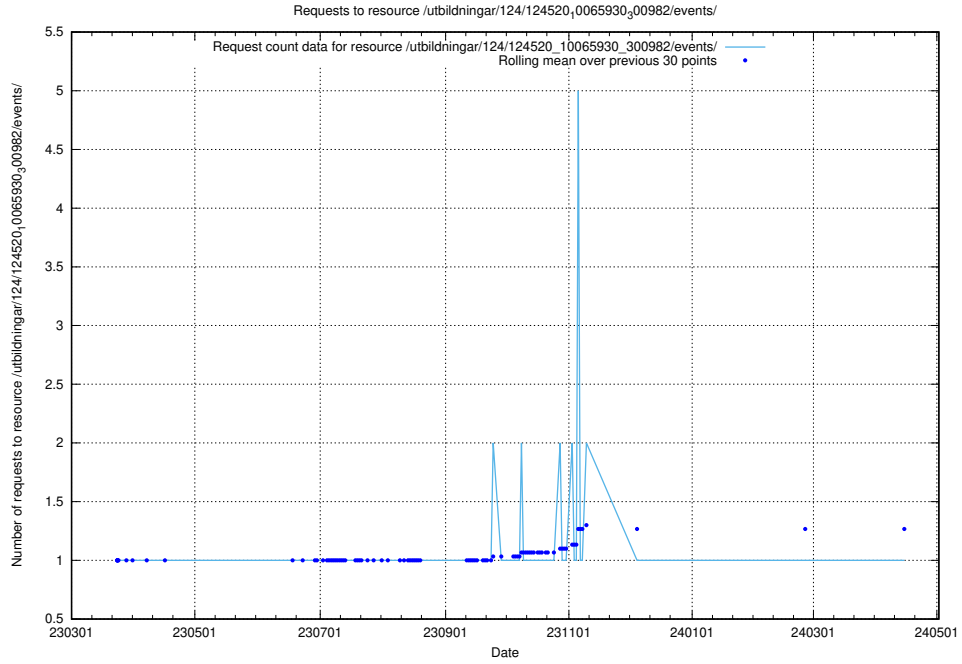

5.1298 Usage of /utbildningar/124/124520_10065930_300982/events/

Here, we count the number of requests to resource /utbildningar/124/124520_10065930_300982/events/