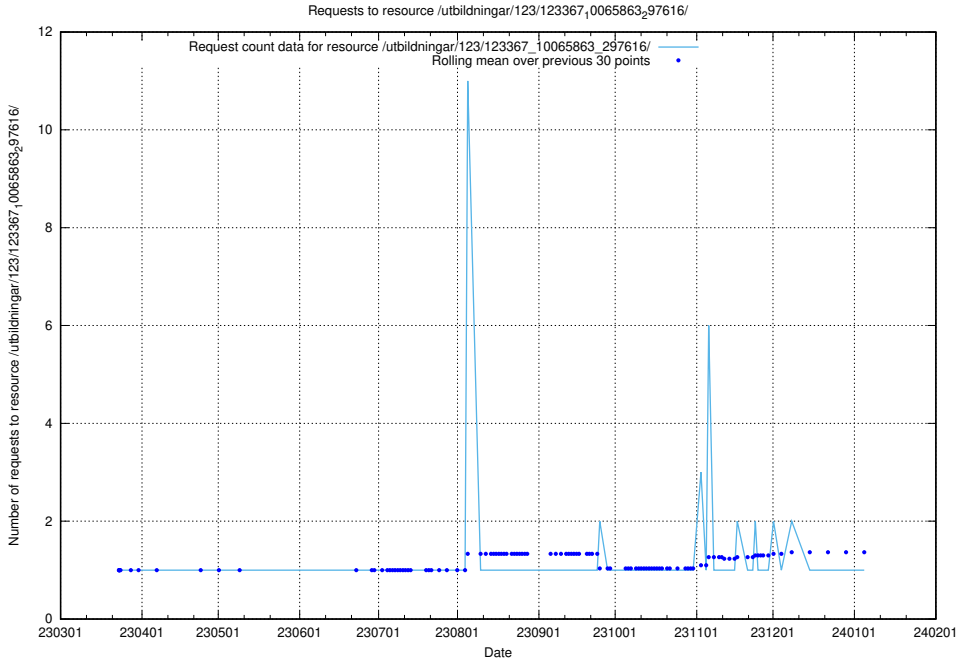

5.4613 Usage of /utbildningar/123/123367_10065863_297616/

Here, we count the number of requests to resource /utbildningar/123/123367_10065863_297616/.