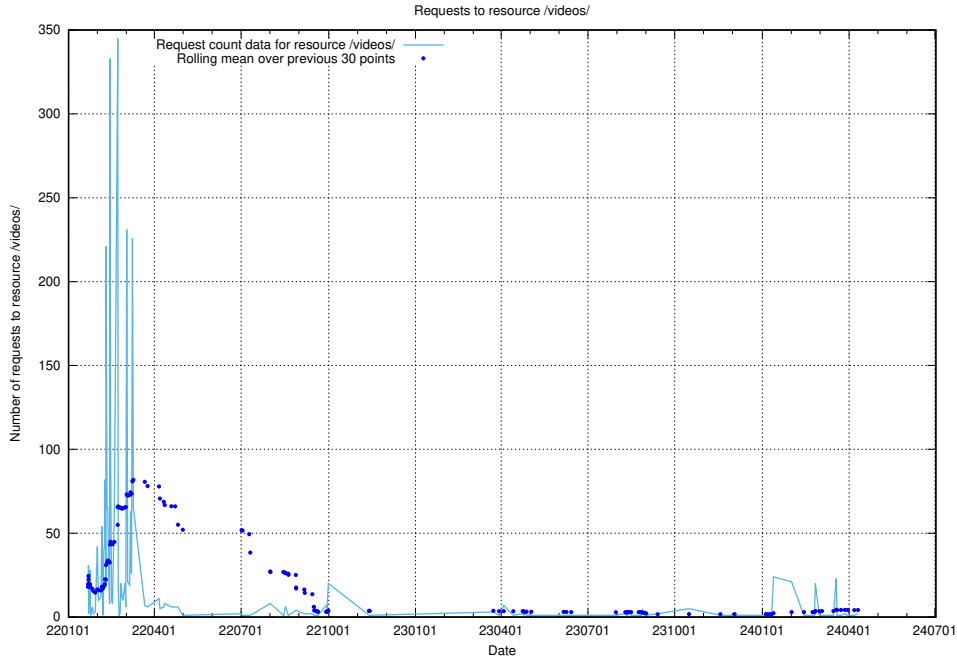

5.931 Usage of /videos/

Here, we count the number of requests to resource /videos/.