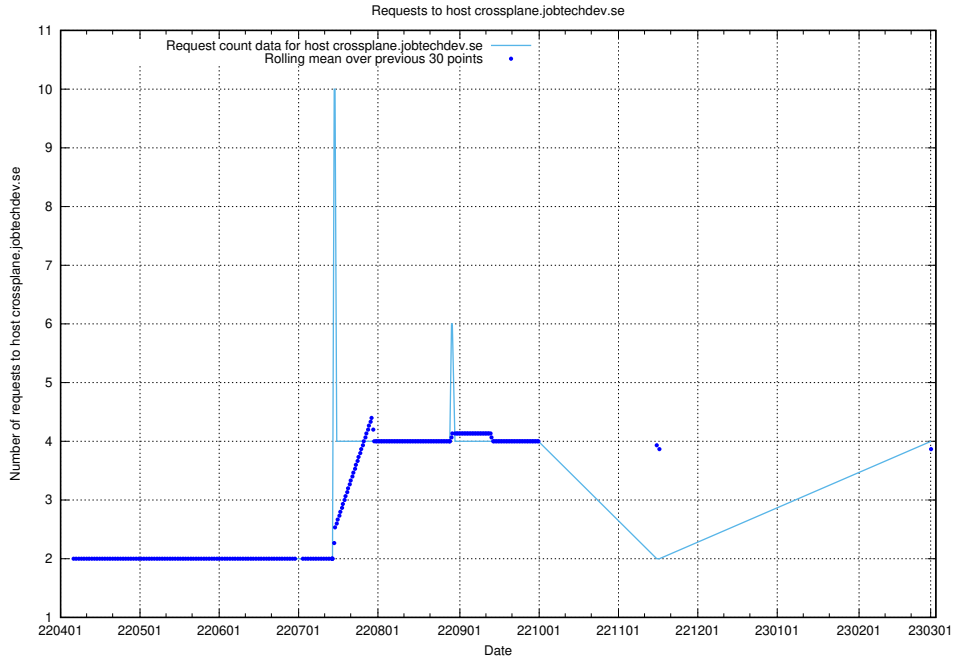

Here, we count the number of requests to host dev-jobad-enrichments-api.jobtechdev.se.

7.147 Usage of crossplane.jobtechdev.se

Here, we count the number of requests to host crossplane.jobtechdev.se.

7.148 Usage of taxonomi.api.jobtechdev.se