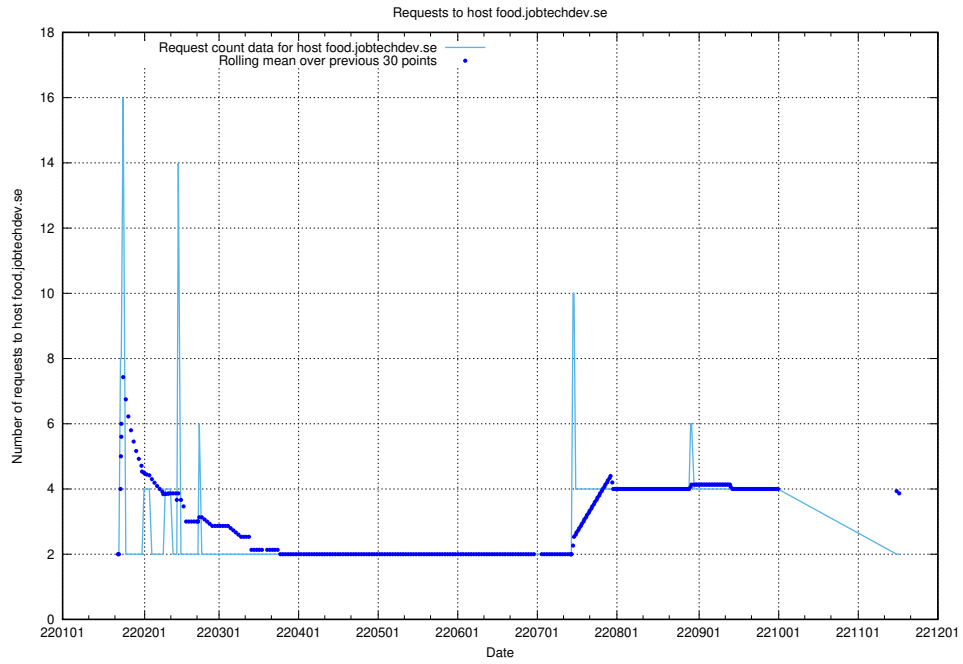

Here, we count the number of requests to host main.jobtechdev.se.

7.594 Usage of hub.jobtechdev.se

Here, we count the number of requests to host hub.jobtechdev.se.

7.595 Usage of food.jobtechdev.se

Here, we count the number of requests to host food.jobtechdev.se.