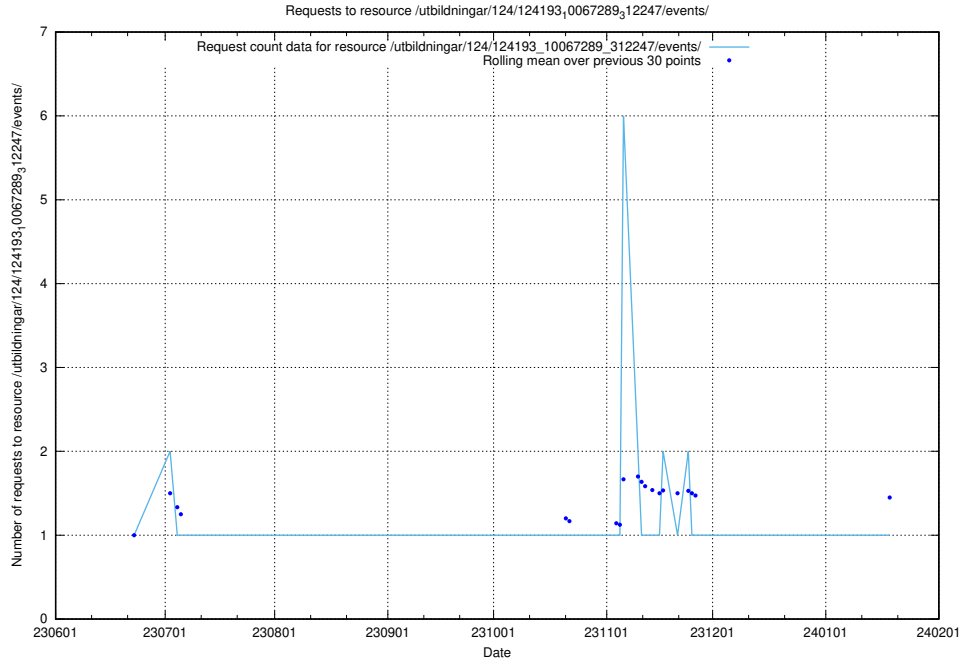

5.5624 Usage of /utbildningar/124/124193_10067289_312247/events/

Here, we count the number of requests to resource /utbildningar/124/124193_10067289_312247/events/