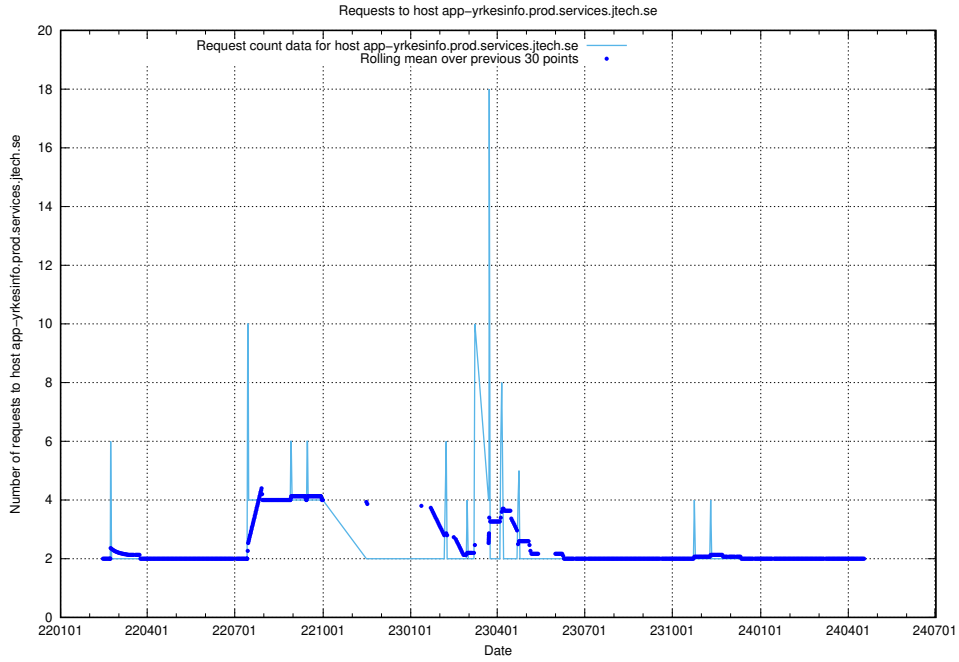

7.538 Usage of app-yrkesinfo.prod.services.jtech.se

Here, we count the number of requests to host app-yrkesinfo.prod.services.jtech.se.