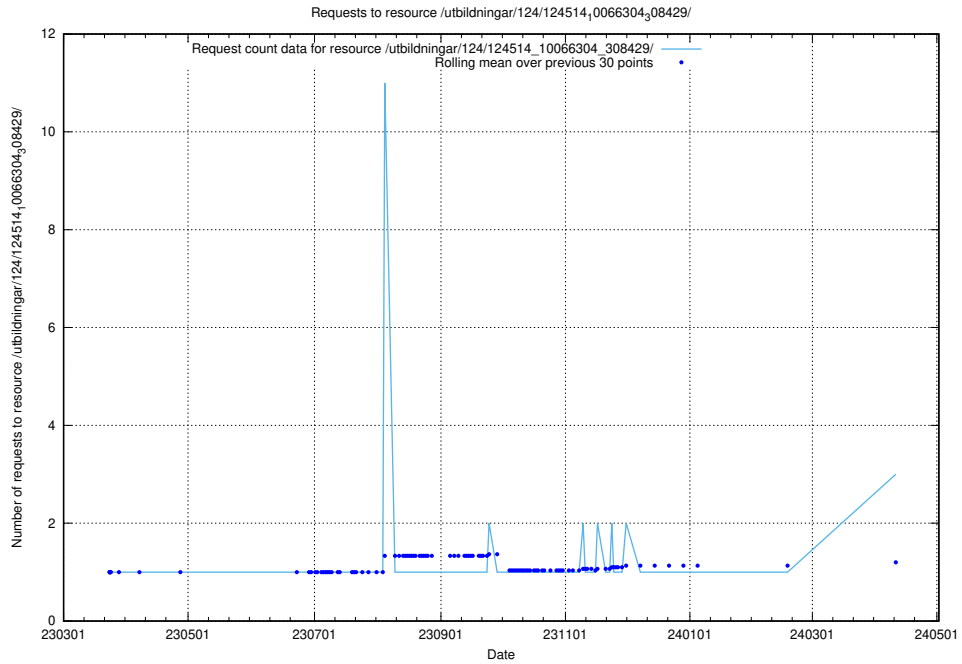

5.325 Usage of /utbildningar/124/124514_10066304_308429/

Here, we count the number of requests to resource /utbildningar/124/124514_10066304_308429/.