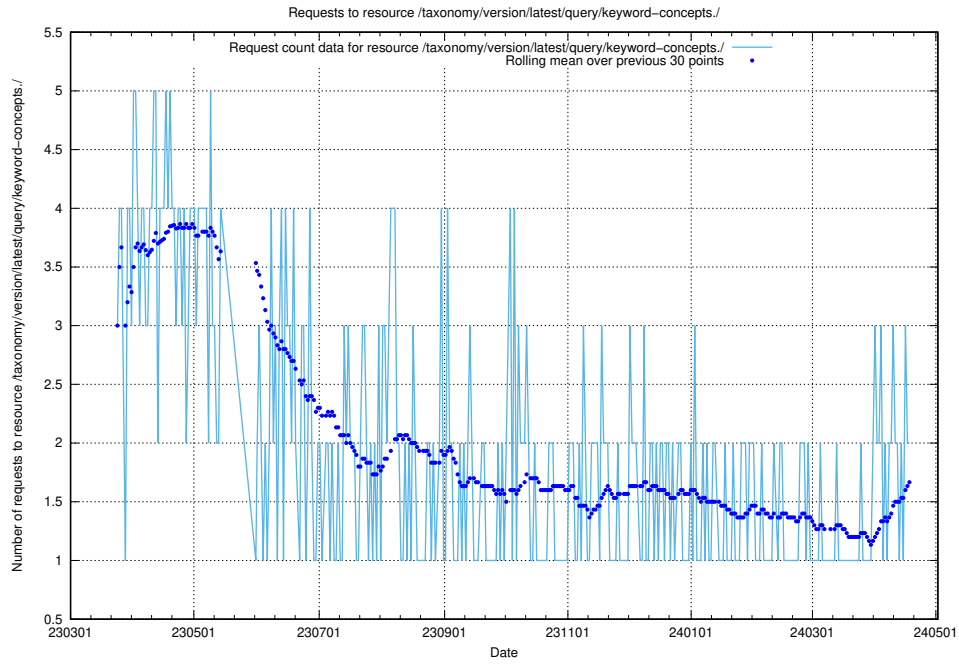

5.965 Usage of /taxonomy/version/latest/query/keyword-concepts./

Here, we count the number of requests to resource /taxonomy/version/latest/query/keyword-concepts./.