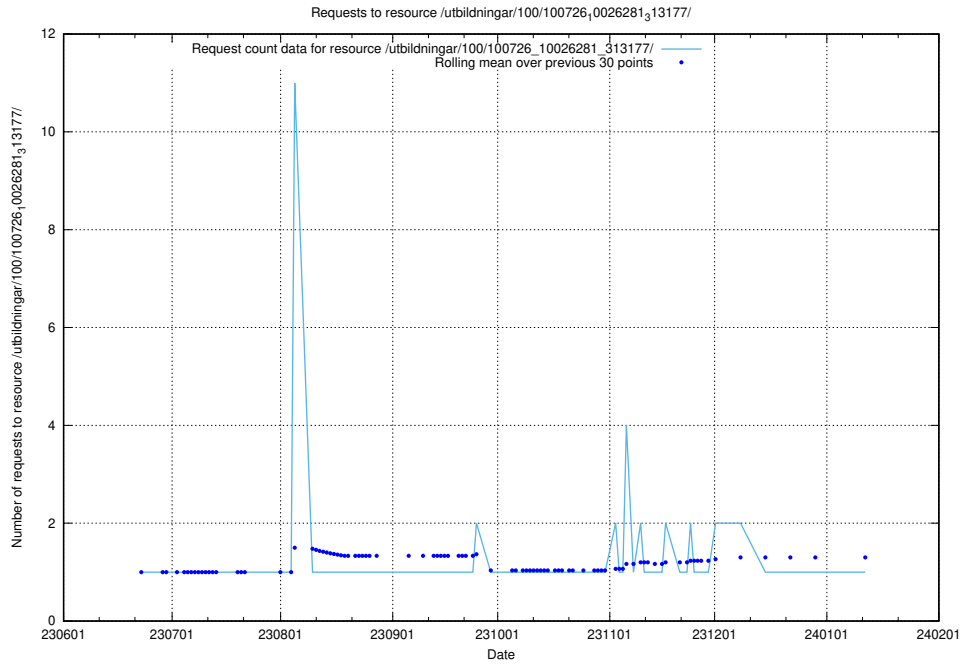

5.5654 Usage of /utbildningar/100/100726_10026281_313177/

Here, we count the number of requests to resource /utbildningar/100/100726_10026281_313177/.