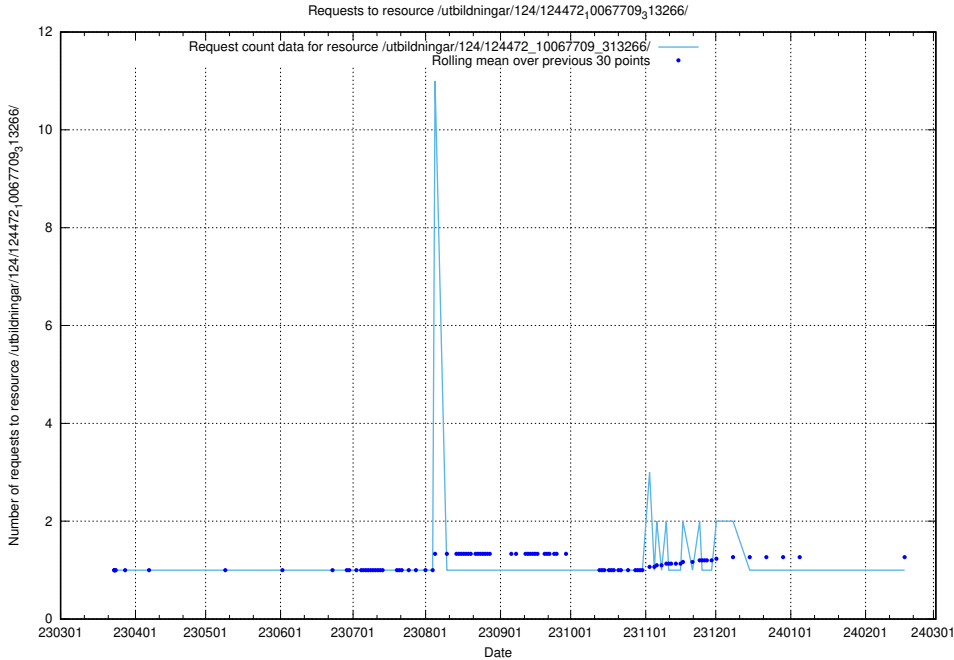

5.2889 Usage of /utbildningar/124/124472_10067709_313266/

Here, we count the number of requests to resource /utbildningar/124/124472_10067709_313266/.