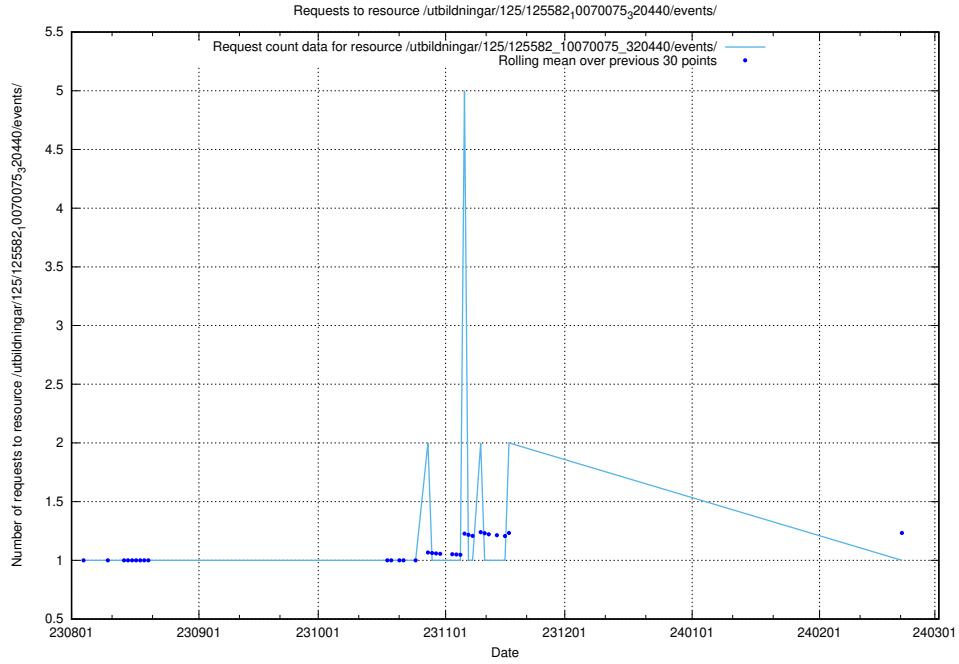

5.4699 Usage of /utbildningar/125/125582_10070075_320440/events/

Here, we count the number of requests to resource /utbildningar/125/125582_10070075_320440/events/