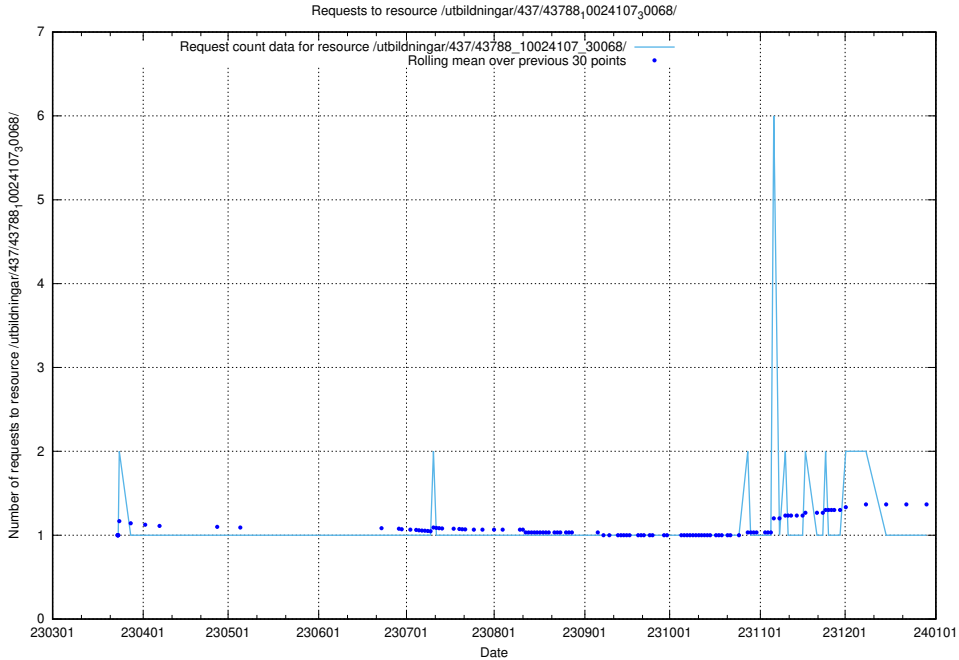

5.6143 Usage of /utbildningar/437/43788_10024107_30068/

Here, we count the number of requests to resource /utbildningar/437/43788_10024107_30068/.