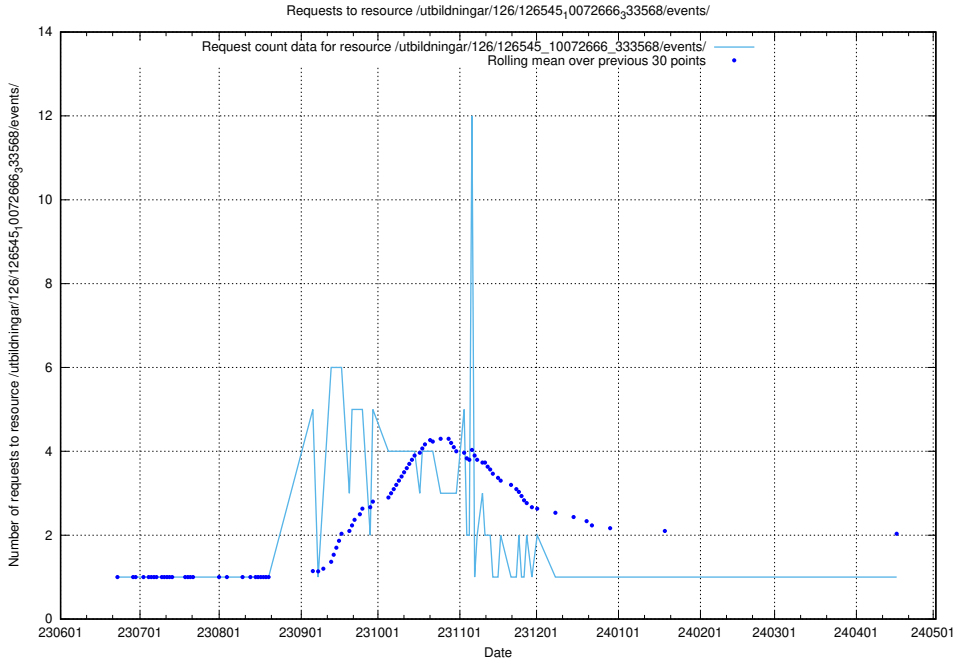

5.5464 Usage of /utbildningar/126/126545_10072666_333568/events/

Here, we count the number of requests to resource /utbildningar/126/126545_10072666_333568/events/