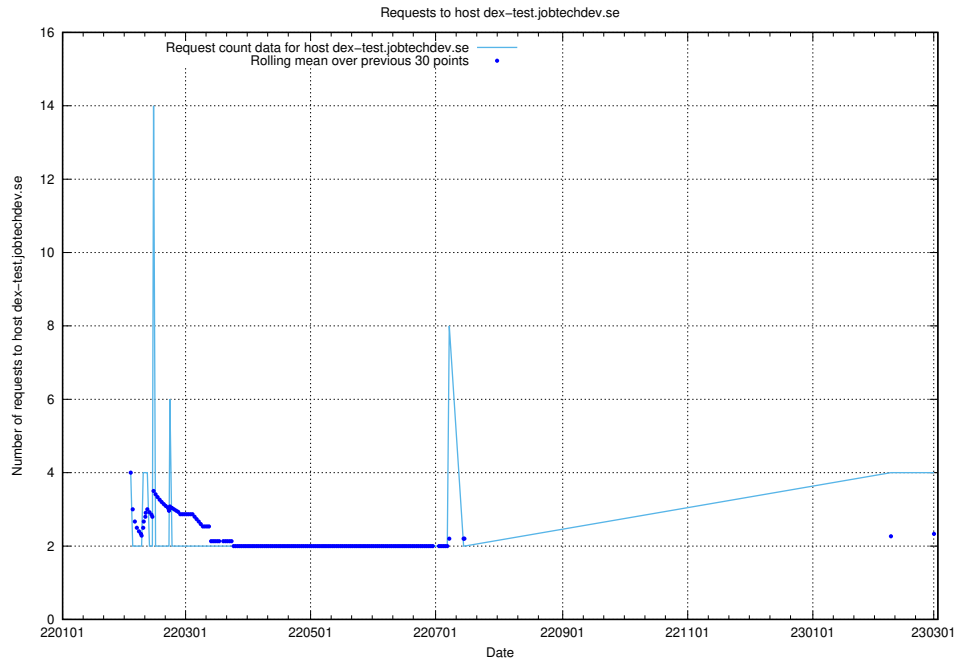

Here, we count the number of requests to host secure.jobtechdev.se.

7.157 Usage of dex-test.jobtechdev.se

Here, we count the number of requests to host dex-test.jobtechdev.se.

7.158 Usage of noc.jobtechdev.se