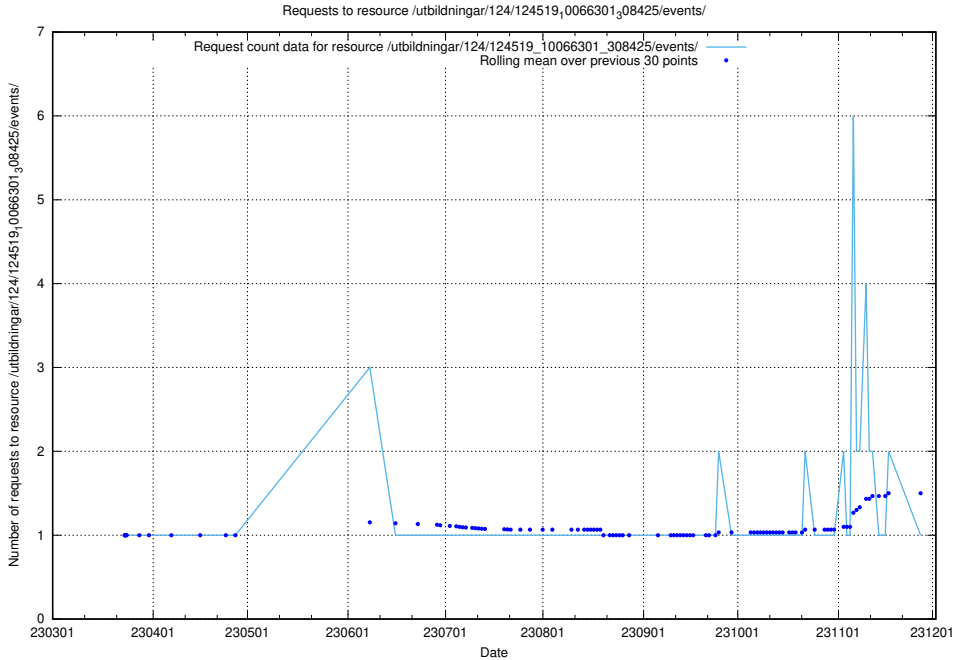

5.1320 Usage of /utbildningar/124/124519_10066301_308425/events/

Here, we count the number of requests to resource /utbildningar/124/124519_10066301_308425/events/