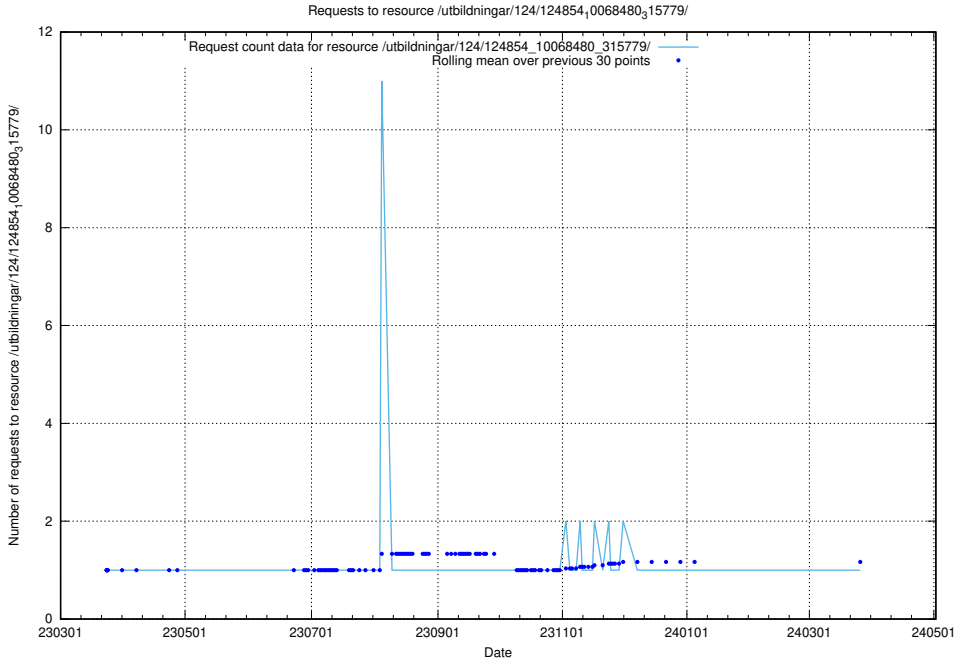

5.1259 Usage of /utbildningar/124/124854_10068480_315779/

Here, we count the number of requests to resource /utbildningar/124/124854_10068480_315779/.