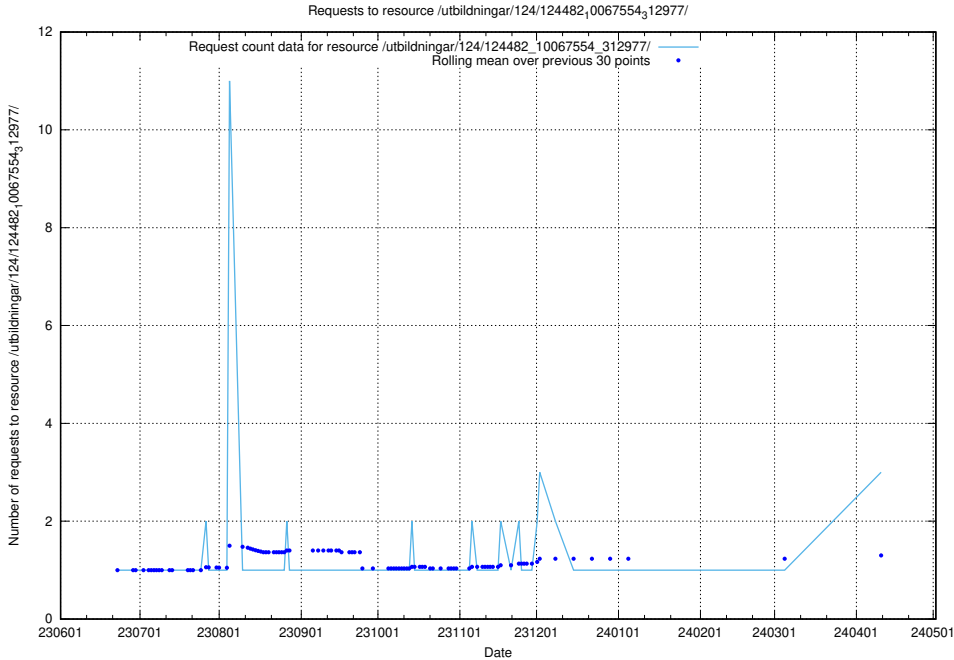

5.446 Usage of /utbildningar/124/124482_10067554_312977/

Here, we count the number of requests to resource /utbildningar/124/124482_10067554_312977/.