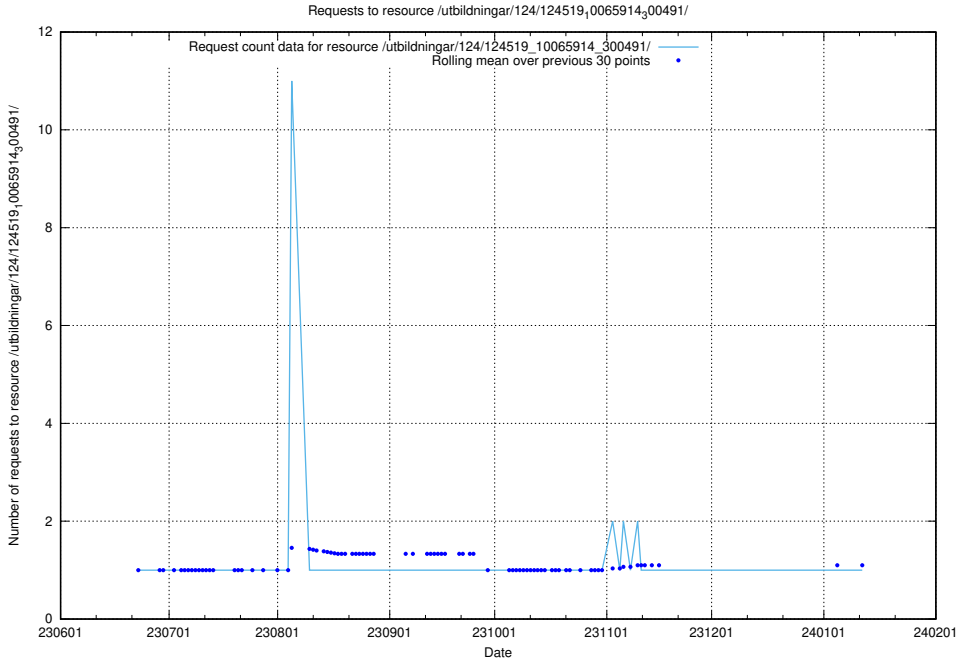

5.5577 Usage of /utbildningar/124/124519_10065914_300491/

Here, we count the number of requests to resource /utbildningar/124/124519_10065914_300491/.