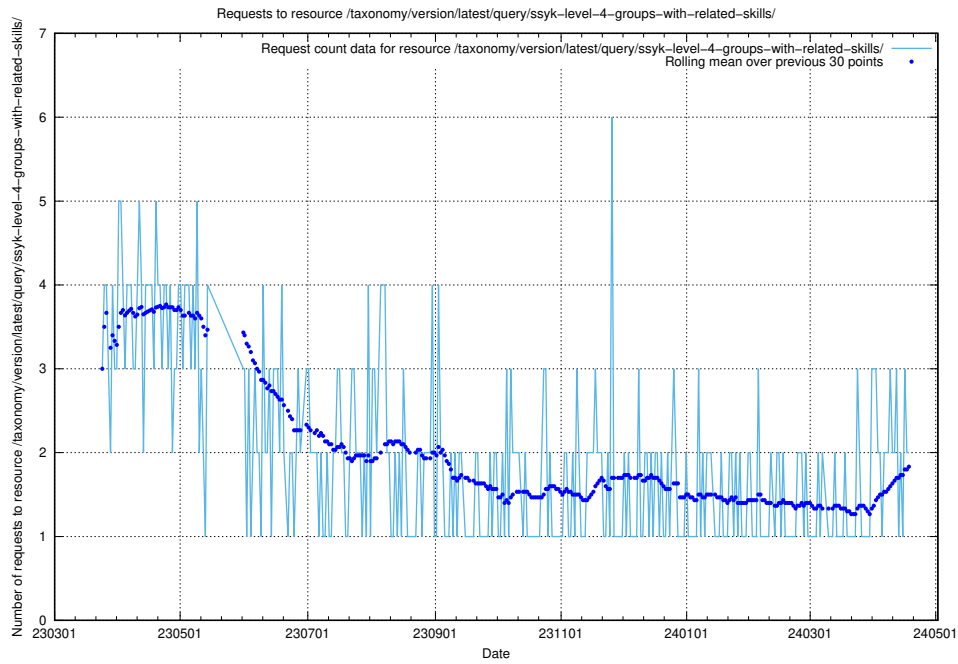

5.950 Usage of /taxonomy/version/latest/query/ssyk-level-4-groups-with-related-skills/

Here, we count the number of requests to resource /taxonomy/version/latest/query/ssyk-level-4-groups-with-related-skills/.