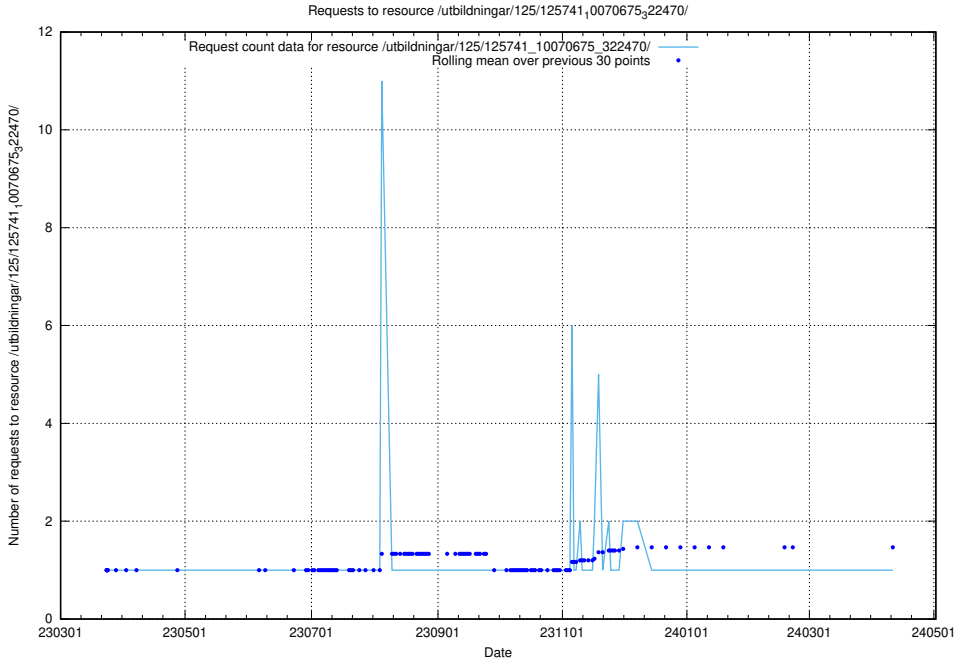

5.6260 Usage of /utbildningar/125/125741_10070675_322470/

Here, we count the number of requests to resource /utbildningar/125/125741_10070675_322470/.