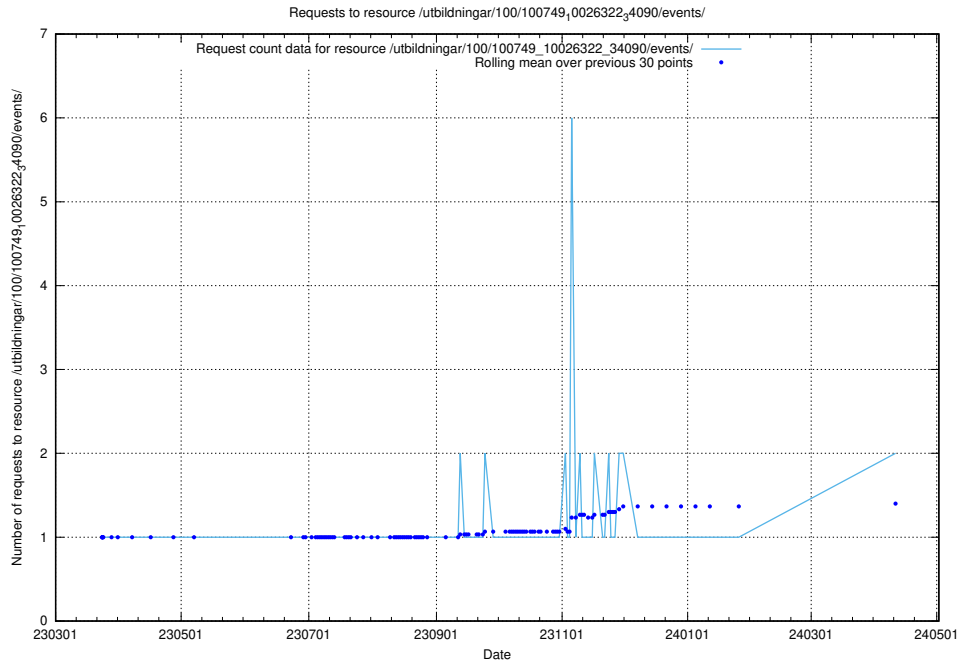

5.879 Usage of /utbildningar/100/100749_10026322_34090/events/

Here, we count the number of requests to resource /utbildningar/100/100749_10026322_34090/events/.