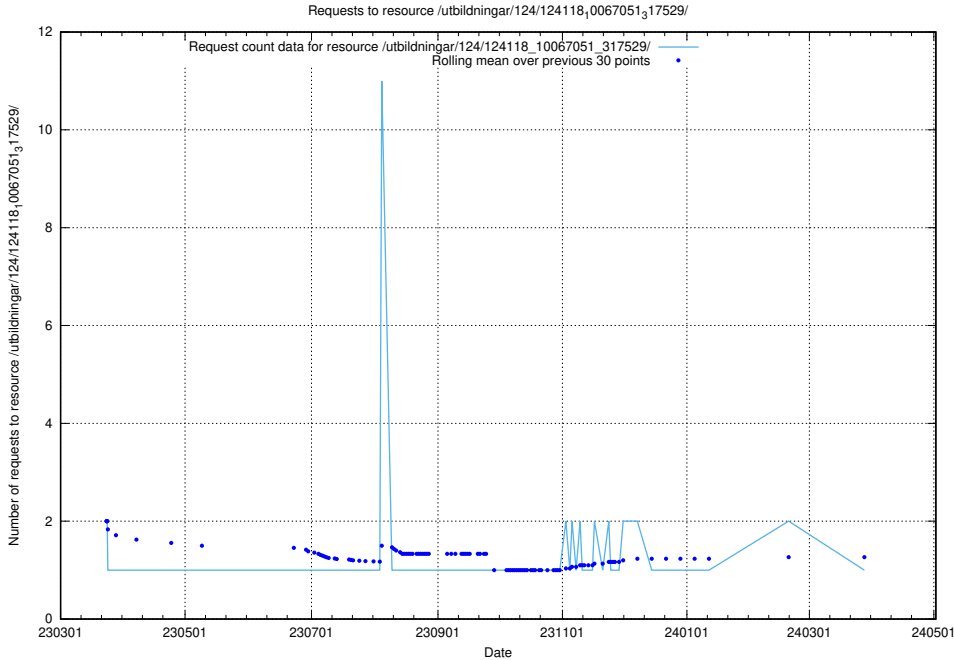

5.6087 Usage of /utbildningar/124/124118_10067051_317529/

Here, we count the number of requests to resource /utbildningar/124/124118_10067051_317529/.