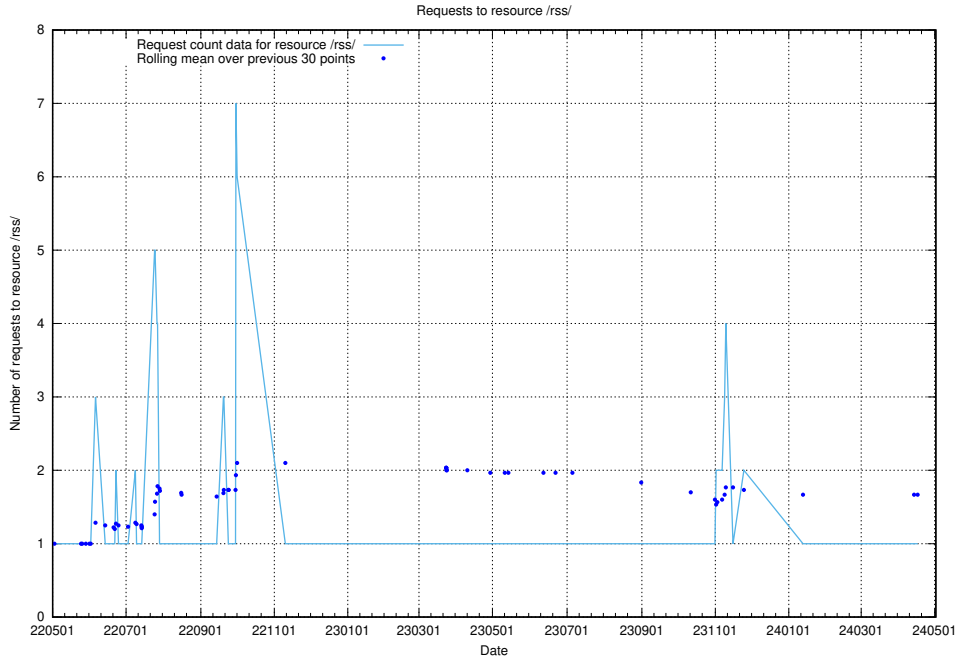

5.1133 Usage of /rss/

Here, we count the number of requests to resource /rss/.