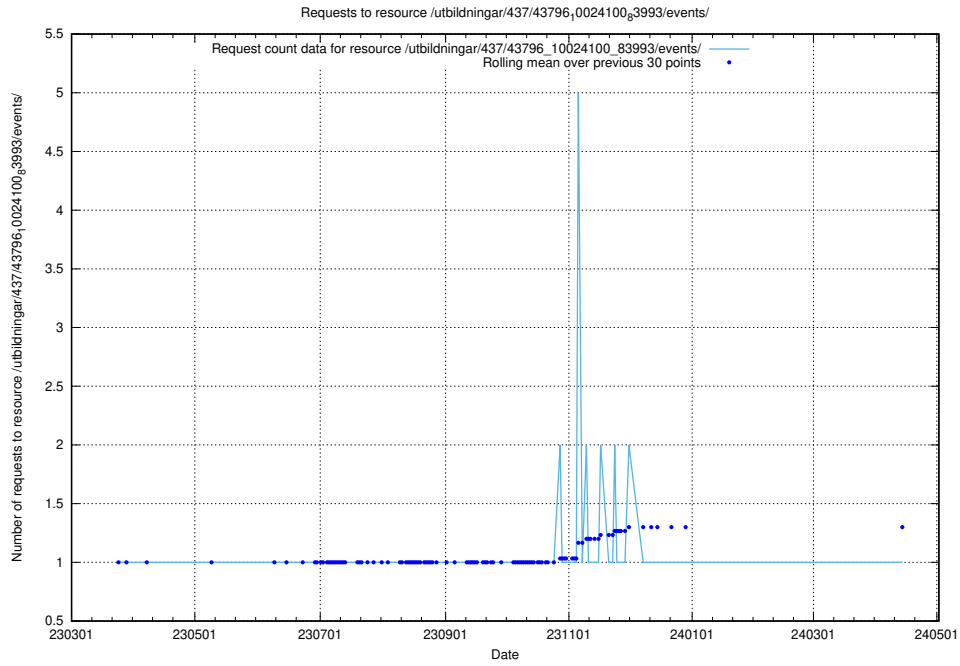

5.5968 Usage of /utbildningar/437/43796_10024100_83993/events/

Here, we count the number of requests to resource /utbildningar/437/43796_10024100_83993/events/.