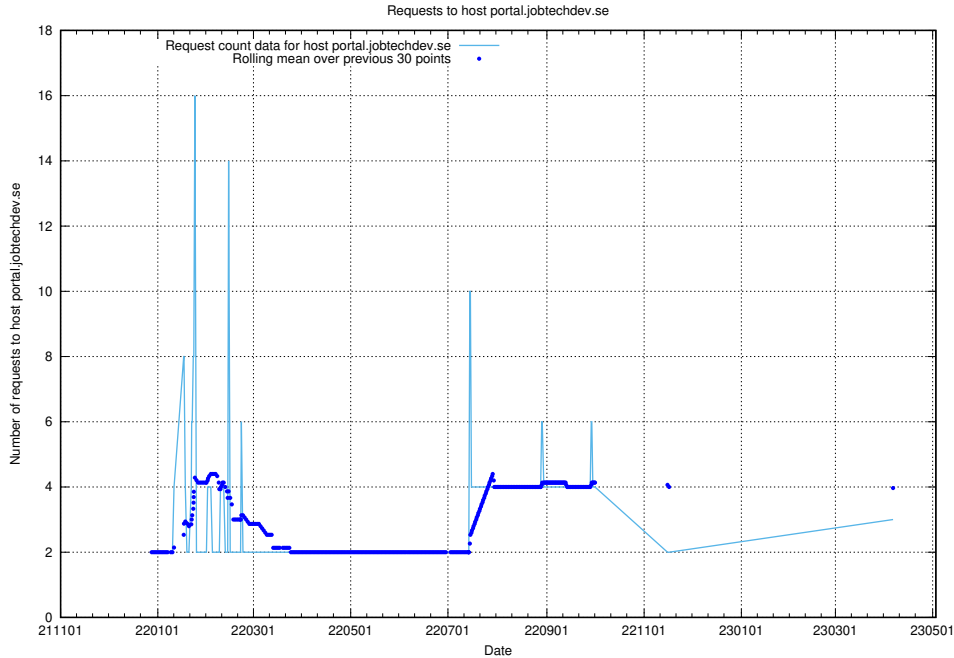

Here, we count the number of requests to host portal.jobtechdev.se.

7.186 Usage of panel.jobtechdev.se

Here, we count the number of requests to host panel.jobtechdev.se.

7.187 Usage of new.jobtechdev.se

Here, we count the number of requests to host new.jobtechdev.se.