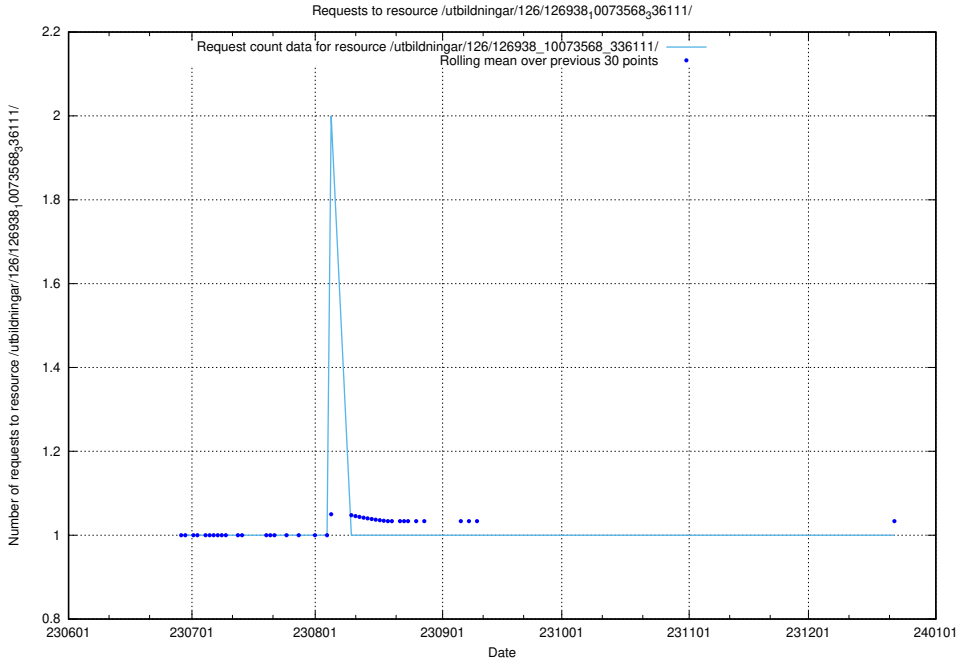

5.5250 Usage of /utbildningar/126/126938_10073568_336111/

Here, we count the number of requests to resource /utbildningar/126/126938_10073568_336111/.