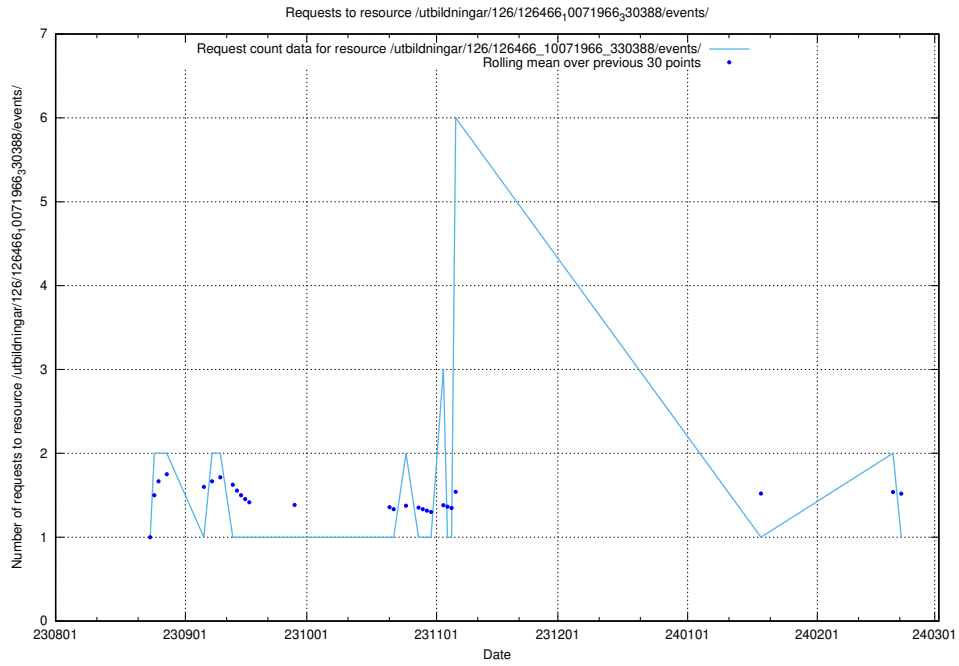

5.4550 Usage of /utbildningar/126/126466_10071966_330388/events/

Here, we count the number of requests to resource /utbildningar/126/126466_10071966_330388/events/