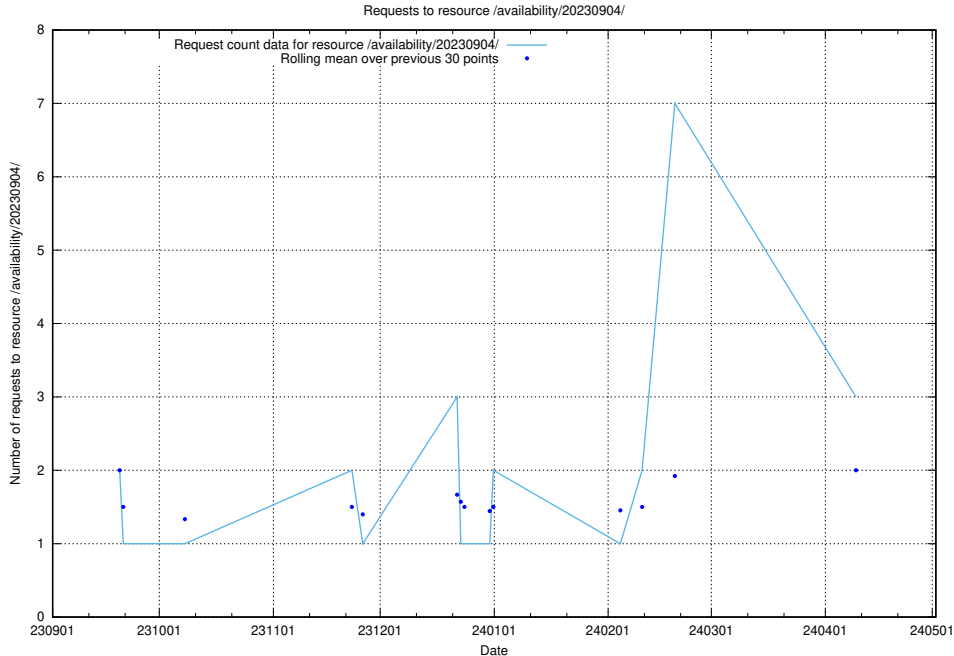

5.397 Usage of /availability/20230904/

Here, we count the number of requests to resource /availability/20230904/.