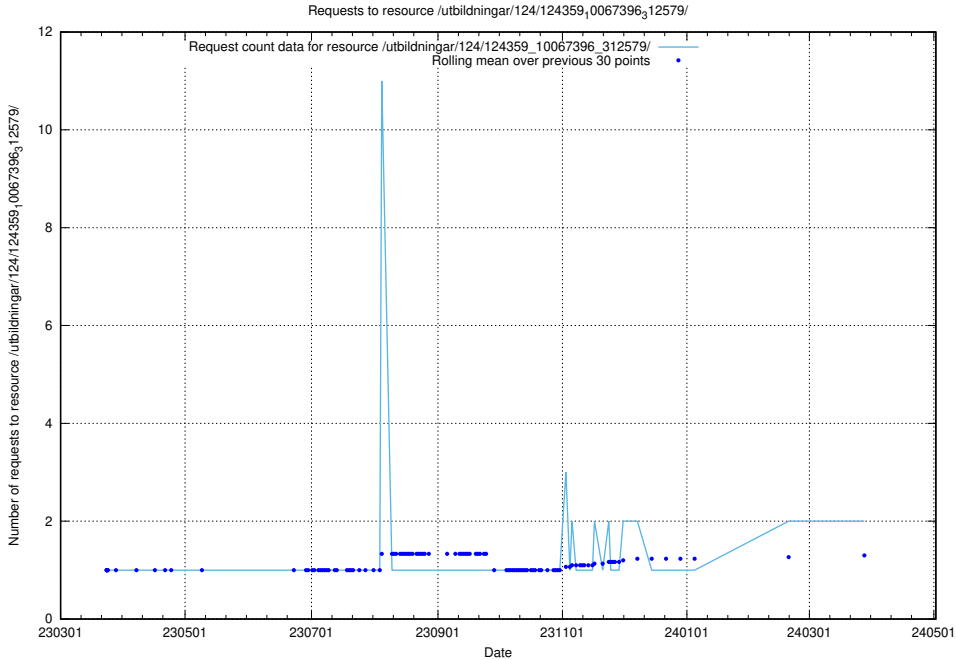

5.709 Usage of /utbildningar/124/124359_10067396_312579/

Here, we count the number of requests to resource /utbildningar/124/124359_10067396_312579/.