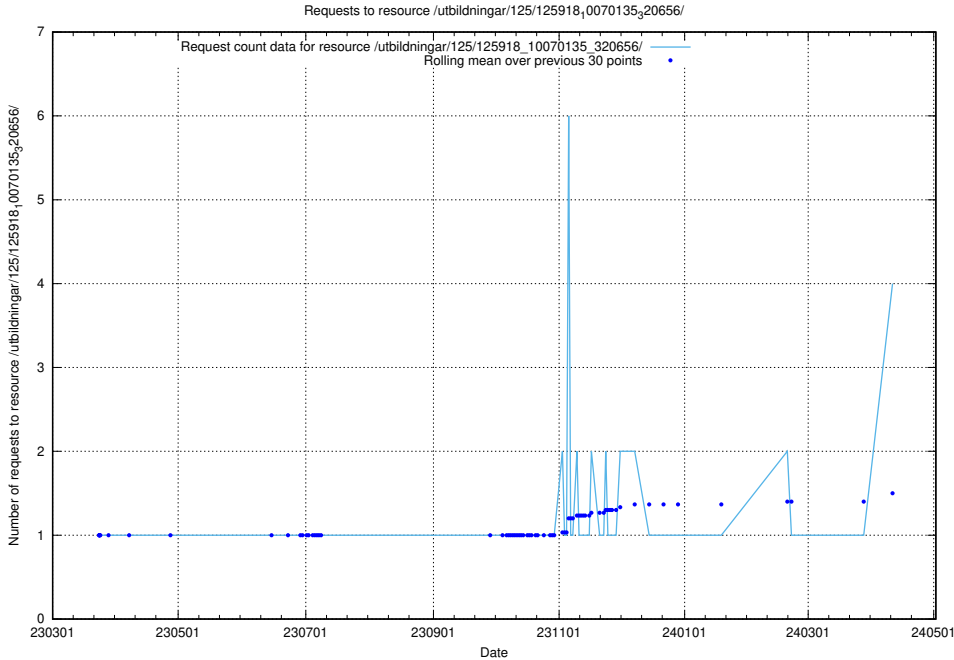

5.295 Usage of /utbildningar/125/125918_10070135_320656/

Here, we count the number of requests to resource /utbildningar/125/125918_10070135_320656/.