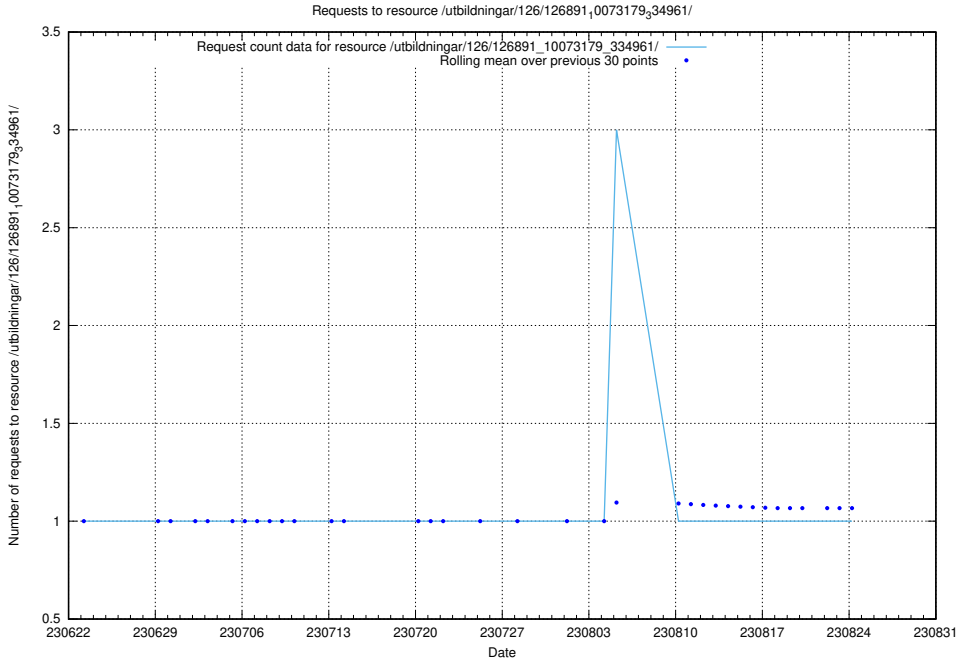

5.5398 Usage of /utbildningar/126/126891_10073179_334961/

Here, we count the number of requests to resource /utbildningar/126/126891_10073179_334961/.