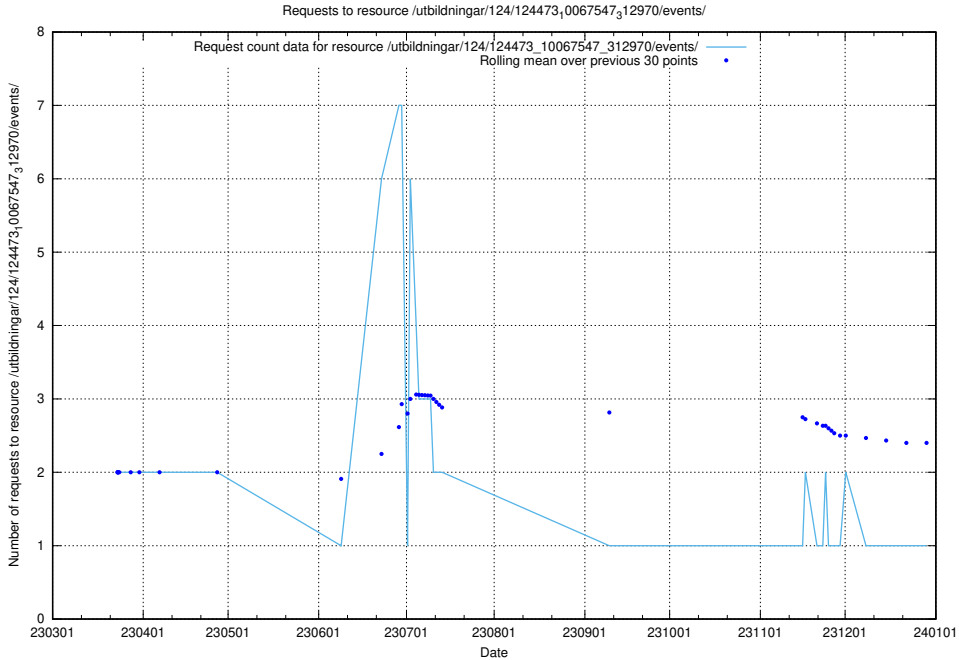

Here, we count the number of requests to resource /utbildningar/124/124499_10067846_313561/events/

5.6081 Usage of /utbildningar/124/124473_10067547_312970/events/

Here, we count the number of requests to resource /utbildningar/124/124473_10067547_312970/events/