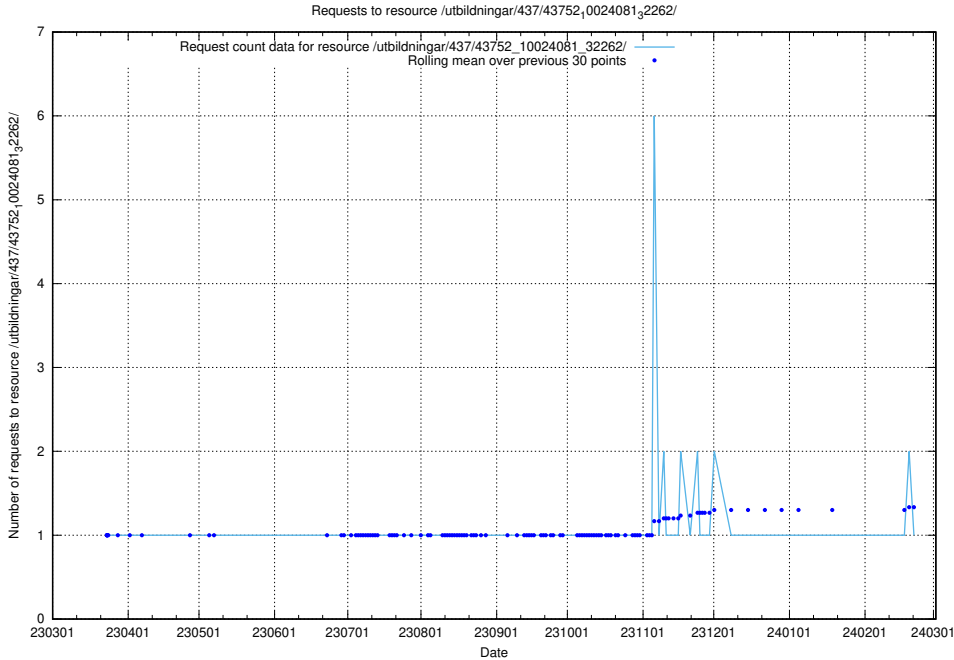

5.6159 Usage of /utbildningar/437/43752_10024081_32262/

Here, we count the number of requests to resource /utbildningar/437/43752_10024081_32262/.