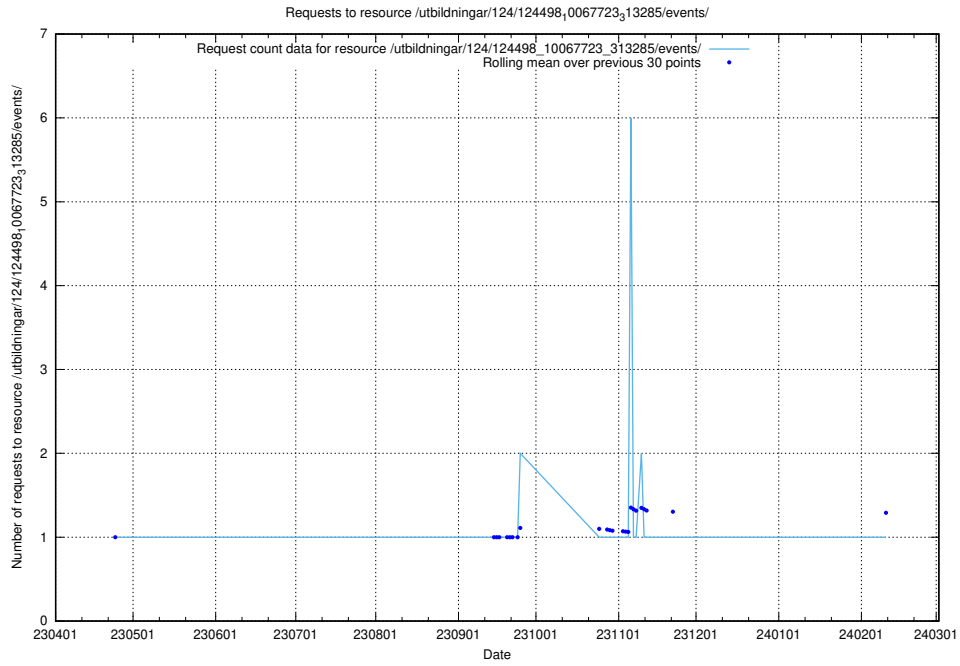

5.5818 Usage of /utbildningar/124/124498_10067723_313285/events/

Here, we count the number of requests to resource /utbildningar/124/124498_10067723_313285/events/