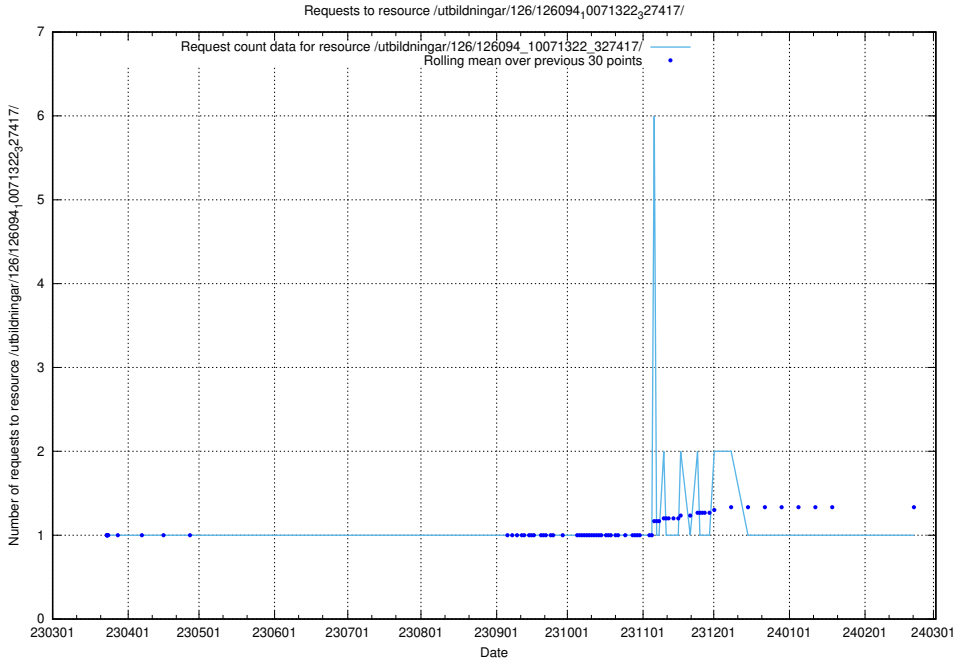

5.6215 Usage of /utbildningar/126/126094_10071322_327417/

Here, we count the number of requests to resource /utbildningar/126/126094_10071322_327417/.