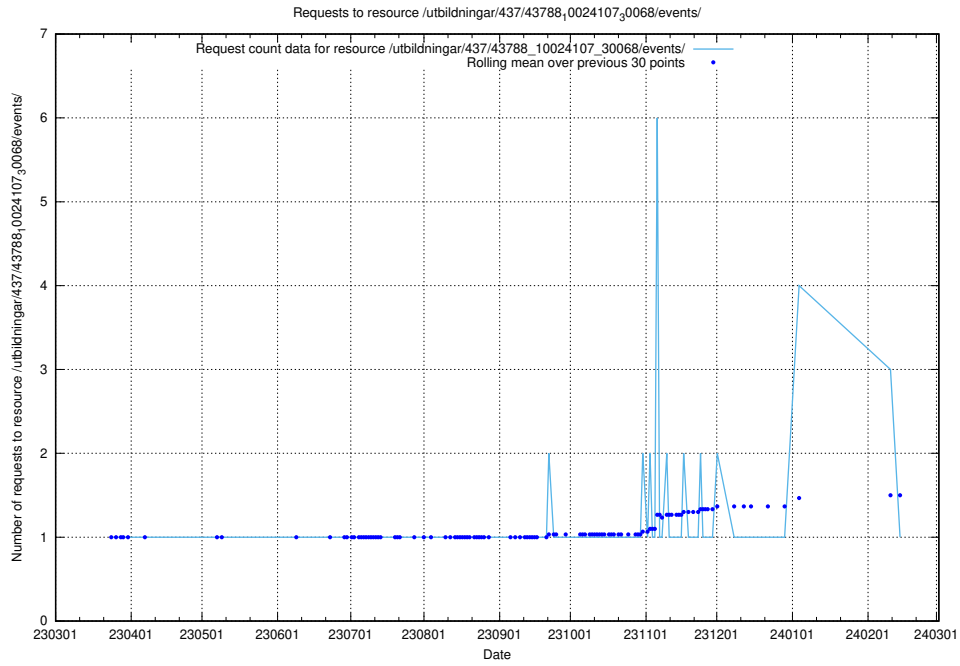

5.5970 Usage of /utbildningar/437/43788_10024107_30068/events/

Here, we count the number of requests to resource /utbildningar/437/43788_10024107_30068/events/.