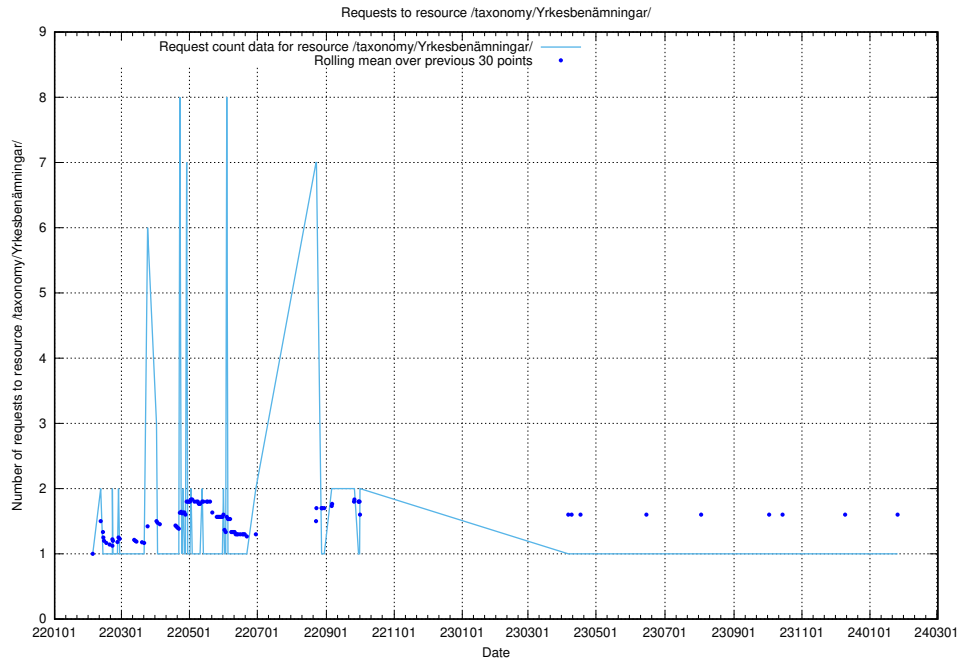

5.2488 Usage of /taxonomy/Yrkesbenämningar/

Here, we count the number of requests to resource /taxonomy/Yrkesbenämningar/.