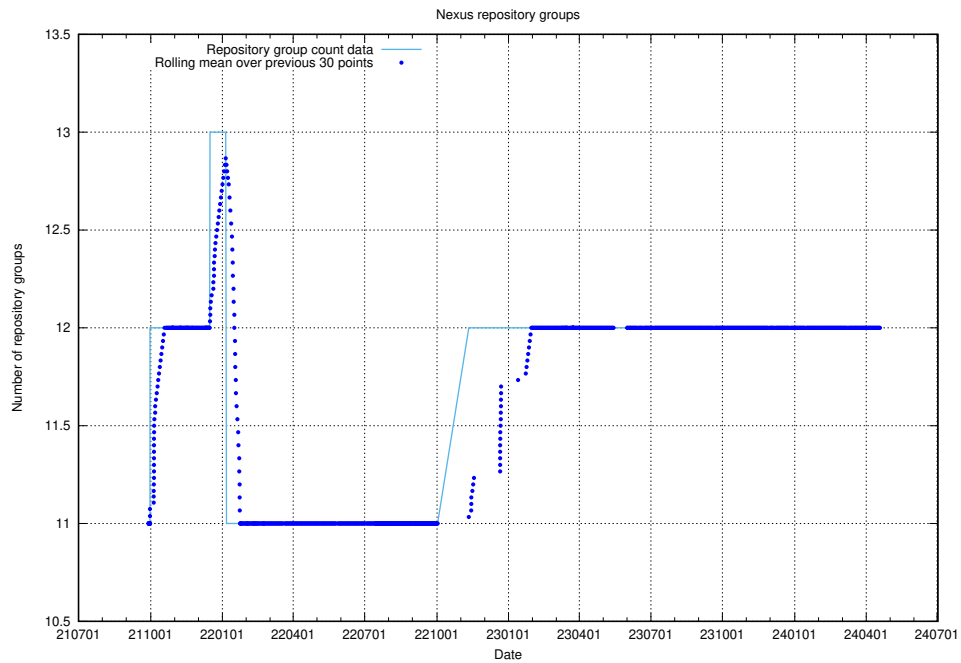

9 Nexus

This section contains statistics from the [image and package repositories](https://nexus.jobtechdev.se)⁹ of JobTech.

9.1 Number of repository groups in Nexus

A graph showing the number of repository groups.

⁹<https://nexus.jobtechdev.se>