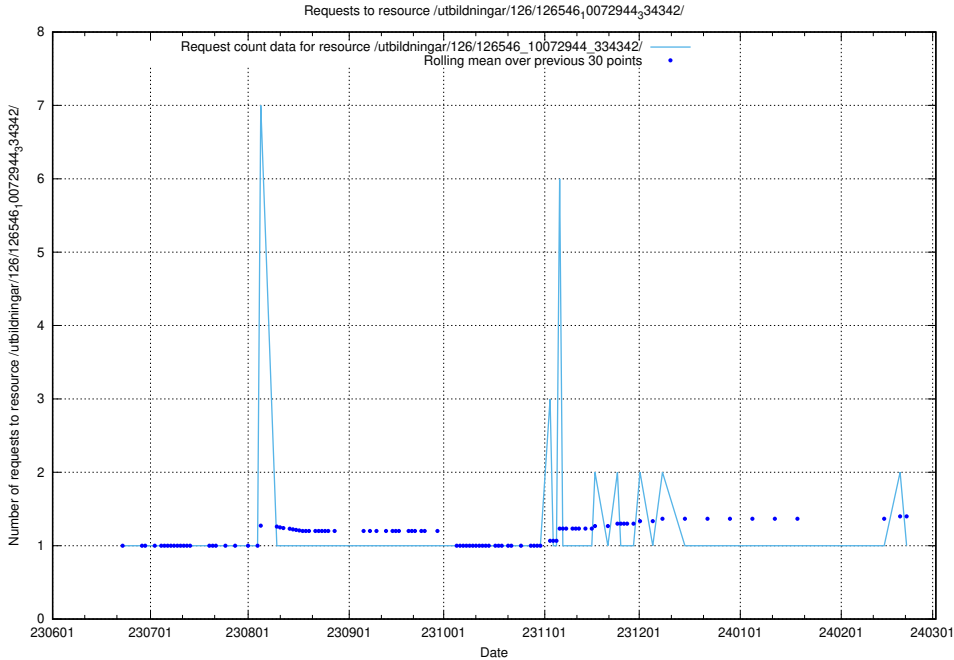

5.5463 Usage of /utbildningar/126/126546_10072944_334342/

Here, we count the number of requests to resource /utbildningar/126/126546_10072944_334342/.

5.5464 Usage of /utbildningar/126/126545_10072666_333568/events/