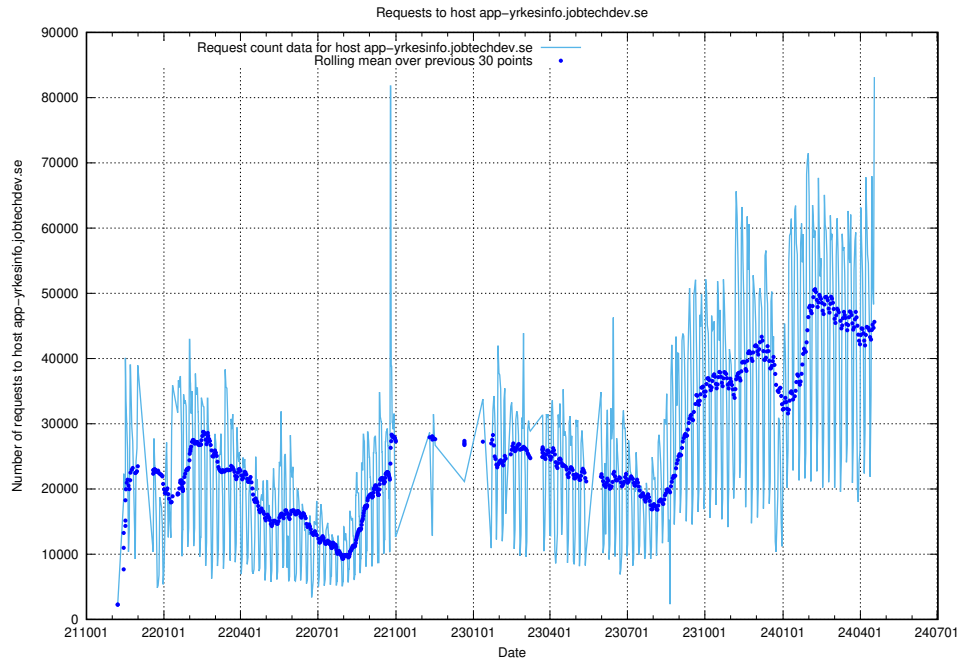

7.4 Usage of taxonomy.api.jobtechdev.se

Here, we count the number of requests to host taxonomy.api.jobtechdev.se.

7.5 Usage of app-yrkesinfo.jobtechdev.se

Here, we count the number of requests to host app-yrkesinfo.jobtechdev.se.