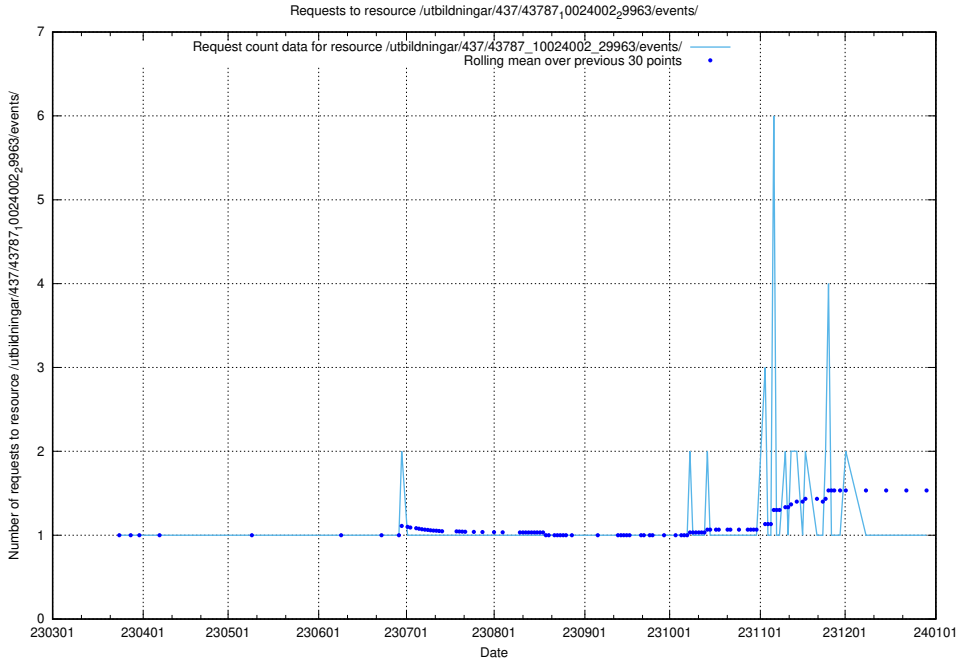

5.5971 Usage of /utbildningar/437/43787_10024002_29963/events/

Here, we count the number of requests to resource /utbildningar/437/43787_10024002_29963/events/.