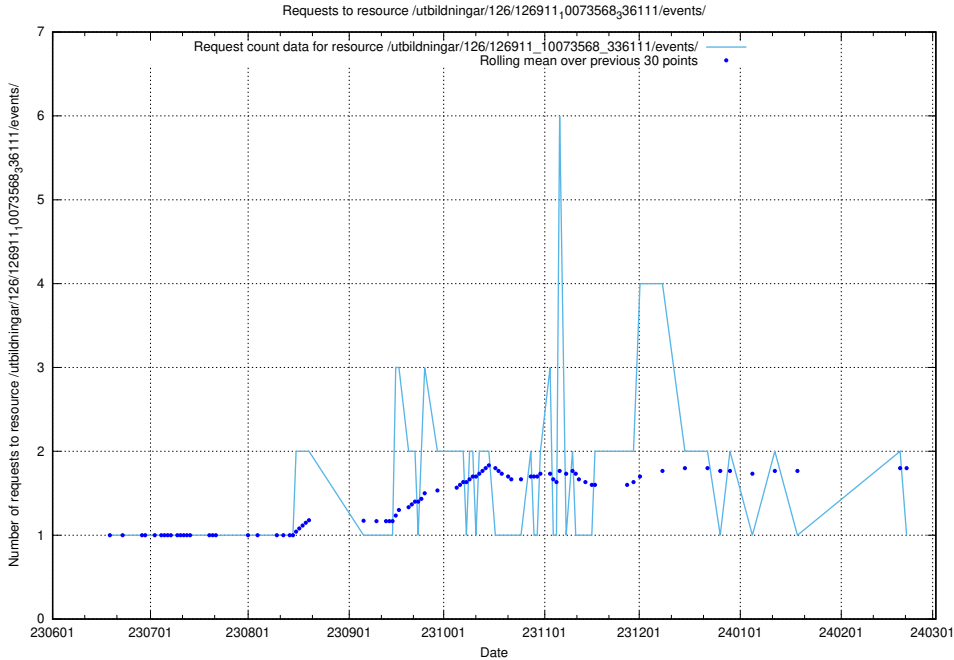

5.5660 Usage of /utbildningar/126/126911_10073568_336111/events/

Here, we count the number of requests to resource /utbildningar/126/126911_10073568_336111/events/