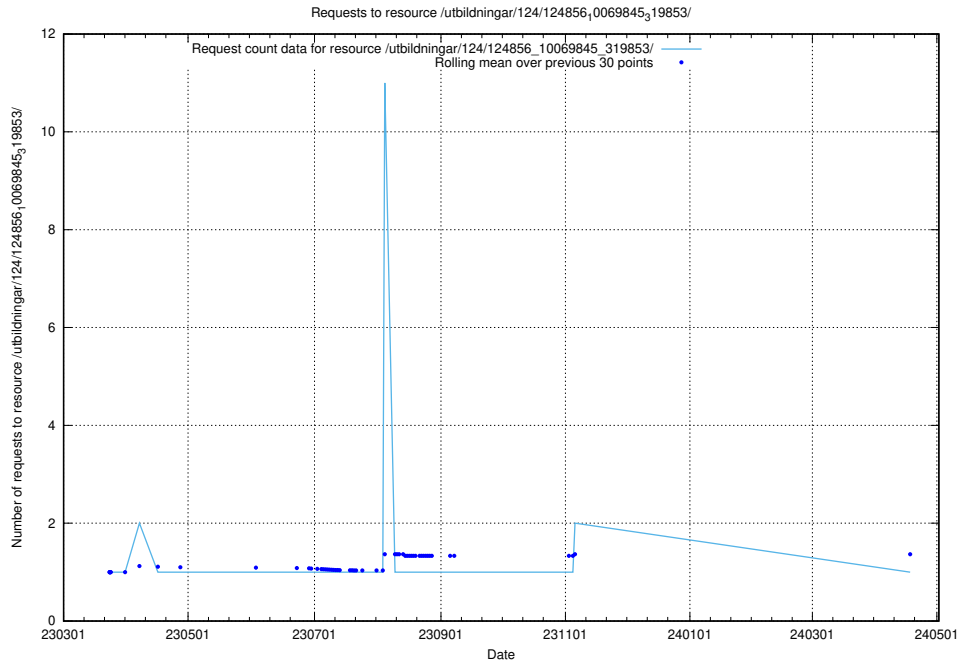

5.1231 Usage of /utbildningar/124/124856_10069845_319853/

Here, we count the number of requests to resource /utbildningar/124/124856_10069845_319853/.