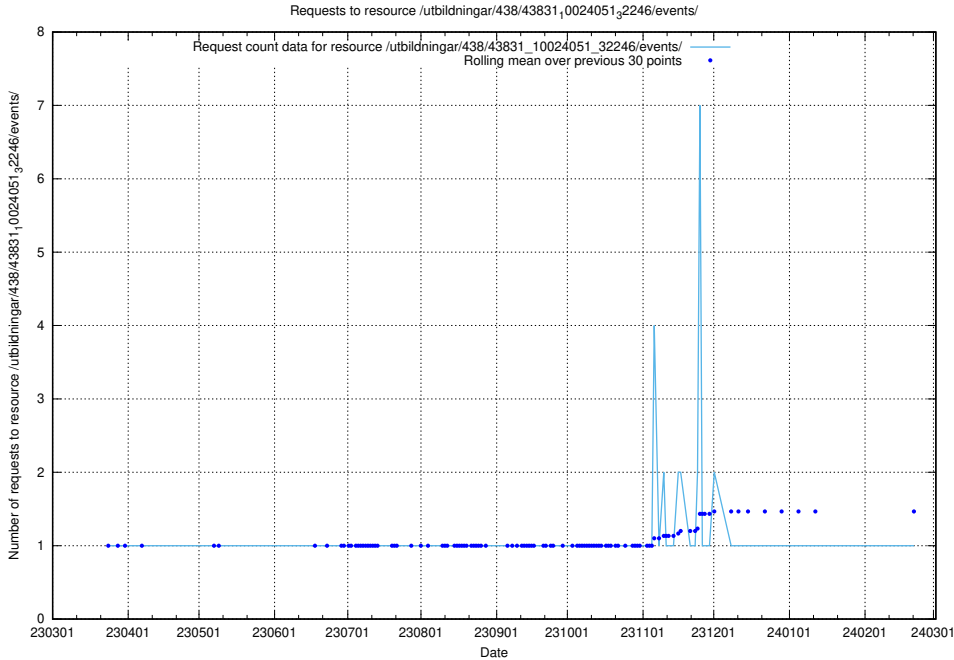

5.5957 Usage of /utbildningar/438/43831_10024051_32246/events/

Here, we count the number of requests to resource /utbildningar/438/43831_10024051_32246/events/.