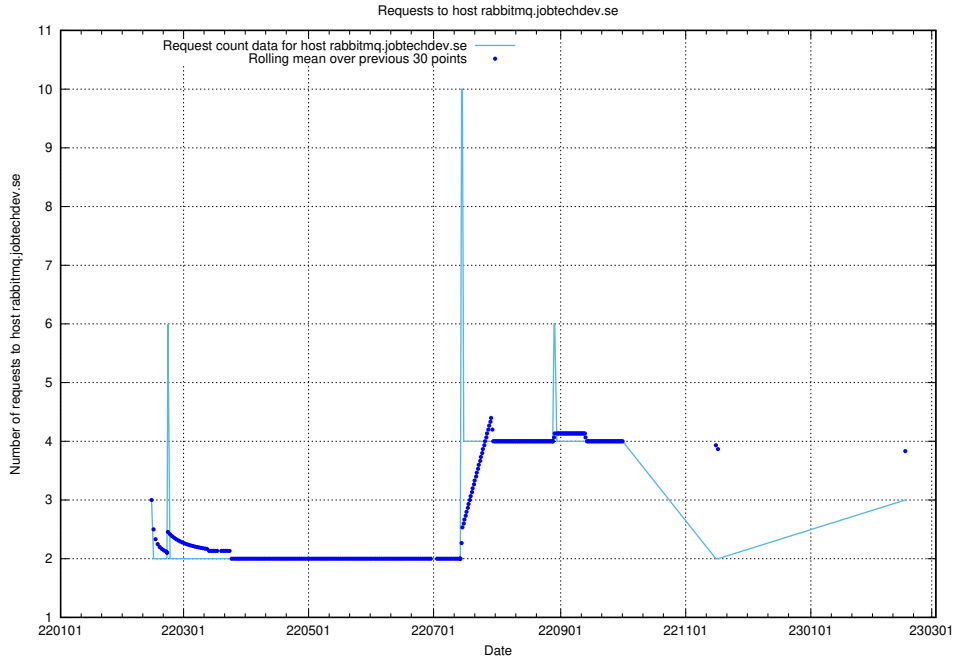

Here, we count the number of requests to host rabbitmq.jobtechdev.se.

7.226 Usage of kam-openshift-gitops.prod.services.jtech.se

Here, we count the number of requests to host kam-openshift-gitops.prod.services.jtech.se.