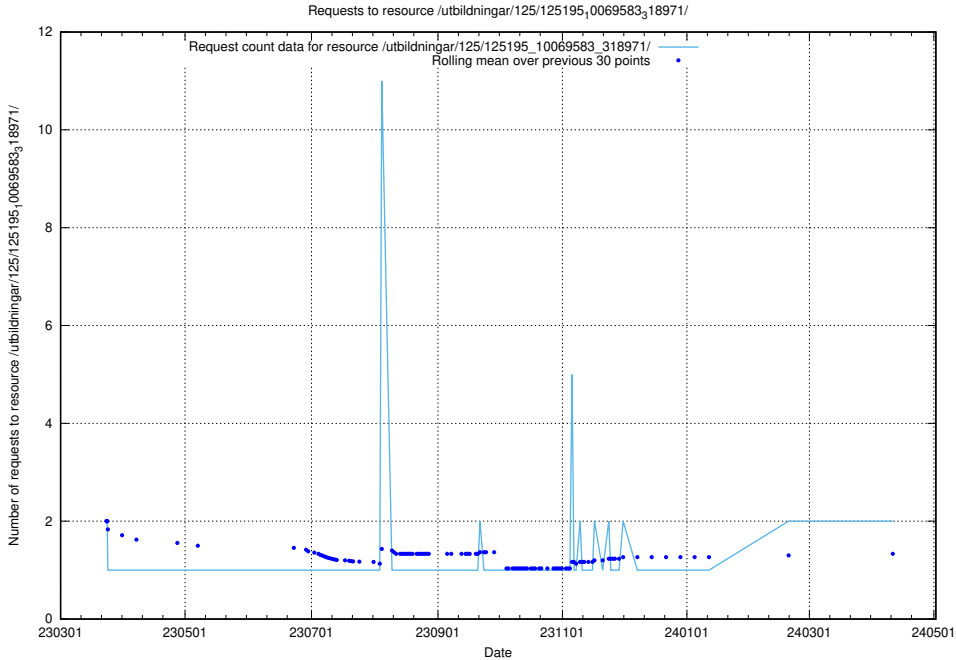

5.999 Usage of /utbildningar/125/125195_10069583_318971/

Here, we count the number of requests to resource /utbildningar/125/125195_10069583_318971/.