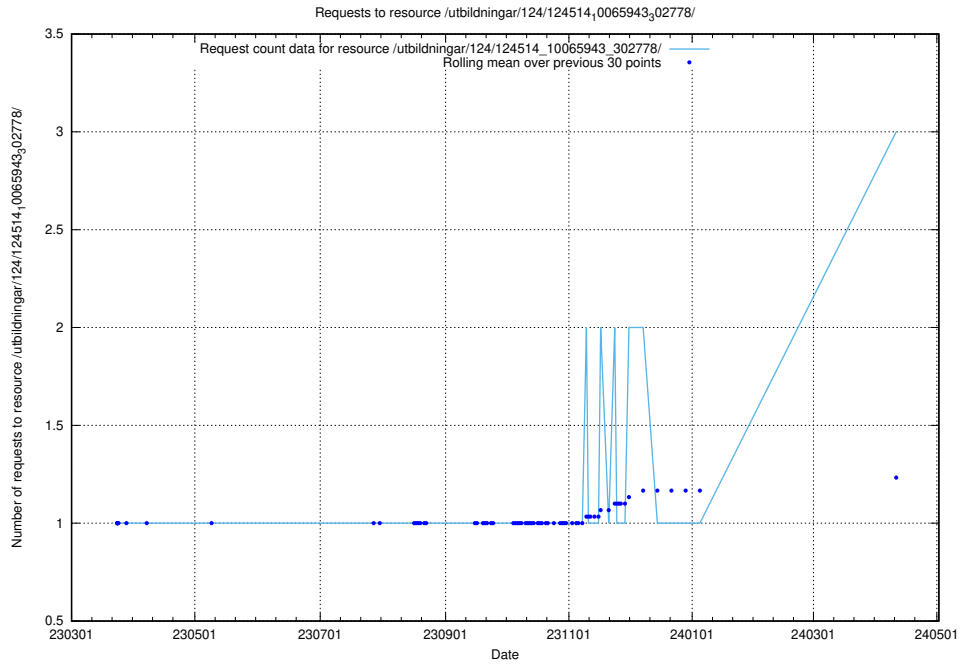

Here, we count the number of requests to resource /utbildningar/124/124514_10066304_308429/.

5.326 Usage of /utbildningar/124/124514_10065943_302778/

Here, we count the number of requests to resource /utbildningar/124/124514_10065943_302778/.