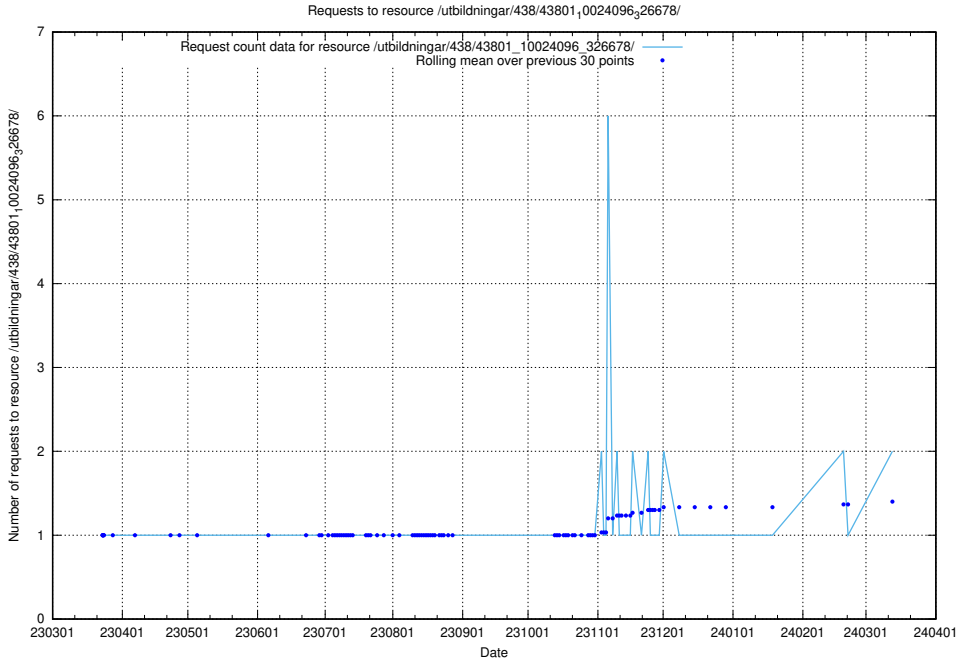

5.1007 Usage of /utbildningar/438/43801_10024096_326678/

Here, we count the number of requests to resource /utbildningar/438/43801_10024096_326678/.