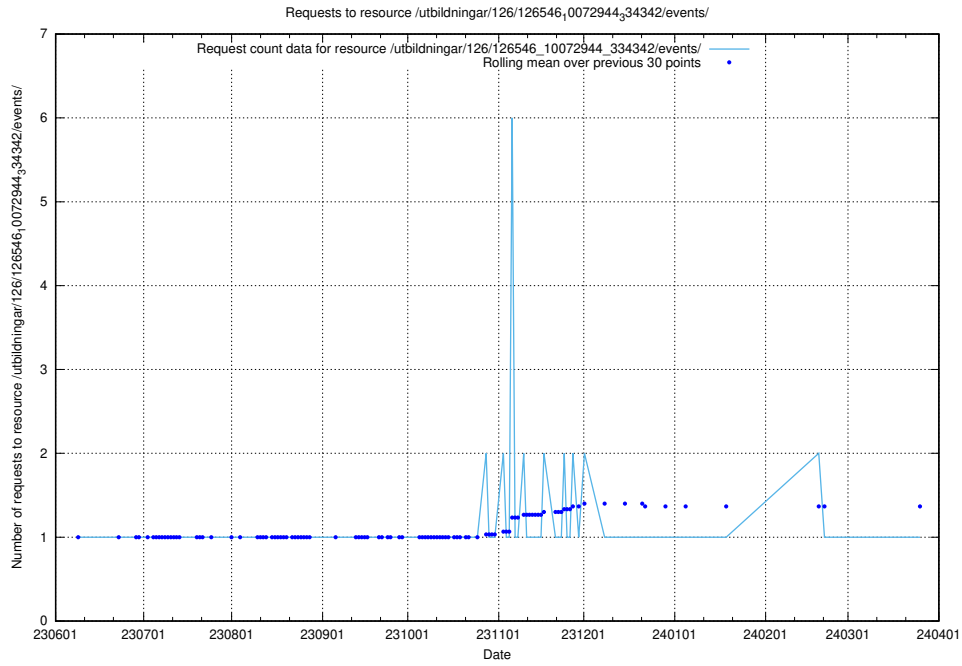

5.5702 Usage of /utbildningar/126/126546_10072944_334342/events/

Here, we count the number of requests to resource /utbildningar/126/126546_10072944_334342/events/