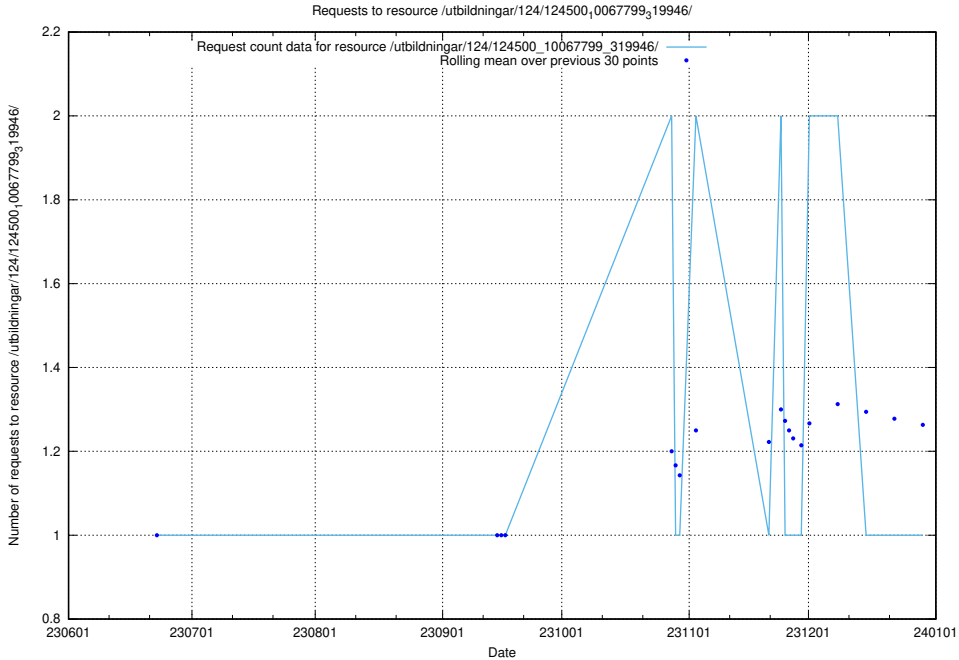

Here, we count the number of requests to resource /utbildningar/124/124500_10067840_313543/.

5.5591 Usage of /utbildningar/124/124500_10067799_319946/

Here, we count the number of requests to resource /utbildningar/124/124500_10067799_319946/.