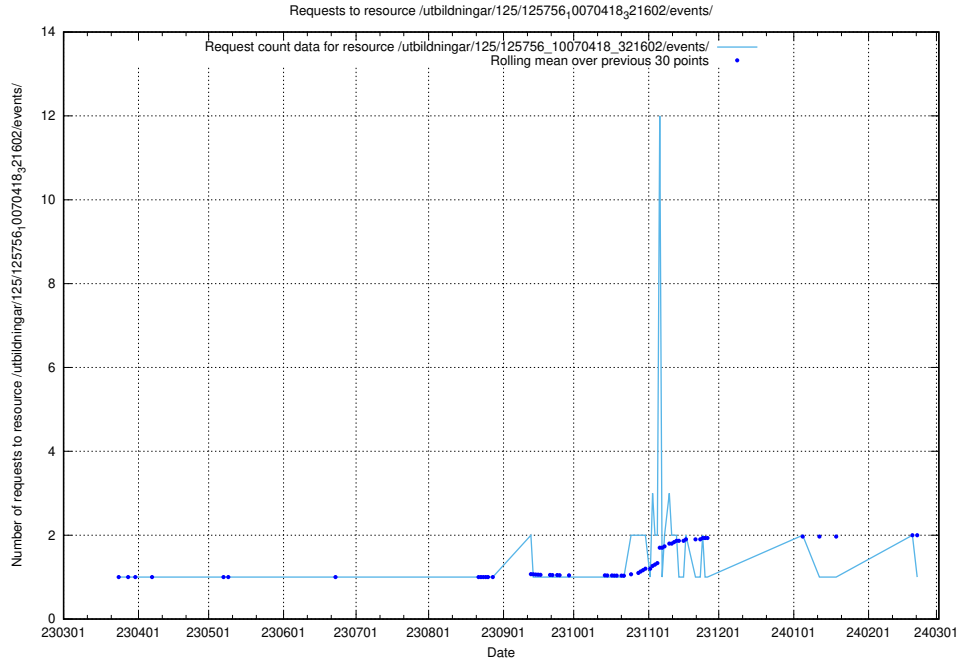

5.6008 Usage of /utbildningar/125/125756_10070418_321602/events/

Here, we count the number of requests to resource /utbildningar/125/125756_10070418_321602/events/