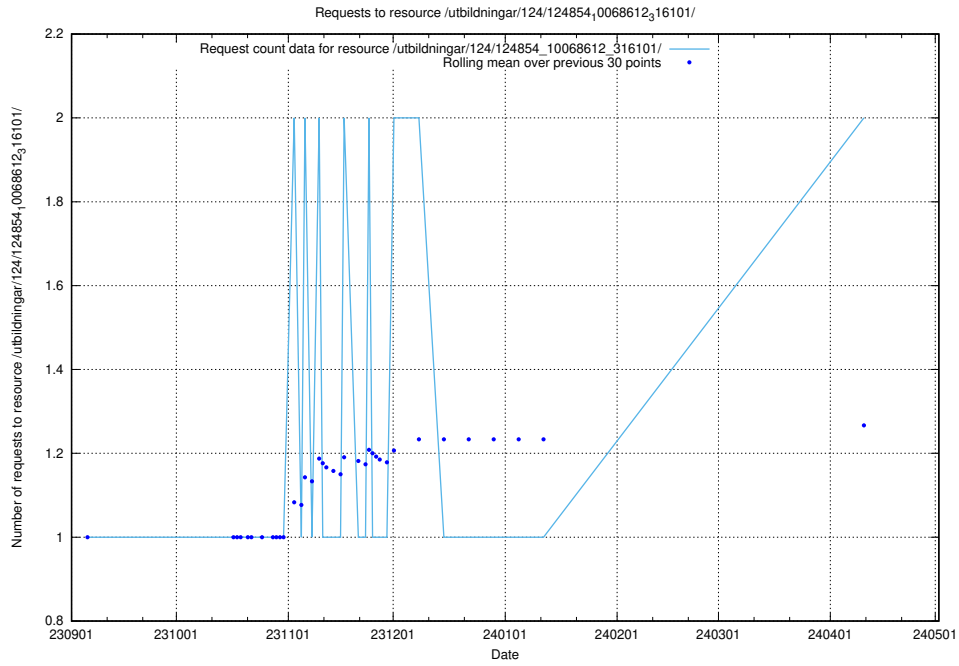

5.789 Usage of /utbildningar/124/124854_10068612_316101/

Here, we count the number of requests to resource /utbildningar/124/124854_10068612_316101/.