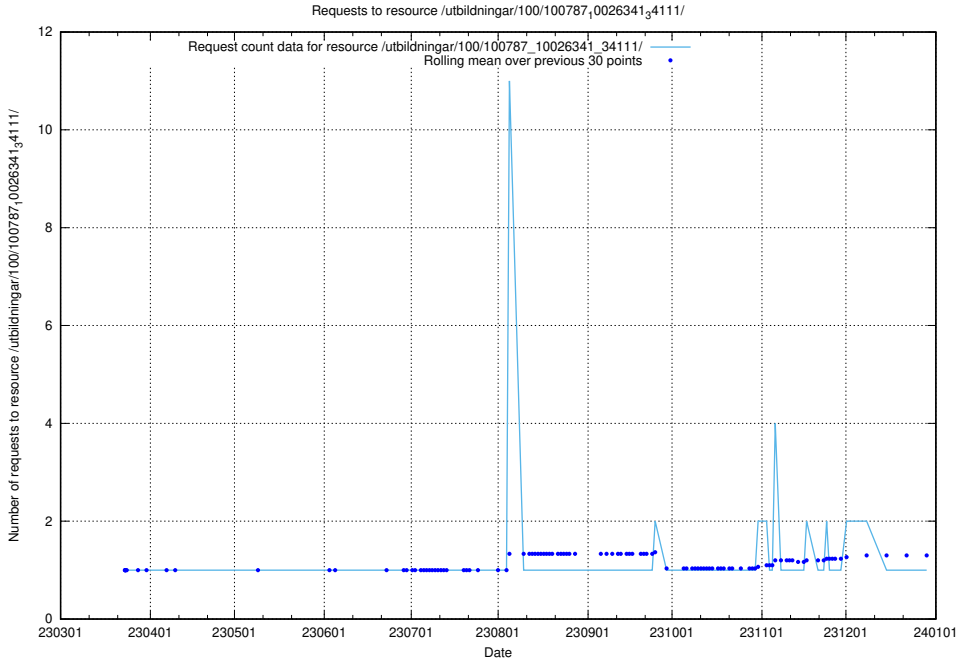

5.5343 Usage of /utbildningar/100/100787_10026341_34111/

Here, we count the number of requests to resource /utbildningar/100/100787_10026341_34111/.