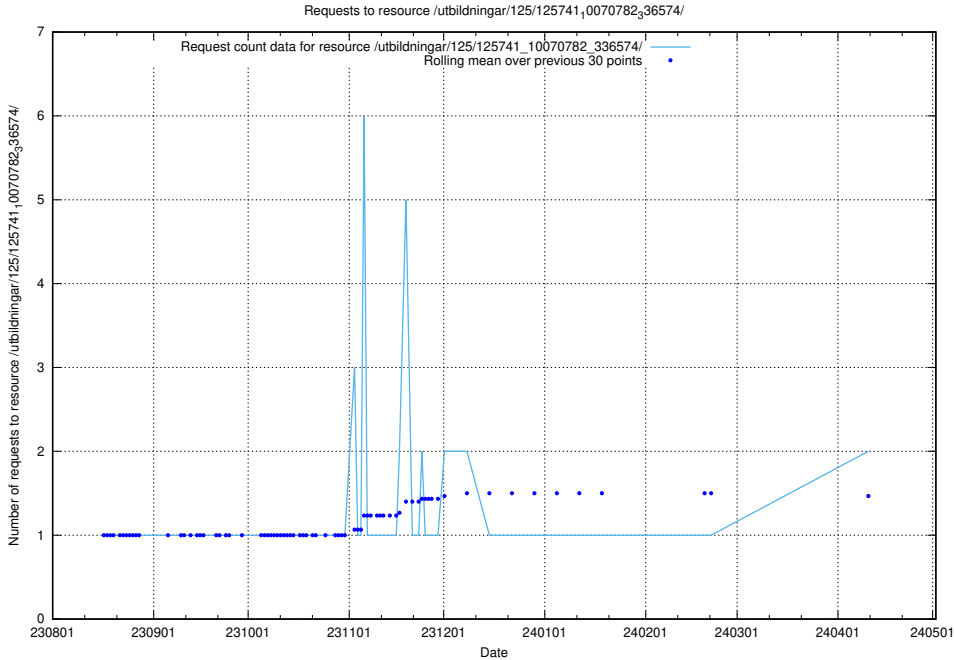

5.793 Usage of /utbildningar/125/125741_10070782_336574/

Here, we count the number of requests to resource /utbildningar/125/125741_10070782_336574/.