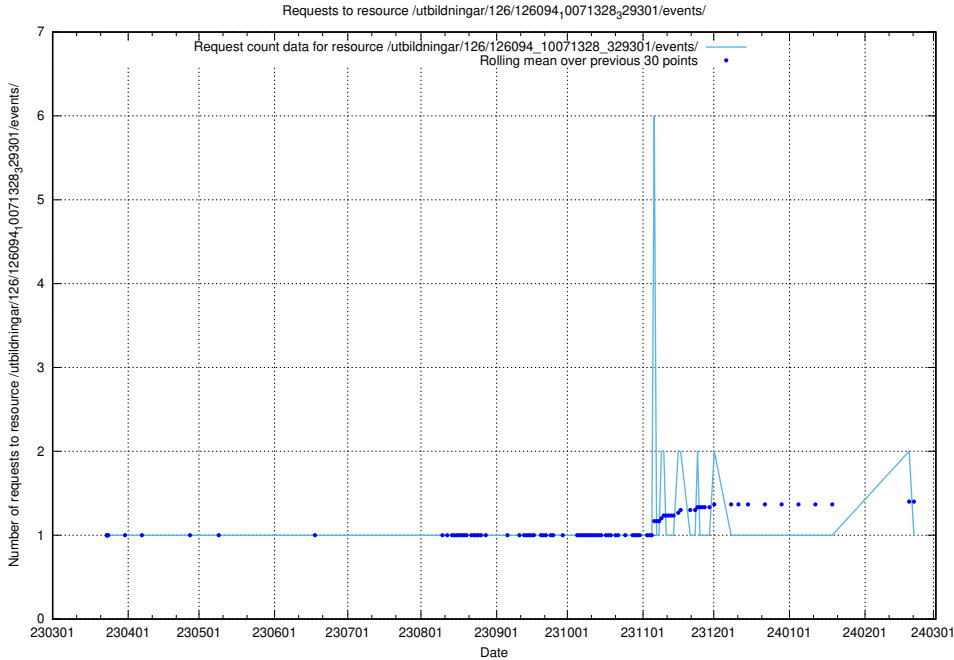

5.6212 Usage of /utbildningar/126/126094_10071328_329301/events/

Here, we count the number of requests to resource /utbildningar/126/126094_10071328_329301/events/