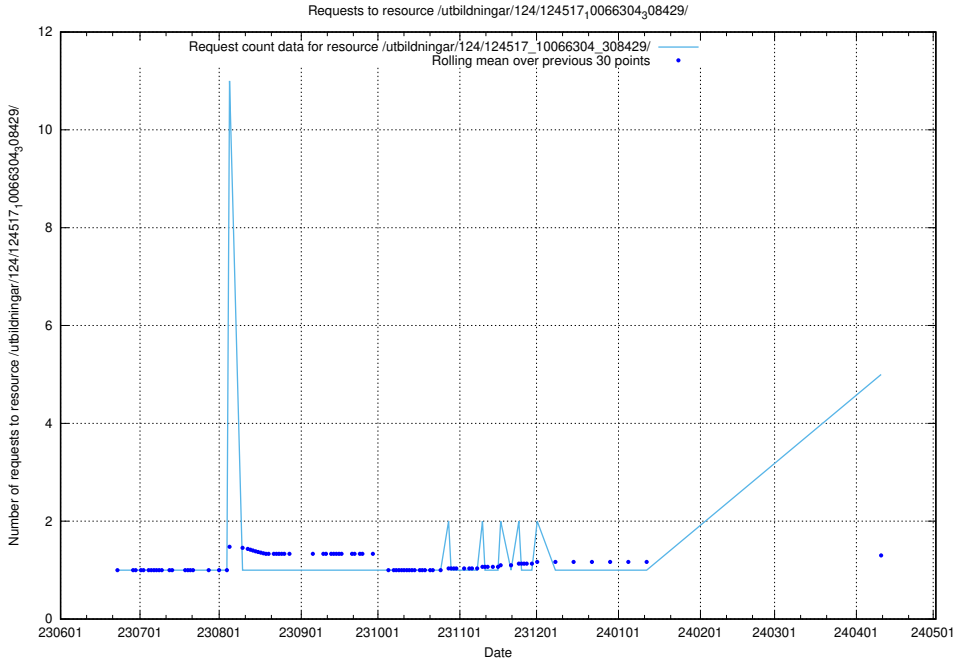

5.189 Usage of /utbildningar/124/124517_10066304_308429/

Here, we count the number of requests to resource /utbildningar/124/124517_10066304_308429/.