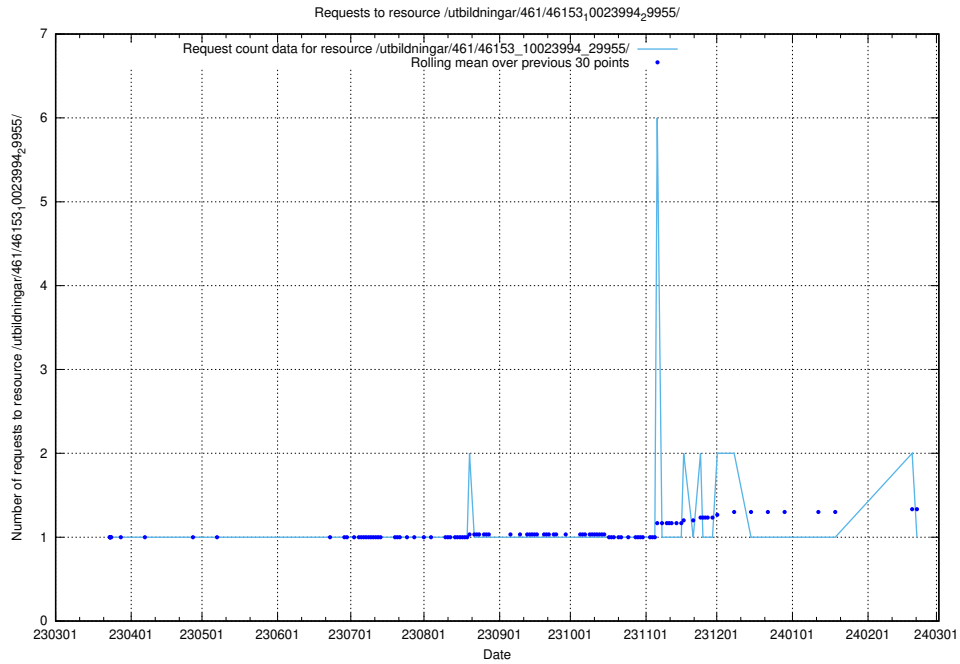

5.6097 Usage of /utbildningar/461/46153_10023994_29955/

Here, we count the number of requests to resource /utbildningar/461/46153_10023994_29955/.