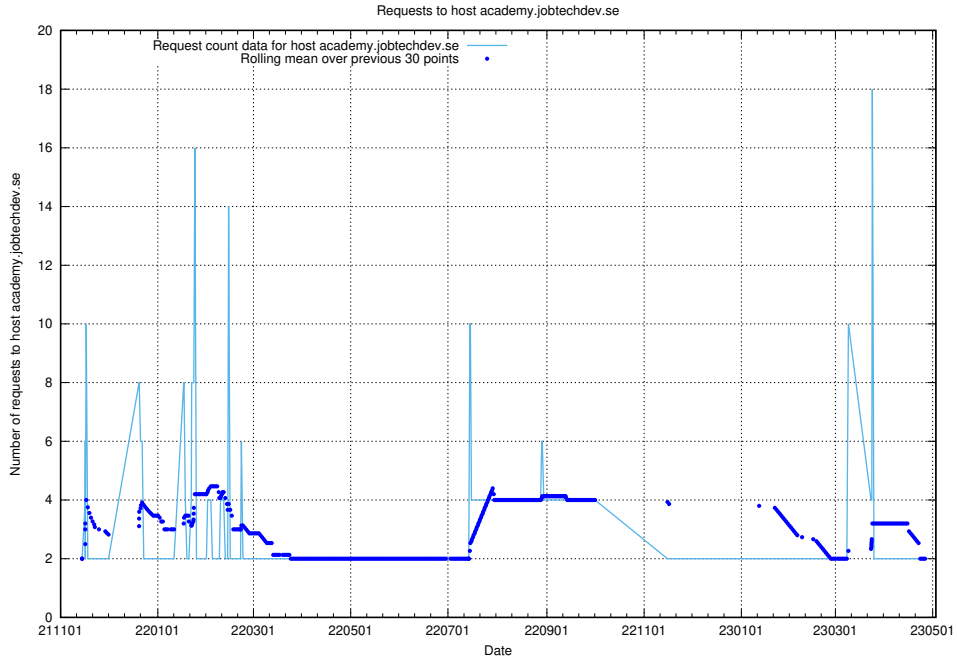

7.301 Usage of academy.jobtechdev.se

Here, we count the number of requests to host academy.jobtechdev.se.