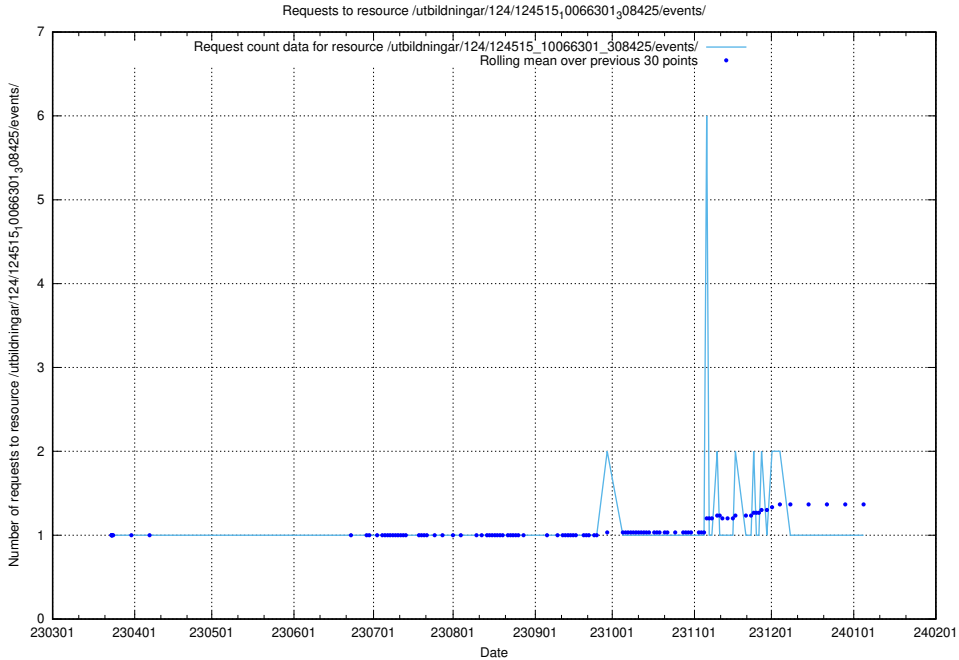

Here, we count the number of requests to resource /taxonomy/version/9/query/ssyk-level-1-groups/.

5.1363 Usage of /utbildningar/124/124515_10066301_308425/events/

Here, we count the number of requests to resource /utbildningar/124/124515_10066301_308425/events/