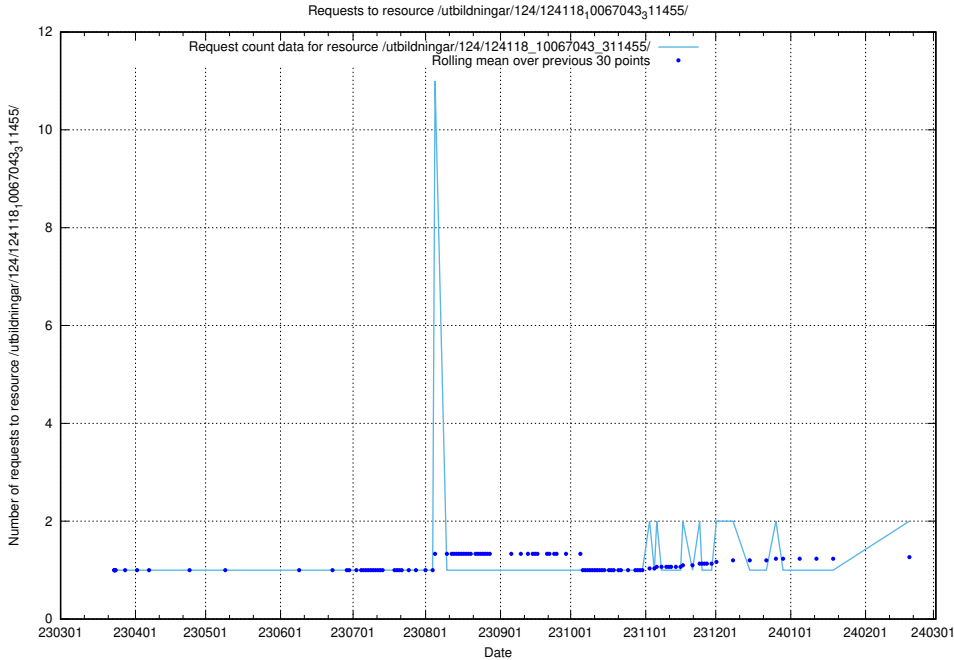

5.747 Usage of /utbildningar/124/124118_10067043_311455/

Here, we count the number of requests to resource /utbildningar/124/124118_10067043_311455/.