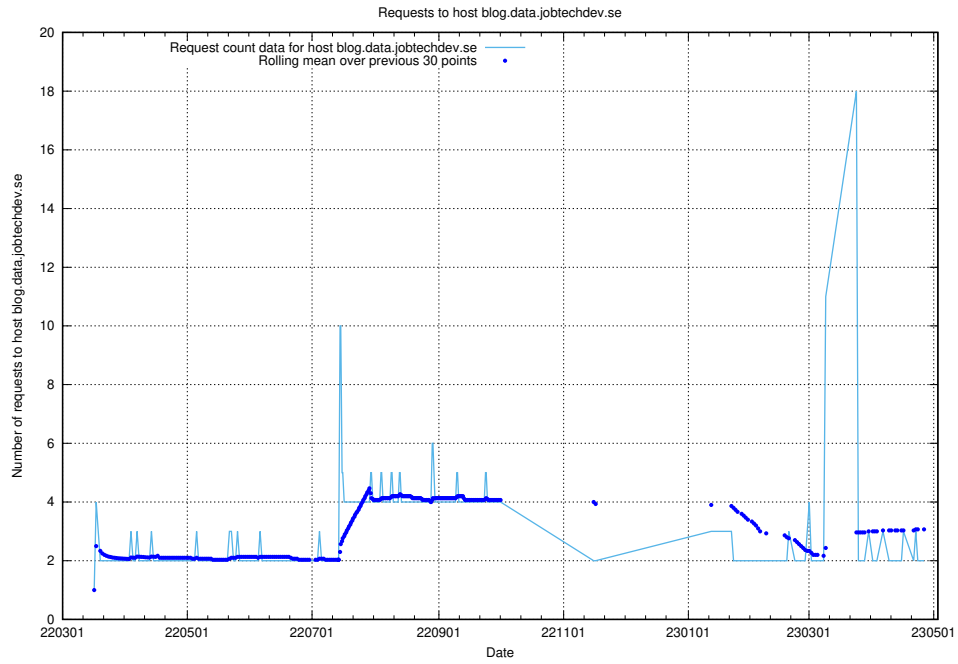

7.493 Usage of minioconsole.jobtechdev.se

Here, we count the number of requests to host minioconsole.jobtechdev.se.

7.494 Usage of minio-console.jobtechdev.se

Here, we count the number of requests to host minio-console.jobtechdev.se.