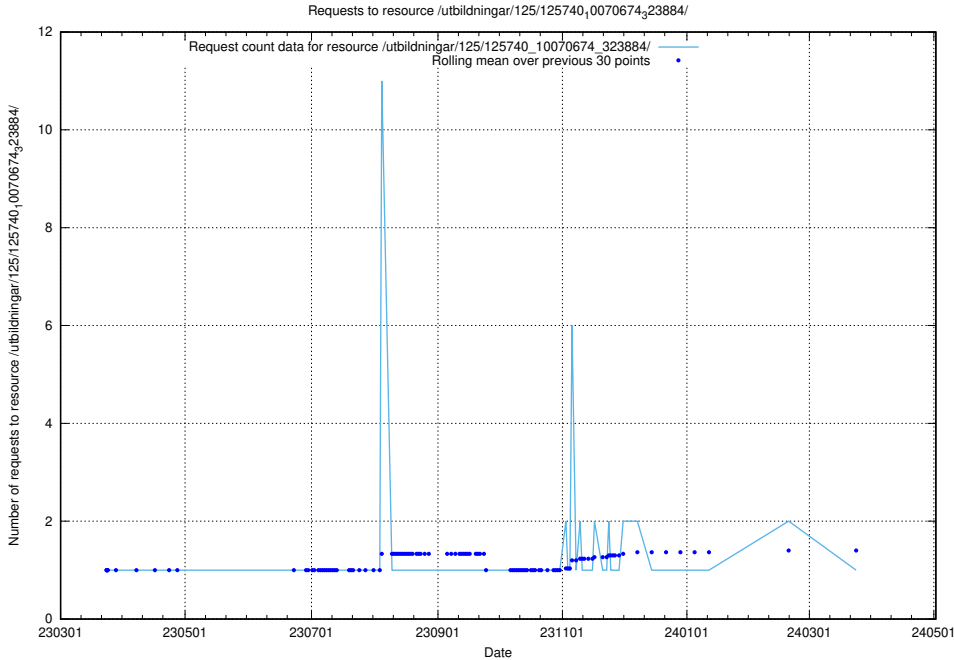

5.1052 Usage of /utbildningar/125/125740_10070674_323884/

Here, we count the number of requests to resource /utbildningar/125/125740_10070674_323884/.