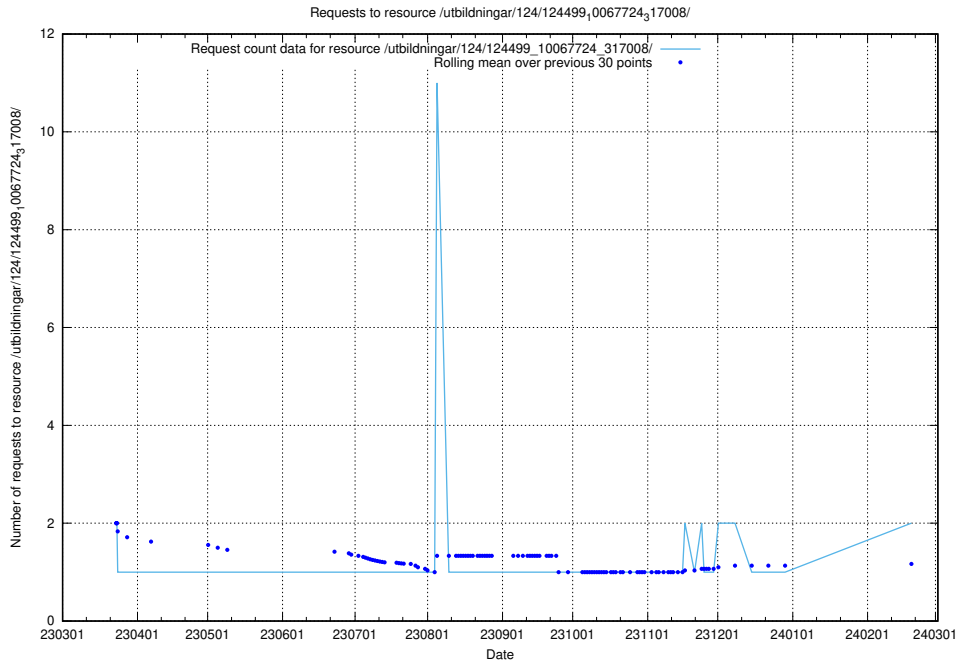

5.1003 Usage of /utbildningar/124/124499_10067724_317008/

Here, we count the number of requests to resource /utbildningar/124/124499_10067724_317008/.