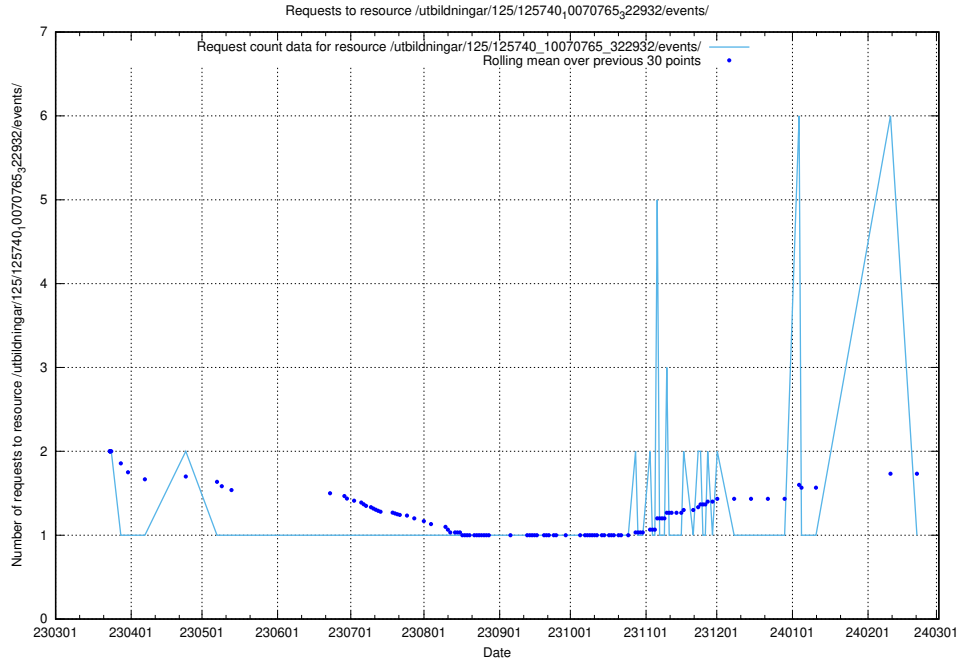

5.6062 Usage of /utbildningar/125/125740_10070765_322932/events/

Here, we count the number of requests to resource /utbildningar/125/125740_10070765_322932/events/