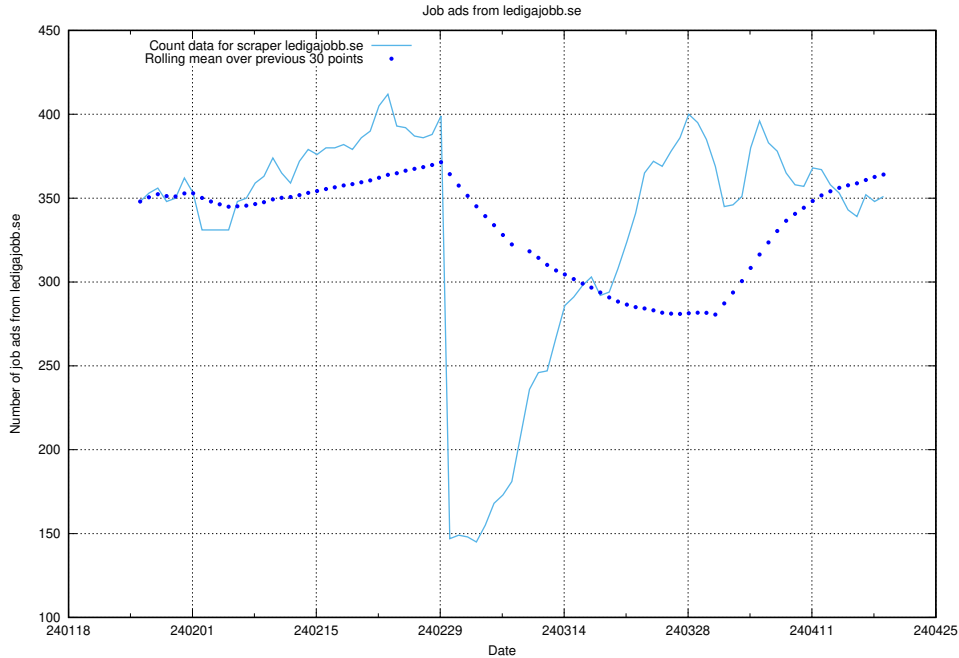

13.12 Number of ads by scraper thehub.io

Here, we count the number of job ads scraped from thehub.io.

13.13 Number of ads by scraper onepartnergroup.se

Here, we count the number of job ads scraped from onepartnergroup.se.