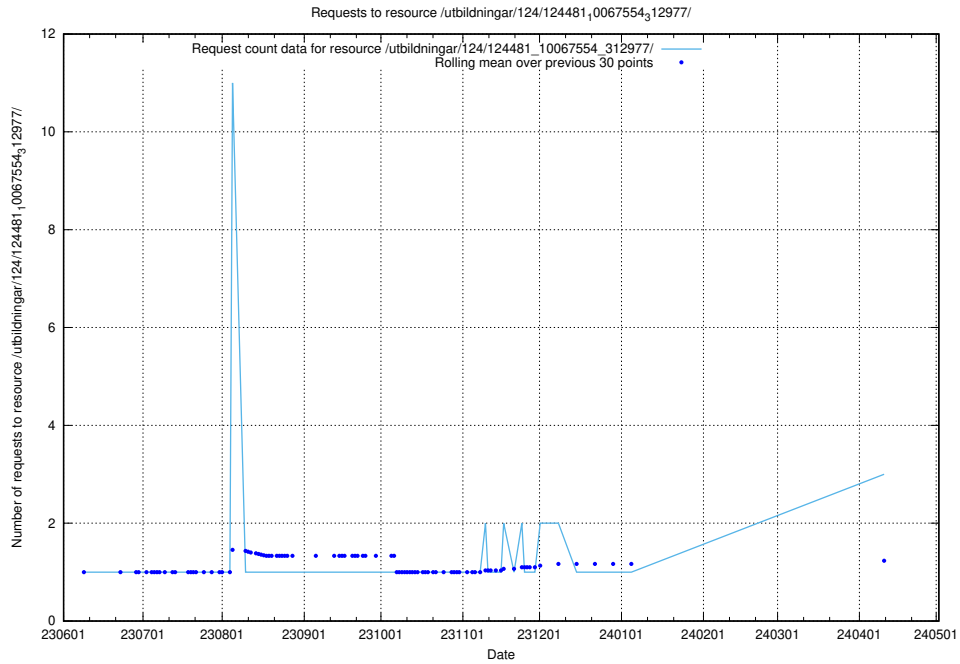

5.460 Usage of /utbildningar/124/124481_10067554_312977/

Here, we count the number of requests to resource /utbildningar/124/124481_10067554_312977/.