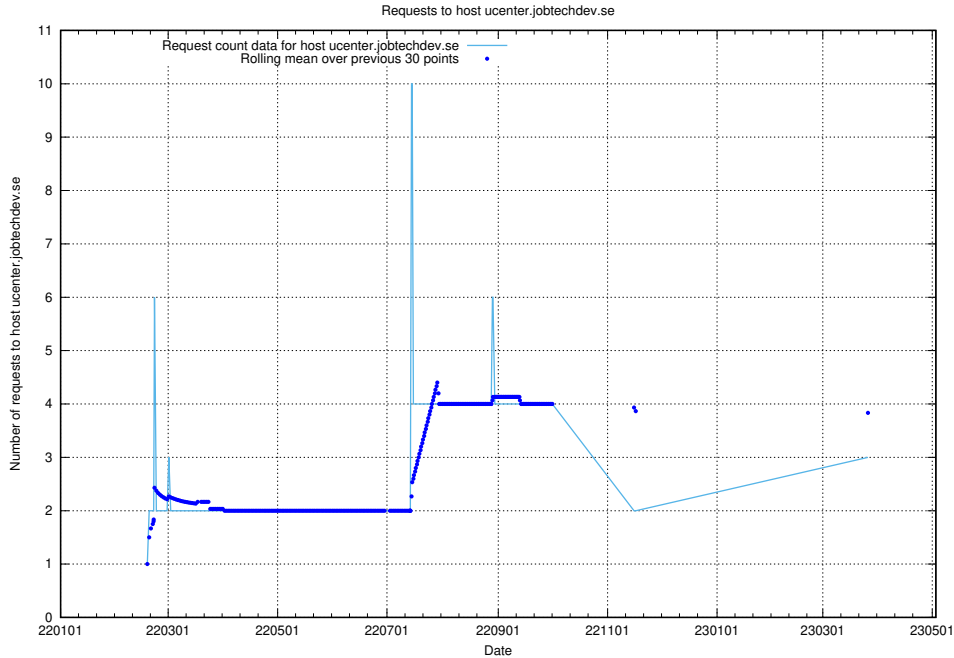

7.221 Usage of ucenter.jobtechdev.se

Here, we count the number of requests to host ucenter.jobtechdev.se.