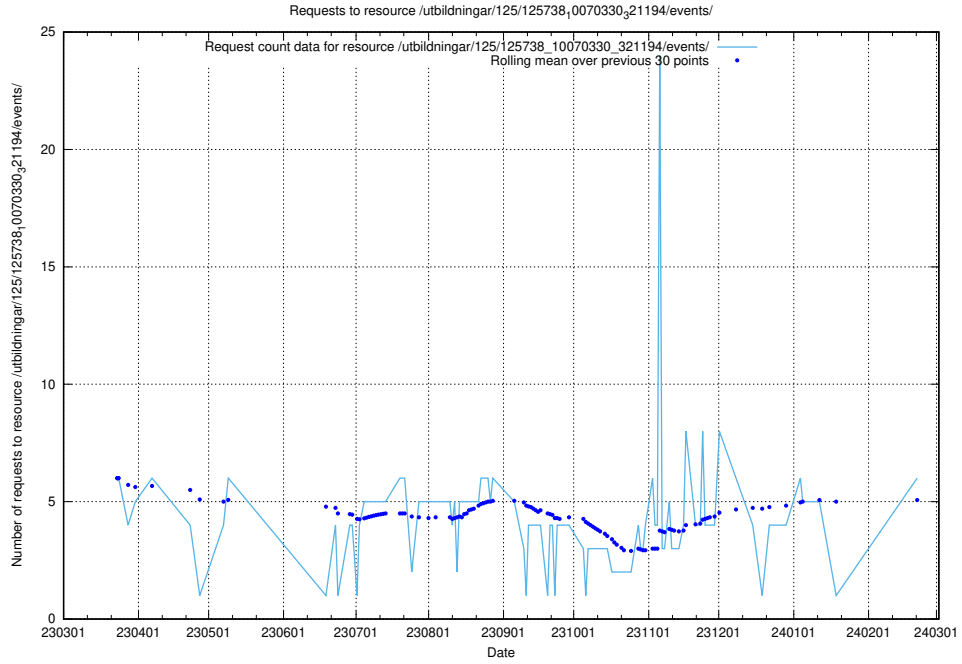

5.135 Usage of /utbildningar/125/125738_10070330_321194/events/

Here, we count the number of requests to resource /utbildningar/125/125738_10070330_321194/events/