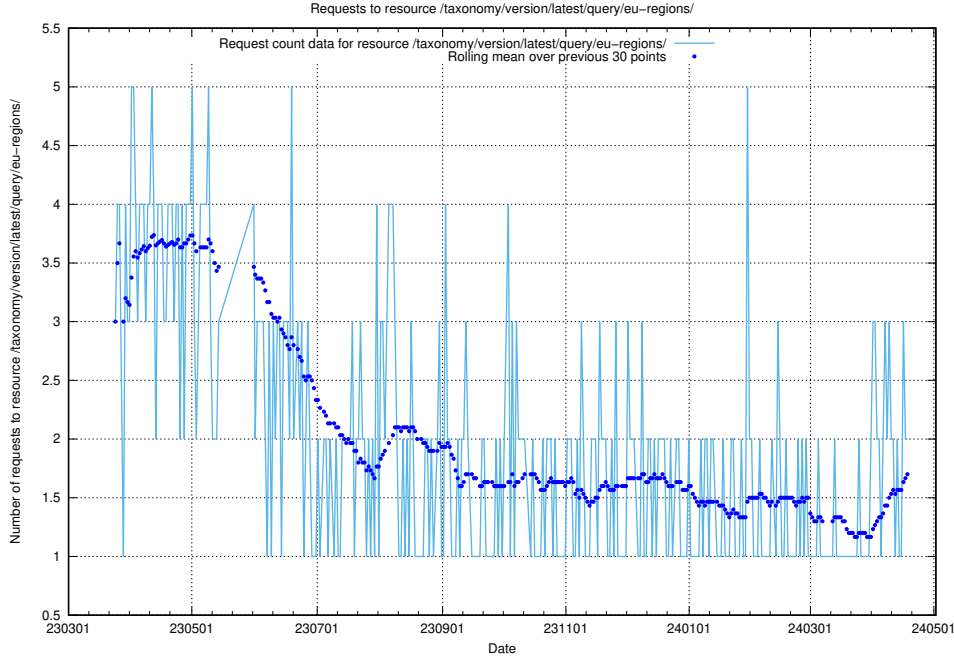

5.968 Usage of /taxonomy/version/latest/query/eu-regions/

Here, we count the number of requests to resource /taxonomy/version/latest/query/eu-regions/.