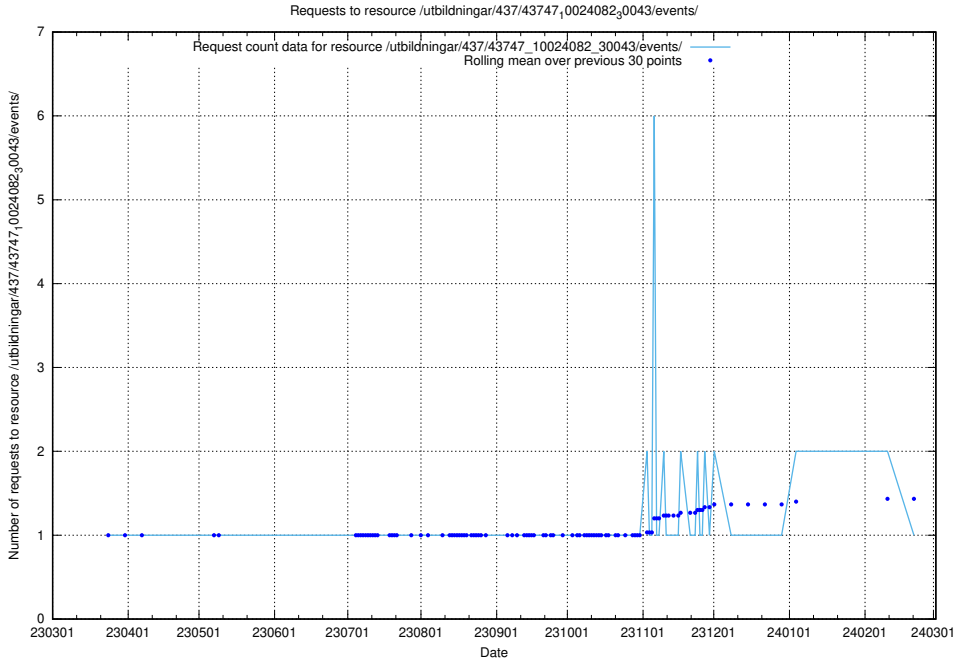

5.5987 Usage of /utbildningar/437/43747_10024082_30043/events/

Here, we count the number of requests to resource /utbildningar/437/43747_10024082_30043/events/.