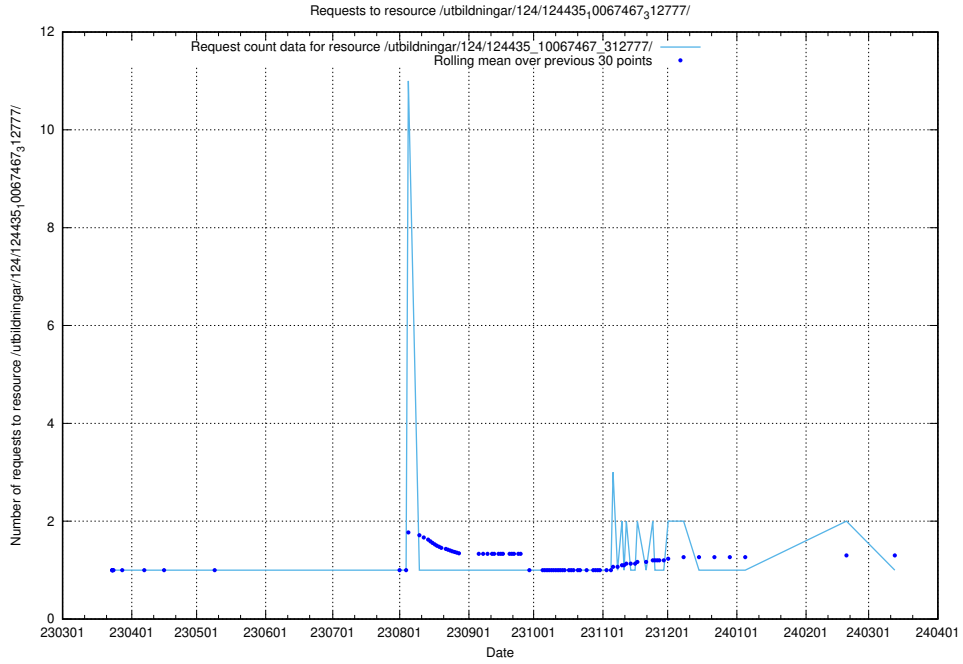

5.3591 Usage of /utbildningar/124/124435_10067467_312777/

Here, we count the number of requests to resource /utbildningar/124/124435_10067467_312777/.