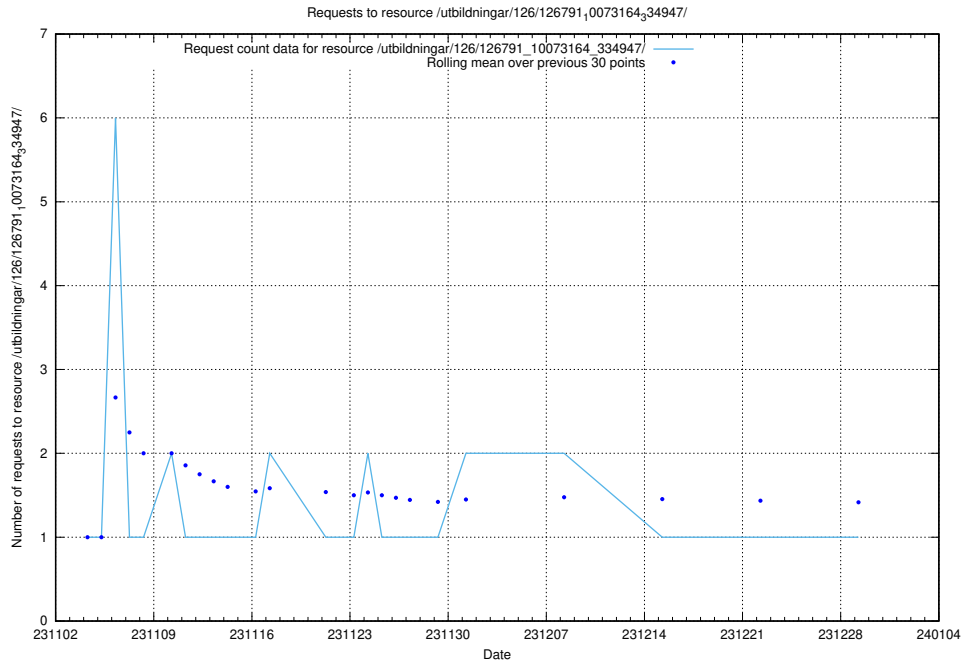

5.3962 Usage of /utbildningar/126/126791_10073164_334947/

Here, we count the number of requests to resource /utbildningar/126/126791_10073164_334947/.