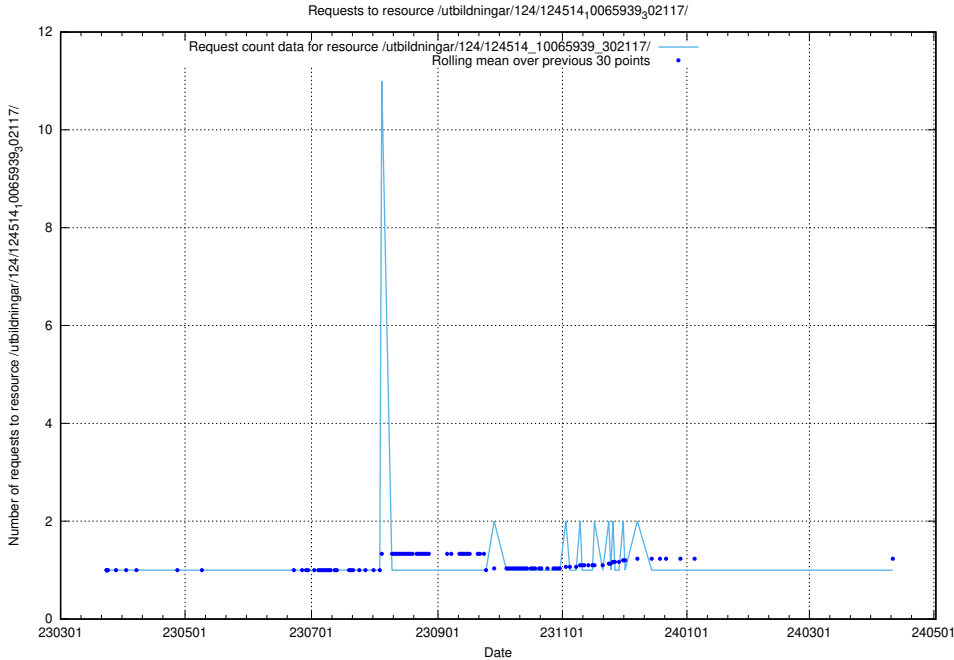

5.1732 Usage of /utbildningar/124/124514_10065939_302117/

Here, we count the number of requests to resource /utbildningar/124/124514_10065939_302117/.