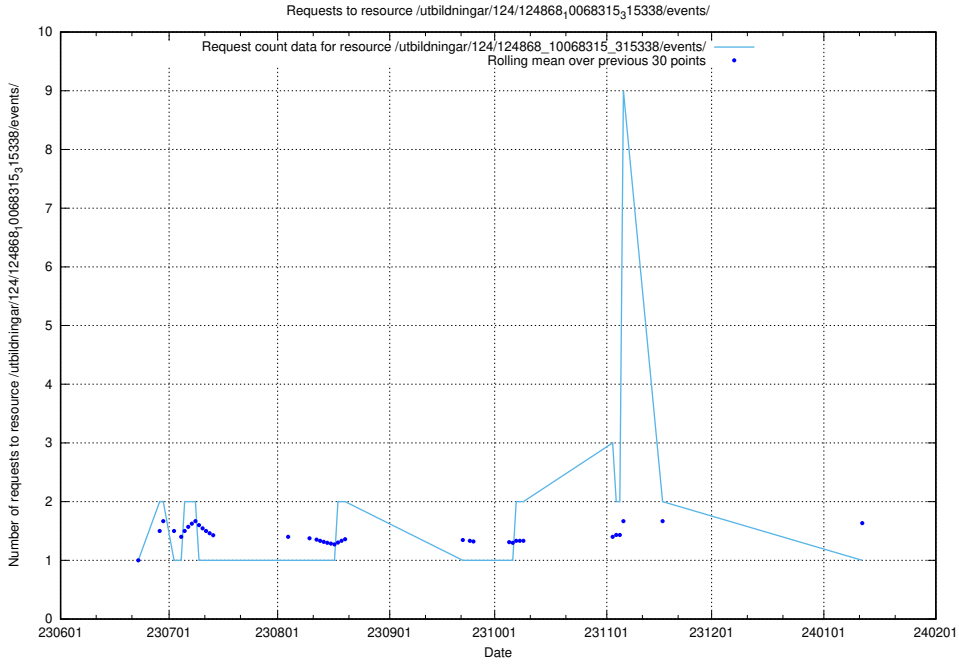

5.5551 Usage of /utbildningar/124/124868_10068315_315338/events/

Here, we count the number of requests to resource /utbildningar/124/124868_10068315_315338/events/