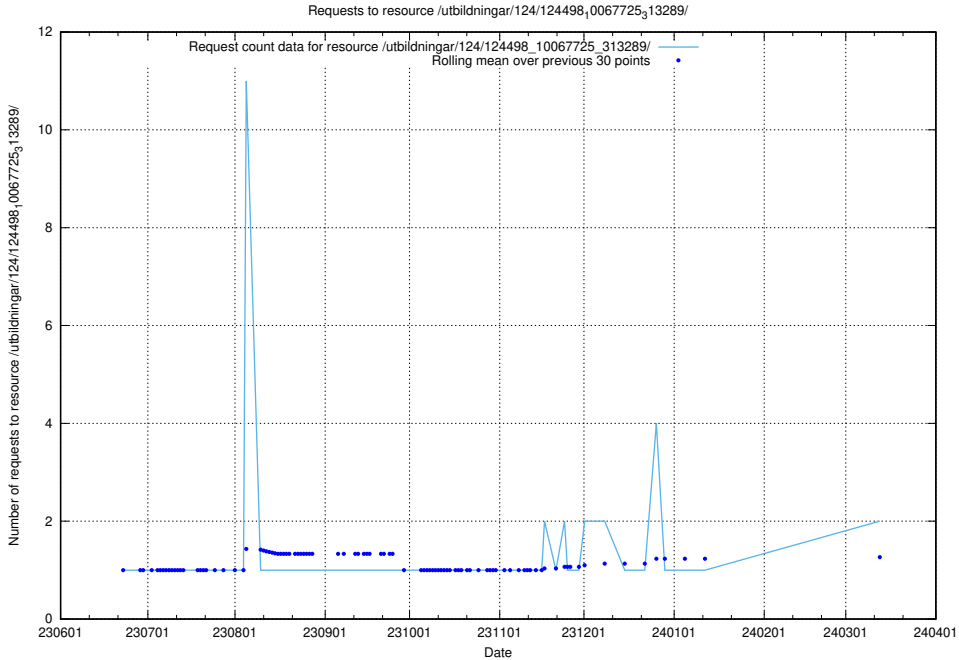

5.896 Usage of /utbildningar/124/124498_10067725_313289/

Here, we count the number of requests to resource /utbildningar/124/124498_10067725_313289/.