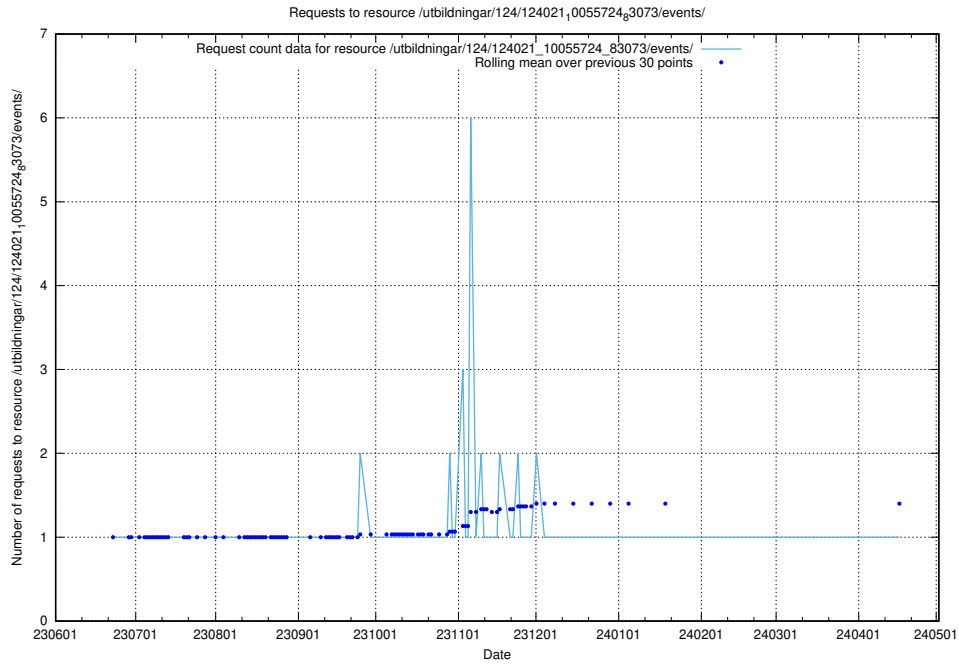

5.5631 Usage of /utbildningar/124/124021_10055724_83073/events/

Here, we count the number of requests to resource /utbildningar/124/124021_10055724_83073/events/.