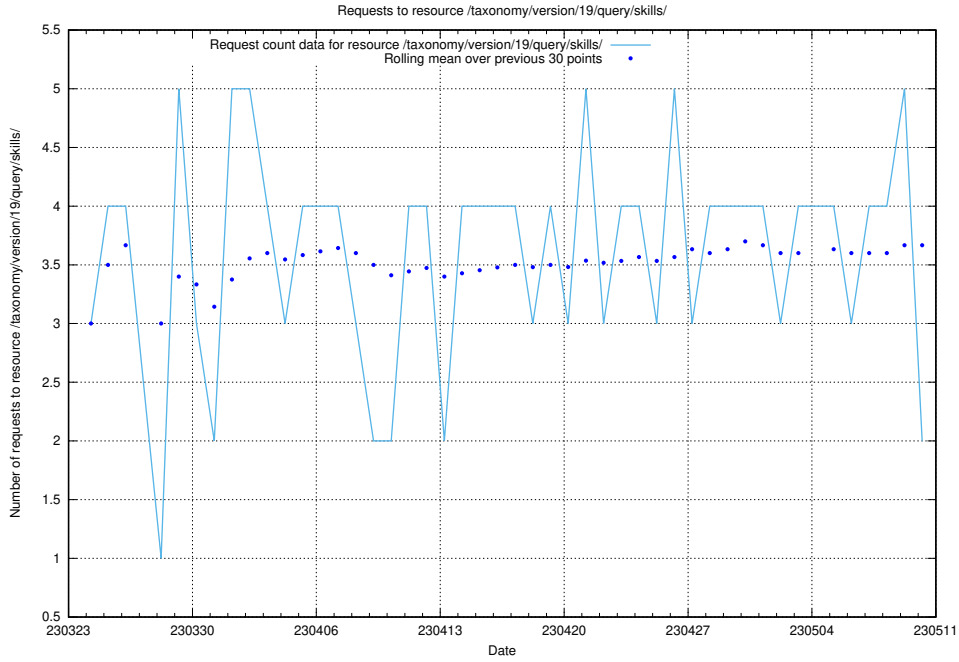

5.978 Usage of /taxonomy/version/19/query/skills/

Here, we count the number of requests to resource /taxonomy/version/19/query/skills/.