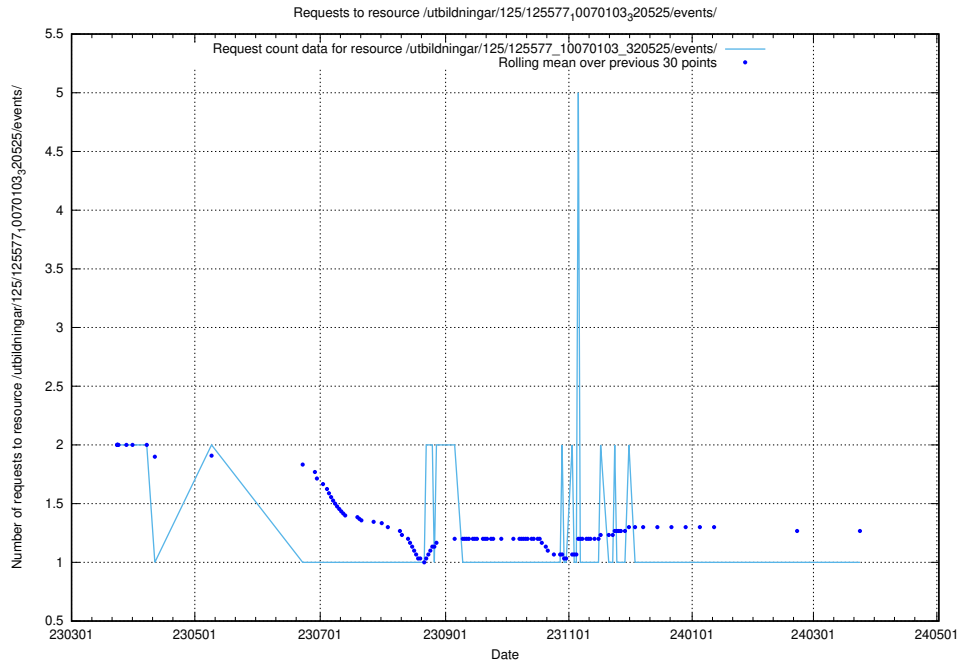

5.6069 Usage of /utbildningar/125/125577_10070103_320525/events/

Here, we count the number of requests to resource /utbildningar/125/125577_10070103_320525/events/