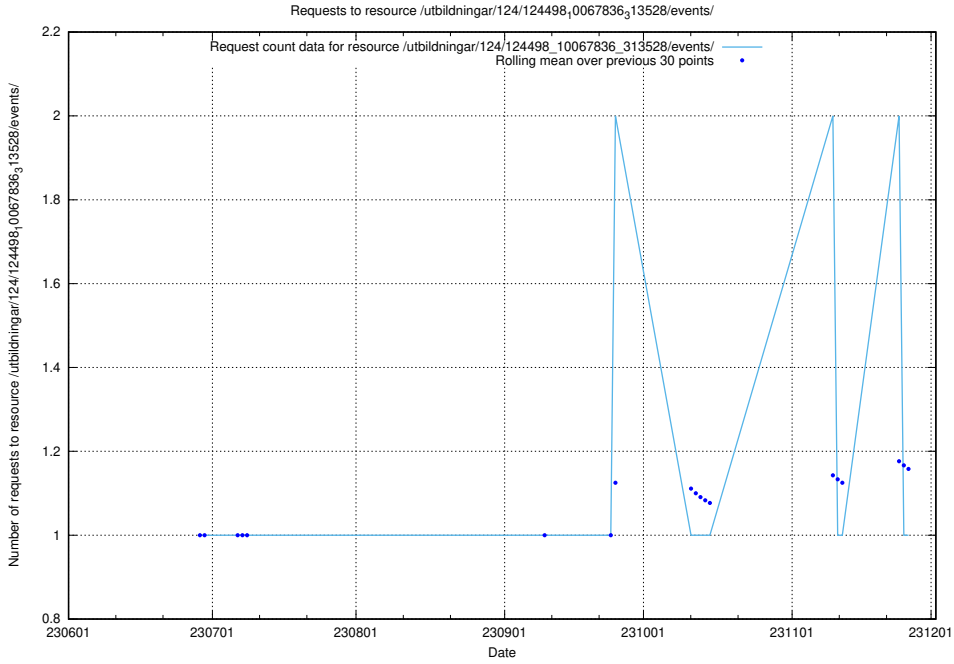

5.5327 Usage of /utbildningar/124/124498_10067836_313528/events/

Here, we count the number of requests to resource /utbildningar/124/124498_10067836_313528/events/