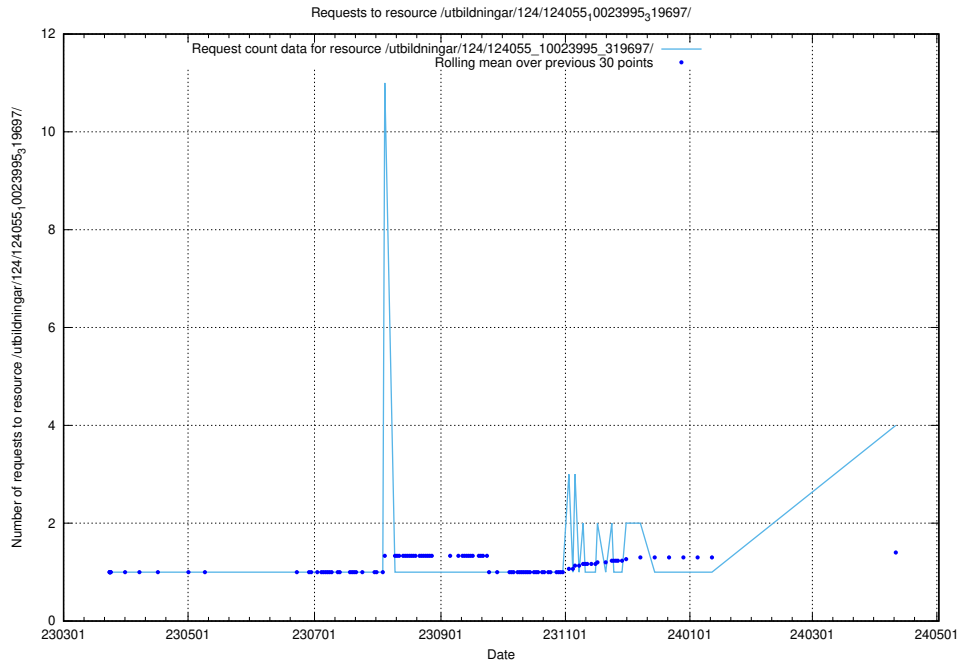

Here, we count the number of requests to resource /utbildningar/124/124055_10023995_319697/.

5.253 Usage of /utbildningar/125/125741_10070665_336785/events/

Here, we count the number of requests to resource /utbildningar/125/125741_10070665_336785/events/