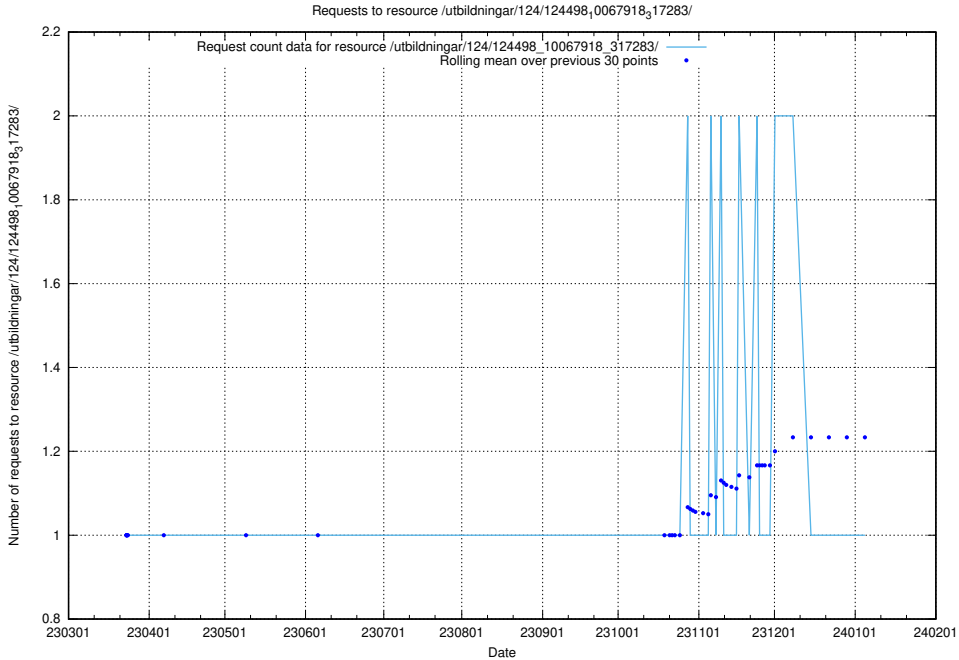

5.2459 Usage of /utbildningar/124/124498_10067918_317283/

Here, we count the number of requests to resource /utbildningar/124/124498_10067918_317283/.