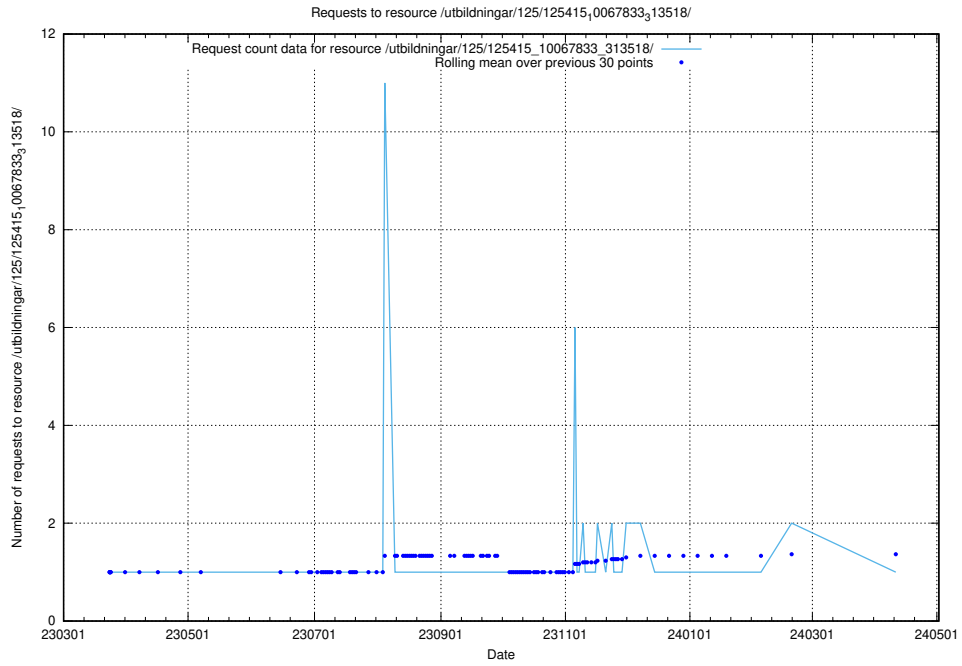

5.1161 Usage of /utbildningar/125/125415_10067833_313518/

Here, we count the number of requests to resource /utbildningar/125/125415_10067833_313518/.