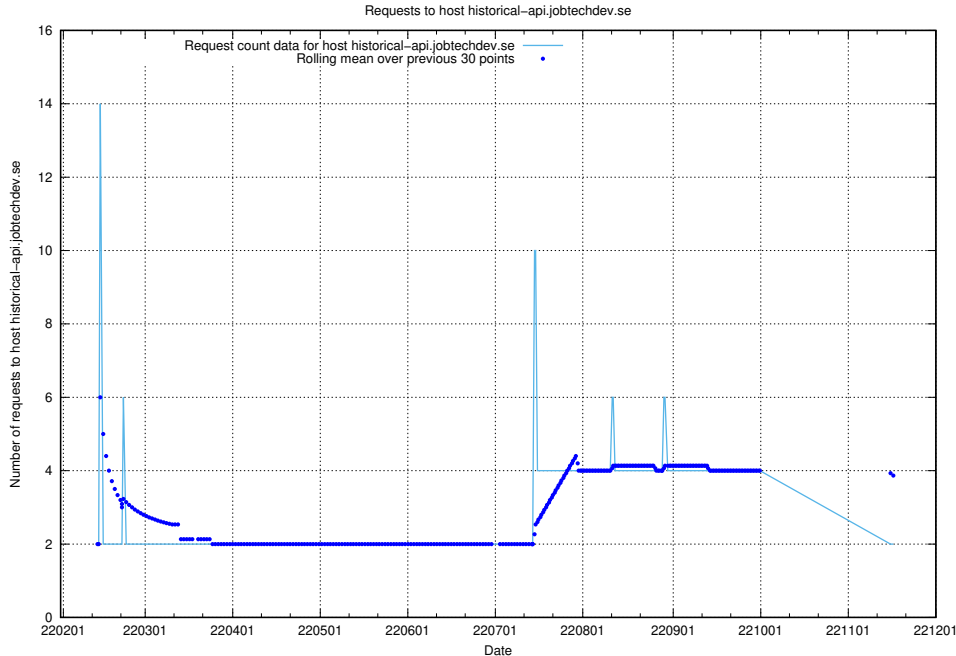

7.540 Usage of historical-api.jobtechdev.se

Here, we count the number of requests to host historical-api.jobtechdev.se.