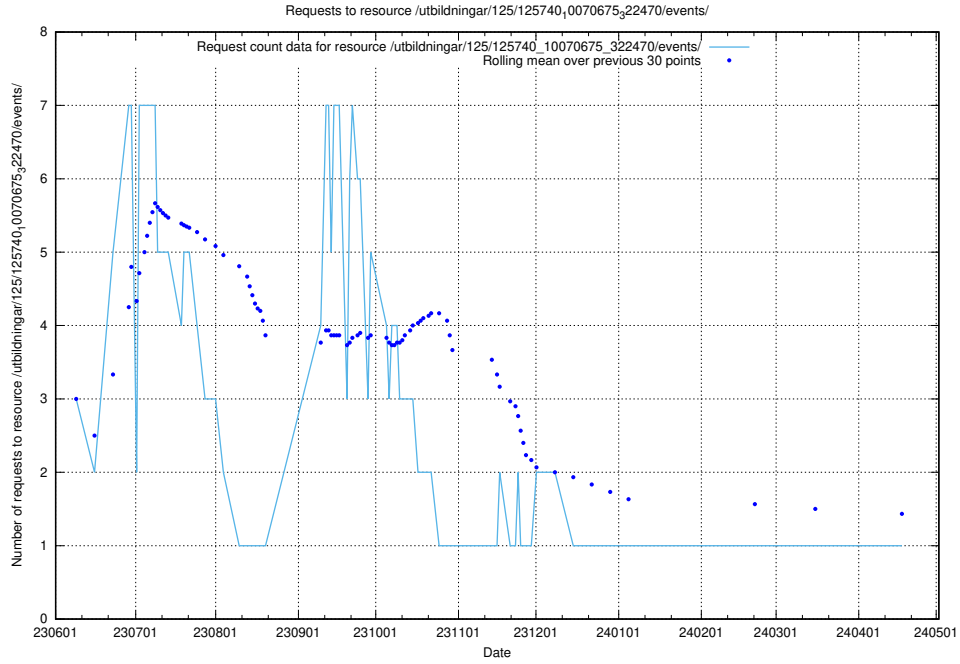

5.5699 Usage of /utbildningar/125/125740_10070675_322470/events/

Here, we count the number of requests to resource /utbildningar/125/125740_10070675_322470/events/