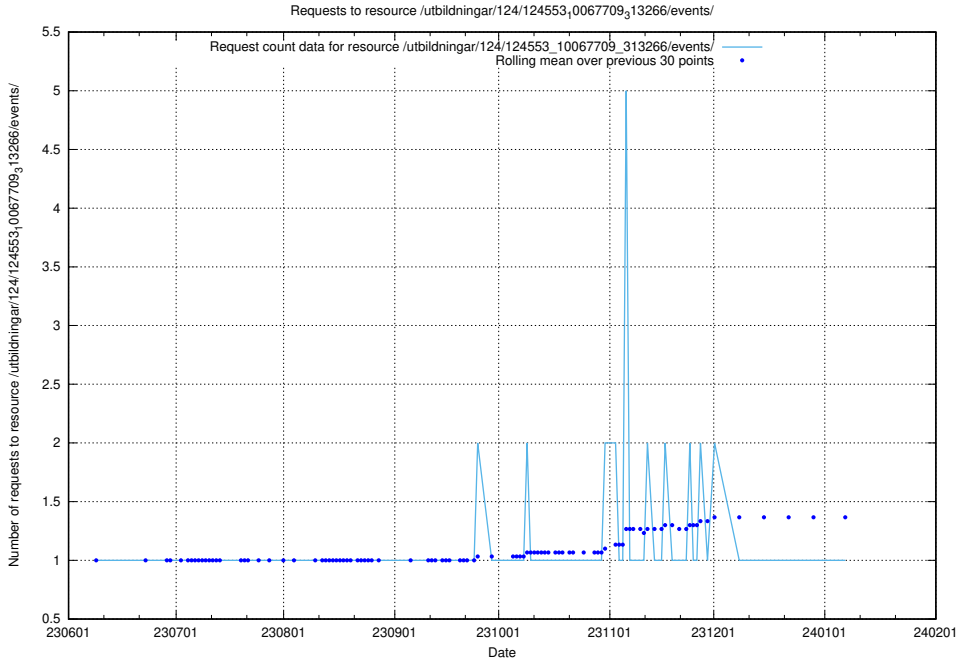

5.5704 Usage of /utbildningar/124/124553_10067709_313266/events/

Here, we count the number of requests to resource /utbildningar/124/124553_10067709_313266/events/