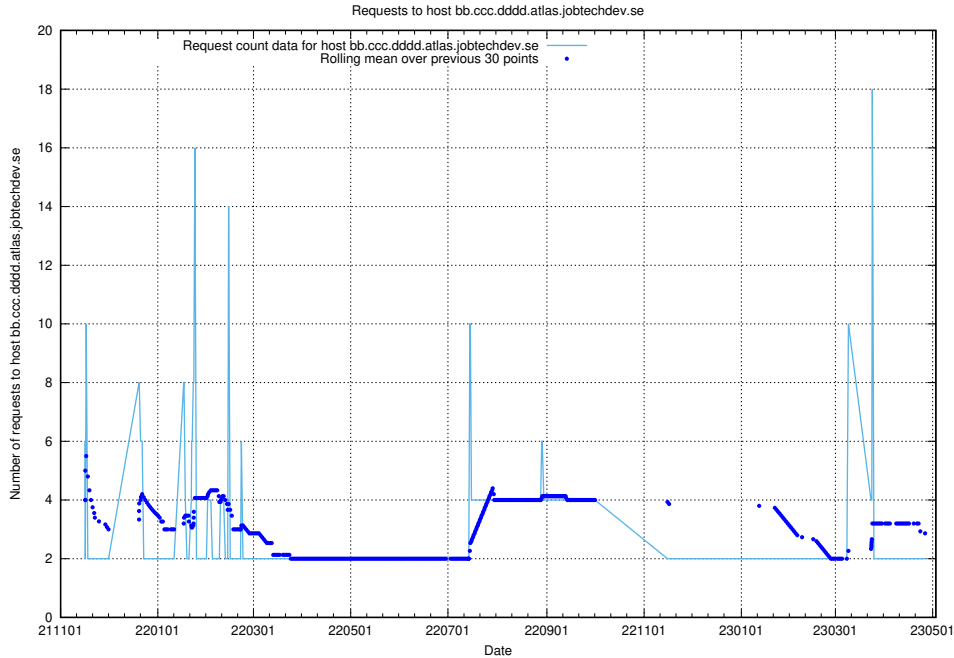

7.526 Usage of bb.ccc.dddd.atlas.jobtechdev.se

Here, we count the number of requests to host bb.ccc.dddd.atlas.jobtechdev.se.