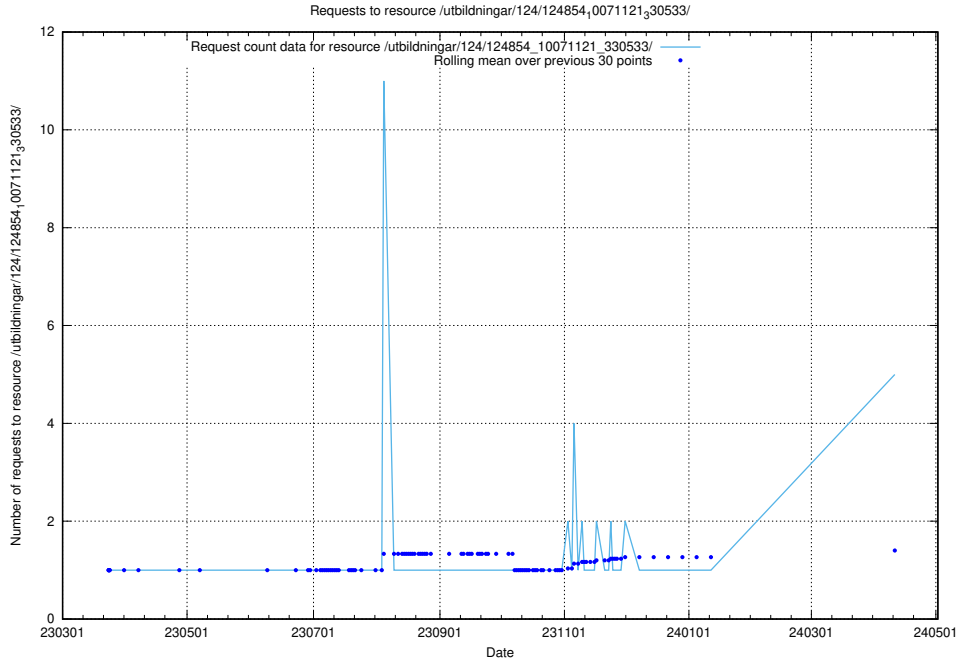

5.152 Usage of /utbildningar/124/124854_10071121_330533/

Here, we count the number of requests to resource /utbildningar/124/124854_10071121_330533/.