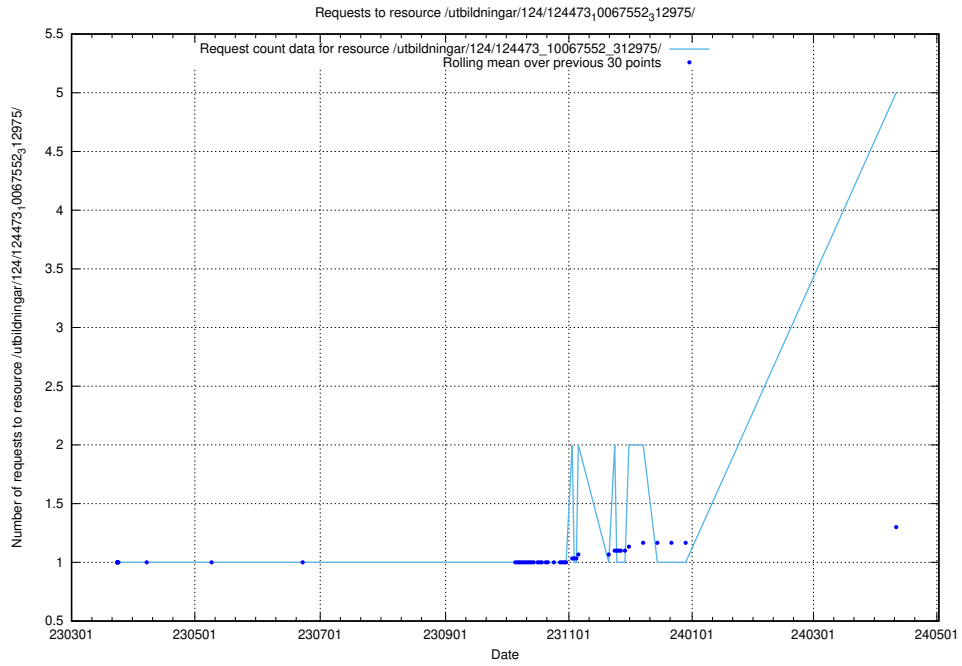

5.164 Usage of /utbildningar/124/124473_10067552_312975/

Here, we count the number of requests to resource /utbildningar/124/124473_10067552_312975/.