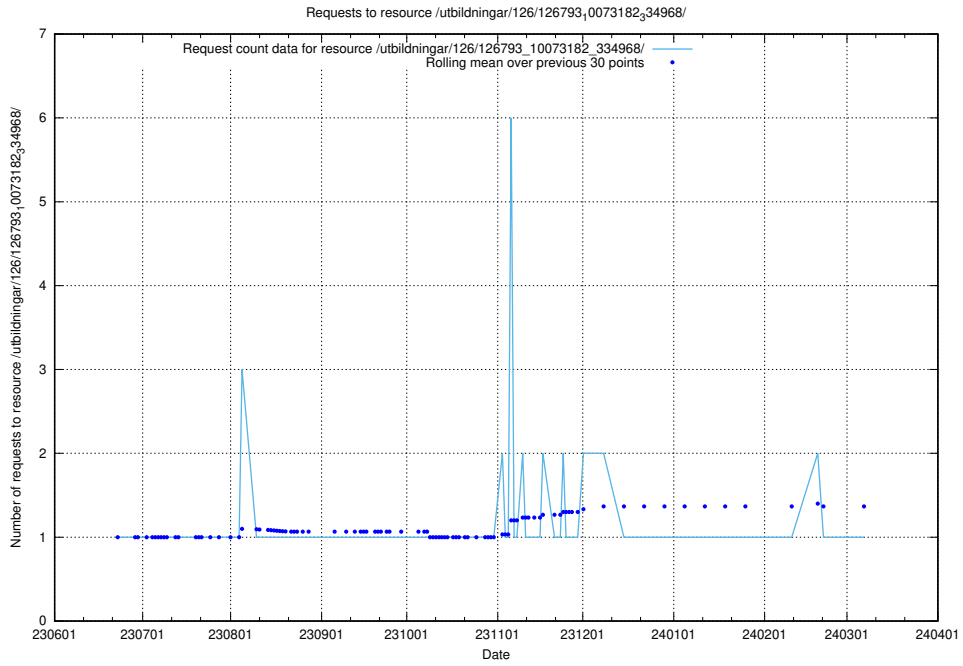

5.5405 Usage of /utbildningar/126/126793_10073182_334968/

Here, we count the number of requests to resource /utbildningar/126/126793_10073182_334968/.