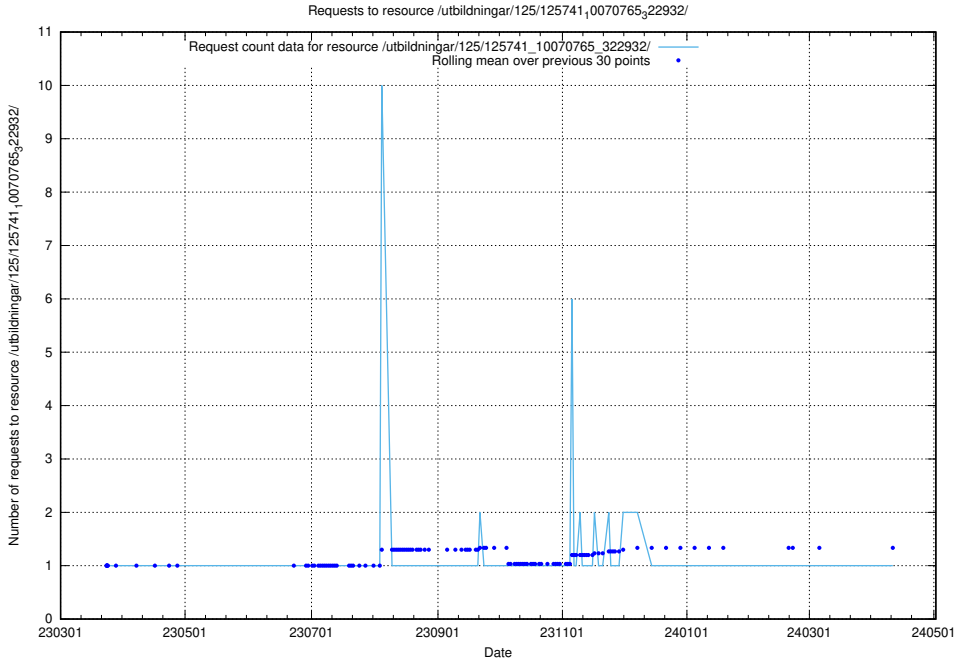

5.6245 Usage of /utbildningar/125/125741_10070765_322932/

Here, we count the number of requests to resource /utbildningar/125/125741_10070765_322932/.