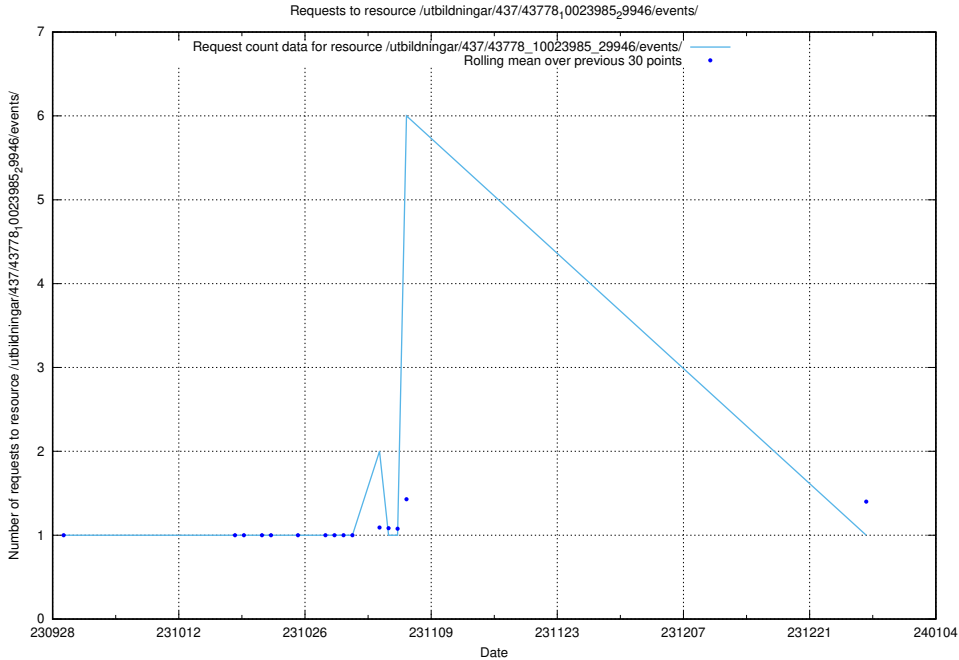

5.4271 Usage of /utbildningar/437/43778_10023985_29946/events/

Here, we count the number of requests to resource /utbildningar/437/43778_10023985_29946/events/.