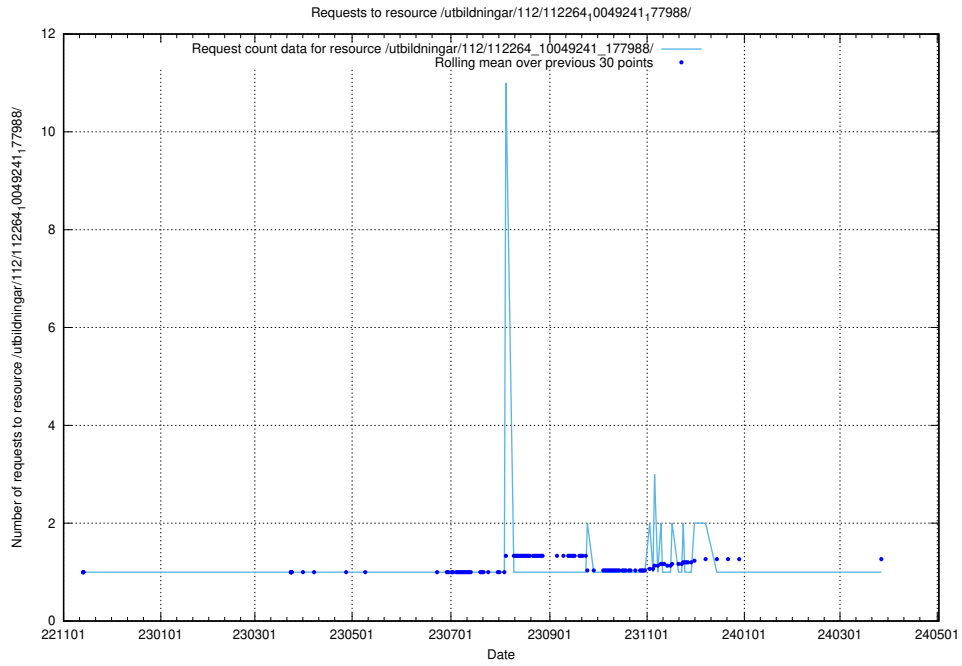

5.5981 Usage of /utbildningar/112/112264_10049241_177988/

Here, we count the number of requests to resource /utbildningar/112/112264_10049241_177988/.