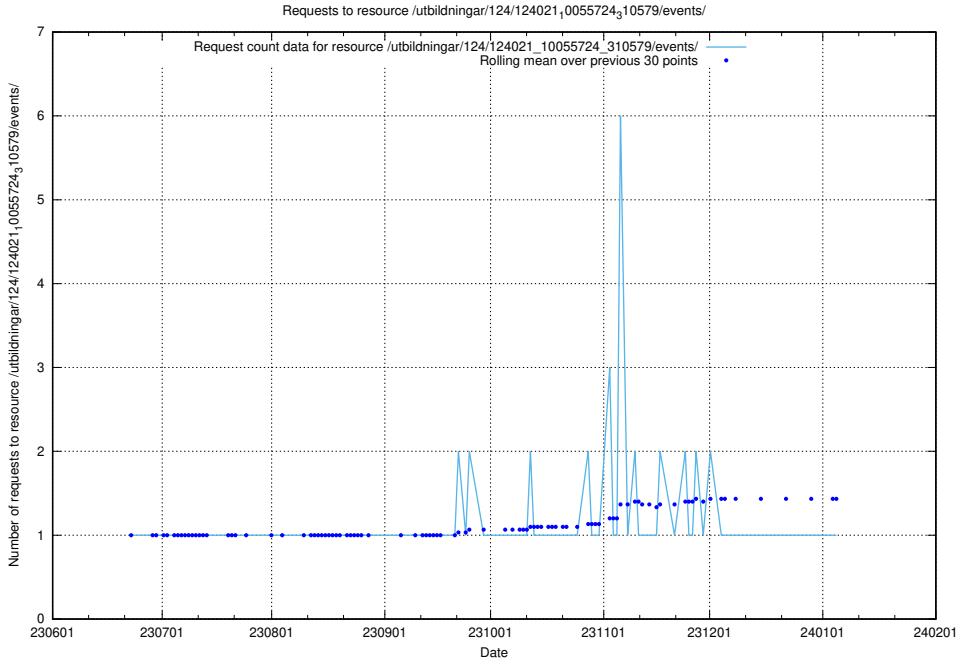

5.5633 Usage of /utbildningar/124/124021_10055724_310579/events/

Here, we count the number of requests to resource /utbildningar/124/124021_10055724_310579/events/