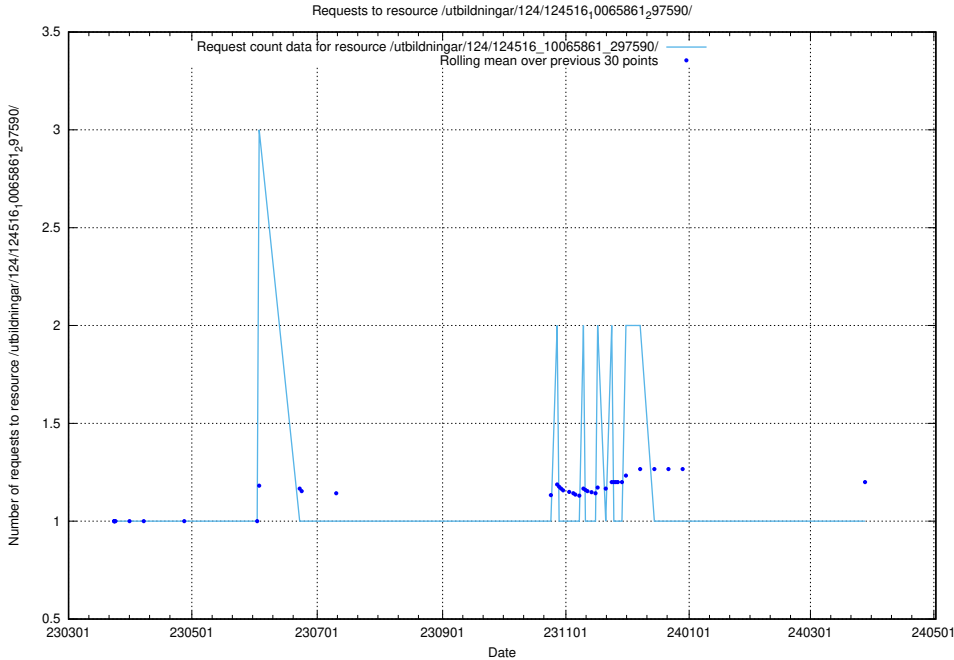

5.1354 Usage of /utbildningar/124/124516_10065861_297590/

Here, we count the number of requests to resource /utbildningar/124/124516_10065861_297590/.