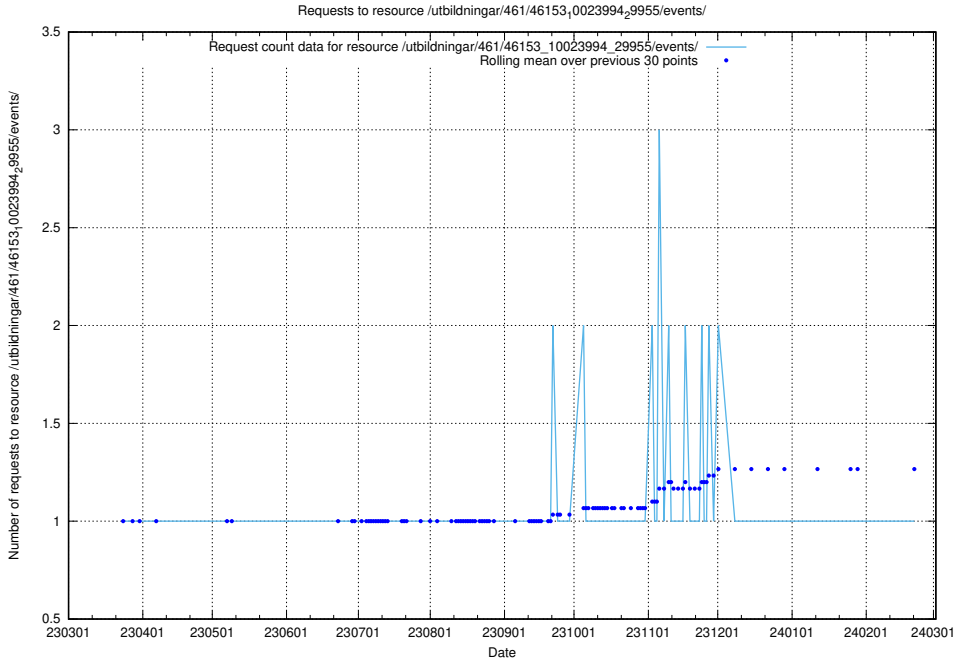

5.5949 Usage of /utbildningar/461/46153_10023994_29955/events/

Here, we count the number of requests to resource /utbildningar/461/46153_10023994_29955/events/.