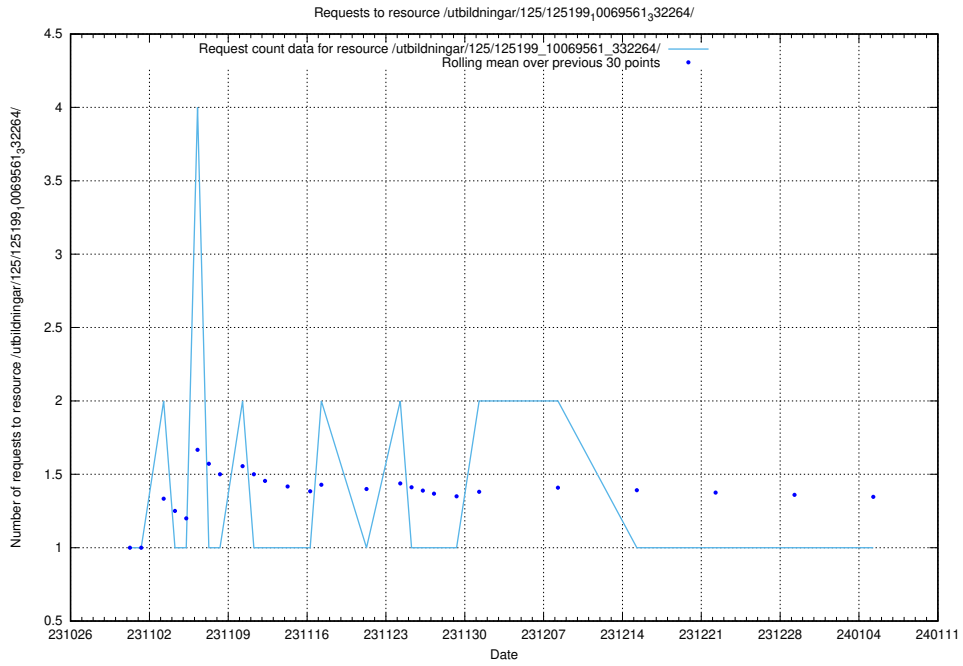

5.3997 Usage of /utbildningar/125/125199_10069561_332264/

Here, we count the number of requests to resource /utbildningar/125/125199_10069561_332264/.