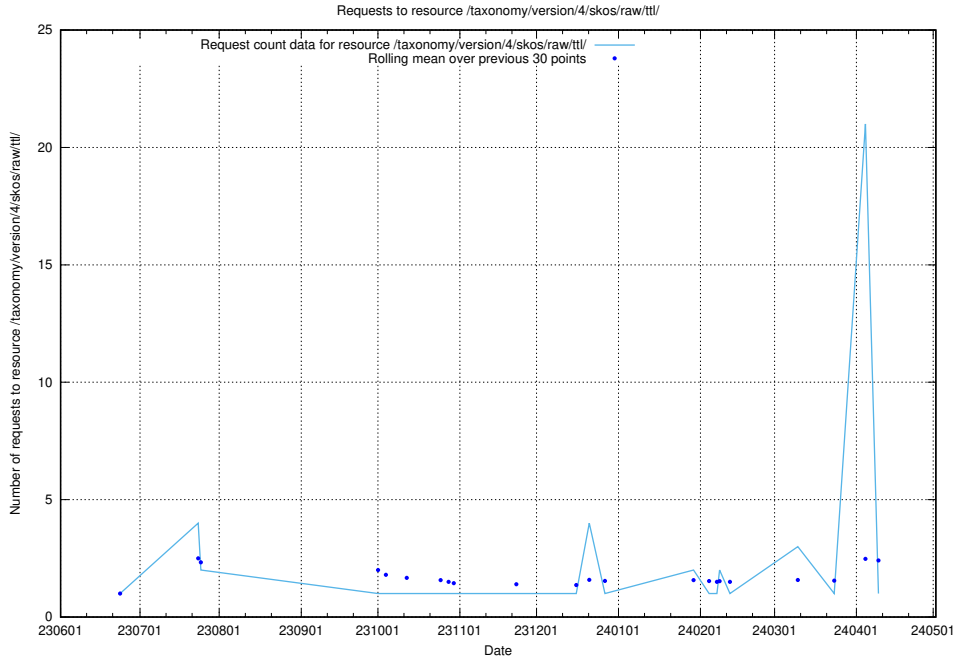

5.5373 Usage of /taxonomy/version/4/skos/raw/ttl/

Here, we count the number of requests to resource /taxonomy/version/4/skos/raw/ttl/.