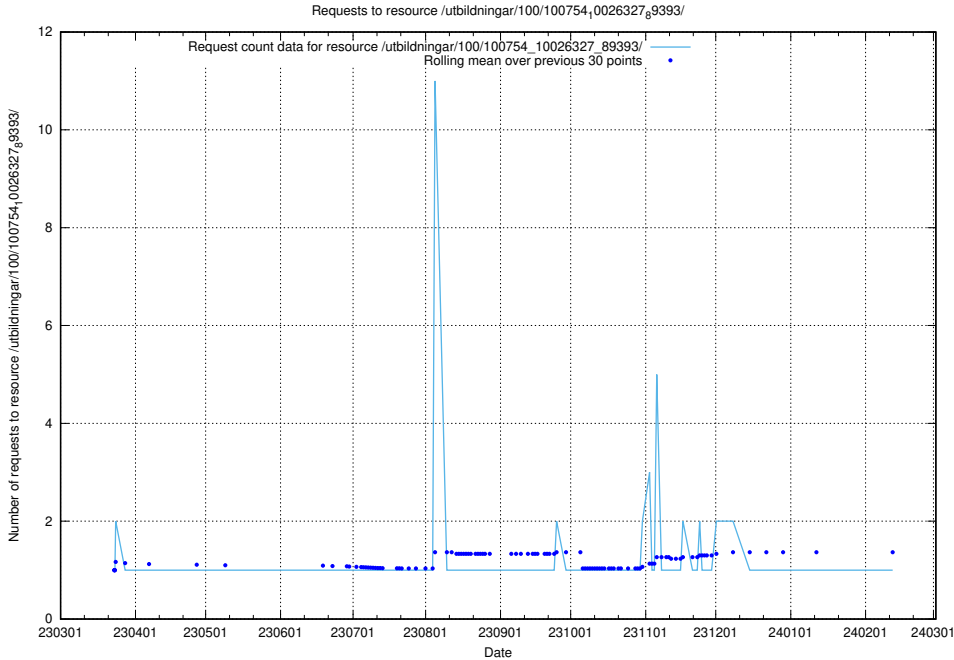

5.5382 Usage of /utbildningar/100/100754_10026327_89393/

Here, we count the number of requests to resource /utbildningar/100/100754_10026327_89393/.