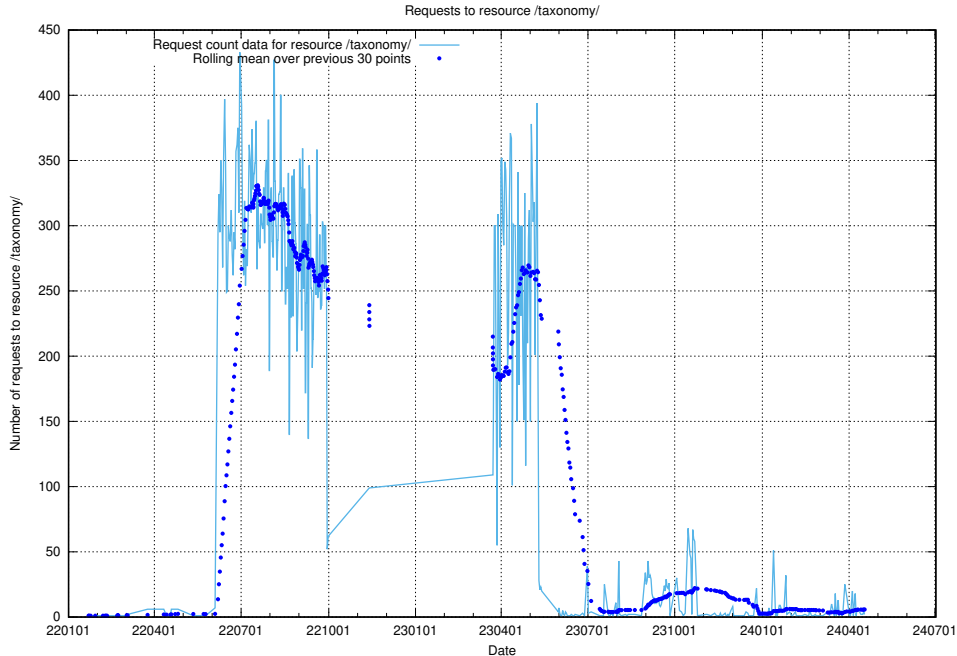

5.844 Usage of /utbildningar/122/122628_10064547_326936/

Here, we count the number of requests to resource /utbildningar/122/122628_10064547_326936/.

5.845 Usage of /taxonomy/

Here, we count the number of requests to resource /taxonomy/.