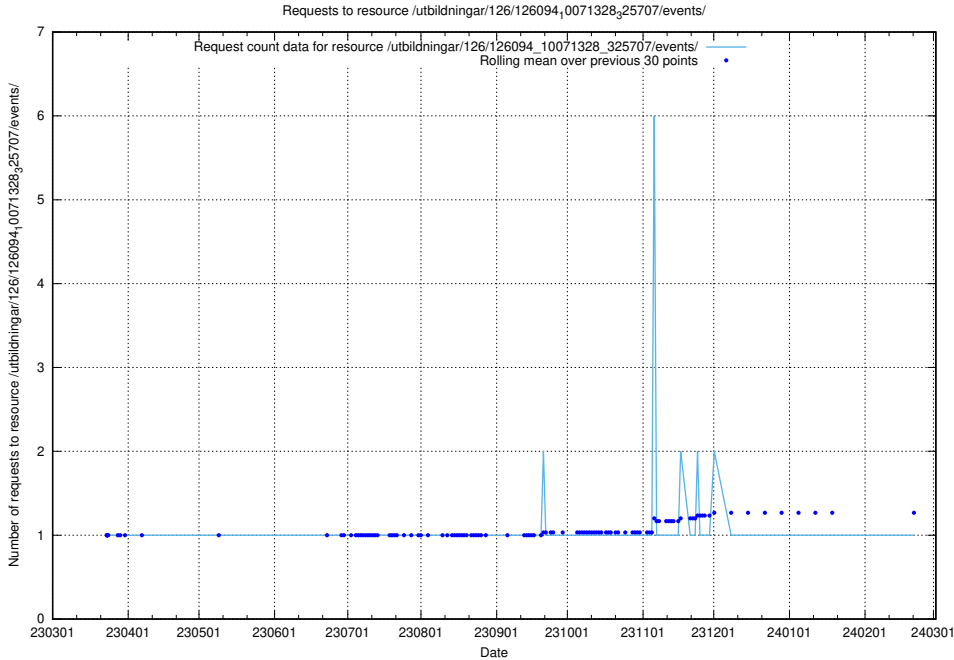

5.6214 Usage of /utbildningar/126/126094_10071328_325707/events/

Here, we count the number of requests to resource /utbildningar/126/126094_10071328_325707/events/