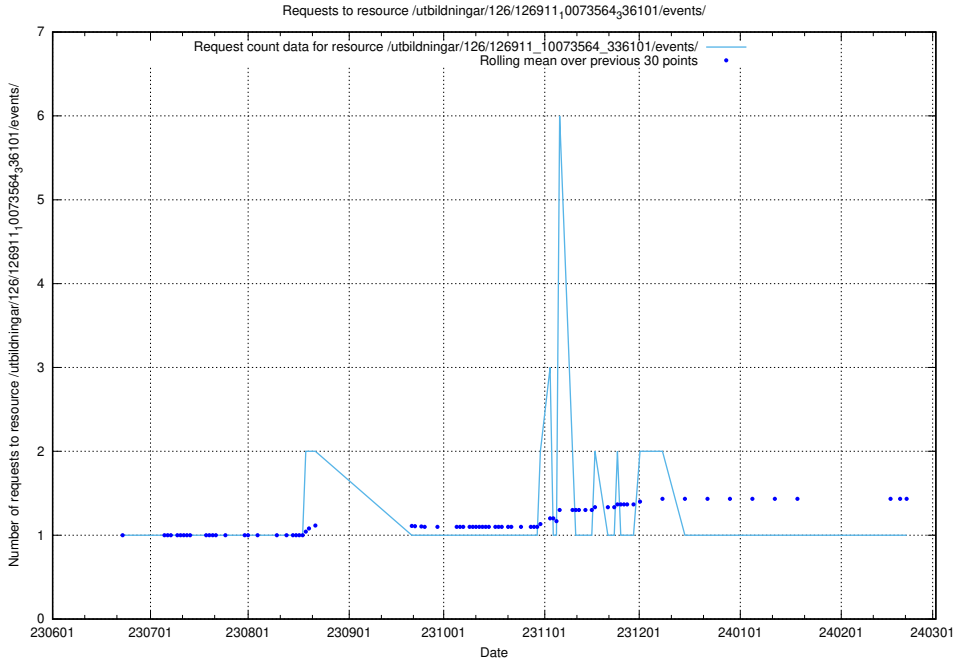

5.5396 Usage of /utbildningar/126/126911_10073564_336101/events/

Here, we count the number of requests to resource /utbildningar/126/126911_10073564_336101/events/