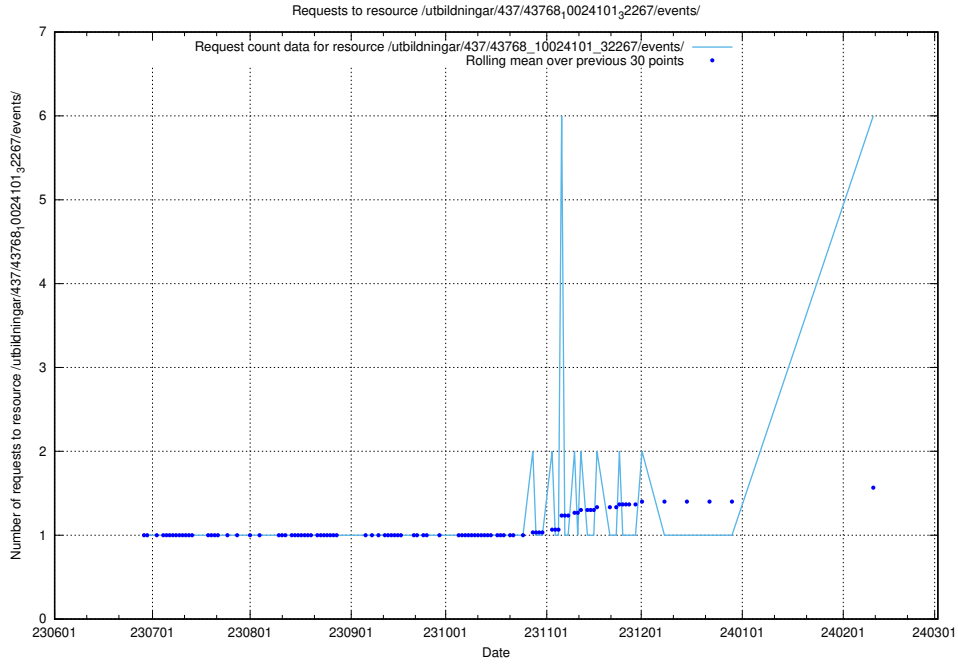

Here, we count the number of requests to resource /taxonomy/version/6/query/employment-variety-concepts/.

5.121 Usage of /utbildningar/437/43768_10024101_32267/events/

Here, we count the number of requests to resource /utbildningar/437/43768_10024101_32267/events/.