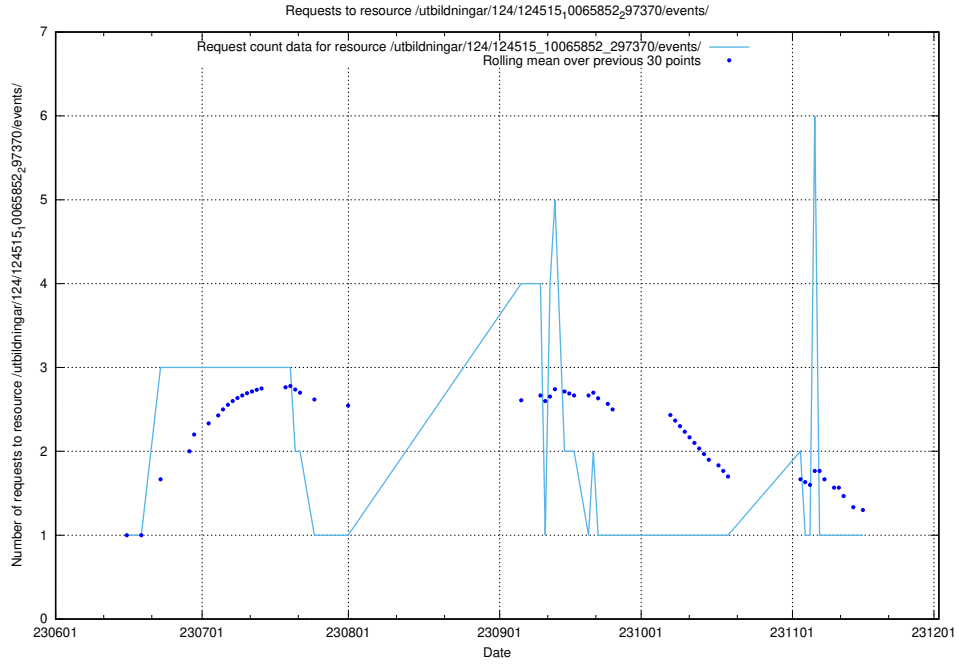

5.5689 Usage of /utbildningar/124/124515_10065852_297370/events/

Here, we count the number of requests to resource /utbildningar/124/124515_10065852_297370/events/

5.5690 Usage of /utbildningar/124/124513_10067867_313646/events/