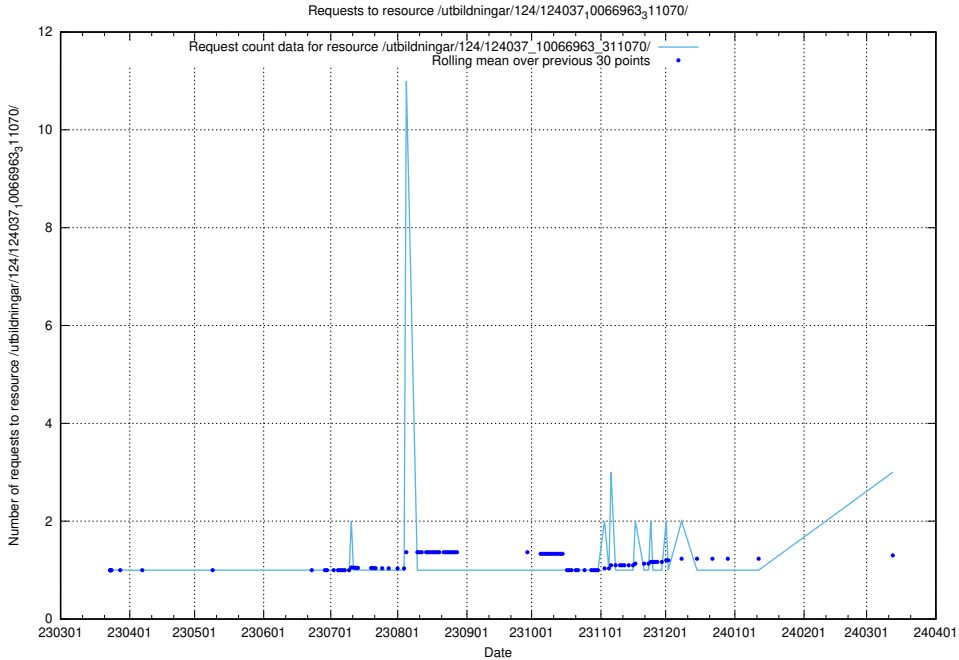

Here, we count the number of requests to resource /utbildningar/124/124518_10065866_297866/.

5.391 Usage of /utbildningar/124/124037_10066963_311070/

Here, we count the number of requests to resource /utbildningar/124/124037_10066963_311070/.