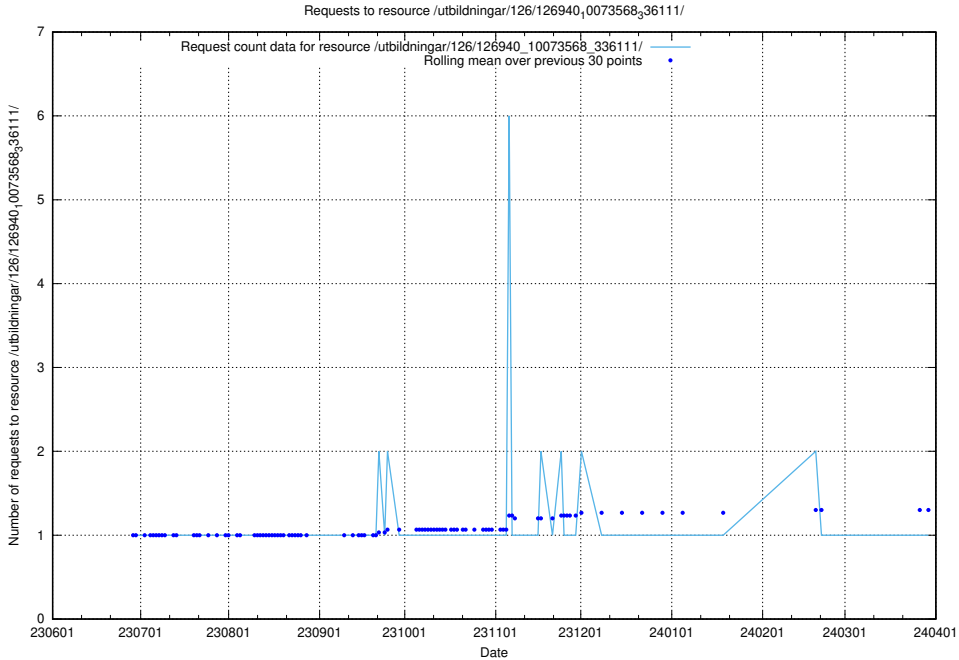

5.5248 Usage of /utbildningar/126/126939_10073568_336111/

Here, we count the number of requests to resource /utbildningar/126/126939_10073568_336111/.

5.5249 Usage of /utbildningar/126/126938_10073568_336111/events/