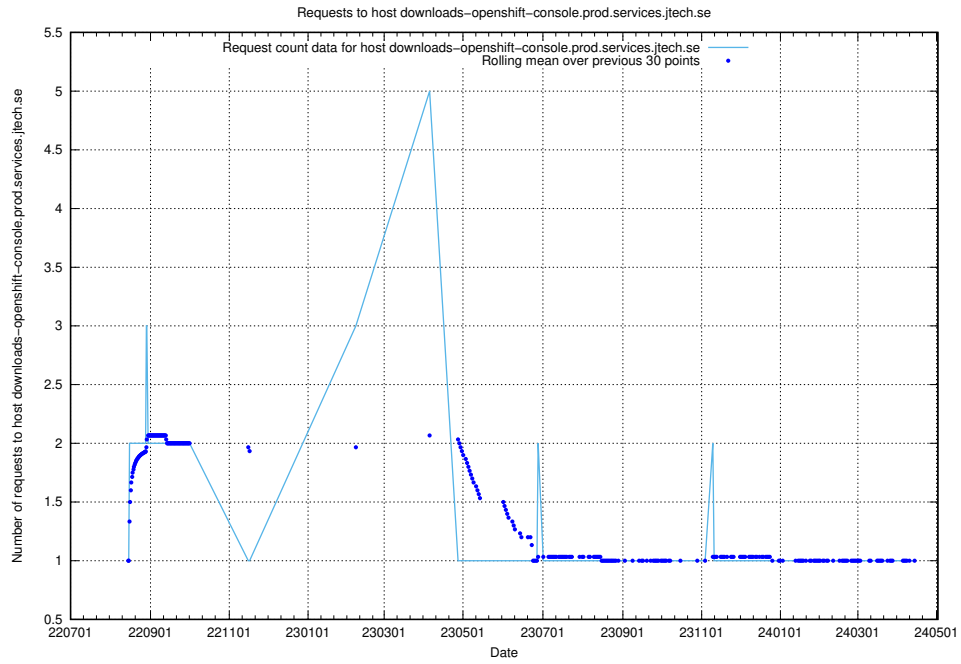

7.617 Usage of downloads-openshift-console.prod.services.jtech.se

Here, we count the number of requests to host downloads-openshift-console.prod.services.jtech.se.