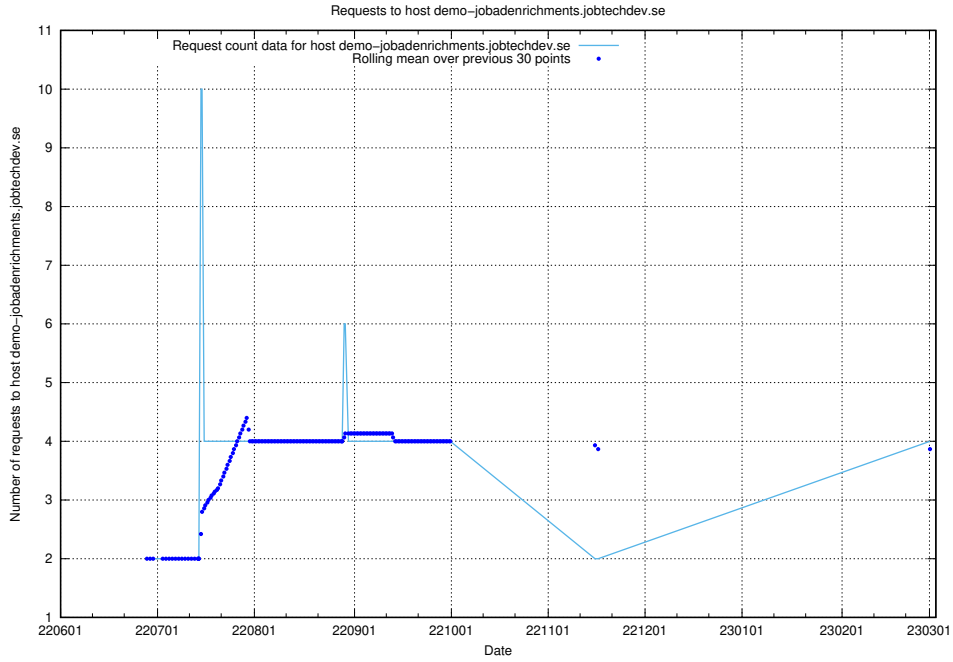

7.137 Usage of demo-jobadenrichments.jobtechdev.se

Here, we count the number of requests to host demo-jobadenrichments.jobtechdev.se.