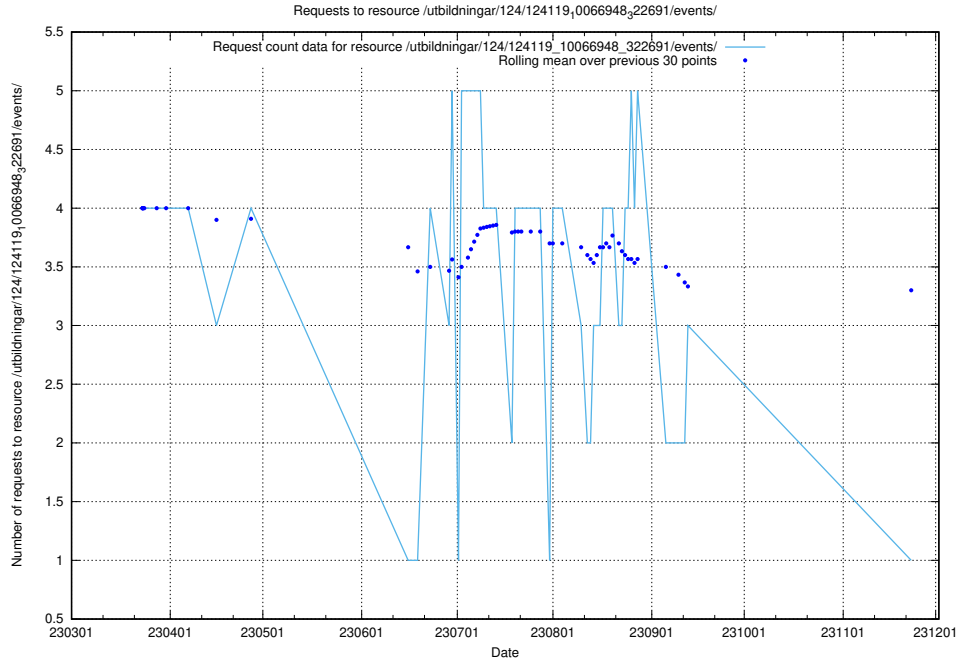

5.6046 Usage of /utbildningar/124/124119_10066948_322691/events/

Here, we count the number of requests to resource /utbildningar/124/124119_10066948_322691/events/