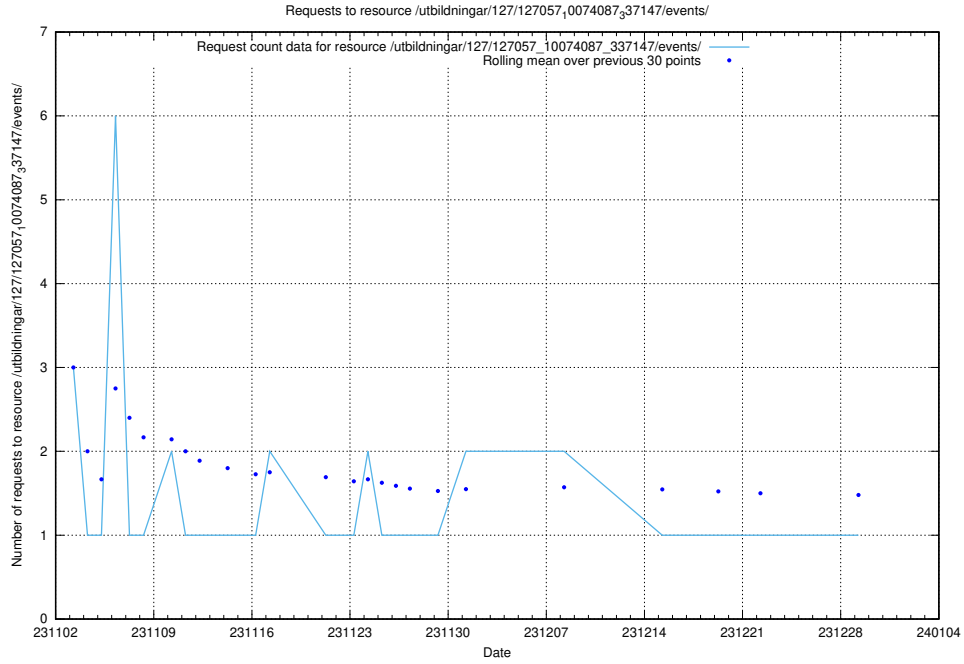

5.3969 Usage of /utbildningar/127/127057_10074087_337147/events/

Here, we count the number of requests to resource /utbildningar/127/127057_10074087_337147/events/