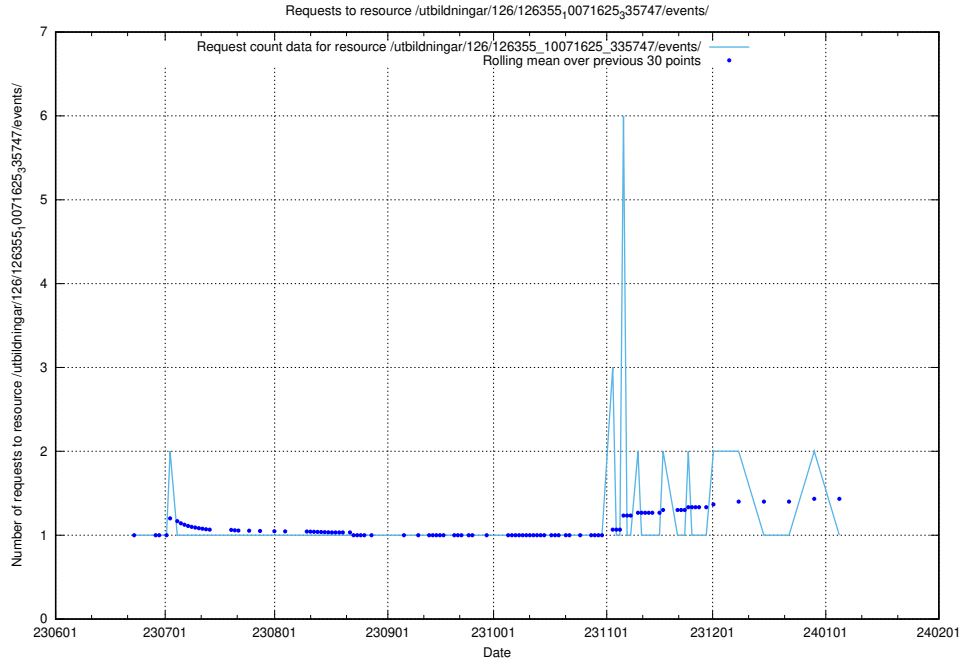

5.5473 Usage of /utbildningar/126/126355_10071625_335747/events/

Here, we count the number of requests to resource /utbildningar/126/126355_10071625_335747/events/