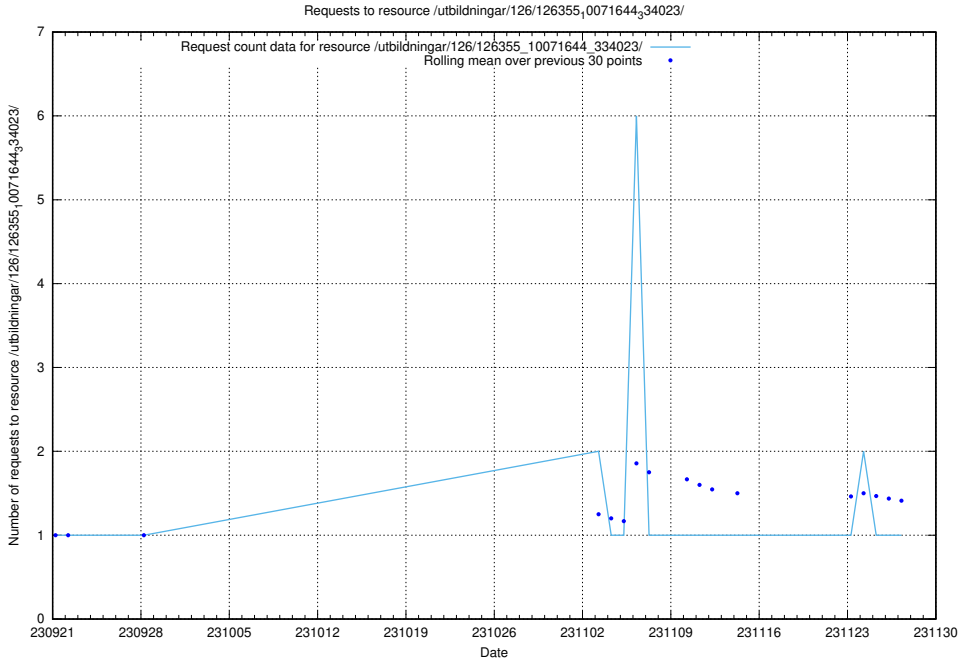

5.4349 Usage of /utbildningar/126/126355_10071644_334023/

Here, we count the number of requests to resource /utbildningar/126/126355_10071644_334023/.