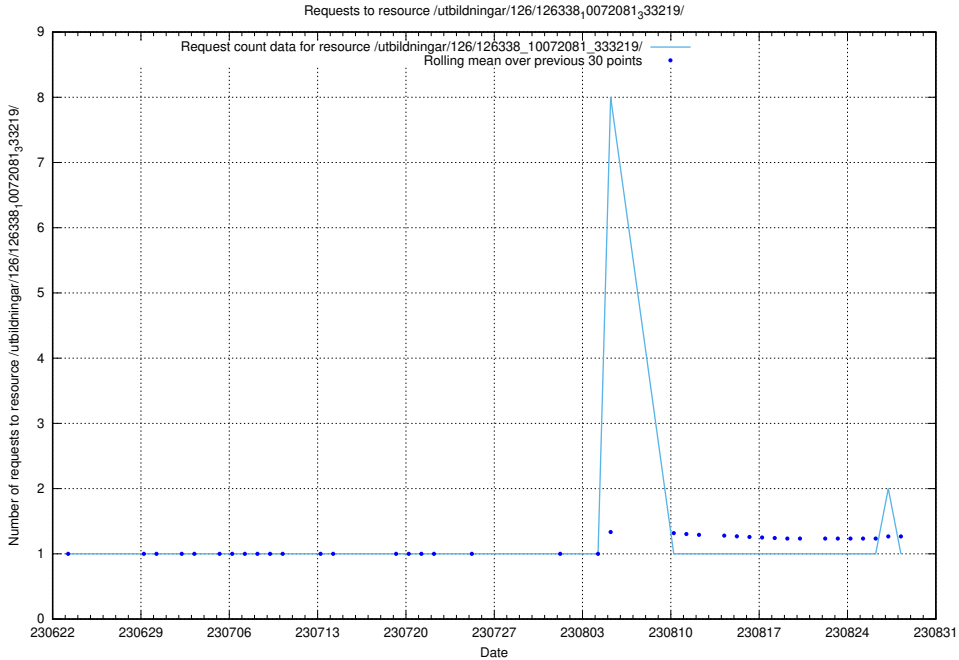

5.5478 Usage of /utbildningar/126/126338_10072081_333219/

Here, we count the number of requests to resource /utbildningar/126/126338_10072081_333219/.