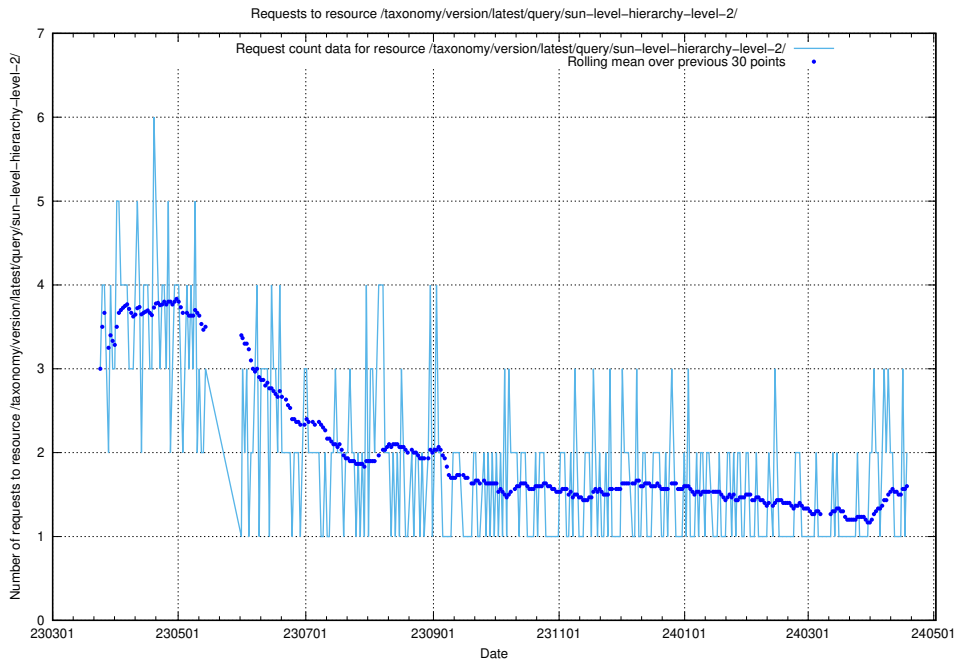

5.943 Usage of /taxonomy/version/latest/query/sun-level-hierarchy-level-2/

Here, we count the number of requests to resource /taxonomy/version/latest/query/sun-level-hierarchy-level-2/.