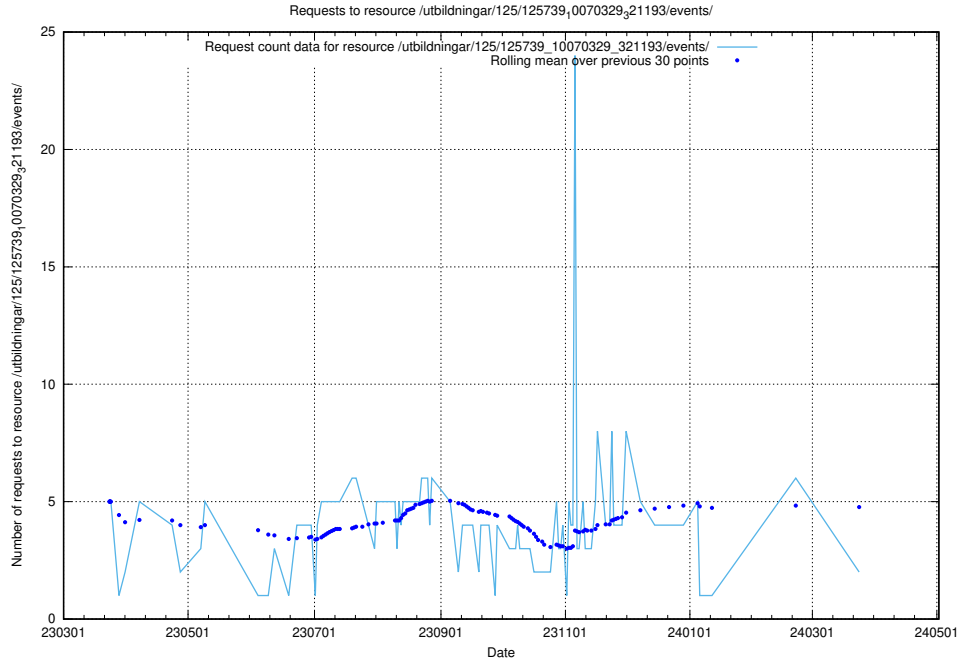

5.989 Usage of /utbildningar/125/125739_10070329_321193/events/

Here, we count the number of requests to resource /utbildningar/125/125739_10070329_321193/events/