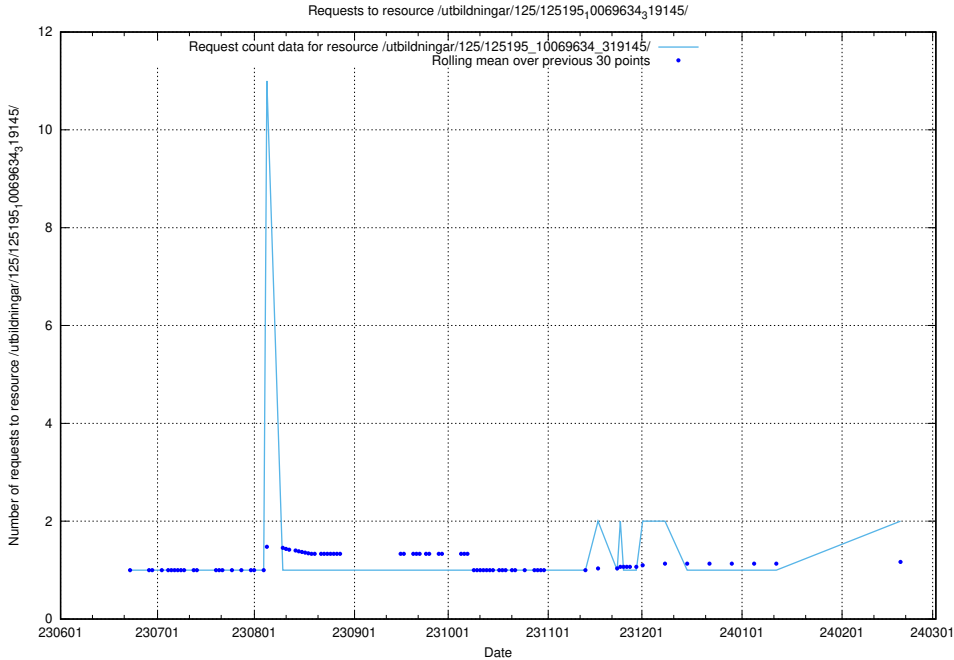

5.887 Usage of /utbildningar/125/125195_10069634_319145/

Here, we count the number of requests to resource /utbildningar/125/125195_10069634_319145/.