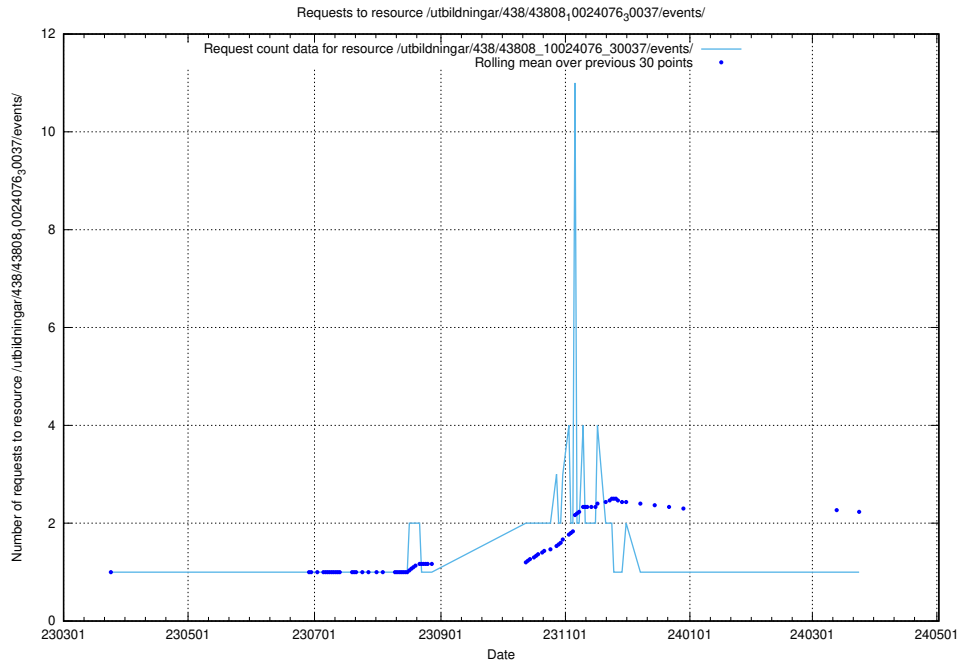

5.5963 Usage of /utbildningar/438/43808_10024076_30037/events/

Here, we count the number of requests to resource /utbildningar/438/43808_10024076_30037/events/.