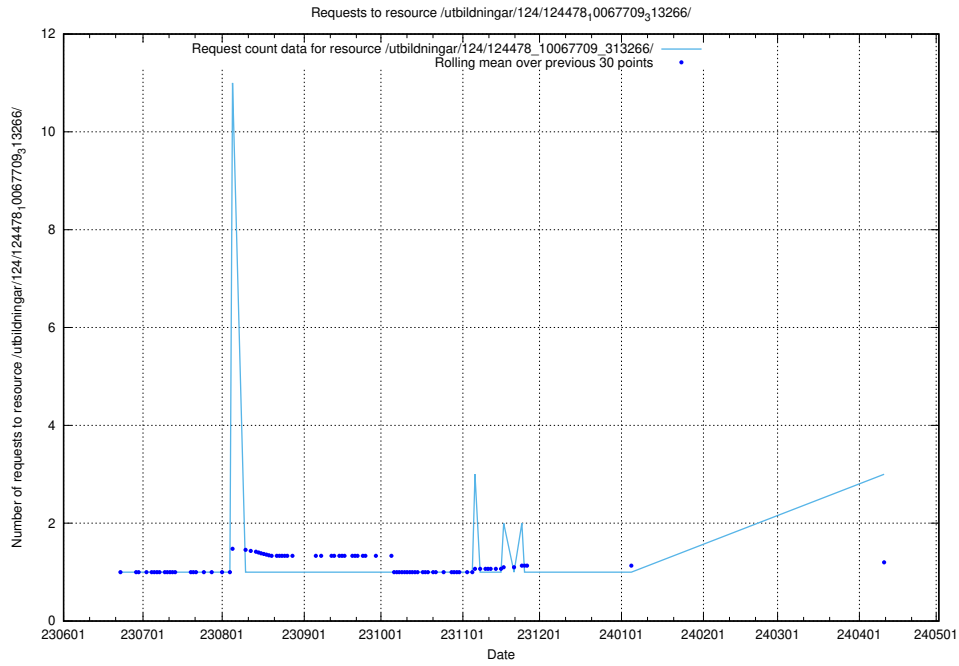

5.447 Usage of /utbildningar/124/124478_10067709_313266/

Here, we count the number of requests to resource /utbildningar/124/124478_10067709_313266/.