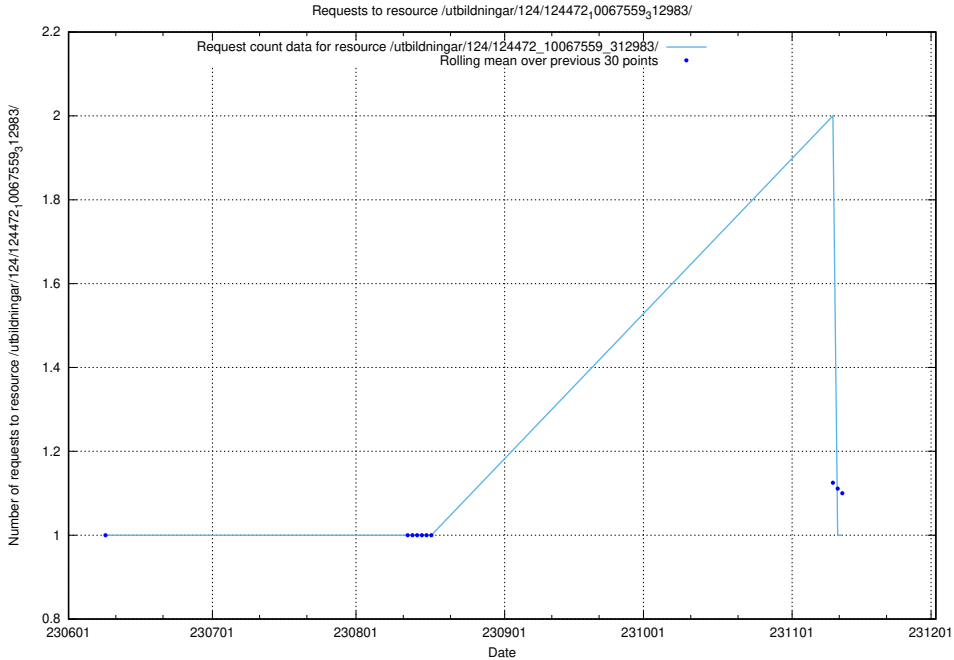

5.5711 Usage of /utbildningar/124/124472_10067559_312983/

Here, we count the number of requests to resource /utbildningar/124/124472_10067559_312983/.