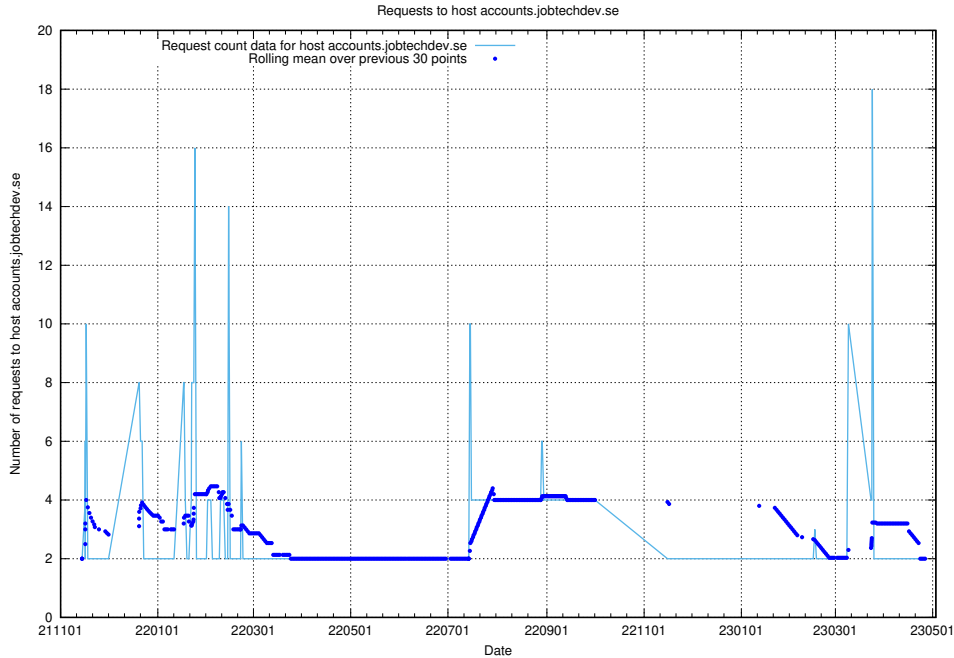

7.288 Usage of accounts.jobtechdev.se

Here, we count the number of requests to host accounts.jobtechdev.se.