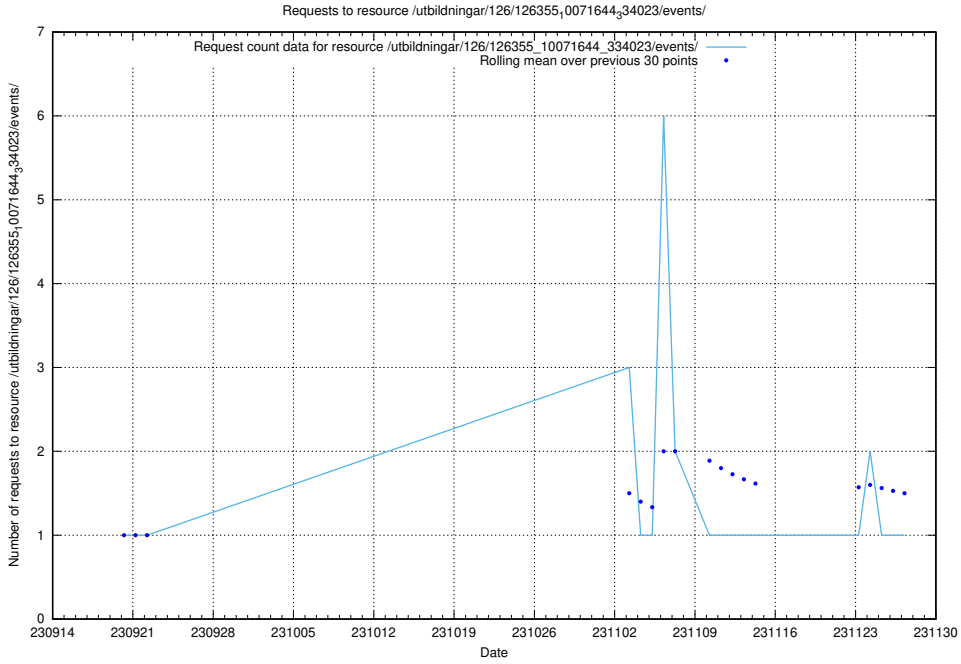

5.4356 Usage of /utbildningar/126/126355_10071644_334023/events/

Here, we count the number of requests to resource /utbildningar/126/126355_10071644_334023/events/