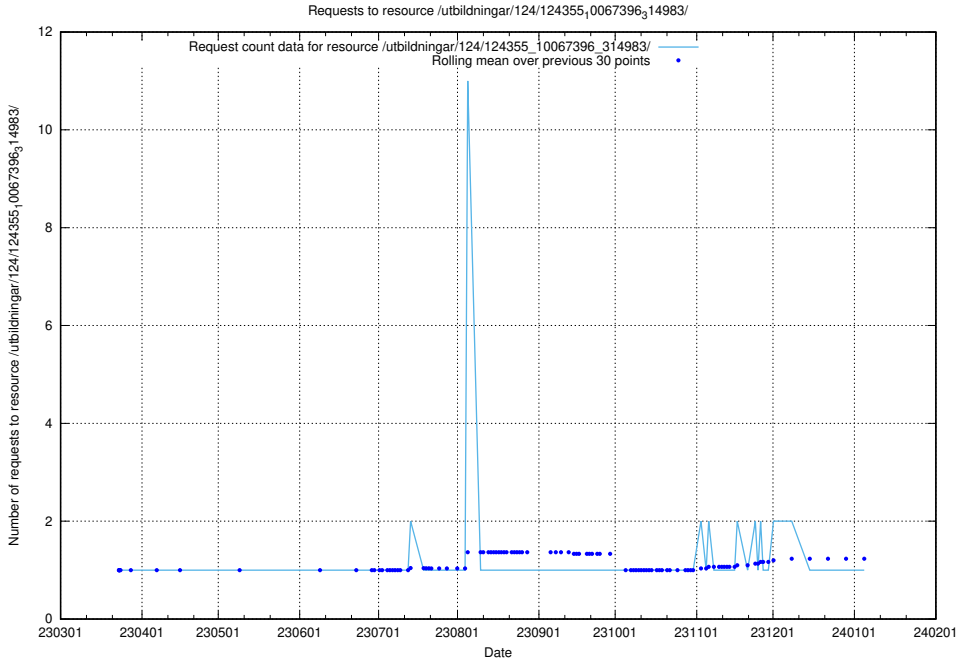

5.3718 Usage of /utbildningar/124/124355_10067396_314983/

Here, we count the number of requests to resource /utbildningar/124/124355_10067396_314983/.