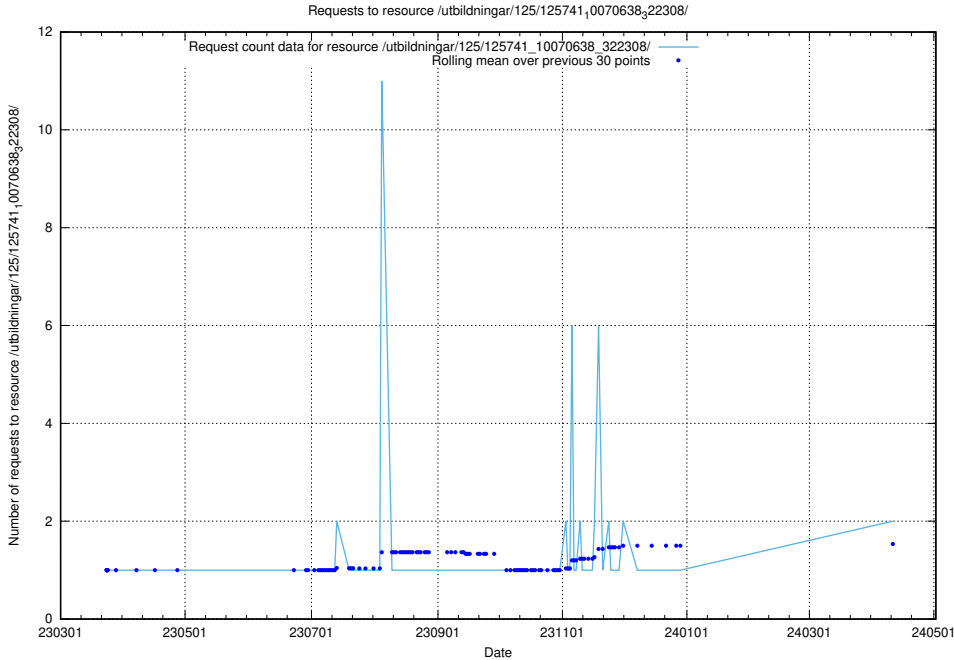

5.513 Usage of /utbildningar/125/125741_10070638_322308/

Here, we count the number of requests to resource /utbildningar/125/125741_10070638_322308/.