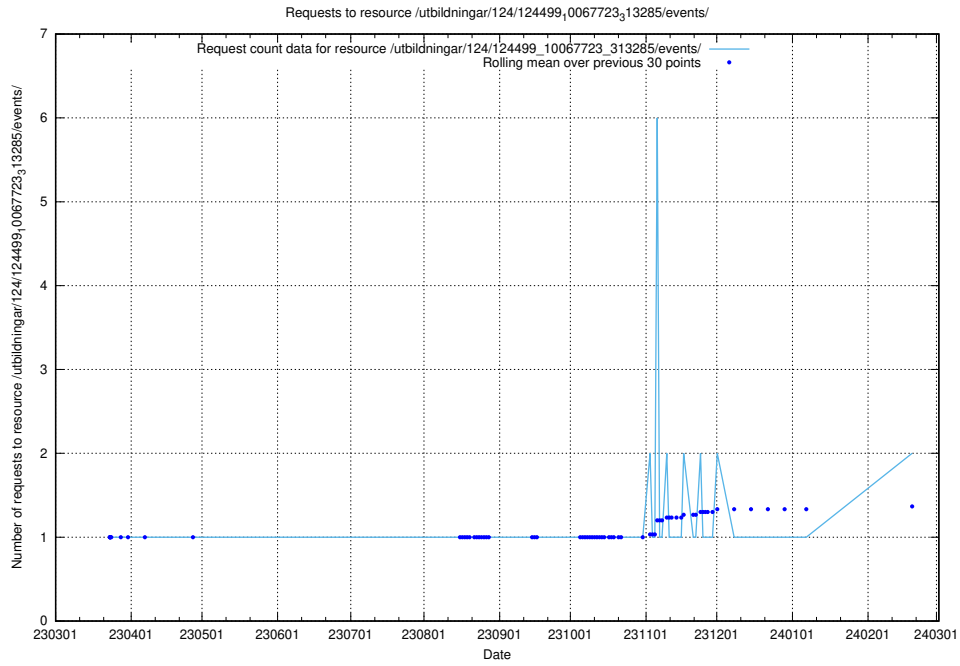

5.609 Usage of /utbildningar/124/124499_10067723_313285/events/

Here, we count the number of requests to resource /utbildningar/124/124499_10067723_313285/events/