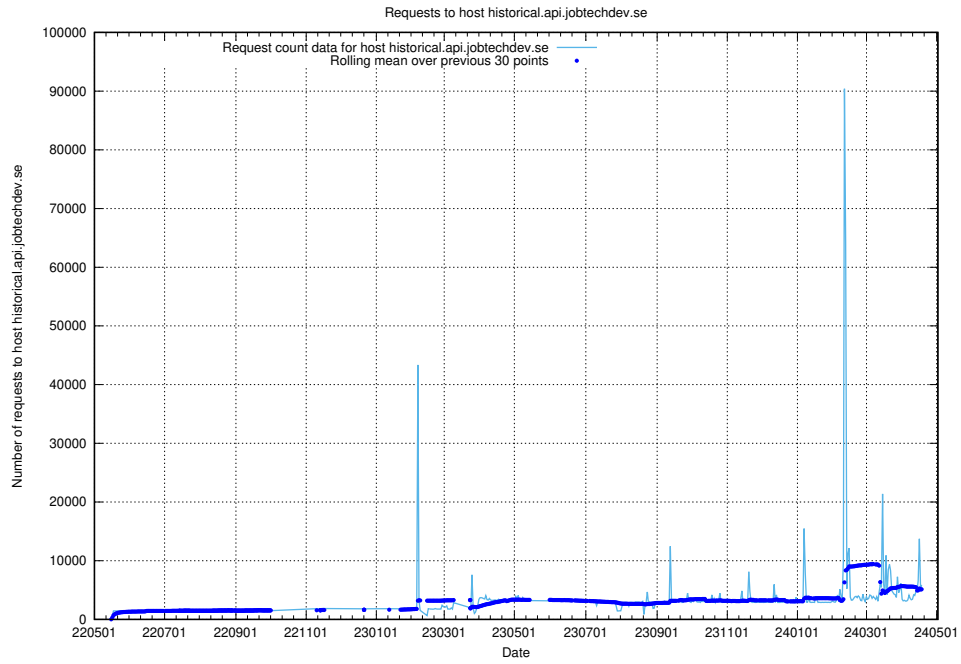

7.13 Usage of `historical.api.jobtechdev.se`

Here, we count the number of requests to host `historical.api.jobtechdev.se`.