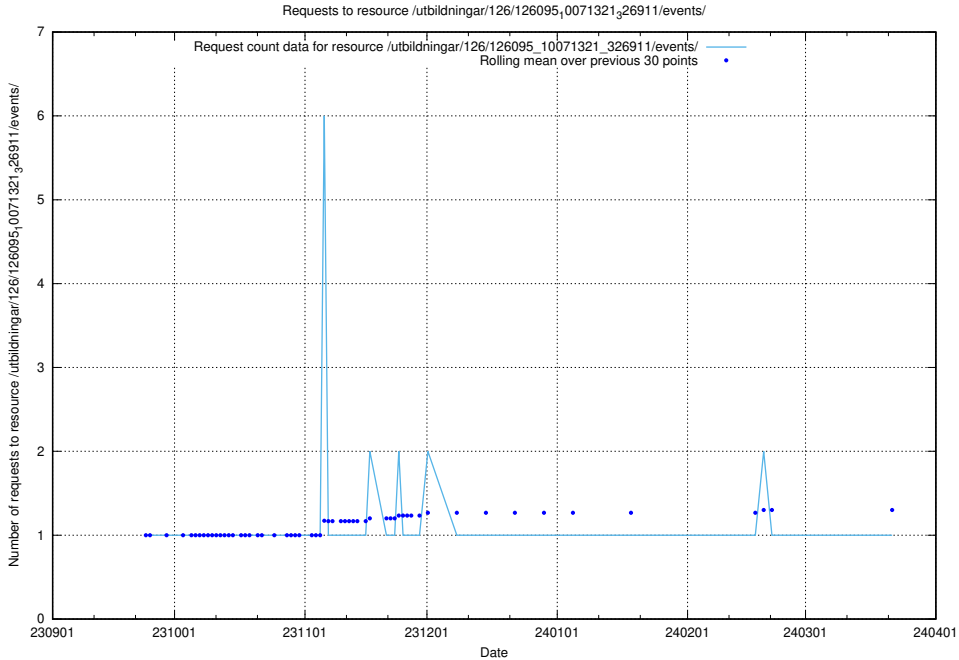

Here, we count the number of requests to resource /utbildningar/126/126535_10072068_330981/.

5.4308 Usage of /utbildningar/126/126095_10071321_326911/events/

Here, we count the number of requests to resource /utbildningar/126/126095_10071321_326911/events/