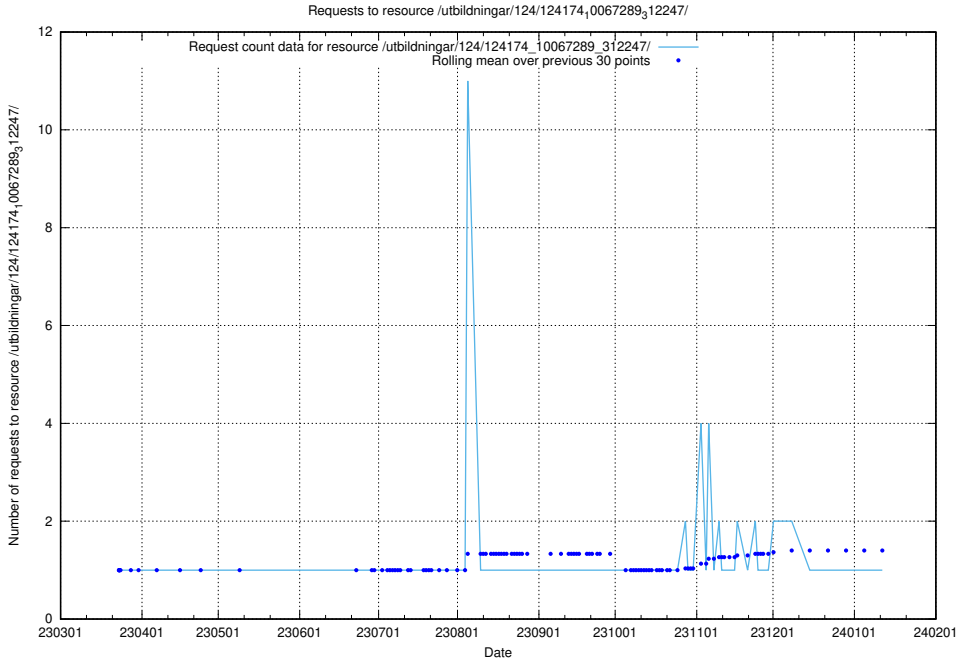

5.3885 Usage of /utbildningar/124/124174_10067289_312247/

Here, we count the number of requests to resource /utbildningar/124/124174_10067289_312247/.