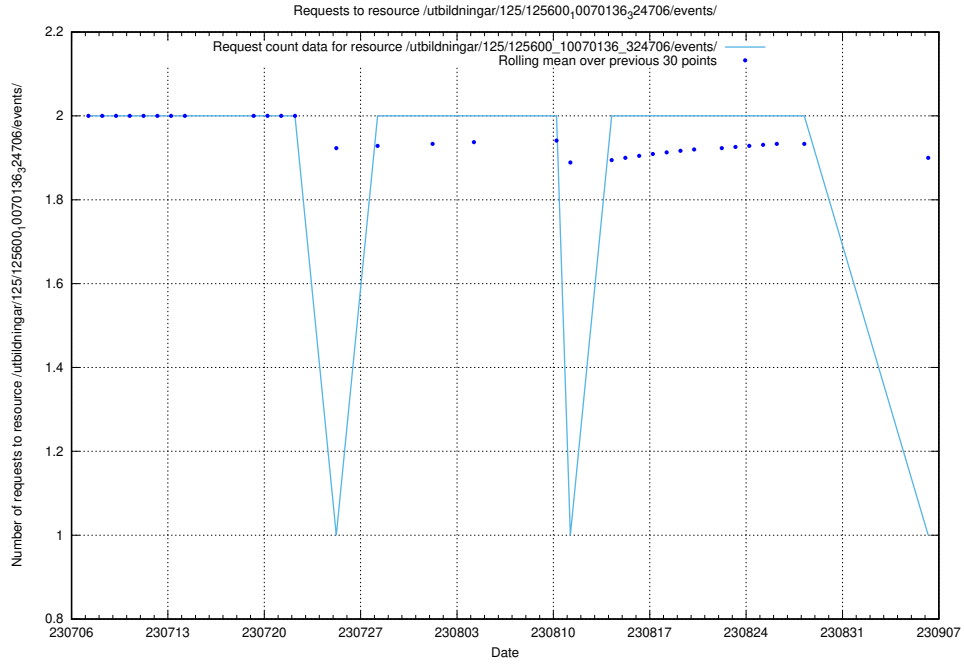

Here, we count the number of requests to resource /utbildningar/125/125600_10070136_324706/events/

5.5116 Usage of /utbildningar/126/126576_10072086_331578/

Here, we count the number of requests to resource /utbildningar/126/126576_10072086_331578/.