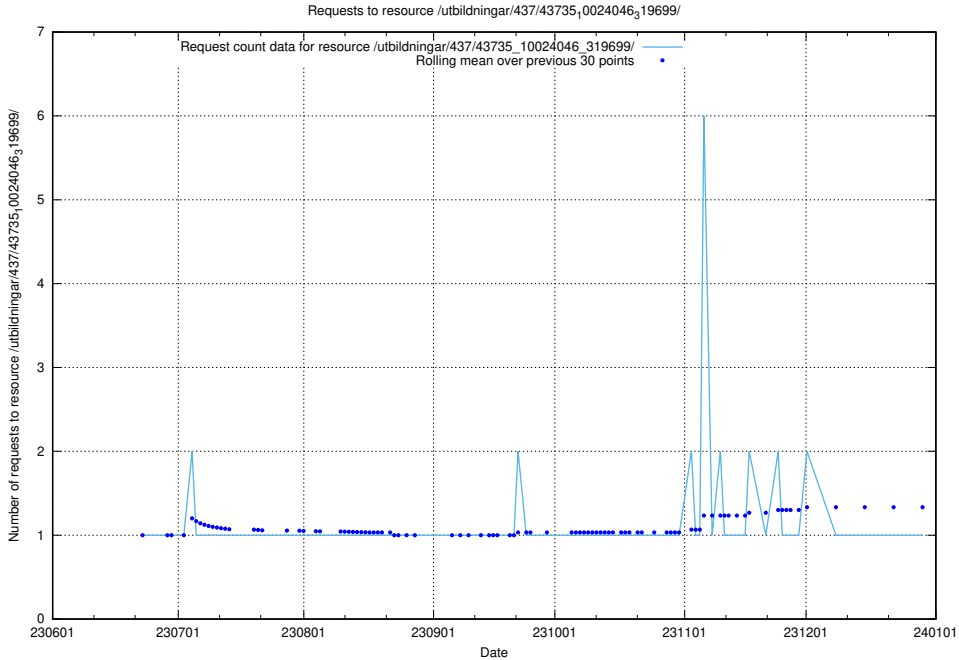

5.5392 Usage of /utbildningar/437/43735_10024046_319699/

Here, we count the number of requests to resource /utbildningar/437/43735_10024046_319699/.