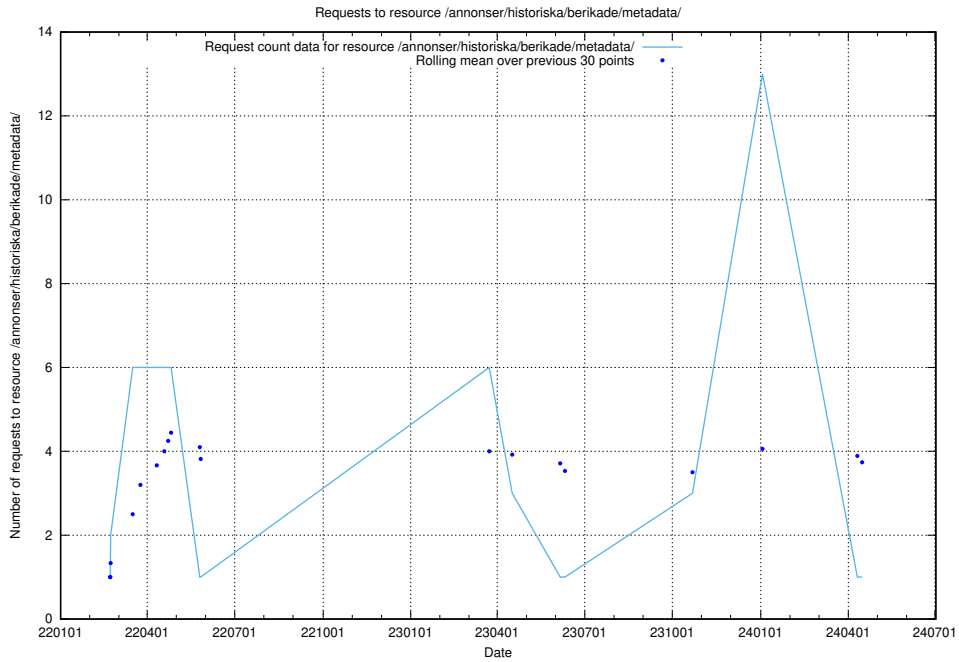

5.1291 Usage of /annonser/historiska/berikade/metadata/

Here, we count the number of requests to resource /annonser/historiska/berikade/metadata/.