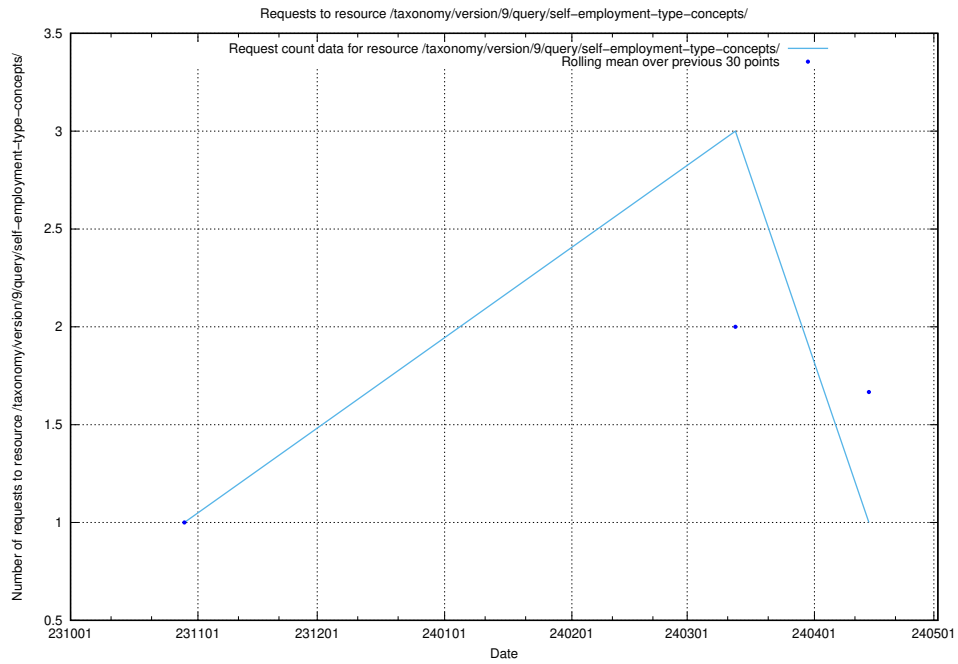

5.4001 Usage of /taxonomy/version/9/query/self-employment-type-concepts/

Here, we count the number of requests to resource /taxonomy/version/9/query/self-employment-type-concepts/.