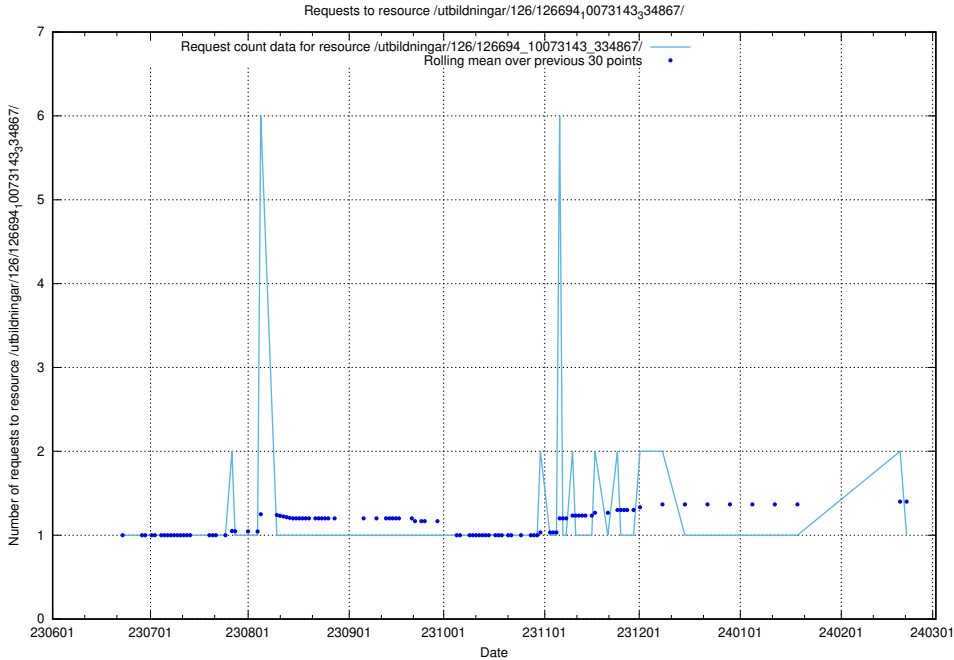

5.5451 Usage of /utbildningar/126/126694_10073143_334867/

Here, we count the number of requests to resource /utbildningar/126/126694_10073143_334867/.