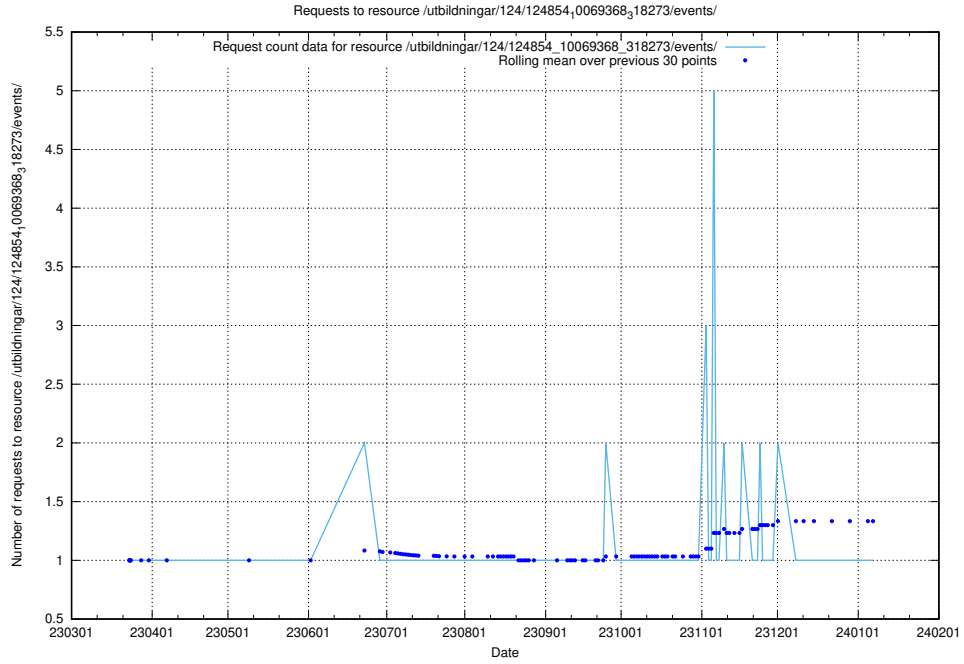

Here, we count the number of requests to resource /utbildningar/124/124854_10069845_319853/.

5.1252 Usage of /utbildningar/124/124854_10069368_318273/events/

Here, we count the number of requests to resource /utbildningar/124/124854_10069368_318273/events/