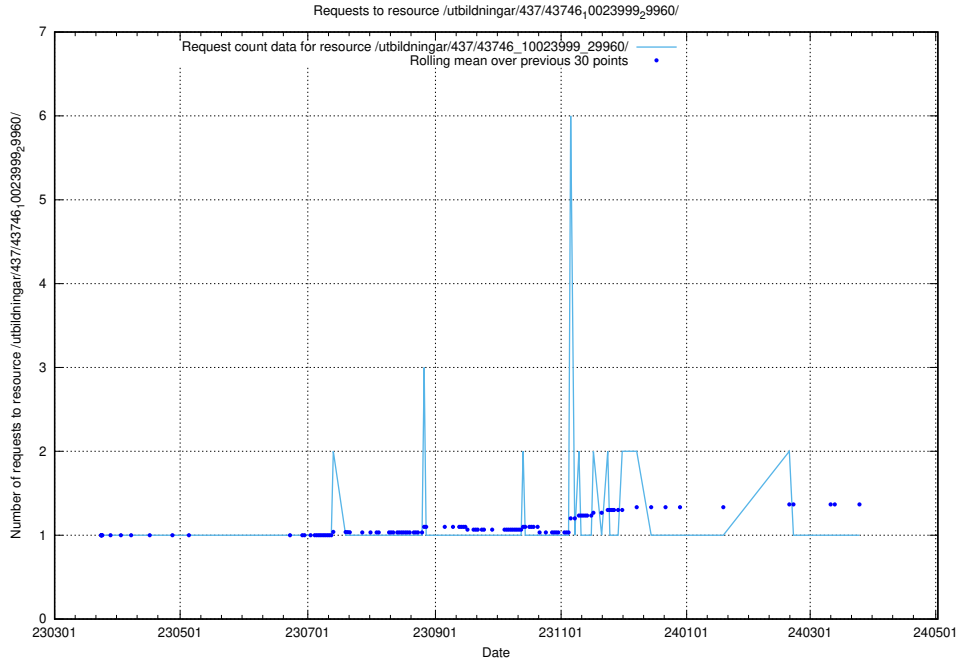

5.6166 Usage of /utbildningar/437/43746_10023999_29960/

Here, we count the number of requests to resource /utbildningar/437/43746_10023999_29960/.