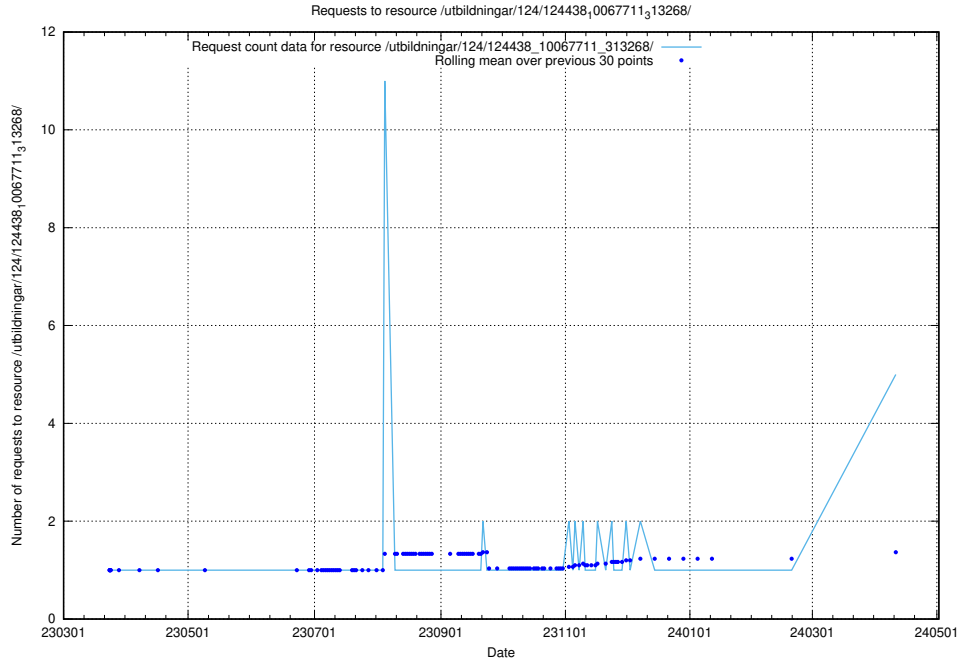

5.170 Usage of /utbildningar/124/124438_10067711_313268/

Here, we count the number of requests to resource /utbildningar/124/124438_10067711_313268/.