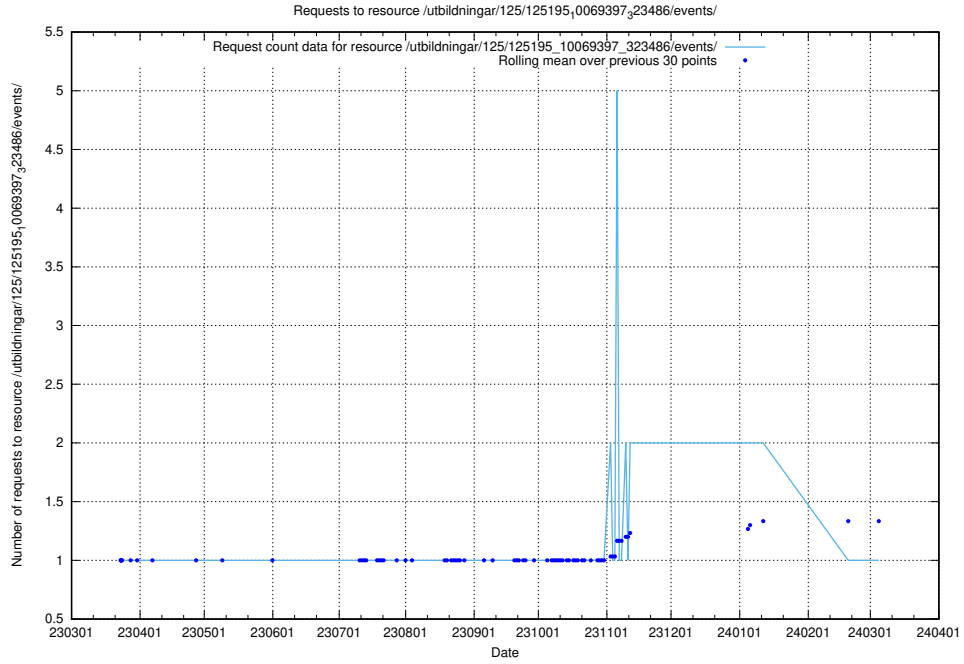

5.1181 Usage of /utbildningar/125/125195_10069397_323486/events/

Here, we count the number of requests to resource /utbildningar/125/125195_10069397_323486/events/