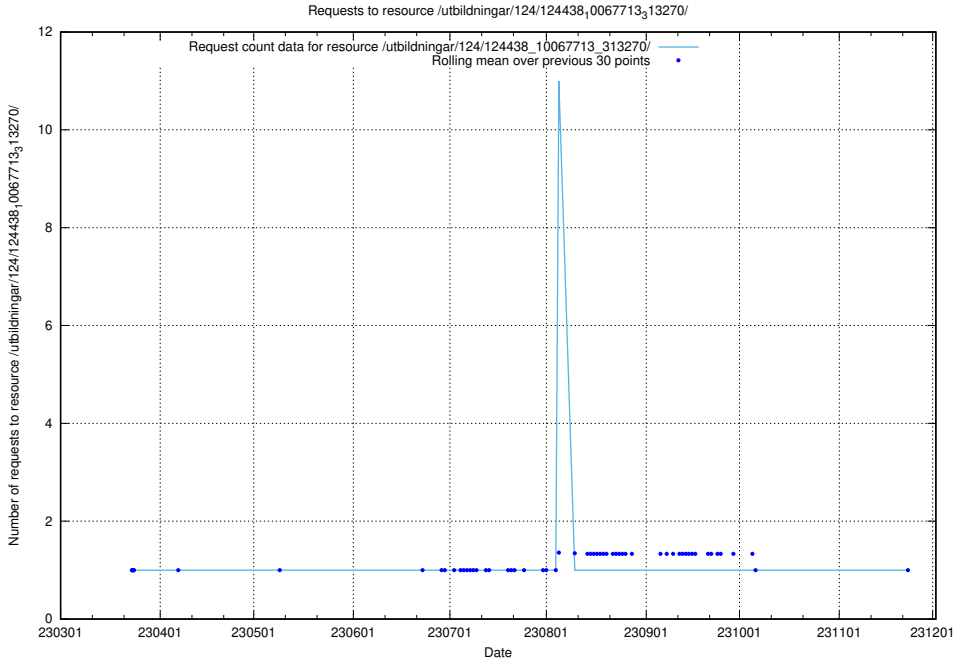

5.3522 Usage of /utbildningar/124/124438_10067713_313270/

Here, we count the number of requests to resource /utbildningar/124/124438_10067713_313270/.