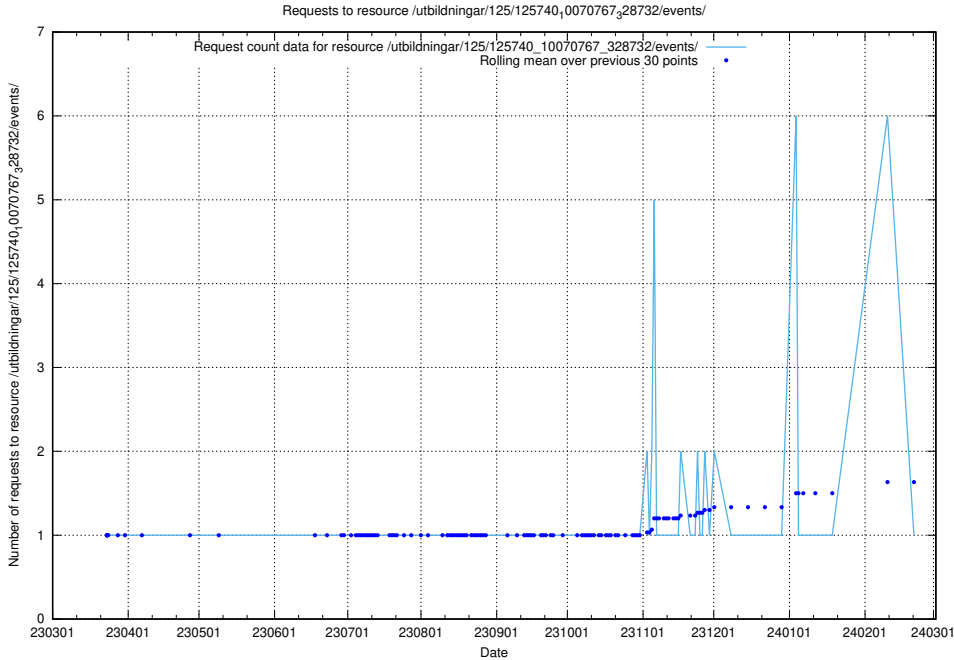

5.1026 Usage of /utbildningar/125/125740_10070767_328732/events/

Here, we count the number of requests to resource /utbildningar/125/125740_10070767_328732/events/