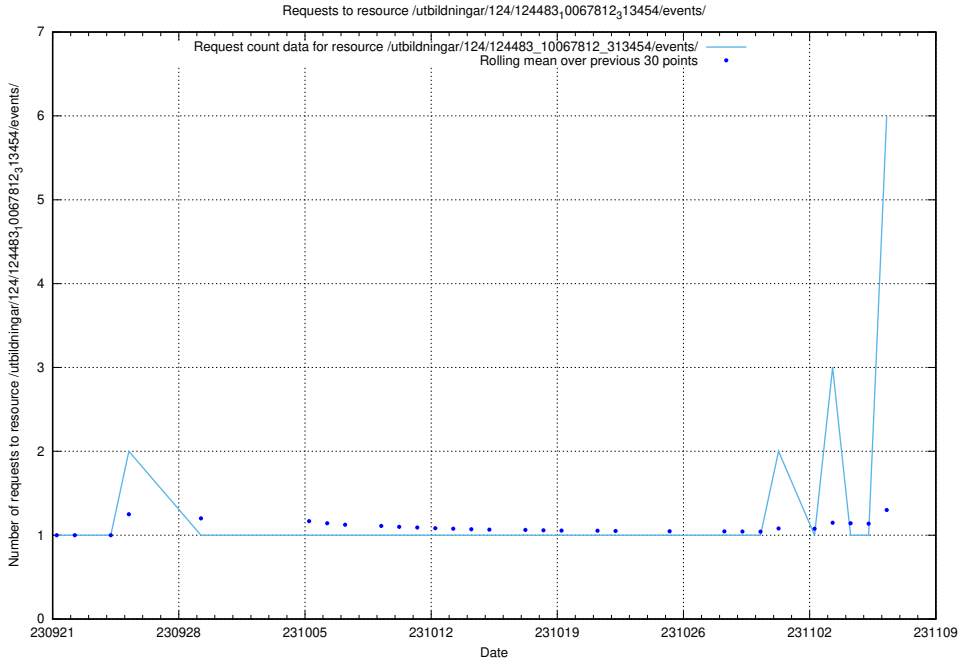

5.109 Usage of /utbildningar/124/124483_10067812_313454/events/

Here, we count the number of requests to resource /utbildningar/124/124483_10067812_313454/events/