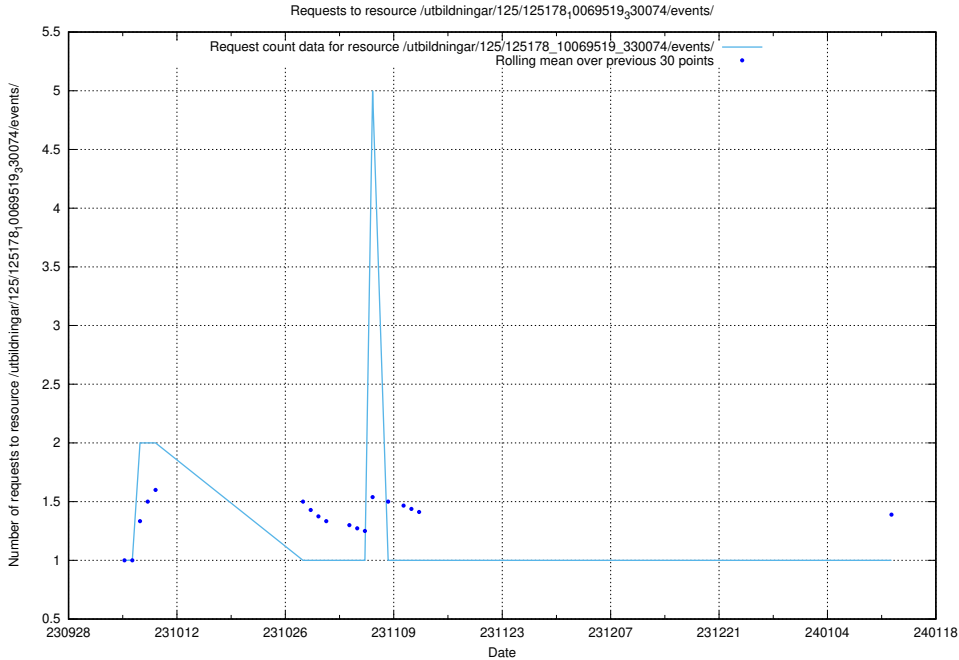

5.4246 Usage of /utbildningar/125/125178_10069519_330074/events/

Here, we count the number of requests to resource /utbildningar/125/125178_10069519_330074/events/