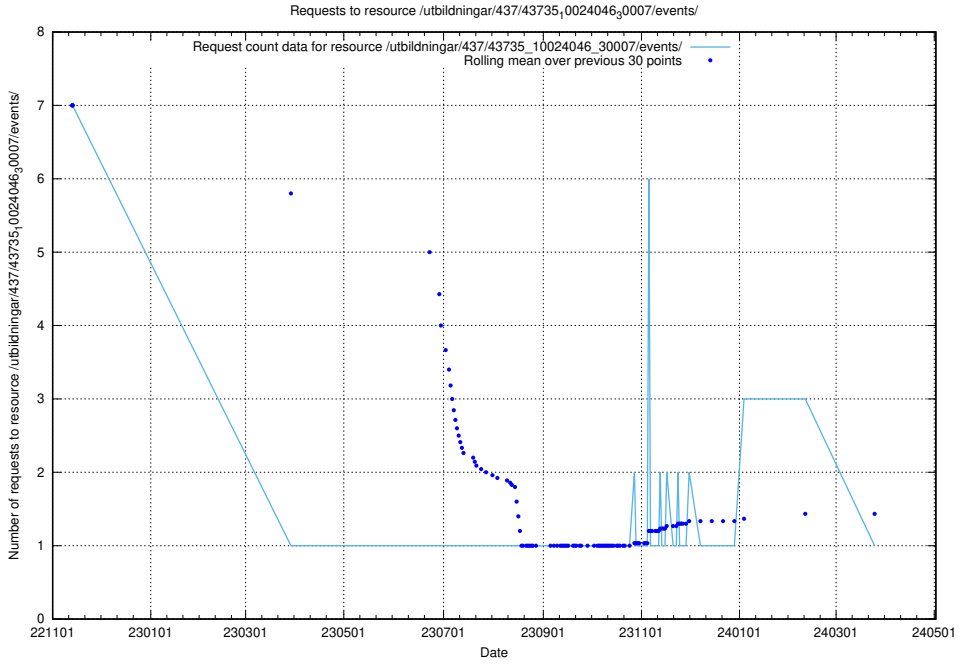

5.5608 Usage of /utbildningar/437/43735_10024046_30007/events/

Here, we count the number of requests to resource /utbildningar/437/43735_10024046_30007/events/.