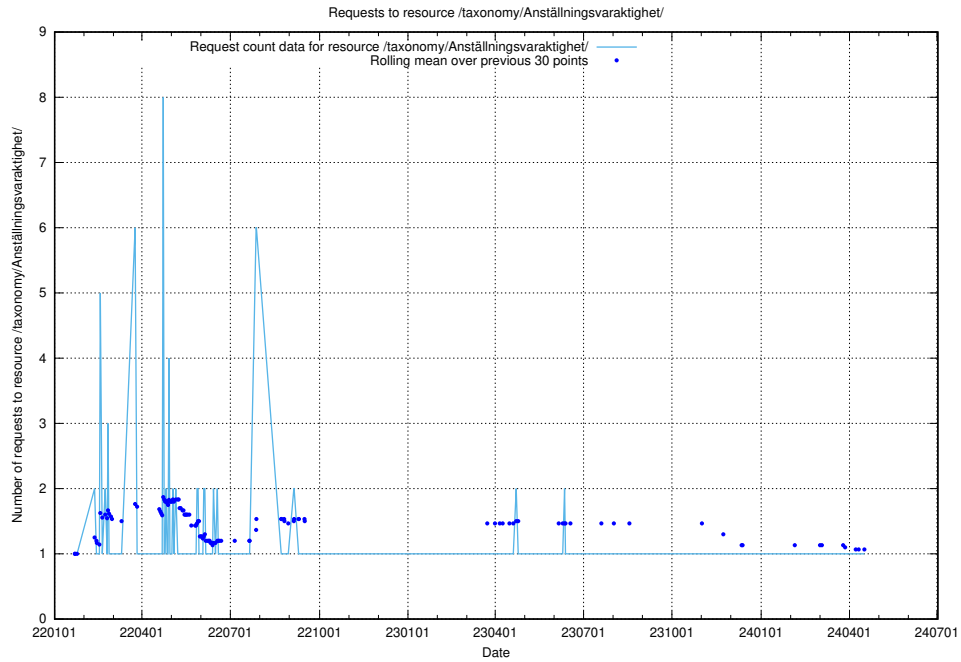

5.5547 Usage of /taxonomy/Anställningsvaraktighet/

Here, we count the number of requests to resource /taxonomy/Anställningsvaraktighet/.