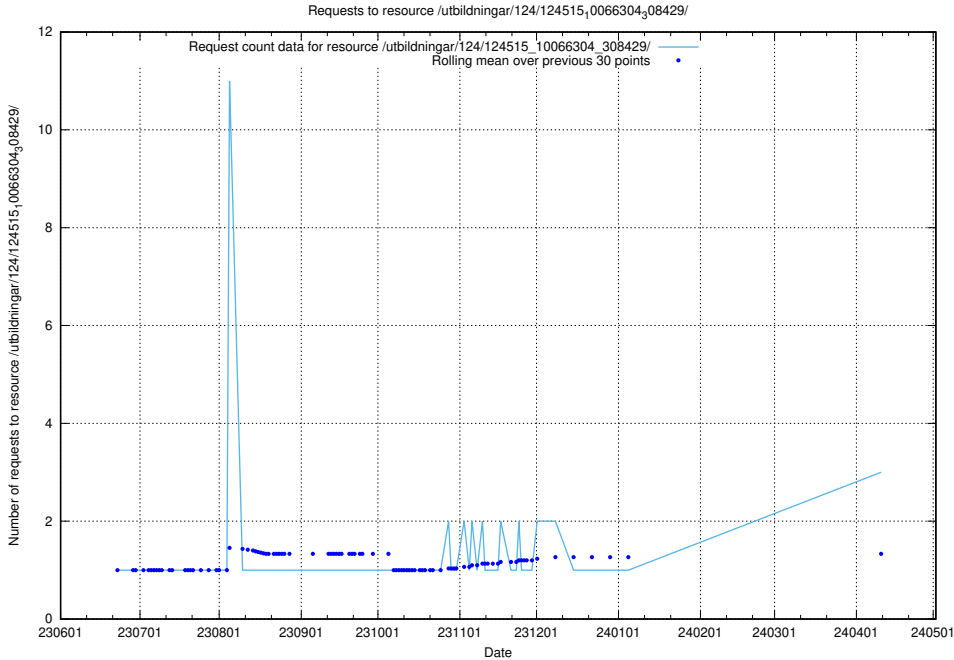

5.442 Usage of /utbildningar/124/124515_10066304_308429/

Here, we count the number of requests to resource /utbildningar/124/124515_10066304_308429/.