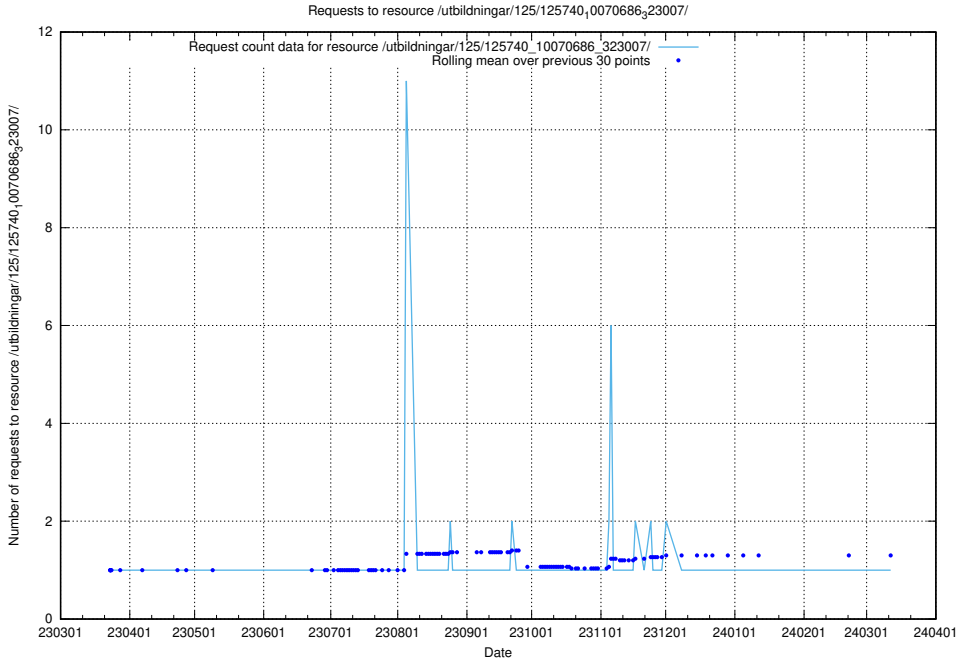

5.1038 Usage of /utbildningar/125/125740_10070686_323007/

Here, we count the number of requests to resource /utbildningar/125/125740_10070686_323007/.

5.1039 Usage of /utbildningar/125/125740_10070686_322487/events/