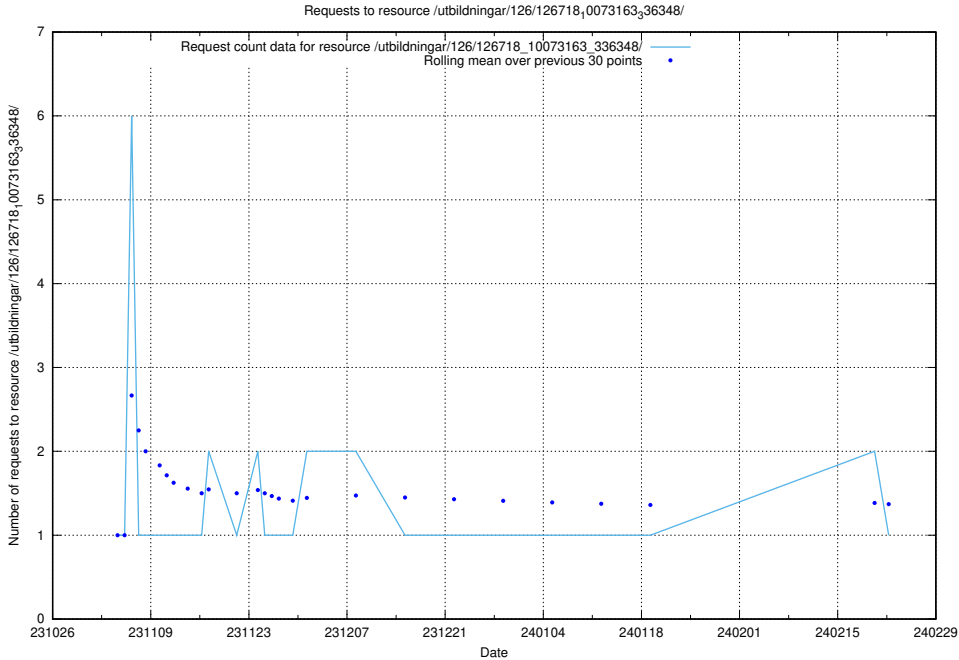

5.3963 Usage of /utbildningar/126/126718_10073163_336348/

Here, we count the number of requests to resource /utbildningar/126/126718_10073163_336348/.