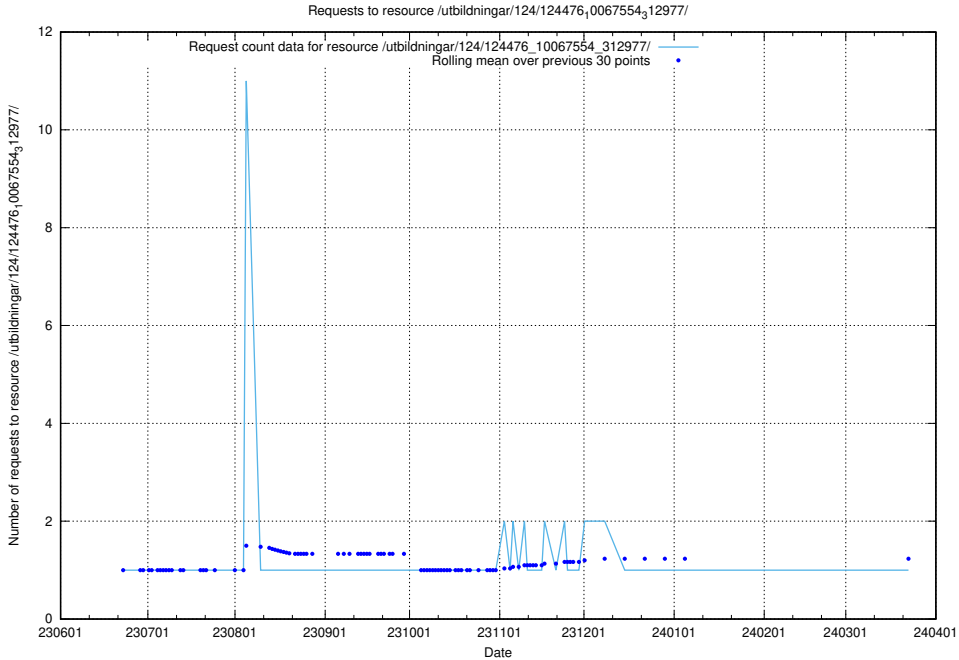

5.5611 Usage of /utbildningar/124/124476_10067554_312977/

Here, we count the number of requests to resource /utbildningar/124/124476_10067554_312977/.