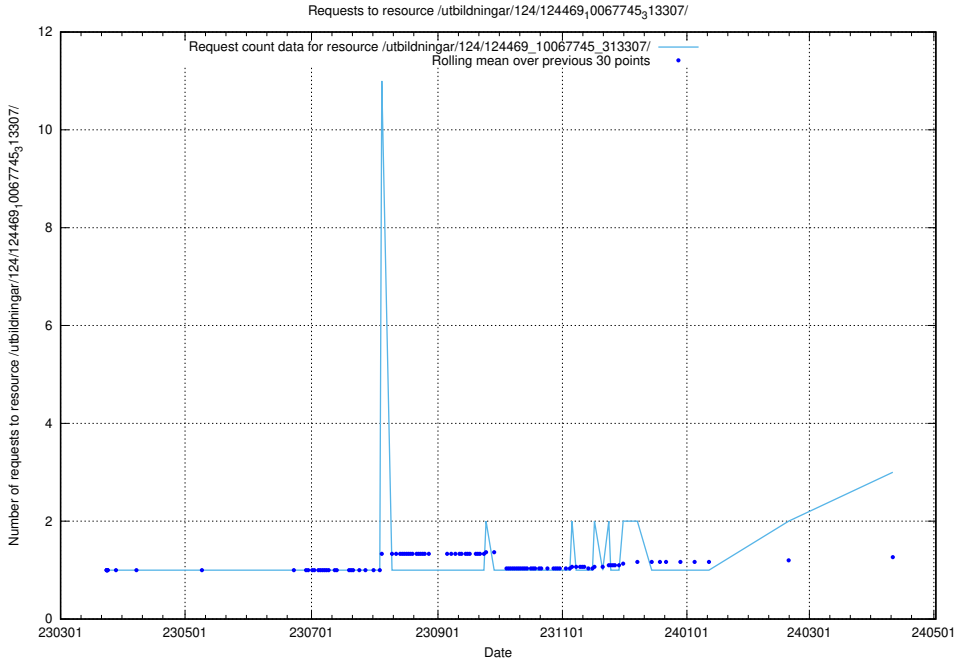

5.357 Usage of /utbildningar/124/124469_10067745_313307/

Here, we count the number of requests to resource /utbildningar/124/124469_10067745_313307/.