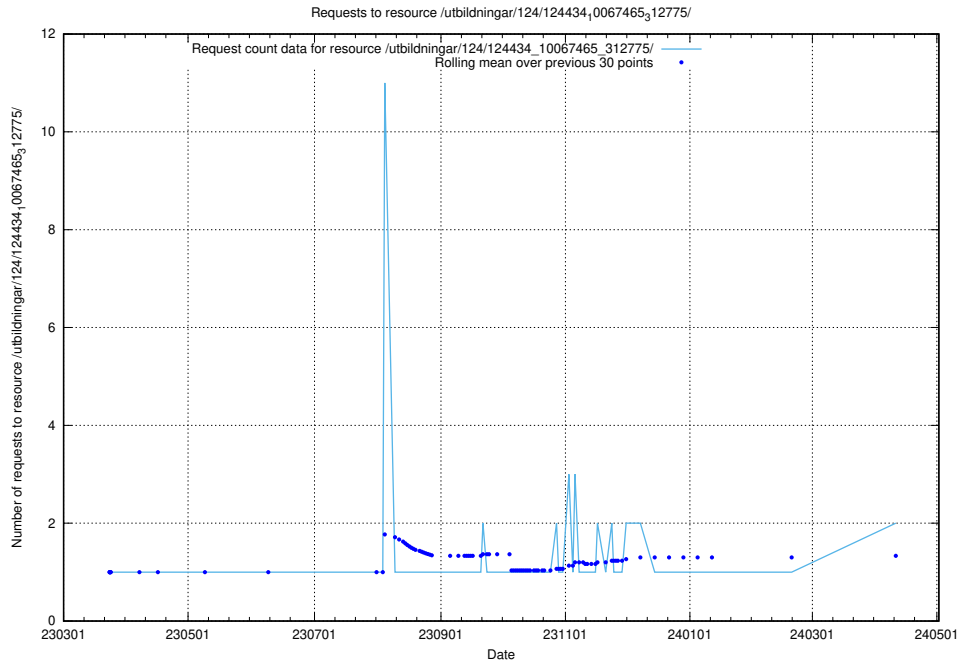

5.706 Usage of /utbildningar/124/124434_10067465_312775/

Here, we count the number of requests to resource /utbildningar/124/124434_10067465_312775/.