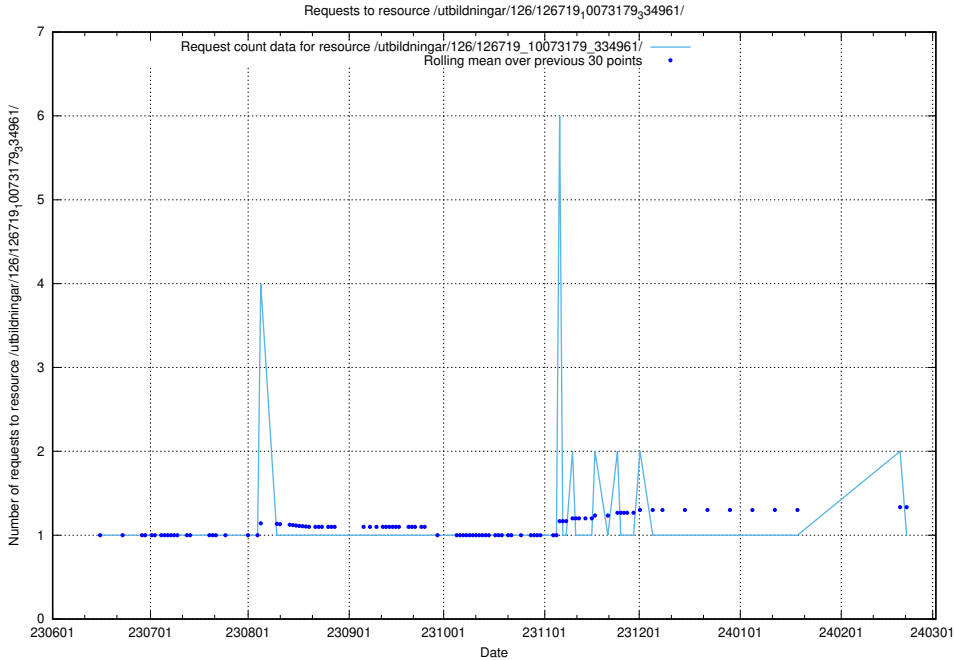

5.5683 Usage of /utbildningar/126/126719_10073179_334961/

Here, we count the number of requests to resource /utbildningar/126/126719_10073179_334961/.