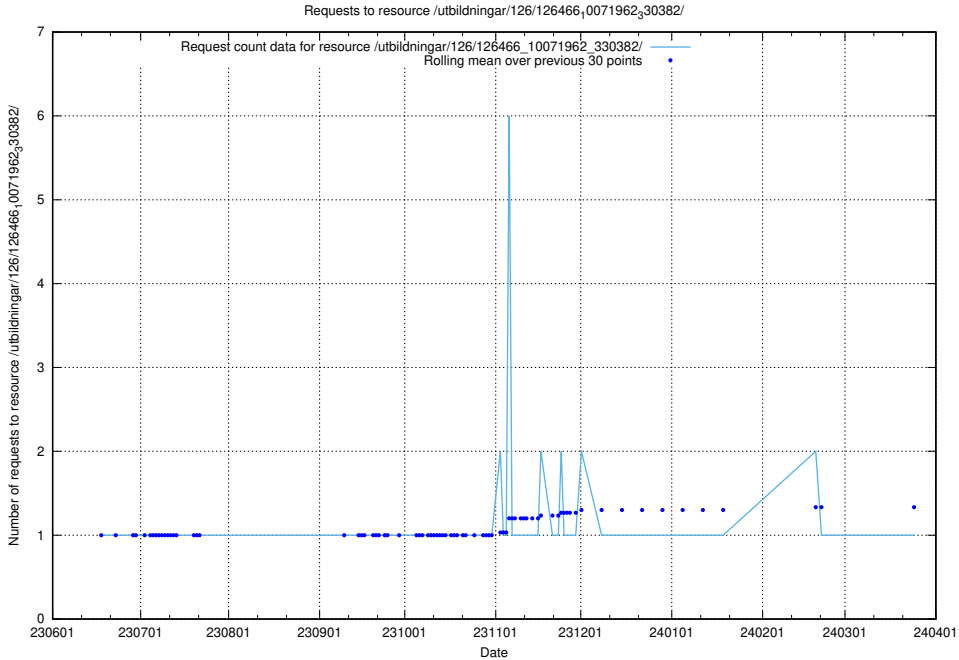

5.5670 Usage of /utbildningar/126/126466_10071962_330382/

Here, we count the number of requests to resource /utbildningar/126/126466_10071962_330382/.