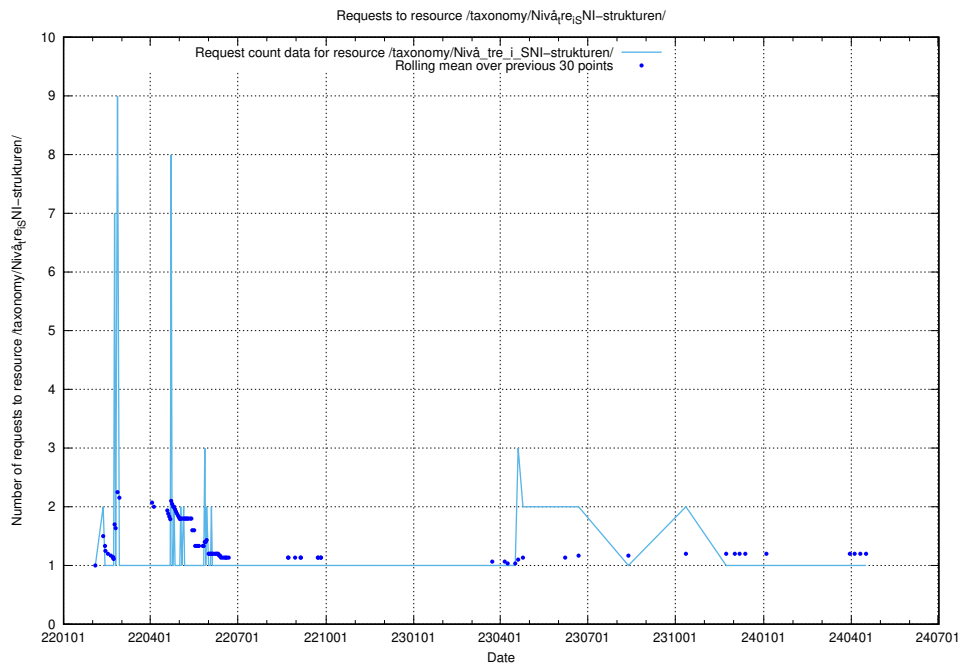

5.2860 Usage of /taxonomy/Nivå_tre_i_SNI-strukturen/

Here, we count the number of requests to resource /taxonomy/Nivå_tre_i_SNI-strukturen/.