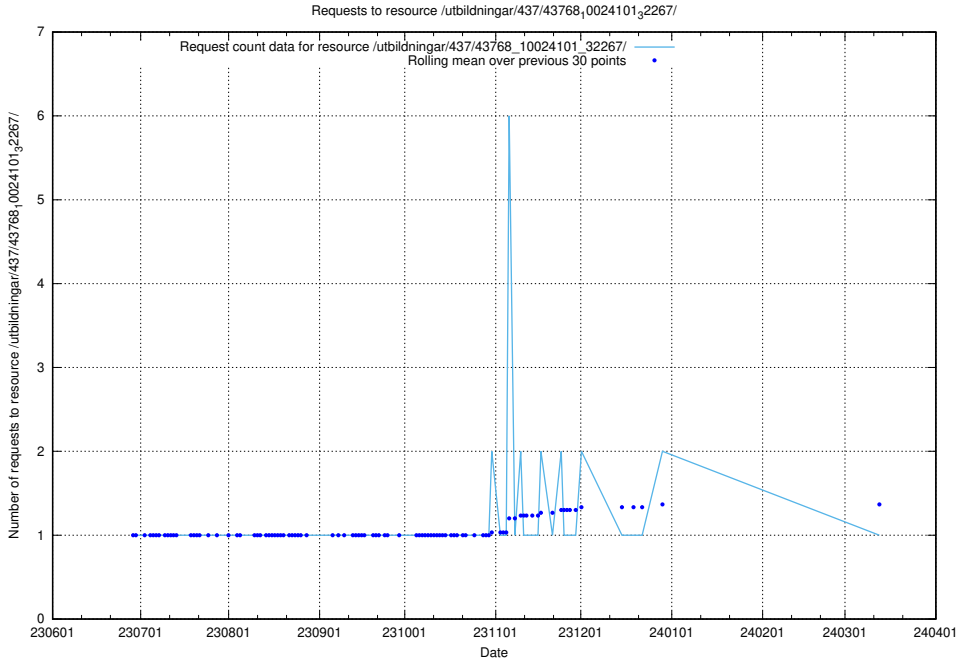

5.5246 Usage of /utbildningar/437/43768_10024101_32267/

Here, we count the number of requests to resource /utbildningar/437/43768_10024101_32267/.