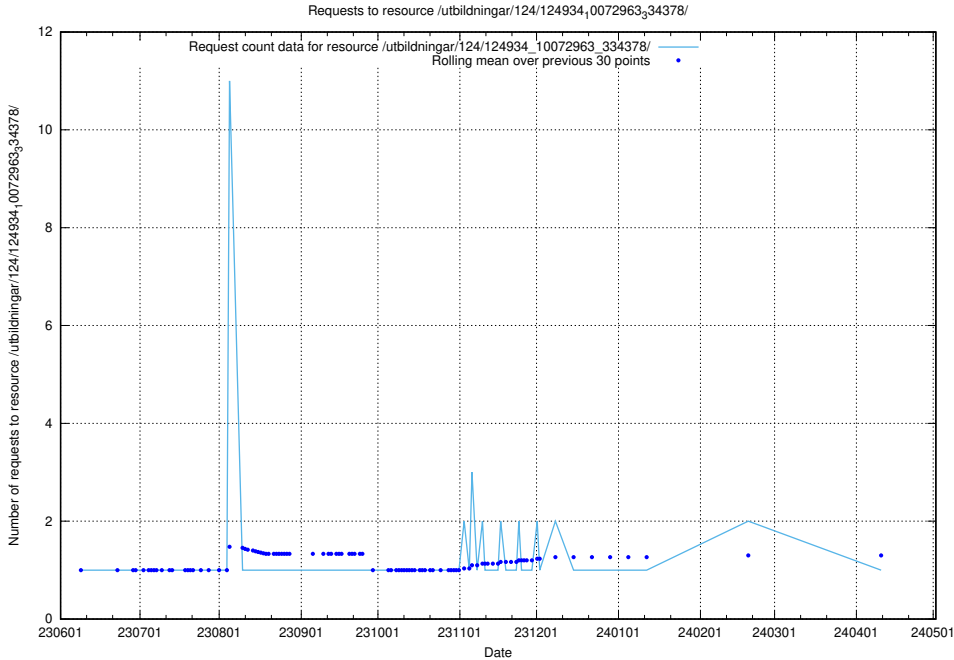

Here, we count the number of requests to resource /utbildningar/126/126546_10072944_334342/events/

5.5703 Usage of /utbildningar/124/124934_10072963_334378/

Here, we count the number of requests to resource /utbildningar/124/124934_10072963_334378/.