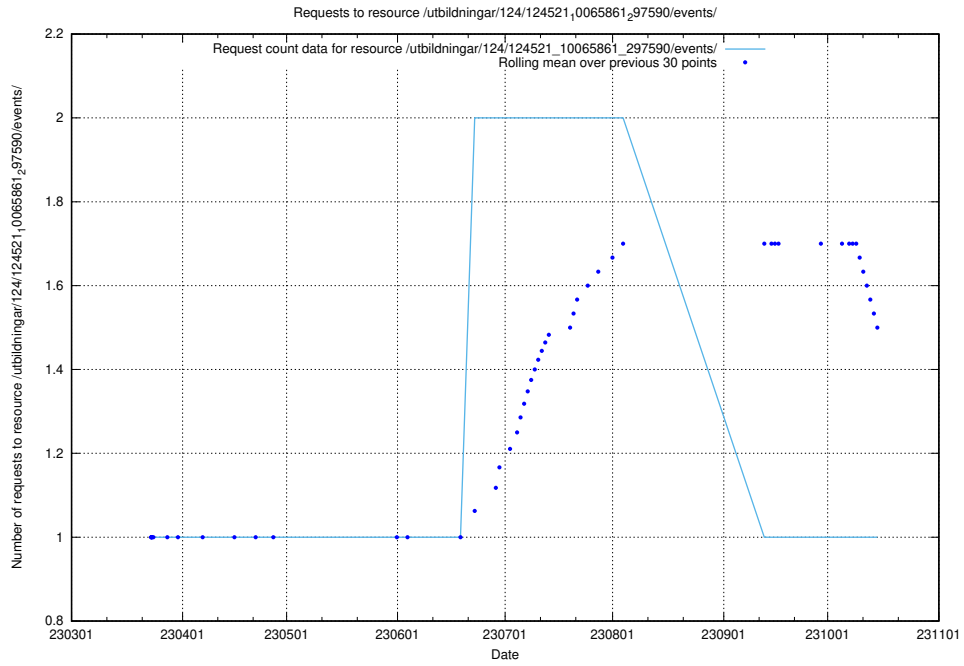

5.1286 Usage of /utbildningar/124/124521_10065861_297590/events/

Here, we count the number of requests to resource /utbildningar/124/124521_10065861_297590/events/