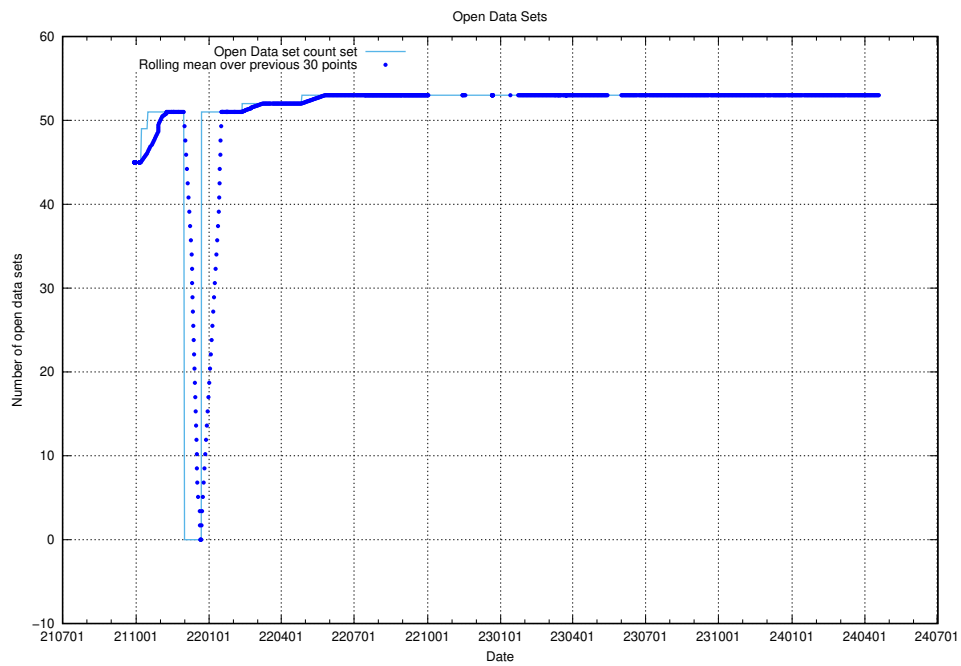

12 Open Data

This section contains statistics about JobTech's published open data in DIGG's [Sweden's data portal](https://www.dataportal.se)¹².

12.1 Number of open data sets

The tables shows the number of open data sets published by JobTech on DIGG's data portal.

¹²<https://www.dataportal.se>