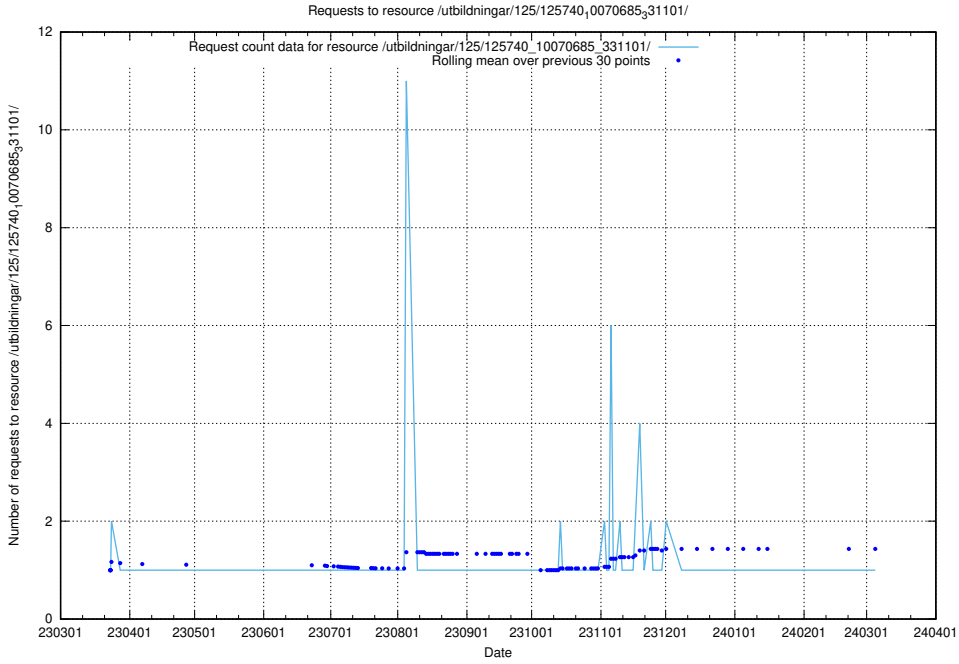

5.1043 Usage of /utbildningar/125/125740_10070685_331101/

Here, we count the number of requests to resource /utbildningar/125/125740_10070685_331101/.