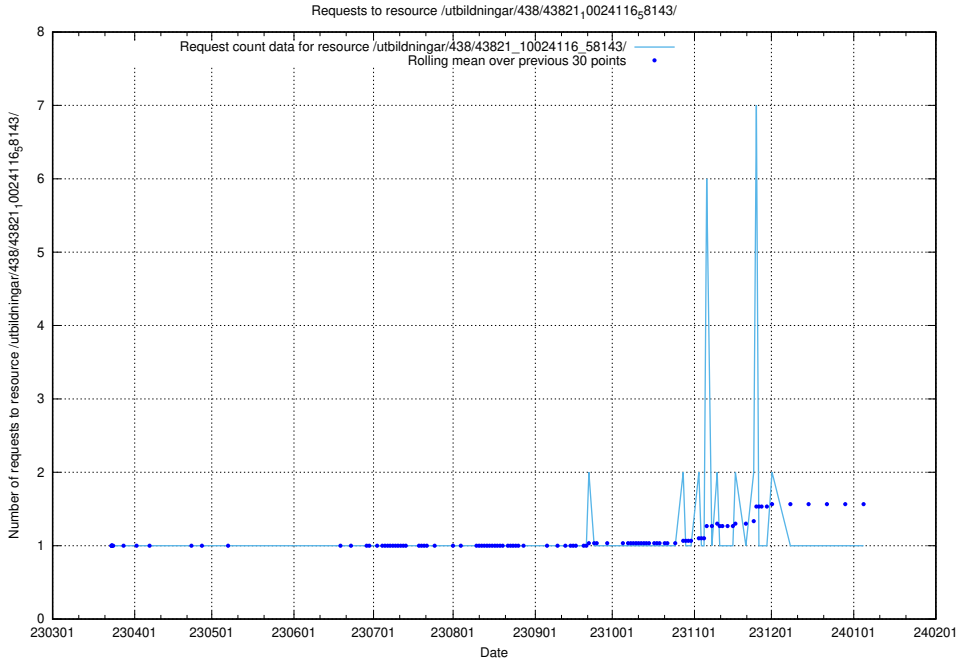

5.6118 Usage of /utbildningar/438/43821_10024116_58143/

Here, we count the number of requests to resource /utbildningar/438/43821_10024116_58143/.