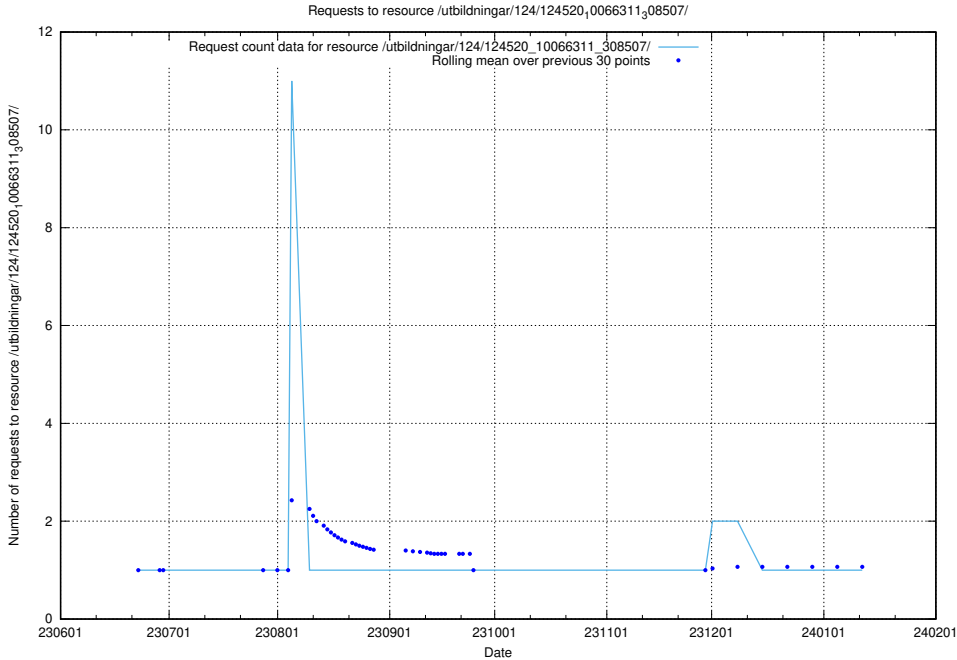

5.5570 Usage of /utbildningar/124/124520_10066311_308507/

Here, we count the number of requests to resource /utbildningar/124/124520_10066311_308507/.