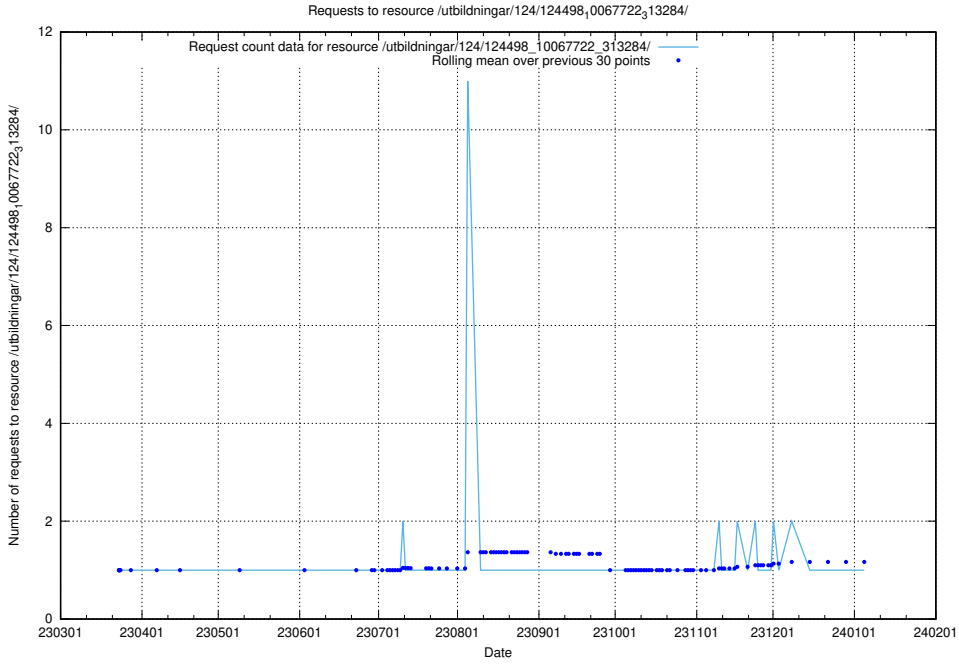

5.2552 Usage of /utbildningar/124/124498_10067722_313284/

Here, we count the number of requests to resource /utbildningar/124/124498_10067722_313284/.