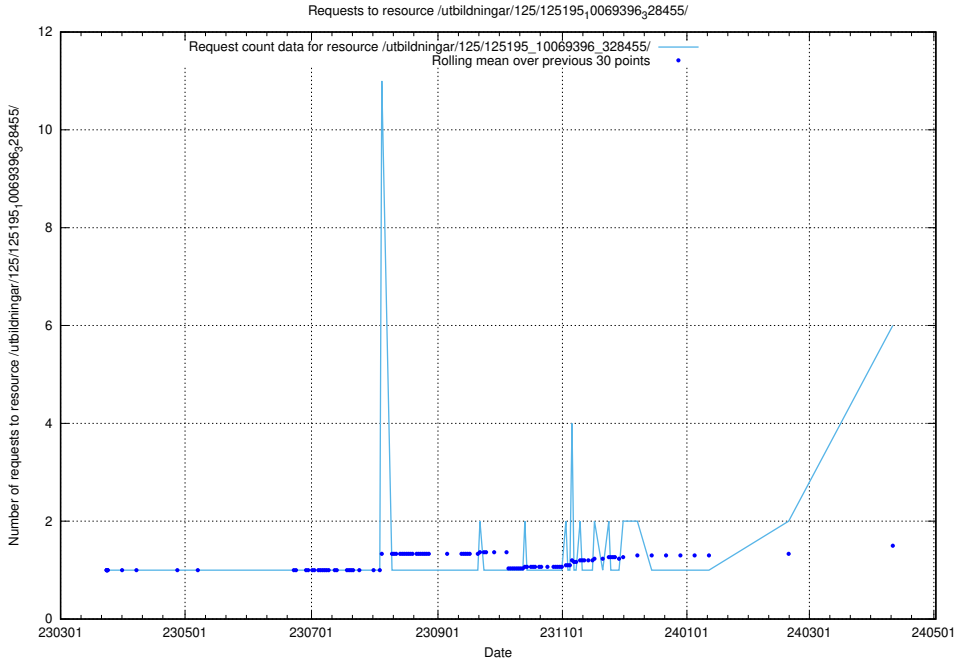

5.76 Usage of /utbildningar/125/125195_10069396_328455/

Here, we count the number of requests to resource /utbildningar/125/125195_10069396_328455/.