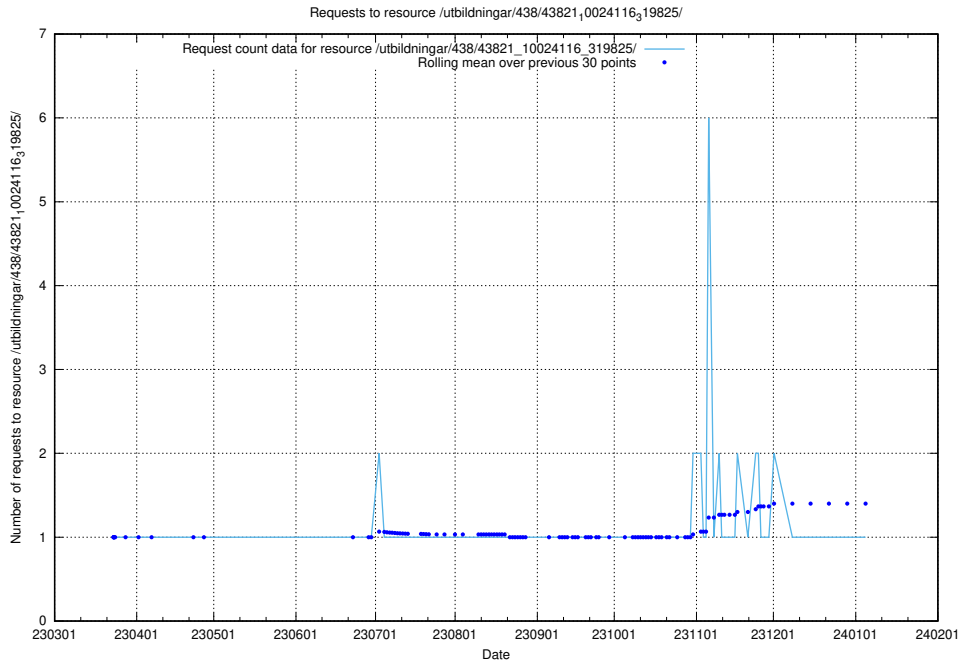

5.6119 Usage of /utbildningar/438/43821_10024116_319825/

Here, we count the number of requests to resource /utbildningar/438/43821_10024116_319825/.