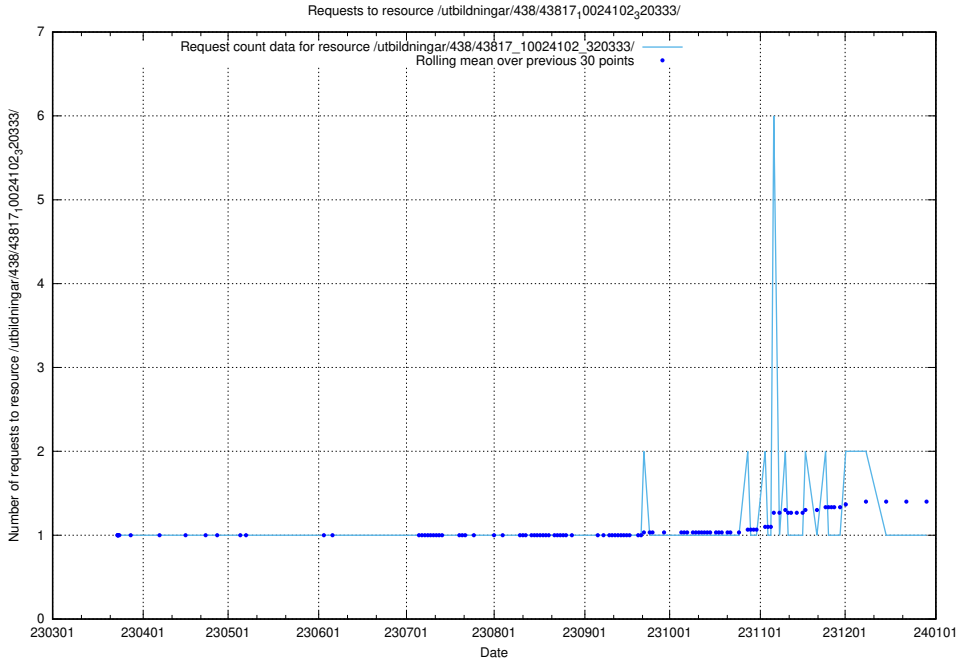

5.6124 Usage of /utbildningar/438/43817_10024102_320333/

Here, we count the number of requests to resource /utbildningar/438/43817_10024102_320333/.