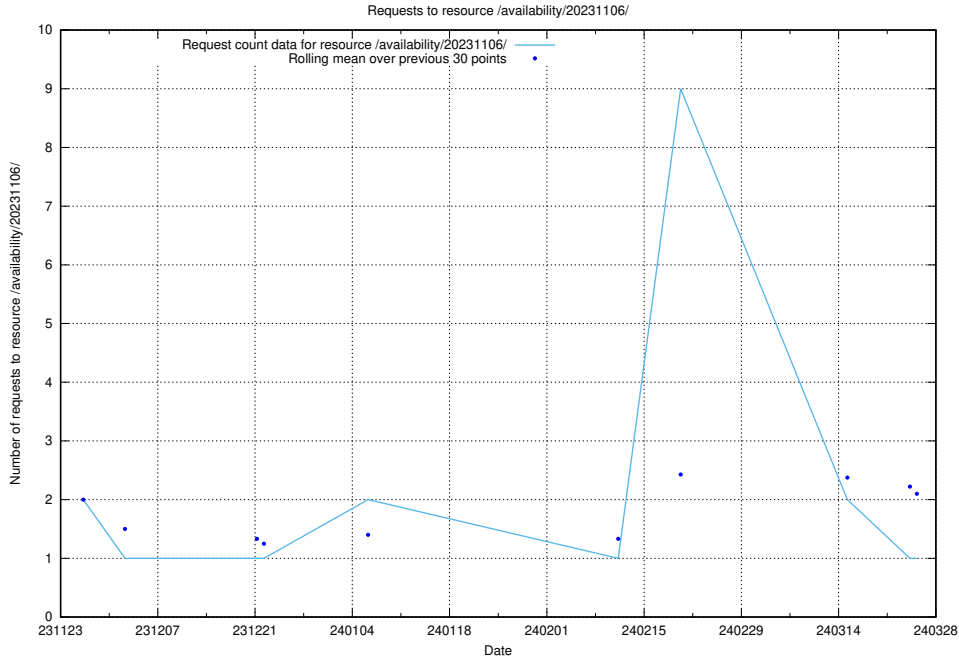

Here, we count the number of requests to resource /taxonomy/version/1/query/concepts-describing-occupation-experience-in-years/.

5.3809 Usage of /availability/20231106/

Here, we count the number of requests to resource /availability/20231106/.