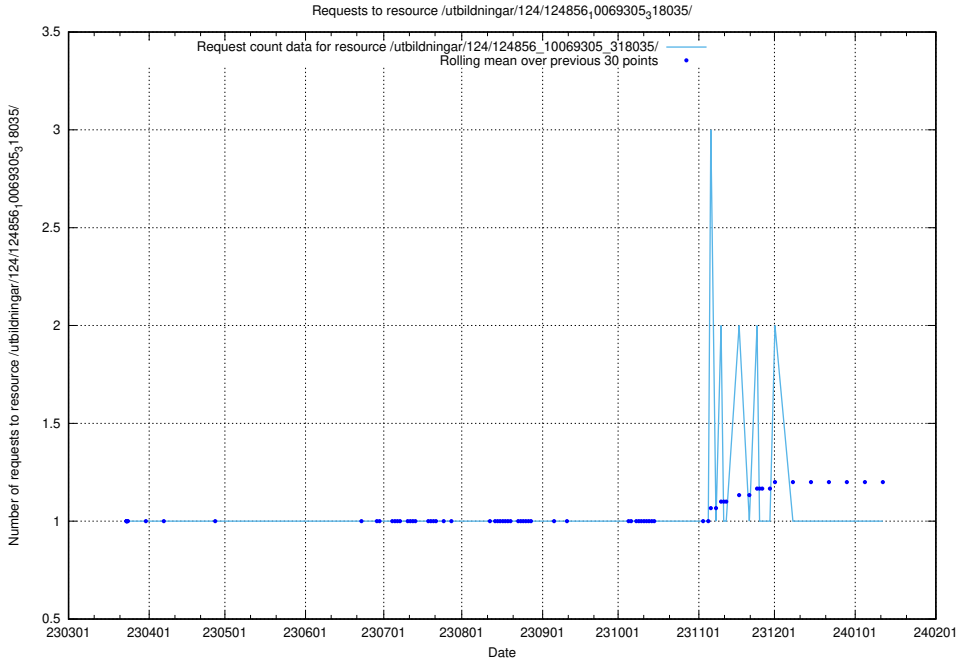

5.1234 Usage of /utbildningar/124/124856_10069305_318035/

Here, we count the number of requests to resource /utbildningar/124/124856_10069305_318035/.