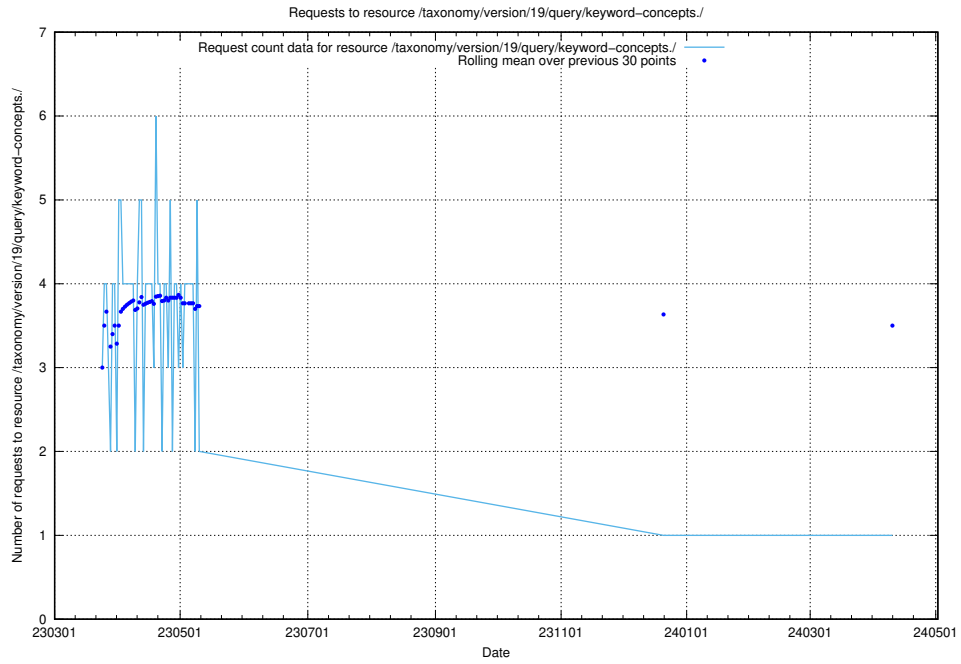

5.5932 Usage of /taxonomy/version/19/query/keyword-concepts-with-relations/

Here, we count the number of requests to resource /taxonomy/version/19/query/keyword-concepts-with-relations/.

5.5933 Usage of /taxonomy/version/19/query/eu-regions/