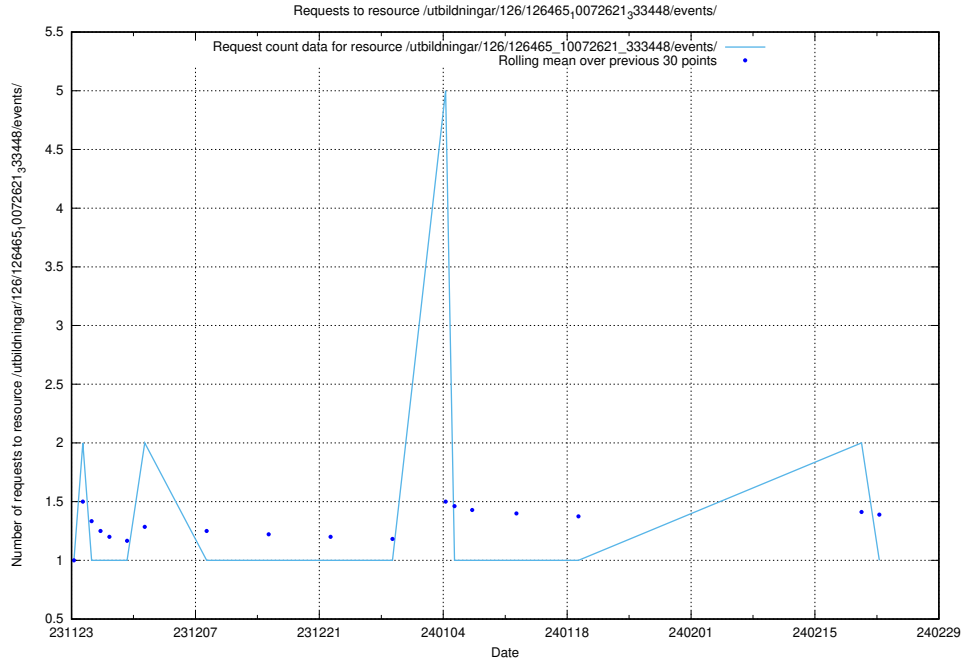

5.3863 Usage of /utbildningar/126/126465_10072621_333448/events/

Here, we count the number of requests to resource /utbildningar/126/126465_10072621_333448/events/