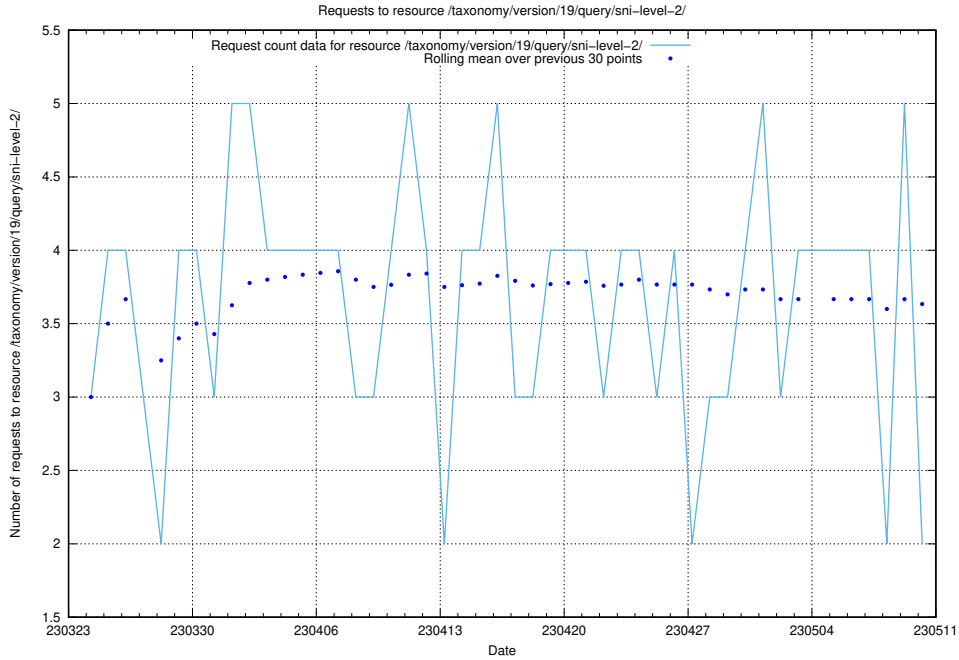

5.977 Usage of /taxonomy/version/19/query/sni-level-2/

Here, we count the number of requests to resource /taxonomy/version/19/query/sni-level-2/.