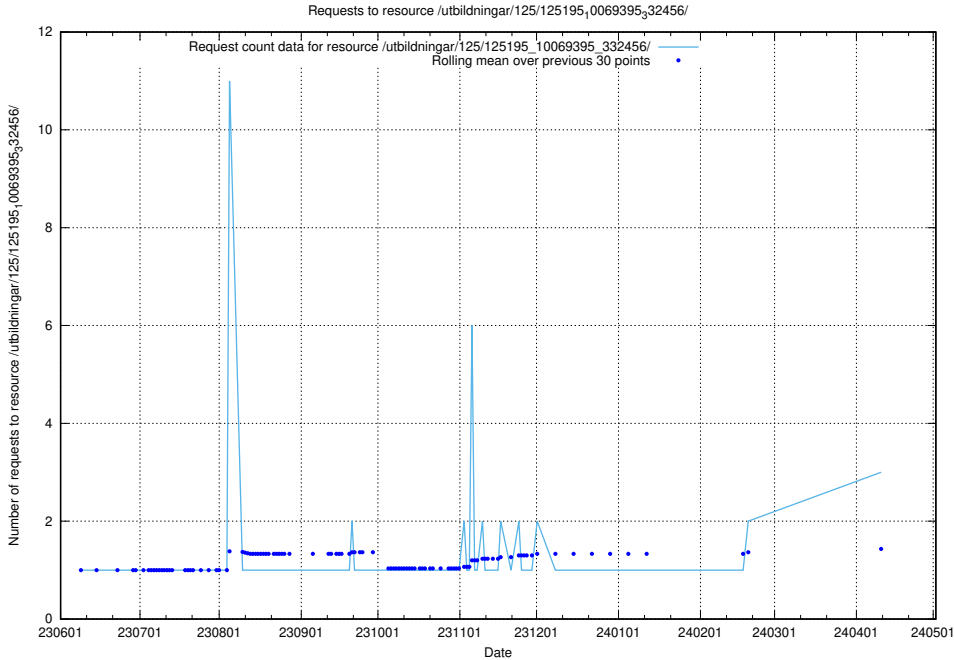

5.457 Usage of /utbildningar/125/125195_10069395_332456/

Here, we count the number of requests to resource /utbildningar/125/125195_10069395_332456/.