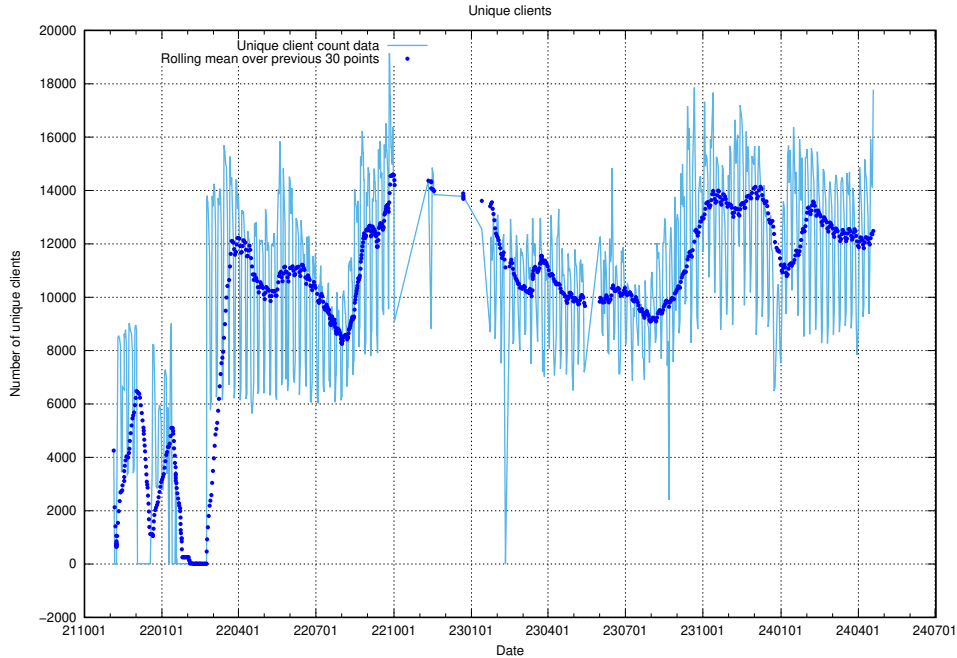

8.2 Number of unique clients

Here we extract the number of unique clients that have used our APIs.