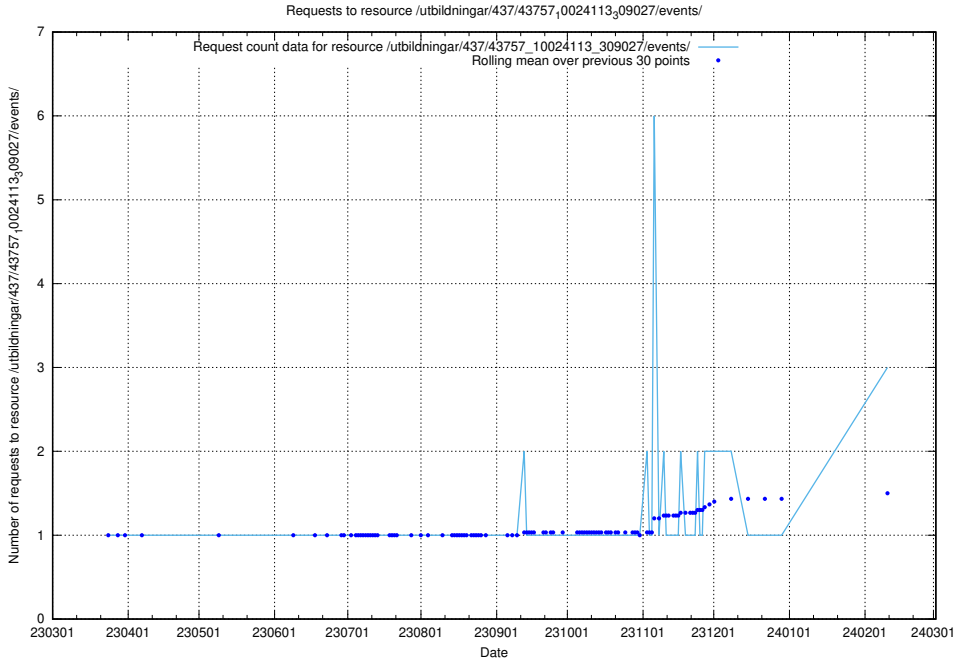

5.495 Usage of /utbildningar/437/43757_10024113_309027/events/

Here, we count the number of requests to resource /utbildningar/437/43757_10024113_309027/events/.