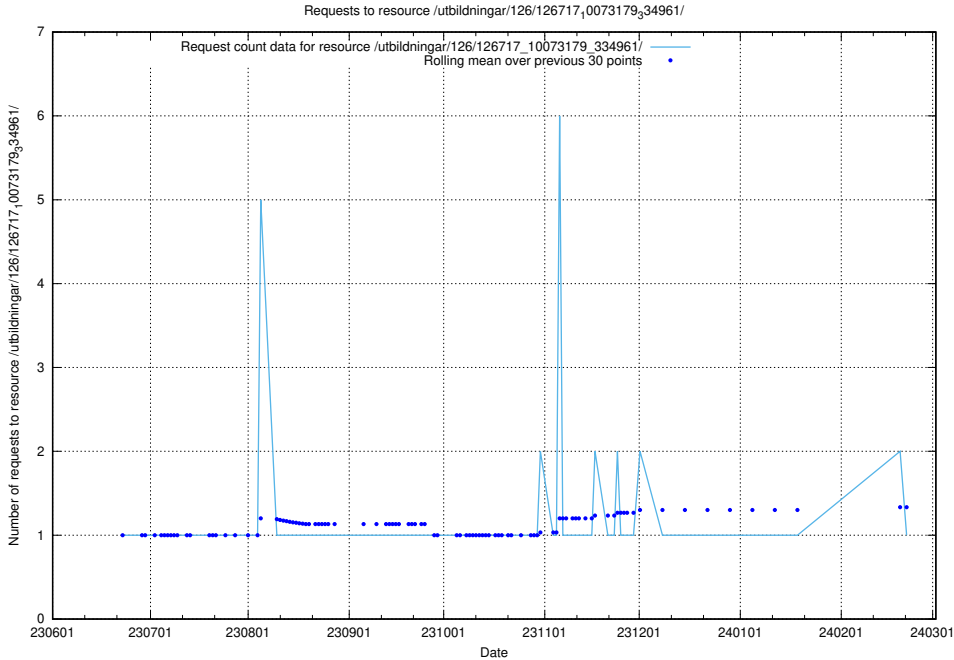

5.5432 Usage of /utbildningar/126/126717_10073179_334961/

Here, we count the number of requests to resource /utbildningar/126/126717_10073179_334961/.