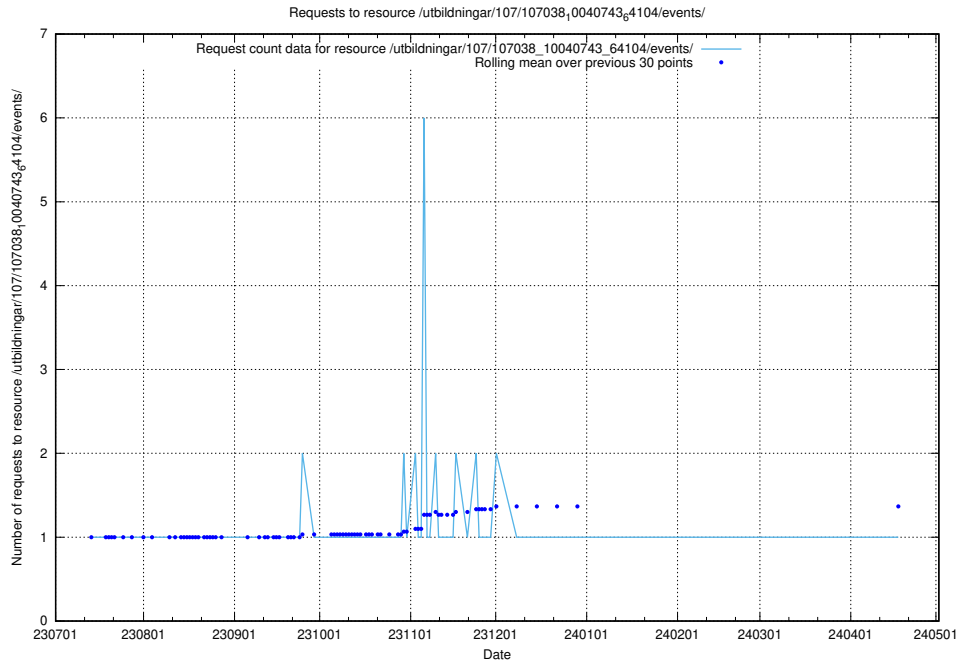

5.4897 Usage of /utbildningar/107/107038_10040743_64104/events/

Here, we count the number of requests to resource /utbildningar/107/107038_10040743_64104/events/.