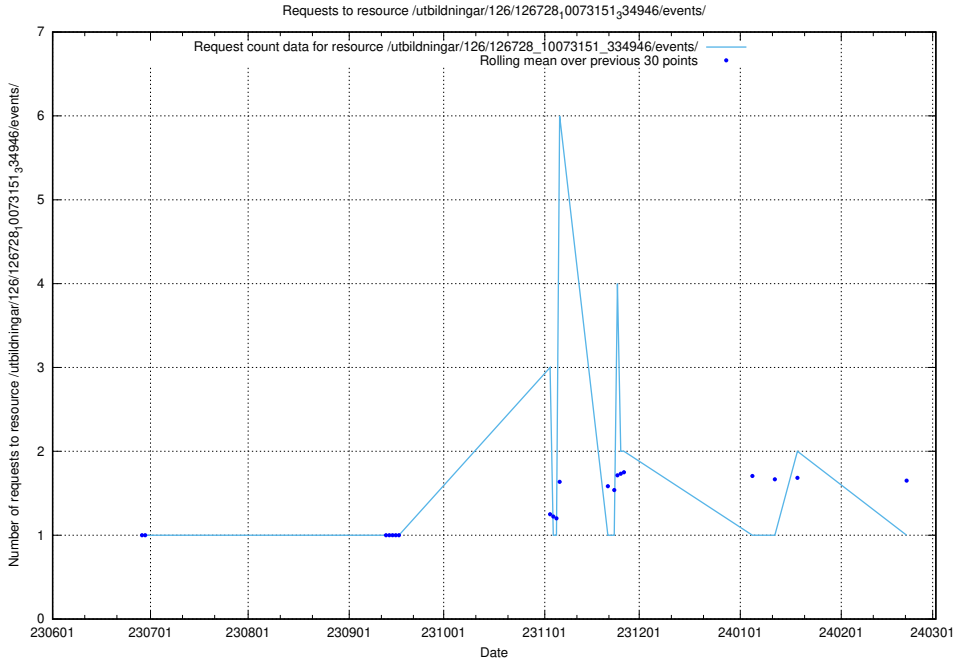

5.5266 Usage of /utbildningar/126/126728_10073151_334946/events/

Here, we count the number of requests to resource /utbildningar/126/126728_10073151_334946/events/