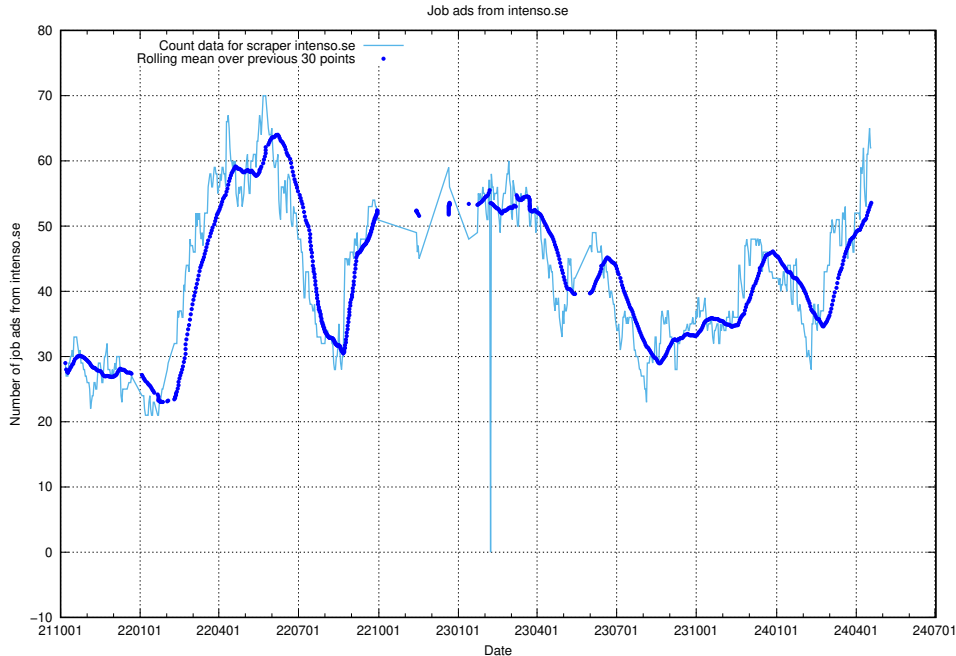

13.17 Number of ads by scraper intenso.se

Here, we count the number of job ads scraped from intenso.se.