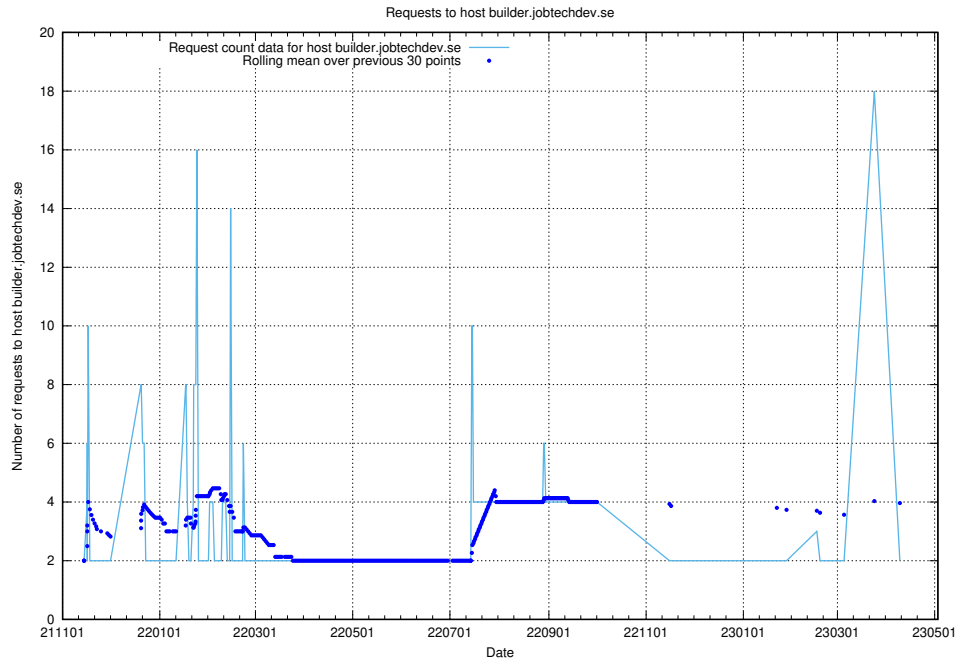

7.273 Usage of builder.jobtechdev.se

Here, we count the number of requests to host builder.jobtechdev.se.