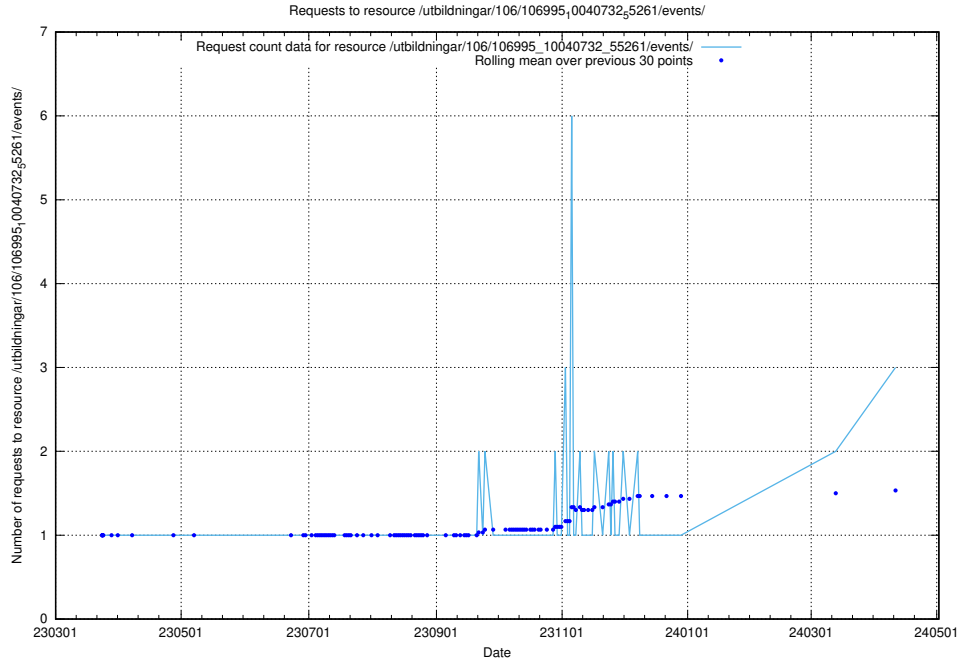

5.424 Usage of /utbildningar/106/106995_10040732_55261/events/

Here, we count the number of requests to resource /utbildningar/106/106995_10040732_55261/events/.

5.425 Usage of /utbildningar/125/125918_10070220_320937/events/