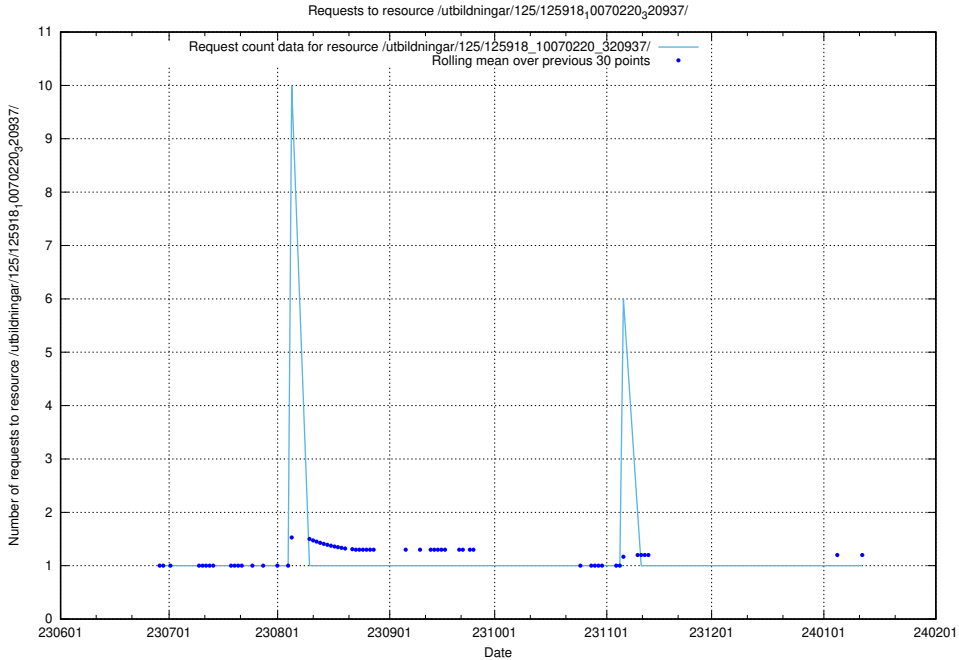

5.5280 Usage of /utbildningar/125/125918_10070220_320937/

Here, we count the number of requests to resource /utbildningar/125/125918_10070220_320937/.