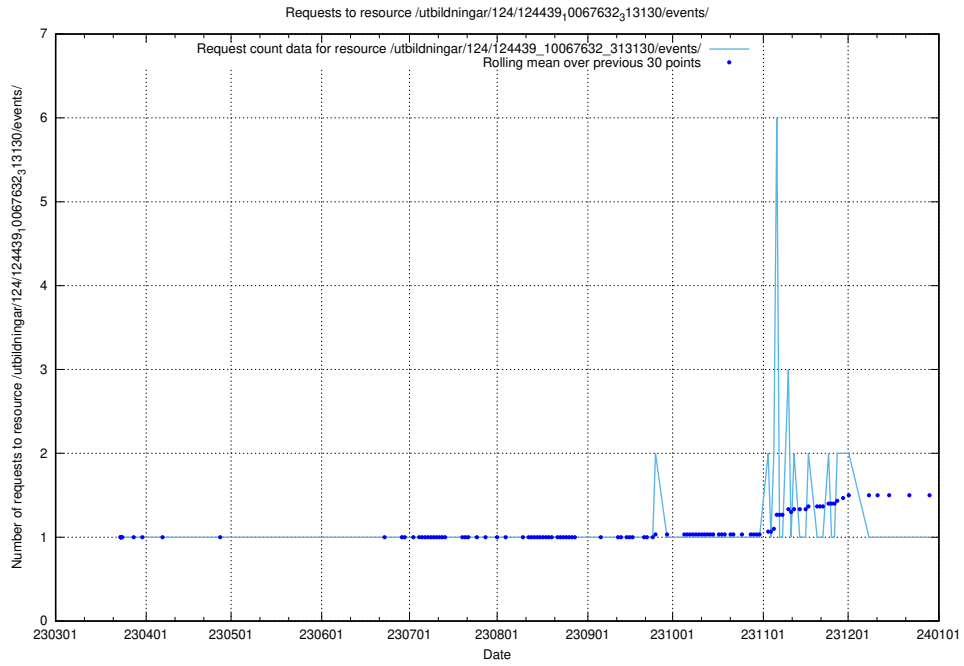

5.3491 Usage of /utbildningar/124/124439_10067632_313130/events/

Here, we count the number of requests to resource /utbildningar/124/124439_10067632_313130/events/