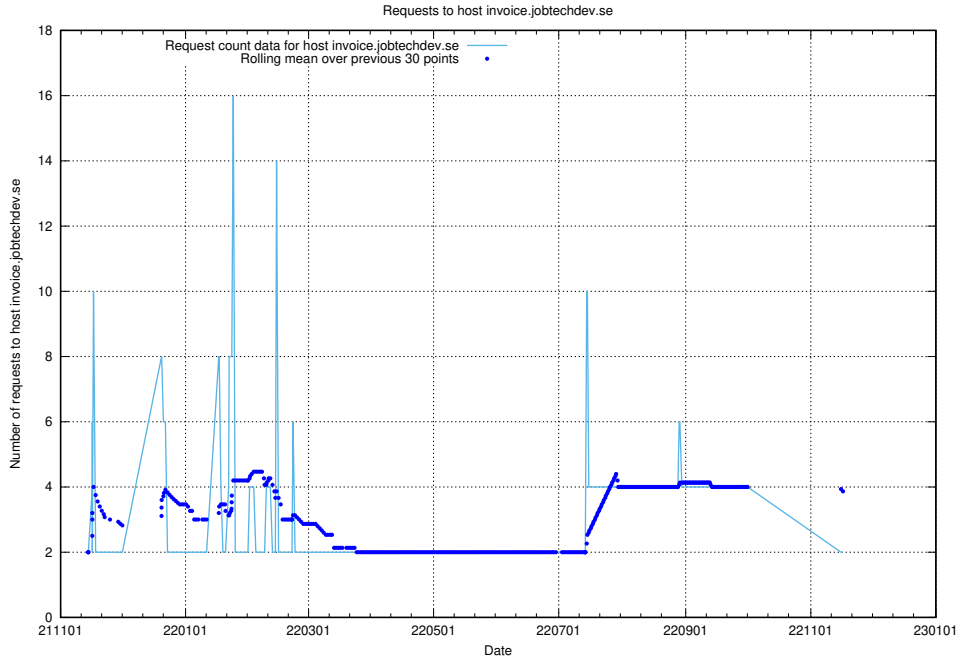

7.591 Usage of invoice.jobtechdev.se

Here, we count the number of requests to host invoice.jobtechdev.se.