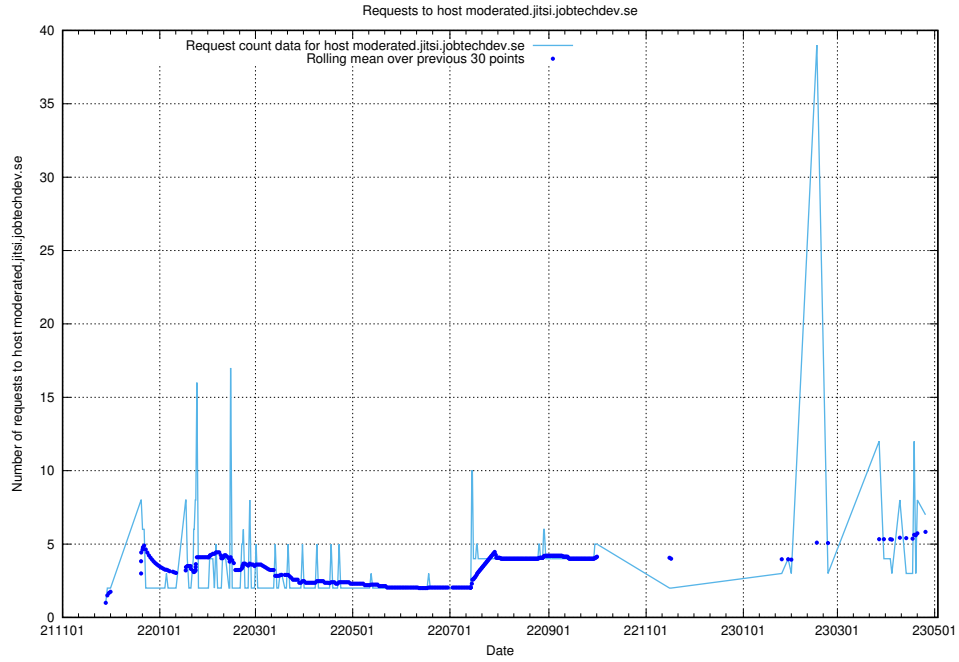

7.73 Usage of moderated.jitsi.jobtechdev.se

Here, we count the number of requests to host moderated.jitsi.jobtechdev.se.