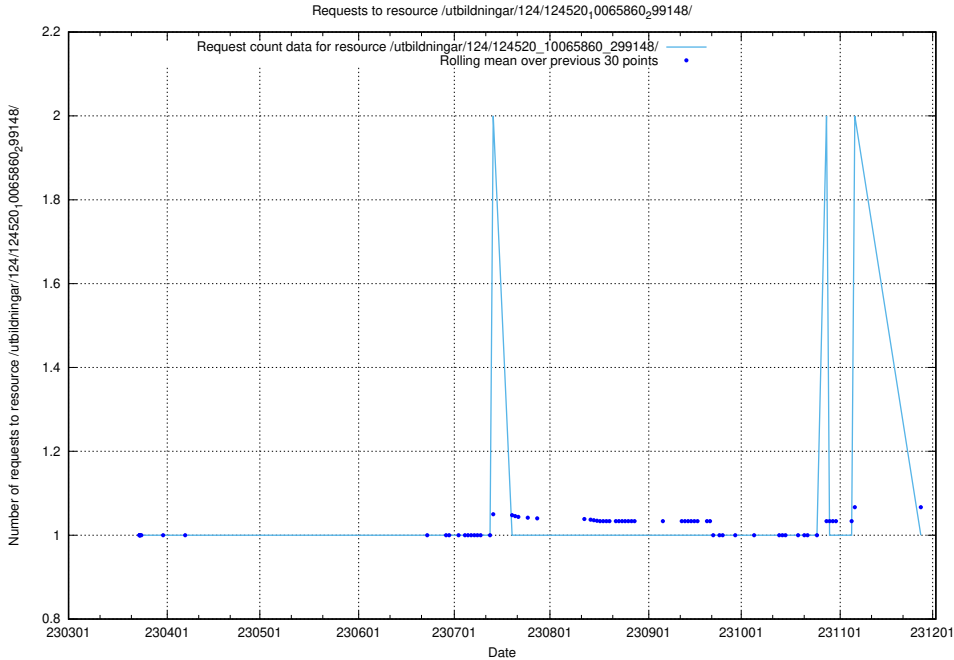

5.1315 Usage of /utbildningar/124/124520_10065860_299148/

Here, we count the number of requests to resource /utbildningar/124/124520_10065860_299148/.

5.1316 Usage of /utbildningar/124/124520_10065858_297601/events/