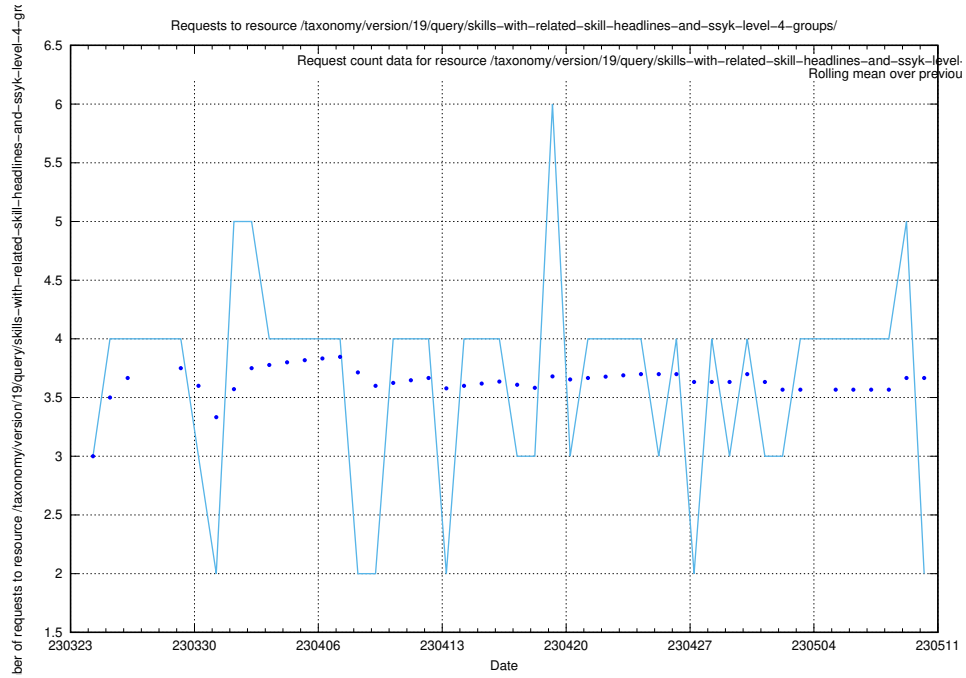

5.979 Usage of /taxonomy/version/19/query/skills-with-related-skill-headlines-and-ssyk-level-4-groups/

Here, we count the number of requests to resource /taxonomy/version/19/query/skills-with-related-skill-headlines-and-ssyk-level-4-groups/.