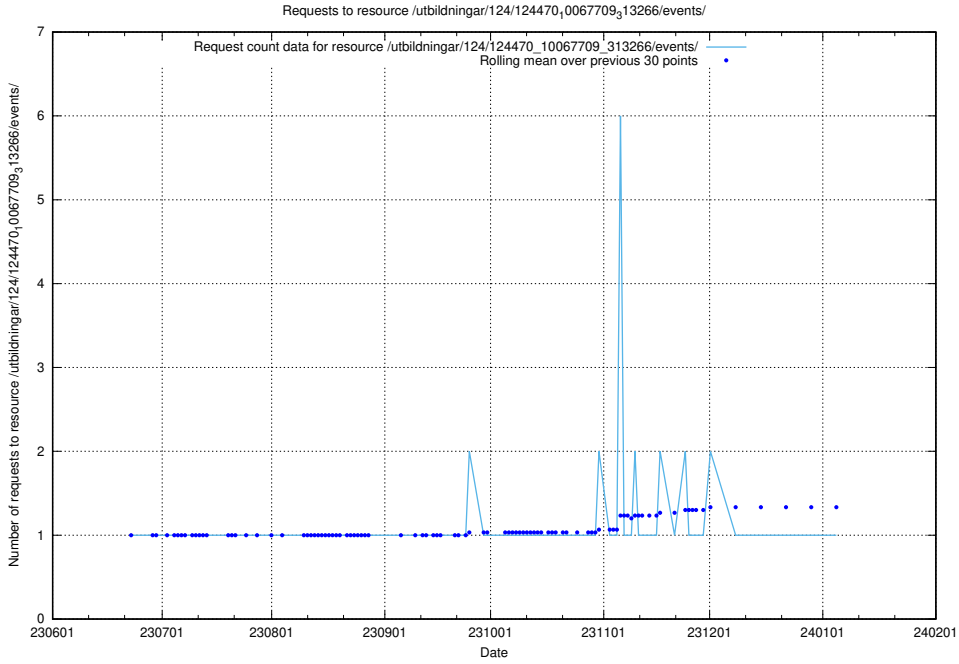

5.5616 Usage of /utbildningar/124/124470_10067709_313266/events/

Here, we count the number of requests to resource /utbildningar/124/124470_10067709_313266/events/