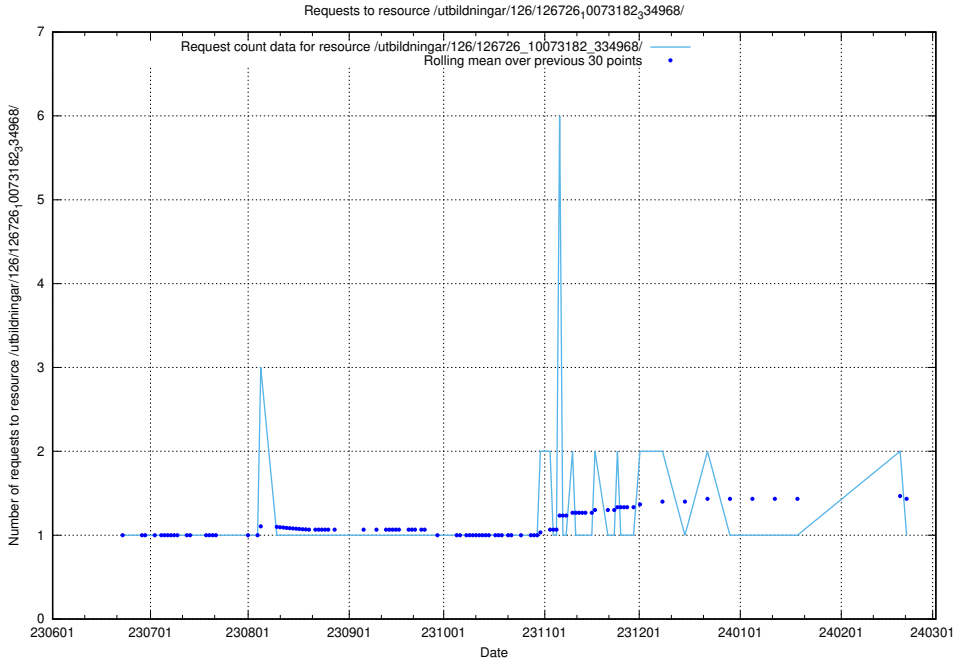

Here, we count the number of requests to resource /utbildningar/126/126728_10073151_334946/.

5.5416 Usage of /utbildningar/126/126726_10073182_334968/

Here, we count the number of requests to resource /utbildningar/126/126726_10073182_334968/.