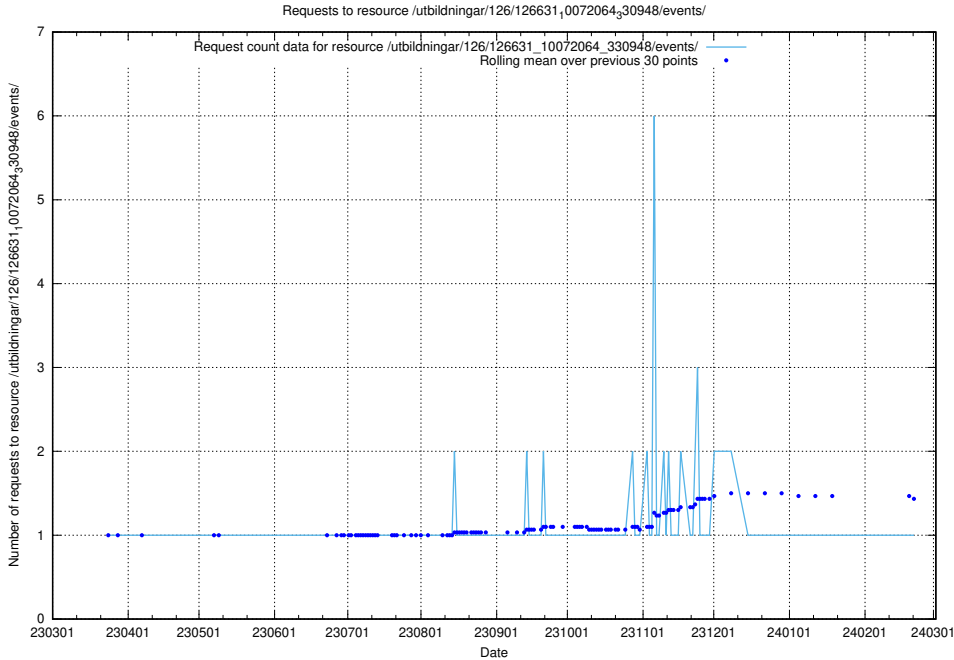

5.5991 Usage of /utbildningar/126/126631_10072064_330948/events/

Here, we count the number of requests to resource /utbildningar/126/126631_10072064_330948/events/