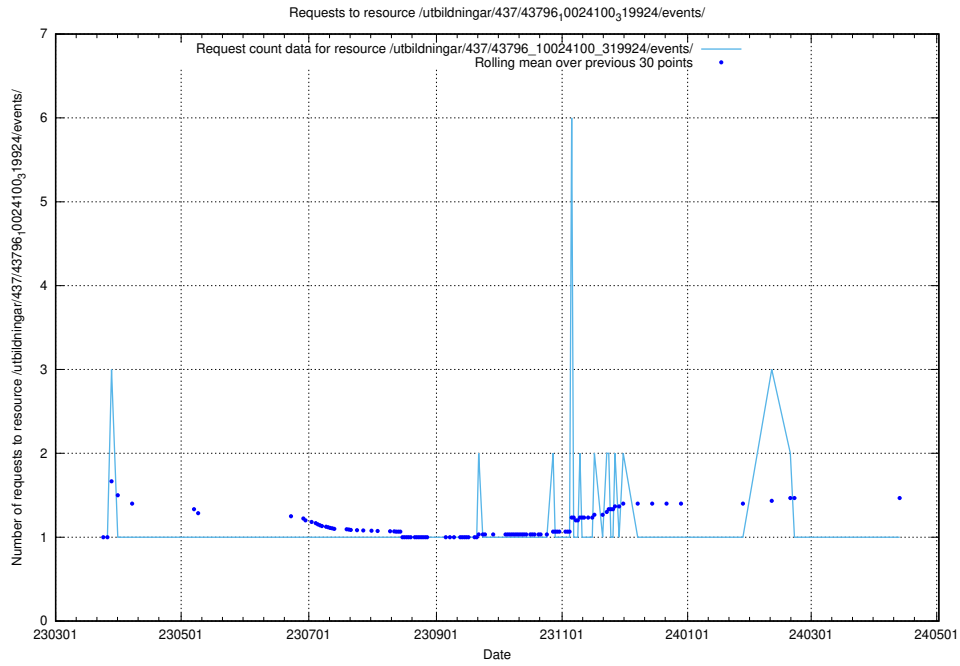

5.5969 Usage of /utbildningar/437/43796_10024100_319924/events/

Here, we count the number of requests to resource /utbildningar/437/43796_10024100_319924/events/.