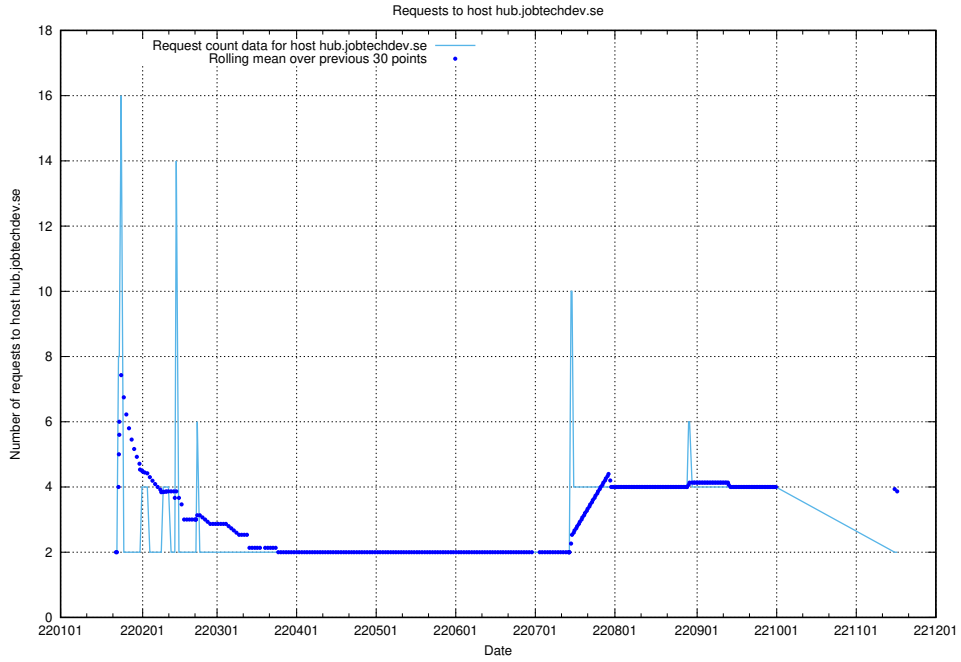

Here, we count the number of requests to host main.jobtechdev.se.

7.594 Usage of hub.jobtechdev.se

Here, we count the number of requests to host hub.jobtechdev.se.

7.595 Usage of food.jobtechdev.se

Here, we count the number of requests to host food.jobtechdev.se.