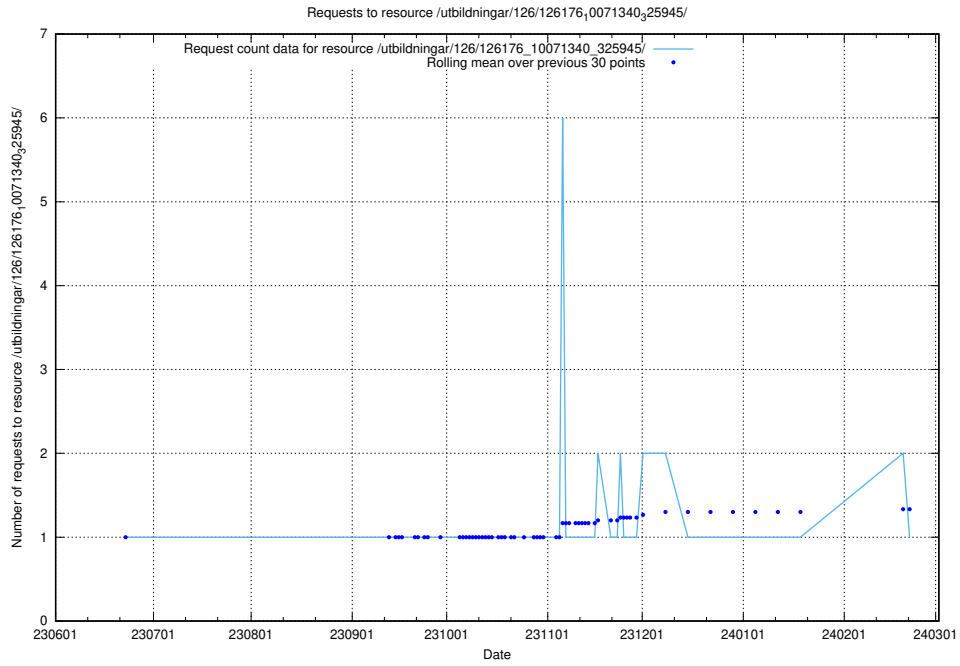

5.5493 Usage of /utbildningar/126/126176_10071340_325945/

Here, we count the number of requests to resource /utbildningar/126/126176_10071340_325945/.