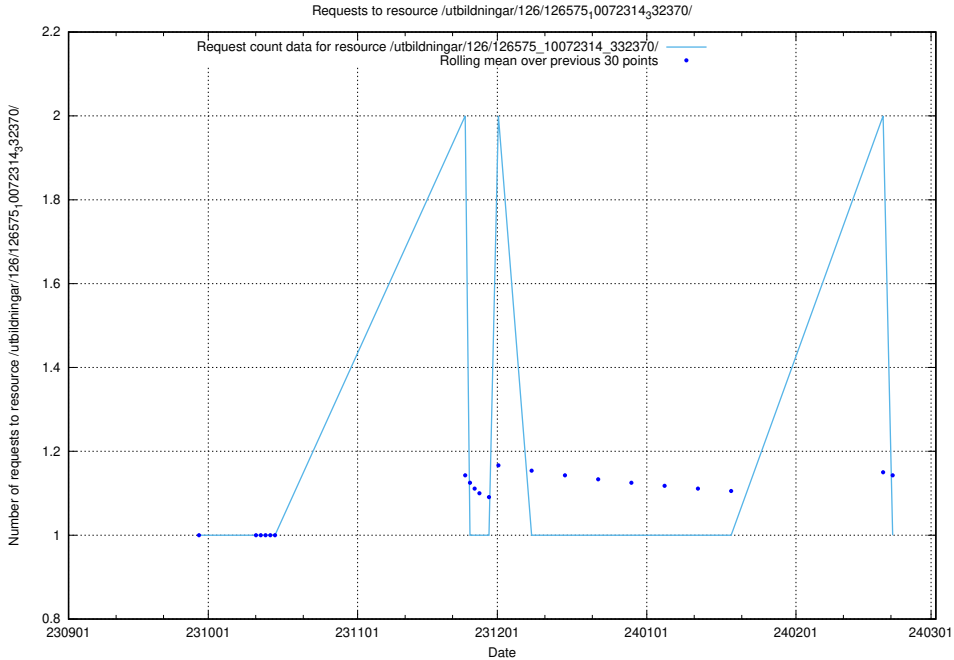

5.4278 Usage of /utbildningar/126/126575_10072314_332370/

Here, we count the number of requests to resource /utbildningar/126/126575_10072314_332370/.