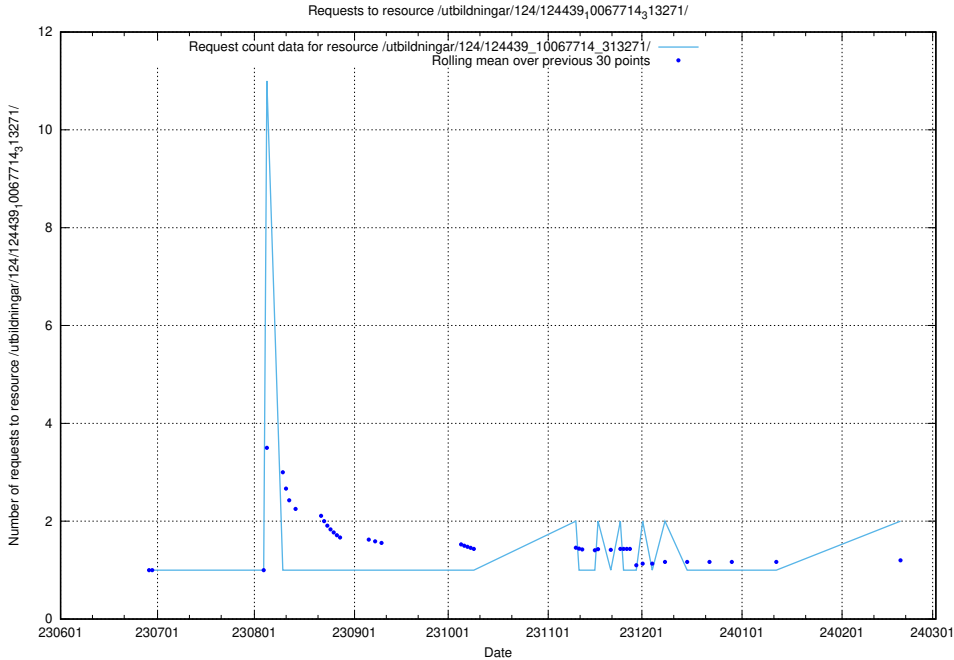

5.872 Usage of /utbildningar/124/124439_10067714_313271/

Here, we count the number of requests to resource /utbildningar/124/124439_10067714_313271/.