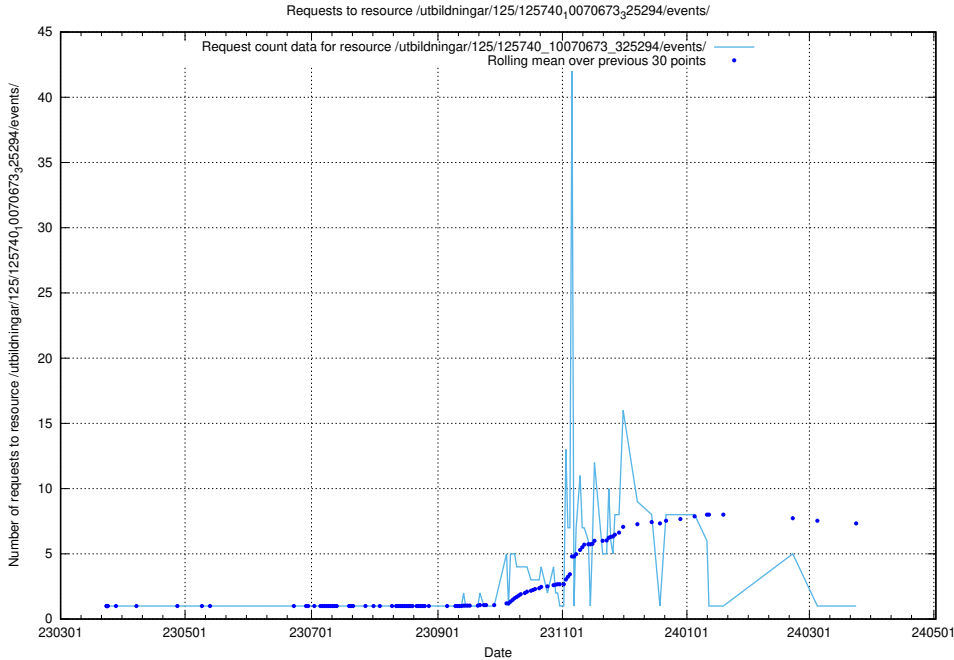

5.1056 Usage of /utbildningar/125/125740_10070673_325294/events/

Here, we count the number of requests to resource /utbildningar/125/125740_10070673_325294/events/