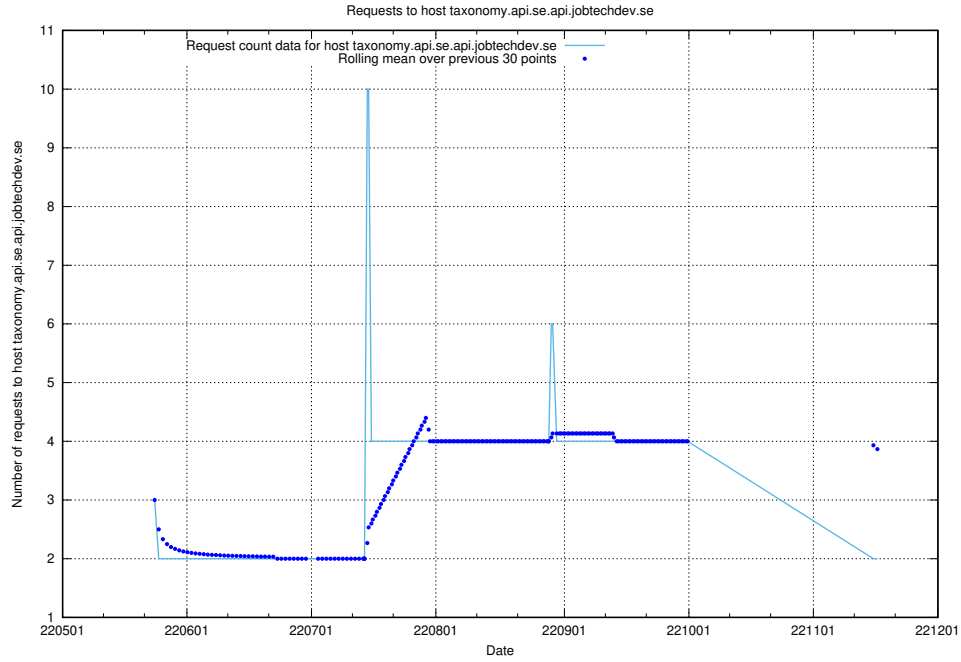

7.418 Usage of taxonomy.api.se.api.jobtechdev.se

Here, we count the number of requests to host taxonomy.api.se.api.jobtechdev.se.