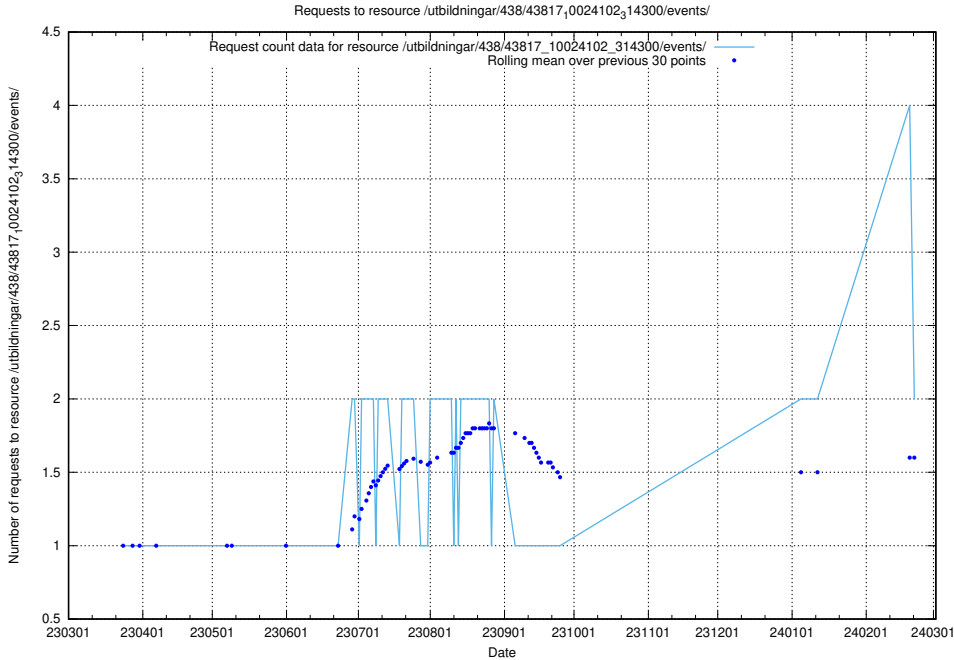

5.983 Usage of /utbildningar/438/43817_10024102_314300/events/

Here, we count the number of requests to resource /utbildningar/438/43817_10024102_314300/events/.