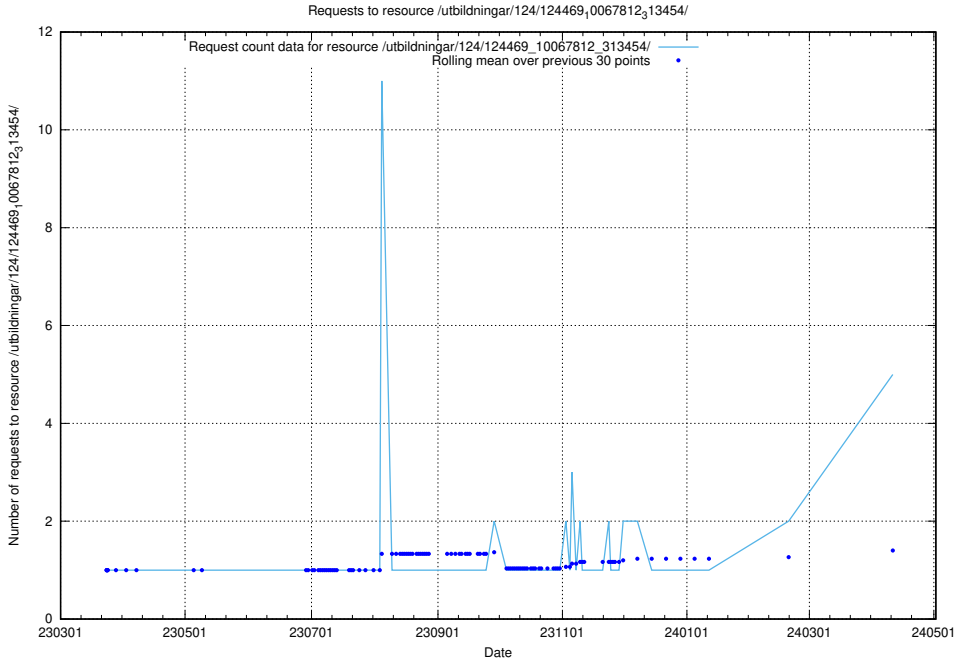

5.165 Usage of /utbildningar/124/124469_10067812_313454/

Here, we count the number of requests to resource /utbildningar/124/124469_10067812_313454/.