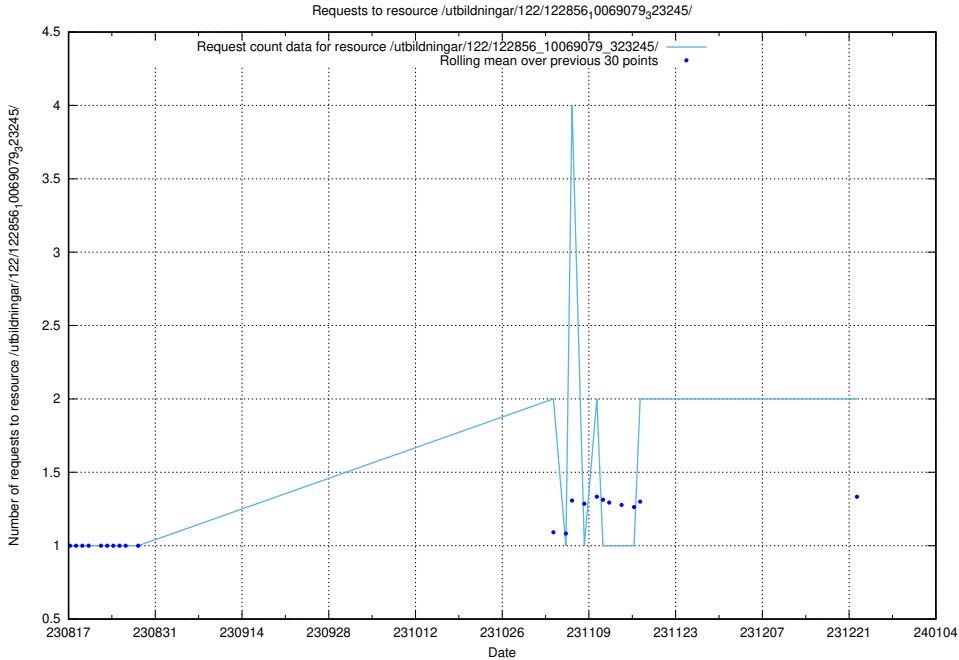

5.795 Usage of /utbildningar/122/122856_10069079_323245/

Here, we count the number of requests to resource /utbildningar/122/122856_10069079_323245/.