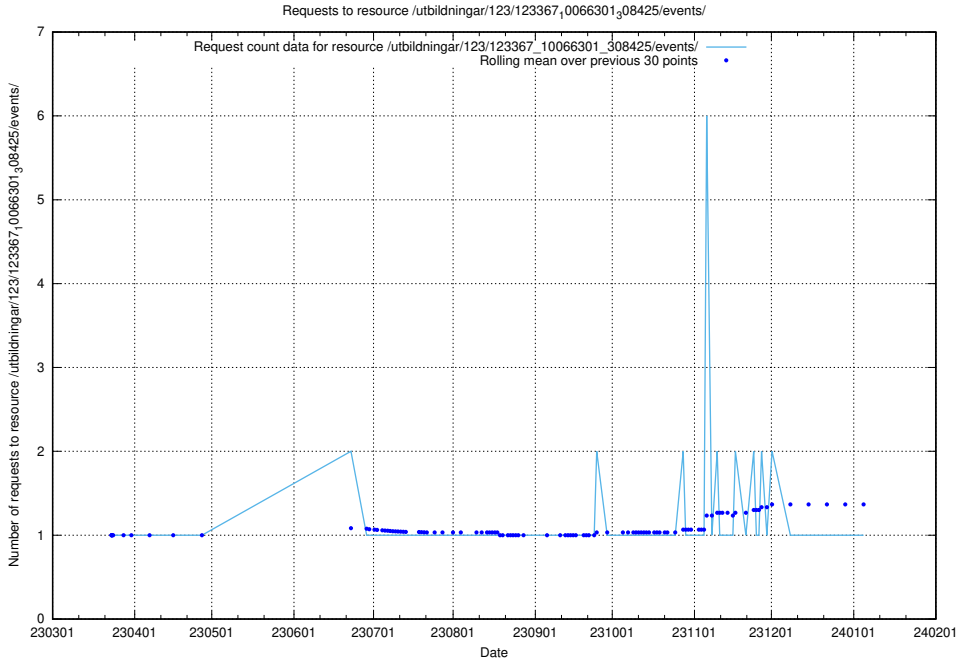

5.4372 Usage of /utbildningar/123/123367_10066301_308425/events/

Here, we count the number of requests to resource /utbildningar/123/123367_10066301_308425/events/