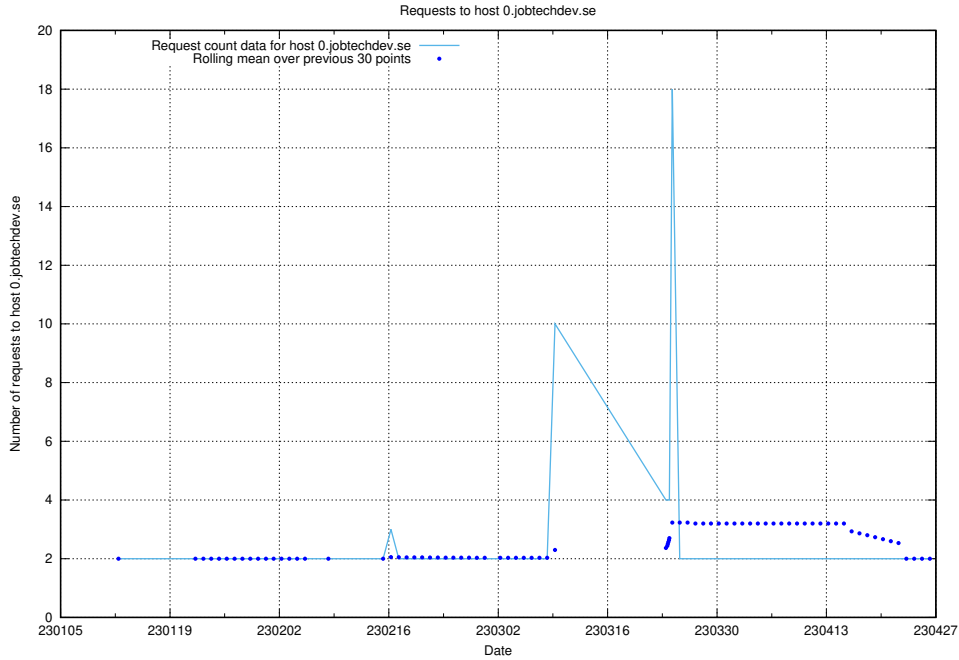

7.297 Usage of 0.jobtechdev.se

Here, we count the number of requests to host 0.jobtechdev.se.

7.298 Usage of 0.0.jobtechdev.se

Here, we count the number of requests to host 0.0.jobtechdev.se.

7.299 Usage of idp-test.jobtechdev.se