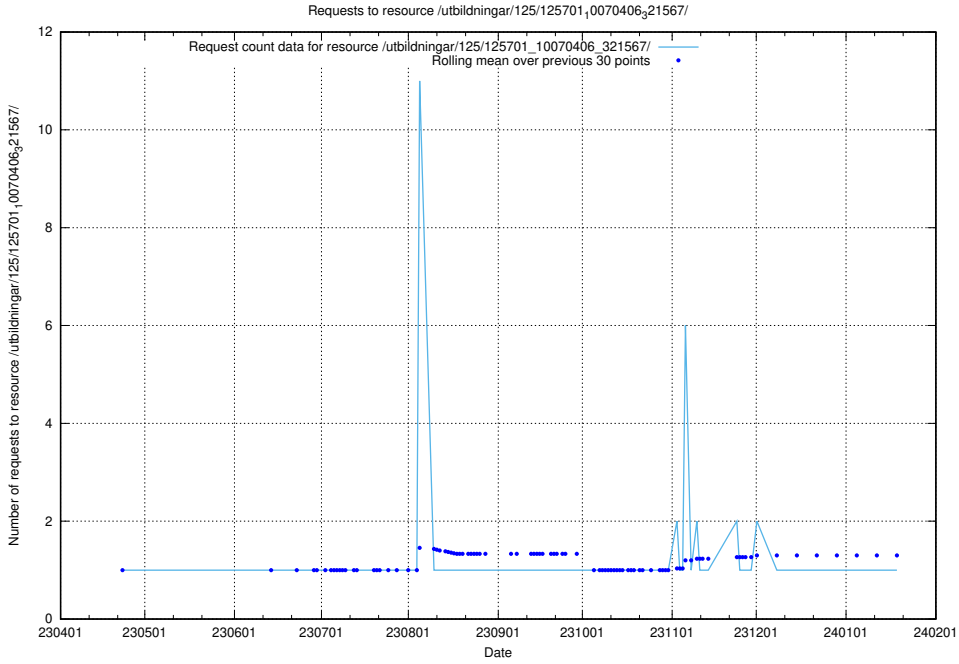

5.5842 Usage of /utbildningar/125/125701_10070406_321567/

Here, we count the number of requests to resource /utbildningar/125/125701_10070406_321567/.