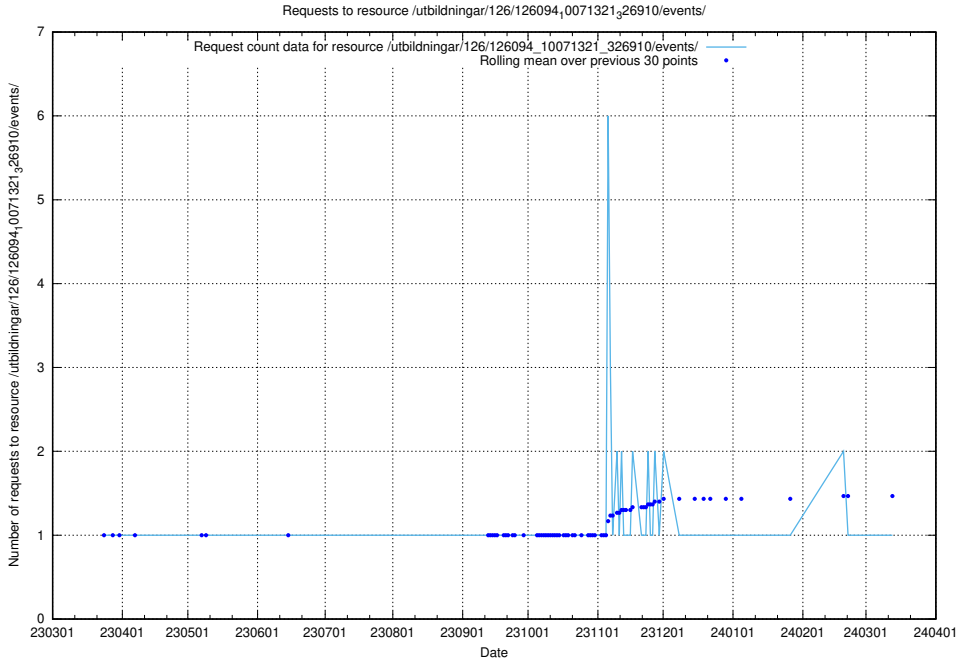

5.5998 Usage of /utbildningar/126/126094_10071321_326910/events/

Here, we count the number of requests to resource /utbildningar/126/126094_10071321_326910/events/