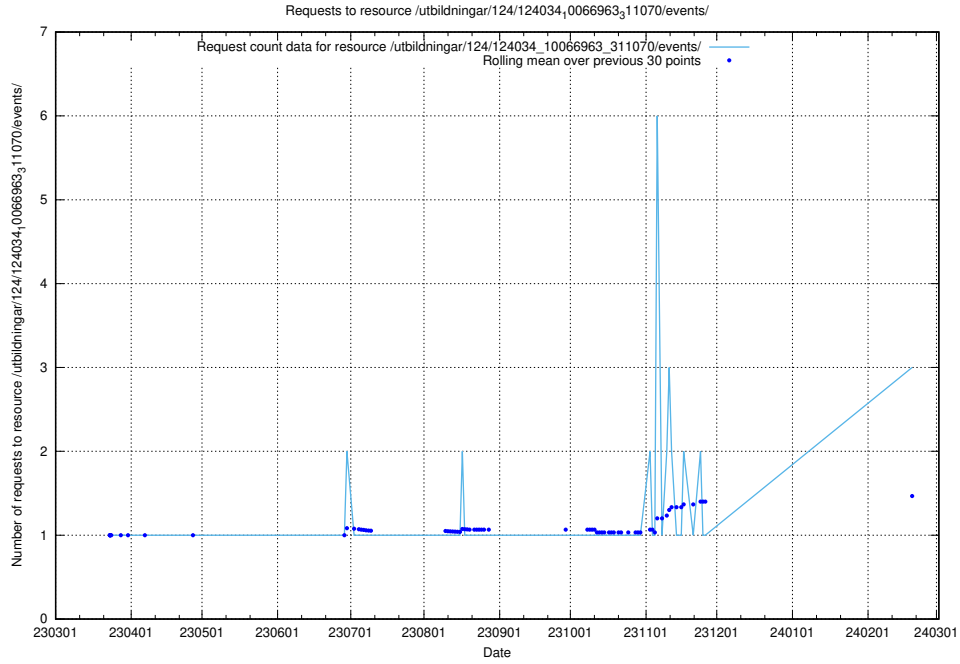

5.393 Usage of /utbildningar/124/124034_10066963_311070/events/

Here, we count the number of requests to resource /utbildningar/124/124034_10066963_311070/events/