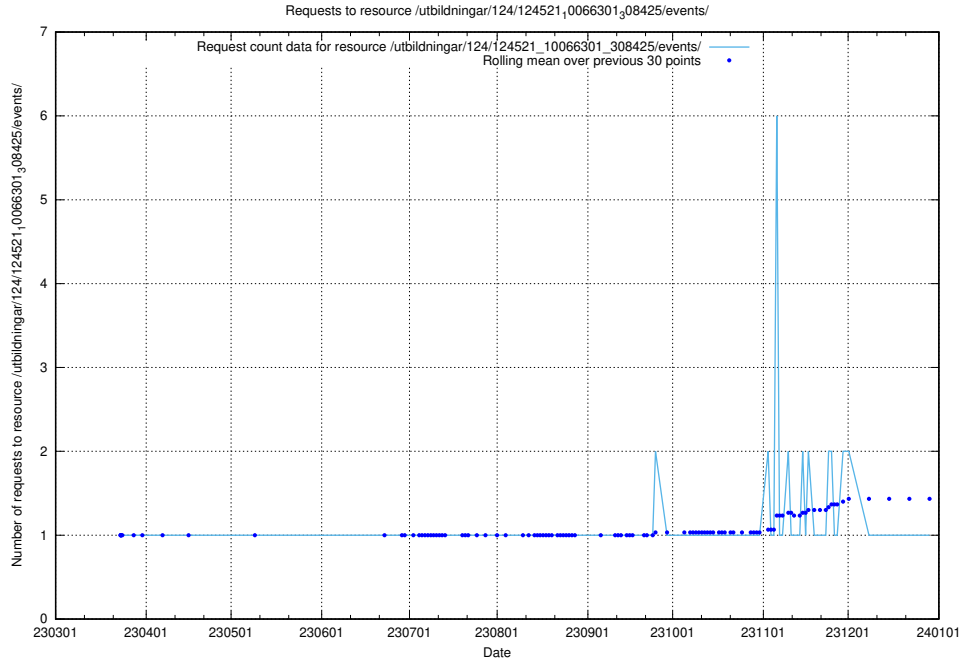

Here, we count the number of requests to resource /taxonomy/Chefsyrken/.

5.1273 Usage of /utbildningar/124/124521_10066301_308425/events/

Here, we count the number of requests to resource /utbildningar/124/124521_10066301_308425/events/