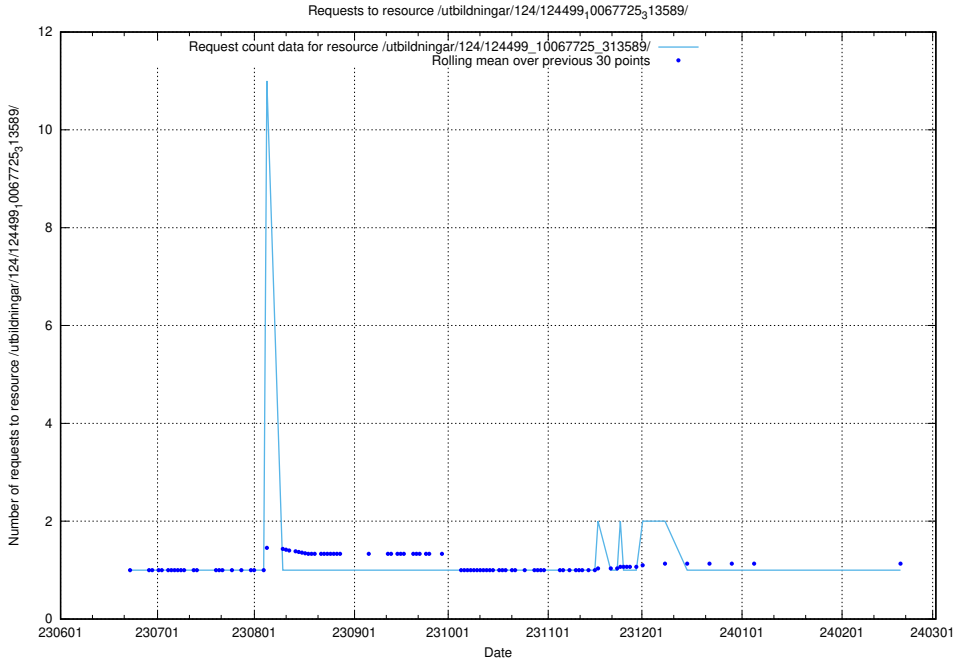

5.5596 Usage of /utbildningar/124/124499_10067725_313589/

Here, we count the number of requests to resource /utbildningar/124/124499_10067725_313589/.