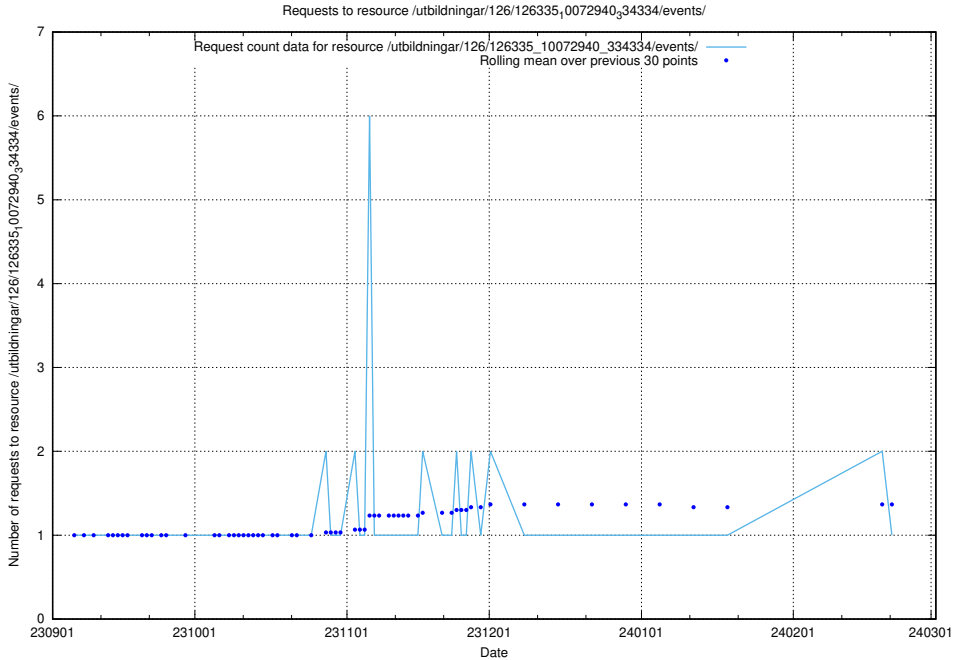

5.4491 Usage of /utbildningar/126/126335_10072940_334334/events/

Here, we count the number of requests to resource /utbildningar/126/126335_10072940_334334/events/