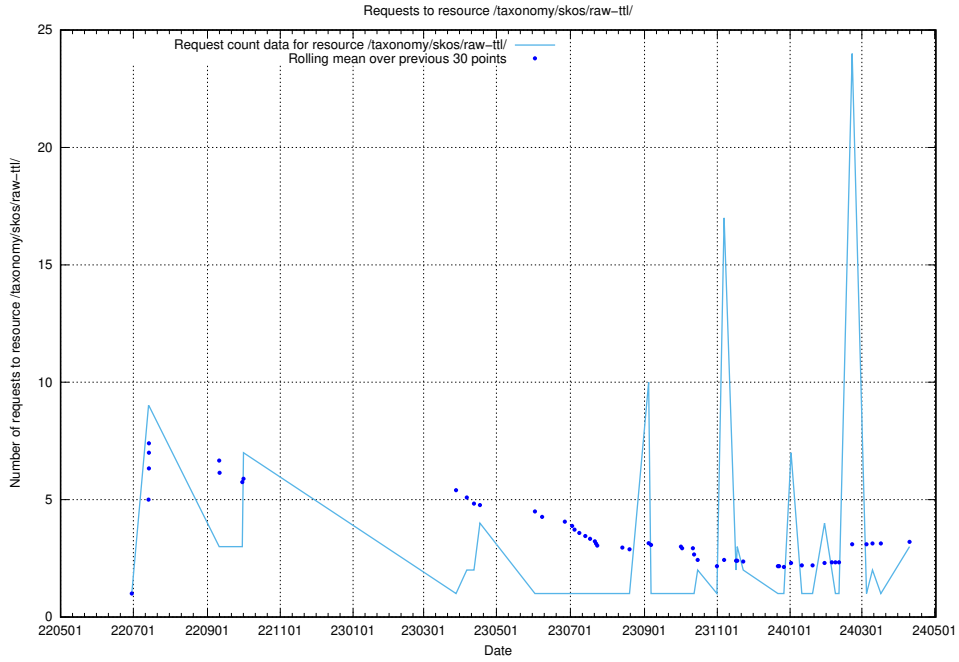

5.300 Usage of /taxonomy/skos/raw-ttl/

Here, we count the number of requests to resource /taxonomy/skos/raw-ttl/.