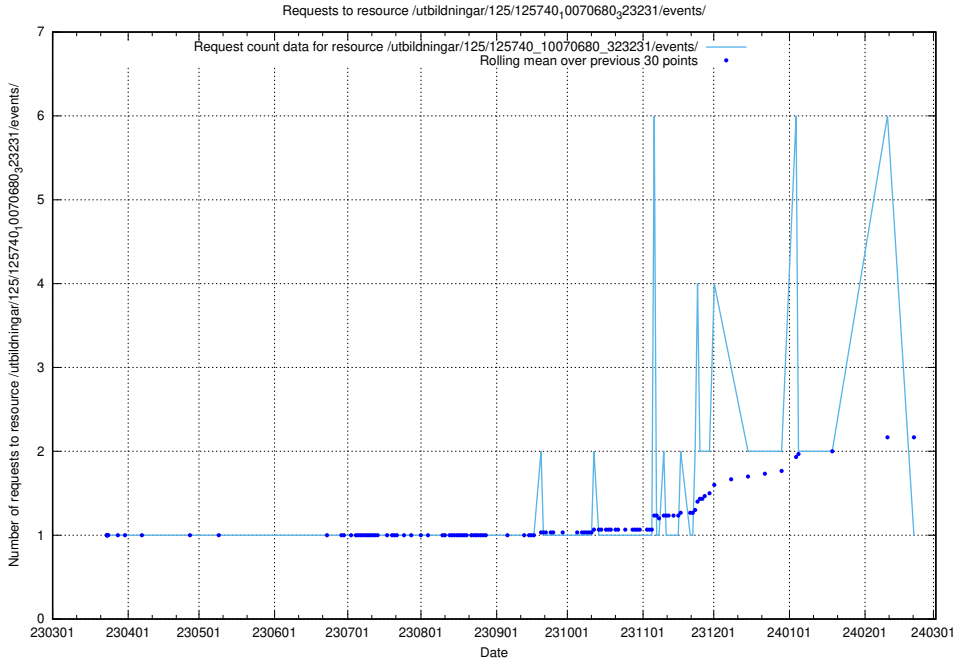

5.1045 Usage of /utbildningar/125/125740_10070680_323231/events/

Here, we count the number of requests to resource /utbildningar/125/125740_10070680_323231/events/