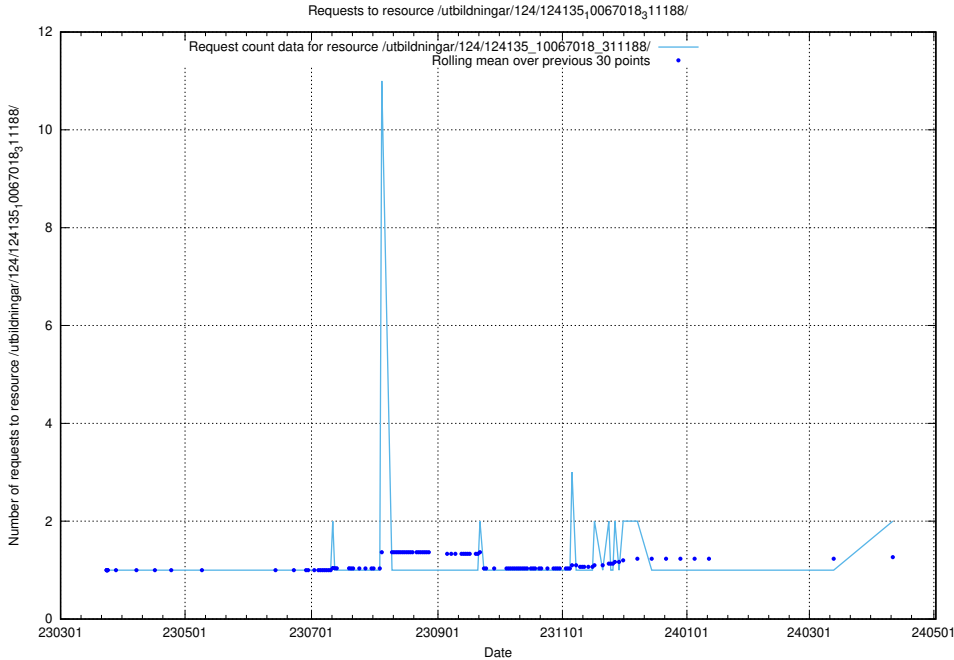

5.732 Usage of /utbildningar/124/124135_10067018_311188/

Here, we count the number of requests to resource /utbildningar/124/124135_10067018_311188/.