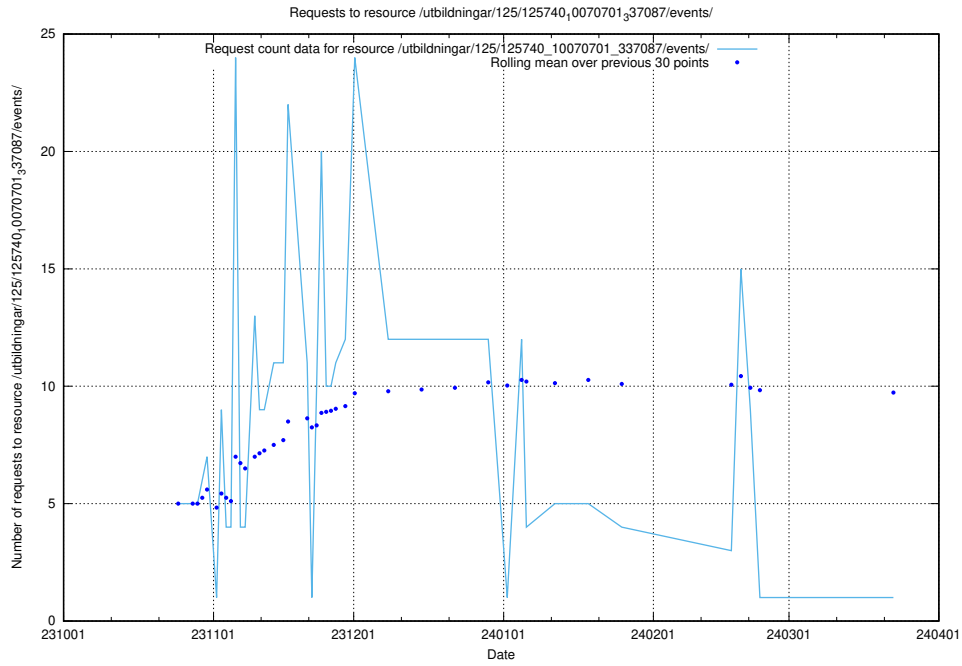

5.4033 Usage of /utbildningar/125/125740_10070701_337087/events/

Here, we count the number of requests to resource /utbildningar/125/125740_10070701_337087/events/