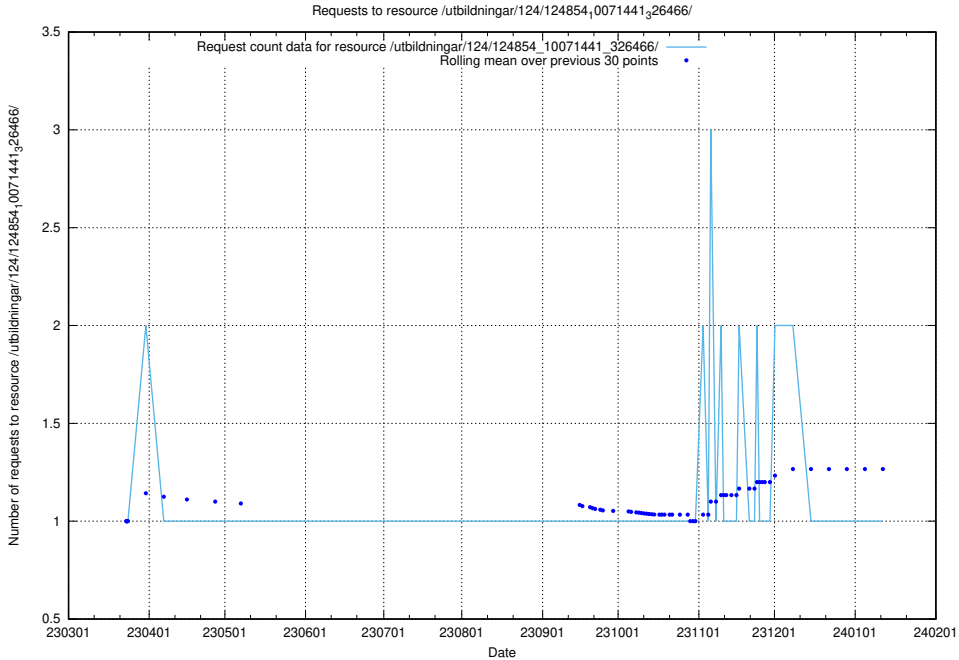

5.1248 Usage of /utbildningar/124/124854_10071441_326466/

Here, we count the number of requests to resource /utbildningar/124/124854_10071441_326466/.