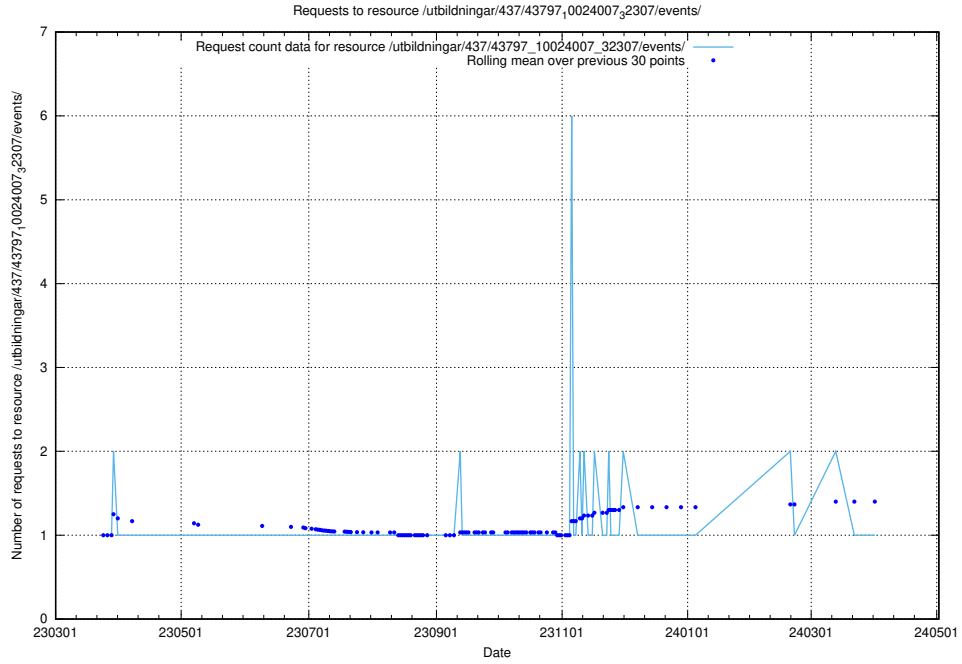

Here, we count the number of requests to resource /utbildningar/437/43799_10024013_29974/events/.

5.5966 Usage of /utbildningar/437/43797_10024007_32307/events/

Here, we count the number of requests to resource /utbildningar/437/43797_10024007_32307/events/.