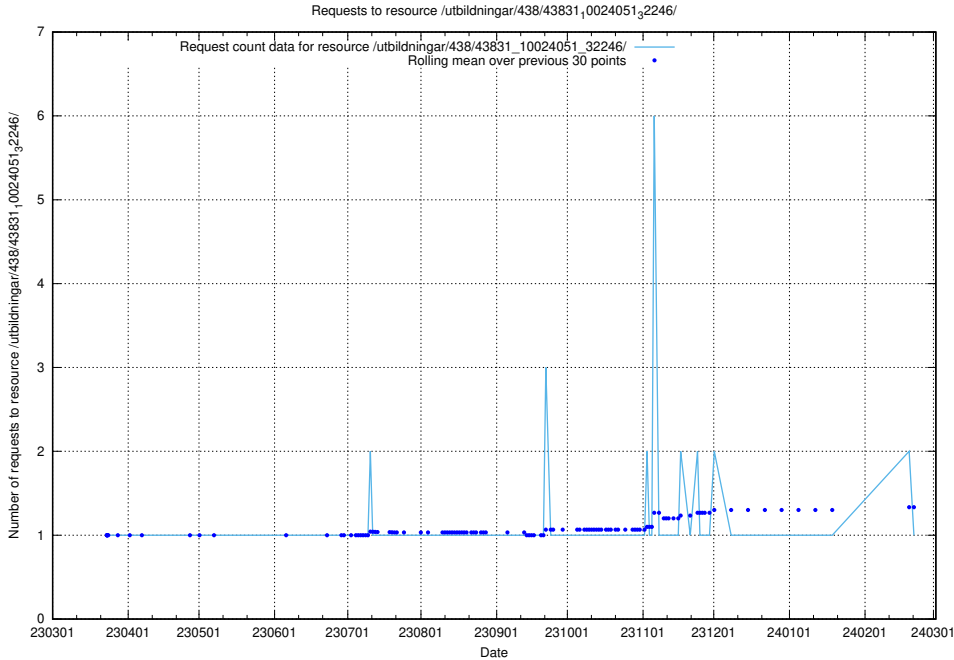

Here, we count the number of requests to resource /utbildningar/438/43831_10024051_32246/.

5.6116 Usage of /utbildningar/438/43830_10023988_29949/events/

Here, we count the number of requests to resource /utbildningar/438/43830_10023988_29949/events/.