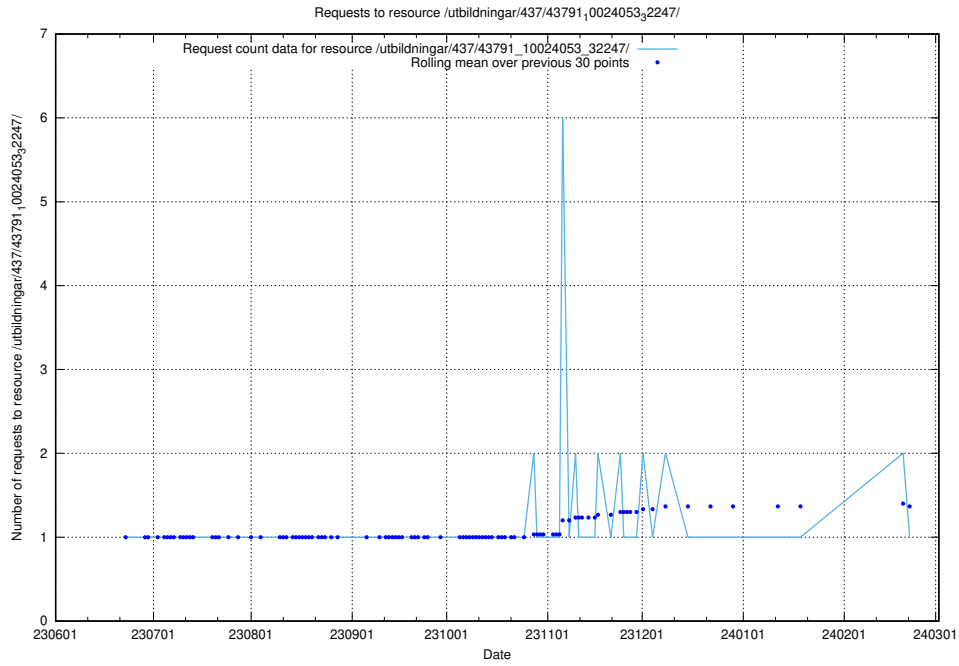

5.5389 Usage of /utbildningar/437/43791_10024053_32247/

Here, we count the number of requests to resource /utbildningar/437/43791_10024053_32247/.