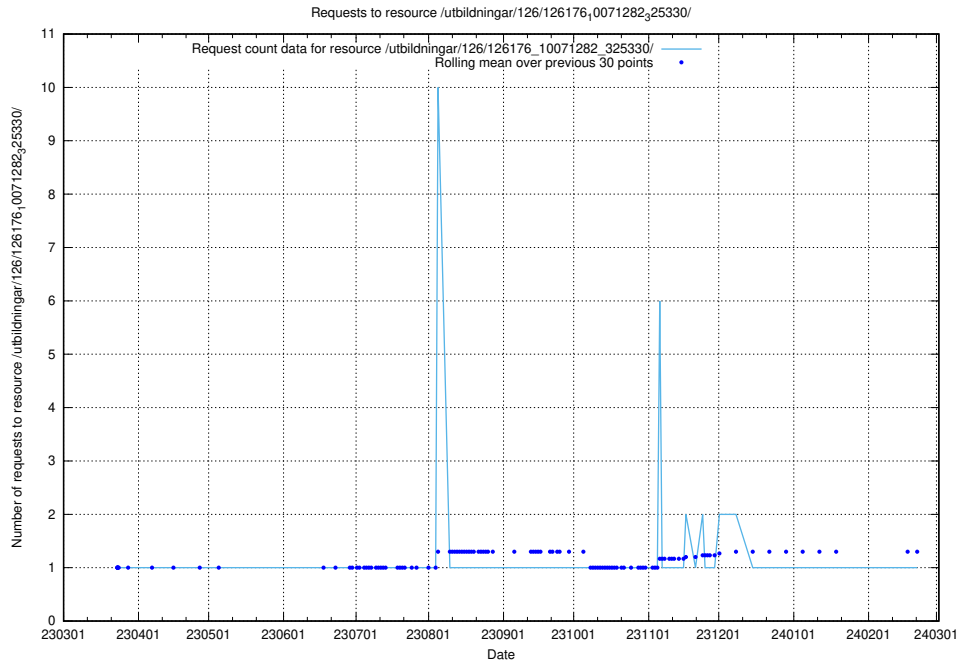

5.6209 Usage of /utbildningar/126/126176_10071282_325330/

Here, we count the number of requests to resource /utbildningar/126/126176_10071282_325330/.