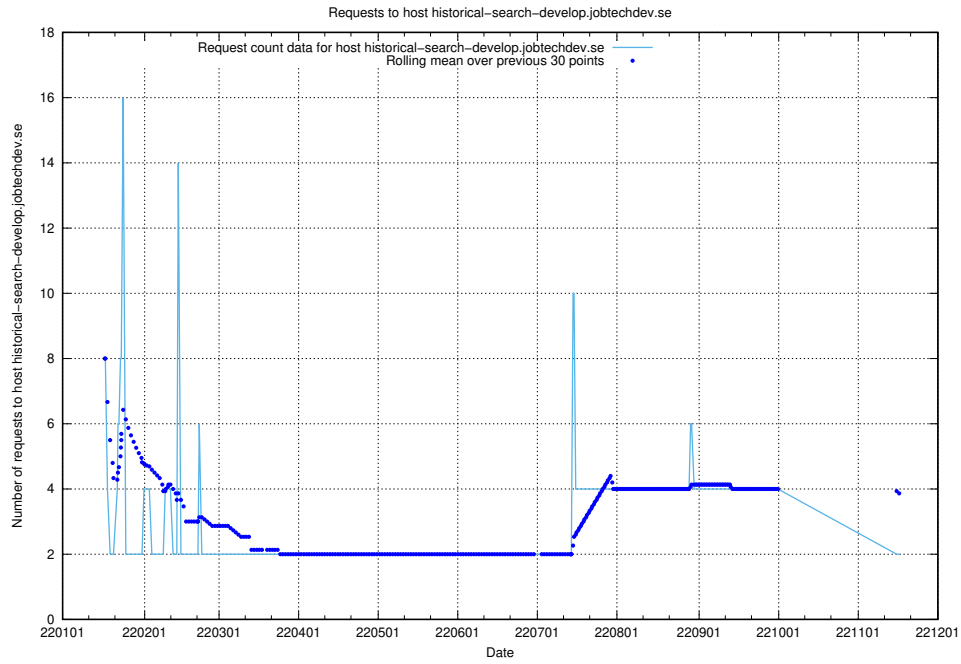

7.267 Usage of historical-search-develop.jobtechdev.se

Here, we count the number of requests to host historical-search-develop.jobtechdev.se.

7.268 Usage of jocp4.jobtechdev.se

Here, we count the number of requests to host jocp4.jobtechdev.se.