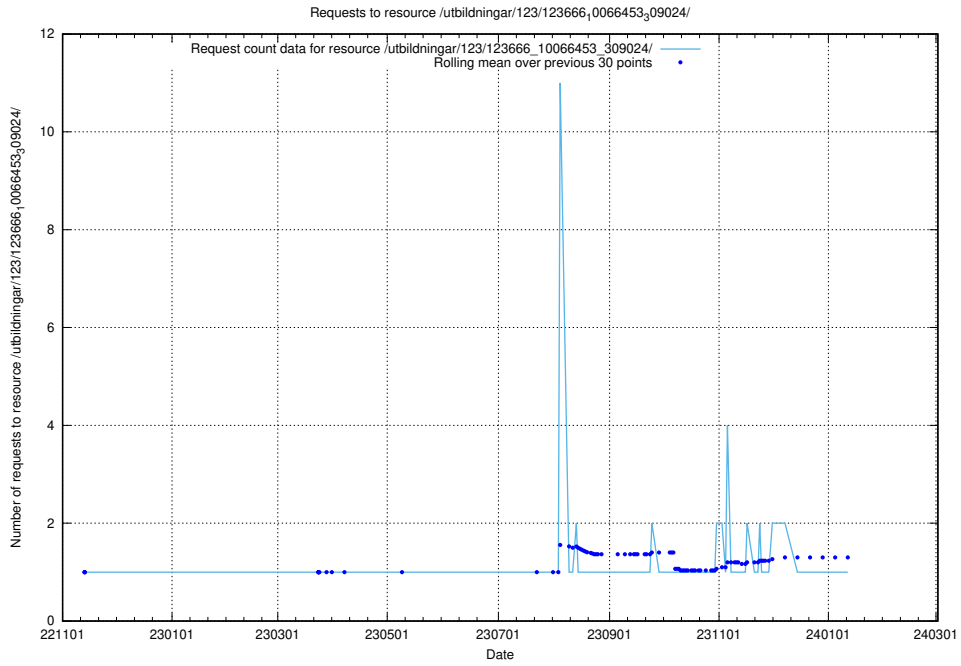

5.5733 Usage of /utbildningar/123/123666_10066453_309024/

Here, we count the number of requests to resource /utbildningar/123/123666_10066453_309024/.