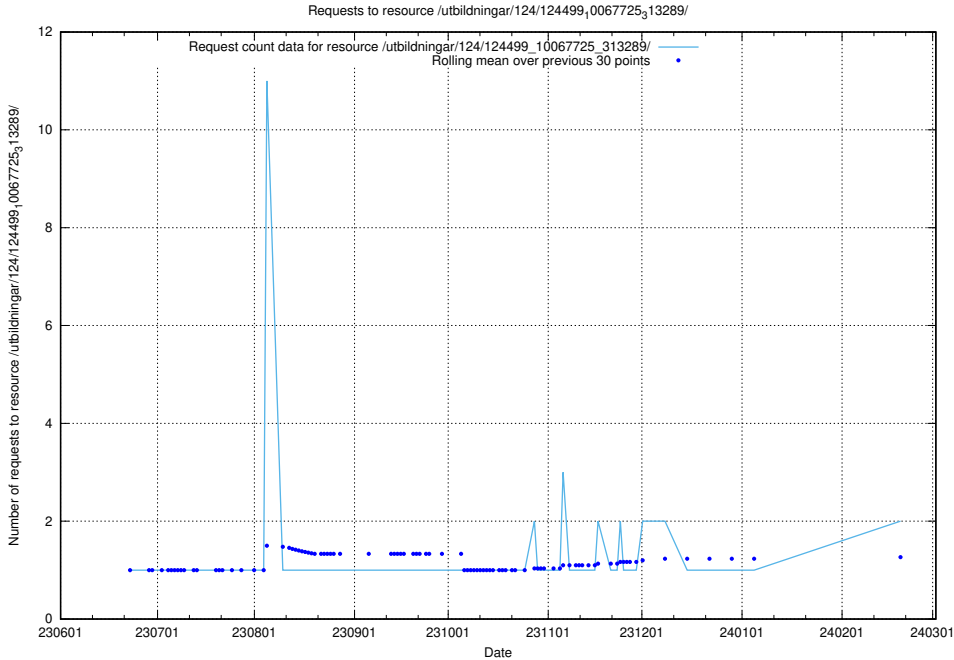

5.895 Usage of /utbildningar/124/124499_10067725_313289/

Here, we count the number of requests to resource /utbildningar/124/124499_10067725_313289/.