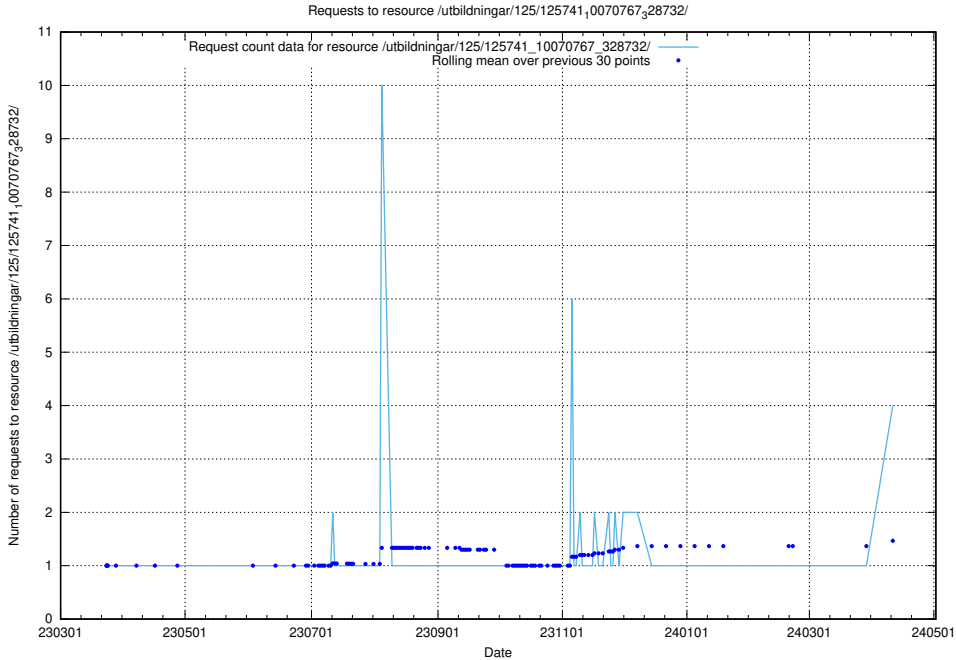

5.298 Usage of /utbildningar/125/125741_10070767_328732/

Here, we count the number of requests to resource /utbildningar/125/125741_10070767_328732/.