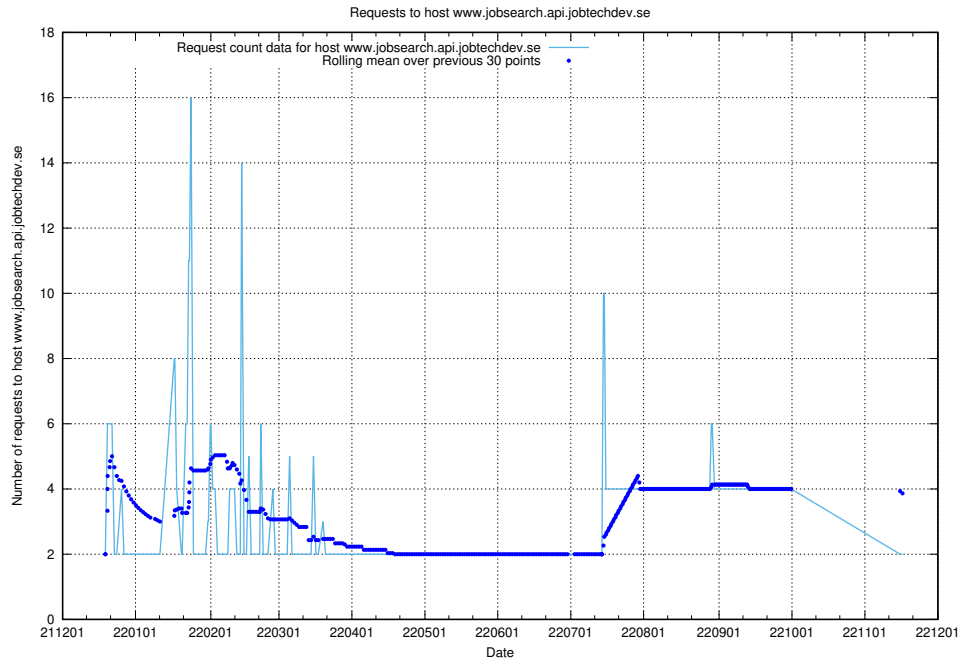

7.376 Usage of www.jobsearch.api.jobtechdev.se

Here, we count the number of requests to host www.jobsearch.api.jobtechdev.se.