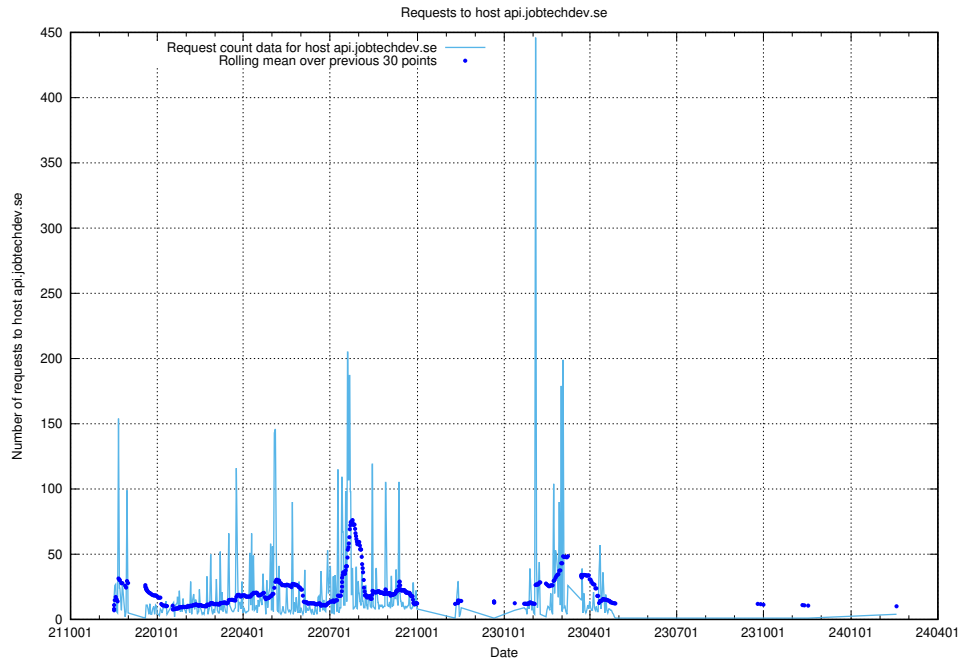

7.150 Usage of api.jobtechdev.se

Here, we count the number of requests to host api.jobtechdev.se.