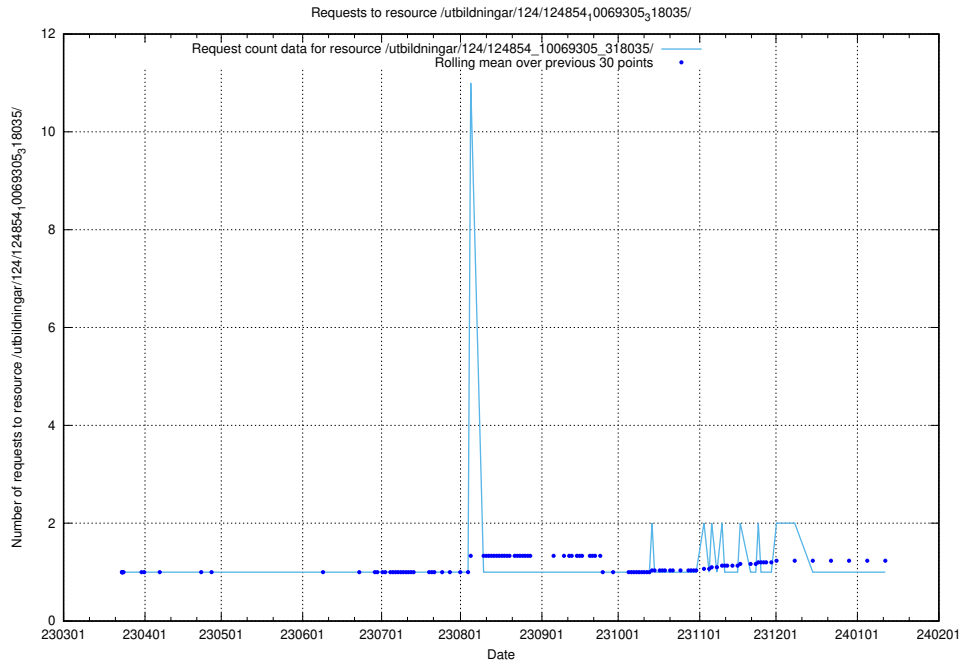

5.1254 Usage of /utbildningar/124/124854_10069305_318035/

Here, we count the number of requests to resource /utbildningar/124/124854_10069305_318035/.