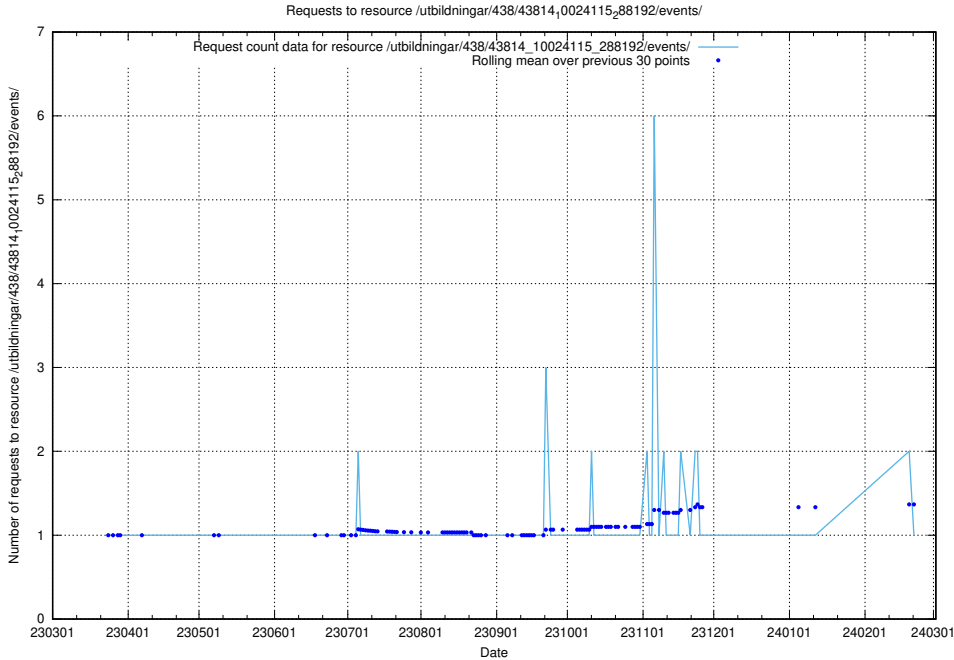

5.5960 Usage of /utbildningar/438/43814_10024115_288192/events/

Here, we count the number of requests to resource /utbildningar/438/43814_10024115_288192/events/.