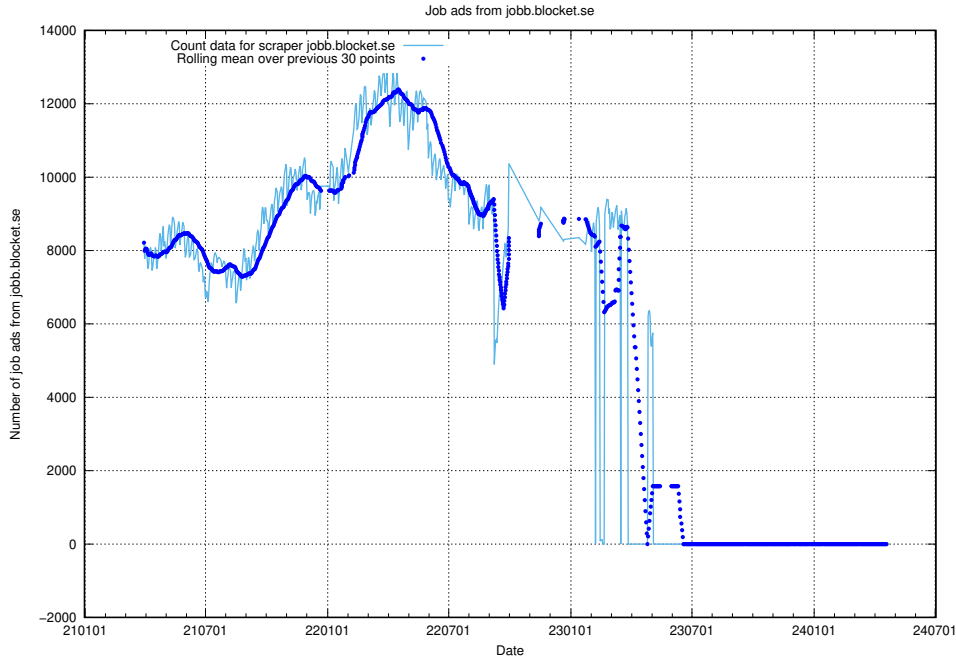

13.22 Number of ads by scraper monster.se

Here, we count the number of job ads scraped from monster.se.

13.23 Number of ads by scraper jobb.blocket.se

Here, we count the number of job ads scraped from jobb.blocket.se.