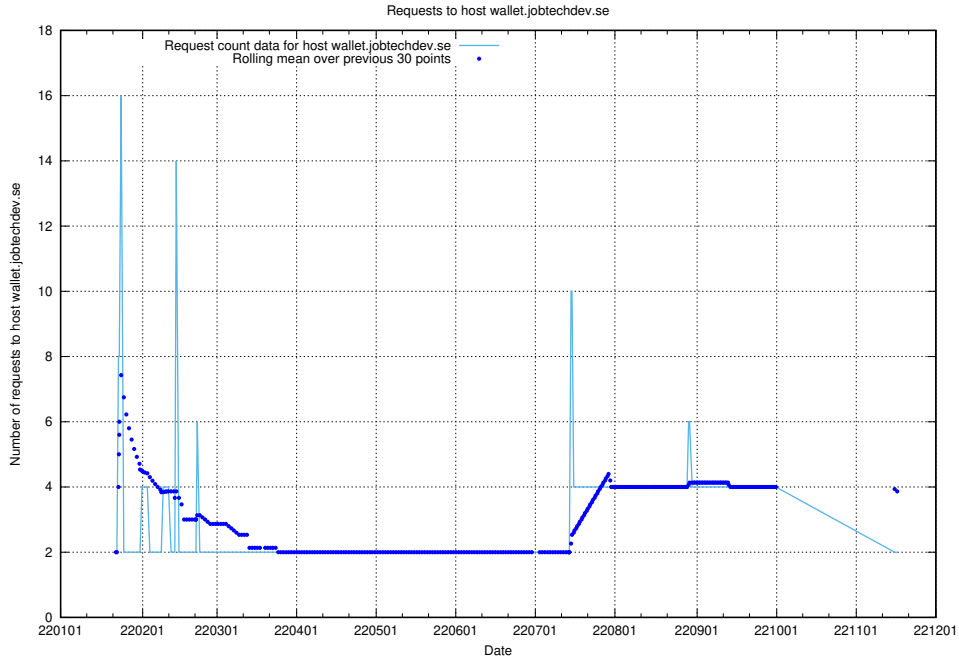

7.576 Usage of wallet.jobtechdev.se

Here, we count the number of requests to host wallet.jobtechdev.se.