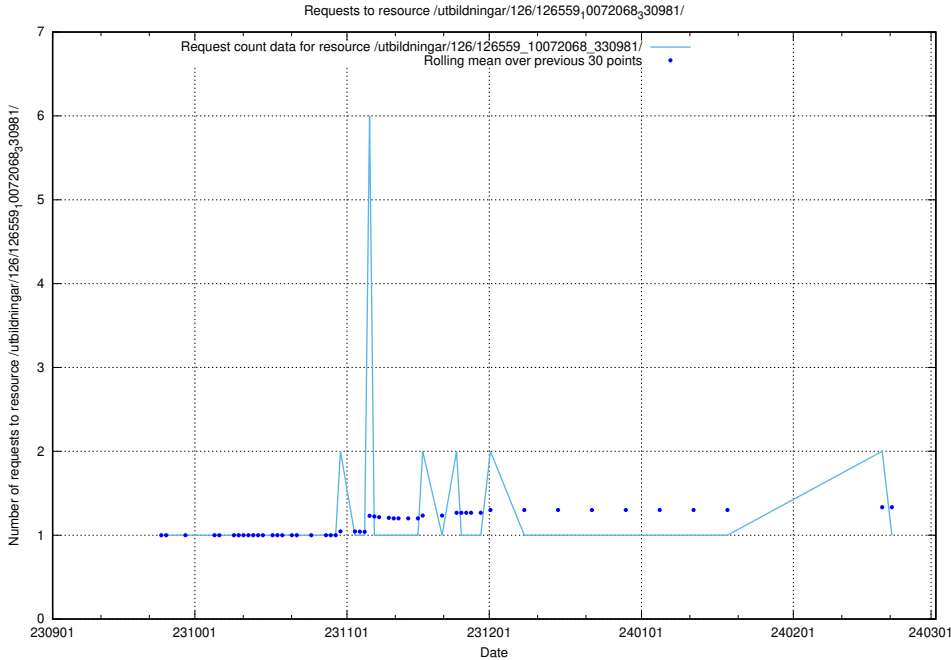

5.4306 Usage of /utbildningar/126/126559_10072068_330981/

Here, we count the number of requests to resource /utbildningar/126/126559_10072068_330981/.