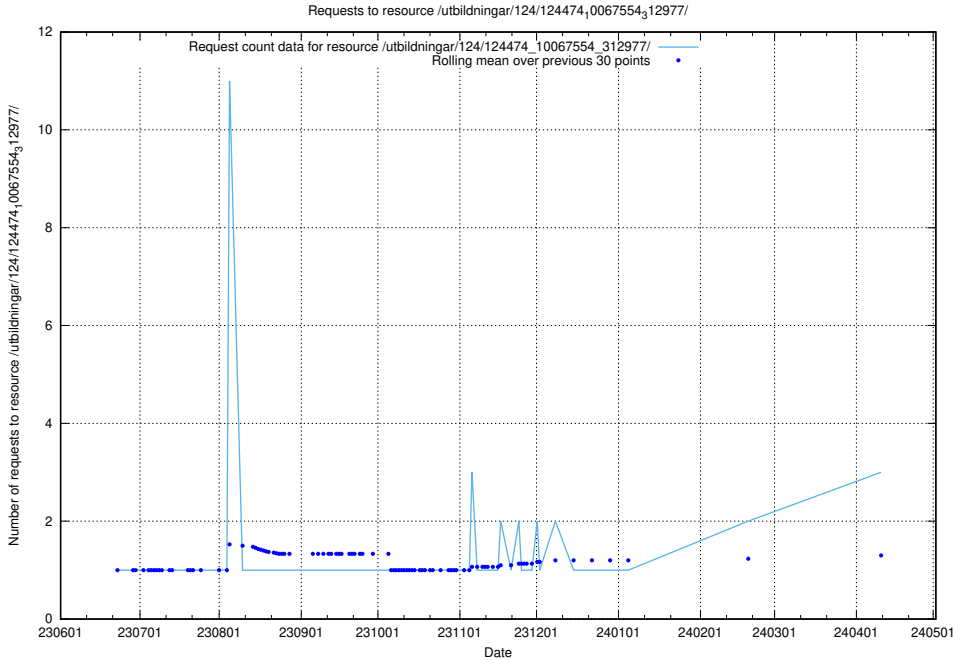

5.449 Usage of /utbildningar/124/124474_10067554_312977/

Here, we count the number of requests to resource /utbildningar/124/124474_10067554_312977/.