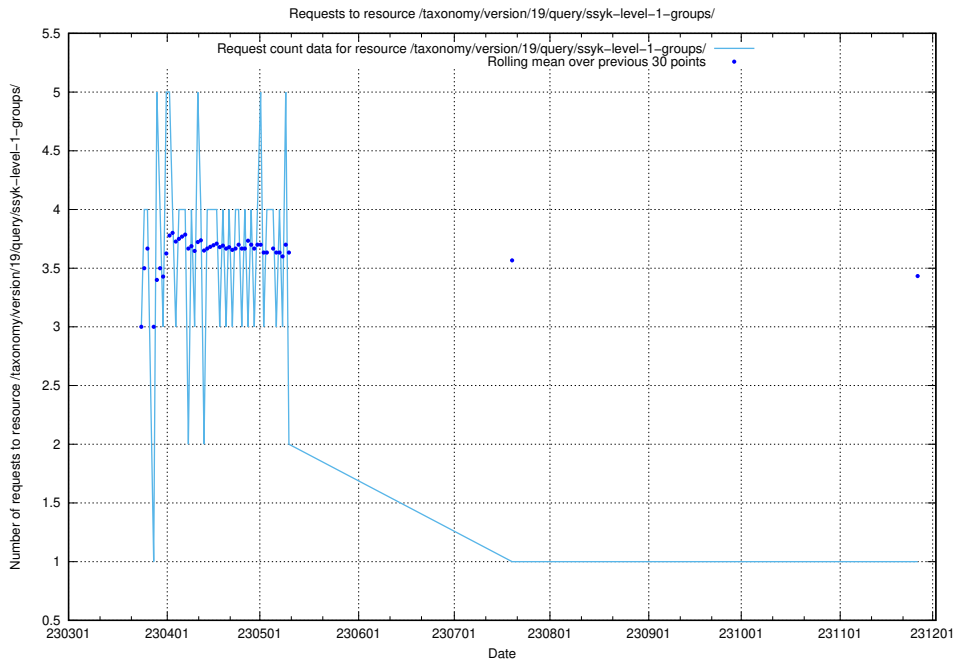

5.5918 Usage of /taxonomy/version/19/query/ssyk-level-1-groups/

Here, we count the number of requests to resource /taxonomy/version/19/query/ssyk-level-1-groups/.