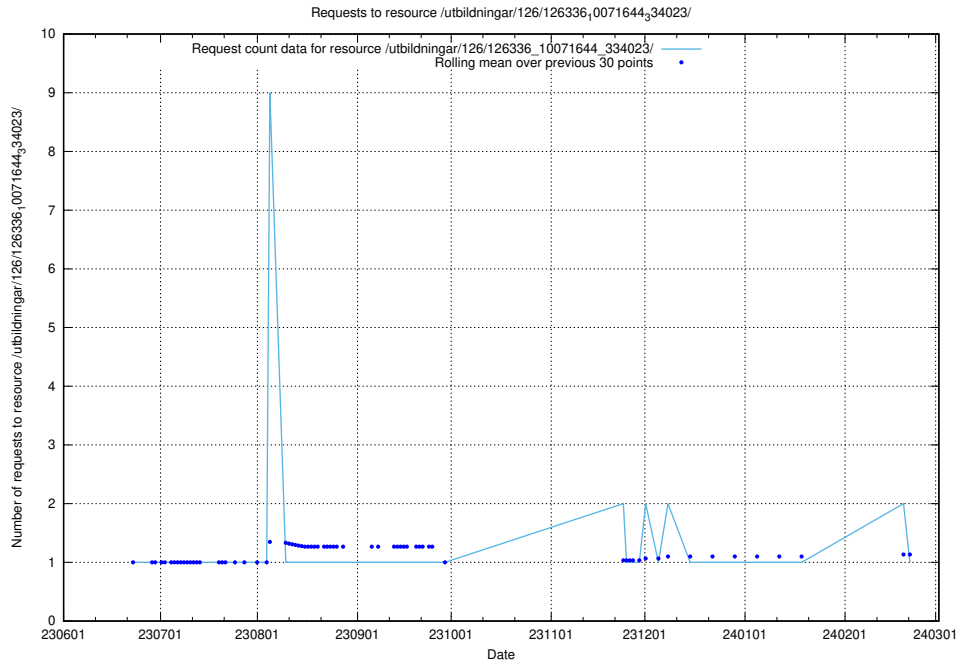

5.5482 Usage of /utbildningar/126/126336_10071644_334023/

Here, we count the number of requests to resource /utbildningar/126/126336_10071644_334023/.