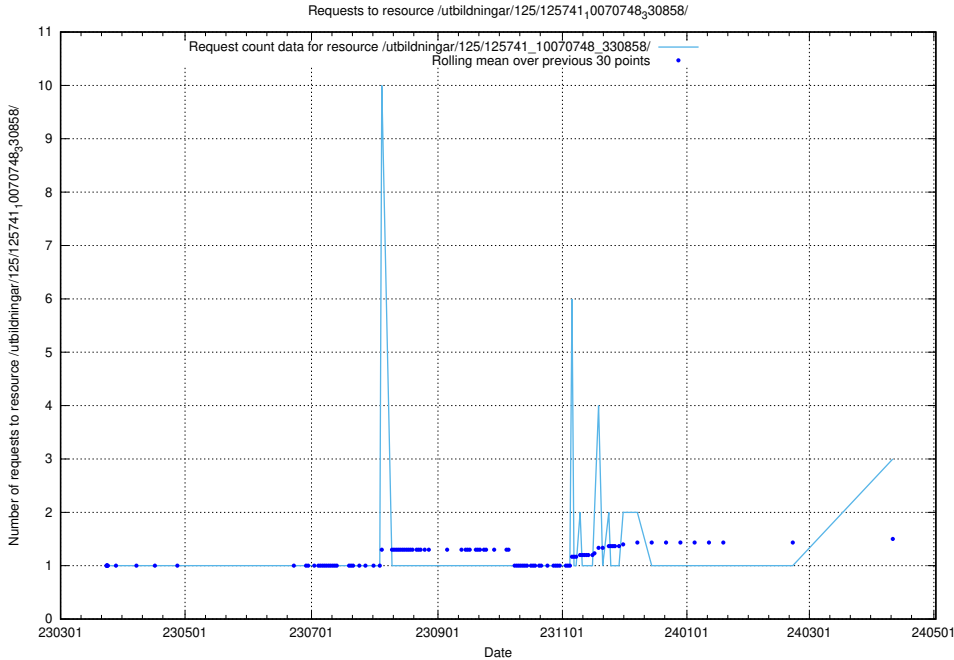

5.511 Usage of /utbildningar/125/125741_10070748_330858/

Here, we count the number of requests to resource /utbildningar/125/125741_10070748_330858/.