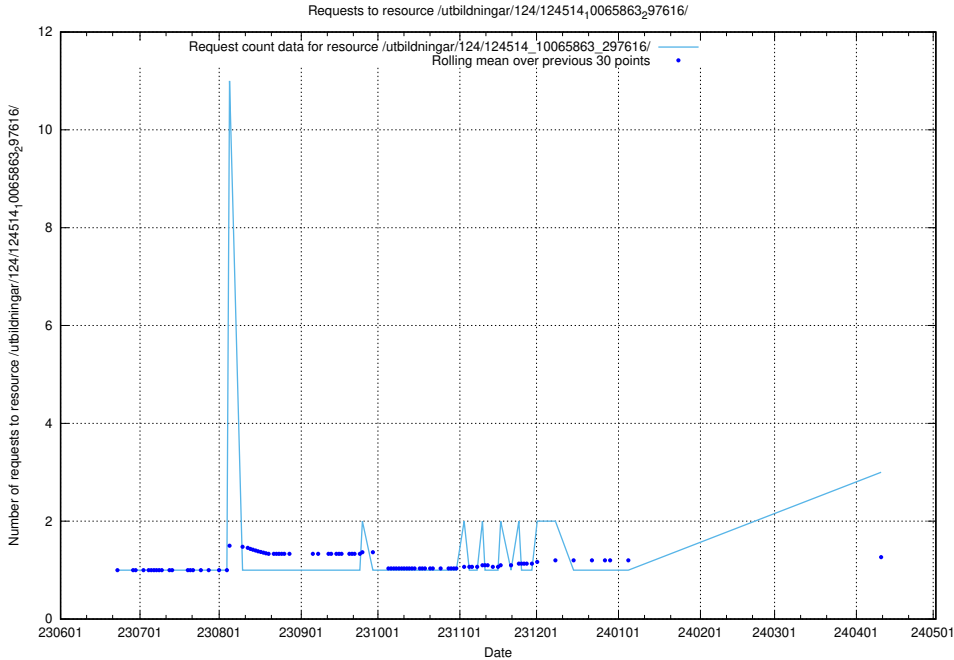

Here, we count the number of requests to resource /utbildningar/124/124515_10065914_300491/.

5.444 Usage of /utbildningar/124/124514_10065863_297616/

Here, we count the number of requests to resource /utbildningar/124/124514_10065863_297616/.