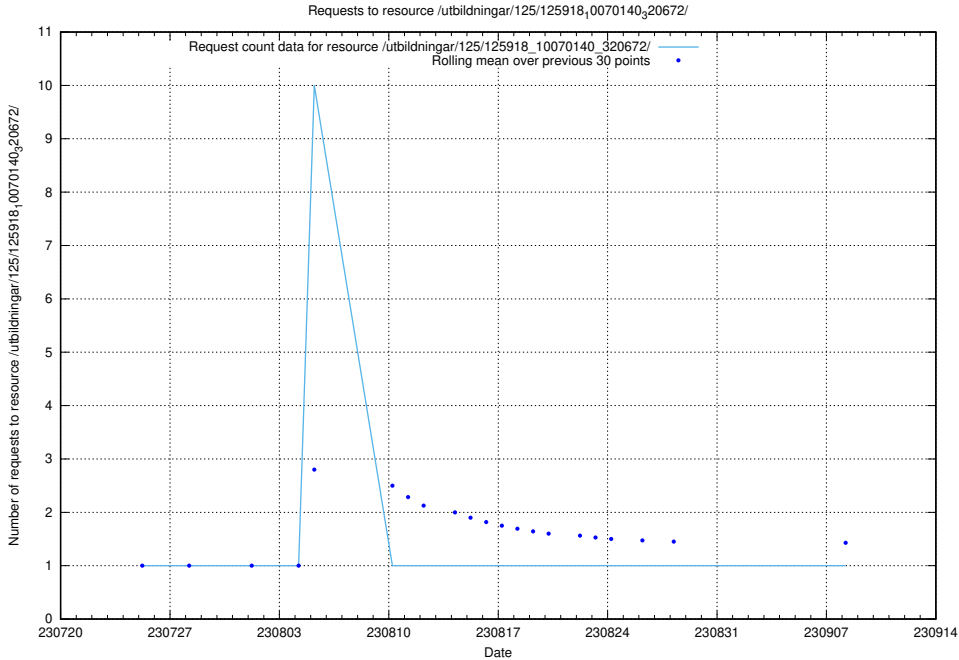

5.4772 Usage of /utbildningar/125/125918_10070140_320672/

Here, we count the number of requests to resource /utbildningar/125/125918_10070140_320672/.