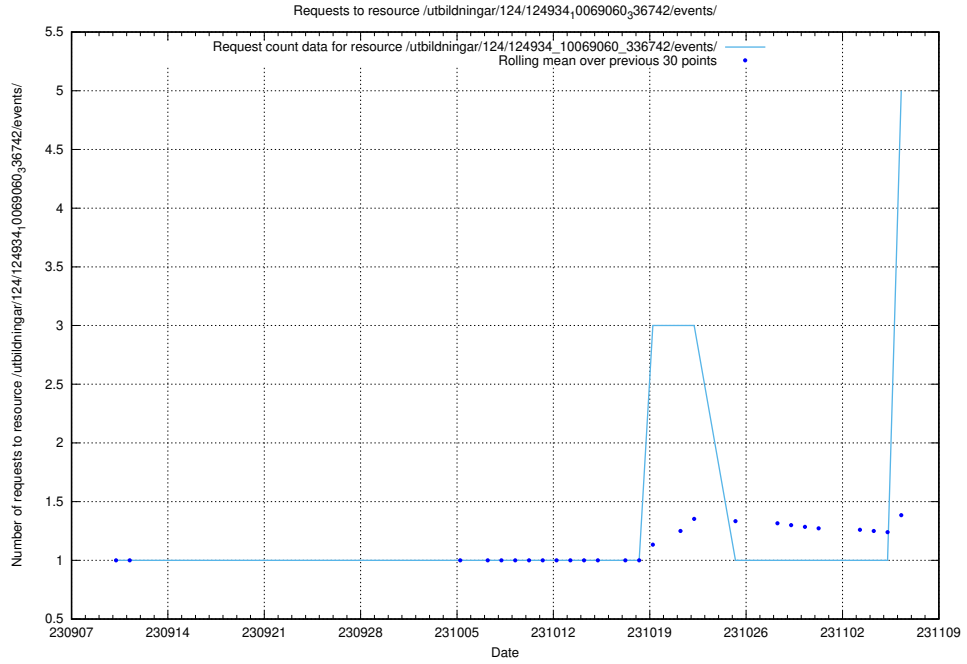

5.181 Usage of /utbildningar/124/124934_10069060_336742/events/

Here, we count the number of requests to resource /utbildningar/124/124934_10069060_336742/events/