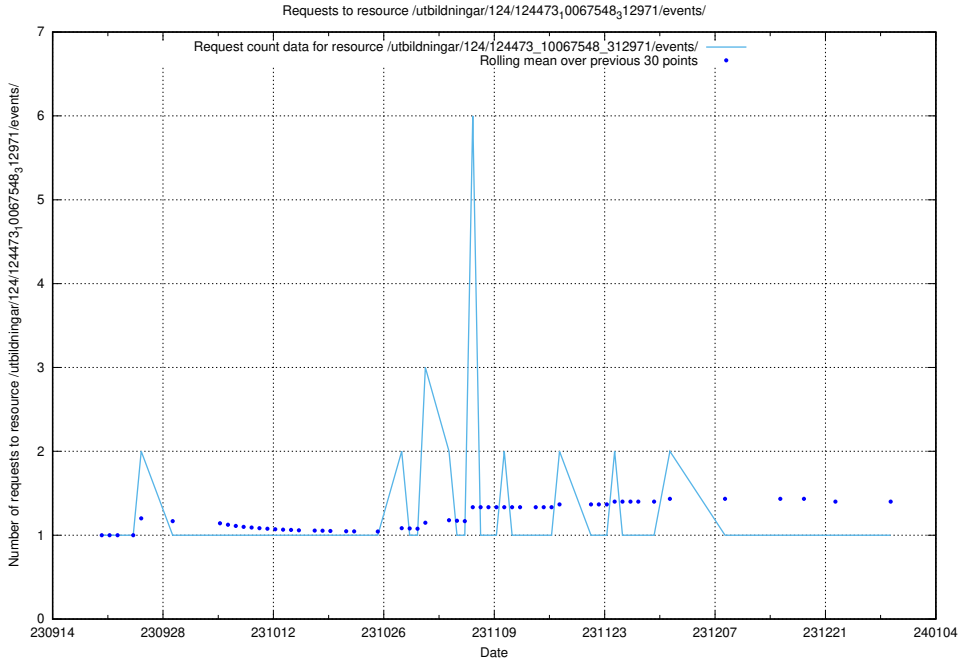

5.4362 Usage of /utbildningar/124/124473_10067548_312971/events/

Here, we count the number of requests to resource /utbildningar/124/124473_10067548_312971/events/

5.4363 Usage of /utbildningar/123/123367_10066304_308429/