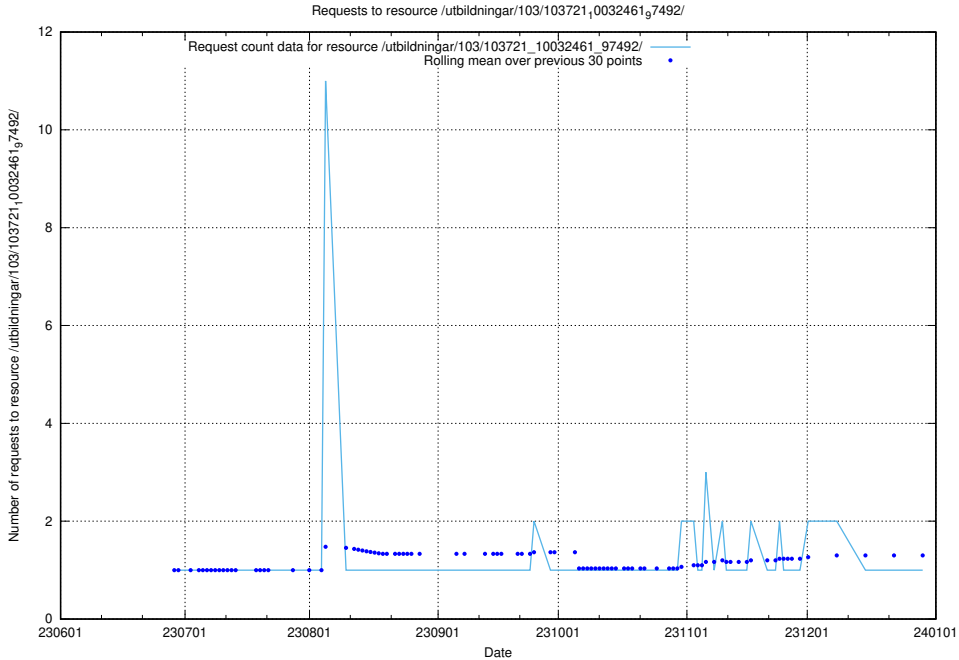

5.5350 Usage of /utbildningar/103/103721_10032461_97492/

Here, we count the number of requests to resource /utbildningar/103/103721_10032461_97492/.