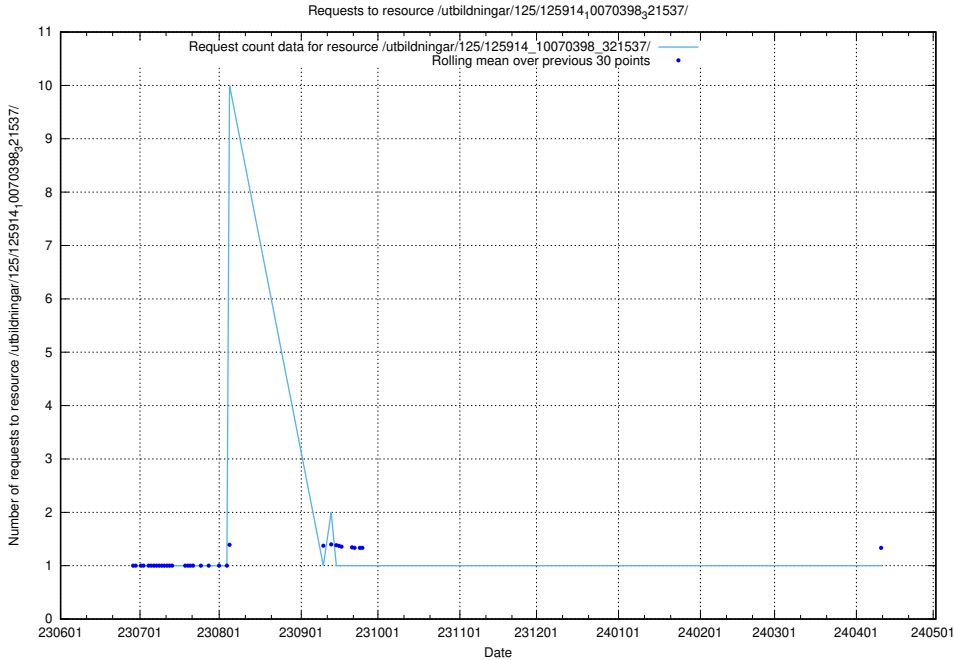

Here, we count the number of requests to resource /utbildningar/125/125914_10070398_321537/events/

5.5284 Usage of /utbildningar/125/125914_10070398_321537/

Here, we count the number of requests to resource /utbildningar/125/125914_10070398_321537/.