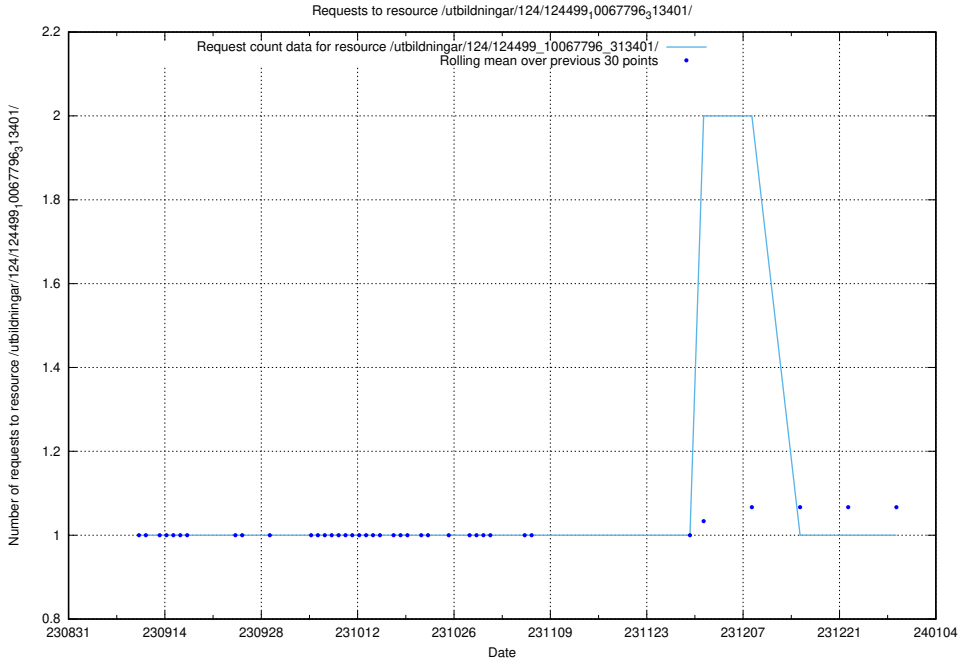

5.4442 Usage of /utbildningar/124/124499_10067796_313401/

Here, we count the number of requests to resource /utbildningar/124/124499_10067796_313401/.