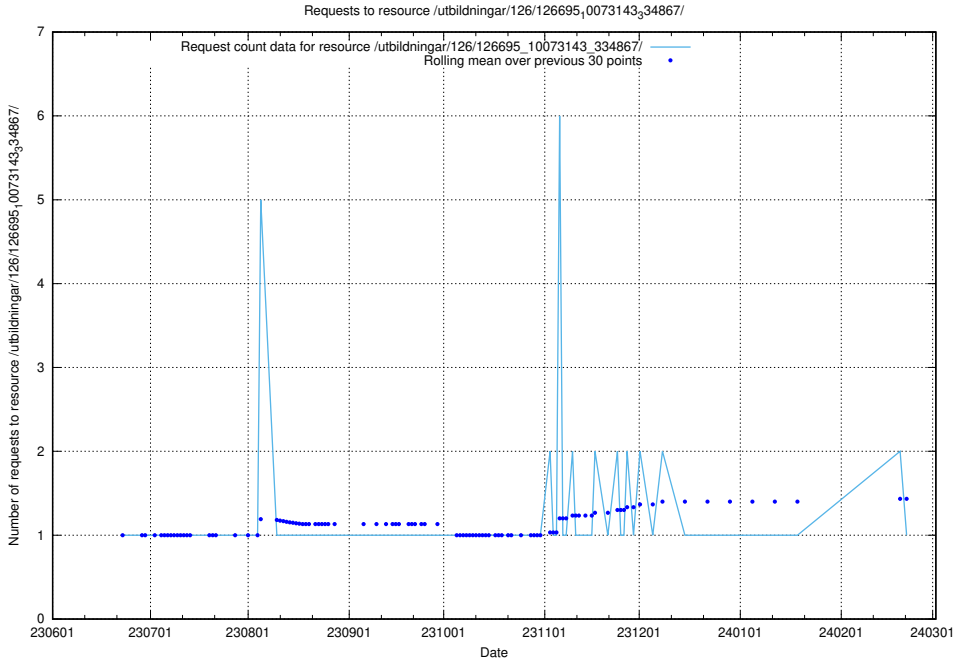

5.5445 Usage of /utbildningar/126/126695_10073143_334867/

Here, we count the number of requests to resource /utbildningar/126/126695_10073143_334867/.