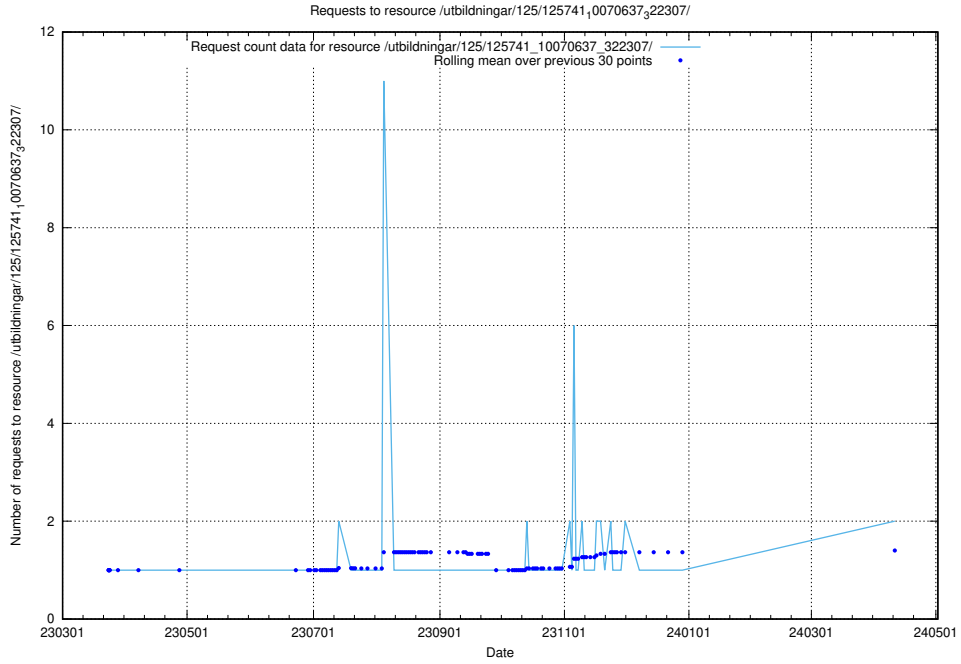

5.514 Usage of /utbildningar/125/125741_10070637_322307/

Here, we count the number of requests to resource /utbildningar/125/125741_10070637_322307/.