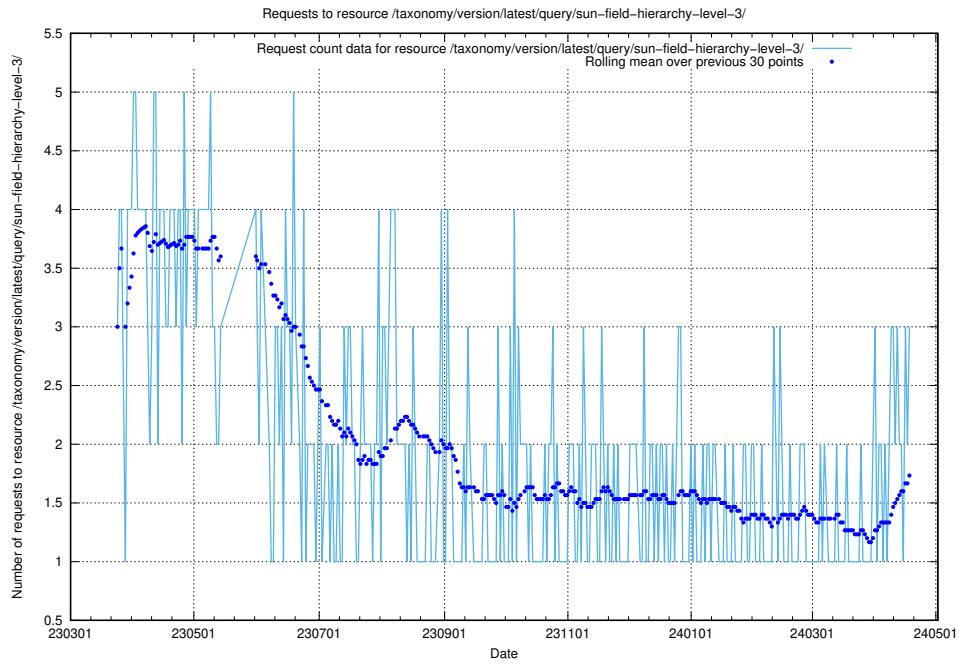

5.475 Usage of /taxonomy/version/latest/query/sun-field-hierarchy-level-3/

Here, we count the number of requests to resource /taxonomy/version/latest/query/sun-field-hierarchy-level-3/.