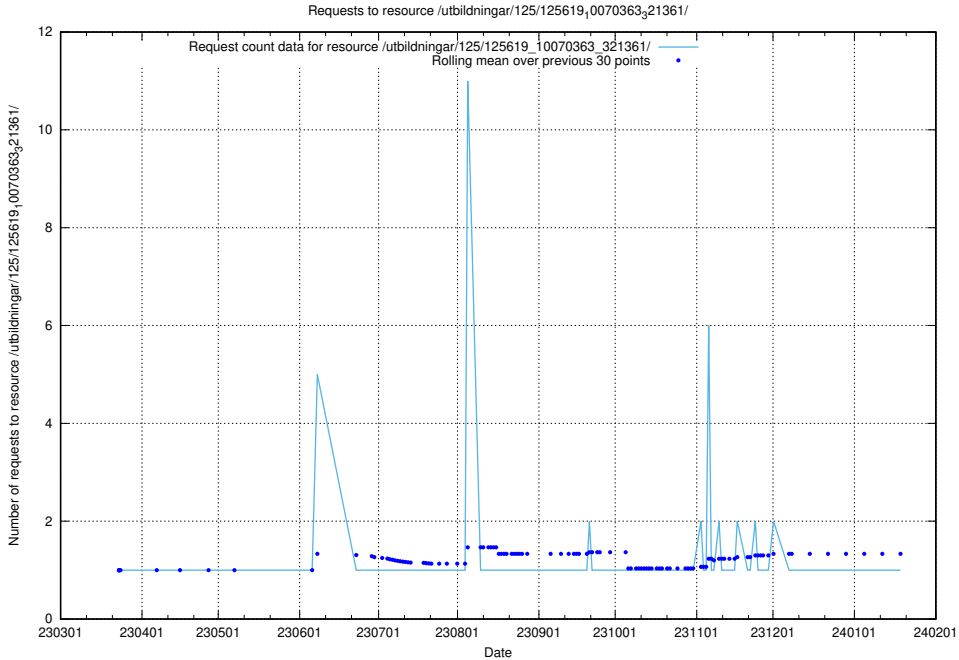

5.1121 Usage of /utbildningar/125/125619_10070363_321361/

Here, we count the number of requests to resource /utbildningar/125/125619_10070363_321361/.