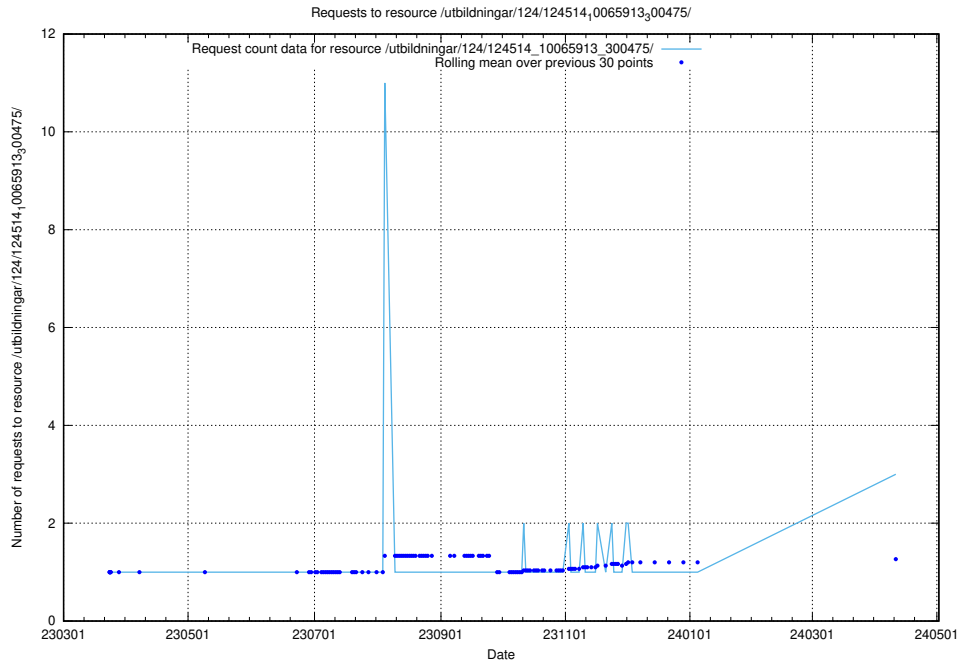

5.333 Usage of /utbildningar/124/124514_10065913_300475/

Here, we count the number of requests to resource /utbildningar/124/124514_10065913_300475/.