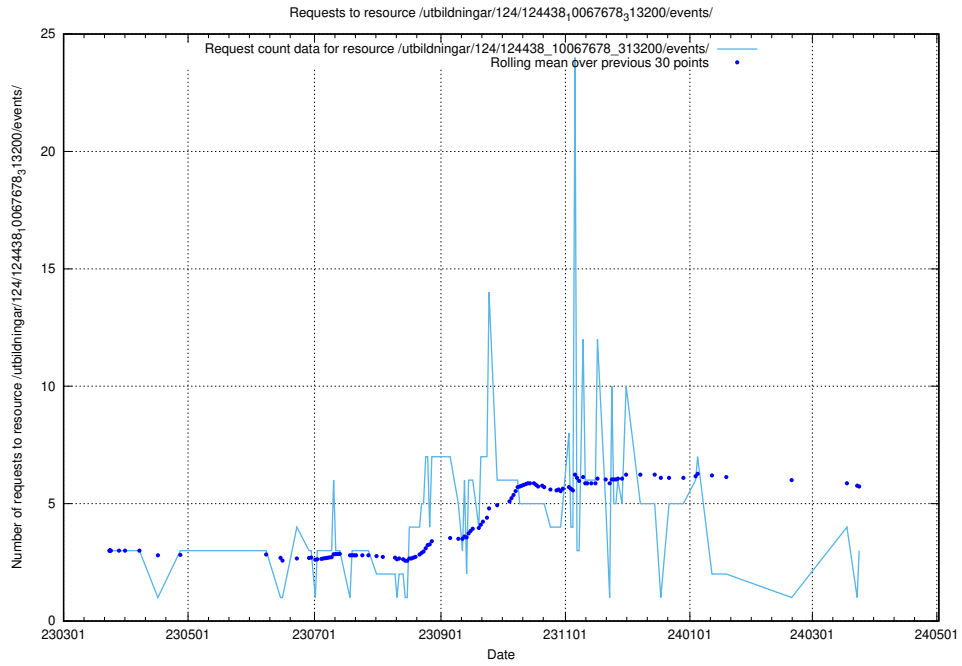

5.500 Usage of /utbildningar/124/124438_10067678_313200/events/

Here, we count the number of requests to resource /utbildningar/124/124438_10067678_313200/events/