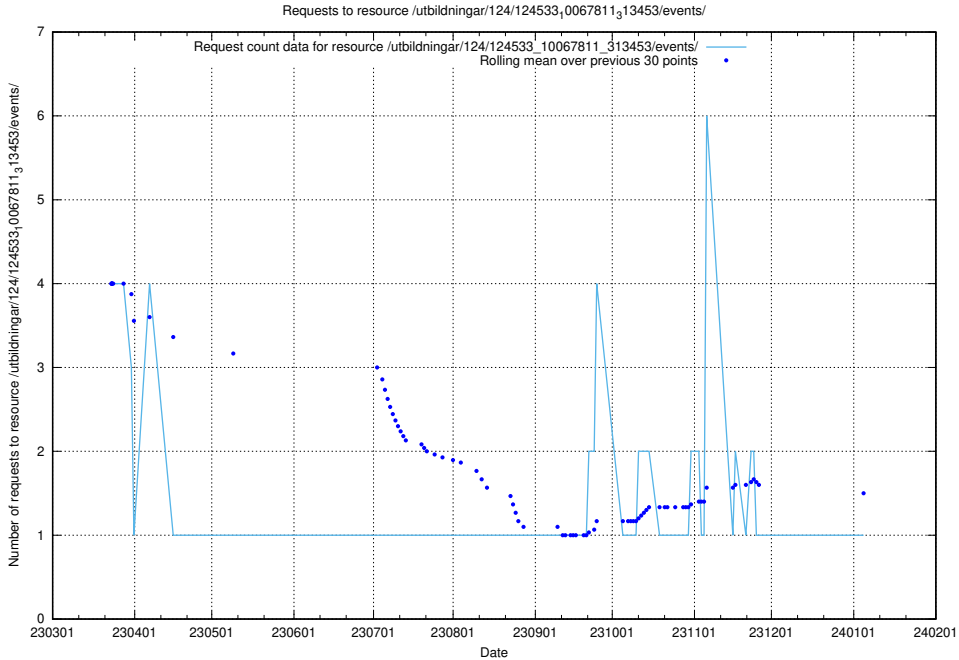

5.6042 Usage of /utbildningar/124/124533_10067811_313453/events/

Here, we count the number of requests to resource /utbildningar/124/124533_10067811_313453/events/