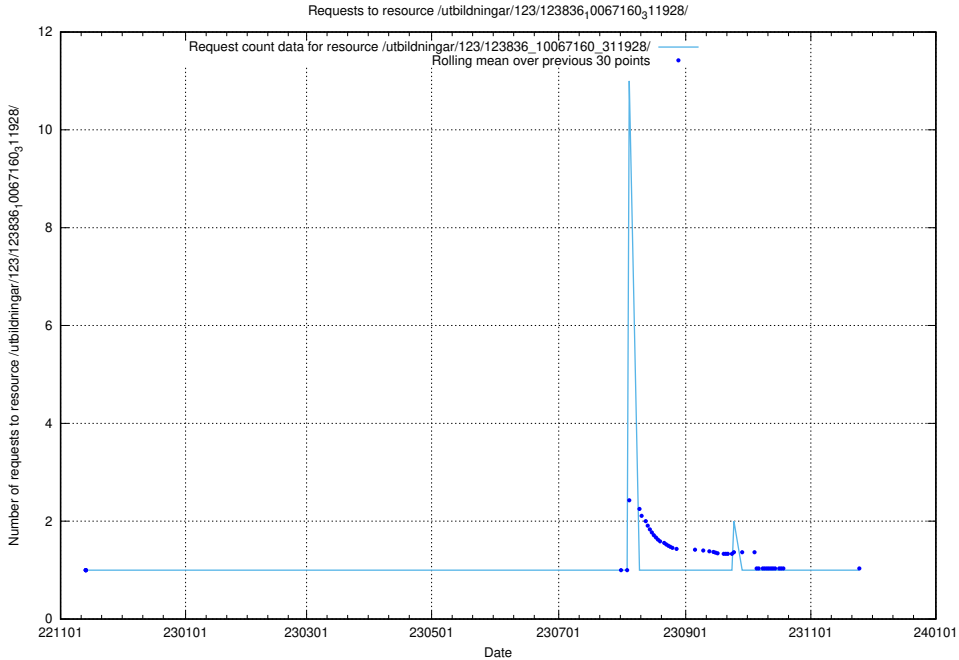

5.5708 Usage of /utbildningar/123/123836_10067160_311928/

Here, we count the number of requests to resource /utbildningar/123/123836_10067160_311928/.