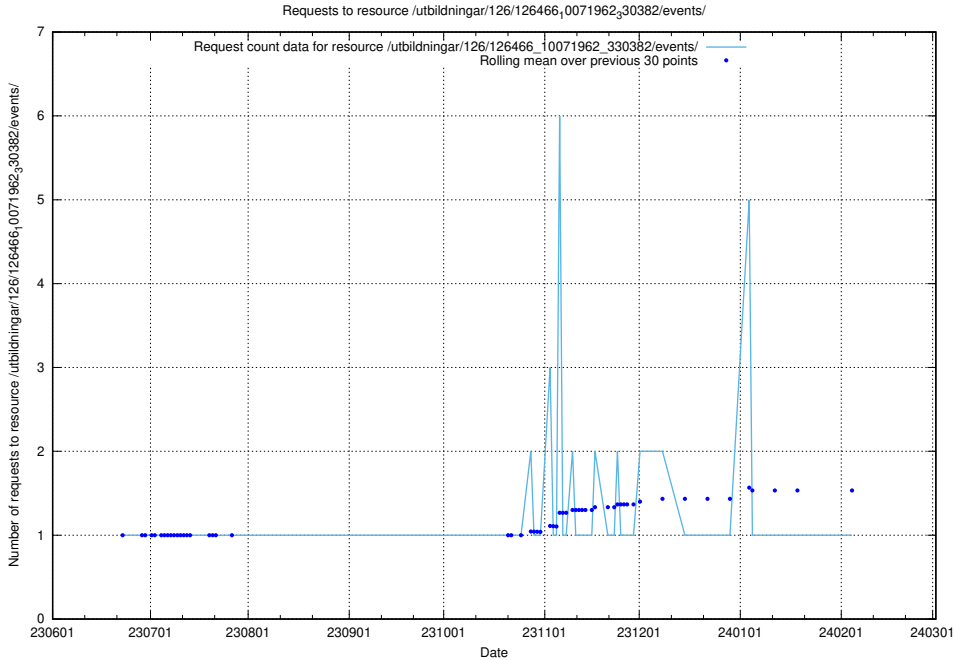

Here, we count the number of requests to resource /utbildningar/126/126466_10071964_330385/.

5.5468 Usage of /utbildningar/126/126466_10071962_330382/events/

Here, we count the number of requests to resource /utbildningar/126/126466_10071962_330382/events/