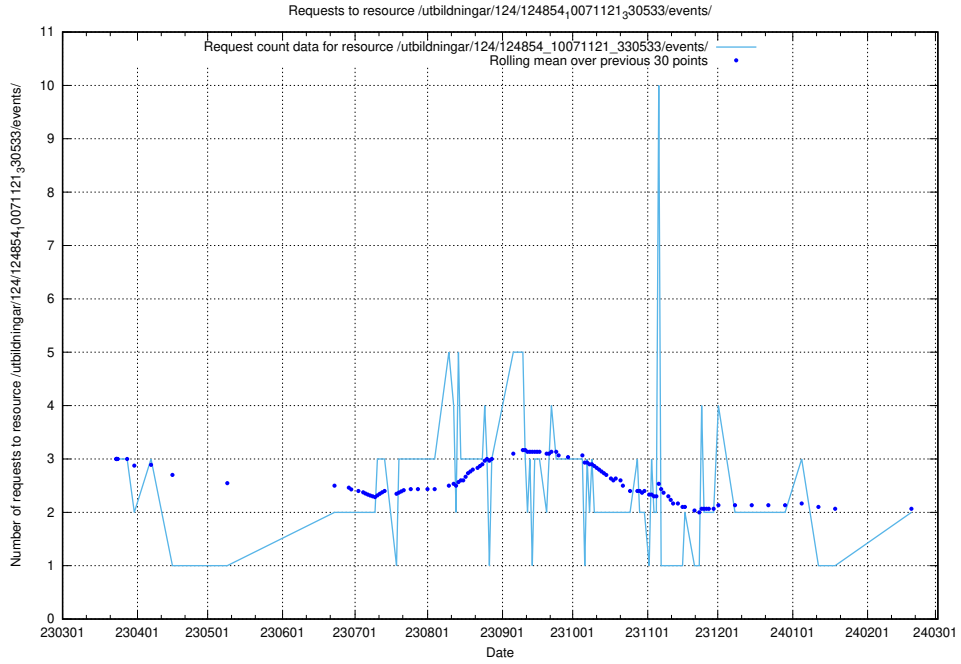

5.991 Usage of /utbildningar/124/124854_10071121_330533/events/

Here, we count the number of requests to resource /utbildningar/124/124854_10071121_330533/events/