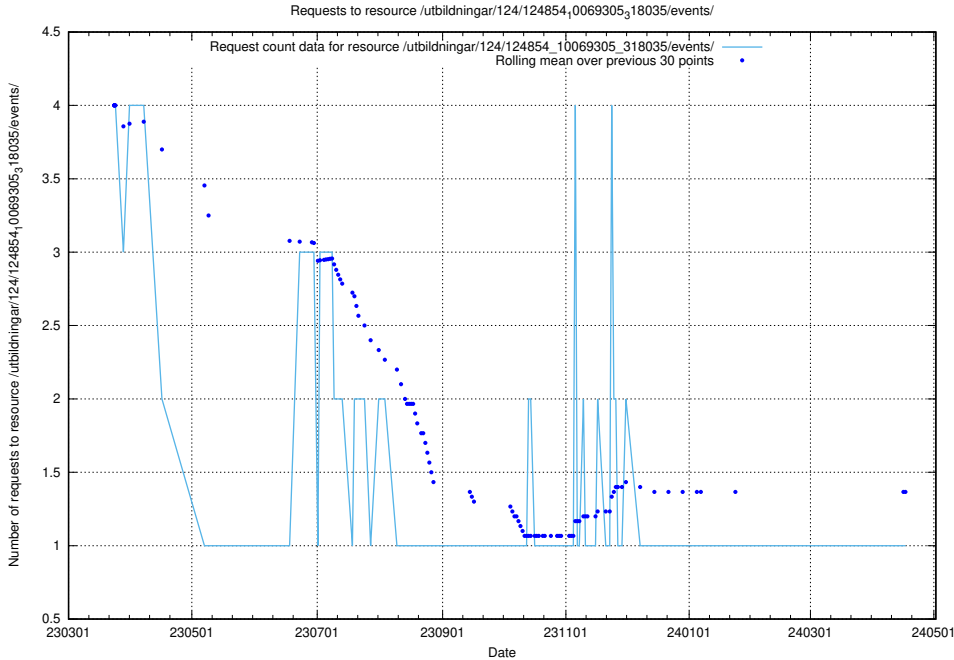

5.6041 Usage of /utbildningar/124/124854_10069305_318035/events/

Here, we count the number of requests to resource /utbildningar/124/124854_10069305_318035/events/