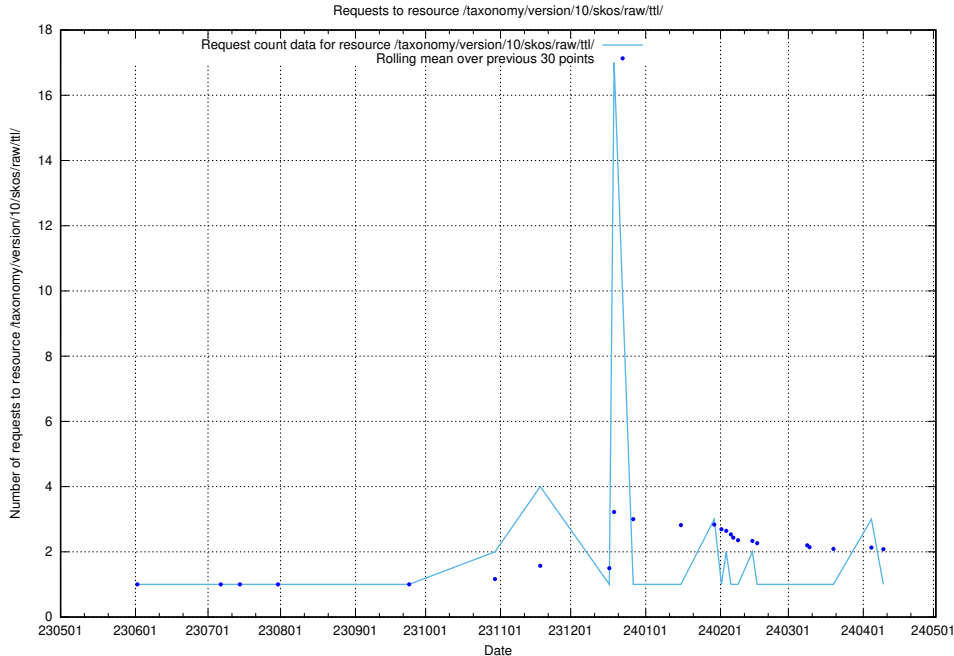

5.5738 Usage of /taxonomy/version/10/skos/raw/ttl/

Here, we count the number of requests to resource /taxonomy/version/10/skos/raw/ttl/.