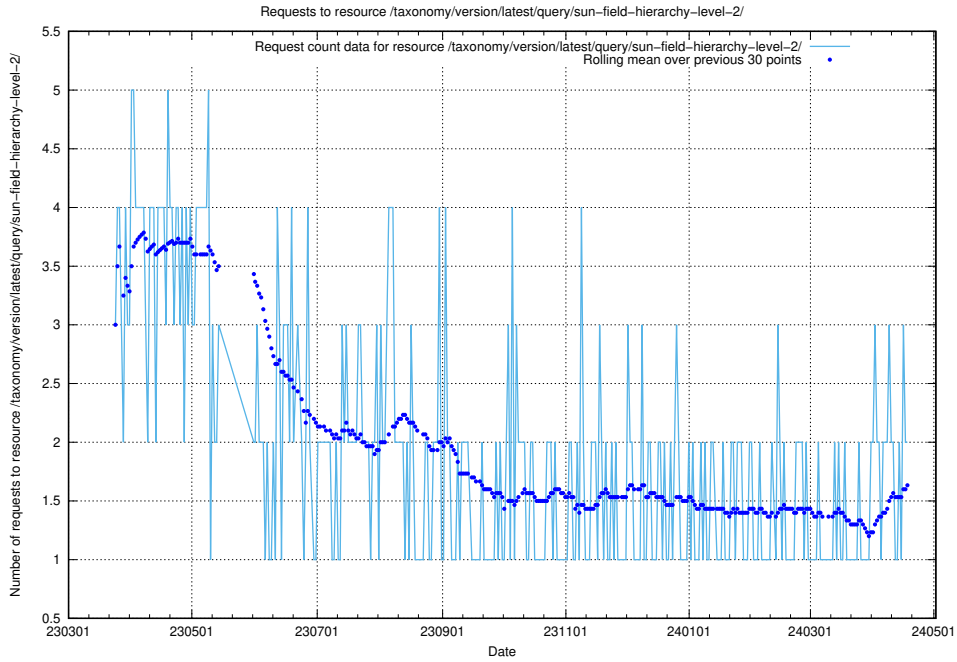

5.947 Usage of /taxonomy/version/latest/query/sun-field-hierarchy-level-2/

Here, we count the number of requests to resource /taxonomy/version/latest/query/sun-field-hierarchy-level-2/.