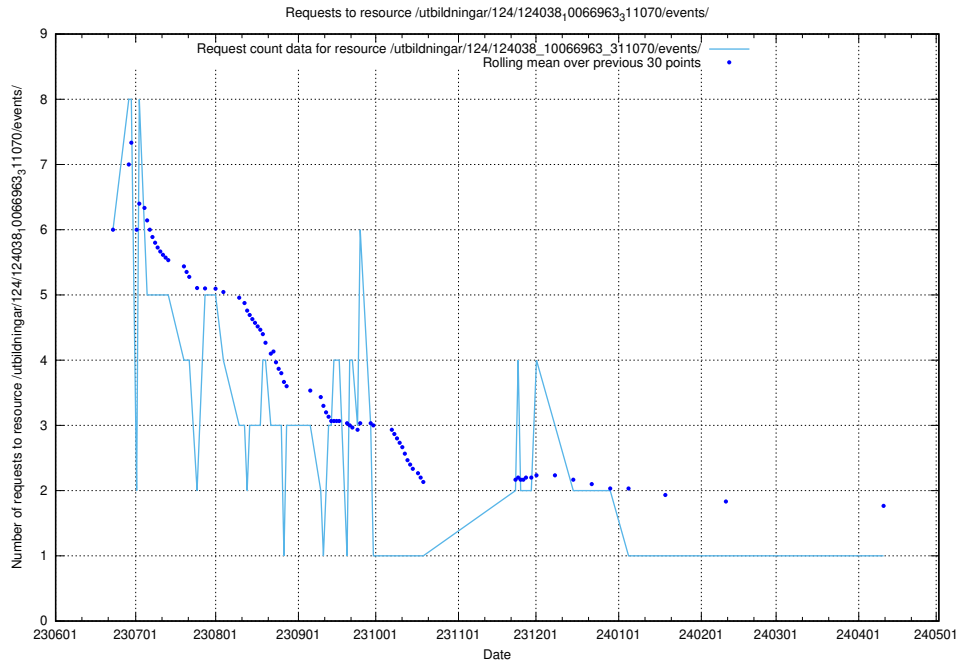

5.5375 Usage of /utbildningar/124/124038_10066963_311070/events/

Here, we count the number of requests to resource /utbildningar/124/124038_10066963_311070/events/

5.5376 Usage of /utbildningar/124/124037_10066963_311070/events/