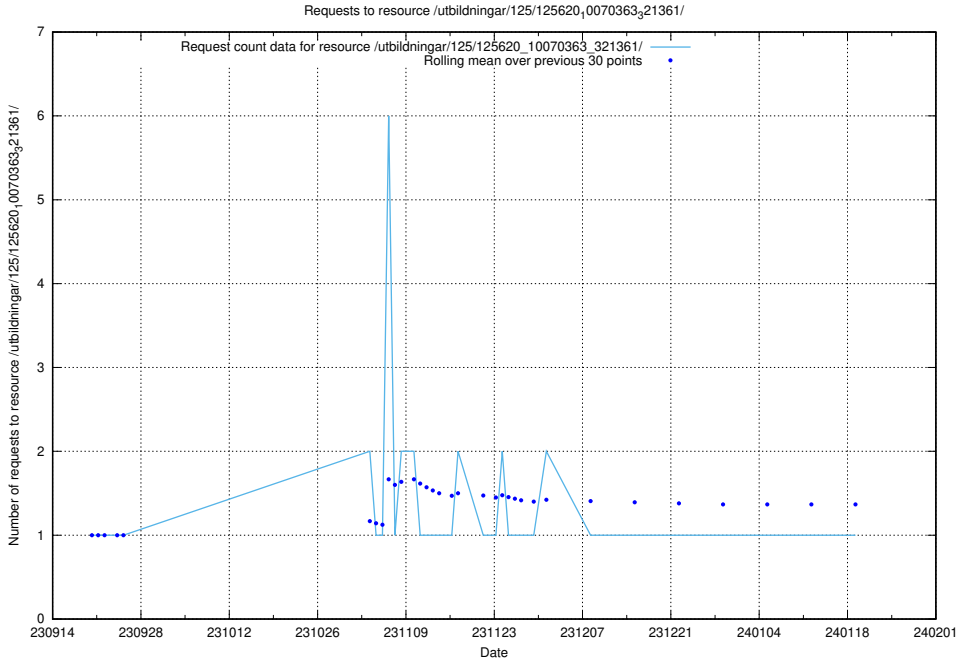

5.4360 Usage of /utbildningar/125/125620_10070363_321361/

Here, we count the number of requests to resource /utbildningar/125/125620_10070363_321361/.