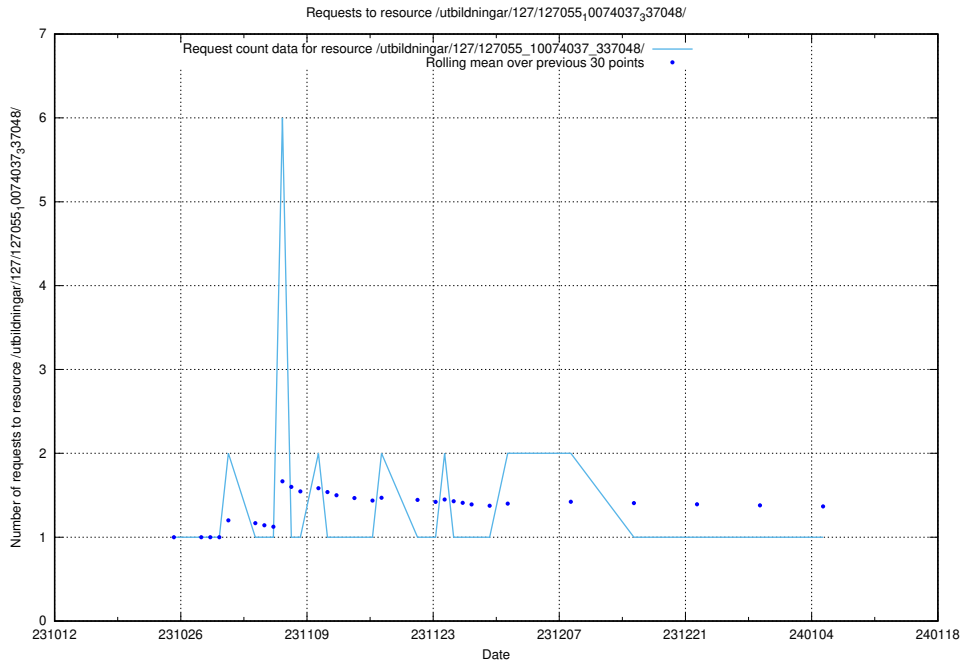

5.4045 Usage of /utbildningar/127/127055_10074037_337048/

Here, we count the number of requests to resource /utbildningar/127/127055_10074037_337048/.