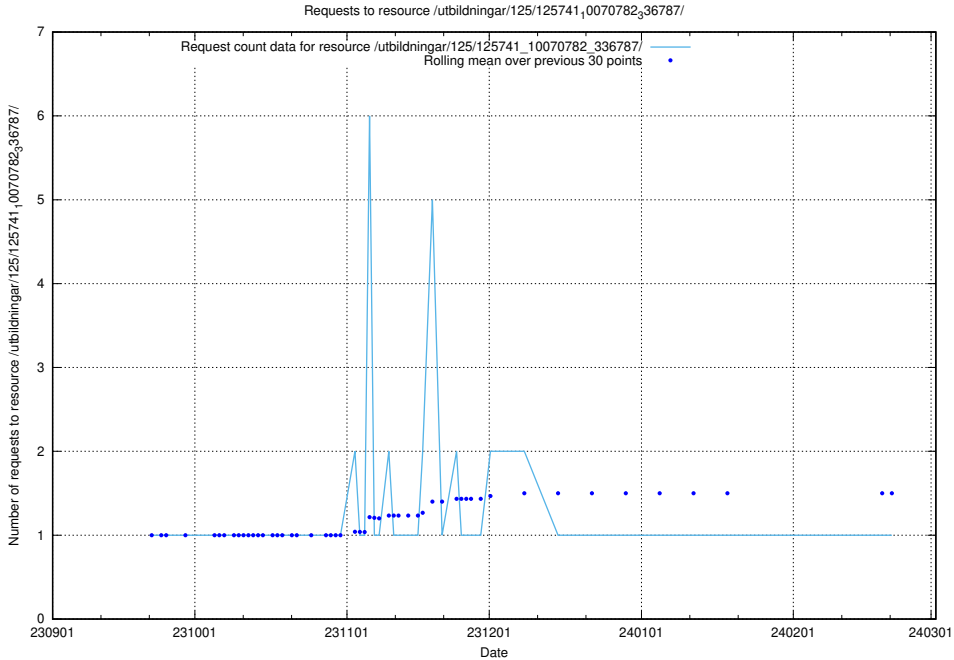

5.4332 Usage of /utbildningar/125/125741_10070782_336787/

Here, we count the number of requests to resource /utbildningar/125/125741_10070782_336787/.