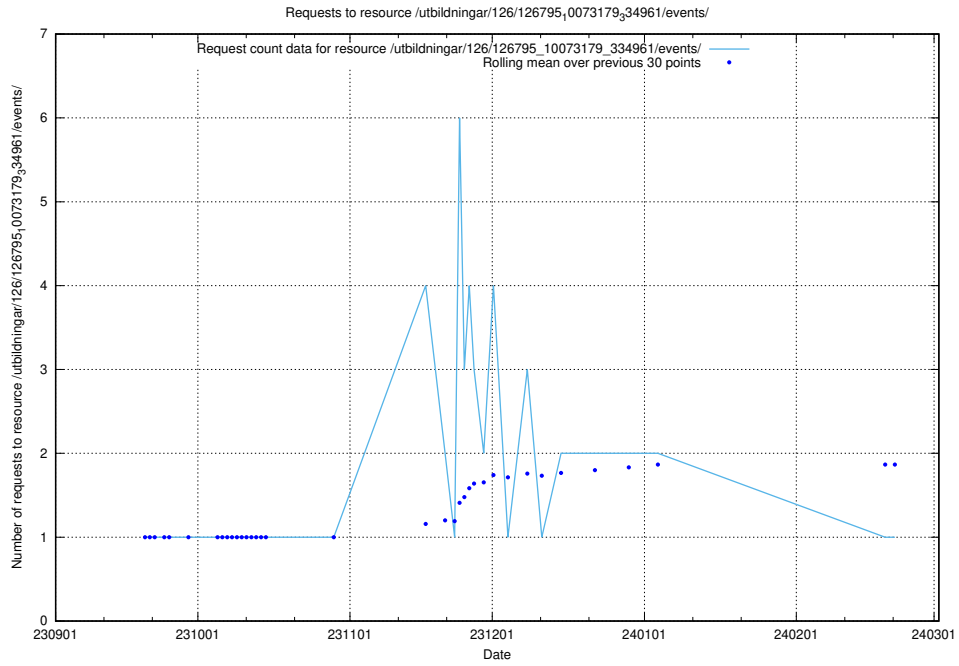

5.4353 Usage of /utbildningar/126/126795_10073179_334961/events/

Here, we count the number of requests to resource /utbildningar/126/126795_10073179_334961/events/