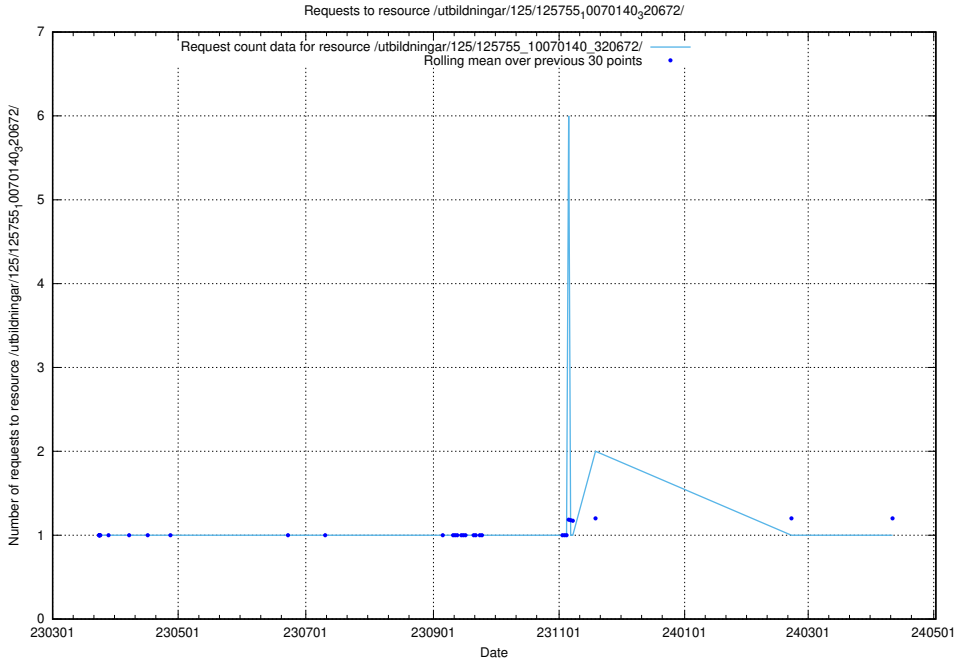

5.6238 Usage of /utbildningar/125/125755_10070140_320672/

Here, we count the number of requests to resource /utbildningar/125/125755_10070140_320672/.