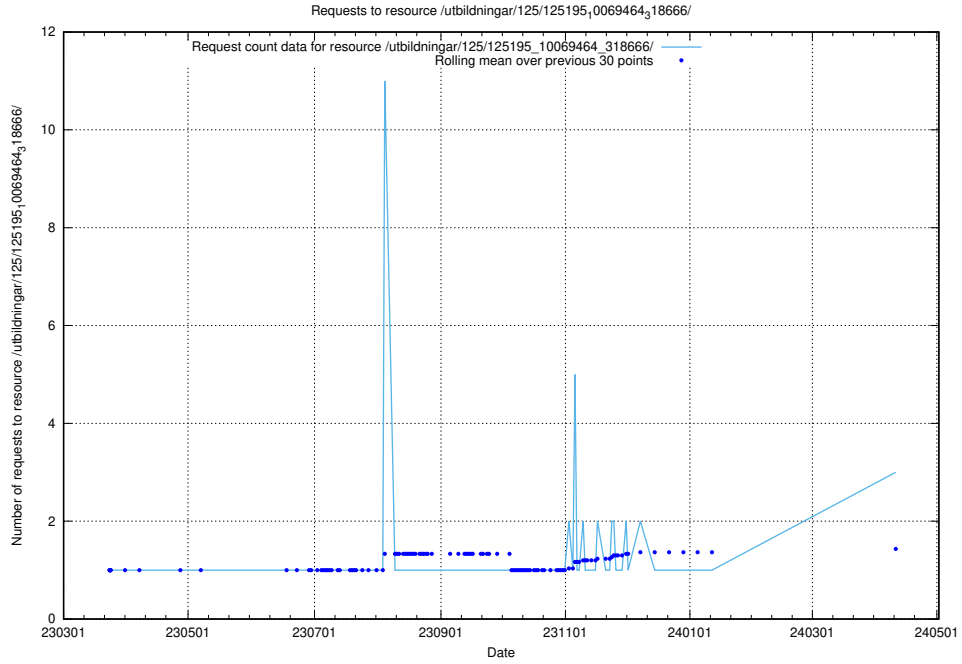

5.303 Usage of /utbildningar/125/125195_10069464_318666/

Here, we count the number of requests to resource /utbildningar/125/125195_10069464_318666/.