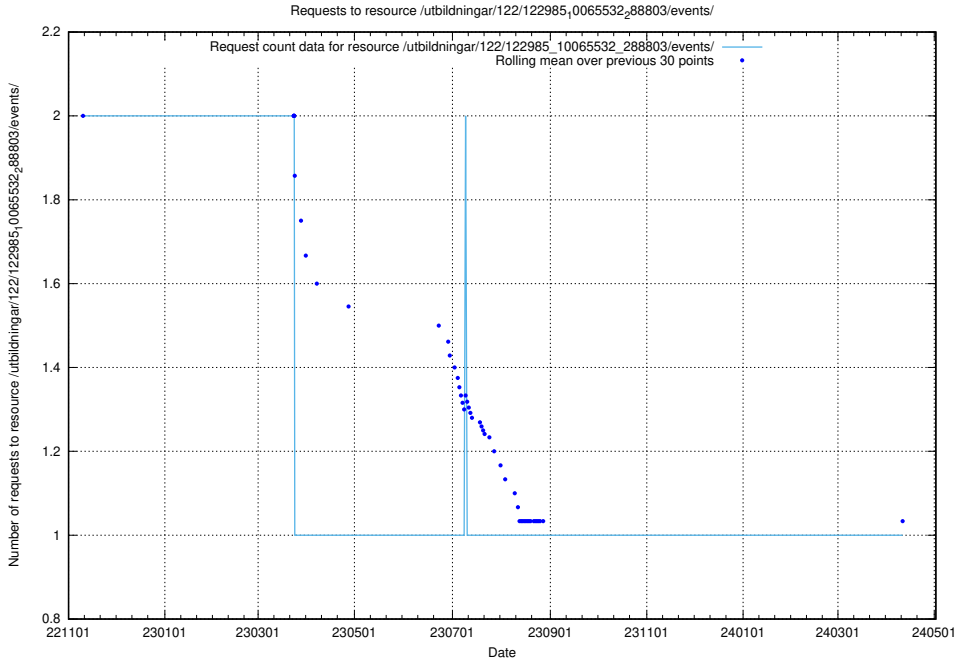

5.6049 Usage of /utbildningar/122/122985_10065532_288803/events/

Here, we count the number of requests to resource /utbildningar/122/122985_10065532_288803/events/