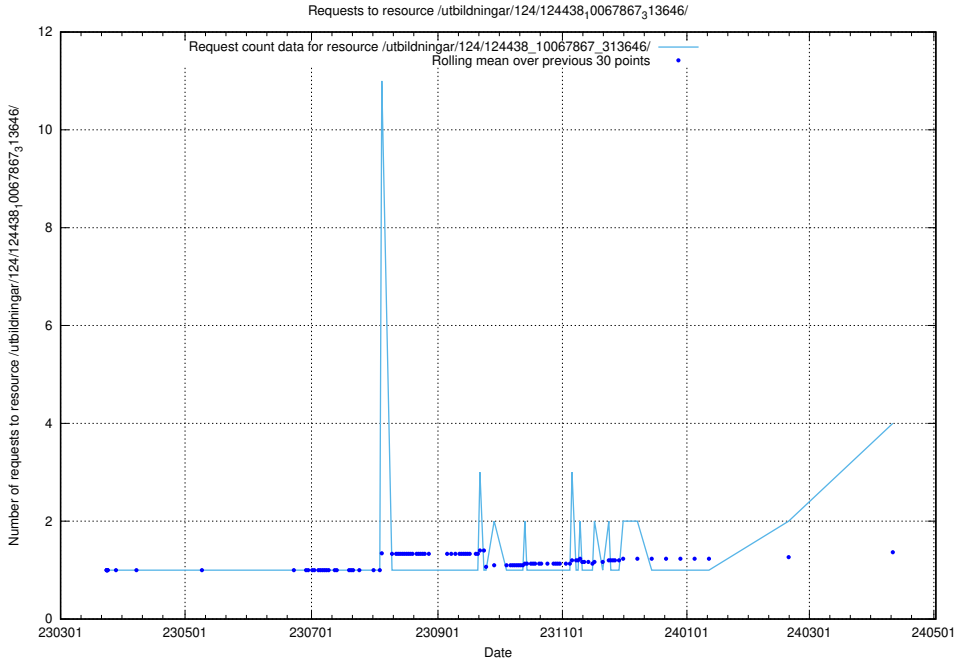

5.236 Usage of /utbildningar/124/124438_10067867_313646/

Here, we count the number of requests to resource /utbildningar/124/124438_10067867_313646/.