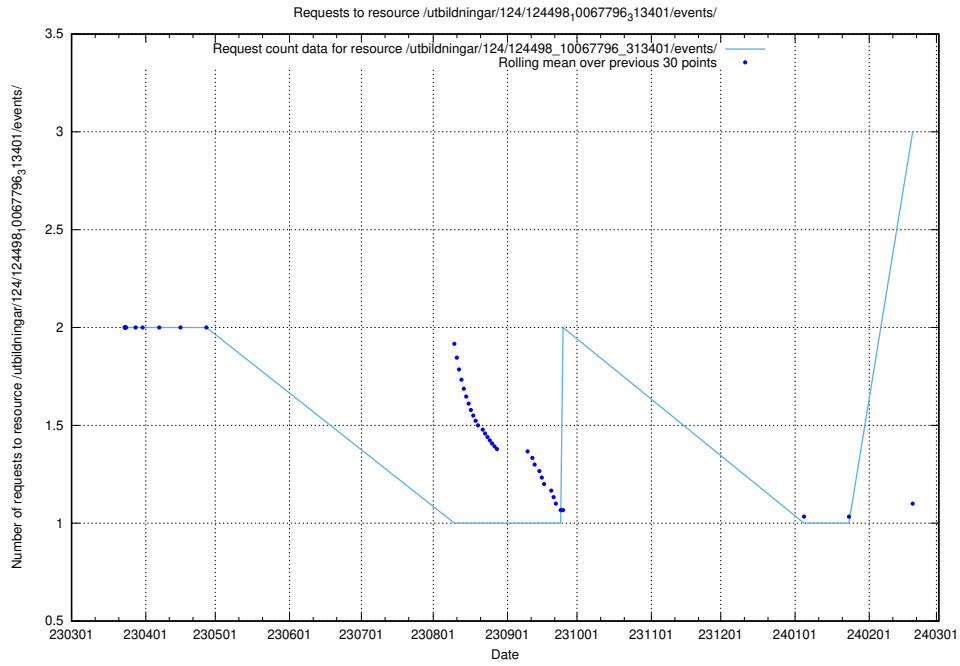

5.503 Usage of /utbildningar/124/124498_10067796_313401/events/

Here, we count the number of requests to resource /utbildningar/124/124498_10067796_313401/events/