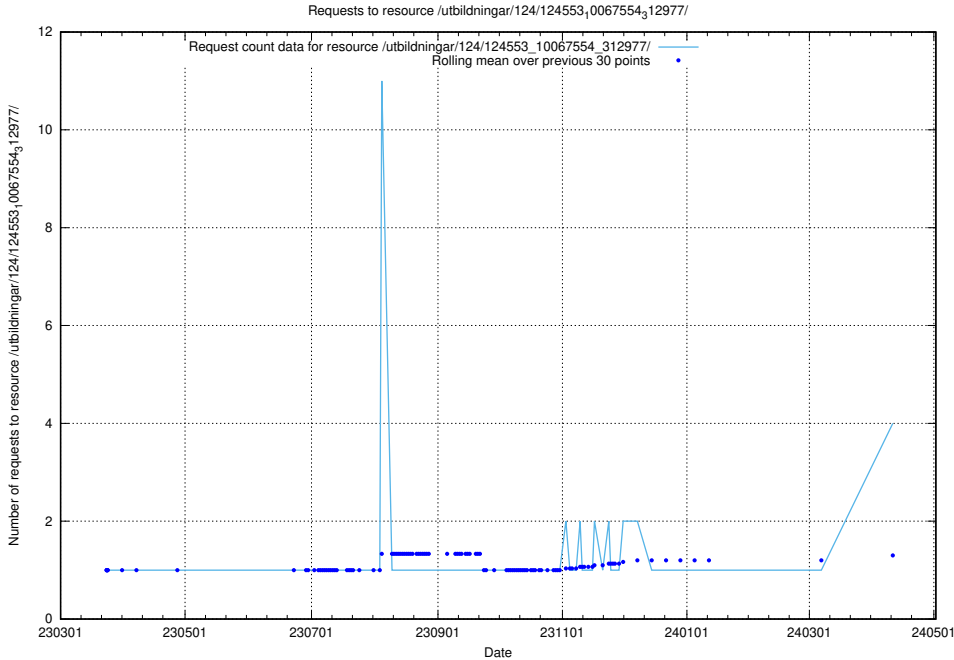

5.212 Usage of /utbildningar/124/124553_10067554_312977/

Here, we count the number of requests to resource /utbildningar/124/124553_10067554_312977/.