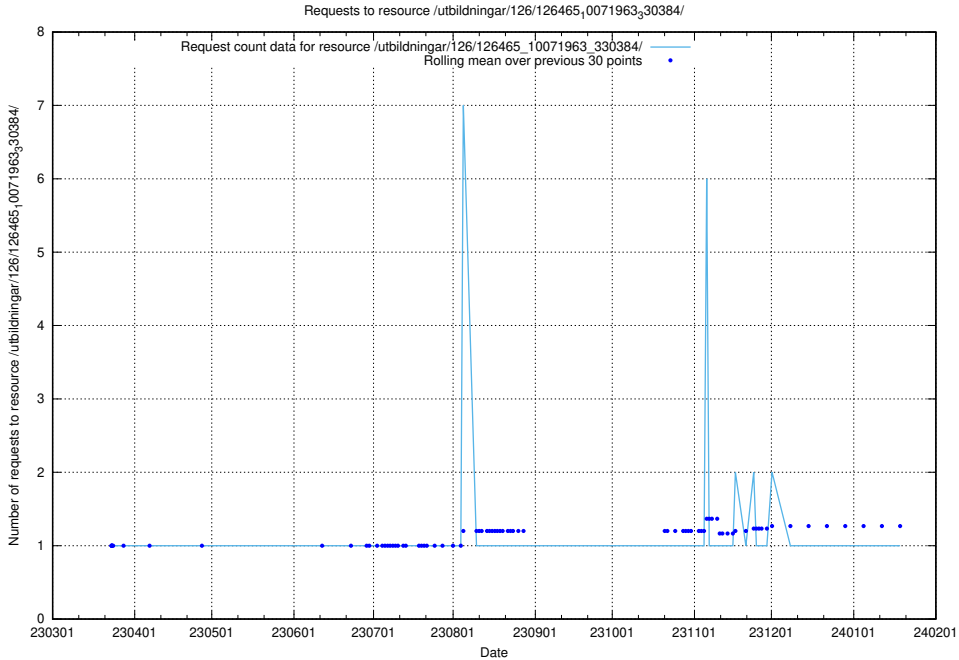

5.6199 Usage of /utbildningar/126/126465_10071963_330384/

Here, we count the number of requests to resource /utbildningar/126/126465_10071963_330384/.