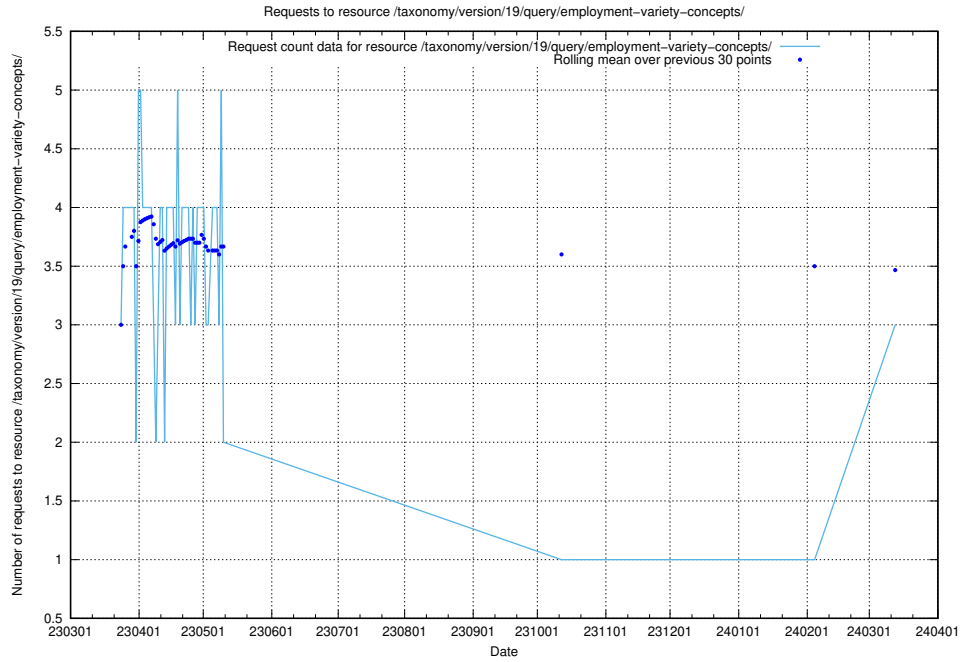

Here, we count the number of requests to resource /taxonomy/version/19/query/employment-variety-concepts/.

5.494 Usage of /utbildningar/438/43817_10024102_242987/events/

Here, we count the number of requests to resource /utbildningar/438/43817_10024102_242987/events/.