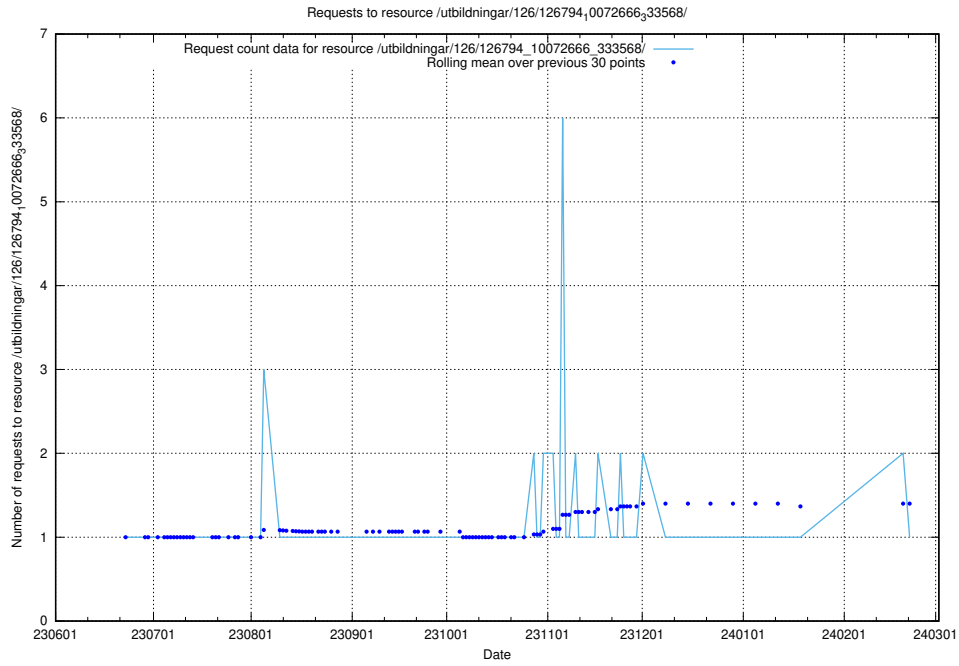

5.5404 Usage of /utbildningar/126/126794_10072666_333568/

Here, we count the number of requests to resource /utbildningar/126/126794_10072666_333568/.