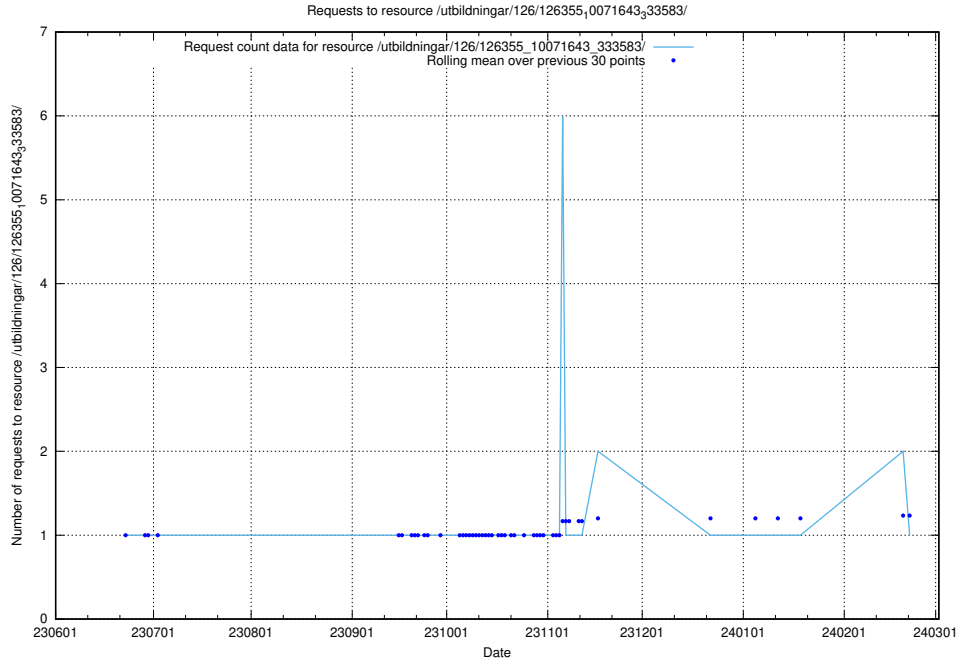

5.5472 Usage of /utbildningar/126/126355_10071643_333583/

Here, we count the number of requests to resource /utbildningar/126/126355_10071643_333583/.