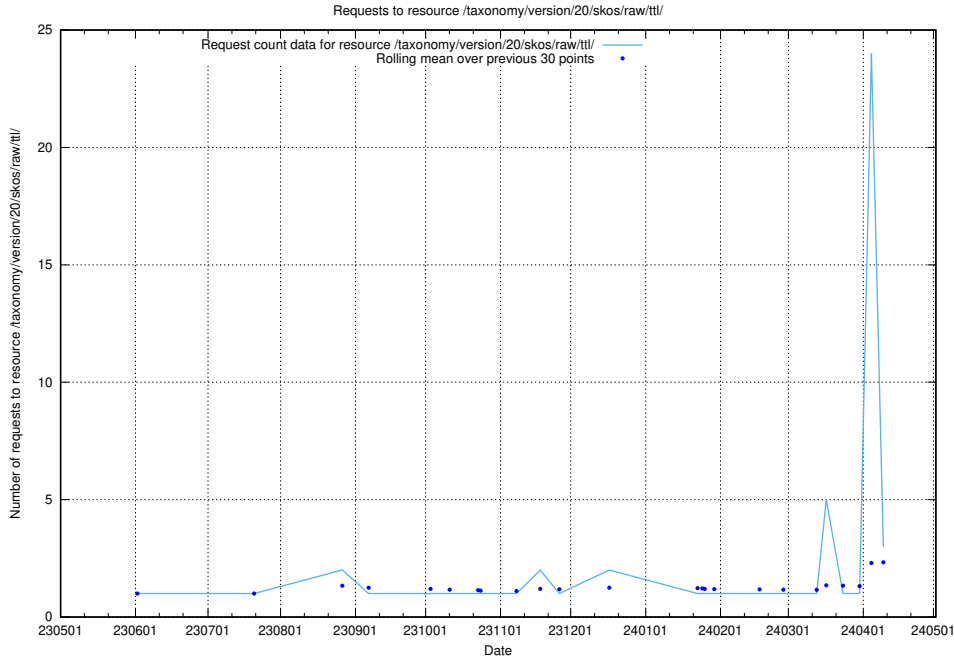

5.462 Usage of /taxonomy/version/20/skos/raw/ttl/

Here, we count the number of requests to resource /taxonomy/version/20/skos/raw/ttl/.