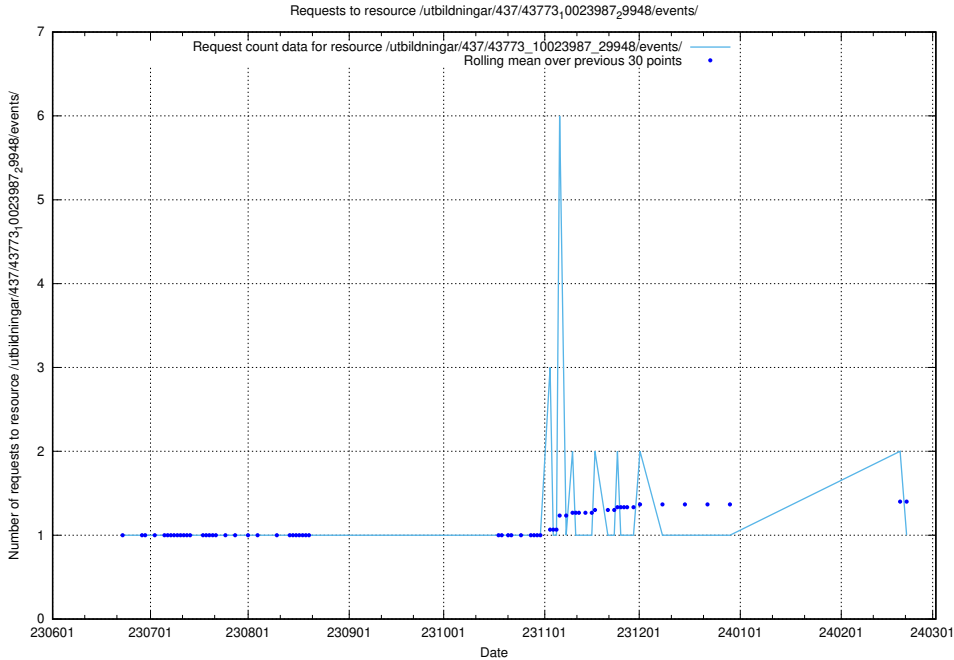

5.5390 Usage of /utbildningar/437/43773_10023987_29948/events/

Here, we count the number of requests to resource /utbildningar/437/43773_10023987_29948/events/.

5.5391 Usage of /utbildningar/437/43773_10023987_29948/