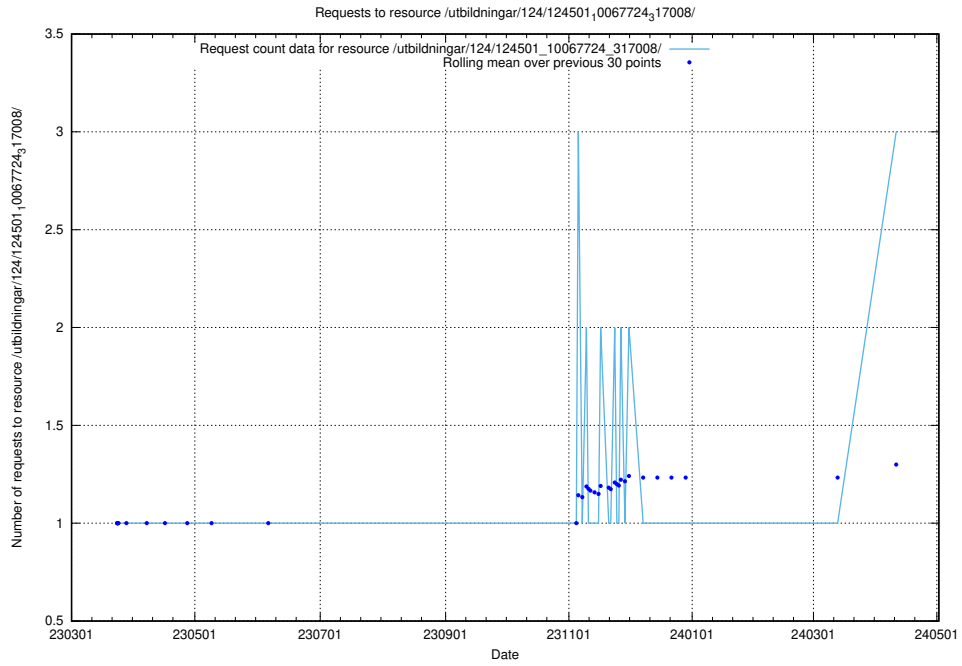

5.337 Usage of /utbildningar/124/124501_10067724_317008/

Here, we count the number of requests to resource /utbildningar/124/124501_10067724_317008/.