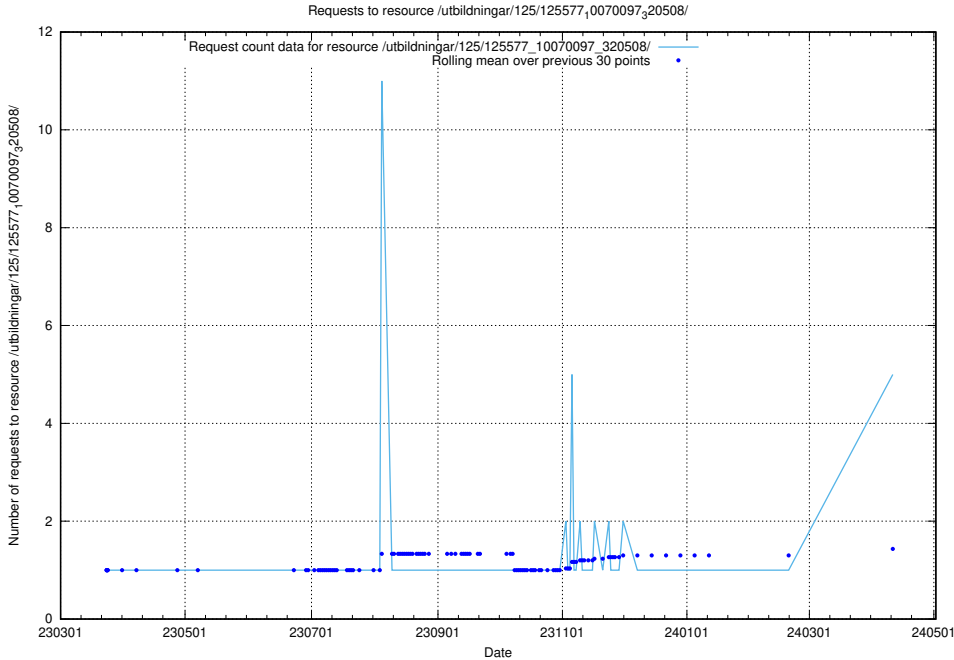

5.148 Usage of /utbildningar/125/125577_10070097_320508/

Here, we count the number of requests to resource /utbildningar/125/125577_10070097_320508/.