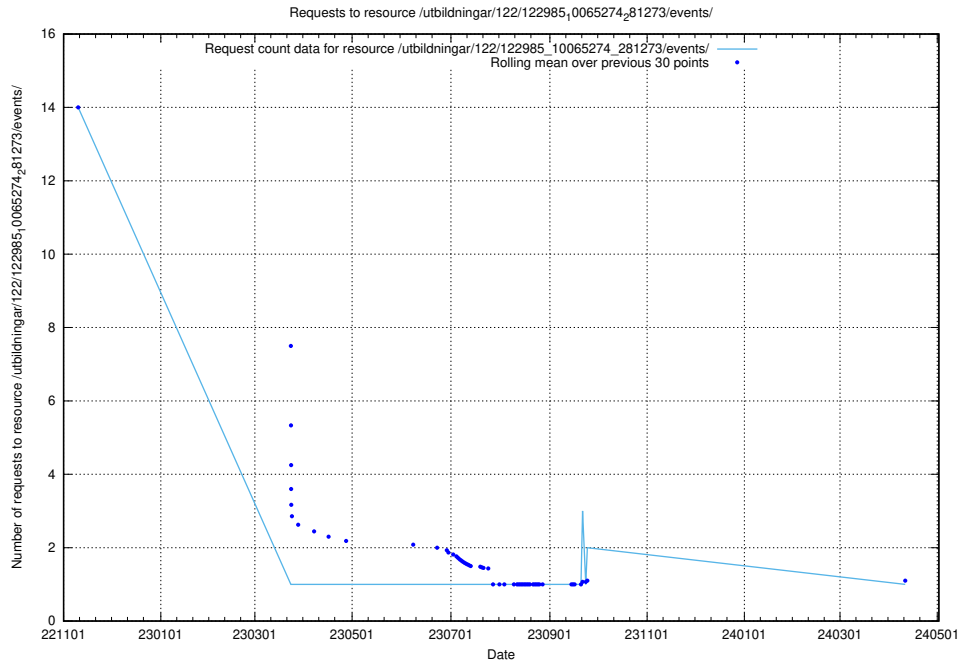

5.6010 Usage of /utbildningar/122/122985_10065274_281273/events/

Here, we count the number of requests to resource /utbildningar/122/122985_10065274_281273/events/