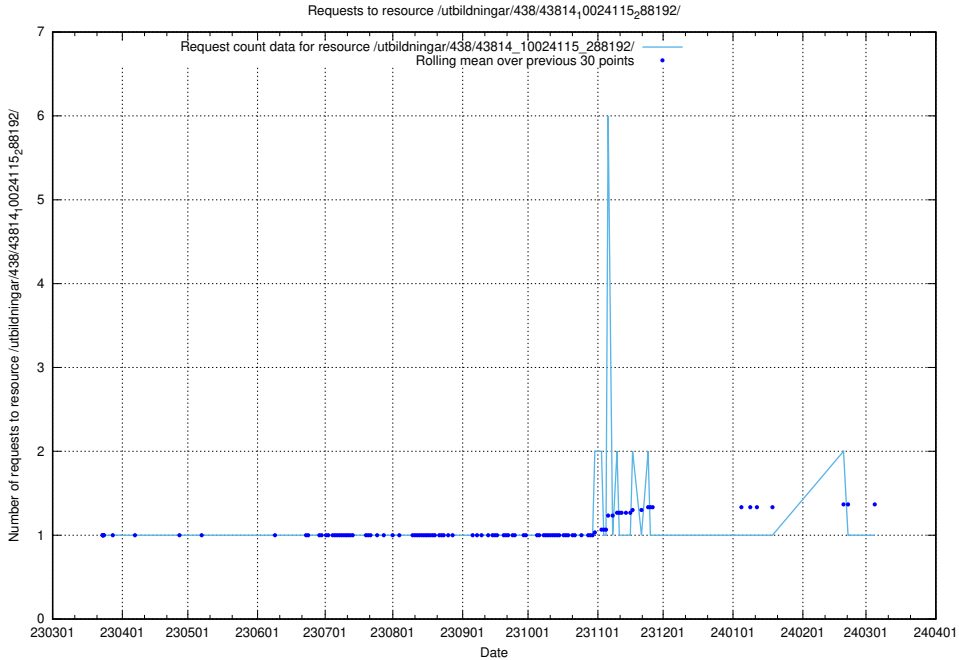

5.6127 Usage of /utbildningar/438/43814_10024115_288192/

Here, we count the number of requests to resource /utbildningar/438/43814_10024115_288192/.