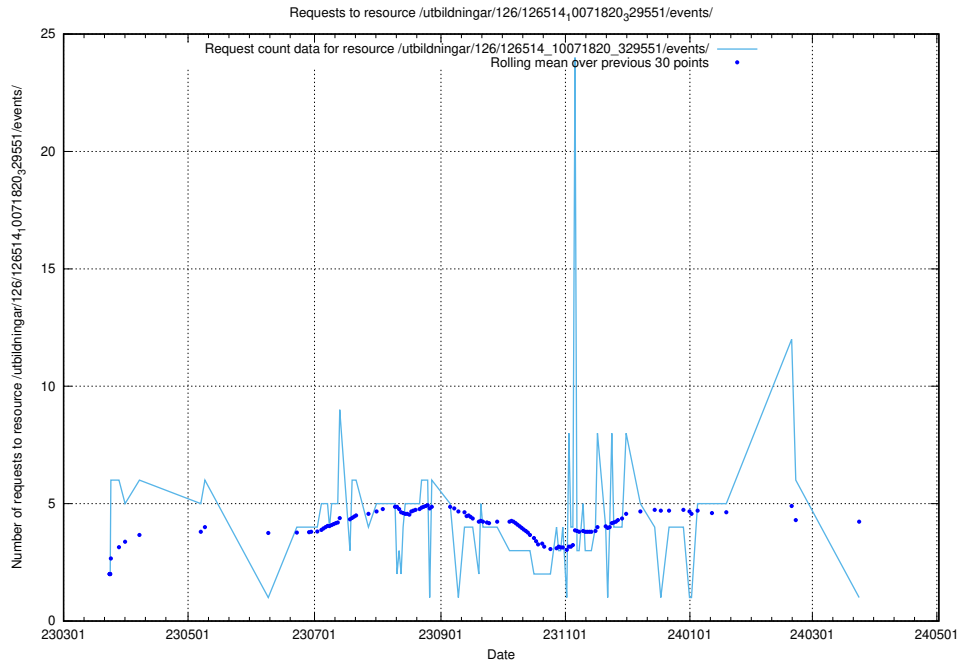

5.6054 Usage of /utbildningar/126/126514_10071820_329551/events/

Here, we count the number of requests to resource /utbildningar/126/126514_10071820_329551/events/