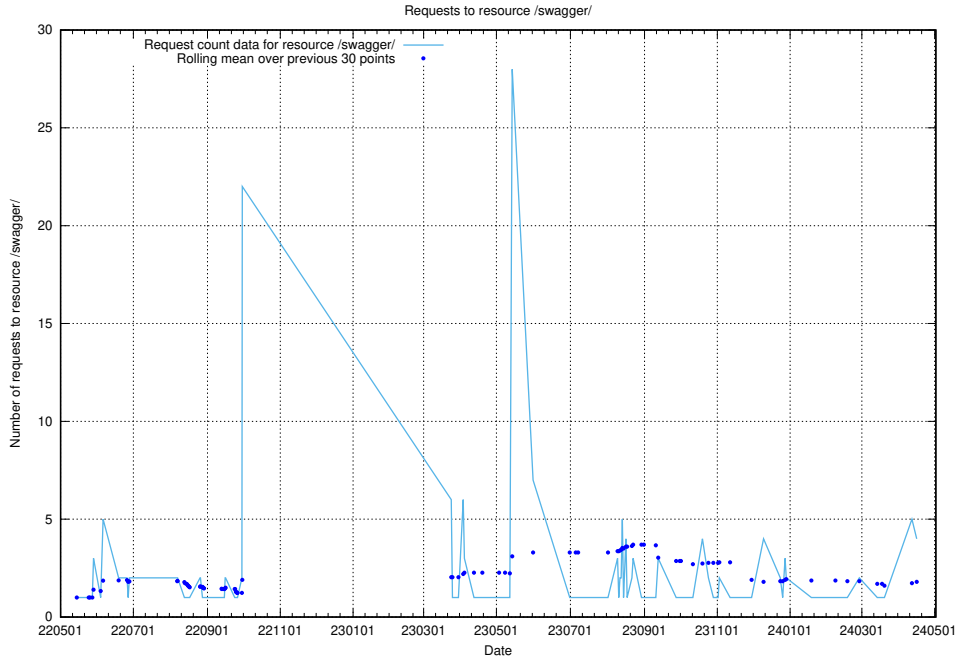

5.199 Usage of /swagger/

Here, we count the number of requests to resource /swagger/.