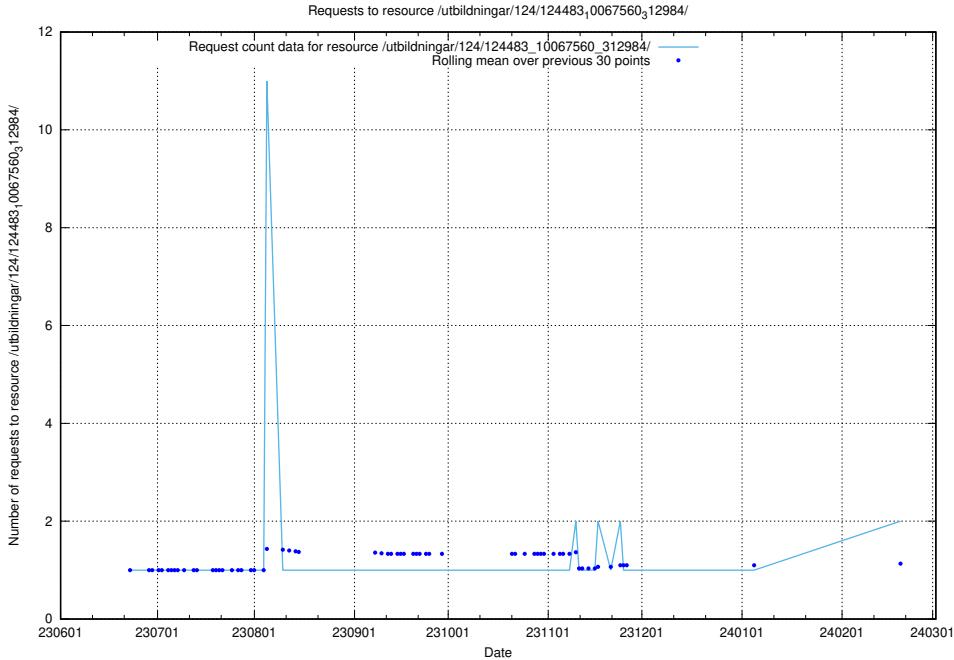

5.897 Usage of /utbildningar/124/124483_10067560_312984/

Here, we count the number of requests to resource /utbildningar/124/124483_10067560_312984/.