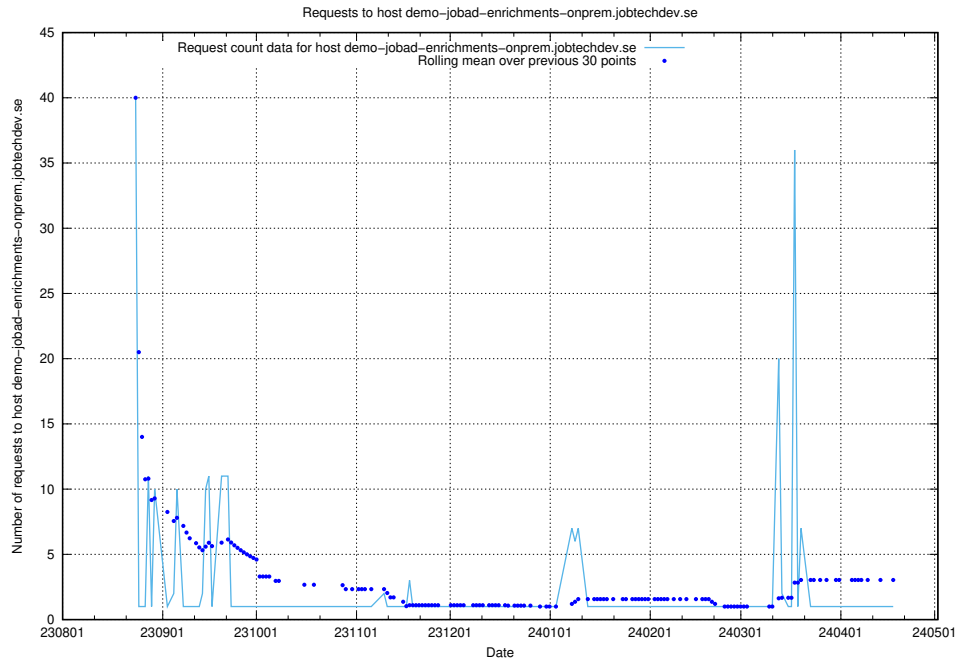

7.603 Usage of demo-jobad-enrichments-onprem.jobtechdev.se

Here, we count the number of requests to host demo-jobad-enrichments-onprem.jobtechdev.se.