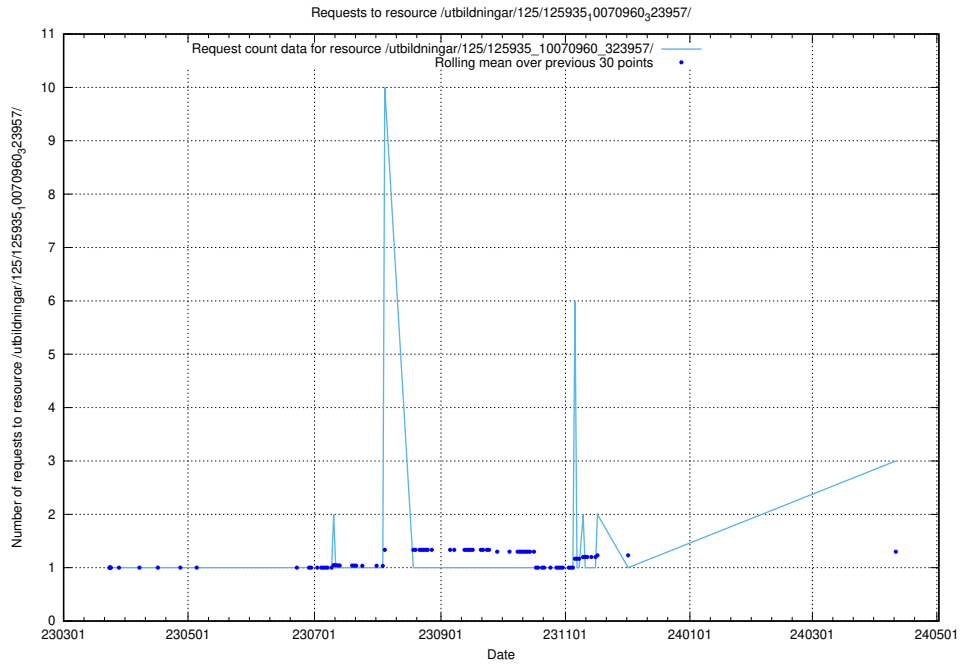

5.506 Usage of /utbildningar/125/125935_10070960_323957/

Here, we count the number of requests to resource /utbildningar/125/125935_10070960_323957/.