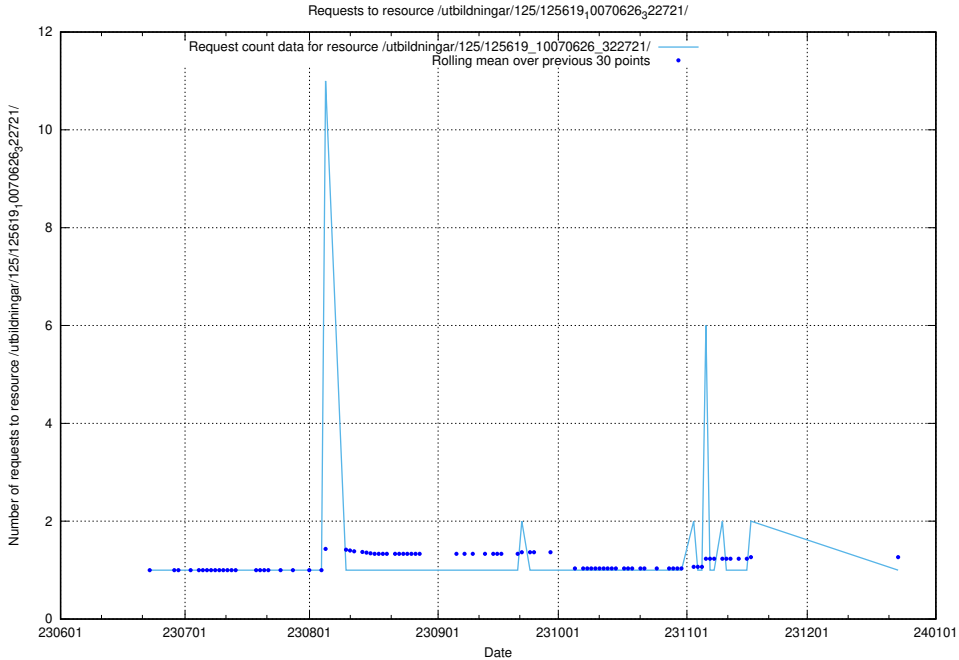

5.5535 Usage of /utbildningar/125/125619_10070626_322721/

Here, we count the number of requests to resource /utbildningar/125/125619_10070626_322721/.