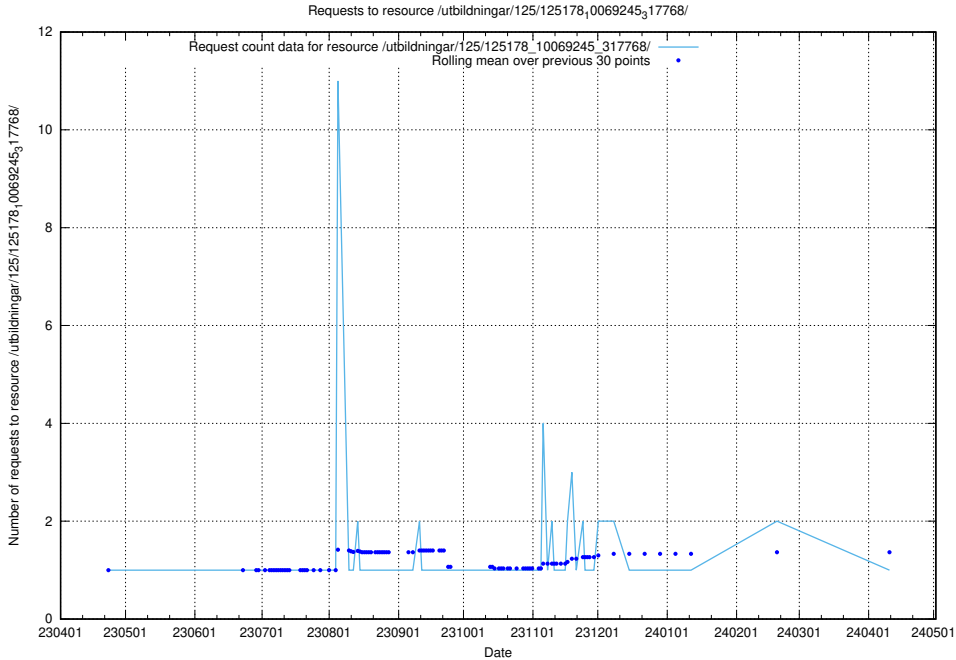

5.5847 Usage of /utbildningar/125/125178_10069245_317768/

Here, we count the number of requests to resource /utbildningar/125/125178_10069245_317768/.