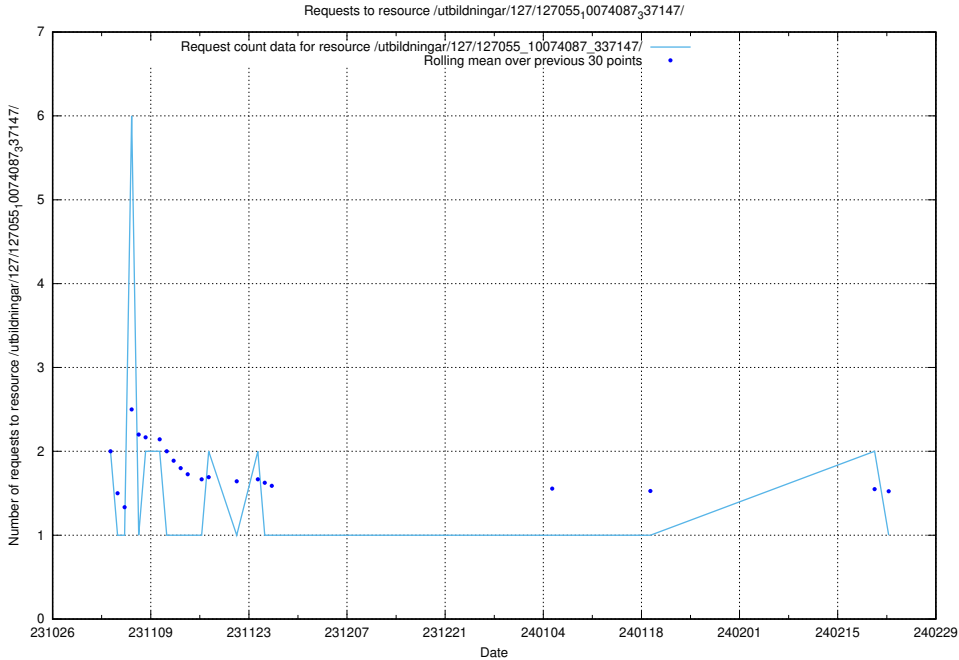

5.3975 Usage of /utbildningar/127/127055_10074087_337147/

Here, we count the number of requests to resource /utbildningar/127/127055_10074087_337147/.