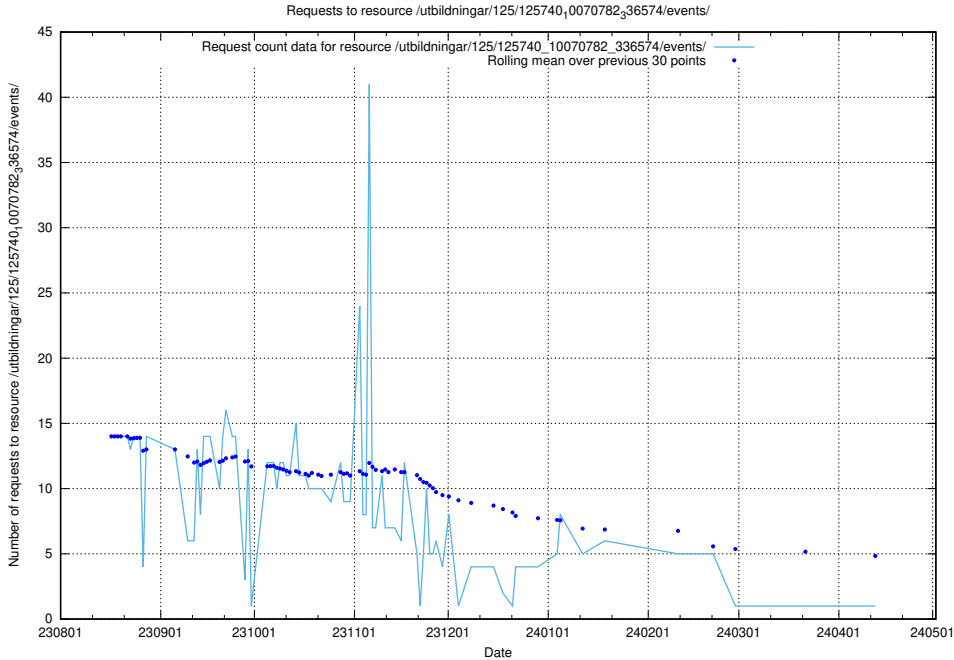

5.4604 Usage of /utbildningar/125/125740_10070782_336574/events/

Here, we count the number of requests to resource /utbildningar/125/125740_10070782_336574/events/