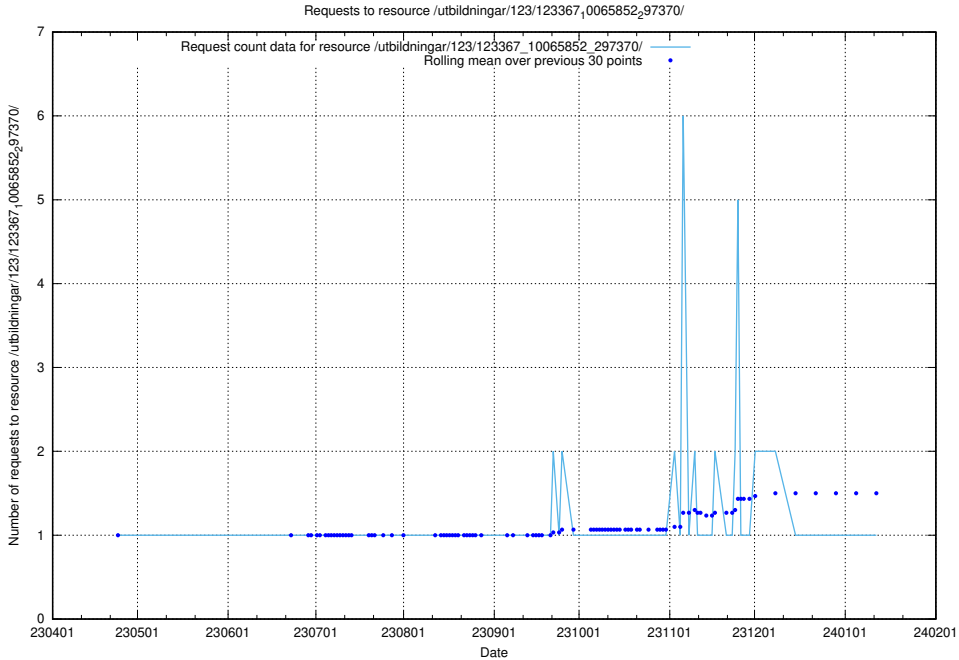

5.5820 Usage of /utbildningar/123/123367_10065852_297370/

Here, we count the number of requests to resource /utbildningar/123/123367_10065852_297370/.