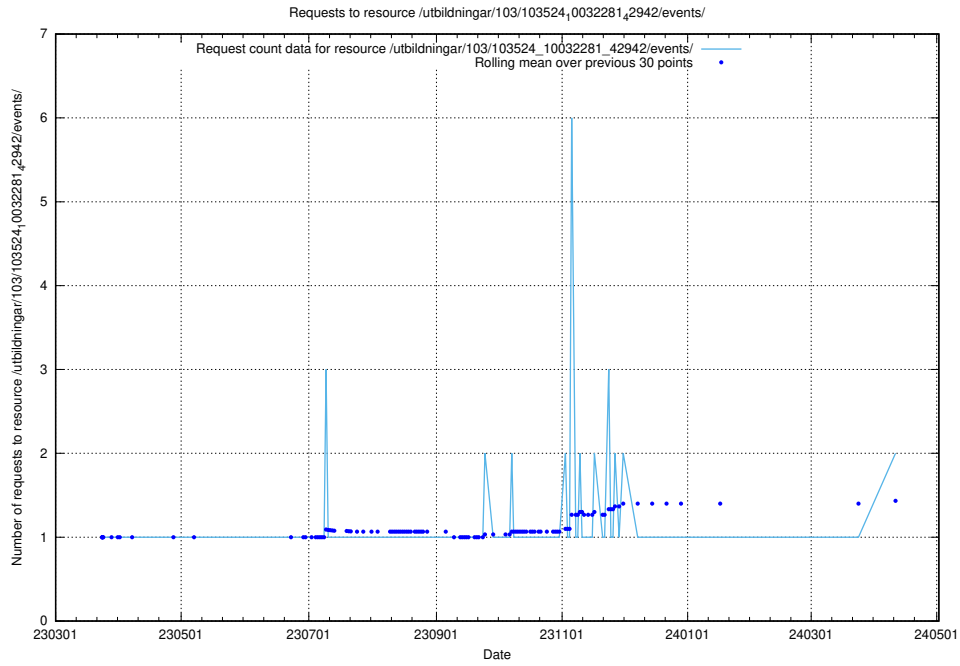

5.859 Usage of /utbildningar/103/103524_10032281_42942/events/

Here, we count the number of requests to resource /utbildningar/103/103524_10032281_42942/events/.