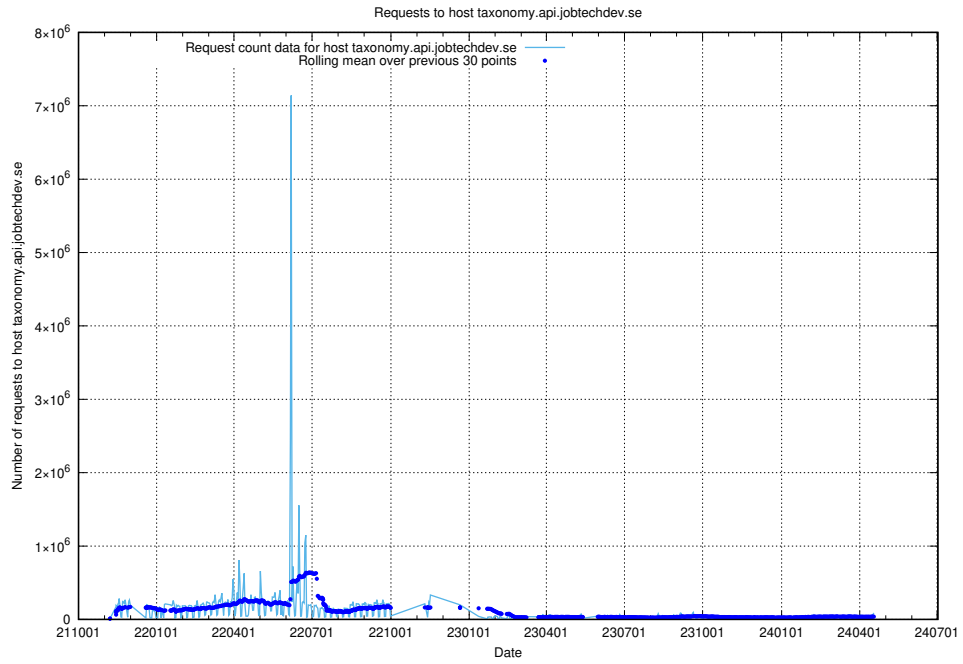

7.4 Usage of taxonomy.api.jobtechdev.se

Here, we count the number of requests to host taxonomy.api.jobtechdev.se.

7.5 Usage of app-yrkesinfo.jobtechdev.se

Here, we count the number of requests to host app-yrkesinfo.jobtechdev.se.