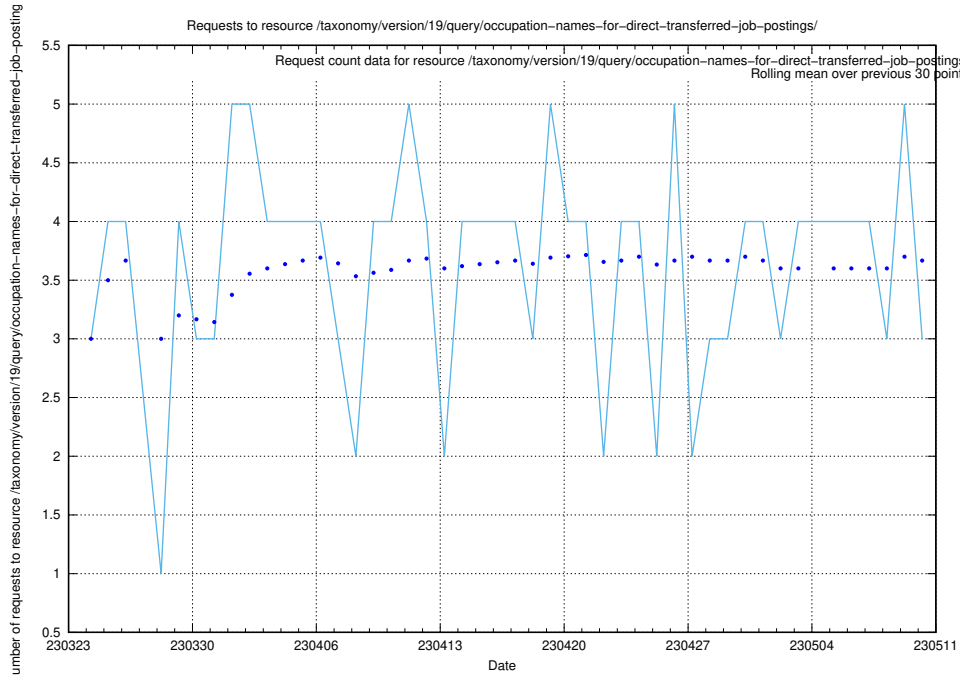

5.491 Usage of /taxonomy/version/19/query/occupation-names-for-direct-transferred-job-postings/

Here, we count the number of requests to resource /taxonomy/version/19/query/occupation-names-for-direct-transferred-job-postings/.