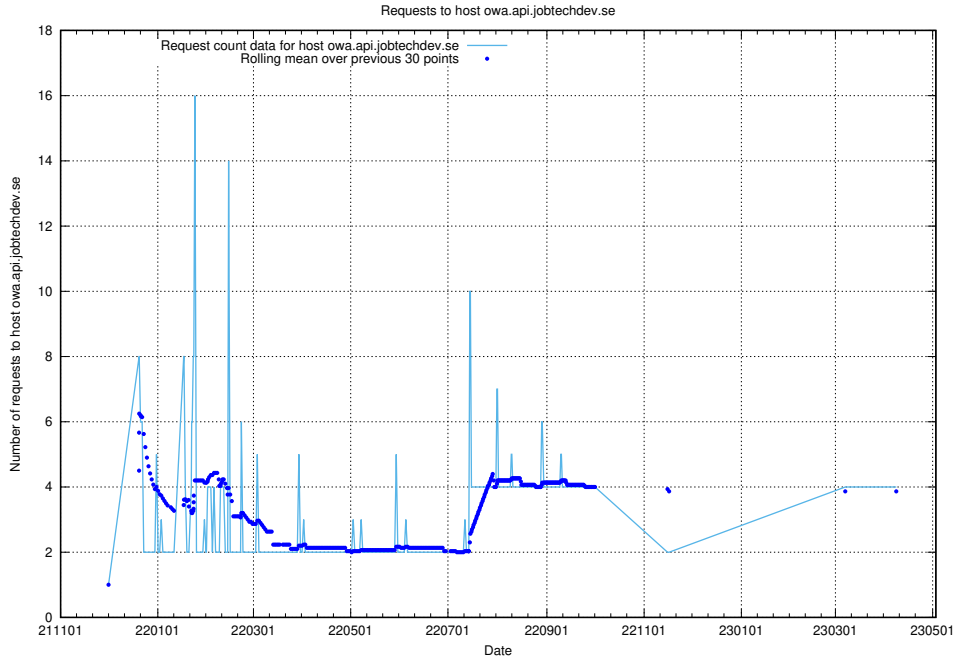

7.129 Usage of owa.api.jobtechdev.se

Here, we count the number of requests to host owa.api.jobtechdev.se.