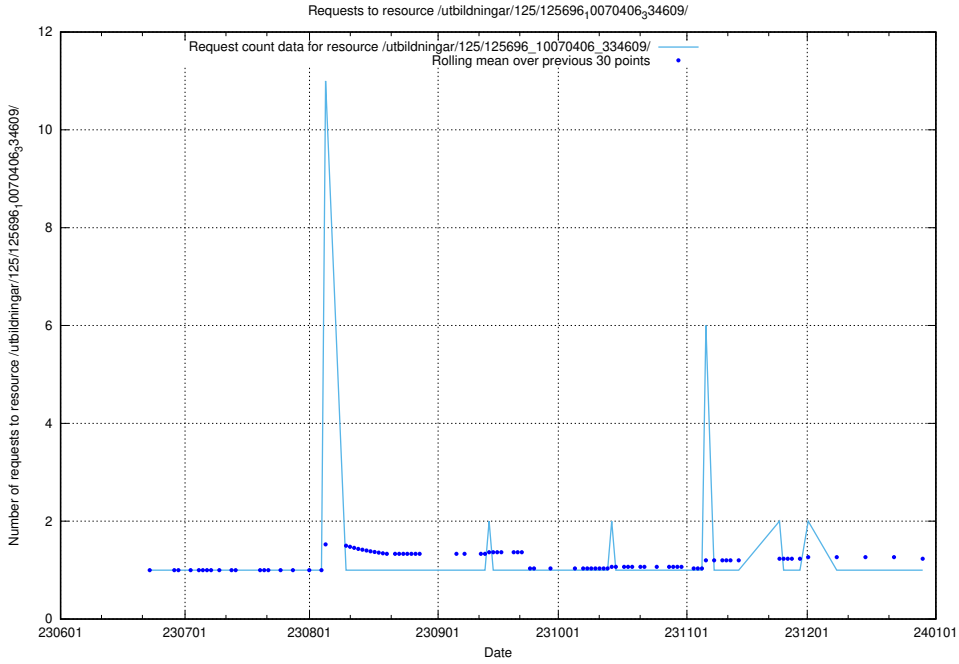

5.5531 Usage of /utbildningar/125/125696_10070406_334609/

Here, we count the number of requests to resource /utbildningar/125/125696_10070406_334609/.