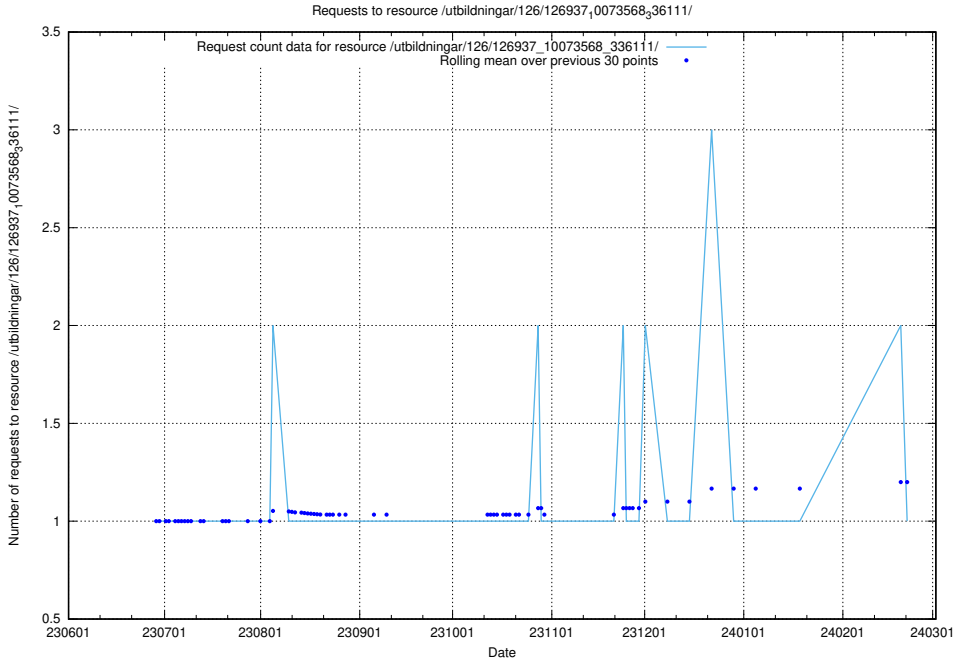

5.5254 Usage of /utbildningar/126/126937_10073568_336111/

Here, we count the number of requests to resource /utbildningar/126/126937_10073568_336111/.