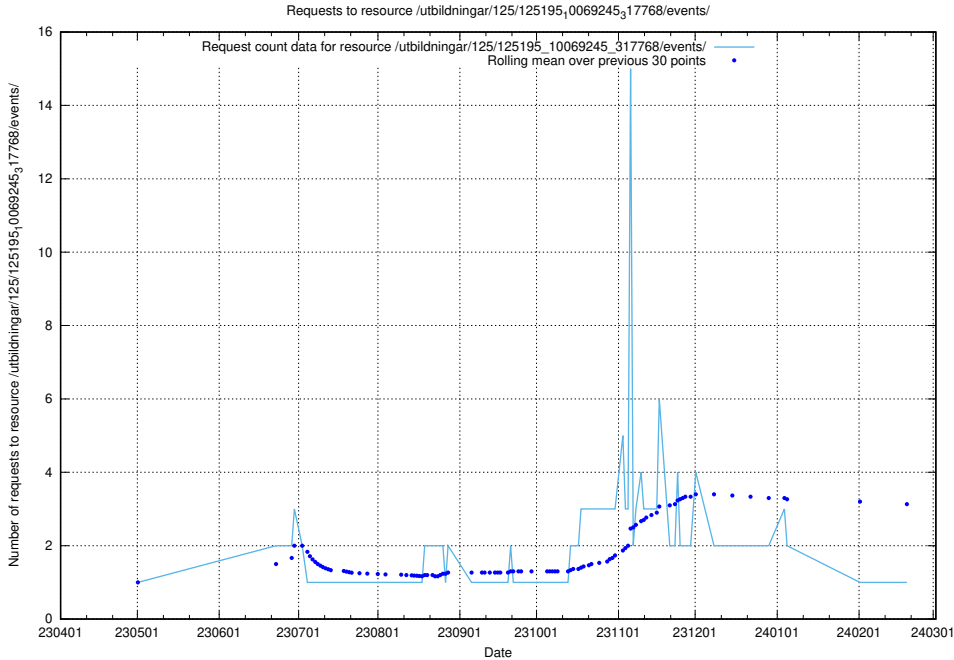

5.5807 Usage of /utbildningar/125/125195_10069245_317768/events/

Here, we count the number of requests to resource /utbildningar/125/125195_10069245_317768/events/