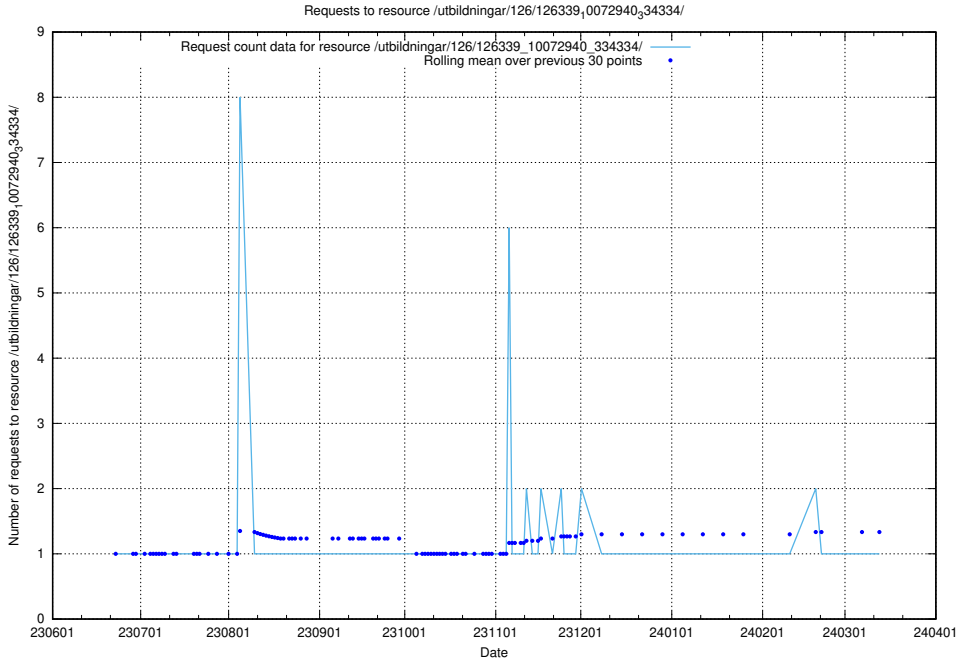

5.5475 Usage of /utbildningar/126/126339_10072940_334334/

Here, we count the number of requests to resource /utbildningar/126/126339_10072940_334334/.