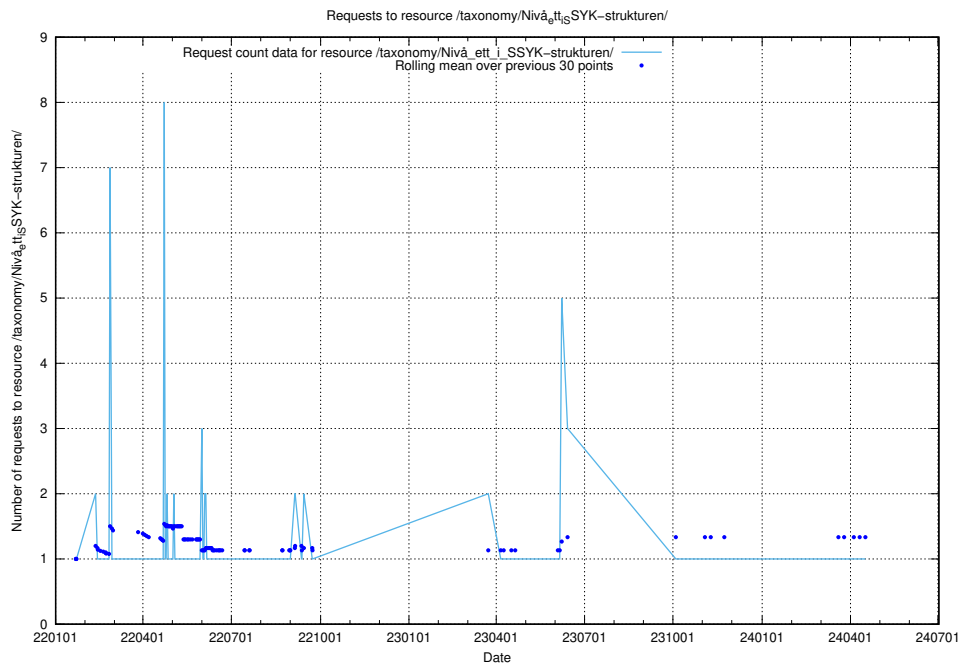

5.5453 Usage of /taxonomy/Nivå_ett_i_SSYK-strukturen/

Here, we count the number of requests to resource /taxonomy/Nivå_ett_i_SSYK-strukturen/.