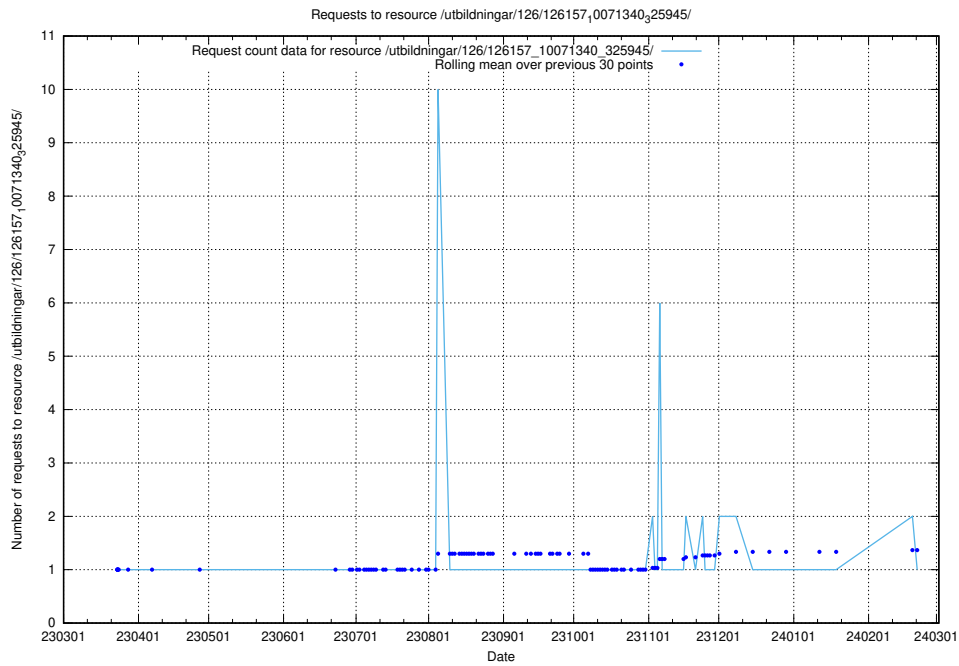

5.6210 Usage of /utbildningar/126/126157_10071340_325945/

Here, we count the number of requests to resource /utbildningar/126/126157_10071340_325945/.