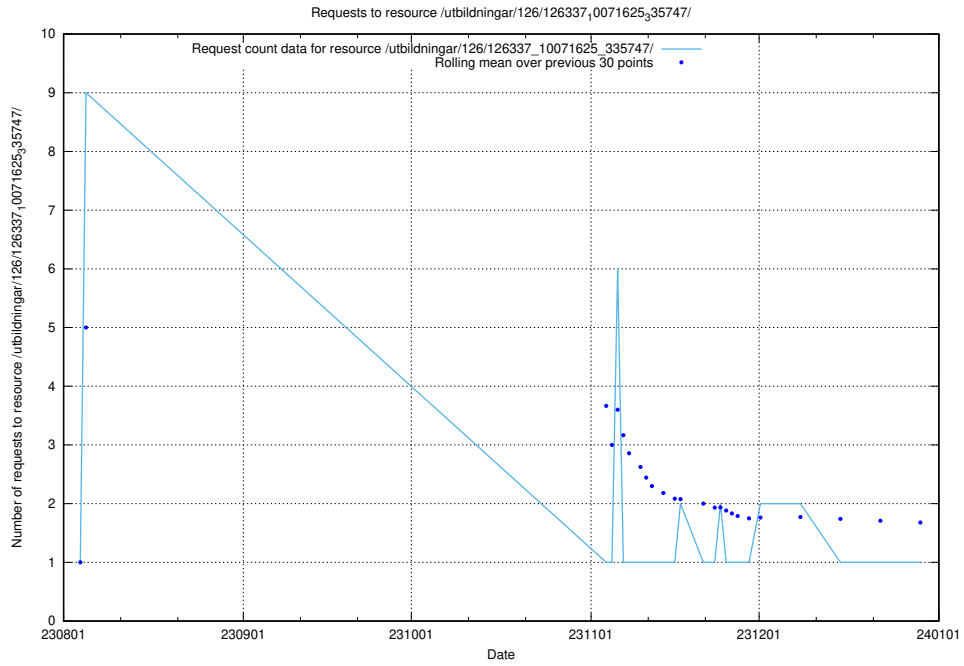

5.4696 Usage of /utbildningar/126/126337_10071625_335747/

Here, we count the number of requests to resource /utbildningar/126/126337_10071625_335747/.