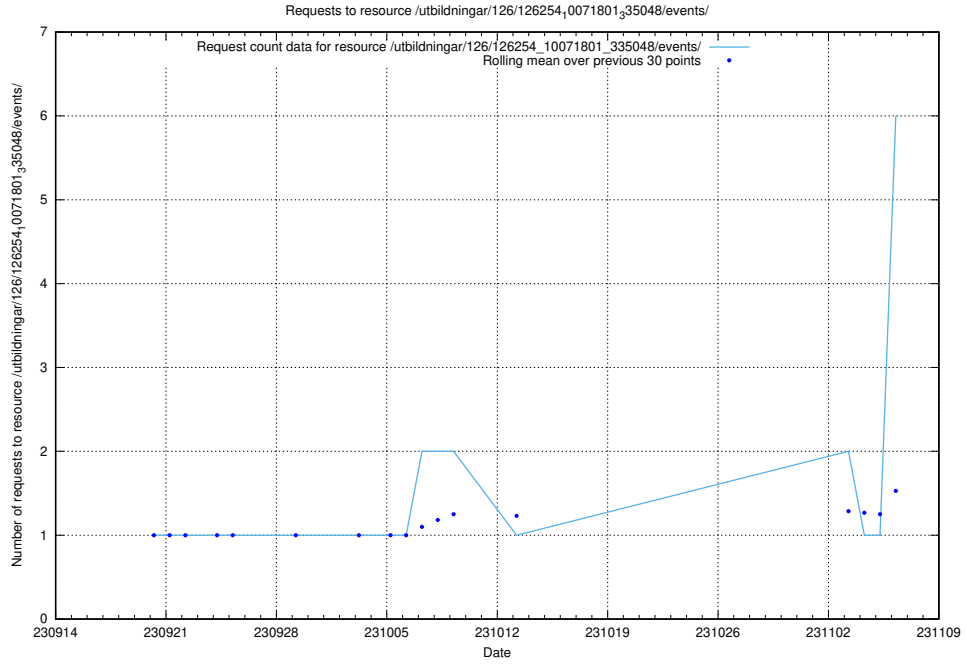

5.110 Usage of /utbildningar/126/126254_10071801_335048/events/

Here, we count the number of requests to resource /utbildningar/126/126254_10071801_335048/events/