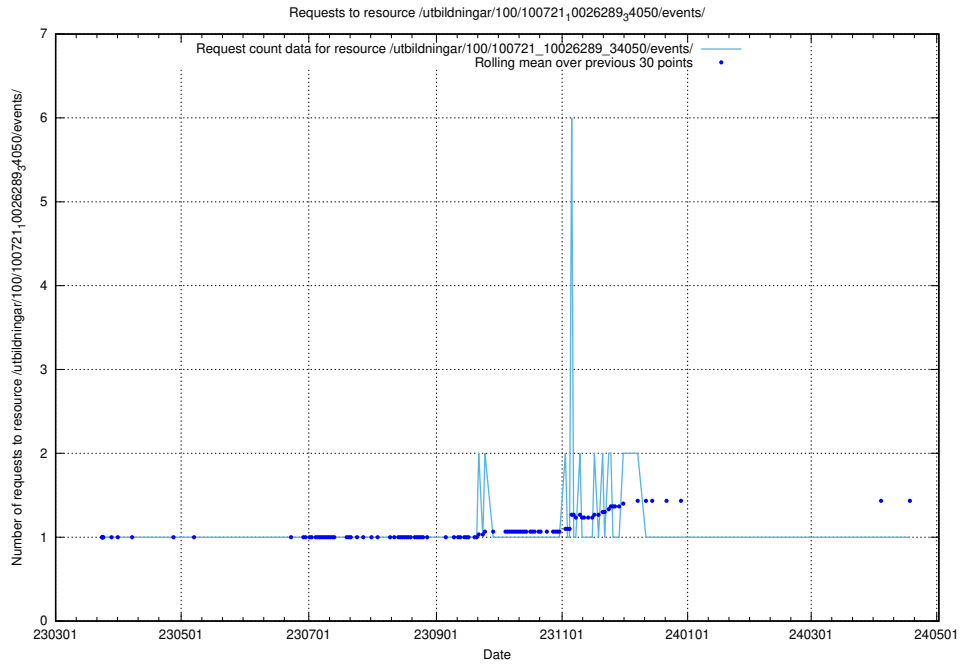

5.5509 Usage of /utbildningar/100/100721_10026289_34050/events/

Here, we count the number of requests to resource /utbildningar/100/100721_10026289_34050/events/.