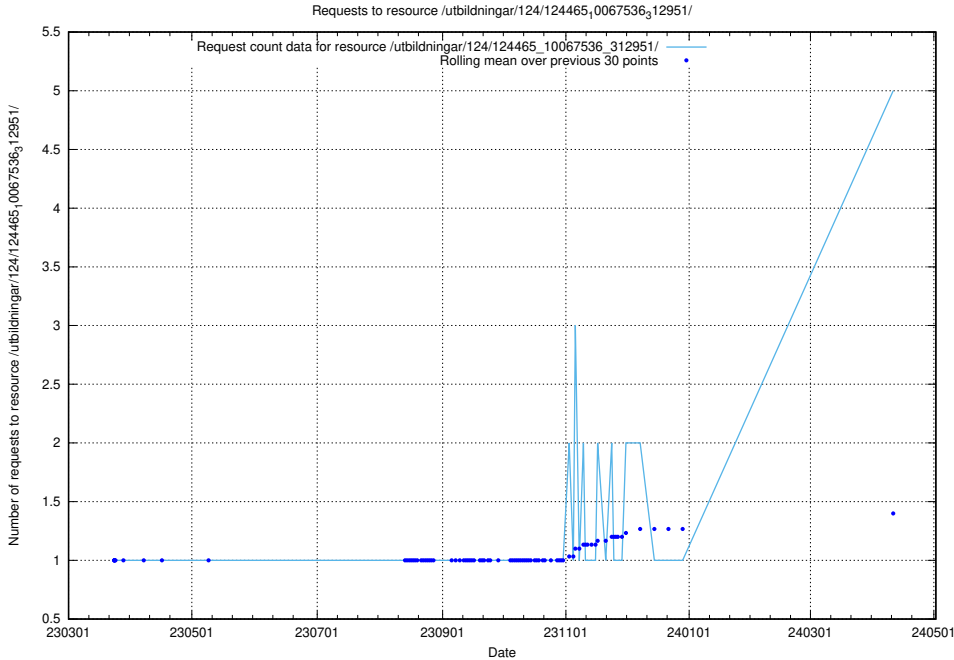

5.169 Usage of /utbildningar/124/124465_10067536_312951/

Here, we count the number of requests to resource /utbildningar/124/124465_10067536_312951/.