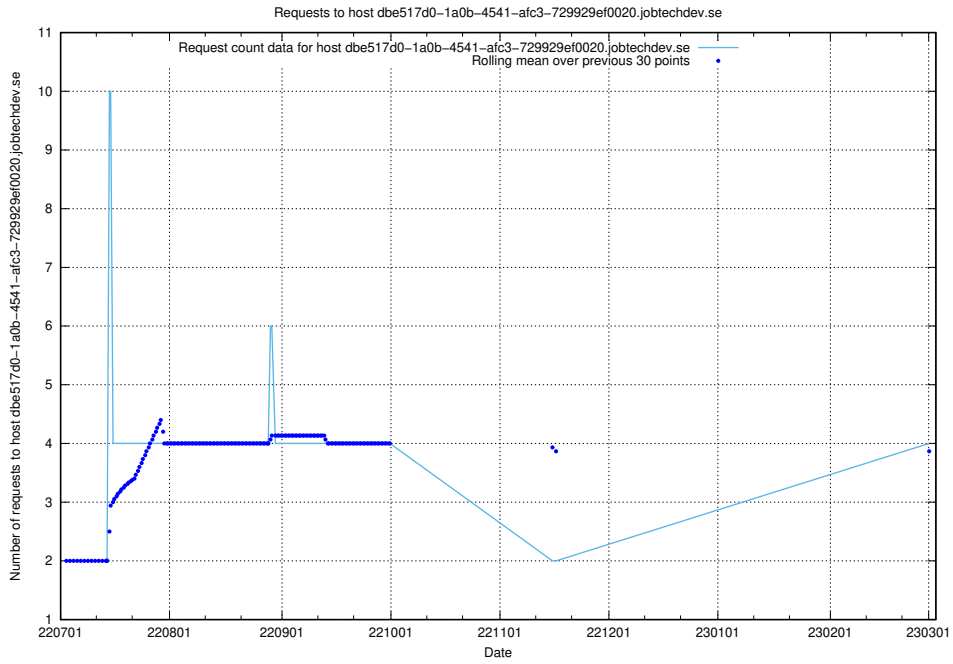

7.135 Usage of db517d0-1a0b-4541-afc3-729929ef0020.jobtechdev.se

Here, we count the number of requests to host db517d0-1a0b-4541-afc3-729929ef0020.jobtechdev.se.