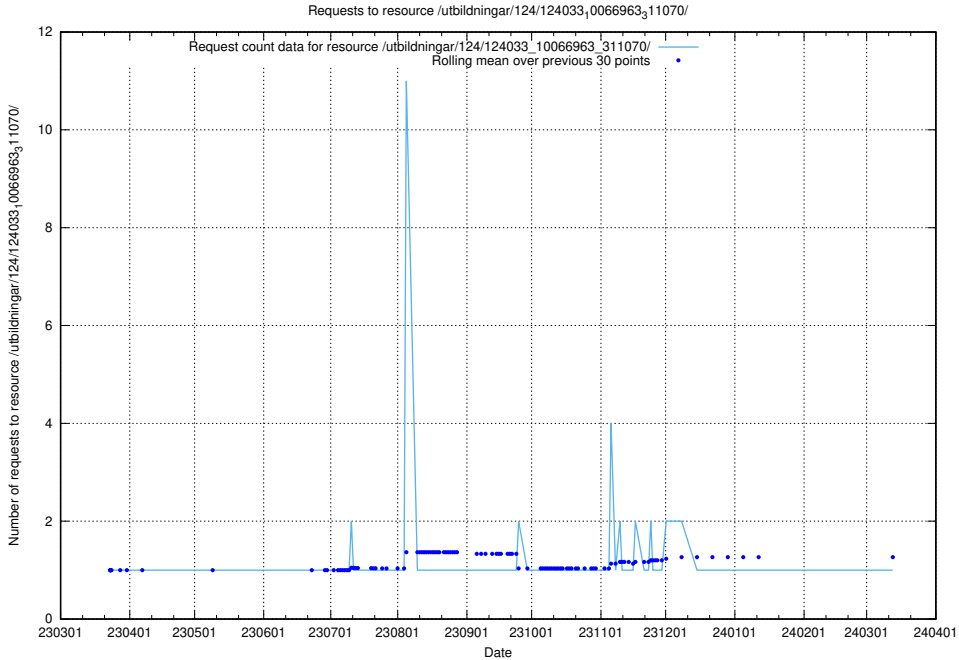

5.4279 Usage of /utbildningar/124/124033_10066963_311070/

Here, we count the number of requests to resource /utbildningar/124/124033_10066963_311070/.