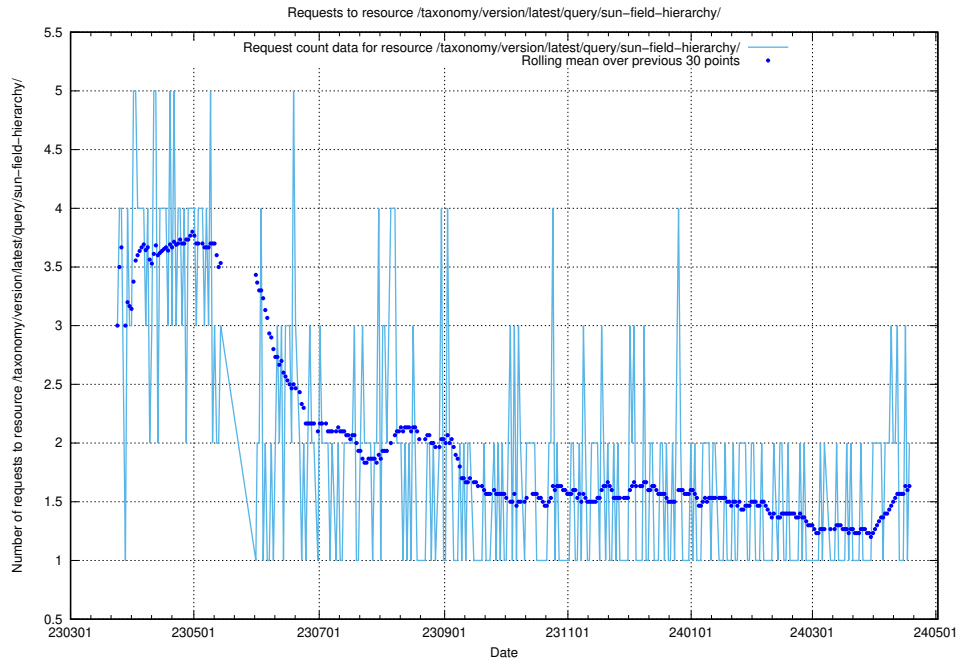

5.945 Usage of /taxonomy/version/latest/query/sun-field-hierarchy/

Here, we count the number of requests to resource /taxonomy/version/latest/query/sun-field-hierarchy/.