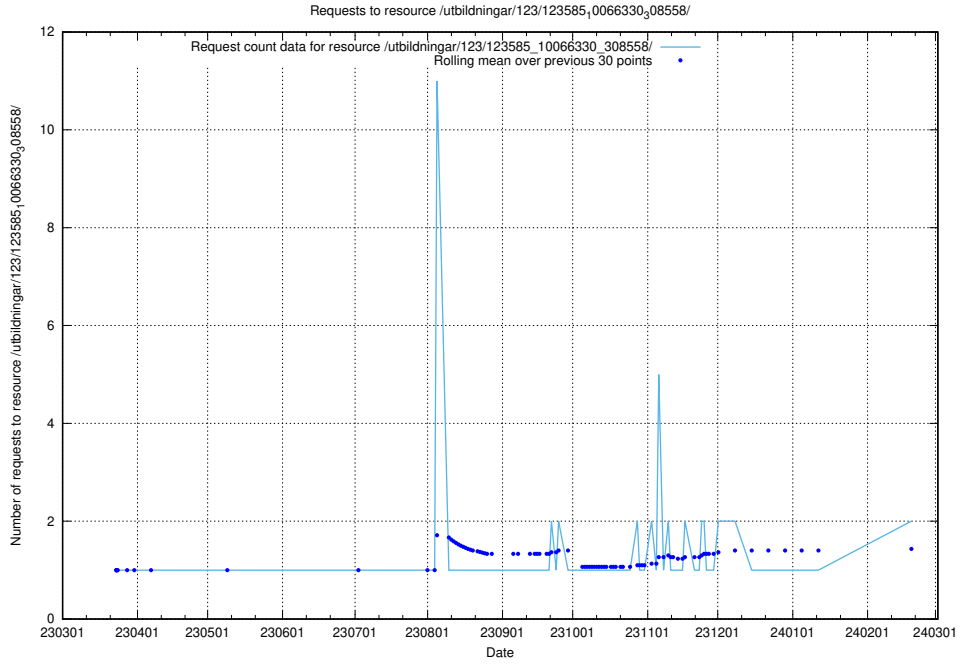

5.771 Usage of /utbildningar/123/123585_10066330_308558/

Here, we count the number of requests to resource /utbildningar/123/123585_10066330_308558/.