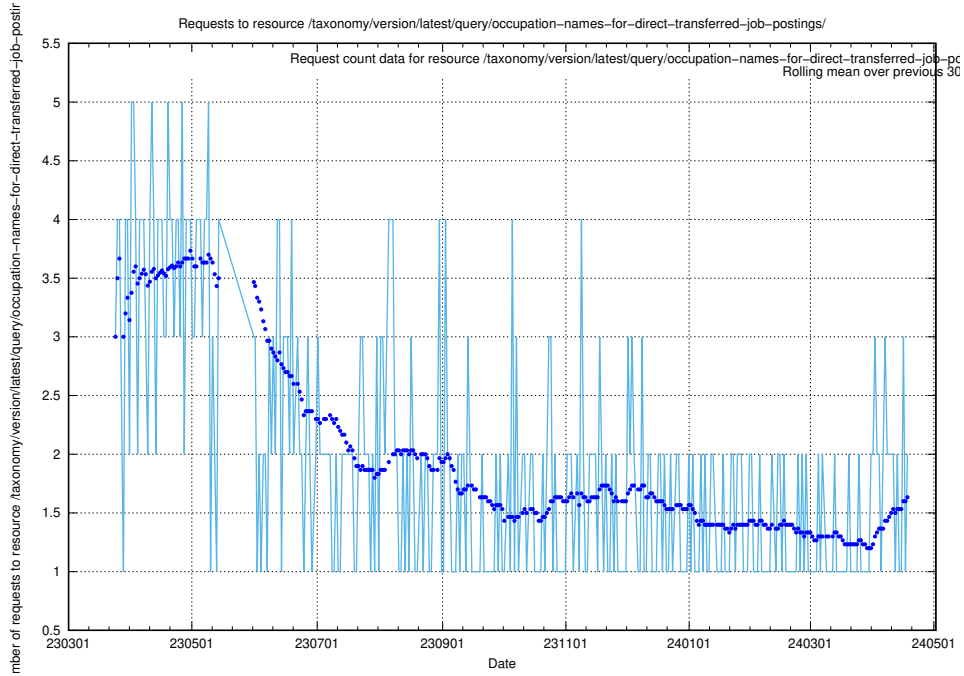

5.962 Usage of /taxonomy/version/latest/query/occupation-names-for-direct-transferred-job-postings/

Here, we count the number of requests to resource /taxonomy/version/latest/query/occupation-names-for-direct-transferred-job-postings/.