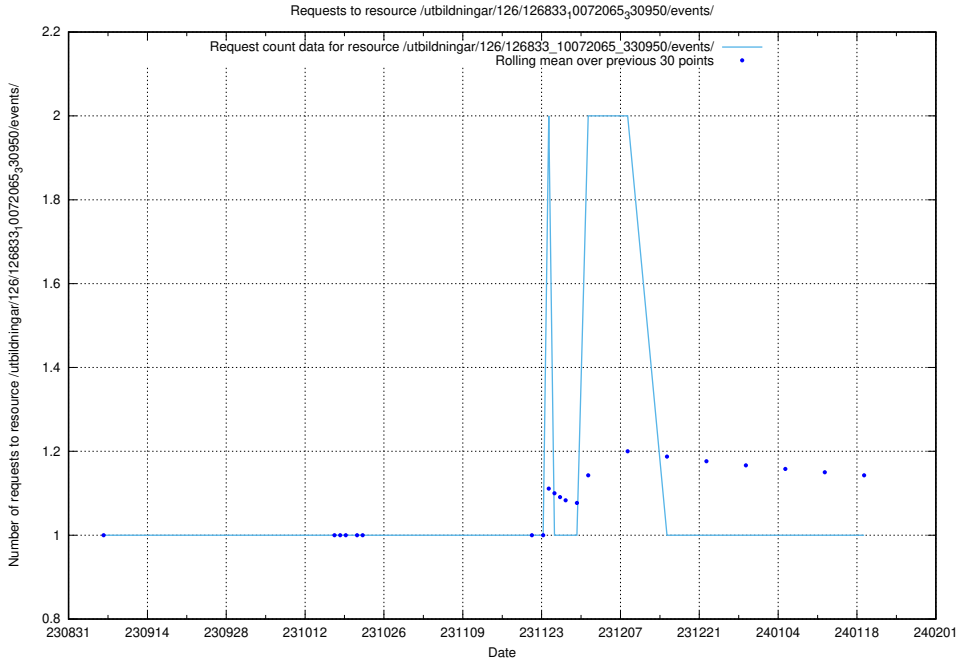

5.4488 Usage of /utbildningar/126/126833_10072065_330950/events/

Here, we count the number of requests to resource /utbildningar/126/126833_10072065_330950/events/