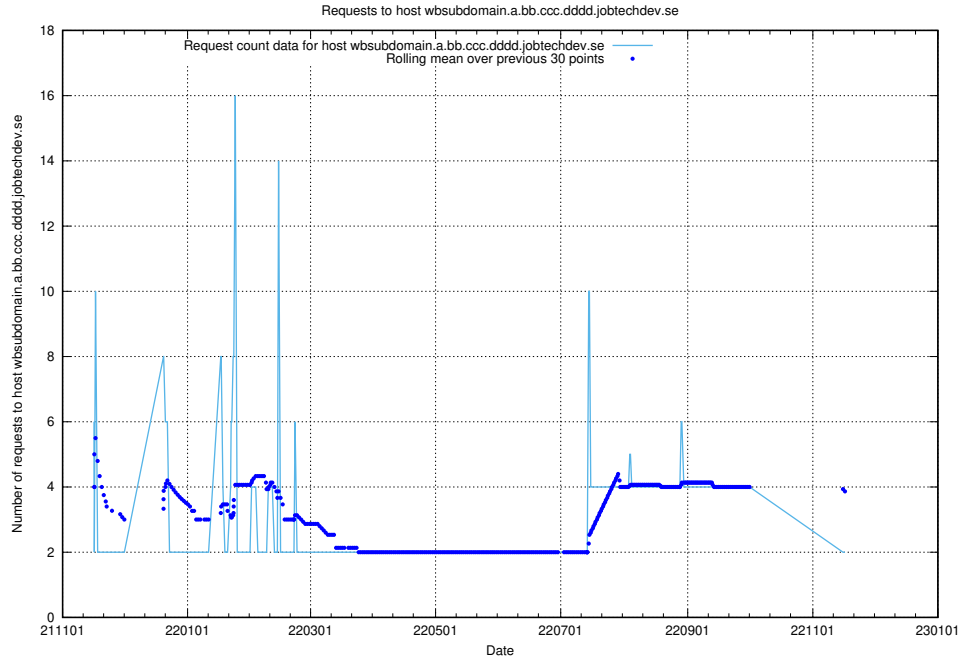

7.520 Usage of wbsubdomain.a.bb.ccc.dddd.jobtechdev.se

Here, we count the number of requests to host wbsubdomain.a.bb.ccc.dddd.jobtechdev.se.