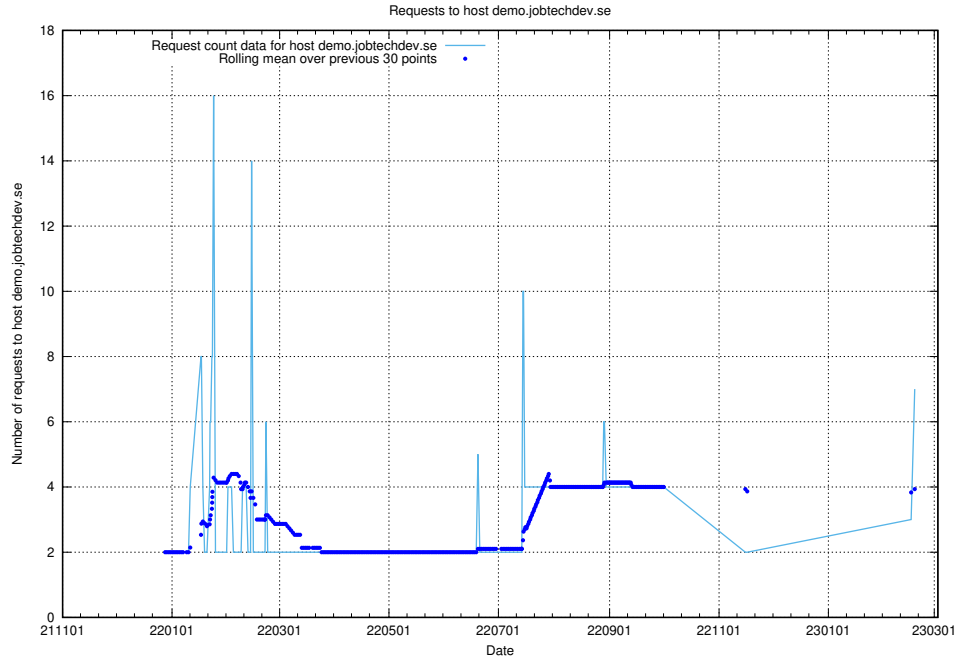

Here, we count the number of requests to host education-api.jobtechdev.se.

7.71 Usage of demo.jobtechdev.se

Here, we count the number of requests to host demo.jobtechdev.se.

7.72 Usage of taxonomy-viewer.jobtechdev.se