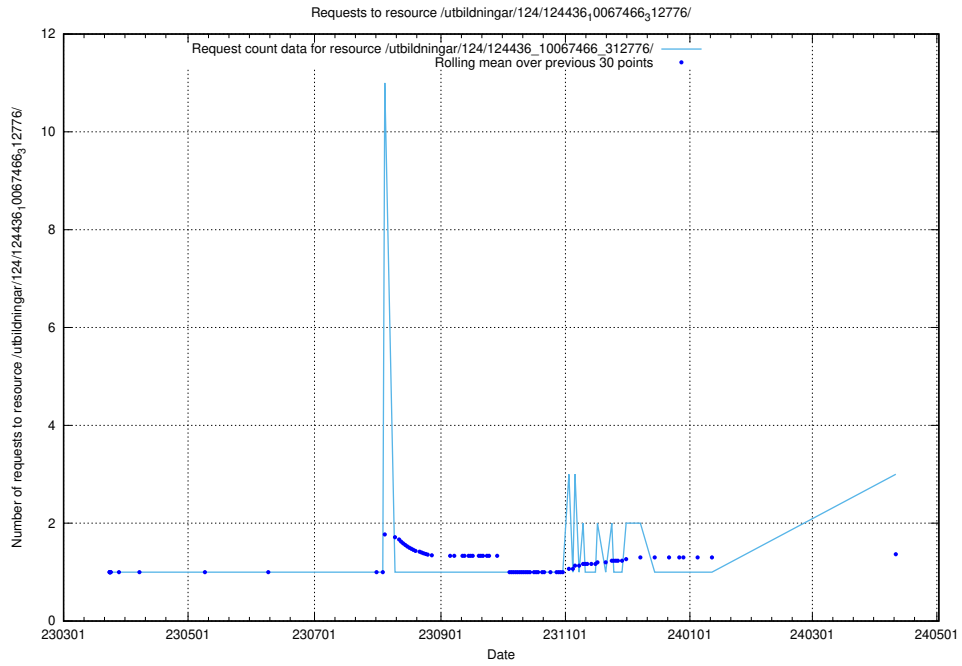

5.363 Usage of /utbildningar/124/124436_10067466_312776/

Here, we count the number of requests to resource /utbildningar/124/124436_10067466_312776/.