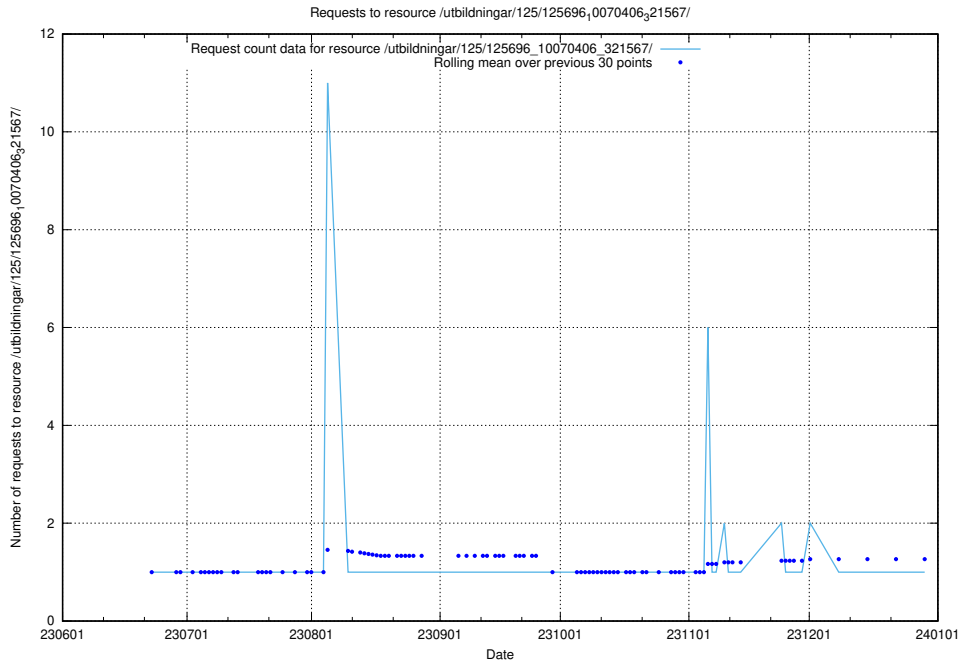

5.5532 Usage of /utbildningar/125/125696_10070406_321567/

Here, we count the number of requests to resource /utbildningar/125/125696_10070406_321567/.