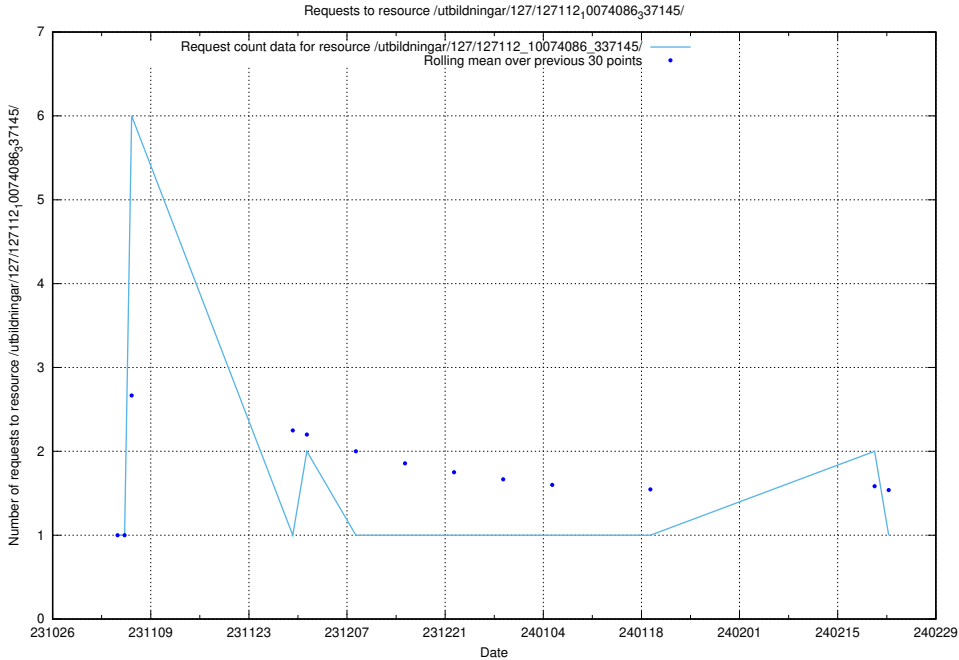

5.3958 Usage of /utbildningar/127/127112_10074086_337145/

Here, we count the number of requests to resource /utbildningar/127/127112_10074086_337145/.

5.3959 Usage of /utbildningar/127/127112_10074064_337115/events/