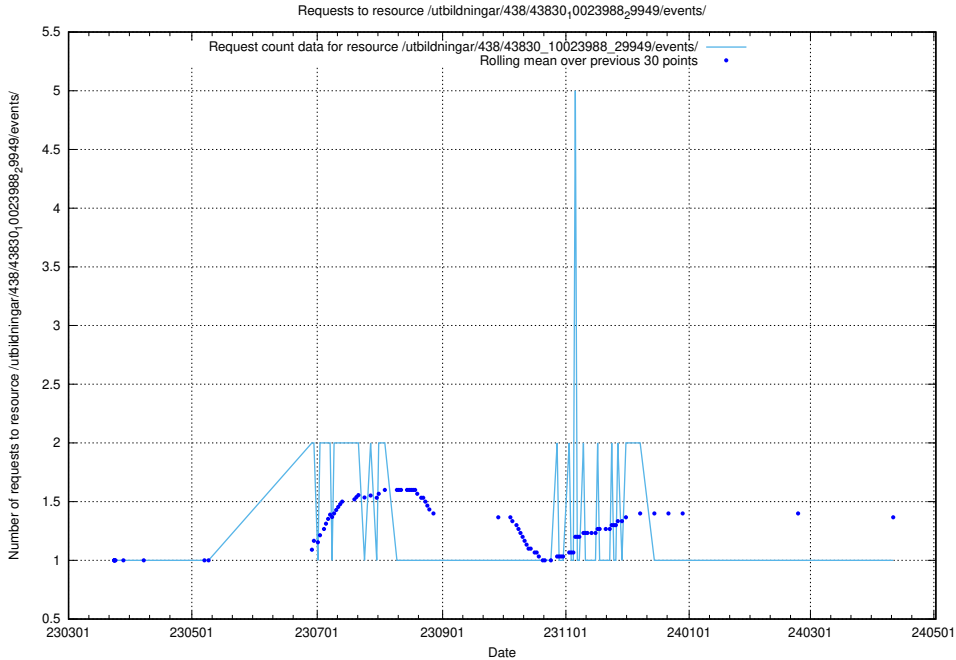

Here, we count the number of requests to resource /utbildningar/438/43831_10024051_32246/.

5.6116 Usage of /utbildningar/438/43830_10023988_29949/events/

Here, we count the number of requests to resource /utbildningar/438/43830_10023988_29949/events/.