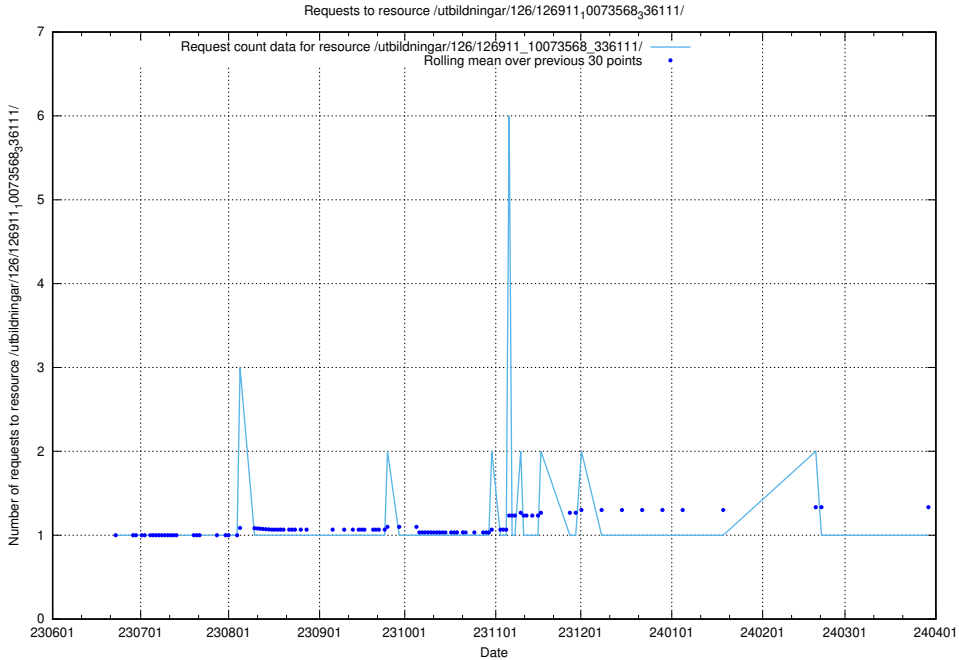

5.5395 Usage of /utbildningar/126/126911_10073568_336111/

Here, we count the number of requests to resource /utbildningar/126/126911_10073568_336111/.