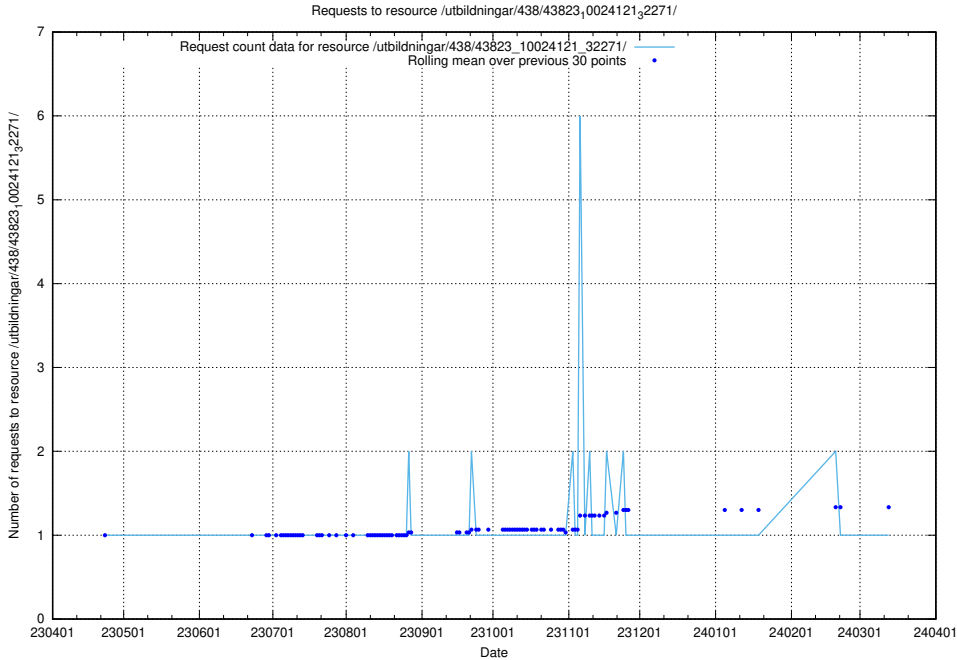

5.5835 Usage of /utbildningar/438/43823_10024121_32271/

Here, we count the number of requests to resource /utbildningar/438/43823_10024121_32271/.