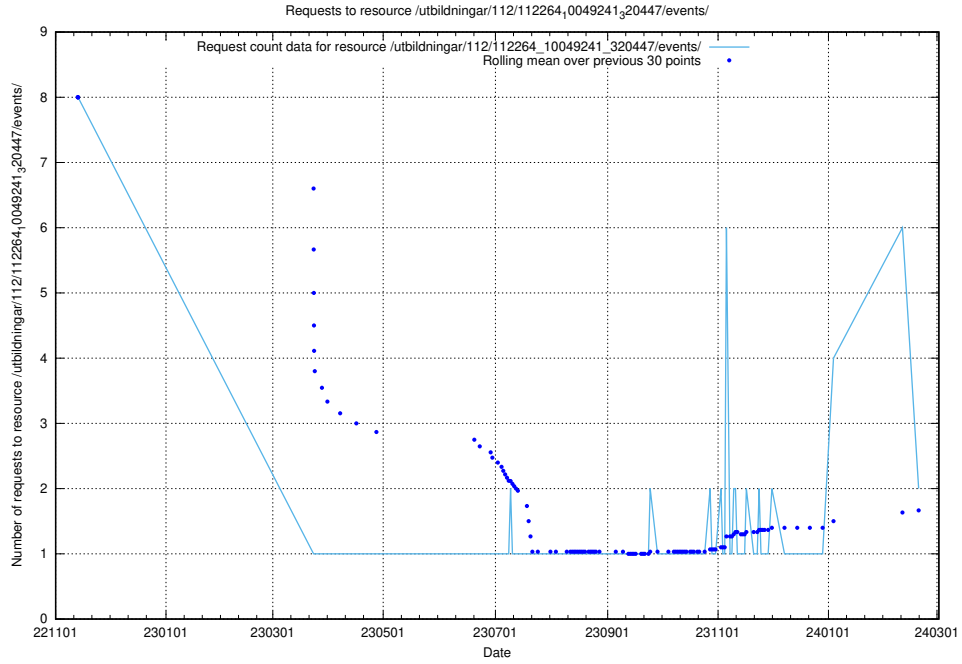

5.894 Usage of /utbildningar/112/112264_10049241_320447/events/

Here, we count the number of requests to resource /utbildningar/112/112264_10049241_320447/events/