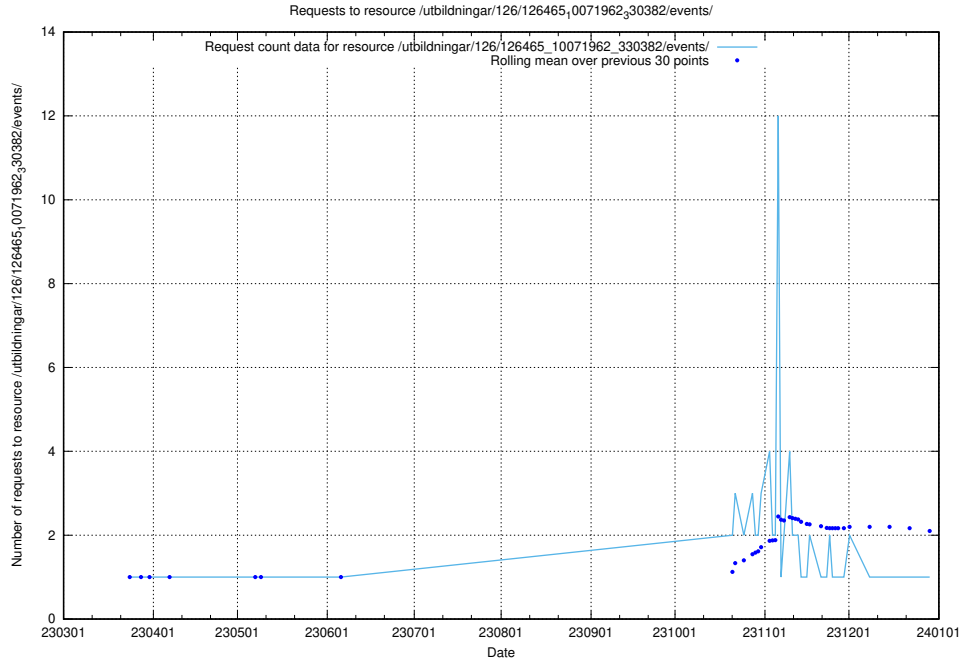

5.5992 Usage of /utbildningar/126/126465_10071962_330382/events/

Here, we count the number of requests to resource /utbildningar/126/126465_10071962_330382/events/