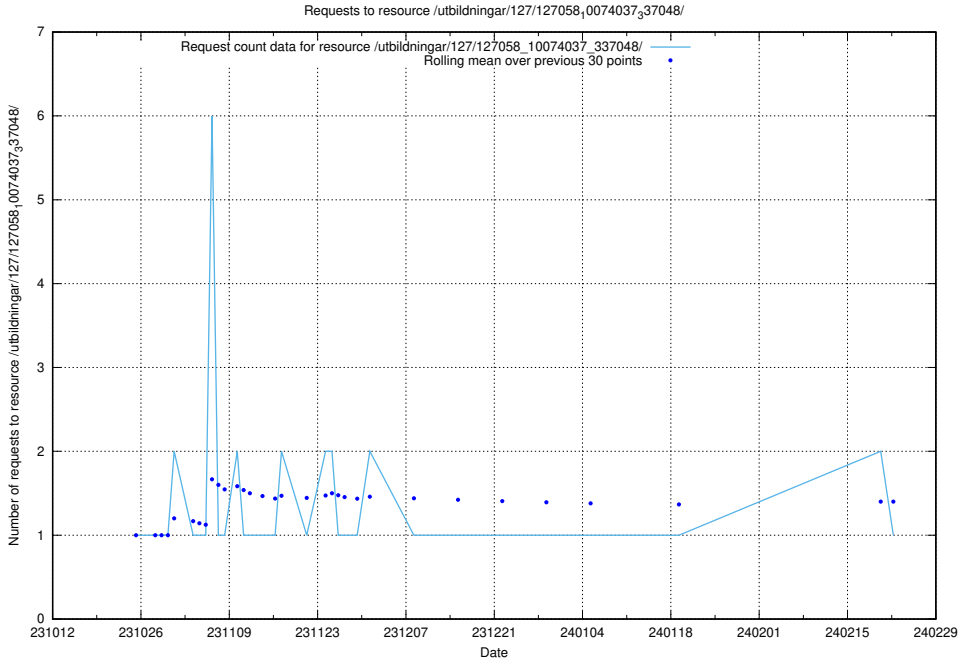

5.4037 Usage of /utbildningar/127/127058_10074037_337048/

Here, we count the number of requests to resource /utbildningar/127/127058_10074037_337048/.