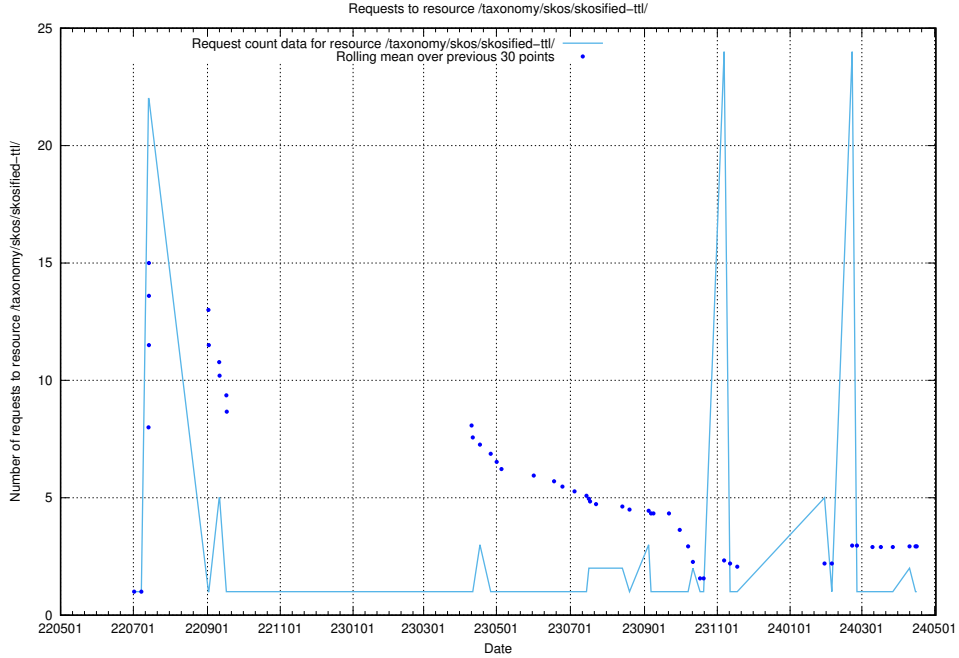

5.1053 Usage of /taxonomy/skos/skosified-ttl/

Here, we count the number of requests to resource /taxonomy/skos/skosified-ttl/.