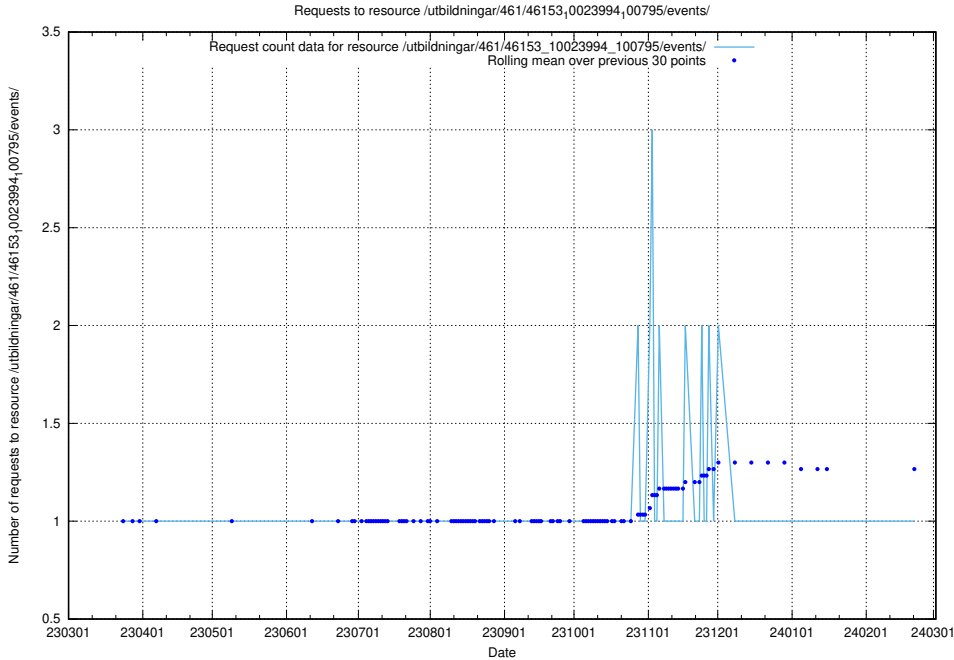

5.5950 Usage of /utbildningar/461/46153_10023994_100795/events/

Here, we count the number of requests to resource /utbildningar/461/46153_10023994_100795/events/.