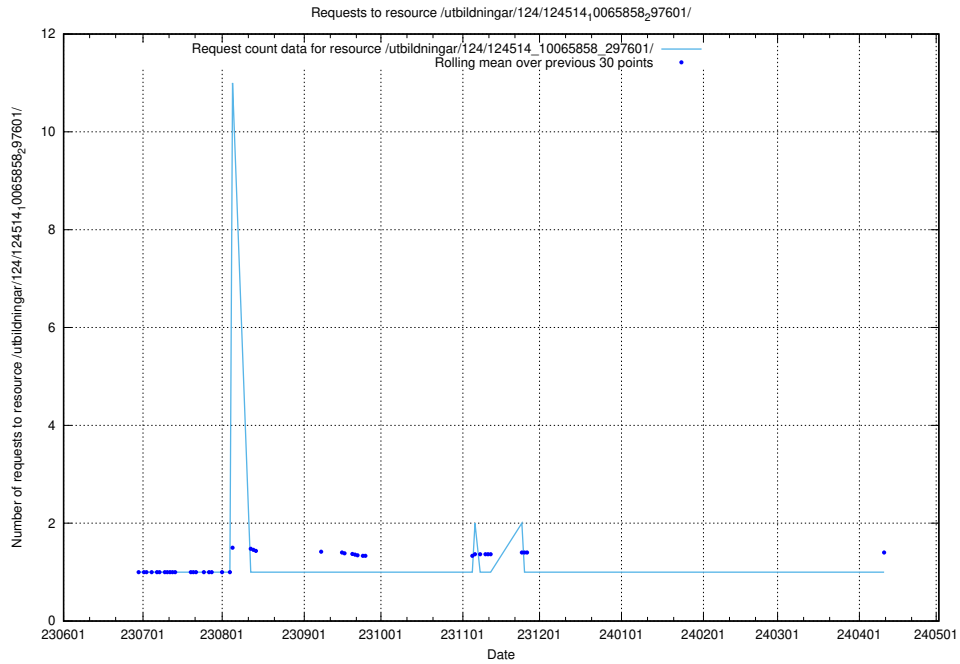

Here, we count the number of requests to resource /utbildningar/124/124514_10065858_297601/events/

5.5214 Usage of /utbildningar/124/124514_10065858_297601/

Here, we count the number of requests to resource /utbildningar/124/124514_10065858_297601/.