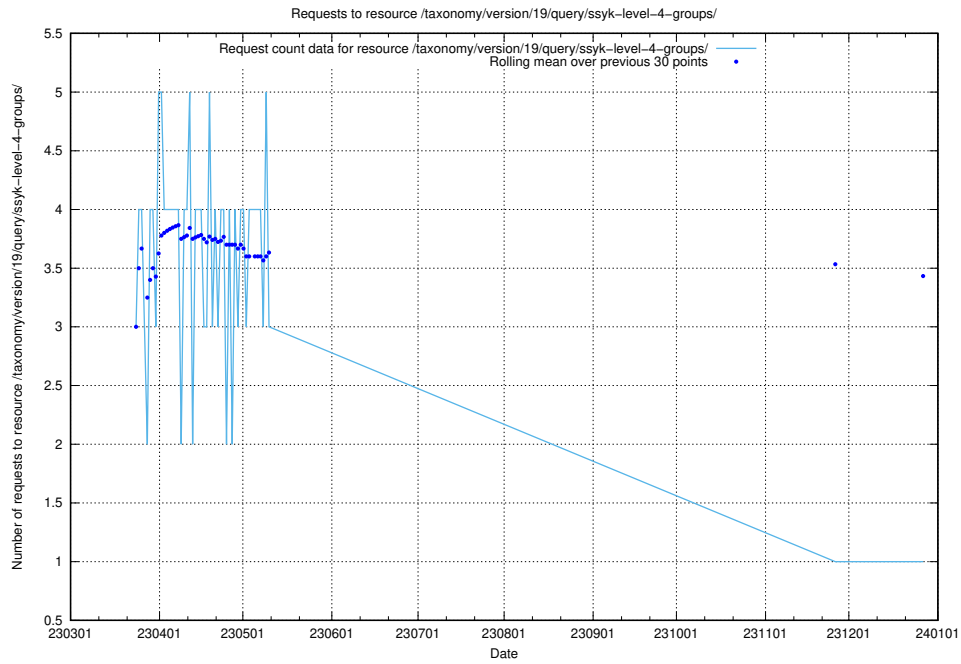

5.5914 Usage of /taxonomy/version/19/query/ssyk-level-4-groups/

Here, we count the number of requests to resource /taxonomy/version/19/query/ssyk-level-4-groups/.