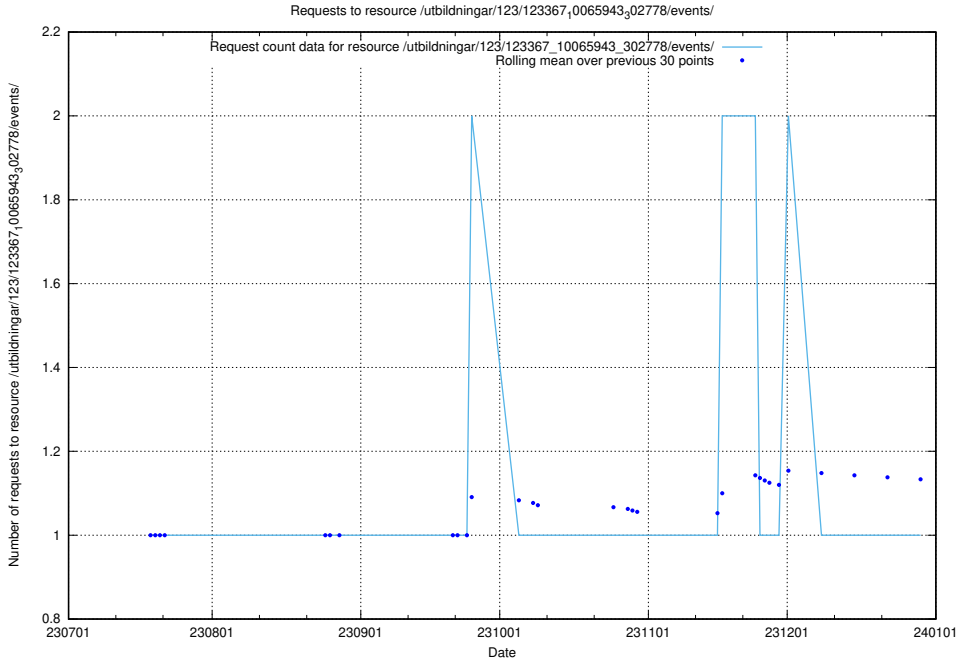

5.4845 Usage of /utbildningar/123/123367_10065943_302778/events/

Here, we count the number of requests to resource /utbildningar/123/123367_10065943_302778/events/