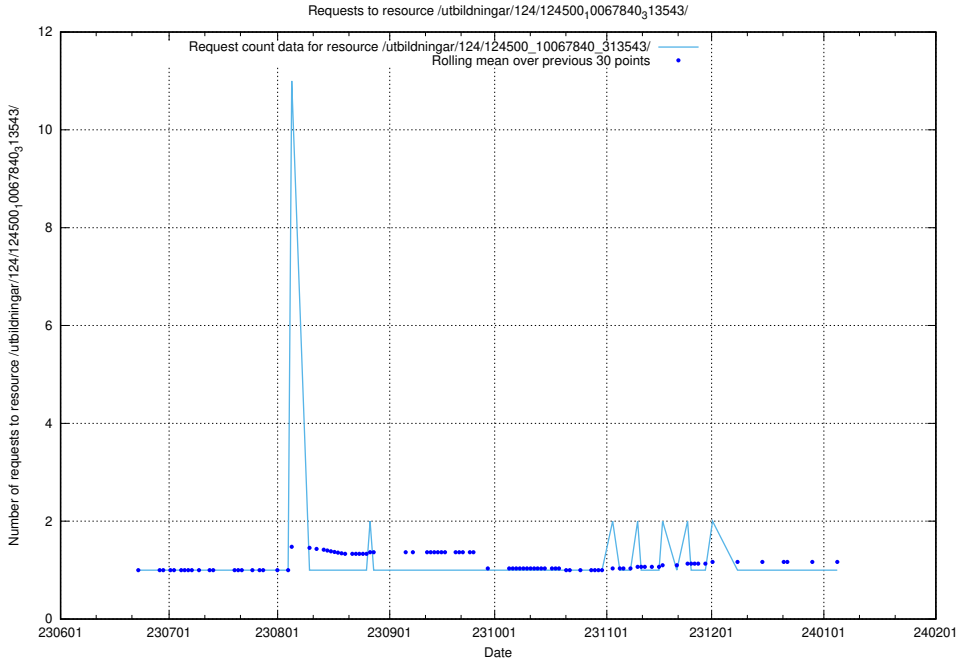

5.5590 Usage of /utbildningar/124/124500_10067840_313543/

Here, we count the number of requests to resource /utbildningar/124/124500_10067840_313543/.