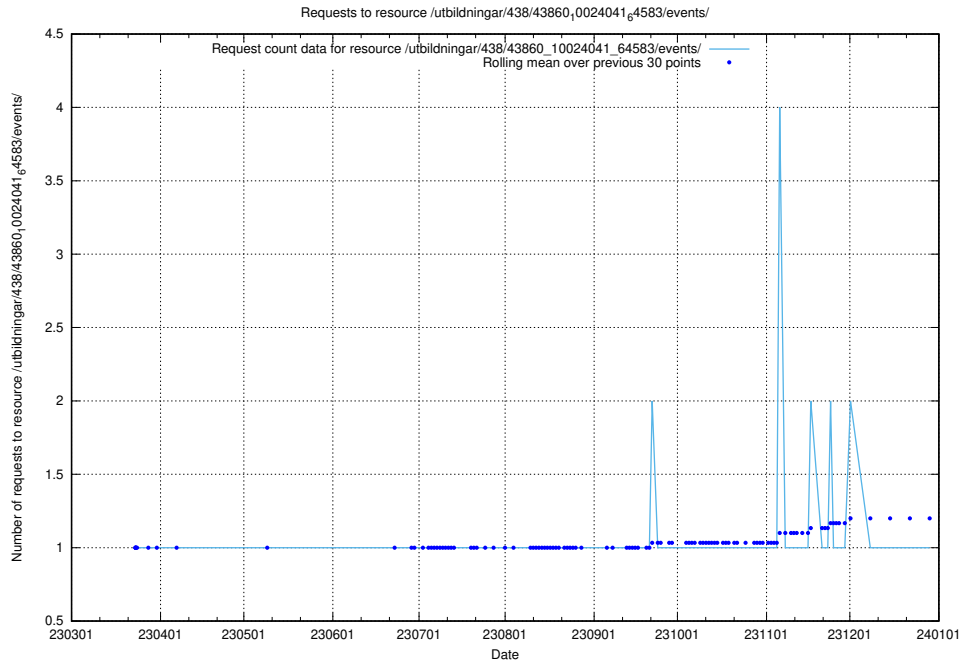

5.6105 Usage of /utbildningar/438/43860_10024041_64583/events/

Here, we count the number of requests to resource /utbildningar/438/43860_10024041_64583/events/.