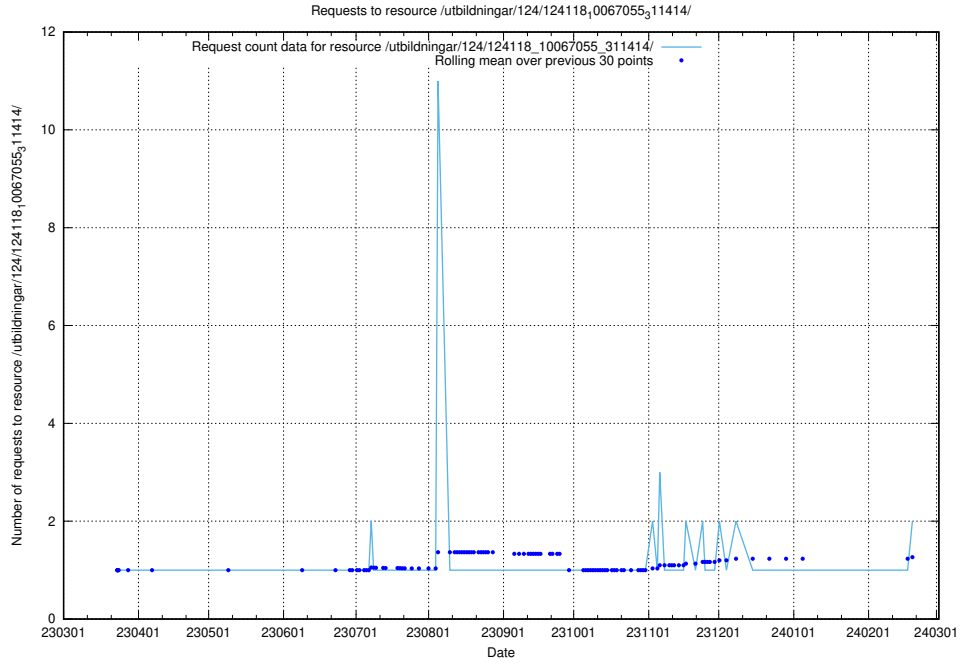

5.741 Usage of /utbildningar/124/124118_10067055_311414/

Here, we count the number of requests to resource /utbildningar/124/124118_10067055_311414/.