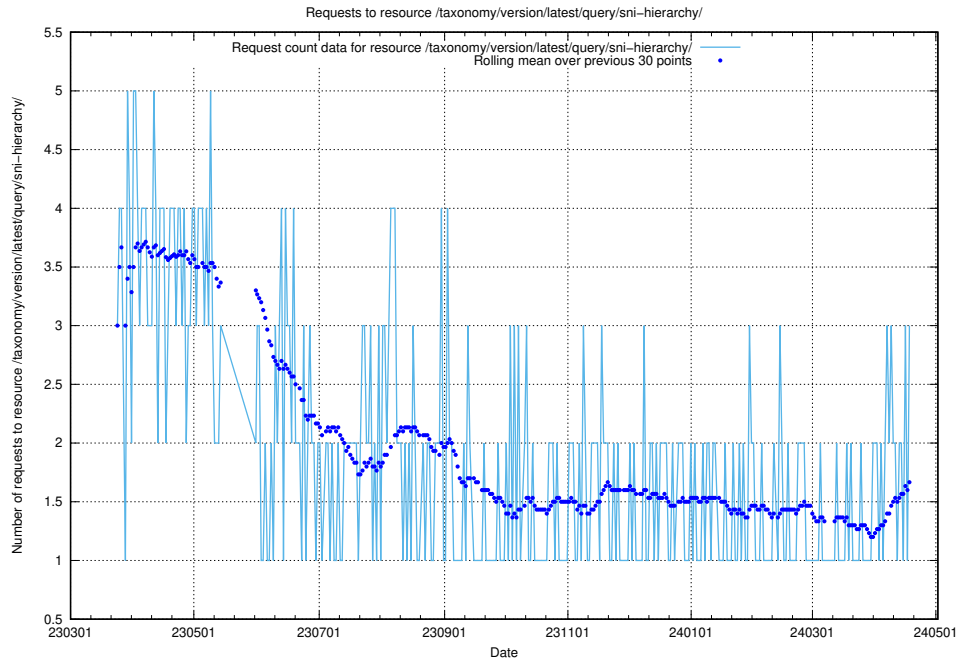

5.480 Usage of /taxonomy/version/latest/query/sni-hierarchy/

Here, we count the number of requests to resource /taxonomy/version/latest/query/sni-hierarchy/.