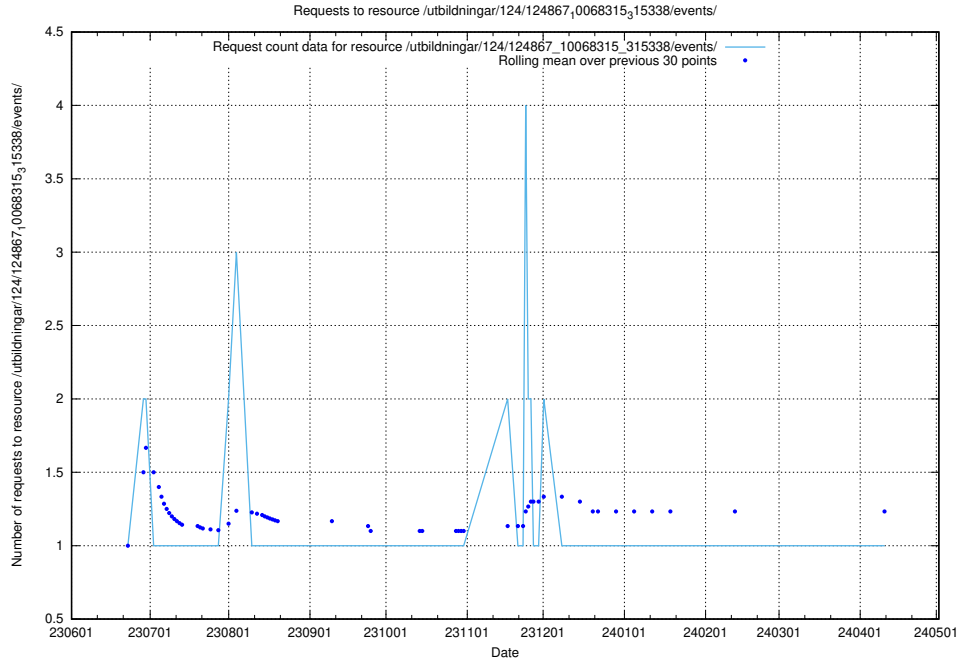

5.5552 Usage of /utbildningar/124/124867_10068315_315338/events/

Here, we count the number of requests to resource /utbildningar/124/124867_10068315_315338/events/