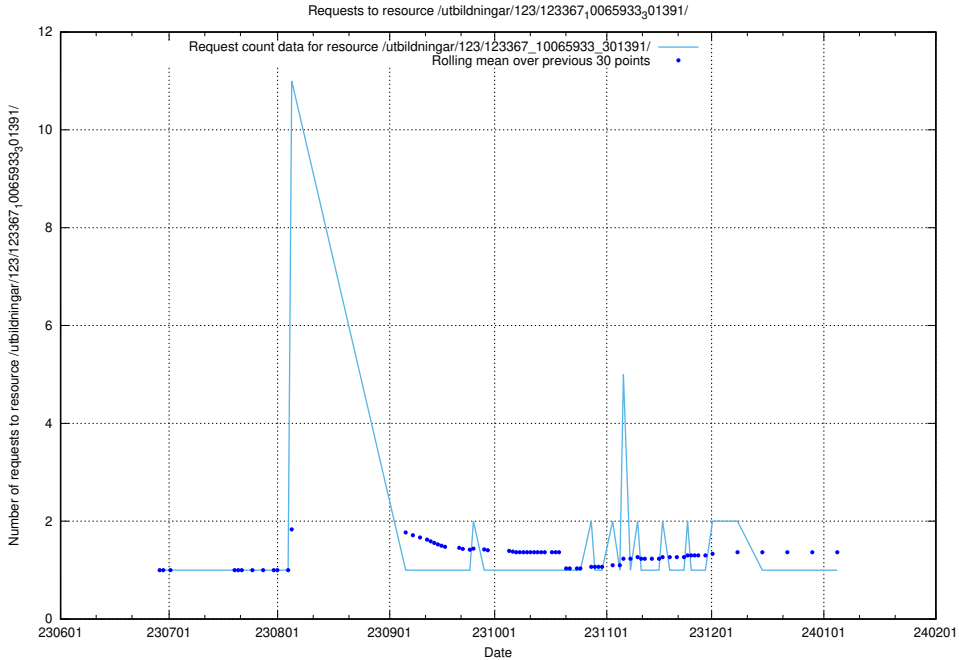

5.5347 Usage of /utbildningar/123/123367_10065933_301391/

Here, we count the number of requests to resource /utbildningar/123/123367_10065933_301391/.