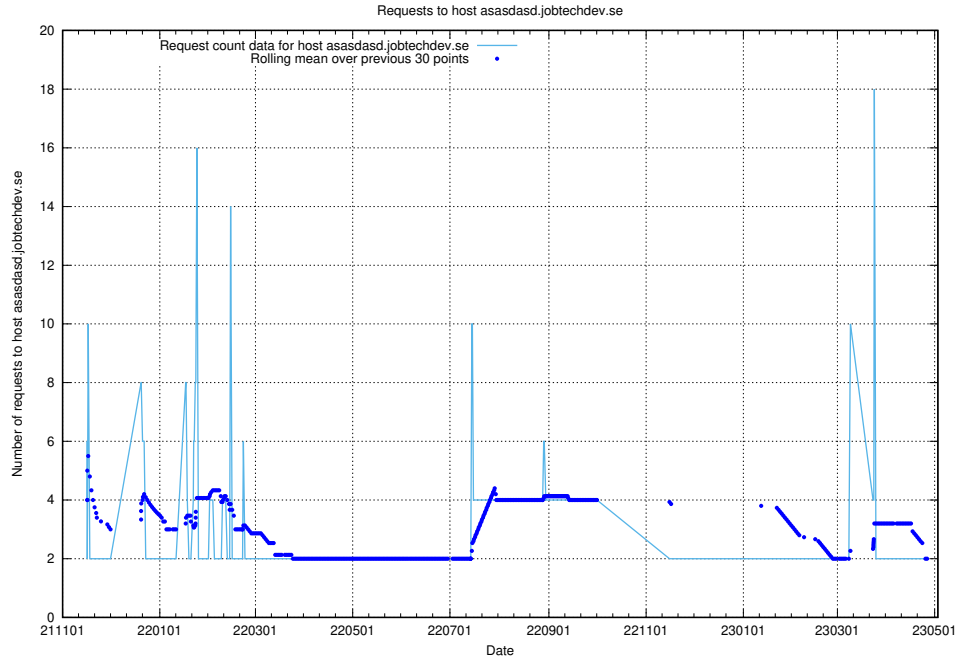

7.536 Usage of `asasdasd.jobtechdev.se`

Here, we count the number of requests to host `asasdasd.jobtechdev.se`.