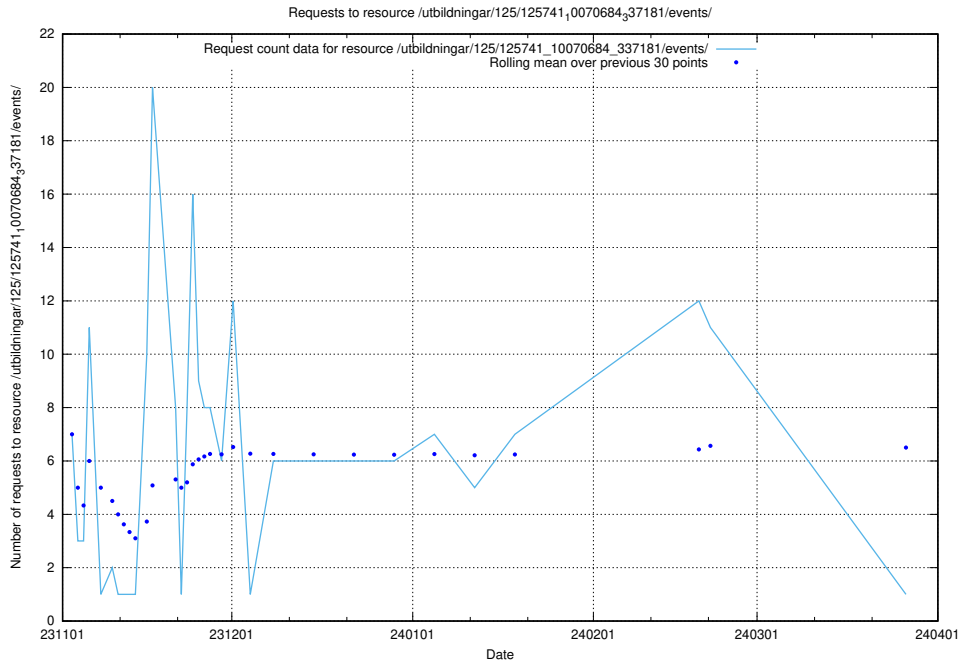

Here, we count the number of requests to resource /utbildningar/126/126334_10071625_335747/.

5.3966 Usage of /utbildningar/125/125741_10070684_337181/events/

Here, we count the number of requests to resource /utbildningar/125/125741_10070684_337181/events/