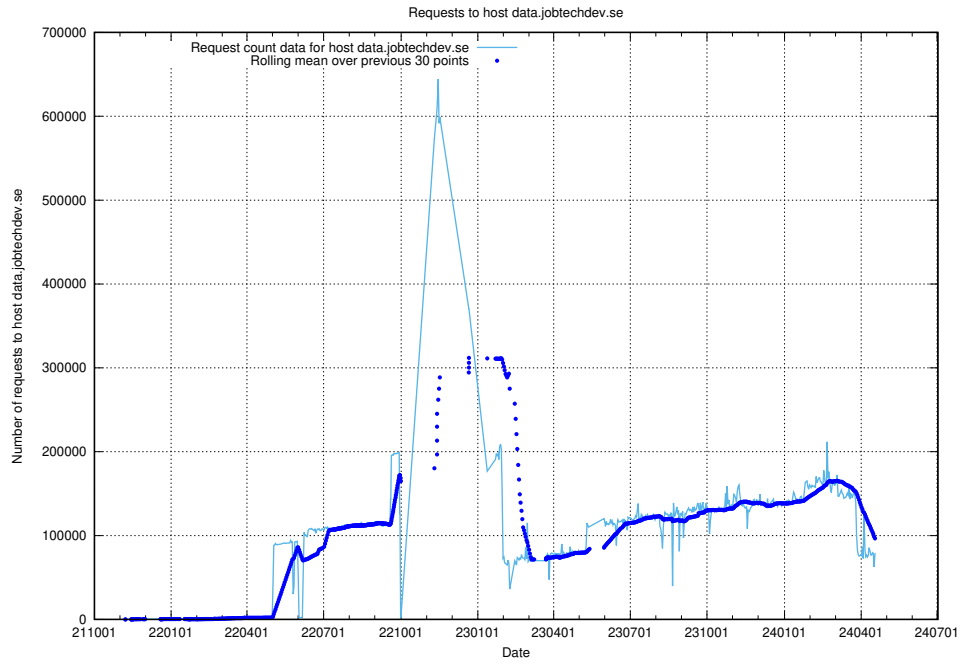

7.6 Usage of data.jobtechdev.se

Here, we count the number of requests to host data.jobtechdev.se.