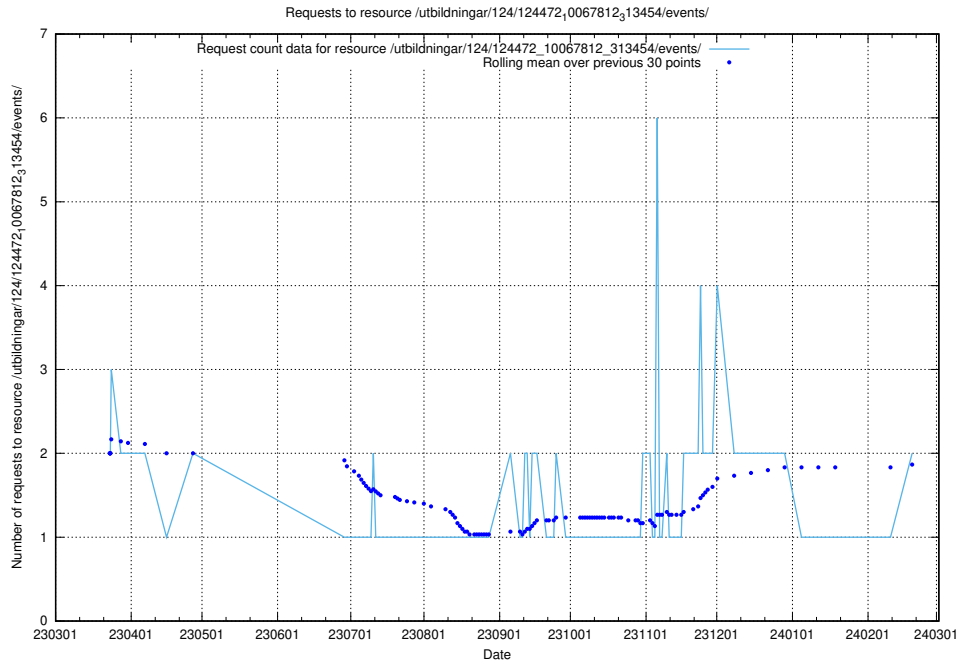

Here, we count the number of requests to resource /utbildningar/124/124498_10067872_313662/events/

5.1005 Usage of /utbildningar/124/124472_10067812_313454/events/

Here, we count the number of requests to resource /utbildningar/124/124472_10067812_313454/events/