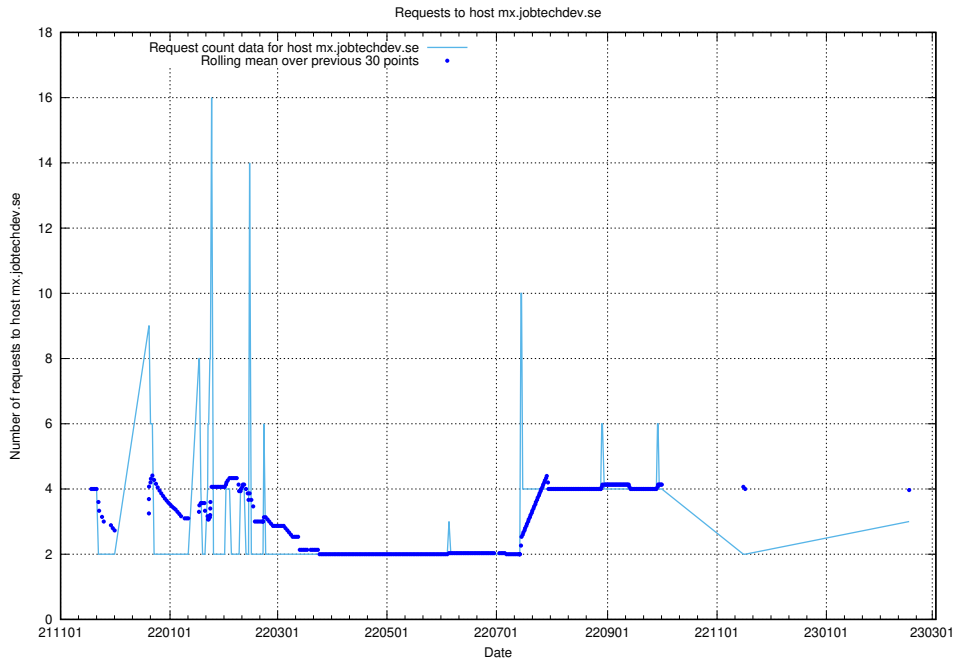

7.214 Usage of mx.jobtechdev.se

Here, we count the number of requests to host mx.jobtechdev.se.