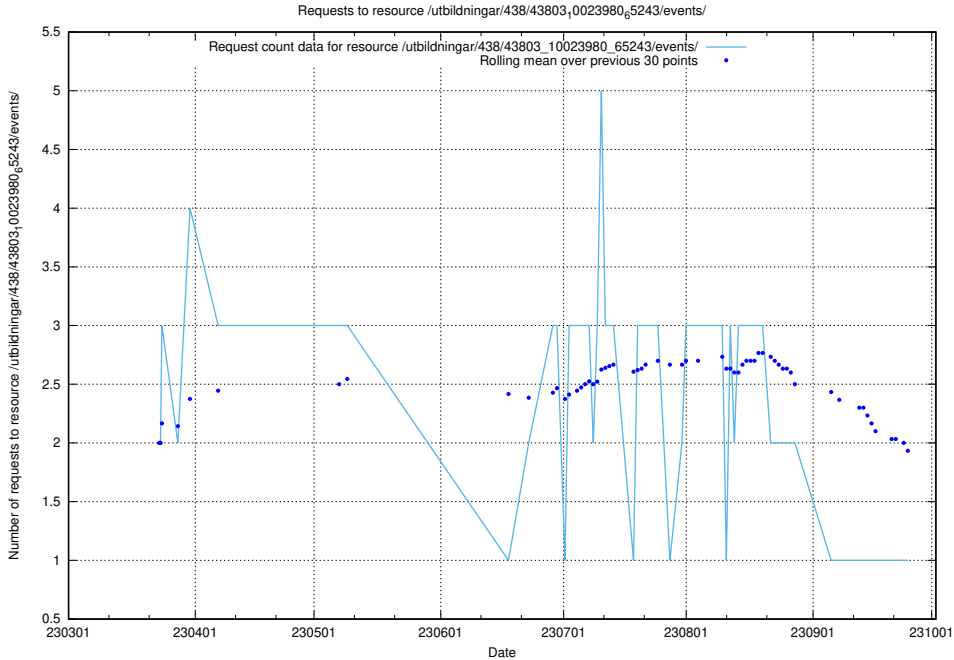

5.6052 Usage of /utbildningar/438/43803_10023980_65243/events/

Here, we count the number of requests to resource /utbildningar/438/43803_10023980_65243/events/.