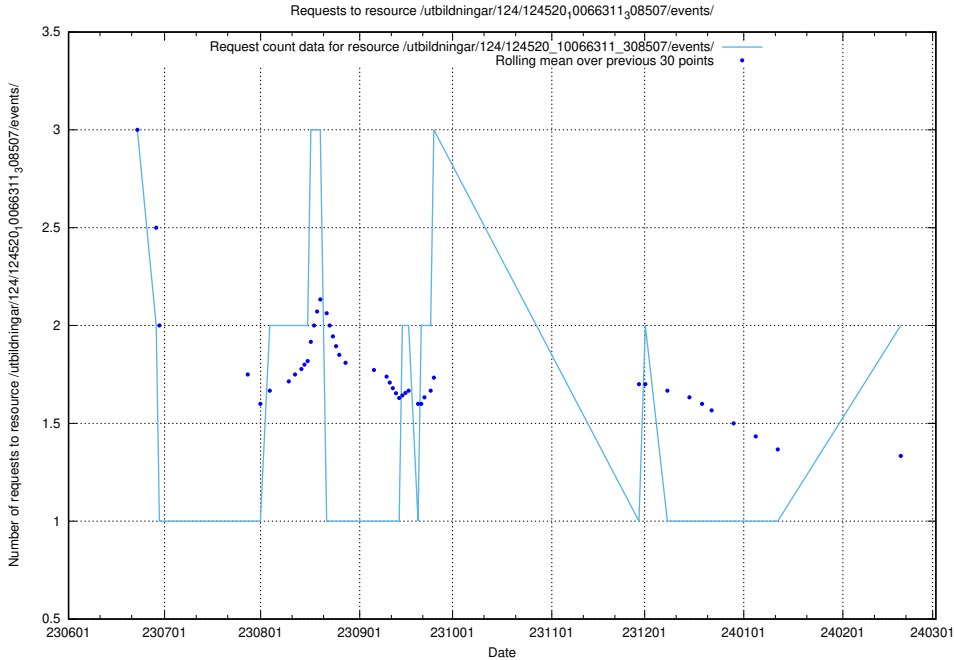

5.875 Usage of /utbildningar/124/124520_10066311_308507/events/

Here, we count the number of requests to resource /utbildningar/124/124520_10066311_308507/events/