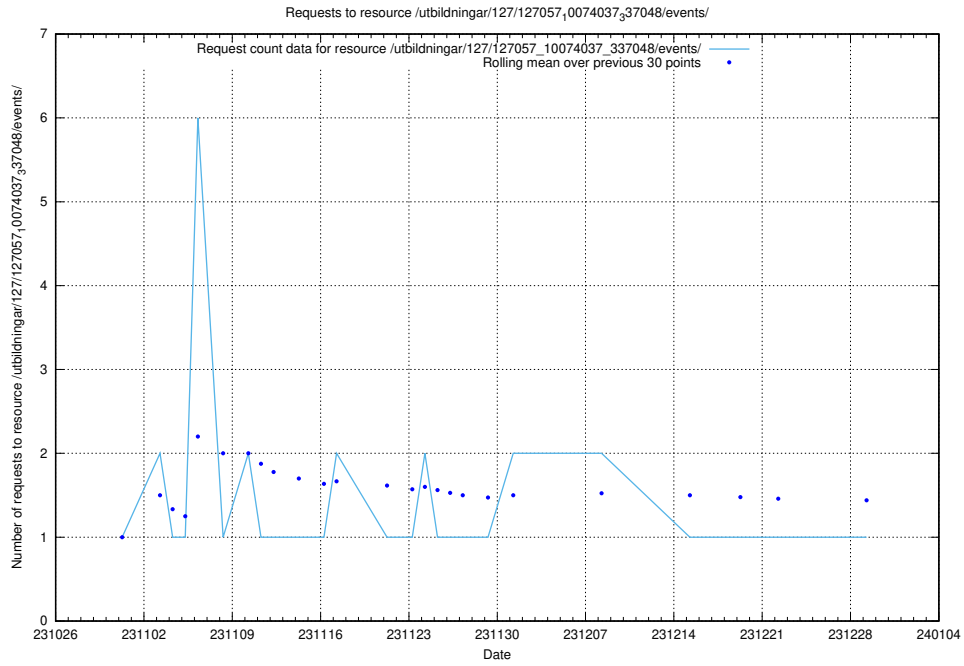

5.3995 Usage of /utbildningar/127/127057_10074037_337048/events/

Here, we count the number of requests to resource /utbildningar/127/127057_10074037_337048/events/