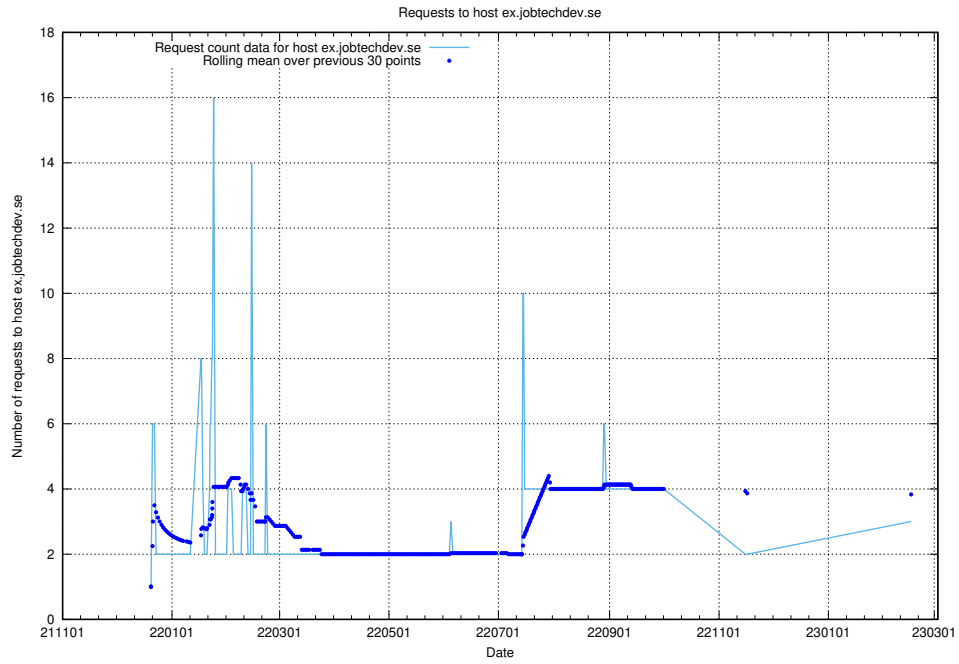

7.196 Usage of ex.jobtechdev.se

Here, we count the number of requests to host ex.jobtechdev.se.