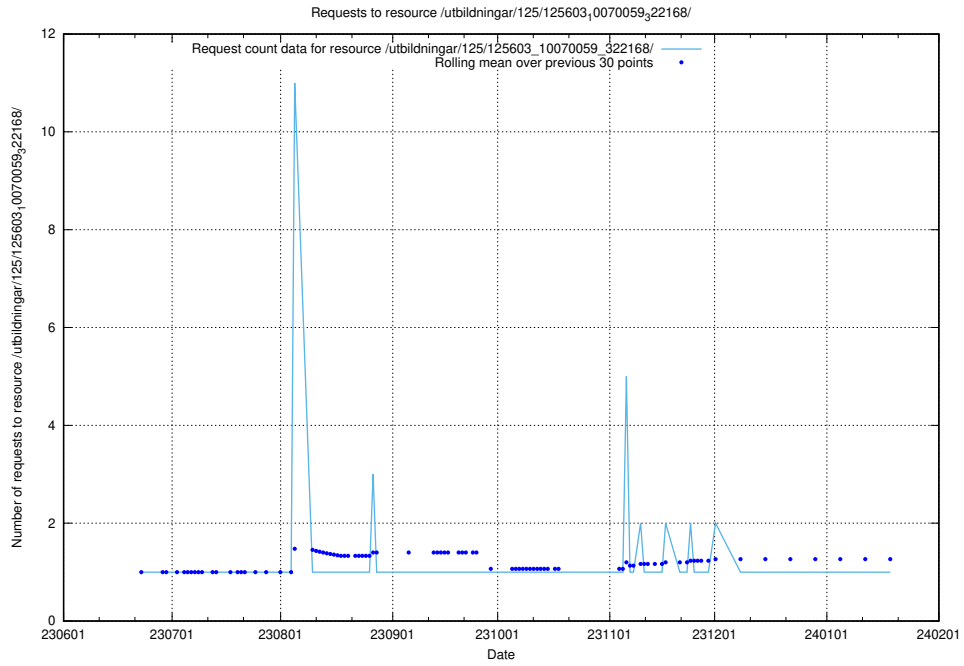

Here, we count the number of requests to resource /utbildningar/125/125603_10070220_334608/.

5.5537 Usage of /utbildningar/125/125603_10070059_322168/

Here, we count the number of requests to resource /utbildningar/125/125603_10070059_322168/.