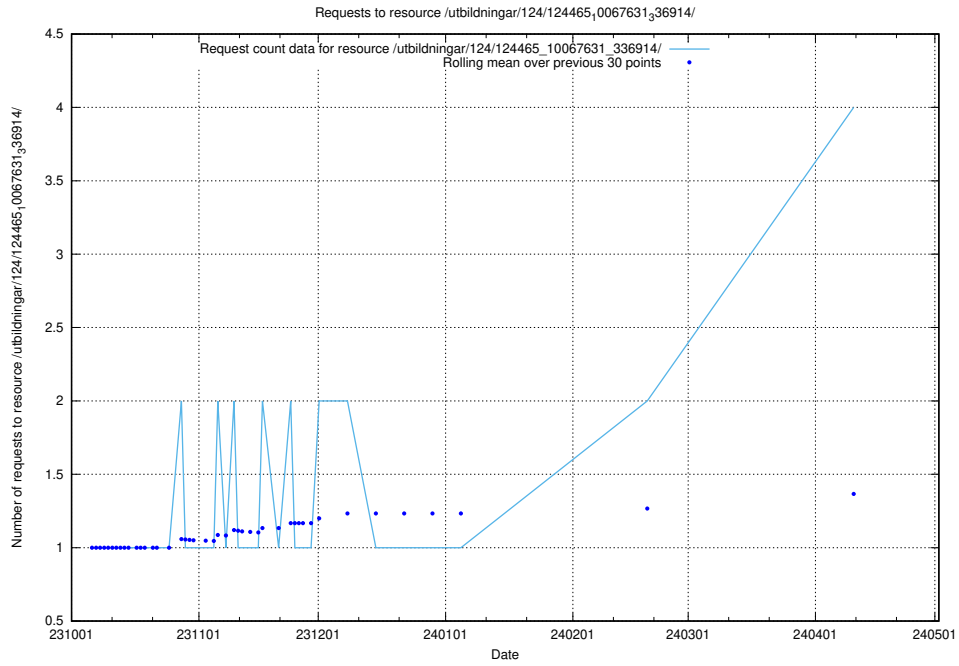

5.255 Usage of /utbildningar/124/124465_10067631_336914/

Here, we count the number of requests to resource /utbildningar/124/124465_10067631_336914/.