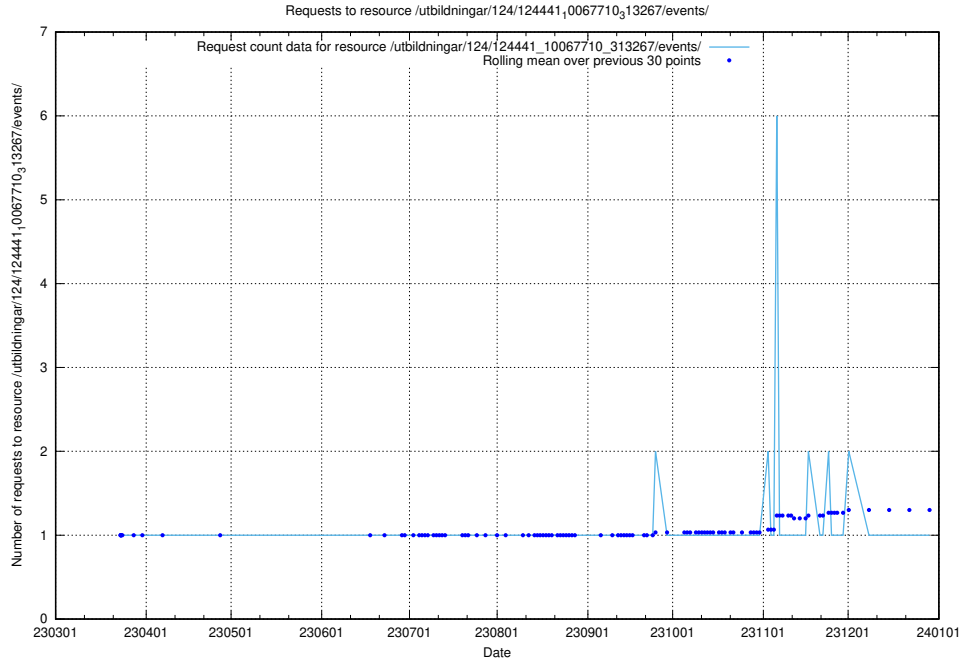

5.3356 Usage of /utbildningar/124/124441_10067710_313267/events/

Here, we count the number of requests to resource /utbildningar/124/124441_10067710_313267/events/