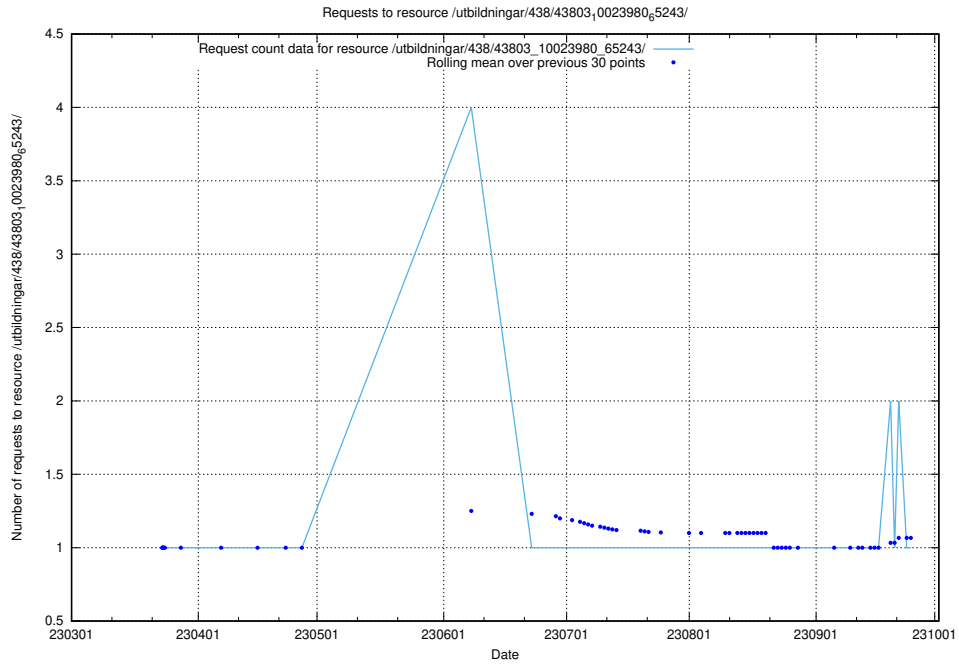

5.6129 Usage of /utbildningar/438/43803_10023980_65243/

Here, we count the number of requests to resource /utbildningar/438/43803_10023980_65243/.