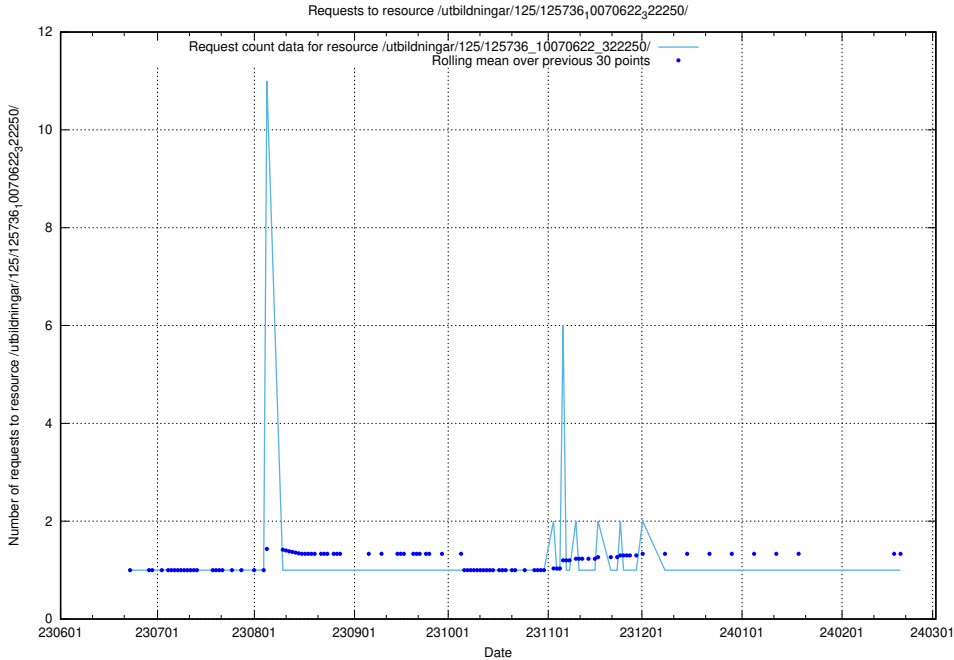

5.5516 Usage of /utbildningar/125/125736_10070622_322250/

Here, we count the number of requests to resource /utbildningar/125/125736_10070622_322250/.