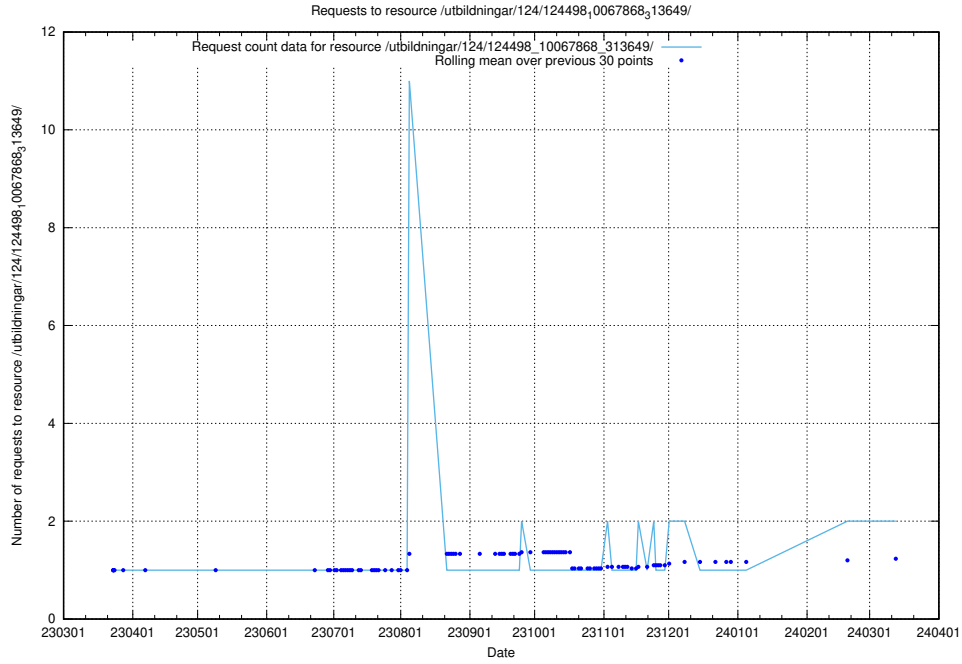

5.629 Usage of /utbildningar/124/124498_10067868_313649/

Here, we count the number of requests to resource /utbildningar/124/124498_10067868_313649/.