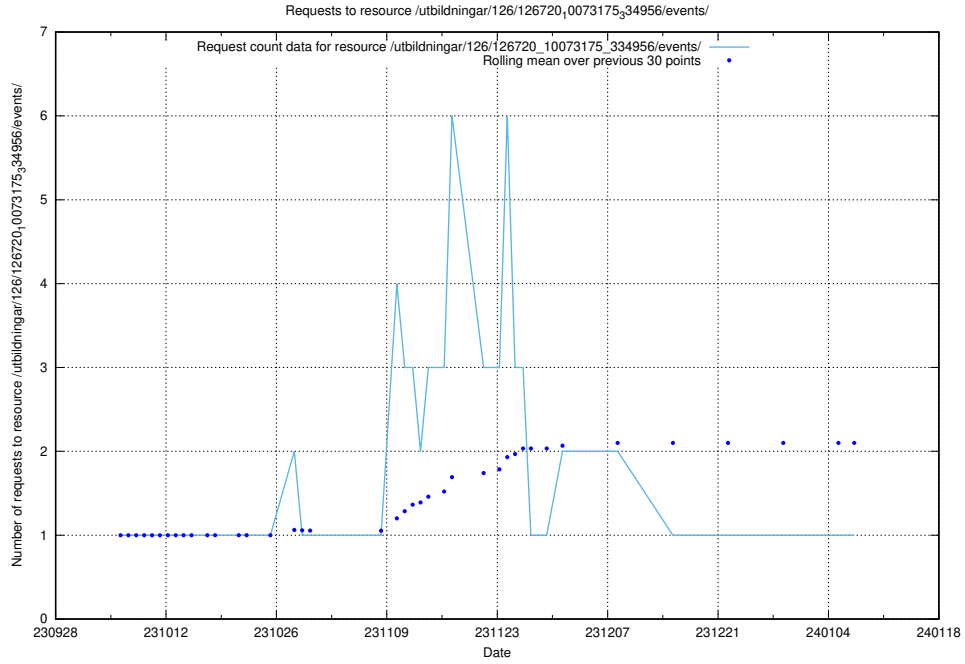

5.4223 Usage of /utbildningar/126/126720_10073175_334956/events/

Here, we count the number of requests to resource /utbildningar/126/126720_10073175_334956/events/