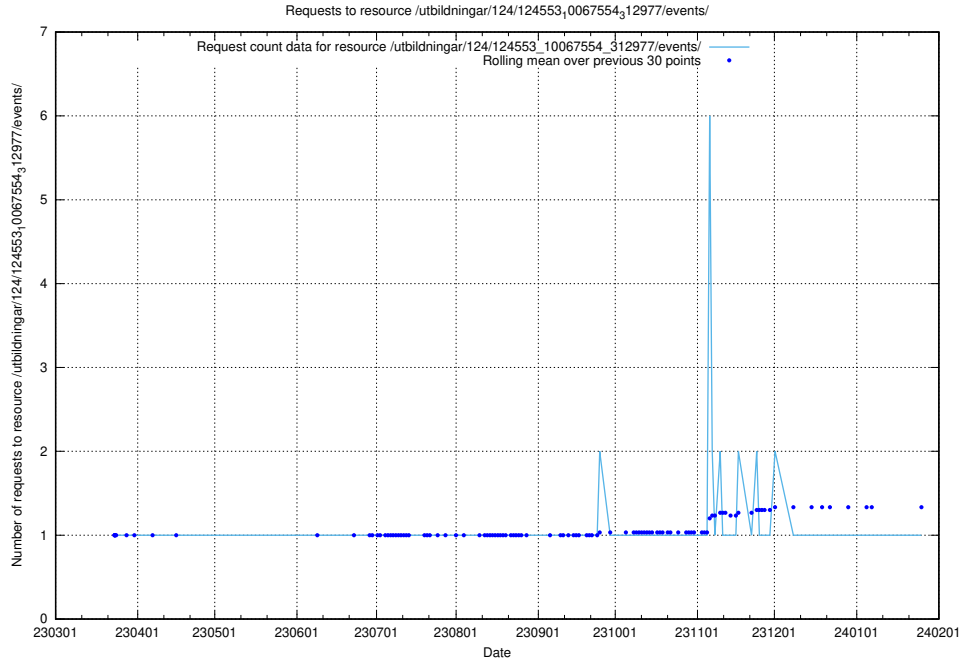

5.1262 Usage of /utbildningar/124/124553_10067554_312977/events/

Here, we count the number of requests to resource /utbildningar/124/124553_10067554_312977/events/