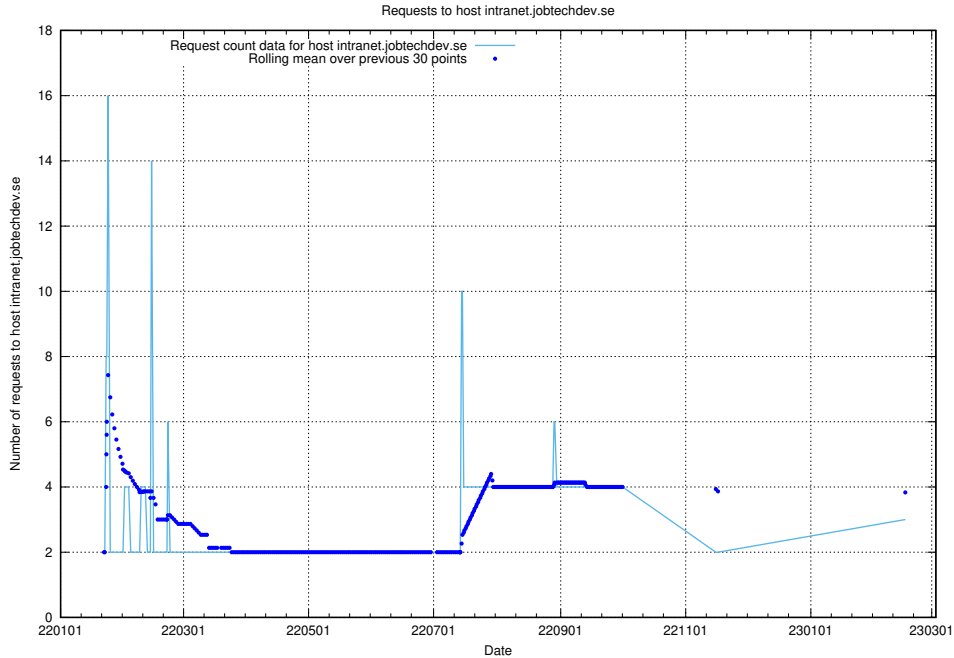

7.248 Usage of learning.jobtechdev.se

Here, we count the number of requests to host learning.jobtechdev.se.

7.249 Usage of intranet.jobtechdev.se

Here, we count the number of requests to host intranet.jobtechdev.se.