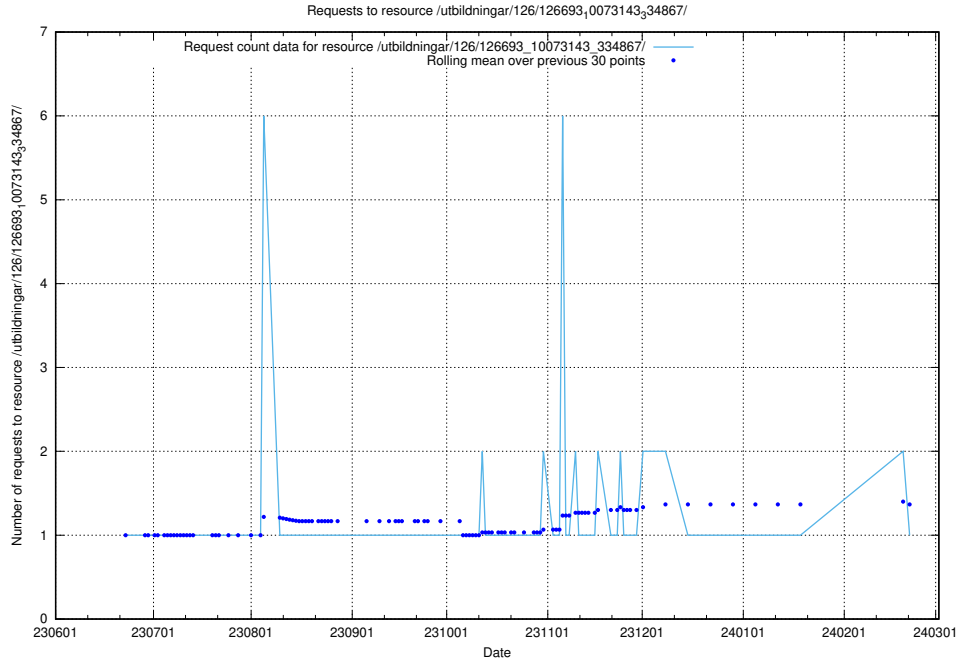

Here, we count the number of requests to resource /utbildningar/126/126693_10073143_334867/events/

5.5459 Usage of /utbildningar/126/126693_10073143_334867/

Here, we count the number of requests to resource /utbildningar/126/126693_10073143_334867/.