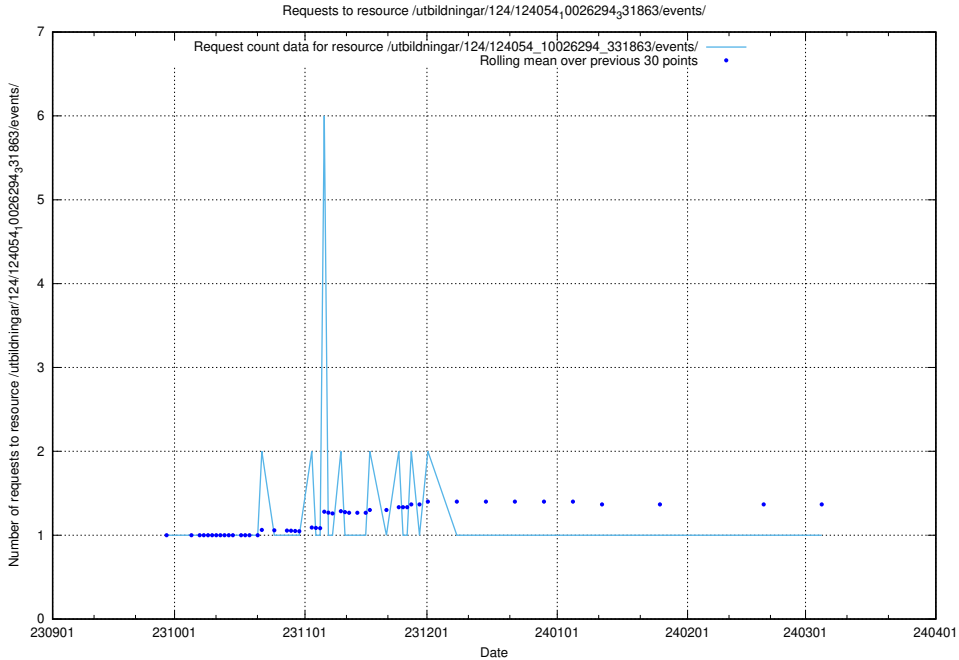

5.4297 Usage of /utbildningar/124/124054_10026294_331863/events/

Here, we count the number of requests to resource /utbildningar/124/124054_10026294_331863/events/