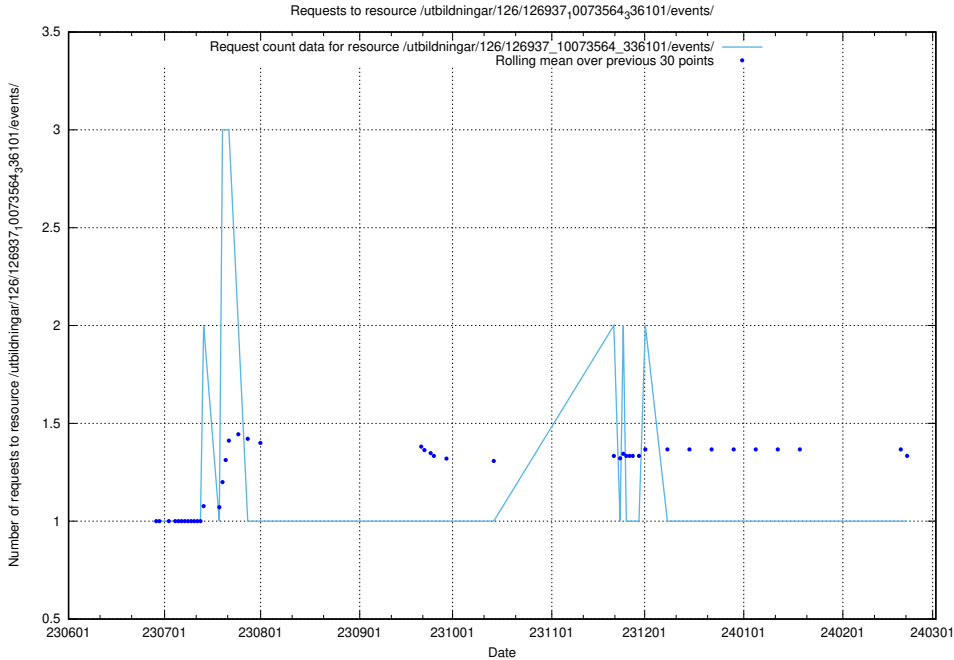

5.5256 Usage of /utbildningar/126/126937_10073564_336101/events/

Here, we count the number of requests to resource /utbildningar/126/126937_10073564_336101/events/