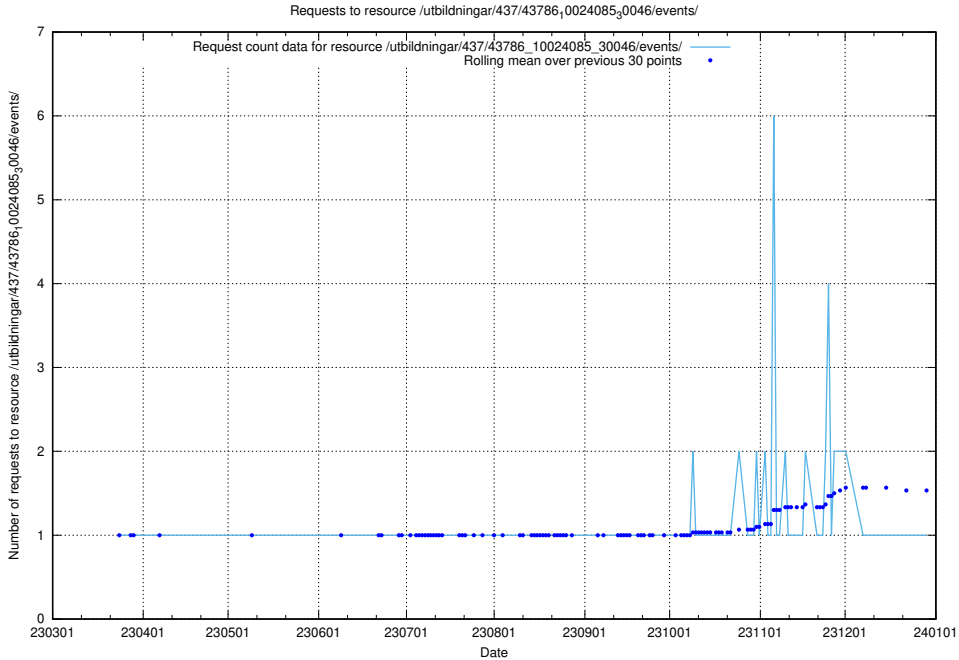

5.5973 Usage of /utbildningar/437/43786_10024085_30046/events/

Here, we count the number of requests to resource /utbildningar/437/43786_10024085_30046/events/.