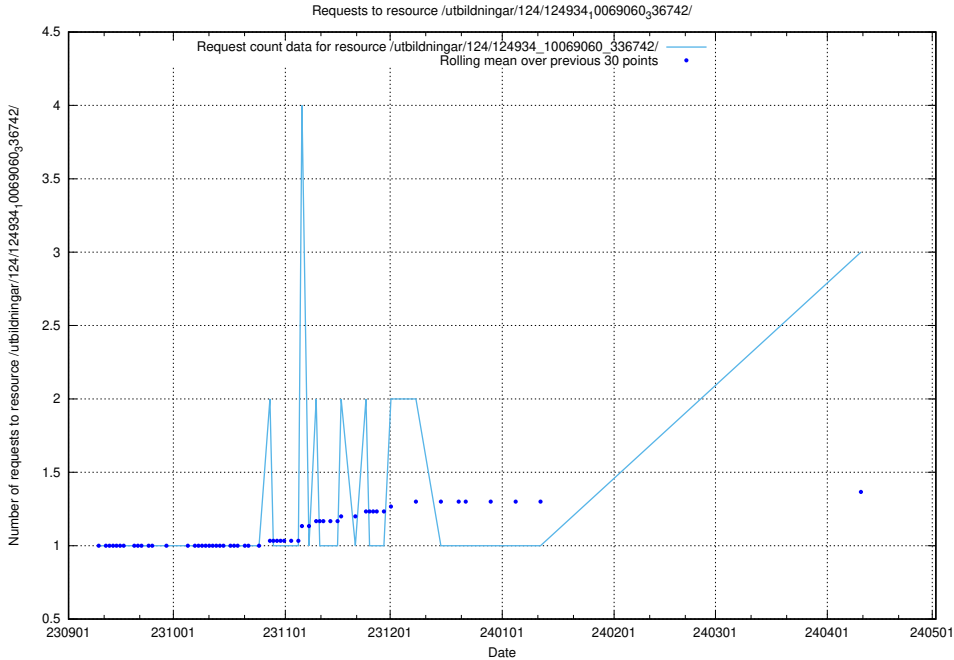

5.400 Usage of /utbildningar/124/124934_10069060_336742/

Here, we count the number of requests to resource /utbildningar/124/124934_10069060_336742/.