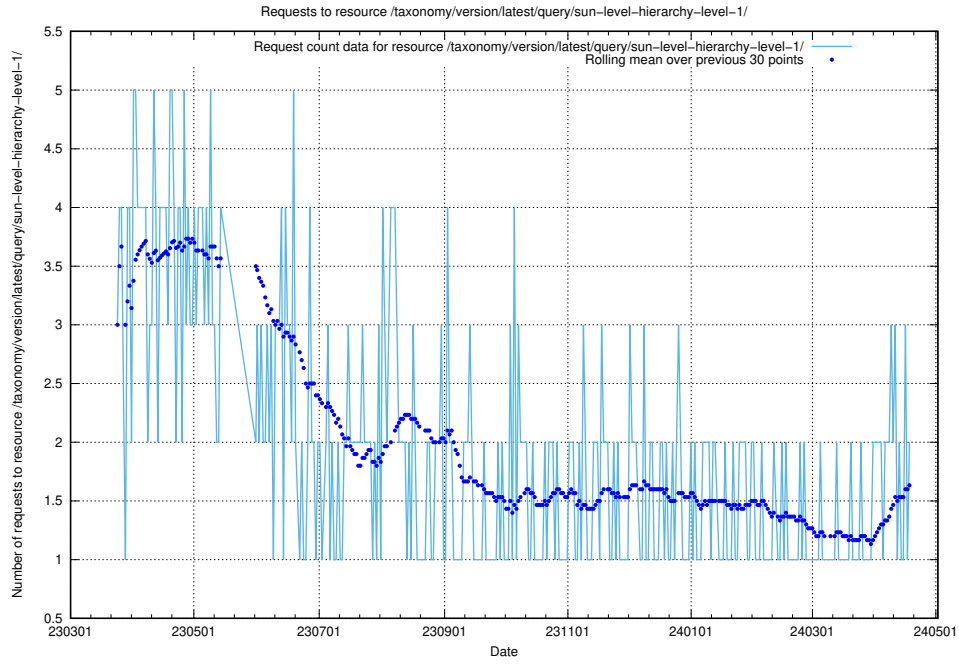

5.944 Usage of /taxonomy/version/latest/query/sun-level-hierarchy-level-1/

Here, we count the number of requests to resource /taxonomy/version/latest/query/sun-level-hierarchy-level-1/.