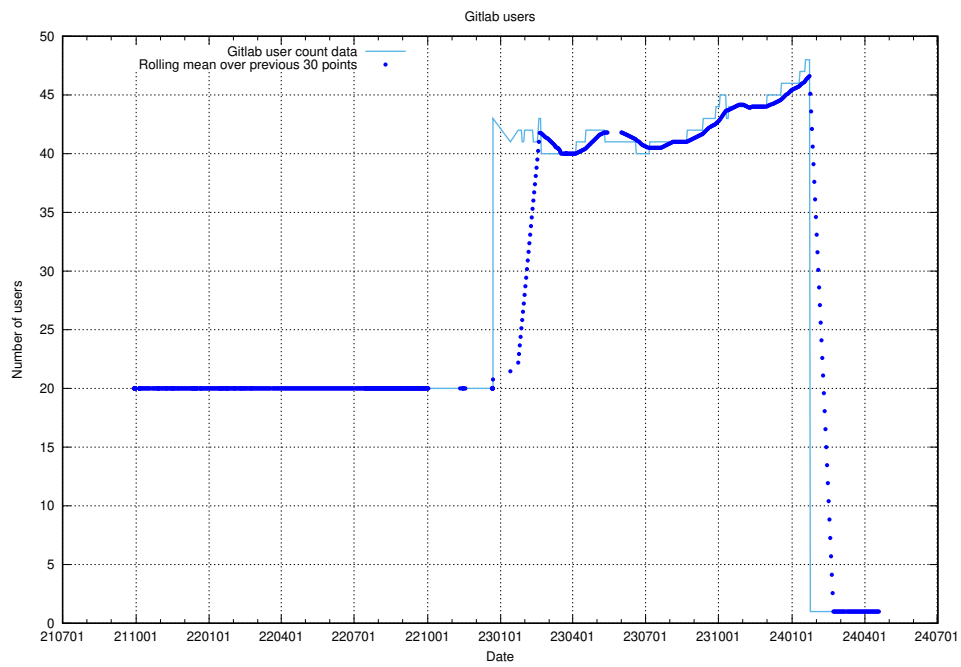

6 Gitlab

This section summarises the state of [JobTech's code repositories](https://gitlab.com/arbetsformedlingen)⁷.

6.1 User count

A graph of users in JobTech's official code repository.

⁷<https://gitlab.com/arbetsformedlingen>