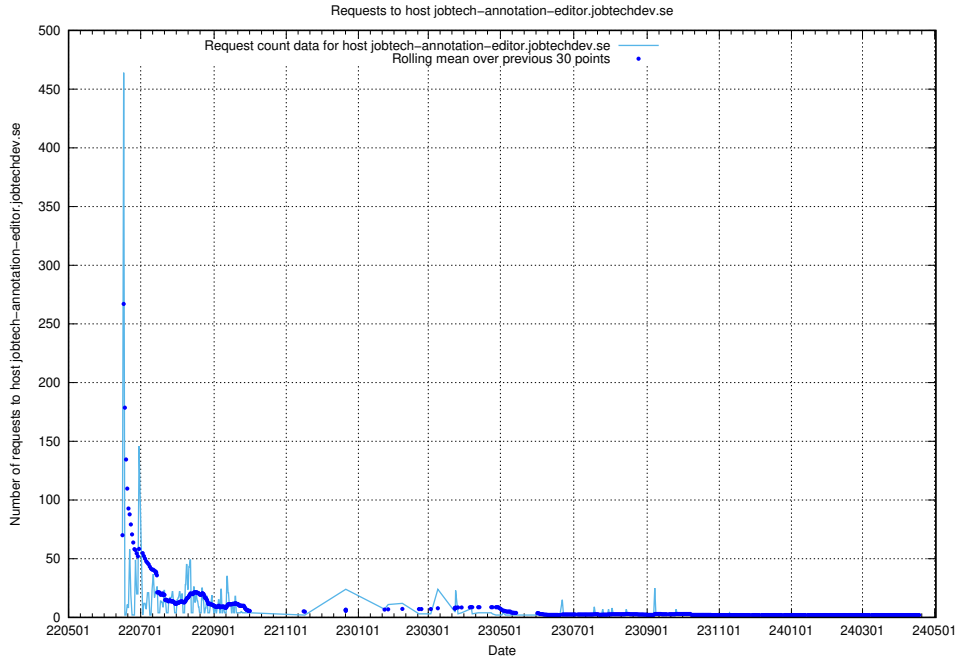

7.400 Usage of `jobtech-annotation-editor.jobtechdev.se`

Here, we count the number of requests to host `jobtech-annotation-editor.jobtechdev.se`.