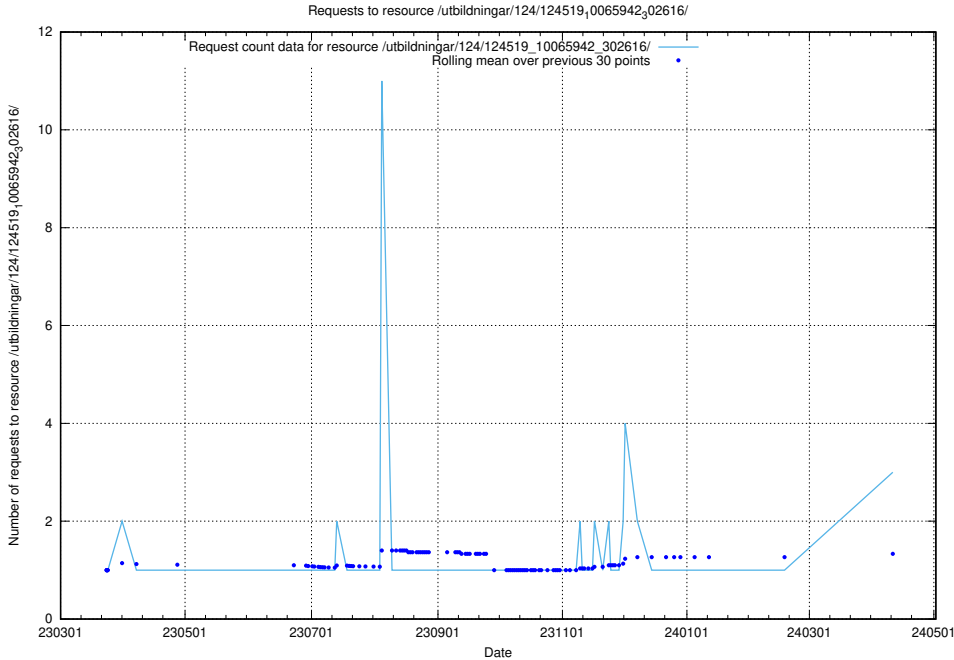

5.313 Usage of /utbildningar/124/124519_10065942_302616/

Here, we count the number of requests to resource /utbildningar/124/124519_10065942_302616/.