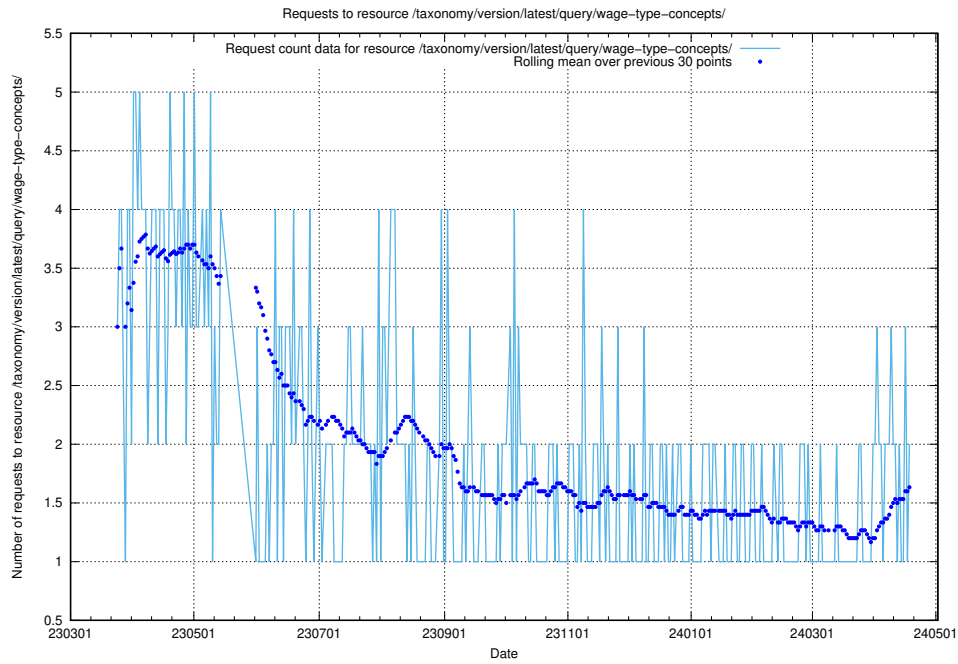

5.939 Usage of /taxonomy/version/latest/query/wage-type-concepts/

Here, we count the number of requests to resource /taxonomy/version/latest/query/wage-type-concepts/.