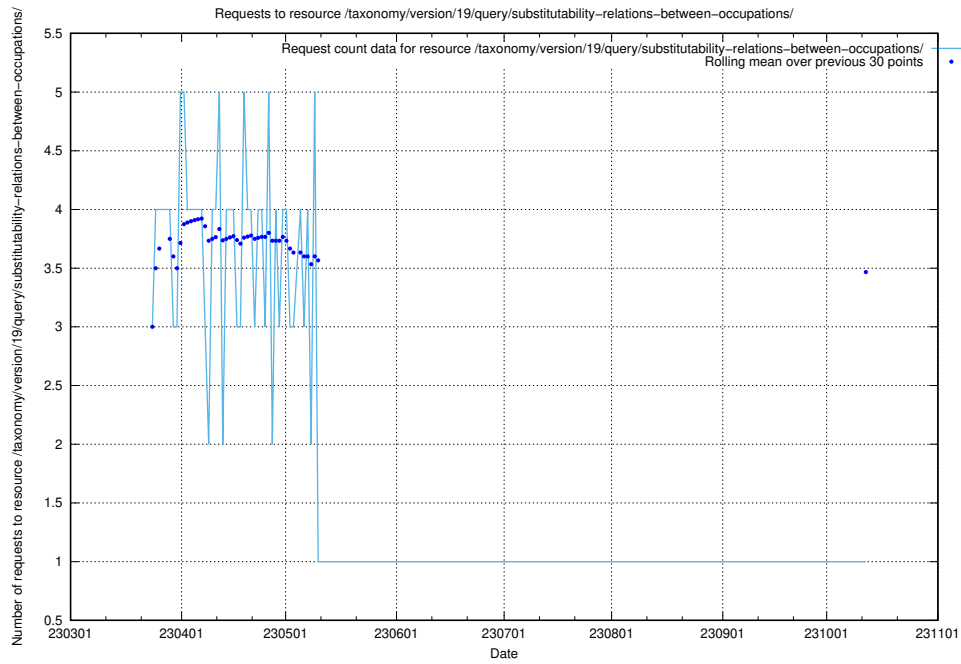

5.5911 Usage of /taxonomy/version/19/query/substitutability-relations-between-occupations/

Here, we count the number of requests to resource /taxonomy/version/19/query/substitutability-relations-between-occupations/.