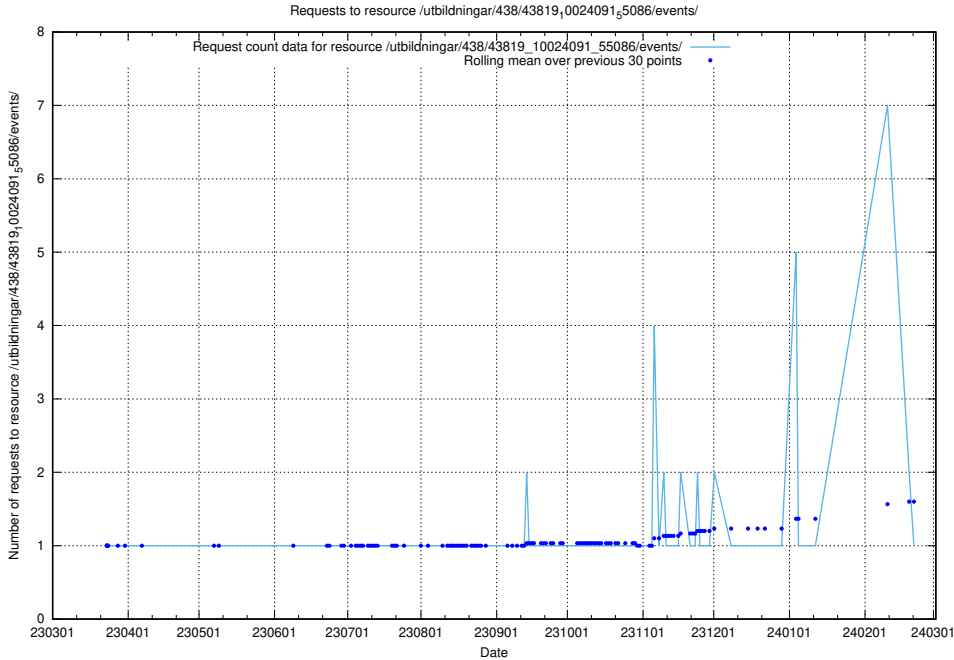

5.6122 Usage of /utbildningar/438/43819_10024091_55086/events/

Here, we count the number of requests to resource /utbildningar/438/43819_10024091_55086/events/.