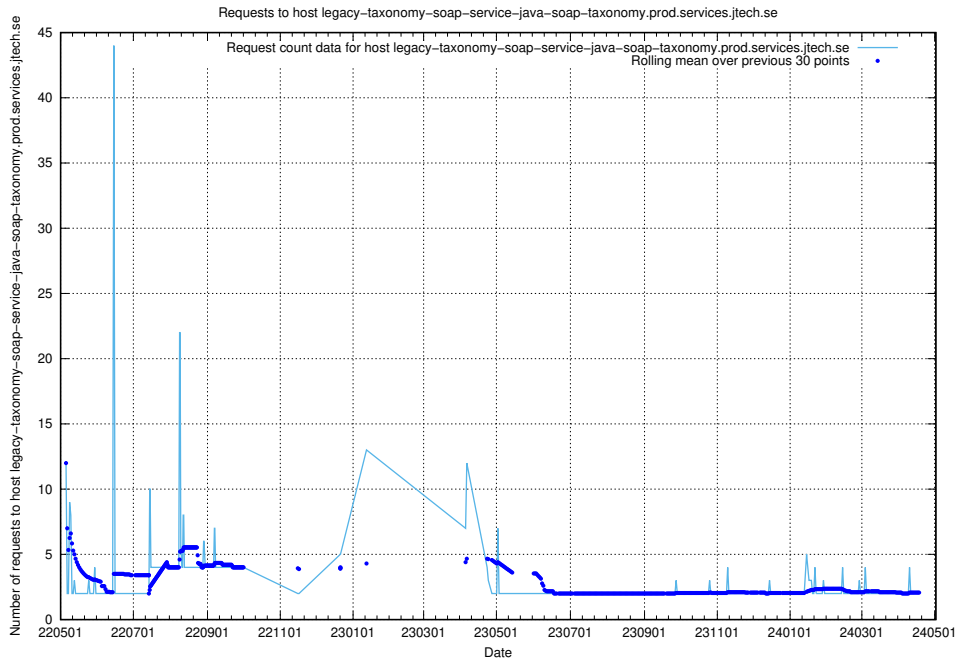

7.428 Usage of odoo-onprem.jobtechdev.se

Here, we count the number of requests to host odoo-onprem.jobtechdev.se.

7.429 Usage of legacy-taxonomy-soap-service-java-soap-taxonomy.prod.services.jtech.se

Here, we count the number of requests to host legacy-taxonomy-soap-service-java-soap-taxonomy.prod.services.jtech.se.