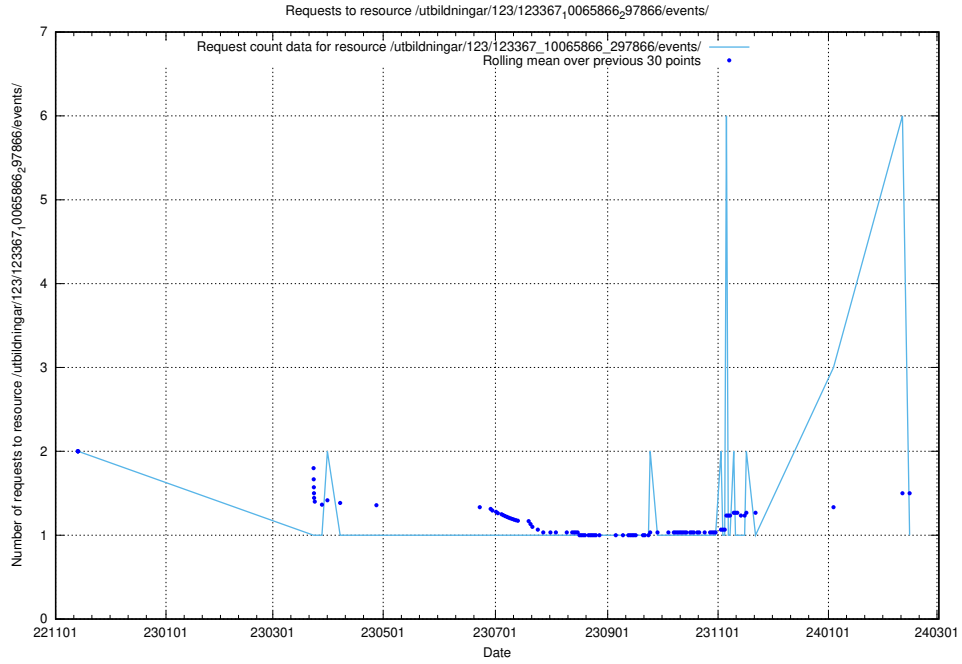

5.5642 Usage of /utbildningar/123/123367_10065866_297866/events/

Here, we count the number of requests to resource /utbildningar/123/123367_10065866_297866/events/