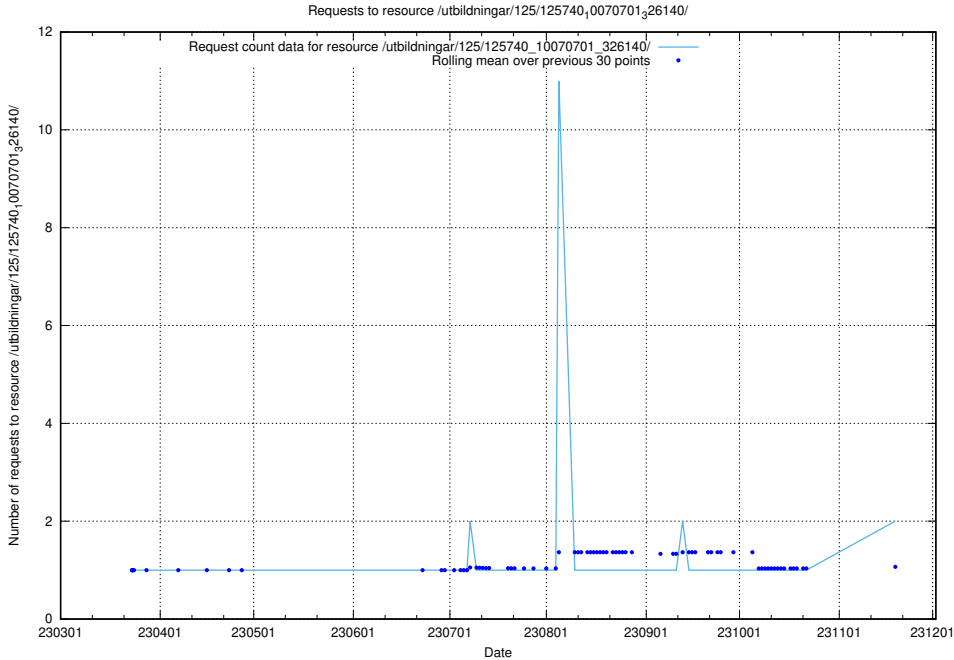

5.516 Usage of /utbildningar/125/125740_10070701_326140/

Here, we count the number of requests to resource /utbildningar/125/125740_10070701_326140/.