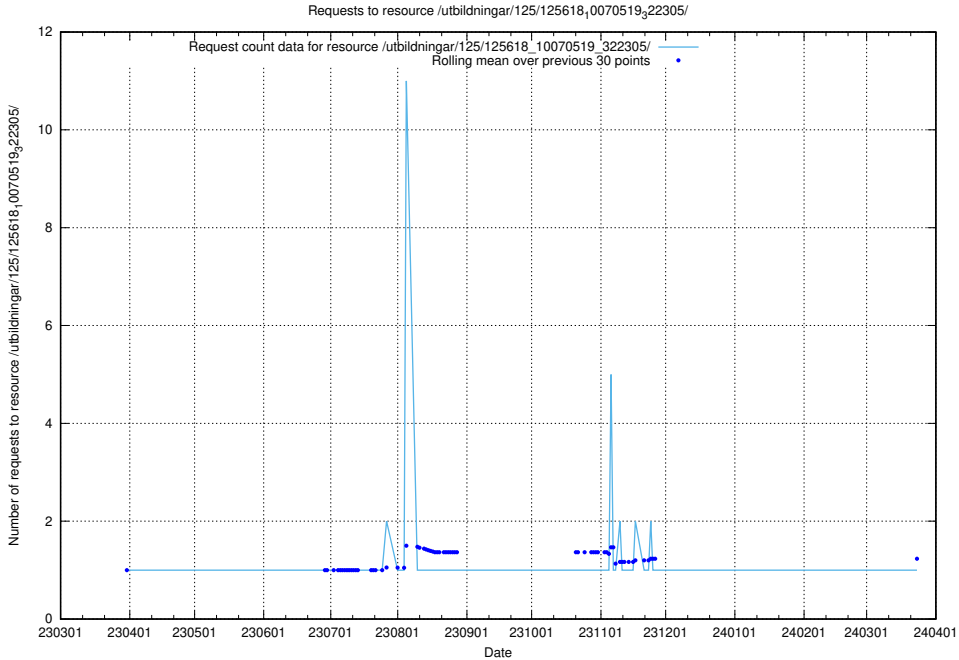

5.5871 Usage of /utbildningar/125/125618_10070519_322305/

Here, we count the number of requests to resource /utbildningar/125/125618_10070519_322305/.