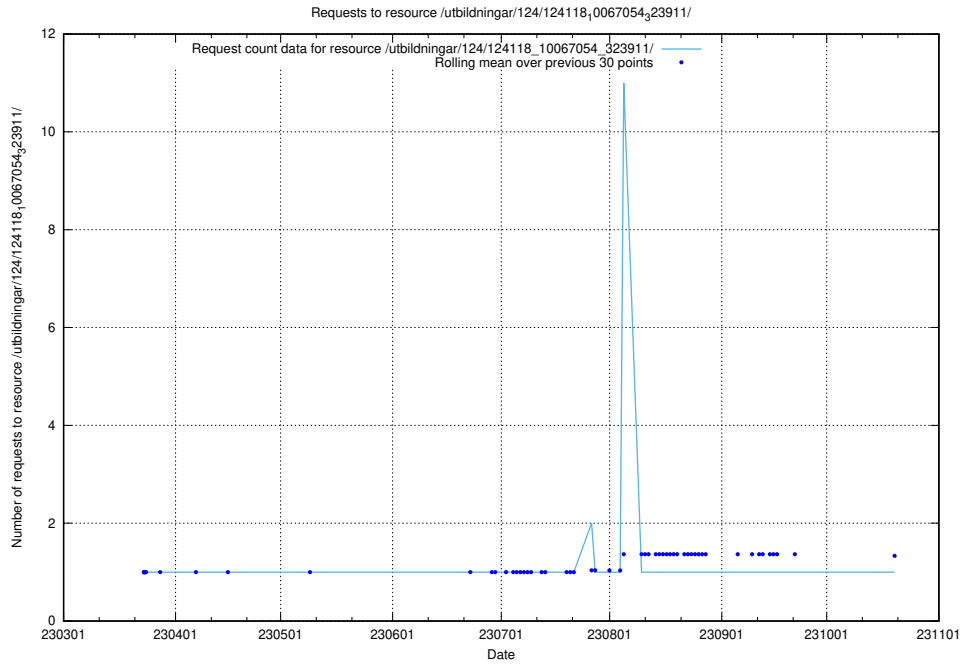

5.3973 Usage of /utbildningar/124/124118_10067054_323911/

Here, we count the number of requests to resource /utbildningar/124/124118_10067054_323911/.