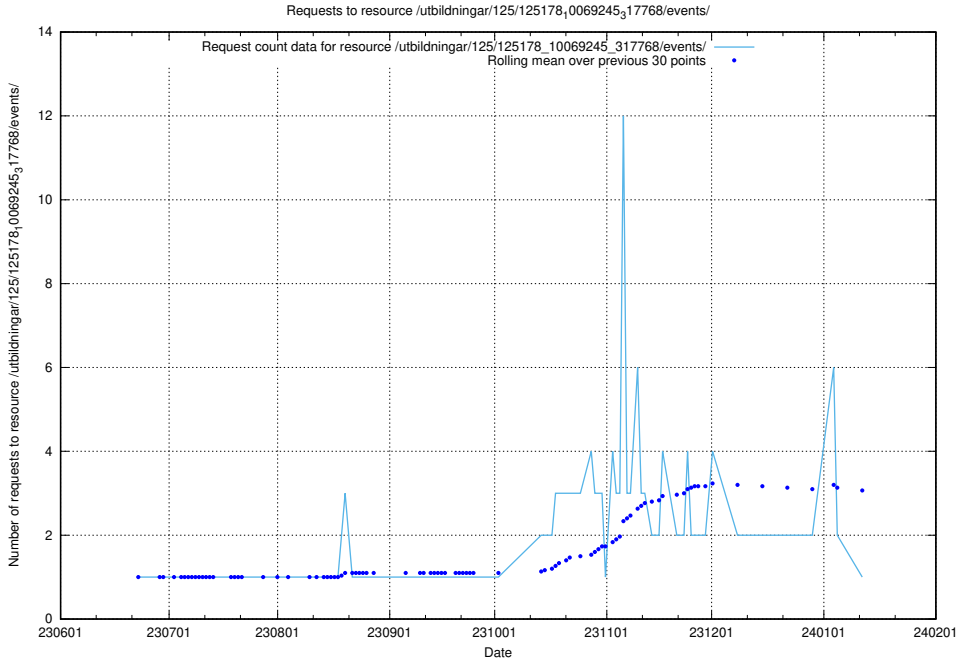

5.5548 Usage of /utbildningar/125/125178_10069245_317768/events/

Here, we count the number of requests to resource /utbildningar/125/125178_10069245_317768/events/