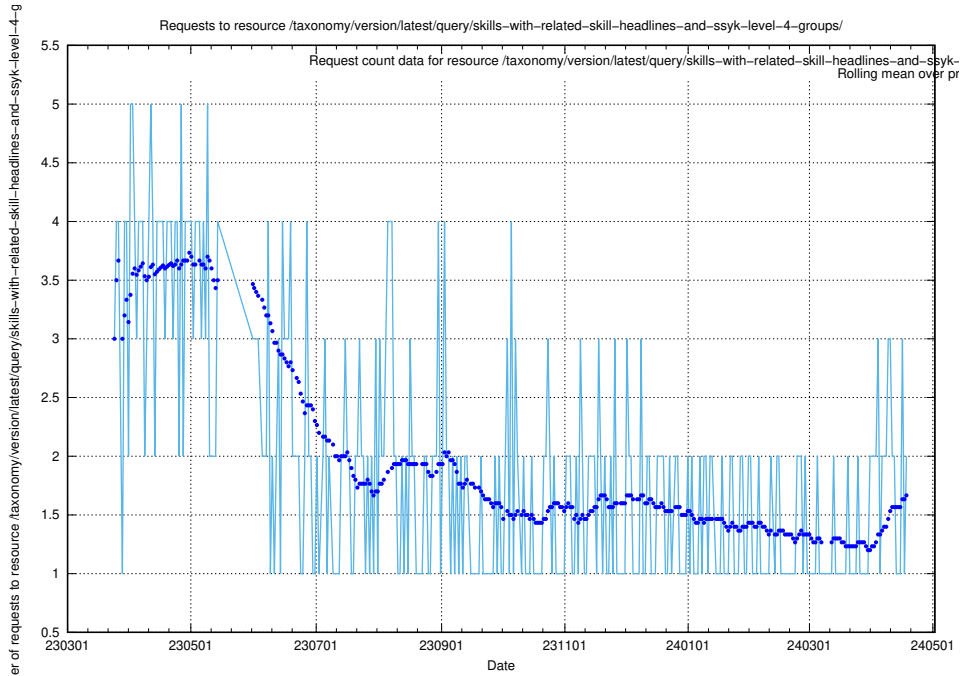

Here, we count the number of requests to resource /taxonomy/version/latest/query/skills/.

5.960 Usage of /taxonomy/version/latest/query/skills-with-related-skill-headlines-and-ssyk-level-4-groups/

Here, we count the number of requests to resource /taxonomy/version/latest/query/skills-with-related-skill-headlines-and-ssyk-level-4-groups/.