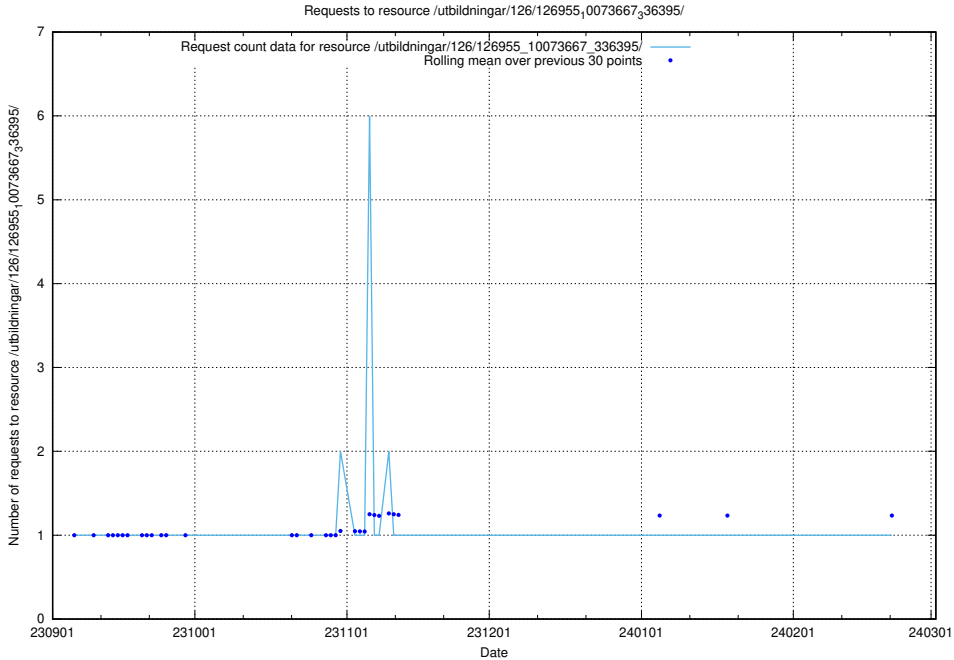

5.4481 Usage of /utbildningar/126/126955_10073667_336395/

Here, we count the number of requests to resource /utbildningar/126/126955_10073667_336395/.