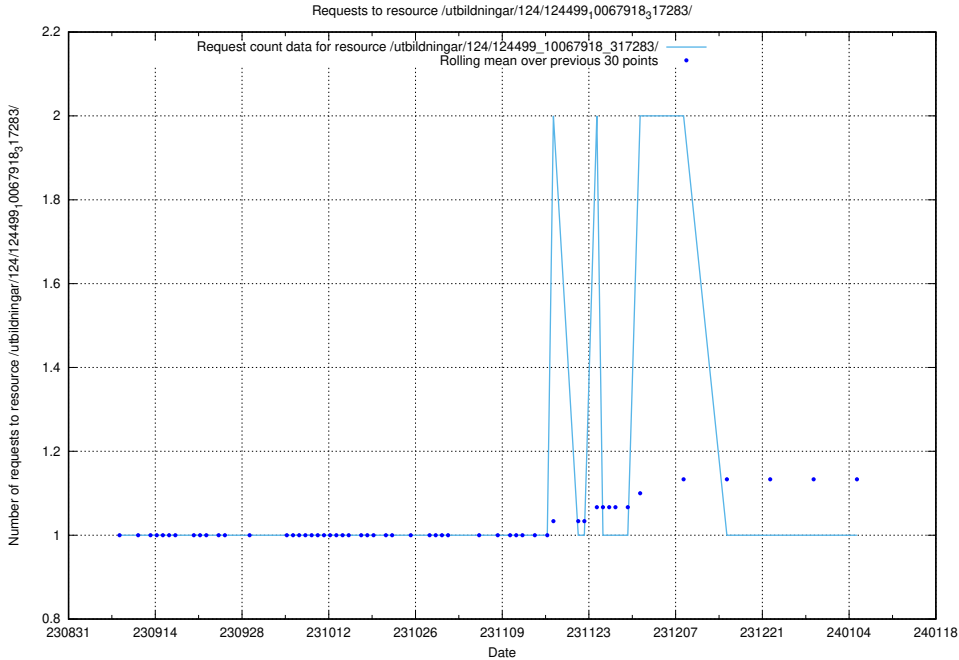

5.4465 Usage of /utbildningar/124/124499_10067918_317283/

Here, we count the number of requests to resource /utbildningar/124/124499_10067918_317283/.