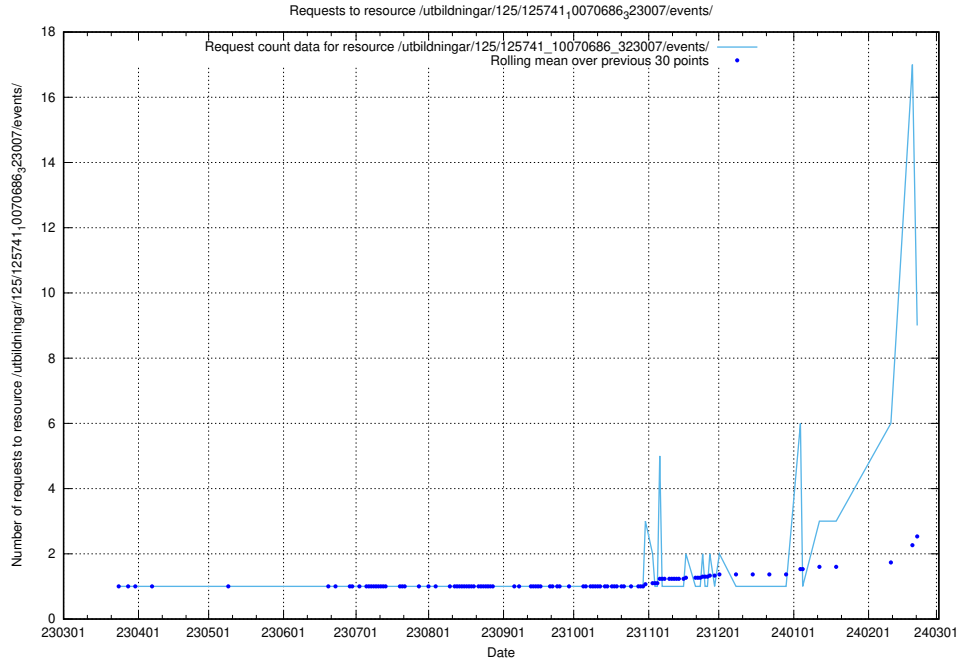

5.60 Usage of /utbildningar/125/125741_10070686_323007/events/

Here, we count the number of requests to resource /utbildningar/125/125741_10070686_323007/events/