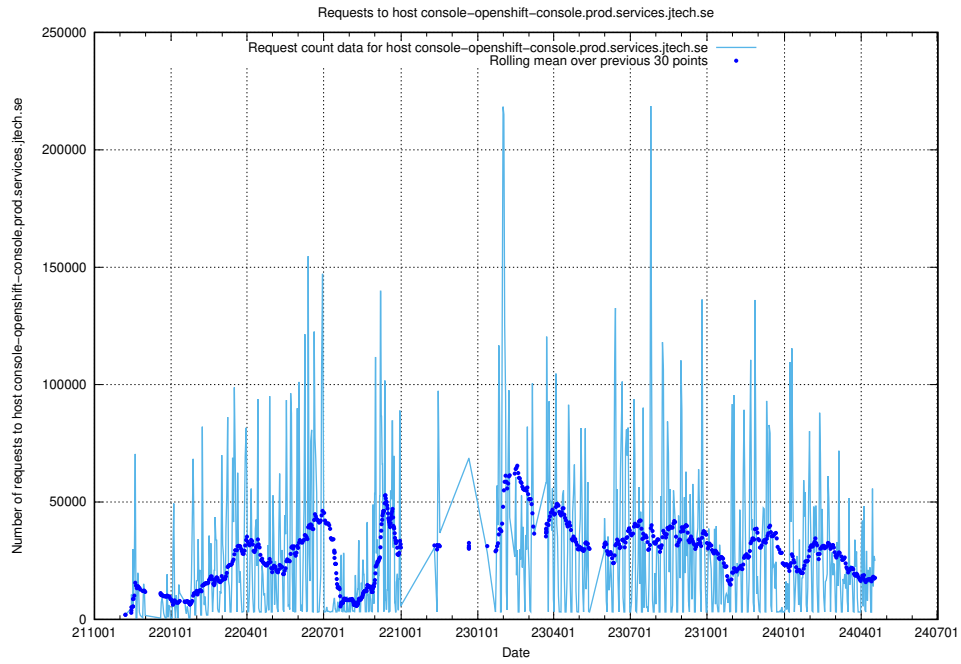

7.8 Usage of console-openshift-console.prod.services.jtech.se

Here, we count the number of requests to host console-openshift-console.prod.services.jtech.se.