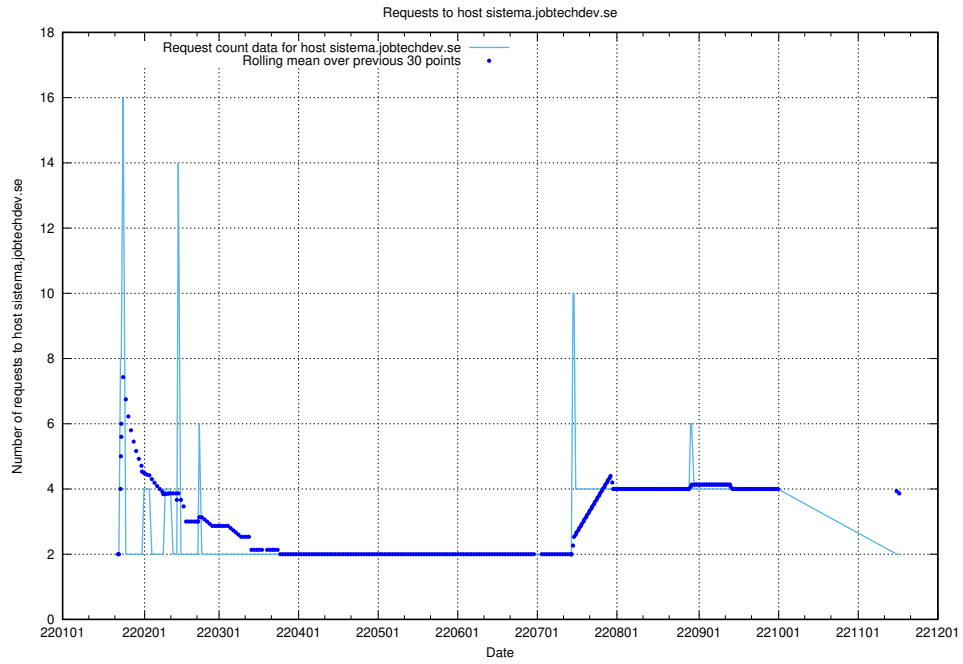

7.582 Usage of sistema.jobtechdev.se

Here, we count the number of requests to host sistema.jobtechdev.se.