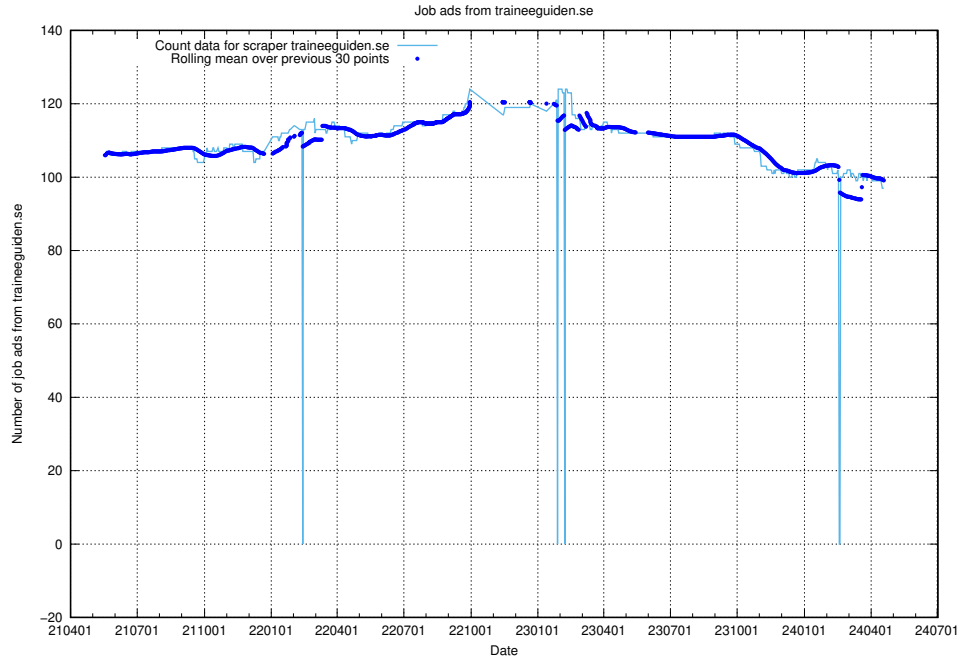

13.15 Number of ads by scraper traineeguiden.se

Here, we count the number of job ads scraped from traineeguiden.se.