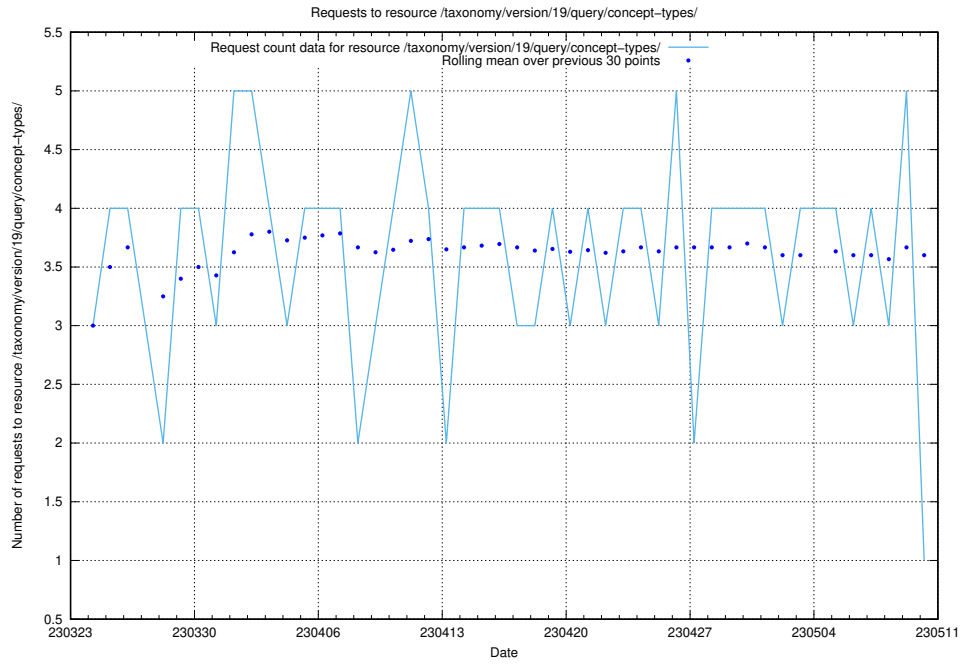

Here, we count the number of requests to resource /taxonomy/version/19/query/concept-types/.

5.5942 Usage of /taxonomy/version/19/query/all-concepts/

Here, we count the number of requests to resource /taxonomy/version/19/query/all-concepts/.