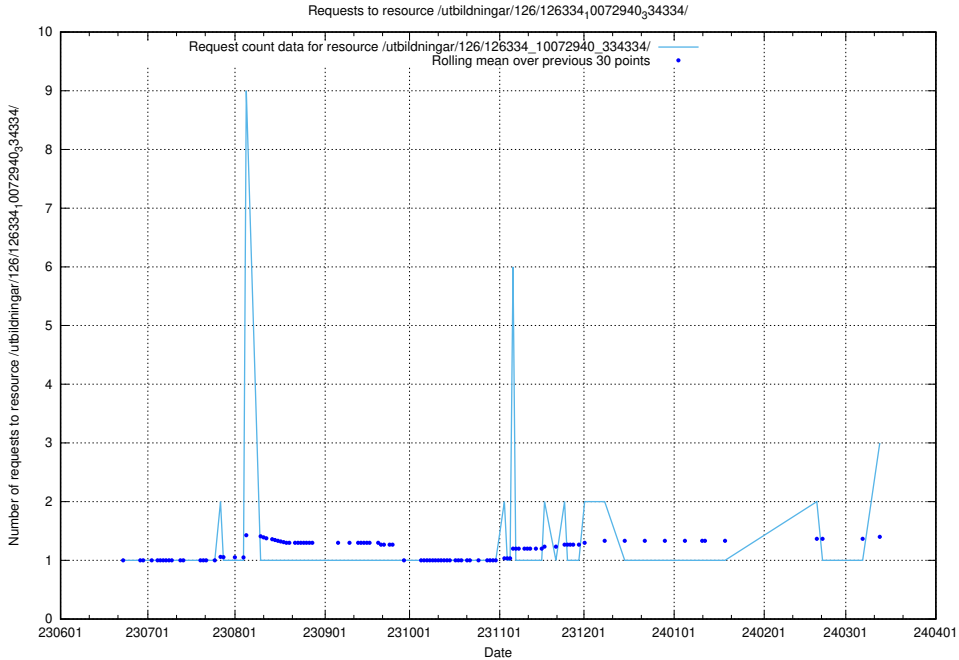

5.436 Usage of /utbildningar/126/126334_10072940_334334/

Here, we count the number of requests to resource /utbildningar/126/126334_10072940_334334/.