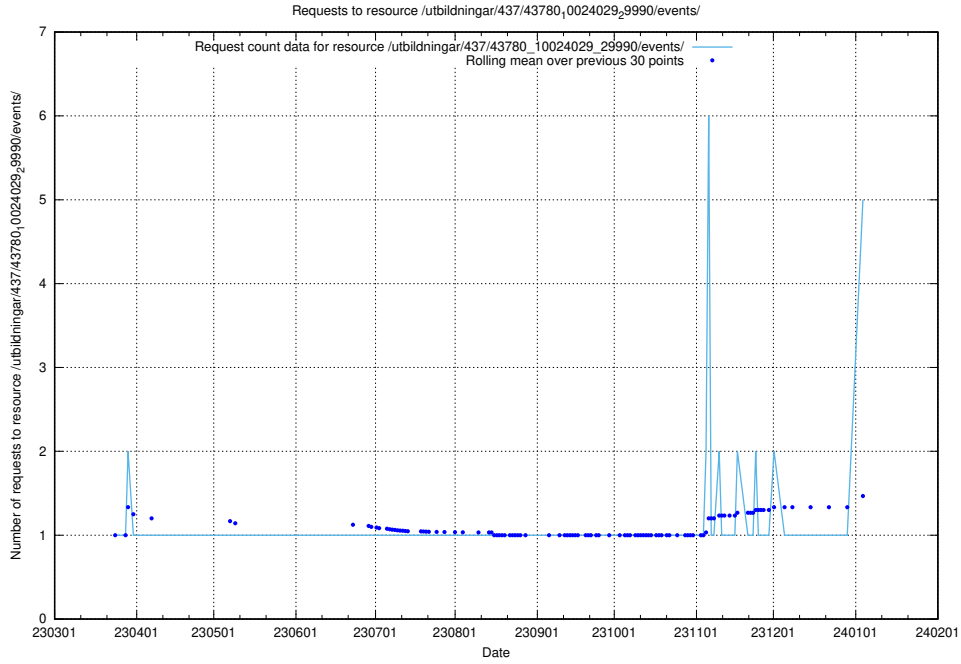

Here, we count the number of requests to resource /utbildningar/124/124475_10067709_313266/.

5.192 Usage of /utbildningar/437/43780_10024029_29990/events/

Here, we count the number of requests to resource /utbildningar/437/43780_10024029_29990/events/.