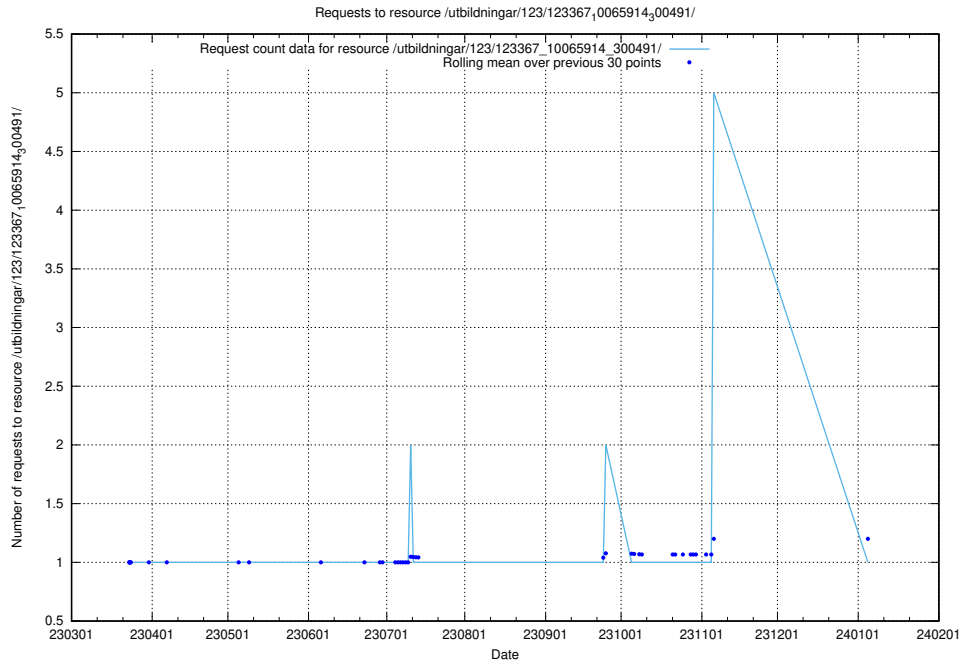

5.4499 Usage of /utbildningar/123/123367_10065914_300491/

Here, we count the number of requests to resource /utbildningar/123/123367_10065914_300491/.