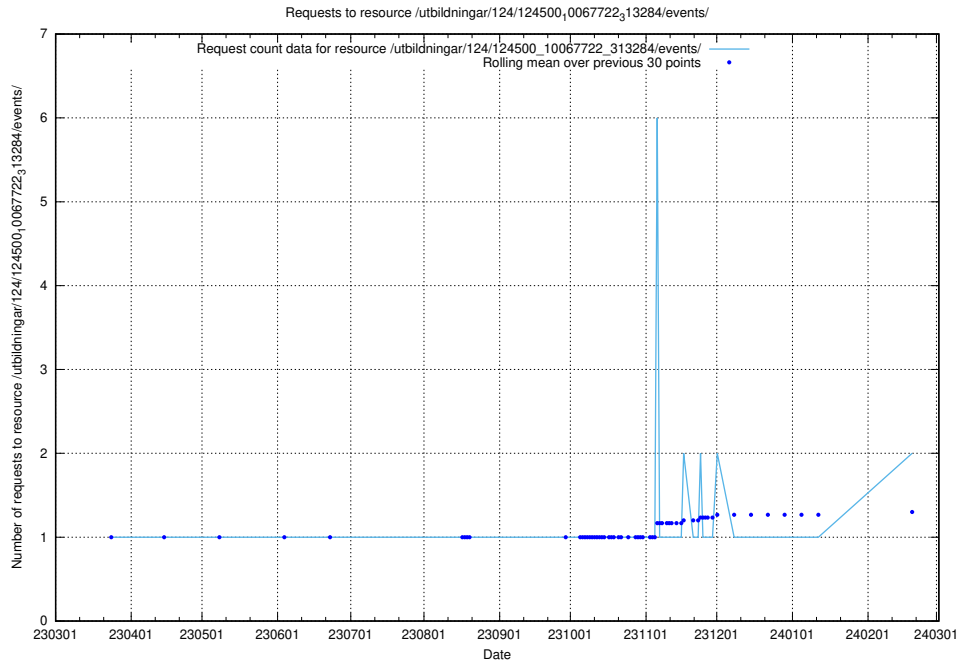

Here, we count the number of requests to resource /utbildningar/107/107200_10040622_262138/events/

5.987 Usage of /utbildningar/124/124500_10067722_313284/events/

Here, we count the number of requests to resource /utbildningar/124/124500_10067722_313284/events/