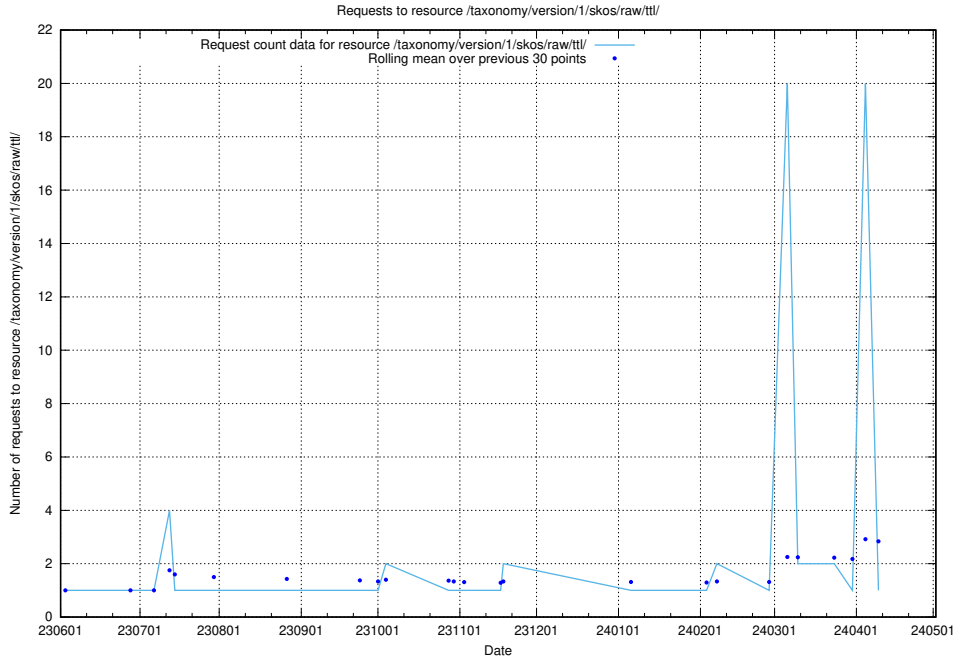

5.5730 Usage of /taxonomy/version/1/skos/raw/ttl/

Here, we count the number of requests to resource /taxonomy/version/1/skos/raw/ttl/.