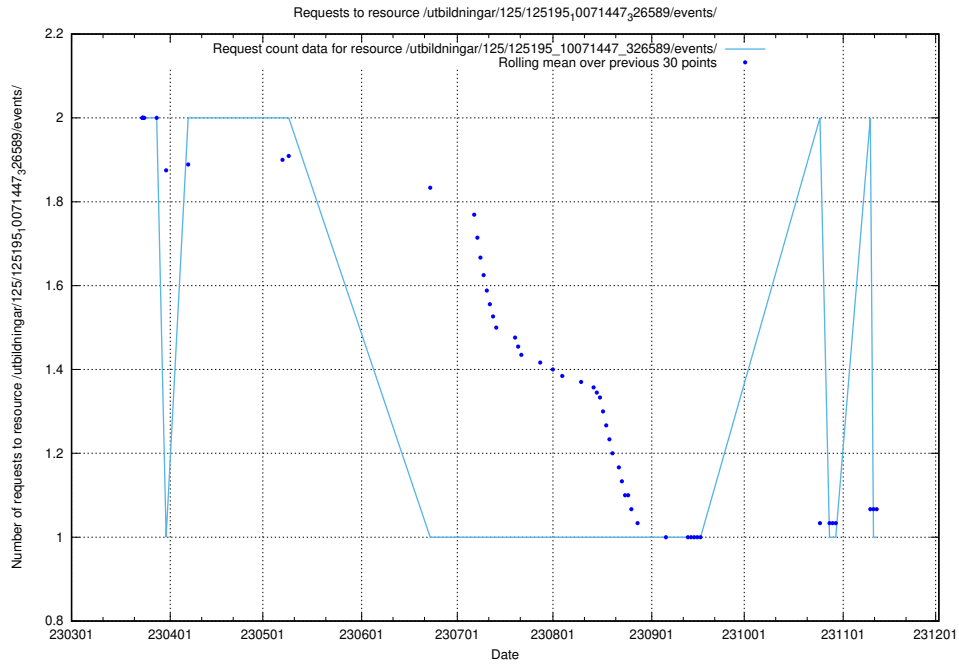

5.6070 Usage of /utbildningar/125/125195_10071447_326589/events/

Here, we count the number of requests to resource /utbildningar/125/125195_10071447_326589/events/