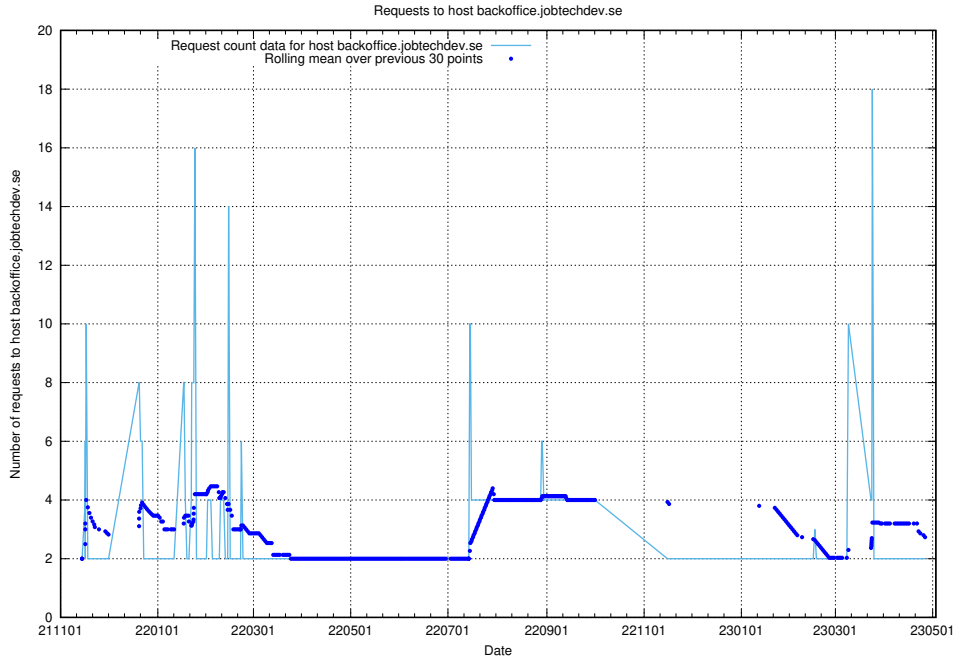

7.281 Usage of backoffice.jobtechdev.se

Here, we count the number of requests to host backoffice.jobtechdev.se.