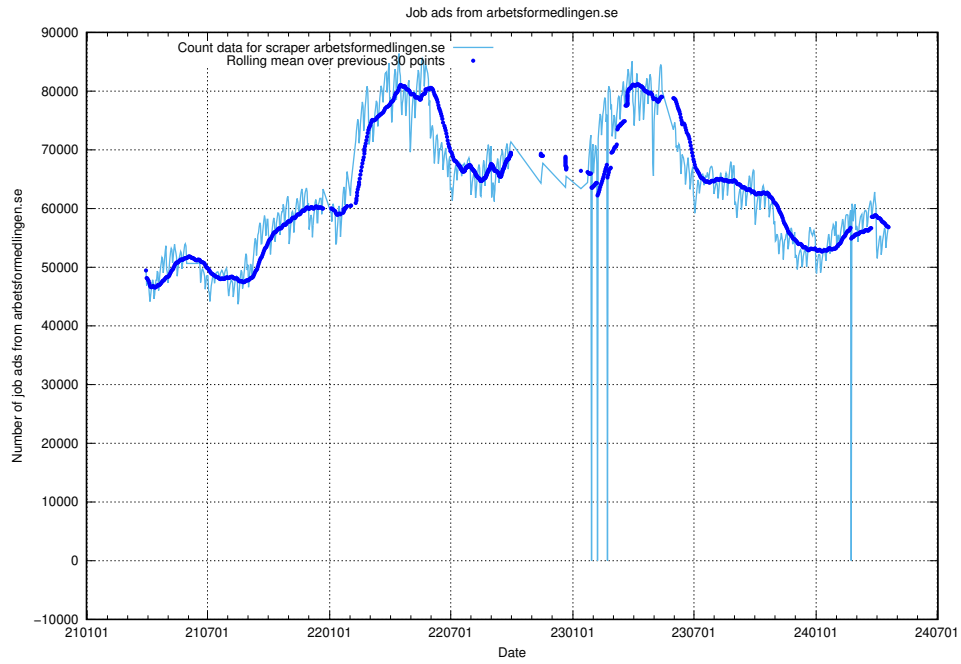

13.2 Number of ads by scraper arbetsformedlingen.se

Here, we count the number of job ads scraped from arbetsformedlingen.se.