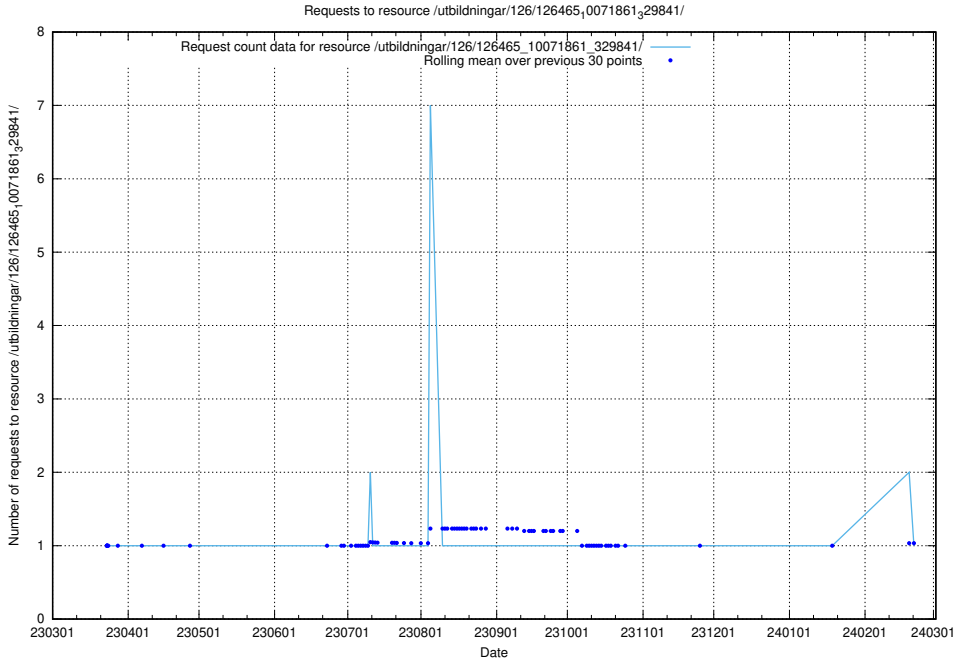

5.6201 Usage of /utbildningar/126/126465_10071861_329841/

Here, we count the number of requests to resource /utbildningar/126/126465_10071861_329841/.