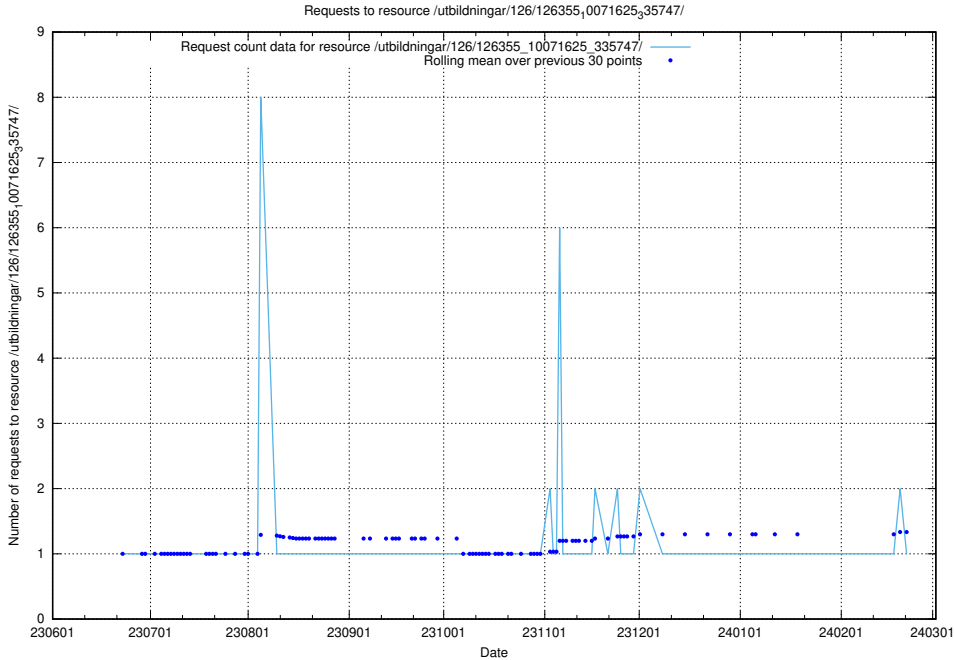

5.5474 Usage of /utbildningar/126/126355_10071625_335747/

Here, we count the number of requests to resource /utbildningar/126/126355_10071625_335747/.