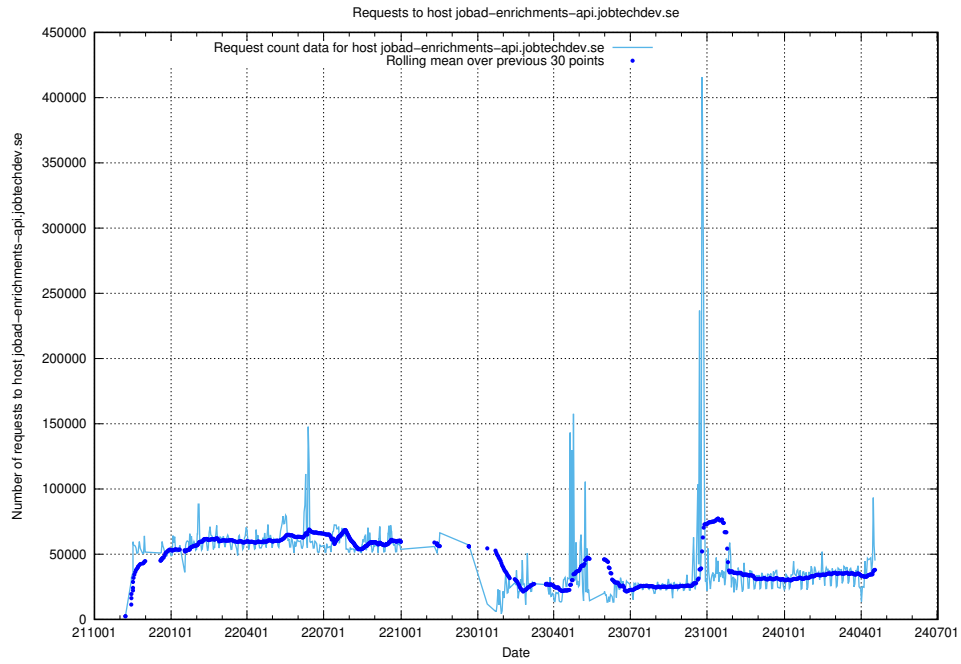

7.7 Usage of jobad-enrichments-api.jobtechdev.se

Here, we count the number of requests to host jobad-enrichments-api.jobtechdev.se.