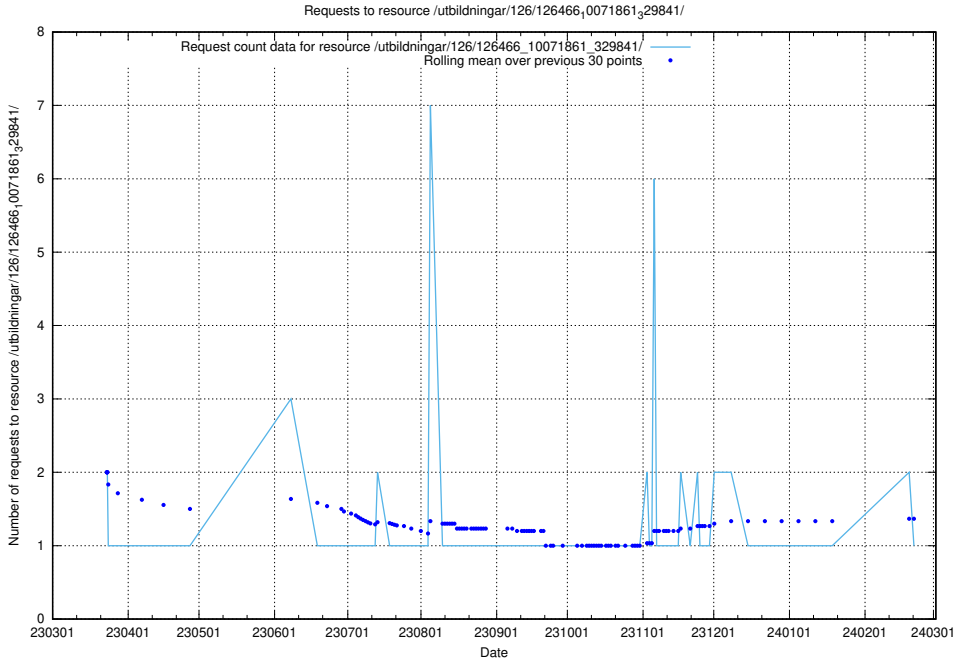

5.6055 Usage of /utbildningar/126/126466_10071861_329841/

Here, we count the number of requests to resource /utbildningar/126/126466_10071861_329841/.