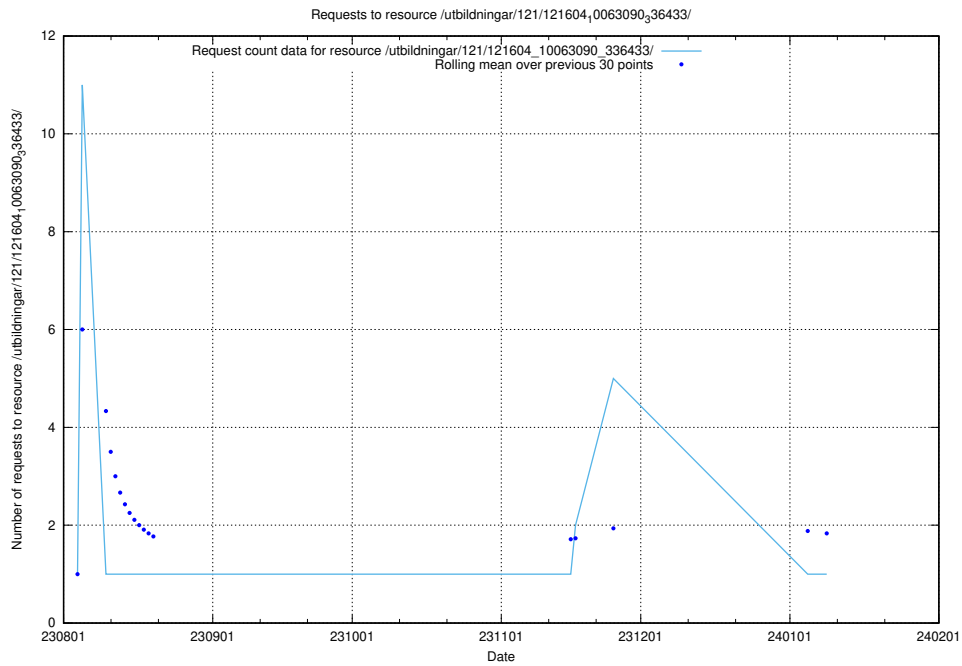

5.4712 Usage of /utbildningar/121/121604_10063090_336433/

Here, we count the number of requests to resource /utbildningar/121/121604_10063090_336433/.