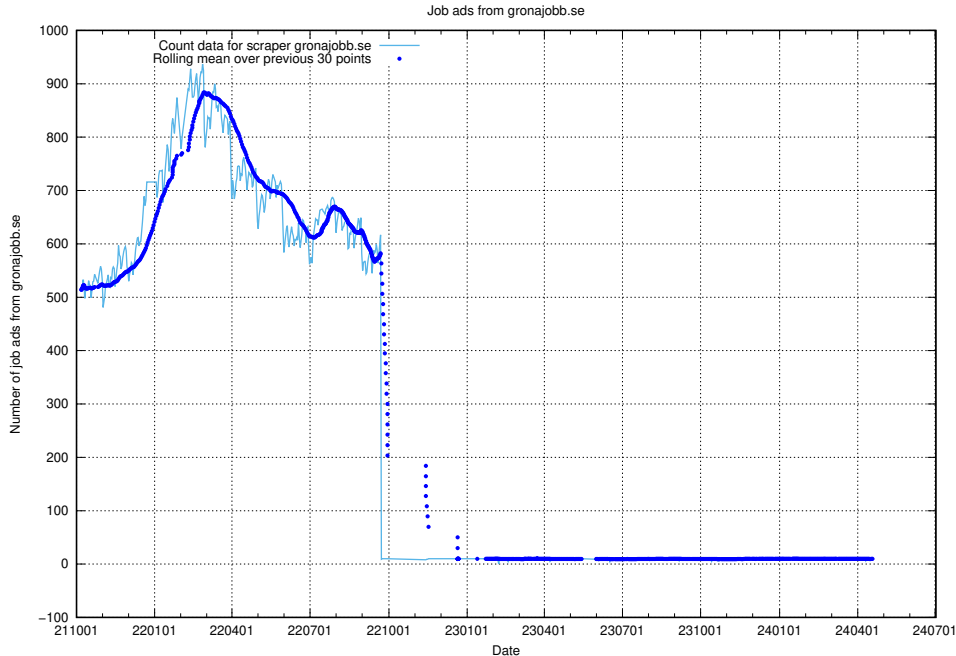

13.18 Number of ads by scraper studentjob.se

Here, we count the number of job ads scraped from studentjob.se.

13.19 Number of ads by scraper gronajobb.se

Here, we count the number of job ads scraped from gronajobb.se.