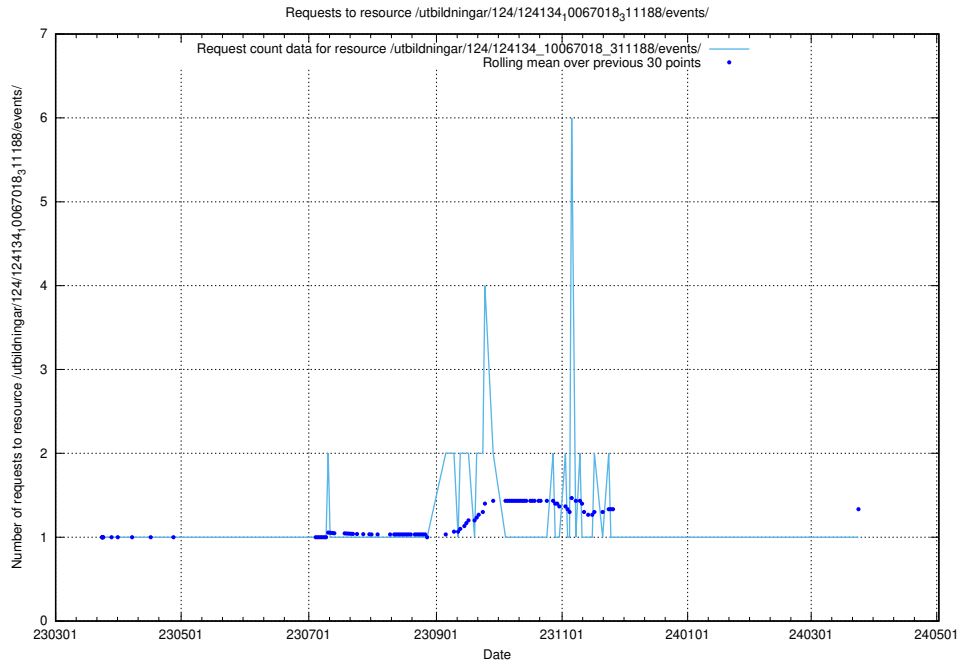

5.3912 Usage of /utbildningar/124/124134_10067018_311188/events/

Here, we count the number of requests to resource /utbildningar/124/124134_10067018_311188/events/