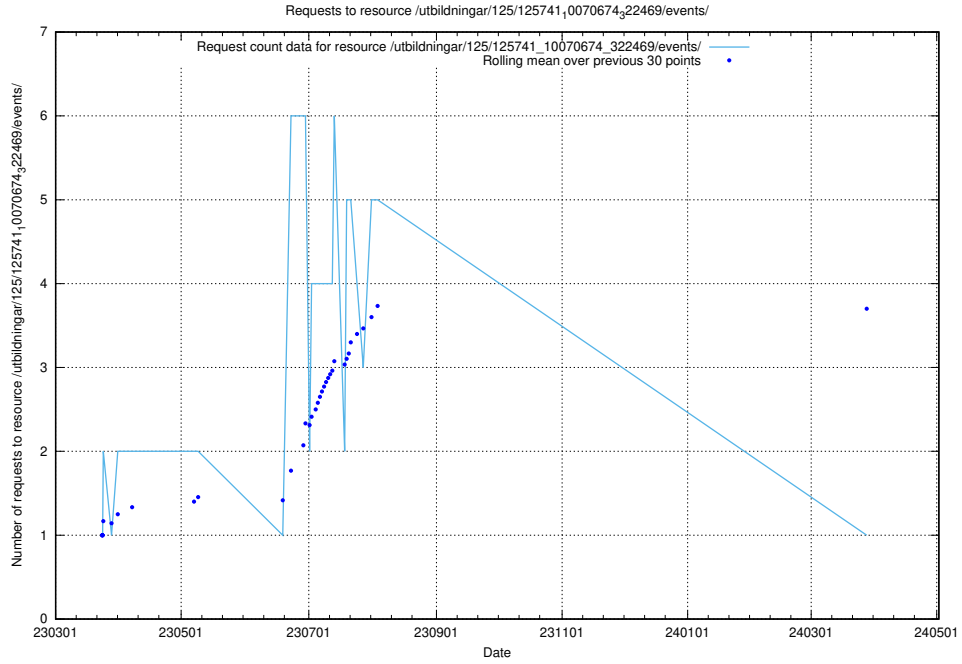

5.6263 Usage of /utbildningar/125/125741_10070674_322469/events/

Here, we count the number of requests to resource /utbildningar/125/125741_10070674_322469/events/