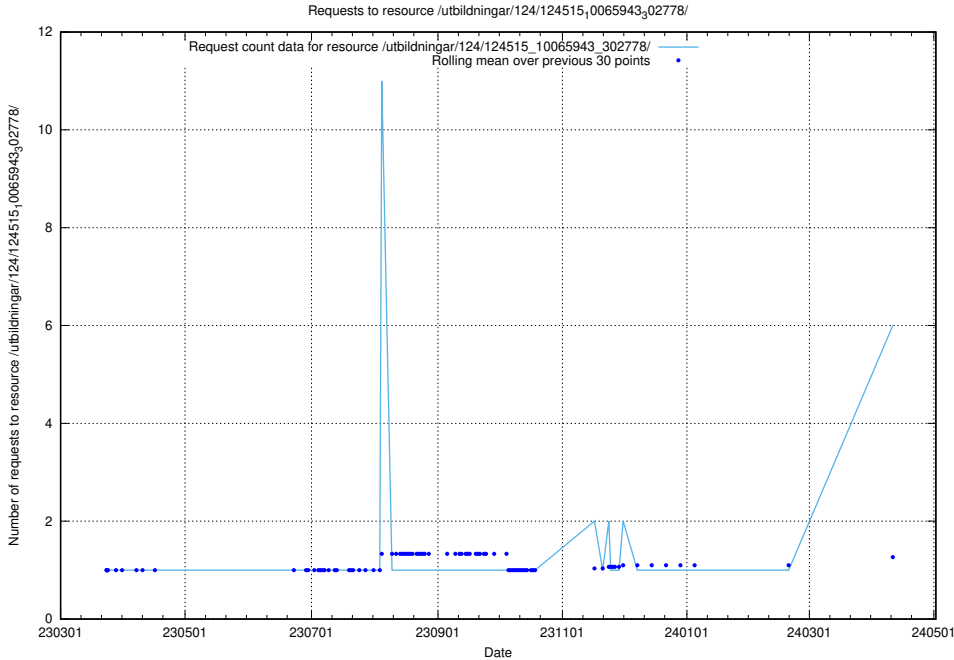

5.82 Usage of /utbildningar/124/124515_10065943_302778/

Here, we count the number of requests to resource /utbildningar/124/124515_10065943_302778/.