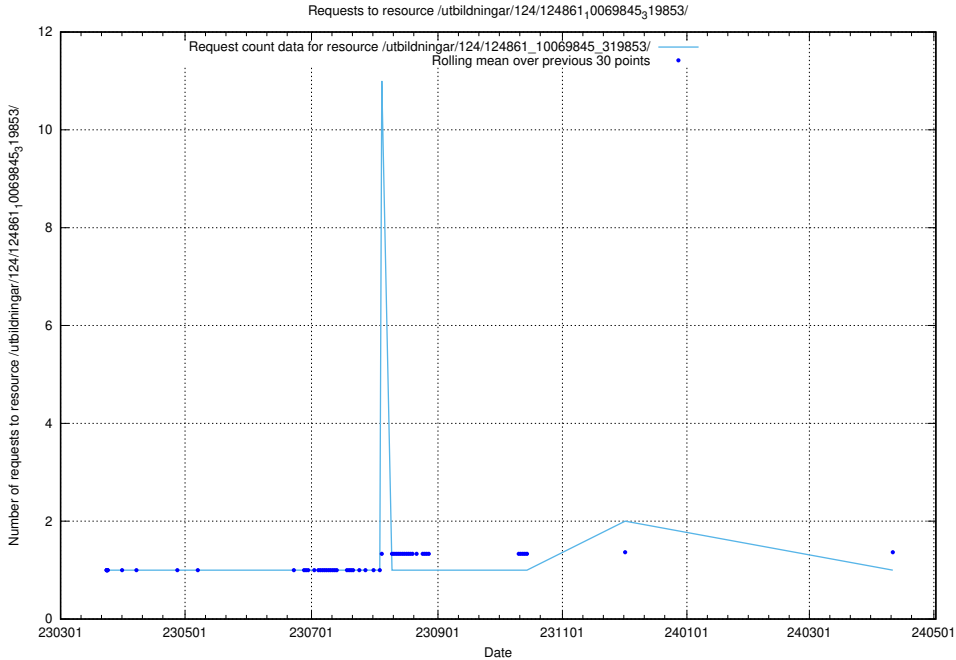

5.1212 Usage of /utbildningar/124/124861_10069845_319853/

Here, we count the number of requests to resource /utbildningar/124/124861_10069845_319853/.