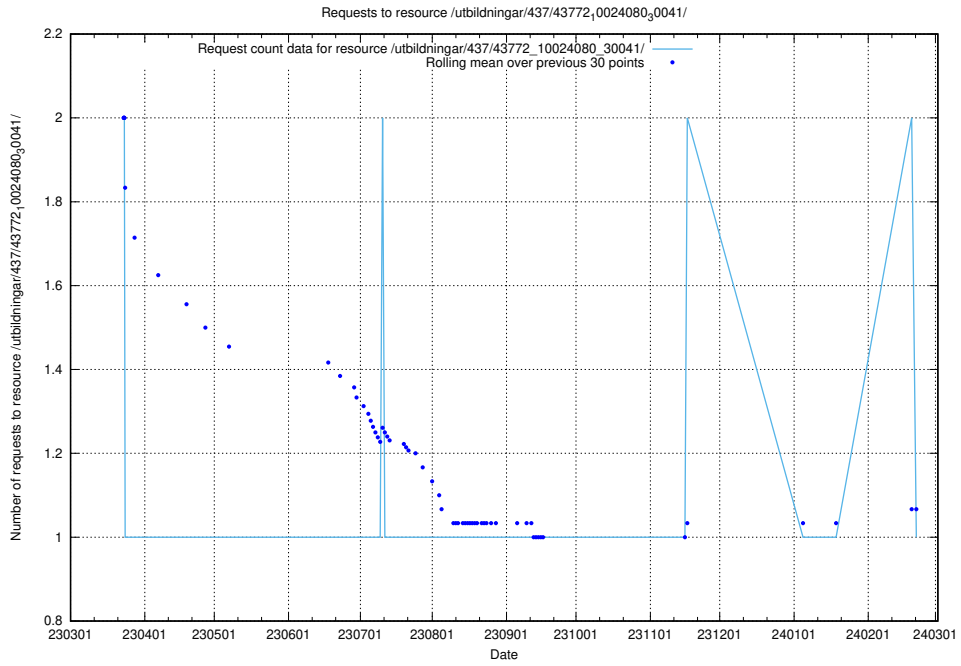

5.6053 Usage of /utbildningar/437/43772_10024080_30041/

Here, we count the number of requests to resource /utbildningar/437/43772_10024080_30041/.