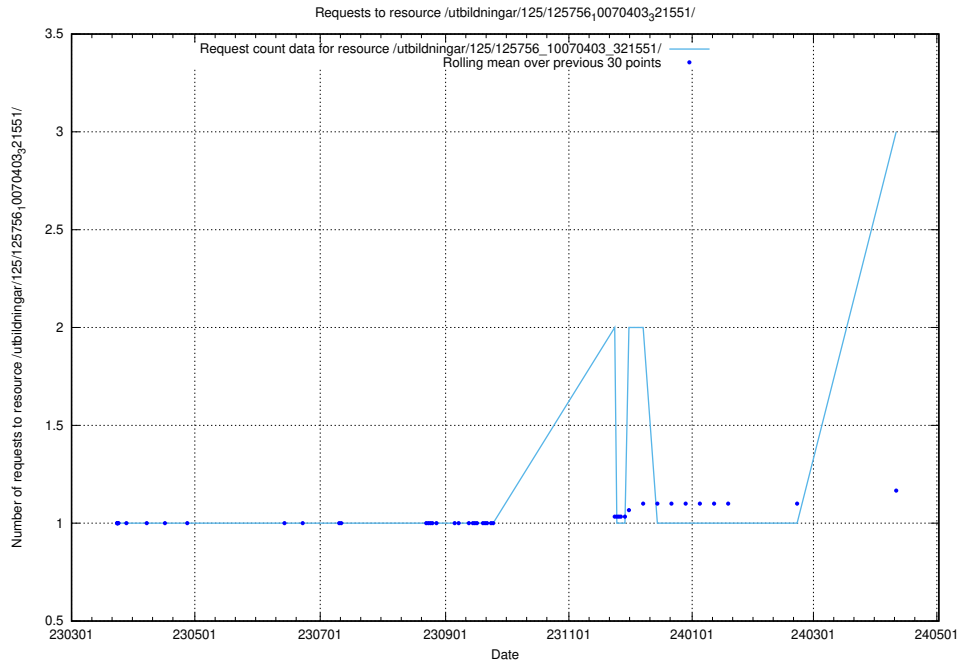

5.510 Usage of /utbildningar/125/125756_10070403_321551/

Here, we count the number of requests to resource /utbildningar/125/125756_10070403_321551/.