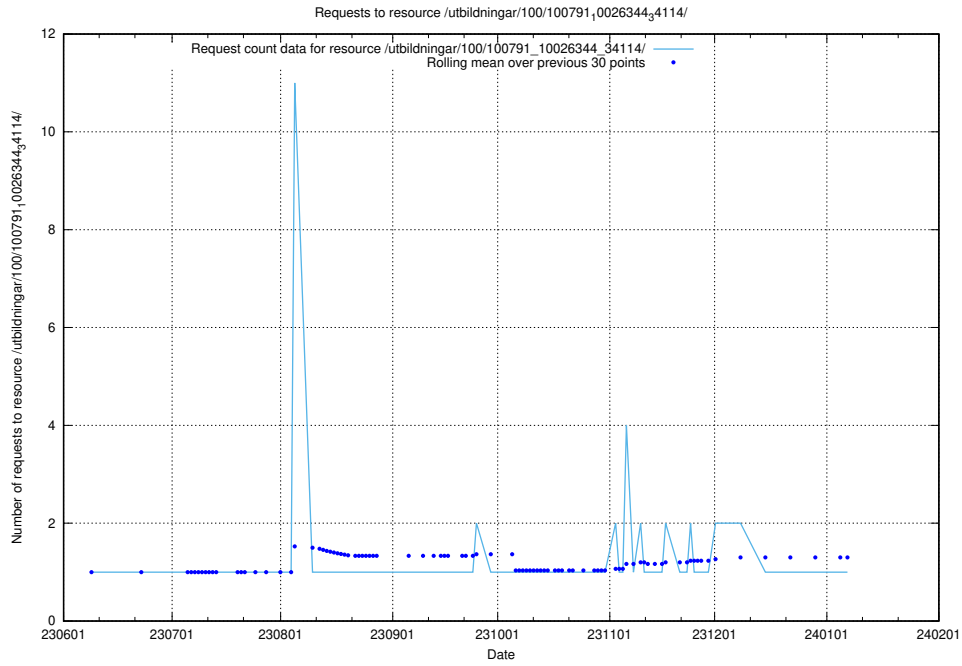

5.5715 Usage of /utbildningar/100/100791_10026344_34114/

Here, we count the number of requests to resource /utbildningar/100/100791_10026344_34114/.