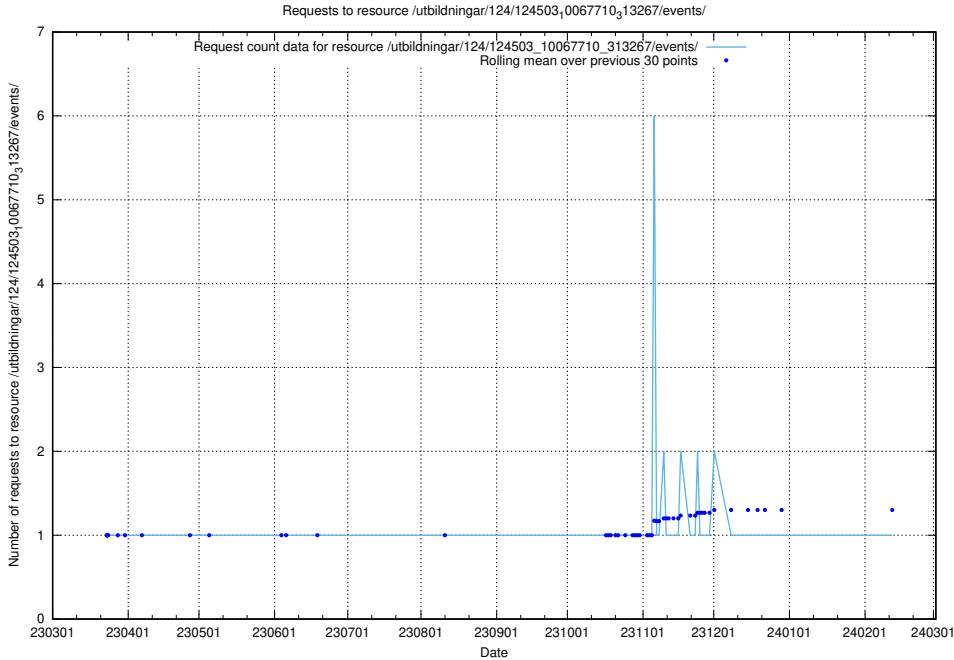

5.1980 Usage of /utbildningar/124/124503_10067710_313267/events/

Here, we count the number of requests to resource /utbildningar/124/124503_10067710_313267/events/