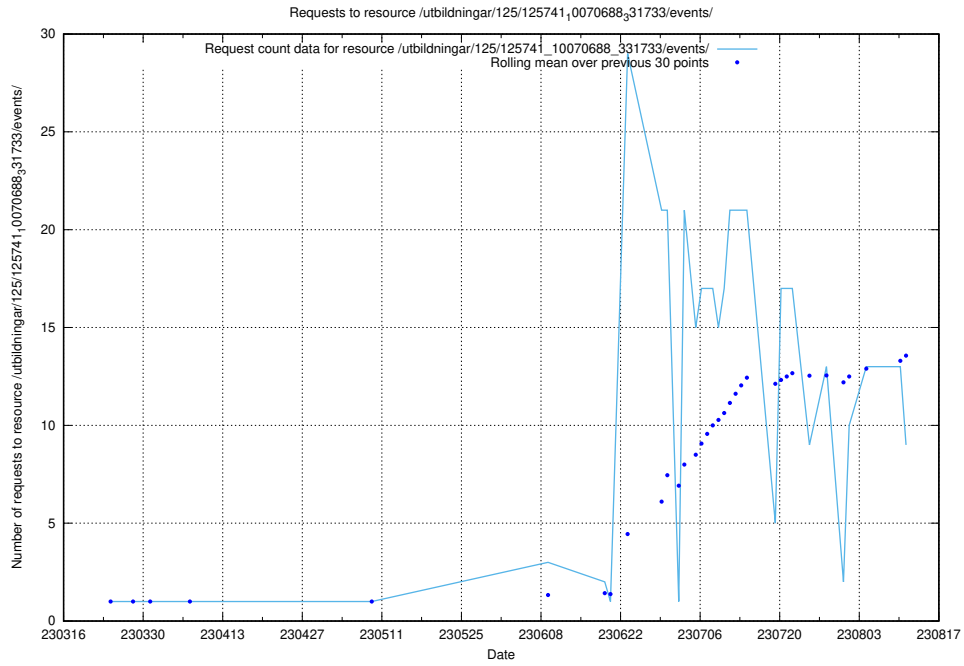

5.59 Usage of /utbildningar/125/125741_10070688_331733/events/

Here, we count the number of requests to resource /utbildningar/125/125741_10070688_331733/events/