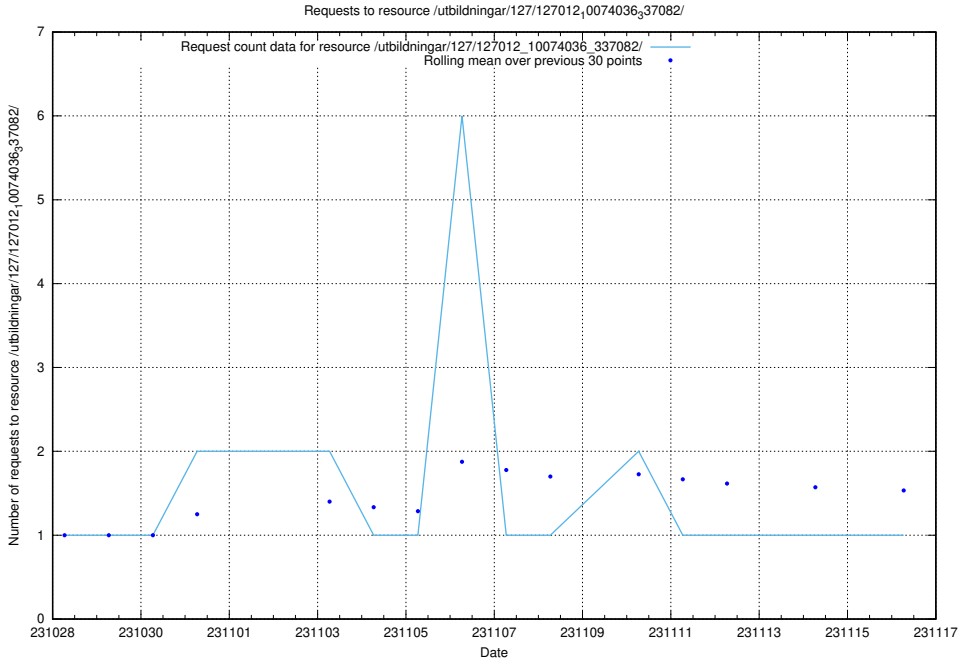

5.4017 Usage of /utbildningar/127/127012_10074036_337082/

Here, we count the number of requests to resource /utbildningar/127/127012_10074036_337082/.