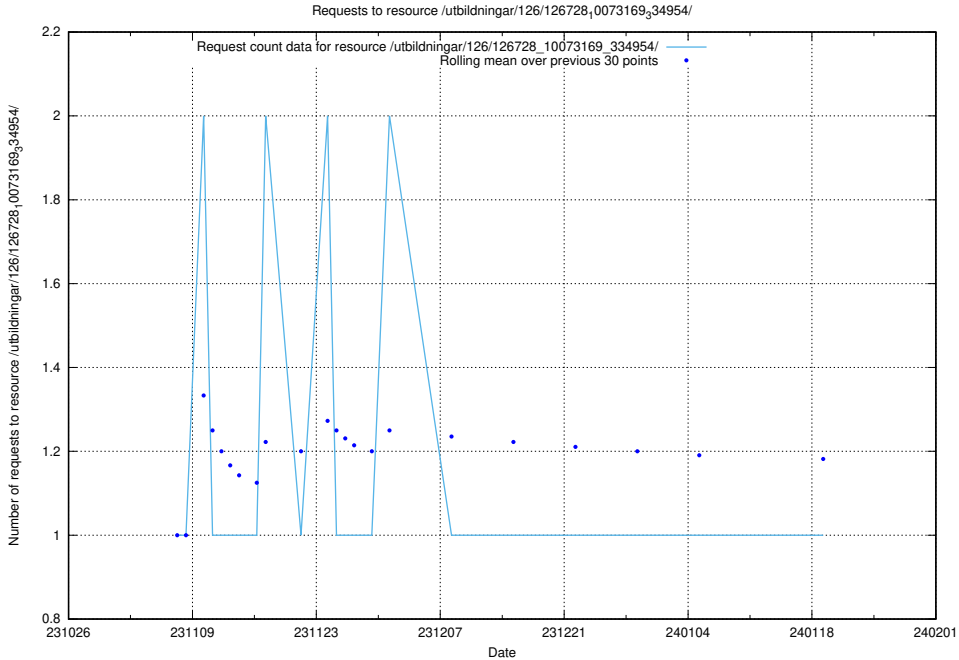

5.3949 Usage of /utbildningar/126/126728_10073169_334954/

Here, we count the number of requests to resource /utbildningar/126/126728_10073169_334954/.