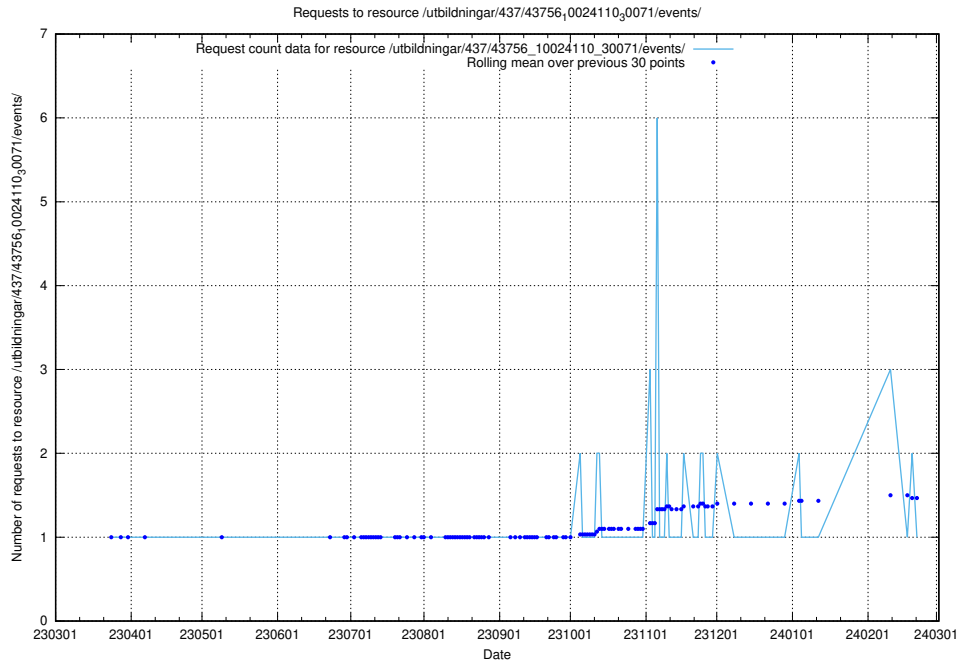

5.5980 Usage of /utbildningar/437/43756_10024110_30071/events/

Here, we count the number of requests to resource /utbildningar/437/43756_10024110_30071/events/.