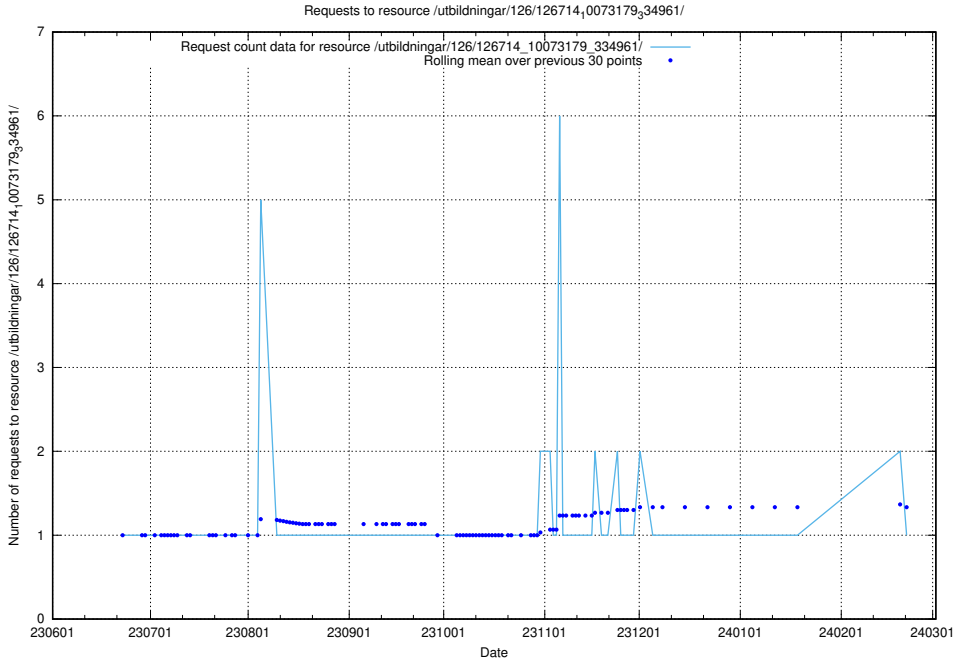

5.5435 Usage of /utbildningar/126/126714_10073179_334961/

Here, we count the number of requests to resource /utbildningar/126/126714_10073179_334961/.