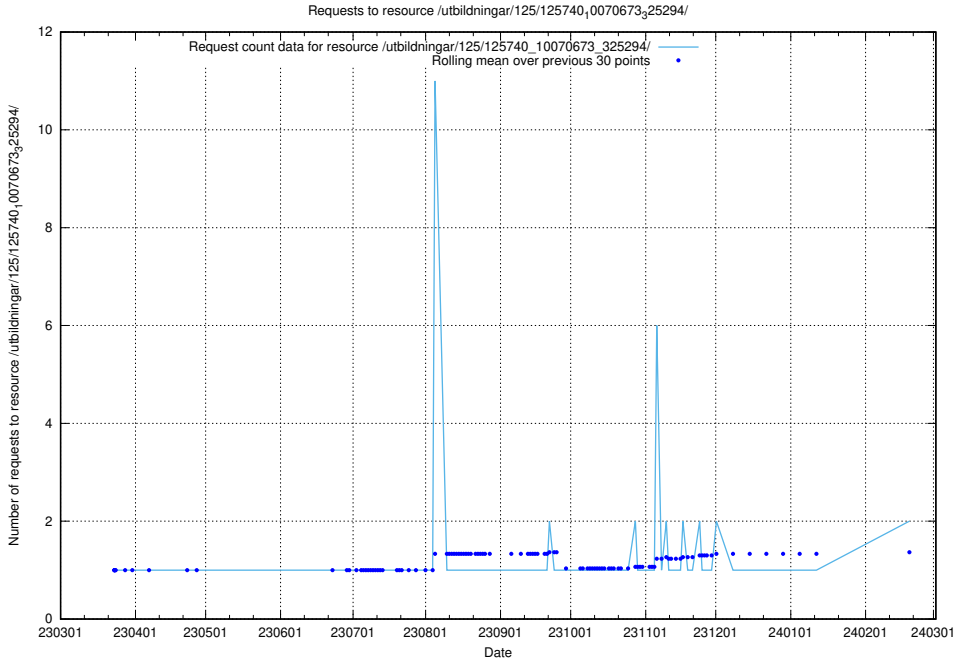

5.519 Usage of /utbildningar/125/125740_10070673_325294/

Here, we count the number of requests to resource /utbildningar/125/125740_10070673_325294/.