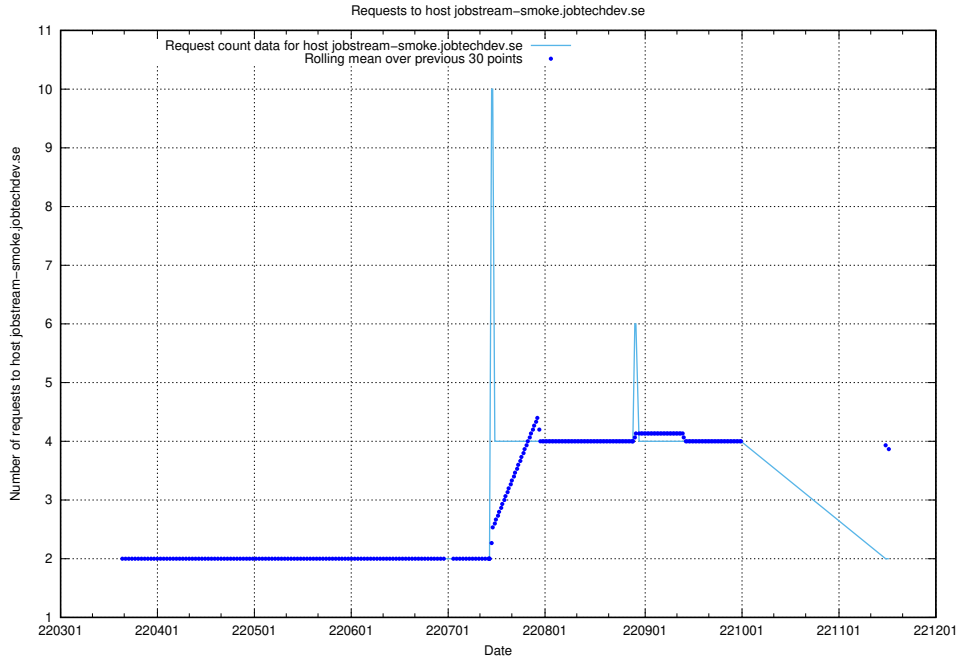

7.489 Usage of jobstream-smoke.jobtechdev.se

Here, we count the number of requests to host jobstream-smoke.jobtechdev.se.