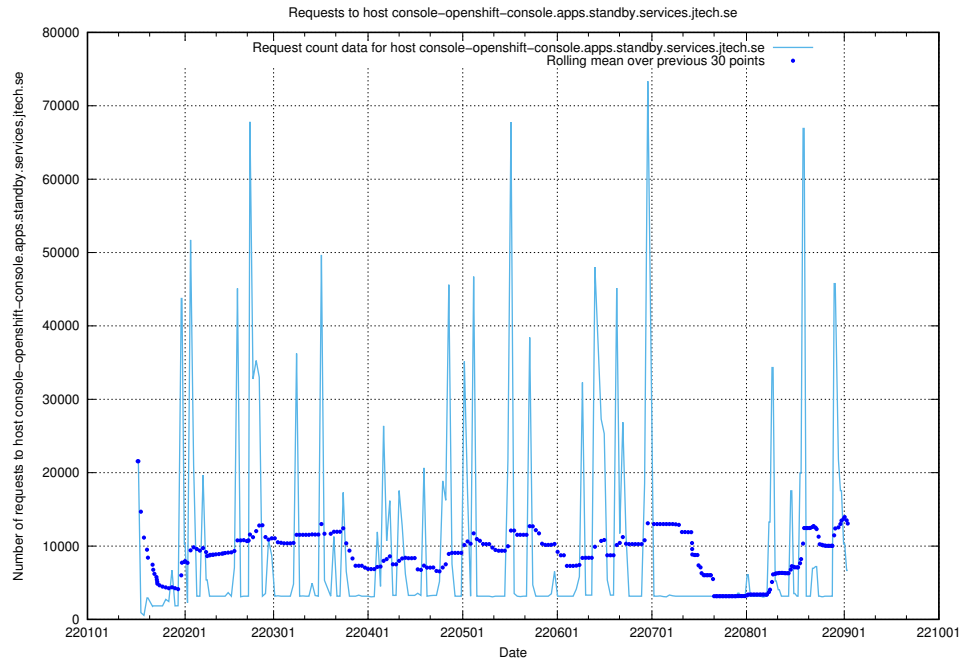

7.12 Usage of console-openshift-console.apps.standby.services.jtech.se

Here, we count the number of requests to host console-openshift-console.apps.standby.services.jtech.se.

7.13 Usage of `historical.api.jobtechdev.se`