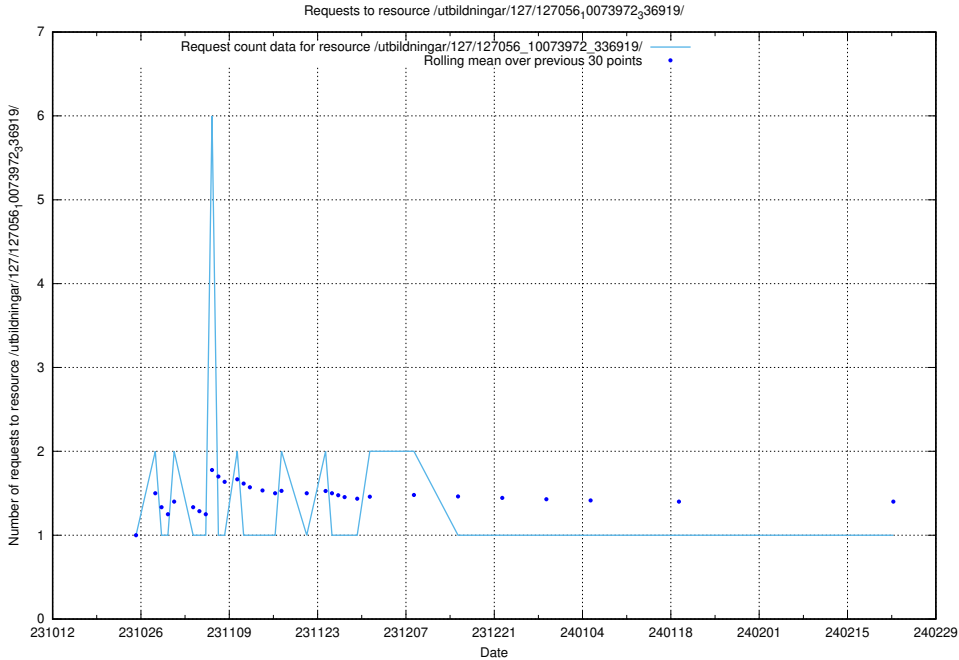

5.4044 Usage of /utbildningar/127/127056_10073972_336919/

Here, we count the number of requests to resource /utbildningar/127/127056_10073972_336919/.