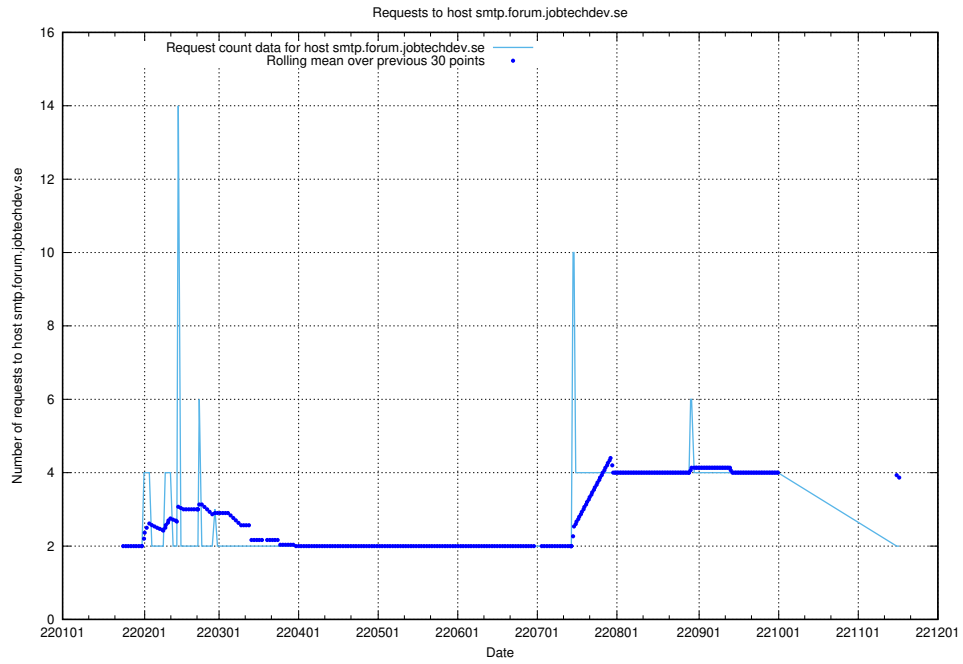

7.572 Usage of smtp.forum.jobtechdev.se

Here, we count the number of requests to host smtp.forum.jobtechdev.se.