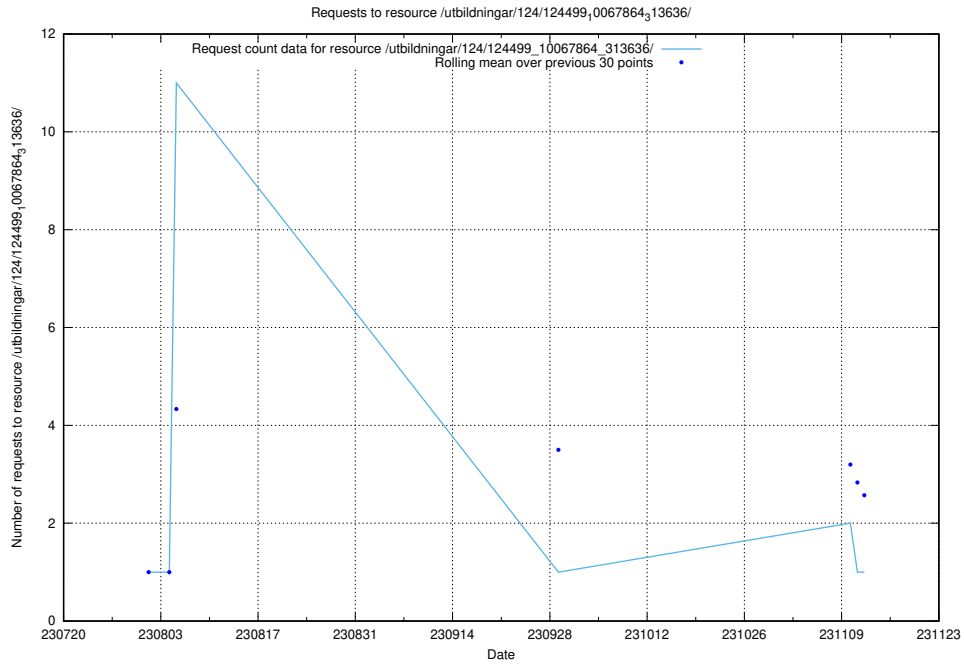

Here, we count the number of requests to resource /utbildningar/124/124499_10067864_313636/events/

5.4720 Usage of /utbildningar/124/124499_10067864_313636/

Here, we count the number of requests to resource /utbildningar/124/124499_10067864_313636/.