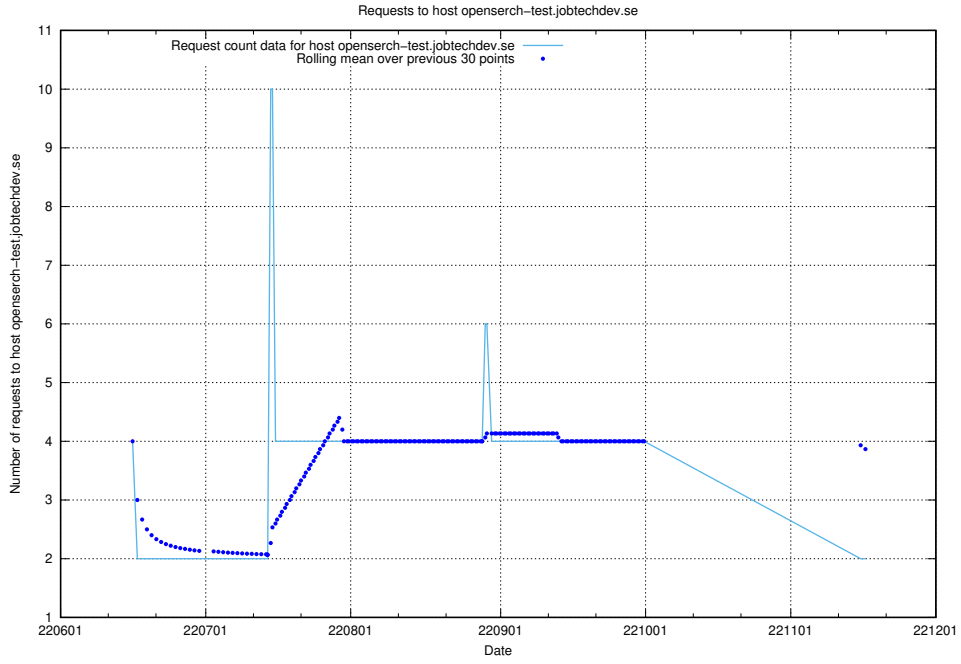

Here, we count the number of requests to host 2f0b40cd-39bc-429b-8f6c-c3d864c6fbd6.jobtechdev.se.

7.398 Usage of openserch-test.jobtechdev.se

Here, we count the number of requests to host openserch-test.jobtechdev.se.