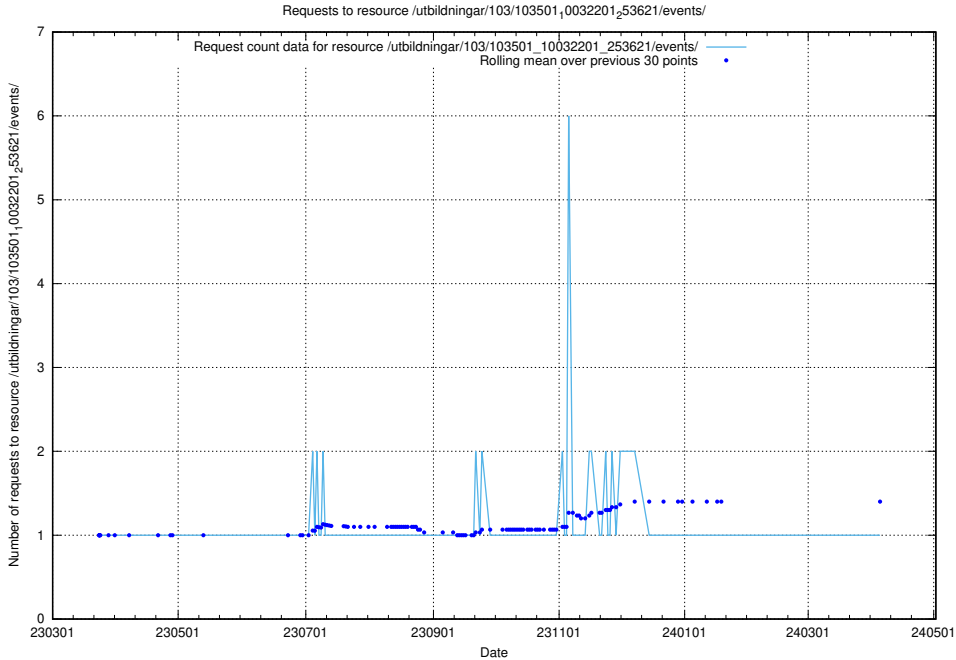

5.5299 Usage of /utbildningar/103/103501_10032201_253621/events/

Here, we count the number of requests to resource /utbildningar/103/103501_10032201_253621/events/