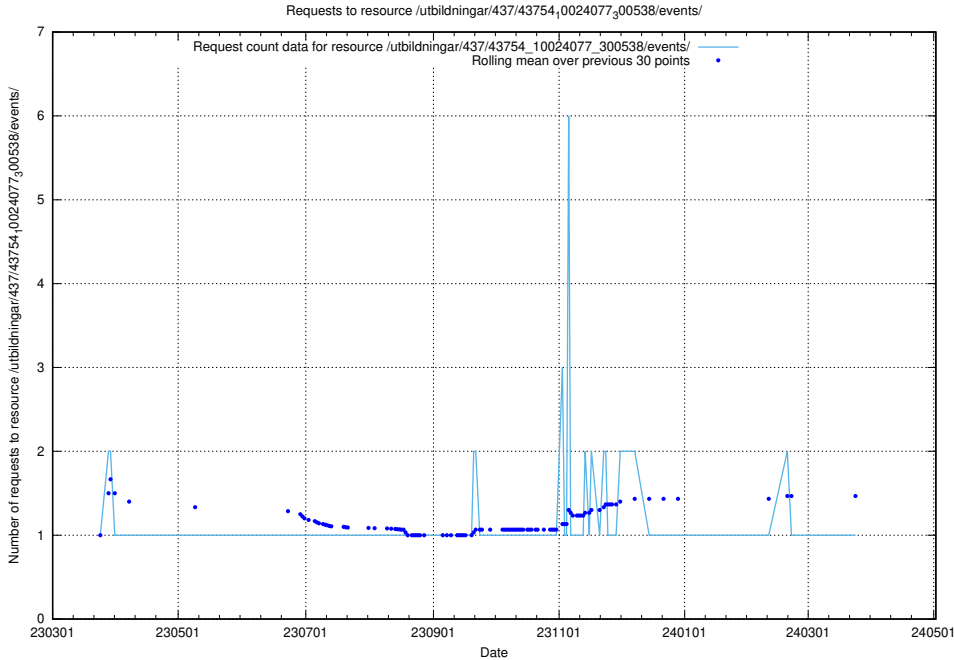

5.5982 Usage of /utbildningar/437/43754_10024077_300538/events/

Here, we count the number of requests to resource /utbildningar/437/43754_10024077_300538/events/.