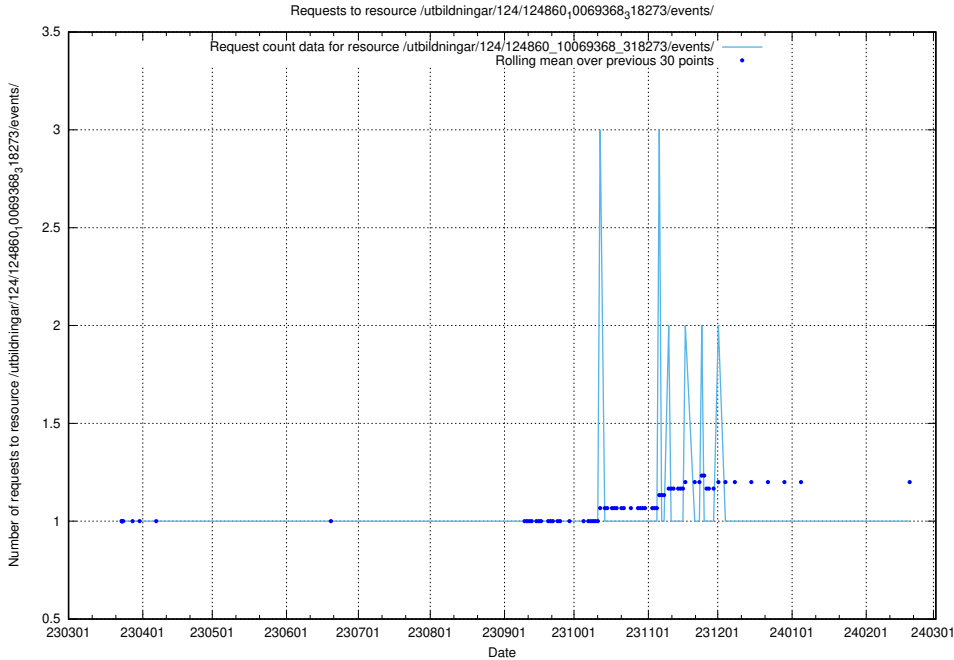

5.1219 Usage of /utbildningar/124/124860_10069368_318273/events/

Here, we count the number of requests to resource /utbildningar/124/124860_10069368_318273/events/