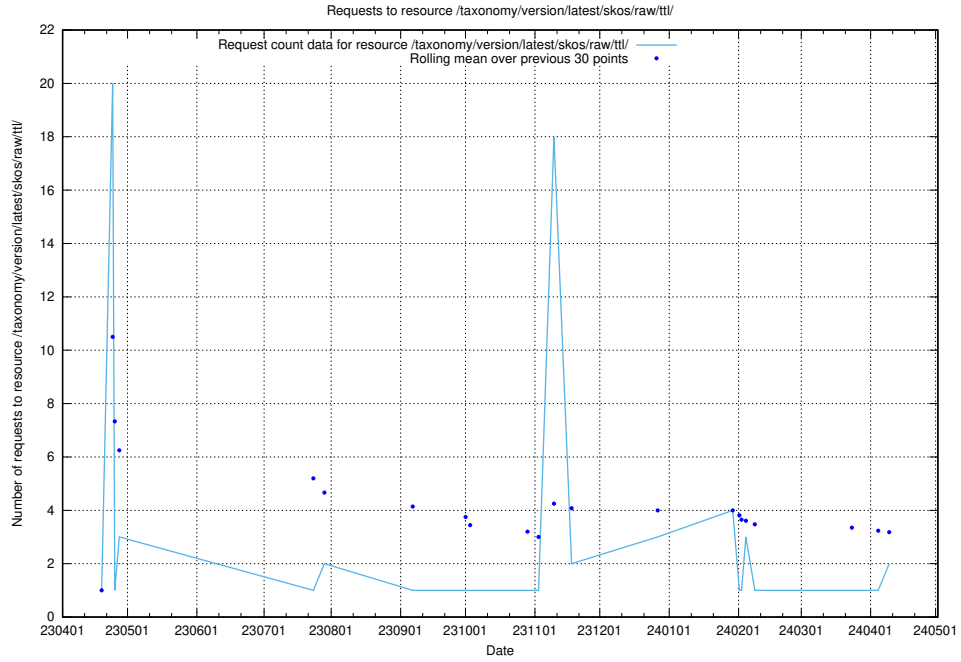

5.935 Usage of `/taxonomy/version/latest/skos/raw/ttl/`

Here, we count the number of requests to resource `/taxonomy/version/latest/skos/raw/ttl/`.