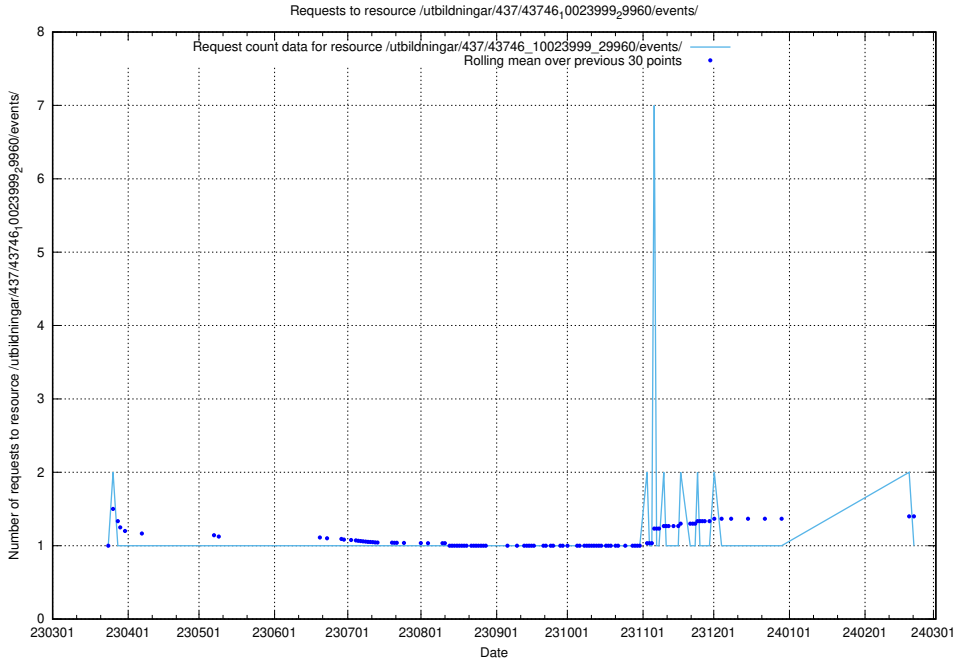

5.5988 Usage of /utbildningar/437/43746_10023999_29960/events/

Here, we count the number of requests to resource /utbildningar/437/43746_10023999_29960/events/.