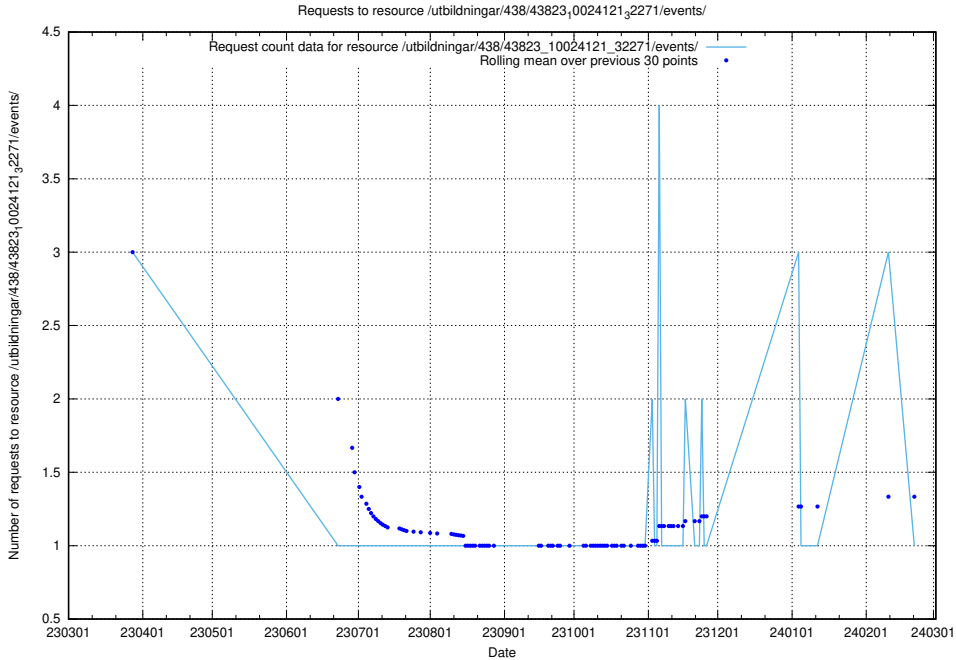

5.5881 Usage of /utbildningar/438/43823_10024121_32271/events/

Here, we count the number of requests to resource /utbildningar/438/43823_10024121_32271/events/.