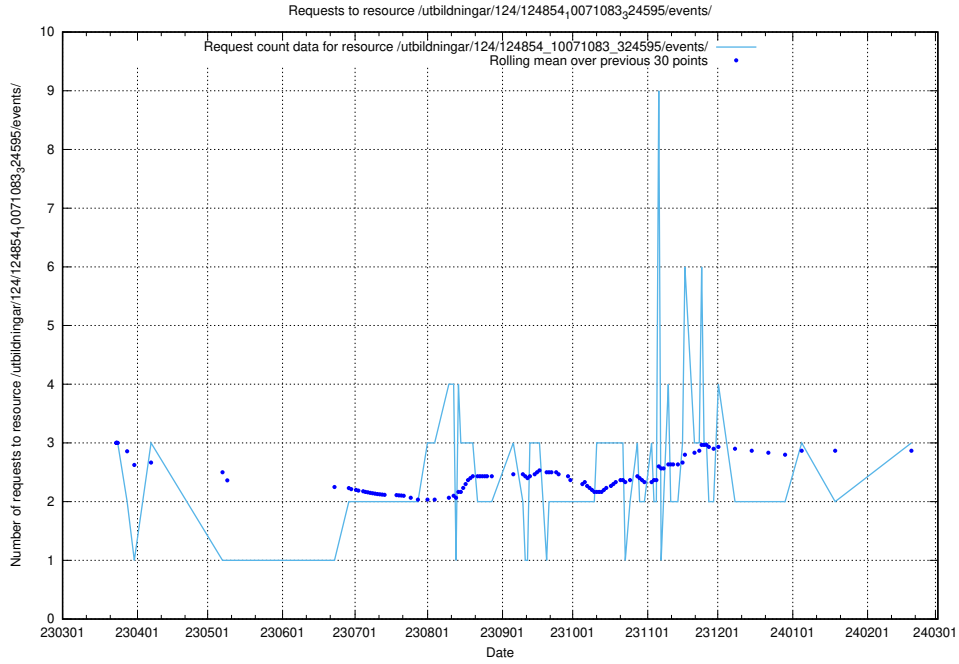

5.499 Usage of /utbildningar/124/124854_10071083_324595/events/

Here, we count the number of requests to resource /utbildningar/124/124854_10071083_324595/events/