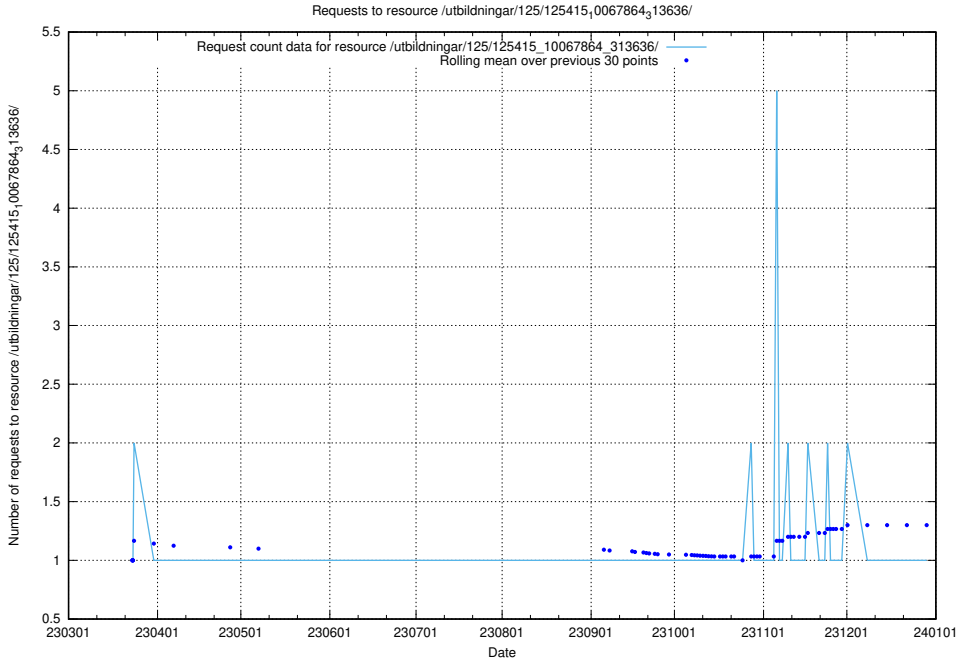

5.1160 Usage of /utbildningar/125/125415_10067864_313636/

Here, we count the number of requests to resource /utbildningar/125/125415_10067864_313636/.