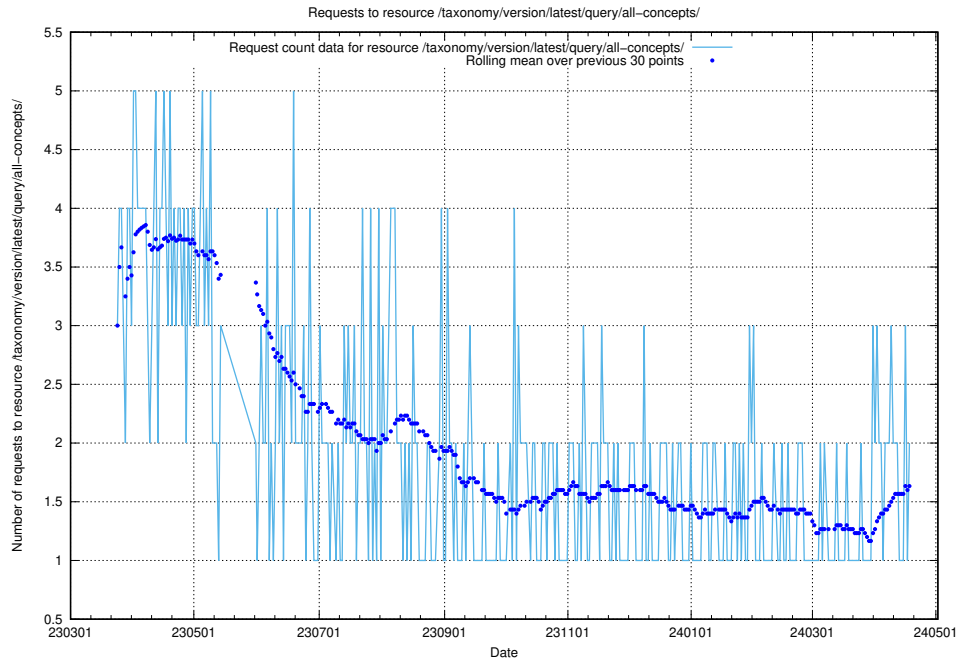

5.974 Usage of /taxonomy/version/latest/query/all-concepts/

Here, we count the number of requests to resource /taxonomy/version/latest/query/all-concepts/.