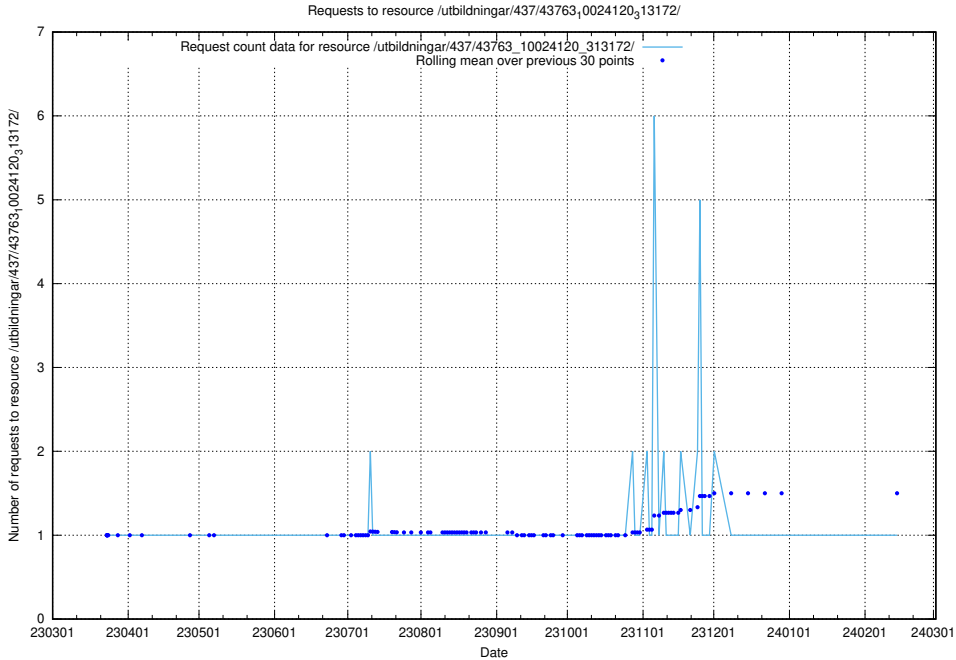

5.6151 Usage of /utbildningar/437/43763_10024120_313172/

Here, we count the number of requests to resource /utbildningar/437/43763_10024120_313172/.