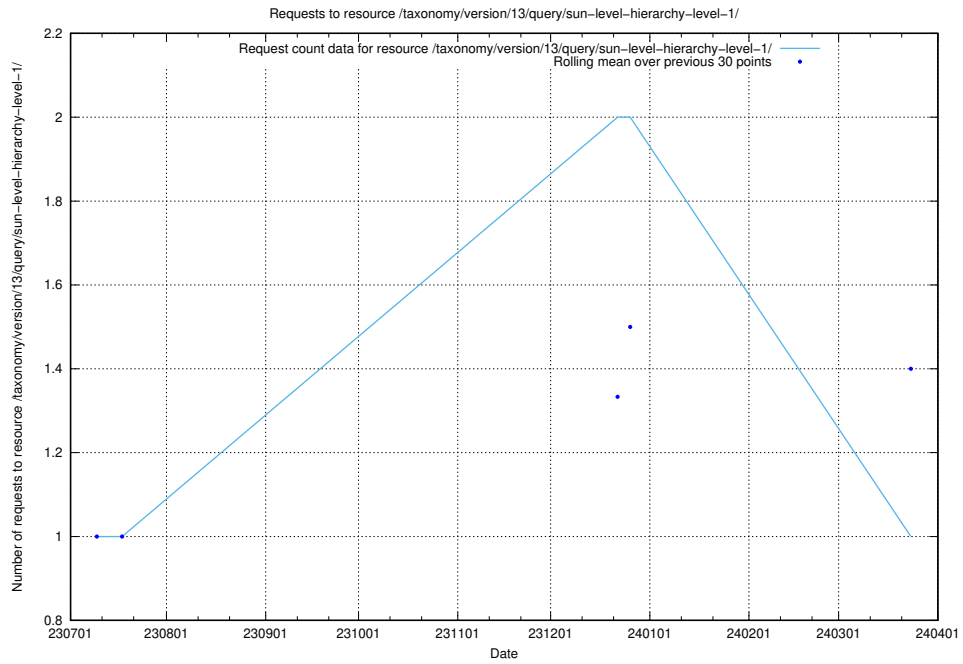

5.4977 Usage of /taxonomy/version/13/query/sun-level-hierarchy-level-1/

Here, we count the number of requests to resource /taxonomy/version/13/query/sun-level-hierarchy-level-1/.