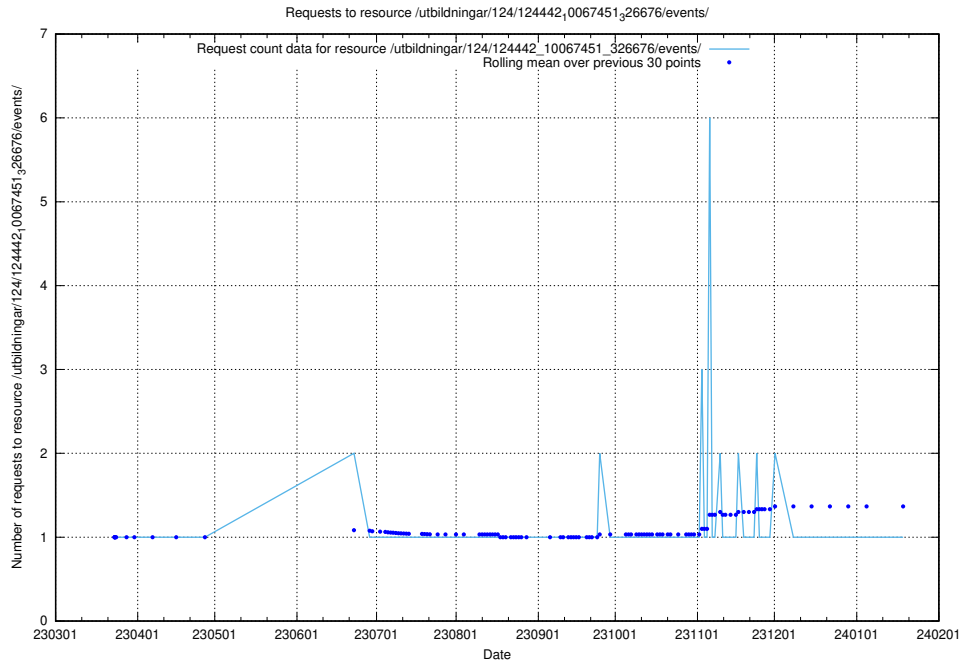

5.3335 Usage of /utbildningar/124/124442_10067451_326676/events/

Here, we count the number of requests to resource /utbildningar/124/124442_10067451_326676/events/