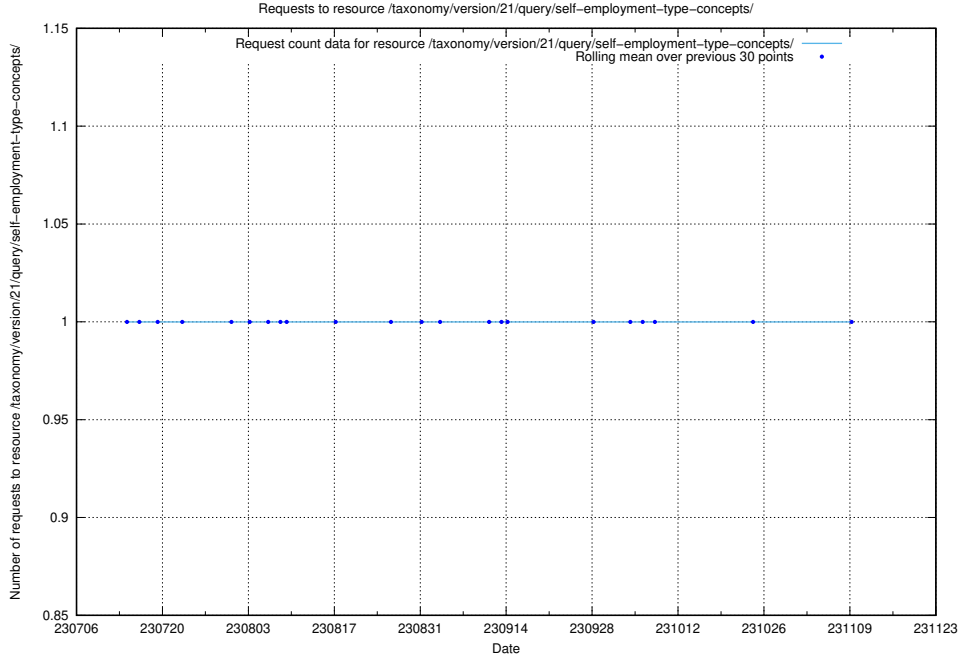

5.4915 Usage of /taxonomy/version/21/query/self-employment-type-concepts/

Here, we count the number of requests to resource /taxonomy/version/21/query/self-employment-type-concepts/.