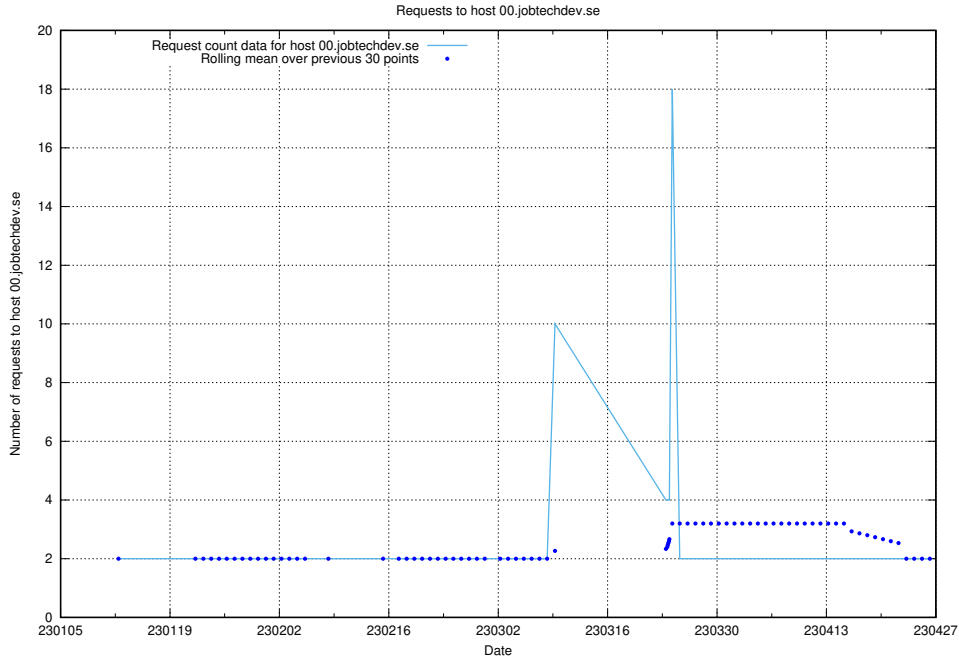

7.296 Usage of 00.jobtechdev.se

Here, we count the number of requests to host 00.jobtechdev.se.