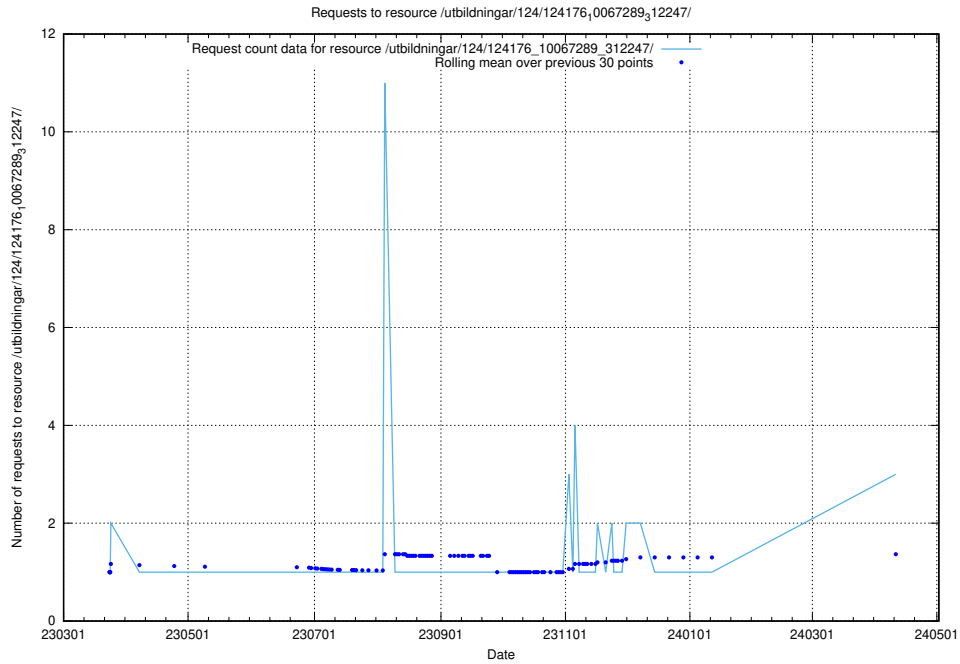

5.372 Usage of /utbildningar/124/124176_10067289_312247/

Here, we count the number of requests to resource /utbildningar/124/124176_10067289_312247/.