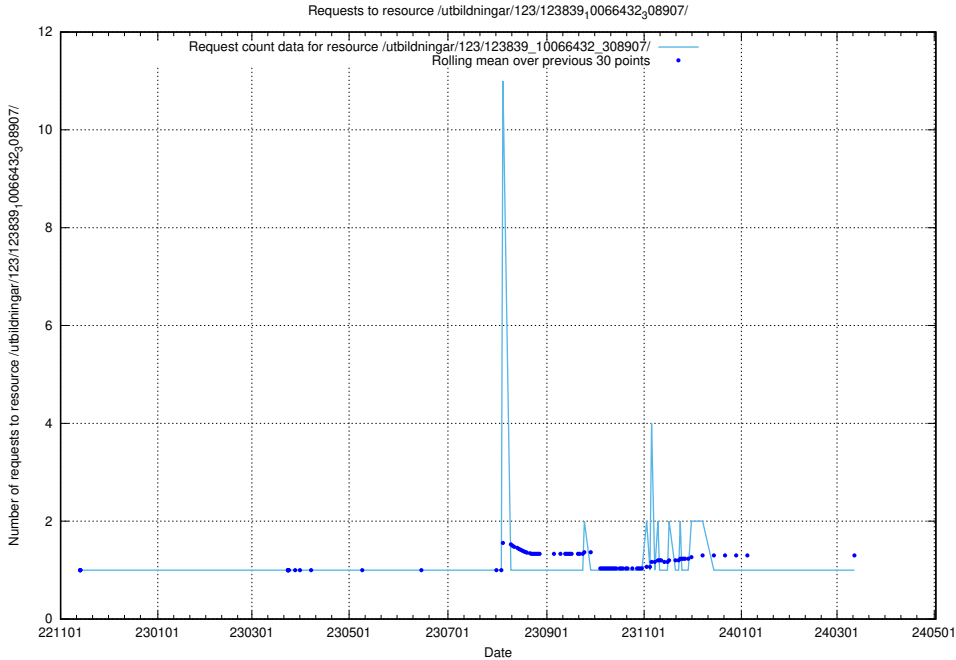

5.5693 Usage of /utbildningar/123/123839_10066432_308907/

Here, we count the number of requests to resource /utbildningar/123/123839_10066432_308907/.