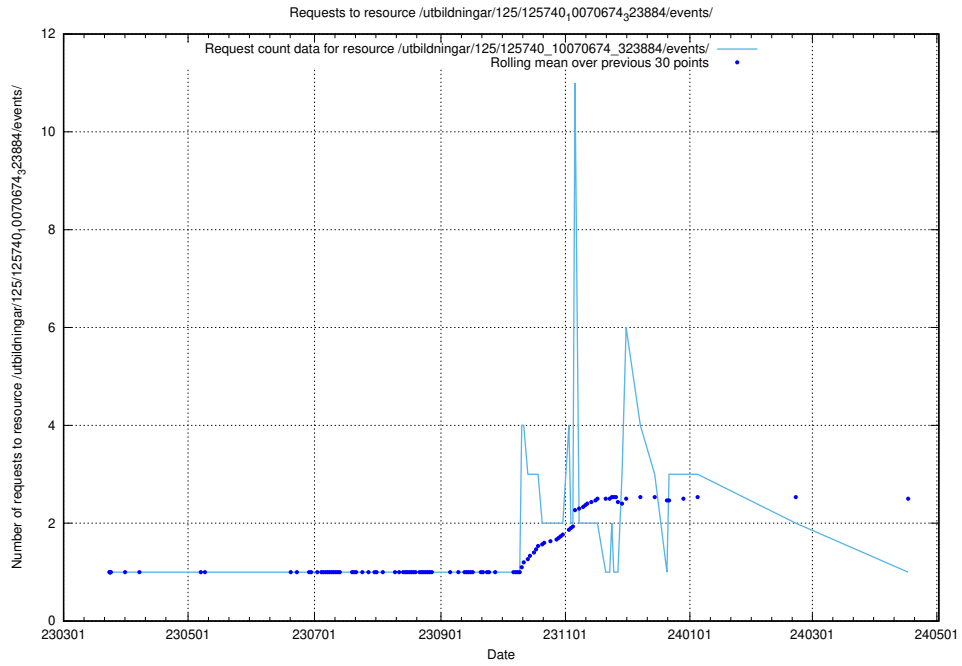

5.1051 Usage of /utbildningar/125/125740_10070674_323884/events/

Here, we count the number of requests to resource /utbildningar/125/125740_10070674_323884/events/