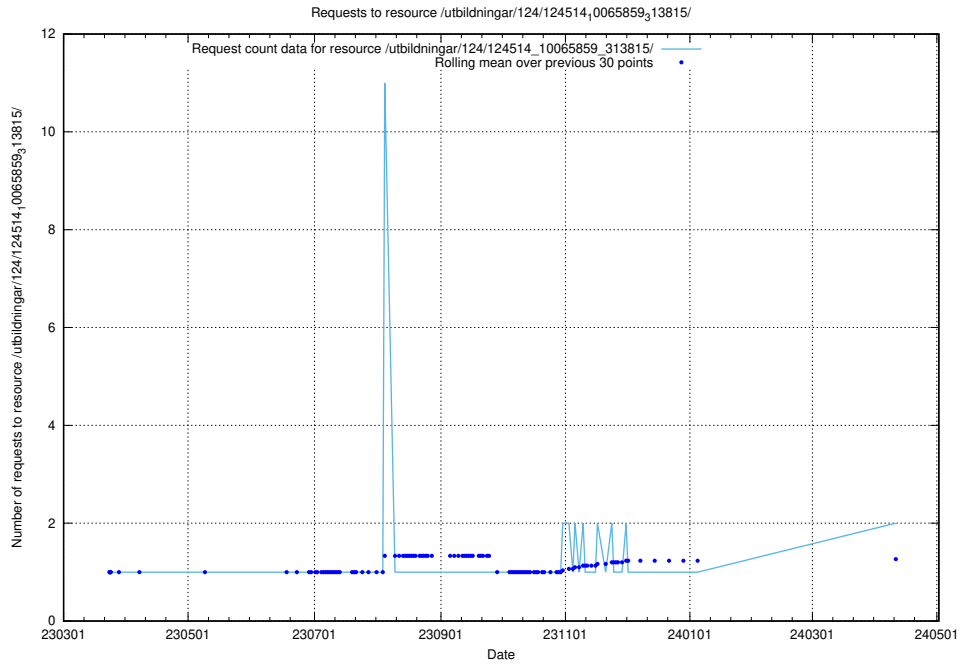

5.579 Usage of /utbildningar/124/124514_10065859_313815/

Here, we count the number of requests to resource /utbildningar/124/124514_10065859_313815/.