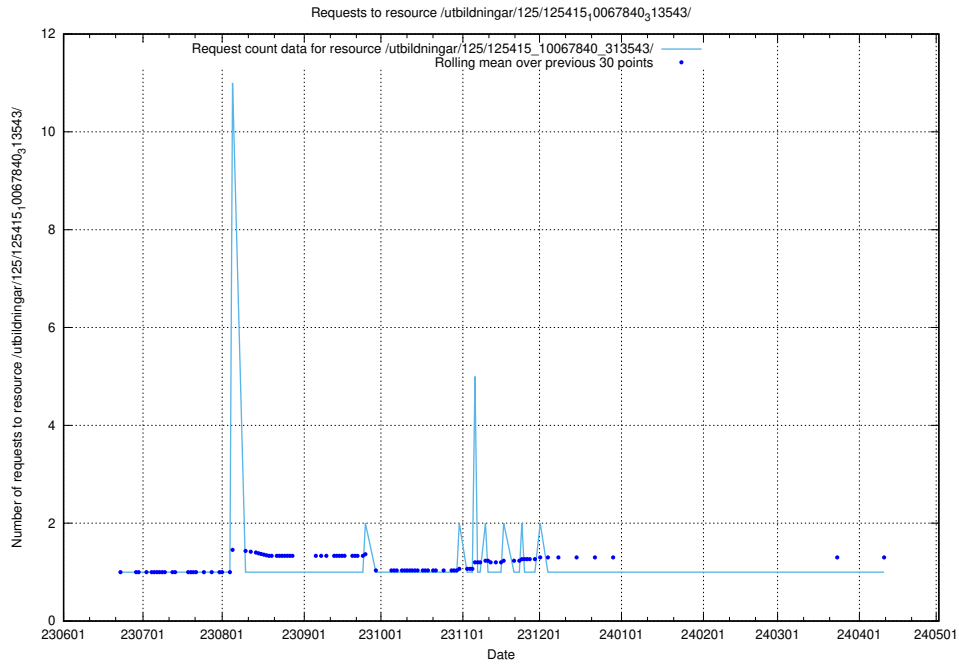

5.5540 Usage of /utbildningar/125/125415_10067840_313543/

Here, we count the number of requests to resource /utbildningar/125/125415_10067840_313543/.