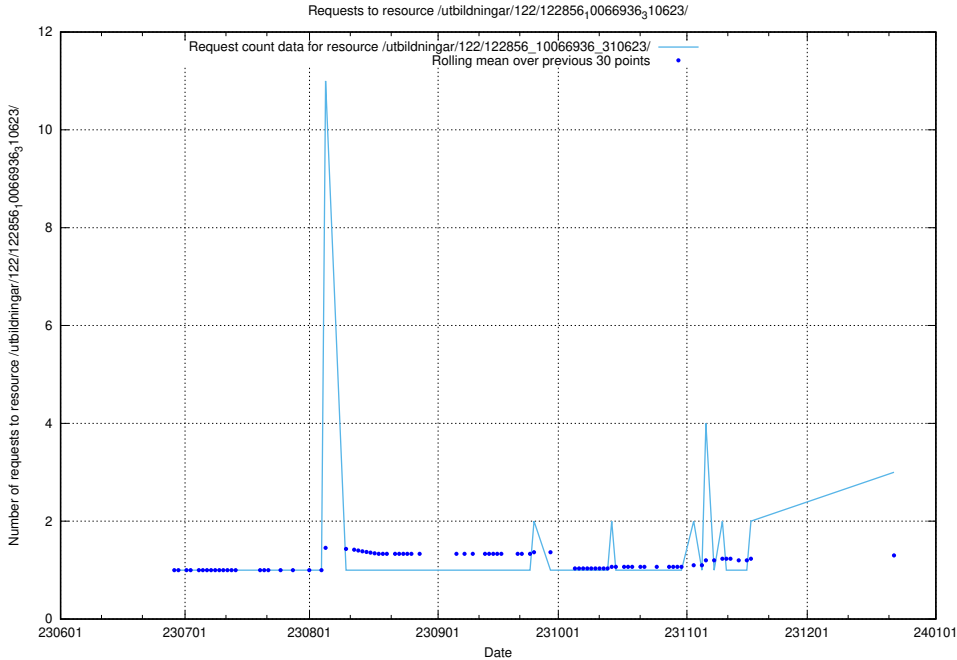

5.428 Usage of /utbildningar/122/122856_10066936_310623/

Here, we count the number of requests to resource /utbildningar/122/122856_10066936_310623/.