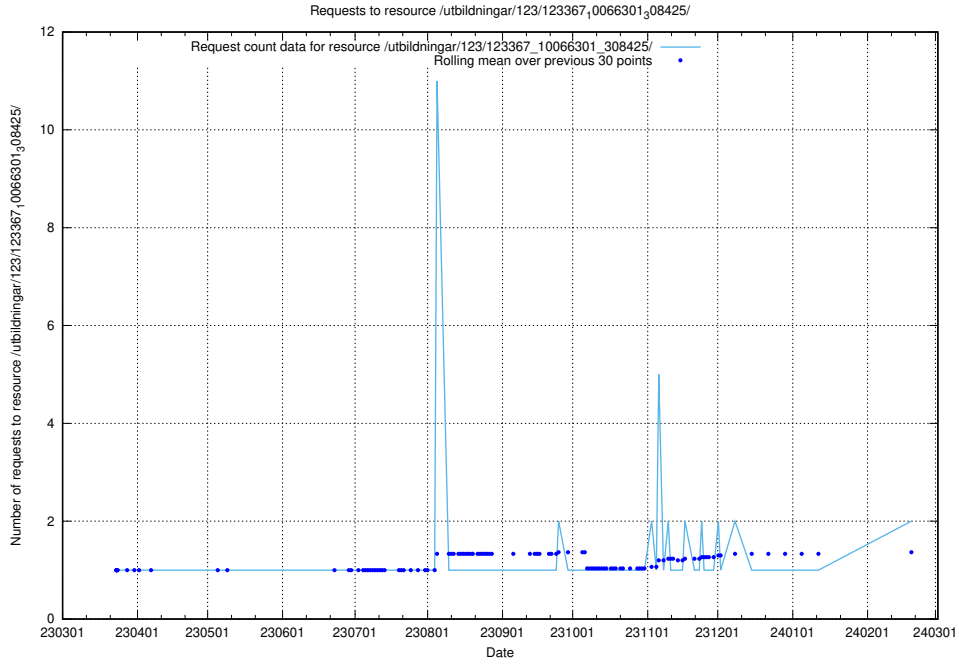

5.779 Usage of /utbildningar/123/123367_10066301_308425/

Here, we count the number of requests to resource /utbildningar/123/123367_10066301_308425/.