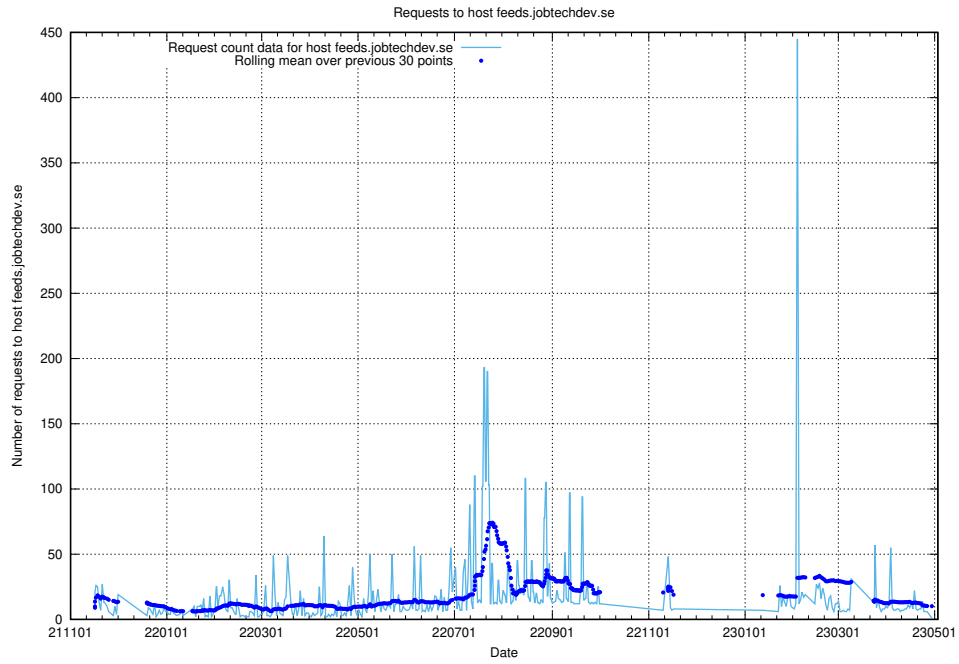

7.653 Usage of feeds.jobtechdev.se

Here, we count the number of requests to host feeds.jobtechdev.se.