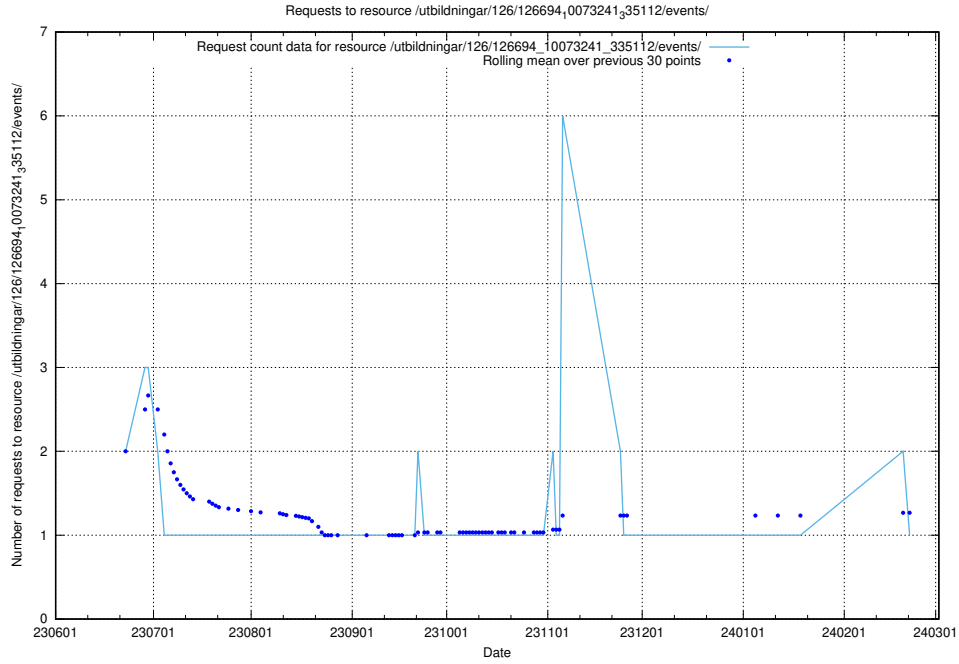

5.5380 Usage of /utbildningar/126/126694_10073241_335112/events/

Here, we count the number of requests to resource /utbildningar/126/126694_10073241_335112/events/