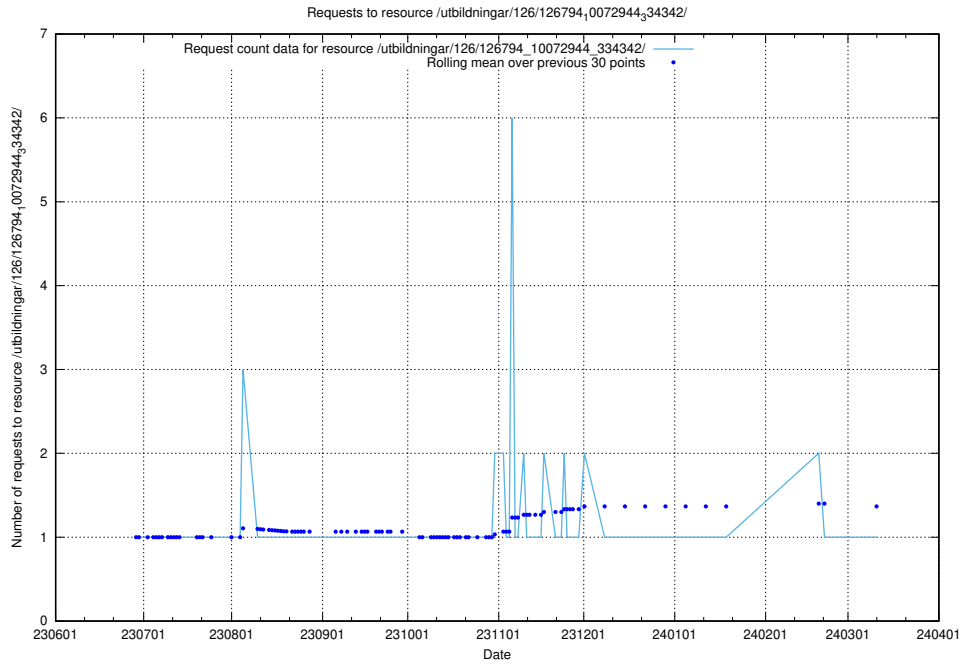

5.5259 Usage of /utbildningar/126/126794_10072944_334342/

Here, we count the number of requests to resource /utbildningar/126/126794_10072944_334342/.