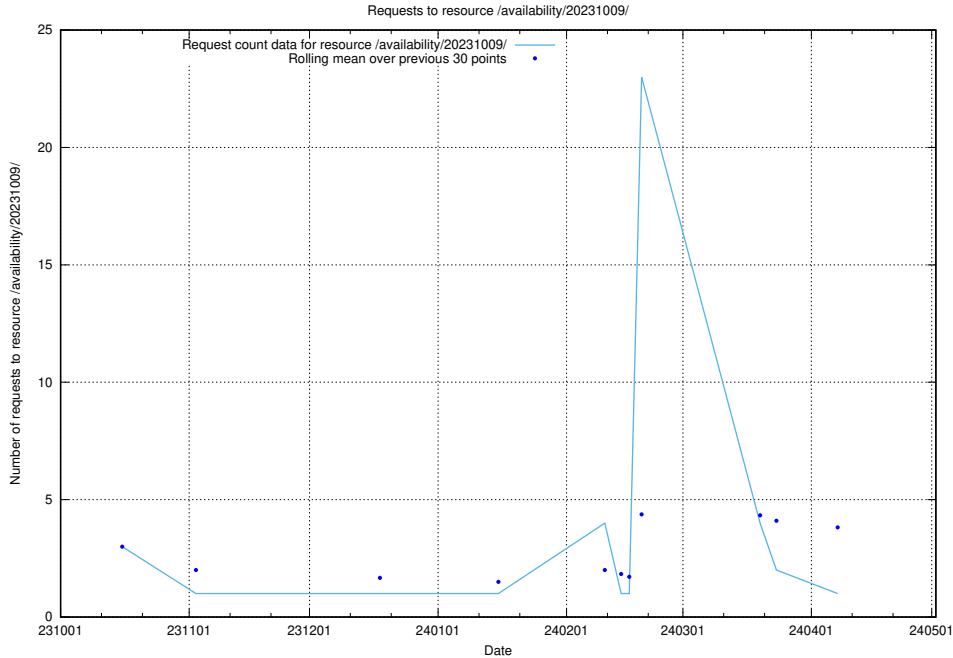

5.4146 Usage of /availability/20231009/

Here, we count the number of requests to resource /availability/20231009/.