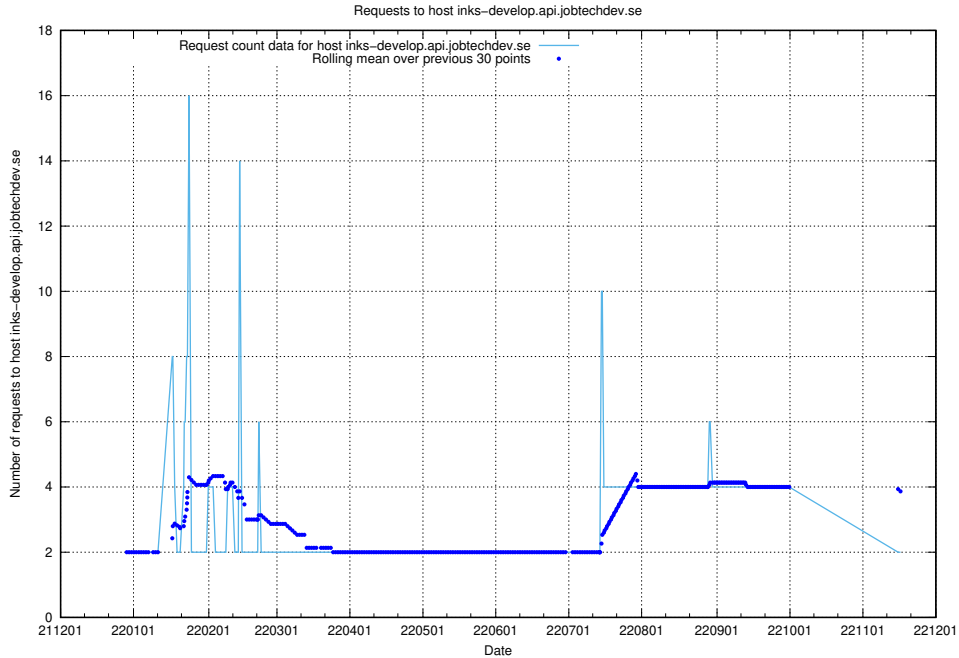

7.349 Usage of inks-develop.api.jobtechdev.se

Here, we count the number of requests to host inks-develop.api.jobtechdev.se.

7.350 Usage of web.jobtechdev.se

Here, we count the number of requests to host web.jobtechdev.se.