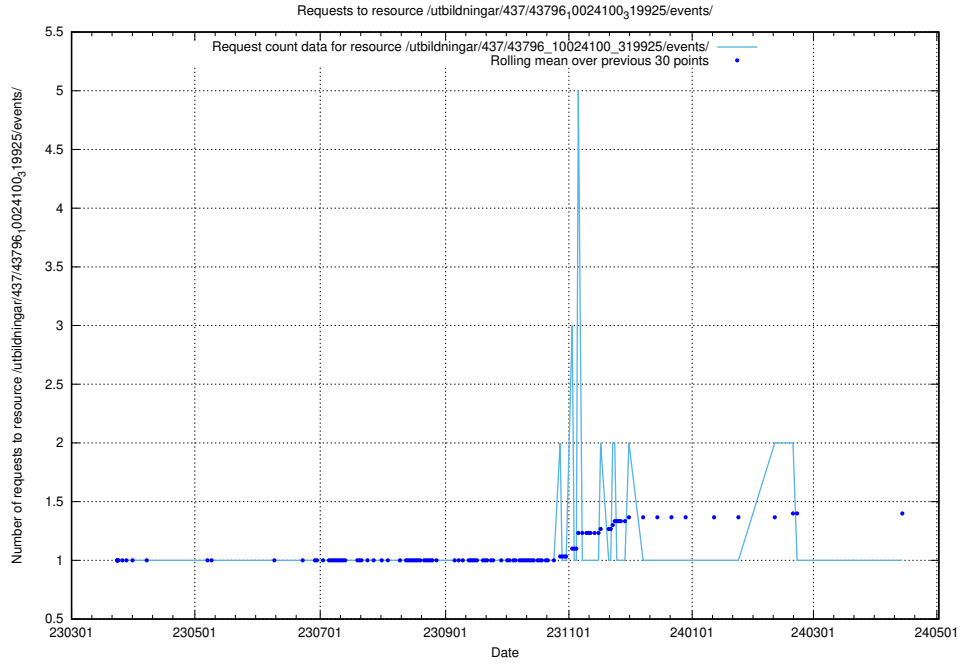

Here, we count the number of requests to resource /utbildningar/437/43796_10024100_83993/.

5.6136 Usage of /utbildningar/437/43796_10024100_319925/events/

Here, we count the number of requests to resource /utbildningar/437/43796_10024100_319925/events/.