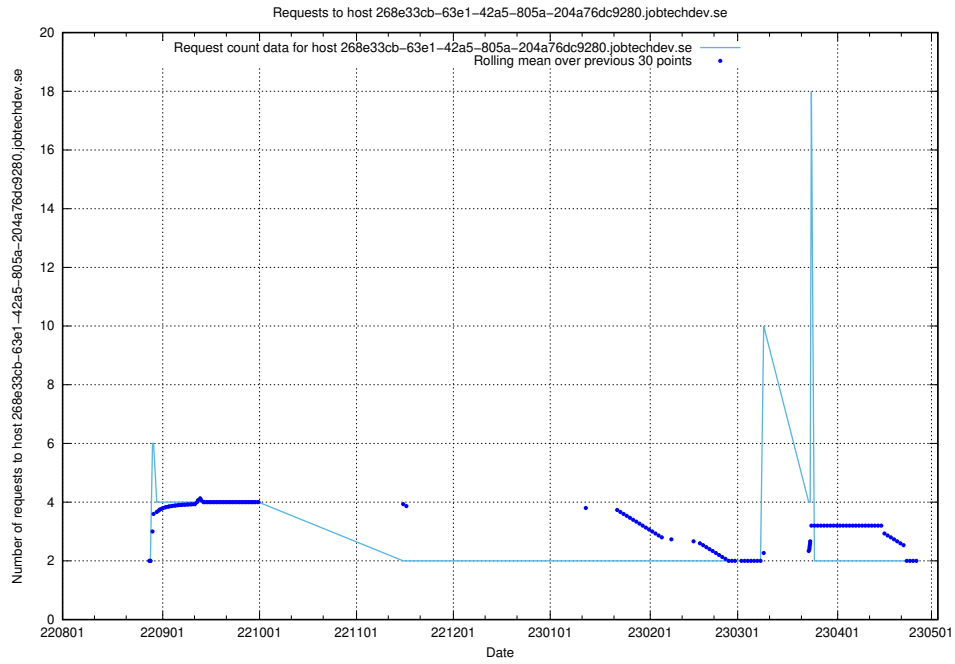

7.332 Usage of enrichment.api.jobtechdev.se

Here, we count the number of requests to host enrichment.api.jobtechdev.se.

7.333 Usage of 268e33cb-63e1-42a5-805a-204a76dc9280.jobtechdev.se

Here, we count the number of requests to host 268e33cb-63e1-42a5-805a-204a76dc9280.jobtechdev.se.