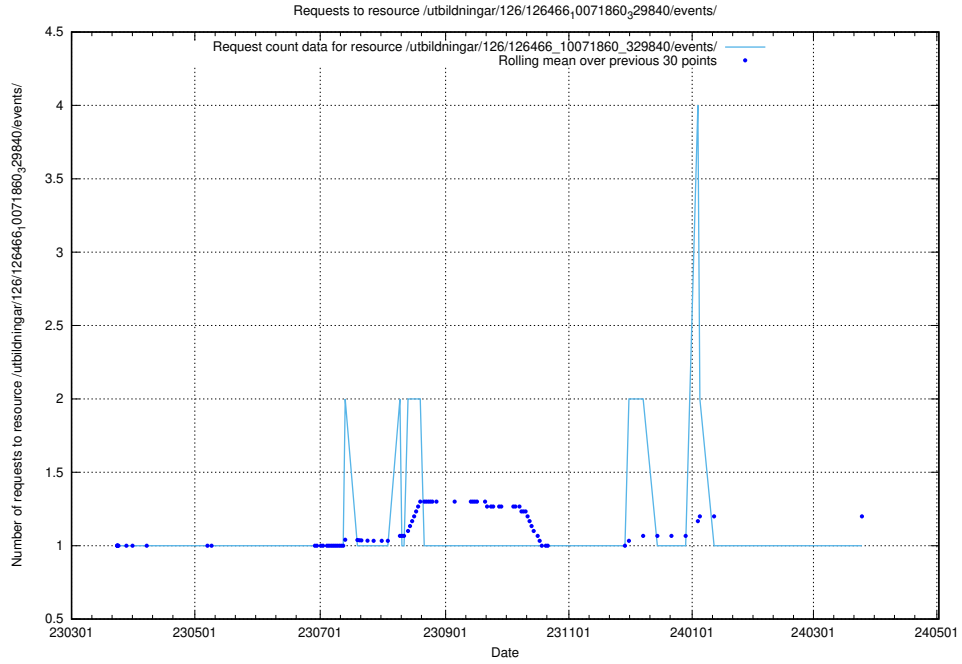

5.6194 Usage of /utbildningar/126/126466_10071860_329840/events/

Here, we count the number of requests to resource /utbildningar/126/126466_10071860_329840/events/