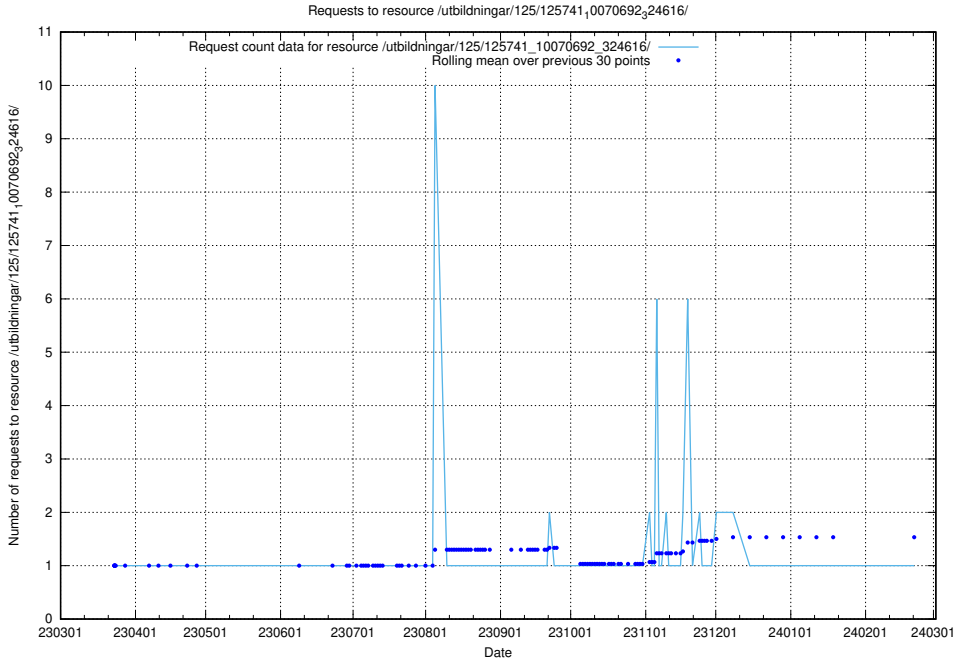

5.6247 Usage of /utbildningar/125/125741_10070692_324616/

Here, we count the number of requests to resource /utbildningar/125/125741_10070692_324616/.