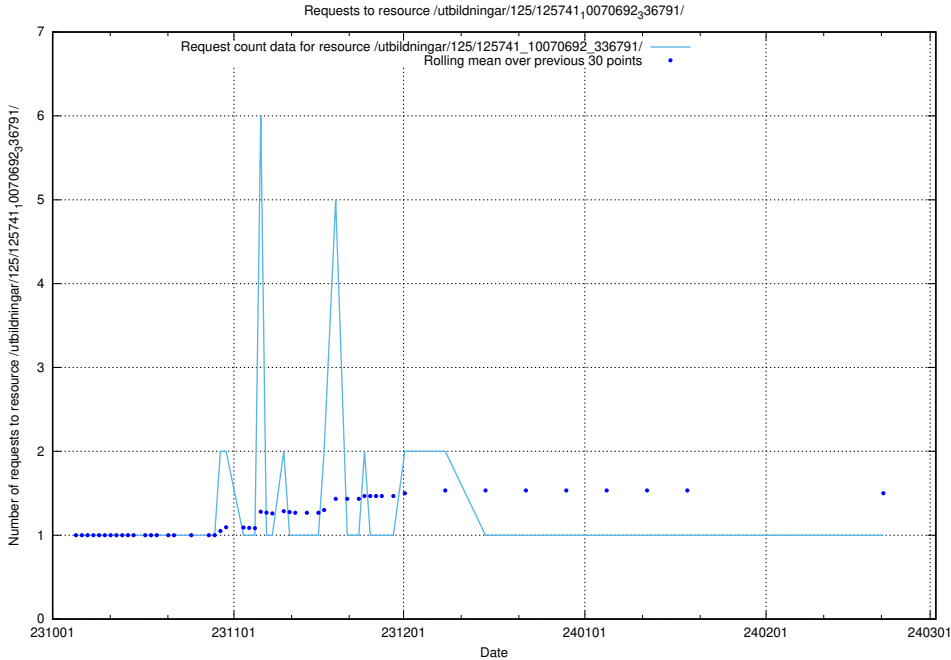

5.4235 Usage of /utbildningar/125/125741_10070692_336791/

Here, we count the number of requests to resource /utbildningar/125/125741_10070692_336791/.