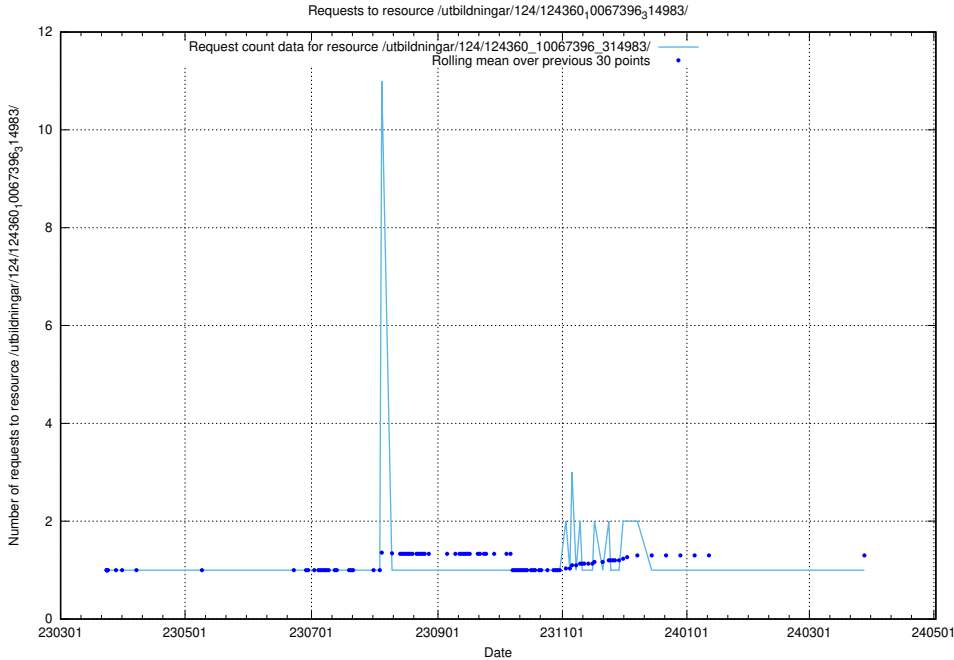

5.3619 Usage of /utbildningar/124/124360_10067396_314983/

Here, we count the number of requests to resource /utbildningar/124/124360_10067396_314983/.