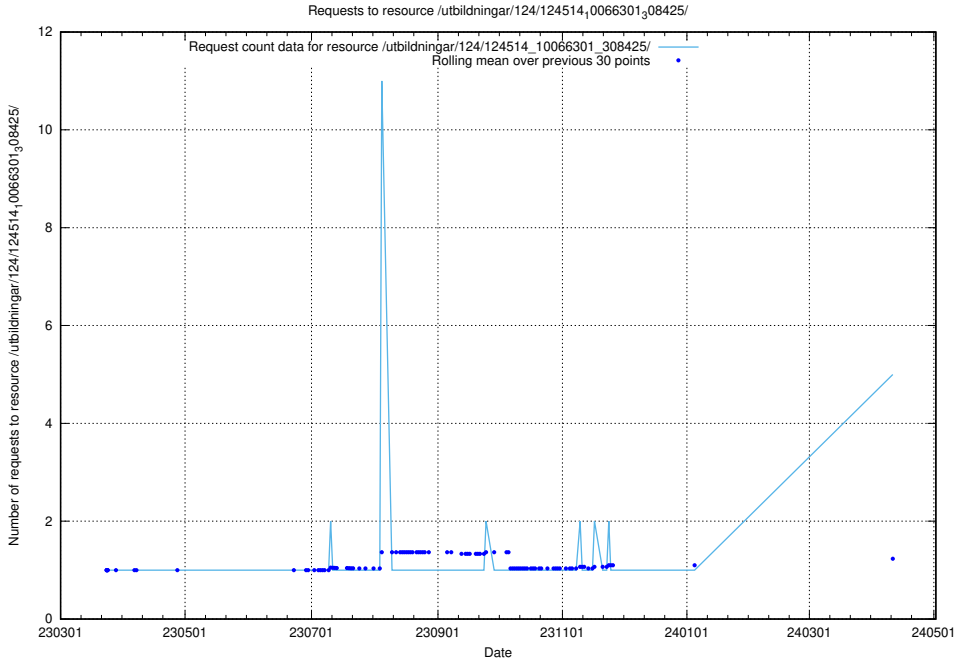

5.160 Usage of /utbildningar/124/124514_10066301_308425/

Here, we count the number of requests to resource /utbildningar/124/124514_10066301_308425/.