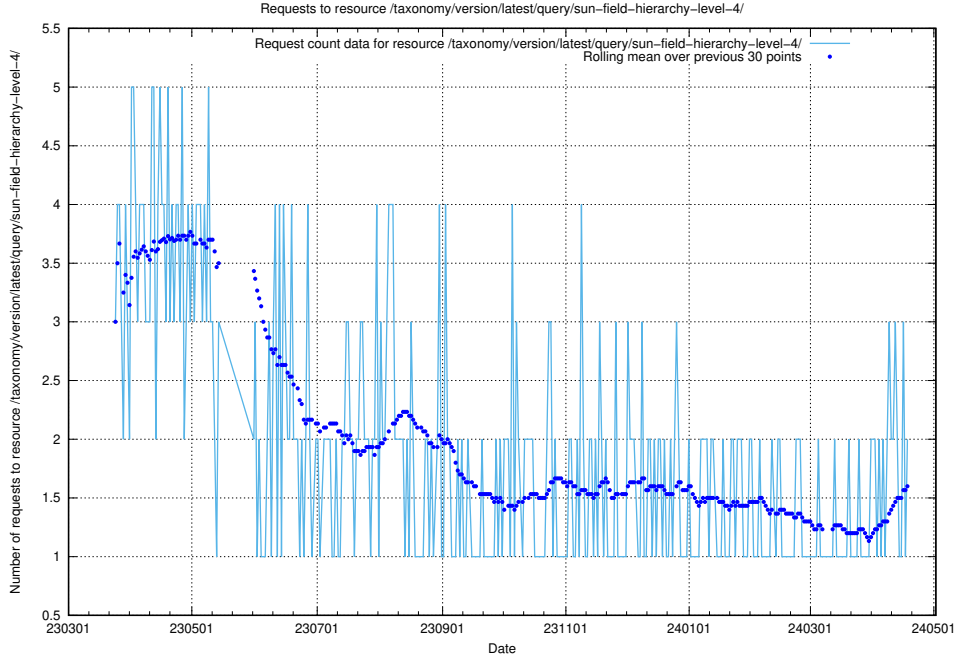

5.946 Usage of /taxonomy/version/latest/query/sun-field-hierarchy-level-4/

Here, we count the number of requests to resource /taxonomy/version/latest/query/sun-field-hierarchy-level-4/.