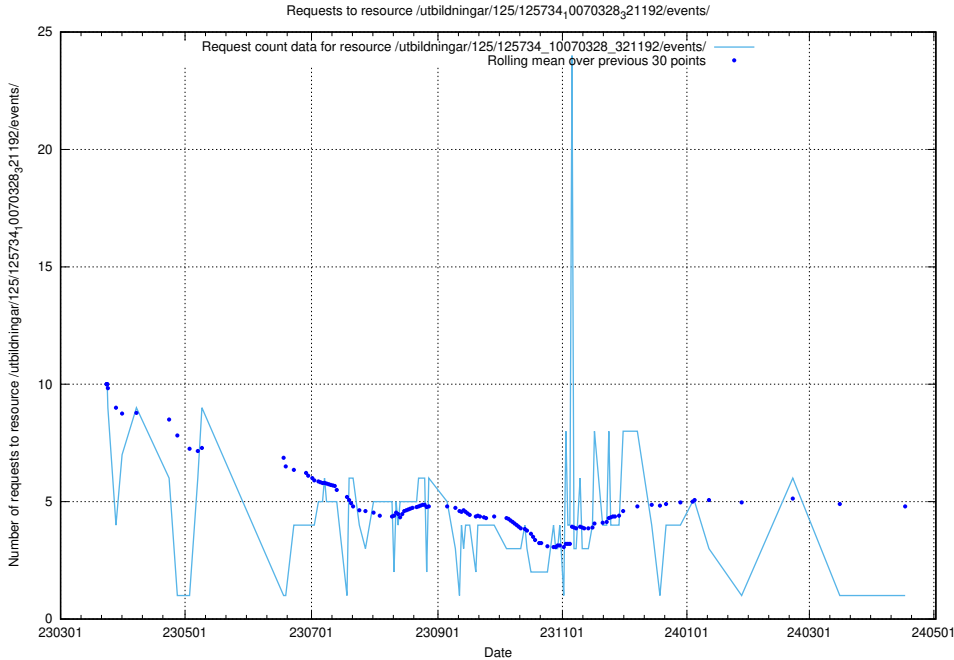

5.6039 Usage of /utbildningar/125/125734_10070328_321192/events/

Here, we count the number of requests to resource /utbildningar/125/125734_10070328_321192/events/