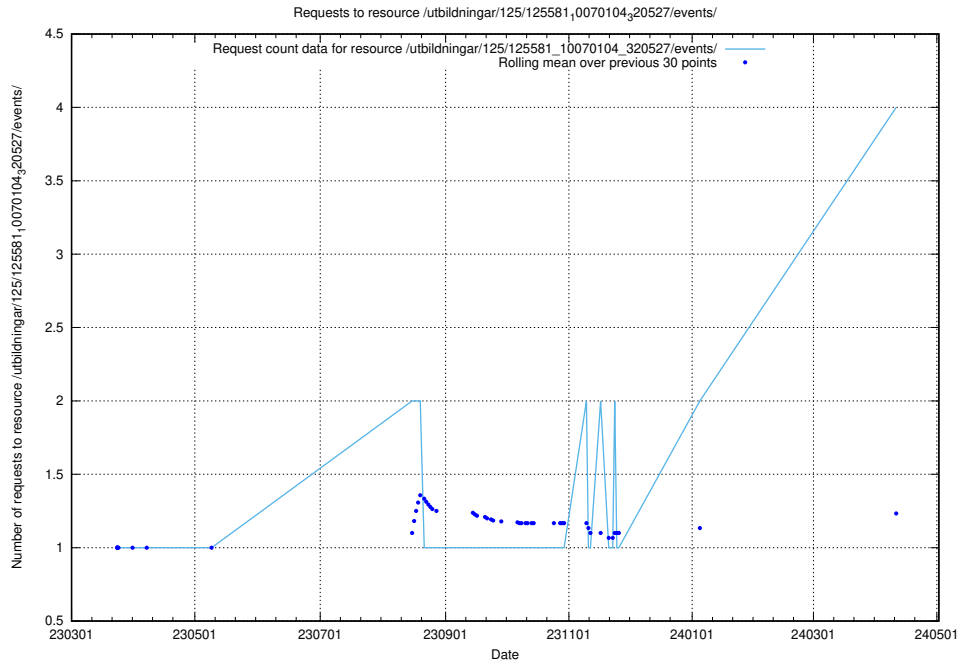

Here, we count the number of requests to resource /utbildningar/125/125598_10070132_320643/.

5.201 Usage of /utbildningar/125/125581_10070104_320527/events/

Here, we count the number of requests to resource /utbildningar/125/125581_10070104_320527/events/