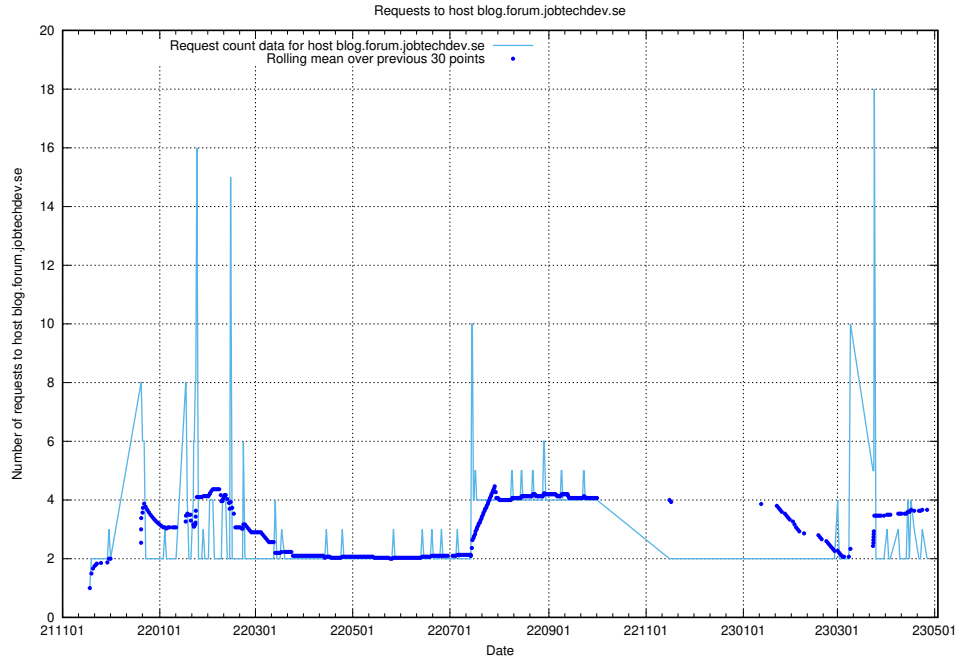

7.482 Usage of `blog.forum.jobtechdev.se`

Here, we count the number of requests to host `blog.forum.jobtechdev.se`.