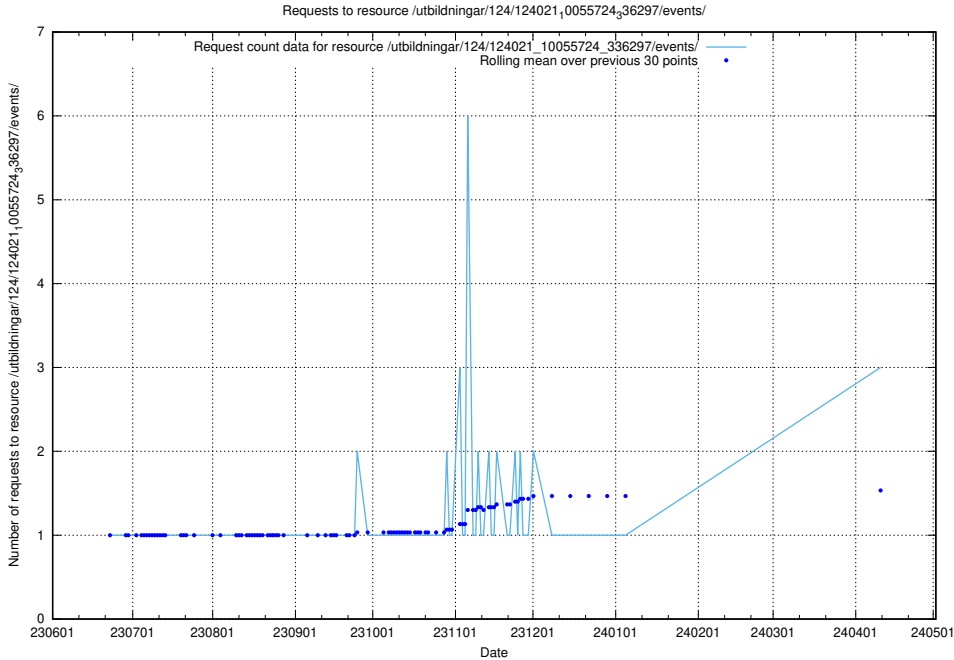

Here, we count the number of requests to resource /utbildningar/124/124116_10067051_317529/.

5.453 Usage of /utbildningar/124/124021_10055724_336297/events/

Here, we count the number of requests to resource /utbildningar/124/124021_10055724_336297/events/