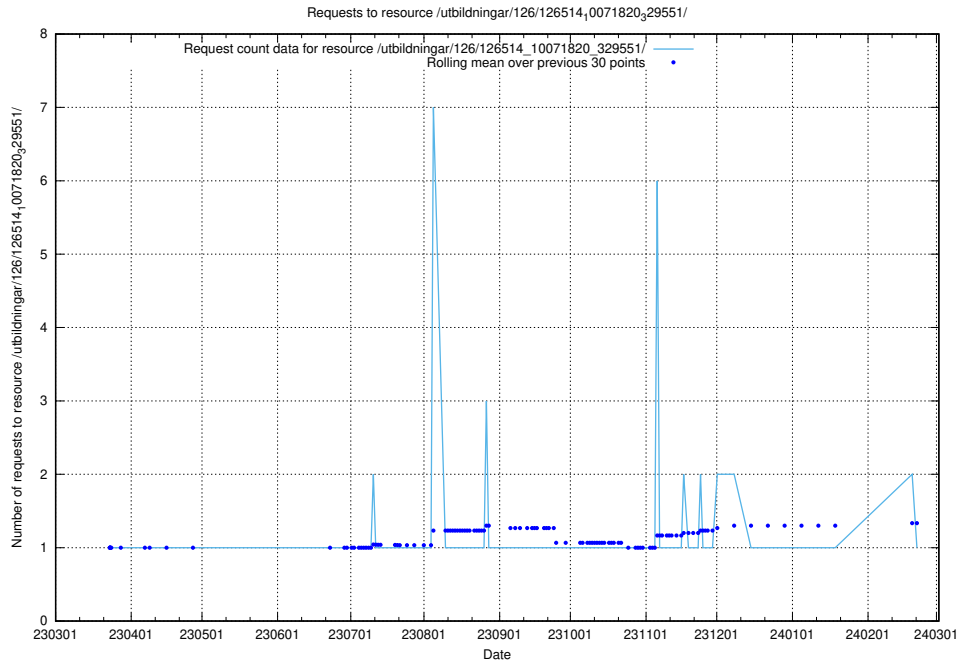

5.6189 Usage of /utbildningar/126/126514_10071820_329551/

Here, we count the number of requests to resource /utbildningar/126/126514_10071820_329551/.