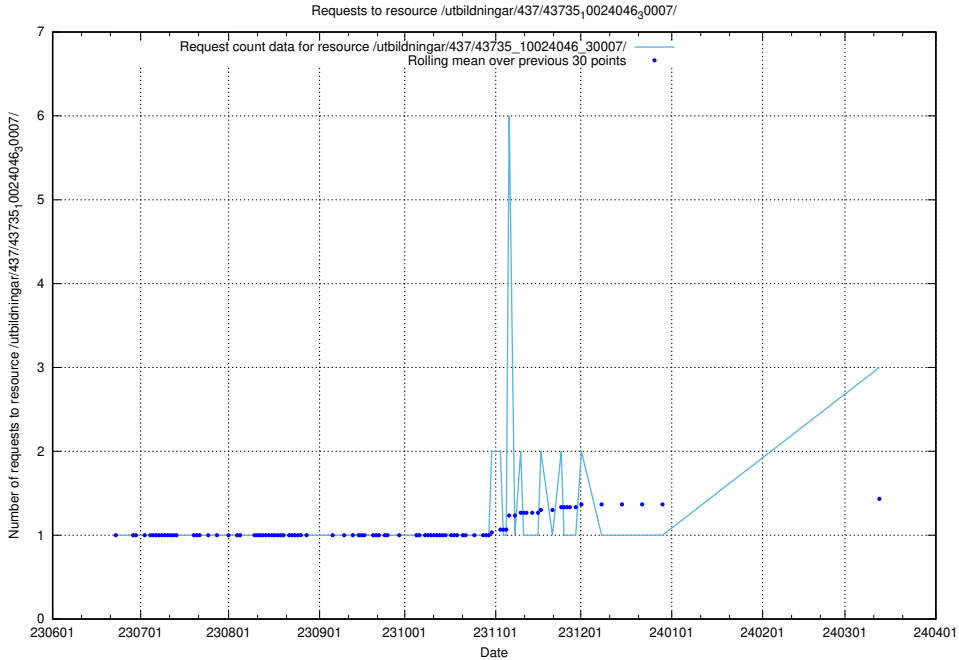

5.430 Usage of /utbildningar/437/43735_10024046_30007/

Here, we count the number of requests to resource /utbildningar/437/43735_10024046_30007/.