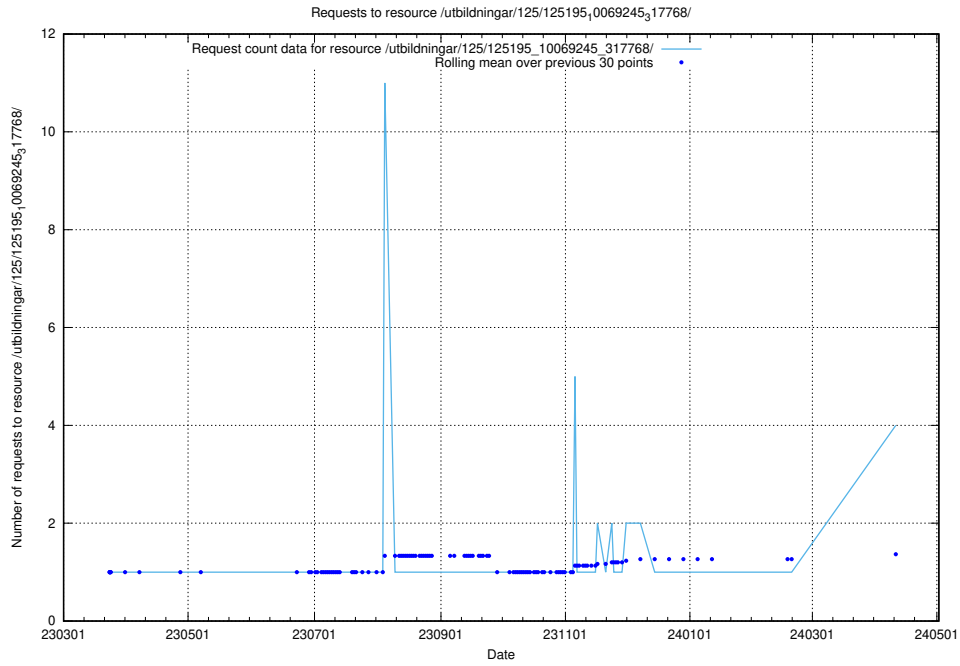

5.205 Usage of /utbildningar/125/125195_10069245_317768/

Here, we count the number of requests to resource /utbildningar/125/125195_10069245_317768/.