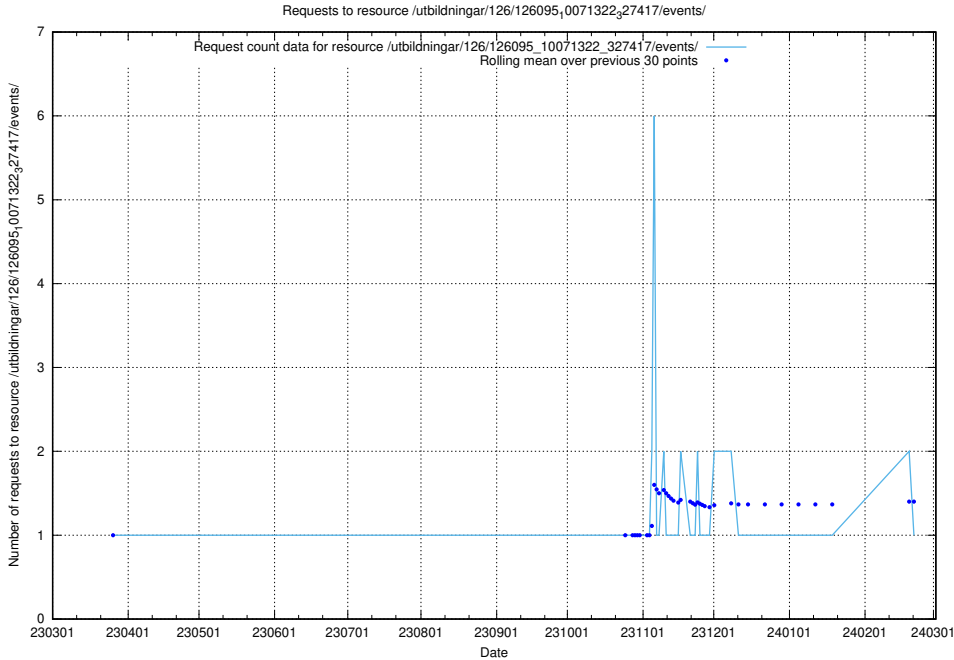

5.5889 Usage of /utbildningar/126/126095_10071322_327417/events/

Here, we count the number of requests to resource /utbildningar/126/126095_10071322_327417/events/