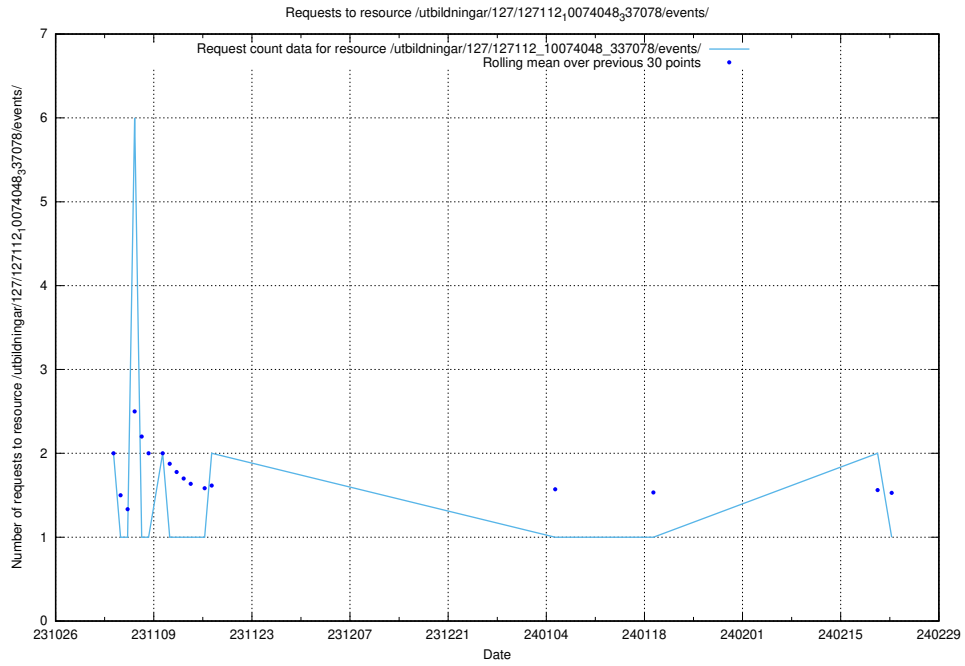

5.3971 Usage of /utbildningar/127/127112_10074048_337078/events/

Here, we count the number of requests to resource /utbildningar/127/127112_10074048_337078/events/