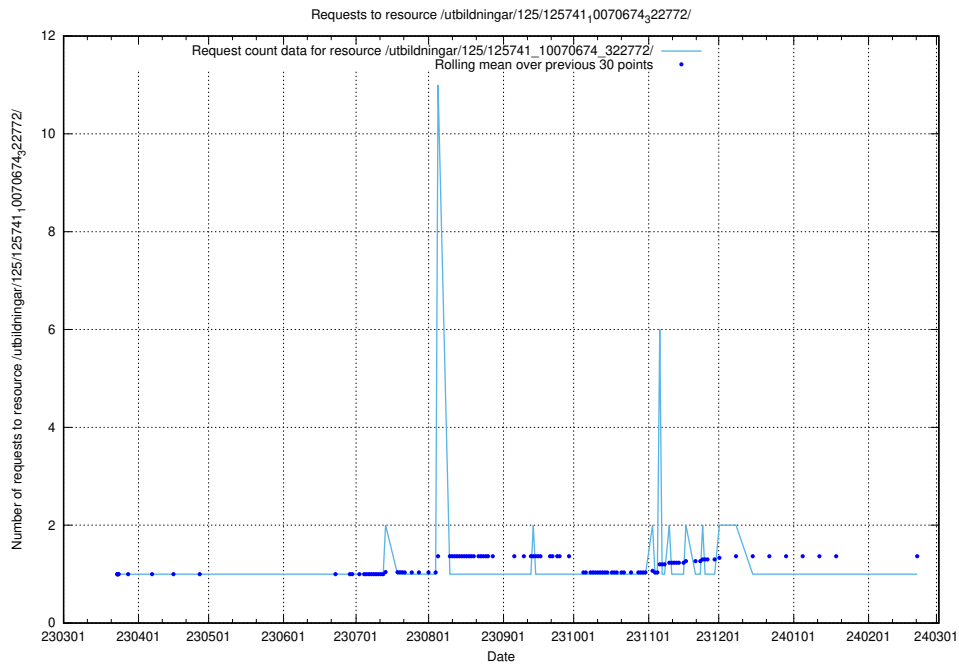

5.6262 Usage of /utbildningar/125/125741_10070674_322772/

Here, we count the number of requests to resource /utbildningar/125/125741_10070674_322772/.