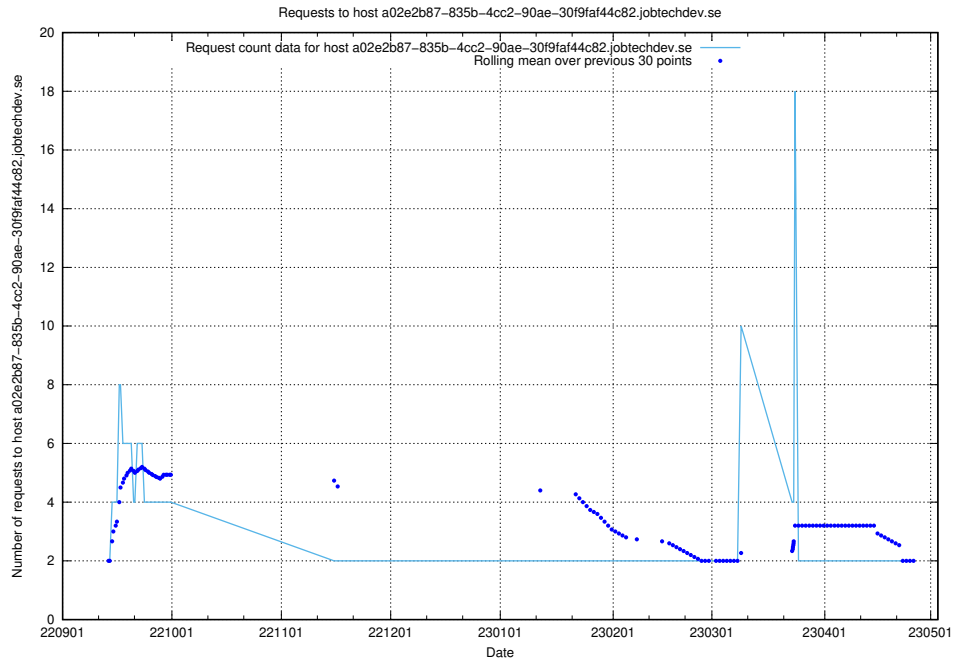

7.319 Usage of a02e2b87-835b-4cc2-90ae-30f9faf44c82.jobtechdev.se

Here, we count the number of requests to host a02e2b87-835b-4cc2-90ae-30f9faf44c82.jobtechdev.se.