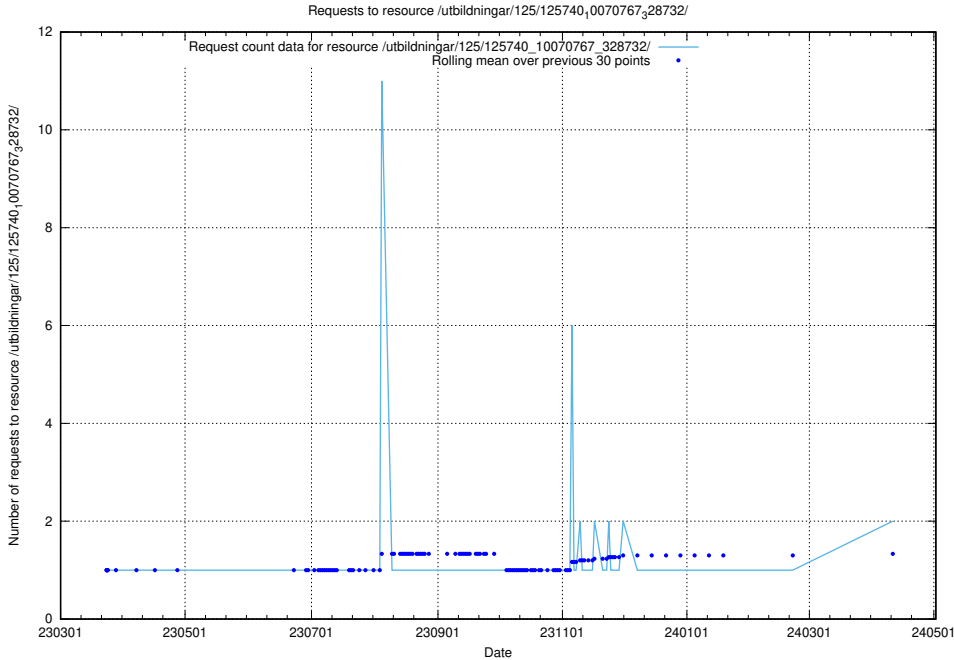

Here, we count the number of requests to resource /utbildningar/125/125741_10070637_322307/.

5.515 Usage of /utbildningar/125/125740_10070767_328732/

Here, we count the number of requests to resource /utbildningar/125/125740_10070767_328732/.