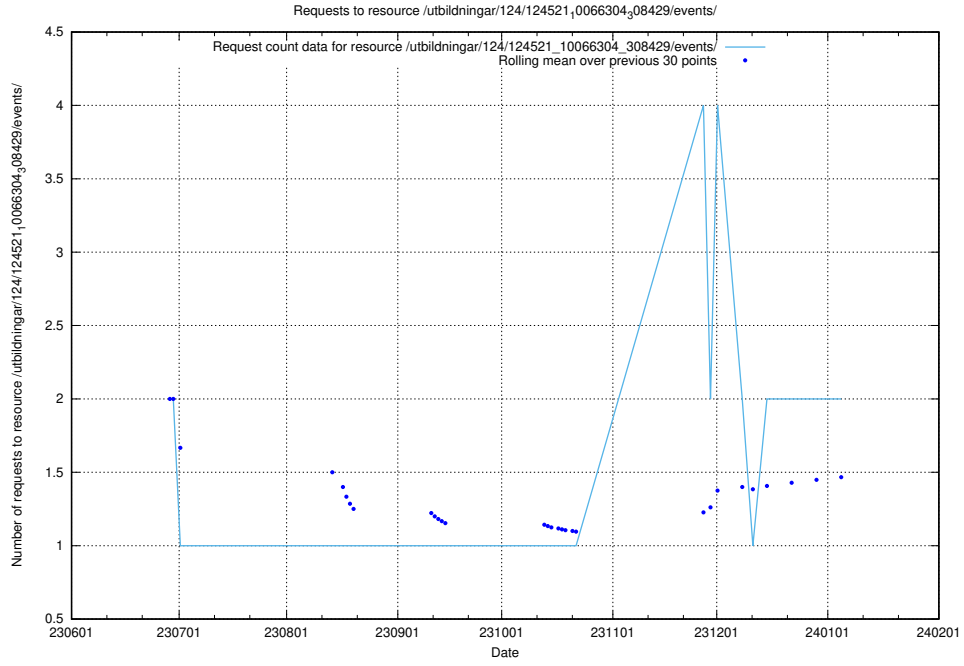

5.857 Usage of /utbildningar/124/124521_10066304_308429/events/

Here, we count the number of requests to resource /utbildningar/124/124521_10066304_308429/events/