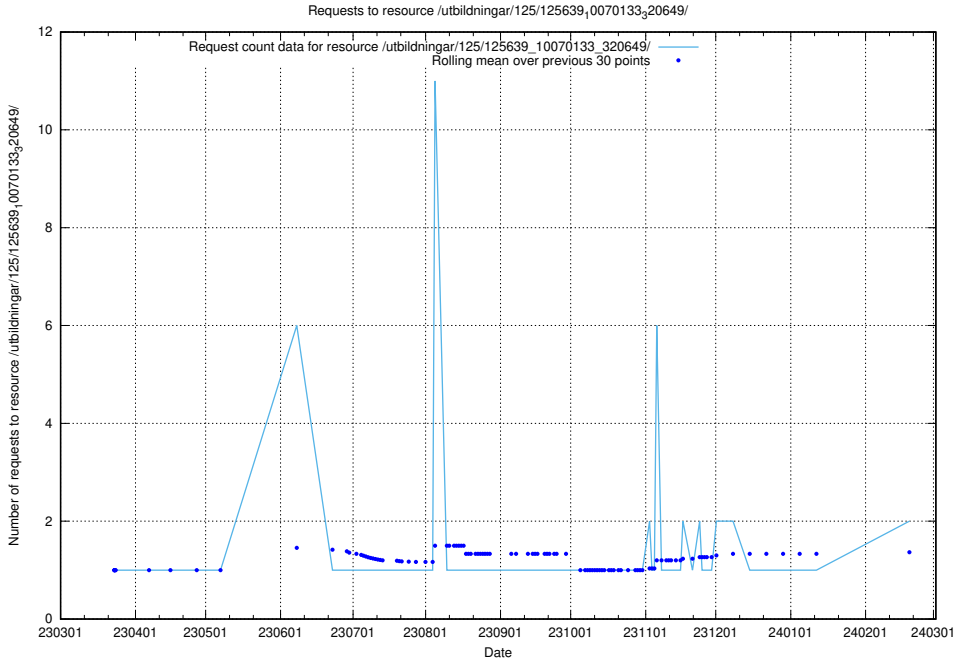

5.527 Usage of /utbildningar/125/125639_10070133_320649/

Here, we count the number of requests to resource /utbildningar/125/125639_10070133_320649/.