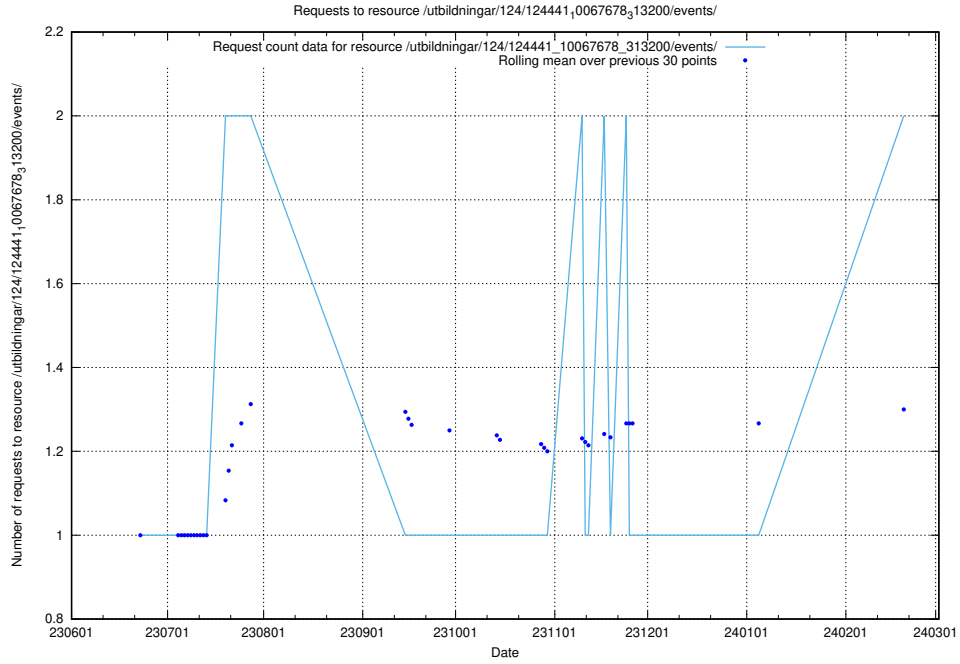

5.906 Usage of /utbildningar/124/124441_10067678_313200/events/

Here, we count the number of requests to resource /utbildningar/124/124441_10067678_313200/events/