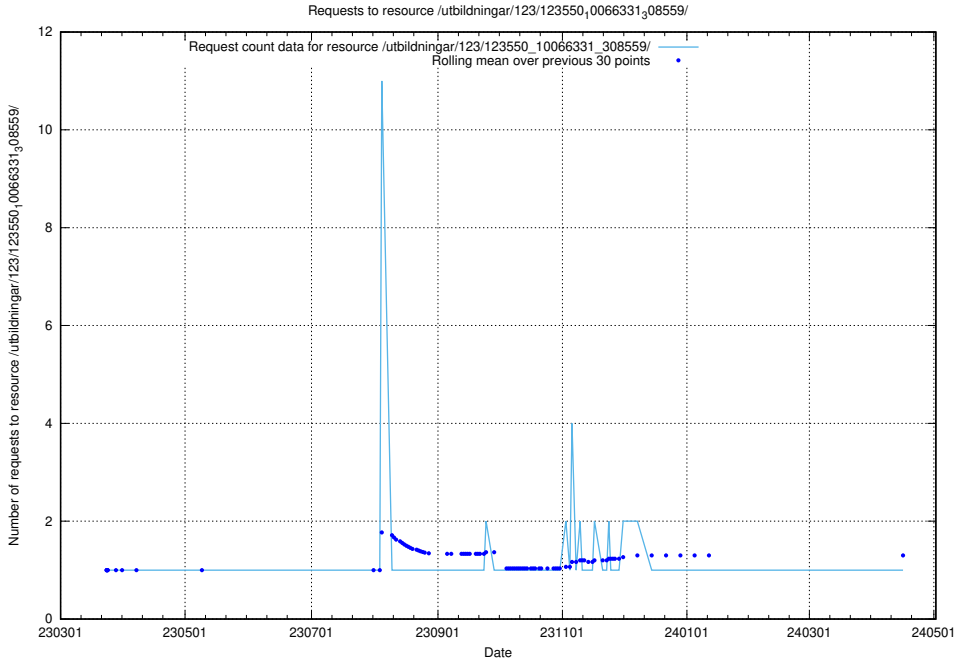

5.4327 Usage of /utbildningar/123/123550_10066331_308559/

Here, we count the number of requests to resource /utbildningar/123/123550_10066331_308559/.