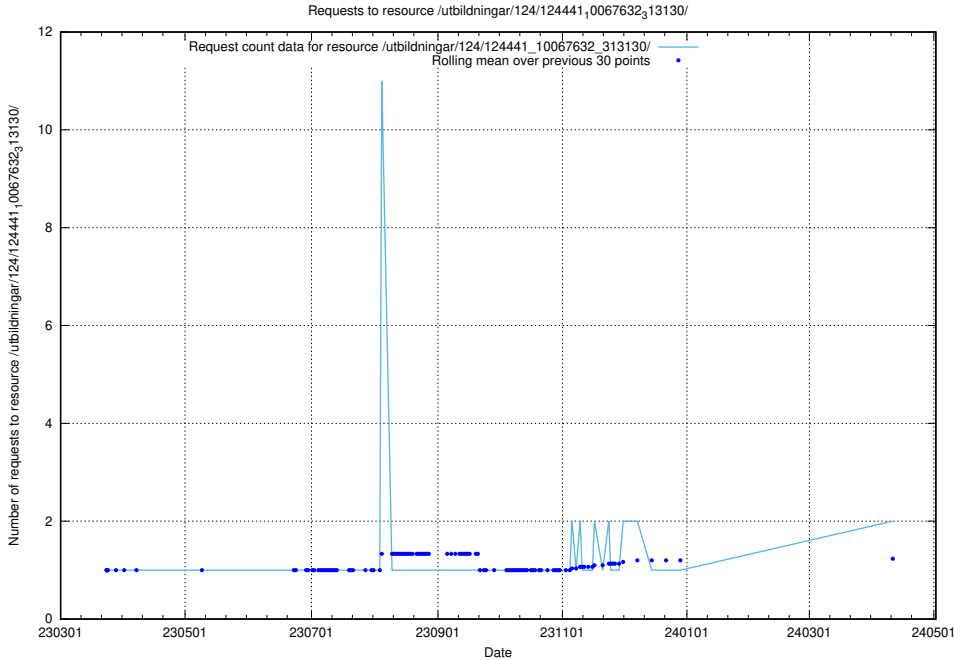

5.694 Usage of /utbildningar/124/124441_10067632_313130/

Here, we count the number of requests to resource /utbildningar/124/124441_10067632_313130/.