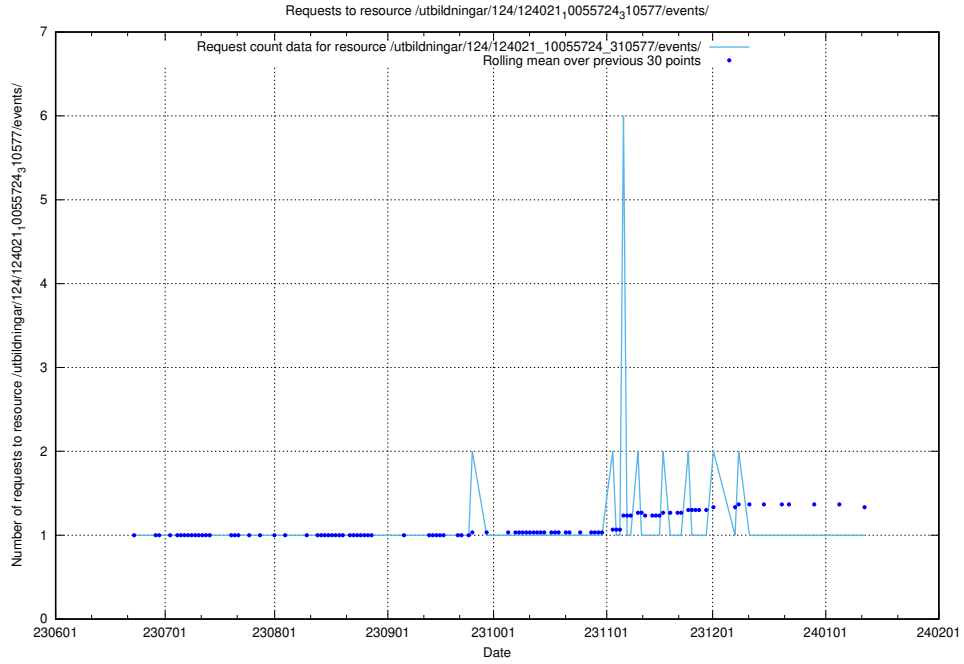

5.5636 Usage of /utbildningar/124/124021_10055724_310577/events/

Here, we count the number of requests to resource /utbildningar/124/124021_10055724_310577/events/