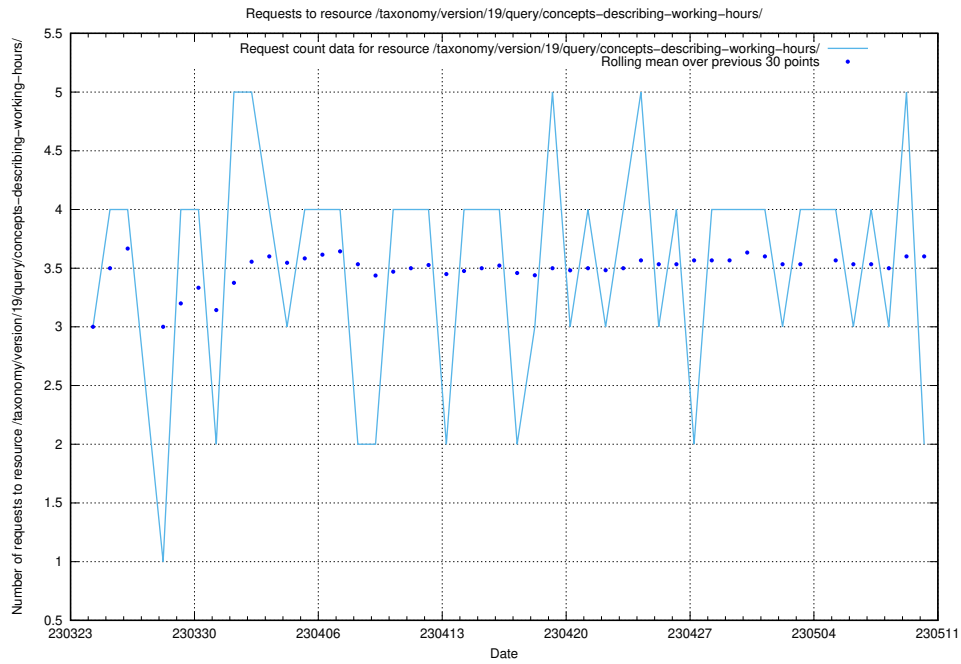

5.981 Usage of /taxonomy/version/19/query/concepts-describing-working-hours/

Here, we count the number of requests to resource /taxonomy/version/19/query/concepts-describing-working-hours/.