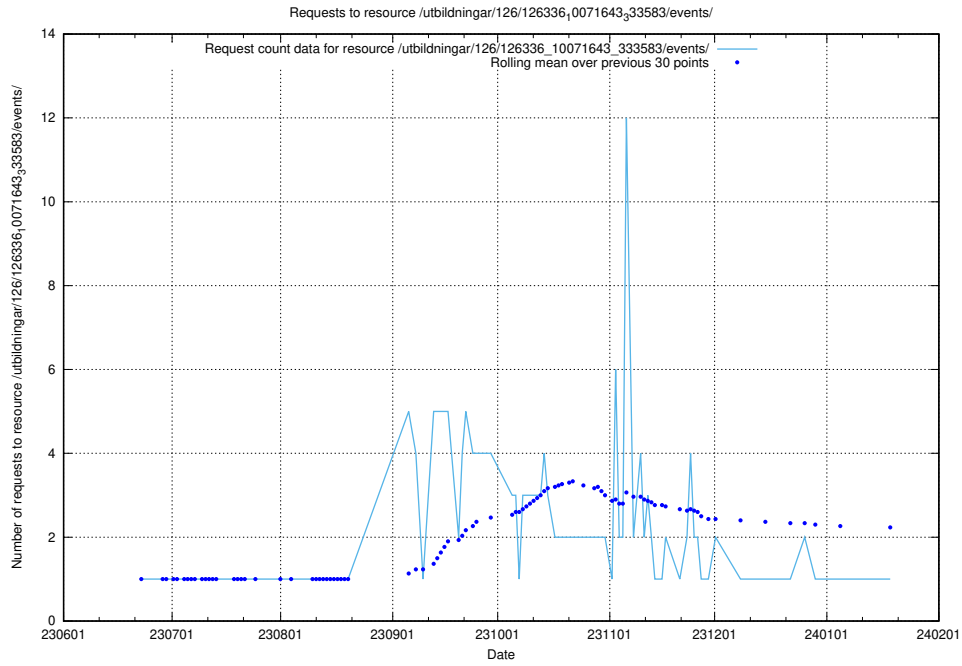

Here, we count the number of requests to resource /utbildningar/126/126336_10071644_334023/.

5.5483 Usage of /utbildningar/126/126336_10071643_333583/events/

Here, we count the number of requests to resource /utbildningar/126/126336_10071643_333583/events/