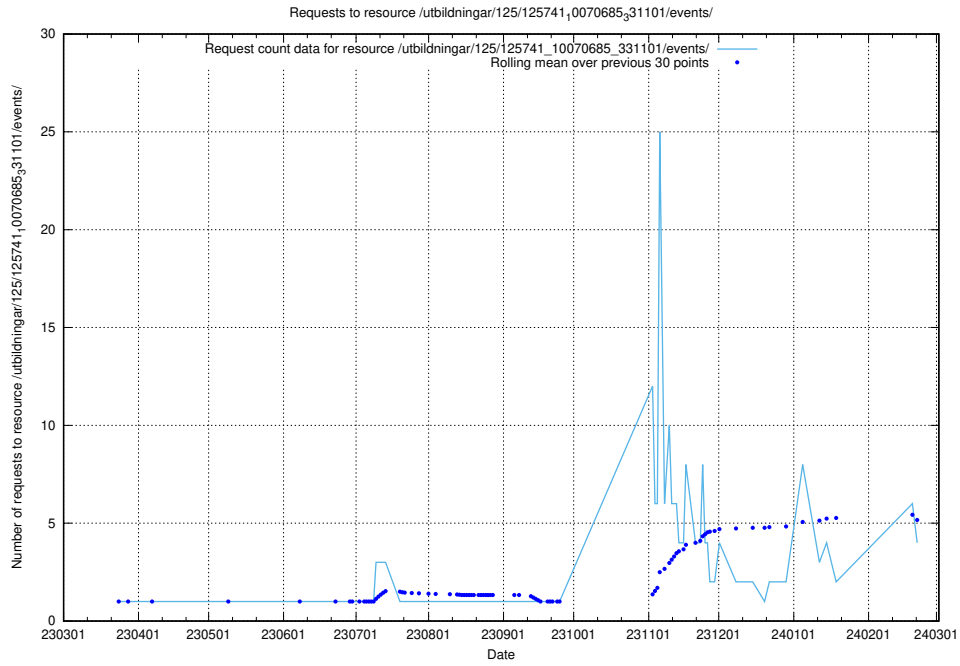

5.287 Usage of /utbildningar/125/125741_10070685_331101/events/

Here, we count the number of requests to resource /utbildningar/125/125741_10070685_331101/events/