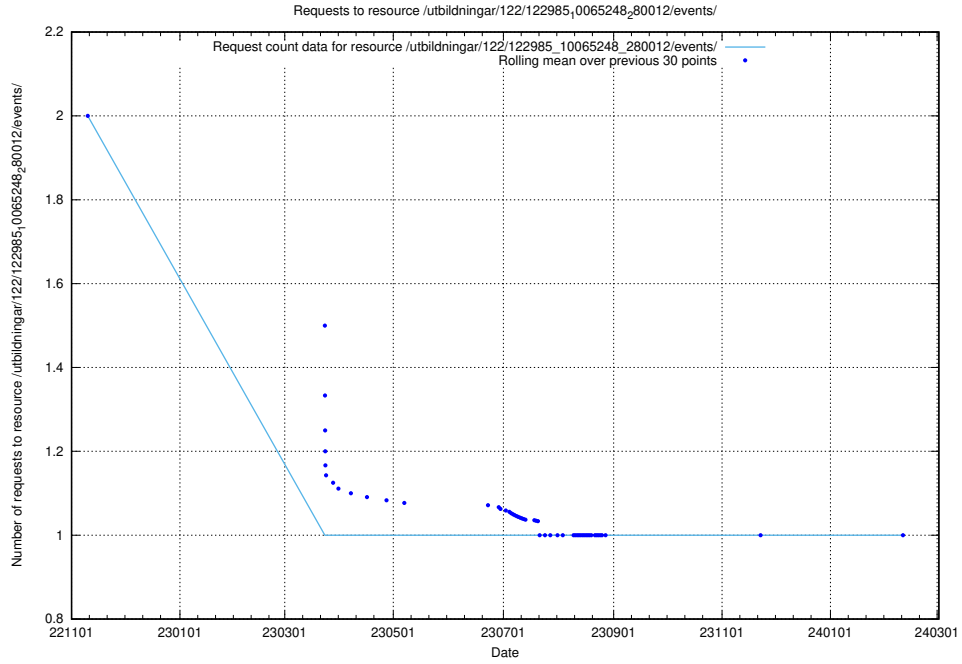

5.6056 Usage of /utbildningar/122/122985_10065248_280012/events/

Here, we count the number of requests to resource /utbildningar/122/122985_10065248_280012/events/