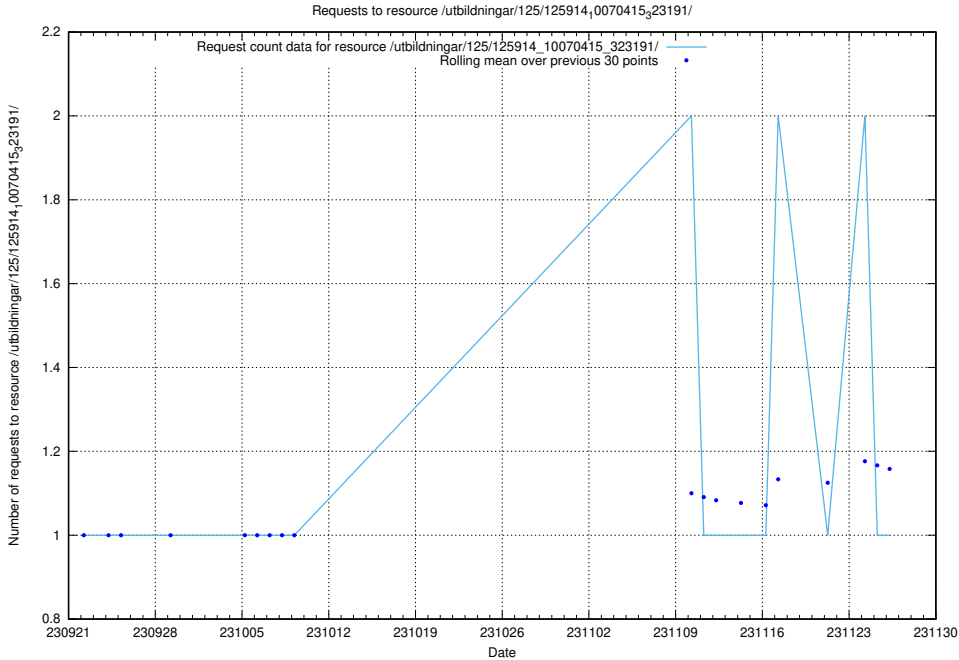

5.4331 Usage of /utbildningar/125/125914_10070415_323191/

Here, we count the number of requests to resource /utbildningar/125/125914_10070415_323191/.