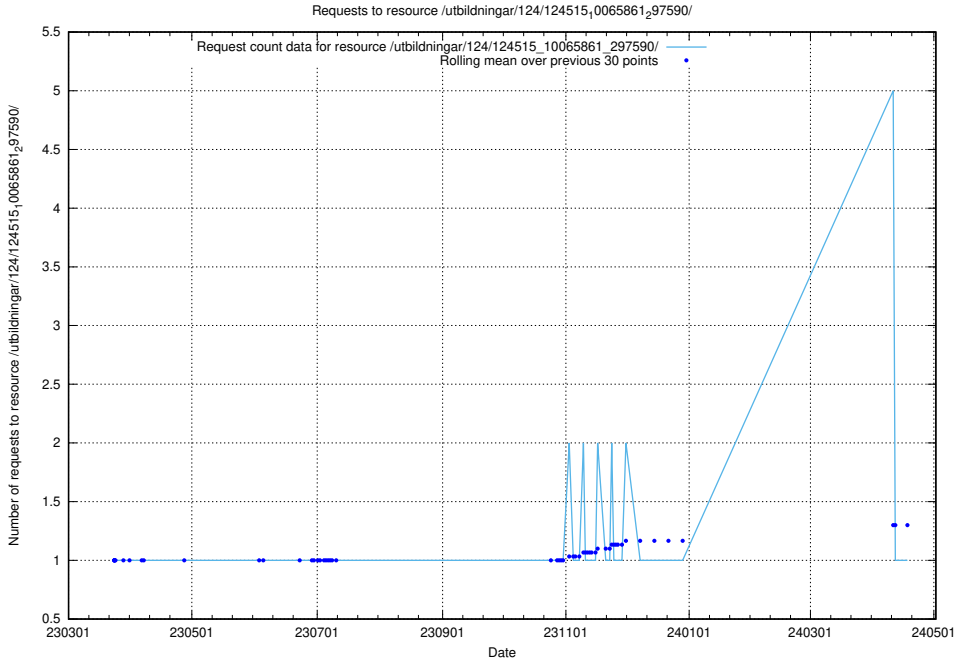

5.1593 Usage of /utbildningar/124/124515_10065861_297590/

Here, we count the number of requests to resource /utbildningar/124/124515_10065861_297590/.