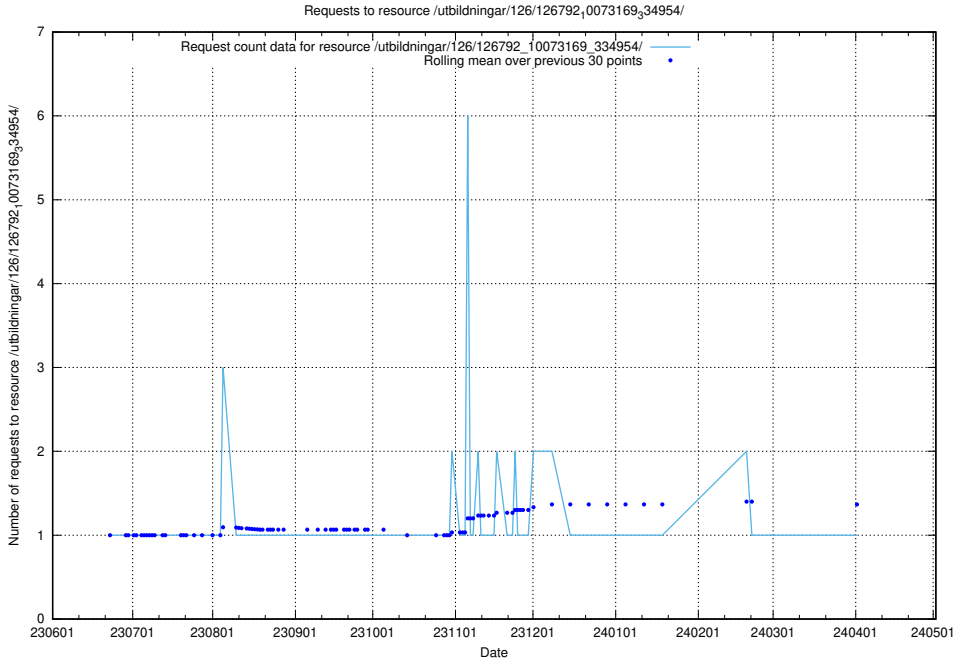

5.5408 Usage of /utbildningar/126/126792_10073169_334954/

Here, we count the number of requests to resource /utbildningar/126/126792_10073169_334954/.