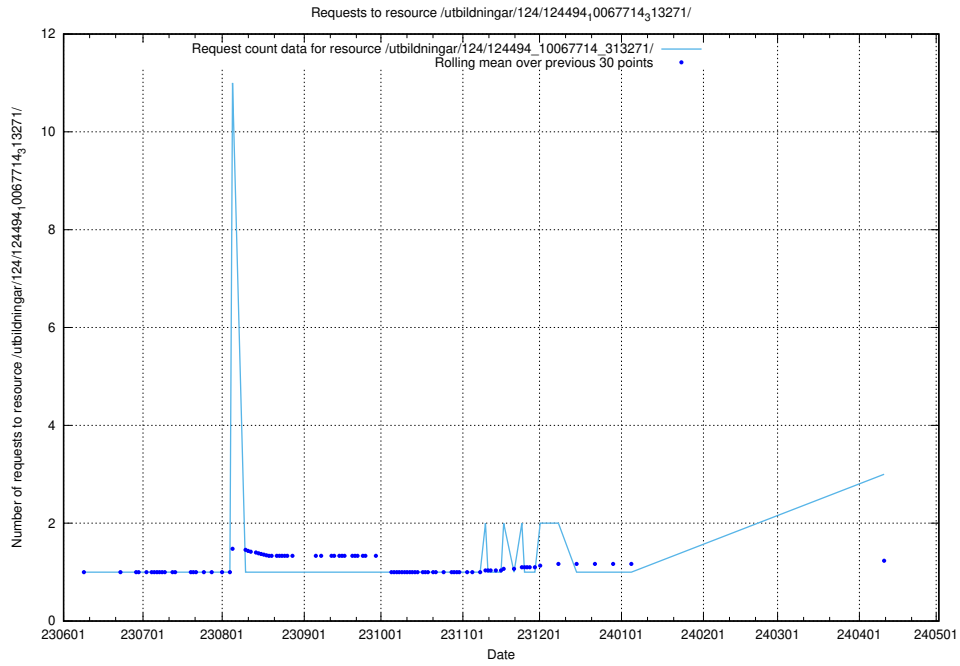

5.459 Usage of /utbildningar/124/124494_10067714_313271/

Here, we count the number of requests to resource /utbildningar/124/124494_10067714_313271/.