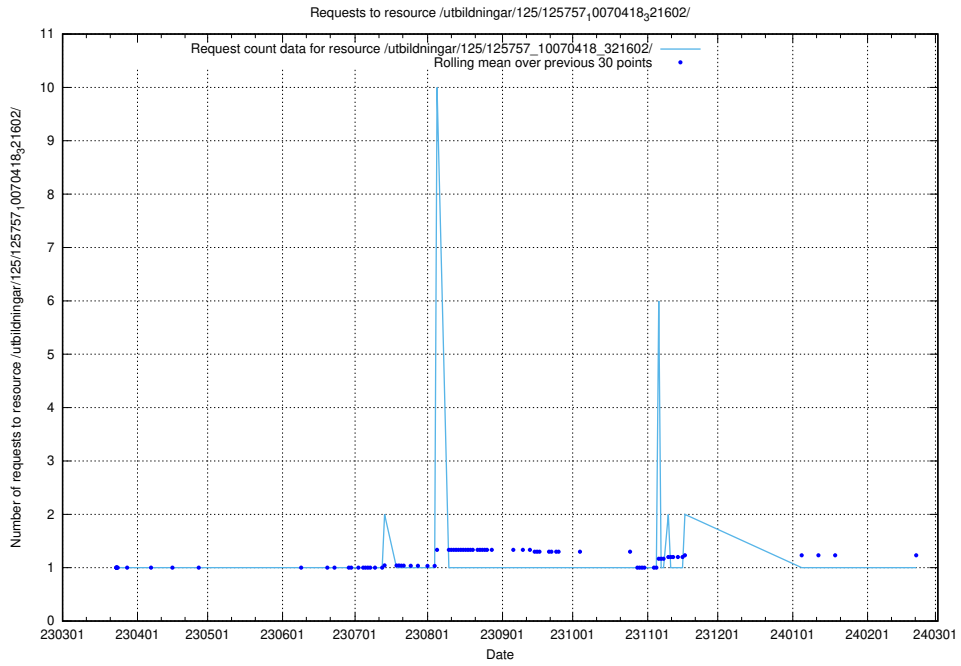

5.6230 Usage of /utbildningar/125/125757_10070418_321602/

Here, we count the number of requests to resource /utbildningar/125/125757_10070418_321602/.