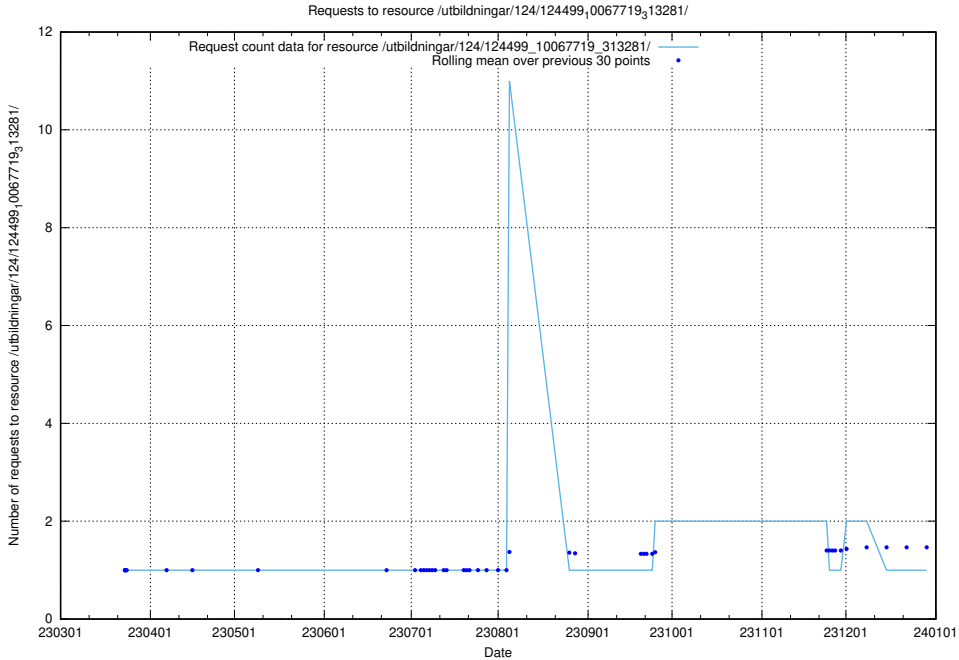

5.2394 Usage of /utbildningar/124/124499_10067719_313281/

Here, we count the number of requests to resource /utbildningar/124/124499_10067719_313281/.