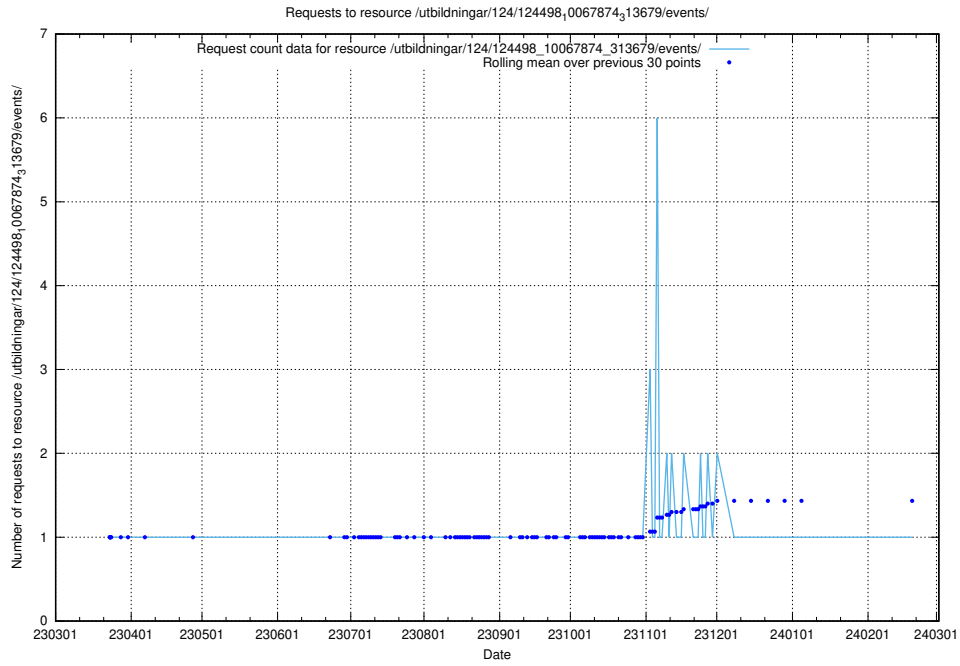

Here, we count the number of requests to resource /taxonomy/version/10/query/occupations/.

5.2476 Usage of /utbildningar/124/124498_10067874_313679/events/

Here, we count the number of requests to resource /utbildningar/124/124498_10067874_313679/events/