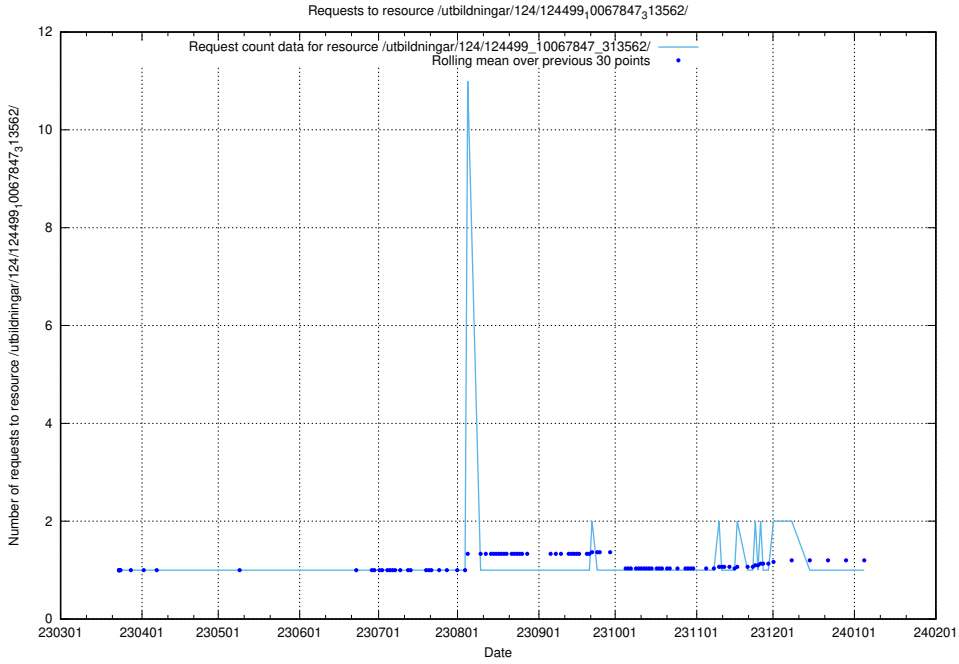

5.2243 Usage of /utbildningar/124/124499_10067847_313562/

Here, we count the number of requests to resource /utbildningar/124/124499_10067847_313562/.