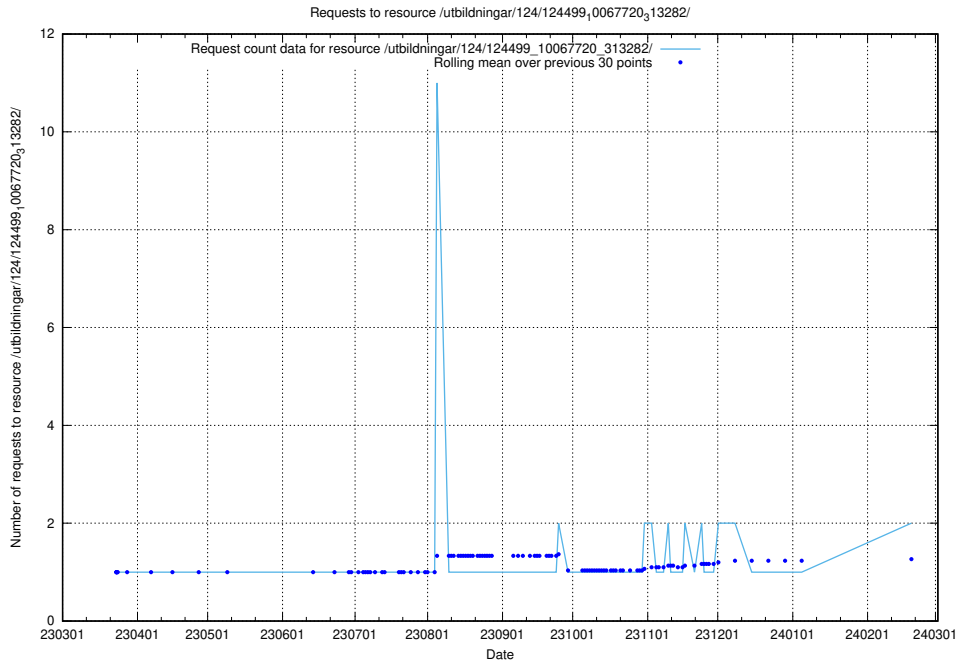

5.610 Usage of /utbildningar/124/124499_10067720_313282/

Here, we count the number of requests to resource /utbildningar/124/124499_10067720_313282/.