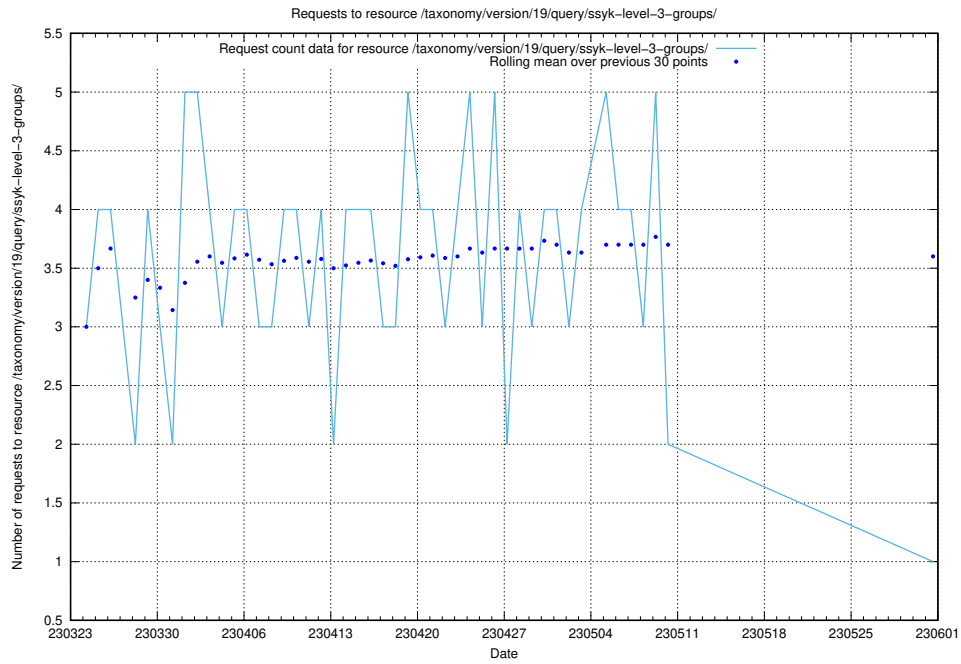

5.5916 Usage of /taxonomy/version/19/query/ssyk-level-3-groups/

Here, we count the number of requests to resource /taxonomy/version/19/query/ssyk-level-3-groups/.