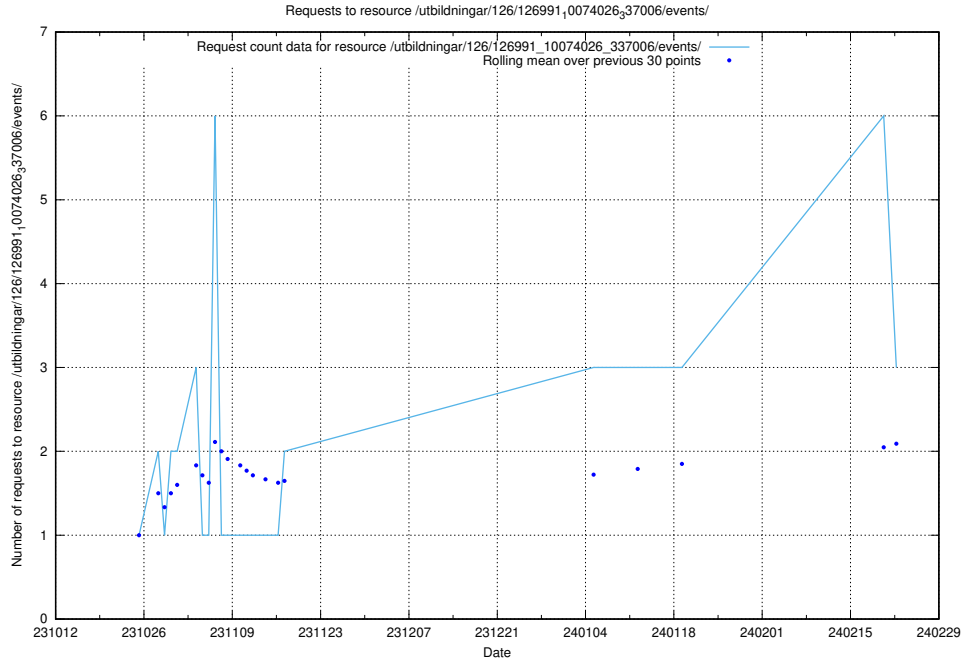

5.381 Usage of /utbildningar/126/126991_10074026_337006/events/

Here, we count the number of requests to resource /utbildningar/126/126991_10074026_337006/events/