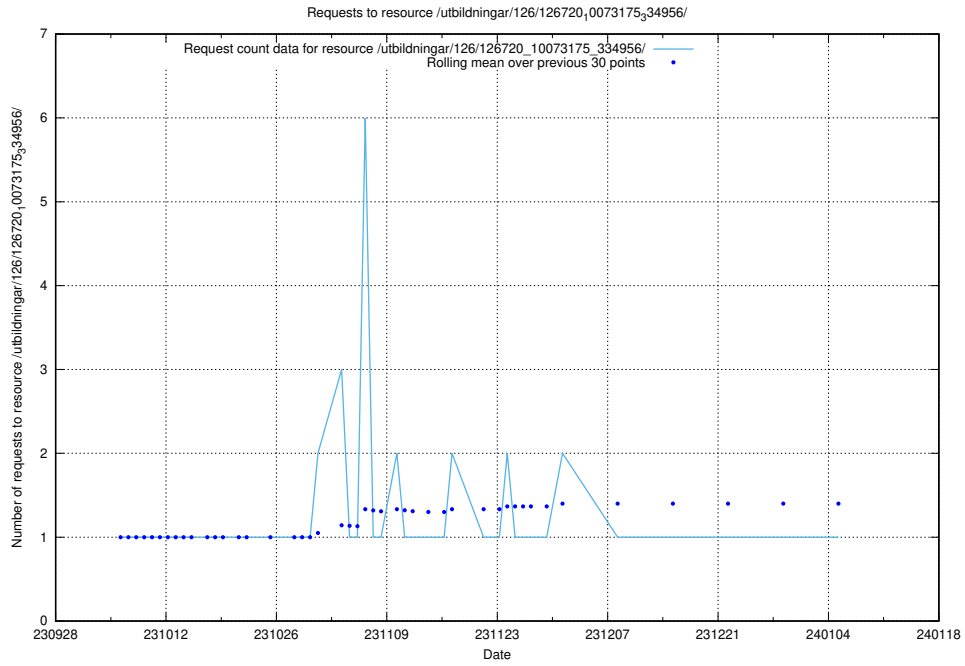

5.4224 Usage of /utbildningar/126/126720_10073175_334956/

Here, we count the number of requests to resource /utbildningar/126/126720_10073175_334956/.