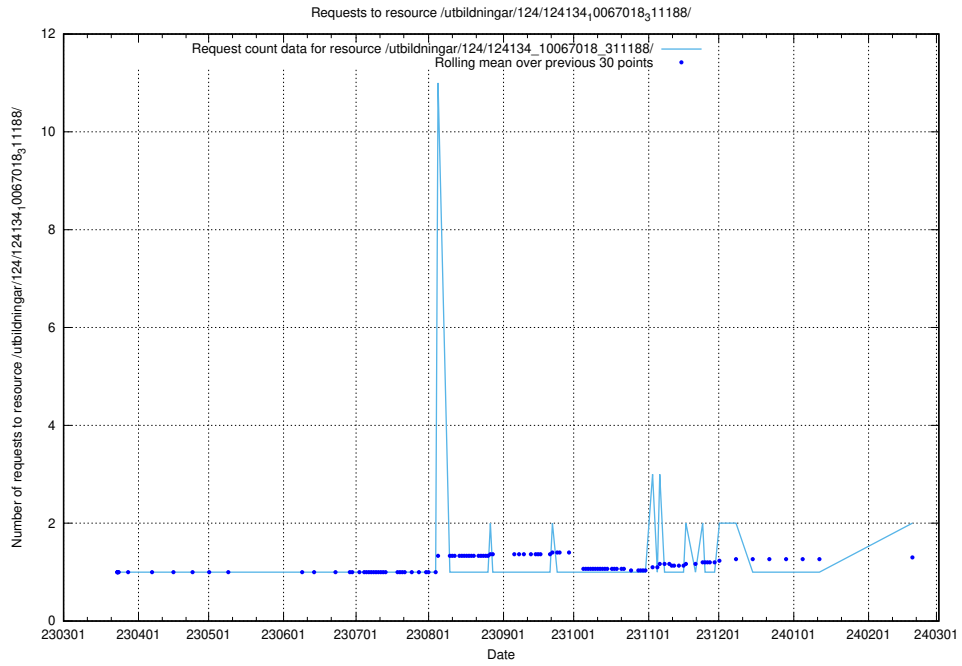

5.735 Usage of /utbildningar/124/124134_10067018_311188/

Here, we count the number of requests to resource /utbildningar/124/124134_10067018_311188/.