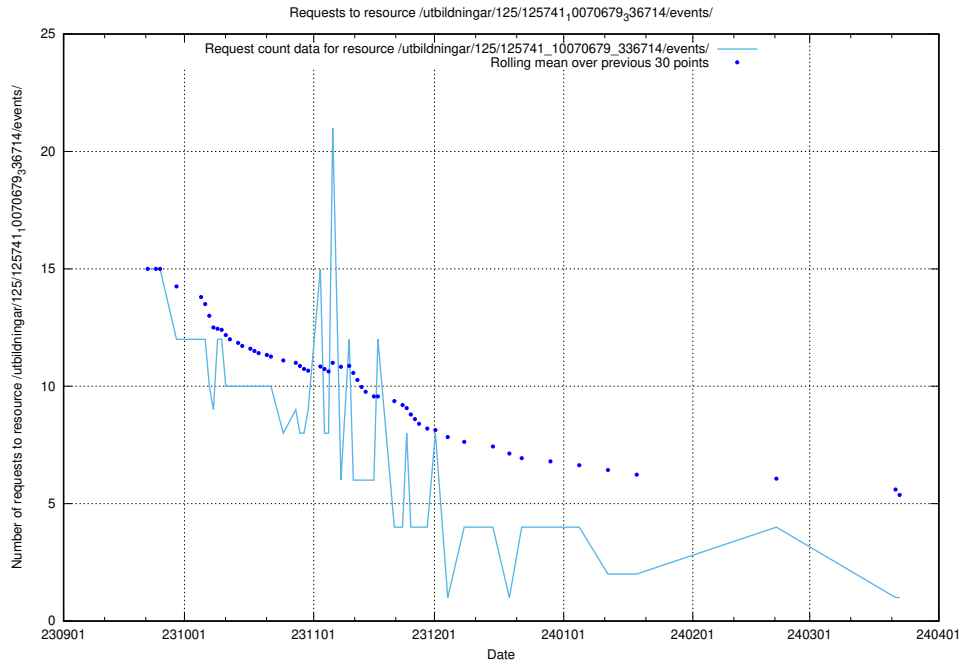

Here, we count the number of requests to resource /utbildningar/125/125741_10070679_336789/events/

5.4323 Usage of /utbildningar/125/125741_10070679_336714/events/

Here, we count the number of requests to resource /utbildningar/125/125741_10070679_336714/events/