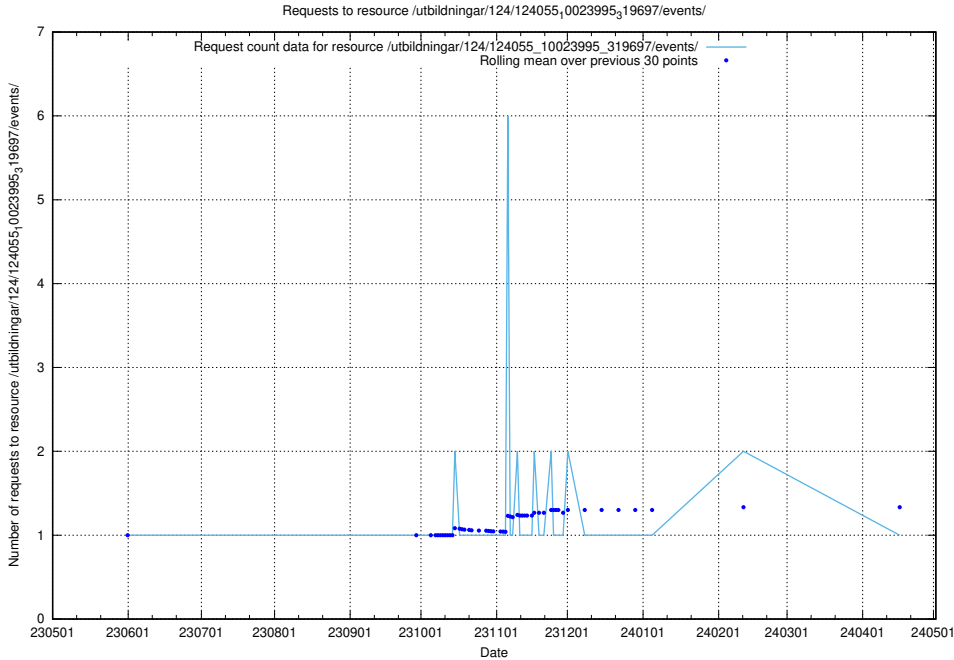

5.5740 Usage of /utbildningar/123/123665_10066431_308906/

Here, we count the number of requests to resource /utbildningar/123/123665_10066431_308906/.

5.5741 Usage of /taxonomy/version/7/query/skills/

Here, we count the number of requests to resource /taxonomy/version/7/query/skills/.