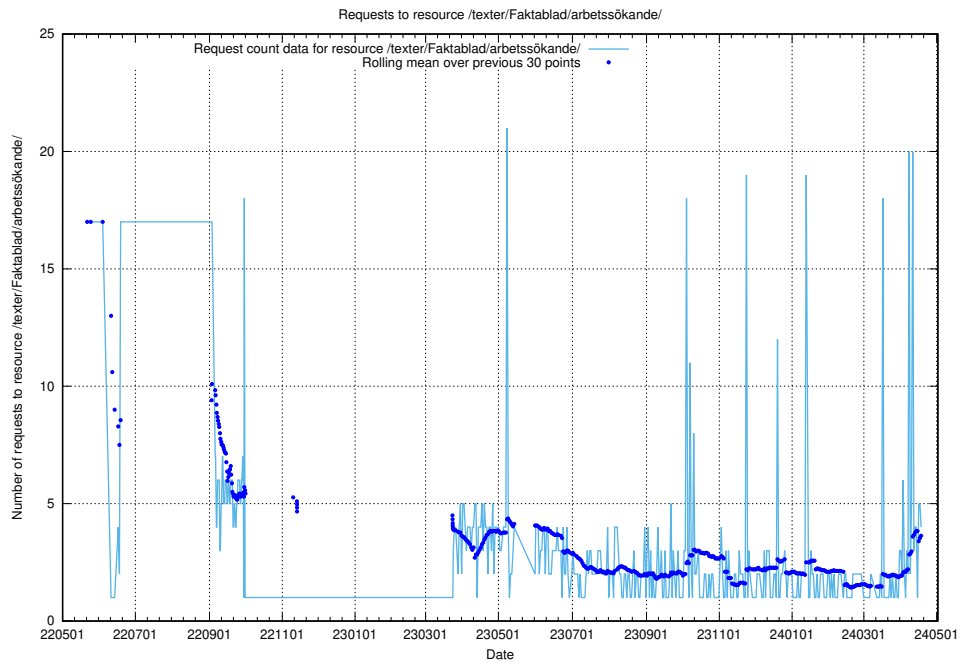

5.198 Usage of /texter/Faktablad/arbetssökande/

Here, we count the number of requests to resource /texter/Faktablad/arbetssökande/.