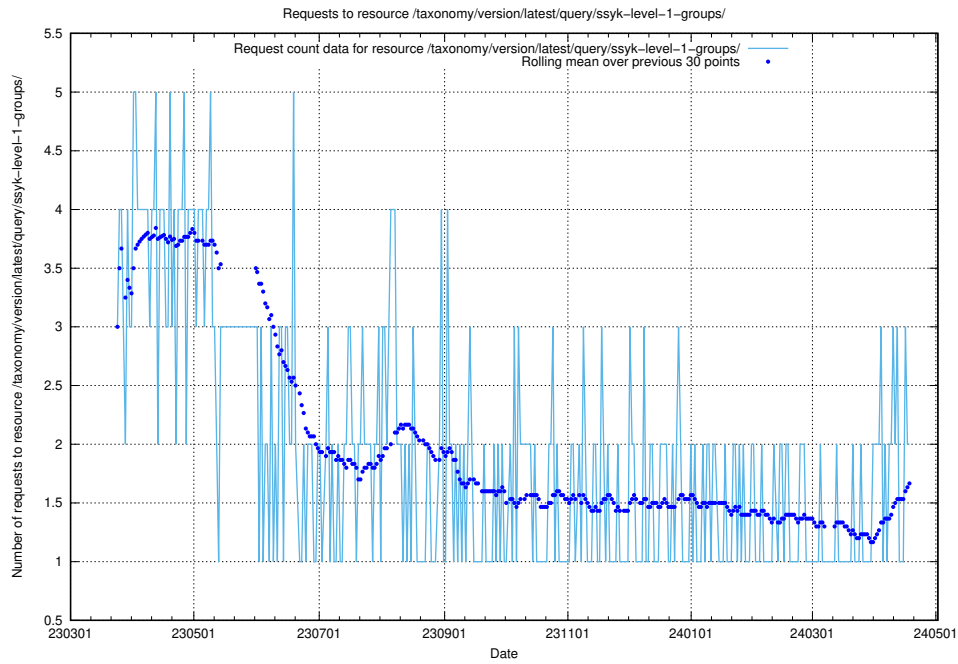

5.954 Usage of /taxonomy/version/latest/query/ssyk-level-1-groups/

Here, we count the number of requests to resource /taxonomy/version/latest/query/ssyk-level-1-groups/.