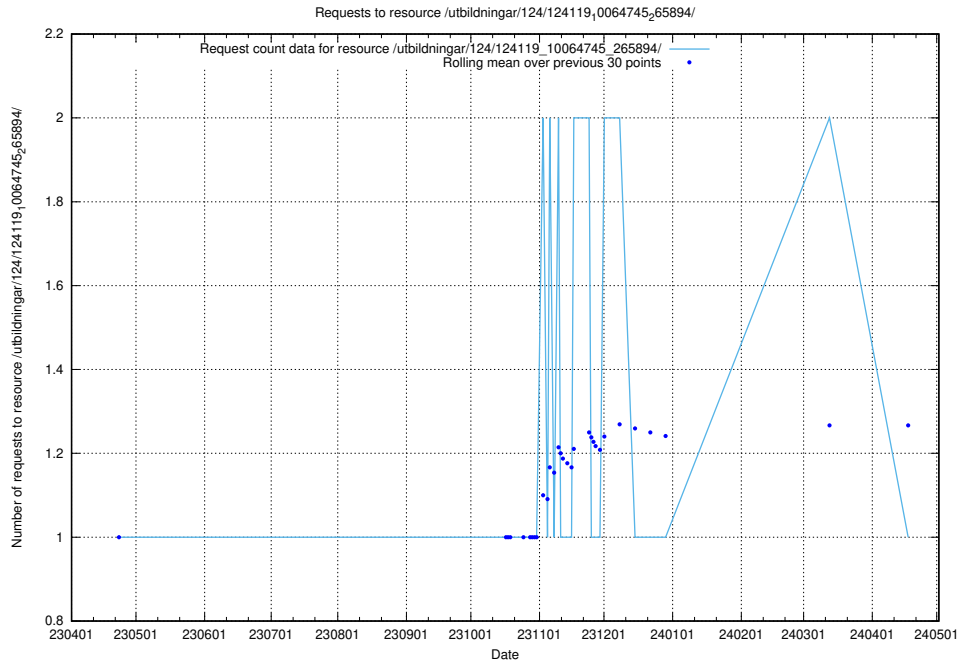

5.5849 Usage of /utbildningar/124/124119_10064745_265894/

Here, we count the number of requests to resource /utbildningar/124/124119_10064745_265894/.