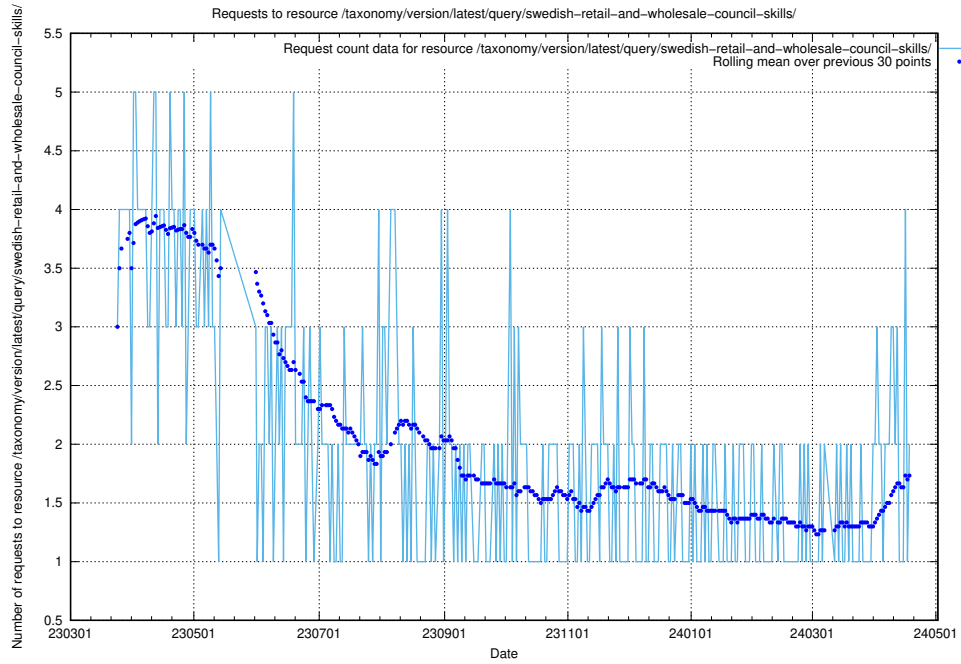

5.941 Usage of /taxonomy/version/latest/query/swedish-retail-and-wholesale-council-skills/

Here, we count the number of requests to resource /taxonomy/version/latest/query/swedish-retail-and-wholesale-council-skills/.