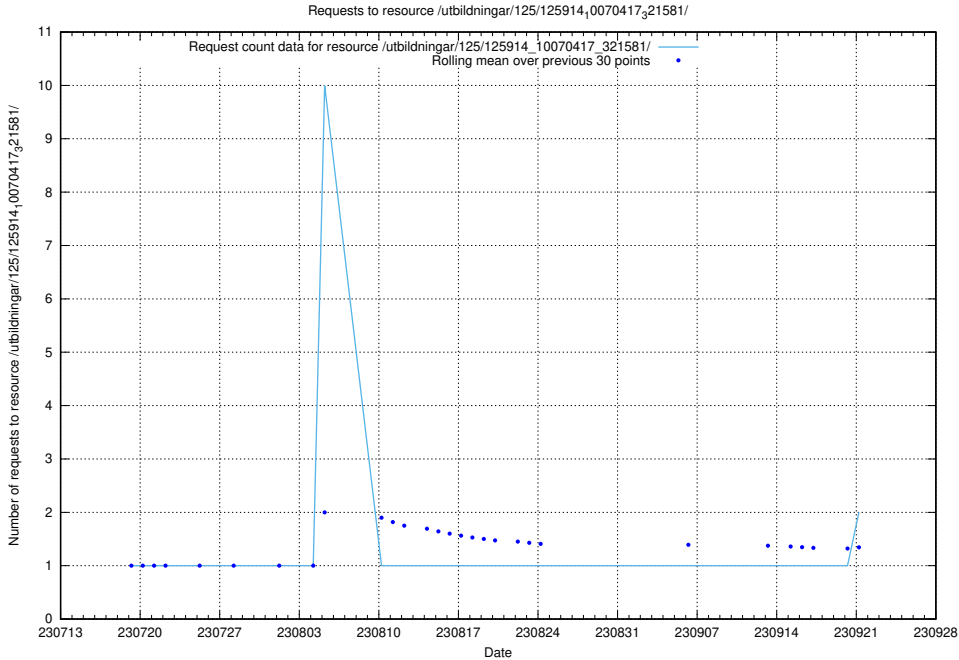

5.826 Usage of /utbildningar/125/125914_10070417_321581/

Here, we count the number of requests to resource /utbildningar/125/125914_10070417_321581/.