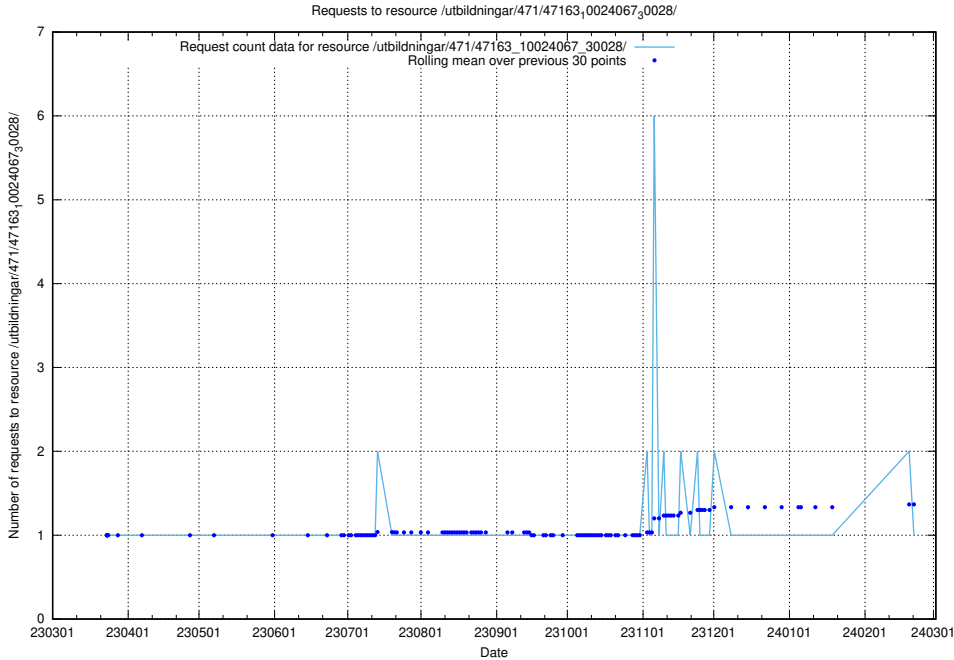

5.6095 Usage of /utbildningar/471/47163_10024067_30028/

Here, we count the number of requests to resource /utbildningar/471/47163_10024067_30028/.