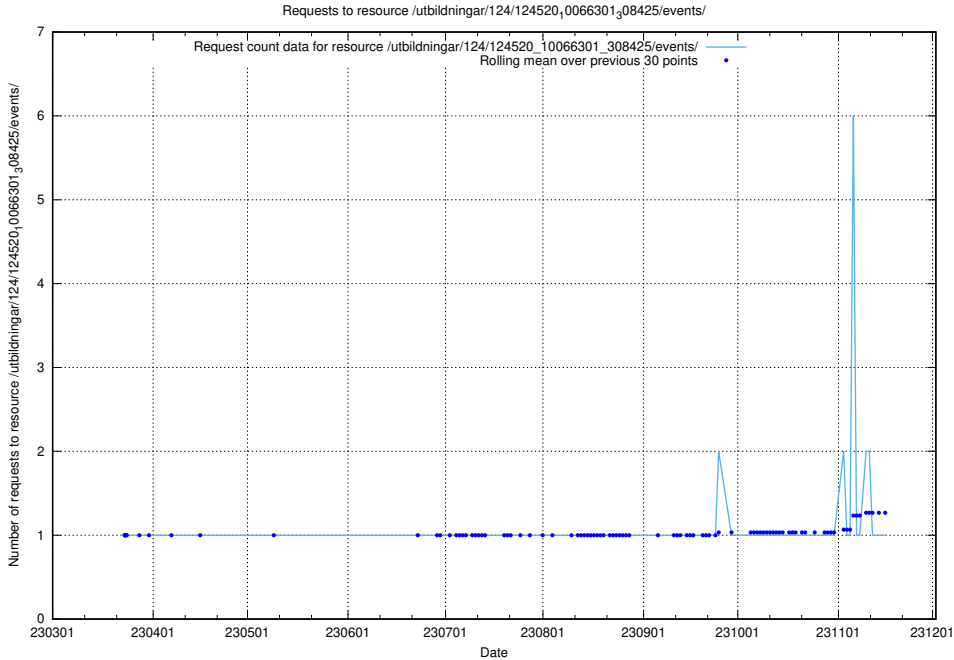

5.1295 Usage of /utbildningar/124/124520_10066301_308425/events/

Here, we count the number of requests to resource /utbildningar/124/124520_10066301_308425/events/