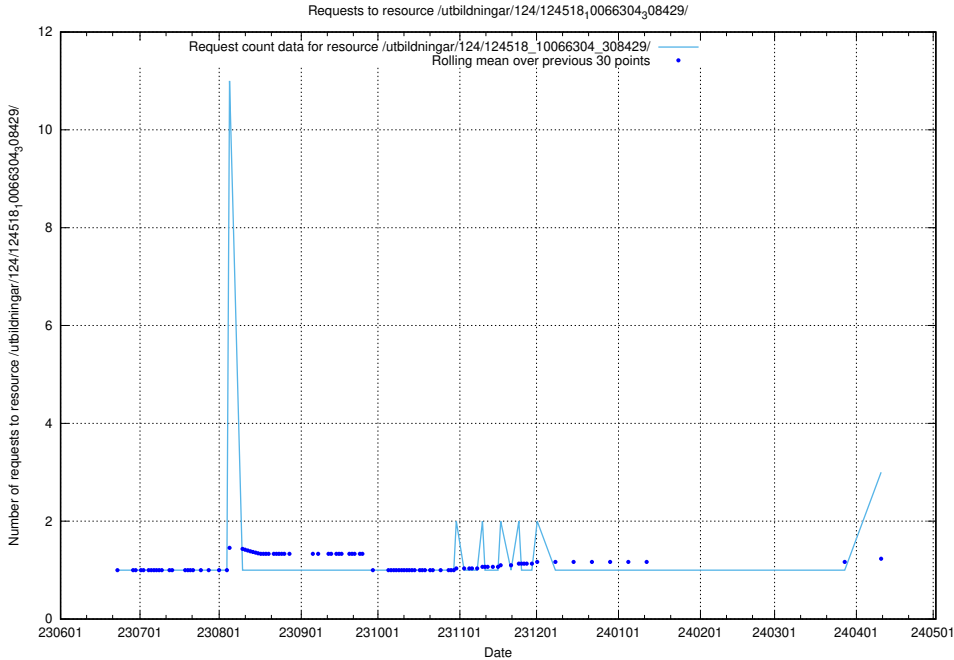

5.441 Usage of /utbildningar/124/124518_10066304_308429/

Here, we count the number of requests to resource /utbildningar/124/124518_10066304_308429/.