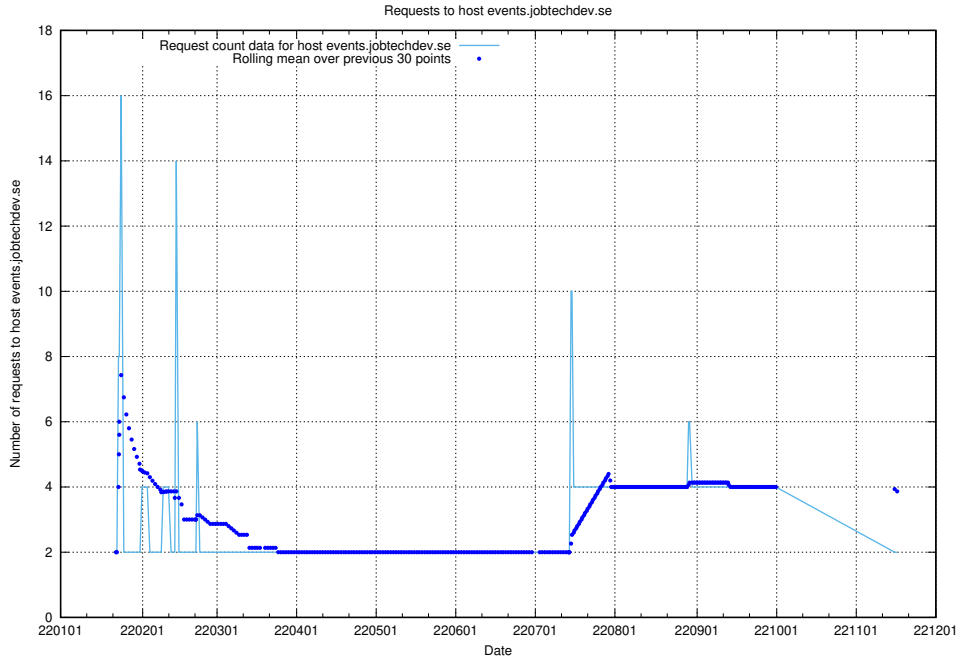

7.596 Usage of events.jobtechdev.se

Here, we count the number of requests to host events.jobtechdev.se.