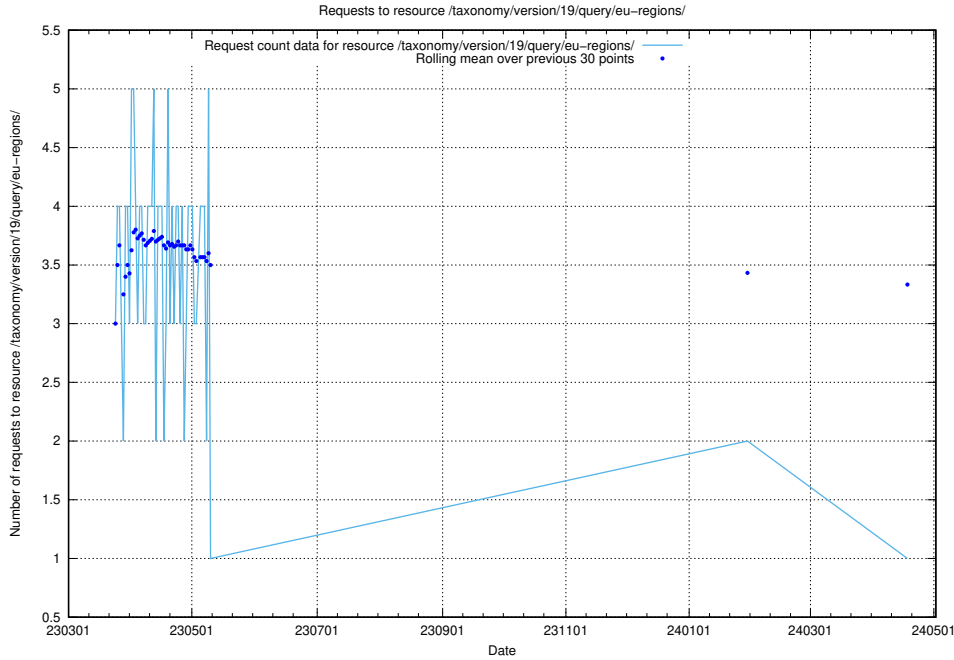

5.5933 Usage of /taxonomy/version/19/query/eu-regions/

Here, we count the number of requests to resource /taxonomy/version/19/query/eu-regions/.