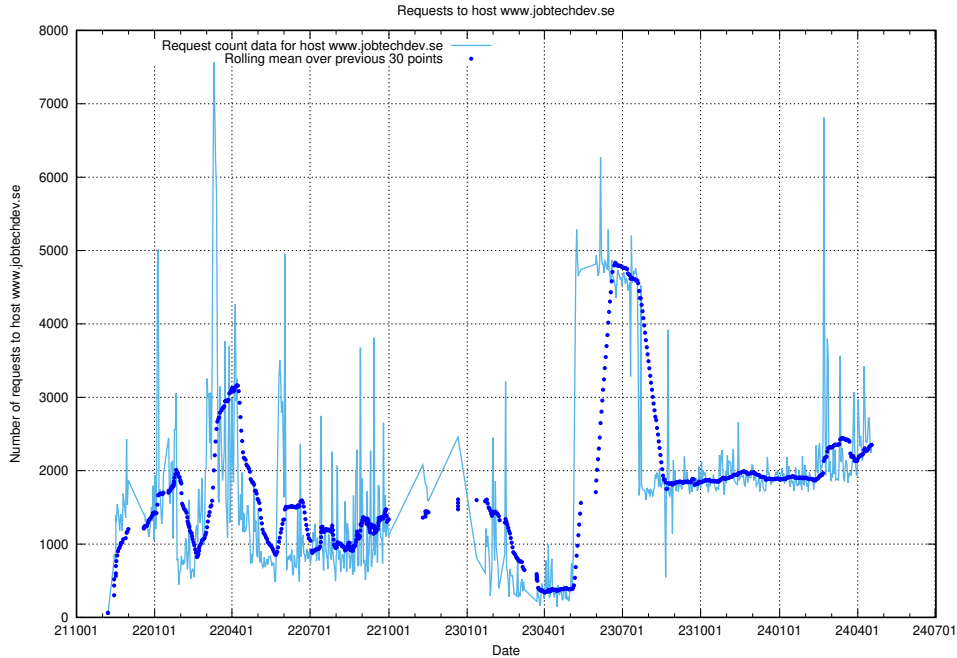

7.17 Usage of www.jobtechdev.se

Here, we count the number of requests to host www.jobtechdev.se.