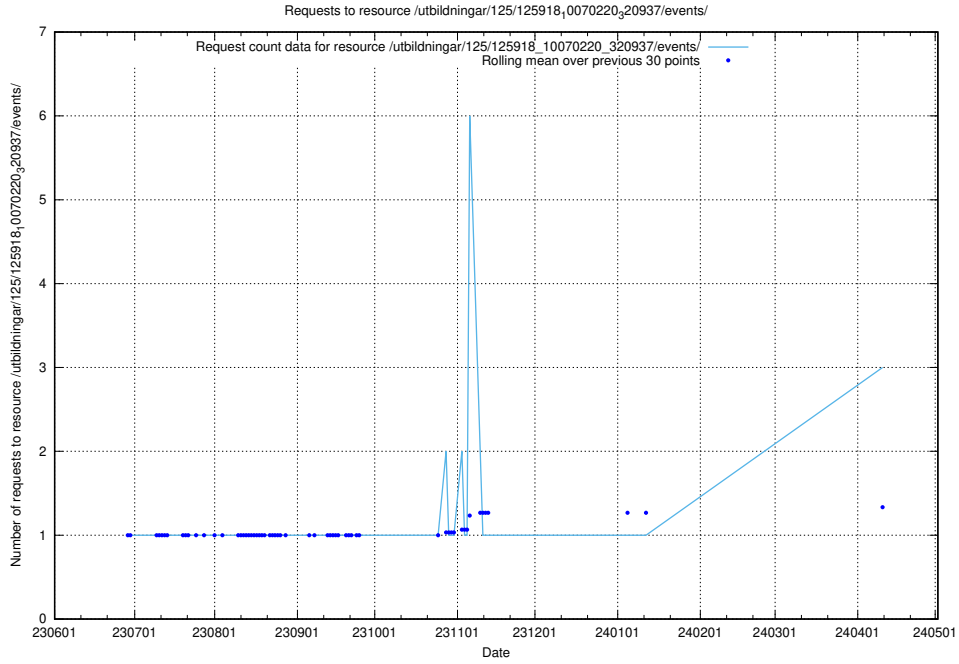

5.425 Usage of /utbildningar/125/125918_10070220_320937/events/

Here, we count the number of requests to resource /utbildningar/125/125918_10070220_320937/events/