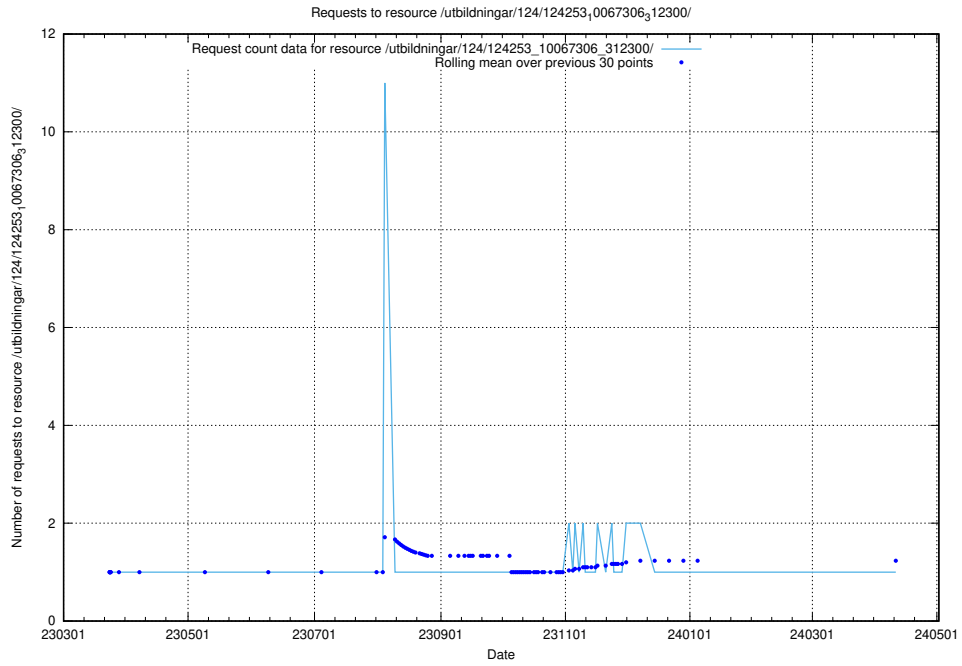

5.3834 Usage of /utbildningar/124/124253_10067306_312300/

Here, we count the number of requests to resource /utbildningar/124/124253_10067306_312300/.