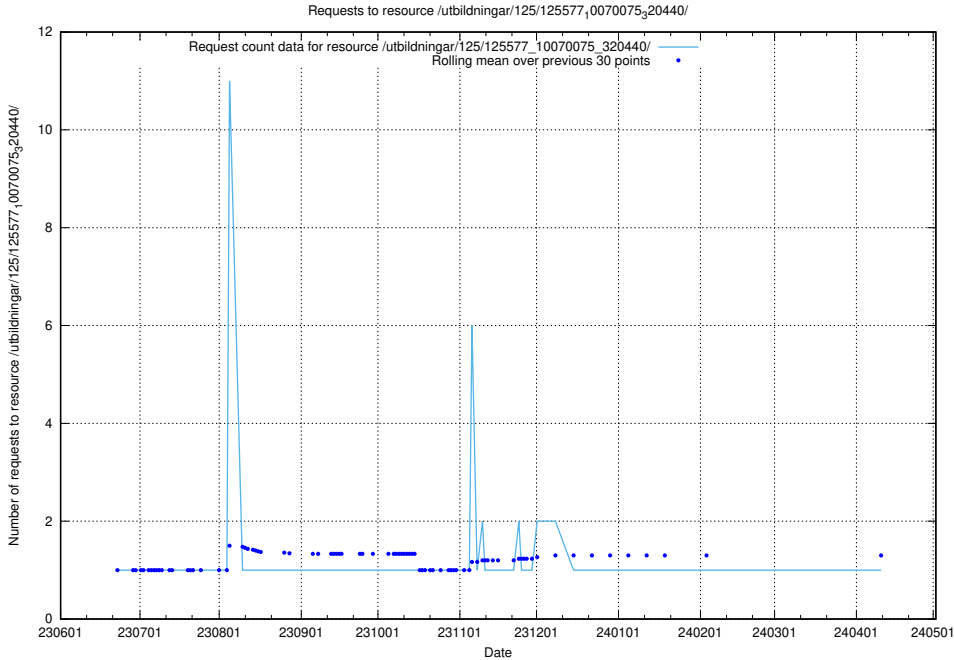

5.5539 Usage of /utbildningar/125/125577_10070075_320440/

Here, we count the number of requests to resource /utbildningar/125/125577_10070075_320440/.