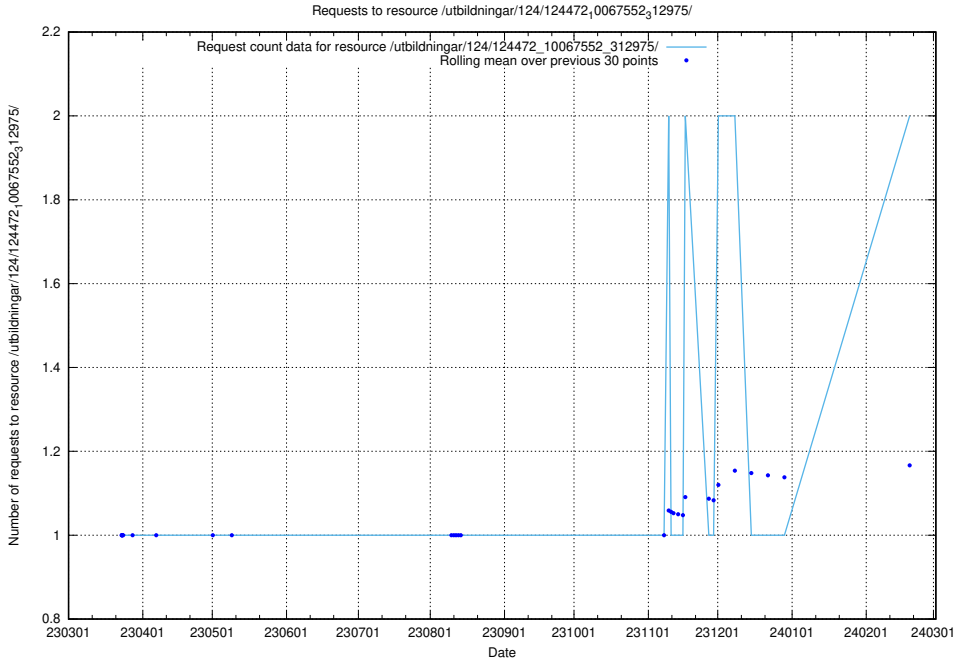

5.674 Usage of /utbildningar/124/124472_10067552_312975/

Here, we count the number of requests to resource /utbildningar/124/124472_10067552_312975/.