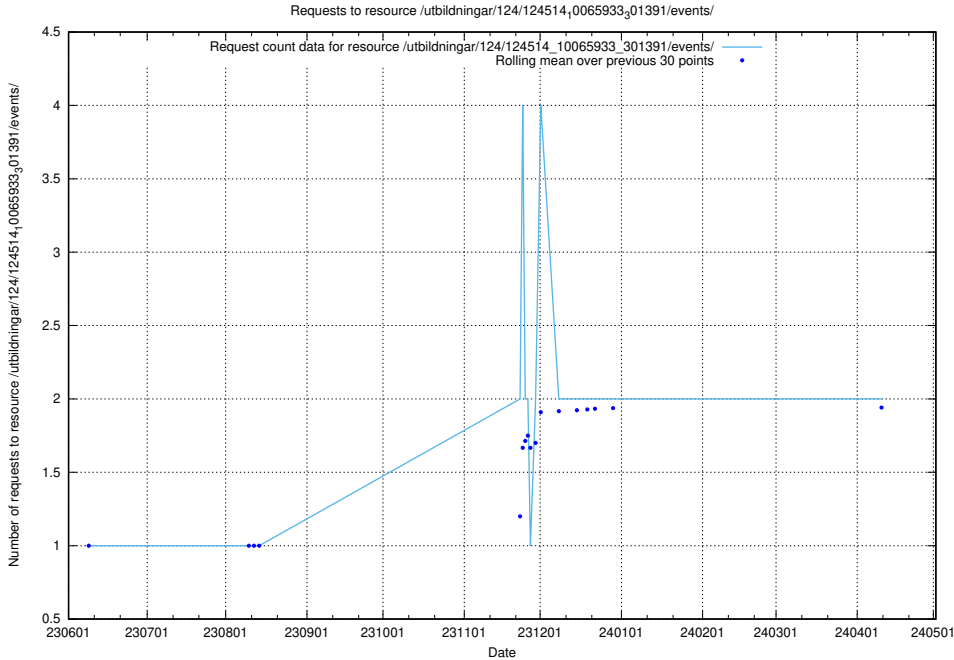

5.923 Usage of /utbildningar/124/124514_10065933_301391/events/

Here, we count the number of requests to resource /utbildningar/124/124514_10065933_301391/events/

5.924 Usage of /utbildningar/124/124455_10067678_313200/