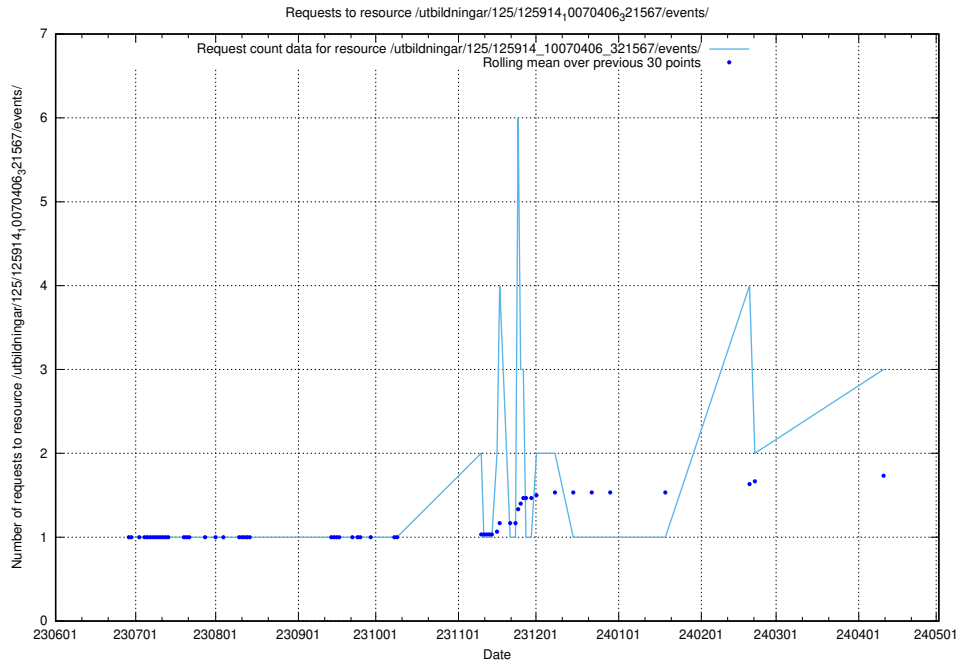

5.426 Usage of /utbildningar/125/125914_10070406_321567/events/

Here, we count the number of requests to resource /utbildningar/125/125914_10070406_321567/events/