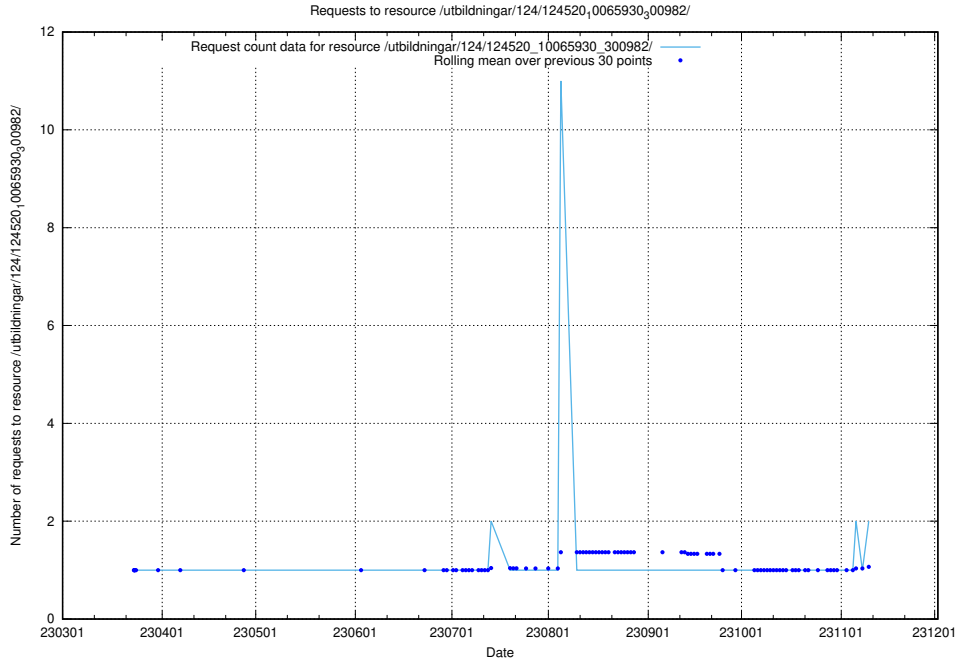

5.547 Usage of /utbildningar/124/124520_10065930_300982/

Here, we count the number of requests to resource /utbildningar/124/124520_10065930_300982/.