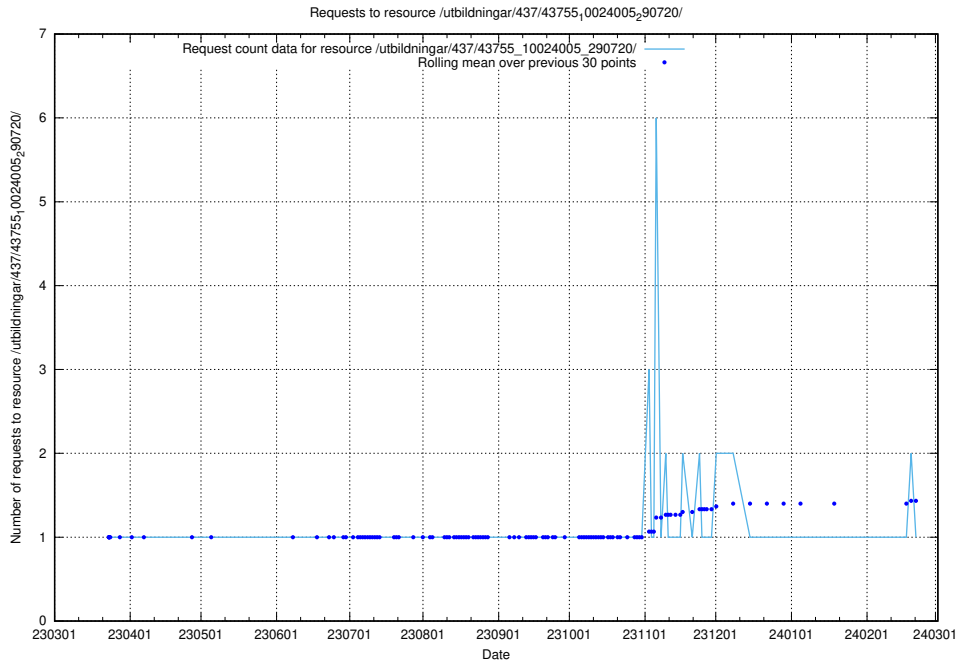

5.6156 Usage of /utbildningar/437/43755_10024005_290720/

Here, we count the number of requests to resource /utbildningar/437/43755_10024005_290720/.