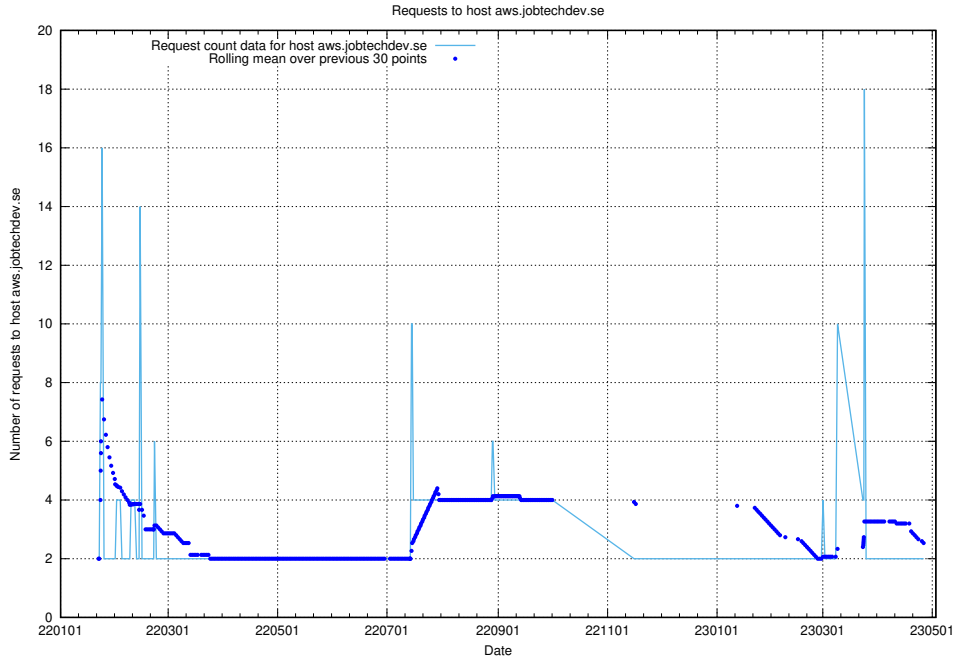

7.253 Usage of aws.jobtechdev.se

Here, we count the number of requests to host aws.jobtechdev.se.