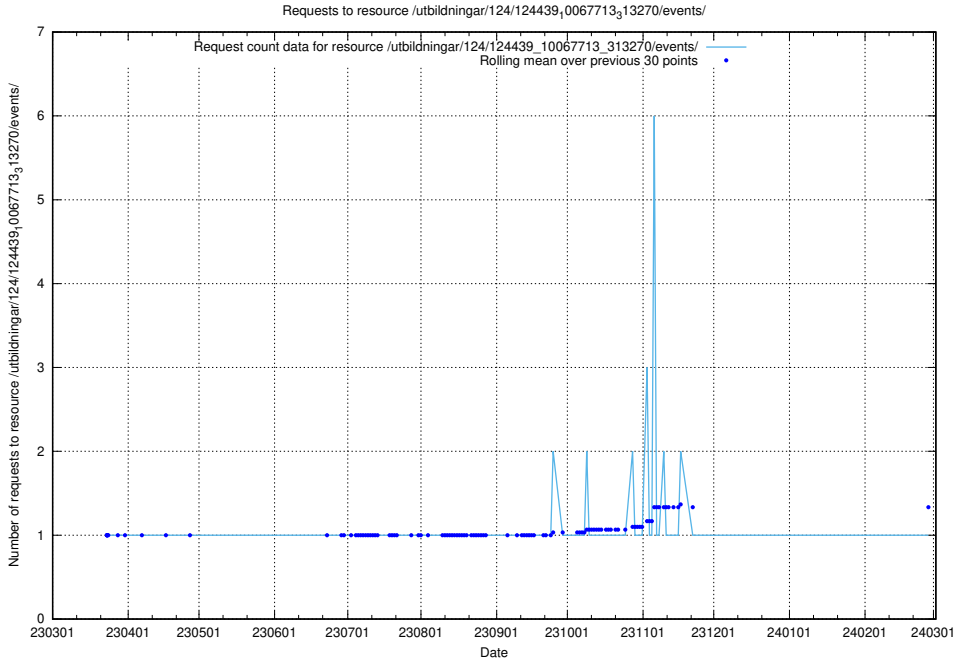

5.3408 Usage of /utbildningar/124/124439_10067713_313270/events/

Here, we count the number of requests to resource /utbildningar/124/124439_10067713_313270/events/