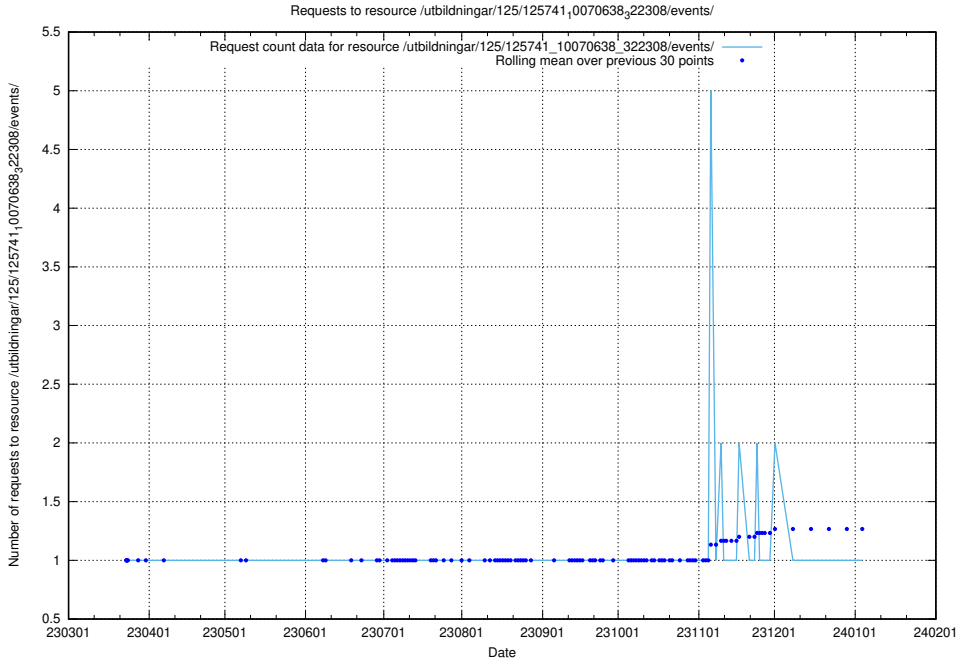

5.6272 Usage of /utbildningar/125/125741_10070638_322308/events/

Here, we count the number of requests to resource /utbildningar/125/125741_10070638_322308/events/