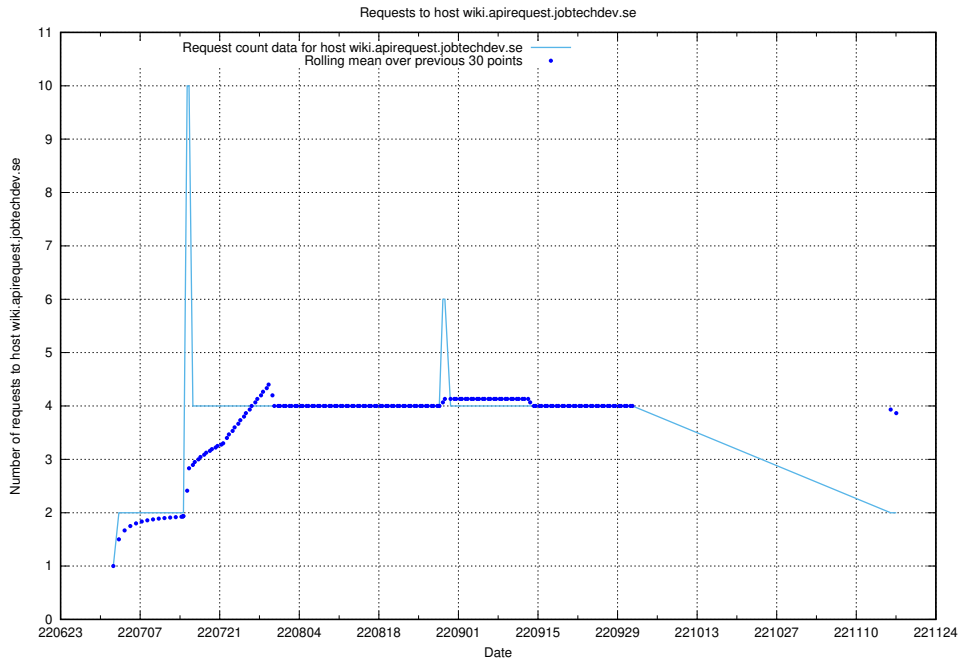

7.388 Usage of wiki.apirequest.jobtechdev.se

Here, we count the number of requests to host wiki.apirequest.jobtechdev.se.

7.389 Usage of wiki.api.jobtechdev.se

Here, we count the number of requests to host wiki.api.jobtechdev.se.