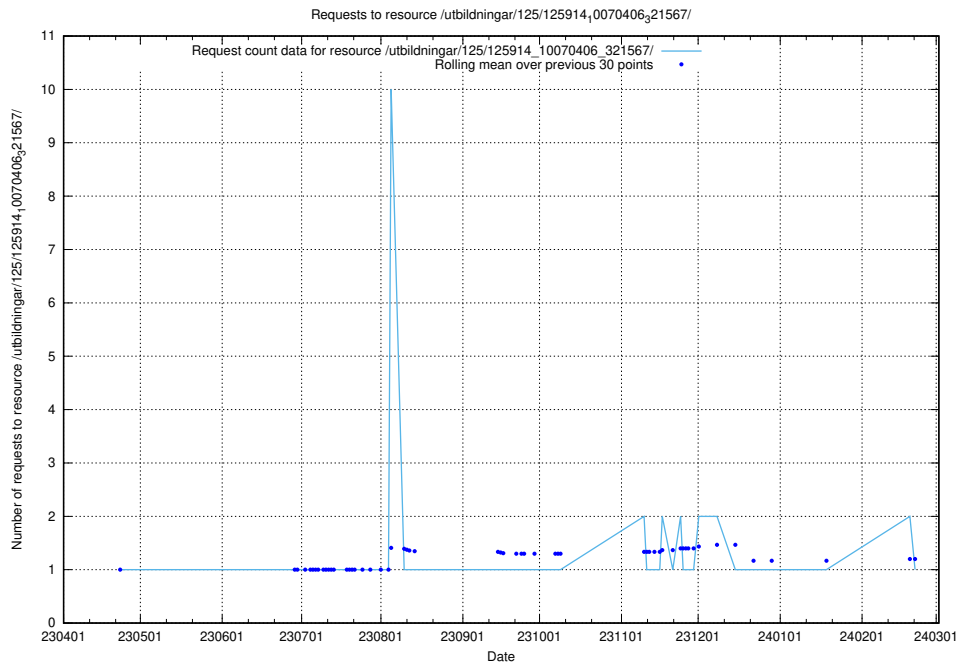

5.5837 Usage of /utbildningar/125/125914_10070406_321567/

Here, we count the number of requests to resource /utbildningar/125/125914_10070406_321567/.