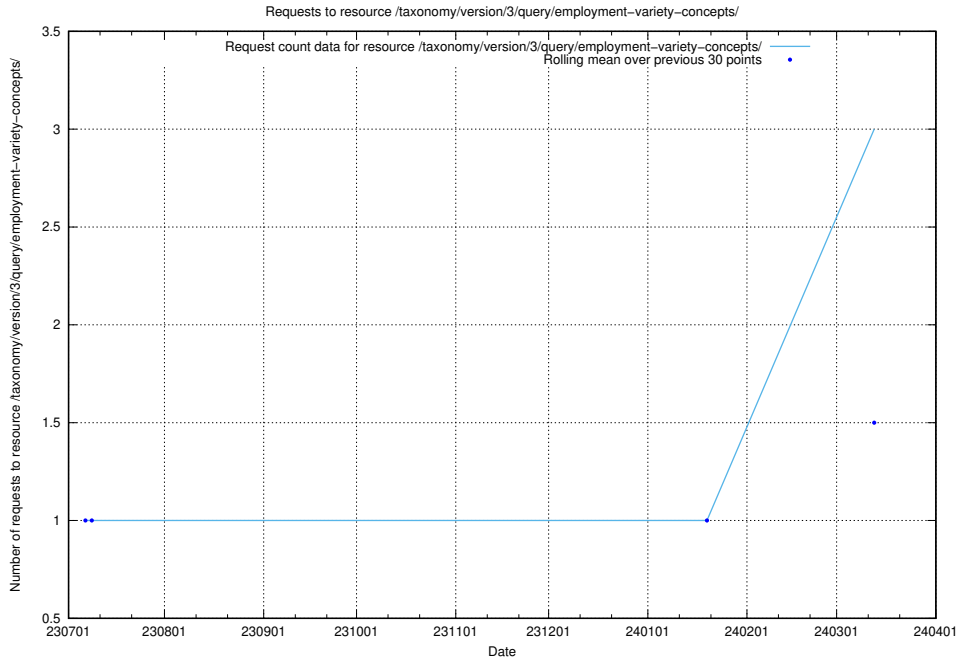

5.421 Usage of /taxonomy/version/3/query/employment-variety-concepts/

Here, we count the number of requests to resource /taxonomy/version/3/query/employment-variety-concepts/.