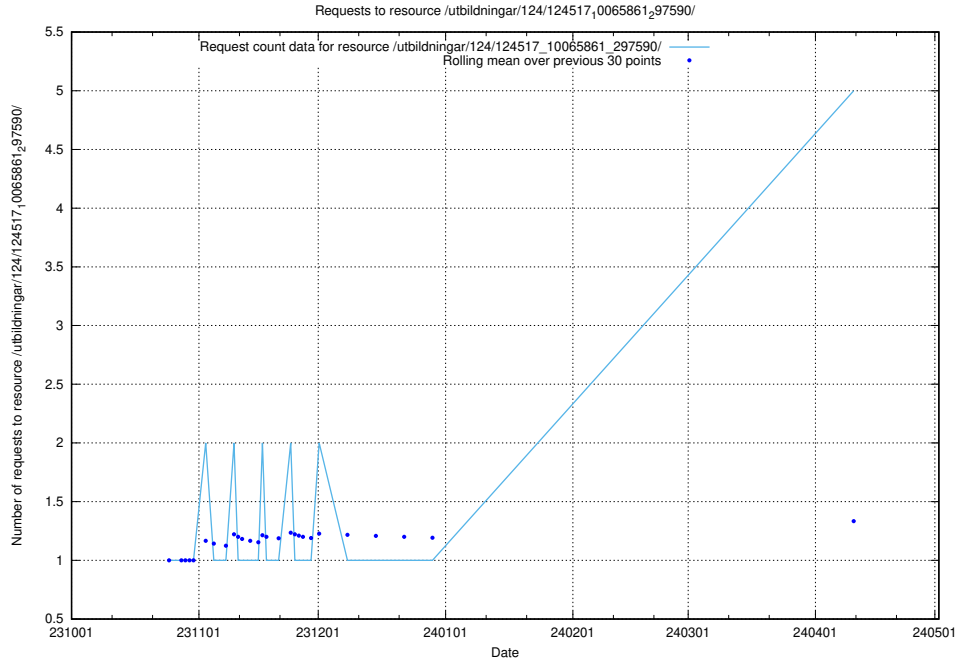

5.179 Usage of /utbildningar/124/124517_10065861_297590/

Here, we count the number of requests to resource /utbildningar/124/124517_10065861_297590/.