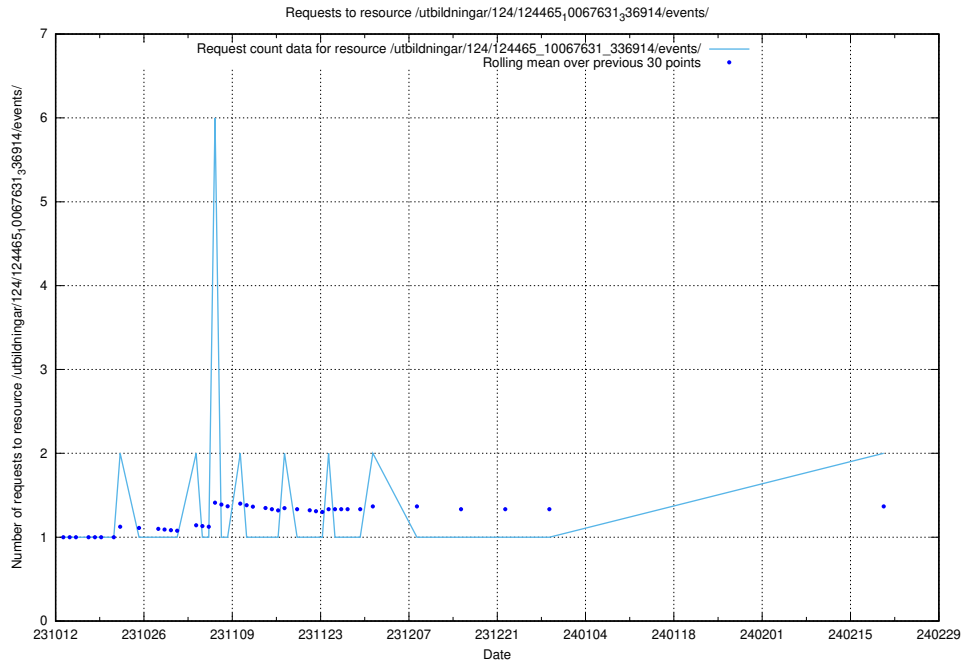

5.760 Usage of /utbildningar/124/124465_10067631_336914/events/

Here, we count the number of requests to resource /utbildningar/124/124465_10067631_336914/events/