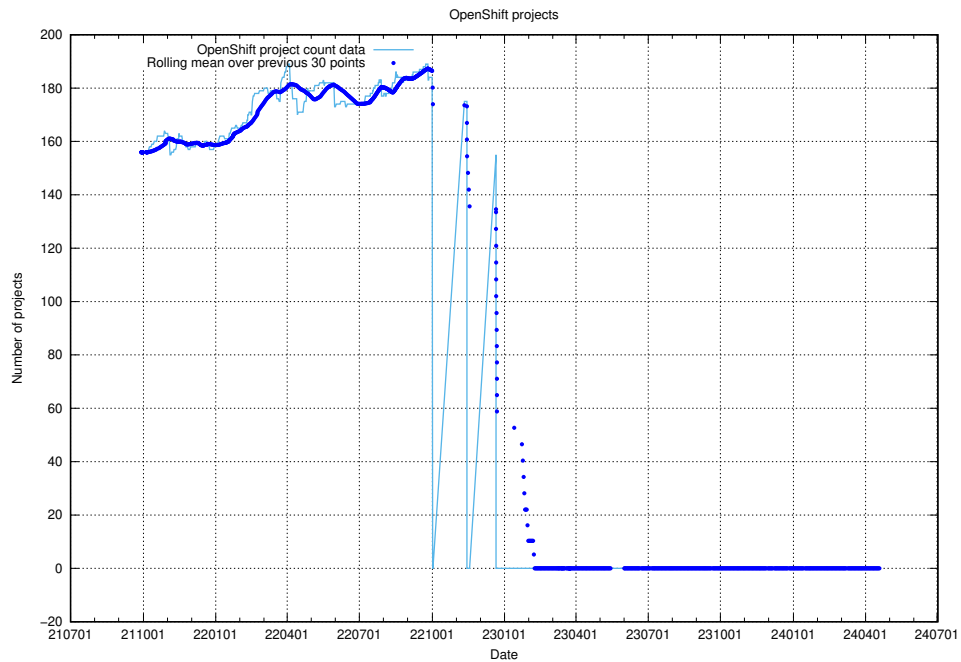

10.1 Number of projects in OpenShift

A graph of the number of projects in JobTech's production cluster of OpenShift.

¹⁰<https://console-openshift-console.prod.services.jtech.se>

11 Customer Relation Management