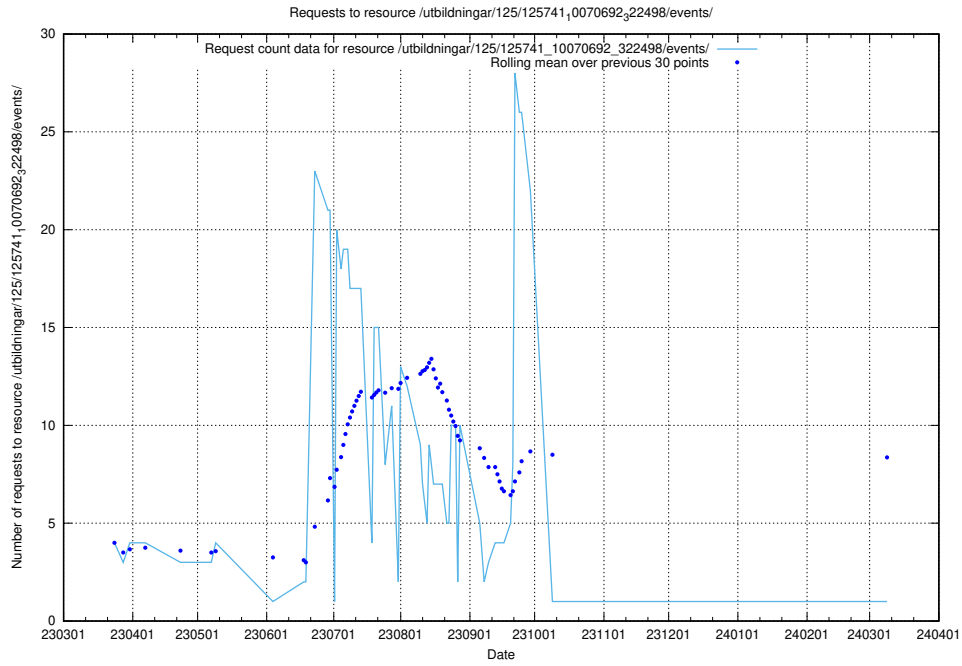

5.5894 Usage of /utbildningar/125/125741_10070692_322498/events/

Here, we count the number of requests to resource /utbildningar/125/125741_10070692_322498/events/

5.5895 Usage of /utbildningar/124/

Here, we count the number of requests to resource /utbildningar/124/.