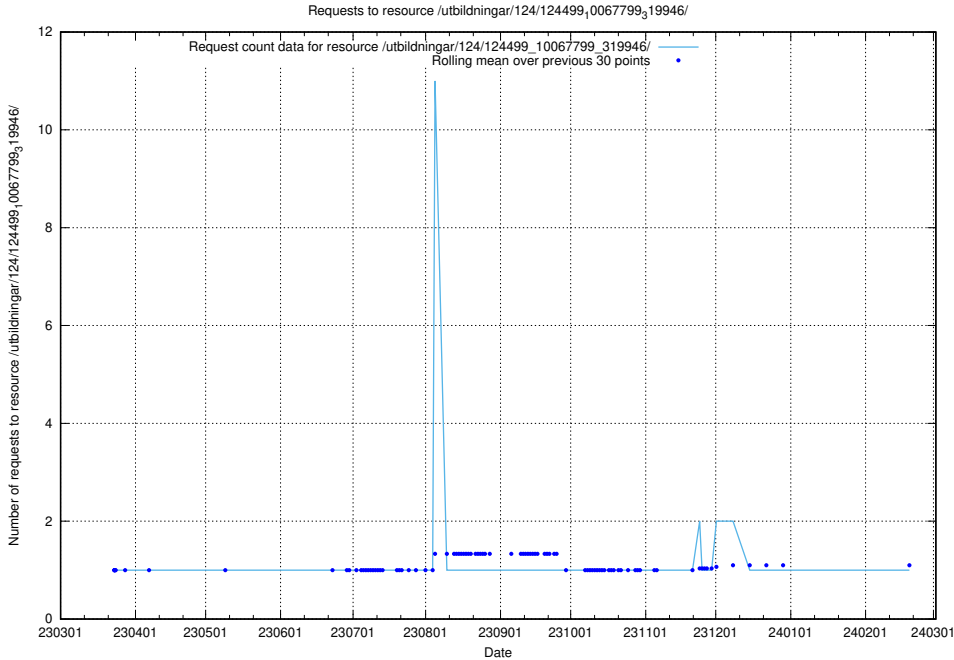

5.2320 Usage of /utbildningar/124/124499_10067799_319946/

Here, we count the number of requests to resource /utbildningar/124/124499_10067799_319946/.