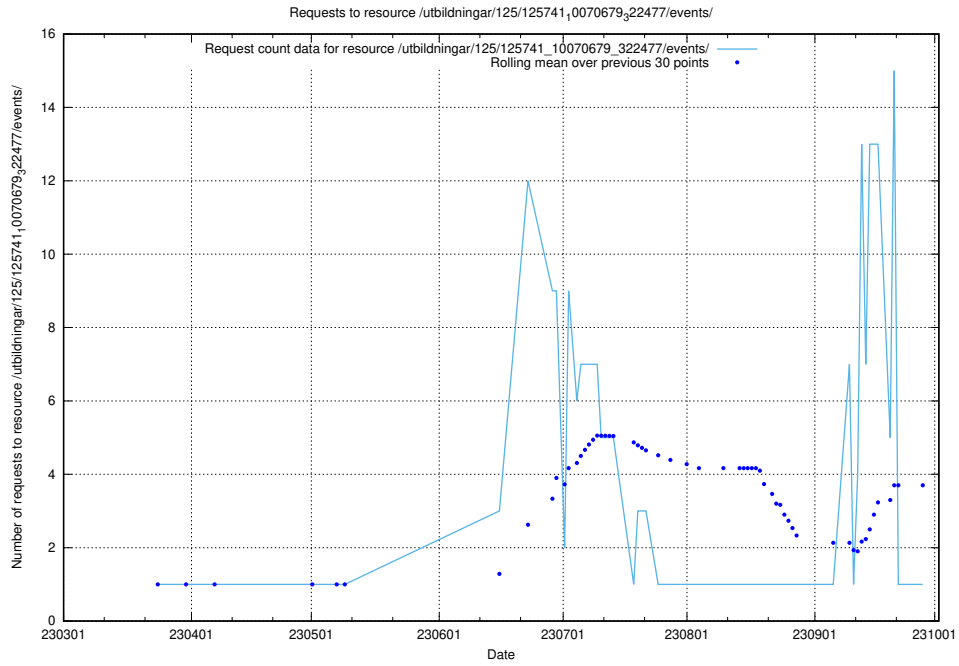

5.6020 Usage of /utbildningar/125/125741_10070679_322477/events/

Here, we count the number of requests to resource /utbildningar/125/125741_10070679_322477/events/