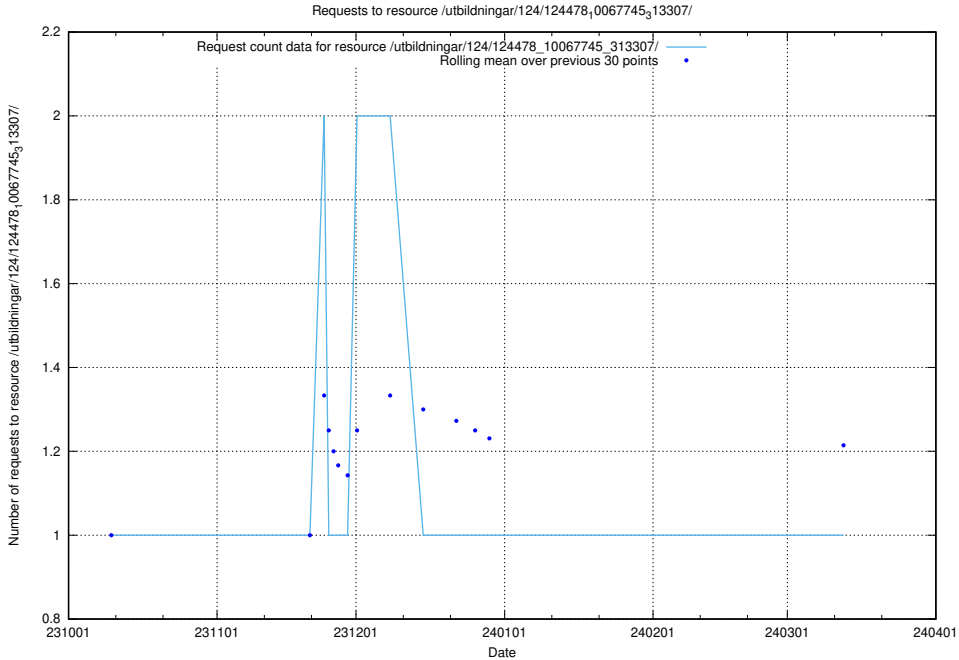

5.4208 Usage of /utbildningar/124/124478_10067745_313307/

Here, we count the number of requests to resource /utbildningar/124/124478_10067745_313307/.