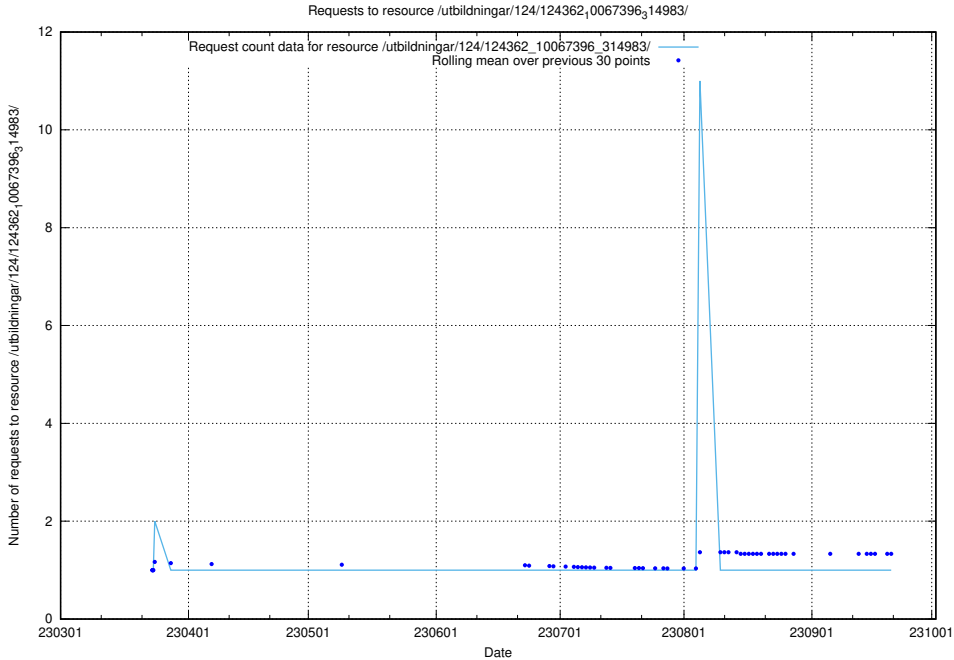

5.3610 Usage of /utbildningar/124/124362_10067396_314983/

Here, we count the number of requests to resource /utbildningar/124/124362_10067396_314983/.