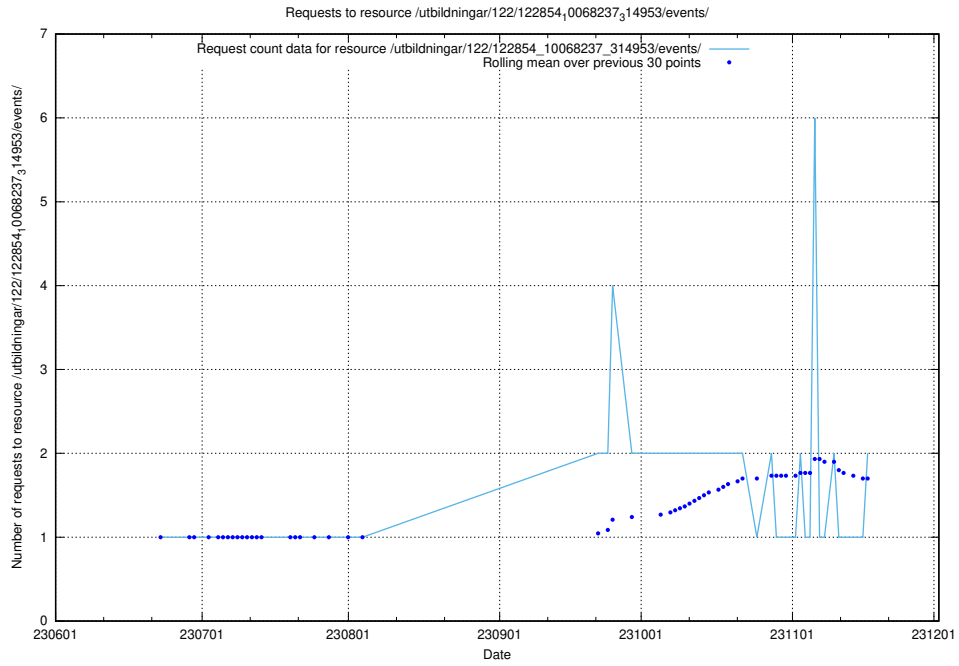

5.911 Usage of /utbildningar/122/122854_10068237_314953/events/

Here, we count the number of requests to resource /utbildningar/122/122854_10068237_314953/events/