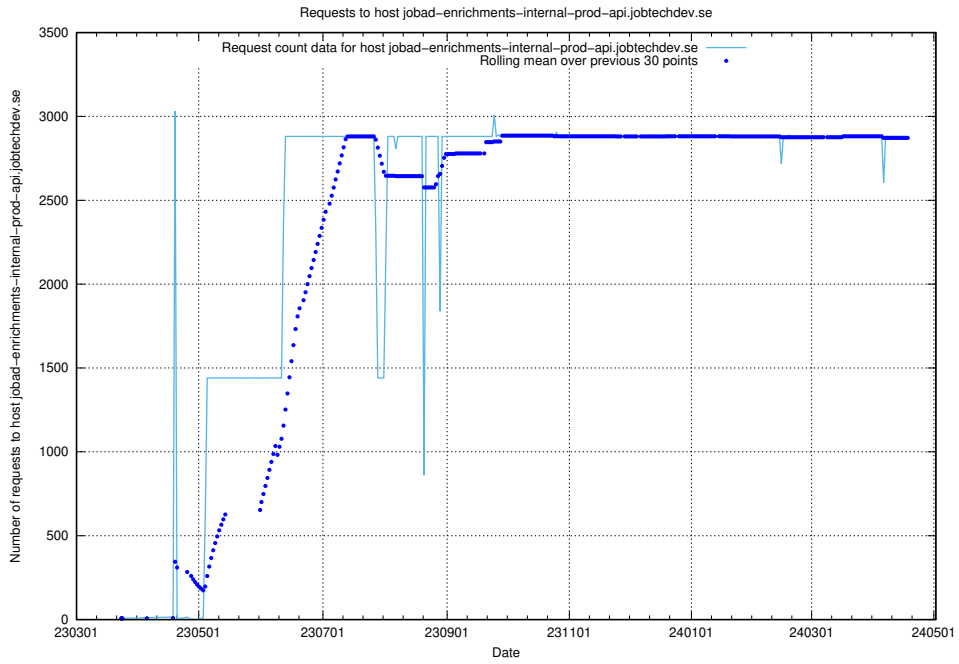

7.16 Usage of jobad-enrichments-internal-prod-api.jobtechdev.se

Here, we count the number of requests to host jobad-enrichments-internal-prod-api.jobtechdev.se.