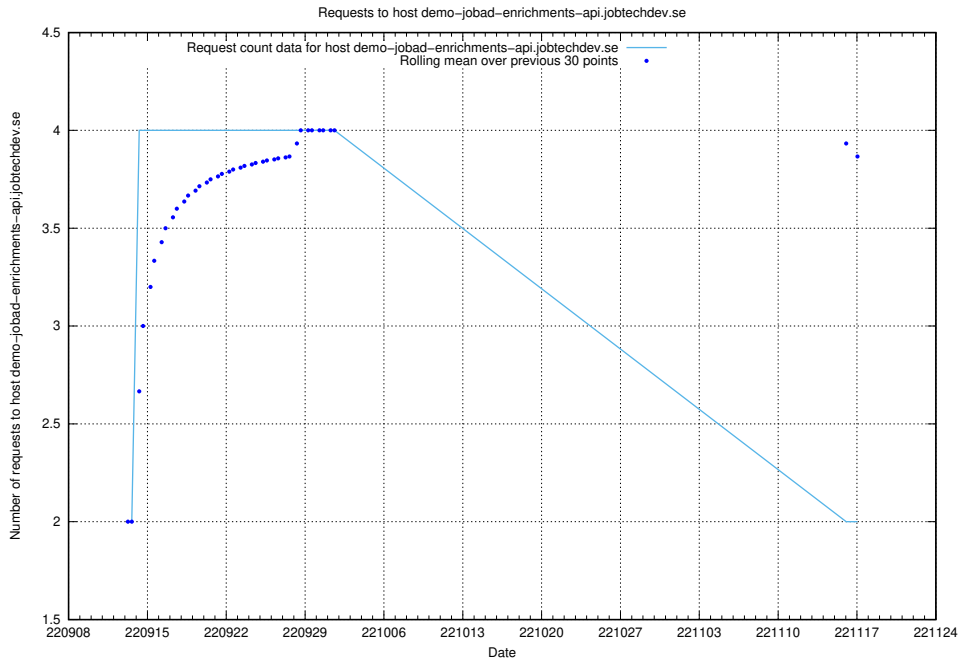

Here, we count the number of requests to host demo-jobad-enrichments-api.jobtechdev.se.

7.321 Usage of www.elk.jobtechdev.se

Here, we count the number of requests to host www.elk.jobtechdev.se.

7.322 Usage of 298c50ba-0e74-4c90-bcf6-cac3bb670172.jobtechdev.se