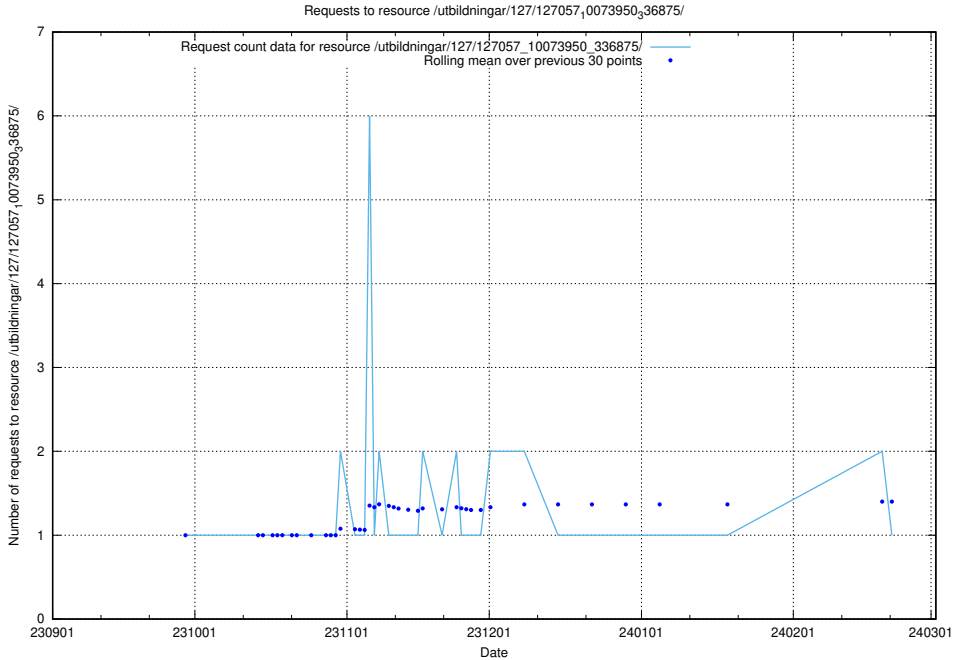

5.4273 Usage of /utbildningar/127/127057_10073950_336875/

Here, we count the number of requests to resource /utbildningar/127/127057_10073950_336875/.