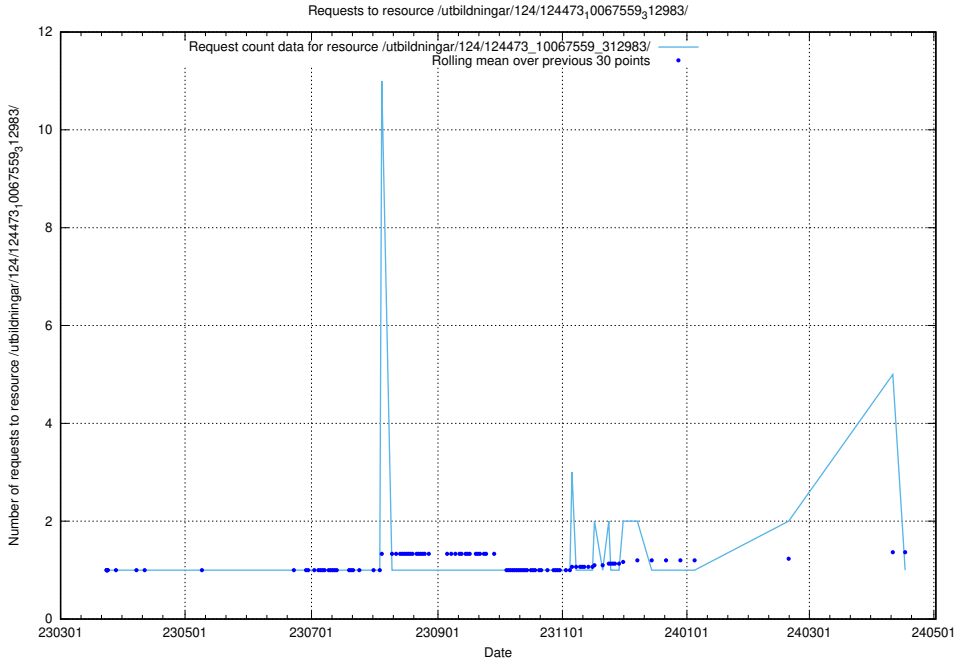

5.2780 Usage of /utbildningar/124/124473_10067559_312983/

Here, we count the number of requests to resource /utbildningar/124/124473_10067559_312983/.