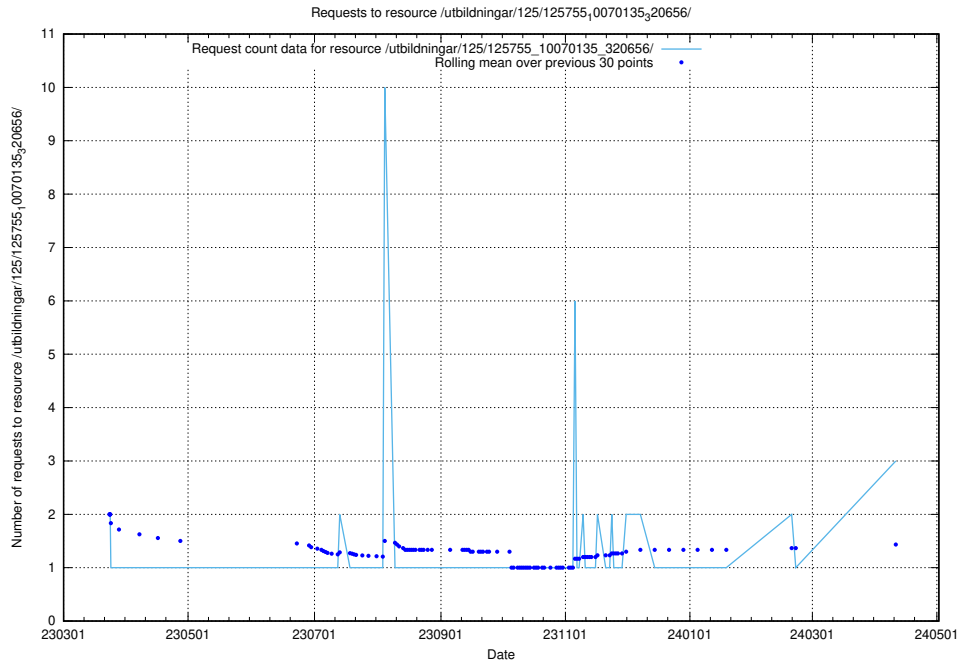

5.501 Usage of /utbildningar/125/125755_10070135_320656/

Here, we count the number of requests to resource /utbildningar/125/125755_10070135_320656/.