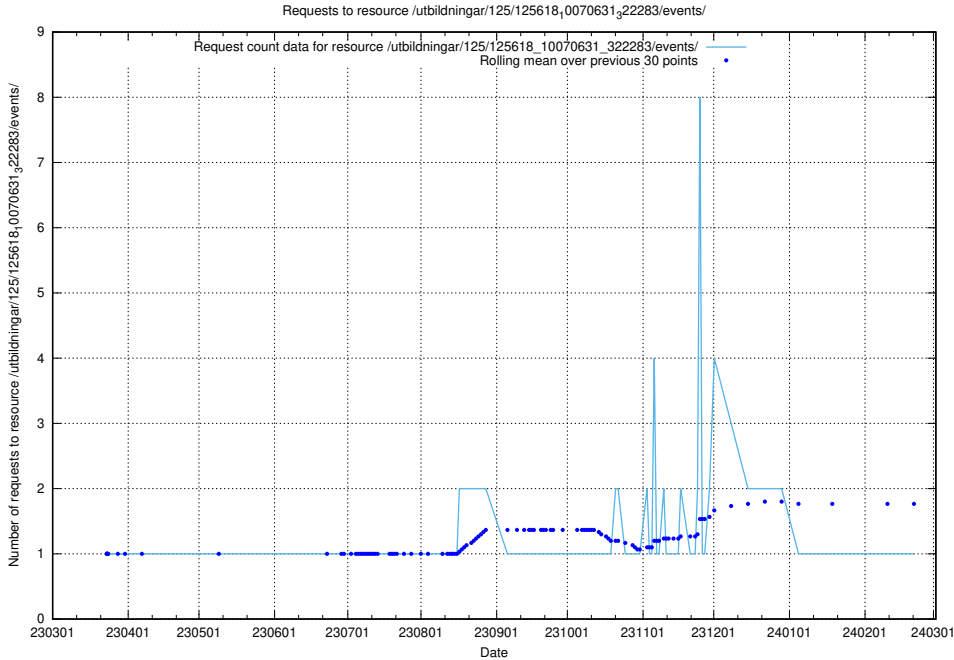

5.1124 Usage of /utbildningar/125/125618_10070631_322283/events/

Here, we count the number of requests to resource /utbildningar/125/125618_10070631_322283/events/