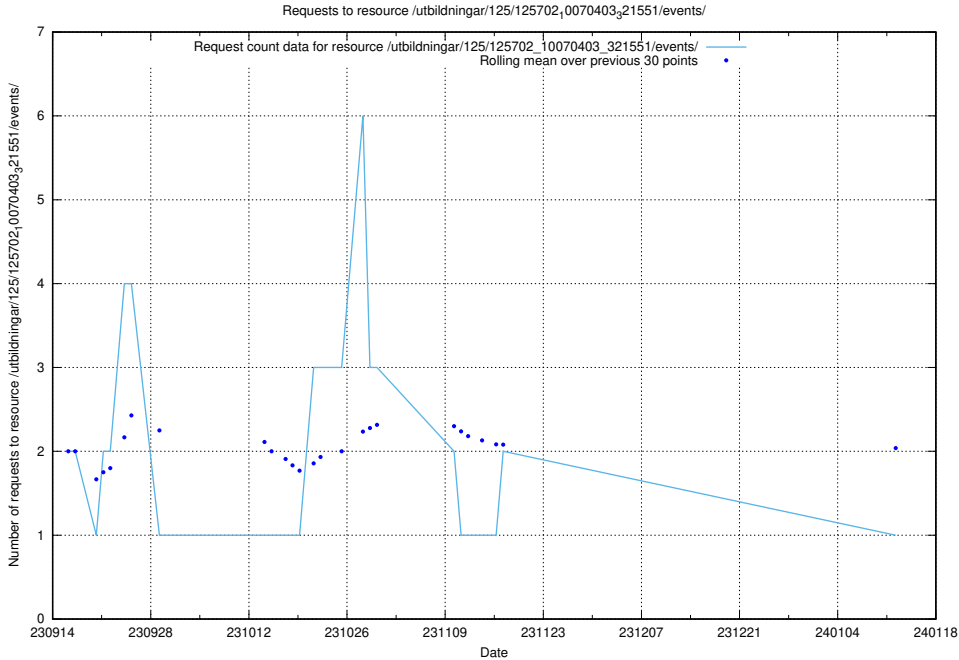

5.4366 Usage of /utbildningar/125/125702_10070403_321551/events/

Here, we count the number of requests to resource /utbildningar/125/125702_10070403_321551/events/