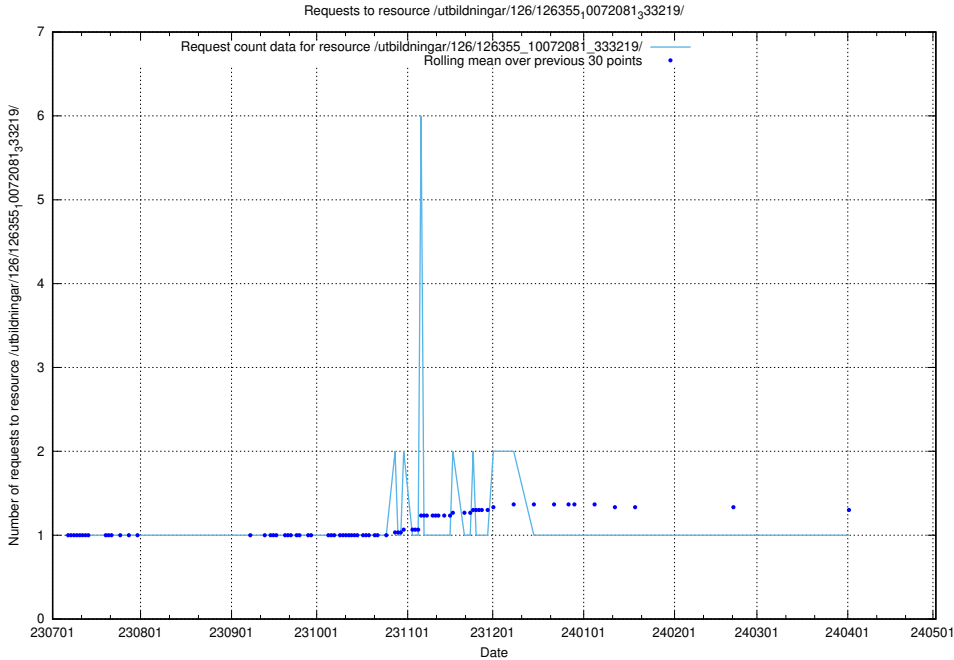

5.5123 Usage of /utbildningar/126/126355_10072081_333219/

Here, we count the number of requests to resource /utbildningar/126/126355_10072081_333219/.