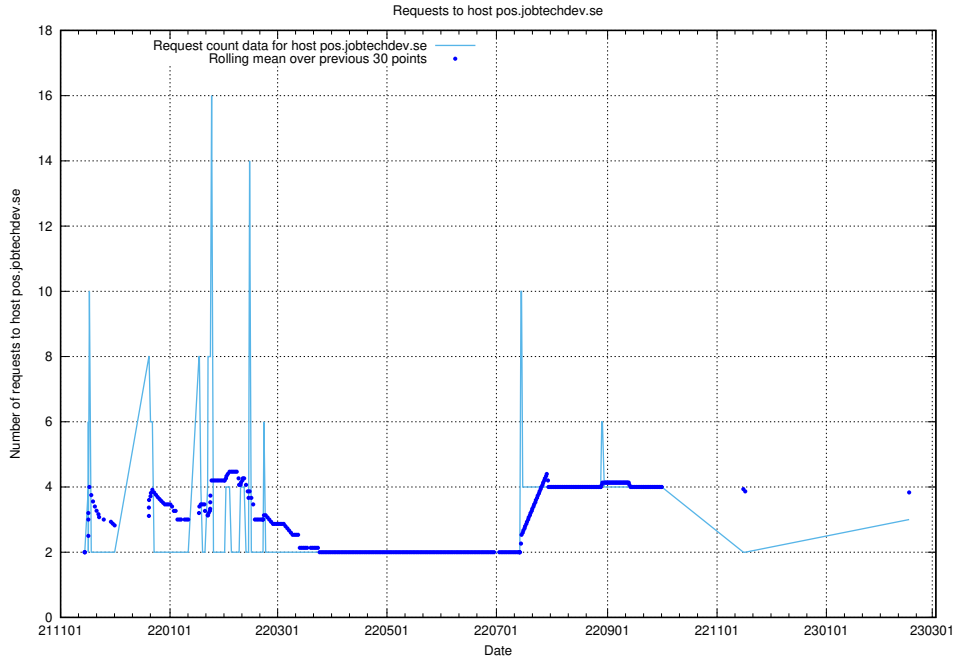

7.231 Usage of pos.jobtechdev.se

Here, we count the number of requests to host pos.jobtechdev.se.