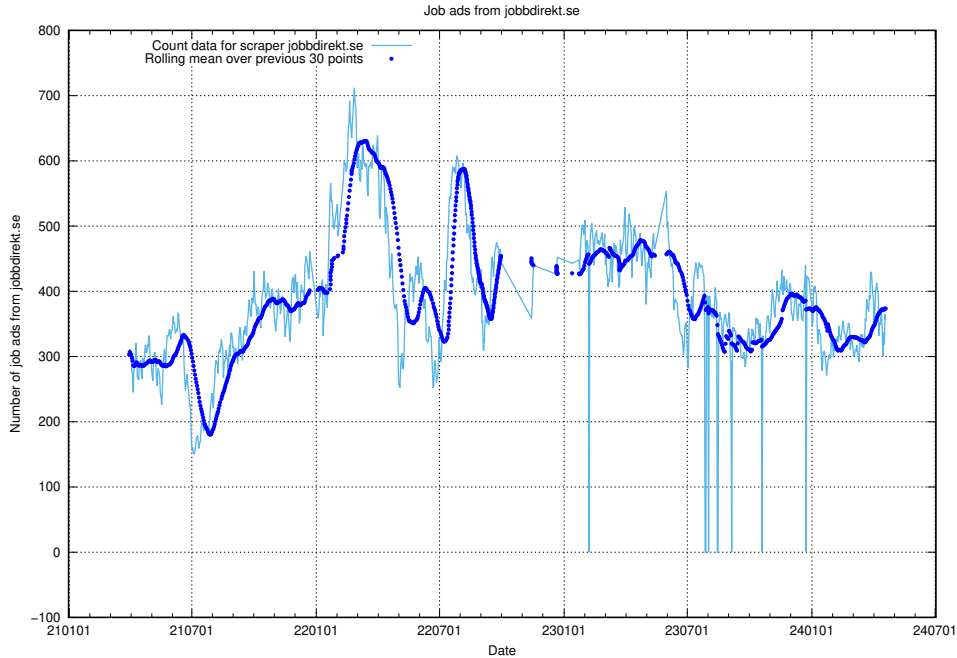

13.10 Number of ads by scraper jobbdirekt.se

Here, we count the number of job ads scraped from jobbdirekt.se.