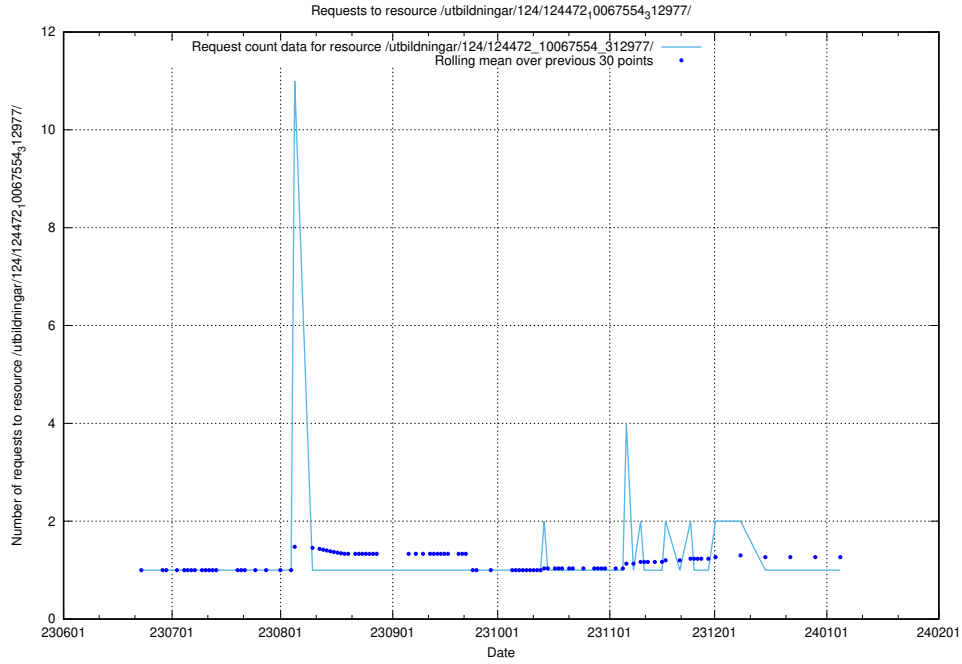

5.5615 Usage of /utbildningar/124/124472_10067554_312977/

Here, we count the number of requests to resource /utbildningar/124/124472_10067554_312977/.