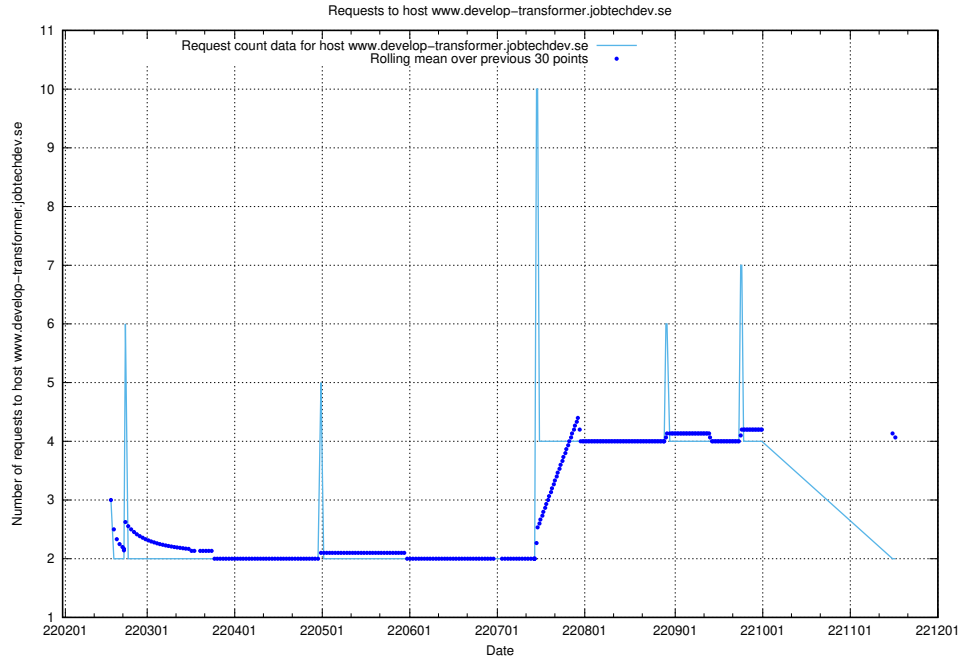

7.534 Usage of `www.develop-transformer.jobtechdev.se`

Here, we count the number of requests to host `www.develop-transformer.jobtechdev.se`.

7.535 Usage of standby.jobtechdev.se

Here, we count the number of requests to host standby.jobtechdev.se.