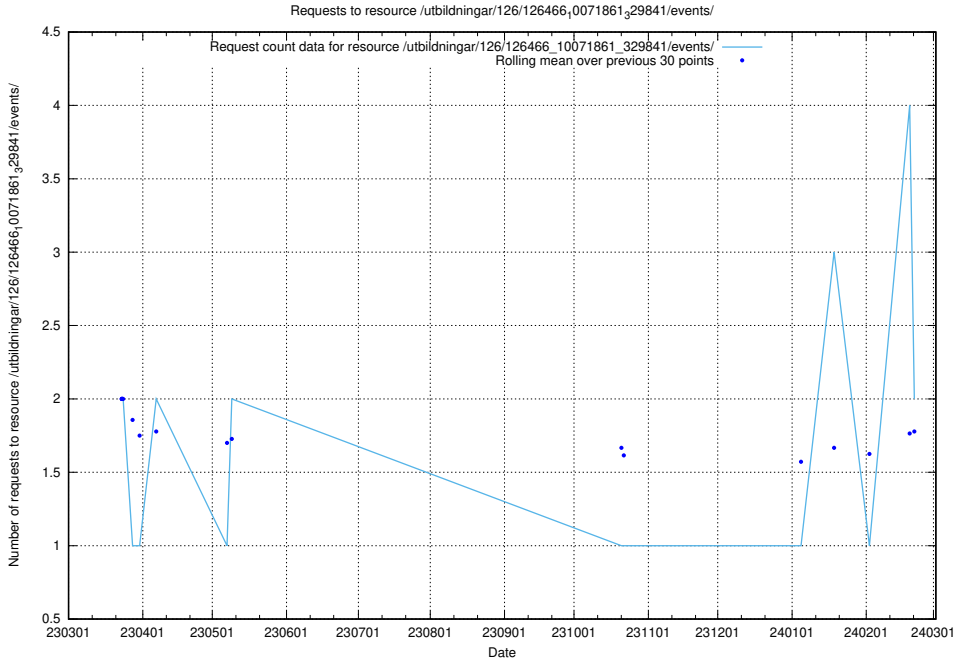

5.993 Usage of /utbildningar/126/126466_10071861_329841/events/

Here, we count the number of requests to resource /utbildningar/126/126466_10071861_329841/events/