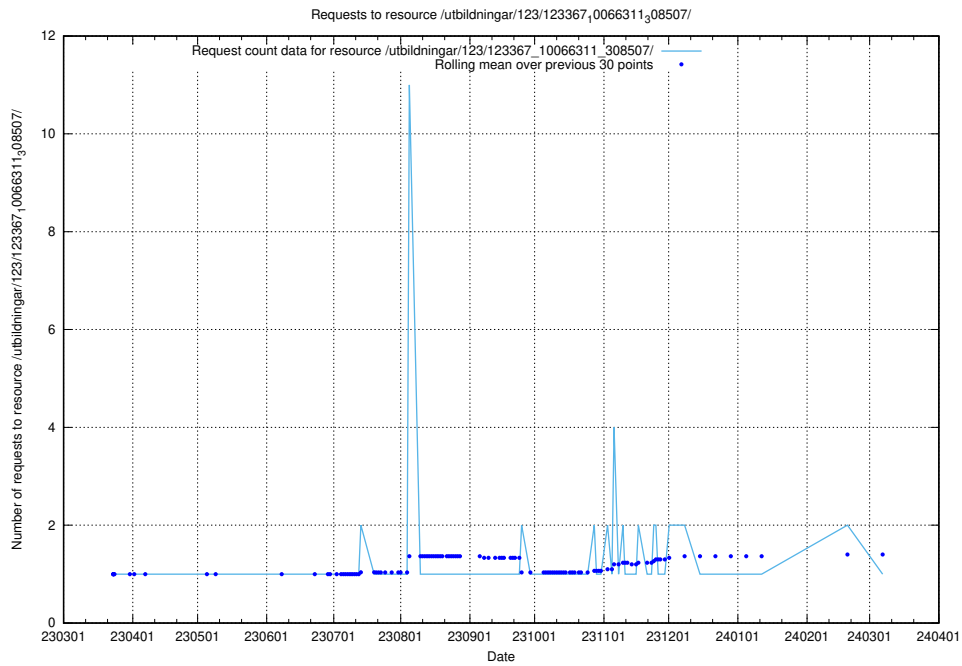

5.4345 Usage of /utbildningar/123/123367_10066311_308507/

Here, we count the number of requests to resource /utbildningar/123/123367_10066311_308507/.