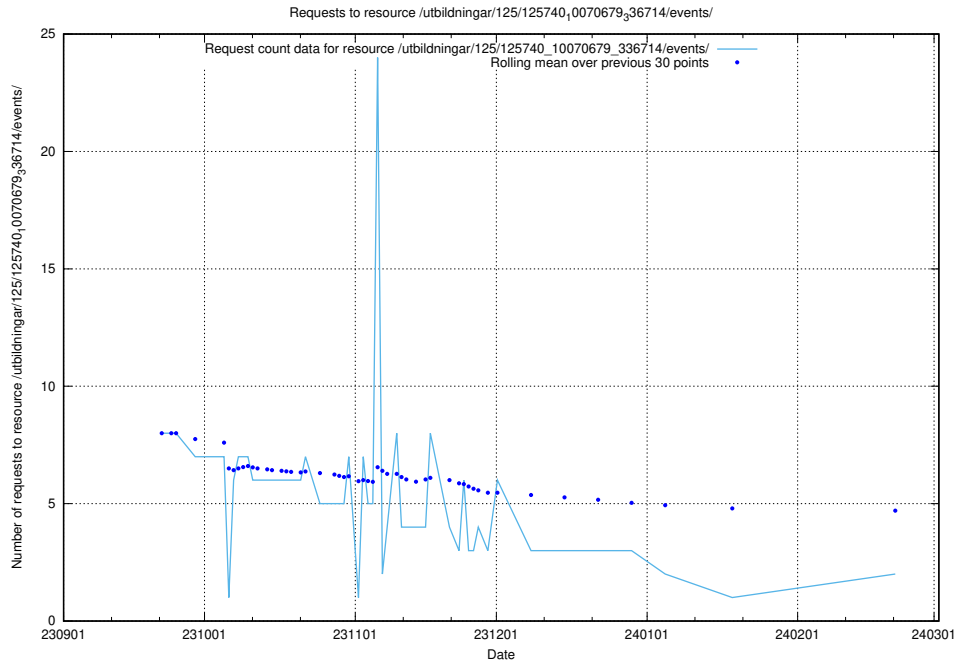

5.773 Usage of /utbildningar/125/125740_10070679_336714/events/

Here, we count the number of requests to resource /utbildningar/125/125740_10070679_336714/events/