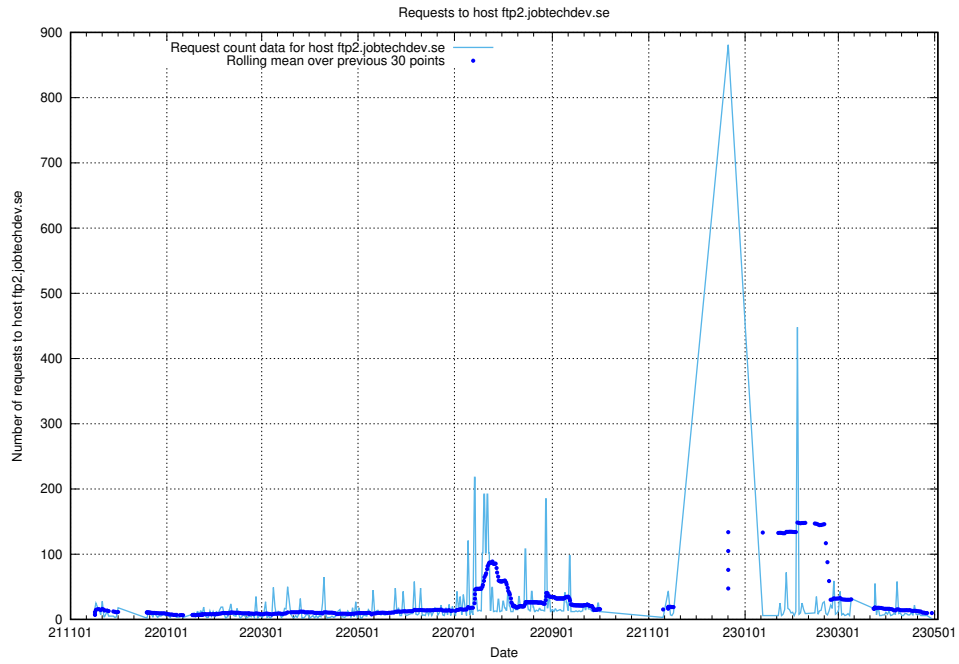

7.654 Usage of ftp2.jobtechdev.se

Here, we count the number of requests to host ftp2.jobtechdev.se.