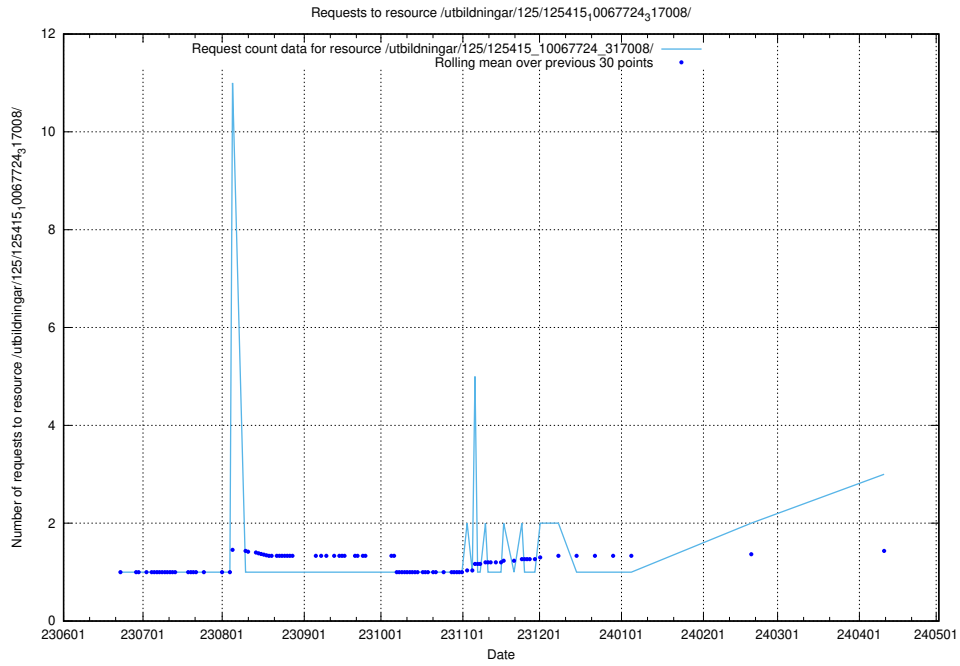

5.438 Usage of /utbildningar/125/125415_10067724_317008/

Here, we count the number of requests to resource /utbildningar/125/125415_10067724_317008/.