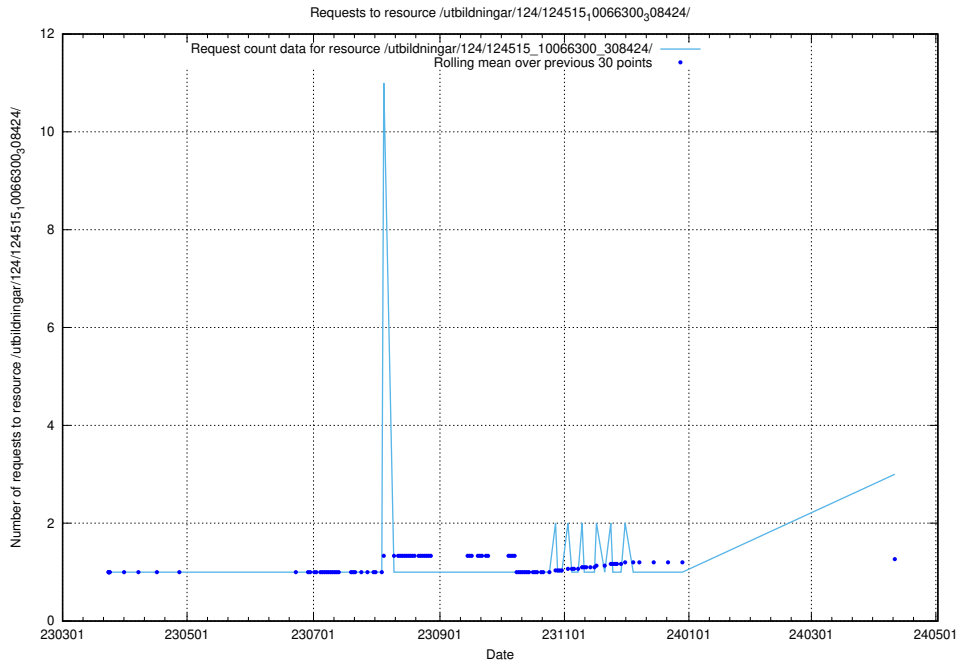

5.320 Usage of /utbildningar/124/124515_10066300_308424/

Here, we count the number of requests to resource /utbildningar/124/124515_10066300_308424/.