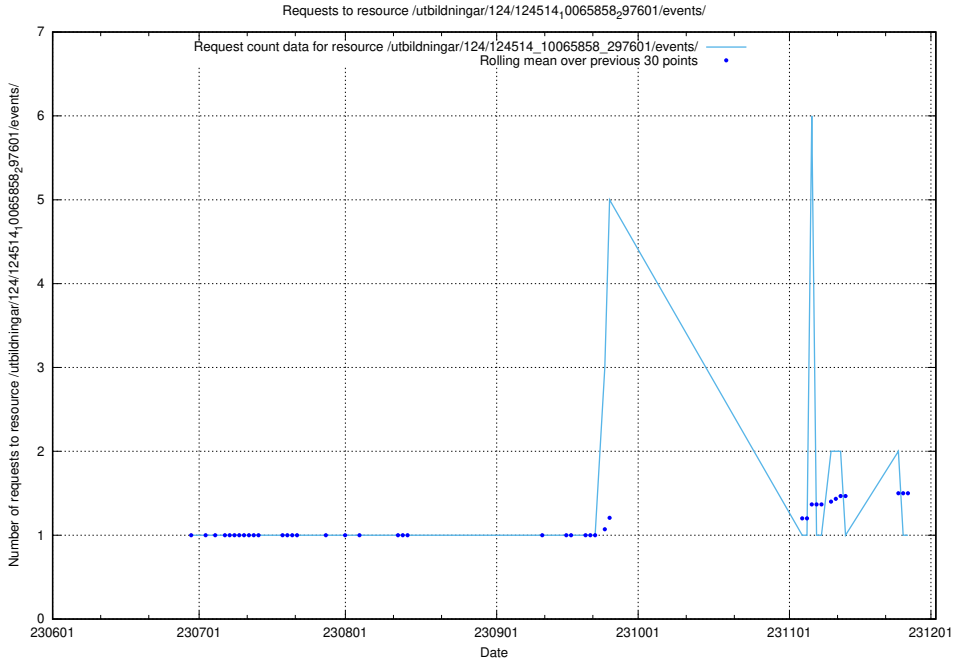

5.5213 Usage of /utbildningar/124/124514_10065858_297601/events/

Here, we count the number of requests to resource /utbildningar/124/124514_10065858_297601/events/