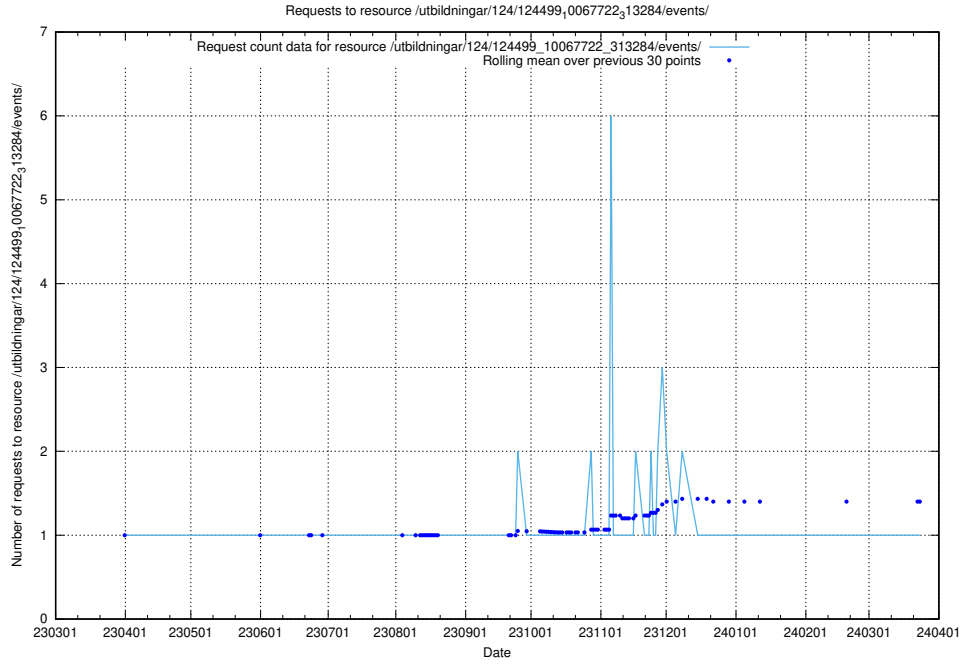

5.5869 Usage of /utbildningar/124/124499_10067722_313284/events/

Here, we count the number of requests to resource /utbildningar/124/124499_10067722_313284/events/