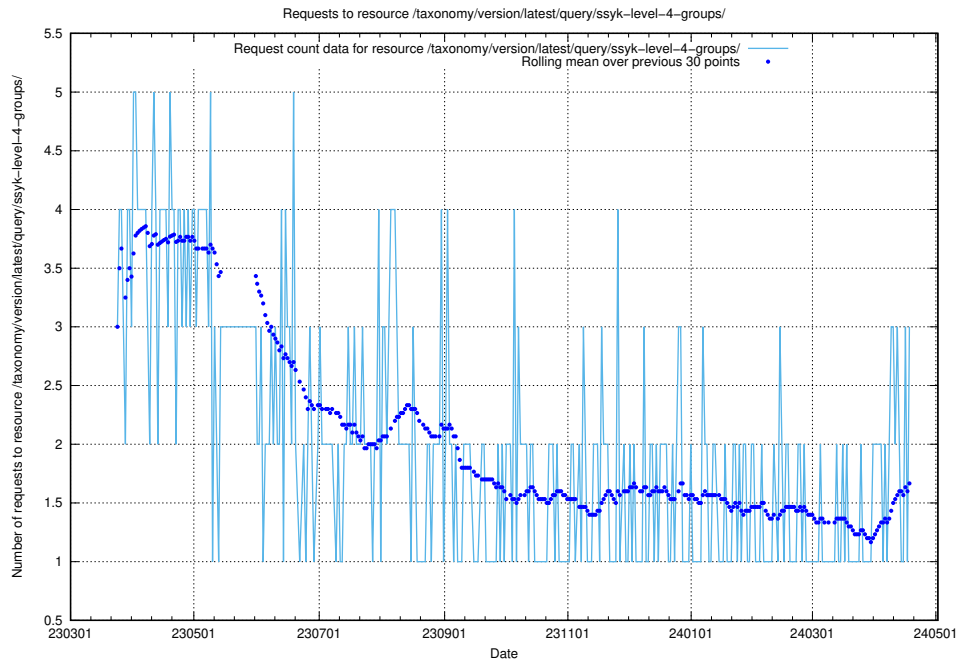

5.478 Usage of /taxonomy/version/latest/query/ssyk-level-4-groups/

Here, we count the number of requests to resource /taxonomy/version/latest/query/ssyk-level-4-groups/.