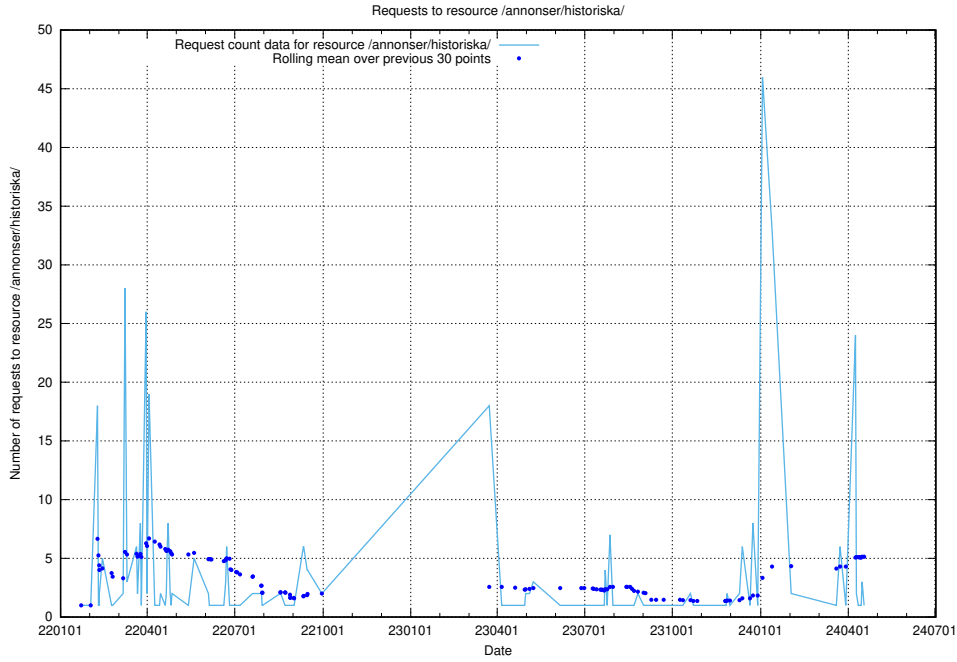

5.4971 Usage of /annonser/historiska/

Here, we count the number of requests to resource /annonser/historiska/.