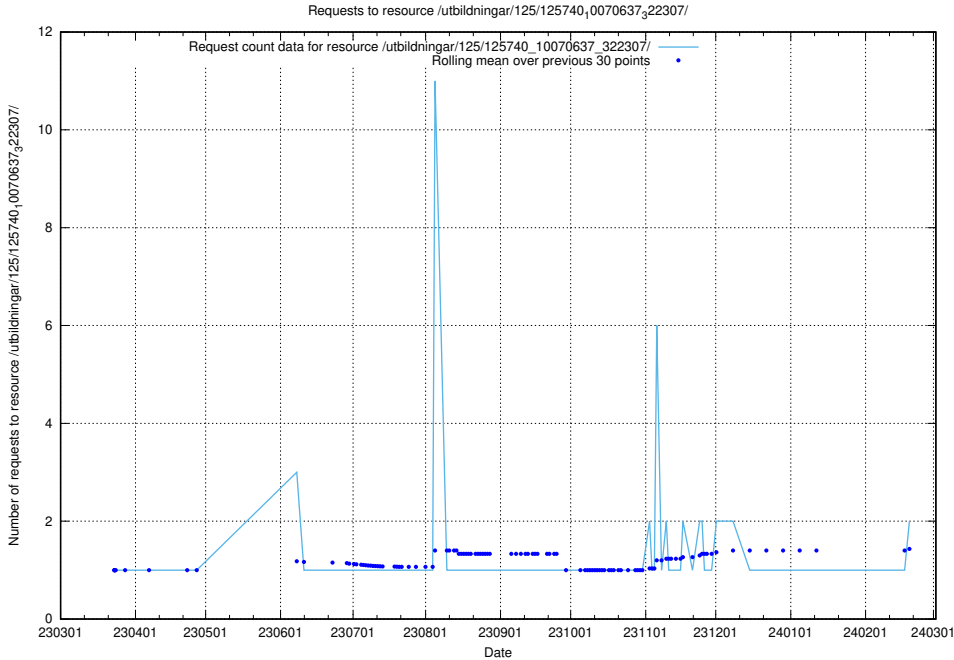

5.521 Usage of /utbildningar/125/125740_10070637_322307/

Here, we count the number of requests to resource /utbildningar/125/125740_10070637_322307/.