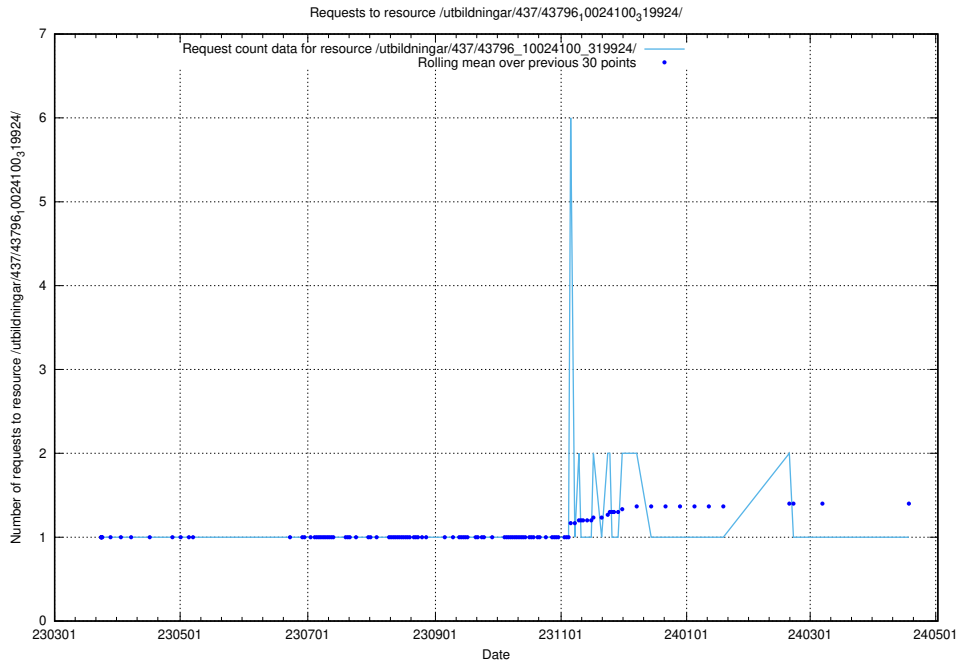

5.6138 Usage of /utbildningar/437/43796_10024100_319924/

Here, we count the number of requests to resource /utbildningar/437/43796_10024100_319924/.