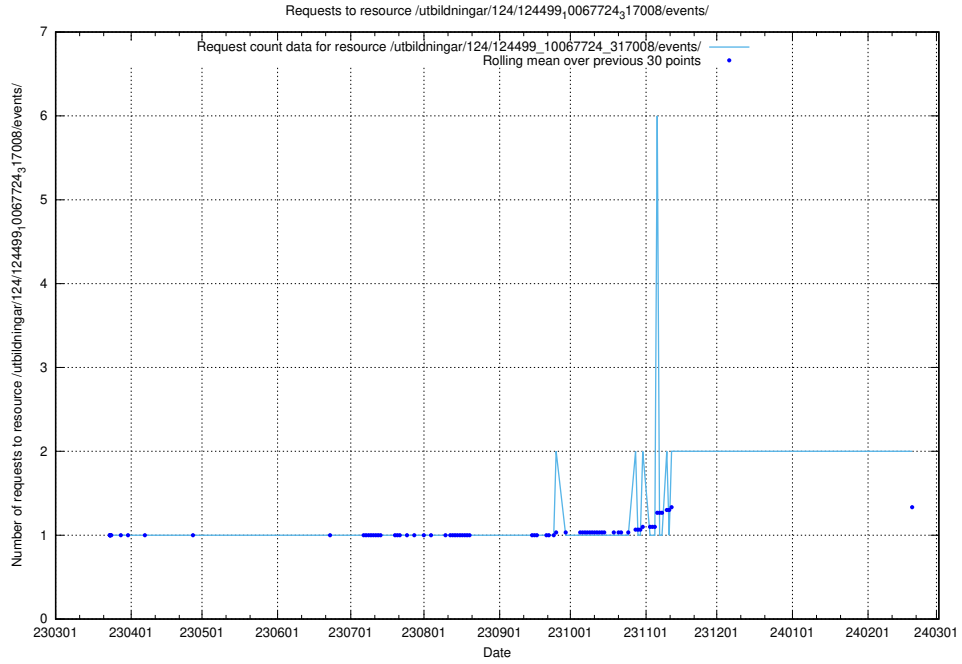

5.608 Usage of /utbildningar/124/124499_10067724_317008/events/

Here, we count the number of requests to resource /utbildningar/124/124499_10067724_317008/events/