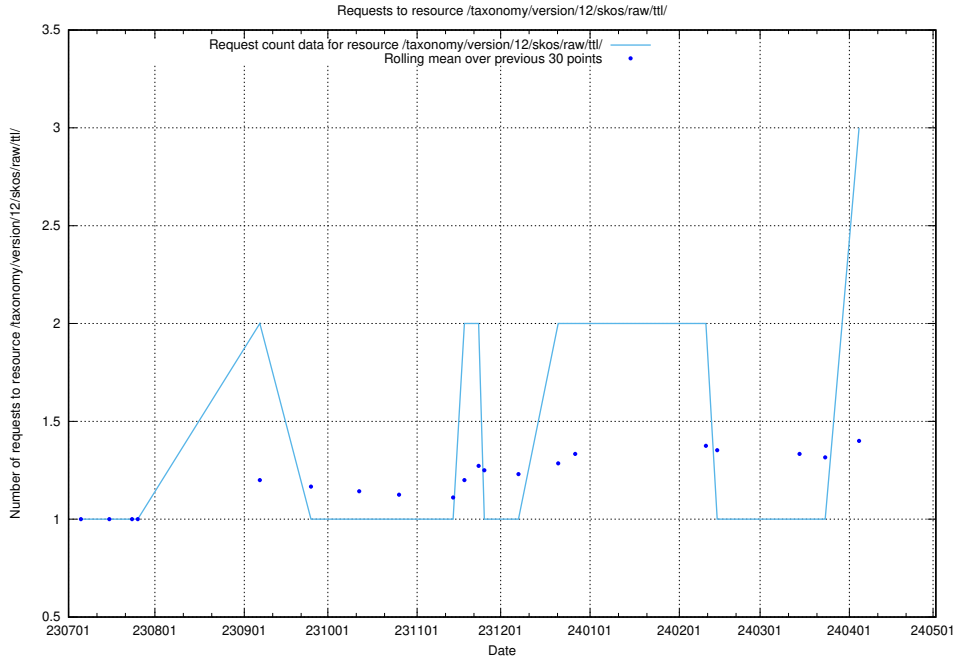

5.424 Usage of /utbildningar/106/106995_10040732_55261/events/

Here, we count the number of requests to resource /utbildningar/106/106995_10040732_55261/events/.

5.425 Usage of /utbildningar/125/125918_10070220_320937/events/