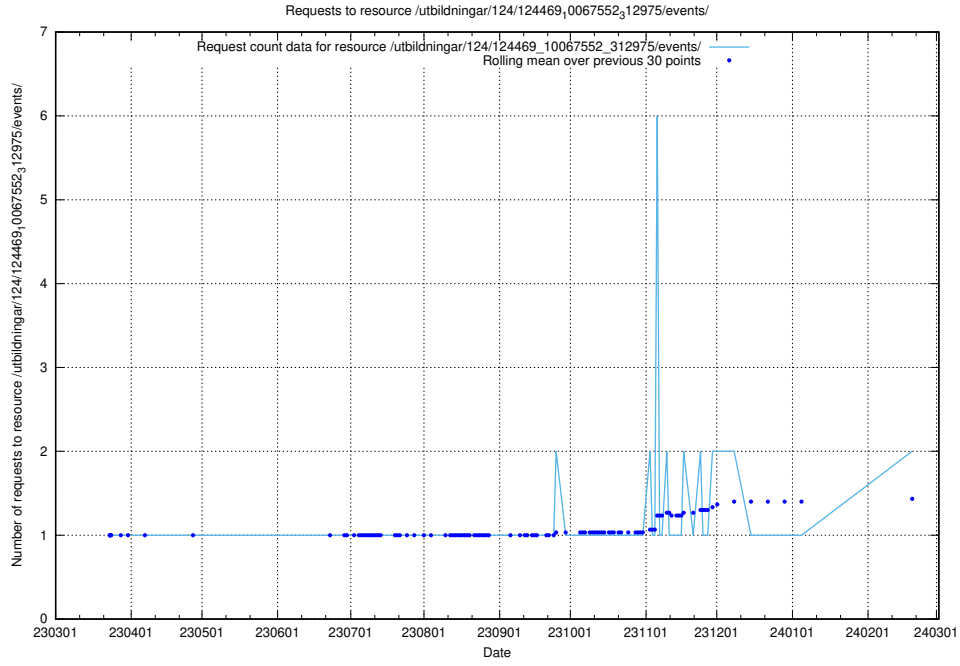

5.684 Usage of /utbildningar/124/124469_10067552_312975/events/

Here, we count the number of requests to resource /utbildningar/124/124469_10067552_312975/events/