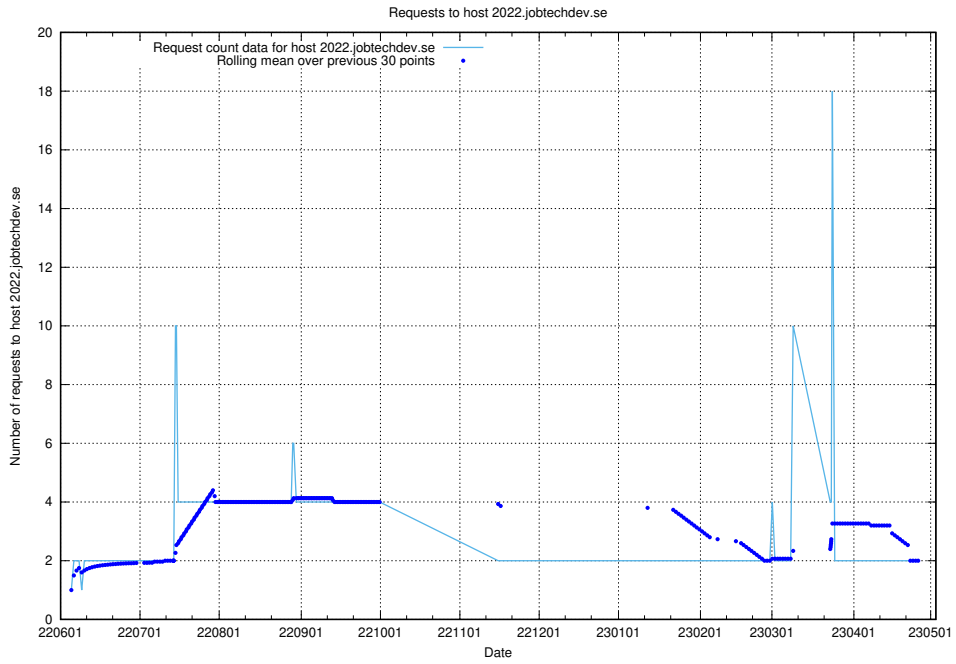

7.410 Usage of 2022.jobtechdev.se

Here, we count the number of requests to host 2022.jobtechdev.se.