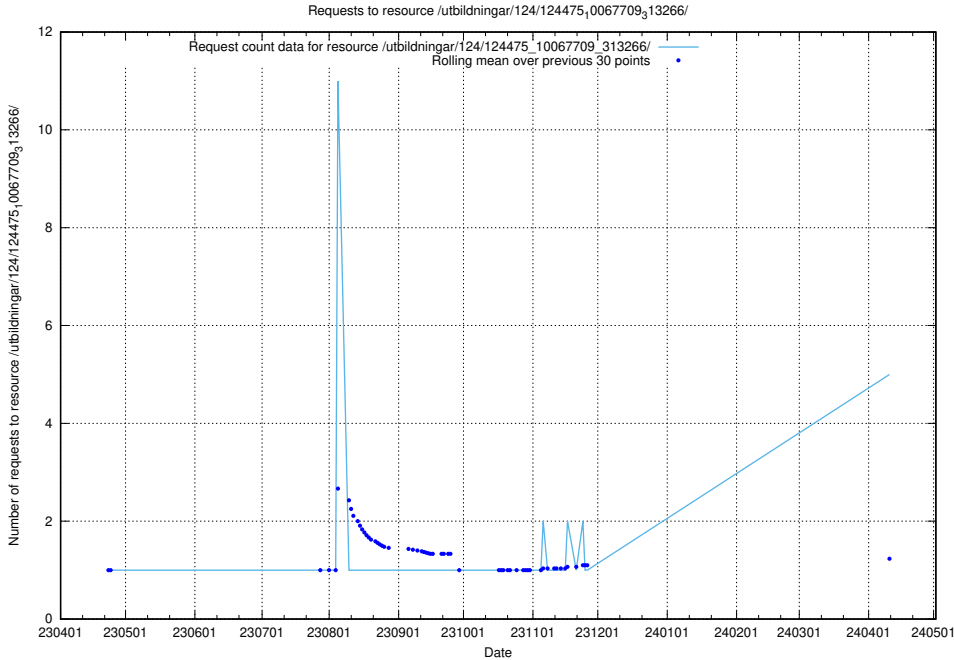

5.191 Usage of /utbildningar/124/124475_10067709_313266/

Here, we count the number of requests to resource /utbildningar/124/124475_10067709_313266/.