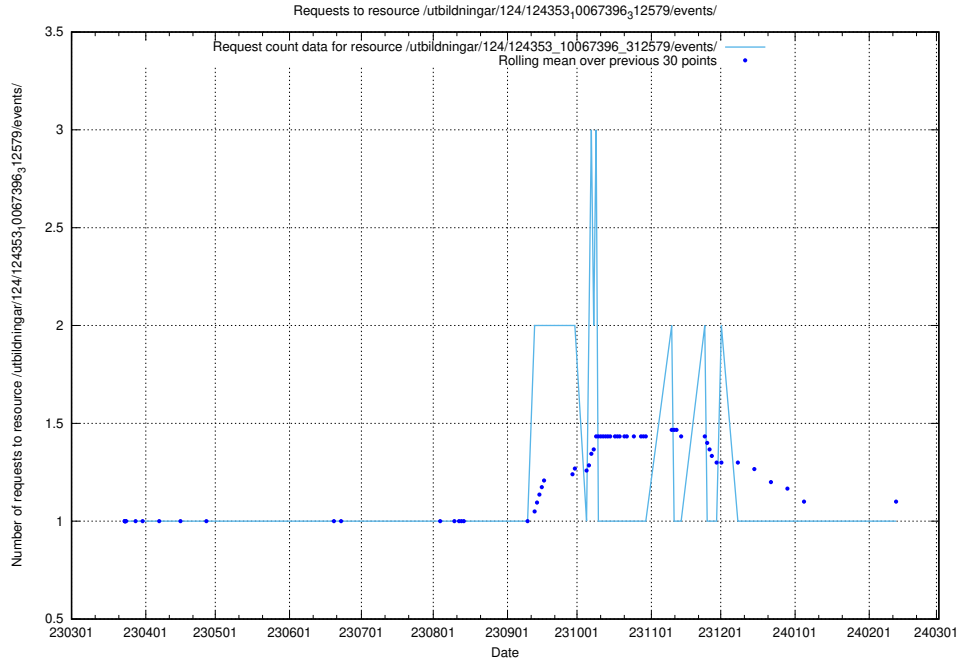

5.3766 Usage of /utbildningar/124/124353_10067396_312579/events/

Here, we count the number of requests to resource /utbildningar/124/124353_10067396_312579/events/