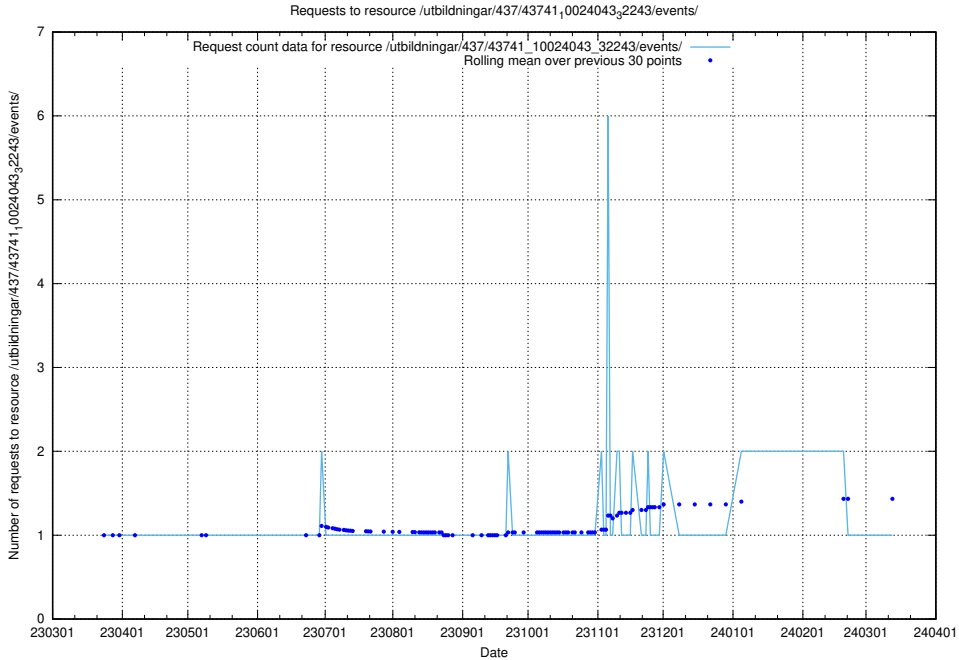

Here, we count the number of requests to resource /utbildningar/437/43745_10024024_325478/events/.

5.5990 Usage of /utbildningar/437/43741_10024043_32243/events/

Here, we count the number of requests to resource /utbildningar/437/43741_10024043_32243/events/.