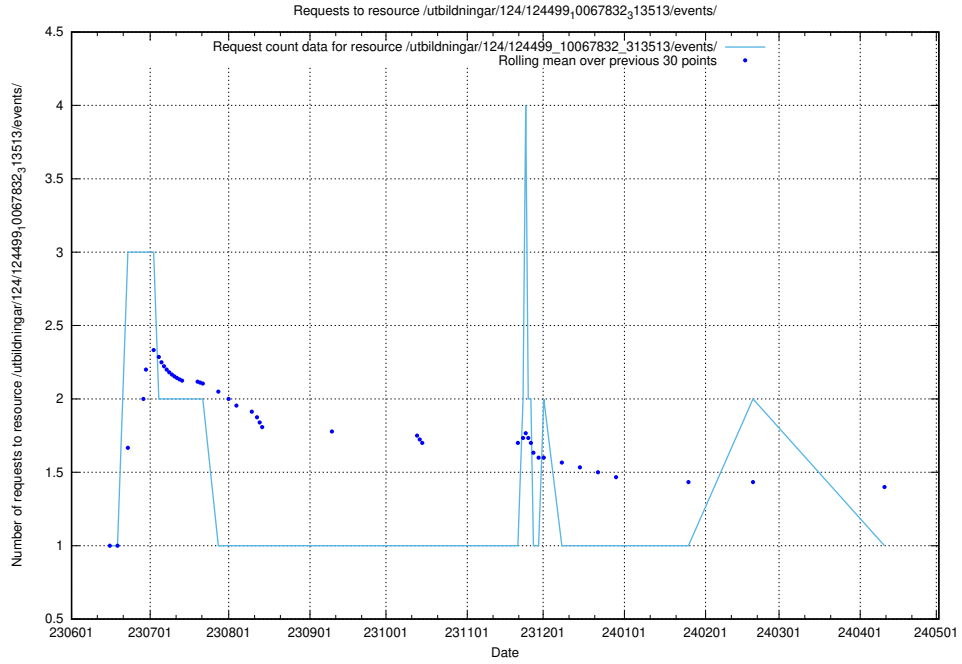

5.5691 Usage of /utbildningar/124/124499_10067832_313513/events/

Here, we count the number of requests to resource /utbildningar/124/124499_10067832_313513/events/