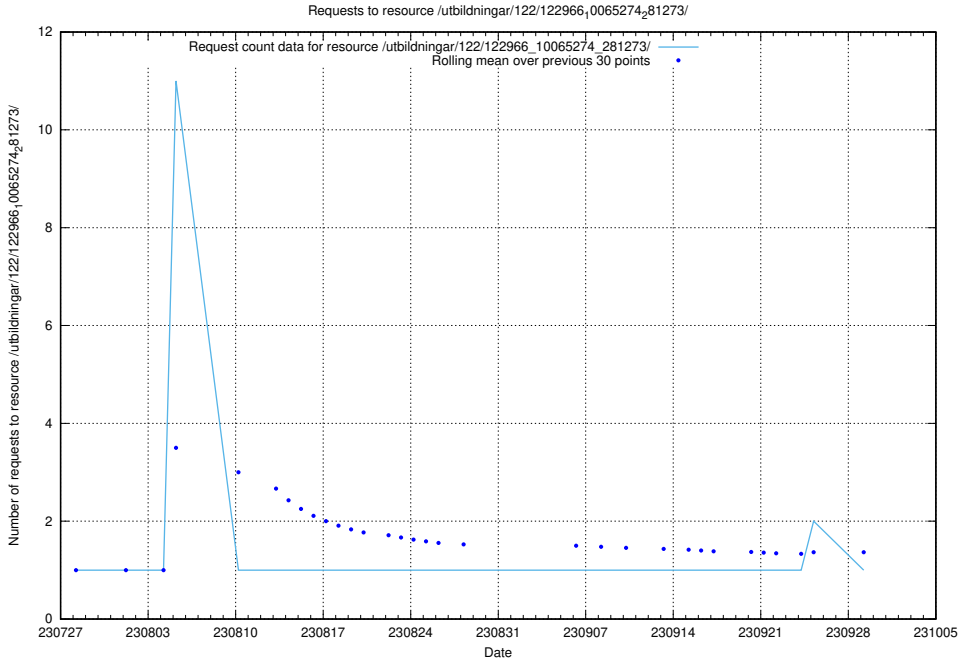

5.4735 Usage of /utbildningar/122/122966_10065274_281273/

Here, we count the number of requests to resource /utbildningar/122/122966_10065274_281273/.