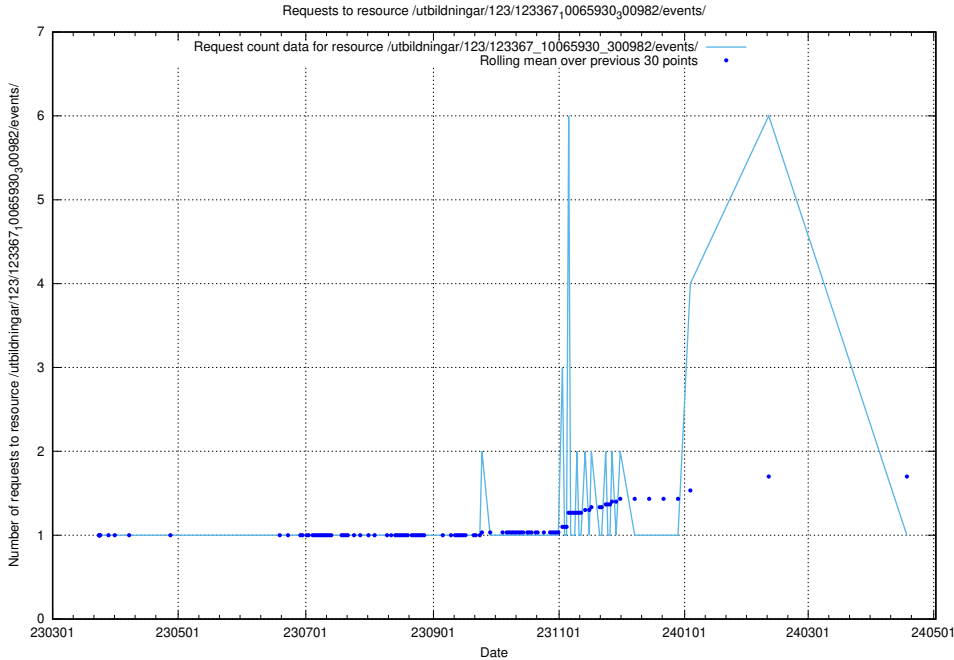

5.4448 Usage of /utbildningar/123/123367_10065930_300982/events/

Here, we count the number of requests to resource /utbildningar/123/123367_10065930_300982/events/