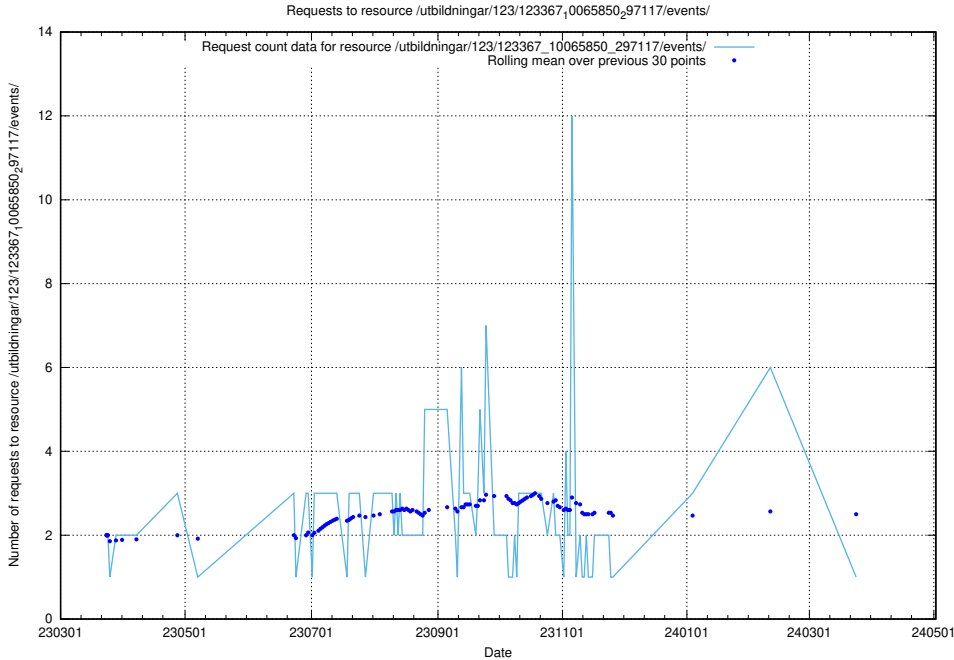

Here, we count the number of requests to resource /taxonomy/Tid_i_yrke/.

5.6092 Usage of /utbildningar/123/123367_10065850_297117/events/

Here, we count the number of requests to resource /utbildningar/123/123367_10065850_297117/events/