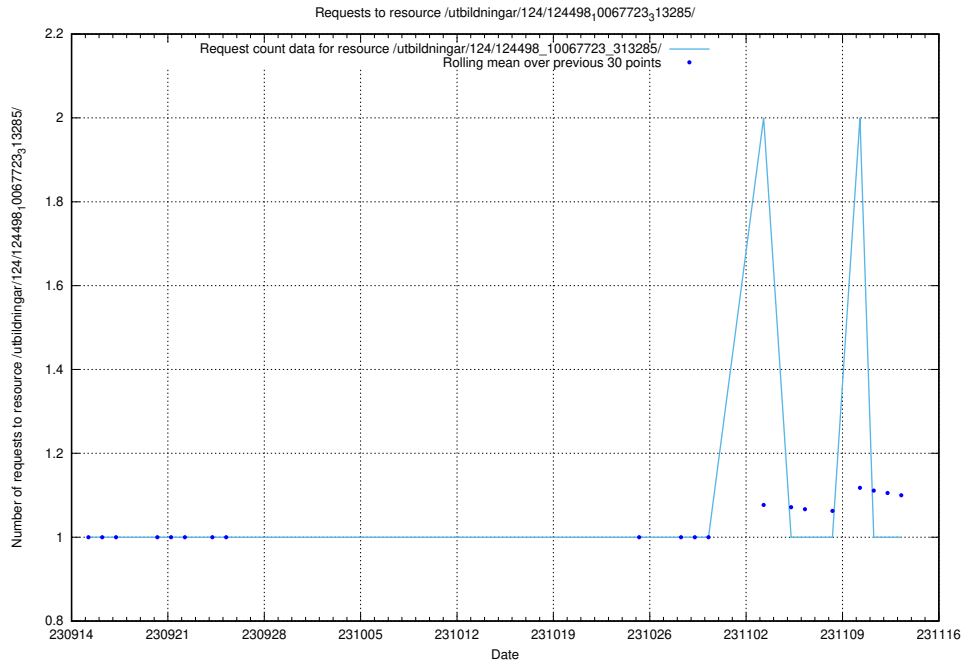

5.4407 Usage of /utbildningar/124/124498_10067723_313285/

Here, we count the number of requests to resource /utbildningar/124/124498_10067723_313285/.