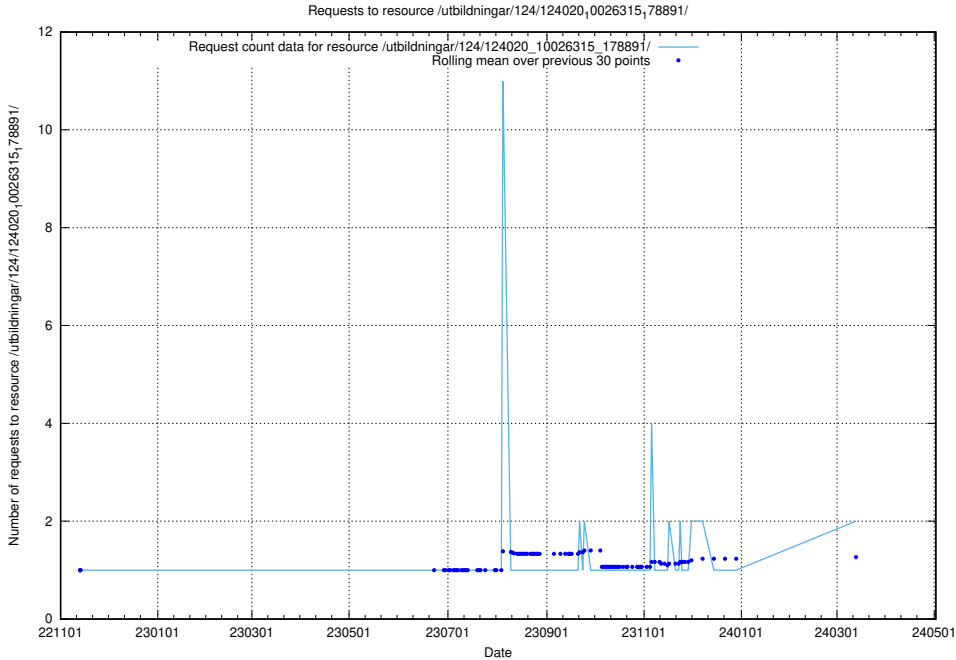

5.917 Usage of /utbildningar/124/124020_10026315_178891/

Here, we count the number of requests to resource /utbildningar/124/124020_10026315_178891/.