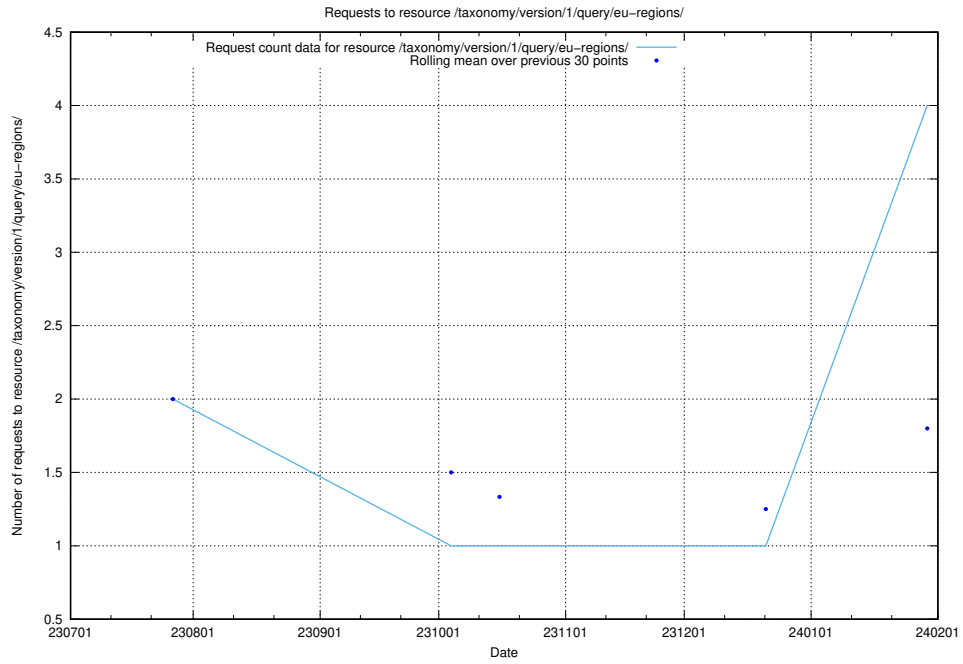

5.267 Usage of `/taxonomy/version/1/query/eu-regions/`

Here, we count the number of requests to resource `/taxonomy/version/1/query/eu-regions/`.