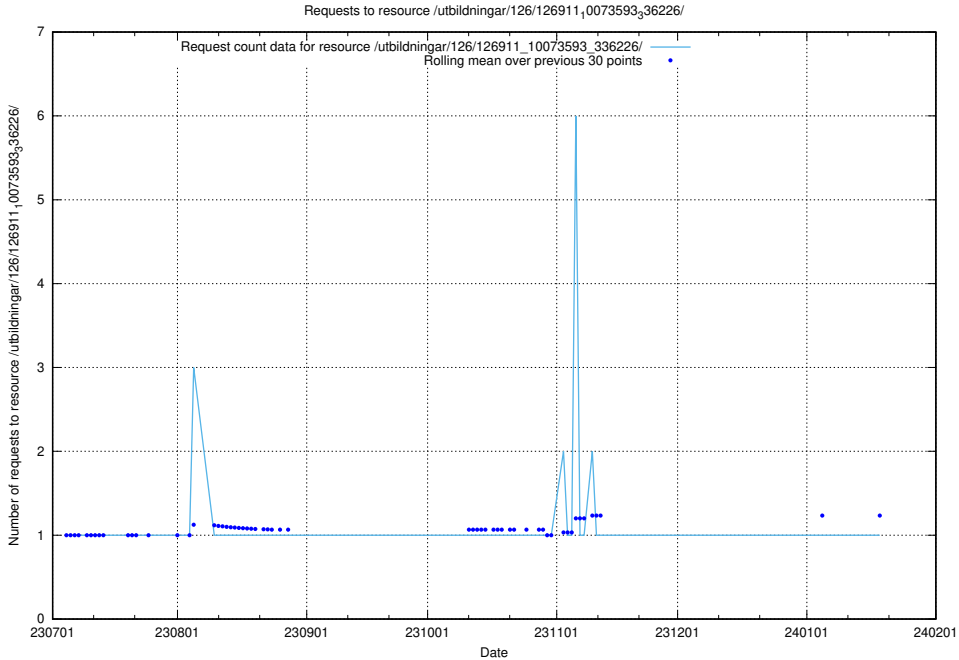

5.5162 Usage of /utbildningar/126/126911_10073593_336226/

Here, we count the number of requests to resource /utbildningar/126/126911_10073593_336226/.