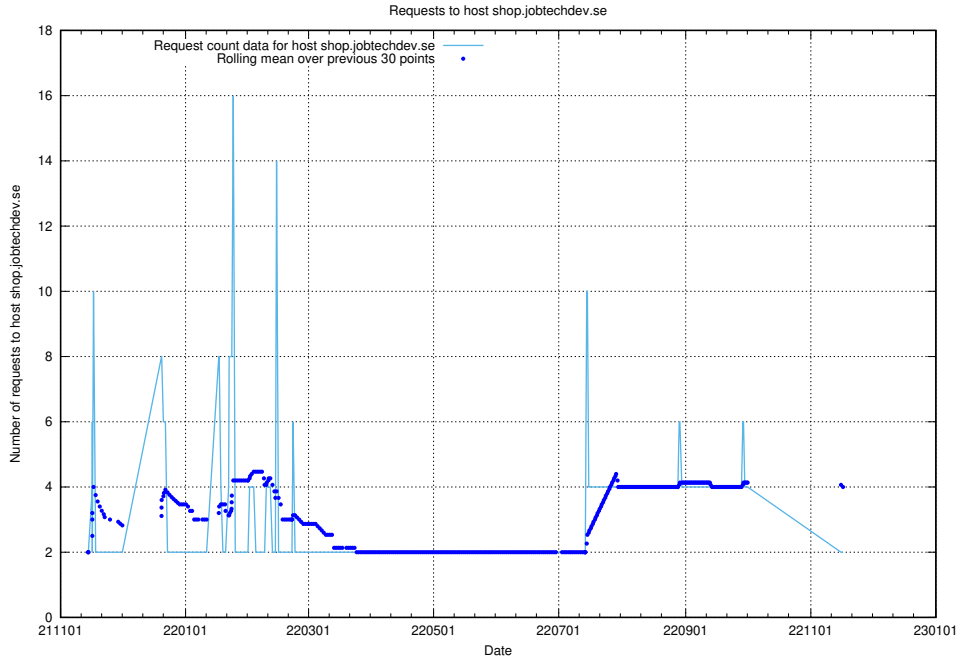

7.558 Usage of shop.jobtechdev.se

Here, we count the number of requests to host shop.jobtechdev.se.

7.559 Usage of office.jobtechdev.se

Here, we count the number of requests to host office.jobtechdev.se.