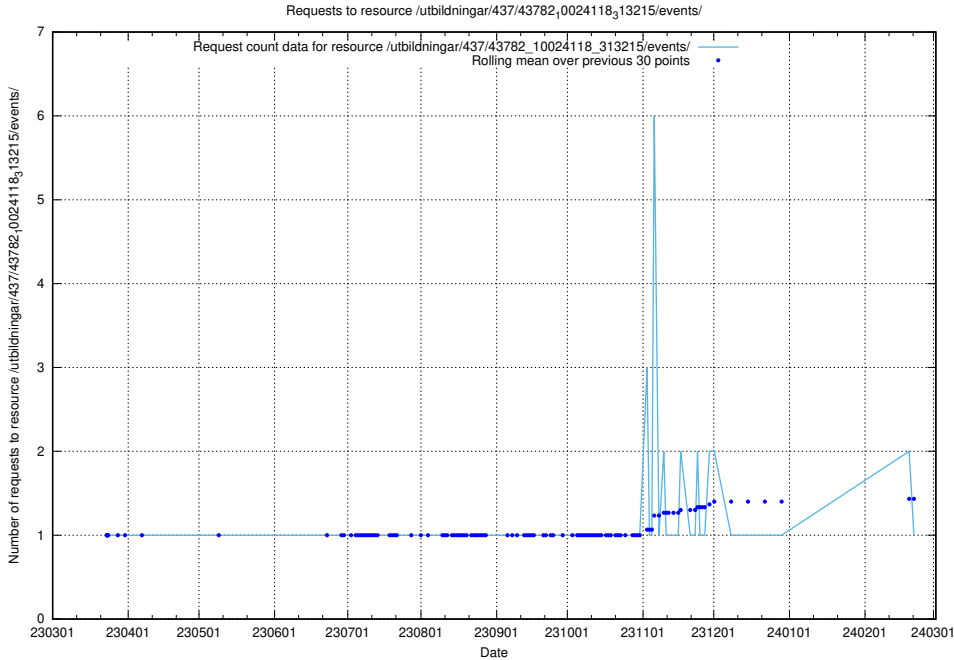

5.6147 Usage of /utbildningar/437/43782_10024118_313215/events/

Here, we count the number of requests to resource /utbildningar/437/43782_10024118_313215/events/.