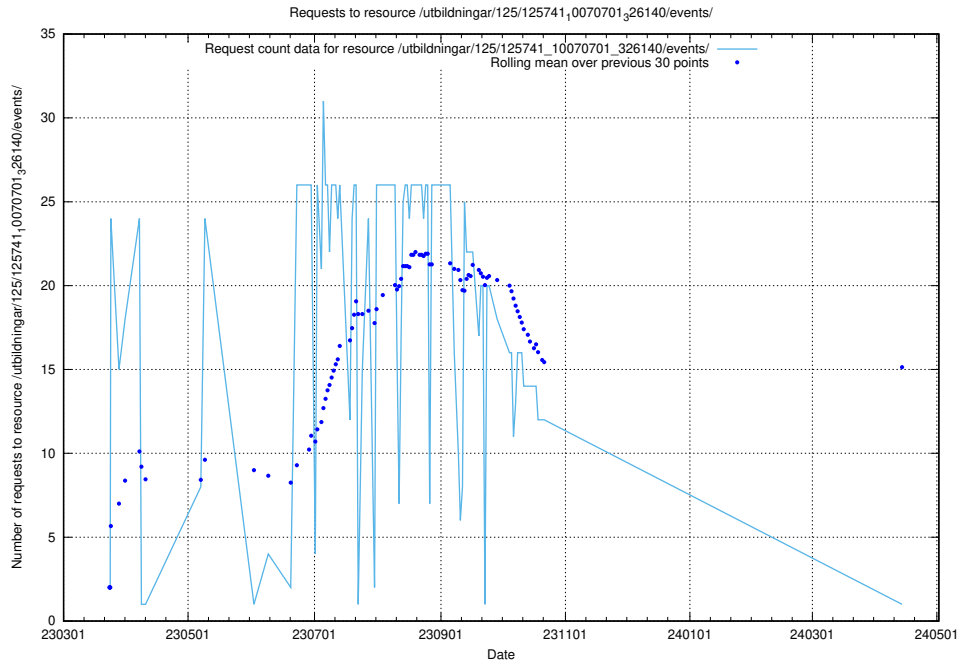

5.6059 Usage of /utbildningar/125/125741_10070701_326140/events/

Here, we count the number of requests to resource /utbildningar/125/125741_10070701_326140/events/