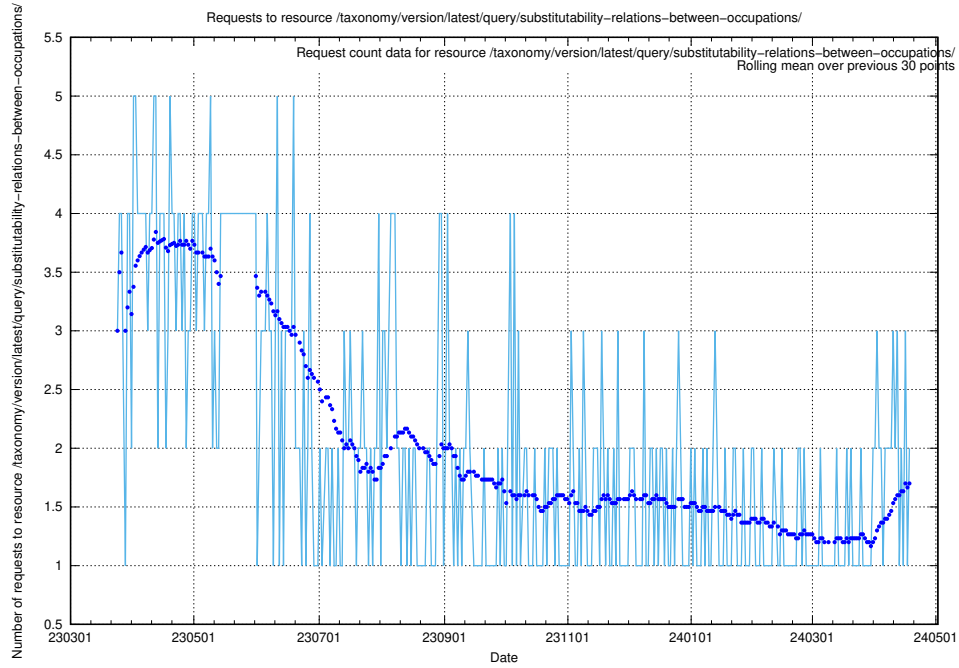

5.948 Usage of /taxonomy/version/latest/query/substitutability-relations-between-occupations/

Here, we count the number of requests to resource /taxonomy/version/latest/query/substitutability-relations-between-occupations/.