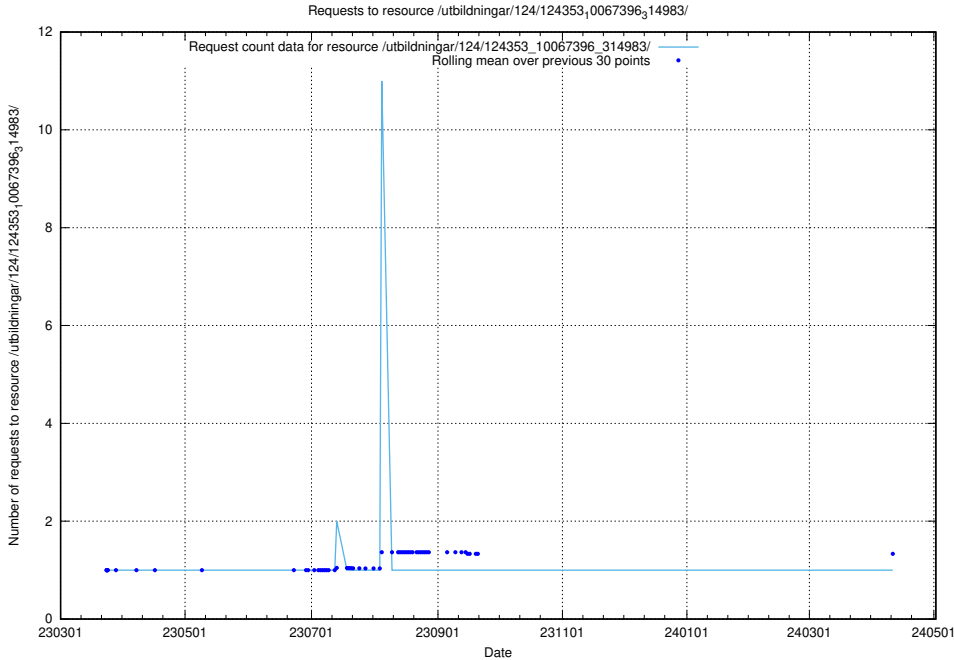

5.3756 Usage of /utbildningar/124/124353_10067396_314983/

Here, we count the number of requests to resource /utbildningar/124/124353_10067396_314983/.