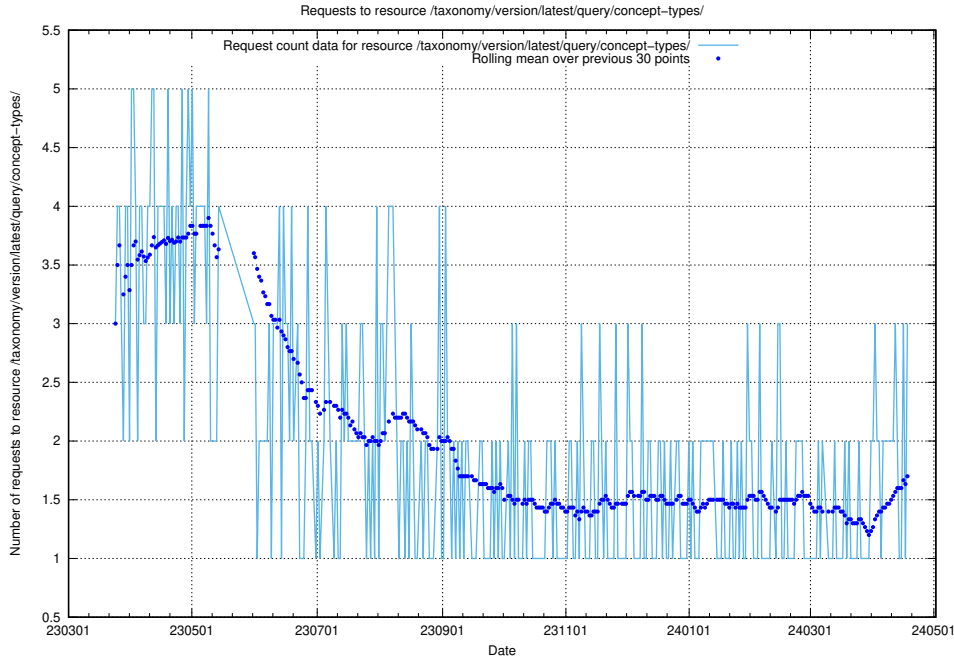

5.487 Usage of /taxonomy/version/latest/query/concept-types/

Here, we count the number of requests to resource /taxonomy/version/latest/query/concept-types/.