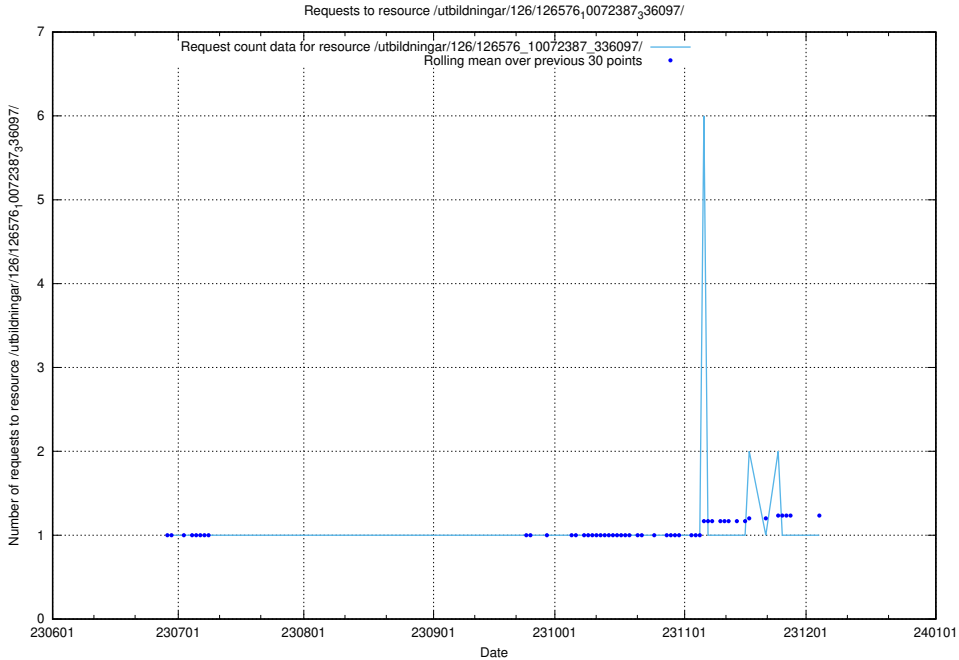

Here, we count the number of requests to resource /utbildningar/126/126576_10072387_336097/events/

5.5269 Usage of /utbildningar/126/126576_10072387_336097/

Here, we count the number of requests to resource /utbildningar/126/126576_10072387_336097/.