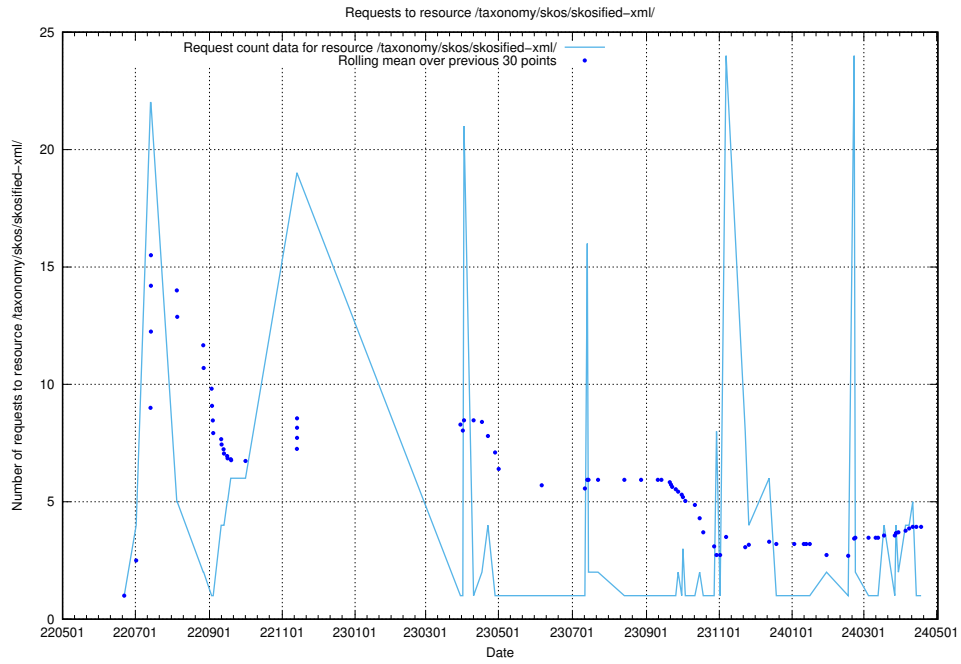

Here, we count the number of requests to resource /utbildningar/125/125696_10070500_321926/events/

5.1086 Usage of /taxonomy/skos/skosified-xml/

Here, we count the number of requests to resource /taxonomy/skos/skosified-xml/.