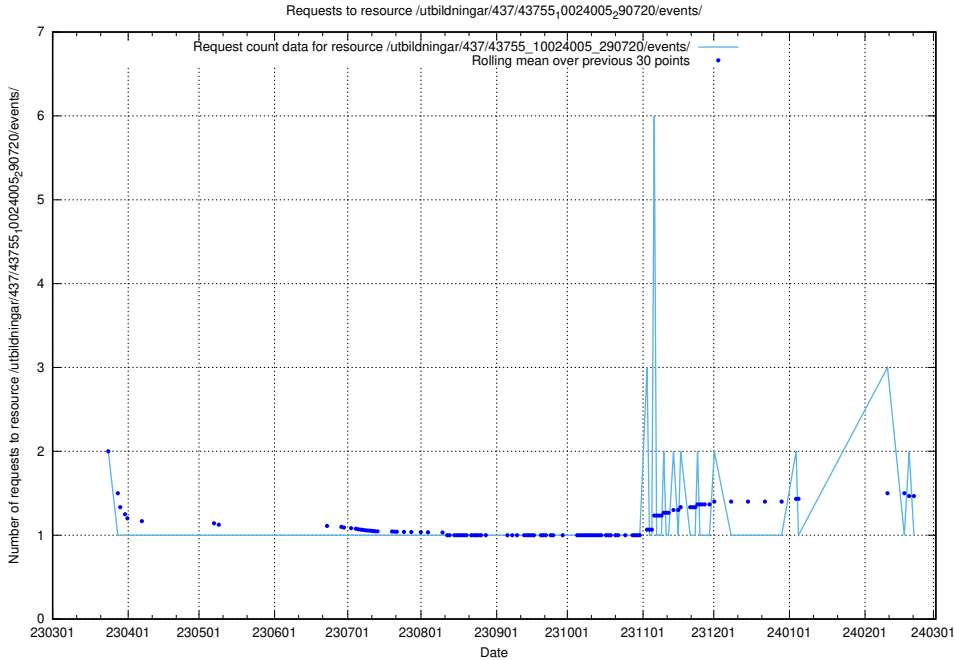

5.5943 Usage of /utbildningar/437/43755_10024005_290720/events/

Here, we count the number of requests to resource /utbildningar/437/43755_10024005_290720/events/.