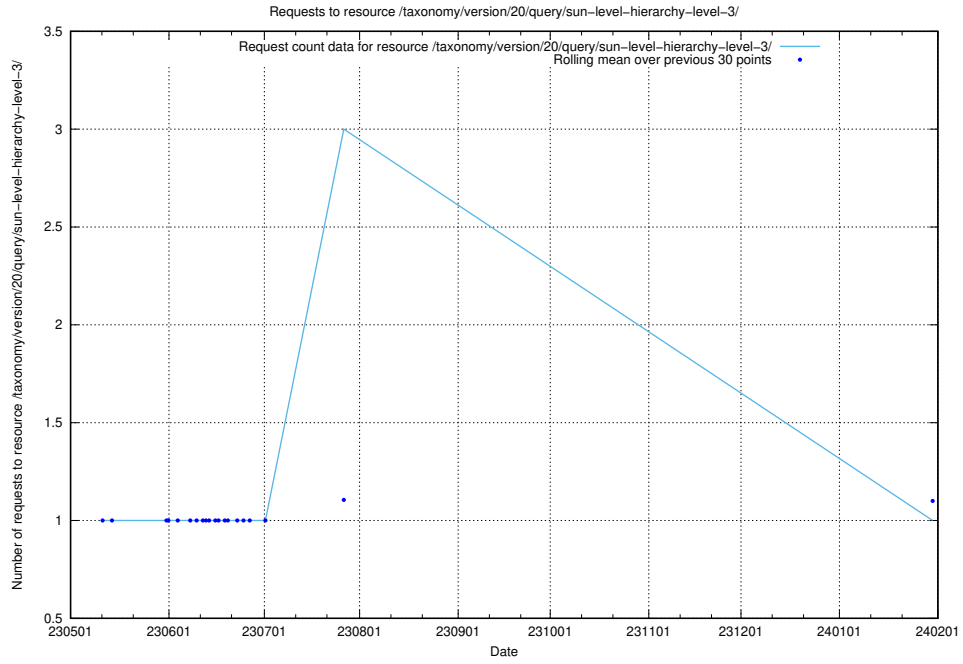

5.5761 Usage of /taxonomy/version/20/query/sun-level-hierarchy-level-3/

Here, we count the number of requests to resource /taxonomy/version/20/query/sun-level-hierarchy-level-3/.