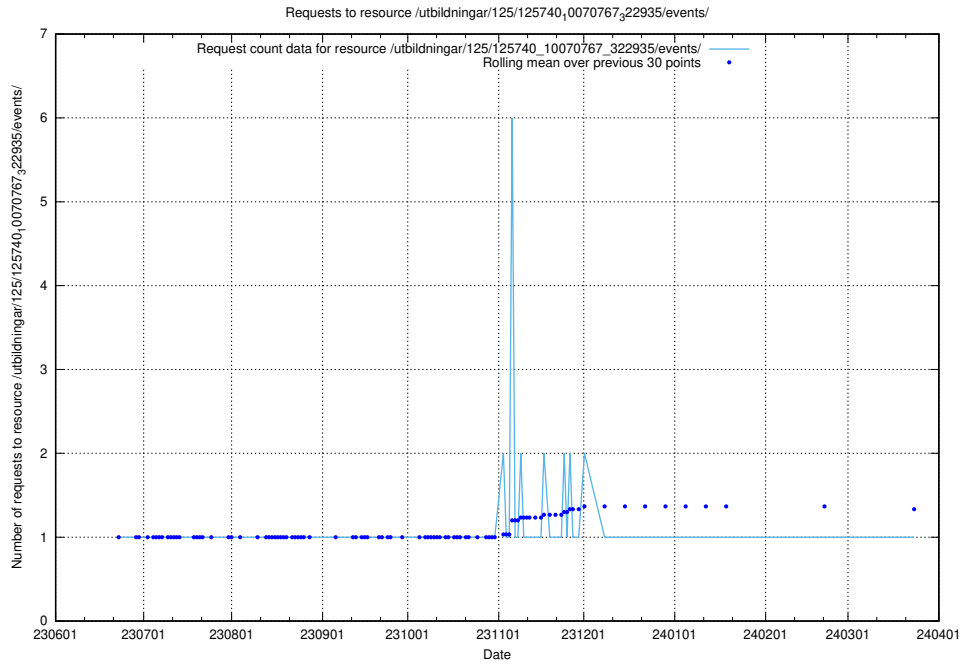

Here, we count the number of requests to resource /utbildningar/125/125740_10070782_335875/.

5.5513 Usage of /utbildningar/125/125740_10070767_322935/events/

Here, we count the number of requests to resource /utbildningar/125/125740_10070767_322935/events/