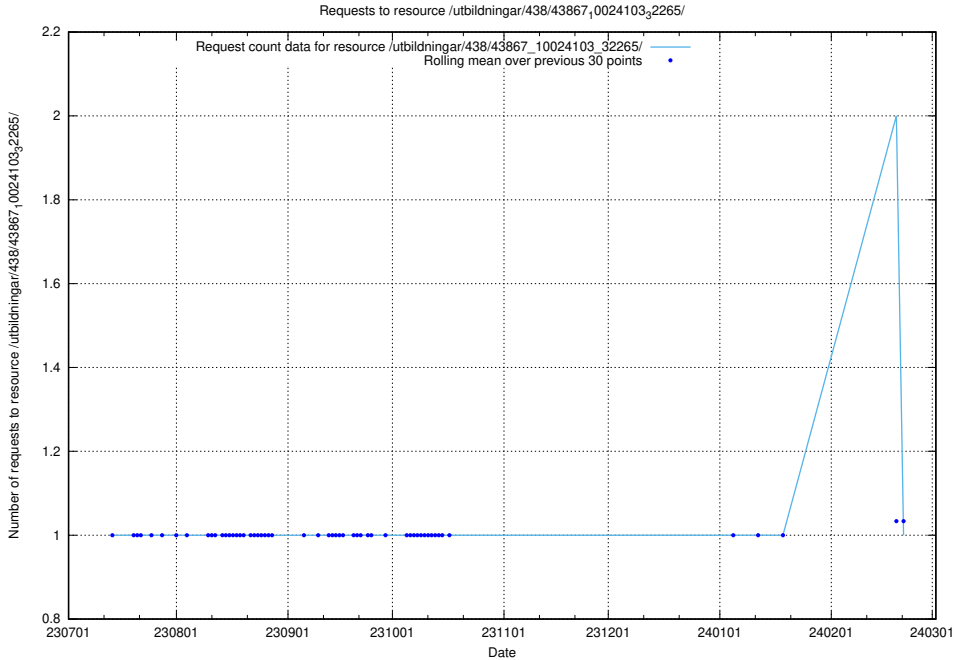

Here, we count the number of requests to resource /utbildningar/438/43867_10024103_32265/.

5.4890 Usage of /utbildningar/126/126728_10073173_334952/events/

Here, we count the number of requests to resource /utbildningar/126/126728_10073173_334952/events/