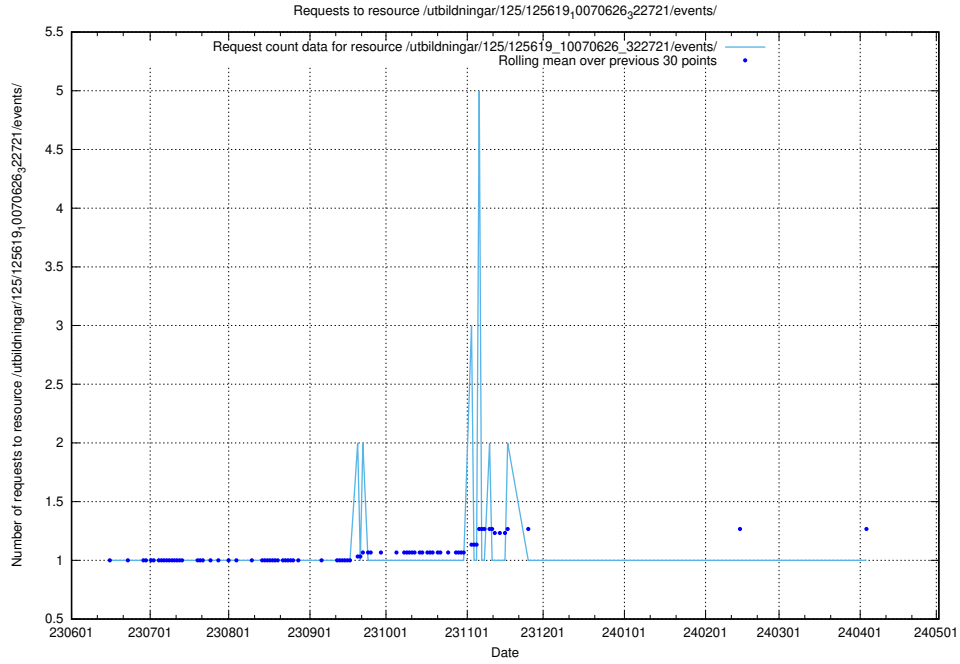

5.5687 Usage of /utbildningar/125/125619_10070626_322721/events/

Here, we count the number of requests to resource /utbildningar/125/125619_10070626_322721/events/