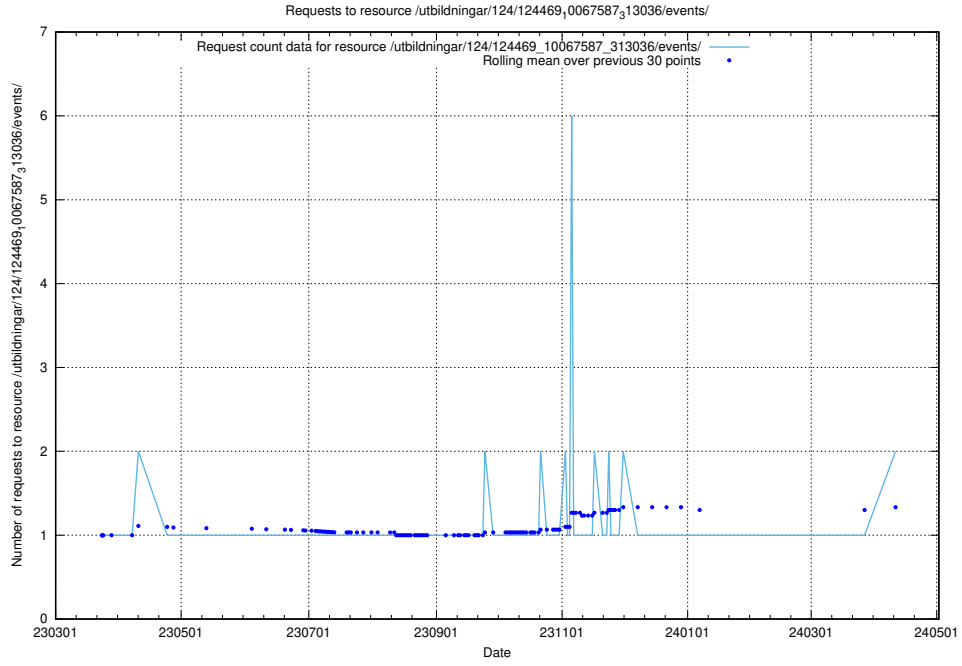

5.681 Usage of /utbildningar/124/124469_10067587_313036/events/

Here, we count the number of requests to resource /utbildningar/124/124469_10067587_313036/events/