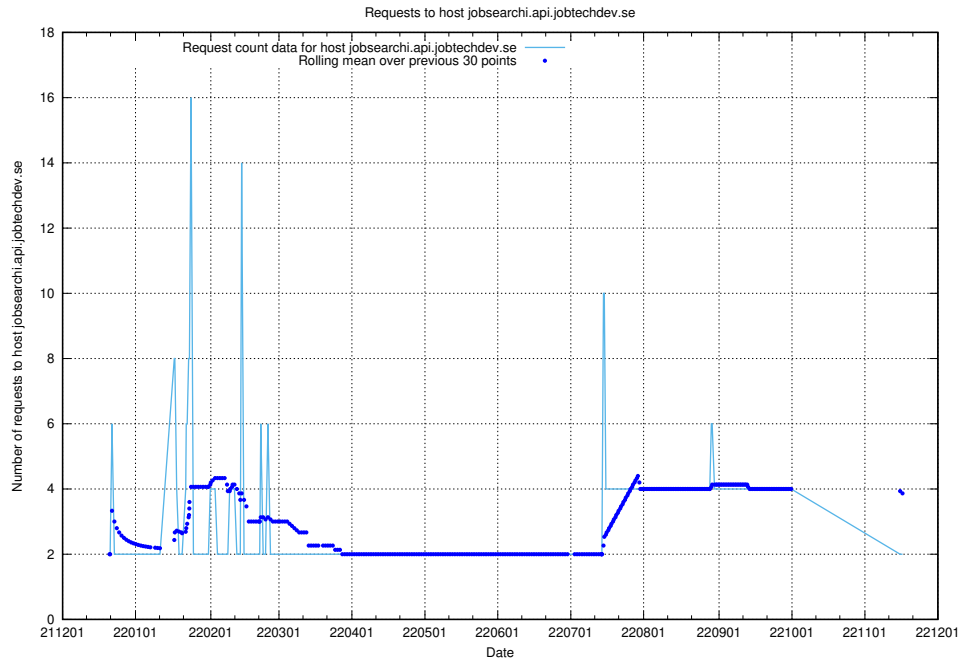

7.362 Usage of jobsearchi.api.jobtechdev.se

Here, we count the number of requests to host jobsearchi.api.jobtechdev.se.