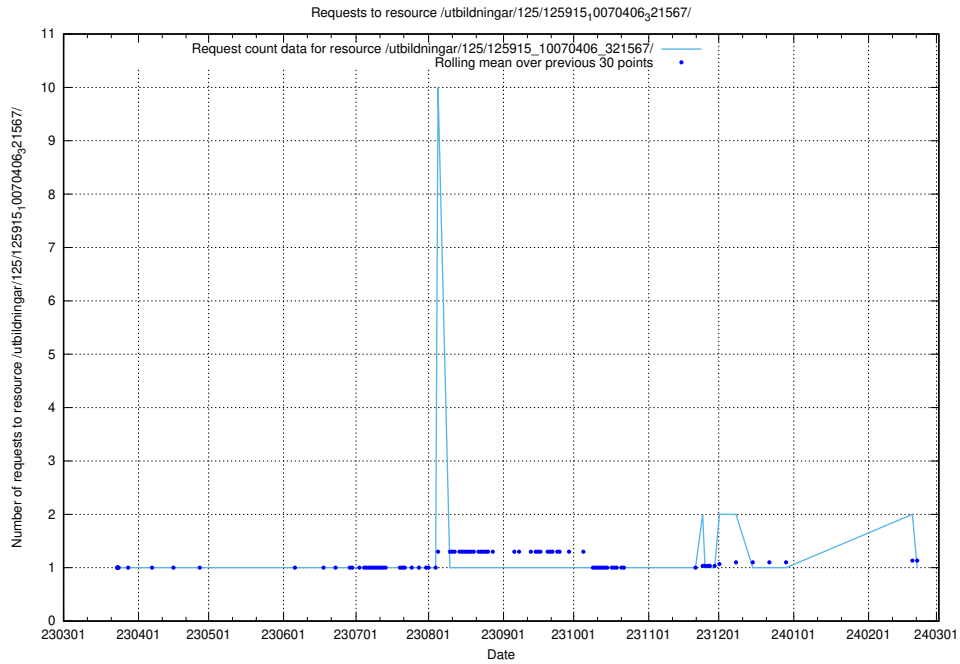

5.6224 Usage of /utbildningar/125/125915_10070406_321567/

Here, we count the number of requests to resource /utbildningar/125/125915_10070406_321567/.