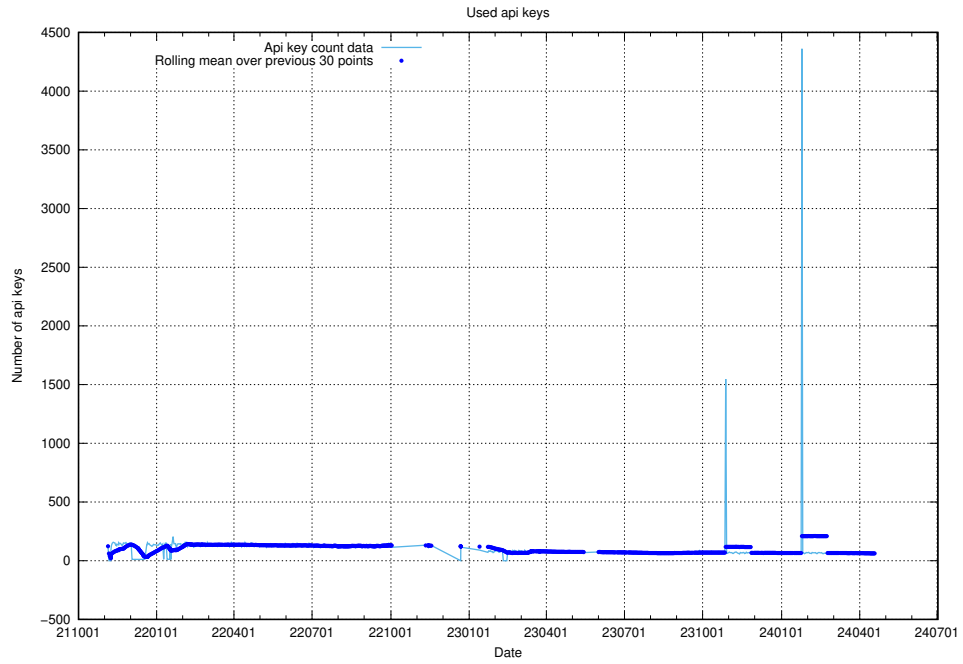

8.3 Number of used api keys

Here we extract the number of keys that were used for at least one request.