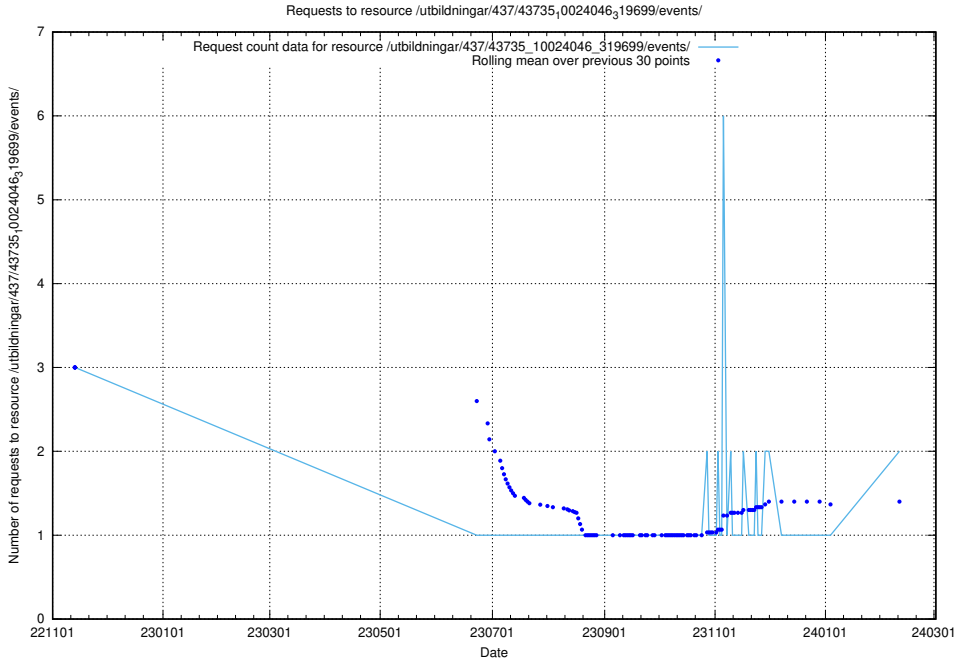

5.905 Usage of /utbildningar/437/43735_10024046_319699/events/

Here, we count the number of requests to resource /utbildningar/437/43735_10024046_319699/events/.