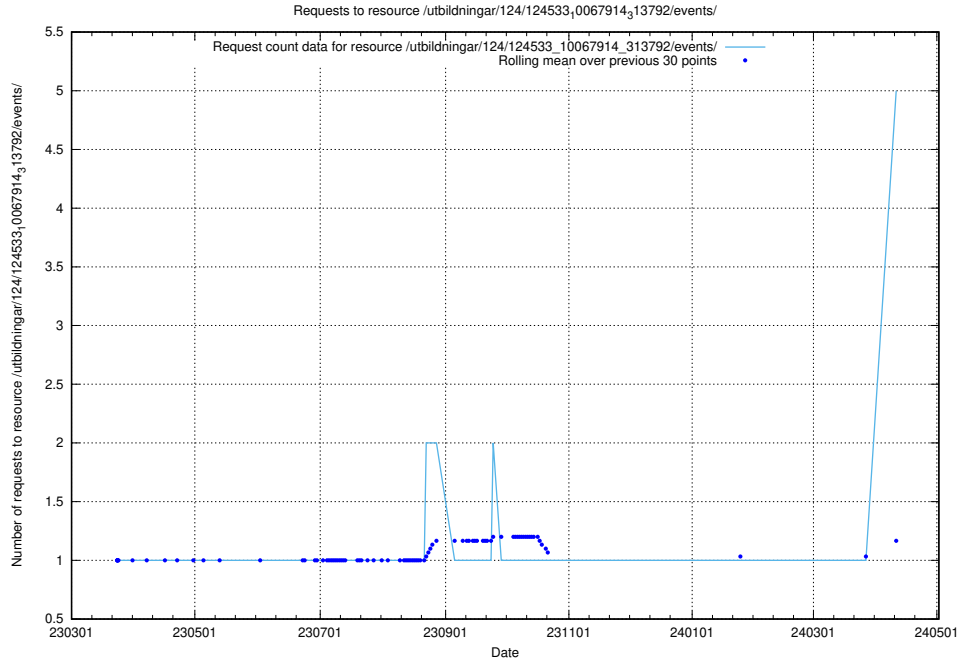

5.153 Usage of /utbildningar/124/124533_10067914_313792/events/

Here, we count the number of requests to resource /utbildningar/124/124533_10067914_313792/events/