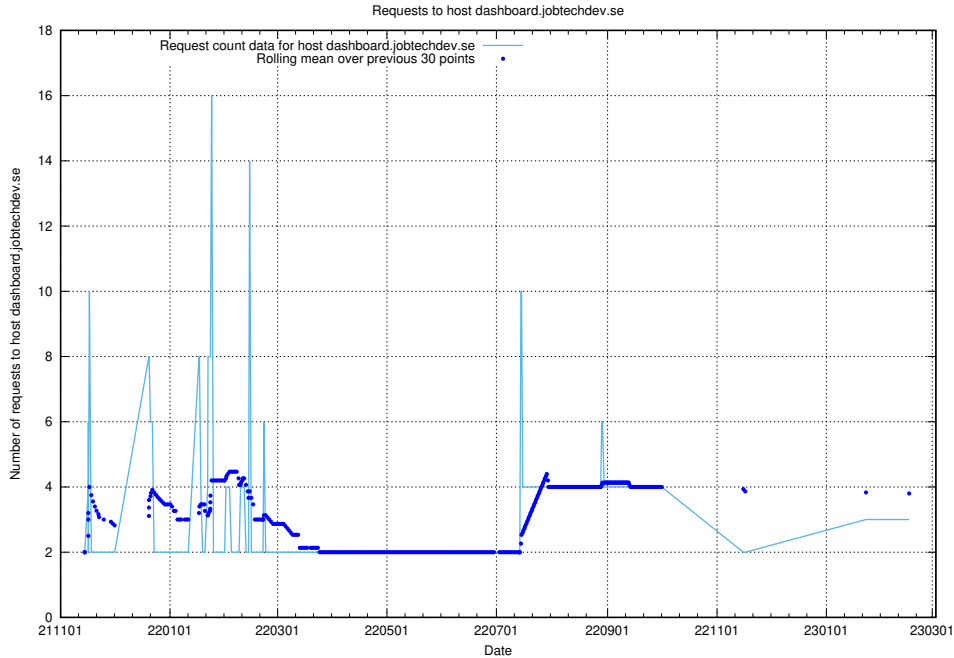

7.165 Usage of dashboard.jobtechdev.se

Here, we count the number of requests to host dashboard.jobtechdev.se.