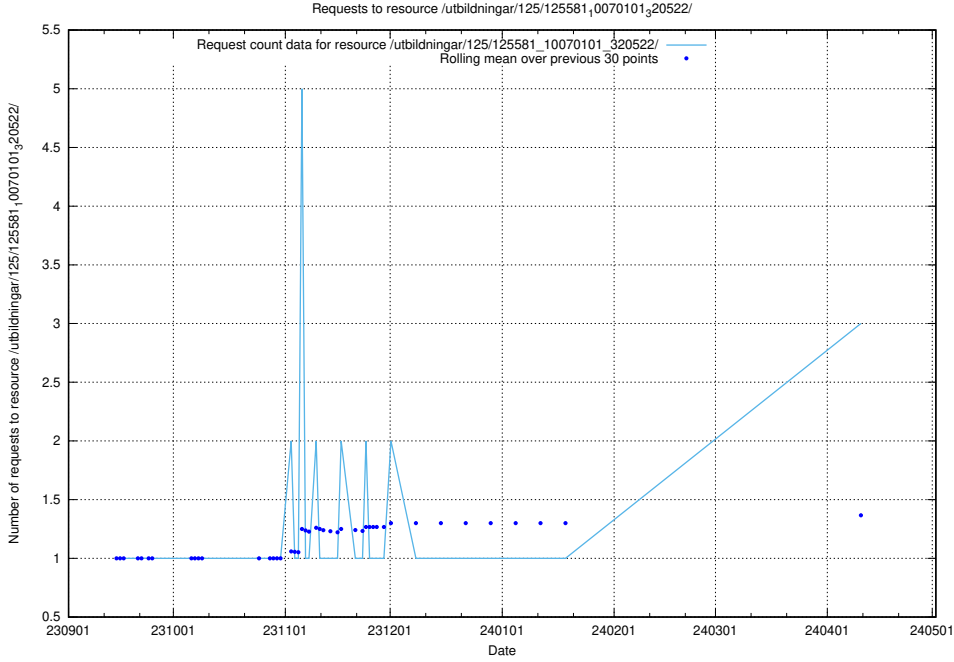

5.399 Usage of /utbildningar/125/125581_10070101_320522/

Here, we count the number of requests to resource /utbildningar/125/125581_10070101_320522/.