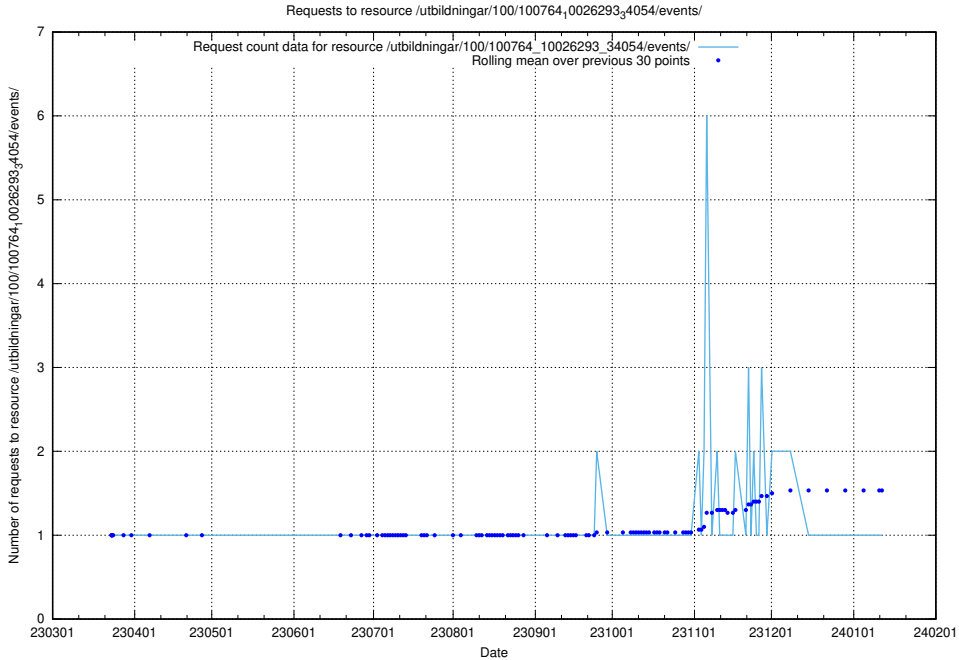

5.5351 Usage of /utbildningar/100/100764_10026293_34054/events/

Here, we count the number of requests to resource /utbildningar/100/100764_10026293_34054/events/.