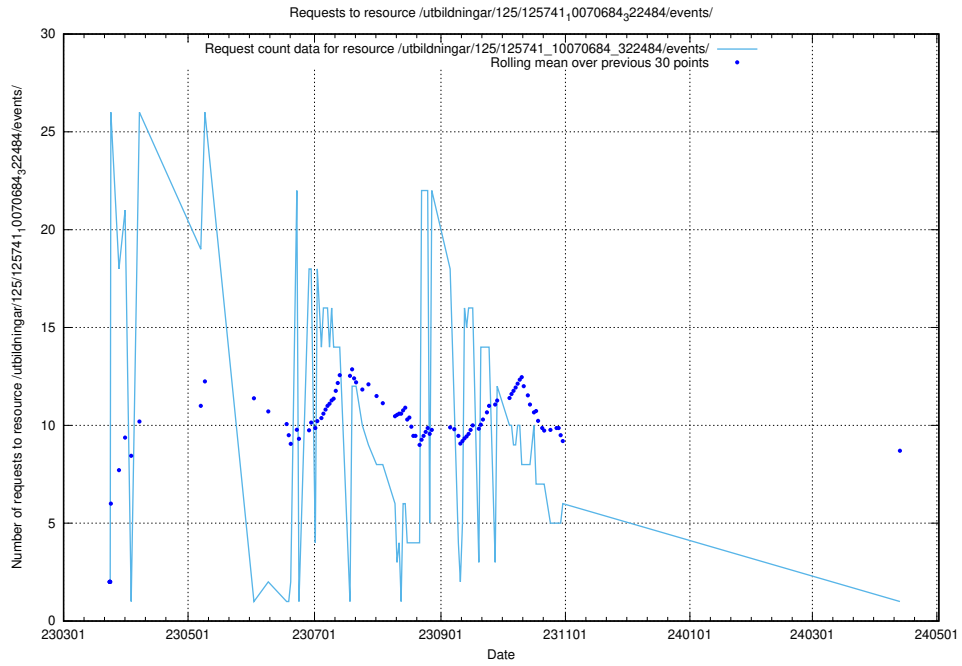

5.6060 Usage of /utbildningar/125/125741_10070684_322484/events/

Here, we count the number of requests to resource /utbildningar/125/125741_10070684_322484/events/