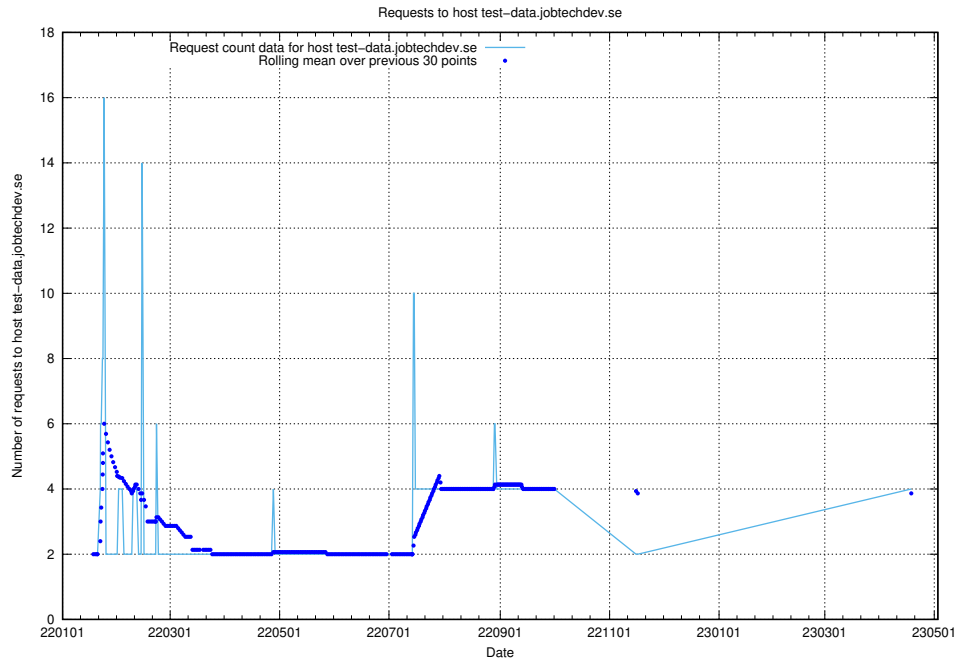

7.95 Usage of test-data.jobtechdev.se

Here, we count the number of requests to host test-data.jobtechdev.se.