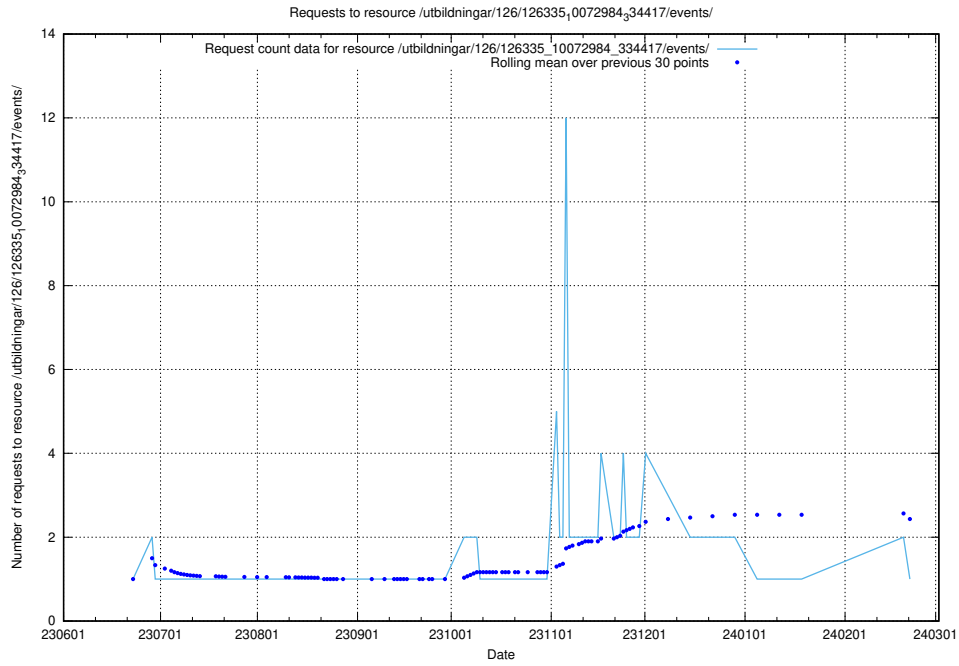

5.5485 Usage of /utbildningar/126/126335_10072984_334417/events/

Here, we count the number of requests to resource /utbildningar/126/126335_10072984_334417/events/