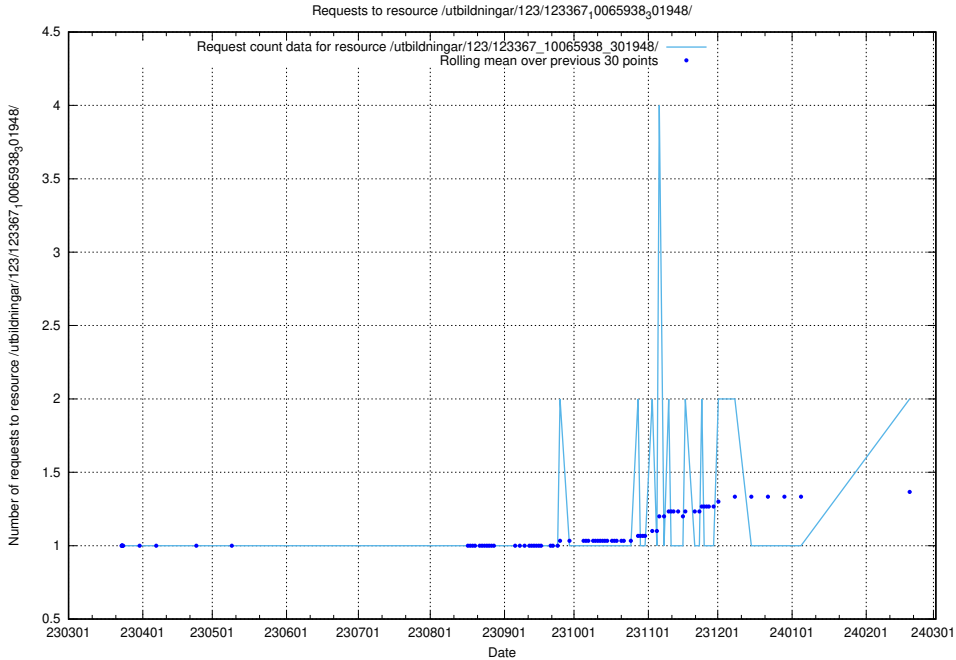

5.784 Usage of /utbildningar/123/123367_10065938_301948/

Here, we count the number of requests to resource /utbildningar/123/123367_10065938_301948/.