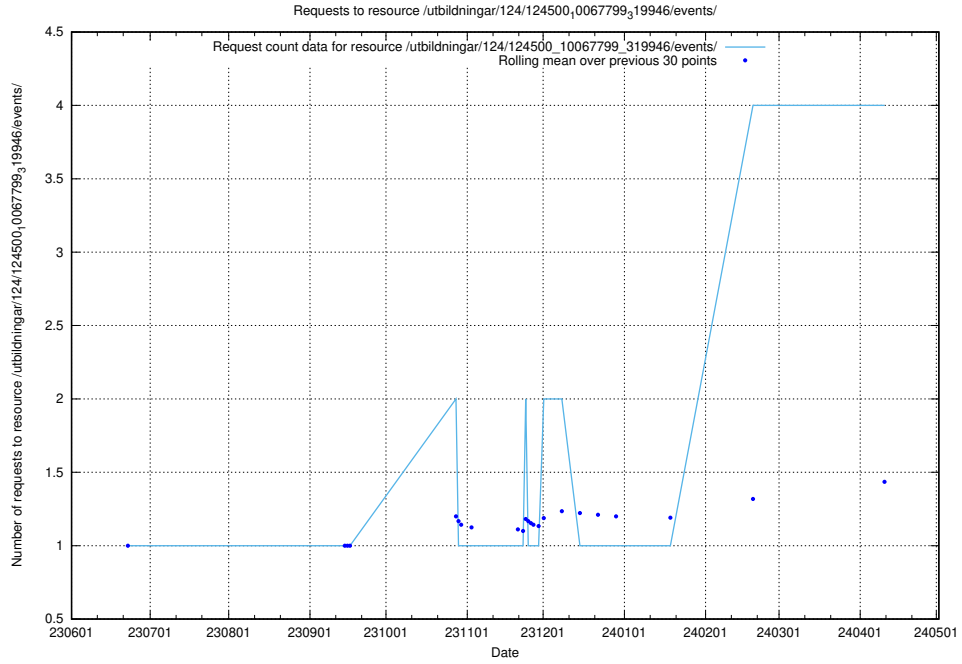

Here, we count the number of requests to resource /utbildningar/124/124553_10067709_313266/.

5.278 Usage of /utbildningar/124/124500_10067799_319946/events/

Here, we count the number of requests to resource /utbildningar/124/124500_10067799_319946/events/