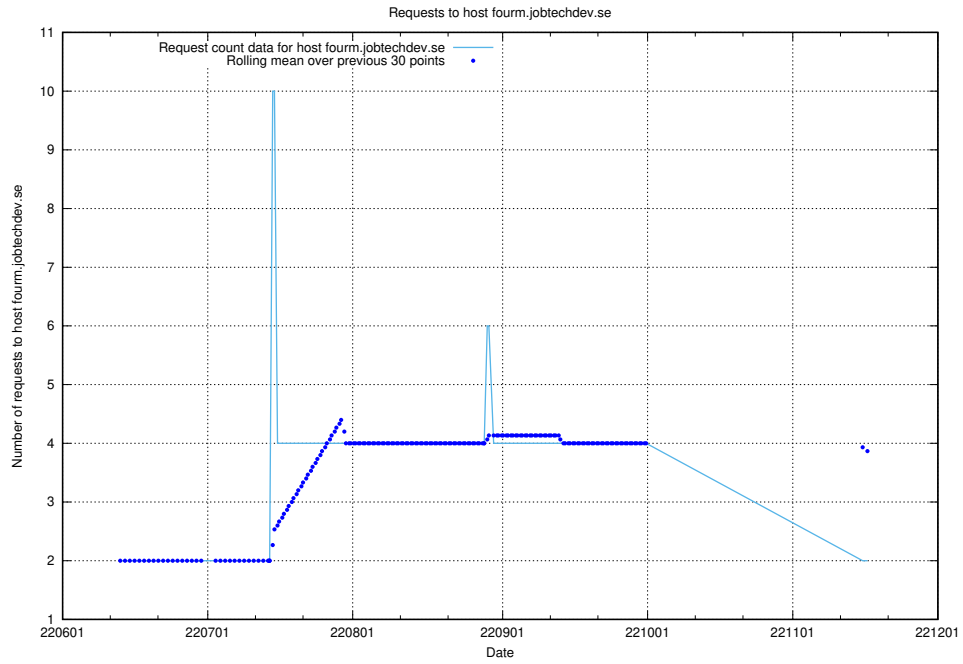

7.403 Usage of fourm.jobtechdev.se

Here, we count the number of requests to host fourm.jobtechdev.se.

7.404 Usage of ac93955e-375e-46ab-98cd-1c60a34122cd.jobtechdev.se

Here, we count the number of requests to host ac93955e-375e-46ab-98cd-1c60a34122cd.jobtechdev.se.