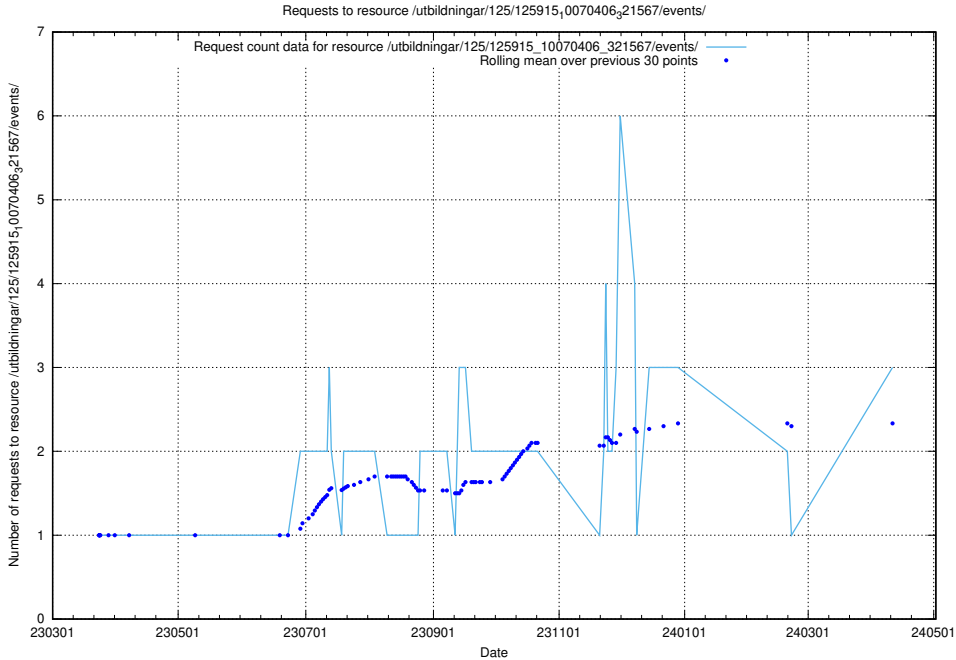

5.507 Usage of /utbildningar/125/125915_10070406_321567/events/

Here, we count the number of requests to resource /utbildningar/125/125915_10070406_321567/events/