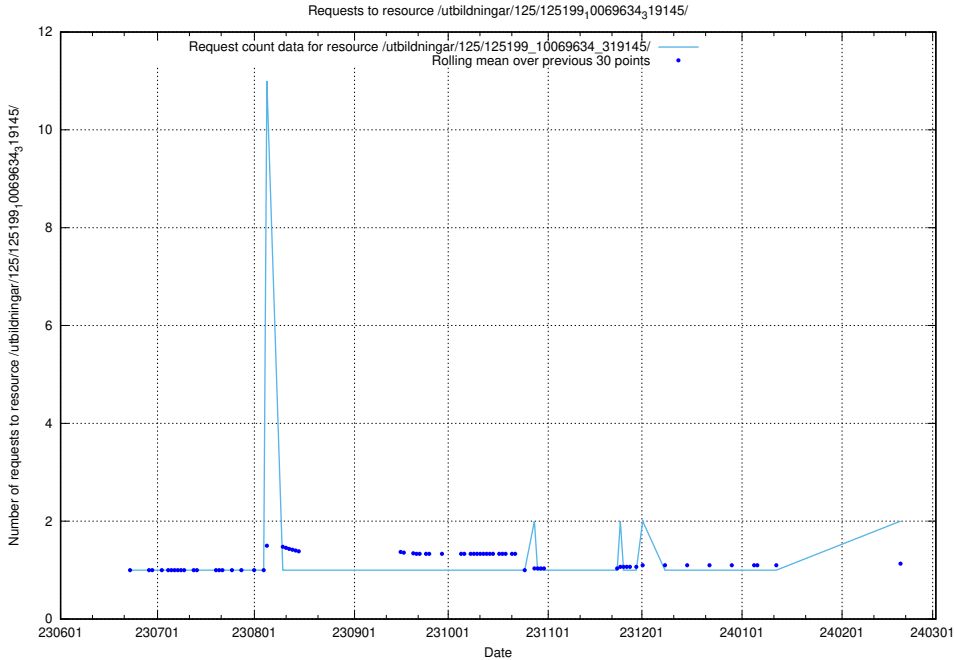

5.886 Usage of /utbildningar/125/125199_10069634_319145/

Here, we count the number of requests to resource /utbildningar/125/125199_10069634_319145/.