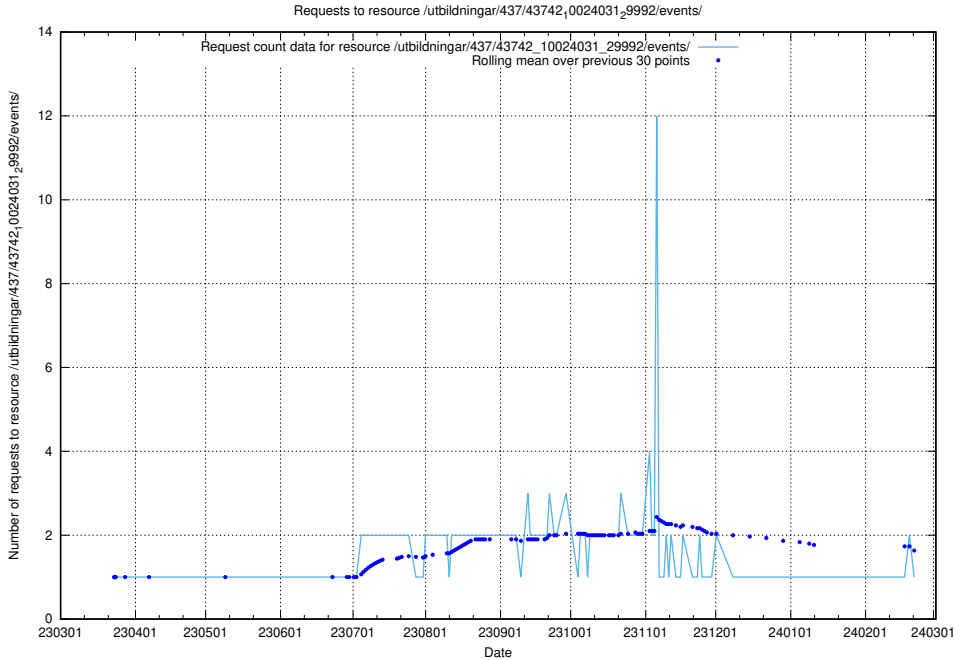

5.6170 Usage of /utbildningar/437/43742_10024031_29992/events/

Here, we count the number of requests to resource /utbildningar/437/43742_10024031_29992/events/.