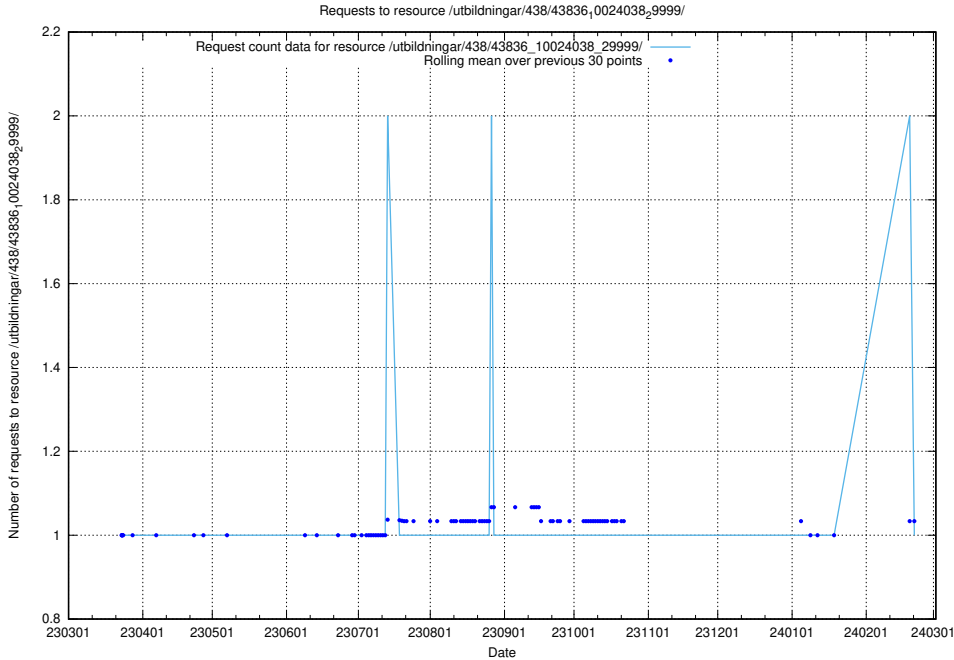

5.6114 Usage of /utbildningar/438/43836_10024038_29999/

Here, we count the number of requests to resource /utbildningar/438/43836_10024038_29999/.