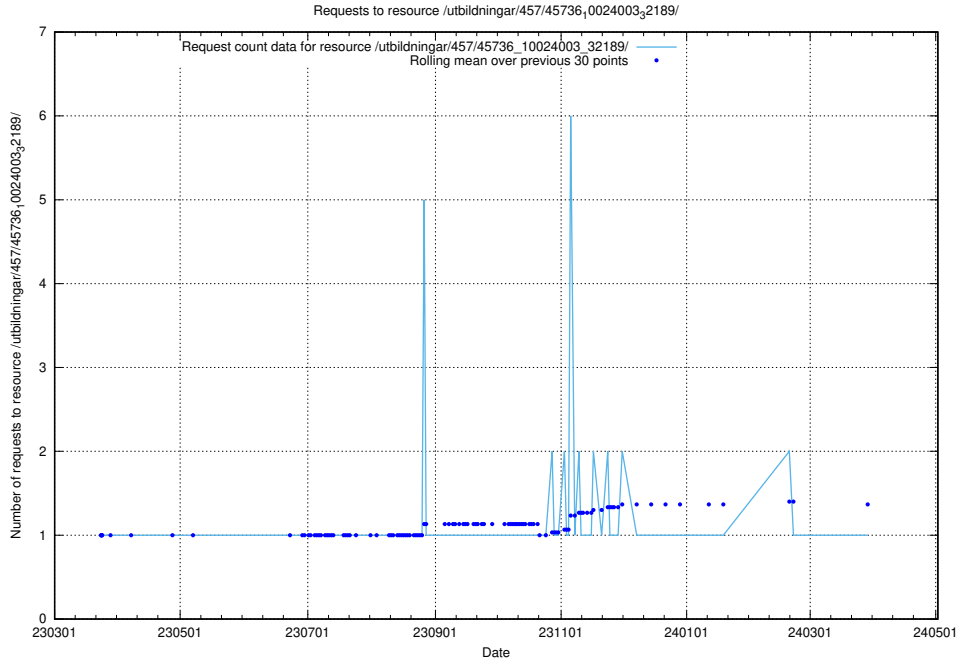

5.6102 Usage of /utbildningar/457/45736_10024003_32189/

Here, we count the number of requests to resource /utbildningar/457/45736_10024003_32189/.