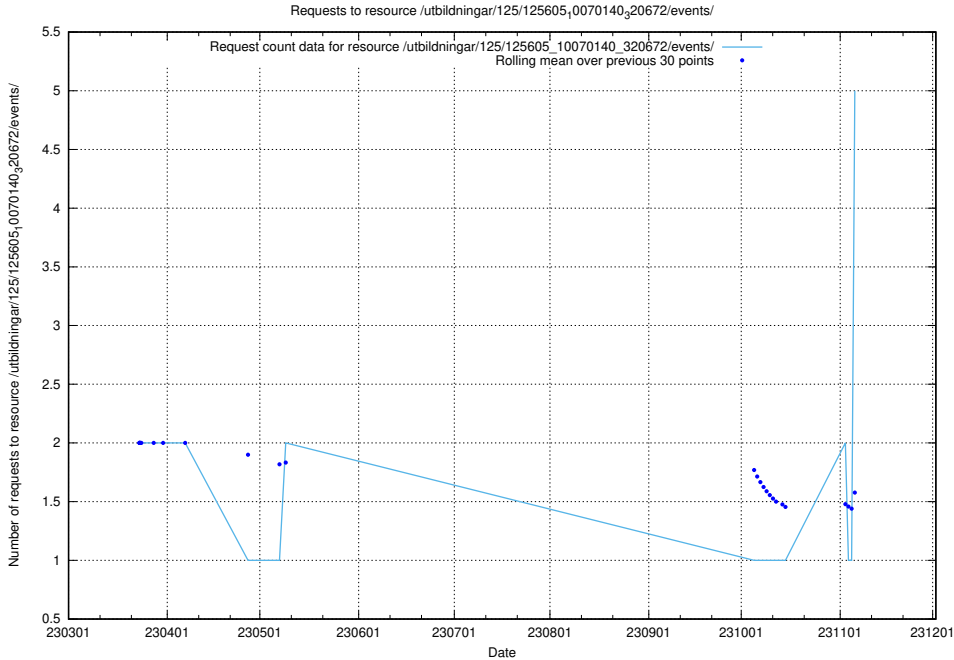

5.193 Usage of /utbildningar/125/125605_10070140_320672/events/

Here, we count the number of requests to resource /utbildningar/125/125605_10070140_320672/events/