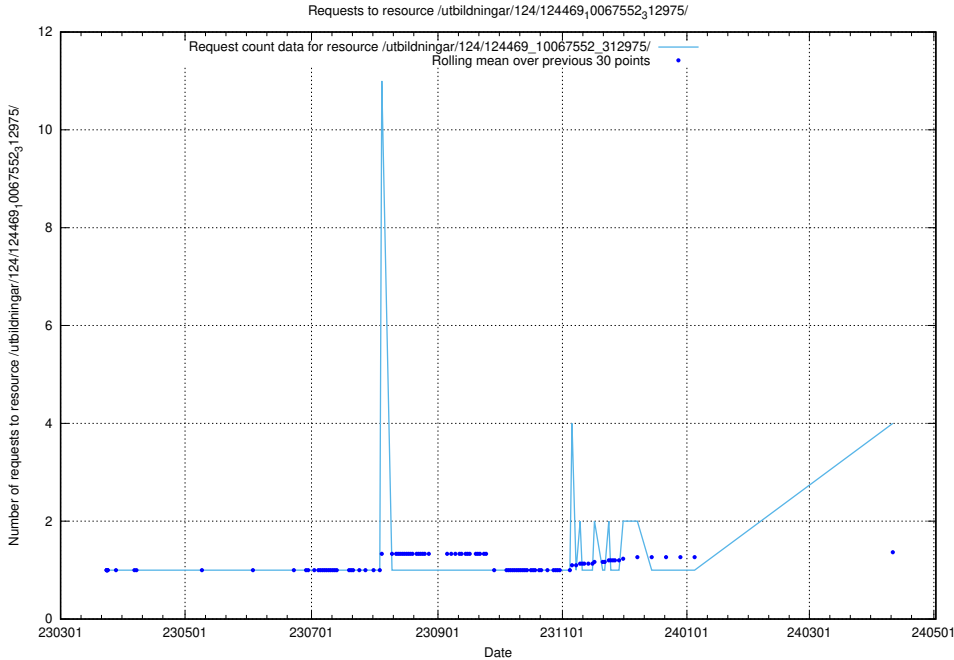

5.235 Usage of /utbildningar/124/124469_10067552_312975/

Here, we count the number of requests to resource /utbildningar/124/124469_10067552_312975/.