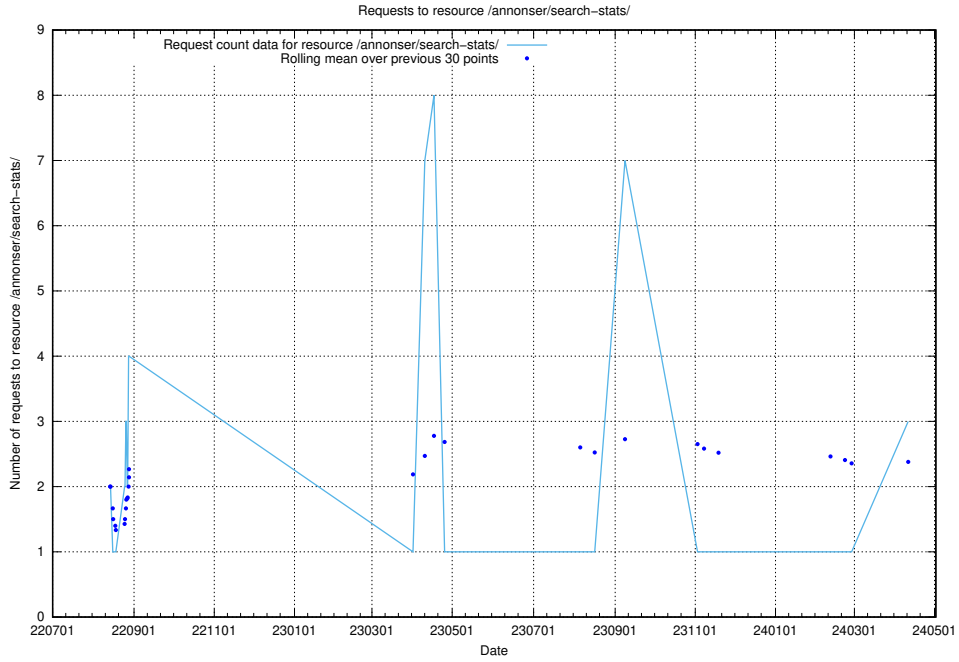

5.512 Usage of /annonser/search-stats/

Here, we count the number of requests to resource /annonser/search-stats/.