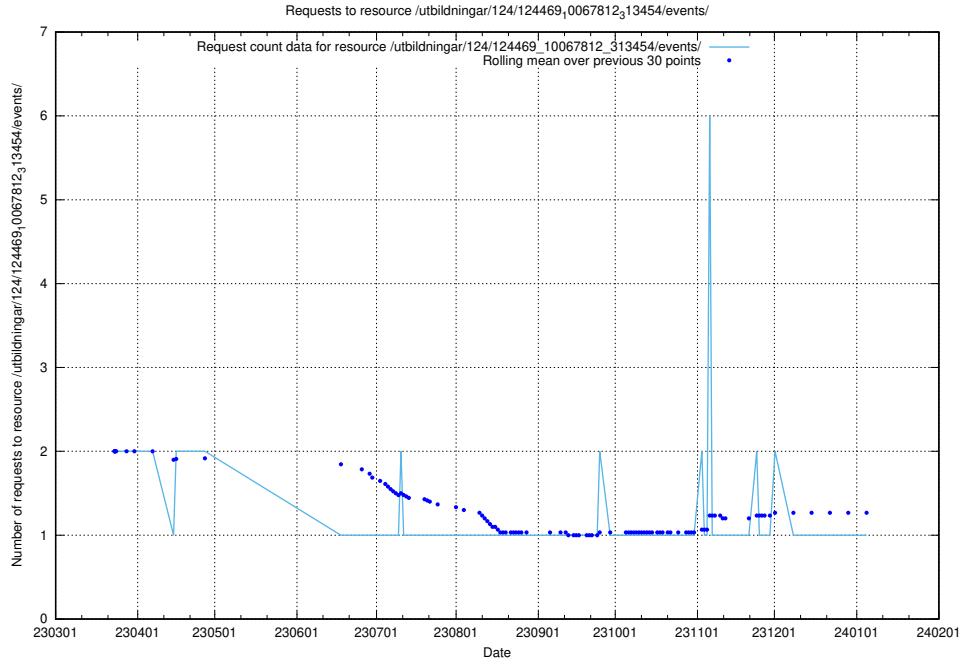

5.6083 Usage of /utbildningar/124/124469_10067812_313454/events/

Here, we count the number of requests to resource /utbildningar/124/124469_10067812_313454/events/