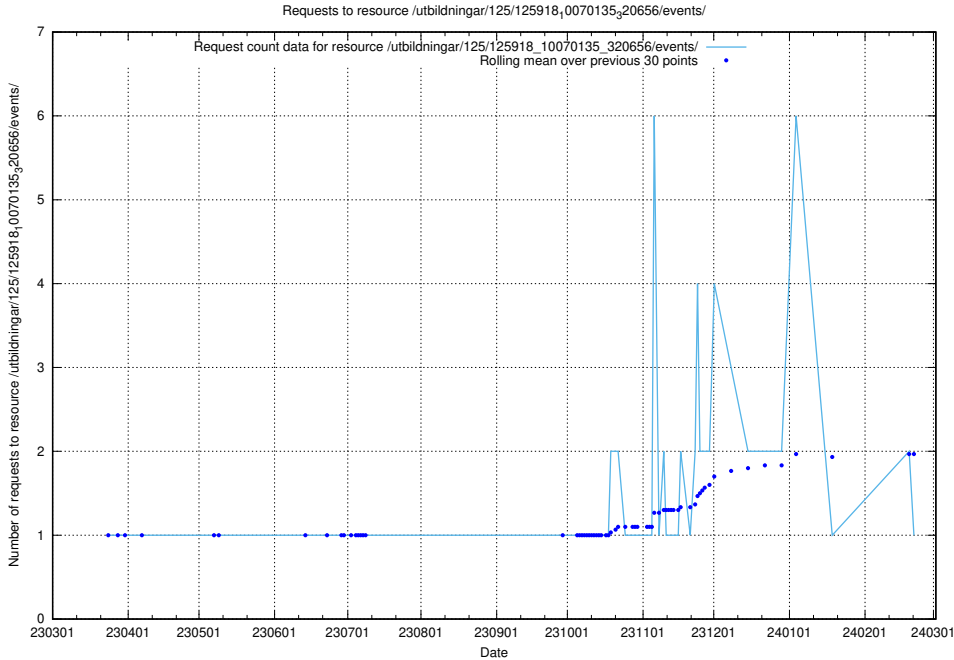

5.5999 Usage of /utbildningar/125/125918_10070135_320656/events/

Here, we count the number of requests to resource /utbildningar/125/125918_10070135_320656/events/