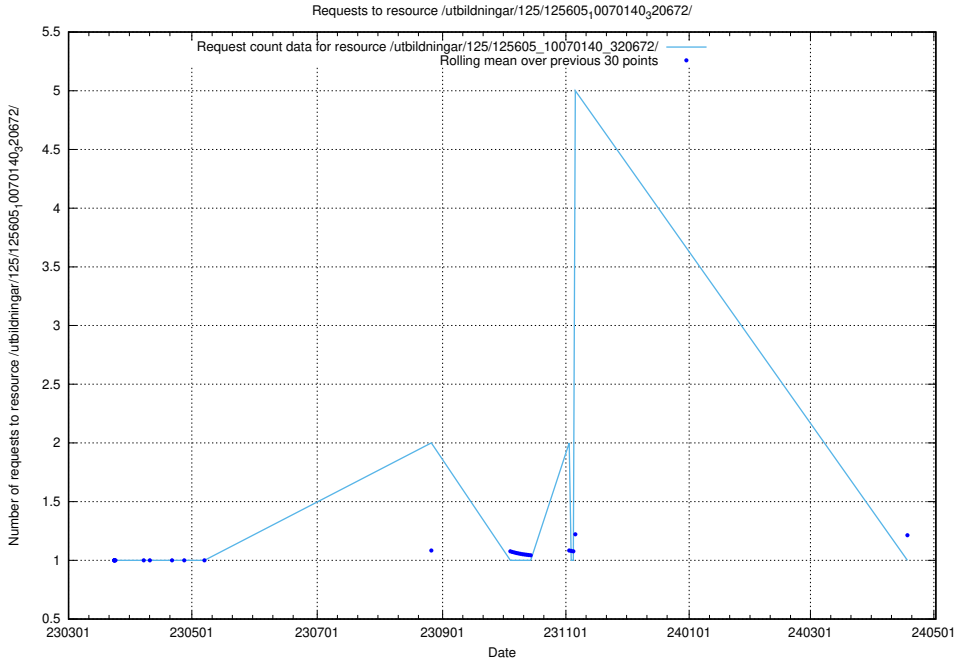

5.1130 Usage of /utbildningar/125/125605_10070140_320672/

Here, we count the number of requests to resource /utbildningar/125/125605_10070140_320672/.