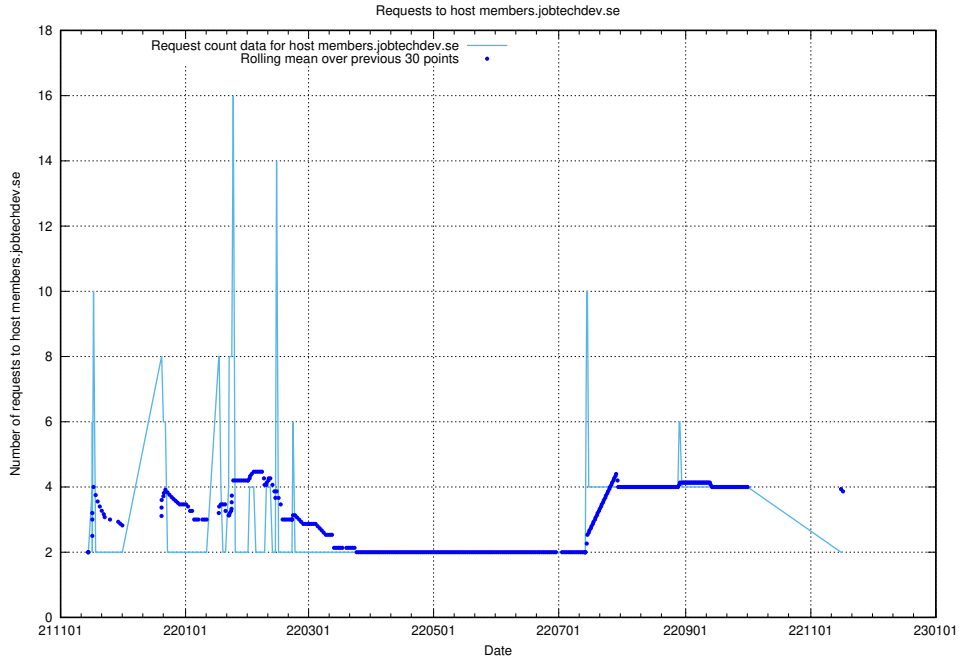

7.565 Usage of members.jobtechdev.se

Here, we count the number of requests to host members.jobtechdev.se.