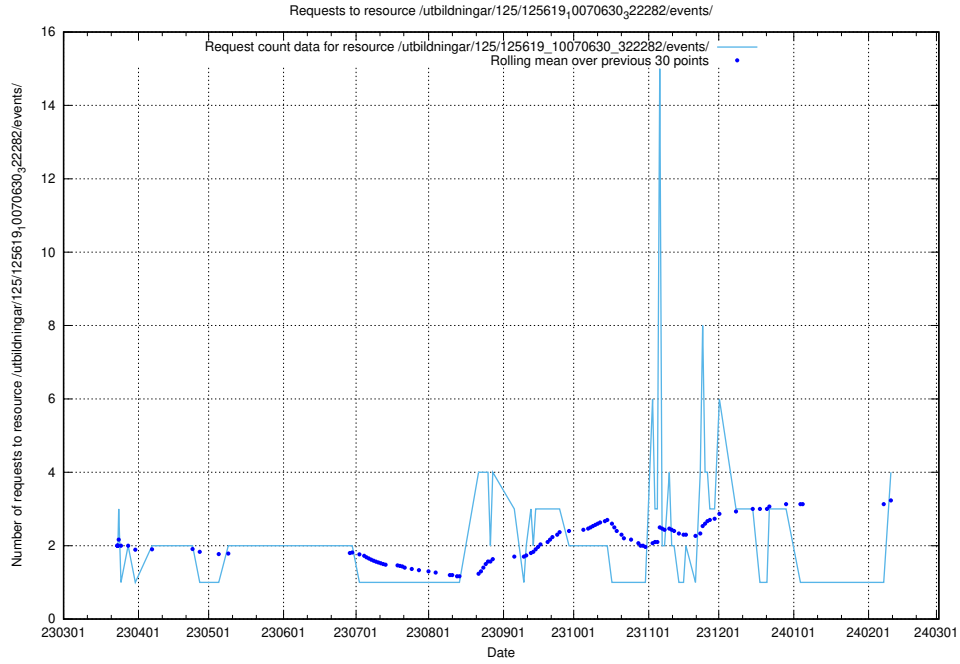

5.289 Usage of /utbildningar/125/125619_10070630_322282/events/

Here, we count the number of requests to resource /utbildningar/125/125619_10070630_322282/events/