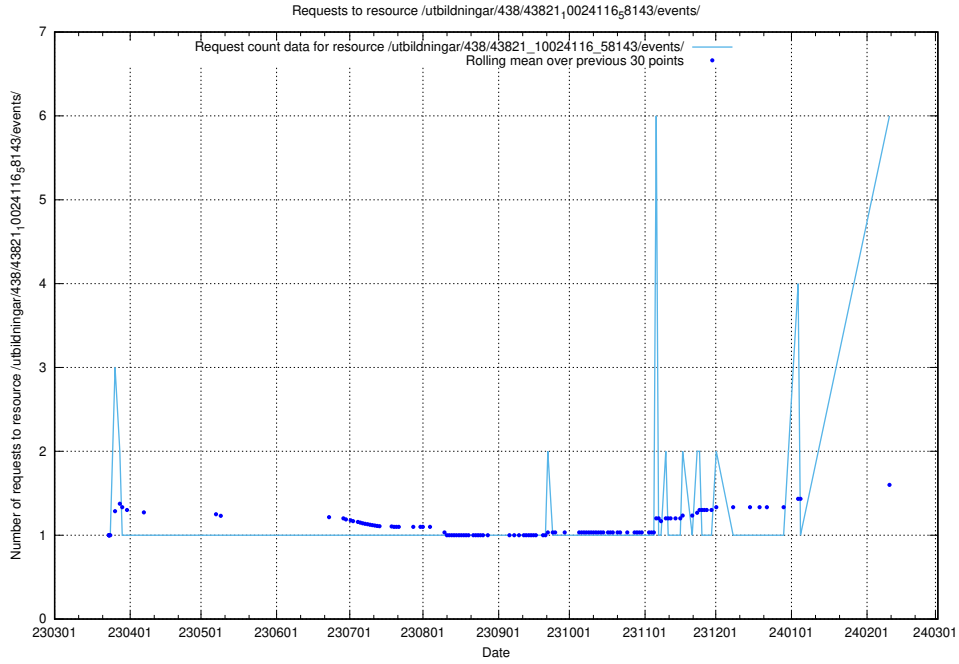

5.139 Usage of /utbildningar/438/43821_10024116_58143/events/

Here, we count the number of requests to resource /utbildningar/438/43821_10024116_58143/events/.