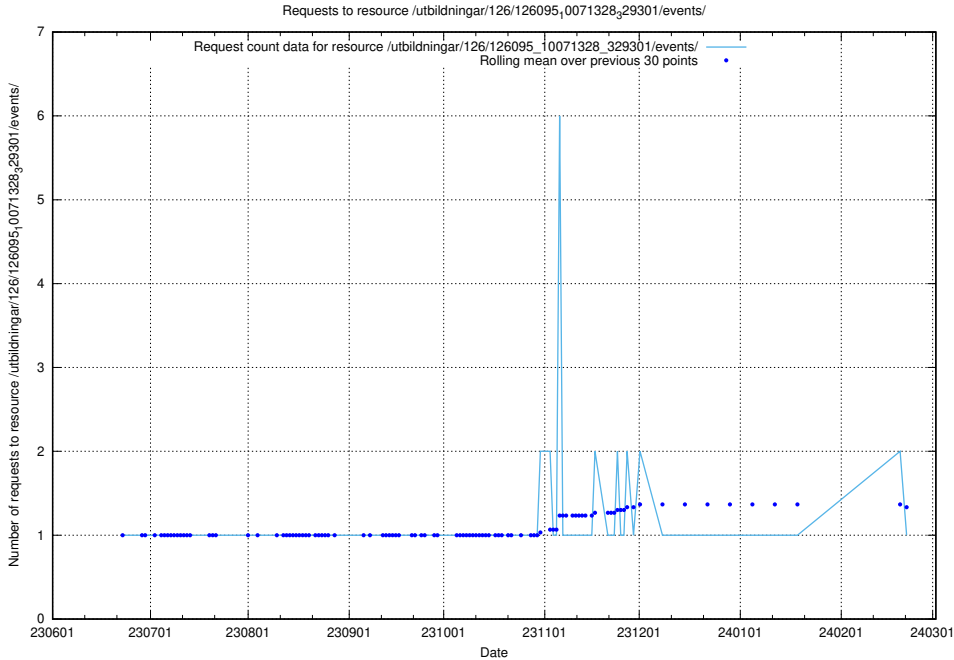

5.5494 Usage of /utbildningar/126/126095_10071328_329301/events/

Here, we count the number of requests to resource /utbildningar/126/126095_10071328_329301/events/