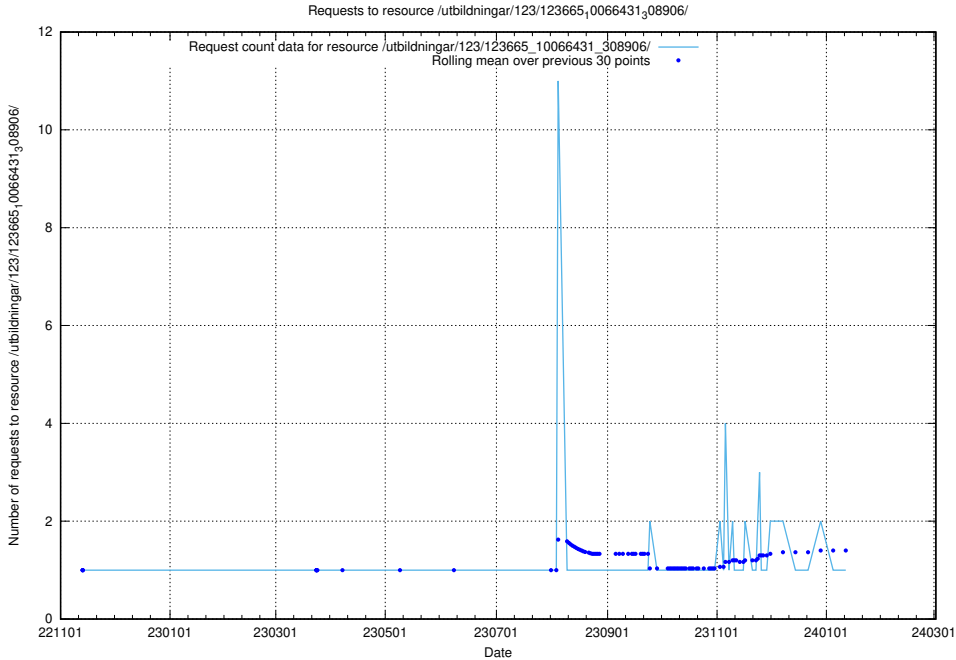

5.5740 Usage of /utbildningar/123/123665_10066431_308906/

Here, we count the number of requests to resource /utbildningar/123/123665_10066431_308906/.

5.5741 Usage of /taxonomy/version/7/query/skills/

Here, we count the number of requests to resource /taxonomy/version/7/query/skills/.