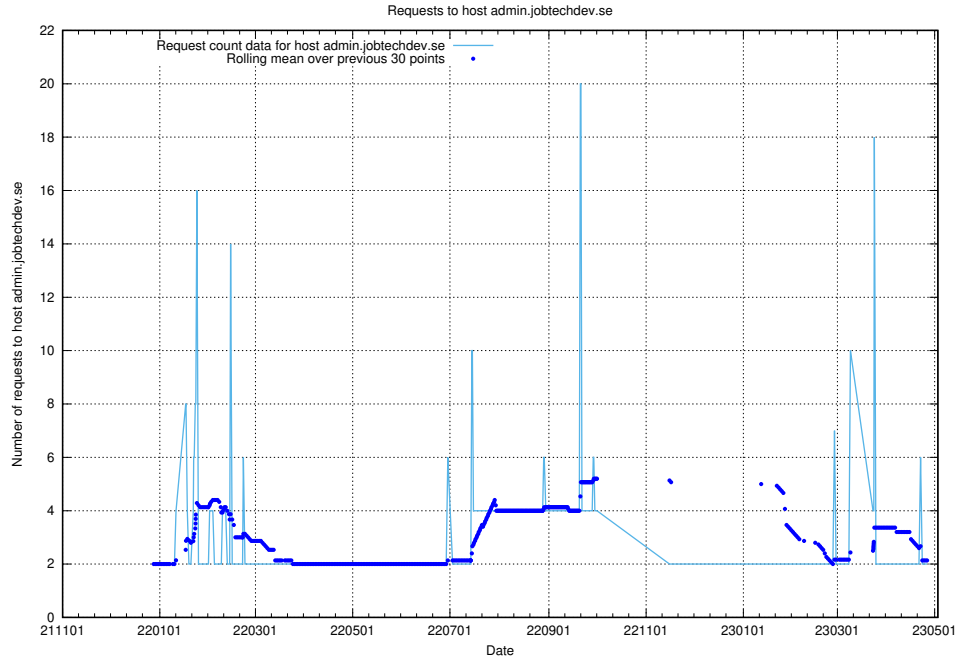

7.358 Usage of admin.jobtechdev.se

Here, we count the number of requests to host admin.jobtechdev.se.