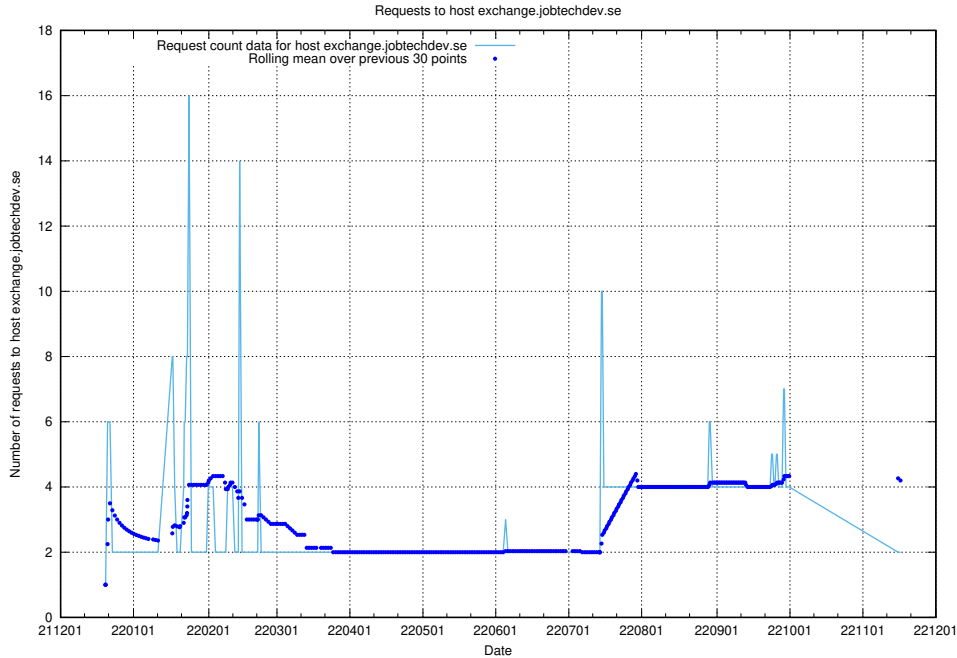

7.372 Usage of mail01.jobtechdev.se

Here, we count the number of requests to host mail01.jobtechdev.se.

7.373 Usage of exchange.jobtechdev.se

Here, we count the number of requests to host exchange.jobtechdev.se.