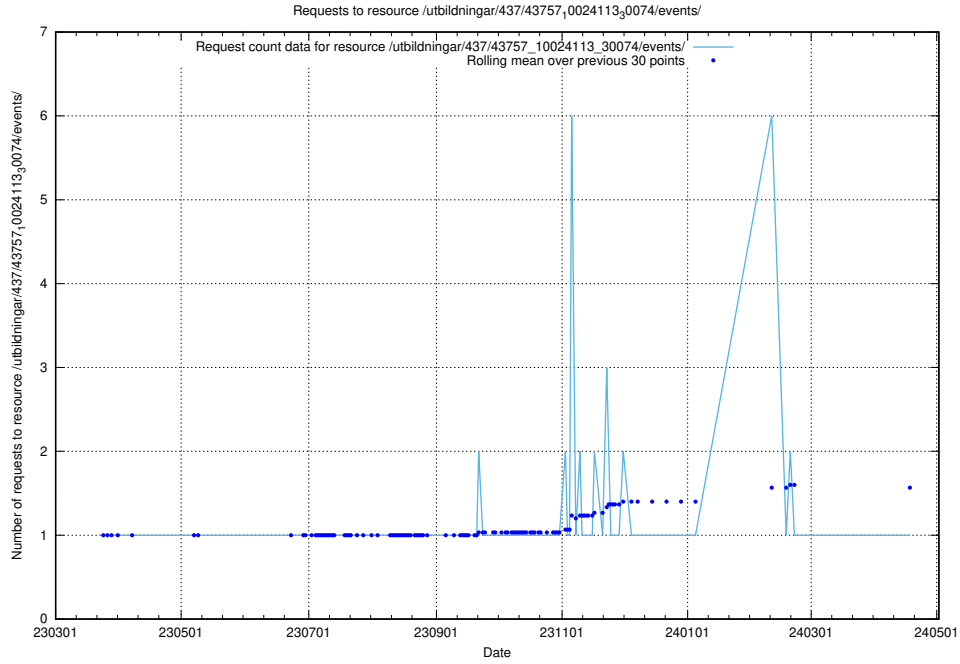

5.5979 Usage of /utbildningar/437/43757_10024113_30074/events/

Here, we count the number of requests to resource /utbildningar/437/43757_10024113_30074/events/.