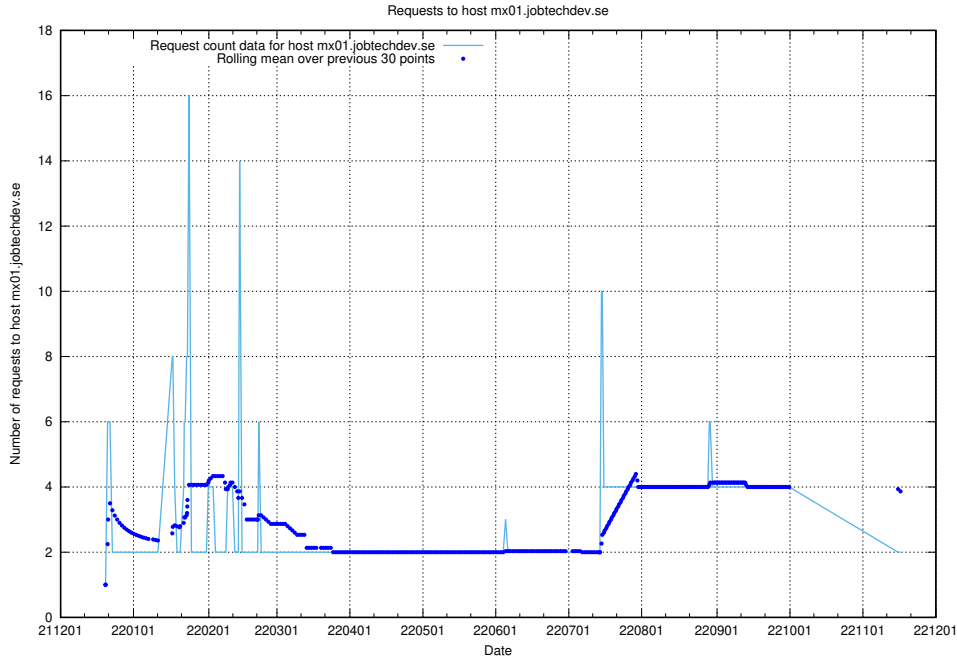

7.366 Usage of mx01.jobtechdev.se

Here, we count the number of requests to host mx01.jobtechdev.se.