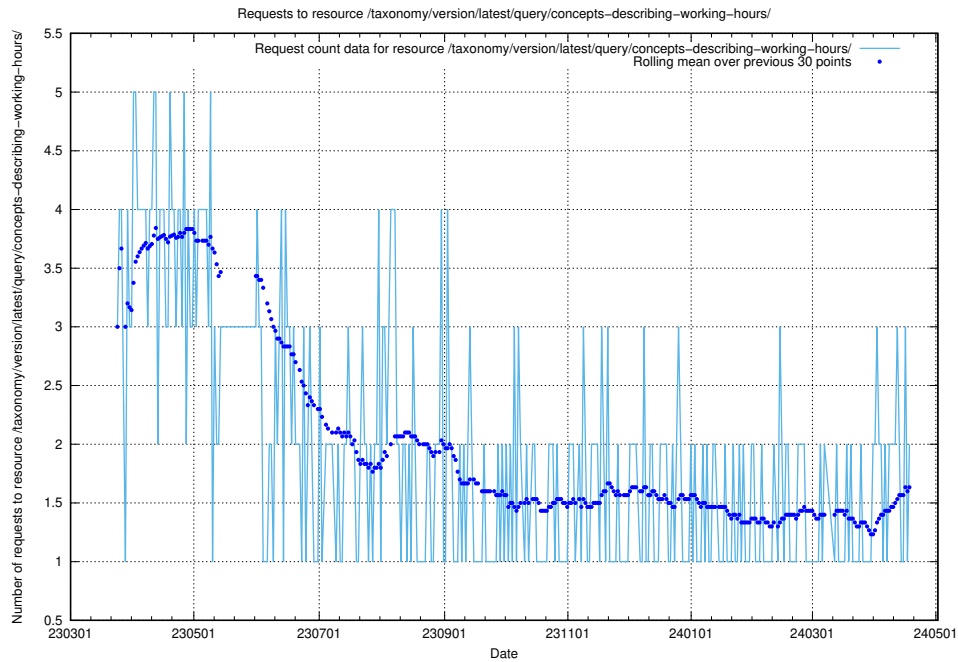

5.972 Usage of /taxonomy/version/latest/query/concepts-describing-working-hours/

Here, we count the number of requests to resource /taxonomy/version/latest/query/concepts-describing-working-hours/.