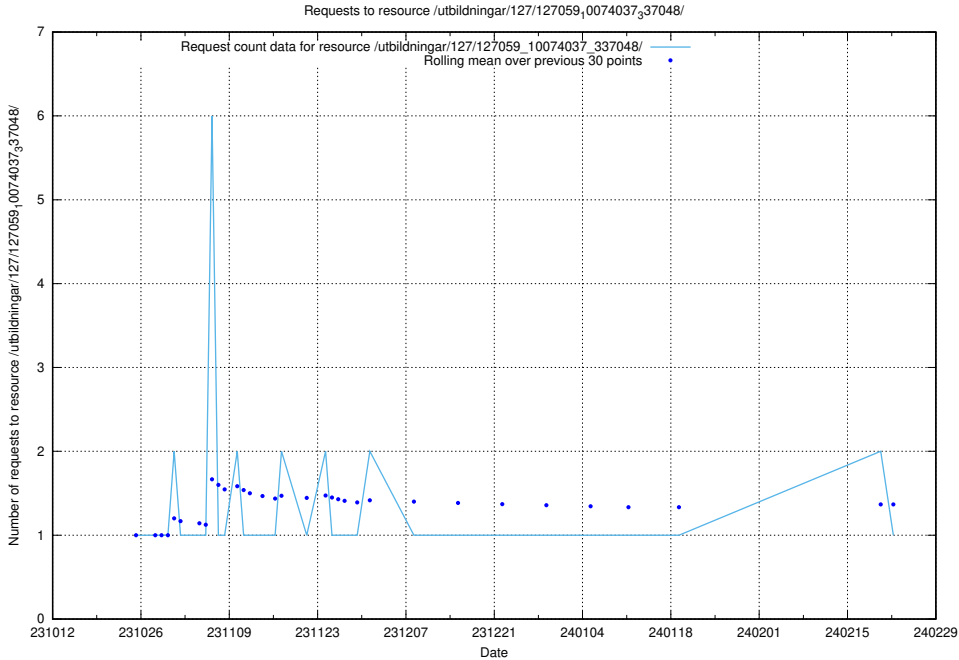

5.4036 Usage of /utbildningar/127/127059_10074037_337048/

Here, we count the number of requests to resource /utbildningar/127/127059_10074037_337048/.