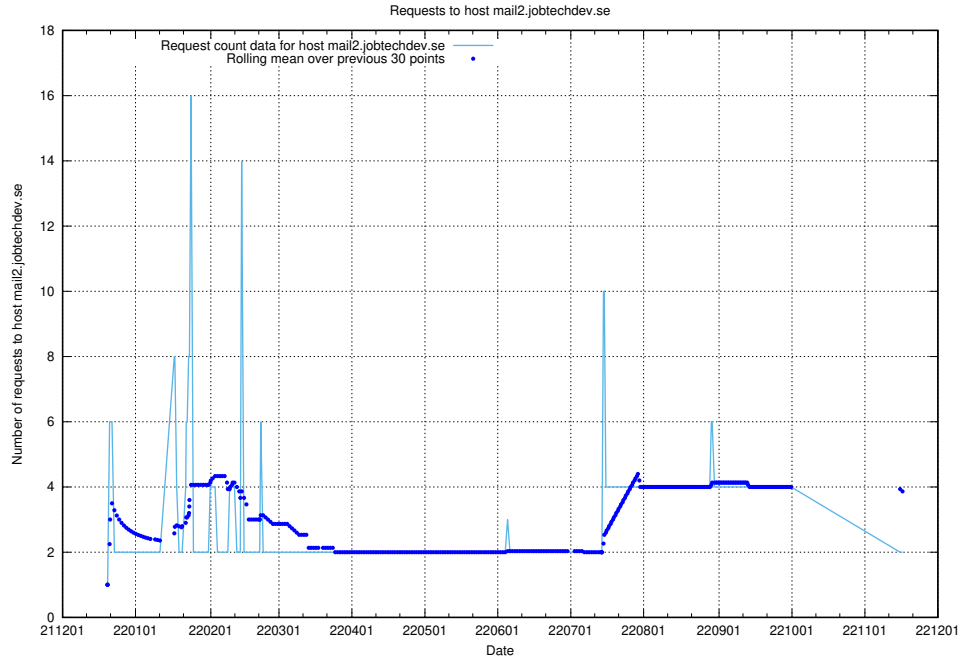

7.370 Usage of mail2.jobtechdev.se

Here, we count the number of requests to host mail2.jobtechdev.se.