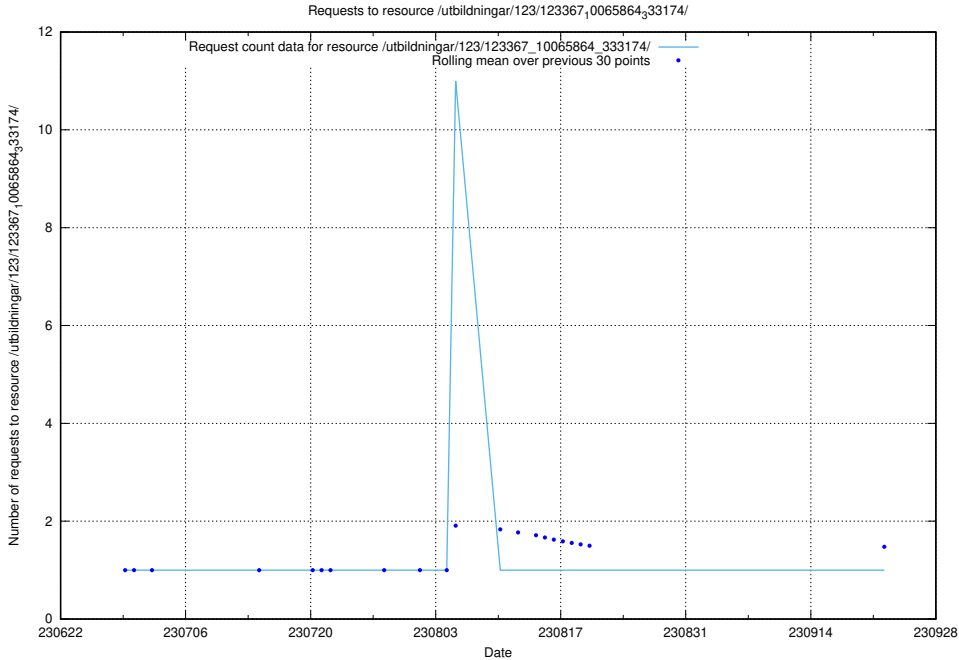

5.5348 Usage of /utbildningar/123/123367_10065864_333174/

Here, we count the number of requests to resource /utbildningar/123/123367_10065864_333174/.