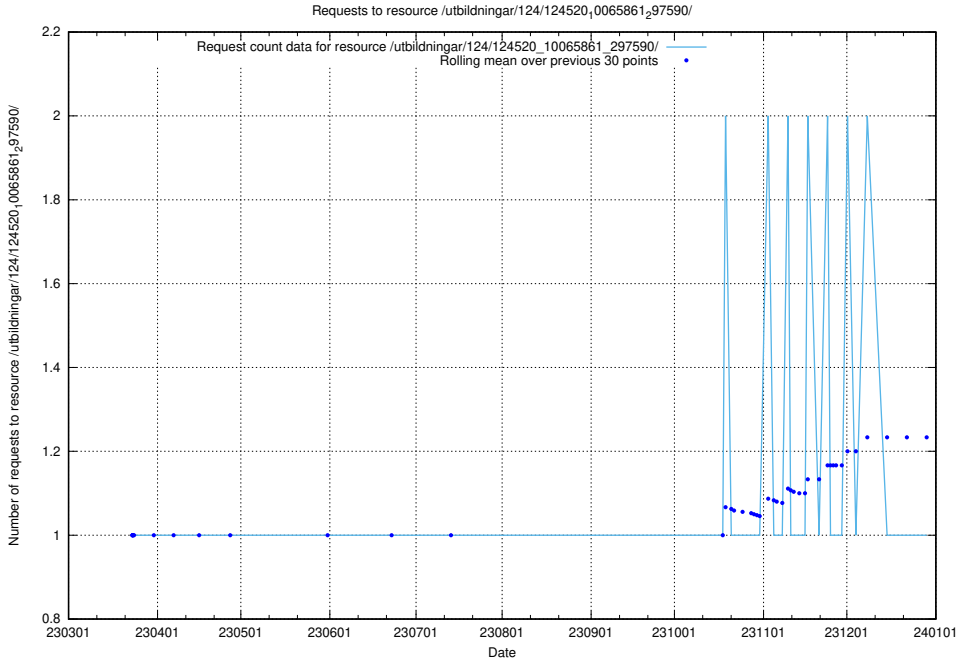

5.1313 Usage of /utbildningar/124/124520_10065861_297590/

Here, we count the number of requests to resource /utbildningar/124/124520_10065861_297590/.