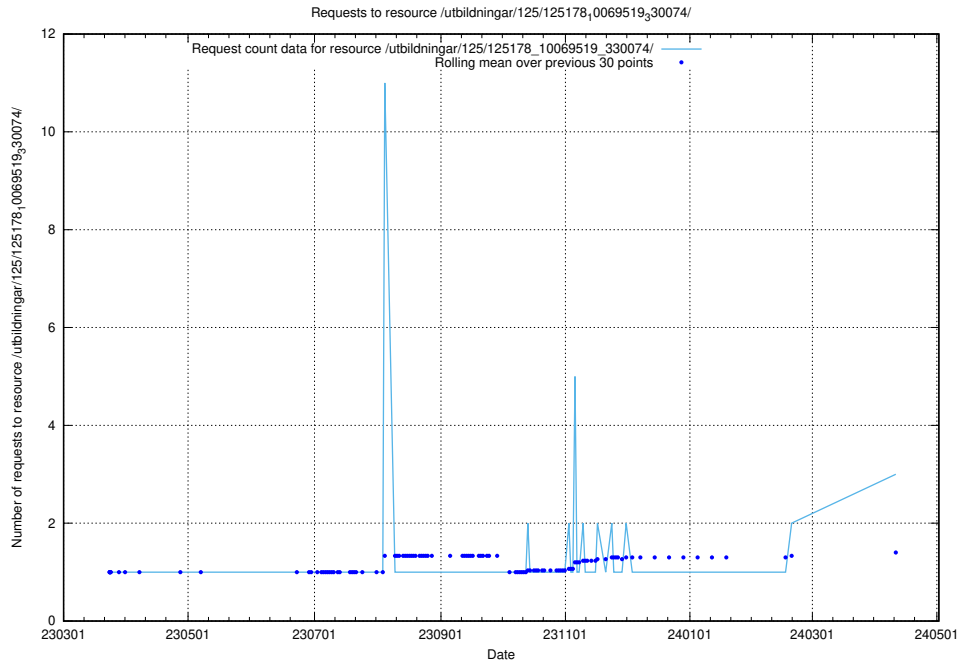

5.306 Usage of /utbildningar/125/125178_10069519_330074/

Here, we count the number of requests to resource /utbildningar/125/125178_10069519_330074/.