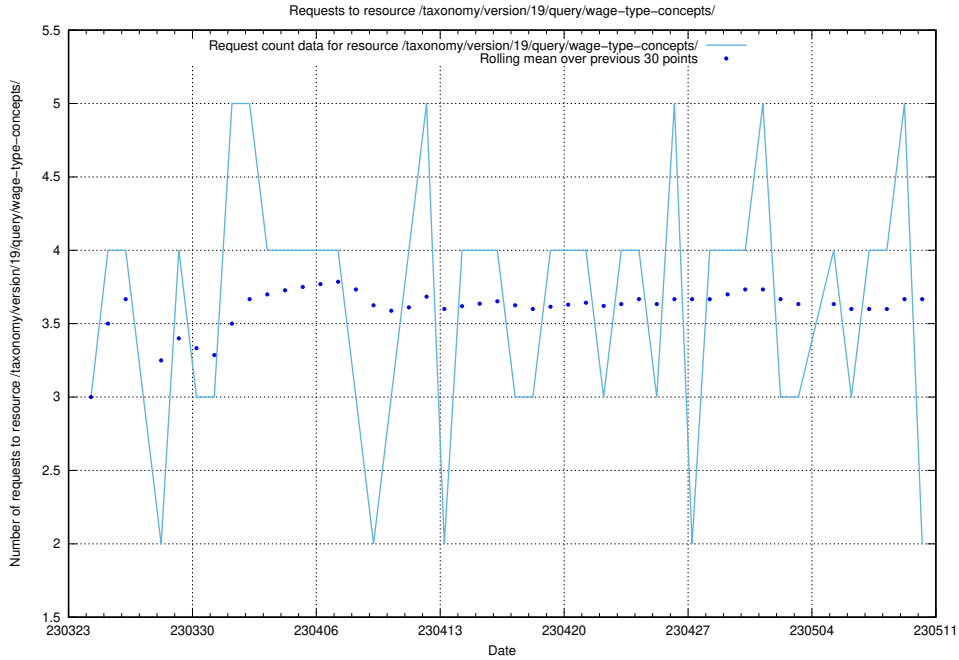

5.975 Usage of /taxonomy/version/19/query/wage-type-concepts/

Here, we count the number of requests to resource /taxonomy/version/19/query/wage-type-concepts/.