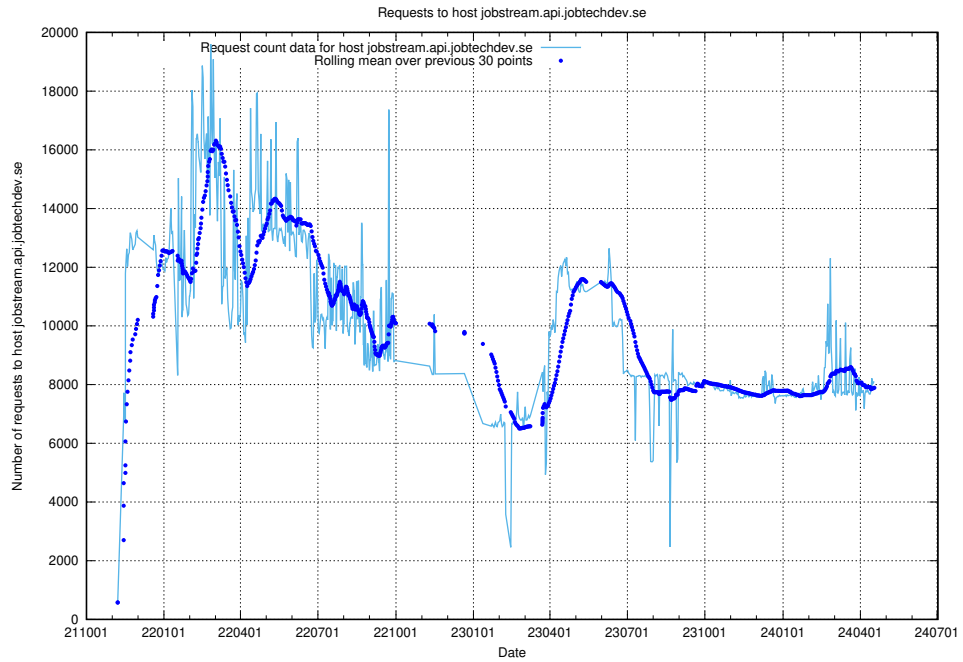

7.11 Usage of jobstream.api.jobtechdev.se

Here, we count the number of requests to host jobstream.api.jobtechdev.se.