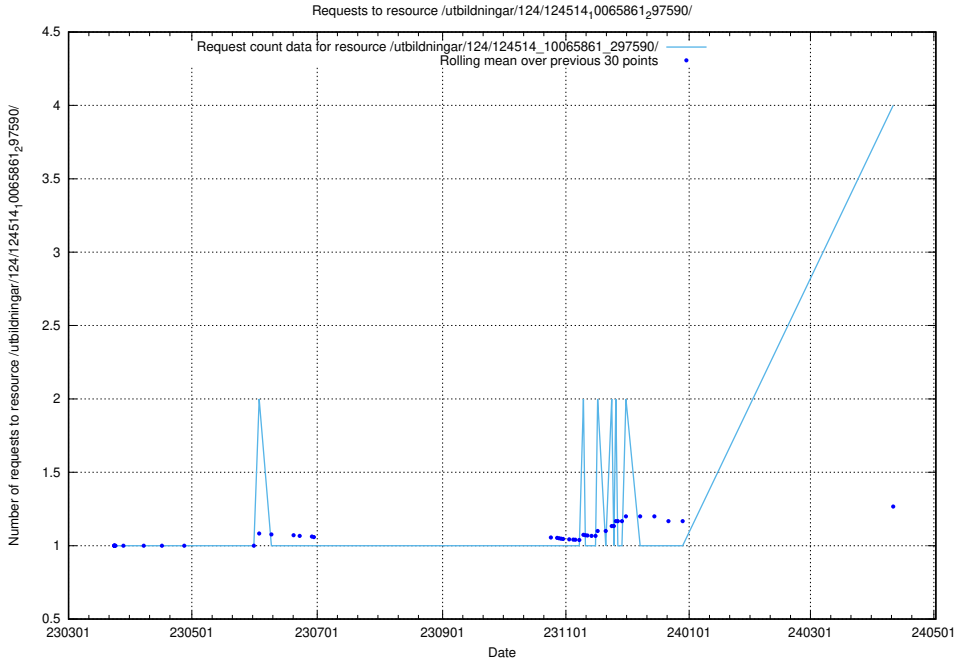

Here, we count the number of requests to resource /utbildningar/125/125740_10070664_337689/events/

5.222 Usage of /utbildningar/124/124514_10065861_297590/

Here, we count the number of requests to resource /utbildningar/124/124514_10065861_297590/.