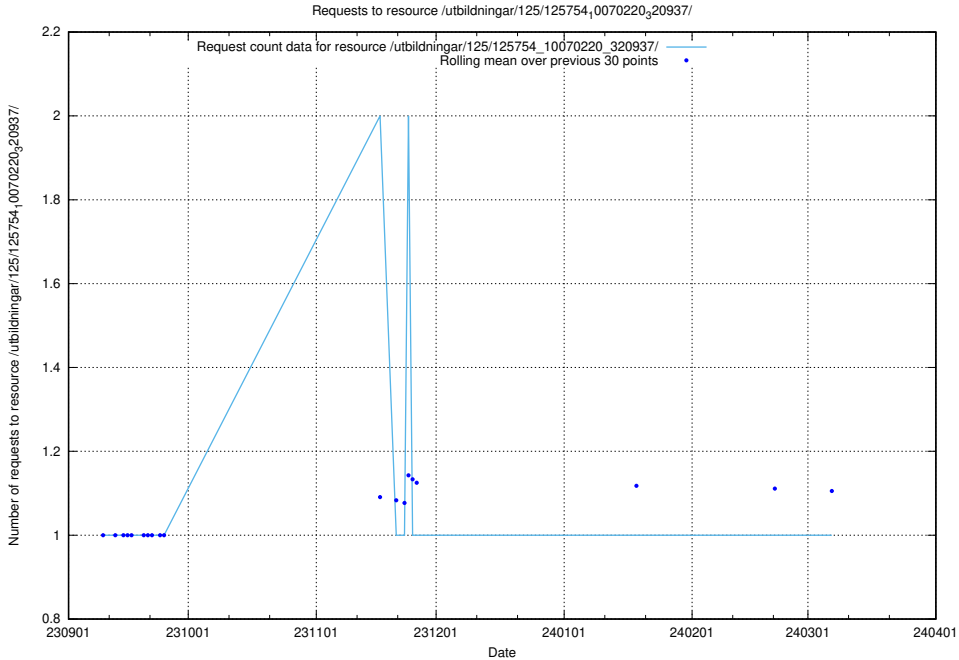

5.4433 Usage of /utbildningar/125/125754_10070220_320937/

Here, we count the number of requests to resource /utbildningar/125/125754_10070220_320937/.