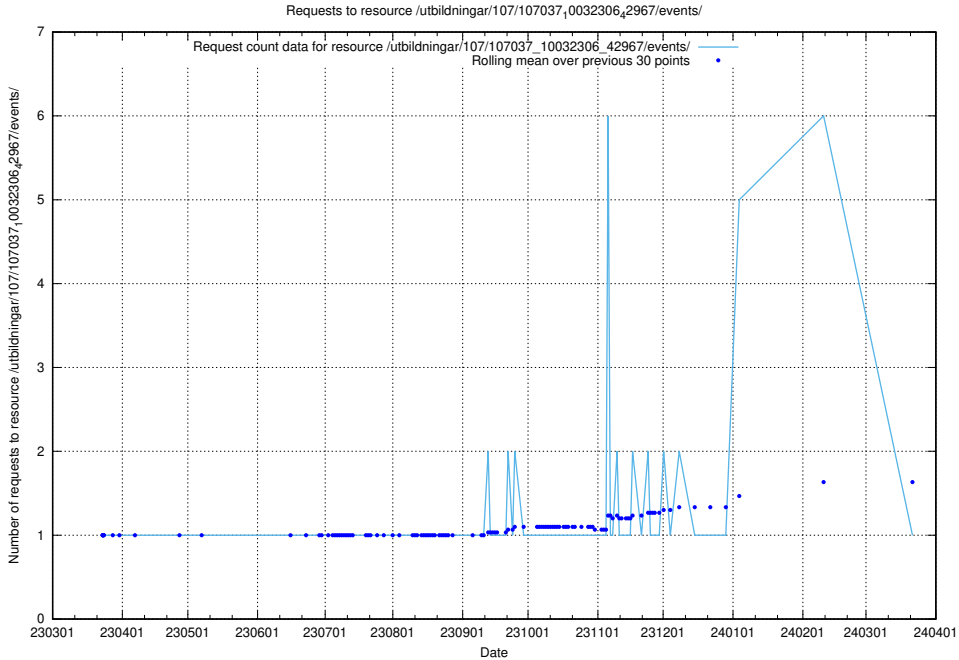

5.5187 Usage of /utbildningar/107/107037_10032306_42967/events/

Here, we count the number of requests to resource /utbildningar/107/107037_10032306_42967/events/.