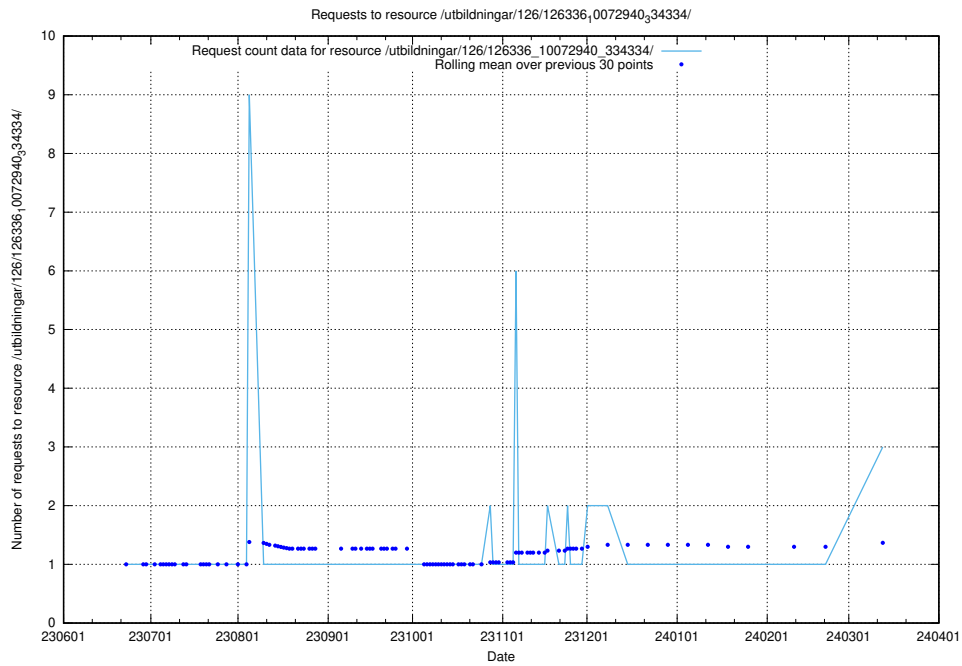

5.434 Usage of /utbildningar/126/126336_10072940_334334/

Here, we count the number of requests to resource /utbildningar/126/126336_10072940_334334/.