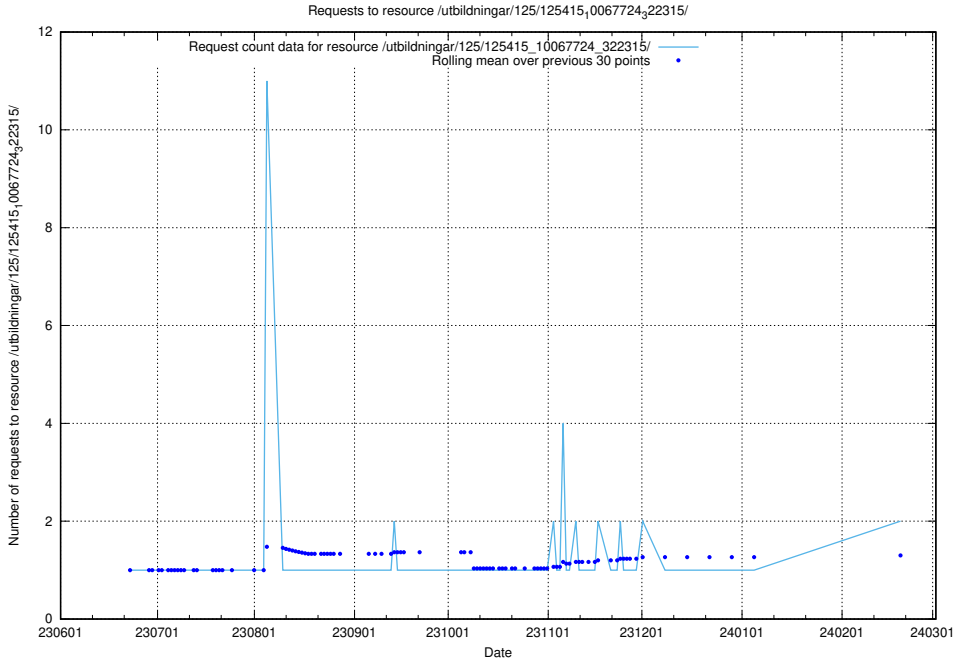

5.885 Usage of /utbildningar/125/125415_10067724_322315/

Here, we count the number of requests to resource /utbildningar/125/125415_10067724_322315/.