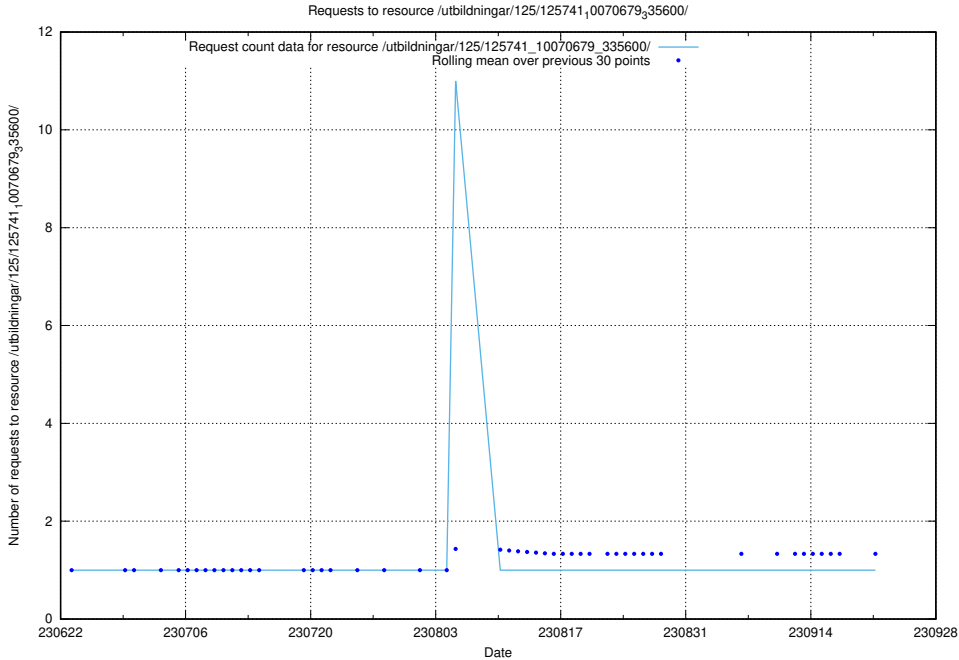

5.5511 Usage of /utbildningar/125/125741_10070679_335600/

Here, we count the number of requests to resource /utbildningar/125/125741_10070679_335600/.