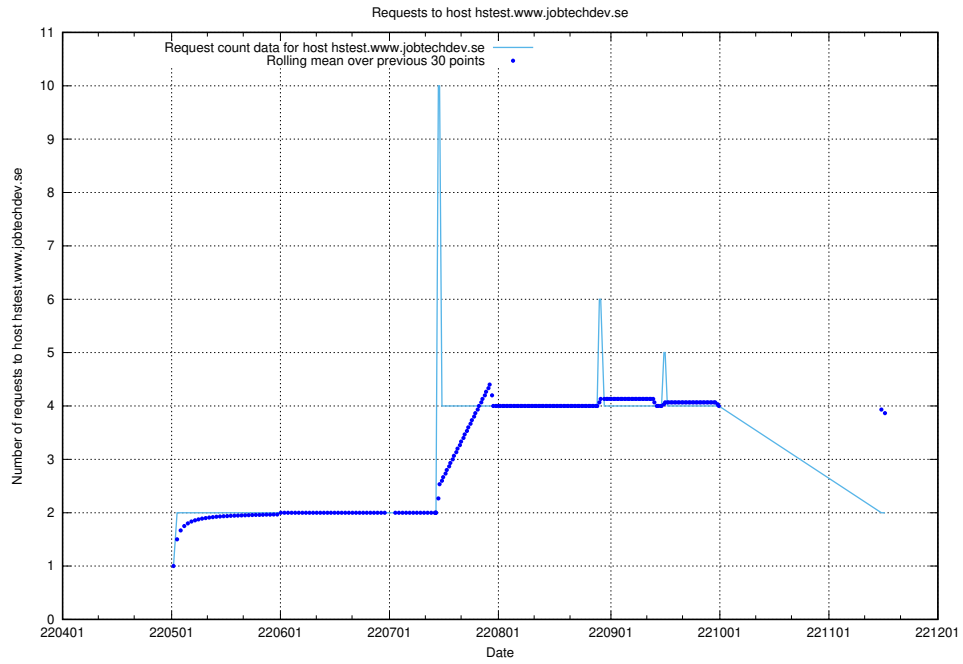

7.432 Usage of hstest.www.jobtechdev.se

Here, we count the number of requests to host hstest.www.jobtechdev.se.