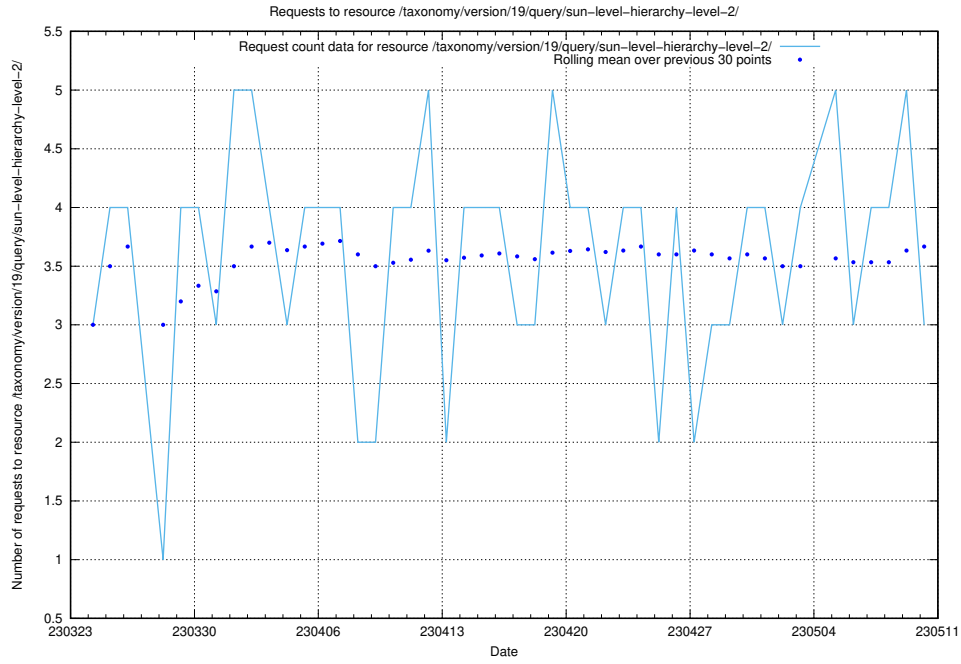

5.488 Usage of /taxonomy/version/19/query/sun-level-hierarchy-level-2/

Here, we count the number of requests to resource /taxonomy/version/19/query/sun-level-hierarchy-level-2/.