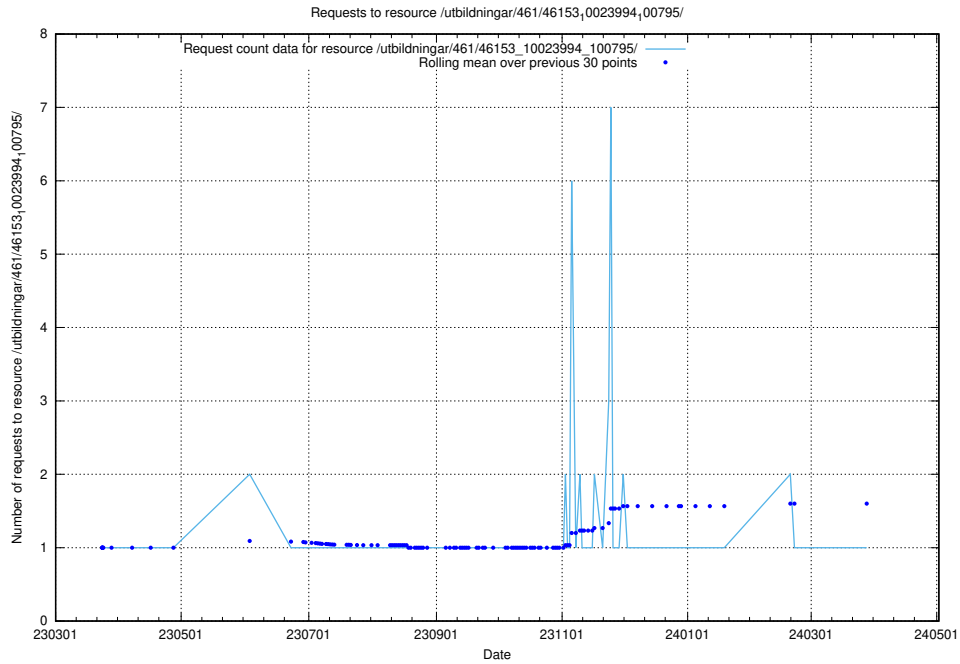

5.6098 Usage of /utbildningar/461/46153_10023994_100795/

Here, we count the number of requests to resource /utbildningar/461/46153_10023994_100795/.