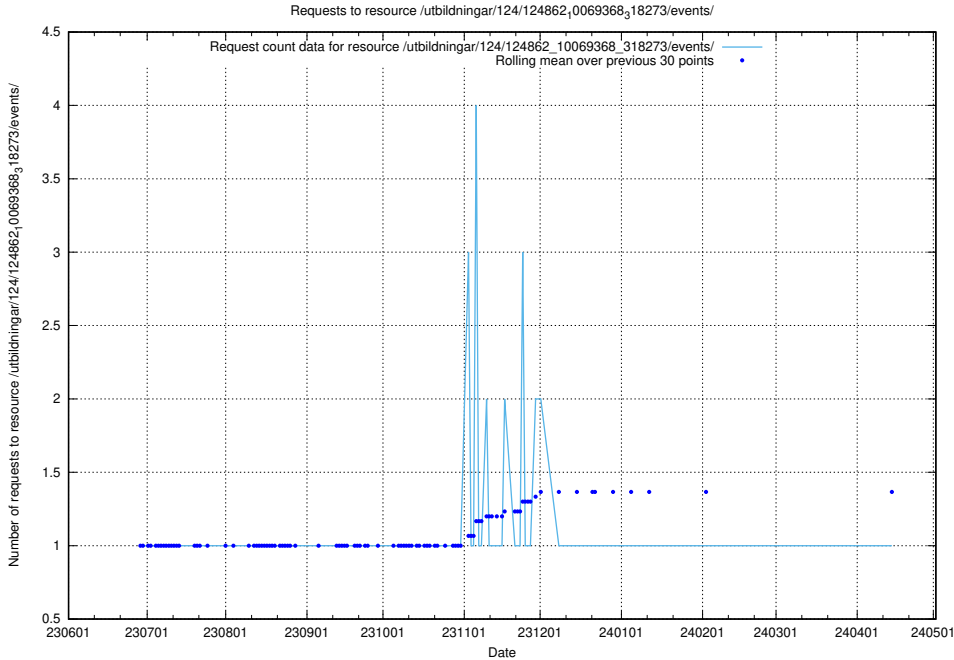

5.5295 Usage of /utbildningar/124/124862_10069368_318273/events/

Here, we count the number of requests to resource /utbildningar/124/124862_10069368_318273/events/