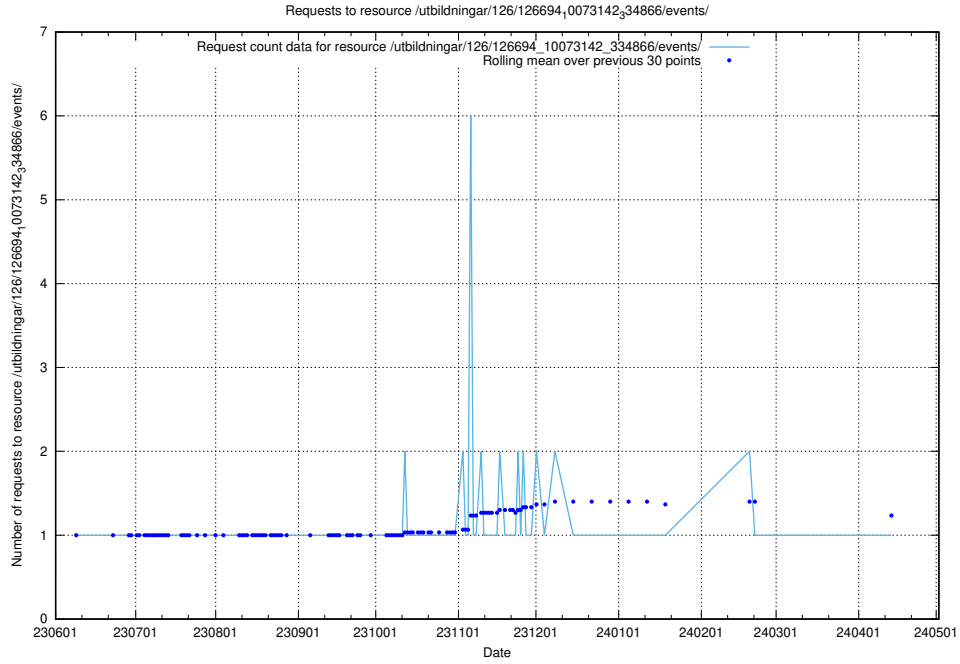

5.5700 Usage of /utbildningar/126/126694_10073142_334866/events/

Here, we count the number of requests to resource /utbildningar/126/126694_10073142_334866/events/