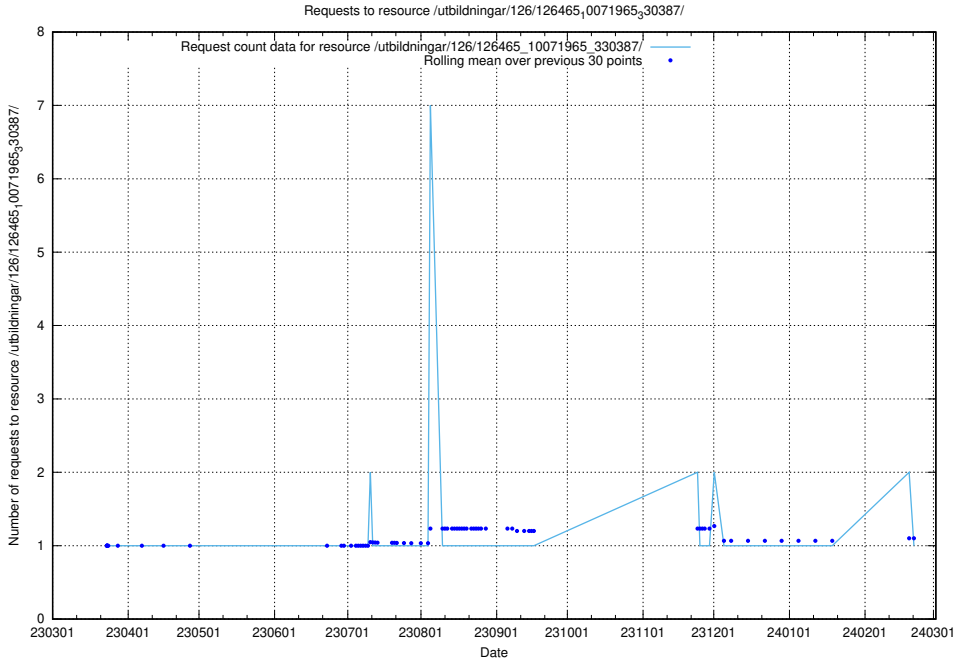

5.6198 Usage of /utbildningar/126/126465_10071965_330387/

Here, we count the number of requests to resource /utbildningar/126/126465_10071965_330387/.