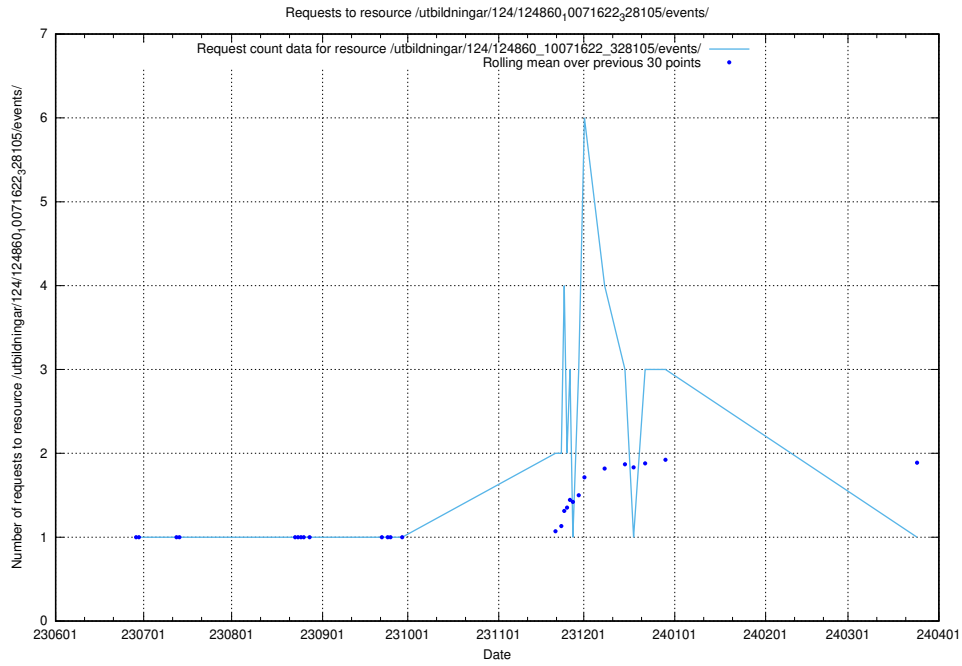

5.5301 Usage of /utbildningar/124/124860_10071622_328105/events/

Here, we count the number of requests to resource /utbildningar/124/124860_10071622_328105/events/