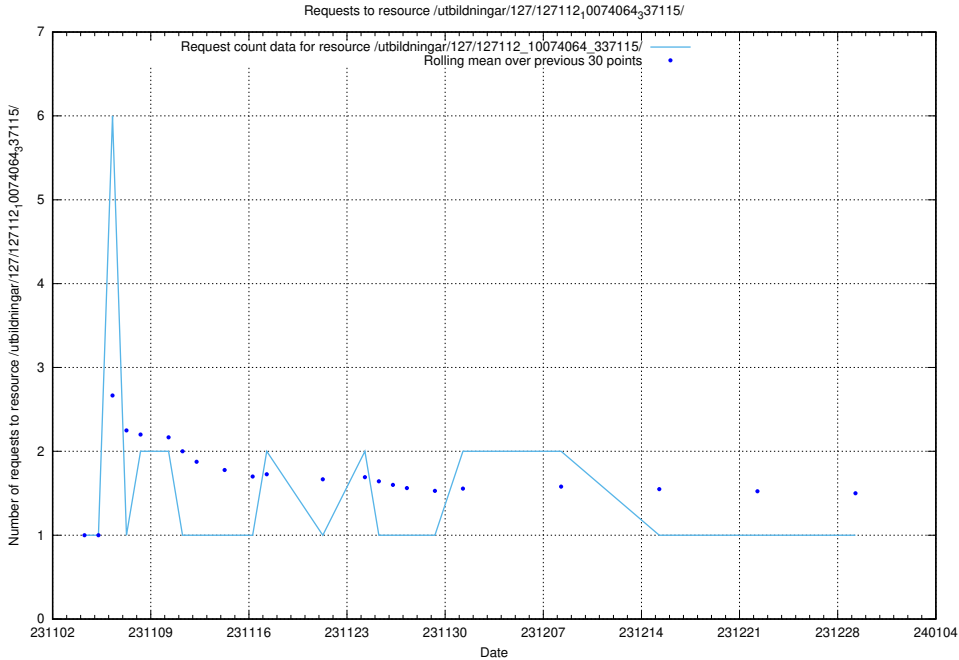

5.3960 Usage of /utbildningar/127/127112_10074064_337115/

Here, we count the number of requests to resource /utbildningar/127/127112_10074064_337115/.