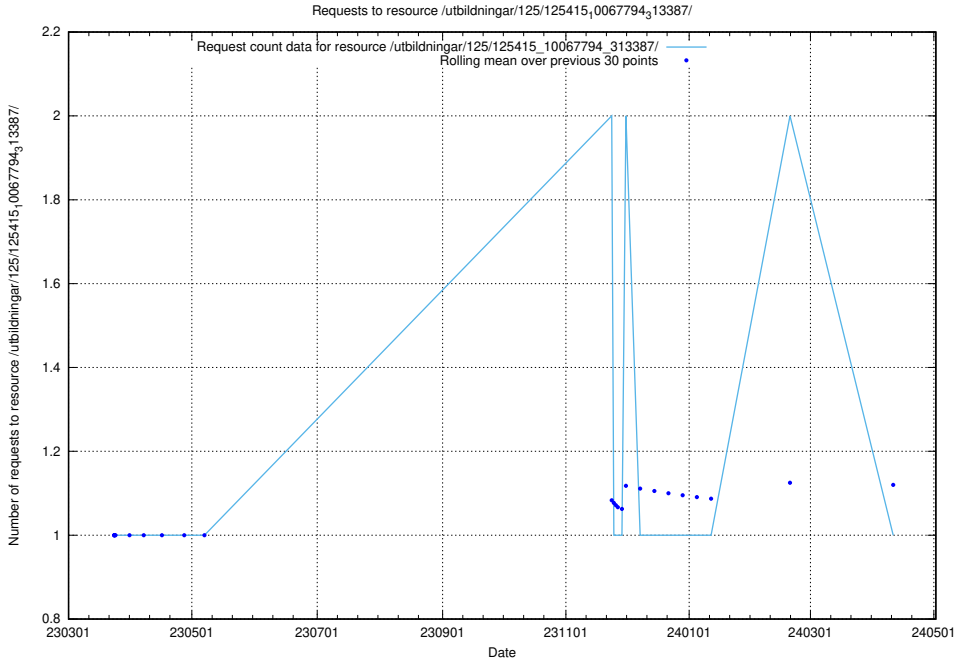

5.1162 Usage of /utbildningar/125/125415_10067794_313387/

Here, we count the number of requests to resource /utbildningar/125/125415_10067794_313387/.