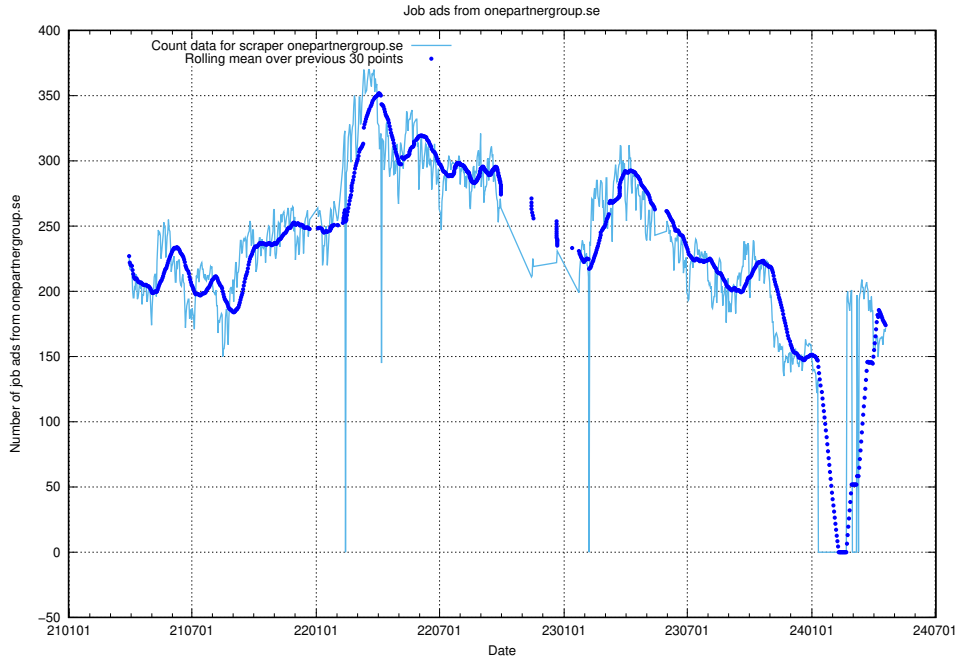

13.13 Number of ads by scraper onepartnergroup.se

Here, we count the number of job ads scraped from onepartnergroup.se.