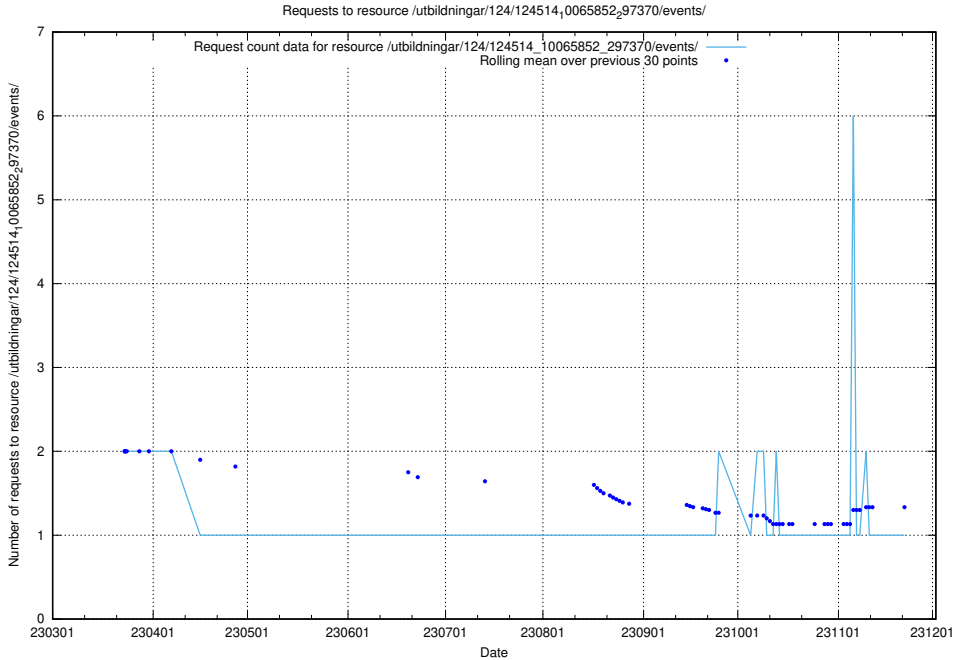

5.6079 Usage of /utbildningar/124/124514_10065852_297370/events/

Here, we count the number of requests to resource /utbildningar/124/124514_10065852_297370/events/