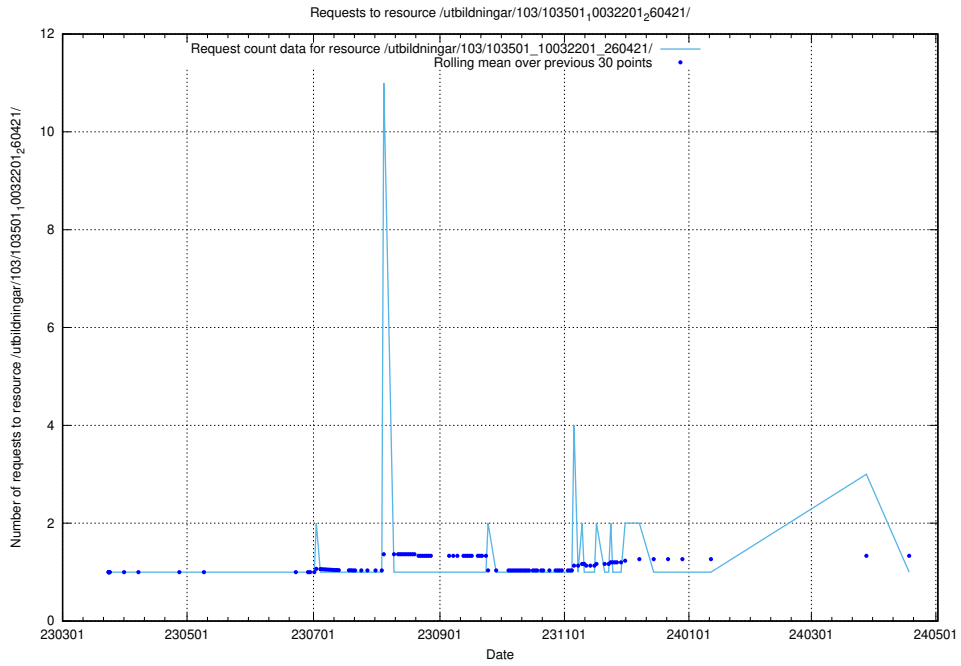

5.5290 Usage of /utbildningar/103/103501_10032201_260421/

Here, we count the number of requests to resource /utbildningar/103/103501_10032201_260421/.