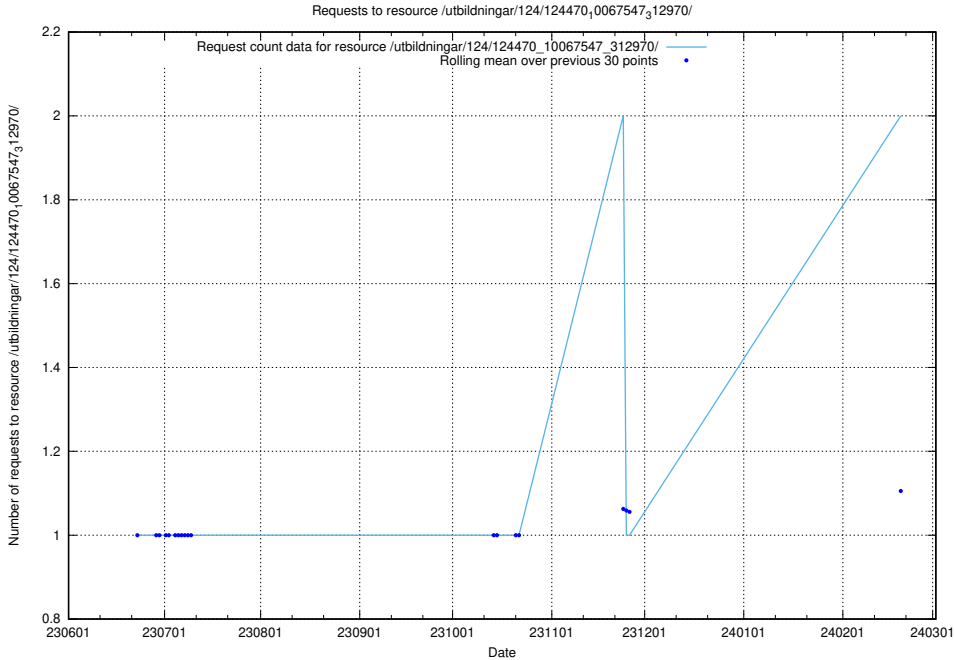

5.904 Usage of /utbildningar/124/124470_10067547_312970/

Here, we count the number of requests to resource /utbildningar/124/124470_10067547_312970/.