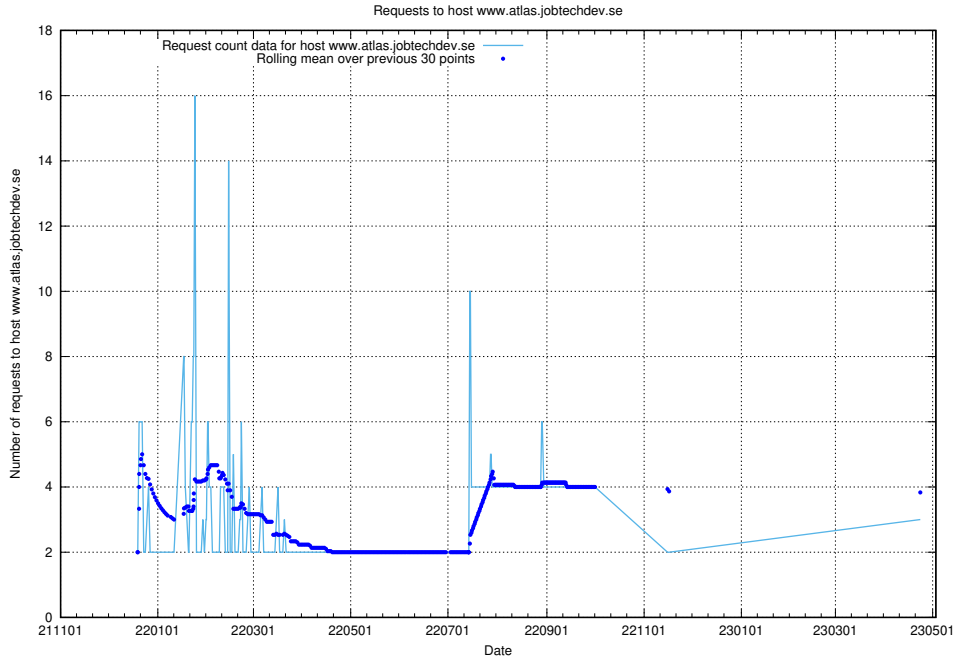

7.199 Usage of www.atlas.jobtechdev.se

Here, we count the number of requests to host www.atlas.jobtechdev.se.