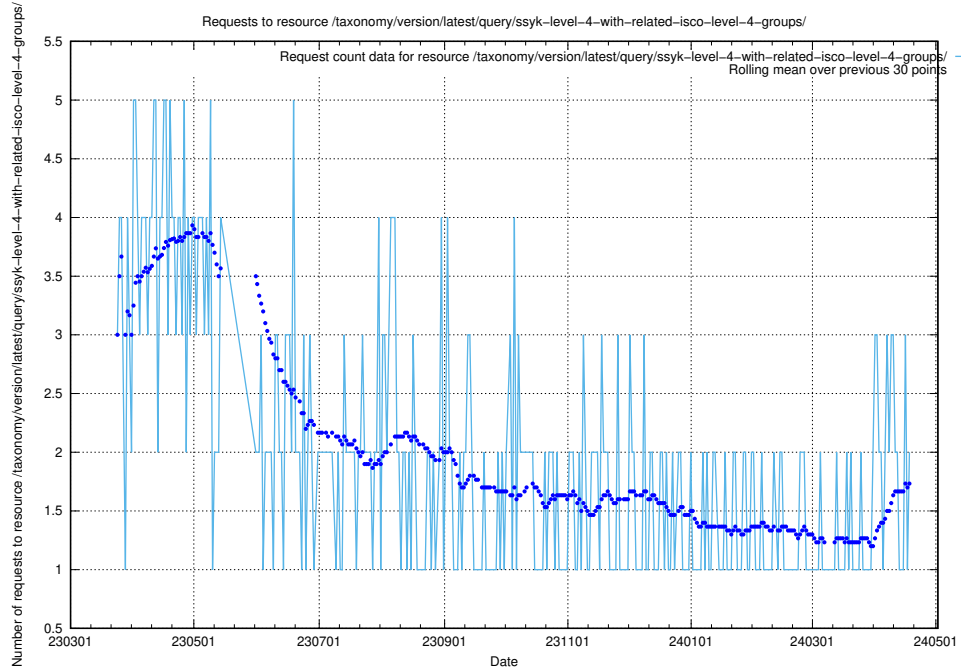

5.949 Usage of /taxonomy/version/latest/query/ssyk-level-4-with-related-isco-level-4-groups/

Here, we count the number of requests to resource /taxonomy/version/latest/query/ssyk-level-4-with-related-isco-level-4-groups/.