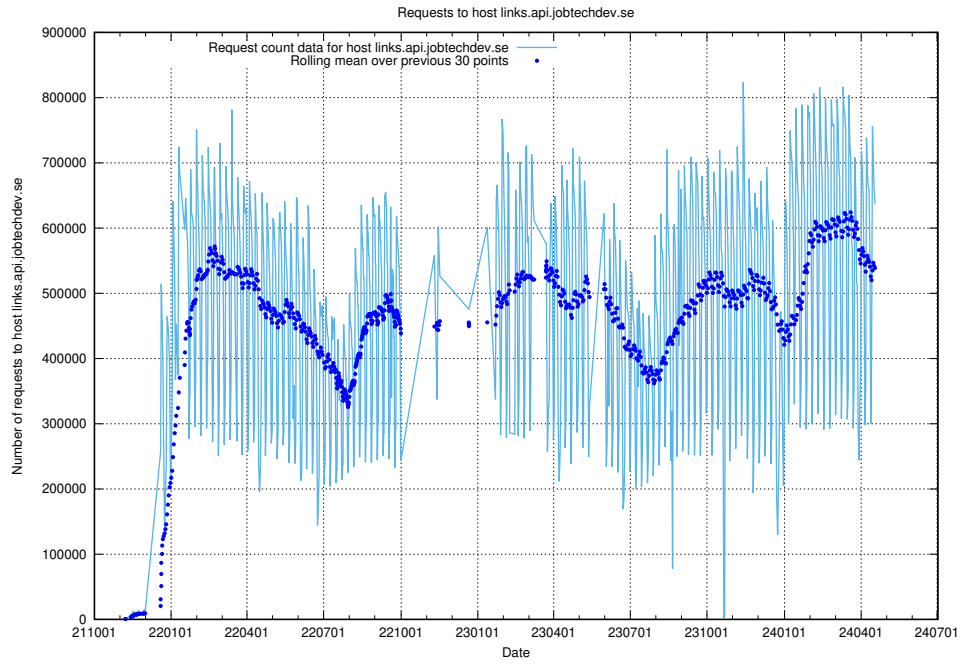

7.2 Usage of links.api.jobtechdev.se

Here, we count the number of requests to host links.api.jobtechdev.se.