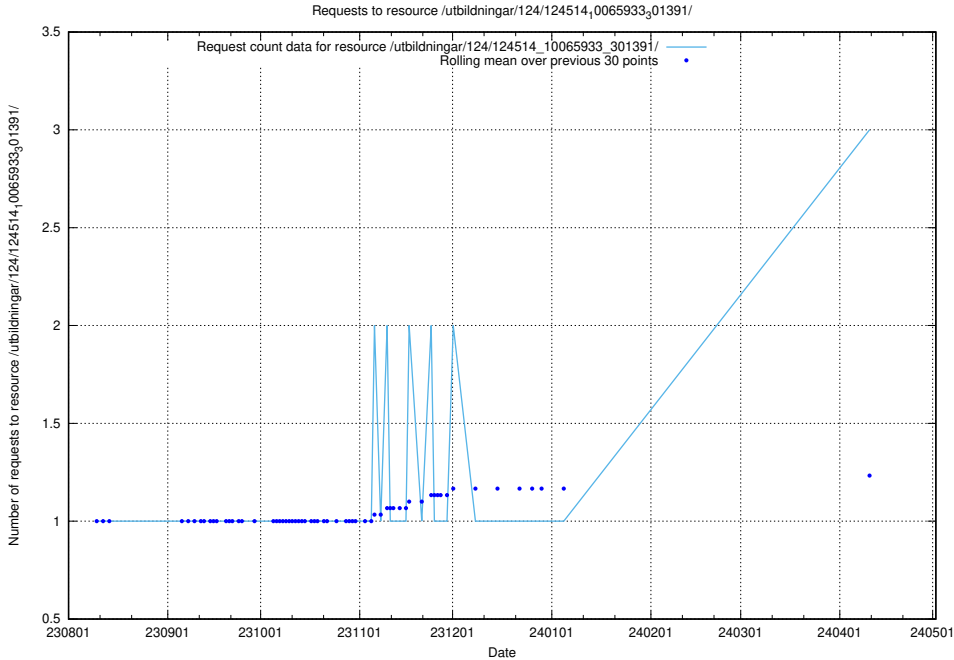

5.405 Usage of /utbildningar/124/124514_10065933_301391/

Here, we count the number of requests to resource /utbildningar/124/124514_10065933_301391/.