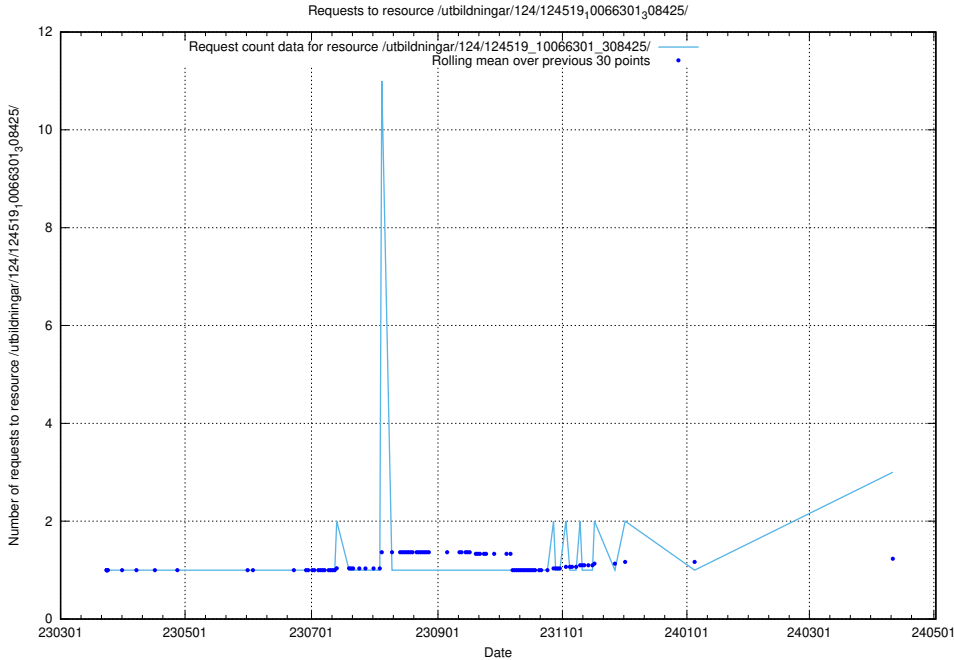

5.312 Usage of /utbildningar/124/124519_10066301_308425/

Here, we count the number of requests to resource /utbildningar/124/124519_10066301_308425/.