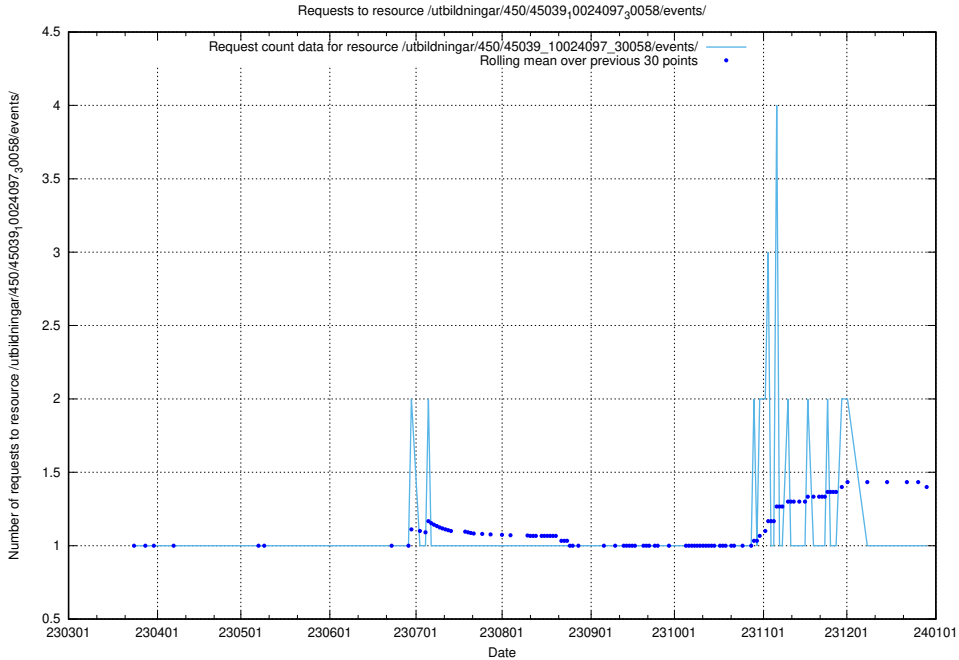

5.5952 Usage of /utbildningar/450/45039_10024097_30058/events/

Here, we count the number of requests to resource /utbildningar/450/45039_10024097_30058/events/.