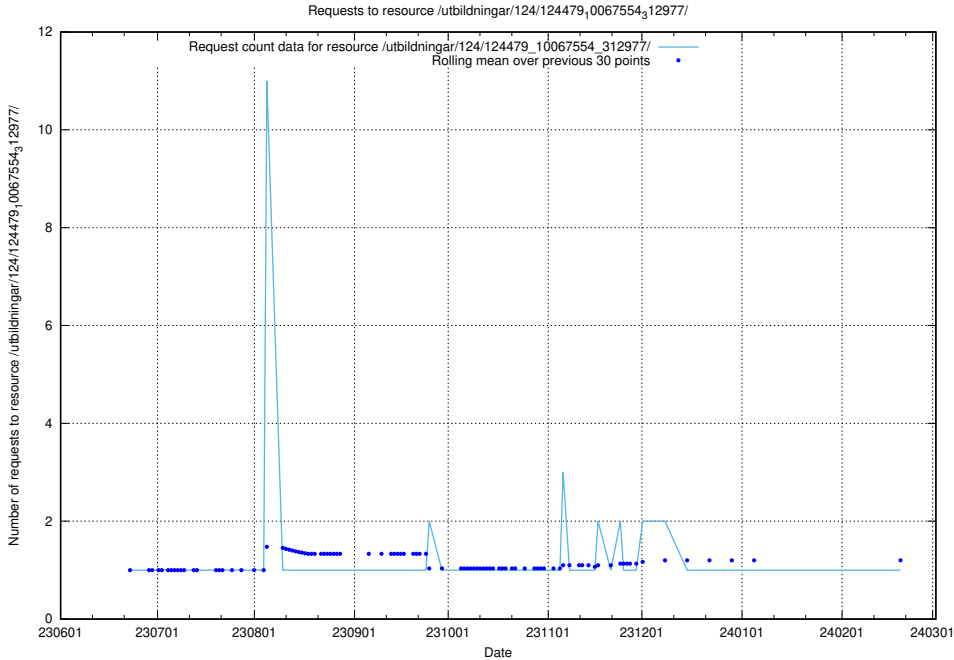

5.5606 Usage of /utbildningar/124/124479_10067554_312977/

Here, we count the number of requests to resource /utbildningar/124/124479_10067554_312977/.