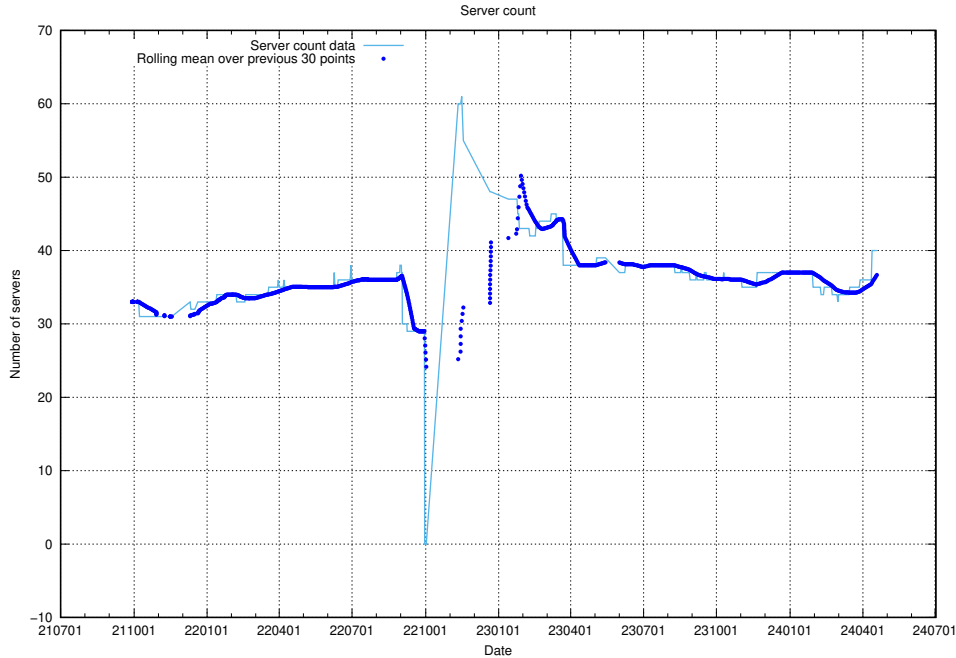

A graph of the servers in AWS region eu-north-1.

3 Dead Link Checker

The [Dead Link Checker](#)⁴ scans JobTech’s web pages for dead html links, and reports the count here.

3.1 Total count of dead links

Here is presented the total number of found dead links across all pages.