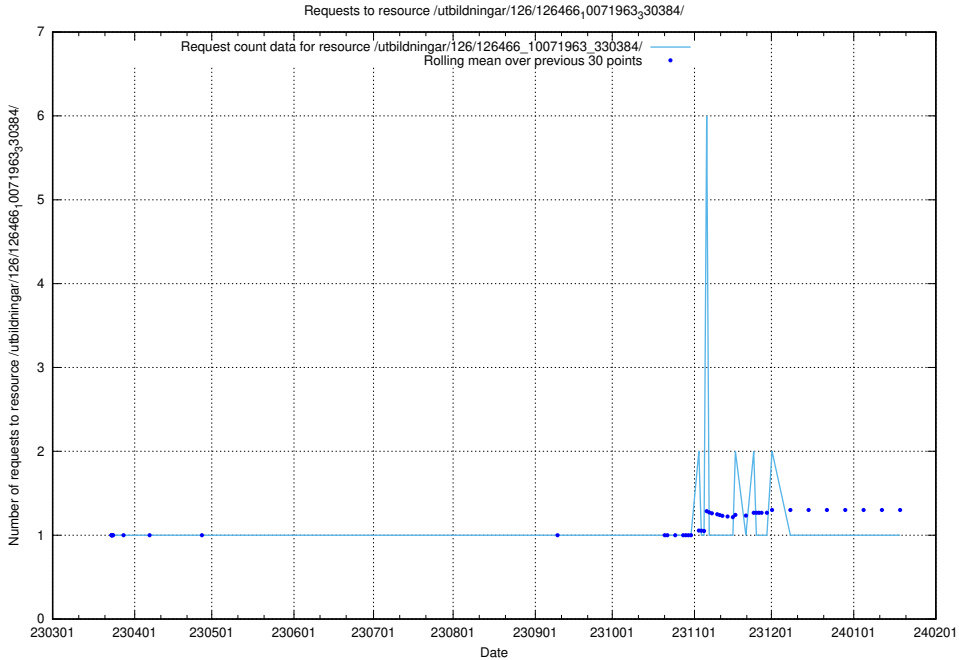

5.6192 Usage of /taxonomy/Kompetensbegrupp/

Here, we count the number of requests to resource /taxonomy/Kompetensbegrupp/.

5.6193 Usage of /utbildningar/126/126466_10071963_330384/

Here, we count the number of requests to resource /utbildningar/126/126466_10071963_330384/.