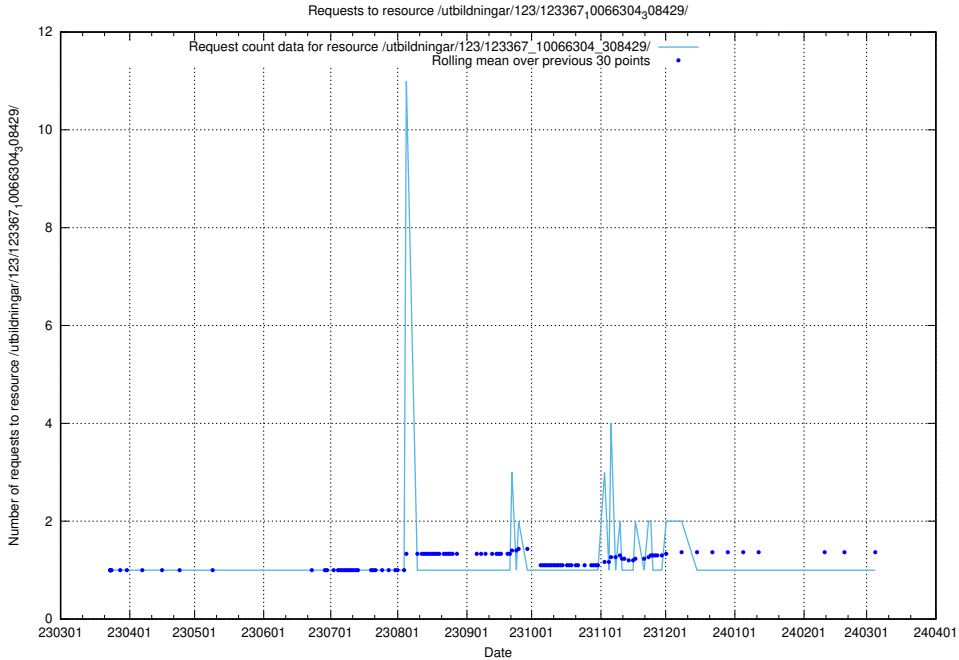

5.4363 Usage of /utbildningar/123/123367_10066304_308429/

Here, we count the number of requests to resource /utbildningar/123/123367_10066304_308429/.