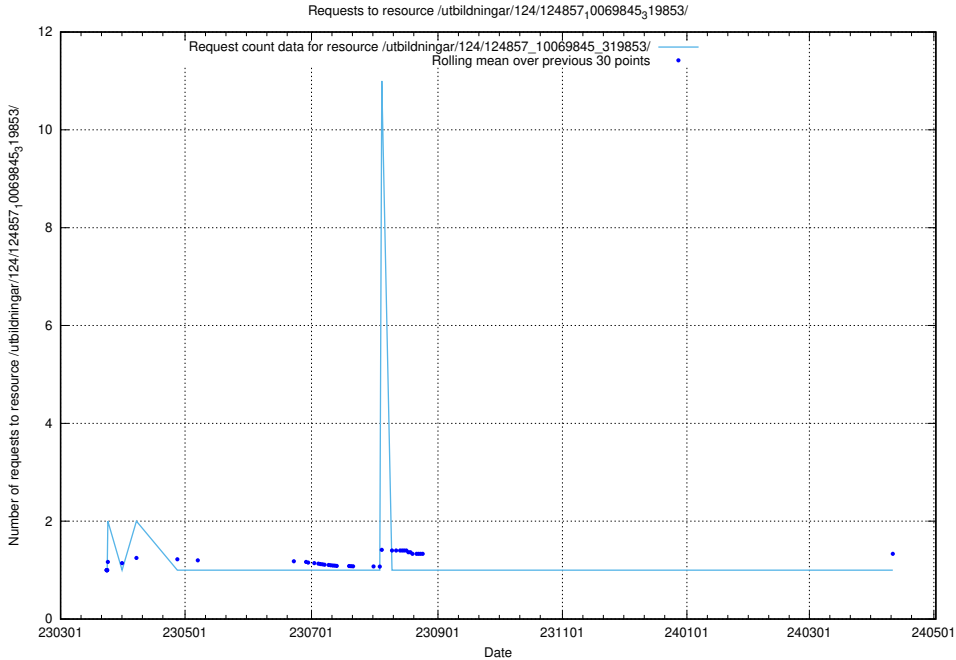

Here, we count the number of requests to resource /utbildningar/124/124857_10069845_319853/events/

5.1229 Usage of /utbildningar/124/124857_10069845_319853/

Here, we count the number of requests to resource /utbildningar/124/124857_10069845_319853/.