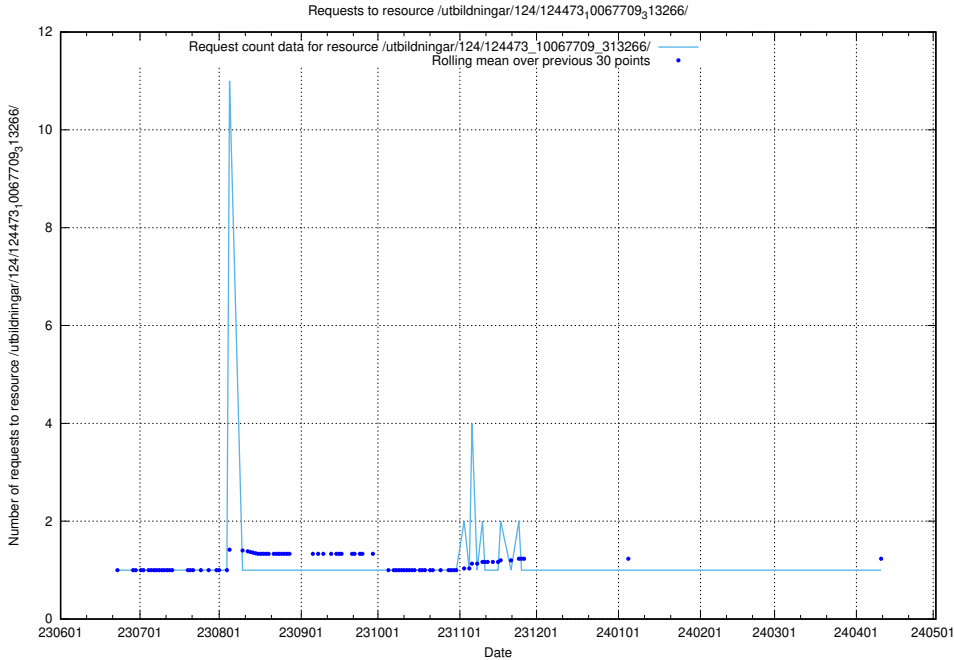

5.5613 Usage of /utbildningar/124/124473_10067709_313266/

Here, we count the number of requests to resource /utbildningar/124/124473_10067709_313266/.