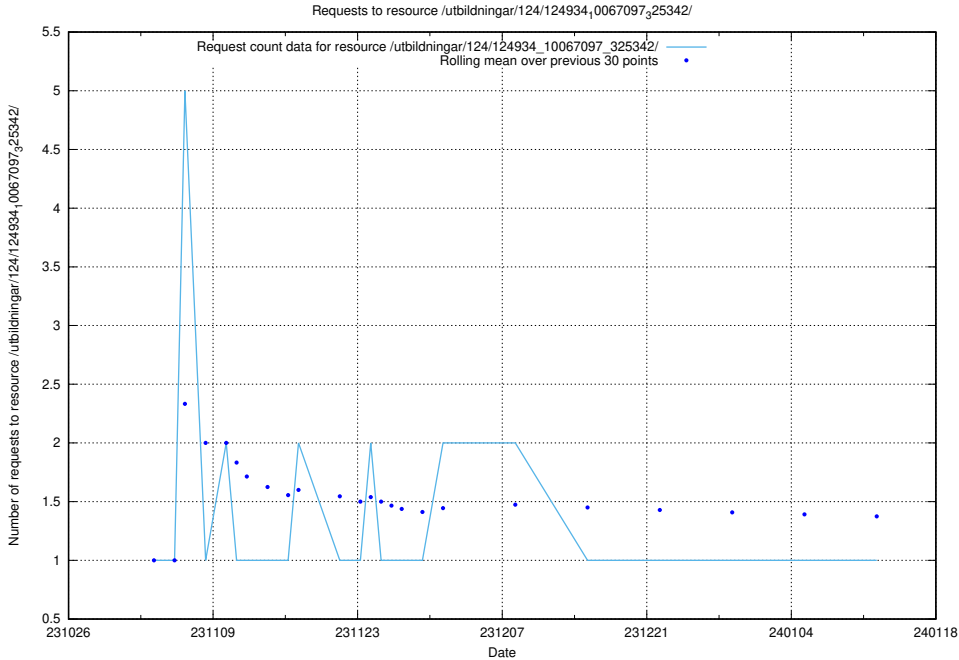

5.3987 Usage of /utbildningar/124/124934_10067097_325342/

Here, we count the number of requests to resource /utbildningar/124/124934_10067097_325342/.