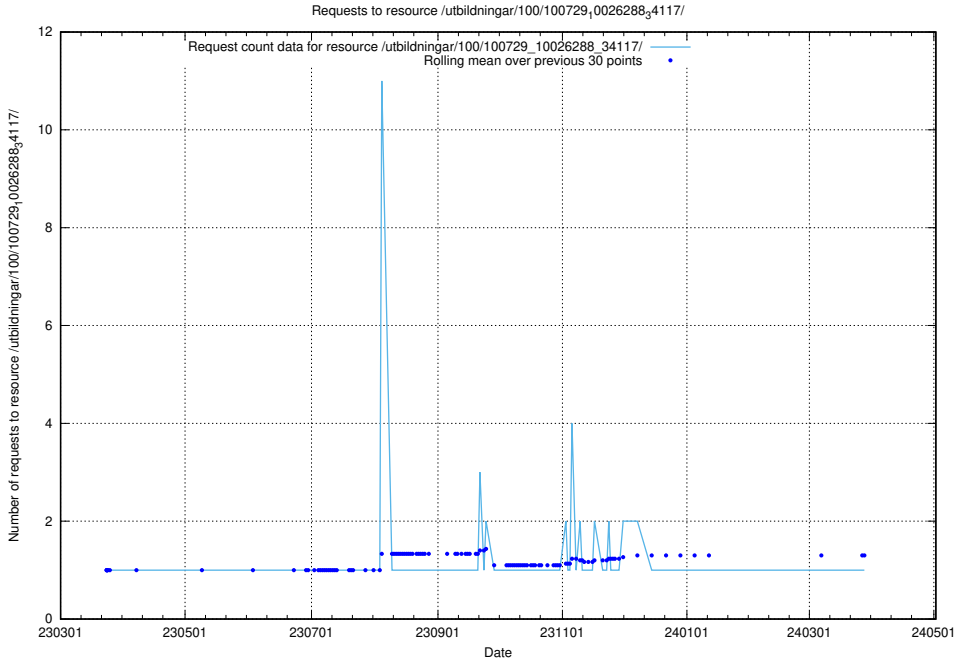

5.5500 Usage of /utbildningar/100/100729_10026288_34117/

Here, we count the number of requests to resource /utbildningar/100/100729_10026288_34117/.