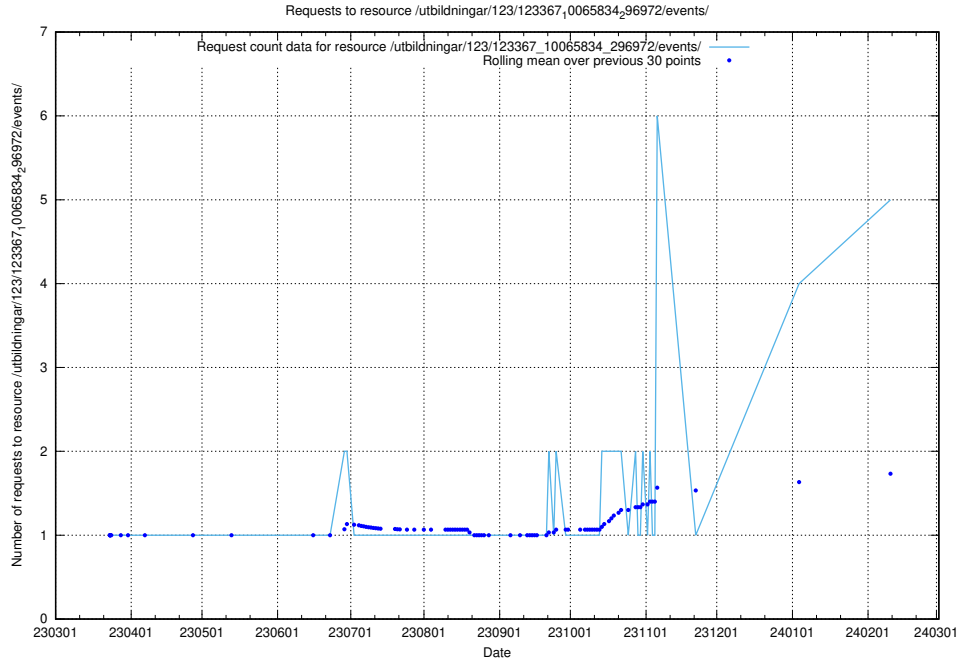

5.184 Usage of /utbildningar/123/123367_10065834_296972/events/

Here, we count the number of requests to resource /utbildningar/123/123367_10065834_296972/events/