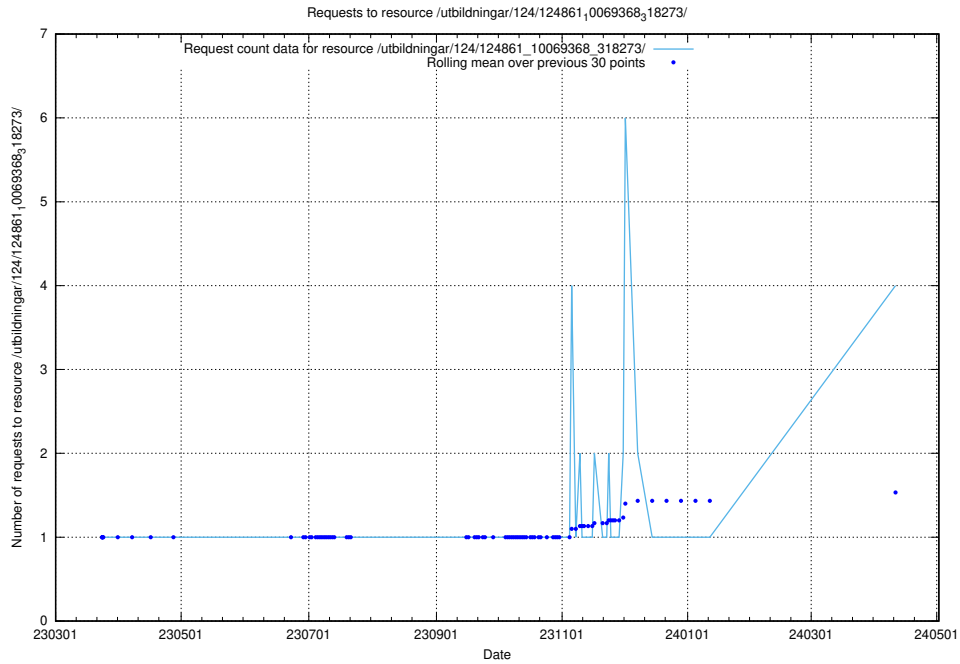

5.210 Usage of /utbildningar/124/124861_10069368_318273/

Here, we count the number of requests to resource /utbildningar/124/124861_10069368_318273/.