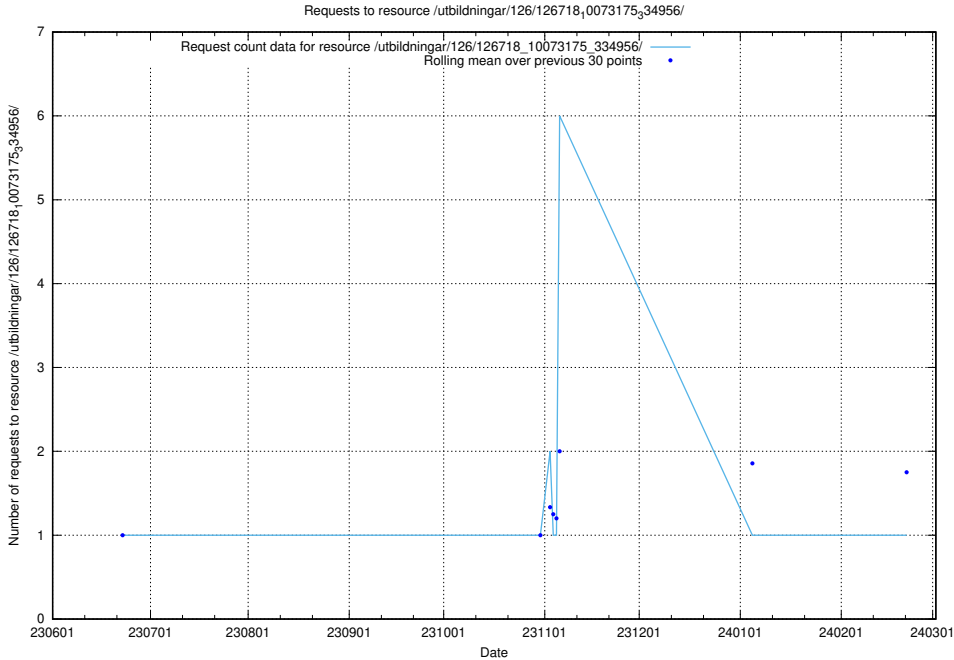

5.5430 Usage of /utbildningar/126/126718_10073175_334956/

Here, we count the number of requests to resource /utbildningar/126/126718_10073175_334956/.