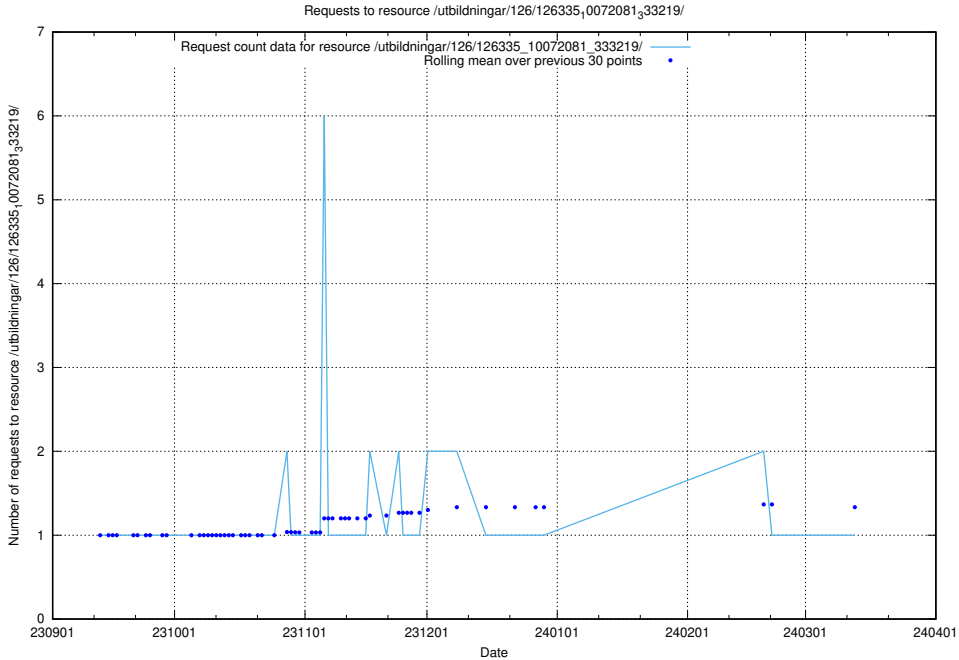

5.4416 Usage of /utbildningar/126/126335_10072081_333219/

Here, we count the number of requests to resource /utbildningar/126/126335_10072081_333219/.