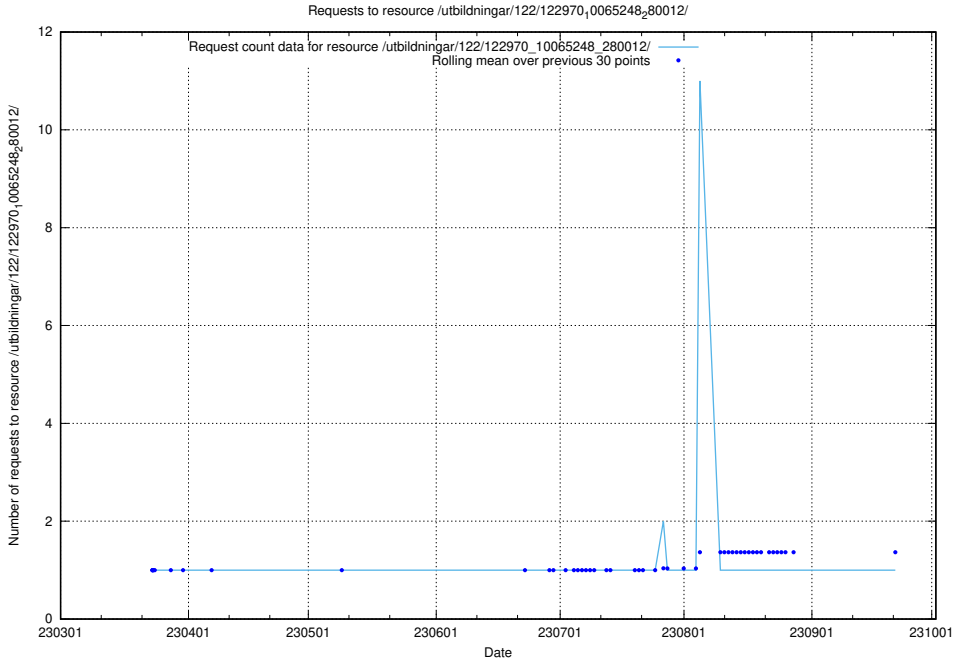

5.4799 Usage of /utbildningar/122/122970_10065248_280012/

Here, we count the number of requests to resource /utbildningar/122/122970_10065248_280012/.