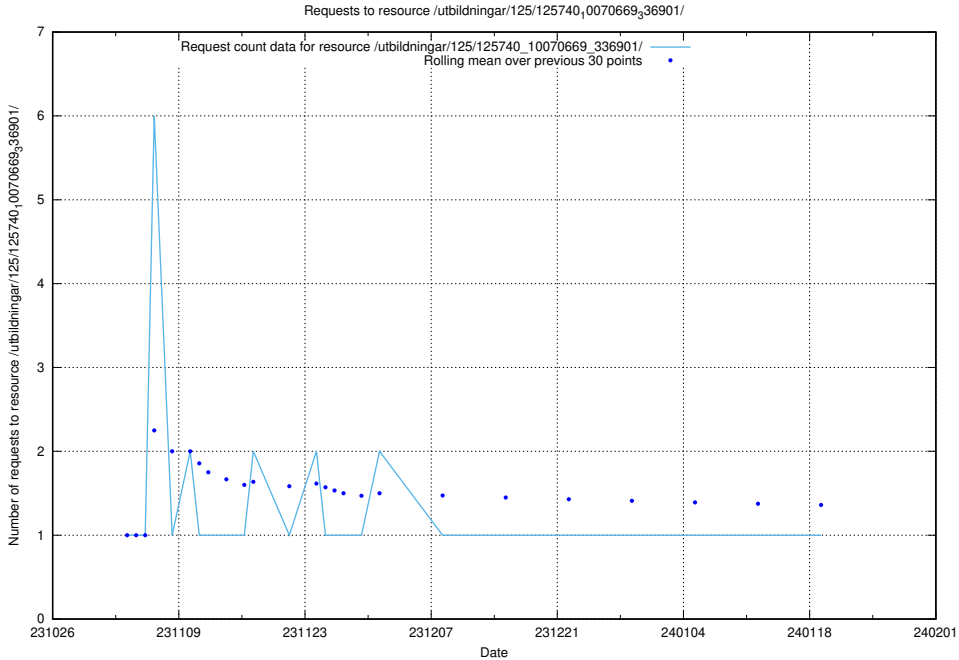

Here, we count the number of requests to resource /utbildningar/125/125740_10070684_337181/.

5.3984 Usage of /utbildningar/125/125740_10070669_336901/

Here, we count the number of requests to resource /utbildningar/125/125740_10070669_336901/.