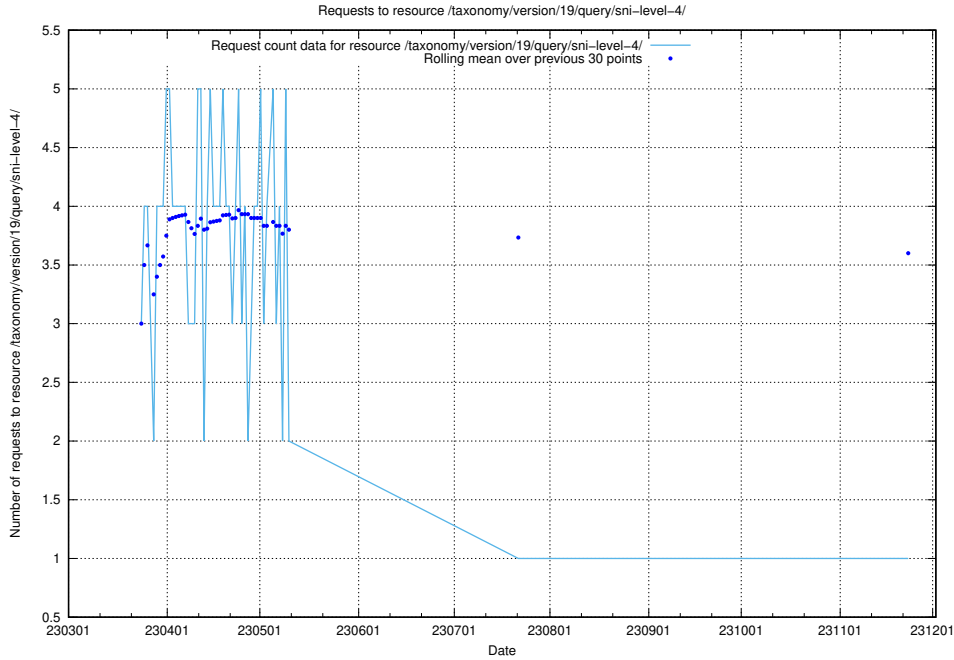

5.5921 Usage of /taxonomy/version/19/query/sni-level-4/

Here, we count the number of requests to resource /taxonomy/version/19/query/sni-level-4/.