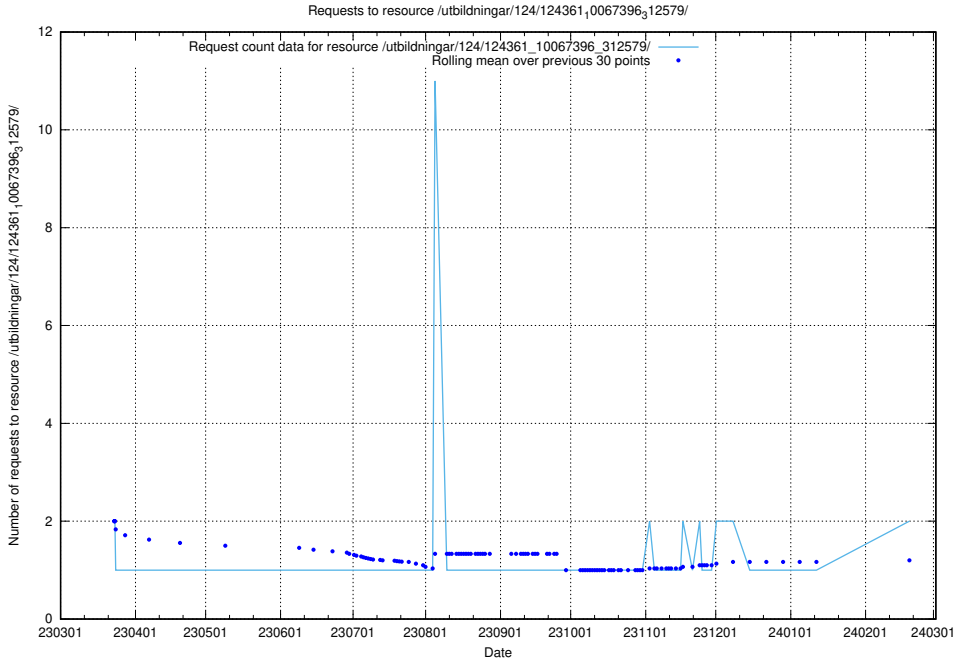

5.1006 Usage of /utbildningar/124/124361_10067396_312579/

Here, we count the number of requests to resource /utbildningar/124/124361_10067396_312579/.