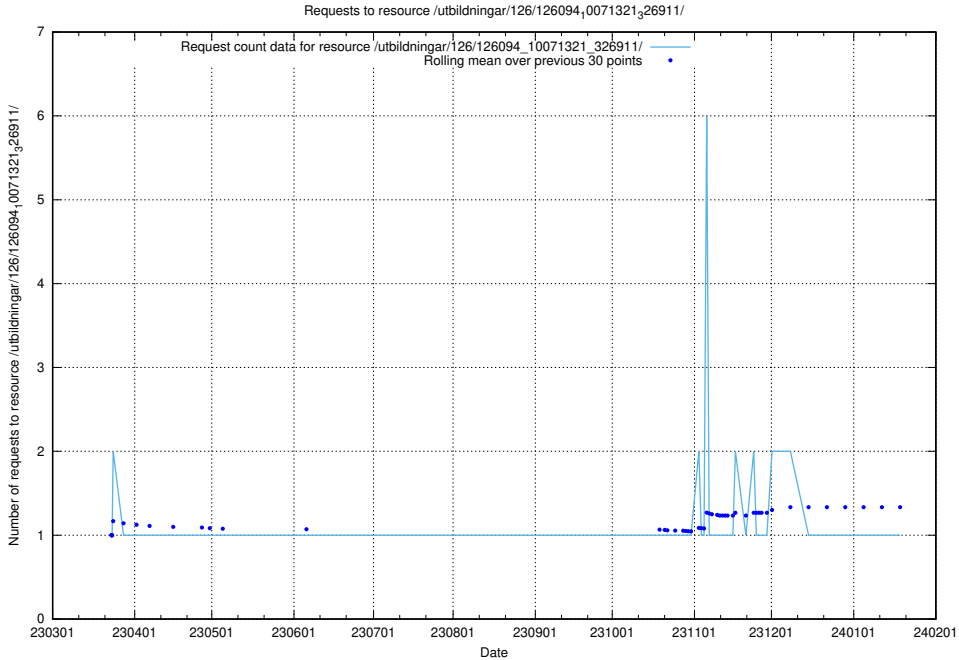

5.6218 Usage of /utbildningar/126/126094_10071321_326911/

Here, we count the number of requests to resource /utbildningar/126/126094_10071321_326911/.