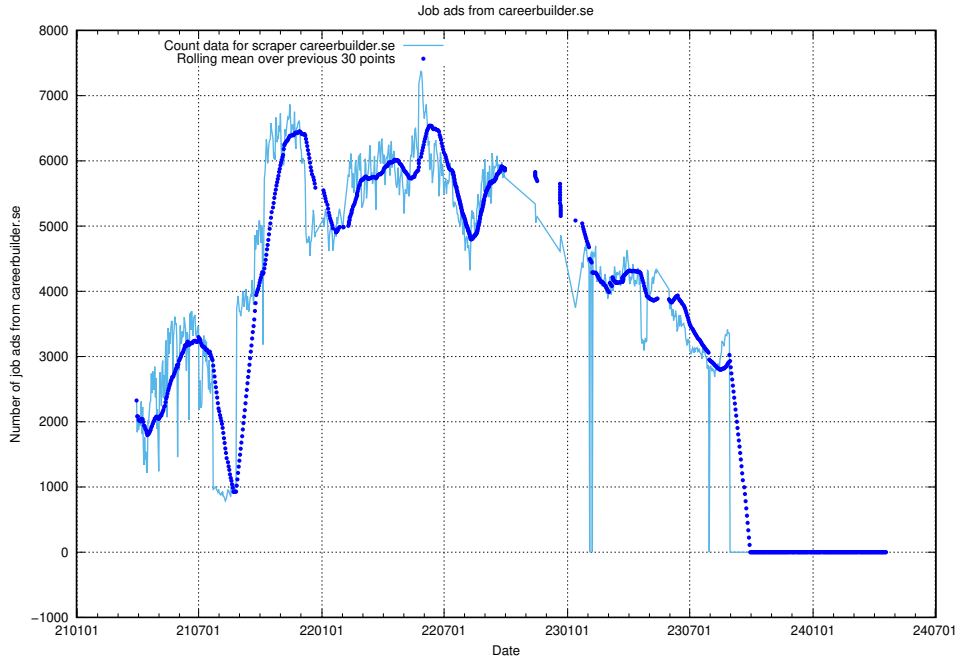

13.20 Number of ads by scraper careerbuilder.se

Here, we count the number of job ads scraped from careerbuilder.se.