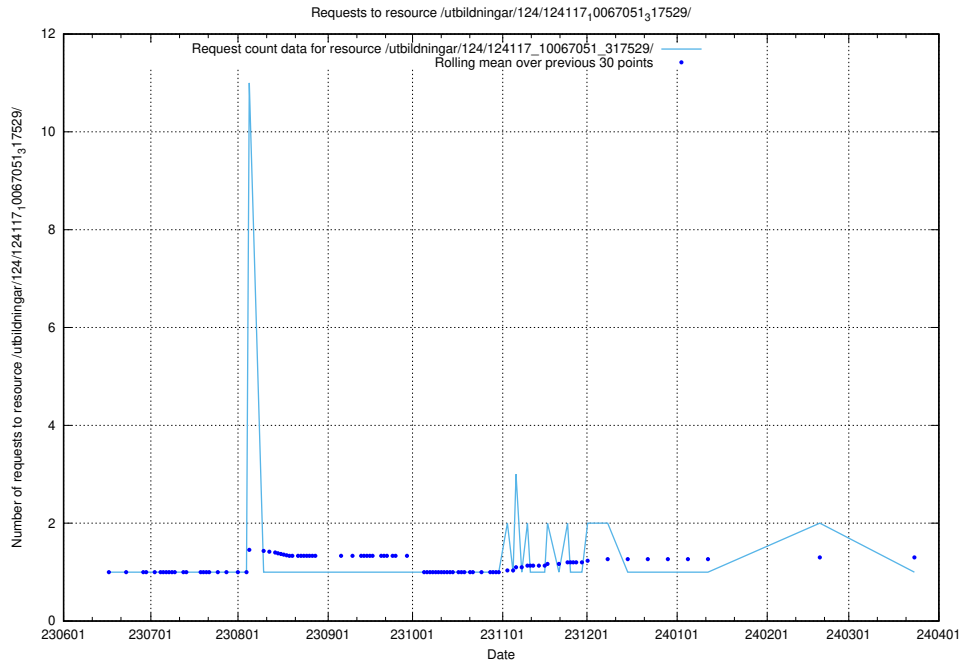

5.5681 Usage of /utbildningar/124/124117_10067051_317529/

Here, we count the number of requests to resource /utbildningar/124/124117_10067051_317529/.