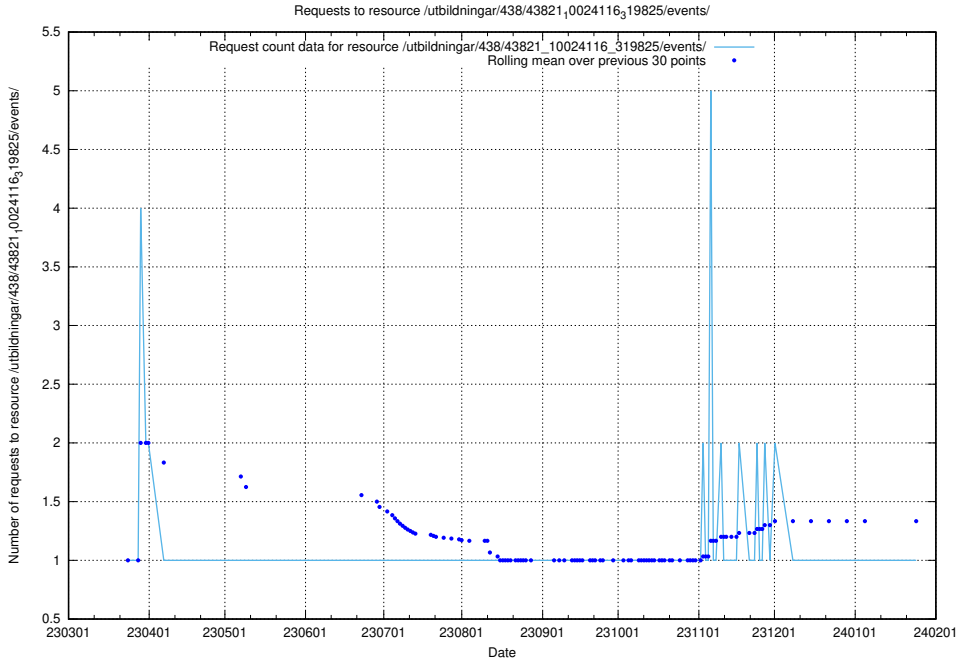

5.5958 Usage of /utbildningar/438/43821_10024116_319825/events/

Here, we count the number of requests to resource /utbildningar/438/43821_10024116_319825/events/.