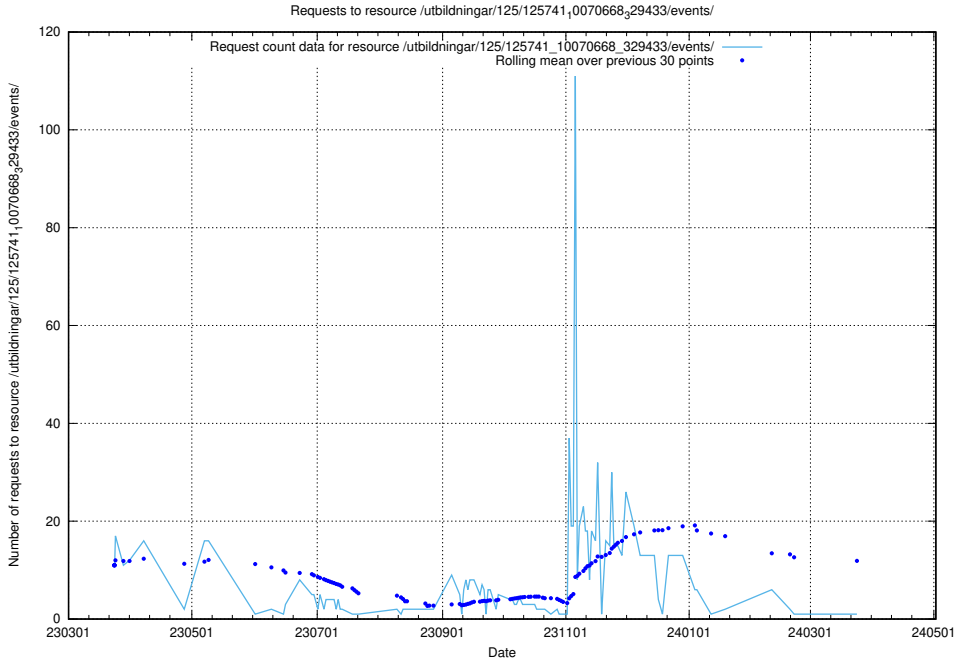

5.6038 Usage of /utbildningar/125/125741_10070668_329433/events/

Here, we count the number of requests to resource /utbildningar/125/125741_10070668_329433/events/