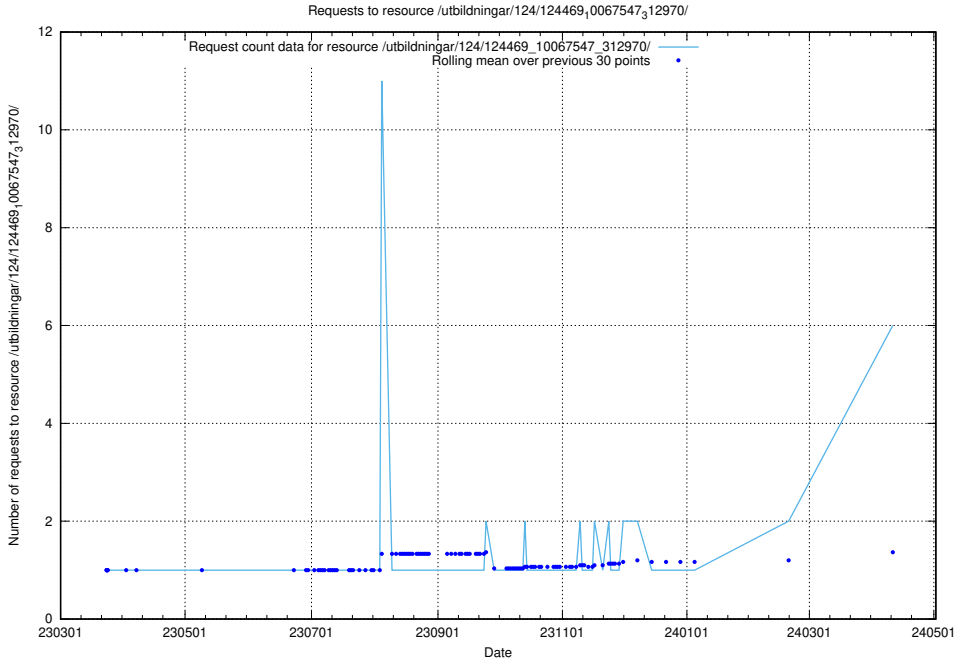

5.90 Usage of /utbildningar/124/124469_10067547_312970/

Here, we count the number of requests to resource /utbildningar/124/124469_10067547_312970/.