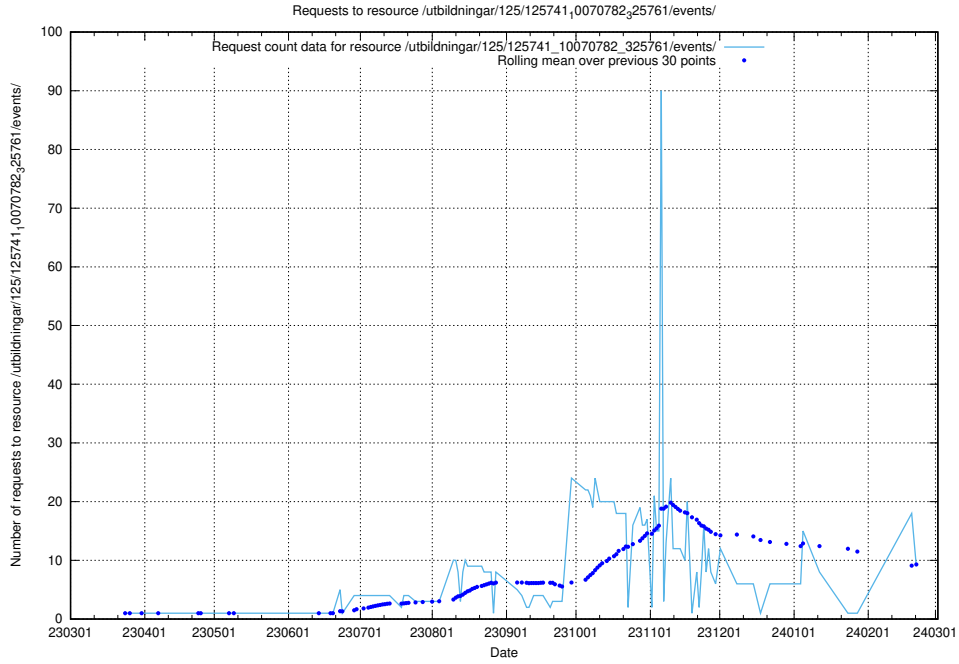

5.58 Usage of /utbildningar/125/125741_10070782_325761/events/

Here, we count the number of requests to resource /utbildningar/125/125741_10070782_325761/events/