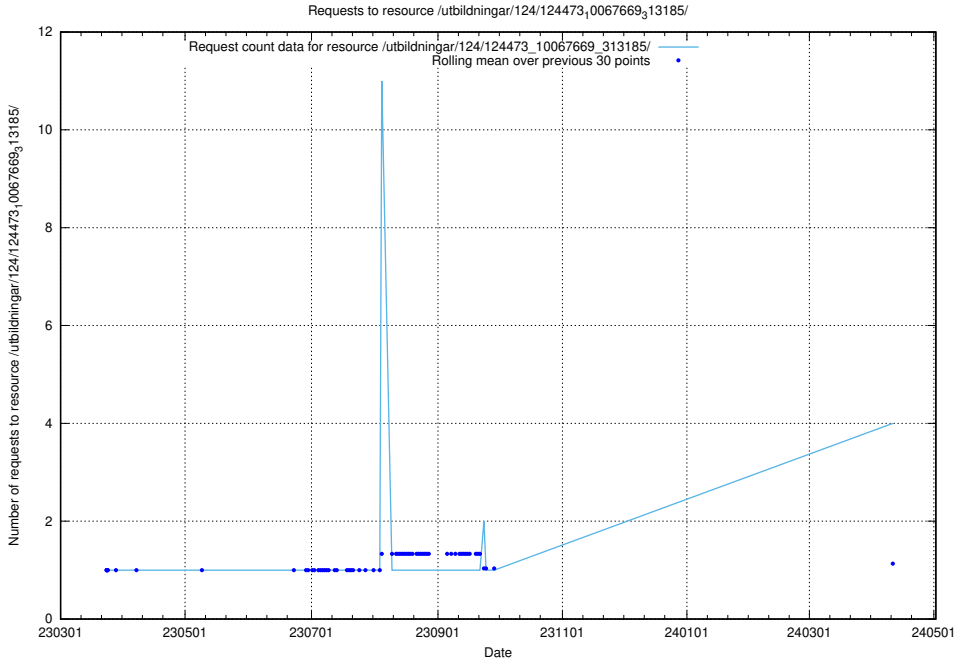

5.231 Usage of /utbildningar/124/124473_10067669_313185/

Here, we count the number of requests to resource /utbildningar/124/124473_10067669_313185/.