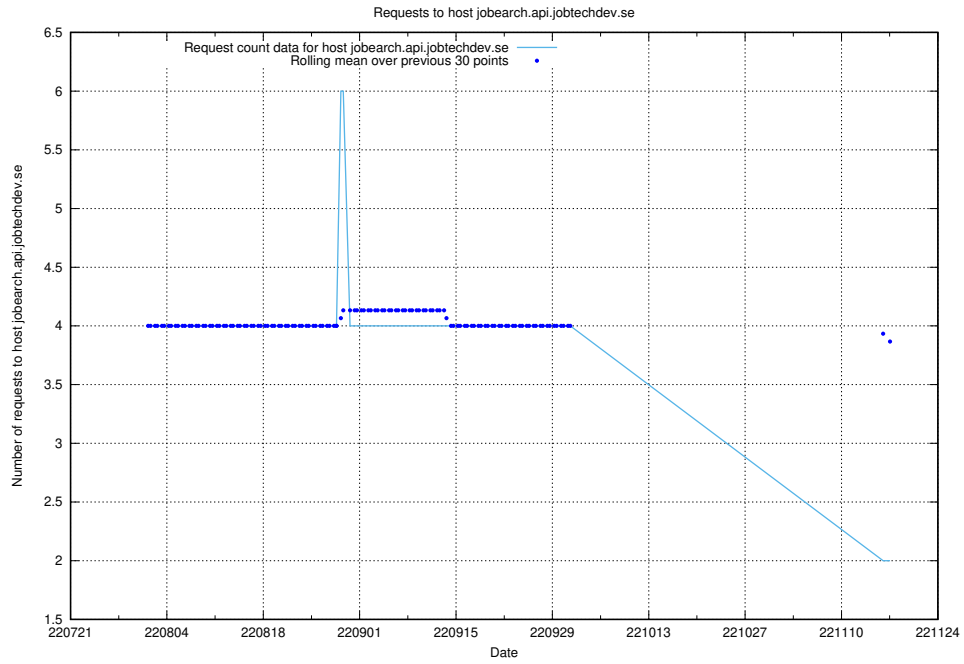

7.377 Usage of jobearch.api.jobtechdev.se

Here, we count the number of requests to host jobearch.api.jobtechdev.se.