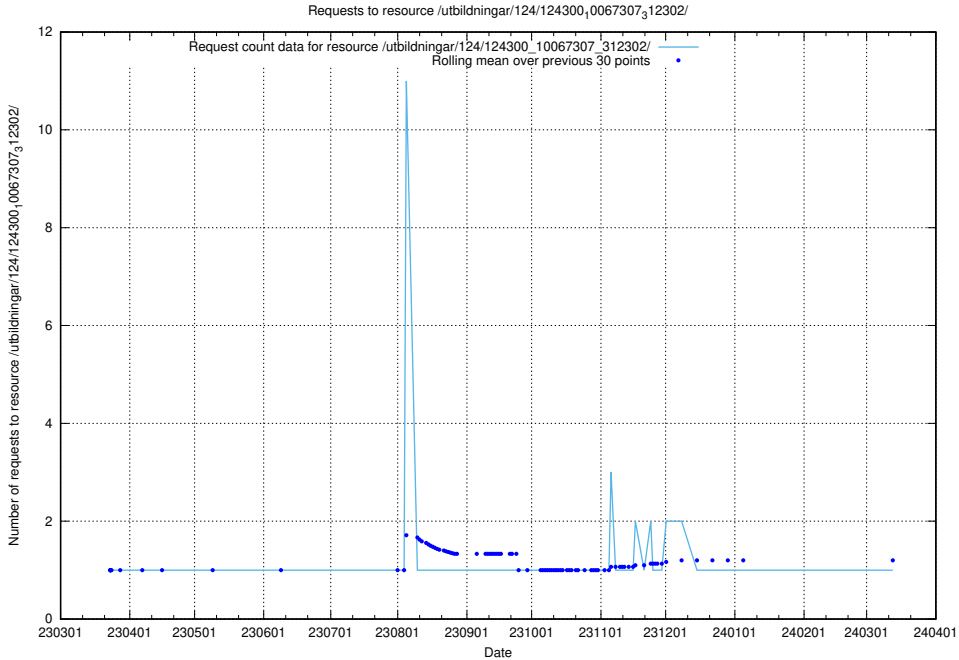

5.3783 Usage of /utbildningar/124/124300_10067307_312302/

Here, we count the number of requests to resource /utbildningar/124/124300_10067307_312302/.