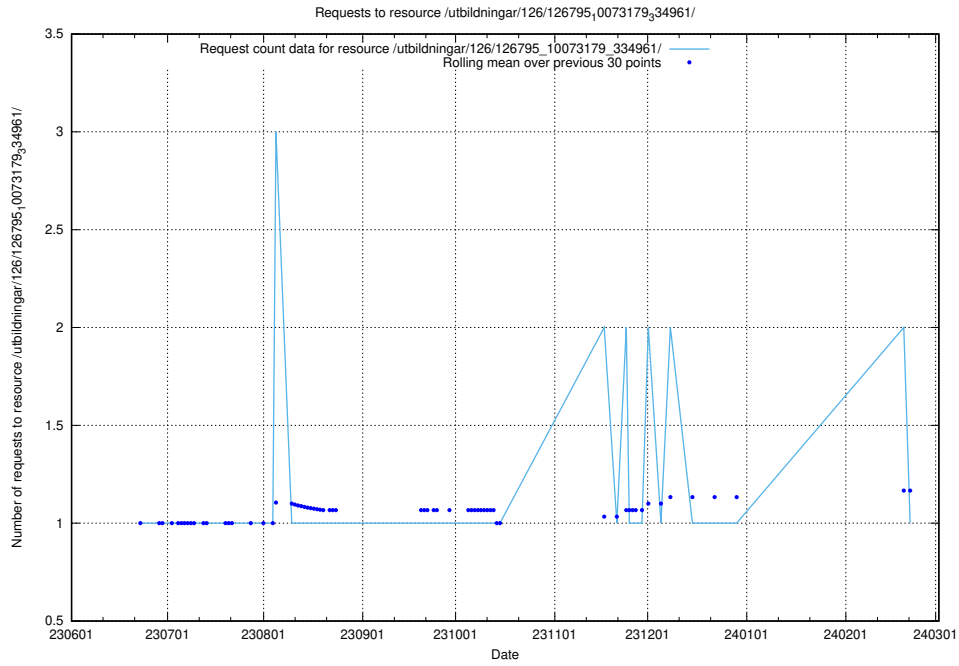

5.5400 Usage of /utbildningar/126/126795_10073179_334961/

Here, we count the number of requests to resource /utbildningar/126/126795_10073179_334961/.