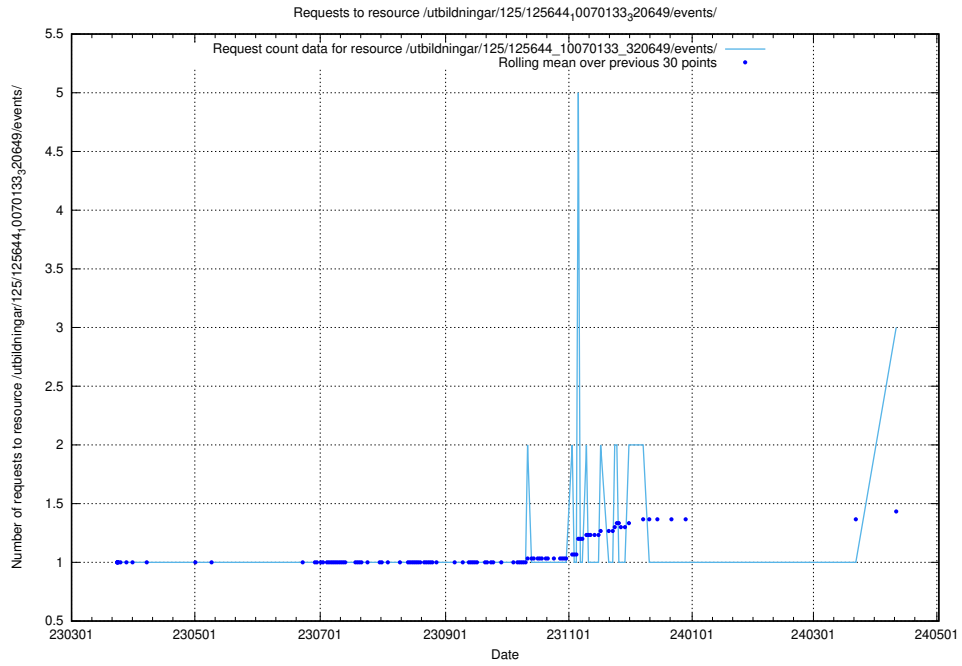

5.301 Usage of /utbildningar/125/125644_10070133_320649/events/

Here, we count the number of requests to resource /utbildningar/125/125644_10070133_320649/events/