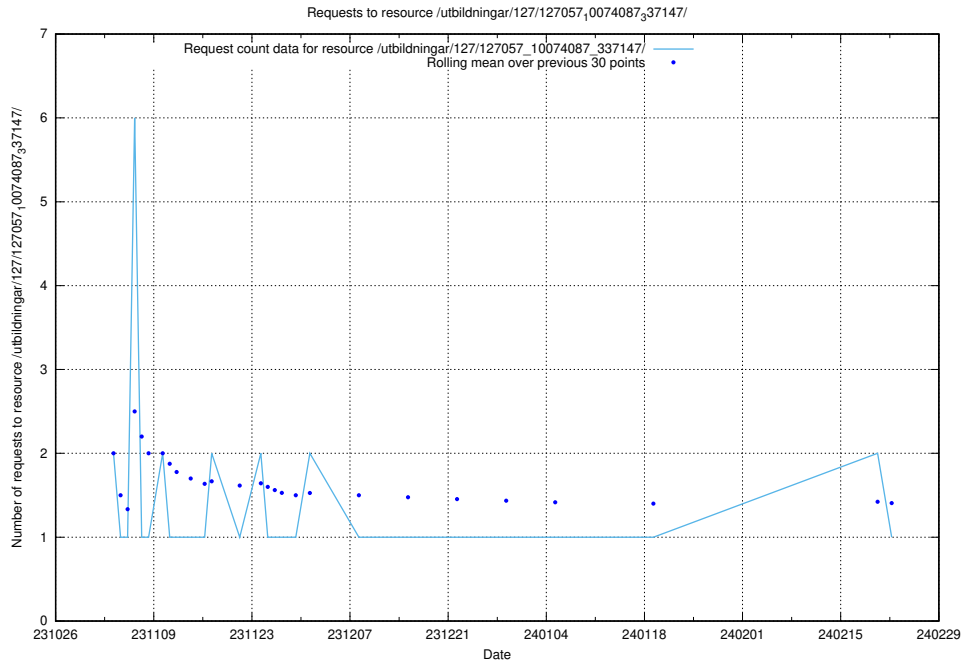

Here, we count the number of requests to resource /utbildningar/127/127112_10074048_337078/events/

5.3972 Usage of /utbildningar/127/127057_10074087_337147/

Here, we count the number of requests to resource /utbildningar/127/127057_10074087_337147/.