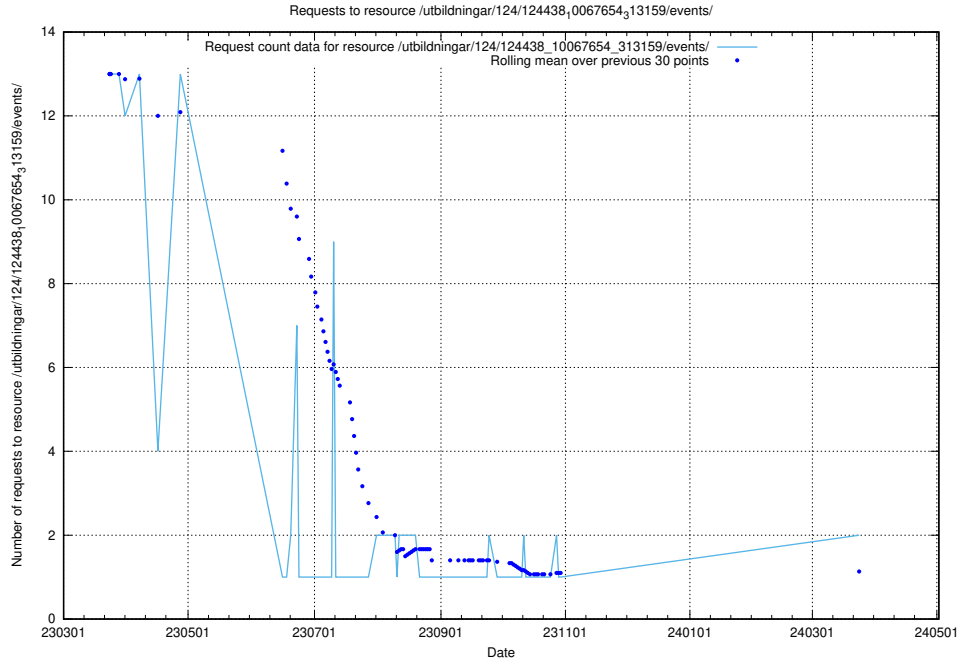

5.988 Usage of /utbildningar/124/124438_10067654_313159/events/

Here, we count the number of requests to resource /utbildningar/124/124438_10067654_313159/events/