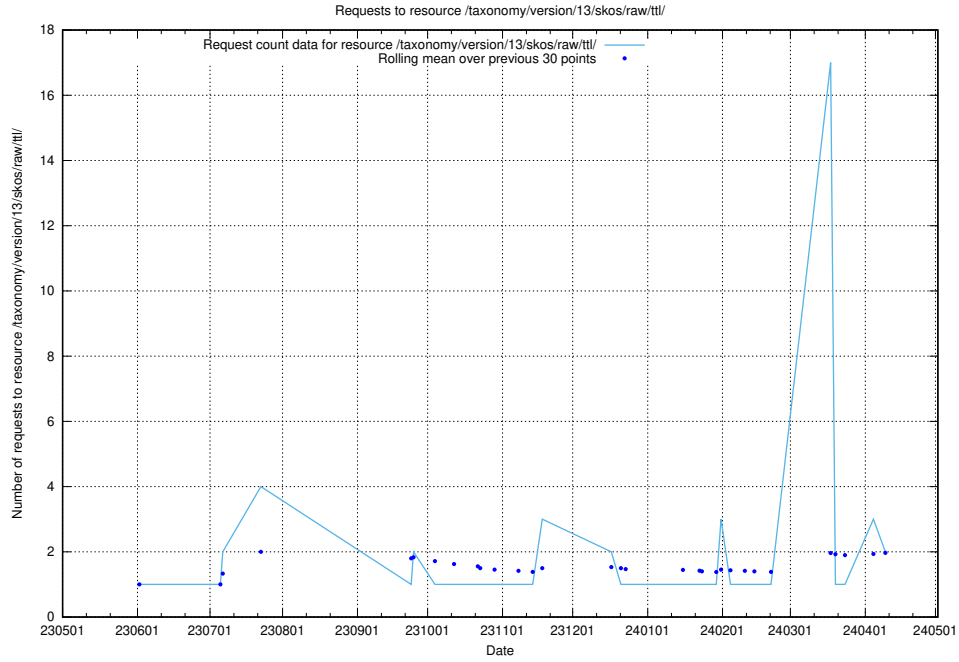

5.926 Usage of `/taxonomy/version/13/skos/raw/ttl/`

Here, we count the number of requests to resource `/taxonomy/version/13/skos/raw/ttl/`.