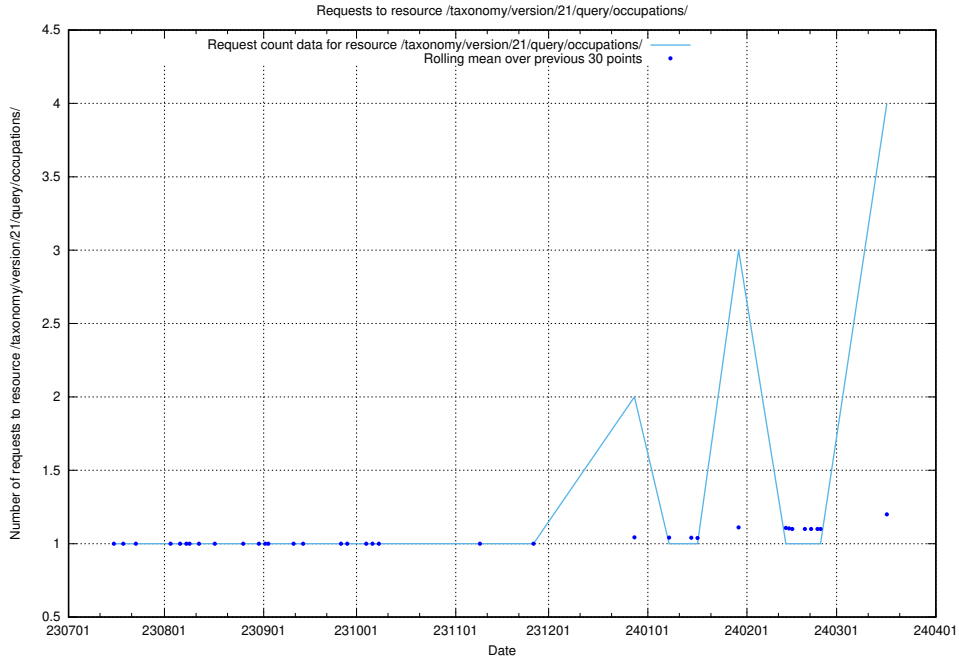

5.268 Usage of /taxonomy/version/21/query/occupations/

Here, we count the number of requests to resource /taxonomy/version/21/query/occupations/.