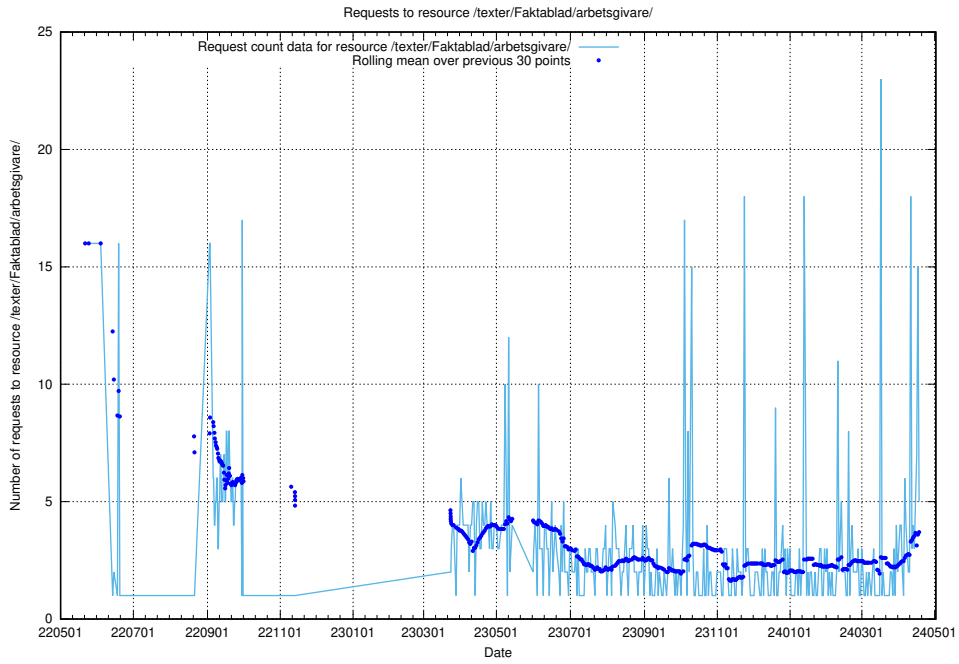

5.145 Usage of /texter/Faktablad/arbetsgivare/

Here, we count the number of requests to resource /texter/Faktablad/arbetsgivare/.