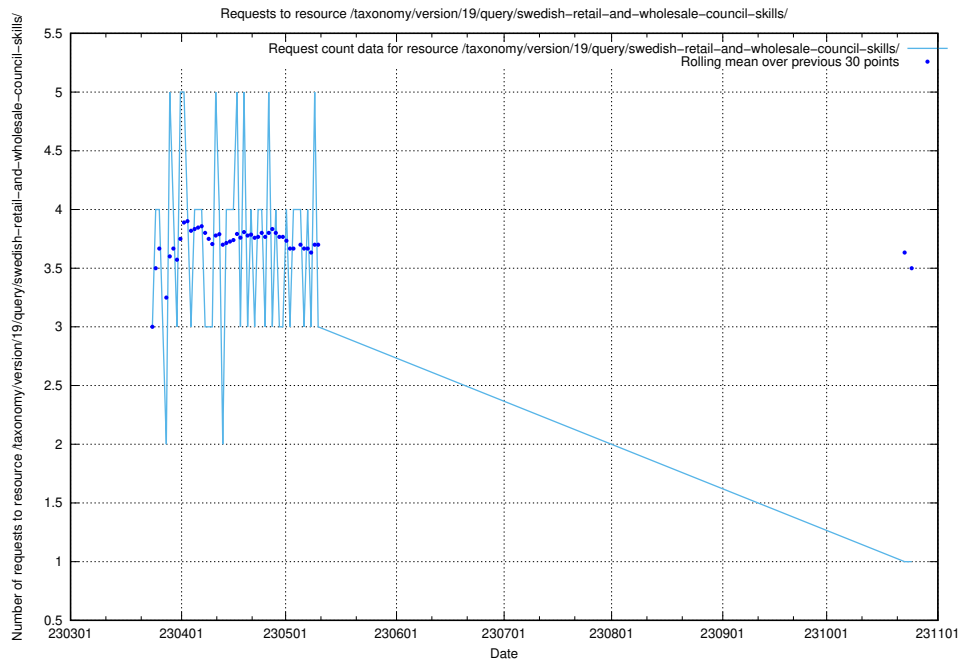

Here, we count the number of requests to resource /utbildningar/122/122425_10064537_257545/.

5.5903 Usage of /taxonomy/version/19/query/swedish-retail-and-wholesale-council-skills/

Here, we count the number of requests to resource /taxonomy/version/19/query/swedish-retail-and-wholesale-council-skills/.