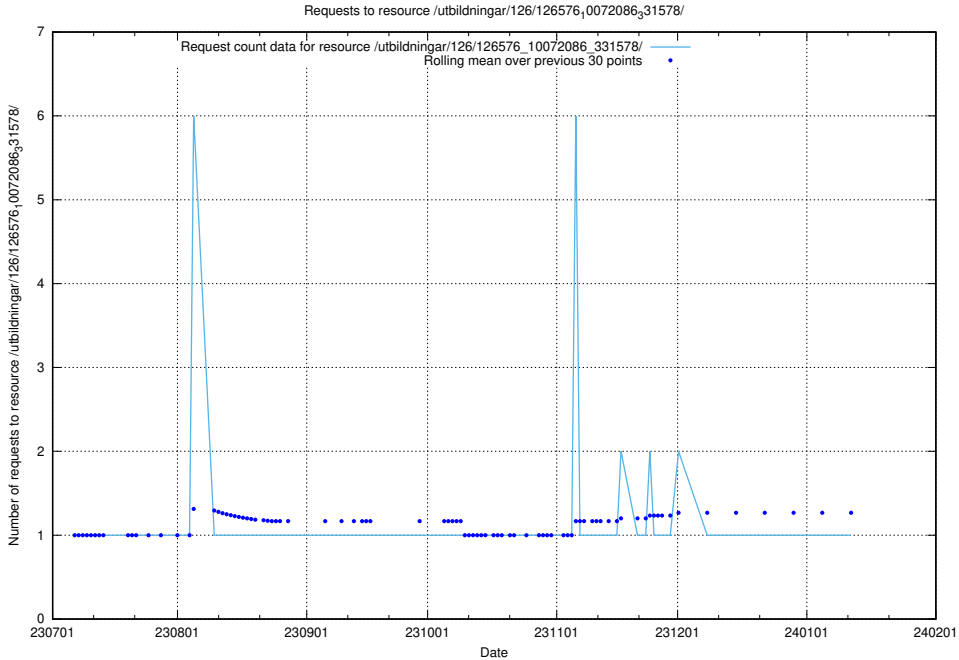

Here, we count the number of requests to resource /utbildningar/125/125600_10070136_324706/events/

5.5116 Usage of /utbildningar/126/126576_10072086_331578/

Here, we count the number of requests to resource /utbildningar/126/126576_10072086_331578/.