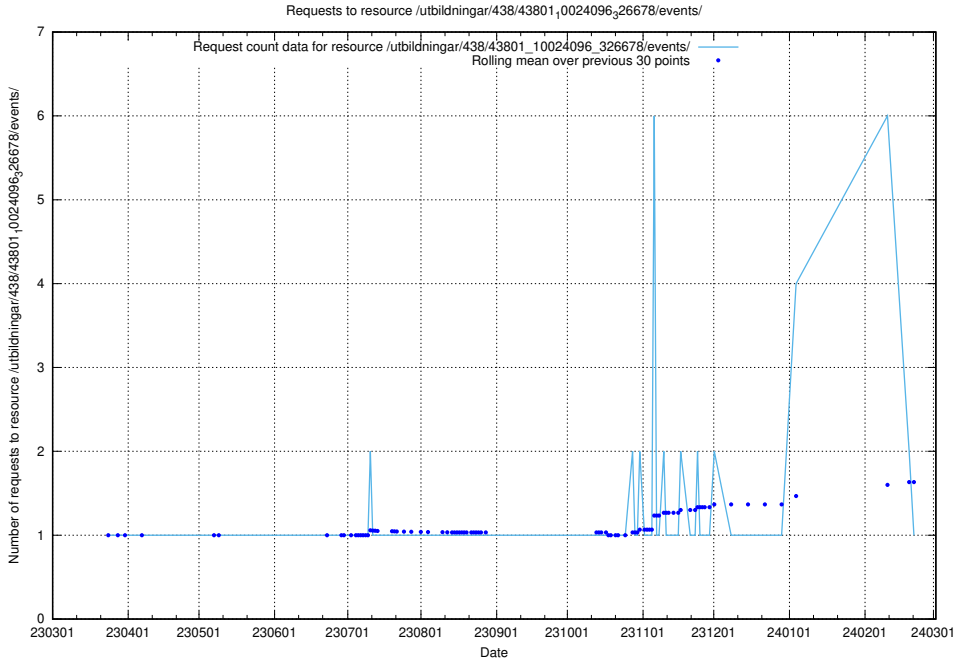

5.5964 Usage of /utbildningar/438/43801_10024096_326678/events/

Here, we count the number of requests to resource /utbildningar/438/43801_10024096_326678/events/.