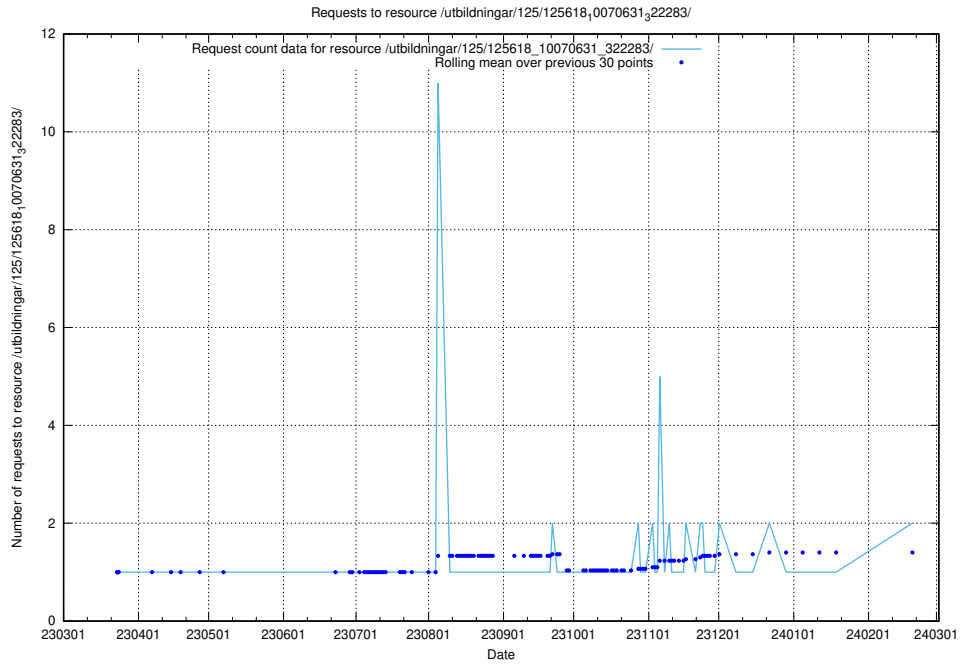

5.528 Usage of /utbildningar/125/125618_10070631_322283/

Here, we count the number of requests to resource /utbildningar/125/125618_10070631_322283/.