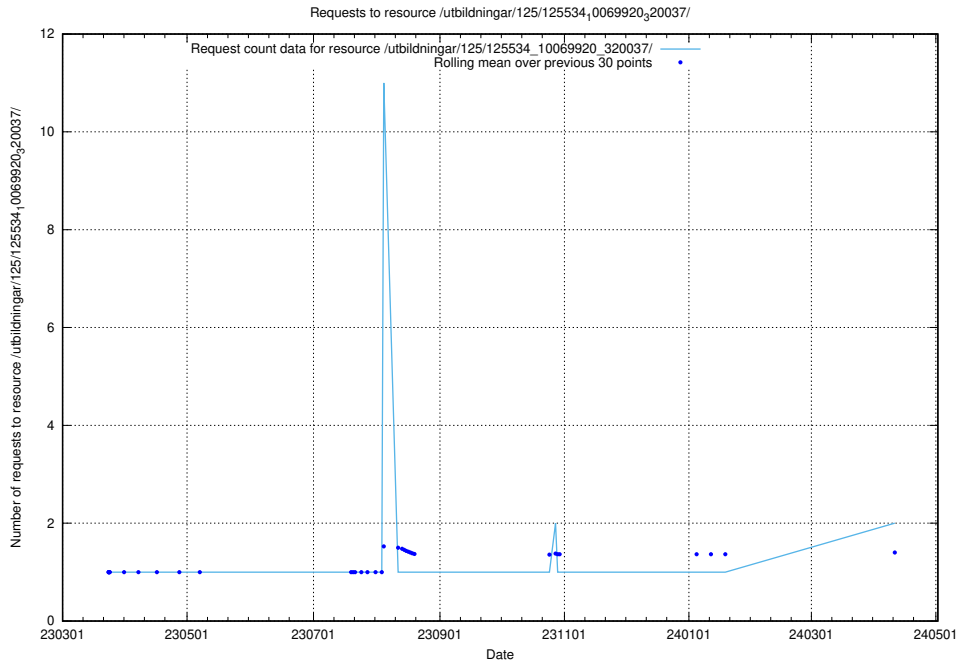

5.534 Usage of /utbildningar/125/125534_10069920_320037/

Here, we count the number of requests to resource /utbildningar/125/125534_10069920_320037/.