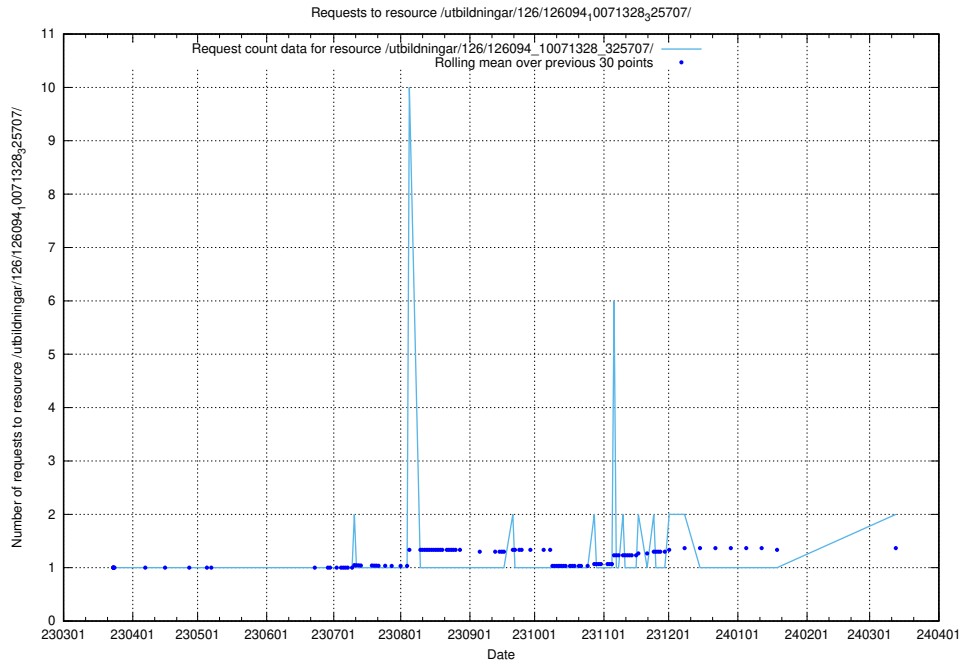

5.1011 Usage of /utbildningar/126/126094_10071328_325707/

Here, we count the number of requests to resource /utbildningar/126/126094_10071328_325707/.