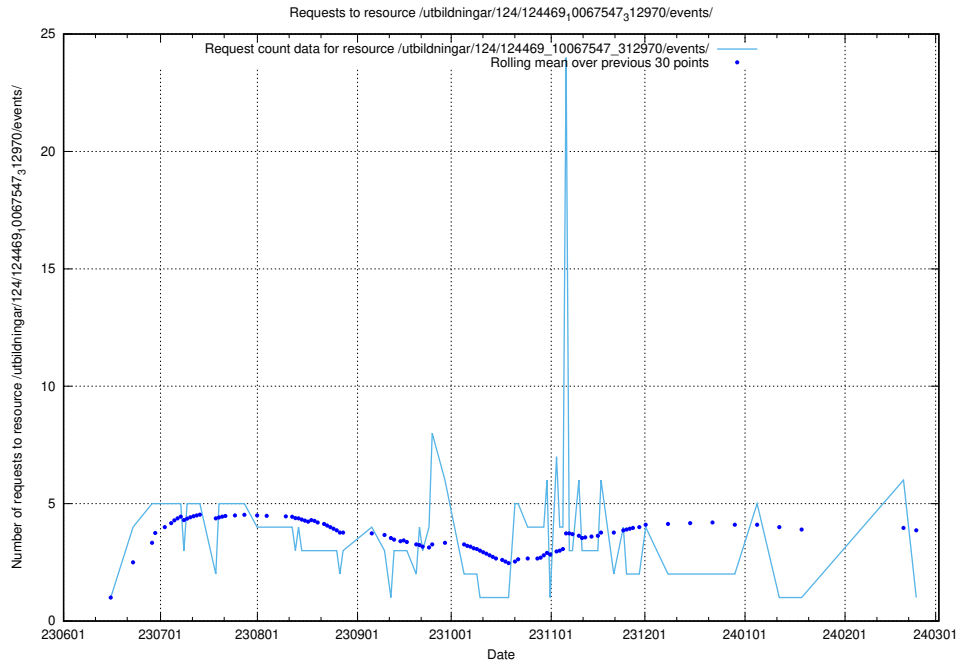

Here, we count the number of requests to resource /utbildningar/123/123839_10066432_308907/.

5.5694 Usage of /utbildningar/124/124469_10067547_312970/events/

Here, we count the number of requests to resource /utbildningar/124/124469_10067547_312970/events/