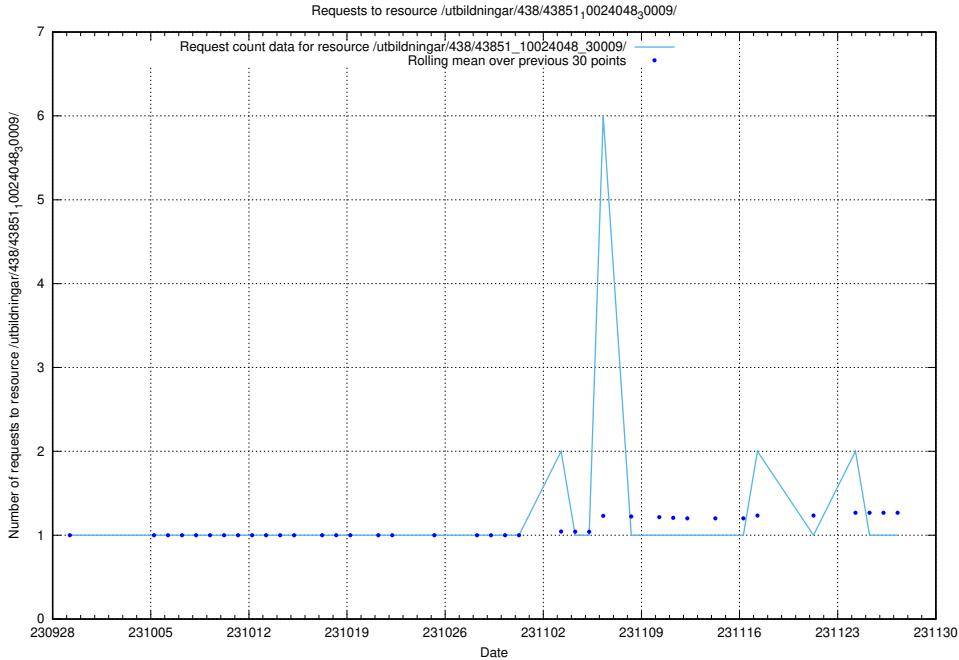

5.4269 Usage of /utbildningar/438/43851_10024048_30009/

Here, we count the number of requests to resource /utbildningar/438/43851_10024048_30009/.