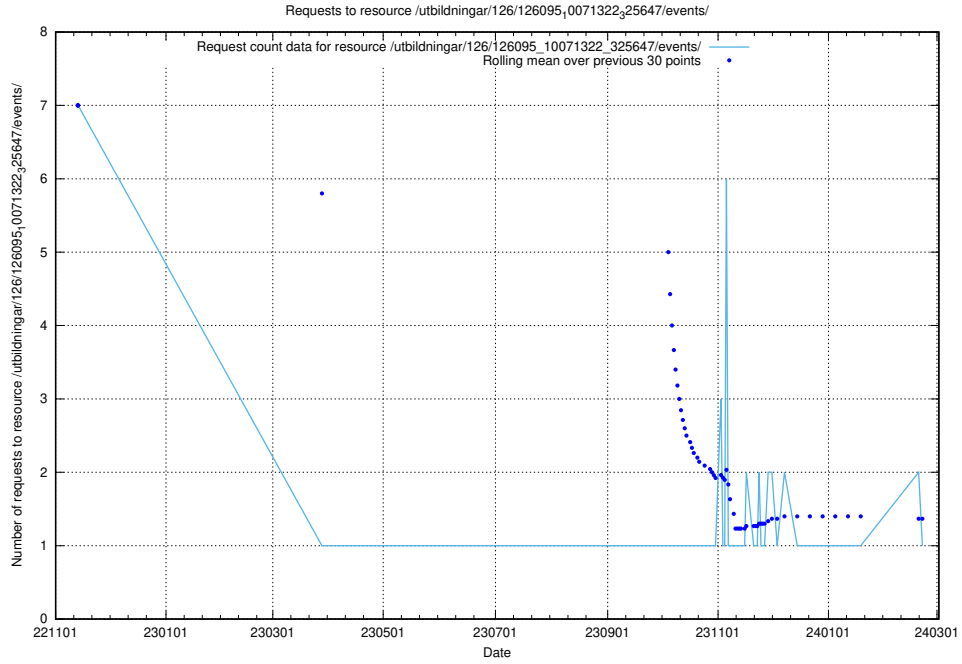

5.5614 Usage of /utbildningar/126/126095_10071322_325647/events/

Here, we count the number of requests to resource /utbildningar/126/126095_10071322_325647/events/