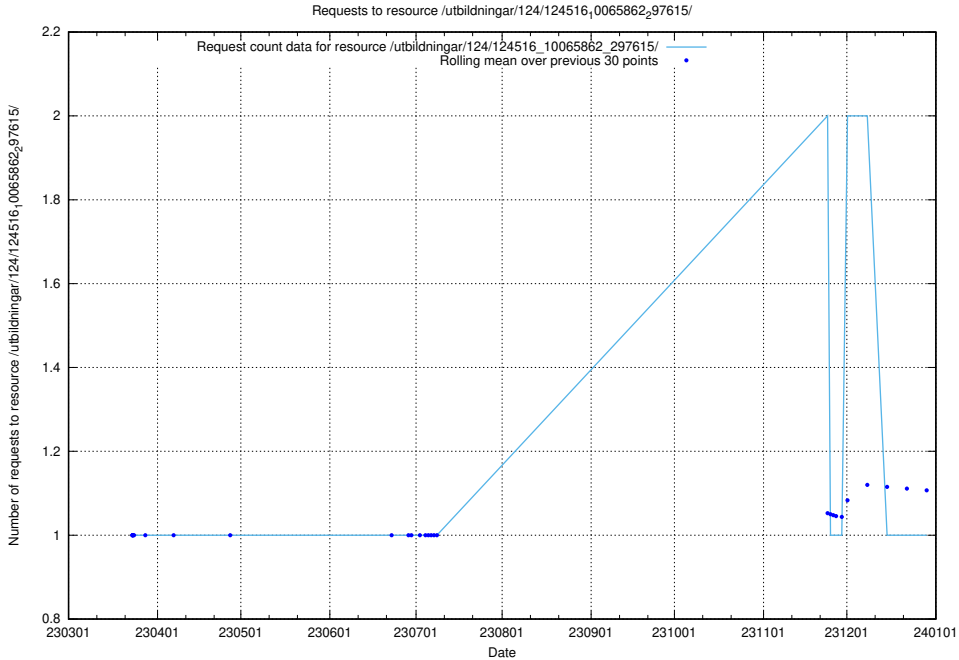

5.1352 Usage of /utbildningar/124/124516_10065862_297615/

Here, we count the number of requests to resource /utbildningar/124/124516_10065862_297615/.