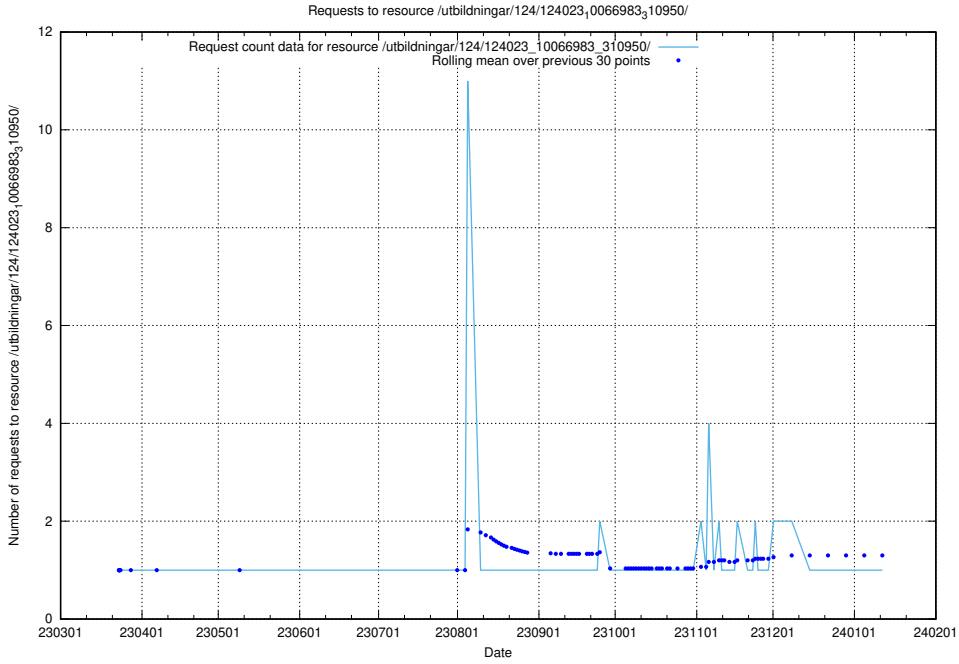

5.4290 Usage of /utbildningar/124/124023_10066983_310950/

Here, we count the number of requests to resource /utbildningar/124/124023_10066983_310950/.