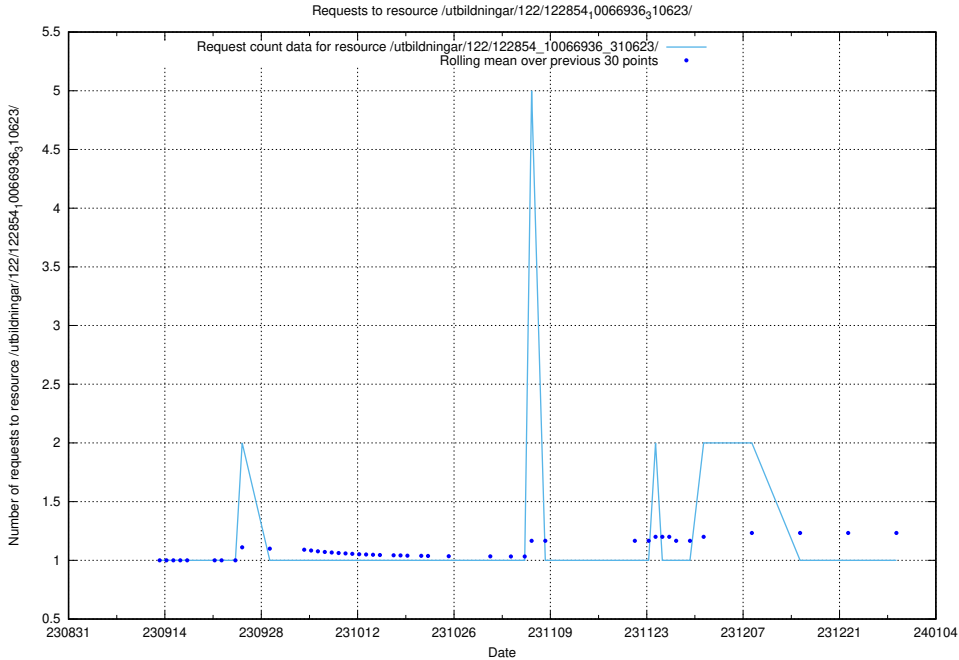

5.4421 Usage of /utbildningar/122/122854_10066936_310623/

Here, we count the number of requests to resource /utbildningar/122/122854_10066936_310623/.