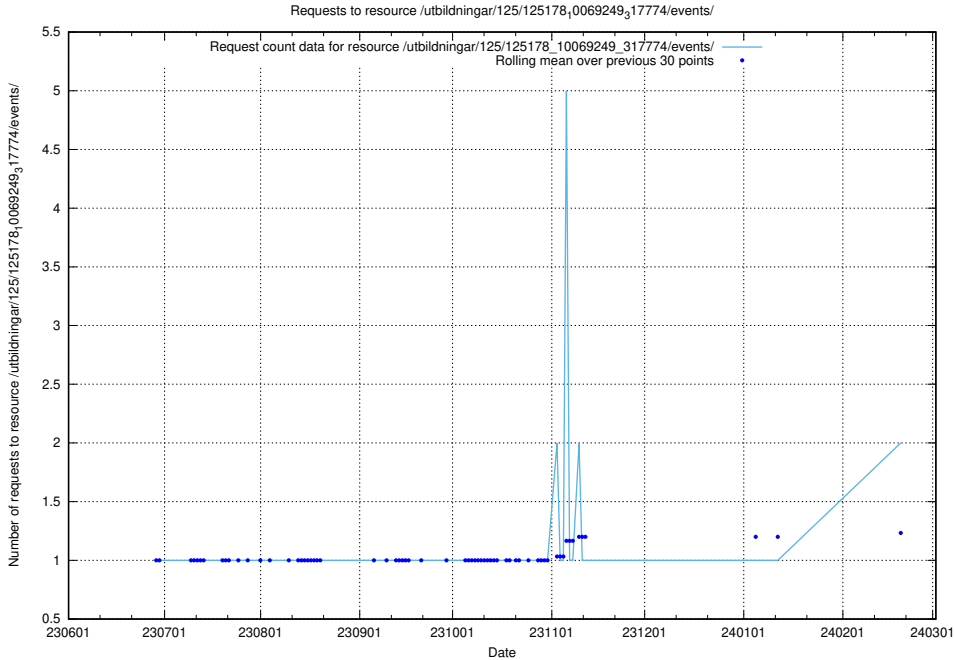

5.863 Usage of /utbildningar/125/125178_10069249_317774/events/

Here, we count the number of requests to resource /utbildningar/125/125178_10069249_317774/events/