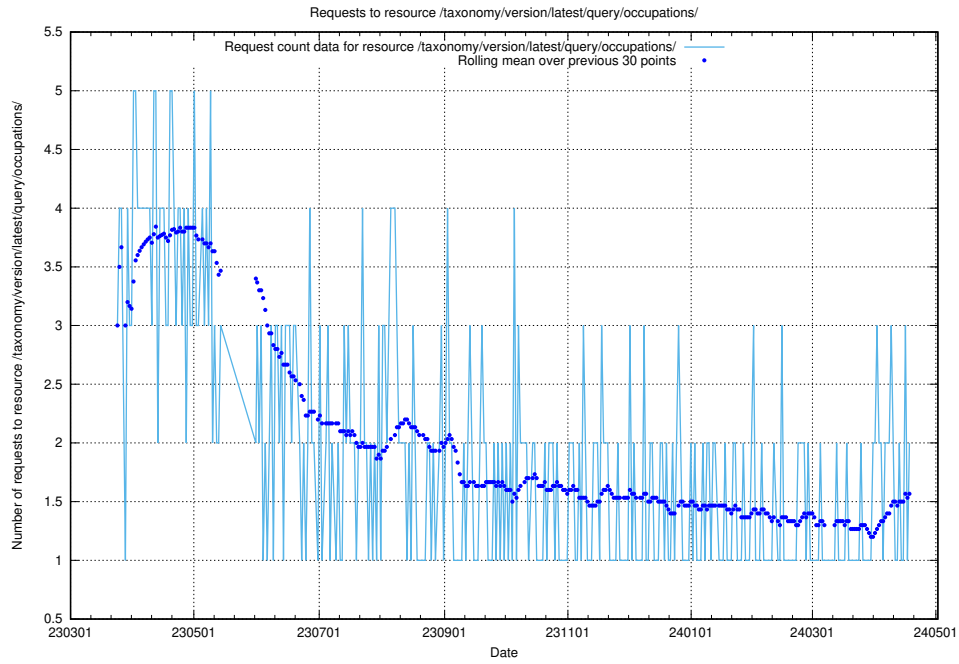

5.961 Usage of `/taxonomy/version/latest/query/occupations/`

Here, we count the number of requests to resource `/taxonomy/version/latest/query/occupations/`.