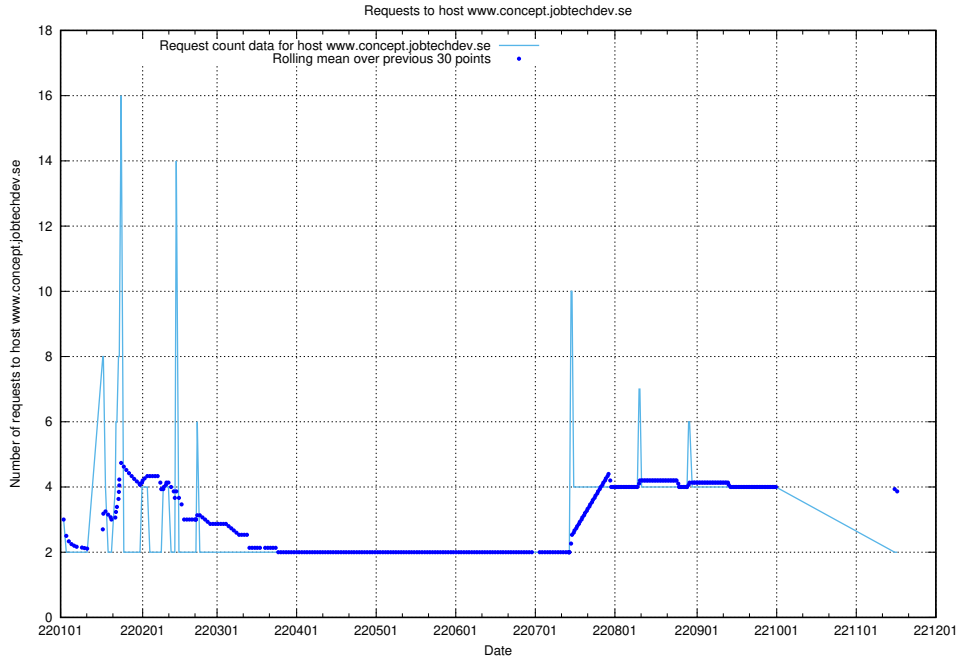

7.303 Usage of www.concept.jobtechdev.se

Here, we count the number of requests to host www.concept.jobtechdev.se.