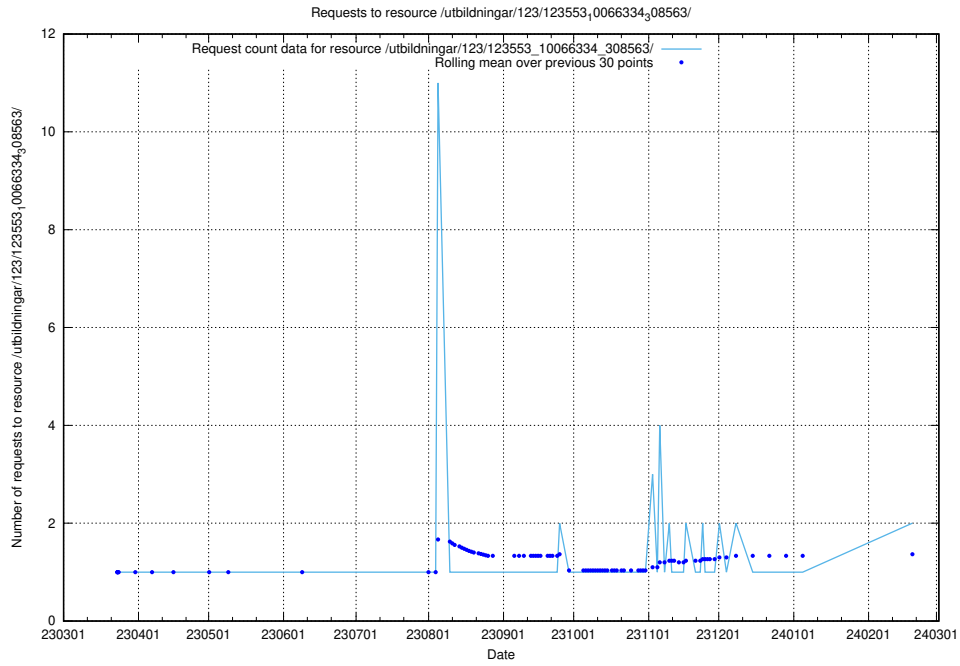

5.772 Usage of /utbildningar/123/123553_10066334_308563/

Here, we count the number of requests to resource /utbildningar/123/123553_10066334_308563/.