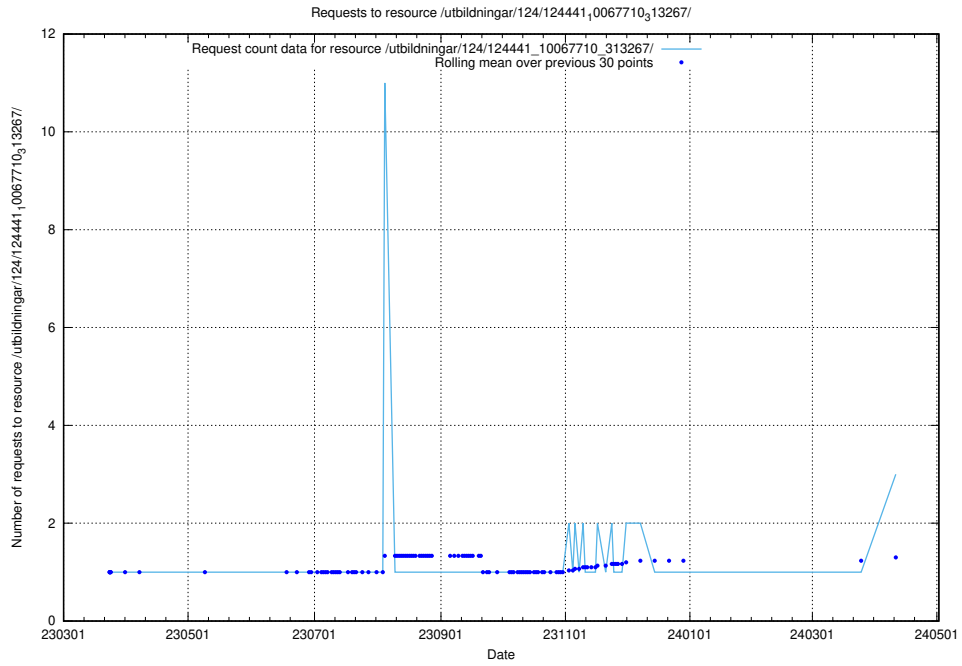

5.359 Usage of /utbildningar/124/124441_10067710_313267/

Here, we count the number of requests to resource /utbildningar/124/124441_10067710_313267/.