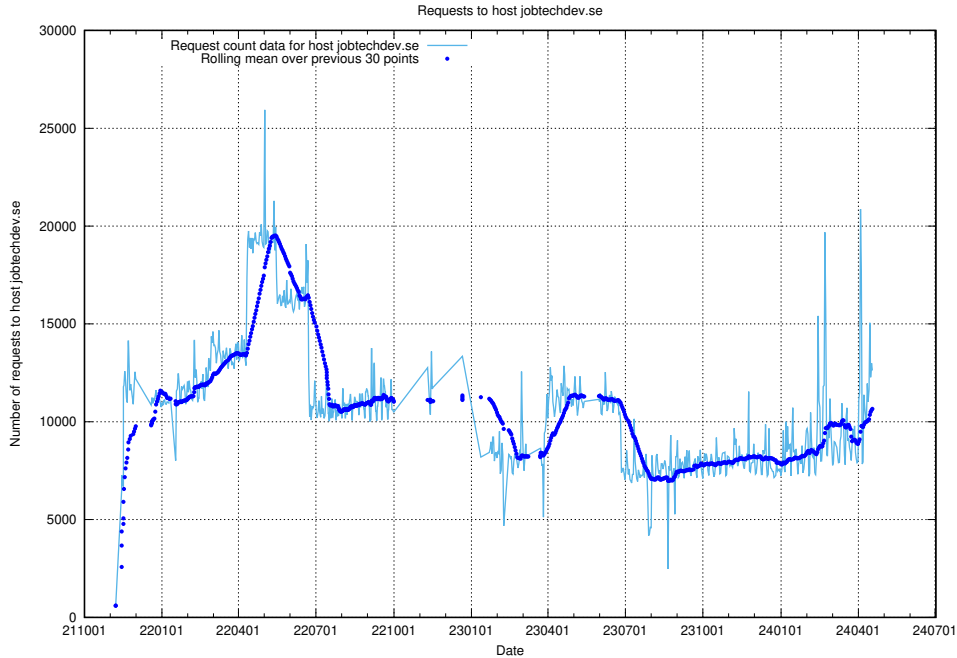

7.10 Usage of jobtechdev.se

Here, we count the number of requests to host jobtechdev.se.