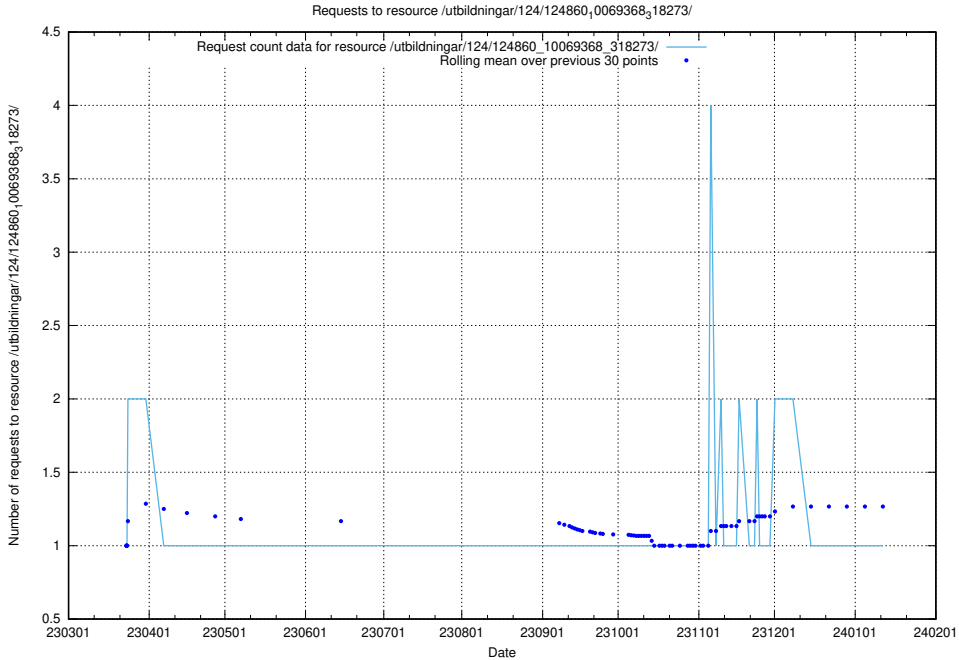

5.1220 Usage of /utbildningar/124/124860_10069368_318273/

Here, we count the number of requests to resource /utbildningar/124/124860_10069368_318273/.