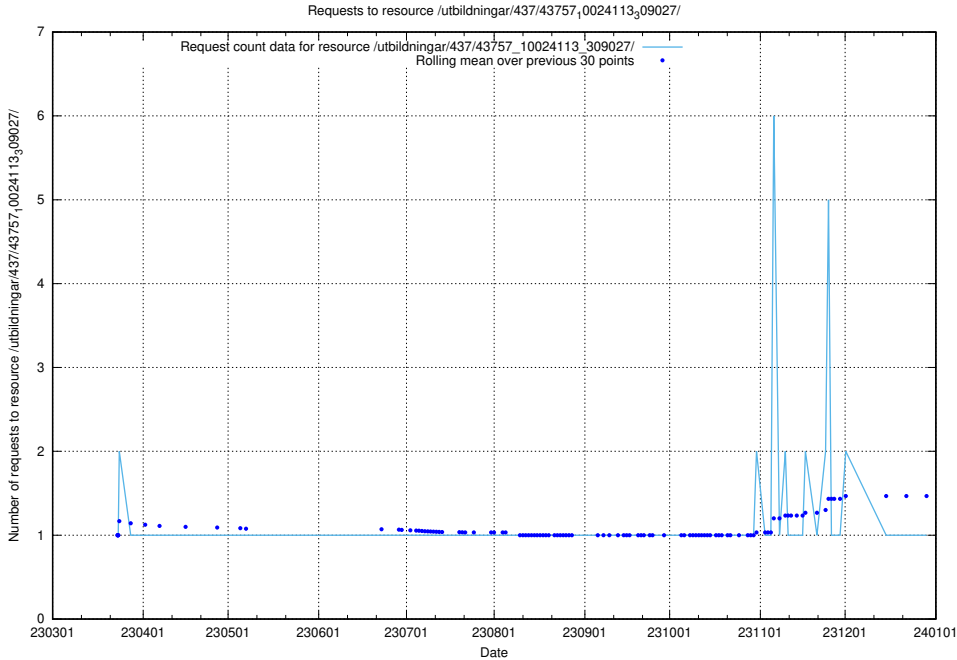

5.6154 Usage of /utbildningar/437/43757_10024113_309027/

Here, we count the number of requests to resource /utbildningar/437/43757_10024113_309027/.