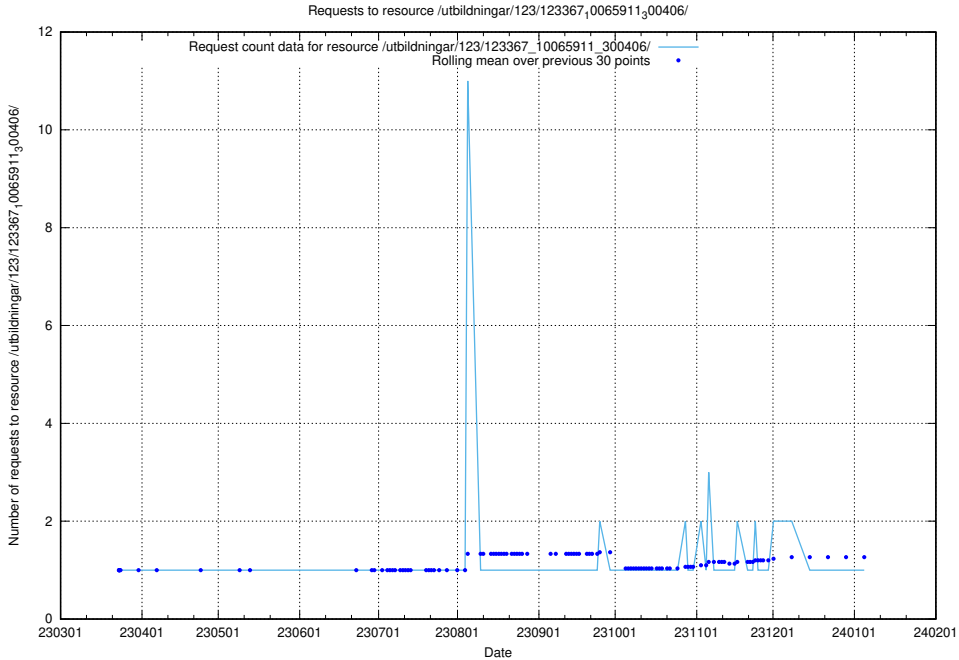

5.4551 Usage of /utbildningar/123/123367_10065911_300406/

Here, we count the number of requests to resource /utbildningar/123/123367_10065911_300406/.