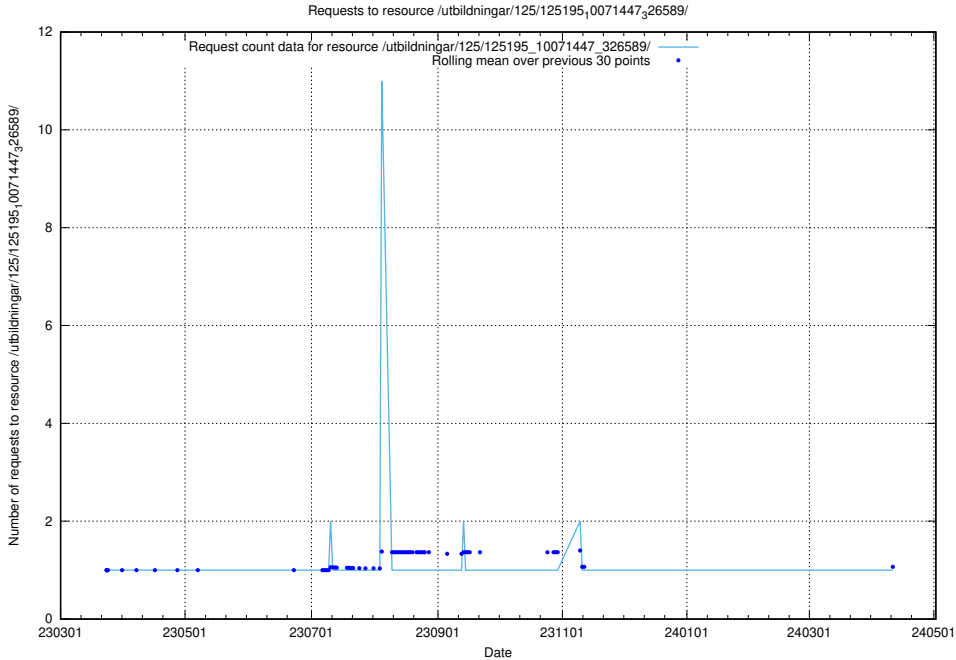

5.1177 Usage of /utbildningar/125/125195_10071447_326589/

Here, we count the number of requests to resource /utbildningar/125/125195_10071447_326589/.