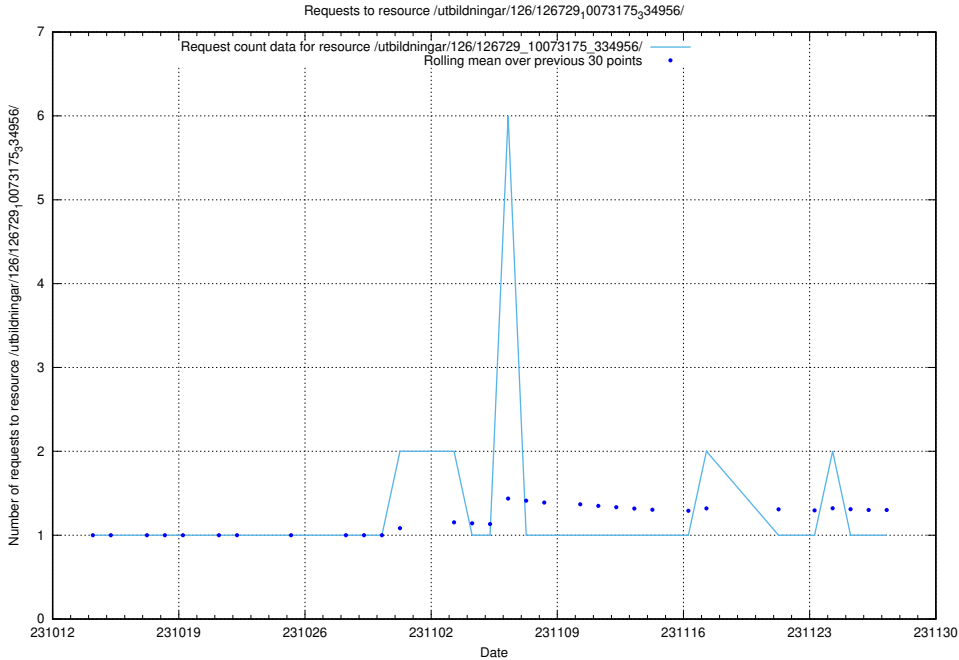

5.4158 Usage of /utbildningar/126/126729_10073175_334956/

Here, we count the number of requests to resource /utbildningar/126/126729_10073175_334956/.