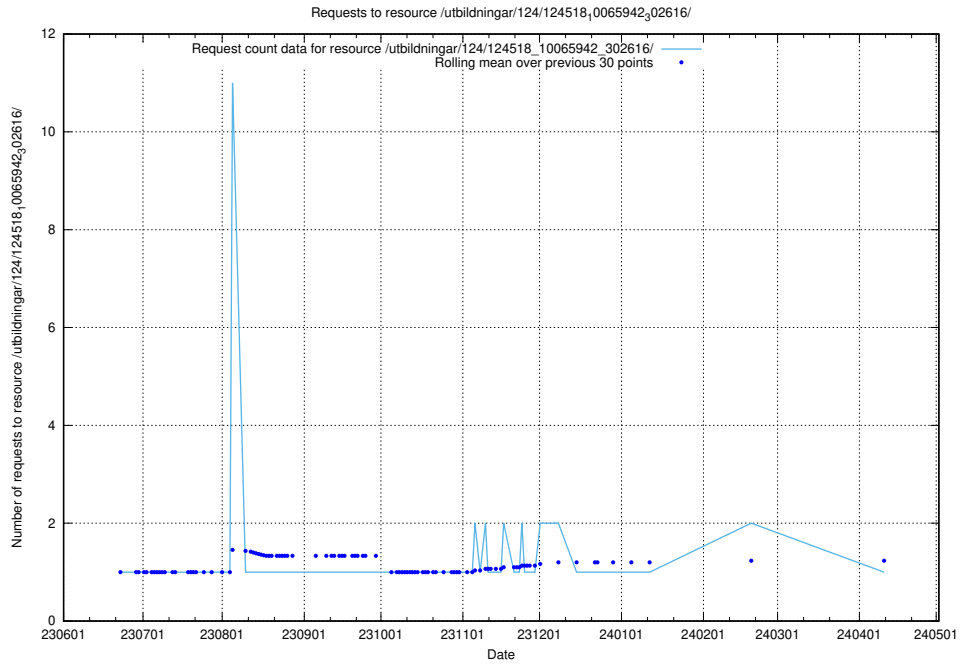

5.5579 Usage of /utbildningar/124/124518_10065942_302616/

Here, we count the number of requests to resource /utbildningar/124/124518_10065942_302616/.