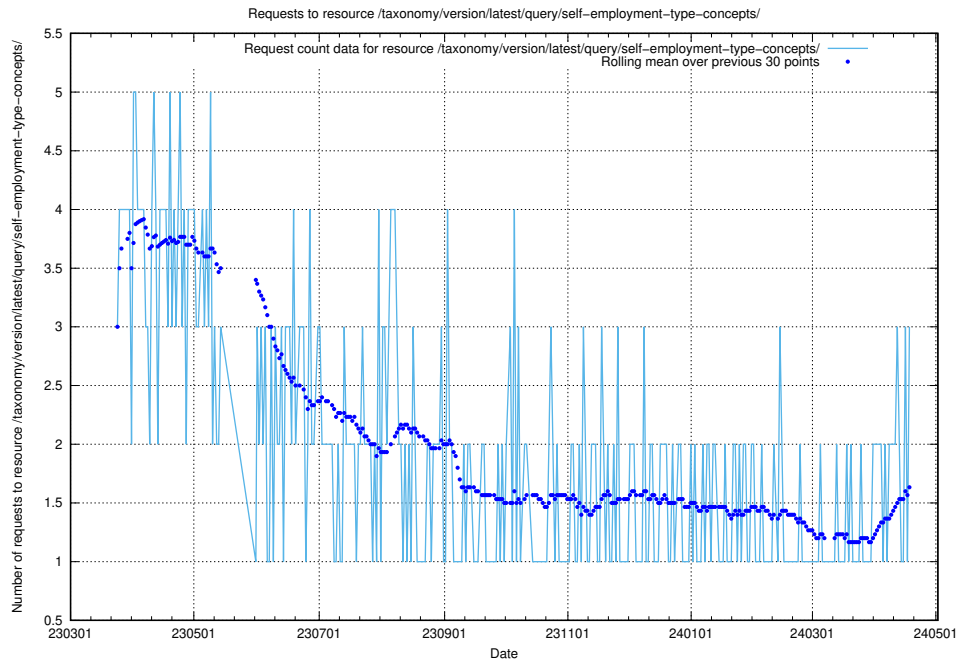

5.481 Usage of /taxonomy/version/latest/query/self-employment-type-concepts/

Here, we count the number of requests to resource /taxonomy/version/latest/query/self-employment-type-concepts/.