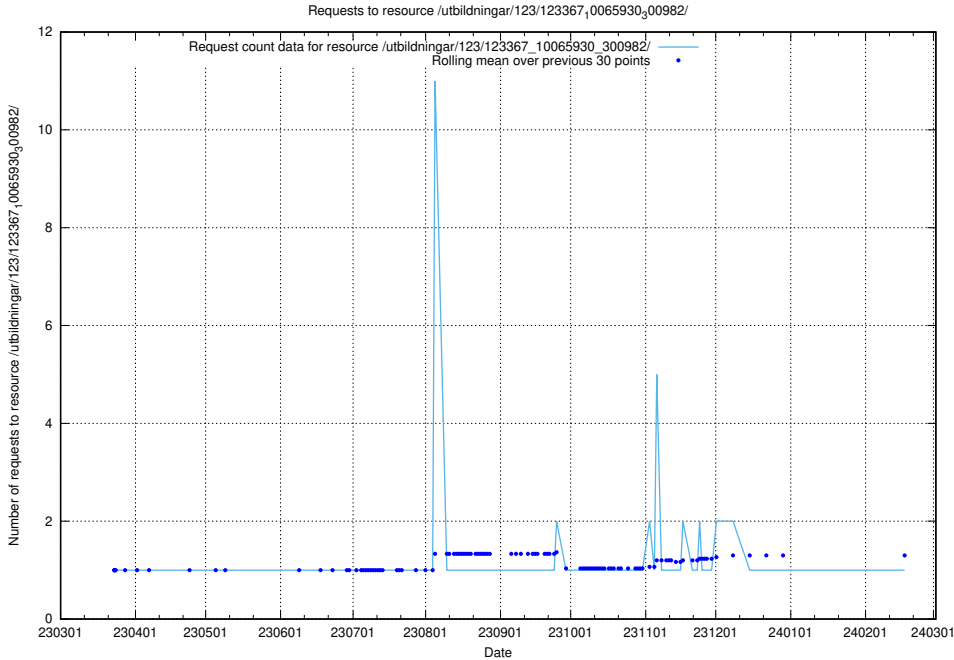

5.4458 Usage of /utbildningar/123/123367_10065930_300982/

Here, we count the number of requests to resource /utbildningar/123/123367_10065930_300982/.