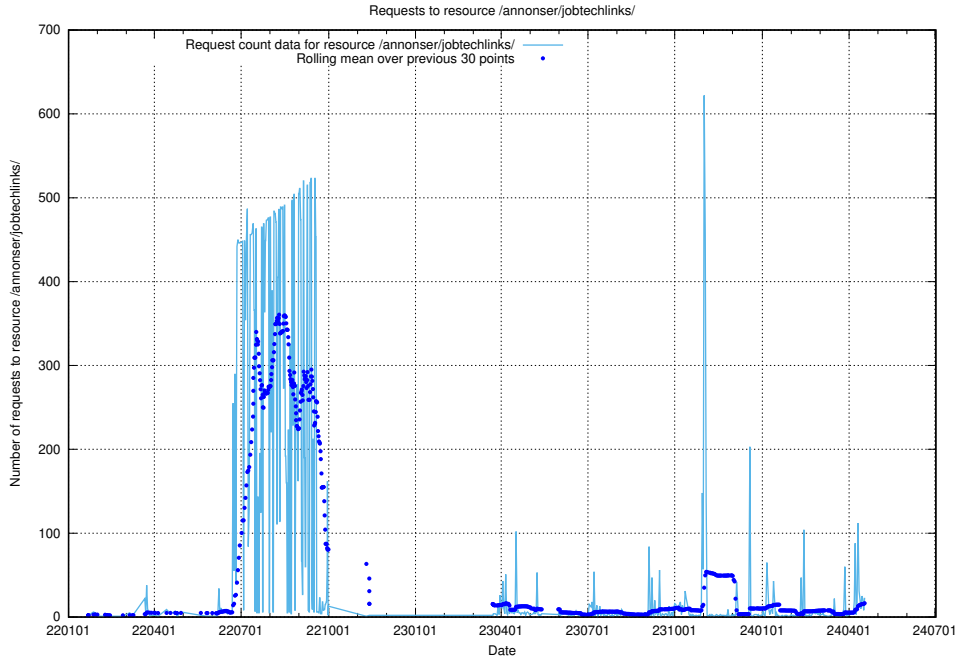

5.10 Usage of /utbildningar/125/125741_10070782_323039/events/

Here, we count the number of requests to resource /utbildningar/125/125741_10070782_323039/events/

5.11 Usage of /annonser/jobtechlinks/

Here, we count the number of requests to resource /annonser/jobtechlinks/.