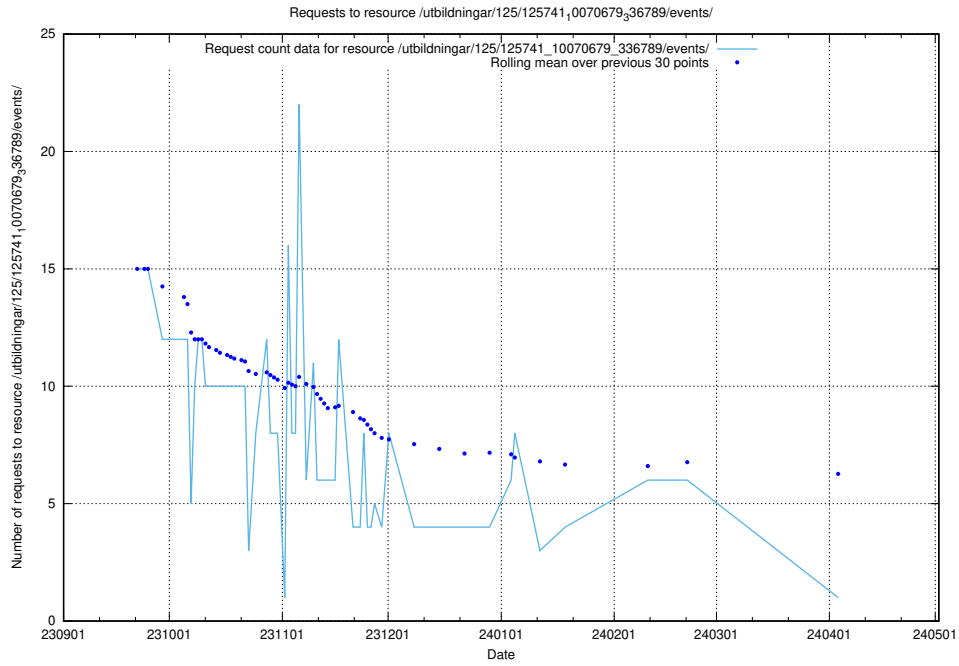

Here, we count the number of requests to resource /utbildningar/125/125741_10070679_336789/events/

5.4323 Usage of /utbildningar/125/125741_10070679_336714/events/

Here, we count the number of requests to resource /utbildningar/125/125741_10070679_336714/events/