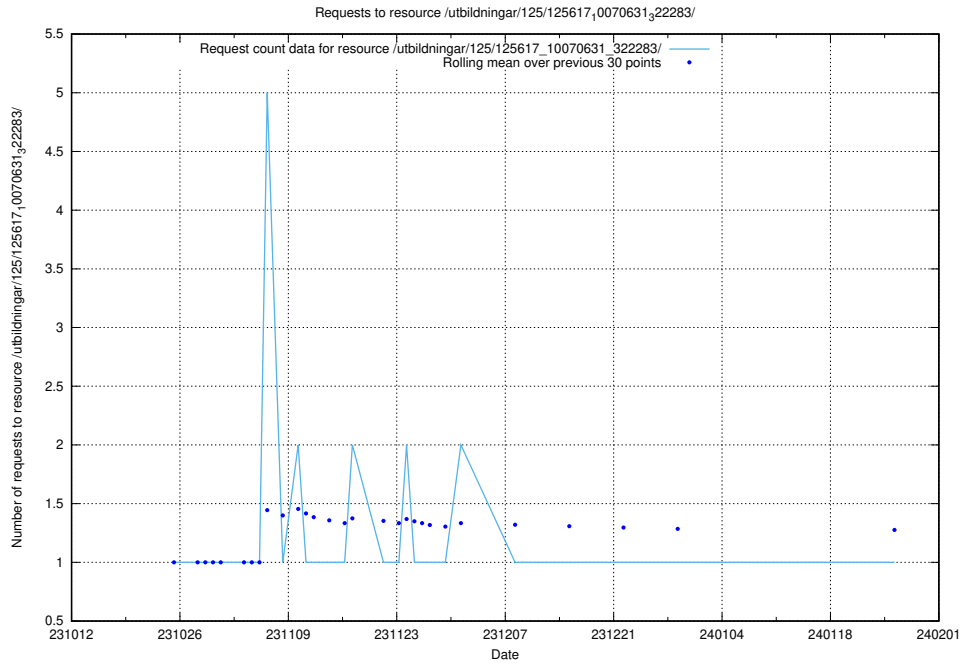

5.4050 Usage of /utbildningar/125/125617_10070631_322283/

Here, we count the number of requests to resource /utbildningar/125/125617_10070631_322283/.