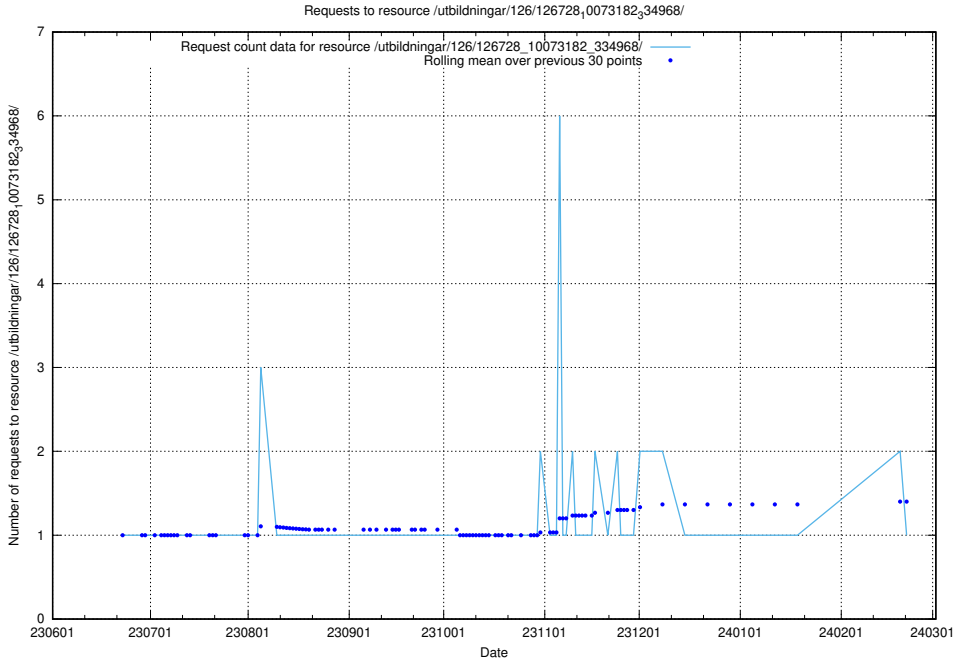

5.5414 Usage of /utbildningar/126/126728_10073182_334968/

Here, we count the number of requests to resource /utbildningar/126/126728_10073182_334968/.