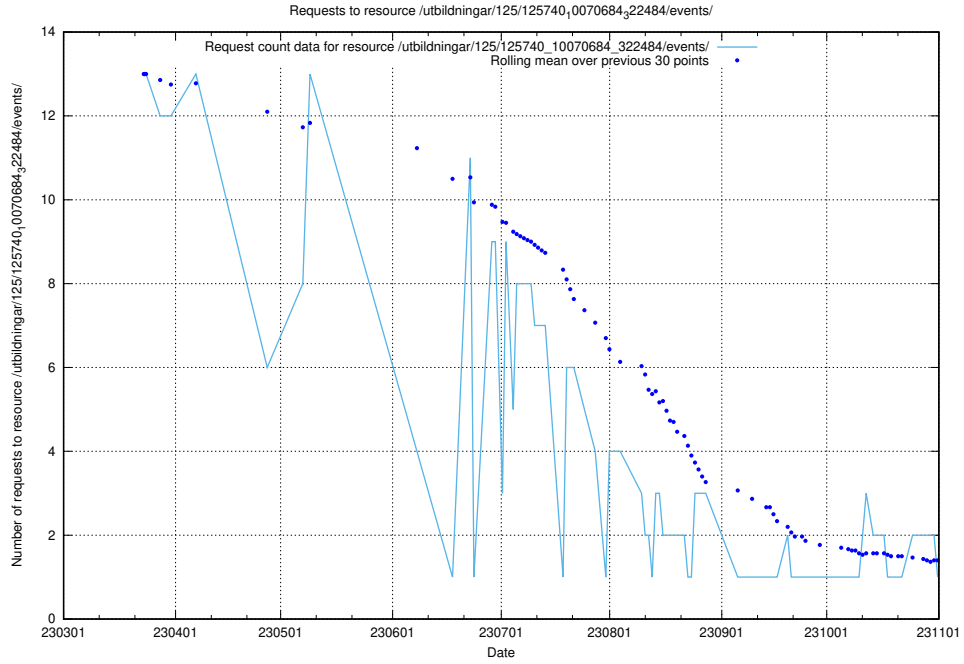

5.6035 Usage of /utbildningar/125/125740_10070684_322484/events/

Here, we count the number of requests to resource /utbildningar/125/125740_10070684_322484/events/