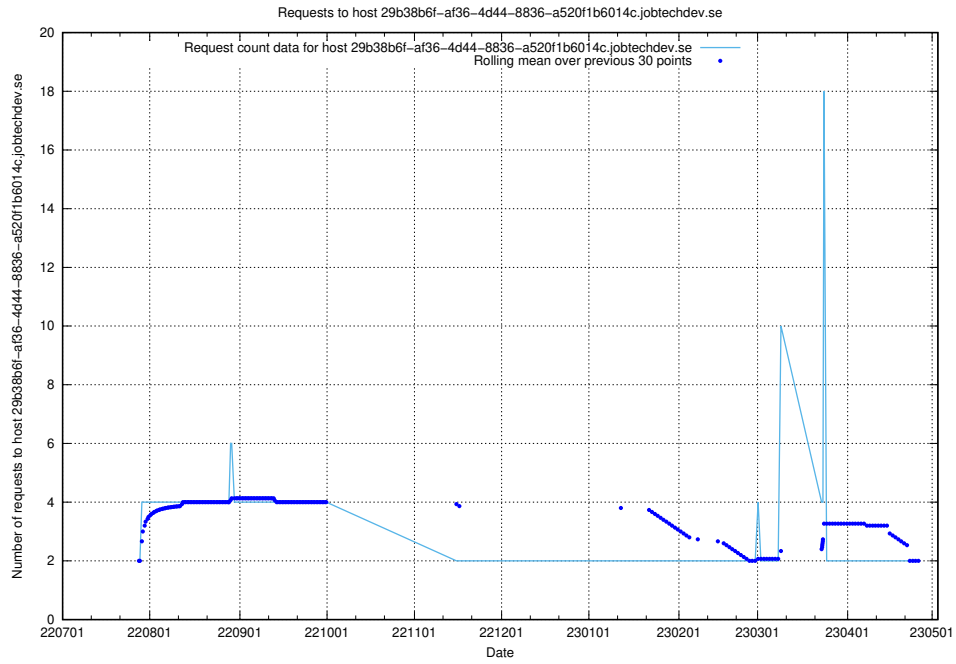

7.381 Usage of 29b38b6f-af36-4d44-8836-a520f1b6014c.jobtechdev.se

Here, we count the number of requests to host 29b38b6f-af36-4d44-8836-a520f1b6014c.jobtechdev.se.