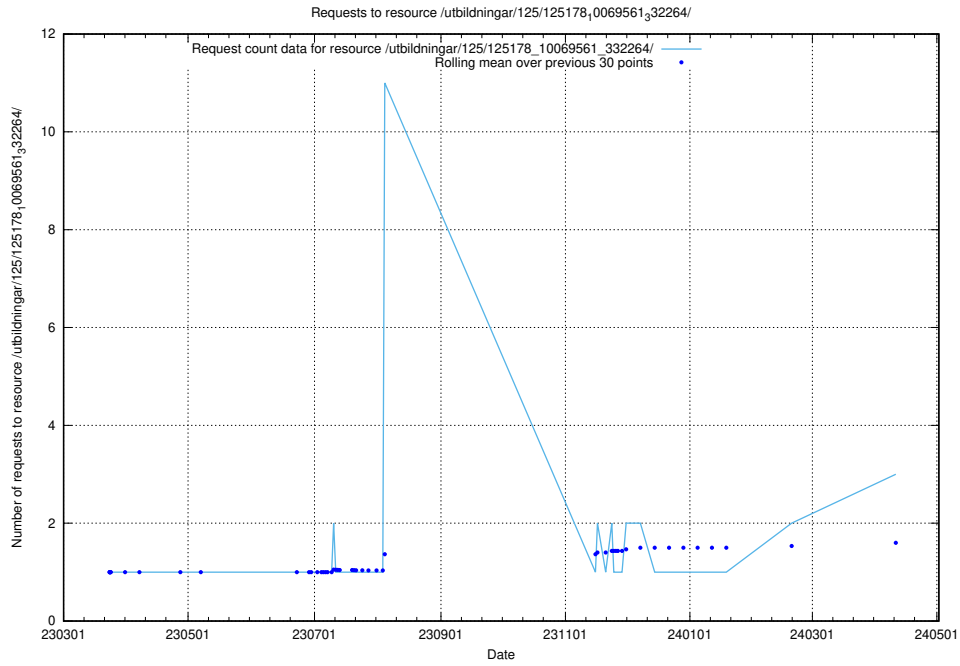

5.305 Usage of /utbildningar/125/125178_10069561_332264/

Here, we count the number of requests to resource /utbildningar/125/125178_10069561_332264/.