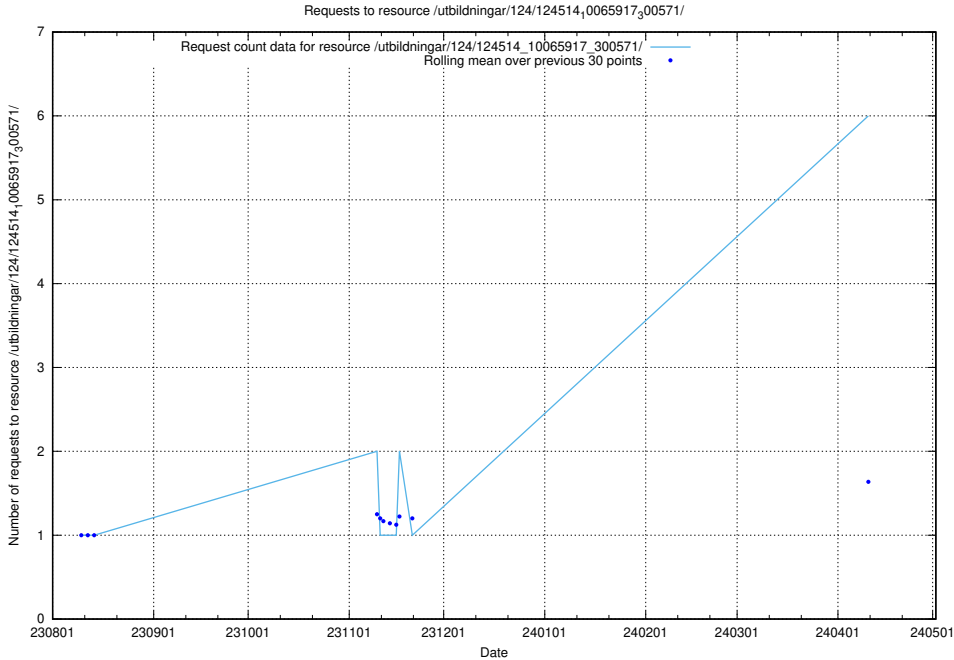

5.114 Usage of /utbildningar/124/124514_10065917_300571/

Here, we count the number of requests to resource /utbildningar/124/124514_10065917_300571/.