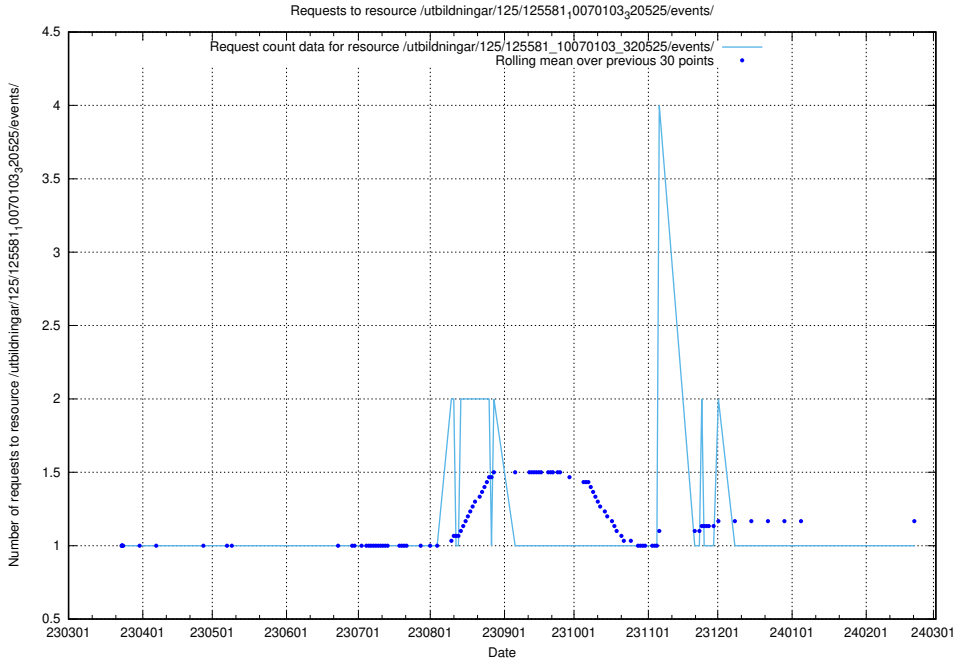

5.1149 Usage of /utbildningar/125/125581_10070103_320525/events/

Here, we count the number of requests to resource /utbildningar/125/125581_10070103_320525/events/