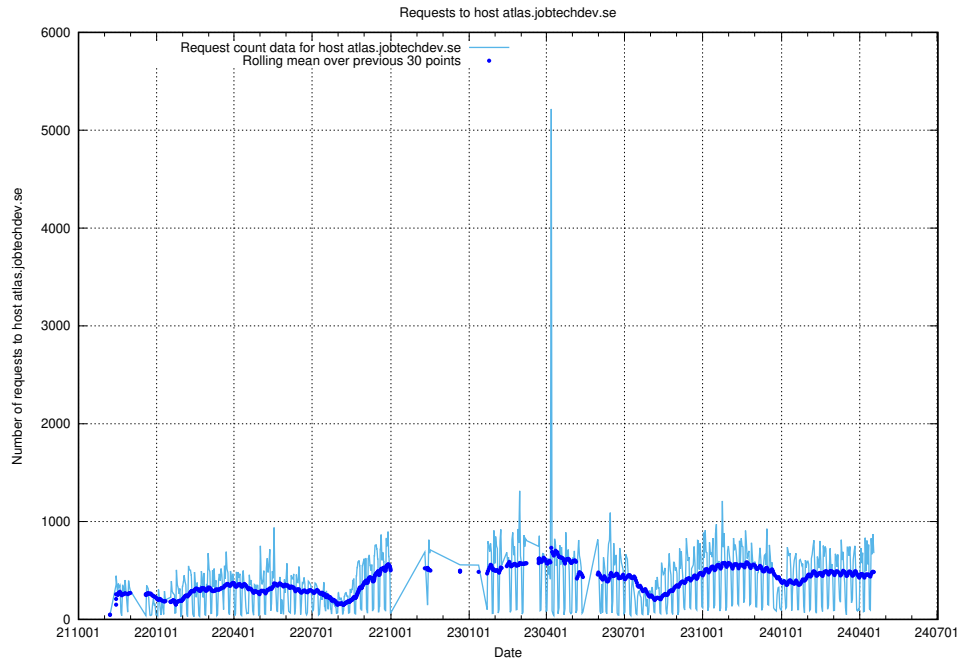

Here, we count the number of requests to host canary-openshift-ingress-canary.apps.standby.services.jtech.se.

7.23 Usage of atlas.jobtechdev.se

Here, we count the number of requests to host atlas.jobtechdev.se.