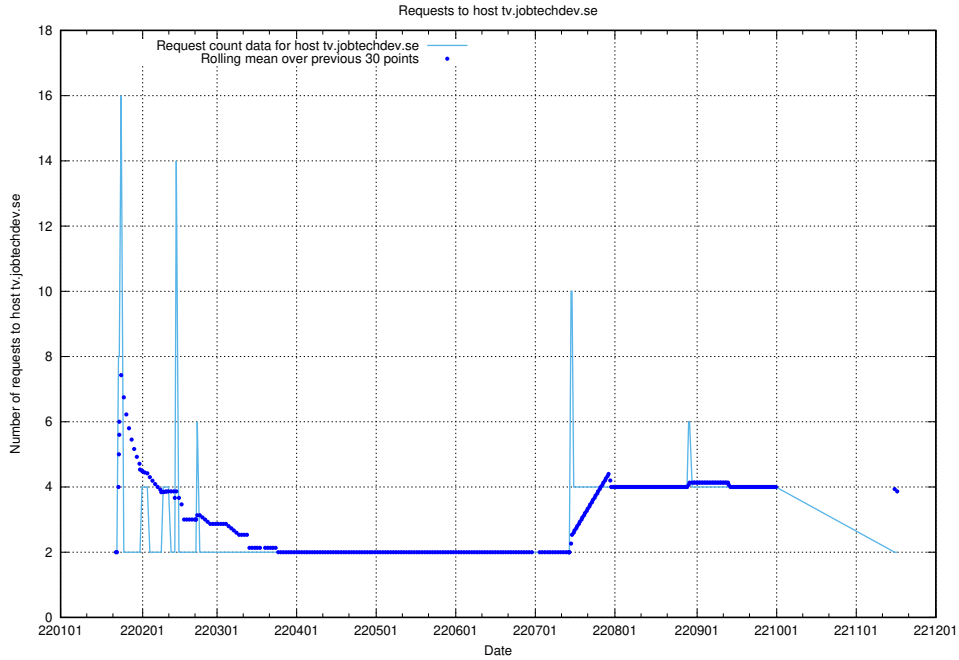

7.579 Usage of tv.jobtechdev.se

Here, we count the number of requests to host tv.jobtechdev.se.