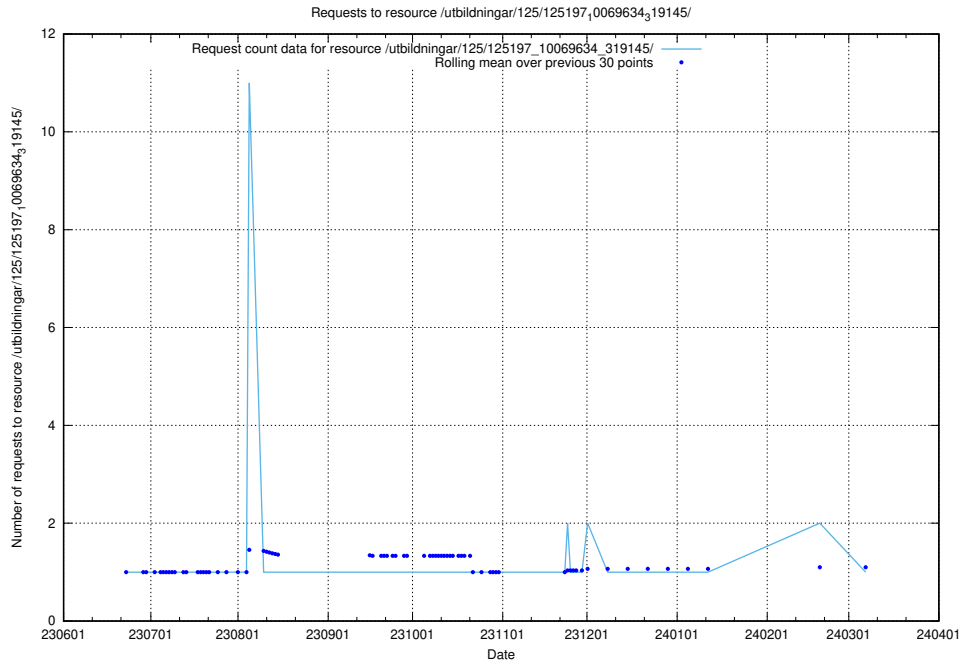

5.5543 Usage of /utbildningar/125/125197_10069634_319145/

Here, we count the number of requests to resource /utbildningar/125/125197_10069634_319145/.