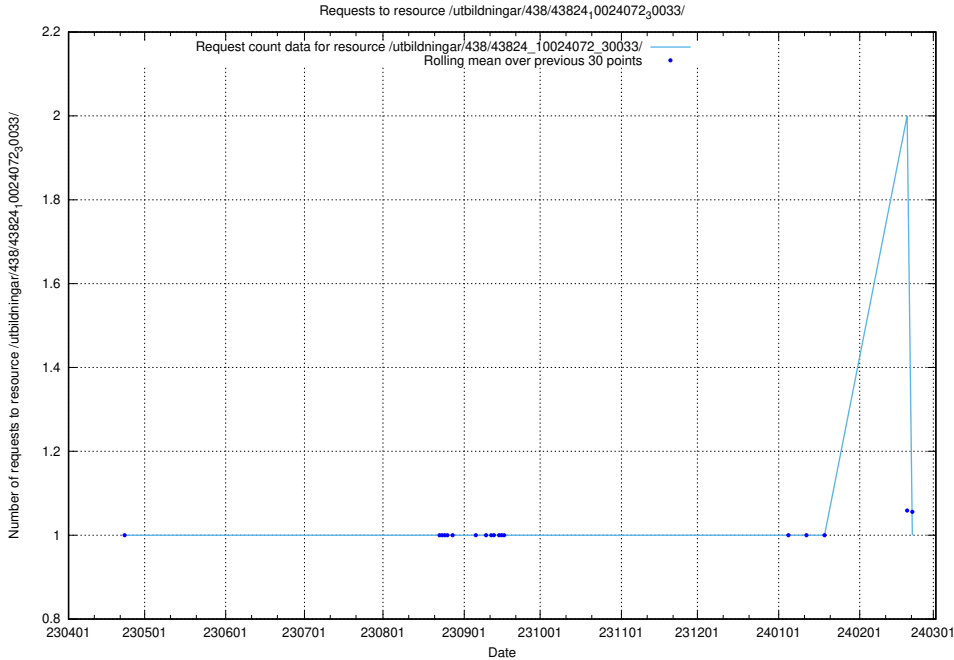

5.5834 Usage of /utbildningar/438/43824_10024072_30033/

Here, we count the number of requests to resource /utbildningar/438/43824_10024072_30033/.