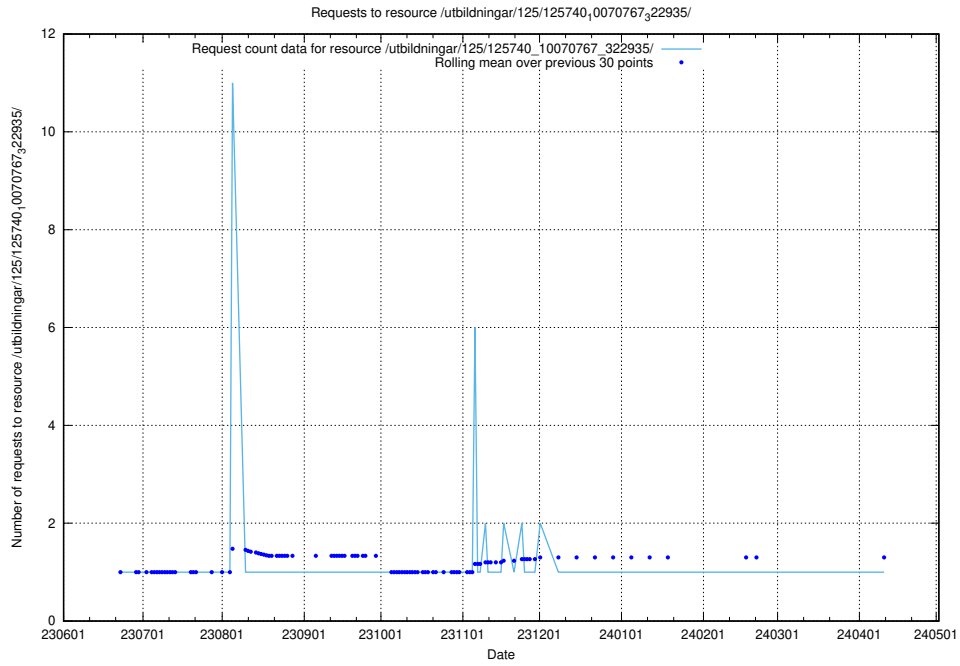

5.5514 Usage of /utbildningar/125/125740_10070767_322935/

Here, we count the number of requests to resource /utbildningar/125/125740_10070767_322935/.