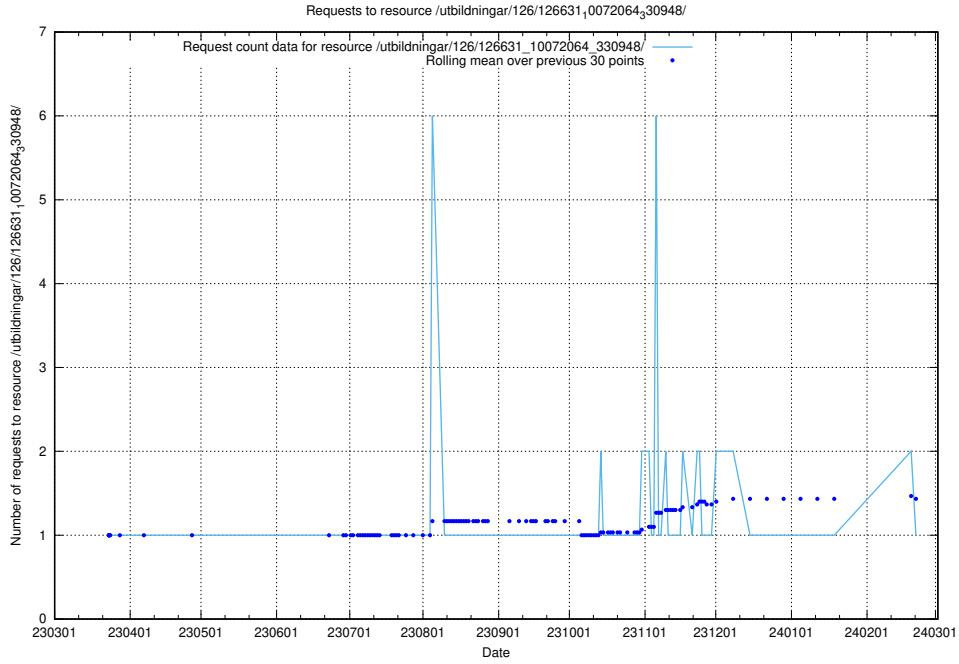

5.6177 Usage of /utbildningar/126/126631_10072064_330948/

Here, we count the number of requests to resource /utbildningar/126/126631_10072064_330948/.