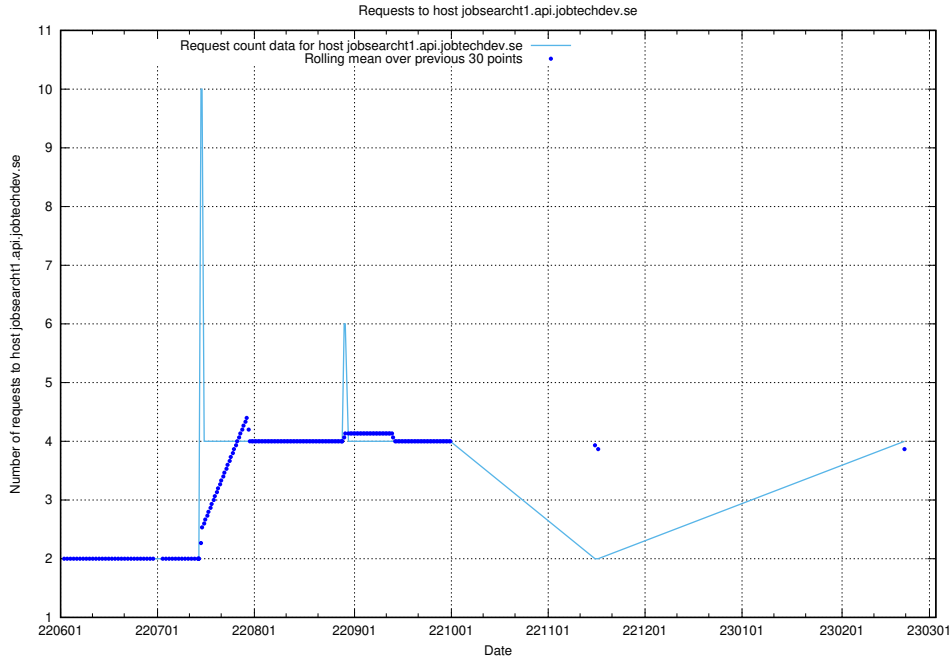

7.142 Usage of jobsearcht1.api.jobtechdev.se

Here, we count the number of requests to host jobsearcht1.api.jobtechdev.se.