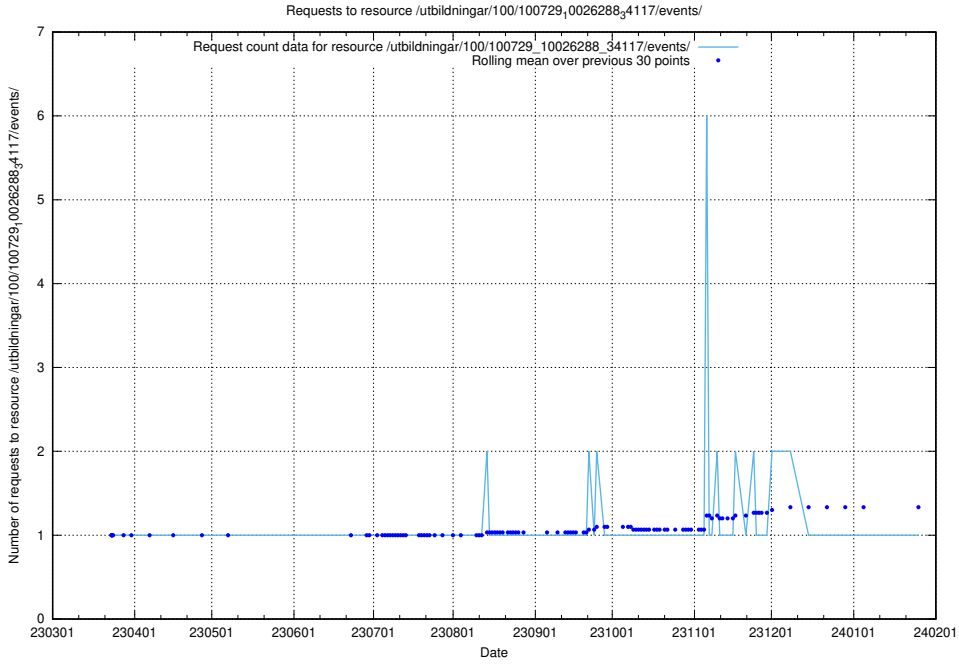

5.5490 Usage of /utbildningar/100/100729_10026288_34117/events/

Here, we count the number of requests to resource /utbildningar/100/100729_10026288_34117/events/.