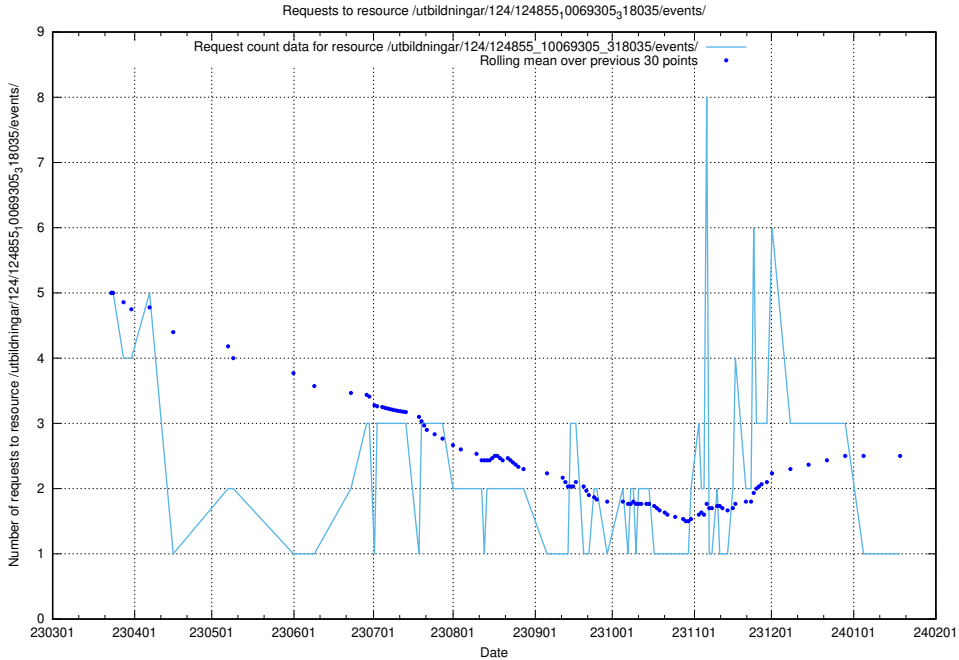

5.6040 Usage of /utbildningar/124/124855_10069305_318035/events/

Here, we count the number of requests to resource /utbildningar/124/124855_10069305_318035/events/