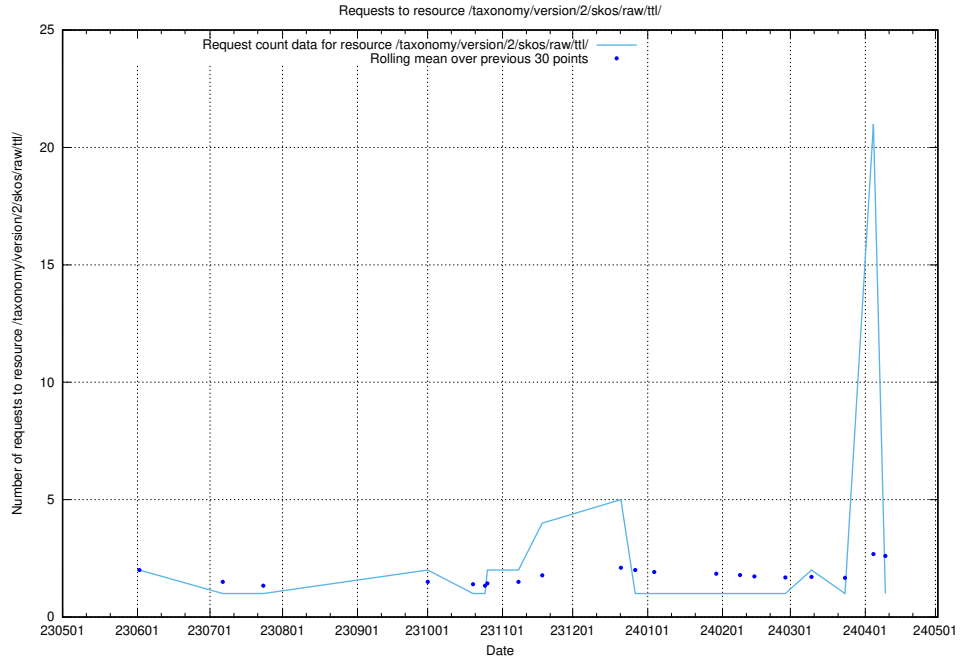

5.5731 Usage of /taxonomy/version/2/skos/raw/ttl/

Here, we count the number of requests to resource /taxonomy/version/2/skos/raw/ttl/.