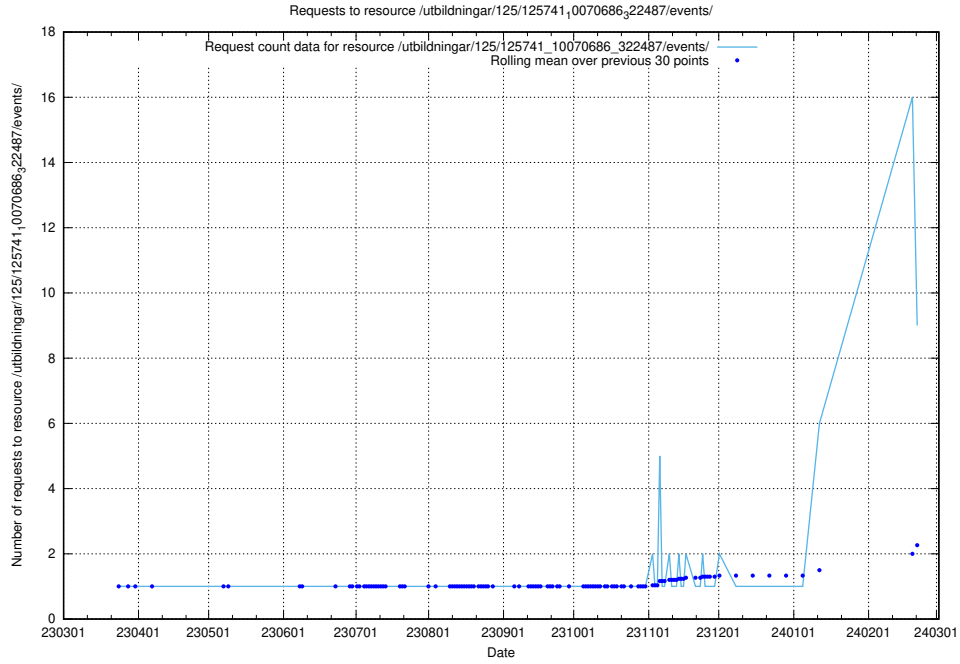

5.61 Usage of /utbildningar/125/125741_10070686_322487/events/

Here, we count the number of requests to resource /utbildningar/125/125741_10070686_322487/events/