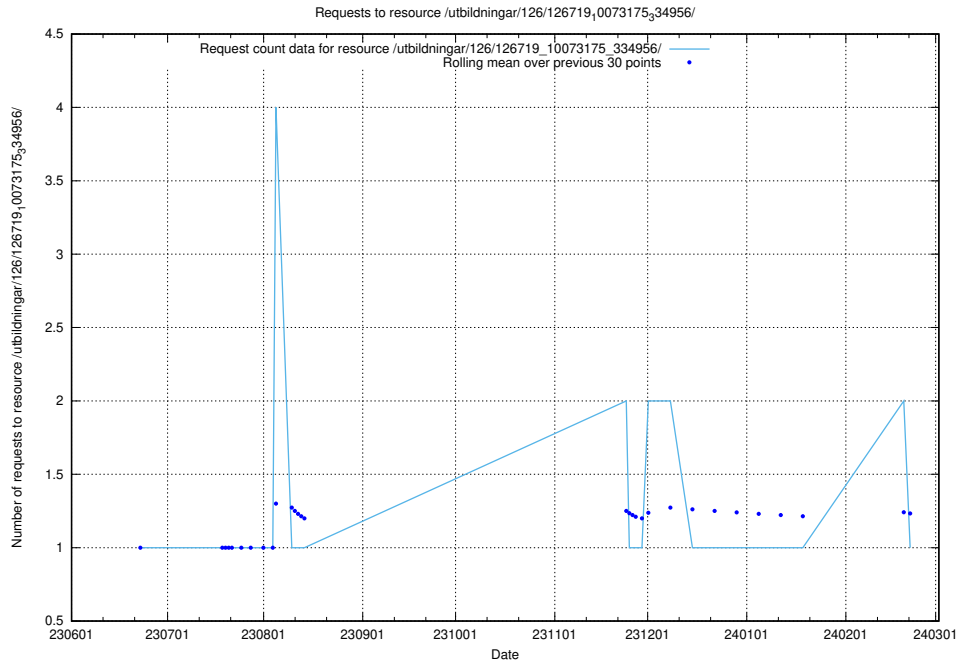

5.5427 Usage of /utbildningar/126/126719_10073175_334956/

Here, we count the number of requests to resource /utbildningar/126/126719_10073175_334956/.