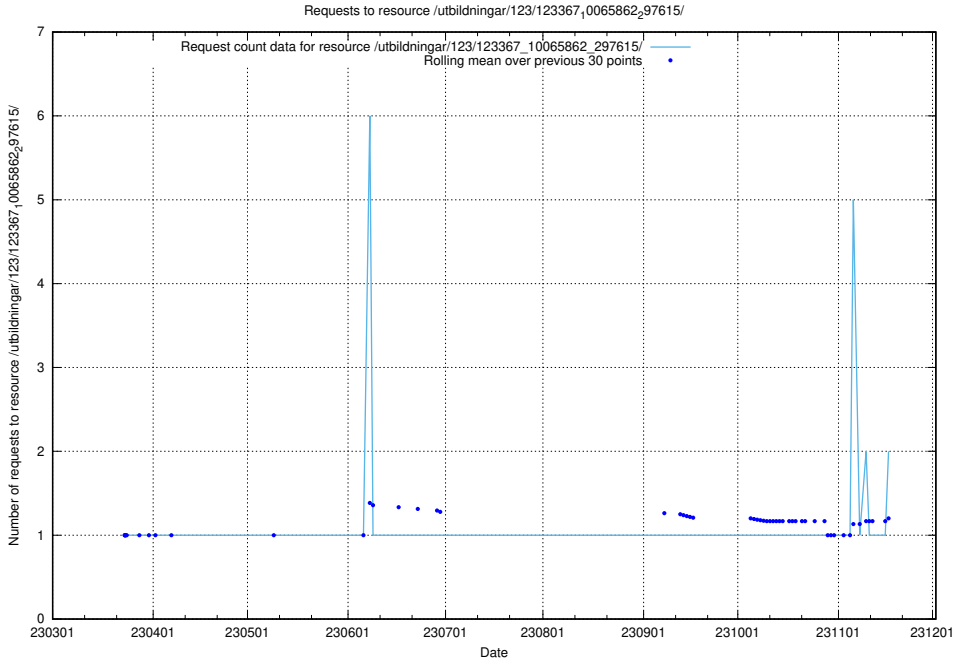

5.797 Usage of /utbildningar/123/123367_10065862_297615/

Here, we count the number of requests to resource /utbildningar/123/123367_10065862_297615/.