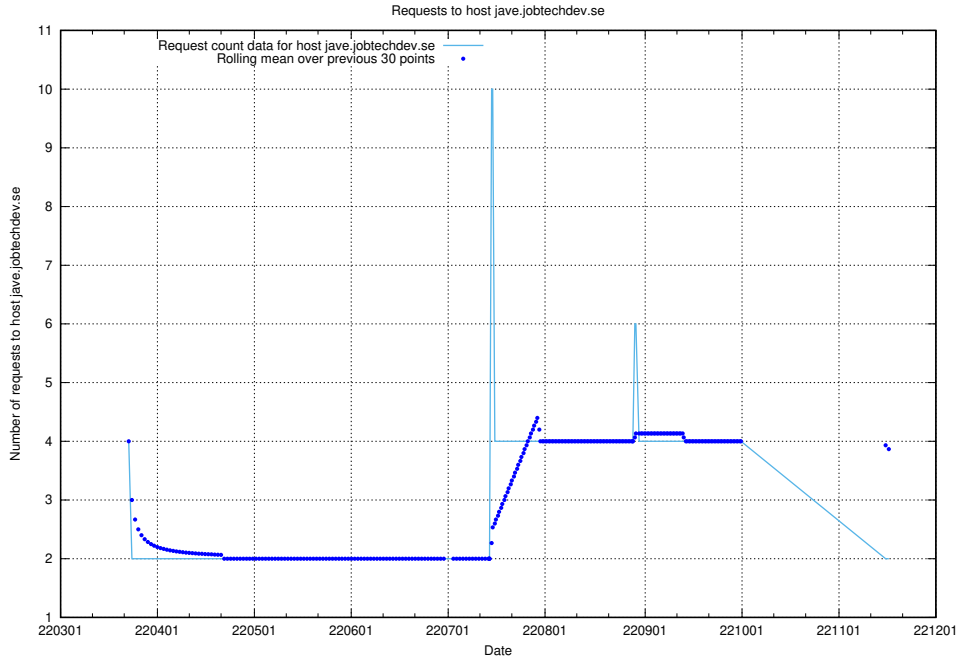

7.488 Usage of `jave.jobtechdev.se`

Here, we count the number of requests to host `jave.jobtechdev.se`.