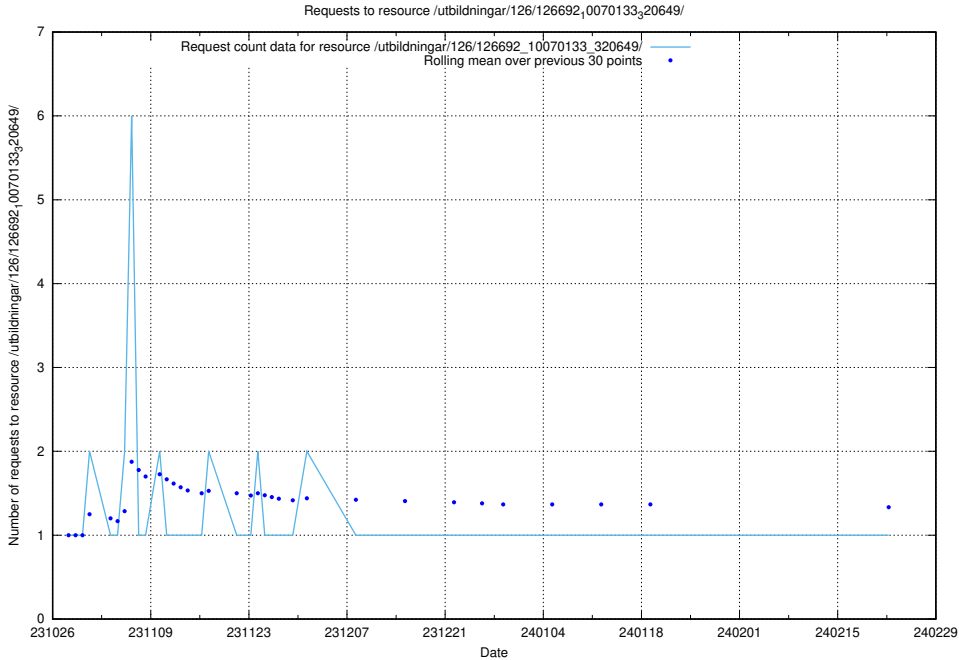

5.4023 Usage of /utbildningar/126/126692_10070133_320649/

Here, we count the number of requests to resource /utbildningar/126/126692_10070133_320649/.