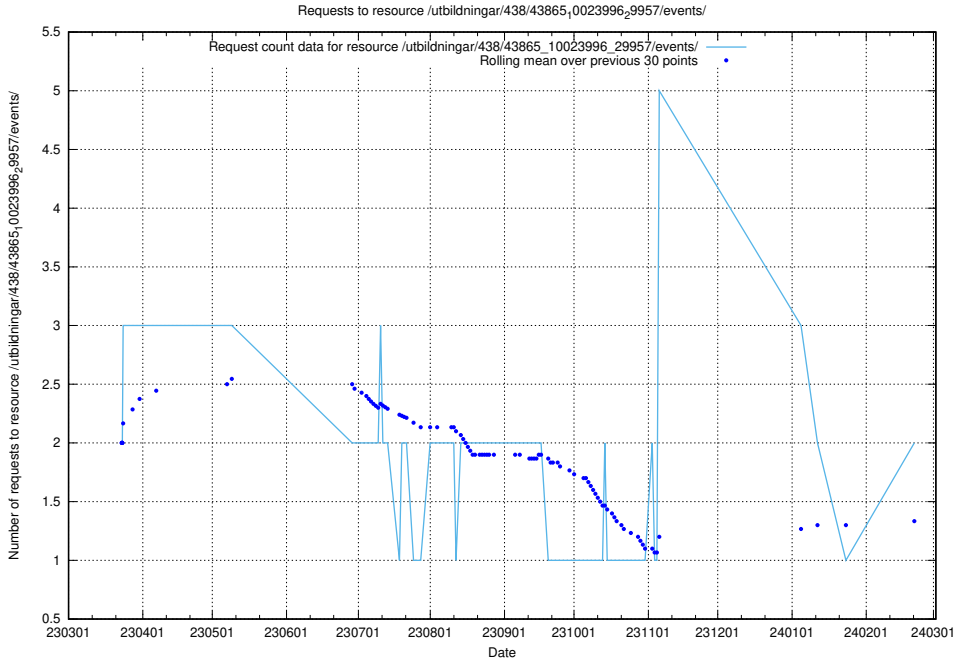

5.992 Usage of /utbildningar/438/43865_10023996_29957/events/

Here, we count the number of requests to resource /utbildningar/438/43865_10023996_29957/events/.