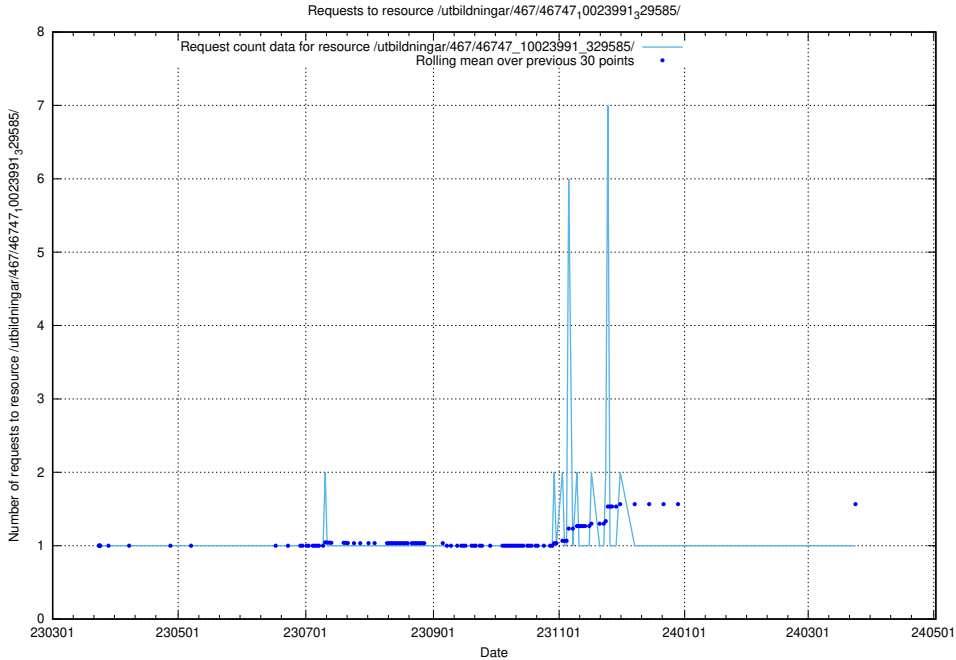

5.6096 Usage of /utbildningar/467/46747_10023991_329585/

Here, we count the number of requests to resource /utbildningar/467/46747_10023991_329585/.