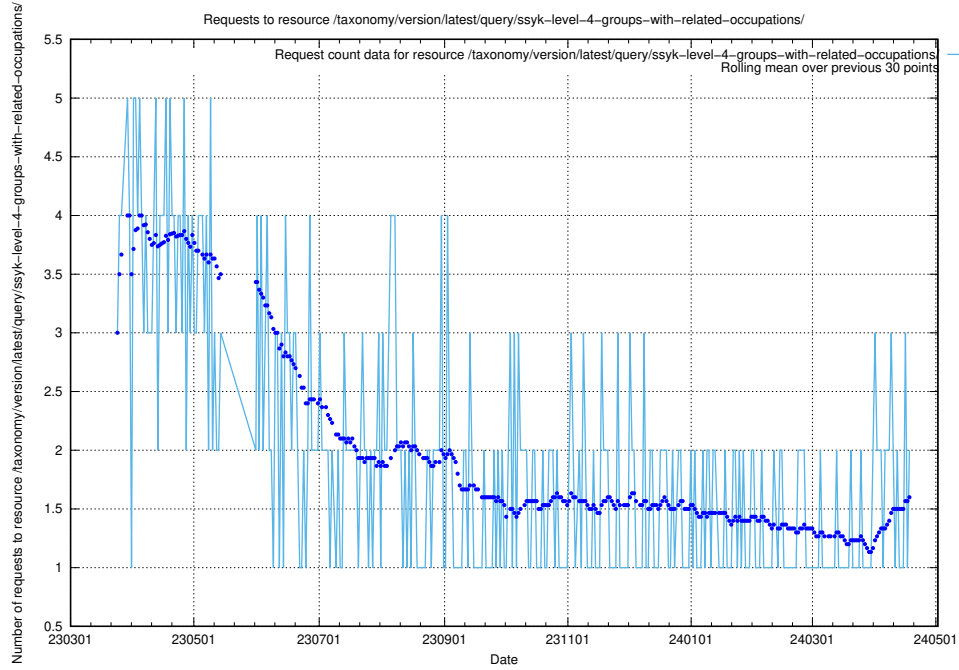

5.951 Usage of /taxonomy/version/latest/query/ssyk-level-4-groups-with-related-occupations/

Here, we count the number of requests to resource /taxonomy/version/latest/query/ssyk-level-4-groups-with-related-occupations/.