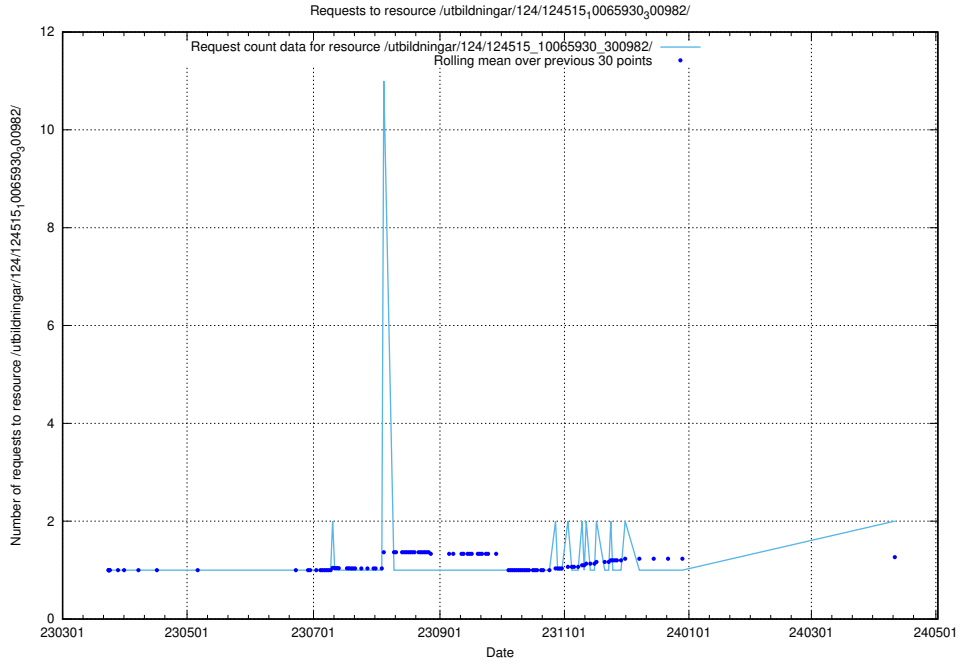

5.554 Usage of /utbildningar/124/124515_10065930_300982/

Here, we count the number of requests to resource /utbildningar/124/124515_10065930_300982/.