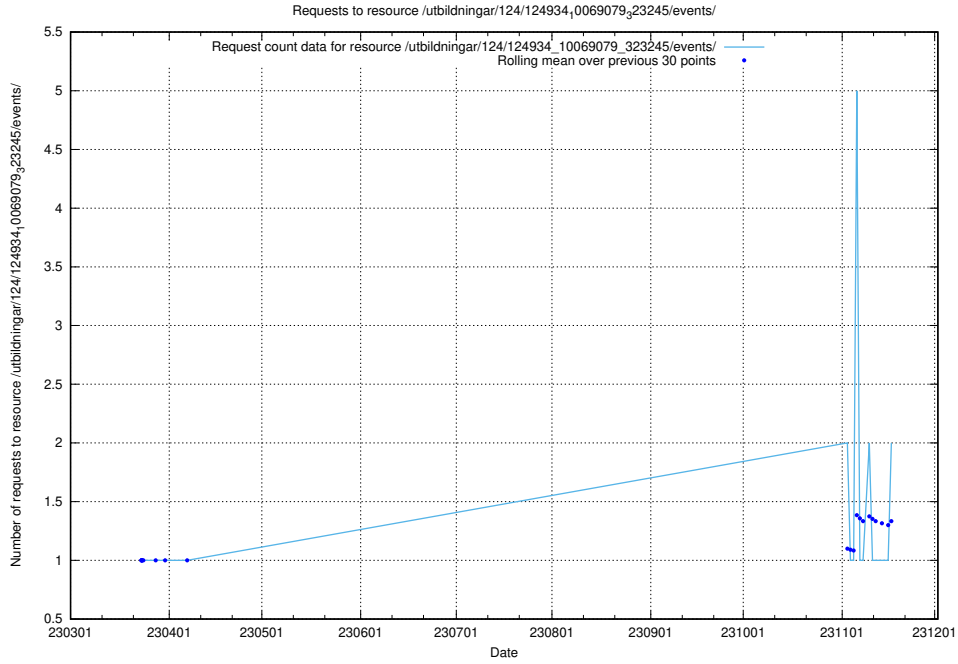

5.541 Usage of /utbildningar/124/124934_10069079_323245/events/

Here, we count the number of requests to resource /utbildningar/124/124934_10069079_323245/events/