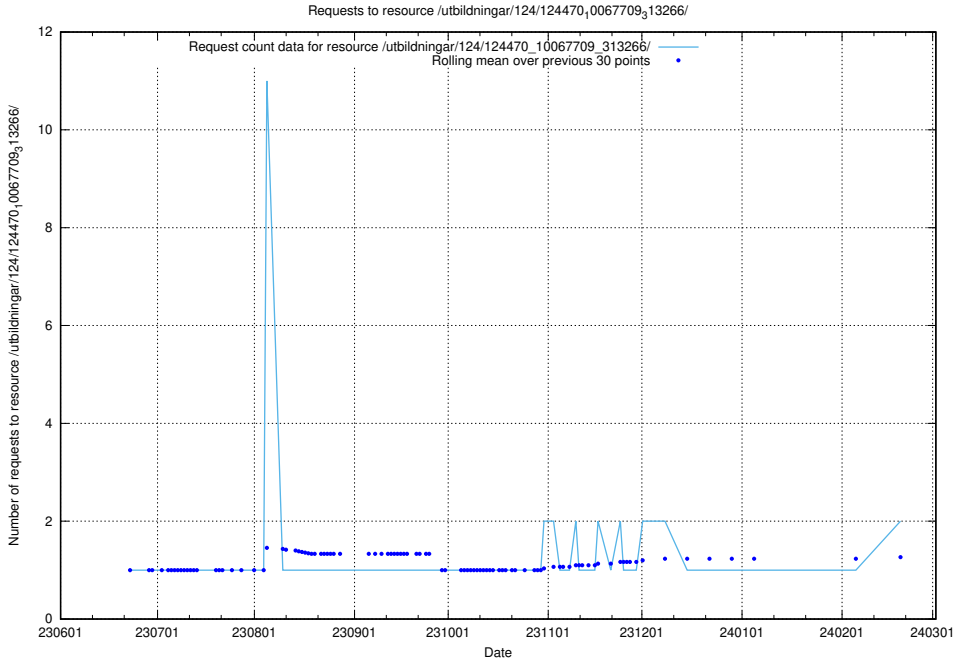

5.902 Usage of /utbildningar/124/124470_10067709_313266/

Here, we count the number of requests to resource /utbildningar/124/124470_10067709_313266/.