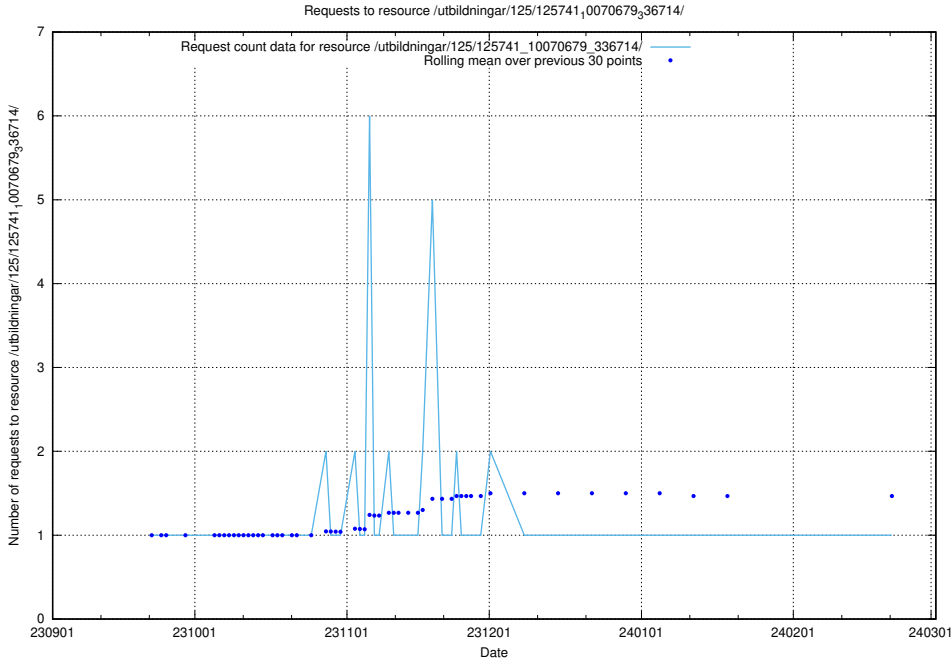

5.4333 Usage of /utbildningar/125/125741_10070679_336714/

Here, we count the number of requests to resource /utbildningar/125/125741_10070679_336714/.