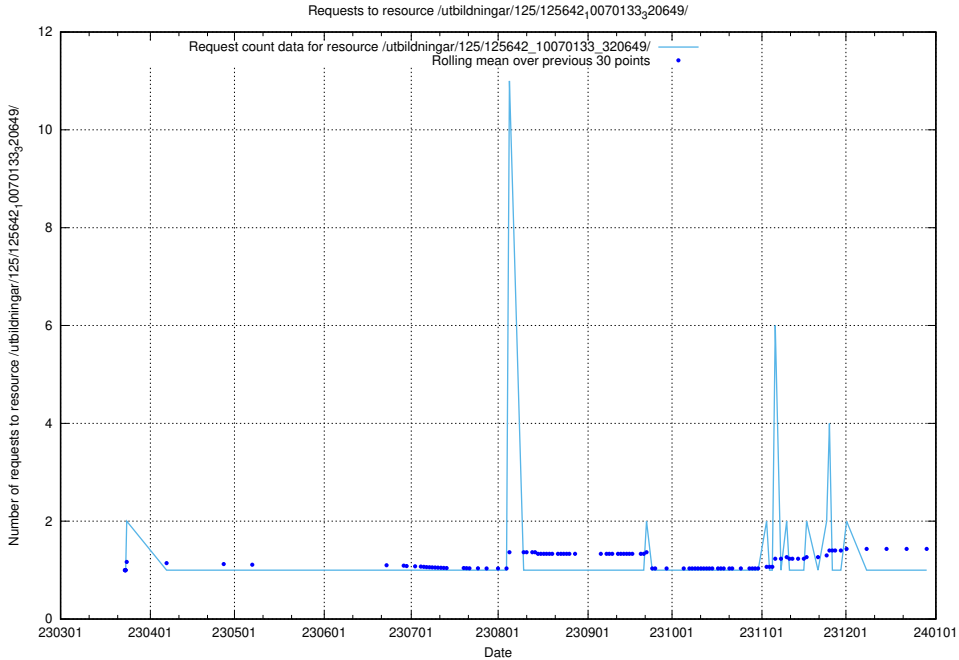

5.1105 Usage of /utbildningar/125/125642_10070133_320649/

Here, we count the number of requests to resource /utbildningar/125/125642_10070133_320649/.