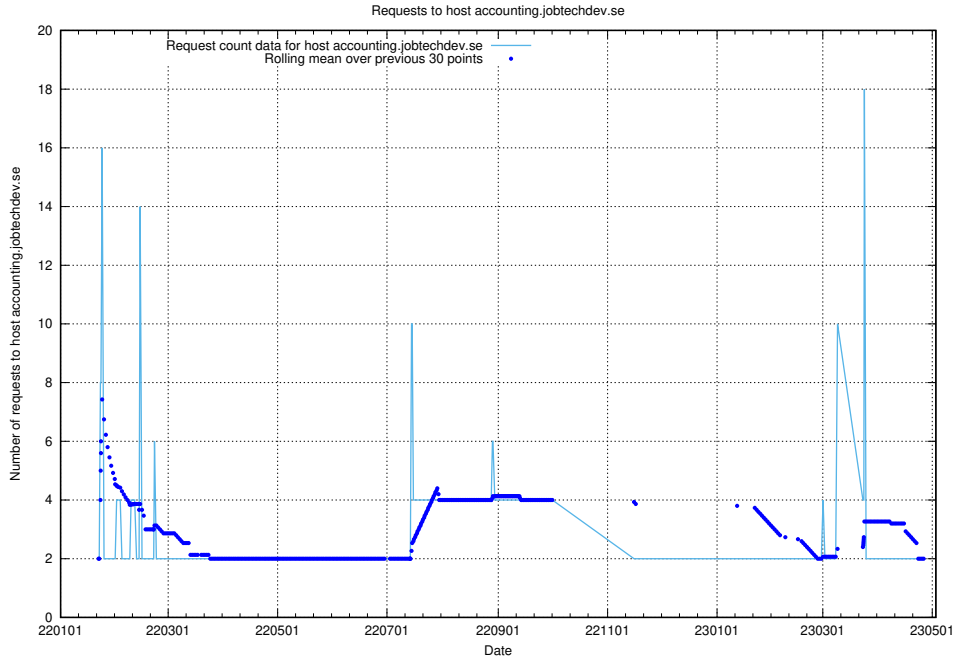

7.256 Usage of accounting.jobtechdev.se

Here, we count the number of requests to host accounting.jobtechdev.se.