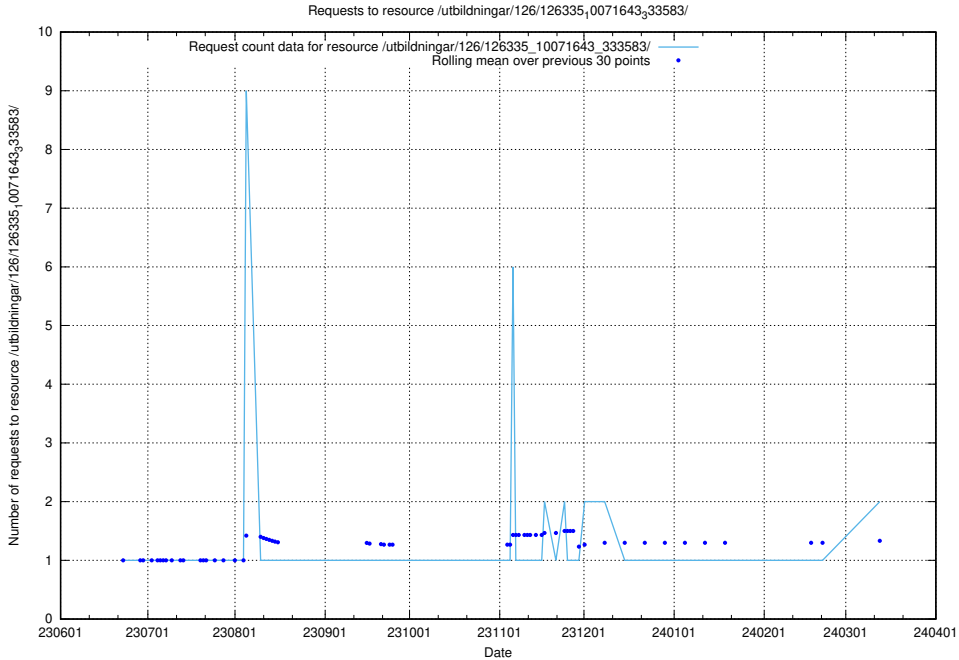

5.882 Usage of /utbildningar/126/126335_10071643_333583/

Here, we count the number of requests to resource /utbildningar/126/126335_10071643_333583/.