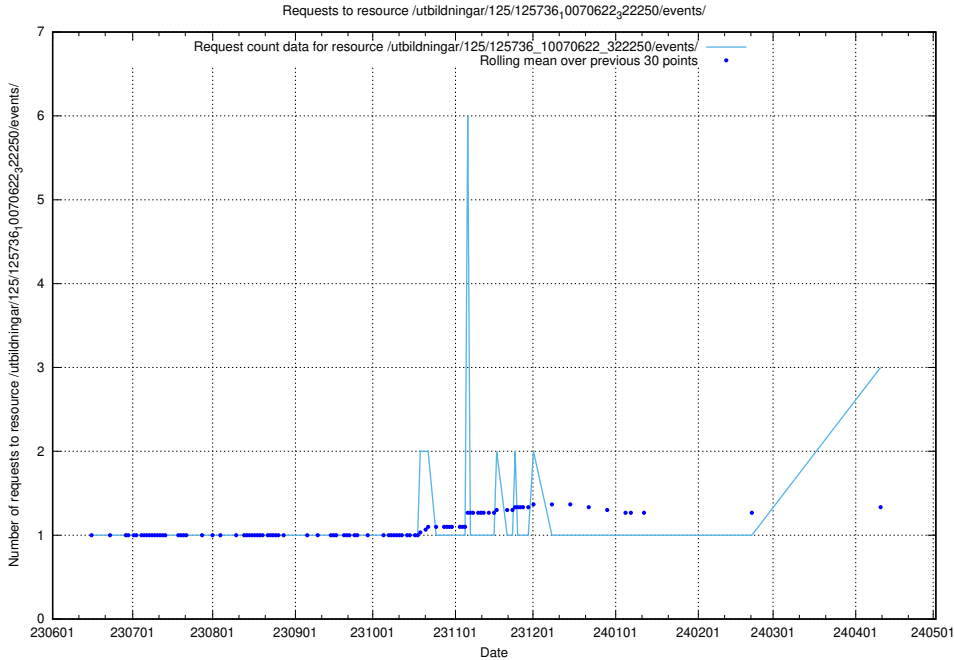

5.456 Usage of /utbildningar/125/125736_10070622_322250/events/

Here, we count the number of requests to resource /utbildningar/125/125736_10070622_322250/events/