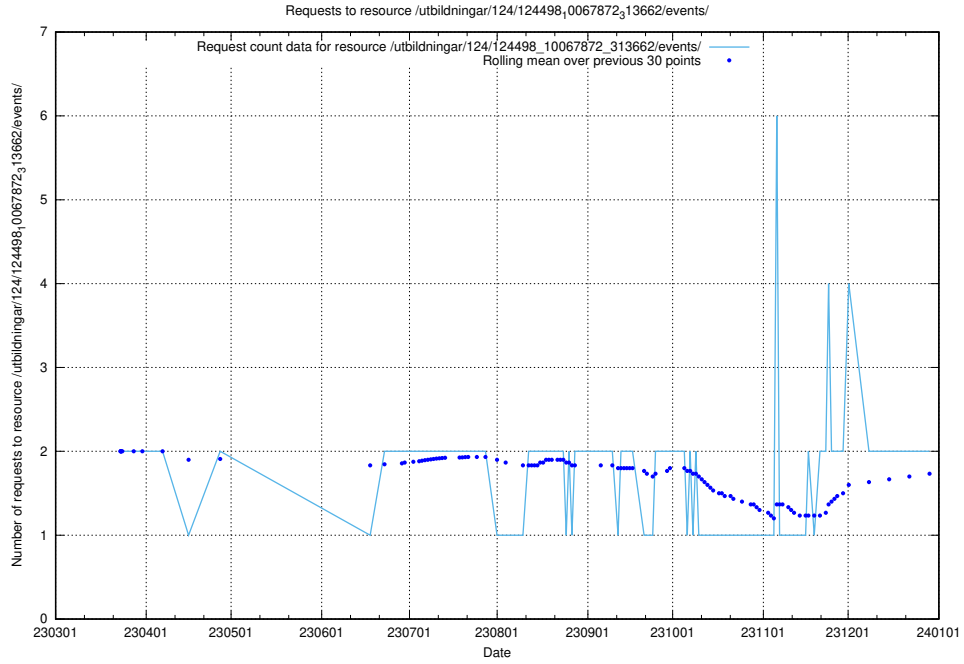

5.1004 Usage of /utbildningar/124/124498_10067872_313662/events/

Here, we count the number of requests to resource /utbildningar/124/124498_10067872_313662/events/