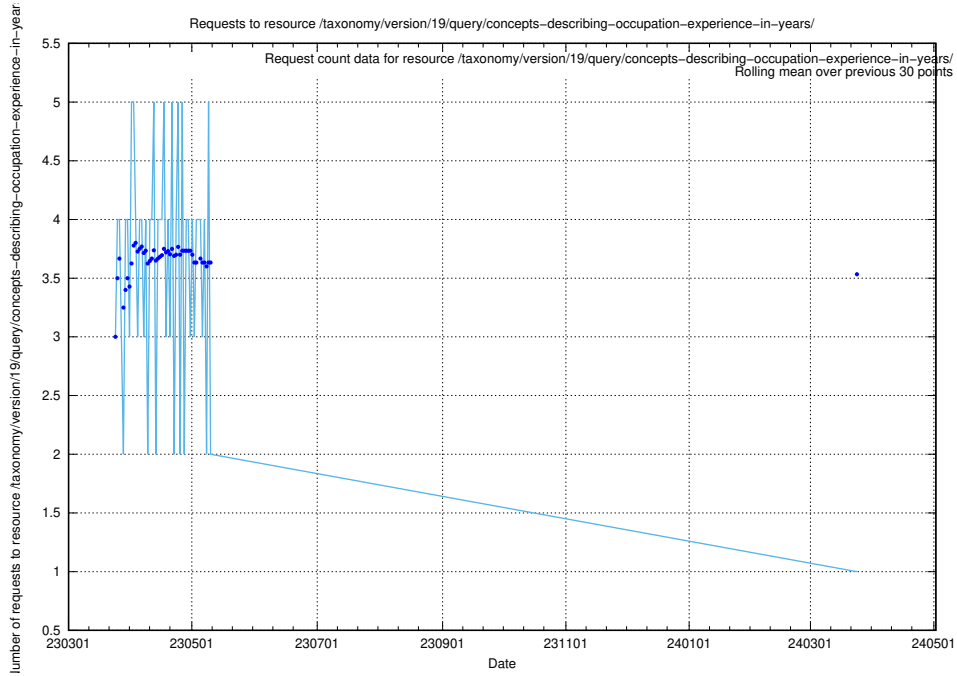

5.5939 Usage of /taxonomy/version/19/query/concepts-describing-occupation-experience-in-years/

Here, we count the number of requests to resource /taxonomy/version/19/query/concepts-describing-occupation-experience-in-years/.