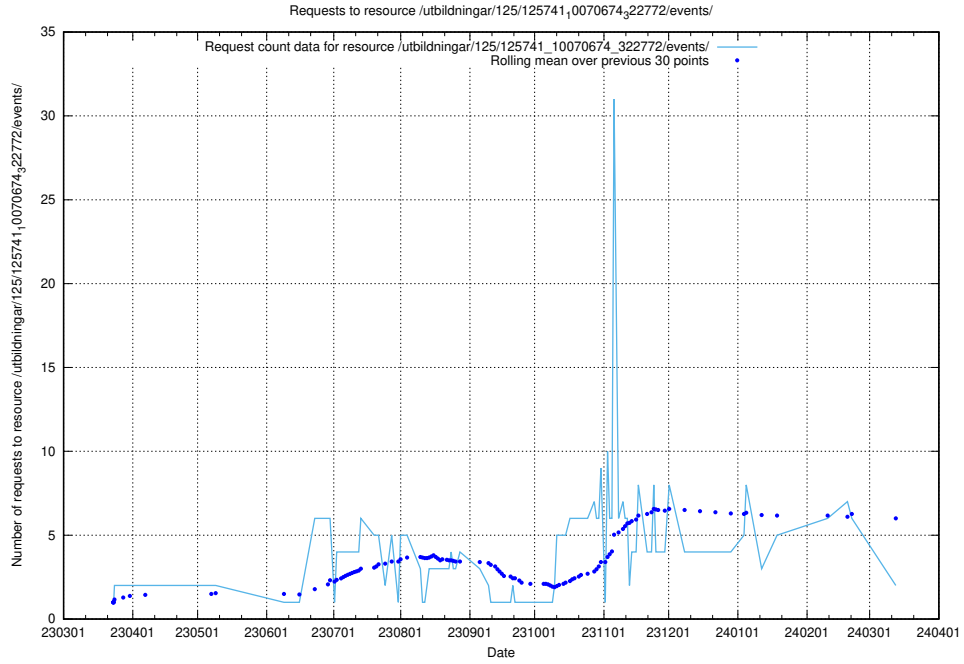

5.1020 Usage of /utbildningar/125/125741_10070674_322772/events/

Here, we count the number of requests to resource /utbildningar/125/125741_10070674_322772/events/