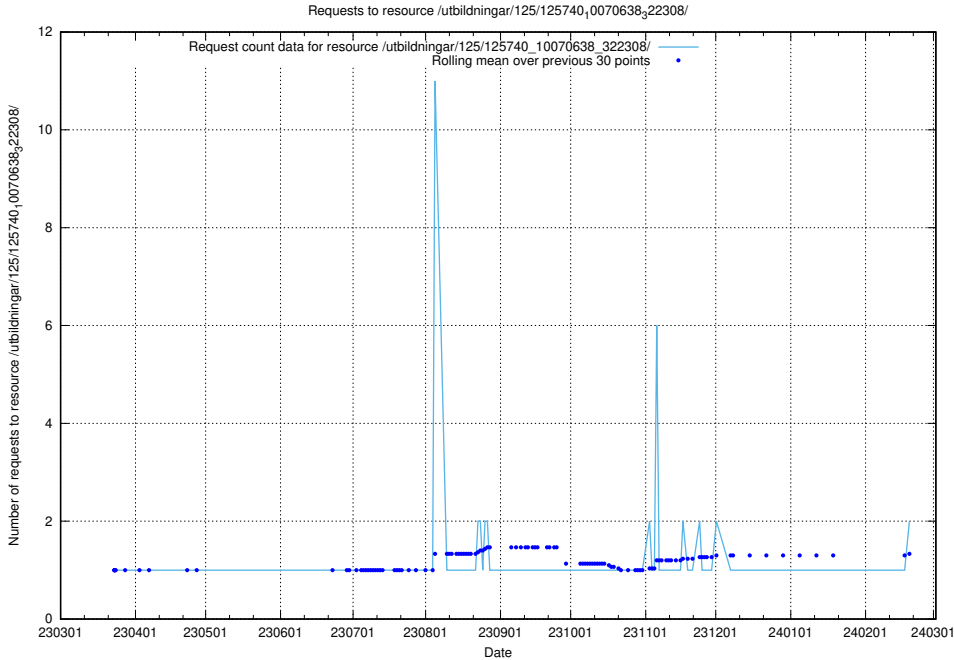

5.520 Usage of /utbildningar/125/125740_10070638_322308/

Here, we count the number of requests to resource /utbildningar/125/125740_10070638_322308/.