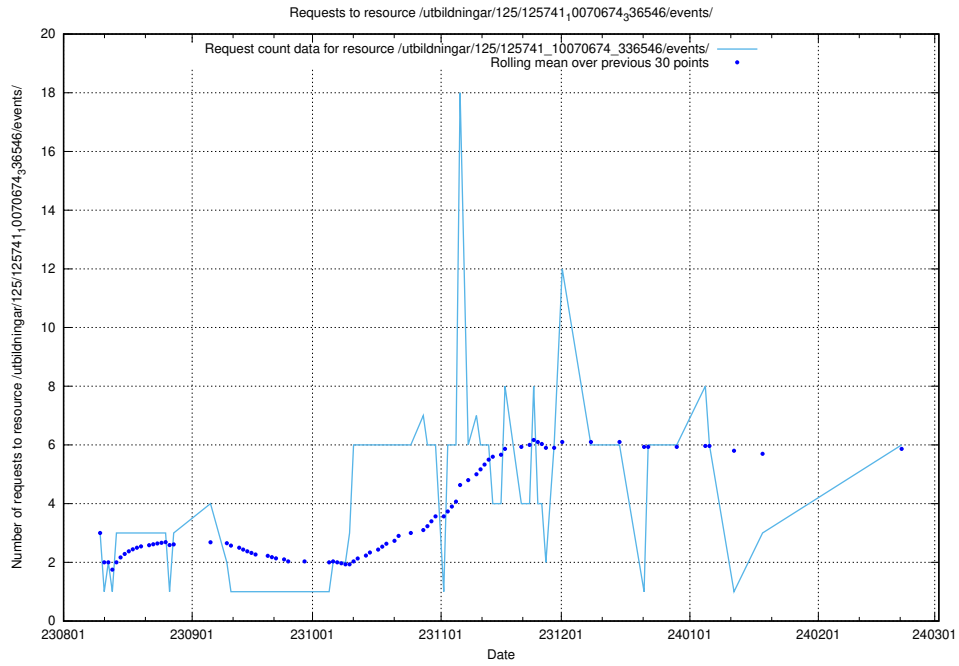

5.113 Usage of /utbildningar/125/125741_10070674_336546/events/

Here, we count the number of requests to resource /utbildningar/125/125741_10070674_336546/events/