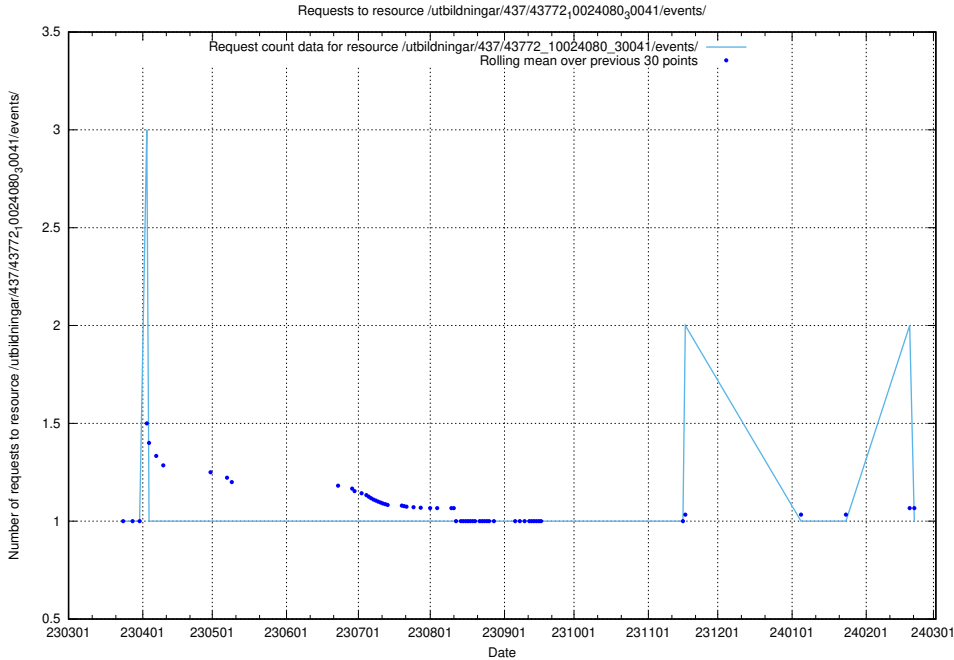

5.5975 Usage of /utbildningar/437/43772_10024080_30041/events/

Here, we count the number of requests to resource /utbildningar/437/43772_10024080_30041/events/.