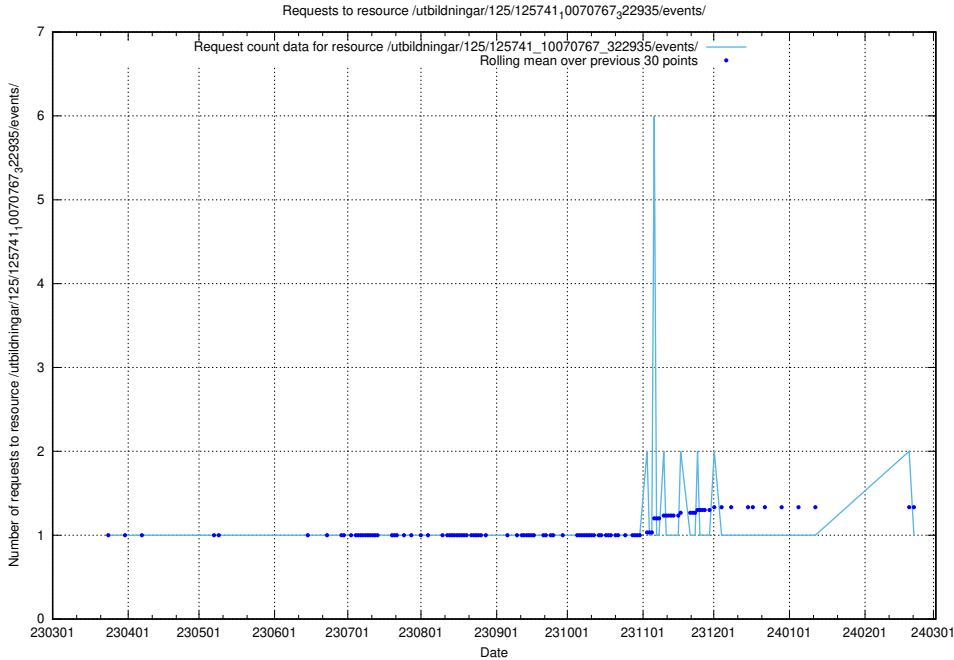

5.6013 Usage of /utbildningar/125/125741_10070767_322935/events/

Here, we count the number of requests to resource /utbildningar/125/125741_10070767_322935/events/