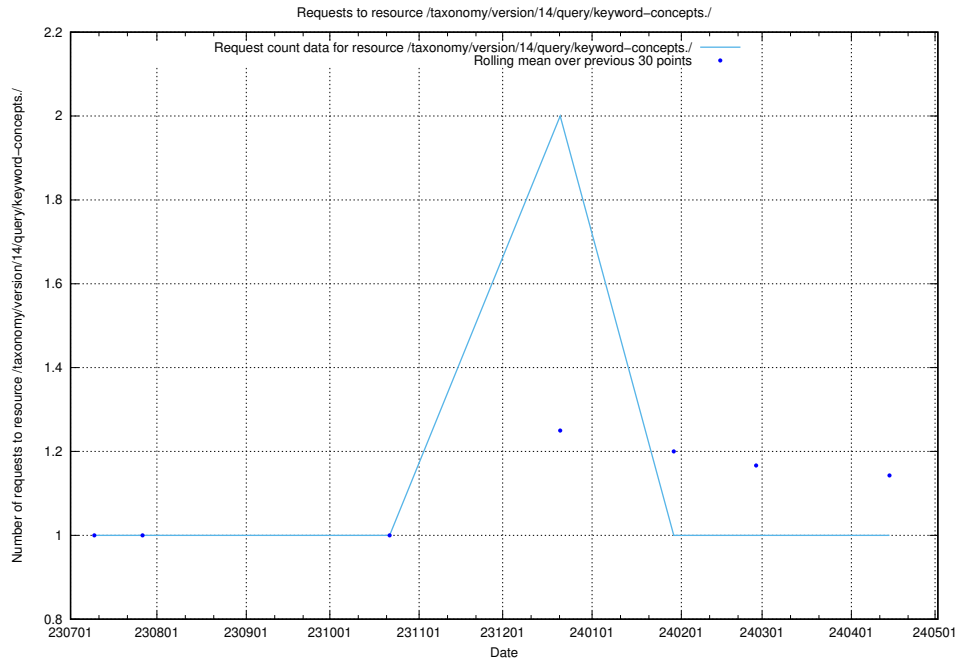

Here, we count the number of requests to resource /taxonomy/version/14/query/languages/.

5.4956 Usage of /taxonomy/version/14/query/keyword-concepts./

Here, we count the number of requests to resource /taxonomy/version/14/query/keyword-concepts./.