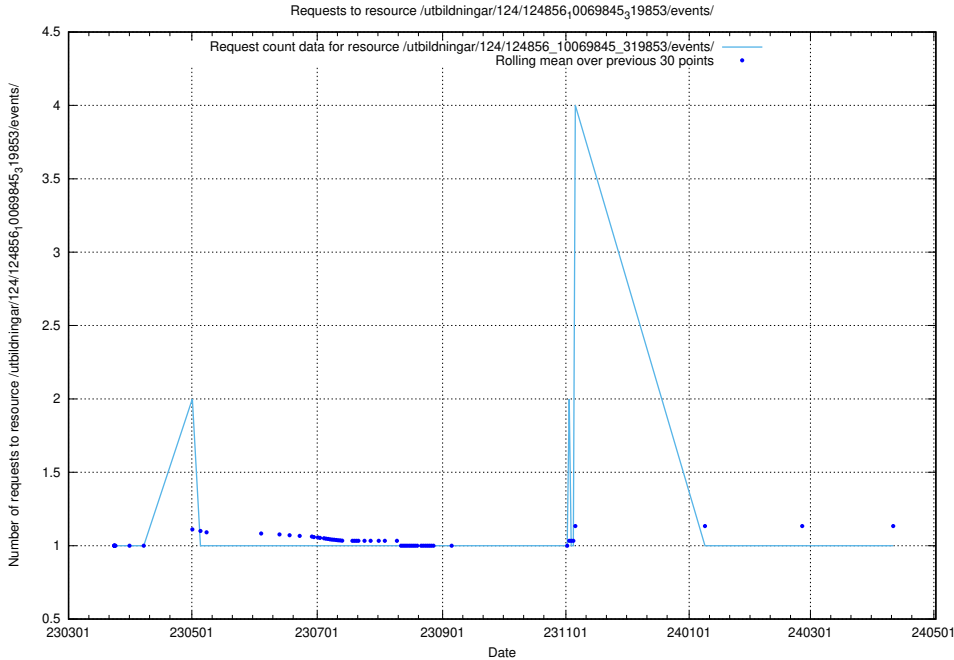

5.1230 Usage of /utbildningar/124/124856_10069845_319853/events/

Here, we count the number of requests to resource /utbildningar/124/124856_10069845_319853/events/