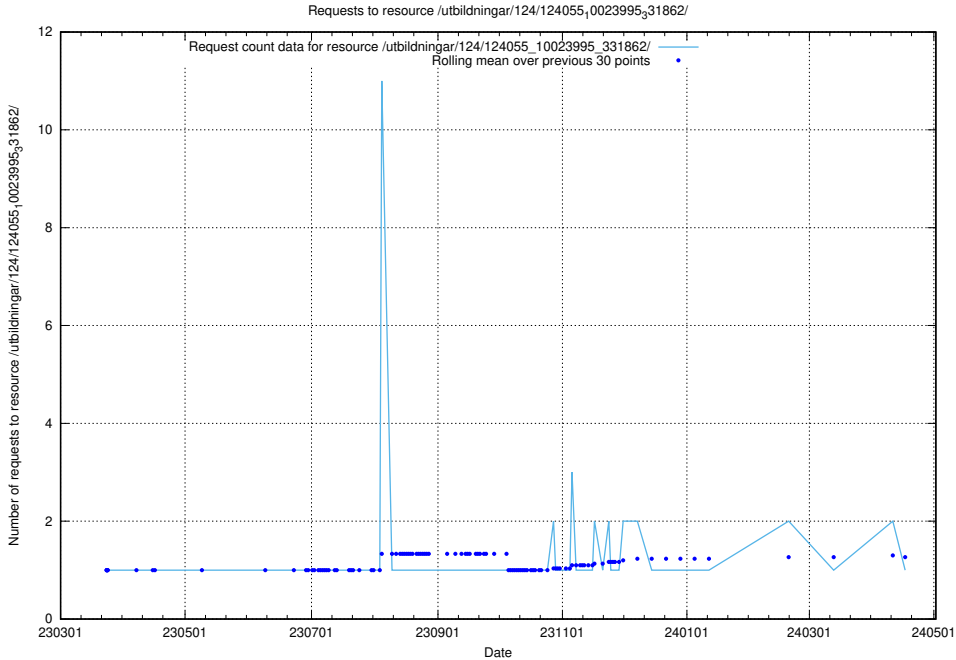

5.4121 Usage of /utbildningar/124/124055_10023995_331862/

Here, we count the number of requests to resource /utbildningar/124/124055_10023995_331862/.