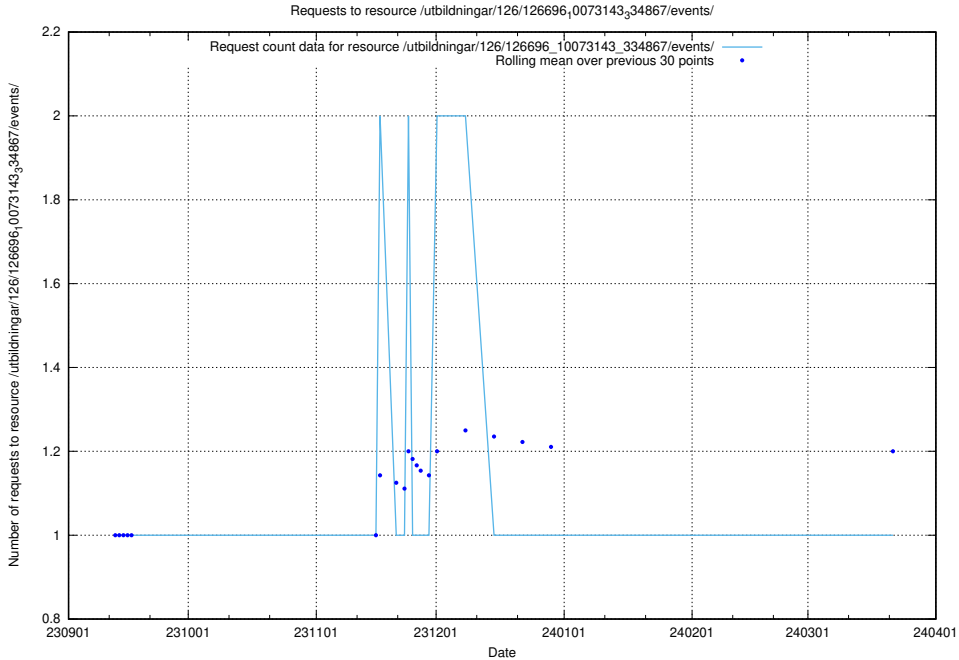

5.4415 Usage of /utbildningar/126/126696_10073143_334867/events/

Here, we count the number of requests to resource /utbildningar/126/126696_10073143_334867/events/