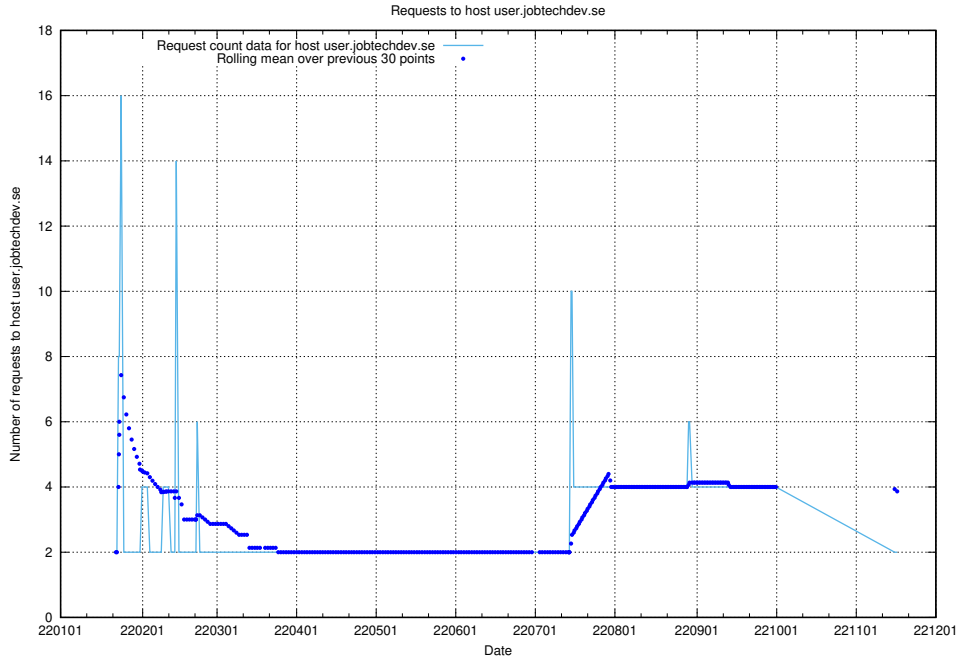

7.579 Usage of tv.jobtechdev.se

Here, we count the number of requests to host tv.jobtechdev.se.

7.580 Usage of staging-api.jobtechdev.se

Here, we count the number of requests to host staging-api.jobtechdev.se.