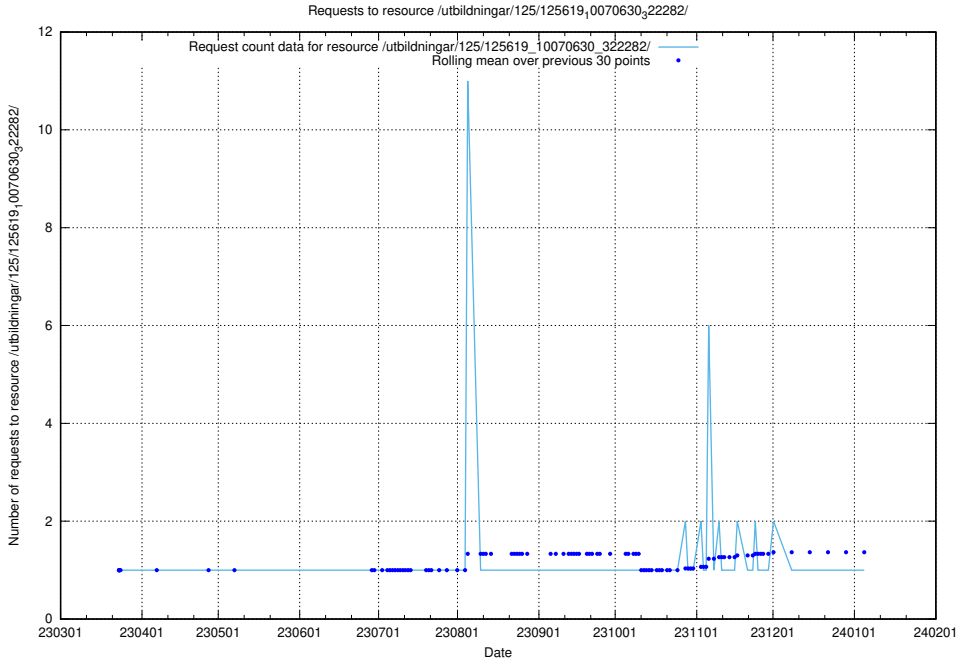

5.1119 Usage of /utbildningar/125/125619_10070630_322282/

Here, we count the number of requests to resource /utbildningar/125/125619_10070630_322282/.