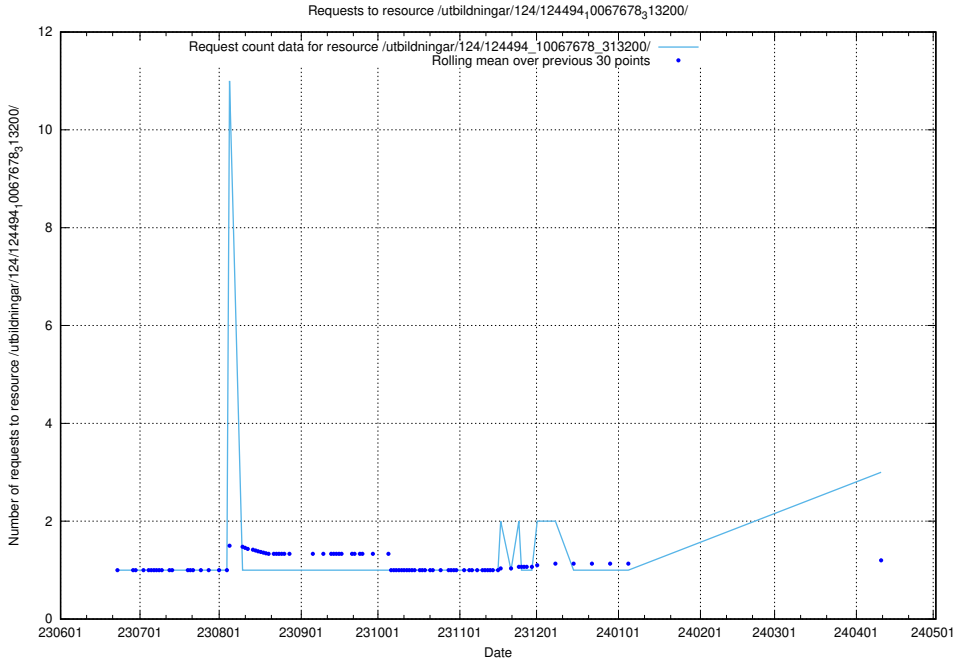

5.445 Usage of /utbildningar/124/124494_10067678_313200/

Here, we count the number of requests to resource /utbildningar/124/124494_10067678_313200/.