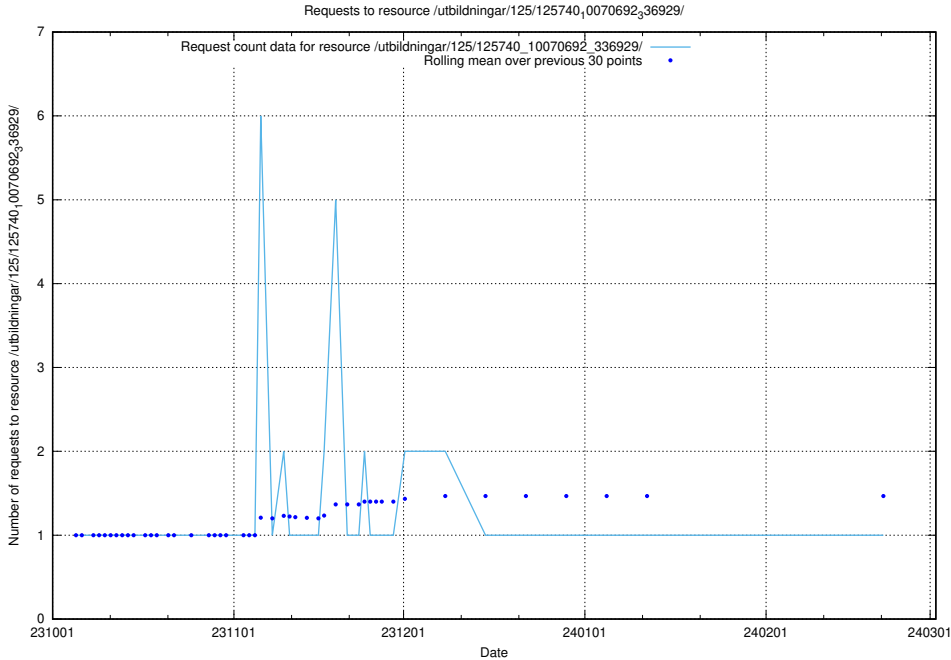

5.4237 Usage of /utbildningar/125/125740_10070692_336929/

Here, we count the number of requests to resource /utbildningar/125/125740_10070692_336929/.