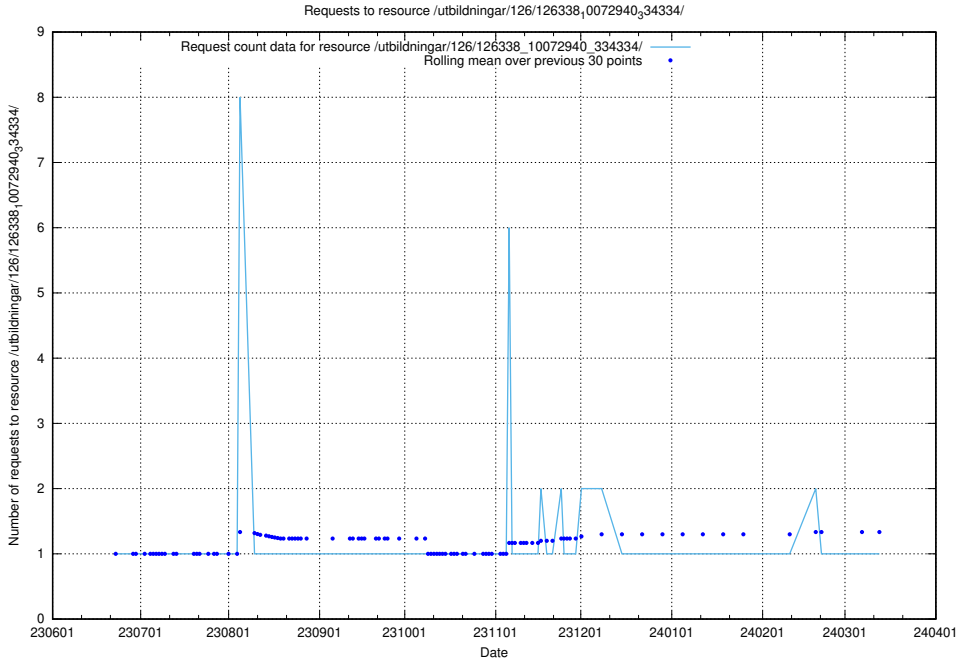

5.5477 Usage of /utbildningar/126/126338_10072940_334334/

Here, we count the number of requests to resource /utbildningar/126/126338_10072940_334334/.