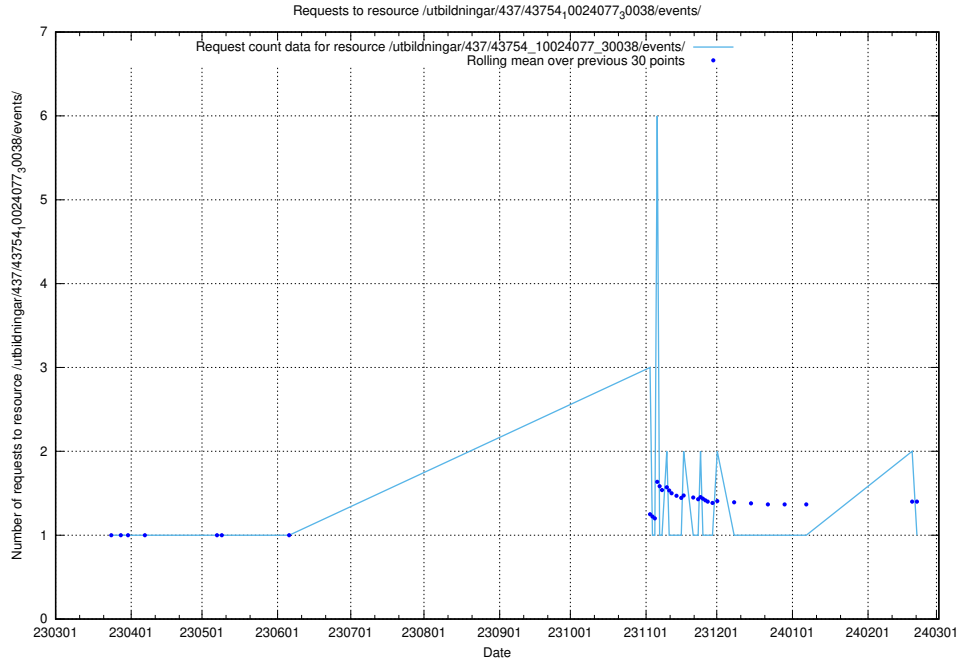

5.5983 Usage of /utbildningar/437/43754_10024077_30038/events/

Here, we count the number of requests to resource /utbildningar/437/43754_10024077_30038/events/.