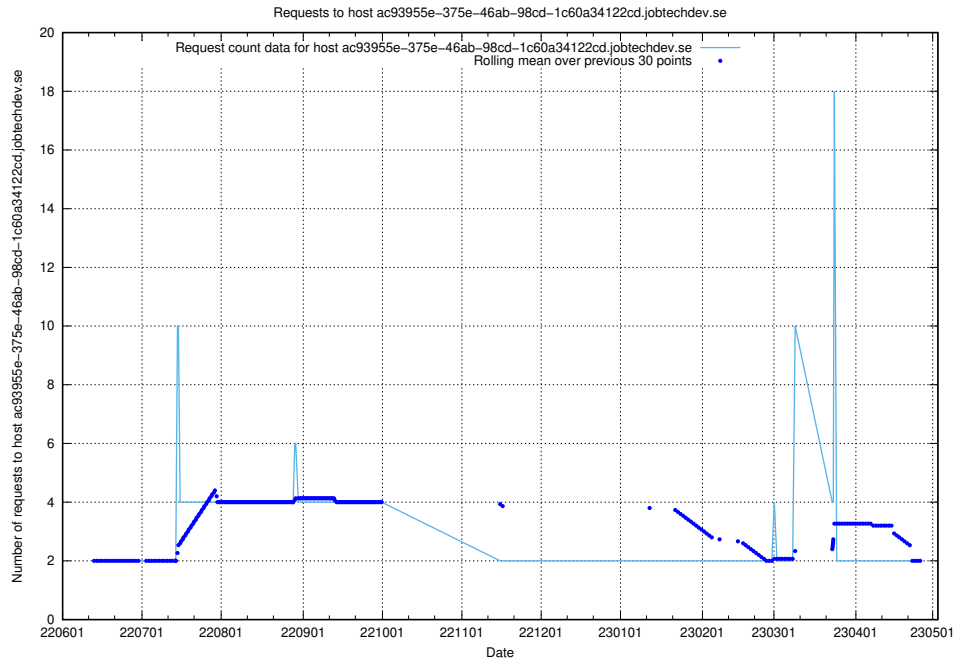

7.403 Usage of fourm.jobtechdev.se

Here, we count the number of requests to host fourm.jobtechdev.se.

7.404 Usage of ac93955e-375e-46ab-98cd-1c60a34122cd.jobtechdev.se

Here, we count the number of requests to host ac93955e-375e-46ab-98cd-1c60a34122cd.jobtechdev.se.