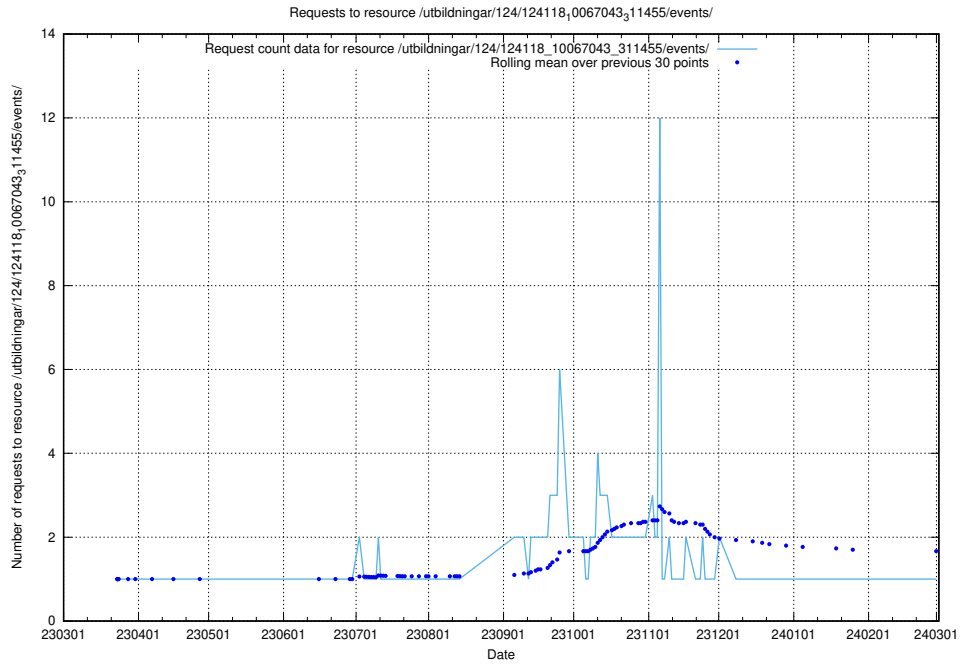

5.4002 Usage of /utbildningar/124/124118_10067043_311455/events/

Here, we count the number of requests to resource /utbildningar/124/124118_10067043_311455/events/