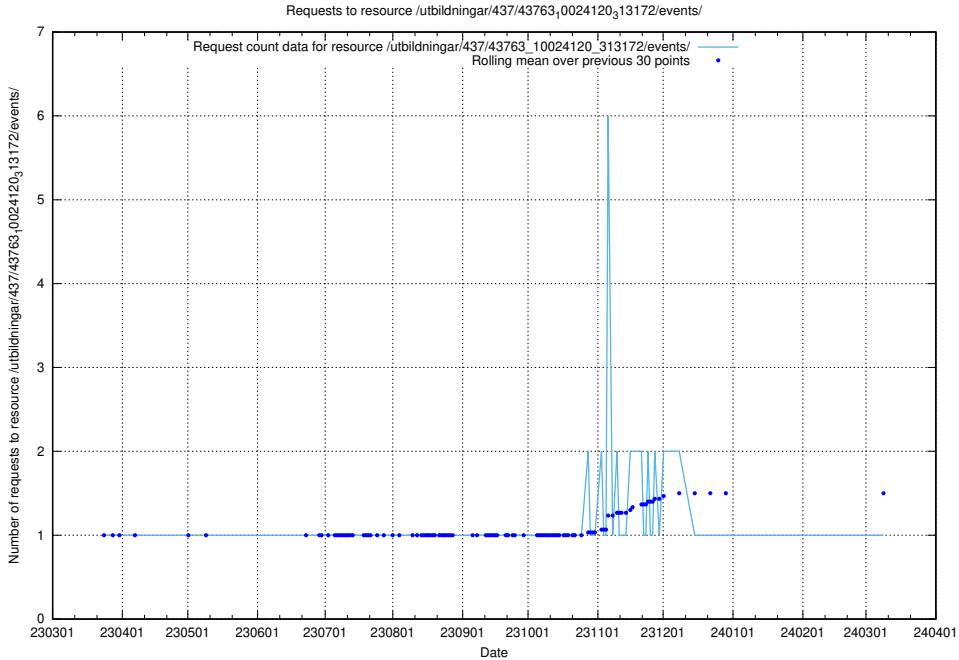

5.5977 Usage of /utbildningar/437/43763_10024120_313172/events/

Here, we count the number of requests to resource /utbildningar/437/43763_10024120_313172/events/.