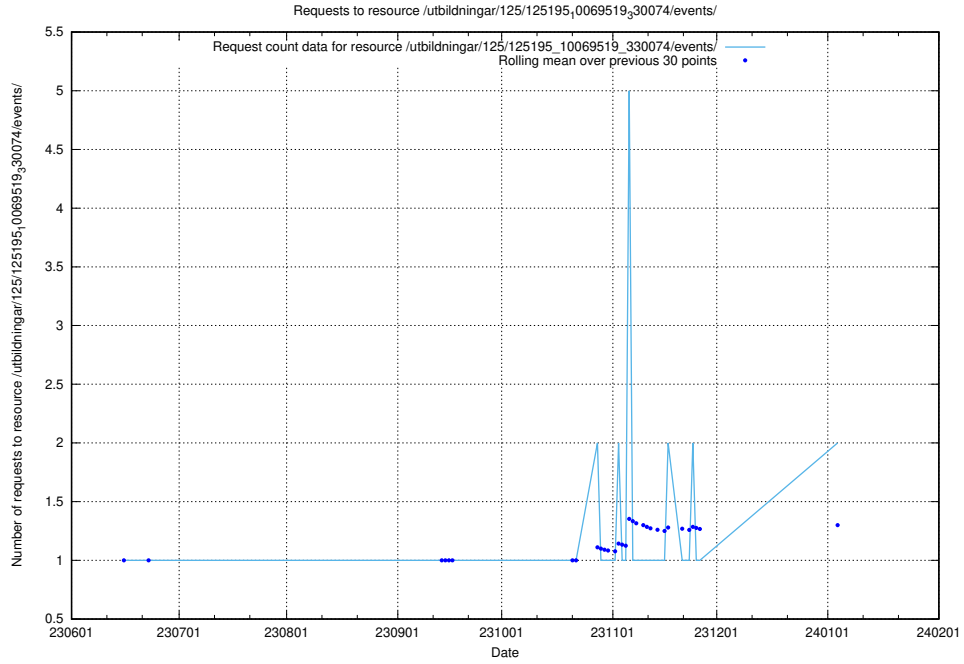

5.918 Usage of /utbildningar/125/125195_10069519_330074/events/

Here, we count the number of requests to resource /utbildningar/125/125195_10069519_330074/events/