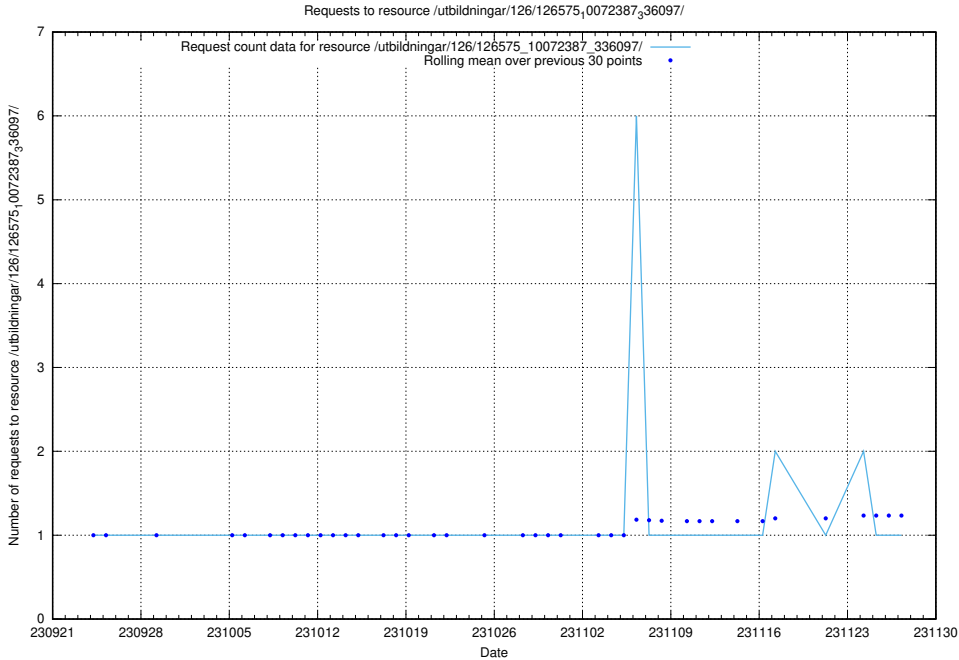

5.4305 Usage of /utbildningar/126/126575_10072387_336097/

Here, we count the number of requests to resource /utbildningar/126/126575_10072387_336097/.