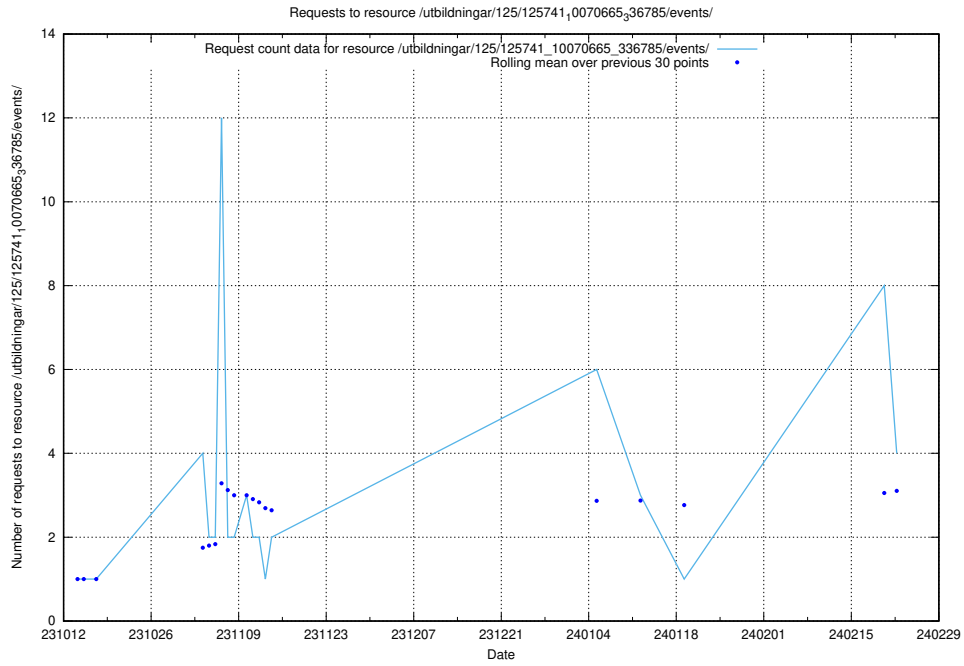

Here, we count the number of requests to resource /utbildningar/124/124055_10023995_319697/.

5.253 Usage of /utbildningar/125/125741_10070665_336785/events/

Here, we count the number of requests to resource /utbildningar/125/125741_10070665_336785/events/