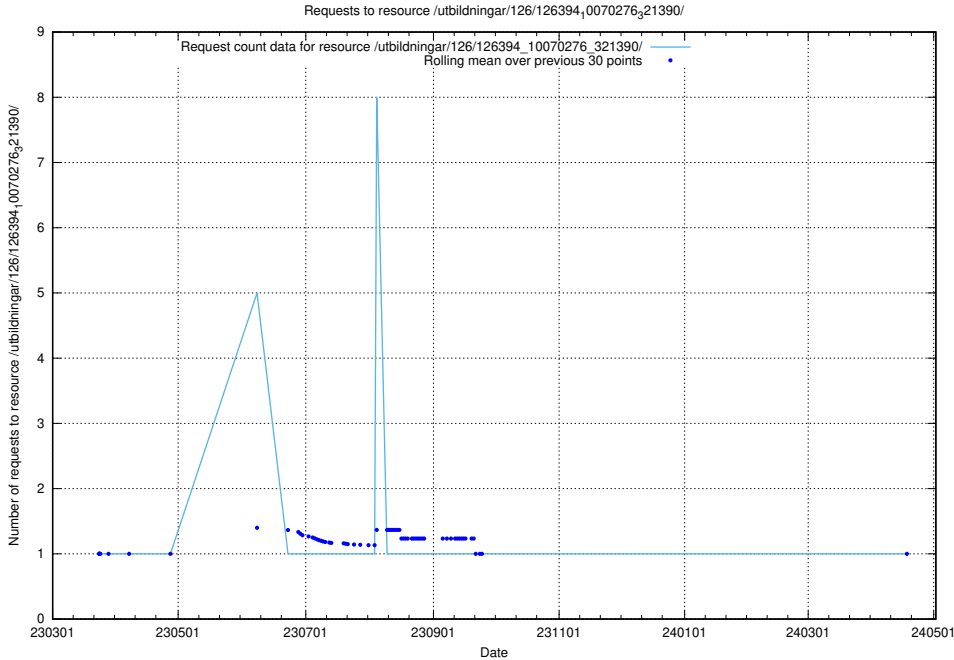

5.6204 Usage of /utbildningar/126/126394_10070276_321390/

Here, we count the number of requests to resource /utbildningar/126/126394_10070276_321390/.