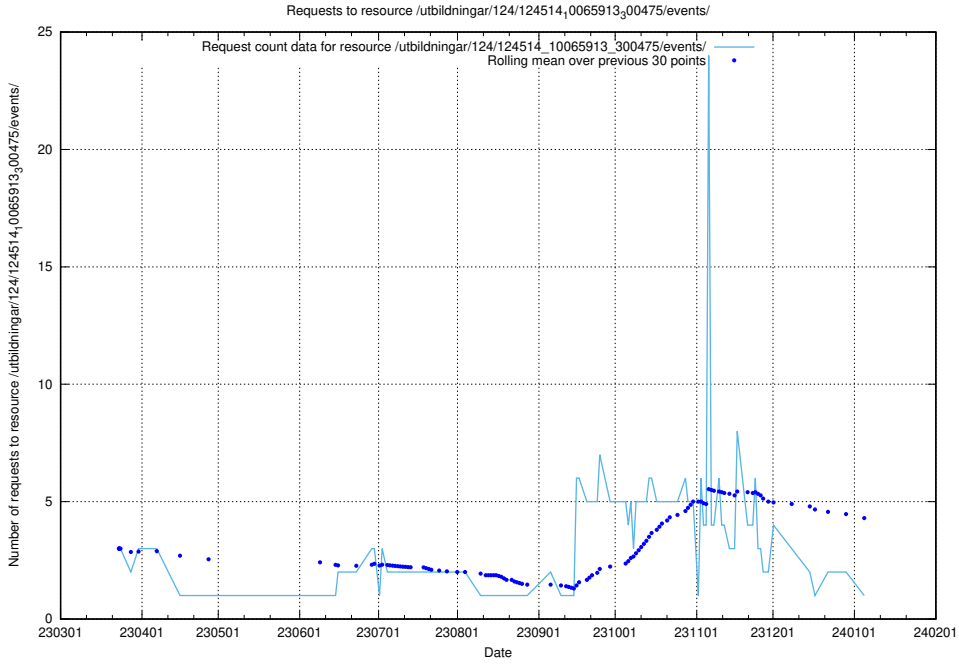

5.6048 Usage of /utbildningar/124/124514_10065913_300475/events/

Here, we count the number of requests to resource /utbildningar/124/124514_10065913_300475/events/