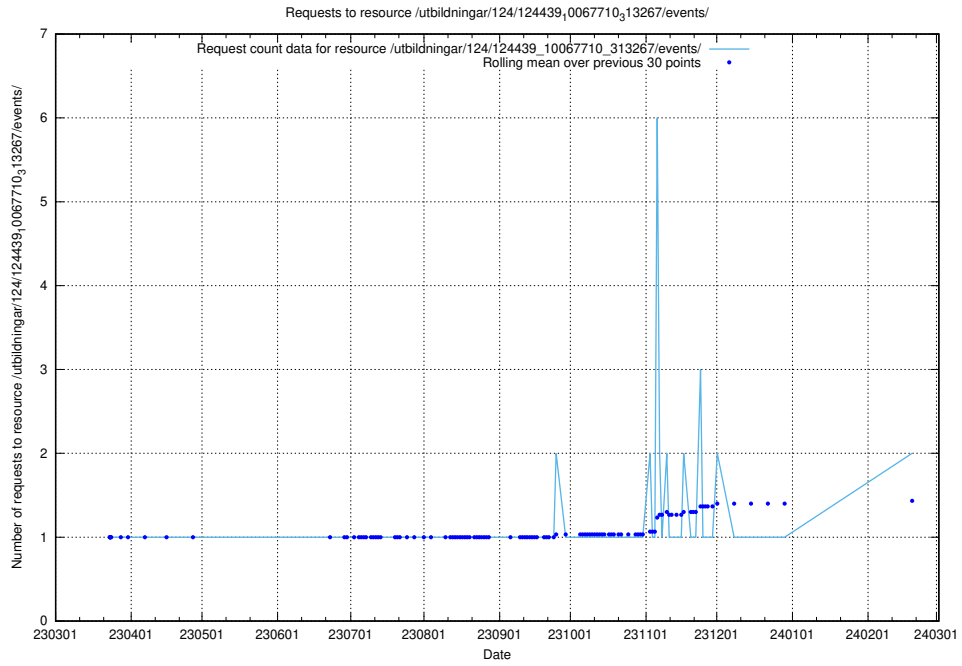

5.697 Usage of /utbildningar/124/124439_10067710_313267/events/

Here, we count the number of requests to resource /utbildningar/124/124439_10067710_313267/events/