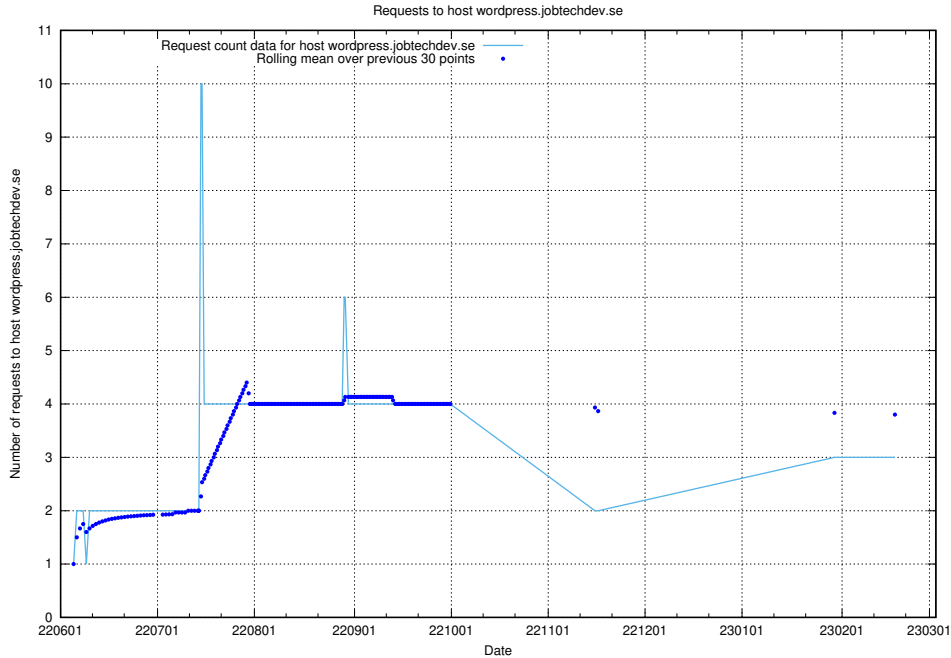

7.208 Usage of wordpress.jobtechdev.se

Here, we count the number of requests to host wordpress.jobtechdev.se.