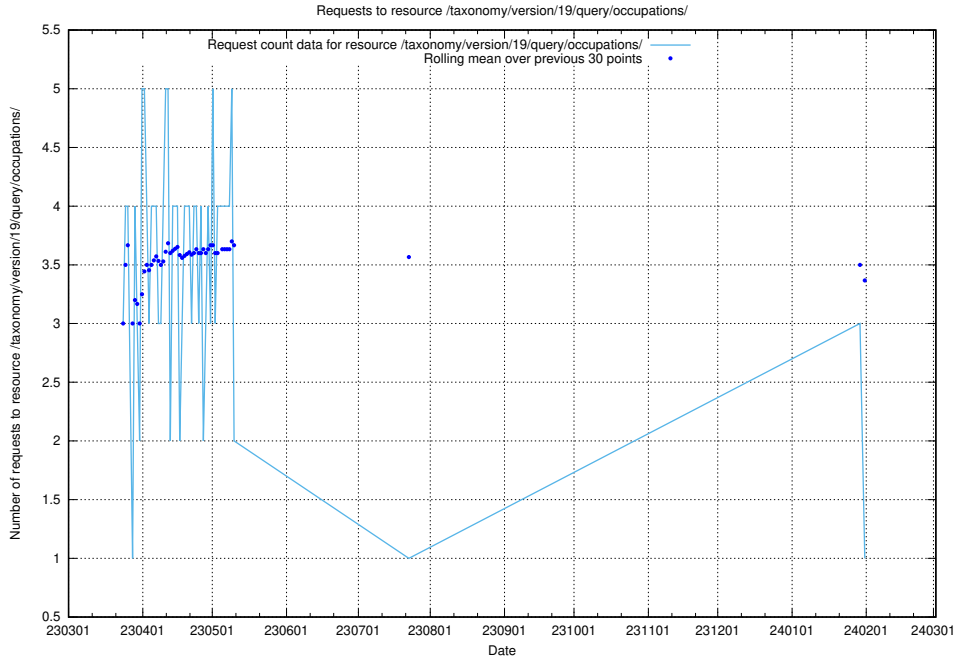

Here, we count the number of requests to resource /taxonomy/version/19/query/occupations/.

5.5926 Usage of /utbildningar/122/122290_10064538_314862/

Here, we count the number of requests to resource /utbildningar/122/122290_10064538_314862/.