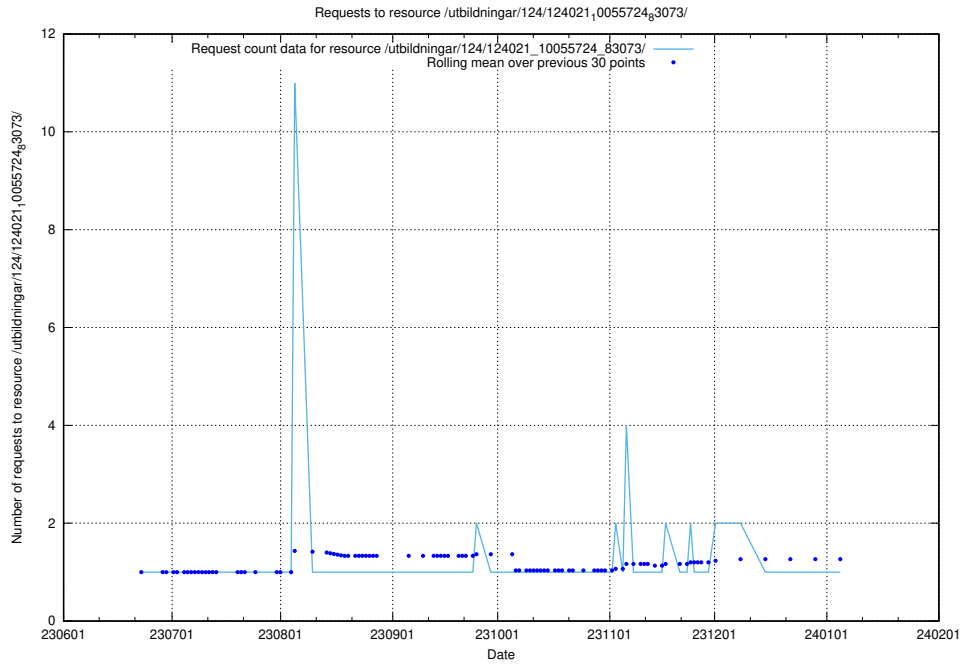

5.5632 Usage of /utbildningar/124/124021_10055724_83073/

Here, we count the number of requests to resource /utbildningar/124/124021_10055724_83073/.