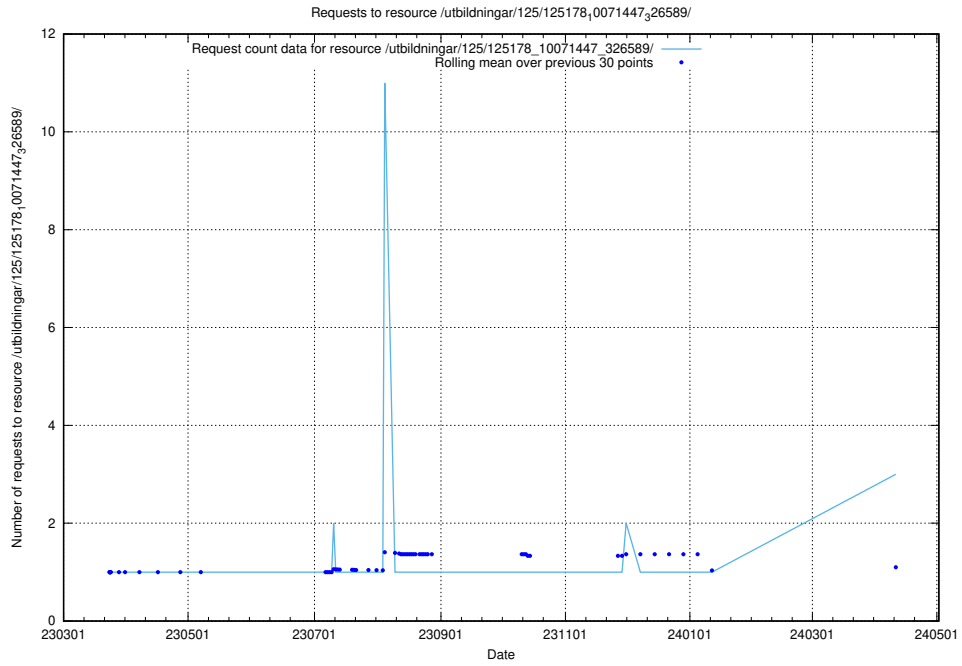

5.304 Usage of /utbildningar/125/125178_10071447_326589/

Here, we count the number of requests to resource /utbildningar/125/125178_10071447_326589/.