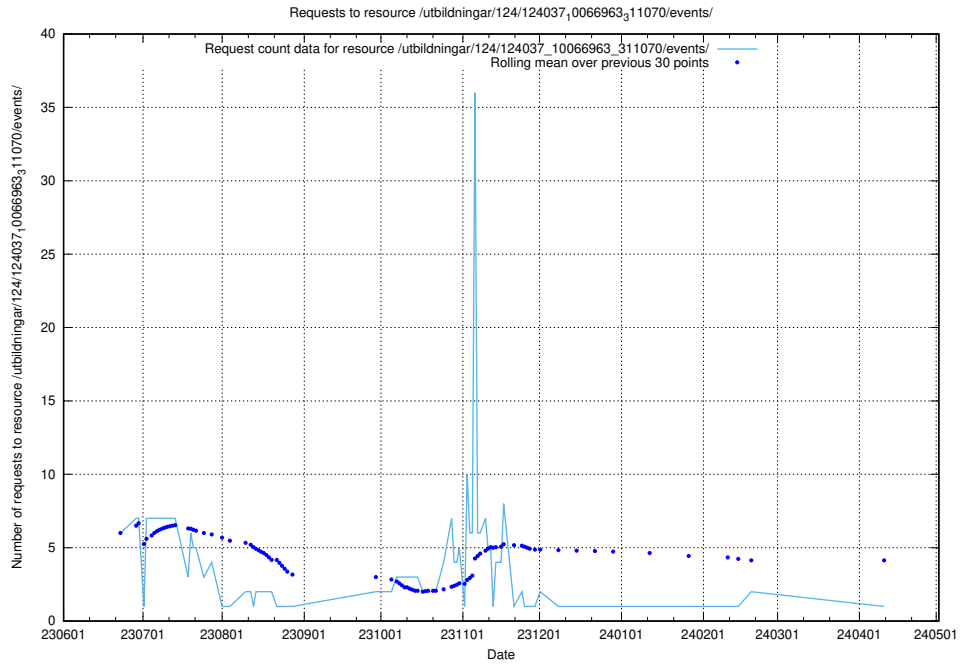

5.5376 Usage of /utbildningar/124/124037_10066963_311070/events/

Here, we count the number of requests to resource /utbildningar/124/124037_10066963_311070/events/