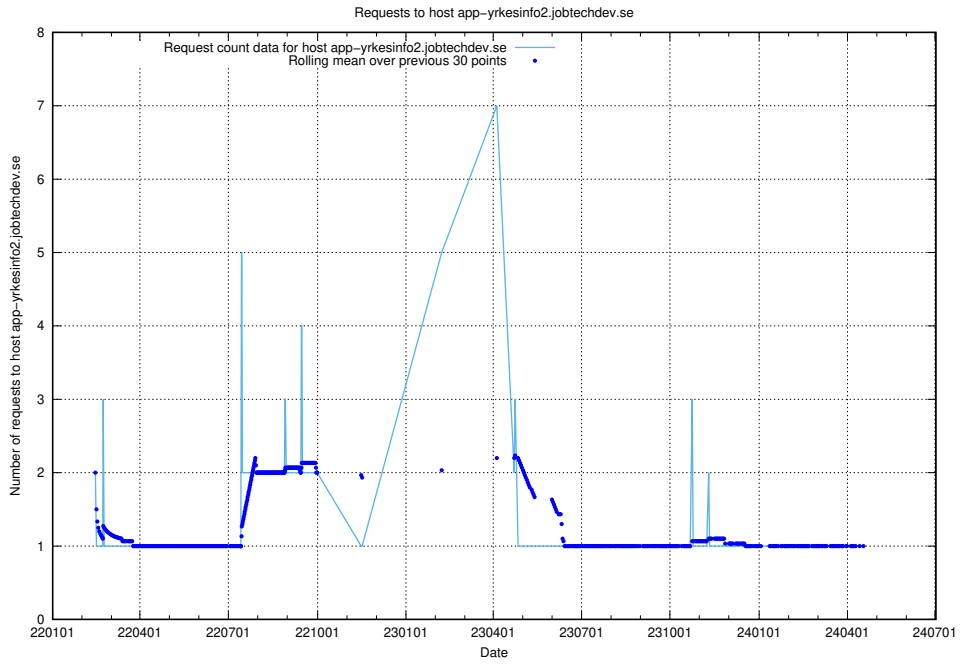

Here, we count the number of requests to host app-yrkesinfo2.jobtechdev.se.

7.656 Usage of djs-frontend-data-jobtechdev-se-prod.prod.services.jtech.se

Here, we count the number of requests to host djs-frontend-data-jobtechdev-se-prod.prod.services.jtech.se.