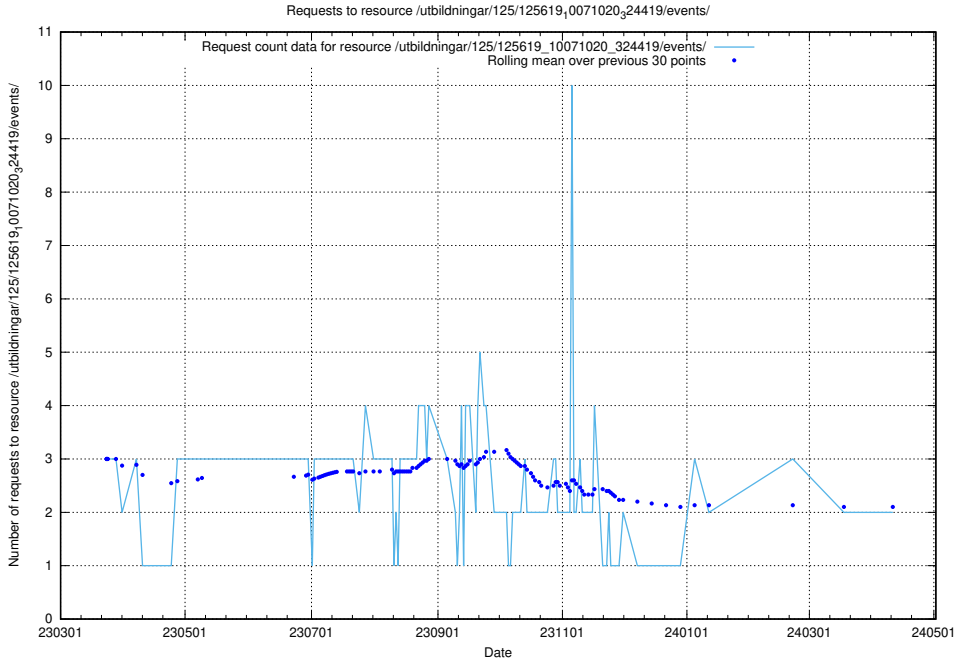

5.990 Usage of /utbildningar/125/125619_10071020_324419/events/

Here, we count the number of requests to resource /utbildningar/125/125619_10071020_324419/events/