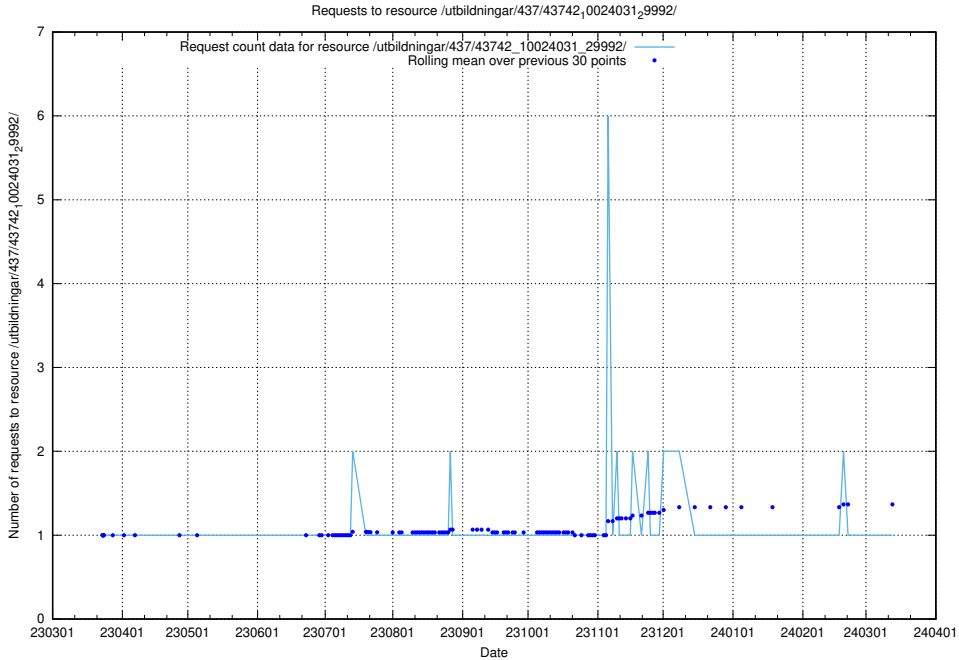

5.6171 Usage of /utbildningar/437/43742_10024031_29992/

Here, we count the number of requests to resource /utbildningar/437/43742_10024031_29992/.