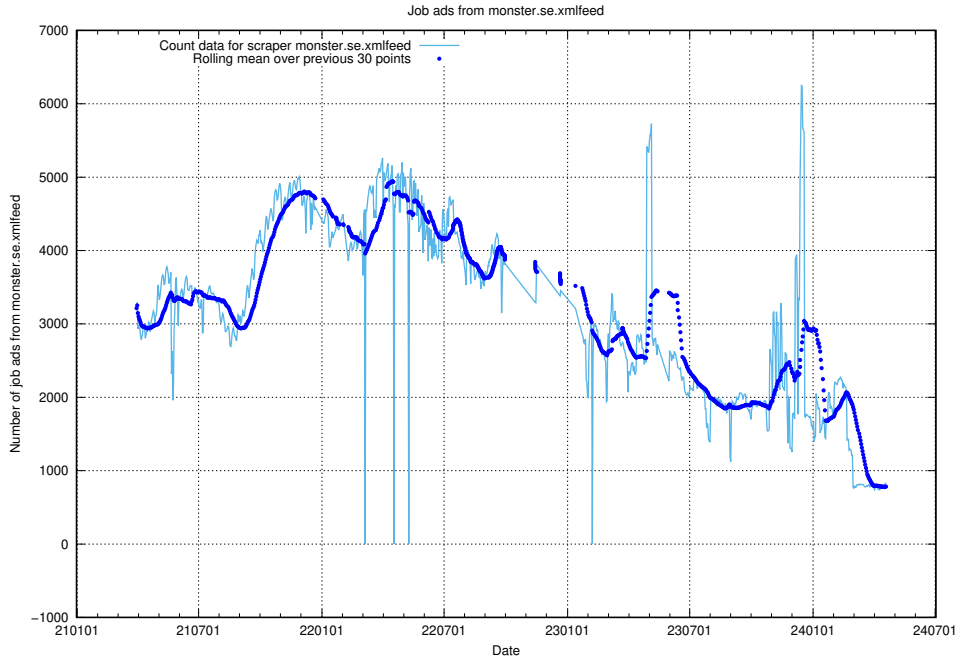

13.9 Number of ads by scraper monster.se.xmlfeed

Here, we count the number of job ads scraped from monster.se.xmlfeed.