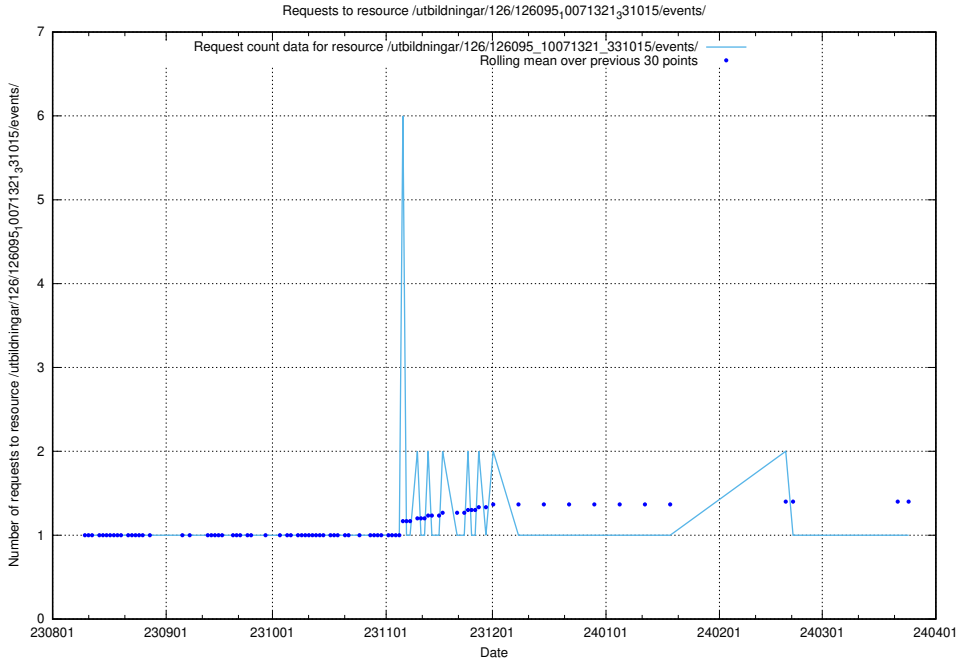

Here, we count the number of requests to resource /utbildningar/123/123367_10065860_299148/.

5.4654 Usage of /utbildningar/126/126095_10071321_331015/events/

Here, we count the number of requests to resource /utbildningar/126/126095_10071321_331015/events/