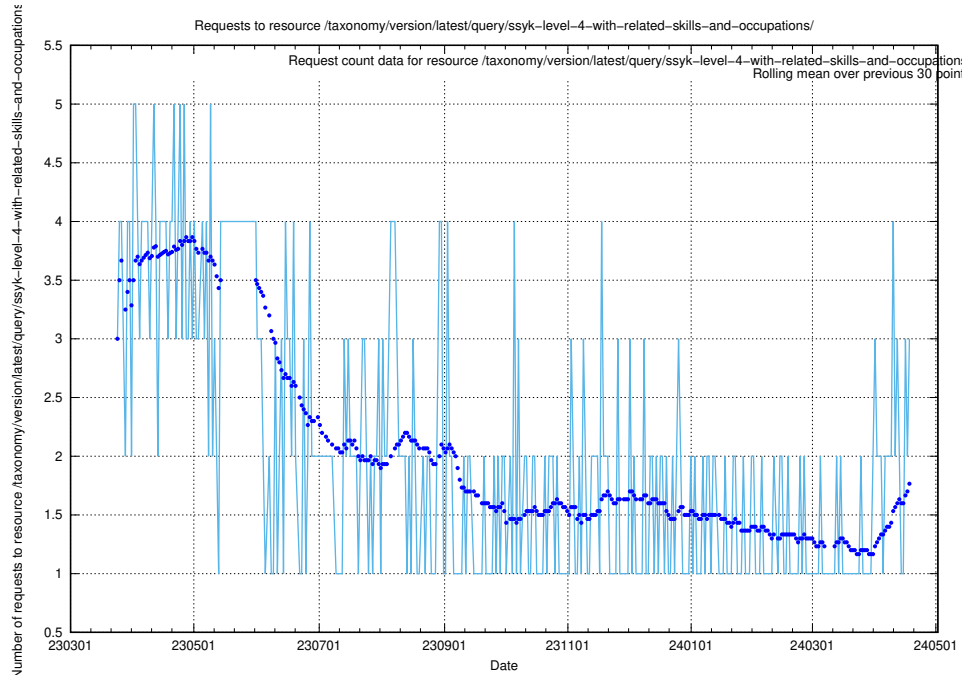

5.477 Usage of /taxonomy/version/latest/query/ssyk-level-4-with-related-skills-and-occupations/

Here, we count the number of requests to resource /taxonomy/version/latest/query/ssyk-level-4-with-related-skills-and-occupations/.