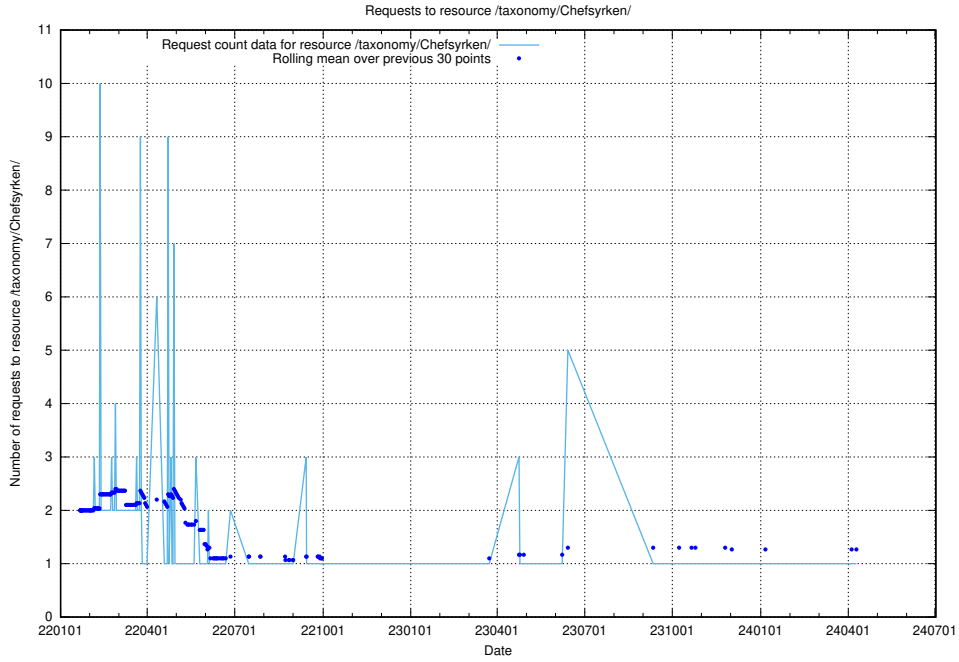

Here, we count the number of requests to resource /taxonomy/Chefsyrken/.

5.1273 Usage of /utbildningar/124/124521_10066301_308425/events/

Here, we count the number of requests to resource /utbildningar/124/124521_10066301_308425/events/