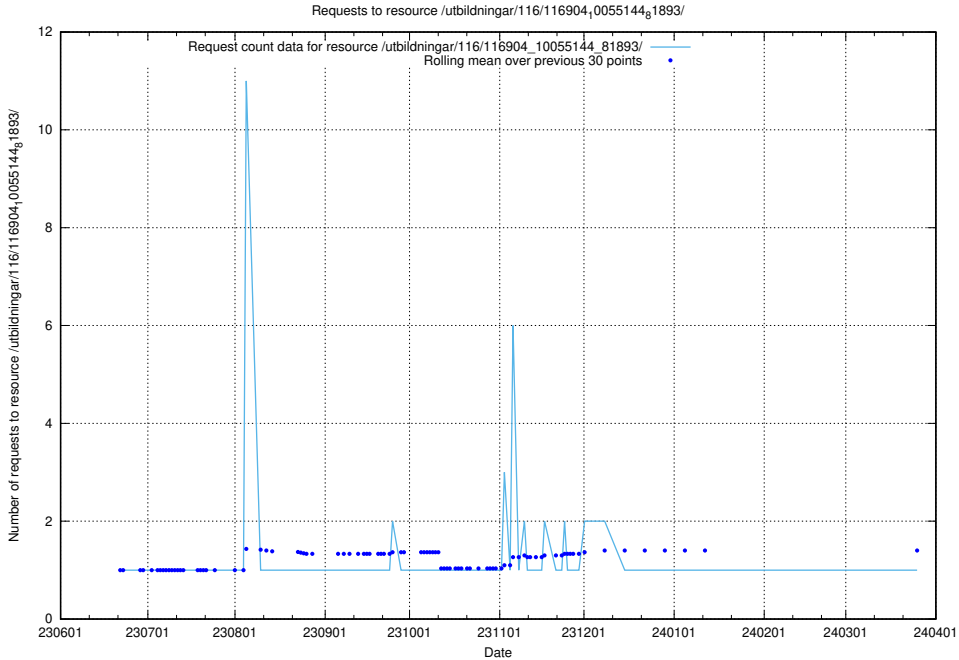

5.5656 Usage of /utbildningar/116/116904_10055144_81893/

Here, we count the number of requests to resource /utbildningar/116/116904_10055144_81893/.