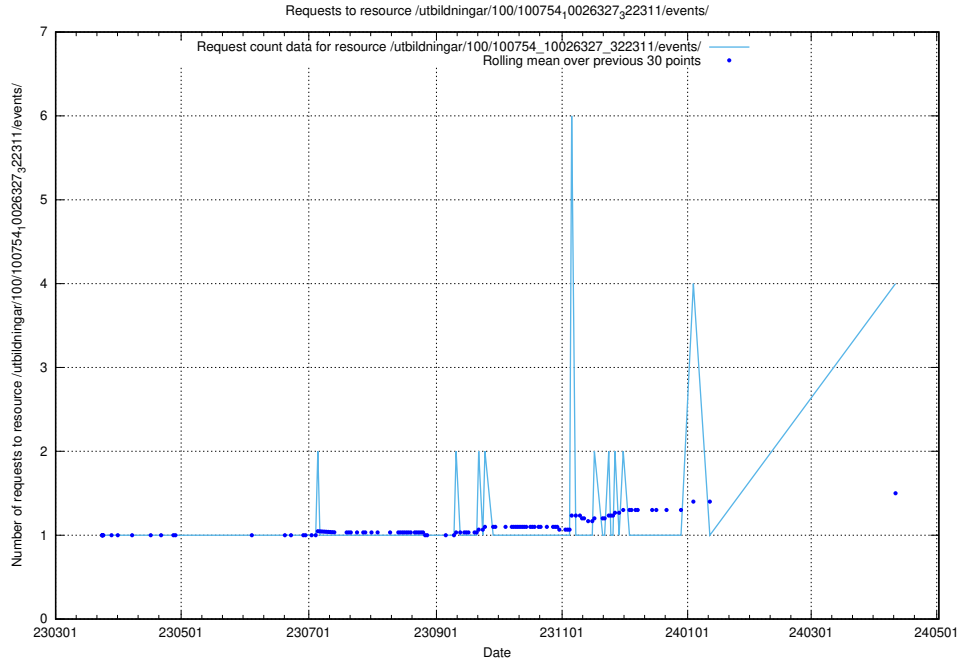

5.275 Usage of /utbildningar/100/100754_10026327_322311/events/

Here, we count the number of requests to resource /utbildningar/100/100754_10026327_322311/events/