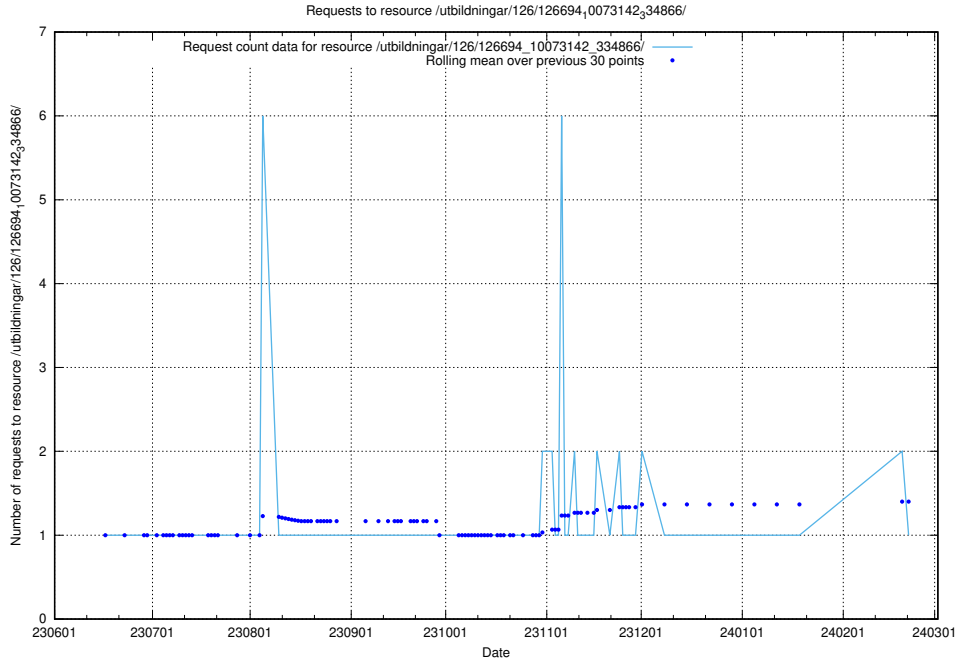

5.5677 Usage of /utbildningar/126/126694_10073142_334866/

Here, we count the number of requests to resource /utbildningar/126/126694_10073142_334866/.