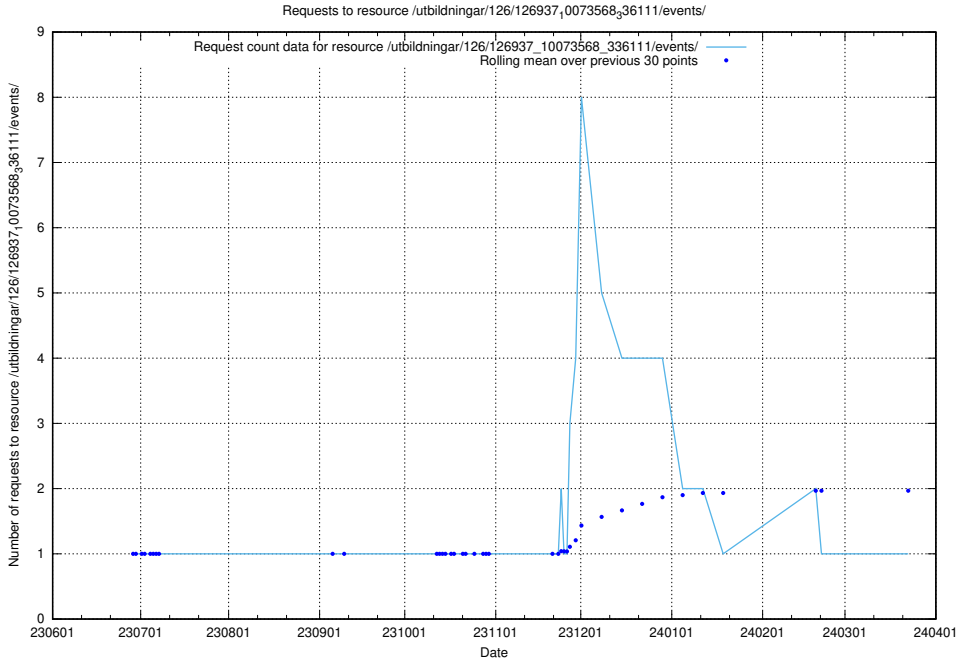

Here, we count the number of requests to resource /utbildningar/106/106995_10040732_55261/.

5.5253 Usage of /utbildningar/126/126937_10073568_336111/events/

Here, we count the number of requests to resource /utbildningar/126/126937_10073568_336111/events/