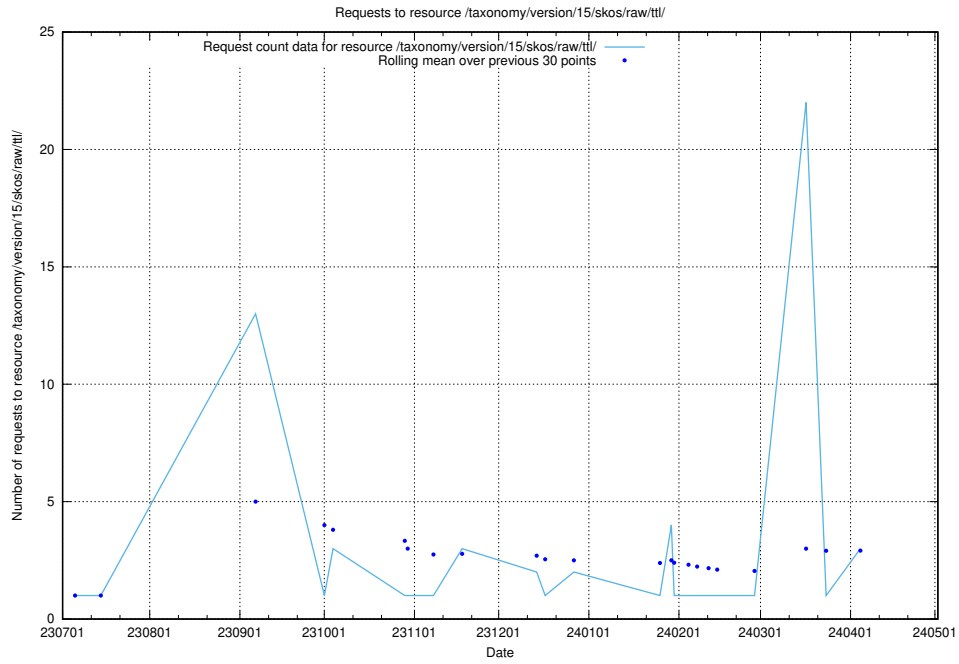

5.422 Usage of `/taxonomy/version/15/skos/raw/ttl/`

Here, we count the number of requests to resource `/taxonomy/version/15/skos/raw/ttl/`.