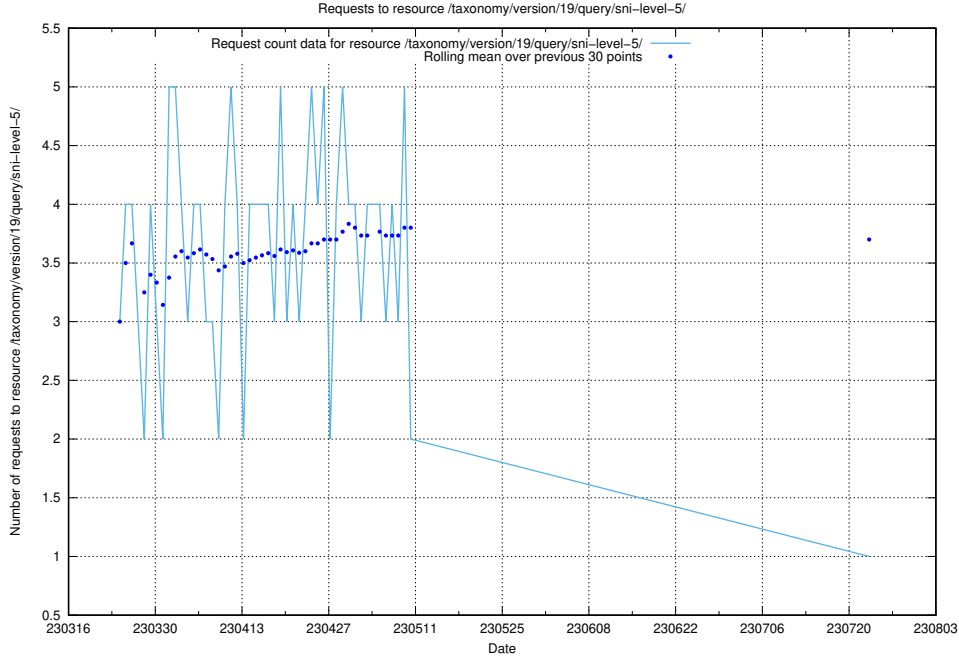

5.5920 Usage of /taxonomy/version/19/query/sni-level-5/

Here, we count the number of requests to resource /taxonomy/version/19/query/sni-level-5/.