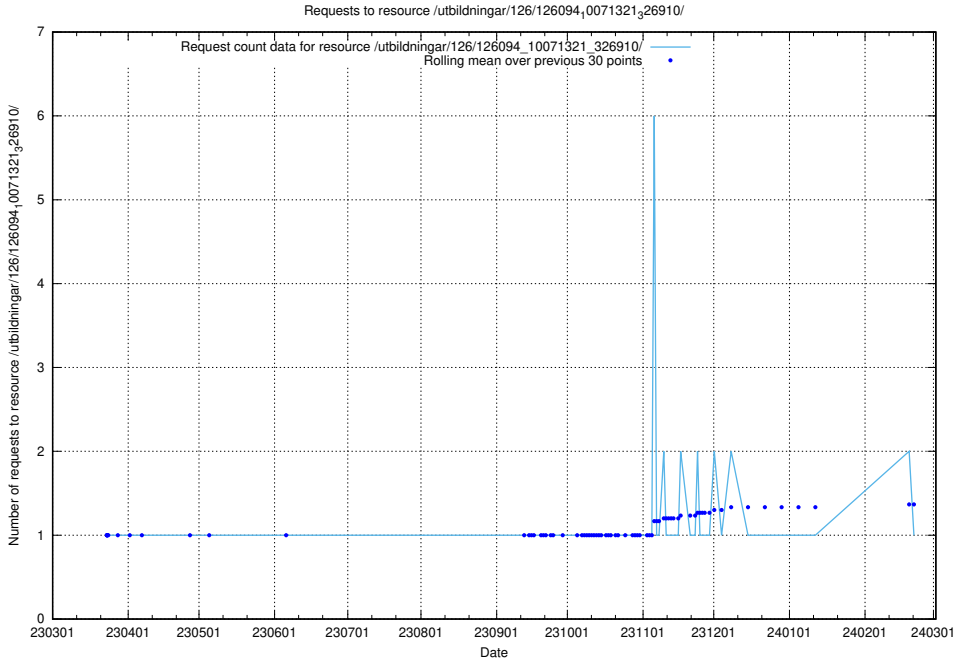

5.6219 Usage of /utbildningar/126/126094_10071321_326910/

Here, we count the number of requests to resource /utbildningar/126/126094_10071321_326910/.