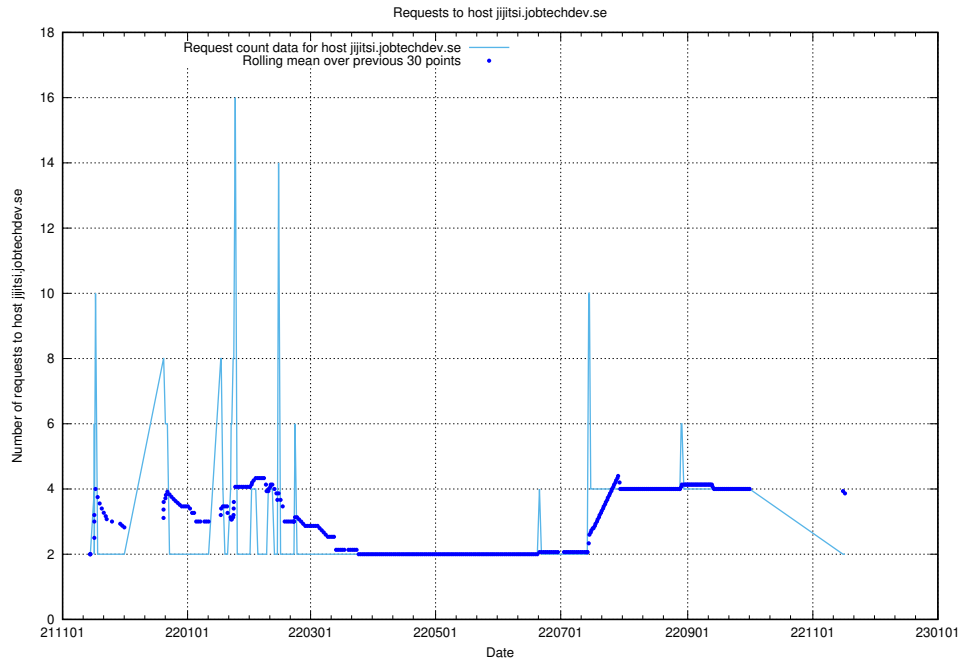

7.583 Usage of shopify.jobtechdev.se

Here, we count the number of requests to host shopify.jobtechdev.se.

7.584 Usage of `jijitsi.jobtechdev.se`

Here, we count the number of requests to host `jijitsi.jobtechdev.se`.