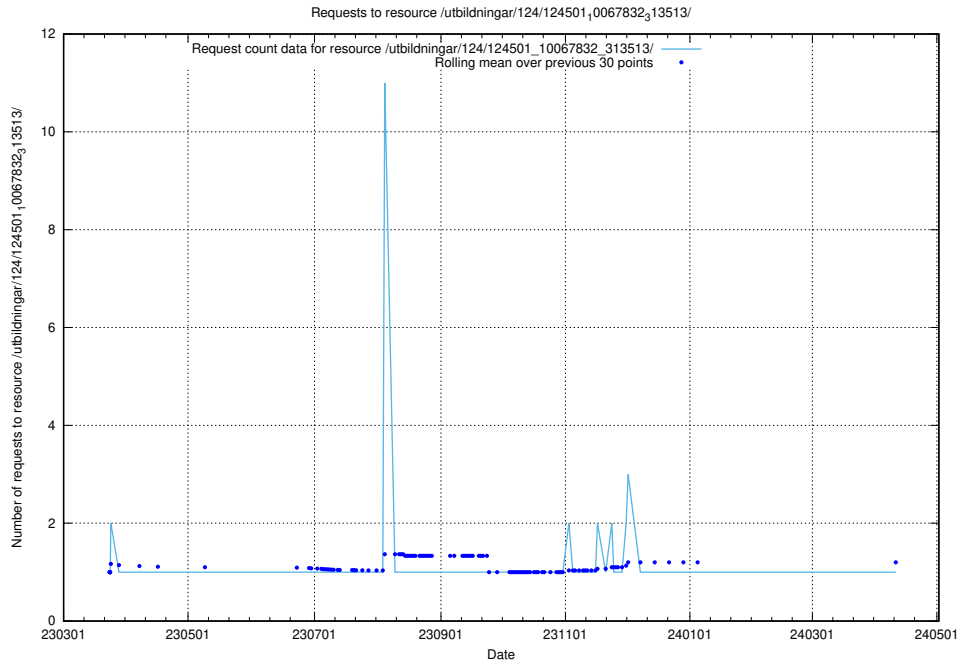

Here, we count the number of requests to resource /utbildningar/utb_emil/125/125796_10070642_322362/events/

5.2082 Usage of /utbildningar/124/124501_10067832_313513/

Here, we count the number of requests to resource /utbildningar/124/124501_10067832_313513/.