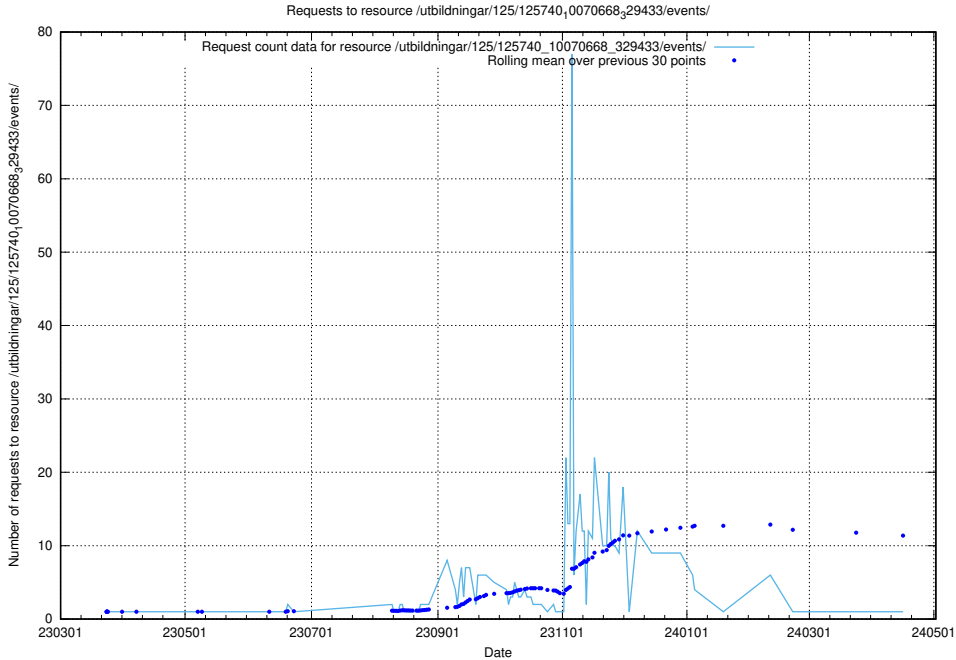

5.1059 Usage of /utbildningar/125/125740_10070668_329433/events/

Here, we count the number of requests to resource /utbildningar/125/125740_10070668_329433/events/