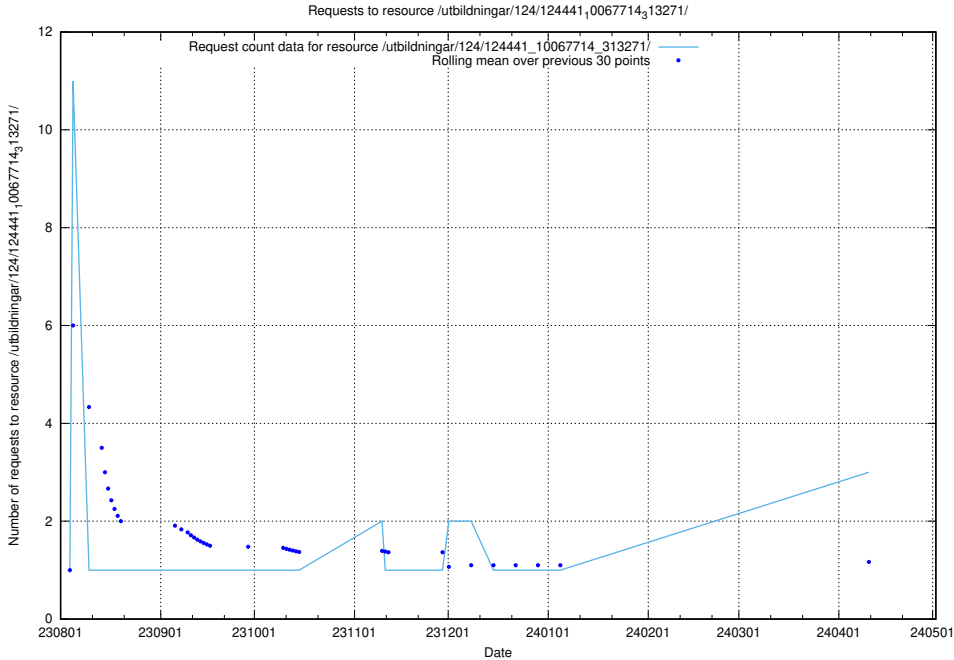

5.406 Usage of /utbildningar/124/124441_10067714_313271/

Here, we count the number of requests to resource /utbildningar/124/124441_10067714_313271/.