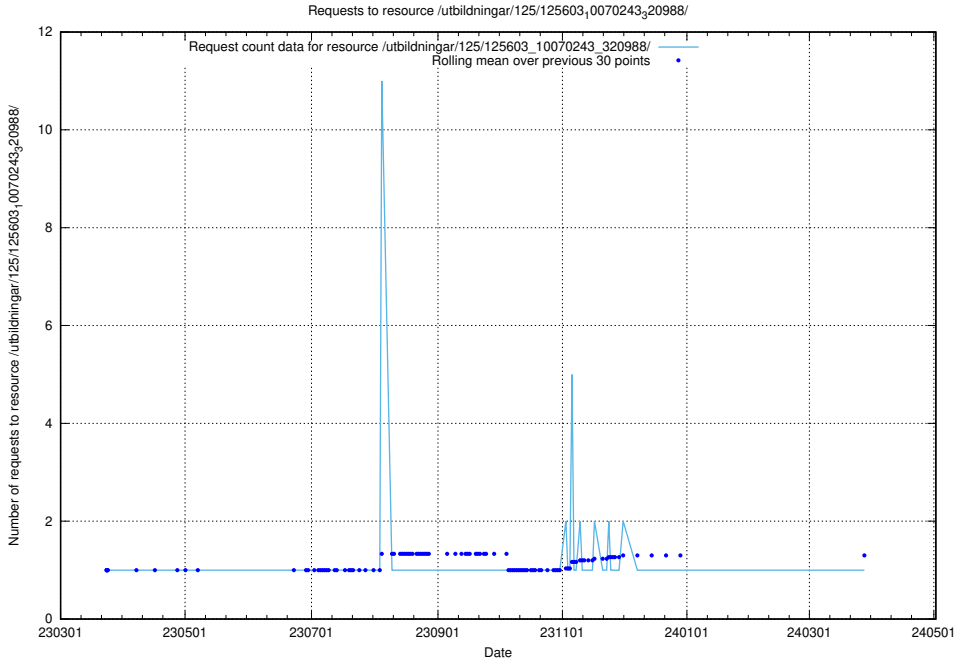

5.1134 Usage of /utbildningar/125/125603_10070243_320988/

Here, we count the number of requests to resource /utbildningar/125/125603_10070243_320988/.