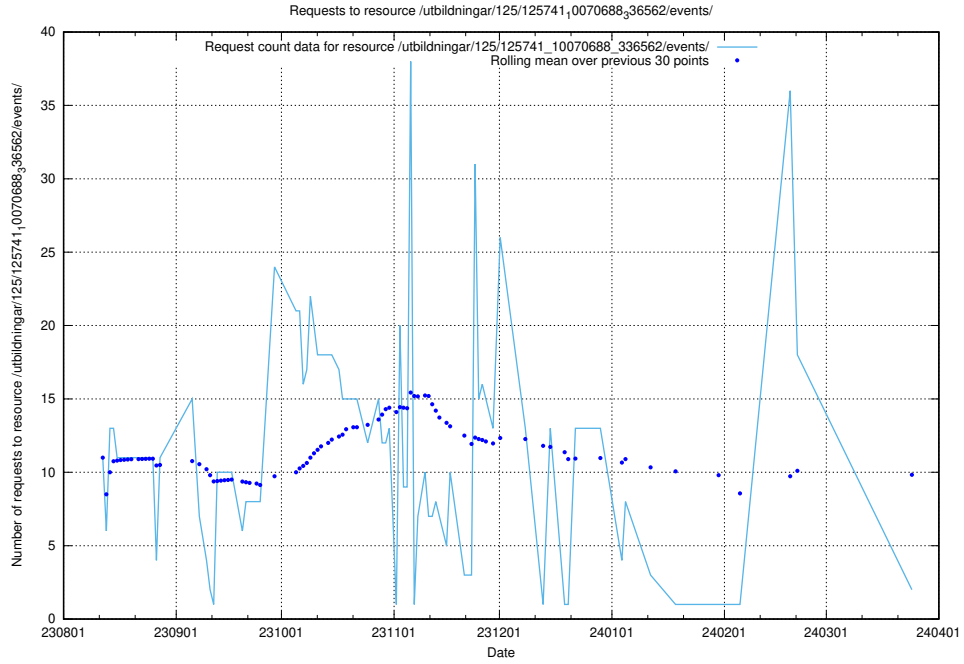

5.798 Usage of /utbildningar/125/125741_10070688_336562/events/

Here, we count the number of requests to resource /utbildningar/125/125741_10070688_336562/events/