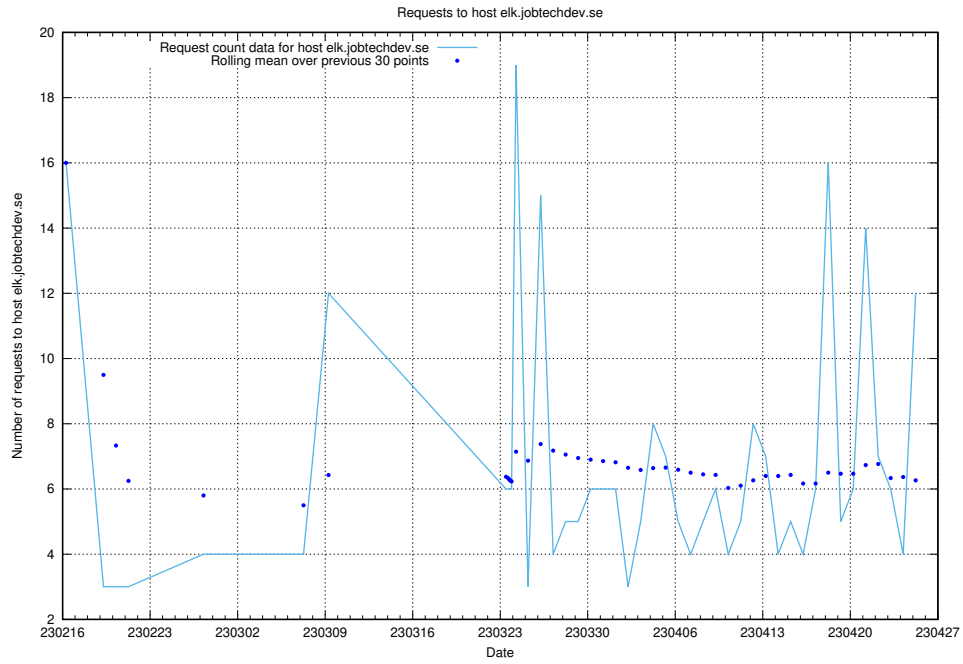

7.45 Usage of elk.jobtechdev.se

Here, we count the number of requests to host elk.jobtechdev.se.