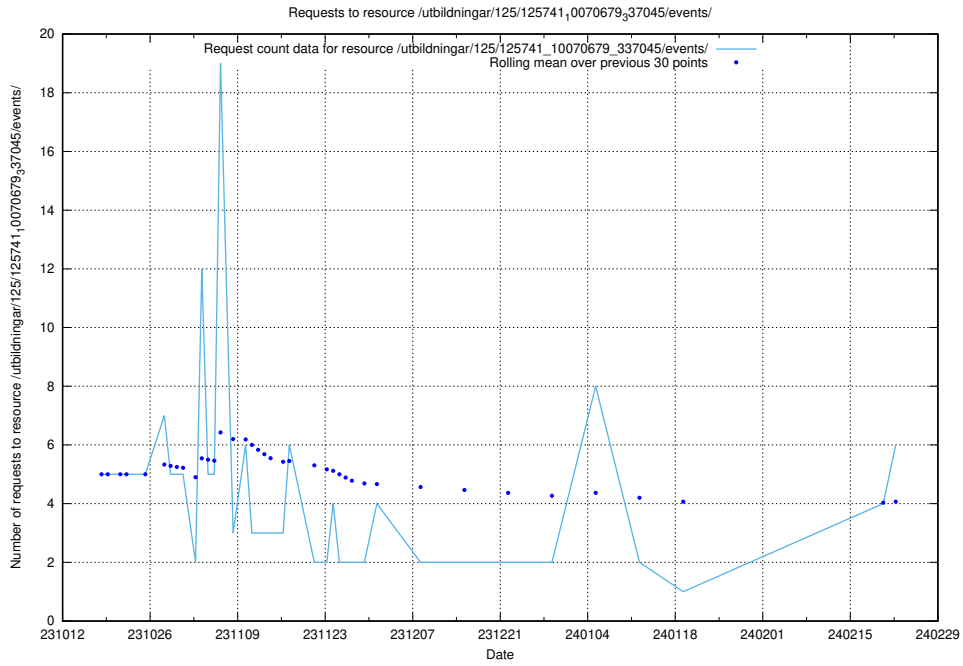

5.99 Usage of /utbildningar/125/125741_10070679_337045/events/

Here, we count the number of requests to resource /utbildningar/125/125741_10070679_337045/events/