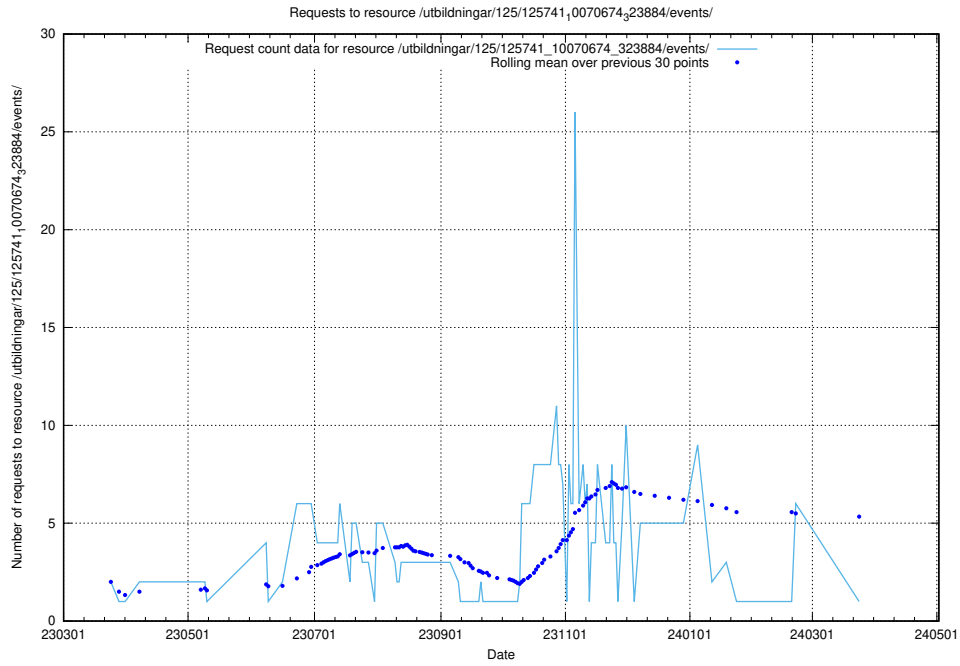

5.5948 Usage of /utbildningar/125/125741_10070674_323884/events/

Here, we count the number of requests to resource /utbildningar/125/125741_10070674_323884/events/