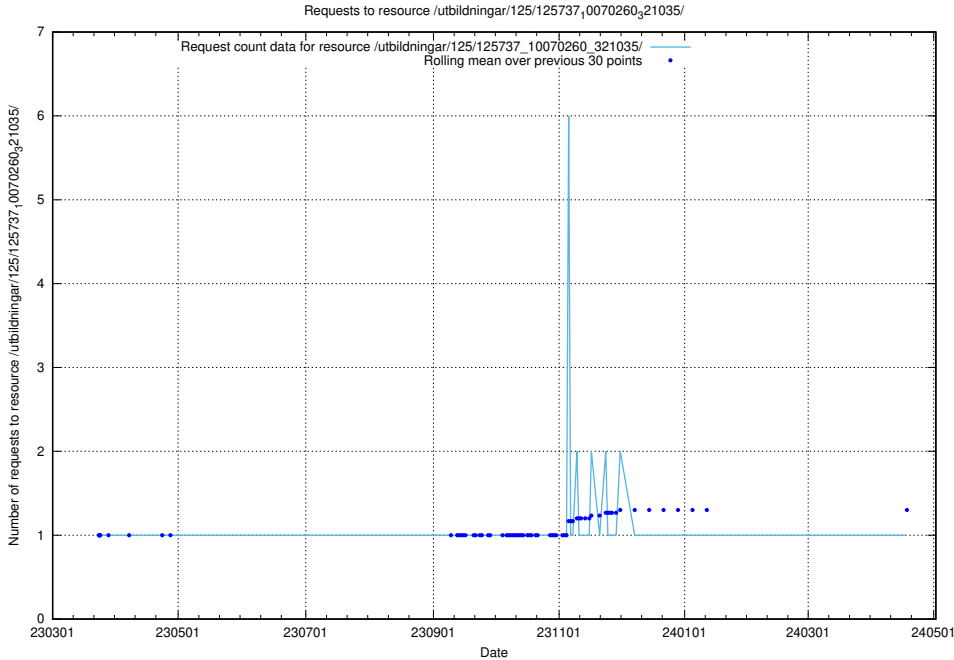

5.1068 Usage of /utbildningar/125/125737_10070260_321035/

Here, we count the number of requests to resource /utbildningar/125/125737_10070260_321035/.