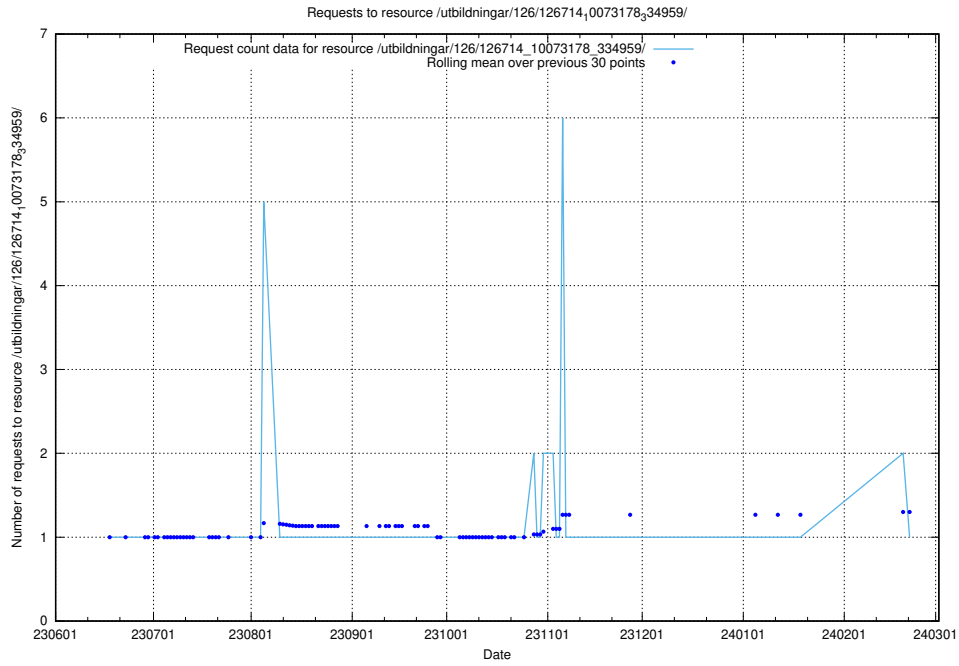

5.5668 Usage of /utbildningar/126/126714_10073178_334959/

Here, we count the number of requests to resource /utbildningar/126/126714_10073178_334959/.