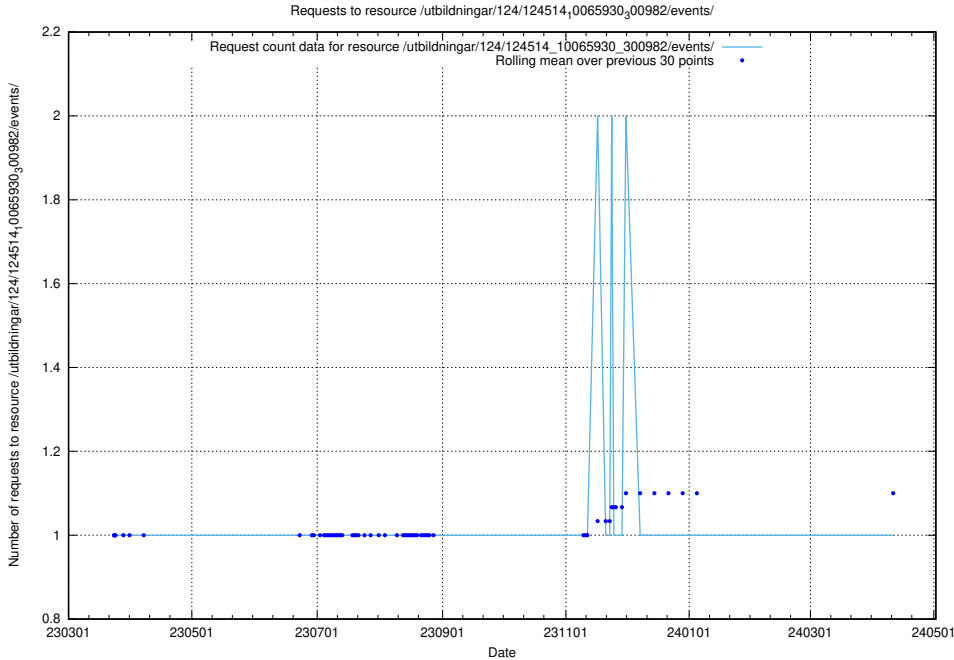

5.1750 Usage of /utbildningar/124/124514_10065930_300982/events/

Here, we count the number of requests to resource /utbildningar/124/124514_10065930_300982/events/