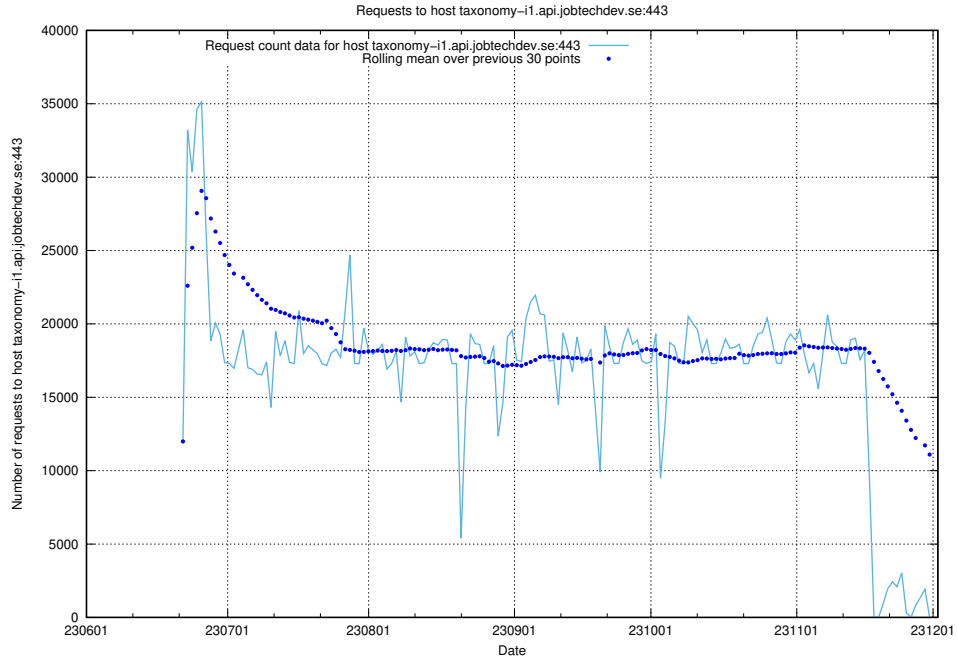

Here, we count the number of requests to host taxonomy-i1.api.jobtechdev.se:443.

7.40 Usage of `www.apirequest.jobtechdev.se`

Here, we count the number of requests to host `www.apirequest.jobtechdev.se`.