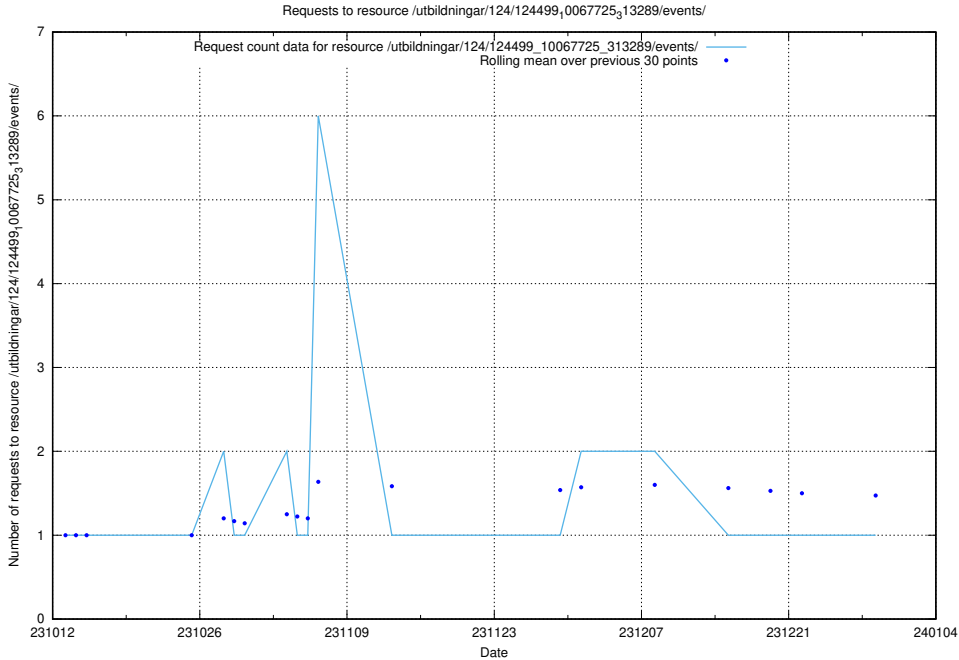

5.4183 Usage of /utbildningar/124/124499_10067725_313289/events/

Here, we count the number of requests to resource /utbildningar/124/124499_10067725_313289/events/