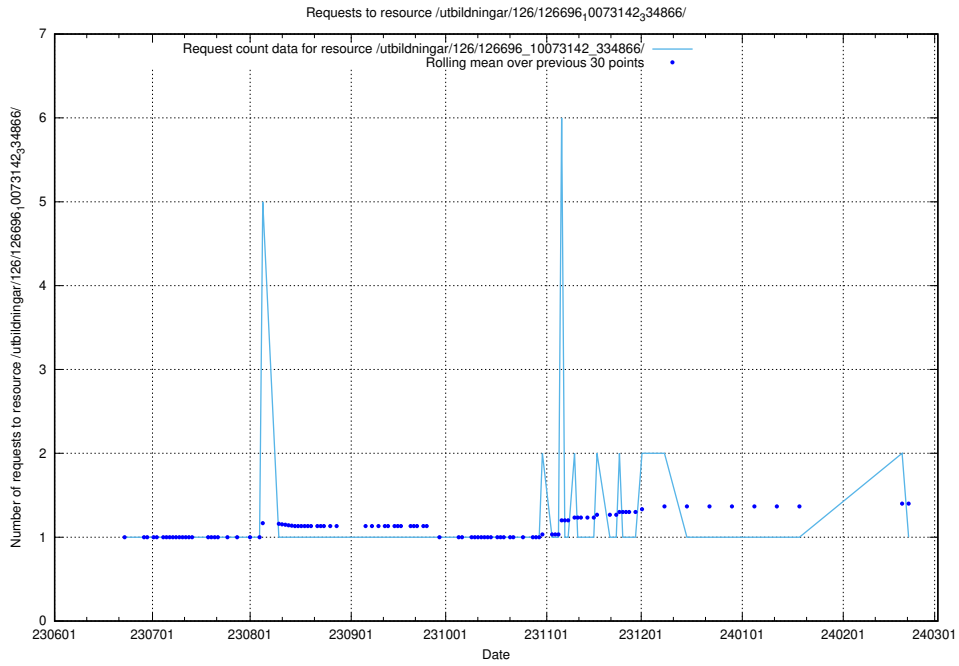

5.5440 Usage of /utbildningar/126/126696_10073142_334866/

Here, we count the number of requests to resource /utbildningar/126/126696_10073142_334866/.