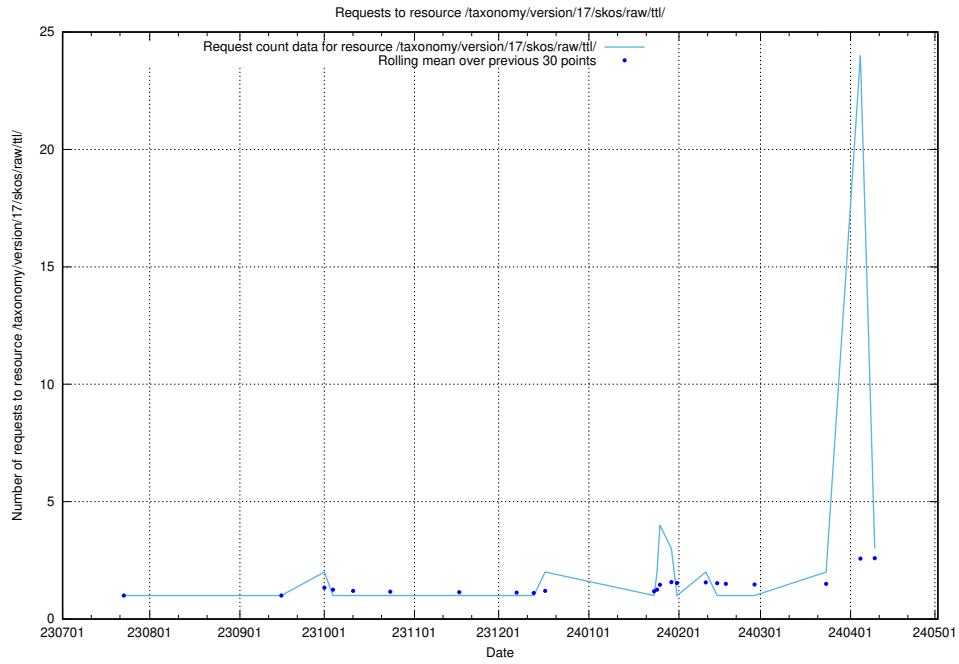

5.413 Usage of `/taxonomy/version/17/skos/raw/ttl/`

Here, we count the number of requests to resource `/taxonomy/version/17/skos/raw/ttl/`.