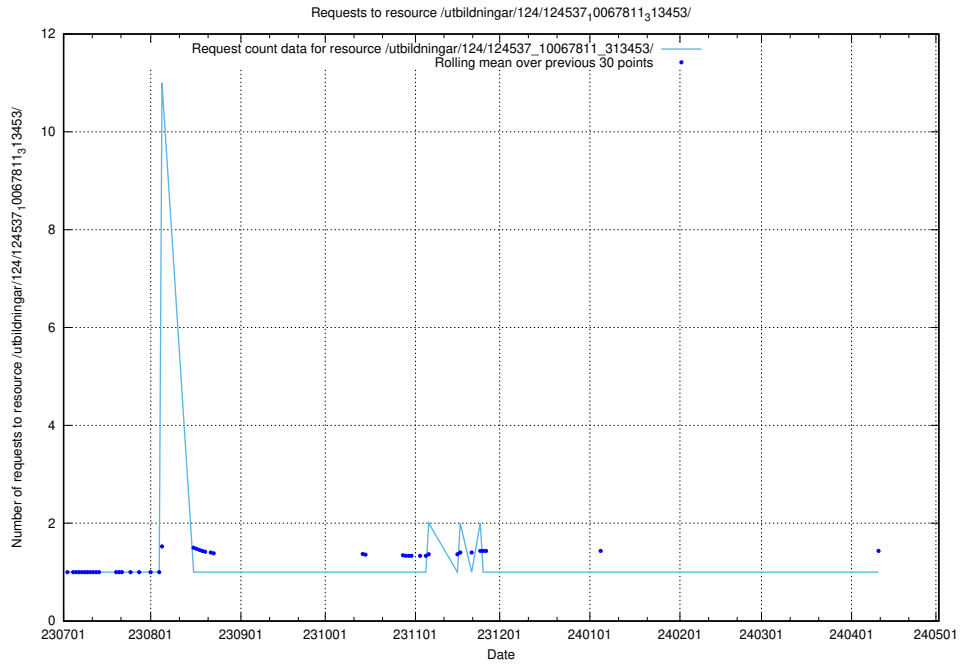

5.5189 Usage of /utbildningar/124/124537_10067811_313453/

Here, we count the number of requests to resource /utbildningar/124/124537_10067811_313453/.