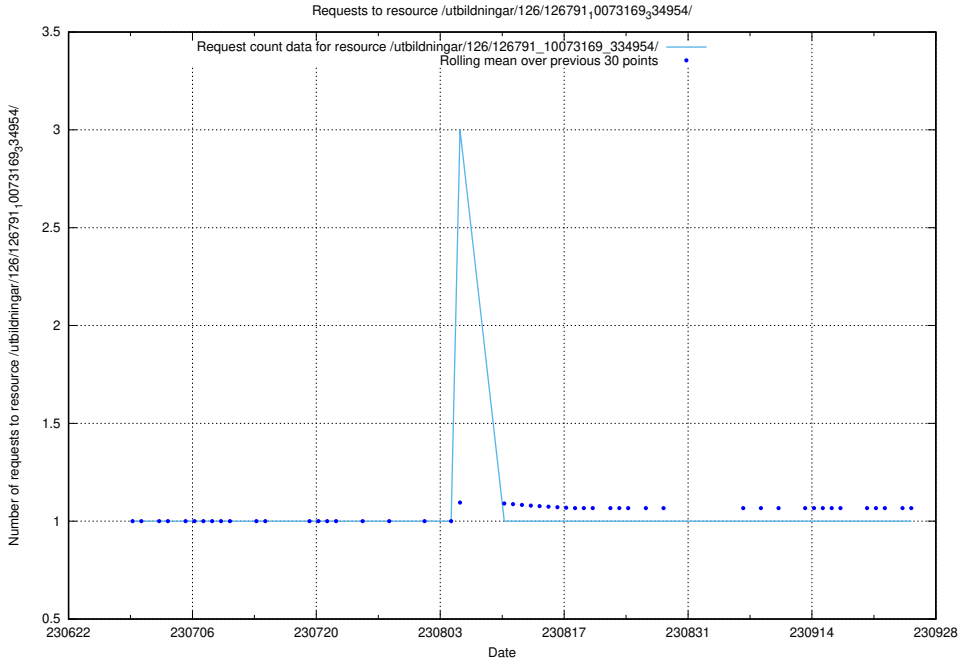

5.5262 Usage of /utbildningar/126/126791_10073169_334954/

Here, we count the number of requests to resource /utbildningar/126/126791_10073169_334954/.