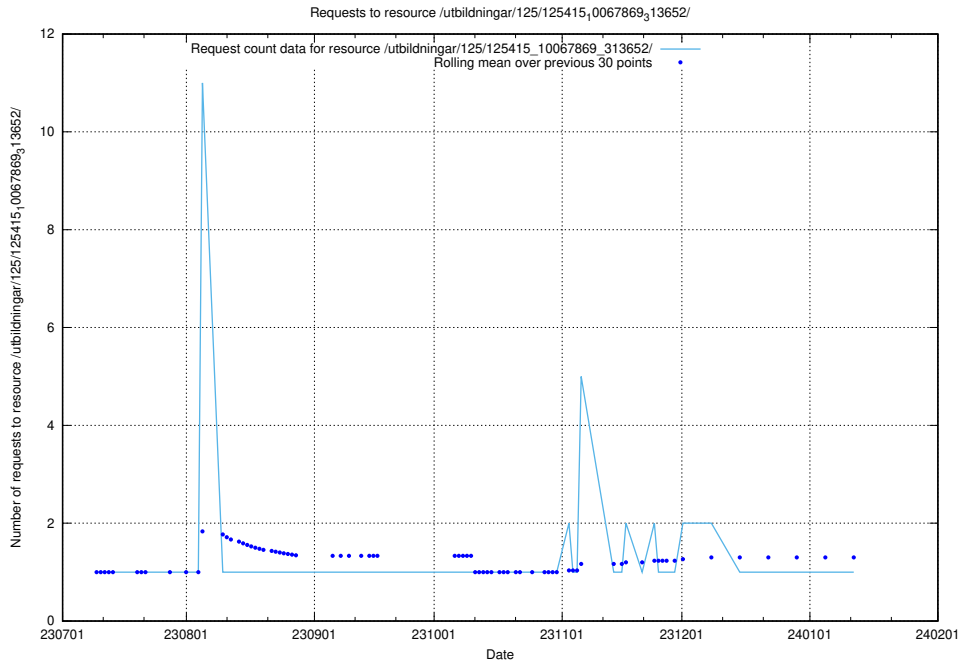

5.4942 Usage of /utbildningar/125/125415_10067869_313652/

Here, we count the number of requests to resource /utbildningar/125/125415_10067869_313652/.