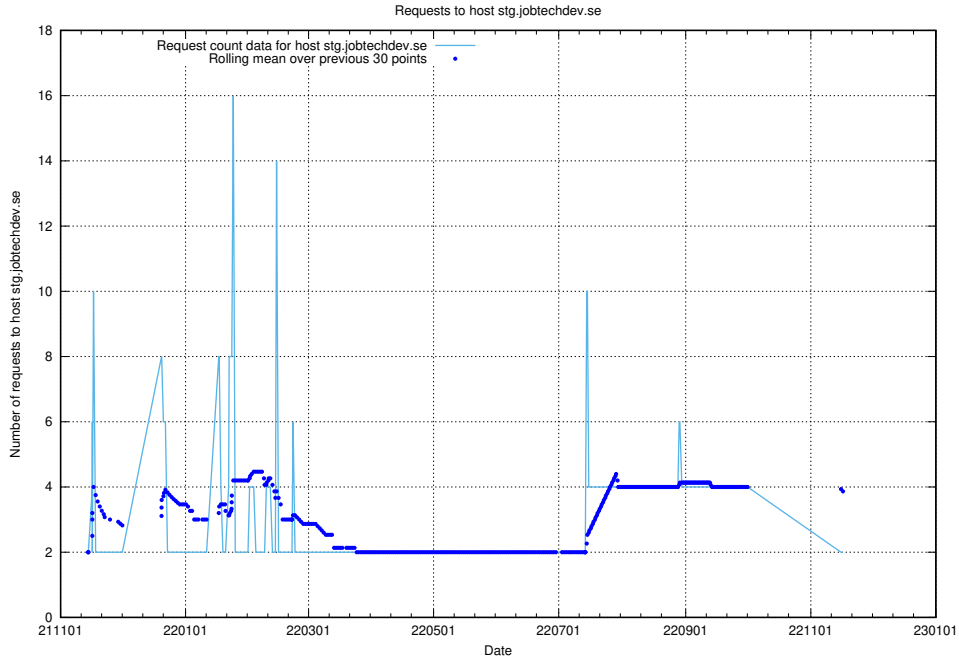

7.555 Usage of stg.jobtechdev.se

Here, we count the number of requests to host stg.jobtechdev.se.