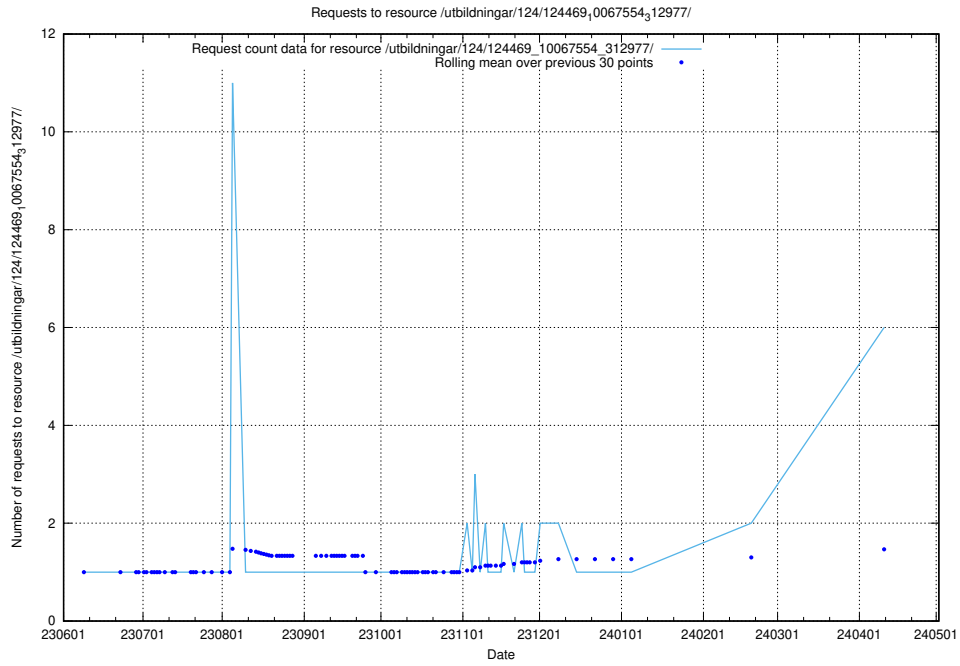

Here, we count the number of requests to resource /utbildningar/123/123367_10065852_297370/events/

5.130 Usage of /utbildningar/124/124469_10067554_312977/

Here, we count the number of requests to resource /utbildningar/124/124469_10067554_312977/.