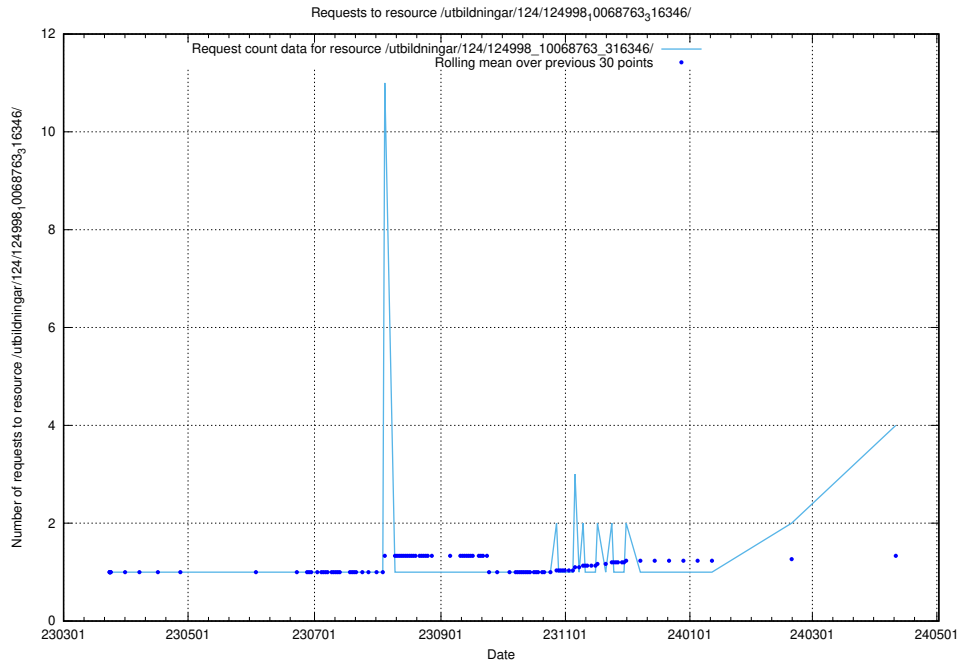

5.207 Usage of /utbildningar/124/124998_10068763_316346/

Here, we count the number of requests to resource /utbildningar/124/124998_10068763_316346/.