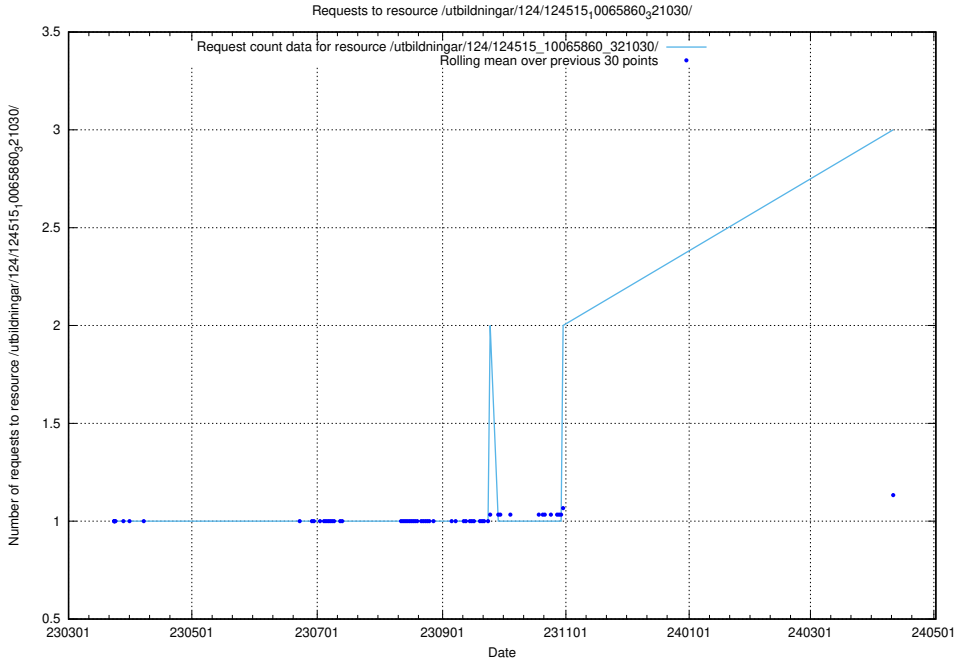

5.324 Usage of /utbildningar/124/124515_10065860_321030/

Here, we count the number of requests to resource /utbildningar/124/124515_10065860_321030/.