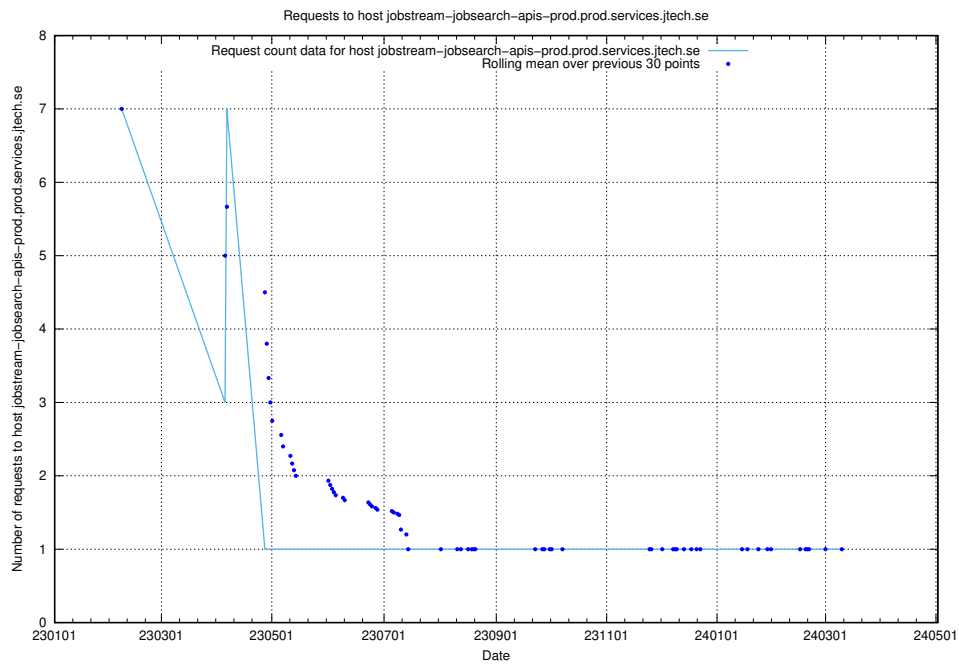

7.610 Usage of jobstream-jobsearch-apis-prod.prod.services.jtech.se

Here, we count the number of requests to host jobstream-jobsearch-apis-prod.prod.services.jtech.se.