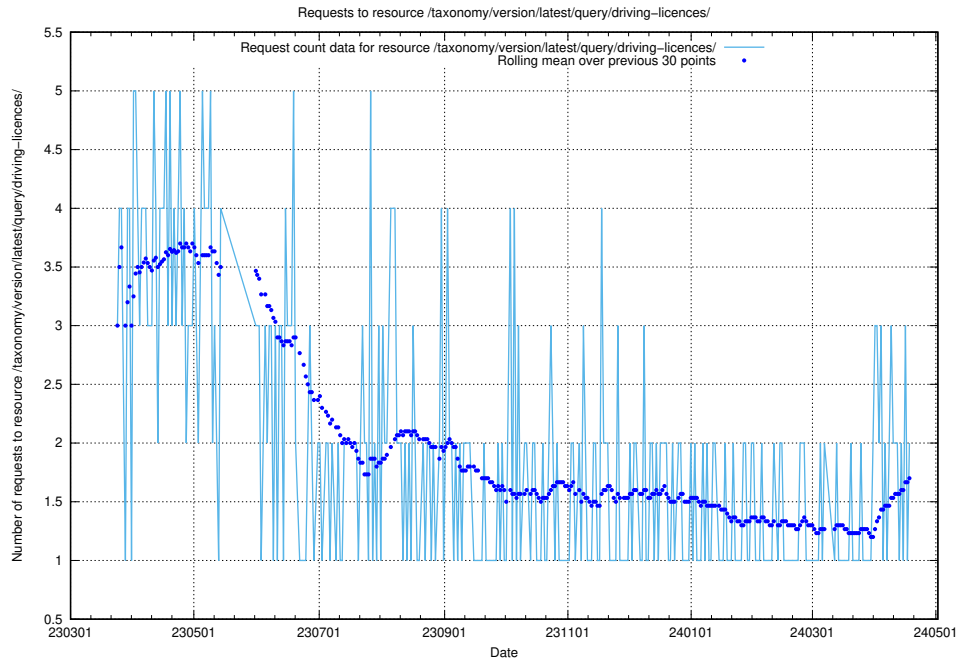

5.971 Usage of /taxonomy/version/latest/query/driving-licences/

Here, we count the number of requests to resource /taxonomy/version/latest/query/driving-licences/.