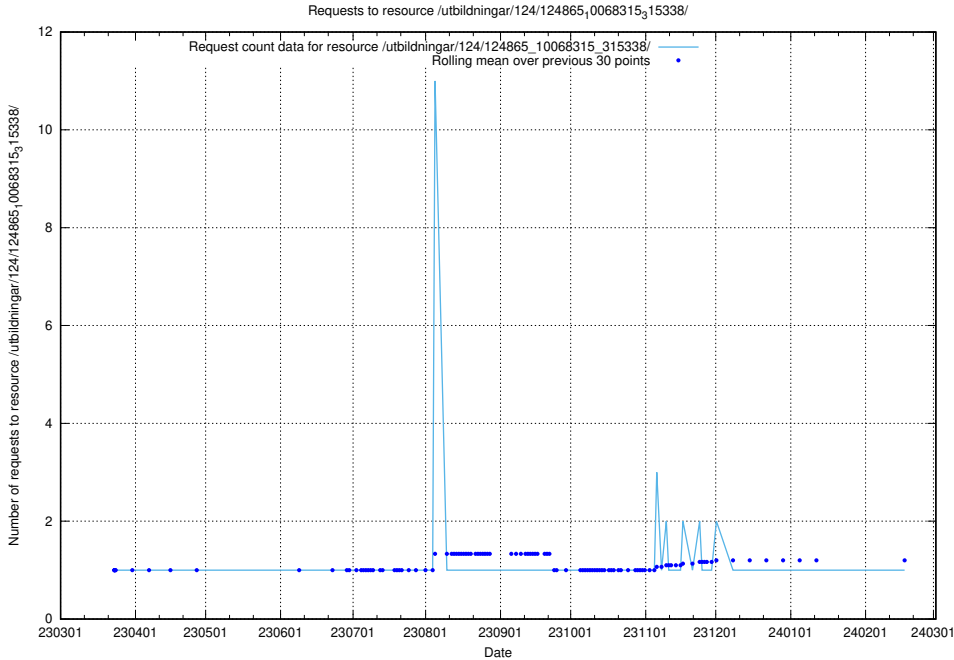

5.1208 Usage of /utbildningar/124/124865_10068315_315338/

Here, we count the number of requests to resource /utbildningar/124/124865_10068315_315338/.