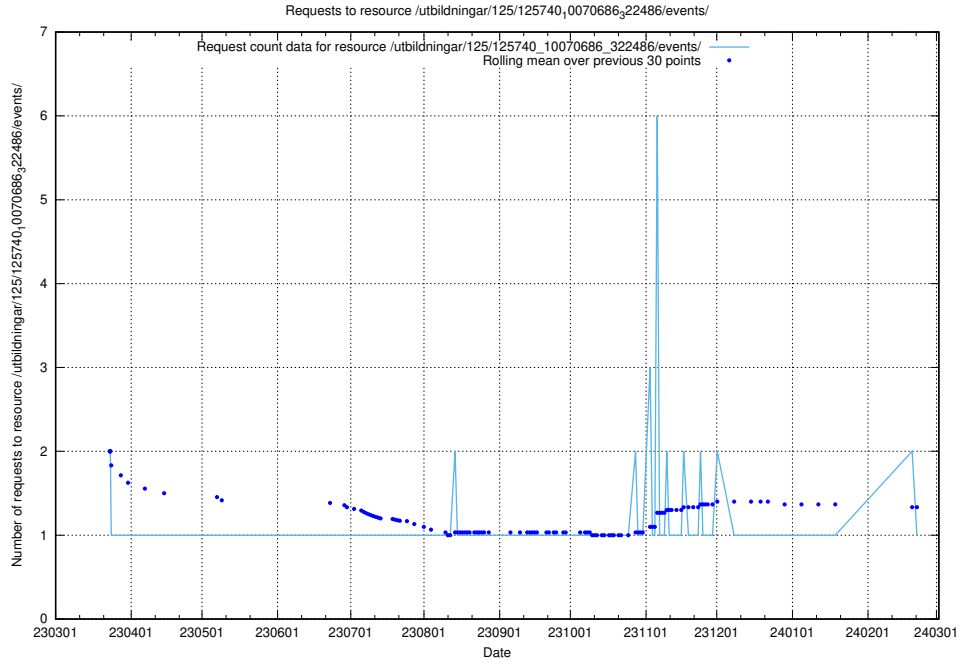

5.6064 Usage of /utbildningar/125/125740_10070686_322486/events/

Here, we count the number of requests to resource /utbildningar/125/125740_10070686_322486/events/