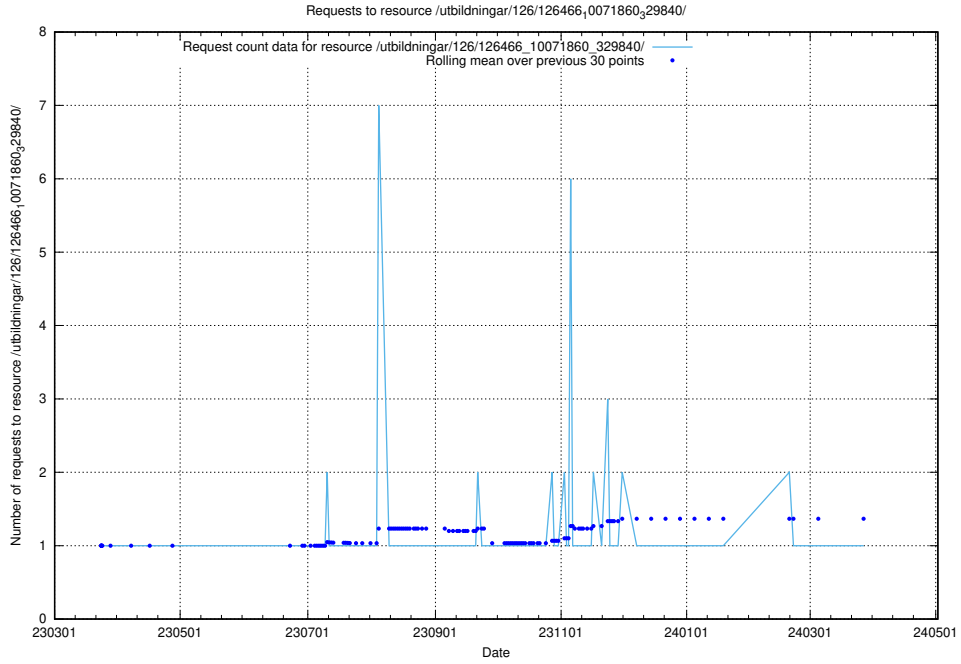

5.6195 Usage of /utbildningar/126/126466_10071860_329840/

Here, we count the number of requests to resource /utbildningar/126/126466_10071860_329840/.