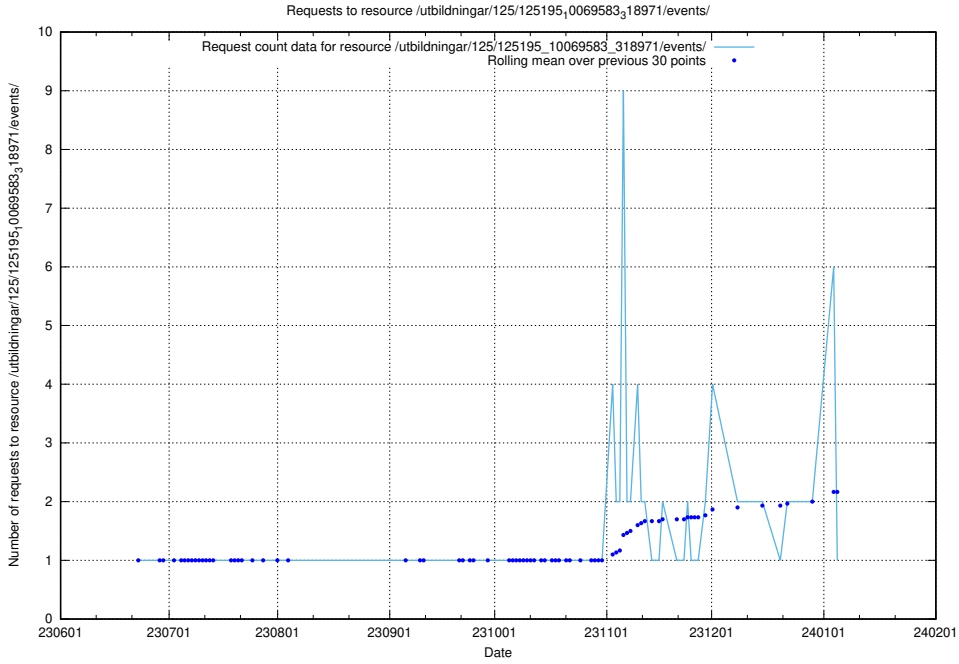

5.5544 Usage of /utbildningar/125/125195_10069583_318971/events/

Here, we count the number of requests to resource /utbildningar/125/125195_10069583_318971/events/