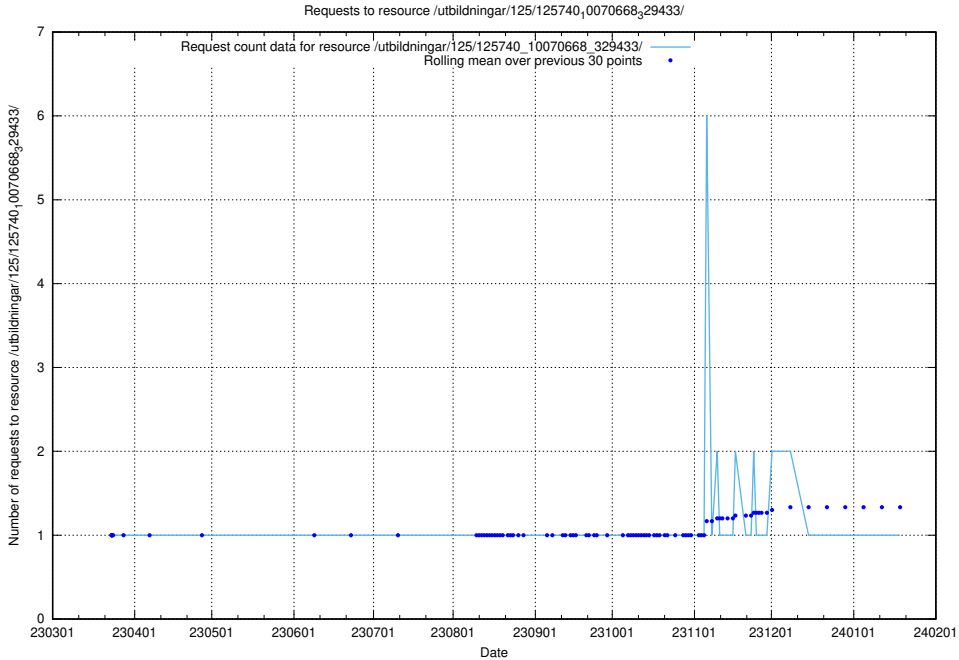

Here, we count the number of requests to resource /utbildningar/125/125740_10070668_329433/events/

5.1060 Usage of /utbildningar/125/125740_10070668_329433/

Here, we count the number of requests to resource /utbildningar/125/125740_10070668_329433/.