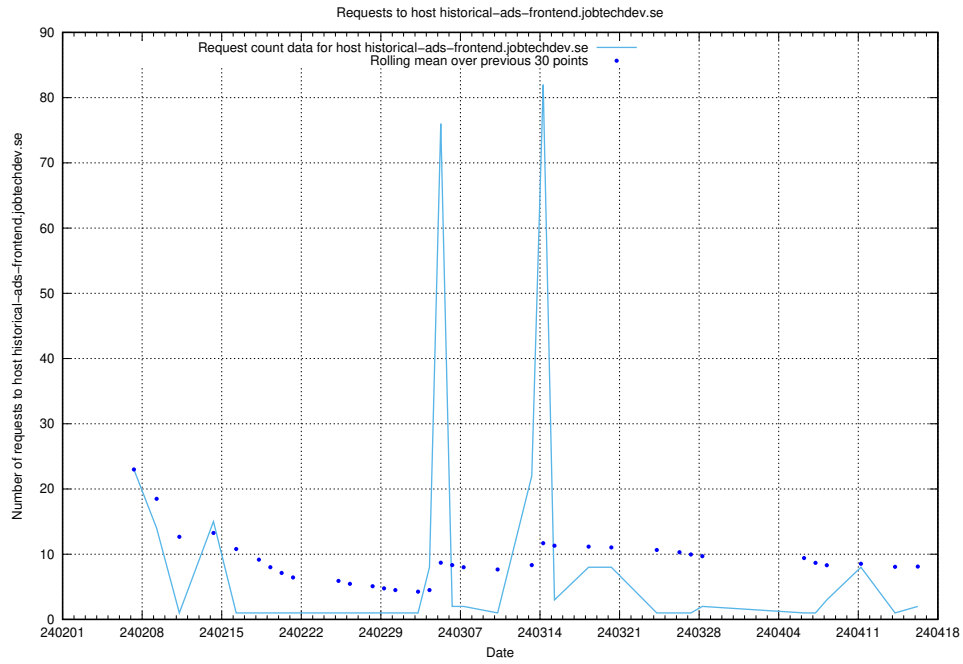

7.560 Usage of historical-ads-frontend.jobtechdev.se

Here, we count the number of requests to host historical-ads-frontend.jobtechdev.se.