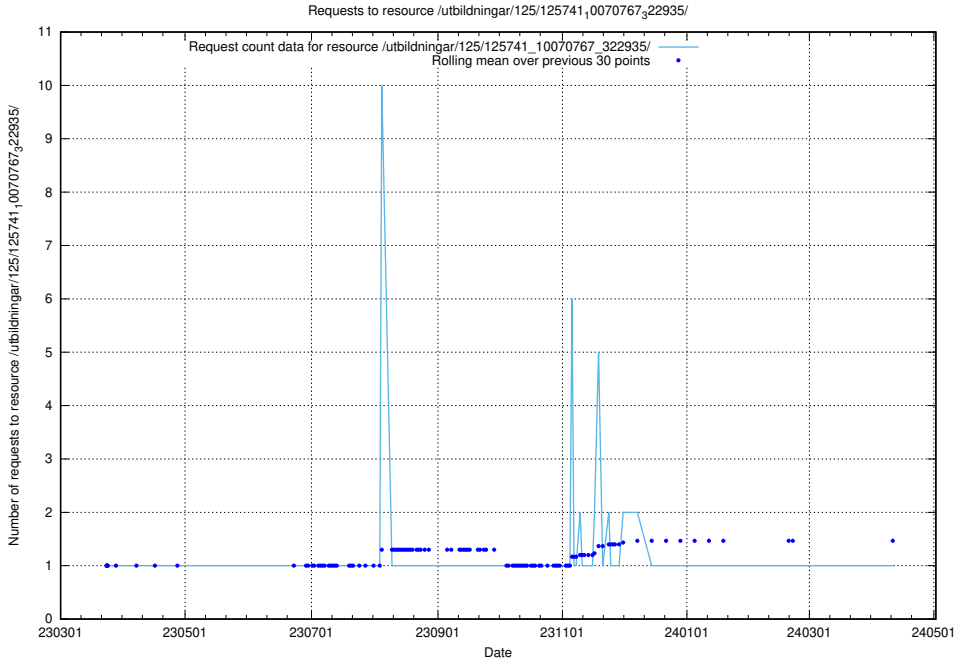

5.6244 Usage of /utbildningar/125/125741_10070767_322935/

Here, we count the number of requests to resource /utbildningar/125/125741_10070767_322935/.