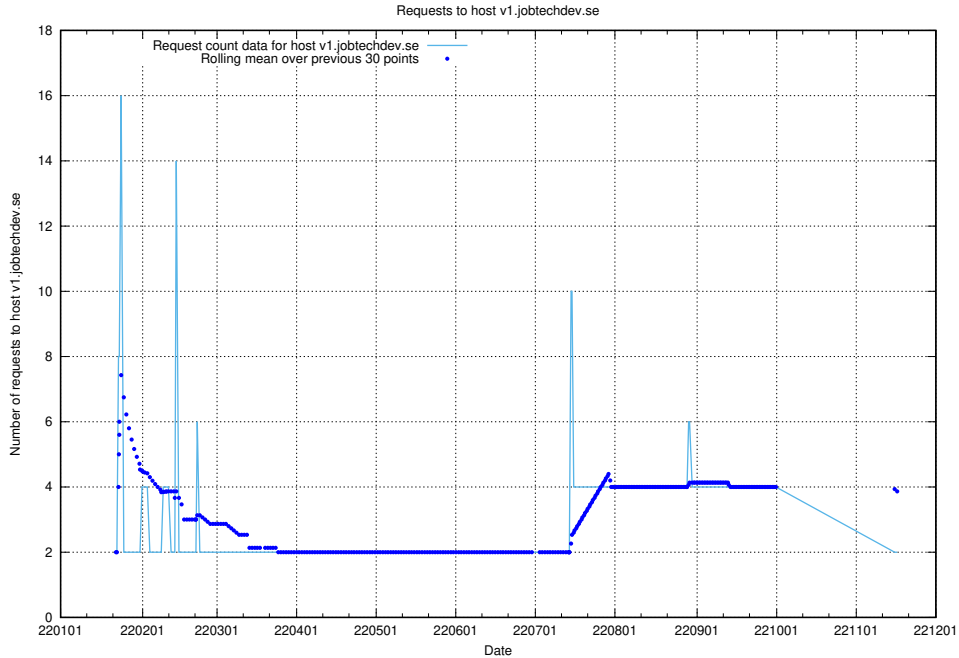

7.577 Usage of v1.jobtechdev.se

Here, we count the number of requests to host v1.jobtechdev.se.