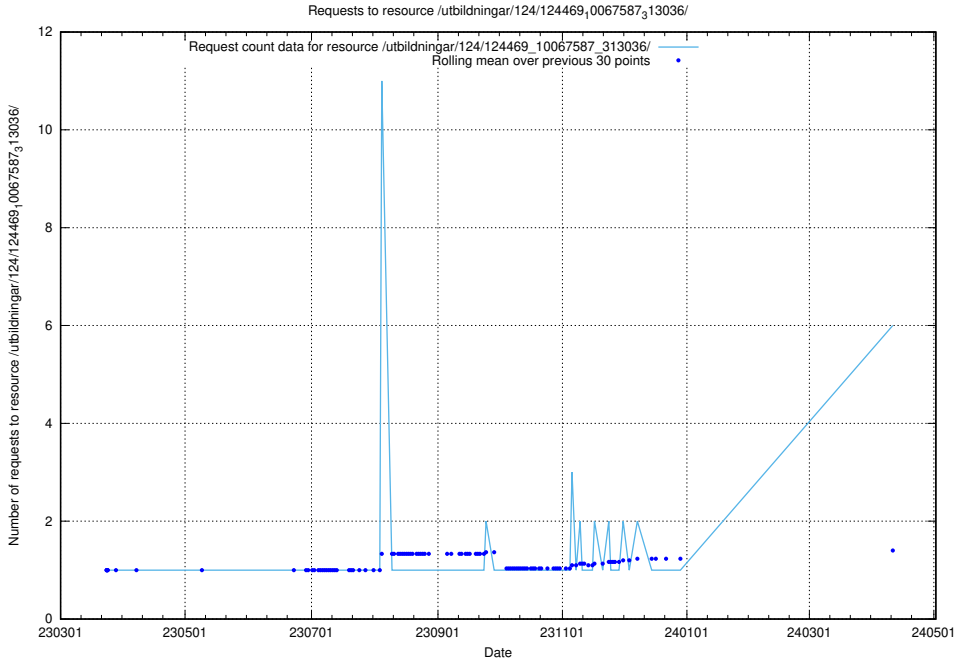

5.89 Usage of /utbildningar/124/124469_10067587_313036/

Here, we count the number of requests to resource /utbildningar/124/124469_10067587_313036/.