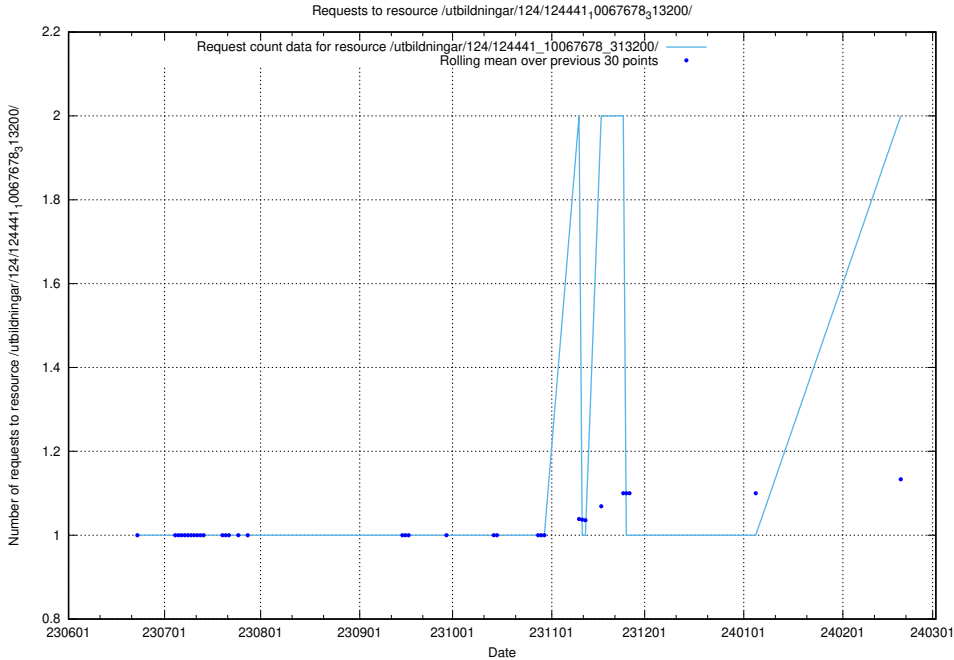

Here, we count the number of requests to resource /utbildningar/124/124441_10067678_313200/events/

5.907 Usage of /utbildningar/124/124441_10067678_313200/

Here, we count the number of requests to resource /utbildningar/124/124441_10067678_313200/.