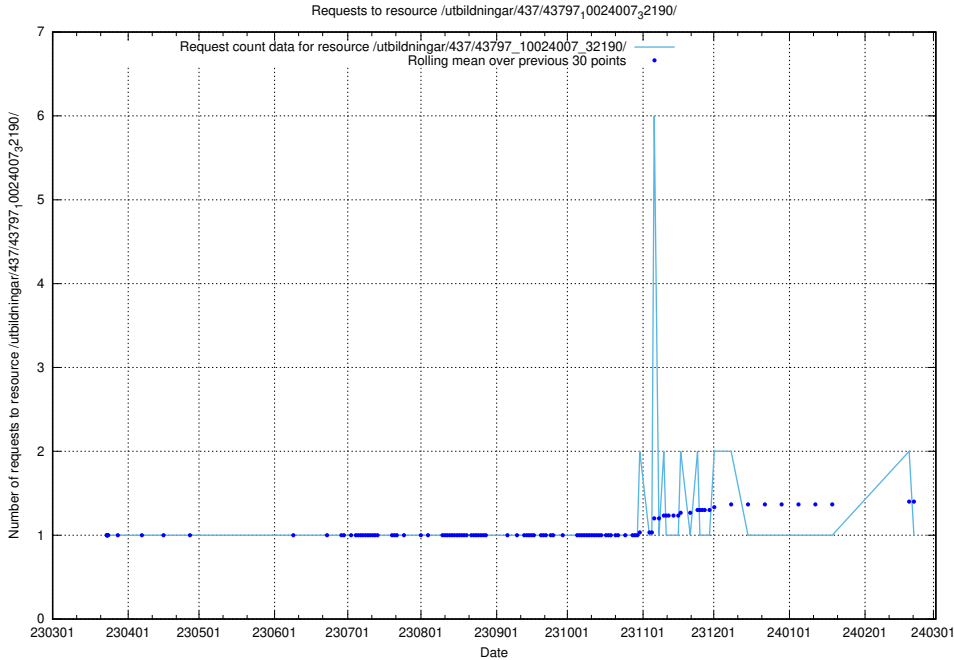

5.6133 Usage of /utbildningar/437/43797_10024007_32190/

Here, we count the number of requests to resource /utbildningar/437/43797_10024007_32190/.