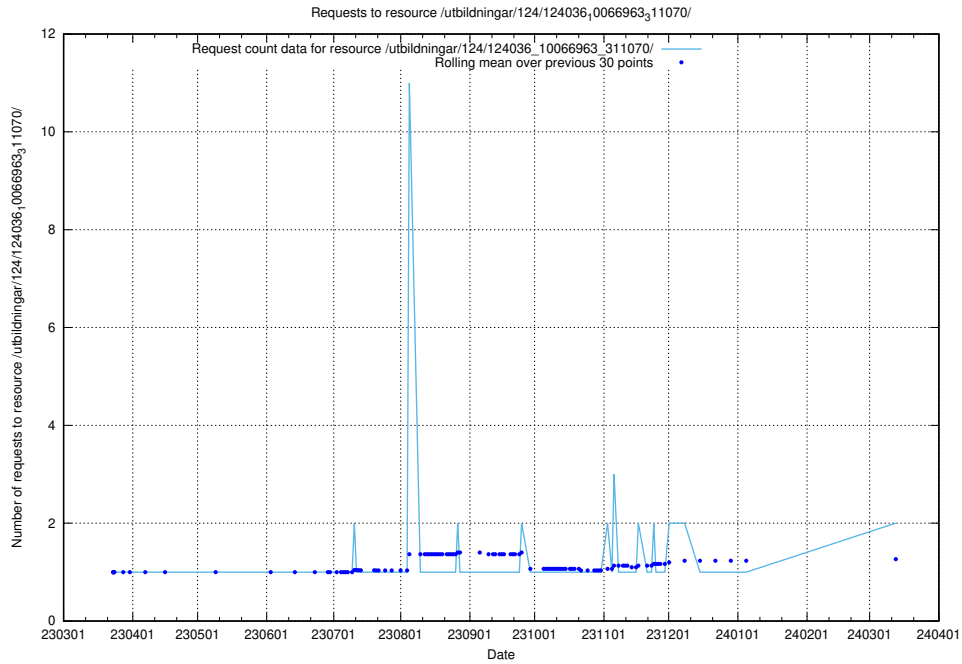

5.762 Usage of /utbildningar/124/124036_10066963_311070/

Here, we count the number of requests to resource /utbildningar/124/124036_10066963_311070/.