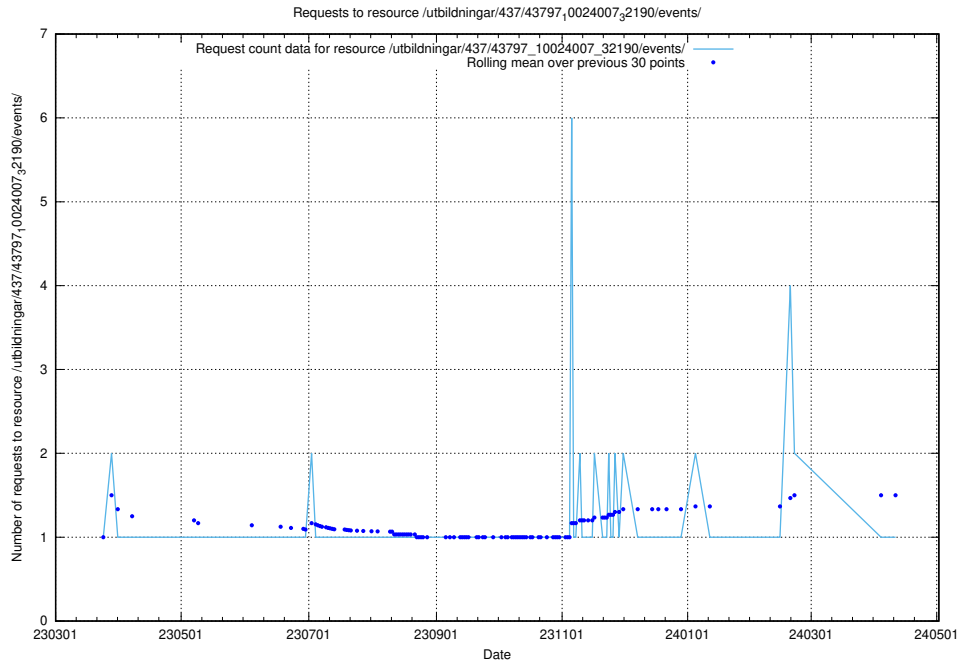

5.5967 Usage of /utbildningar/437/43797_10024007_32190/events/

Here, we count the number of requests to resource /utbildningar/437/43797_10024007_32190/events/.