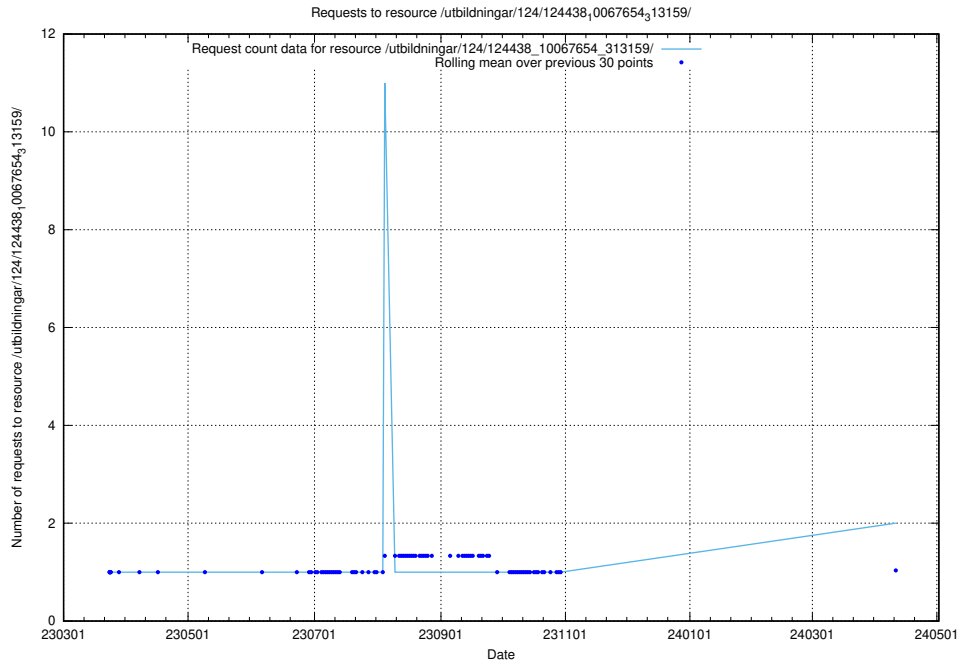

5.704 Usage of /utbildningar/124/124438_10067654_313159/

Here, we count the number of requests to resource /utbildningar/124/124438_10067654_313159/.