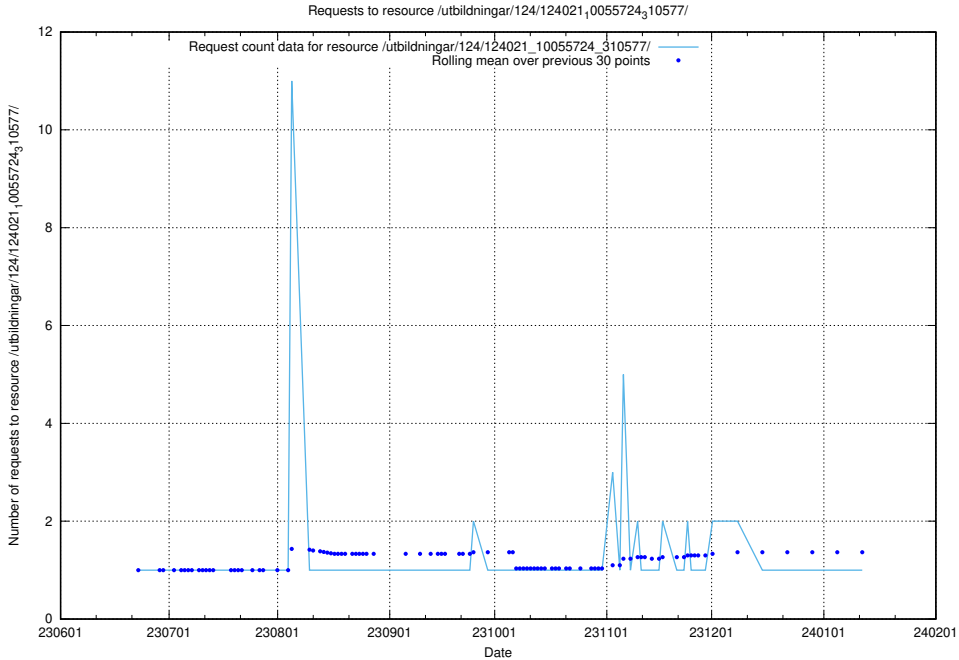

5.5637 Usage of /utbildningar/124/124021_10055724_310577/

Here, we count the number of requests to resource /utbildningar/124/124021_10055724_310577/.