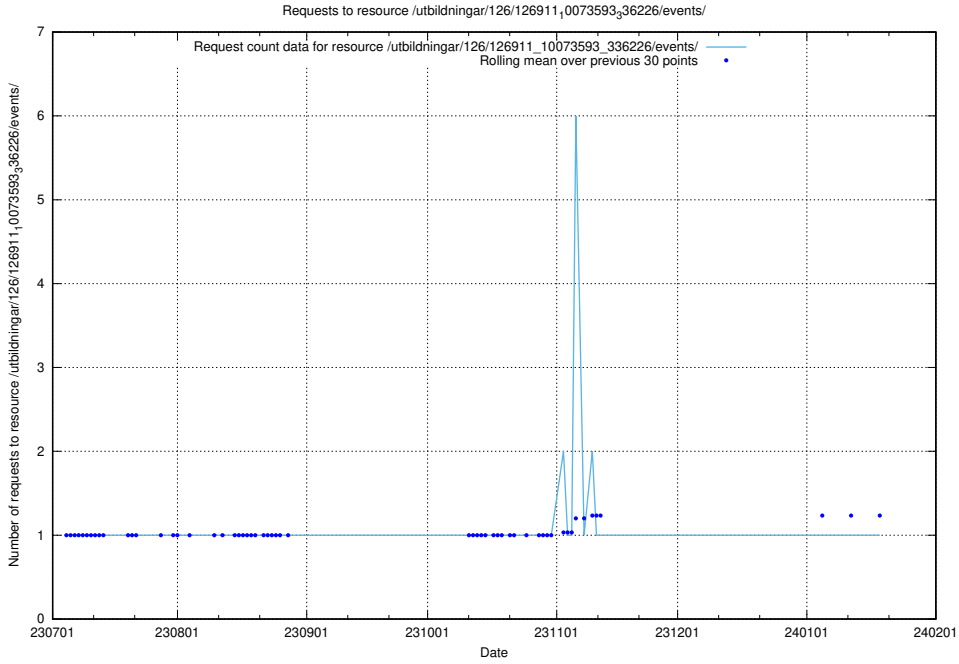

5.5161 Usage of /utbildningar/126/126911_10073593_336226/events/

Here, we count the number of requests to resource /utbildningar/126/126911_10073593_336226/events/