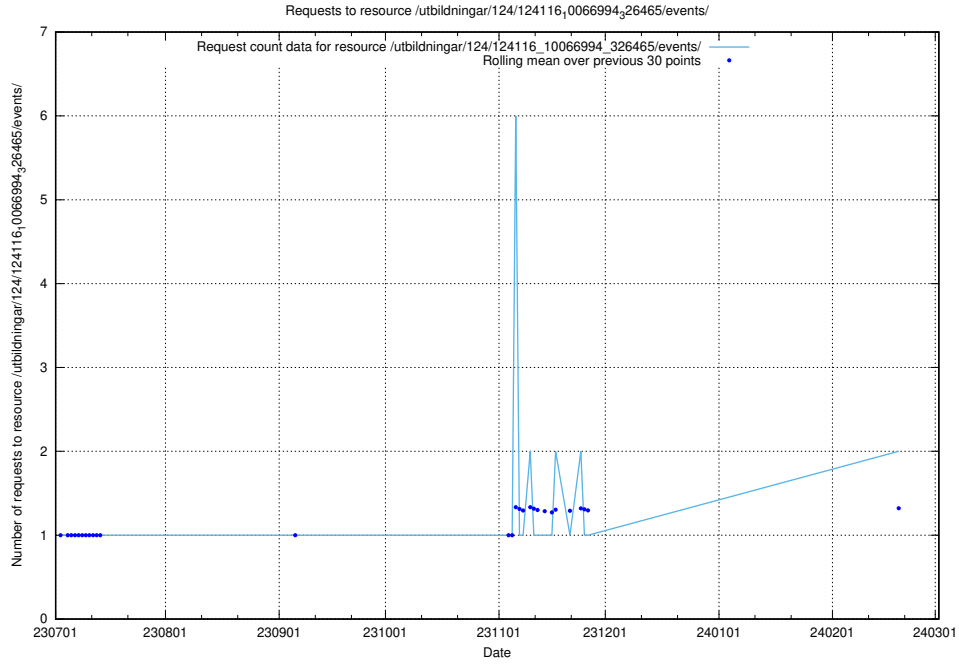

5.854 Usage of /utbildningar/124/124116_10066994_326465/events/

Here, we count the number of requests to resource /utbildningar/124/124116_10066994_326465/events/