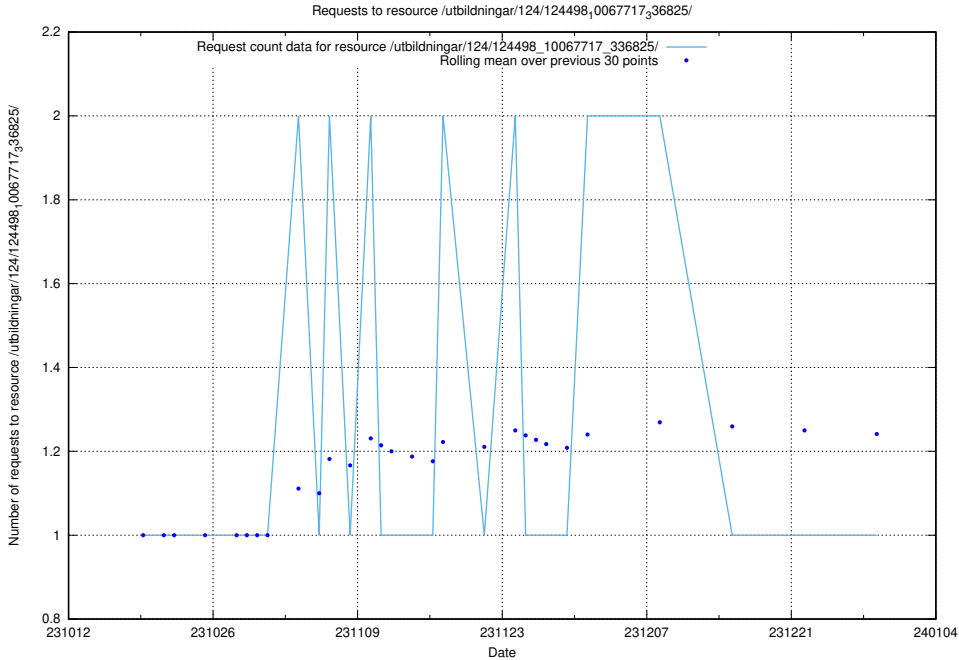

5.4100 Usage of /utbildningar/124/124498_10067717_336825/

Here, we count the number of requests to resource /utbildningar/124/124498_10067717_336825/.