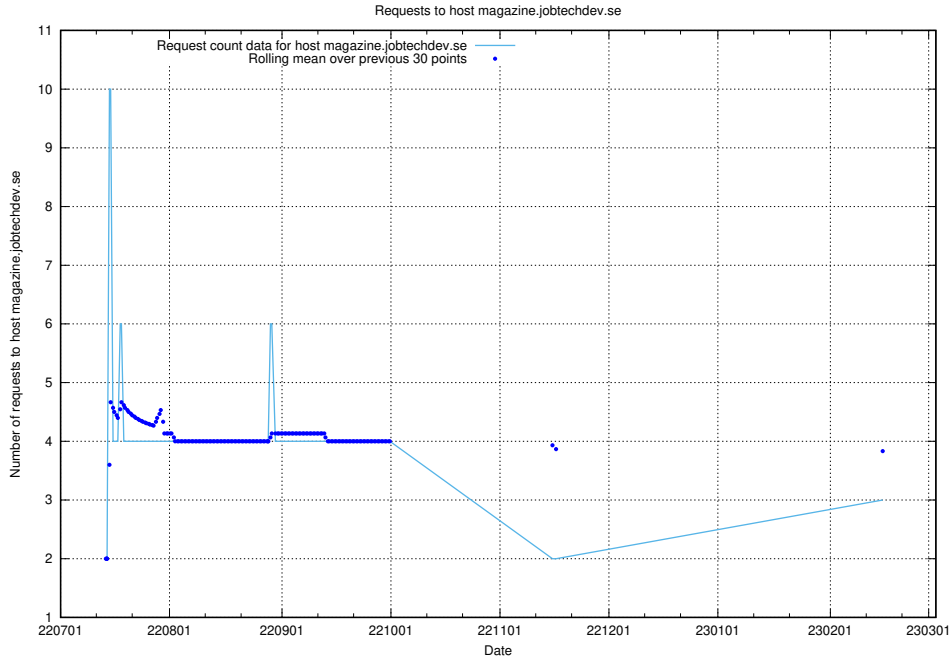

7.203 Usage of magazine.jobtechdev.se

Here, we count the number of requests to host magazine.jobtechdev.se.

7.204 Usage of `blog.atlas.jobtechdev.se`

Here, we count the number of requests to host `blog.atlas.jobtechdev.se`.