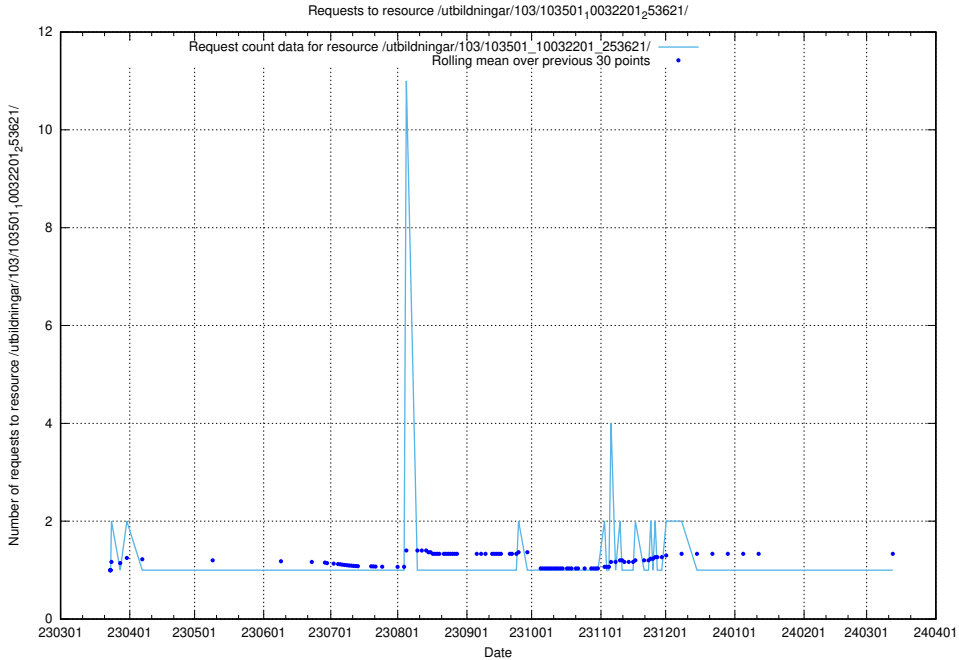

5.5309 Usage of /utbildningar/103/103501_10032201_253621/

Here, we count the number of requests to resource /utbildningar/103/103501_10032201_253621/.