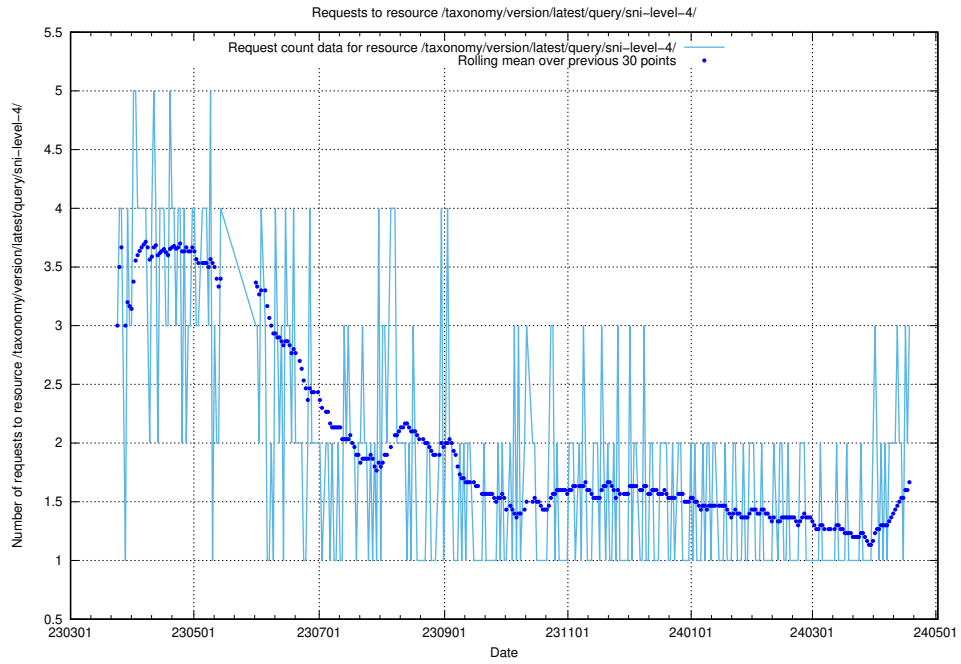

5.479 Usage of /taxonomy/version/latest/query/sni-level-4/

Here, we count the number of requests to resource /taxonomy/version/latest/query/sni-level-4/.