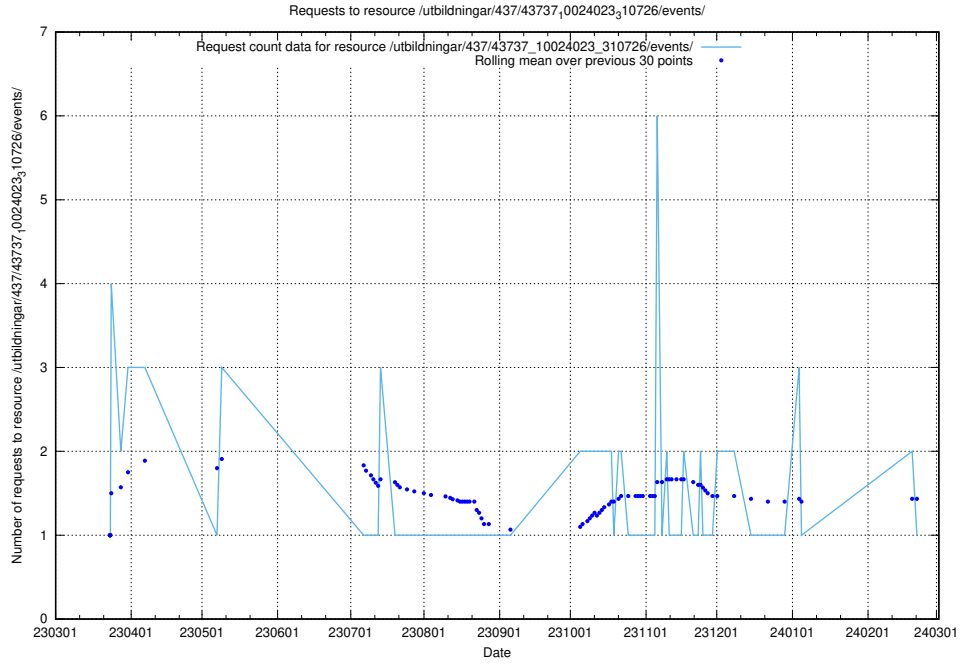

5.6176 Usage of /utbildningar/437/43737_10024023_310726/events/

Here, we count the number of requests to resource /utbildningar/437/43737_10024023_310726/events/.