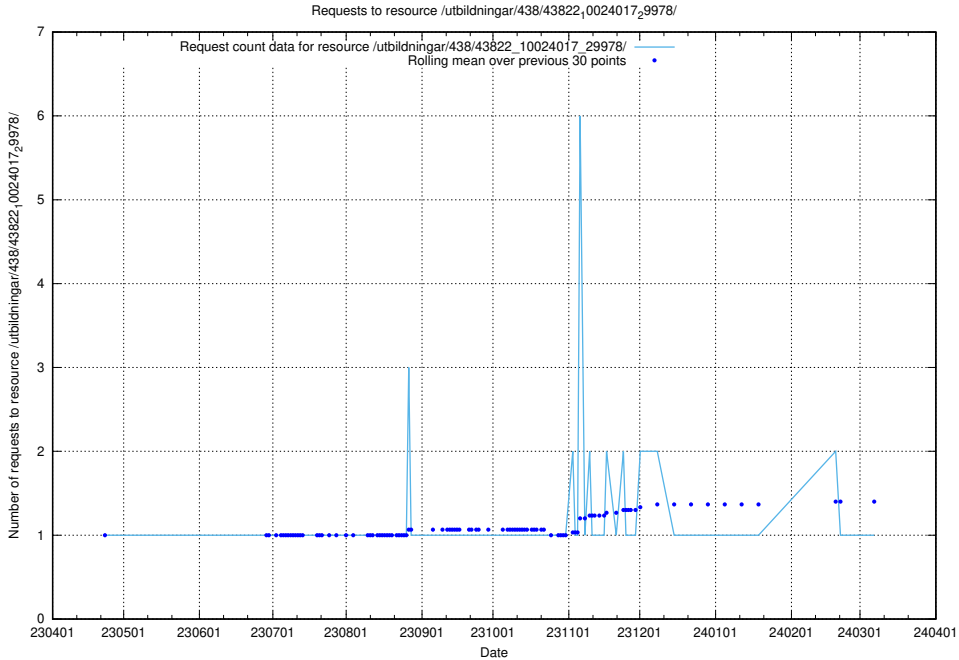

5.5836 Usage of /utbildningar/438/43822_10024017_29978/

Here, we count the number of requests to resource /utbildningar/438/43822_10024017_29978/.