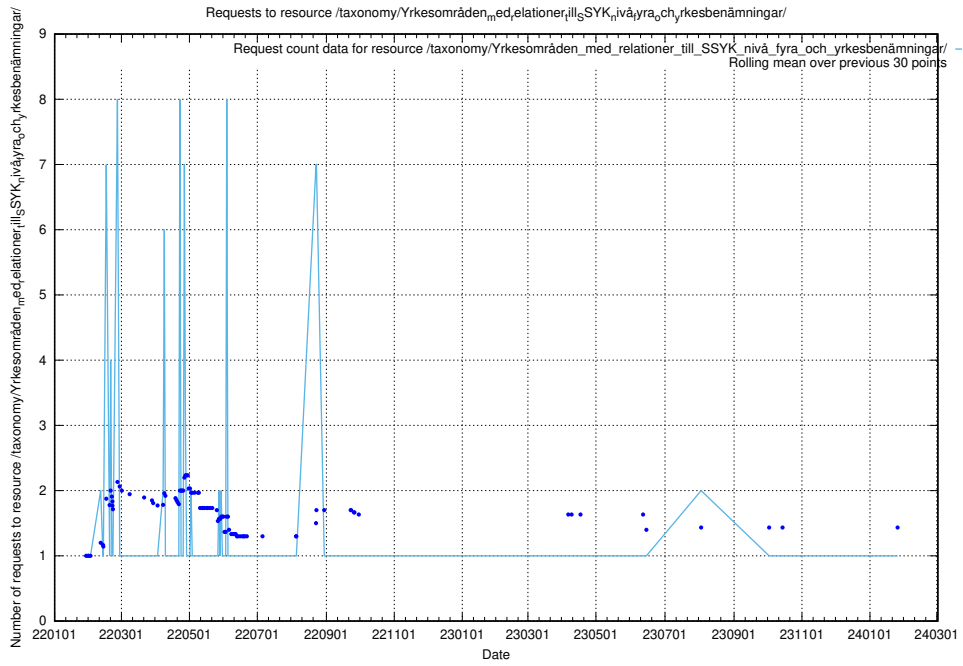

5.3579 Usage of /taxonomy/Yrkesområden_med_relationer_till_SSYK_nivå_fy

Here, we count the number of requests to resource /taxonomy/Yrkesområden_med_relationer_till_SSYK_nivå_fy