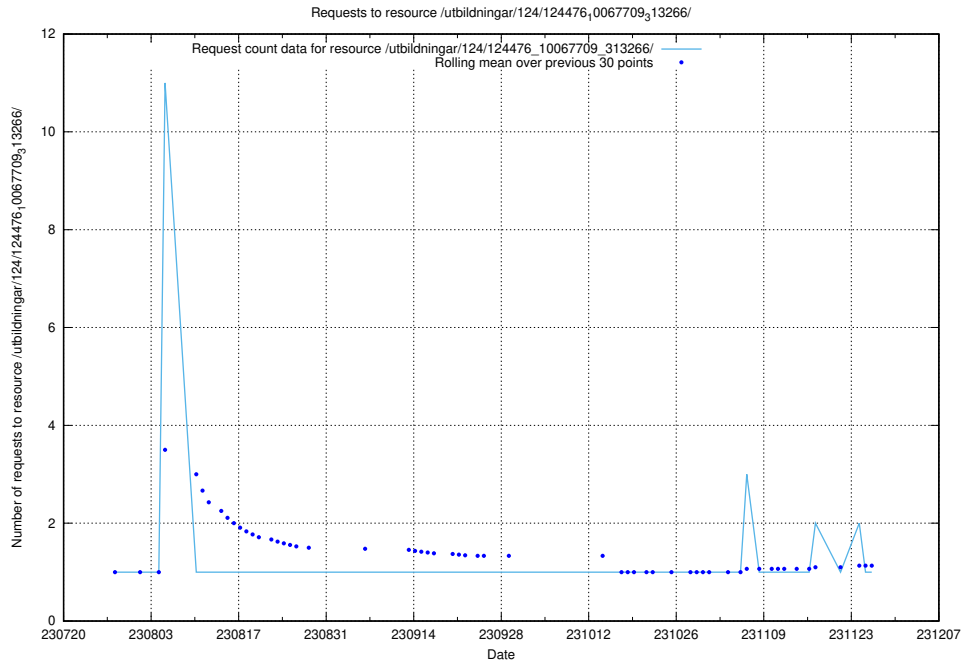

5.4731 Usage of /utbildningar/124/124476_10067709_313266/

Here, we count the number of requests to resource /utbildningar/124/124476_10067709_313266/.