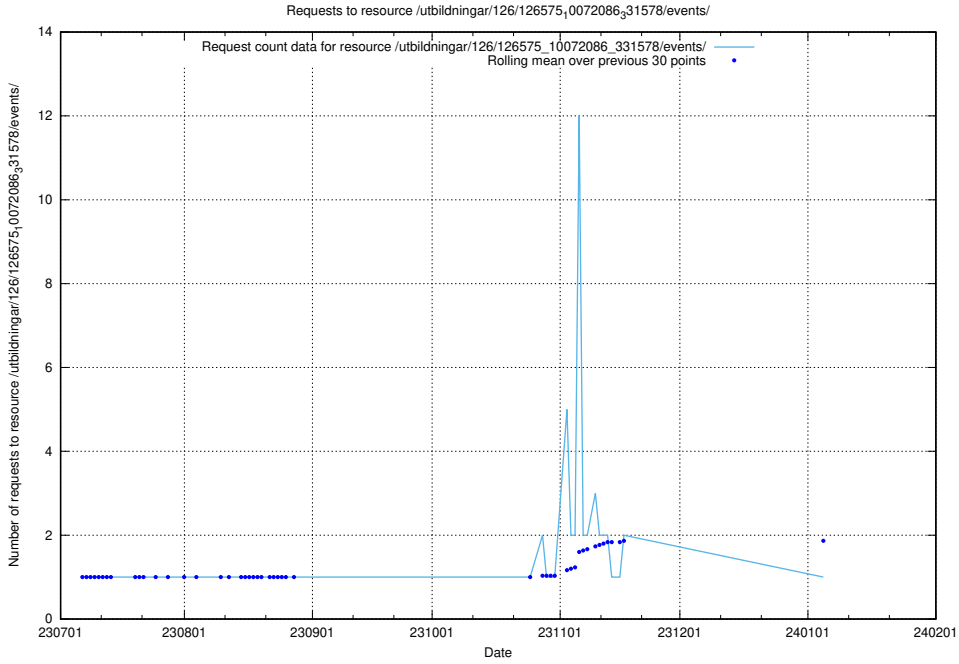

5.5117 Usage of /utbildningar/126/126575_10072086_331578/events/

Here, we count the number of requests to resource /utbildningar/126/126575_10072086_331578/events/