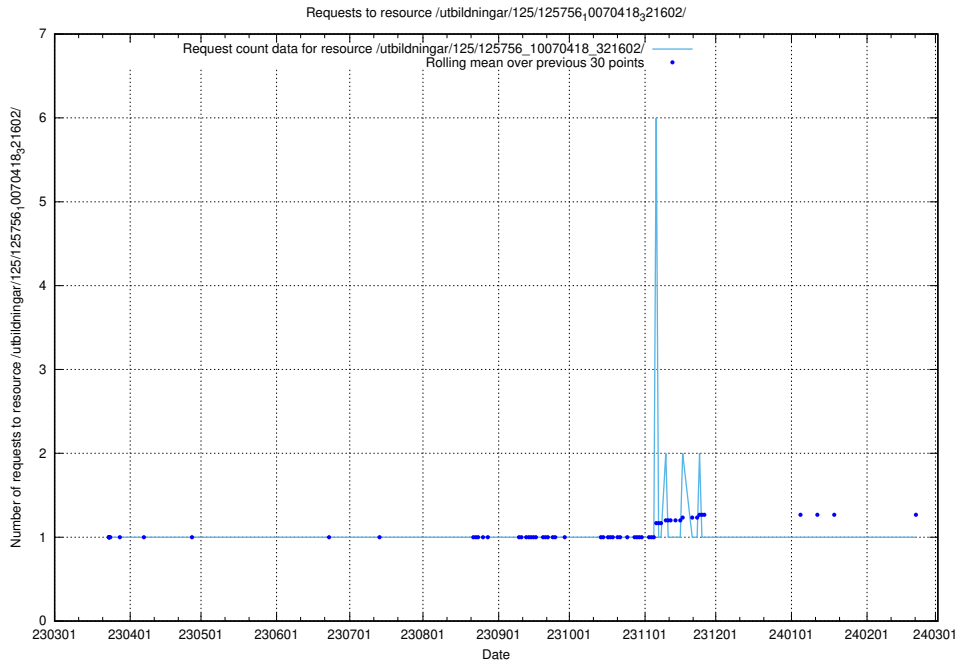

5.6233 Usage of /utbildningar/125/125756_10070418_321602/

Here, we count the number of requests to resource /utbildningar/125/125756_10070418_321602/.