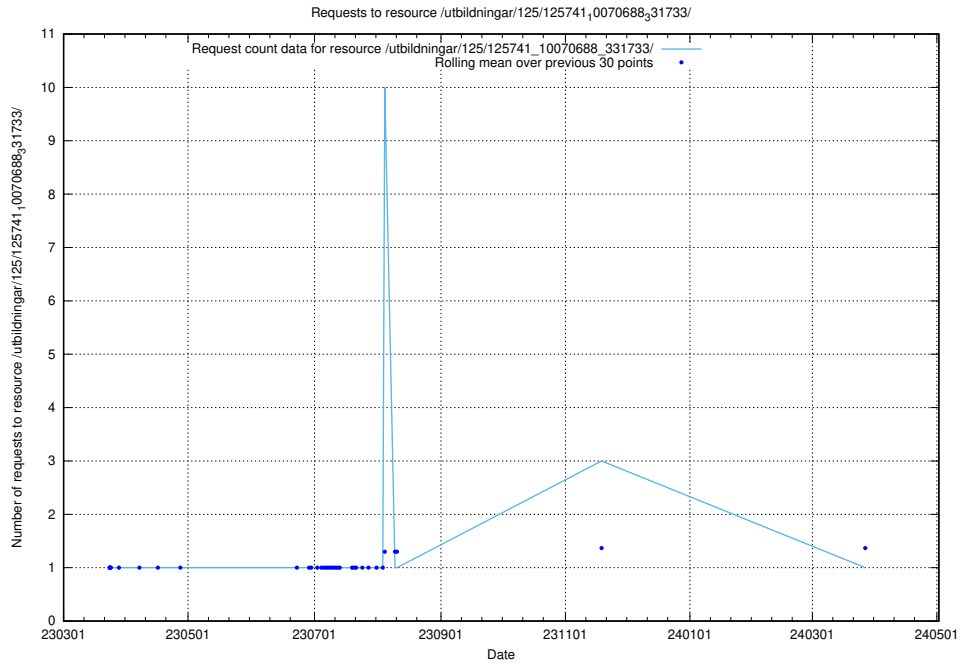

5.6251 Usage of /utbildningar/125/125741_10070688_331733/

Here, we count the number of requests to resource /utbildningar/125/125741_10070688_331733/.