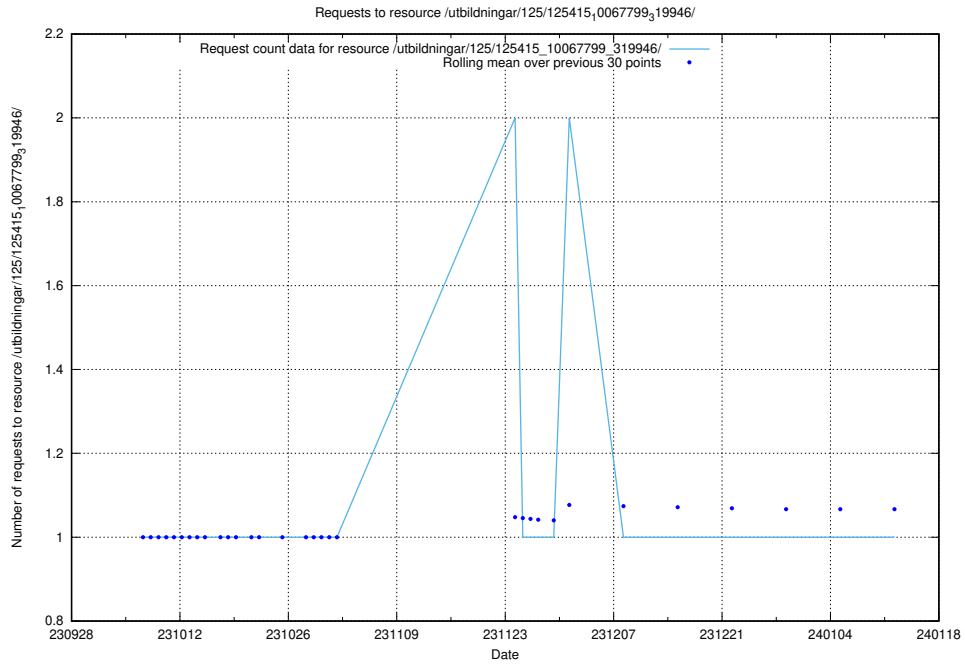

5.4219 Usage of /utbildningar/125/125415_10067799_319946/

Here, we count the number of requests to resource /utbildningar/125/125415_10067799_319946/.