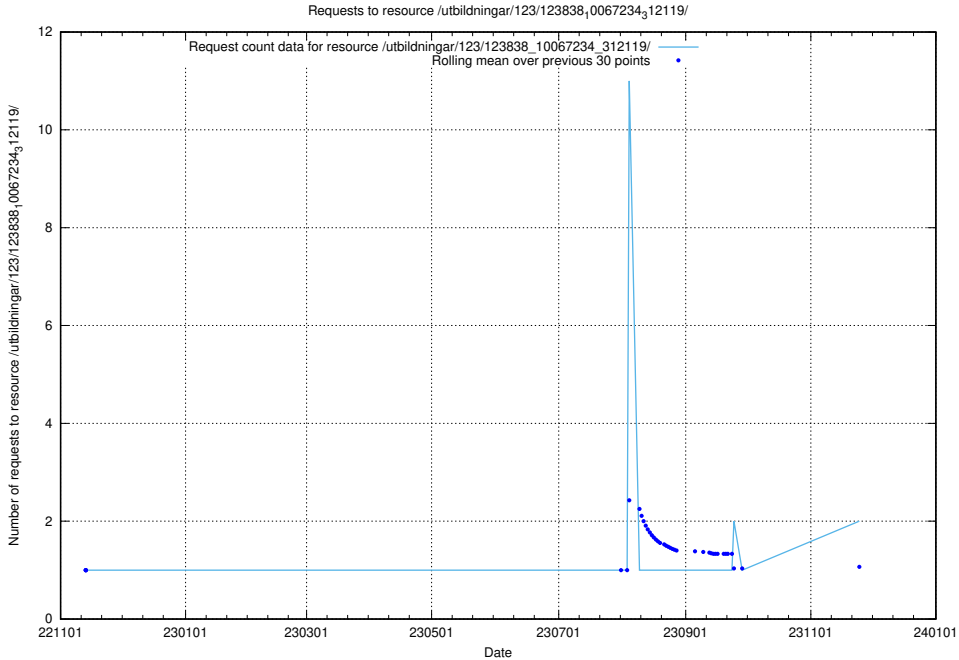

5.921 Usage of /utbildningar/123/123838_10067234_312119/

Here, we count the number of requests to resource /utbildningar/123/123838_10067234_312119/.