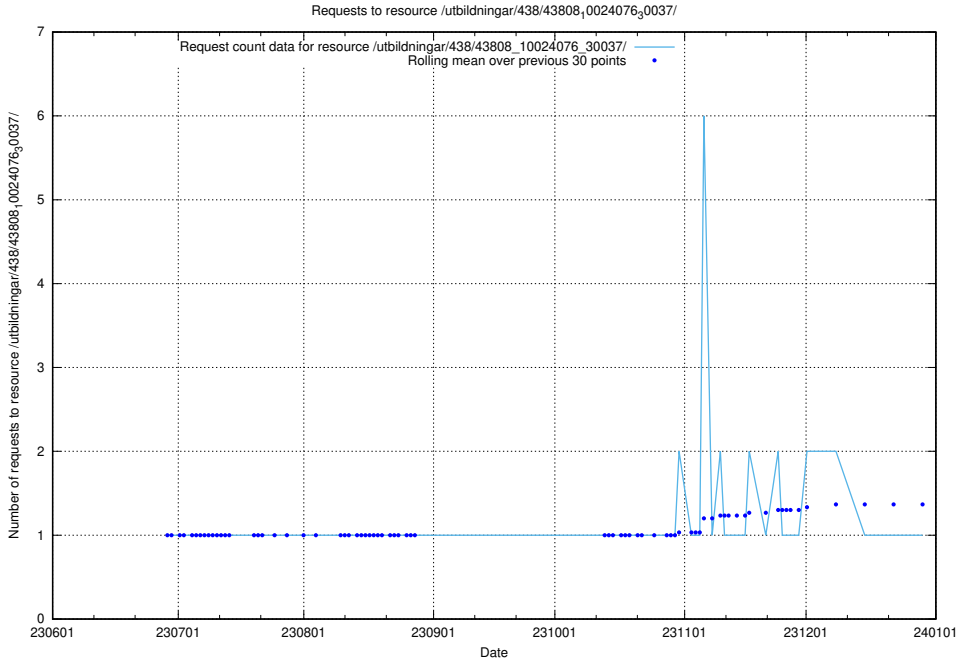

5.5245 Usage of /utbildningar/438/43808_10024076_30037/

Here, we count the number of requests to resource /utbildningar/438/43808_10024076_30037/.