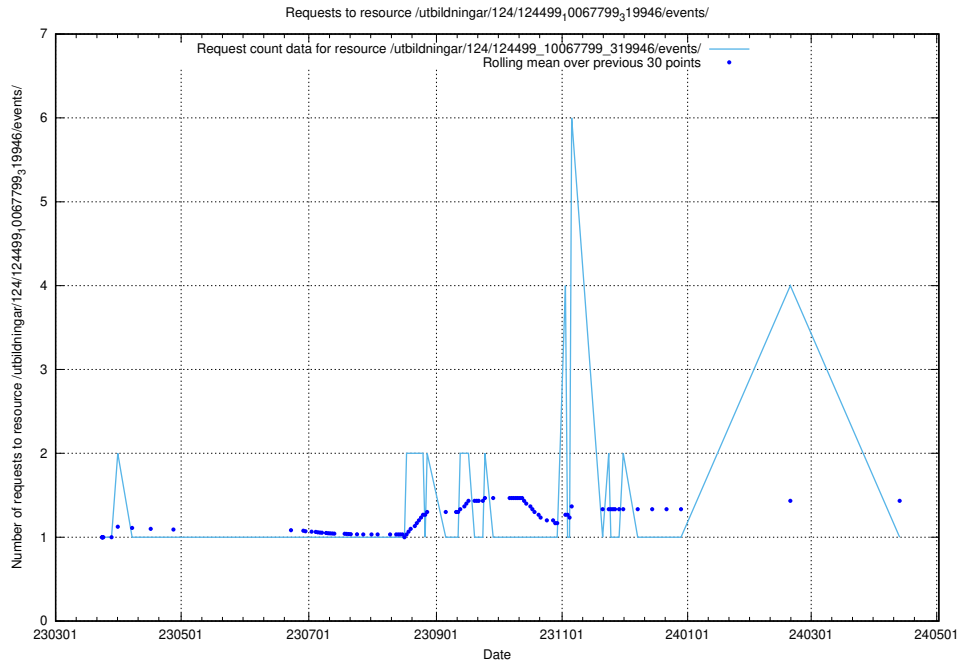

5.2310 Usage of /utbildningar/124/124499_10067799_319946/events/

Here, we count the number of requests to resource /utbildningar/124/124499_10067799_319946/events/

5.2311 Usage of /utbildningar/utb_emil/124/124475_10067547_312970/