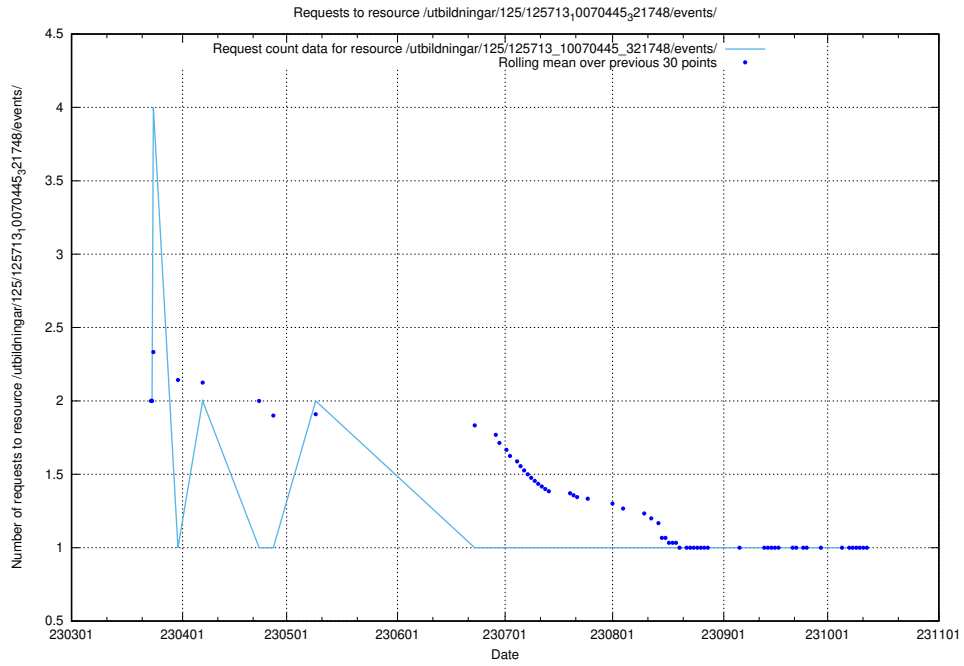

5.6067 Usage of /utbildningar/125/125713_10070445_321748/events/

Here, we count the number of requests to resource /utbildningar/125/125713_10070445_321748/events/