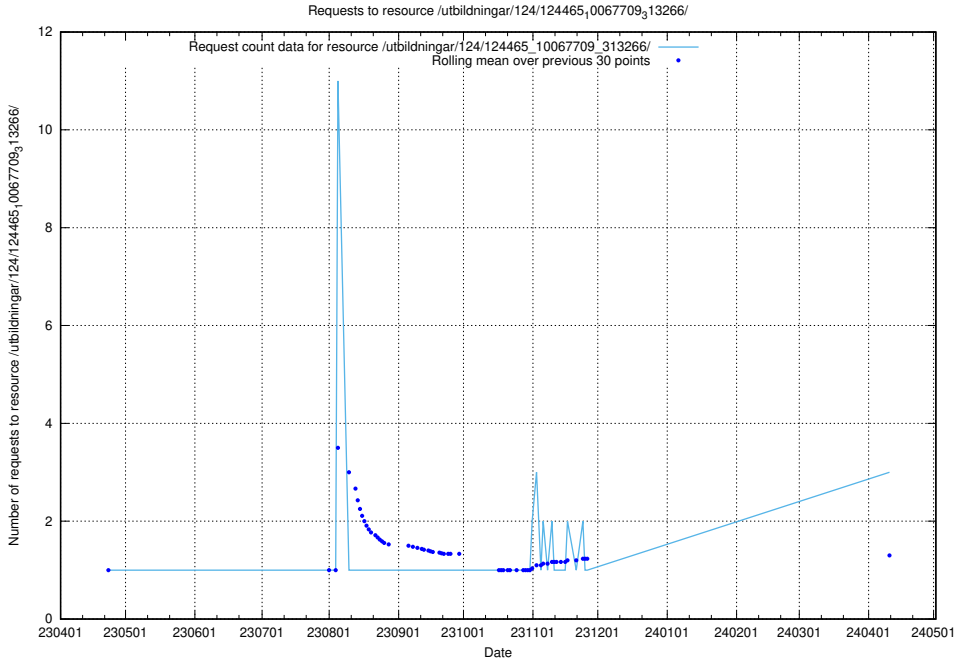

Here, we count the number of requests to resource /utbildningar/124/124465_10067709_313266/.

5.472 Usage of /utbildningar/124/124856_10071083_324595/

Here, we count the number of requests to resource /utbildningar/124/124856_10071083_324595/.