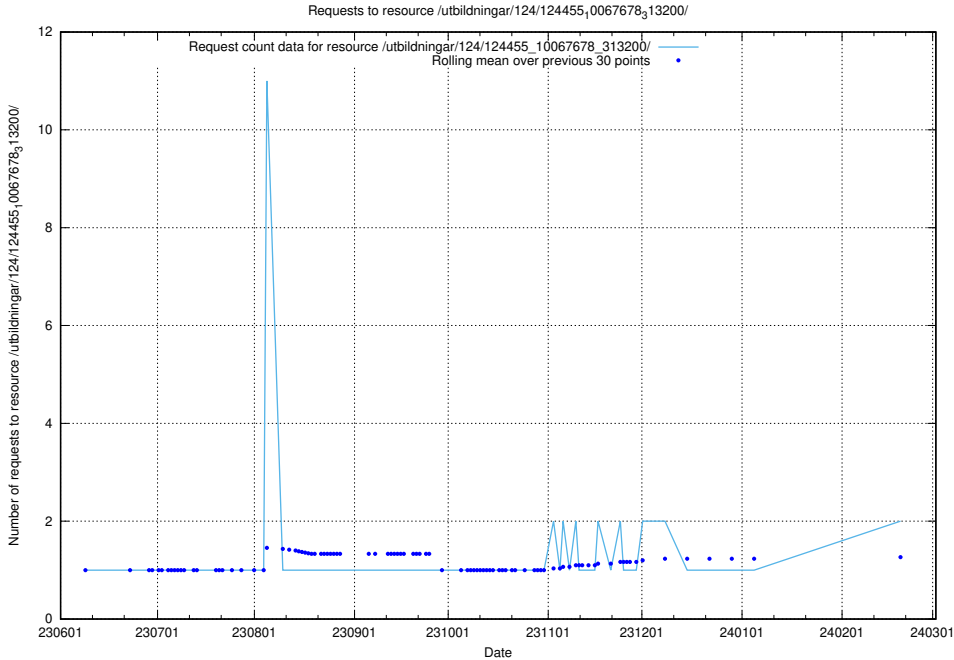

5.924 Usage of /utbildningar/124/124455_10067678_313200/

Here, we count the number of requests to resource /utbildningar/124/124455_10067678_313200/.