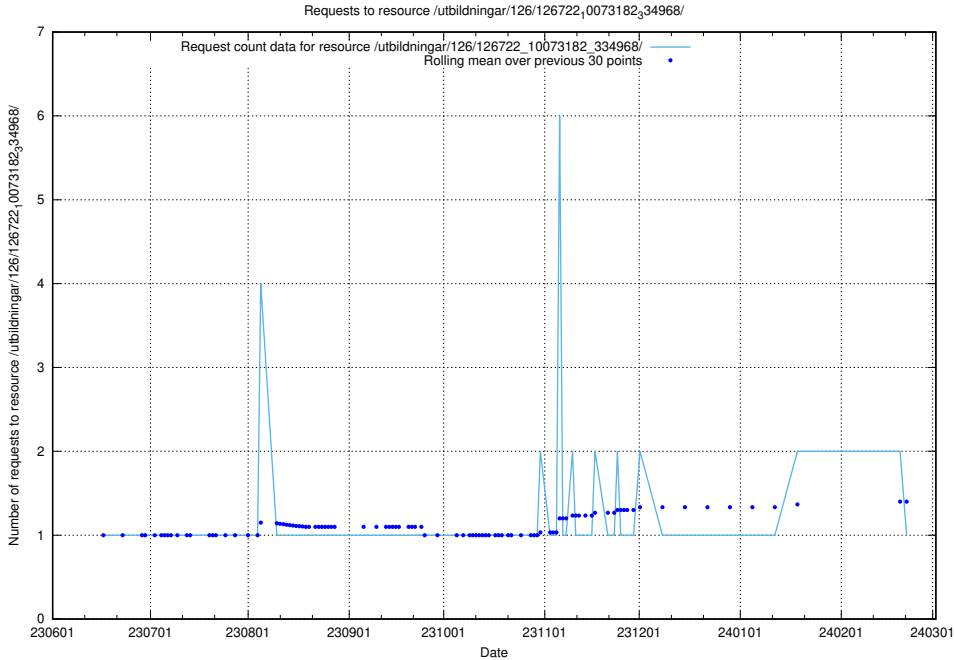

5.5676 Usage of /utbildningar/126/126722_10073182_334968/

Here, we count the number of requests to resource /utbildningar/126/126722_10073182_334968/.