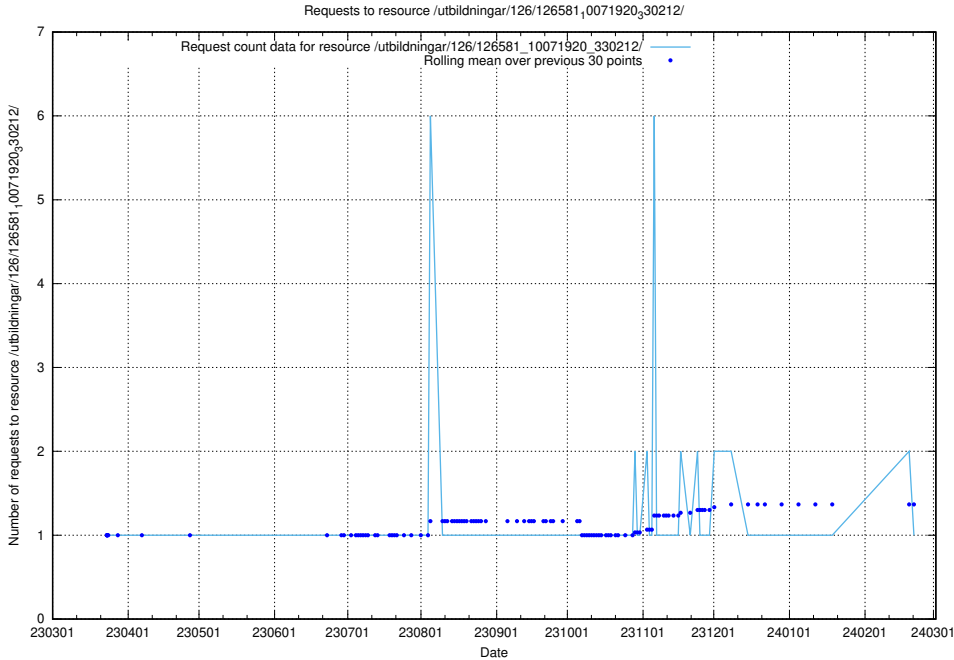

5.6181 Usage of /utbildningar/126/126581_10071920_330212/

Here, we count the number of requests to resource /utbildningar/126/126581_10071920_330212/.