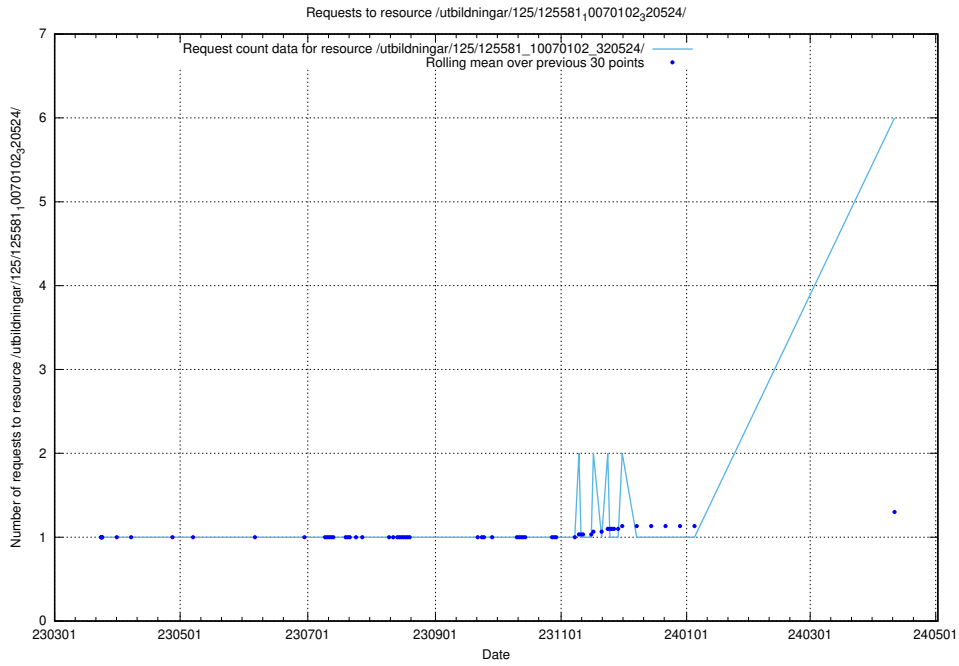

5.74 Usage of /utbildningar/125/125581_10070102_320524/

Here, we count the number of requests to resource /utbildningar/125/125581_10070102_320524/.