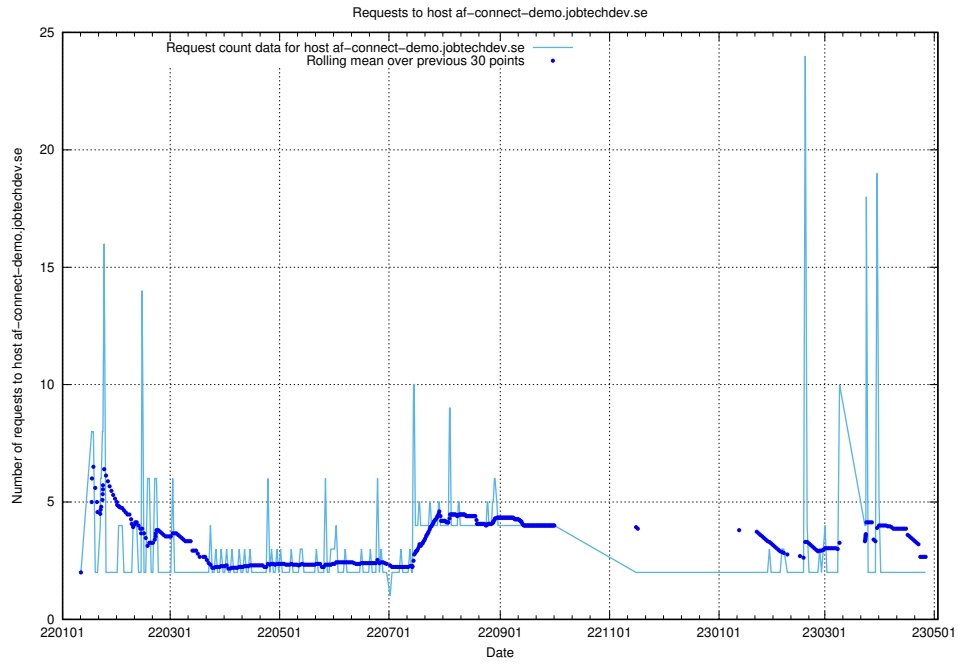

7.276 Usage of af-connect-demo.jobtechdev.se

Here, we count the number of requests to host af-connect-demo.jobtechdev.se.