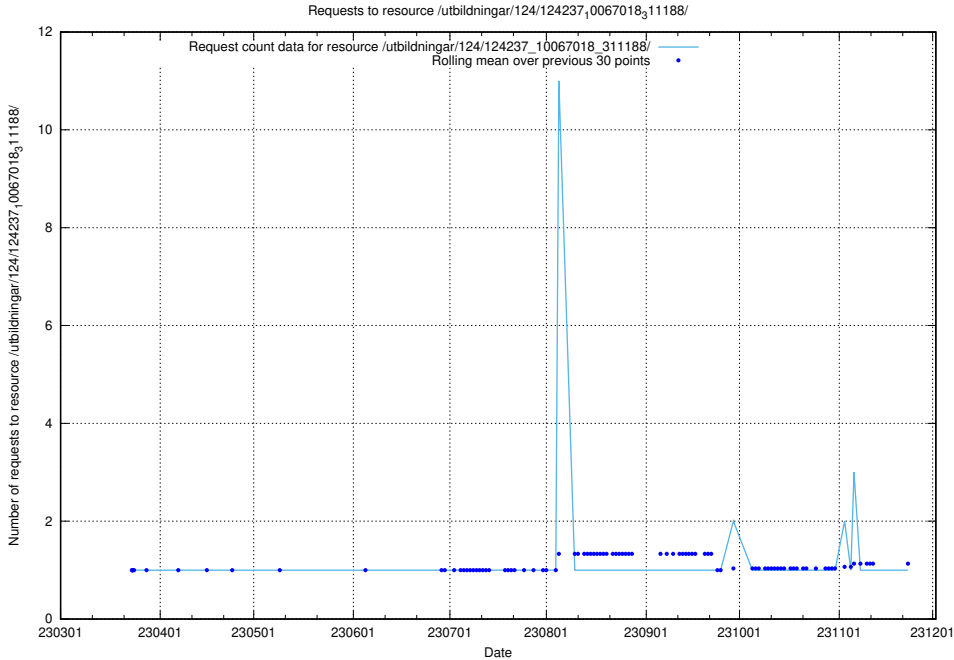

5.3850 Usage of /utbildningar/124/124237_10067018_311188/

Here, we count the number of requests to resource /utbildningar/124/124237_10067018_311188/.