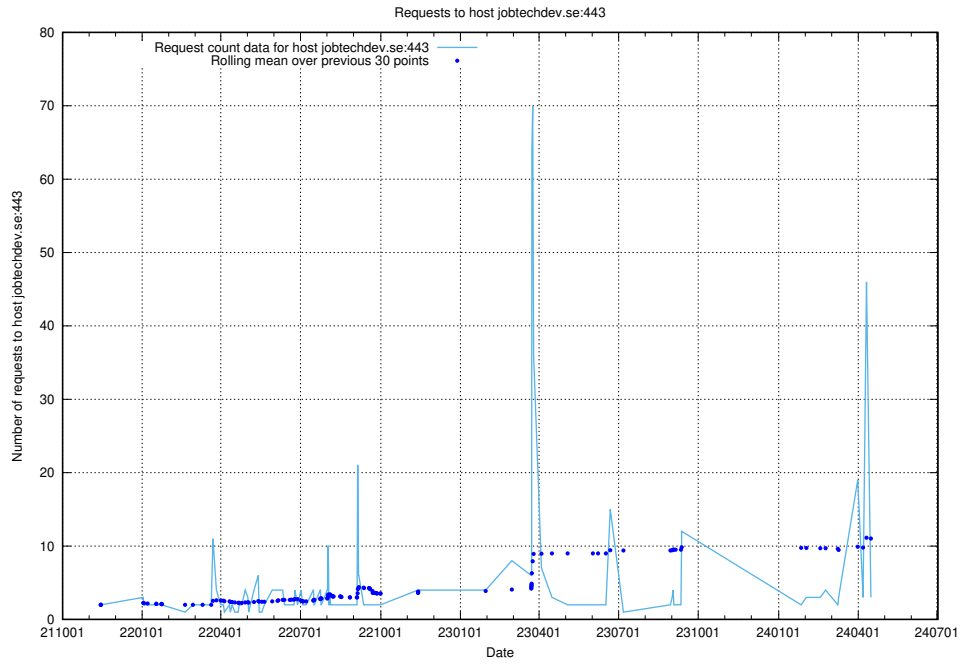

7.241 Usage of jobtechdev.se:443

Here, we count the number of requests to host jobtechdev.se:443.