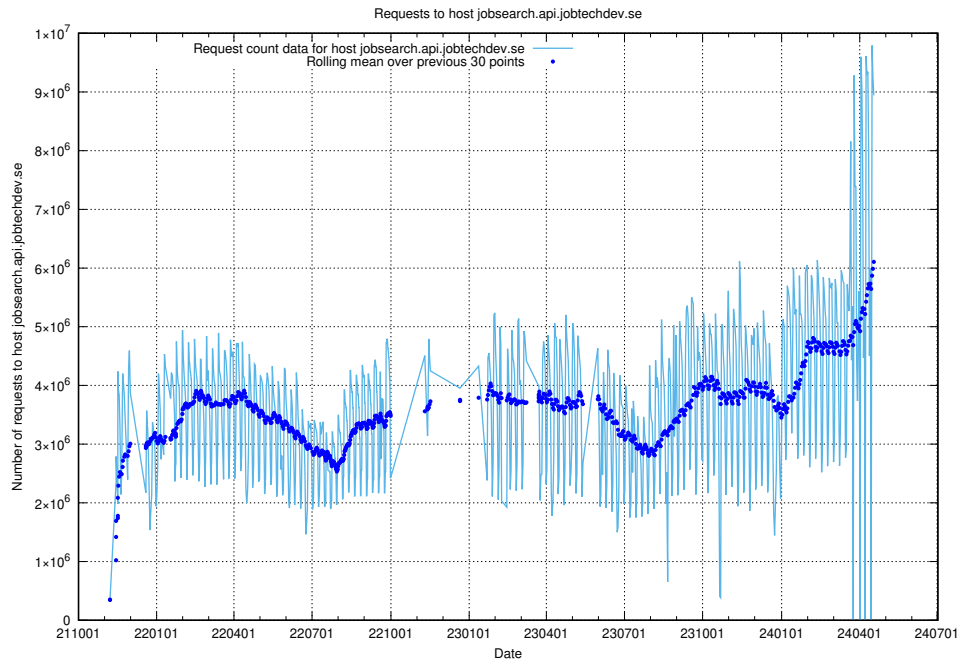

7 Log Stack

This section contains request statistics from [JobTech's log stack](#)⁸.

7.1 Usage of jobsearch.api.jobtechdev.se

Here, we count the number of requests to host jobsearch.api.jobtechdev.se.

⁸<https://elk.jobtechdev.se>