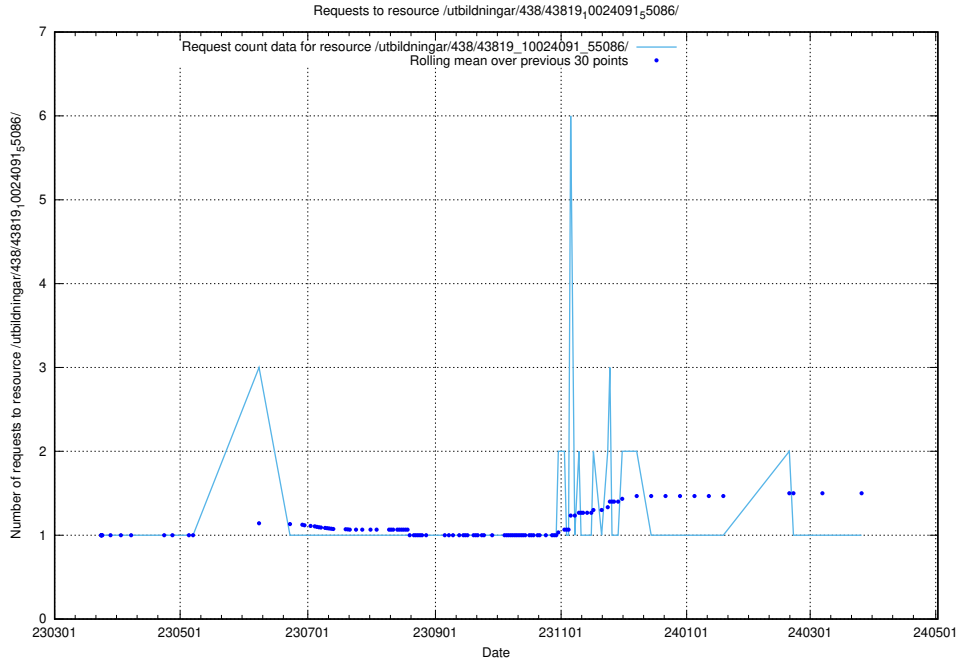

5.6123 Usage of /utbildningar/438/43819_10024091_55086/

Here, we count the number of requests to resource /utbildningar/438/43819_10024091_55086/.