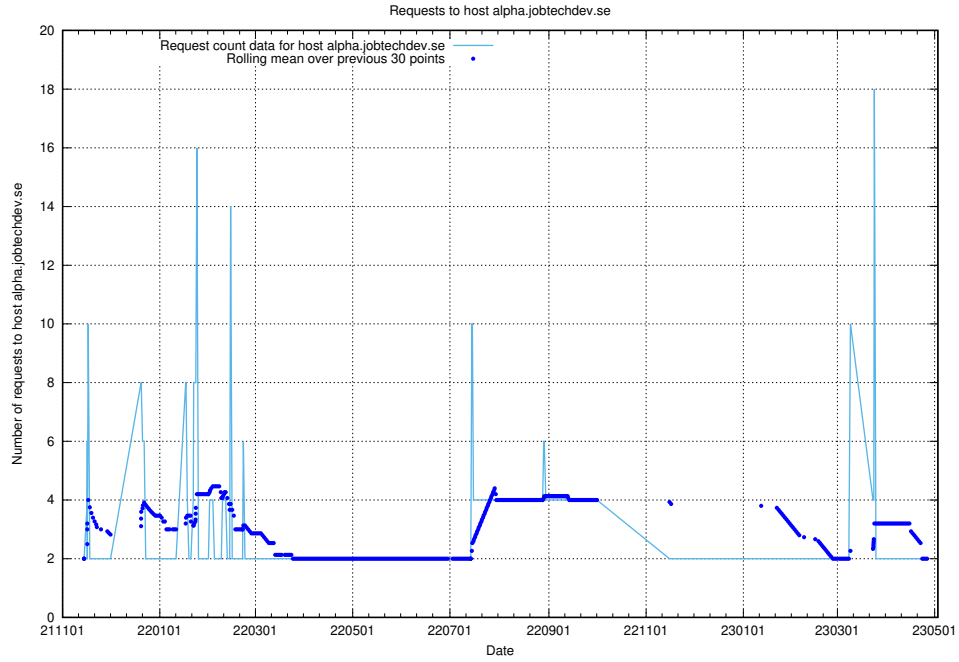

7.284 Usage of alpha.jobtechdev.se

Here, we count the number of requests to host alpha.jobtechdev.se.