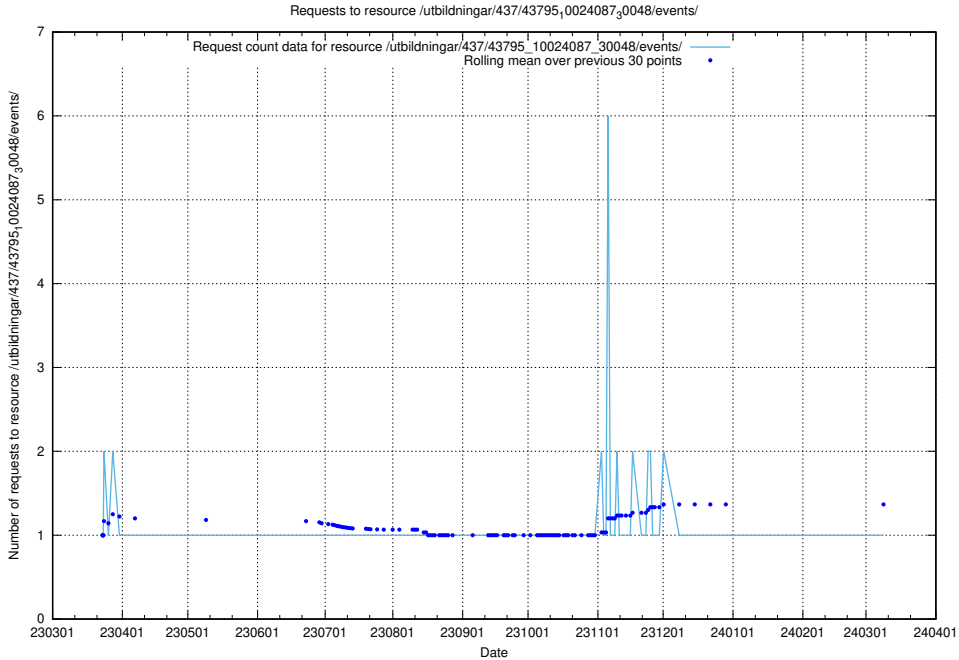

5.6140 Usage of /utbildningar/437/43795_10024087_30048/events/

Here, we count the number of requests to resource /utbildningar/437/43795_10024087_30048/events/.

5.6141 Usage of /utbildningar/437/43795_10024087_30048/