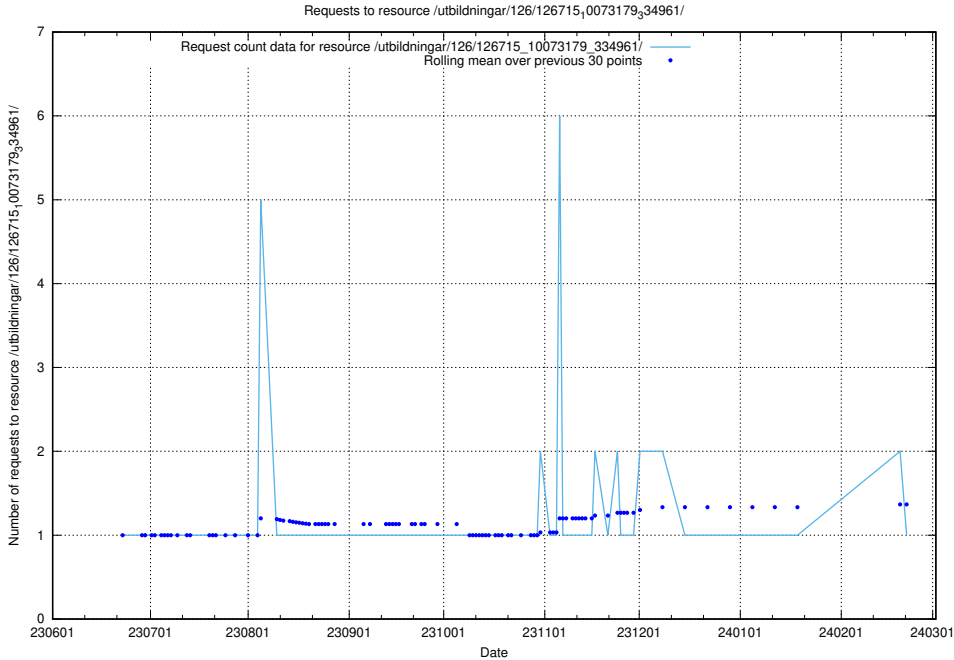

5.5434 Usage of /utbildningar/126/126715_10073179_334961/

Here, we count the number of requests to resource /utbildningar/126/126715_10073179_334961/.