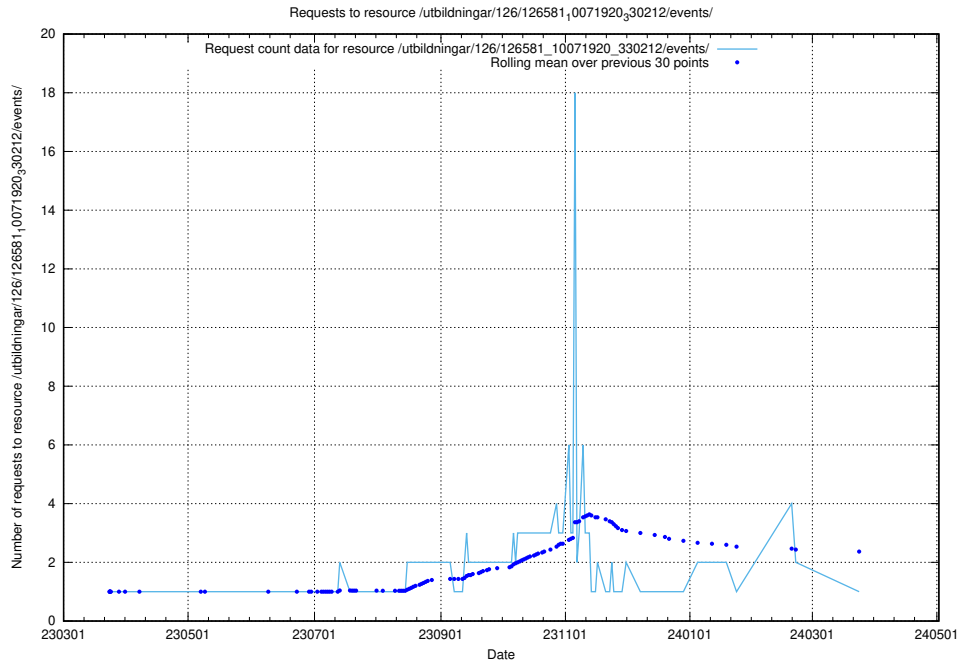

5.6180 Usage of /utbildningar/126/126581_10071920_330212/events/

Here, we count the number of requests to resource /utbildningar/126/126581_10071920_330212/events/