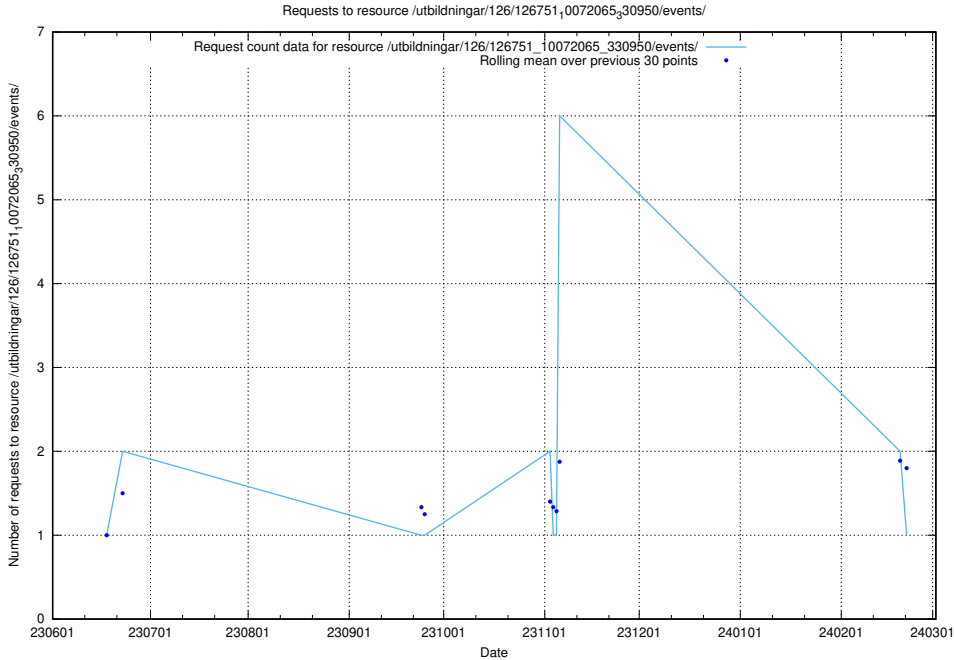

5.5666 Usage of /utbildningar/126/126751_10072065_330950/events/

Here, we count the number of requests to resource /utbildningar/126/126751_10072065_330950/events/