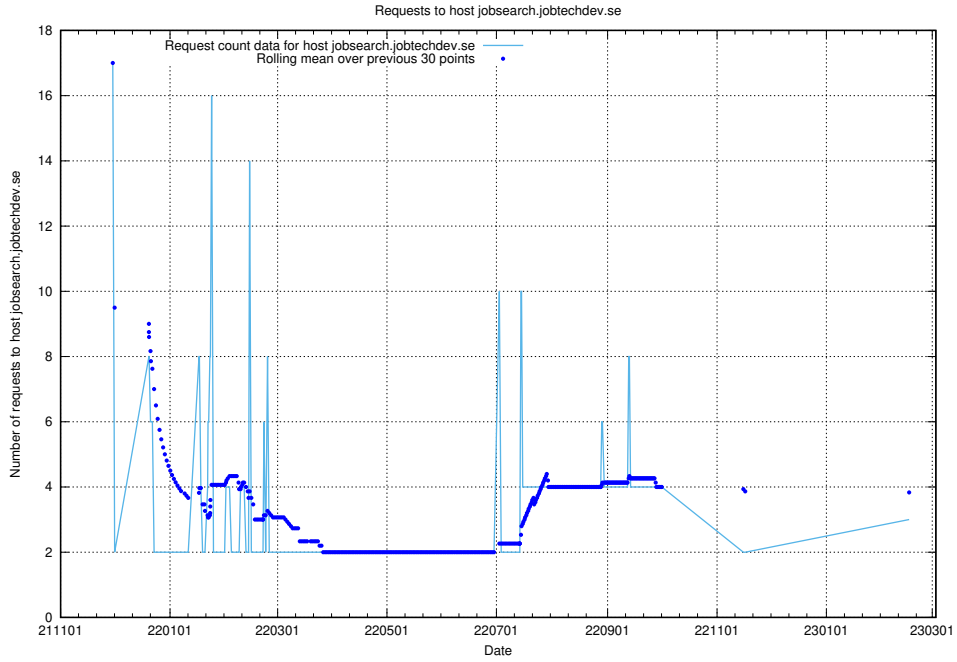

7.200 Usage of jobsearch.jobtechdev.se

Here, we count the number of requests to host jobsearch.jobtechdev.se.