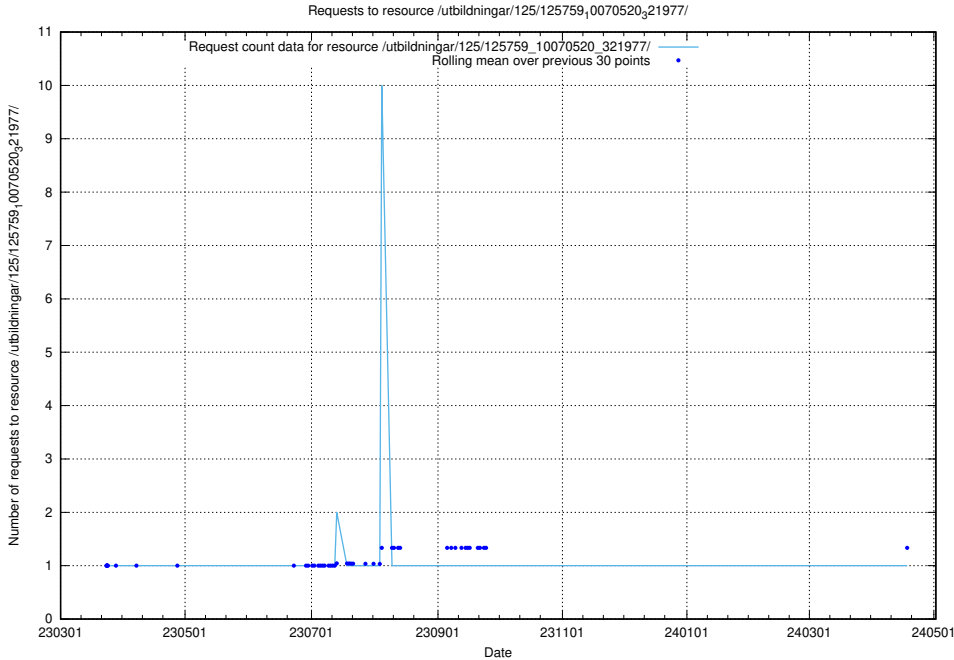

5.6229 Usage of /utbildningar/125/125759_10070520_321977/

Here, we count the number of requests to resource /utbildningar/125/125759_10070520_321977/.