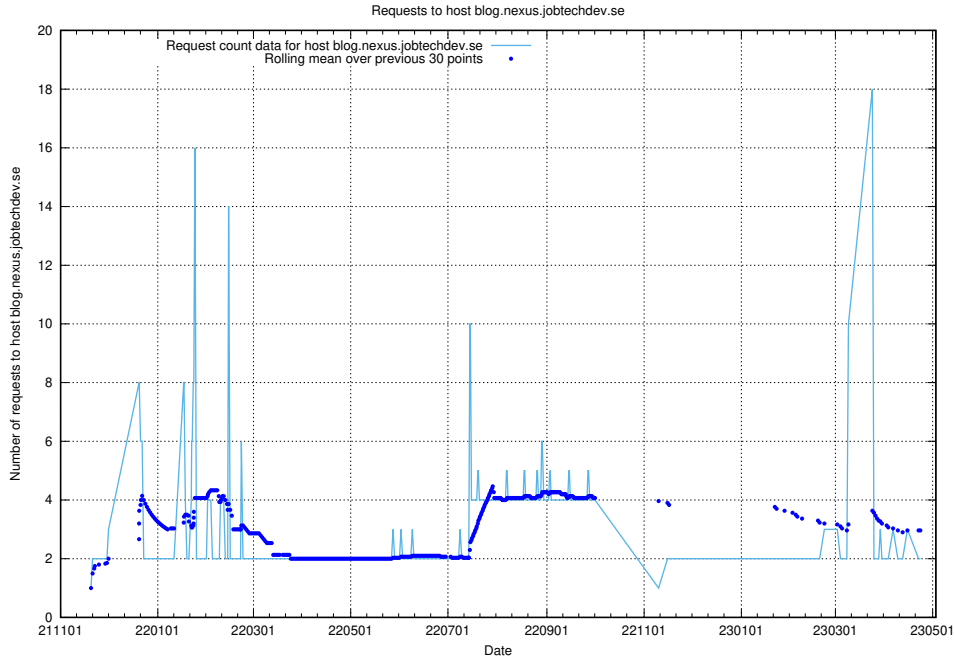

7.450 Usage of `blog.nexus.jobtechdev.se`

Here, we count the number of requests to host `blog.nexus.jobtechdev.se`.