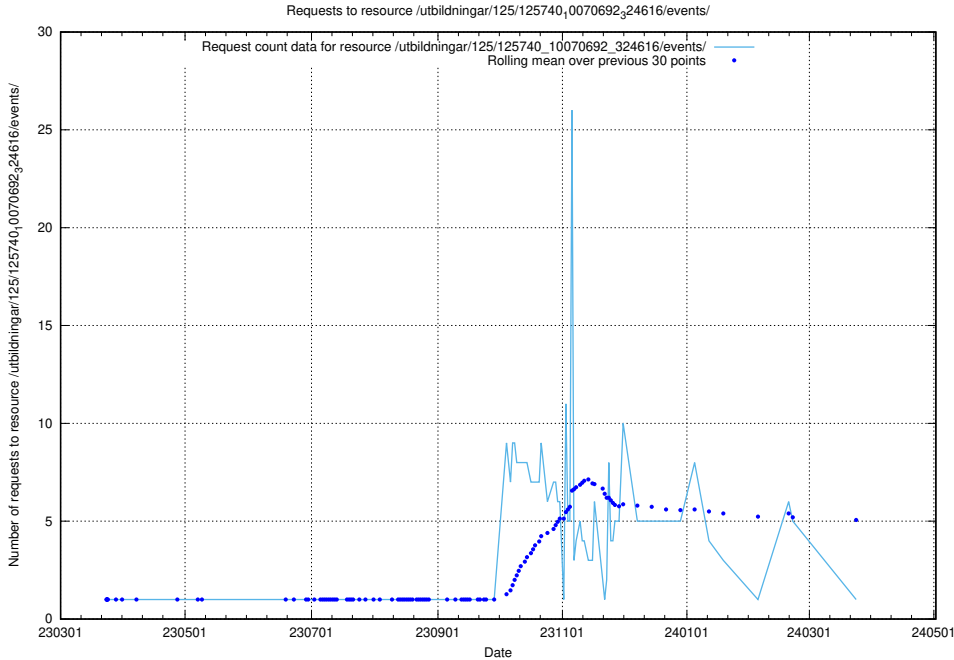

5.1031 Usage of /utbildningar/125/125740_10070692_324616/events/

Here, we count the number of requests to resource /utbildningar/125/125740_10070692_324616/events/