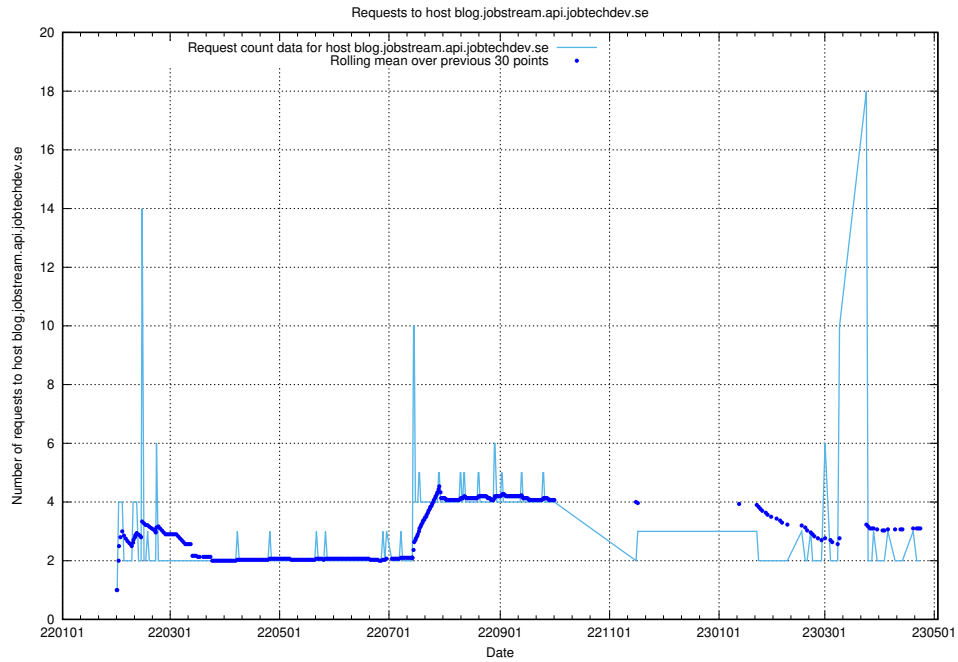

7.562 Usage of `blog.jobstream.api.jobtechdev.se`

Here, we count the number of requests to host `blog.jobstream.api.jobtechdev.se`.