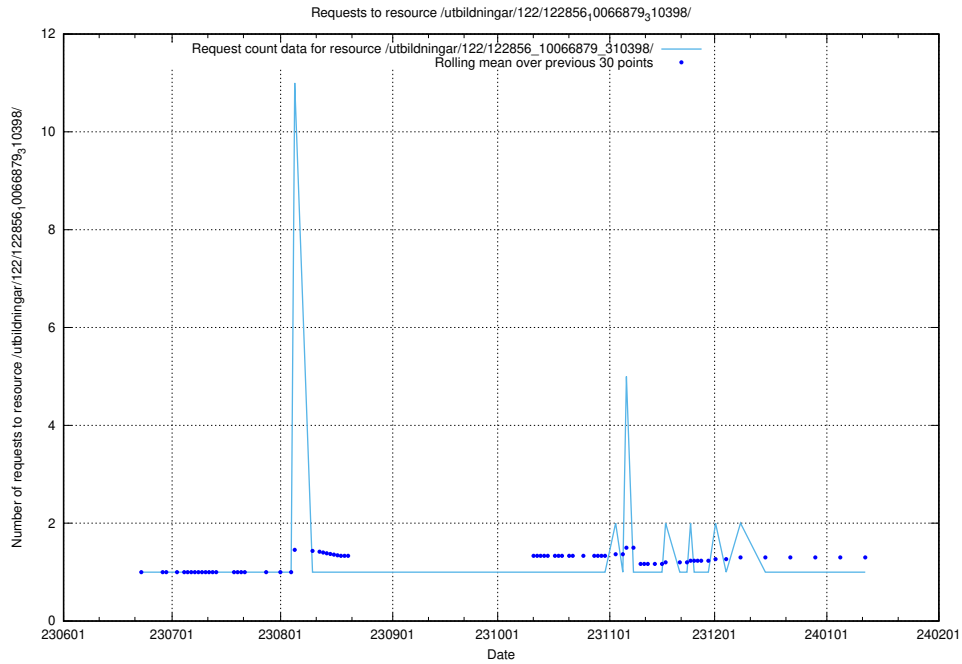

5.5644 Usage of /utbildningar/122/122856_10066879_310398/

Here, we count the number of requests to resource /utbildningar/122/122856_10066879_310398/.