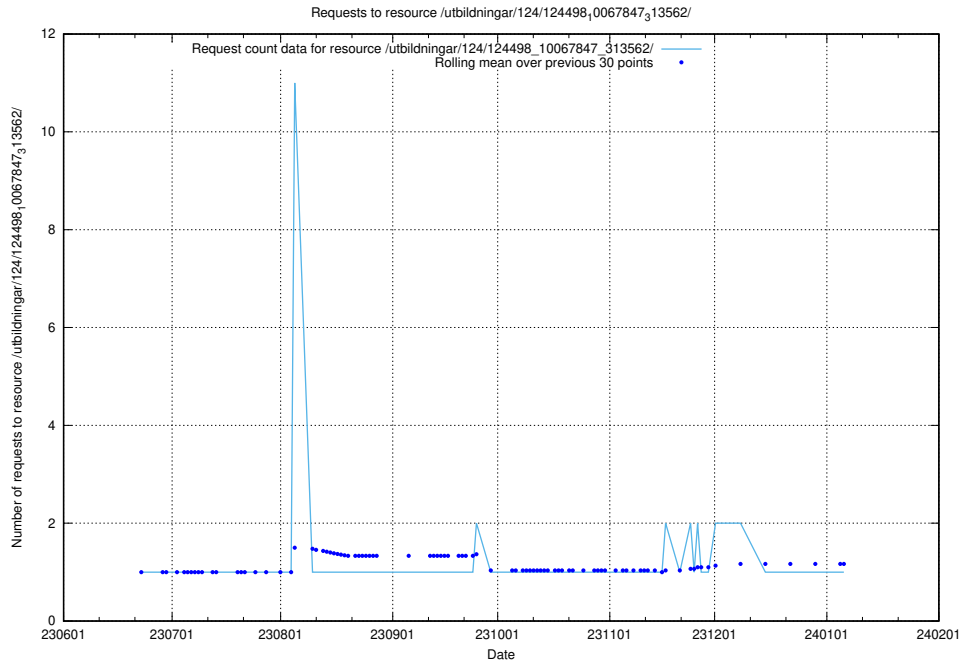

5.5601 Usage of /utbildningar/124/124498_10067847_313562/

Here, we count the number of requests to resource /utbildningar/124/124498_10067847_313562/.