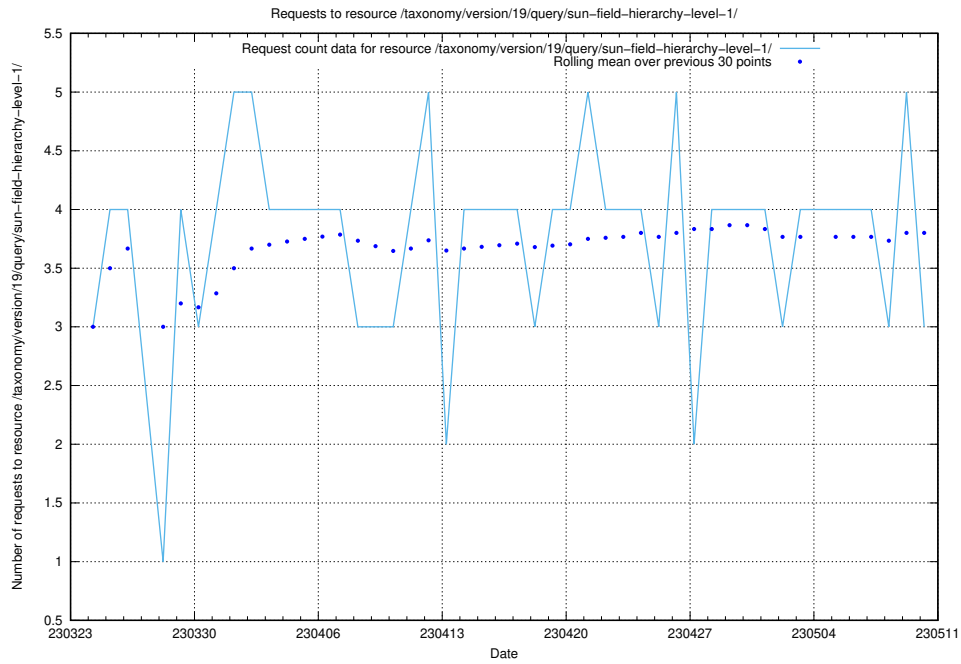

5.489 Usage of /taxonomy/version/19/query/sun-field-hierarchy-level-1/

Here, we count the number of requests to resource /taxonomy/version/19/query/sun-field-hierarchy-level-1/.