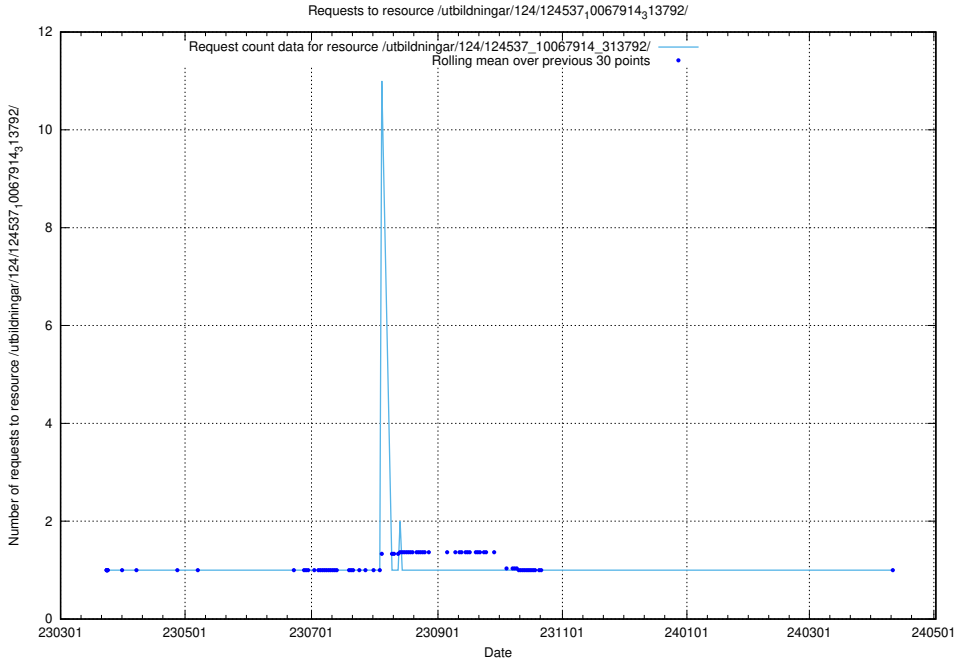

5.1264 Usage of /utbildningar/124/124537_10067914_313792/

Here, we count the number of requests to resource /utbildningar/124/124537_10067914_313792/.