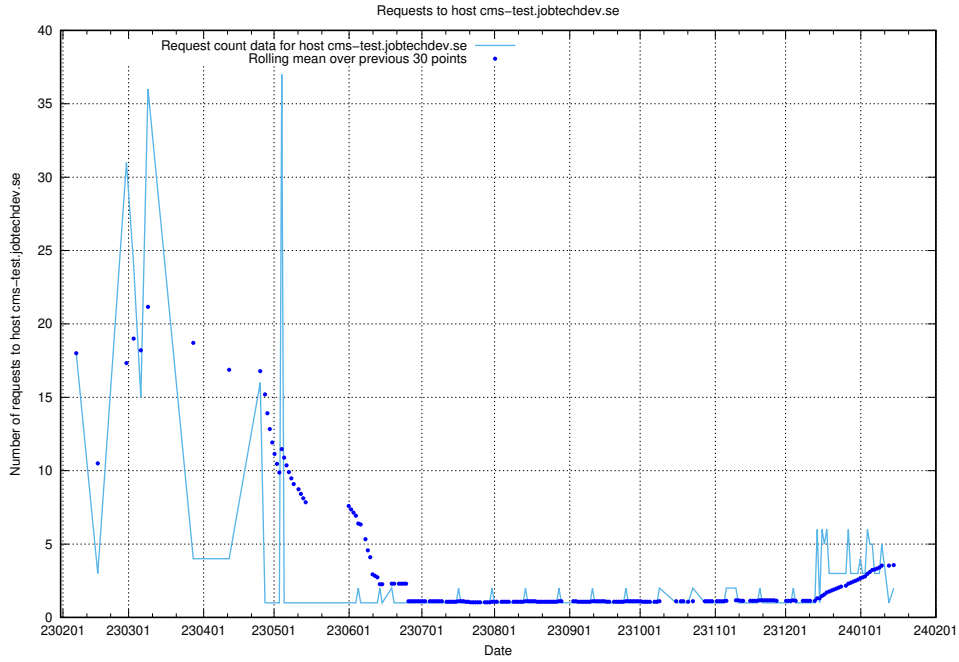

7.285 Usage of cms-test.jobtechdev.se

Here, we count the number of requests to host cms-test.jobtechdev.se.

7.286 Usage of akaunting.jobtechdev.se

Here, we count the number of requests to host akaunting.jobtechdev.se.