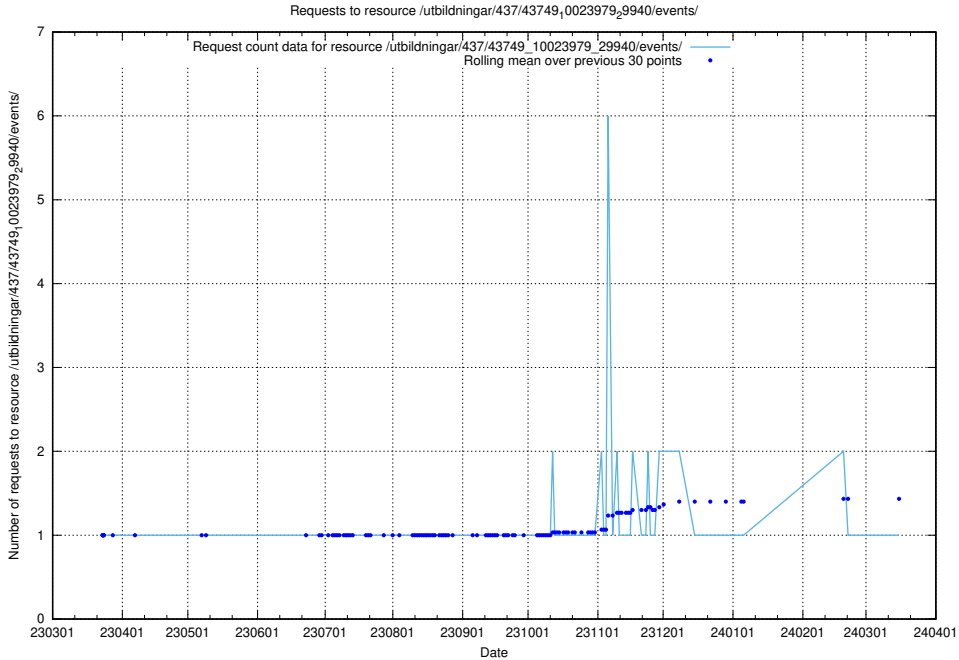

5.6162 Usage of /utbildningar/437/43749_10023979_29940/events/

Here, we count the number of requests to resource /utbildningar/437/43749_10023979_29940/events/.