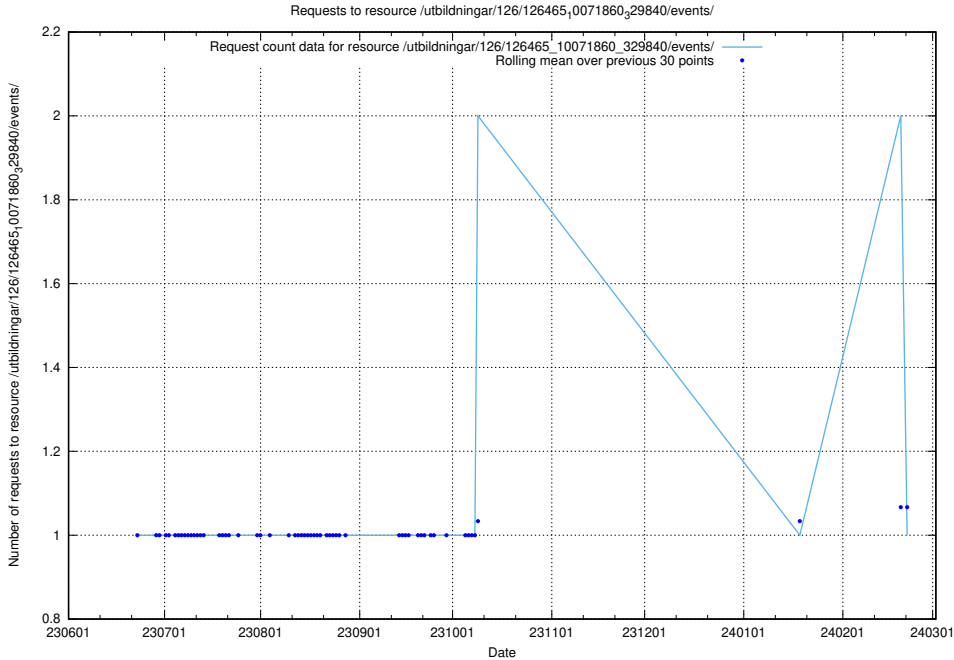

5.5469 Usage of /utbildningar/126/126465_10071860_329840/events/

Here, we count the number of requests to resource /utbildningar/126/126465_10071860_329840/events/