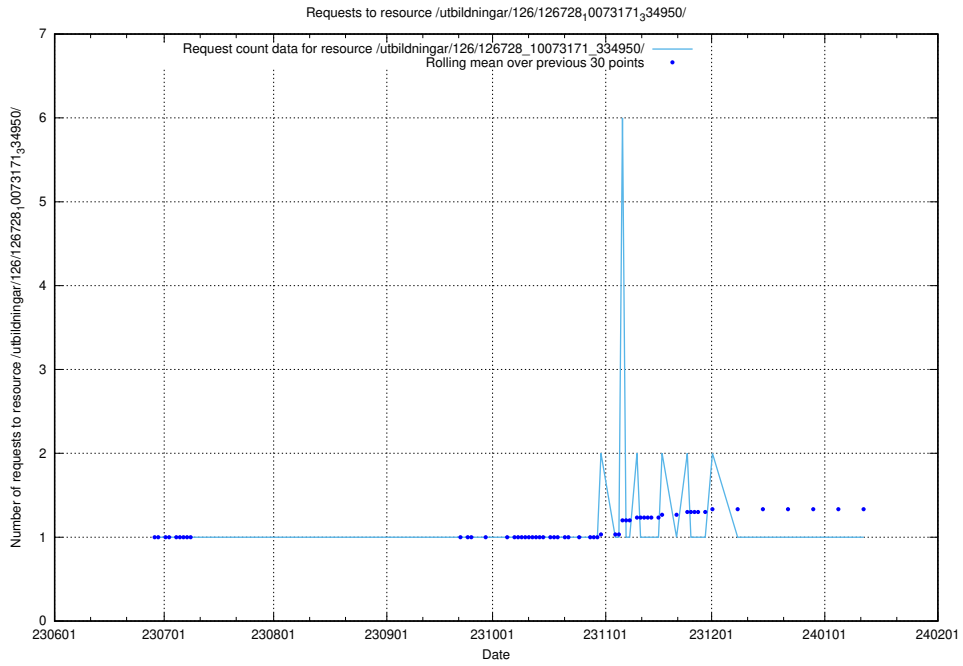

5.5265 Usage of /utbildningar/126/126728_10073171_334950/

Here, we count the number of requests to resource /utbildningar/126/126728_10073171_334950/.