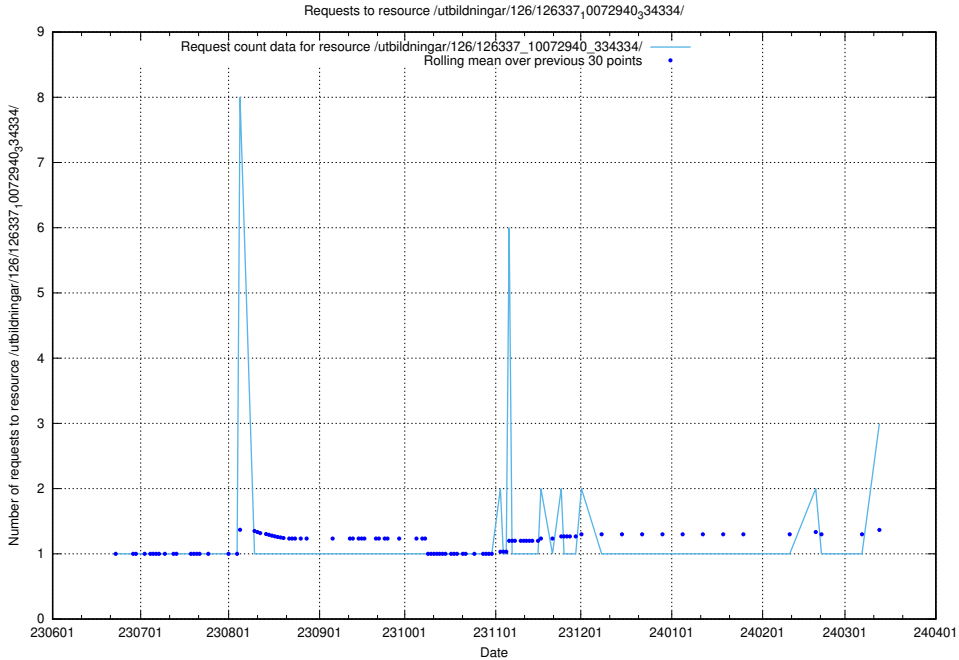

5.433 Usage of /utbildningar/126/126337_10072940_334334/

Here, we count the number of requests to resource /utbildningar/126/126337_10072940_334334/.