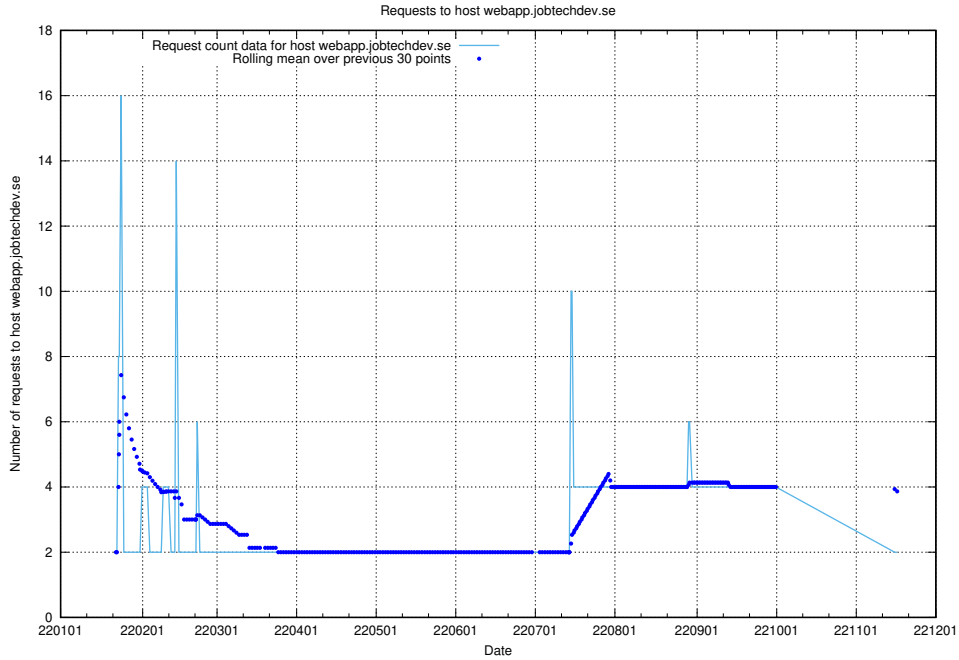

7.575 Usage of webapp.jobtechdev.se

Here, we count the number of requests to host webapp.jobtechdev.se.