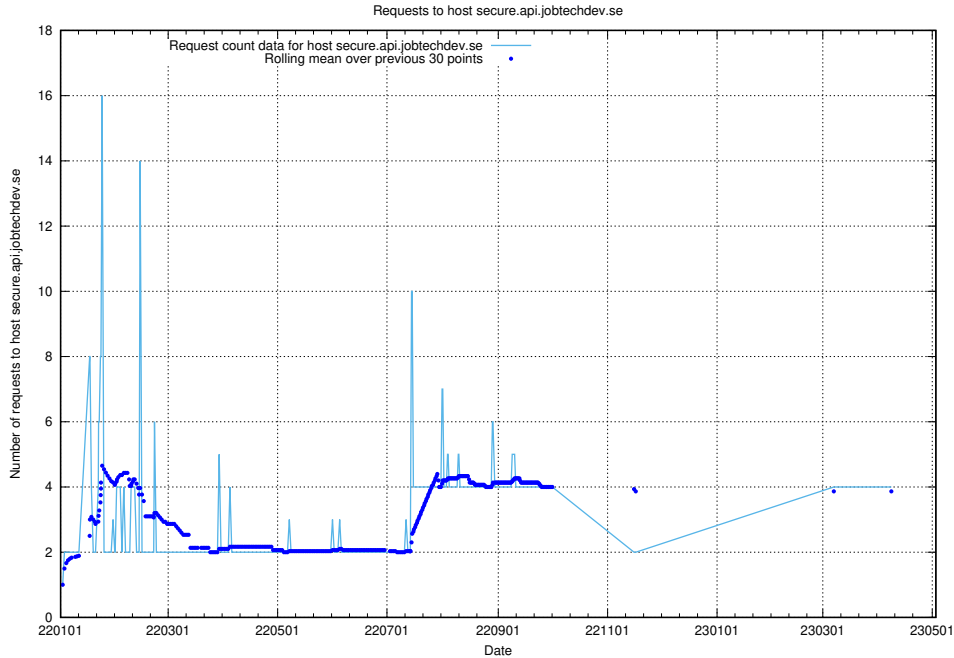

7.111 Usage of secure.api.jobtechdev.se

Here, we count the number of requests to host secure.api.jobtechdev.se.