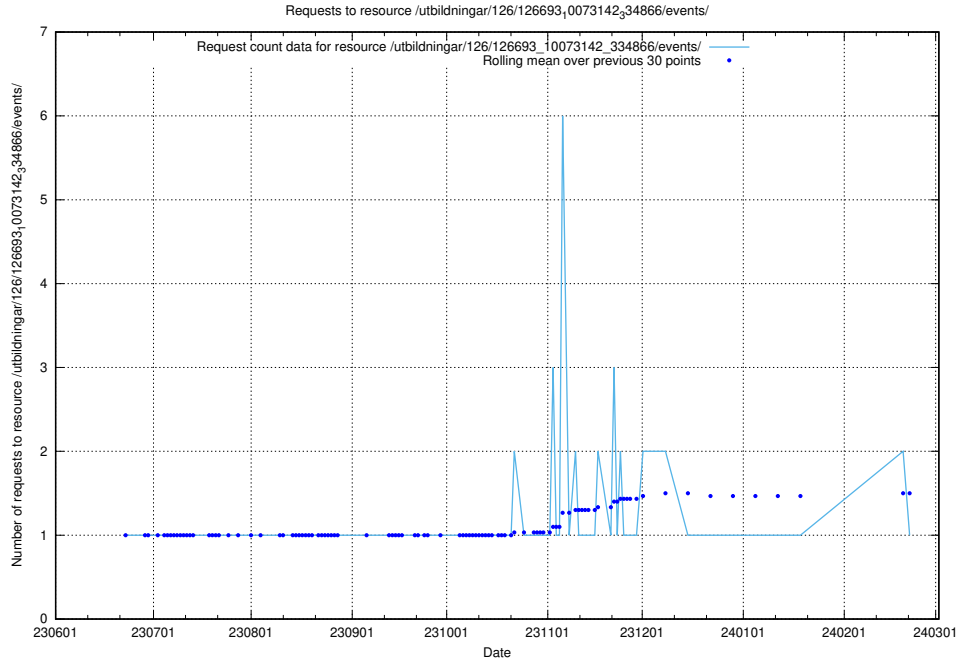

5.5460 Usage of /utbildningar/126/126693_10073142_334866/events/

Here, we count the number of requests to resource /utbildningar/126/126693_10073142_334866/events/