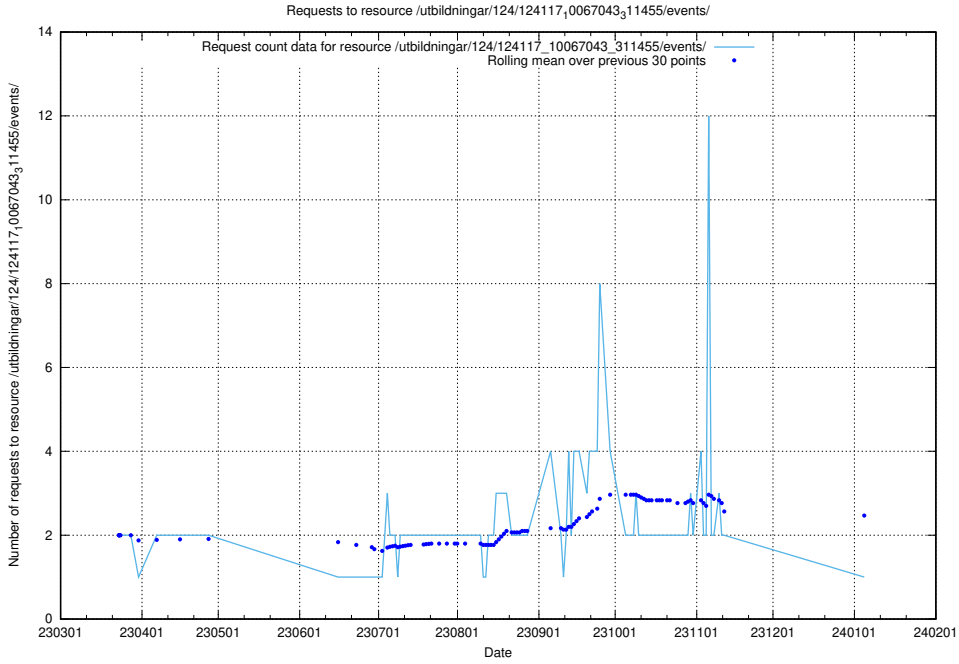

5.6088 Usage of /utbildningar/124/124117_10067043_311455/events/

Here, we count the number of requests to resource /utbildningar/124/124117_10067043_311455/events/