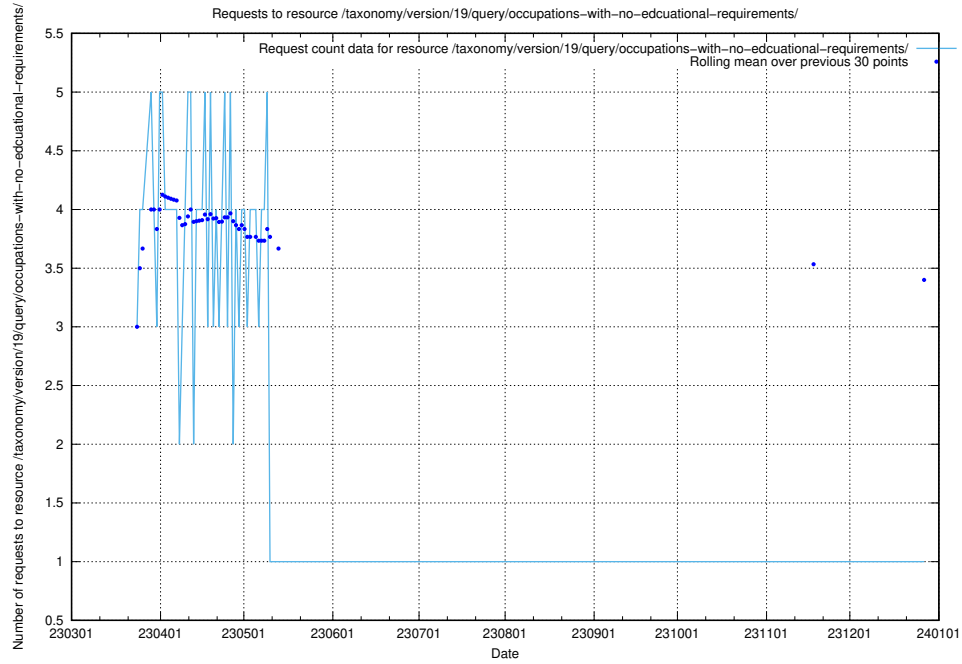

5.5927 Usage of /taxonomy/version/19/query/occupations-with-no-educational-requirements/

Here, we count the number of requests to resource /taxonomy/version/19/query/occupations-with-no-educational-requirements/.