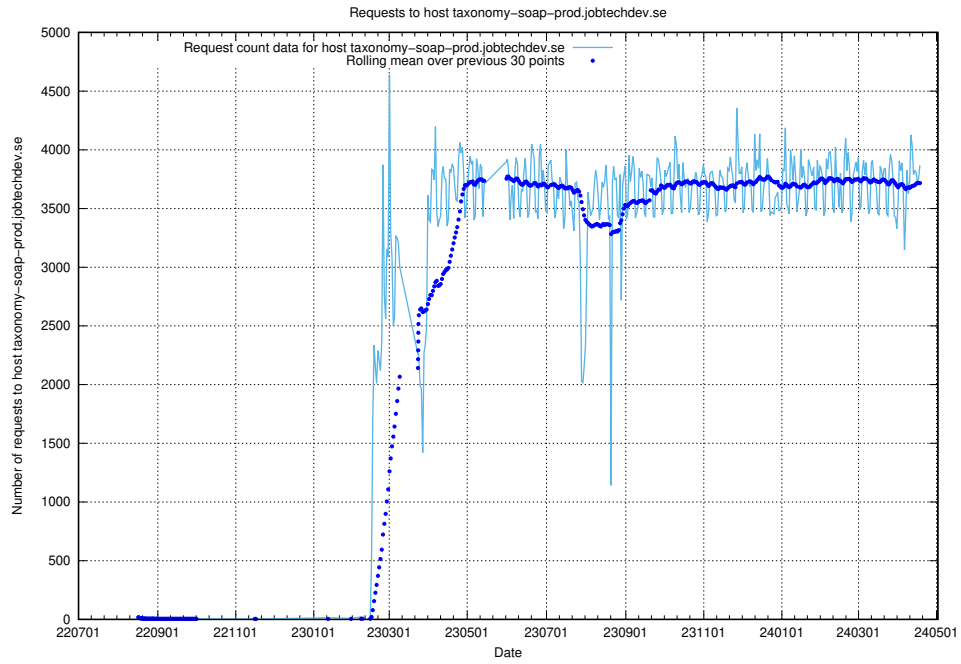

7.14 Usage of taxonomy-soap-prod.jobtechdev.se

Here, we count the number of requests to host taxonomy-soap-prod.jobtechdev.se.