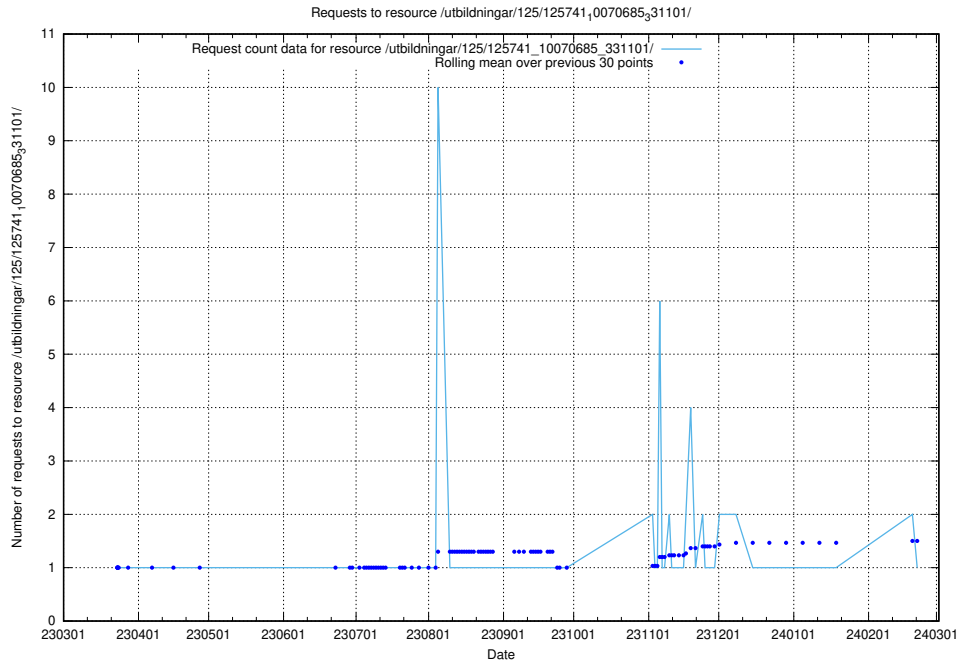

5.6253 Usage of /utbildningar/125/125741_10070685_331101/

Here, we count the number of requests to resource /utbildningar/125/125741_10070685_331101/.