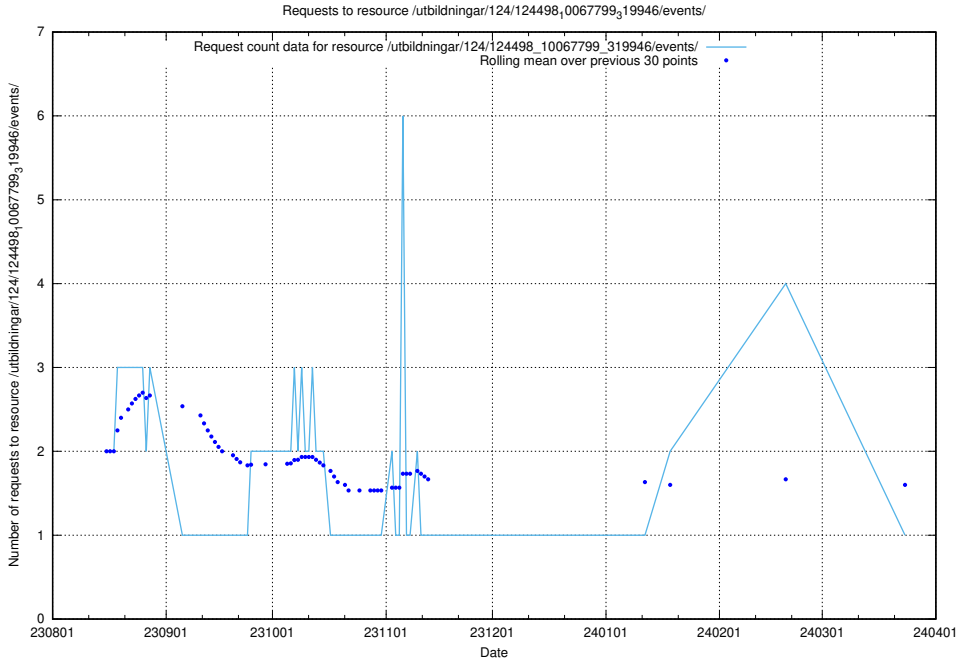

Here, we count the number of requests to resource /utbildningar/122/122856_10070319_321183/.

5.4618 Usage of /utbildningar/124/124498_10067799_319946/events/

Here, we count the number of requests to resource /utbildningar/124/124498_10067799_319946/events/