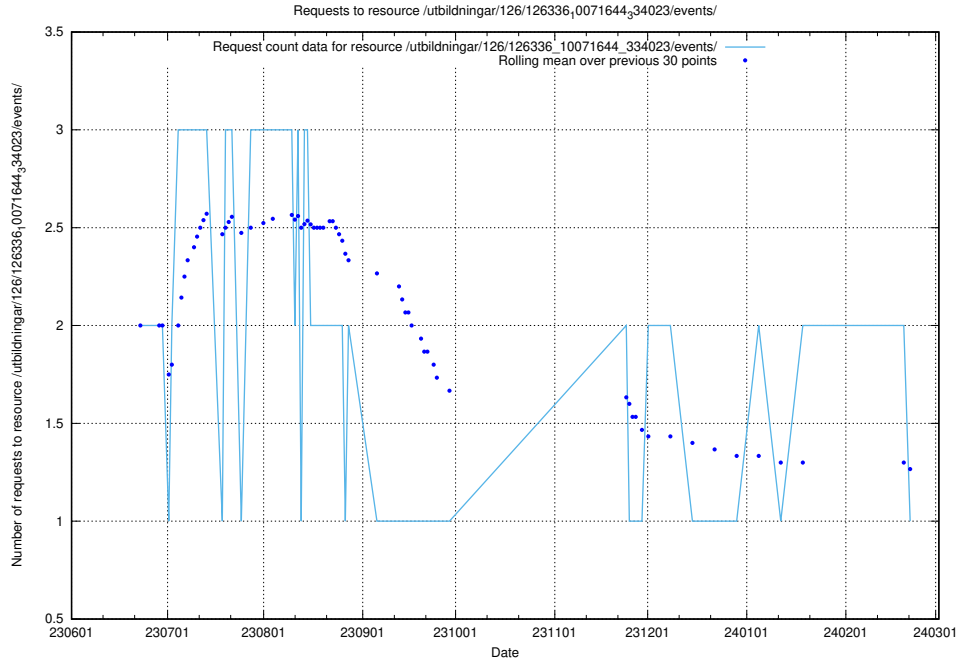

5.5381 Usage of /utbildningar/126/126336_10071644_334023/events/

Here, we count the number of requests to resource /utbildningar/126/126336_10071644_334023/events/