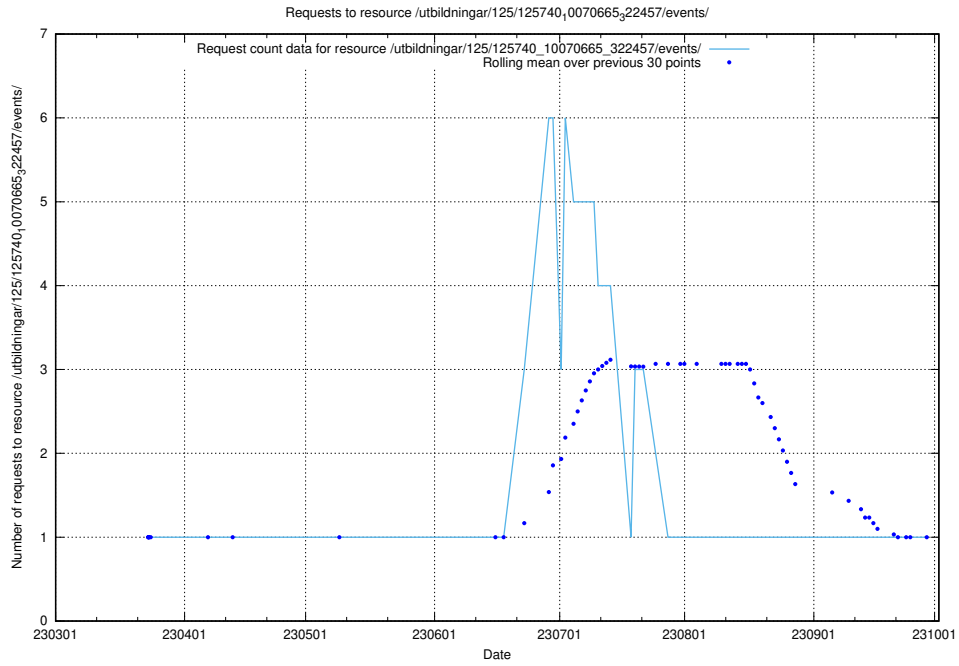

5.1061 Usage of /utbildningar/125/125740_10070665_322457/events/

Here, we count the number of requests to resource /utbildningar/125/125740_10070665_322457/events/