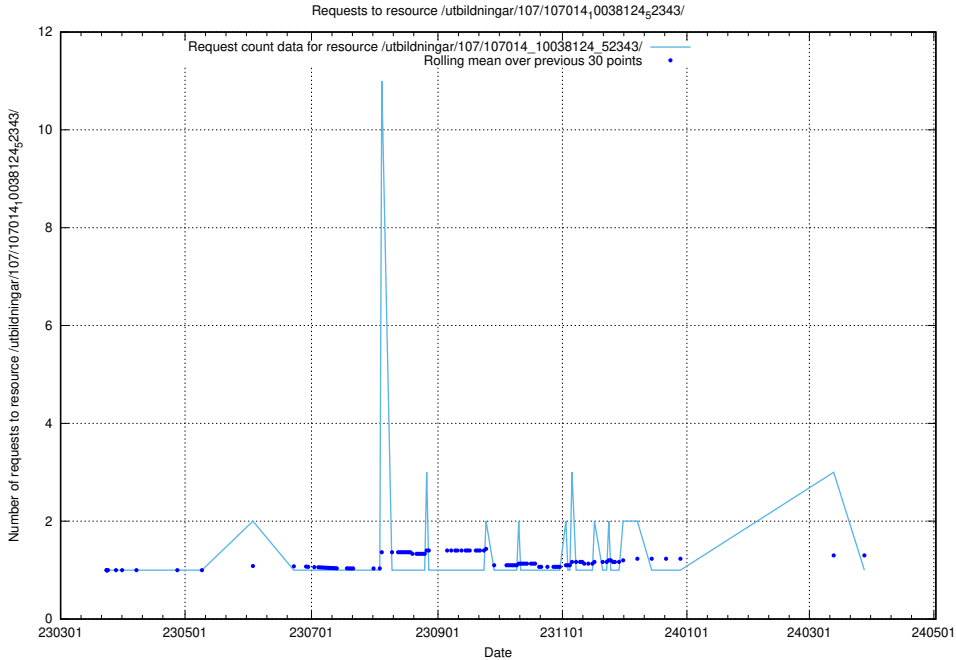

5.5216 Usage of /utbildningar/107/107014_10038124_52343/

Here, we count the number of requests to resource /utbildningar/107/107014_10038124_52343/.