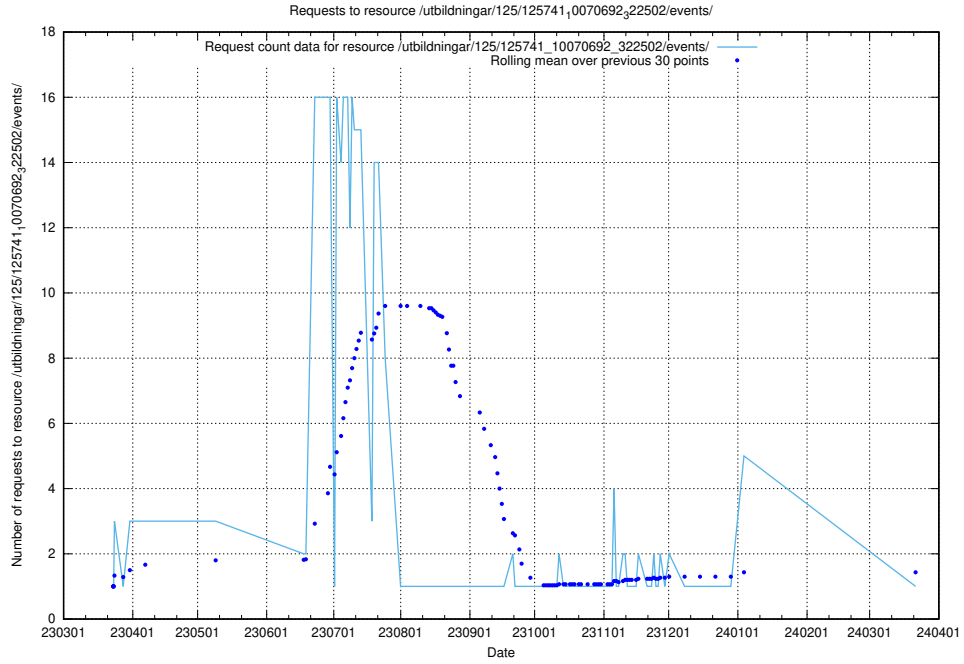

5.6248 Usage of /utbildningar/125/125741_10070692_322502/events/

Here, we count the number of requests to resource /utbildningar/125/125741_10070692_322502/events/