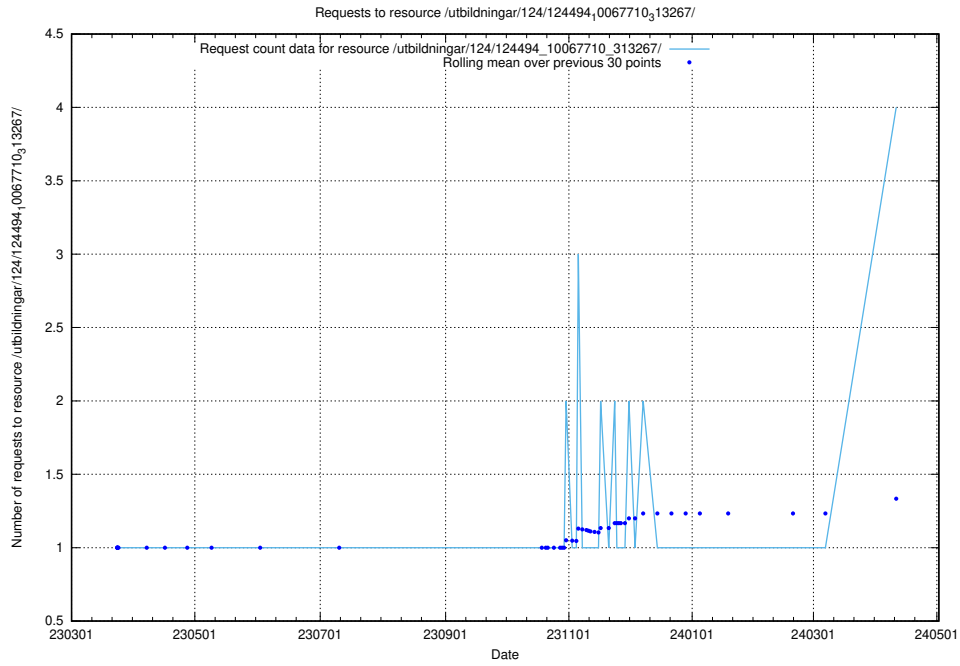

5.229 Usage of /utbildningar/124/124494_10067710_313267/

Here, we count the number of requests to resource /utbildningar/124/124494_10067710_313267/.