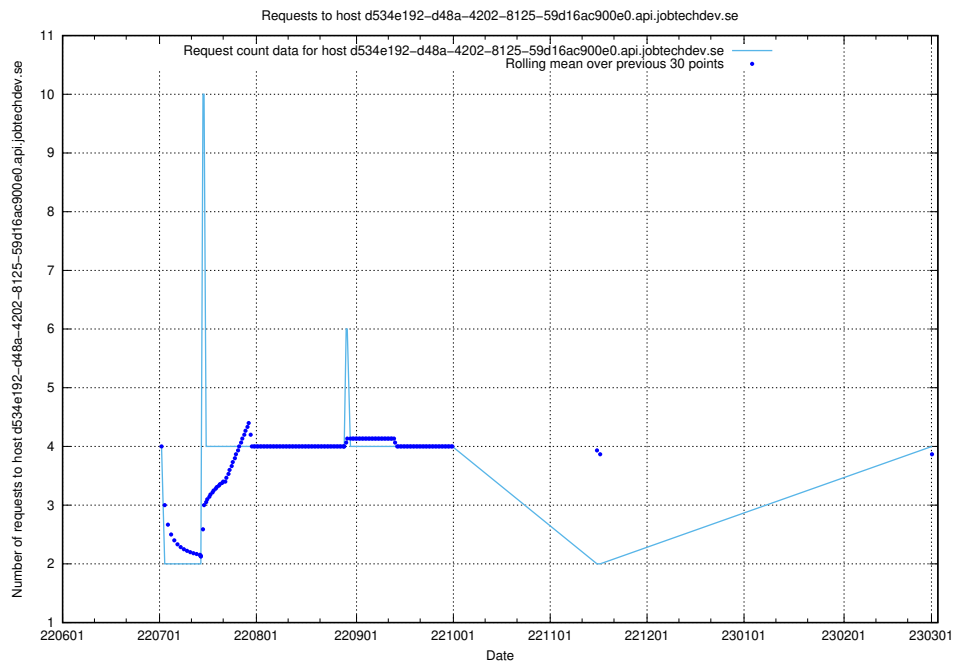

7.136 Usage of d534e192-d48a-4202-8125-59d16ac900e0.api.jobtechdev.se

Here, we count the number of requests to host d534e192-d48a-4202-8125-59d16ac900e0.api.jobtechdev.se.