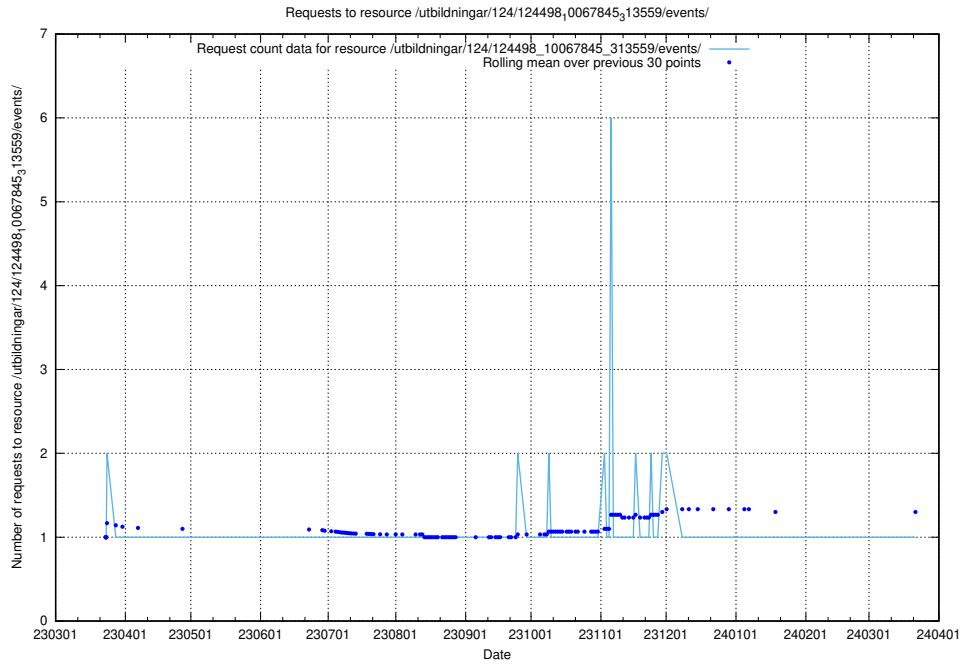

Here, we count the number of requests to resource /utbildningar/utb_emil/125/125741_10070679_337045/events/

5.2520 Usage of /utbildningar/124/124498_10067845_313559/events/

Here, we count the number of requests to resource /utbildningar/124/124498_10067845_313559/events/