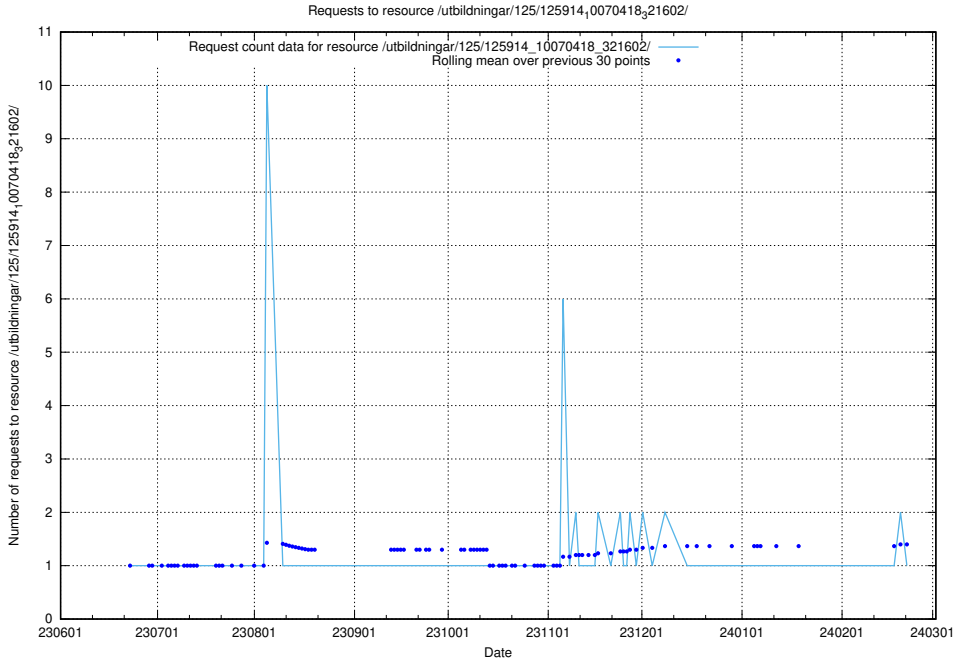

5.5504 Usage of /utbildningar/125/125914_10070418_321602/

Here, we count the number of requests to resource /utbildningar/125/125914_10070418_321602/.