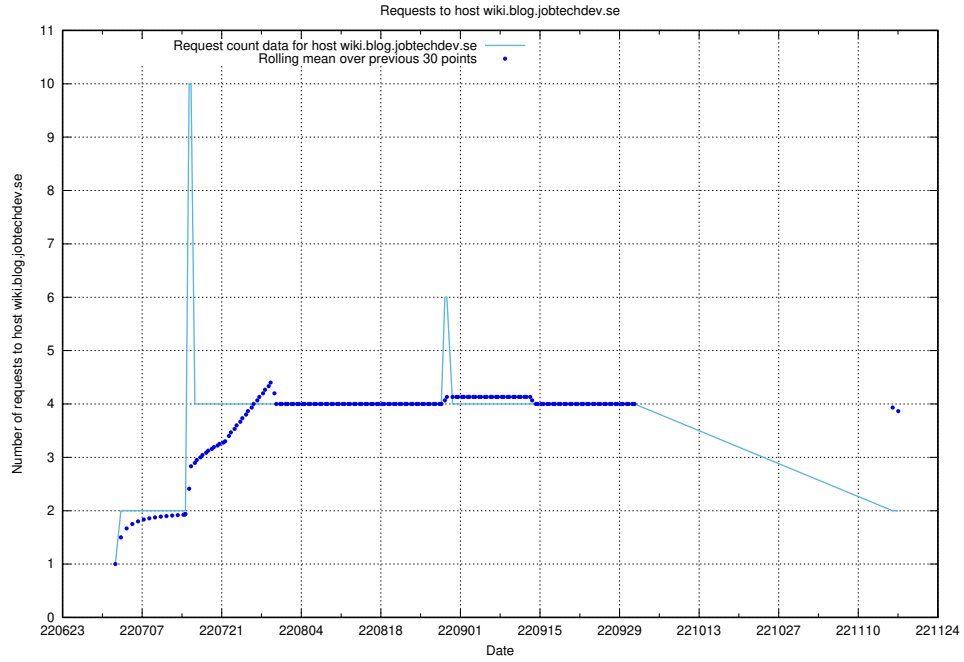

7.387 Usage of wiki.blog.jobtechdev.se

Here, we count the number of requests to host wiki.blog.jobtechdev.se.