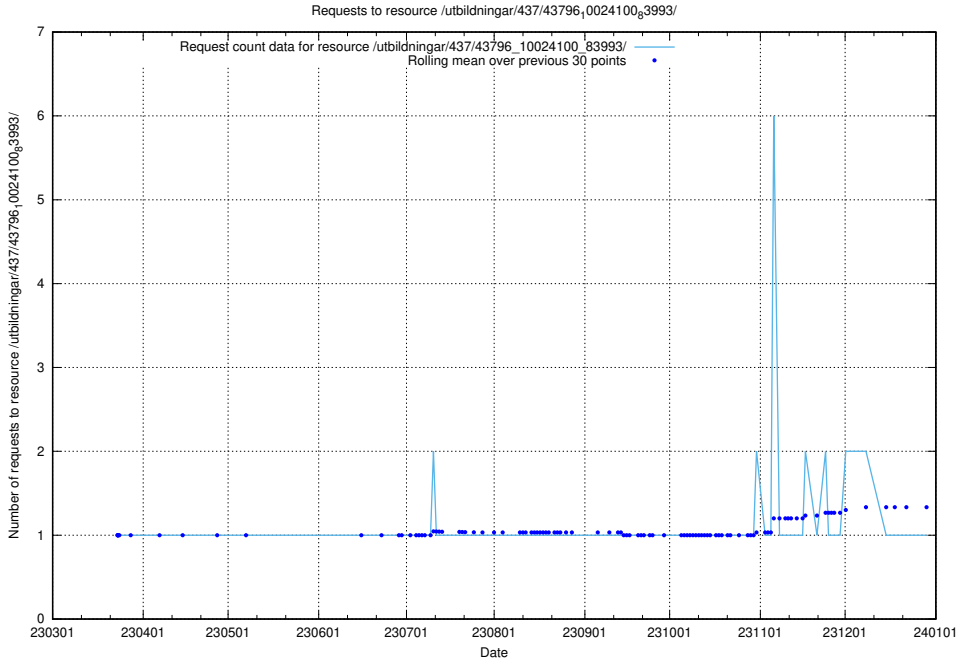

5.6134 Usage of /utbildningar/437/43796_10024100_83993/

Here, we count the number of requests to resource /utbildningar/437/43796_10024100_83993/.