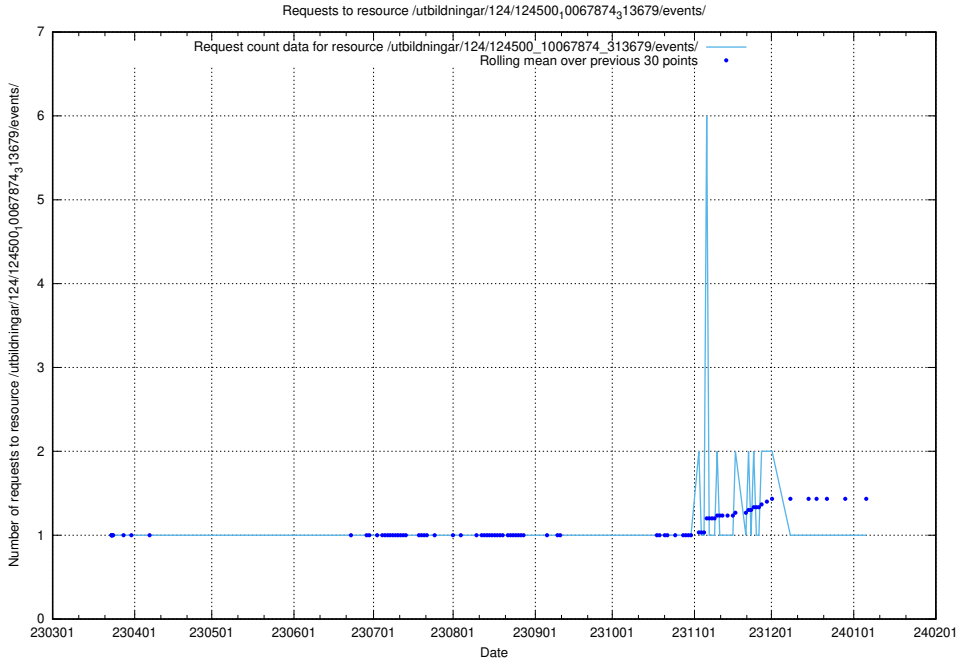

Here, we count the number of requests to resource /taxonomy/version/16/query/swedish-retail-and-wholesale-council-skills/.

5.2133 Usage of /utbildningar/124/124500_10067874_313679/events/

Here, we count the number of requests to resource /utbildningar/124/124500_10067874_313679/events/