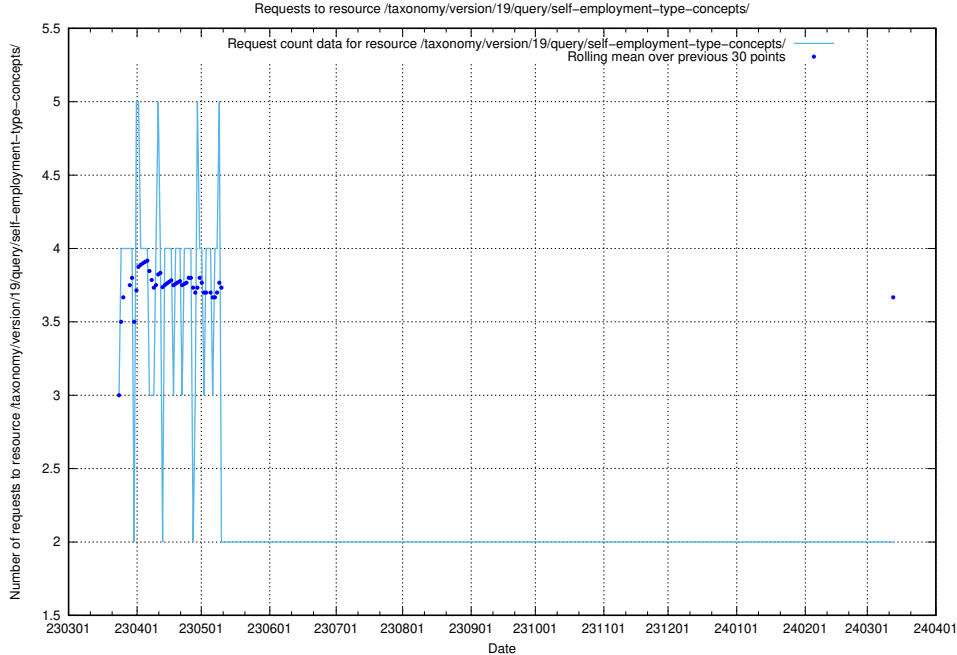

5.980 Usage of /taxonomy/version/19/query/self-employment-type-concepts/

Here, we count the number of requests to resource /taxonomy/version/19/query/self-employment-type-concepts/.