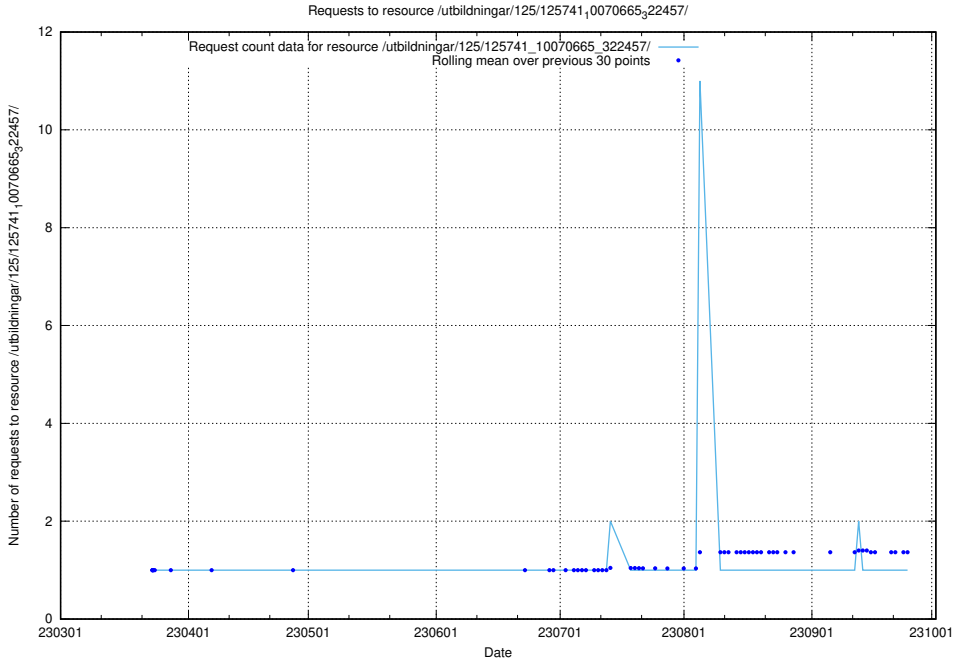

5.6270 Usage of /utbildningar/125/125741_10070665_322457/

Here, we count the number of requests to resource /utbildningar/125/125741_10070665_322457/.