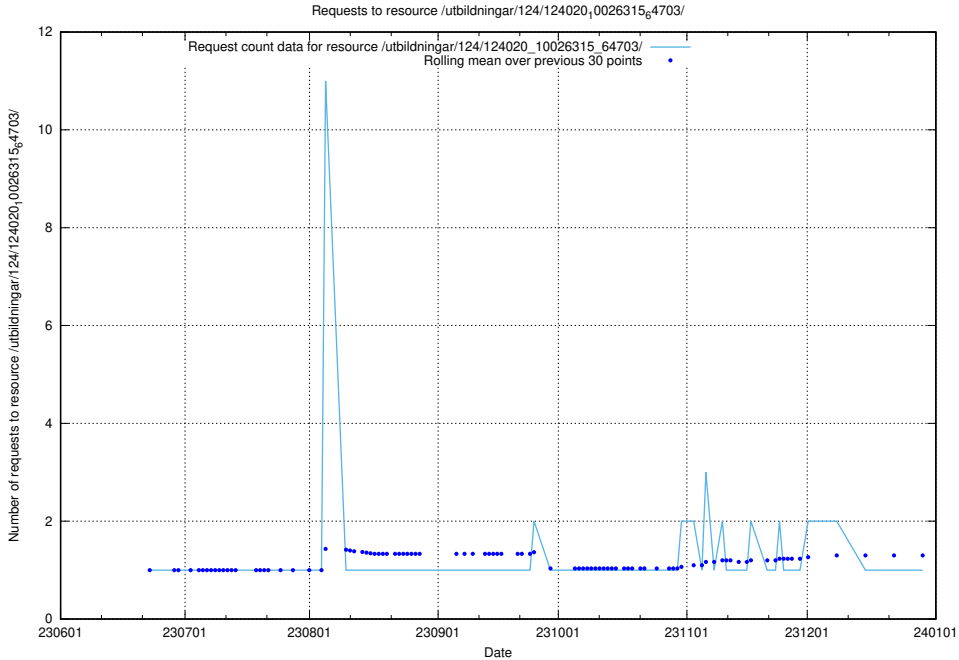

Here, we count the number of requests to resource /utbildningar/124/124020_10026315_64703/events/.

5.5639 Usage of /utbildningar/124/124020_10026315_64703/

Here, we count the number of requests to resource /utbildningar/124/124020_10026315_64703/.