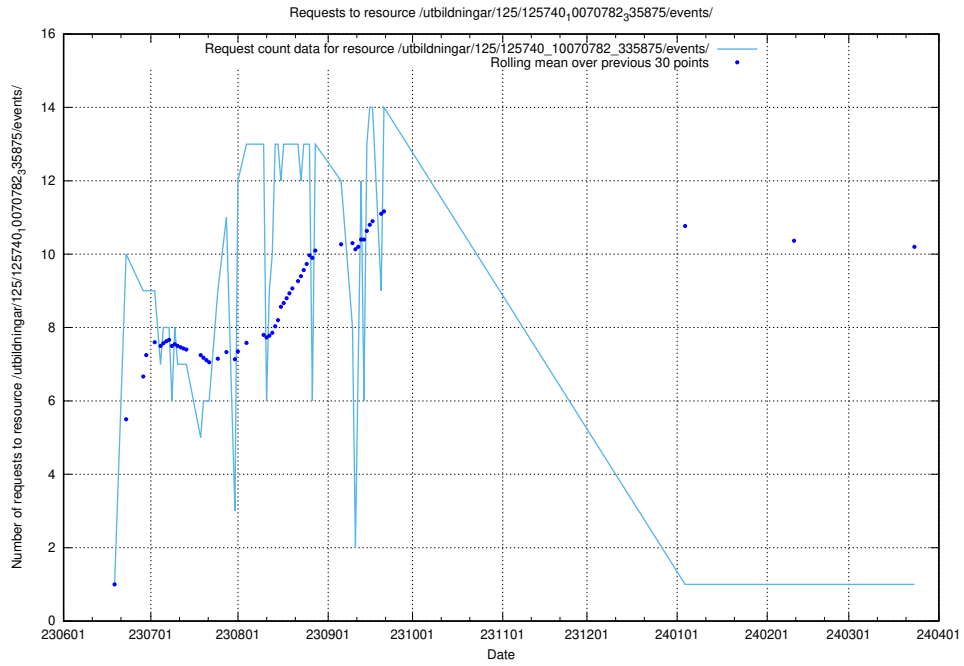

5.5663 Usage of /utbildningar/125/125740_10070782_335875/events/

Here, we count the number of requests to resource /utbildningar/125/125740_10070782_335875/events/