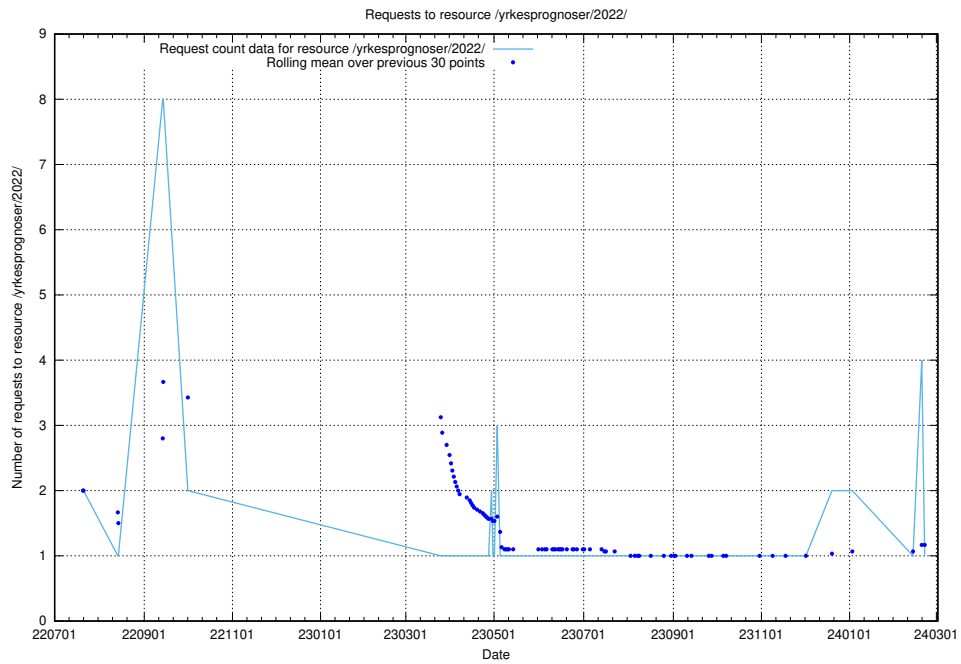

5.1044 Usage of /yrkesprognoser/2022/

Here, we count the number of requests to resource /yrkesprognoser/2022/.