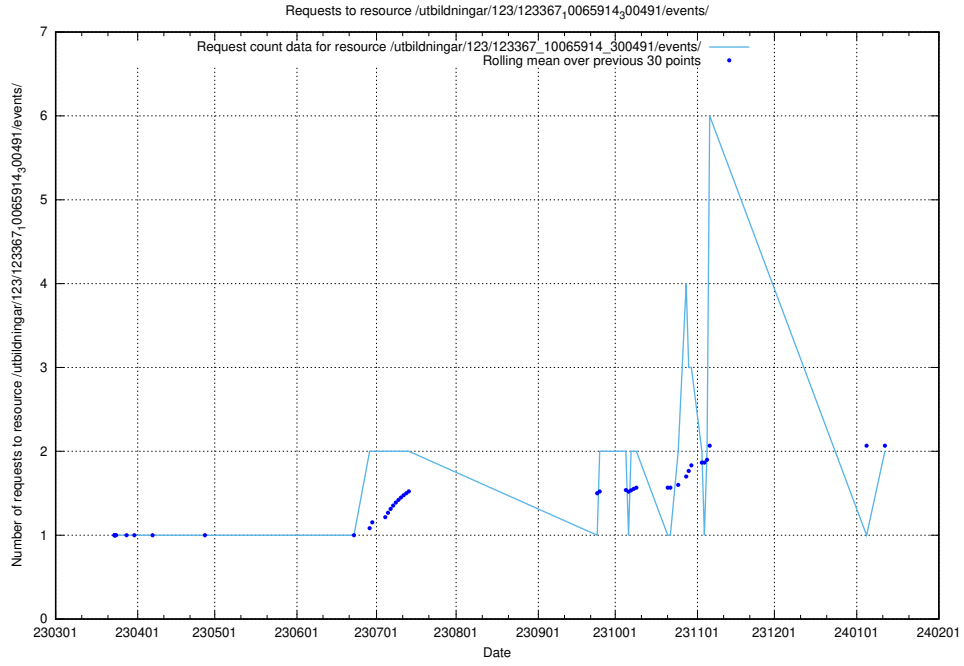

5.788 Usage of /utbildningar/123/123367_10065914_300491/events/

Here, we count the number of requests to resource /utbildningar/123/123367_10065914_300491/events/