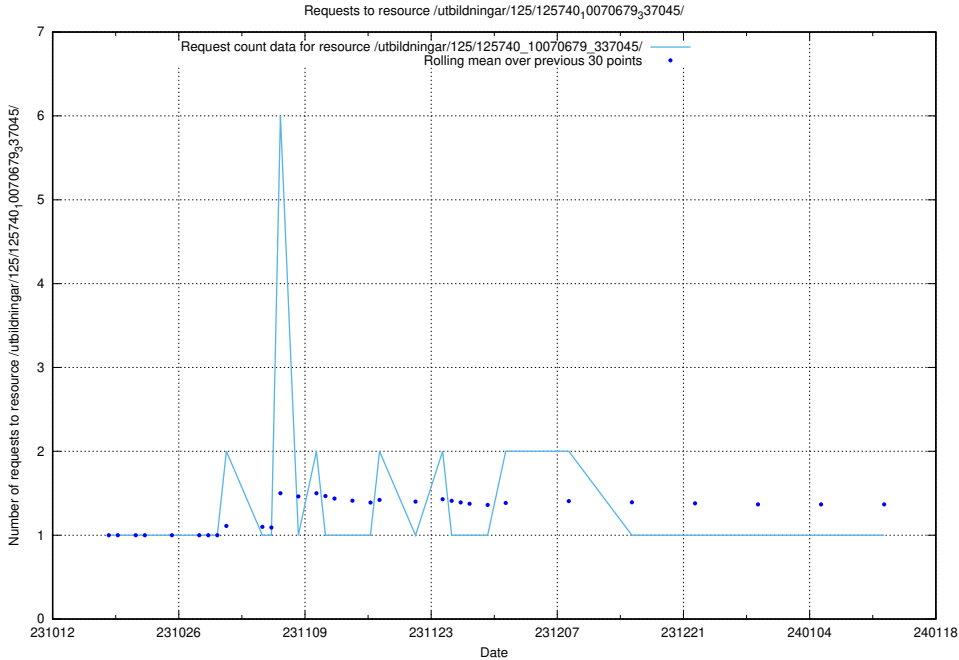

5.4115 Usage of /utbildningar/125/125740_10070679_337045/

Here, we count the number of requests to resource /utbildningar/125/125740_10070679_337045/.