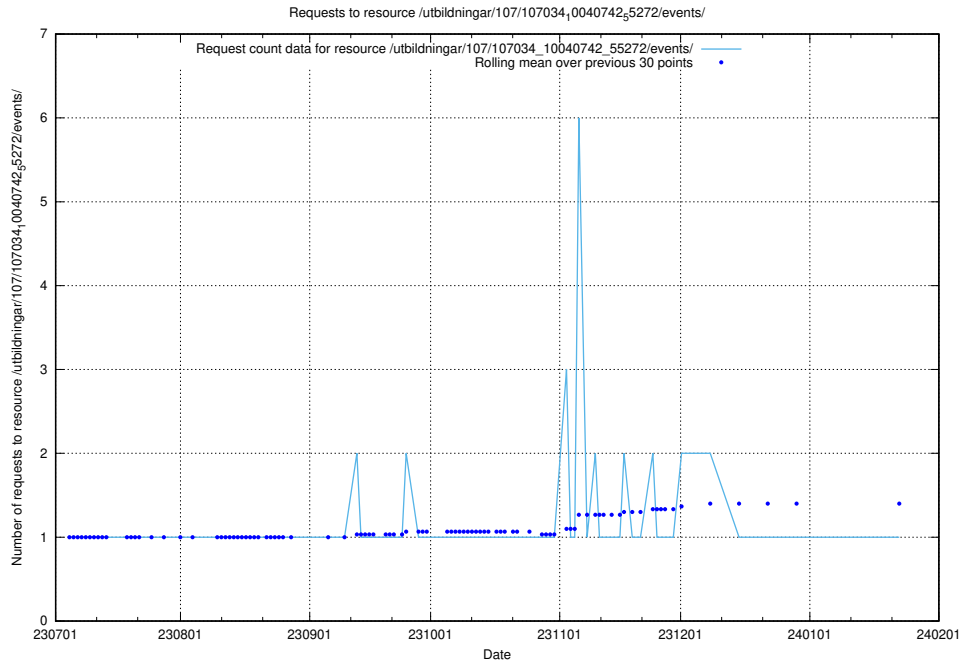

Here, we count the number of requests to resource /utbildningar/122/122854_10069060_323400/events/

5.5176 Usage of /utbildningar/107/107034_10040742_55272/events/

Here, we count the number of requests to resource /utbildningar/107/107034_10040742_55272/events/.