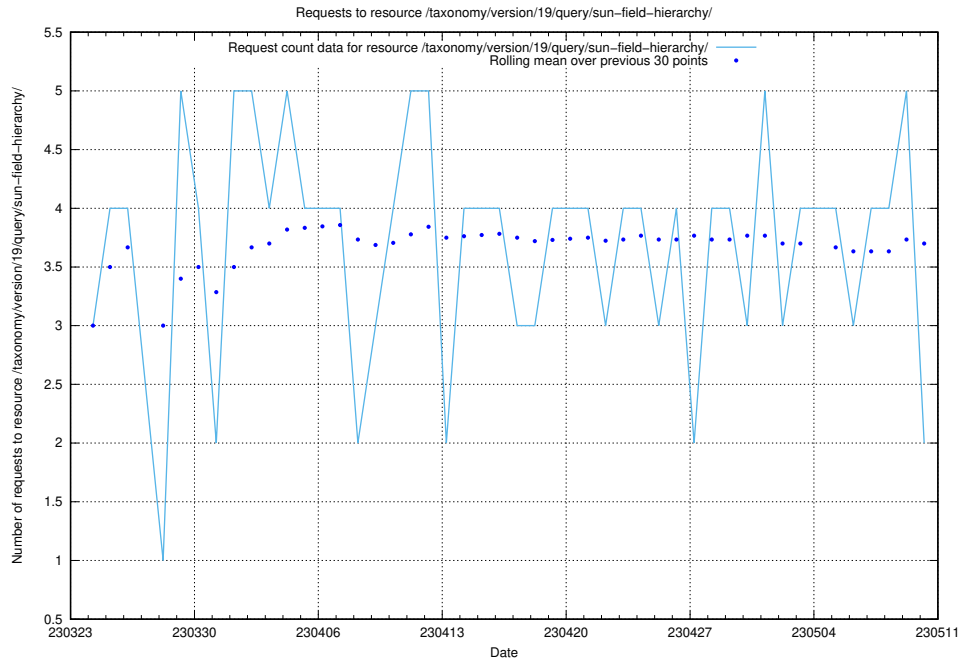

5.976 Usage of /taxonomy/version/19/query/sun-field-hierarchy/

Here, we count the number of requests to resource /taxonomy/version/19/query/sun-field-hierarchy/.