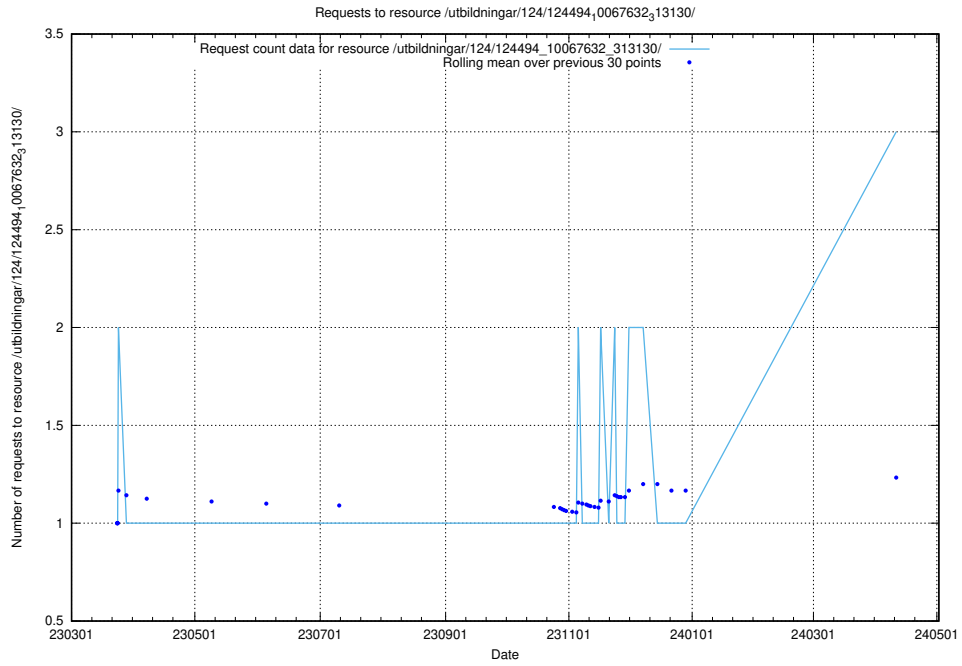

5.351 Usage of /utbildningar/124/124494_10067632_313130/

Here, we count the number of requests to resource /utbildningar/124/124494_10067632_313130/.