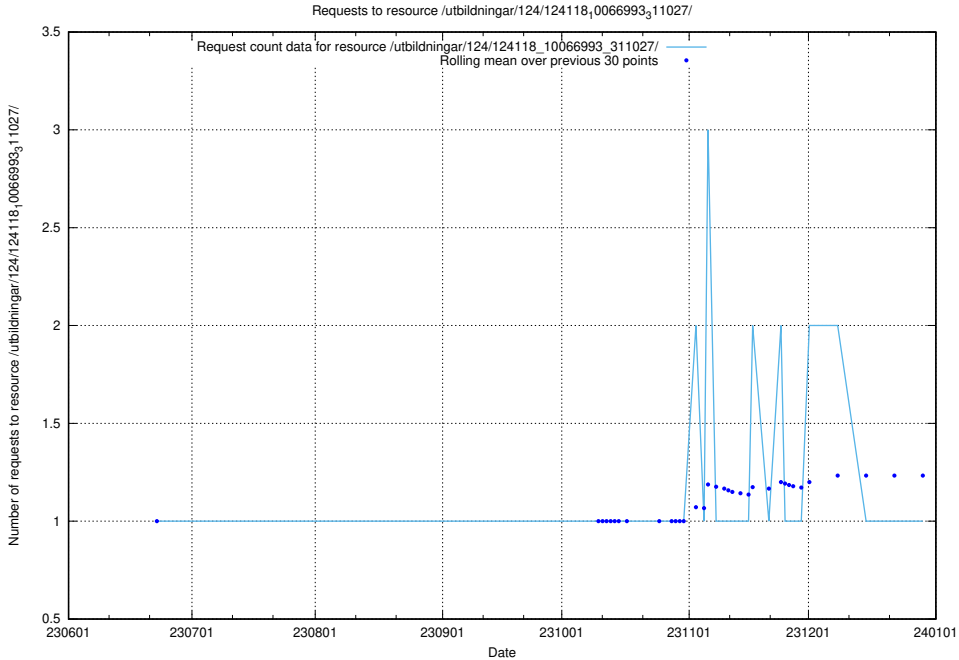

5.5629 Usage of /utbildningar/124/124118_10066993_311027/

Here, we count the number of requests to resource /utbildningar/124/124118_10066993_311027/.