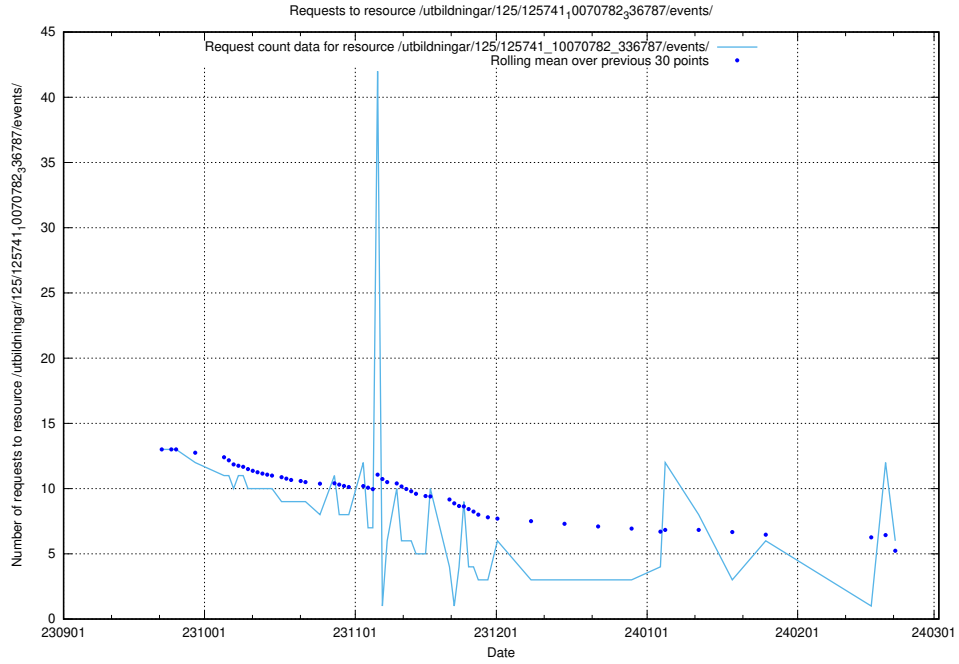

5.108 Usage of /utbildningar/125/125741_10070782_336787/events/

Here, we count the number of requests to resource /utbildningar/125/125741_10070782_336787/events/