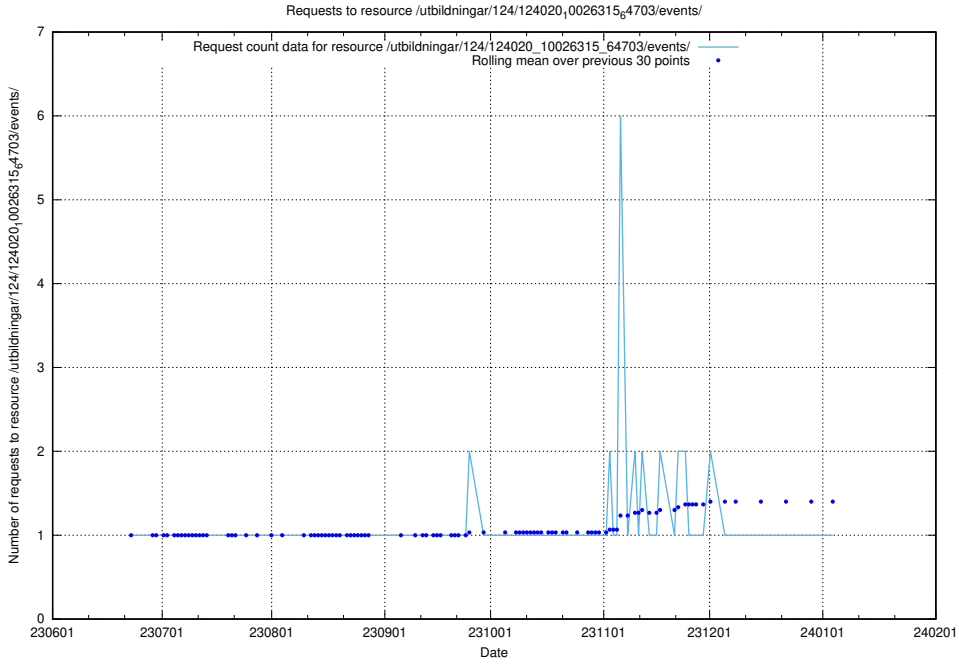

5.5638 Usage of /utbildningar/124/124020_10026315_64703/events/

Here, we count the number of requests to resource /utbildningar/124/124020_10026315_64703/events/.