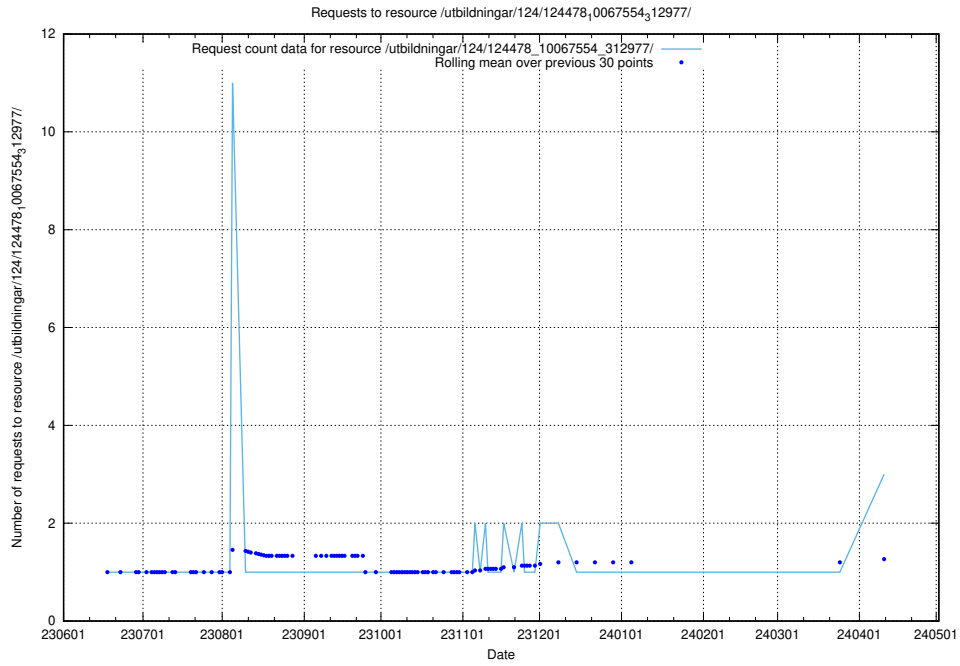

5.455 Usage of /utbildningar/124/124478_10067554_312977/

Here, we count the number of requests to resource /utbildningar/124/124478_10067554_312977/.