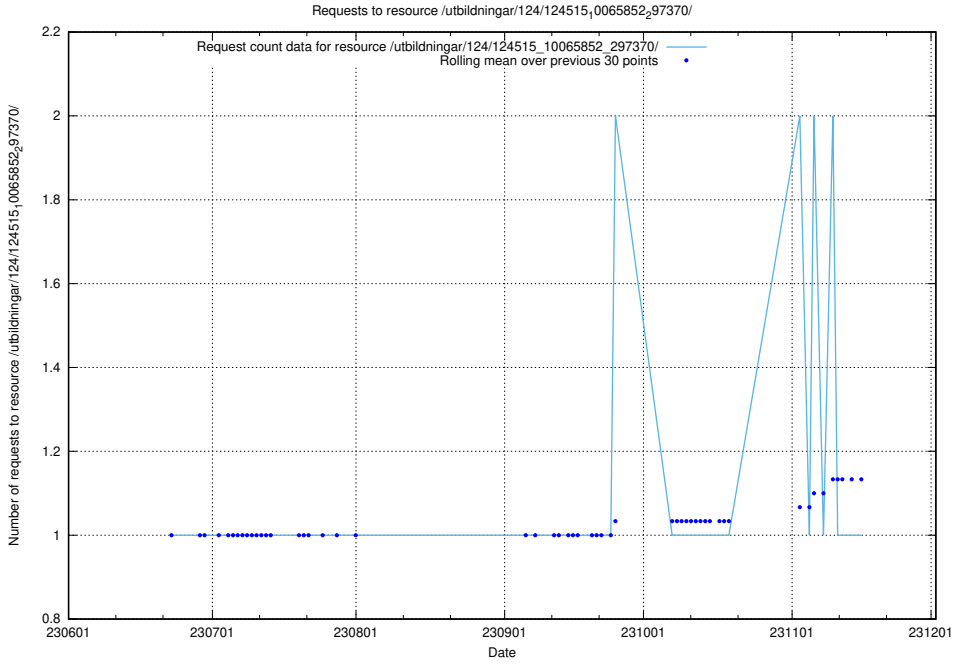

5.5584 Usage of /utbildningar/124/124515_10065852_297370/

Here, we count the number of requests to resource /utbildningar/124/124515_10065852_297370/.