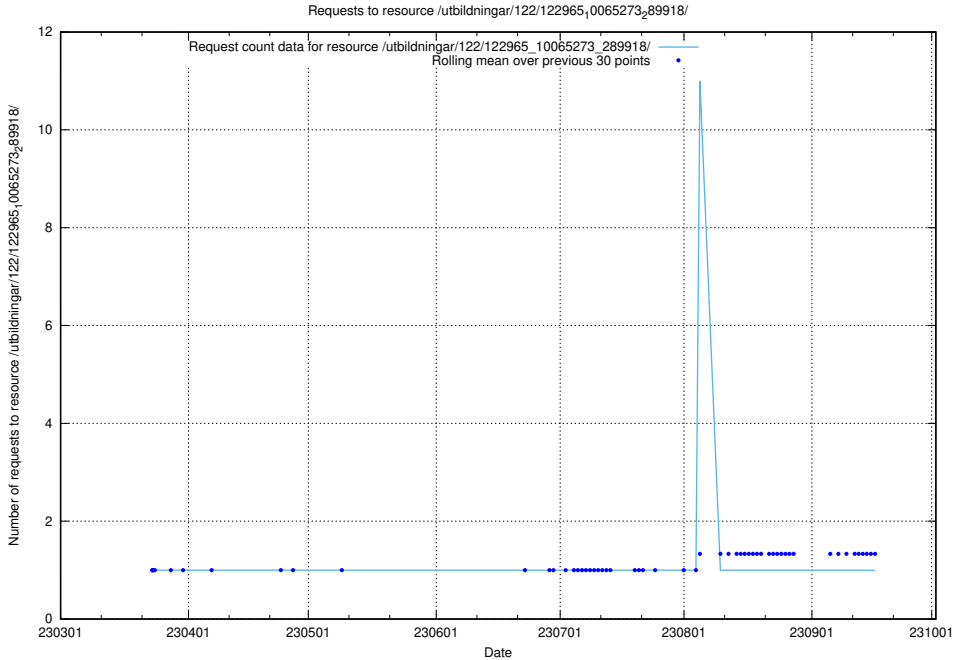

Here, we count the number of requests to resource /taxonomy/version/14/query/eu-regions/.

5.4959 Usage of /utbildningar/122/122965_10065273_289918/

Here, we count the number of requests to resource /utbildningar/122/122965_10065273_289918/.