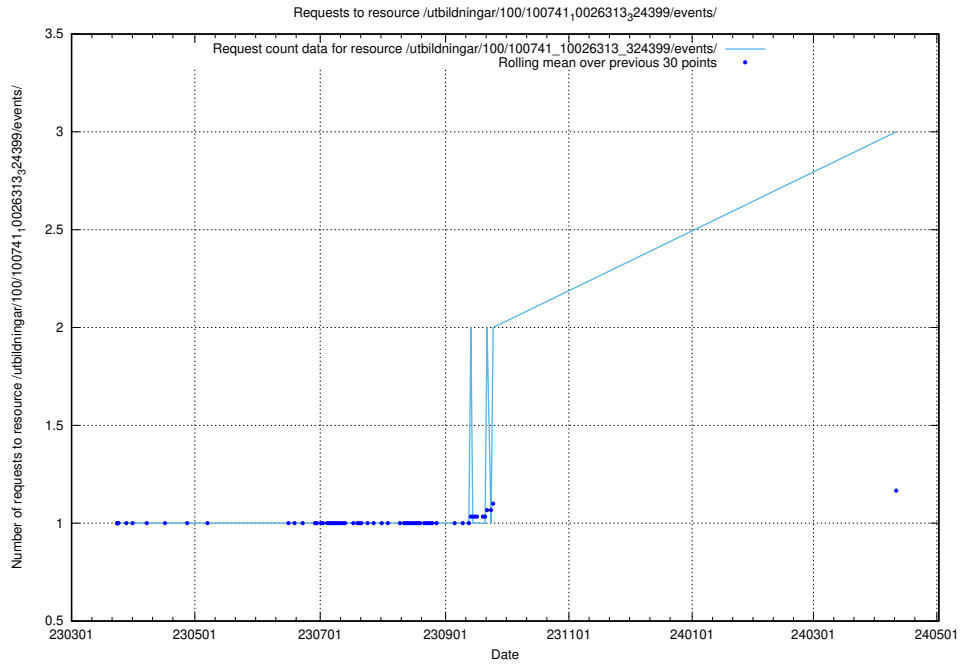

Here, we count the number of requests to resource /utbildningar/100/100754_10026327_322311/.

5.432 Usage of /utbildningar/100/100741_10026313_324399/events/

Here, we count the number of requests to resource /utbildningar/100/100741_10026313_324399/events/