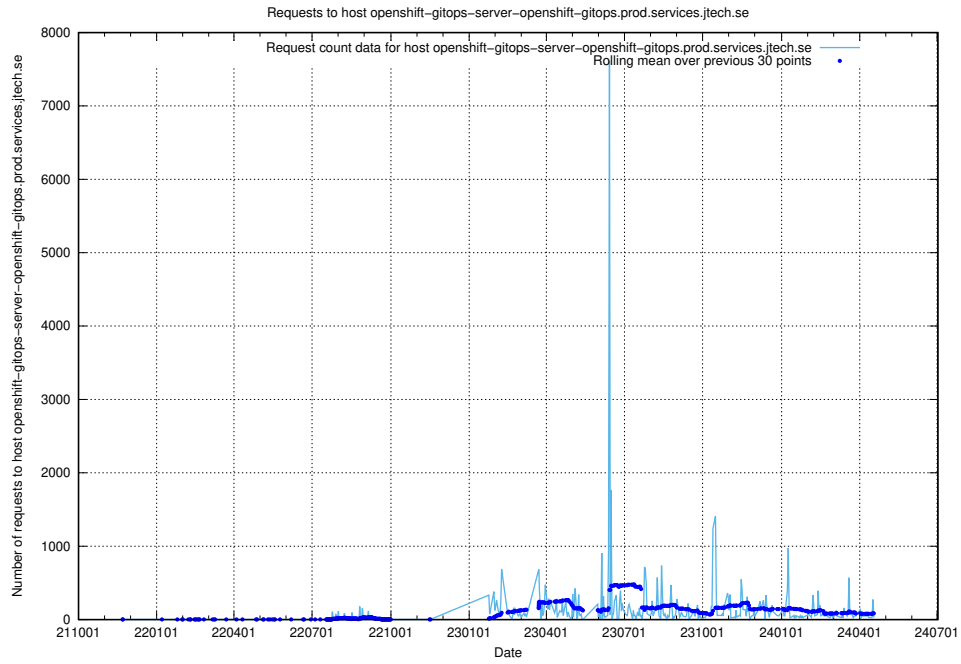

7.29 Usage of openshift-gitops-server-openshift-gitops.prod.services.jtech.se

Here, we count the number of requests to host openshift-gitops-server-openshift-gitops.prod.services.jtech.se.