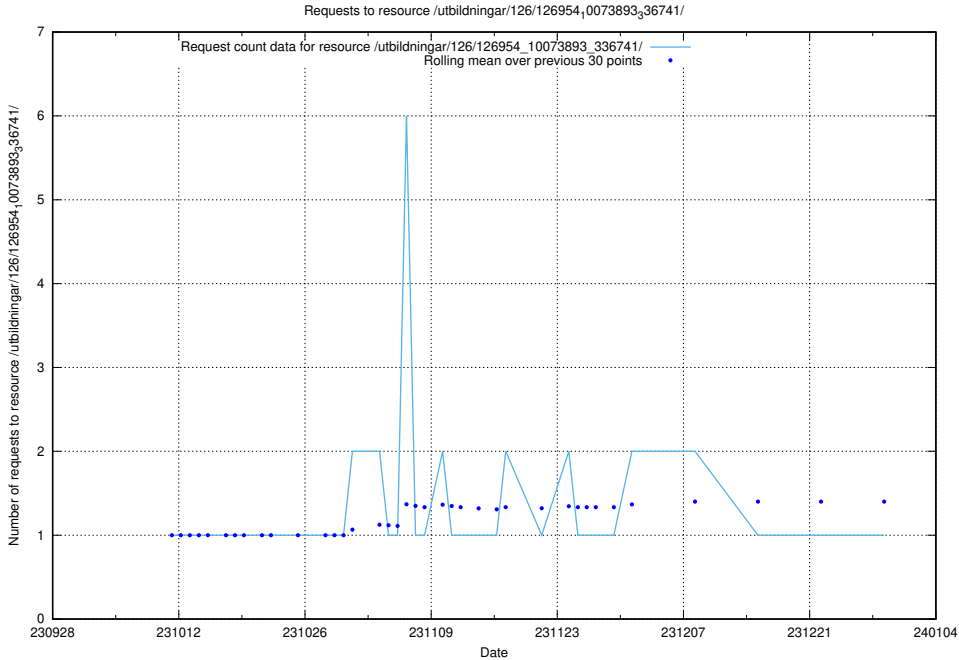

Here, we count the number of requests to resource /utbildningar/126/126954_10073893_336741/.

5.4195 Usage of /utbildningar/126/126751_10072075_331197/events/

Here, we count the number of requests to resource /utbildningar/126/126751_10072075_331197/events/