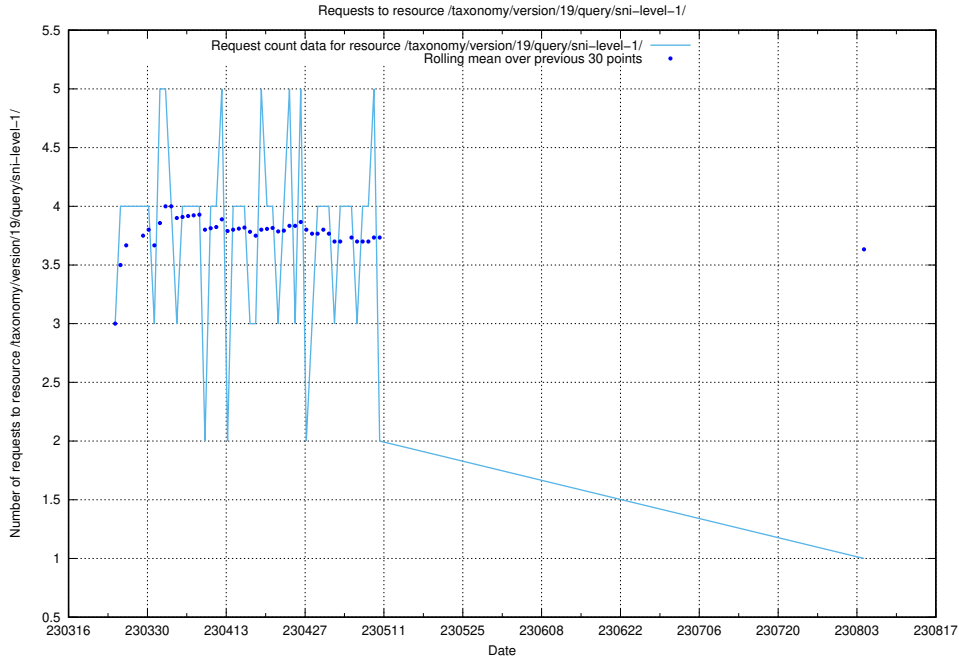

5.5923 Usage of /taxonomy/version/19/query/sni-level-1/

Here, we count the number of requests to resource /taxonomy/version/19/query/sni-level-1/.