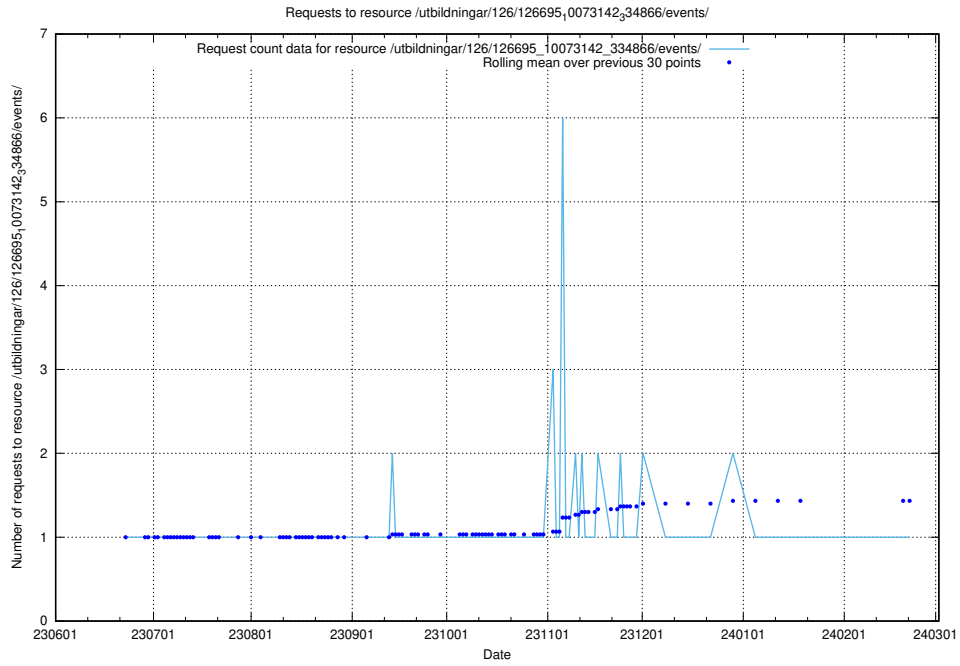

5.5446 Usage of /utbildningar/126/126695_10073142_334866/events/

Here, we count the number of requests to resource /utbildningar/126/126695_10073142_334866/events/