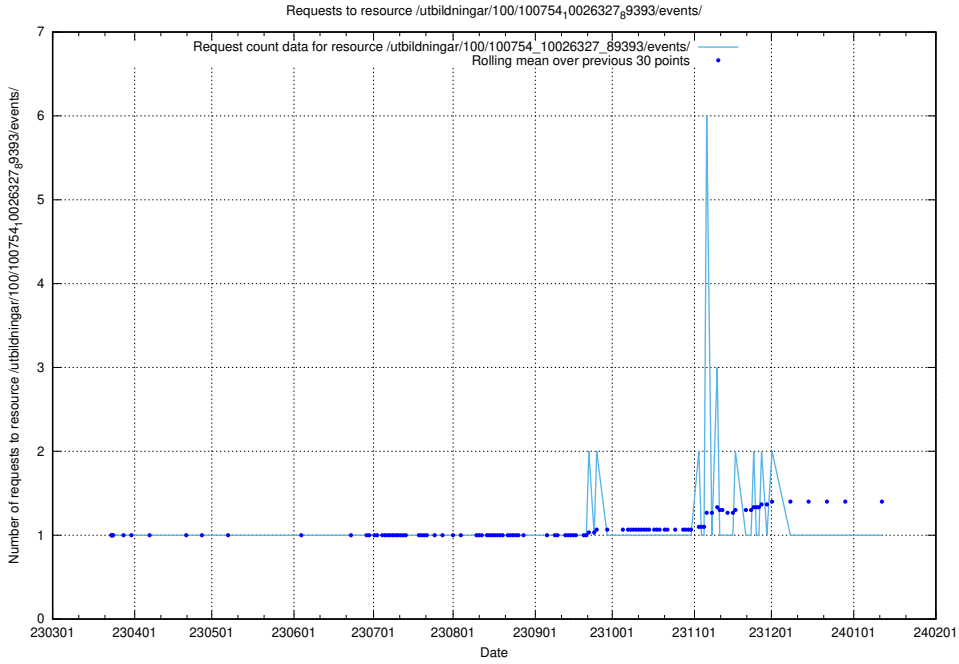

5.5372 Usage of /utbildningar/100/100754_10026327_89393/events/

Here, we count the number of requests to resource /utbildningar/100/100754_10026327_89393/events/.