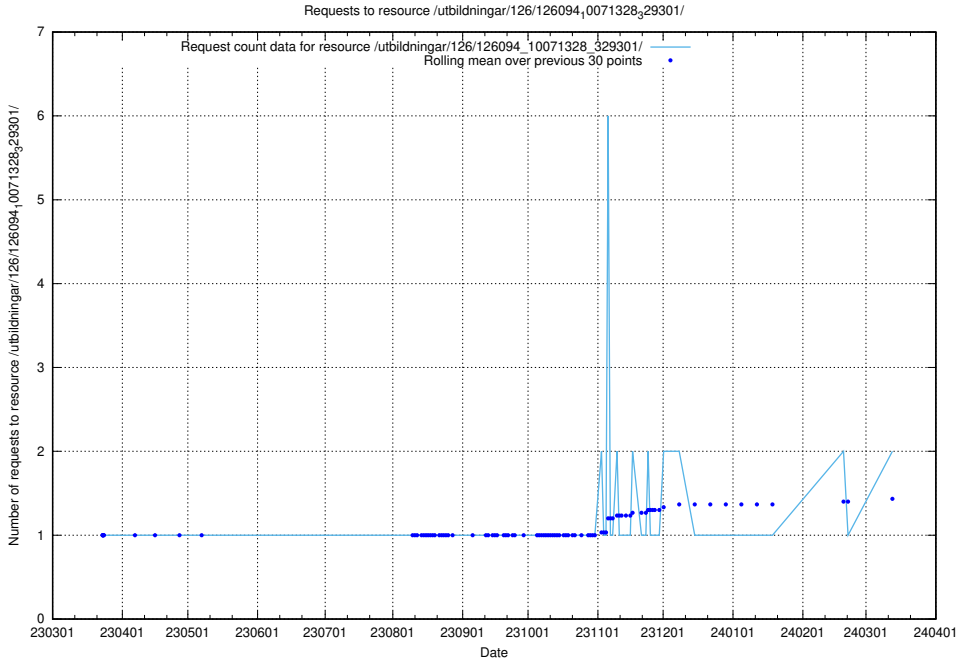

5.1010 Usage of /utbildningar/126/126094_10071328_329301/

Here, we count the number of requests to resource /utbildningar/126/126094_10071328_329301/.