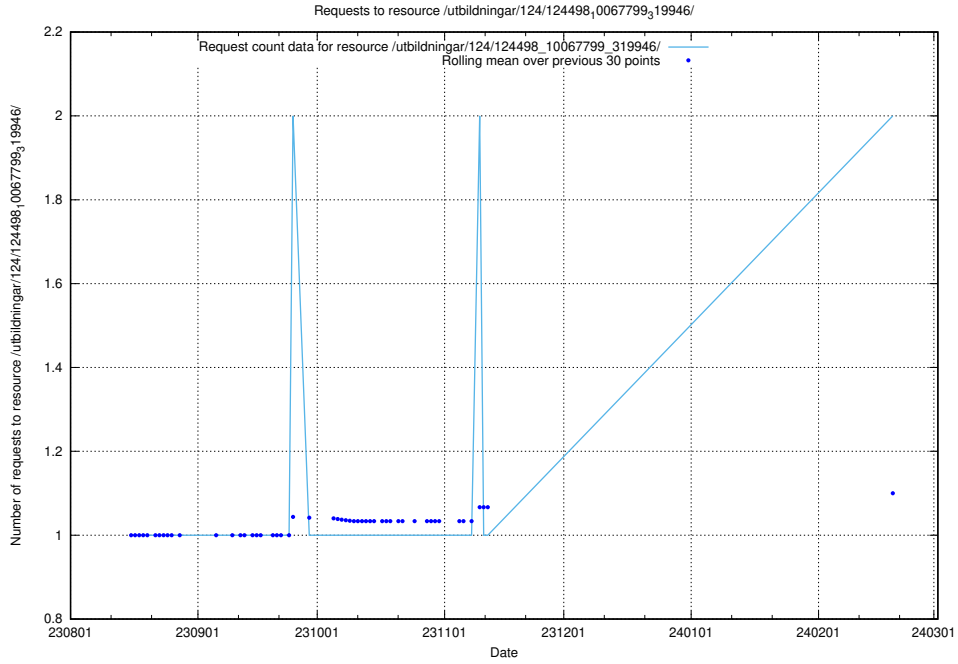

5.796 Usage of /utbildningar/124/124498_10067799_319946/

Here, we count the number of requests to resource /utbildningar/124/124498_10067799_319946/.