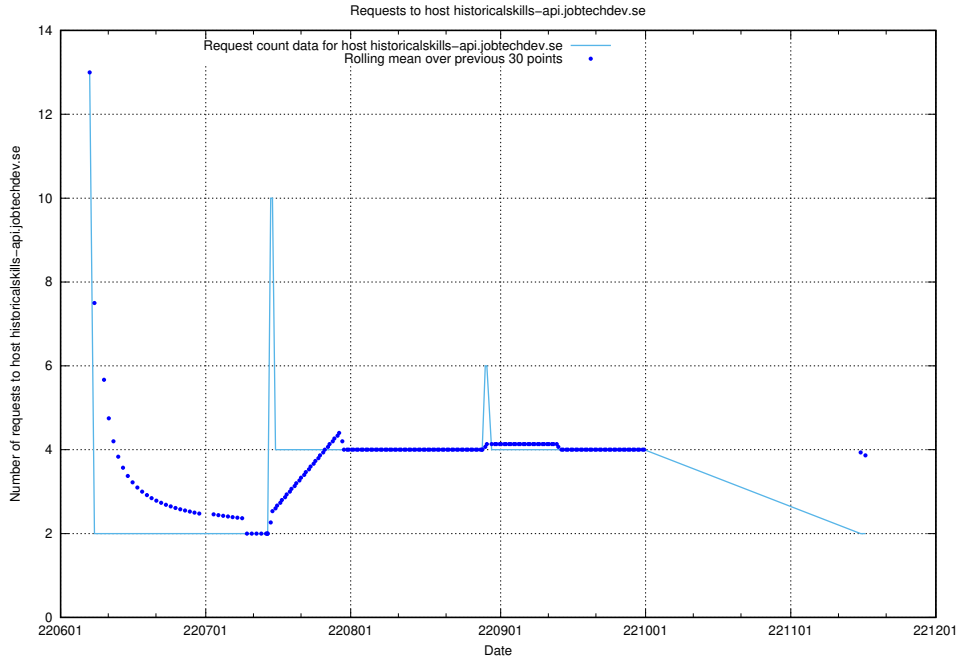

Here, we count the number of requests to host mentor-api-prod.jobtechdev.se.

7.407 Usage of historicalskills-api.jobtechdev.se

Here, we count the number of requests to host historicalskills-api.jobtechdev.se.