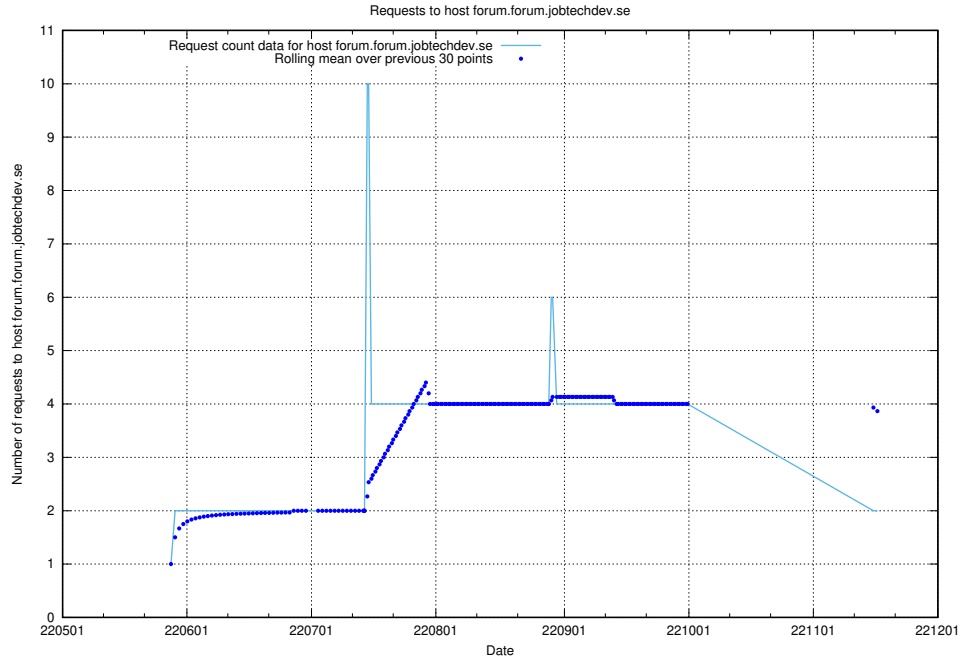

7.416 Usage of forum.forum.jobtechdev.se

Here, we count the number of requests to host forum.forum.jobtechdev.se.