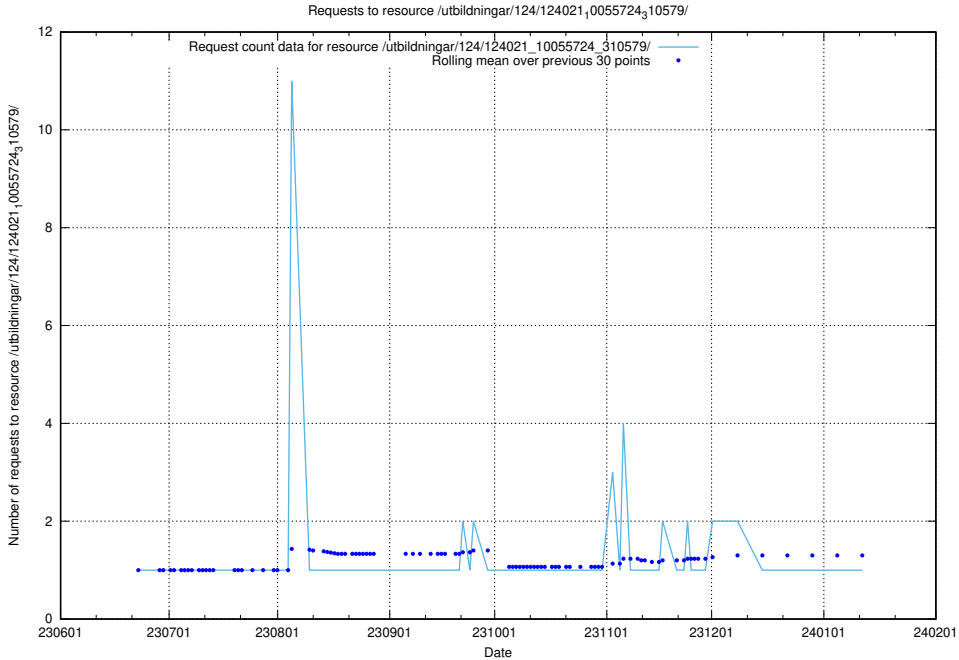

5.5635 Usage of /utbildningar/124/124021_10055724_310579/

Here, we count the number of requests to resource /utbildningar/124/124021_10055724_310579/.