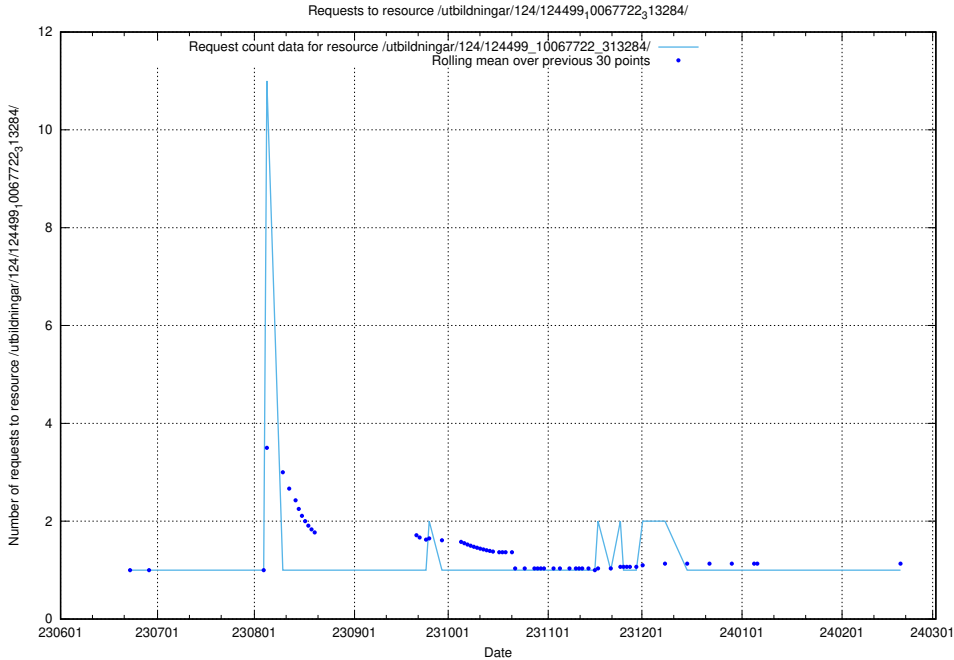

5.5598 Usage of /utbildningar/124/124499_10067722_313284/

Here, we count the number of requests to resource /utbildningar/124/124499_10067722_313284/.