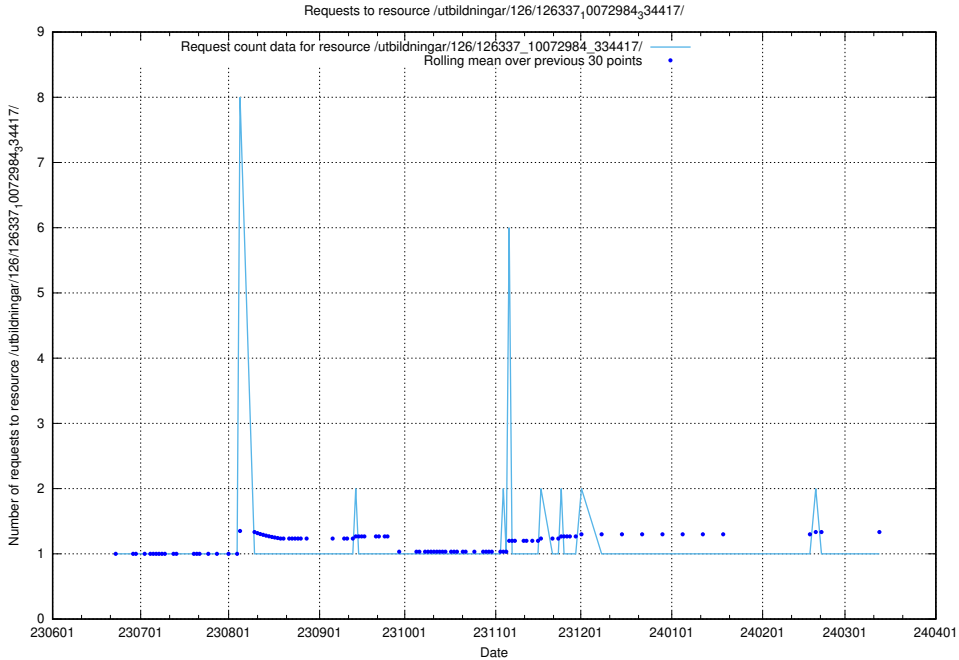

5.5479 Usage of /utbildningar/126/126337_10072984_334417/

Here, we count the number of requests to resource /utbildningar/126/126337_10072984_334417/.