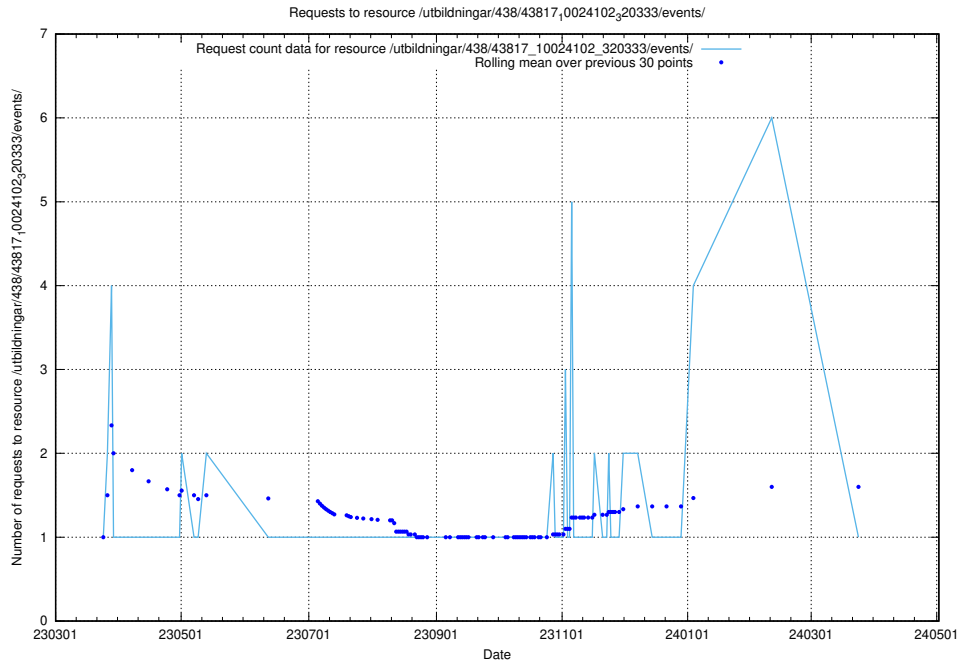

5.5959 Usage of /utbildningar/438/43817_10024102_320333/events/

Here, we count the number of requests to resource /utbildningar/438/43817_10024102_320333/events/.