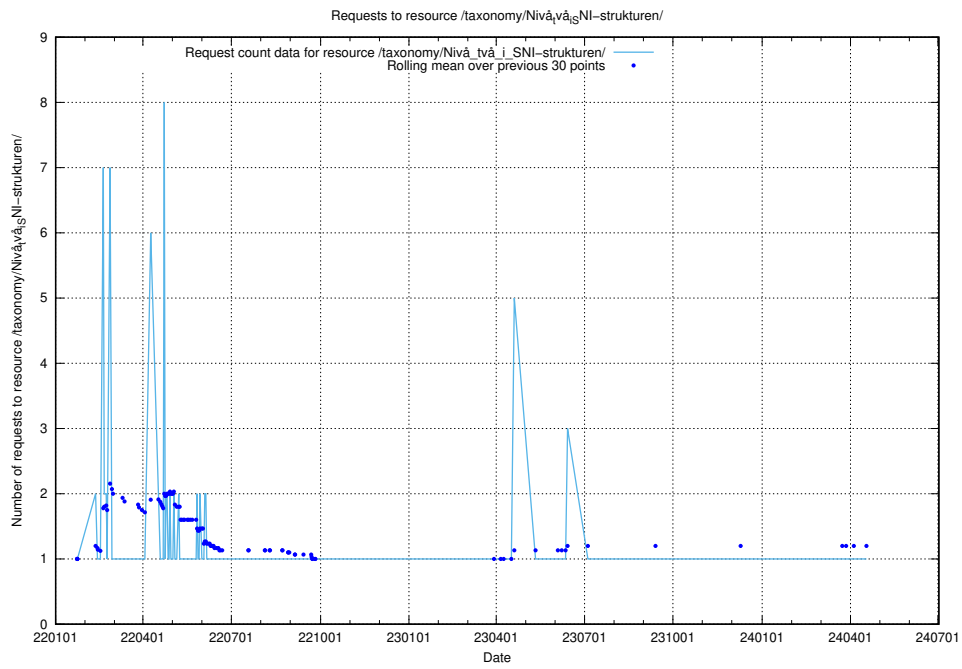

5.4048 Usage of /taxonomy/Nivå_två_i_SNI-strukturen/

Here, we count the number of requests to resource /taxonomy/Nivå_två_i_SNI-strukturen/.