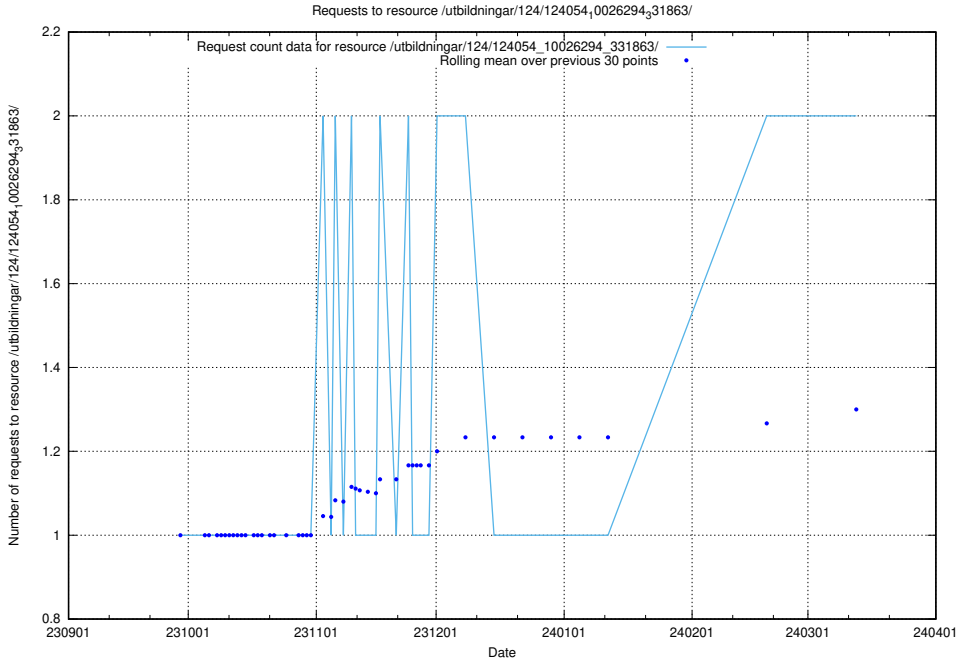

5.770 Usage of /utbildningar/124/124054_10026294_331863/

Here, we count the number of requests to resource /utbildningar/124/124054_10026294_331863/.