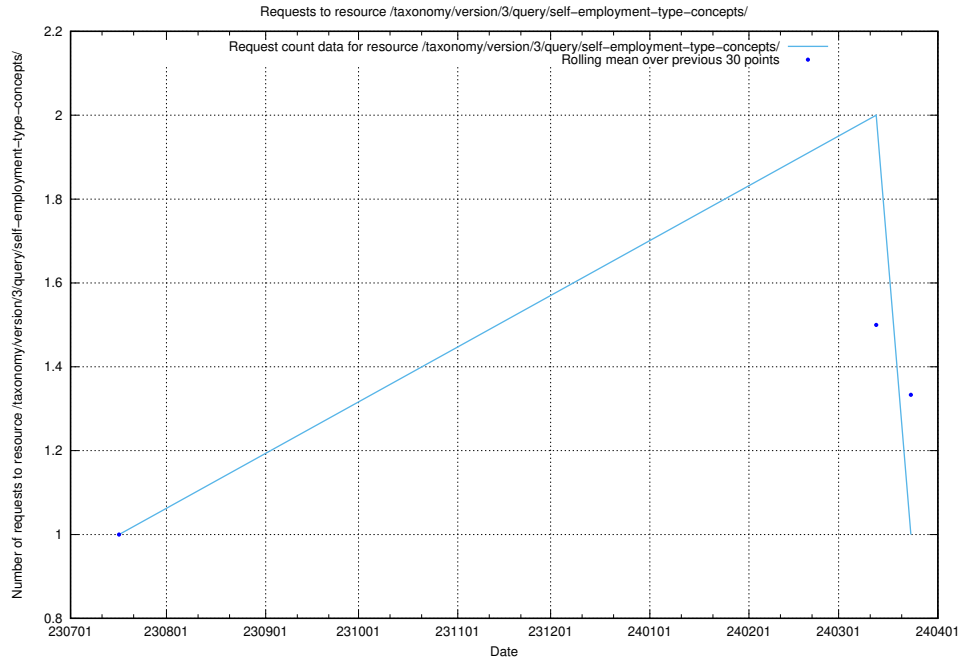

Here, we count the number of requests to resource /taxonomy/version/3/query/self-employment-type-concepts/.

5.4875 Usage of /taxonomy/version/21/query/concepts-and-common-relations/

Here, we count the number of requests to resource /taxonomy/version/21/query/concepts-and-common-relations/.