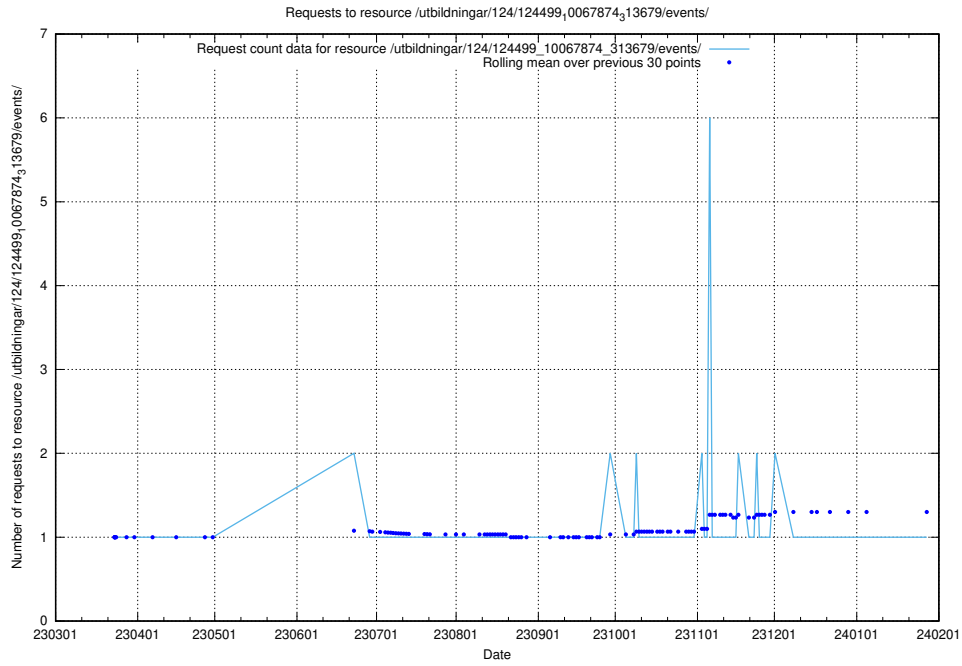

5.2195 Usage of /utbildningar/124/124499_10067874_313679/events/

Here, we count the number of requests to resource /utbildningar/124/124499_10067874_313679/events/