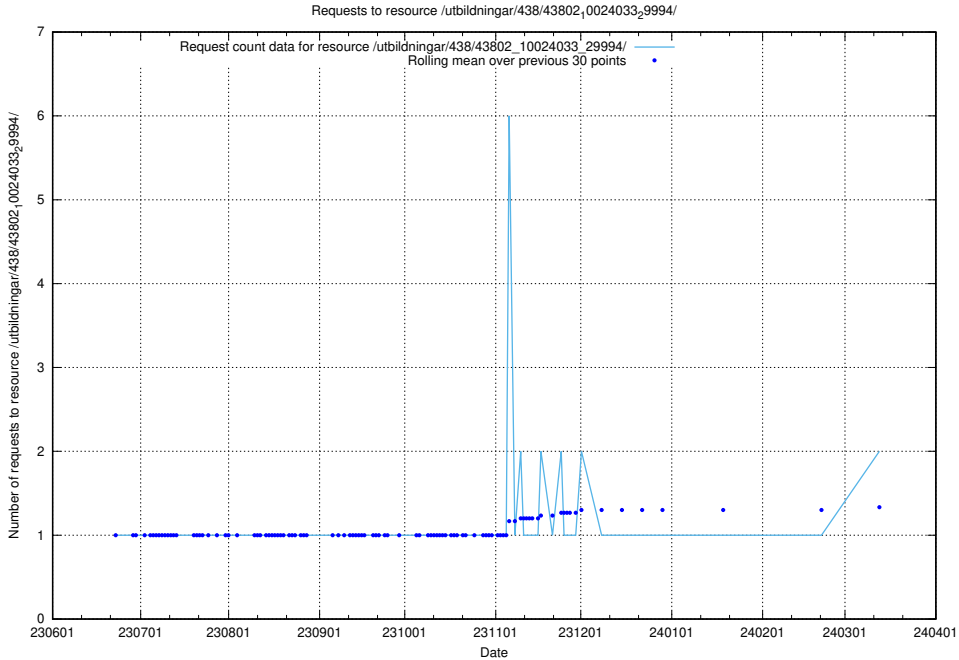

5.876 Usage of /utbildningar/438/43802_10024033_29994/

Here, we count the number of requests to resource /utbildningar/438/43802_10024033_29994/.