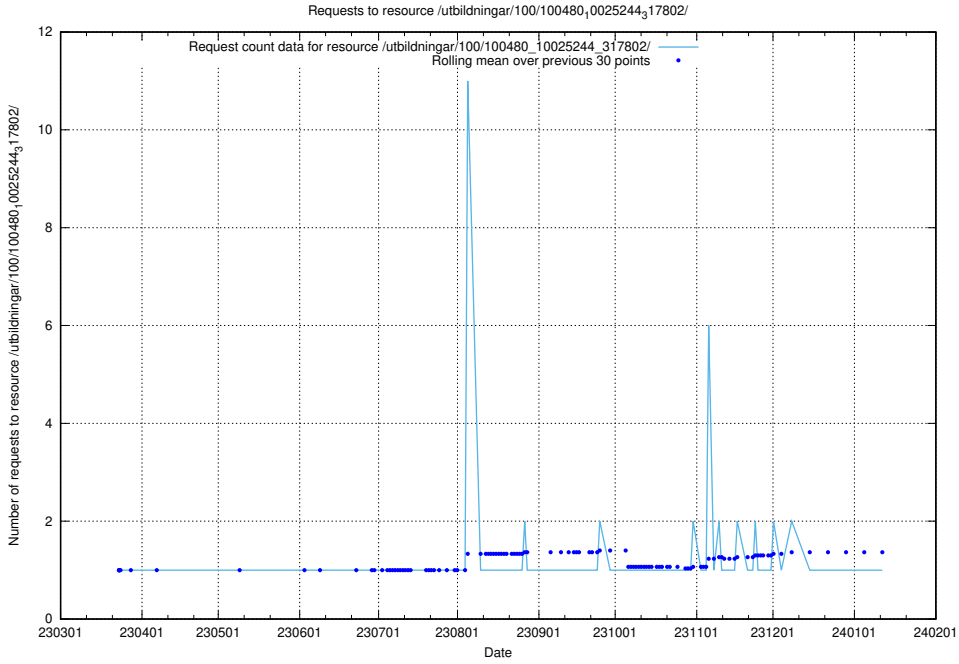

5.5530 Usage of /utbildningar/100/100480_10025244_317802/

Here, we count the number of requests to resource /utbildningar/100/100480_10025244_317802/.