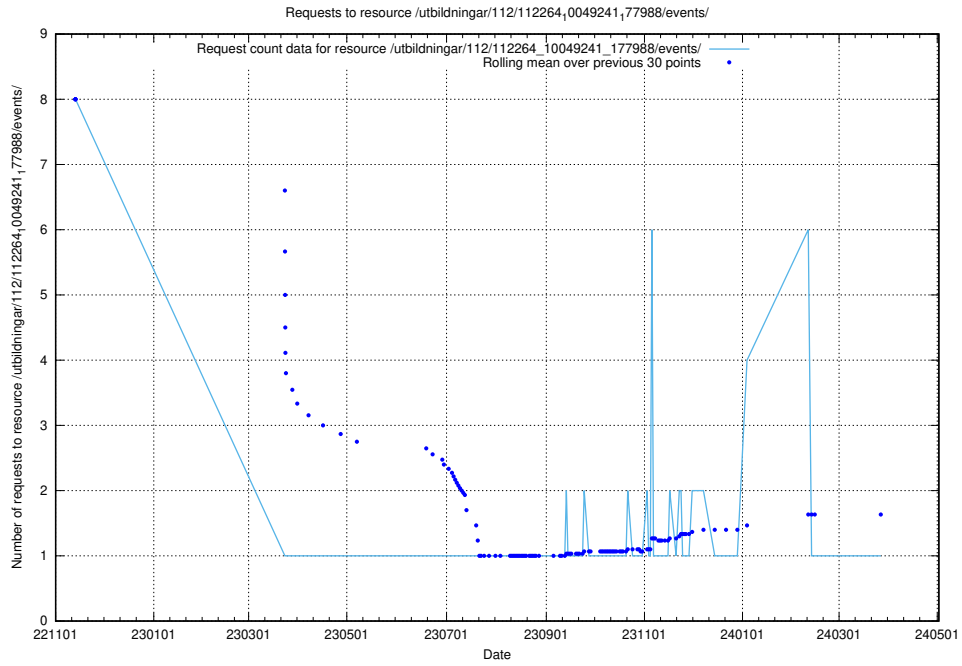

5.5602 Usage of /utbildningar/112/112264_10049241_177988/events/

Here, we count the number of requests to resource /utbildningar/112/112264_10049241_177988/events/