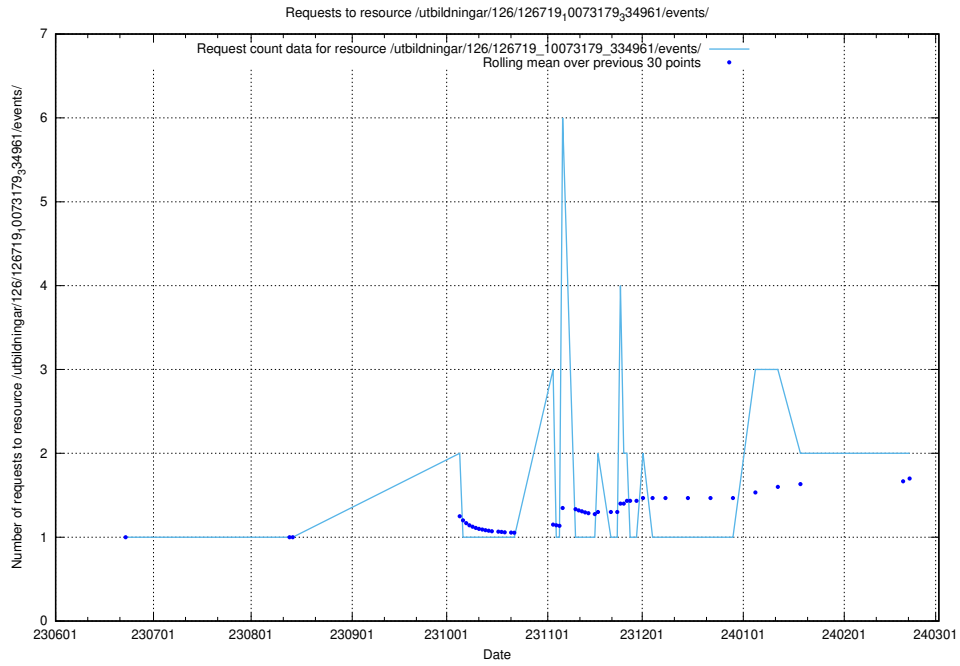

5.878 Usage of /utbildningar/126/126719_10073179_334961/events/

Here, we count the number of requests to resource /utbildningar/126/126719_10073179_334961/events/