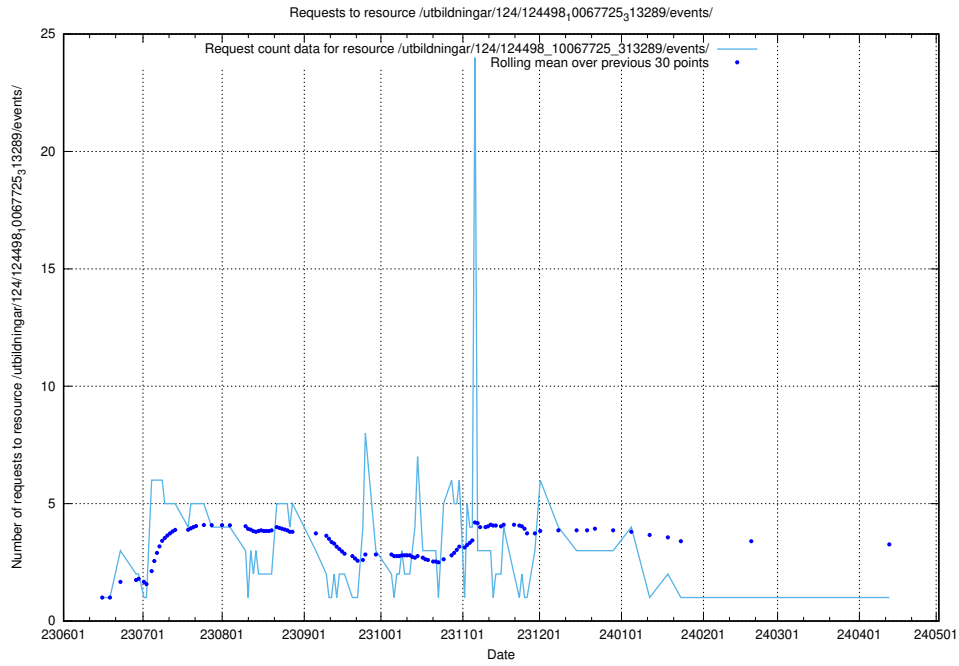

5.5692 Usage of /utbildningar/124/124498_10067725_313289/events/

Here, we count the number of requests to resource /utbildningar/124/124498_10067725_313289/events/