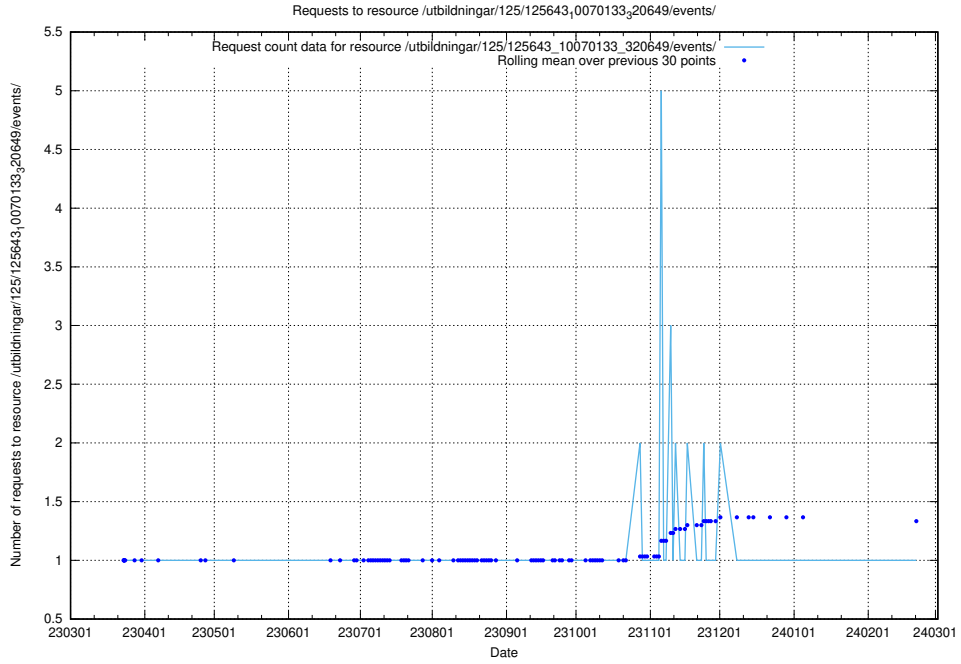

5.1102 Usage of /utbildningar/125/125643_10070133_320649/events/

Here, we count the number of requests to resource /utbildningar/125/125643_10070133_320649/events/