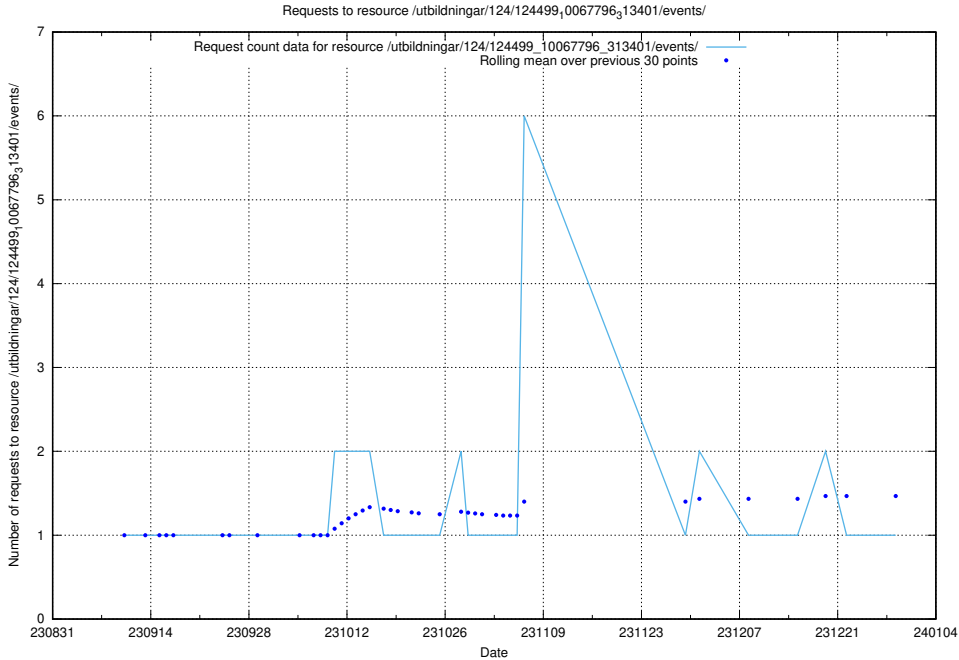

5.4441 Usage of /utbildningar/124/124499_10067796_313401/events/

Here, we count the number of requests to resource /utbildningar/124/124499_10067796_313401/events/