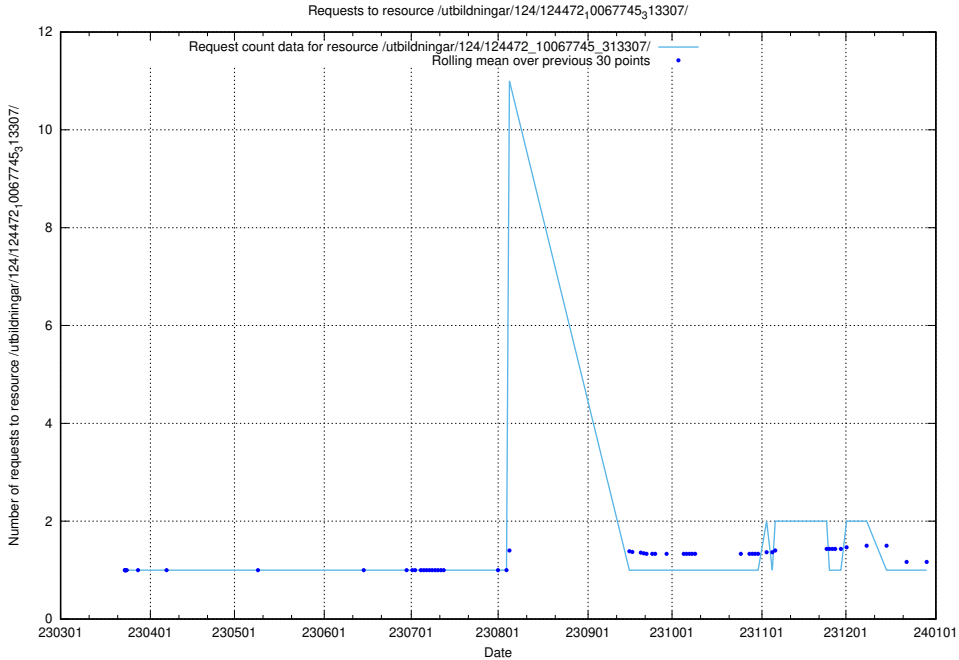

5.2851 Usage of /utbildningar/124/124472_10067745_313307/

Here, we count the number of requests to resource /utbildningar/124/124472_10067745_313307/.