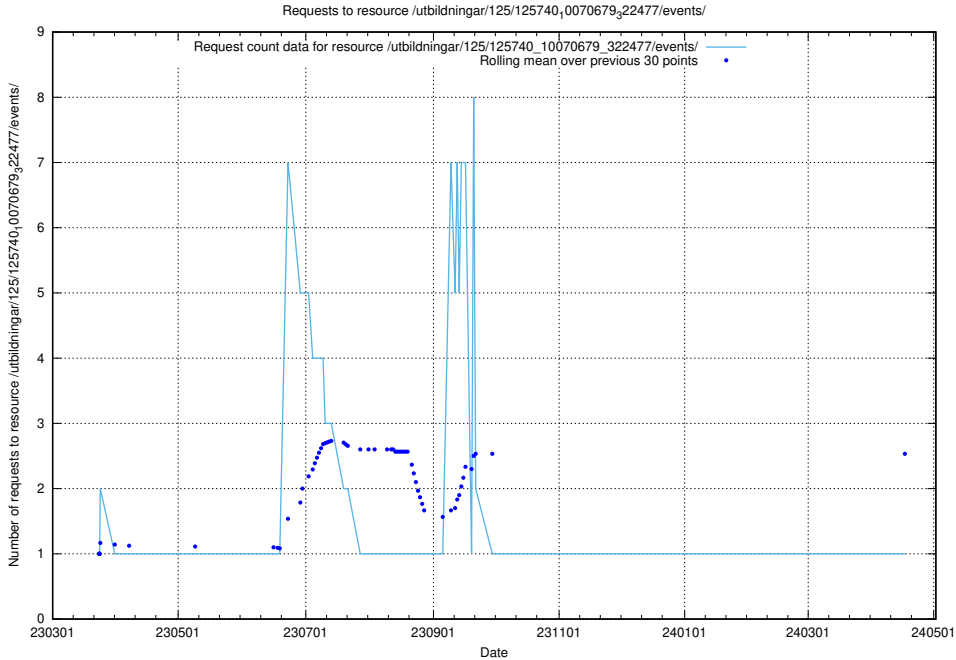

5.1047 Usage of /utbildningar/125/125740_10070679_322477/events/

Here, we count the number of requests to resource /utbildningar/125/125740_10070679_322477/events/