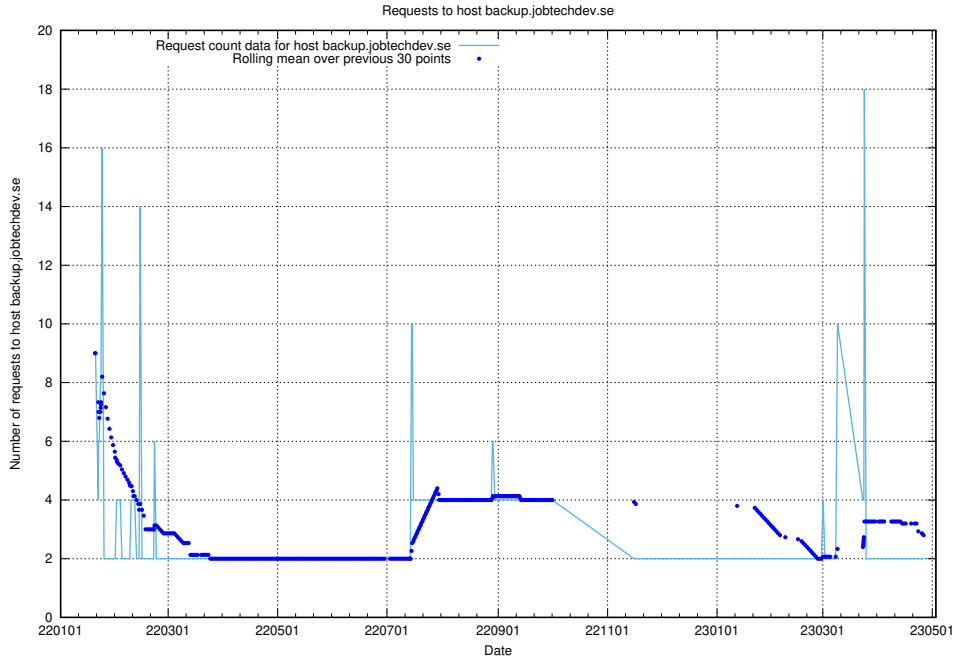

7.260 Usage of backup.jobtechdev.se

Here, we count the number of requests to host backup.jobtechdev.se.