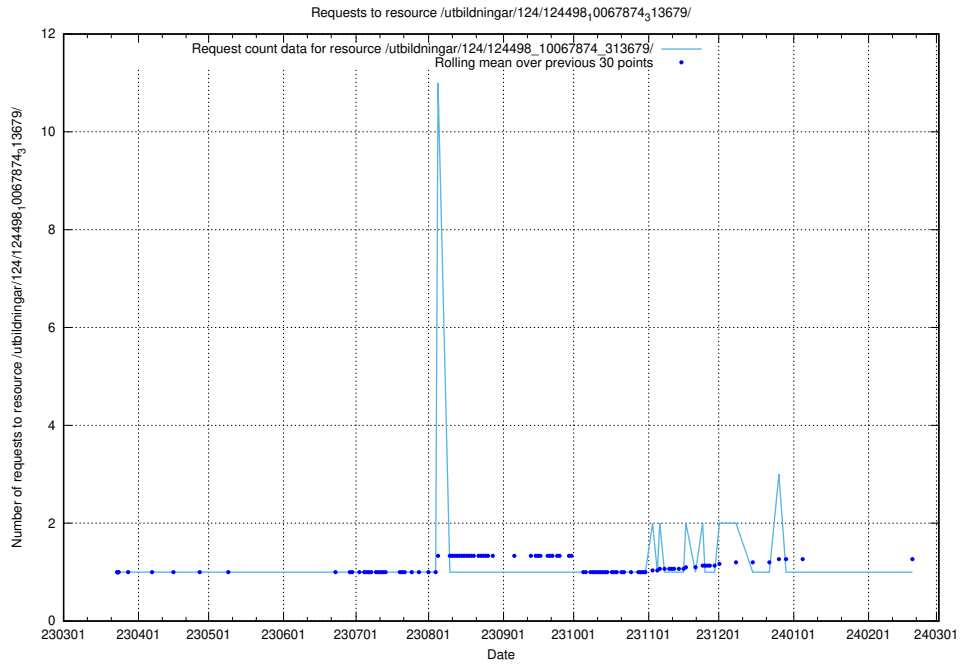

Here, we count the number of requests to resource /taxonomy/version/18/query/all-concepts/.

5.2487 Usage of /utbildningar/124/124498_10067874_313679/

Here, we count the number of requests to resource /utbildningar/124/124498_10067874_313679/.