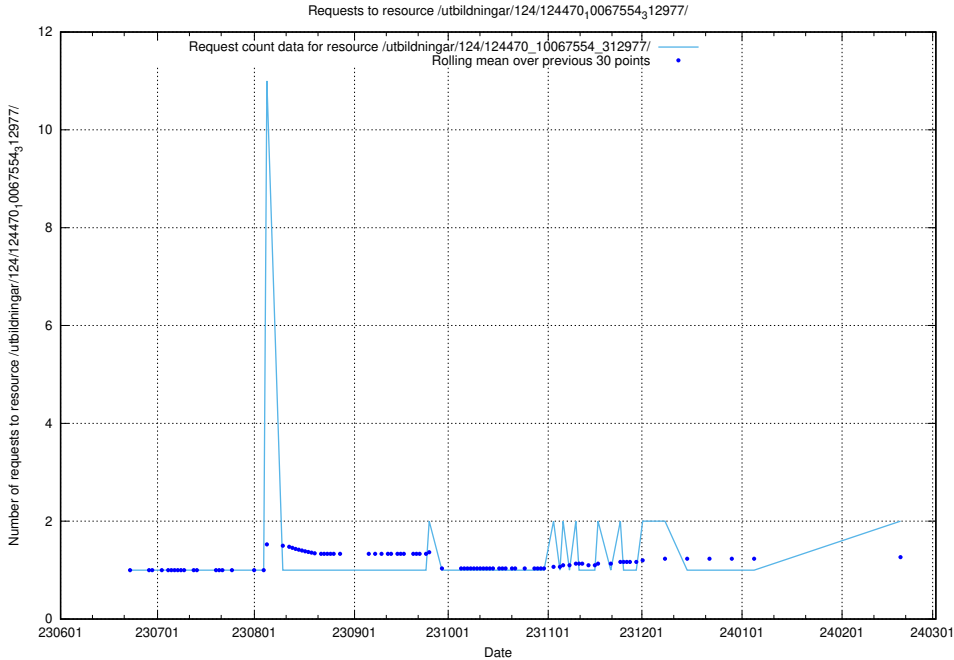

5.903 Usage of /utbildningar/124/124470_10067554_312977/

Here, we count the number of requests to resource /utbildningar/124/124470_10067554_312977/.