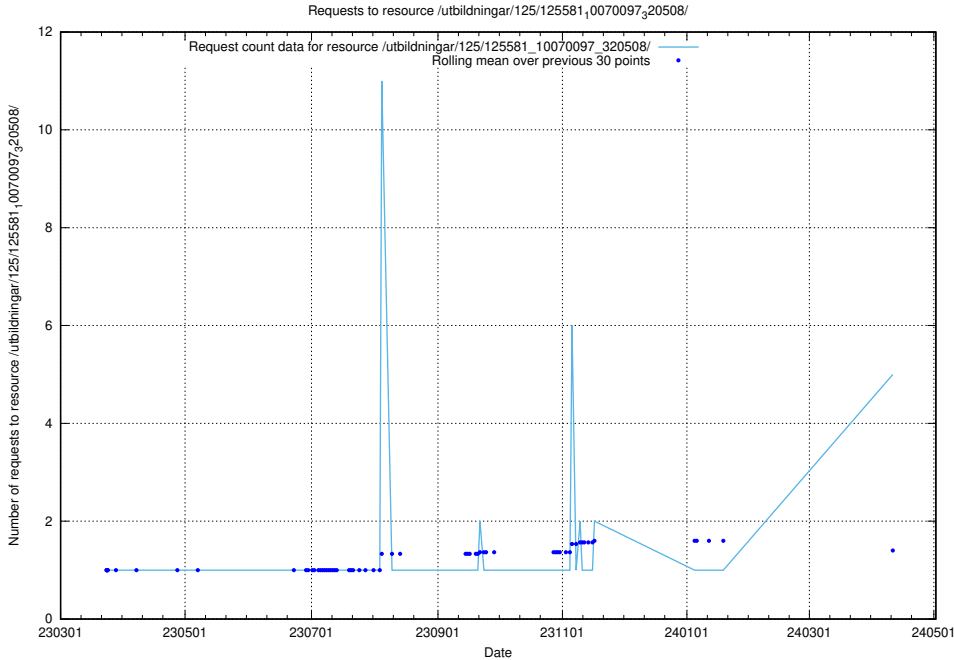

5.147 Usage of /utbildningar/125/125581_10070097_320508/

Here, we count the number of requests to resource /utbildningar/125/125581_10070097_320508/.