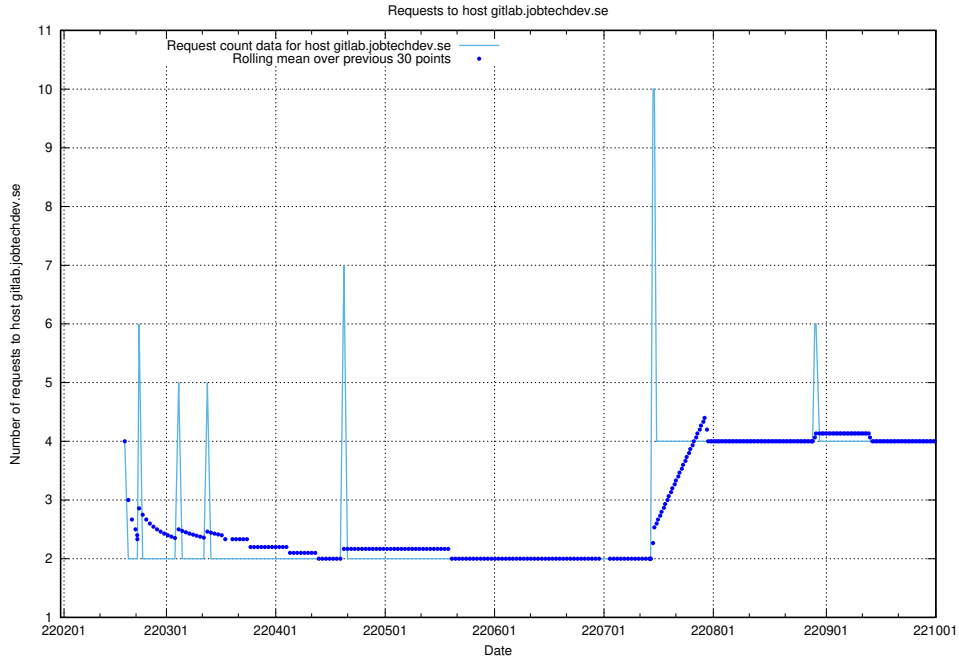

7.155 Usage of gitlab.jobtechdev.se

Here, we count the number of requests to host gitlab.jobtechdev.se.