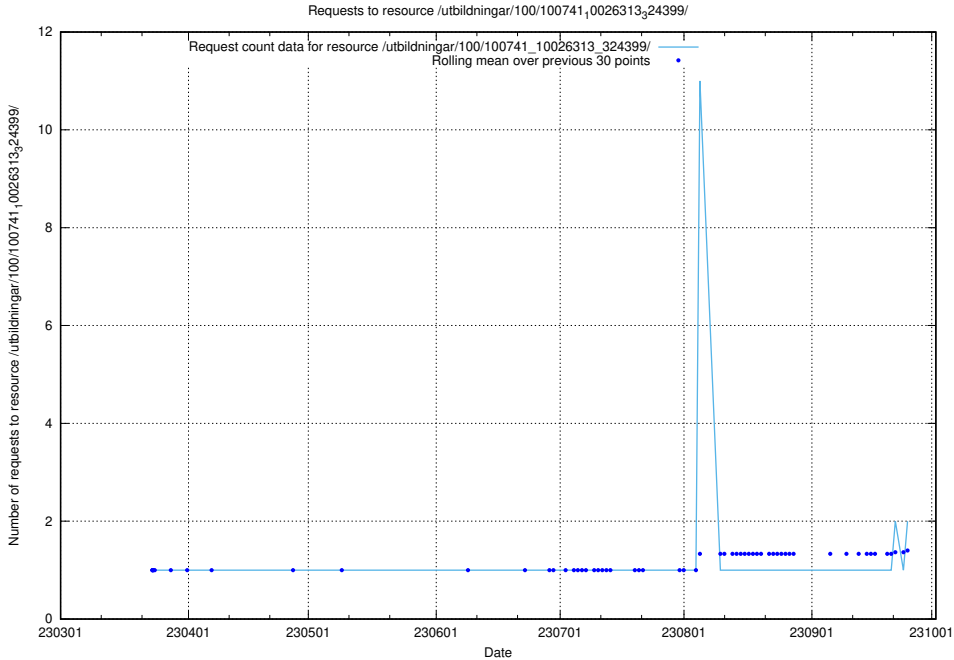

5.881 Usage of /utbildningar/100/100741_10026313_324399/

Here, we count the number of requests to resource /utbildningar/100/100741_10026313_324399/.