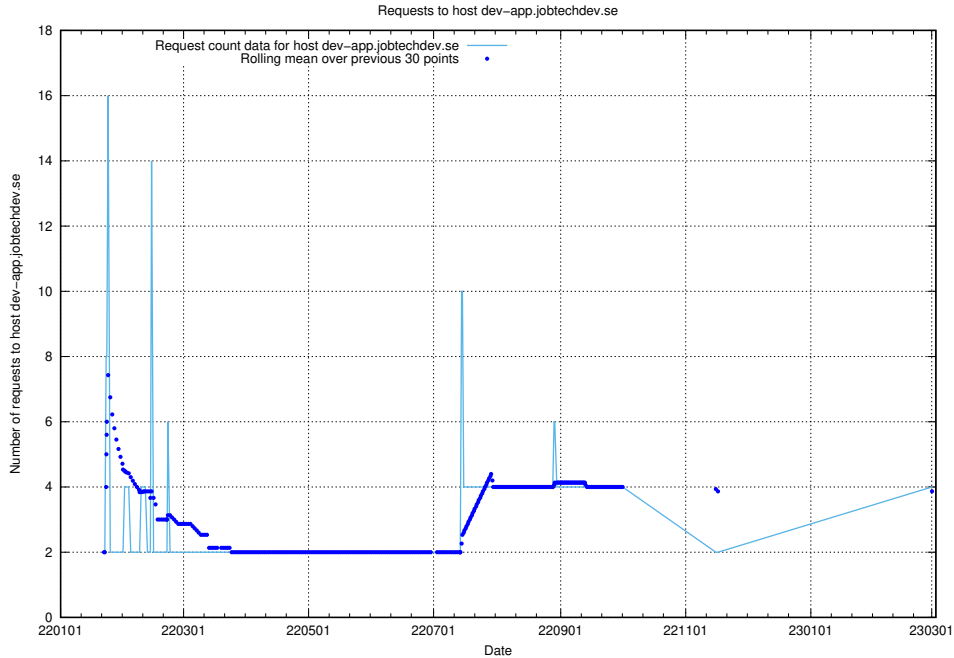

7.92 Usage of dev-app.jobtechdev.se

Here, we count the number of requests to host dev-app.jobtechdev.se.