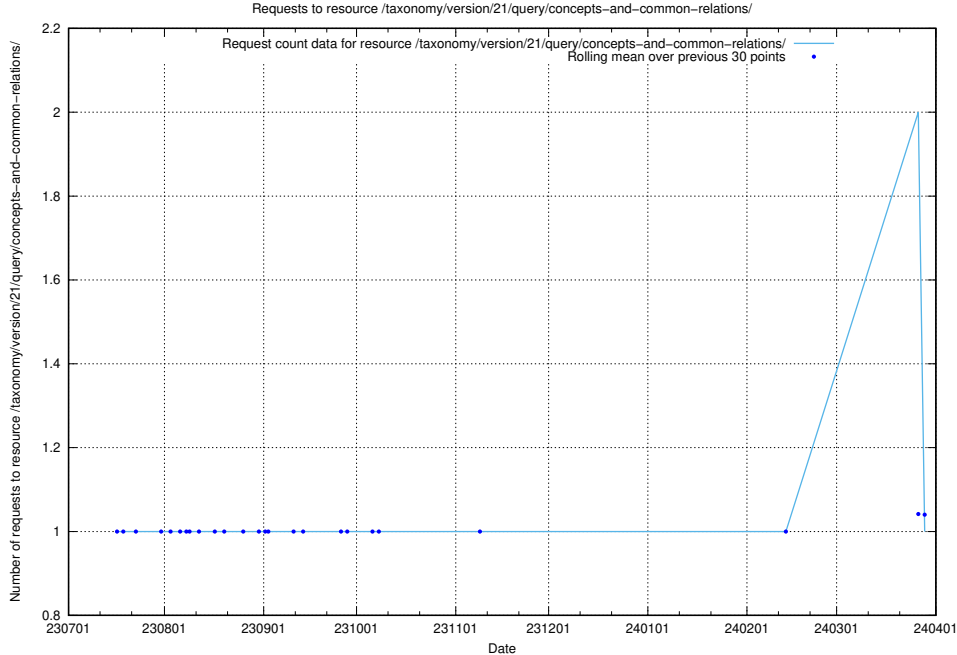

Here, we count the number of requests to resource /taxonomy/version/3/query/self-employment-type-concepts/.

5.4875 Usage of /taxonomy/version/21/query/concepts-and-common-relations/

Here, we count the number of requests to resource /taxonomy/version/21/query/concepts-and-common-relations/.