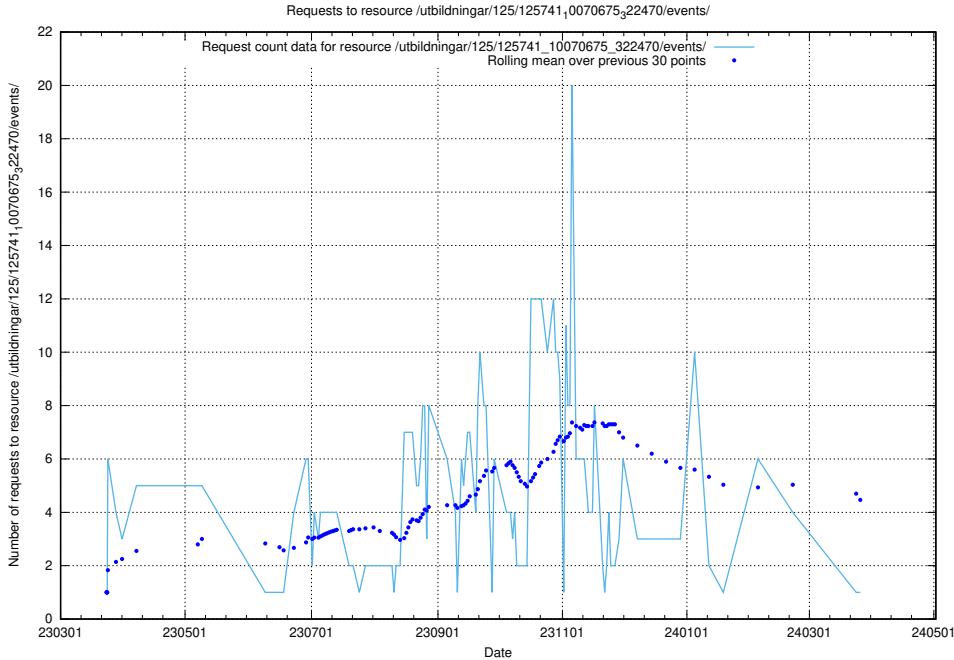

Here, we count the number of requests to resource /utbildningar/125/125741_10070679_322474/.

5.6259 Usage of /utbildningar/125/125741_10070675_322470/events/

Here, we count the number of requests to resource /utbildningar/125/125741_10070675_322470/events/