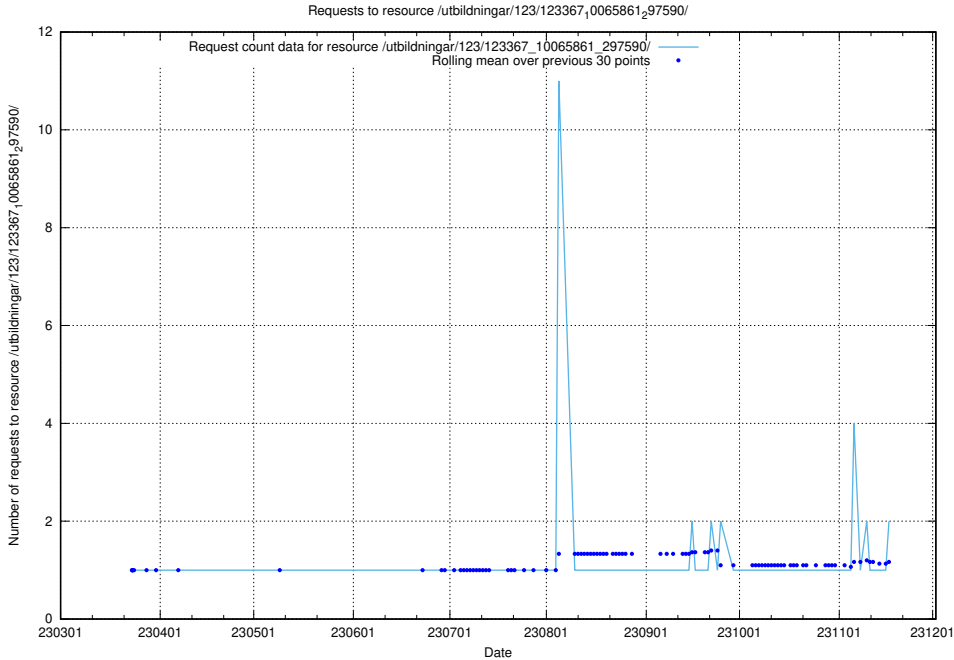

5.800 Usage of /utbildningar/123/123367_10065861_297590/

Here, we count the number of requests to resource /utbildningar/123/123367_10065861_297590/.