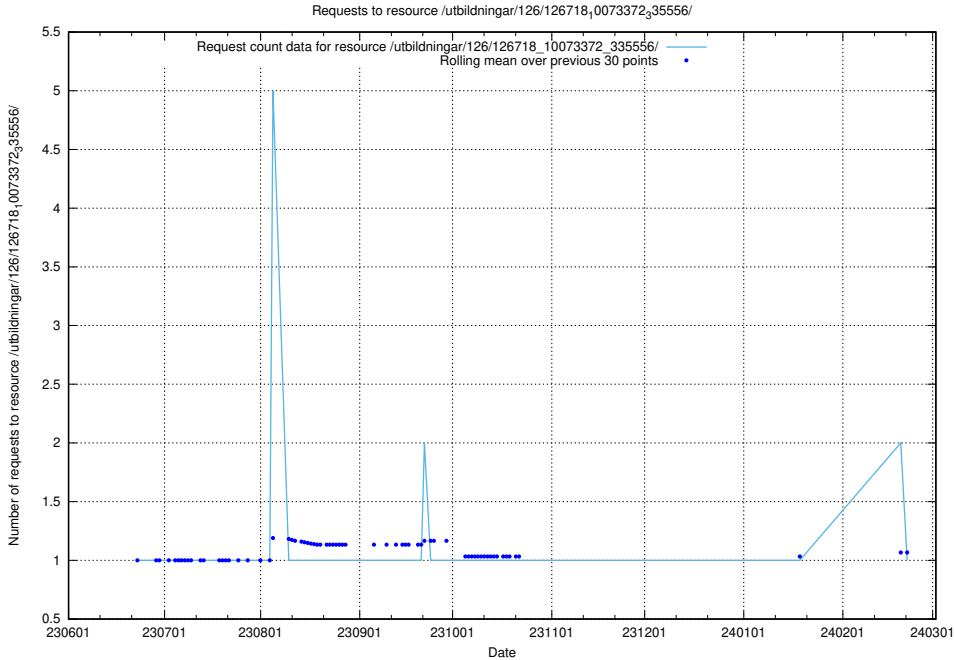

5.5428 Usage of /utbildningar/126/126718_10073372_335556/

Here, we count the number of requests to resource /utbildningar/126/126718_10073372_335556/.