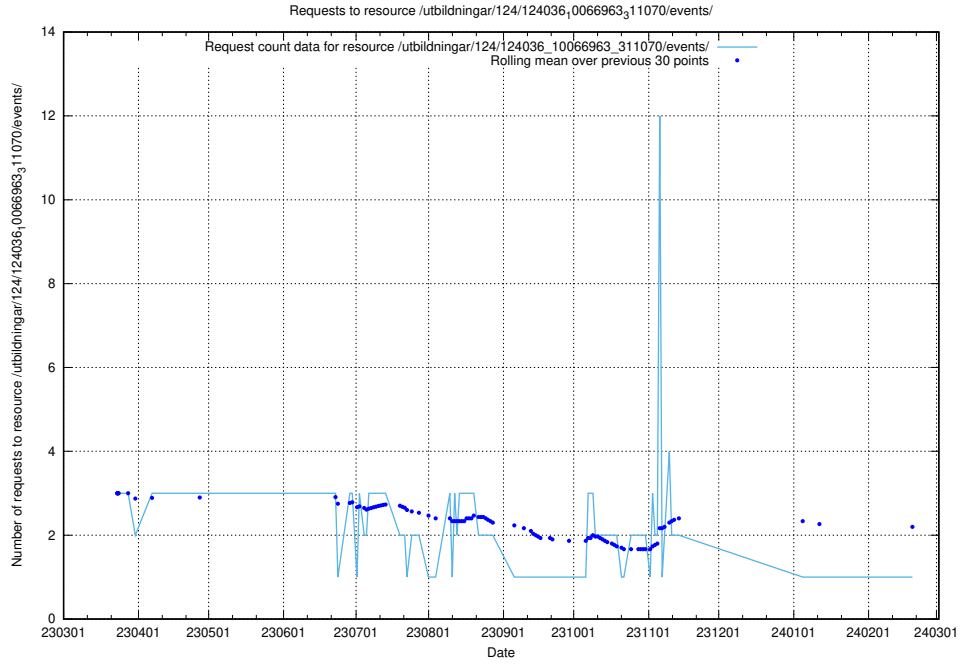

5.6050 Usage of /utbildningar/124/124036_10066963_311070/events/

Here, we count the number of requests to resource /utbildningar/124/124036_10066963_311070/events/