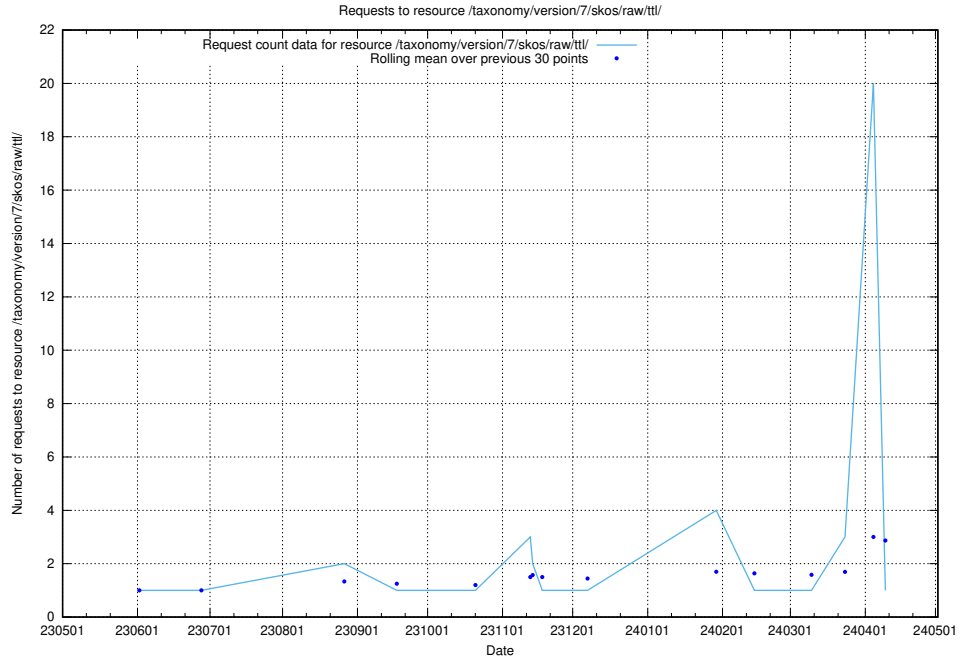

5.5734 Usage of /taxonomy/version/7/skos/raw/ttl/

Here, we count the number of requests to resource /taxonomy/version/7/skos/raw/ttl/.