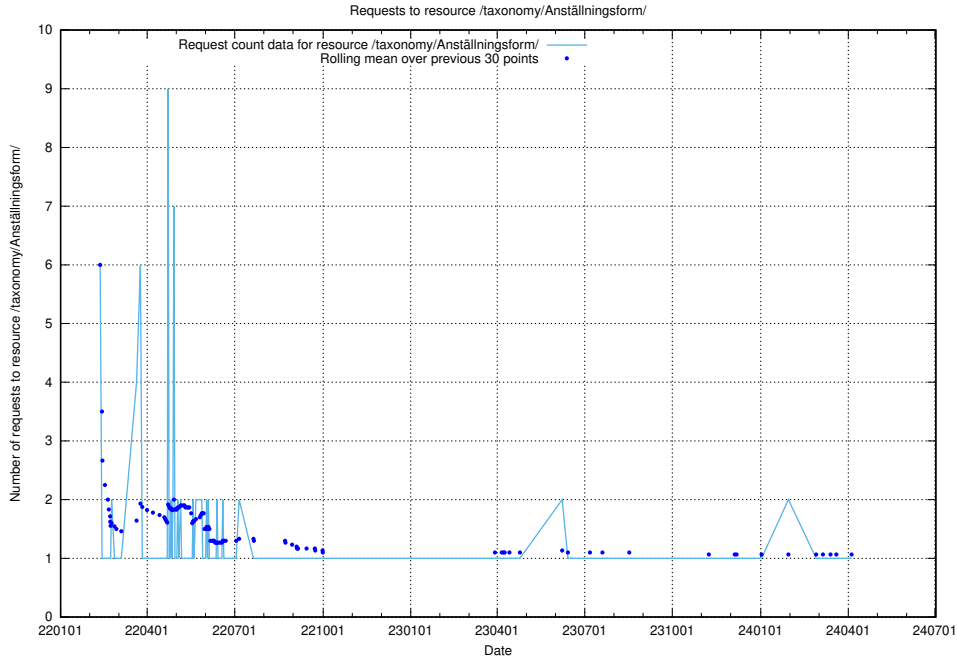

5.1328 Usage of /taxonomy/Anställningsform/

Here, we count the number of requests to resource /taxonomy/Anställningsform/.