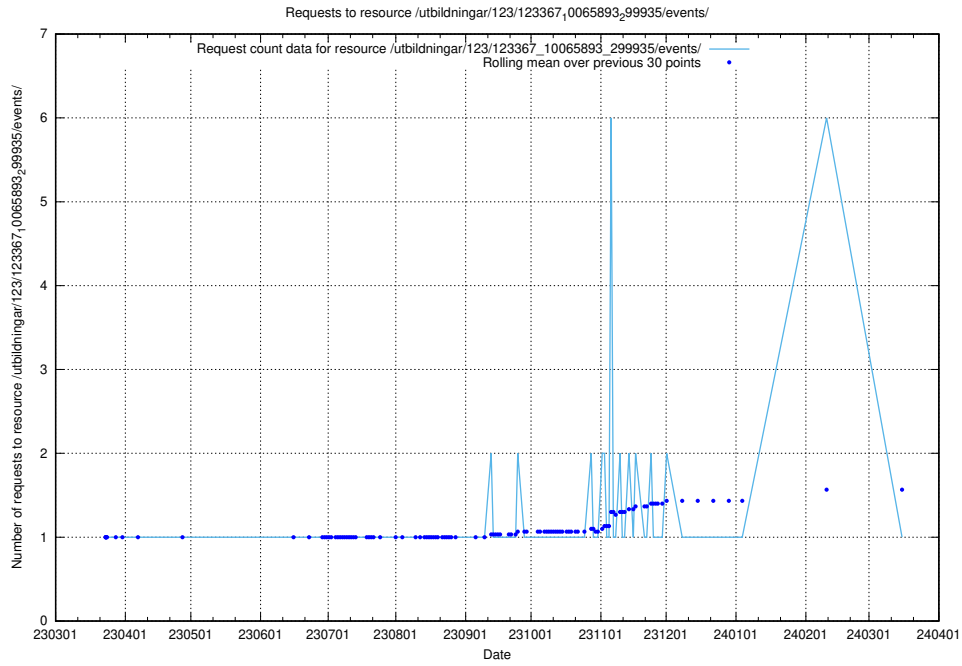

5.4562 Usage of /utbildningar/123/123367_10065893_299935/events/

Here, we count the number of requests to resource /utbildningar/123/123367_10065893_299935/events/