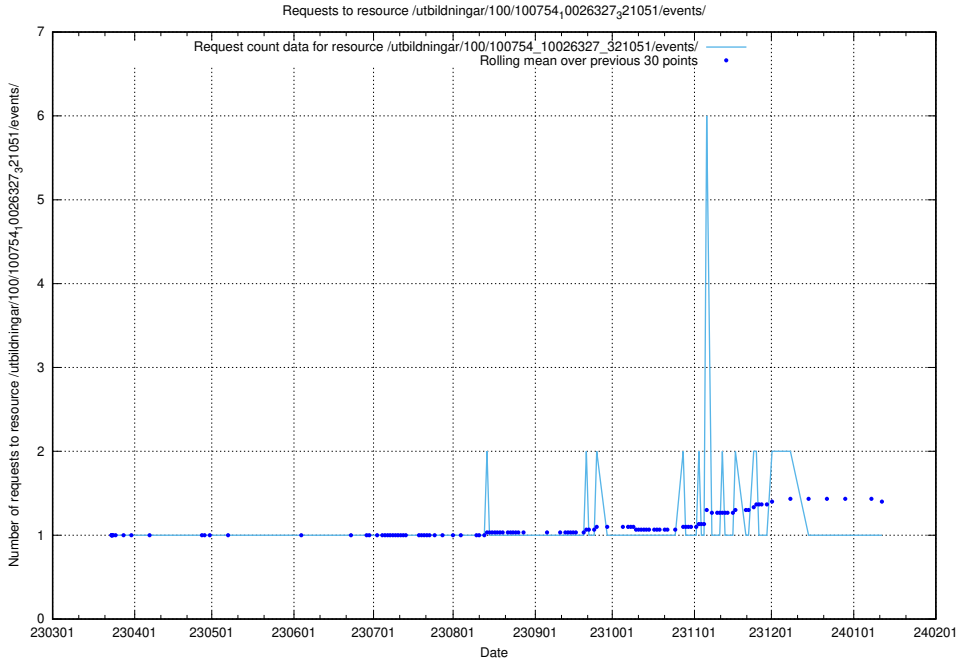

Here, we count the number of requests to resource /utbildningar/126/126791_10073182_334968/.

5.5410 Usage of /utbildningar/100/100754_10026327_321051/events/

Here, we count the number of requests to resource /utbildningar/100/100754_10026327_321051/events/