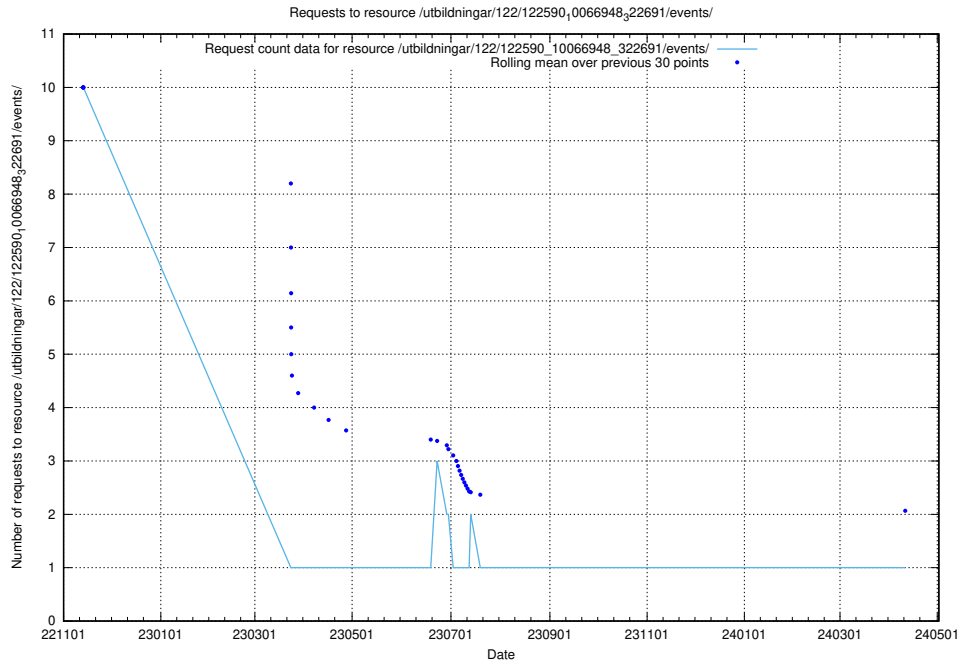

5.5564 Usage of /utbildningar/122/122590_10066948_322691/events/

Here, we count the number of requests to resource /utbildningar/122/122590_10066948_322691/events/