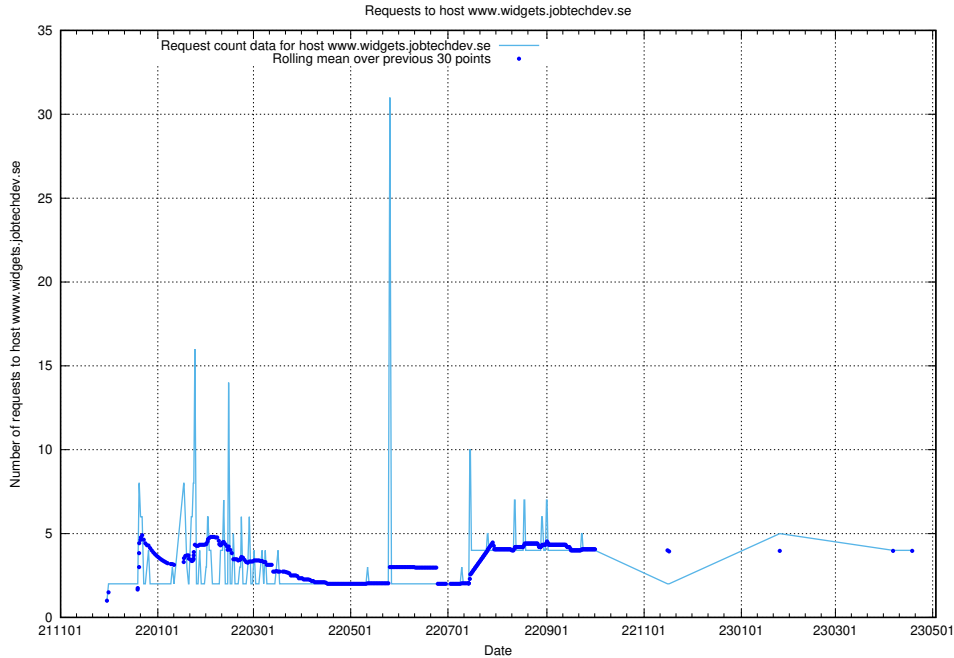

7.130 Usage of www.widgets.jobtechdev.se

Here, we count the number of requests to host www.widgets.jobtechdev.se.

7.131 Usage of www.jobtechdev.se:443

Here, we count the number of requests to host www.jobtechdev.se:443.