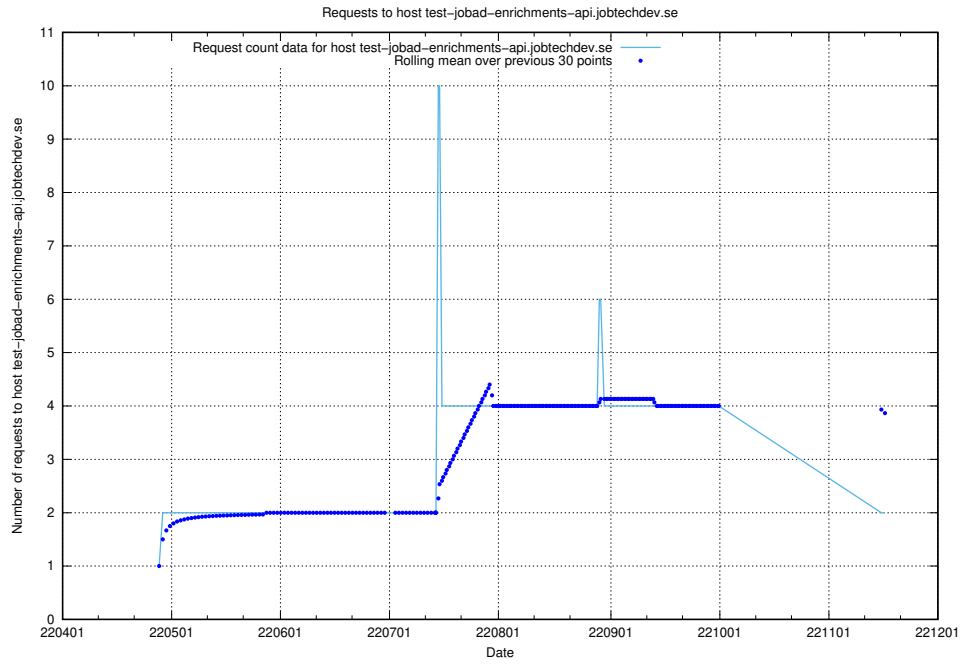

7.436 Usage of test-jobad-enrichments-api.jobtechdev.se

Here, we count the number of requests to host test-jobad-enrichments-api.jobtechdev.se.

7.437 Usage of `jobtech-jobad-enrichments-develop.jobtechdev.se`