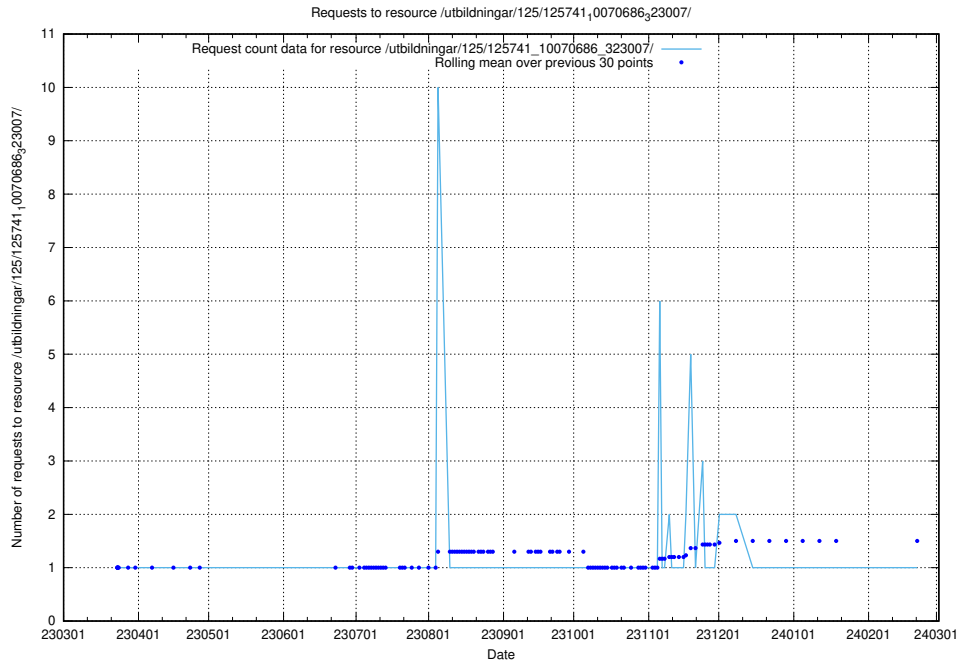

5.6252 Usage of /utbildningar/125/125741_10070686_323007/

Here, we count the number of requests to resource /utbildningar/125/125741_10070686_323007/.