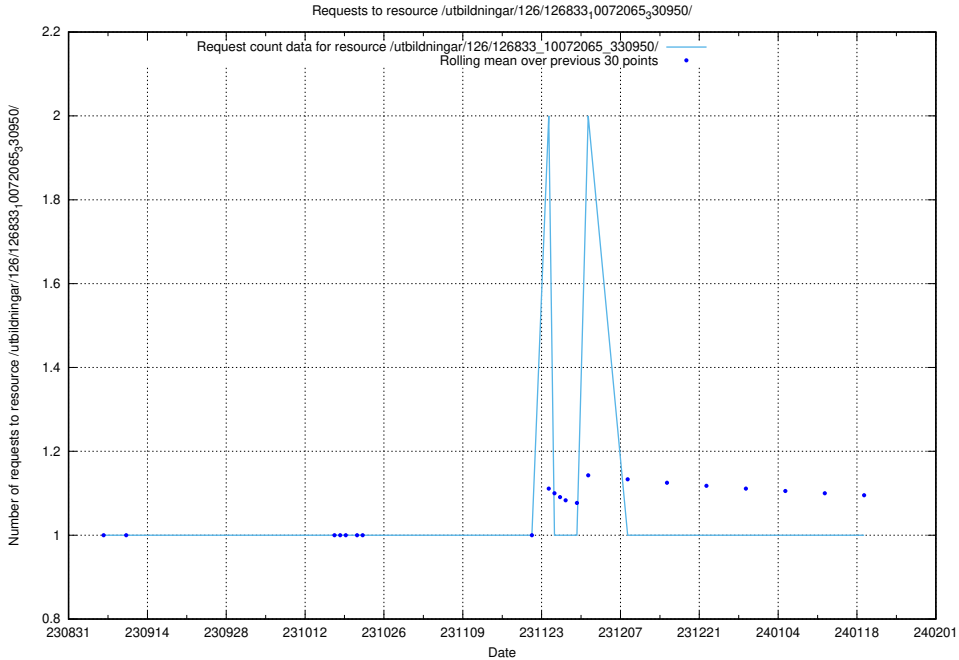

Here, we count the number of requests to resource /utbildningar/126/126833_10072065_330950/events/

5.4489 Usage of /utbildningar/126/126833_10072065_330950/

Here, we count the number of requests to resource /utbildningar/126/126833_10072065_330950/.