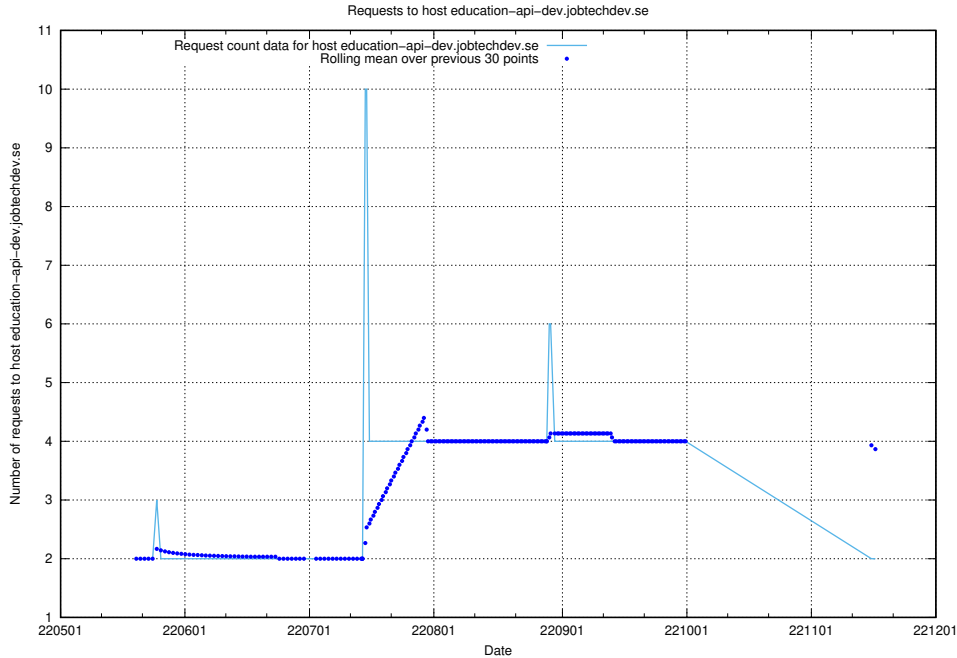

7.420 Usage of education-api-dev.jobtechdev.se

Here, we count the number of requests to host education-api-dev.jobtechdev.se.

7.421 Usage of education-enrichments-api.jobtechdev.se

Here, we count the number of requests to host education-enrichments-api.jobtechdev.se.