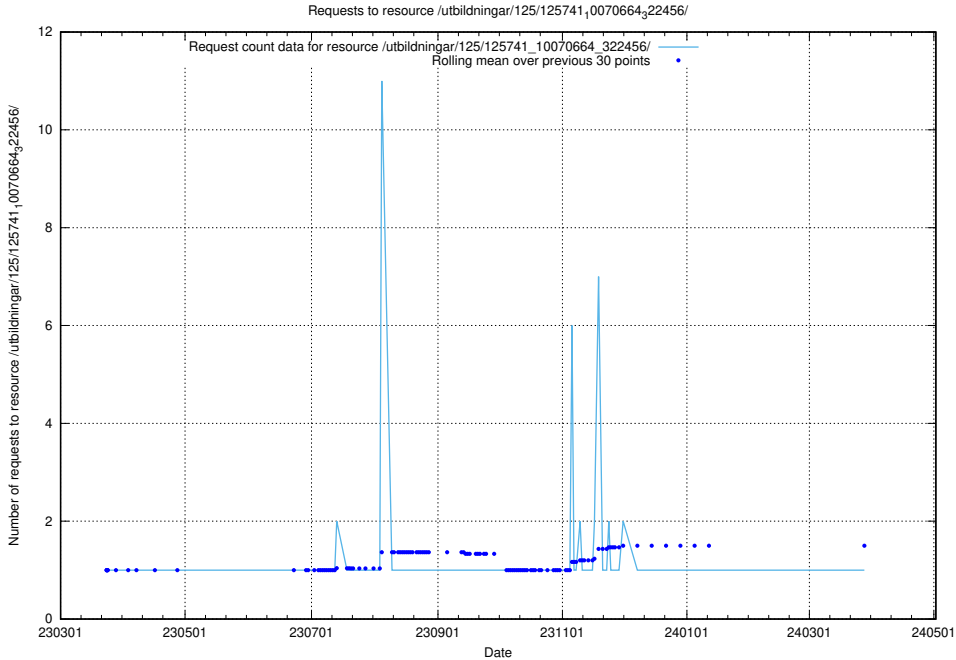

5.6271 Usage of /utbildningar/125/125741_10070664_322456/

Here, we count the number of requests to resource /utbildningar/125/125741_10070664_322456/.