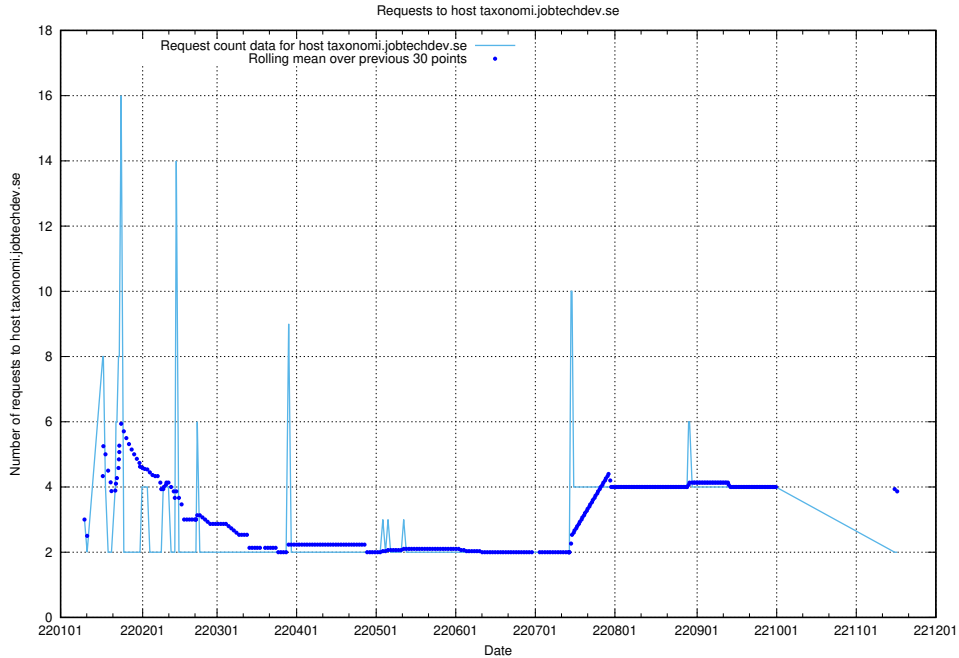

7.278 Usage of taxonomi.jobtechdev.se

Here, we count the number of requests to host taxonomi.jobtechdev.se.