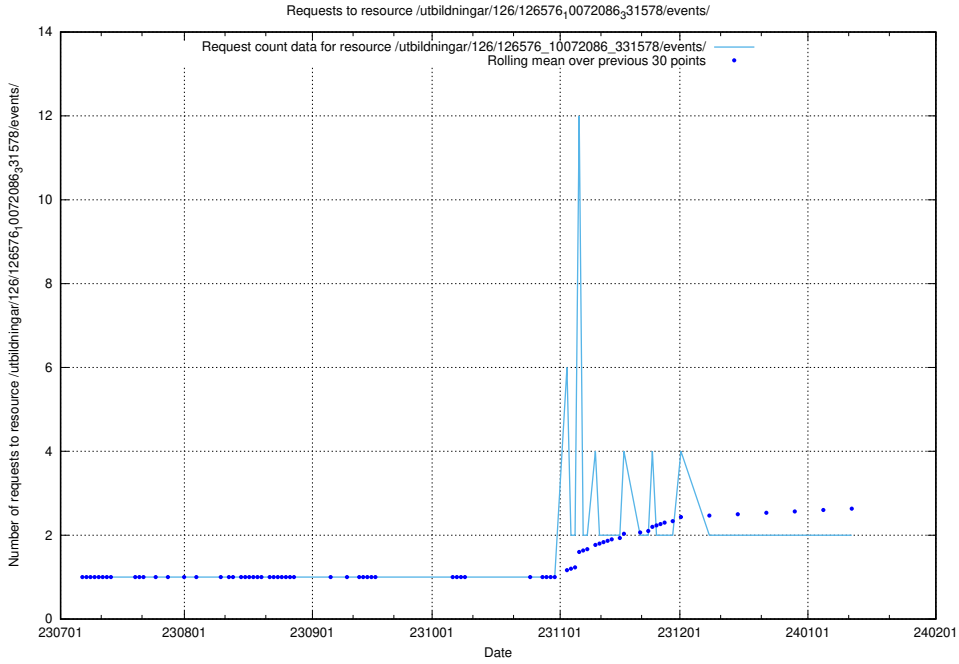

5.849 Usage of /utbildningar/124/124862_10071083_324595/events/

Here, we count the number of requests to resource /utbildningar/124/124862_10071083_324595/events/

5.850 Usage of /utbildningar/124/124520_10065864_333174/events/