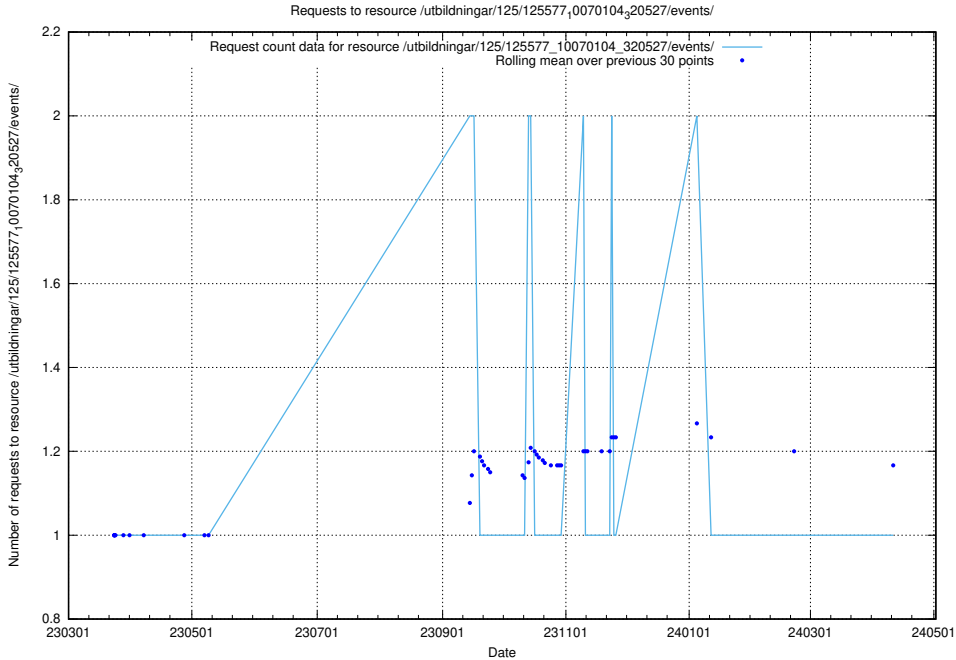

5.1152 Usage of /utbildningar/125/125577_10070104_320527/events/

Here, we count the number of requests to resource /utbildningar/125/125577_10070104_320527/events/