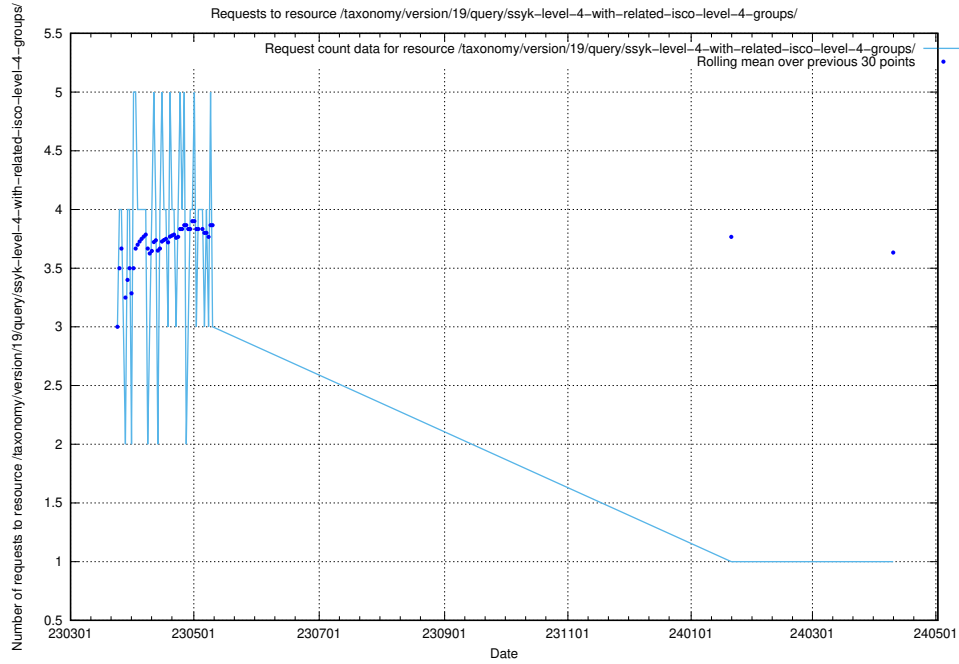

5.5913 Usage of /taxonomy/version/19/query/ssyk-level-4-with-related-isco-level-4-groups/

Here, we count the number of requests to resource /taxonomy/version/19/query/ssyk-level-4-with-related-isco-level-4-groups/.