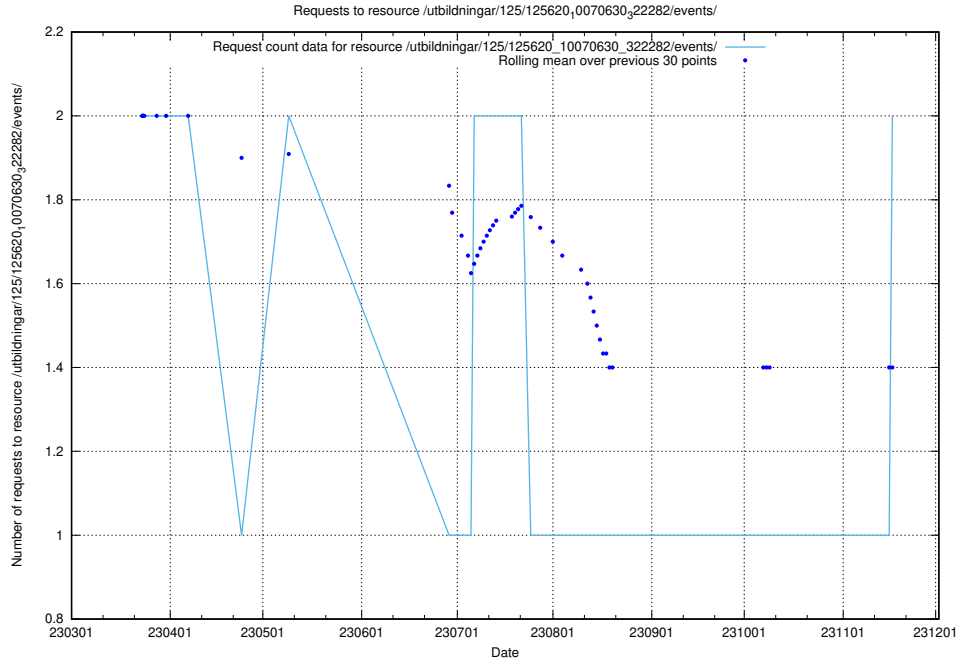

5.995 Usage of /utbildningar/125/125620_10070630_322282/events/

Here, we count the number of requests to resource /utbildningar/125/125620_10070630_322282/events/