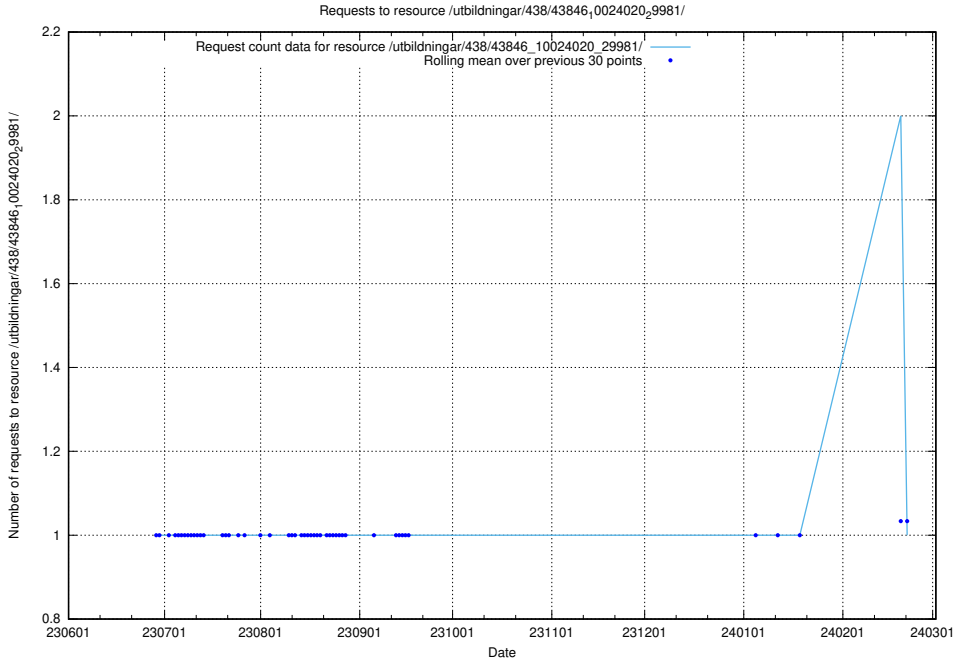

5.5241 Usage of /utbildningar/438/43846_10024020_29981/

Here, we count the number of requests to resource /utbildningar/438/43846_10024020_29981/.