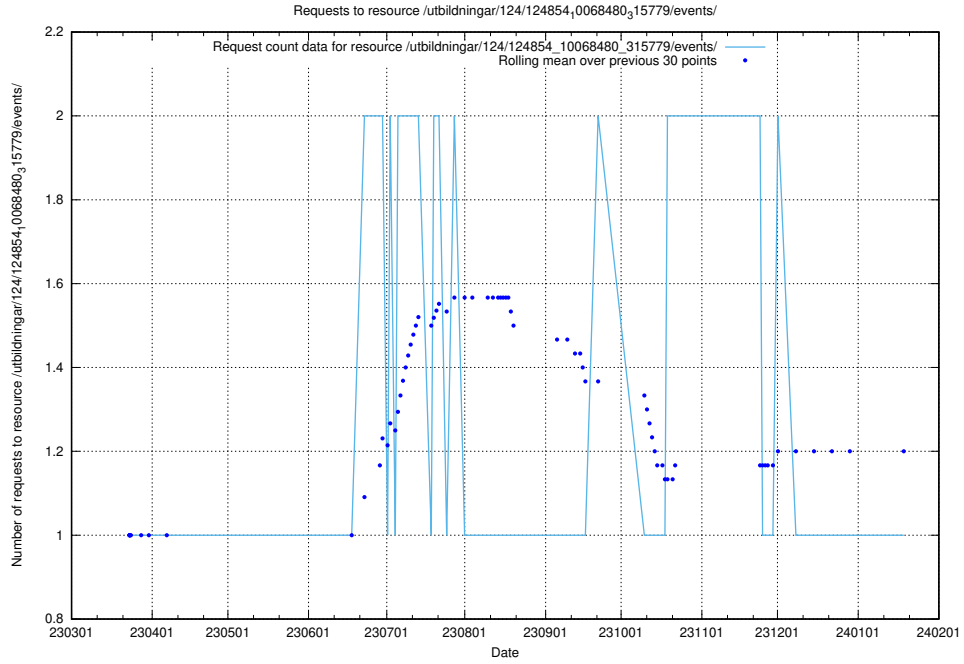

5.1258 Usage of /utbildningar/124/124854_10068480_315779/events/

Here, we count the number of requests to resource /utbildningar/124/124854_10068480_315779/events/