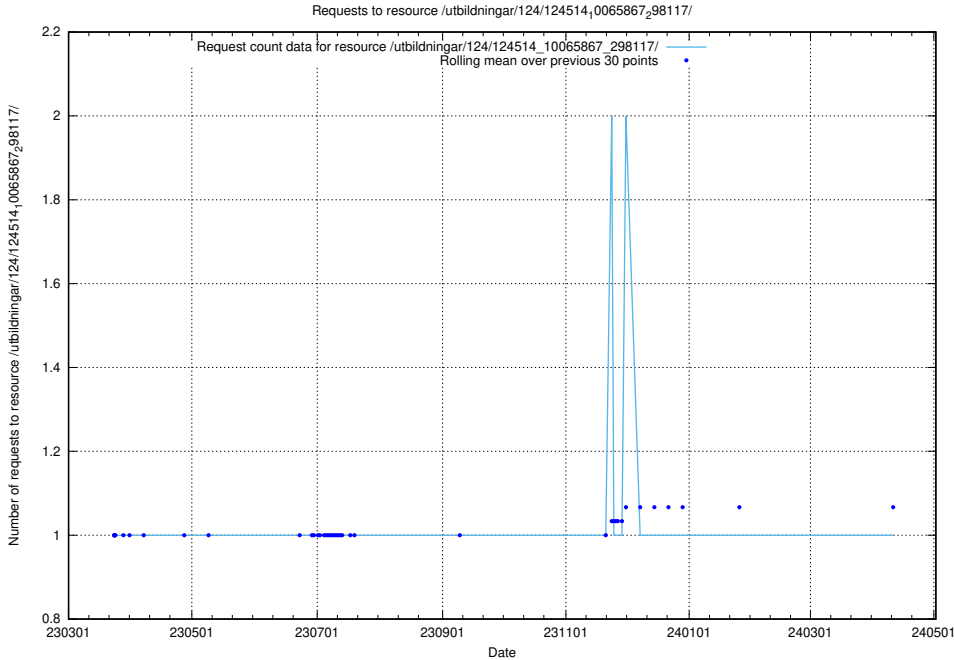

5.1845 Usage of /utbildningar/124/124514_10065867_298117/

Here, we count the number of requests to resource /utbildningar/124/124514_10065867_298117/.