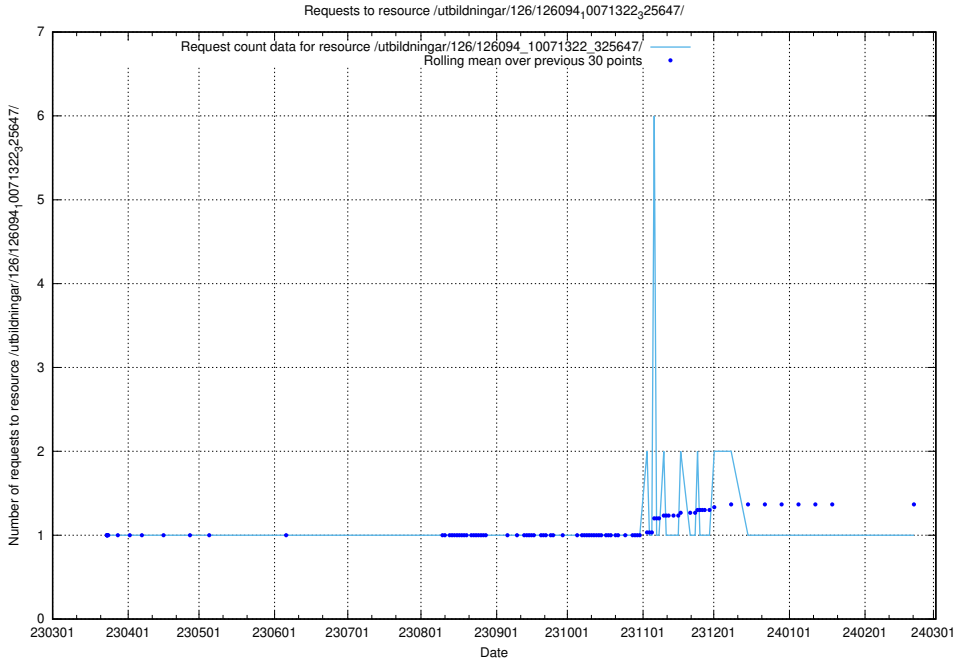

5.6216 Usage of /utbildningar/126/126094_10071322_325647/

Here, we count the number of requests to resource /utbildningar/126/126094_10071322_325647/.