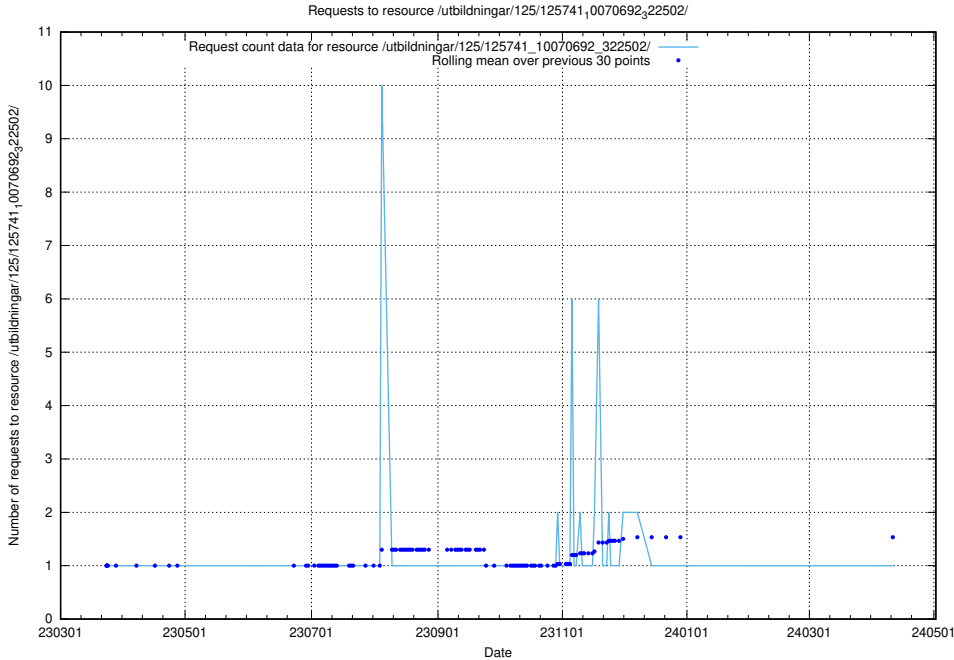

5.6249 Usage of /utbildningar/125/125741_10070692_322502/

Here, we count the number of requests to resource /utbildningar/125/125741_10070692_322502/.