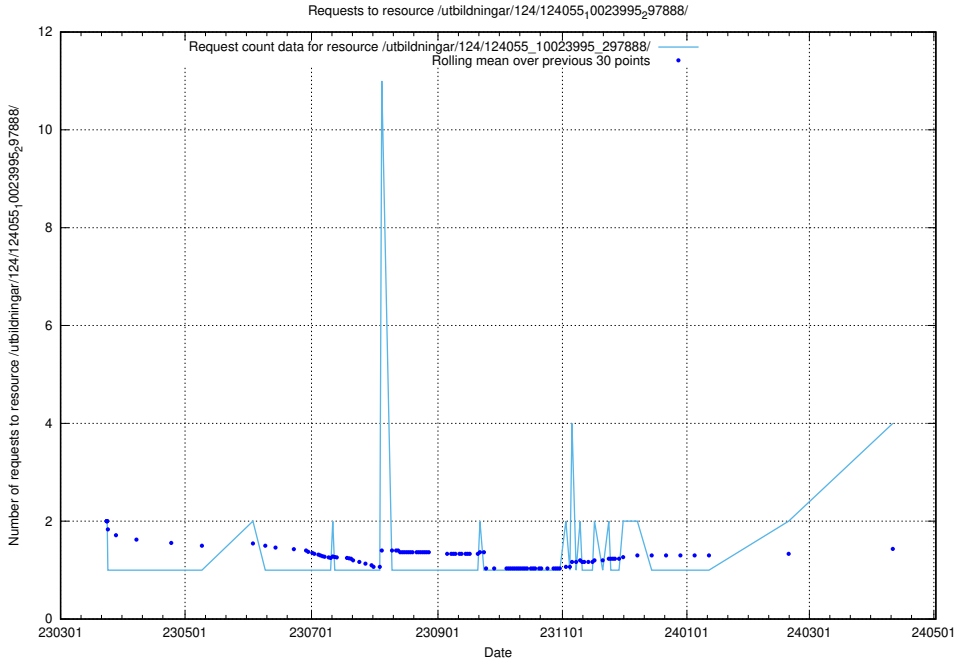

5.292 Usage of /utbildningar/124/124055_10023995_297888/

Here, we count the number of requests to resource /utbildningar/124/124055_10023995_297888/.