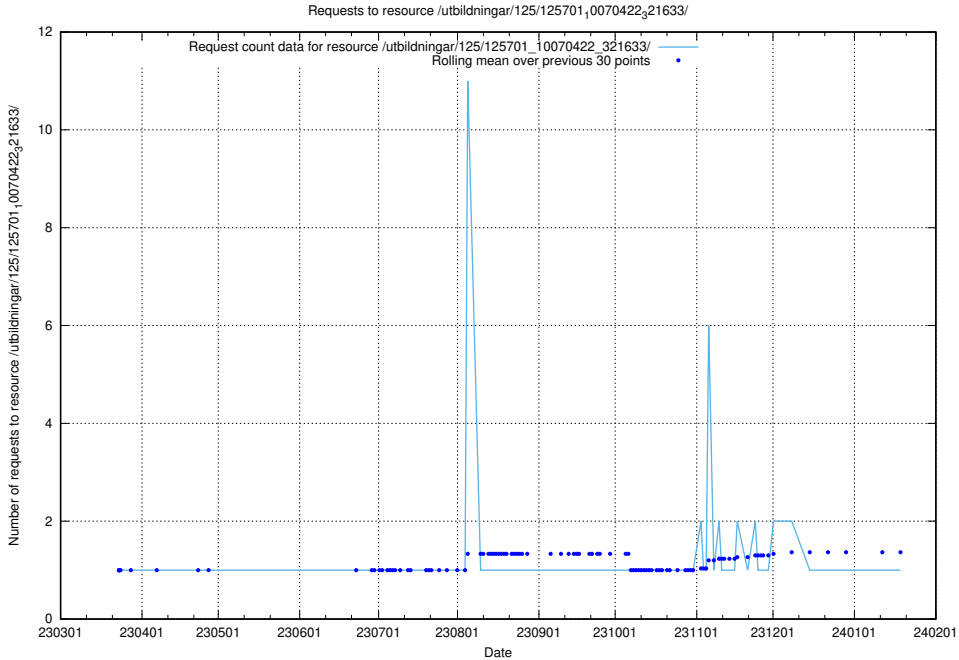

5.1080 Usage of /utbildningar/125/125701_10070422_321633/

Here, we count the number of requests to resource /utbildningar/125/125701_10070422_321633/.