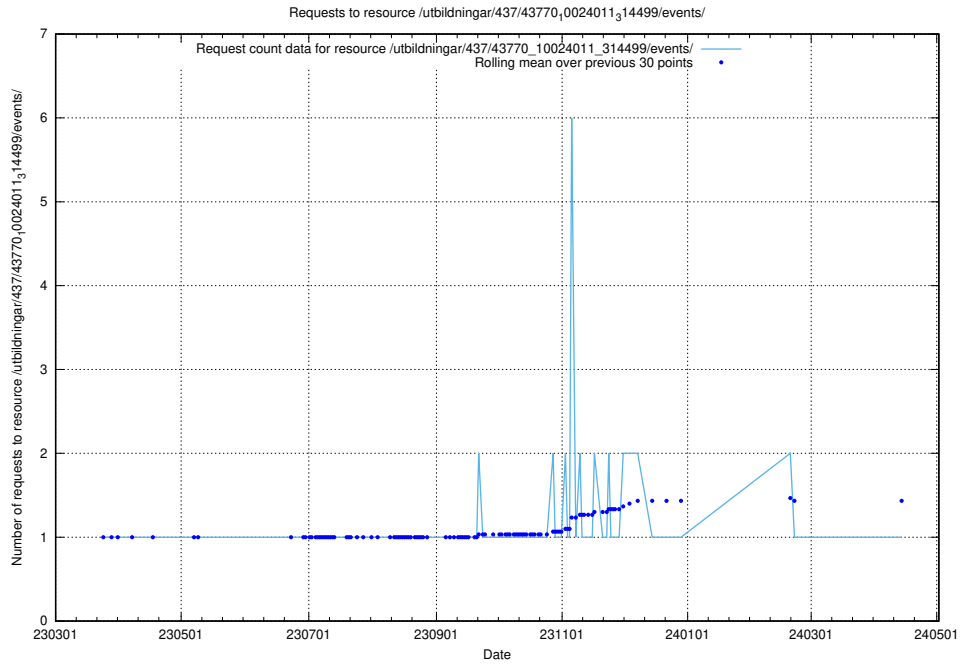

5.5976 Usage of /utbildningar/437/43770_10024011_314499/events/

Here, we count the number of requests to resource /utbildningar/437/43770_10024011_314499/events/.