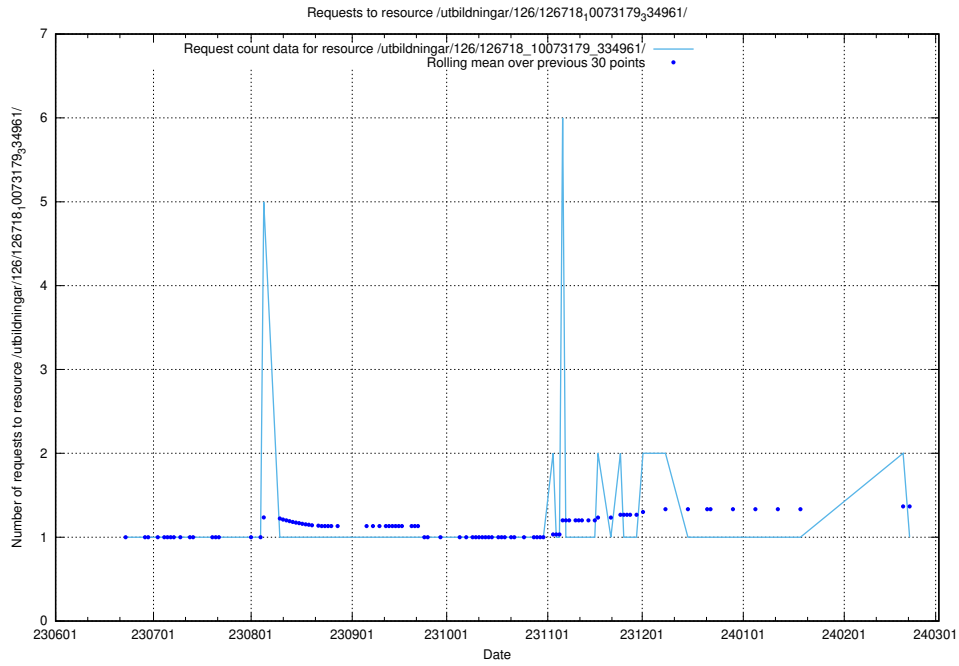

5.5429 Usage of /utbildningar/126/126718_10073179_334961/

Here, we count the number of requests to resource /utbildningar/126/126718_10073179_334961/.