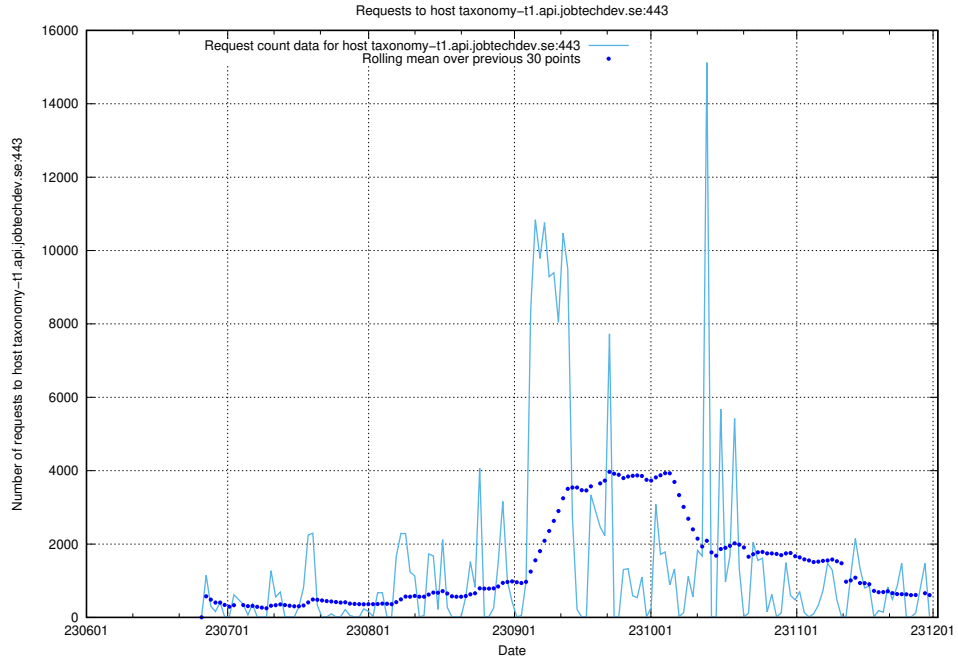

7.57 Usage of taxonomy-t1.api.jobtechdev.se:443

Here, we count the number of requests to host taxonomy-t1.api.jobtechdev.se:443.

7.58 Usage of staping.jobtechdev.se

Here, we count the number of requests to host staping.jobtechdev.se.