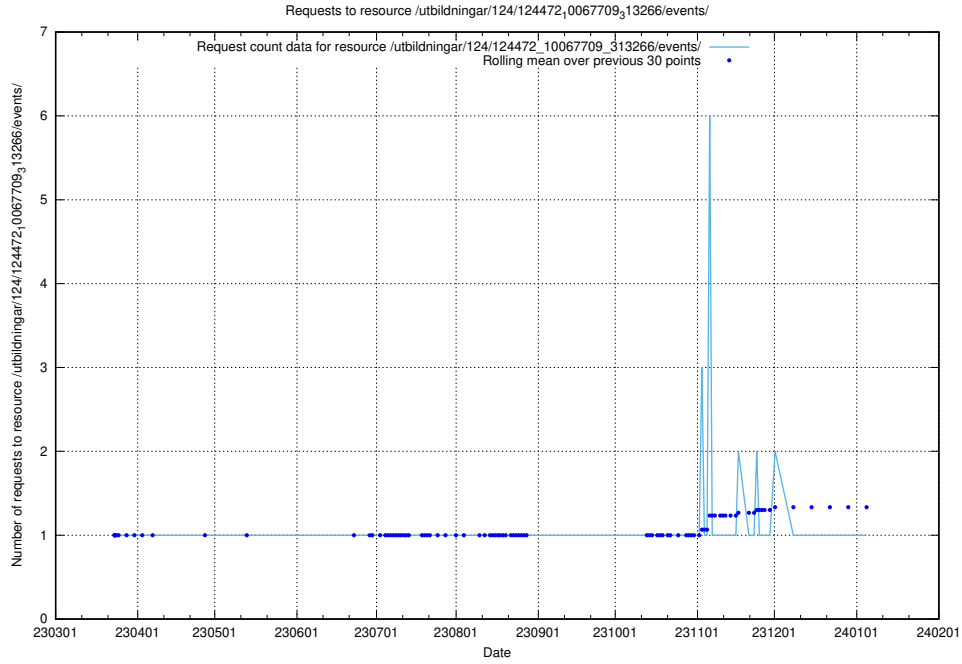

5.2879 Usage of /utbildningar/124/124472_10067709_313266/events/

Here, we count the number of requests to resource /utbildningar/124/124472_10067709_313266/events/