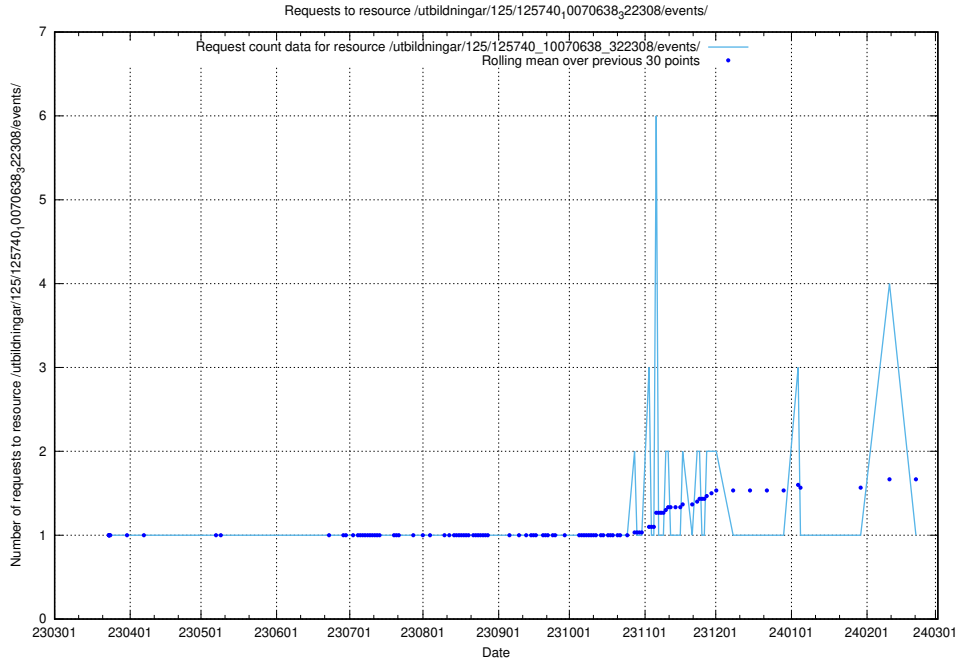

5.1064 Usage of /utbildningar/125/125740_10070638_322308/events/

Here, we count the number of requests to resource /utbildningar/125/125740_10070638_322308/events/