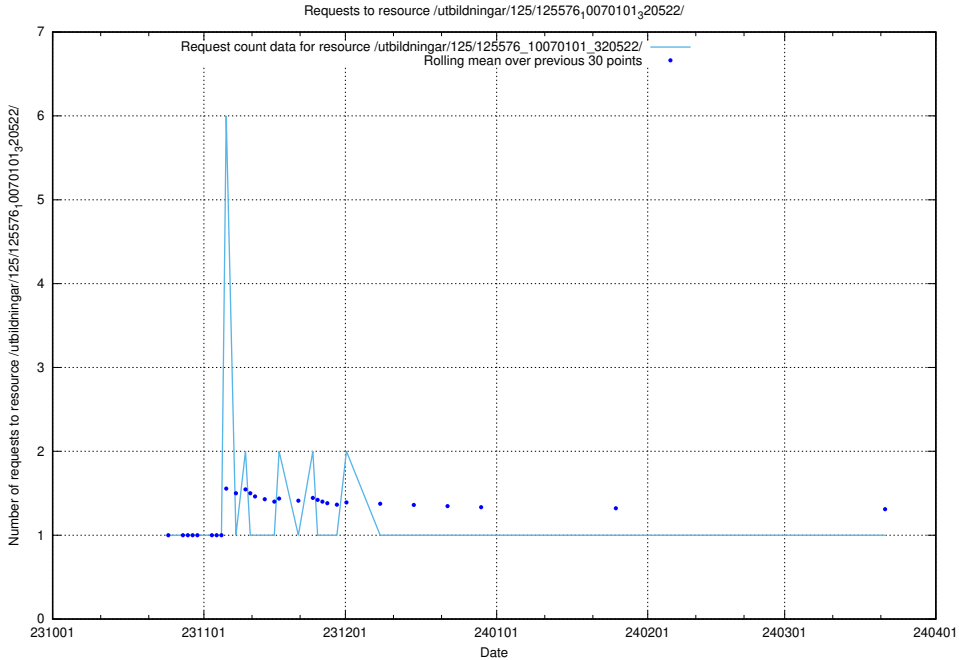

5.4051 Usage of /utbildningar/125/125576_10070101_320522/

Here, we count the number of requests to resource /utbildningar/125/125576_10070101_320522/.