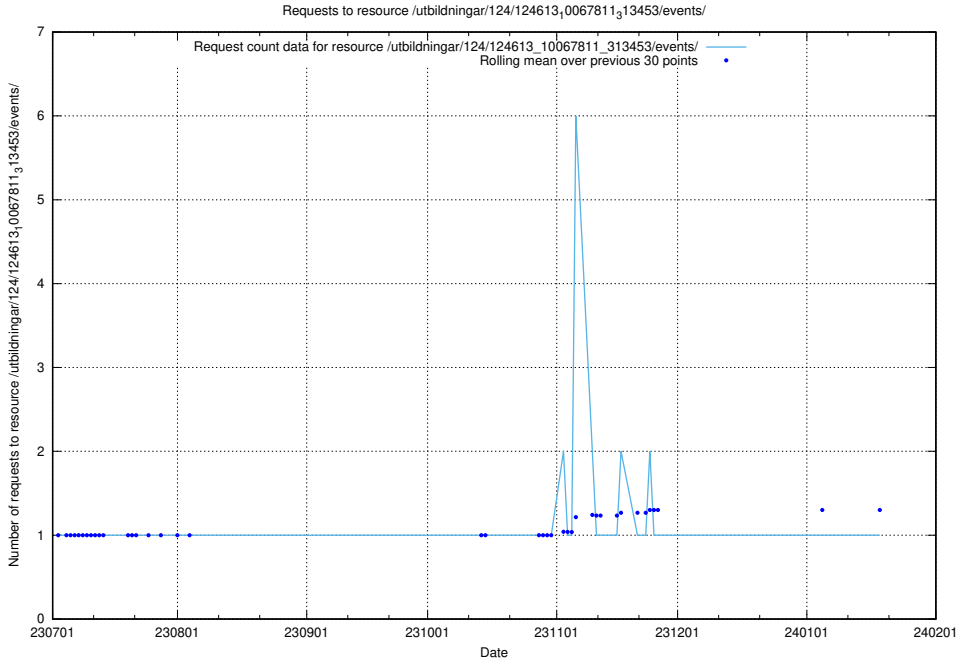

5.5188 Usage of /utbildningar/124/124613_10067811_313453/events/

Here, we count the number of requests to resource /utbildningar/124/124613_10067811_313453/events/