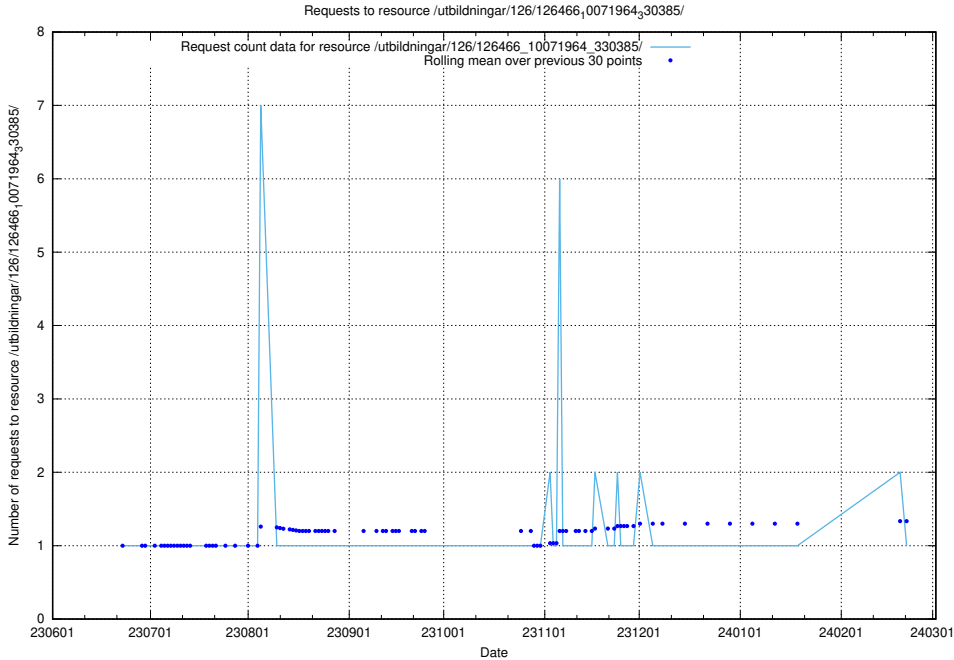

5.5467 Usage of /utbildningar/126/126466_10071964_330385/

Here, we count the number of requests to resource /utbildningar/126/126466_10071964_330385/.