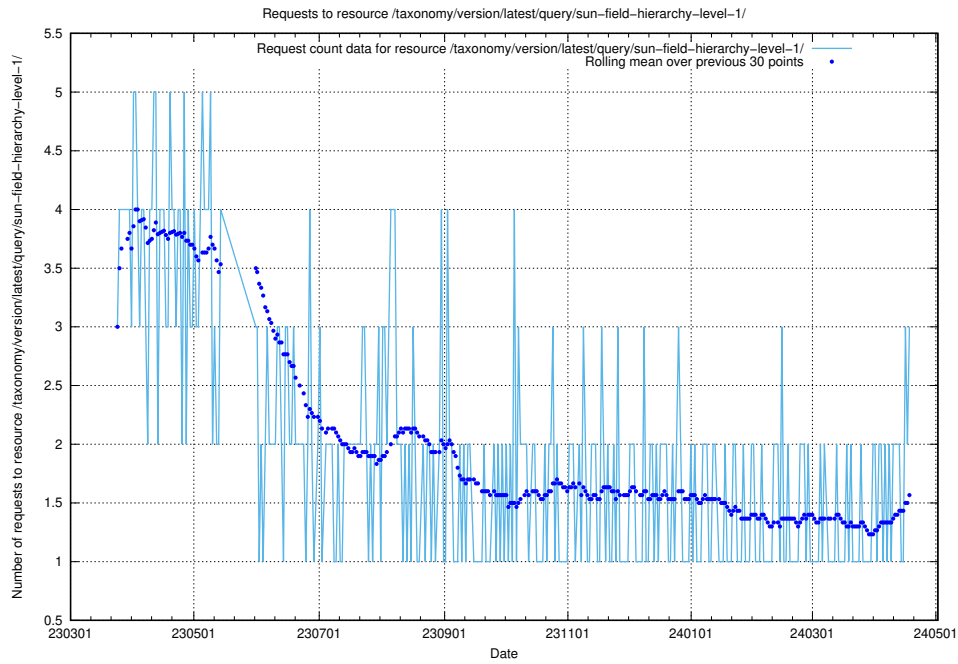

5.476 Usage of /taxonomy/version/latest/query/sun-field-hierarchy-level-1/

Here, we count the number of requests to resource /taxonomy/version/latest/query/sun-field-hierarchy-level-1/.