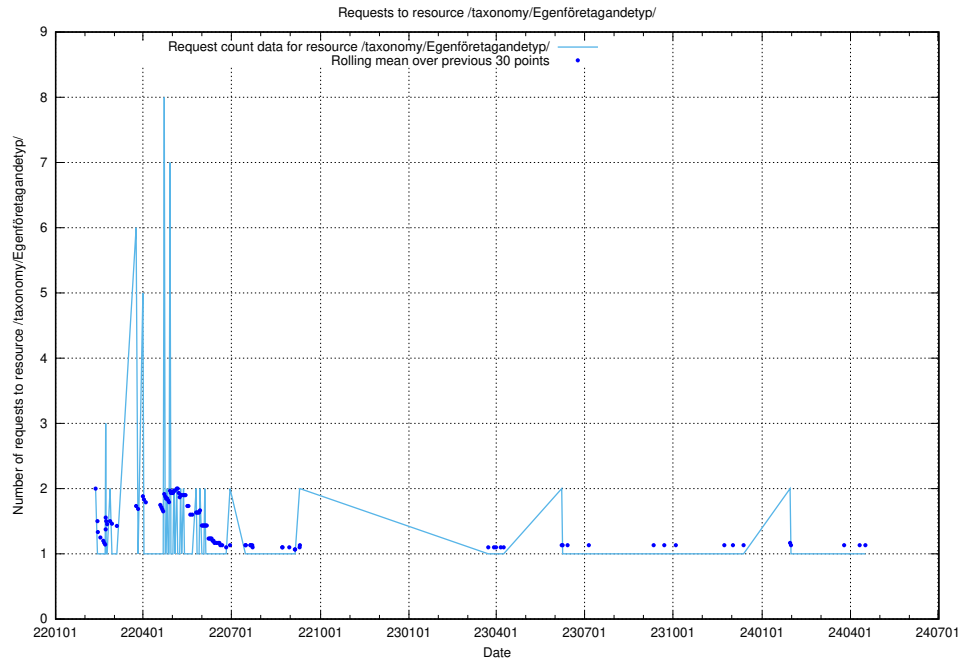

5.1686 Usage of /taxonomy/Egenföretagandetyyp/

Here, we count the number of requests to resource /taxonomy/Egenföretagandetyyp/.