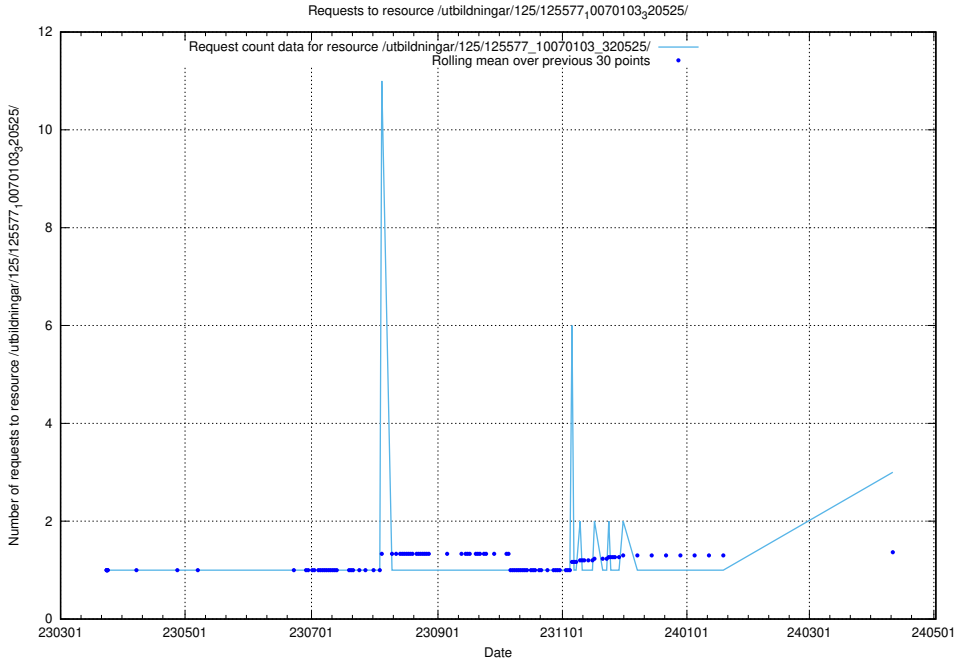

5.302 Usage of /utbildningar/125/125577_10070103_320525/

Here, we count the number of requests to resource /utbildningar/125/125577_10070103_320525/.