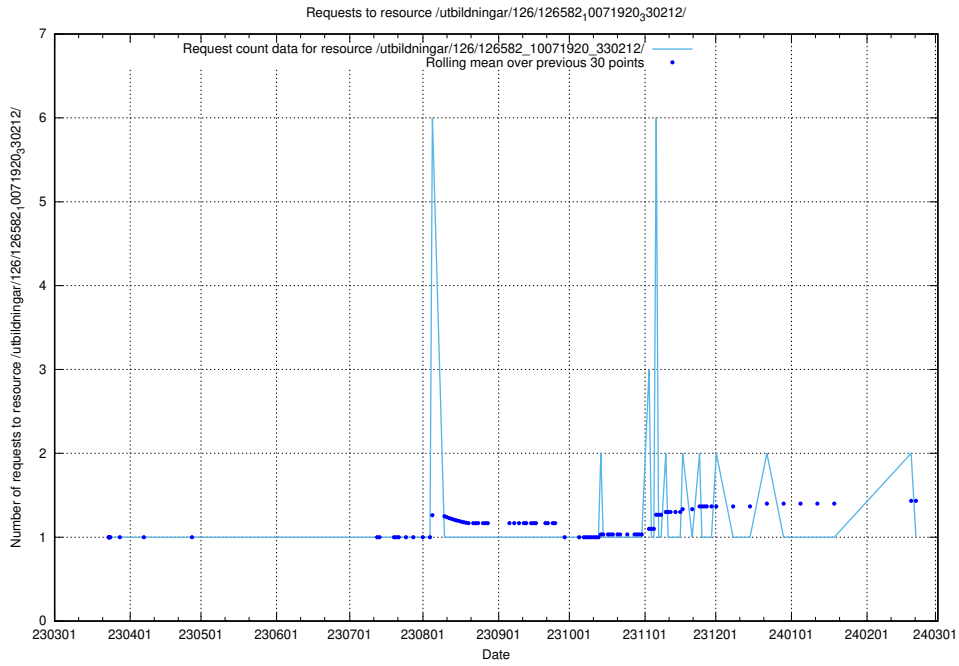

5.6179 Usage of /utbildningar/126/126582_10071920_330212/

Here, we count the number of requests to resource /utbildningar/126/126582_10071920_330212/.