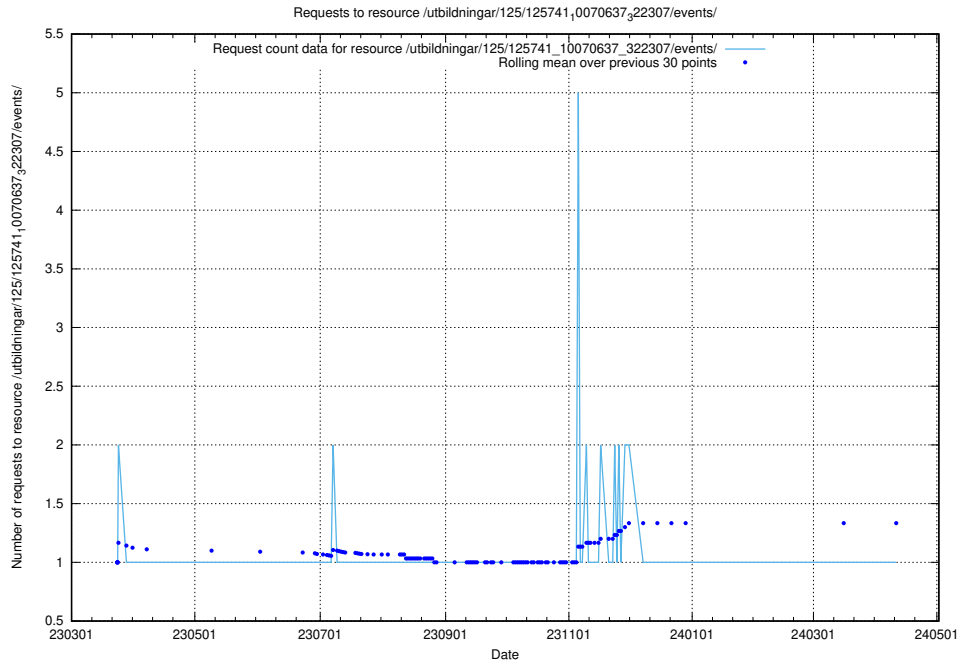

5.1022 Usage of /utbildningar/125/125741_10070637_322307/events/

Here, we count the number of requests to resource /utbildningar/125/125741_10070637_322307/events/