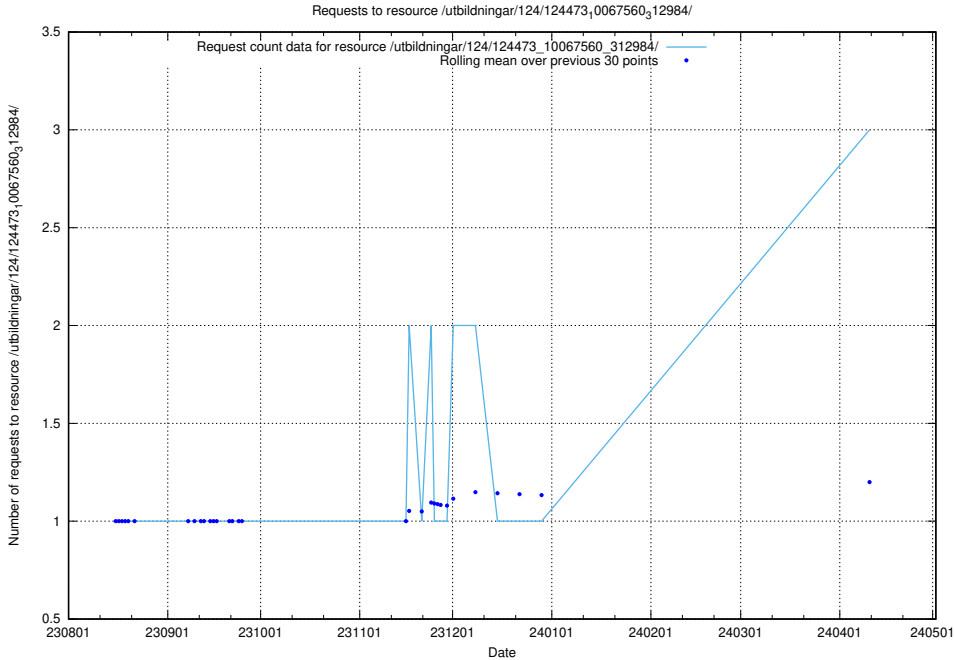

5.403 Usage of /utbildningar/124/124473_10067560_312984/

Here, we count the number of requests to resource /utbildningar/124/124473_10067560_312984/.