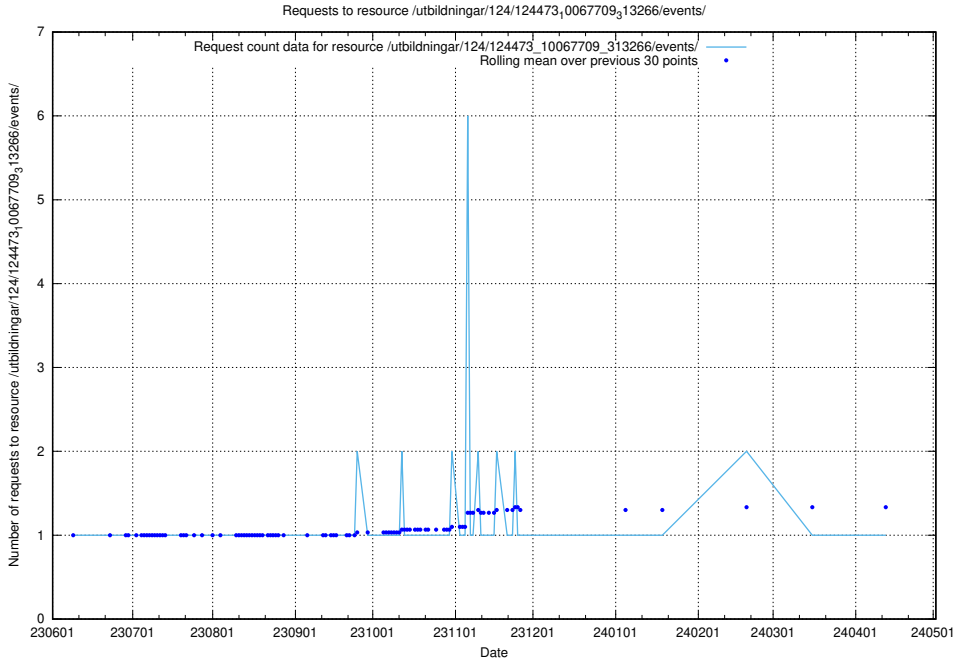

5.5710 Usage of /utbildningar/124/124473_10067709_313266/events/

Here, we count the number of requests to resource /utbildningar/124/124473_10067709_313266/events/

5.5711 Usage of /utbildningar/124/124472_10067559_312983/