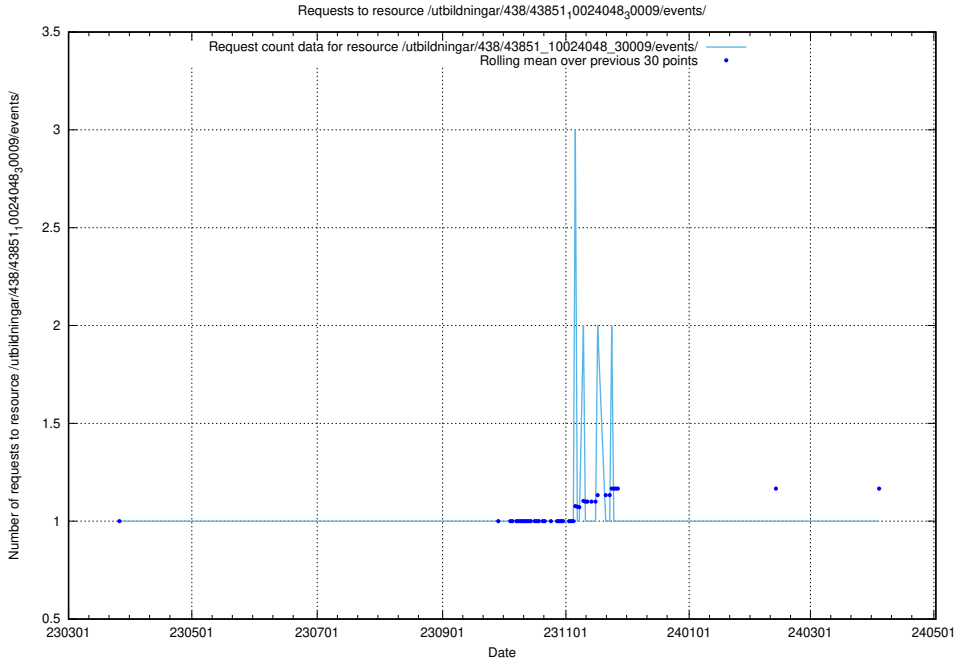

5.5883 Usage of /utbildningar/438/43851_10024048_30009/events/

Here, we count the number of requests to resource /utbildningar/438/43851_10024048_30009/events/.