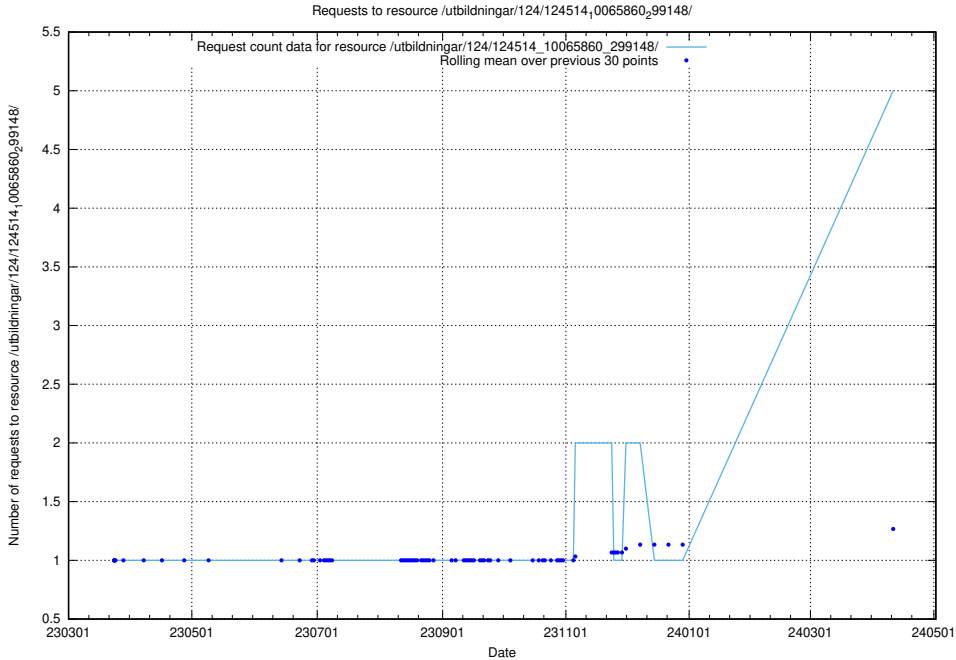

5.162 Usage of /utbildningar/124/124514_10065860_299148/

Here, we count the number of requests to resource /utbildningar/124/124514_10065860_299148/.