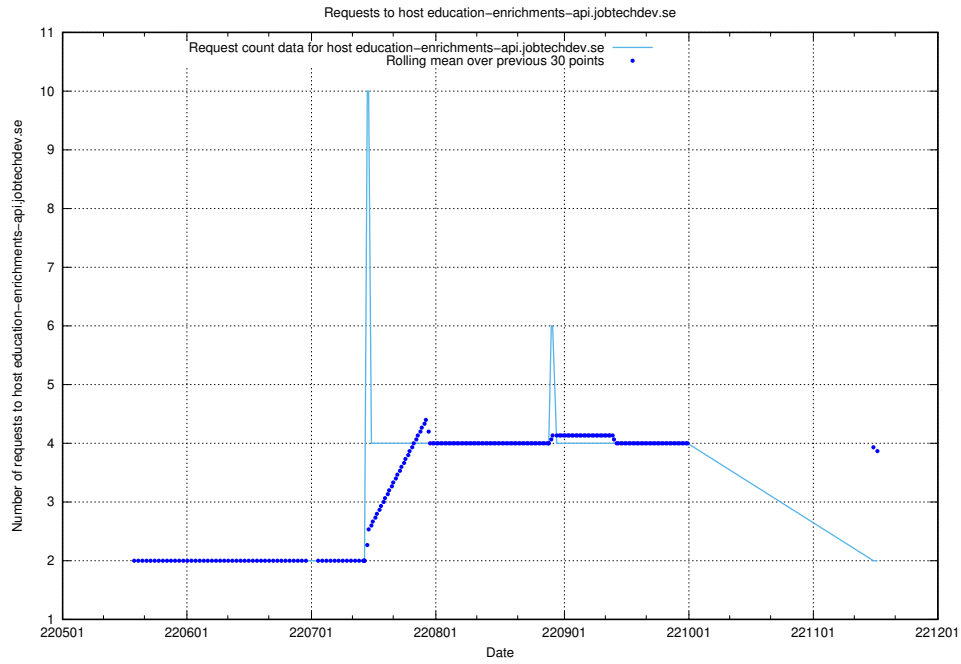

7.420 Usage of education-api-dev.jobtechdev.se

Here, we count the number of requests to host education-api-dev.jobtechdev.se.

7.421 Usage of education-enrichments-api.jobtechdev.se

Here, we count the number of requests to host education-enrichments-api.jobtechdev.se.