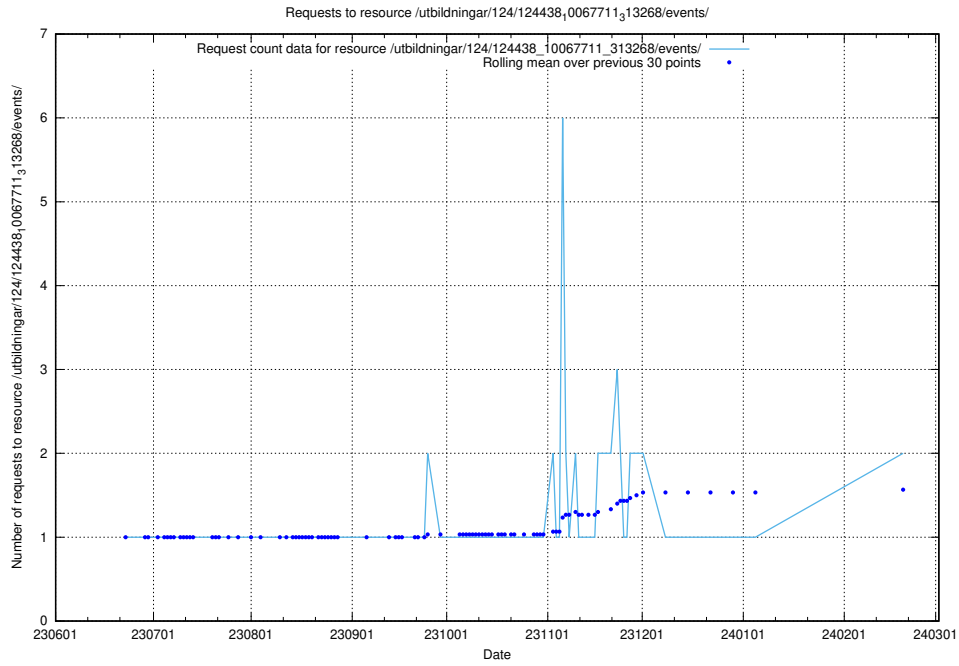

5.908 Usage of /utbildningar/124/124438_10067711_313268/events/

Here, we count the number of requests to resource /utbildningar/124/124438_10067711_313268/events/