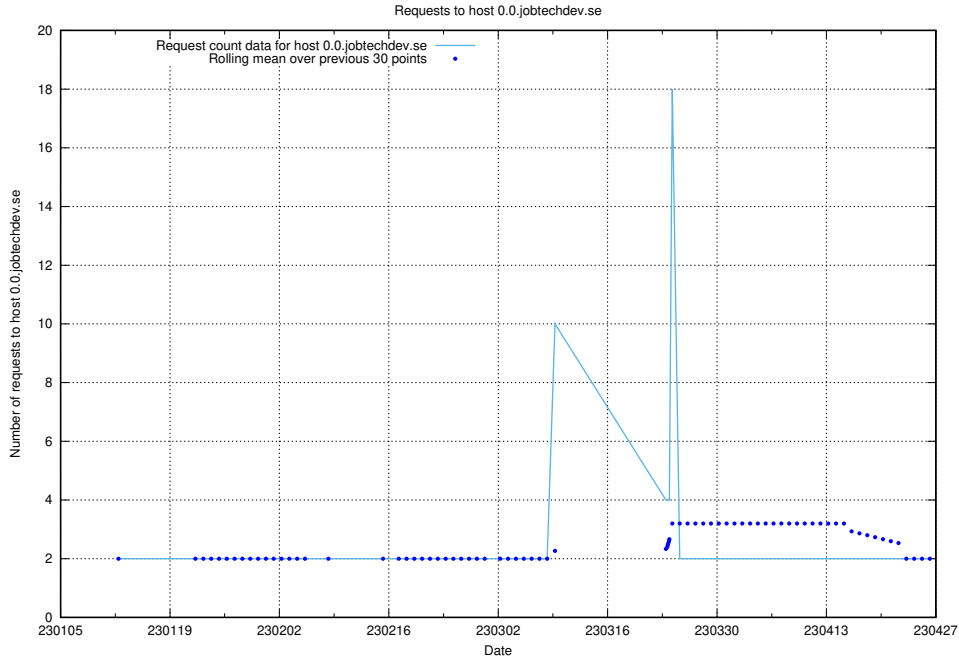

7.297 Usage of 0.jobtechdev.se

Here, we count the number of requests to host 0.jobtechdev.se.

7.298 Usage of 0.0.jobtechdev.se

Here, we count the number of requests to host 0.0.jobtechdev.se.

7.299 Usage of idp-test.jobtechdev.se