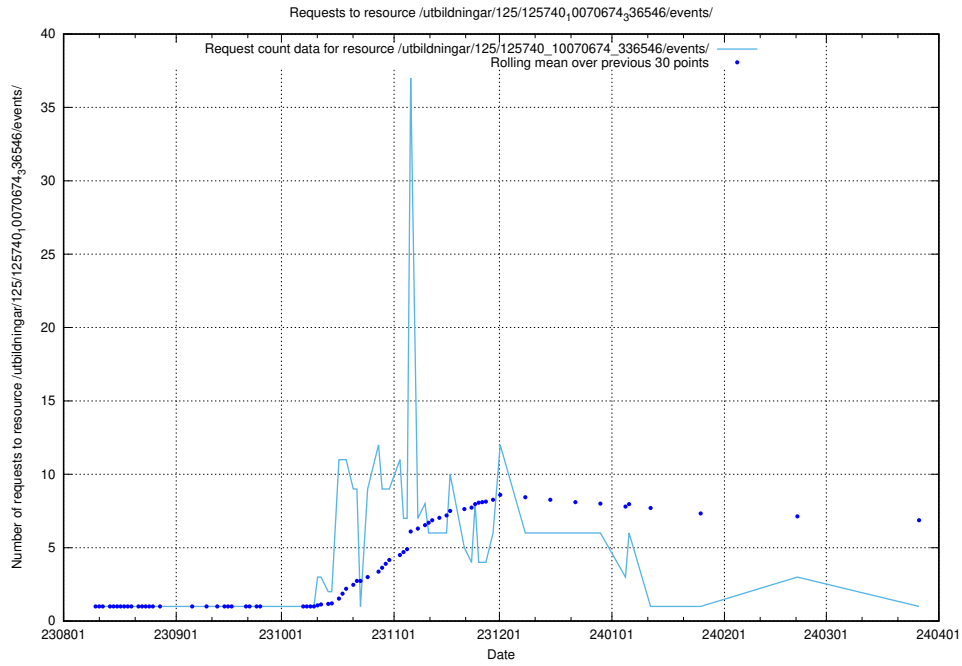

5.4657 Usage of /utbildningar/125/125740_10070674_336546/events/

Here, we count the number of requests to resource /utbildningar/125/125740_10070674_336546/events/