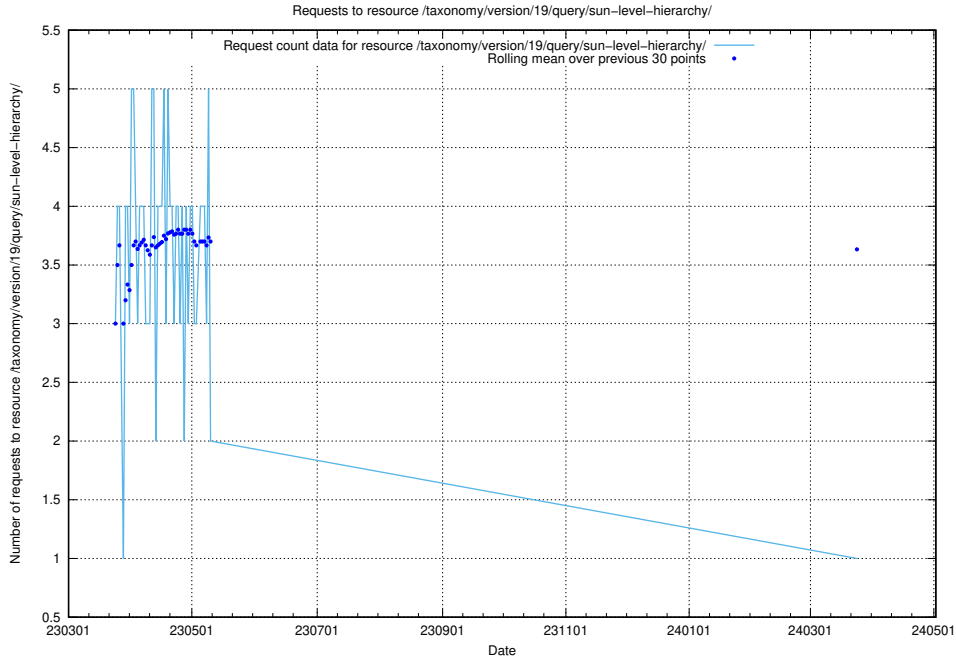

5.5904 Usage of /taxonomy/version/19/query/sun-level-hierarchy/

Here, we count the number of requests to resource /taxonomy/version/19/query/sun-level-hierarchy/.