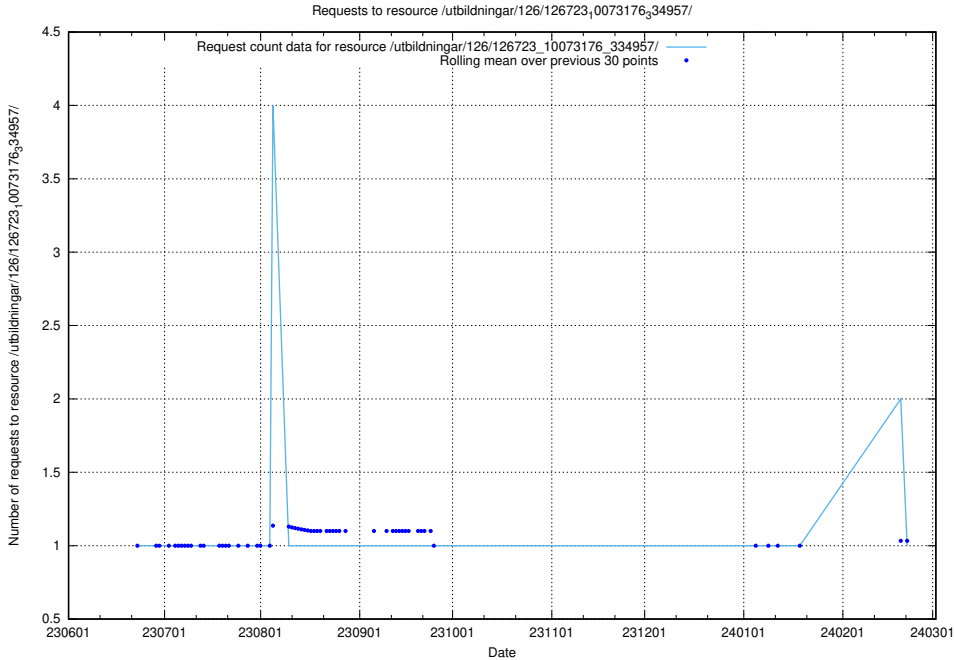

Here, we count the number of requests to resource /utbildningar/126/126723_10073182_334968/.

5.5419 Usage of /utbildningar/126/126723_10073176_334957/

Here, we count the number of requests to resource /utbildningar/126/126723_10073176_334957/.