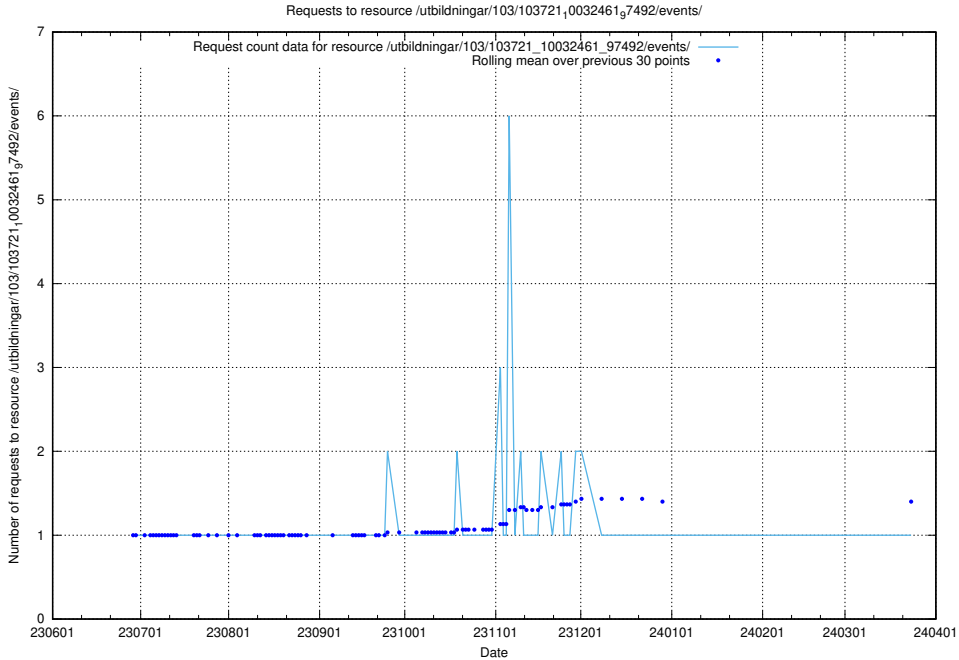

5.5349 Usage of /utbildningar/103/103721_10032461_97492/events/

Here, we count the number of requests to resource /utbildningar/103/103721_10032461_97492/events/.