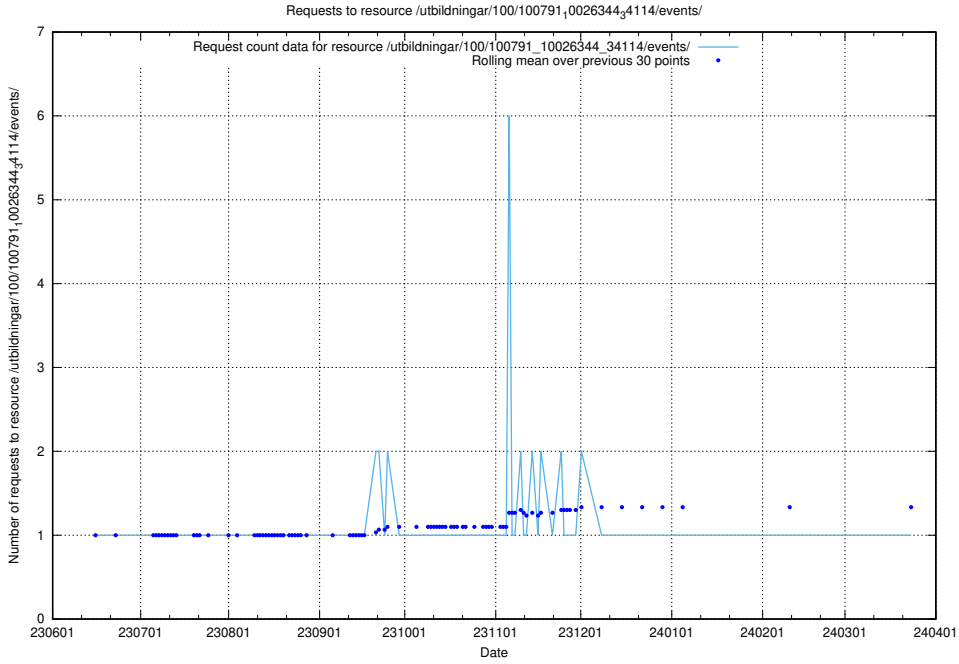

5.5697 Usage of /utbildningar/100/100791_10026344_34114/events/

Here, we count the number of requests to resource /utbildningar/100/100791_10026344_34114/events/.