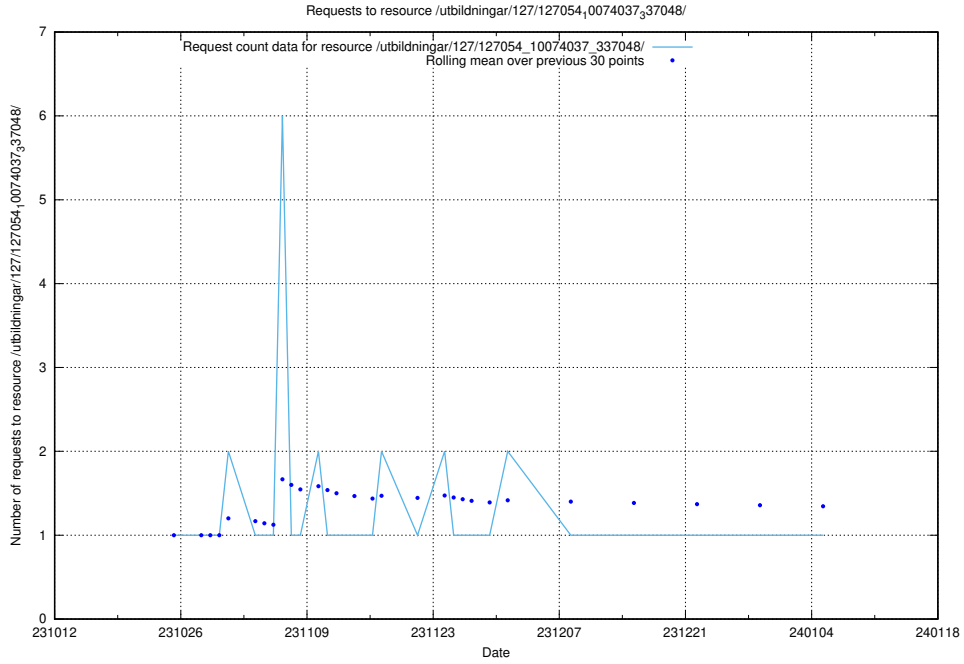

5.4046 Usage of /utbildningar/127/127054_10074037_337048/

Here, we count the number of requests to resource /utbildningar/127/127054_10074037_337048/.