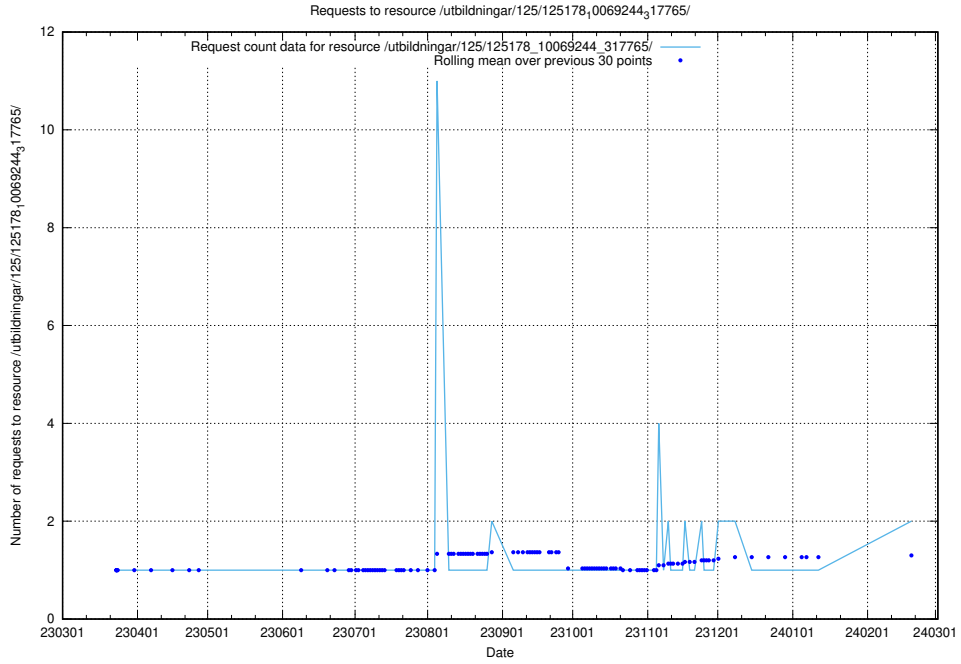

Here, we count the number of requests to resource /utbildningar/125/125178_10069561_332264/events/

5.540 Usage of /utbildningar/125/125178_10069244_317765/

Here, we count the number of requests to resource /utbildningar/125/125178_10069244_317765/.