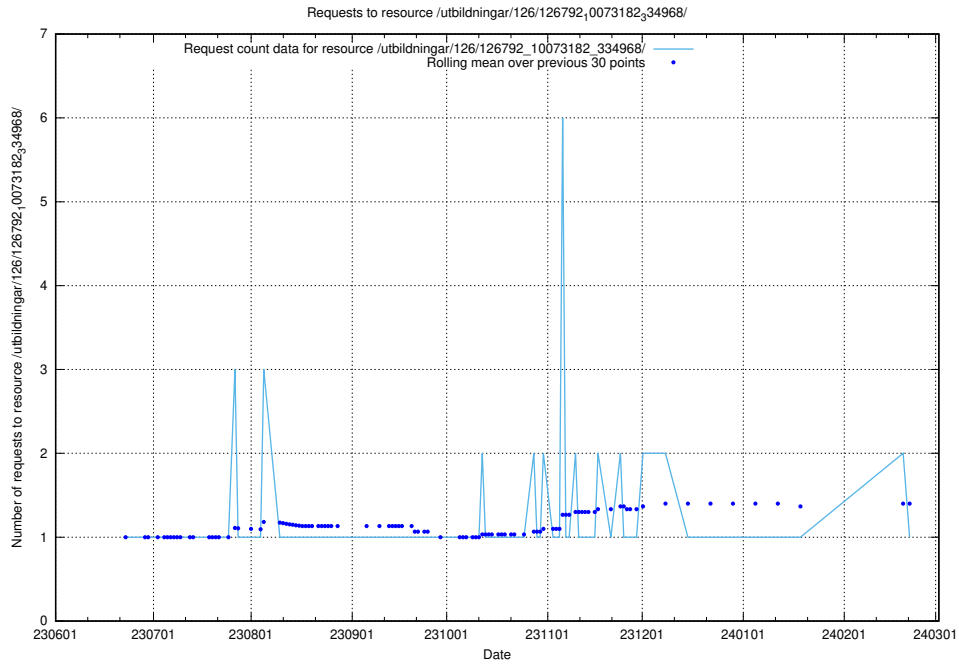

5.5407 Usage of /utbildningar/126/126792_10073182_334968/

Here, we count the number of requests to resource /utbildningar/126/126792_10073182_334968/.