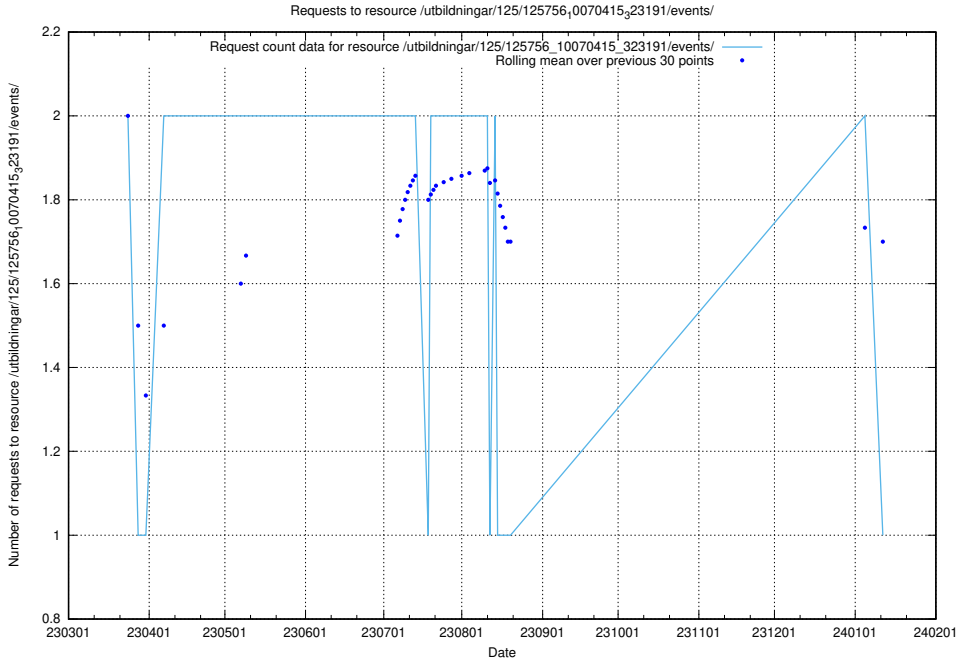

5.5946 Usage of /utbildningar/125/125756_10070415_323191/events/

Here, we count the number of requests to resource /utbildningar/125/125756_10070415_323191/events/