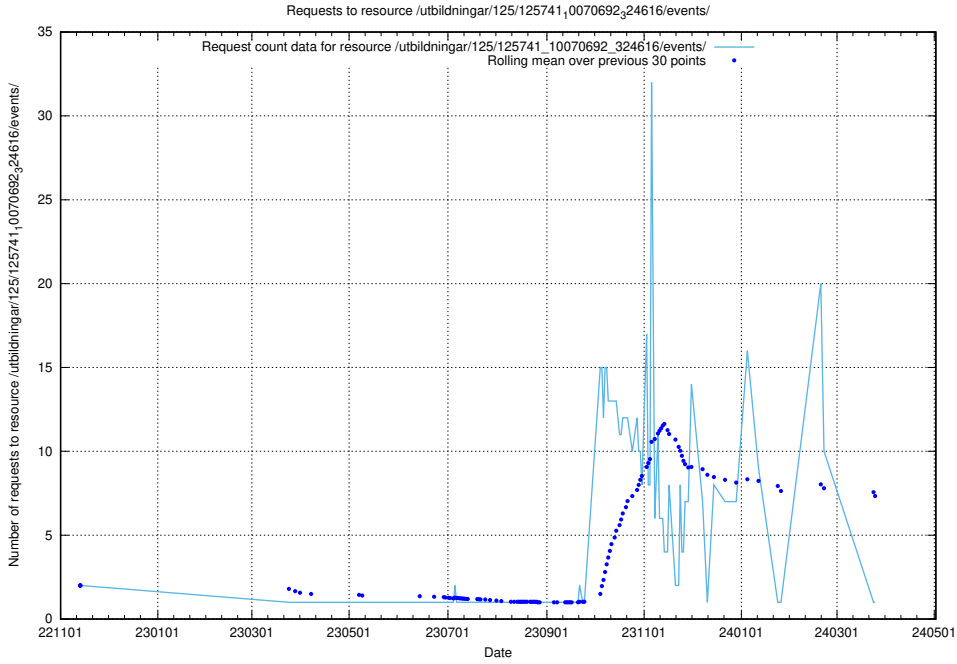

5.5626 Usage of /utbildningar/125/125741_10070692_324616/events/

Here, we count the number of requests to resource /utbildningar/125/125741_10070692_324616/events/