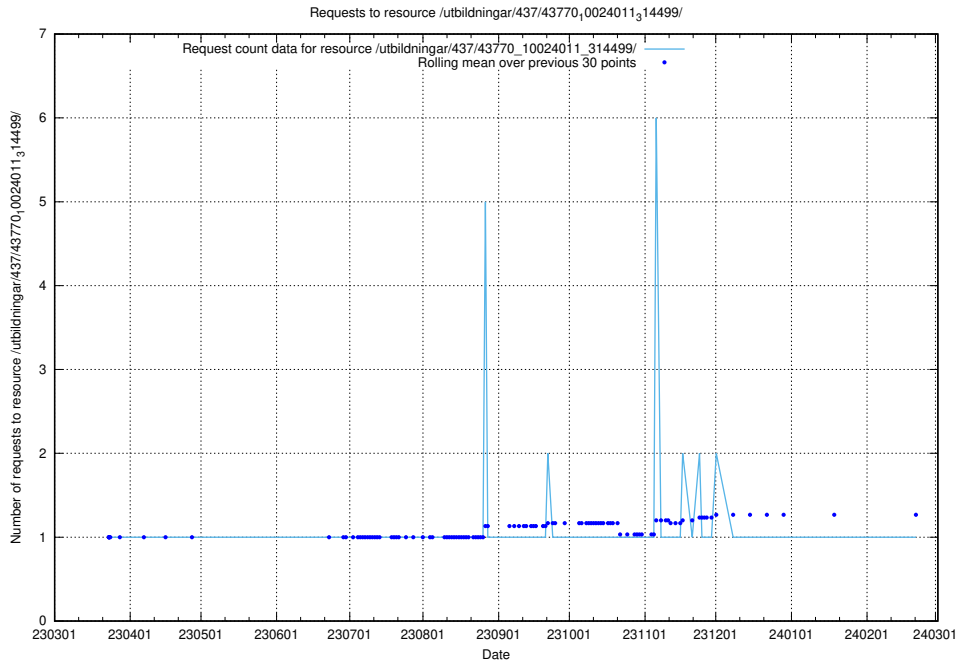

5.6150 Usage of /utbildningar/437/43770_10024011_314499/

Here, we count the number of requests to resource /utbildningar/437/43770_10024011_314499/.