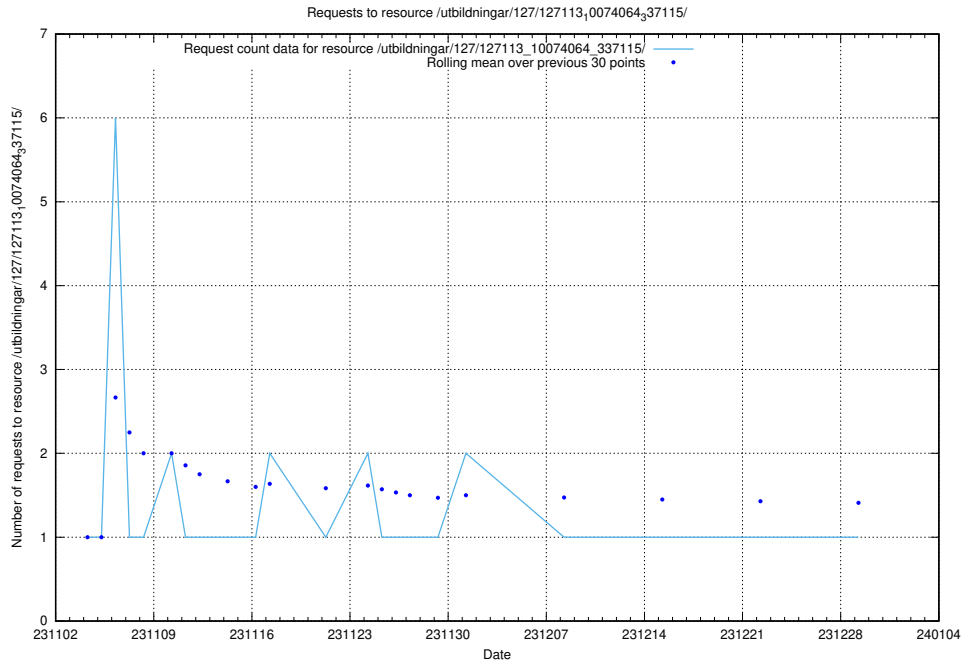

5.3955 Usage of /utbildningar/127/127113_10074064_337115/

Here, we count the number of requests to resource /utbildningar/127/127113_10074064_337115/.