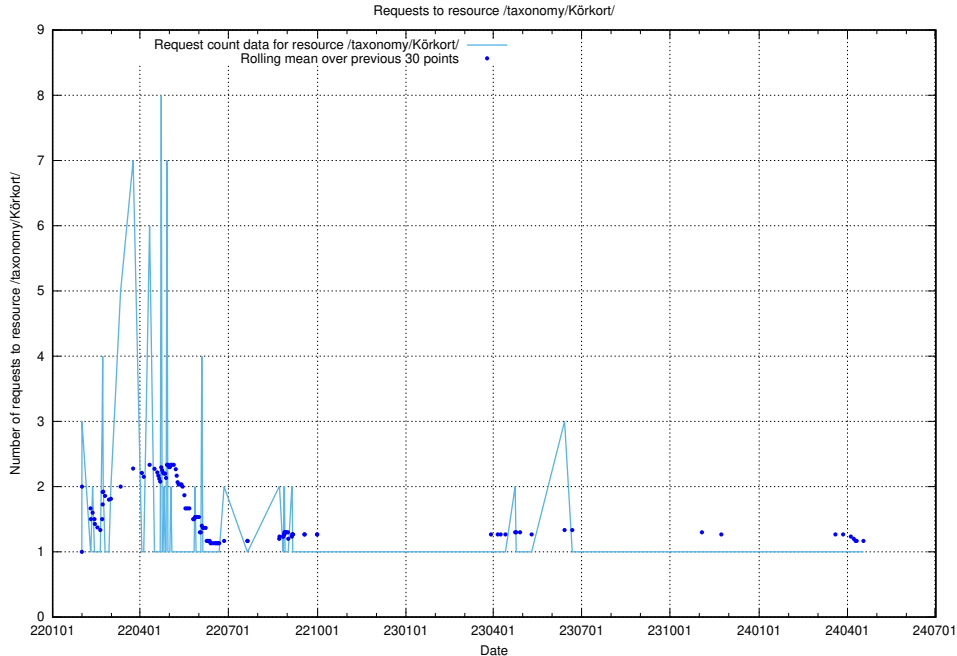

Here, we count the number of requests to resource /utbildningar/124/124455_10067710_313267/events/

5.3271 Usage of /taxonomy/Körkort/

Here, we count the number of requests to resource /taxonomy/Körkort/.