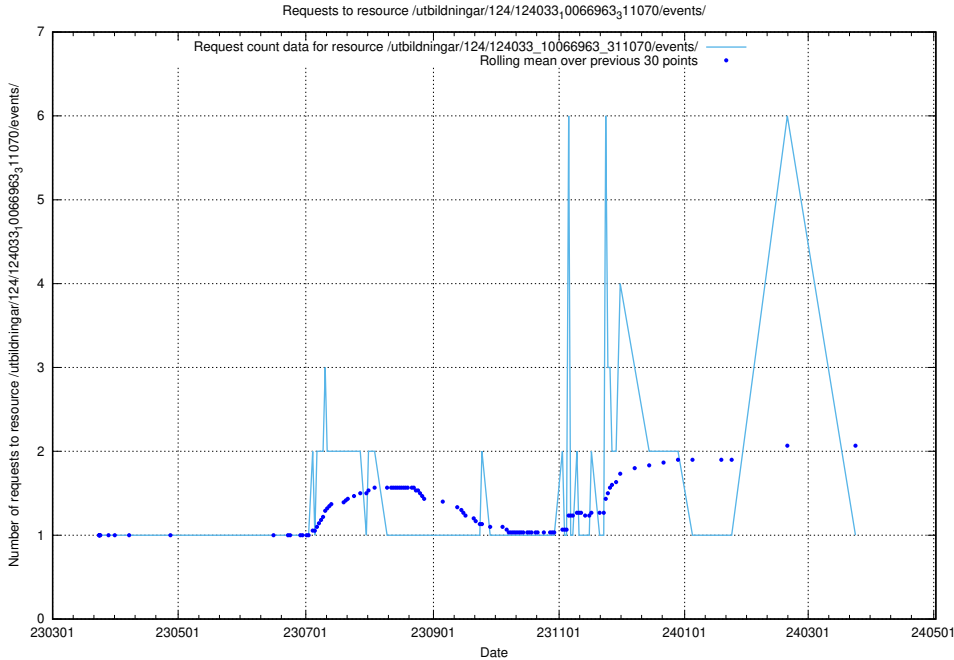

5.4270 Usage of /utbildningar/124/124033_10066963_311070/events/

Here, we count the number of requests to resource /utbildningar/124/124033_10066963_311070/events/