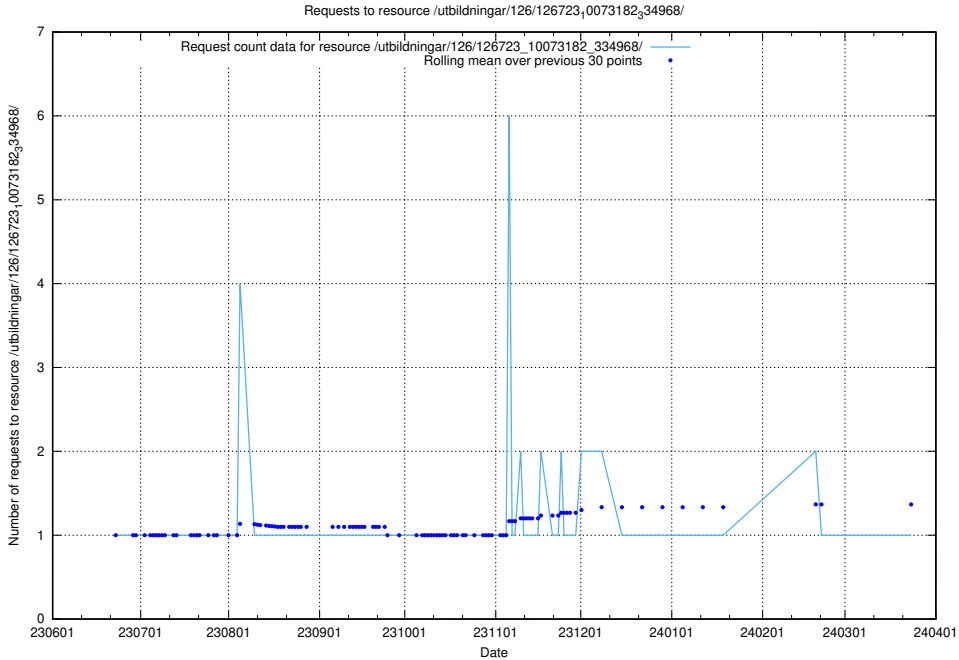

5.5418 Usage of /utbildningar/126/126723_10073182_334968/

Here, we count the number of requests to resource /utbildningar/126/126723_10073182_334968/.