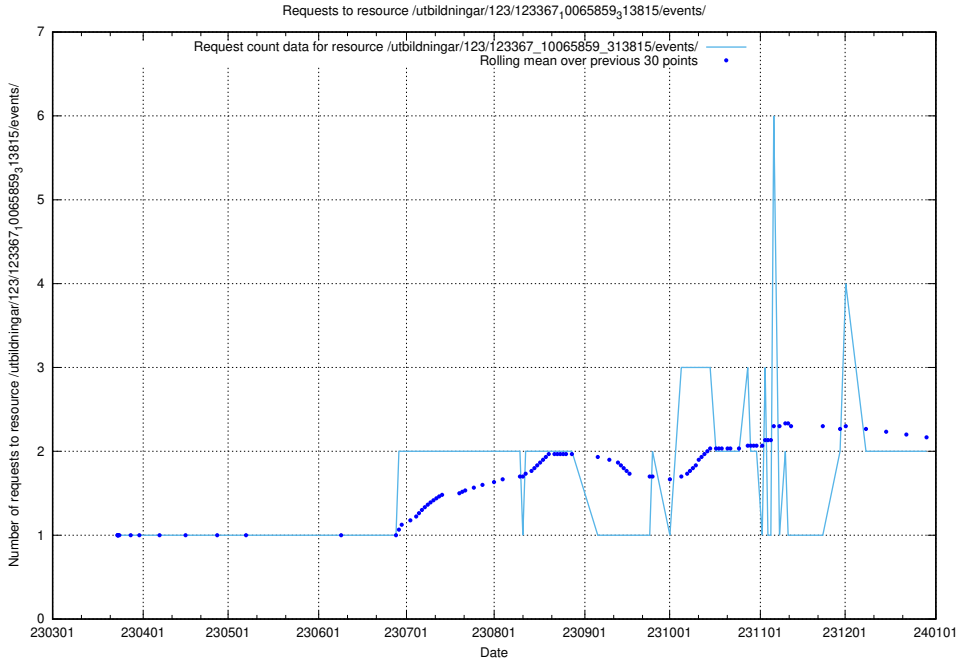

5.807 Usage of /utbildningar/123/123367_10065859_313815/events/

Here, we count the number of requests to resource /utbildningar/123/123367_10065859_313815/events/