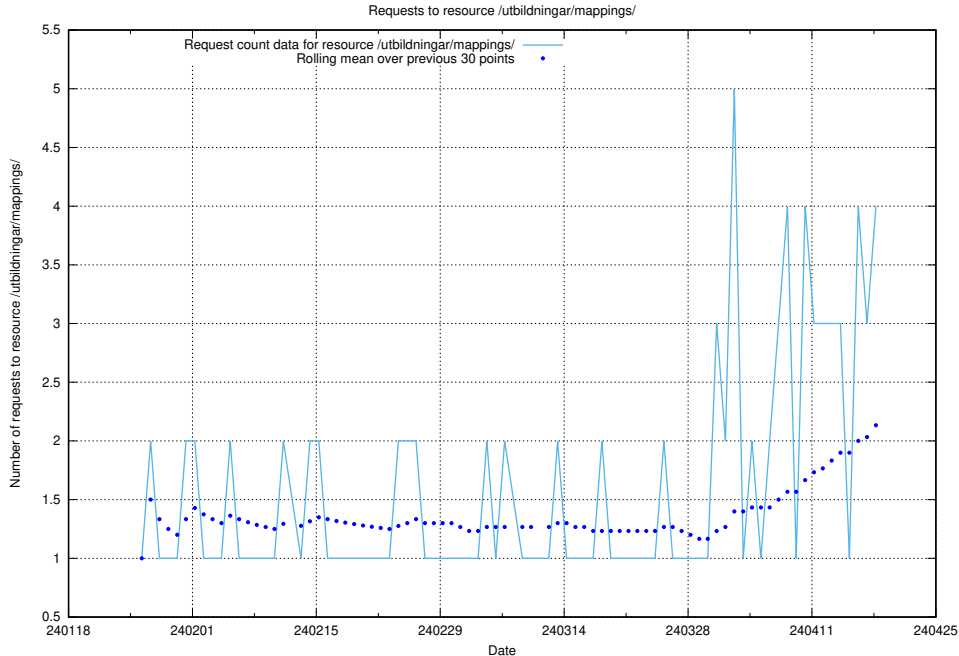

5.237 Usage of /utbildningar/mappings/

Here, we count the number of requests to resource /utbildningar/mappings/.