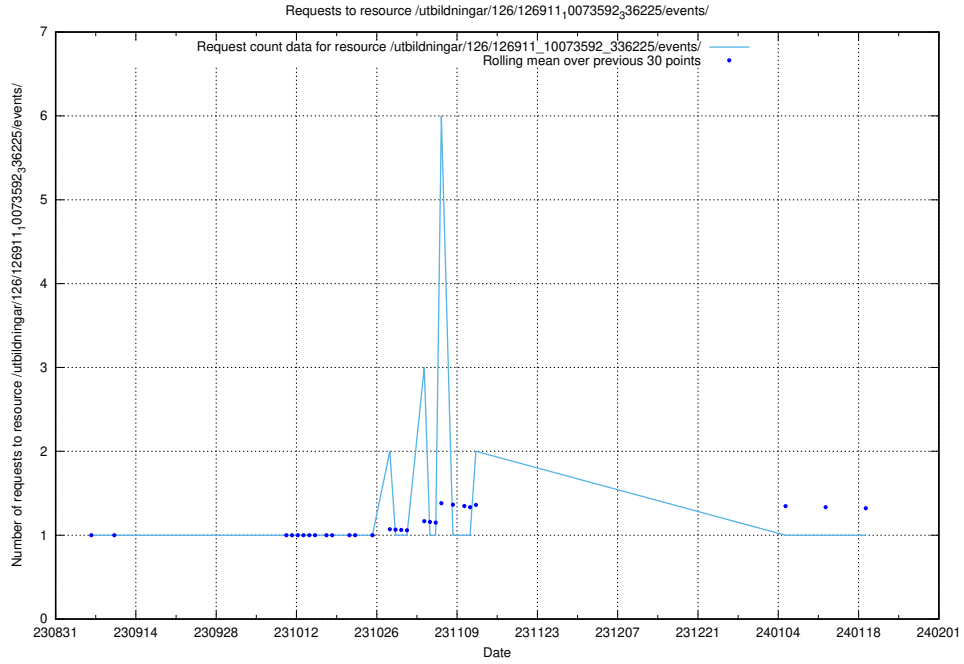

5.4485 Usage of /utbildningar/126/126911_10073592_336225/events/

Here, we count the number of requests to resource /utbildningar/126/126911_10073592_336225/events/