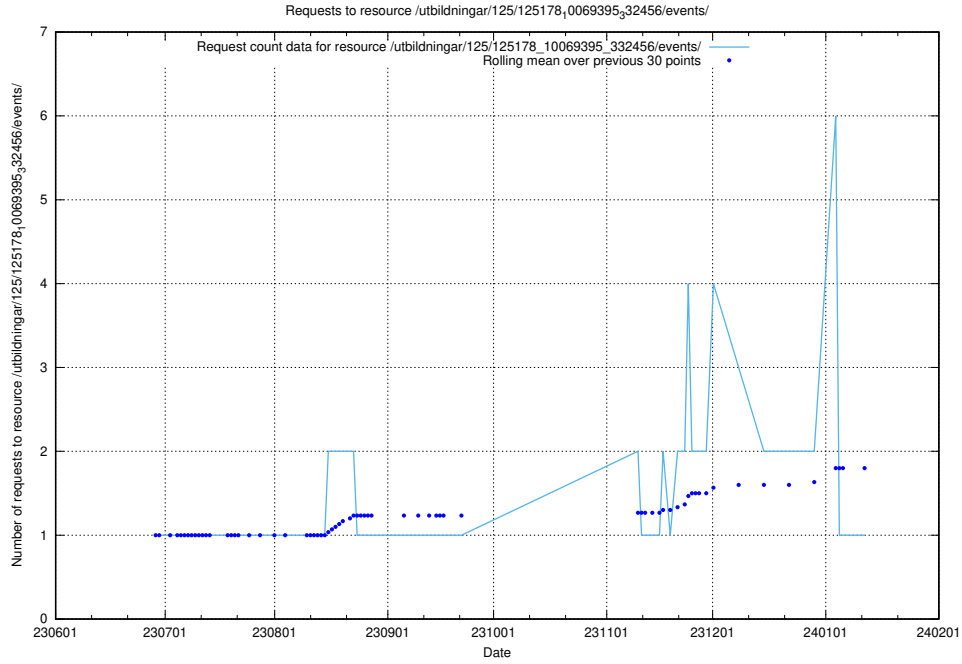

Here, we count the number of requests to resource /utbildningar/125/125534_10069843_319848/.

5.5294 Usage of /utbildningar/125/125178_10069395_332456/events/

Here, we count the number of requests to resource /utbildningar/125/125178_10069395_332456/events/