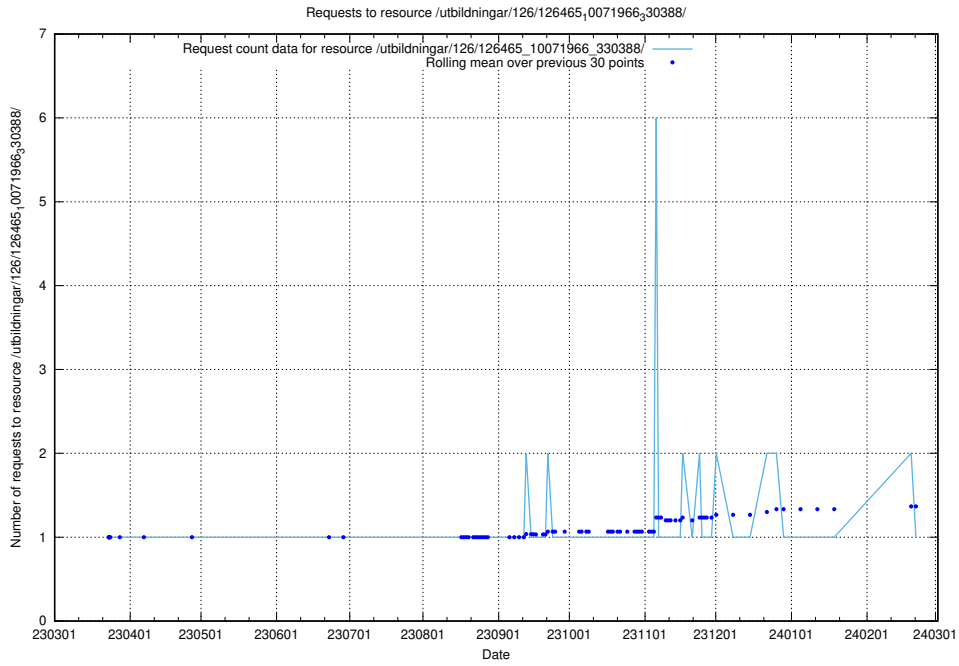

5.6197 Usage of /utbildningar/126/126465_10071966_330388/

Here, we count the number of requests to resource /utbildningar/126/126465_10071966_330388/.