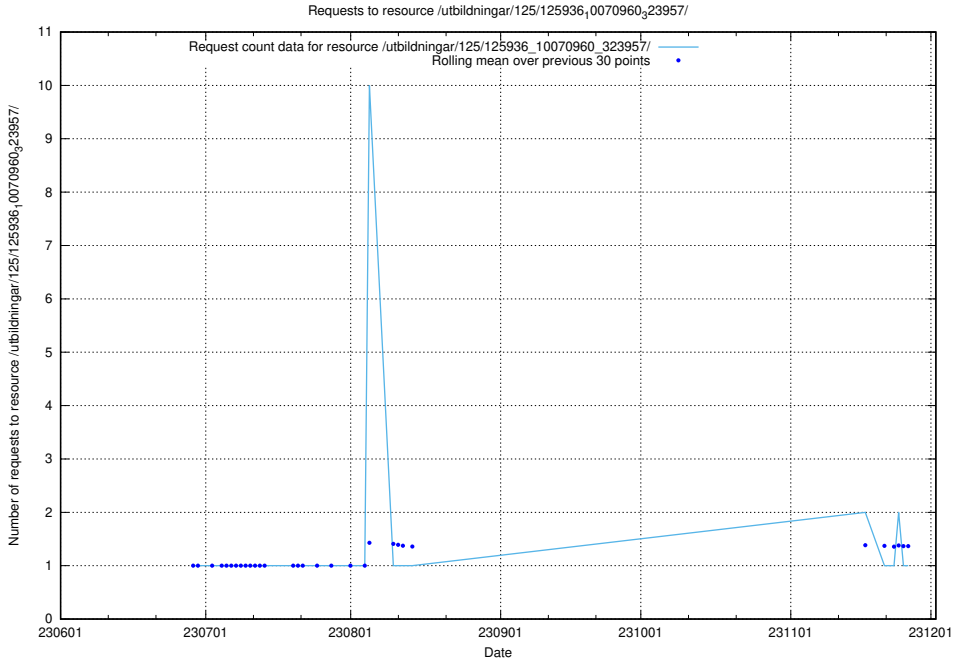

5.5279 Usage of /utbildningar/125/125936_10070960_323957/

Here, we count the number of requests to resource /utbildningar/125/125936_10070960_323957/.