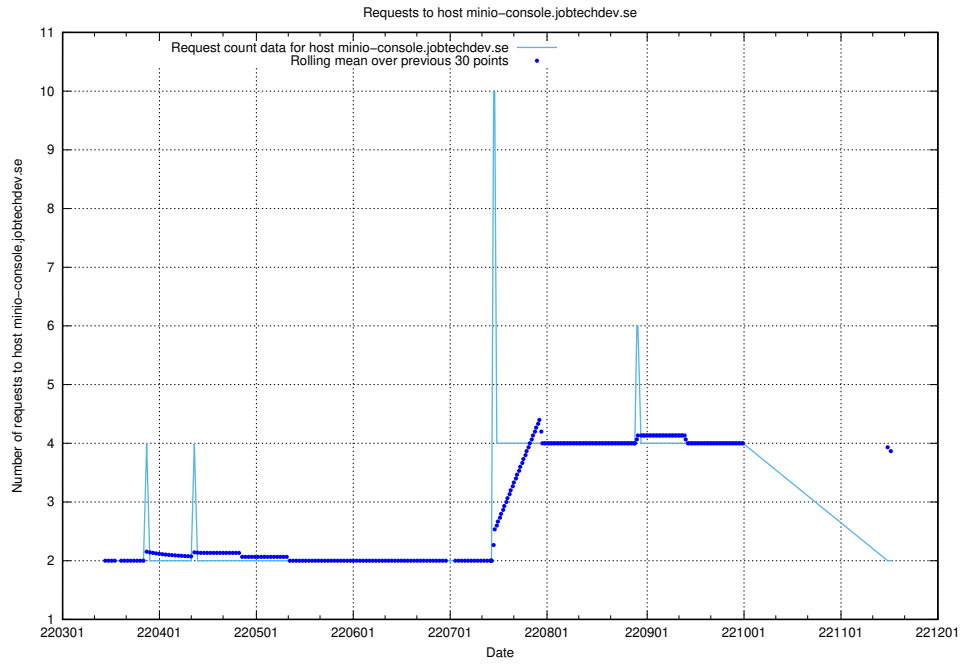

7.493 Usage of minioconsole.jobtechdev.se

Here, we count the number of requests to host minioconsole.jobtechdev.se.

7.494 Usage of minio-console.jobtechdev.se

Here, we count the number of requests to host minio-console.jobtechdev.se.