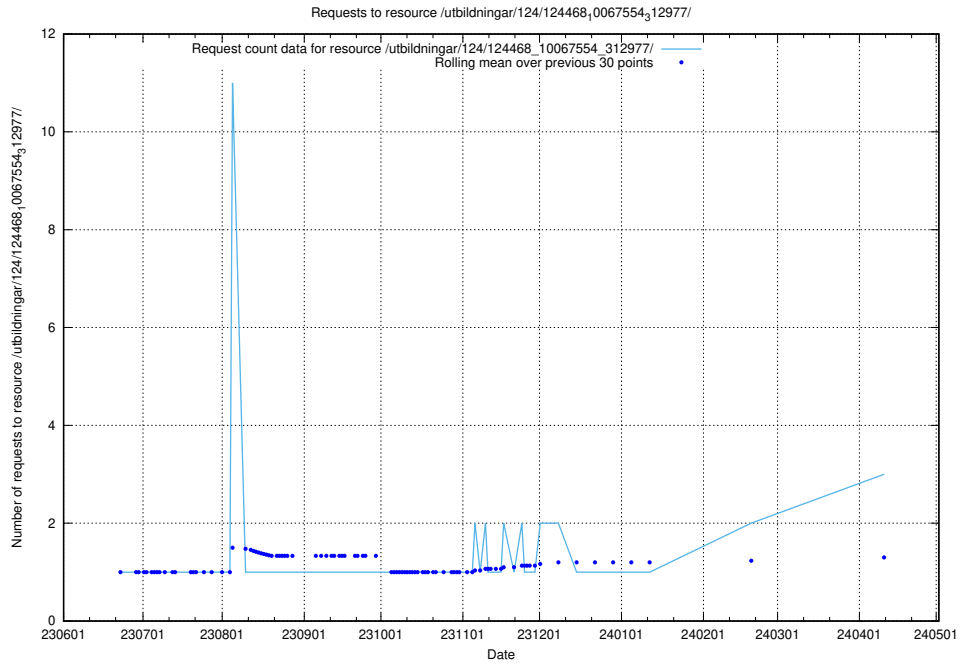

5.450 Usage of /utbildningar/124/124468_10067554_312977/

Here, we count the number of requests to resource /utbildningar/124/124468_10067554_312977/.