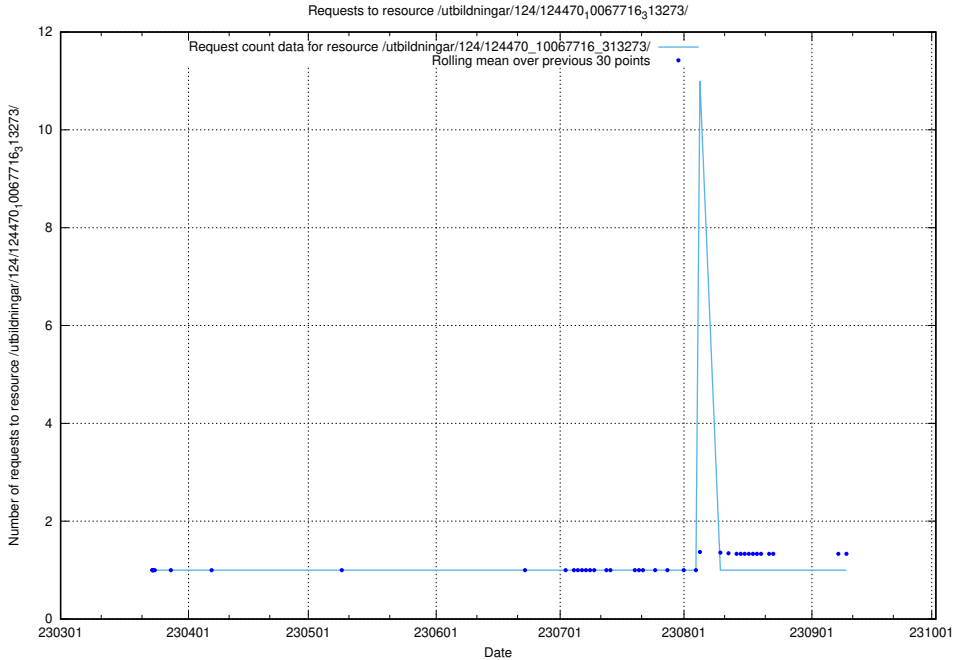

Here, we count the number of requests to resource /utbildningar/utb_emil/126/126514_10071820_329551/

5.3007 Usage of /utbildningar/124/124470_10067716_313273/

Here, we count the number of requests to resource /utbildningar/124/124470_10067716_313273/.