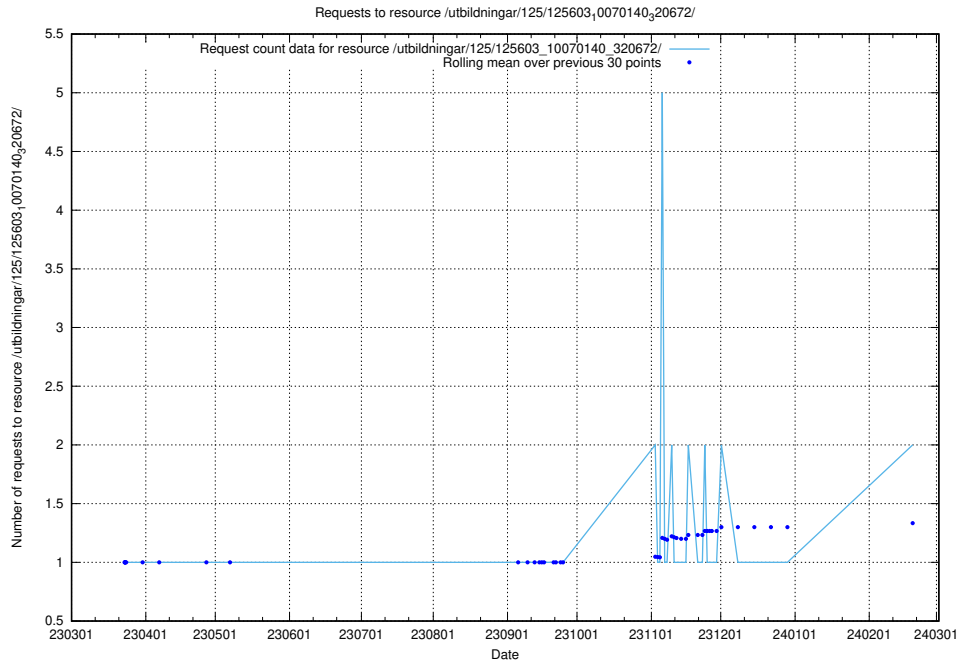

5.530 Usage of /utbildningar/125/125603_10070140_320672/

Here, we count the number of requests to resource /utbildningar/125/125603_10070140_320672/.