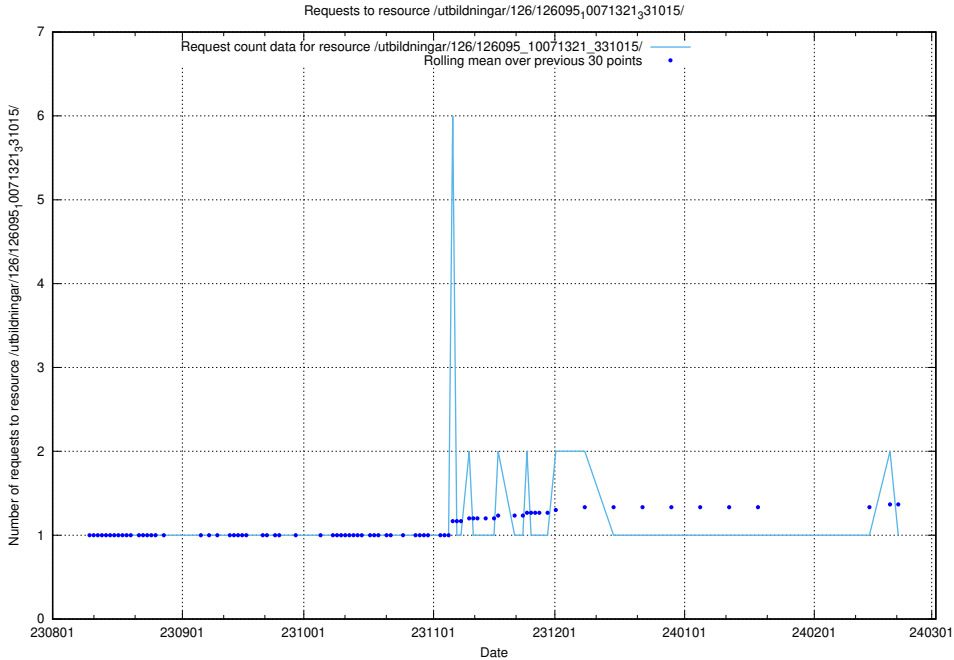

5.4655 Usage of /utbildningar/126/126095_10071321_331015/

Here, we count the number of requests to resource /utbildningar/126/126095_10071321_331015/.