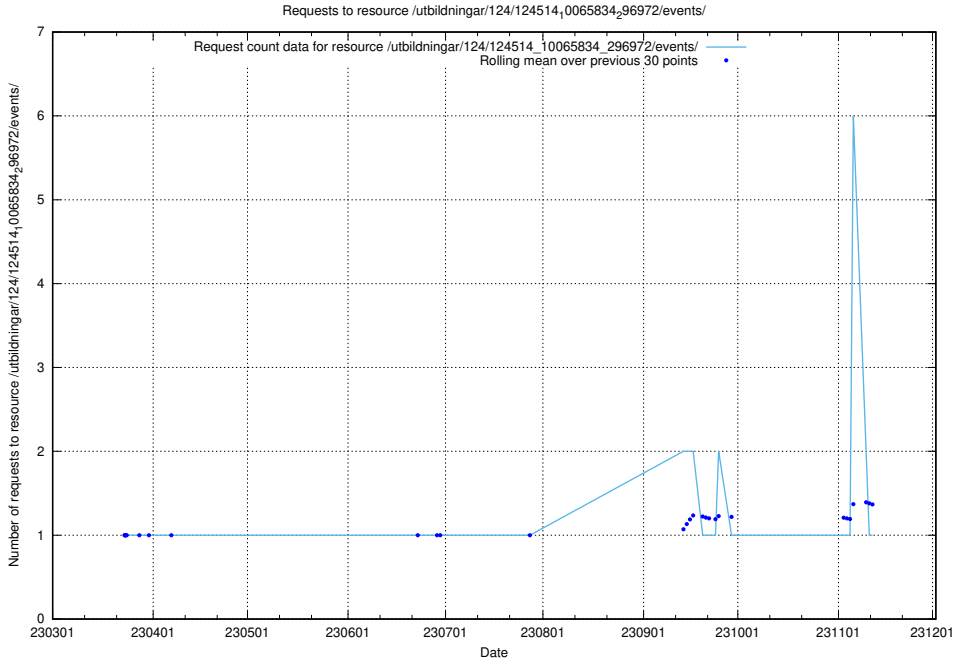

5.1950 Usage of /utbildningar/124/124514_10065834_296972/events/

Here, we count the number of requests to resource /utbildningar/124/124514_10065834_296972/events/