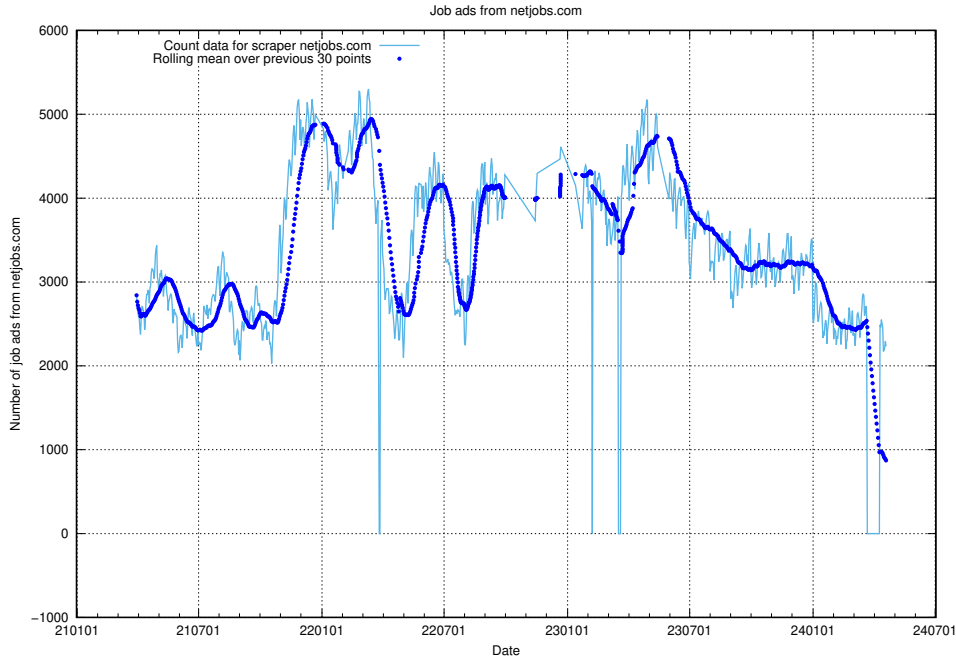

13.5 Number of ads by scraper netjobs.com

Here, we count the number of job ads scraped from netjobs.com.