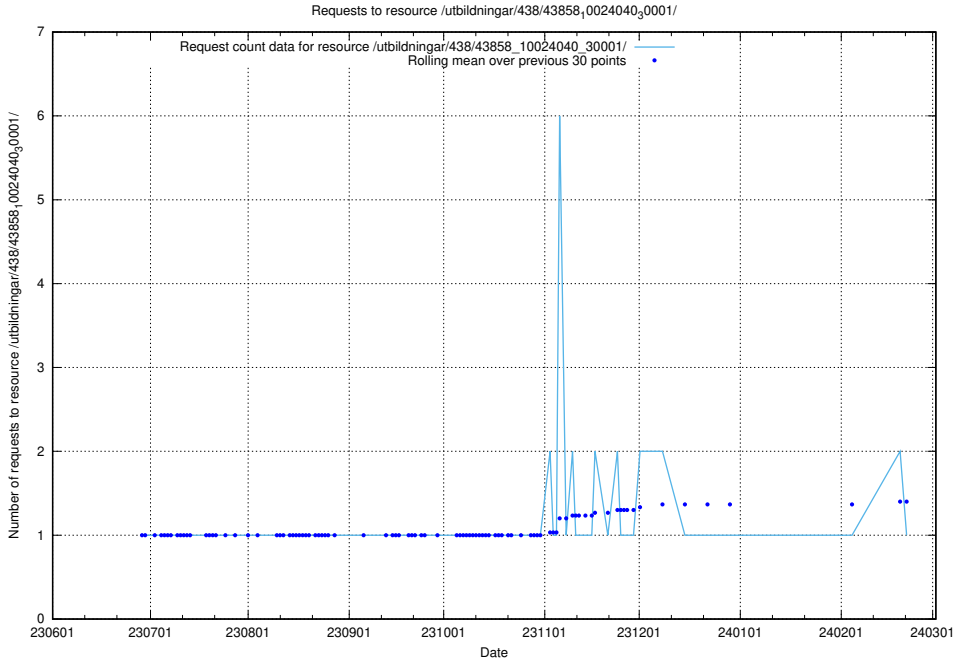

5.5239 Usage of /utbildningar/438/43858_10024040_30001/

Here, we count the number of requests to resource /utbildningar/438/43858_10024040_30001/.