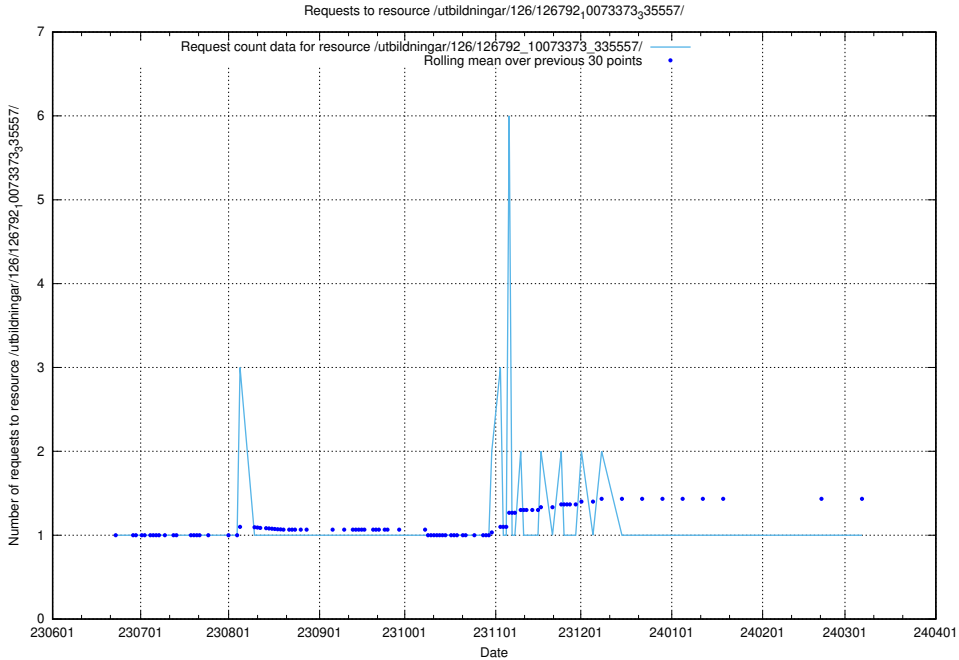

5.5406 Usage of /utbildningar/126/126792_10073373_335557/

Here, we count the number of requests to resource /utbildningar/126/126792_10073373_335557/.