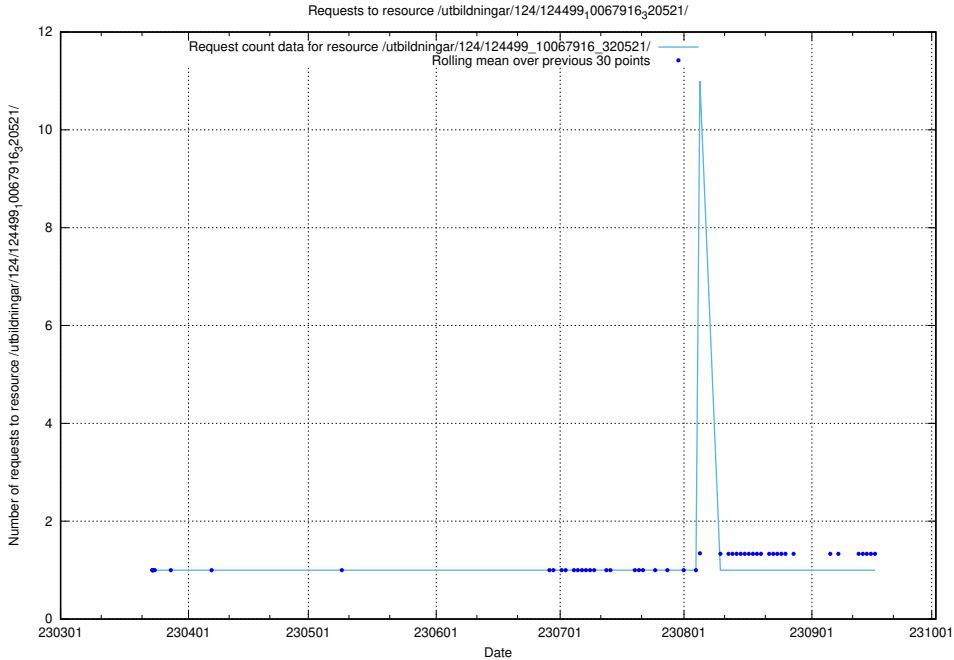

5.2183 Usage of /utbildningar/124/124499_10067916_320521/

Here, we count the number of requests to resource /utbildningar/124/124499_10067916_320521/.