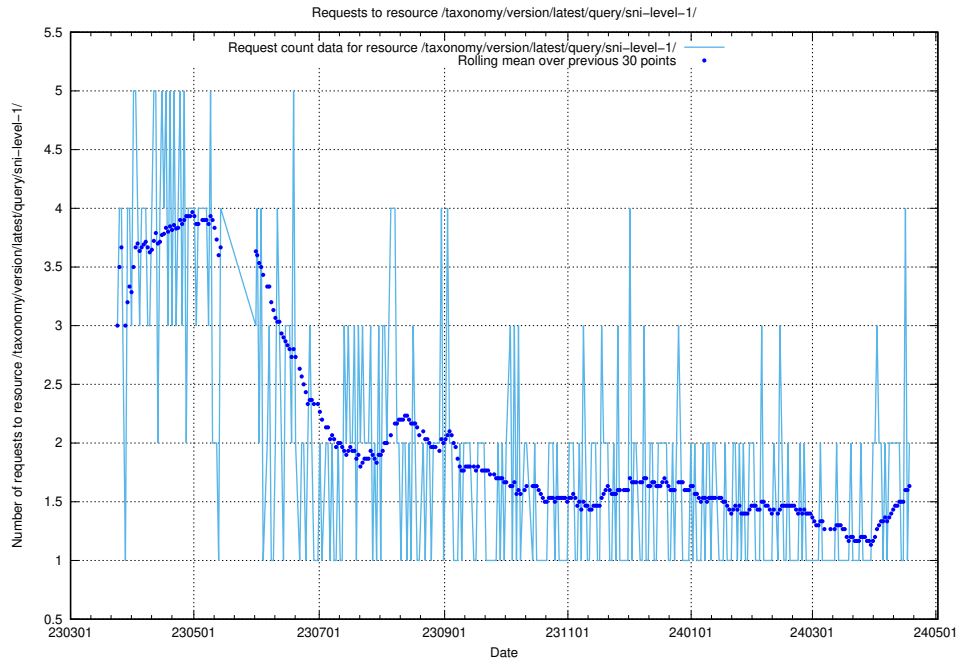

5.958 Usage of /taxonomy/version/latest/query/sni-level-1/

Here, we count the number of requests to resource /taxonomy/version/latest/query/sni-level-1/.