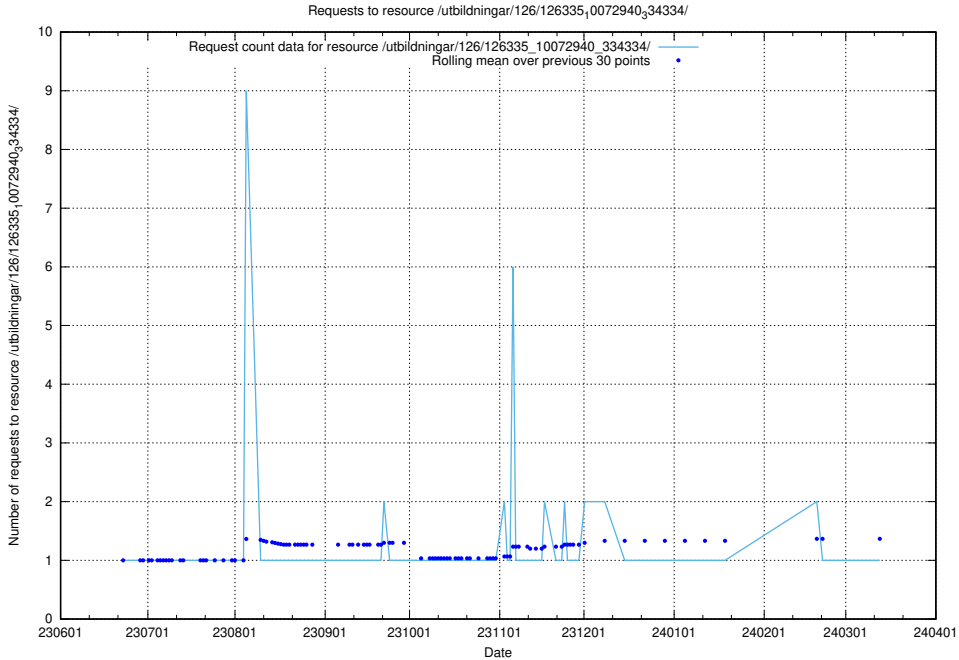

5.5487 Usage of /utbildningar/126/126335_10072940_334334/

Here, we count the number of requests to resource /utbildningar/126/126335_10072940_334334/.