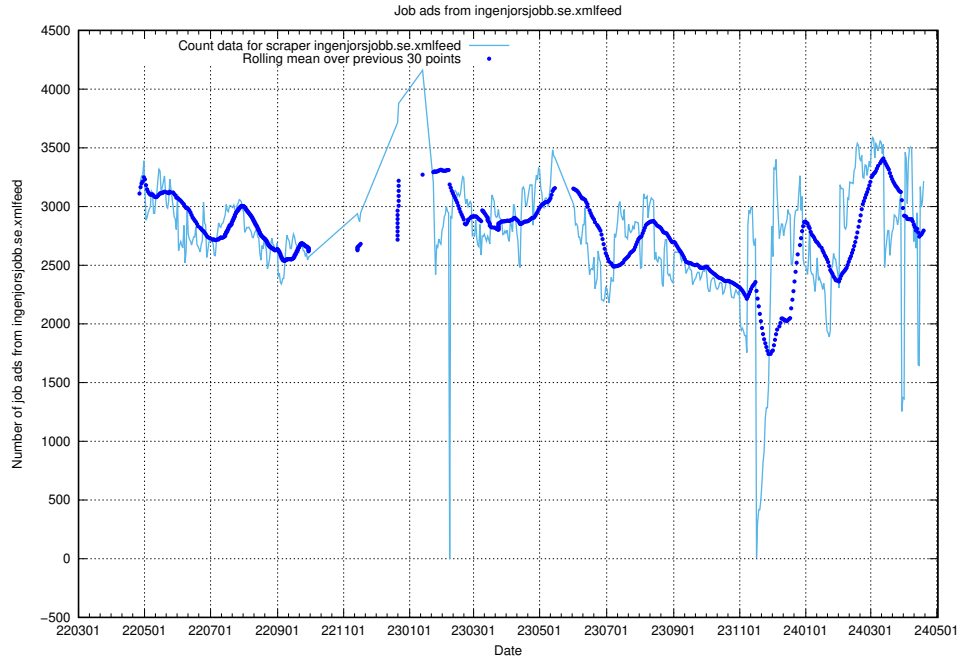

13.4 Number of ads by scraper ingenjorsjobb.se.xmlfeed

Here, we count the number of job ads scraped from ingenjorsjobb.se.xmlfeed.