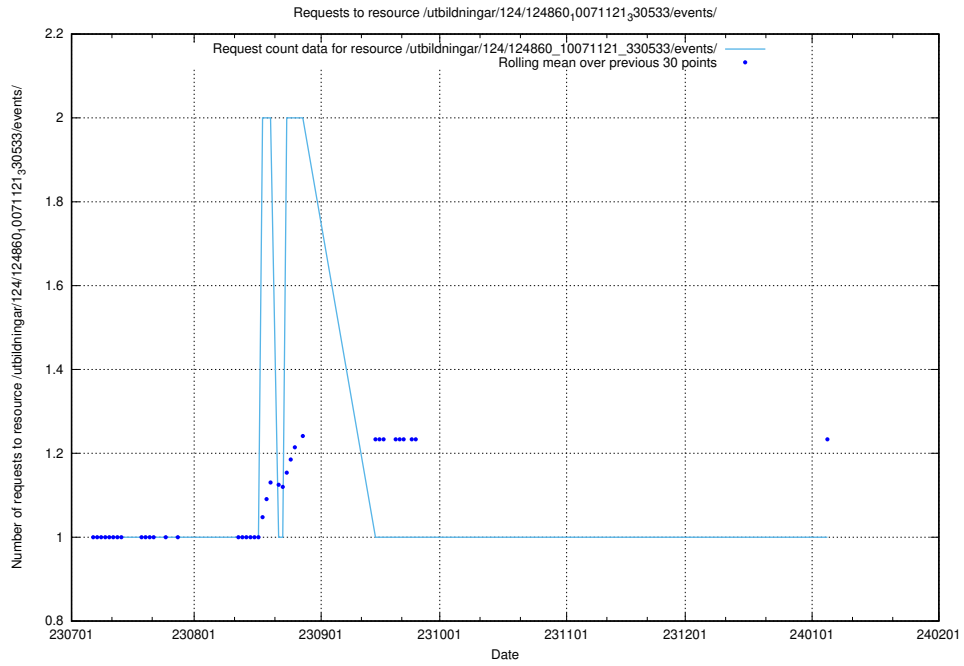

5.5132 Usage of /utbildningar/124/124860_10071121_330533/events/

Here, we count the number of requests to resource /utbildningar/124/124860_10071121_330533/events/