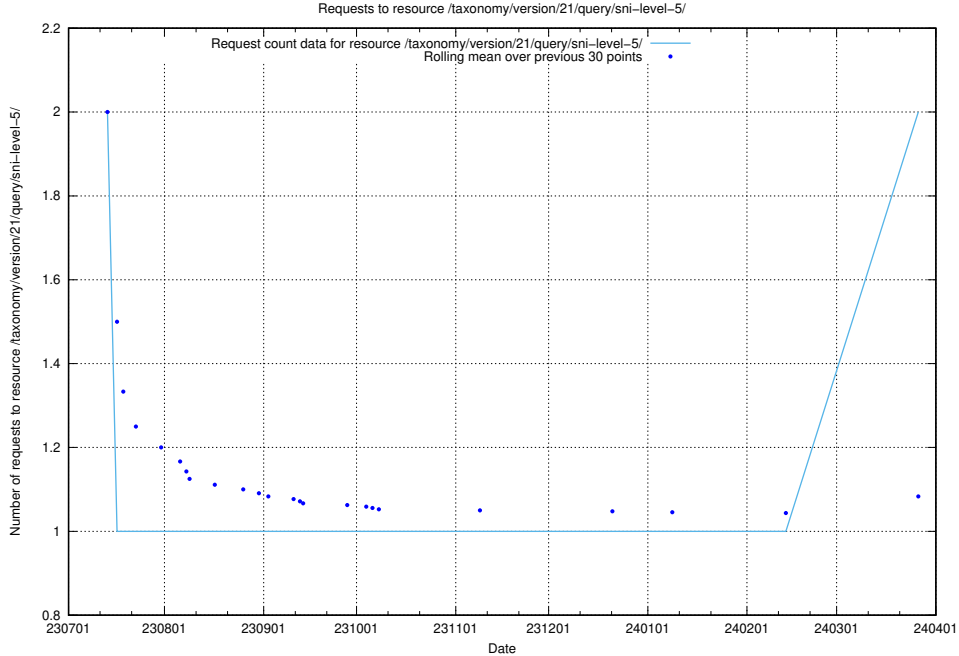

5.829 Usage of /taxonomy/version/21/query/sni-level-5/

Here, we count the number of requests to resource /taxonomy/version/21/query/sni-level-5/.