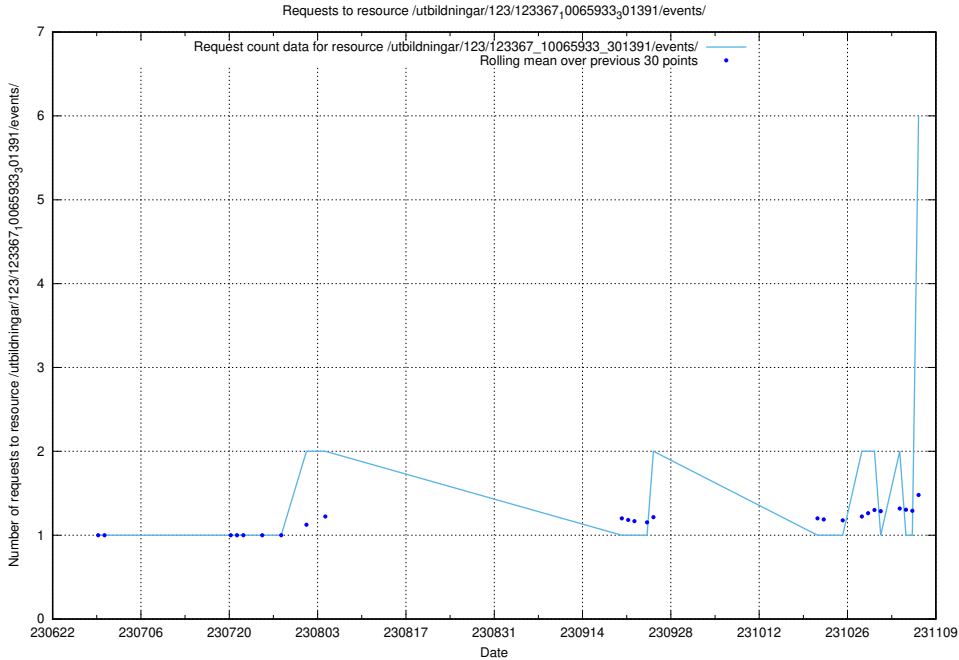

5.123 Usage of /utbildningar/123/123367_10065933_301391/events/

Here, we count the number of requests to resource /utbildningar/123/123367_10065933_301391/events/