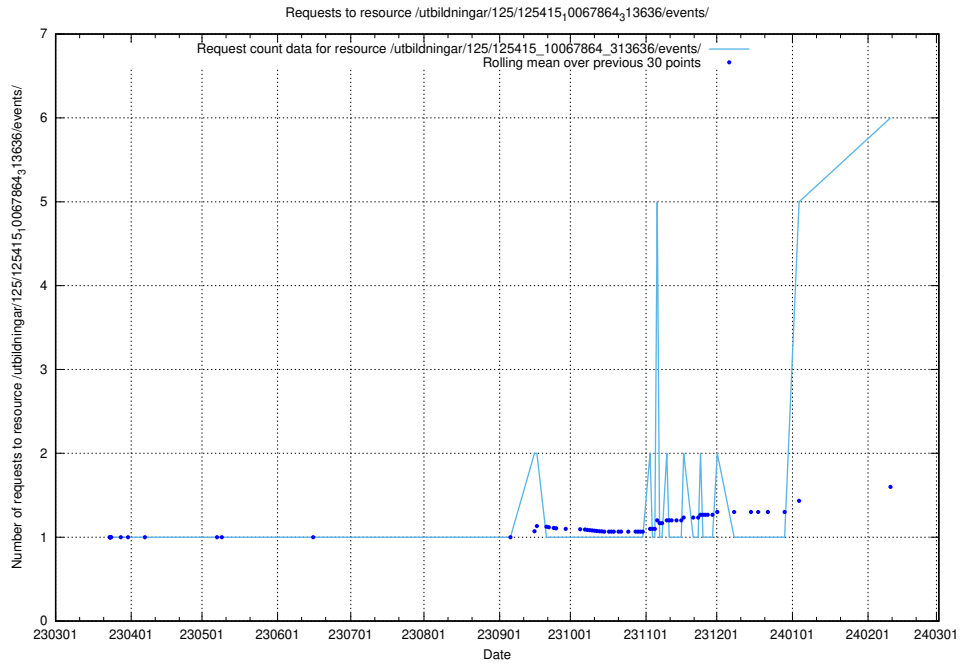

Here, we count the number of requests to resource /utbildningar/125/125581_10070102_320524/.

5.75 Usage of /utbildningar/125/125415_10067864_313636/events/

Here, we count the number of requests to resource /utbildningar/125/125415_10067864_313636/events/