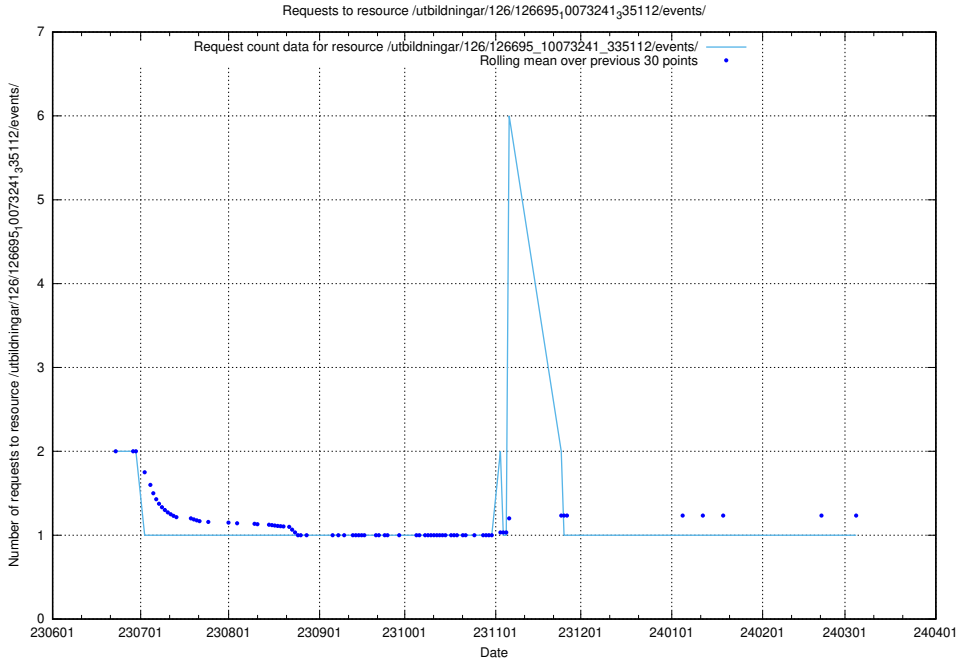

5.5379 Usage of /utbildningar/126/126695_10073241_335112/events/

Here, we count the number of requests to resource /utbildningar/126/126695_10073241_335112/events/