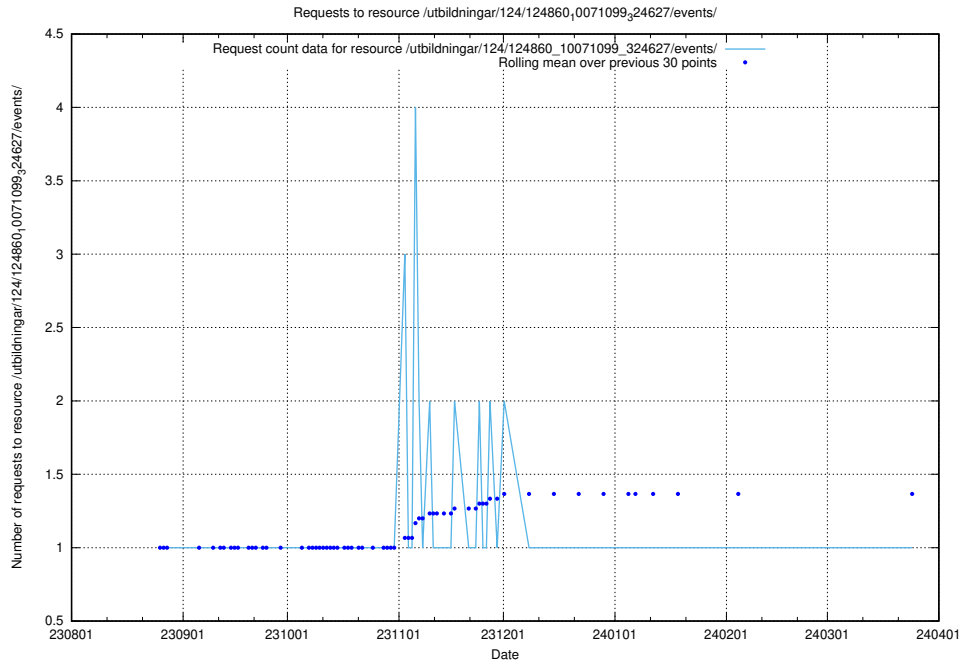

5.4535 Usage of /utbildningar/124/124860_10071099_324627/events/

Here, we count the number of requests to resource /utbildningar/124/124860_10071099_324627/events/

5.4536 Usage of /utbildningar/124/124855_10071083_324595/events/