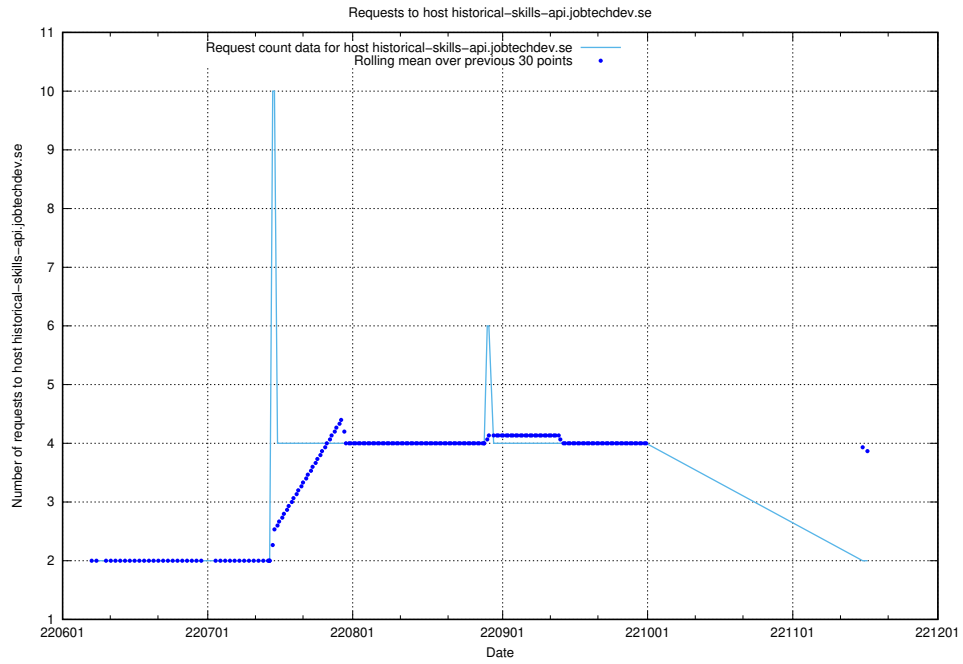

7.408 Usage of historical-skills-api.jobtechdev.se

Here, we count the number of requests to host historical-skills-api.jobtechdev.se.