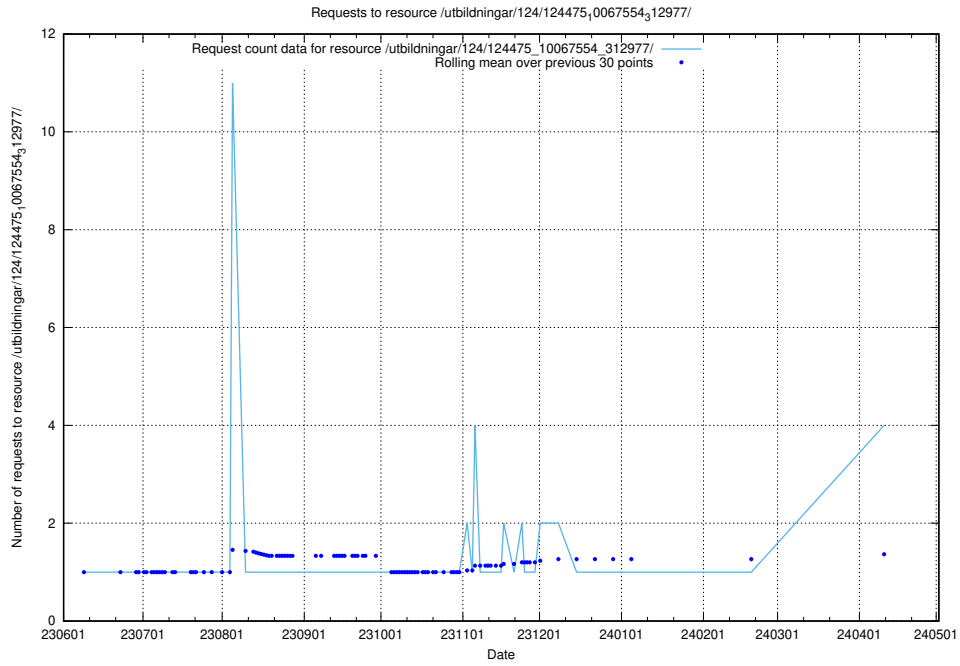

5.282 Usage of /utbildningar/124/124475_10067554_312977/

Here, we count the number of requests to resource /utbildningar/124/124475_10067554_312977/.