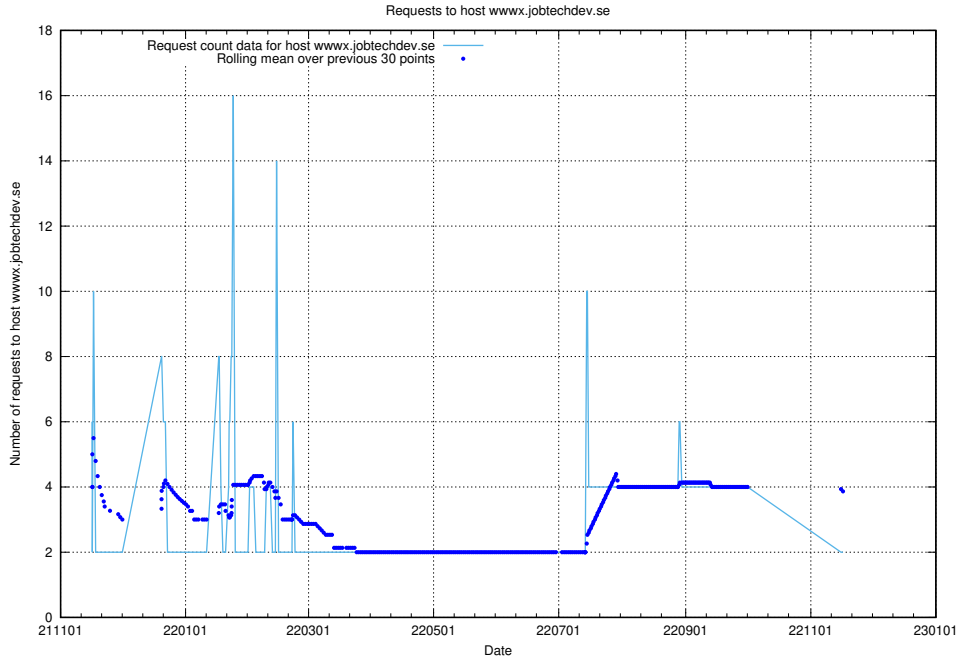

7.532 Usage of wwwx.jobtechdev.se

Here, we count the number of requests to host wwwx.jobtechdev.se.