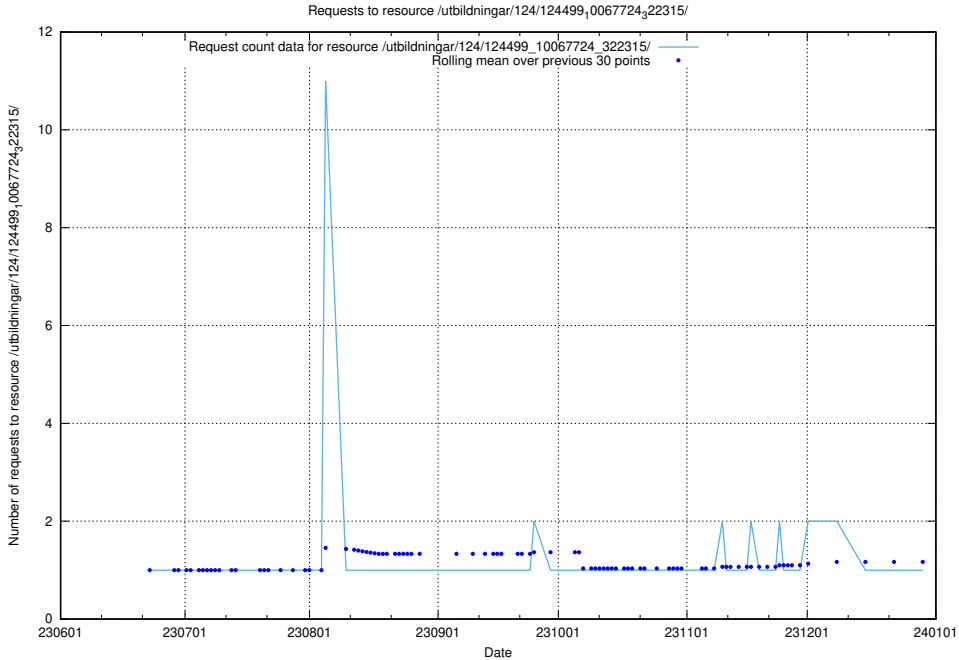

5.5597 Usage of /utbildningar/124/124499_10067724_322315/

Here, we count the number of requests to resource /utbildningar/124/124499_10067724_322315/.