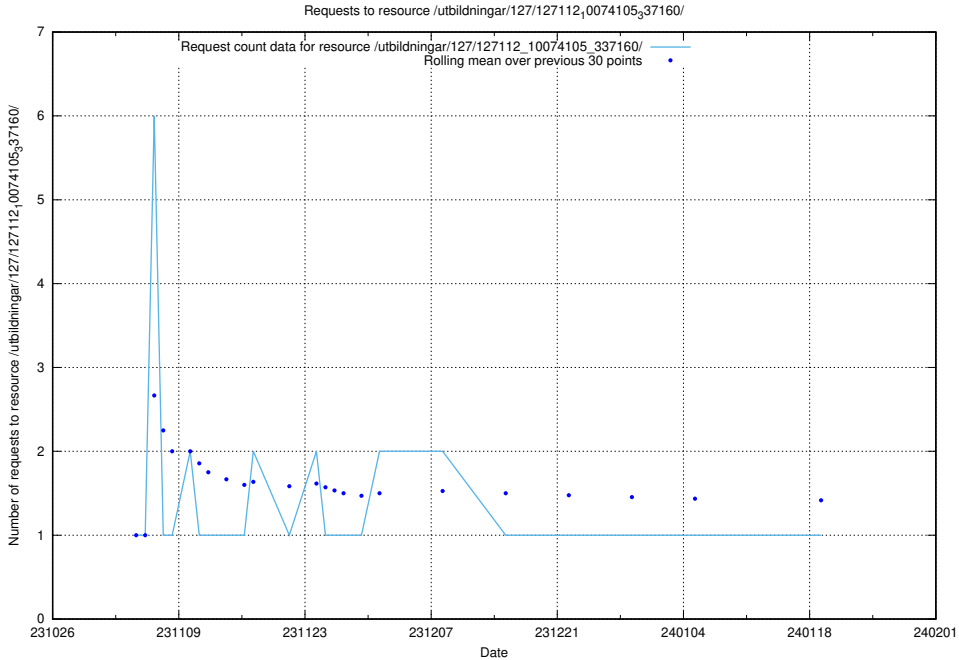

5.3957 Usage of /utbildningar/127/127112_10074105_337160/

Here, we count the number of requests to resource /utbildningar/127/127112_10074105_337160/.