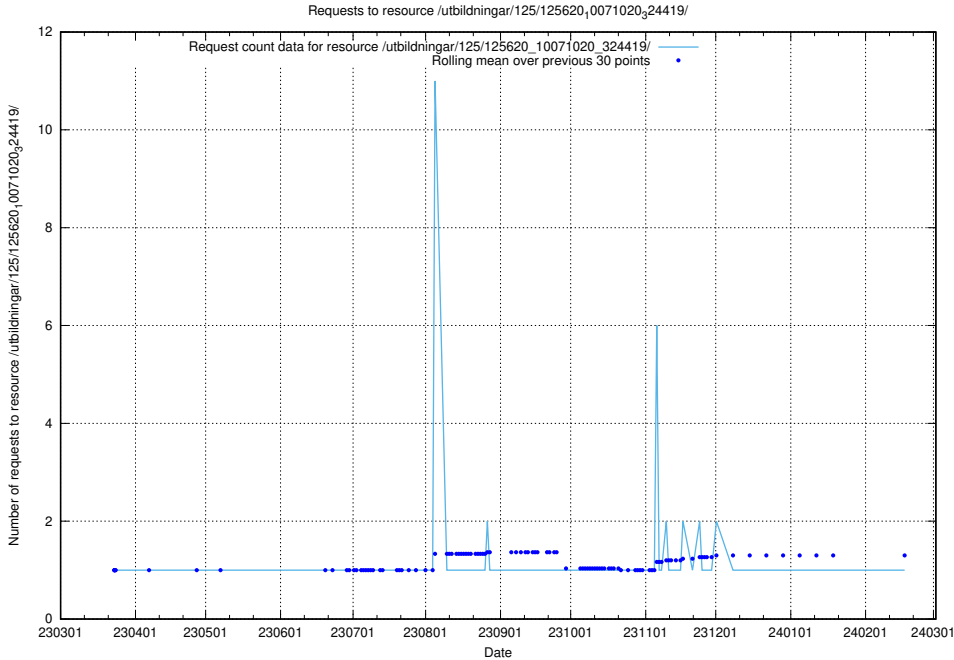

5.1112 Usage of /utbildningar/125/125620_10071020_324419/

Here, we count the number of requests to resource /utbildningar/125/125620_10071020_324419/.