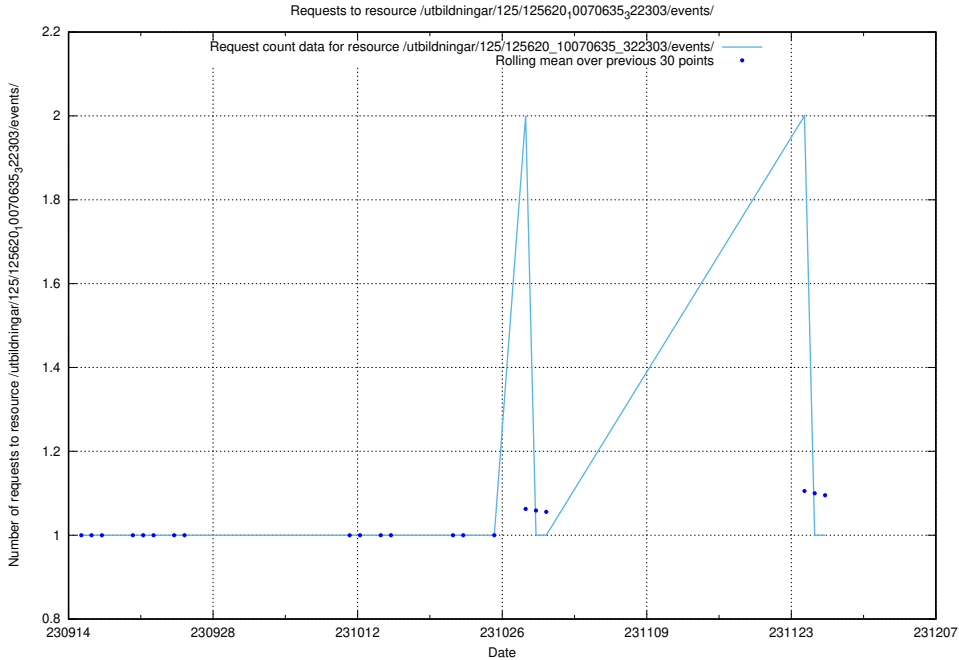

5.4400 Usage of /utbildningar/125/125620_10070635_322303/events/

Here, we count the number of requests to resource /utbildningar/125/125620_10070635_322303/events/