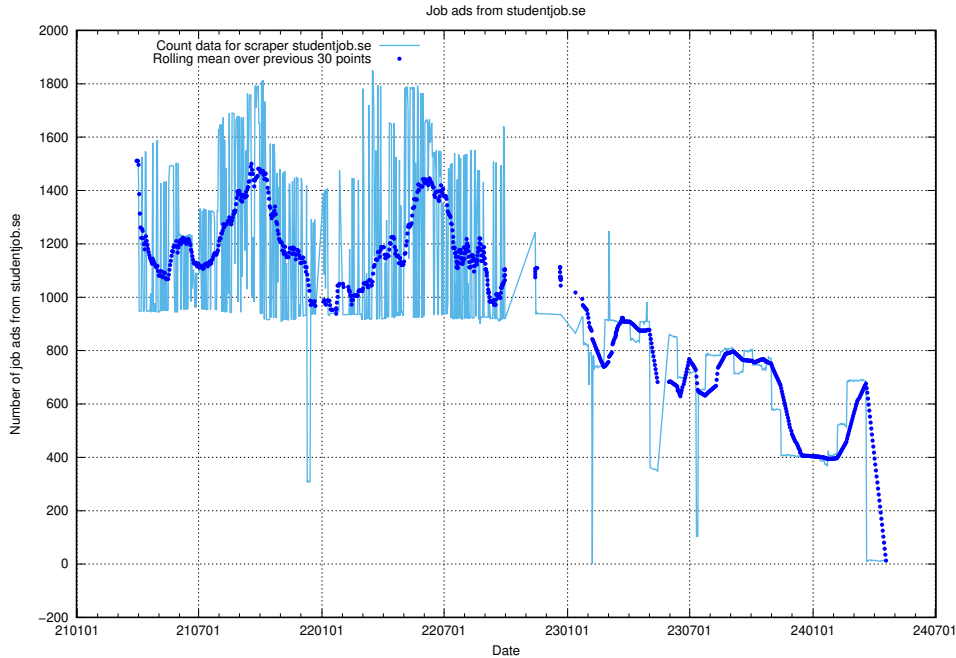

13.18 Number of ads by scraper studentjob.se

Here, we count the number of job ads scraped from studentjob.se.

13.19 Number of ads by scraper gronajobb.se

Here, we count the number of job ads scraped from gronajobb.se.