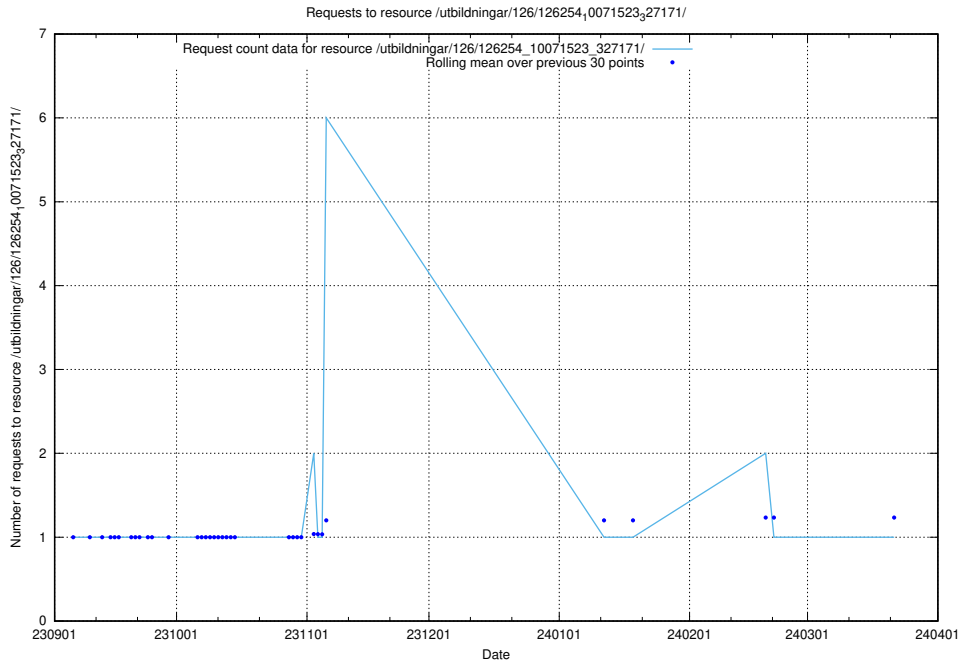

5.4493 Usage of /utbildningar/126/126254_10071523_327171/

Here, we count the number of requests to resource /utbildningar/126/126254_10071523_327171/.