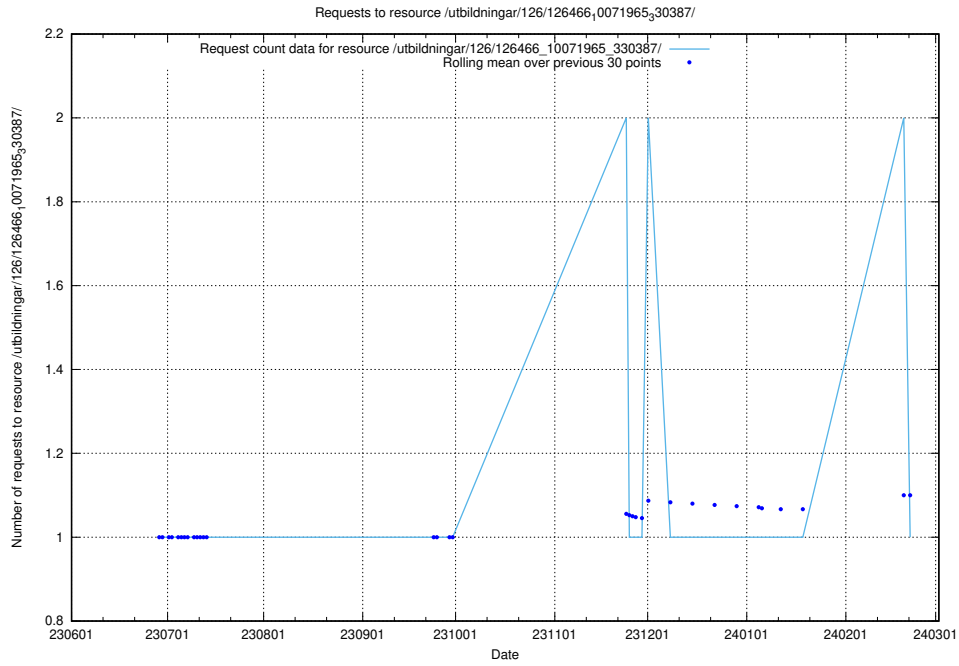

5.5271 Usage of /utbildningar/126/126466_10071965_330387/

Here, we count the number of requests to resource /utbildningar/126/126466_10071965_330387/.