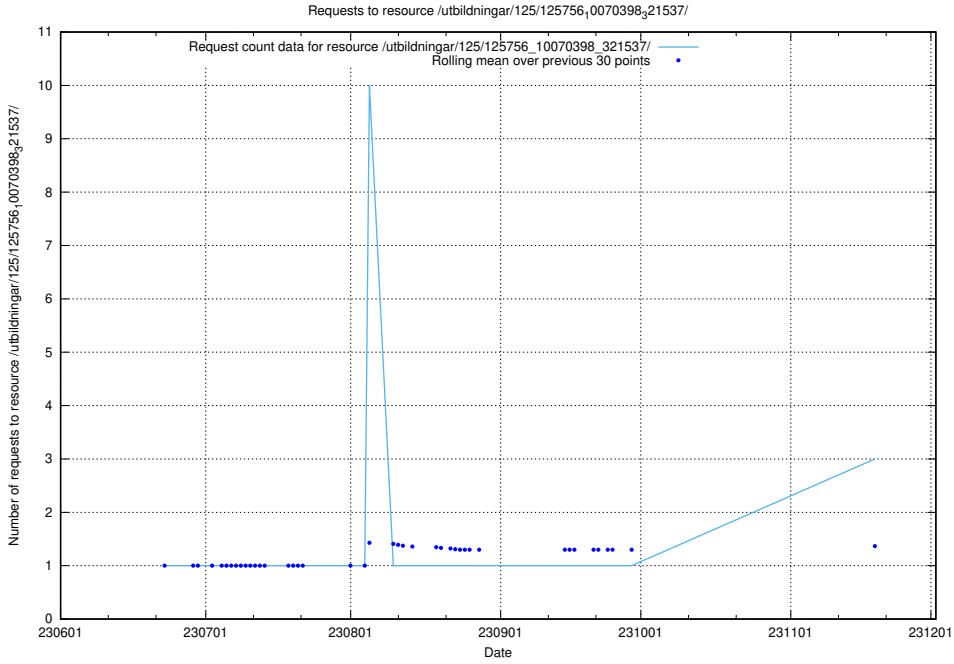

5.437 Usage of /utbildningar/125/125756_10070398_321537/

Here, we count the number of requests to resource /utbildningar/125/125756_10070398_321537/.