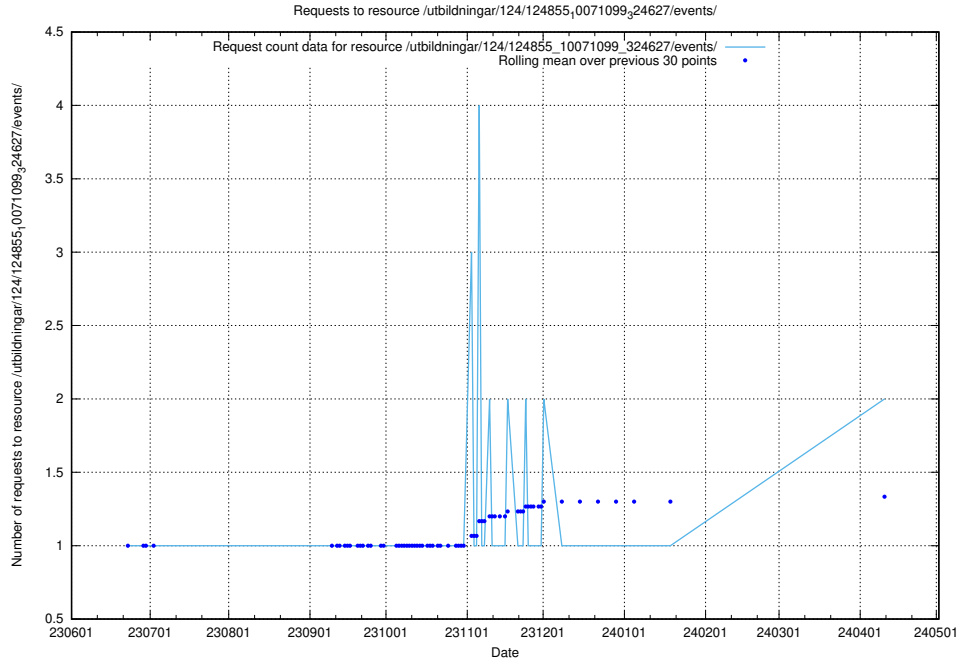

5.889 Usage of /utbildningar/124/124855_10071099_324627/events/

Here, we count the number of requests to resource /utbildningar/124/124855_10071099_324627/events/