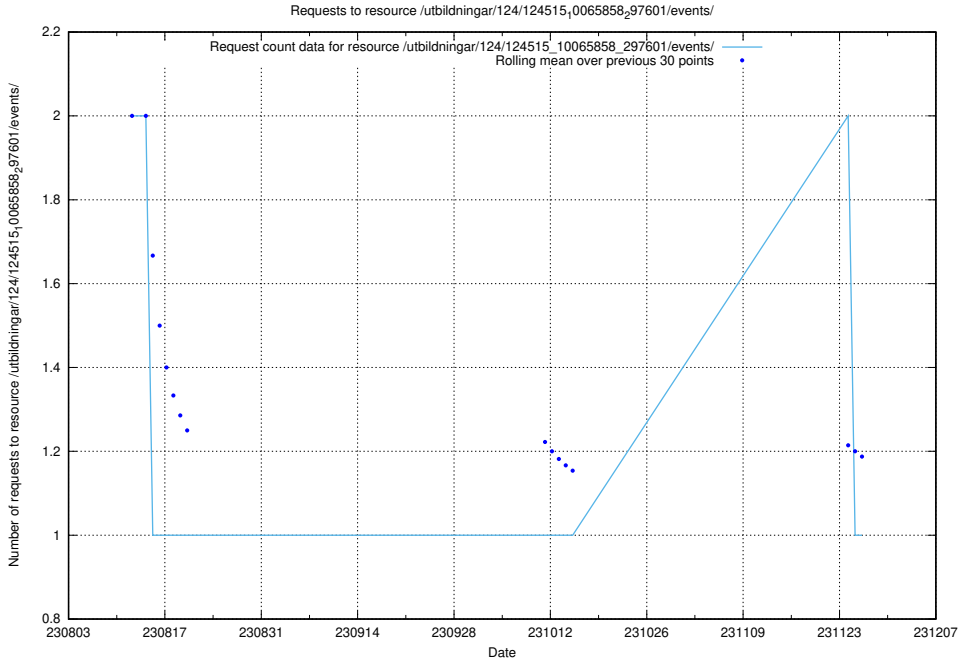

5.4631 Usage of /utbildningar/124/124515_10065858_297601/events/

Here, we count the number of requests to resource /utbildningar/124/124515_10065858_297601/events/