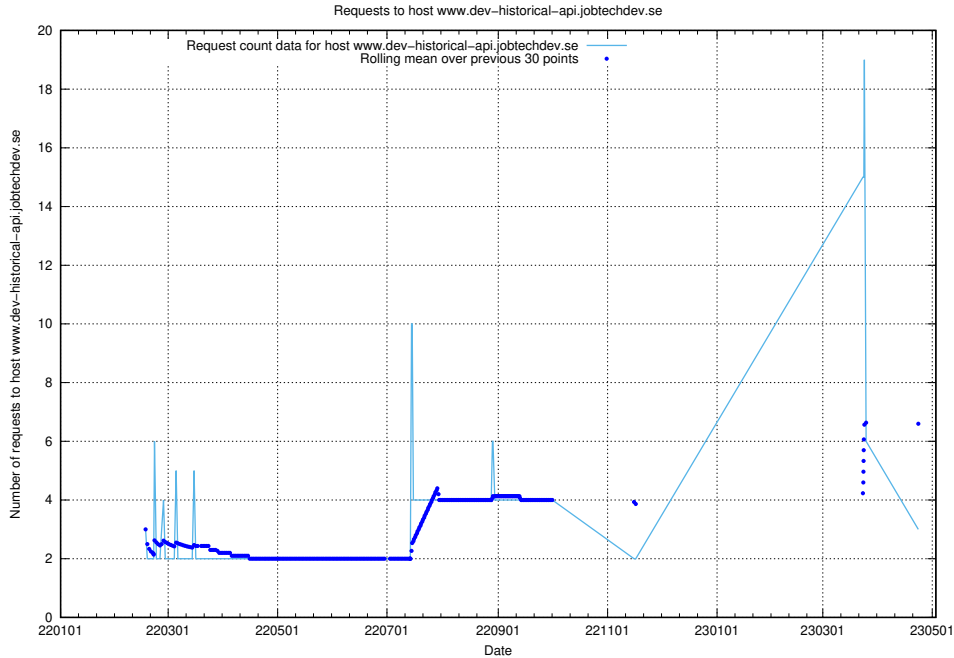

7.224 Usage of www.dev-historical-api.jobtechdev.se

Here, we count the number of requests to host www.dev-historical-api.jobtechdev.se.