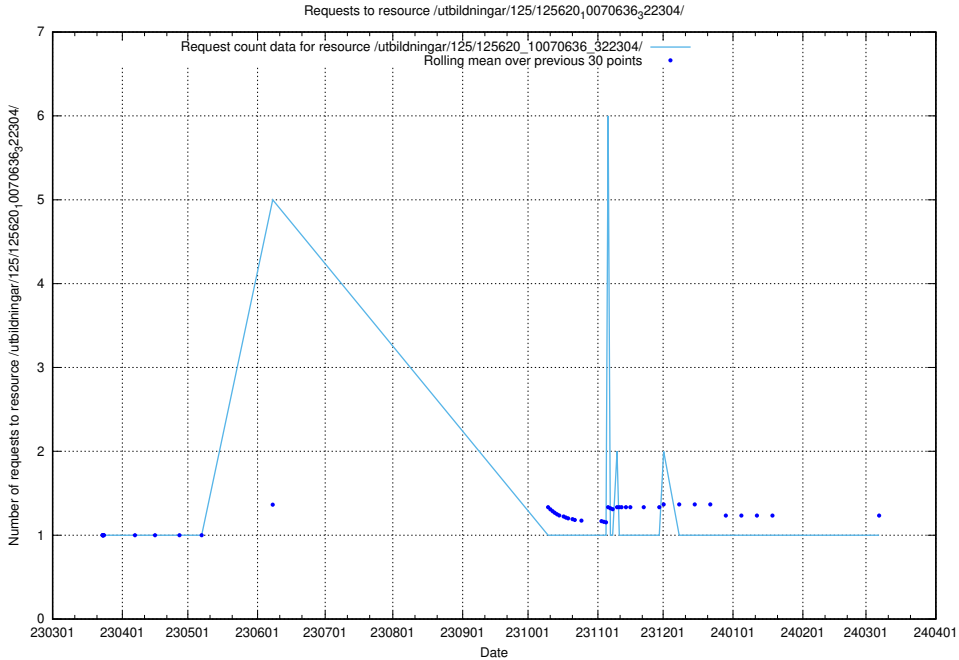

5.1113 Usage of /utbildningar/125/125620_10070636_322304/

Here, we count the number of requests to resource /utbildningar/125/125620_10070636_322304/.