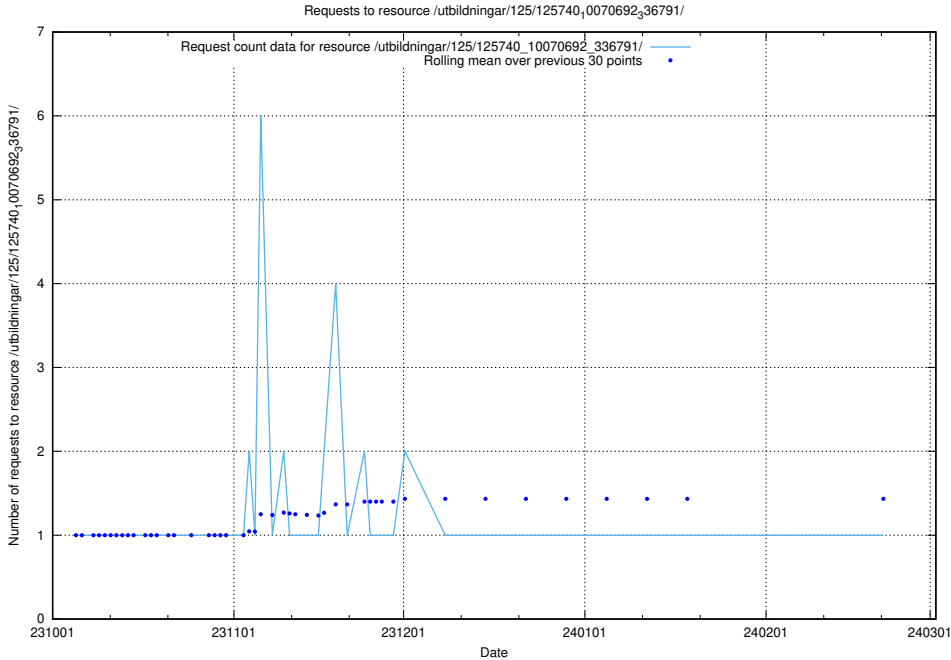

5.4238 Usage of /utbildningar/125/125740_10070692_336791/

Here, we count the number of requests to resource /utbildningar/125/125740_10070692_336791/.