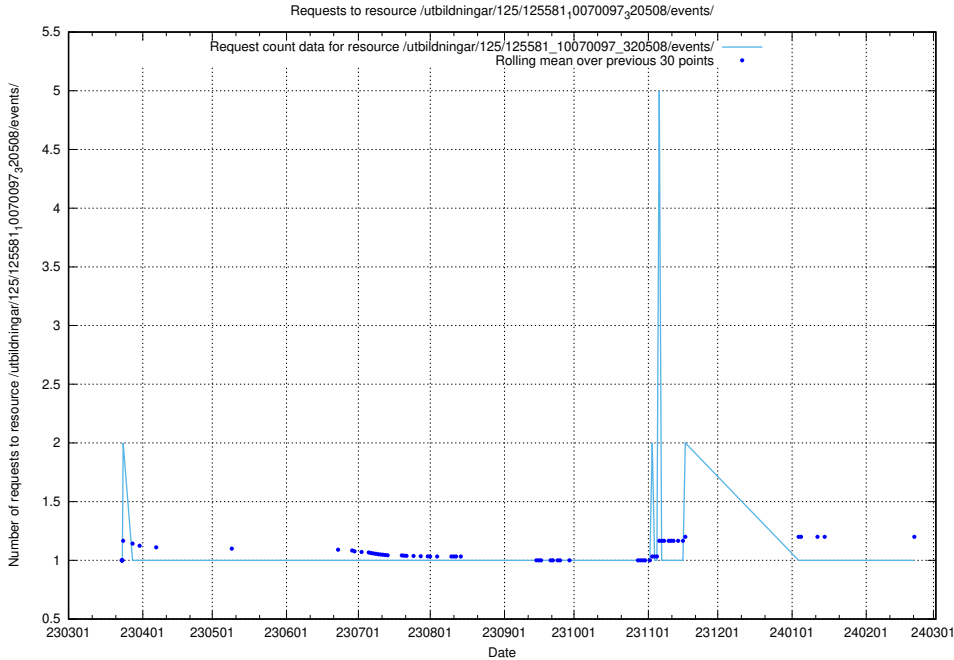

5.1151 Usage of /utbildningar/125/125581_10070097_320508/events/

Here, we count the number of requests to resource /utbildningar/125/125581_10070097_320508/events/