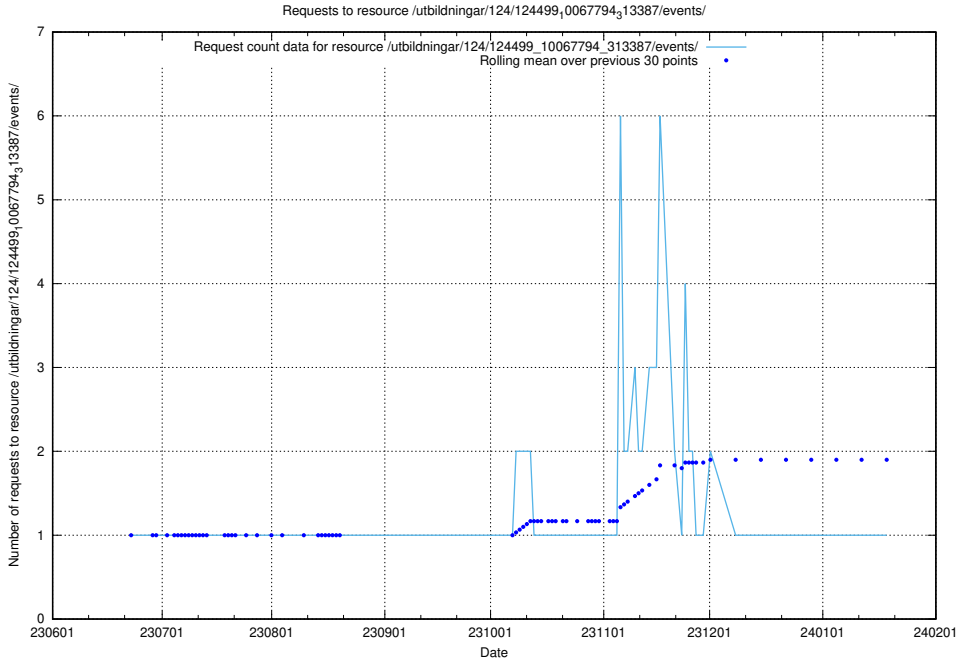

5.5595 Usage of /utbildningar/124/124499_10067794_313387/events/

Here, we count the number of requests to resource /utbildningar/124/124499_10067794_313387/events/