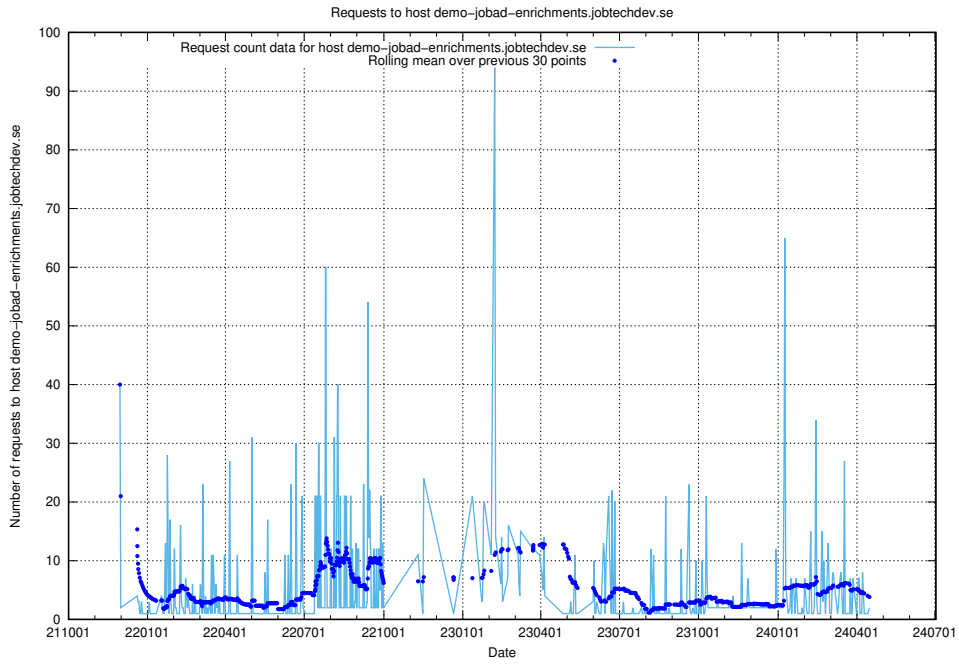

7.379 Usage of demo-jobad-enrichments.jobtechdev.se

Here, we count the number of requests to host demo-jobad-enrichments.jobtechdev.se.