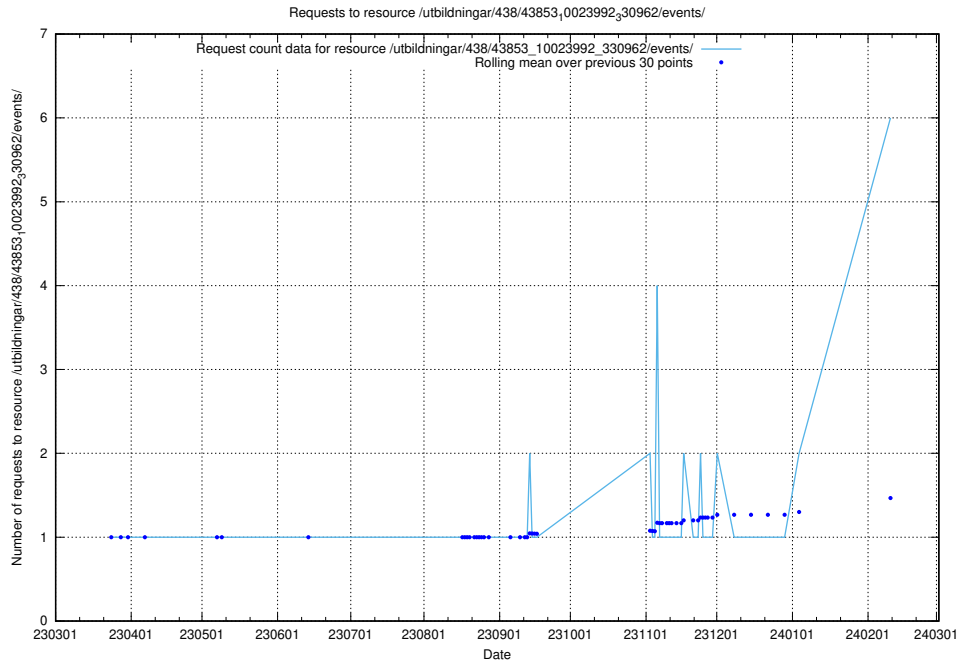

5.134 Usage of /utbildningar/438/43853_10023992_330962/events/

Here, we count the number of requests to resource /utbildningar/438/43853_10023992_330962/events/.