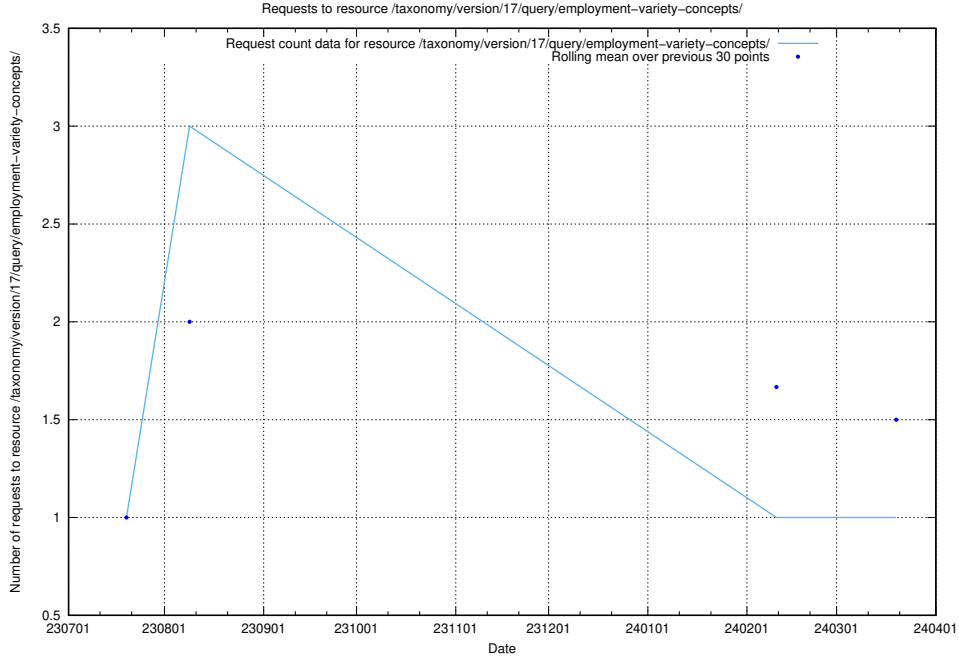

5.4832 Usage of /taxonomy/version/17/query/employment-variety-concepts/

Here, we count the number of requests to resource /taxonomy/version/17/query/employment-variety-concepts/.