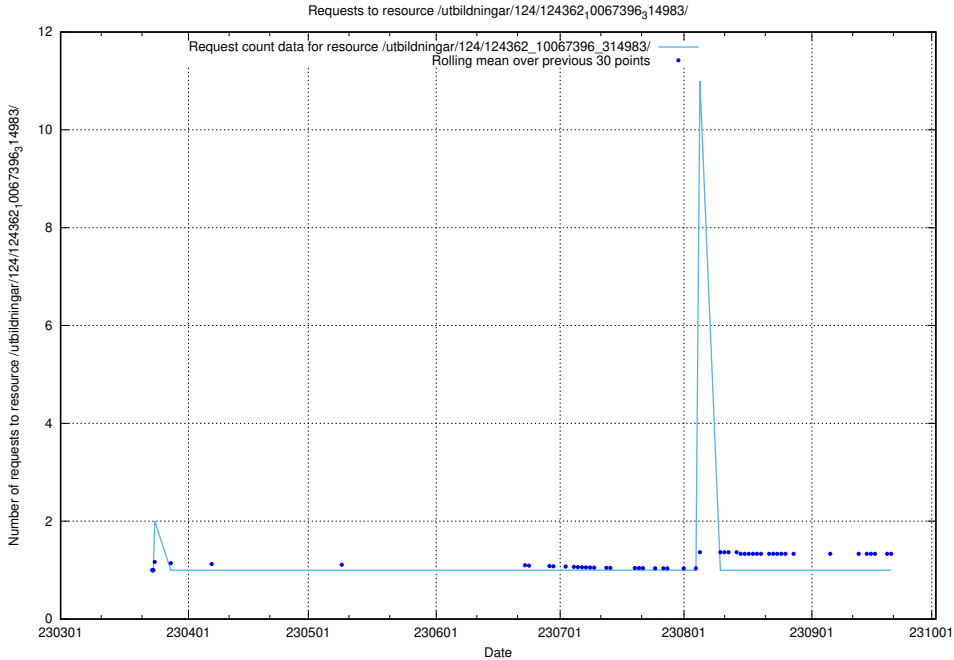

5.3615 Usage of /utbildningar/124/124362_10067396_314983/

Here, we count the number of requests to resource /utbildningar/124/124362_10067396_314983/.