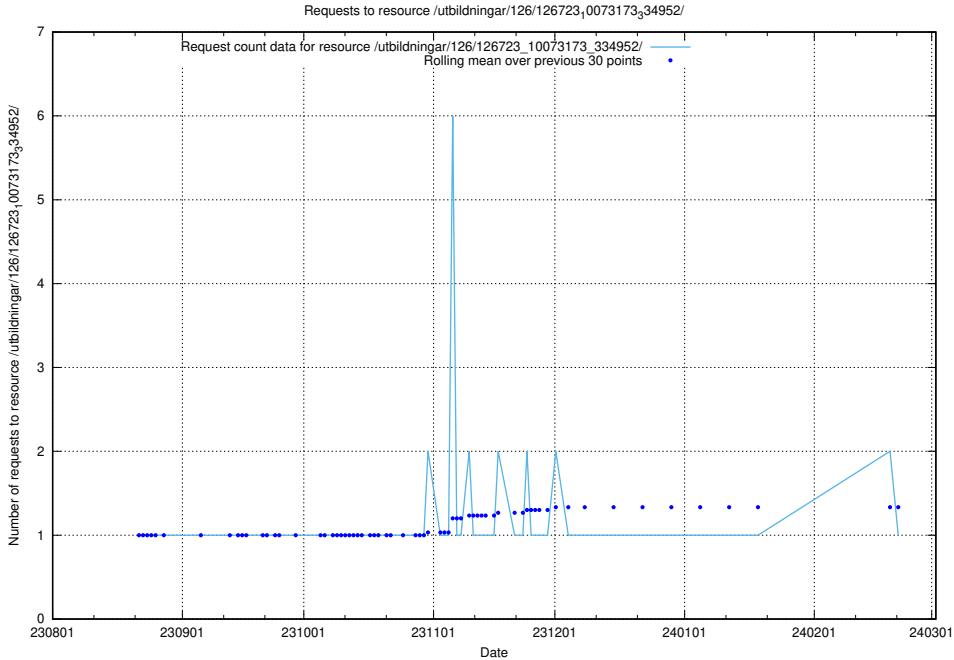

5.4567 Usage of /utbildningar/126/126723_10073173_334952/

Here, we count the number of requests to resource /utbildningar/126/126723_10073173_334952/.