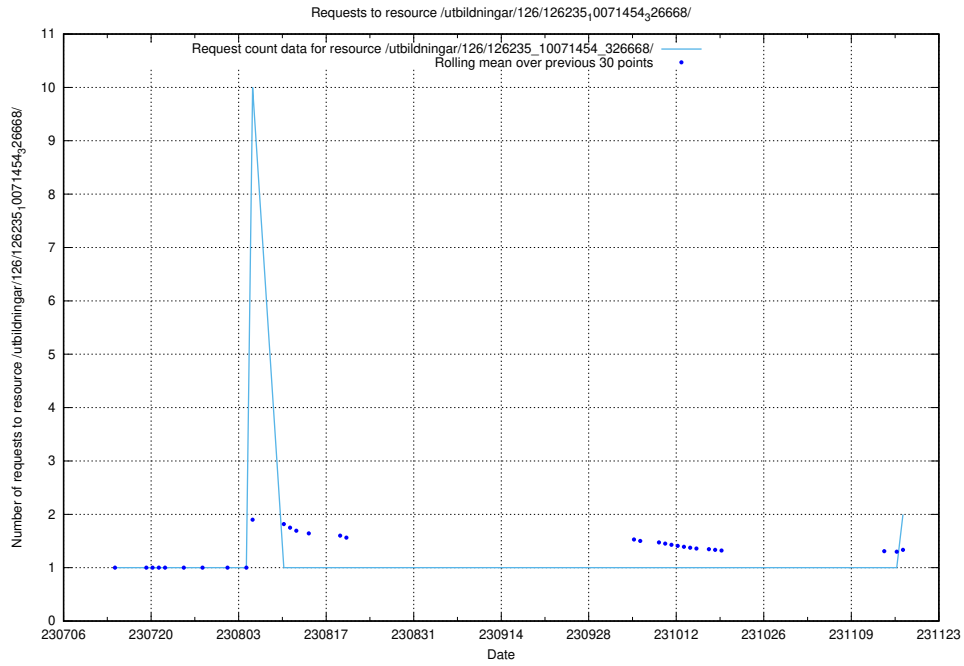

5.883 Usage of /utbildningar/126/126235_10071454_326668/

Here, we count the number of requests to resource /utbildningar/126/126235_10071454_326668/.