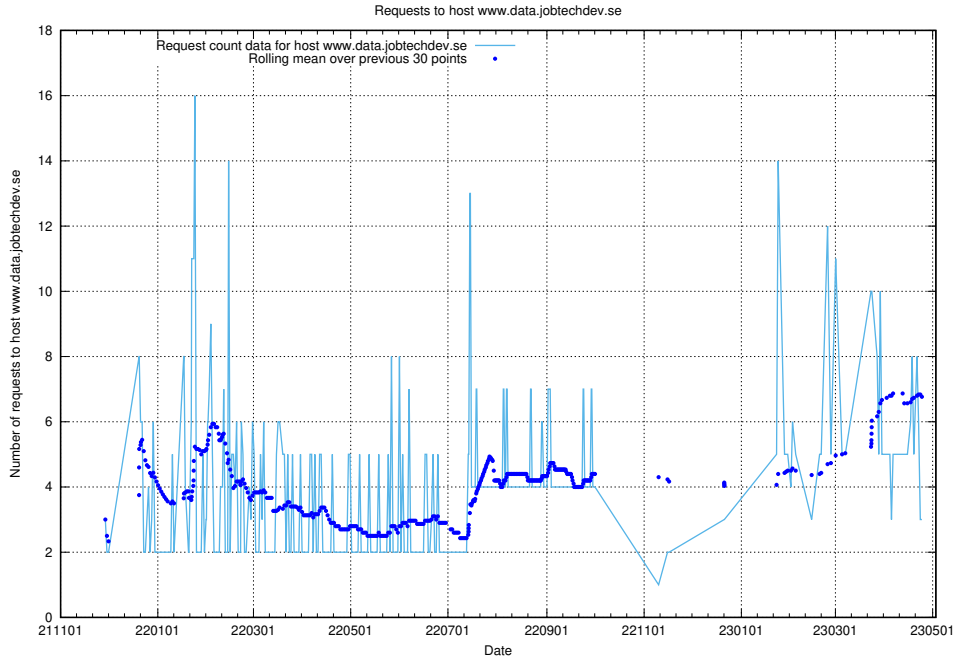

7.201 Usage of `www.data.jobtechdev.se`

Here, we count the number of requests to host `www.data.jobtechdev.se`.