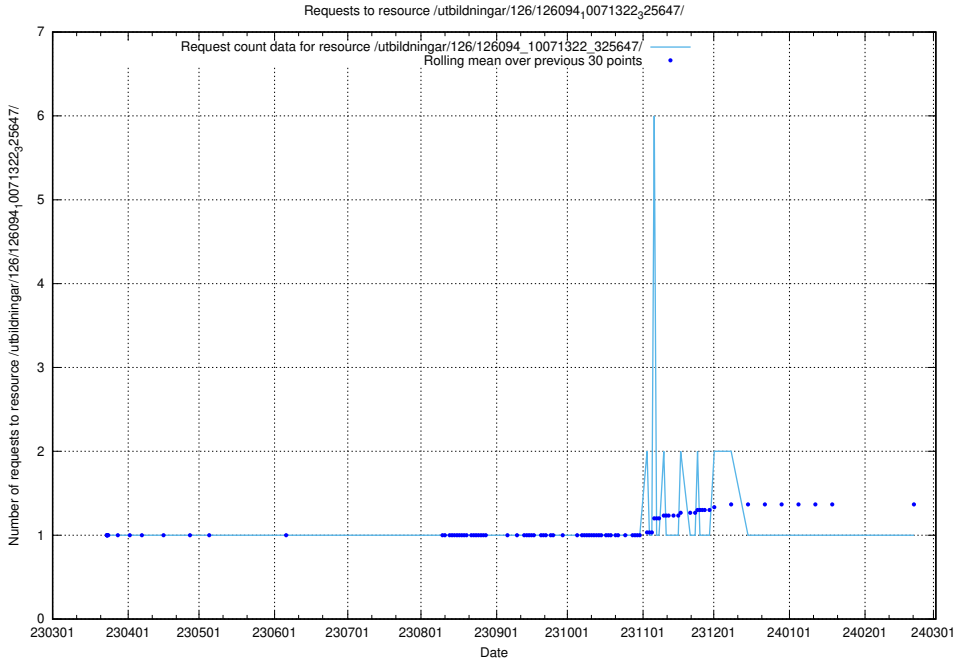

5.6208 Usage of /utbildningar/126/126094_10071322_325647/

Here, we count the number of requests to resource /utbildningar/126/126094_10071322_325647/.