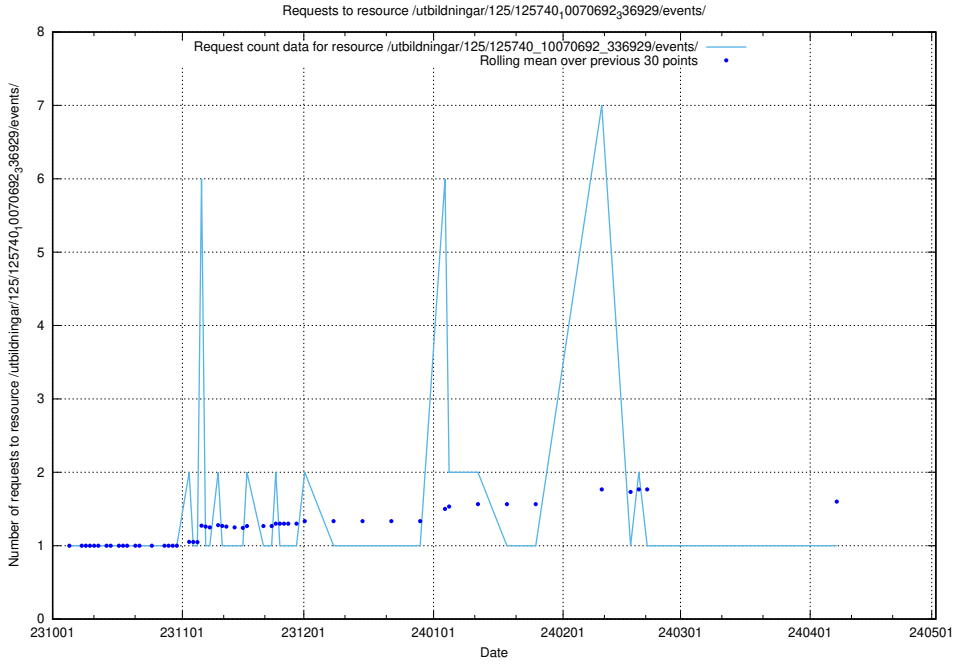

5.4237 Usage of /utbildningar/125/125740_10070692_336929/events/

Here, we count the number of requests to resource /utbildningar/125/125740_10070692_336929/events/