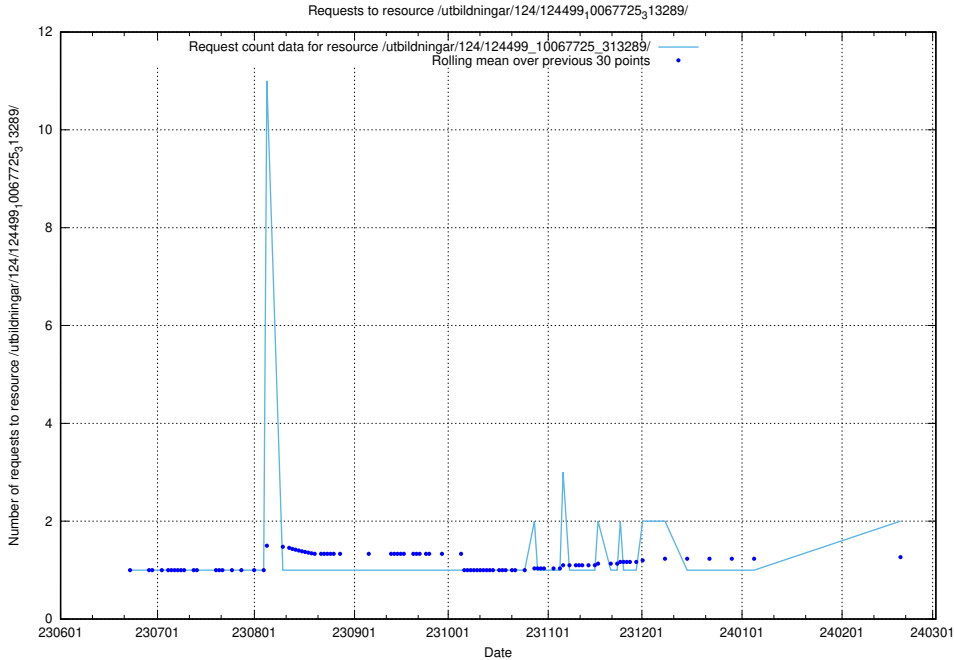

5.947 Usage of /utbildningar/124/124499_10067725_313289/

Here, we count the number of requests to resource /utbildningar/124/124499_10067725_313289/.