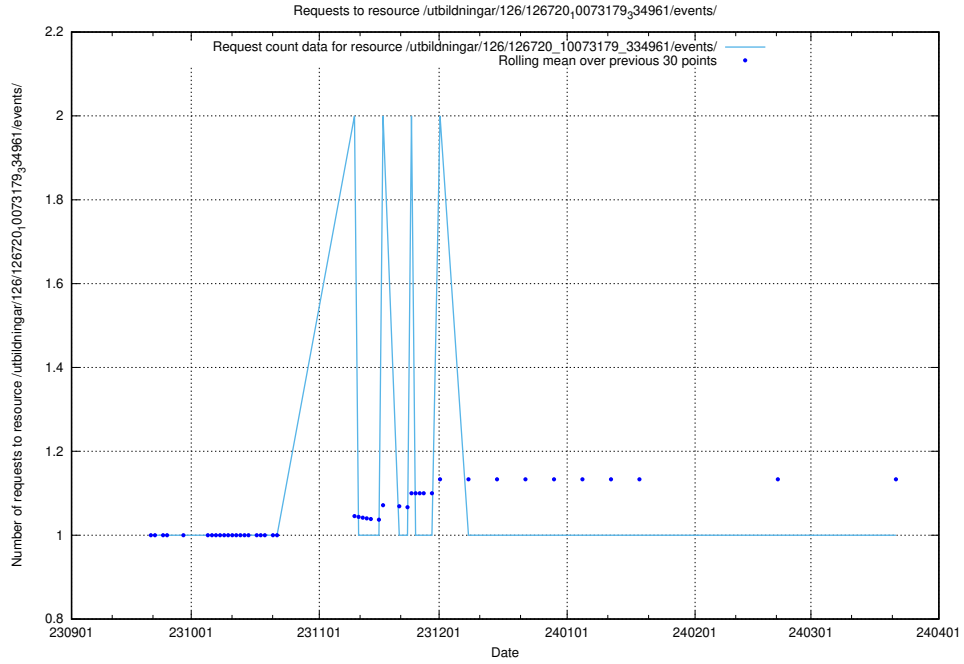

5.4348 Usage of /utbildningar/126/126720_10073179_334961/events/

Here, we count the number of requests to resource /utbildningar/126/126720_10073179_334961/events/