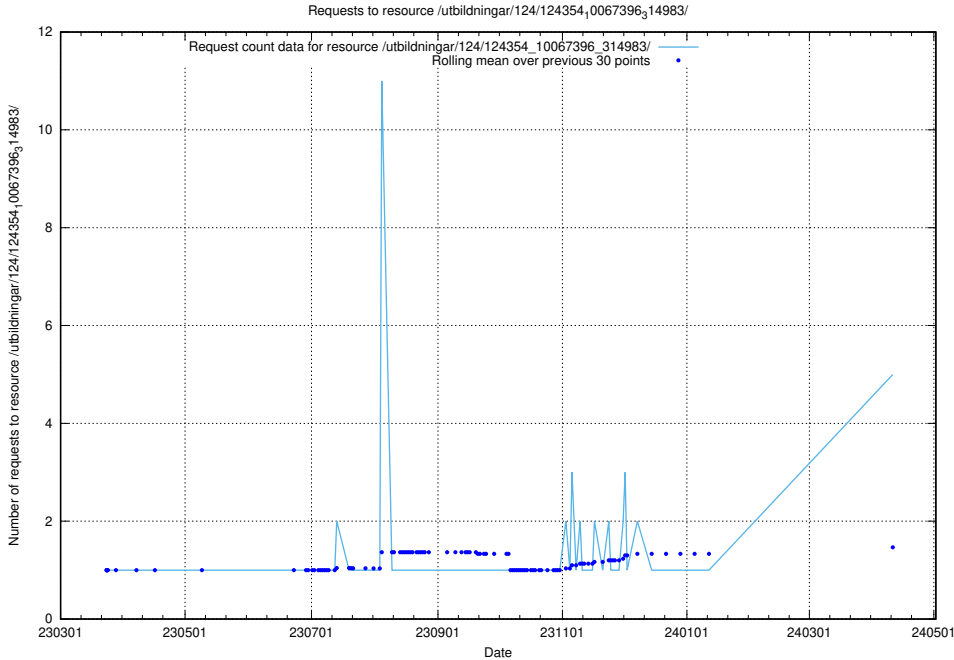

5.177 Usage of /utbildningar/124/124354_10067396_314983/

Here, we count the number of requests to resource /utbildningar/124/124354_10067396_314983/.