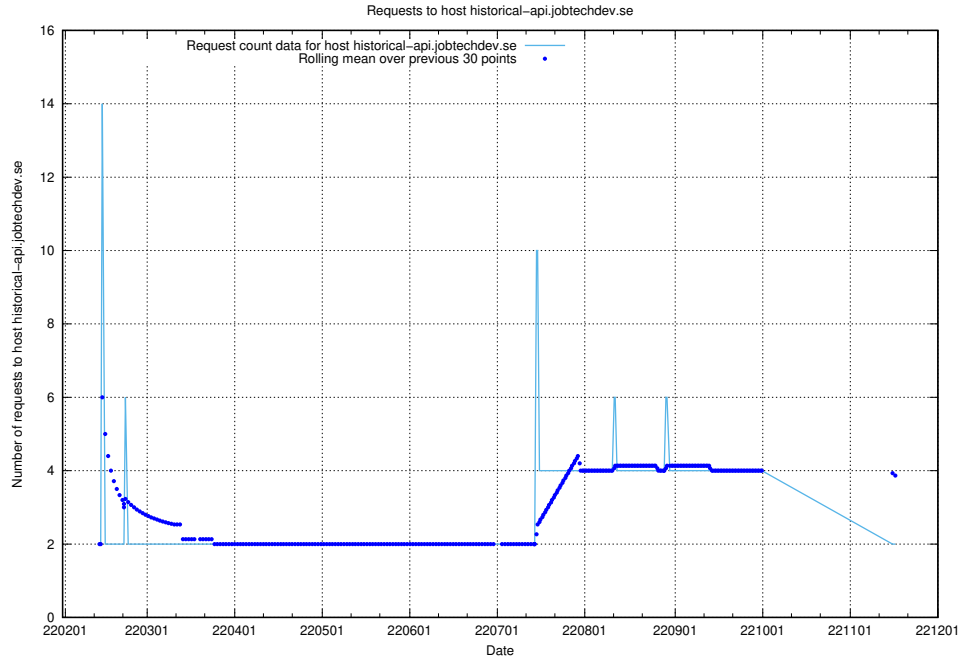

7.541 Usage of historical-api.jobtechdev.se

Here, we count the number of requests to host historical-api.jobtechdev.se.