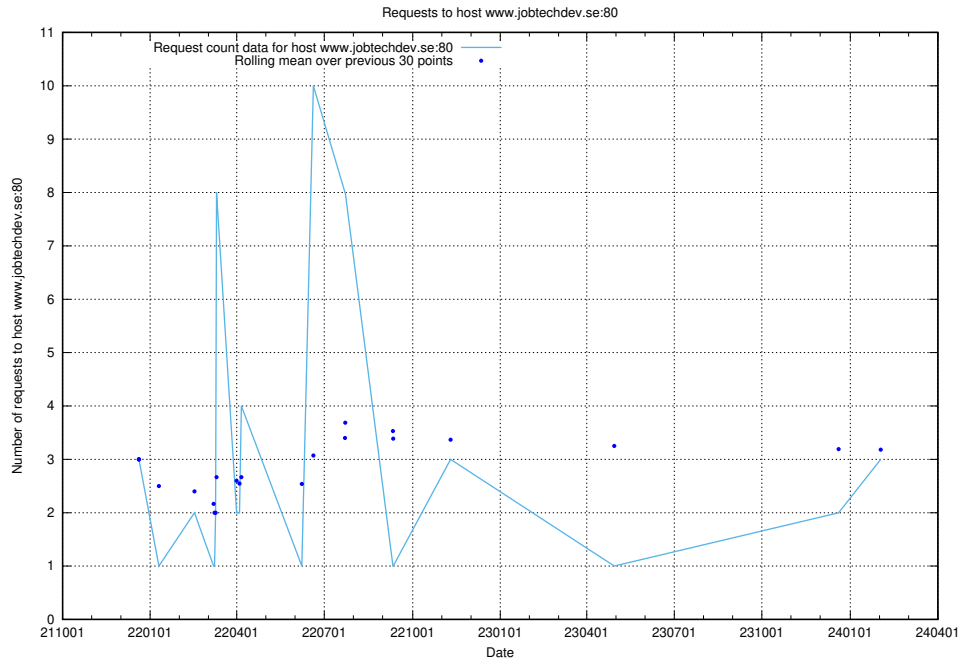

7.189 Usage of www.jobtechdev.se:80

Here, we count the number of requests to host www.jobtechdev.se:80.