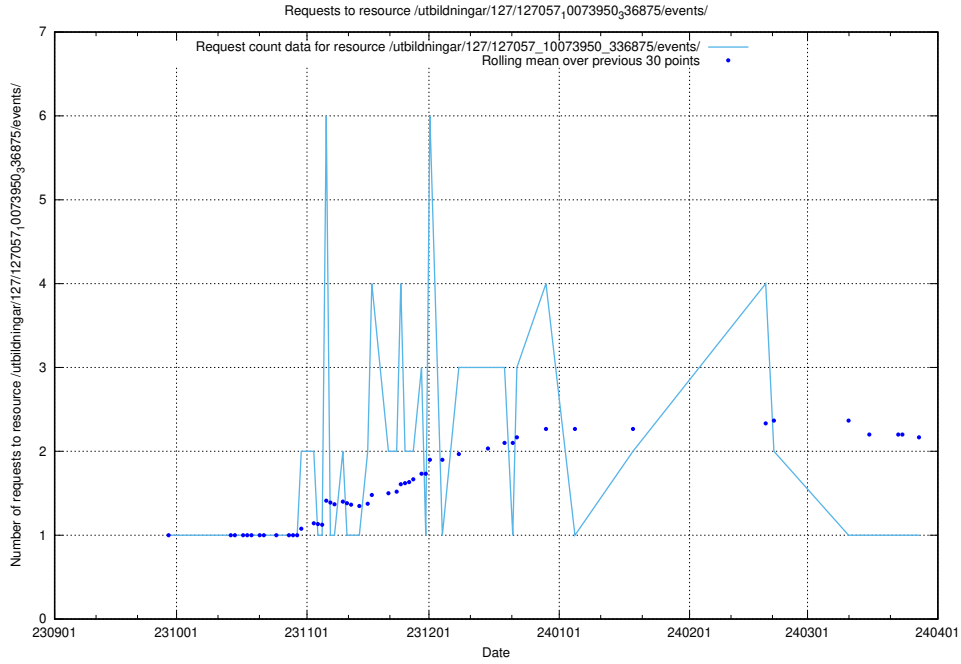

5.4273 Usage of /utbildningar/127/127057_10073950_336875/events/

Here, we count the number of requests to resource /utbildningar/127/127057_10073950_336875/events/