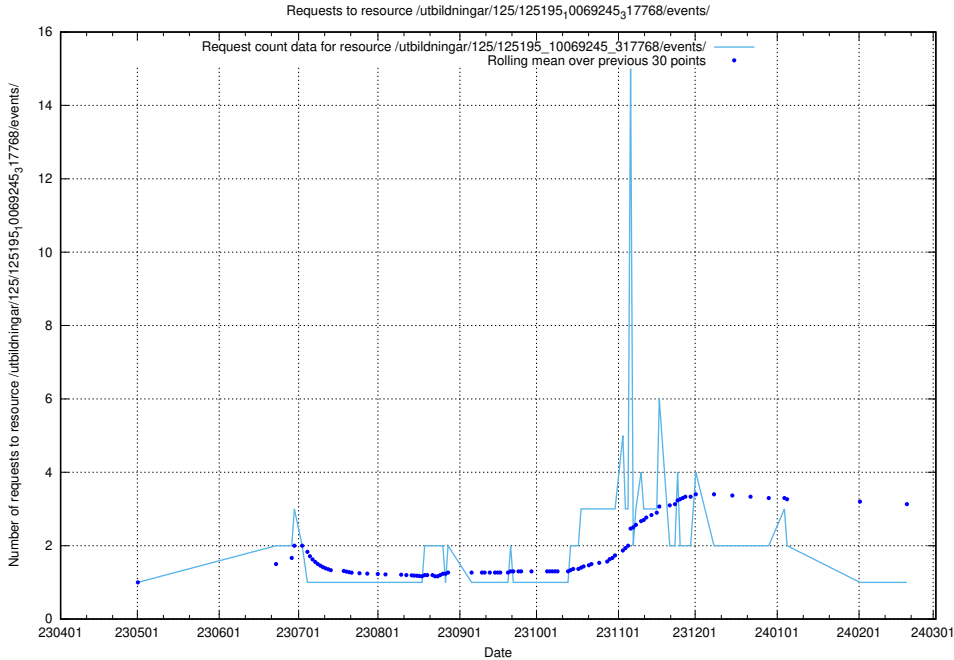

5.5804 Usage of /utbildningar/125/125195_10069245_317768/events/

Here, we count the number of requests to resource /utbildningar/125/125195_10069245_317768/events/