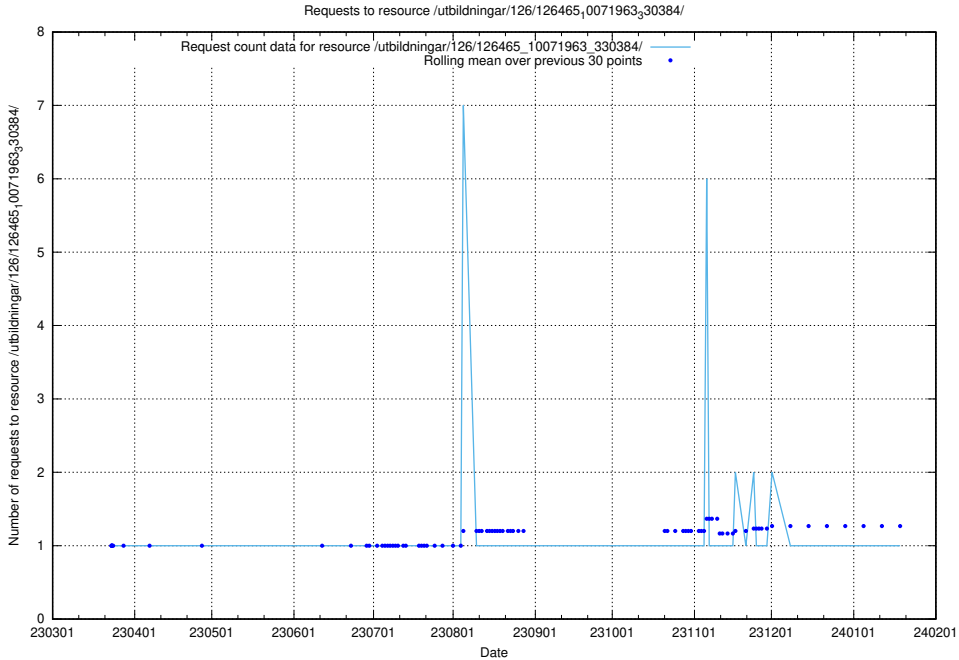

5.6191 Usage of /utbildningar/126/126465_10071963_330384/

Here, we count the number of requests to resource /utbildningar/126/126465_10071963_330384/.