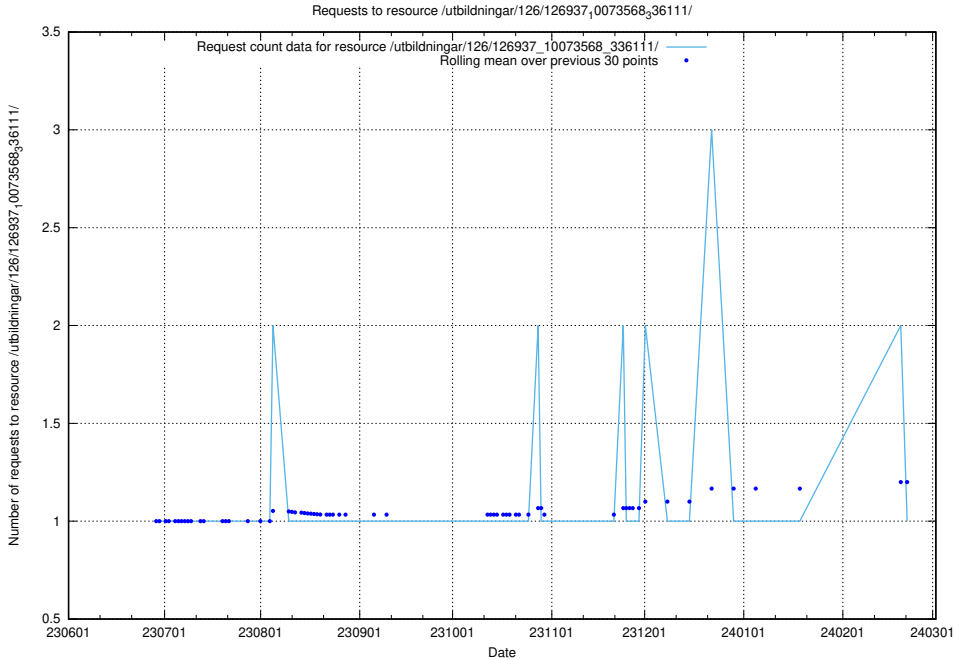

5.5253 Usage of /utbildningar/126/126937_10073568_336111/

Here, we count the number of requests to resource /utbildningar/126/126937_10073568_336111/.