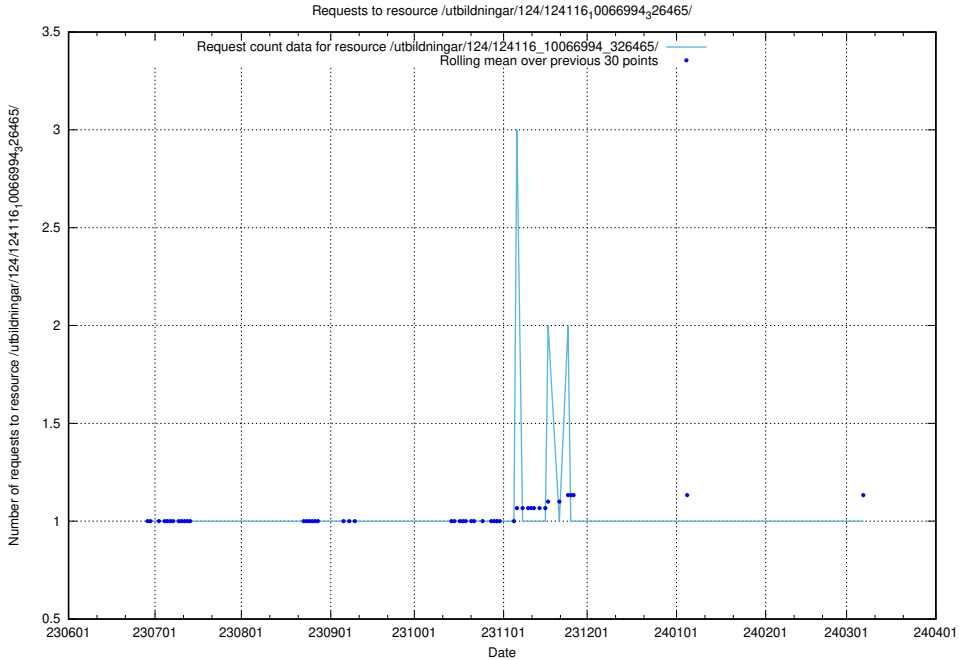

5.5340 Usage of /utbildningar/124/124116_10066994_326465/

Here, we count the number of requests to resource /utbildningar/124/124116_10066994_326465/.