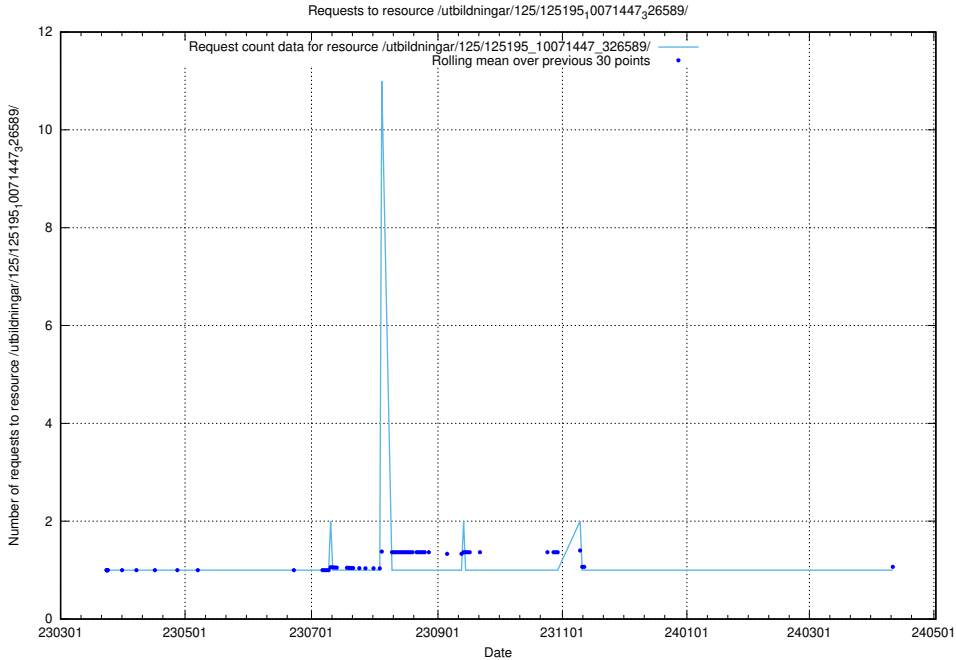

5.1194 Usage of /utbildningar/125/125195_10071447_326589/

Here, we count the number of requests to resource /utbildningar/125/125195_10071447_326589/.