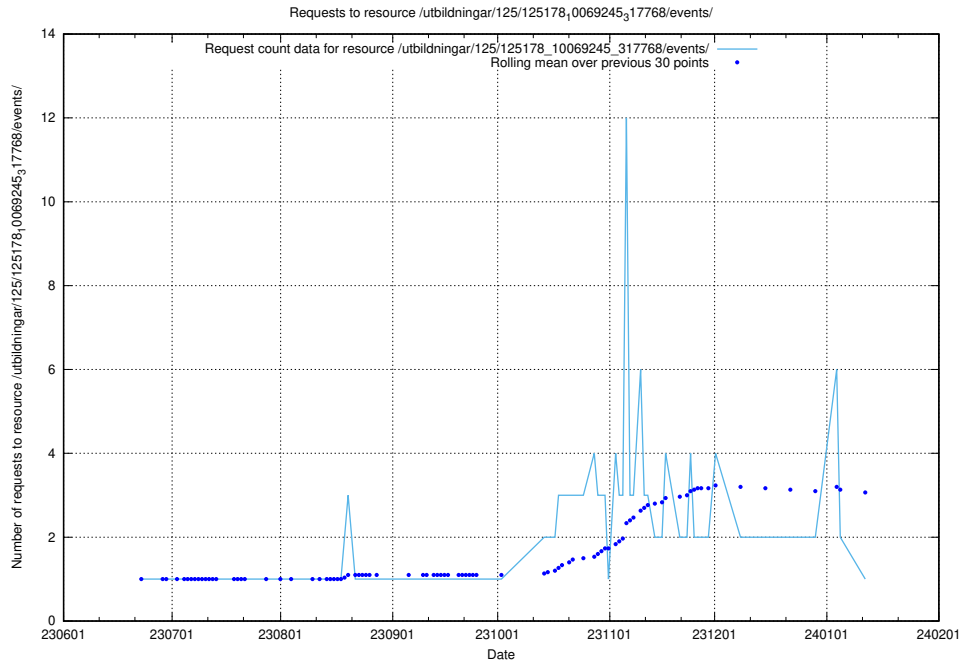

5.5546 Usage of /utbildningar/125/125178_10069245_317768/events/

Here, we count the number of requests to resource /utbildningar/125/125178_10069245_317768/events/