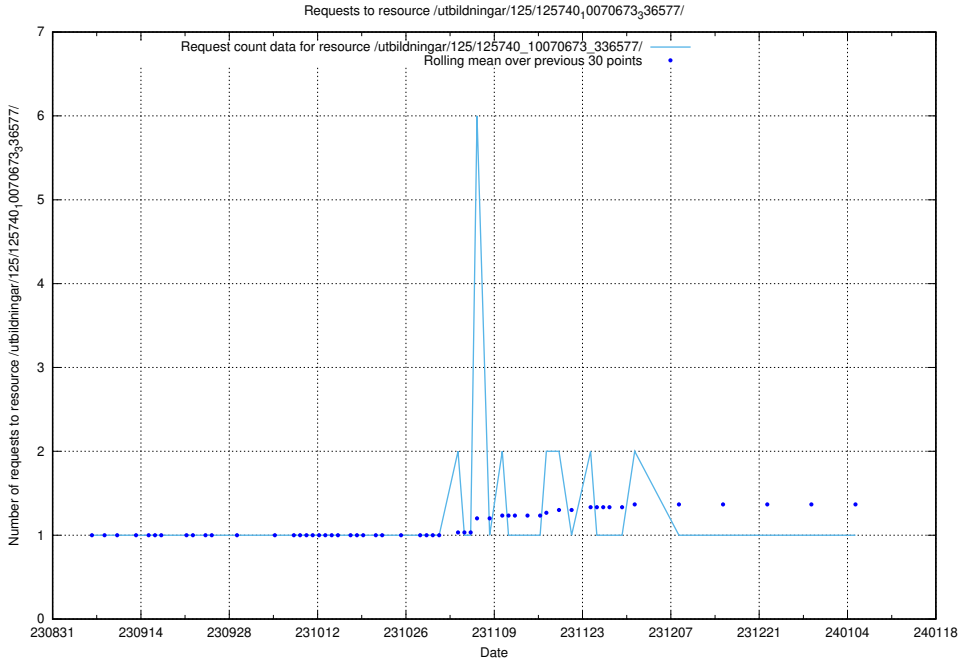

5.4500 Usage of /utbildningar/125/125740_10070673_336577/

Here, we count the number of requests to resource /utbildningar/125/125740_10070673_336577/.