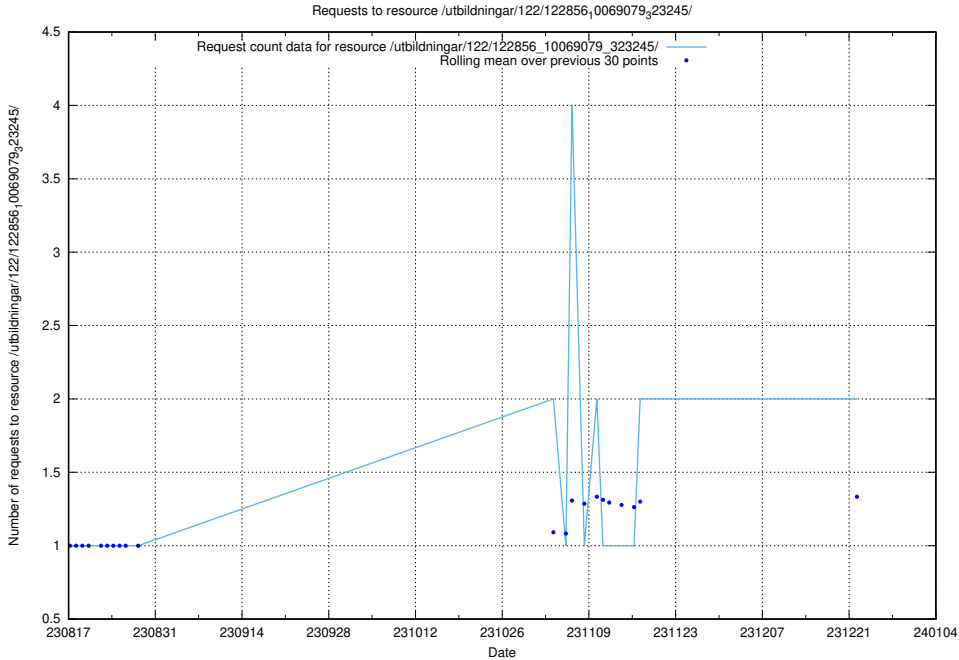

5.847 Usage of /utbildningar/122/122856_10069079_323245/

Here, we count the number of requests to resource /utbildningar/122/122856_10069079_323245/.