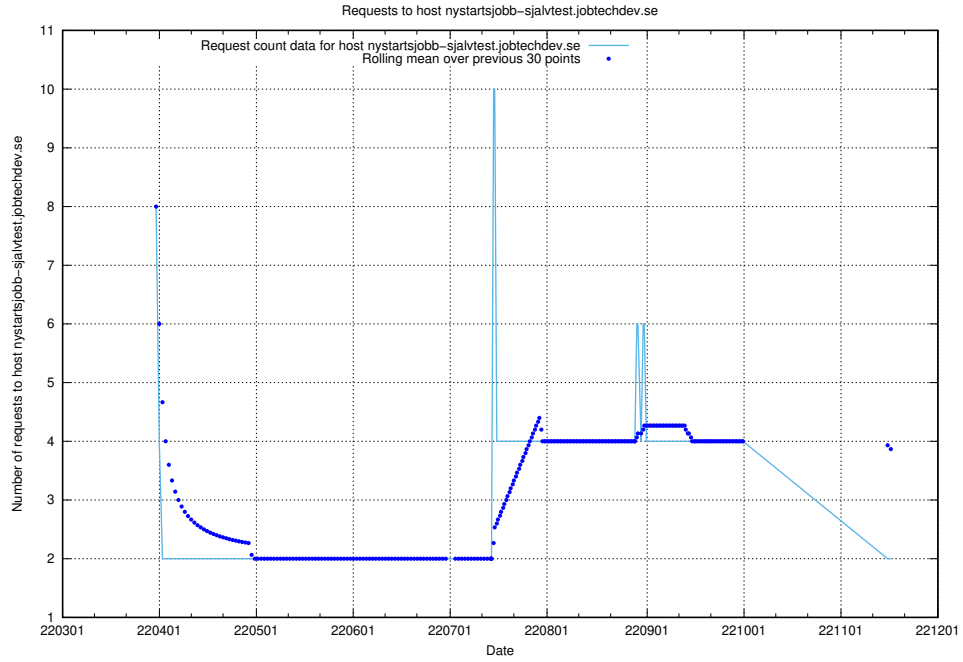

7.478 Usage of nystartsjobb-sjalvtest.jobtechdev.se

Here, we count the number of requests to host nystartsjobb-sjalvtest.jobtechdev.se.