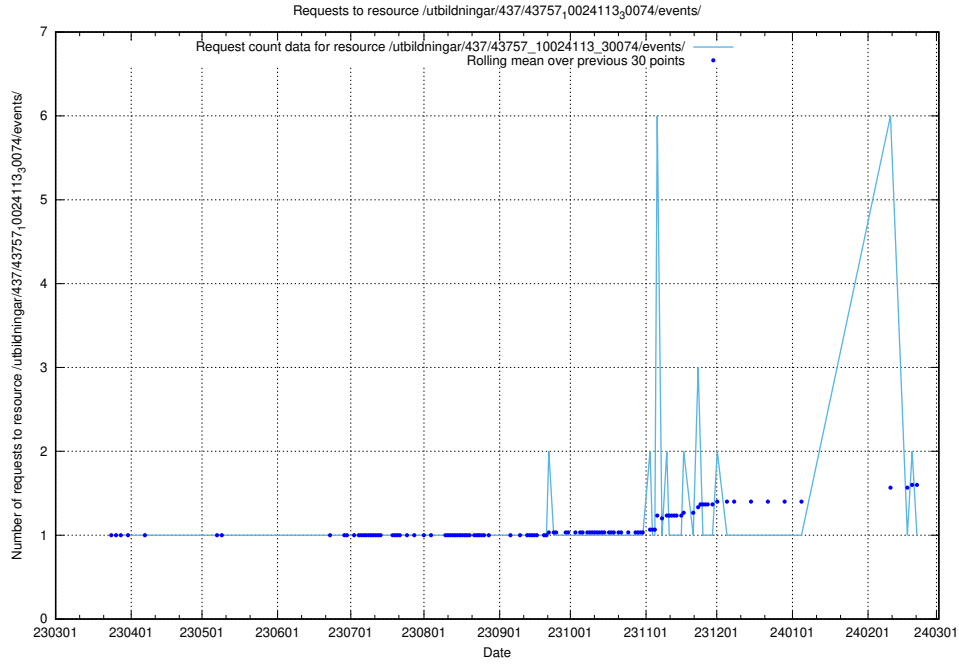

5.5972 Usage of /utbildningar/437/43757_10024113_30074/events/

Here, we count the number of requests to resource /utbildningar/437/43757_10024113_30074/events/.