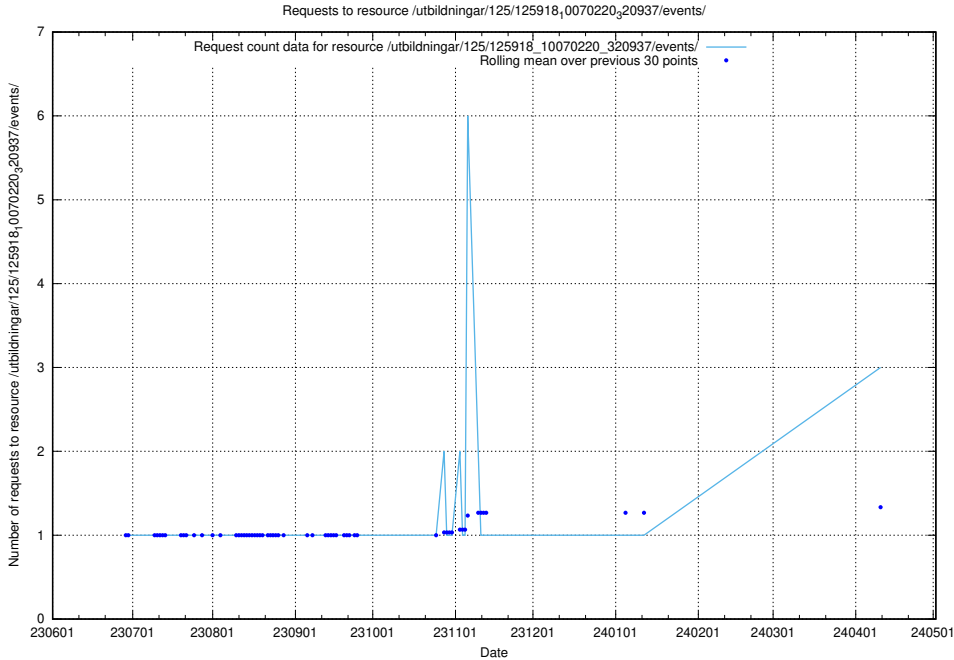

5.435 Usage of /utbildningar/125/125918_10070220_320937/events/

Here, we count the number of requests to resource /utbildningar/125/125918_10070220_320937/events/