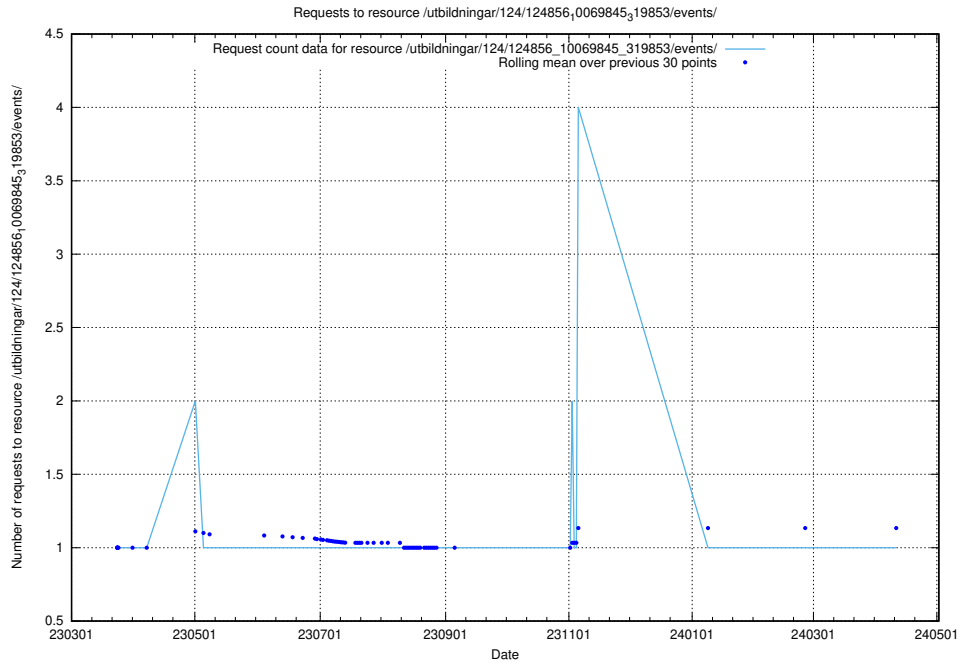

5.1247 Usage of /utbildningar/124/124856_10069845_319853/events/

Here, we count the number of requests to resource /utbildningar/124/124856_10069845_319853/events/