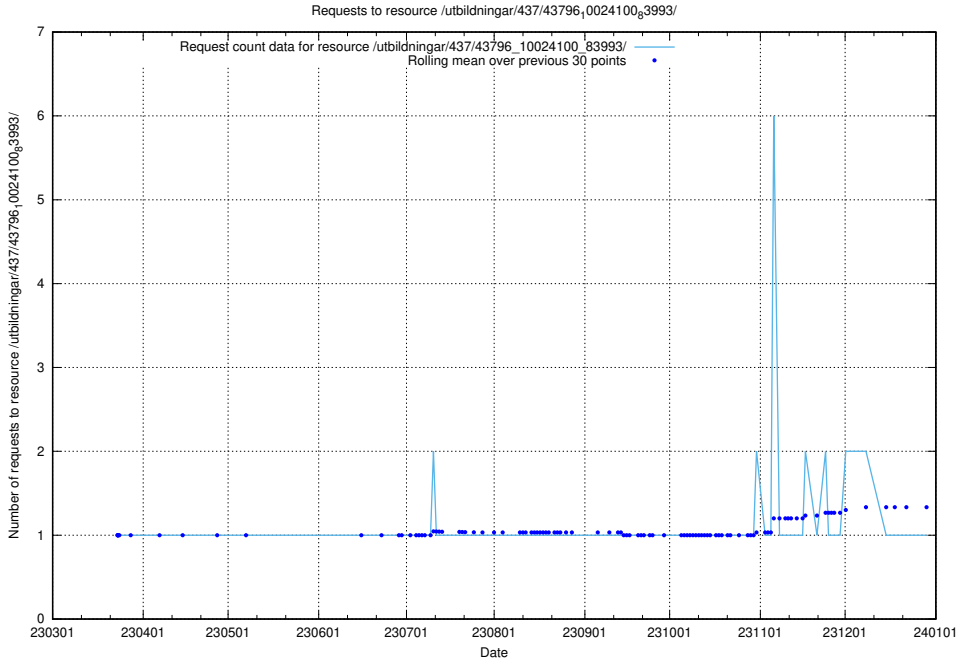

5.6126 Usage of /utbildningar/437/43796_10024100_83993/

Here, we count the number of requests to resource /utbildningar/437/43796_10024100_83993/.