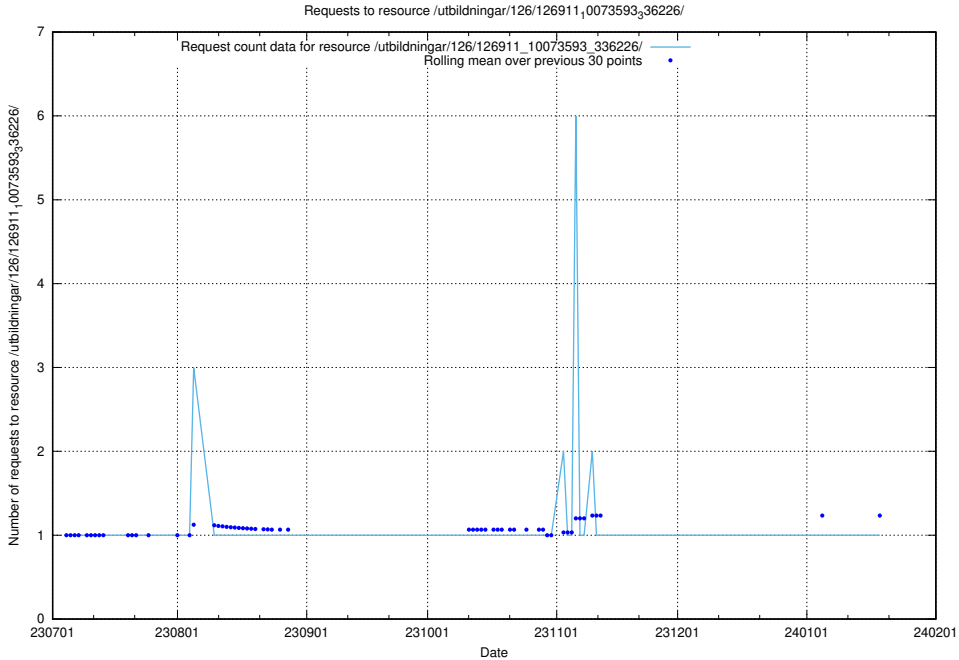

5.5161 Usage of /utbildningar/126/126911_10073593_336226/

Here, we count the number of requests to resource /utbildningar/126/126911_10073593_336226/.