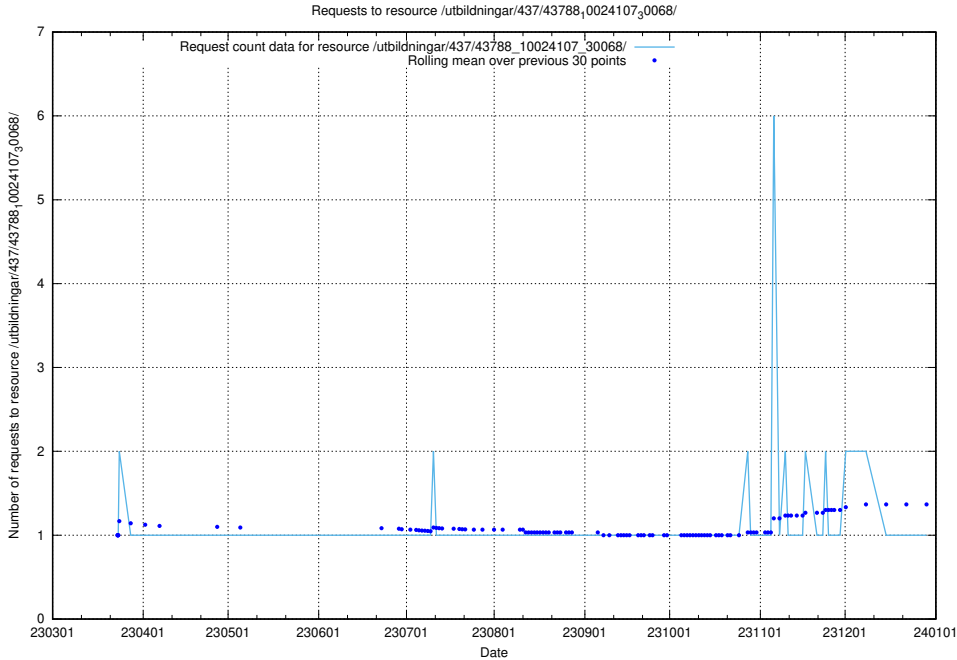

5.6135 Usage of /utbildningar/437/43788_10024107_30068/

Here, we count the number of requests to resource /utbildningar/437/43788_10024107_30068/.