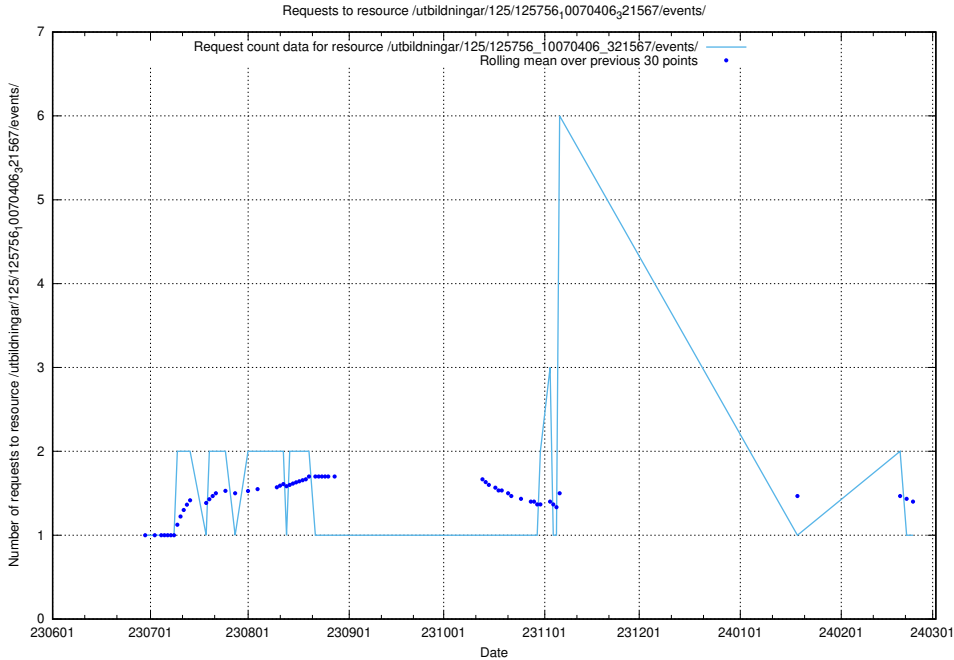

5.5200 Usage of /utbildningar/125/125756_10070406_321567/events/

Here, we count the number of requests to resource /utbildningar/125/125756_10070406_321567/events/