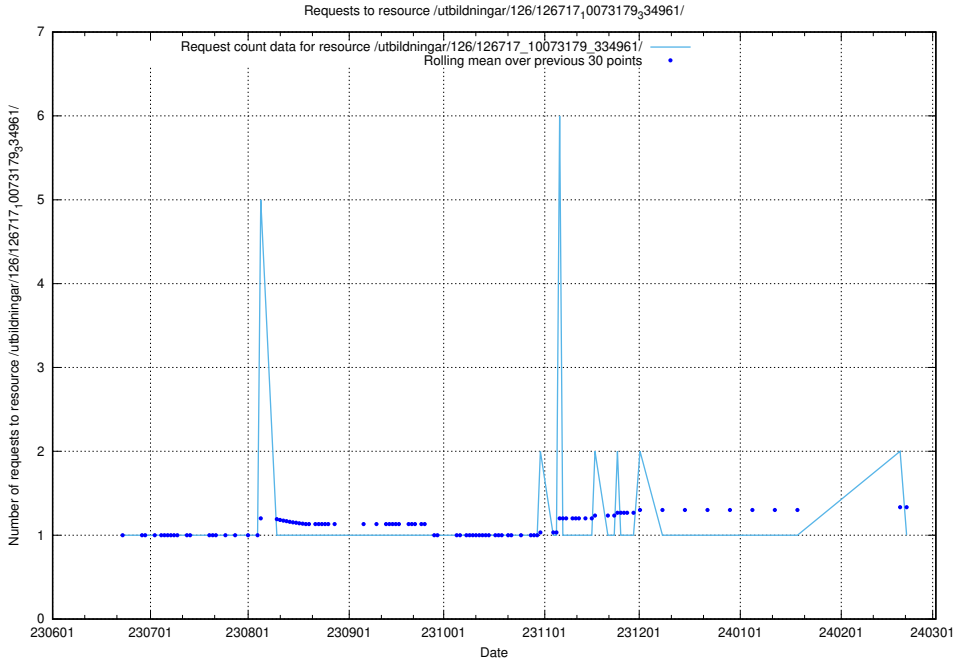

5.5430 Usage of /utbildningar/126/126717_10073179_334961/

Here, we count the number of requests to resource /utbildningar/126/126717_10073179_334961/.