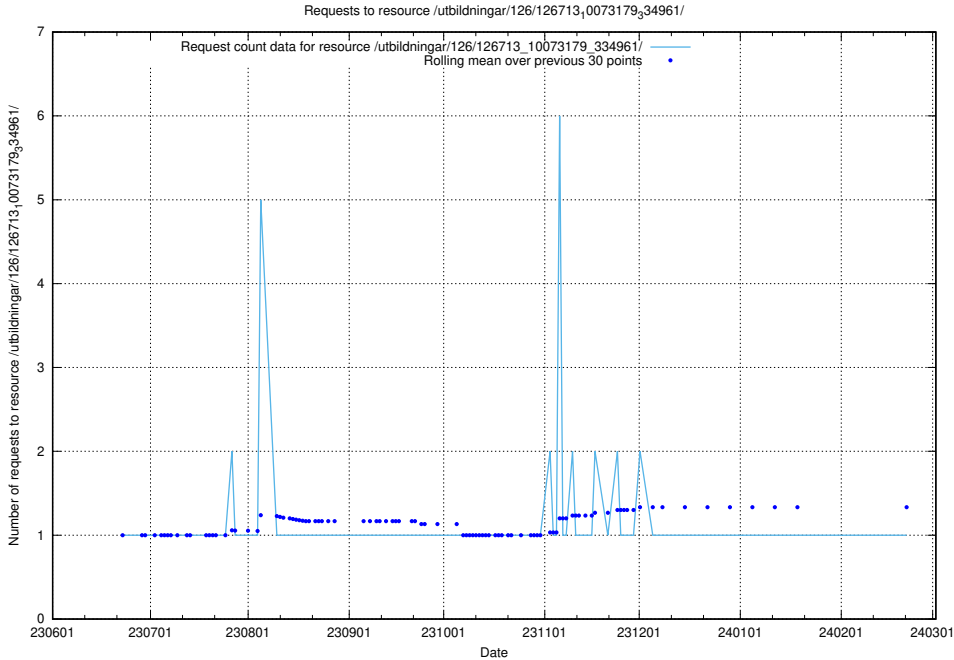

5.5434 Usage of /utbildningar/126/126713_10073179_334961/

Here, we count the number of requests to resource /utbildningar/126/126713_10073179_334961/.