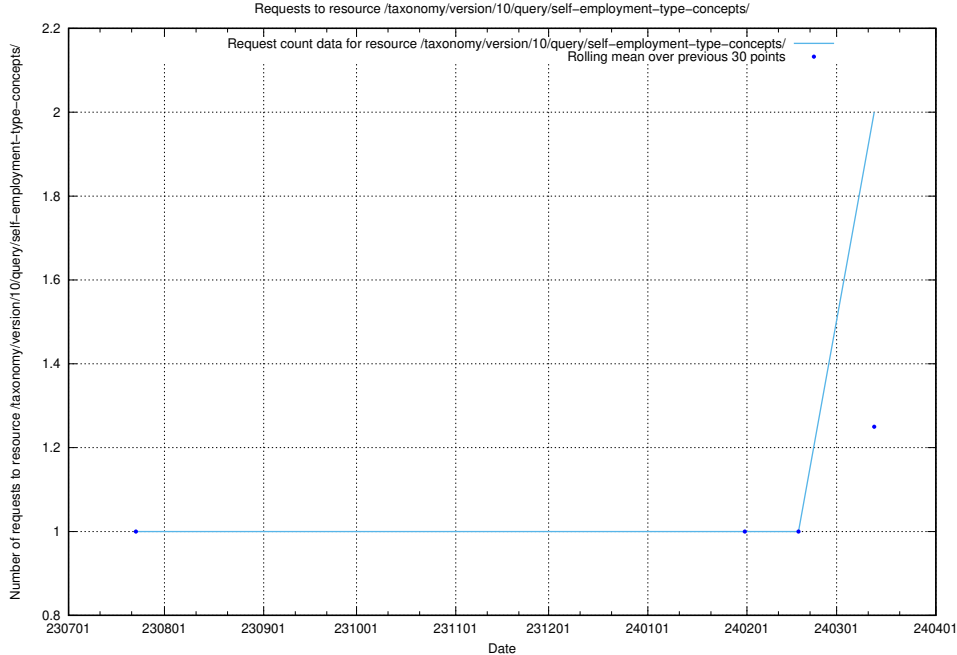

5.875 Usage of /taxonomy/version/10/query/self-employment-type-concepts/

Here, we count the number of requests to resource /taxonomy/version/10/query/self-employment-type-concepts/.