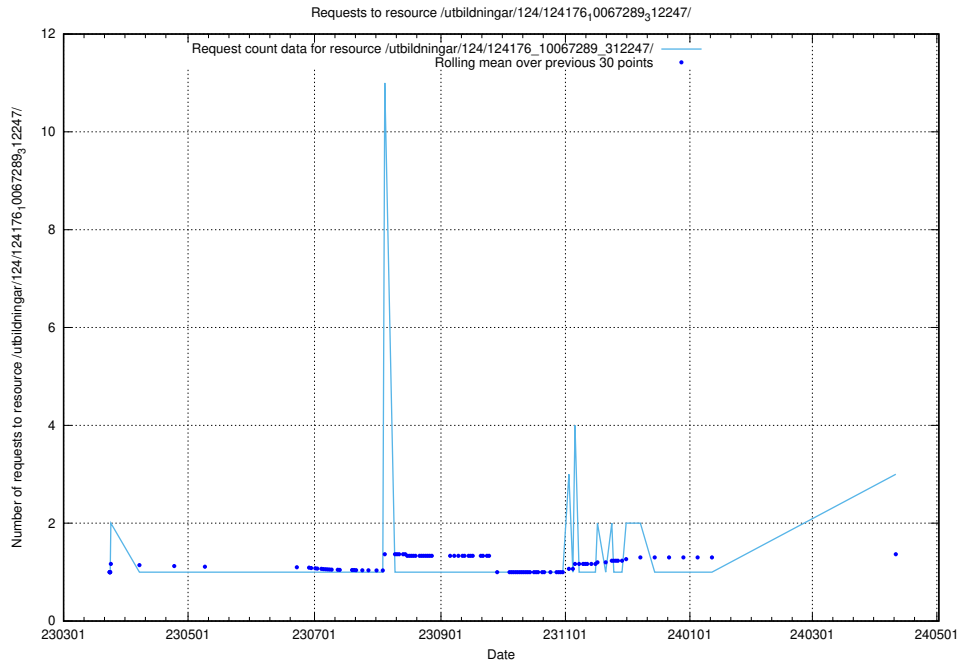

5.381 Usage of /utbildningar/124/124176_10067289_312247/

Here, we count the number of requests to resource /utbildningar/124/124176_10067289_312247/.