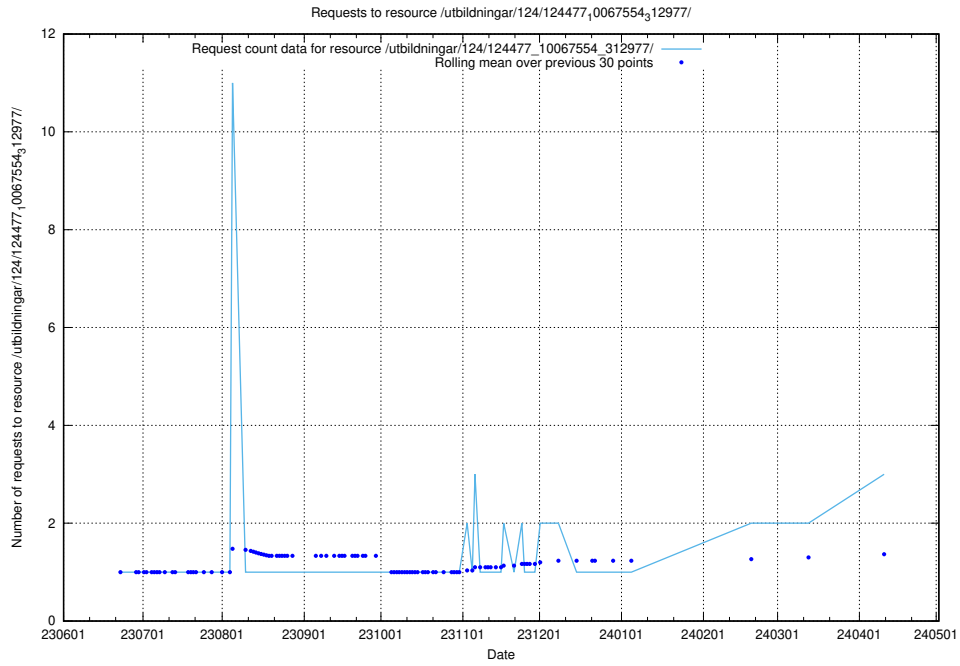

5.459 Usage of /utbildningar/124/124477_10067554_312977/

Here, we count the number of requests to resource /utbildningar/124/124477_10067554_312977/.