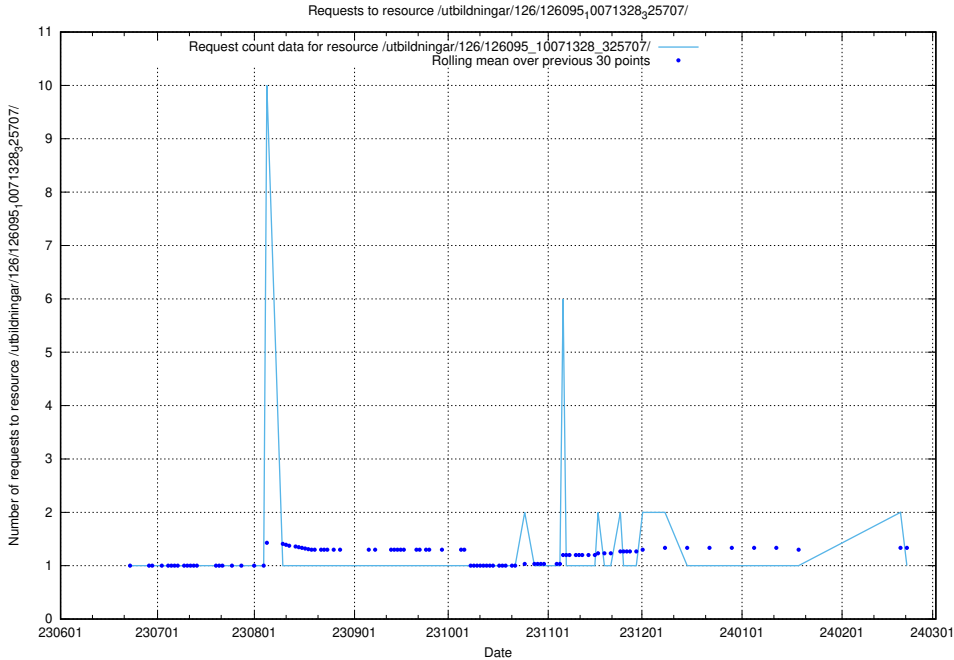

5.5495 Usage of /utbildningar/126/126095_10071328_325707/

Here, we count the number of requests to resource /utbildningar/126/126095_10071328_325707/.