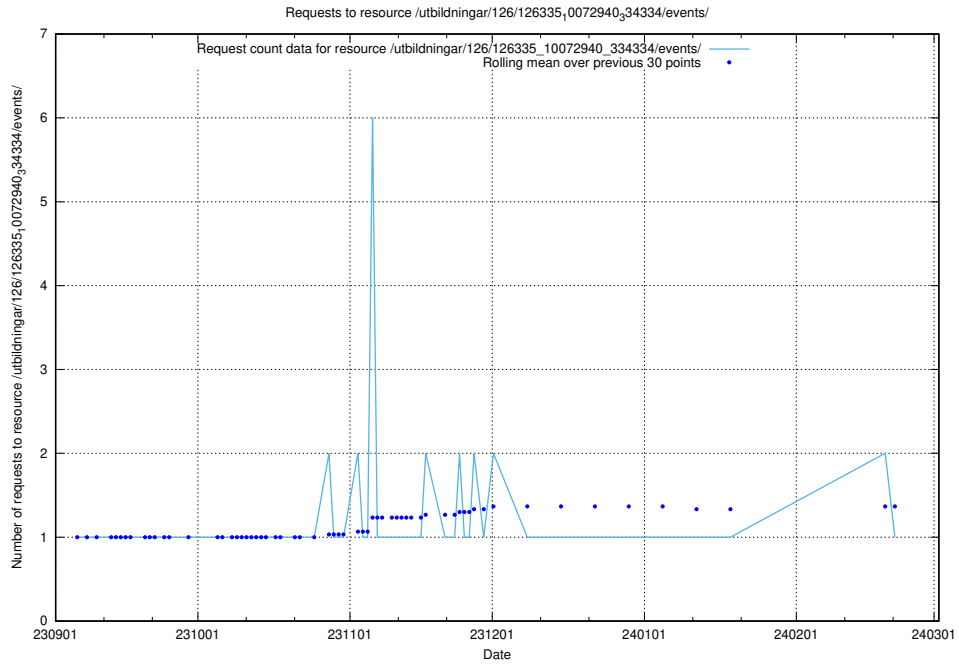

5.4491 Usage of /utbildningar/126/126335_10072940_334334/events/

Here, we count the number of requests to resource /utbildningar/126/126335_10072940_334334/events/