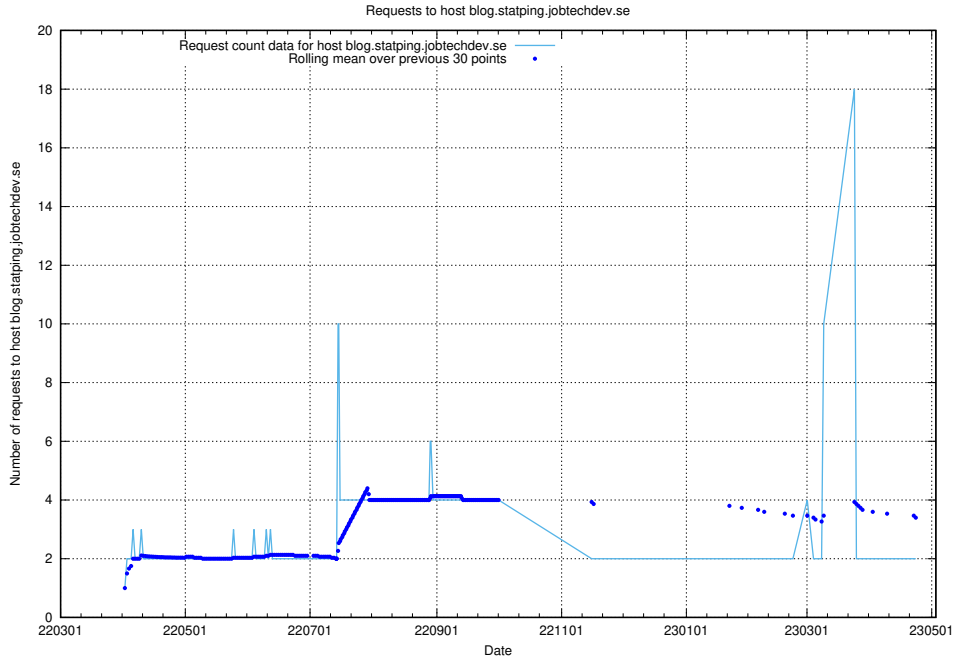

7.474 Usage of blog.statping.jobtechdev.se

Here, we count the number of requests to host blog.statping.jobtechdev.se.