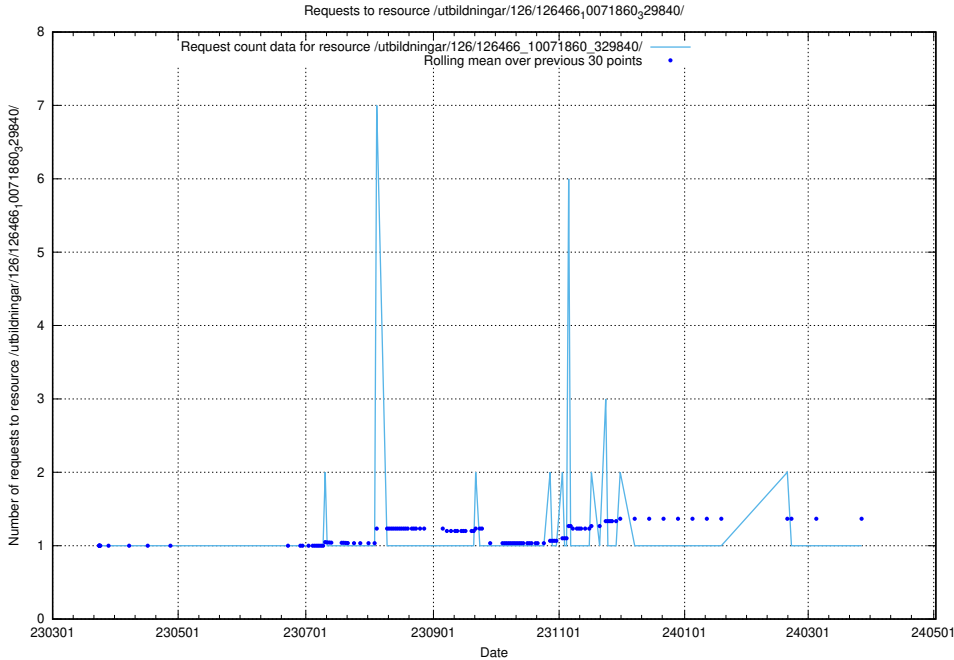

5.6187 Usage of /utbildningar/126/126466_10071860_329840/

Here, we count the number of requests to resource /utbildningar/126/126466_10071860_329840/.