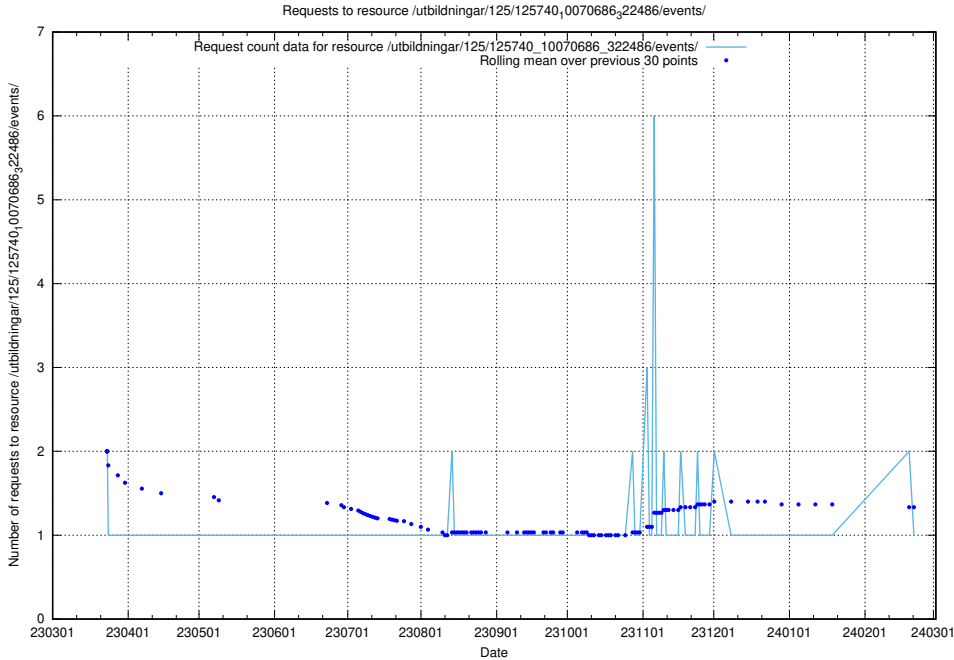

5.6056 Usage of /utbildningar/125/125740_10070686_322486/events/

Here, we count the number of requests to resource /utbildningar/125/125740_10070686_322486/events/