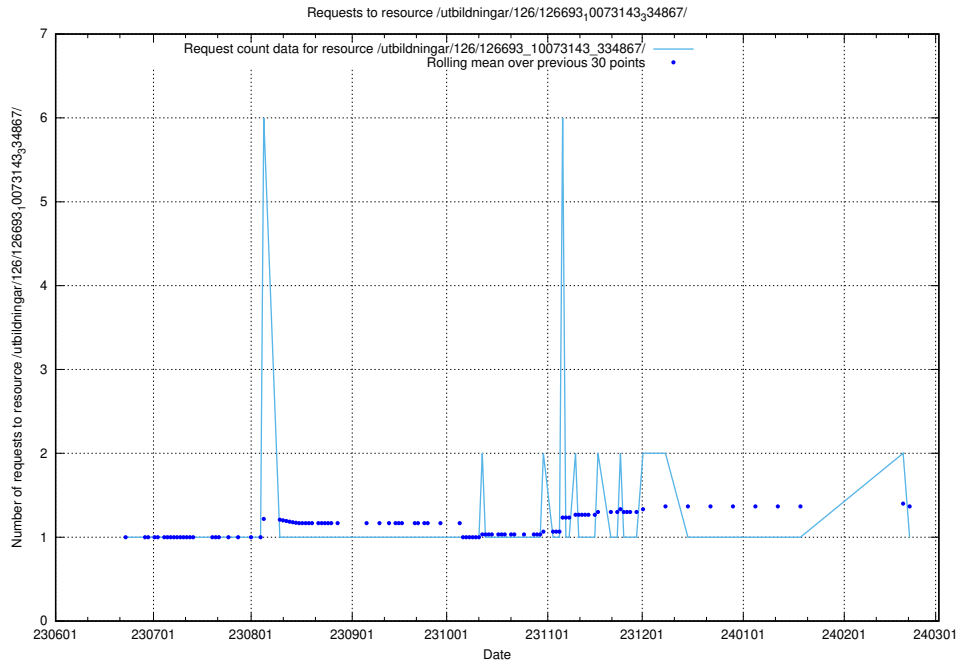

5.5457 Usage of /utbildningar/126/126693_10073143_334867/

Here, we count the number of requests to resource /utbildningar/126/126693_10073143_334867/.