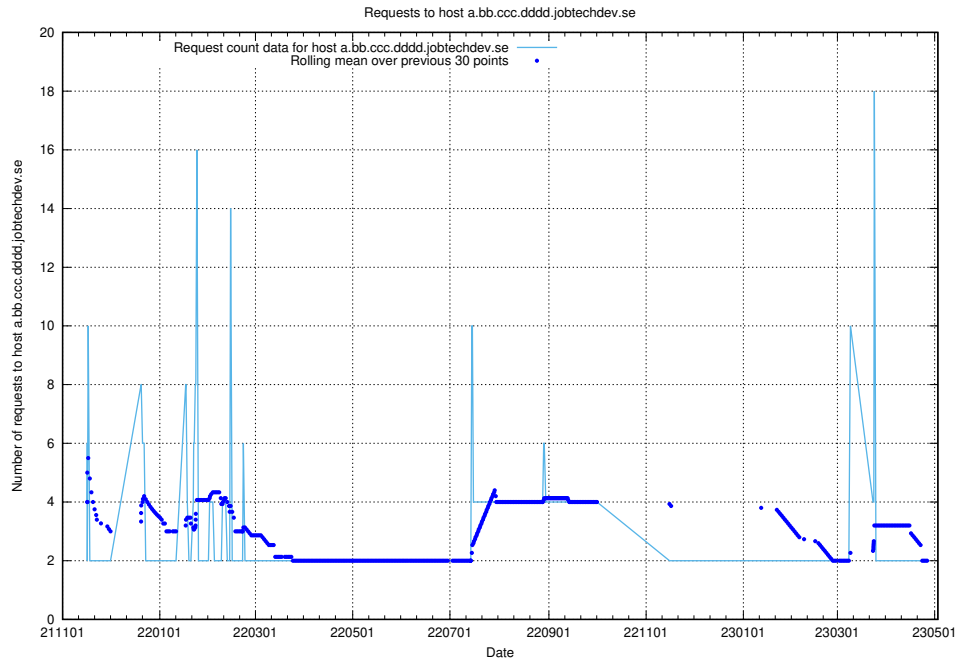

7.528 Usage of a.bb.ccc.dddd.jobtechdev.se

Here, we count the number of requests to host a.bb.ccc.dddd.jobtechdev.se.