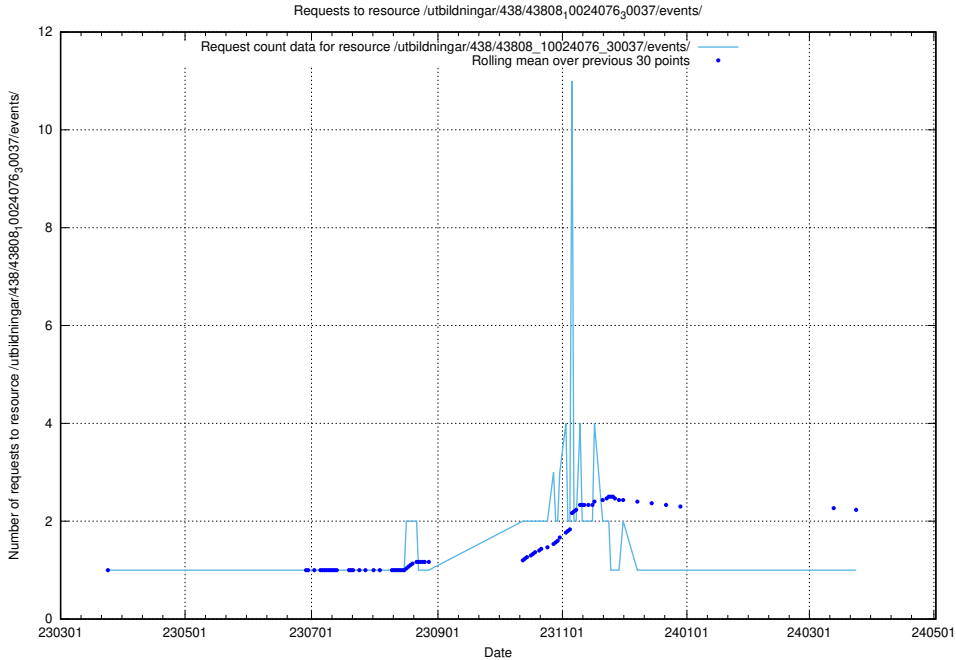

5.5957 Usage of /utbildningar/438/43808_10024076_30037/events/

Here, we count the number of requests to resource /utbildningar/438/43808_10024076_30037/events/.