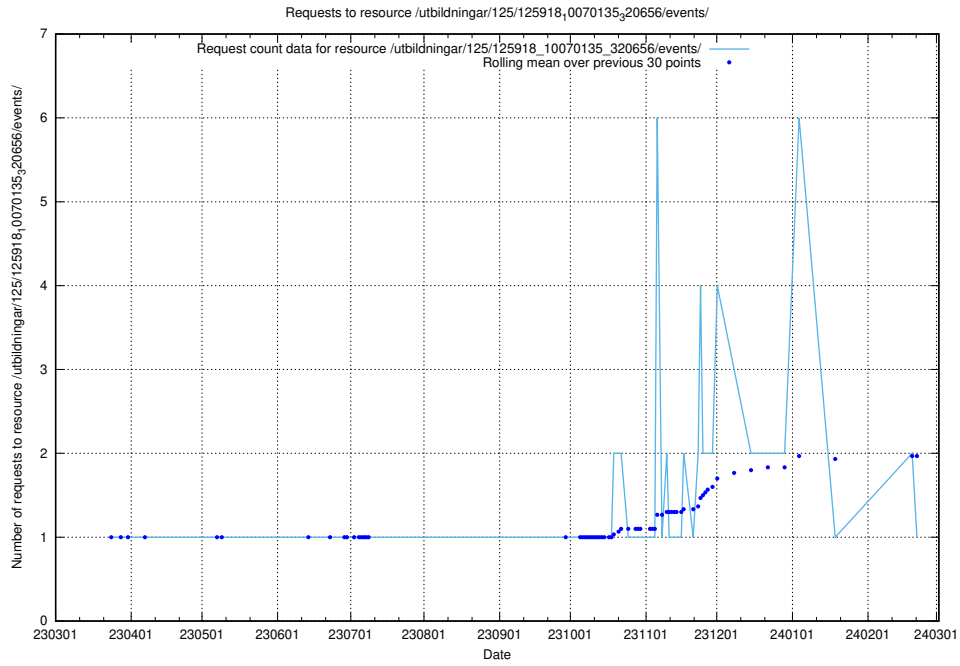

5.5992 Usage of /utbildningar/125/125918_10070135_320656/events/

Here, we count the number of requests to resource /utbildningar/125/125918_10070135_320656/events/