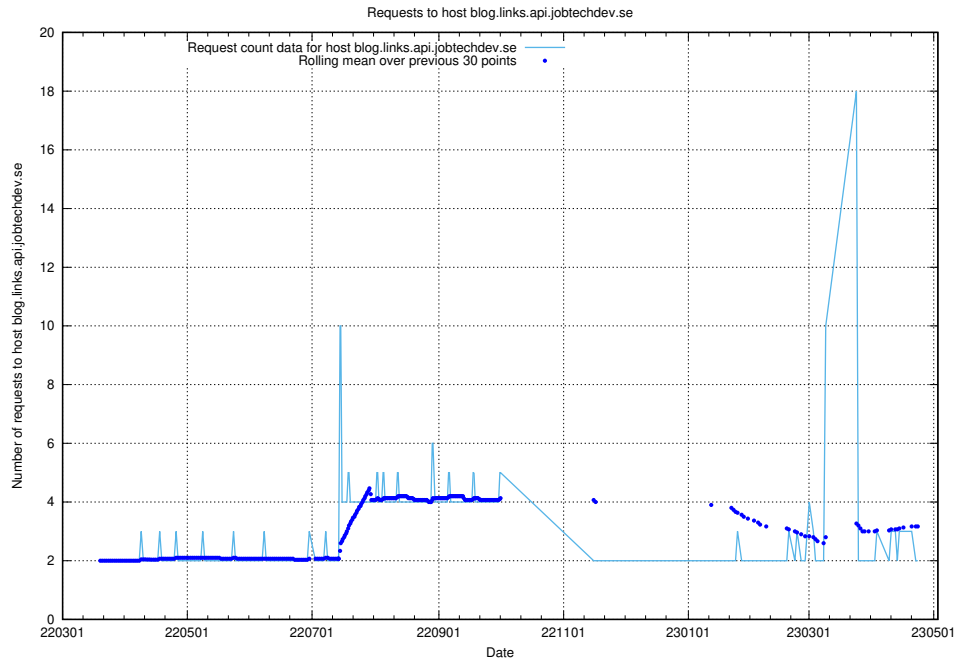

7.492 Usage of `blog.links.api.jobtechdev.se`

Here, we count the number of requests to host `blog.links.api.jobtechdev.se`.