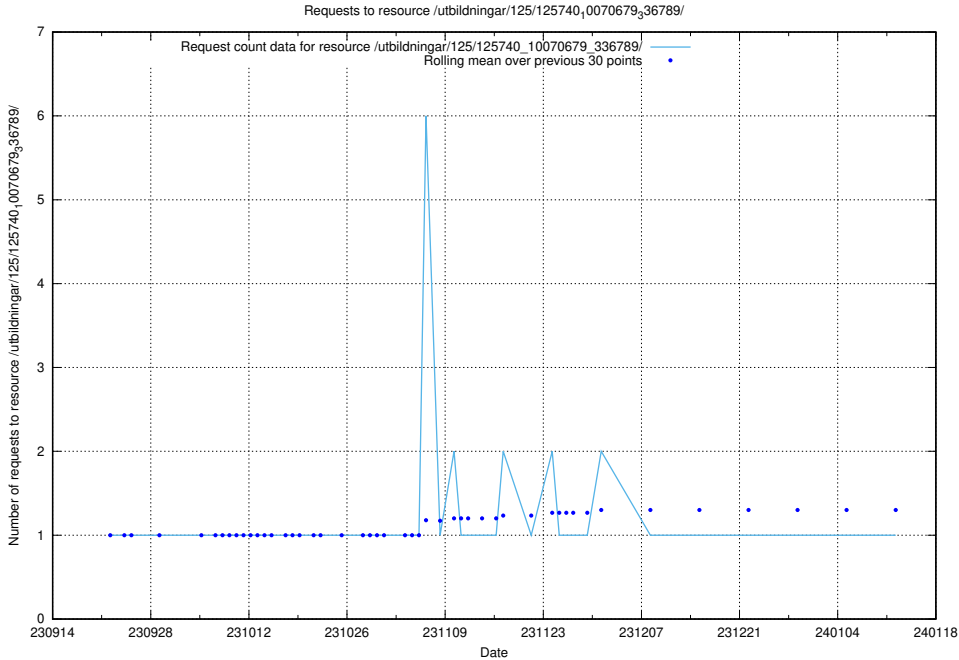

5.4336 Usage of /utbildningar/125/125740_10070679_336789/

Here, we count the number of requests to resource /utbildningar/125/125740_10070679_336789/.