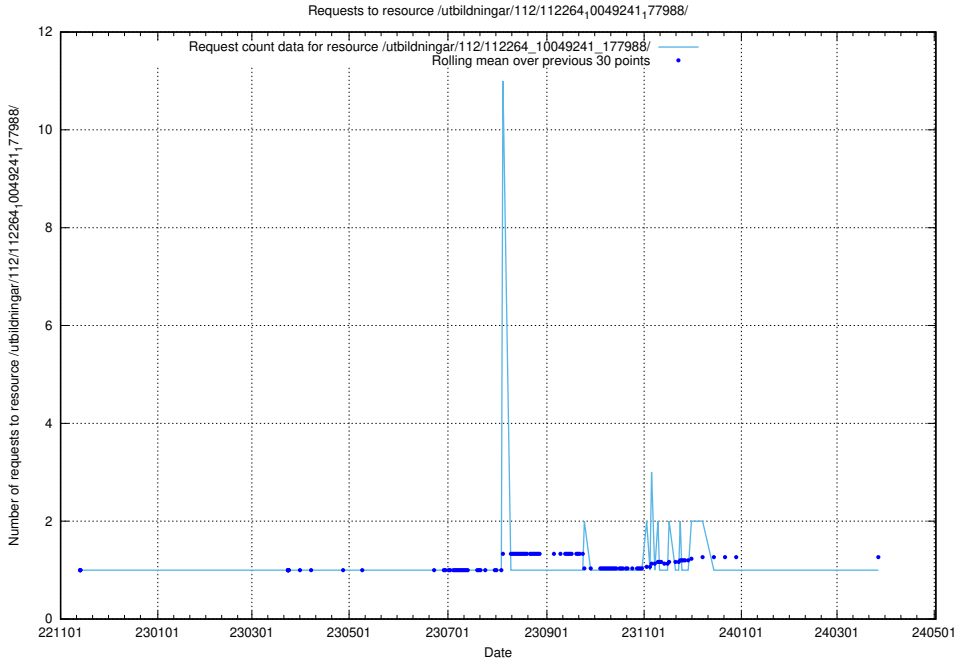

5.5974 Usage of /utbildningar/112/112264_10049241_177988/

Here, we count the number of requests to resource /utbildningar/112/112264_10049241_177988/.