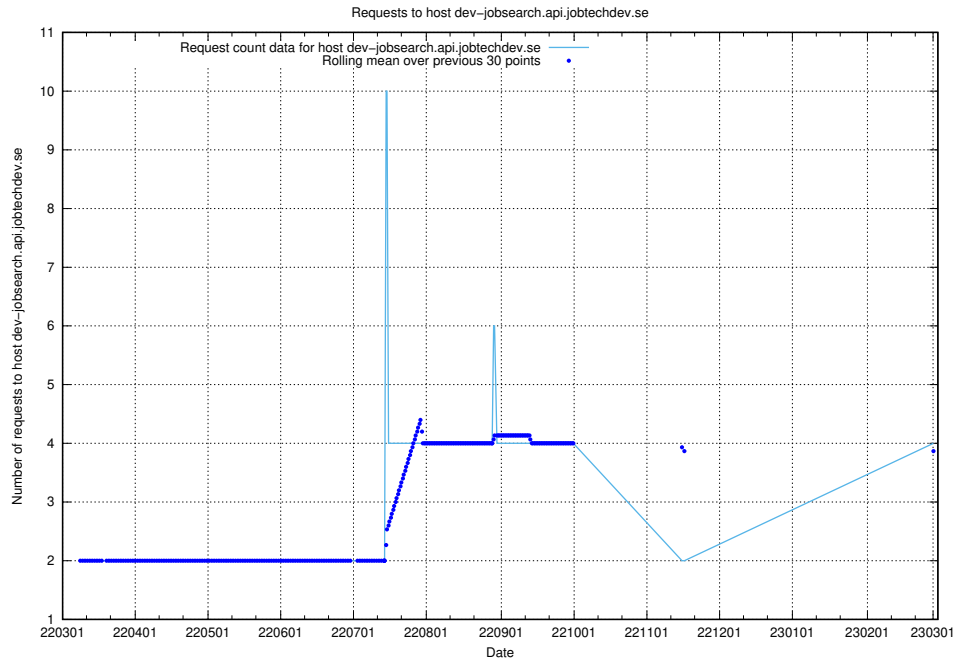

7.149 Usage of dev-jobsearch.api.jobtechdev.se

Here, we count the number of requests to host dev-jobsearch.api.jobtechdev.se.