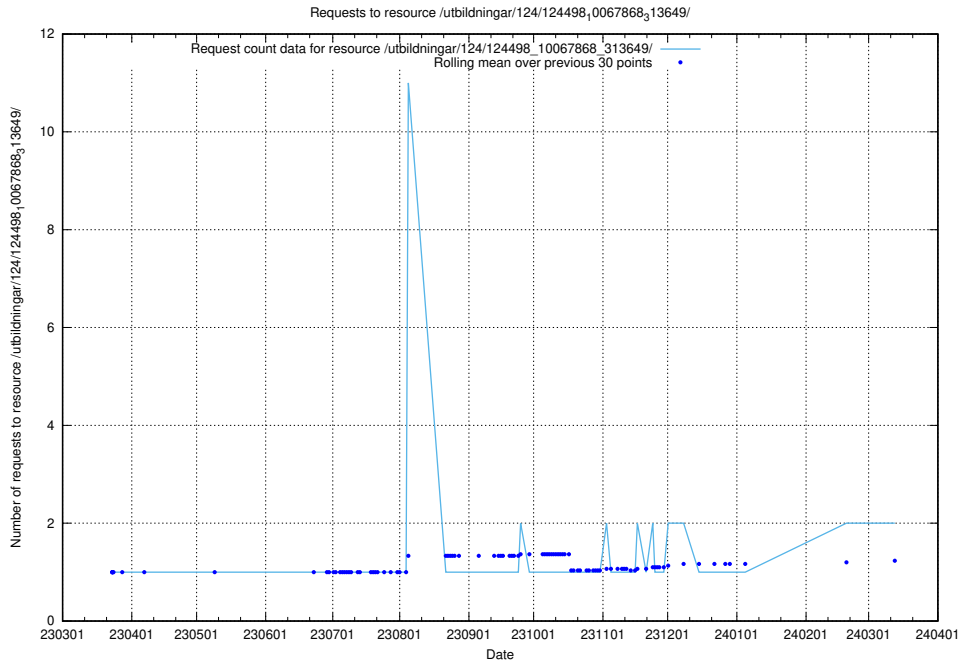

5.678 Usage of /utbildningar/124/124498_10067868_313649/

Here, we count the number of requests to resource /utbildningar/124/124498_10067868_313649/.