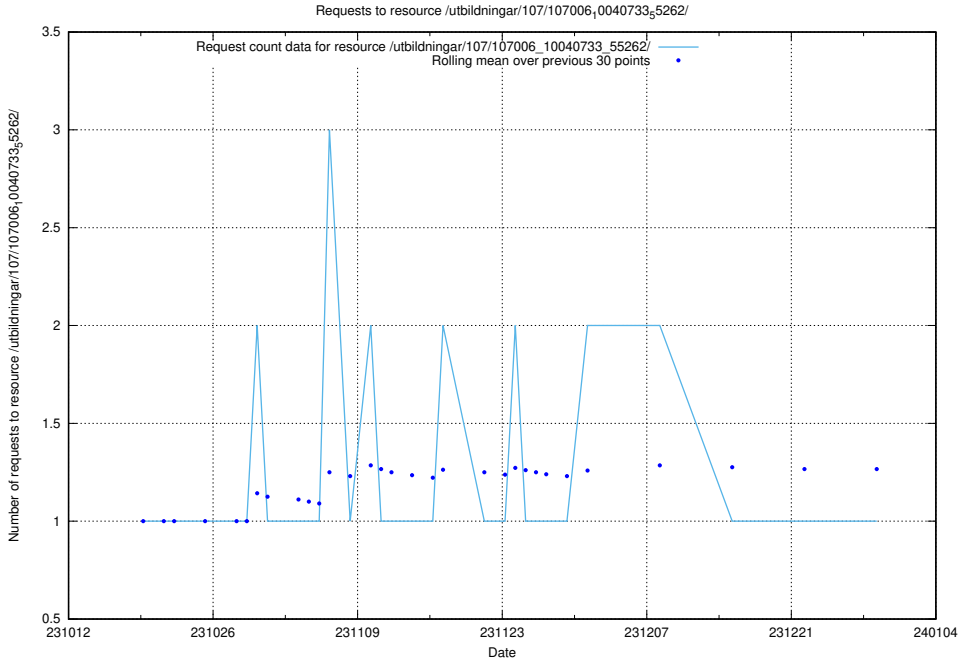

5.4104 Usage of /utbildningar/107/107006_10040733_55262/

Here, we count the number of requests to resource /utbildningar/107/107006_10040733_55262/.