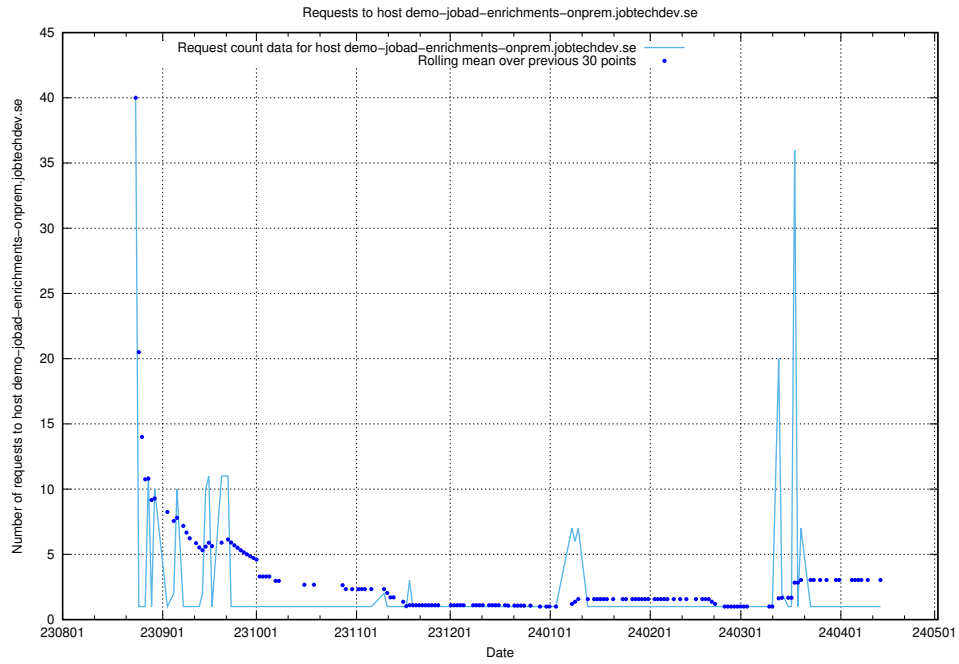

7.605 Usage of demo-jobad-enrichments-onprem.jobtechdev.se

Here, we count the number of requests to host demo-jobad-enrichments-onprem.jobtechdev.se.

7.606 Usage of af-atlas.jobtechdev.se

Here, we count the number of requests to host af-atlas.jobtechdev.se.