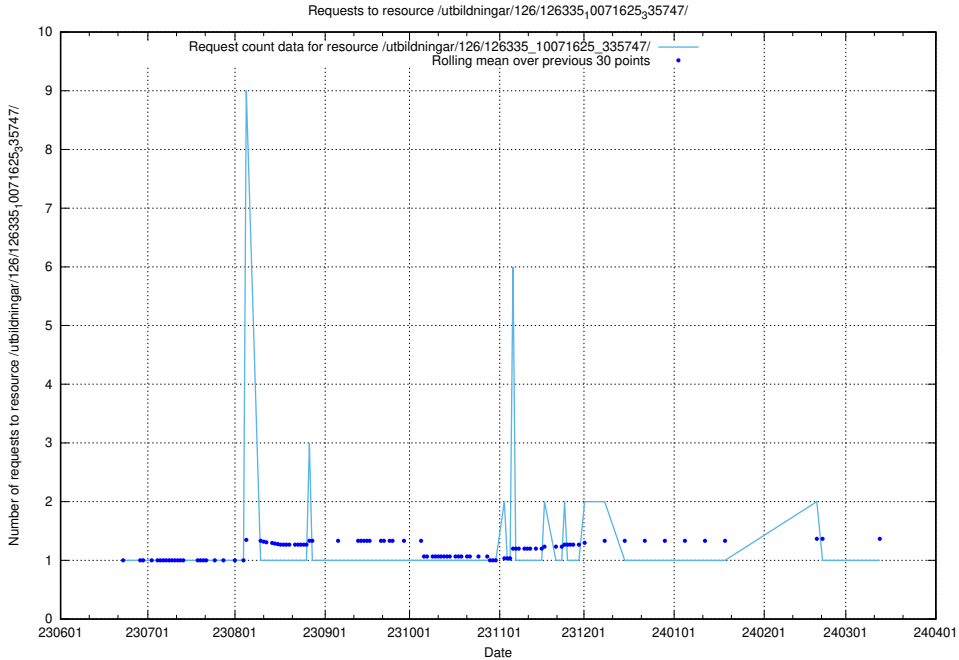

5.5487 Usage of /utbildningar/126/126335_10071625_335747/

Here, we count the number of requests to resource /utbildningar/126/126335_10071625_335747/.