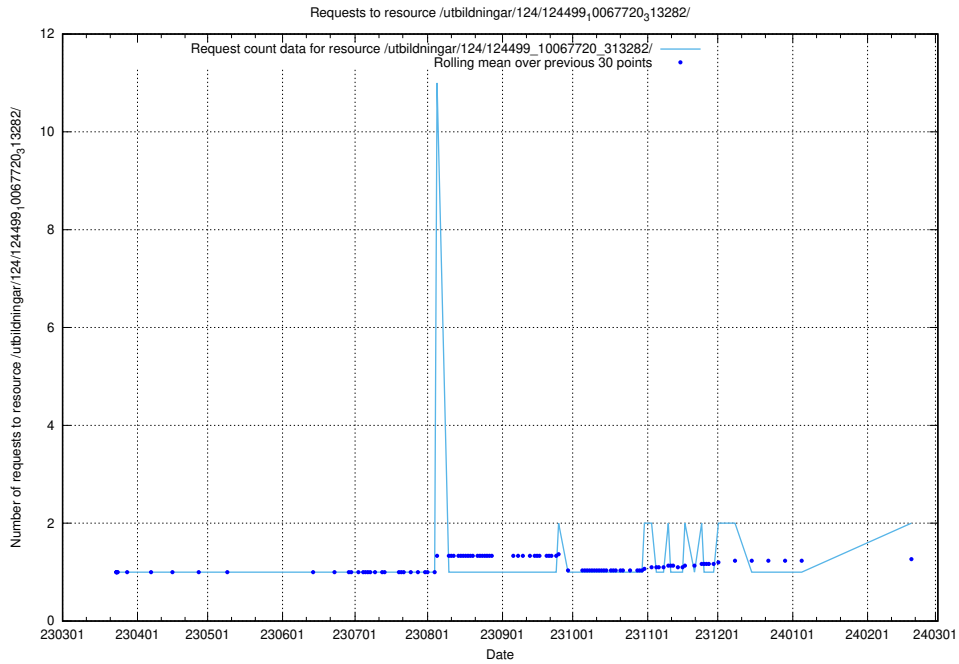

5.659 Usage of /utbildningar/124/124499_10067720_313282/

Here, we count the number of requests to resource /utbildningar/124/124499_10067720_313282/.