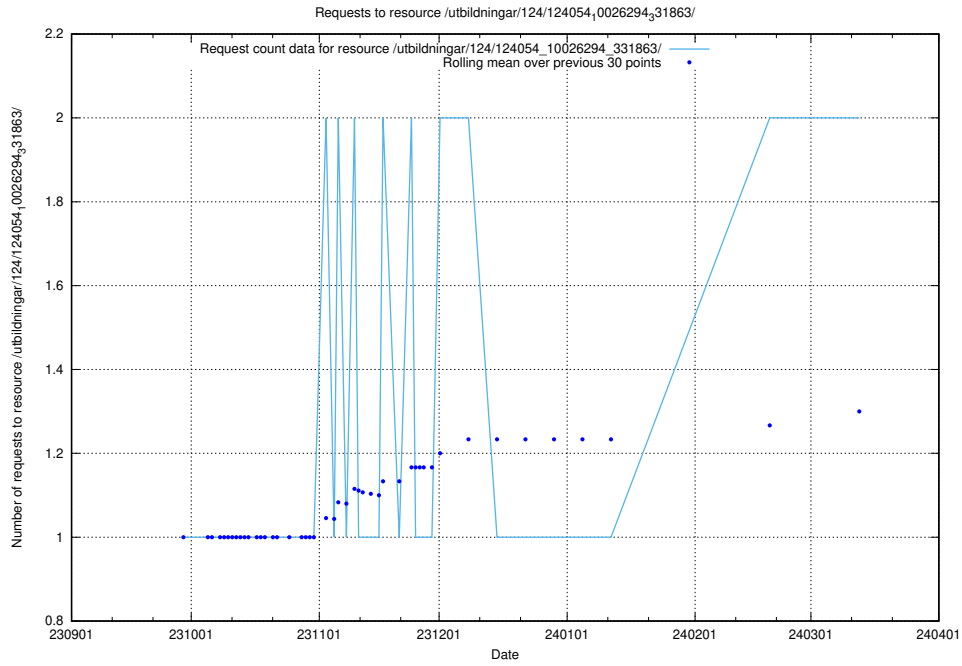

5.822 Usage of /utbildningar/124/124054_10026294_331863/

Here, we count the number of requests to resource /utbildningar/124/124054_10026294_331863/.