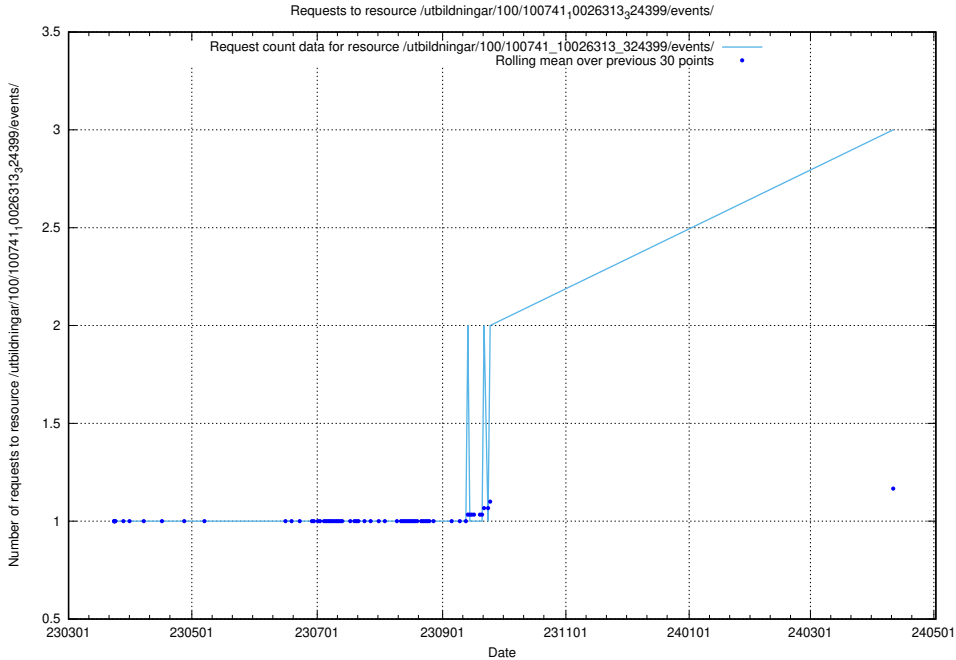

5.443 Usage of /utbildningar/100/100741_10026313_324399/events/

Here, we count the number of requests to resource /utbildningar/100/100741_10026313_324399/events/