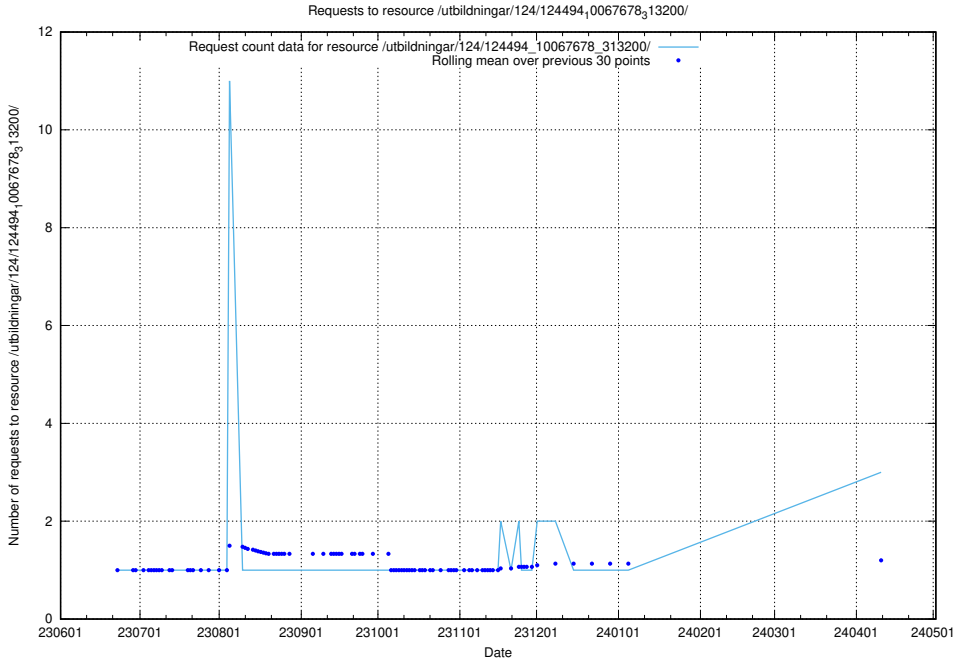

5.456 Usage of /utbildningar/124/124494_10067678_313200/

Here, we count the number of requests to resource /utbildningar/124/124494_10067678_313200/.