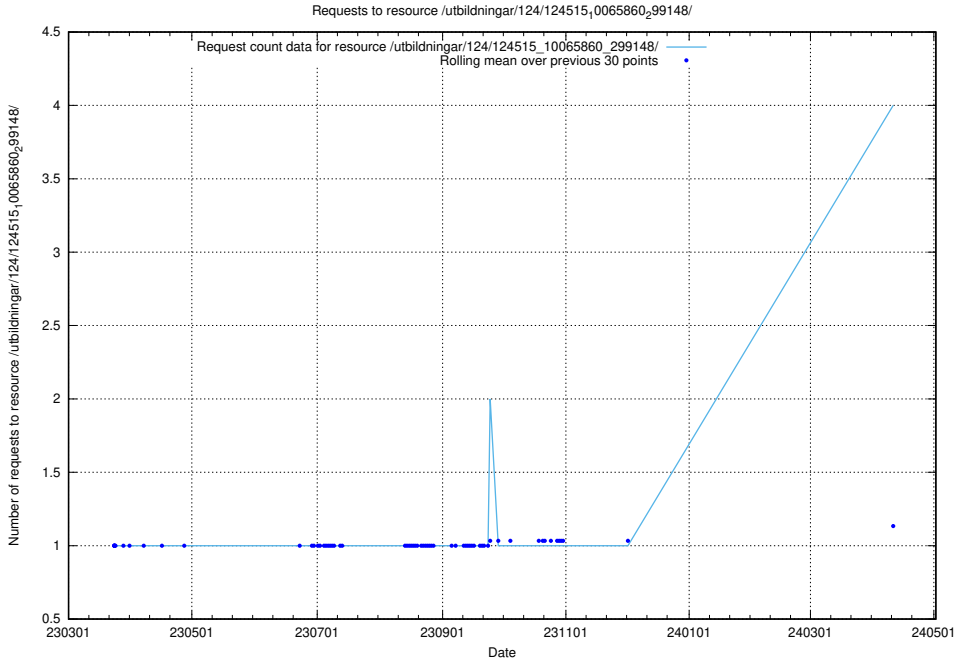

Here, we count the number of requests to resource /utbildningar/124/124515_10065866_297866/.

5.221 Usage of /utbildningar/124/124515_10065860_299148/

Here, we count the number of requests to resource /utbildningar/124/124515_10065860_299148/.