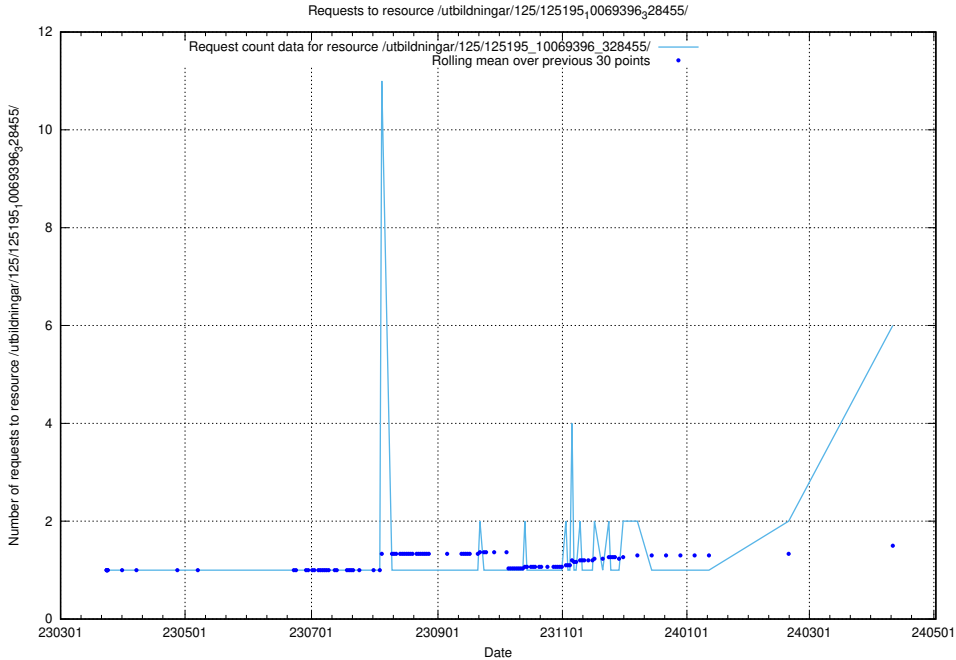

Here, we count the number of requests to resource /utbildningar/125/125415_10067864_313636/events/

5.78 Usage of /utbildningar/125/125195_10069396_328455/

Here, we count the number of requests to resource /utbildningar/125/125195_10069396_328455/.