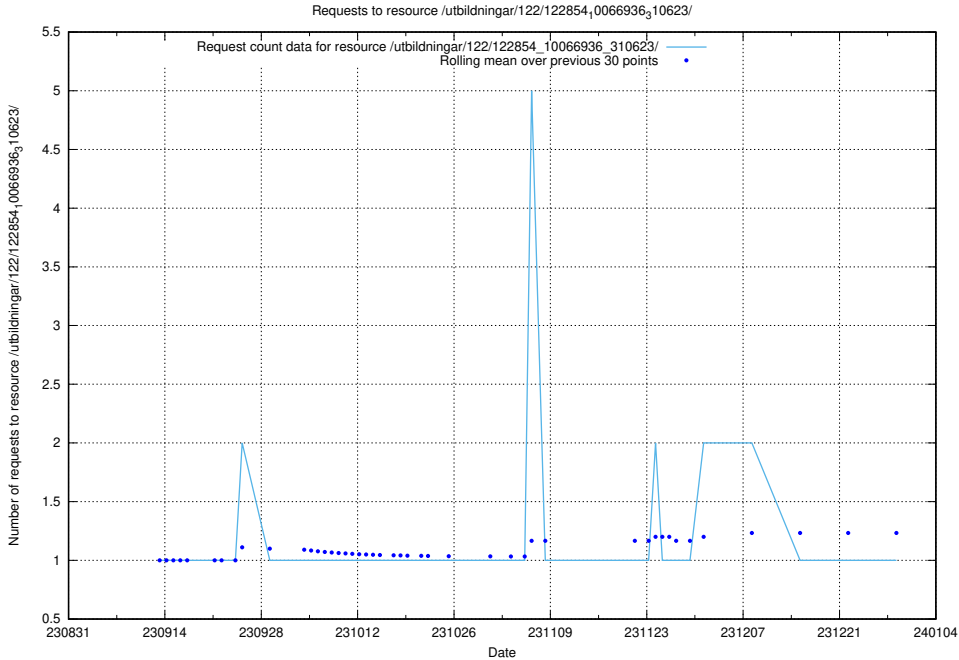

5.4422 Usage of /utbildningar/122/122854_10066936_310623/

Here, we count the number of requests to resource /utbildningar/122/122854_10066936_310623/.