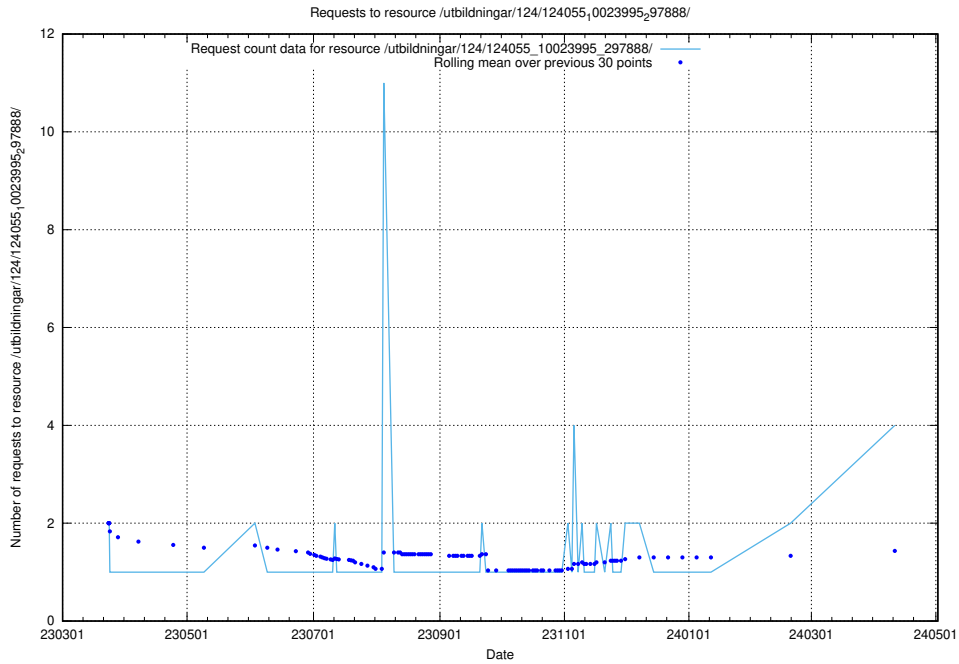

5.299 Usage of /utbildningar/124/124055_10023995_297888/

Here, we count the number of requests to resource /utbildningar/124/124055_10023995_297888/.