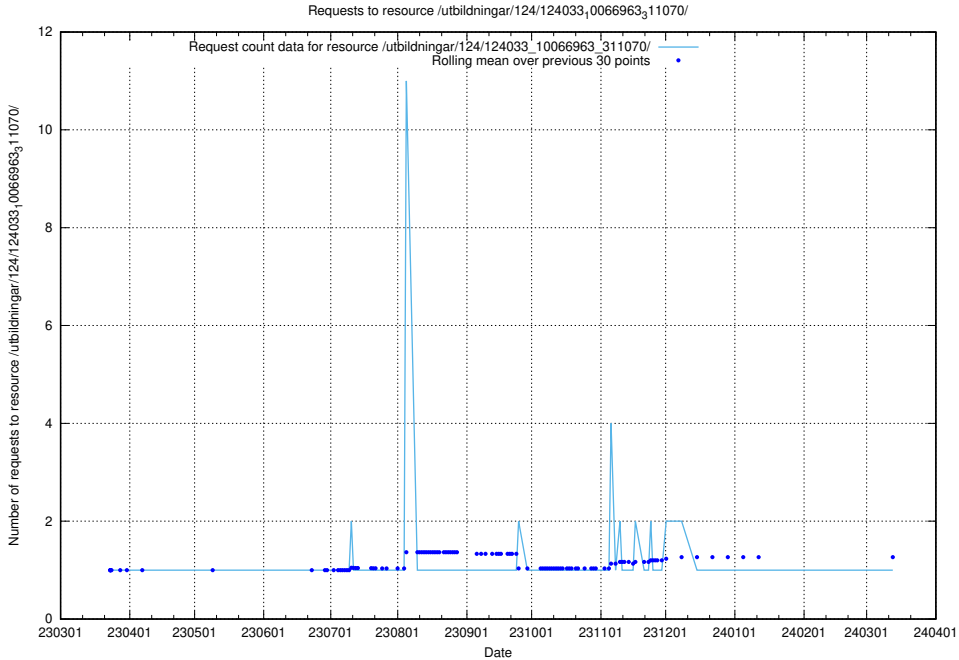

5.4280 Usage of /utbildningar/124/124033_10066963_311070/

Here, we count the number of requests to resource /utbildningar/124/124033_10066963_311070/.