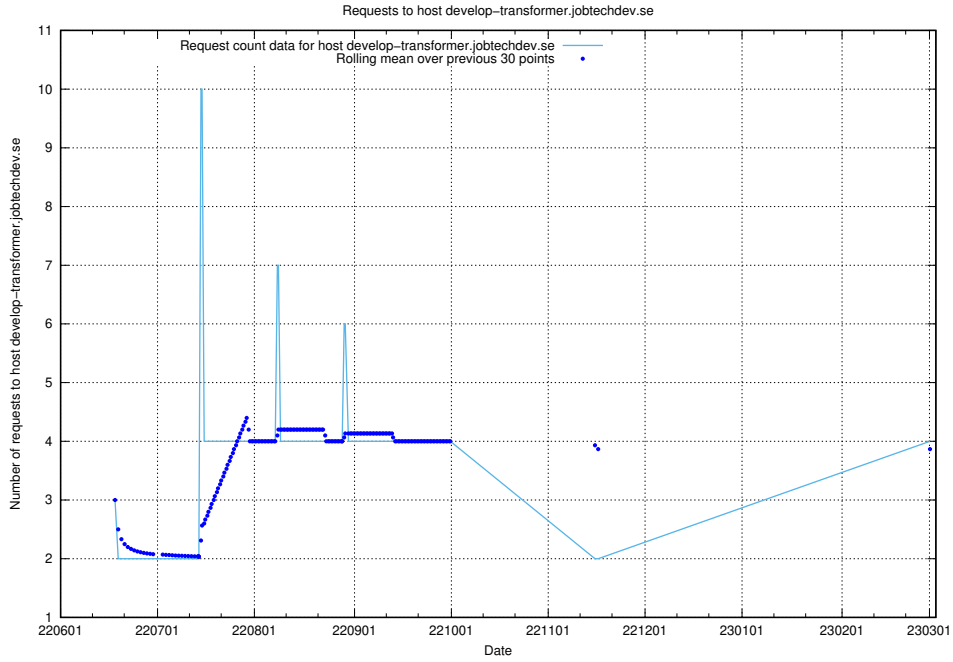

7.138 Usage of develop-transformer.jobtechdev.se

Here, we count the number of requests to host develop-transformer.jobtechdev.se.