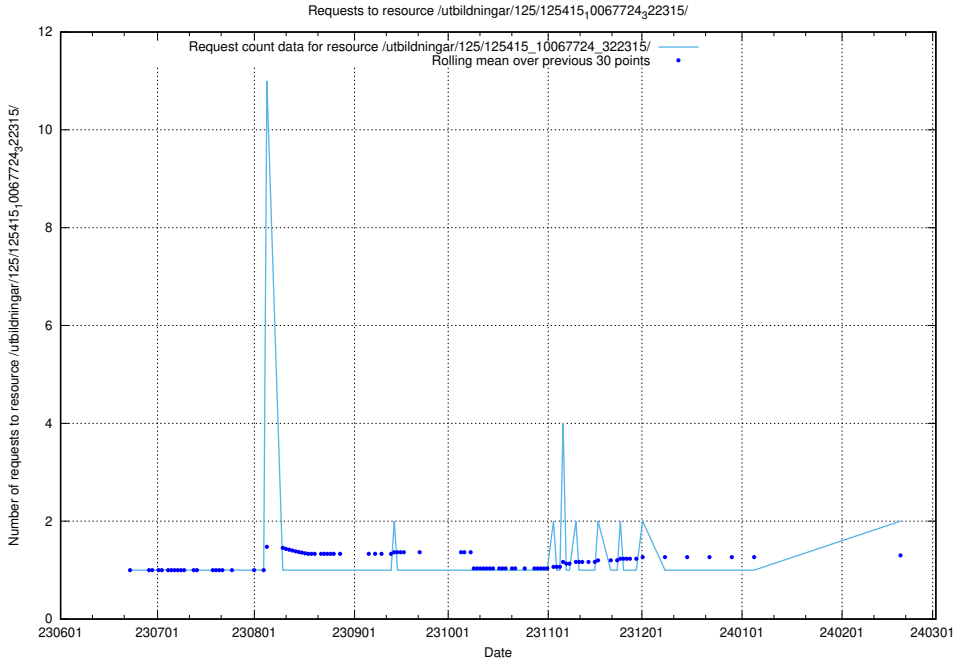

5.937 Usage of /utbildningar/125/125415_10067724_322315/

Here, we count the number of requests to resource /utbildningar/125/125415_10067724_322315/.