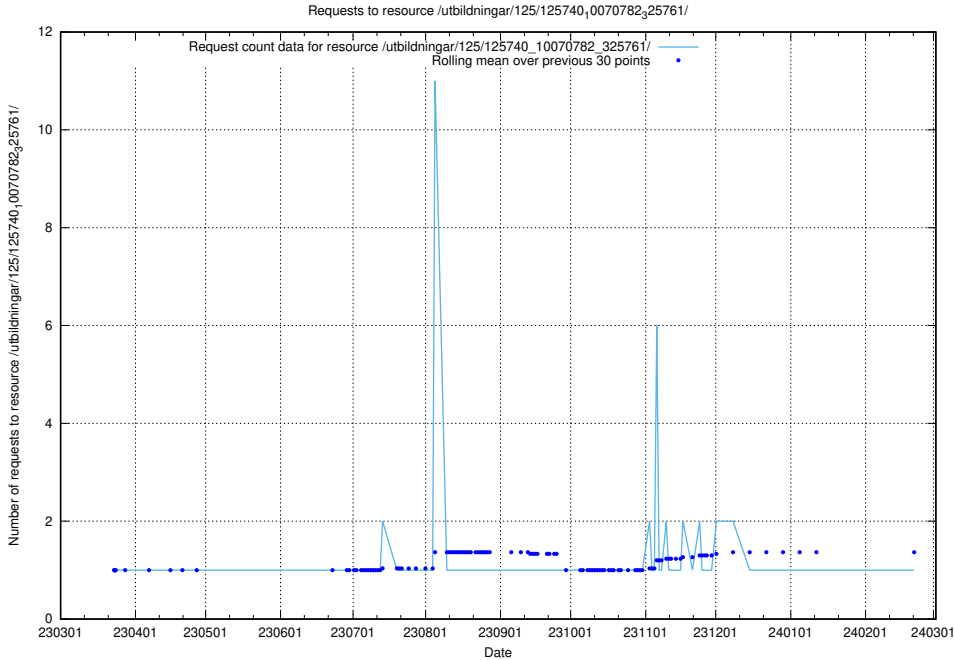

5.1042 Usage of /utbildningar/125/125740_10070782_325761/

Here, we count the number of requests to resource /utbildningar/125/125740_10070782_325761/.