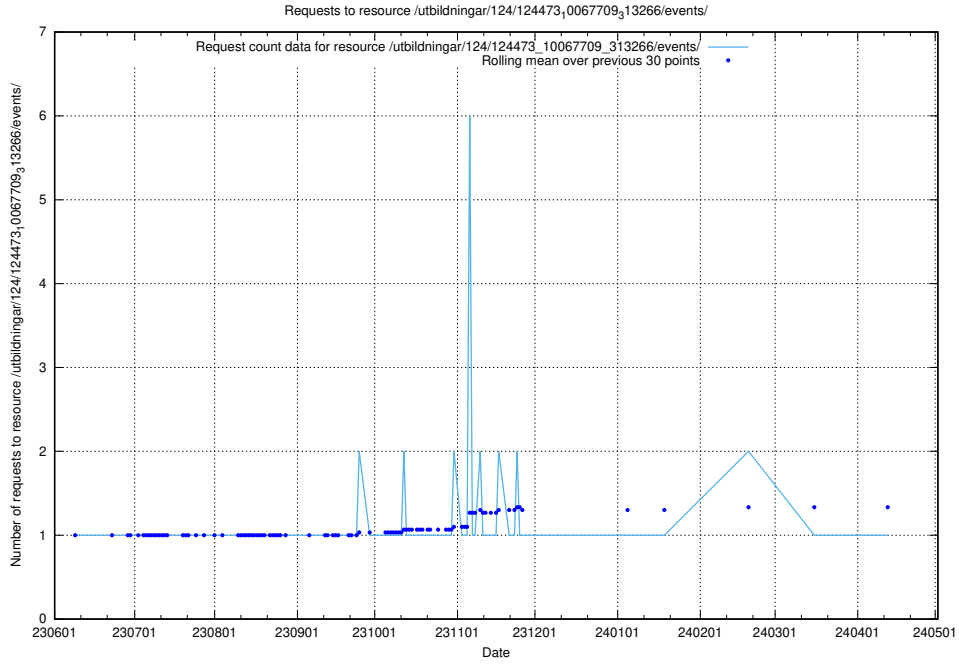

Here, we count the number of requests to resource /utbildningar/124/124473_10067812_313454/.

5.5708 Usage of /utbildningar/124/124473_10067709_313266/events/

Here, we count the number of requests to resource /utbildningar/124/124473_10067709_313266/events/