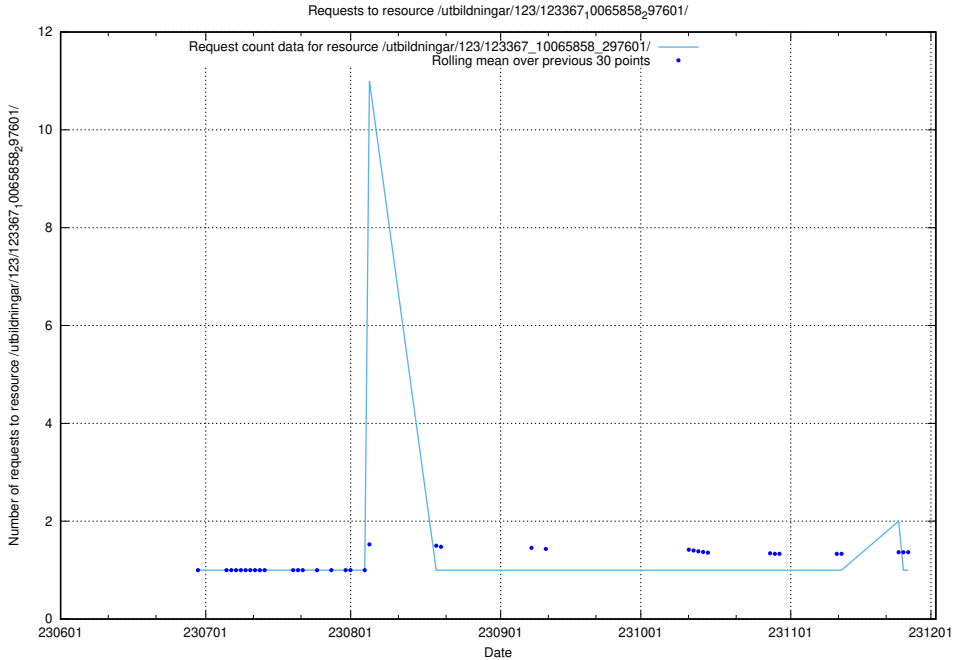

Here, we count the number of requests to resource /utbildningar/123/123367_10065858_297601/events/

5.5219 Usage of /utbildningar/123/123367_10065858_297601/

Here, we count the number of requests to resource /utbildningar/123/123367_10065858_297601/.