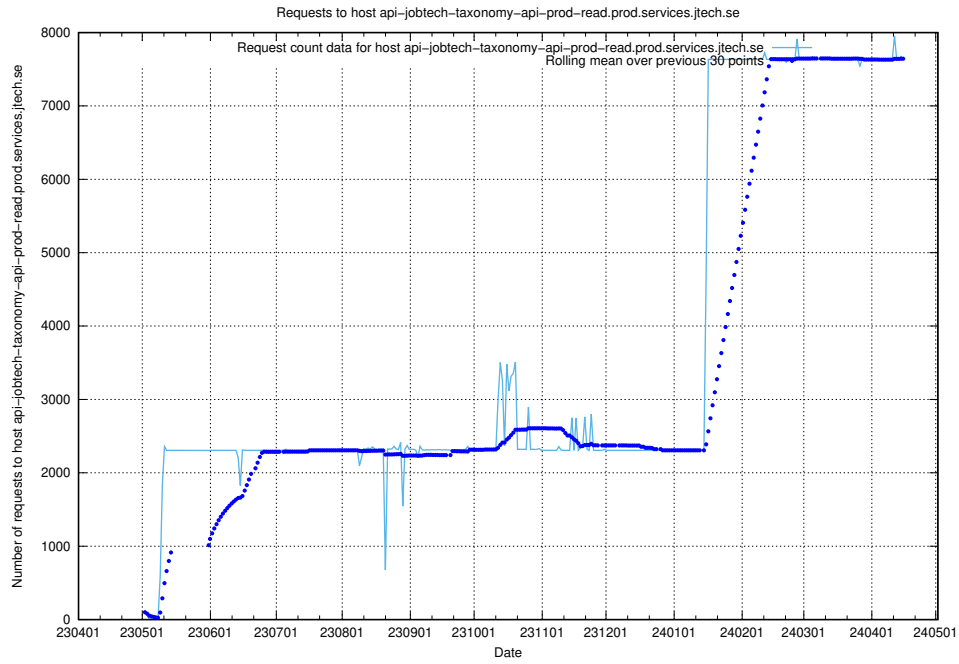

7.14 Usage of console-openshift-console.apps.standby.services.jtech.se

Here, we count the number of requests to host console-openshift-console.apps.standby.services.jtech.se.

7.15 Usage of taxonomy-soap-prod.jobtechdev.se