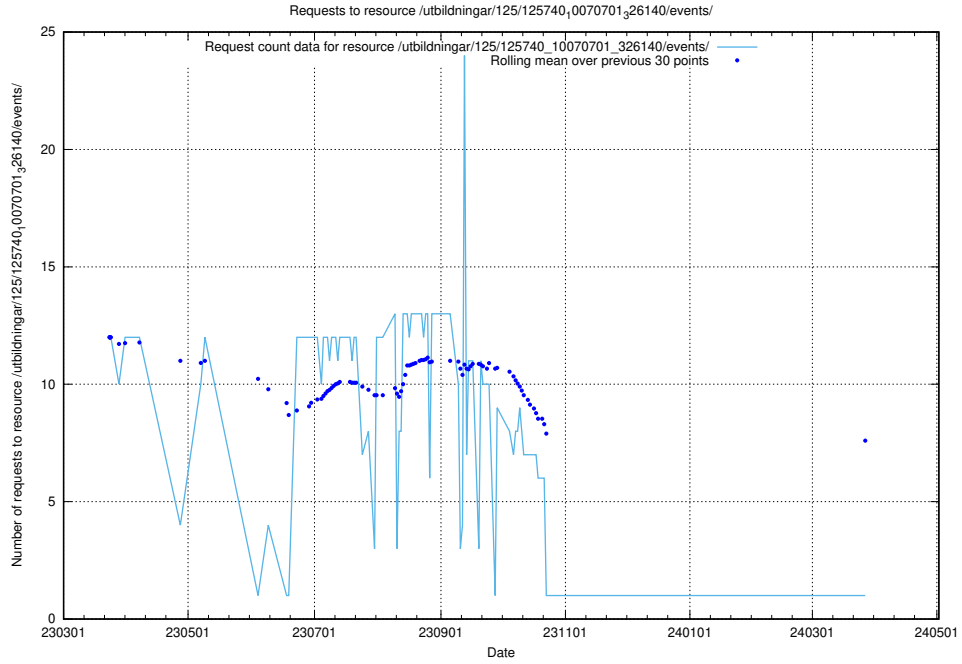

5.6030 Usage of /utbildningar/125/125740_10070701_326140/events/

Here, we count the number of requests to resource /utbildningar/125/125740_10070701_326140/events/