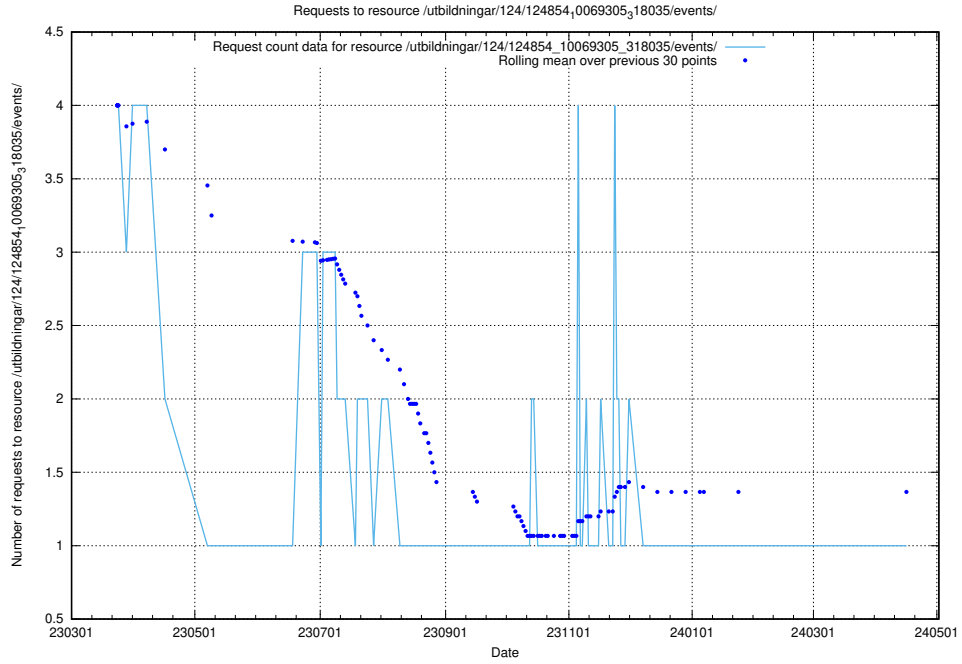

5.6034 Usage of /utbildningar/124/124854_10069305_318035/events/

Here, we count the number of requests to resource /utbildningar/124/124854_10069305_318035/events/