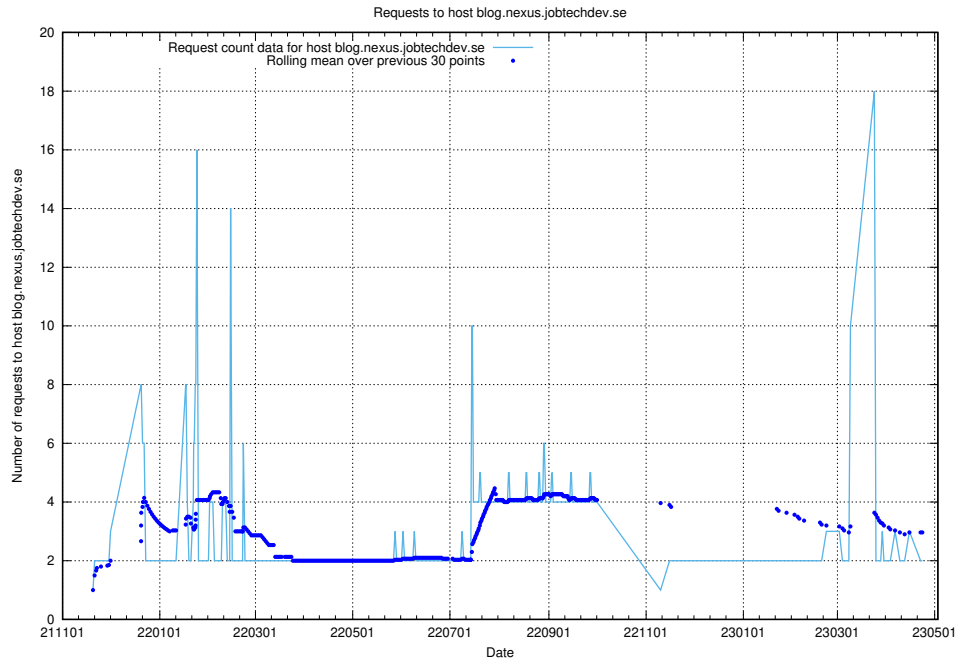

7.451 Usage of `blog.nexus.jobtechdev.se`

Here, we count the number of requests to host `blog.nexus.jobtechdev.se`.