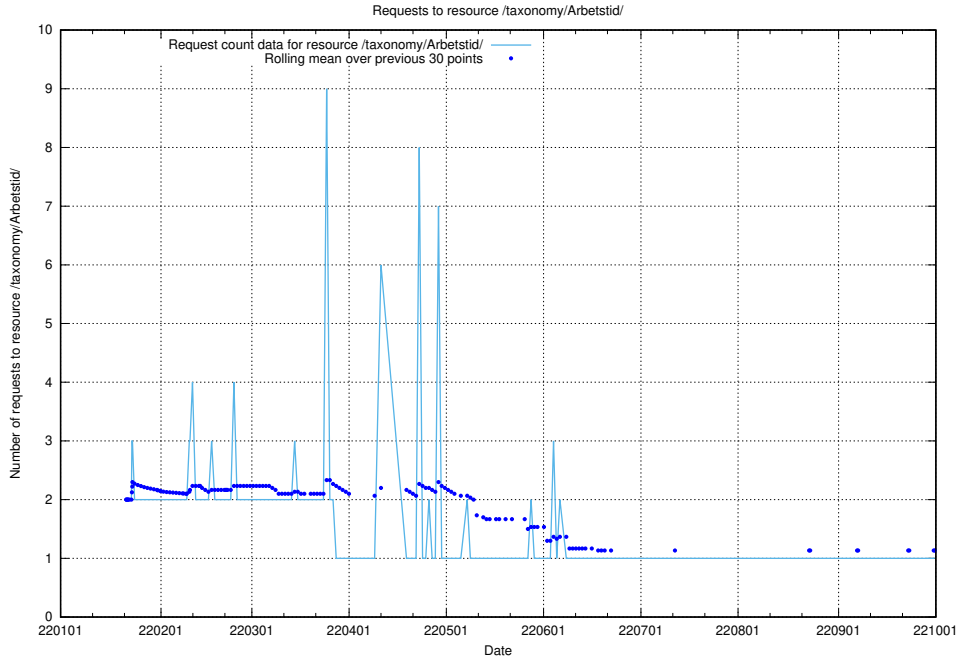

5.1594 Usage of /taxonomy/Arbetstid/

Here, we count the number of requests to resource /taxonomy/Arbetstid/.