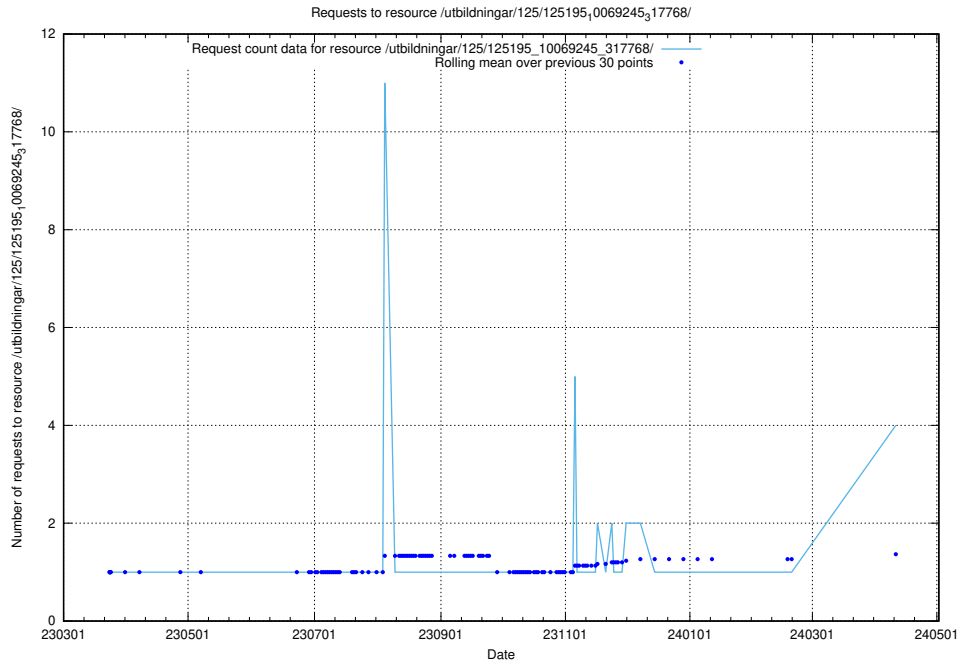

5.208 Usage of /utbildningar/125/125195_10069245_317768/

Here, we count the number of requests to resource /utbildningar/125/125195_10069245_317768/.