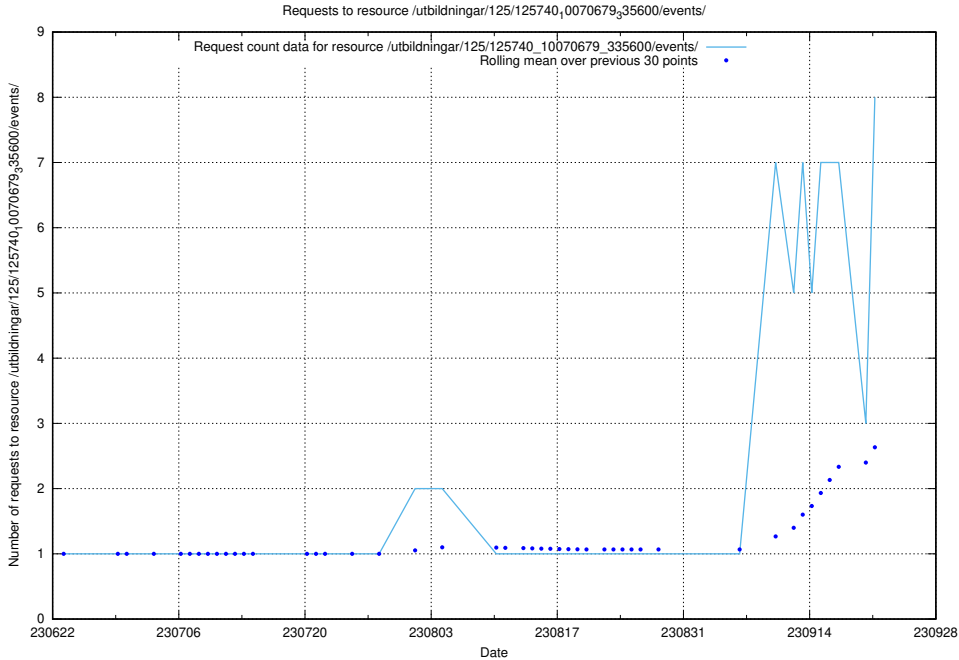

5.67 Usage of /utbildningar/125/125740_10070679_335600/events/

Here, we count the number of requests to resource /utbildningar/125/125740_10070679_335600/events/