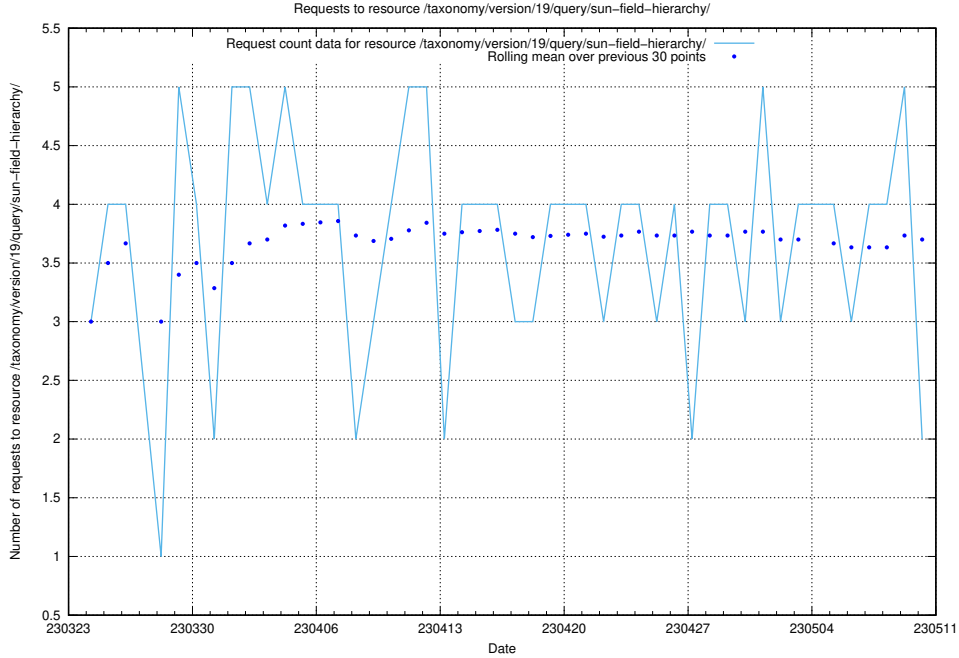

5.993 Usage of /taxonomy/version/19/query/sun-field-hierarchy/

Here, we count the number of requests to resource /taxonomy/version/19/query/sun-field-hierarchy/.