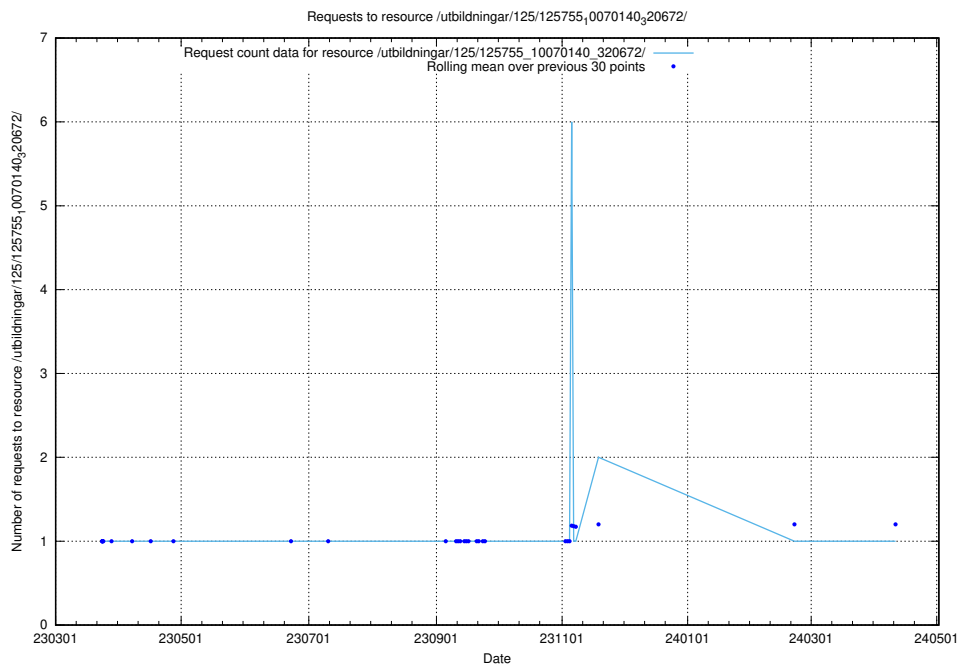

5.6230 Usage of /utbildningar/125/125755_10070140_320672/

Here, we count the number of requests to resource /utbildningar/125/125755_10070140_320672/.