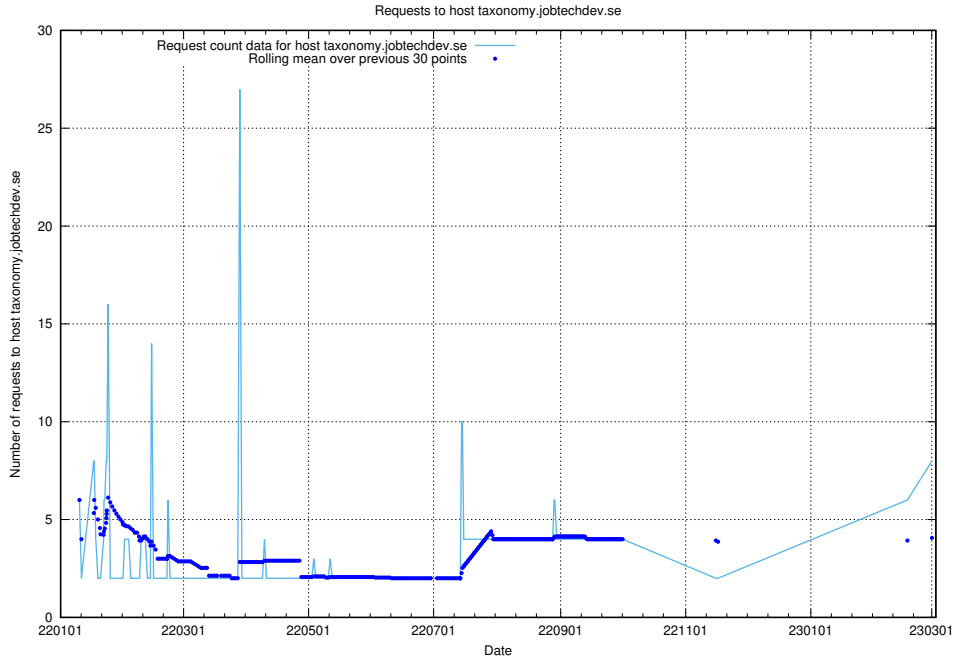

7.63 Usage of discourse2.jobtechdev.se

Here, we count the number of requests to host discourse2.jobtechdev.se.

7.64 Usage of taxonomy.jobtechdev.se

Here, we count the number of requests to host taxonomy.jobtechdev.se.