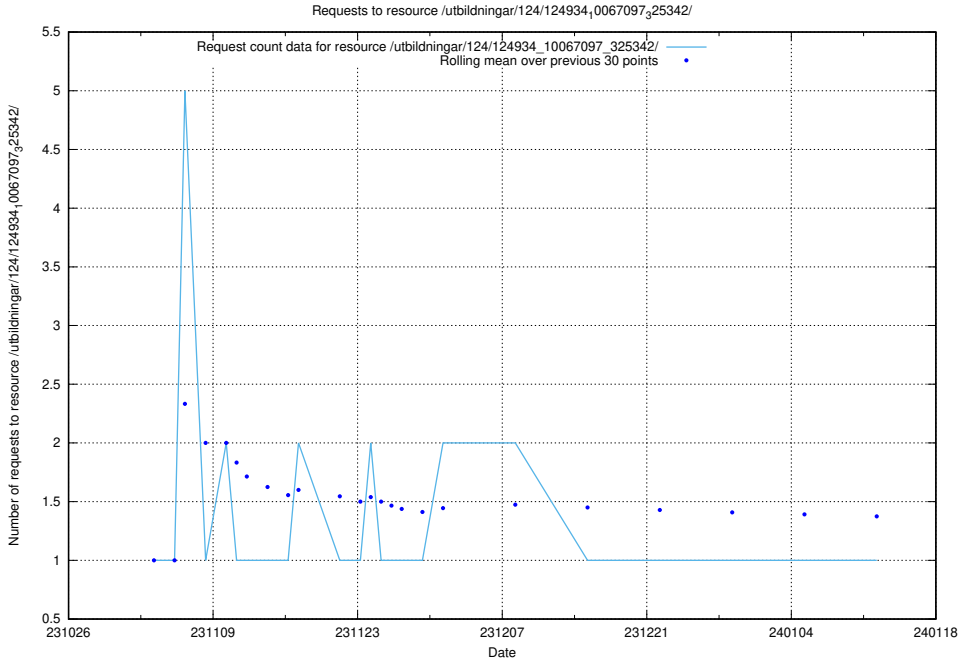

5.3989 Usage of /utbildningar/124/124934_10067097_325342/

Here, we count the number of requests to resource /utbildningar/124/124934_10067097_325342/.