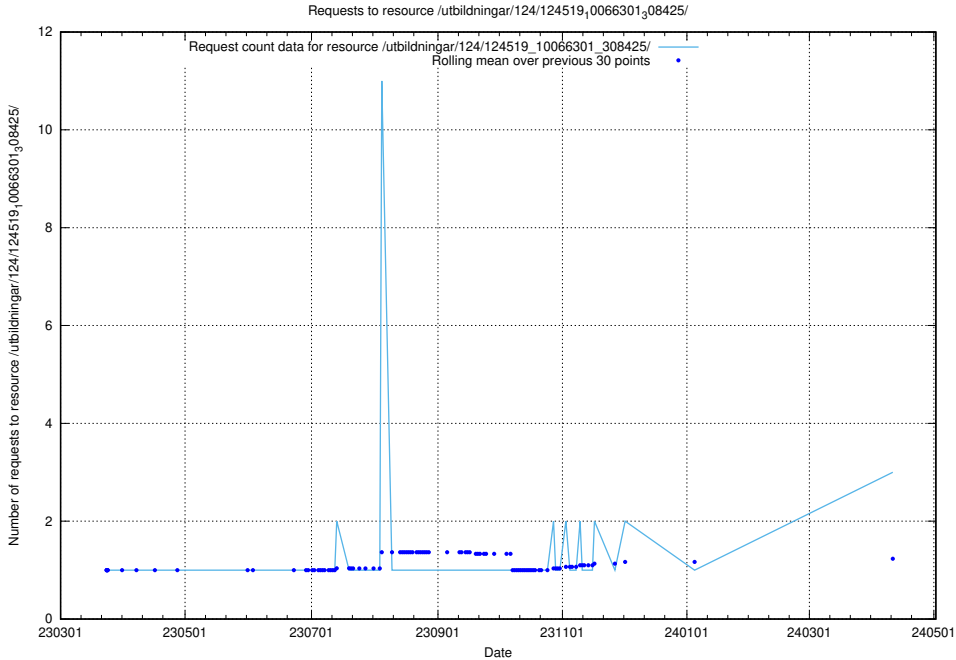

5.319 Usage of /utbildningar/124/124519_10066301_308425/

Here, we count the number of requests to resource /utbildningar/124/124519_10066301_308425/.

5.320 Usage of /utbildningar/124/124519_10065942_302616/