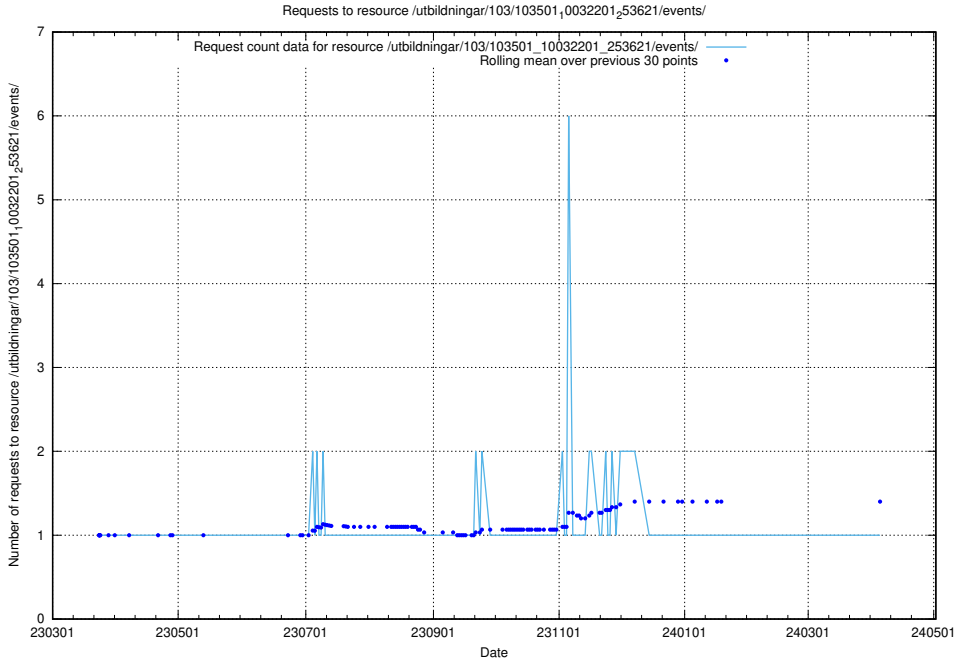

5.5297 Usage of /utbildningar/103/103501_10032201_253621/events/

Here, we count the number of requests to resource /utbildningar/103/103501_10032201_253621/events/