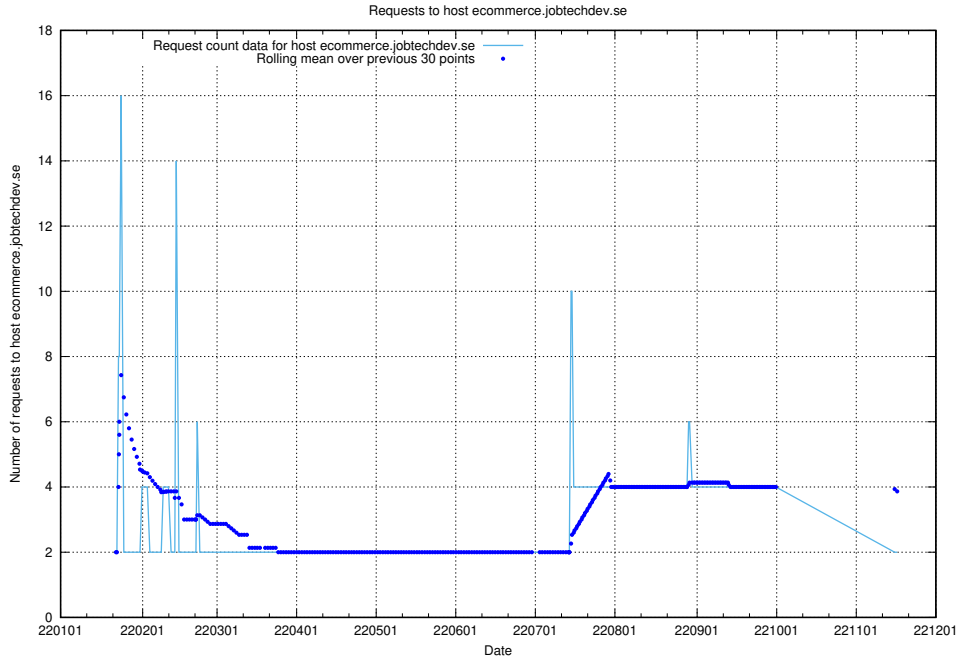

7.250 Usage of ecommerce.jobtechdev.se

Here, we count the number of requests to host ecommerce.jobtechdev.se.