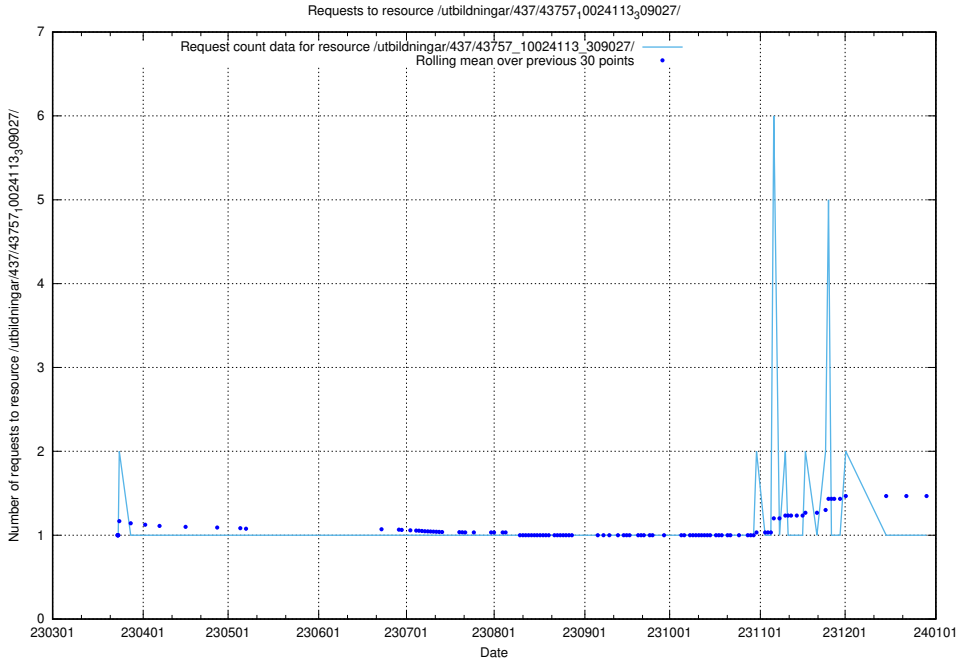

5.6146 Usage of /utbildningar/437/43757_10024113_309027/

Here, we count the number of requests to resource /utbildningar/437/43757_10024113_309027/.