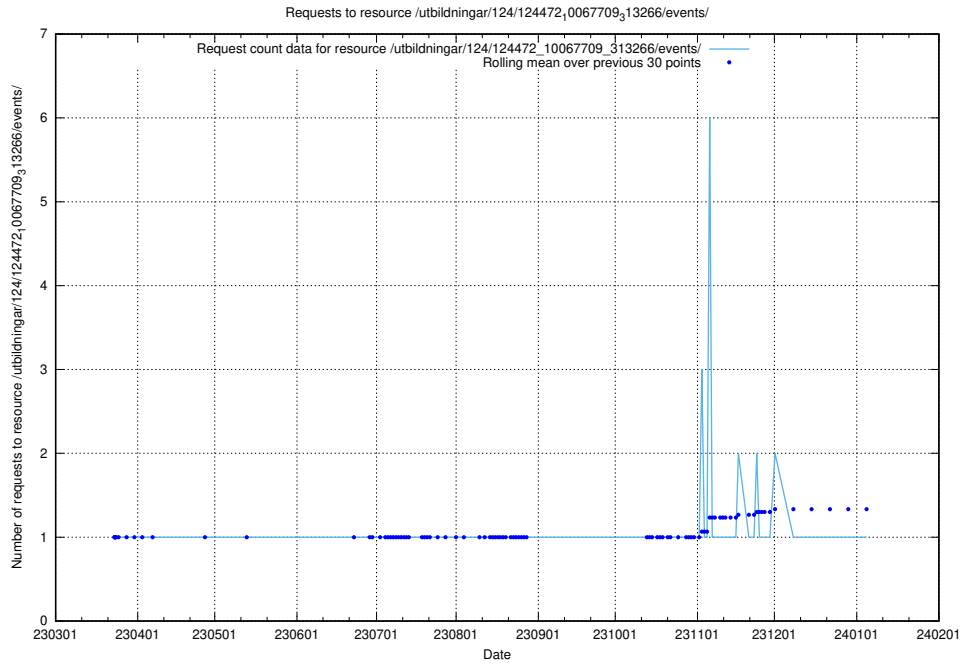

5.2884 Usage of /utbildningar/124/124472_10067709_313266/events/

Here, we count the number of requests to resource /utbildningar/124/124472_10067709_313266/events/