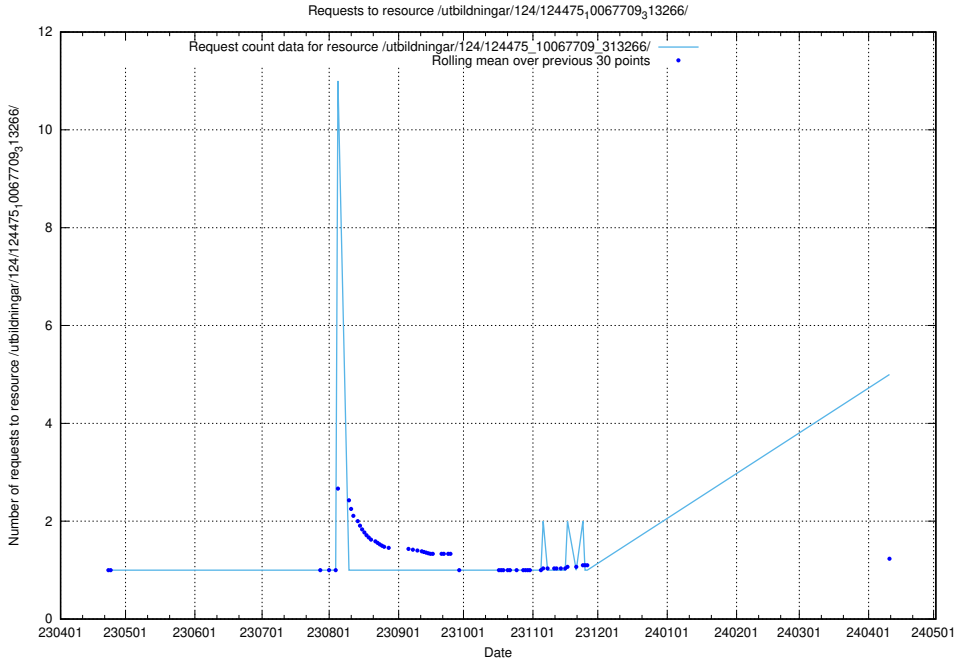

5.195 Usage of /utbildningar/124/124475_10067709_313266/

Here, we count the number of requests to resource /utbildningar/124/124475_10067709_313266/.