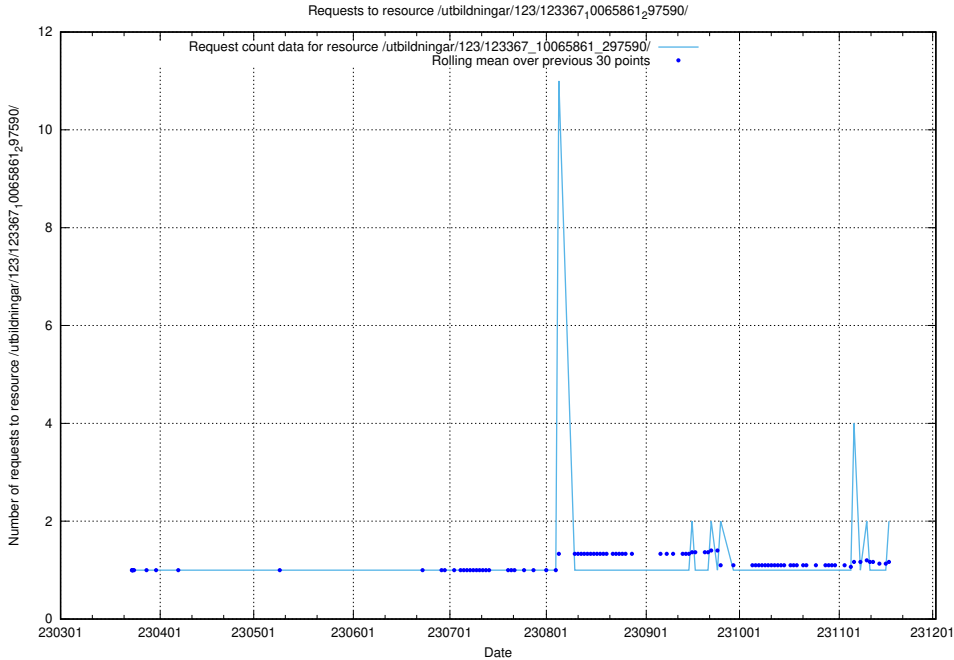

5.852 Usage of /utbildningar/123/123367_10065861_297590/

Here, we count the number of requests to resource /utbildningar/123/123367_10065861_297590/.