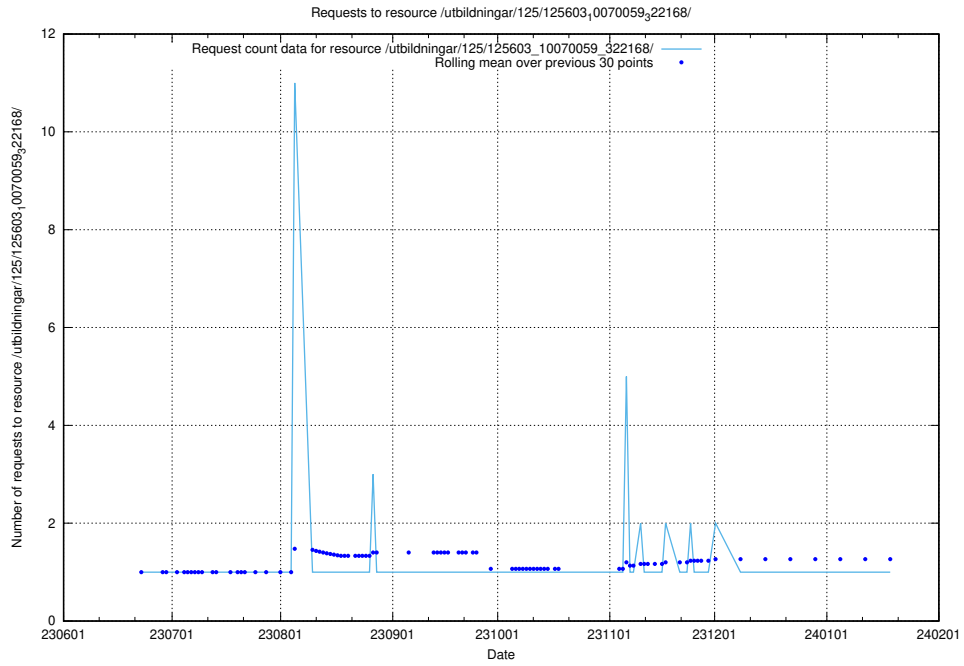

5.5535 Usage of /utbildningar/125/125603_10070059_322168/

Here, we count the number of requests to resource /utbildningar/125/125603_10070059_322168/.