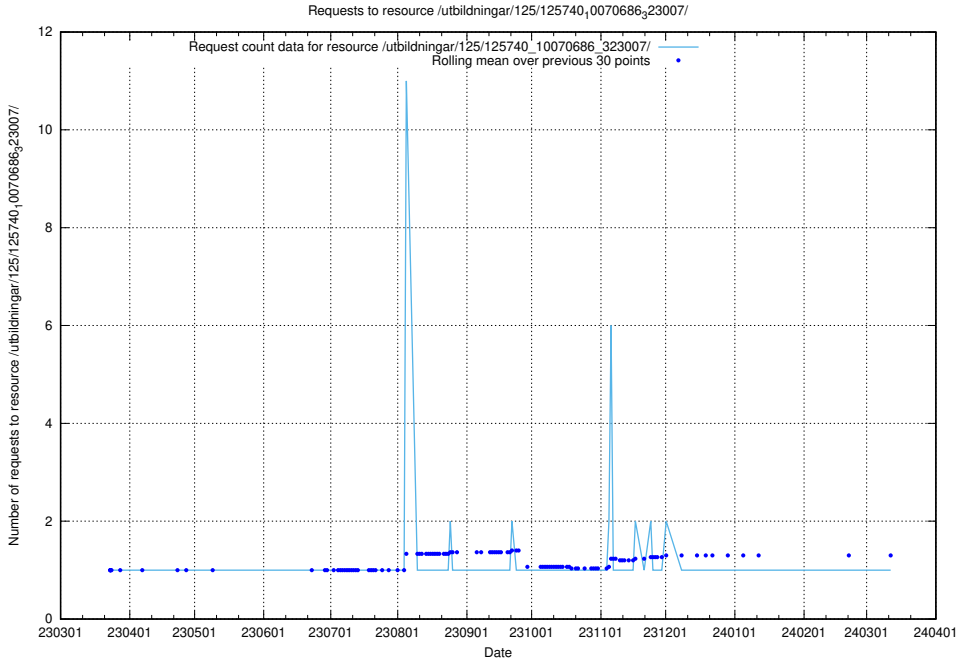

5.1057 Usage of /utbildningar/125/125740_10070686_323007/

Here, we count the number of requests to resource /utbildningar/125/125740_10070686_323007/.

5.1058 Usage of /utbildningar/125/125740_10070686_322487/events/