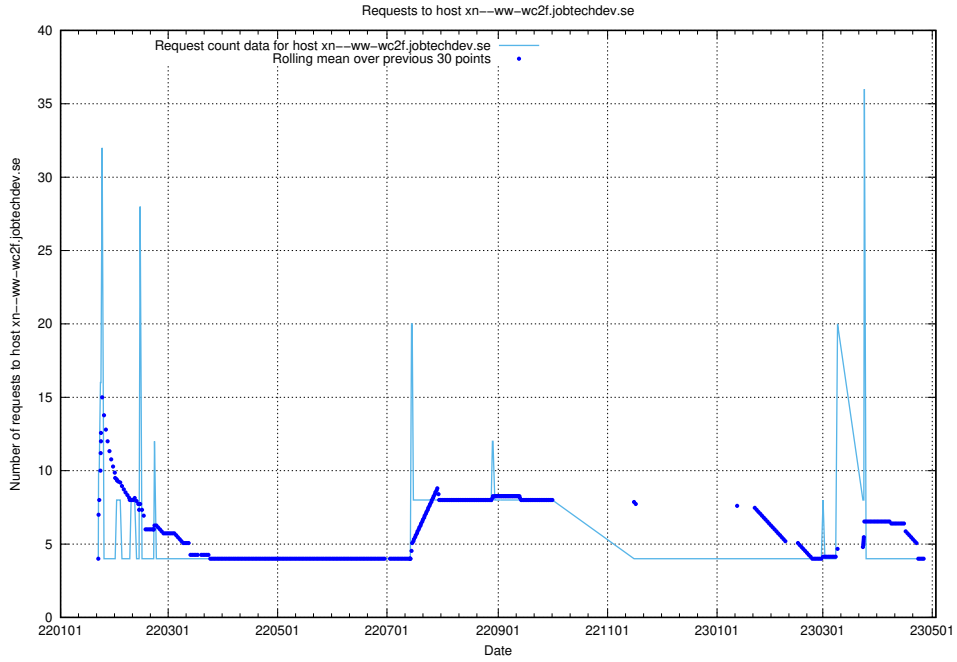

7.94 Usage of xn-ww-wc2f.jobtechdev.se

Here, we count the number of requests to host xn-ww-wc2f.jobtechdev.se.