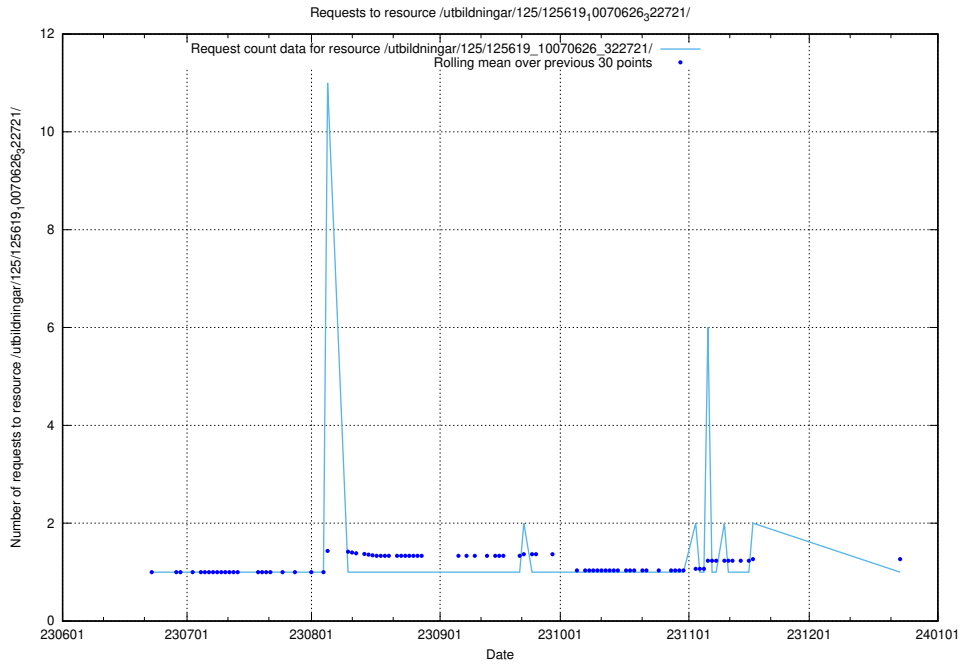

5.5533 Usage of /utbildningar/125/125619_10070626_322721/

Here, we count the number of requests to resource /utbildningar/125/125619_10070626_322721/.