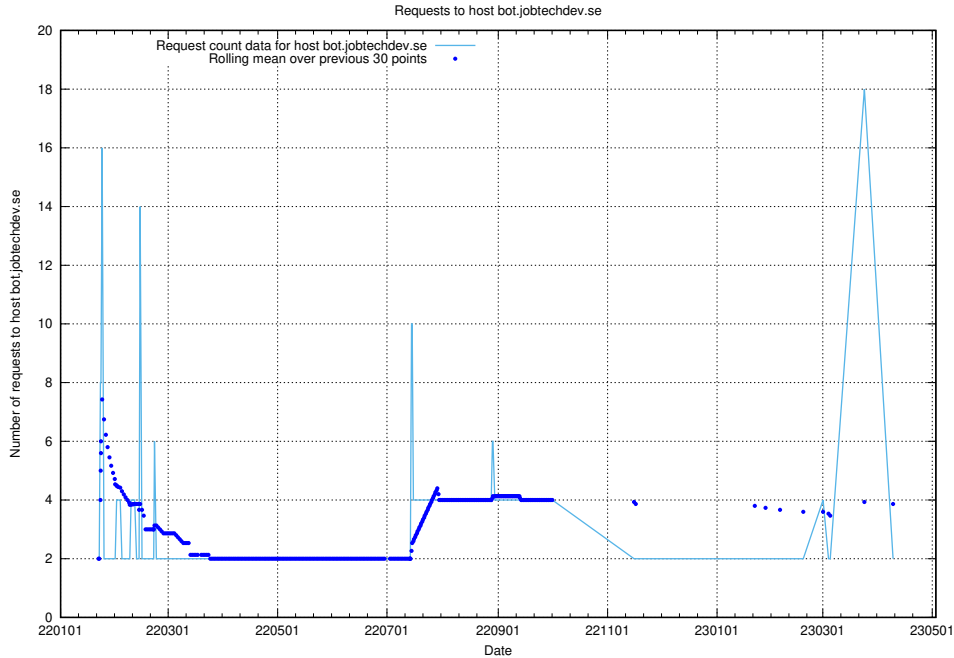

7.252 Usage of bot.jobtechdev.se

Here, we count the number of requests to host bot.jobtechdev.se.