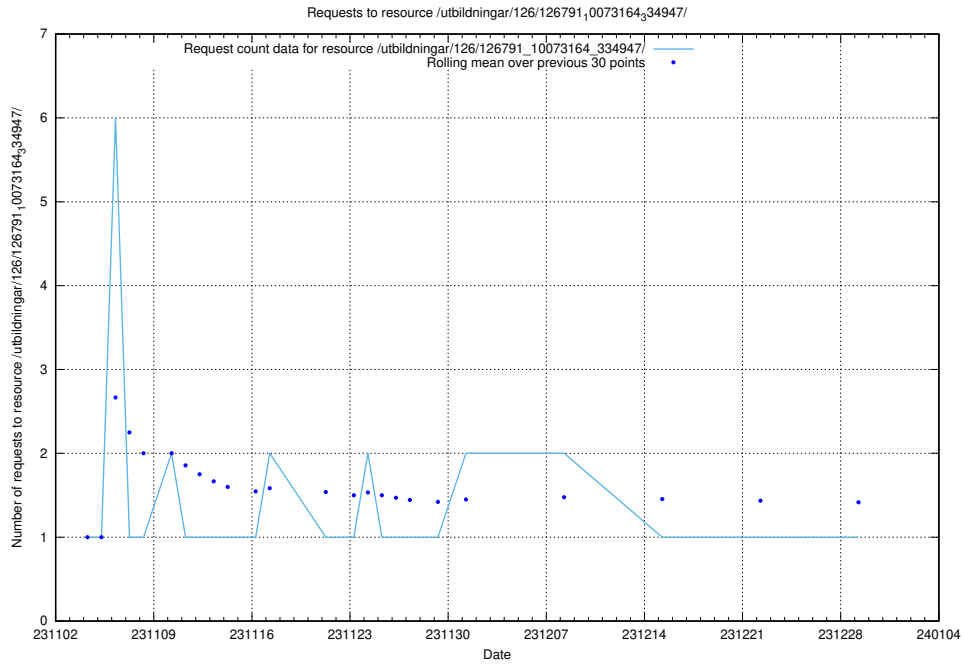

5.3964 Usage of /utbildningar/126/126791_10073164_334947/

Here, we count the number of requests to resource /utbildningar/126/126791_10073164_334947/.