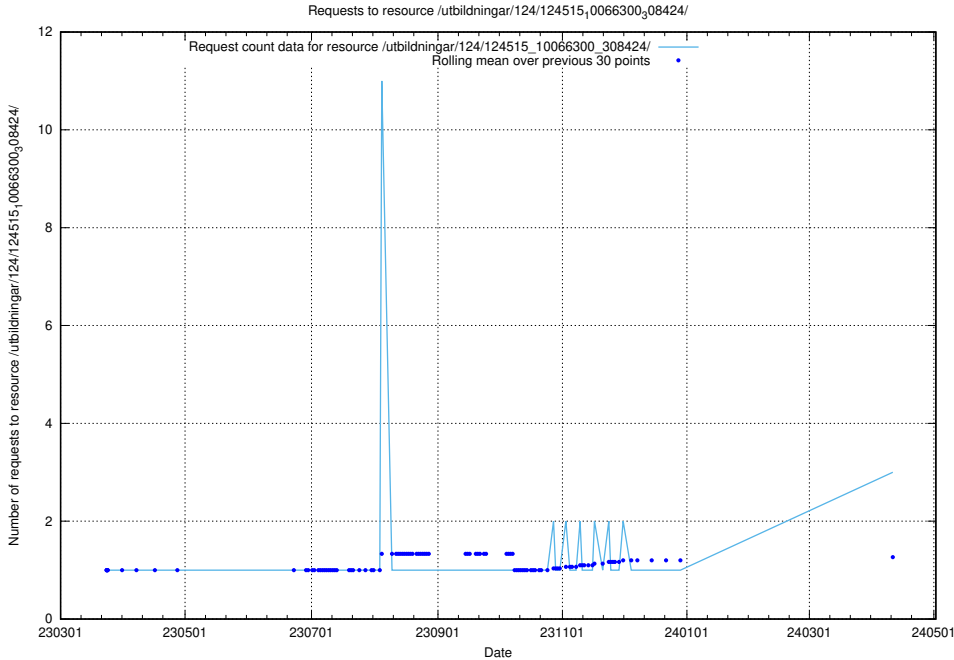

5.327 Usage of /utbildningar/124/124515_10066300_308424/

Here, we count the number of requests to resource /utbildningar/124/124515_10066300_308424/.