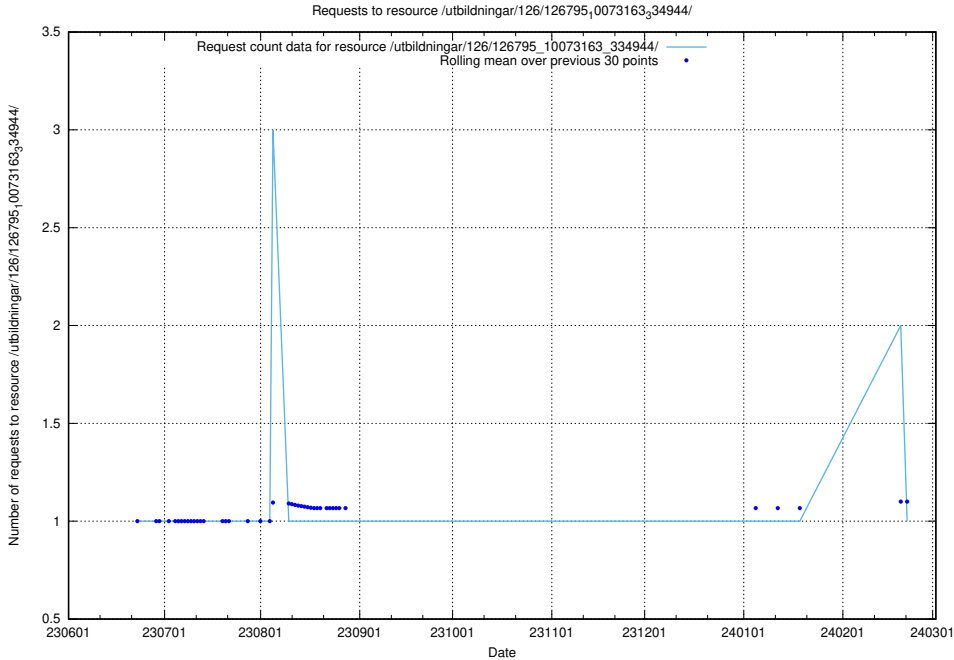

5.5400 Usage of /utbildningar/126/126795_10073163_334944/

Here, we count the number of requests to resource /utbildningar/126/126795_10073163_334944/.