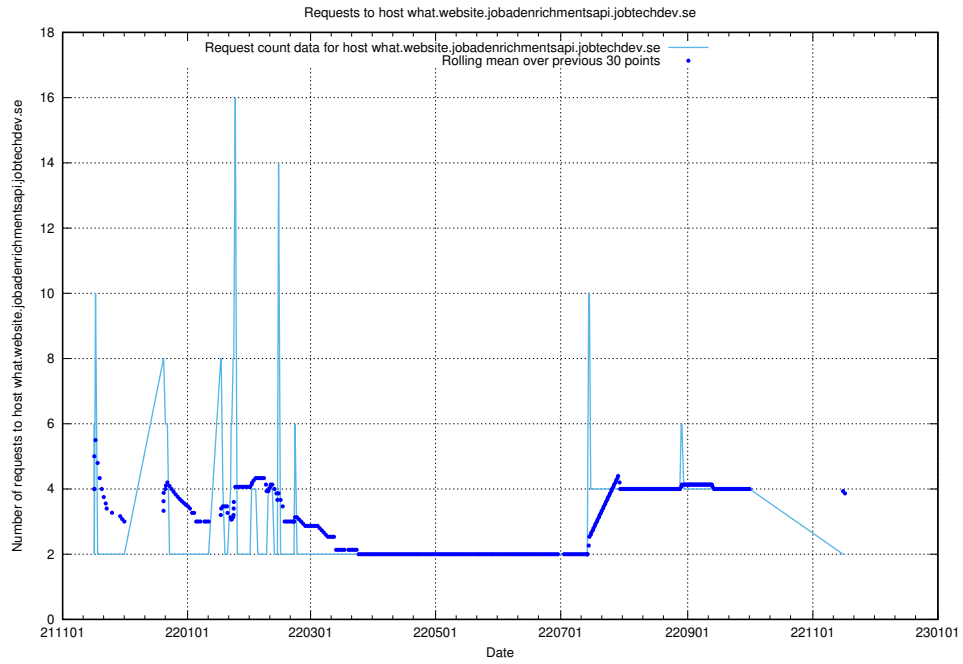

7.501 Usage of what.website.jobadenrichmentsapi.jobtechdev.se

Here, we count the number of requests to host what.website.jobadenrichmentsapi.jobtechdev.se.