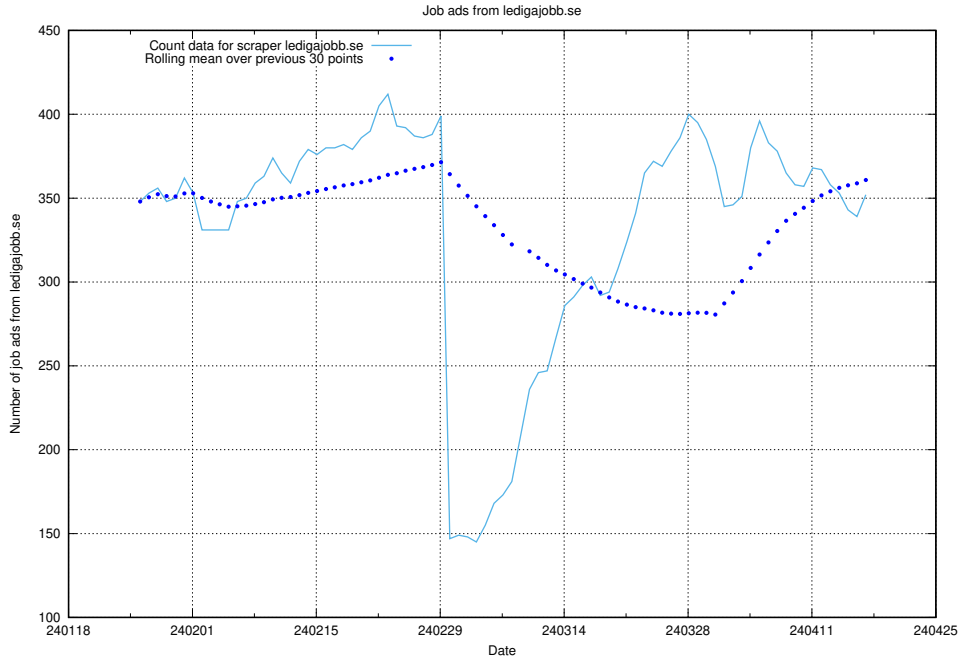

13.10 Number of ads by scraper ledigajobb.se

Here, we count the number of job ads scraped from ledigajobb.se.