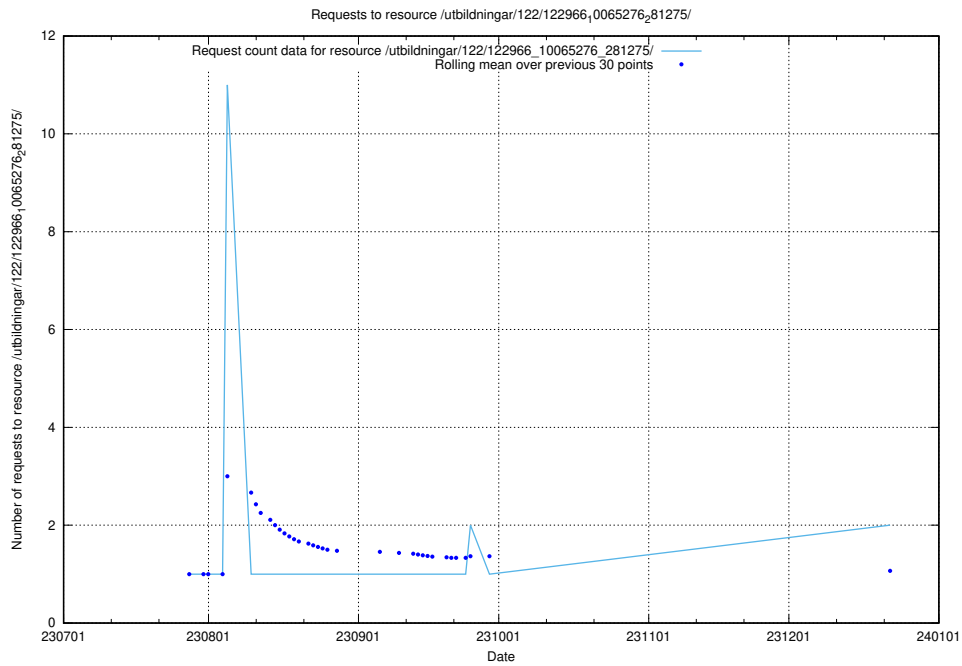

5.867 Usage of /utbildningar/122/122966_10065276_281275/

Here, we count the number of requests to resource /utbildningar/122/122966_10065276_281275/.