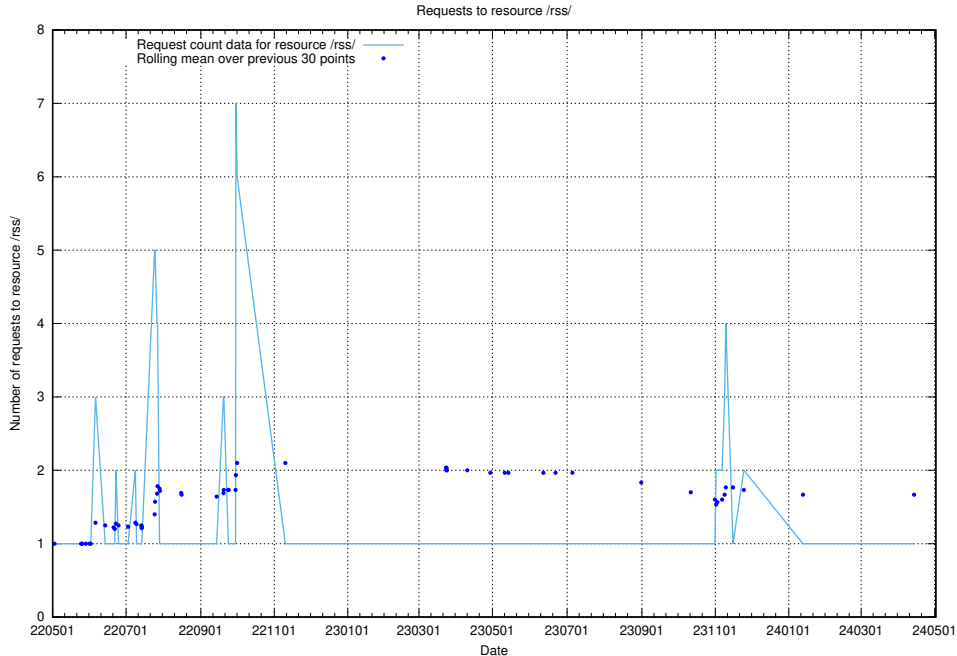

5.1150 Usage of /rss/

Here, we count the number of requests to resource /rss/.