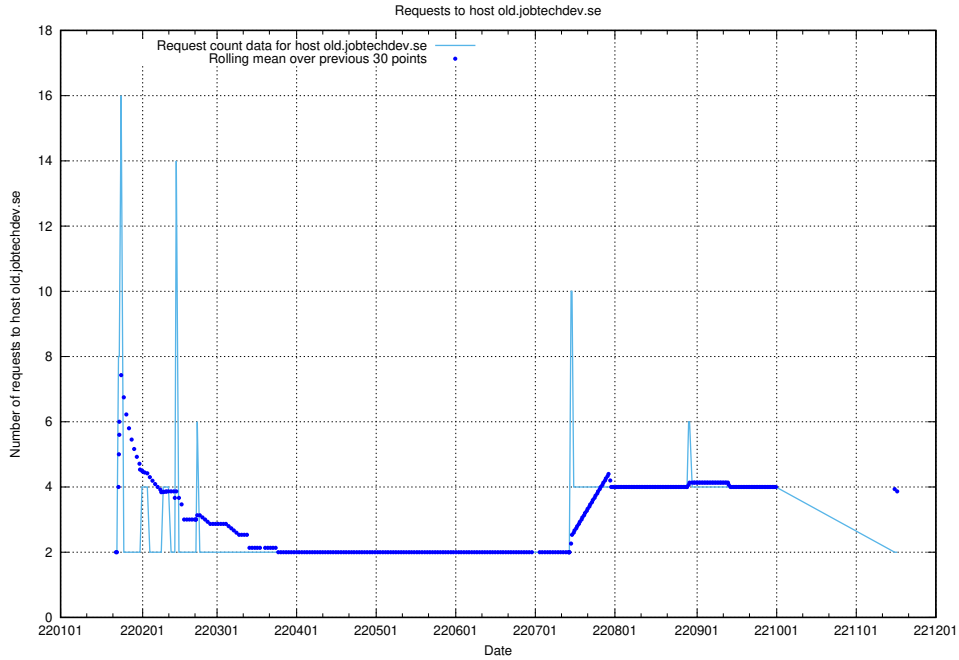

7.591 Usage of old.jobtechdev.se

Here, we count the number of requests to host old.jobtechdev.se.