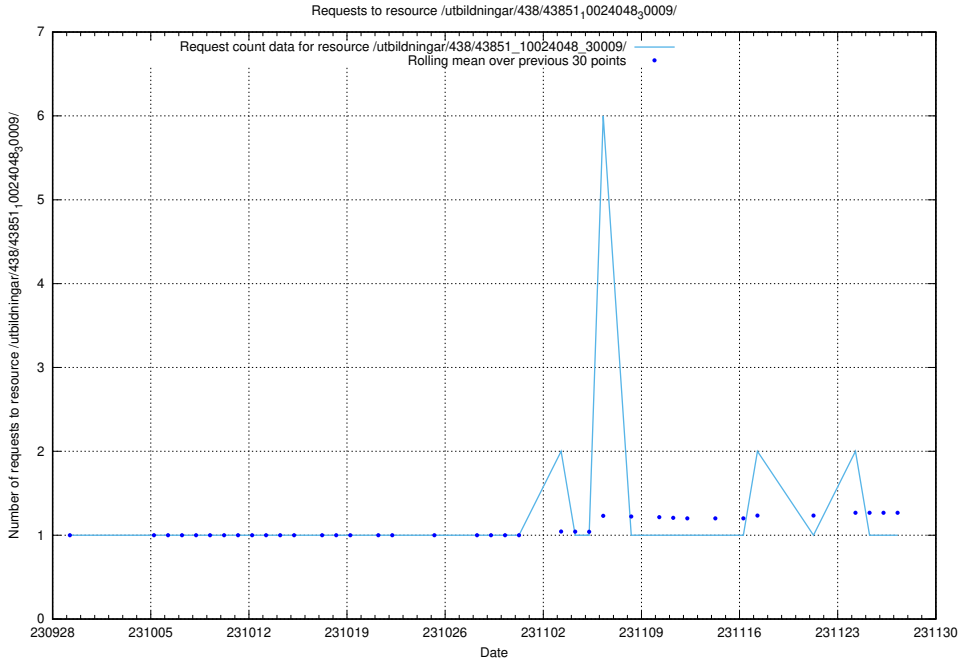

5.4270 Usage of /utbildningar/438/43851_10024048_30009/

Here, we count the number of requests to resource /utbildningar/438/43851_10024048_30009/.