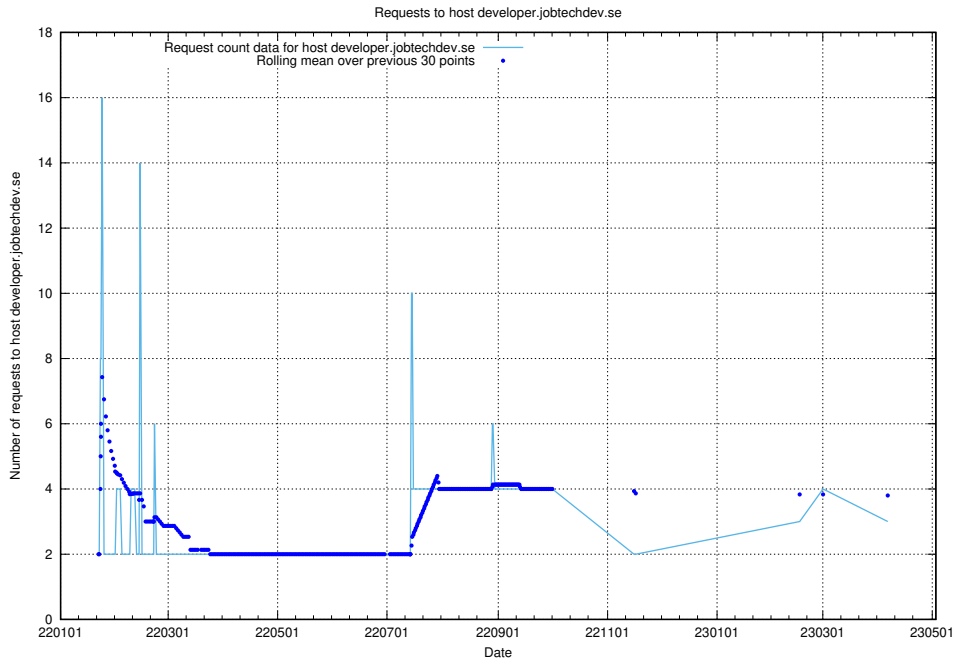

7.159 Usage of developer.jobtechdev.se

Here, we count the number of requests to host developer.jobtechdev.se.