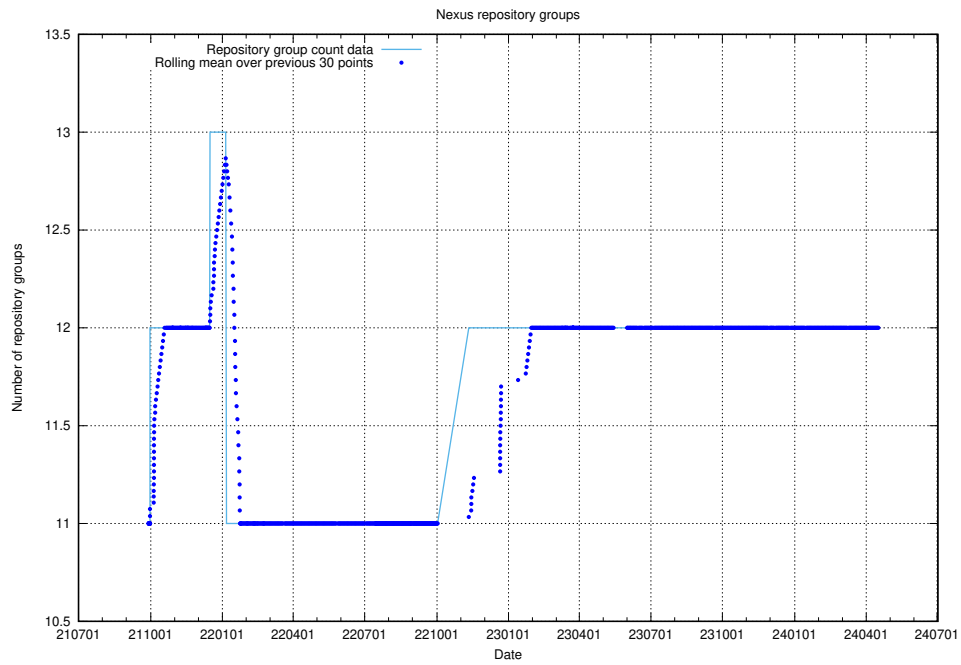

9 Nexus

This section contains statistics from the [image and package repositories](https://nexus.jobtechdev.se)⁹ of JobTech.

9.1 Number of repository groups in Nexus

A graph showing the number of repository groups.

⁹<https://nexus.jobtechdev.se>