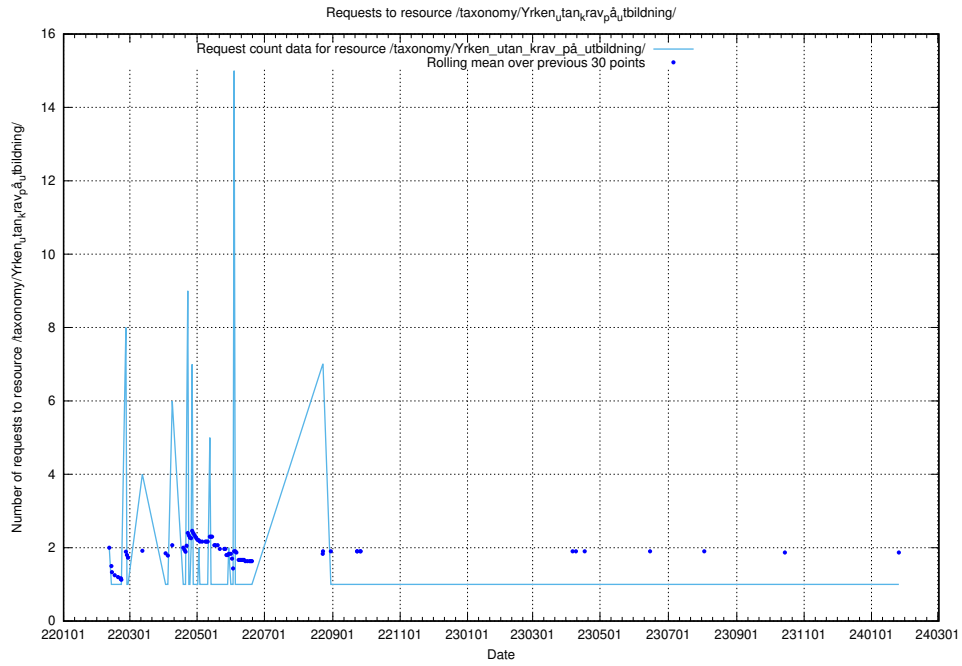

5.1352 Usage of /taxonomy/Yrken_utan_krav_på_utbildning/

Here, we count the number of requests to resource /taxonomy/Yrken_utan_krav_på_utbildning/.