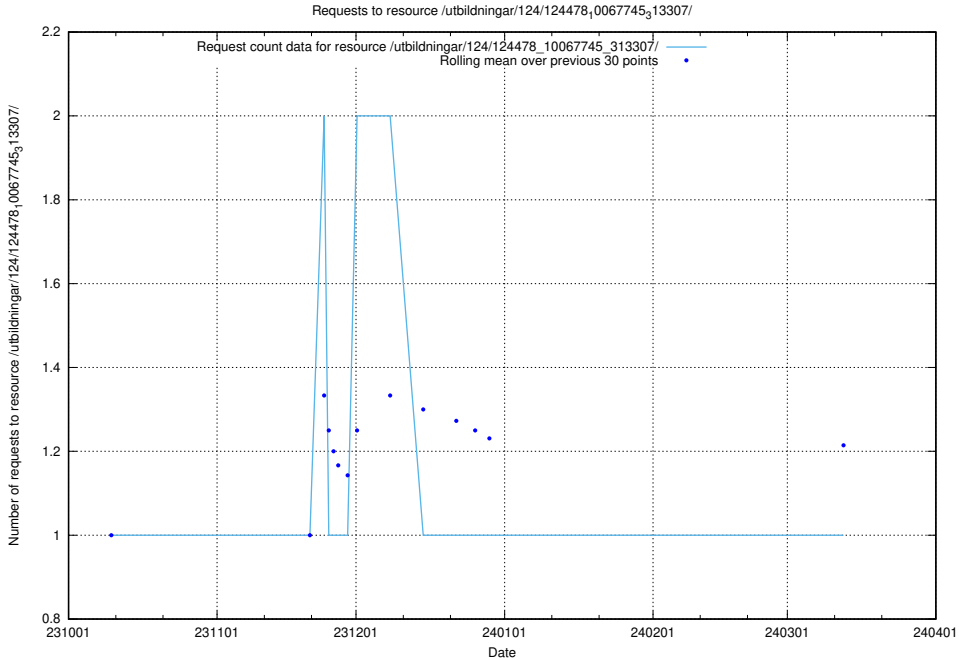

5.4209 Usage of /utbildningar/124/124478_10067745_313307/

Here, we count the number of requests to resource /utbildningar/124/124478_10067745_313307/.