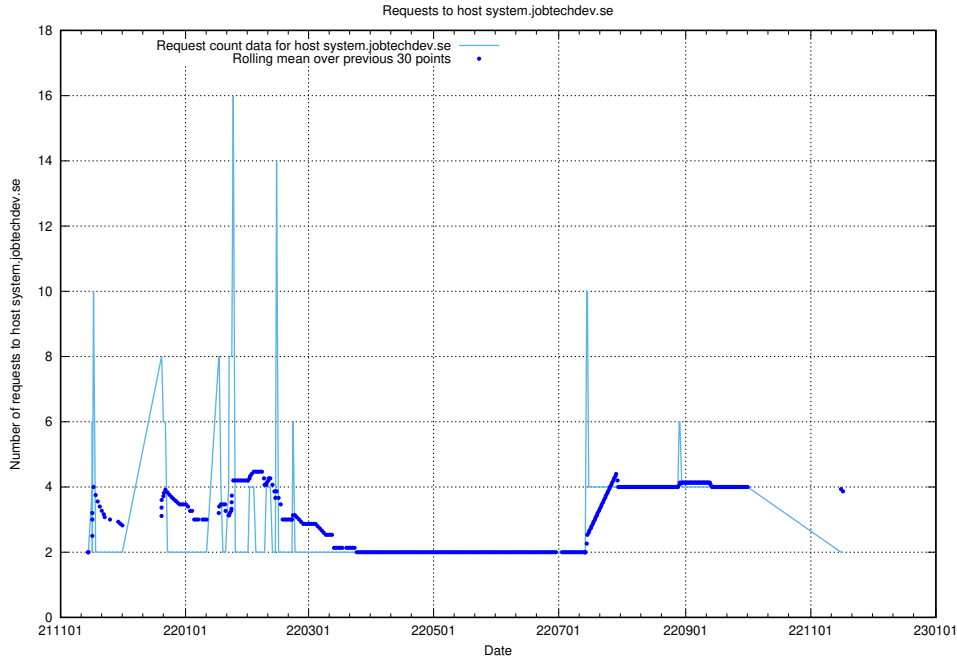

Here, we count the number of requests to host system.jobtechdev.se.

7.552 Usage of store.jobtechdev.se

Here, we count the number of requests to host store.jobtechdev.se.

7.553 Usage of jobtechlinks.api.jobtechdev.se