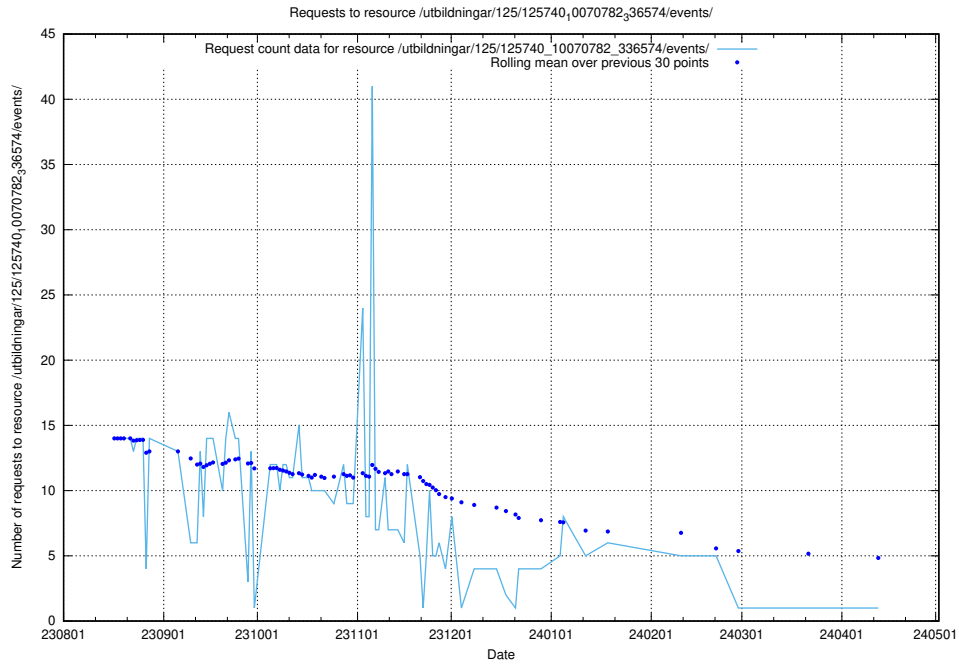

5.4604 Usage of /utbildningar/125/125740_10070782_336574/events/

Here, we count the number of requests to resource /utbildningar/125/125740_10070782_336574/events/