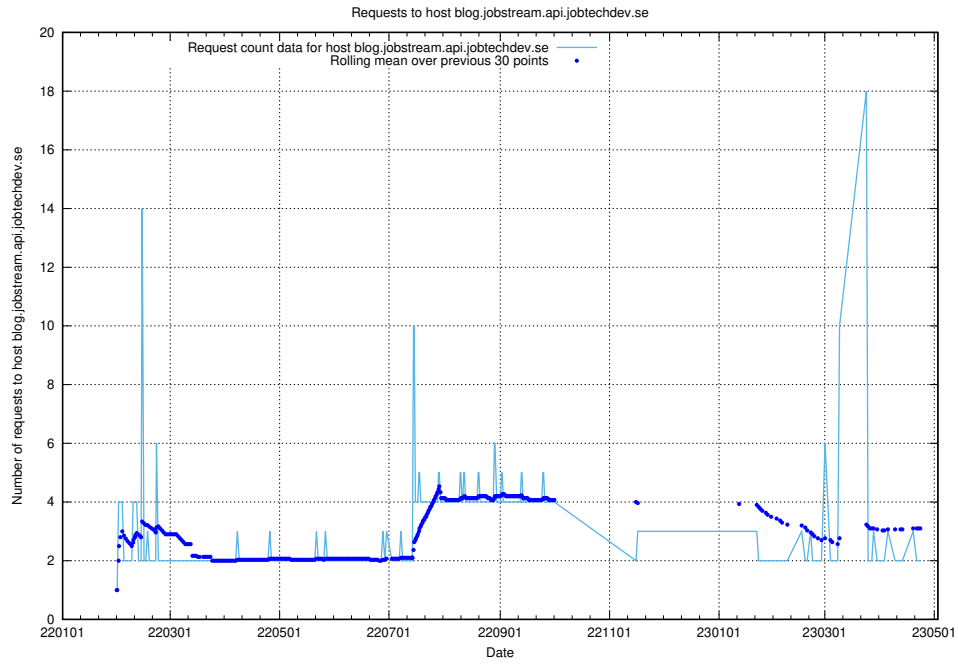

7.564 Usage of `blog.jobstream.api.jobtechdev.se`

Here, we count the number of requests to host `blog.jobstream.api.jobtechdev.se`.