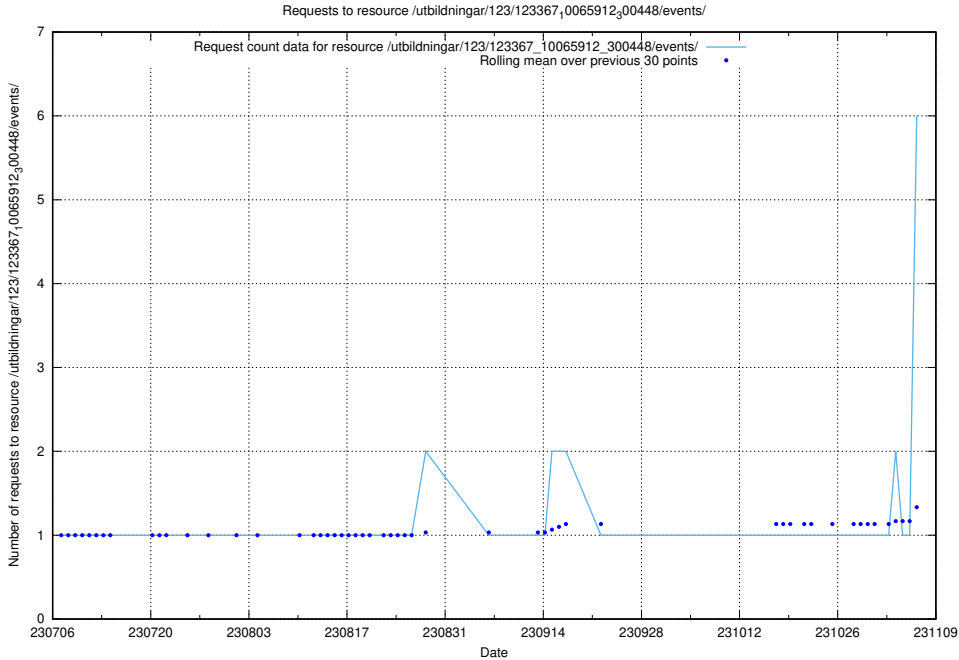

Here, we count the number of requests to resource /taxonomy/version/6/query/employment-variety-concepts/.

5.122 Usage of /utbildningar/123/123367_10065912_300448/events/

Here, we count the number of requests to resource /utbildningar/123/123367_10065912_300448/events/