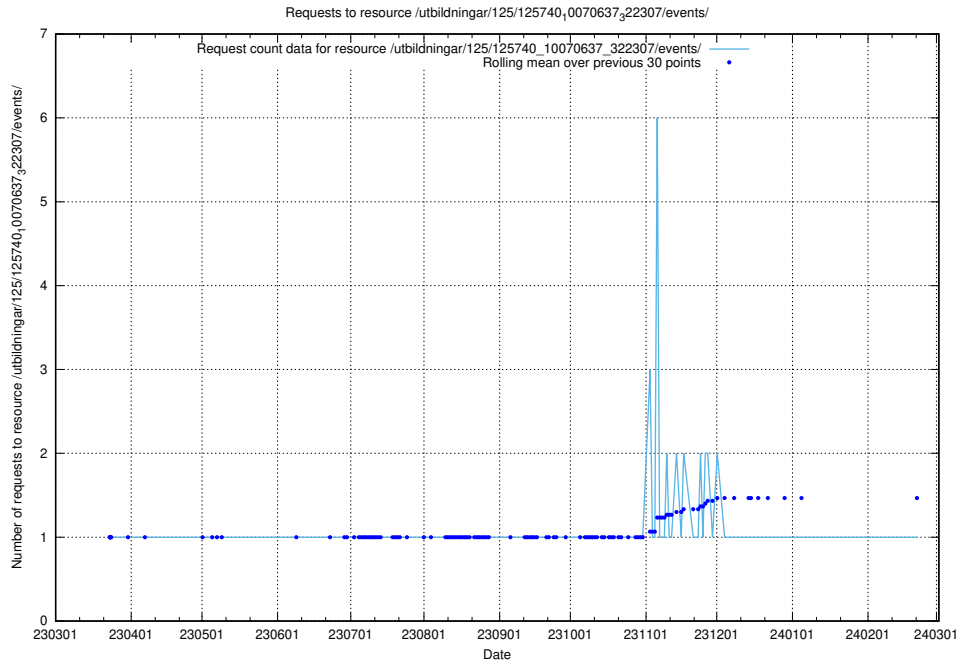

5.1083 Usage of /utbildningar/125/125740_10070637_322307/events/

Here, we count the number of requests to resource /utbildningar/125/125740_10070637_322307/events/