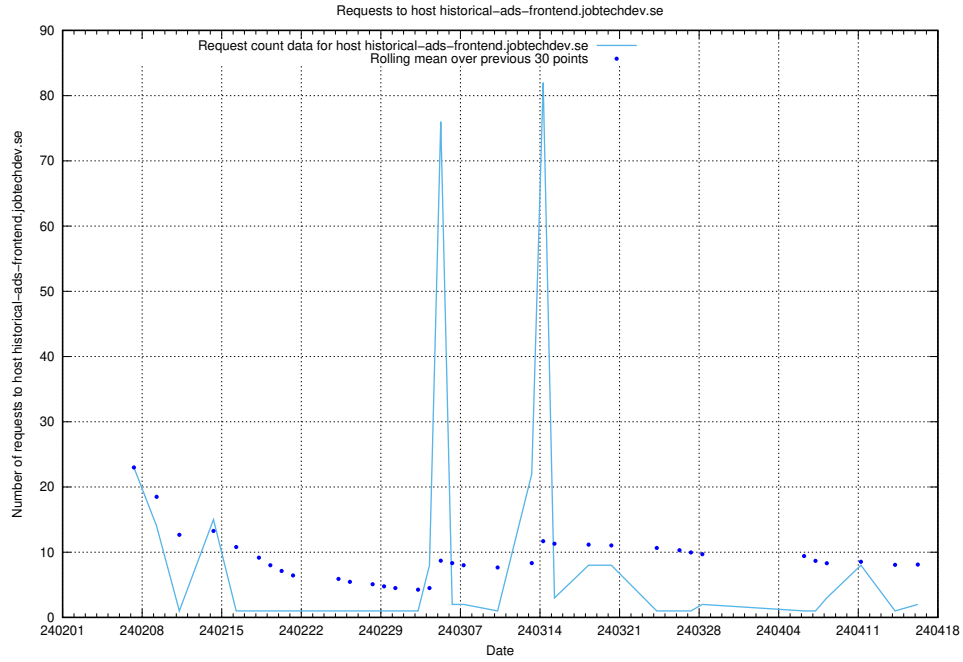

7.562 Usage of historical-ads-frontend.jobtechdev.se

Here, we count the number of requests to host historical-ads-frontend.jobtechdev.se.