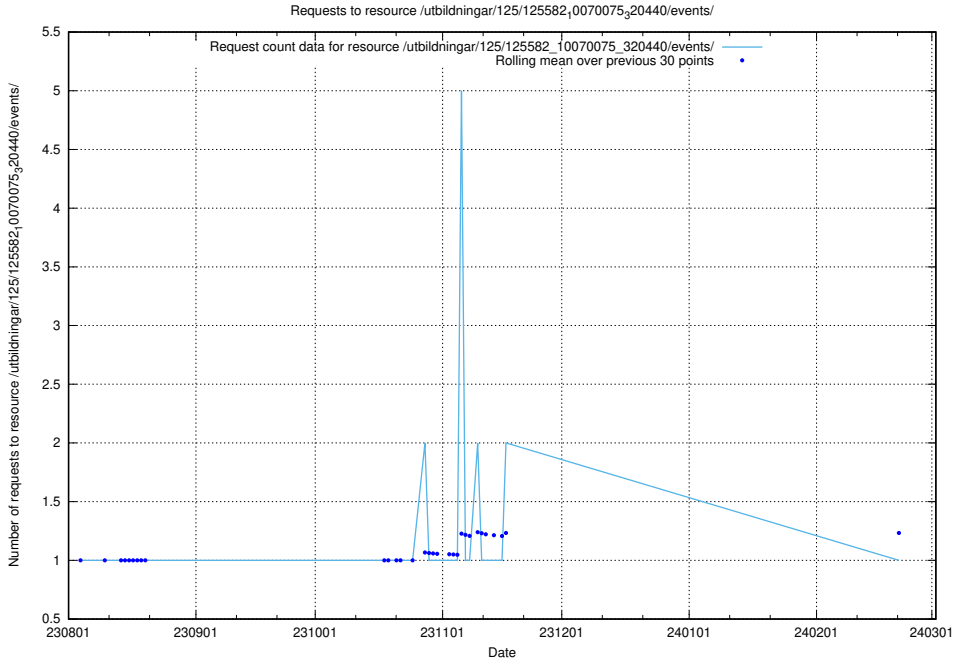

5.4699 Usage of /utbildningar/125/125582_10070075_320440/events/

Here, we count the number of requests to resource /utbildningar/125/125582_10070075_320440/events/