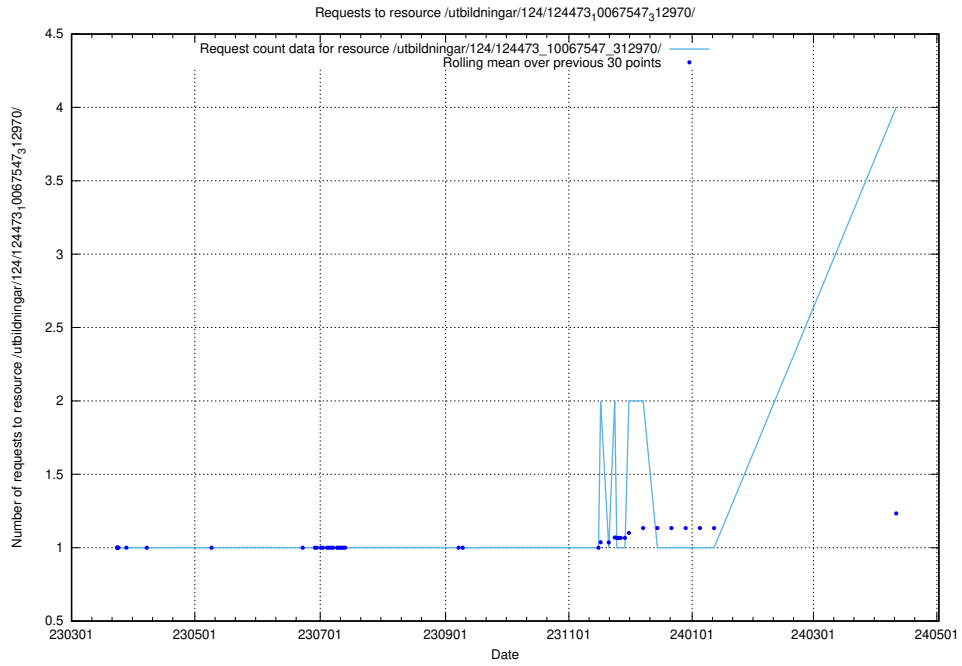

5.235 Usage of /utbildningar/124/124473_10067547_312970/

Here, we count the number of requests to resource /utbildningar/124/124473_10067547_312970/.