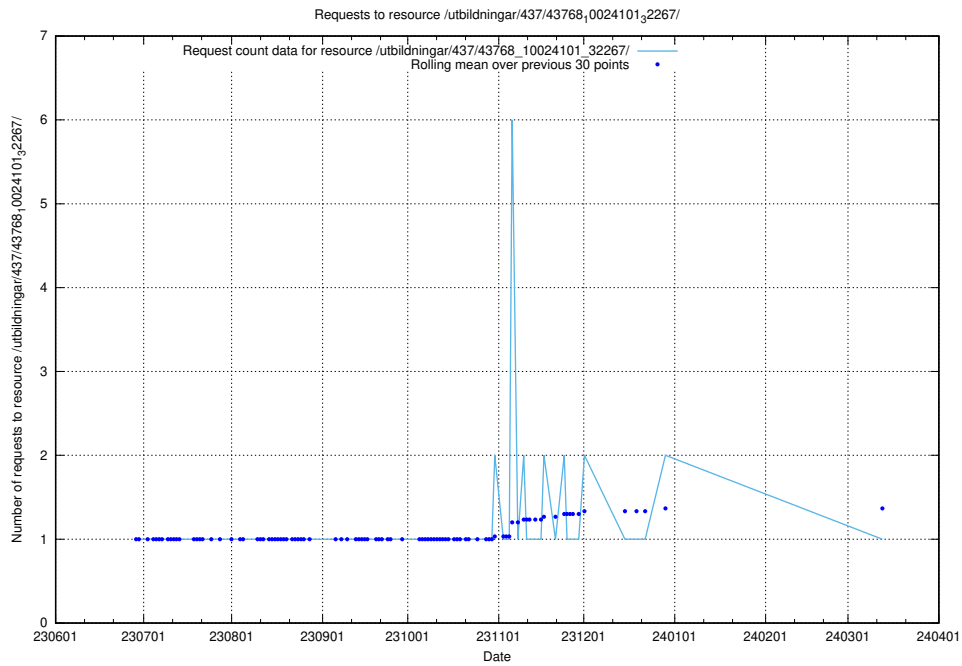

5.5245 Usage of /utbildningar/437/43768_10024101_32267/

Here, we count the number of requests to resource /utbildningar/437/43768_10024101_32267/.