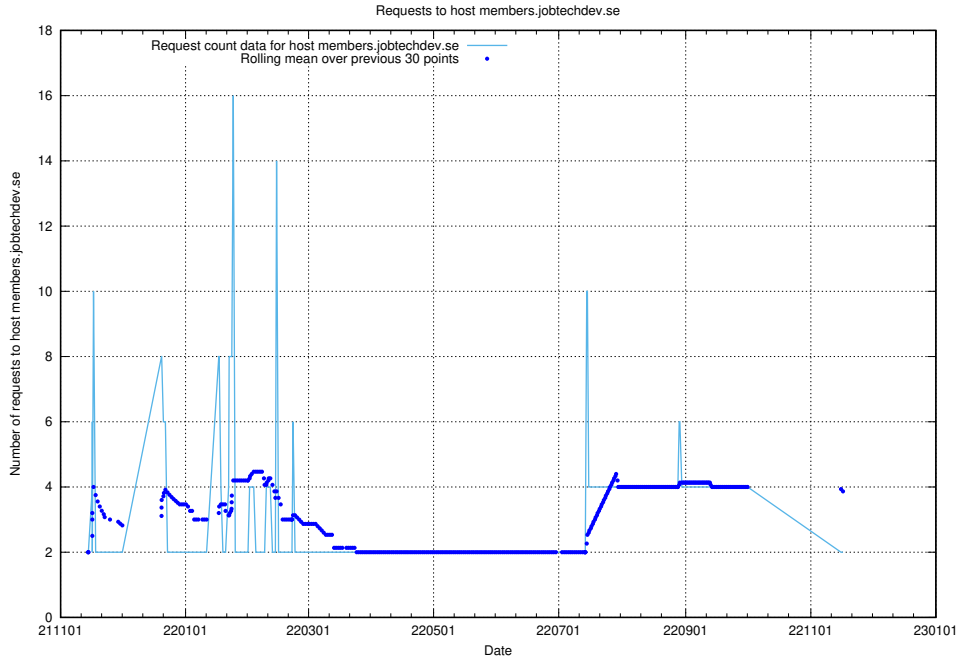

7.567 Usage of members.jobtechdev.se

Here, we count the number of requests to host members.jobtechdev.se.