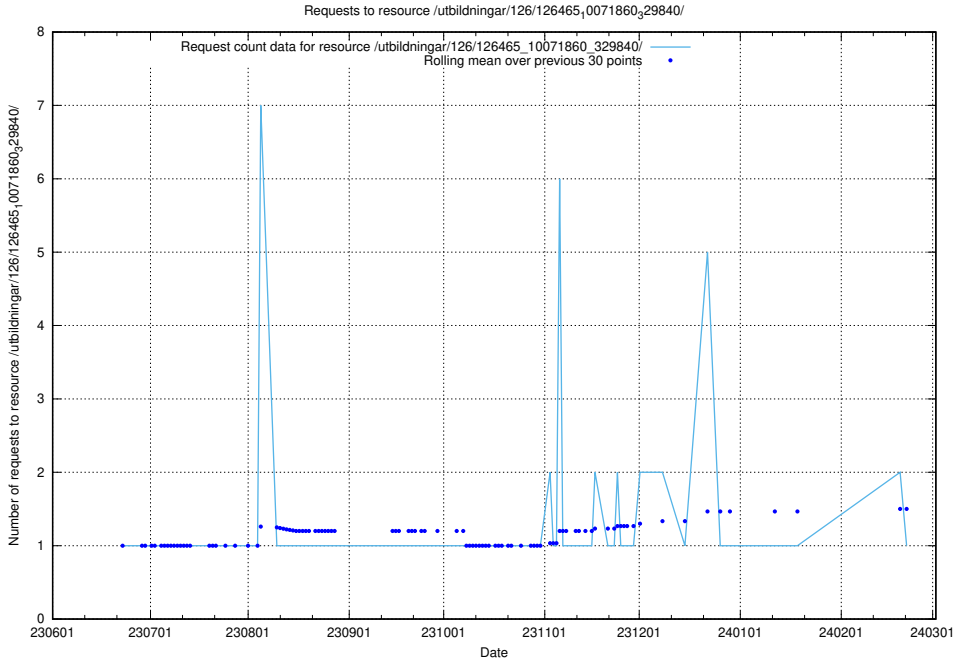

5.5468 Usage of /utbildningar/126/126465_10071860_329840/

Here, we count the number of requests to resource /utbildningar/126/126465_10071860_329840/.