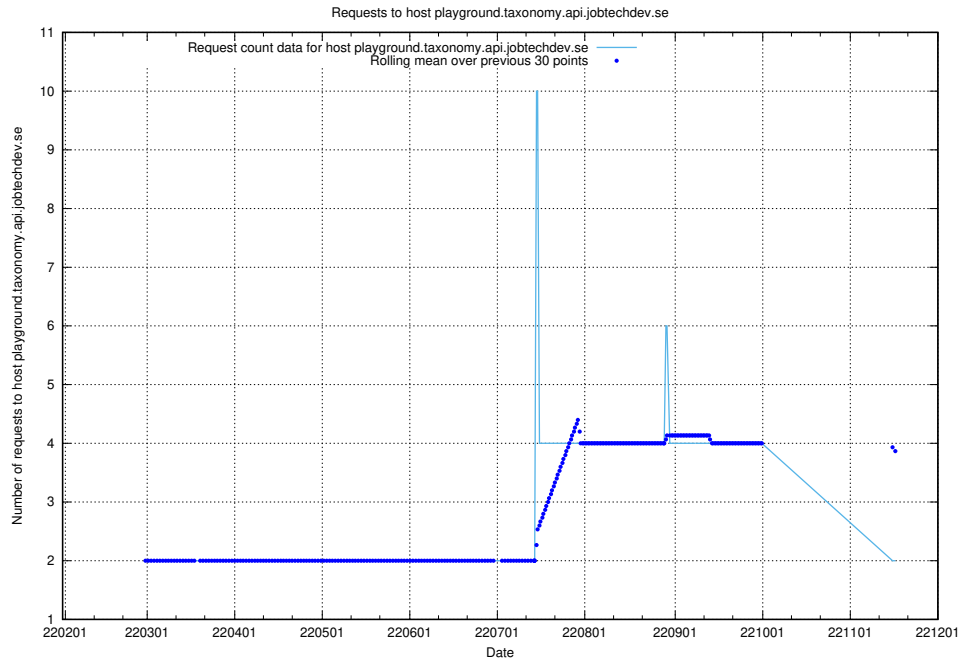

7.506 Usage of playground.taxonomy.api.jobtechdev.se

Here, we count the number of requests to host playground.taxonomy.api.jobtechdev.se.

7.507 Usage of jobscanner.jobtechdev.se:443

Here, we count the number of requests to host jobscanner.jobtechdev.se:443.