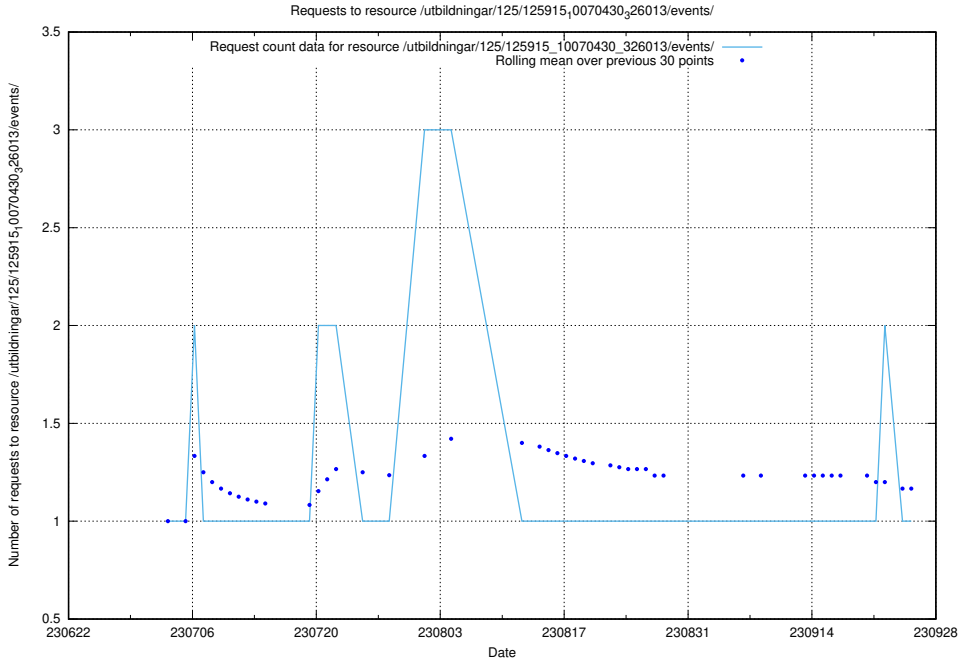

5.5182 Usage of /utbildningar/125/125915_10070430_326013/events/

Here, we count the number of requests to resource /utbildningar/125/125915_10070430_326013/events/