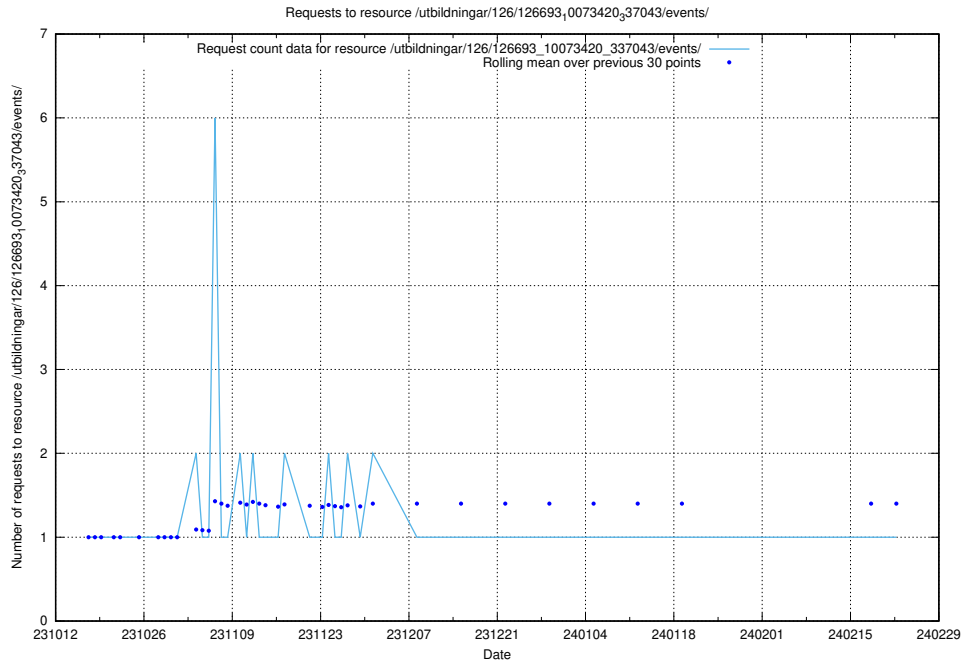

5.4134 Usage of /utbildningar/126/126693_10073420_337043/events/

Here, we count the number of requests to resource /utbildningar/126/126693_10073420_337043/events/