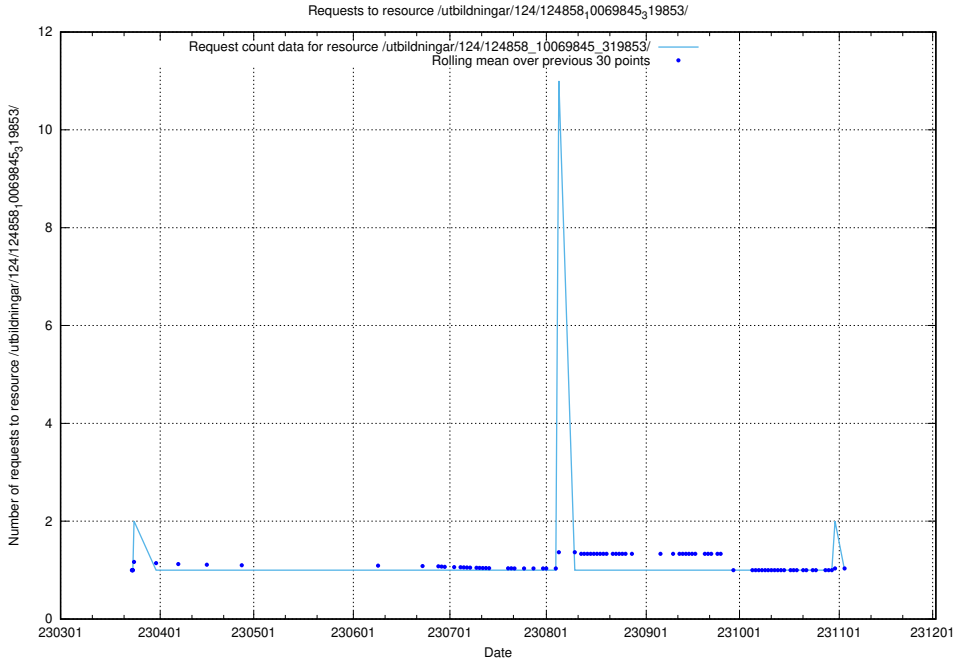

5.1244 Usage of /utbildningar/124/124858_10069845_319853/

Here, we count the number of requests to resource /utbildningar/124/124858_10069845_319853/.