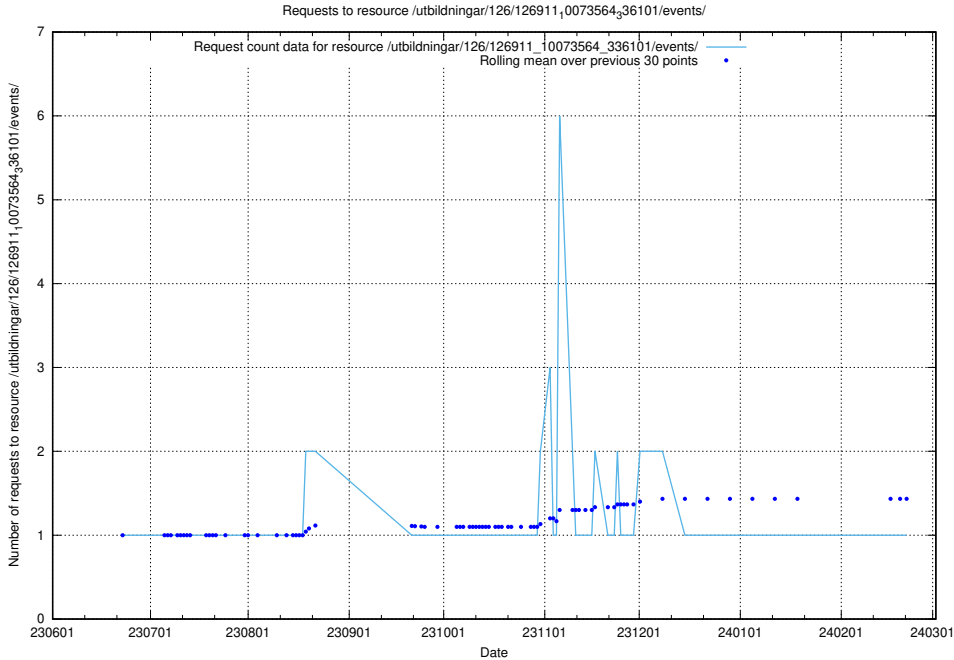

Here, we count the number of requests to resource /utbildningar/126/126911_10073568_336111/.

5.5394 Usage of /utbildningar/126/126911_10073564_336101/events/

Here, we count the number of requests to resource /utbildningar/126/126911_10073564_336101/events/