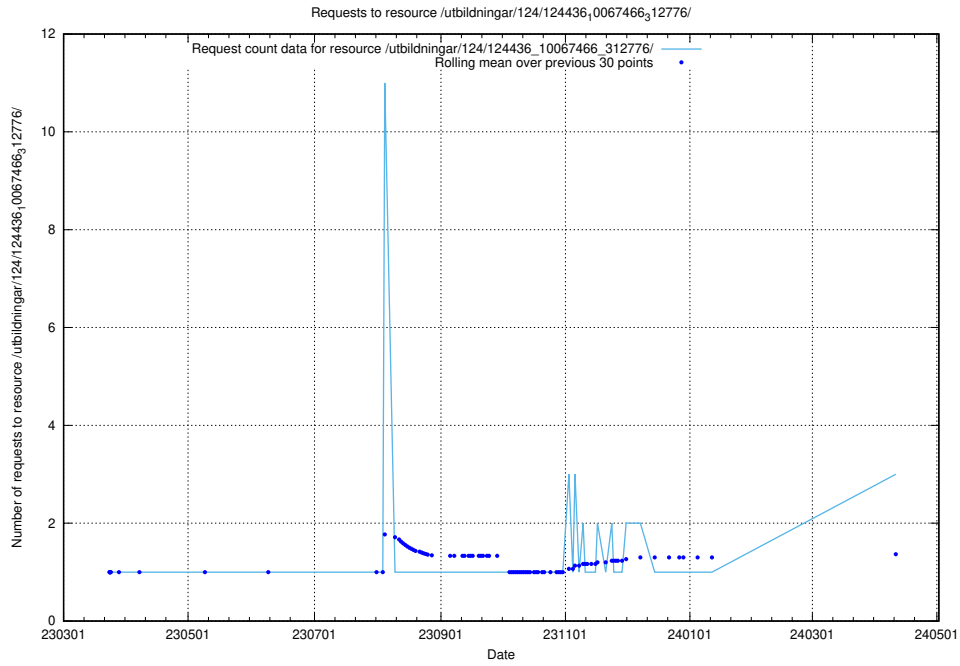

5.371 Usage of /utbildningar/124/124436_10067466_312776/

Here, we count the number of requests to resource /utbildningar/124/124436_10067466_312776/.