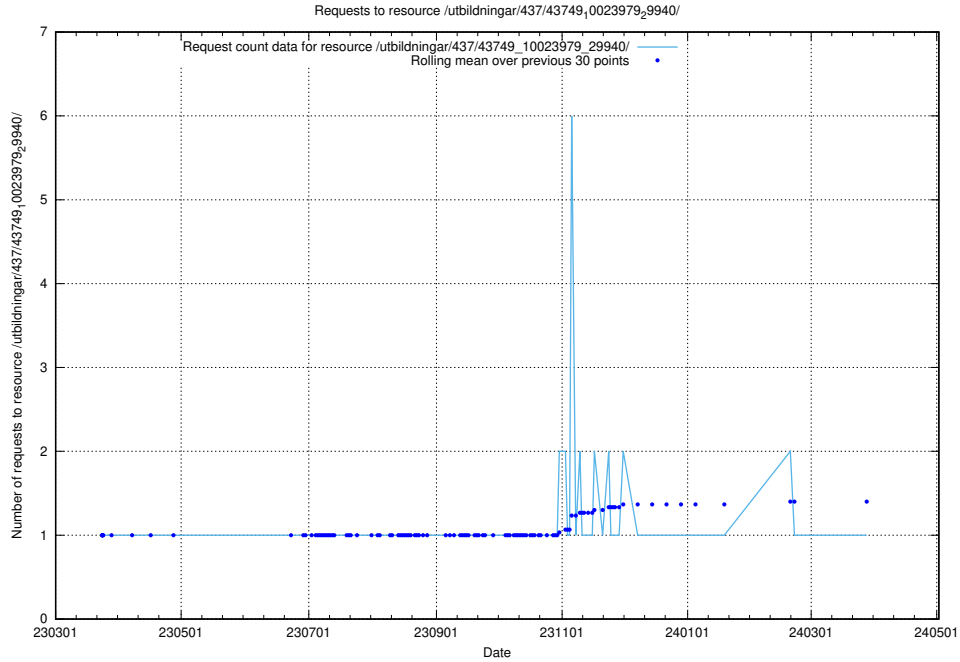

5.6156 Usage of /utbildningar/437/43749_10023979_29940/

Here, we count the number of requests to resource /utbildningar/437/43749_10023979_29940/.