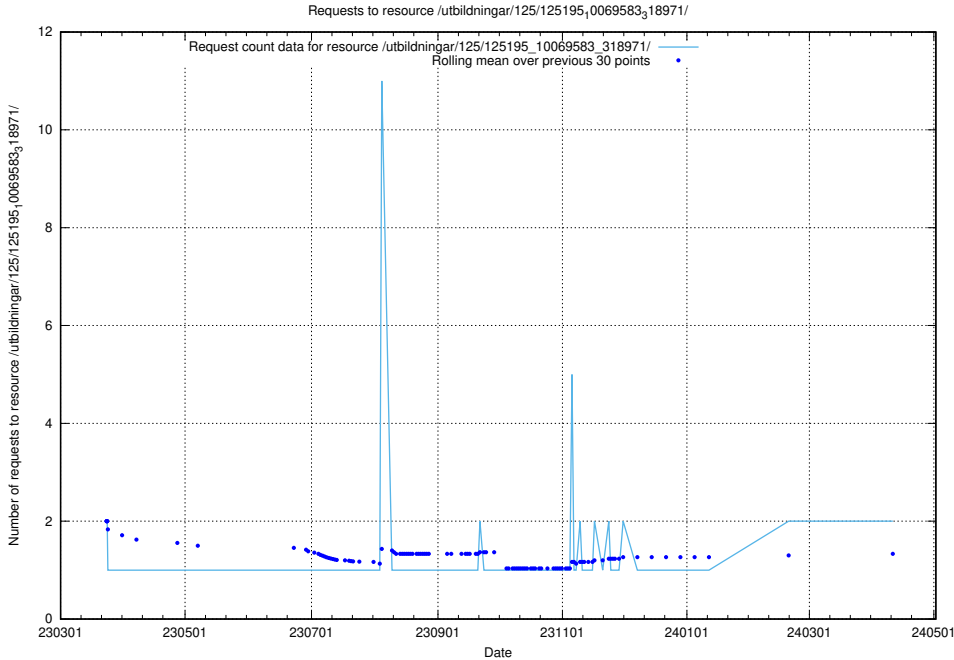

5.1019 Usage of /utbildningar/125/125195_10069583_318971/

Here, we count the number of requests to resource /utbildningar/125/125195_10069583_318971/.