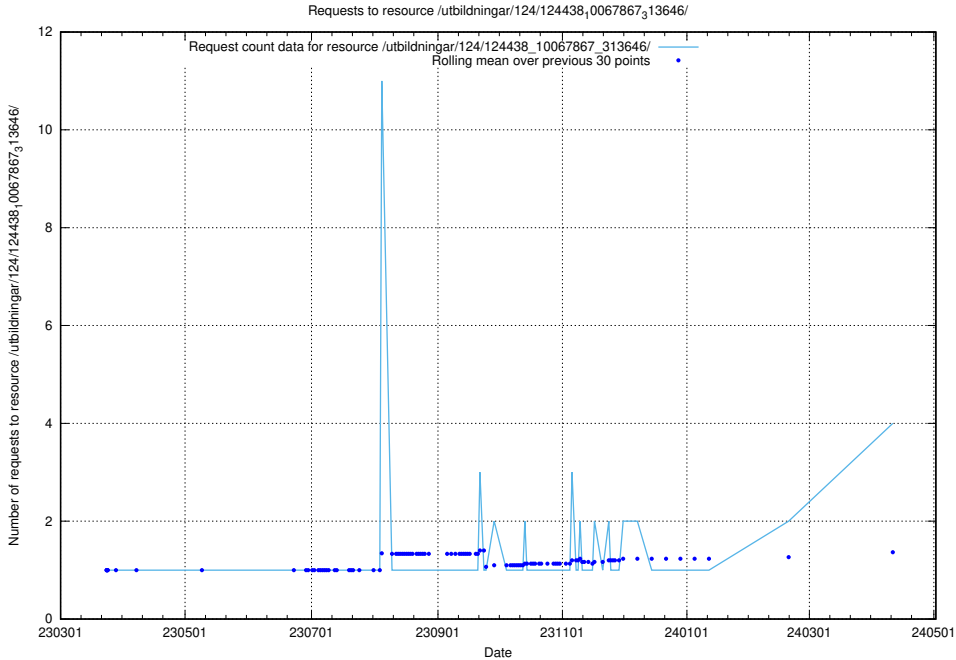

5.239 Usage of /utbildningar/124/124438_10067867_313646/

Here, we count the number of requests to resource /utbildningar/124/124438_10067867_313646/.