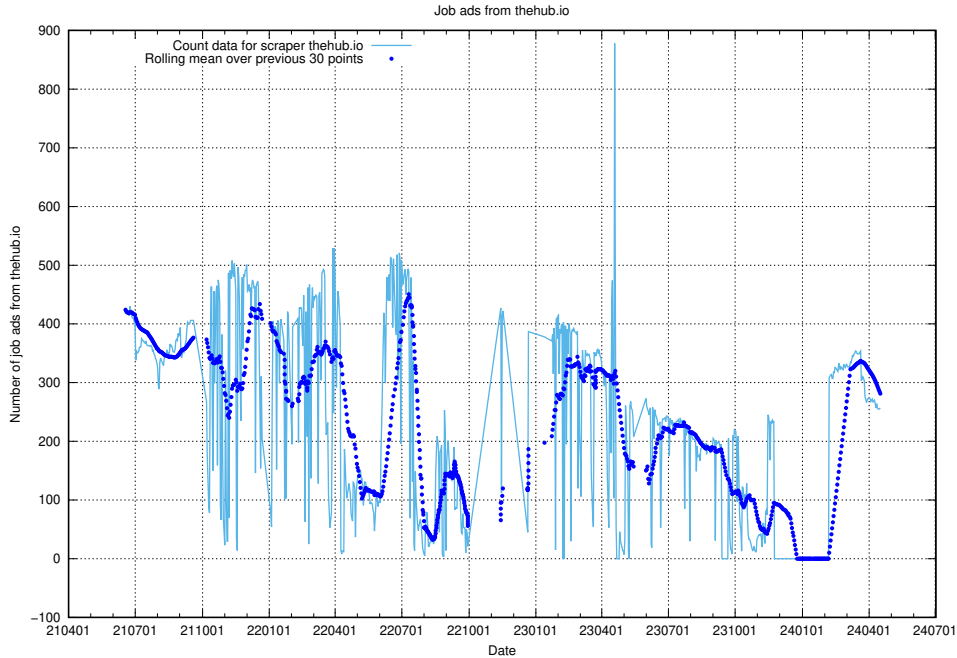

13.12 Number of ads by scraper thehub.io

Here, we count the number of job ads scraped from thehub.io.

13.13 Number of ads by scraper onepartnergroup.se

Here, we count the number of job ads scraped from onepartnergroup.se.