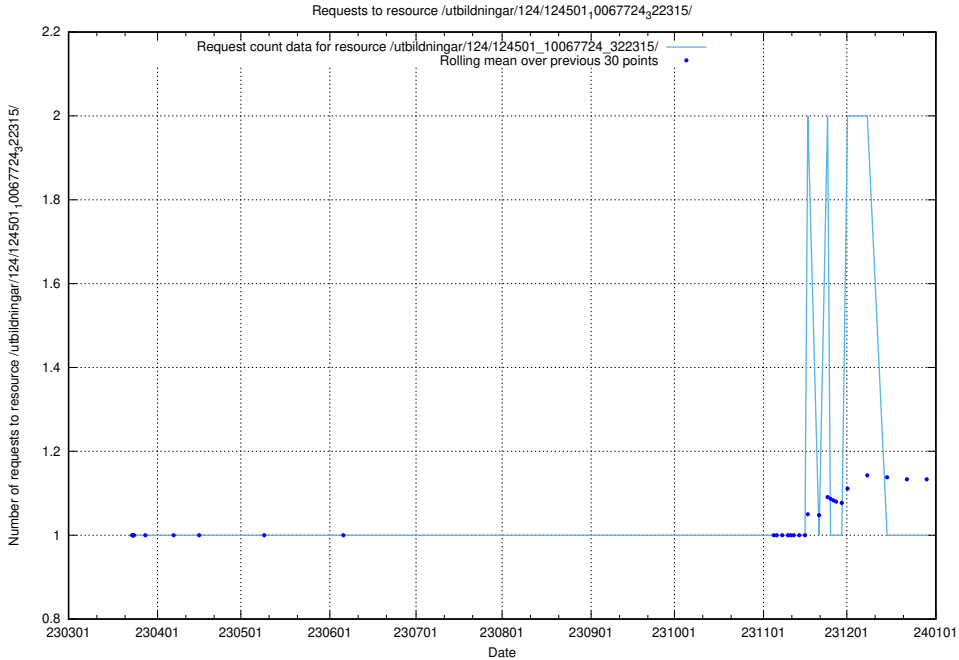

5.2122 Usage of /utbildningar/124/124501_10067724_322315/

Here, we count the number of requests to resource /utbildningar/124/124501_10067724_322315/.