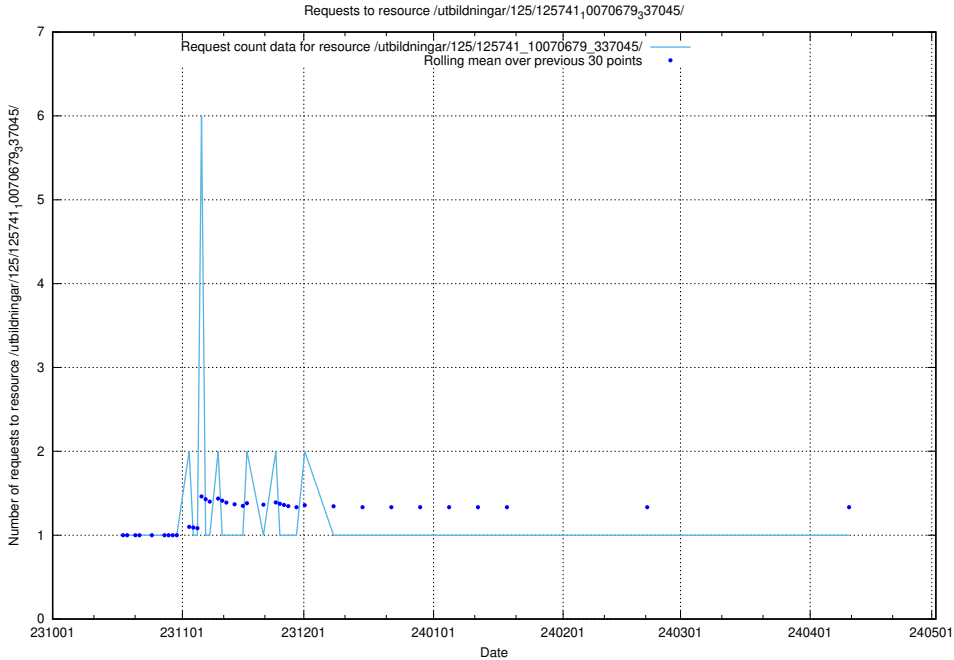

5.4116 Usage of /utbildningar/125/125741_10070679_337045/

Here, we count the number of requests to resource /utbildningar/125/125741_10070679_337045/.