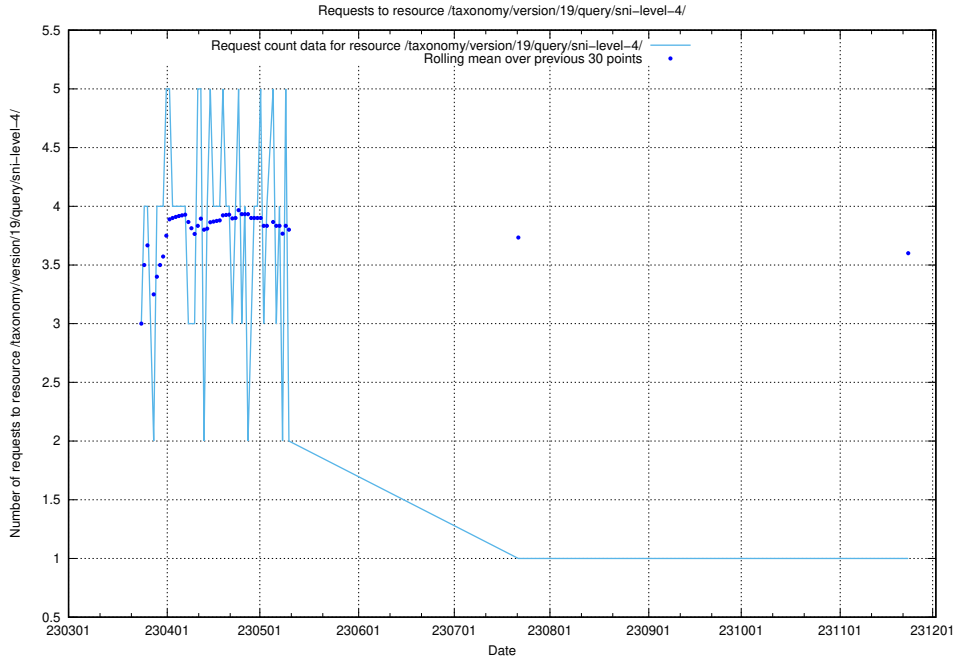

5.5917 Usage of /taxonomy/version/19/query/sni-level-4/

Here, we count the number of requests to resource /taxonomy/version/19/query/sni-level-4/.