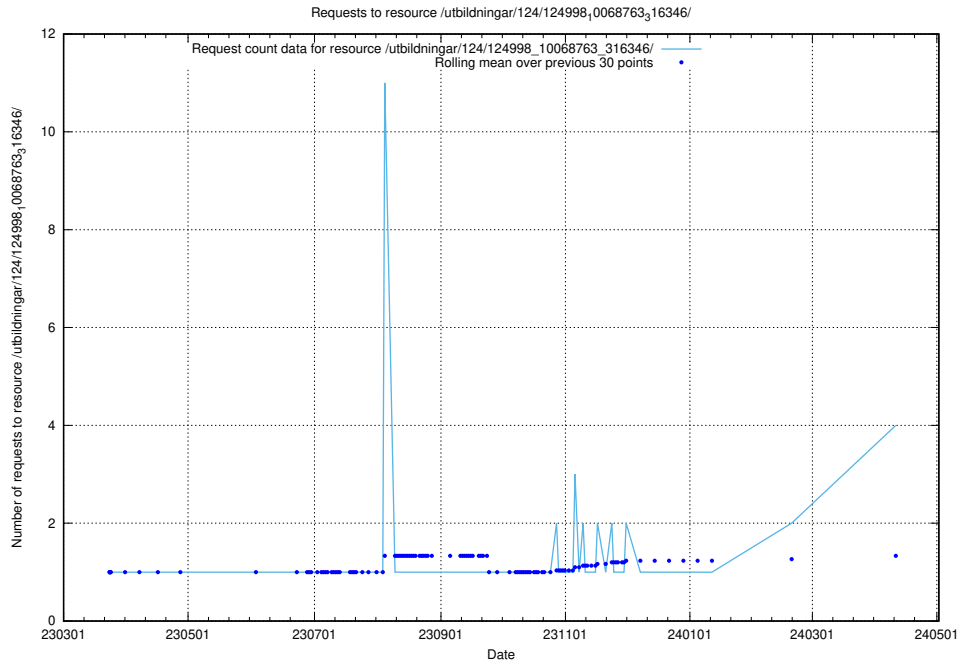

5.210 Usage of /utbildningar/124/124998_10068763_316346/

Here, we count the number of requests to resource /utbildningar/124/124998_10068763_316346/.