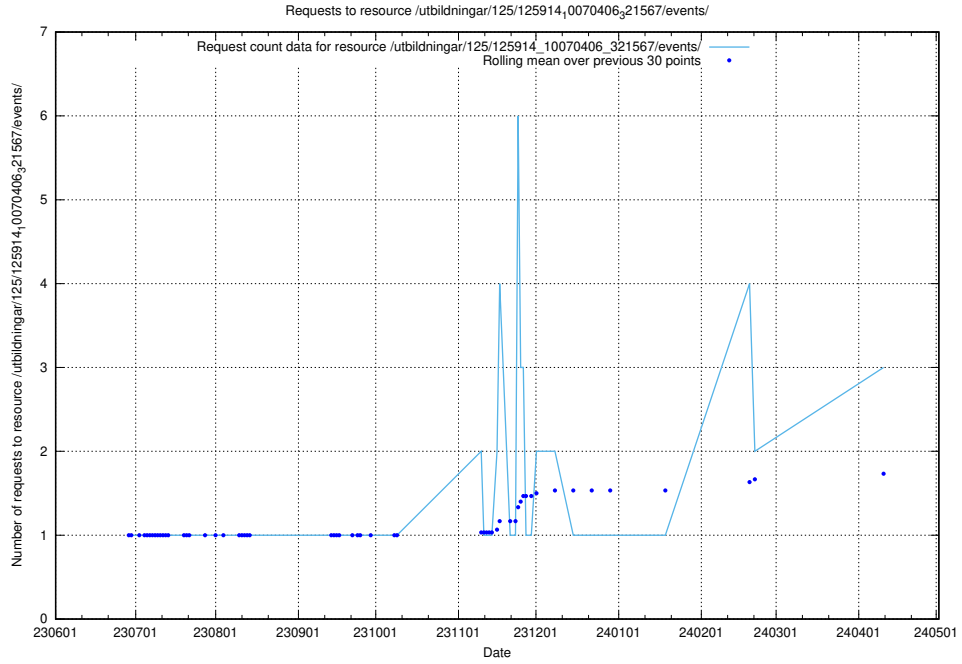

5.436 Usage of /utbildningar/125/125914_10070406_321567/events/

Here, we count the number of requests to resource /utbildningar/125/125914_10070406_321567/events/