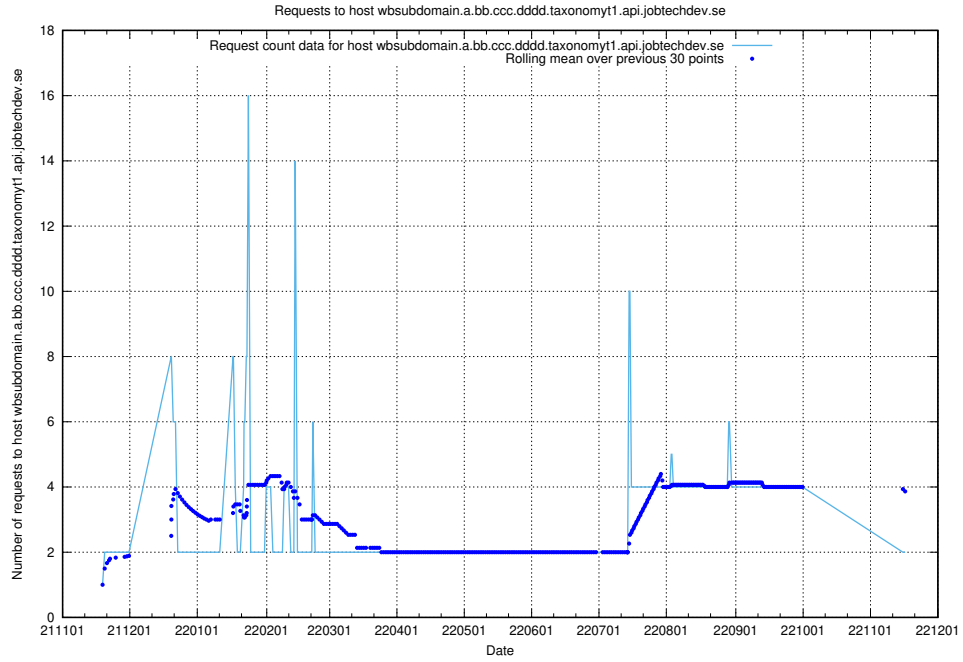

7.457 Usage of wbsubdomain.a.bb.ccc.dddd.taxonomyt1.api.jobtechdev.se

Here, we count the number of requests to host wbsubdomain.a.bb.ccc.dddd.taxonomyt1.api.jobtechdev.se