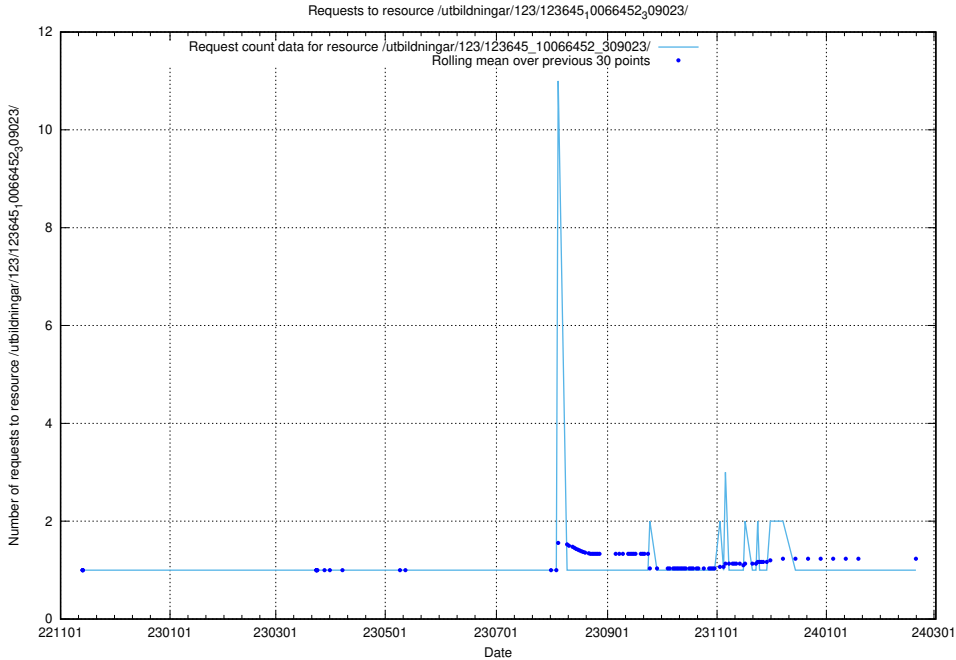

Here, we count the number of requests to resource /taxonomy/version/13/query/employment-variety-concepts/.

5.5747 Usage of /utbildningar/123/123645_10066452_309023/

Here, we count the number of requests to resource /utbildningar/123/123645_10066452_309023/.