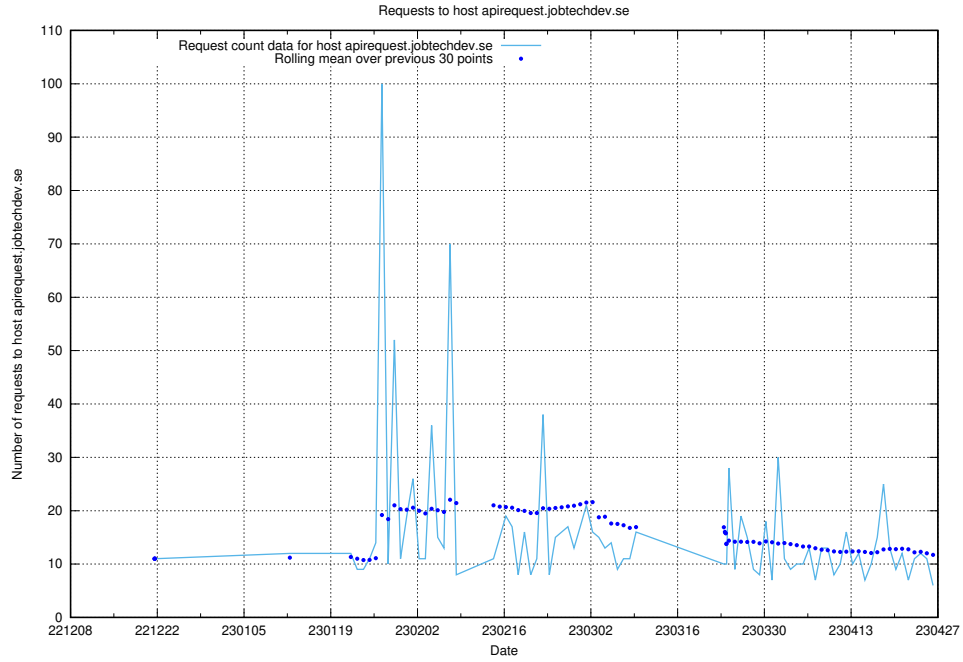

Here, we count the number of requests to host apirequest.jobtechdev.se.

7.77 Usage of opensearch-test.jobtechdev.se

Here, we count the number of requests to host opensearch-test.jobtechdev.se.

7.78 Usage of demo-education-test.jobtechdev.se