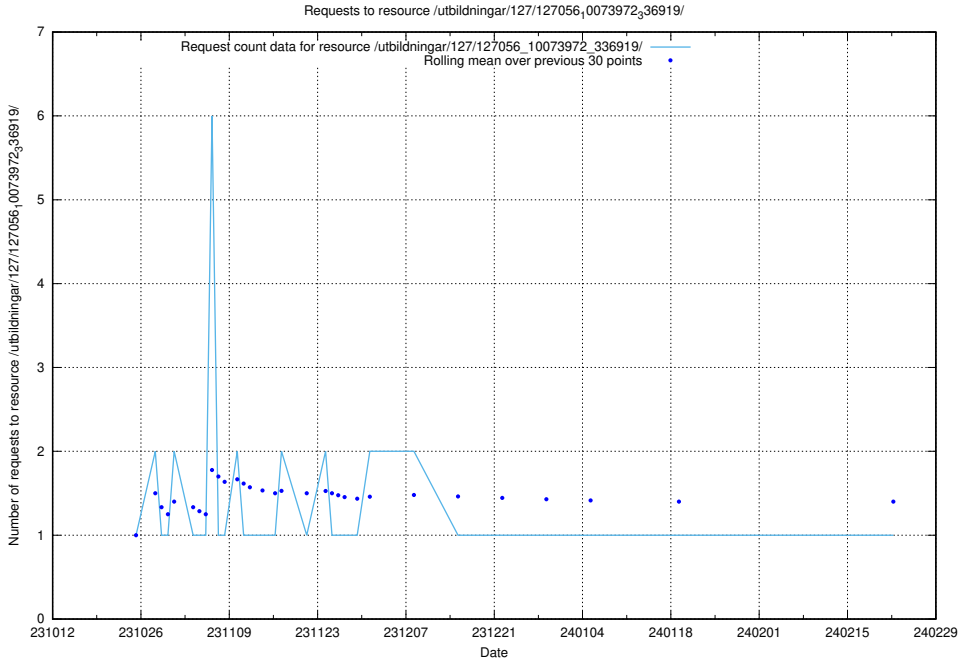

5.4046 Usage of /utbildningar/127/127056_10073972_336919/

Here, we count the number of requests to resource /utbildningar/127/127056_10073972_336919/.