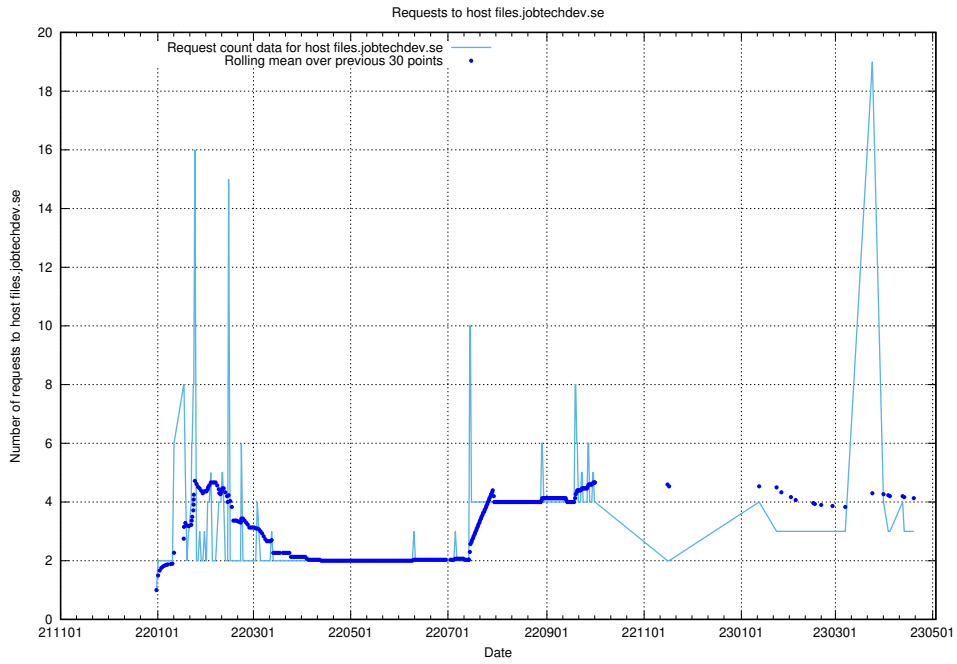

7.184 Usage of files.jobtechdev.se

Here, we count the number of requests to host files.jobtechdev.se.