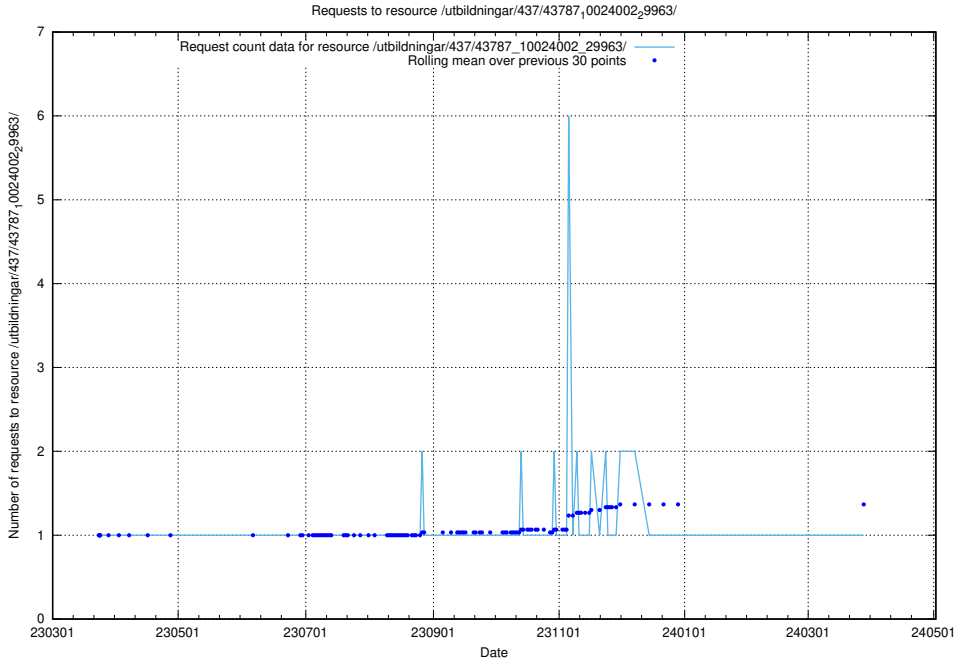

5.6136 Usage of /utbildningar/437/43787_10024002_29963/

Here, we count the number of requests to resource /utbildningar/437/43787_10024002_29963/.