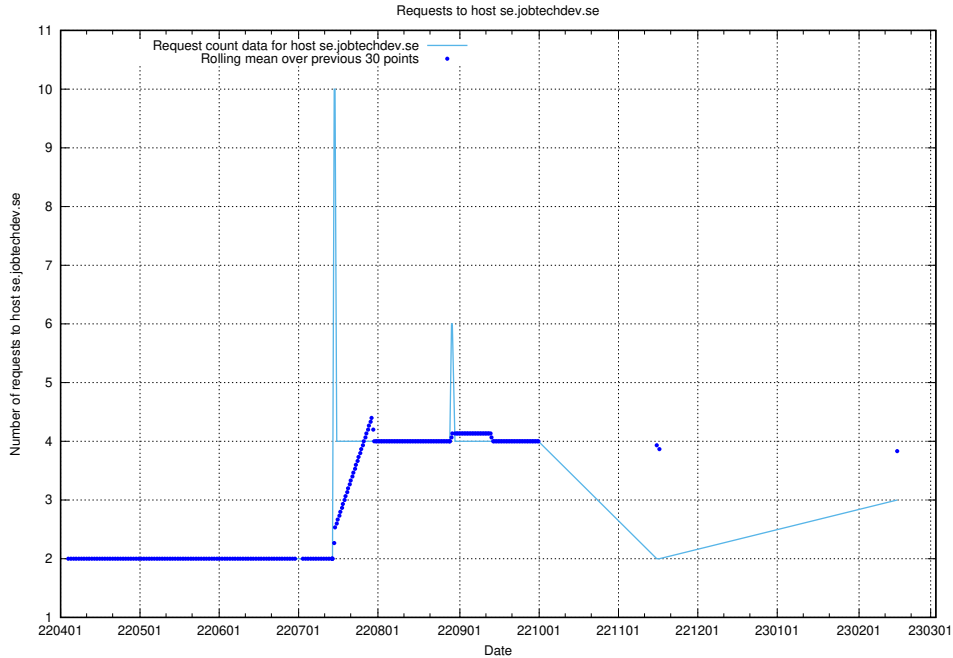

7.213 Usage of se.jobtechdev.se

Here, we count the number of requests to host se.jobtechdev.se.