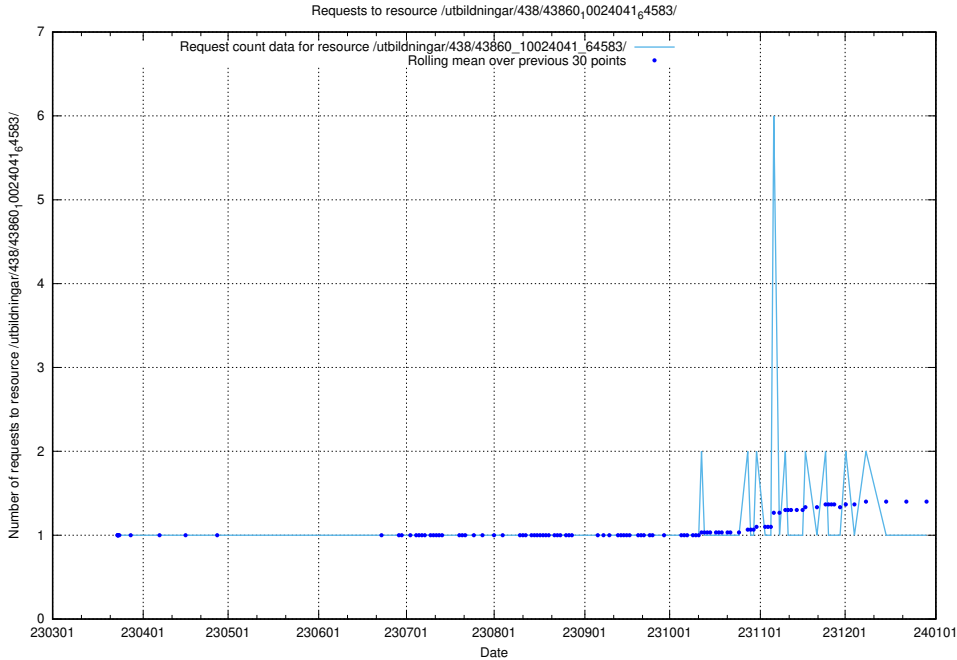

5.6098 Usage of /utbildningar/438/43860_10024041_64583/

Here, we count the number of requests to resource /utbildningar/438/43860_10024041_64583/.