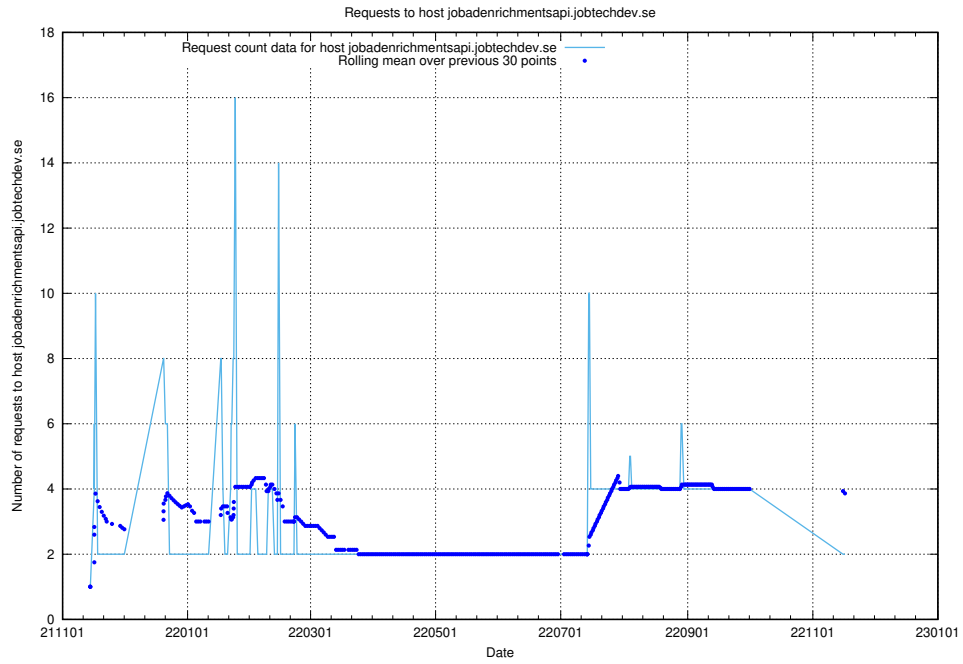

7.575 Usage of jobadenrichmentsapi.jobtechdev.se

Here, we count the number of requests to host jobadenrichmentsapi.jobtechdev.se.