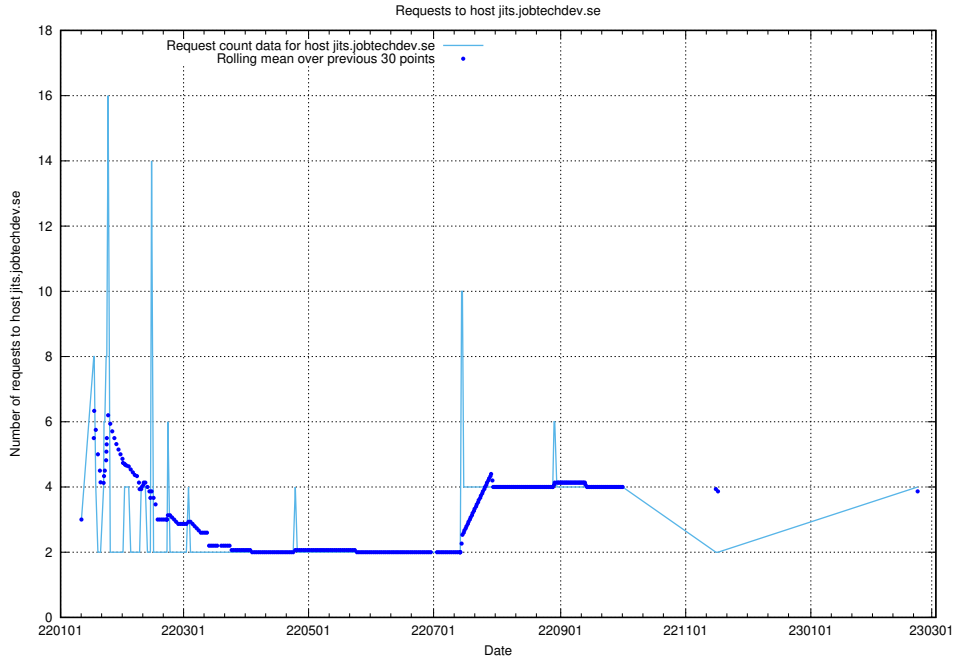

7.100 Usage of jits.jobtechdev.se

Here, we count the number of requests to host jits.jobtechdev.se.