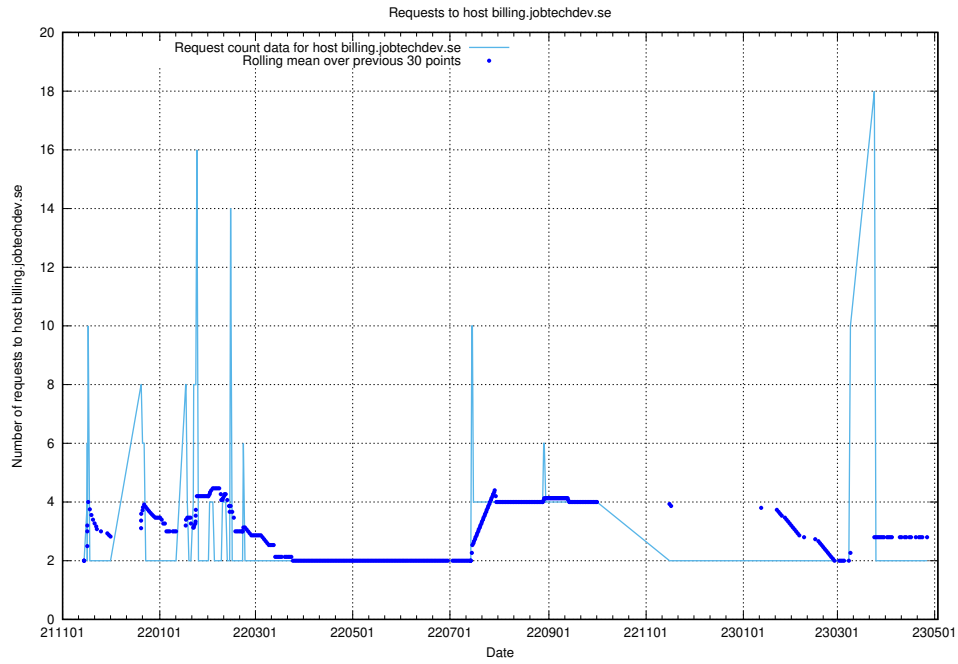

7.280 Usage of billing.jobtechdev.se

Here, we count the number of requests to host billing.jobtechdev.se.