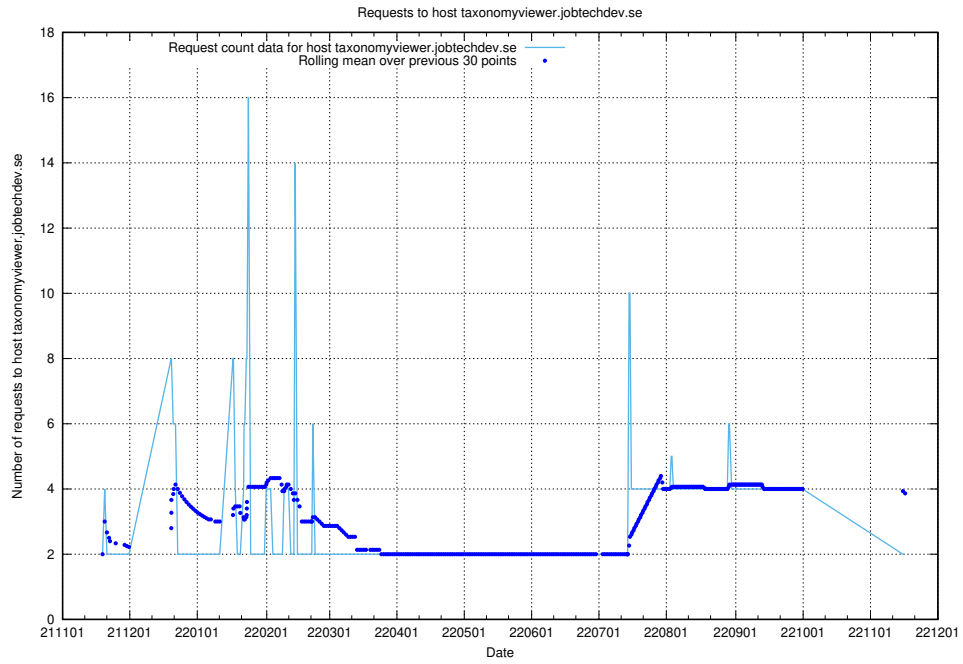

7.459 Usage of taxonomyviewer.jobtechdev.se

Here, we count the number of requests to host taxonomyviewer.jobtechdev.se.