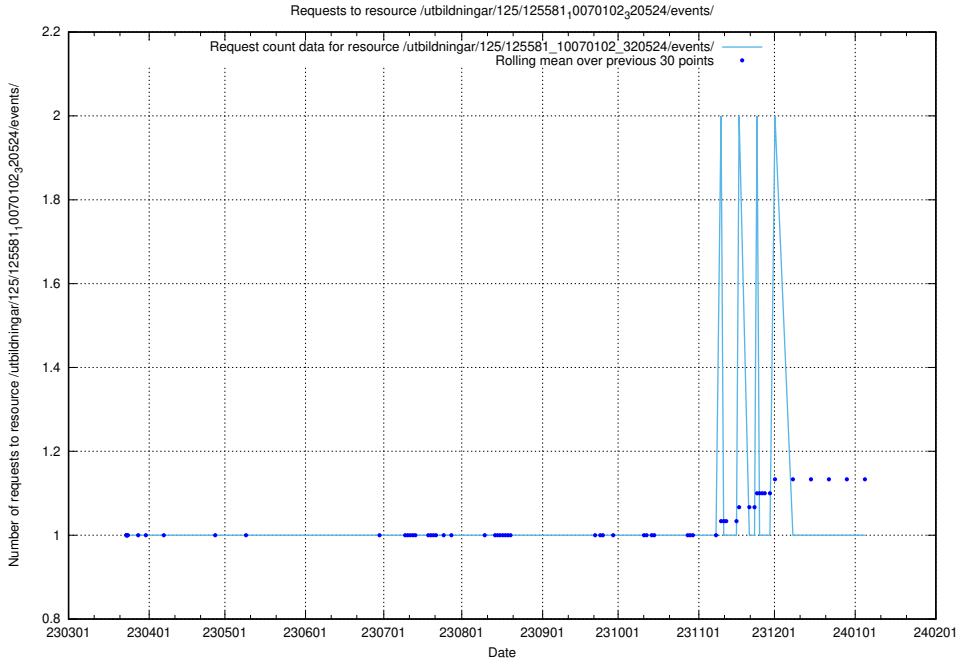

5.1167 Usage of /utbildningar/125/125581_10070102_320524/events/

Here, we count the number of requests to resource /utbildningar/125/125581_10070102_320524/events/