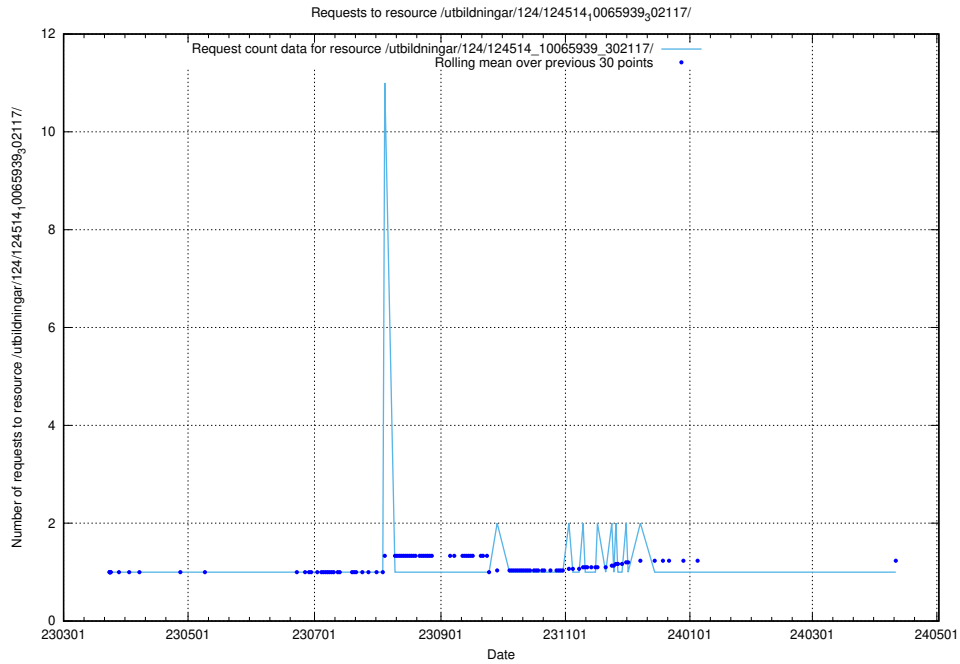

5.1740 Usage of /utbildningar/124/124514_10065939_302117/

Here, we count the number of requests to resource /utbildningar/124/124514_10065939_302117/.