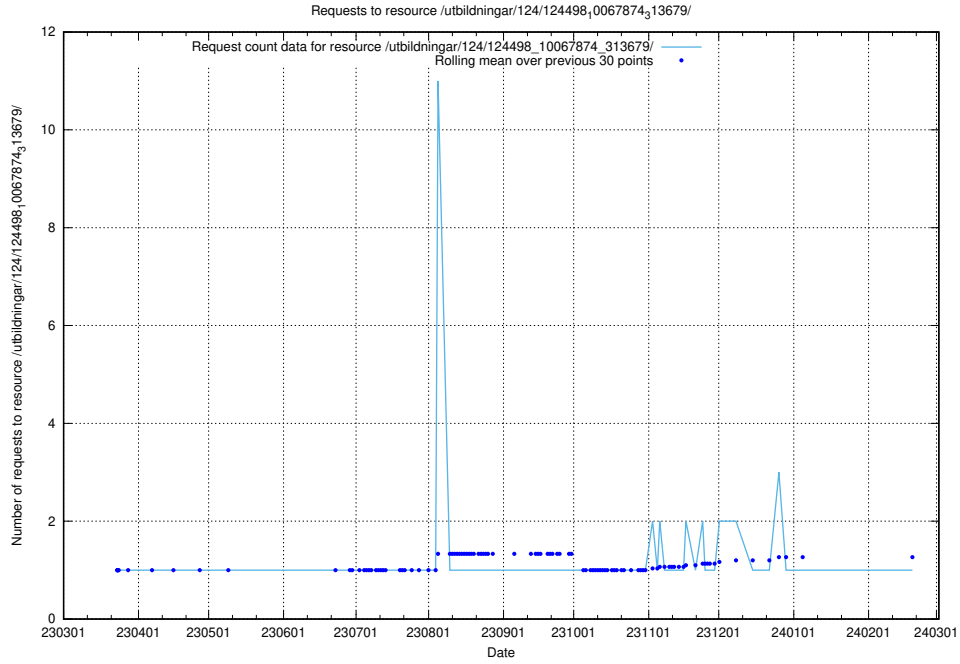

Here, we count the number of requests to resource /taxonomy/version/18/query/all-concepts/.

5.2494 Usage of /utbildningar/124/124498_10067874_313679/

Here, we count the number of requests to resource /utbildningar/124/124498_10067874_313679/.