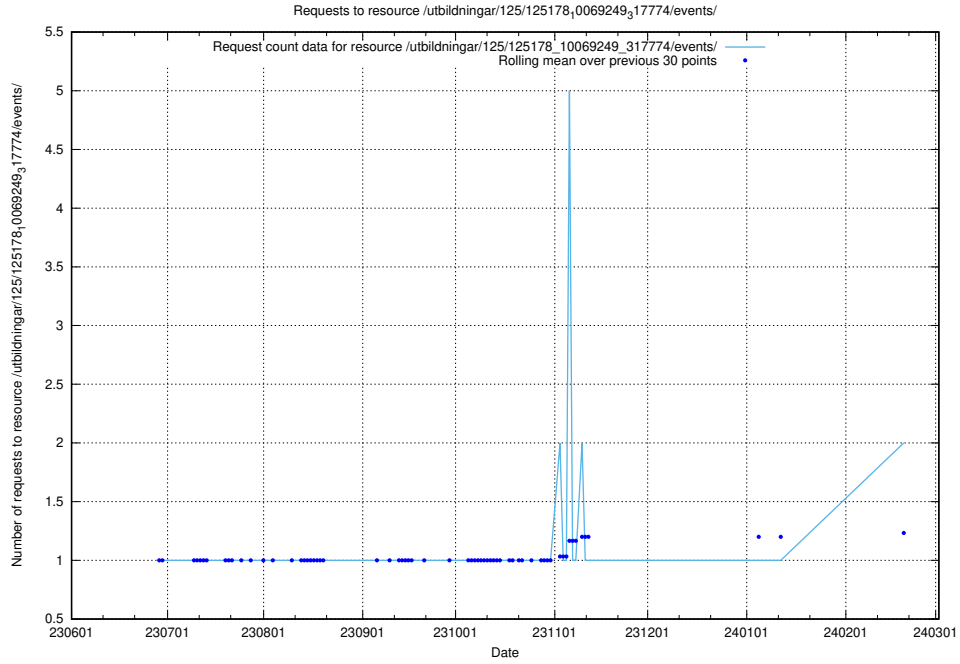

5.915 Usage of /utbildningar/125/125178_10069249_317774/events/

Here, we count the number of requests to resource /utbildningar/125/125178_10069249_317774/events/