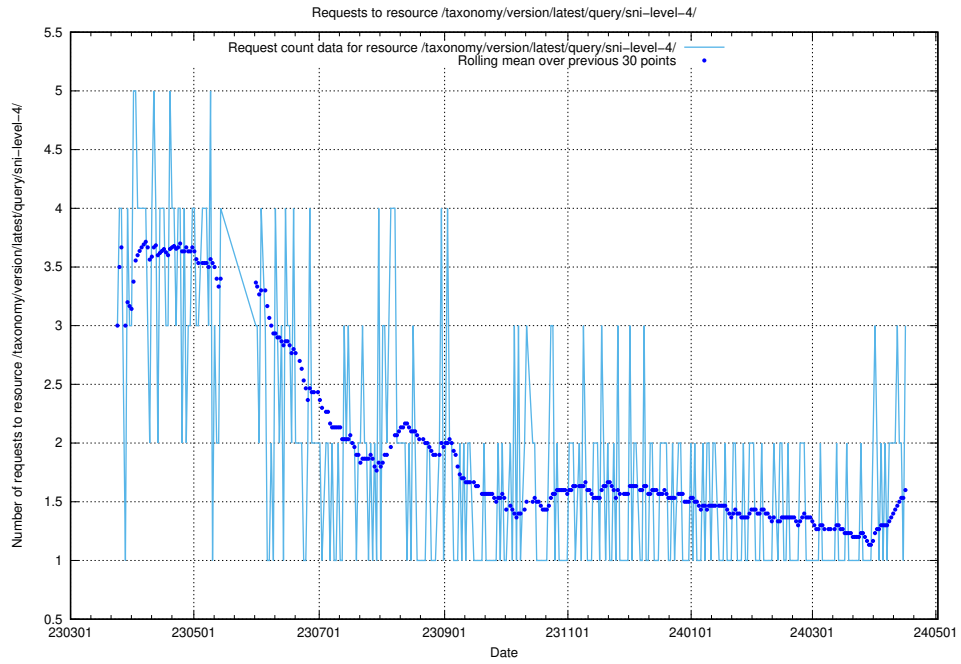

5.506 Usage of /taxonomy/version/latest/query/sni-level-4/

Here, we count the number of requests to resource /taxonomy/version/latest/query/sni-level-4/.