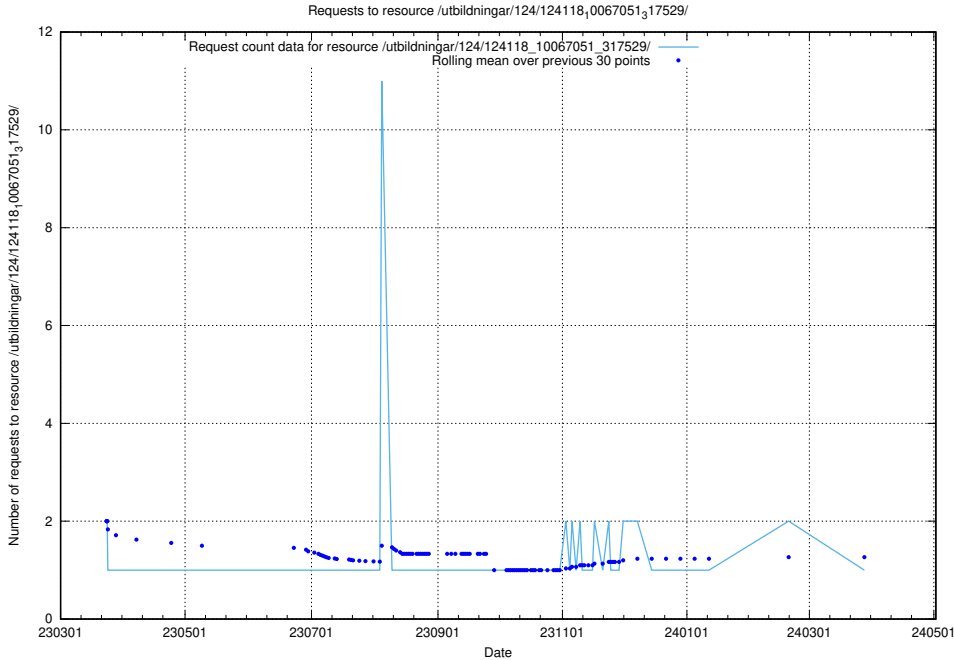

5.6079 Usage of /utbildningar/124/124118_10067051_317529/

Here, we count the number of requests to resource /utbildningar/124/124118_10067051_317529/.