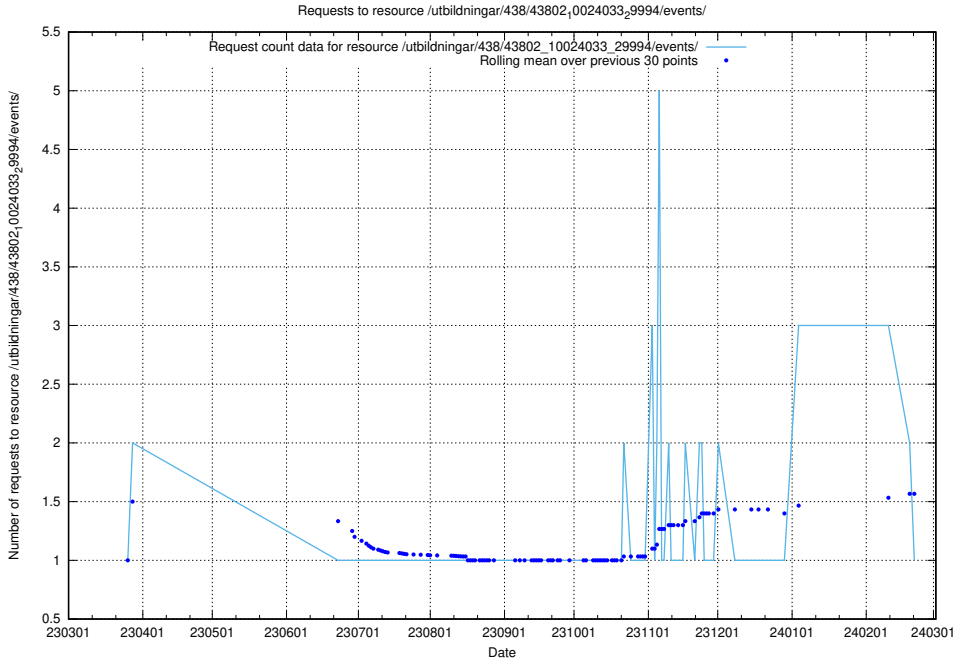

5.5881 Usage of /utbildningar/438/43802_10024033_29994/events/

Here, we count the number of requests to resource /utbildningar/438/43802_10024033_29994/events/.