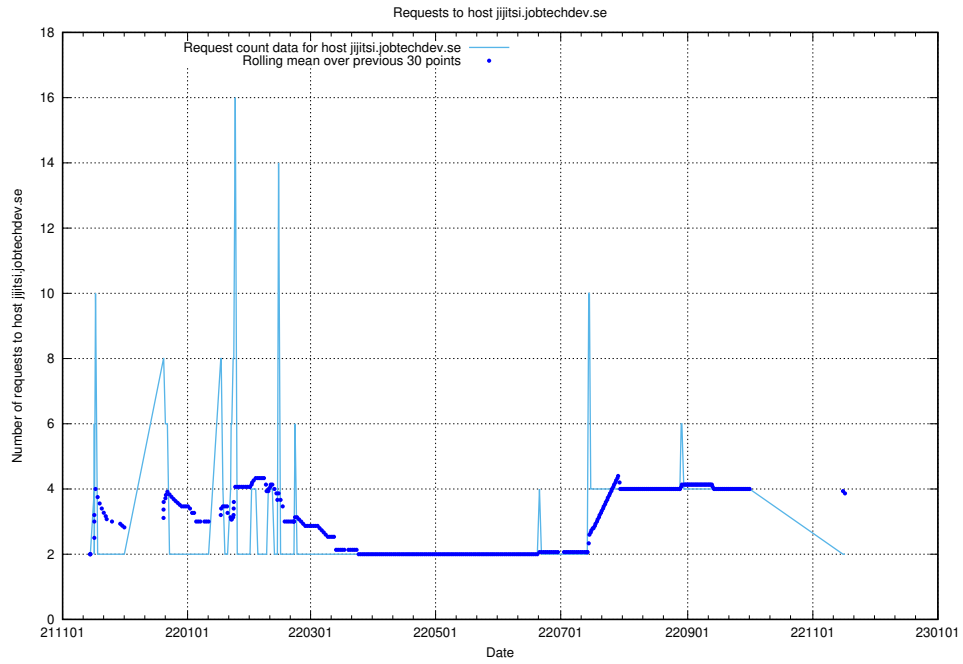

7.586 Usage of `jijitsi.jobtechdev.se`

Here, we count the number of requests to host `jijitsi.jobtechdev.se`.