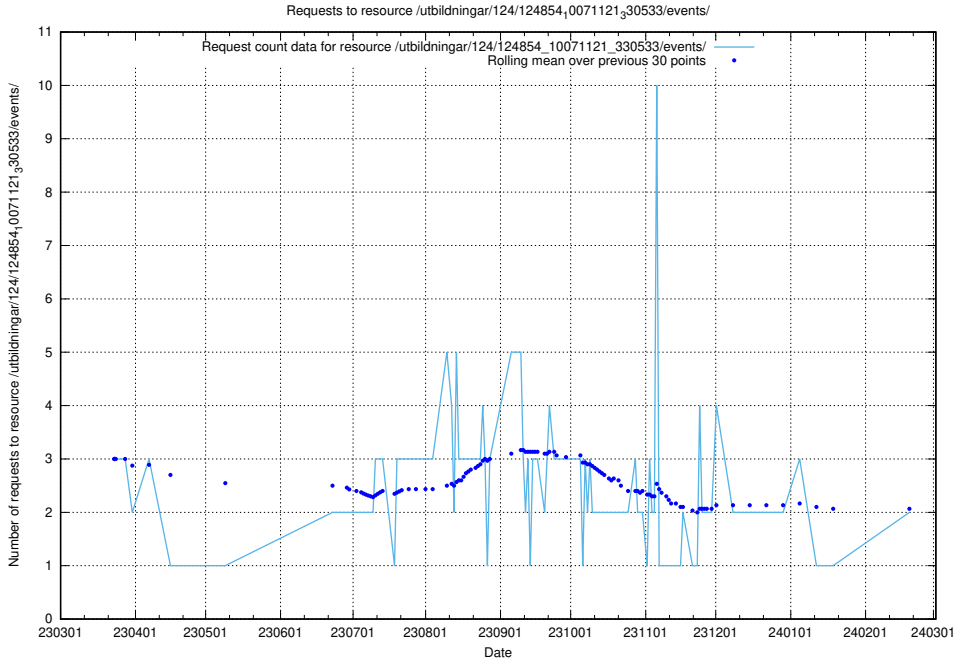

5.1011 Usage of /utbildningar/124/124854_10071121_330533/events/

Here, we count the number of requests to resource /utbildningar/124/124854_10071121_330533/events/