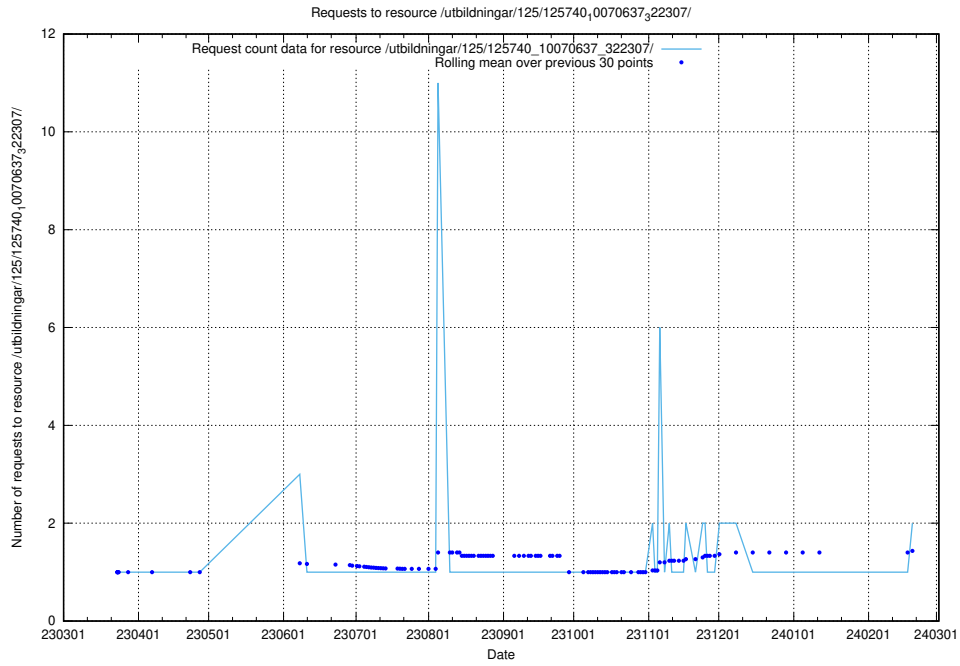

5.569 Usage of /utbildningar/125/125740_10070637_322307/

Here, we count the number of requests to resource /utbildningar/125/125740_10070637_322307/.