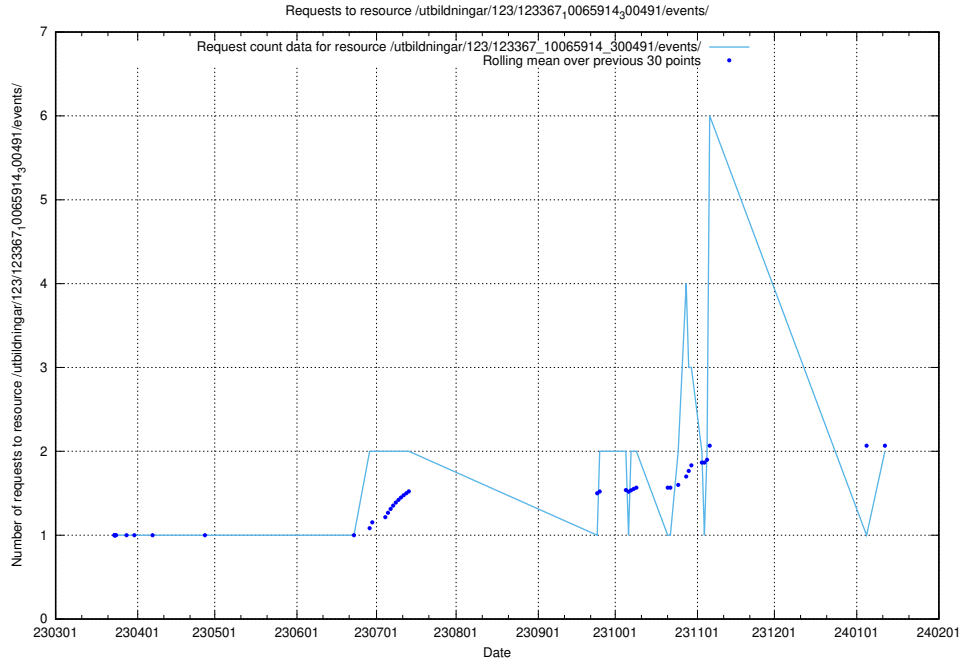

5.840 Usage of /utbildningar/123/123367_10065914_300491/events/

Here, we count the number of requests to resource /utbildningar/123/123367_10065914_300491/events/