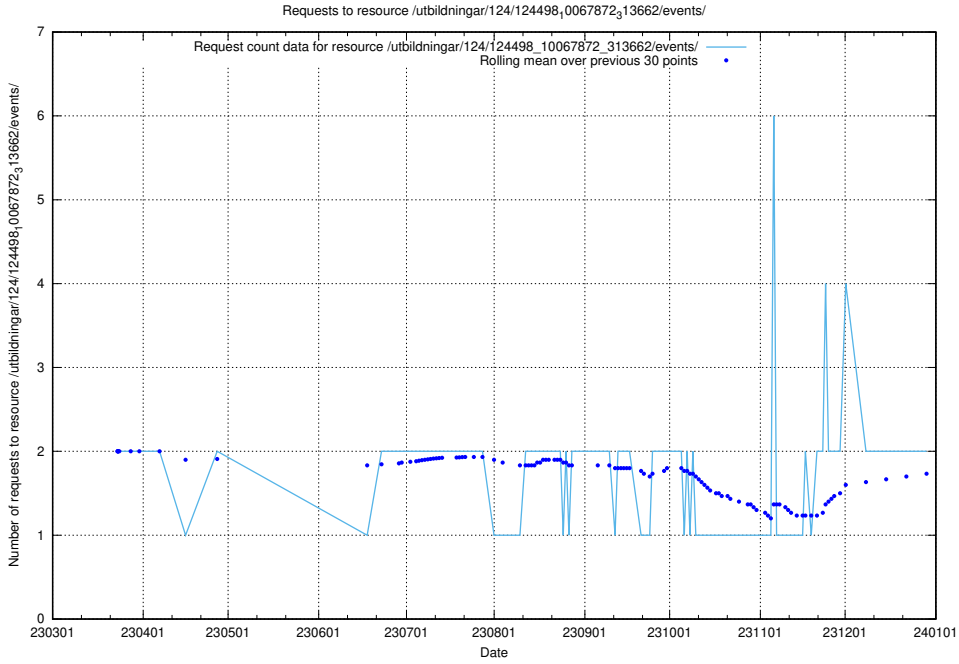

5.1024 Usage of /utbildningar/124/124498_10067872_313662/events/

Here, we count the number of requests to resource /utbildningar/124/124498_10067872_313662/events/