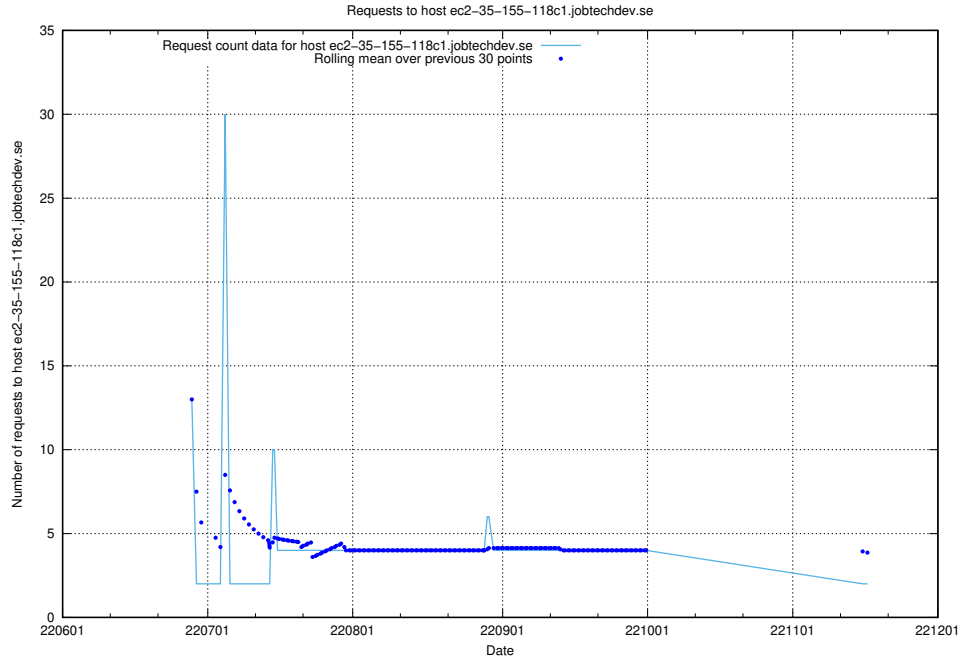

7.393 Usage of ec2-35-155-118c1.jobtechdev.se

Here, we count the number of requests to host ec2-35-155-118c1.jobtechdev.se.