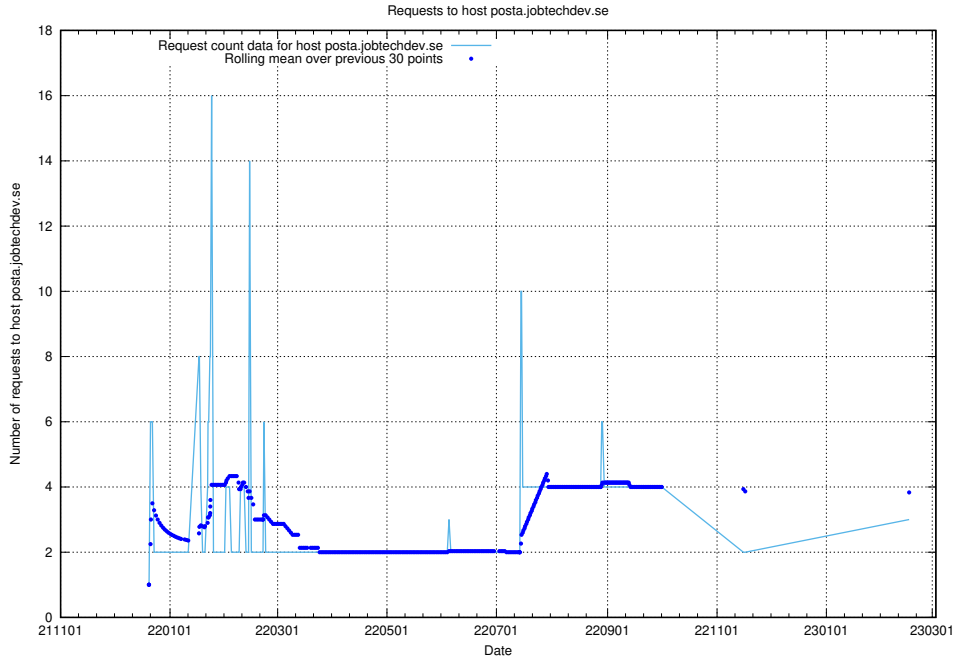

7.191 Usage of posta.jobtechdev.se

Here, we count the number of requests to host posta.jobtechdev.se.