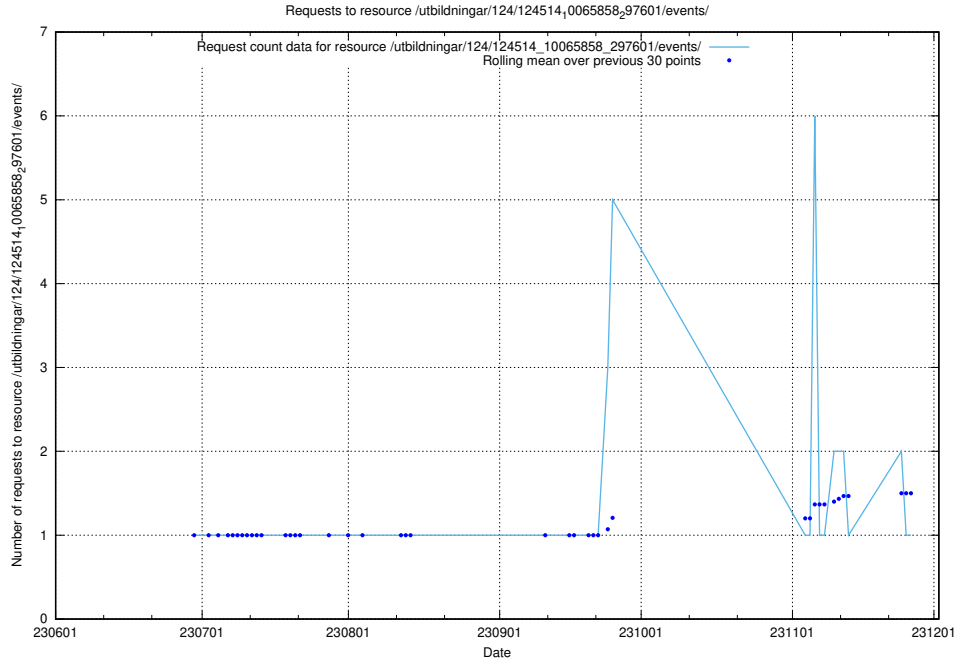

5.5212 Usage of /utbildningar/124/124514_10065858_297601/events/

Here, we count the number of requests to resource /utbildningar/124/124514_10065858_297601/events/