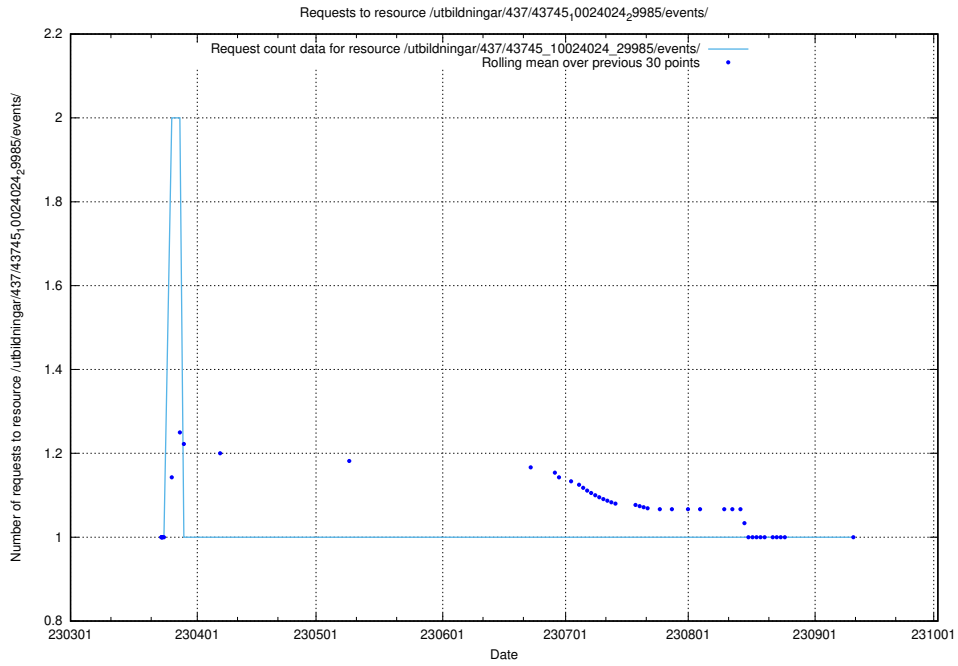

5.6160 Usage of /utbildningar/437/43745_10024024_29985/events/

Here, we count the number of requests to resource /utbildningar/437/43745_10024024_29985/events/.

5.6161 Usage of /utbildningar/437/43745_10024024_29985/