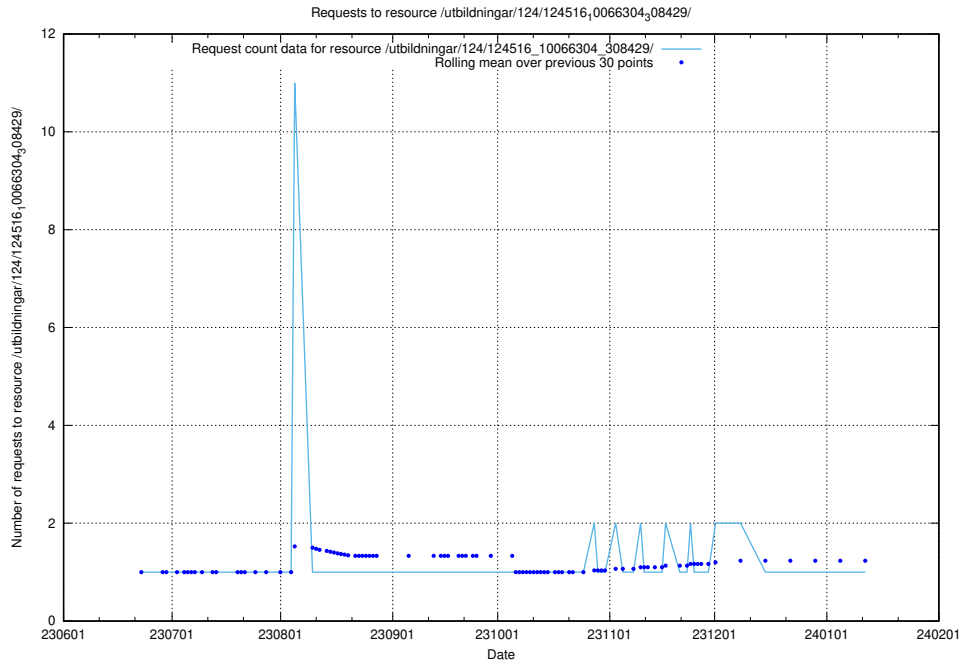

5.5578 Usage of /utbildningar/124/124516_10066304_308429/

Here, we count the number of requests to resource /utbildningar/124/124516_10066304_308429/.