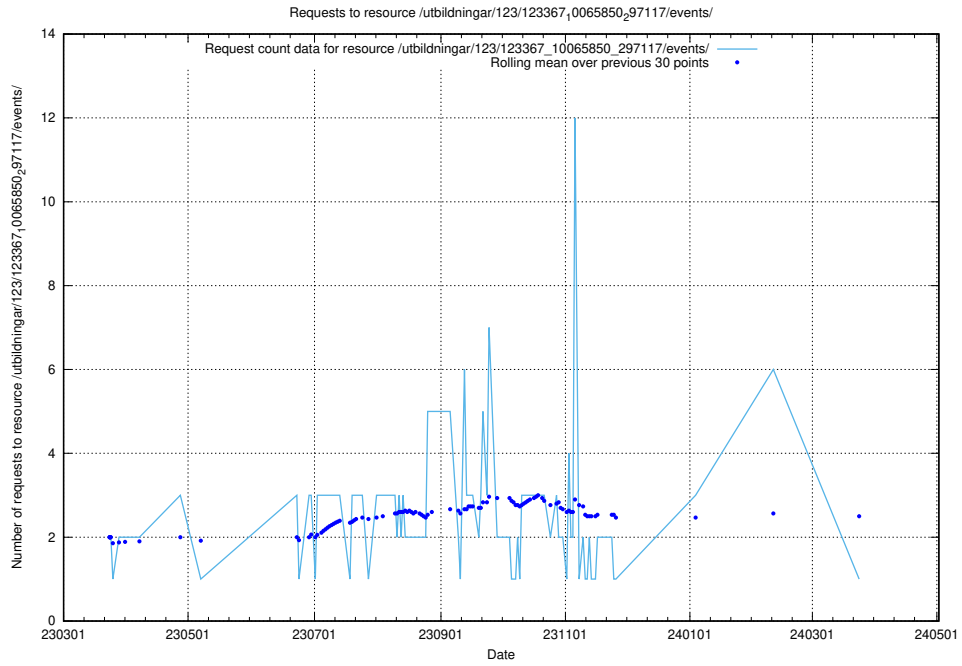

5.6083 Usage of /taxonomy/Tid_i_yrke/

Here, we count the number of requests to resource /taxonomy/Tid_i_yrke/.

5.6084 Usage of /utbildningar/123/123367_10065850_297117/events/

Here, we count the number of requests to resource /utbildningar/123/123367_10065850_297117/events/