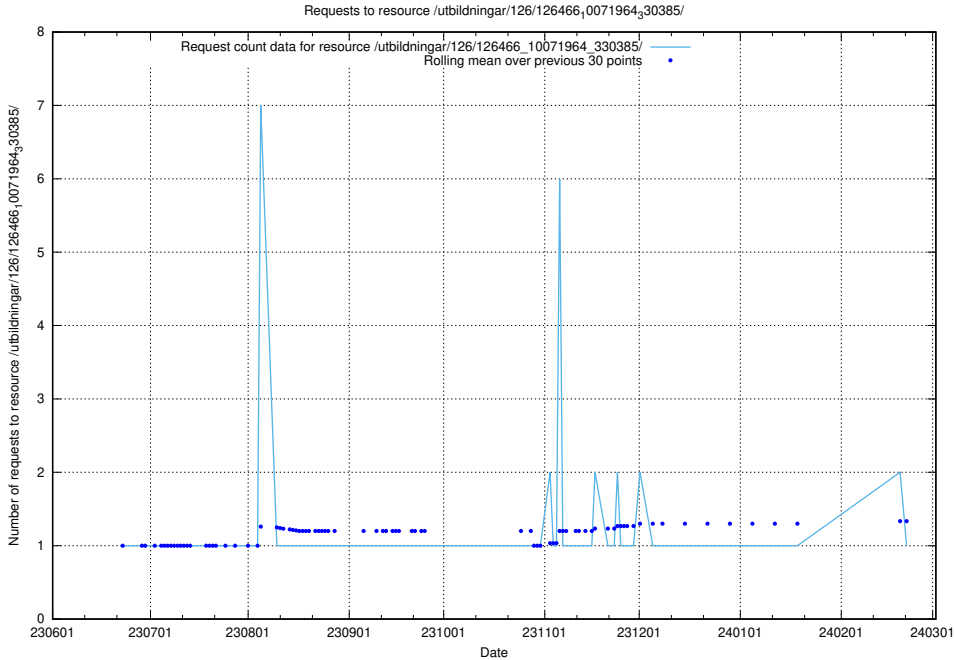

5.5465 Usage of /utbildningar/126/126466_10071964_330385/

Here, we count the number of requests to resource /utbildningar/126/126466_10071964_330385/.