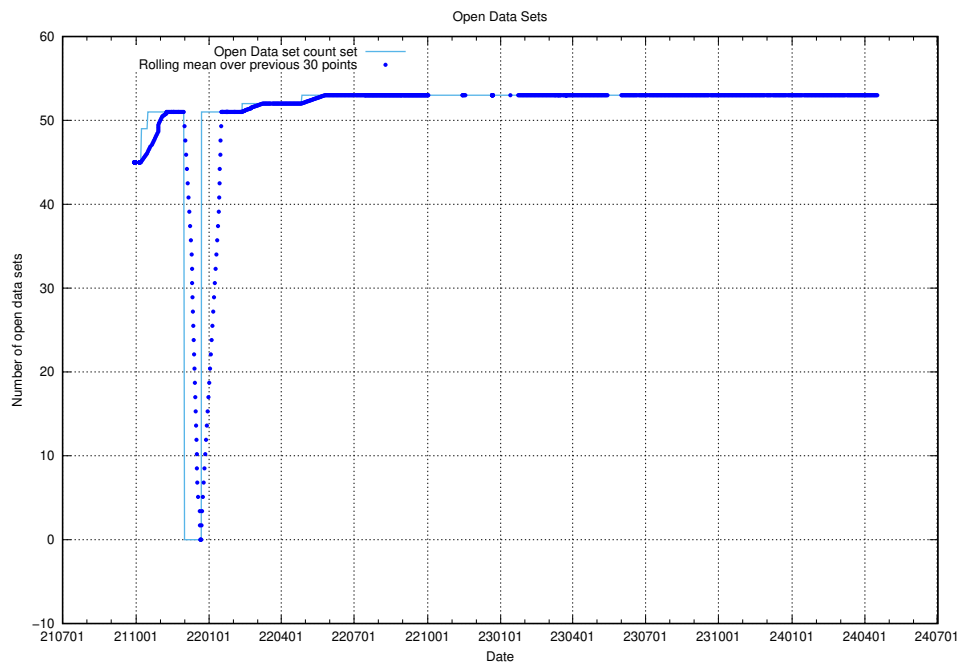

12 Open Data

This section contains statistics about JobTech's published open data in DIGG's [Sweden's data portal](https://www.dataportal.se)¹².

12.1 Number of open data sets

The tables shows the number of open data sets published by JobTech on DIGG's data portal.

¹²<https://www.dataportal.se>