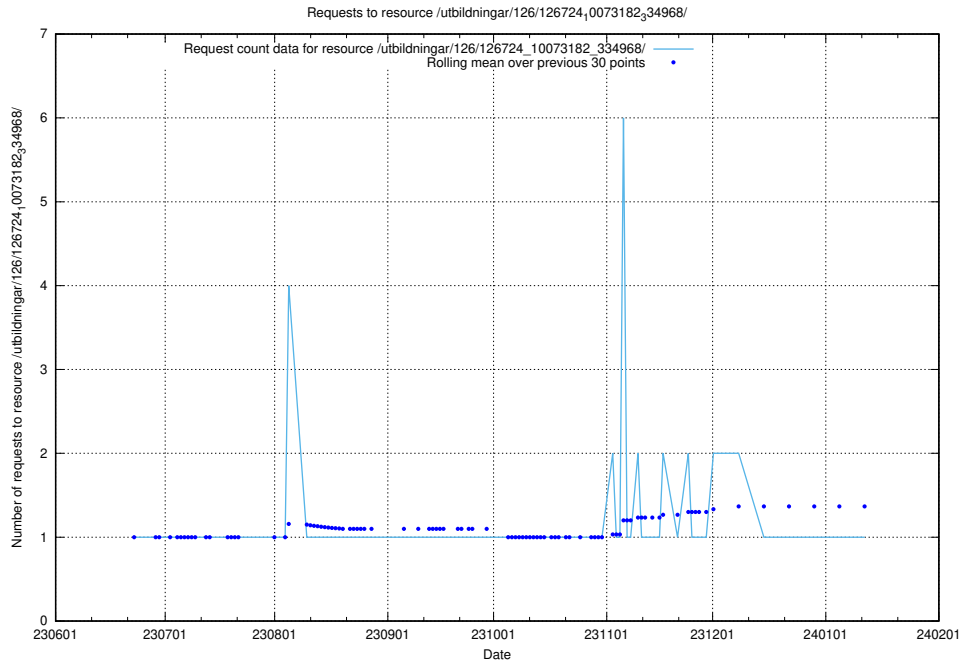

5.5415 Usage of /utbildningar/126/126724_10073182_334968/

Here, we count the number of requests to resource /utbildningar/126/126724_10073182_334968/.