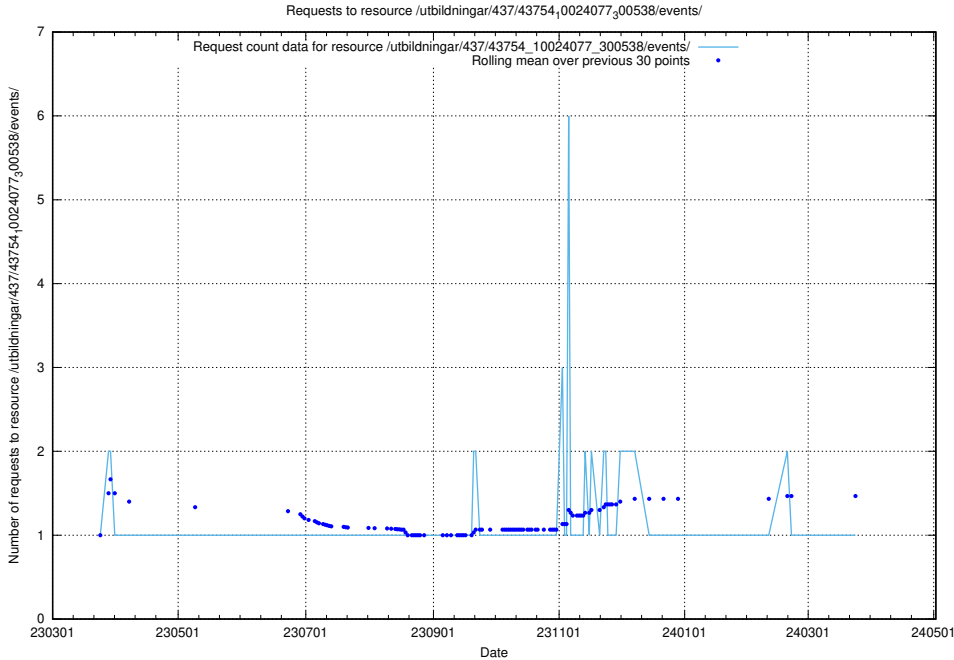

5.5975 Usage of /utbildningar/437/43754_10024077_300538/events/

Here, we count the number of requests to resource /utbildningar/437/43754_10024077_300538/events/.