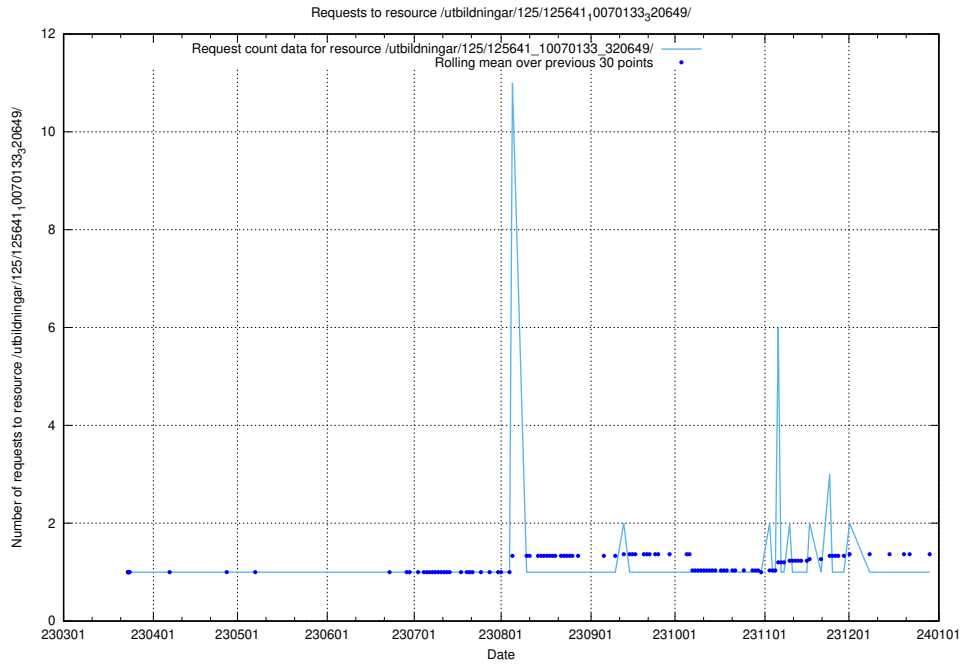

5.1126 Usage of /utbildningar/125/125641_10070133_320649/

Here, we count the number of requests to resource /utbildningar/125/125641_10070133_320649/.