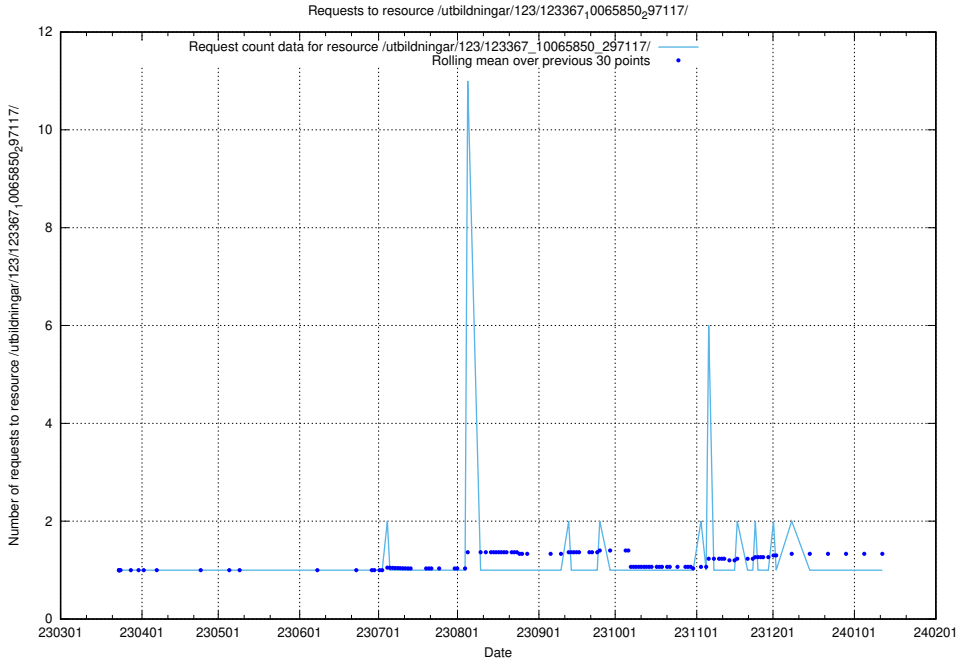

5.4675 Usage of /utbildningar/123/123367_10065850_297117/

Here, we count the number of requests to resource /utbildningar/123/123367_10065850_297117/.