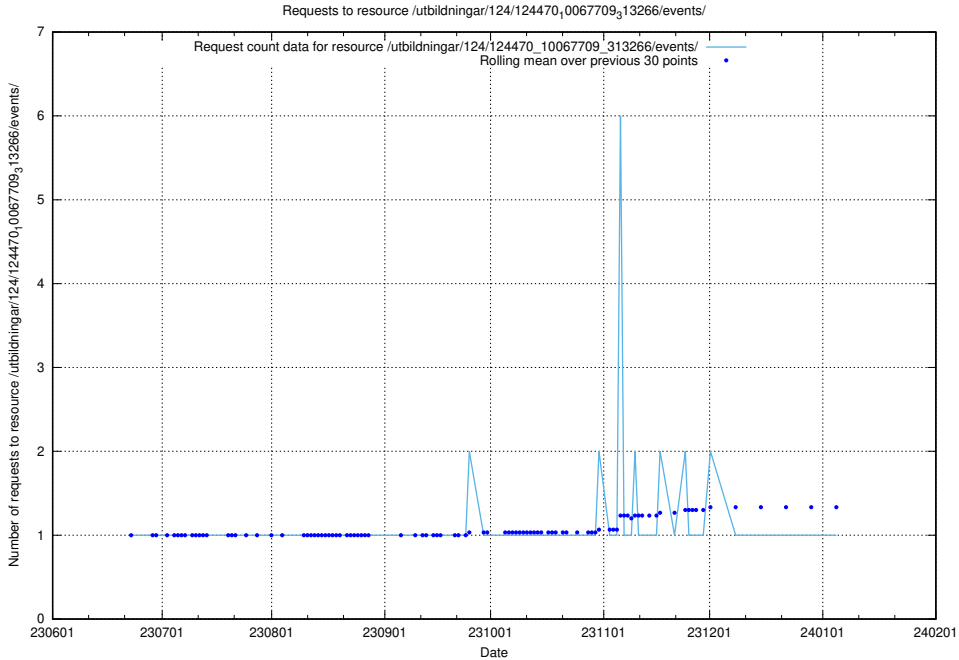

Here, we count the number of requests to resource /utbildningar/124/124472_10067554_312977/.

5.5614 Usage of /utbildningar/124/124470_10067709_313266/events/

Here, we count the number of requests to resource /utbildningar/124/124470_10067709_313266/events/