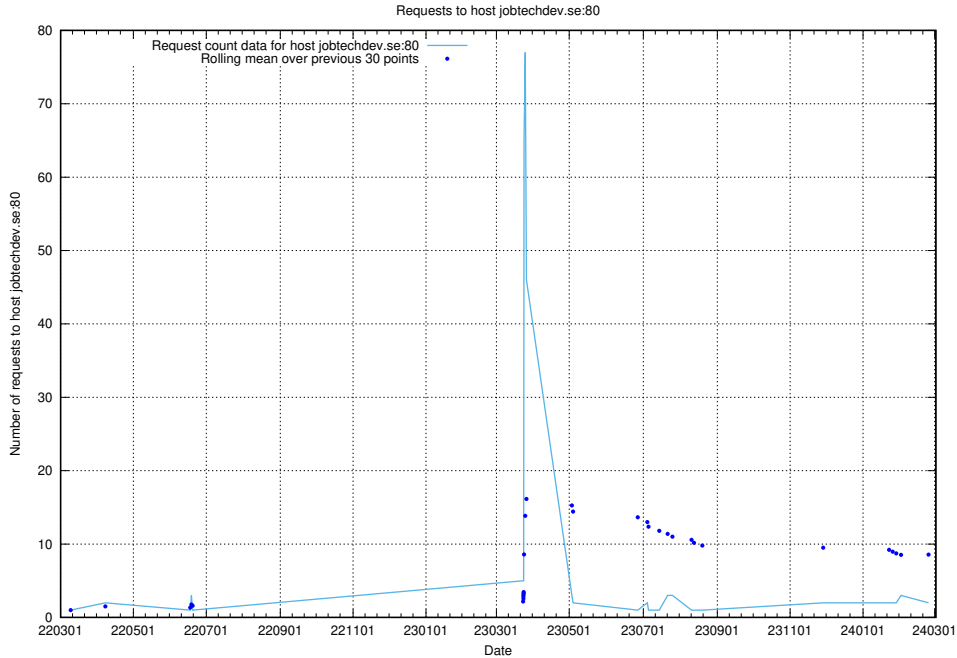

7.502 Usage of jobtechdev.se:80

Here, we count the number of requests to host jobtechdev.se:80.