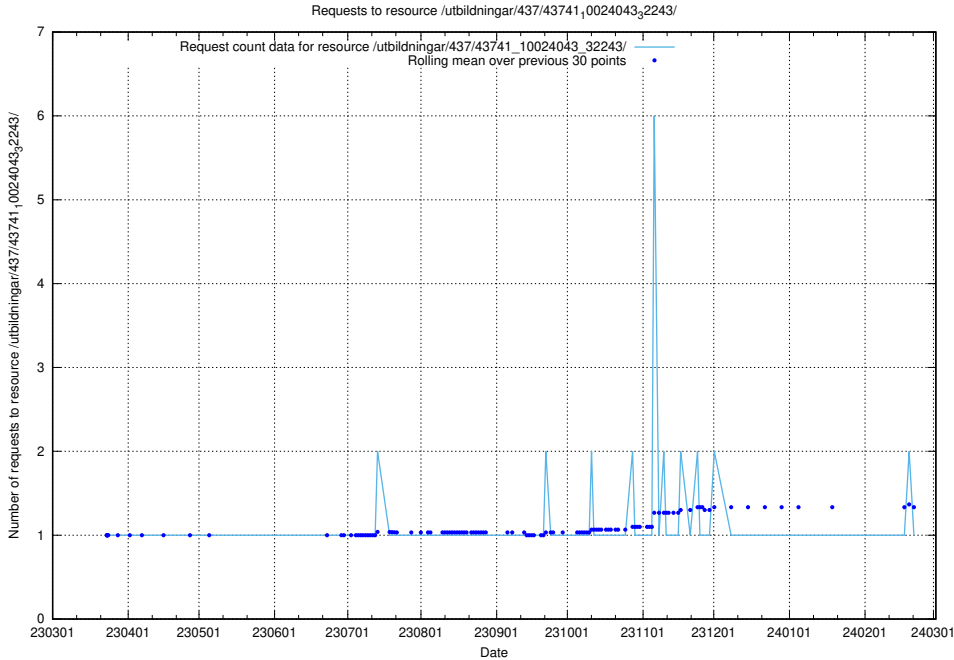

5.6164 Usage of /utbildningar/437/43741_10024043_32243/

Here, we count the number of requests to resource /utbildningar/437/43741_10024043_32243/.