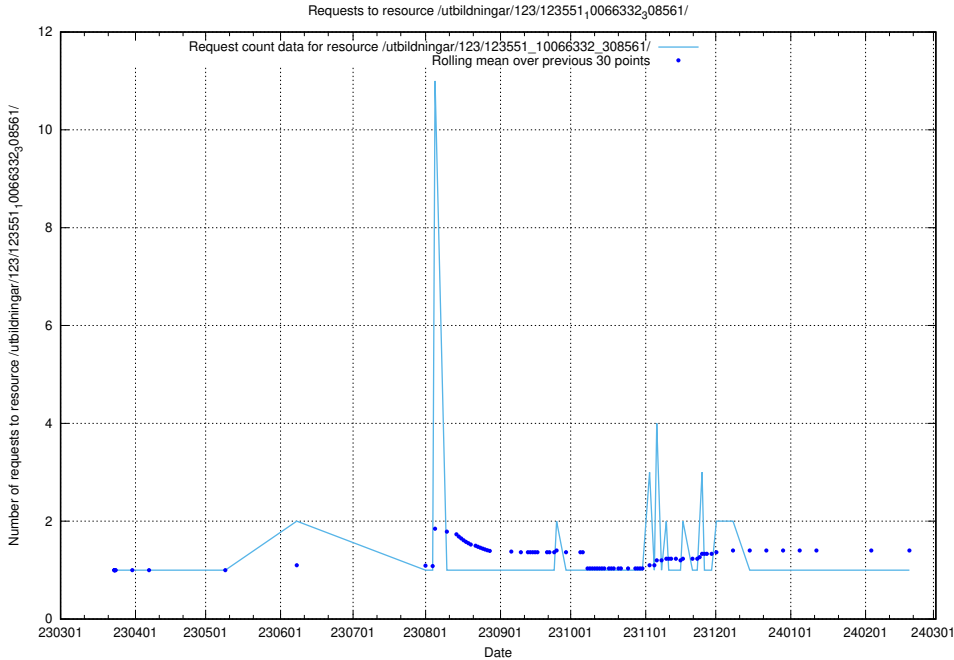

5.4319 Usage of /utbildningar/123/123551_10066332_308561/

Here, we count the number of requests to resource /utbildningar/123/123551_10066332_308561/.