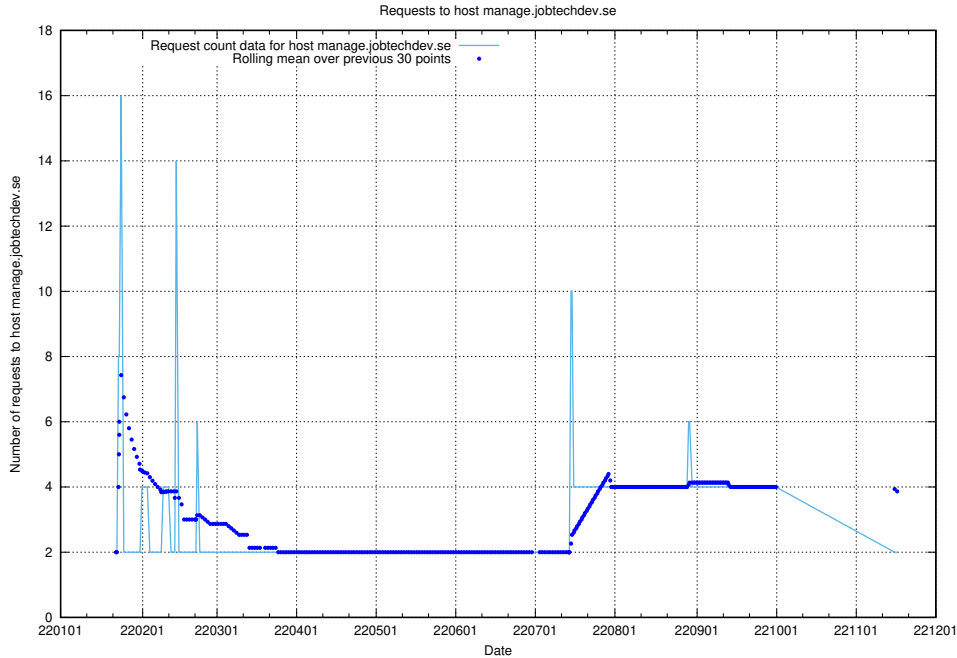

7.594 Usage of manage.jobtechdev.se

Here, we count the number of requests to host manage.jobtechdev.se.