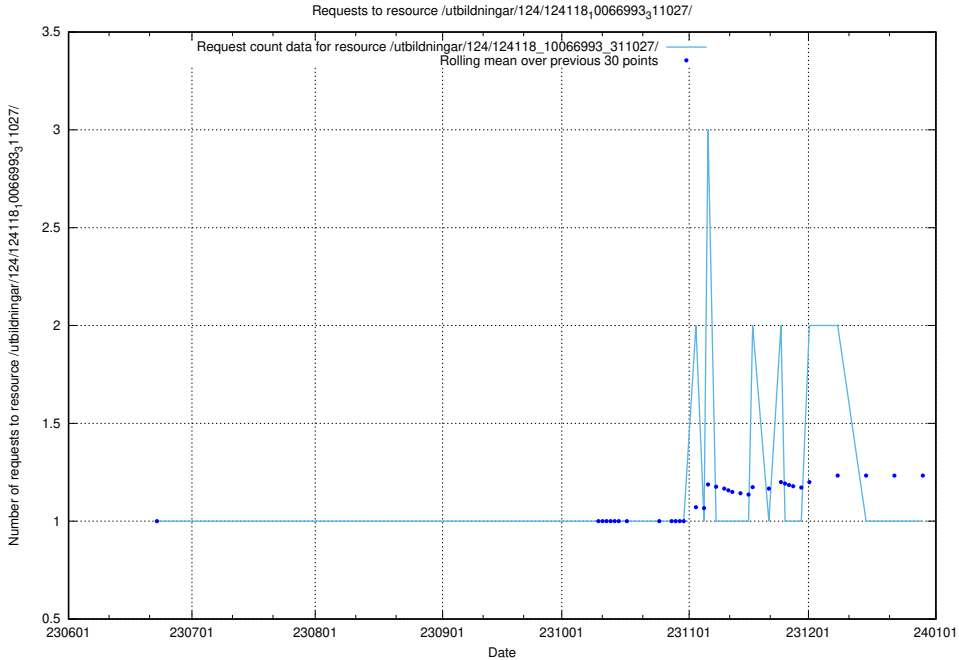

5.5627 Usage of /utbildningar/124/124118_10066993_311027/

Here, we count the number of requests to resource /utbildningar/124/124118_10066993_311027/.