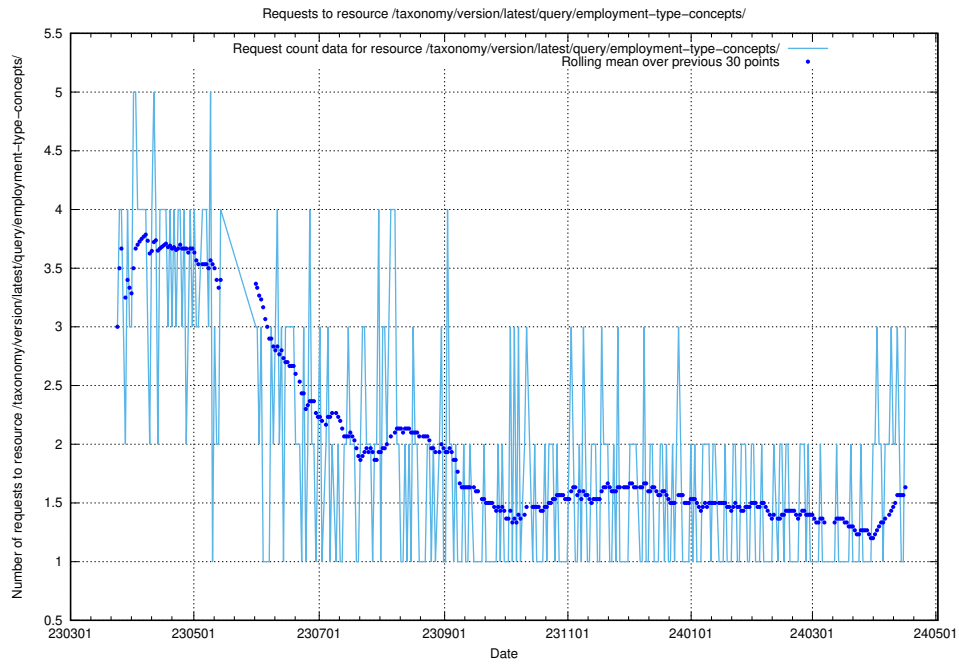

5.524 Usage of /taxonomy/version/latest/query/employment-type-concepts/

Here, we count the number of requests to resource /taxonomy/version/latest/query/employment-type-concepts/.