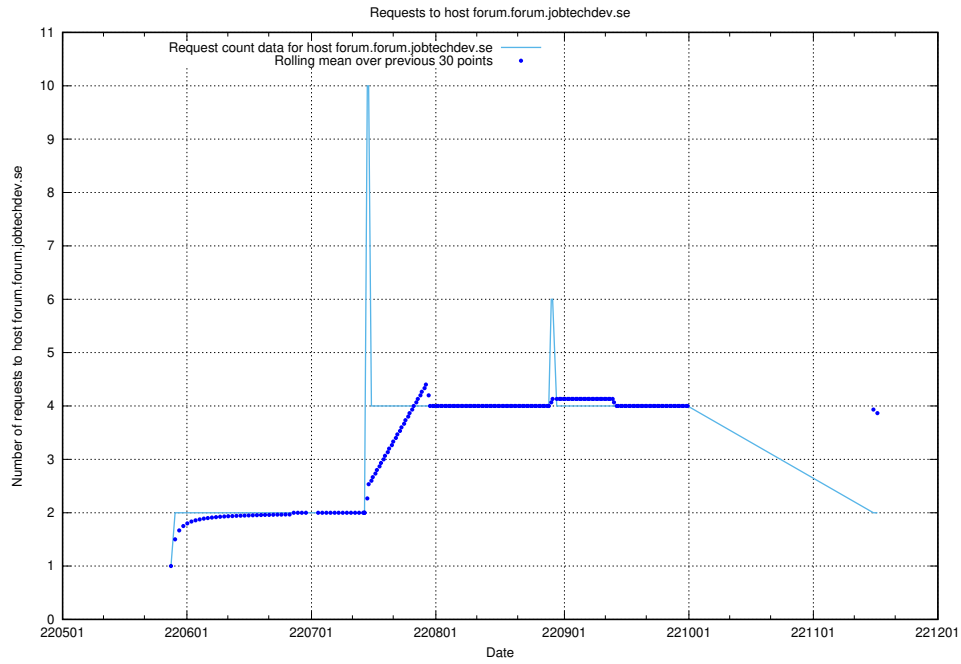

7.417 Usage of forum.forum.jobtechdev.se

Here, we count the number of requests to host forum.forum.jobtechdev.se.