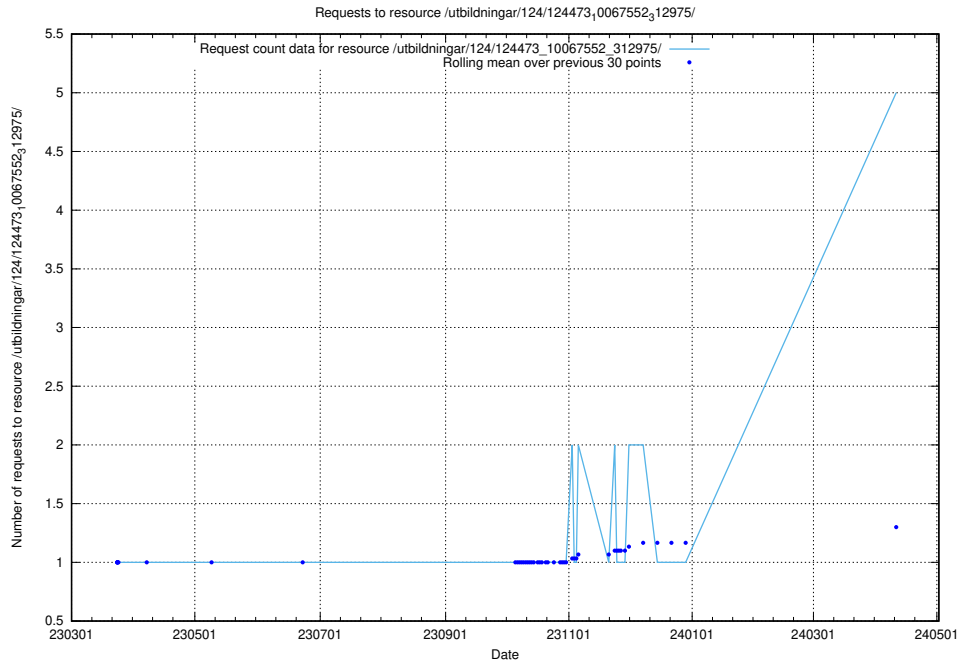

5.168 Usage of /utbildningar/124/124473_10067552_312975/

Here, we count the number of requests to resource /utbildningar/124/124473_10067552_312975/.