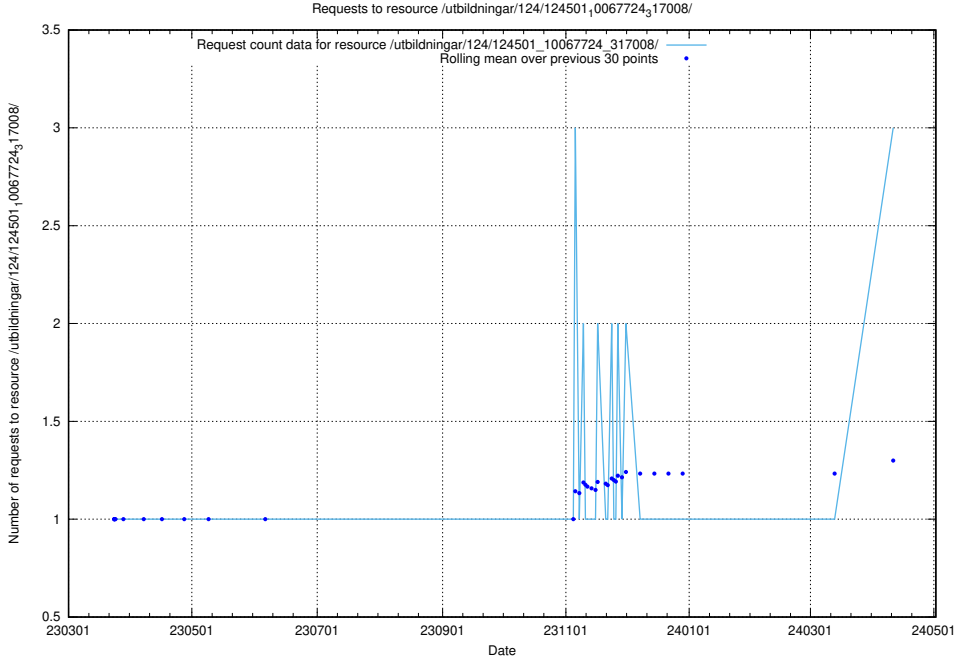

5.344 Usage of /utbildningar/124/124501_10067724_317008/

Here, we count the number of requests to resource /utbildningar/124/124501_10067724_317008/.