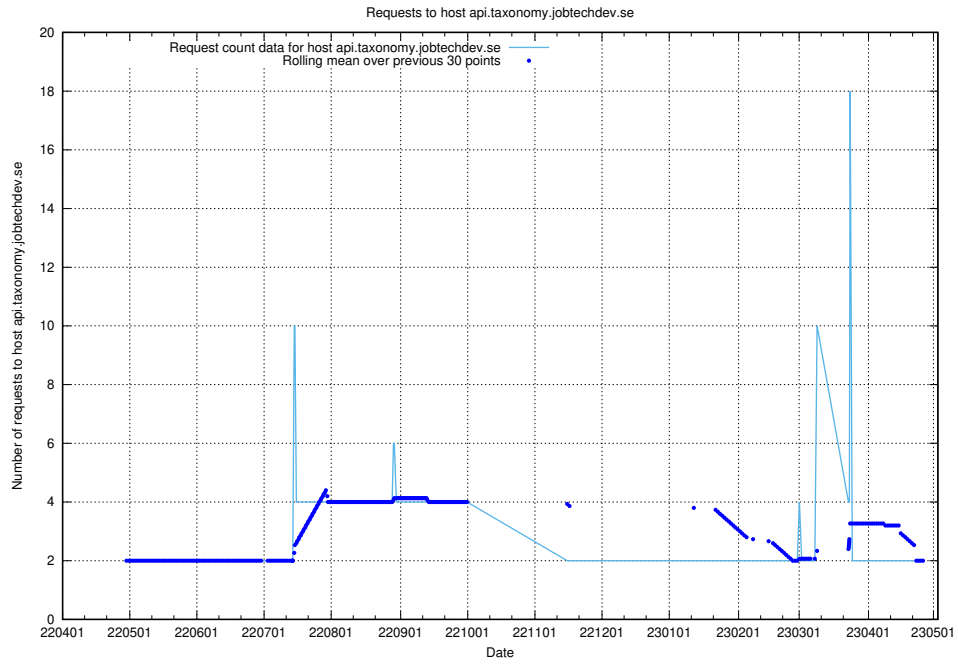

7.435 Usage of api.taxonomy.jobtechdev.se

Here, we count the number of requests to host api.taxonomy.jobtechdev.se.