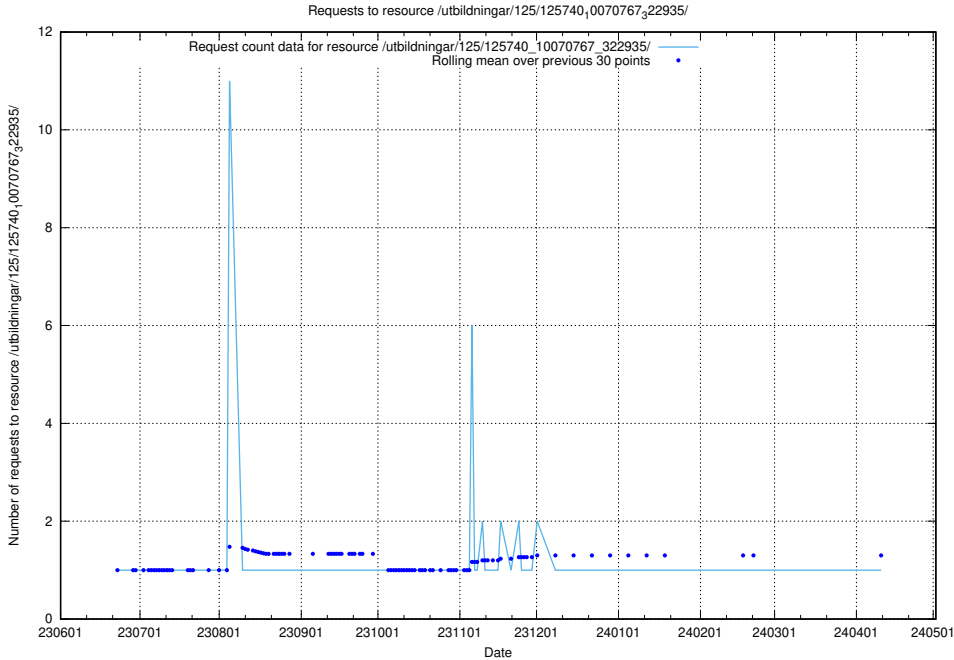

5.5512 Usage of /utbildningar/125/125740_10070767_322935/

Here, we count the number of requests to resource /utbildningar/125/125740_10070767_322935/.