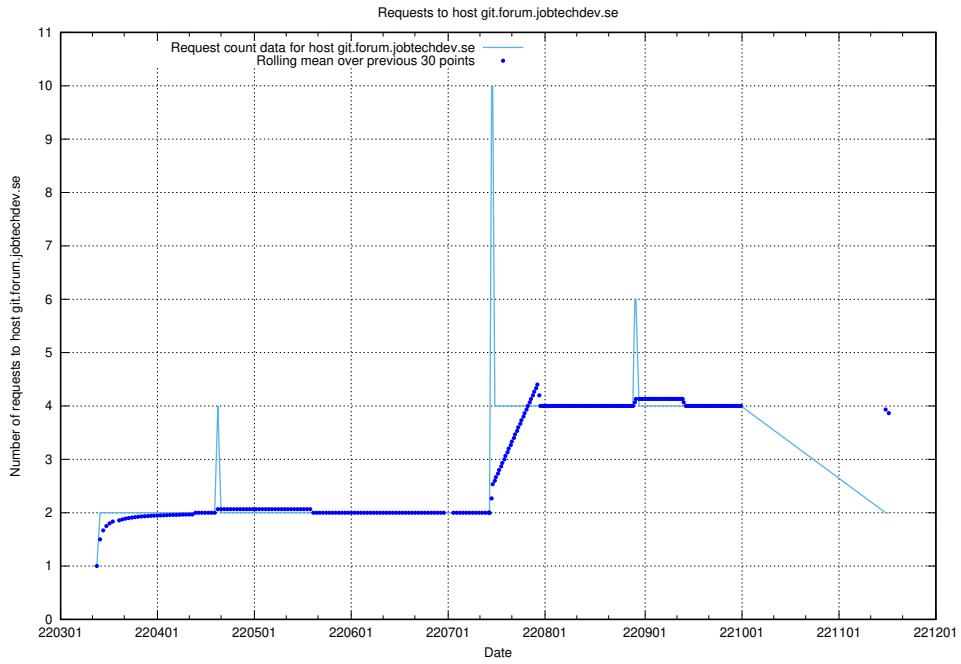

7.498 Usage of git.forum.jobtechdev.se

Here, we count the number of requests to host git.forum.jobtechdev.se.