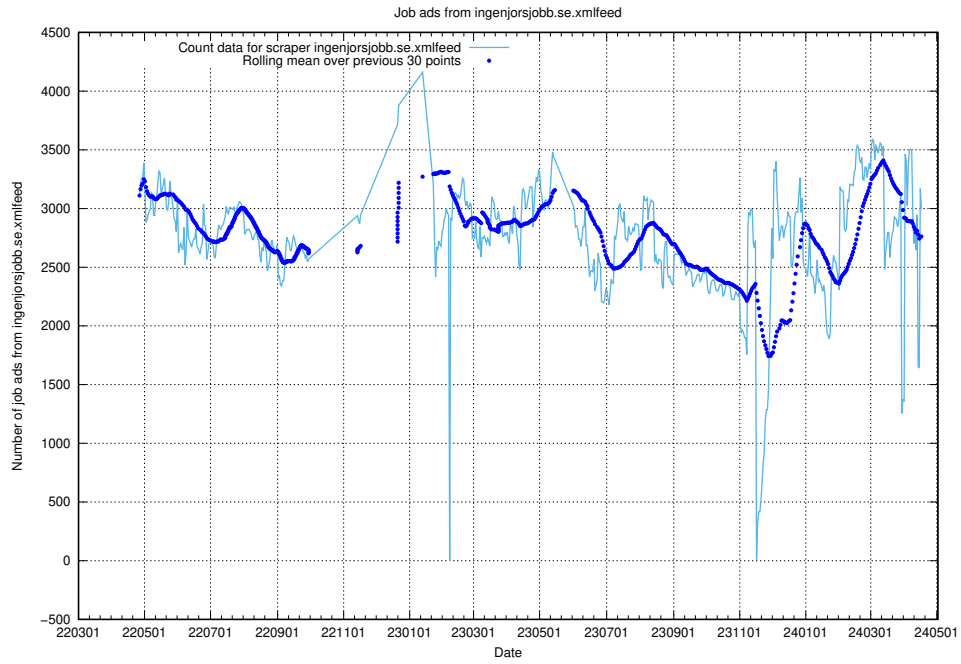

13.4 Number of ads by scraper ingenjorsjobb.se.xmlfeed

Here, we count the number of job ads scraped from ingenjorsjobb.se.xmlfeed.