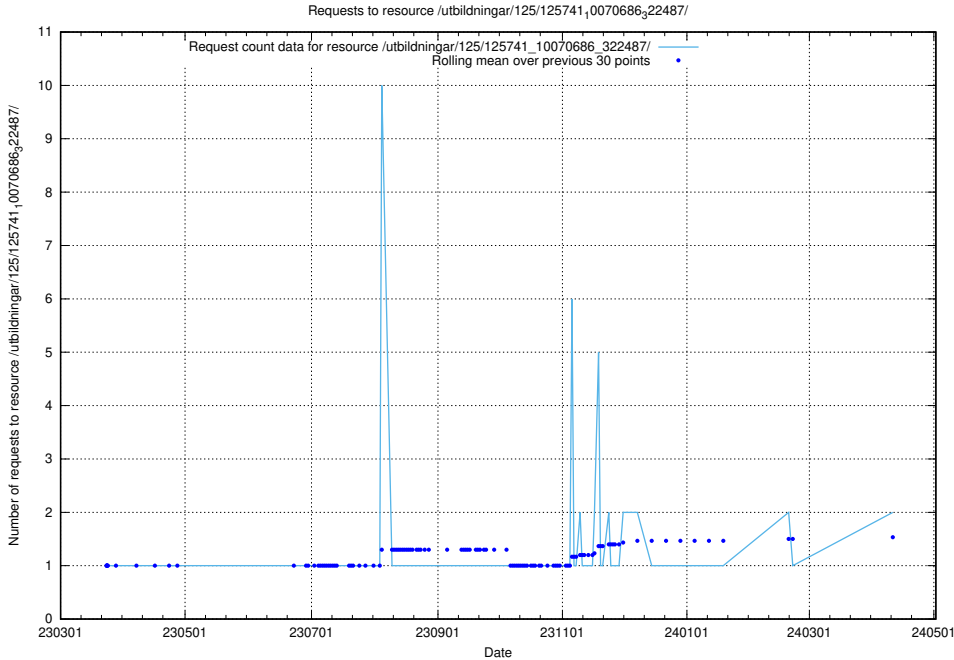

5.1036 Usage of /utbildningar/125/125741_10070686_322487/

Here, we count the number of requests to resource /utbildningar/125/125741_10070686_322487/.