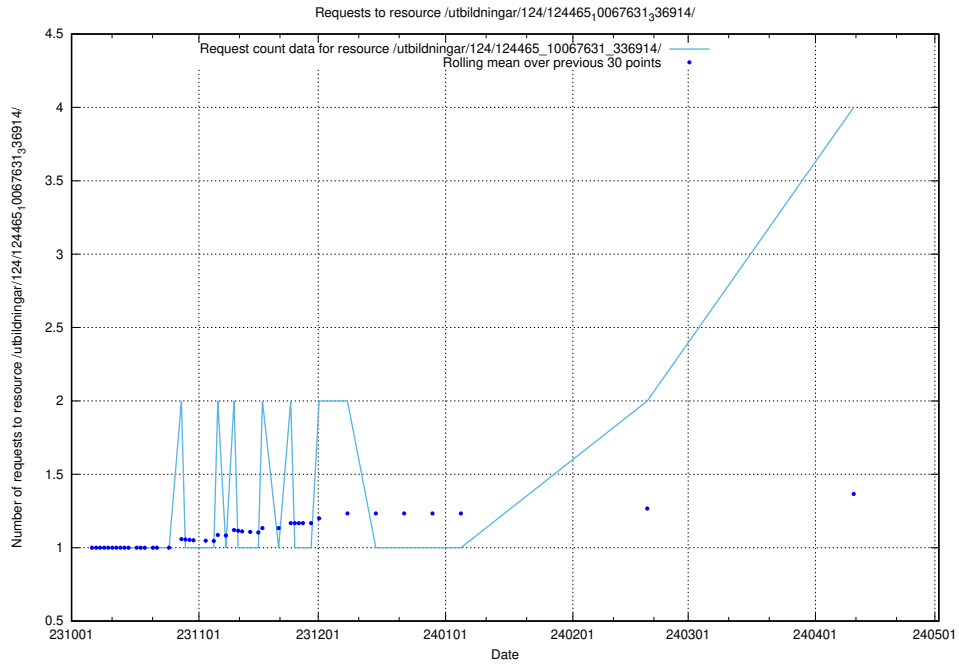

5.259 Usage of /utbildningar/124/124465_10067631_336914/

Here, we count the number of requests to resource /utbildningar/124/124465_10067631_336914/.