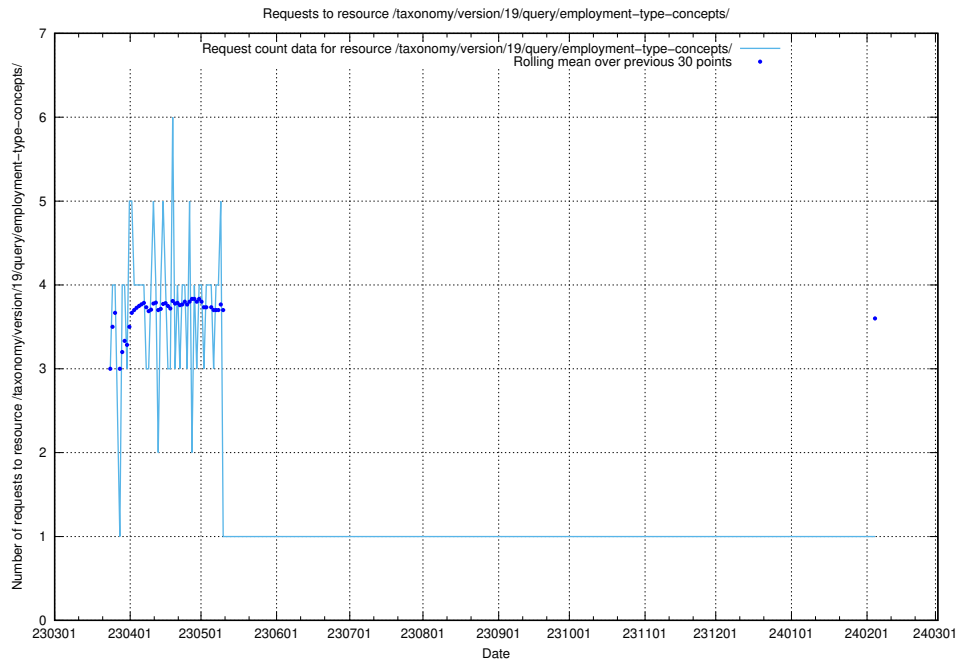

5.5930 Usage of /taxonomy/version/19/query/employment-type-concepts/

Here, we count the number of requests to resource /taxonomy/version/19/query/employment-type-concepts/.