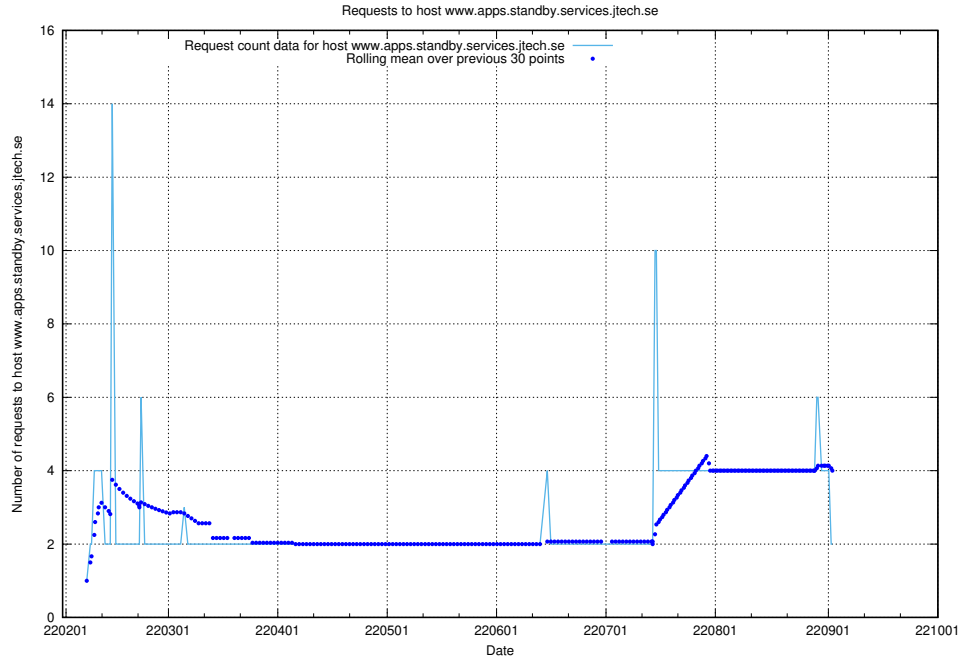

7.557 Usage of `www.apps.standby.services.jtech.se`

Here, we count the number of requests to host `www.apps.standby.services.jtech.se`.