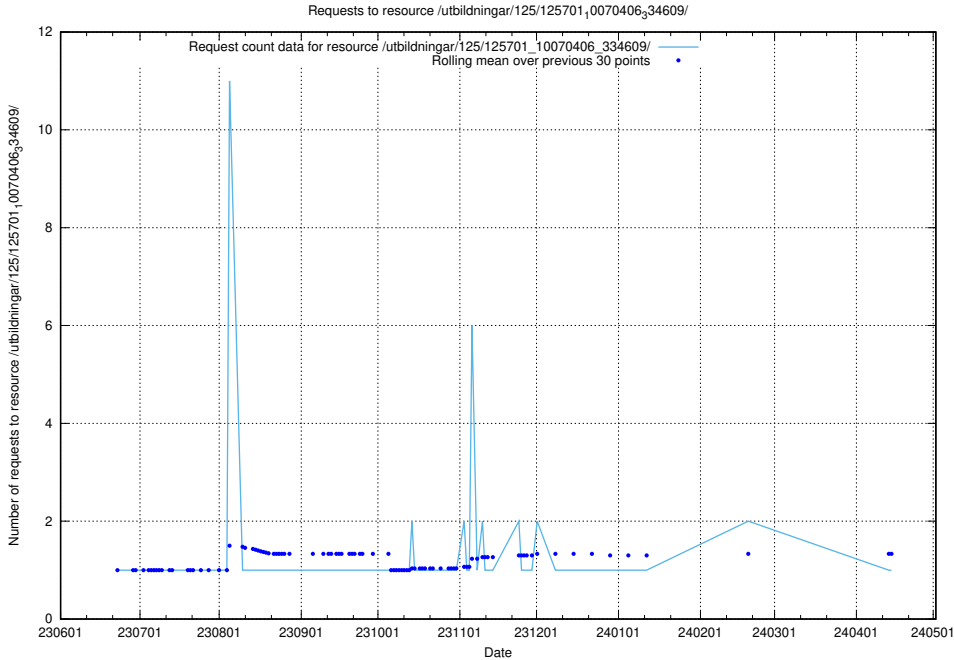

5.5519 Usage of /utbildningar/125/125701_10070406_334609/

Here, we count the number of requests to resource /utbildningar/125/125701_10070406_334609/.