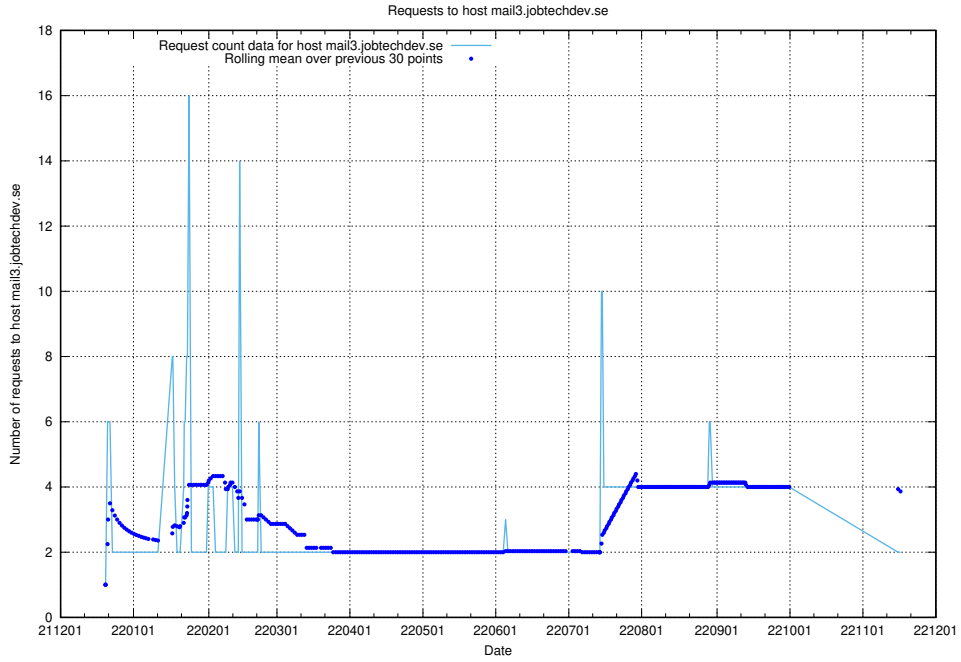

7.369 Usage of mail3.jobtechdev.se

Here, we count the number of requests to host mail3.jobtechdev.se.