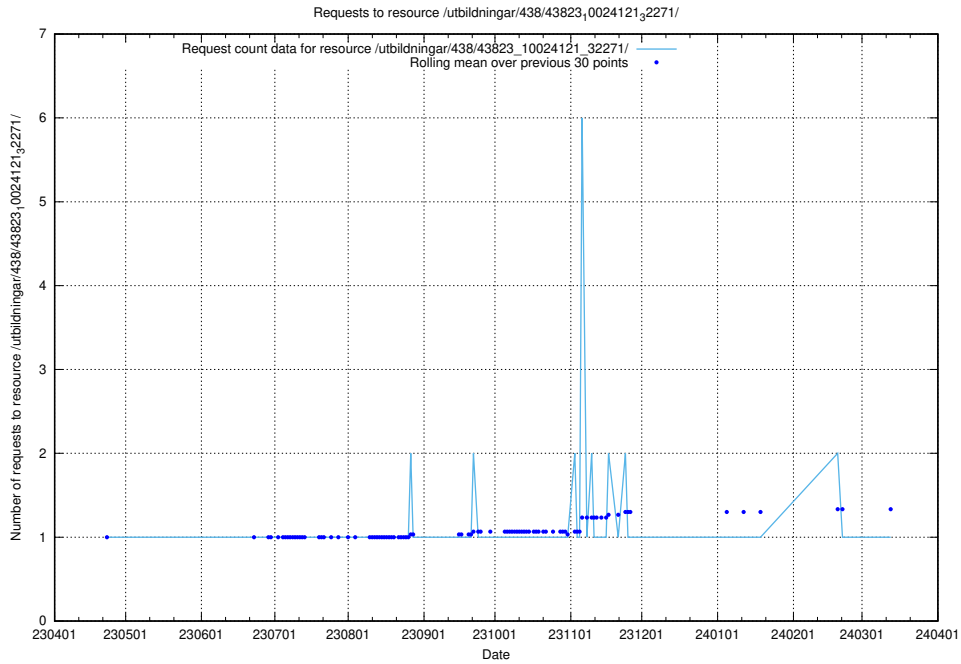

5.5832 Usage of /utbildningar/438/43823_10024121_32271/

Here, we count the number of requests to resource /utbildningar/438/43823_10024121_32271/.