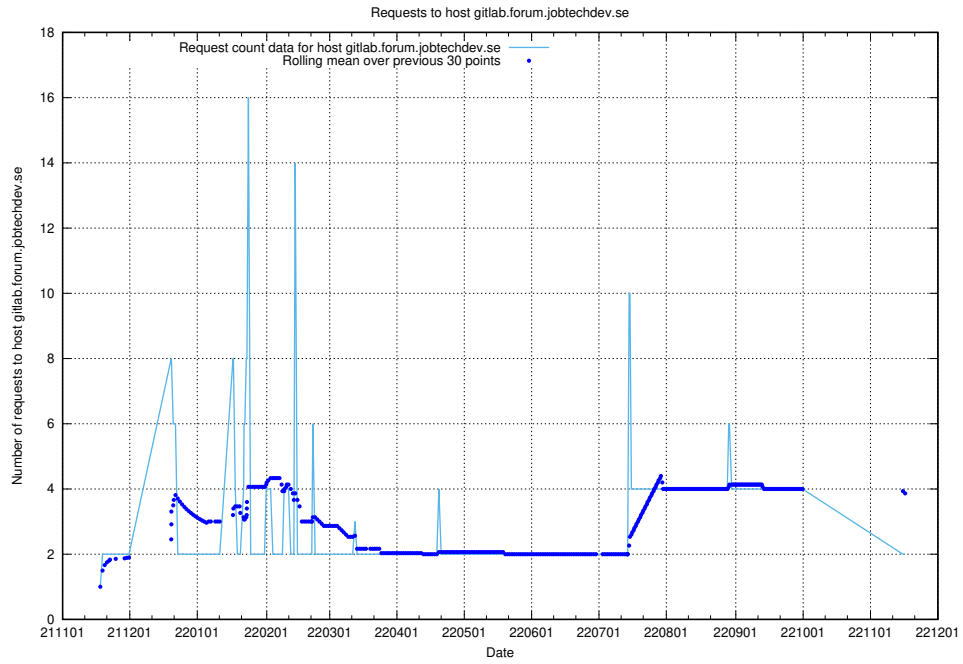

7.476 Usage of gitlab.forum.jobtechdev.se

Here, we count the number of requests to host gitlab.forum.jobtechdev.se.

7.477 Usage of opensearch.jobtechdev.se

Here, we count the number of requests to host opensearch.jobtechdev.se.