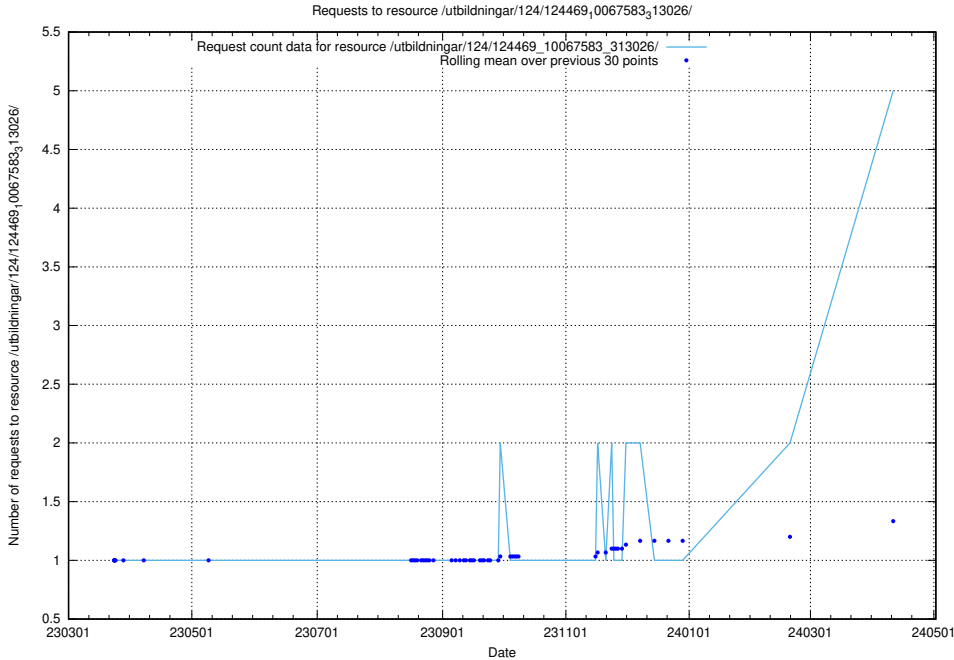

5.170 Usage of /utbildningar/124/124469_10067583_313026/

Here, we count the number of requests to resource /utbildningar/124/124469_10067583_313026/.