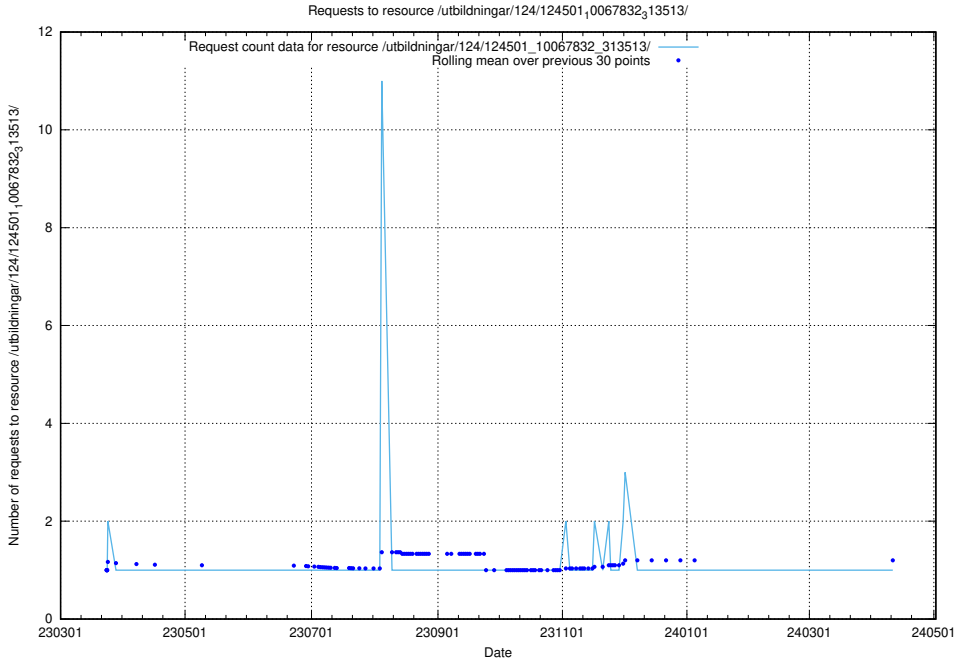

Here, we count the number of requests to resource /utbildningar/utb_emil/125/125796_10070642_322362/events/

5.2090 Usage of /utbildningar/124/124501_10067832_313513/

Here, we count the number of requests to resource /utbildningar/124/124501_10067832_313513/.