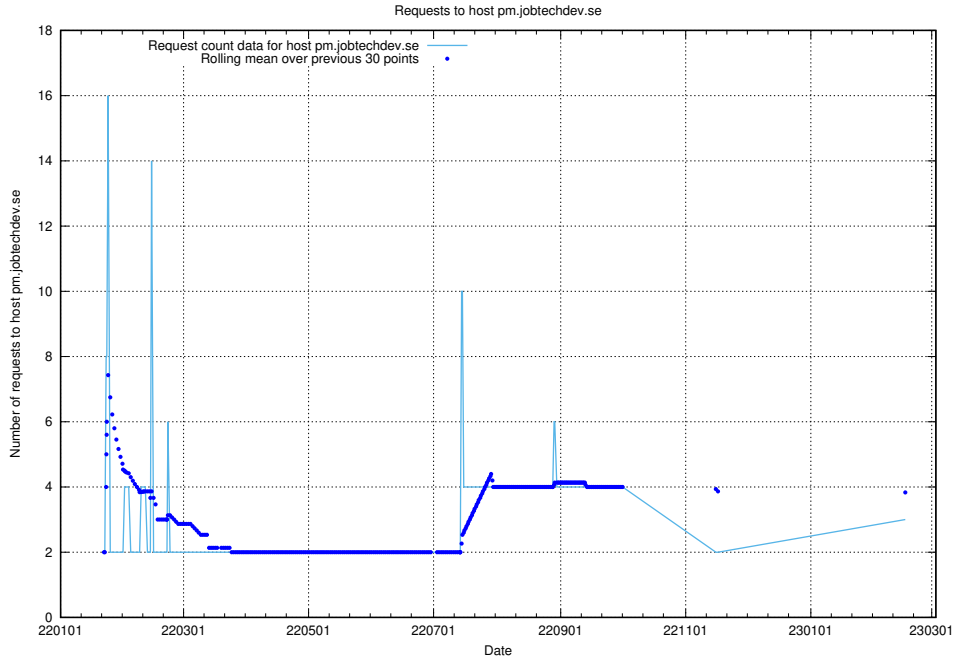

7.243 Usage of pm.jobtechdev.se

Here, we count the number of requests to host pm.jobtechdev.se.