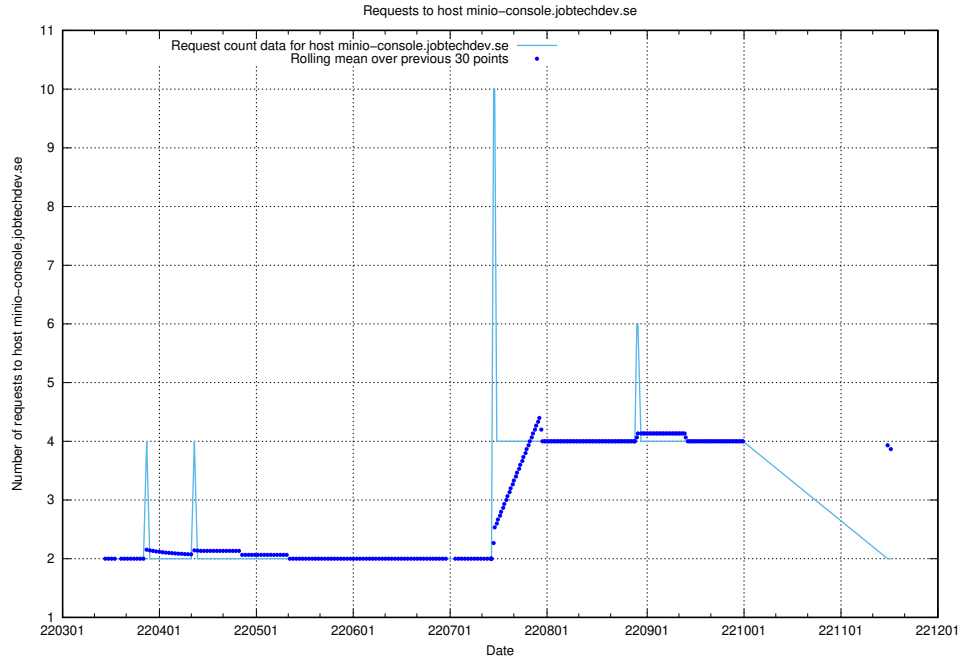

7.494 Usage of minioconsole.jobtechdev.se

Here, we count the number of requests to host minioconsole.jobtechdev.se.

7.495 Usage of minio-console.jobtechdev.se

Here, we count the number of requests to host minio-console.jobtechdev.se.