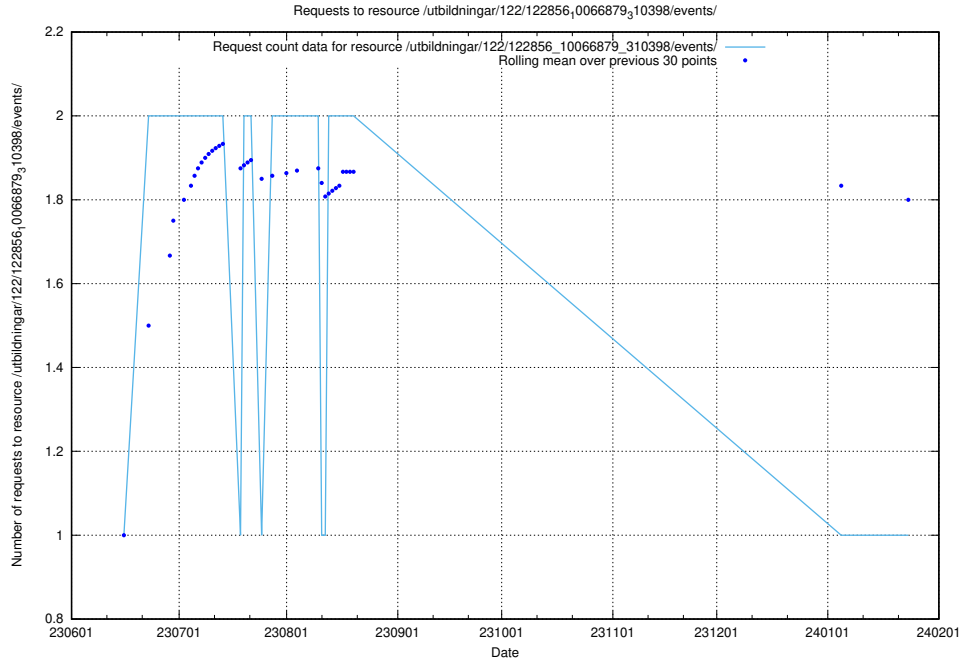

5.5694 Usage of /utbildningar/122/122856_10066879_310398/events/

Here, we count the number of requests to resource /utbildningar/122/122856_10066879_310398/events/