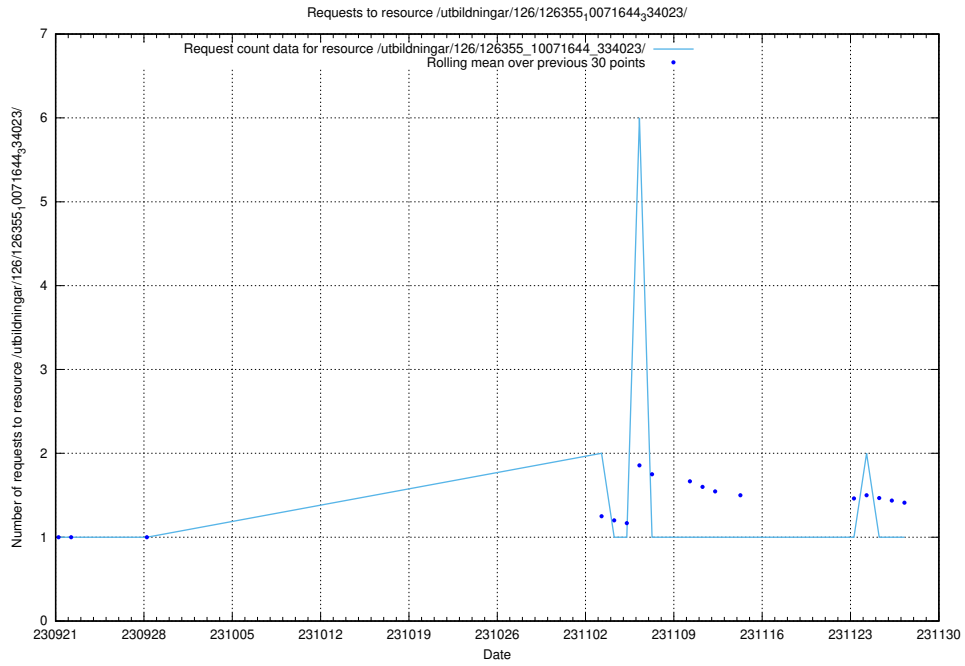

5.4350 Usage of /utbildningar/126/126355_10071644_334023/

Here, we count the number of requests to resource /utbildningar/126/126355_10071644_334023/.