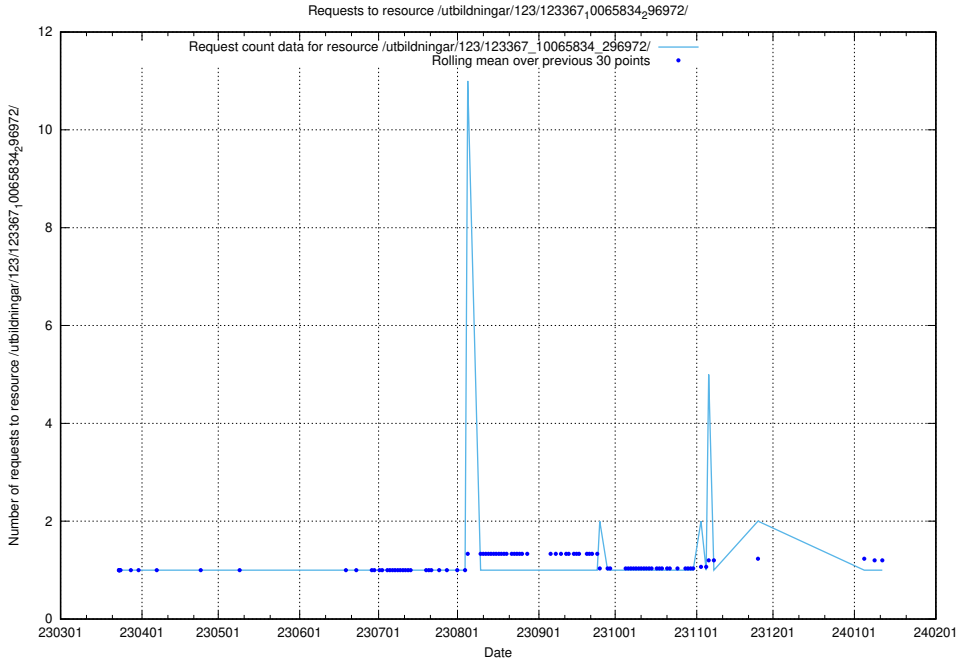

5.4693 Usage of /utbildningar/123/123367_10065834_296972/

Here, we count the number of requests to resource /utbildningar/123/123367_10065834_296972/.