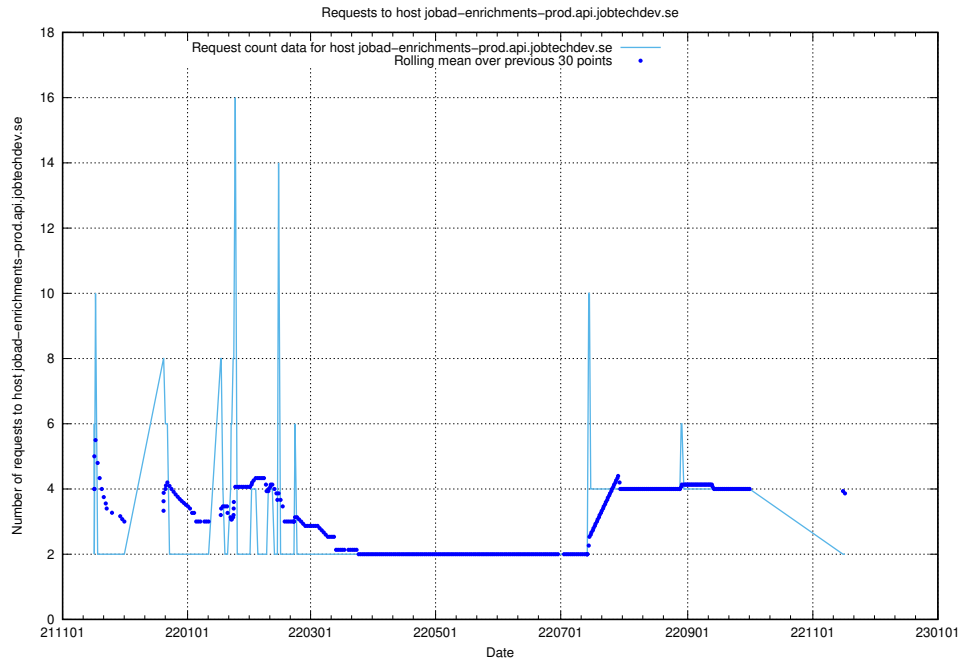

7.542 Usage of jobad-enrichments-prod.api.jobtechdev.se

Here, we count the number of requests to host jobad-enrichments-prod.api.jobtechdev.se.