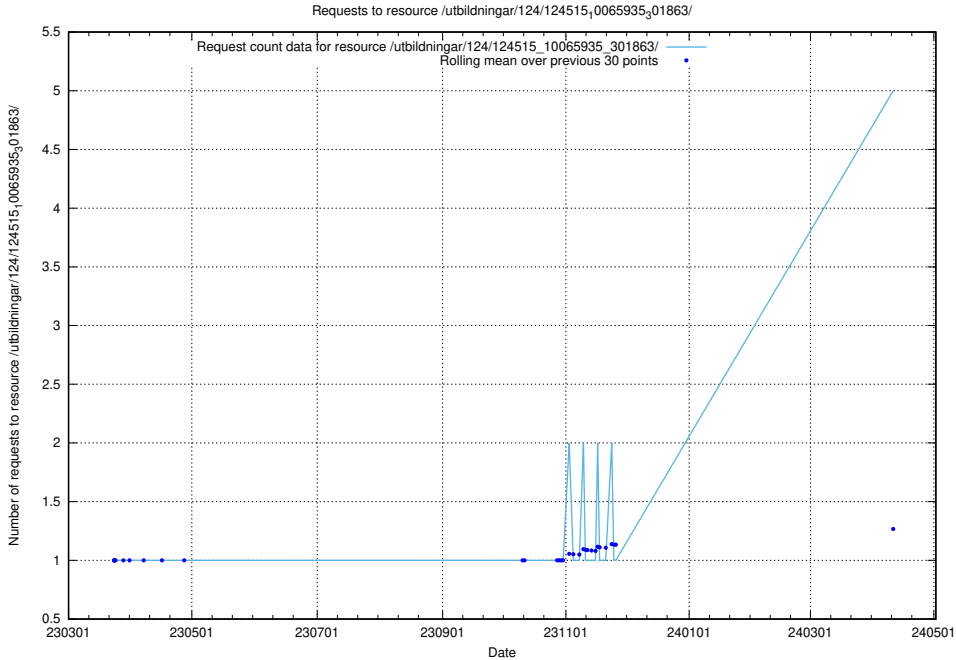

5.162 Usage of /utbildningar/124/124515_10065935_301863/

Here, we count the number of requests to resource /utbildningar/124/124515_10065935_301863/.