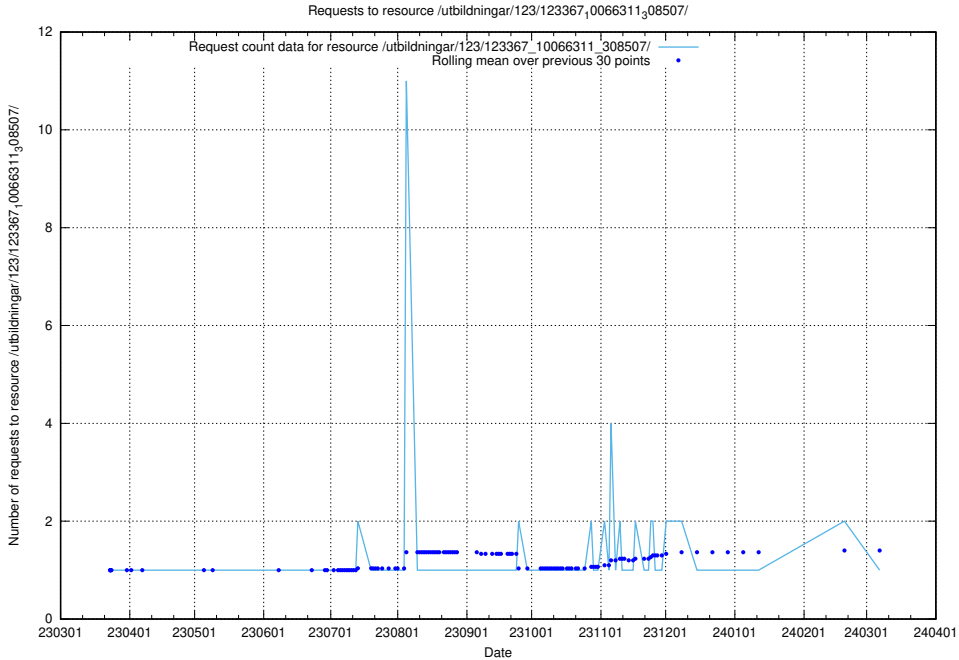

5.4346 Usage of /utbildningar/123/123367_10066311_308507/

Here, we count the number of requests to resource /utbildningar/123/123367_10066311_308507/.