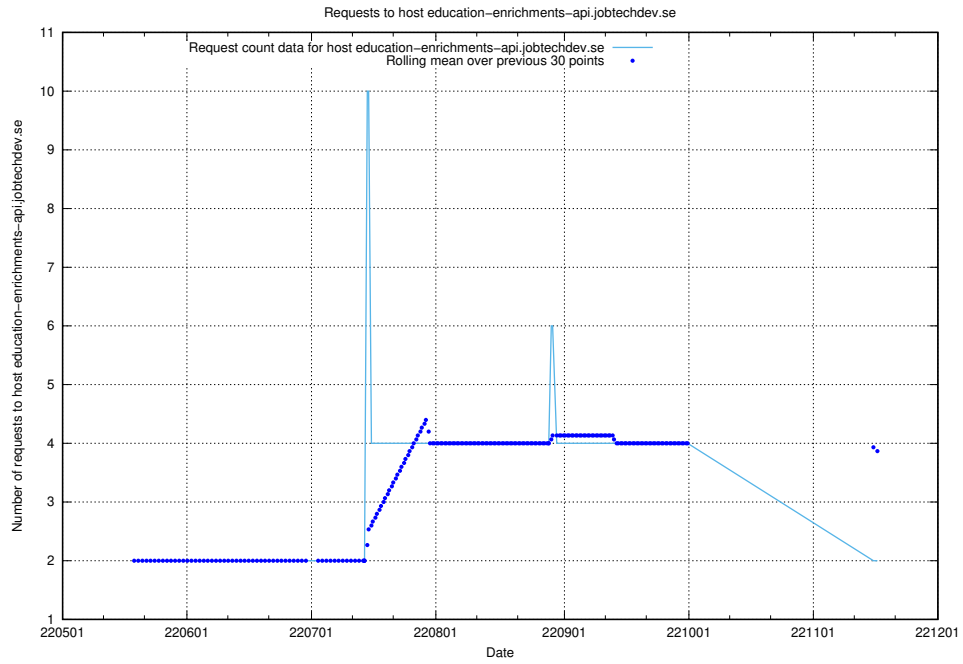

7.422 Usage of education-enrichments-api.jobtechdev.se

Here, we count the number of requests to host education-enrichments-api.jobtechdev.se.