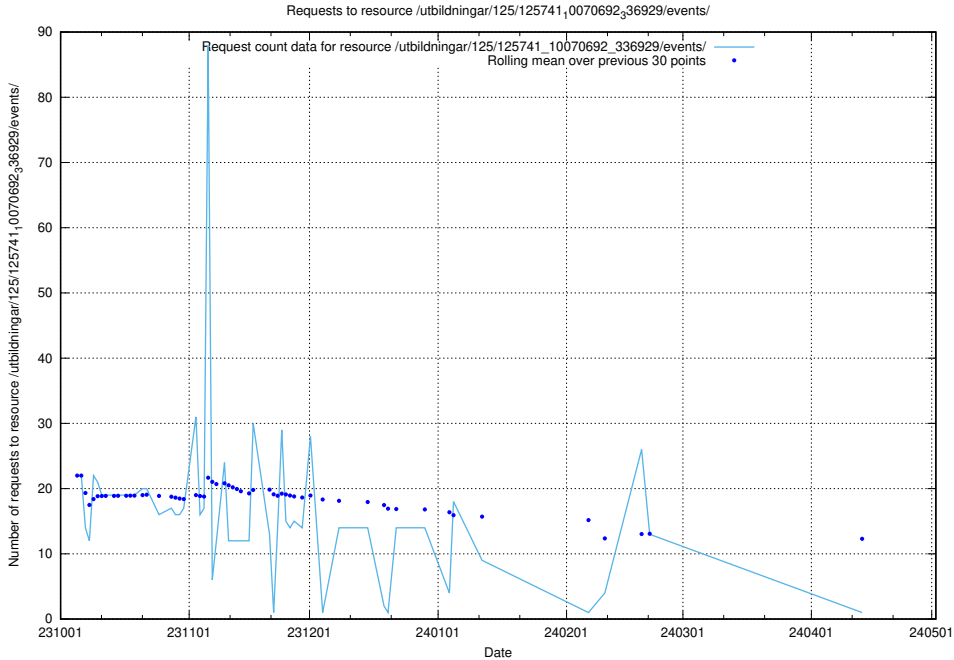

5.4229 Usage of /utbildningar/125/125741_10070692_336929/events/

Here, we count the number of requests to resource /utbildningar/125/125741_10070692_336929/events/