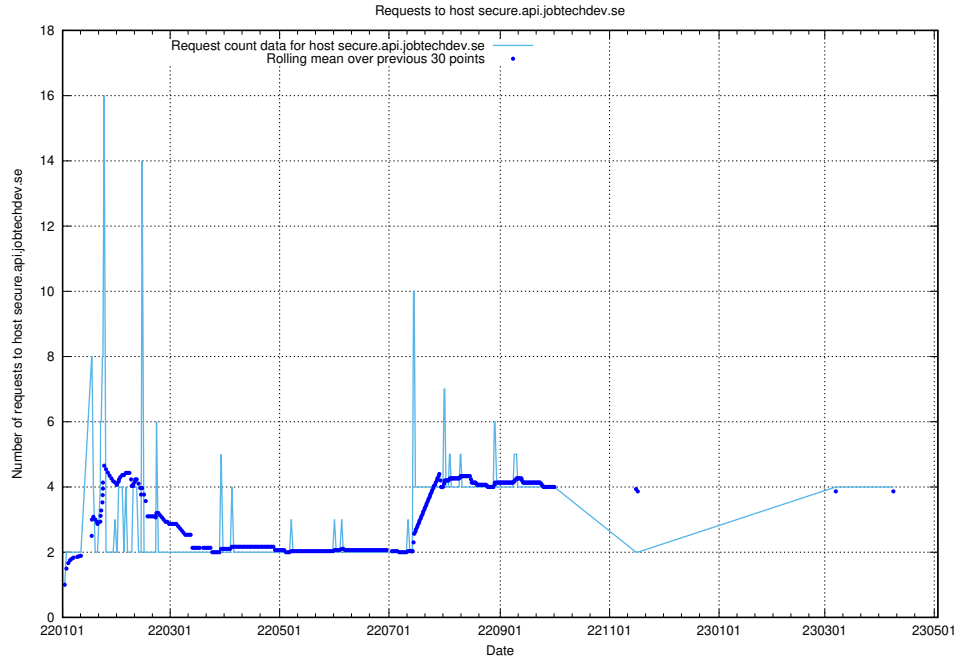

7.111 Usage of secure.api.jobtechdev.se

Here, we count the number of requests to host secure.api.jobtechdev.se.