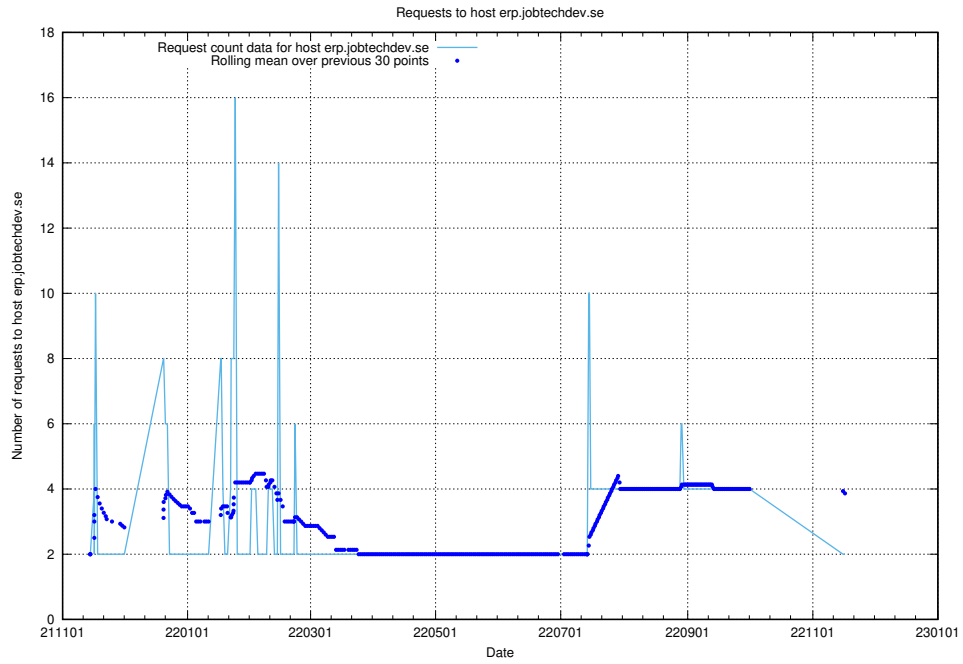

7.259 Usage of erp.jobtechdev.se

Here, we count the number of requests to host erp.jobtechdev.se.