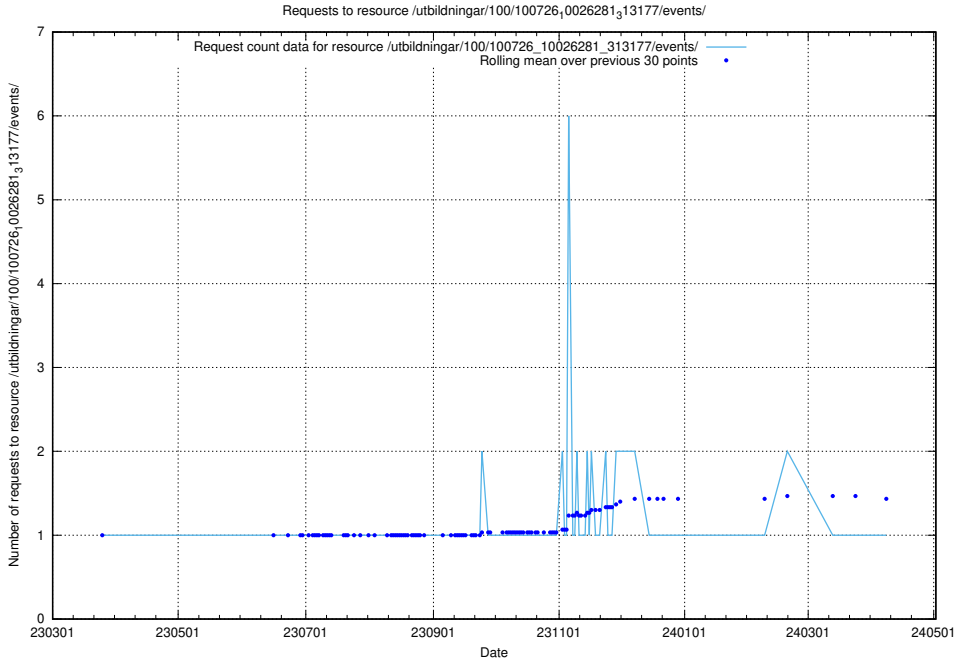

5.5886 Usage of /utbildningar/100/100726_10026281_313177/events/

Here, we count the number of requests to resource /utbildningar/100/100726_10026281_313177/events/