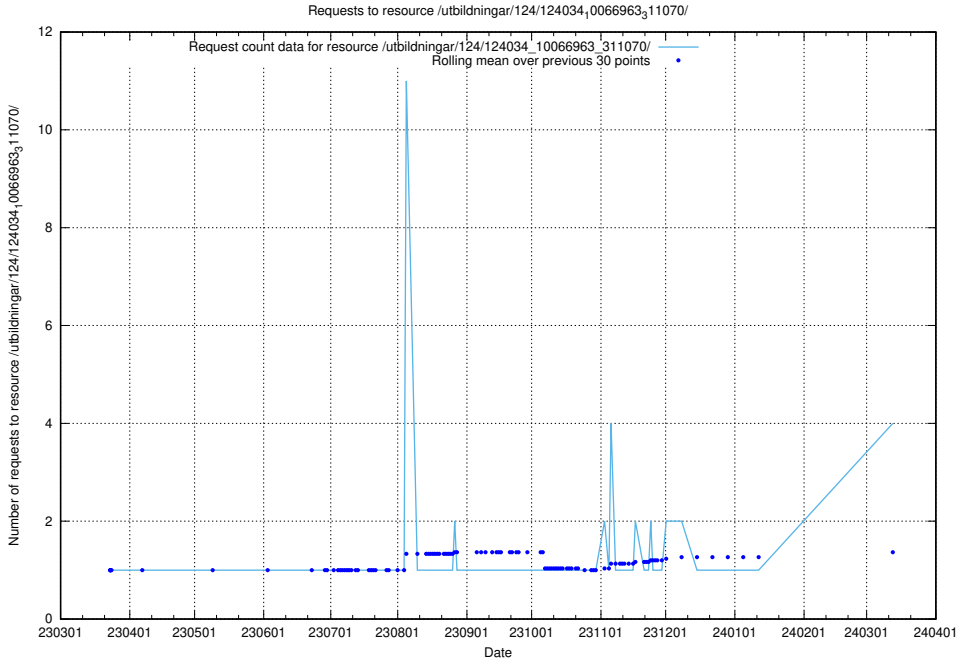

Here, we count the number of requests to resource /utbildningar/124/124465_10067631_336914/.

5.260 Usage of /utbildningar/124/124034_10066963_311070/

Here, we count the number of requests to resource /utbildningar/124/124034_10066963_311070/.