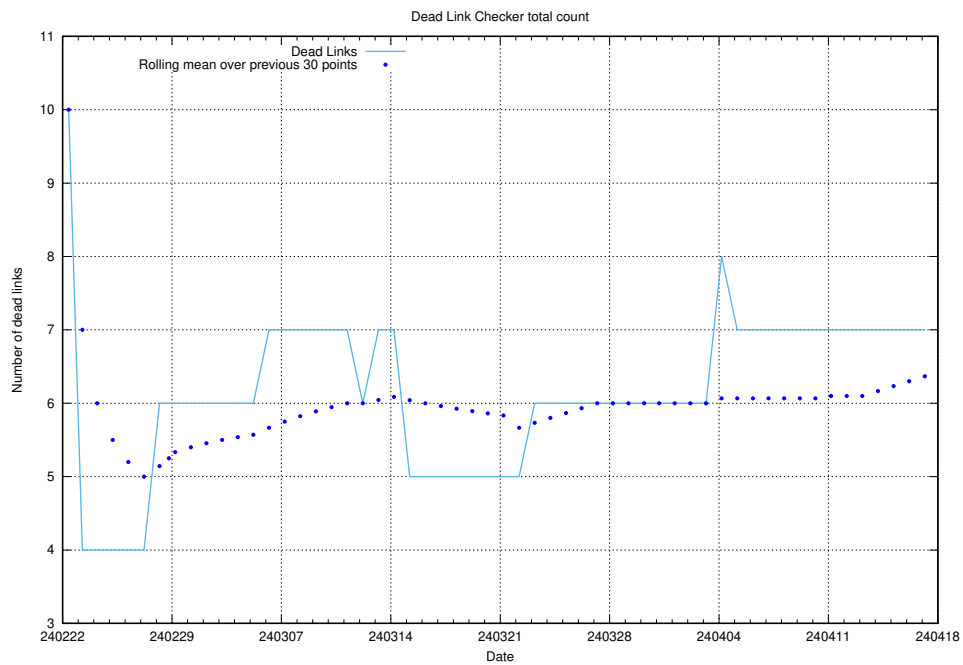

A graph of the servers in AWS region eu-north-1.

3 Dead Link Checker

The [Dead Link Checker](#)⁴ scans JobTech’s web pages for dead html links, and reports the count here.

3.1 Total count of dead links

Here is presented the total number of found dead links across all pages.