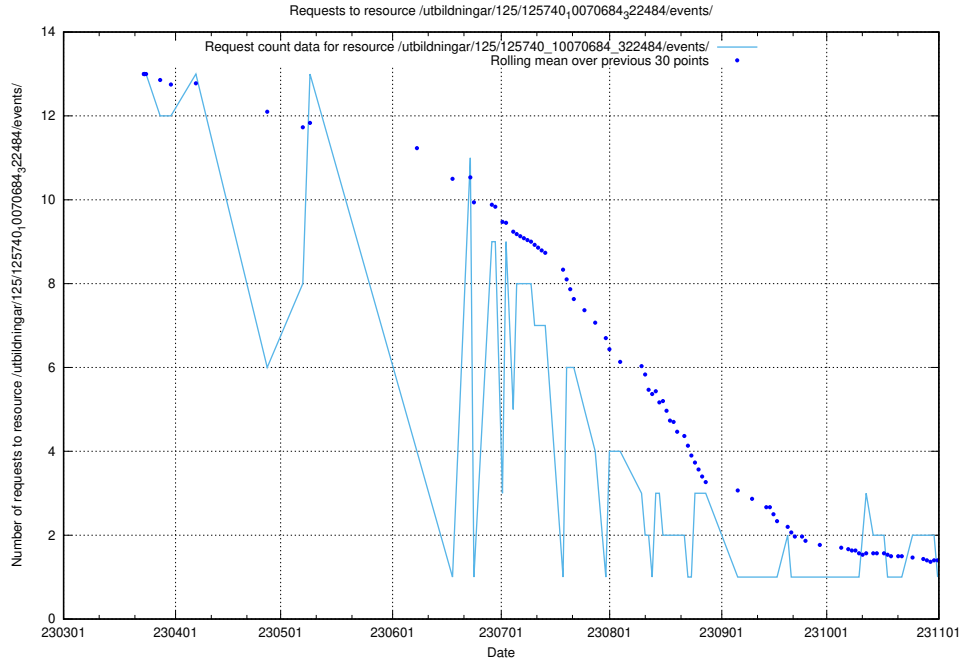

5.6028 Usage of /utbildningar/125/125740_10070684_322484/events/

Here, we count the number of requests to resource /utbildningar/125/125740_10070684_322484/events/