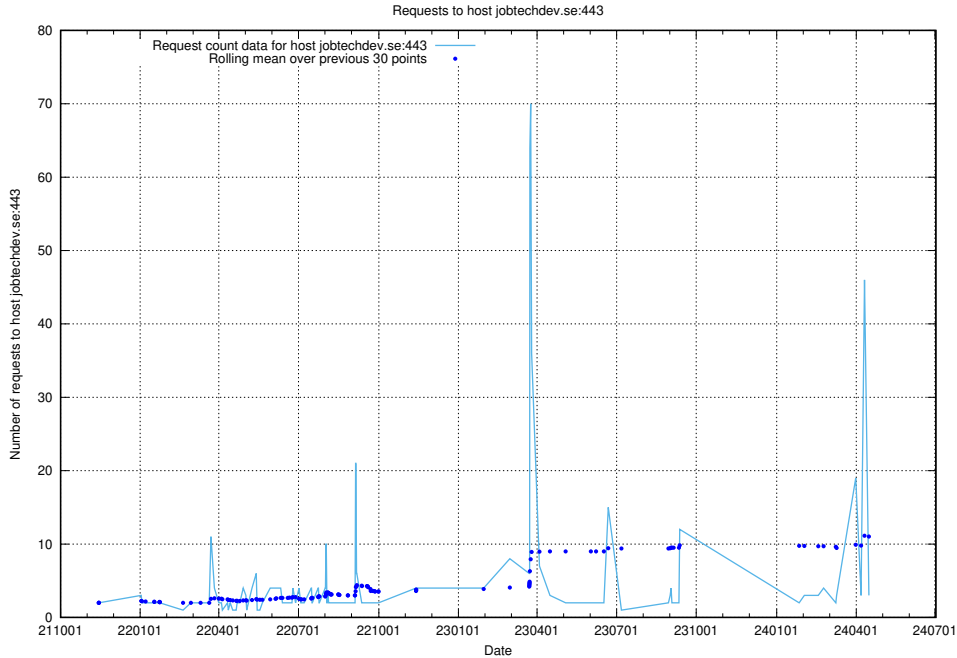

7.241 Usage of jobtechdev.se:443

Here, we count the number of requests to host jobtechdev.se:443.