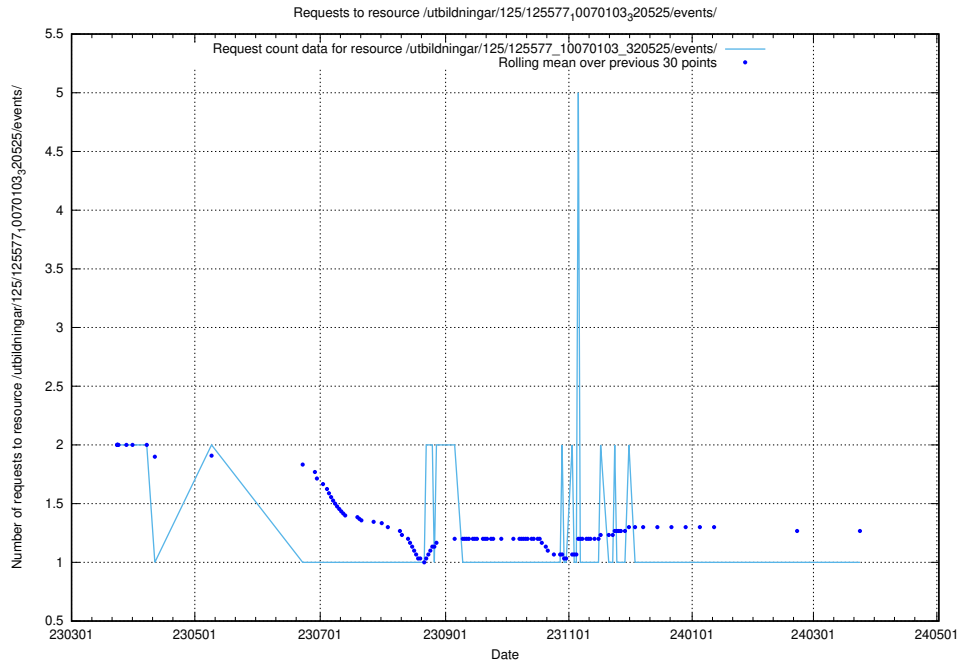

5.6061 Usage of /utbildningar/125/125577_10070103_320525/events/

Here, we count the number of requests to resource /utbildningar/125/125577_10070103_320525/events/