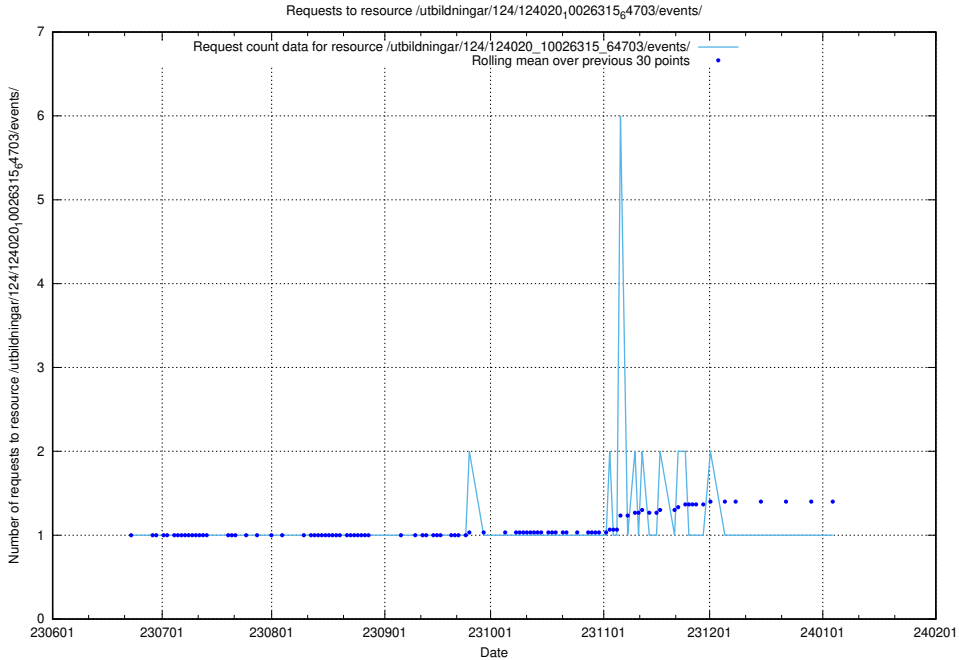

5.5636 Usage of /utbildningar/124/124020_10026315_64703/events/

Here, we count the number of requests to resource /utbildningar/124/124020_10026315_64703/events/.