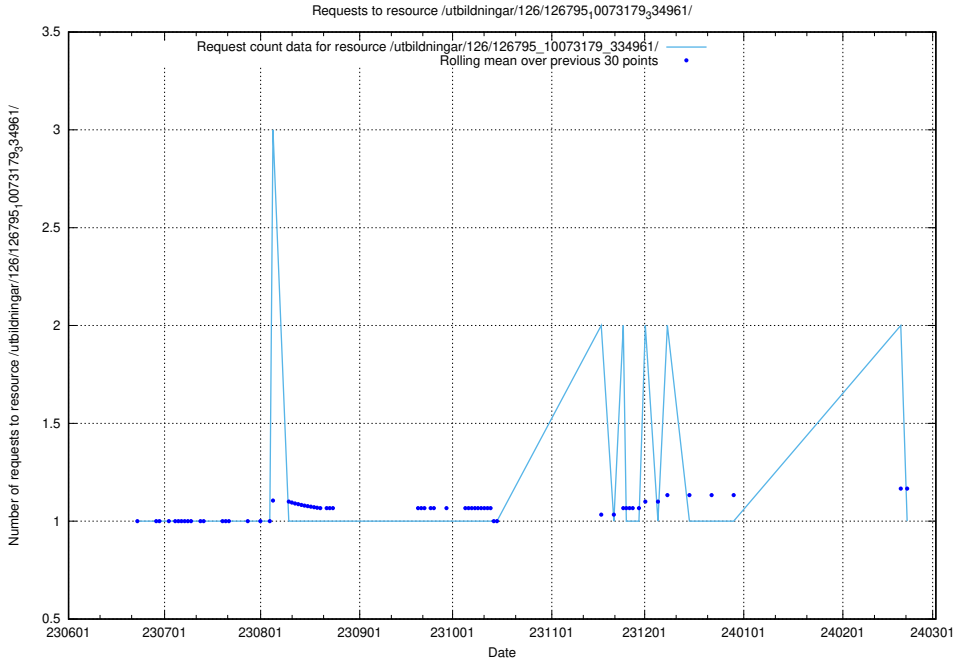

5.5398 Usage of /utbildningar/126/126795_10073179_334961/

Here, we count the number of requests to resource /utbildningar/126/126795_10073179_334961/.