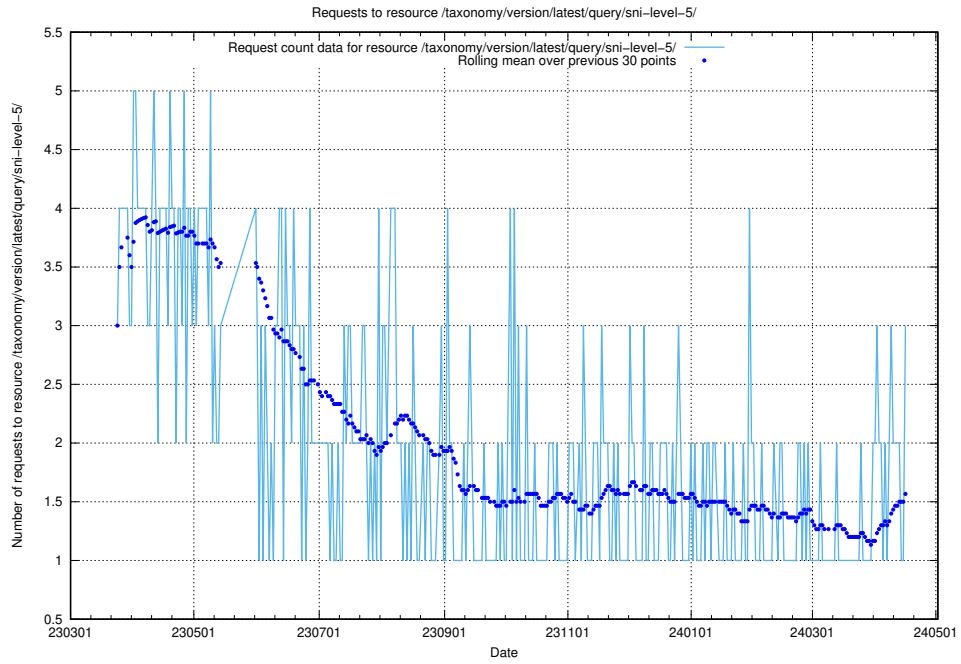

5.505 Usage of /taxonomy/version/latest/query/sni-level-5/

Here, we count the number of requests to resource /taxonomy/version/latest/query/sni-level-5/.