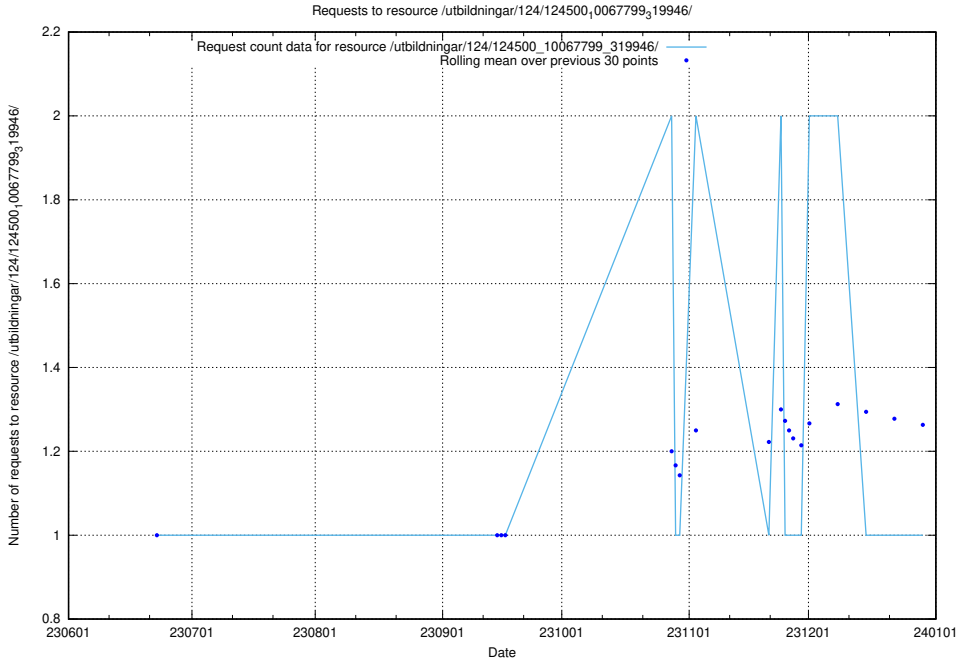

5.5589 Usage of /utbildningar/124/124500_10067799_319946/

Here, we count the number of requests to resource /utbildningar/124/124500_10067799_319946/.