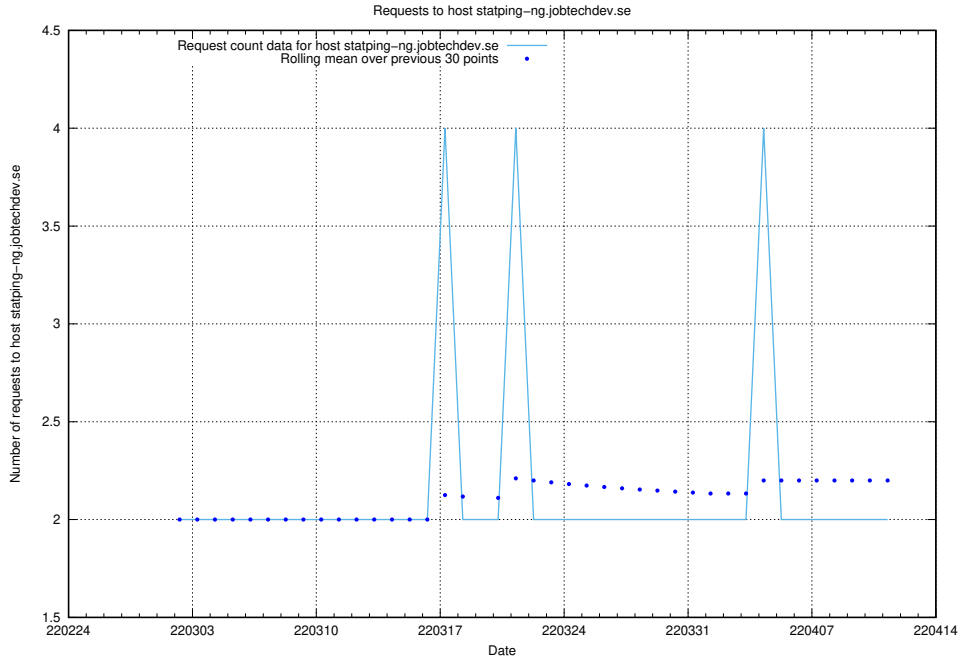

7.505 Usage of statping-ng.jobtechdev.se

Here, we count the number of requests to host statping-ng.jobtechdev.se.