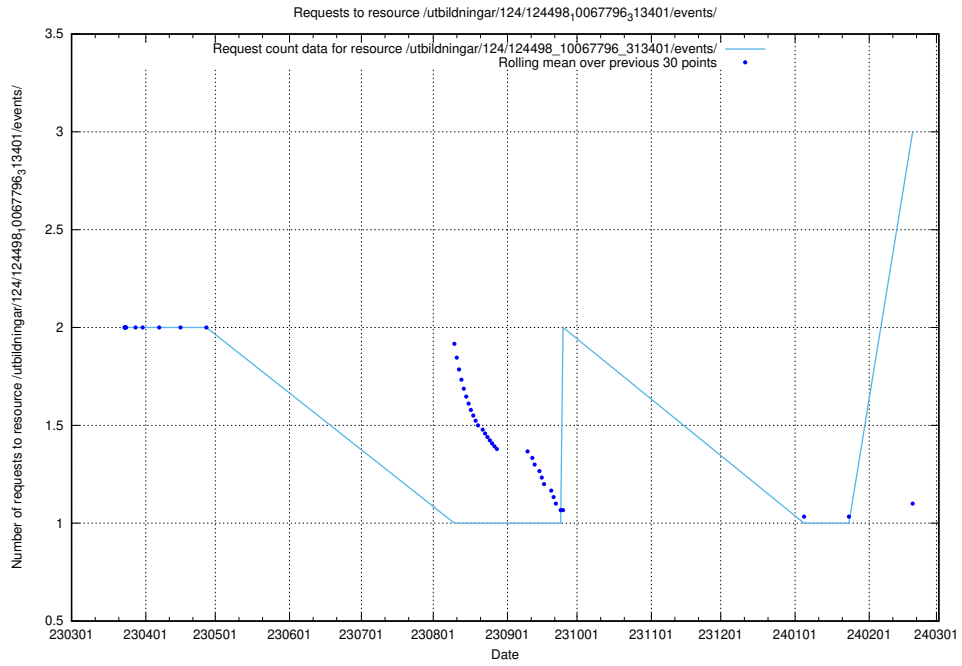

5.549 Usage of /utbildningar/124/124498_10067796_313401/events/

Here, we count the number of requests to resource /utbildningar/124/124498_10067796_313401/events/