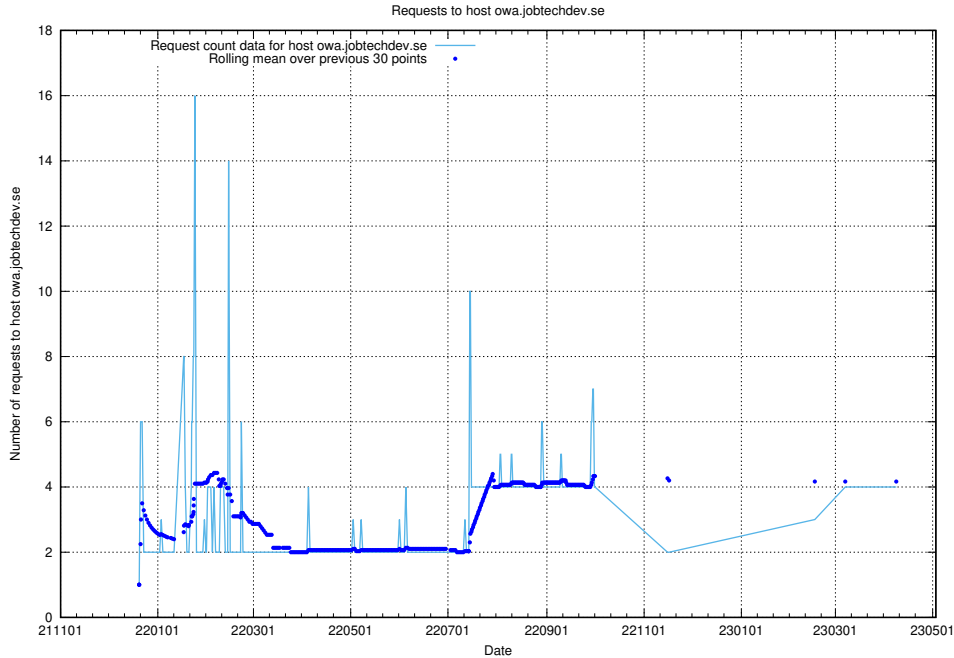

7.128 Usage of owa.jobtechdev.se

Here, we count the number of requests to host owa.jobtechdev.se.