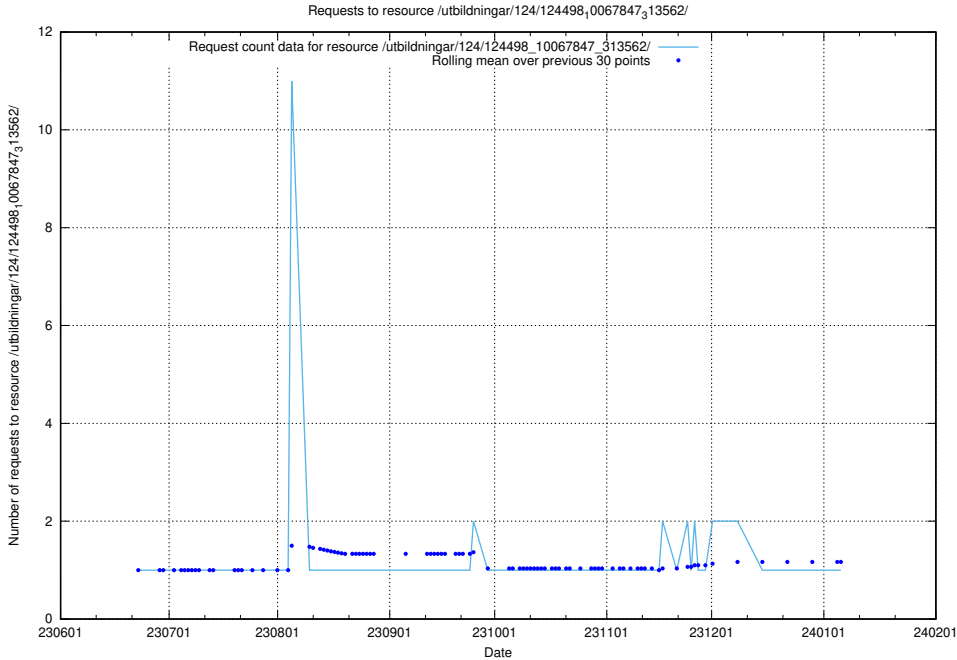

5.5599 Usage of /utbildningar/124/124498_10067847_313562/

Here, we count the number of requests to resource /utbildningar/124/124498_10067847_313562/.