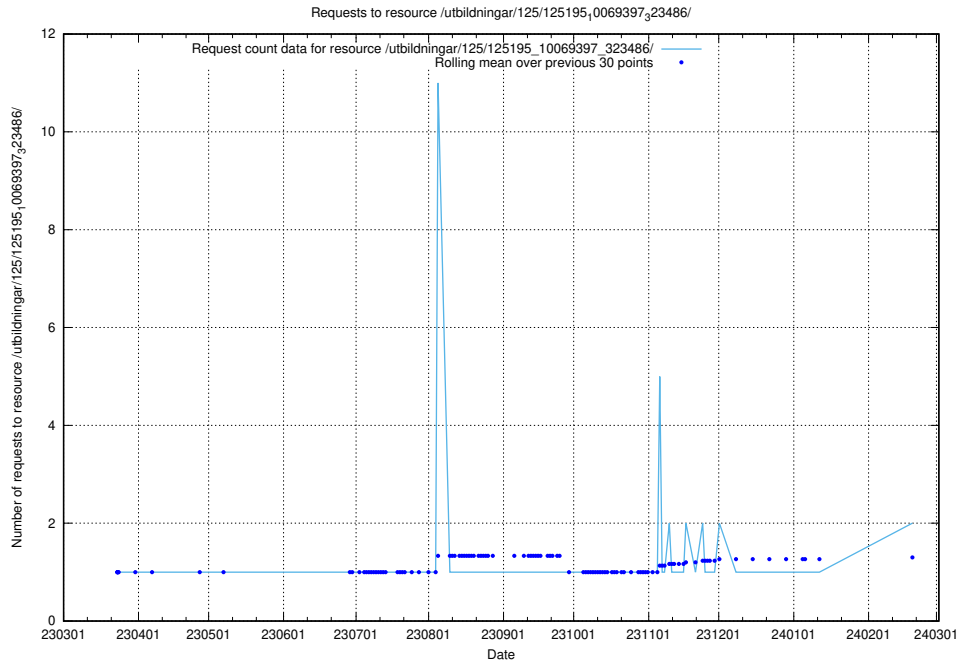

5.585 Usage of /utbildningar/125/125195_10069397_323486/

Here, we count the number of requests to resource /utbildningar/125/125195_10069397_323486/.