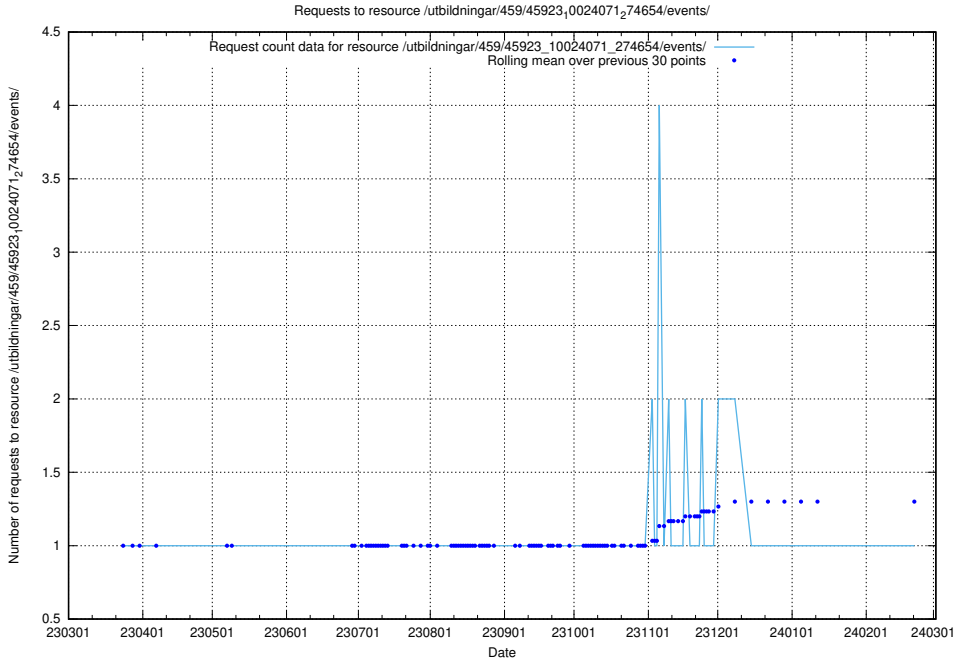

5.5945 Usage of /utbildningar/459/45923_10024071_274654/events/

Here, we count the number of requests to resource /utbildningar/459/45923_10024071_274654/events/.