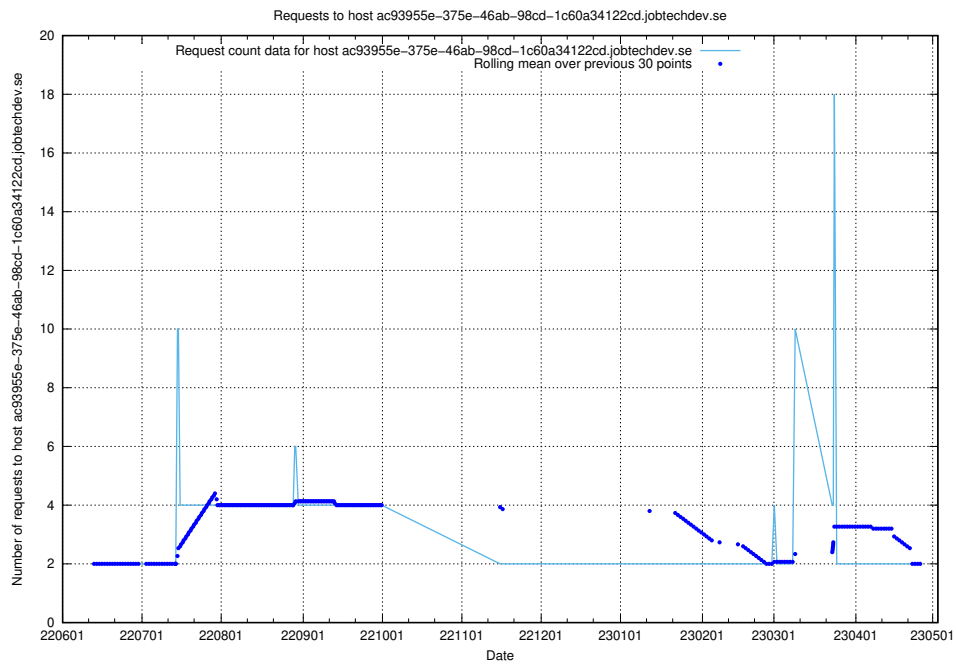

7.404 Usage of fourm.jobtechdev.se

Here, we count the number of requests to host fourm.jobtechdev.se.

7.405 Usage of ac93955e-375e-46ab-98cd-1c60a34122cd.jobtechdev.se

Here, we count the number of requests to host ac93955e-375e-46ab-98cd-1c60a34122cd.jobtechdev.se.