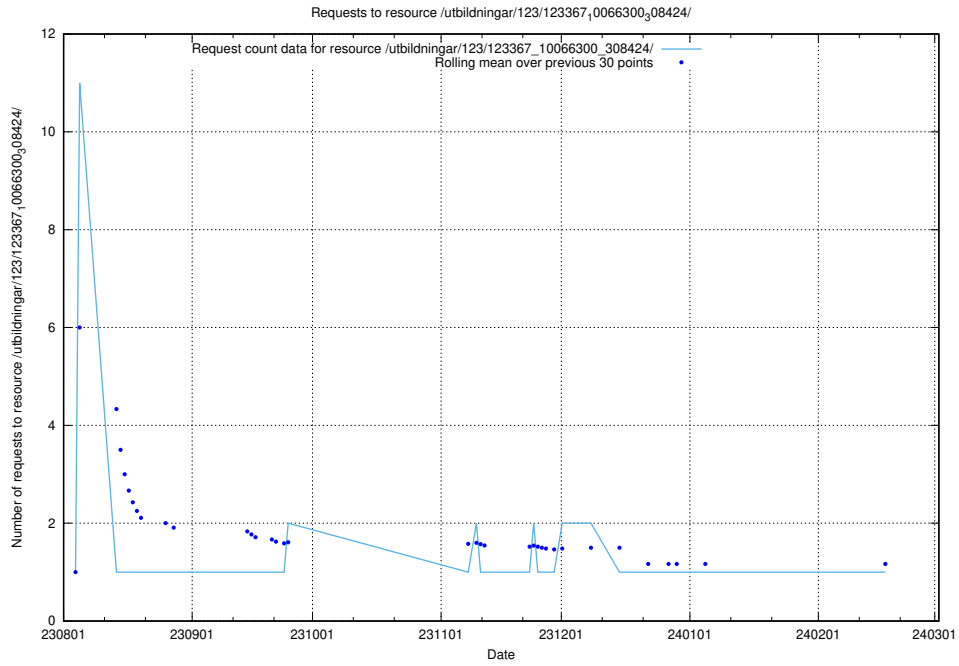

Here, we count the number of requests to resource /utbildningar/123/123367_10066300_308424/events/

5.4709 Usage of /utbildningar/123/123367_10066300_308424/

Here, we count the number of requests to resource /utbildningar/123/123367_10066300_308424/.