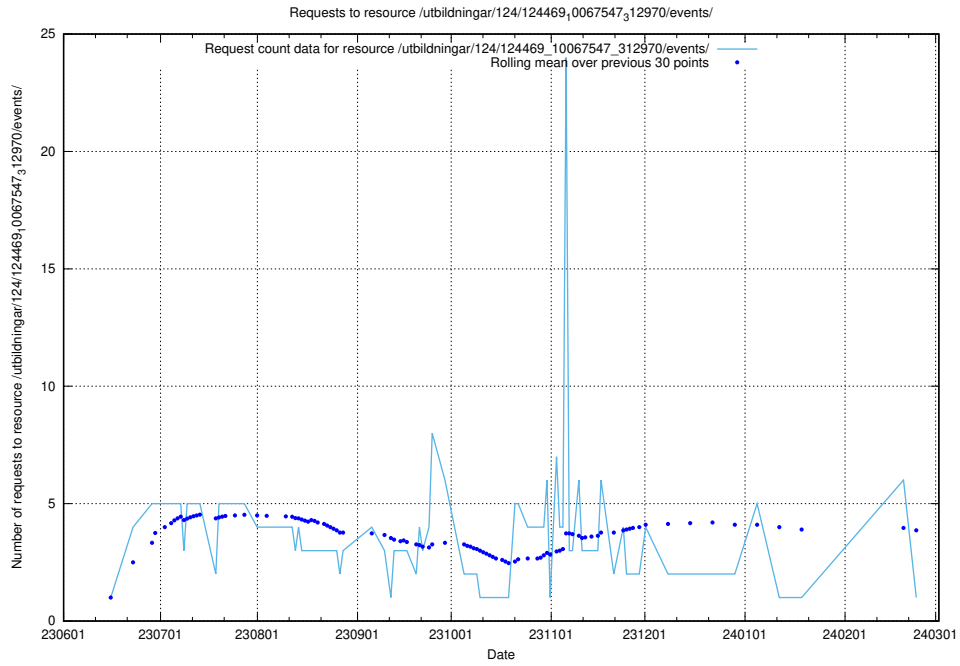

5.5692 Usage of /utbildningar/124/124469_10067547_312970/events/

Here, we count the number of requests to resource /utbildningar/124/124469_10067547_312970/events/