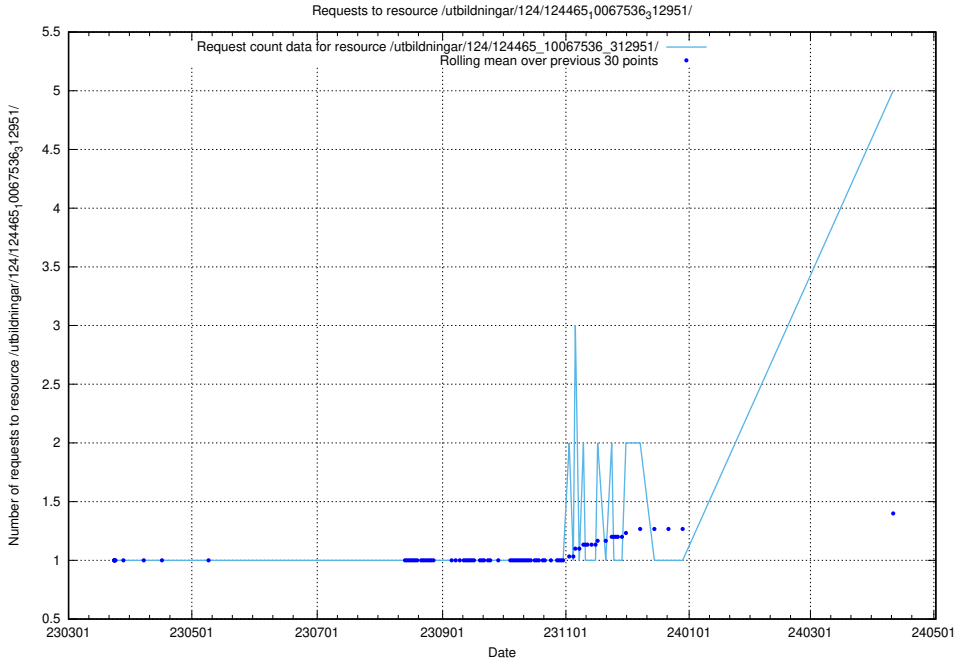

5.173 Usage of /utbildningar/124/124465_10067536_312951/

Here, we count the number of requests to resource /utbildningar/124/124465_10067536_312951/.