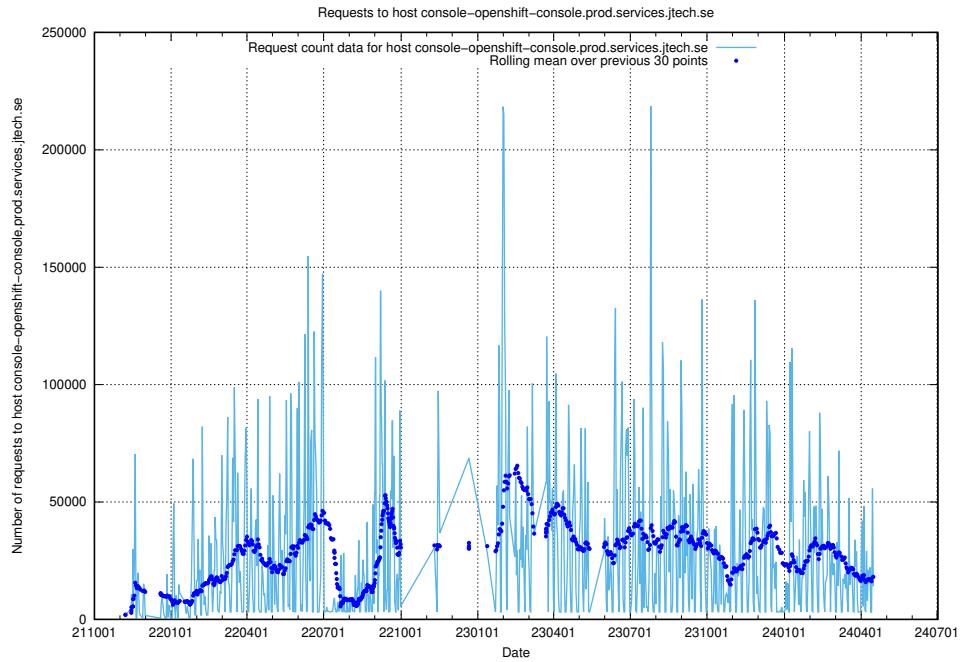

7.9 Usage of console-openshift-console.prod.services.jtech.se

Here, we count the number of requests to host console-openshift-console.prod.services.jtech.se.