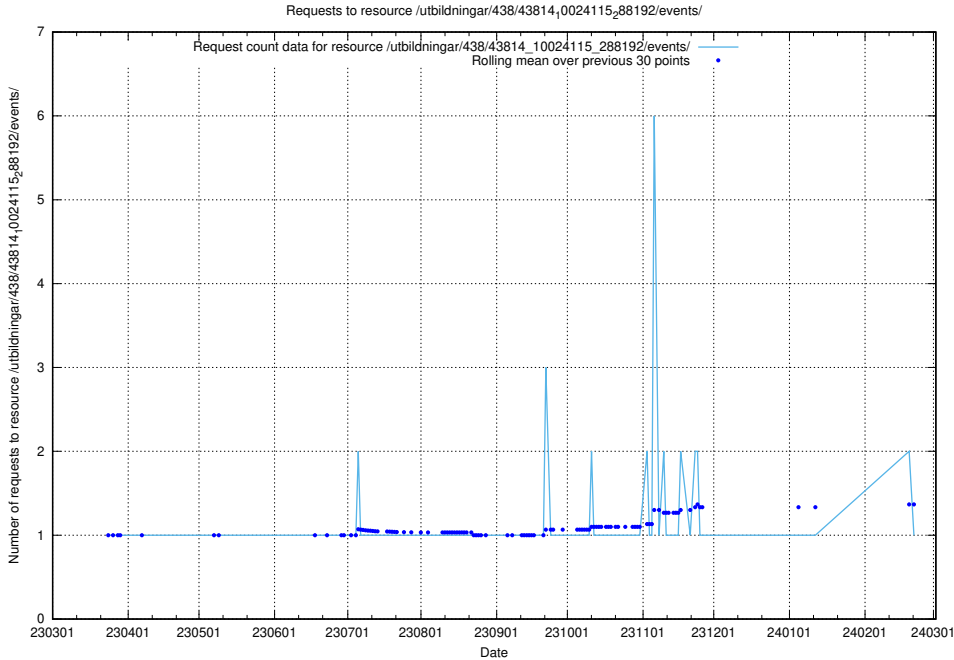

5.5954 Usage of /utbildningar/438/43814_10024115_288192/events/

Here, we count the number of requests to resource /utbildningar/438/43814_10024115_288192/events/.