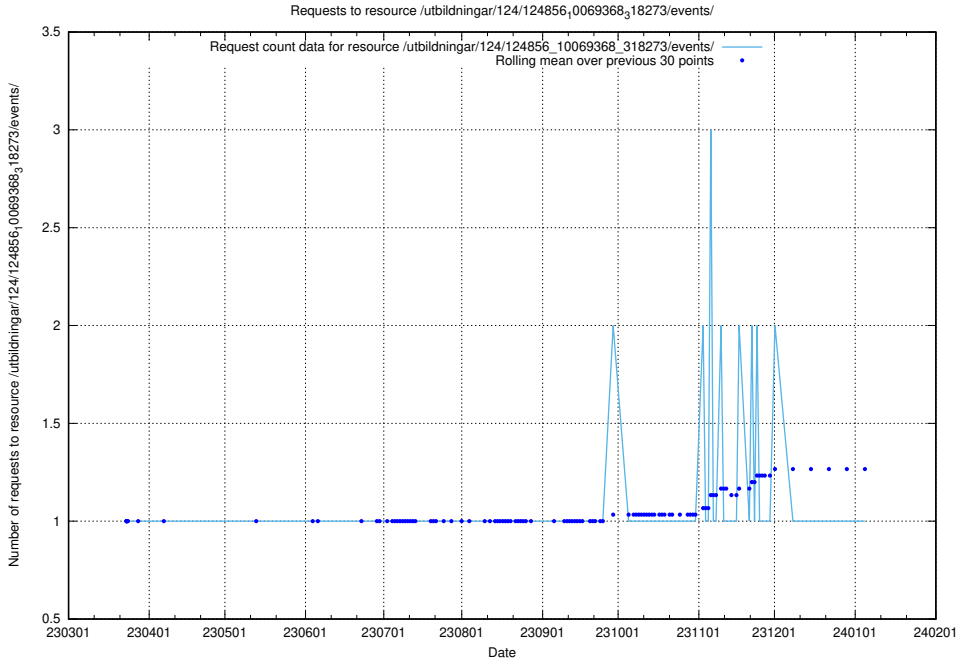

5.1248 Usage of /utbildningar/124/124856_10069368_318273/events/

Here, we count the number of requests to resource /utbildningar/124/124856_10069368_318273/events/