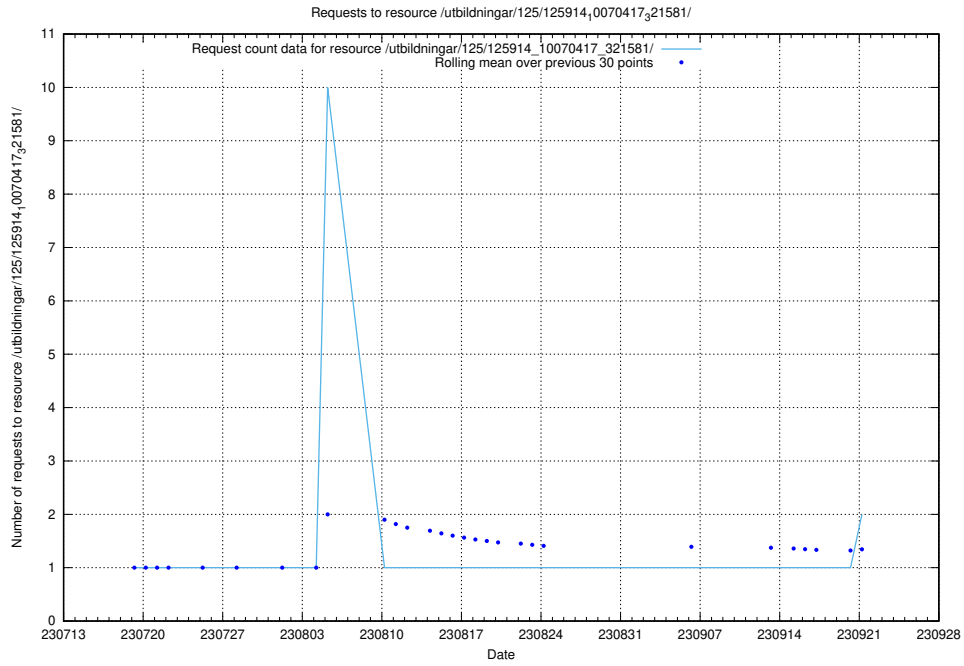

5.878 Usage of /utbildningar/125/125914_10070417_321581/

Here, we count the number of requests to resource /utbildningar/125/125914_10070417_321581/.