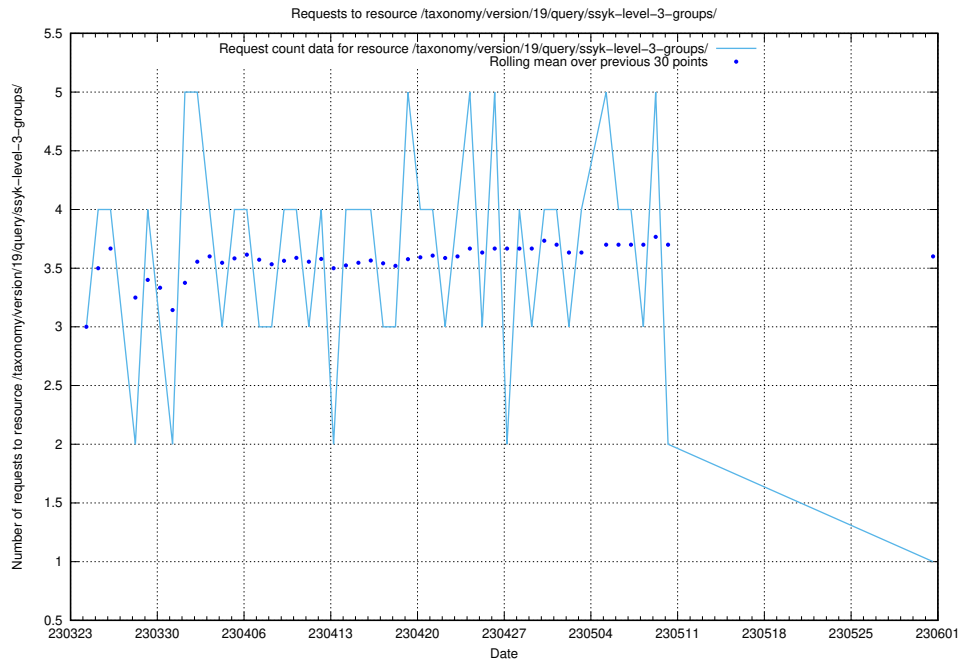

5.5912 Usage of /taxonomy/version/19/query/ssyk-level-3-groups/

Here, we count the number of requests to resource /taxonomy/version/19/query/ssyk-level-3-groups/.