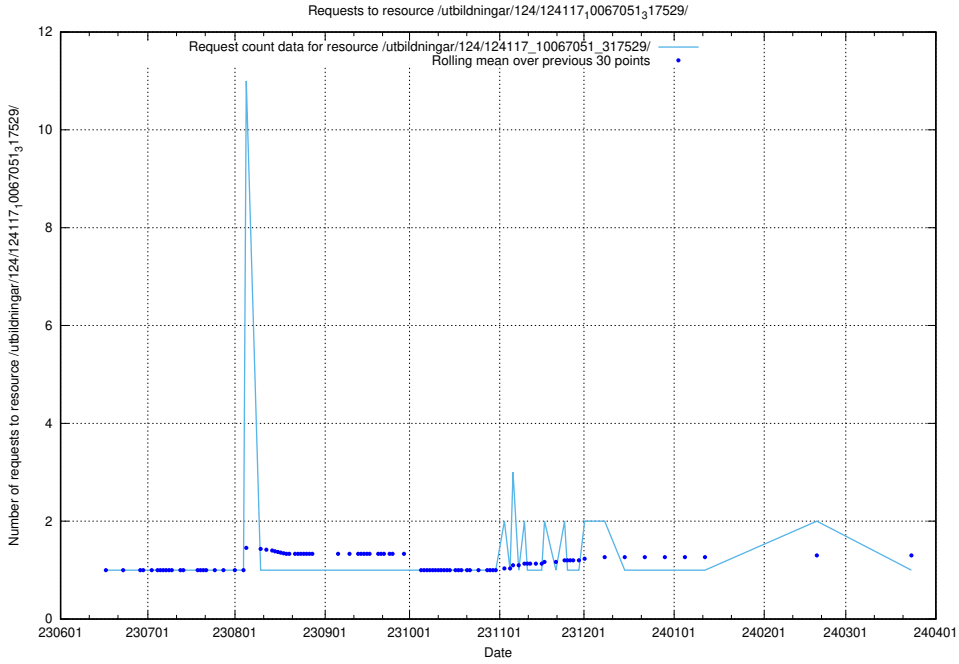

5.5679 Usage of /utbildningar/124/124117_10067051_317529/

Here, we count the number of requests to resource /utbildningar/124/124117_10067051_317529/.