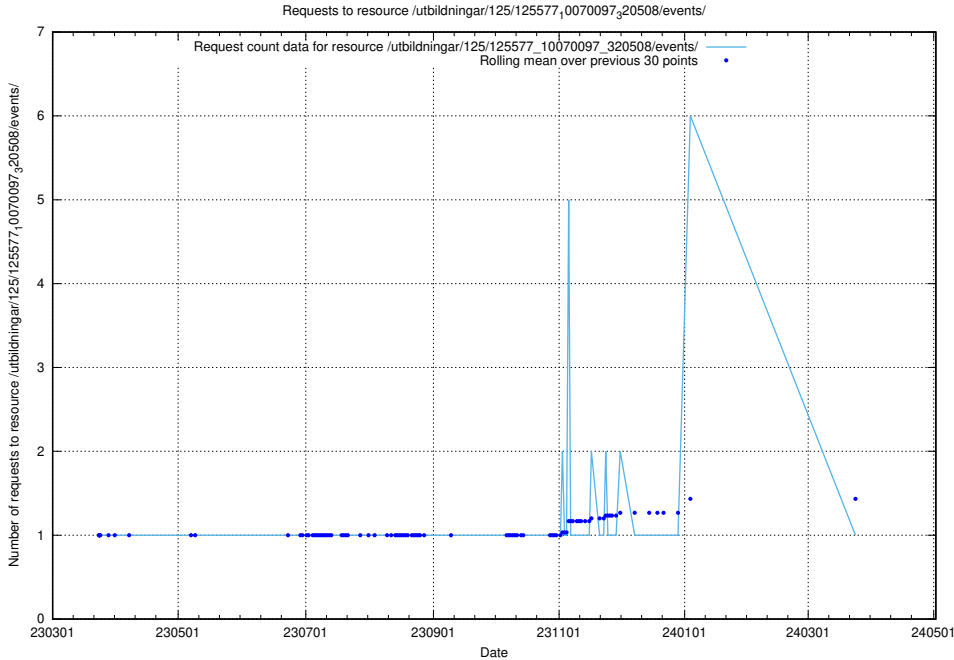

5.1172 Usage of /utbildningar/125/125577_10070097_320508/events/

Here, we count the number of requests to resource /utbildningar/125/125577_10070097_320508/events/