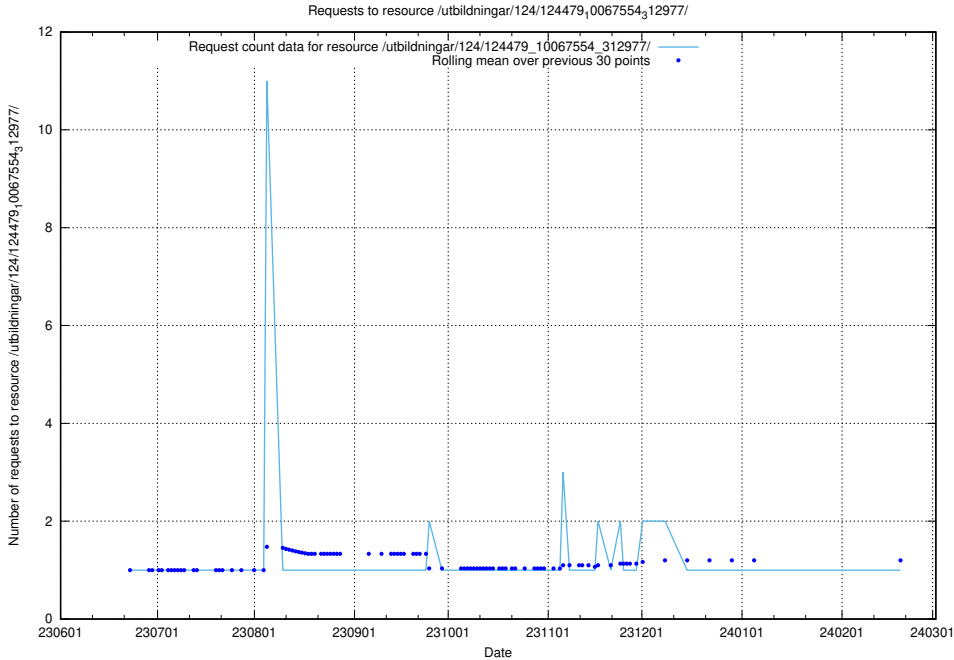

5.5604 Usage of /utbildningar/124/124479_10067554_312977/

Here, we count the number of requests to resource /utbildningar/124/124479_10067554_312977/.