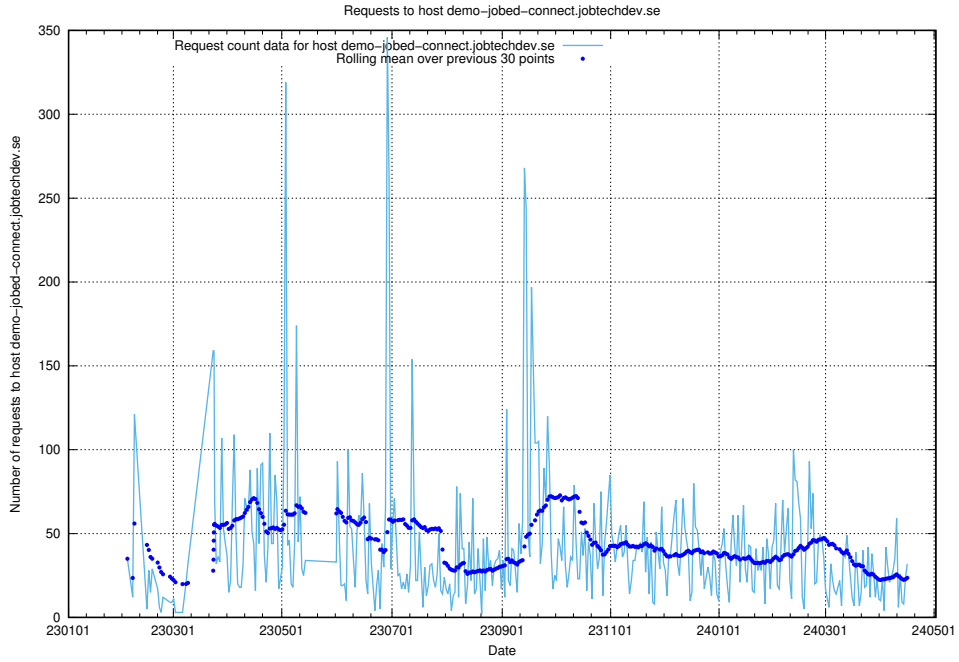

7.29 Usage of demo-jobed-connect.jobtechdev.se

Here, we count the number of requests to host demo-jobed-connect.jobtechdev.se.