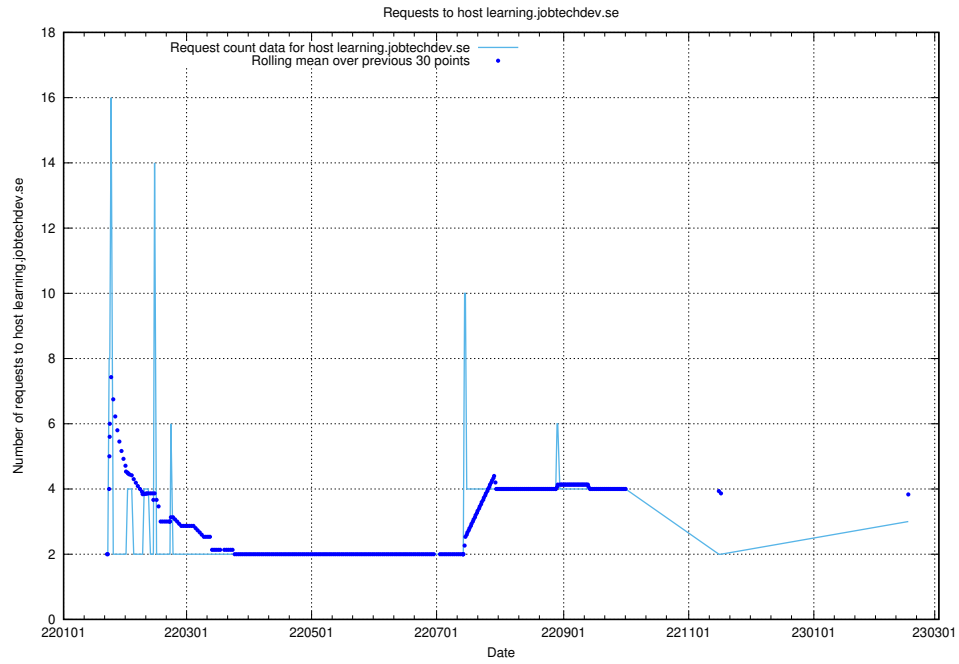

7.248 Usage of learning.jobtechdev.se

Here, we count the number of requests to host learning.jobtechdev.se.

7.249 Usage of intranet.jobtechdev.se

Here, we count the number of requests to host intranet.jobtechdev.se.