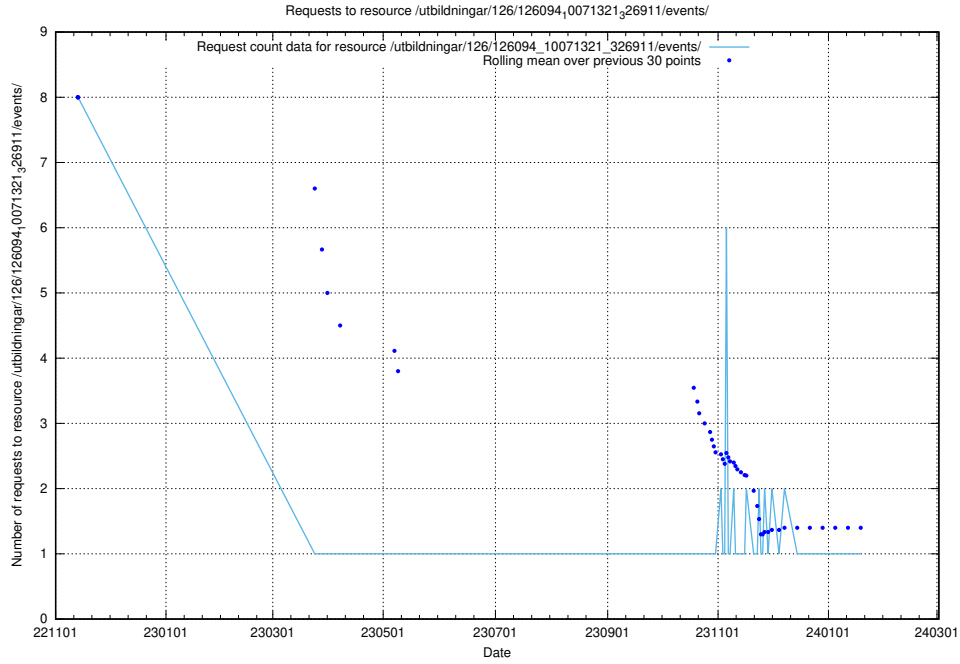

5.5579 Usage of /utbildningar/126/126094_10071321_326911/events/

Here, we count the number of requests to resource /utbildningar/126/126094_10071321_326911/events/