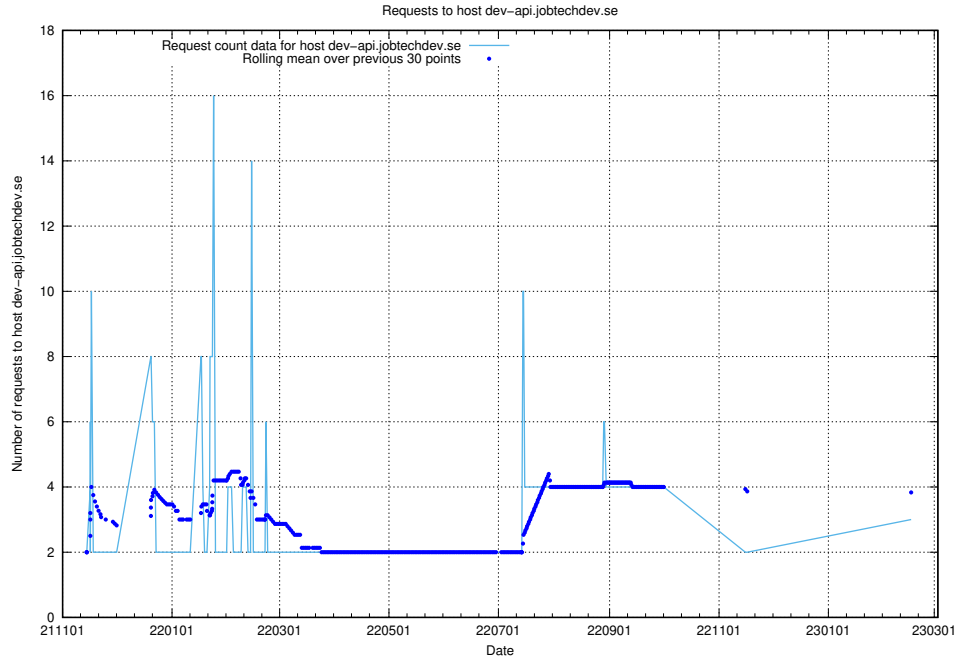

7.163 Usage of dev-api.jobtechdev.se

Here, we count the number of requests to host dev-api.jobtechdev.se.