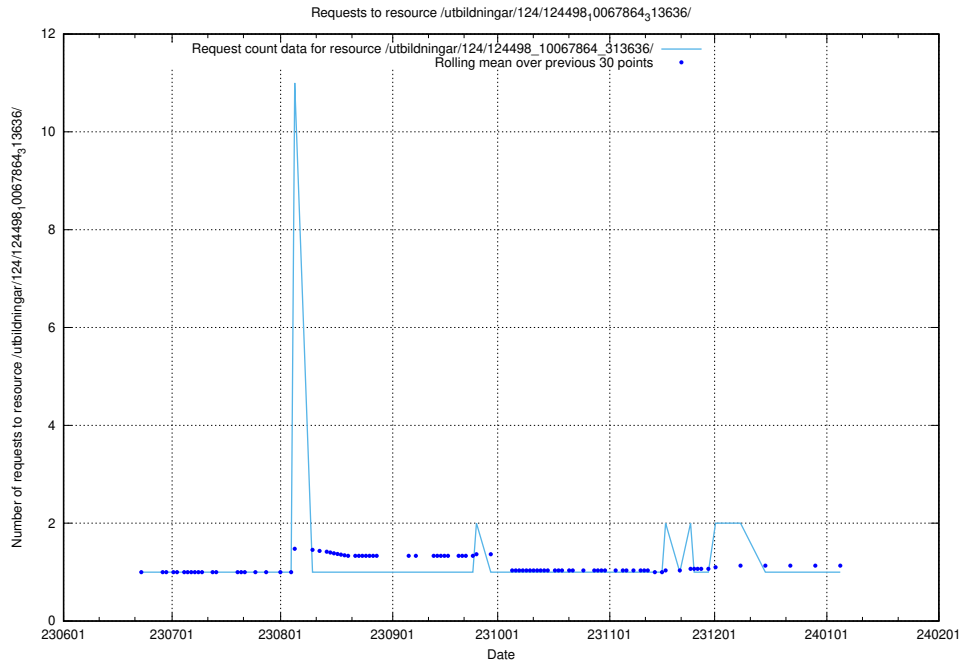

5.5598 Usage of /utbildningar/124/124498_10067864_313636/

Here, we count the number of requests to resource /utbildningar/124/124498_10067864_313636/.