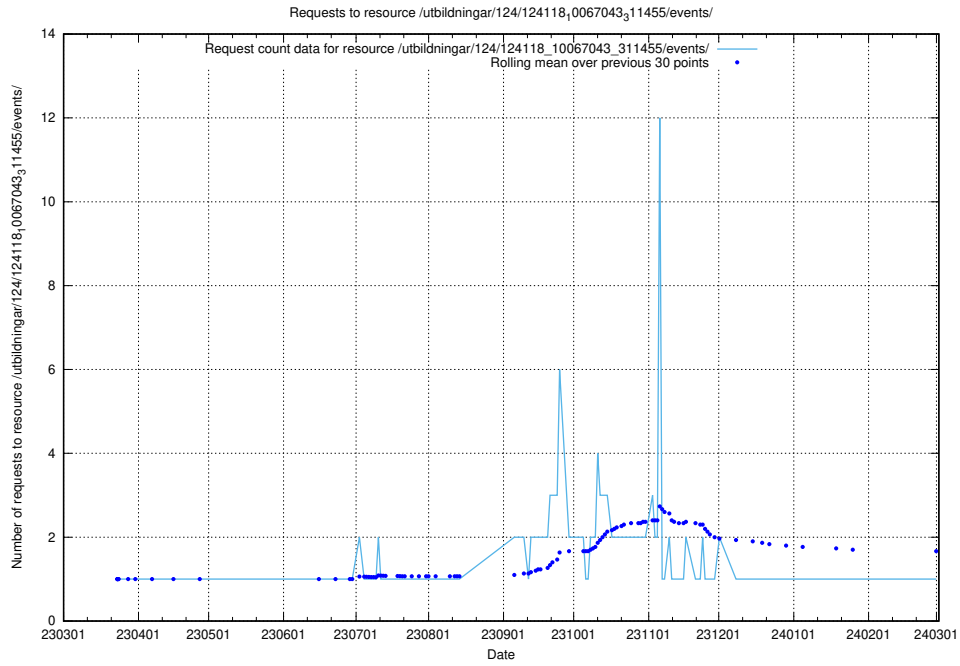

5.4004 Usage of /utbildningar/124/124118_10067043_311455/events/

Here, we count the number of requests to resource /utbildningar/124/124118_10067043_311455/events/