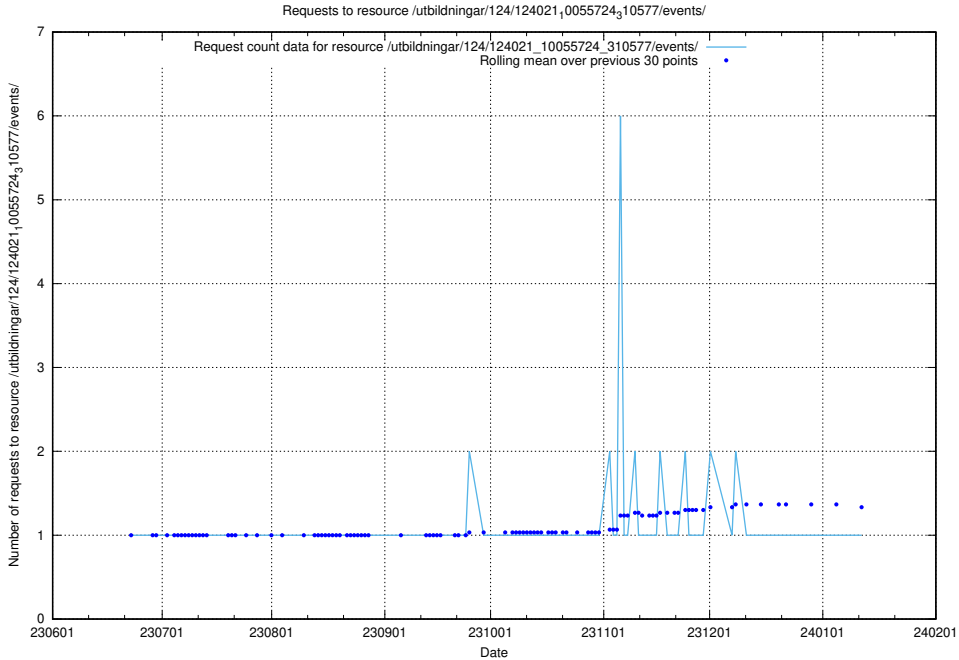

5.5634 Usage of /utbildningar/124/124021_10055724_310577/events/

Here, we count the number of requests to resource /utbildningar/124/124021_10055724_310577/events/