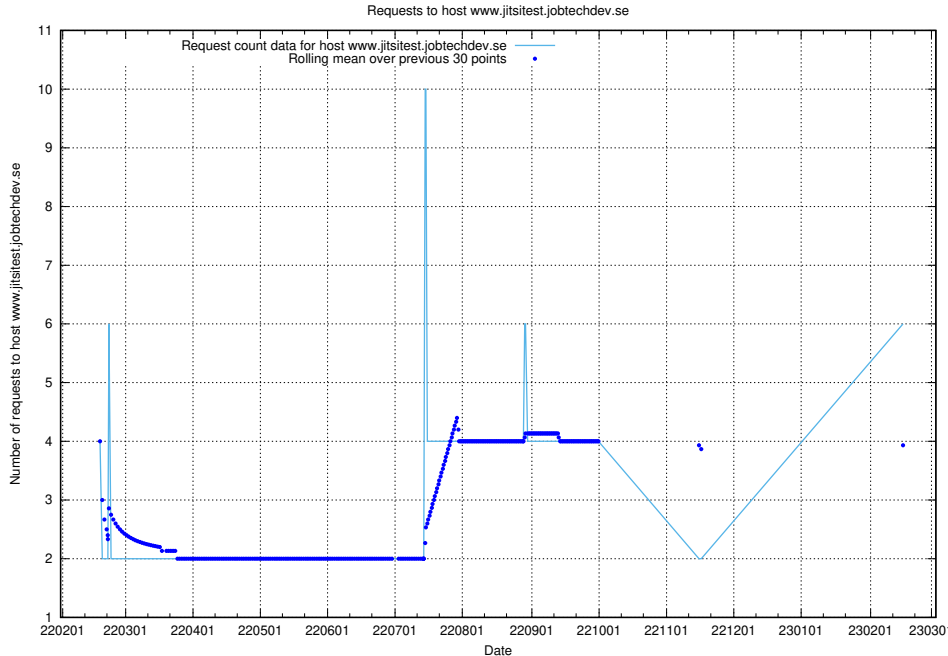

7.80 Usage of www.jitsitest.jobtechdev.se

Here, we count the number of requests to host www.jitsitest.jobtechdev.se.