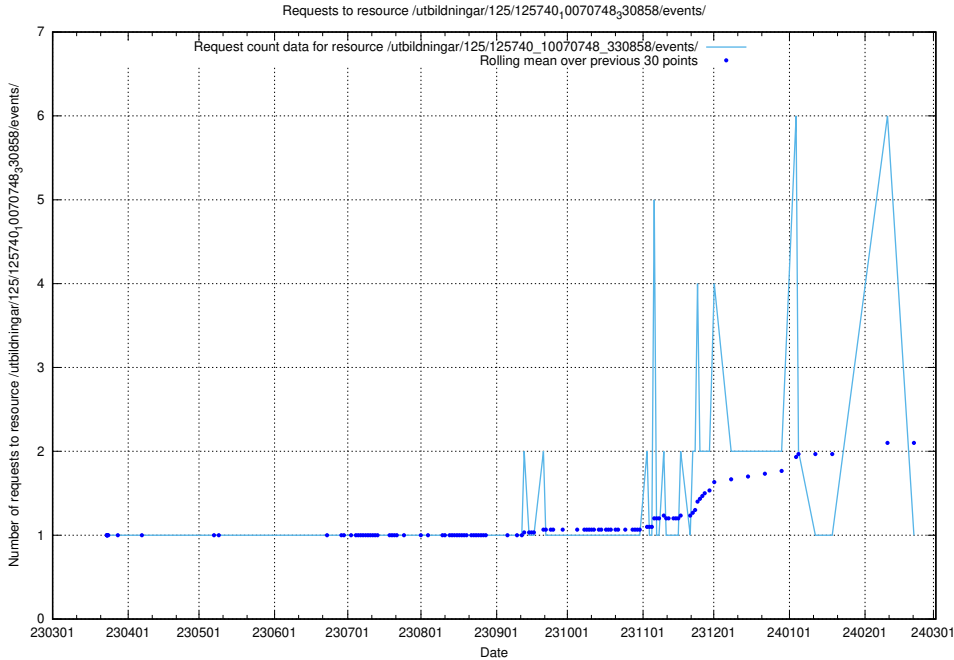

5.1048 Usage of /utbildningar/125/125740_10070748_330858/events/

Here, we count the number of requests to resource /utbildningar/125/125740_10070748_330858/events/

5.1049 Usage of /utbildningar/125/125740_10070748_330858/