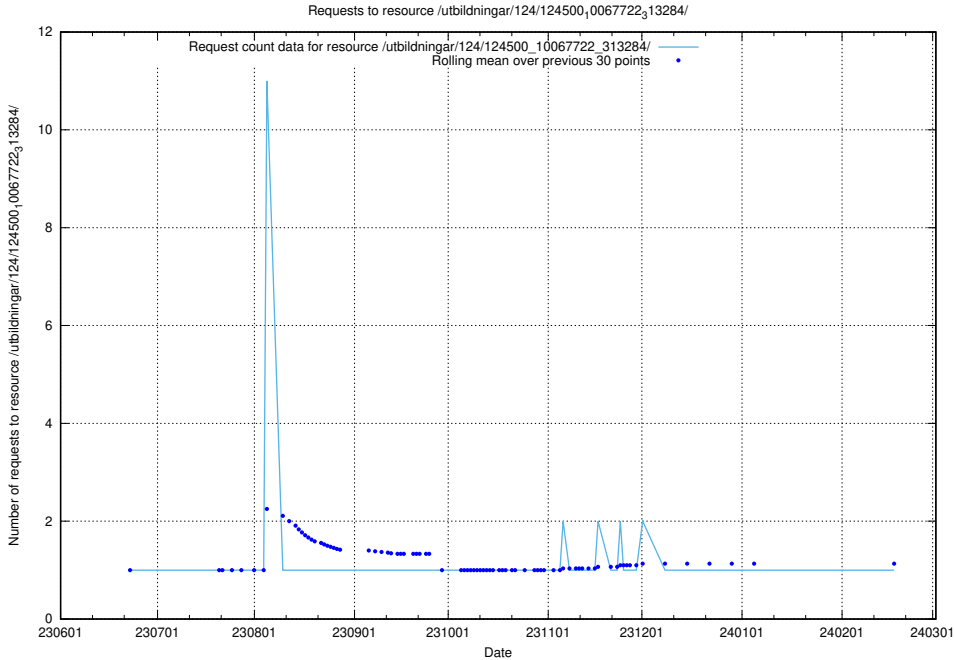

Here, we count the number of requests to resource /utbildningar/124/124500_10067799_319946/.

5.5590 Usage of /utbildningar/124/124500_10067722_313284/

Here, we count the number of requests to resource /utbildningar/124/124500_10067722_313284/.