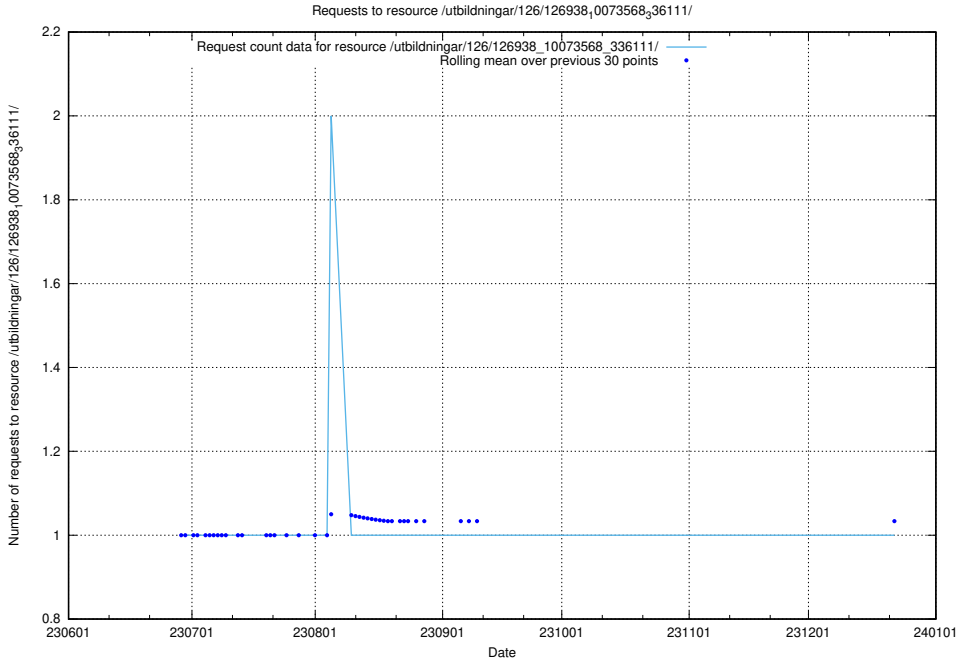

5.5249 Usage of /utbildningar/126/126938_10073568_336111/

Here, we count the number of requests to resource /utbildningar/126/126938_10073568_336111/.