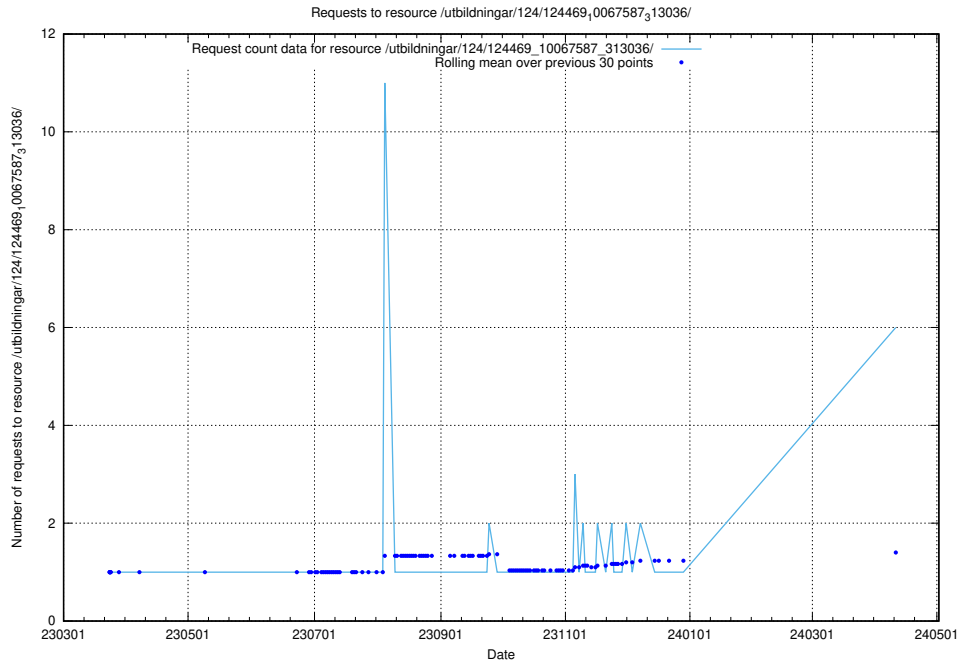

5.90 Usage of /utbildningar/124/124469_10067587_313036/

Here, we count the number of requests to resource /utbildningar/124/124469_10067587_313036/.