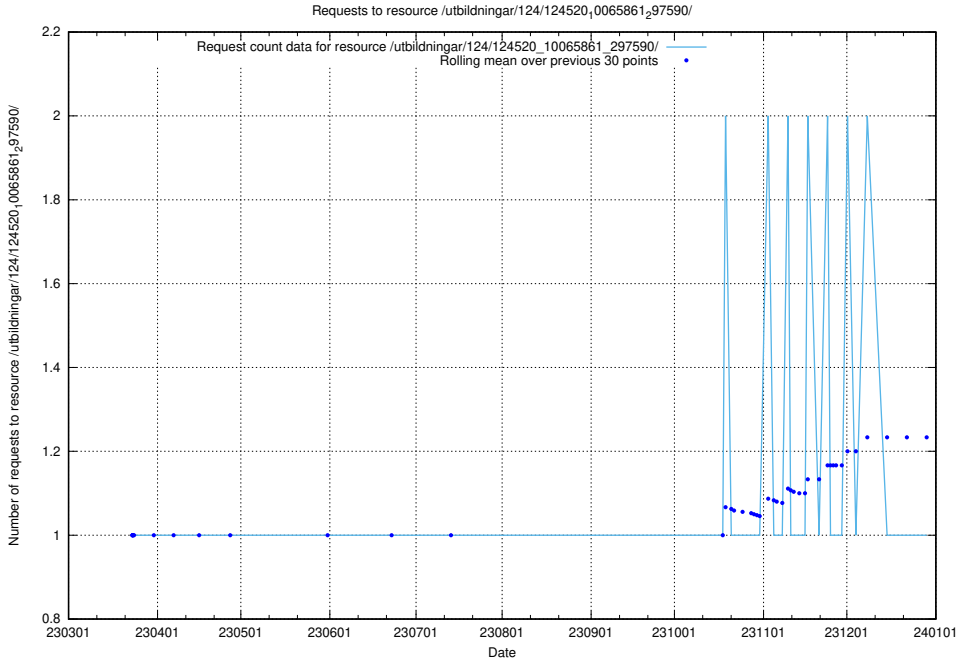

Here, we count the number of requests to resource /utbildningar/124/124520_10065861_297590/events/

5.1329 Usage of /utbildningar/124/124520_10065861_297590/

Here, we count the number of requests to resource /utbildningar/124/124520_10065861_297590/.