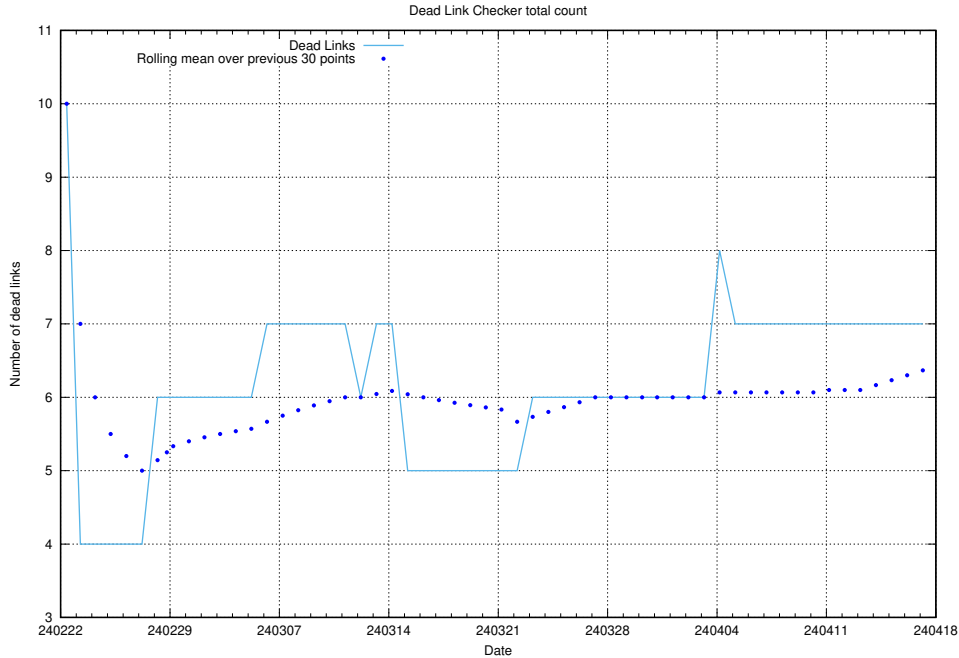

3.2 Total count of dead links

Here is presented the total number of found dead links across all pages.