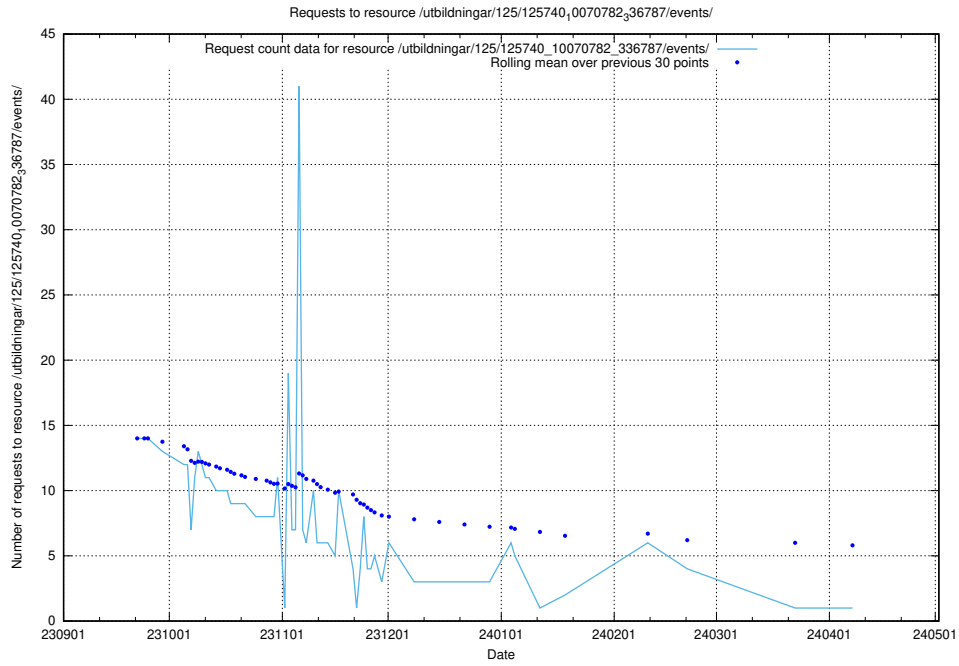

5.4325 Usage of /utbildningar/125/125740_10070782_336787/events/

Here, we count the number of requests to resource /utbildningar/125/125740_10070782_336787/events/