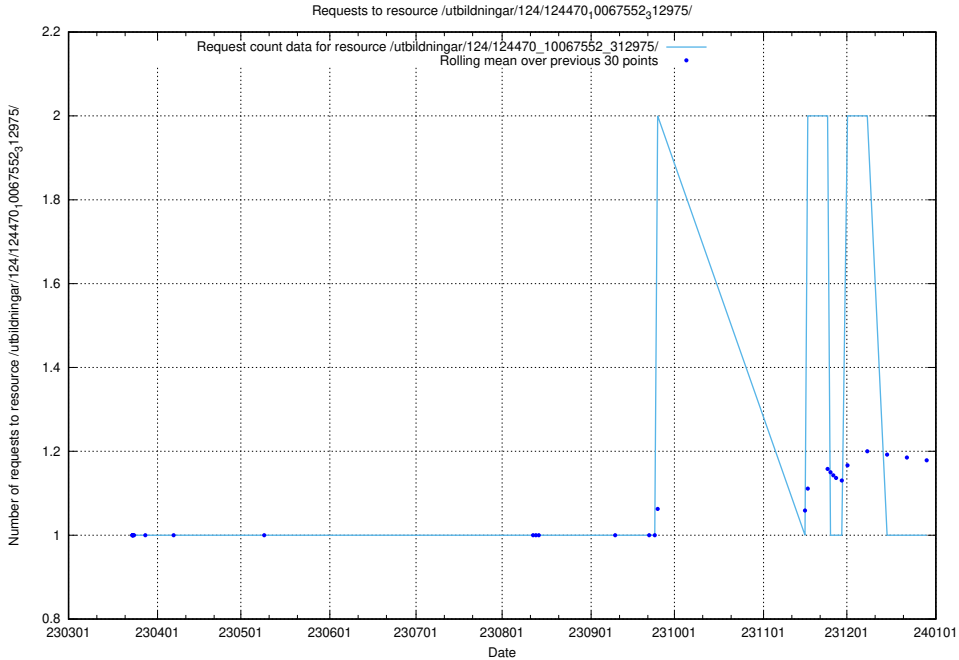

5.3033 Usage of /utbildningar/124/124470_10067552_312975/

Here, we count the number of requests to resource /utbildningar/124/124470_10067552_312975/.