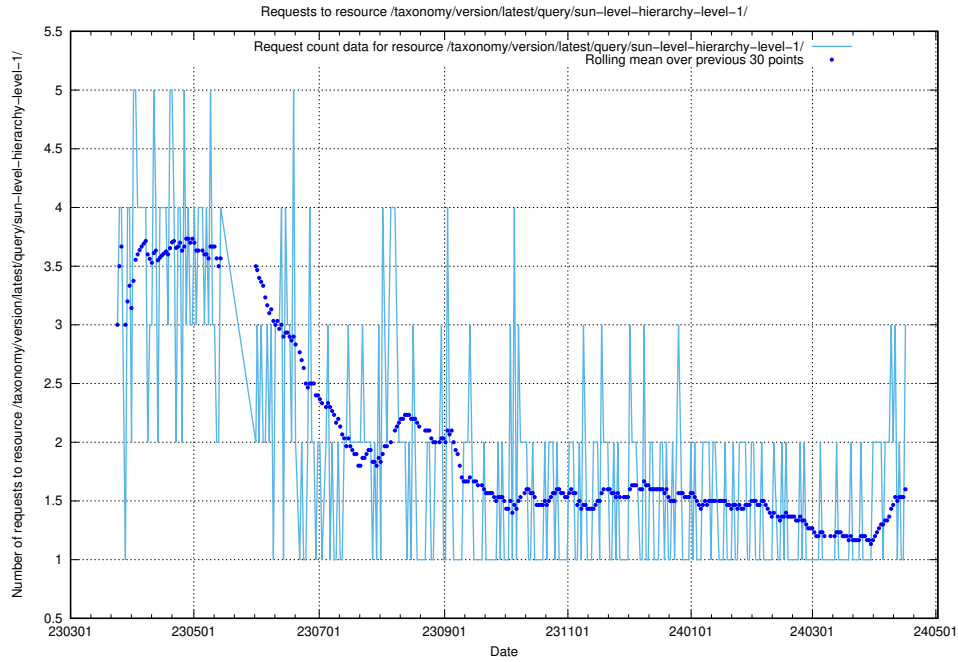

5.490 Usage of /taxonomy/version/latest/query/sun-level-hierarchy-level-1/

Here, we count the number of requests to resource /taxonomy/version/latest/query/sun-level-hierarchy-level-1/.