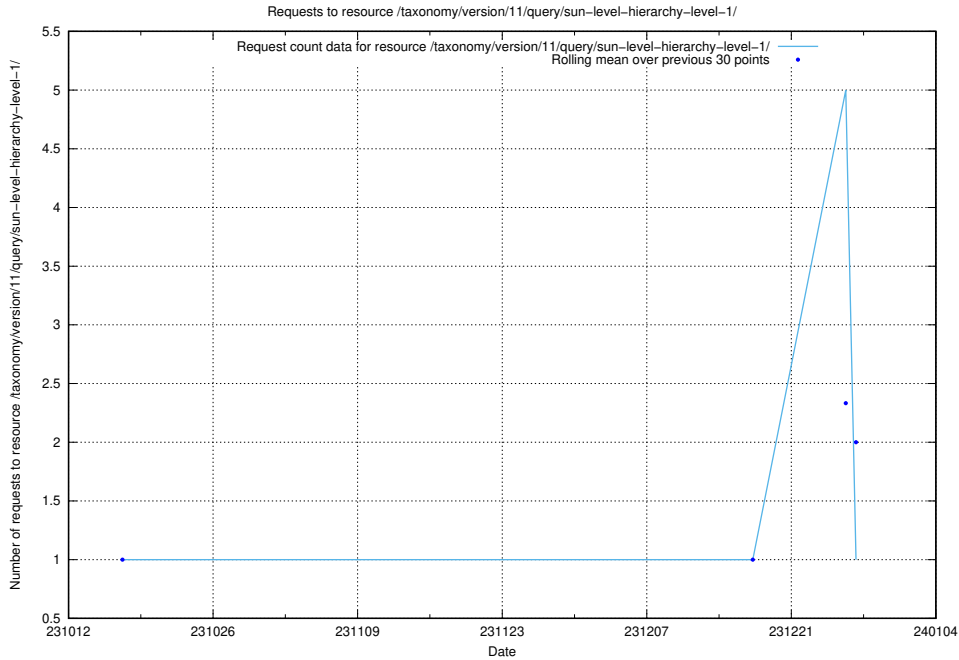

5.4143 Usage of /taxonomy/version/11/query/sun-level-hierarchy-level-1/

Here, we count the number of requests to resource /taxonomy/version/11/query/sun-level-hierarchy-level-1/.