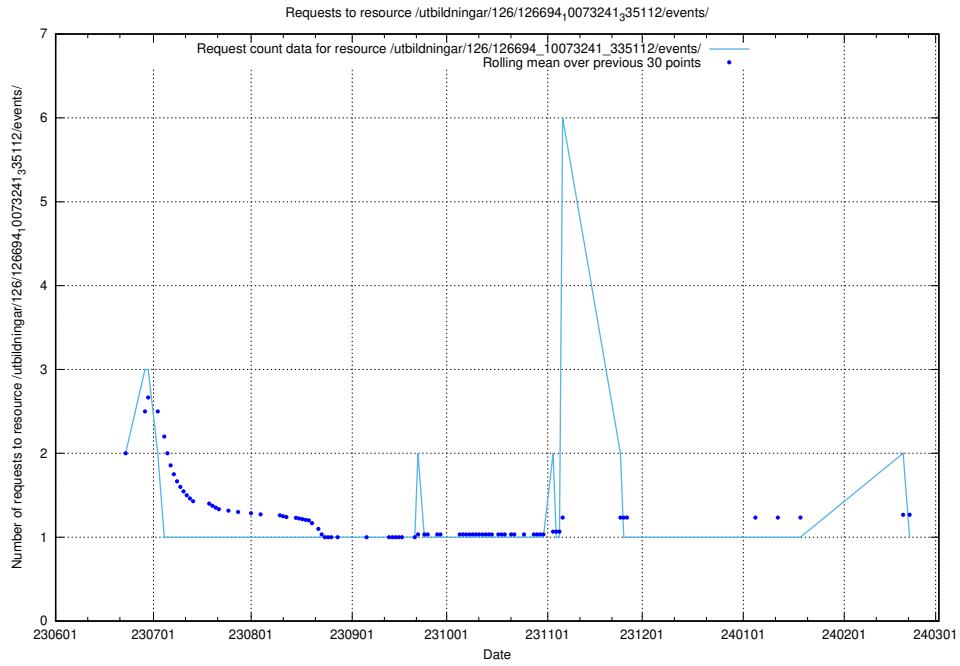

5.5378 Usage of /utbildningar/126/126694_10073241_335112/events/

Here, we count the number of requests to resource /utbildningar/126/126694_10073241_335112/events/