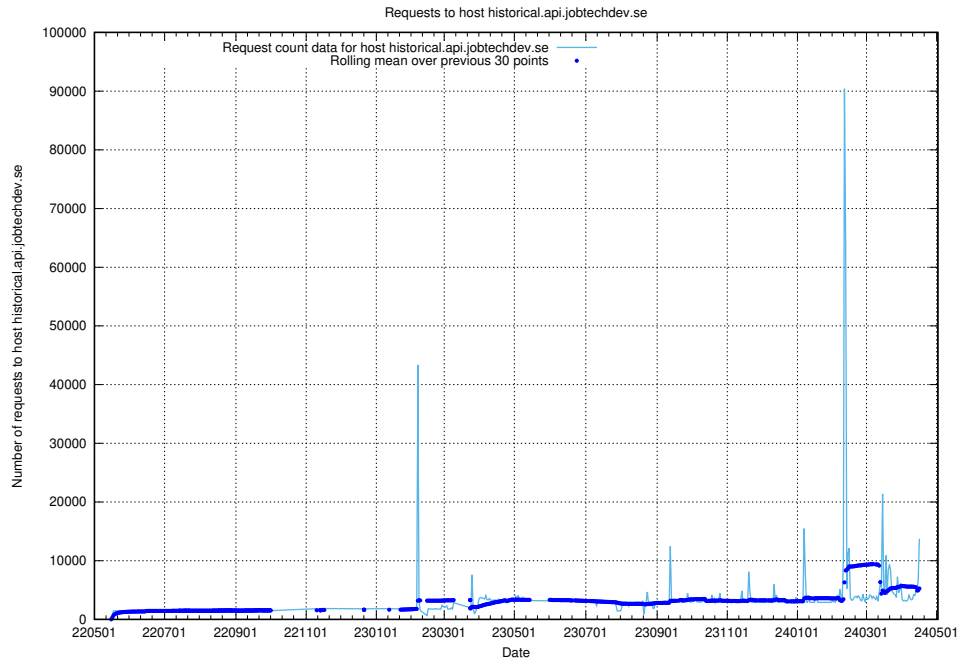

7.10 Usage of `historical.api.jobtechdev.se`

Here, we count the number of requests to host `historical.api.jobtechdev.se`.