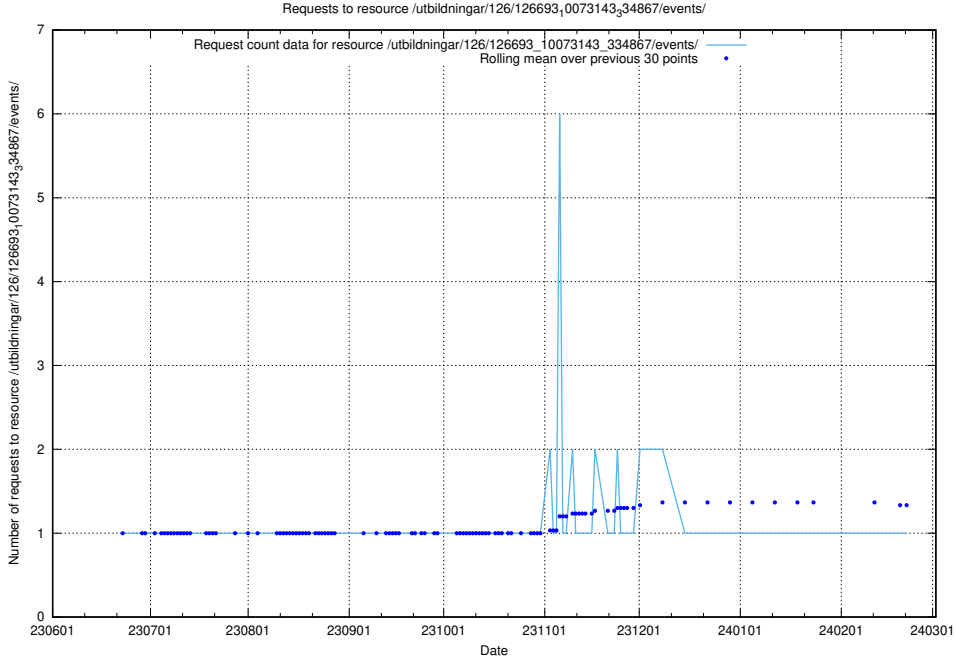

5.5456 Usage of /utbildningar/126/126693_10073143_334867/events/

Here, we count the number of requests to resource /utbildningar/126/126693_10073143_334867/events/