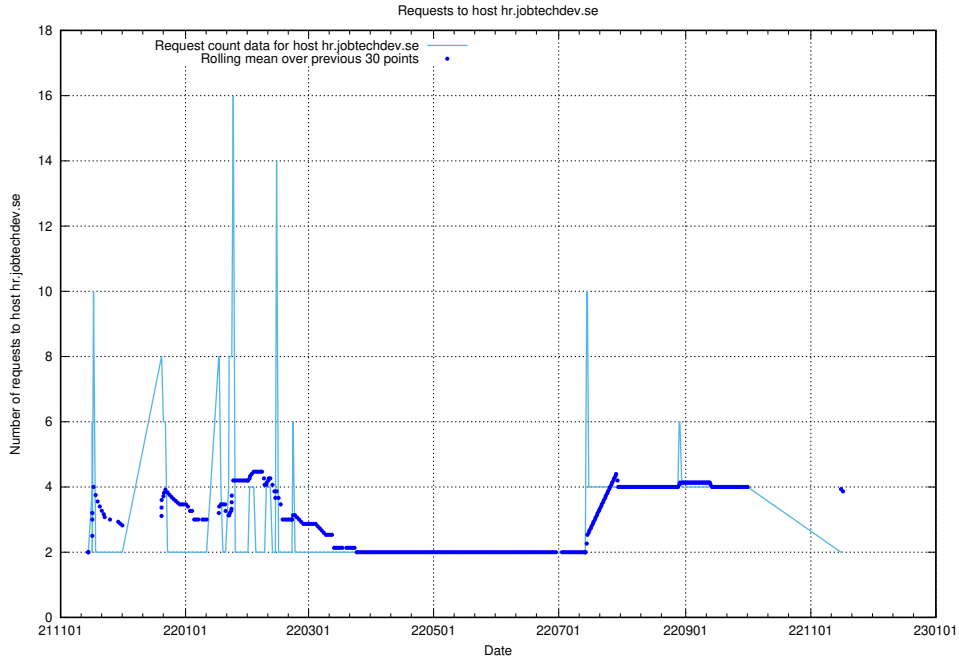

7.599 Usage of hr.jobtechdev.se

Here, we count the number of requests to host hr.jobtechdev.se.