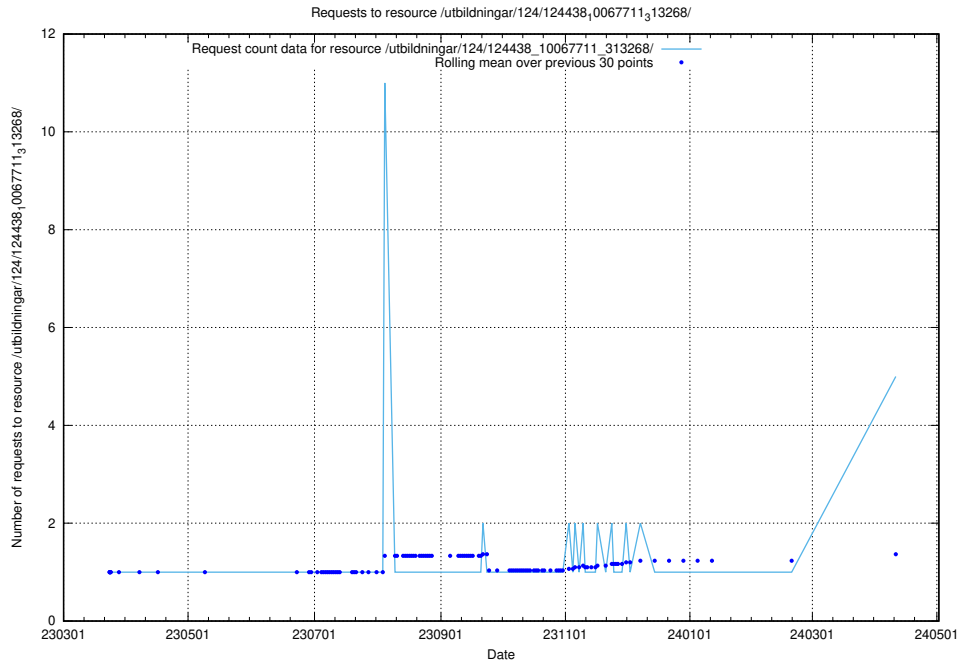

5.174 Usage of /utbildningar/124/124438_10067711_313268/

Here, we count the number of requests to resource /utbildningar/124/124438_10067711_313268/.