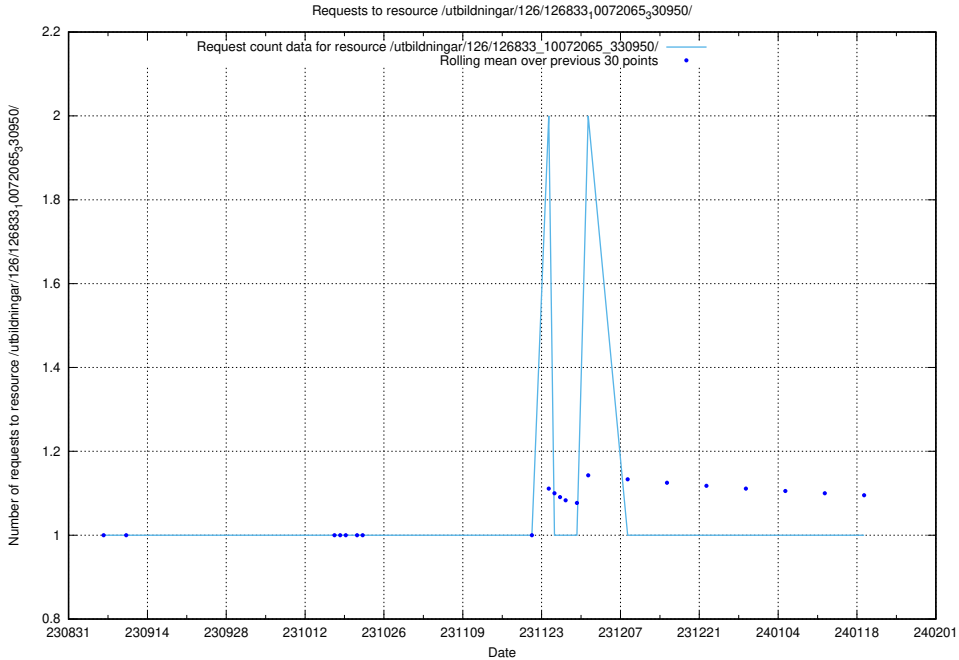

5.4489 Usage of /utbildningar/126/126833_10072065_330950/

Here, we count the number of requests to resource /utbildningar/126/126833_10072065_330950/.