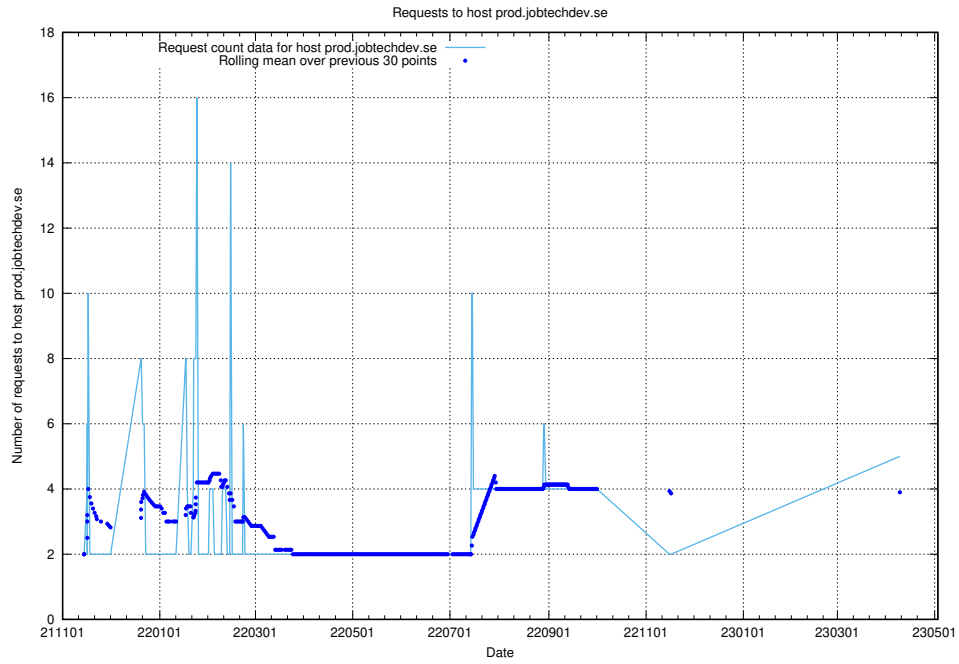

7.90 Usage of prod.jobtechdev.se

Here, we count the number of requests to host prod.jobtechdev.se.