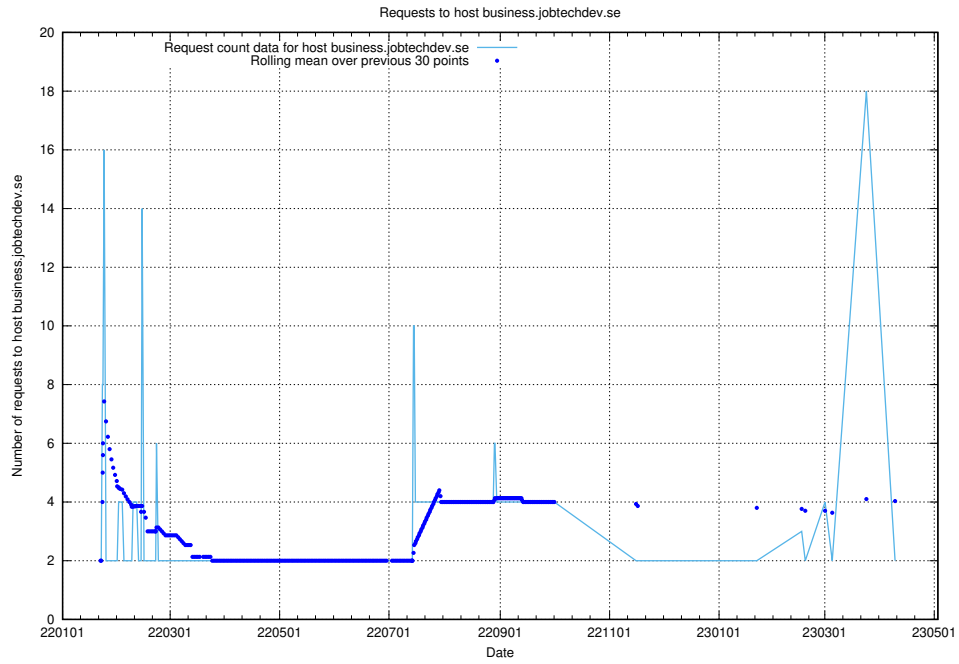

7.251 Usage of business.jobtechdev.se

Here, we count the number of requests to host business.jobtechdev.se.