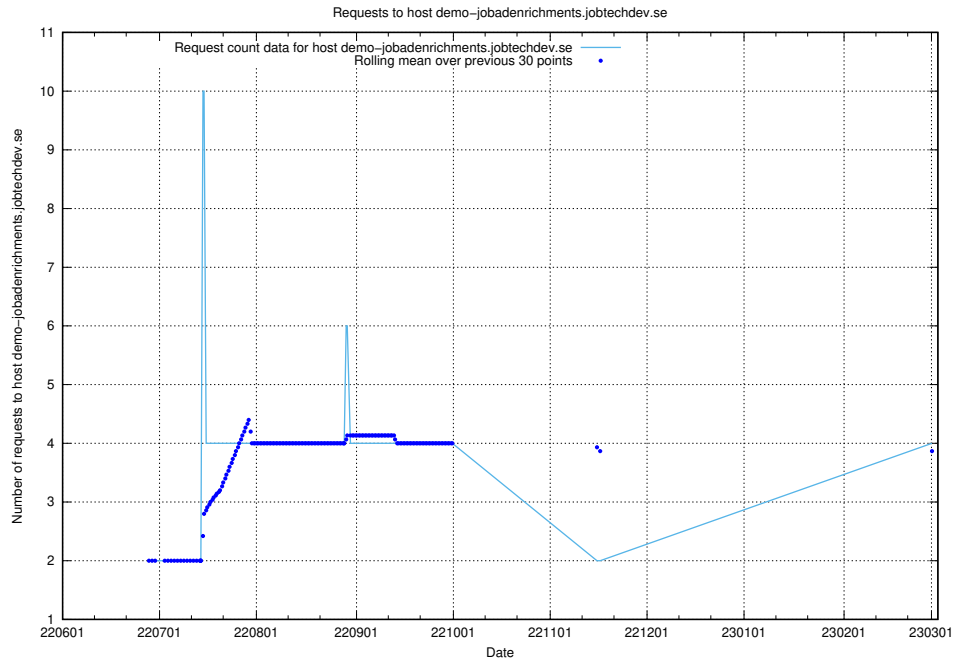

7.137 Usage of demo-jobadenrichments.jobtechdev.se

Here, we count the number of requests to host demo-jobadenrichments.jobtechdev.se.