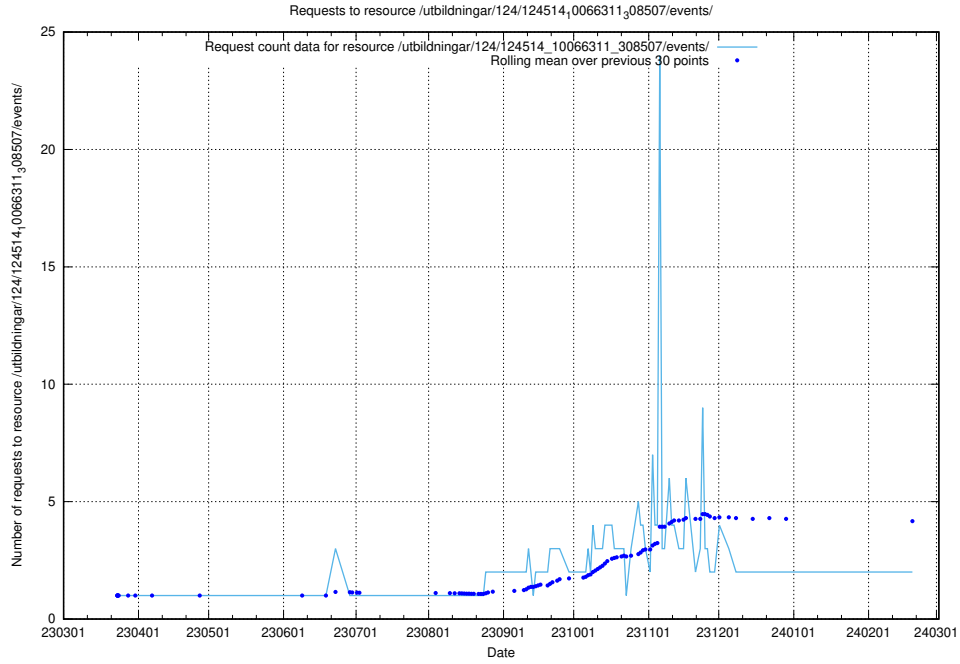

Here, we count the number of requests to resource /utbildningar/utb_emil/127/127633_10074552_337974/events/

5.613 Usage of /utbildningar/124/124514_10066311_308507/events/

Here, we count the number of requests to resource /utbildningar/124/124514_10066311_308507/events/