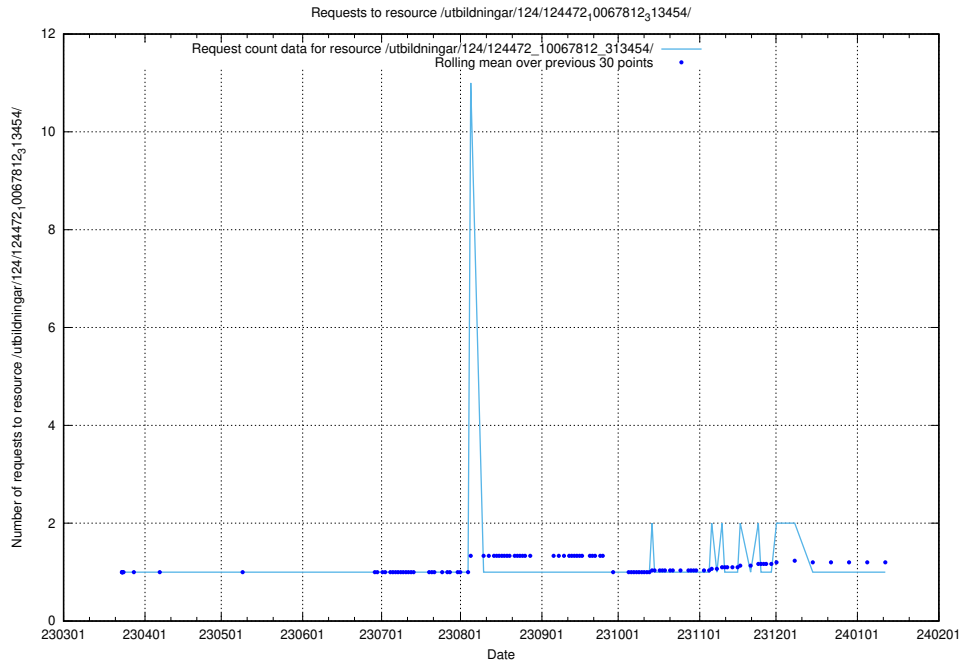

5.2834 Usage of /utbildningar/124/124472_10067812_313454/

Here, we count the number of requests to resource /utbildningar/124/124472_10067812_313454/.