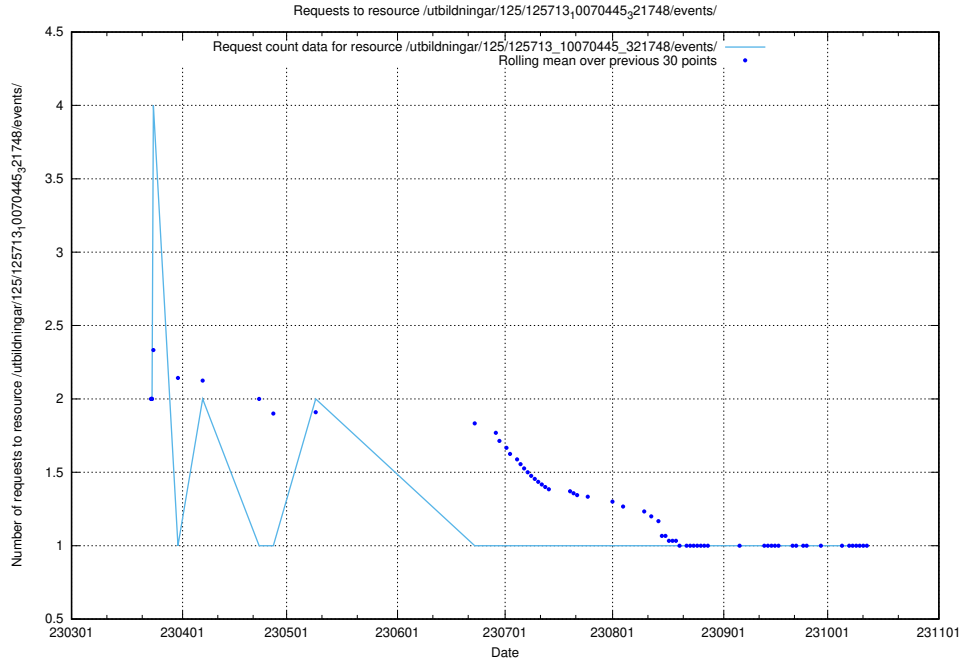

5.6059 Usage of /utbildningar/125/125713_10070445_321748/events/

Here, we count the number of requests to resource /utbildningar/125/125713_10070445_321748/events/