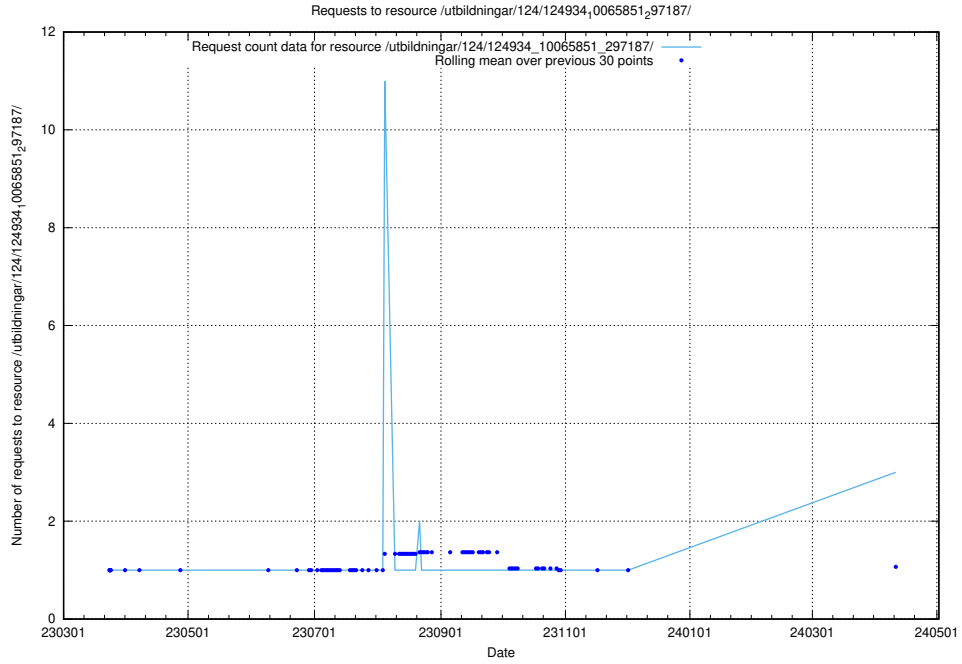

5.316 Usage of /utbildningar/124/124934_10065851_297187/

Here, we count the number of requests to resource /utbildningar/124/124934_10065851_297187/.