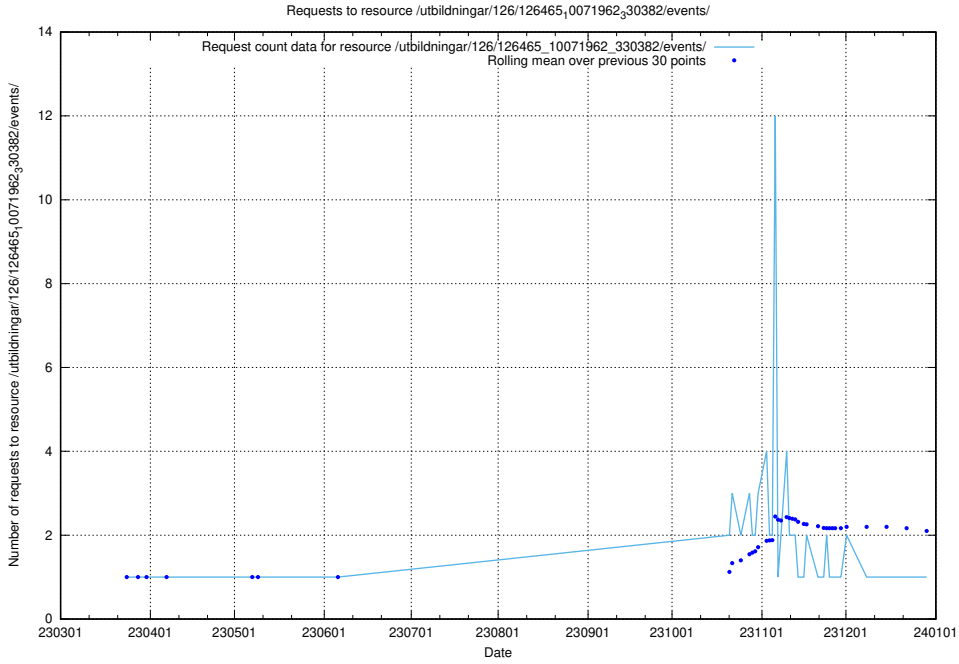

5.5985 Usage of /utbildningar/126/126465_10071962_330382/events/

Here, we count the number of requests to resource /utbildningar/126/126465_10071962_330382/events/