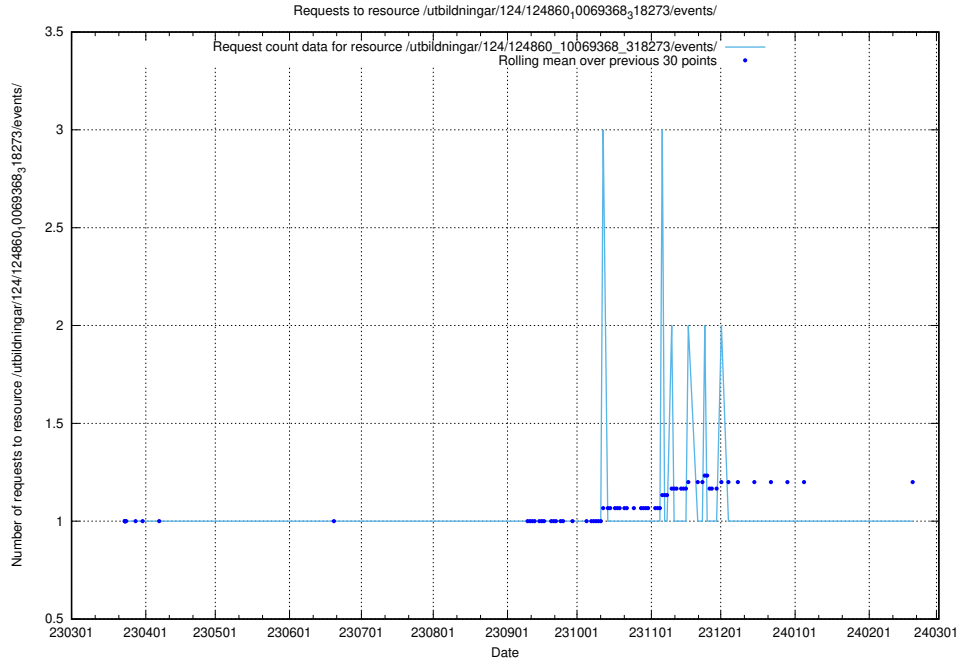

5.1236 Usage of /utbildningar/124/124860_10069368_318273/events/

Here, we count the number of requests to resource /utbildningar/124/124860_10069368_318273/events/