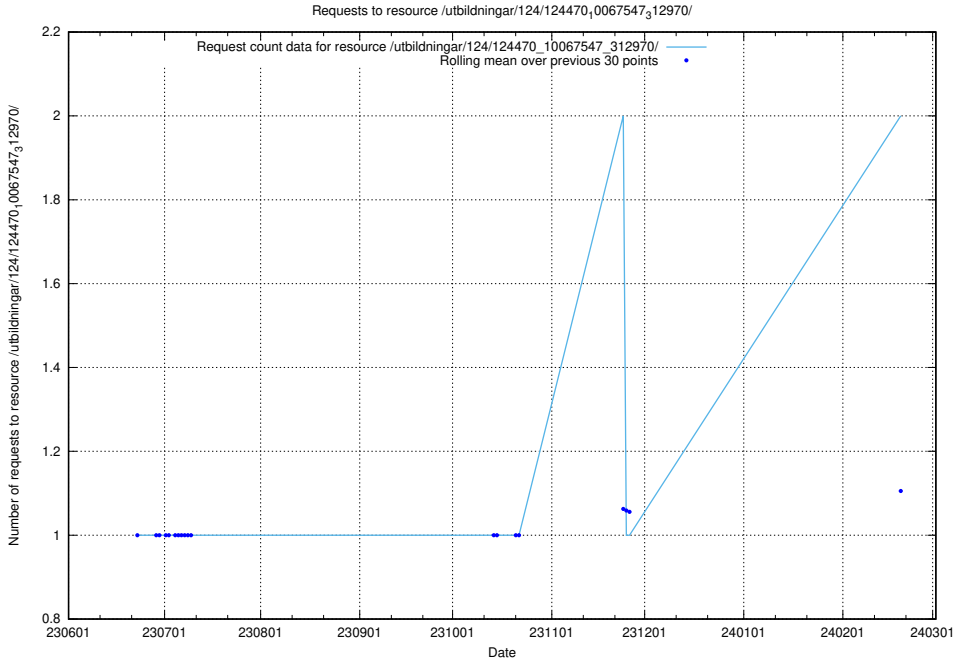

5.956 Usage of /utbildningar/124/124470_10067547_312970/

Here, we count the number of requests to resource /utbildningar/124/124470_10067547_312970/.