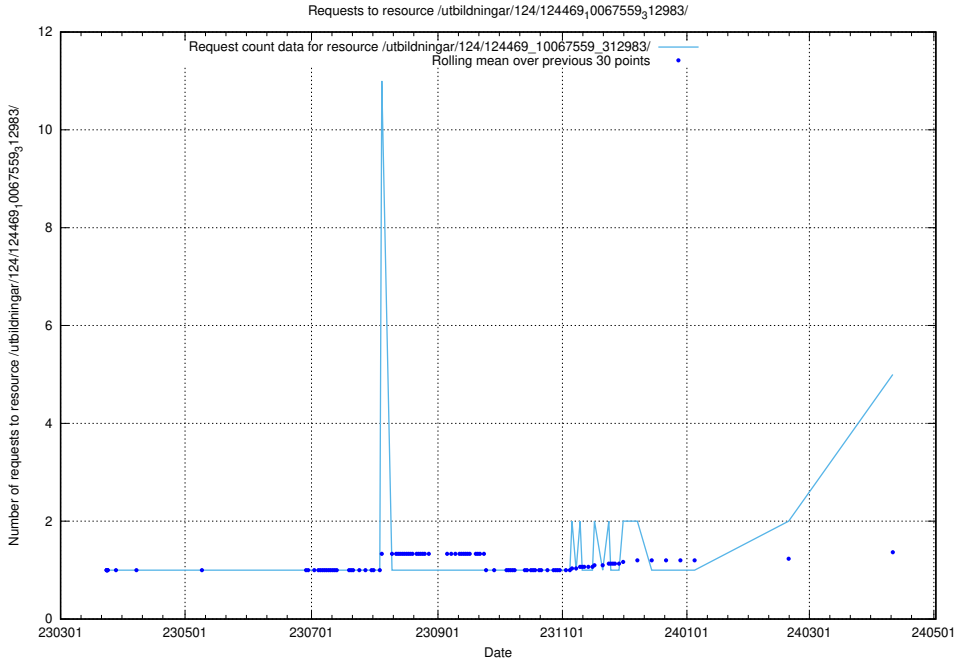

5.171 Usage of /utbildningar/124/124469_10067559_312983/

Here, we count the number of requests to resource /utbildningar/124/124469_10067559_312983/.