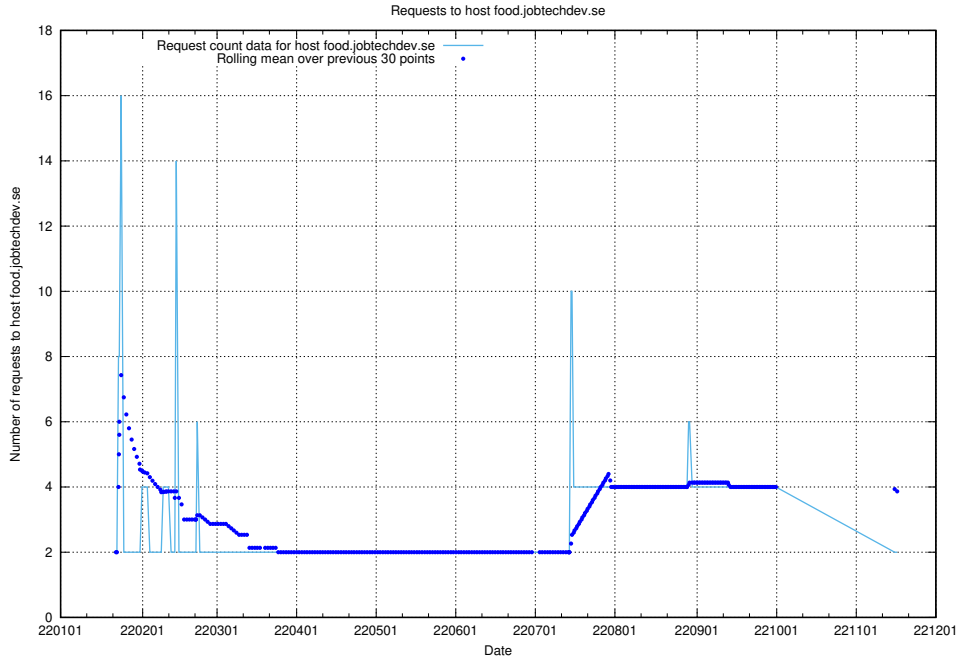

7.597 Usage of food.jobtechdev.se

Here, we count the number of requests to host food.jobtechdev.se.

7.598 Usage of events.jobtechdev.se

Here, we count the number of requests to host events.jobtechdev.se.