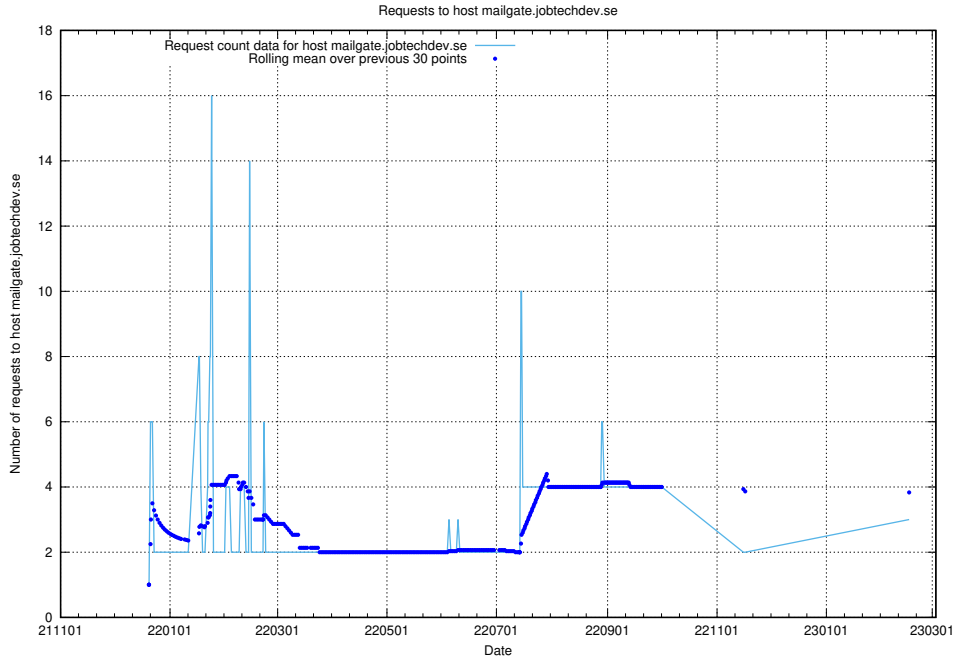

7.195 Usage of mailgate.jobtechdev.se

Here, we count the number of requests to host mailgate.jobtechdev.se.