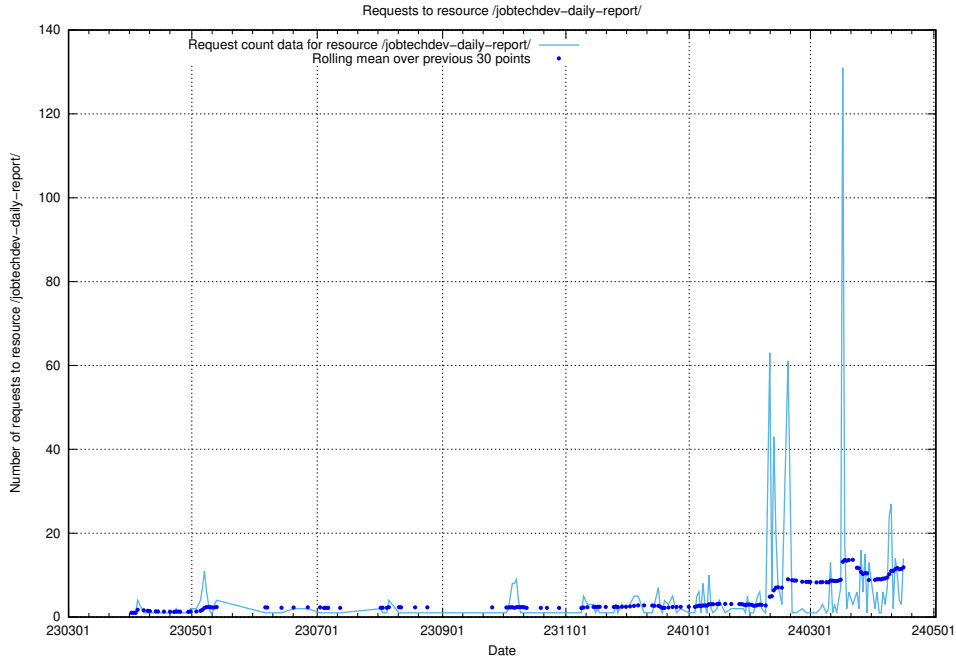

5.15 Usage of /jobtechdev-daily-report/

Here, we count the number of requests to resource /jobtechdev-daily-report/.