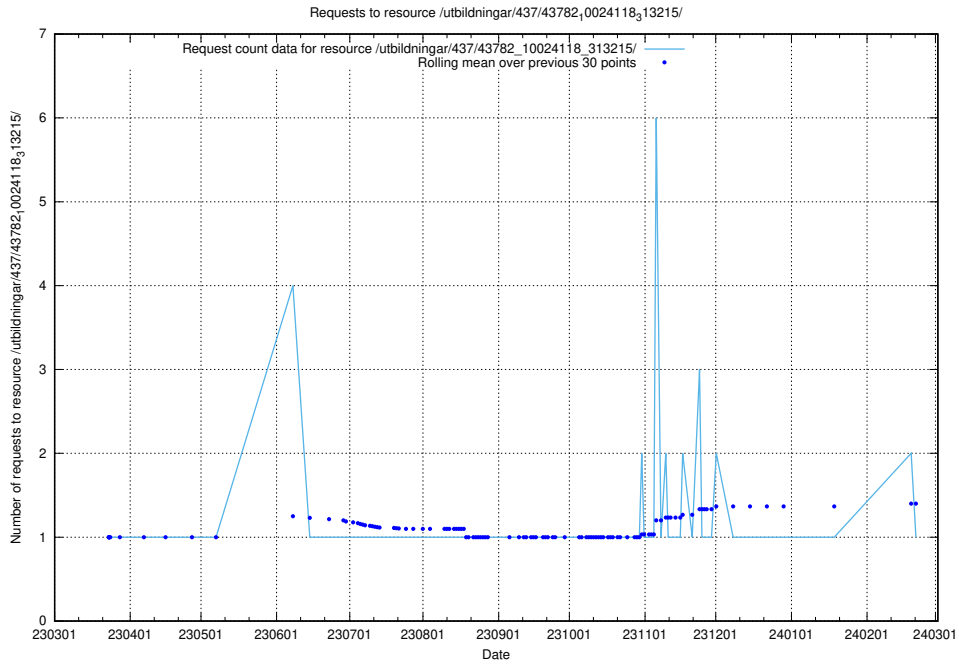

5.6140 Usage of /utbildningar/437/43782_10024118_313215/

Here, we count the number of requests to resource /utbildningar/437/43782_10024118_313215/.