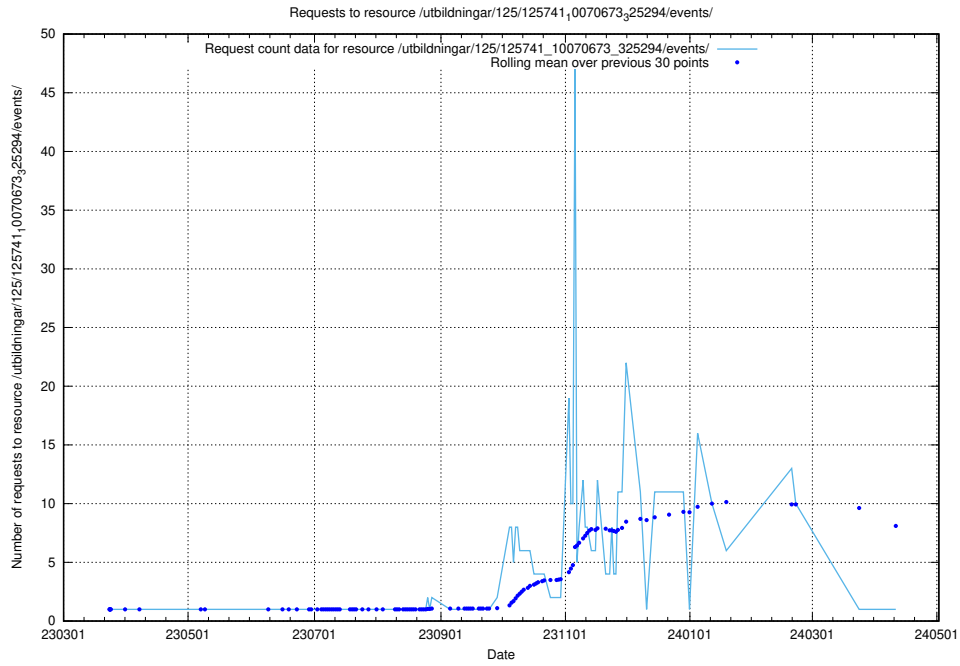

5.6258 Usage of /utbildningar/125/125741_10070673_325294/events/

Here, we count the number of requests to resource /utbildningar/125/125741_10070673_325294/events/