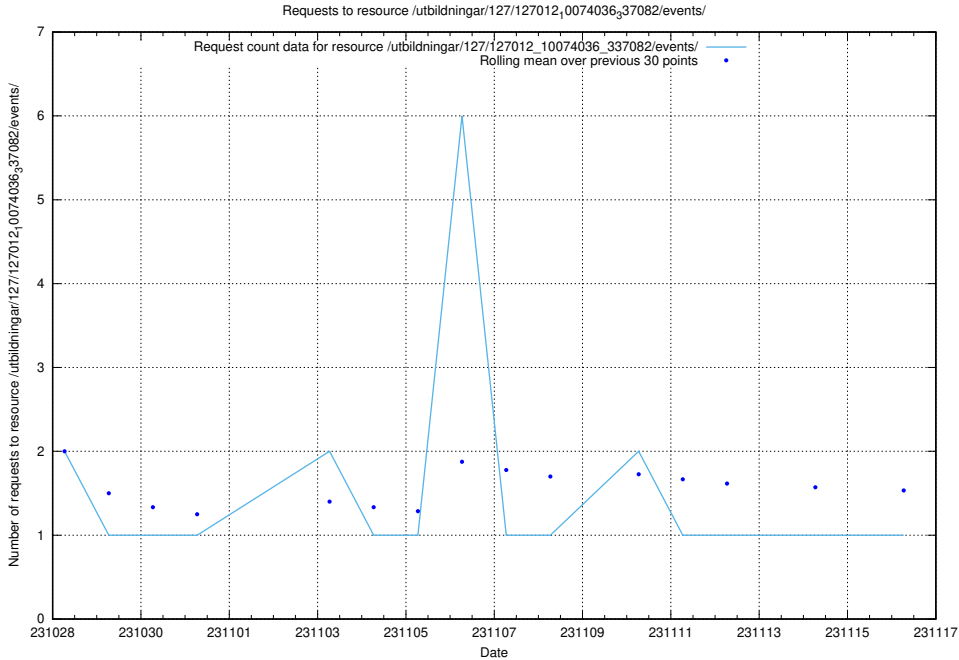

5.4015 Usage of /utbildningar/127/127012_10074036_337082/events/

Here, we count the number of requests to resource /utbildningar/127/127012_10074036_337082/events/

5.4016 Usage of /utbildningar/126/126795_10073175_334956/events/