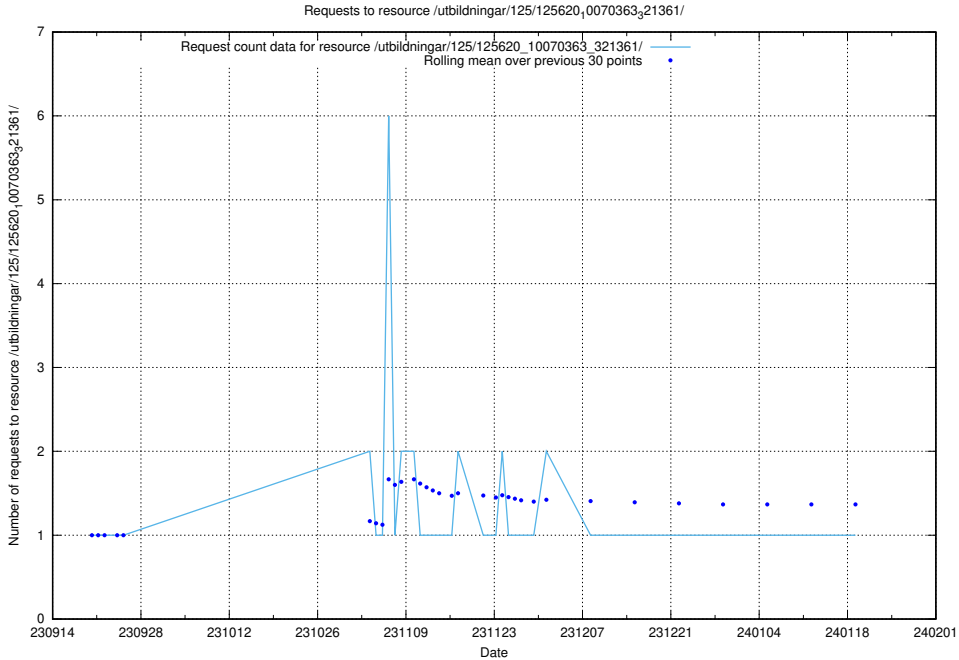

5.4361 Usage of /utbildningar/125/125620_10070363_321361/

Here, we count the number of requests to resource /utbildningar/125/125620_10070363_321361/.