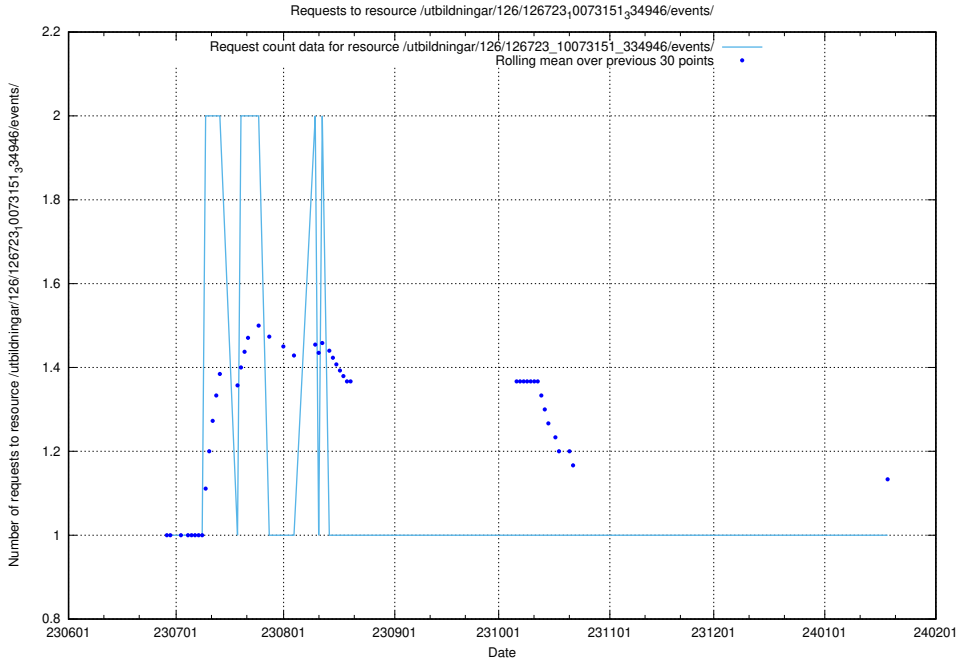

5.5266 Usage of /utbildningar/126/126723_10073151_334946/events/

Here, we count the number of requests to resource /utbildningar/126/126723_10073151_334946/events/