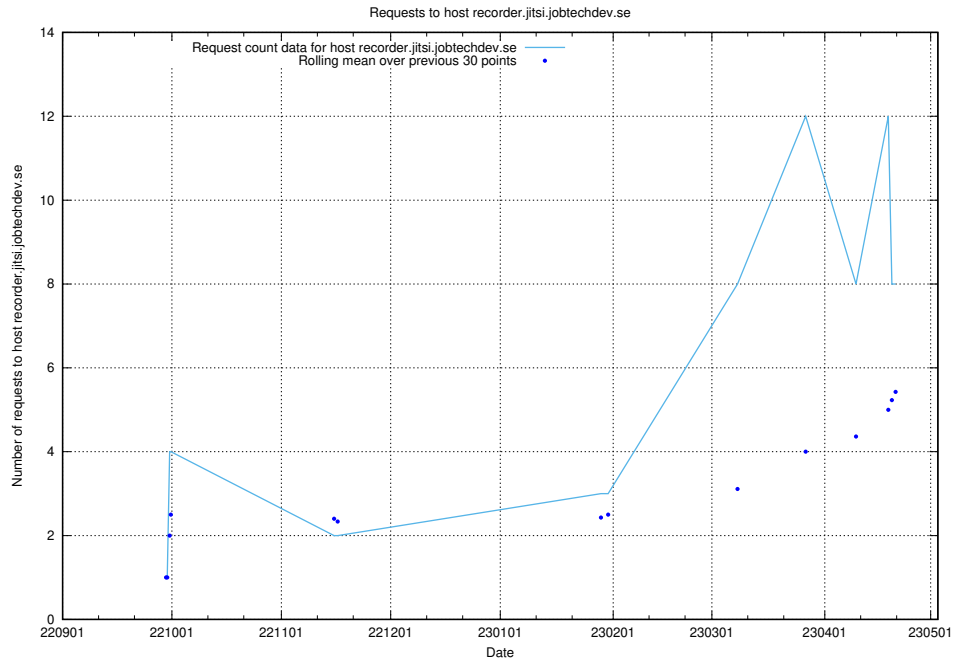

7.66 Usage of recorder.jitsi.jobtechdev.se

Here, we count the number of requests to host recorder.jitsi.jobtechdev.se.