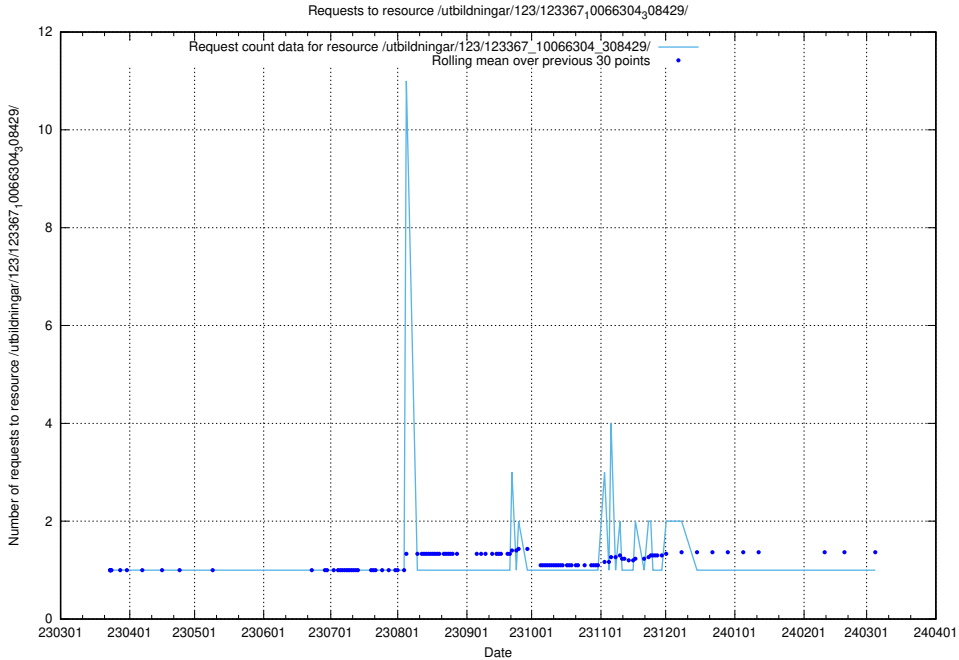

5.4364 Usage of /utbildningar/123/123367_10066304_308429/

Here, we count the number of requests to resource /utbildningar/123/123367_10066304_308429/.