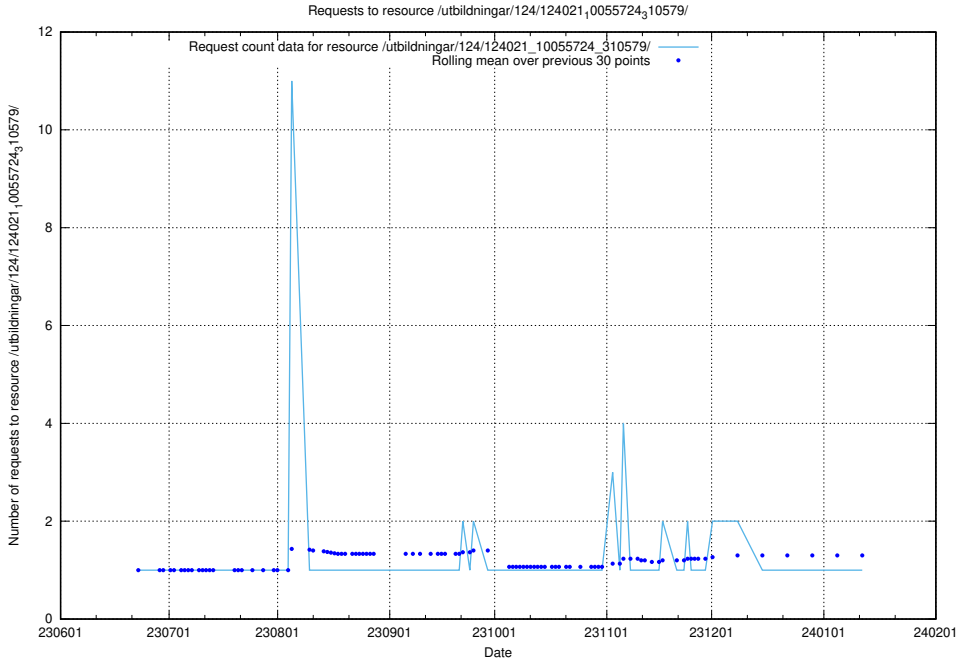

5.5633 Usage of /utbildningar/124/124021_10055724_310579/

Here, we count the number of requests to resource /utbildningar/124/124021_10055724_310579/.