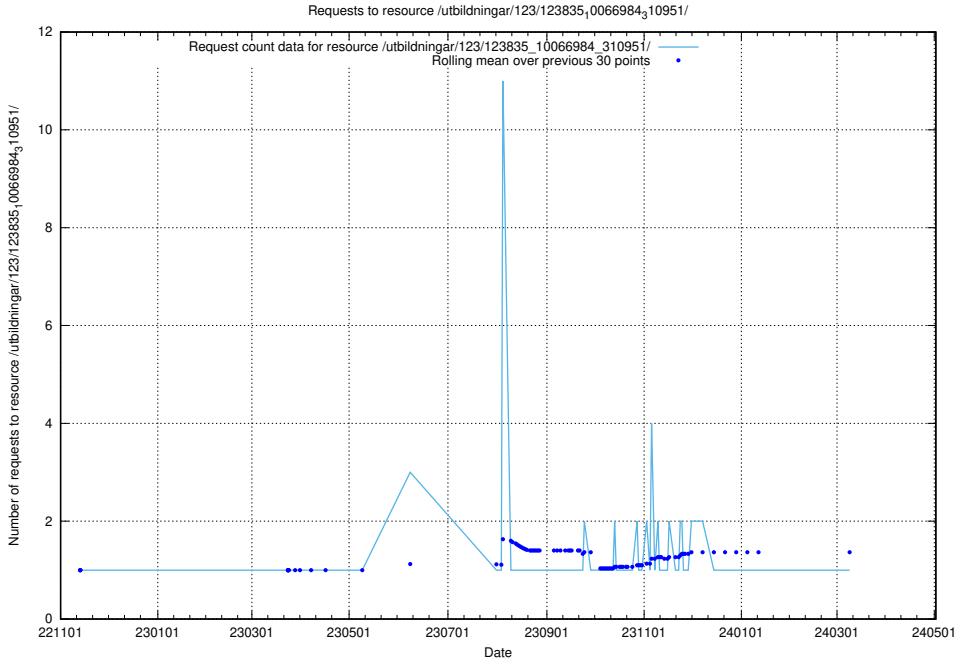

5.5712 Usage of /utbildningar/123/123835_10066984_310951/

Here, we count the number of requests to resource /utbildningar/123/123835_10066984_310951/.