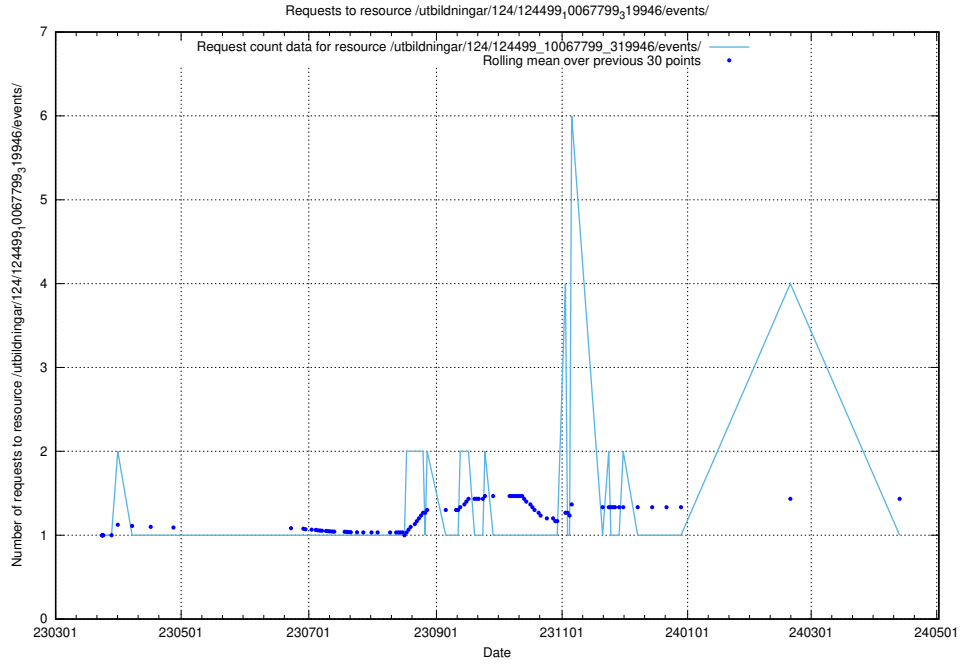

5.2318 Usage of /utbildningar/124/124499_10067799_319946/events/

Here, we count the number of requests to resource /utbildningar/124/124499_10067799_319946/events/