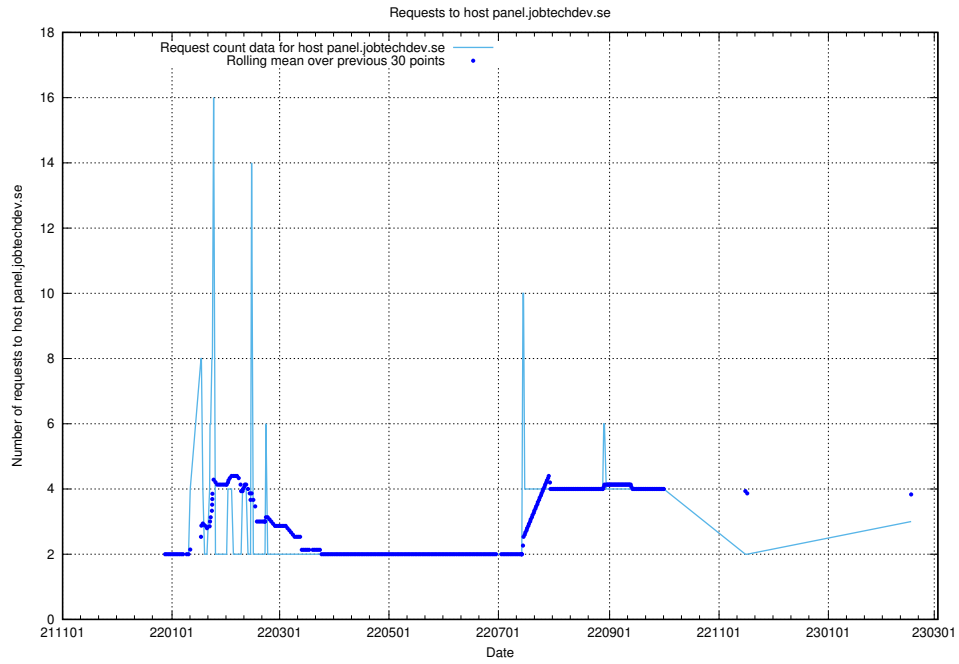

7.185 Usage of portal.jobtechdev.se

Here, we count the number of requests to host portal.jobtechdev.se.

7.186 Usage of panel.jobtechdev.se

Here, we count the number of requests to host panel.jobtechdev.se.