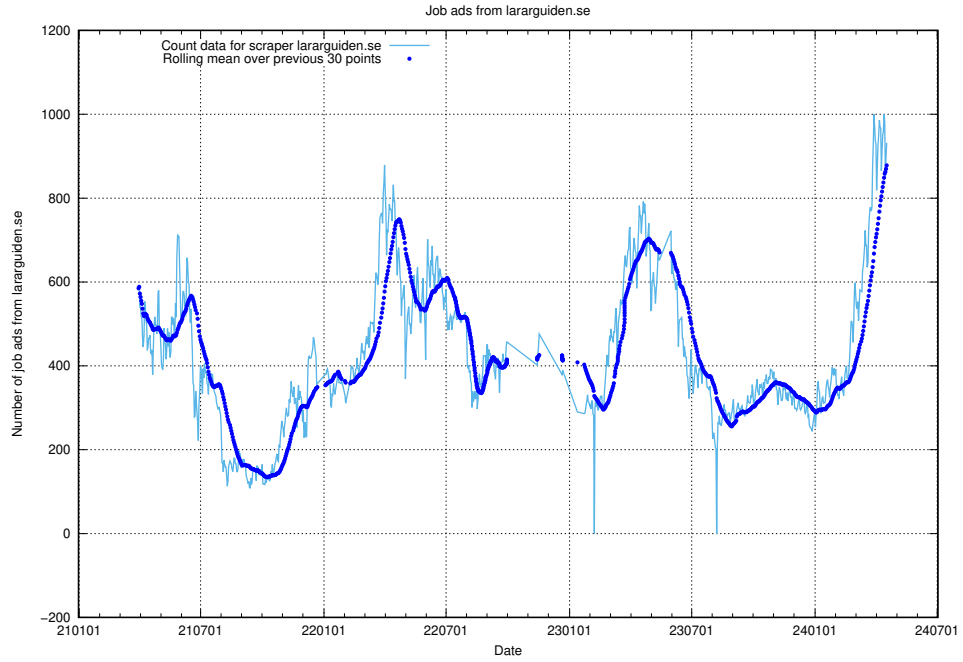

13.8 Number of ads by scraper lararguiden.se

Here, we count the number of job ads scraped from lararguiden.se.