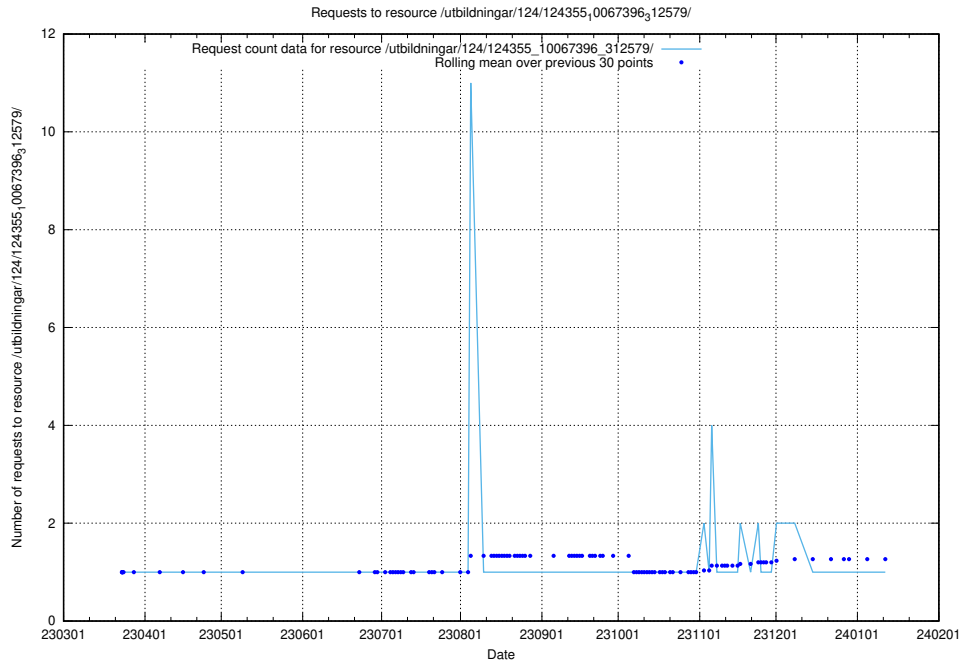

Here, we count the number of requests to resource /taxonomy/version/10/query/sun-field-hierarchy-level-3/.

5.3731 Usage of /utbildningar/124/124355_10067396_312579/

Here, we count the number of requests to resource /utbildningar/124/124355_10067396_312579/.