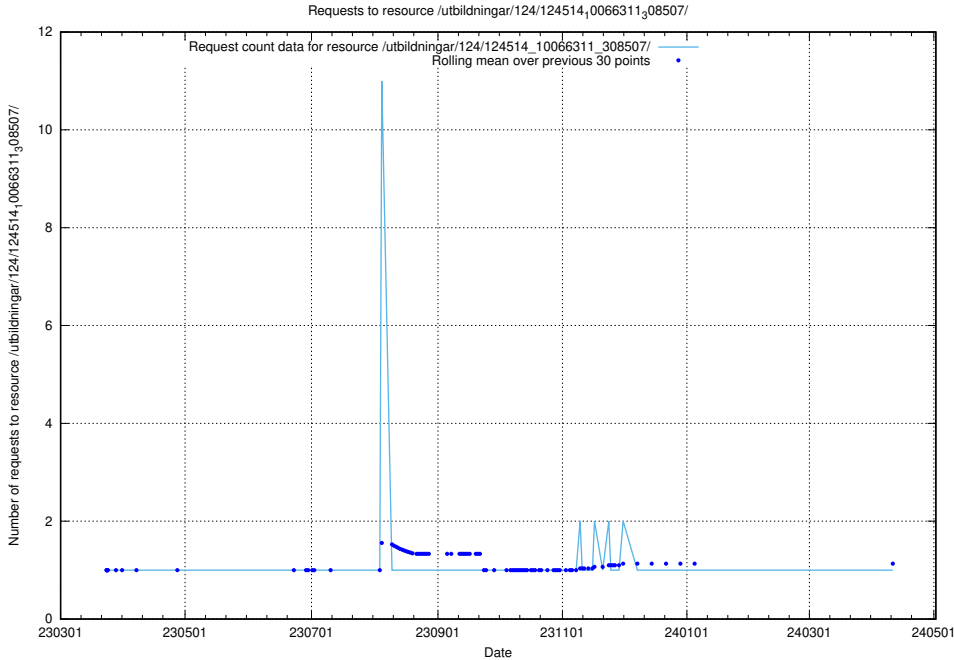

5.1663 Usage of /utbildningar/124/124514_10066311_308507/

Here, we count the number of requests to resource /utbildningar/124/124514_10066311_308507/.