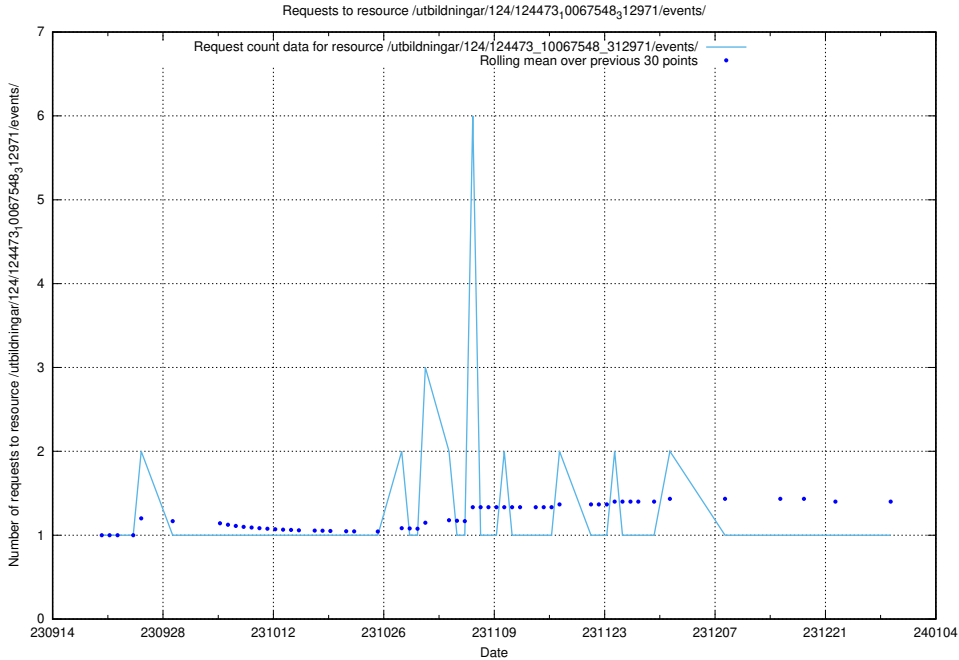

Here, we count the number of requests to resource /utbildningar/124/124483_10067812_313454/.

5.4363 Usage of /utbildningar/124/124473_10067548_312971/events/

Here, we count the number of requests to resource /utbildningar/124/124473_10067548_312971/events/