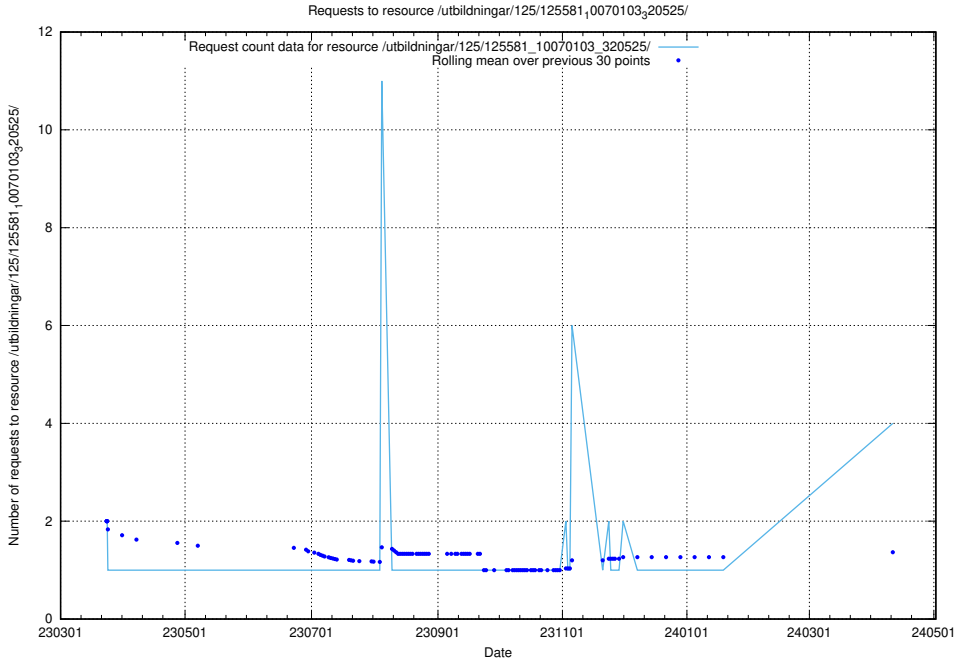

5.297 Usage of /utbildningar/125/125581_10070103_320525/

Here, we count the number of requests to resource /utbildningar/125/125581_10070103_320525/.