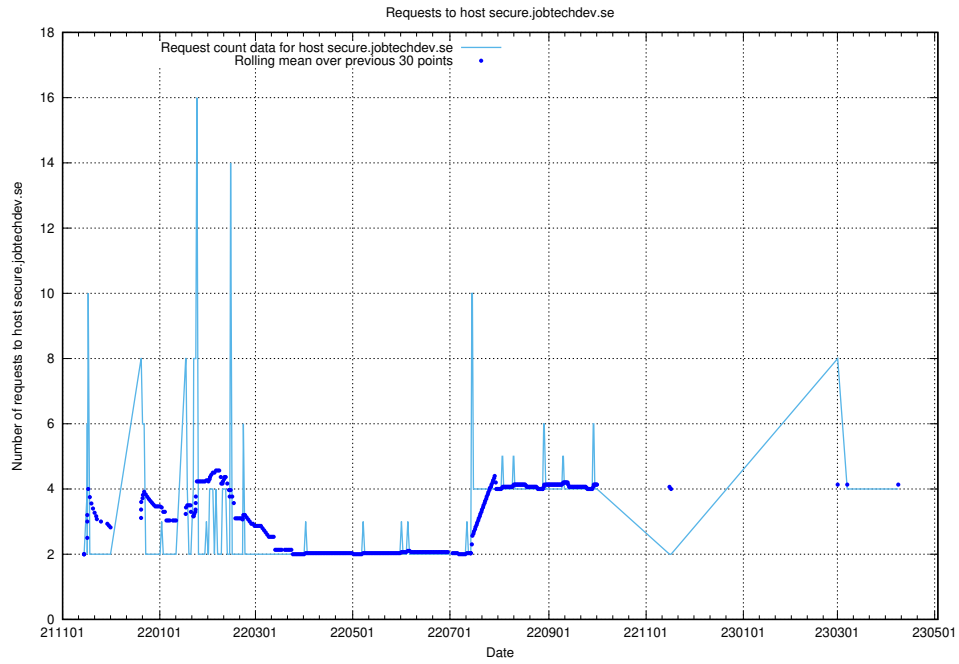

Here, we count the number of requests to host secure.jobtechdev.se.

7.157 Usage of dex-test.jobtechdev.se

Here, we count the number of requests to host dex-test.jobtechdev.se.

7.158 Usage of noc.jobtechdev.se