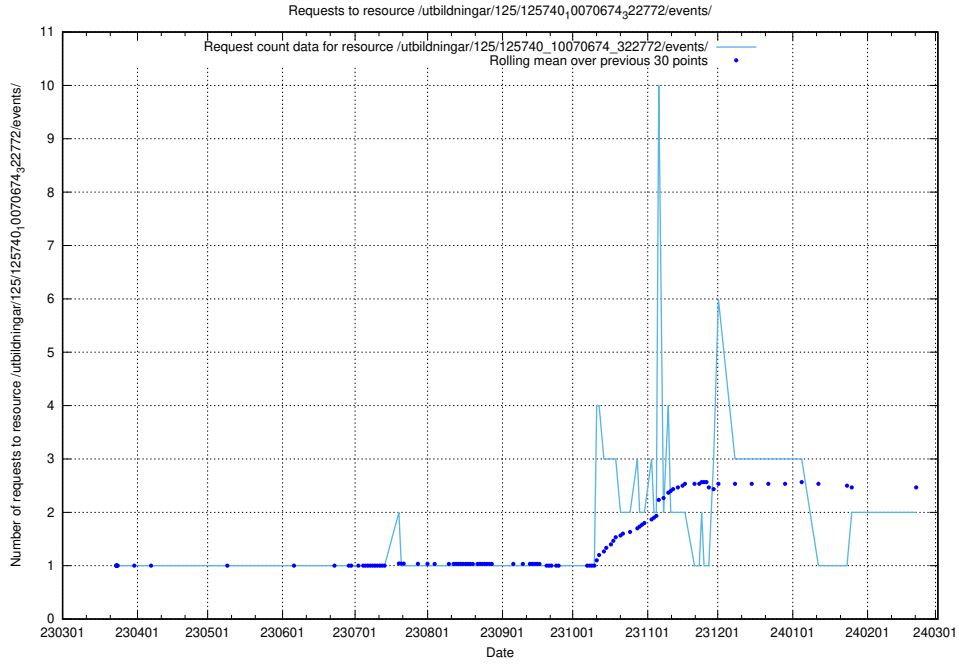

5.566 Usage of /utbildningar/125/125740_10070674_322772/events/

Here, we count the number of requests to resource /utbildningar/125/125740_10070674_322772/events/