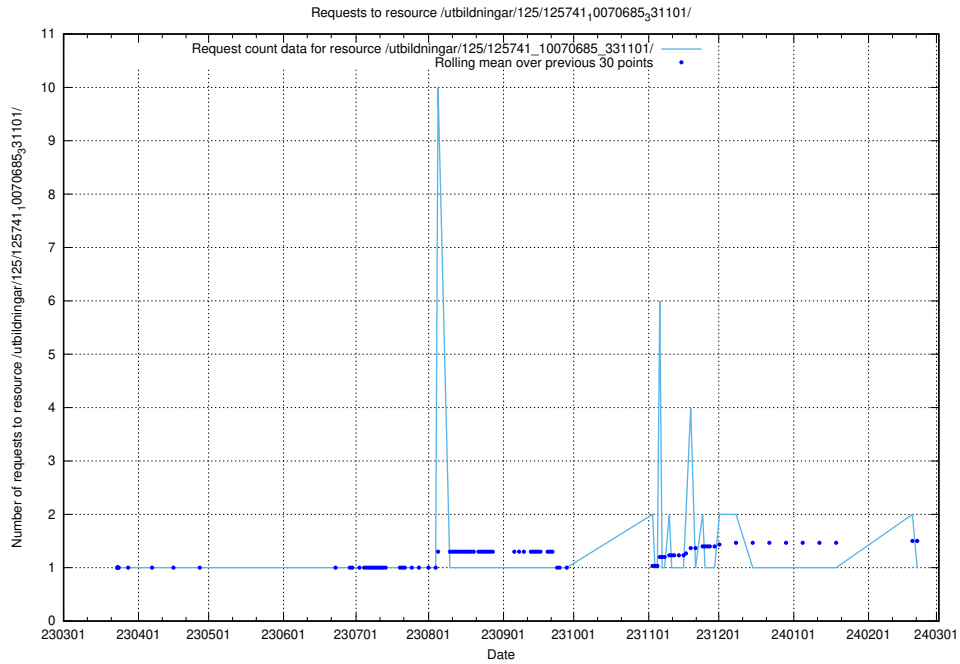

5.6246 Usage of /utbildningar/125/125741_10070685_331101/

Here, we count the number of requests to resource /utbildningar/125/125741_10070685_331101/.