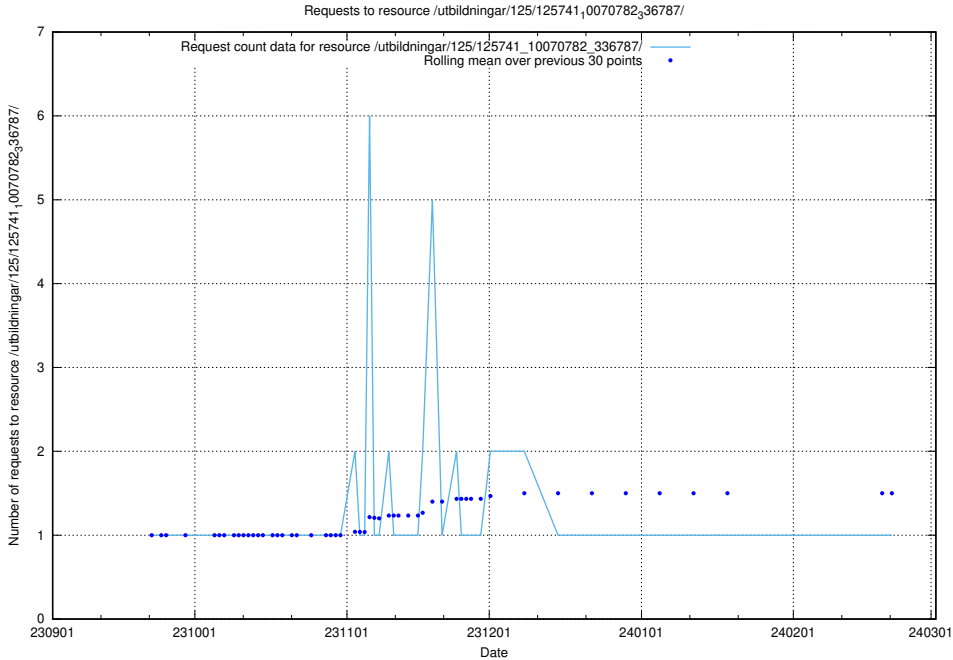

5.4333 Usage of /utbildningar/125/125741_10070782_336787/

Here, we count the number of requests to resource /utbildningar/125/125741_10070782_336787/.