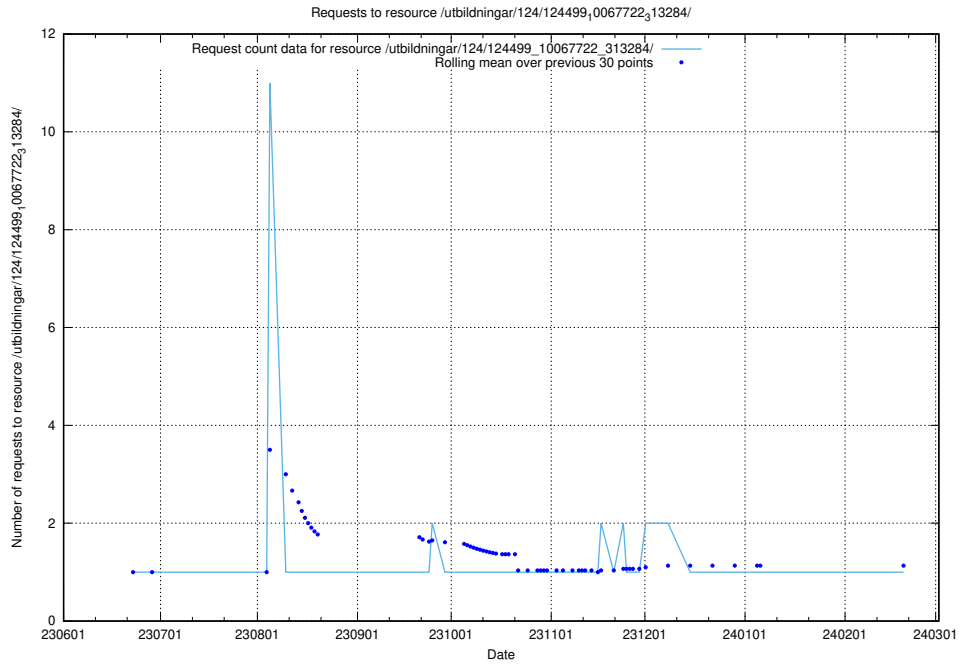

5.5596 Usage of /utbildningar/124/124499_10067722_313284/

Here, we count the number of requests to resource /utbildningar/124/124499_10067722_313284/.