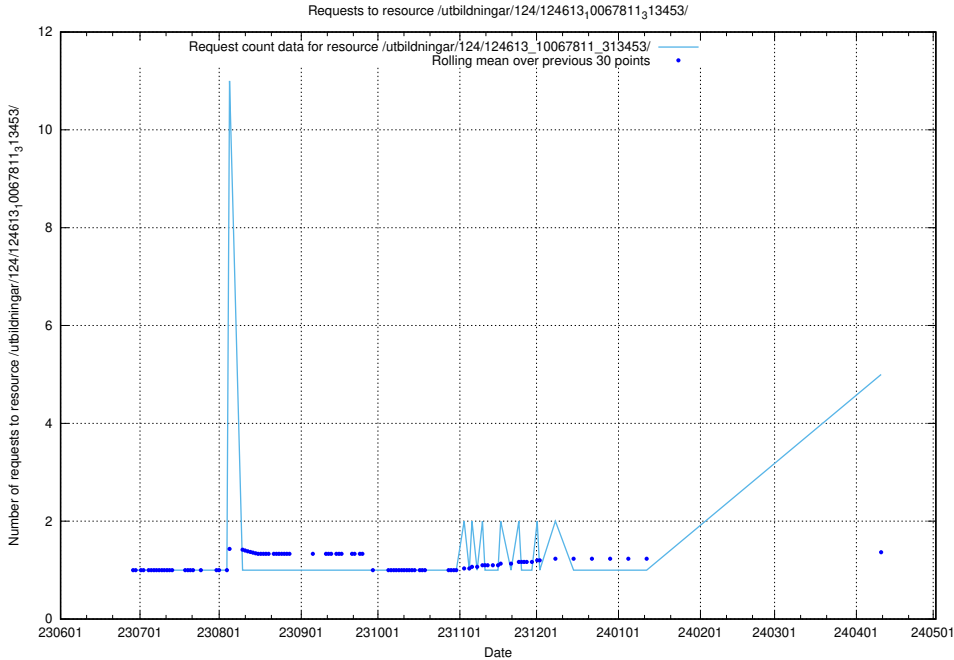

5.192 Usage of /utbildningar/124/124613_10067811_313453/

Here, we count the number of requests to resource /utbildningar/124/124613_10067811_313453/.