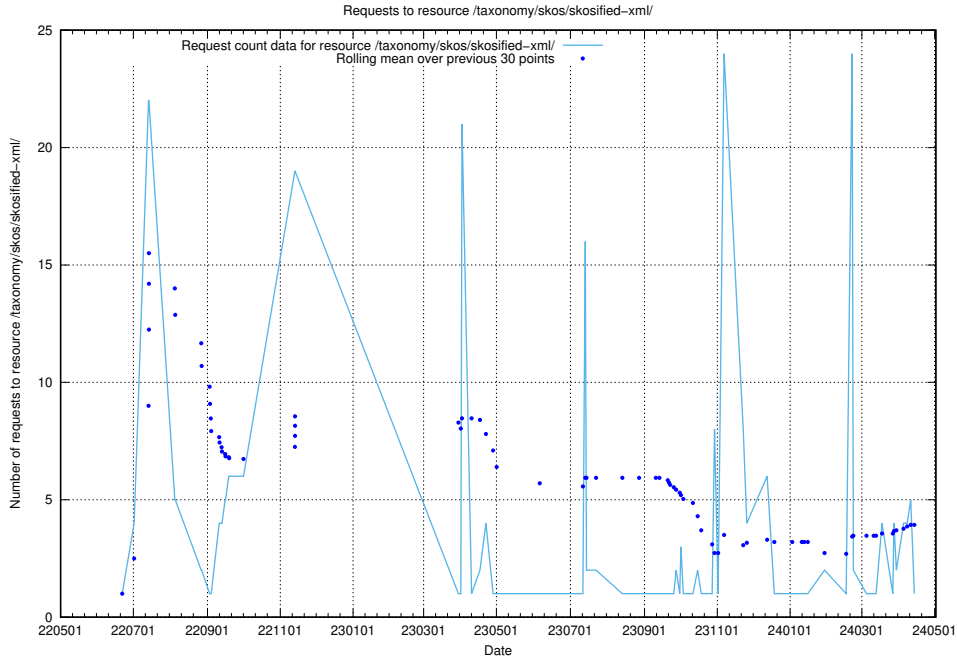

Here, we count the number of requests to resource /utbildningar/125/125696_10070500_321926/events/

5.1104 Usage of /taxonomy/skos/skosified-xml/

Here, we count the number of requests to resource /taxonomy/skos/skosified-xml/.