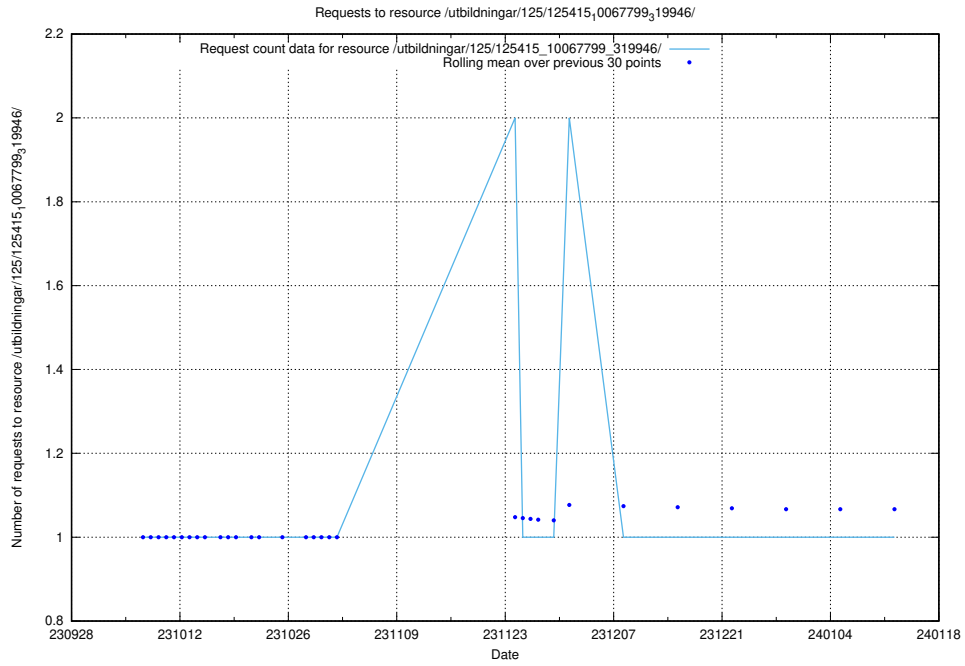

5.4220 Usage of /utbildningar/125/125415_10067799_319946/

Here, we count the number of requests to resource /utbildningar/125/125415_10067799_319946/.