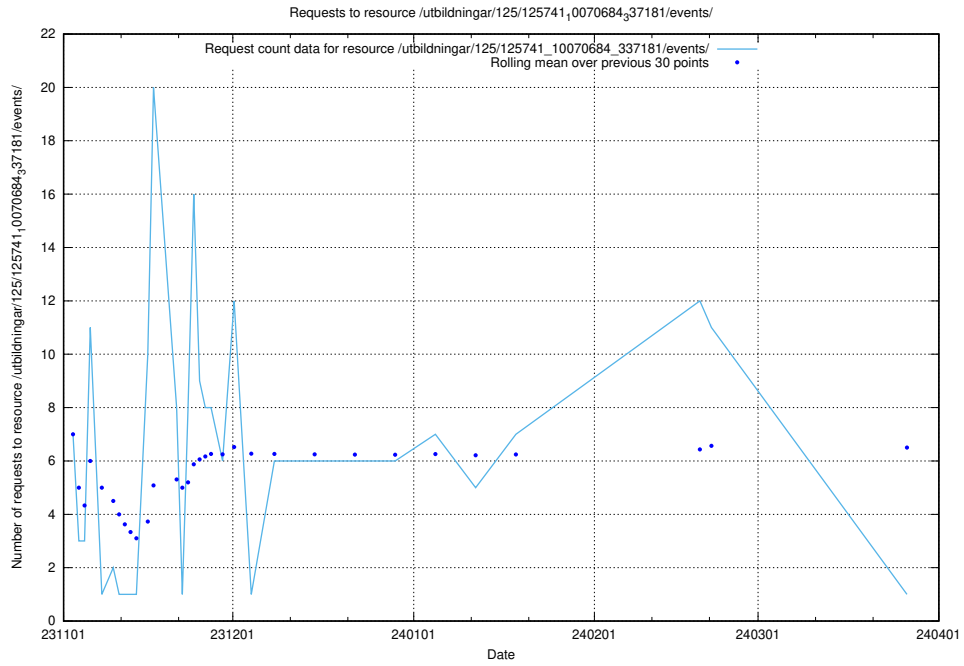

Here, we count the number of requests to resource /utbildningar/126/126334_10071625_335747/.

5.3968 Usage of /utbildningar/125/125741_10070684_337181/events/

Here, we count the number of requests to resource /utbildningar/125/125741_10070684_337181/events/