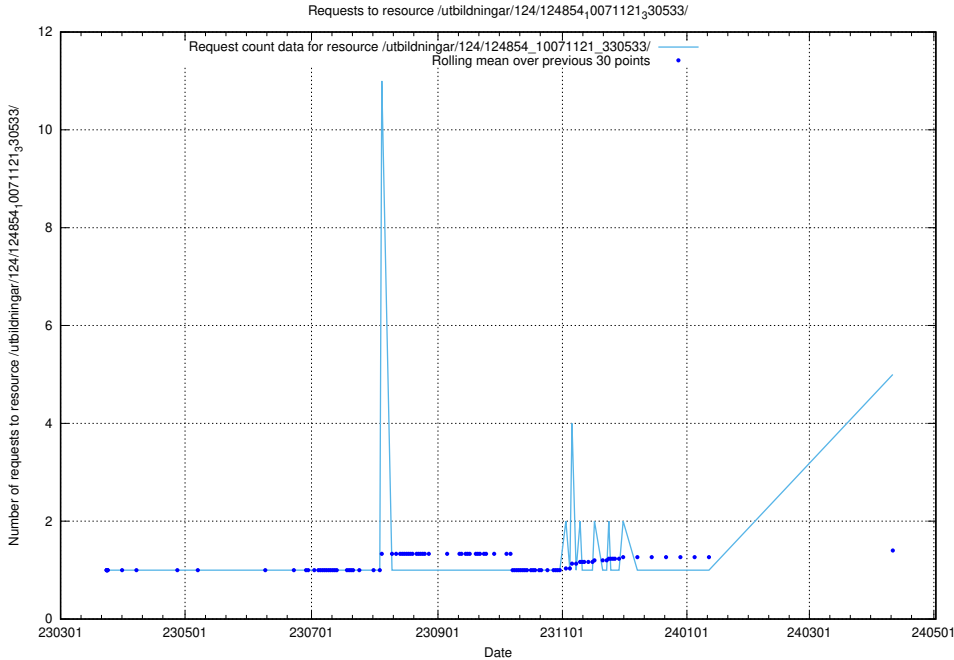

5.154 Usage of /utbildningar/124/124854_10071121_330533/

Here, we count the number of requests to resource /utbildningar/124/124854_10071121_330533/.