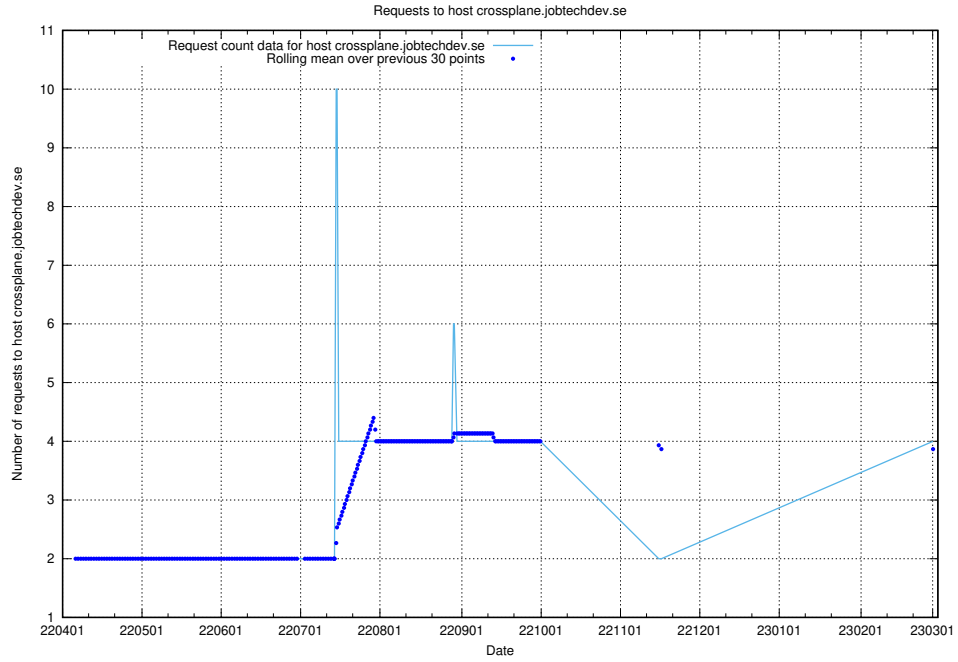

Here, we count the number of requests to host dev-jobad-enrichments-api.jobtechdev.se.

7.147 Usage of crossplane.jobtechdev.se

Here, we count the number of requests to host crossplane.jobtechdev.se.

7.148 Usage of taxonomi.api.jobtechdev.se