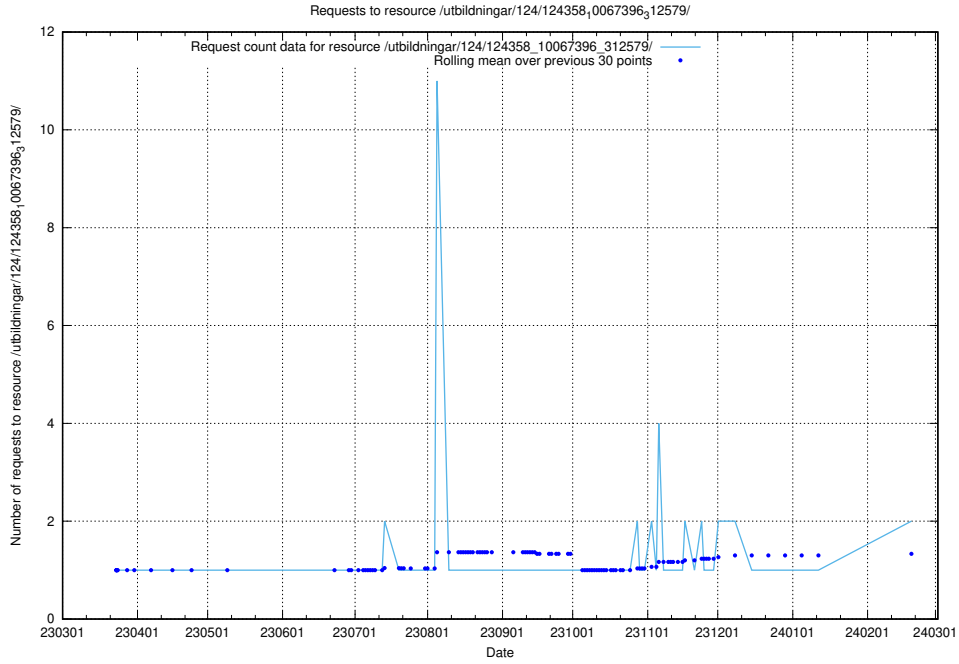

5.764 Usage of /utbildningar/124/124358_10067396_312579/

Here, we count the number of requests to resource /utbildningar/124/124358_10067396_312579/.