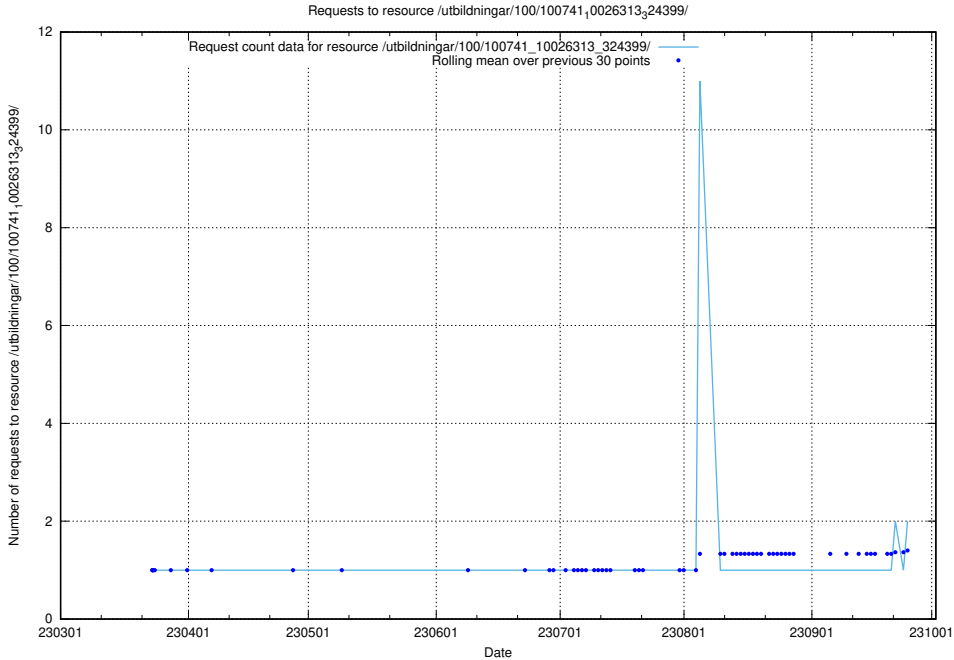

5.933 Usage of /utbildningar/100/100741_10026313_324399/

Here, we count the number of requests to resource /utbildningar/100/100741_10026313_324399/.