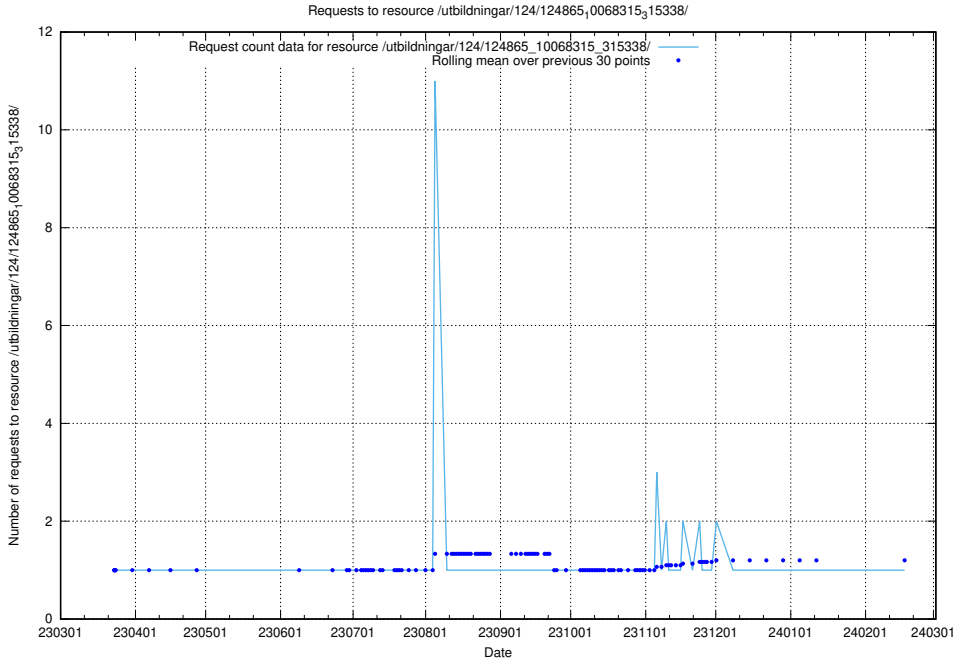

5.1225 Usage of /utbildningar/124/124865_10068315_315338/

Here, we count the number of requests to resource /utbildningar/124/124865_10068315_315338/.