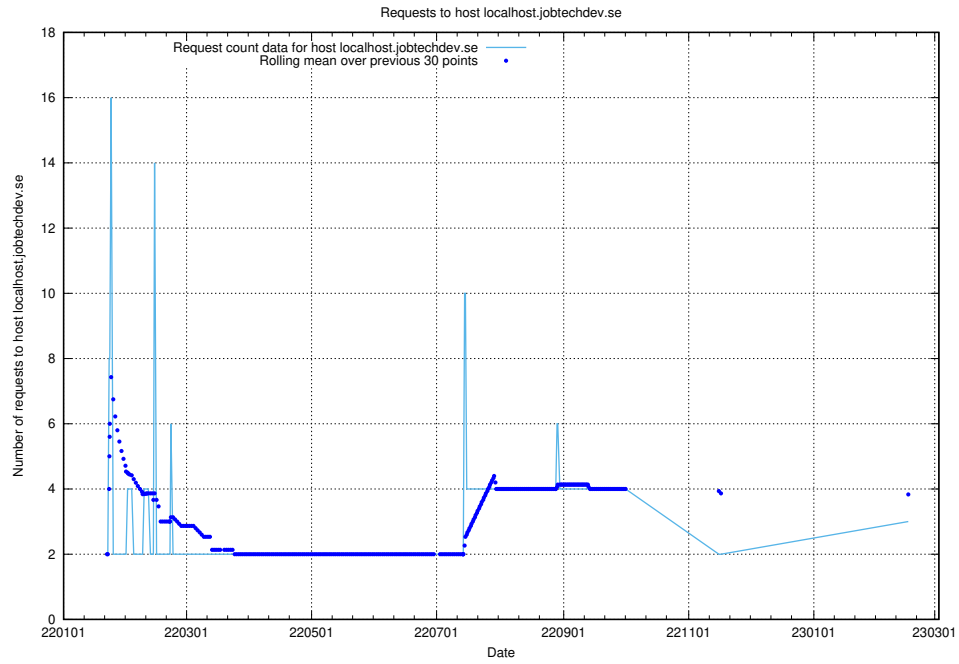

7.248 Usage of learning.jobtechdev.se

Here, we count the number of requests to host learning.jobtechdev.se.

7.249 Usage of intranet.jobtechdev.se

Here, we count the number of requests to host intranet.jobtechdev.se.