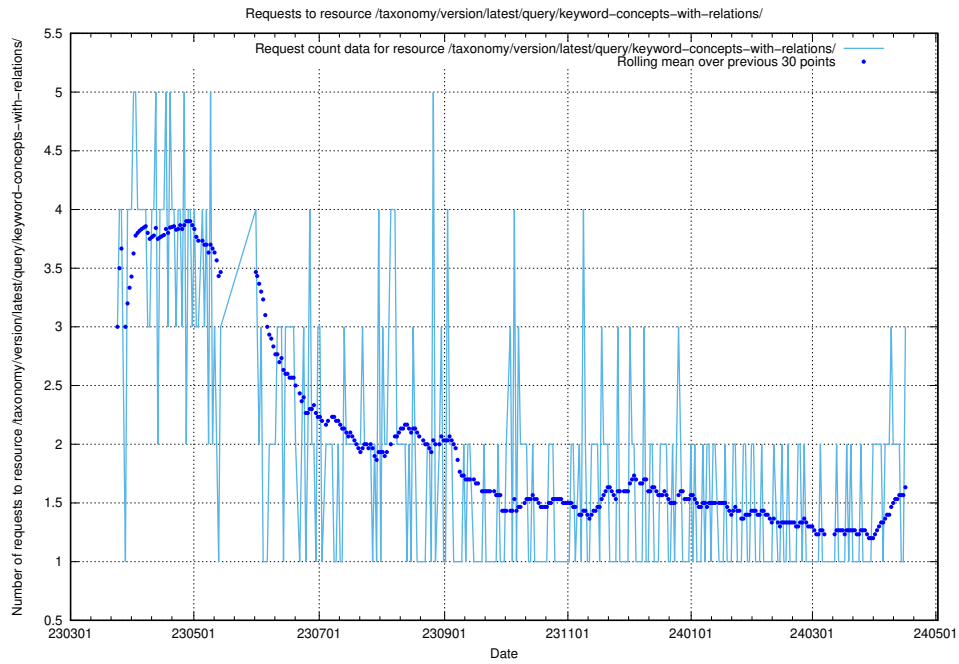

5.520 Usage of /taxonomy/version/latest/query/keyword-concepts-with-relations/

Here, we count the number of requests to resource /taxonomy/version/latest/query/keyword-concepts-with-relations/.