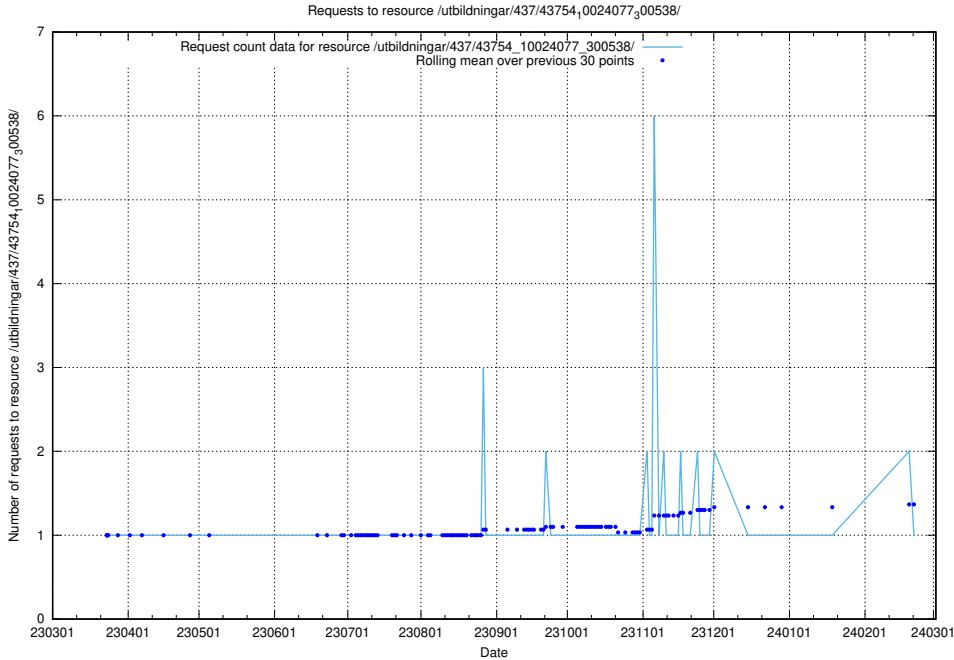

5.6149 Usage of /utbildningar/437/43754_10024077_300538/

Here, we count the number of requests to resource /utbildningar/437/43754_10024077_300538/.