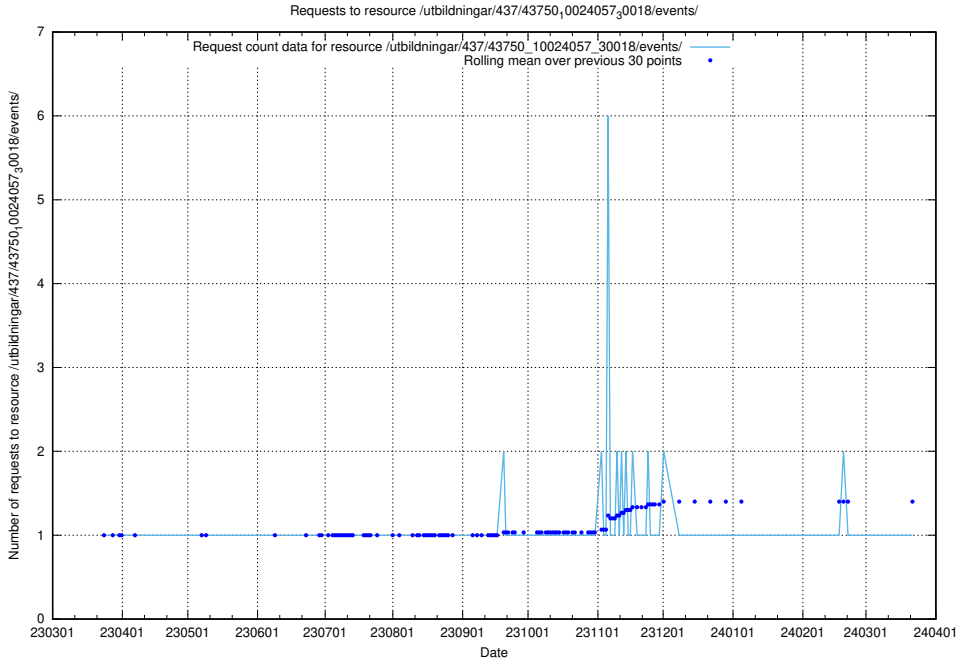

5.5979 Usage of /utbildningar/437/43750_10024057_30018/events/

Here, we count the number of requests to resource /utbildningar/437/43750_10024057_30018/events/.