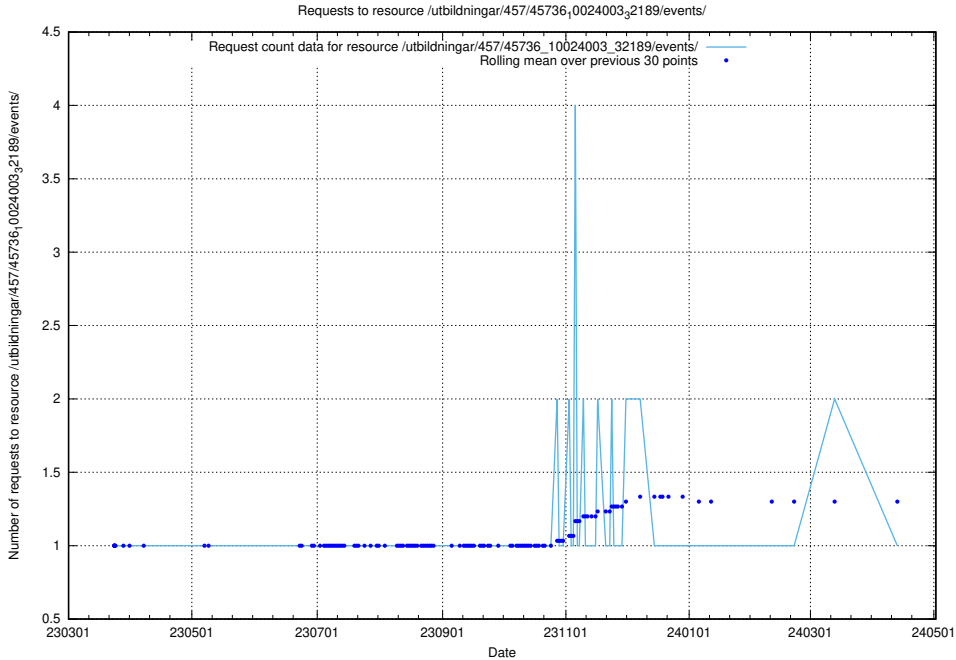

Here, we count the number of requests to resource /utbildningar/457/45736_10024003_32189/events/.

5.6094 Usage of /utbildningar/457/45736_10024003_32189/

Here, we count the number of requests to resource /utbildningar/457/45736_10024003_32189/.