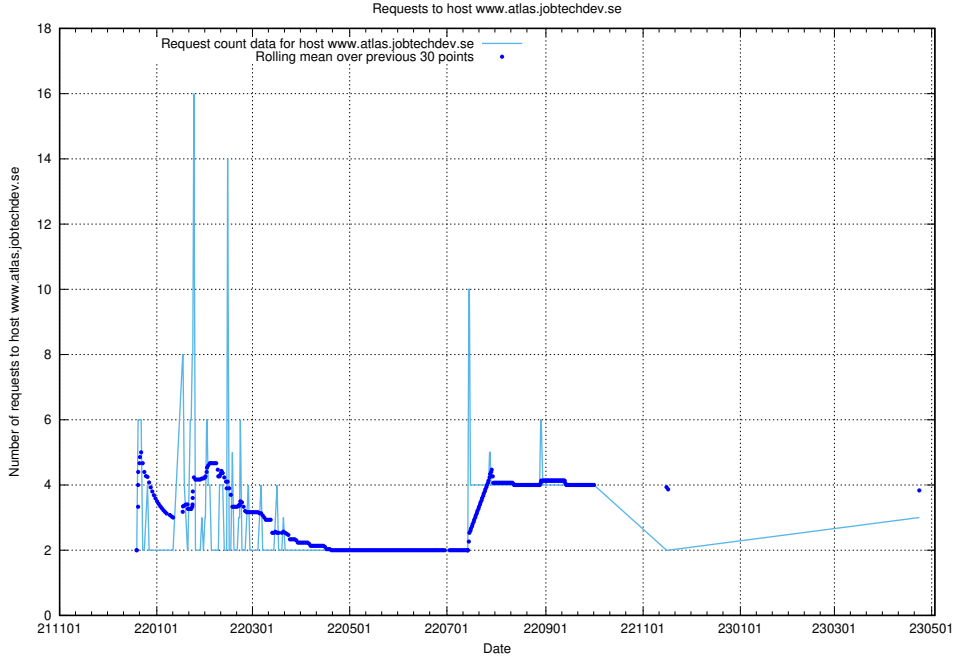

7.198 Usage of correo.jobtechdev.se

Here, we count the number of requests to host correo.jobtechdev.se.

7.199 Usage of `www.atlas.jobtechdev.se`

Here, we count the number of requests to host `www.atlas.jobtechdev.se`.