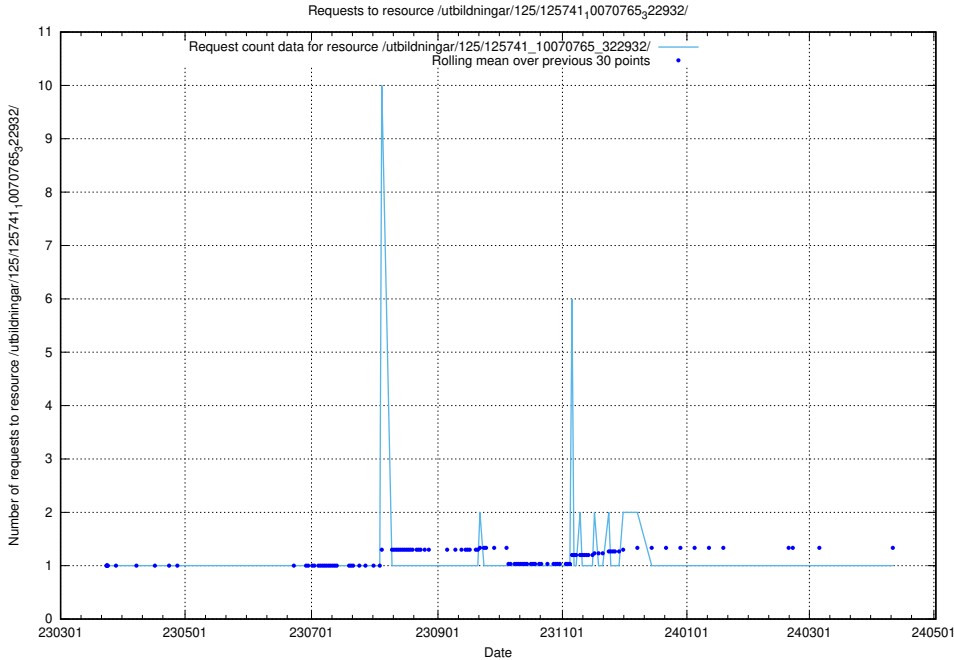

5.6238 Usage of /utbildningar/125/125741_10070765_322932/

Here, we count the number of requests to resource /utbildningar/125/125741_10070765_322932/.