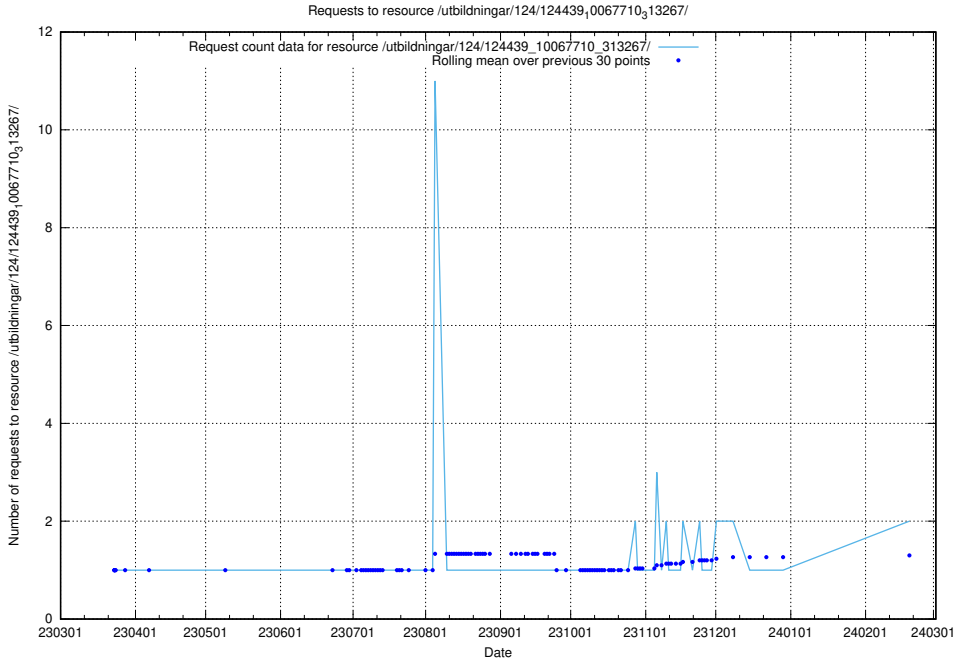

5.748 Usage of /utbildningar/124/124439_10067710_313267/

Here, we count the number of requests to resource /utbildningar/124/124439_10067710_313267/.