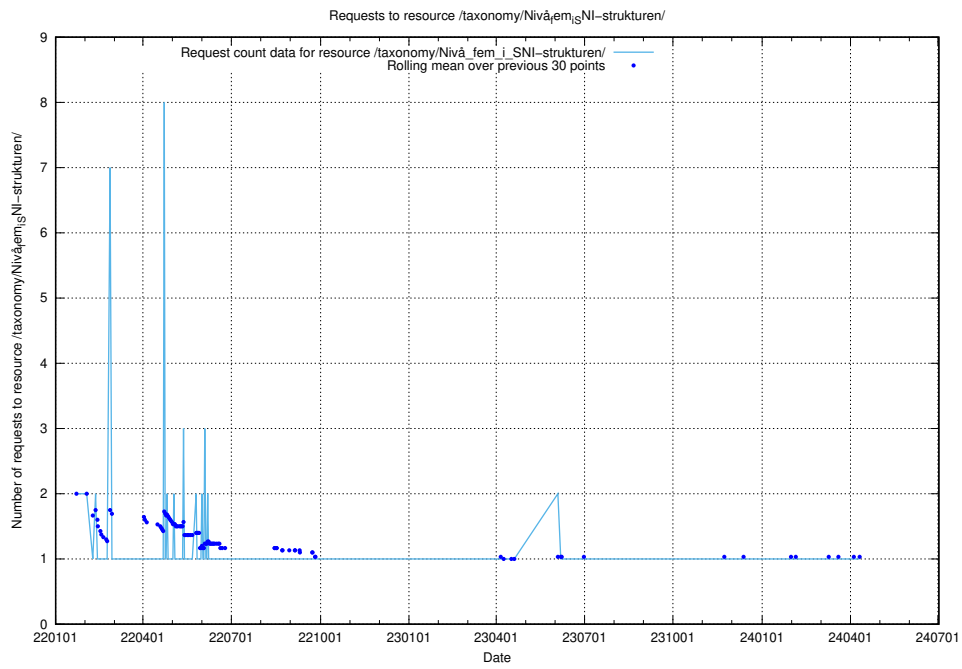

5.4320 Usage of /taxonomy/Nivå_fem_i_SNI-strukturen/

Here, we count the number of requests to resource /taxonomy/Nivå_fem_i_SNI-strukturen/.