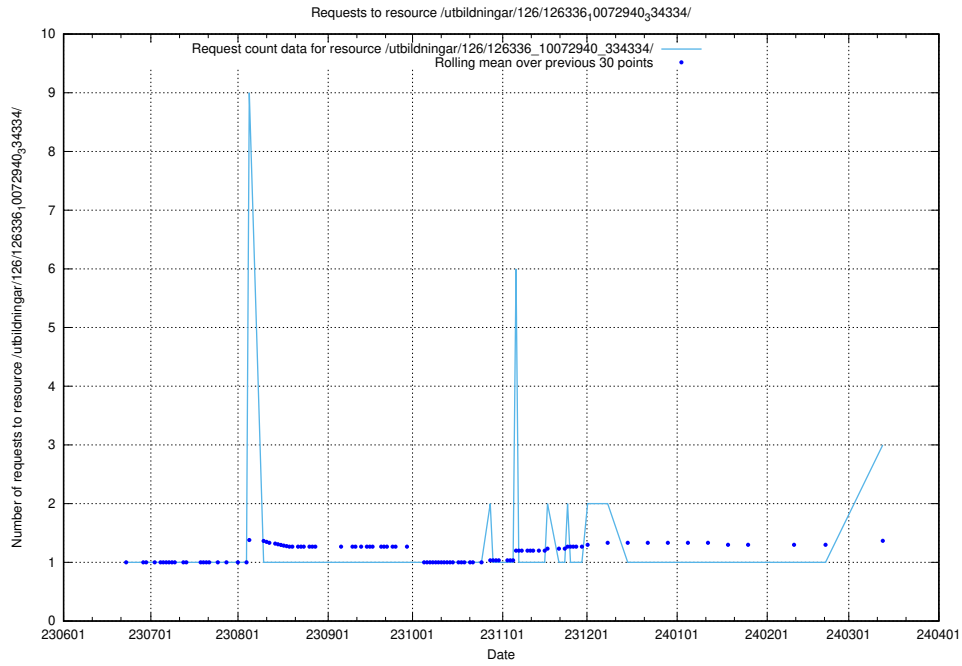

5.445 Usage of /utbildningar/126/126336_10072940_334334/

Here, we count the number of requests to resource /utbildningar/126/126336_10072940_334334/.