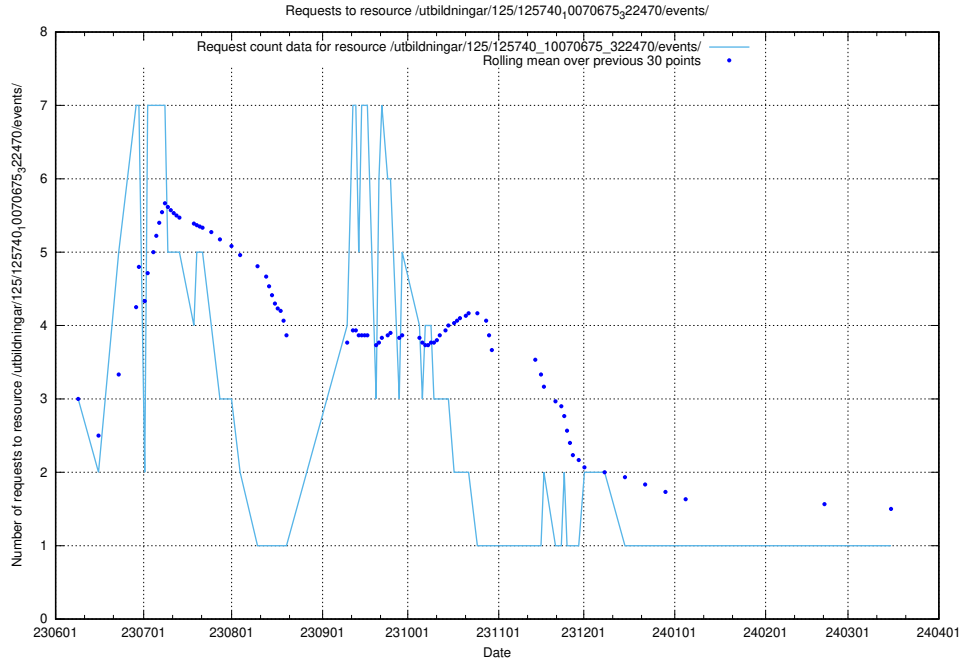

5.5697 Usage of /utbildningar/125/125740_10070675_322470/events/

Here, we count the number of requests to resource /utbildningar/125/125740_10070675_322470/events/