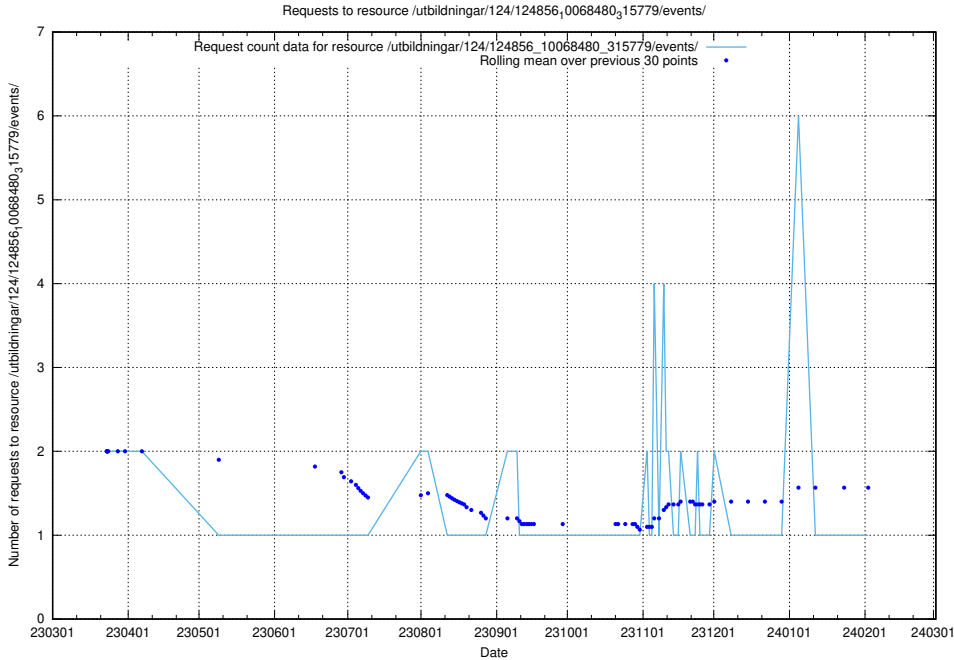

Here, we count the number of requests to resource /utbildningar/124/124856_10069305_318035/events/

5.6065 Usage of /utbildningar/124/124856_10068480_315779/events/

Here, we count the number of requests to resource /utbildningar/124/124856_10068480_315779/events/