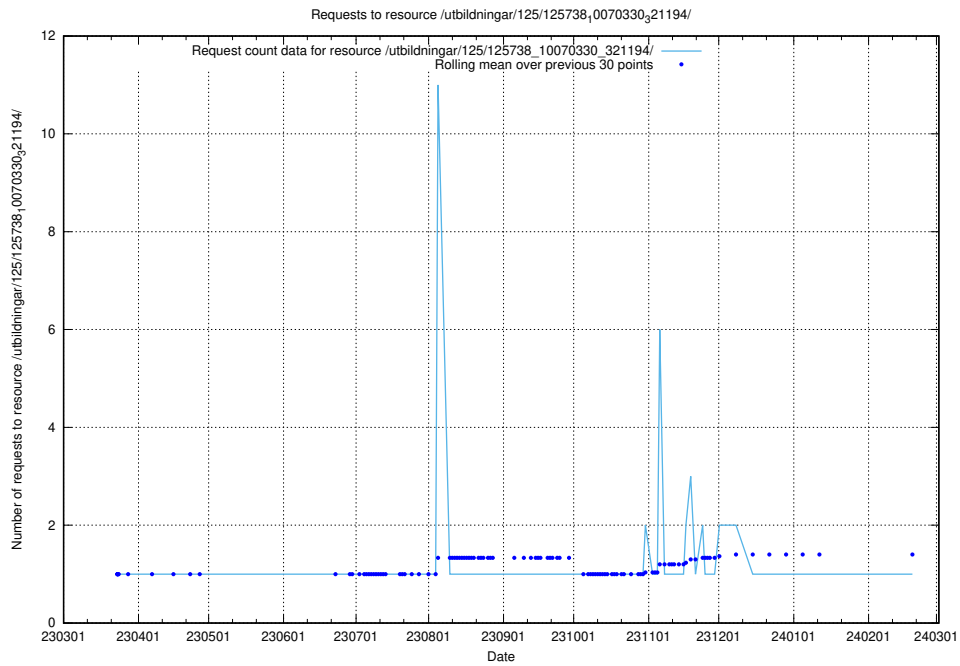

5.1085 Usage of /utbildningar/125/125738_10070330_321194/

Here, we count the number of requests to resource /utbildningar/125/125738_10070330_321194/.