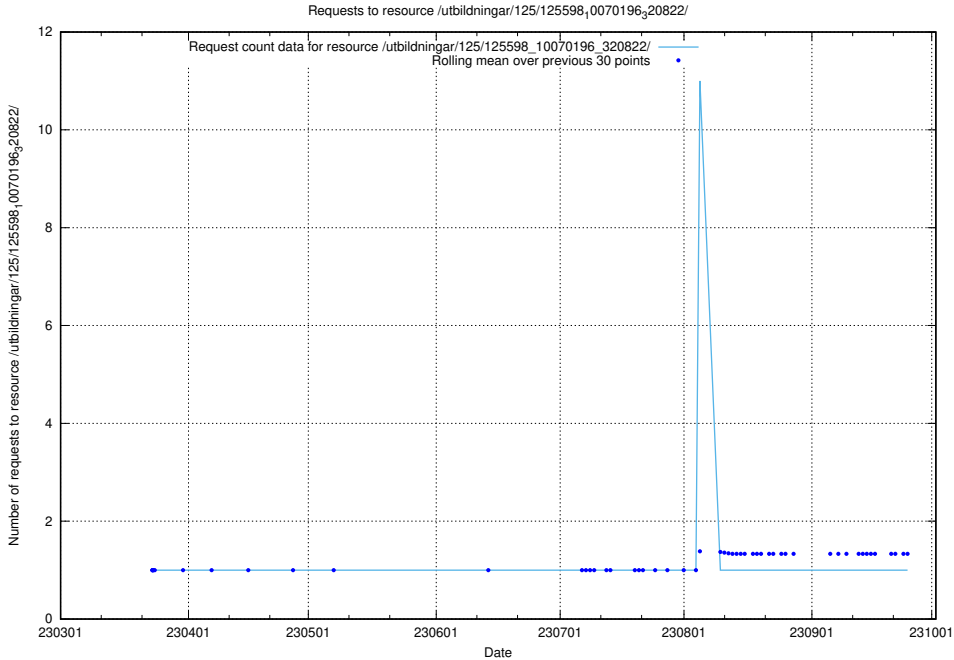

5.1162 Usage of /utbildningar/125/125598_10070196_320822/

Here, we count the number of requests to resource /utbildningar/125/125598_10070196_320822/.