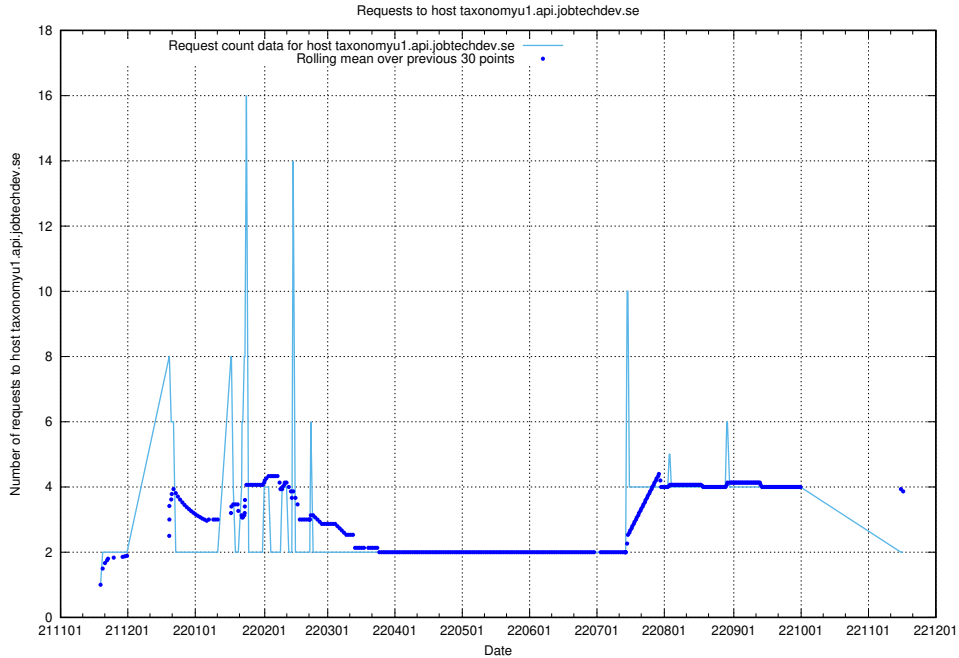

7.461 Usage of taxonomyt2.api.jobtechdev.se

Here, we count the number of requests to host taxonomyt2.api.jobtechdev.se.

7.462 Usage of widget.jobtechdev.se

Here, we count the number of requests to host widget.jobtechdev.se.