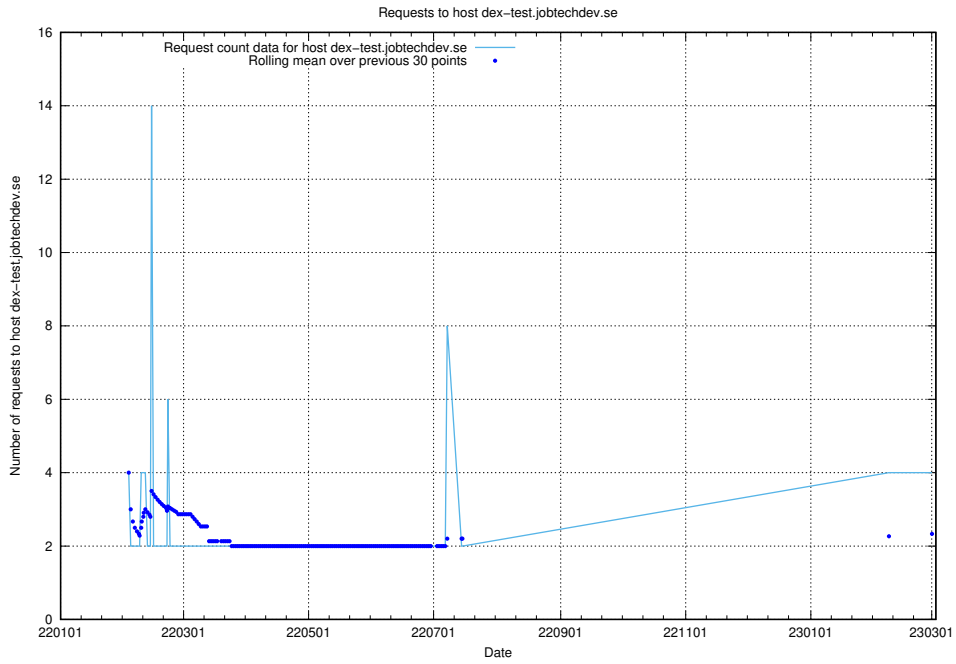

Here, we count the number of requests to host secure.jobtechdev.se.

7.157 Usage of dex-test.jobtechdev.se

Here, we count the number of requests to host dex-test.jobtechdev.se.

7.158 Usage of noc.jobtechdev.se