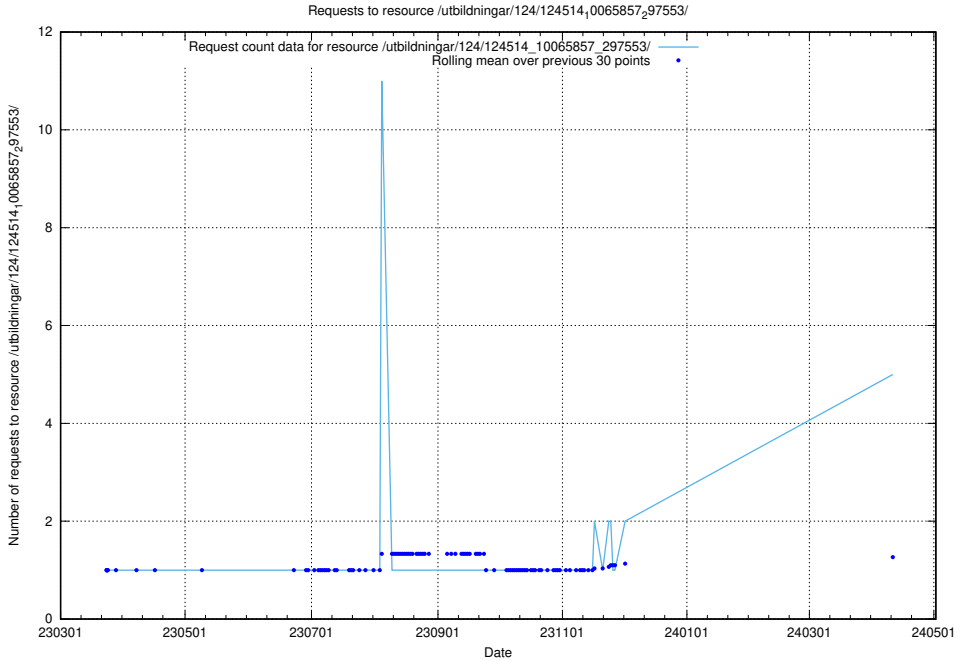

5.166 Usage of /utbildningar/124/124514_10065857_297553/

Here, we count the number of requests to resource /utbildningar/124/124514_10065857_297553/.