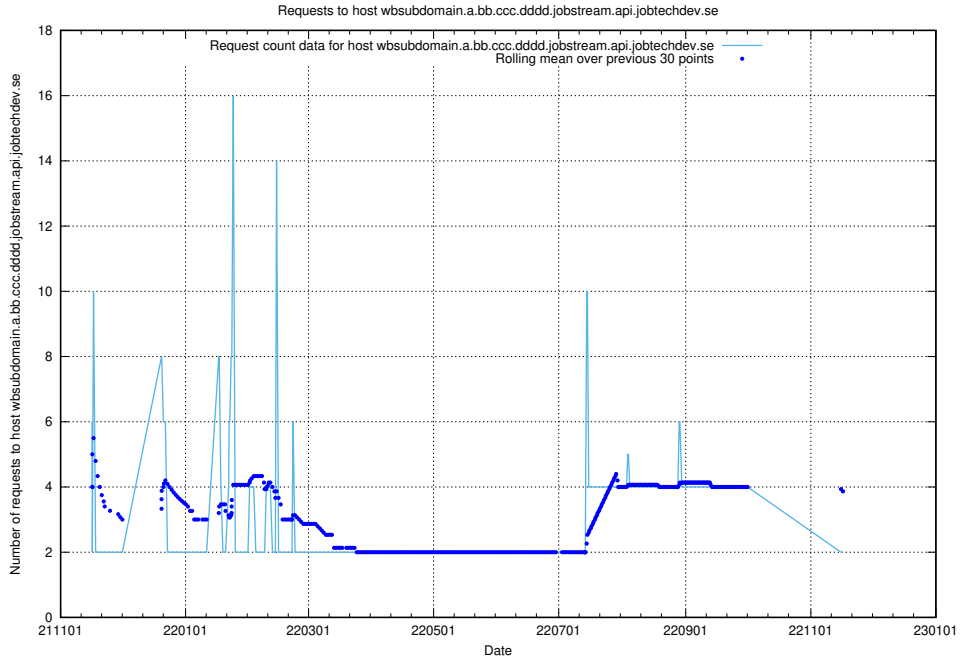

7.522 Usage of wbsubdomain.a.bb.ccc.dddd.jobstream.api.jobtechdev.se

Here, we count the number of requests to host wbsubdomain.a.bb.ccc.dddd.jobstream.api.jobtechdev.se.