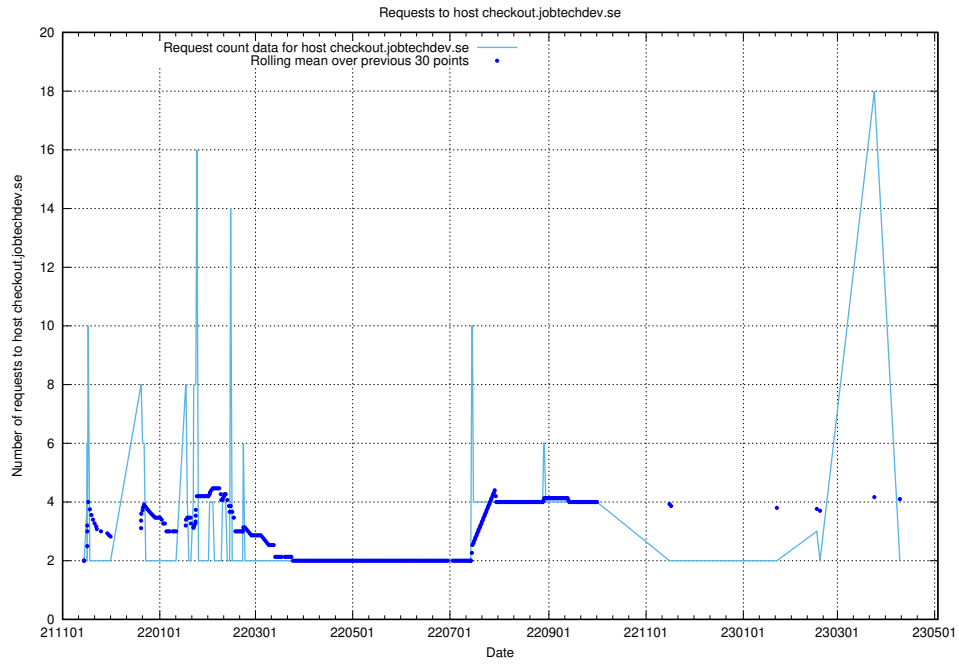

7.269 Usage of checkout.jobtechdev.se

Here, we count the number of requests to host checkout.jobtechdev.se.