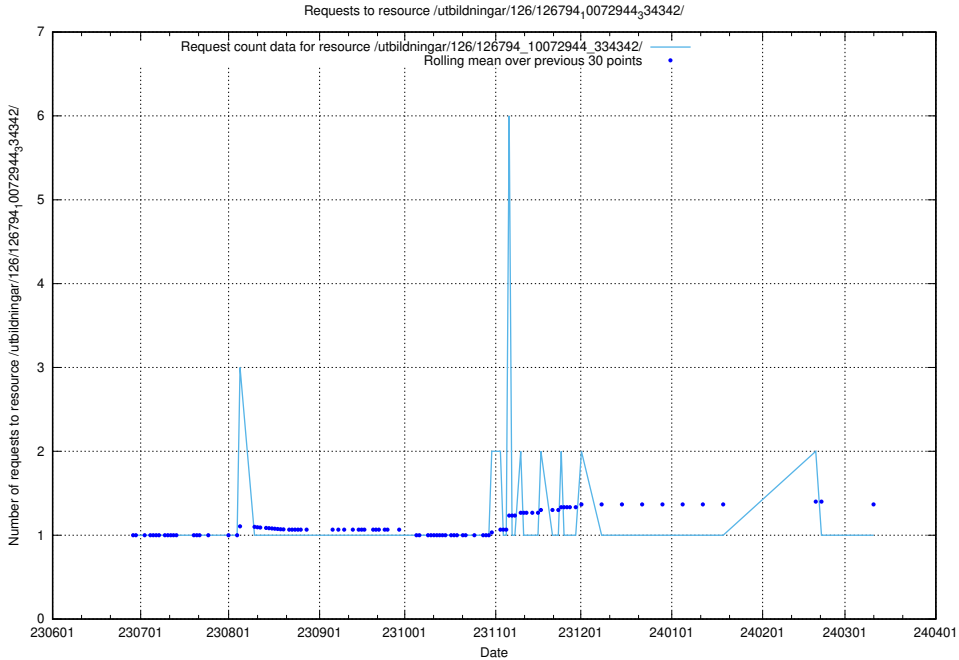

5.5258 Usage of /utbildningar/126/126794_10072944_334342/

Here, we count the number of requests to resource /utbildningar/126/126794_10072944_334342/.