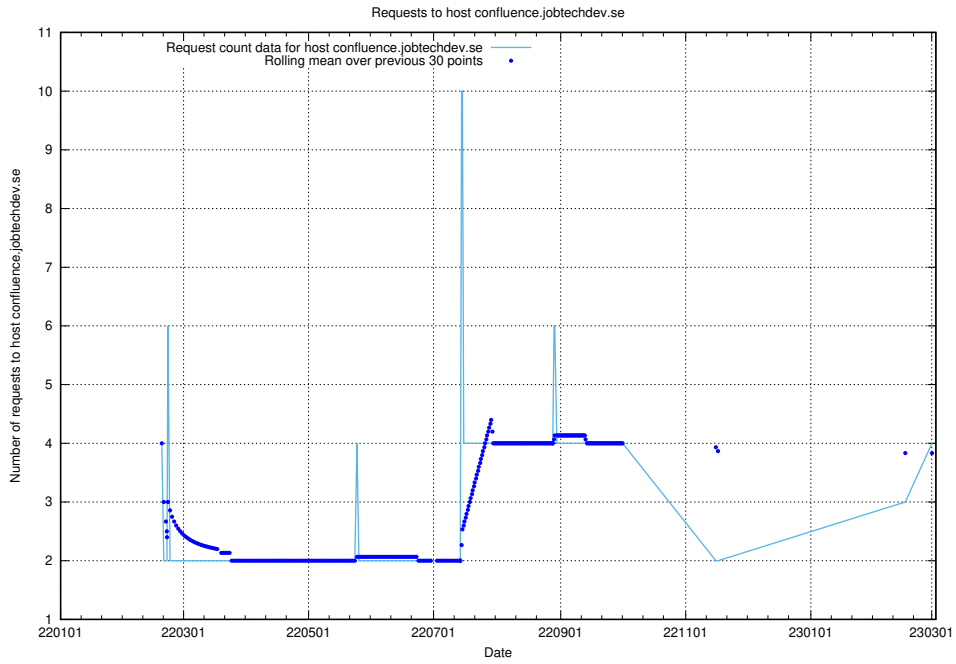

7.154 Usage of confluence.jobtechdev.se

Here, we count the number of requests to host confluence.jobtechdev.se.