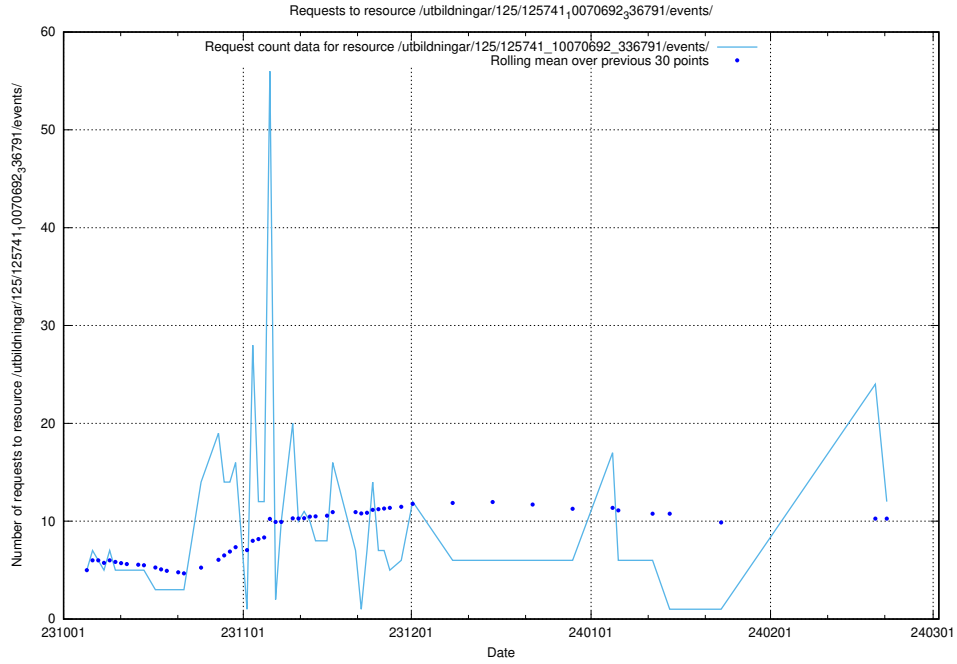

5.37 Usage of /availability/uptime/20240115/

Here, we count the number of requests to resource /availability/uptime/20240115/.

5.38 Usage of /utbildningar/125/125741_10070692_336791/events/

Here, we count the number of requests to resource /utbildningar/125/125741_10070692_336791/events/