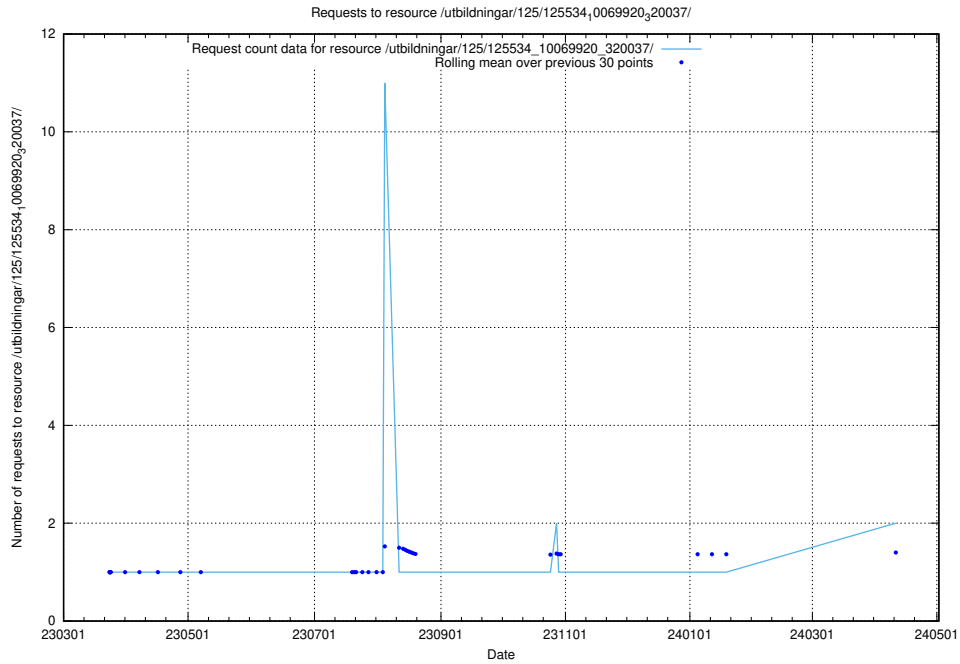

5.582 Usage of /utbildningar/125/125534_10069920_320037/

Here, we count the number of requests to resource /utbildningar/125/125534_10069920_320037/.