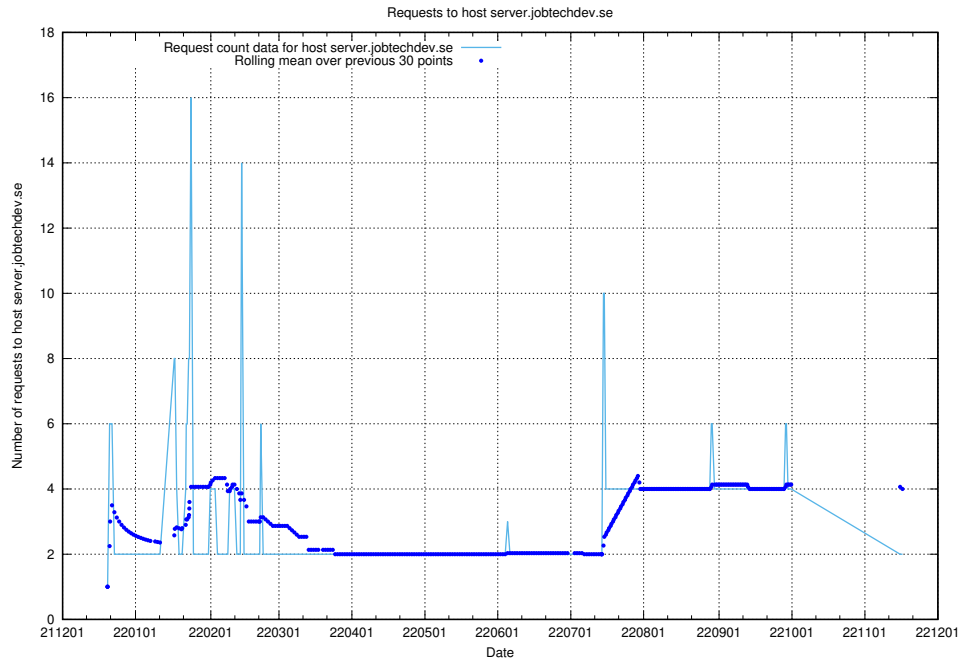

7.365 Usage of server.jobtechdev.se

Here, we count the number of requests to host server.jobtechdev.se.