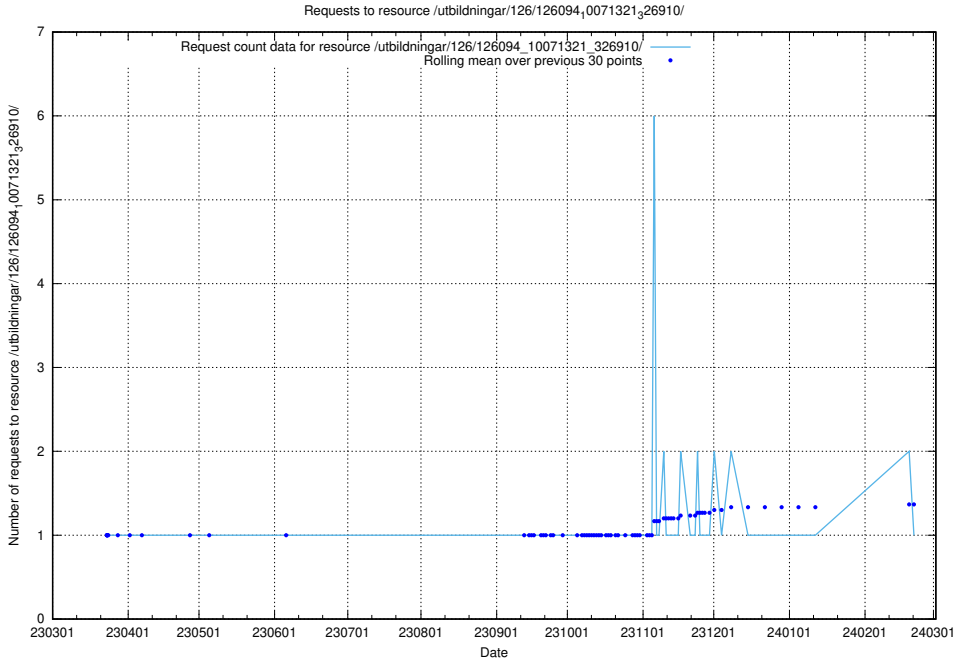

5.6211 Usage of /utbildningar/126/126094_10071321_326910/

Here, we count the number of requests to resource /utbildningar/126/126094_10071321_326910/.