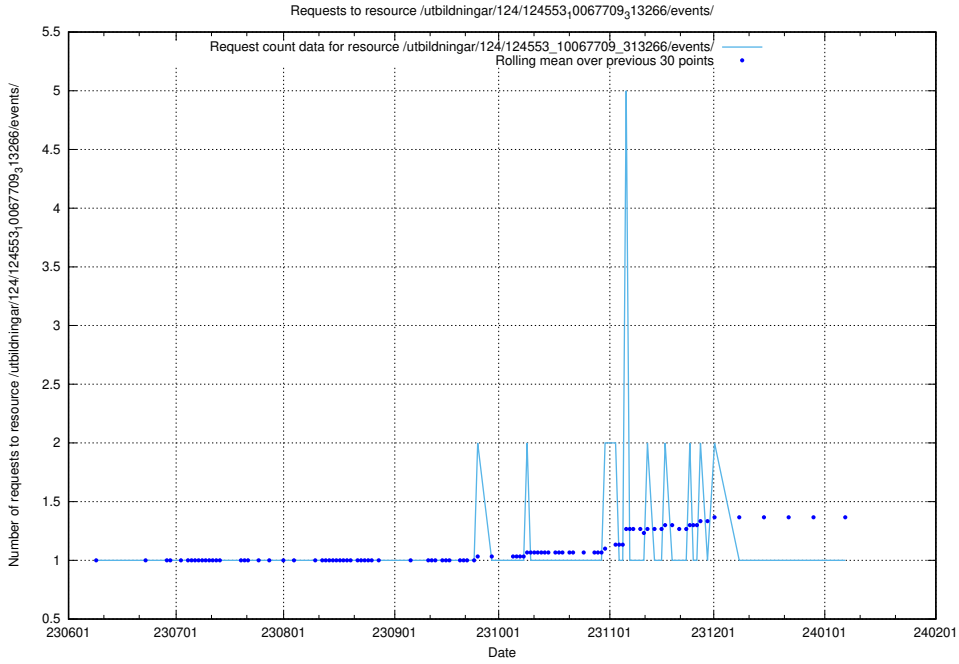

5.5702 Usage of /utbildningar/124/124553_10067709_313266/events/

Here, we count the number of requests to resource /utbildningar/124/124553_10067709_313266/events/