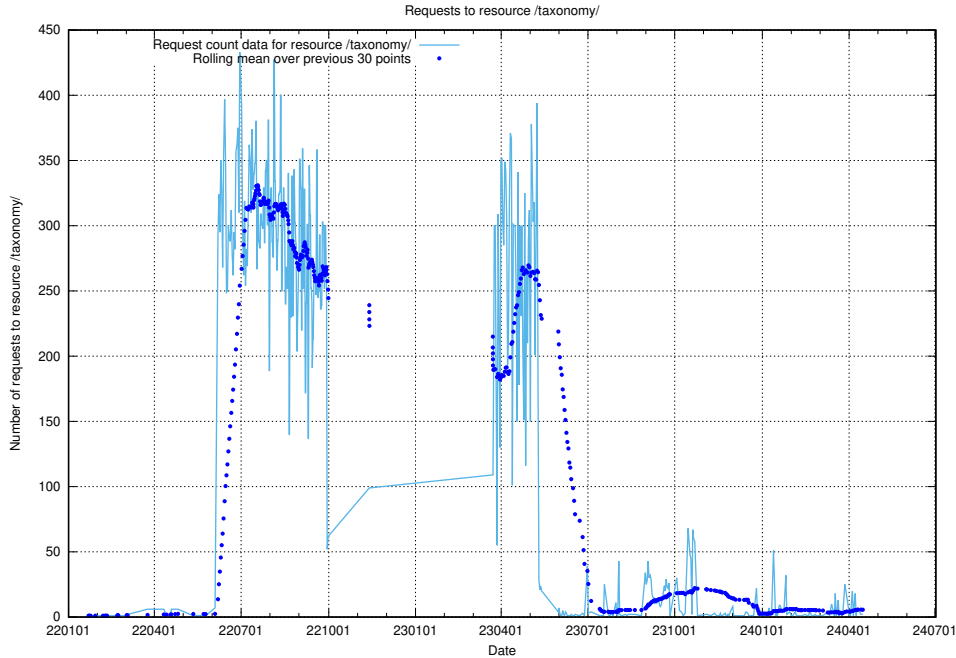

5.897 Usage of /taxonomy/

Here, we count the number of requests to resource /taxonomy/.