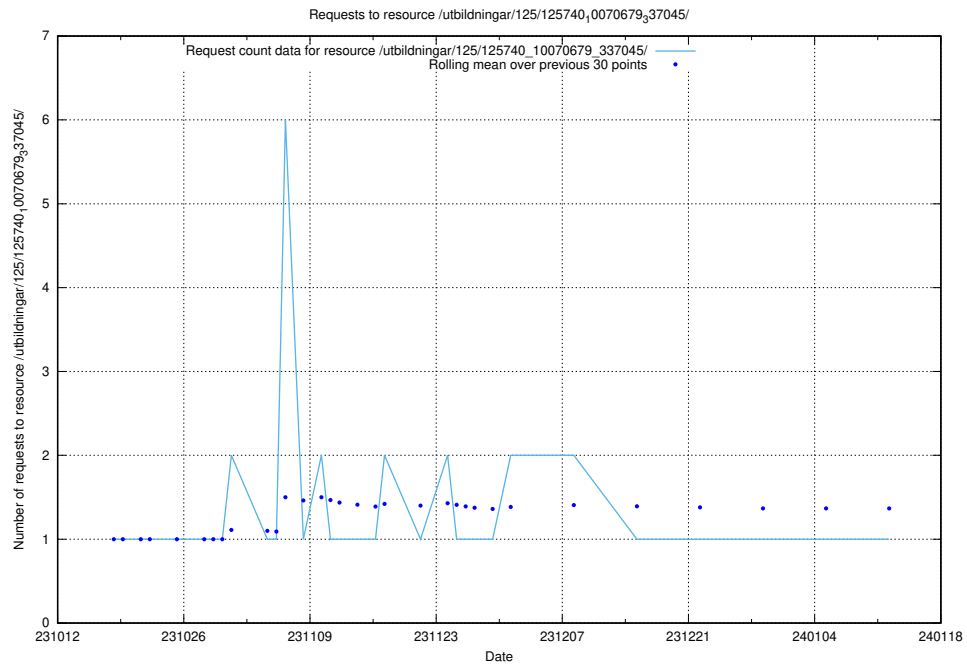

5.4117 Usage of /utbildningar/125/125740_10070679_337045/

Here, we count the number of requests to resource /utbildningar/125/125740_10070679_337045/.