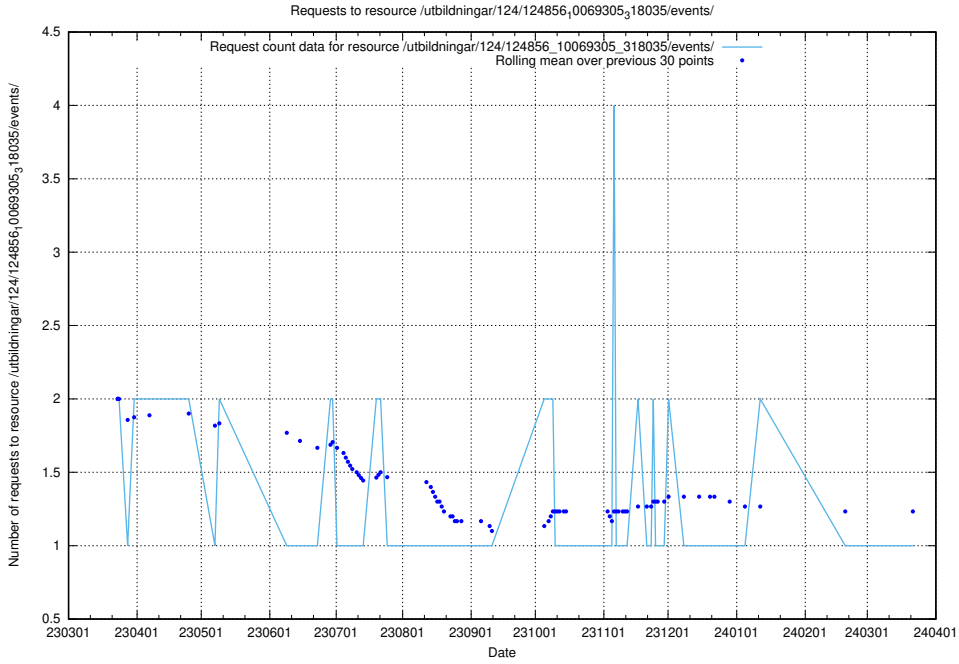

5.6064 Usage of /utbildningar/124/124856_10069305_318035/events/

Here, we count the number of requests to resource /utbildningar/124/124856_10069305_318035/events/