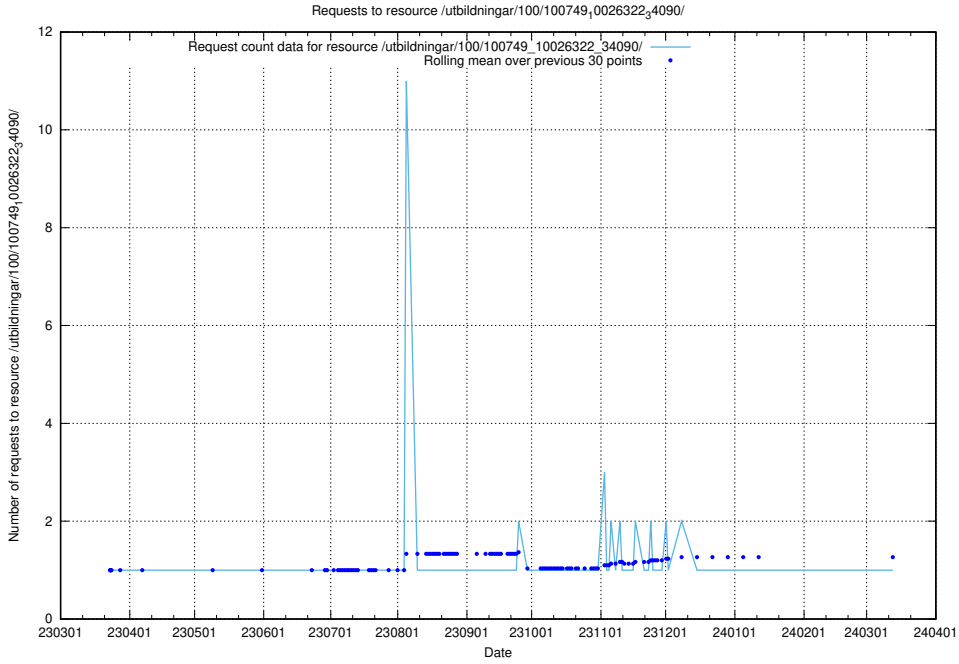

5.5439 Usage of /utbildningar/100/100749_10026322_34090/

Here, we count the number of requests to resource /utbildningar/100/100749_10026322_34090/.