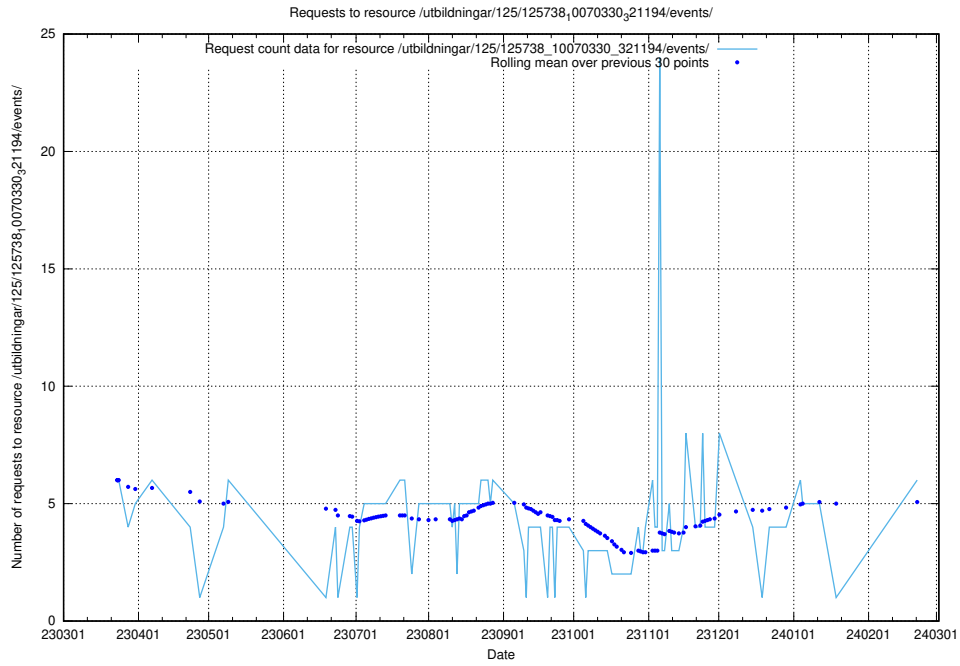

5.137 Usage of /utbildningar/125/125738_10070330_321194/events/

Here, we count the number of requests to resource /utbildningar/125/125738_10070330_321194/events/