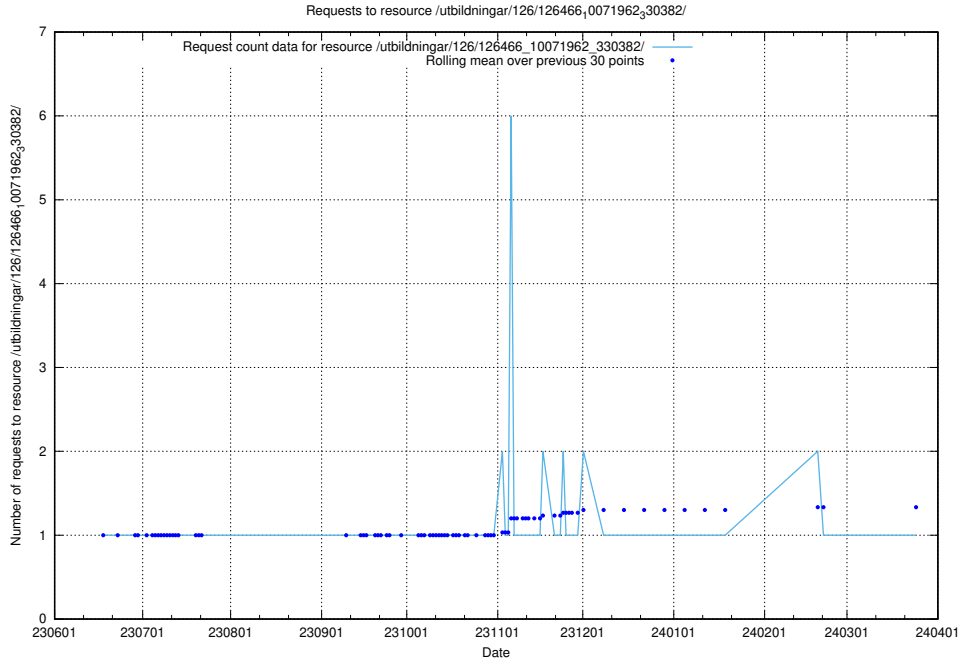

5.5668 Usage of /utbildningar/126/126466_10071962_330382/

Here, we count the number of requests to resource /utbildningar/126/126466_10071962_330382/.