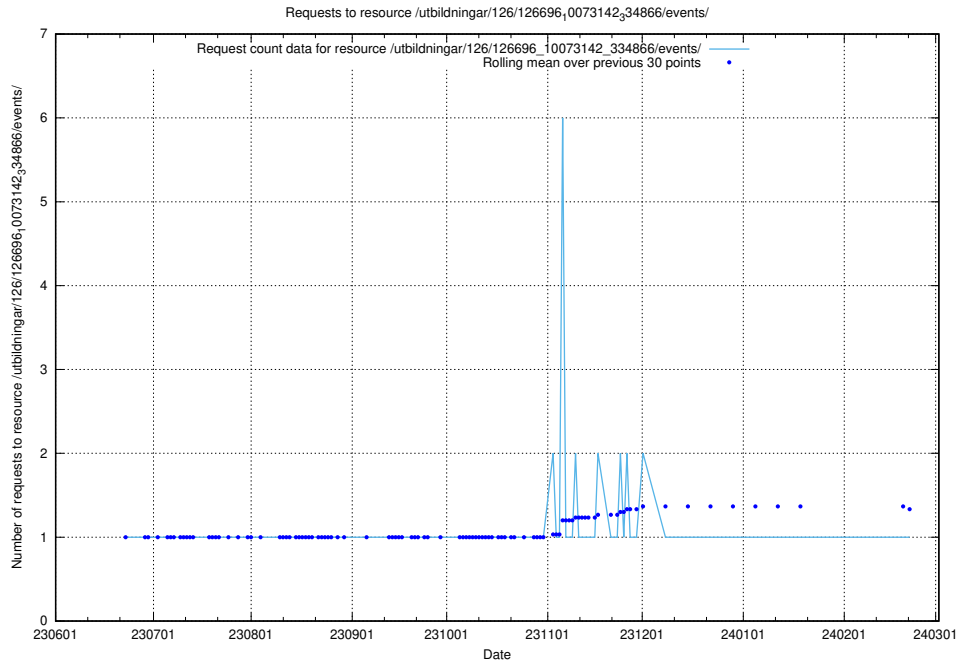

5.5437 Usage of /utbildningar/126/126696_10073142_334866/events/

Here, we count the number of requests to resource /utbildningar/126/126696_10073142_334866/events/