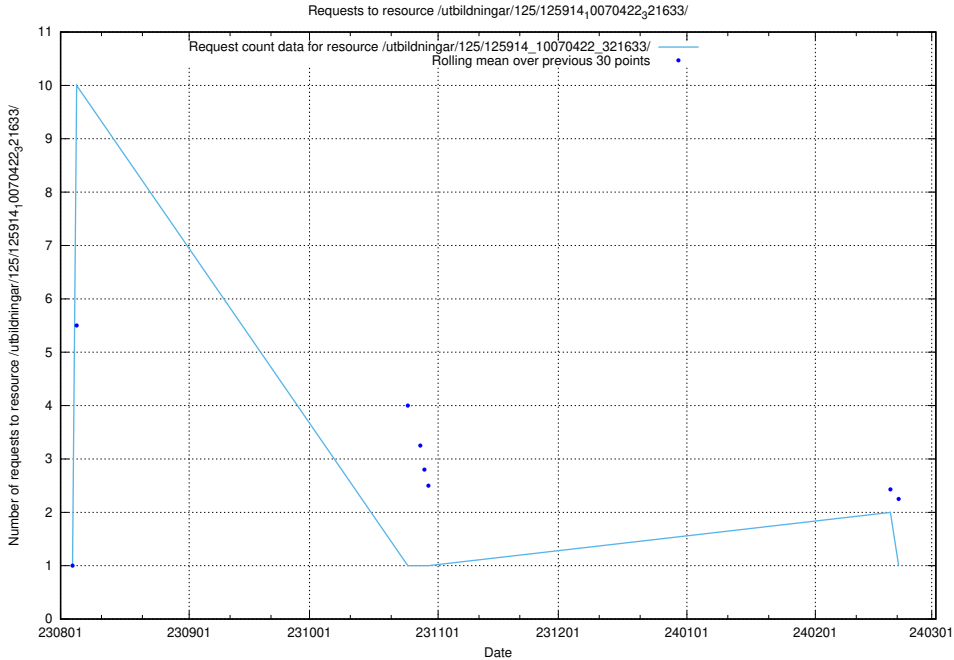

5.4698 Usage of /utbildningar/125/125914_10070422_321633/

Here, we count the number of requests to resource /utbildningar/125/125914_10070422_321633/.