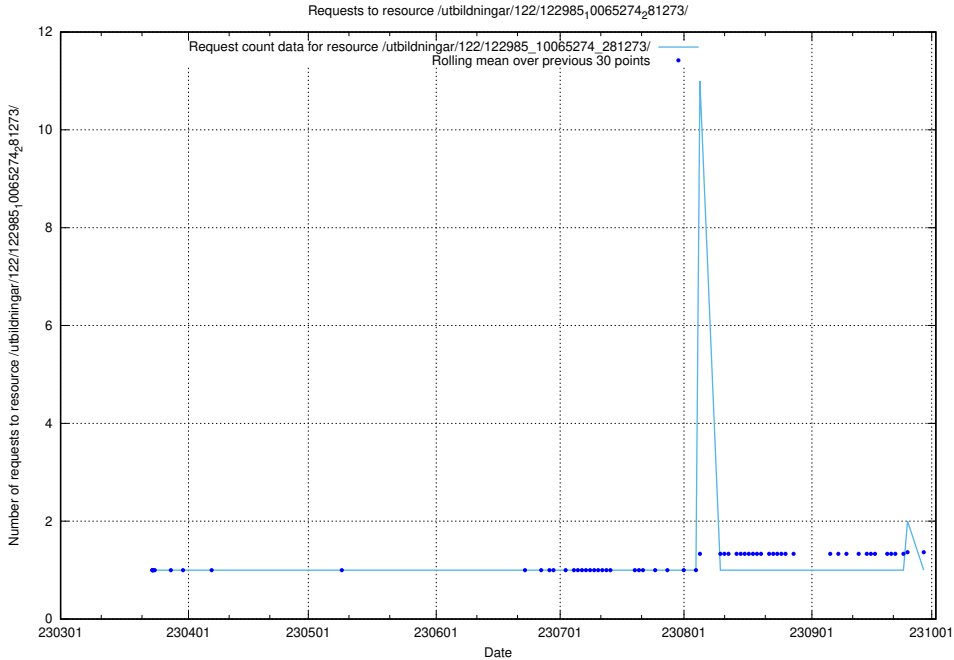

5.4745 Usage of /utbildningar/122/122985_10065274_281273/

Here, we count the number of requests to resource /utbildningar/122/122985_10065274_281273/.