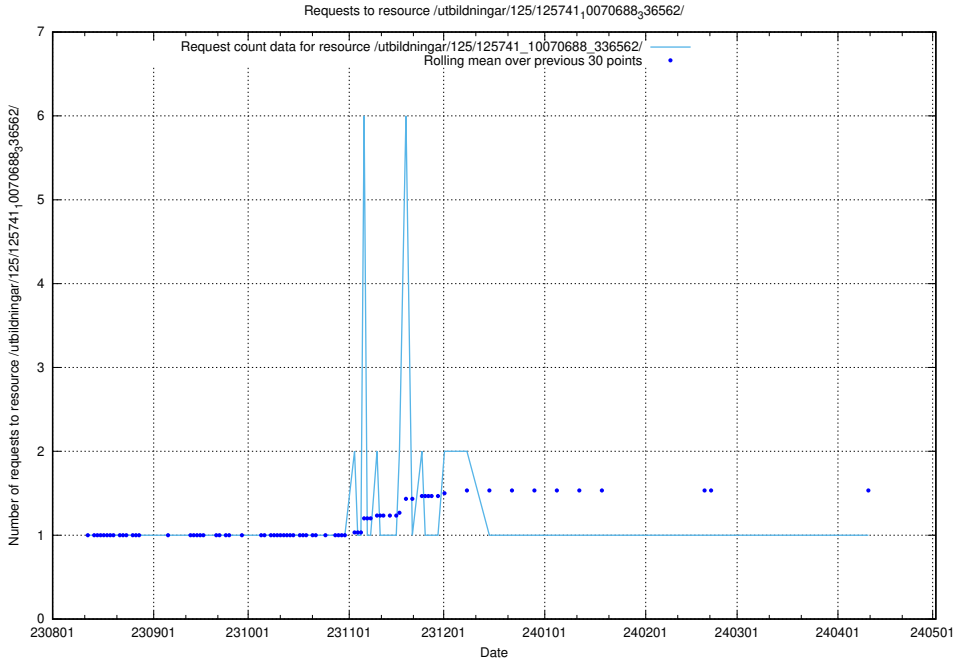

5.4633 Usage of /utbildningar/125/125741_10070688_336562/

Here, we count the number of requests to resource /utbildningar/125/125741_10070688_336562/.