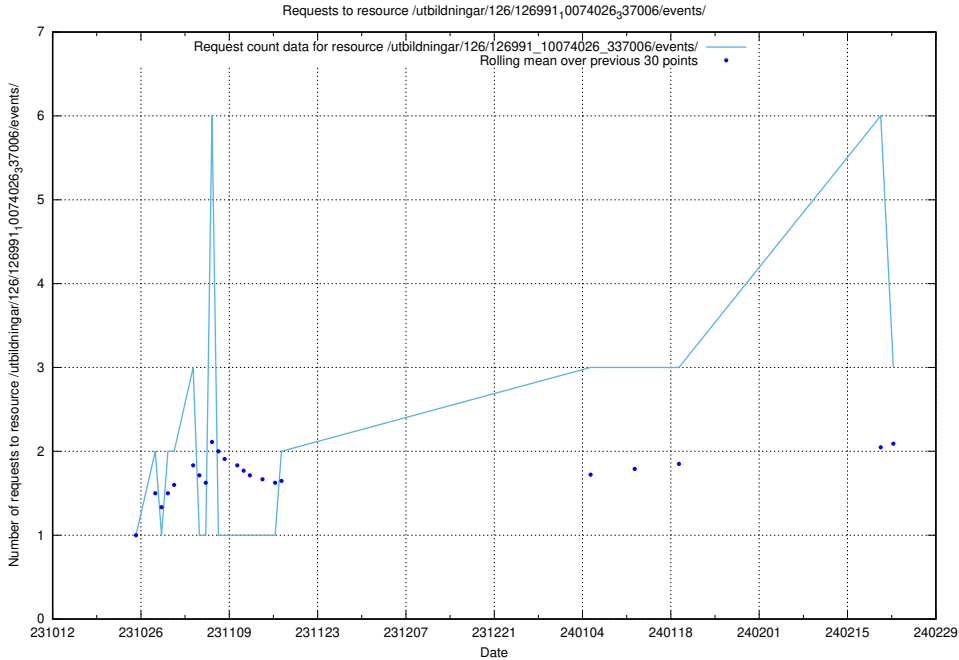

Here, we count the number of requests to resource /utbildningar/124/124472_10067631_336914/.

5.390 Usage of /utbildningar/126/126991_10074026_337006/events/

Here, we count the number of requests to resource /utbildningar/126/126991_10074026_337006/events/