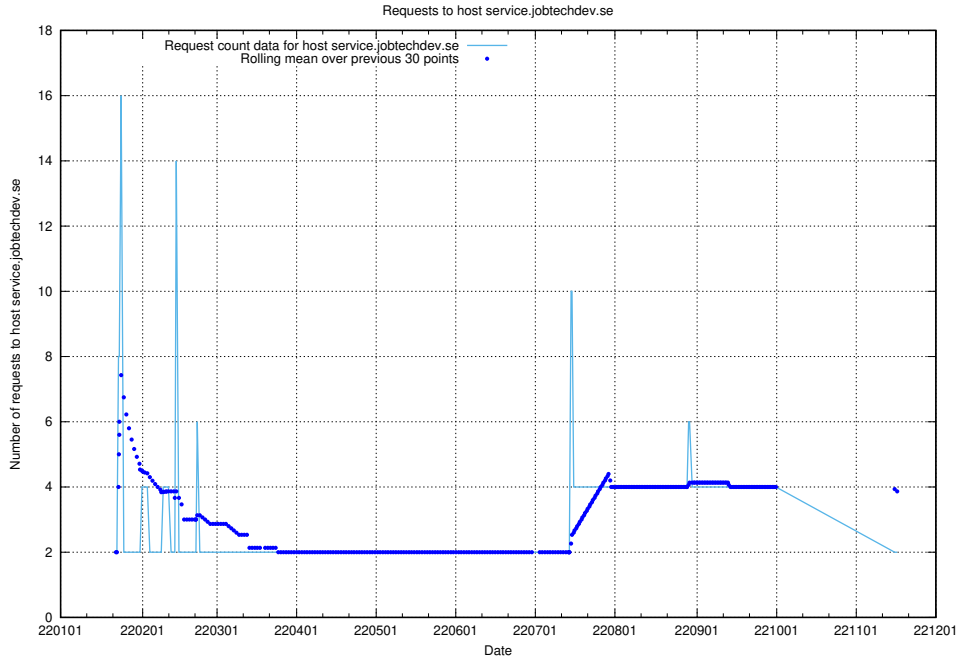

7.587 Usage of service.jobtechdev.se

Here, we count the number of requests to host service.jobtechdev.se.