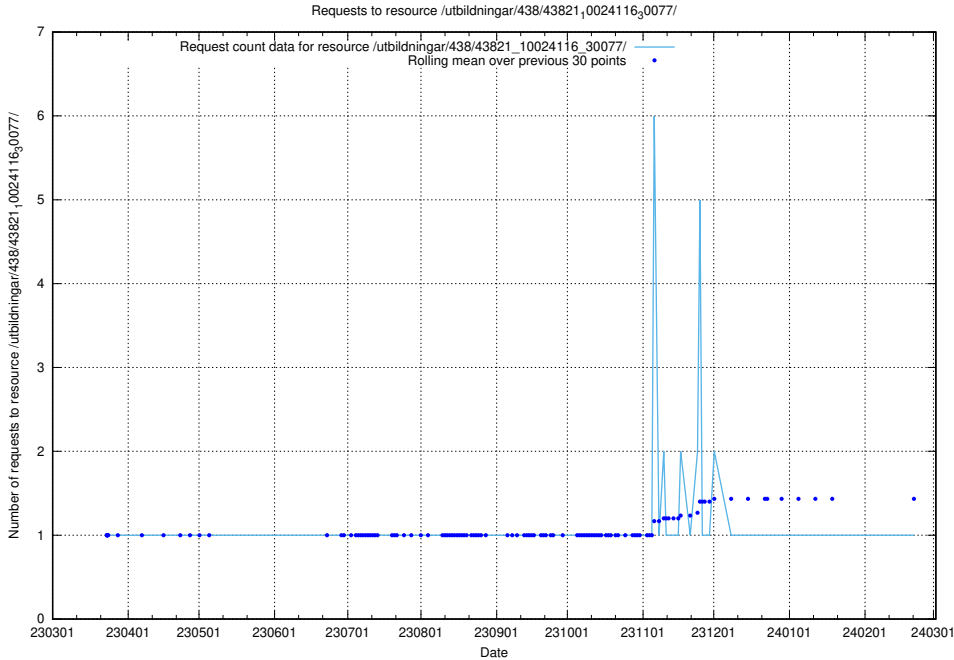

5.6113 Usage of /utbildningar/438/43821_10024116_30077/

Here, we count the number of requests to resource /utbildningar/438/43821_10024116_30077/.