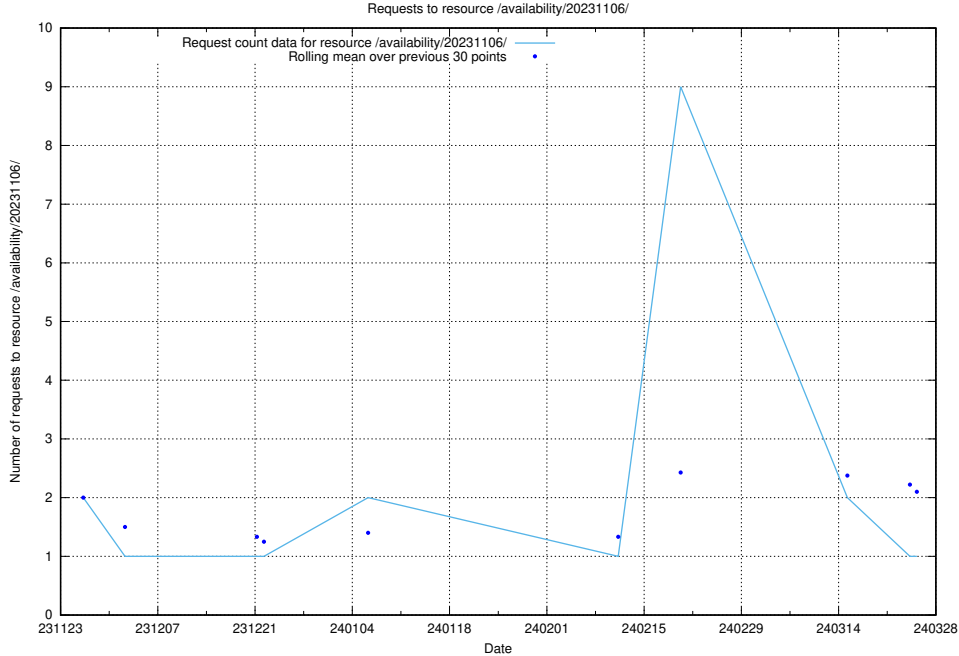

Here, we count the number of requests to resource /taxonomy/version/1/query/concepts-describing-occupation-experience-in-years/.

5.3812 Usage of /availability/20231106/

Here, we count the number of requests to resource /availability/20231106/.