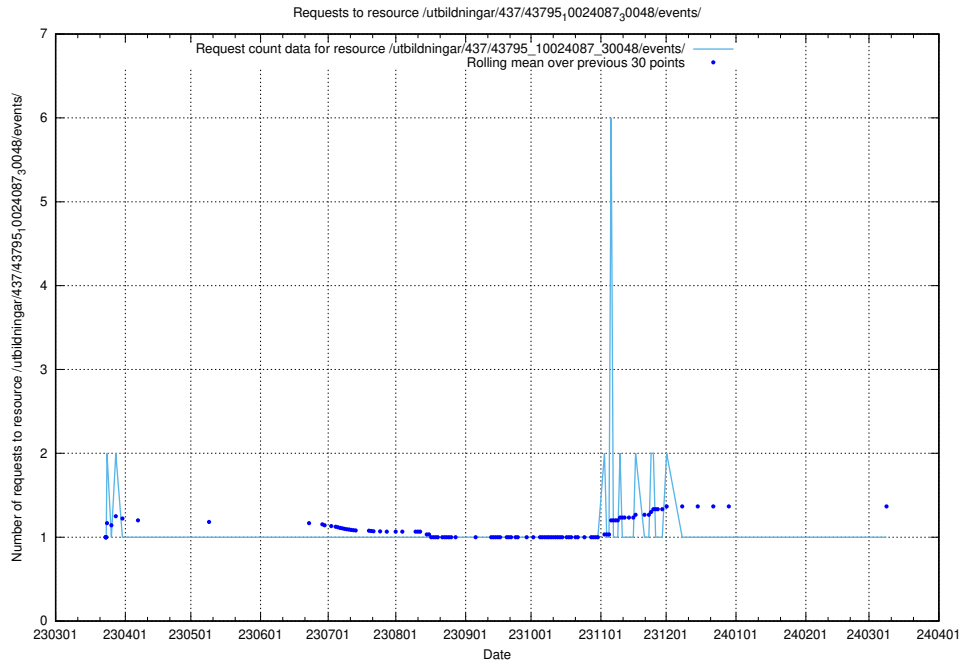

Here, we count the number of requests to resource /utbildningar/437/43796_10024100_313818/.

5.6132 Usage of /utbildningar/437/43795_10024087_30048/events/

Here, we count the number of requests to resource /utbildningar/437/43795_10024087_30048/events/.