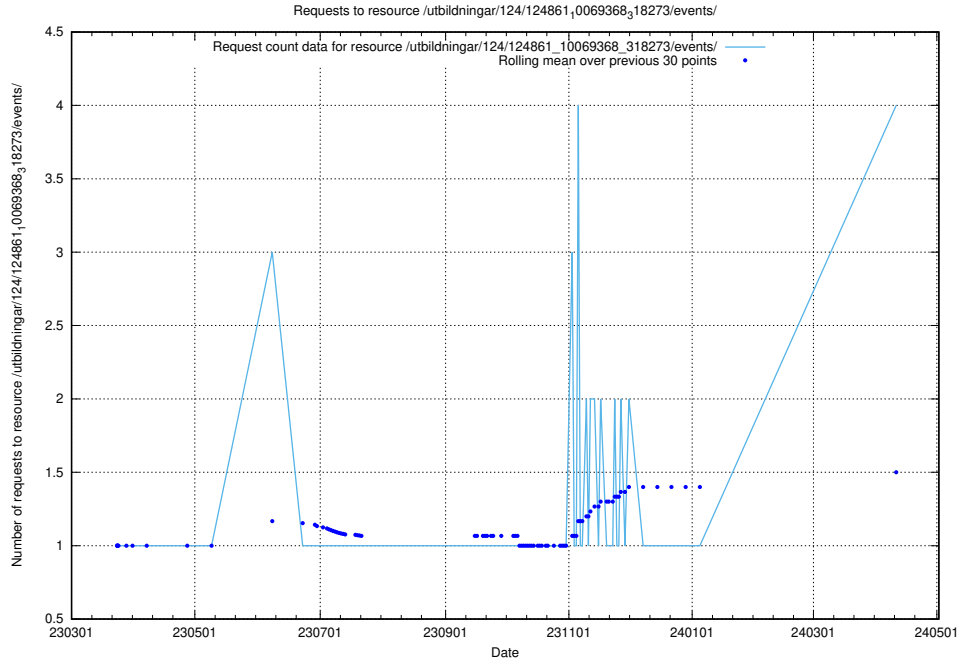

Here, we count the number of requests to resource /utbildningar/124/124934_10069060_323400/.

5.212 Usage of /utbildningar/124/124861_10069368_318273/events/

Here, we count the number of requests to resource /utbildningar/124/124861_10069368_318273/events/