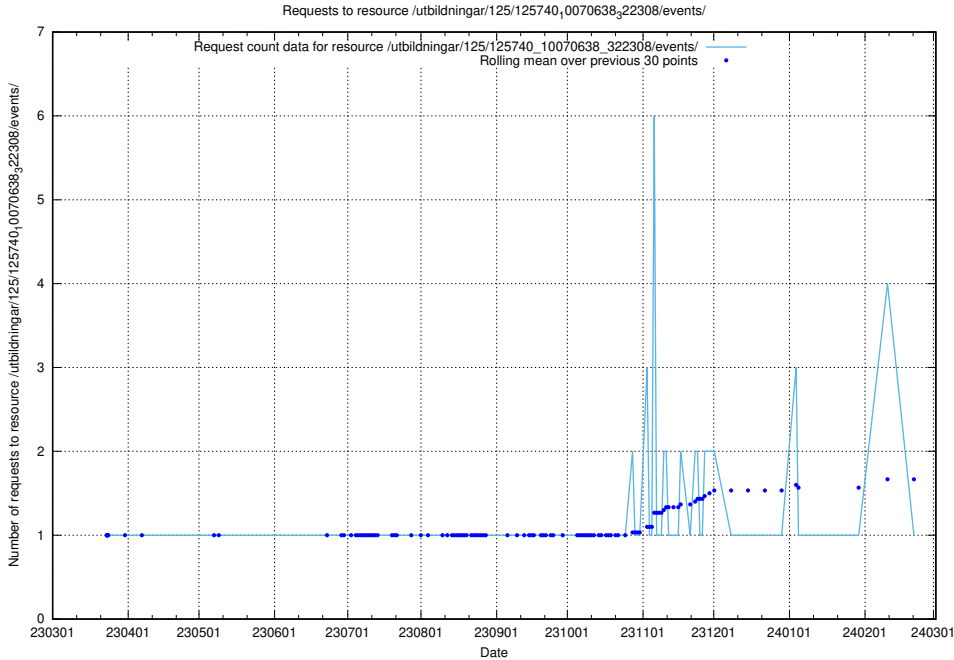

5.1082 Usage of /utbildningar/125/125740_10070638_322308/events/

Here, we count the number of requests to resource /utbildningar/125/125740_10070638_322308/events/