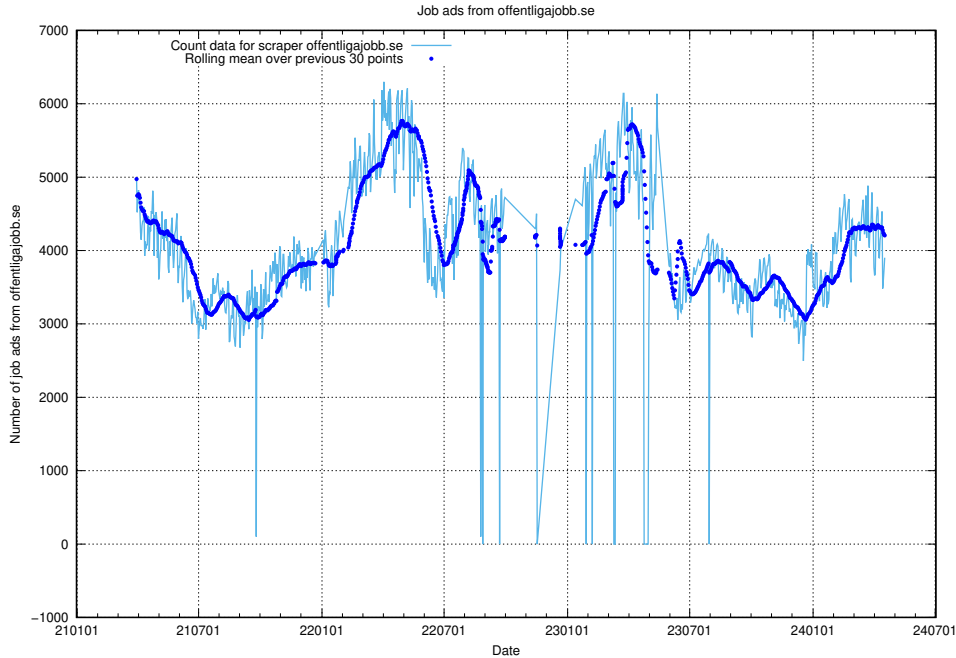

13.3 Number of ads by scraper offentligajobb.se

Here, we count the number of job ads scraped from offentligajobb.se.