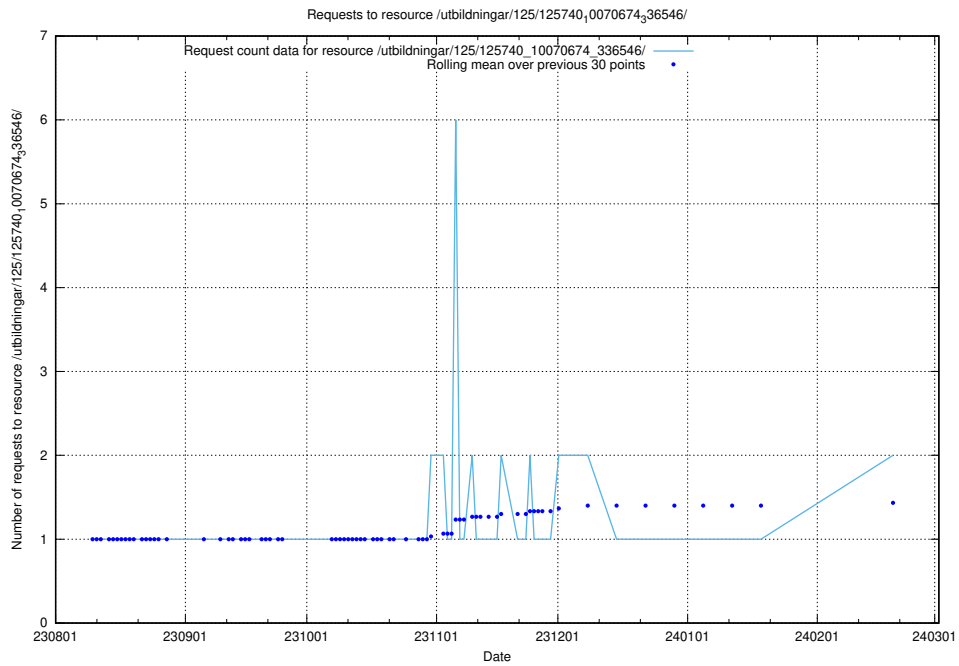

5.857 Usage of /utbildningar/125/125740_10070674_336546/

Here, we count the number of requests to resource /utbildningar/125/125740_10070674_336546/.