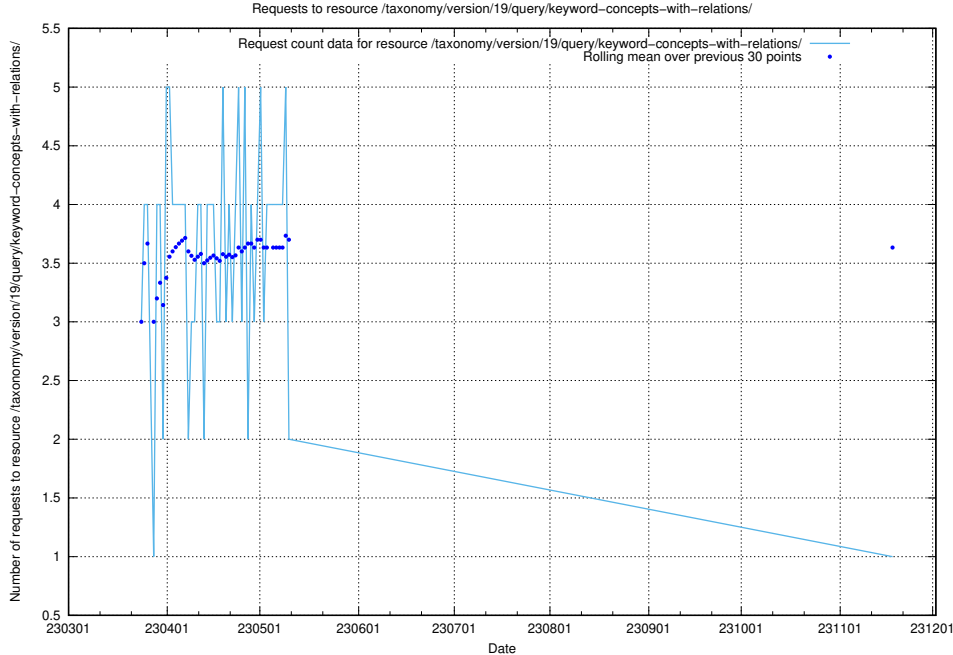

Here, we count the number of requests to resource /taxonomy/version/19/query/keyword-concepts-with-relations/.

5.5929 Usage of /utbildningar/122/122290_10064537_291120/

Here, we count the number of requests to resource /utbildningar/122/122290_10064537_291120/.