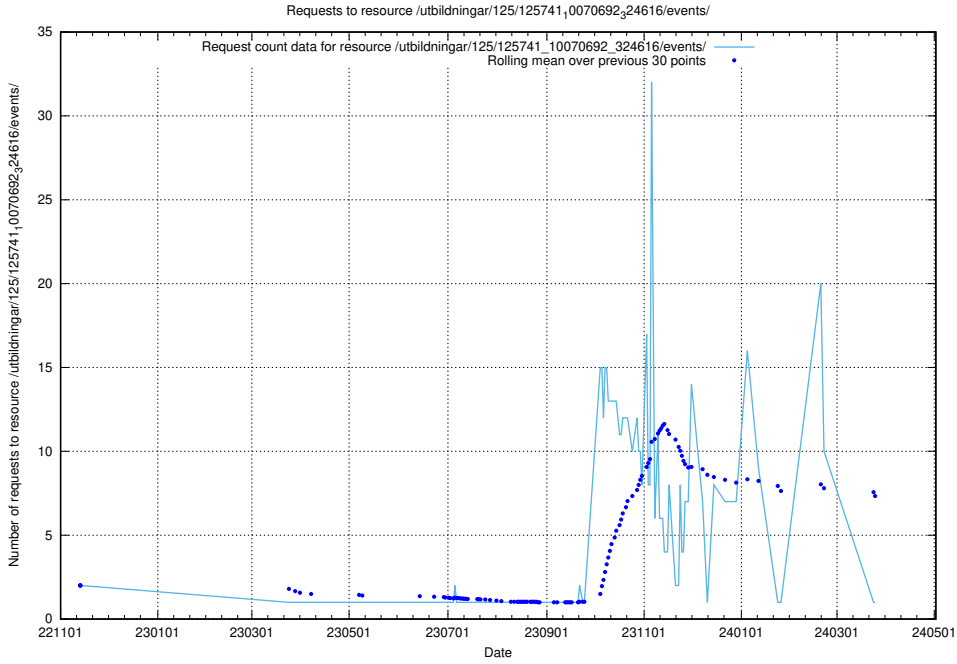

5.5624 Usage of /utbildningar/125/125741_10070692_324616/events/

Here, we count the number of requests to resource /utbildningar/125/125741_10070692_324616/events/