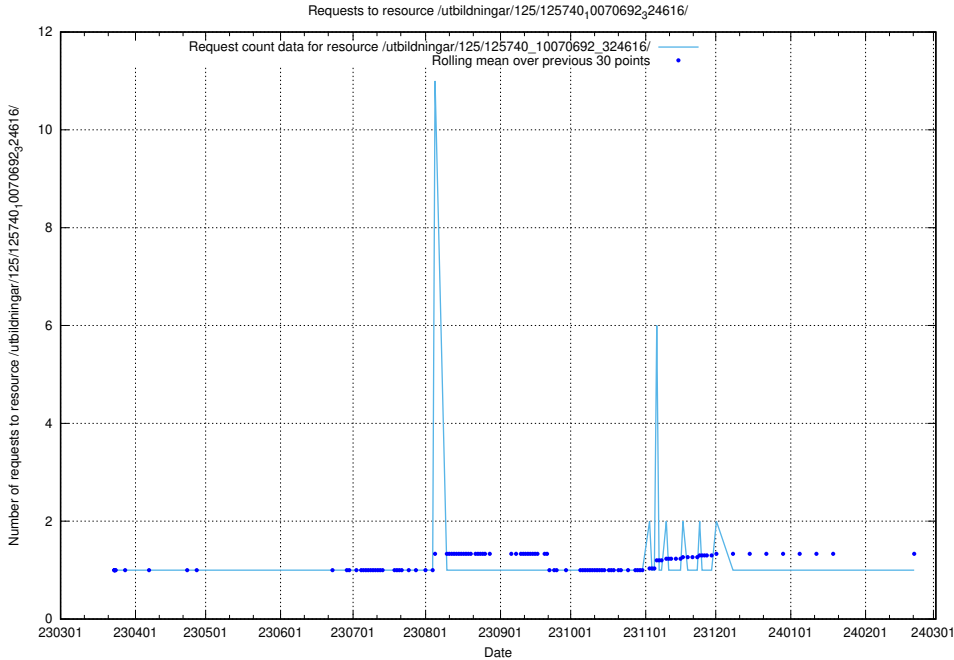

5.1051 Usage of /utbildningar/125/125740_10070692_324616/

Here, we count the number of requests to resource /utbildningar/125/125740_10070692_324616/.