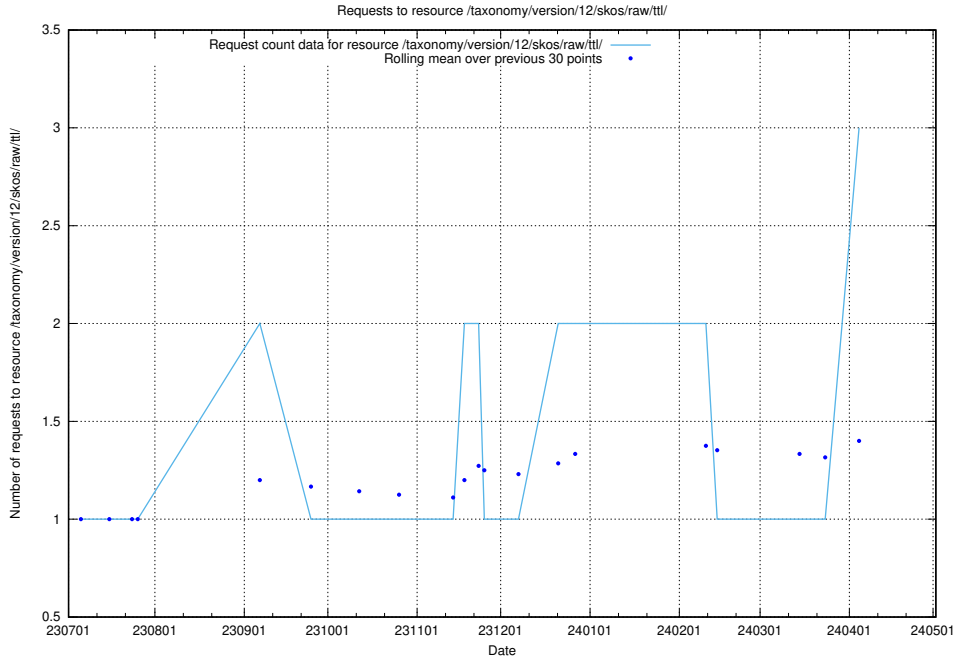

5.433 Usage of /taxonomy/version/12/skos/raw/ttl/

Here, we count the number of requests to resource /taxonomy/version/12/skos/raw/ttl/.