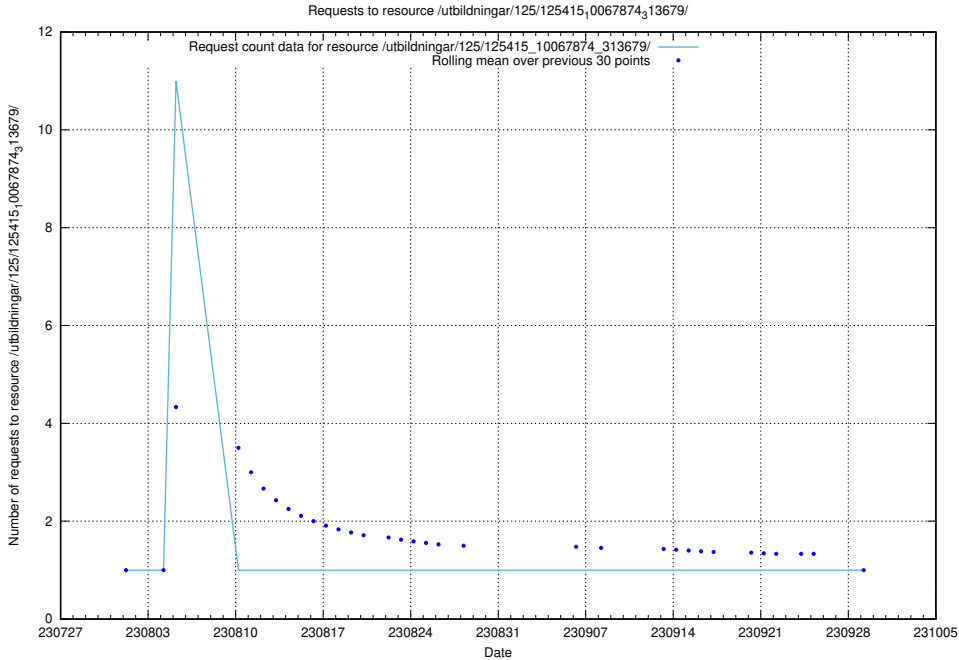

5.4718 Usage of /utbildningar/125/125415_10067874_313679/

Here, we count the number of requests to resource /utbildningar/125/125415_10067874_313679/.