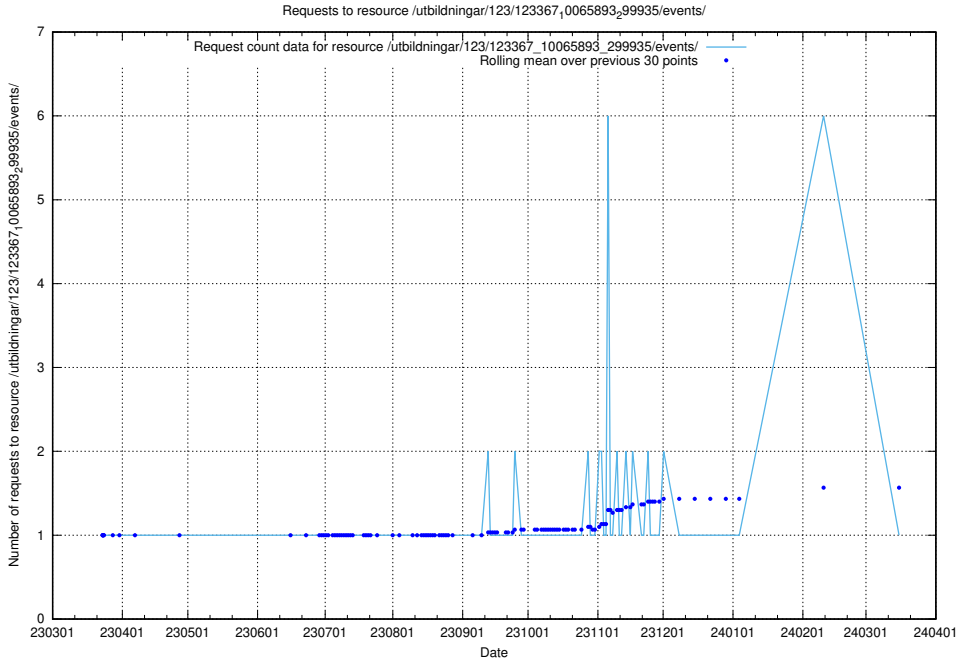

5.4562 Usage of /utbildningar/123/123367_10065893_299935/events/

Here, we count the number of requests to resource /utbildningar/123/123367_10065893_299935/events/