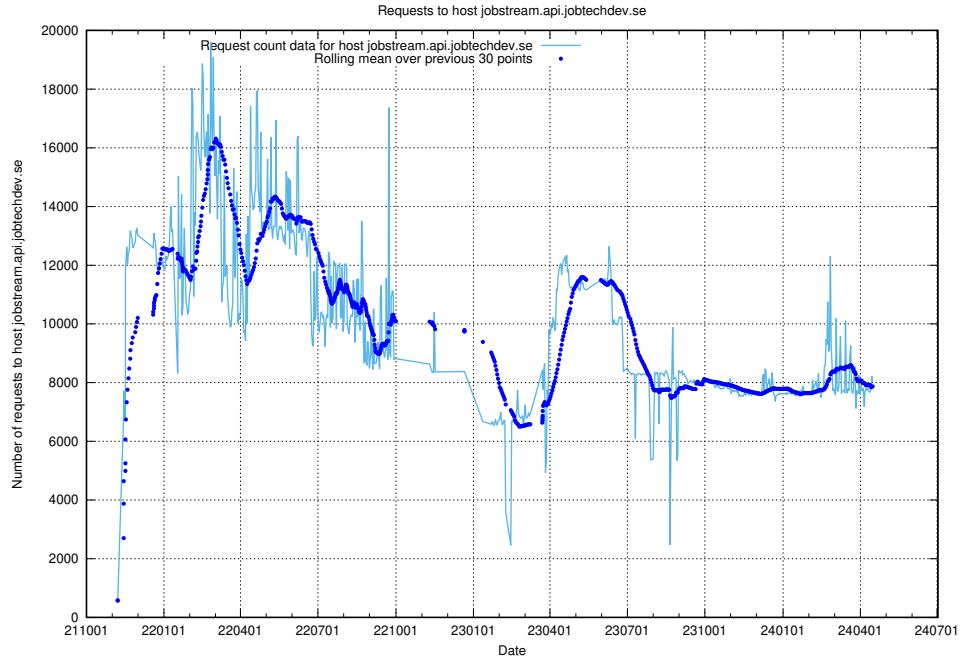

7.12 Usage of jobstream.api.jobtechdev.se

Here, we count the number of requests to host jobstream.api.jobtechdev.se.