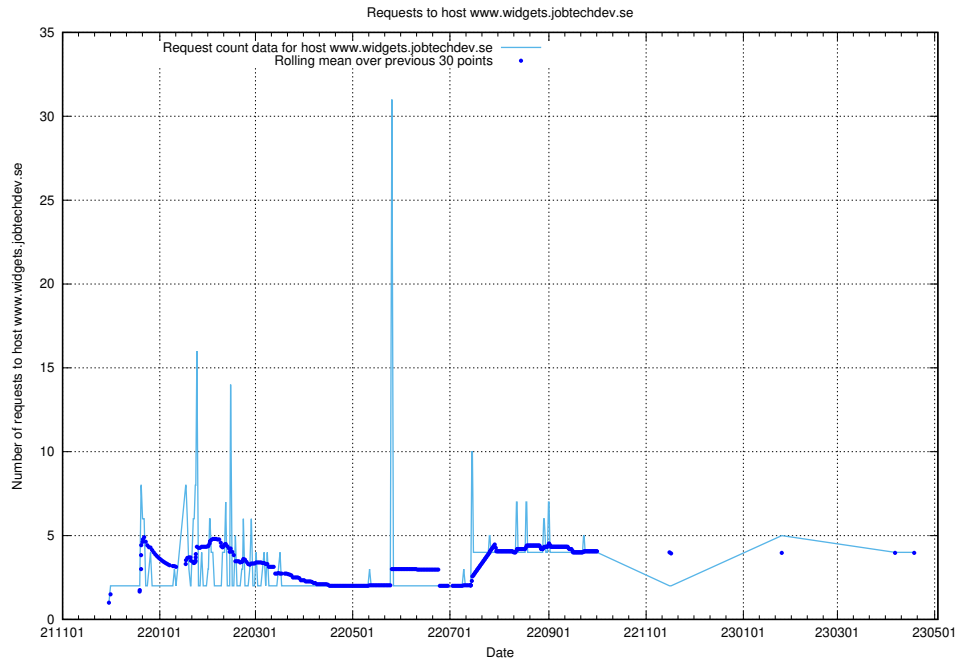

7.130 Usage of www.widgets.jobtechdev.se

Here, we count the number of requests to host www.widgets.jobtechdev.se.

7.131 Usage of www.jobtechdev.se:443

Here, we count the number of requests to host www.jobtechdev.se:443.