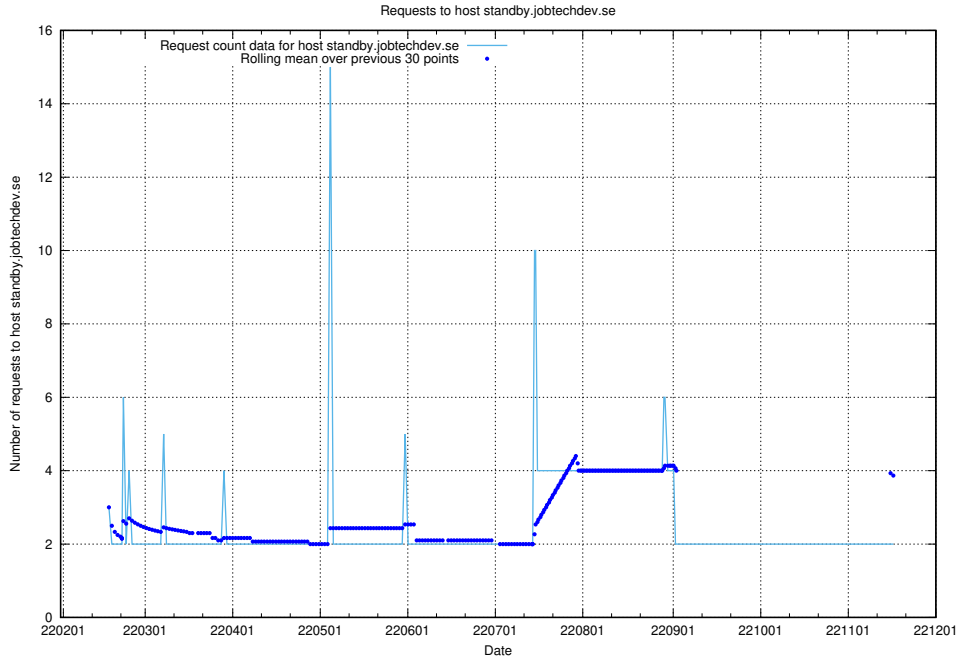

7.536 Usage of standby.jobtechdev.se

Here, we count the number of requests to host standby.jobtechdev.se.