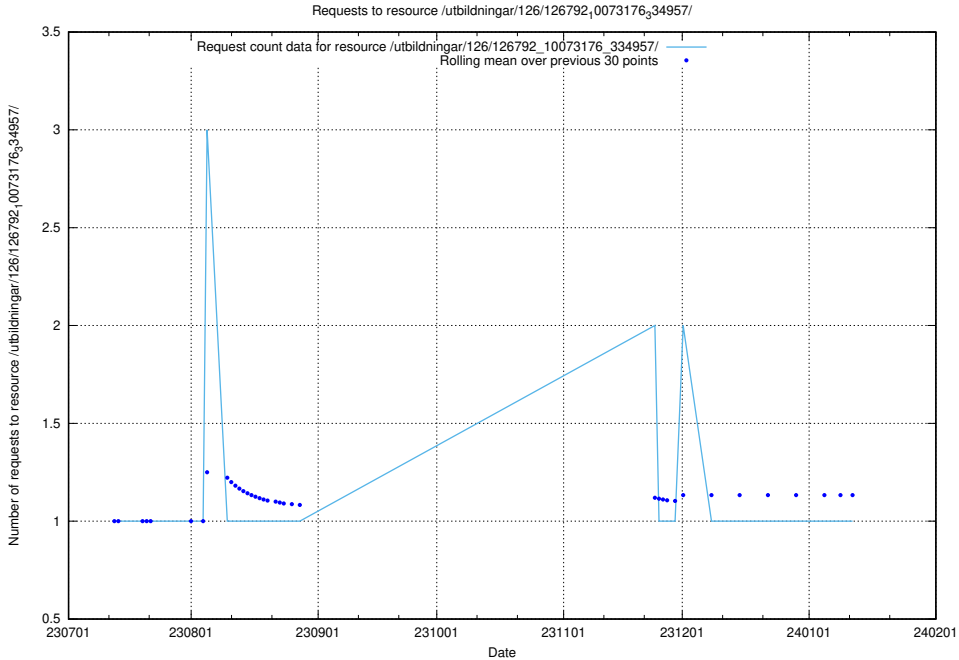

5.4925 Usage of /utbildningar/126/126792_10073176_334957/

Here, we count the number of requests to resource /utbildningar/126/126792_10073176_334957/.