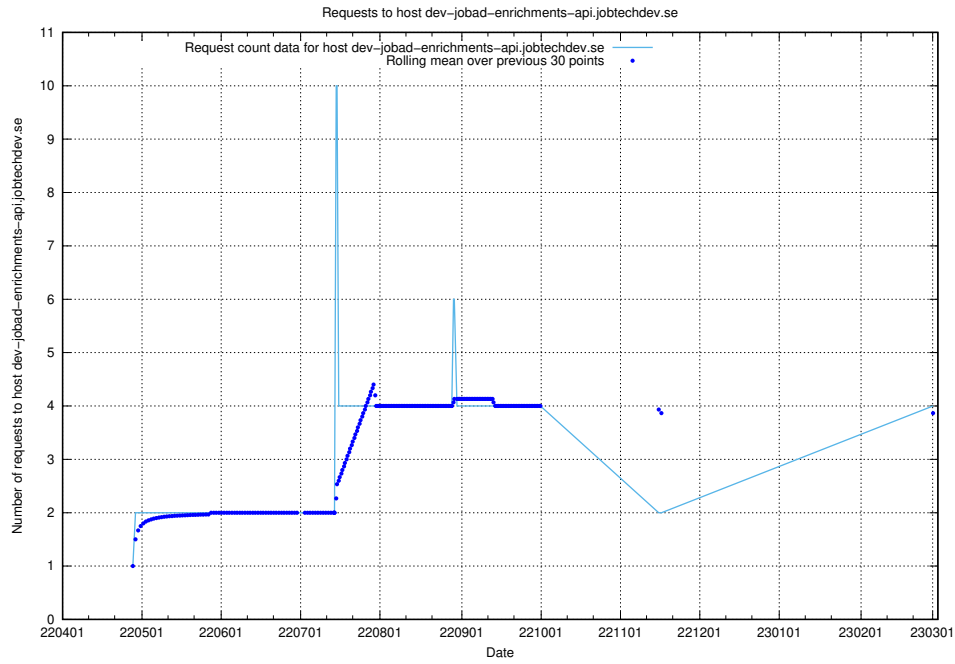

Here, we count the number of requests to host dev-jobad-enrichments-api.jobtechdev.se.

7.147 Usage of crossplane.jobtechdev.se

Here, we count the number of requests to host crossplane.jobtechdev.se.

7.148 Usage of taxonomi.api.jobtechdev.se