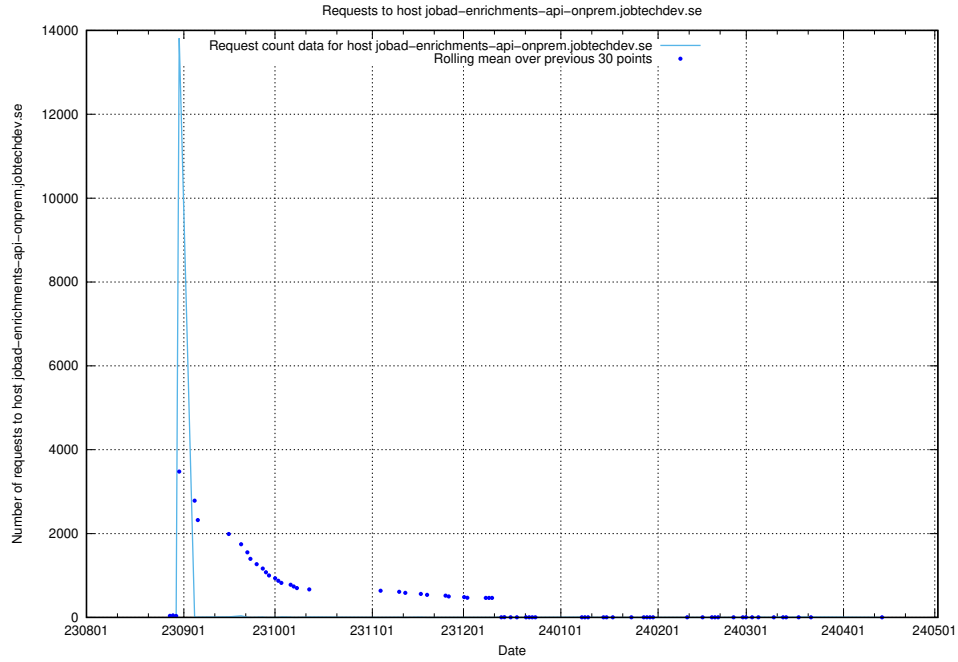

7.603 Usage of jobad-enrichments-api-onprem.jobtechdev.se

Here, we count the number of requests to host jobad-enrichments-api-onprem.jobtechdev.se.