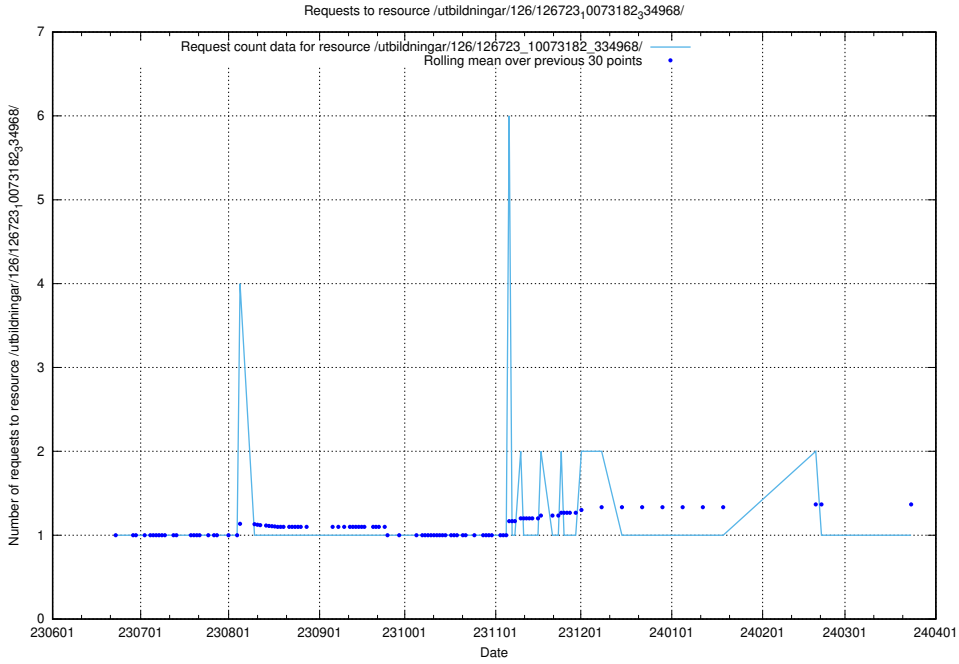

5.5416 Usage of /utbildningar/126/126723_10073182_334968/

Here, we count the number of requests to resource /utbildningar/126/126723_10073182_334968/.