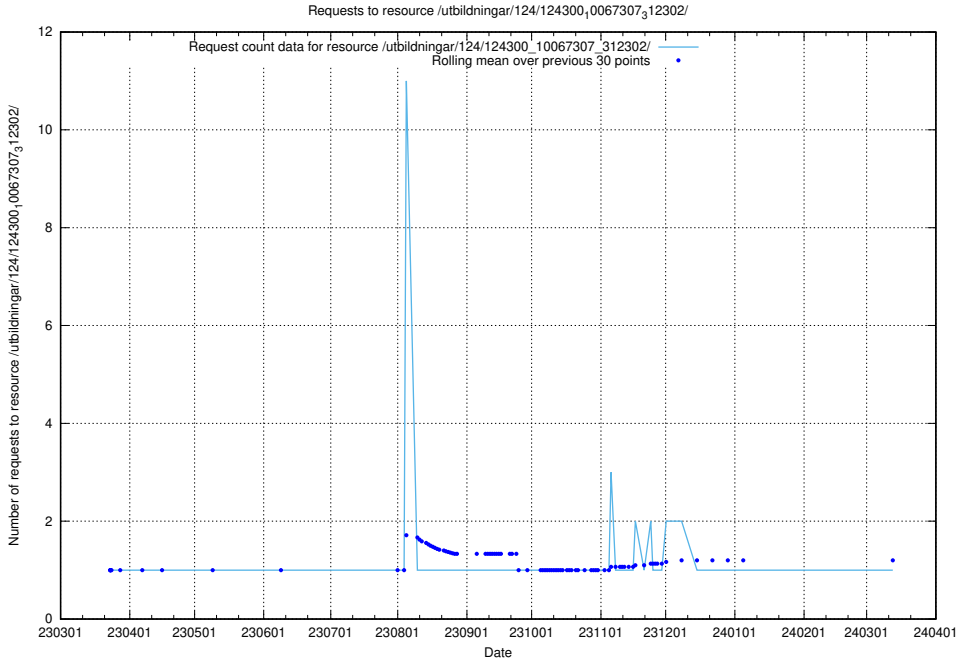

Here, we count the number of requests to resource /utbildningar/126/126235_10071455_326669/events/

5.3786 Usage of /utbildningar/124/124300_10067307_312302/

Here, we count the number of requests to resource /utbildningar/124/124300_10067307_312302/.