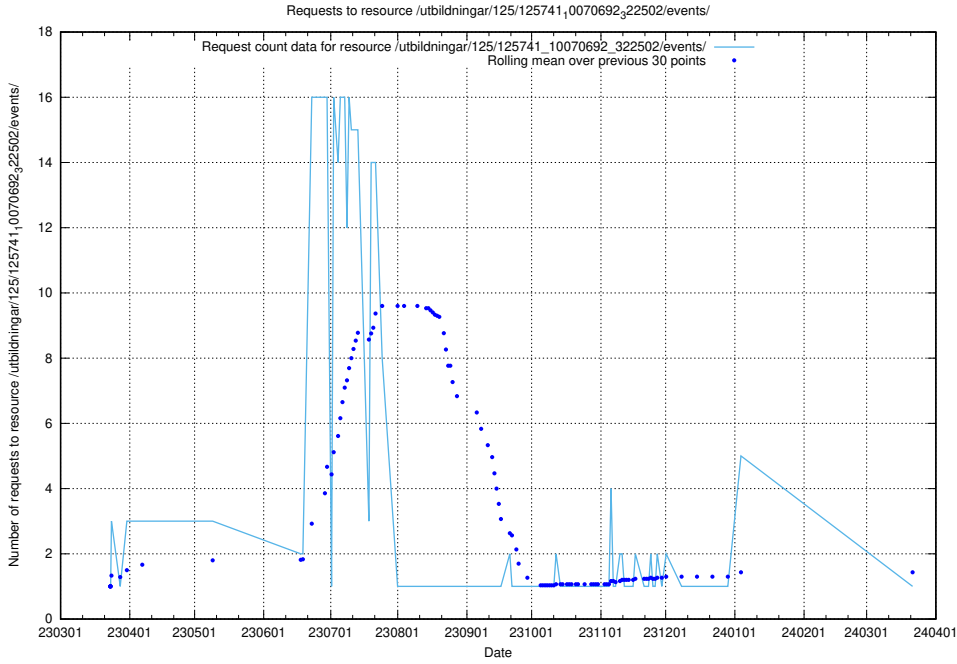

5.6241 Usage of /utbildningar/125/125741_10070692_322502/events/

Here, we count the number of requests to resource /utbildningar/125/125741_10070692_322502/events/