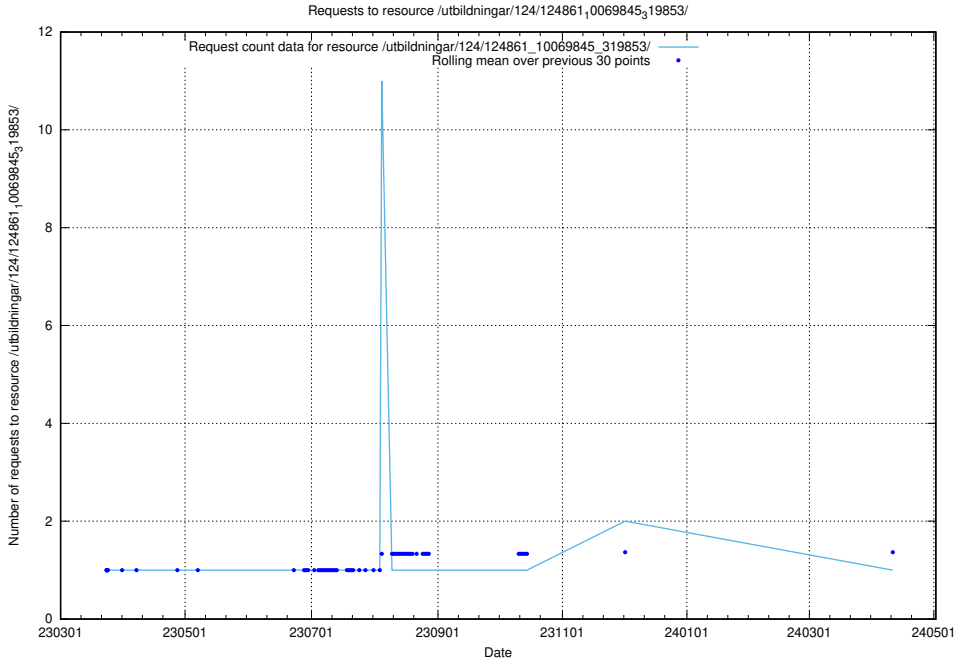

5.1229 Usage of /utbildningar/124/124861_10069845_319853/

Here, we count the number of requests to resource /utbildningar/124/124861_10069845_319853/.