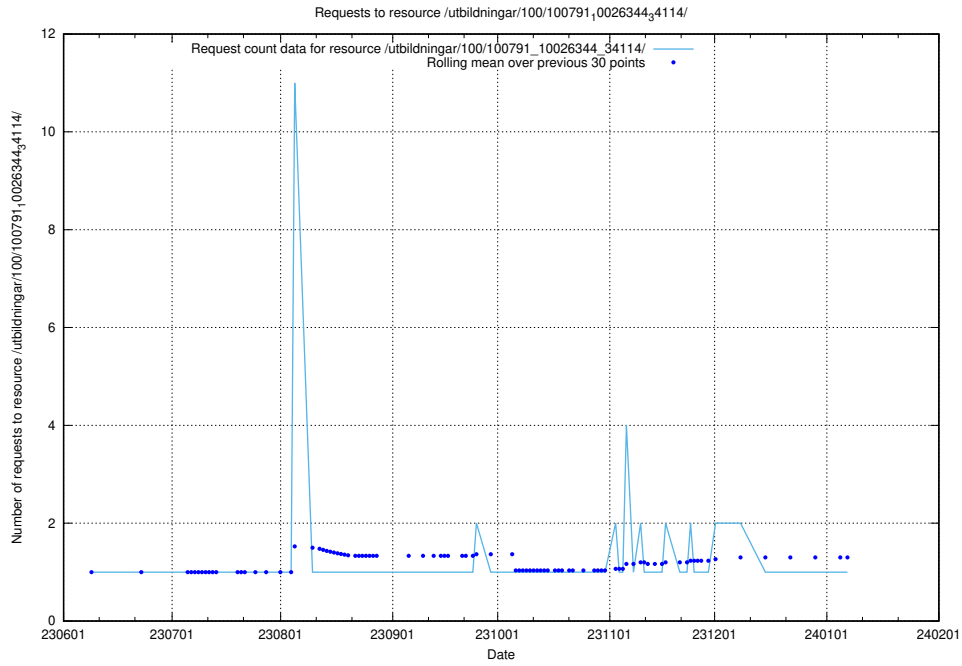

5.5713 Usage of /utbildningar/100/100791_10026344_34114/

Here, we count the number of requests to resource /utbildningar/100/100791_10026344_34114/.