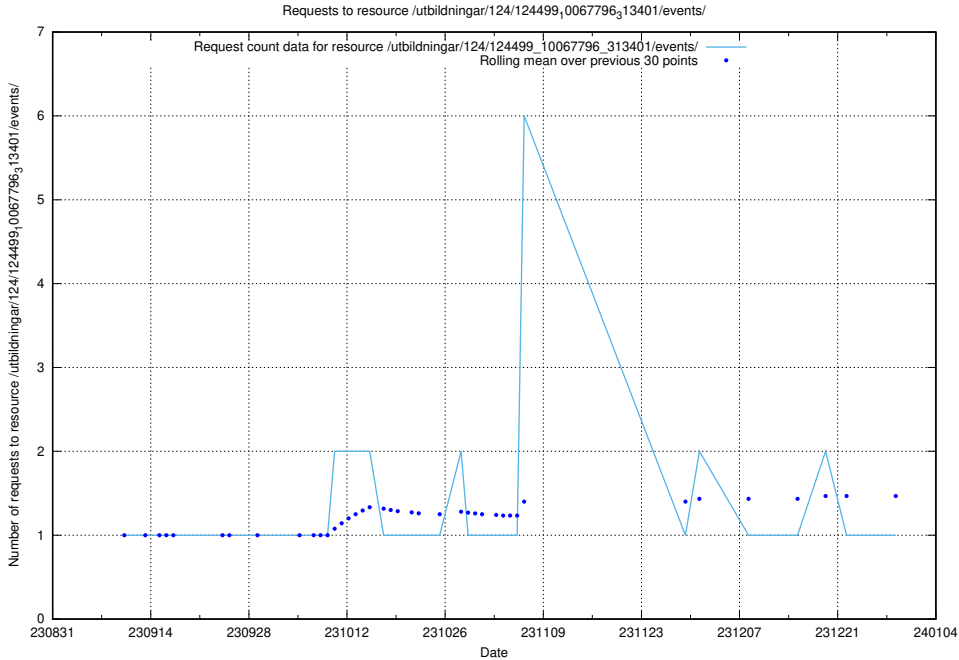

5.4442 Usage of /utbildningar/124/124499_10067796_313401/events/

Here, we count the number of requests to resource /utbildningar/124/124499_10067796_313401/events/