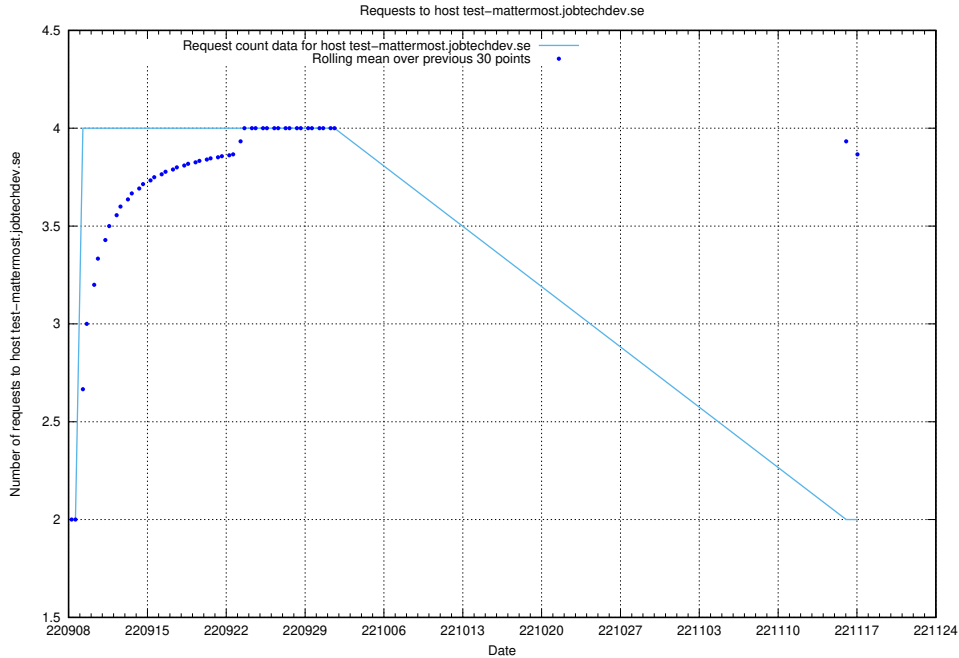

7.323 Usage of test-mattermost.jobtechdev.se

Here, we count the number of requests to host test-mattermost.jobtechdev.se.