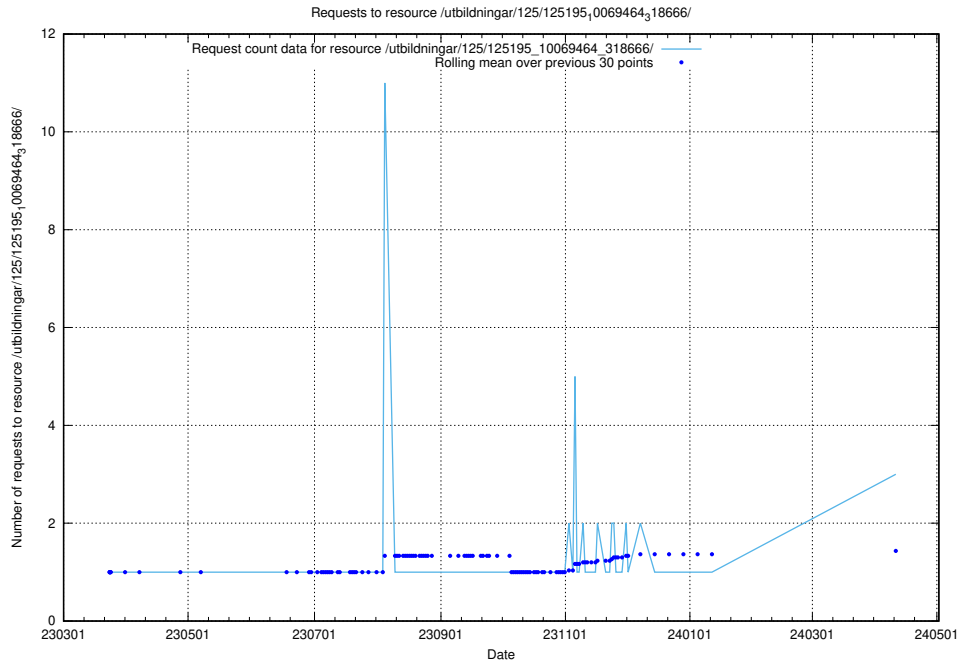

5.310 Usage of /utbildningar/125/125195_10069464_318666/

Here, we count the number of requests to resource /utbildningar/125/125195_10069464_318666/.