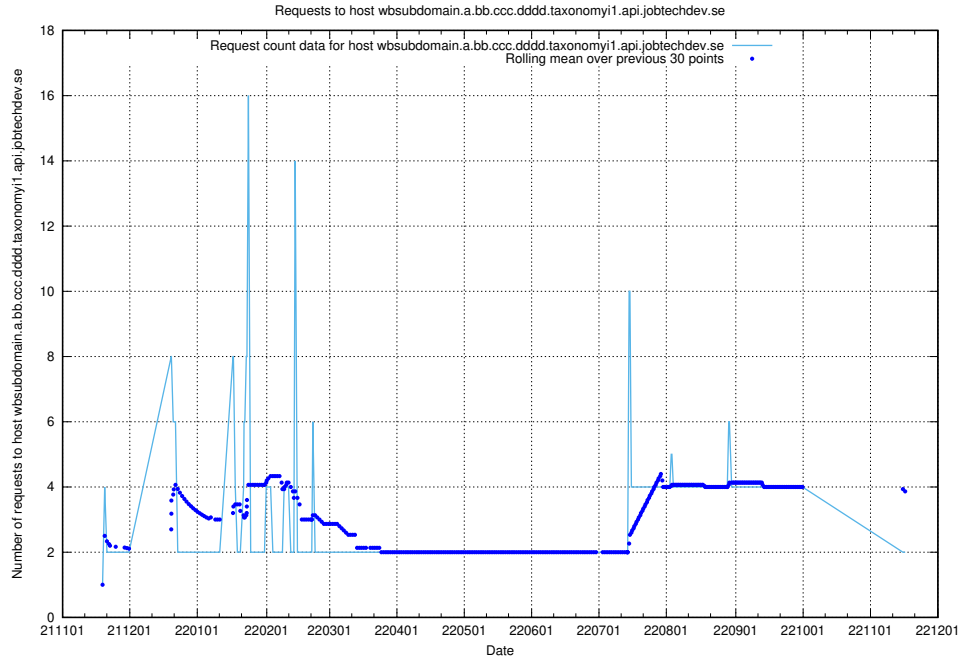

7.458 Usage of wbsubdomain.a.bb.ccc.dddd.taxonomy1.api.jobtechdev.se

Here, we count the number of requests to host wbsubdomain.a.bb.ccc.dddd.taxonomy1.api.jobtechdev.se