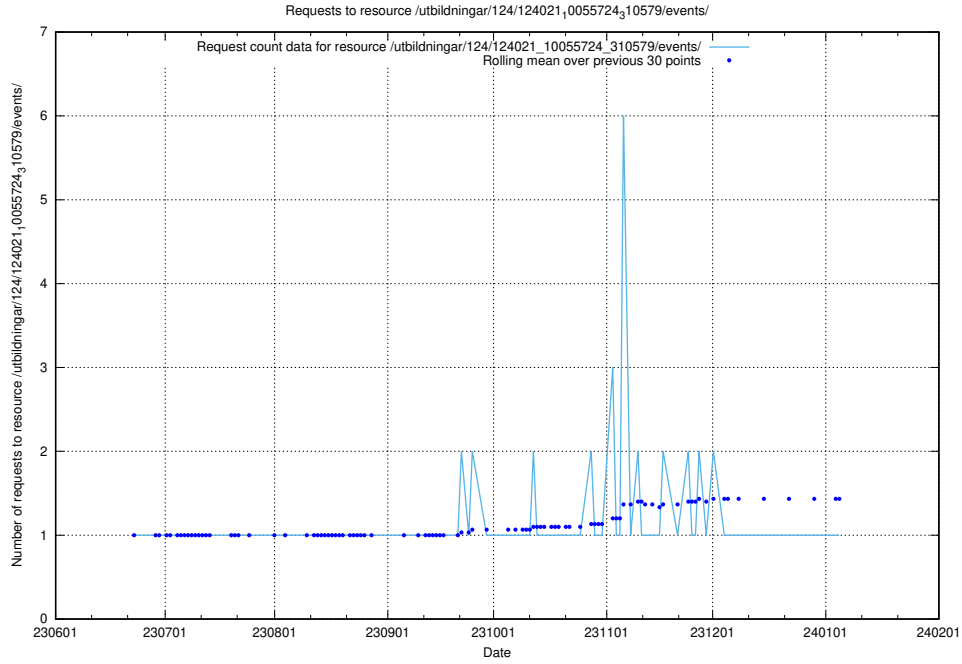

5.5631 Usage of /utbildningar/124/124021_10055724_310579/events/

Here, we count the number of requests to resource /utbildningar/124/124021_10055724_310579/events/