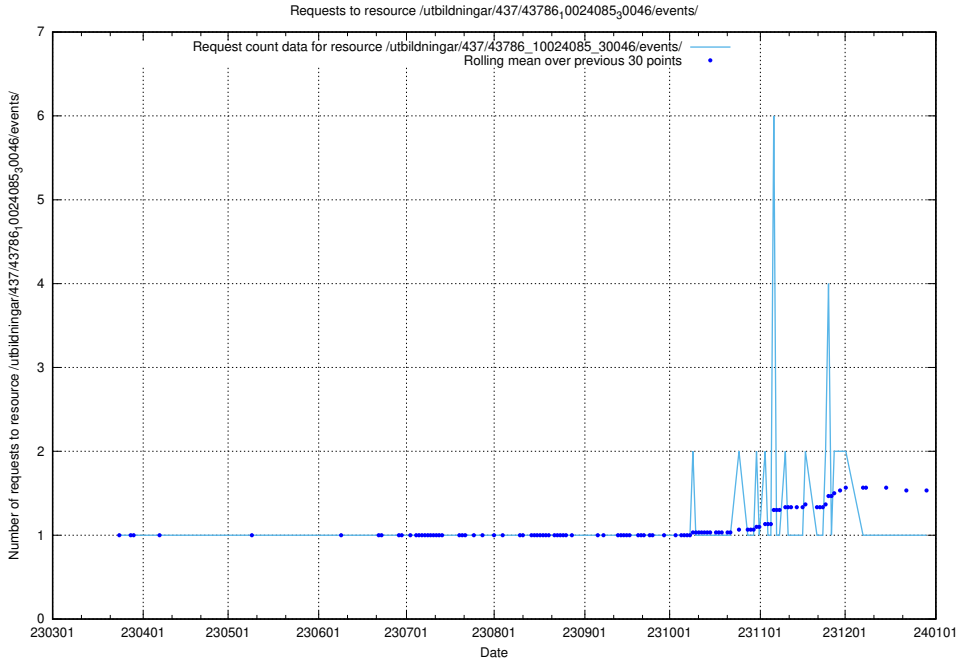

5.5966 Usage of /utbildningar/437/43786_10024085_30046/events/

Here, we count the number of requests to resource /utbildningar/437/43786_10024085_30046/events/.