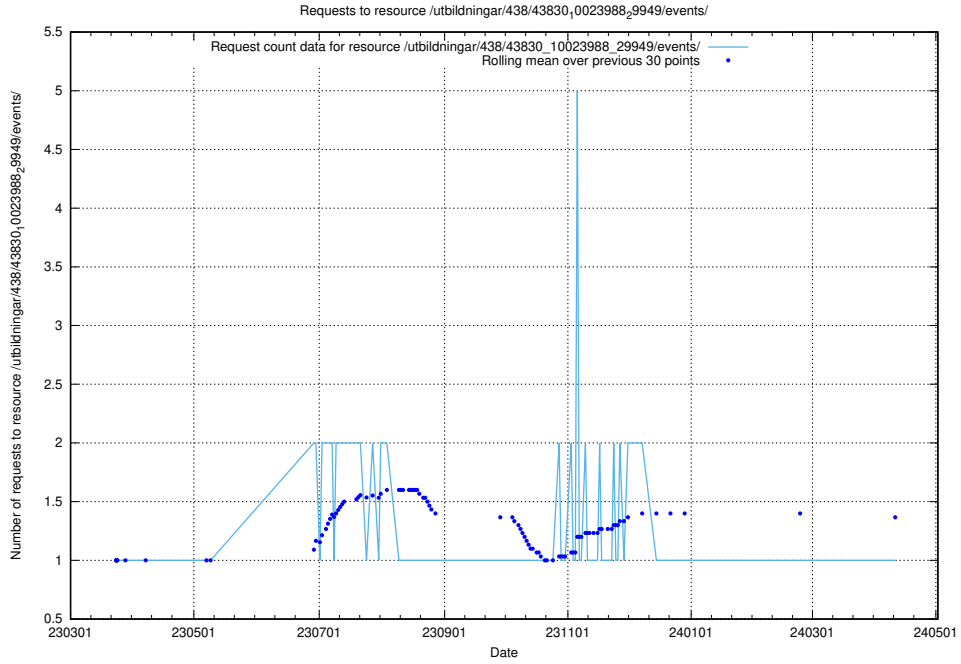

5.6108 Usage of /utbildningar/438/43830_10023988_29949/events/

Here, we count the number of requests to resource /utbildningar/438/43830_10023988_29949/events/.