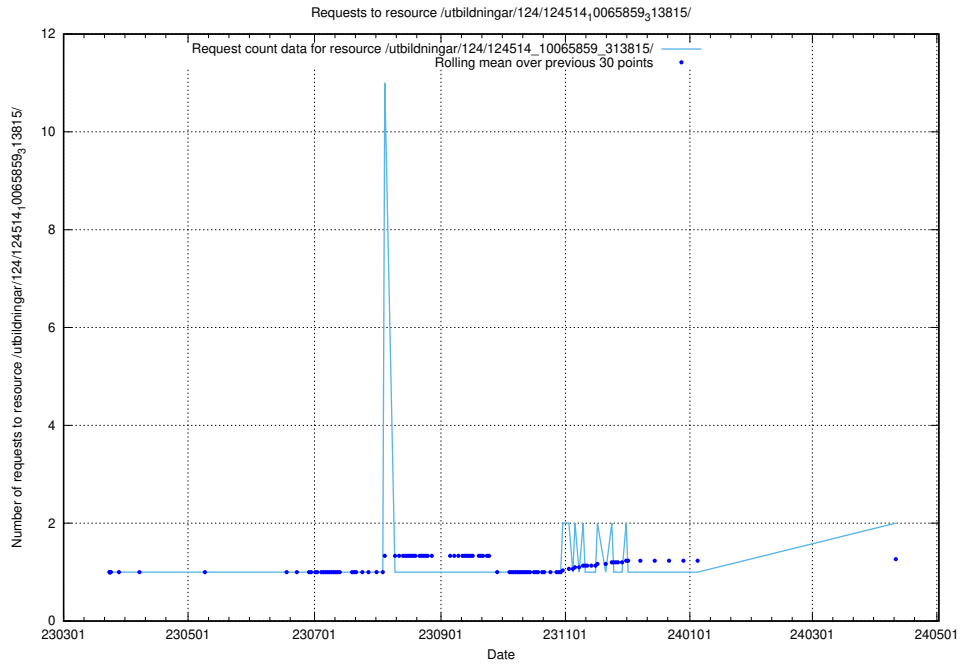

5.628 Usage of /utbildningar/124/124514_10065859_313815/

Here, we count the number of requests to resource /utbildningar/124/124514_10065859_313815/.