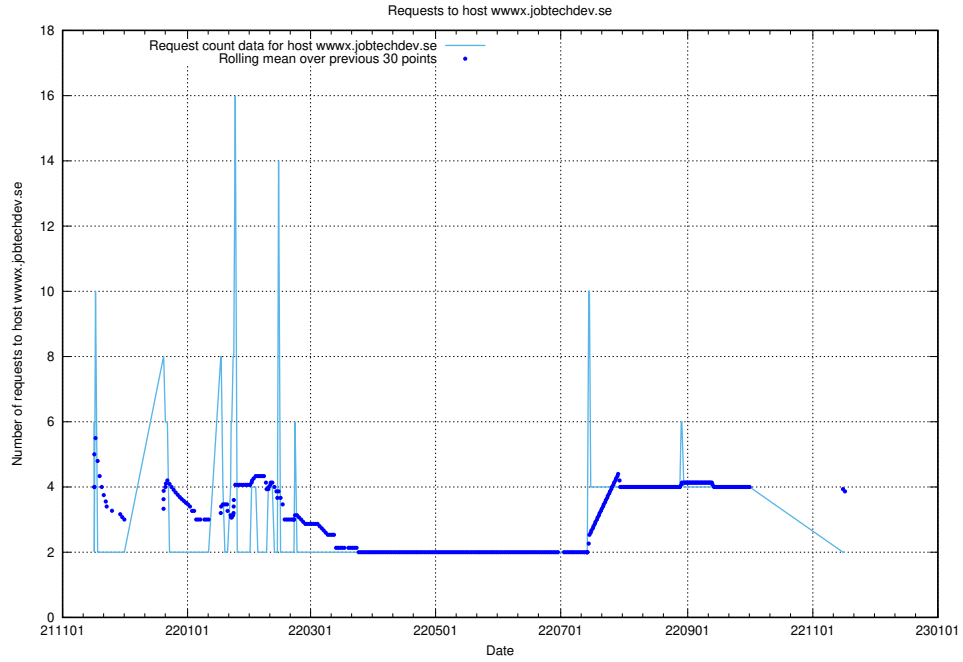

7.533 Usage of www.jobtechdev.se

Here, we count the number of requests to host www.jobtechdev.se.