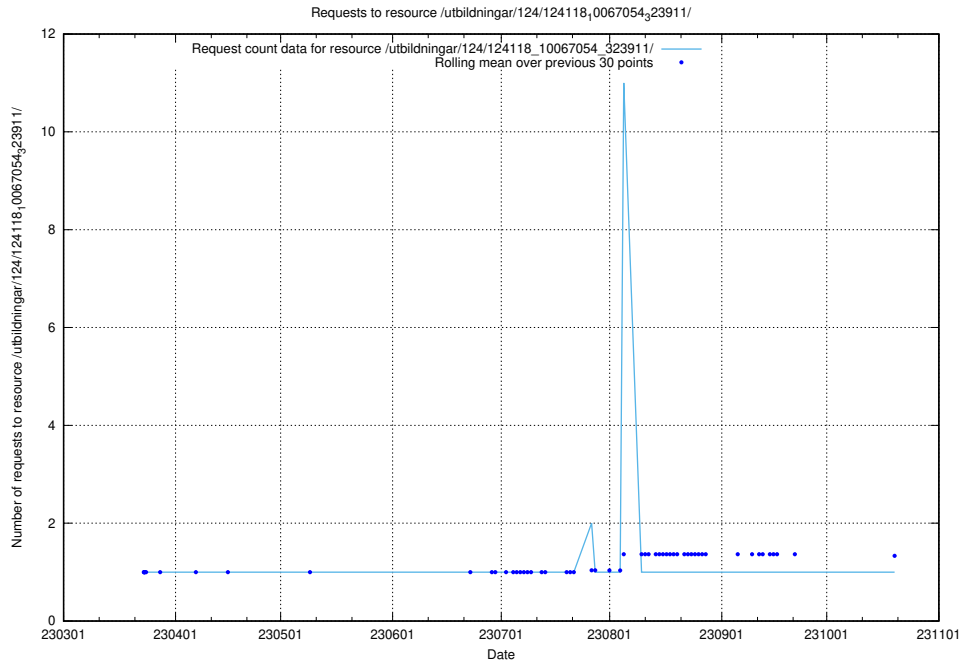

5.3975 Usage of /utbildningar/124/124118_10067054_323911/

Here, we count the number of requests to resource /utbildningar/124/124118_10067054_323911/.