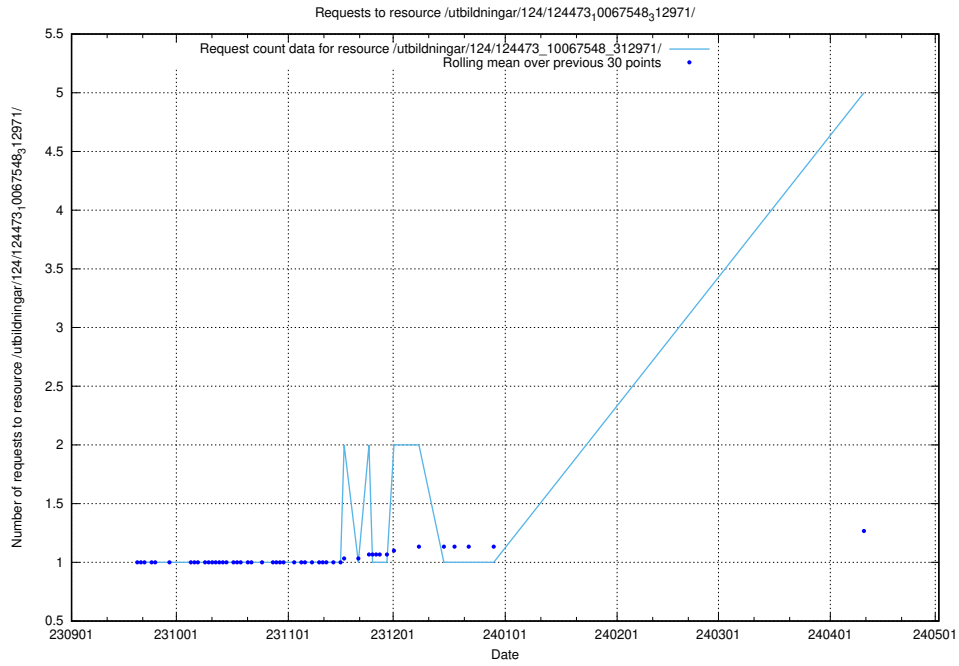

5.184 Usage of /utbildningar/124/124473_10067548_312971/

Here, we count the number of requests to resource /utbildningar/124/124473_10067548_312971/.