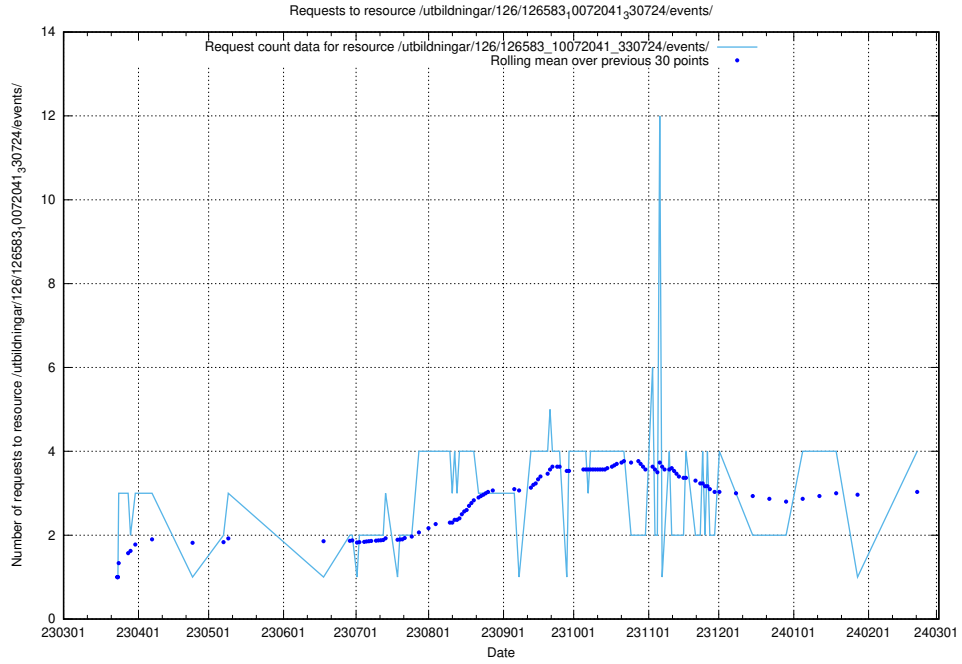

5.301 Usage of /utbildningar/126/126583_10072041_330724/events/

Here, we count the number of requests to resource /utbildningar/126/126583_10072041_330724/events/