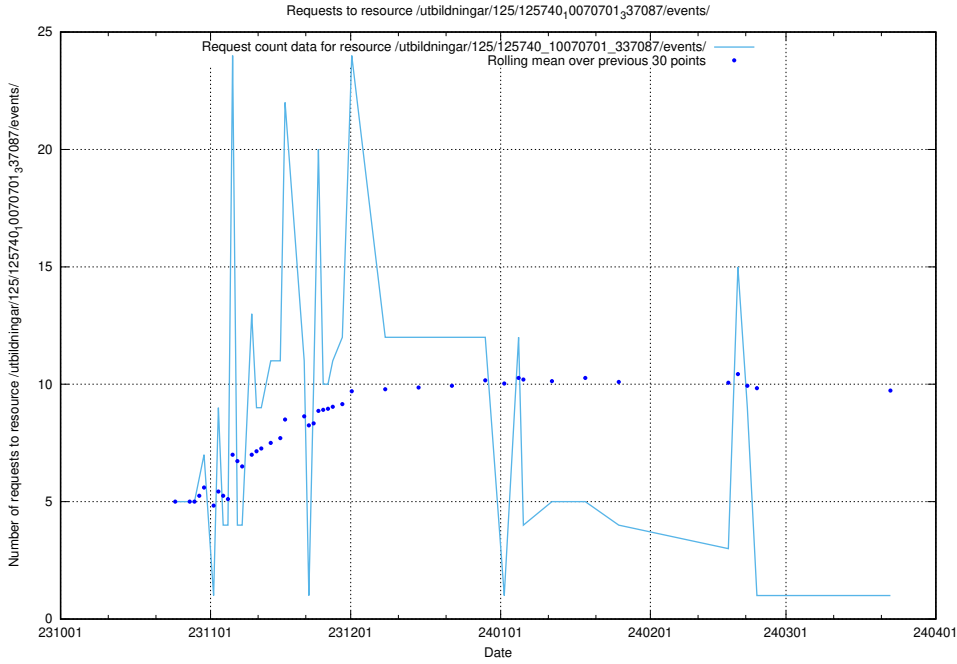

5.4035 Usage of /utbildningar/125/125740_10070701_337087/events/

Here, we count the number of requests to resource /utbildningar/125/125740_10070701_337087/events/