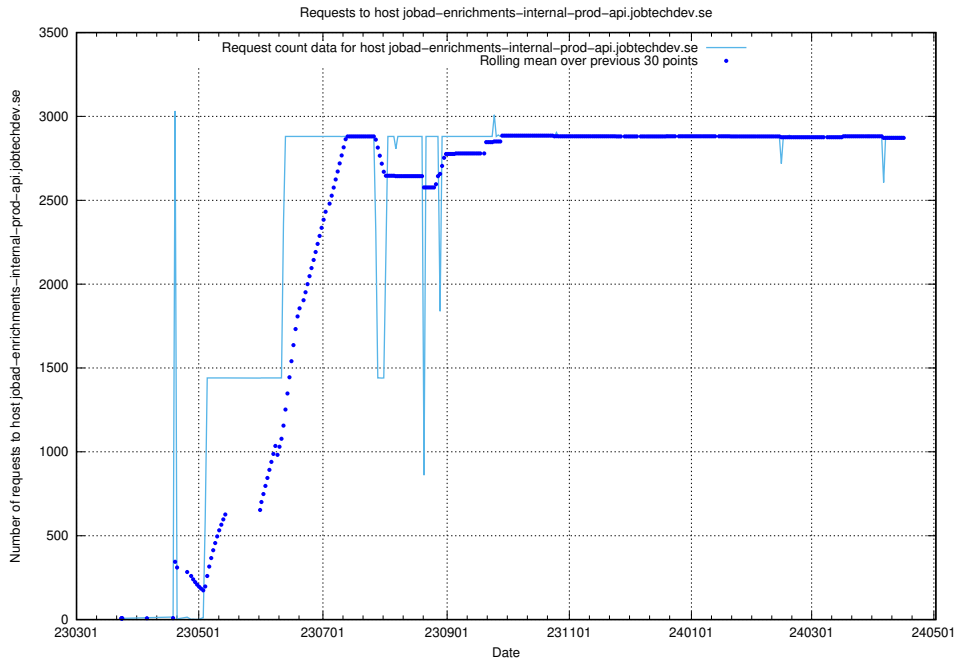

7.17 Usage of jobad-enrichments-internal-prod-api.jobtechdev.se

Here, we count the number of requests to host jobad-enrichments-internal-prod-api.jobtechdev.se.