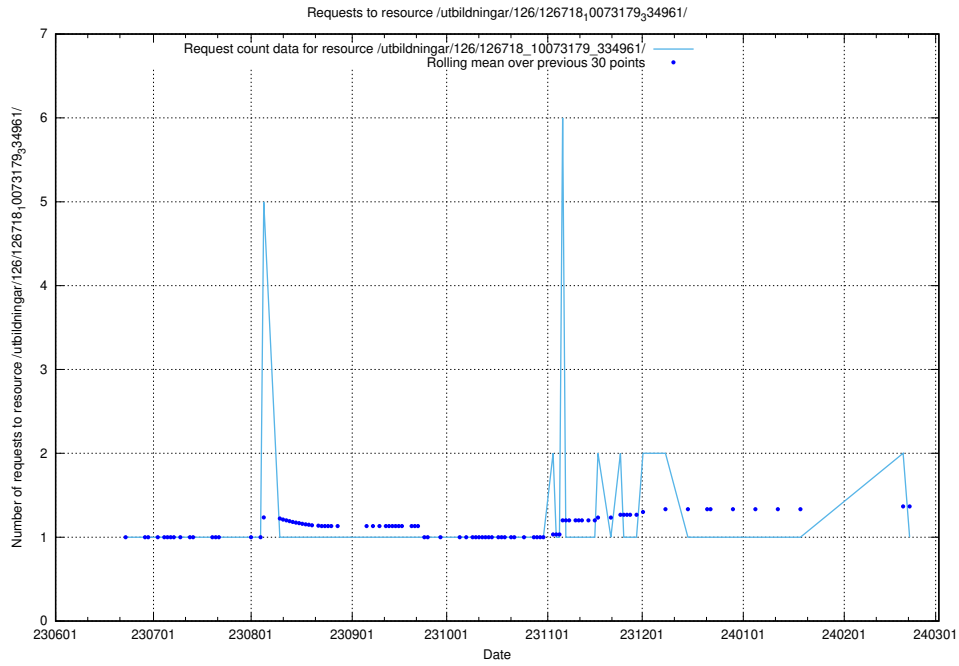

5.5427 Usage of /utbildningar/126/126718_10073179_334961/

Here, we count the number of requests to resource /utbildningar/126/126718_10073179_334961/.