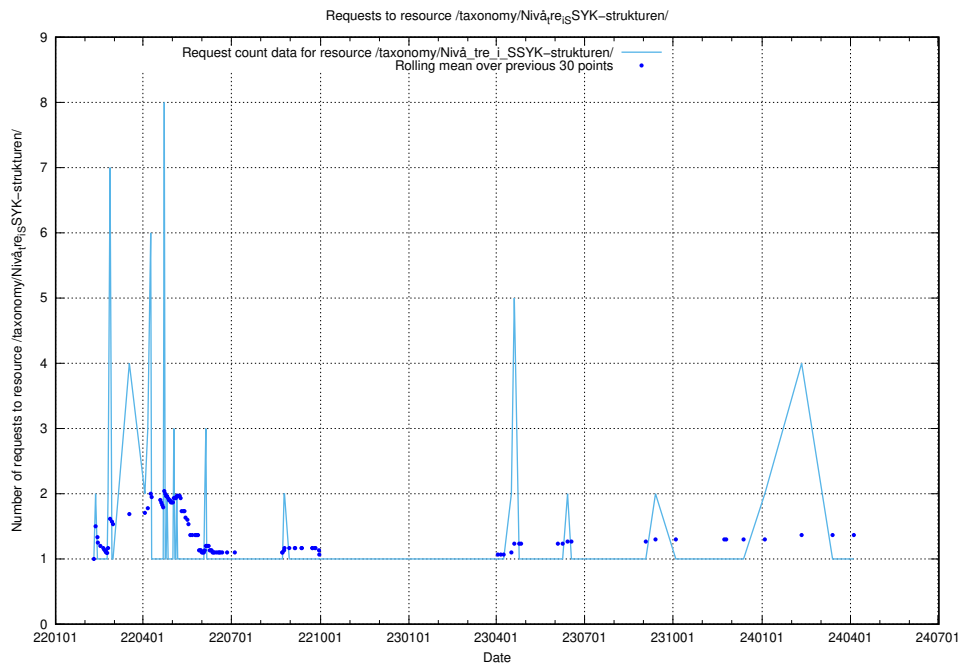

5.1789 Usage of /taxonomy/Nivå_tre_i_SSYK-strukturen/

Here, we count the number of requests to resource /taxonomy/Nivå_tre_i_SSYK-strukturen/.