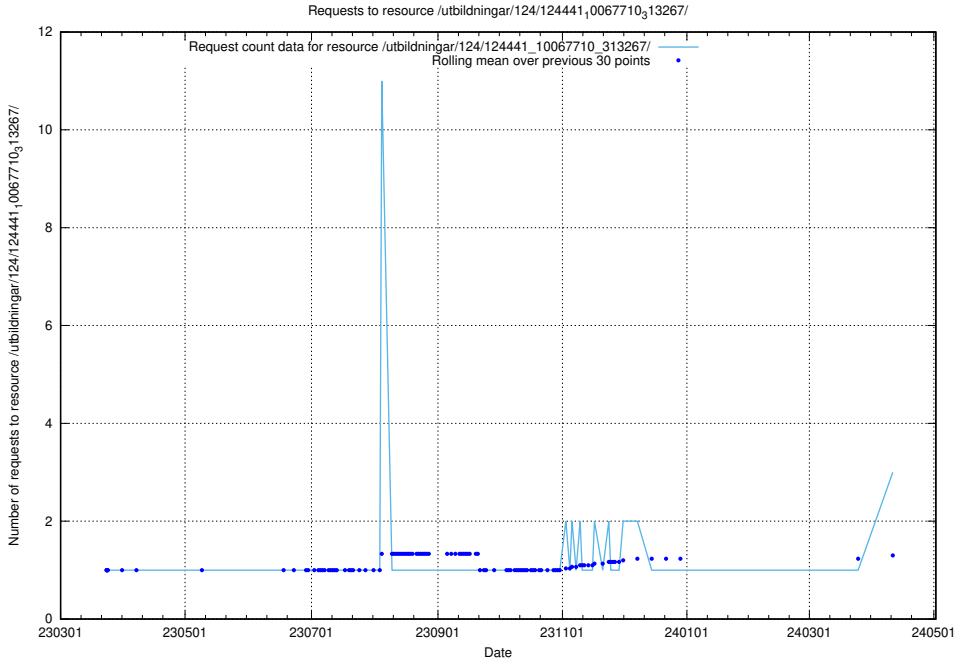

5.367 Usage of /utbildningar/124/124441_10067710_313267/

Here, we count the number of requests to resource /utbildningar/124/124441_10067710_313267/.