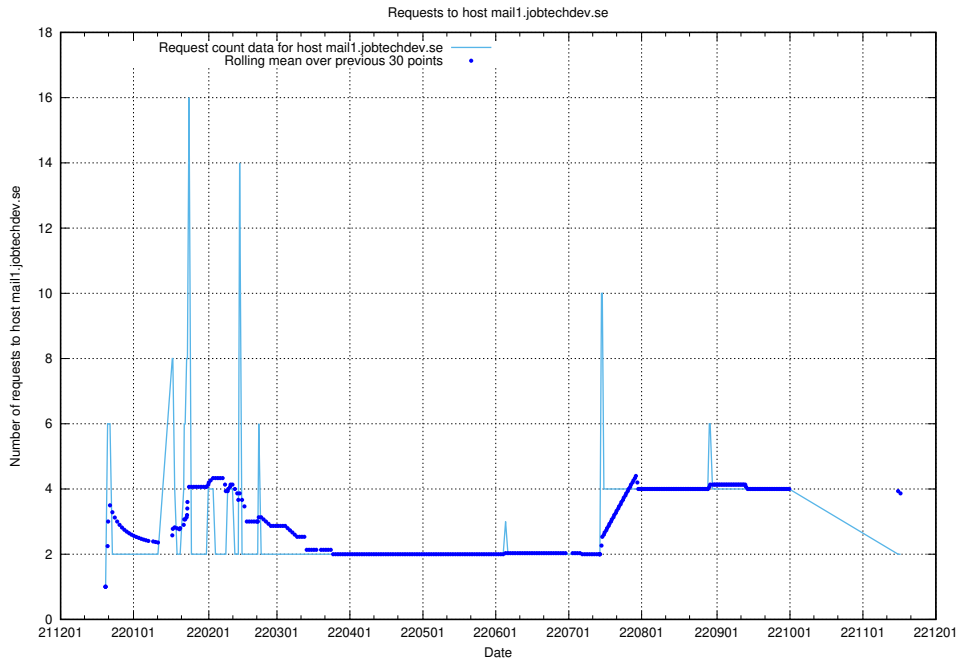

7.371 Usage of mail1.jobtechdev.se

Here, we count the number of requests to host mail1.jobtechdev.se.