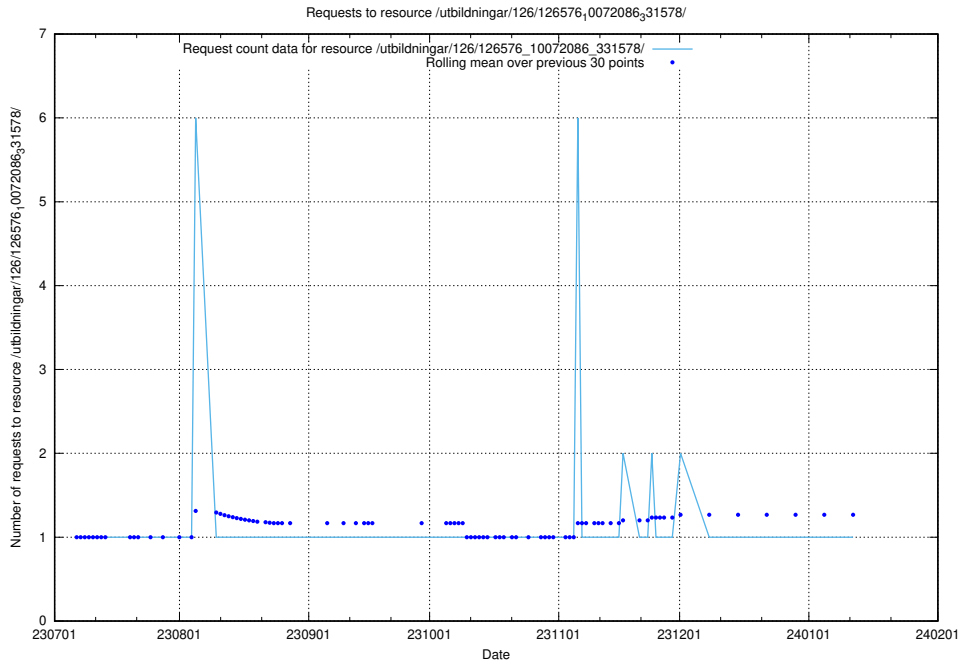

Here, we count the number of requests to resource /utbildningar/125/125600_10070136_324706/events/

5.5115 Usage of /utbildningar/126/126576_10072086_331578/

Here, we count the number of requests to resource /utbildningar/126/126576_10072086_331578/.