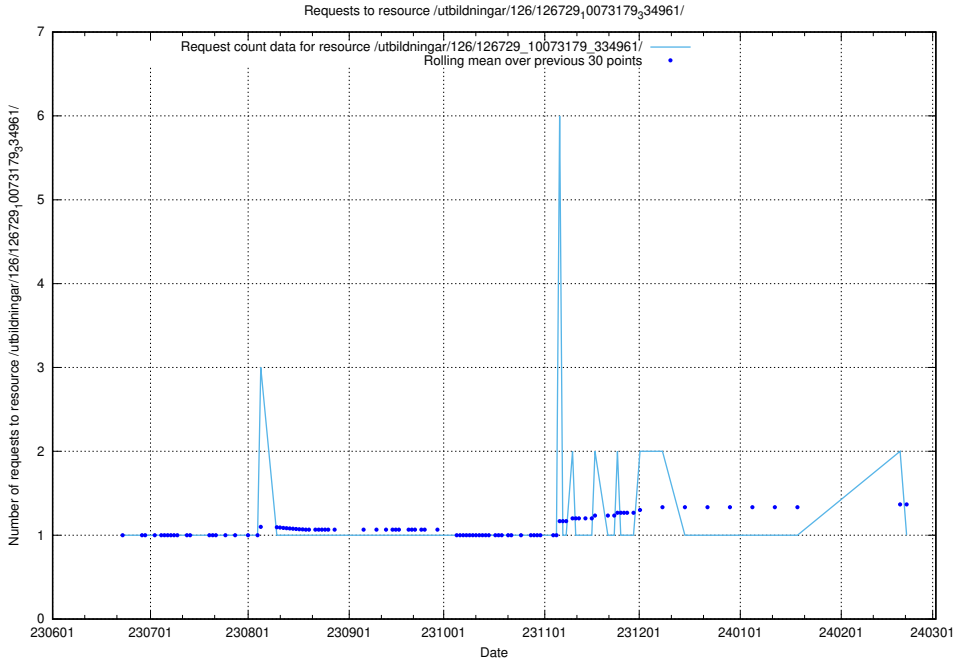

5.5410 Usage of /utbildningar/126/126729_10073179_334961/

Here, we count the number of requests to resource /utbildningar/126/126729_10073179_334961/.