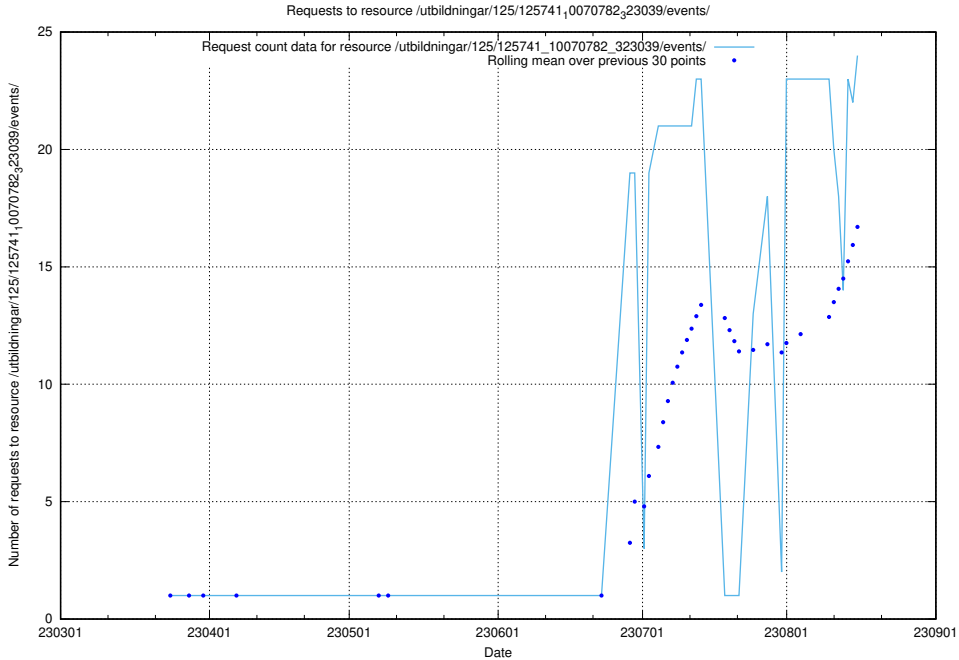

5.10 Usage of /utbildningar/125/125741_10070782_323039/events/

Here, we count the number of requests to resource /utbildningar/125/125741_10070782_323039/events/

5.11 Usage of /annonser/jobtechlinks/

Here, we count the number of requests to resource /annonser/jobtechlinks/.