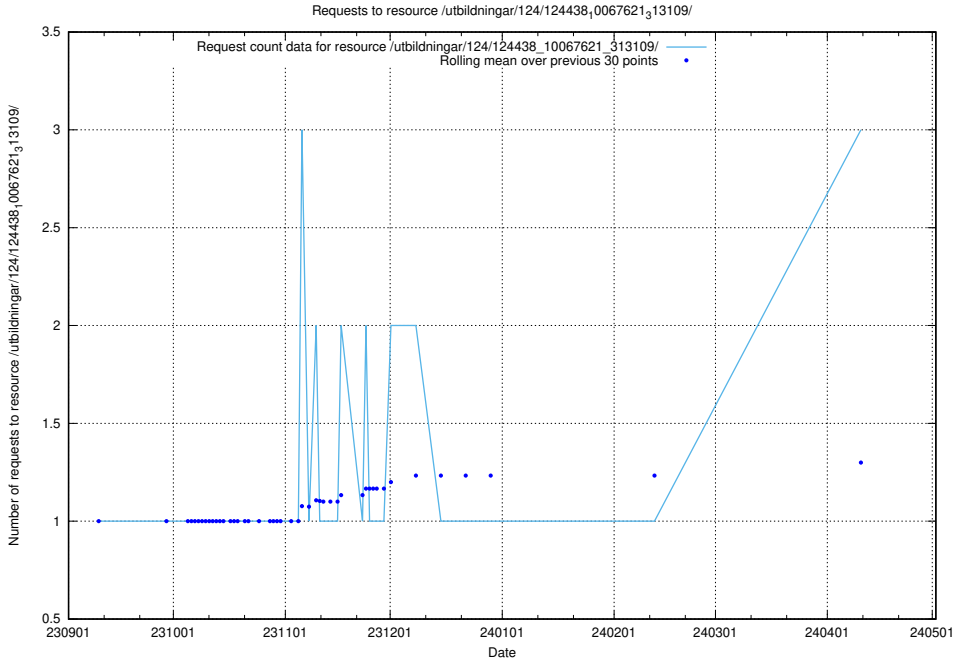

5.410 Usage of /utbildningar/124/124438_10067621_313109/

Here, we count the number of requests to resource /utbildningar/124/124438_10067621_313109/.