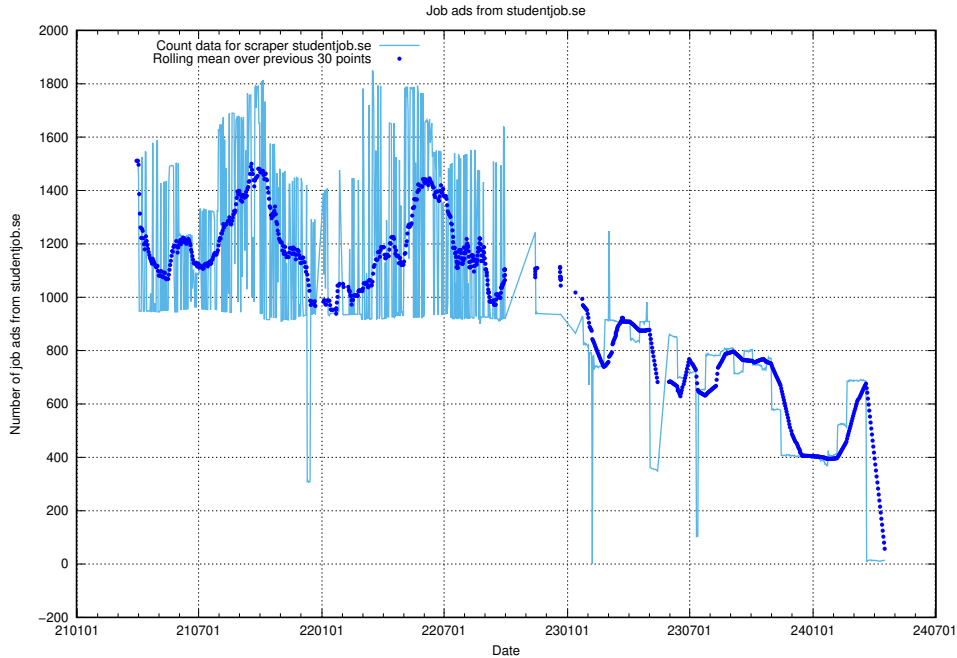

13.18 Number of ads by scraper studentjob.se

Here, we count the number of job ads scraped from studentjob.se.