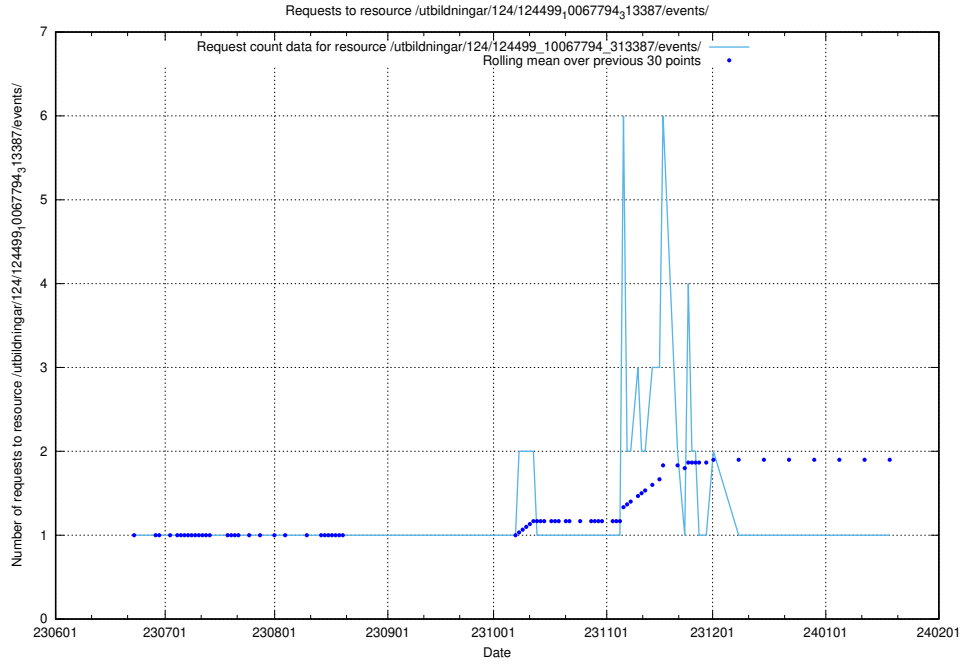

Here, we count the number of requests to resource /utbildningar/124/124499_10067840_313543/.

5.5593 Usage of /utbildningar/124/124499_10067794_313387/events/

Here, we count the number of requests to resource /utbildningar/124/124499_10067794_313387/events/