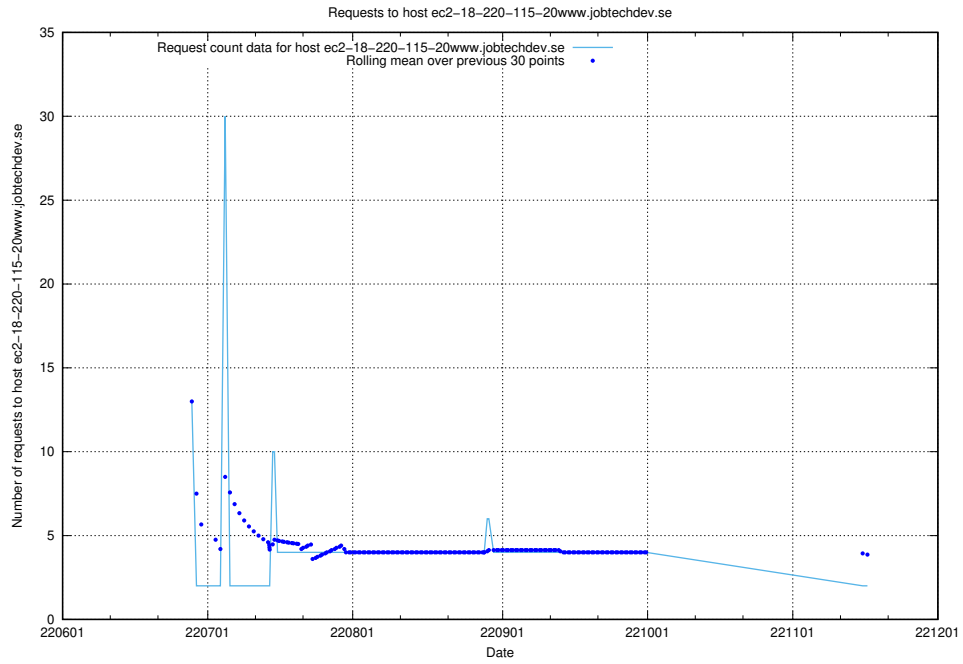

7.394 Usage of ec2-18-220-115-20www.jobtechdev.se

Here, we count the number of requests to host ec2-18-220-115-20www.jobtechdev.se.