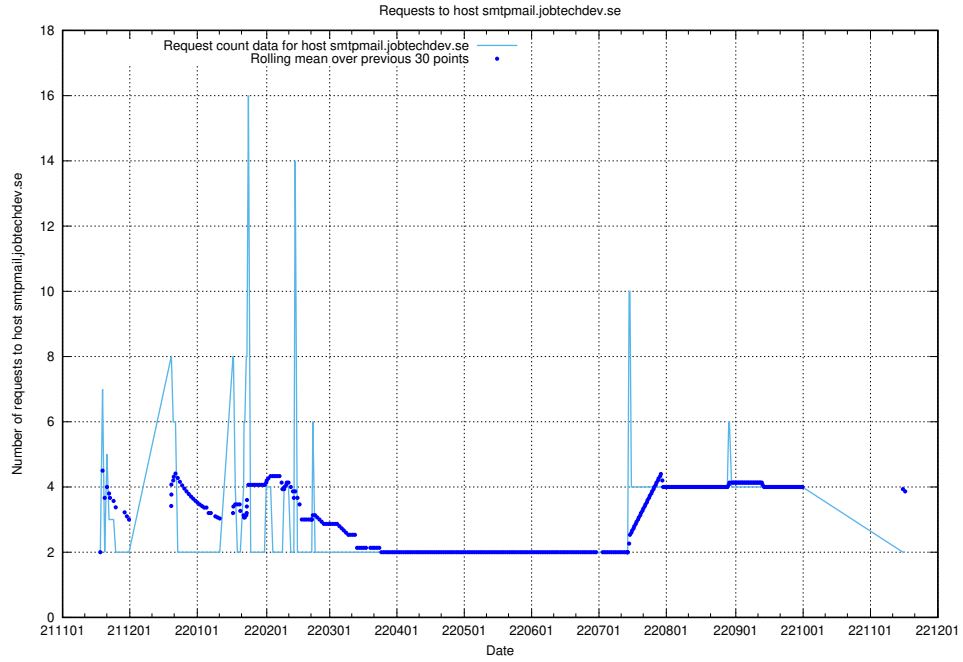

7.473 Usage of smtpmail.jobtechdev.se

Here, we count the number of requests to host smtpmail.jobtechdev.se.