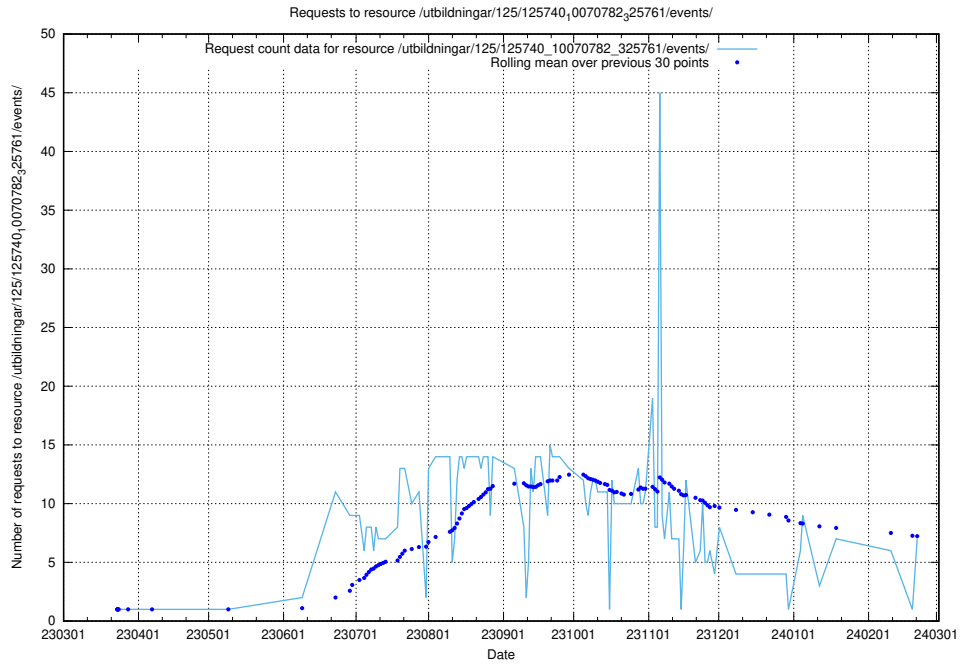

5.68 Usage of /utbildningar/125/125740_10070782_325761/events/

Here, we count the number of requests to resource /utbildningar/125/125740_10070782_325761/events/