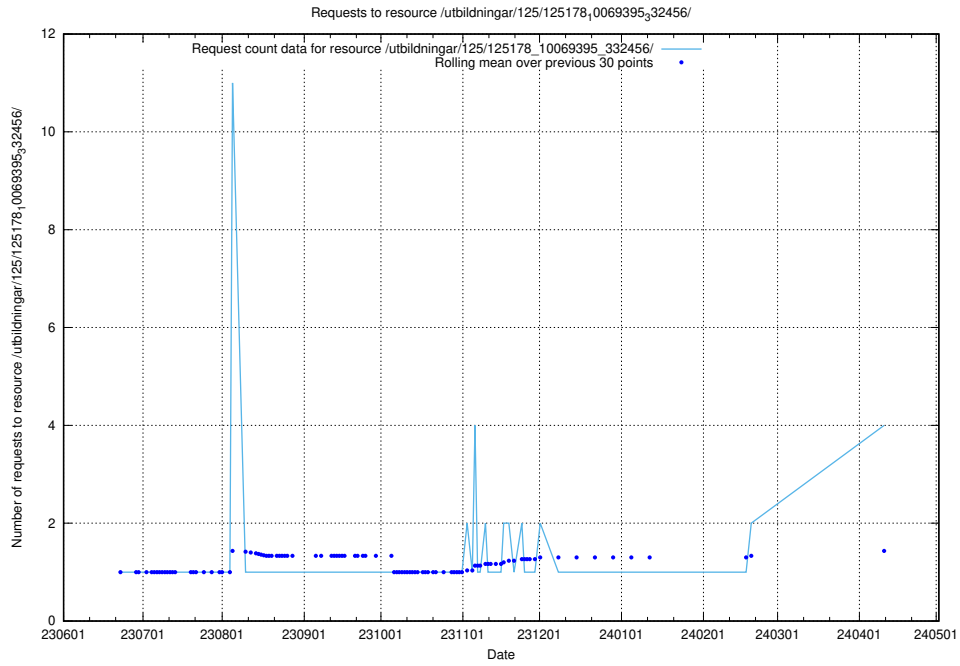

5.280 Usage of /utbildningar/125/125178_10069395_332456/

Here, we count the number of requests to resource /utbildningar/125/125178_10069395_332456/.