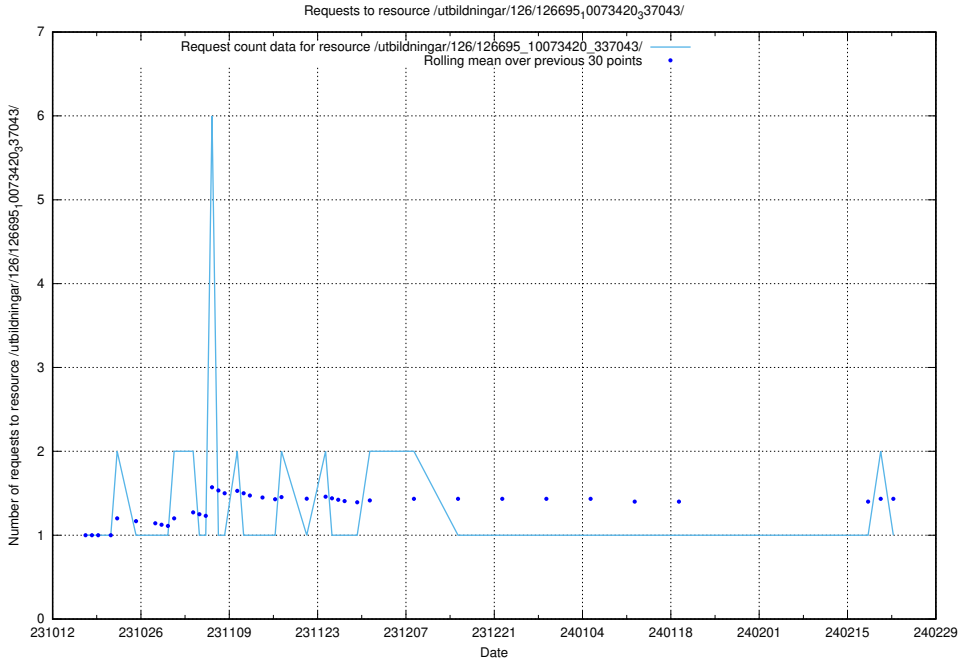

5.4129 Usage of /utbildningar/126/126695_10073420_337043/

Here, we count the number of requests to resource /utbildningar/126/126695_10073420_337043/.