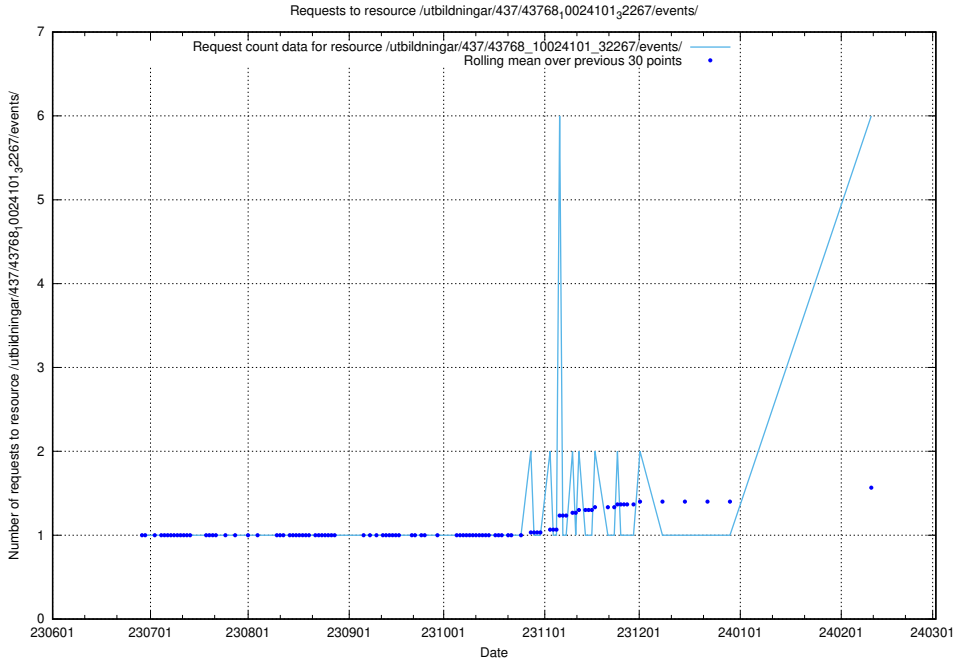

5.123 Usage of /utbildningar/437/43768_10024101_32267/events/

Here, we count the number of requests to resource /utbildningar/437/43768_10024101_32267/events/.