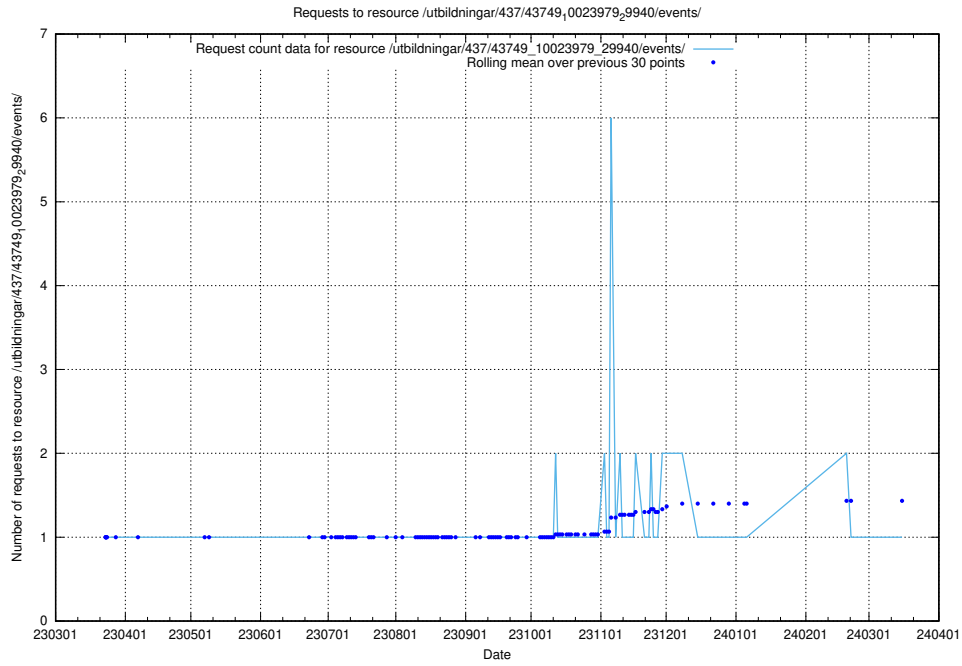

5.6154 Usage of /utbildningar/437/43749_10023979_29940/events/

Here, we count the number of requests to resource /utbildningar/437/43749_10023979_29940/events/.