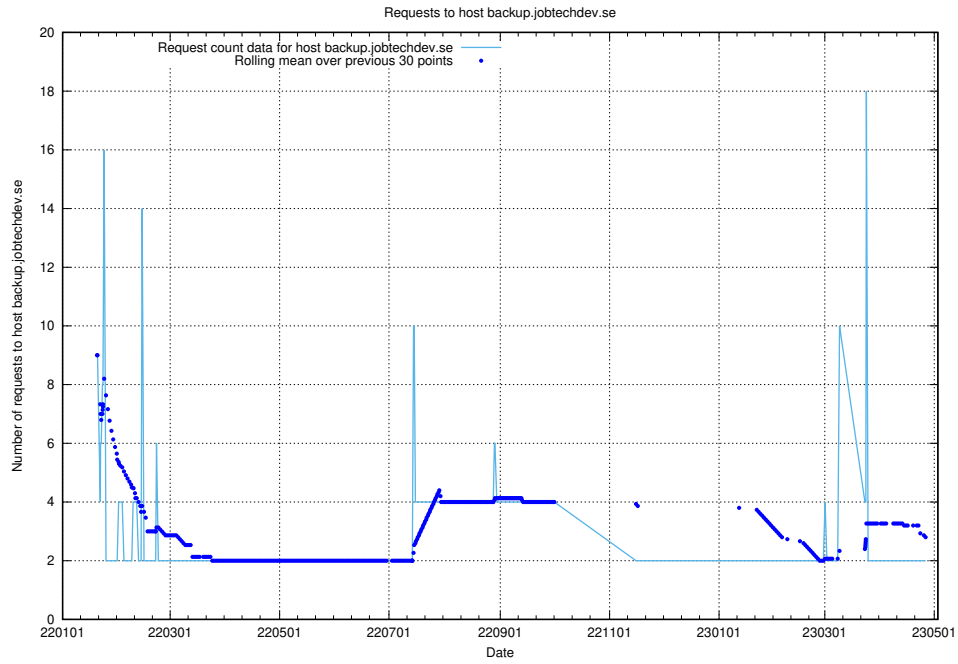

7.260 Usage of backup.jobtechdev.se

Here, we count the number of requests to host backup.jobtechdev.se.