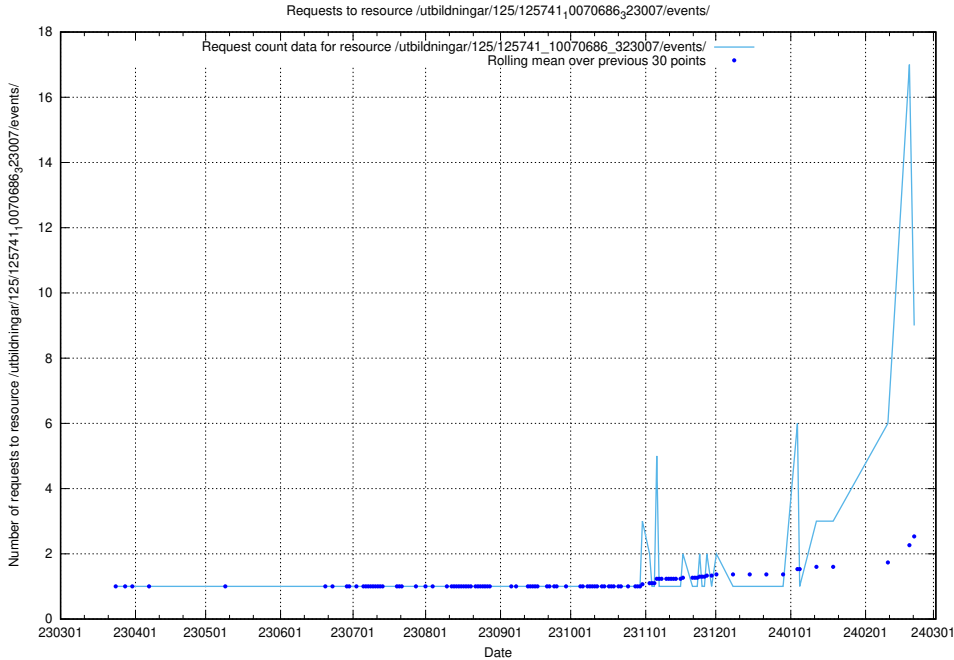

5.61 Usage of /utbildningar/125/125741_10070686_323007/events/

Here, we count the number of requests to resource /utbildningar/125/125741_10070686_323007/events/