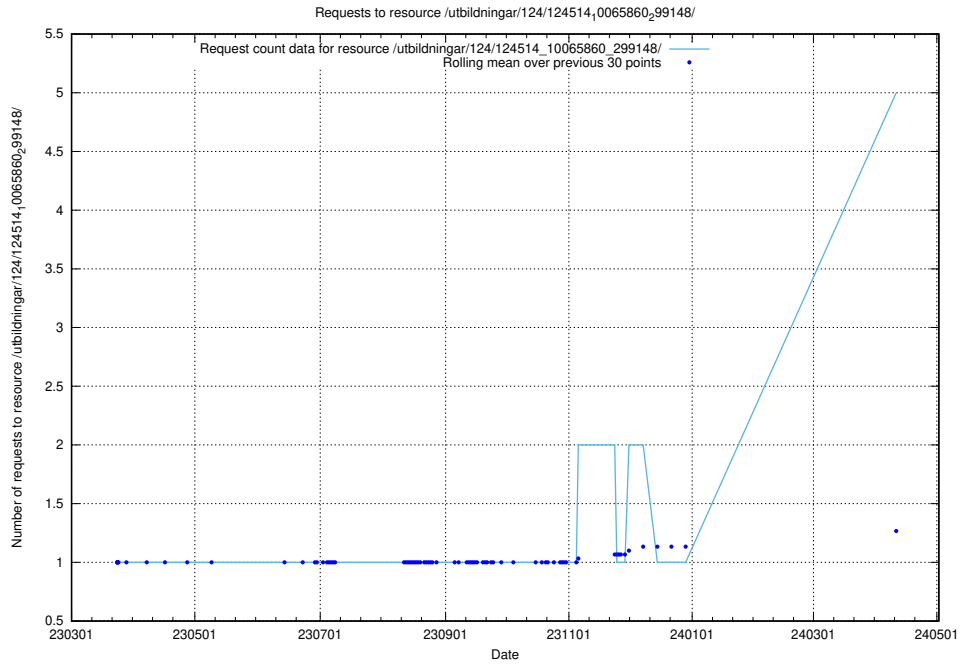

5.165 Usage of /utbildningar/124/124514_10065860_299148/

Here, we count the number of requests to resource /utbildningar/124/124514_10065860_299148/.