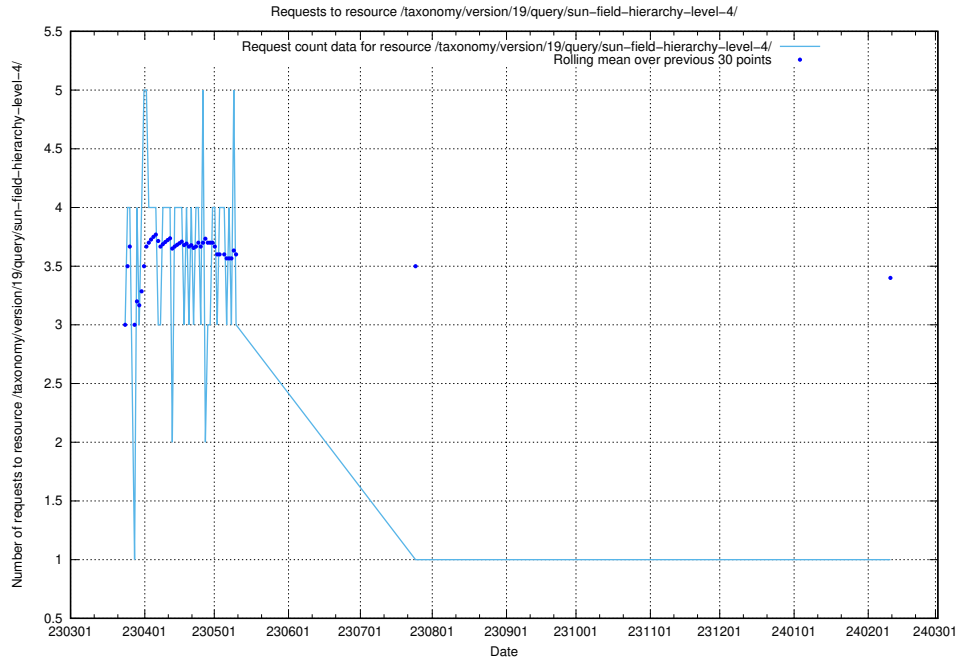

5.5903 Usage of /taxonomy/version/19/query/sun-field-hierarchy-level-4/

Here, we count the number of requests to resource /taxonomy/version/19/query/sun-field-hierarchy-level-4/.