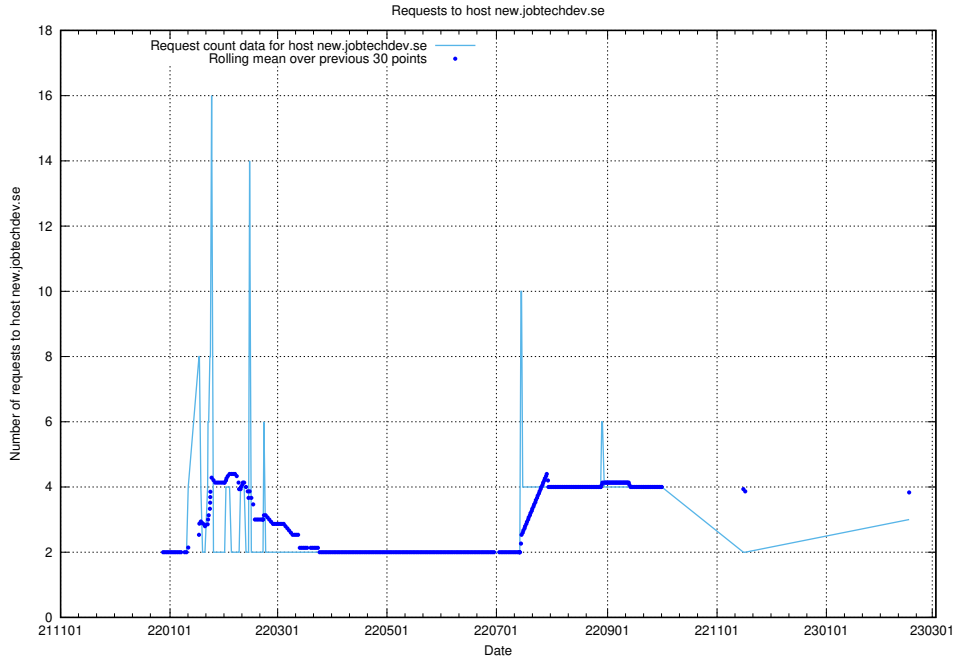

7.187 Usage of new.jobtechdev.se

Here, we count the number of requests to host new.jobtechdev.se.