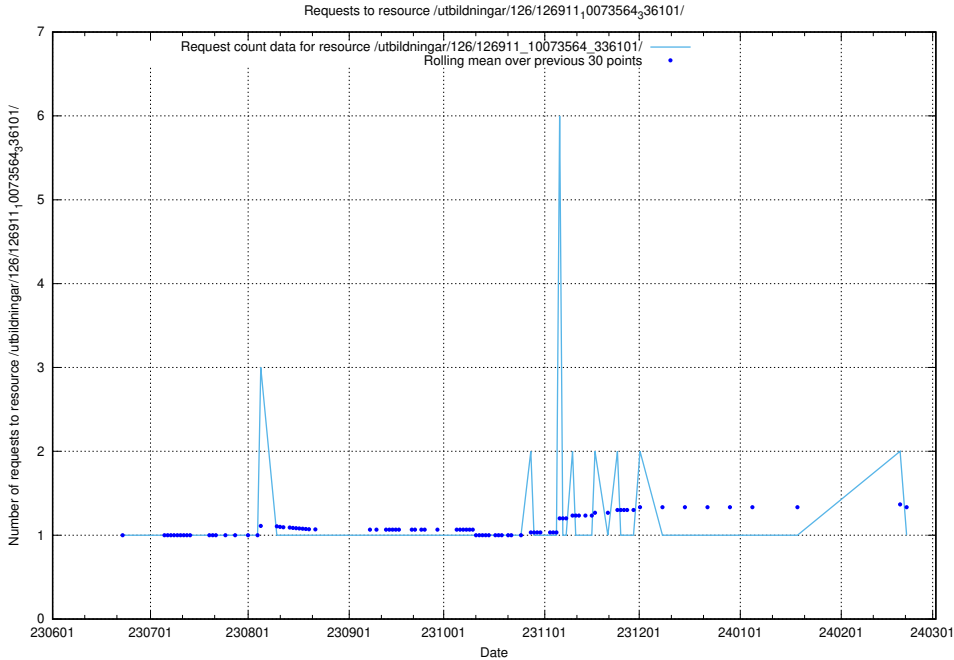

5.5395 Usage of /utbildningar/126/126911_10073564_336101/

Here, we count the number of requests to resource /utbildningar/126/126911_10073564_336101/.