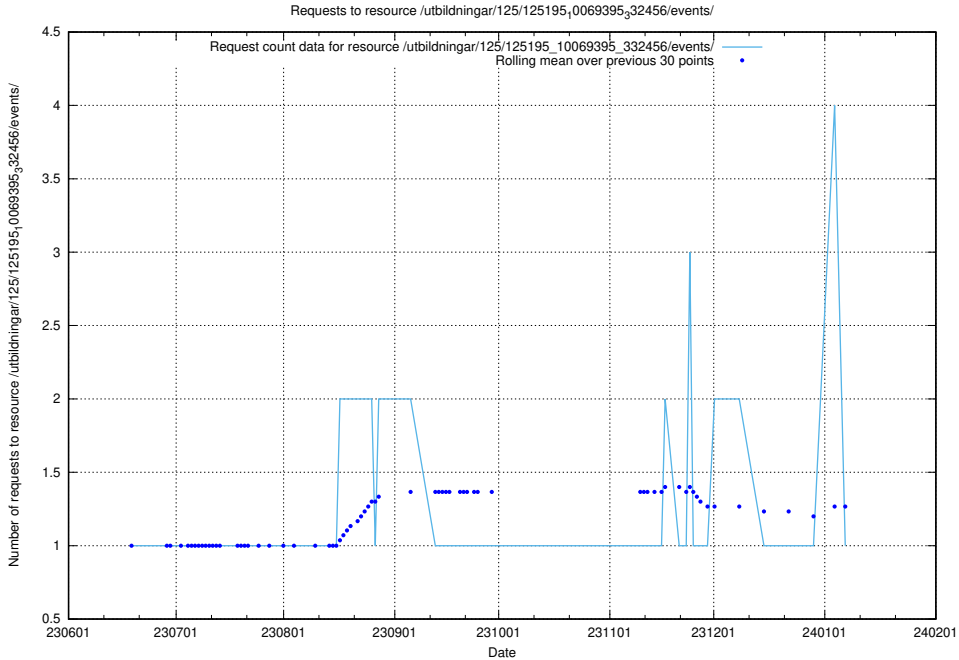

5.5662 Usage of /utbildningar/125/125195_10069395_332456/events/

Here, we count the number of requests to resource /utbildningar/125/125195_10069395_332456/events/