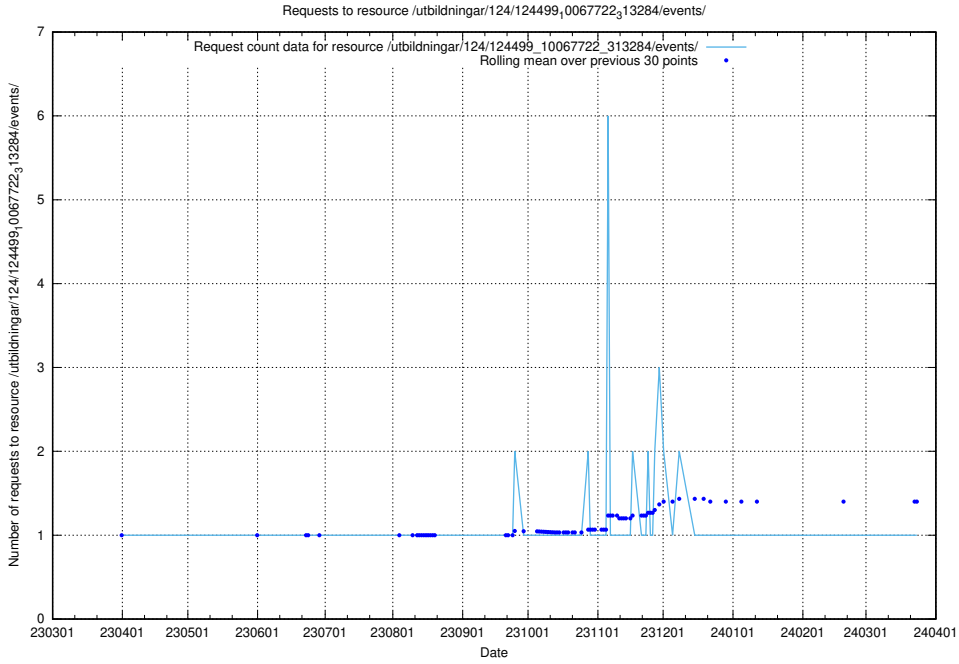

5.5865 Usage of /utbildningar/124/124499_10067722_313284/events/

Here, we count the number of requests to resource /utbildningar/124/124499_10067722_313284/events/