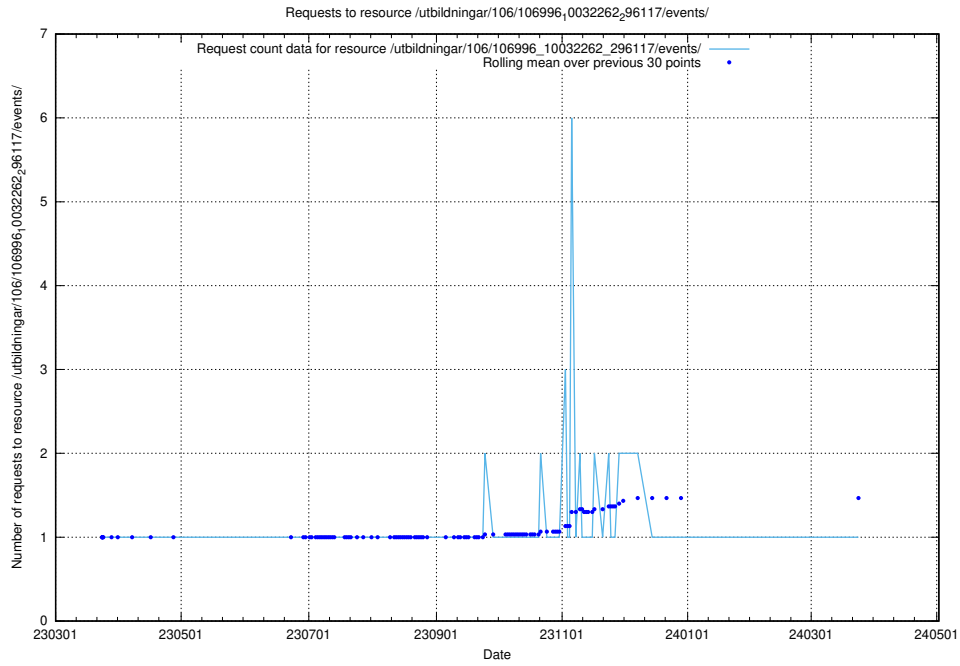

5.5226 Usage of /utbildningar/106/106996_10032262_296117/events/

Here, we count the number of requests to resource /utbildningar/106/106996_10032262_296117/events/

5.5227 Usage of /taxonomy/version/3/query/concepts-and-common-relations/