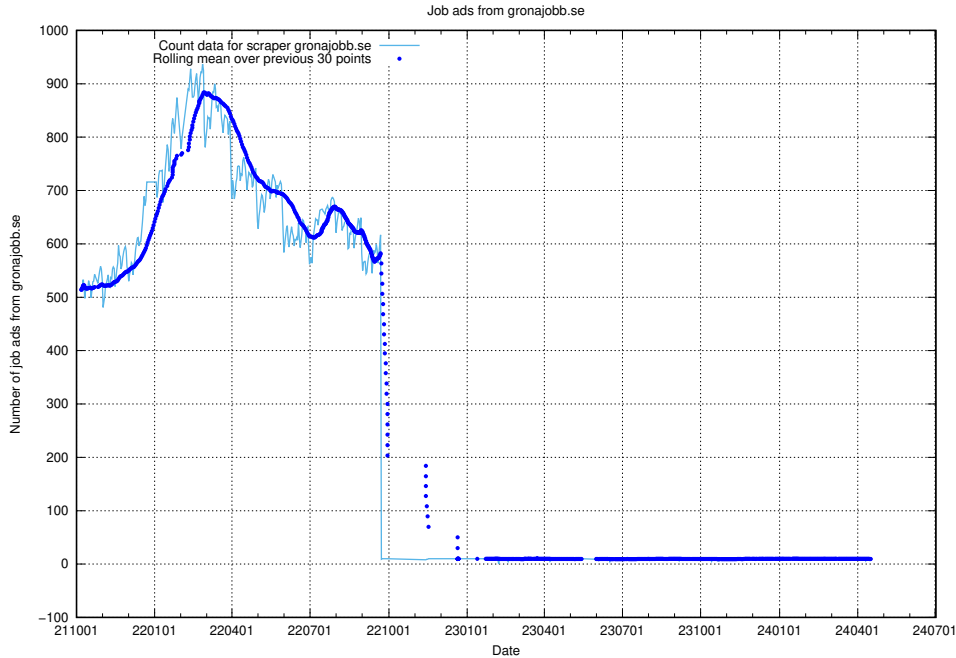

13.19 Number of ads by scraper gronajobb.se

Here, we count the number of job ads scraped from gronajobb.se.