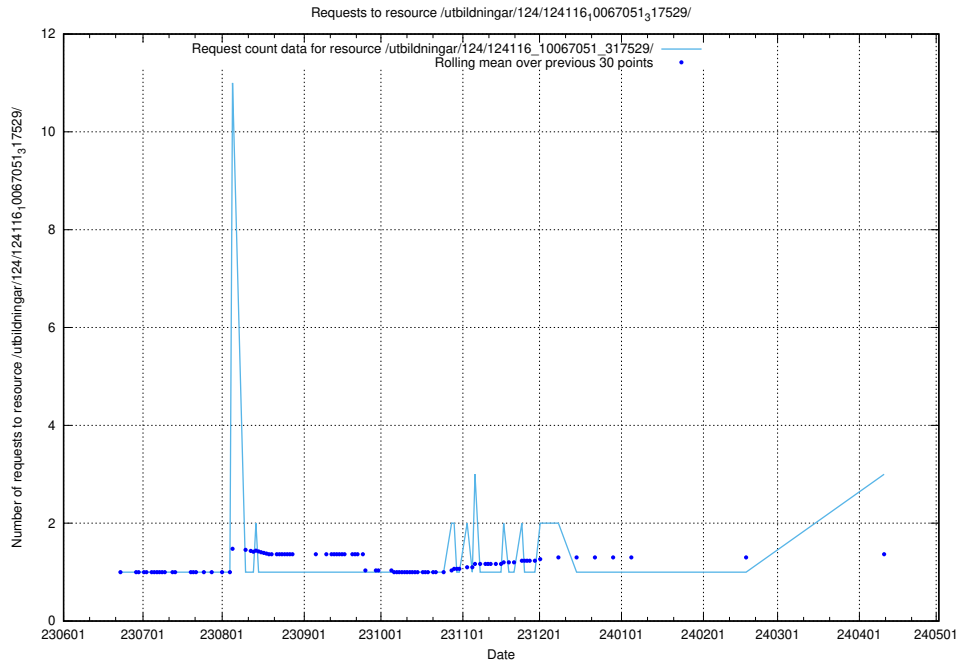

5.463 Usage of /utbildningar/124/124116_10067051_317529/

Here, we count the number of requests to resource /utbildningar/124/124116_10067051_317529/.