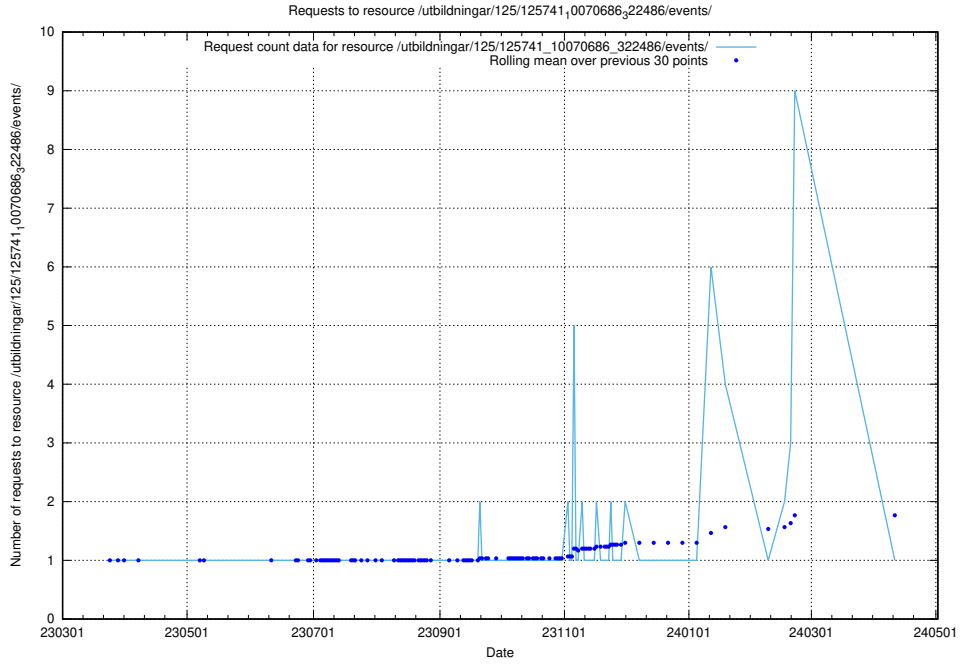

5.6011 Usage of /utbildningar/125/125741_10070686_322486/events/

Here, we count the number of requests to resource /utbildningar/125/125741_10070686_322486/events/