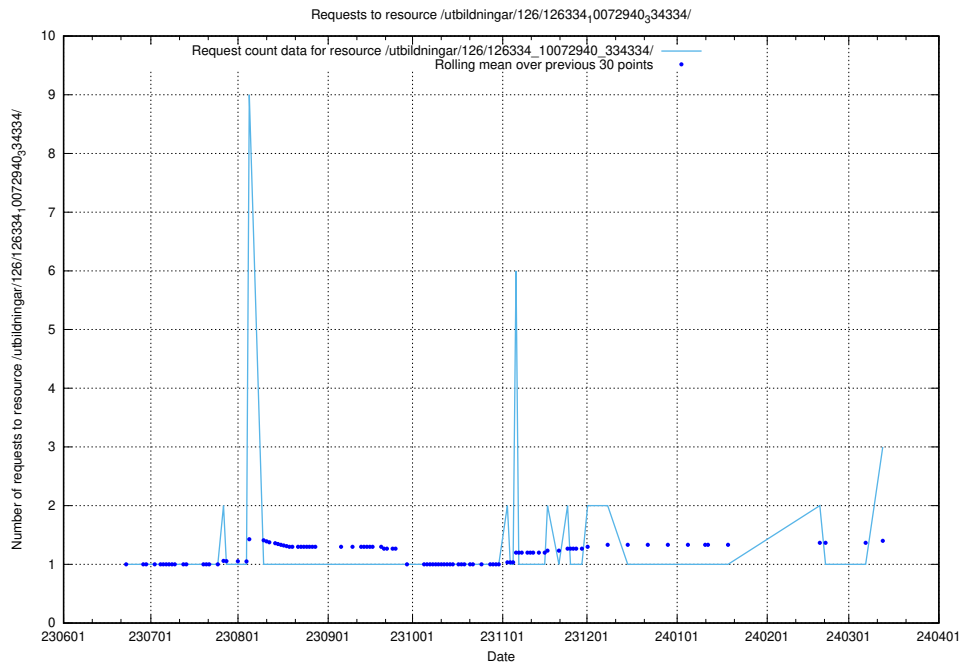

5.447 Usage of /utbildningar/126/126334_10072940_334334/

Here, we count the number of requests to resource /utbildningar/126/126334_10072940_334334/.