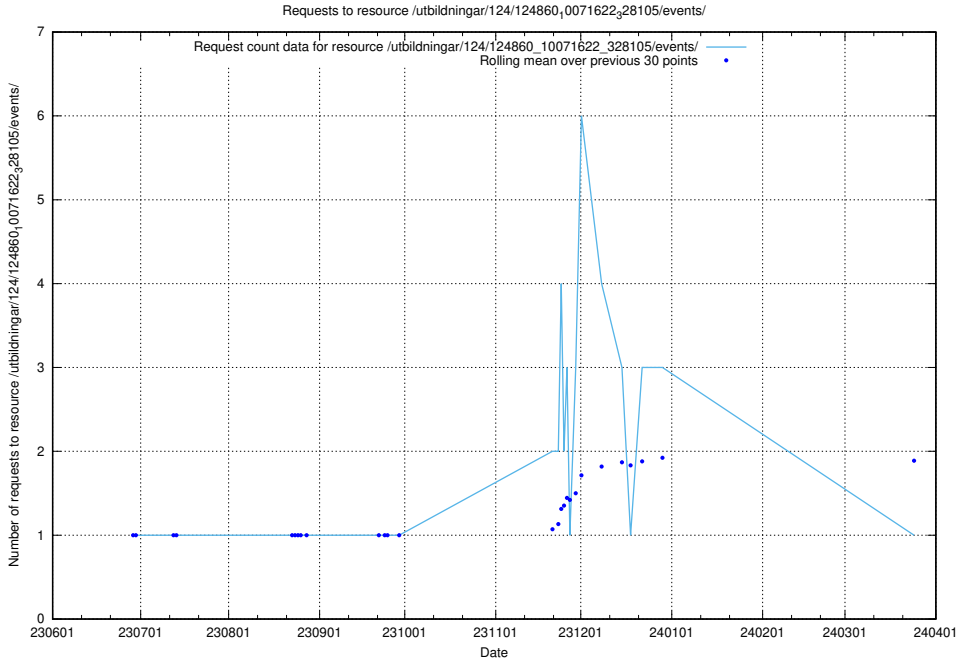

5.5299 Usage of /utbildningar/124/124860_10071622_328105/events/

Here, we count the number of requests to resource /utbildningar/124/124860_10071622_328105/events/