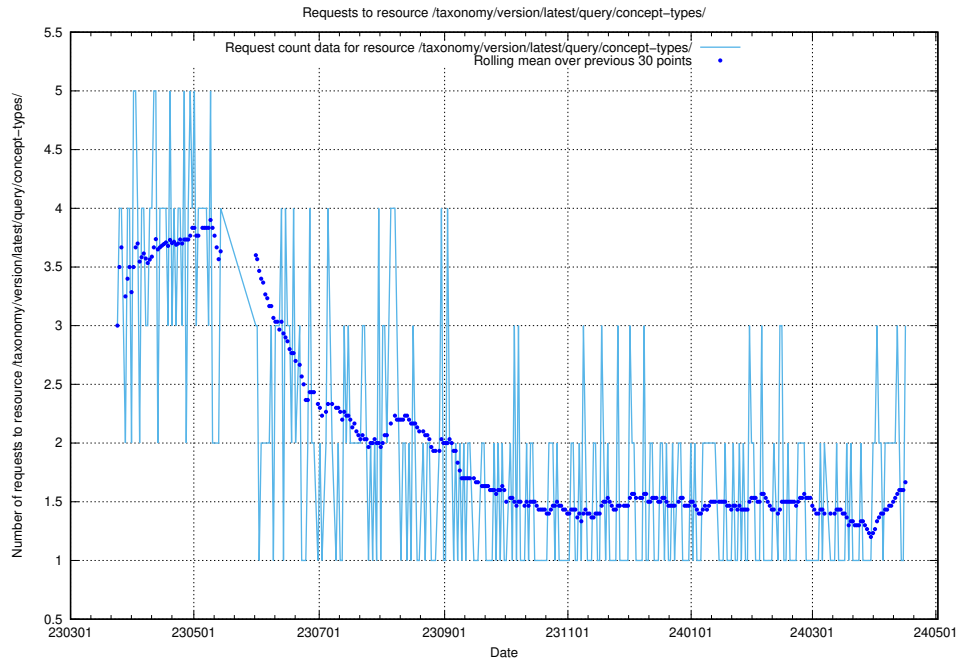

5.531 Usage of /taxonomy/version/latest/query/concept-types/

Here, we count the number of requests to resource /taxonomy/version/latest/query/concept-types/.