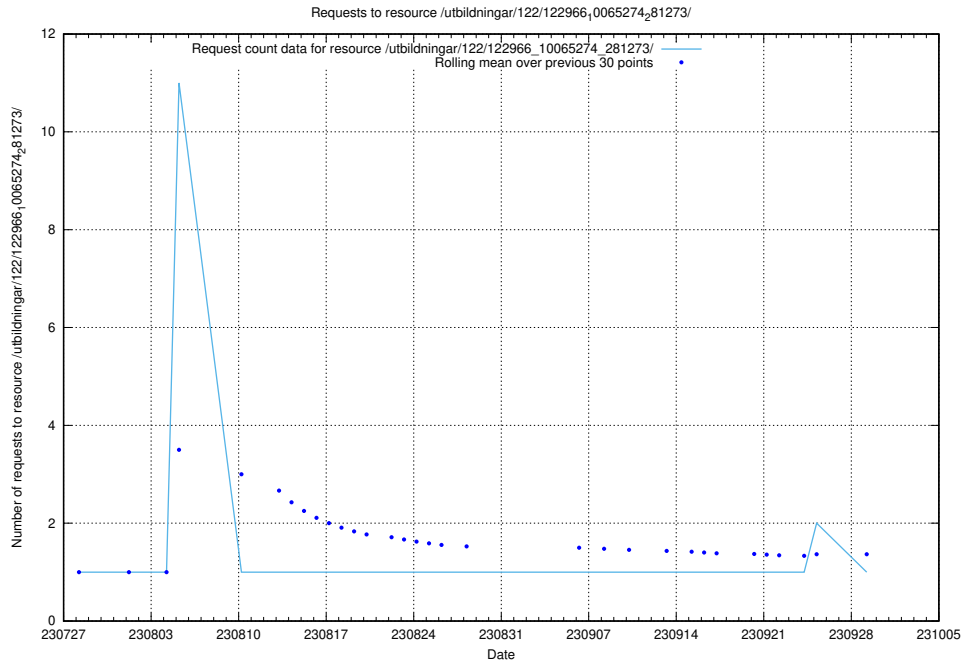

5.4735 Usage of /utbildningar/122/122966_10065274_281273/

Here, we count the number of requests to resource /utbildningar/122/122966_10065274_281273/.