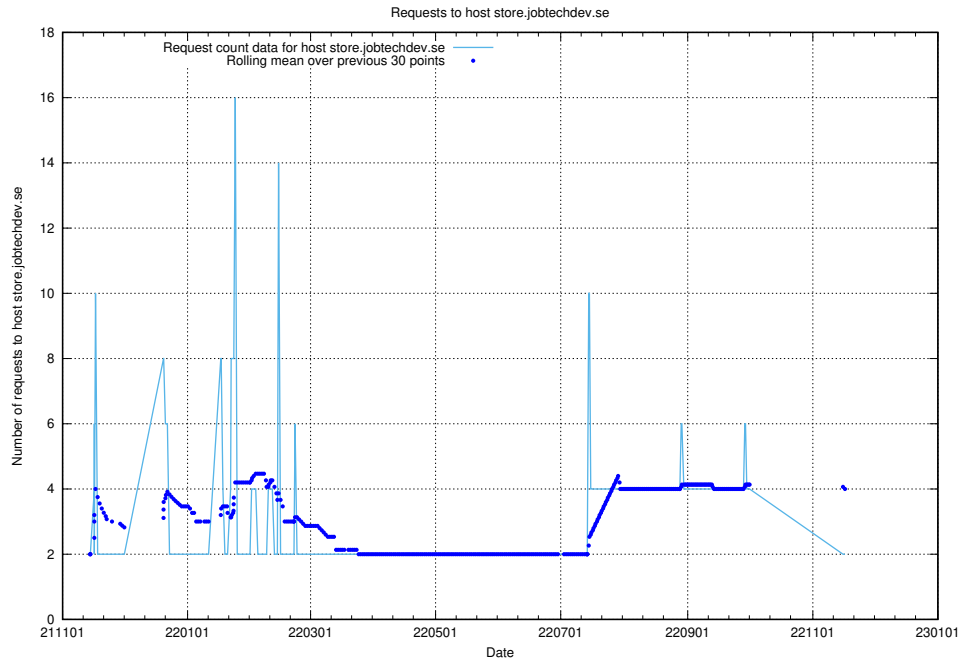

Here, we count the number of requests to host system.jobtechdev.se.

7.552 Usage of store.jobtechdev.se

Here, we count the number of requests to host store.jobtechdev.se.

7.553 Usage of jobtechlinks.api.jobtechdev.se