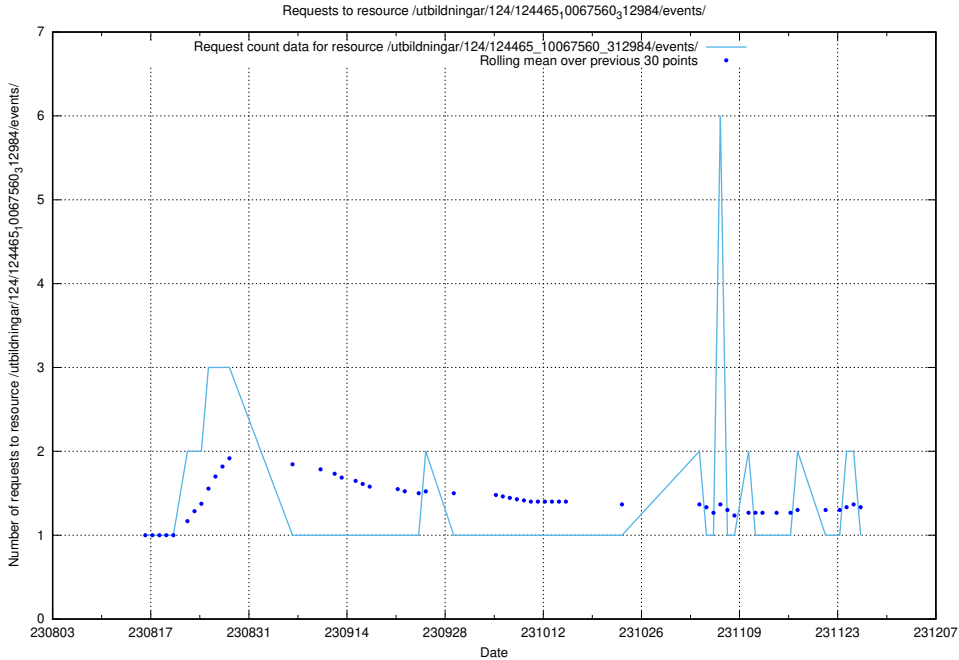

5.4621 Usage of /utbildningar/124/124465_10067560_312984/events/

Here, we count the number of requests to resource /utbildningar/124/124465_10067560_312984/events/