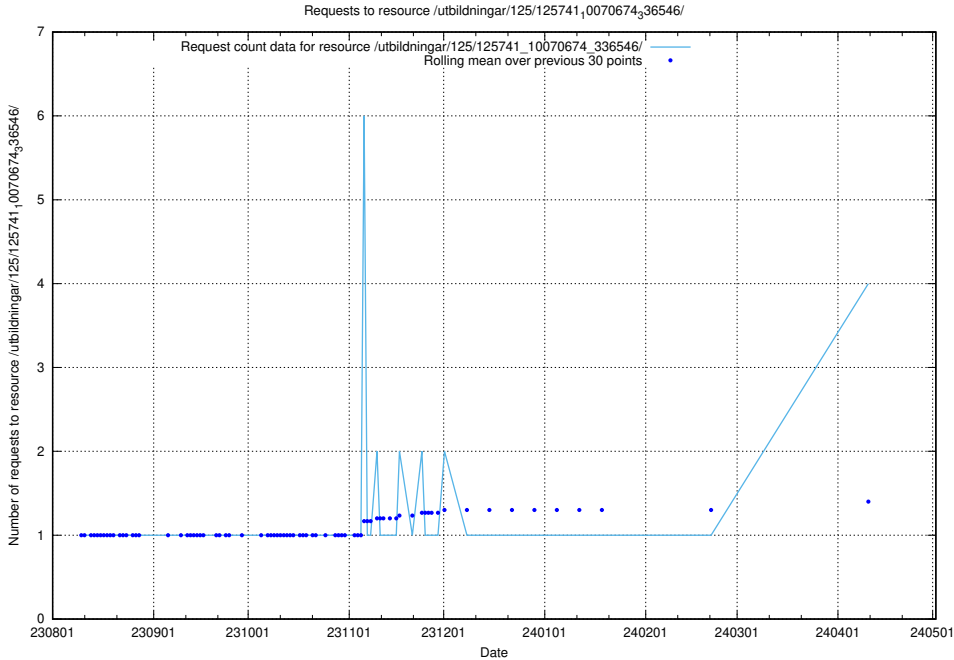

5.264 Usage of /utbildningar/125/125741_10070674_336546/

Here, we count the number of requests to resource /utbildningar/125/125741_10070674_336546/.