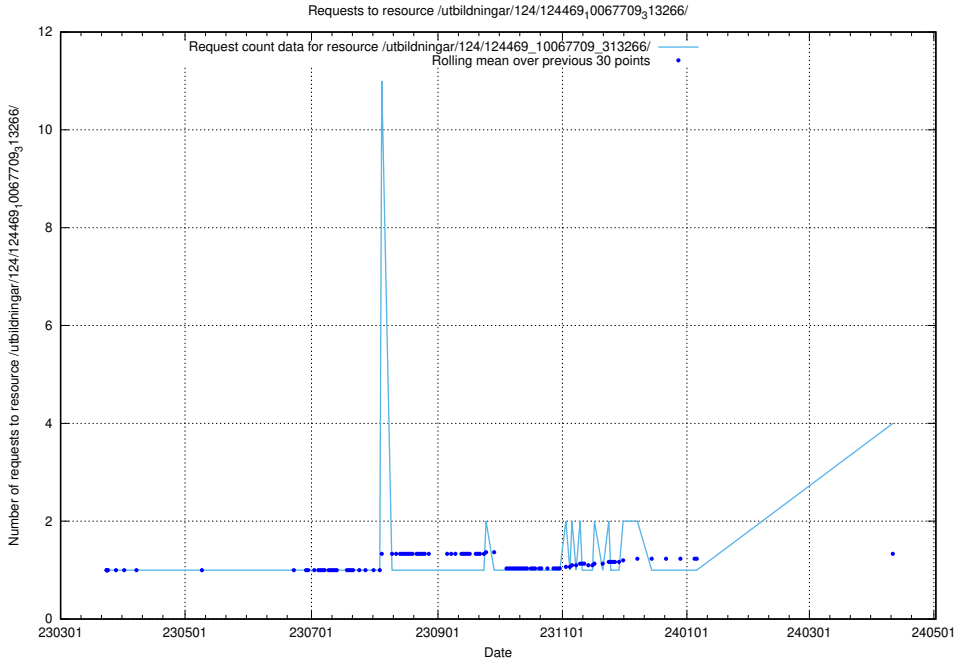

5.237 Usage of /utbildningar/124/124469_10067709_313266/

Here, we count the number of requests to resource /utbildningar/124/124469_10067709_313266/.