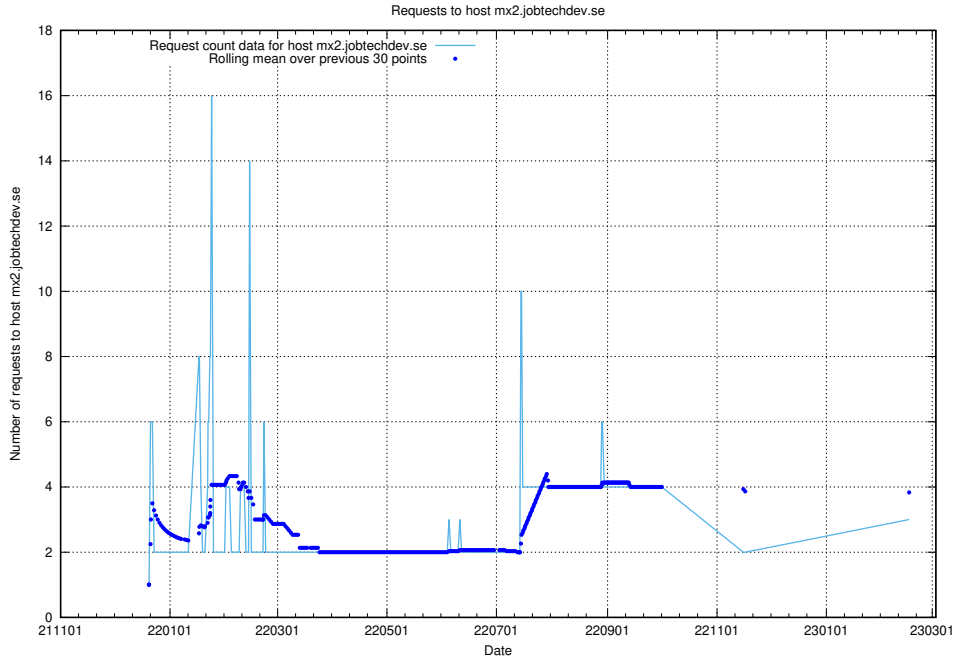

7.192 Usage of mx2.jobtechdev.se

Here, we count the number of requests to host mx2.jobtechdev.se.