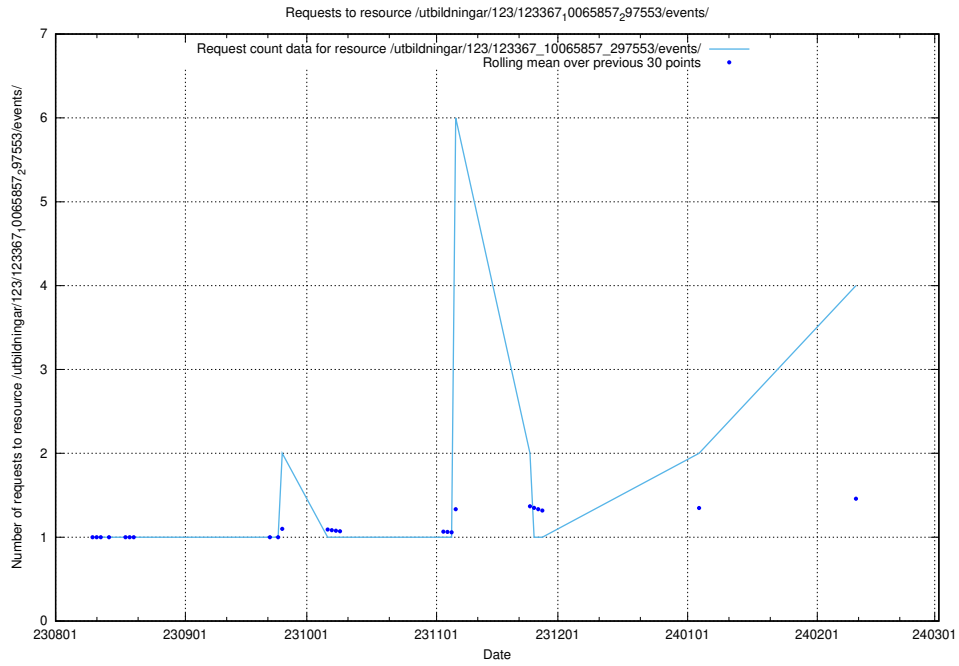

5.265 Usage of /utbildningar/123/123367_10065857_297553/events/

Here, we count the number of requests to resource /utbildningar/123/123367_10065857_297553/events/