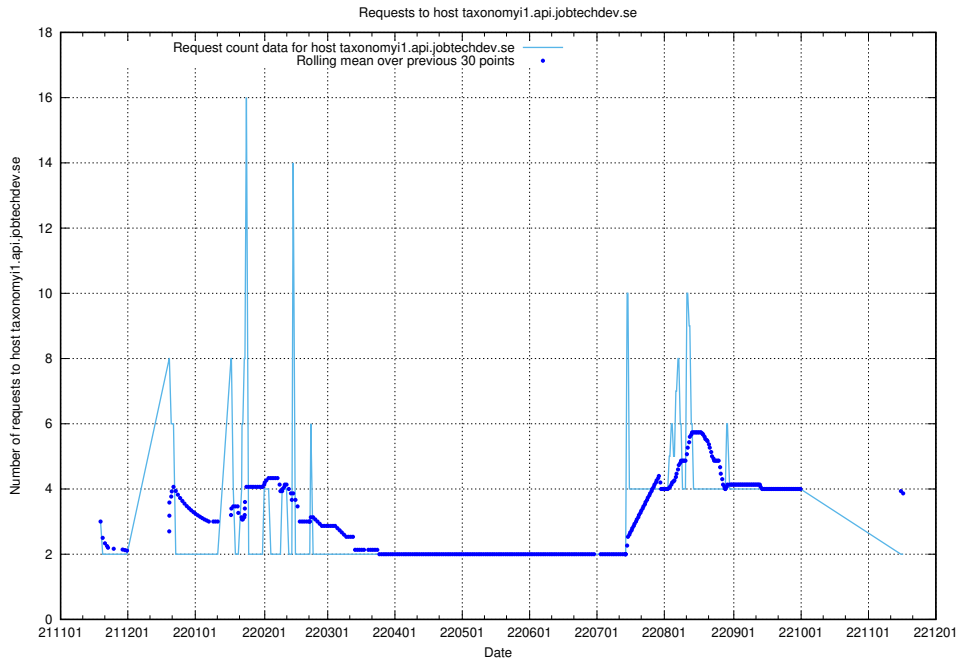

7.464 Usage of taxonomy1.api.jobtechdev.se

Here, we count the number of requests to host taxonomy1.api.jobtechdev.se.