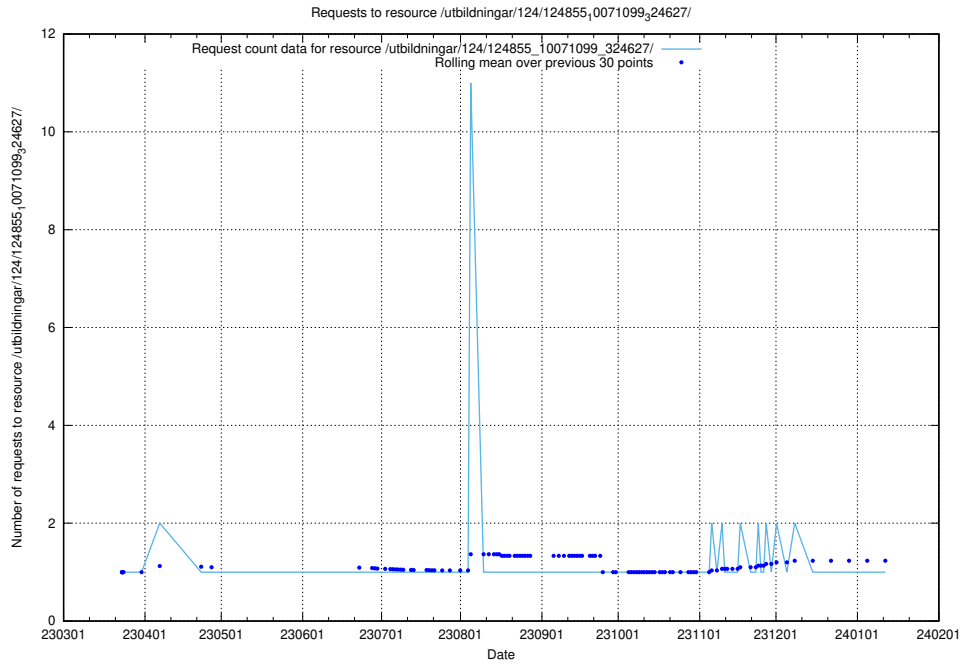

5.1255 Usage of /utbildningar/124/124855_10071099_324627/

Here, we count the number of requests to resource /utbildningar/124/124855_10071099_324627/.