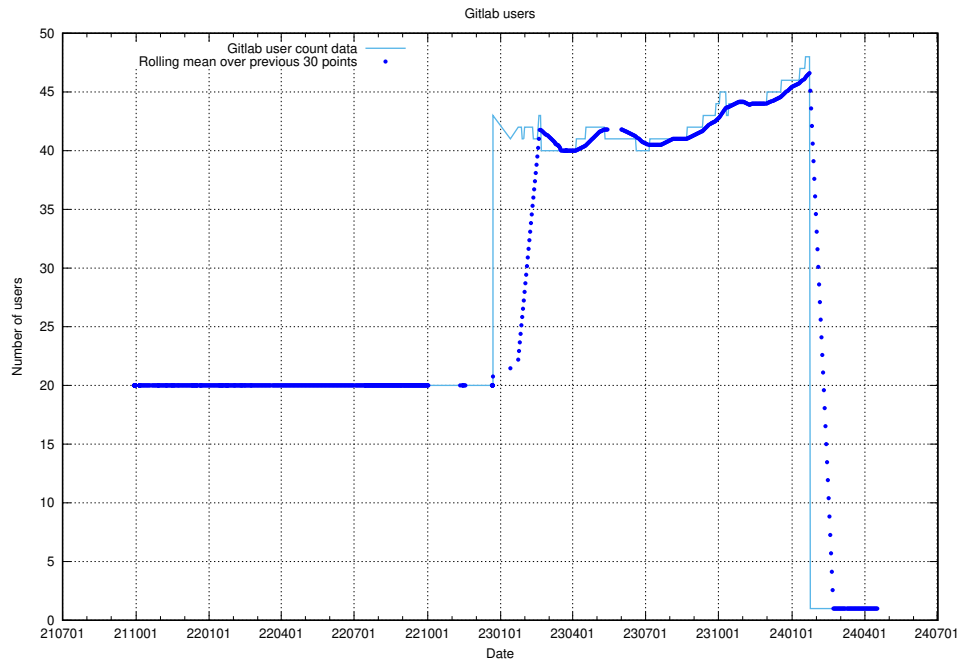

6 Gitlab

This section summarises the state of [JobTech's code repositories](https://gitlab.com/arbetsformedlingen)⁷.

6.1 User count

A graph of users in JobTech's official code repository.

⁷<https://gitlab.com/arbetsformedlingen>