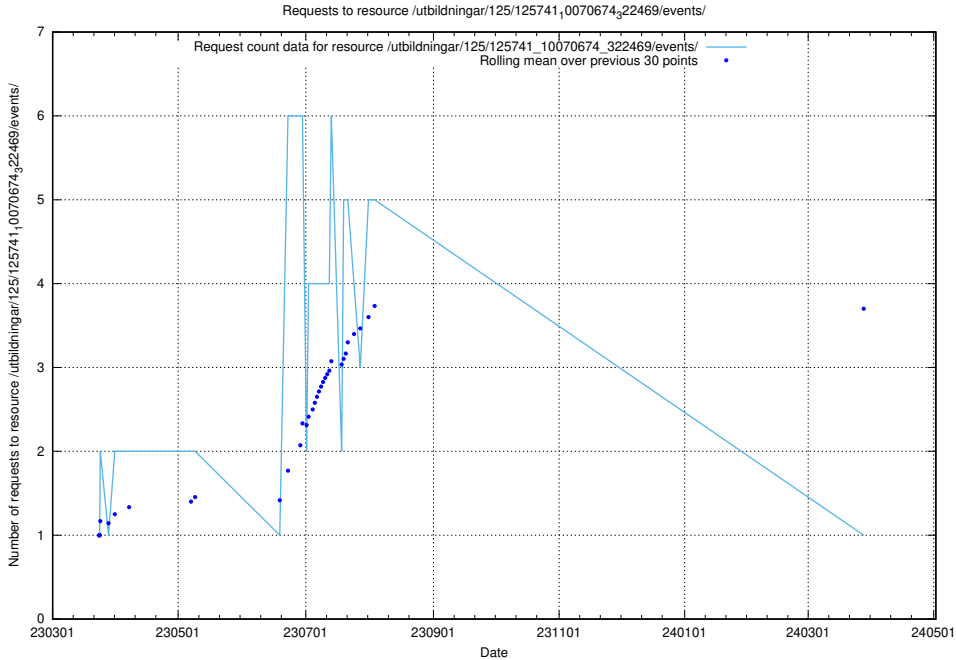

5.6256 Usage of /utbildningar/125/125741_10070674_322469/events/

Here, we count the number of requests to resource /utbildningar/125/125741_10070674_322469/events/