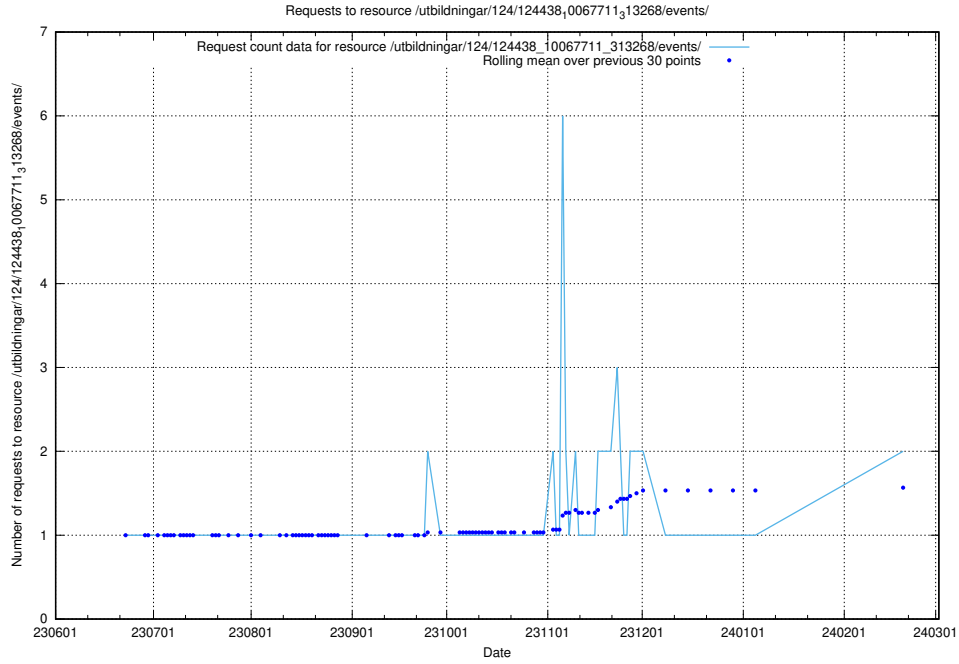

5.960 Usage of /utbildningar/124/124438_10067711_313268/events/

Here, we count the number of requests to resource /utbildningar/124/124438_10067711_313268/events/