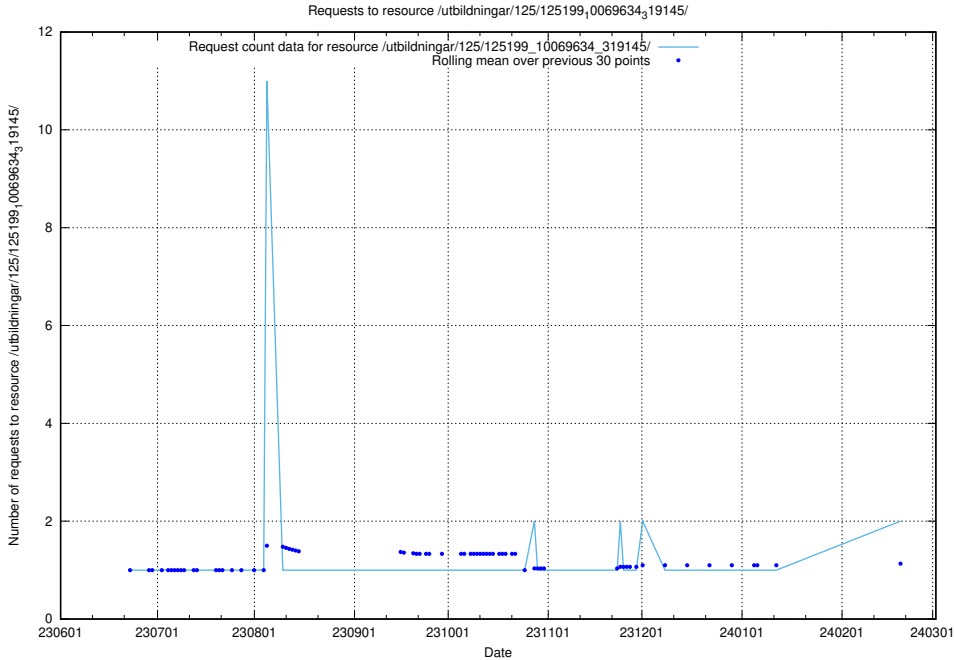

5.938 Usage of /utbildningar/125/125199_10069634_319145/

Here, we count the number of requests to resource /utbildningar/125/125199_10069634_319145/.