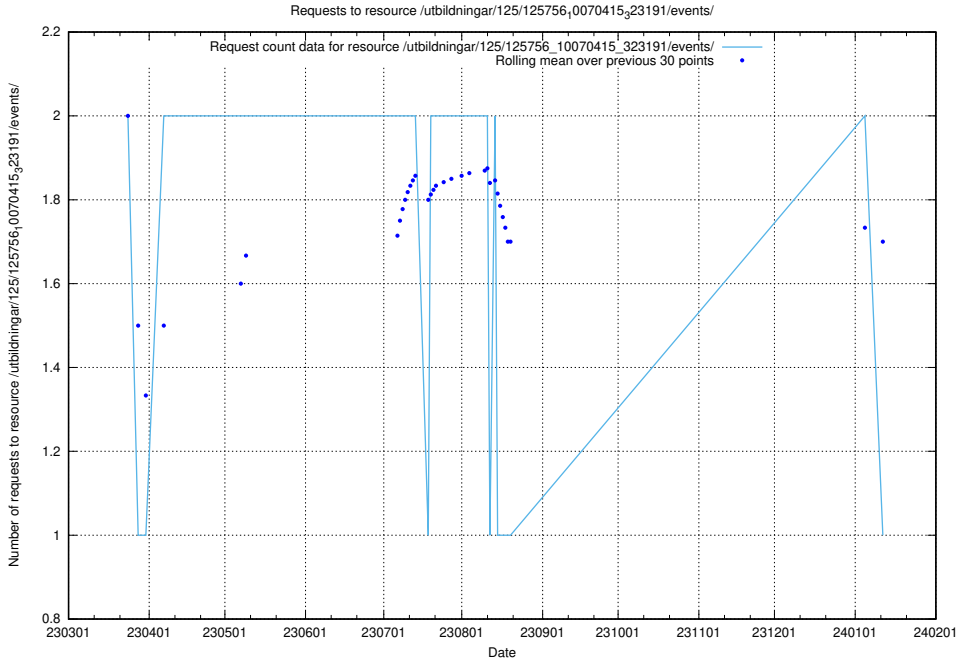

5.5941 Usage of /utbildningar/125/125756_10070415_323191/events/

Here, we count the number of requests to resource /utbildningar/125/125756_10070415_323191/events/