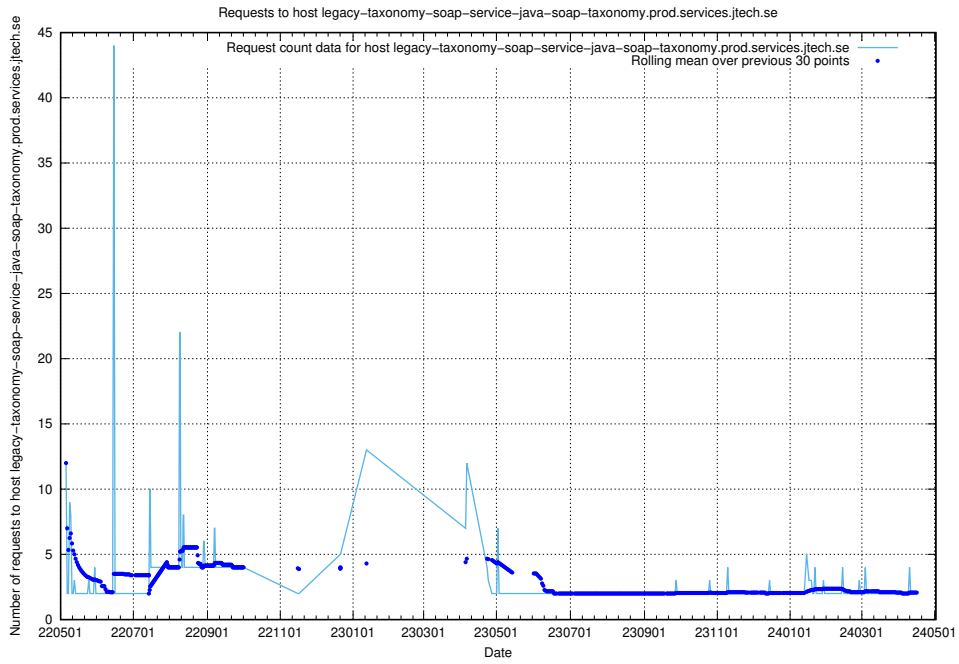

7.430 Usage of legacy-taxonomy-soap-service-java-soap-taxonomy.prod.services.jtech.se

Here, we count the number of requests to host legacy-taxonomy-soap-service-java-soap-taxonomy.prod.services.jtech.se.