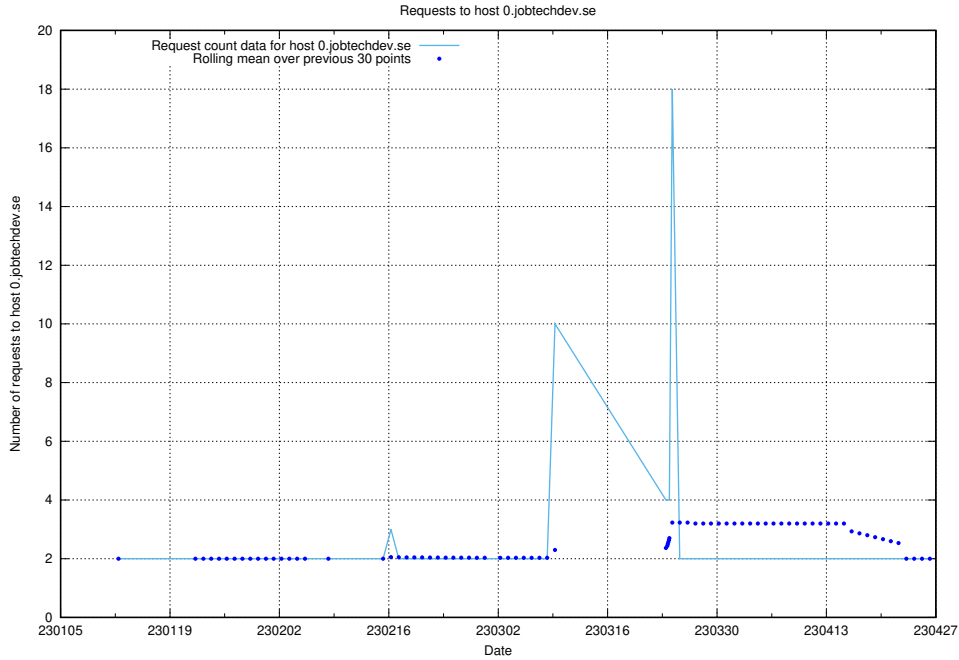

7.297 Usage of 0.jobtechdev.se

Here, we count the number of requests to host 0.jobtechdev.se.