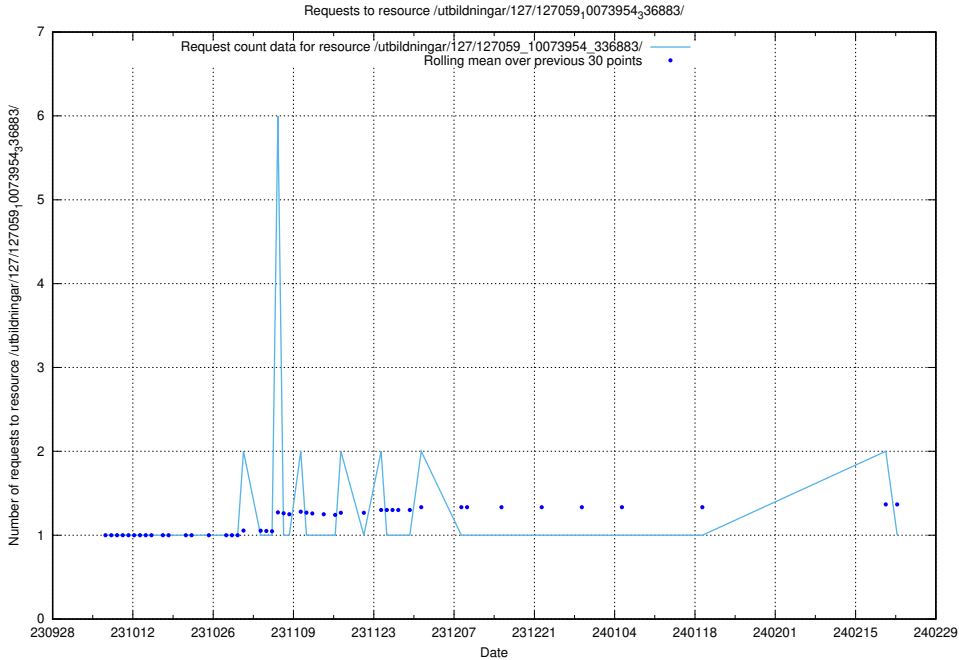

5.4215 Usage of /utbildningar/127/127059_10073954_336883/

Here, we count the number of requests to resource /utbildningar/127/127059_10073954_336883/.