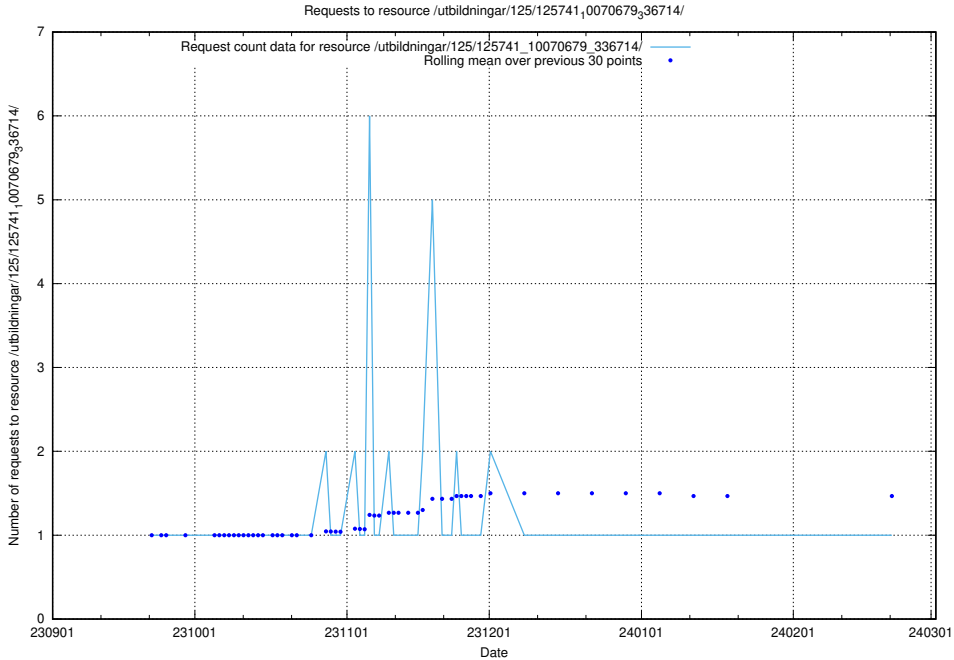

5.4334 Usage of /utbildningar/125/125741_10070679_336714/

Here, we count the number of requests to resource /utbildningar/125/125741_10070679_336714/.