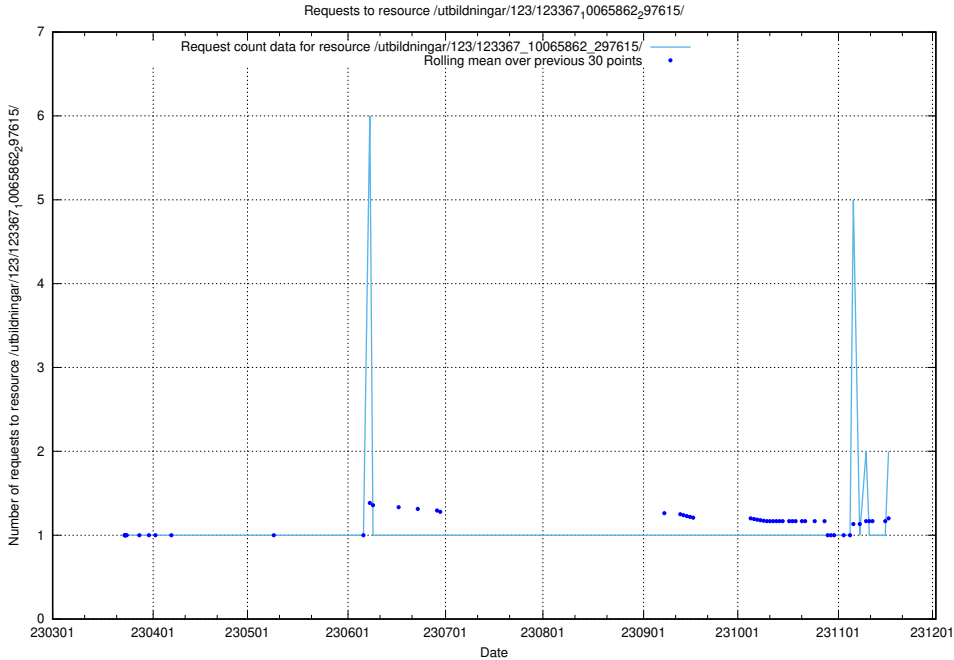

5.849 Usage of /utbildningar/123/123367_10065862_297615/

Here, we count the number of requests to resource /utbildningar/123/123367_10065862_297615/.