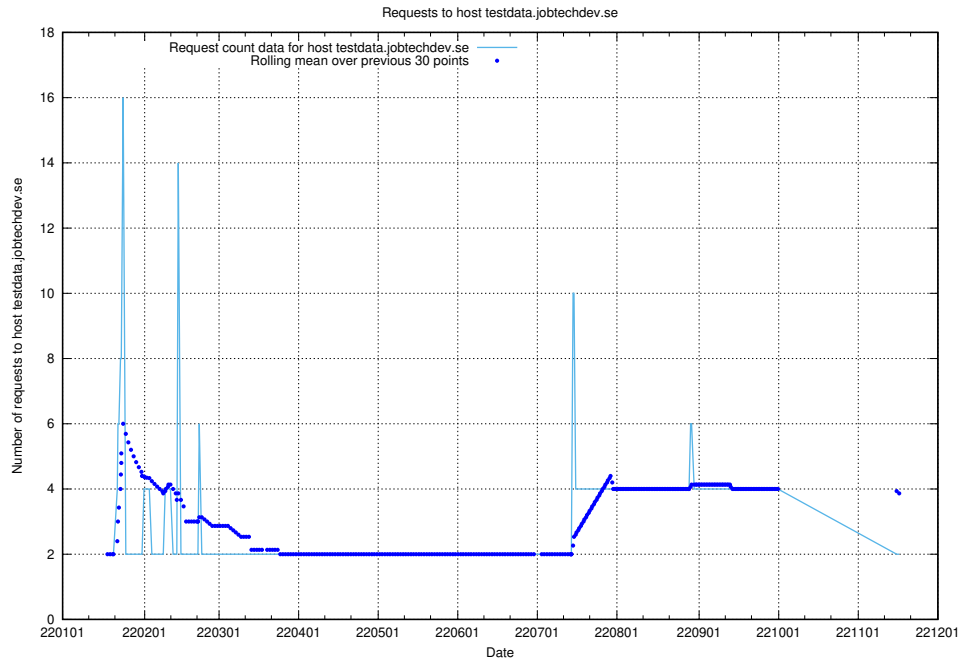

7.265 Usage of testdata.jobtechdev.se

Here, we count the number of requests to host testdata.jobtechdev.se.