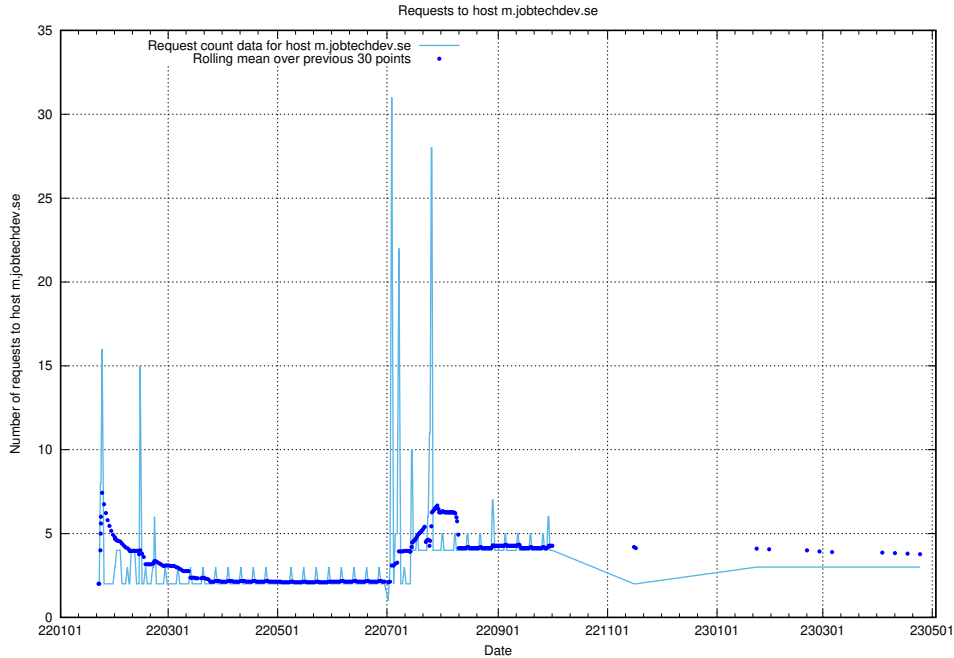

7.246 Usage of m.jobtechdev.se

Here, we count the number of requests to host m.jobtechdev.se.