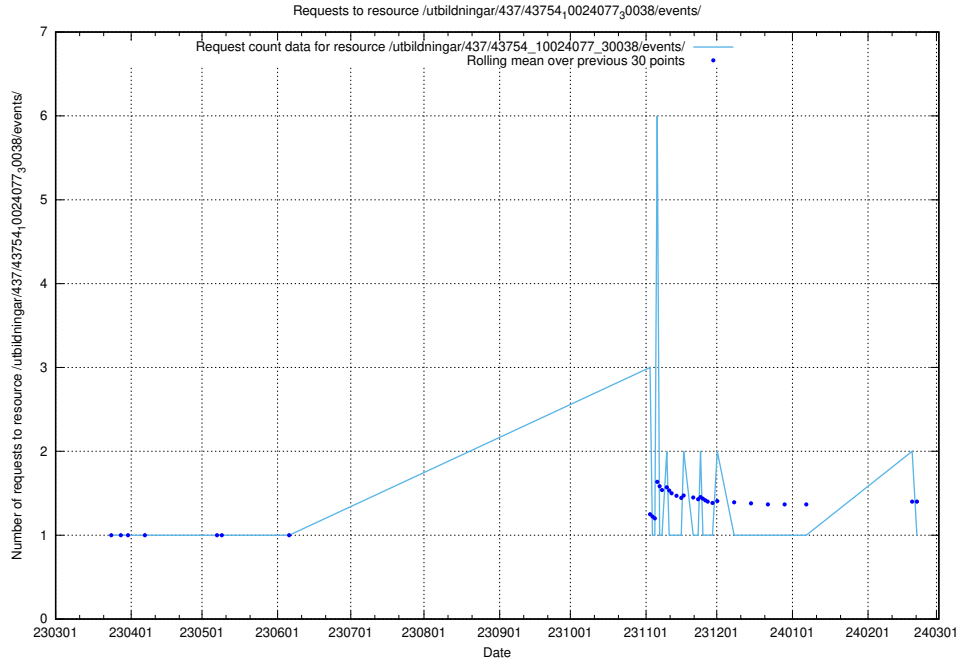

5.5976 Usage of /utbildningar/437/43754_10024077_30038/events/

Here, we count the number of requests to resource /utbildningar/437/43754_10024077_30038/events/.