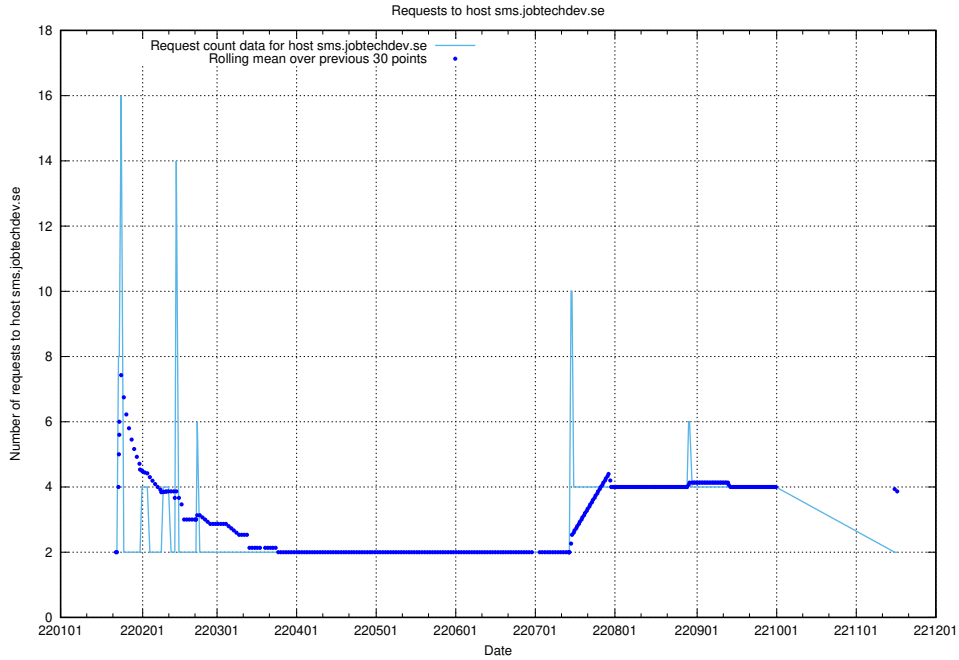

Here, we count the number of requests to host sms.jobtechdev.se.

7.584 Usage of sistema.jobtechdev.se

Here, we count the number of requests to host sistema.jobtechdev.se.

7.585 Usage of shopify.jobtechdev.se