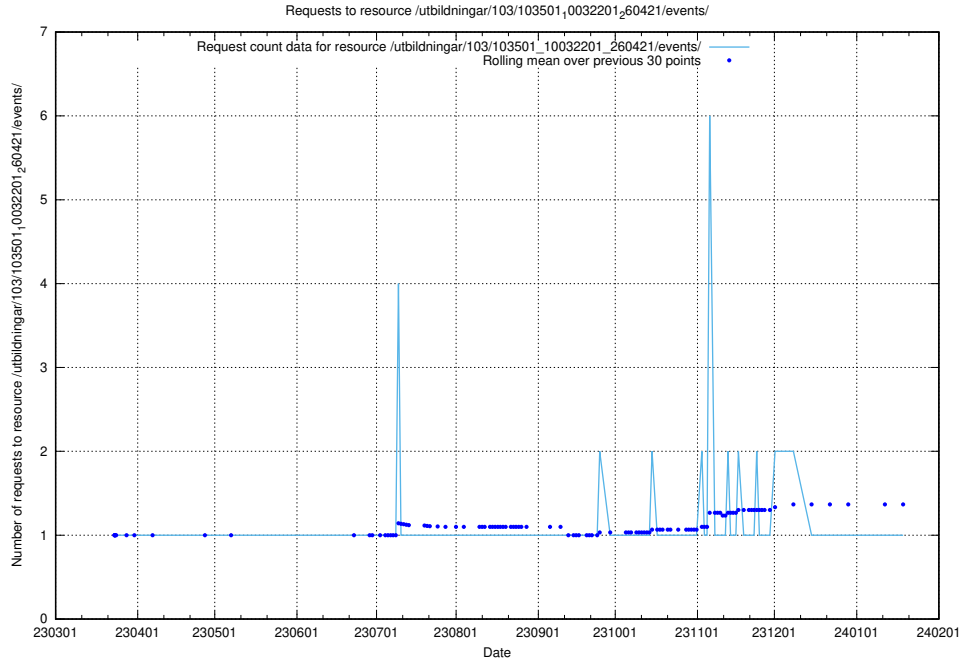

5.5281 Usage of /utbildningar/103/103501_10032201_260421/events/

Here, we count the number of requests to resource /utbildningar/103/103501_10032201_260421/events/