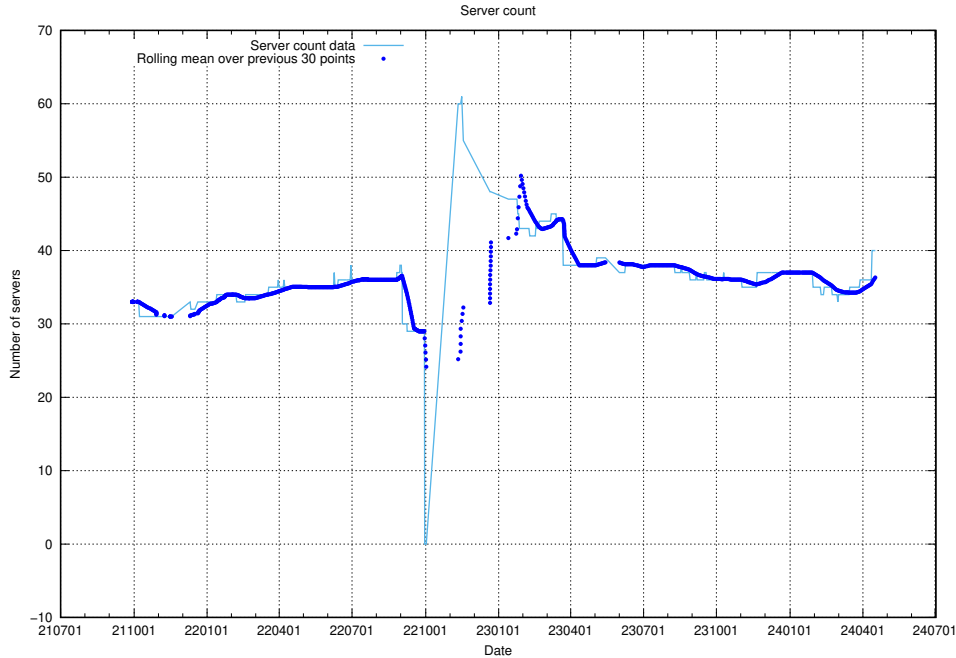

A graph of the servers in AWS region eu-north-1.

3 Dead Link Checker

The [Dead Link Checker](#)⁴ scans JobTech’s web pages for dead html links, and reports the count here.

3.1 Total count of dead links

Here is presented the total number of found dead links across all pages.