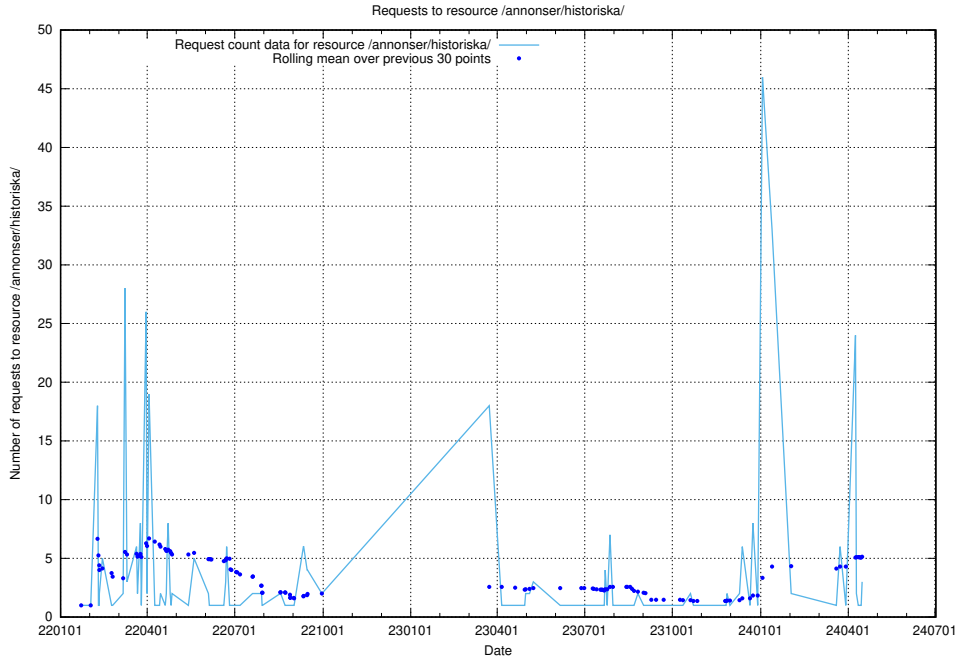

5.427 Usage of /annonser/historiska/

Here, we count the number of requests to resource /annonser/historiska/.

5.428 Usage of /taxonomy/version/7/query/self-employment-type-concepts/

Here, we count the number of requests to resource /taxonomy/version/7/query/self-employment-type-concepts/.