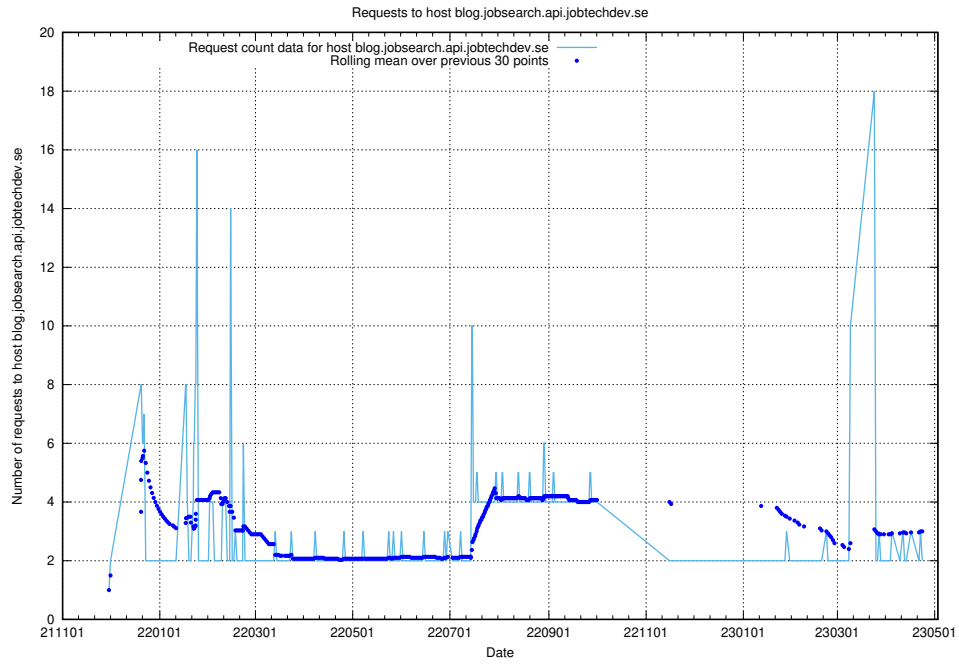

7.381 Usage of `blog.jobsearch.api.jobtechdev.se`

Here, we count the number of requests to host `blog.jobsearch.api.jobtechdev.se`.