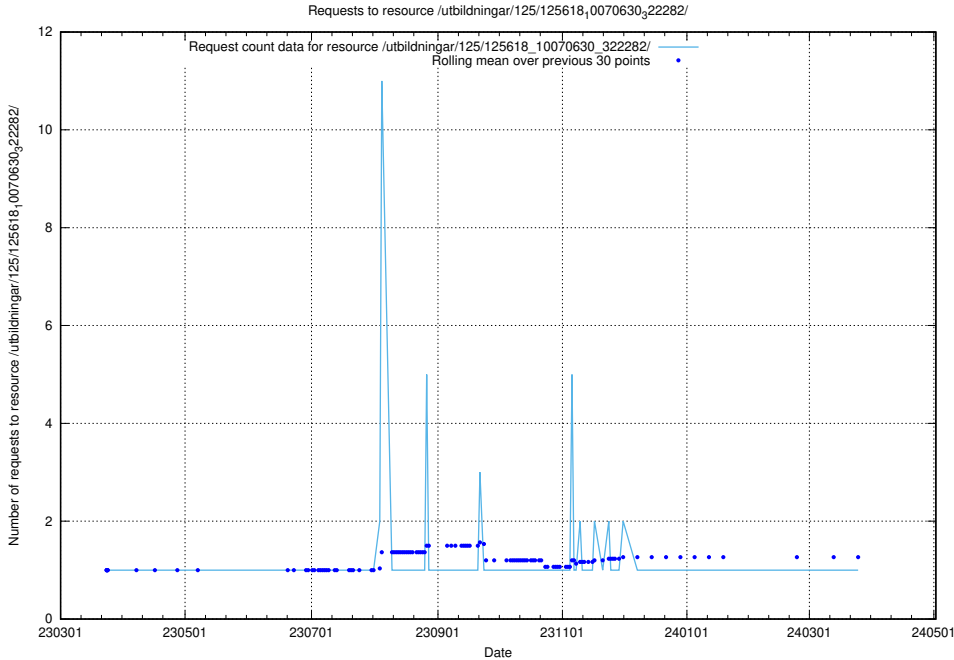

5.1143 Usage of /utbildningar/125/125618_10070630_322282/

Here, we count the number of requests to resource /utbildningar/125/125618_10070630_322282/.