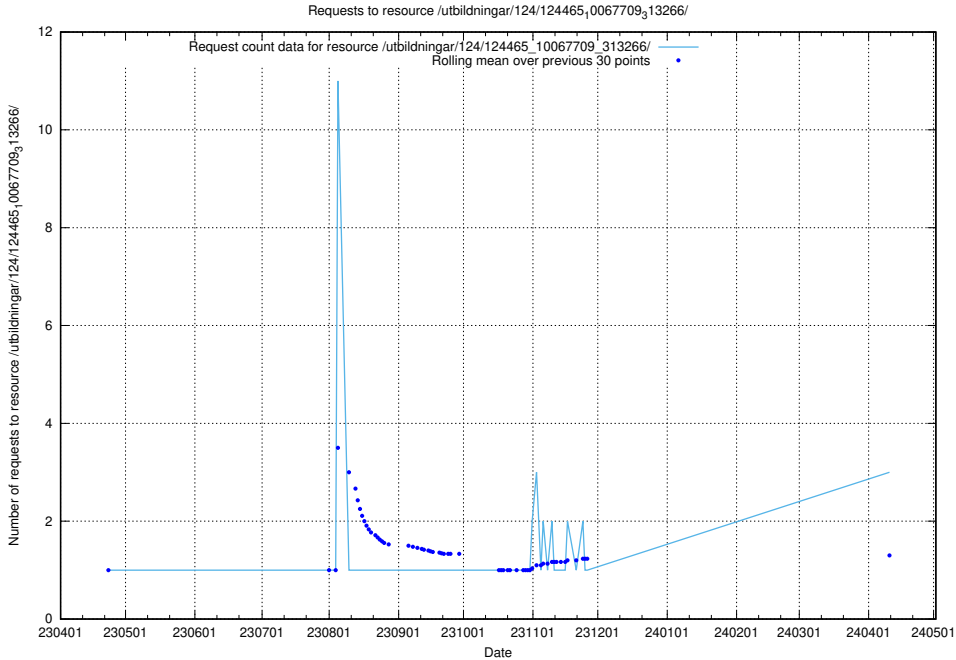

Here, we count the number of requests to resource /utbildningar/124/124465_10067709_313266/.

5.483 Usage of /utbildningar/124/124856_10071083_324595/

Here, we count the number of requests to resource /utbildningar/124/124856_10071083_324595/.