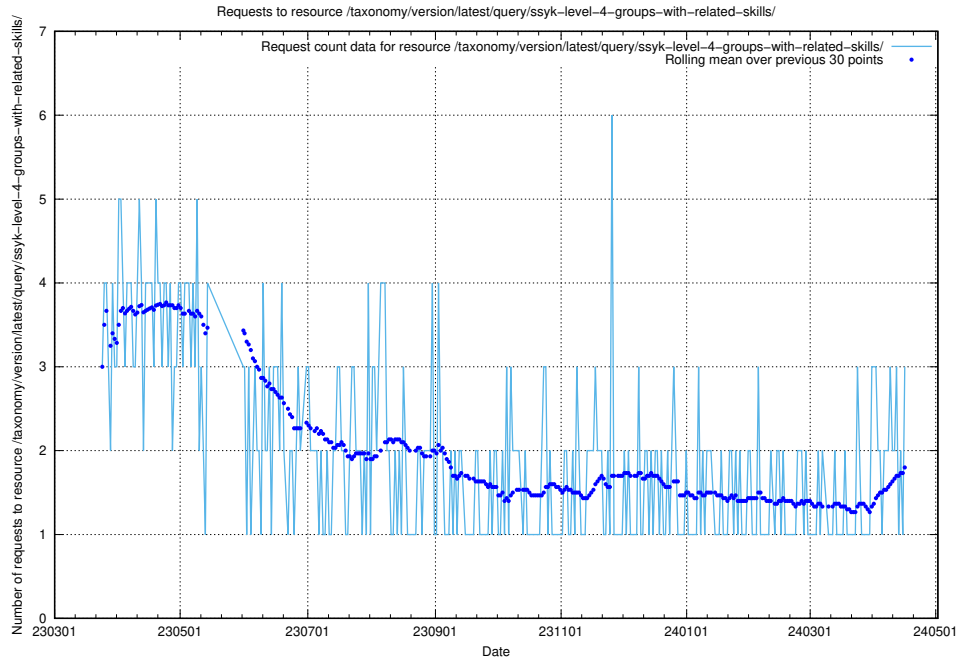

5.500 Usage of /taxonomy/version/latest/query/ssyk-level-4-groups-with-related-skills/

Here, we count the number of requests to resource /taxonomy/version/latest/query/ssyk-level-4-groups-with-related-skills/.