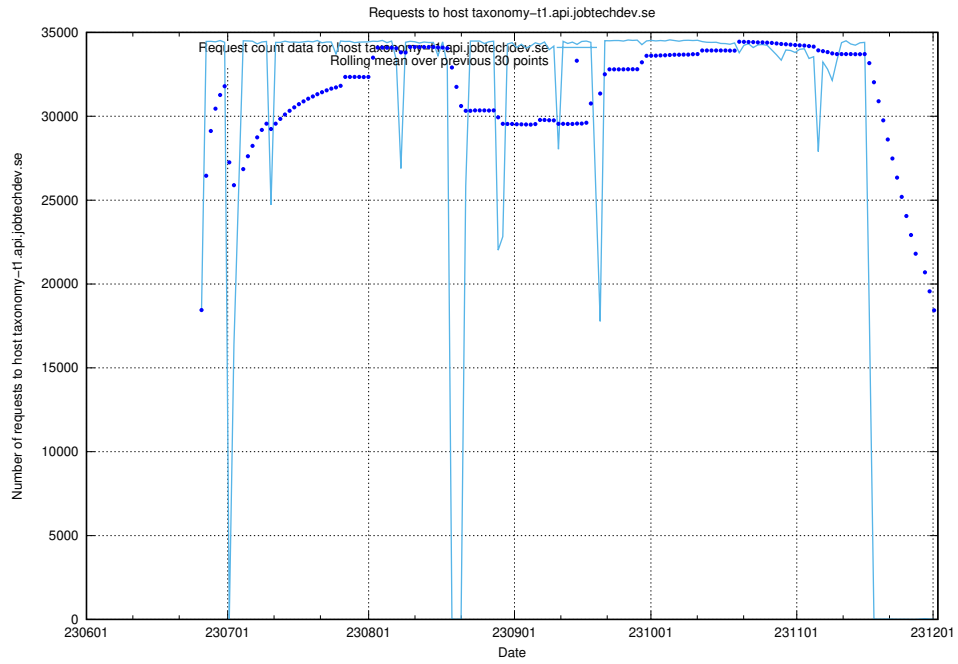

7.164 Usage of taxonomy-t1.api.jobtechdev.se

Here, we count the number of requests to host taxonomy-t1.api.jobtechdev.se.