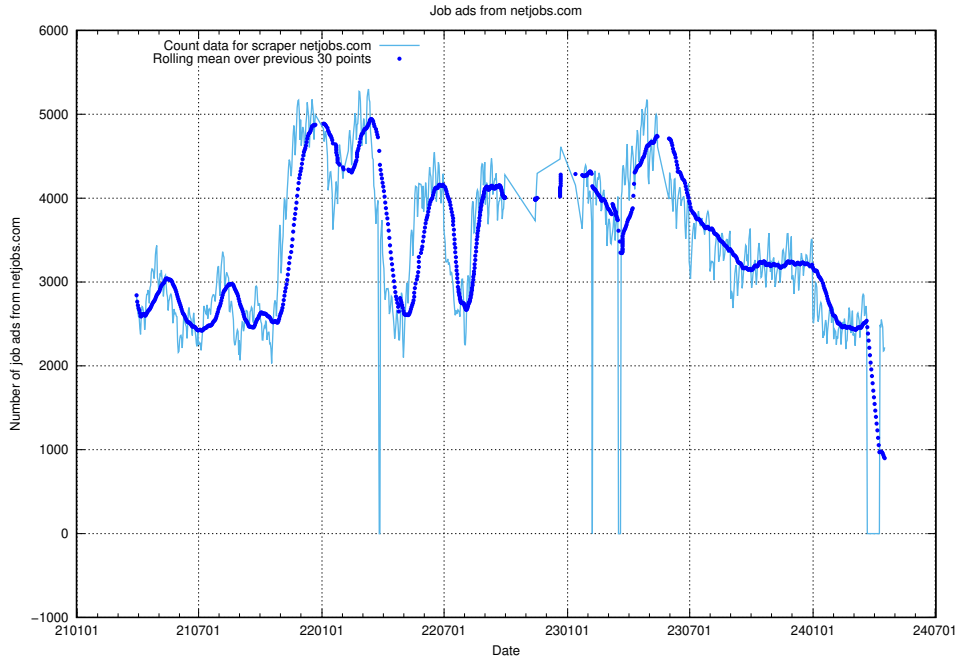

13.5 Number of ads by scraper netjobs.com

Here, we count the number of job ads scraped from netjobs.com.