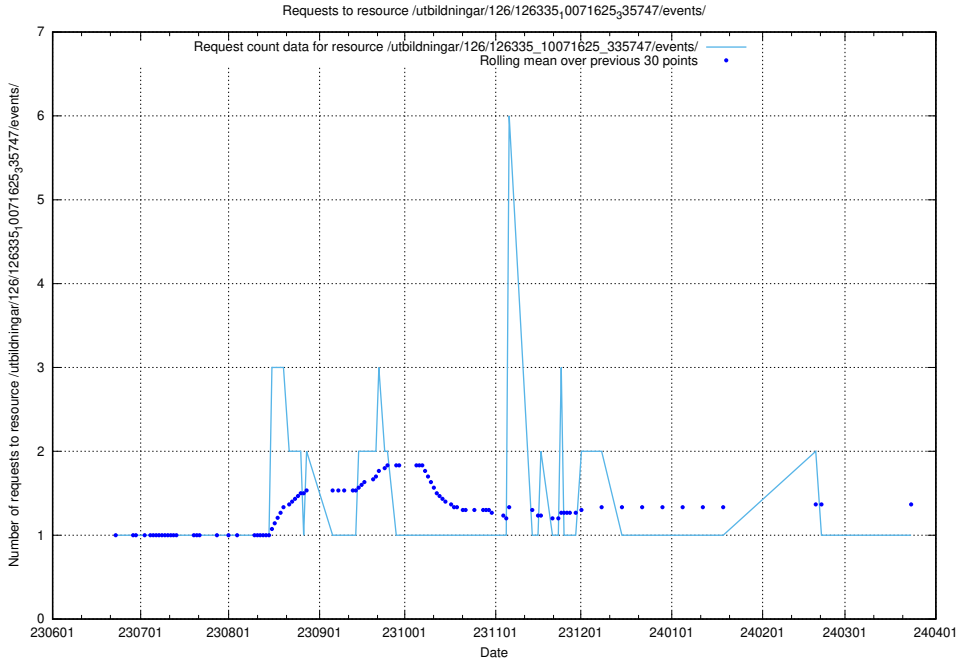

5.5486 Usage of /utbildningar/126/126335_10071625_335747/events/

Here, we count the number of requests to resource /utbildningar/126/126335_10071625_335747/events/