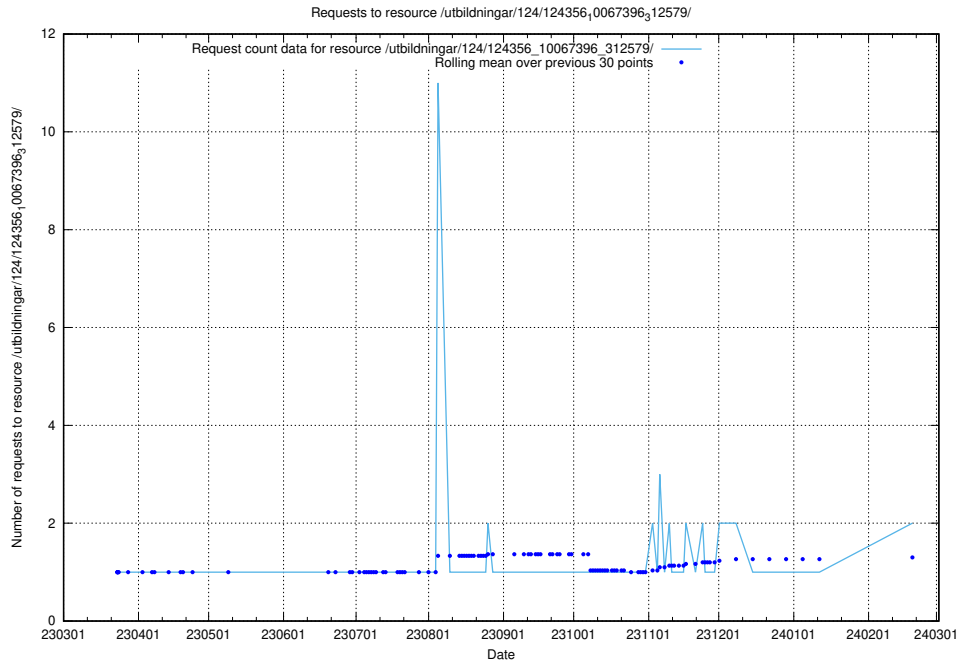

5.765 Usage of /utbildningar/124/124356_10067396_312579/

Here, we count the number of requests to resource /utbildningar/124/124356_10067396_312579/.