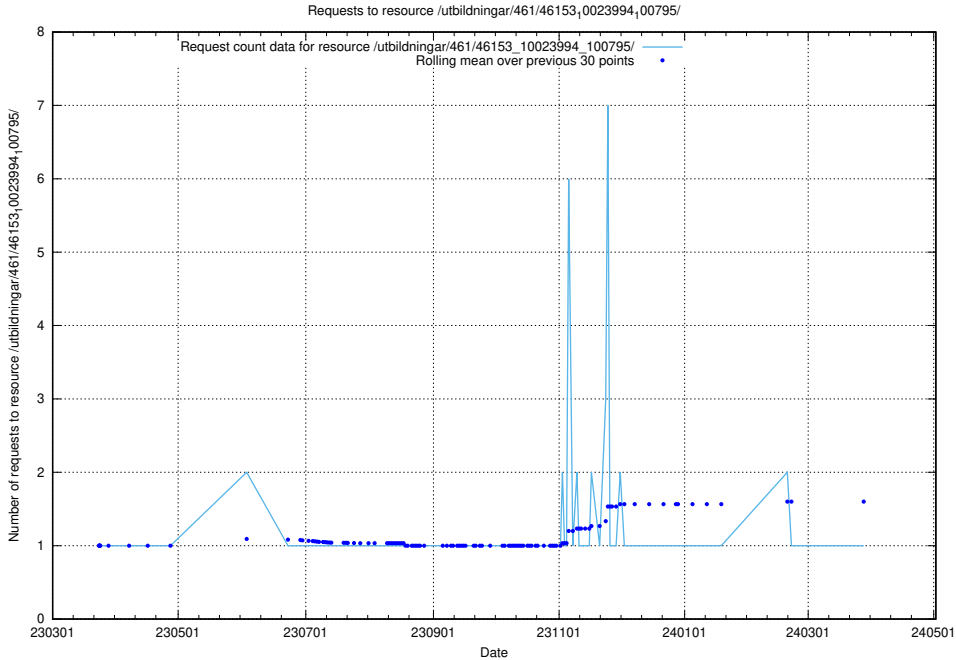

5.6090 Usage of /utbildningar/461/46153_10023994_100795/

Here, we count the number of requests to resource /utbildningar/461/46153_10023994_100795/.