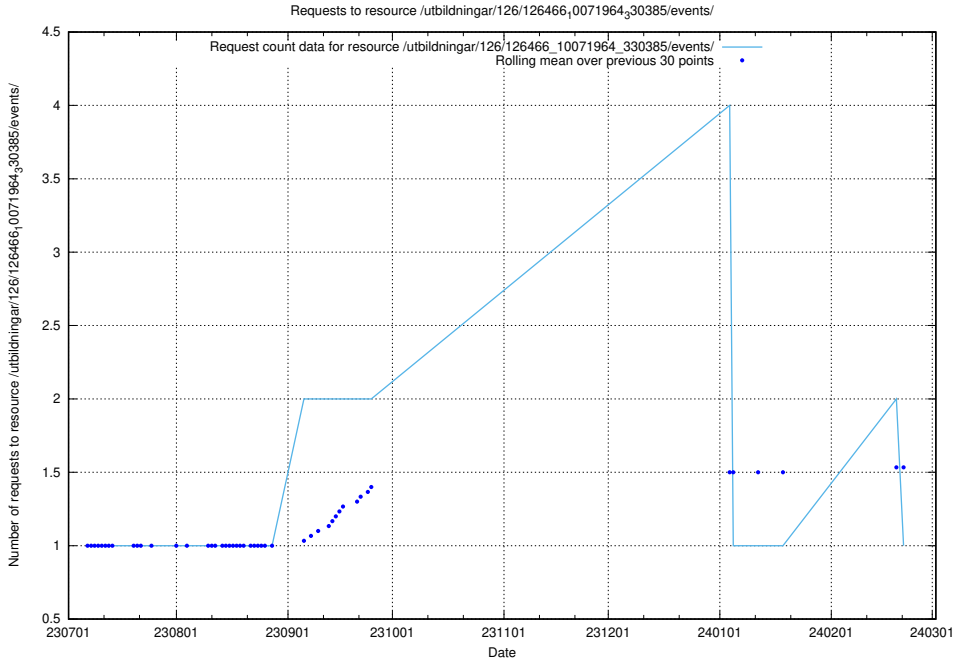

5.5117 Usage of /utbildningar/126/126466_10071964_330385/events/

Here, we count the number of requests to resource /utbildningar/126/126466_10071964_330385/events/