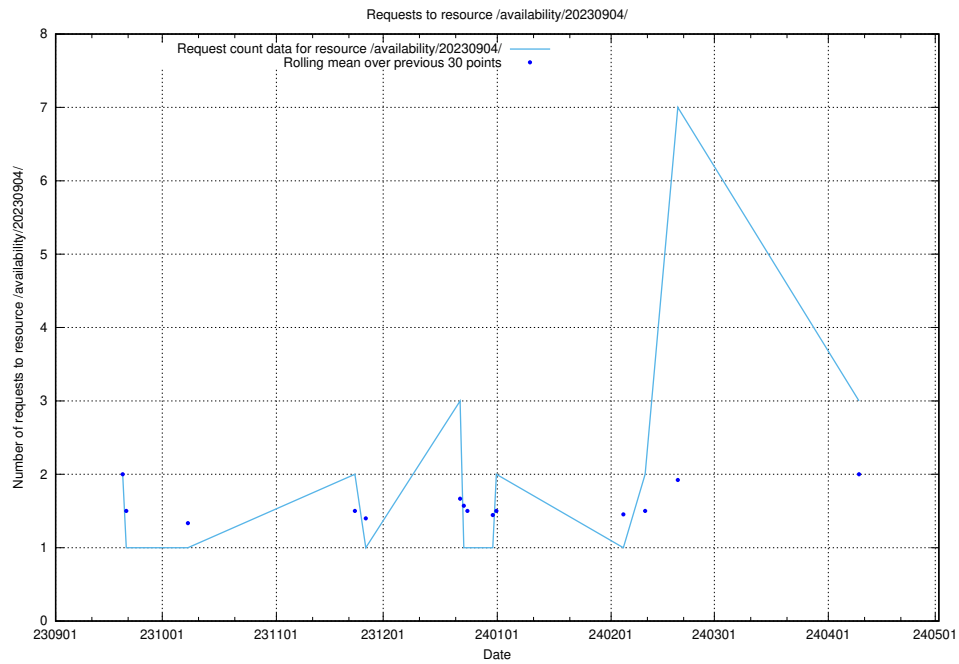

5.406 Usage of /availability/20230904/

Here, we count the number of requests to resource /availability/20230904/.