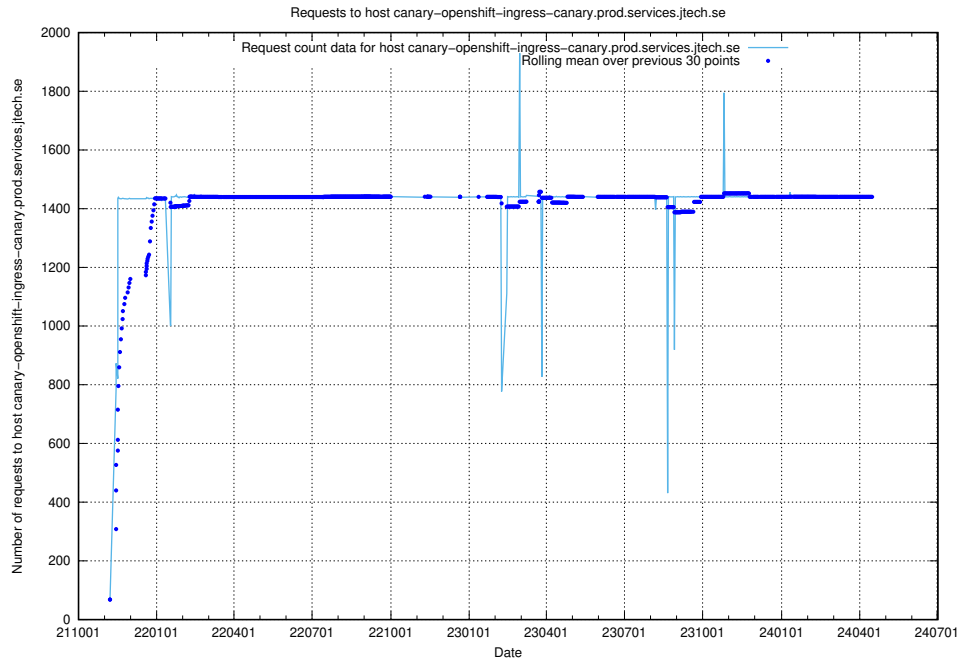

7.19 Usage of giggi.jobtechdev.se

Here, we count the number of requests to host giggi.jobtechdev.se.

7.20 Usage of canary-openshift-ingress-canary.prod.services.jtech.se

Here, we count the number of requests to host canary-openshift-ingress-canary.prod.services.jtech.se.