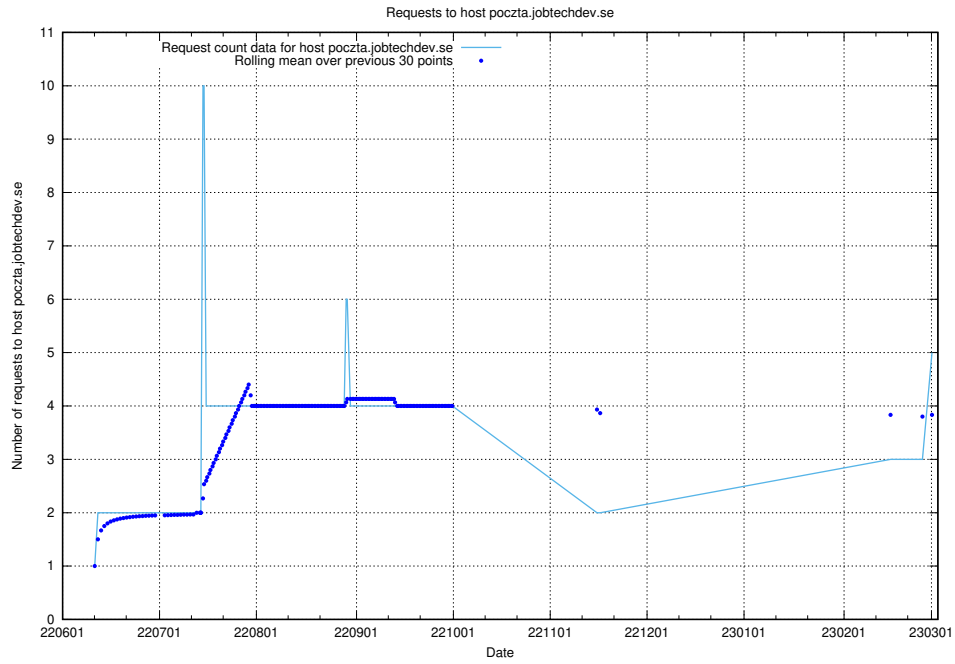

7.87 Usage of poczta.jobtechdev.se

Here, we count the number of requests to host poczta.jobtechdev.se.