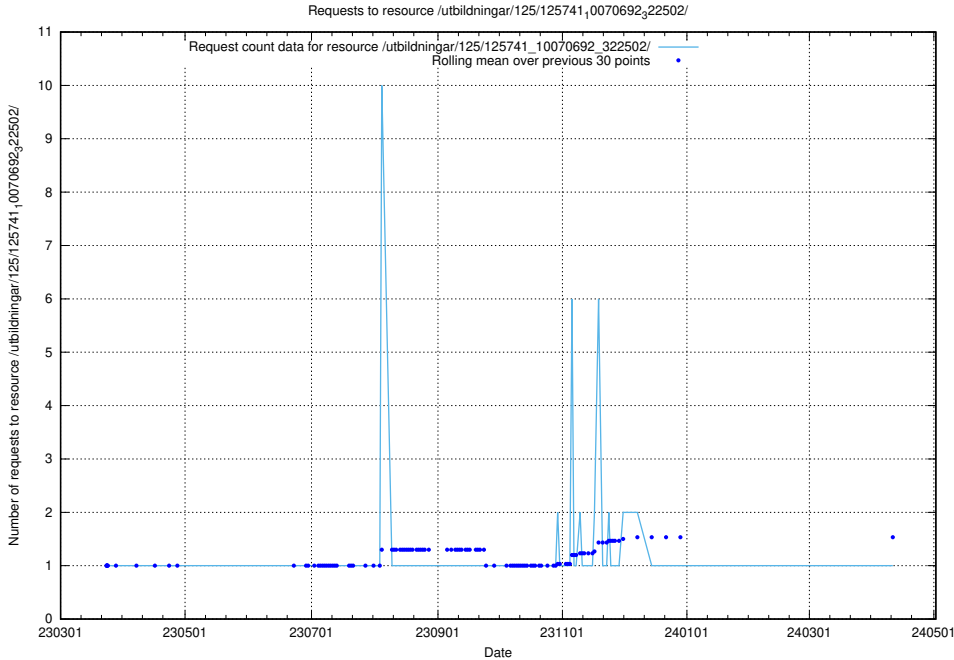

5.6242 Usage of /utbildningar/125/125741_10070692_322502/

Here, we count the number of requests to resource /utbildningar/125/125741_10070692_322502/.