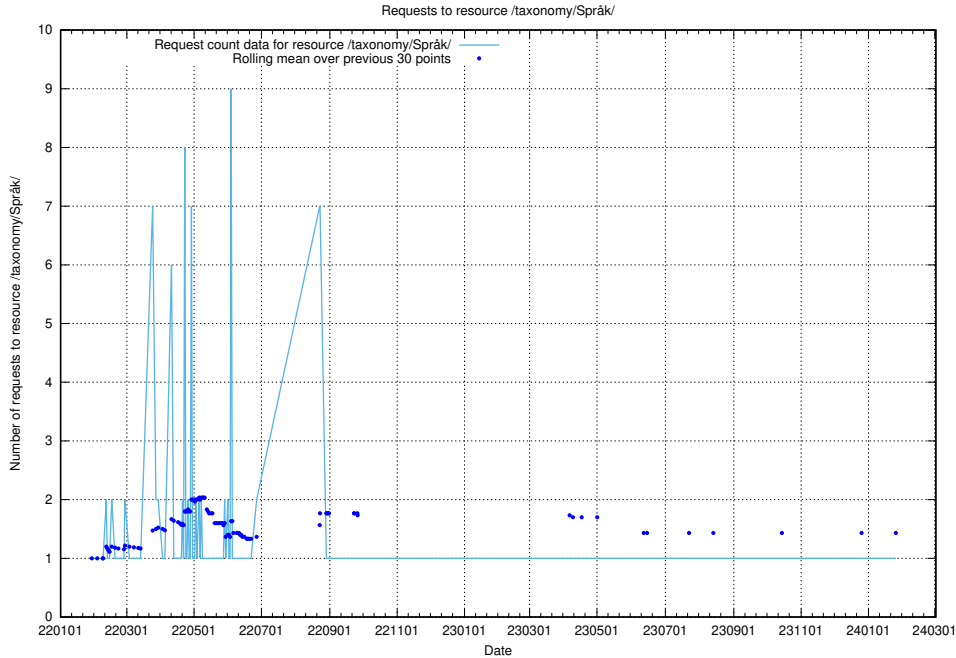

5.3683 Usage of /taxonomy/Språk/

Here, we count the number of requests to resource /taxonomy/Språk/.