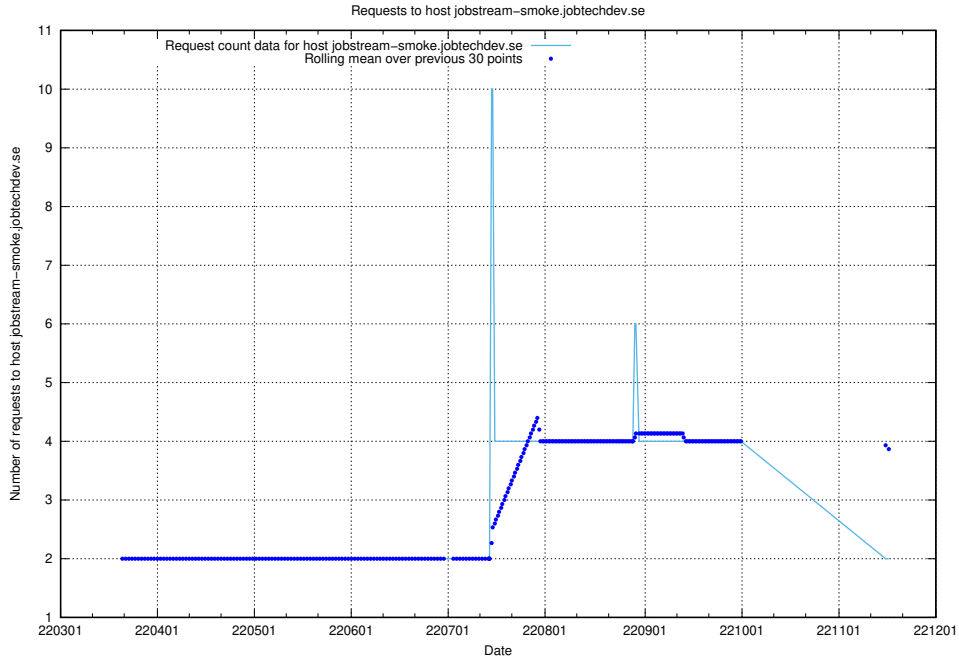

7.490 Usage of jobstream-smoke.jobtechdev.se

Here, we count the number of requests to host jobstream-smoke.jobtechdev.se.