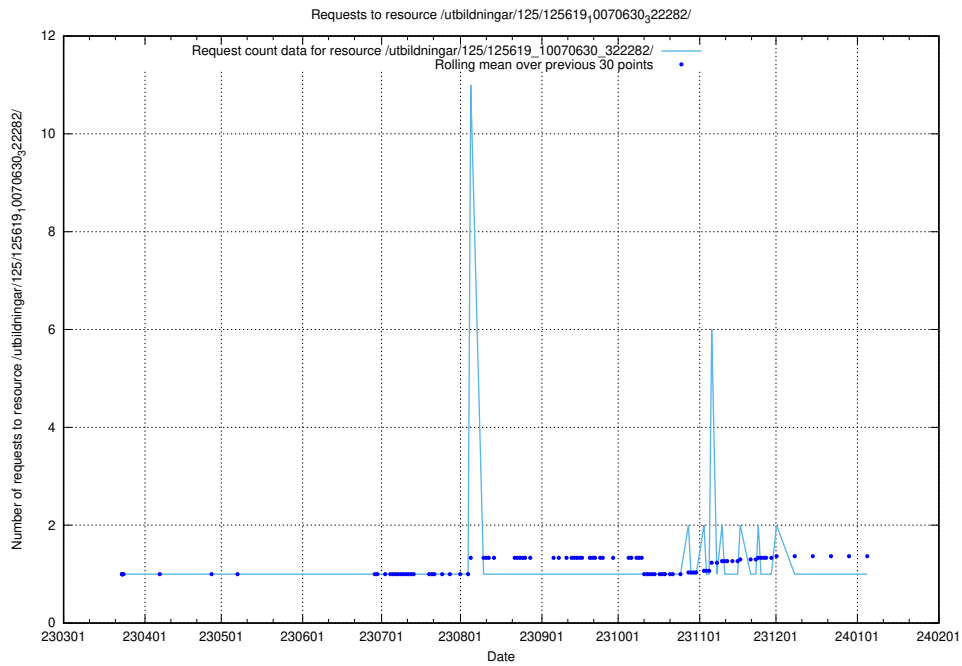

5.1137 Usage of /utbildningar/125/125619_10070630_322282/

Here, we count the number of requests to resource /utbildningar/125/125619_10070630_322282/.