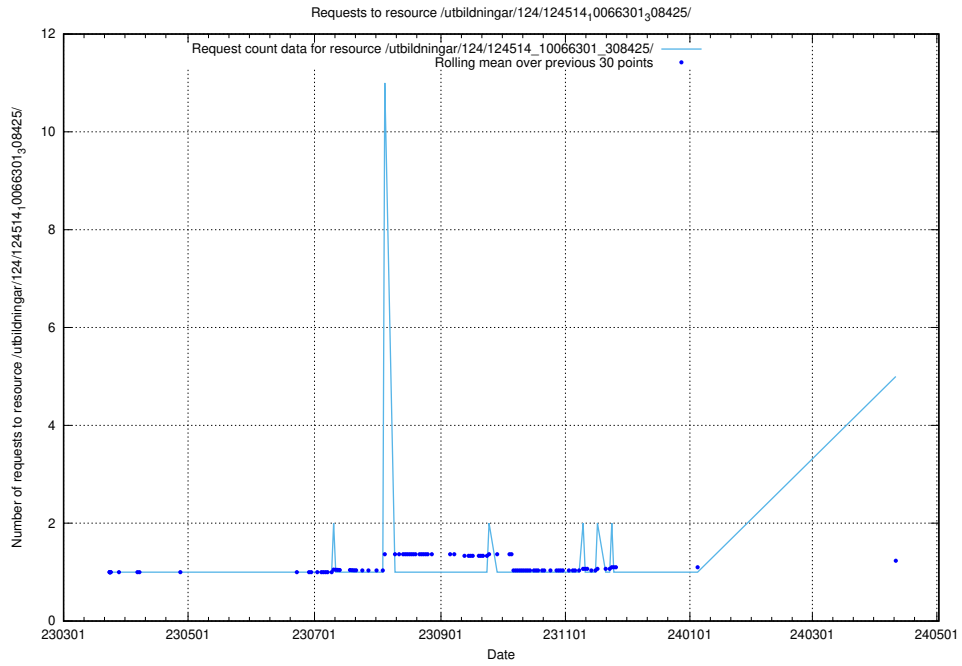

5.163 Usage of /utbildningar/124/124514_10066301_308425/

Here, we count the number of requests to resource /utbildningar/124/124514_10066301_308425/.