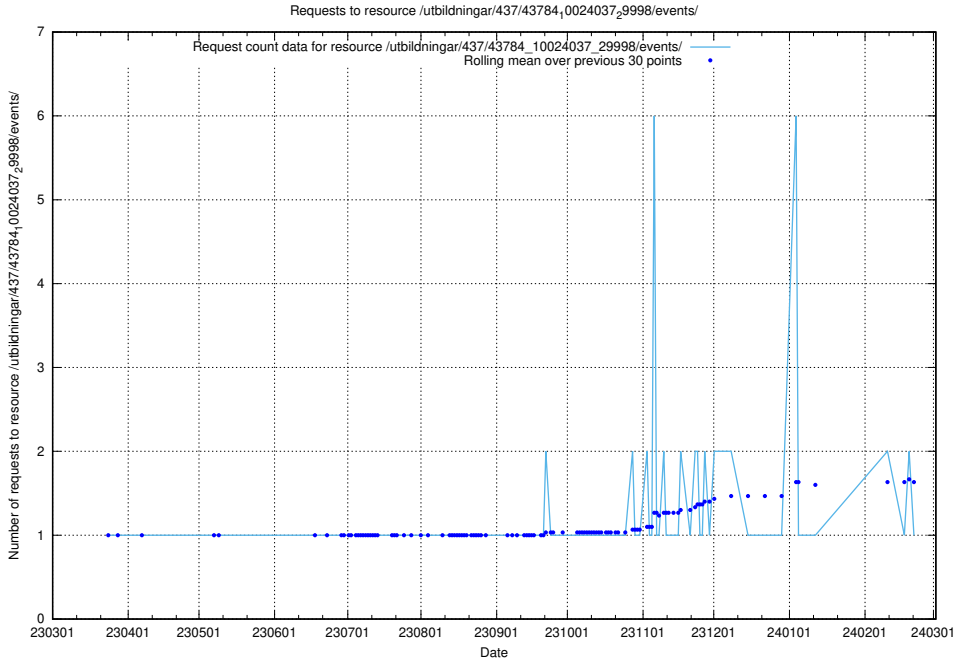

5.5967 Usage of /utbildningar/437/43784_10024037_29998/events/

Here, we count the number of requests to resource /utbildningar/437/43784_10024037_29998/events/.