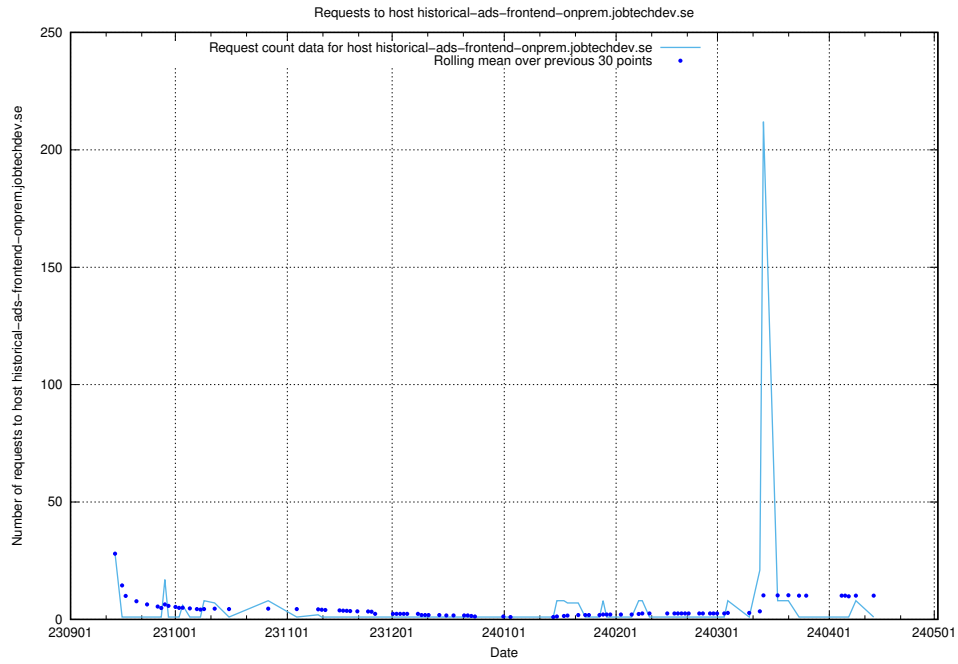

7.600 Usage of historical-ads-frontend-onprem.jobtechdev.se

Here, we count the number of requests to host historical-ads-frontend-onprem.jobtechdev.se.