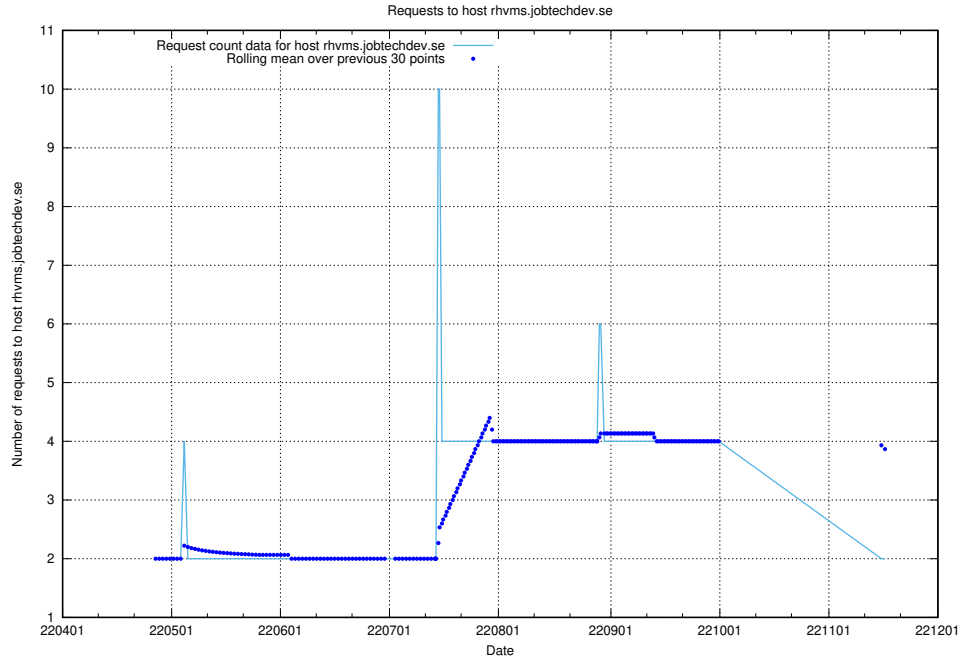

7.445 Usage of rhvms.jobtechdev.se

Here, we count the number of requests to host rhvms.jobtechdev.se.

7.446 Usage of arbetsformedlingen.se.apps.standby.services.jtech.se

Here, we count the number of requests to host arbetsformedlingen.se.apps.standby.services.jtech.se.