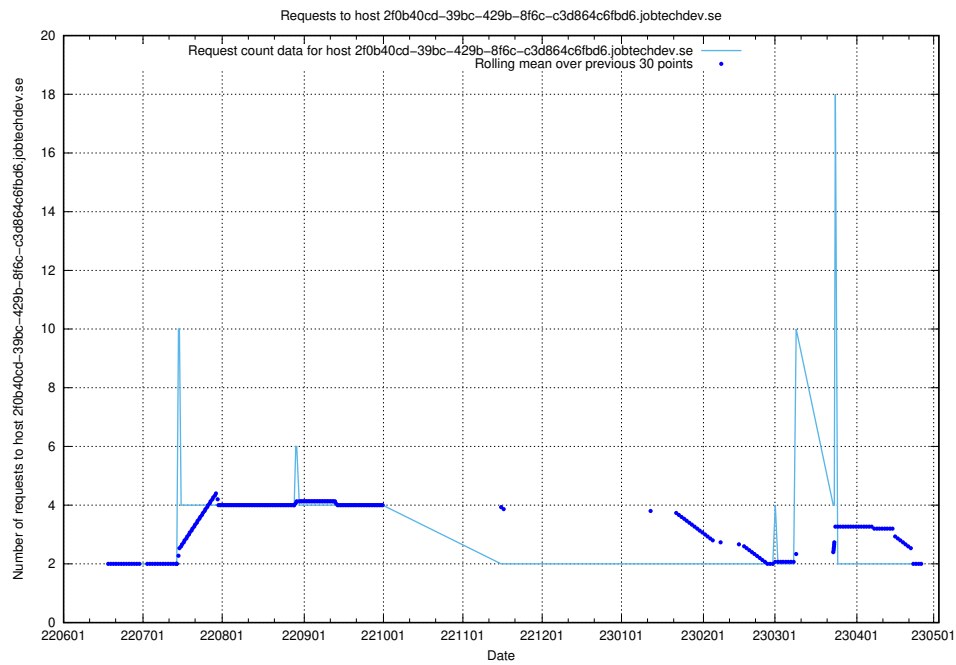

Here, we count the number of requests to host 2f0b40cd-39bc-429b-8f6c-c3d864c6fbd6.jobtechdev.se.

7.399 Usage of openserch-test.jobtechdev.se

Here, we count the number of requests to host openserch-test.jobtechdev.se.