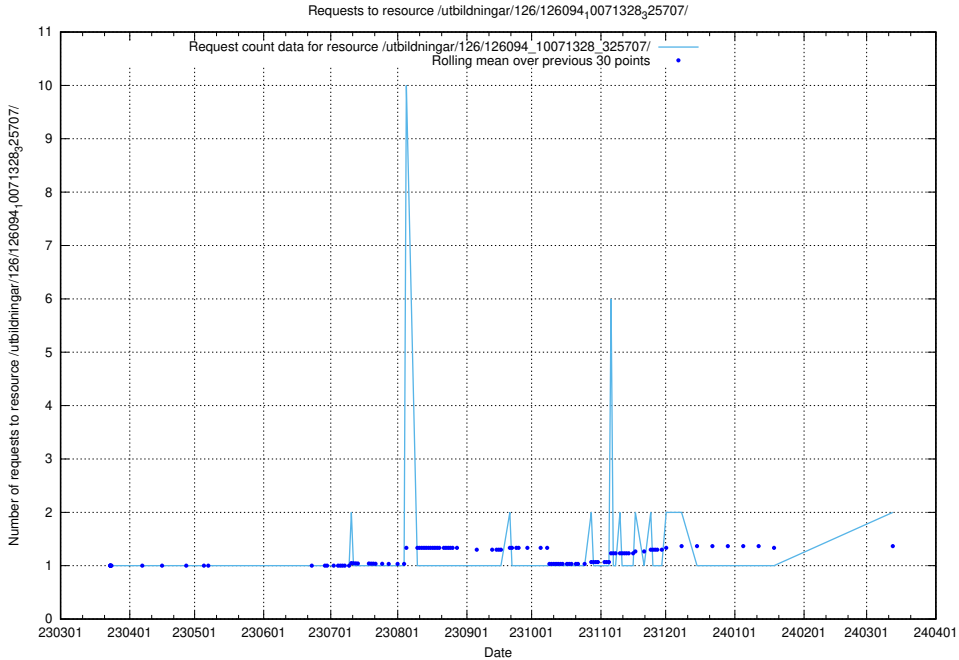

5.1031 Usage of /utbildningar/126/126094_10071328_325707/

Here, we count the number of requests to resource /utbildningar/126/126094_10071328_325707/.