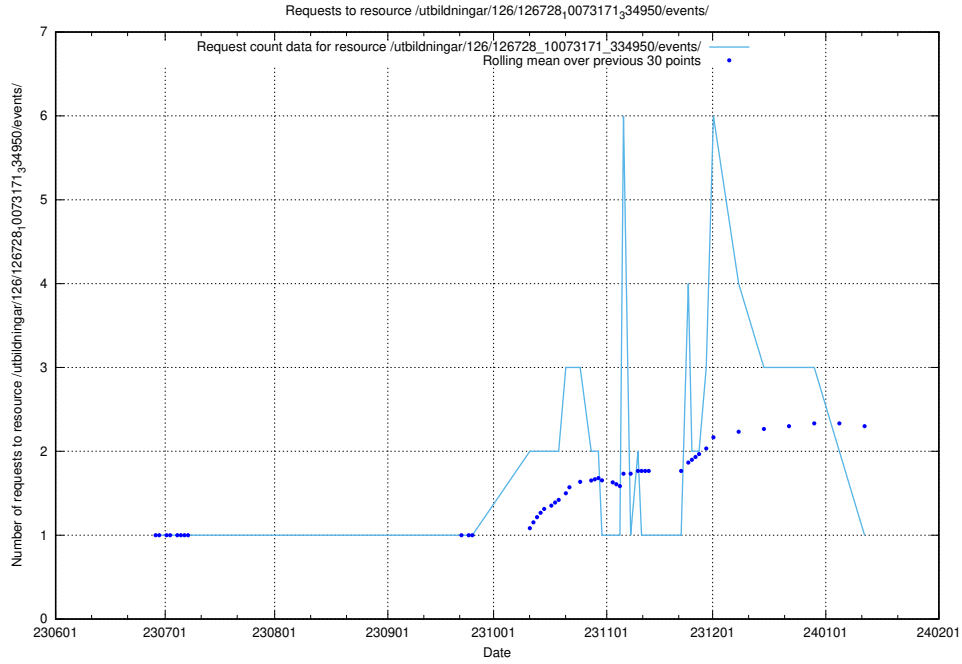

5.5263 Usage of /utbildningar/126/126728_10073171_334950/events/

Here, we count the number of requests to resource /utbildningar/126/126728_10073171_334950/events/