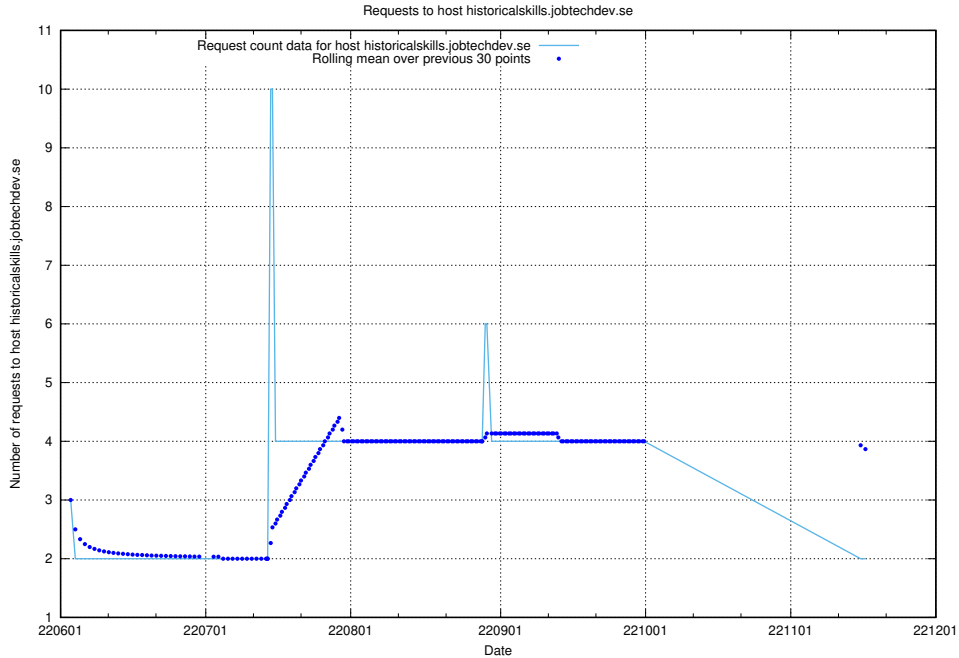

7.412 Usage of `historicalskills.jobtechdev.se`

Here, we count the number of requests to host `historicalskills.jobtechdev.se`.