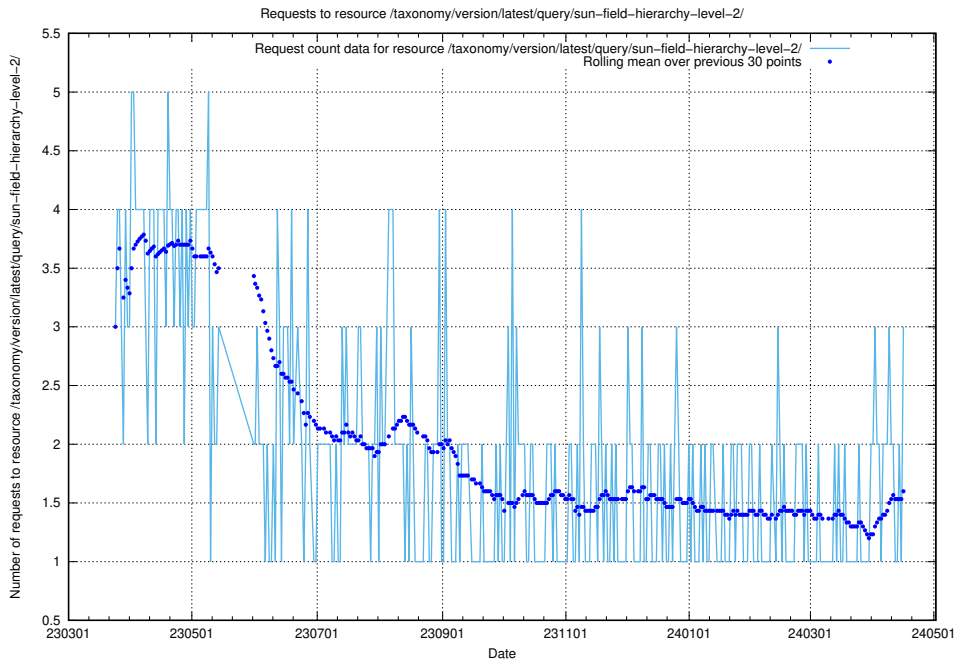

5.494 Usage of /taxonomy/version/latest/query/sun-field-hierarchy-level-2/

Here, we count the number of requests to resource /taxonomy/version/latest/query/sun-field-hierarchy-level-2/.