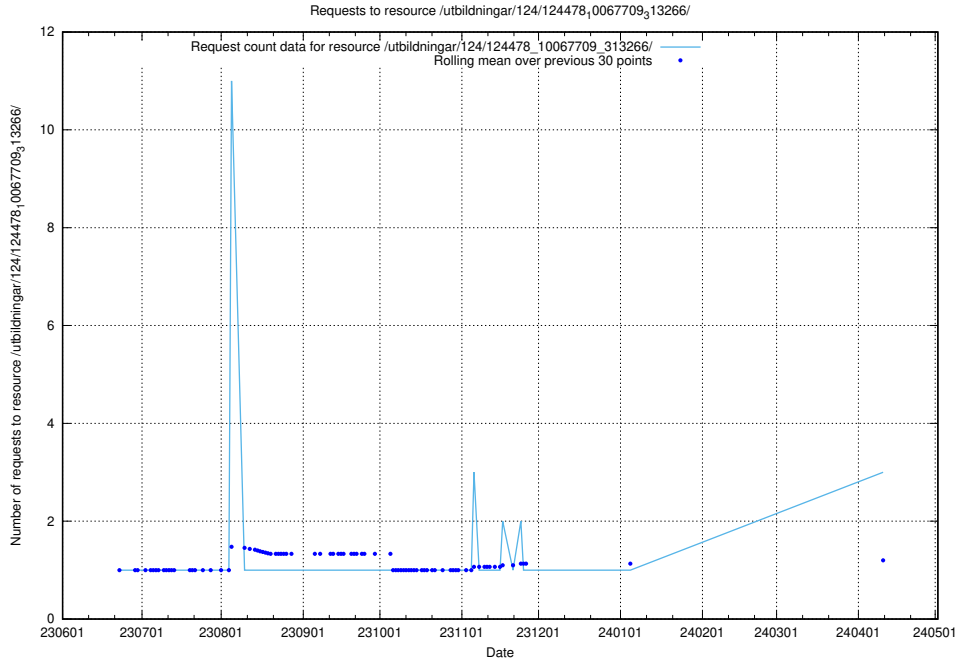

5.458 Usage of /utbildningar/124/124478_10067709_313266/

Here, we count the number of requests to resource /utbildningar/124/124478_10067709_313266/.