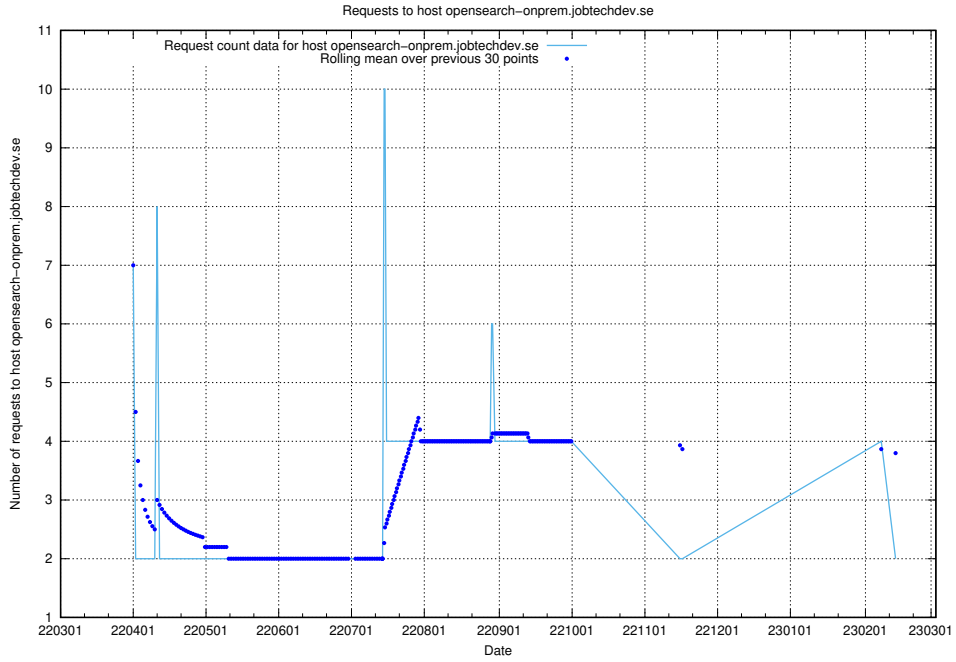

7.476 Usage of gitlab.forum.jobtechdev.se

Here, we count the number of requests to host gitlab.forum.jobtechdev.se.

7.477 Usage of opensearch.jobtechdev.se

Here, we count the number of requests to host opensearch.jobtechdev.se.