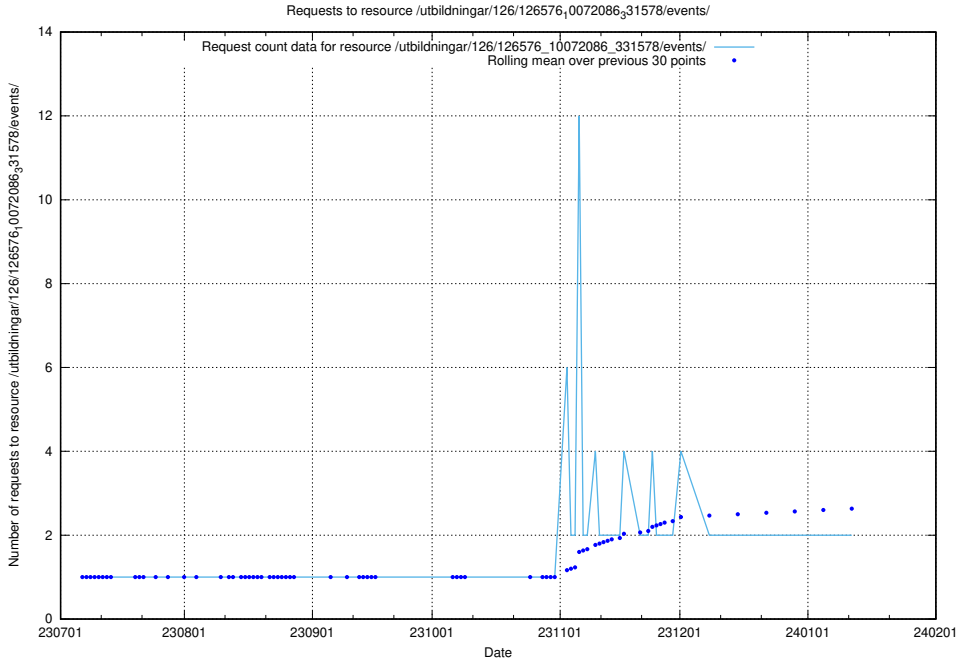

Here, we count the number of requests to resource /utbildningar/126/126576_10072086_331578/events/

5.901 Usage of /utbildningar/124/124862_10071083_324595/events/

Here, we count the number of requests to resource /utbildningar/124/124862_10071083_324595/events/