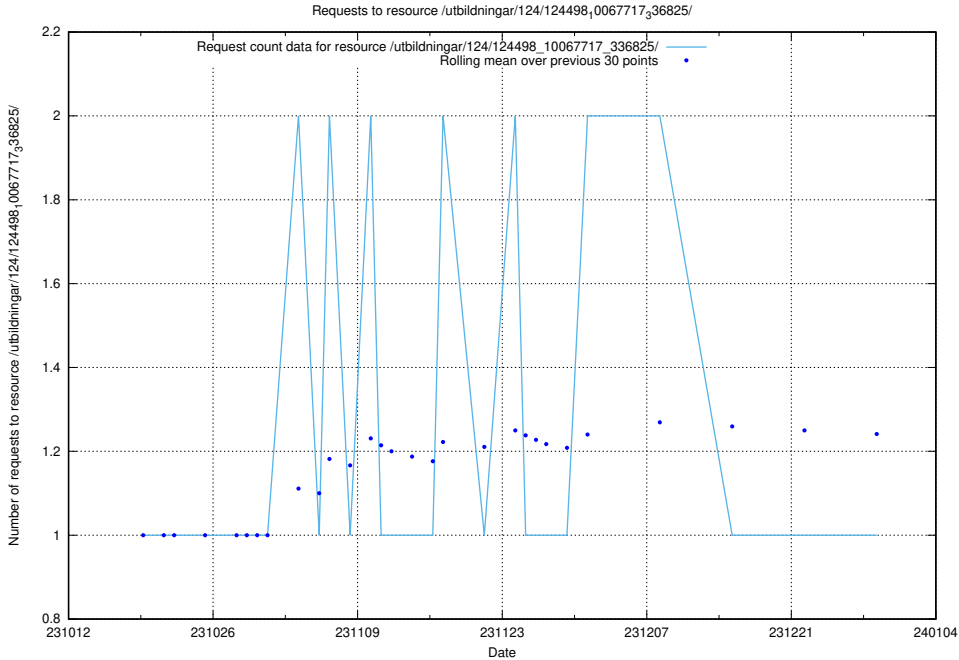

5.4102 Usage of /utbildningar/124/124498_10067717_336825/

Here, we count the number of requests to resource /utbildningar/124/124498_10067717_336825/.