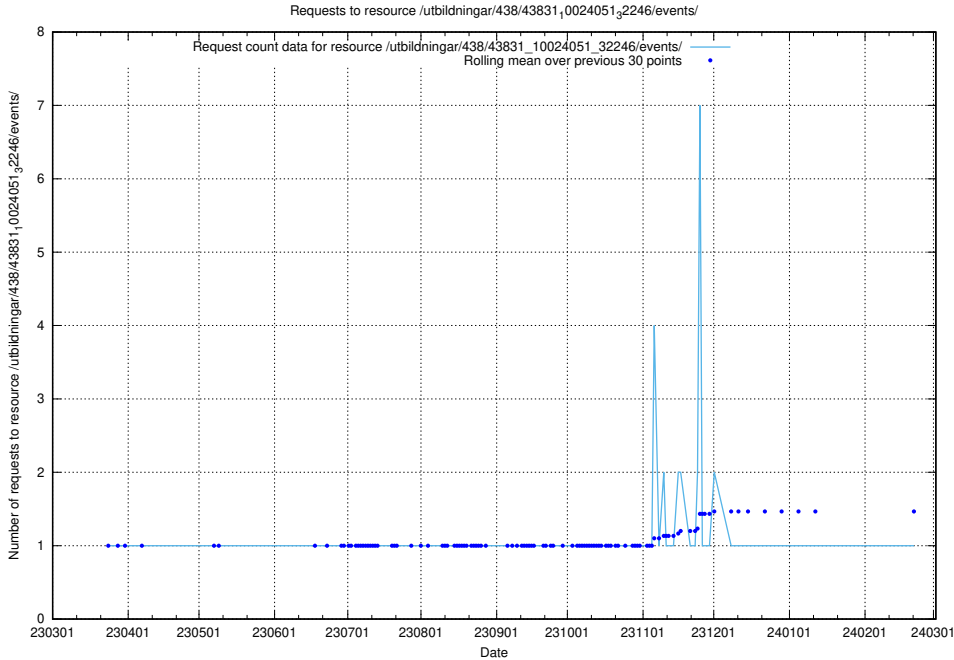

5.5951 Usage of /utbildningar/438/43831_10024051_32246/events/

Here, we count the number of requests to resource /utbildningar/438/43831_10024051_32246/events/.