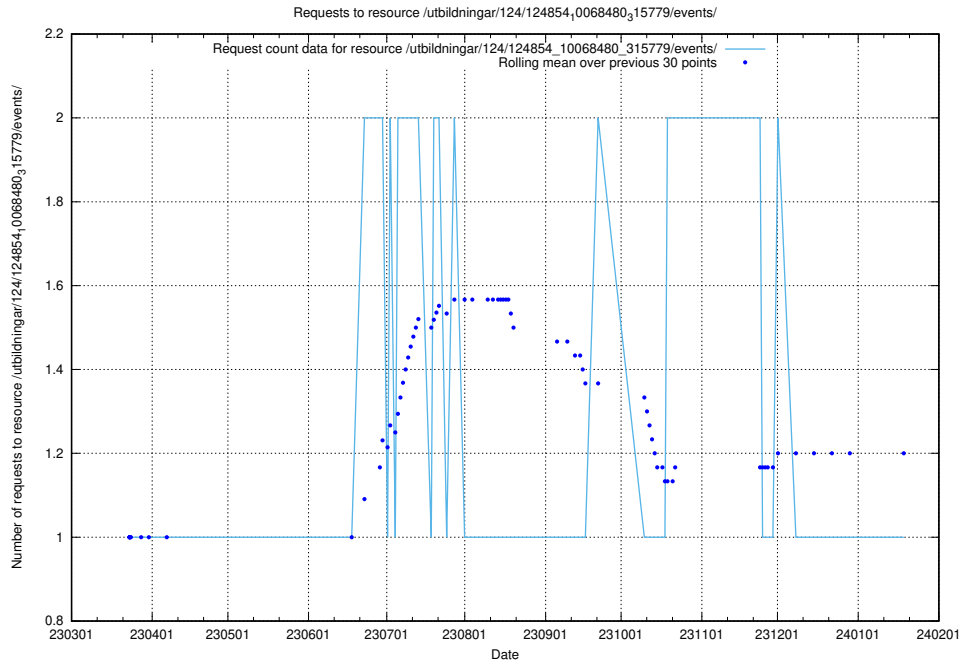

5.1274 Usage of /utbildningar/124/124854_10068480_315779/events/

Here, we count the number of requests to resource /utbildningar/124/124854_10068480_315779/events/