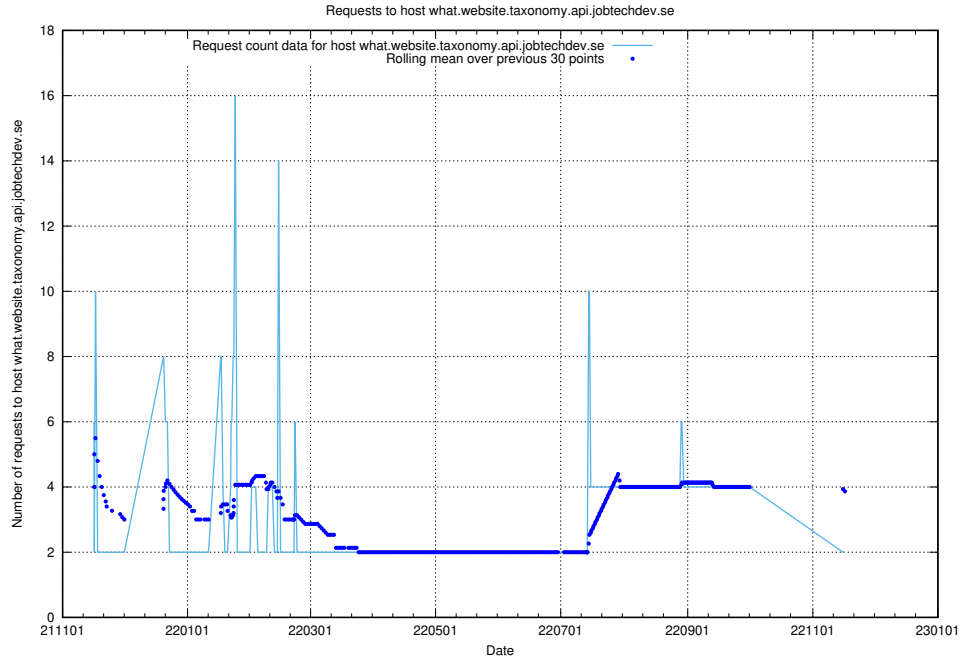

7.518 Usage of what.website.taxonomy.api.jobtechdev.se

Here, we count the number of requests to host what.website.taxonomy.api.jobtechdev.se.