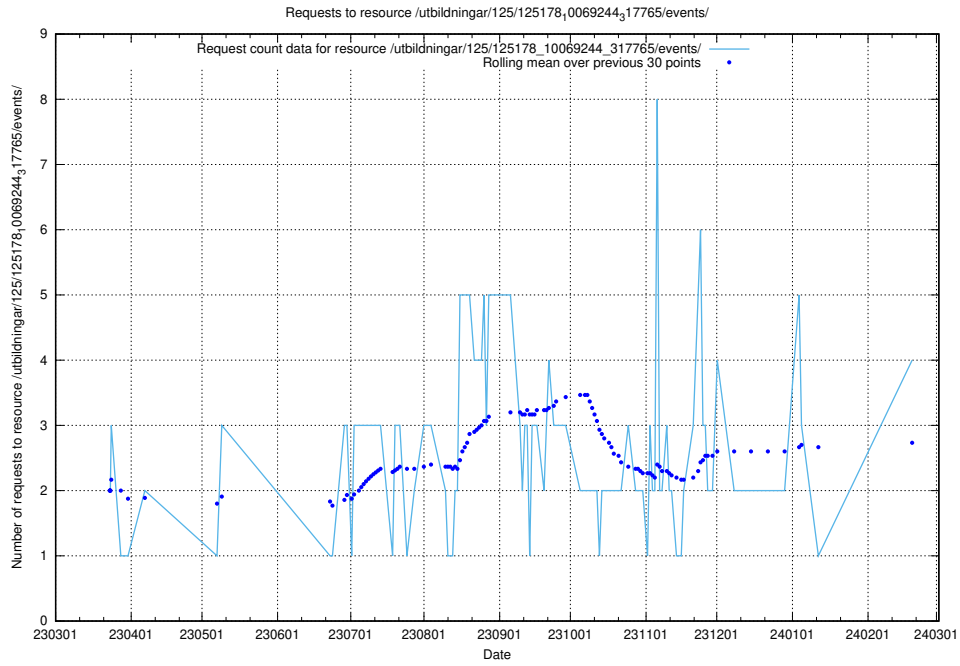

5.298 Usage of /utbildningar/125/125178_10069244_317765/events/

Here, we count the number of requests to resource /utbildningar/125/125178_10069244_317765/events/