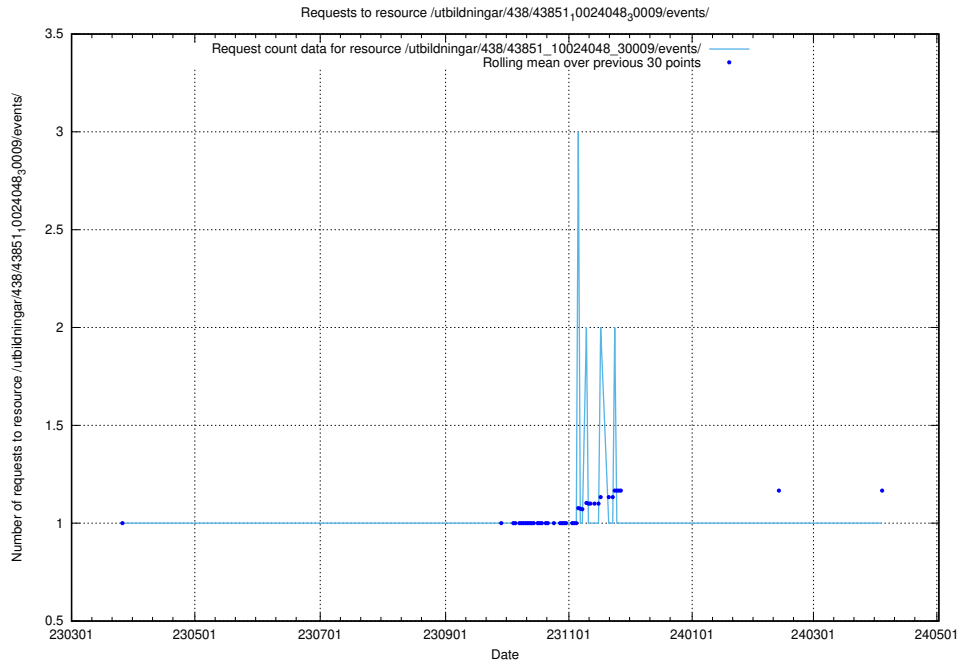

5.5879 Usage of /utbildningar/438/43851_10024048_30009/events/

Here, we count the number of requests to resource /utbildningar/438/43851_10024048_30009/events/.