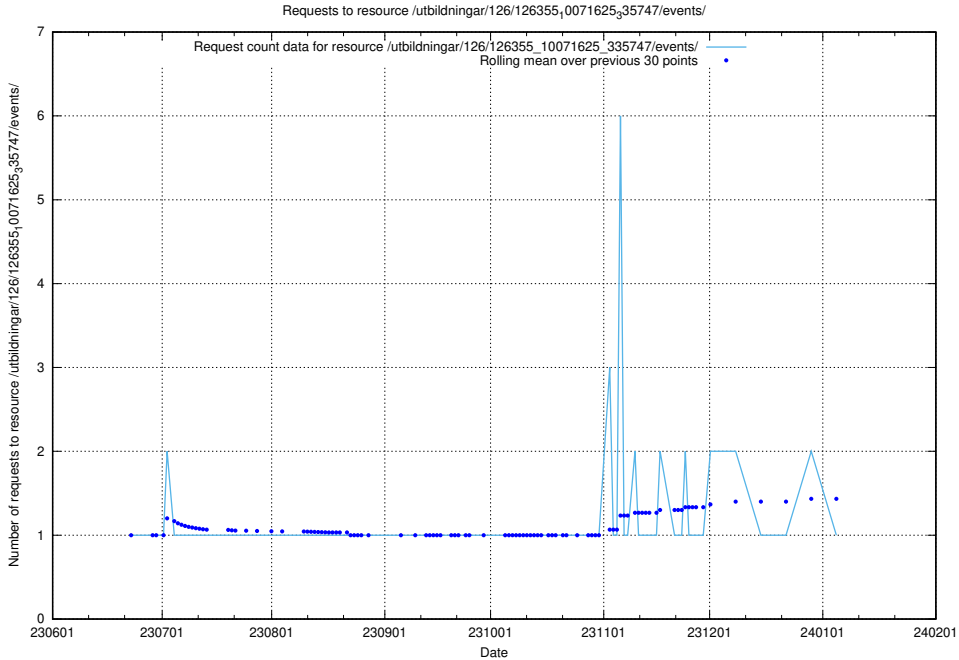

5.5471 Usage of /utbildningar/126/126355_10071625_335747/events/

Here, we count the number of requests to resource /utbildningar/126/126355_10071625_335747/events/

5.5472 Usage of /utbildningar/126/126355_10071625_335747/