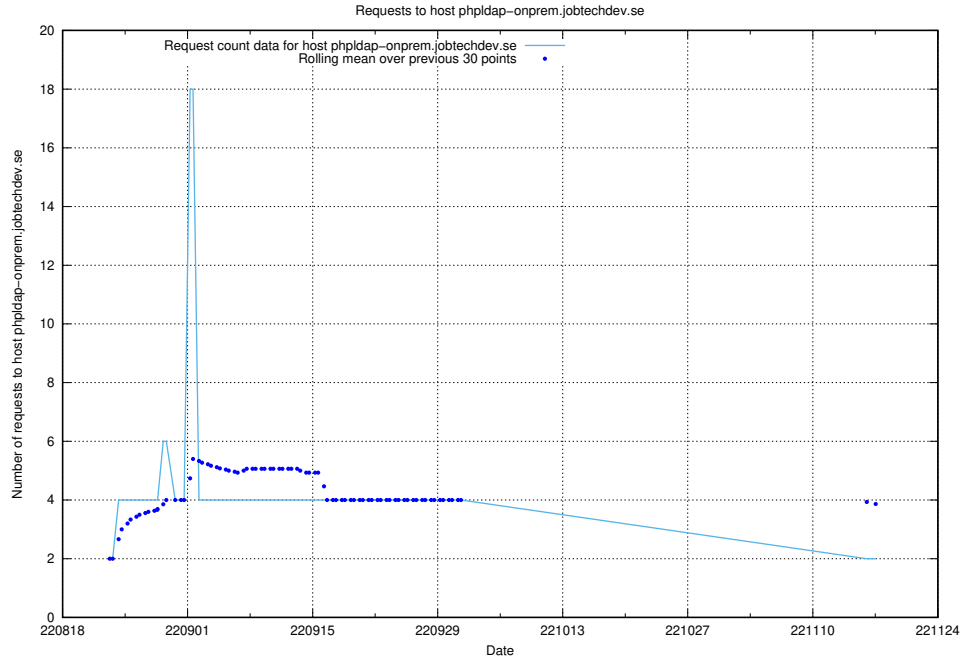

7.334 Usage of phpldap-onprem.jobtechdev.se

Here, we count the number of requests to host phpldap-onprem.jobtechdev.se.