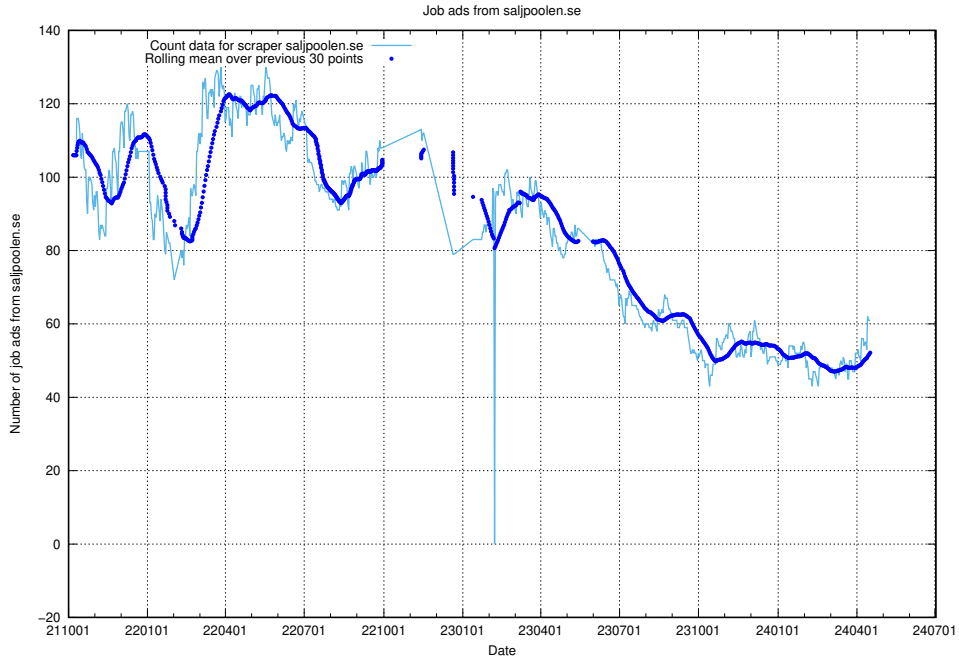

13.17 Number of ads by scraper saljpoolen.se

Here, we count the number of job ads scraped from saljpoolen.se.