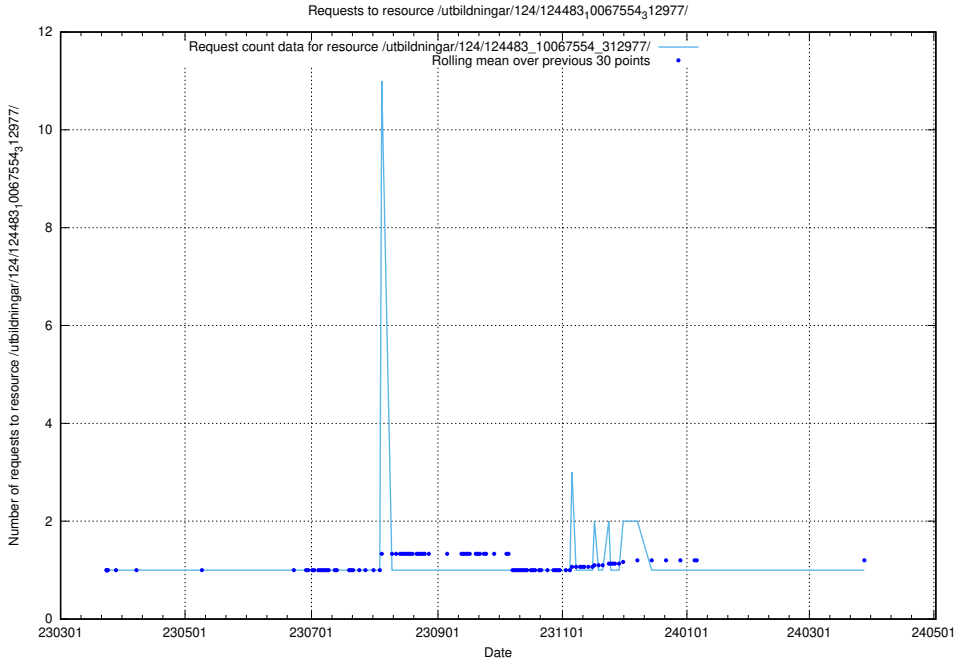

5.2642 Usage of /utbildningar/124/124483_10067554_312977/

Here, we count the number of requests to resource /utbildningar/124/124483_10067554_312977/.