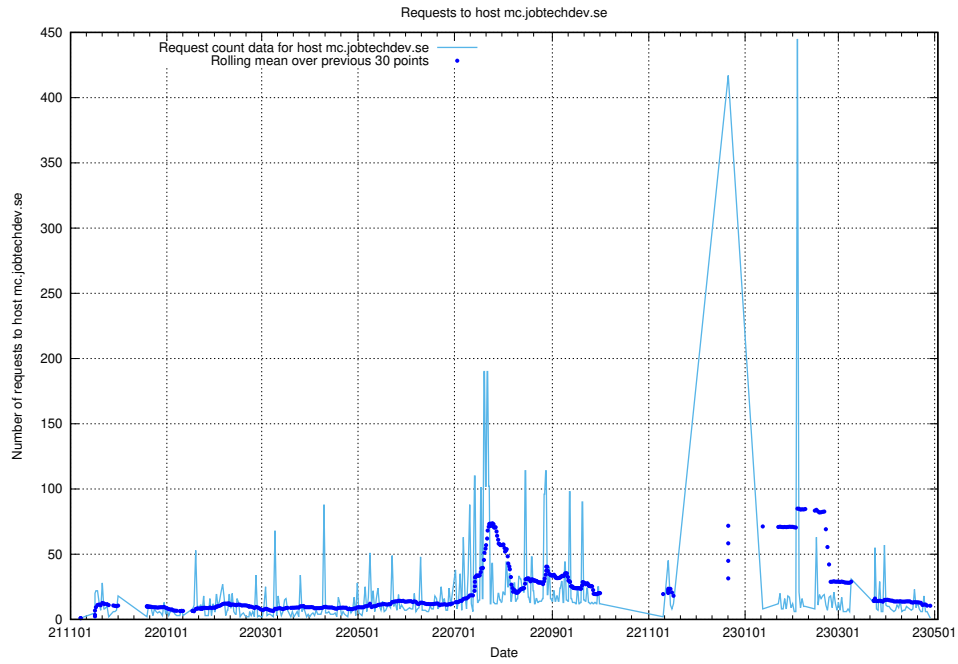

Here, we count the number of requests to host web02.jobtechdev.se.

7.624 Usage of q.jobtechdev.se

Here, we count the number of requests to host q.jobtechdev.se.

7.625 Usage of mc.jobtechdev.se

Here, we count the number of requests to host mc.jobtechdev.se.