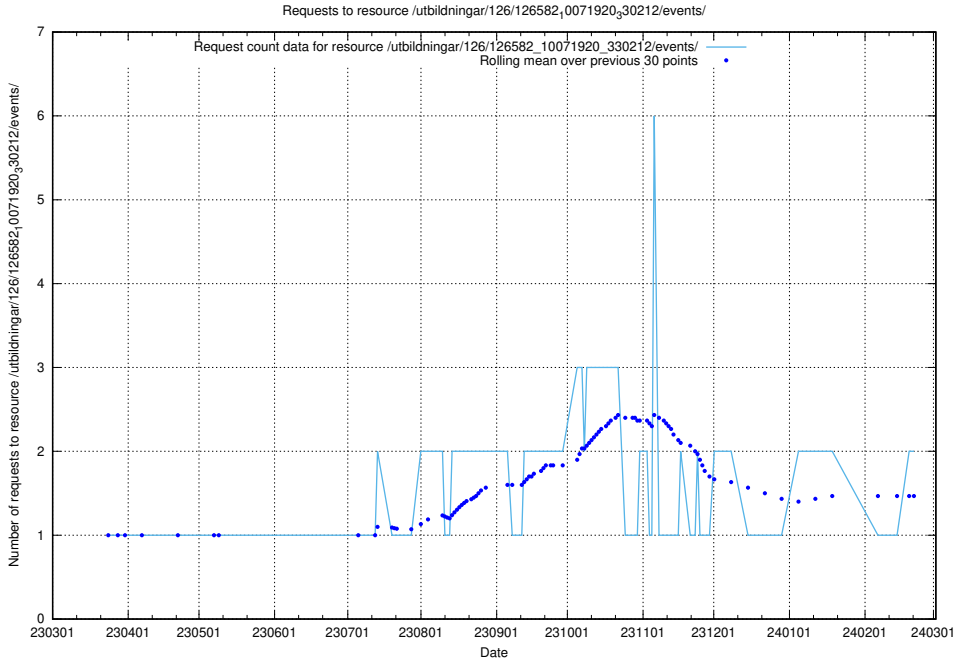

Here, we count the number of requests to resource /utbildningar/100/100480_10025244_317802/events/

5.1005 Usage of /utbildningar/126/126582_10071920_330212/events/

Here, we count the number of requests to resource /utbildningar/126/126582_10071920_330212/events/