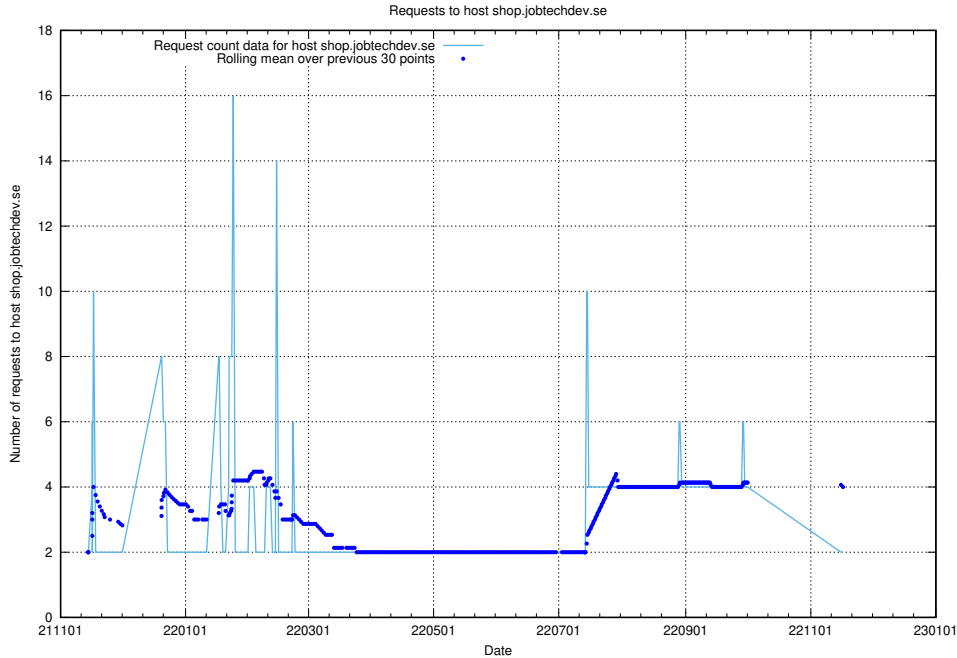

7.559 Usage of site.jobtechdev.se

Here, we count the number of requests to host site.jobtechdev.se.

7.560 Usage of shop.jobtechdev.se

Here, we count the number of requests to host shop.jobtechdev.se.

7.561 Usage of office.jobtechdev.se