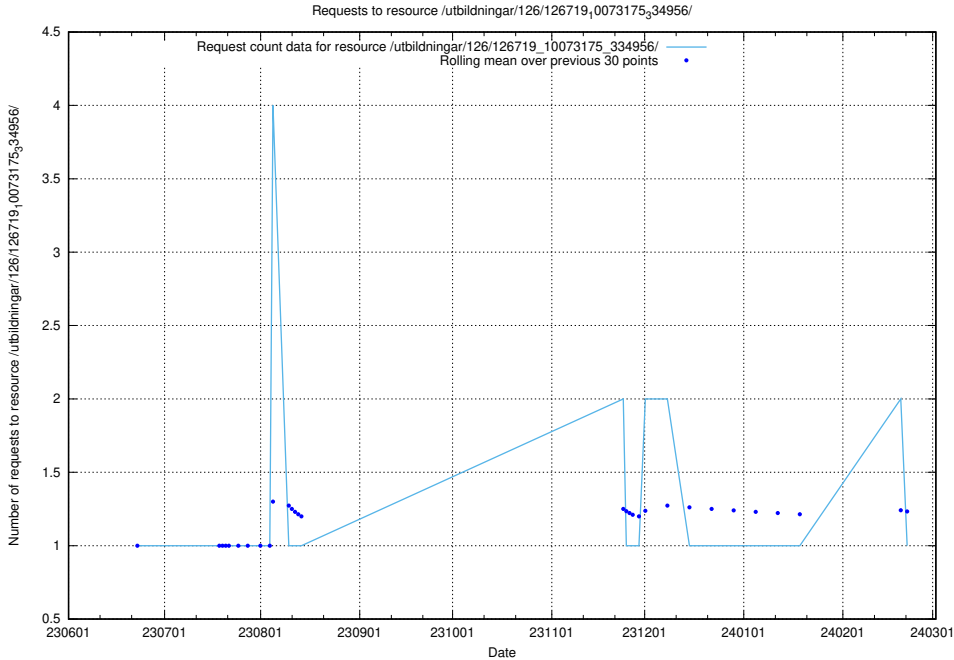

5.5425 Usage of /utbildningar/126/126719_10073175_334956/

Here, we count the number of requests to resource /utbildningar/126/126719_10073175_334956/.