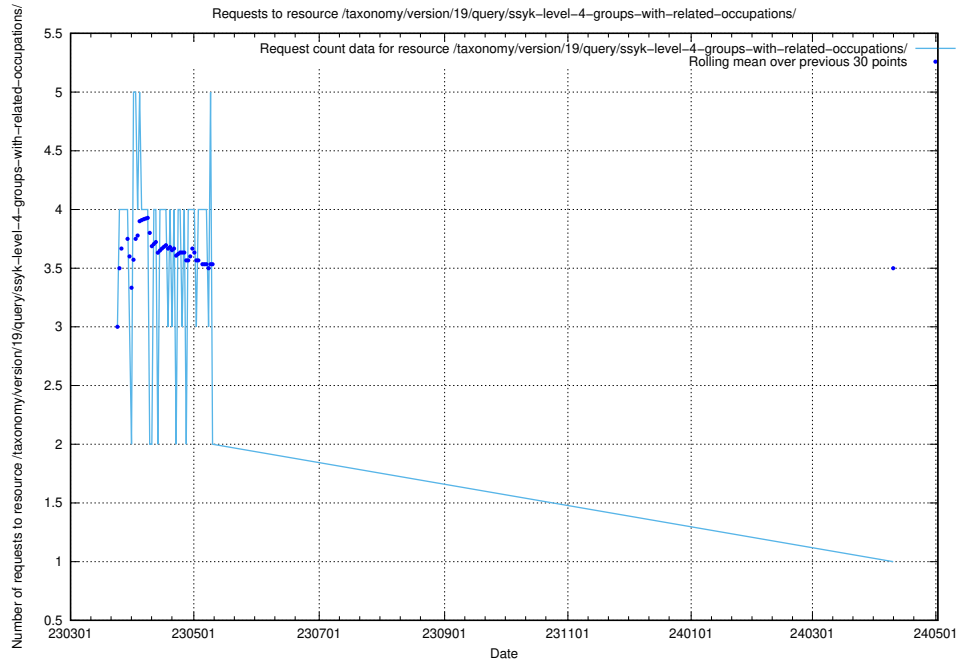

5.5911 Usage of /taxonomy/version/19/query/ssyk-level-4-groups-with-related-occupations/

Here, we count the number of requests to resource /taxonomy/version/19/query/ssyk-level-4-groups-with-related-occupations/.