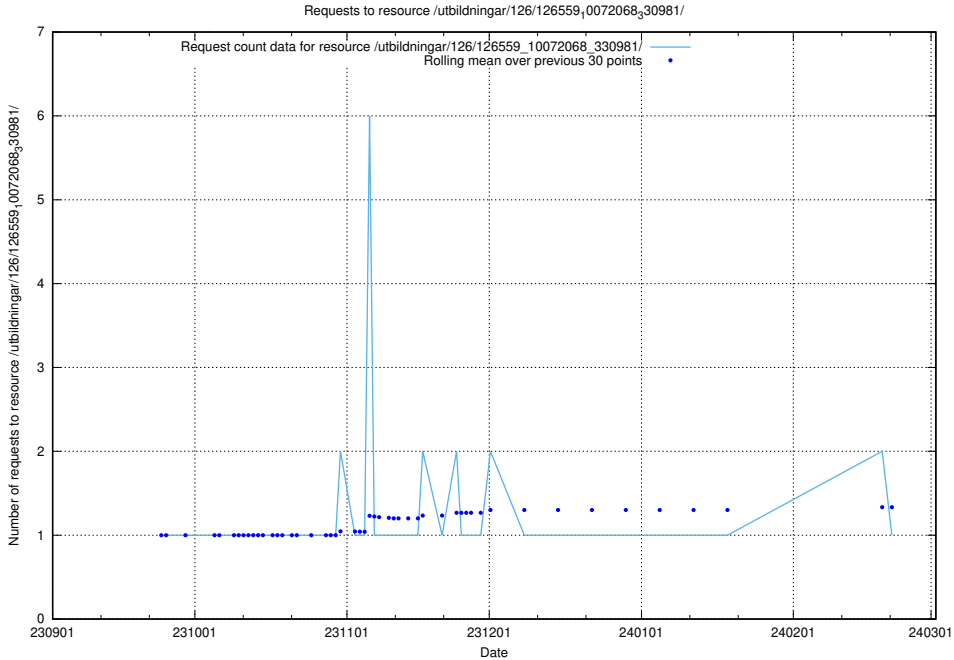

5.4307 Usage of /utbildningar/126/126559_10072068_330981/

Here, we count the number of requests to resource /utbildningar/126/126559_10072068_330981/.