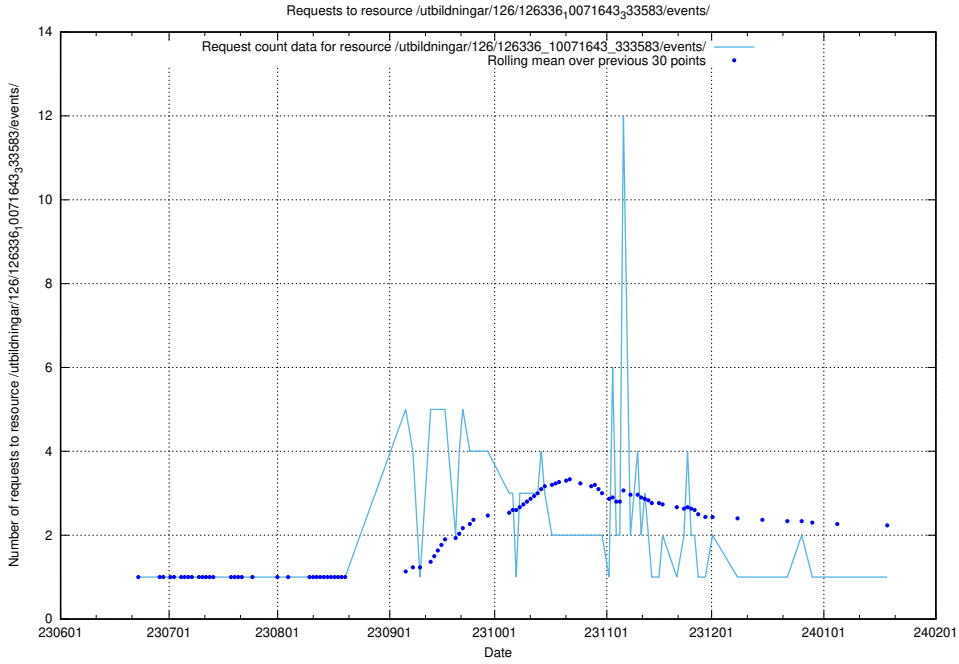

5.5481 Usage of /utbildningar/126/126336_10071643_333583/events/

Here, we count the number of requests to resource /utbildningar/126/126336_10071643_333583/events/