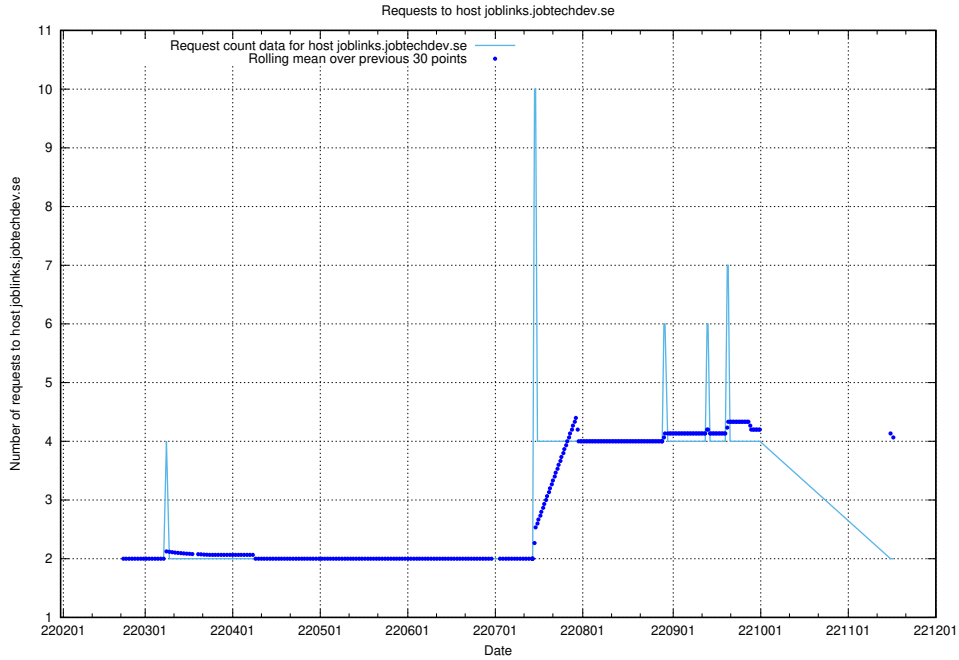

7.515 Usage of joblinks.jobtechdev.se

Here, we count the number of requests to host joblinks.jobtechdev.se.