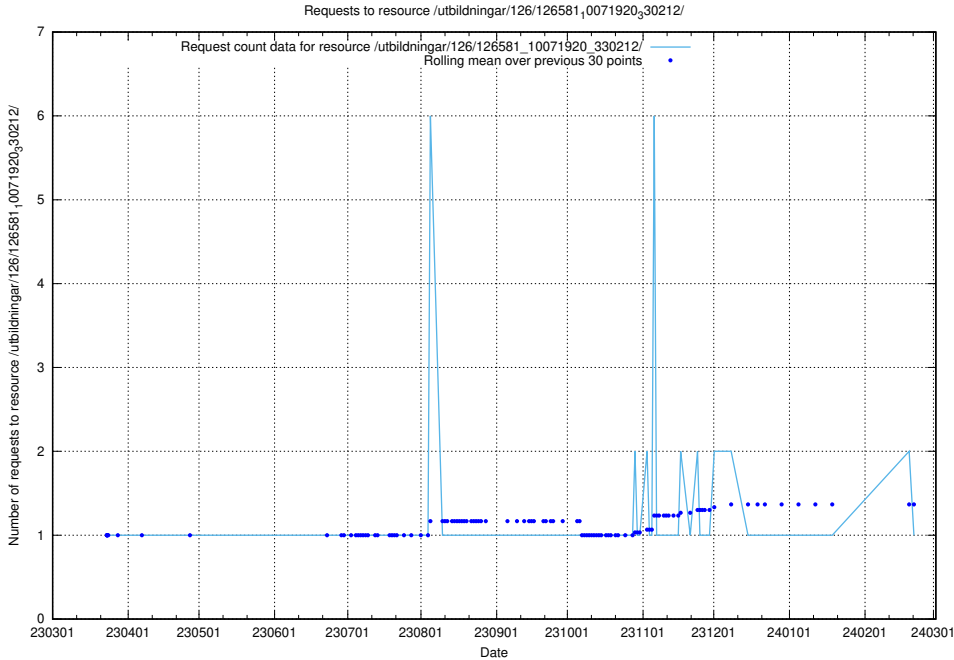

5.6173 Usage of /utbildningar/126/126581_10071920_330212/

Here, we count the number of requests to resource /utbildningar/126/126581_10071920_330212/.