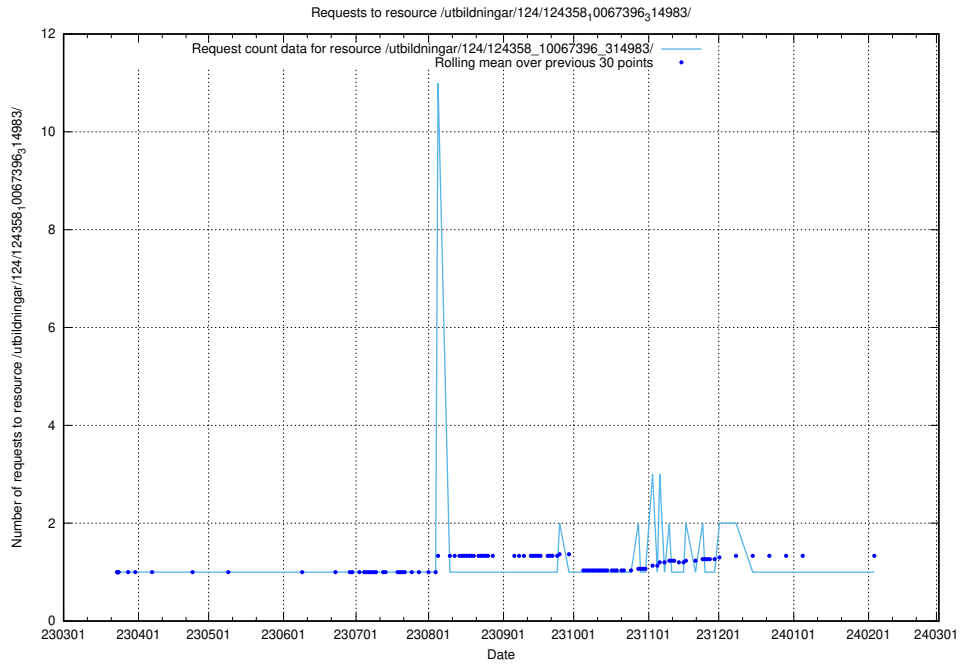

5.3665 Usage of /utbildningar/124/124358_10067396_314983/

Here, we count the number of requests to resource /utbildningar/124/124358_10067396_314983/.