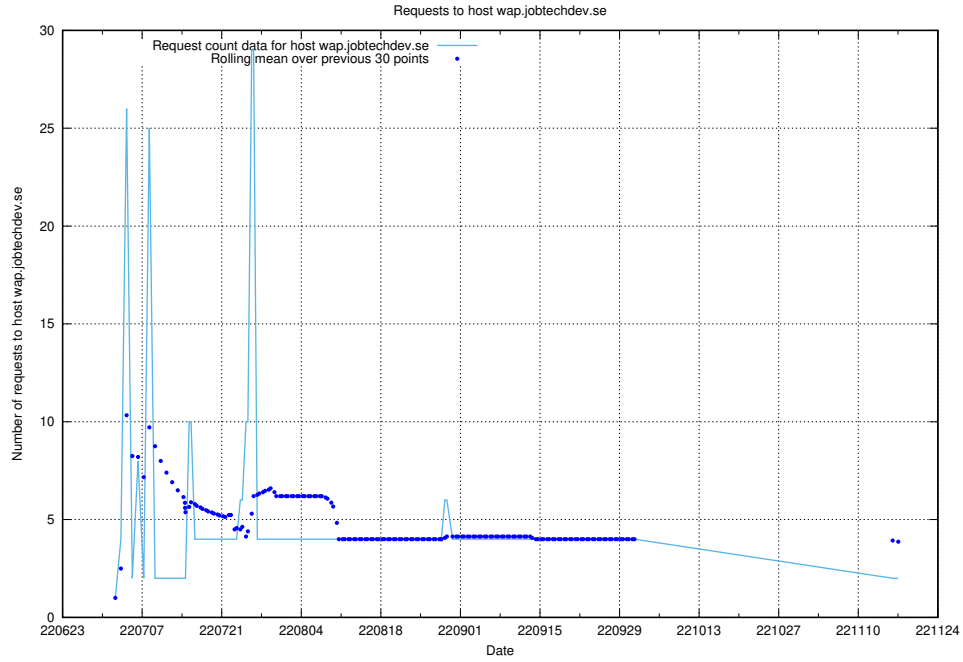

7.391 Usage of wap.jobtechdev.se

Here, we count the number of requests to host wap.jobtechdev.se.