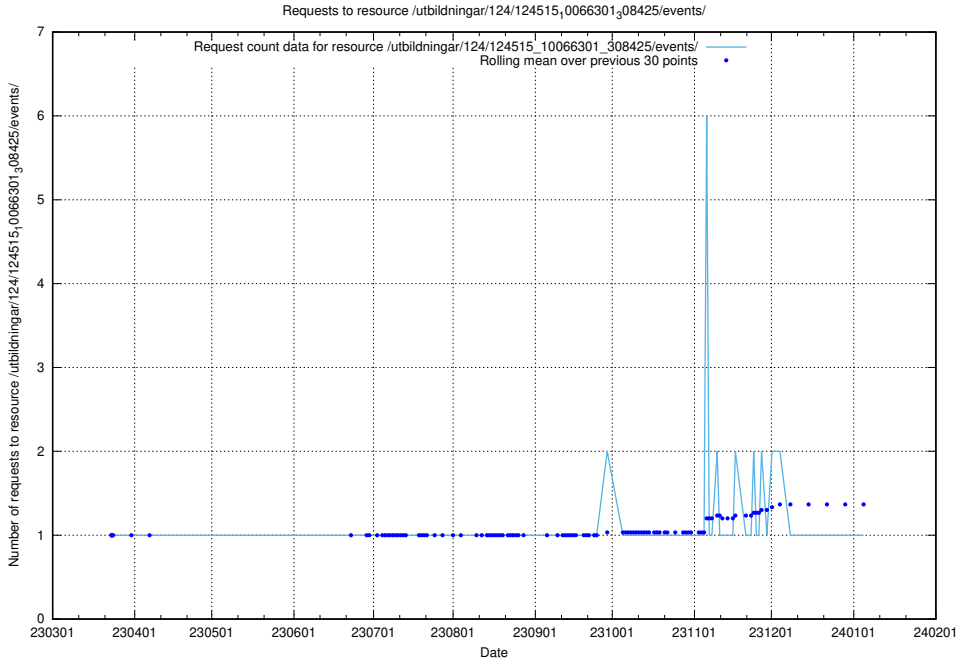

Here, we count the number of requests to resource /taxonomy/version/9/query/ssyk-level-1-groups/.

5.1372 Usage of /utbildningar/124/124515_10066301_308425/events/

Here, we count the number of requests to resource /utbildningar/124/124515_10066301_308425/events/