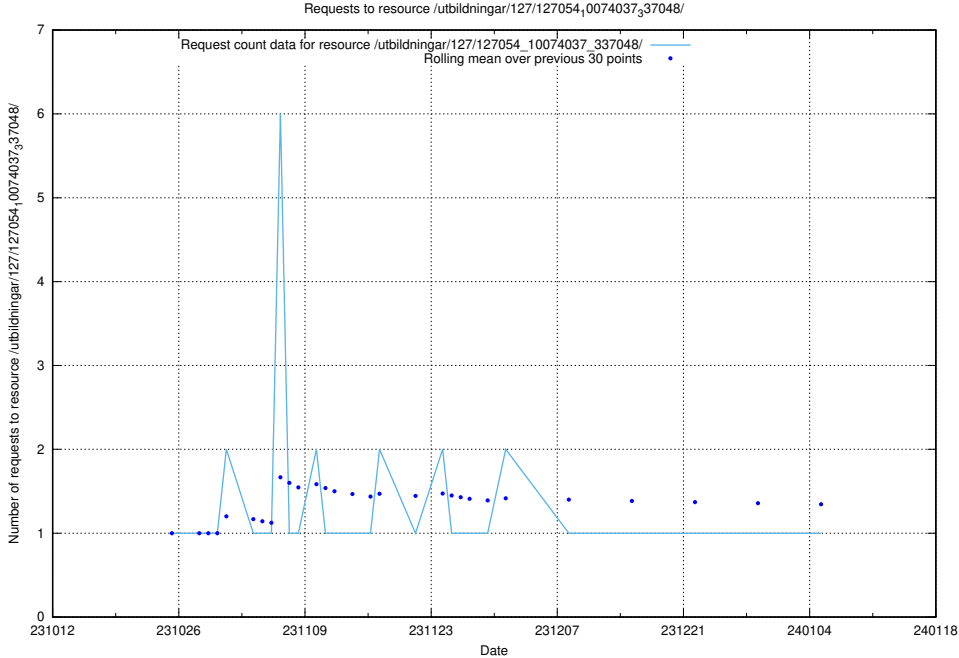

5.4048 Usage of /utbildningar/127/127054_10074037_337048/

Here, we count the number of requests to resource /utbildningar/127/127054_10074037_337048/.