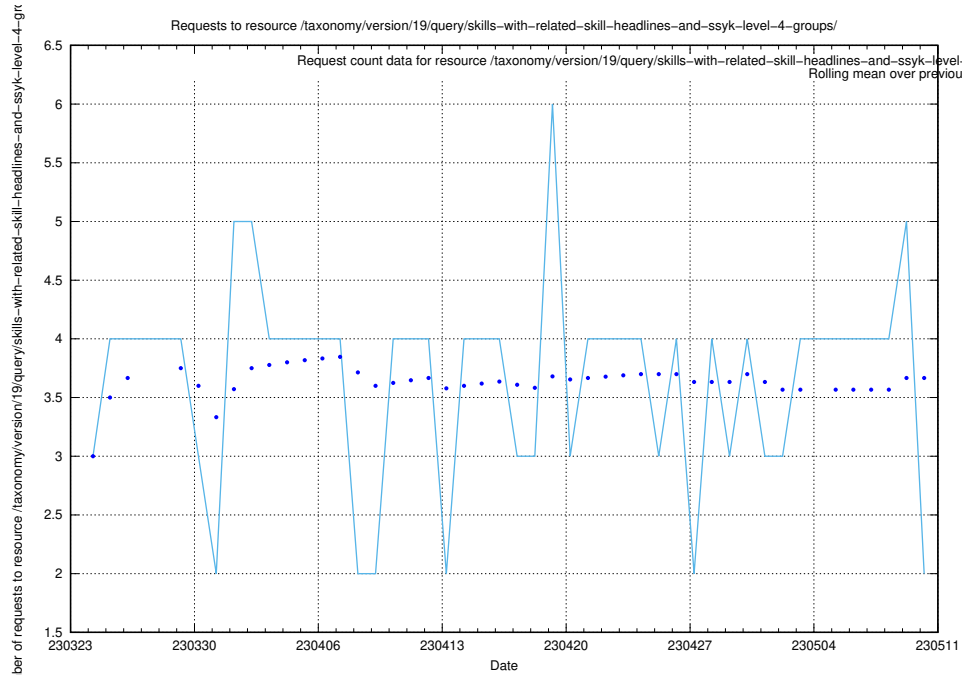

5.996 Usage of /taxonomy/version/19/query/skills-with-related-skill-headlines-and-ssyk-level-4-groups/

Here, we count the number of requests to resource /taxonomy/version/19/query/skills-with-related-skill-headlines-and-ssyk-level-4-groups/.