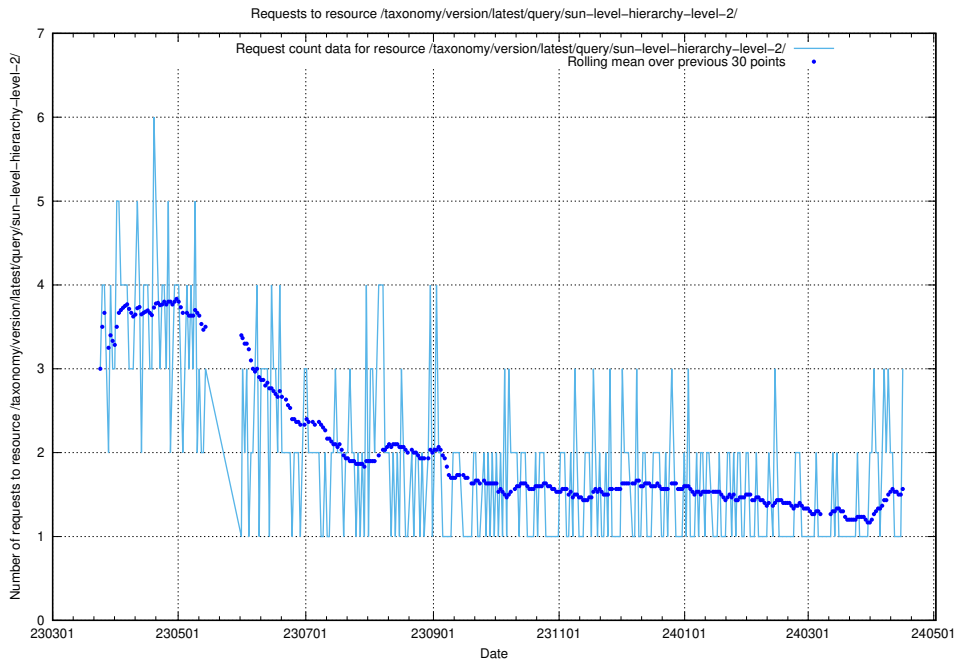

5.489 Usage of /taxonomy/version/latest/query/sun-level-hierarchy-level-2/

Here, we count the number of requests to resource /taxonomy/version/latest/query/sun-level-hierarchy-level-2/.