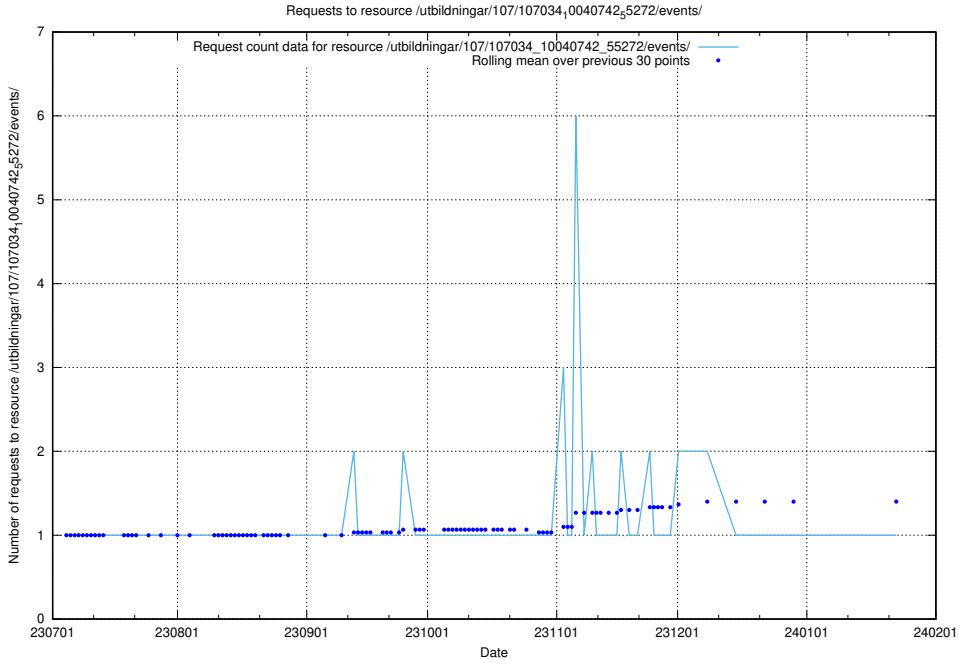

5.5175 Usage of /utbildningar/107/107034_10040742_55272/events/

Here, we count the number of requests to resource /utbildningar/107/107034_10040742_55272/events/.