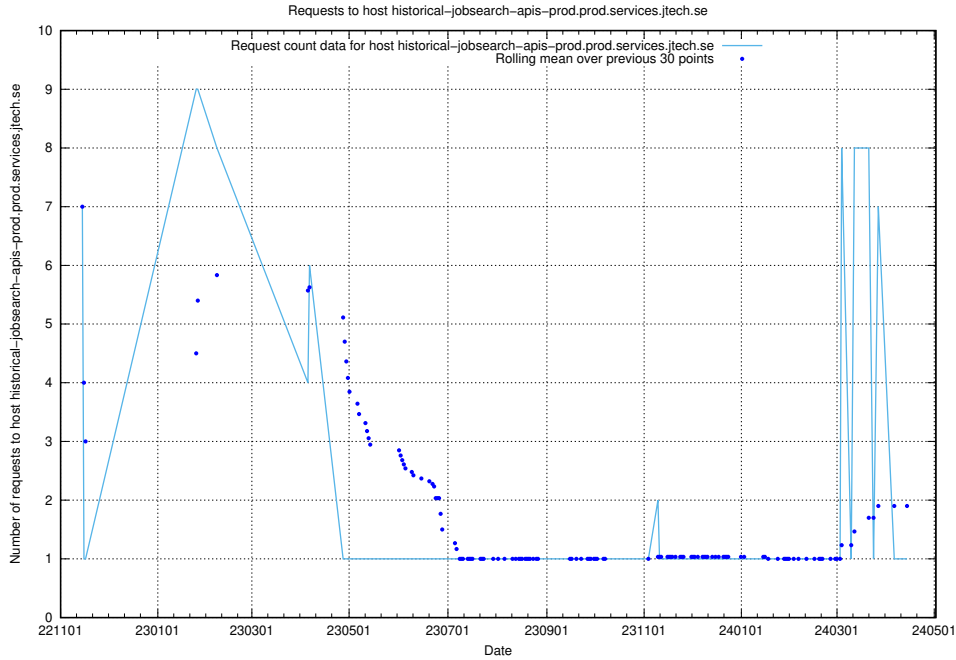

7.613 Usage of historical-jobsearch-apis-prod.prod.services.jtech.se

Here, we count the number of requests to host historical-jobsearch-apis-prod.prod.services.jtech.se.