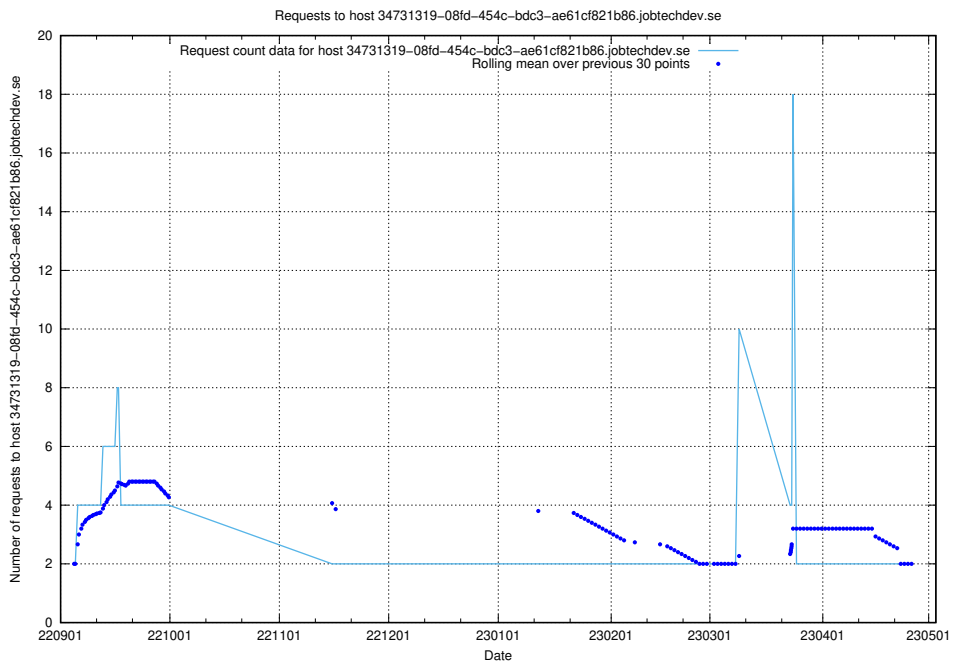

7.325 Usage of 34731319-08fd-454c-bdc3-ae61cf821b86.jobtechdev.se

Here, we count the number of requests to host 34731319-08fd-454c-bdc3-ae61cf821b86.jobtechdev.se.