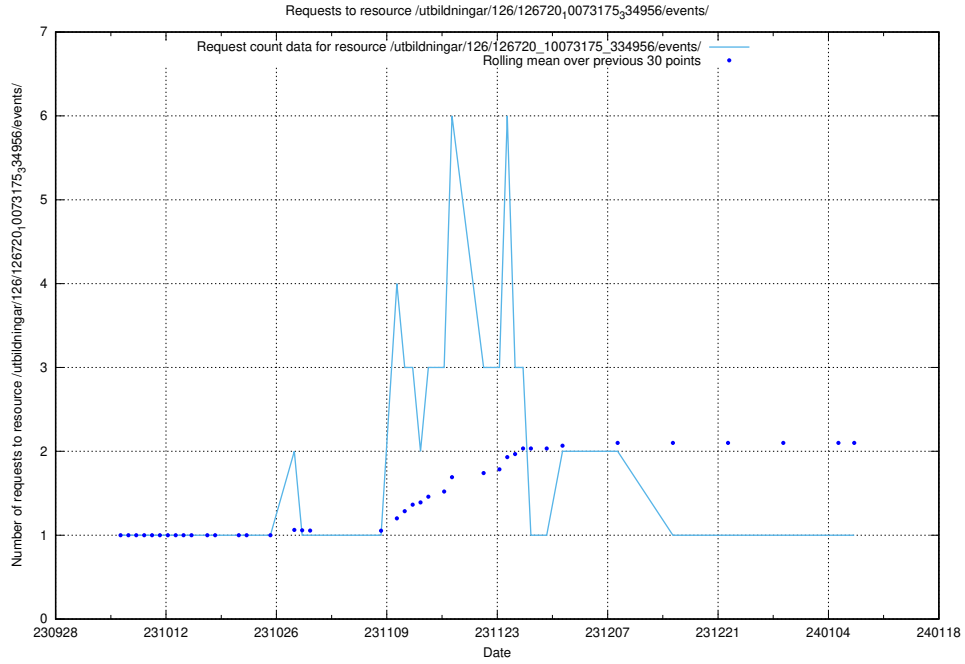

5.4224 Usage of /utbildningar/126/126720_10073175_334956/events/

Here, we count the number of requests to resource /utbildningar/126/126720_10073175_334956/events/