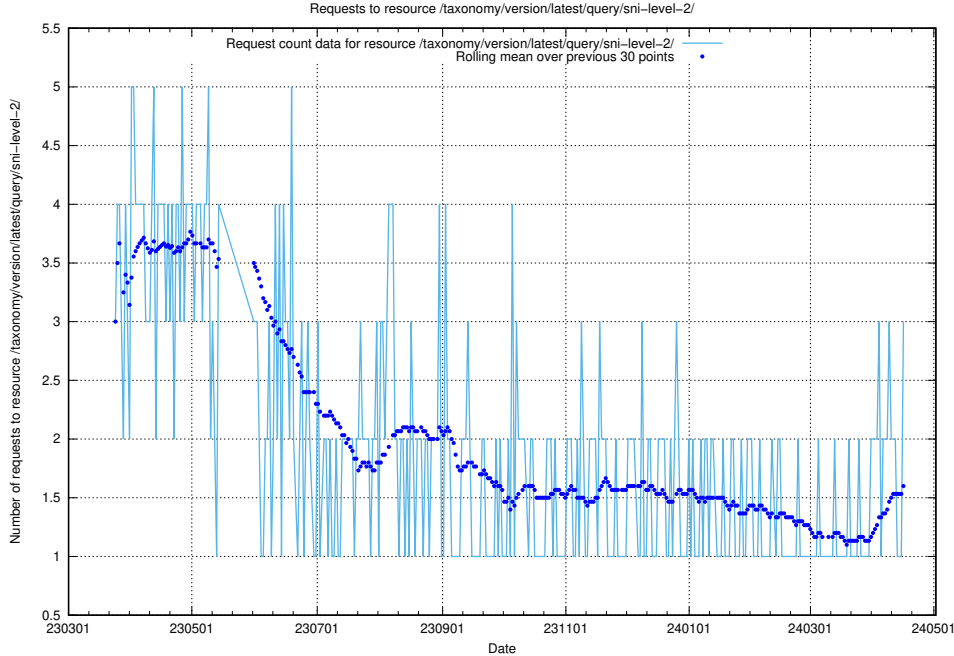

5.508 Usage of /taxonomy/version/latest/query/sni-level-2/

Here, we count the number of requests to resource /taxonomy/version/latest/query/sni-level-2/.