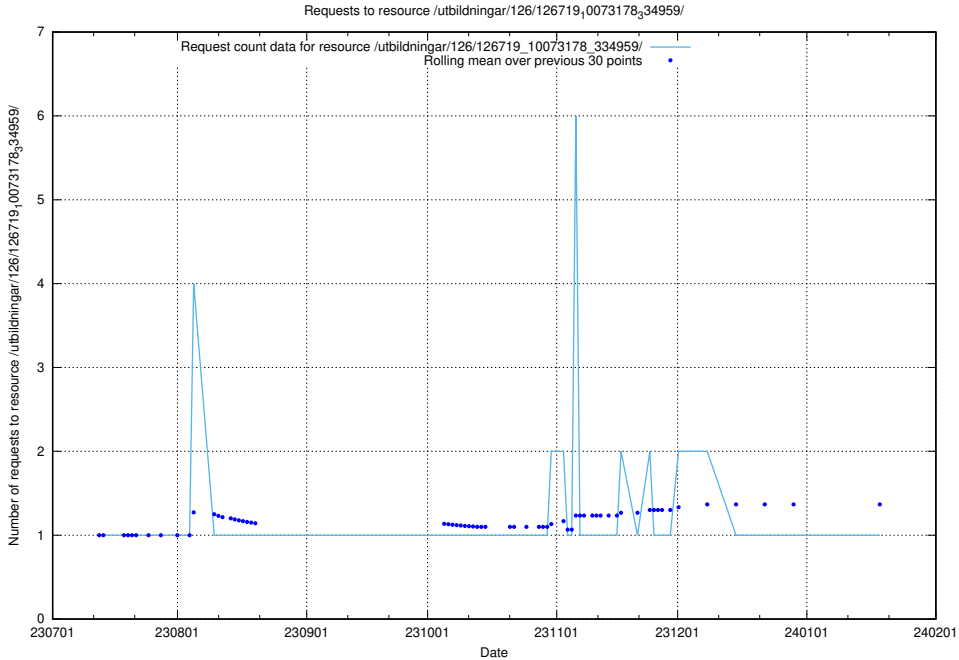

5.4927 Usage of /utbildningar/126/126719_10073178_334959/

Here, we count the number of requests to resource /utbildningar/126/126719_10073178_334959/.