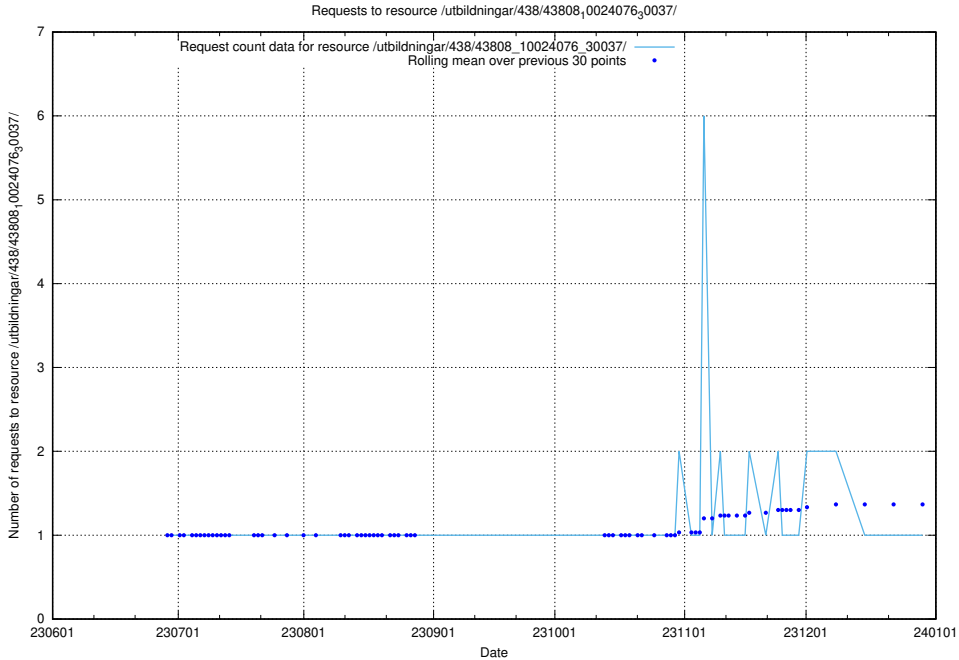

5.5244 Usage of /utbildningar/438/43808_10024076_30037/

Here, we count the number of requests to resource /utbildningar/438/43808_10024076_30037/.