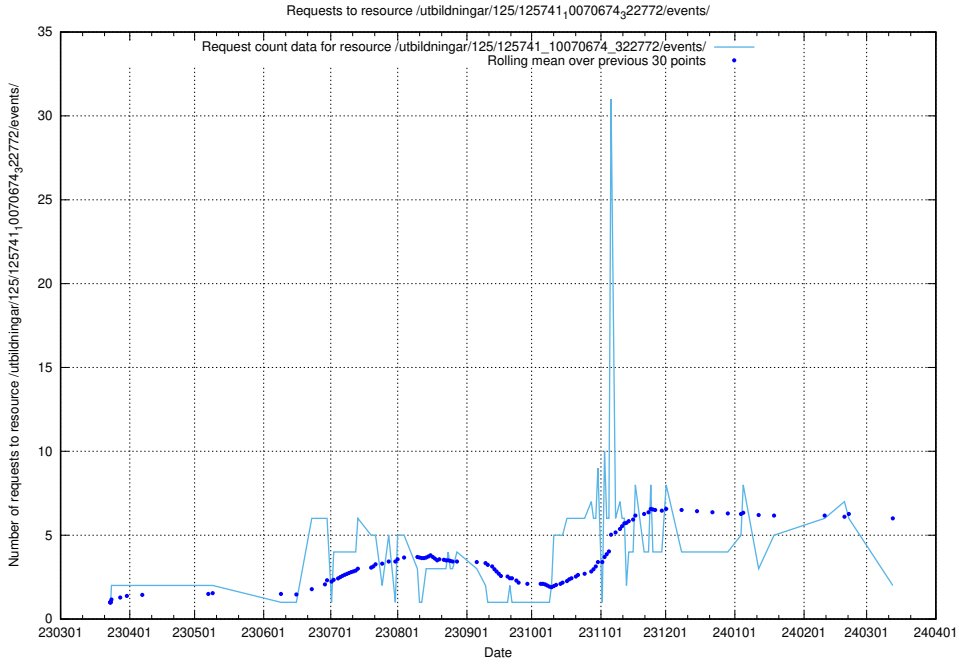

5.1039 Usage of /utbildningar/125/125741_10070674_322772/events/

Here, we count the number of requests to resource /utbildningar/125/125741_10070674_322772/events/