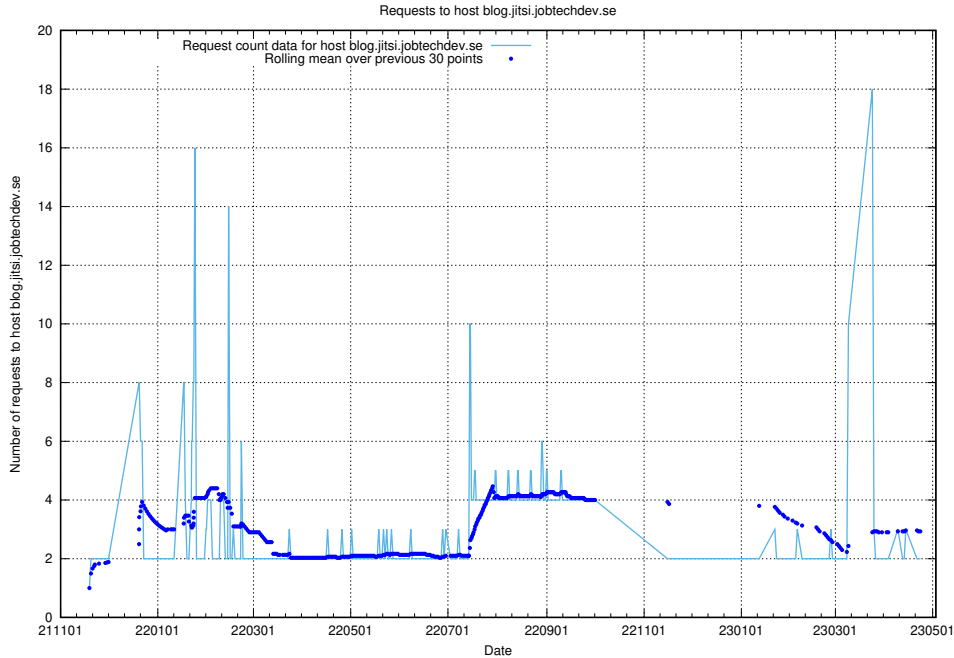

7.472 Usage of blog.jitsi.jobtechdev.se

Here, we count the number of requests to host blog.jitsi.jobtechdev.se.