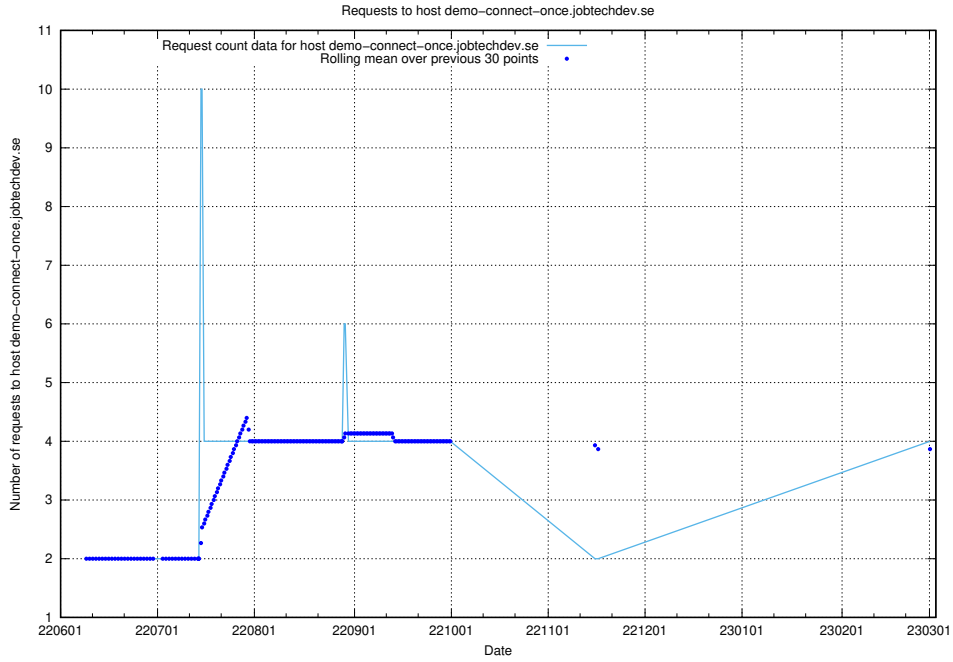

7.141 Usage of demo-connect-once.jobtechdev.se

Here, we count the number of requests to host demo-connect-once.jobtechdev.se.