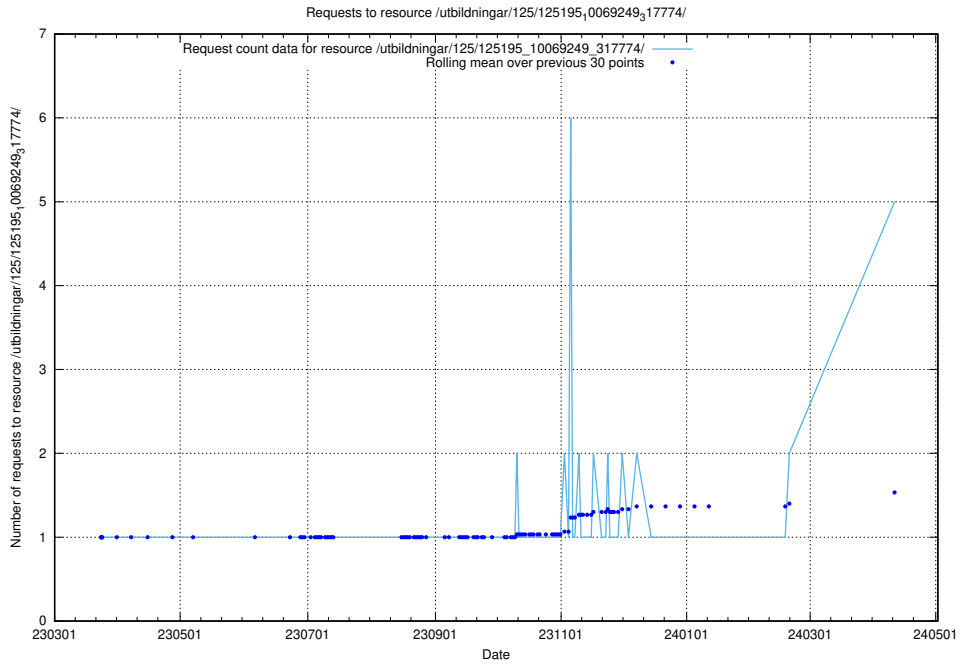

5.152 Usage of /utbildningar/125/125195_10069249_317774/

Here, we count the number of requests to resource /utbildningar/125/125195_10069249_317774/.