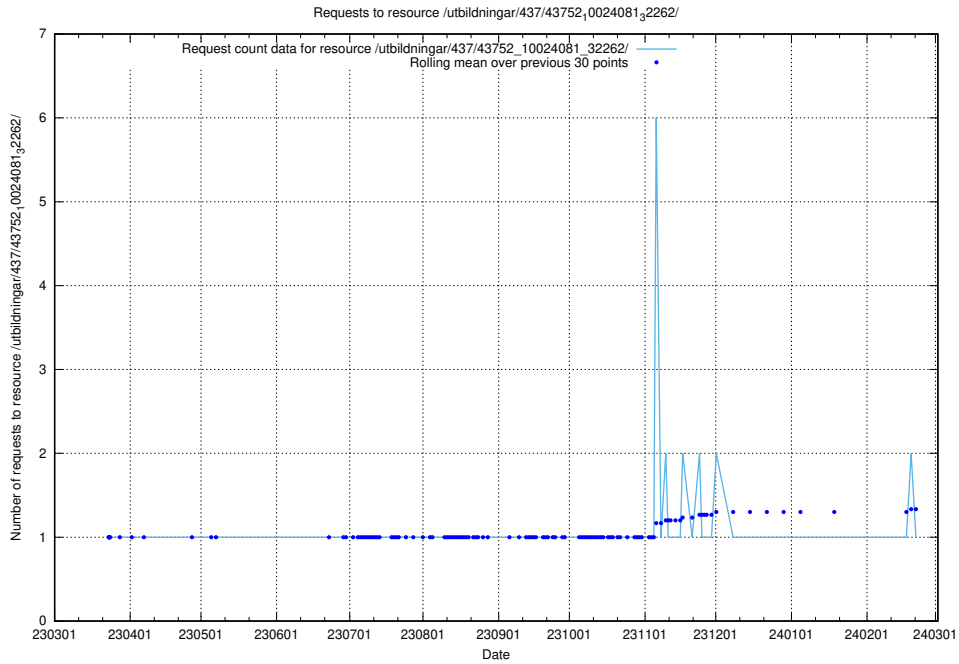

5.6151 Usage of /utbildningar/437/43752_10024081_32262/

Here, we count the number of requests to resource /utbildningar/437/43752_10024081_32262/.