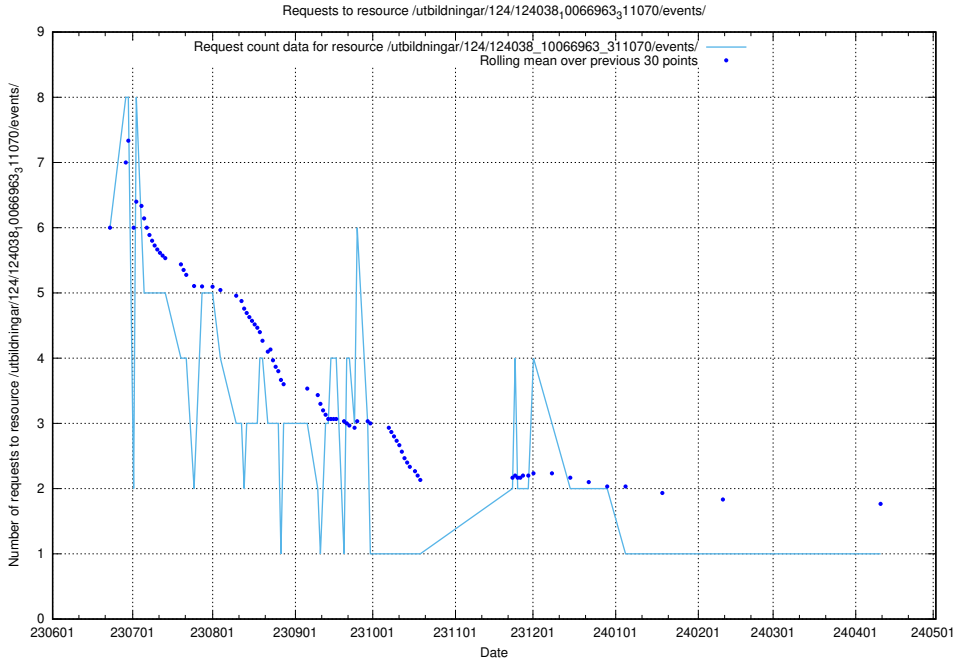

5.5373 Usage of /utbildningar/124/124038_10066963_311070/events/

Here, we count the number of requests to resource /utbildningar/124/124038_10066963_311070/events/

5.5374 Usage of /utbildningar/124/124037_10066963_311070/events/