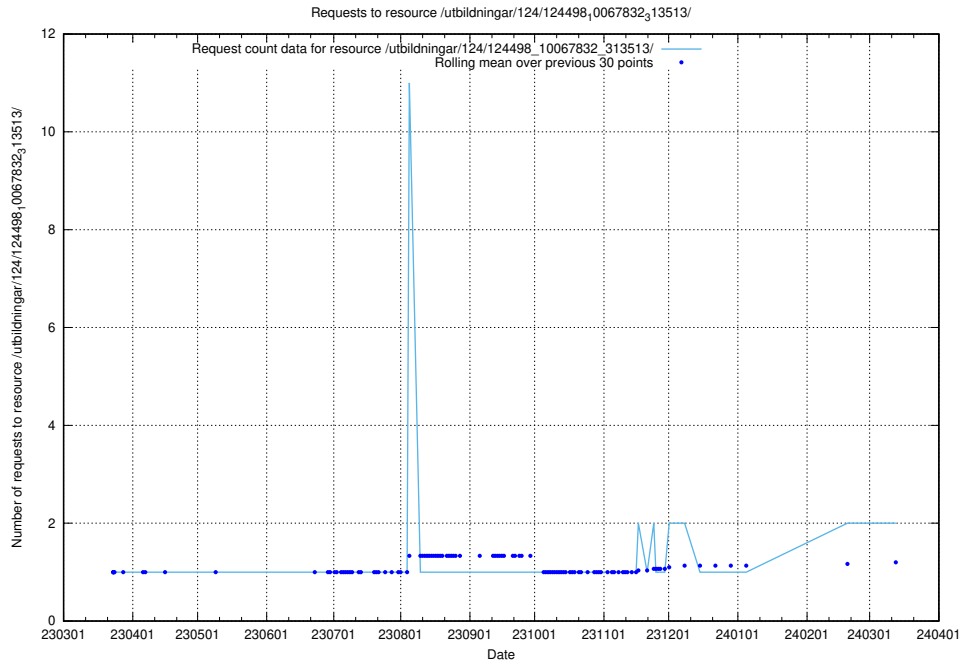

5.683 Usage of /utbildningar/124/124498_10067832_313513/

Here, we count the number of requests to resource /utbildningar/124/124498_10067832_313513/.