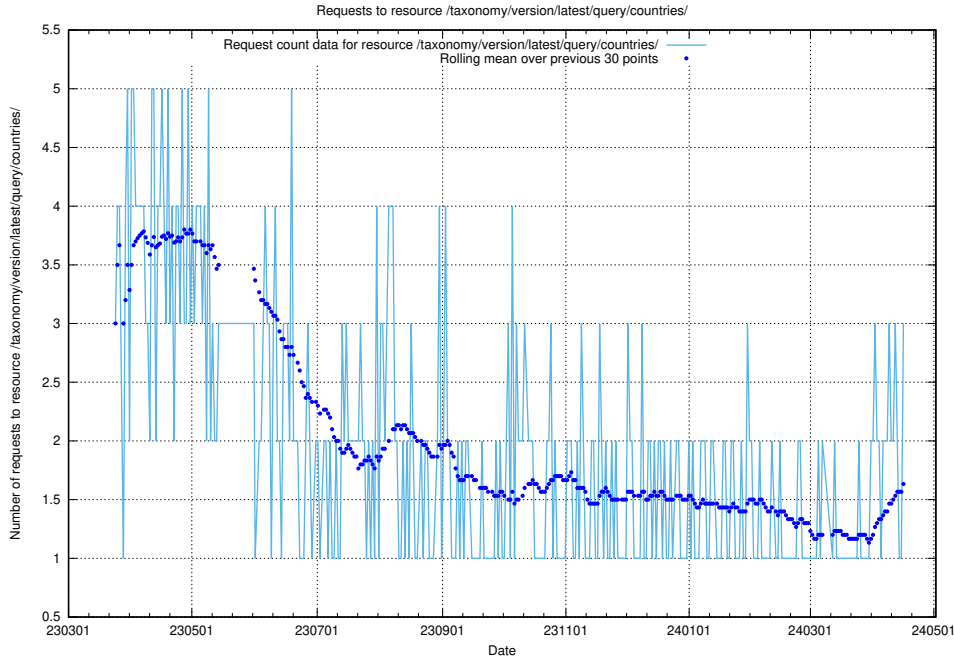

5.527 Usage of /taxonomy/version/latest/query/countries/

Here, we count the number of requests to resource /taxonomy/version/latest/query/countries/.