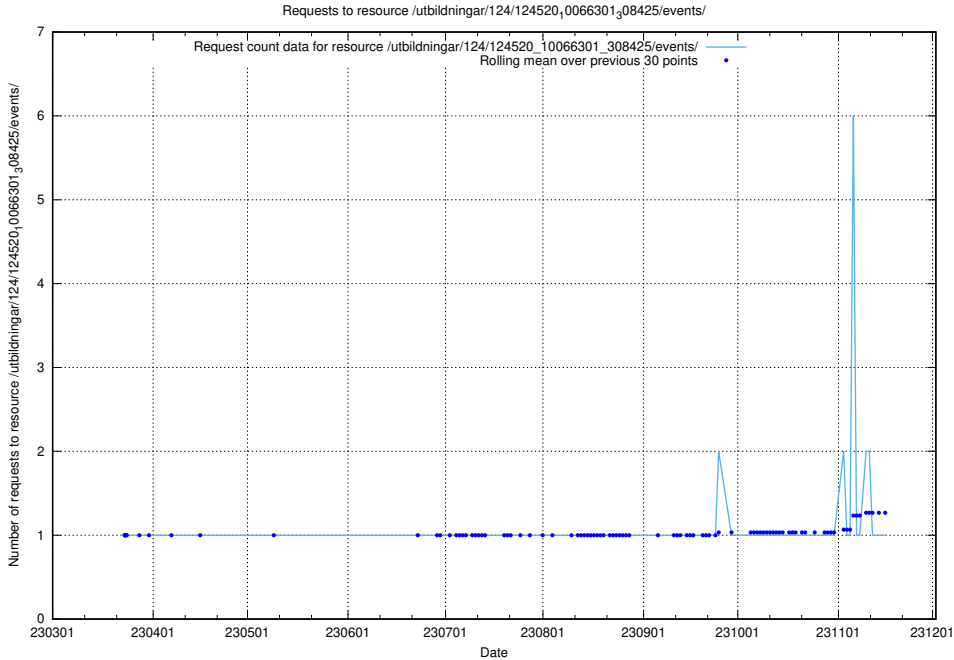

5.1311 Usage of /utbildningar/124/124520_10066301_308425/events/

Here, we count the number of requests to resource /utbildningar/124/124520_10066301_308425/events/