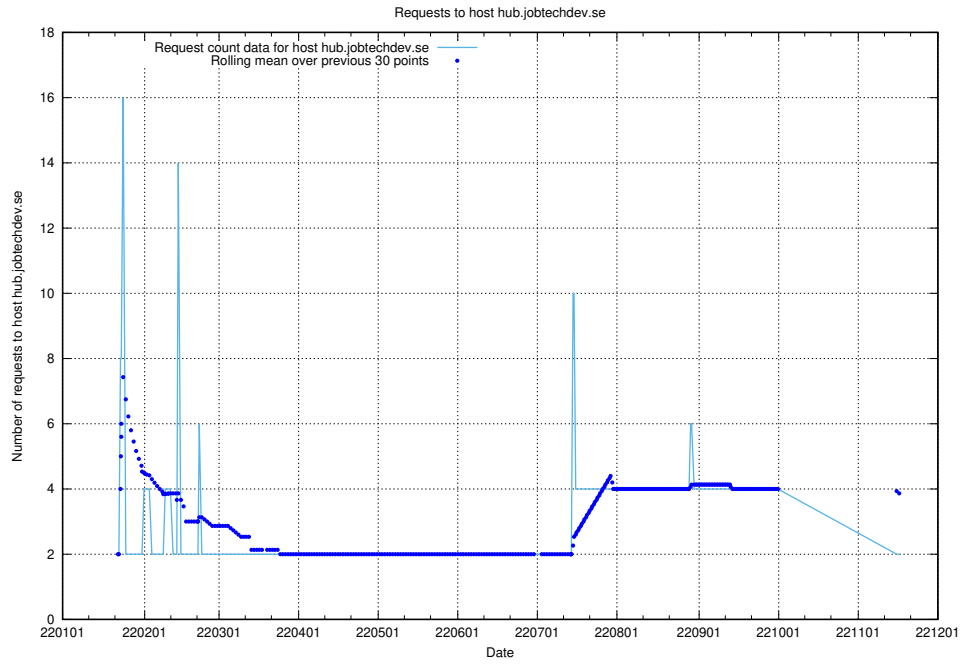

7.597 Usage of food.jobtechdev.se

Here, we count the number of requests to host food.jobtechdev.se.

7.598 Usage of events.jobtechdev.se

Here, we count the number of requests to host events.jobtechdev.se.