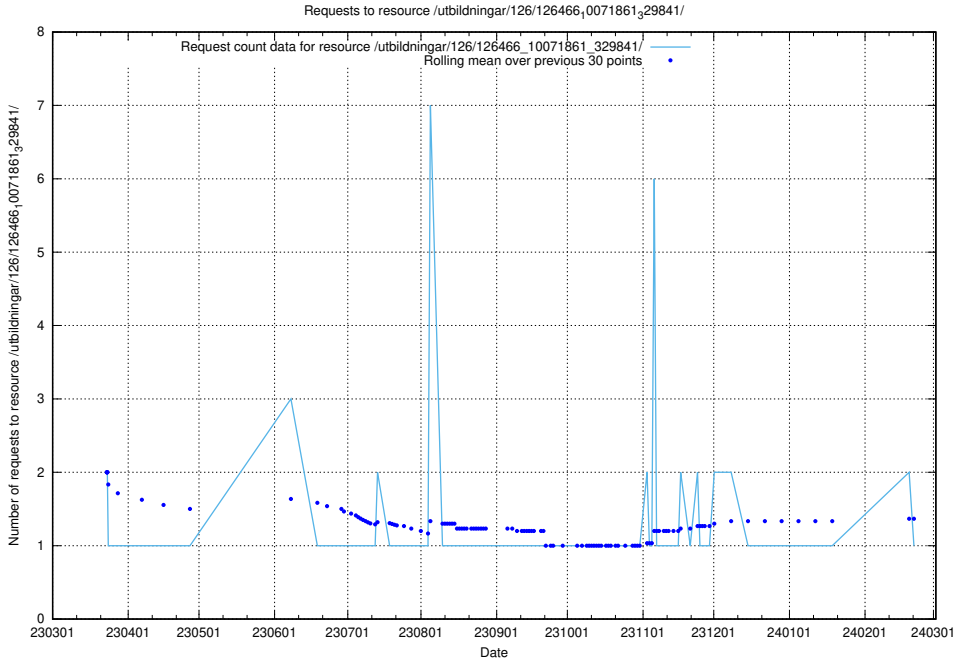

5.6047 Usage of /utbildningar/126/126466_10071861_329841/

Here, we count the number of requests to resource /utbildningar/126/126466_10071861_329841/.