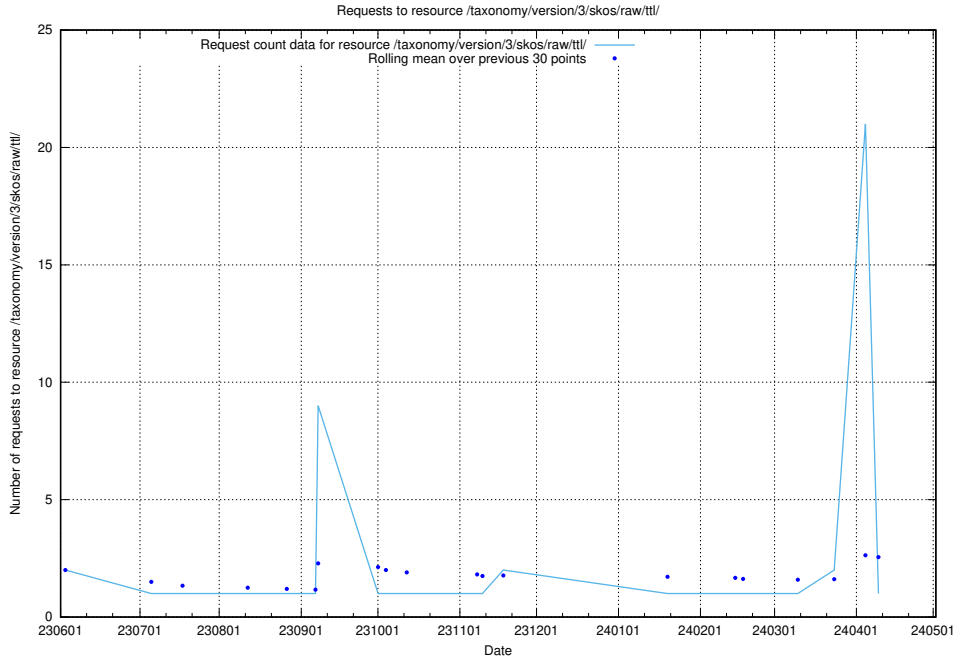

5.5727 Usage of /taxonomy/version/3/skos/raw/ttl/

Here, we count the number of requests to resource /taxonomy/version/3/skos/raw/ttl/.