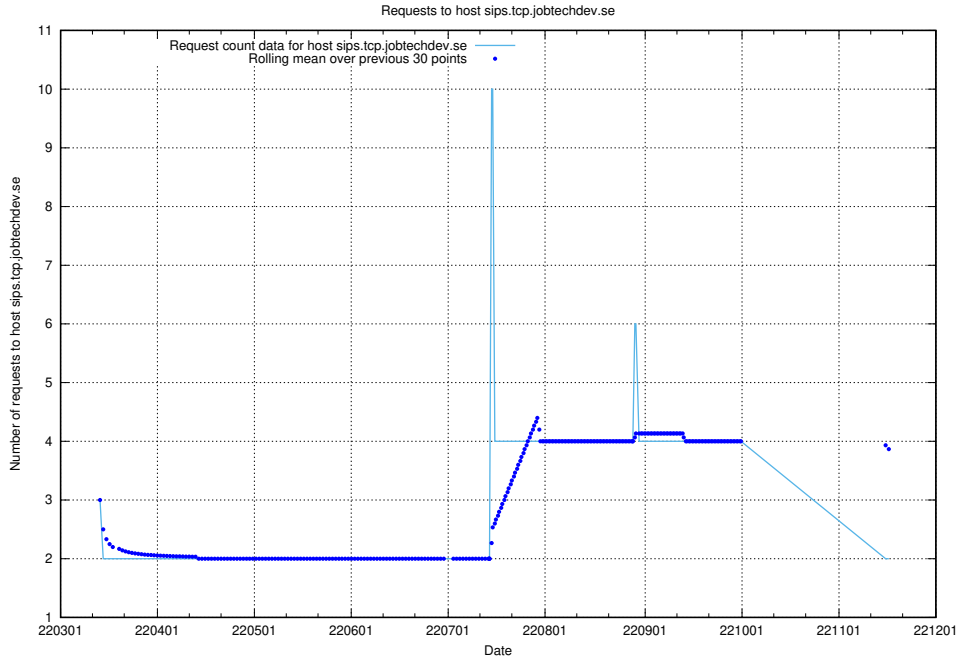

7.497 Usage of sips.tcp.jobtechdev.se

Here, we count the number of requests to host sips.tcp.jobtechdev.se.