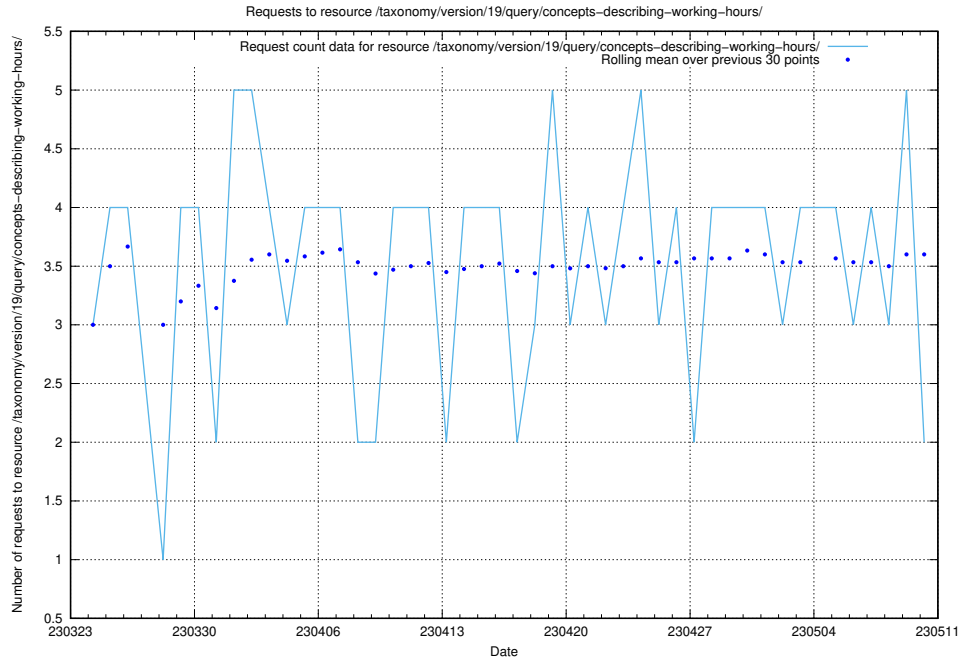

5.1000 Usage of /utbildningar/125/125754_10070136_324706/events/

Here, we count the number of requests to resource /utbildningar/125/125754_10070136_324706/events/

5.1001 Usage of /utbildningar/438/43836_10024038_29999/events/