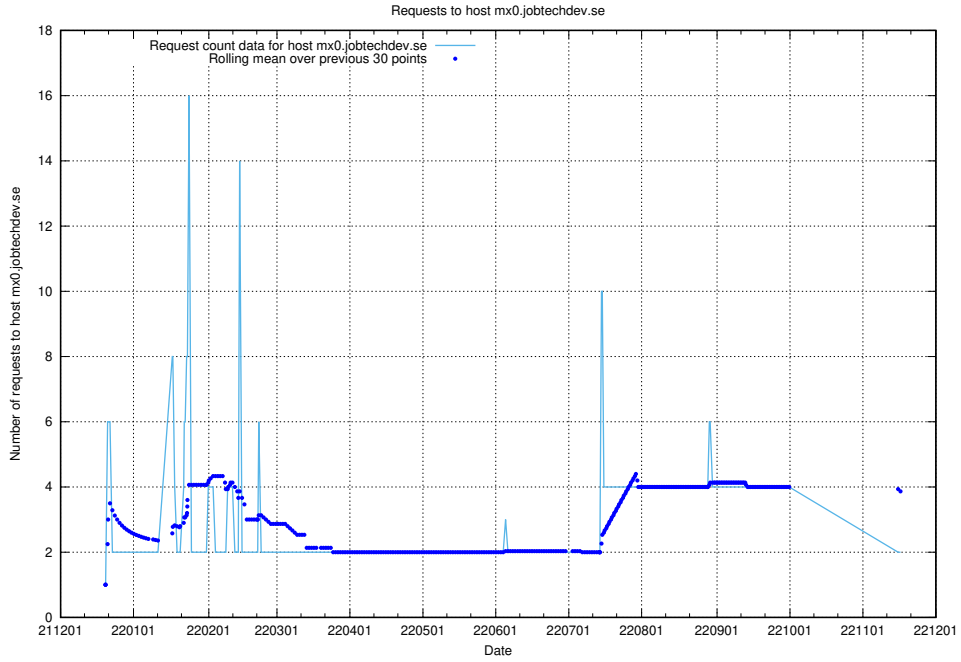

Here, we count the number of requests to host server.jobtechdev.se.

7.366 Usage of mx01.jobtechdev.se

Here, we count the number of requests to host mx01.jobtechdev.se.

7.367 Usage of mx0.jobtechdev.se

Here, we count the number of requests to host mx0.jobtechdev.se.