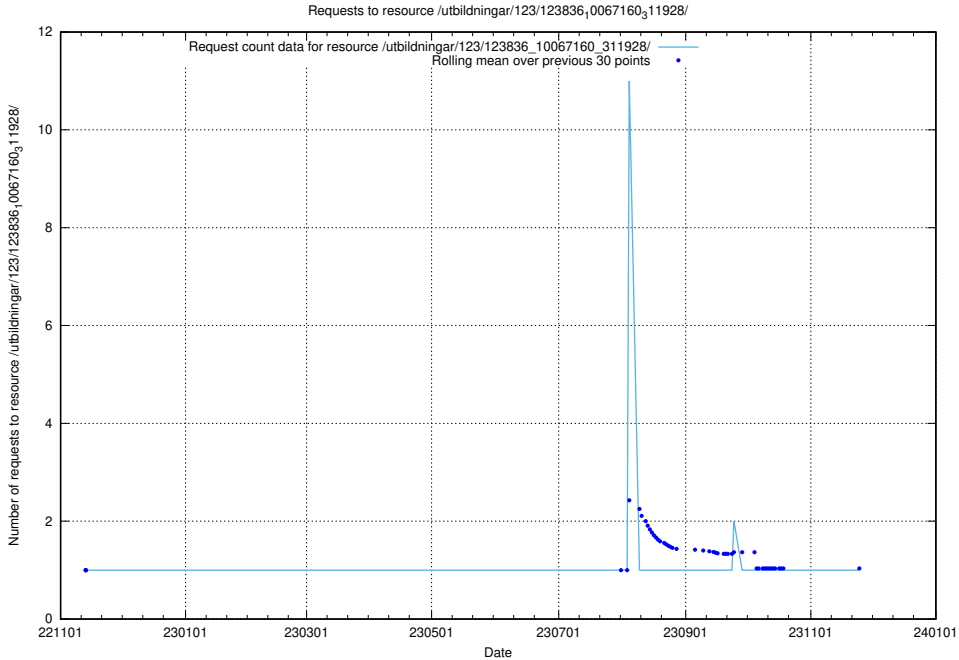

5.5706 Usage of /utbildningar/123/123836_10067160_311928/

Here, we count the number of requests to resource /utbildningar/123/123836_10067160_311928/.