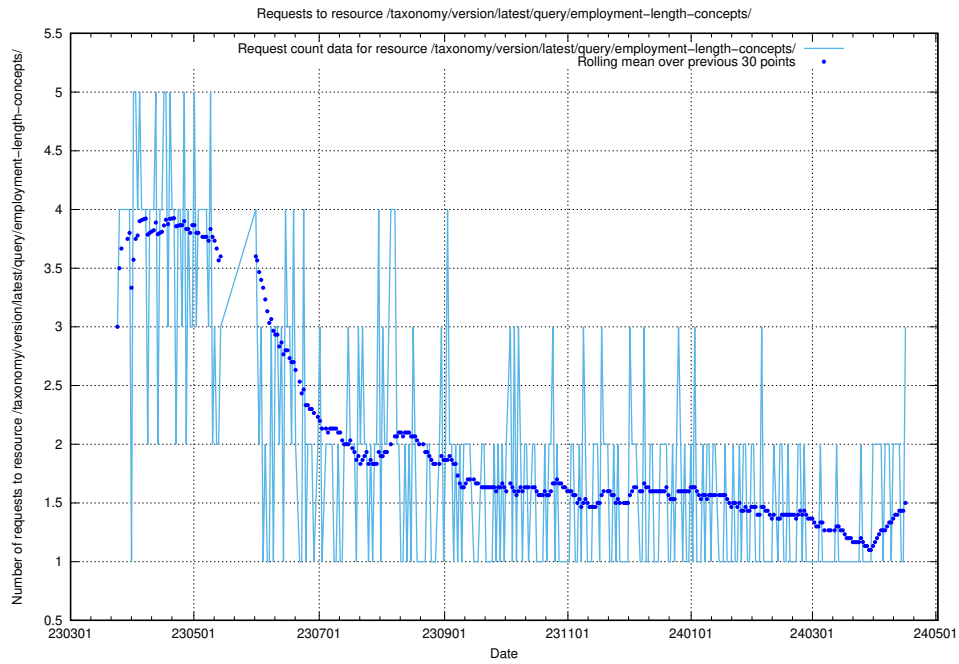

5.525 Usage of /taxonomy/version/latest/query/employment-length-concepts/

Here, we count the number of requests to resource /taxonomy/version/latest/query/employment-length-concepts/.