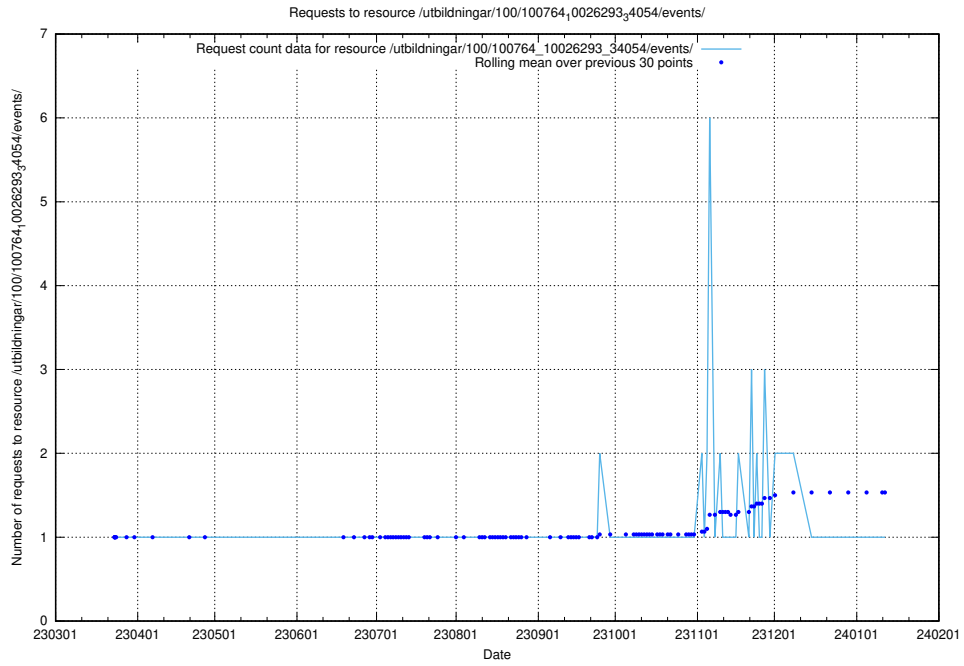

5.5349 Usage of /utbildningar/100/100764_10026293_34054/events/

Here, we count the number of requests to resource /utbildningar/100/100764_10026293_34054/events/.