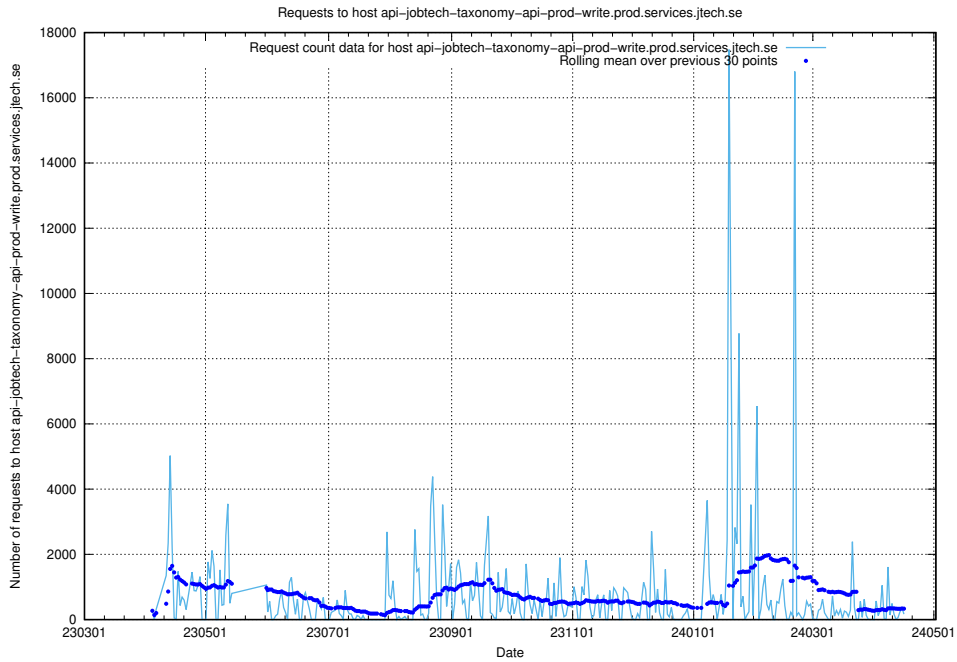

7.23 Usage of api-jobtech-taxonomy-api-prod-write.prod.services.jtech.se

Here, we count the number of requests to host api-jobtech-taxonomy-api-prod-write.prod.services.jtech.se.