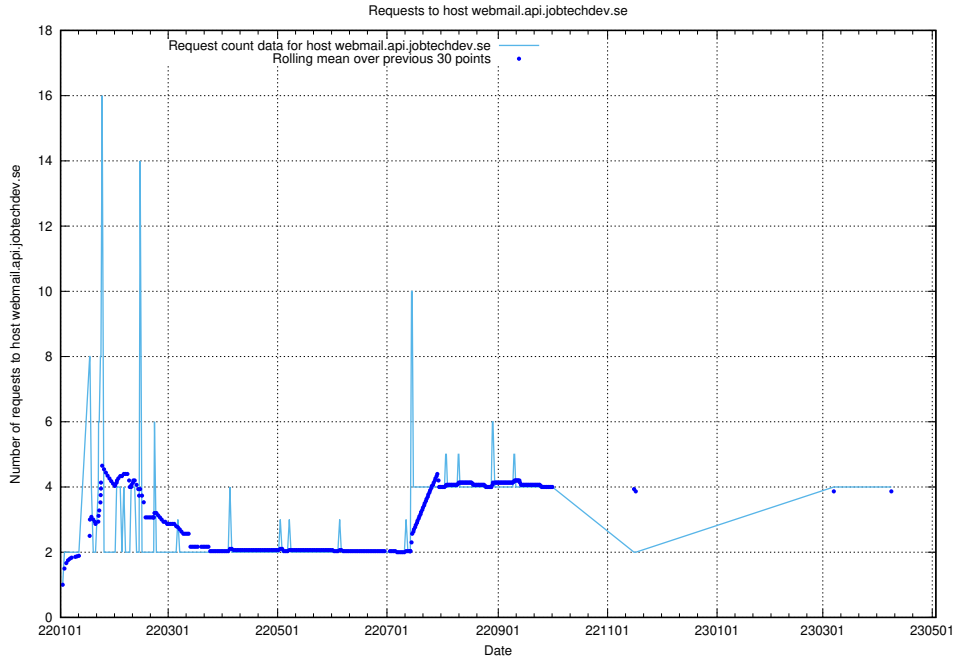

7.109 Usage of webmail.api.jobtechdev.se

Here, we count the number of requests to host webmail.api.jobtechdev.se.