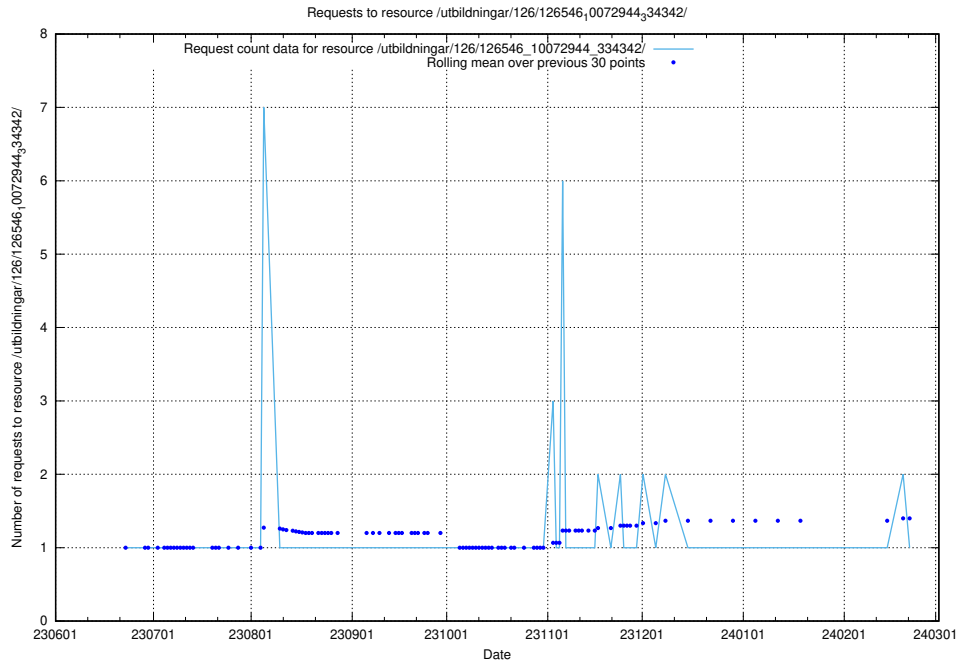

5.5461 Usage of /utbildningar/126/126546_10072944_334342/

Here, we count the number of requests to resource /utbildningar/126/126546_10072944_334342/.