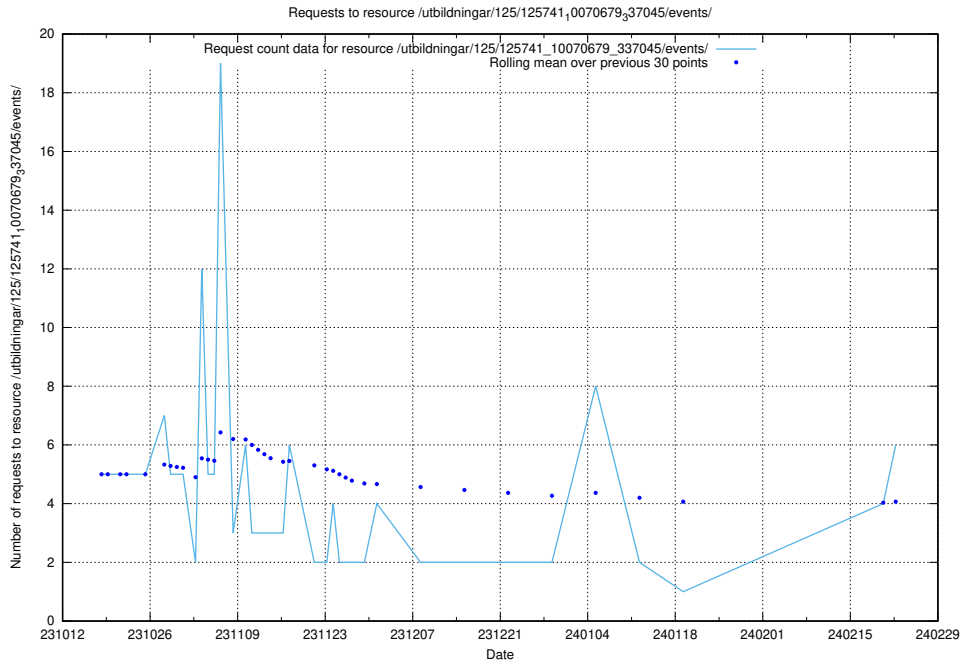

5.100 Usage of /utbildningar/125/125741_10070679_337045/events/

Here, we count the number of requests to resource /utbildningar/125/125741_10070679_337045/events/