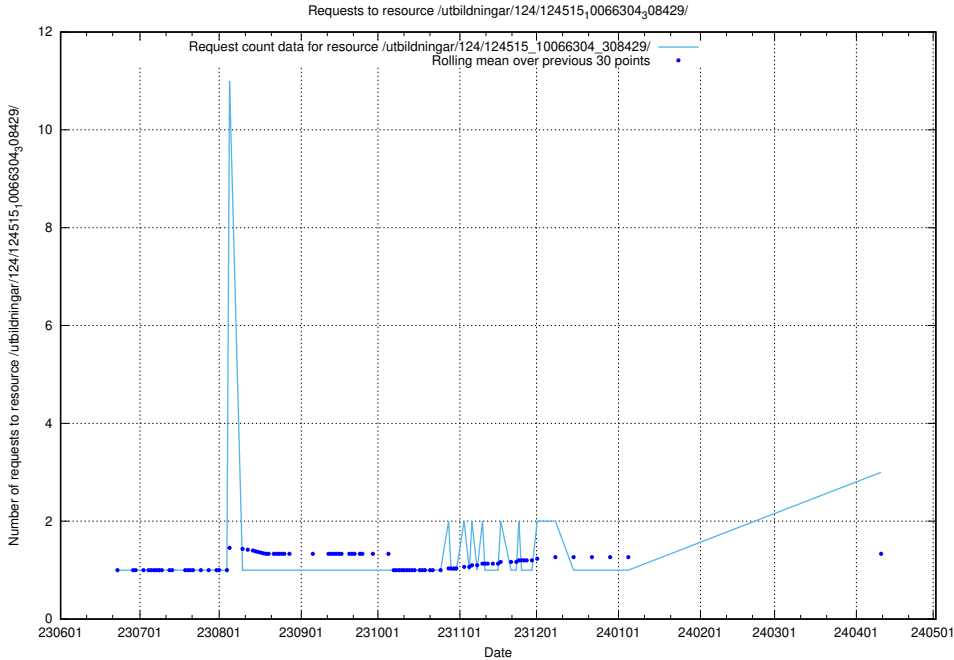

5.453 Usage of /utbildningar/124/124515_10066304_308429/

Here, we count the number of requests to resource /utbildningar/124/124515_10066304_308429/.