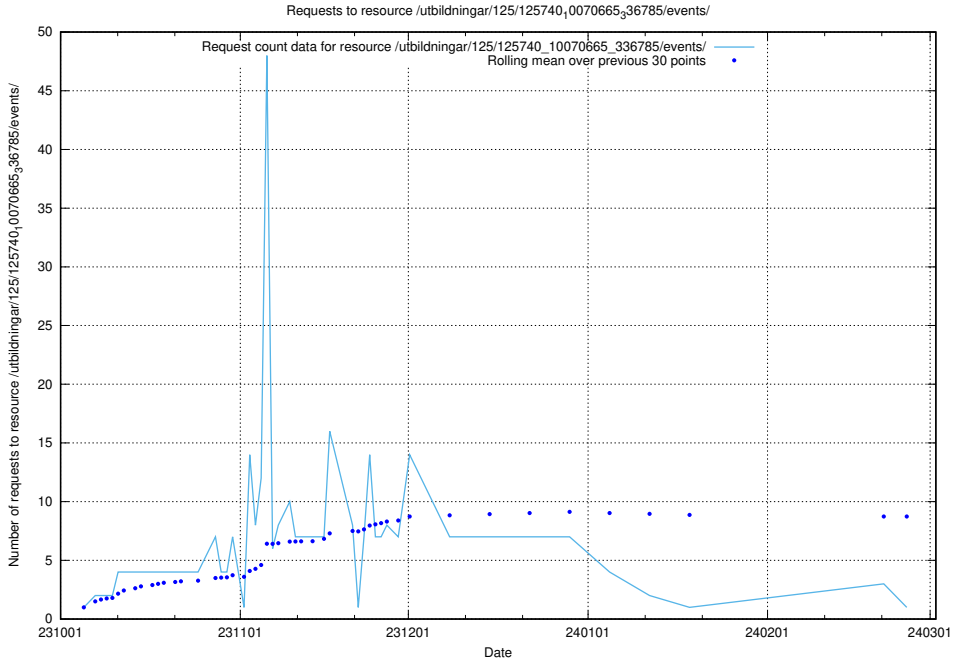

5.4240 Usage of /utbildningar/125/125740_10070665_336785/events/

Here, we count the number of requests to resource /utbildningar/125/125740_10070665_336785/events/