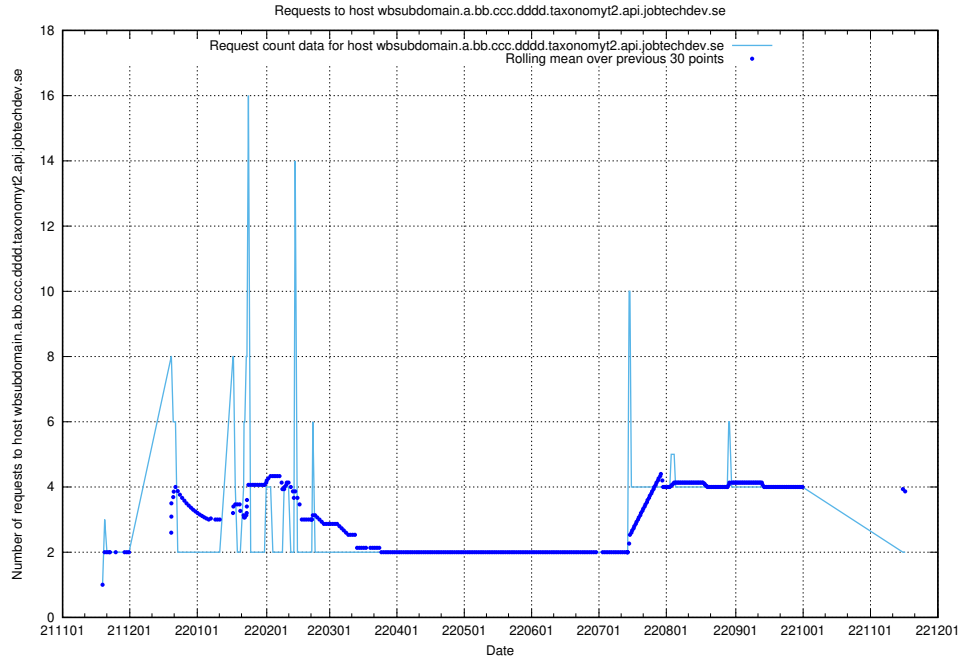

7.456 Usage of wbsubdomain.a.bb.ccc.dddd.taxonomyt2.api.jobtechdev.se

Here, we count the number of requests to host wbsubdomain.a.bb.ccc.dddd.taxonomyt2.api.jobtechdev.se