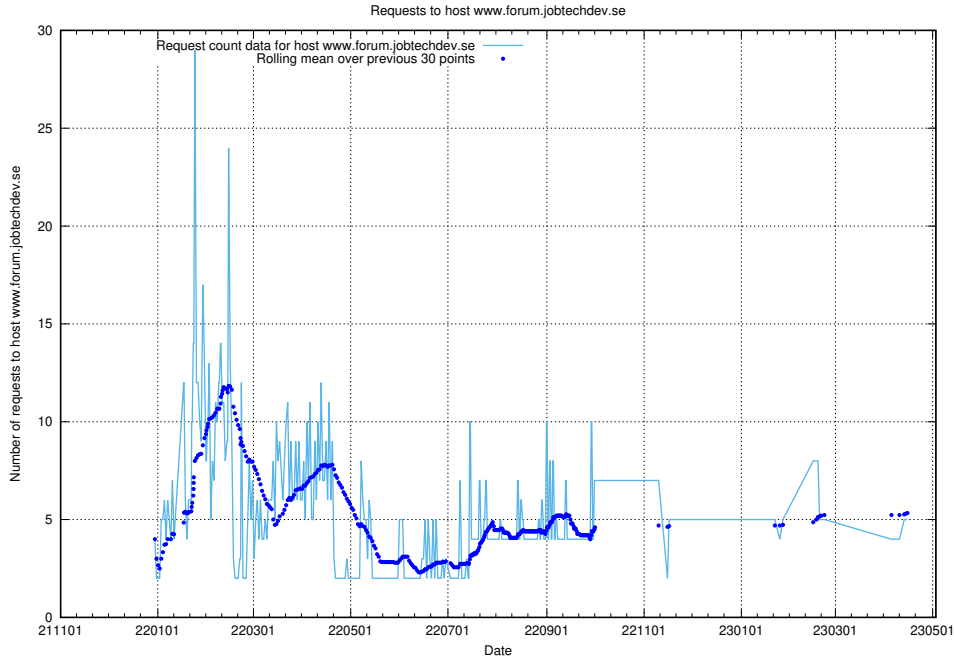

7.86 Usage of www.forum.jobtechdev.se

Here, we count the number of requests to host www.forum.jobtechdev.se.