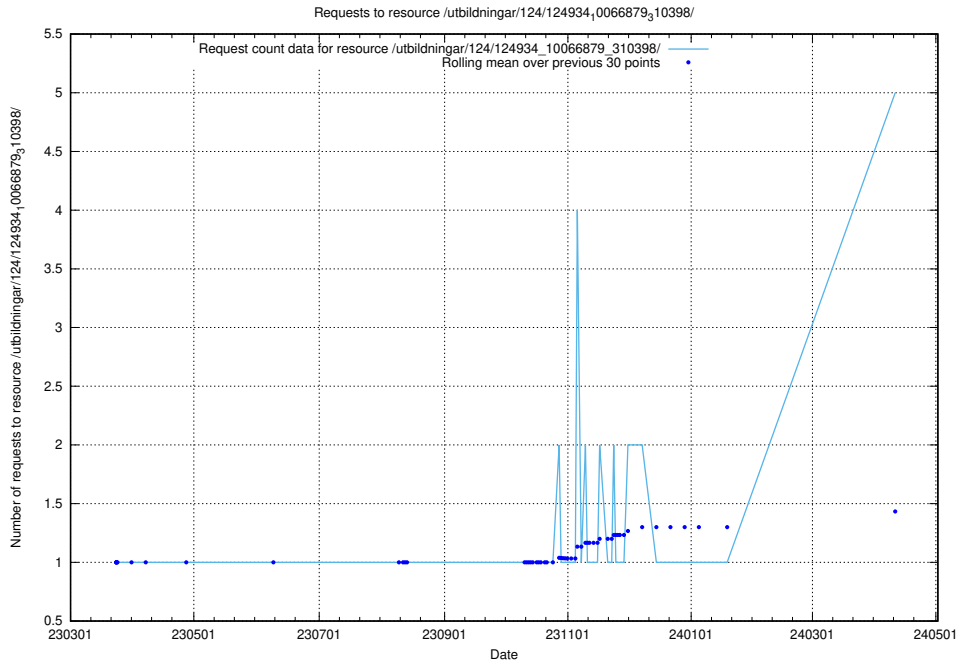

5.153 Usage of /utbildningar/124/124934_10066879_310398/

Here, we count the number of requests to resource /utbildningar/124/124934_10066879_310398/.