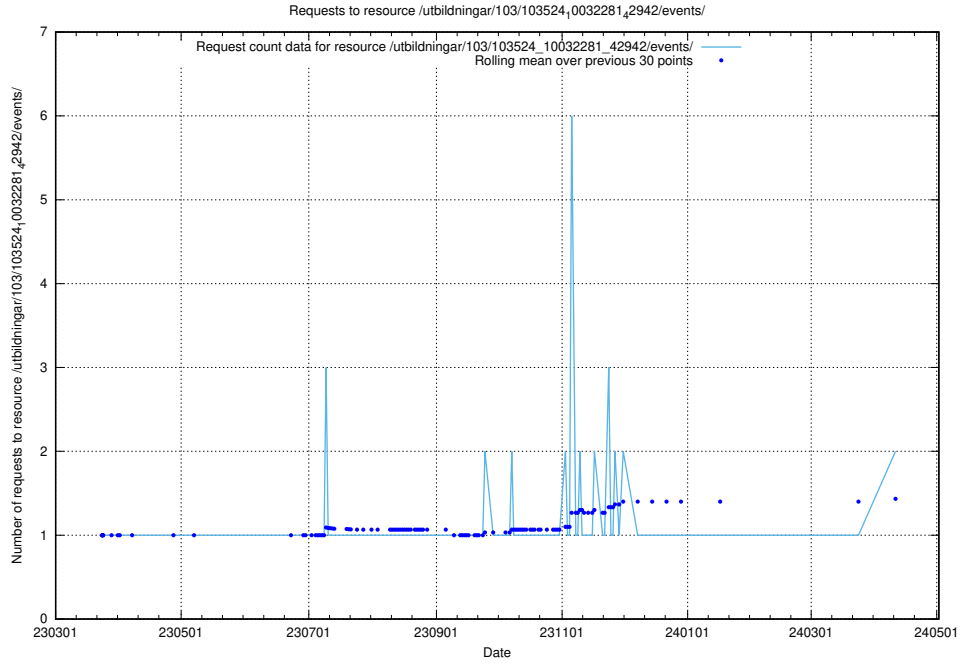

5.911 Usage of /utbildningar/103/103524_10032281_42942/events/

Here, we count the number of requests to resource /utbildningar/103/103524_10032281_42942/events/.