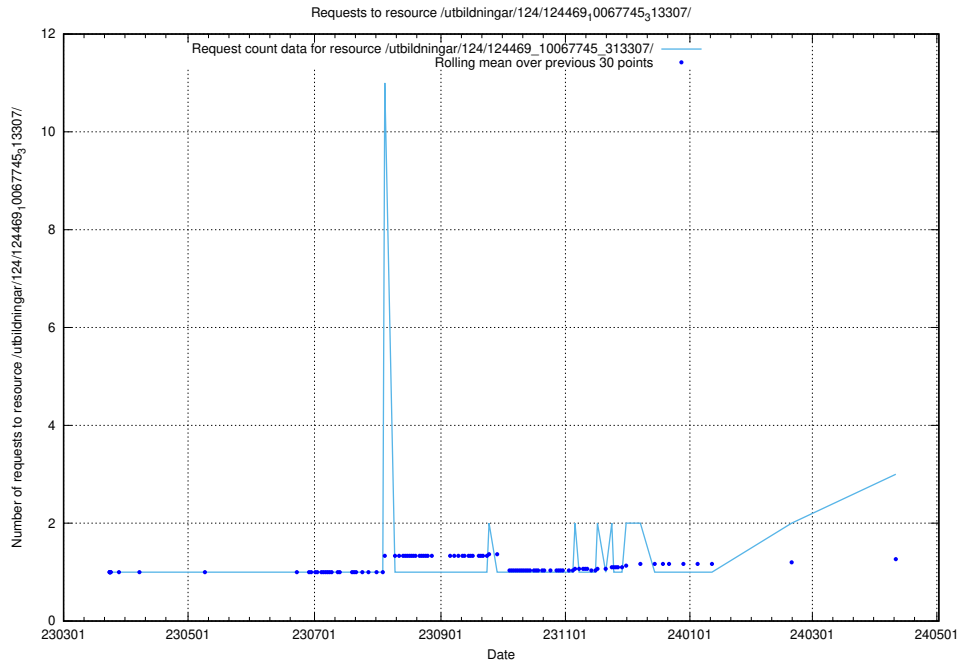

5.365 Usage of /utbildningar/124/124469_10067745_313307/

Here, we count the number of requests to resource /utbildningar/124/124469_10067745_313307/.