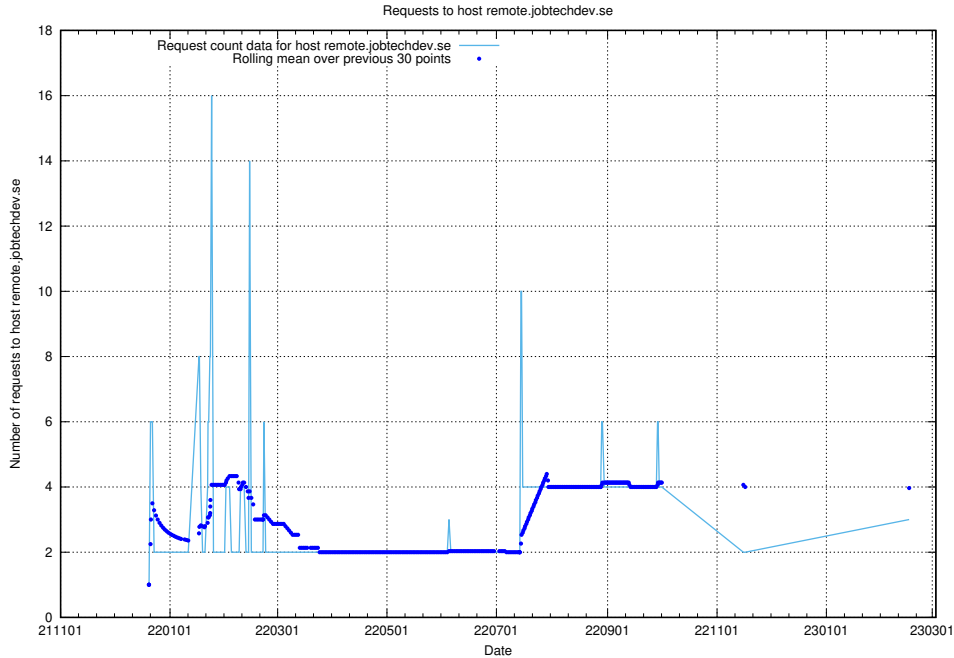

7.190 Usage of remote.jobtechdev.se

Here, we count the number of requests to host remote.jobtechdev.se.