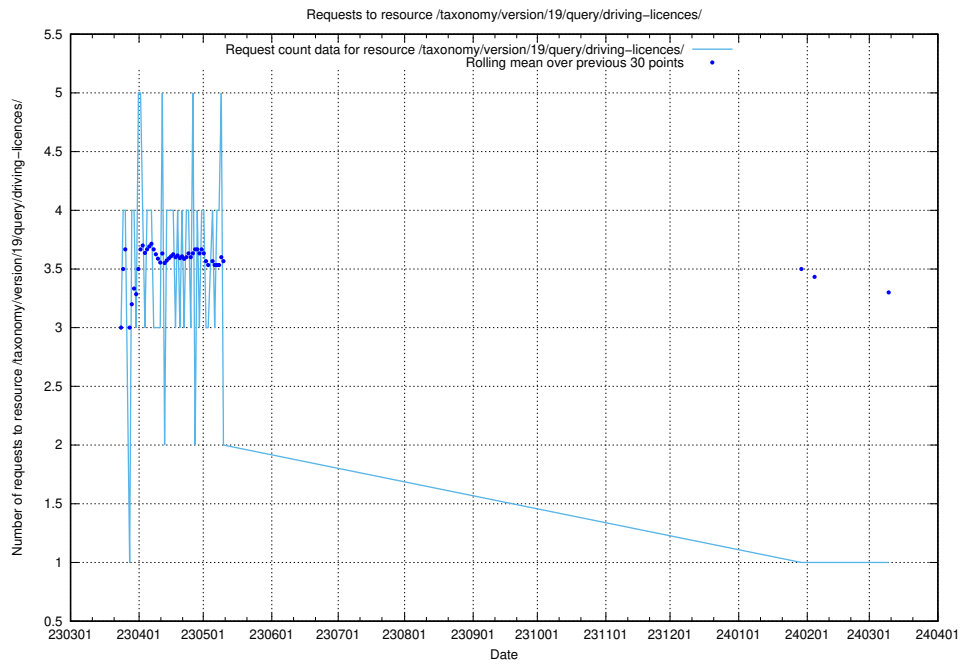

5.5932 Usage of /taxonomy/version/19/query/driving-licences/

Here, we count the number of requests to resource /taxonomy/version/19/query/driving-licences/.