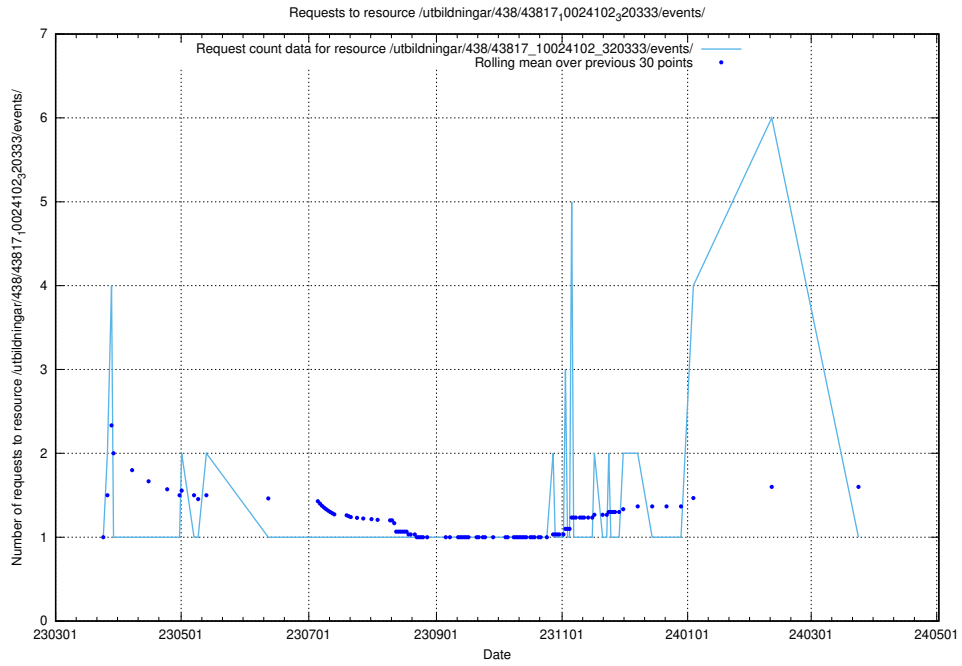

5.5953 Usage of /utbildningar/438/43817_10024102_320333/events/

Here, we count the number of requests to resource /utbildningar/438/43817_10024102_320333/events/.