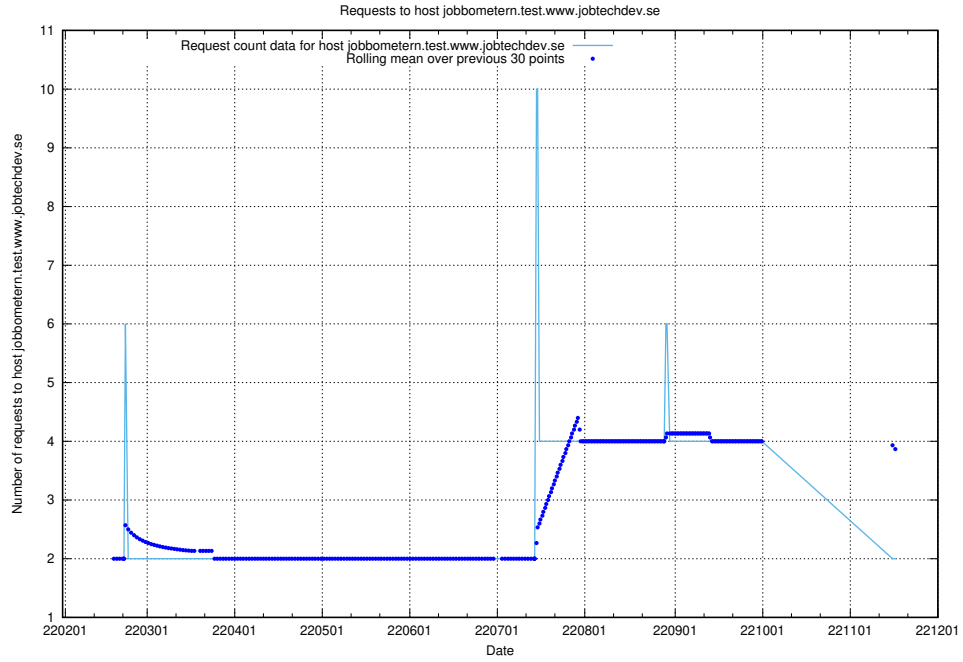

7.531 Usage of `jobbometern.test.www.jobtechdev.se`

Here, we count the number of requests to host `jobbometern.test.www.jobtechdev.se`.