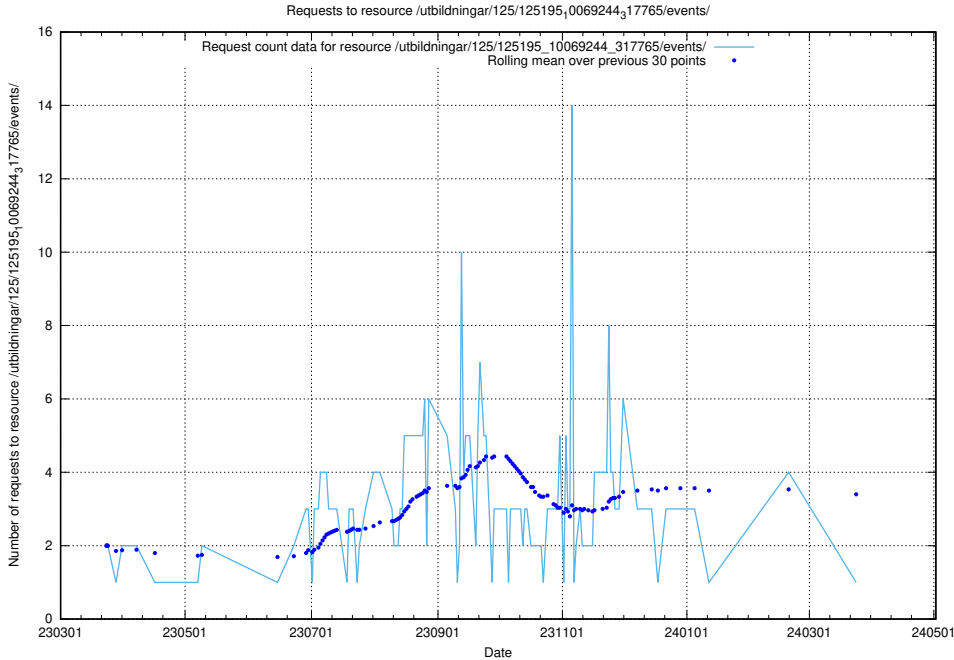

5.6063 Usage of /utbildningar/125/125195_10069244_317765/events/

Here, we count the number of requests to resource /utbildningar/125/125195_10069244_317765/events/