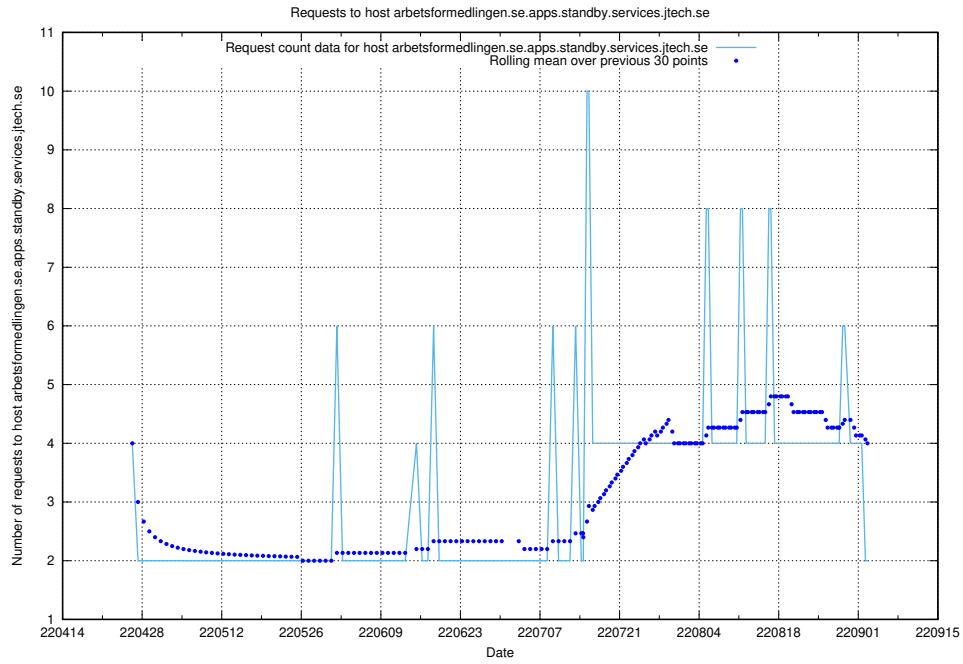

7.445 Usage of rhvms.jobtechdev.se

Here, we count the number of requests to host rhvms.jobtechdev.se.

7.446 Usage of arbetsformedlingen.se.apps.standby.services.jtech.se

Here, we count the number of requests to host arbetsformedlingen.se.apps.standby.services.jtech.se.