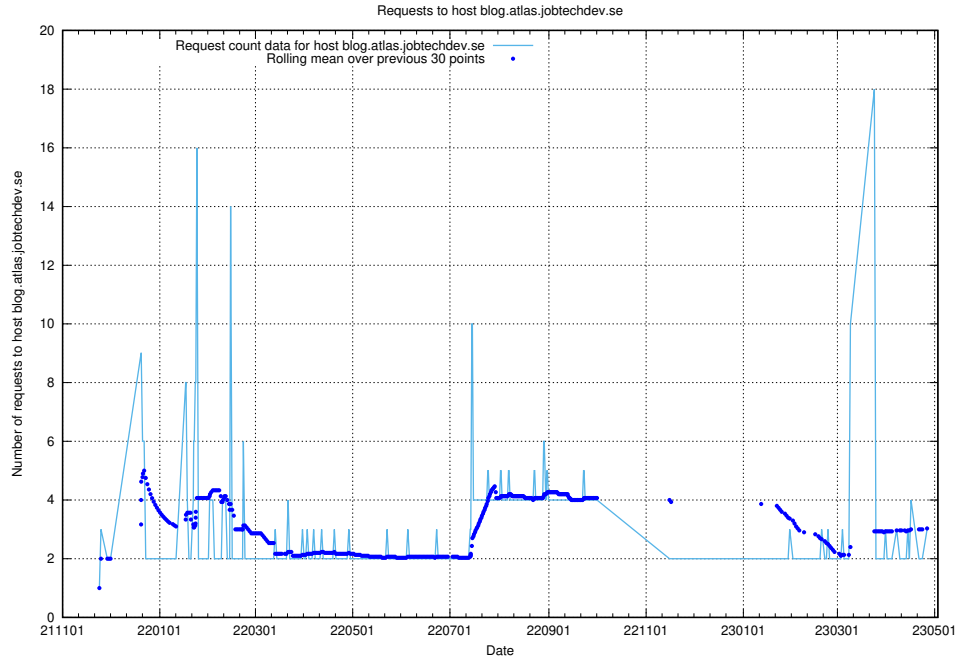

7.204 Usage of `blog.atlas.jobtechdev.se`

Here, we count the number of requests to host `blog.atlas.jobtechdev.se`.