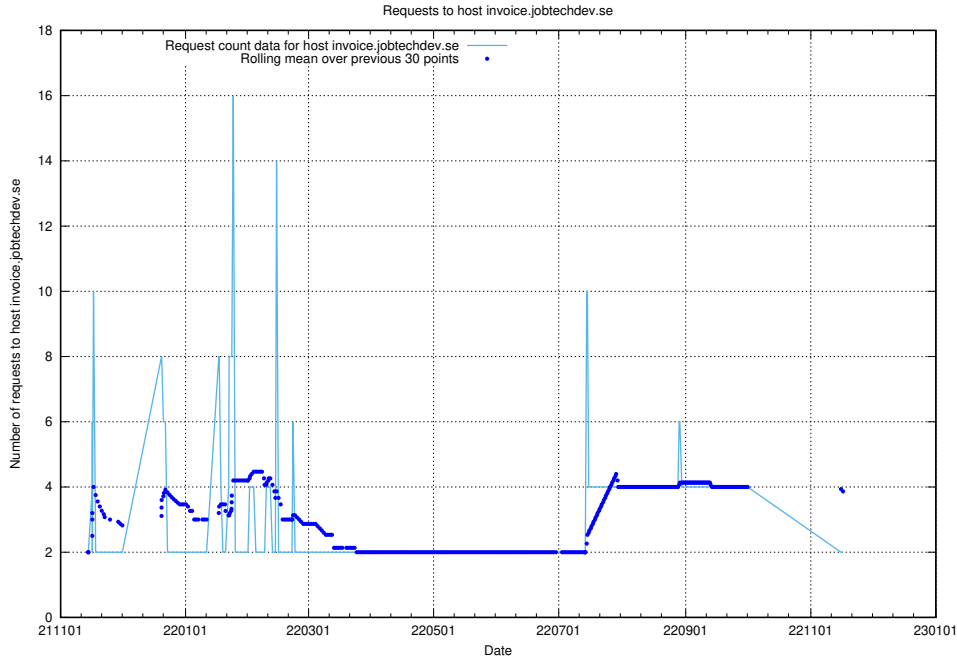

7.593 Usage of invoice.jobtechdev.se

Here, we count the number of requests to host invoice.jobtechdev.se.