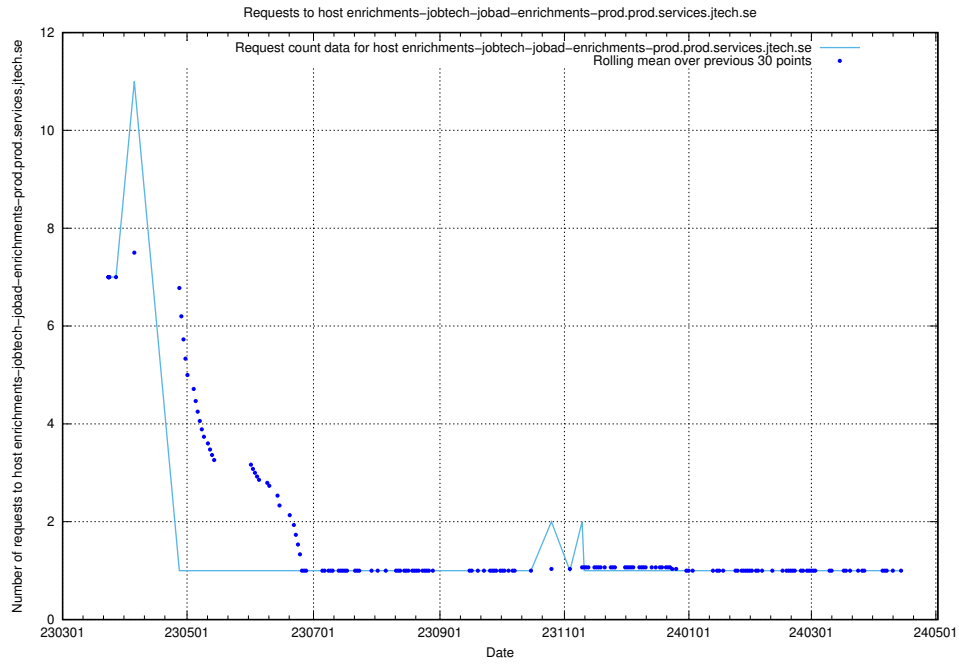

7.609 Usage of enrichments-jobtech-jobad-enrichments-prod.prod.services.jtech.se

Here, we count the number of requests to host enrichments-jobtech-jobad-enrichments-prod.prod.services.jtech.se.