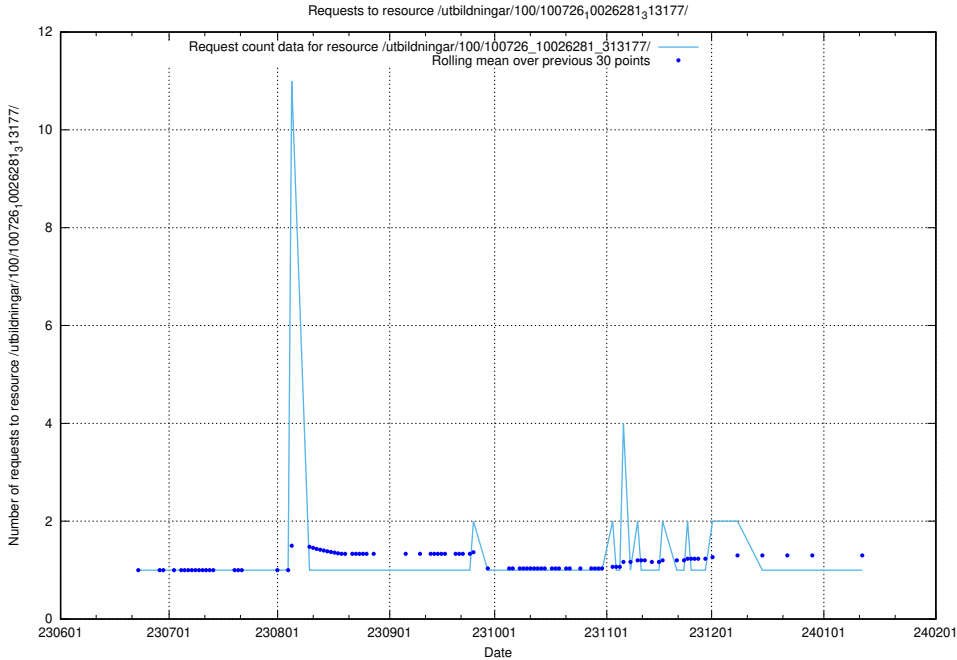

5.5652 Usage of /utbildningar/100/100726_10026281_313177/

Here, we count the number of requests to resource /utbildningar/100/100726_10026281_313177/.