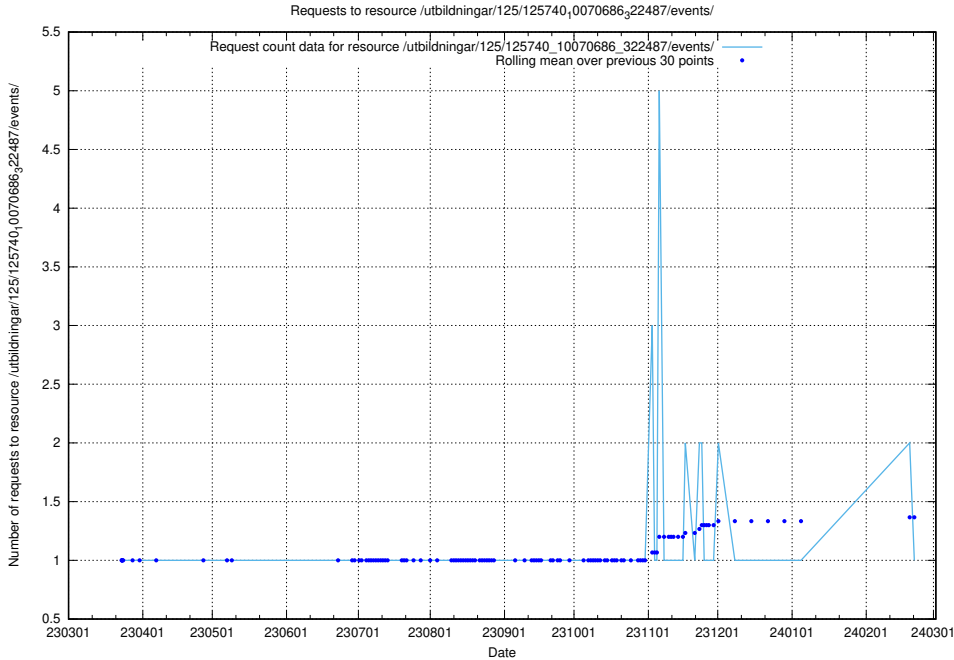

5.1058 Usage of /utbildningar/125/125740_10070686_322487/events/

Here, we count the number of requests to resource /utbildningar/125/125740_10070686_322487/events/