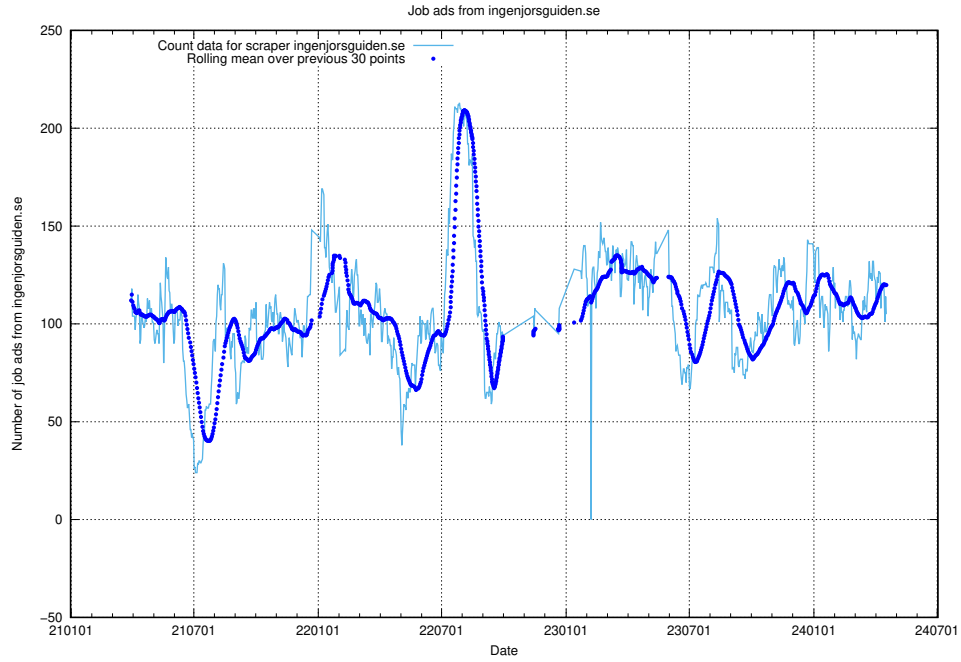

13.14 Number of ads by scraper ingenjorsguiden.se

Here, we count the number of job ads scraped from ingenjorsguiden.se.