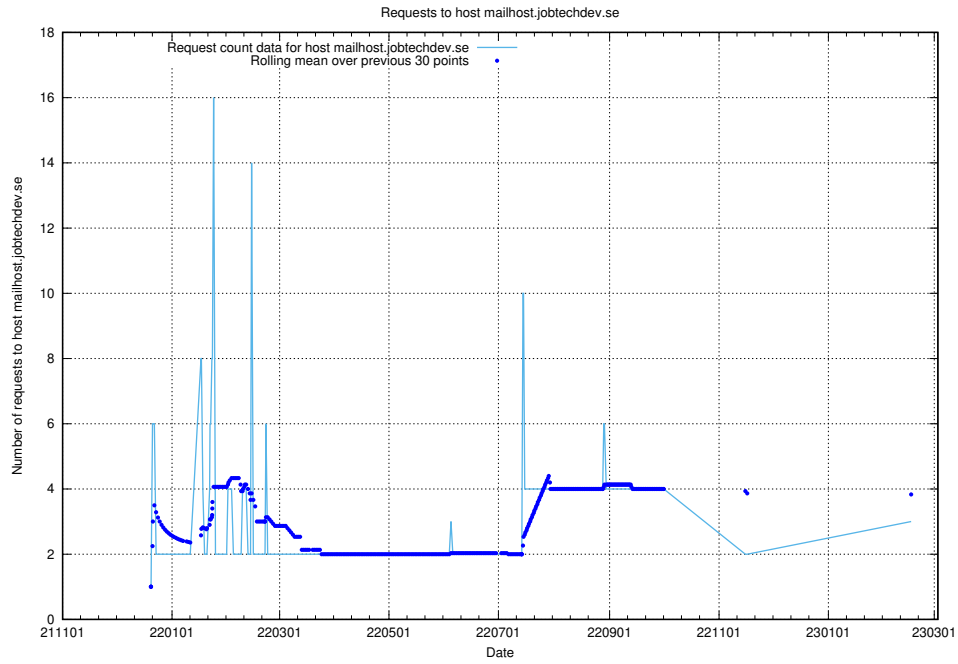

7.194 Usage of mailhost.jobtechdev.se

Here, we count the number of requests to host mailhost.jobtechdev.se.