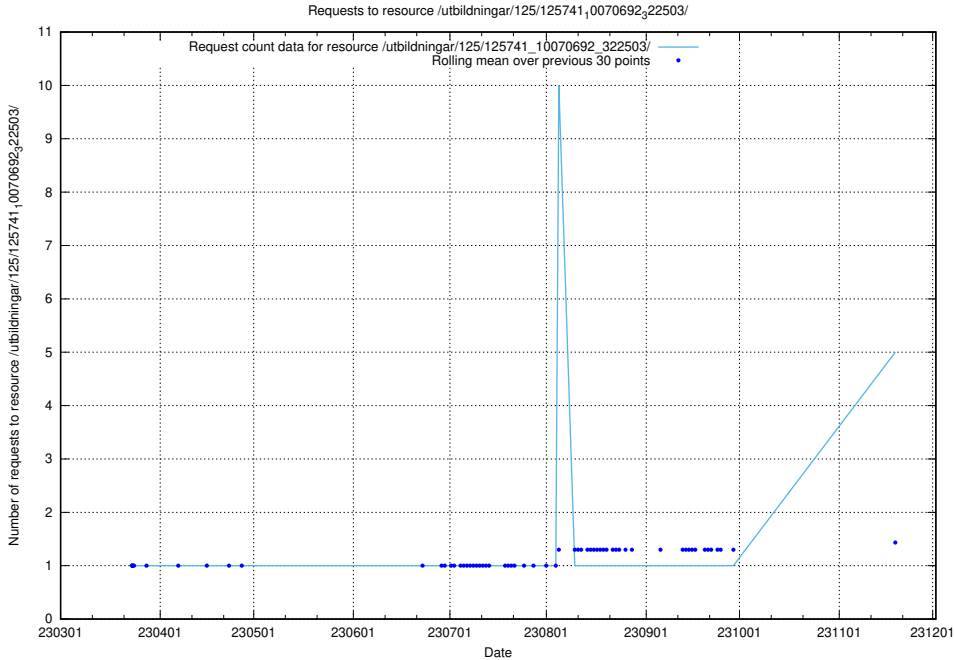

5.199 Usage of /utbildningar/125/125741_10070692_322503/

Here, we count the number of requests to resource /utbildningar/125/125741_10070692_322503/.