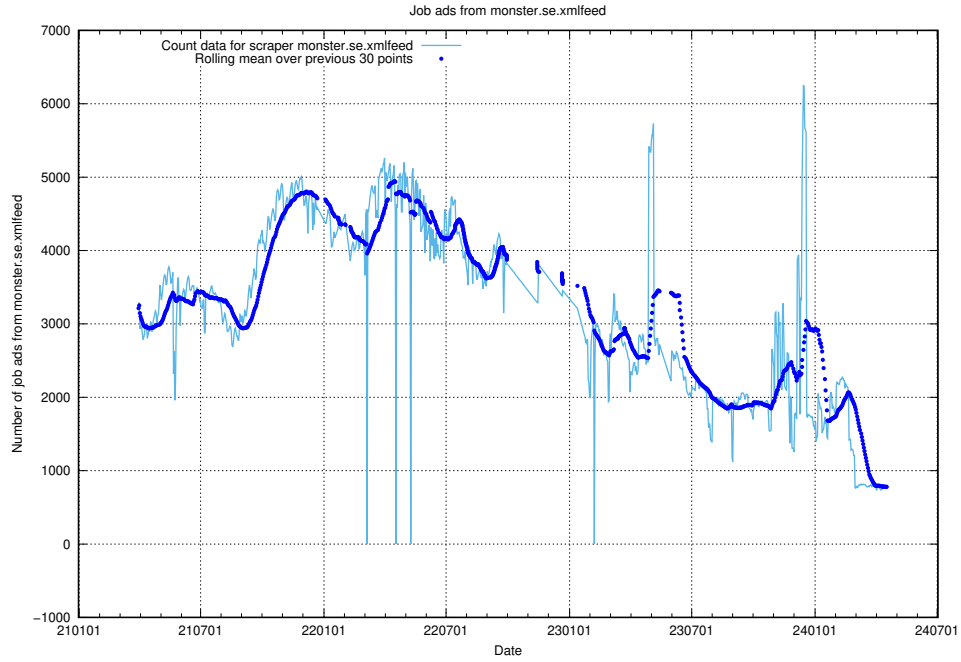

13.9 Number of ads by scraper monster.se.xmlfeed

Here, we count the number of job ads scraped from monster.se.xmlfeed.