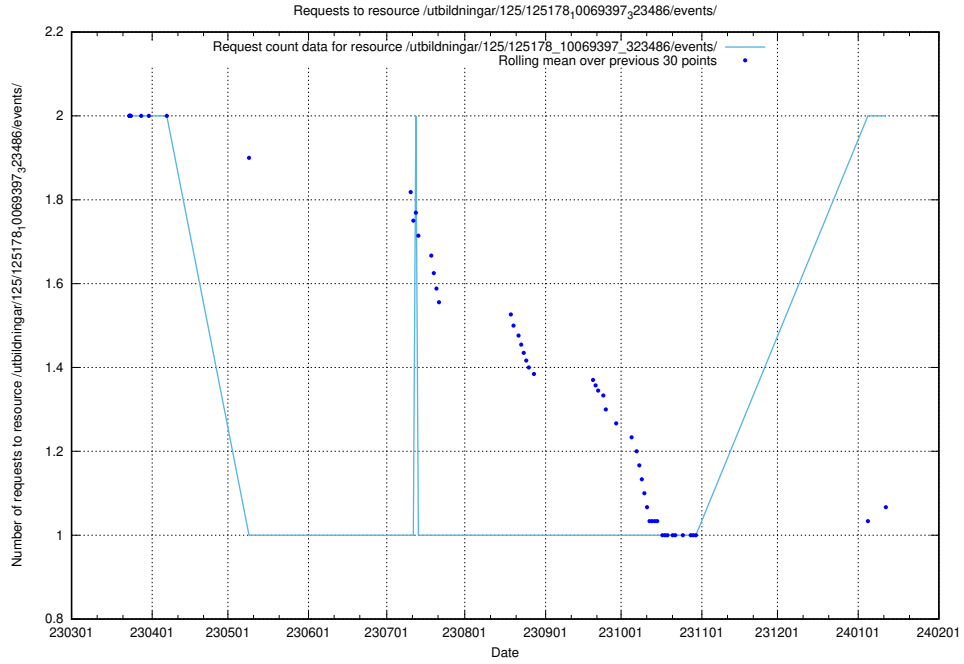

5.1021 Usage of /utbildningar/125/125178_10069397_323486/events/

Here, we count the number of requests to resource /utbildningar/125/125178_10069397_323486/events/