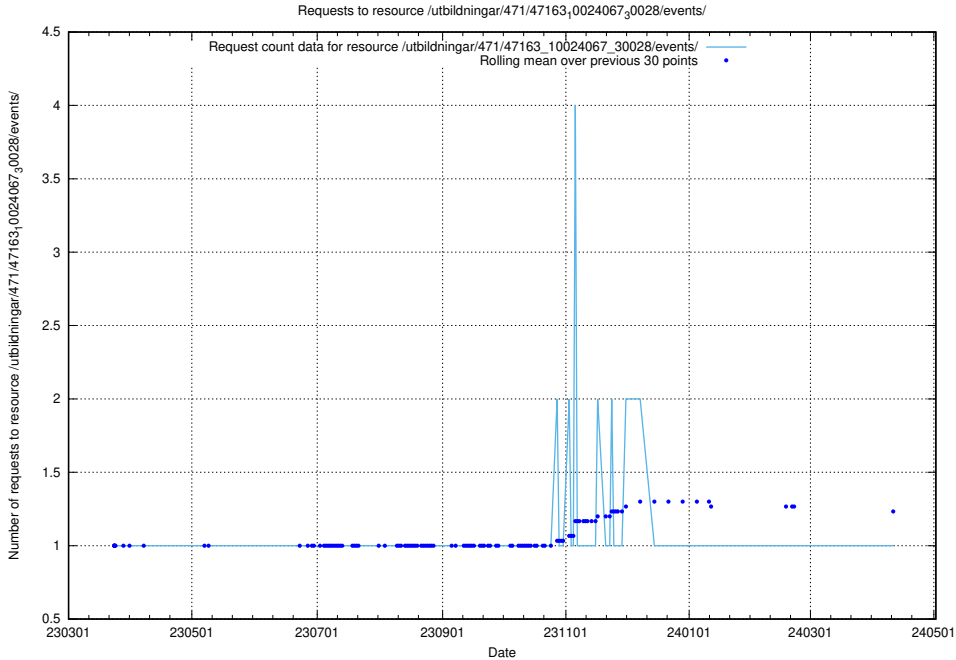

5.6086 Usage of /utbildningar/471/47163_10024067_30028/events/

Here, we count the number of requests to resource /utbildningar/471/47163_10024067_30028/events/.