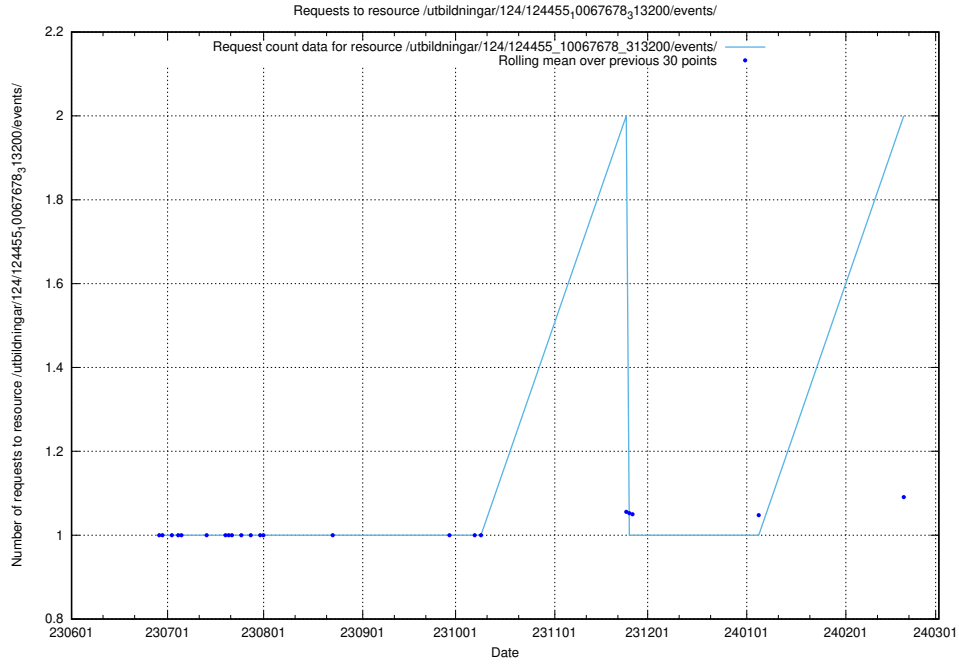

5.922 Usage of /utbildningar/124/124455_10067678_313200/events/

Here, we count the number of requests to resource /utbildningar/124/124455_10067678_313200/events/