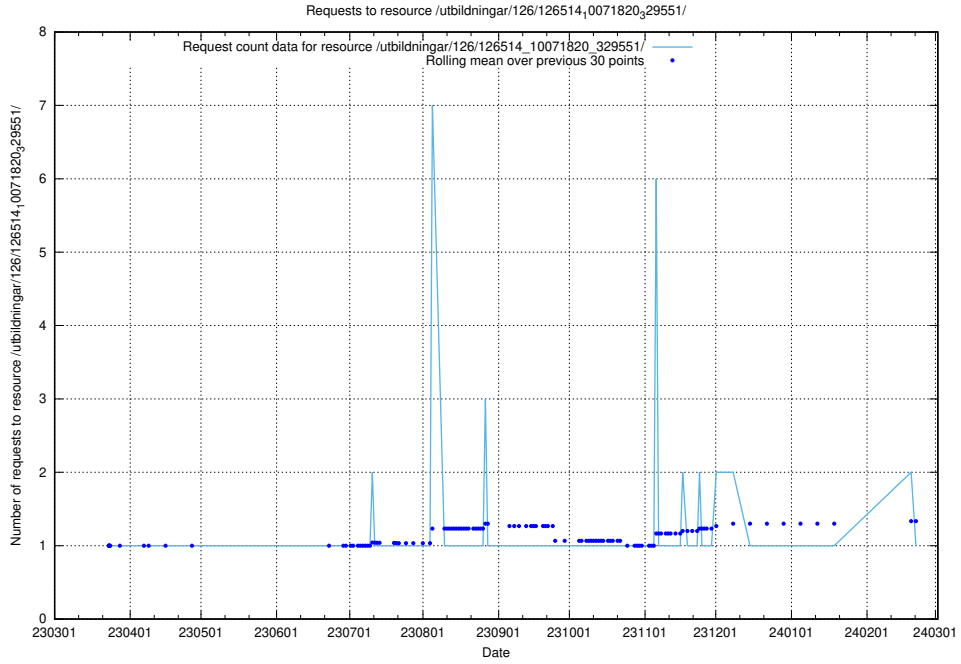

5.6181 Usage of /utbildningar/126/126514_10071820_329551/

Here, we count the number of requests to resource /utbildningar/126/126514_10071820_329551/.