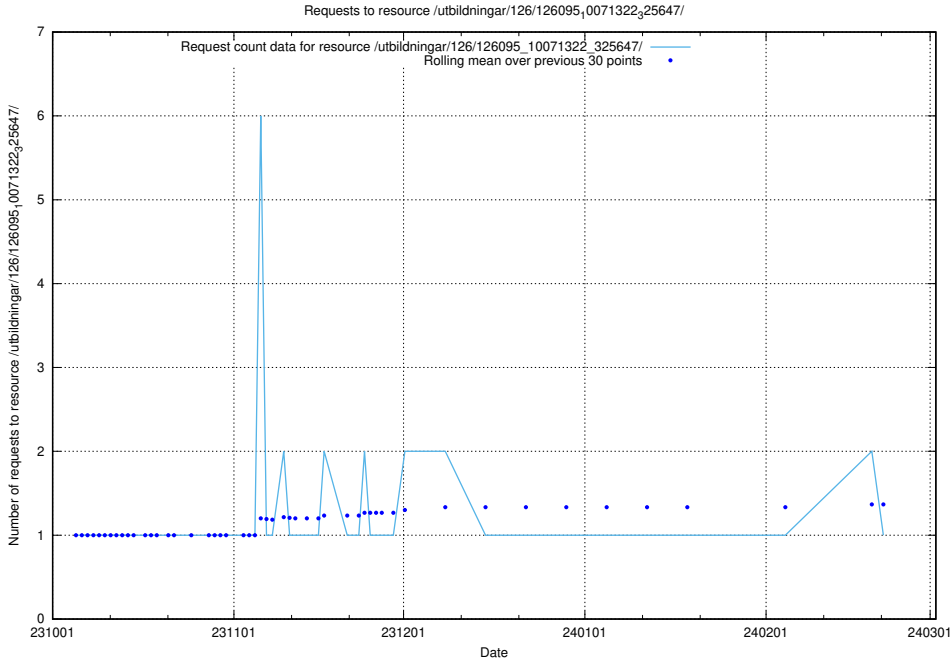

5.4235 Usage of /utbildningar/126/126095_10071322_325647/

Here, we count the number of requests to resource /utbildningar/126/126095_10071322_325647/.