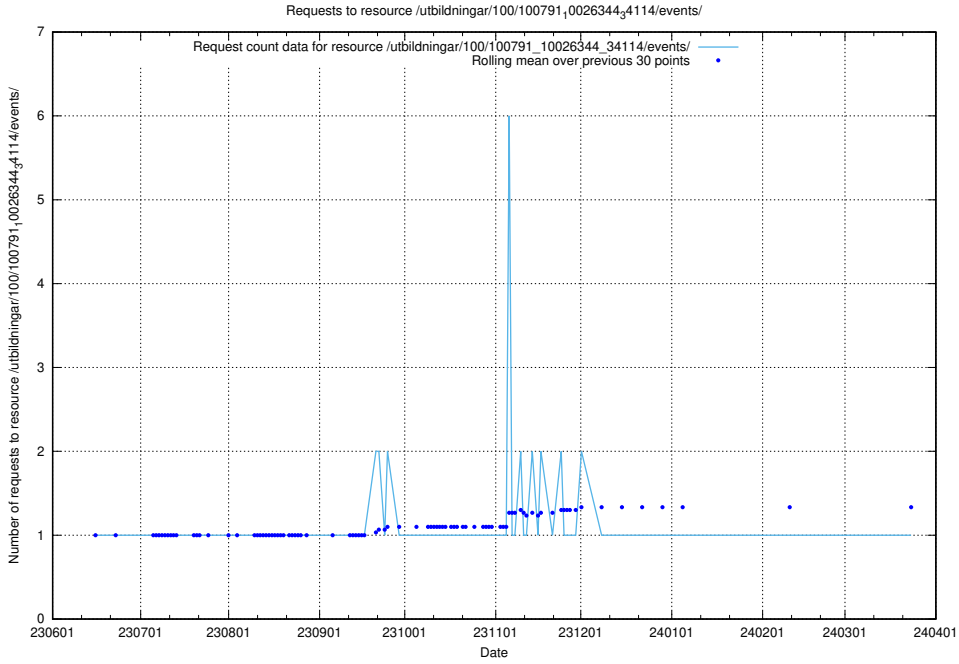

5.5695 Usage of /utbildningar/100/100791_10026344_34114/events/

Here, we count the number of requests to resource /utbildningar/100/100791_10026344_34114/events/.