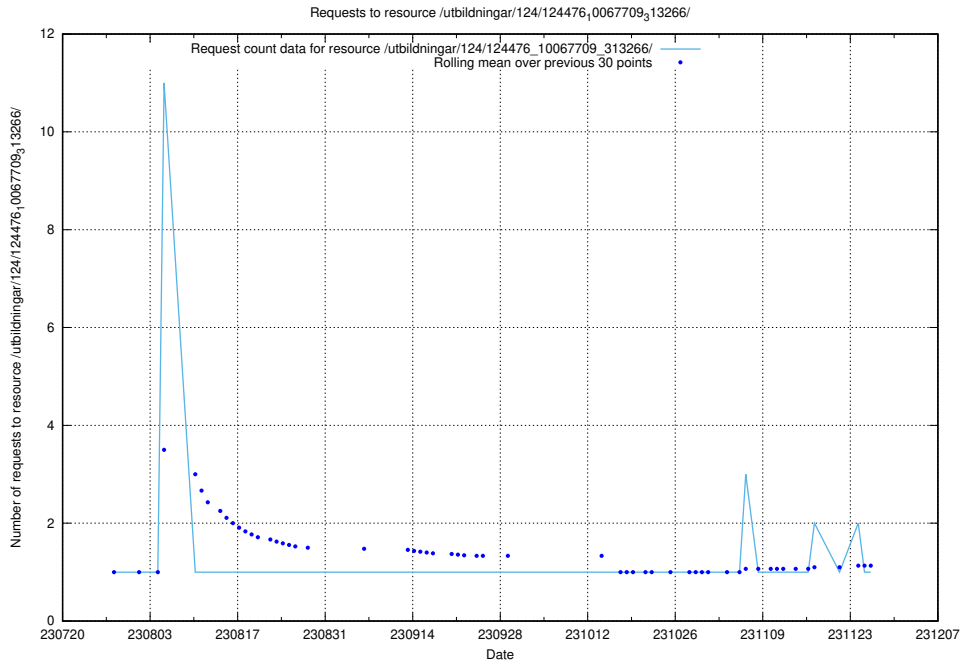

5.4731 Usage of /utbildningar/124/124476_10067709_313266/

Here, we count the number of requests to resource /utbildningar/124/124476_10067709_313266/.