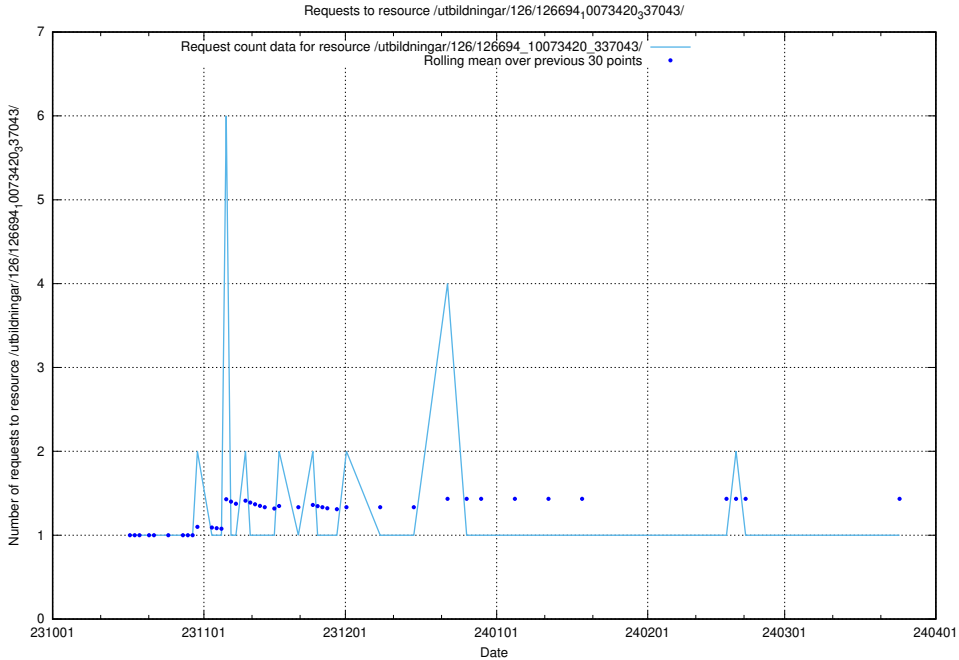

5.4131 Usage of /utbildningar/126/126694_10073420_337043/

Here, we count the number of requests to resource /utbildningar/126/126694_10073420_337043/.