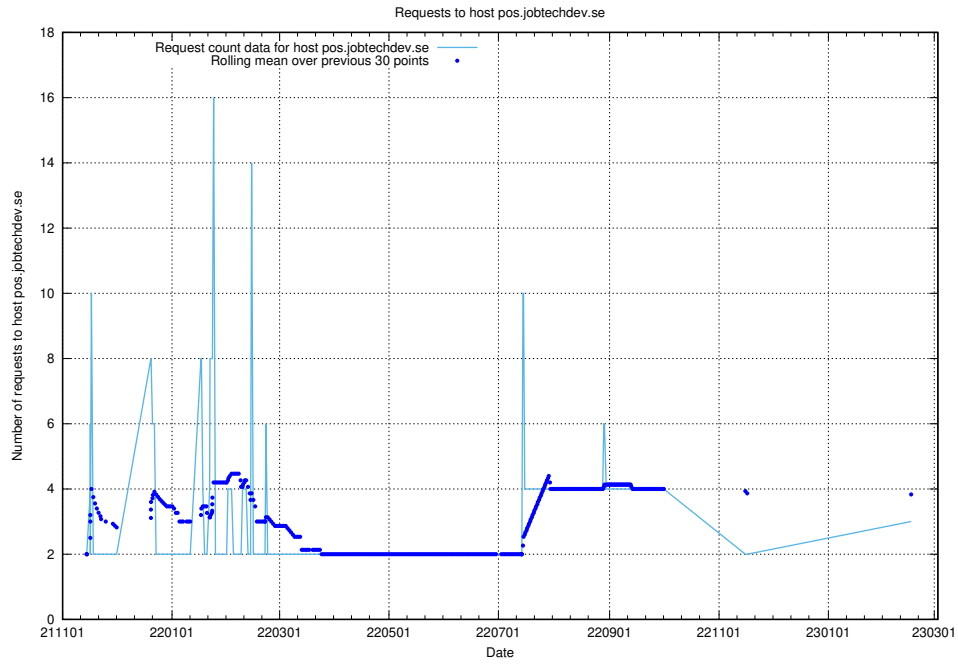

7.231 Usage of pos.jobtechdev.se

Here, we count the number of requests to host pos.jobtechdev.se.