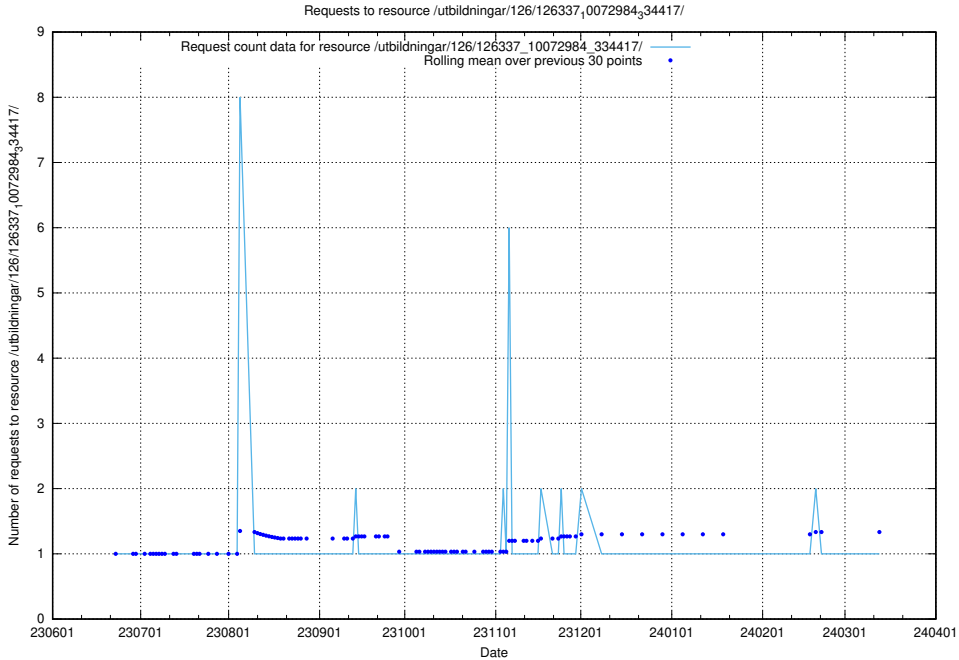

5.5477 Usage of /utbildningar/126/126337_10072984_334417/

Here, we count the number of requests to resource /utbildningar/126/126337_10072984_334417/.