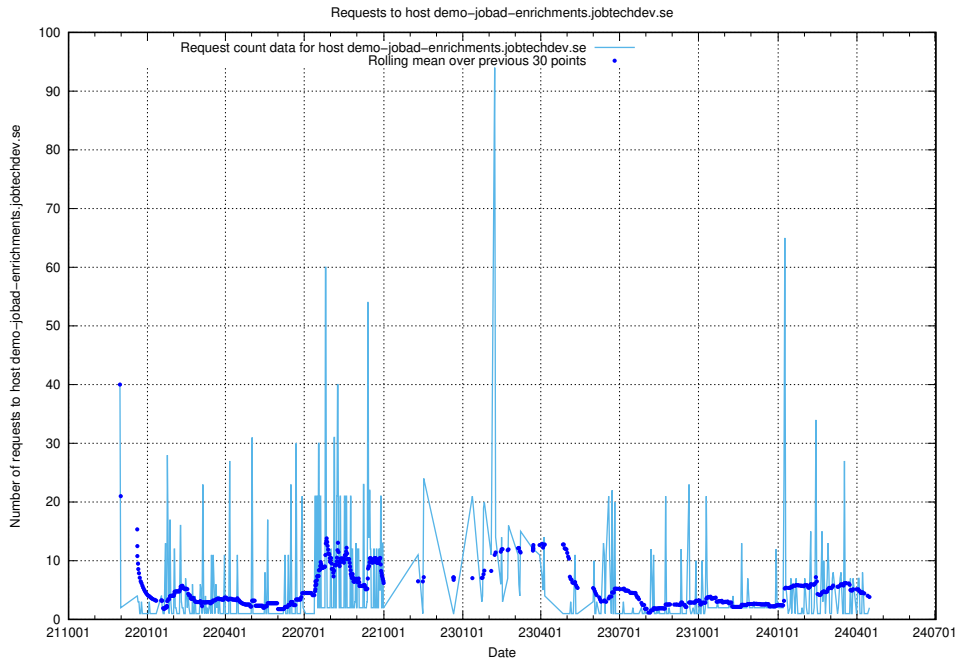

7.380 Usage of demo-jobad-enrichments.jobtechdev.se

Here, we count the number of requests to host demo-jobad-enrichments.jobtechdev.se.