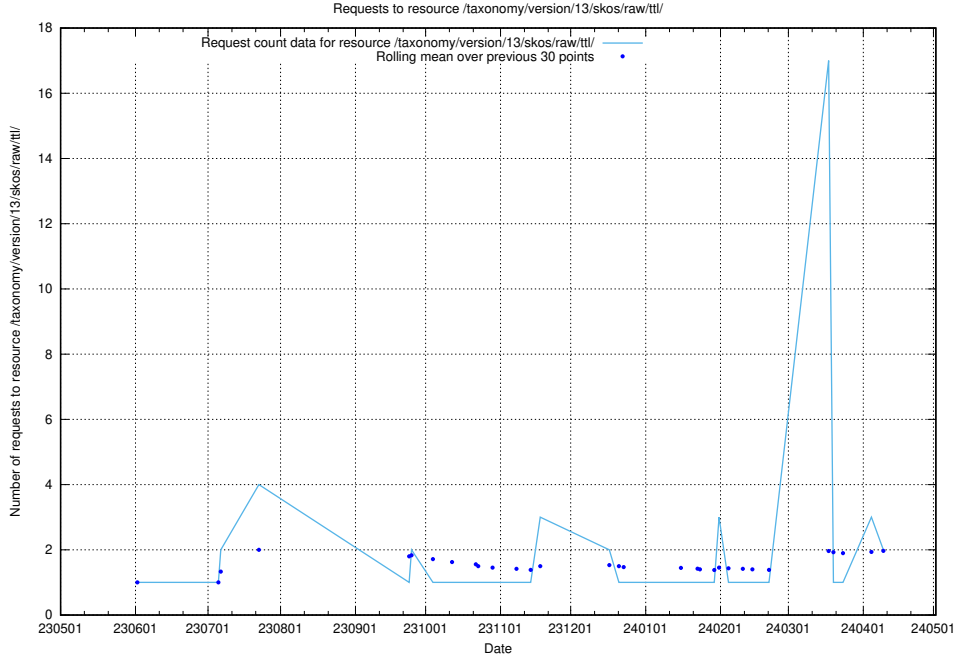

5.978 Usage of /taxonomy/version/13/skos/raw/ttl/

Here, we count the number of requests to resource /taxonomy/version/13/skos/raw/ttl/.