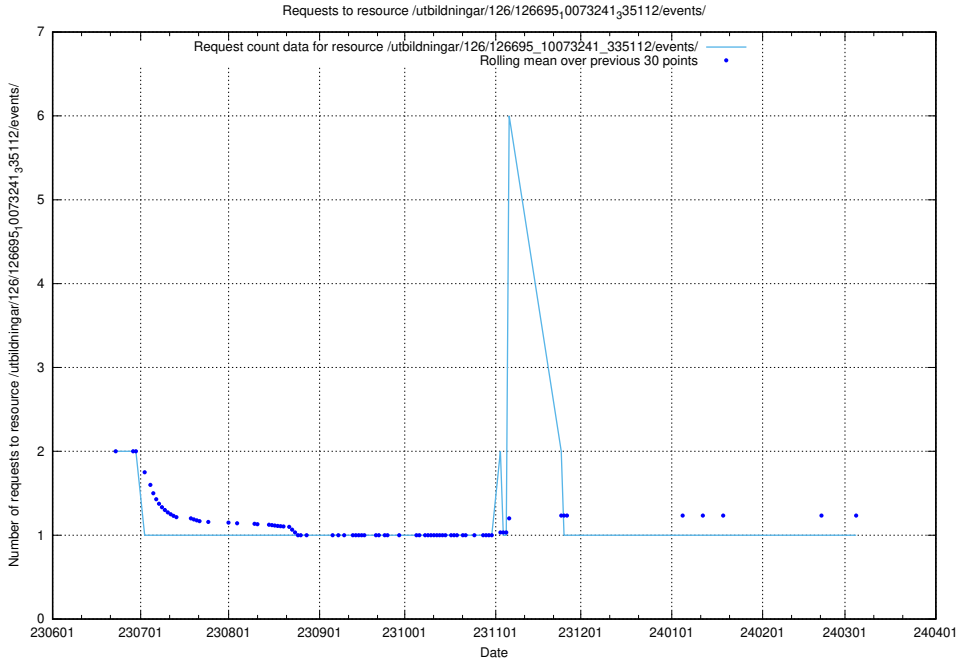

5.5377 Usage of /utbildningar/126/126695_10073241_335112/events/

Here, we count the number of requests to resource /utbildningar/126/126695_10073241_335112/events/