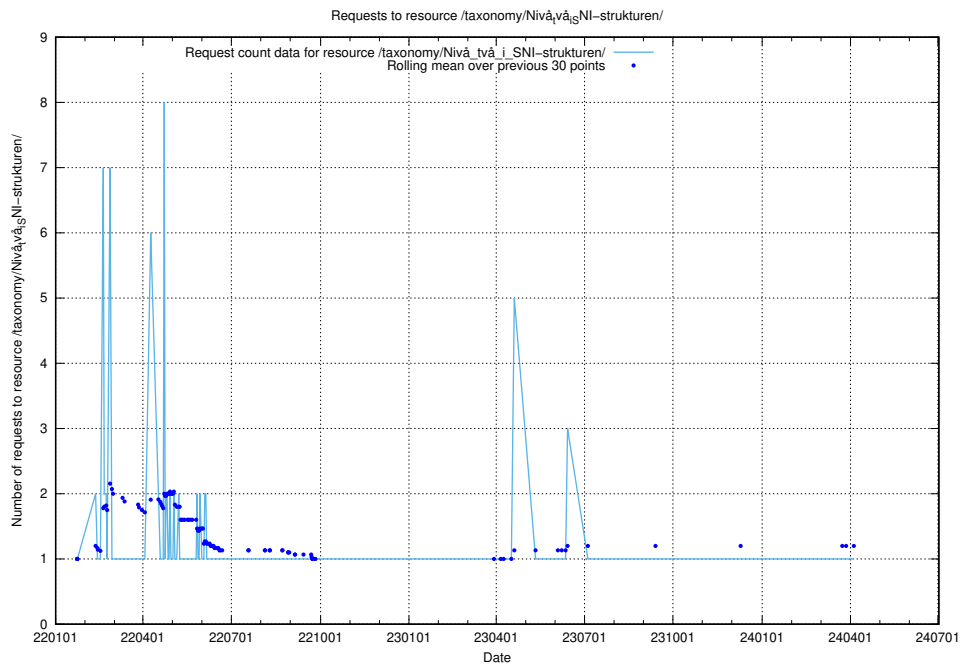

5.4050 Usage of /taxonomy/Nivå_två_i_SNI-strukturen/

Here, we count the number of requests to resource /taxonomy/Nivå_två_i_SNI-strukturen/.