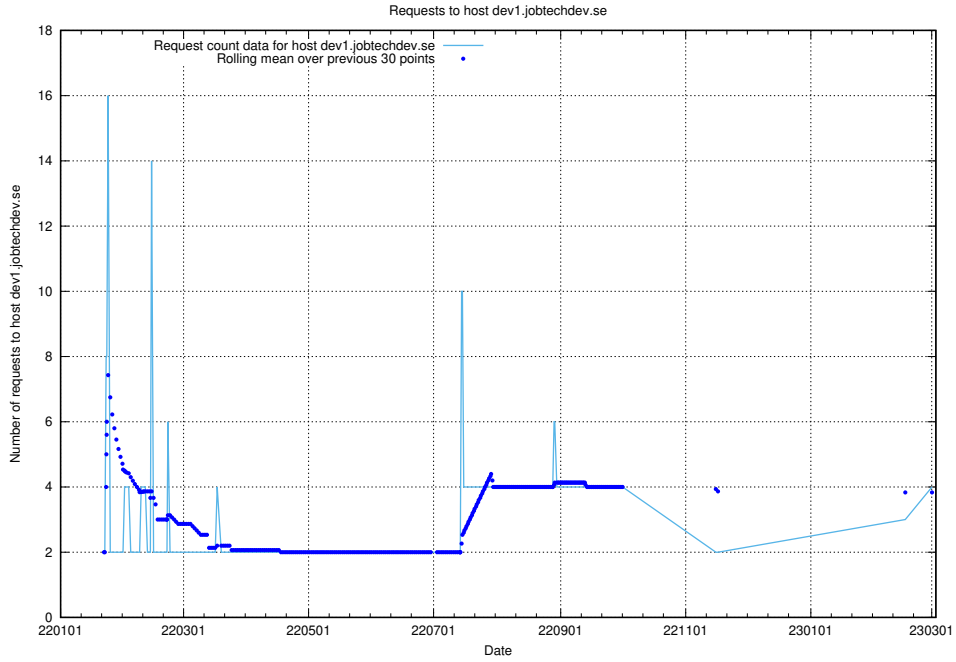

7.91 Usage of dev1.jobtechdev.se

Here, we count the number of requests to host dev1.jobtechdev.se.