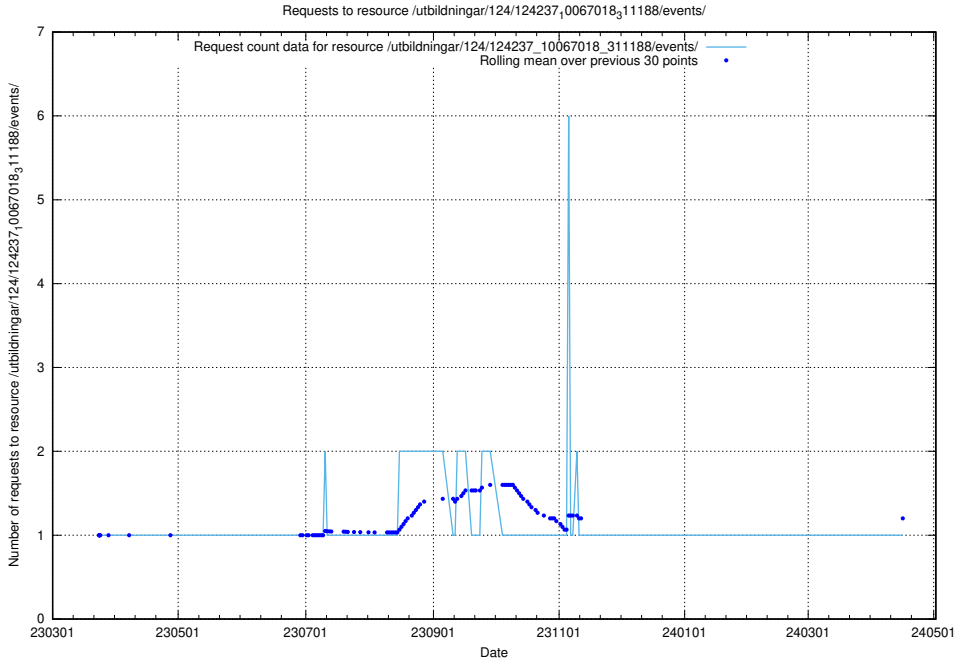

5.3843 Usage of /utbildningar/124/124237_10067018_311188/events/

Here, we count the number of requests to resource /utbildningar/124/124237_10067018_311188/events/