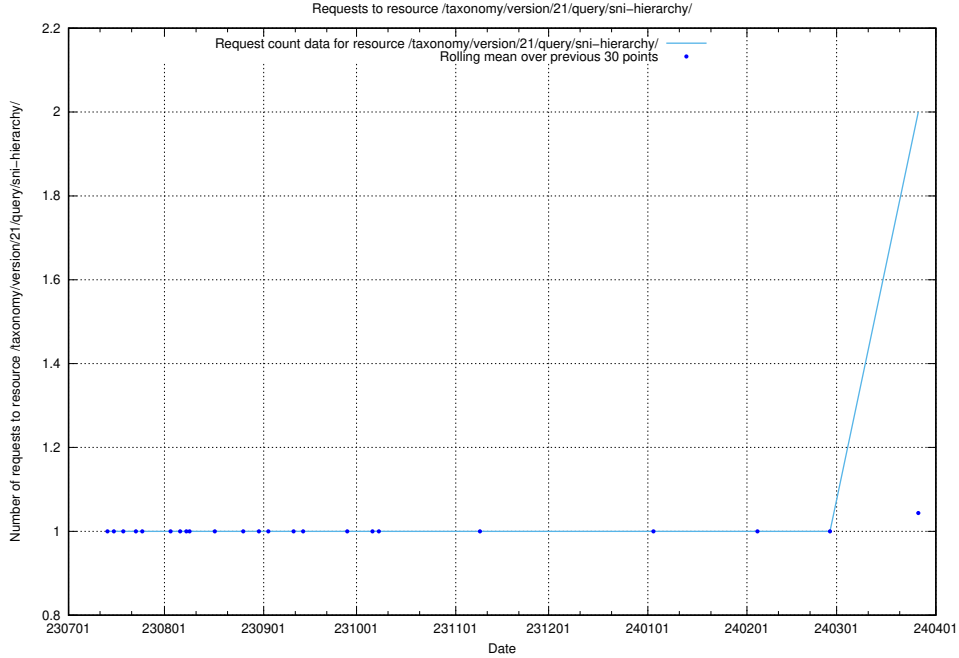

5.887 Usage of /taxonomy/version/21/query/sni-hierarchy/

Here, we count the number of requests to resource /taxonomy/version/21/query/sni-hierarchy/.