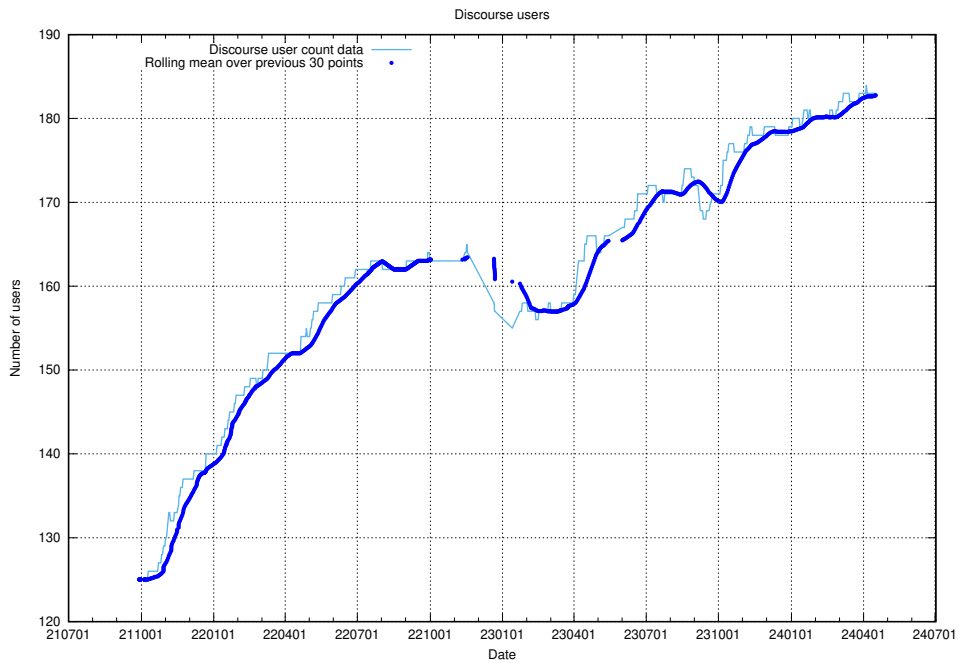

4 Discourse

This section summarises activities from the [JobTech Discourse Forum](https://forum.jobtechdev.se)⁵.

4.1 User count

A table of the number of users in Discourse.

---

⁵<https://forum.jobtechdev.se>