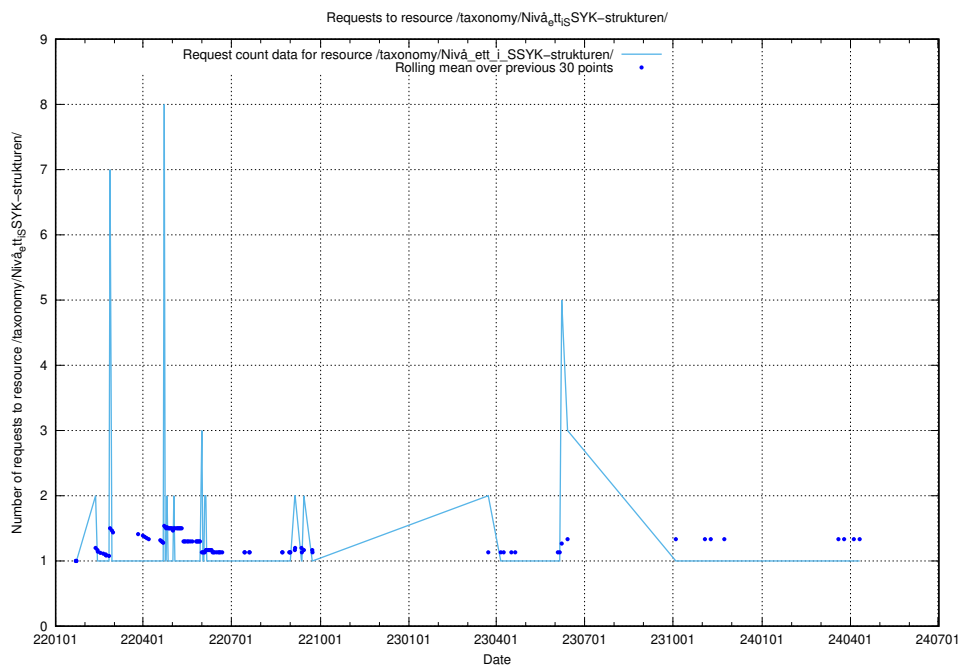

5.5451 Usage of /taxonomy/Nivå_ett_i_SSYK-strukturen/

Here, we count the number of requests to resource /taxonomy/Nivå_ett_i_SSYK-strukturen/.