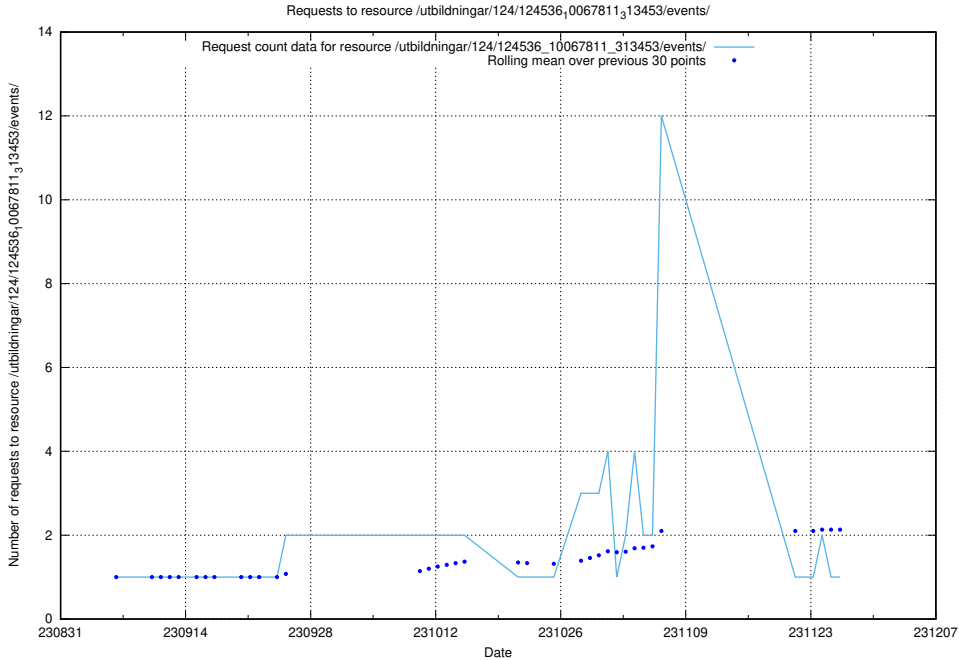

5.4511 Usage of /utbildningar/124/124536_10067811_313453/events/

Here, we count the number of requests to resource /utbildningar/124/124536_10067811_313453/events/