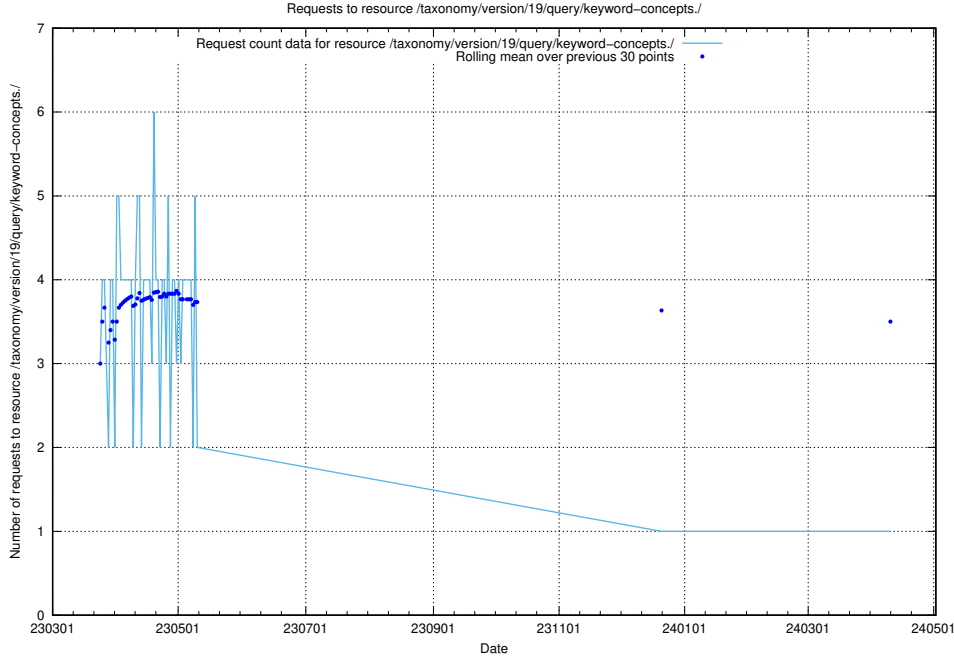

5.5927 Usage of /taxonomy/version/19/query/keyword-concepts./

Here, we count the number of requests to resource /taxonomy/version/19/query/keyword-concepts./.