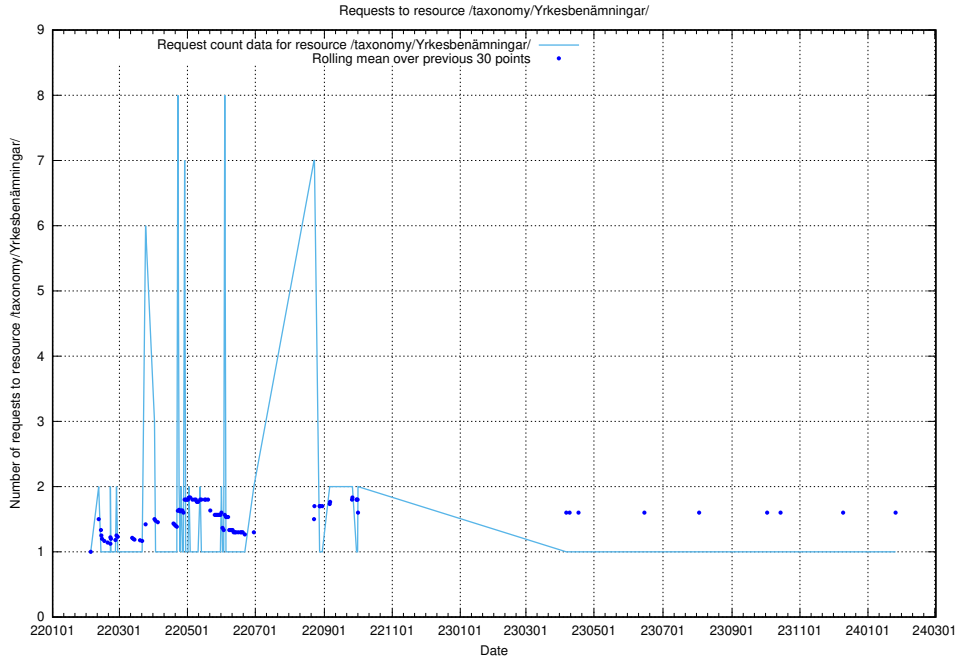

5.2495 Usage of /taxonomy/Yrkesbenämningar/

Here, we count the number of requests to resource /taxonomy/Yrkesbenämningar/.