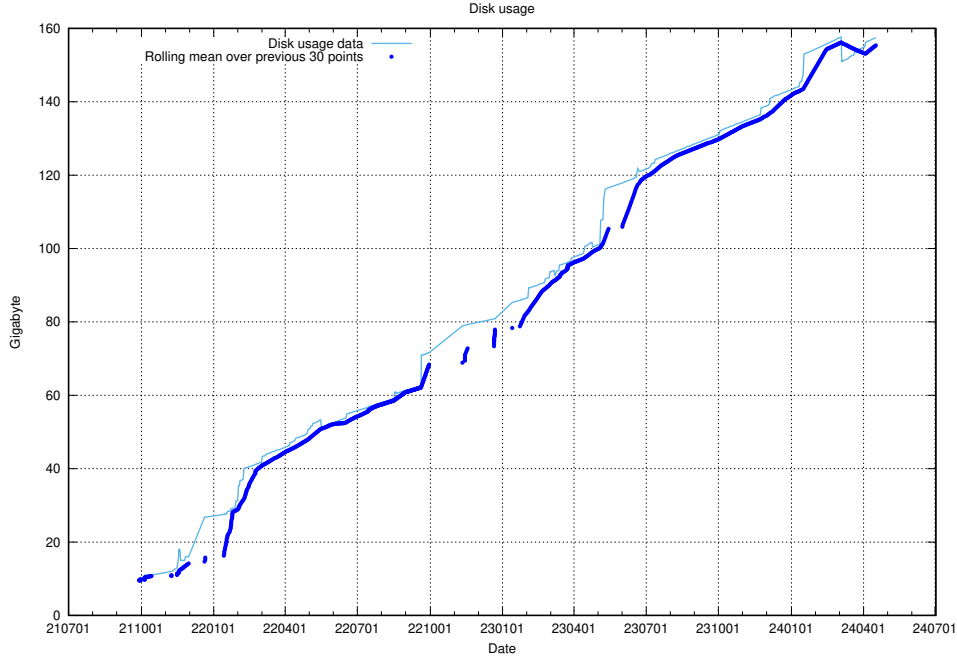

⁶<https://data.jobtechdev.se>

5.2 Disk space usage

A table showing the disk space usage on the data server.

5.3 Usage of /taxonomy/concept/

Here, we count the number of requests to resource /taxonomy/concept/.