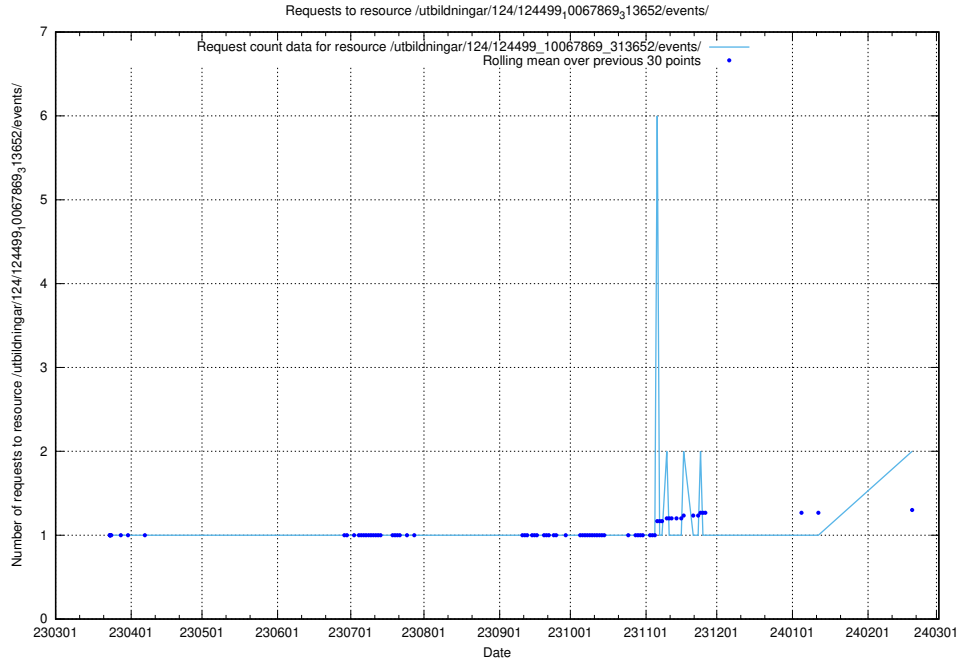

5.651 Usage of /utbildningar/124/124499_10067869_313652/events/

Here, we count the number of requests to resource /utbildningar/124/124499_10067869_313652/events/