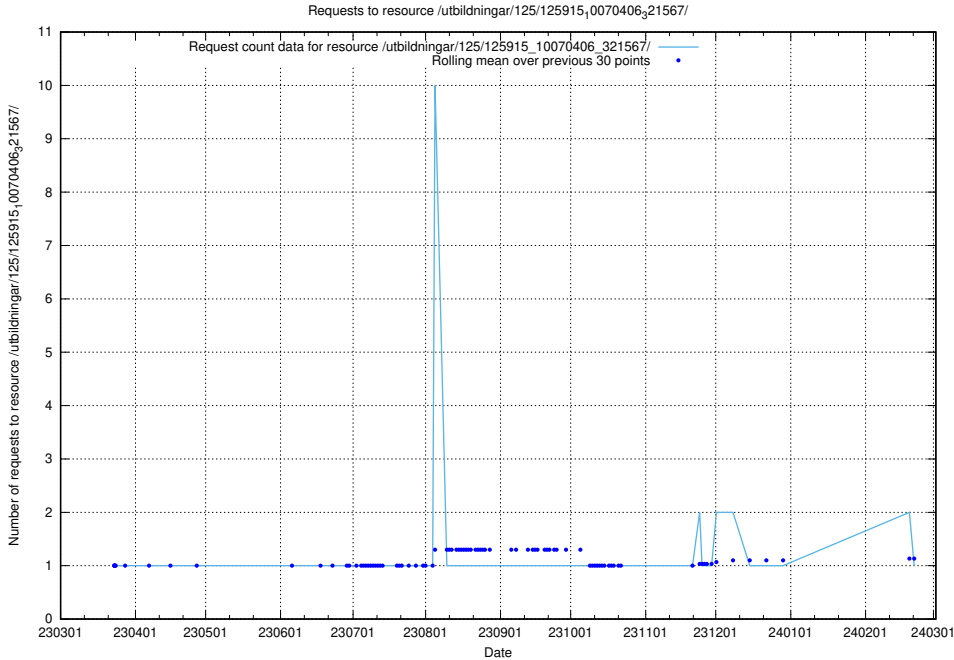

5.6216 Usage of /utbildningar/125/125915_10070406_321567/

Here, we count the number of requests to resource /utbildningar/125/125915_10070406_321567/.