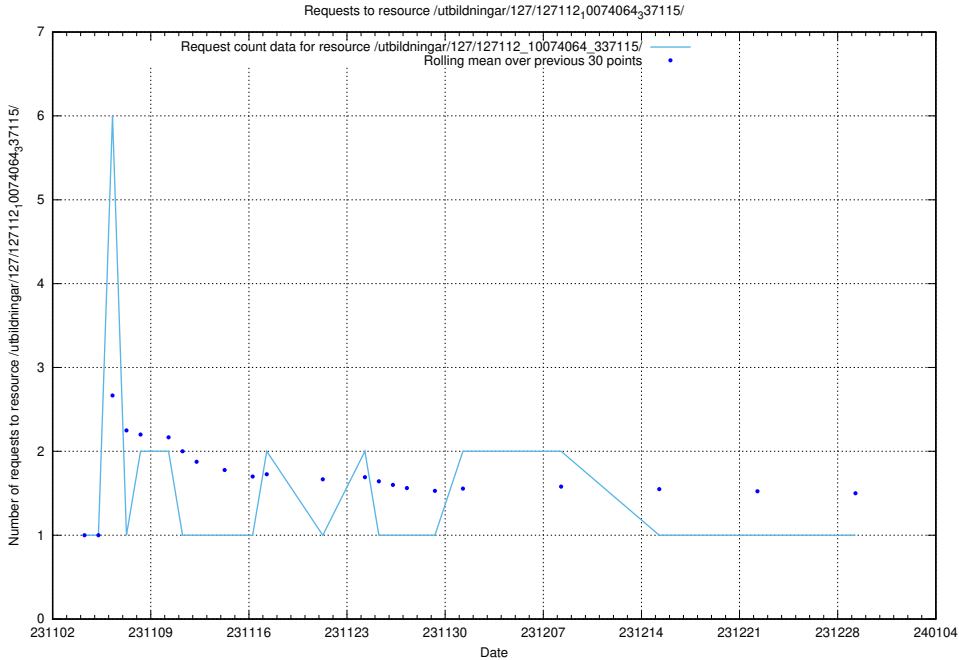

5.3962 Usage of /utbildningar/127/127112_10074064_337115/

Here, we count the number of requests to resource /utbildningar/127/127112_10074064_337115/.