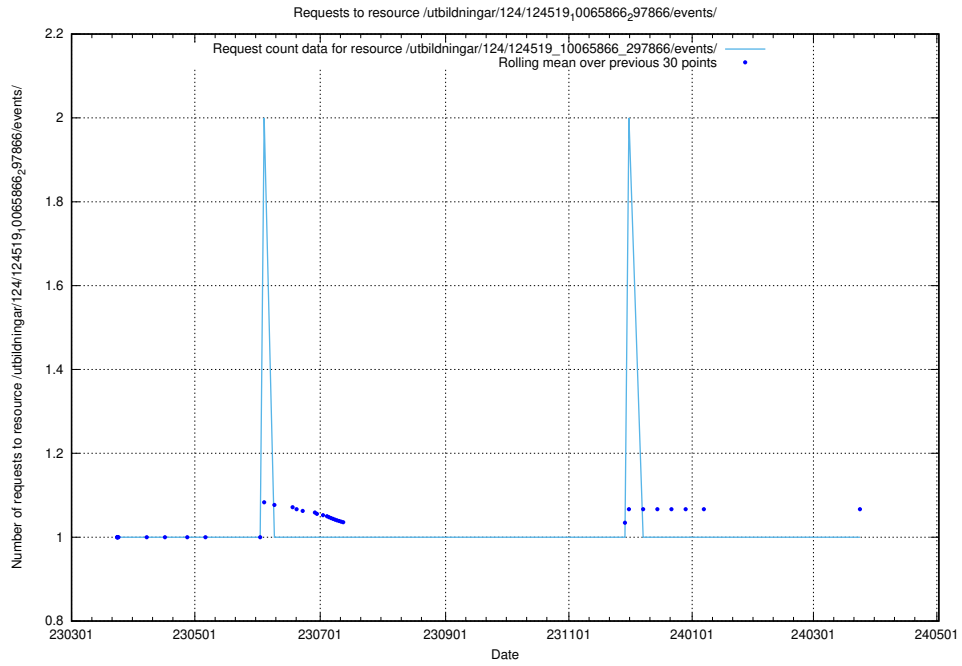

5.1342 Usage of /utbildningar/124/124519_10065866_297866/events/

Here, we count the number of requests to resource /utbildningar/124/124519_10065866_297866/events/