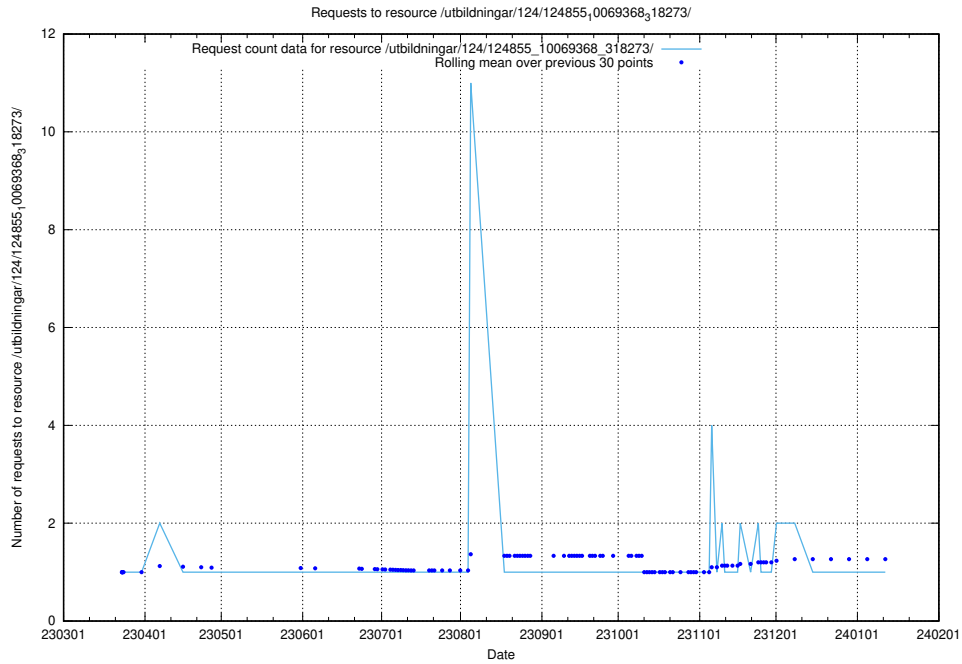

5.1259 Usage of /utbildningar/124/124855_10069368_318273/

Here, we count the number of requests to resource /utbildningar/124/124855_10069368_318273/.