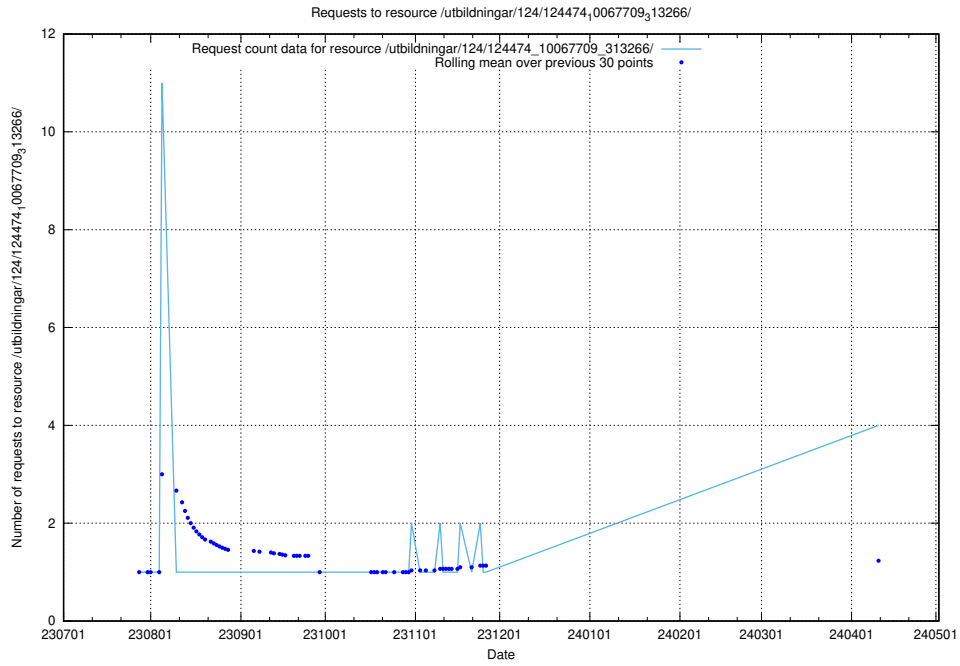

5.267 Usage of /utbildningar/124/124474_10067709_313266/

Here, we count the number of requests to resource /utbildningar/124/124474_10067709_313266/.