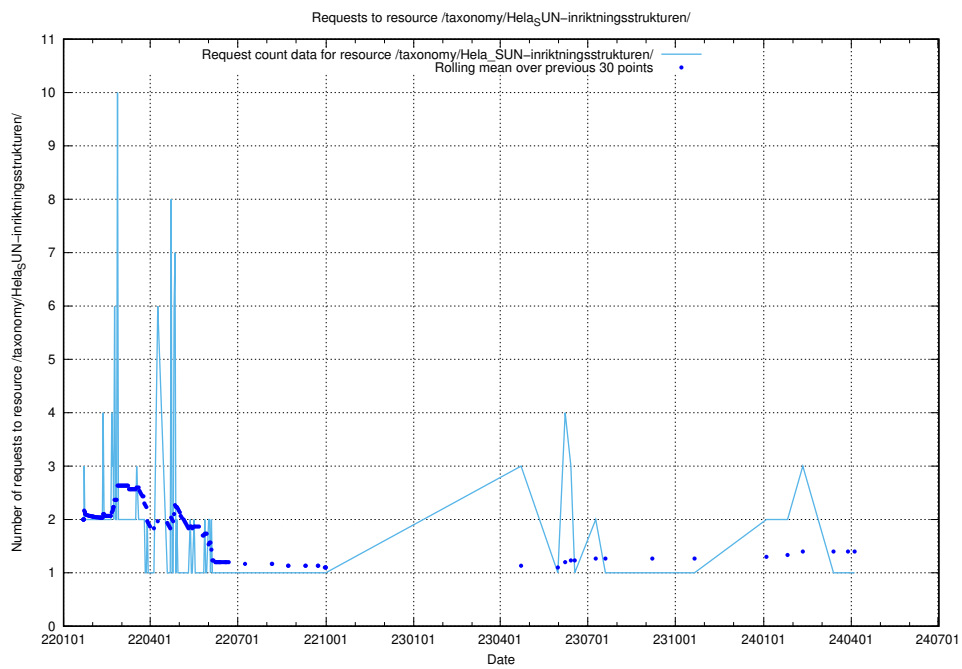

5.6267 Usage of /taxonomy/Hela_SUN-inriktningsstrukturen/

Here, we count the number of requests to resource /taxonomy/Hela_SUN-inriktningsstrukturen/.