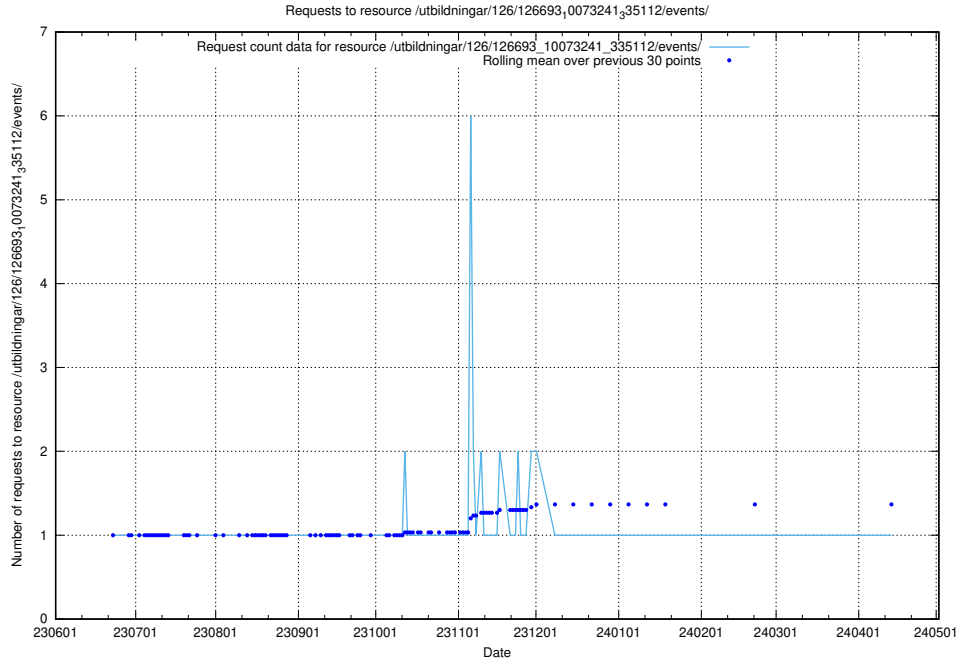

5.5455 Usage of /utbildningar/126/126693_10073241_335112/events/

Here, we count the number of requests to resource /utbildningar/126/126693_10073241_335112/events/