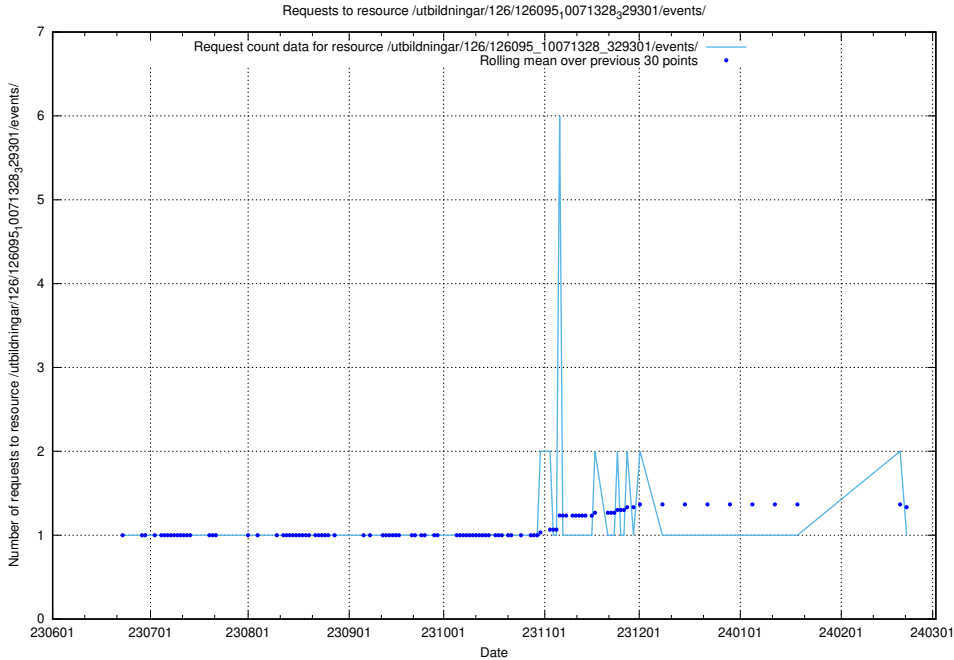

Here, we count the number of requests to resource /utbildningar/126/126176_10071340_325945/.

5.5492 Usage of /utbildningar/126/126095_10071328_329301/events/

Here, we count the number of requests to resource /utbildningar/126/126095_10071328_329301/events/