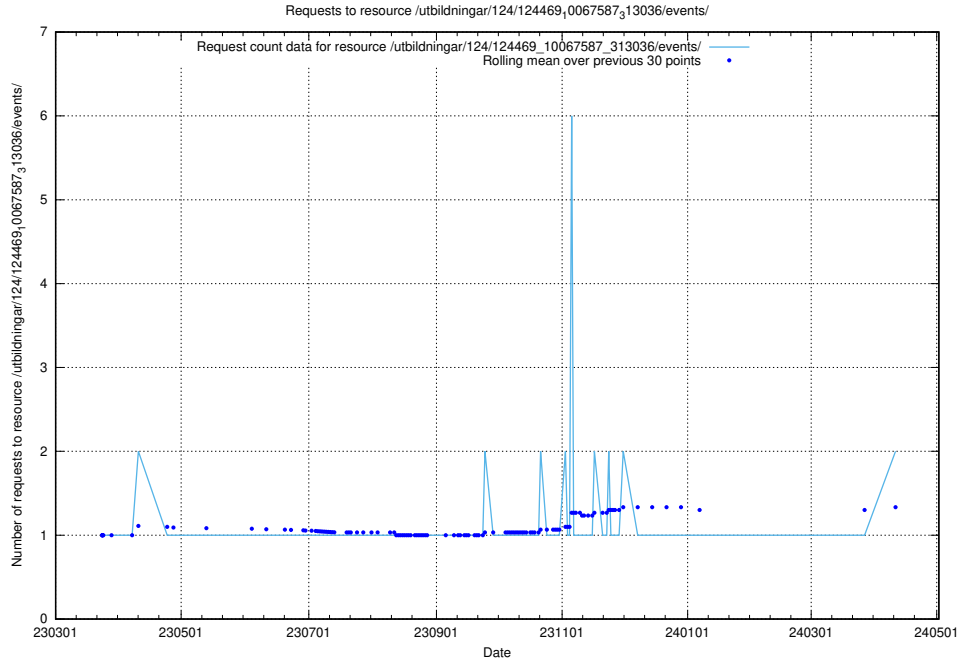

5.731 Usage of /utbildningar/124/124469_10067587_313036/events/

Here, we count the number of requests to resource /utbildningar/124/124469_10067587_313036/events/