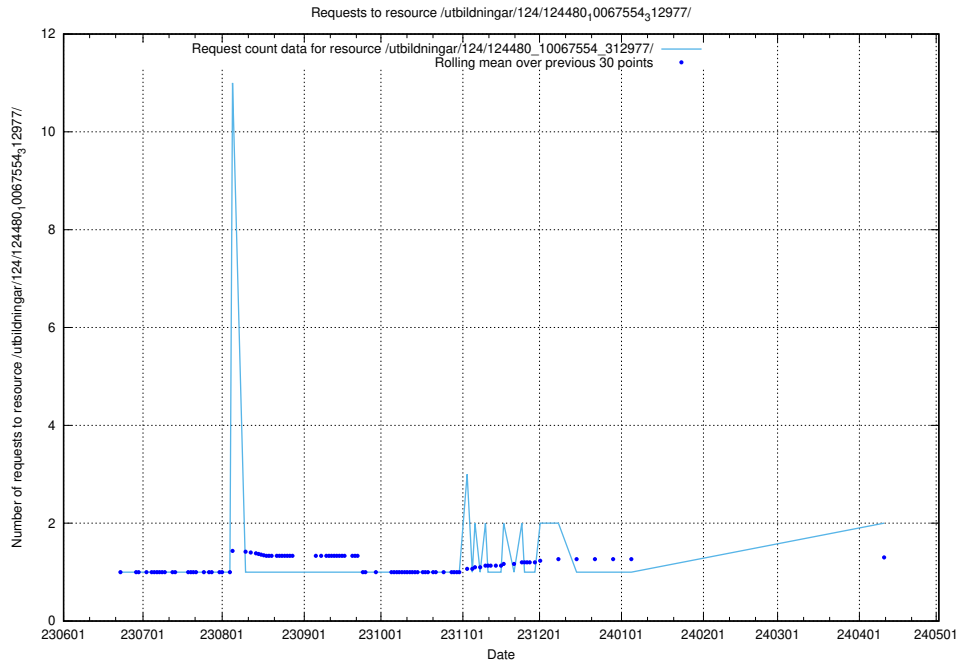

5.950 Usage of /utbildningar/124/124480_10067554_312977/

Here, we count the number of requests to resource /utbildningar/124/124480_10067554_312977/.