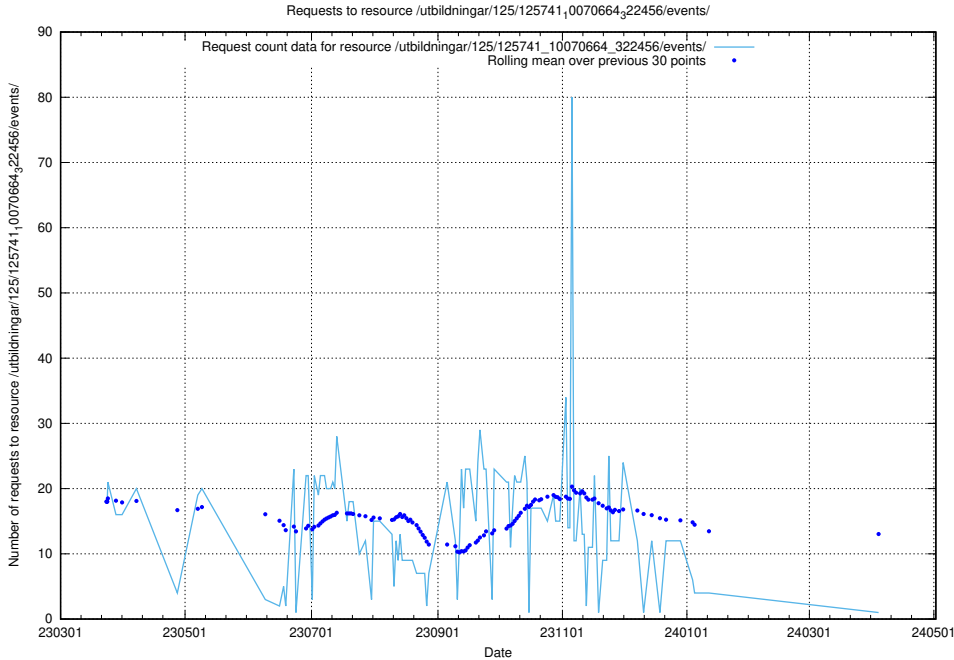

5.6026 Usage of /utbildningar/125/125741_10070664_322456/events/

Here, we count the number of requests to resource /utbildningar/125/125741_10070664_322456/events/