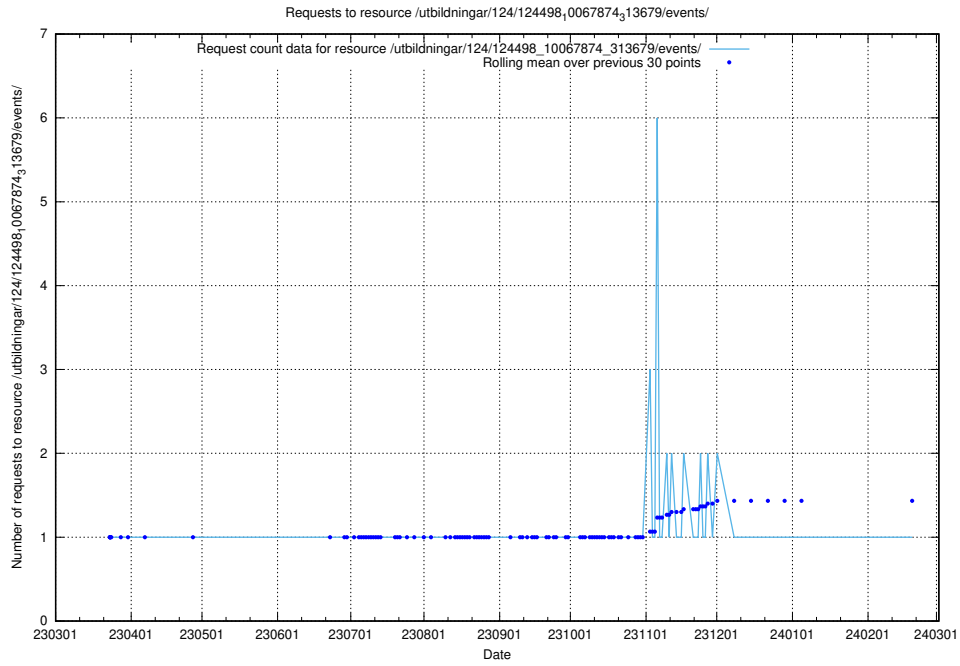

Here, we count the number of requests to resource /taxonomy/version/10/query/occupations/.

5.2483 Usage of /utbildningar/124/124498_10067874_313679/events/

Here, we count the number of requests to resource /utbildningar/124/124498_10067874_313679/events/