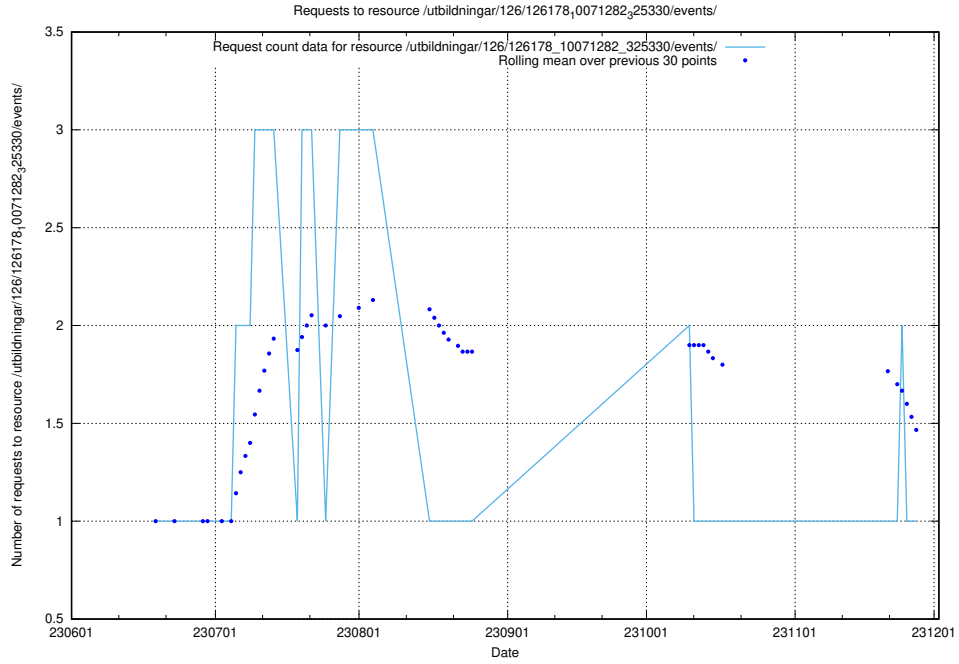

5.5660 Usage of /utbildningar/126/126178_10071282_325330/events/

Here, we count the number of requests to resource /utbildningar/126/126178_10071282_325330/events/