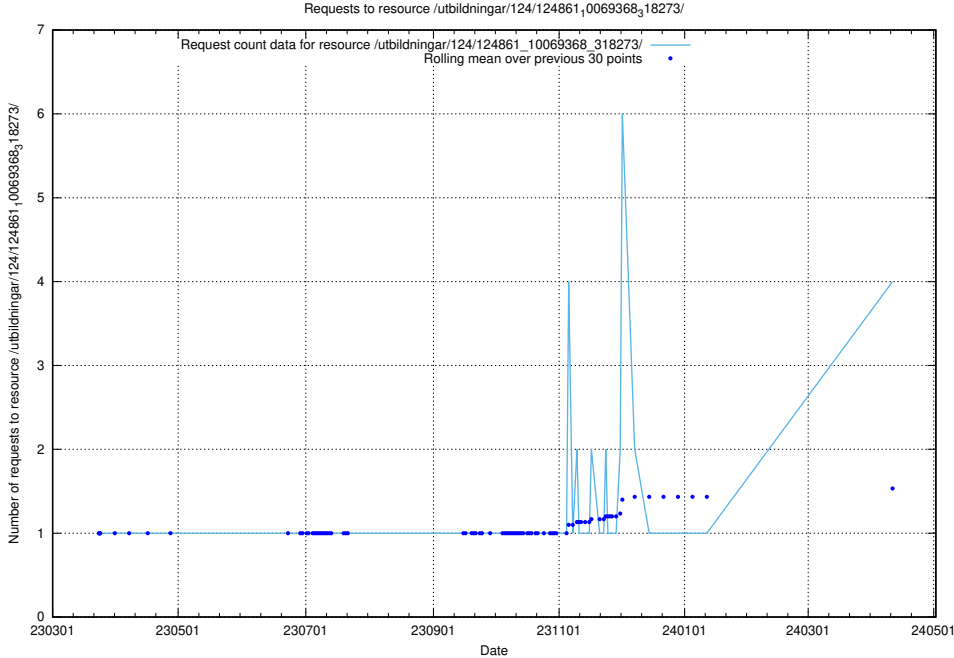

5.213 Usage of /utbildningar/124/124861_10069368_318273/

Here, we count the number of requests to resource /utbildningar/124/124861_10069368_318273/.