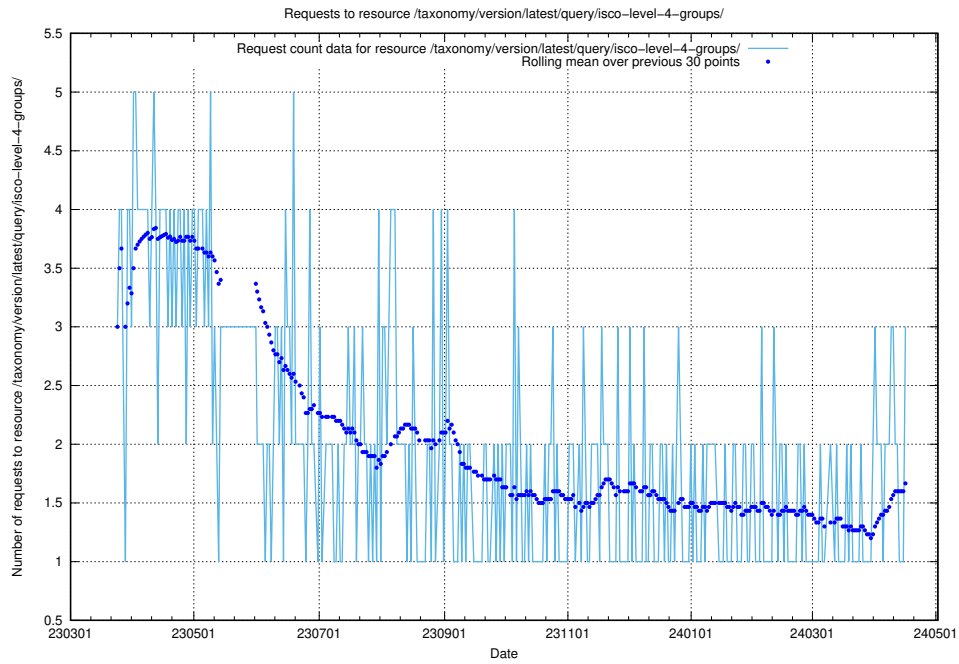

5.521 Usage of /taxonomy/version/latest/query/isco-level-4-groups/

Here, we count the number of requests to resource /taxonomy/version/latest/query/isco-level-4-groups/.