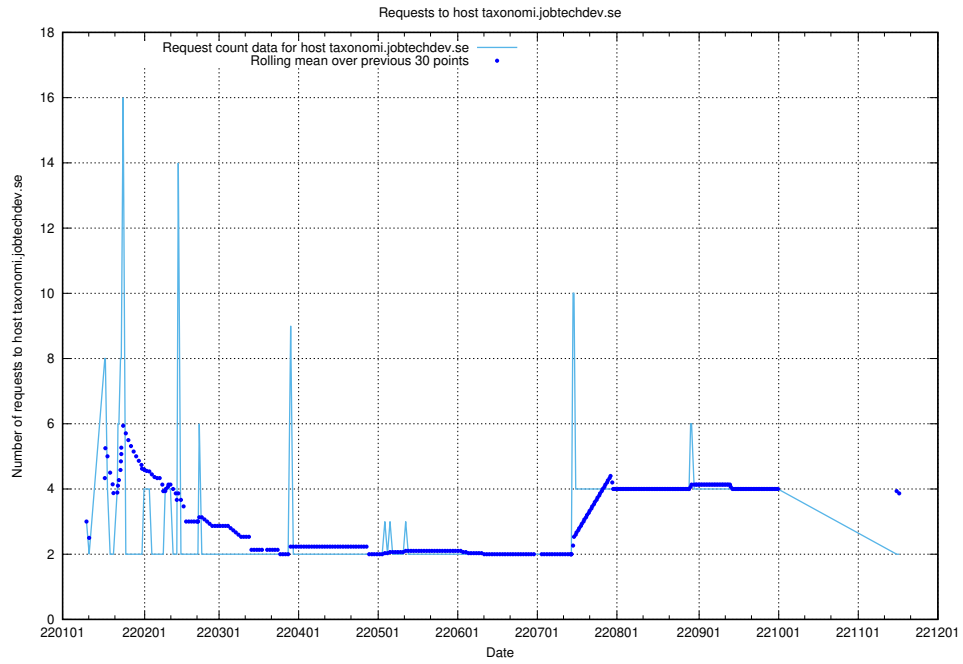

7.277 Usage of taxonomy.api.jobtechdev.se:80

Here, we count the number of requests to host taxonomy.api.jobtechdev.se:80.

7.278 Usage of taxonomi.jobtechdev.se

Here, we count the number of requests to host taxonomi.jobtechdev.se.