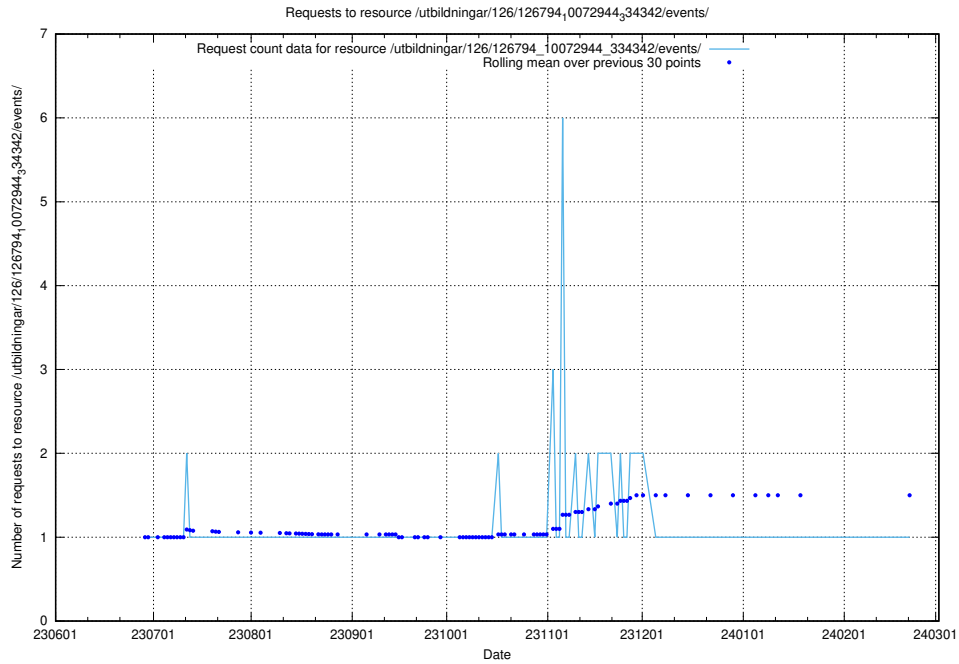

5.5257 Usage of /utbildningar/126/126794_10072944_334342/events/

Here, we count the number of requests to resource /utbildningar/126/126794_10072944_334342/events/