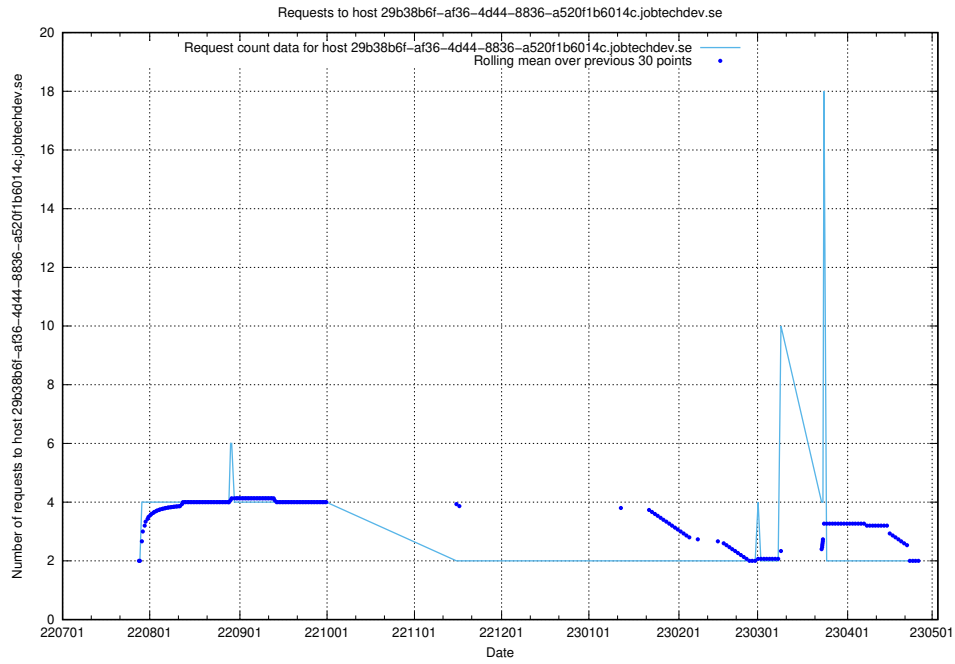

7.382 Usage of 29b38b6f-af36-4d44-8836-a520f1b6014c.jobtechdev.se

Here, we count the number of requests to host 29b38b6f-af36-4d44-8836-a520f1b6014c.jobtechdev.se.