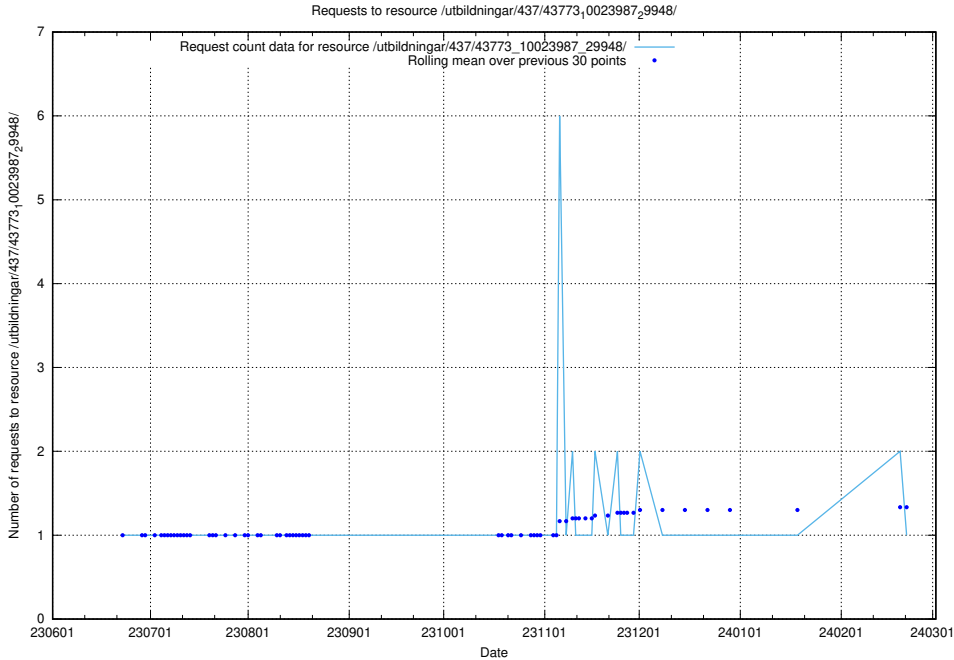

5.5389 Usage of /utbildningar/437/43773_10023987_29948/

Here, we count the number of requests to resource /utbildningar/437/43773_10023987_29948/.