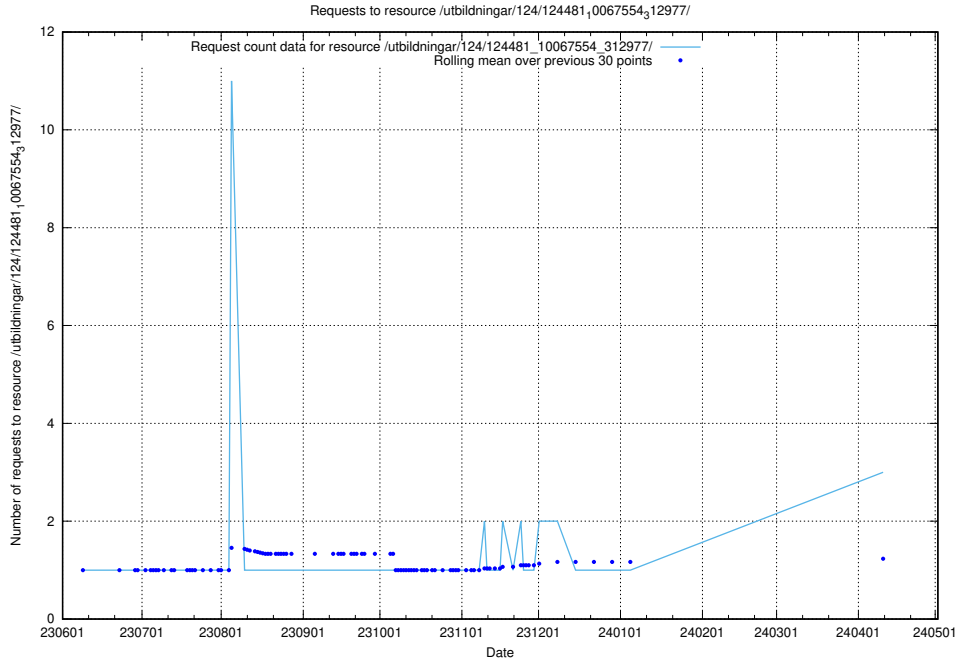

5.471 Usage of /utbildningar/124/124481_10067554_312977/

Here, we count the number of requests to resource /utbildningar/124/124481_10067554_312977/.