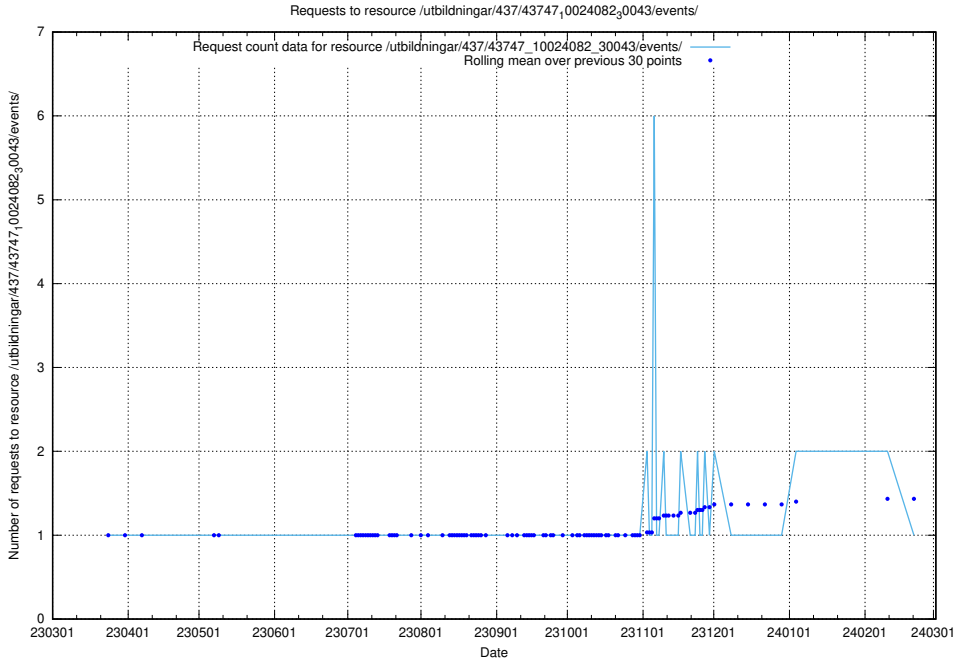

5.5980 Usage of /utbildningar/437/43747_10024082_30043/events/

Here, we count the number of requests to resource /utbildningar/437/43747_10024082_30043/events/.