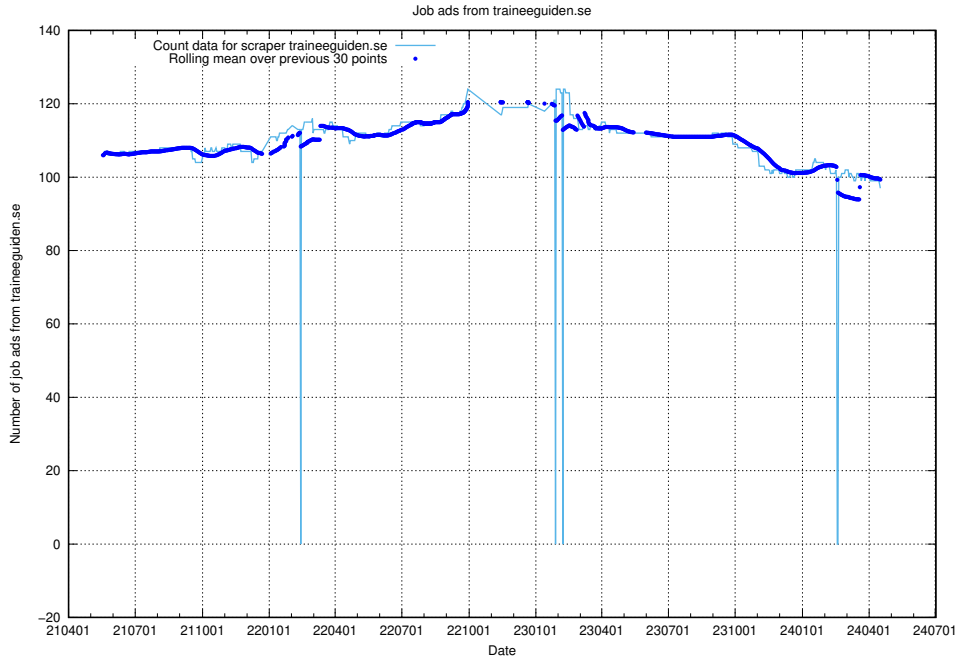

13.15 Number of ads by scraper traineeguiden.se

Here, we count the number of job ads scraped from traineeguiden.se.