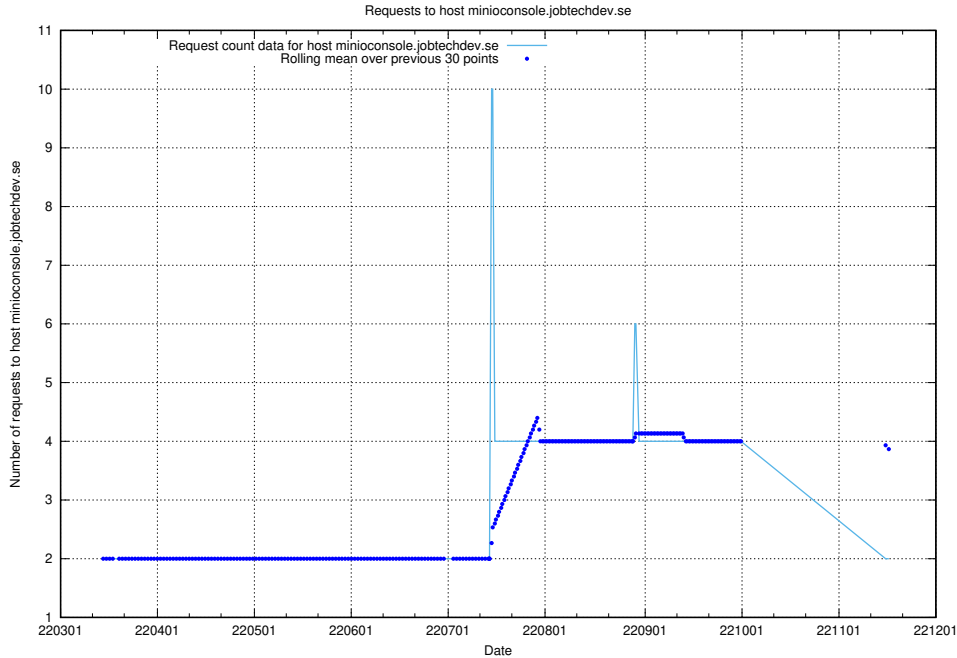

7.494 Usage of minioconsole.jobtechdev.se

Here, we count the number of requests to host minioconsole.jobtechdev.se.

7.495 Usage of minio-console.jobtechdev.se

Here, we count the number of requests to host minio-console.jobtechdev.se.