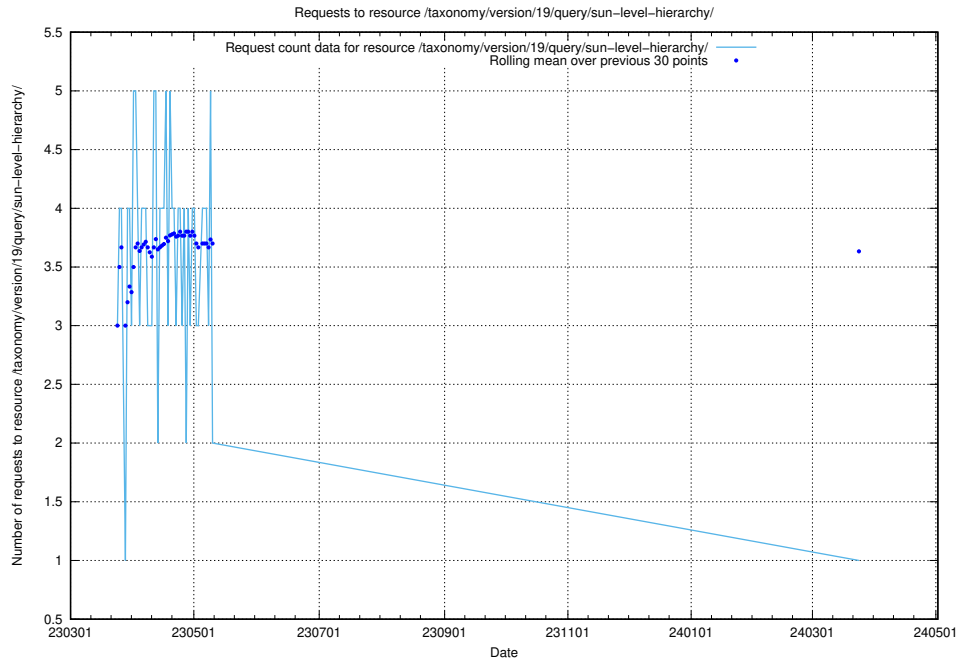

5.5900 Usage of /taxonomy/version/19/query/sun-level-hierarchy/

Here, we count the number of requests to resource /taxonomy/version/19/query/sun-level-hierarchy/.