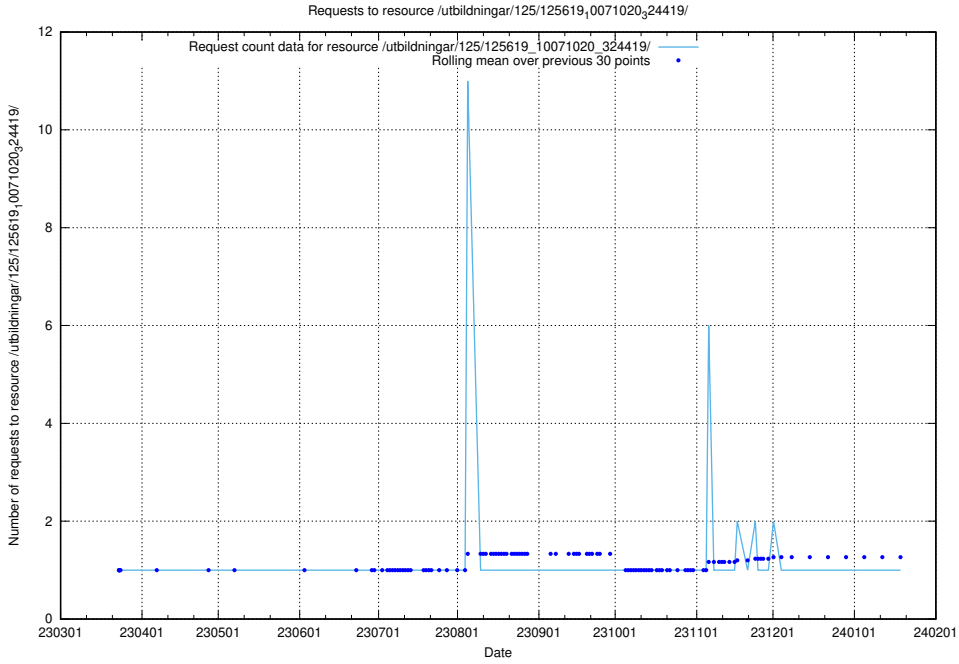

5.1135 Usage of /utbildningar/125/125619_10071020_324419/

Here, we count the number of requests to resource /utbildningar/125/125619_10071020_324419/.