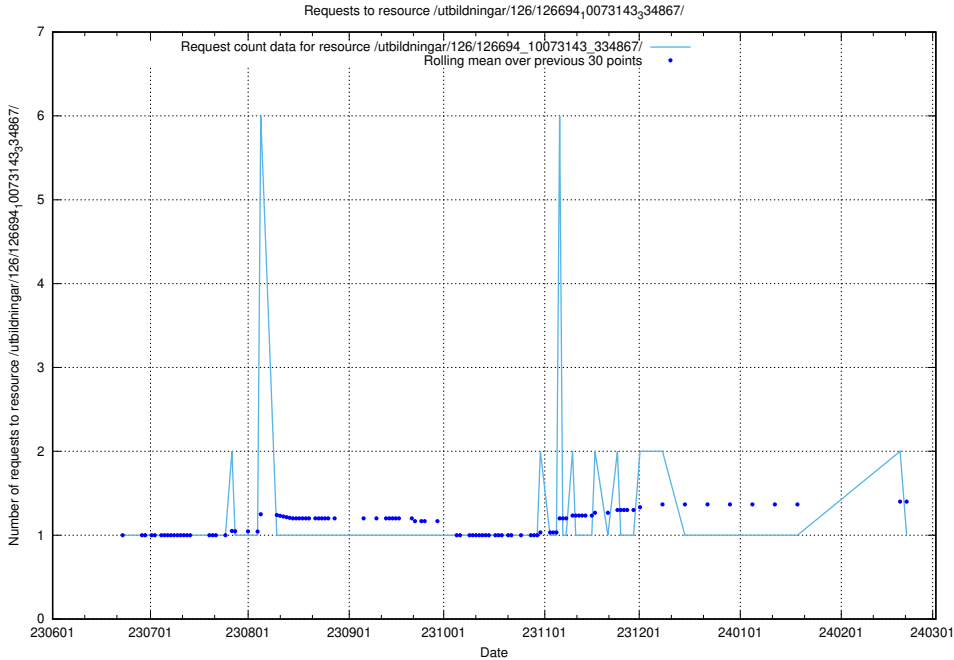

5.5449 Usage of /utbildningar/126/126694_10073143_334867/

Here, we count the number of requests to resource /utbildningar/126/126694_10073143_334867/.