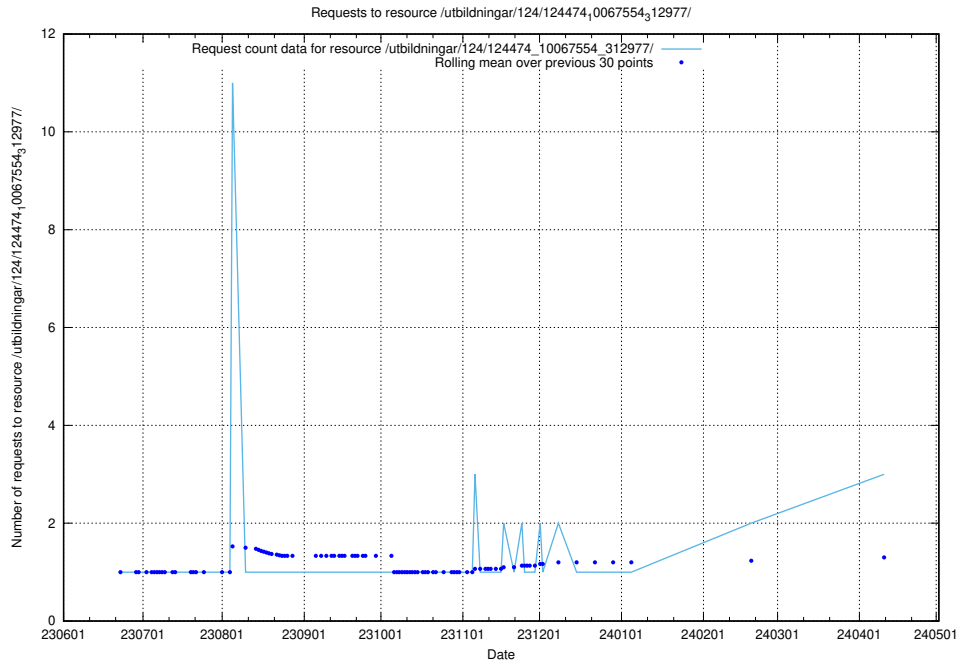

Here, we count the number of requests to resource /utbildningar/124/124477_10067554_312977/.

5.460 Usage of /utbildningar/124/124474_10067554_312977/

Here, we count the number of requests to resource /utbildningar/124/124474_10067554_312977/.