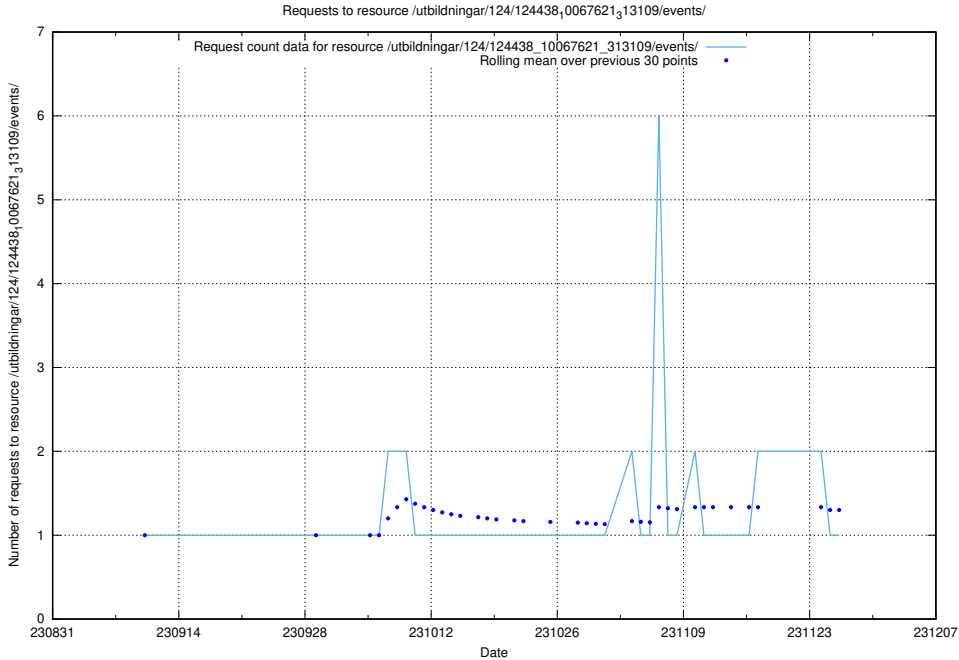

5.4449 Usage of /utbildningar/124/124438_10067621_313109/events/

Here, we count the number of requests to resource /utbildningar/124/124438_10067621_313109/events/