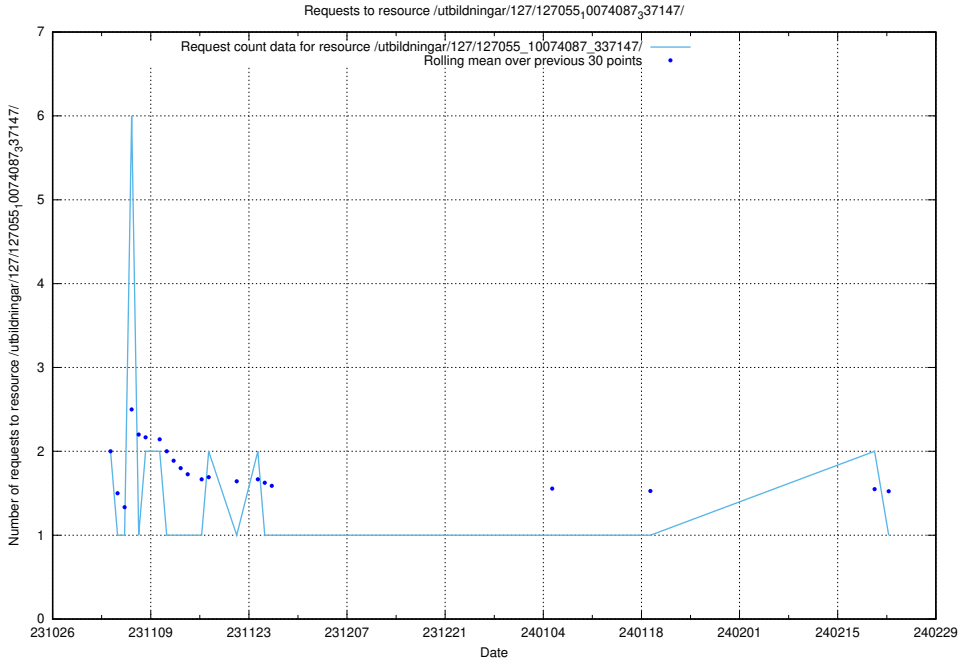

5.3977 Usage of /utbildningar/127/127055_10074087_337147/

Here, we count the number of requests to resource /utbildningar/127/127055_10074087_337147/.