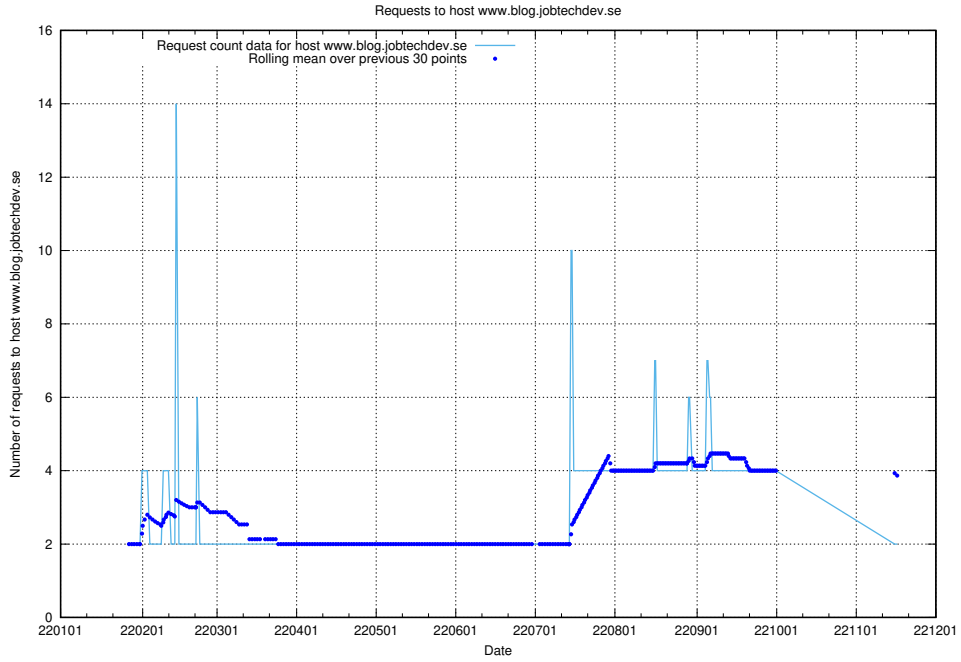

7.568 Usage of www.blog.jobtechdev.se

Here, we count the number of requests to host www.blog.jobtechdev.se.