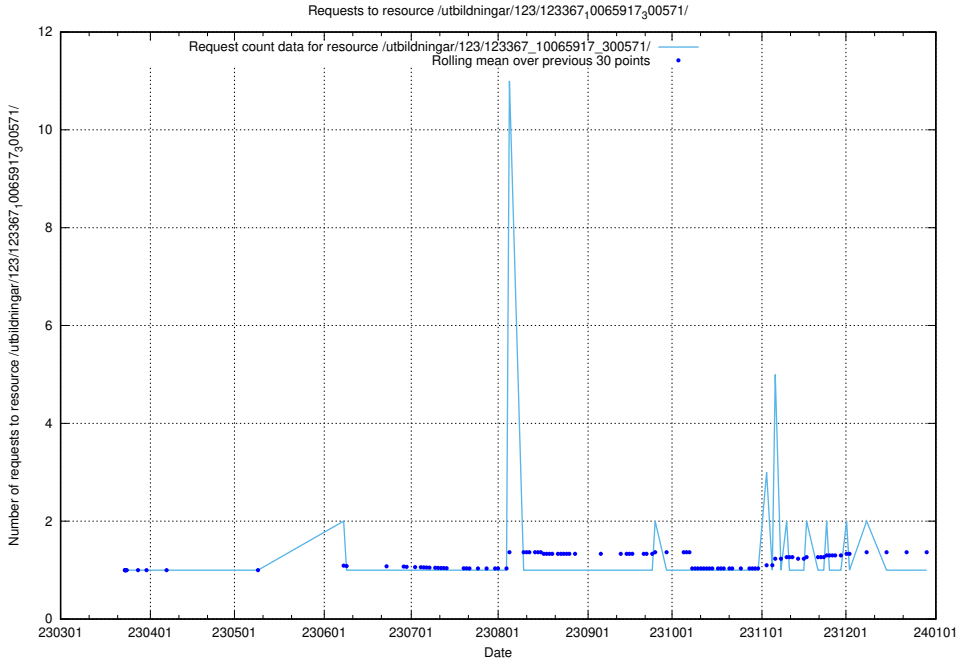

5.4478 Usage of /utbildningar/123/123367_10065917_300571/

Here, we count the number of requests to resource /utbildningar/123/123367_10065917_300571/.