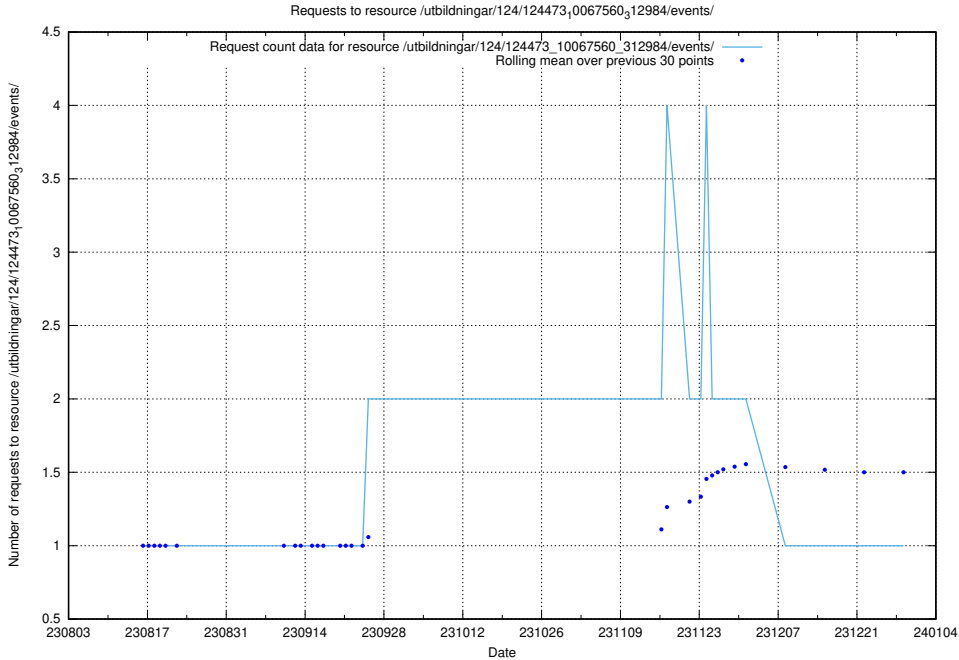

5.4620 Usage of /utbildningar/124/124473_10067560_312984/events/

Here, we count the number of requests to resource /utbildningar/124/124473_10067560_312984/events/