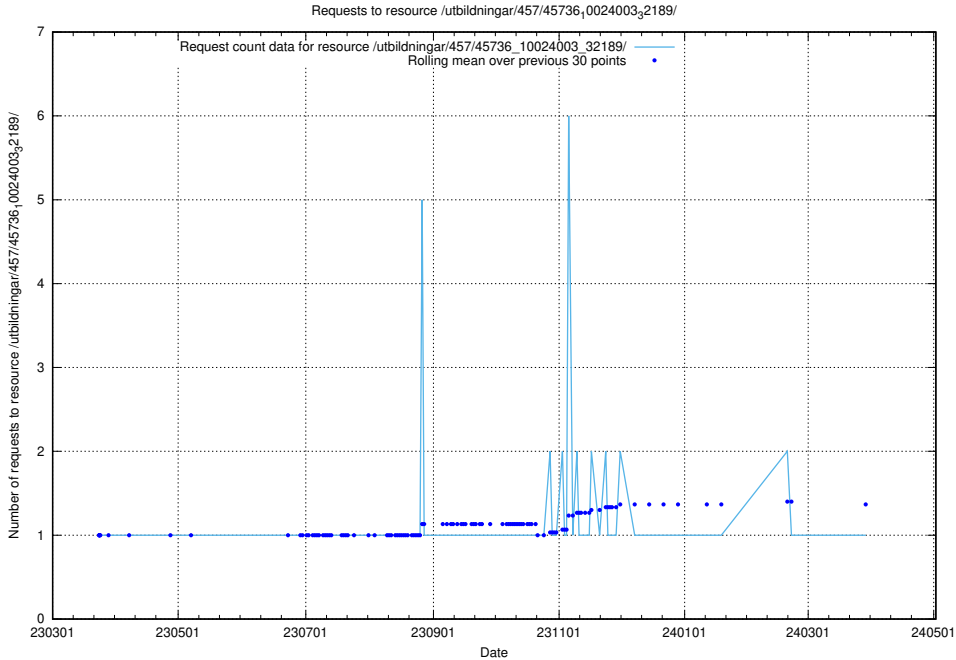

Here, we count the number of requests to resource /utbildningar/457/45736_10024003_32189/events/.

5.6094 Usage of /utbildningar/457/45736_10024003_32189/

Here, we count the number of requests to resource /utbildningar/457/45736_10024003_32189/.