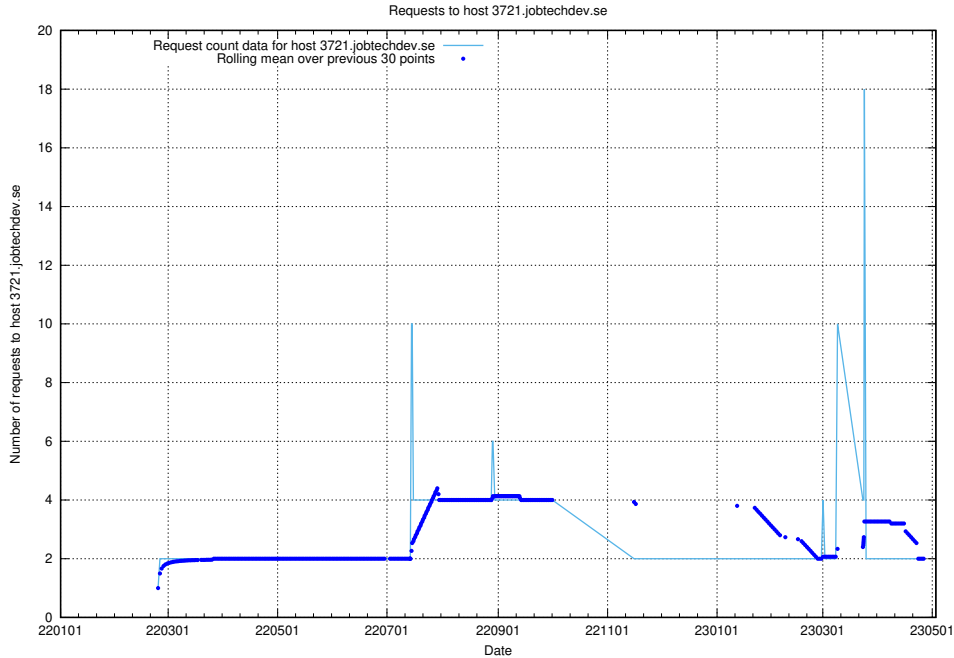

7.511 Usage of 3721.jobtechdev.se

Here, we count the number of requests to host 3721.jobtechdev.se.