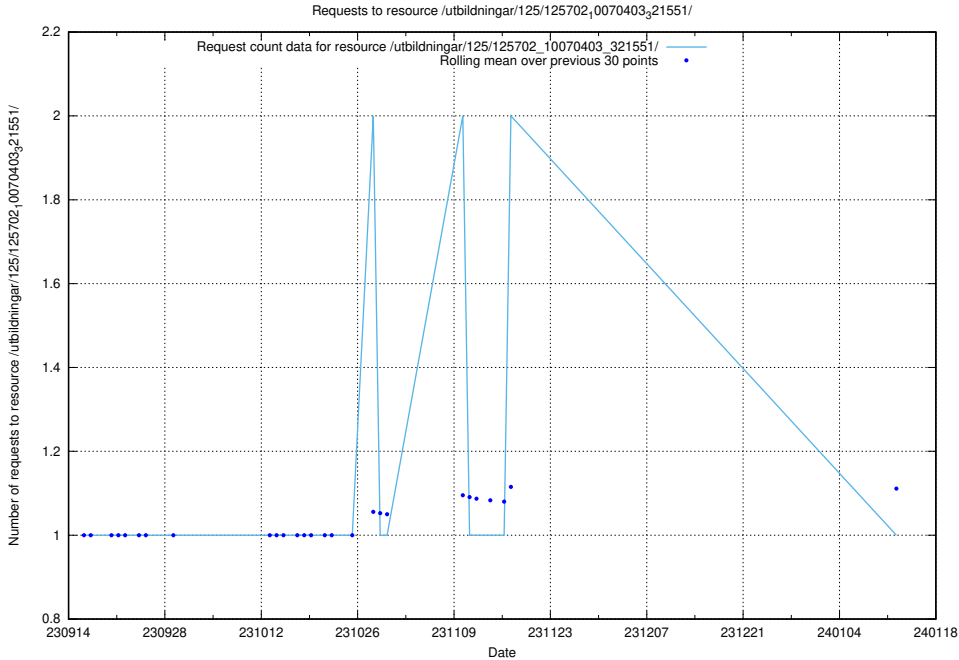

5.4382 Usage of /utbildningar/125/125702_10070403_321551/

Here, we count the number of requests to resource /utbildningar/125/125702_10070403_321551/.