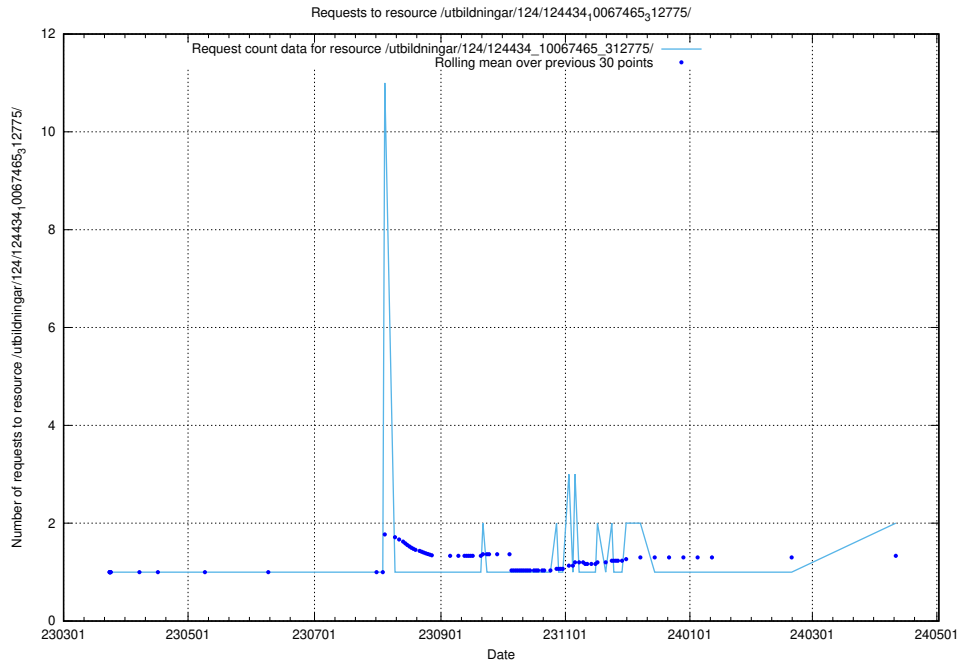

5.756 Usage of /utbildningar/124/124434_10067465_312775/

Here, we count the number of requests to resource /utbildningar/124/124434_10067465_312775/.