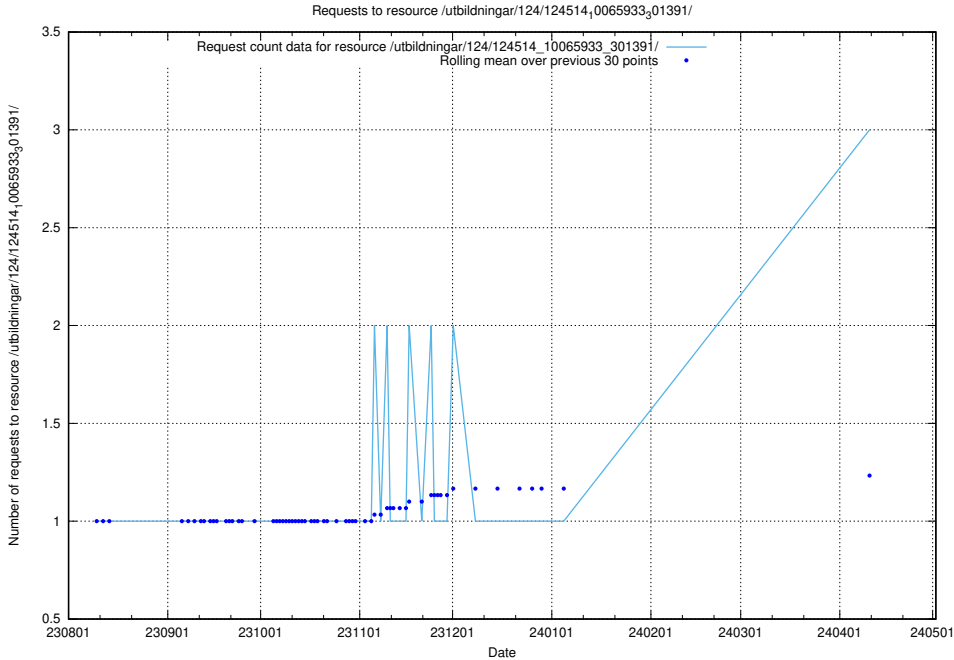

5.414 Usage of /utbildningar/124/124514_10065933_301391/

Here, we count the number of requests to resource /utbildningar/124/124514_10065933_301391/.