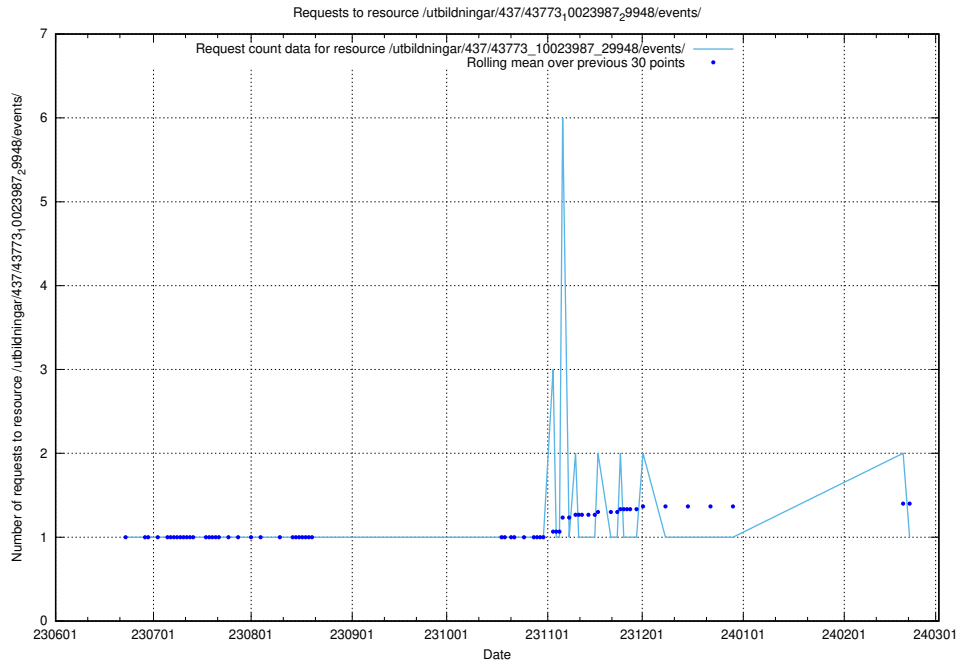

5.5388 Usage of /utbildningar/437/43773_10023987_29948/events/

Here, we count the number of requests to resource /utbildningar/437/43773_10023987_29948/events/.