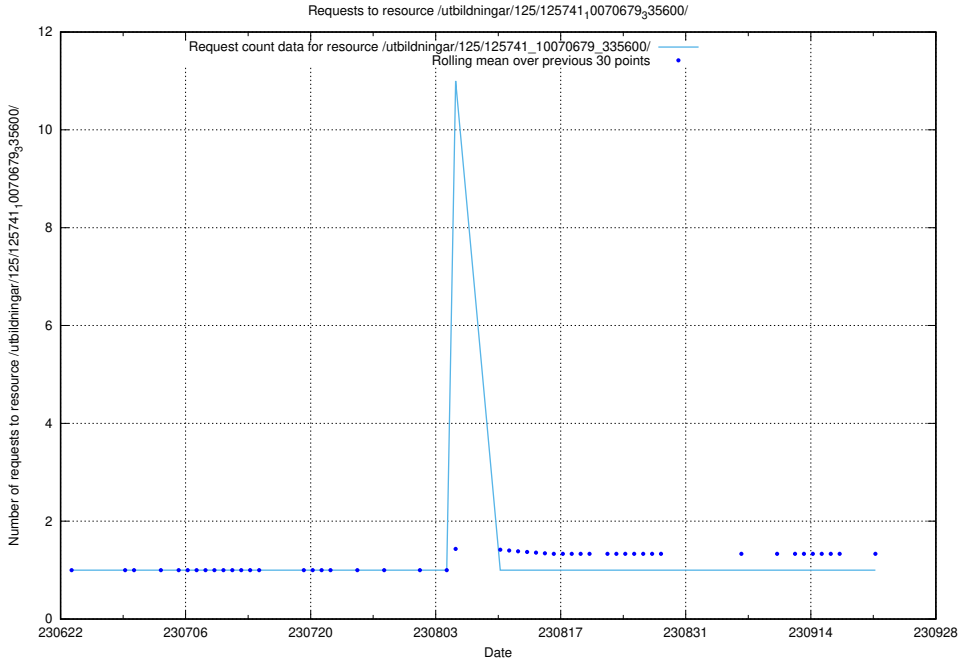

5.5509 Usage of /utbildningar/125/125741_10070679_335600/

Here, we count the number of requests to resource /utbildningar/125/125741_10070679_335600/.