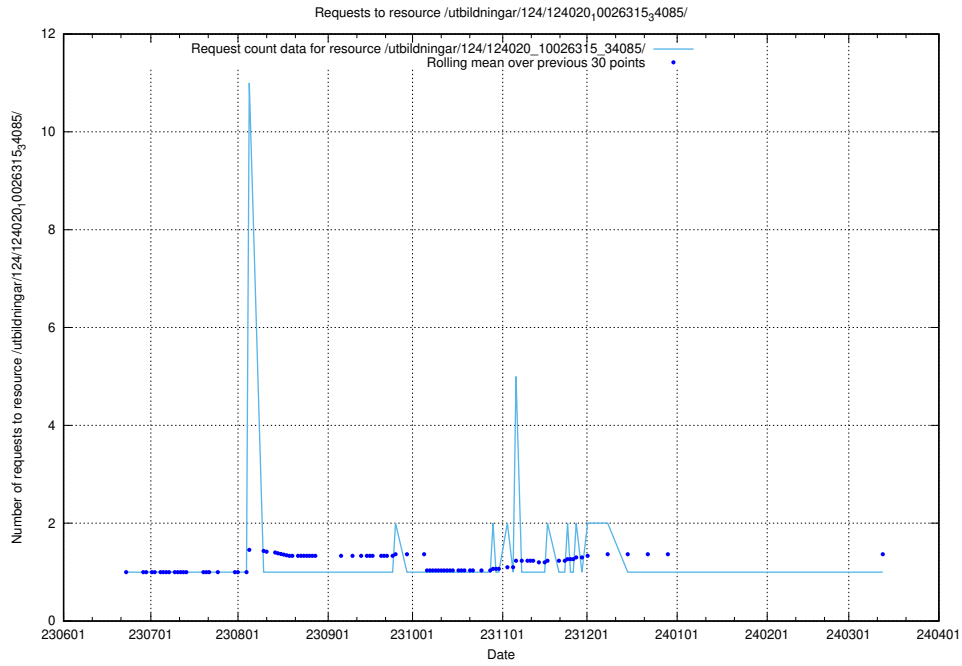

5.5639 Usage of /utbildningar/124/124020_10026315_34085/

Here, we count the number of requests to resource /utbildningar/124/124020_10026315_34085/.