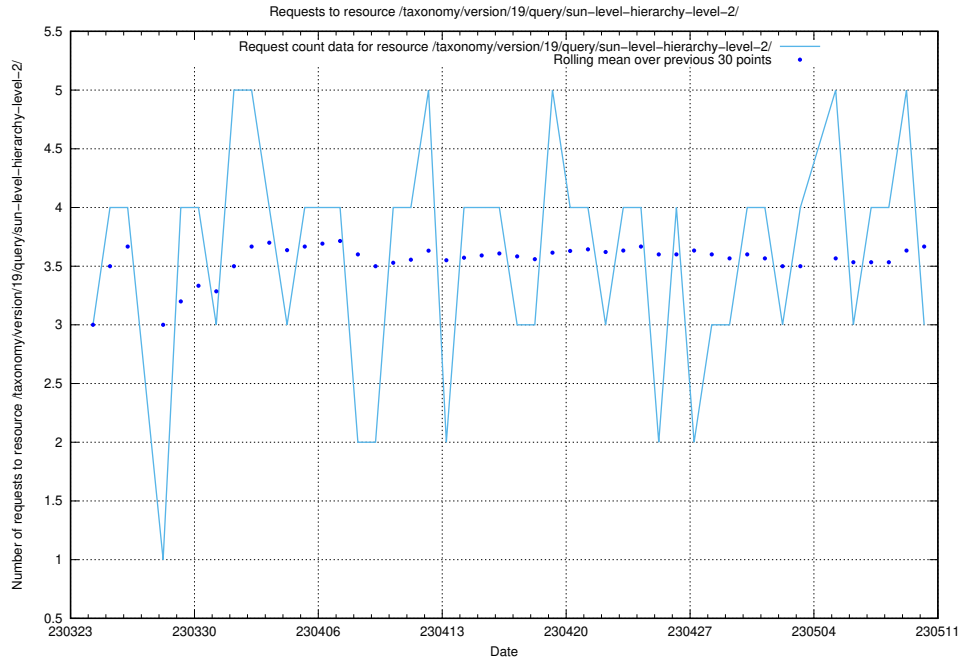

5.533 Usage of /taxonomy/version/19/query/sun-level-hierarchy-level-2/

Here, we count the number of requests to resource /taxonomy/version/19/query/sun-level-hierarchy-level-2/.