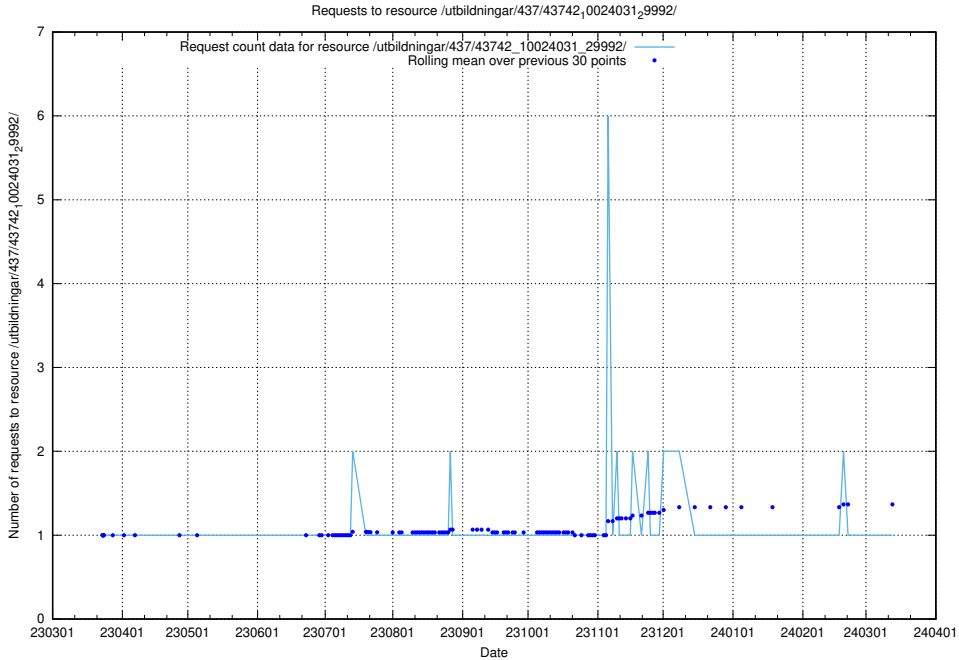

5.6163 Usage of /utbildningar/437/43742_10024031_29992/

Here, we count the number of requests to resource /utbildningar/437/43742_10024031_29992/.