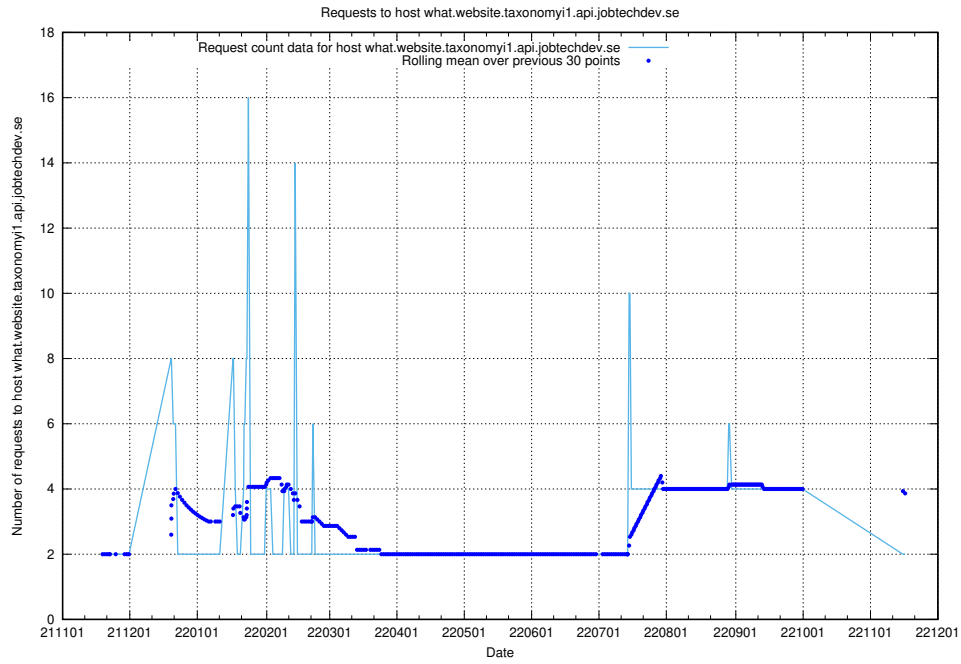

7.453 Usage of what.website.taxonomy1.api.jobtechdev.se

Here, we count the number of requests to host what.website.taxonomy1.api.jobtechdev.se.