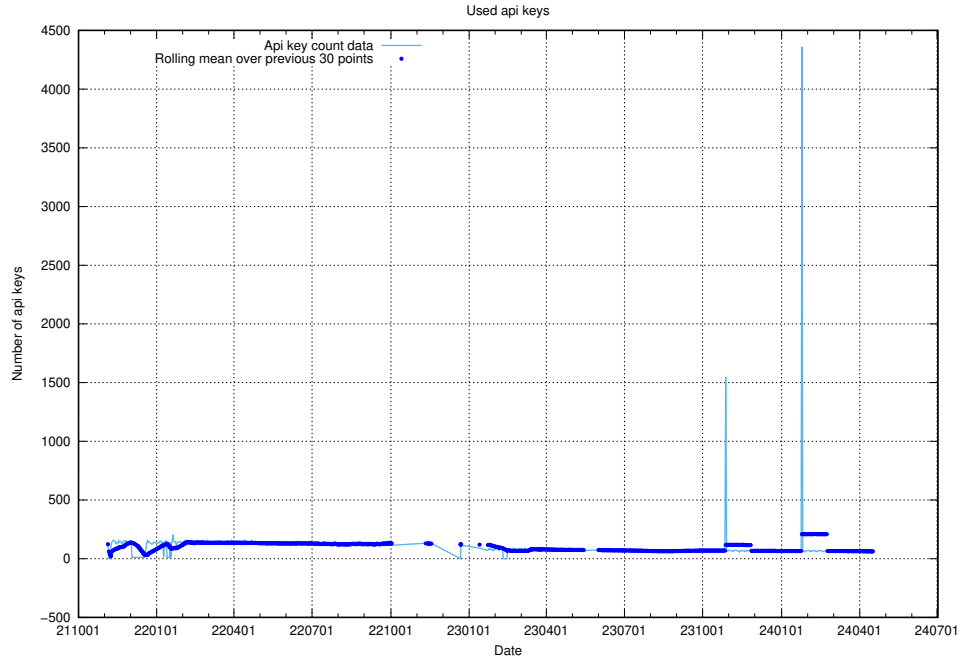

8.3 Number of used api keys

Here we extract the number of keys that were used for at least one request.