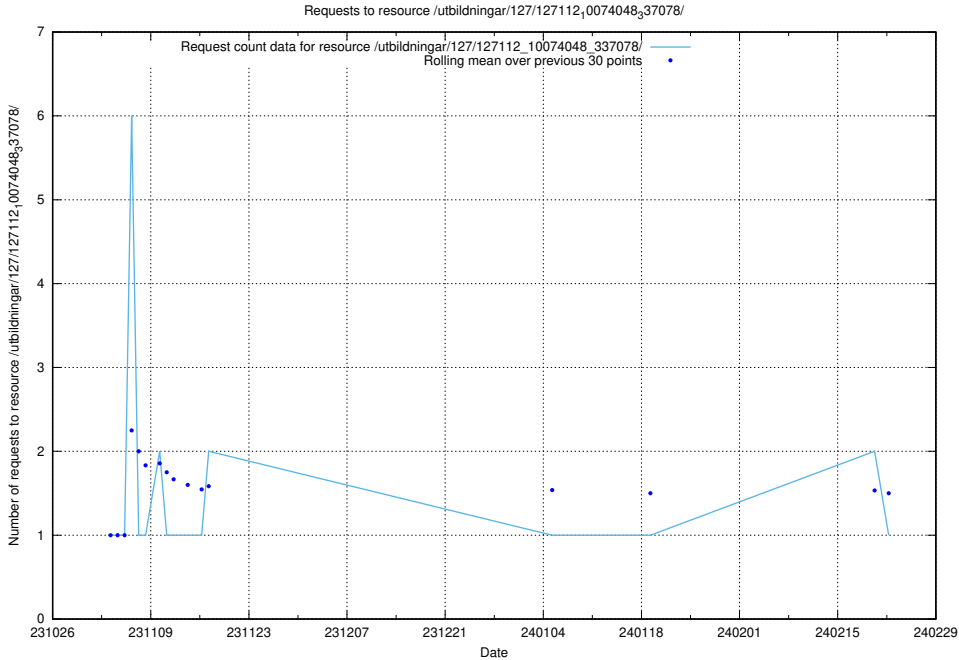

5.3981 Usage of /utbildningar/127/127112_10074048_337078/

Here, we count the number of requests to resource /utbildningar/127/127112_10074048_337078/.