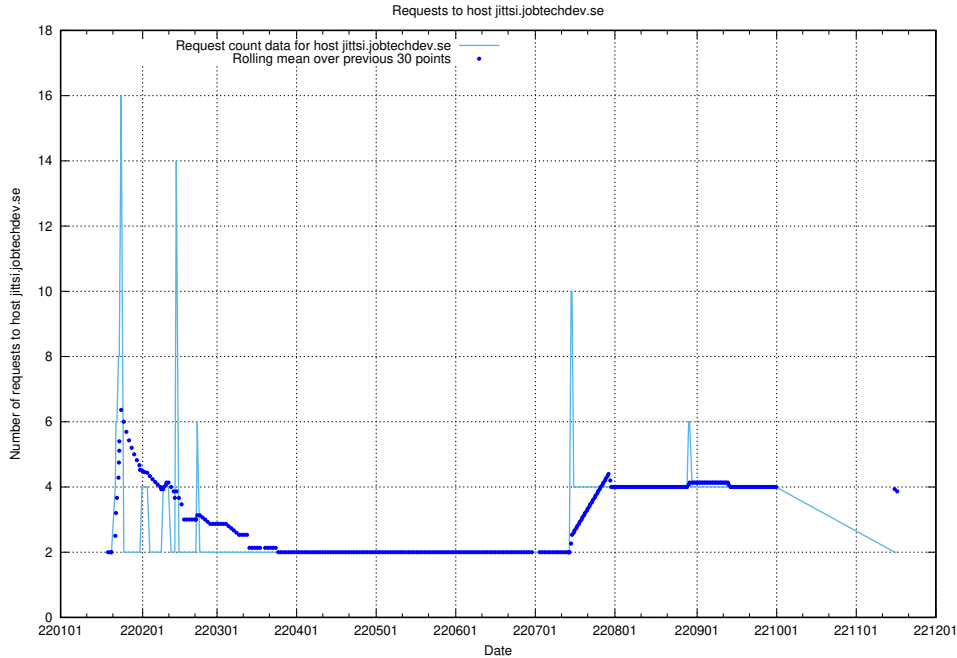

Here, we count the number of requests to host af-connect-mock.jobtechdev.se.

7.262 Usage of jittsi.jobtechdev.se

Here, we count the number of requests to host jittsi.jobtechdev.se.

7.263 Usage of `api-jobtech-taxonomy-api-test-in-prod-read.prod.services.jtech.se`