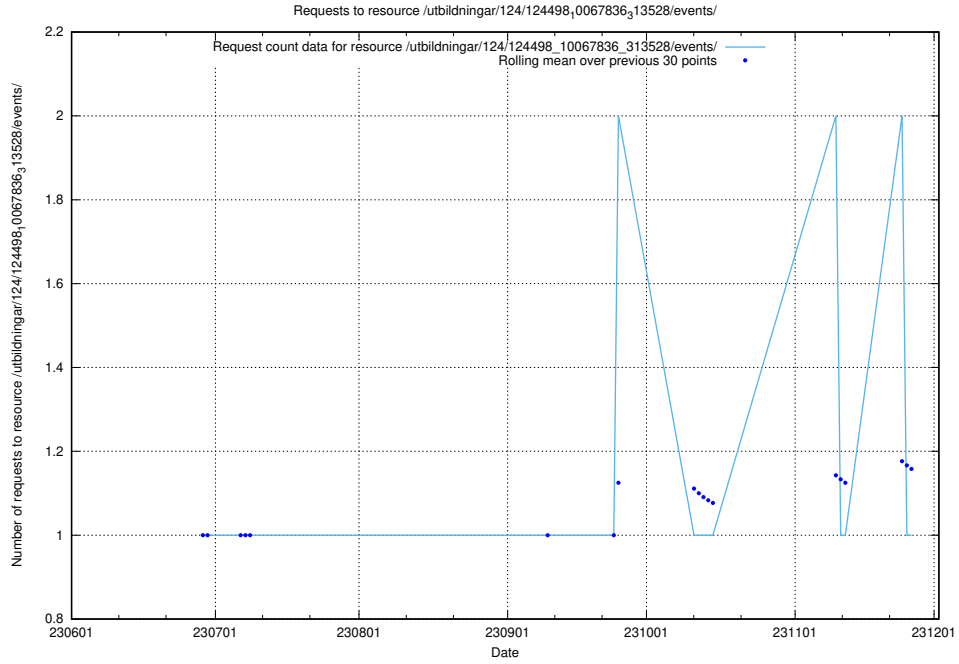

5.5325 Usage of /utbildningar/124/124498_10067836_313528/events/

Here, we count the number of requests to resource /utbildningar/124/124498_10067836_313528/events/