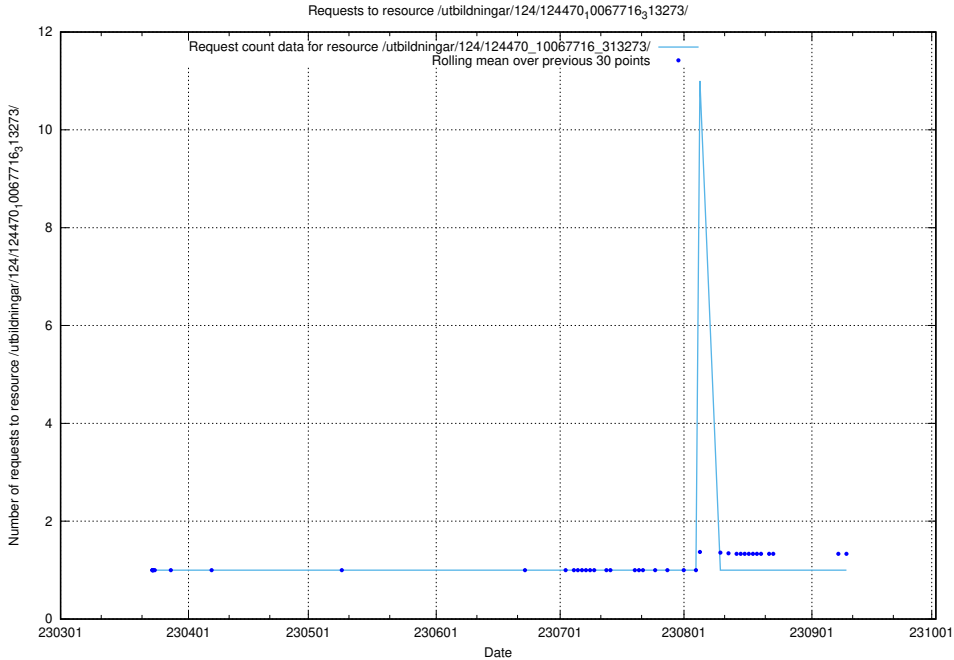

Here, we count the number of requests to resource /utbildningar/utb_emil/126/126514_10071820_329551/

5.3012 Usage of /utbildningar/124/124470_10067716_313273/

Here, we count the number of requests to resource /utbildningar/124/124470_10067716_313273/.