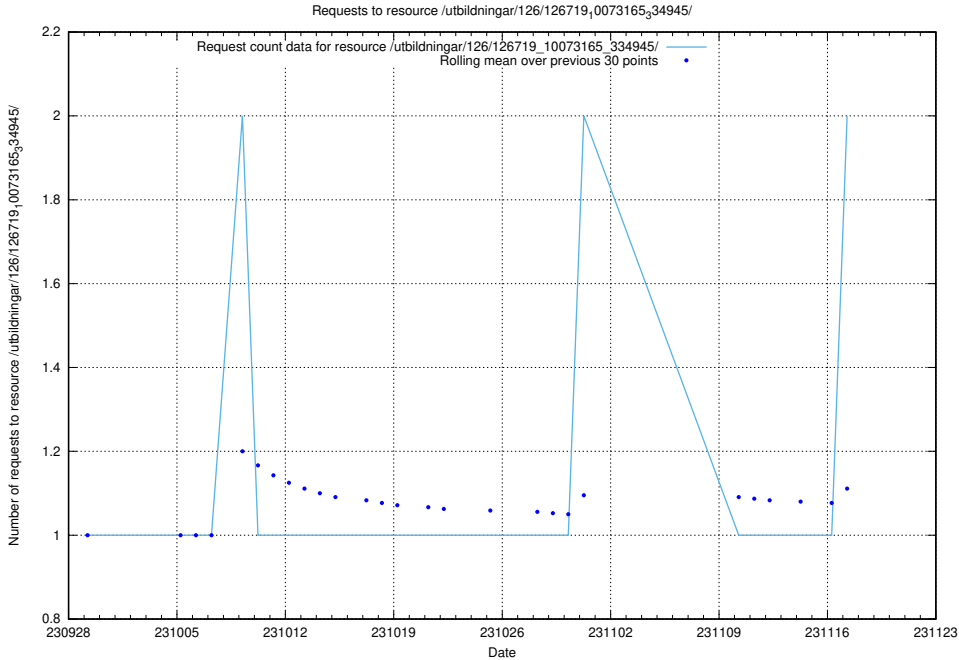

5.820 Usage of /utbildningar/126/126719_10073165_334945/

Here, we count the number of requests to resource /utbildningar/126/126719_10073165_334945/.