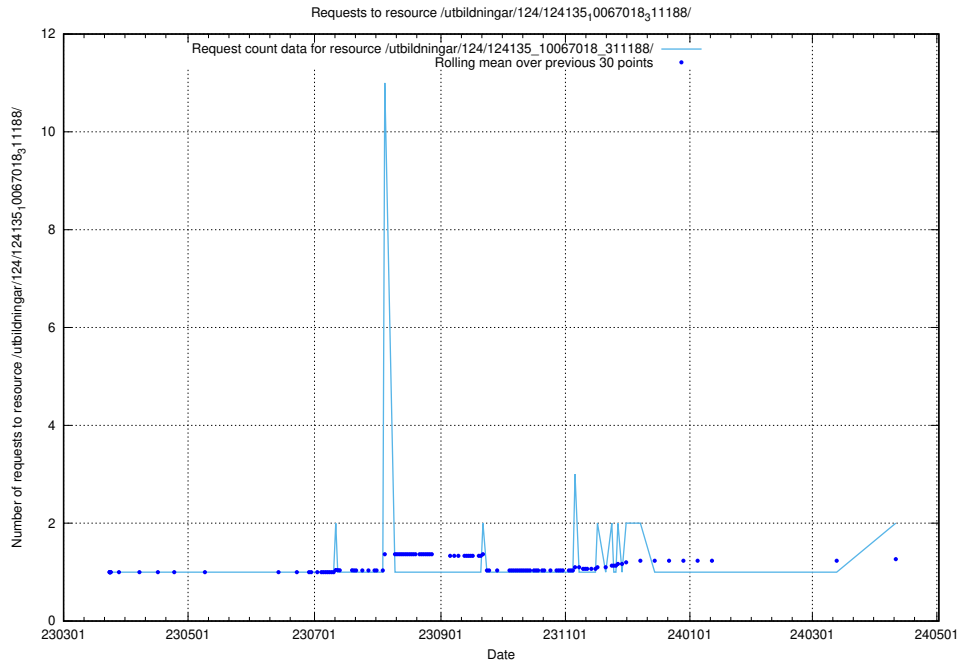

5.783 Usage of /utbildningar/124/124135_10067018_311188/

Here, we count the number of requests to resource /utbildningar/124/124135_10067018_311188/.