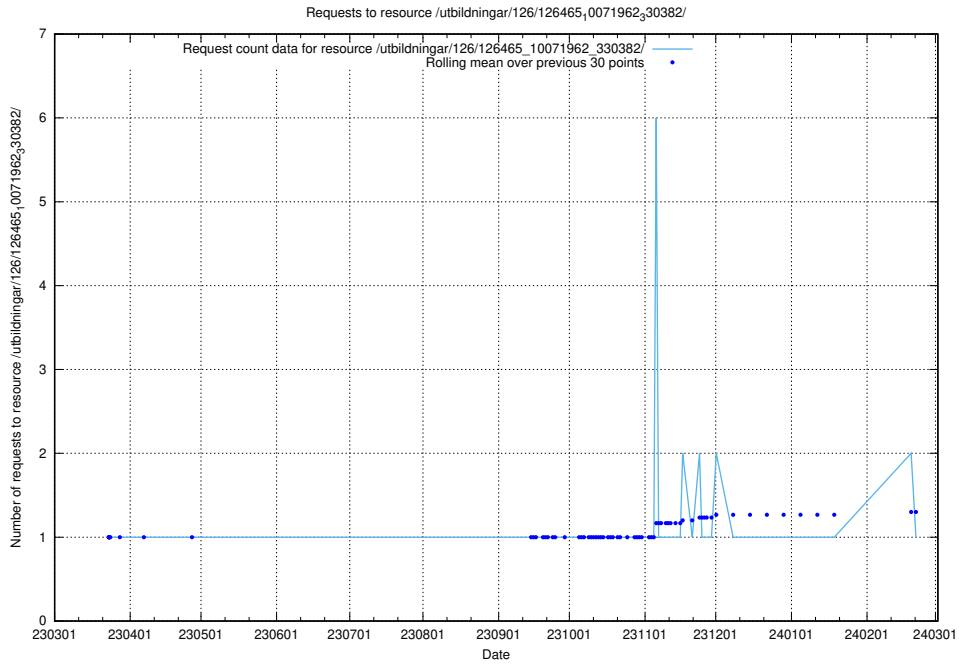

5.6192 Usage of /utbildningar/126/126465_10071962_330382/

Here, we count the number of requests to resource /utbildningar/126/126465_10071962_330382/.