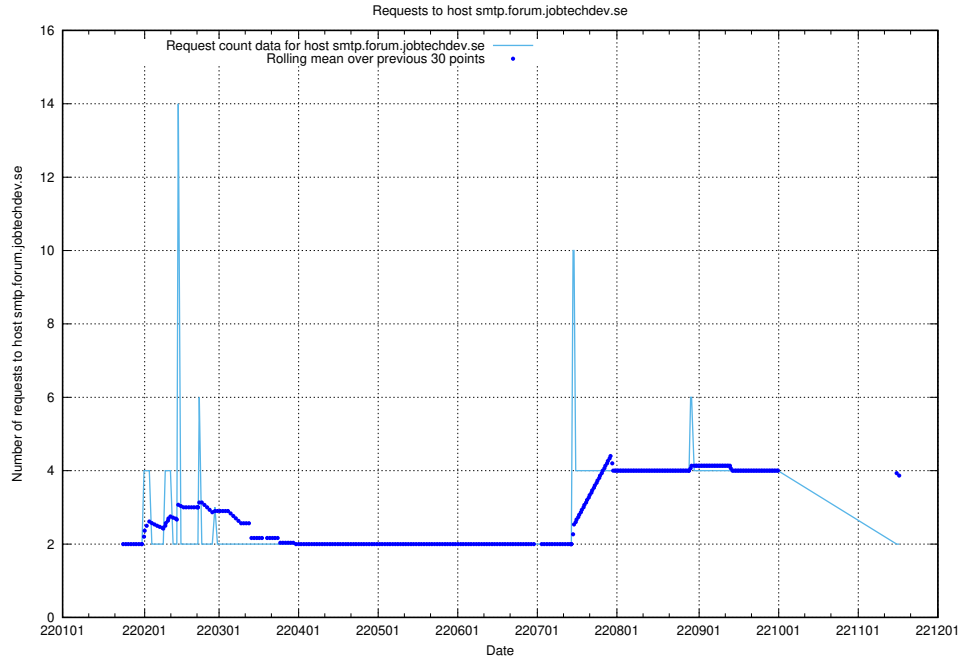

7.574 Usage of smtp.forum.jobtechdev.se

Here, we count the number of requests to host smtp.forum.jobtechdev.se.