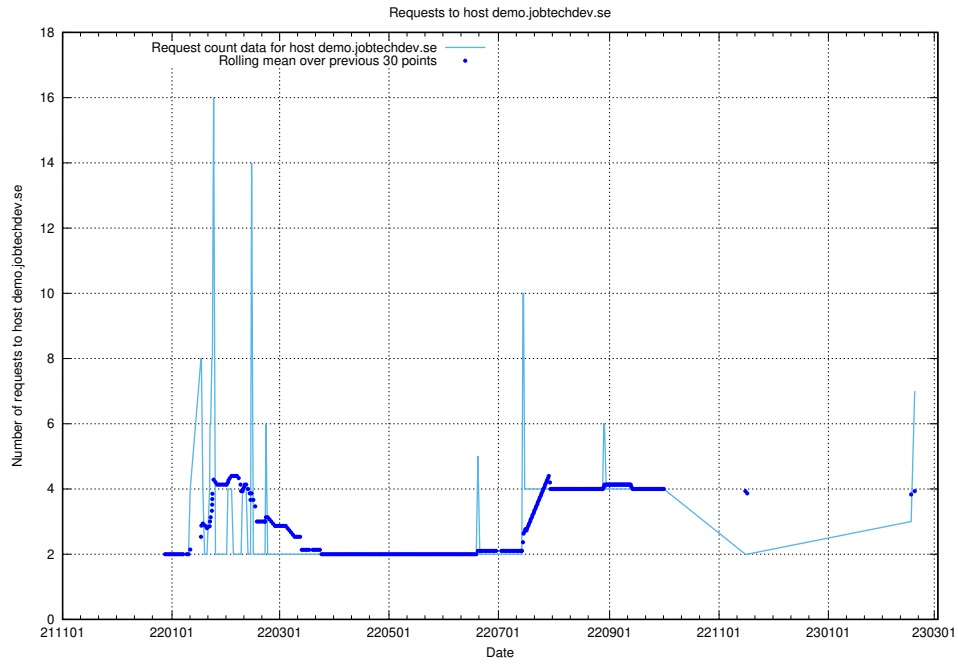

Here, we count the number of requests to host education-api.jobtechdev.se.

7.71 Usage of demo.jobtechdev.se

Here, we count the number of requests to host demo.jobtechdev.se.

7.72 Usage of taxonomy-viewer.jobtechdev.se