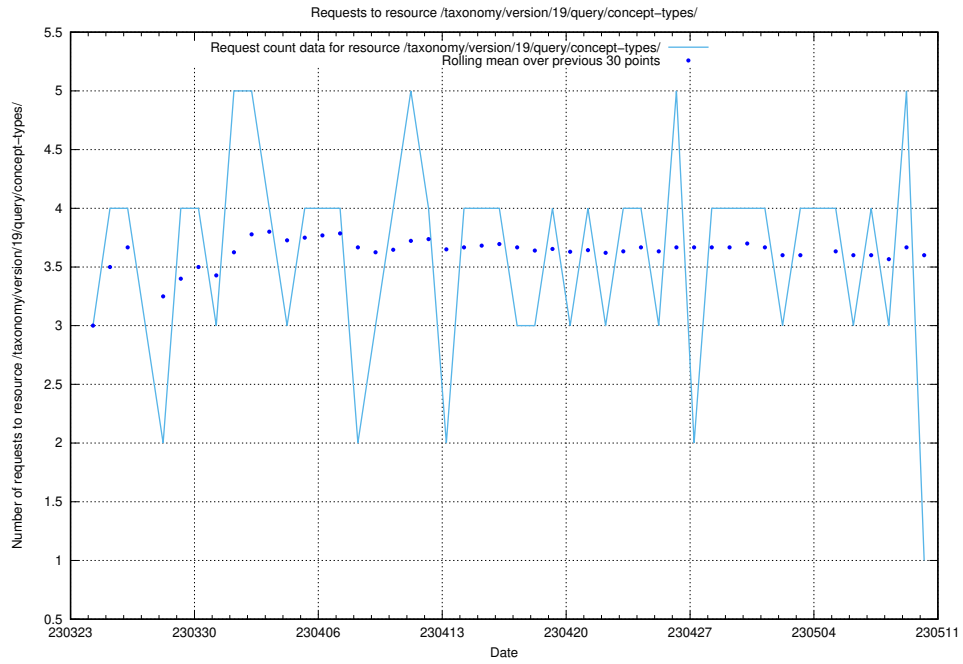

5.5937 Usage of /taxonomy/version/19/query/all-concepts/

Here, we count the number of requests to resource /taxonomy/version/19/query/all-concepts/.

5.5938 Usage of /utbildningar/437/43755_10024005_290720/events/