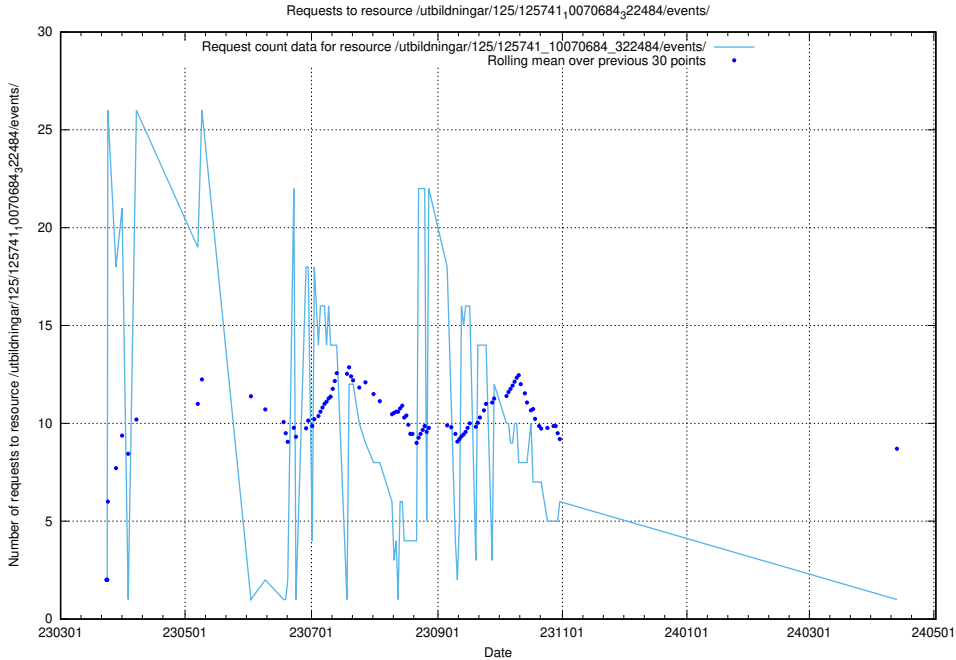

5.6052 Usage of /utbildningar/125/125741_10070684_322484/events/

Here, we count the number of requests to resource /utbildningar/125/125741_10070684_322484/events/