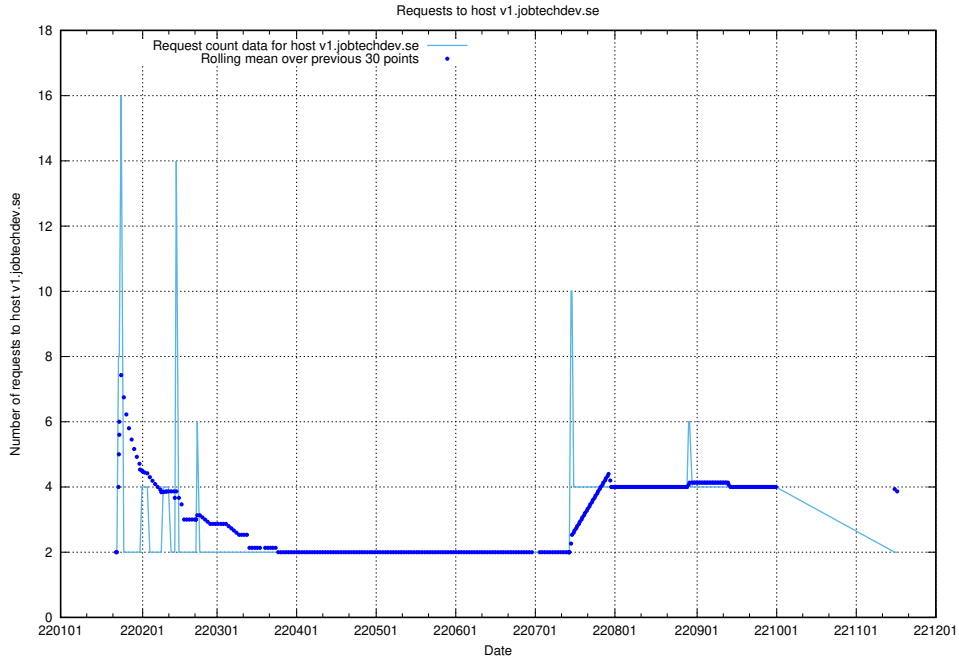

7.579 Usage of v1.jobtechdev.se

Here, we count the number of requests to host v1.jobtechdev.se.