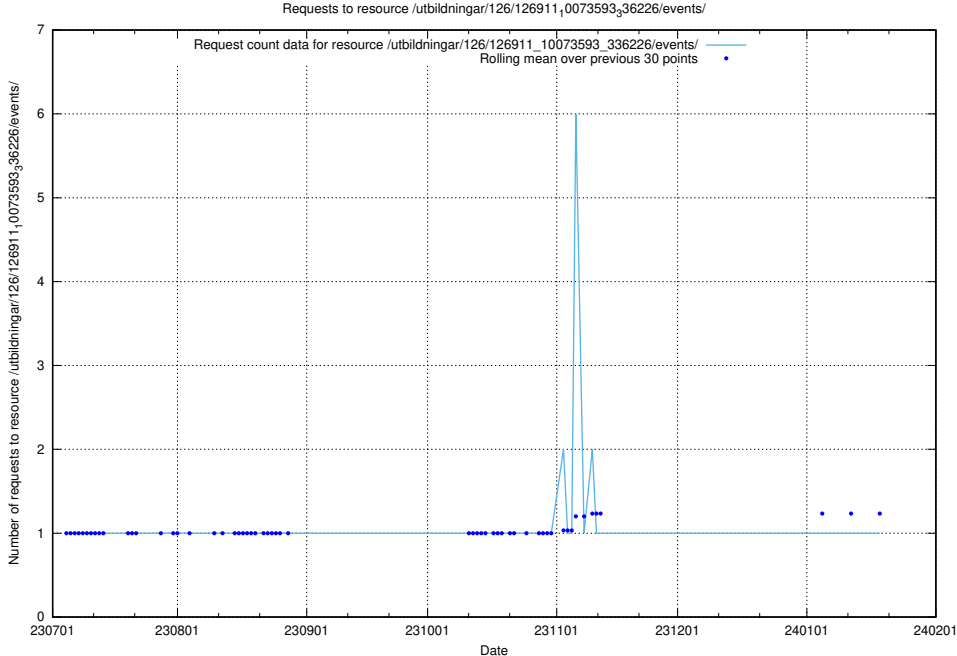

5.5160 Usage of /utbildningar/126/126911_10073593_336226/events/

Here, we count the number of requests to resource /utbildningar/126/126911_10073593_336226/events/