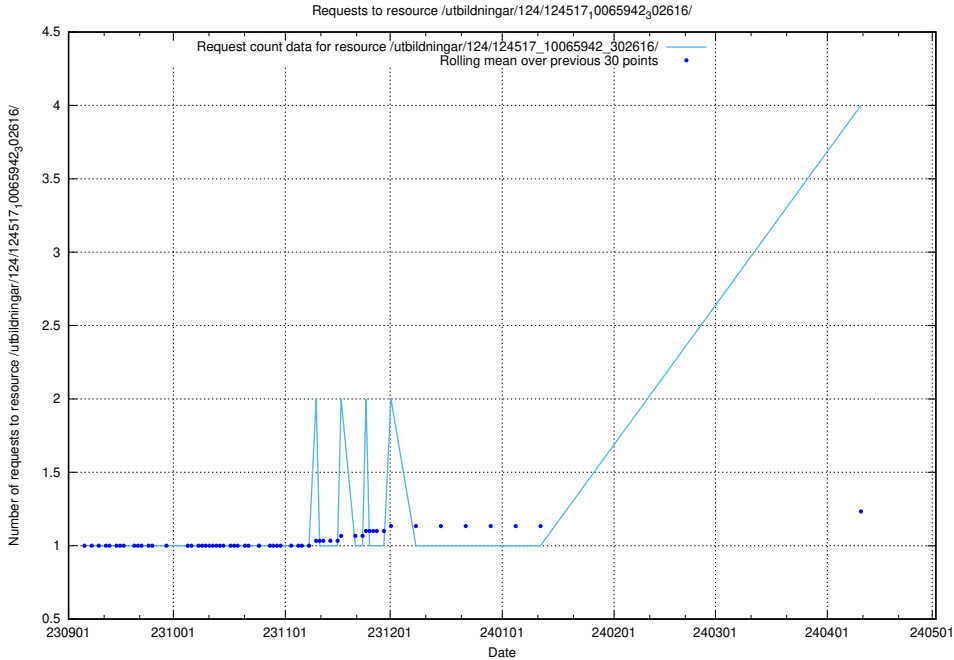

5.263 Usage of /utbildningar/124/124517_10065942_302616/

Here, we count the number of requests to resource /utbildningar/124/124517_10065942_302616/.