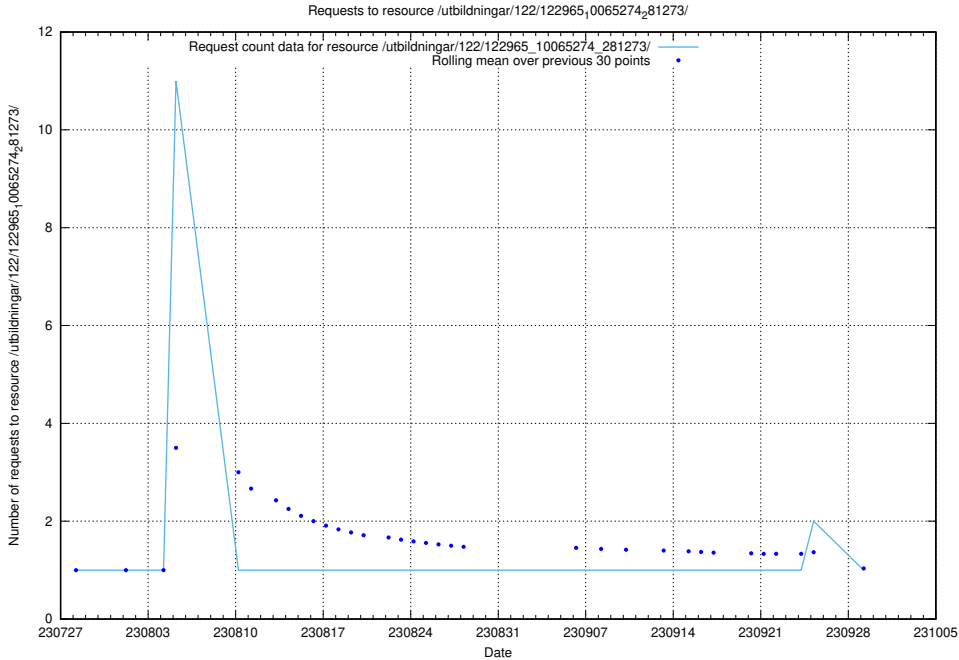

5.4736 Usage of /utbildningar/122/122965_10065274_281273/

Here, we count the number of requests to resource /utbildningar/122/122965_10065274_281273/.