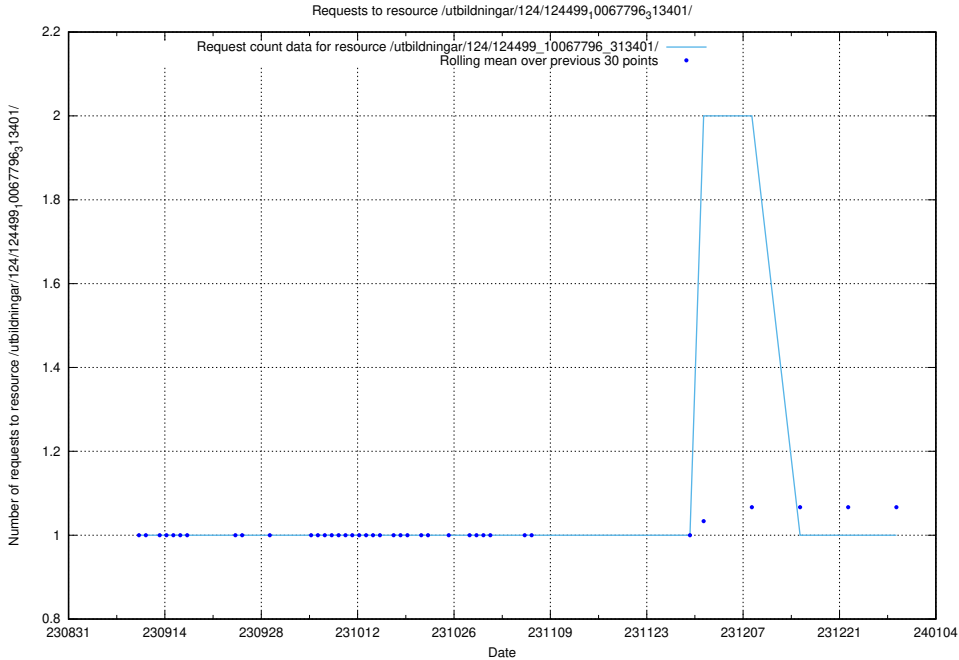

5.4443 Usage of /utbildningar/124/124499_10067796_313401/

Here, we count the number of requests to resource /utbildningar/124/124499_10067796_313401/.