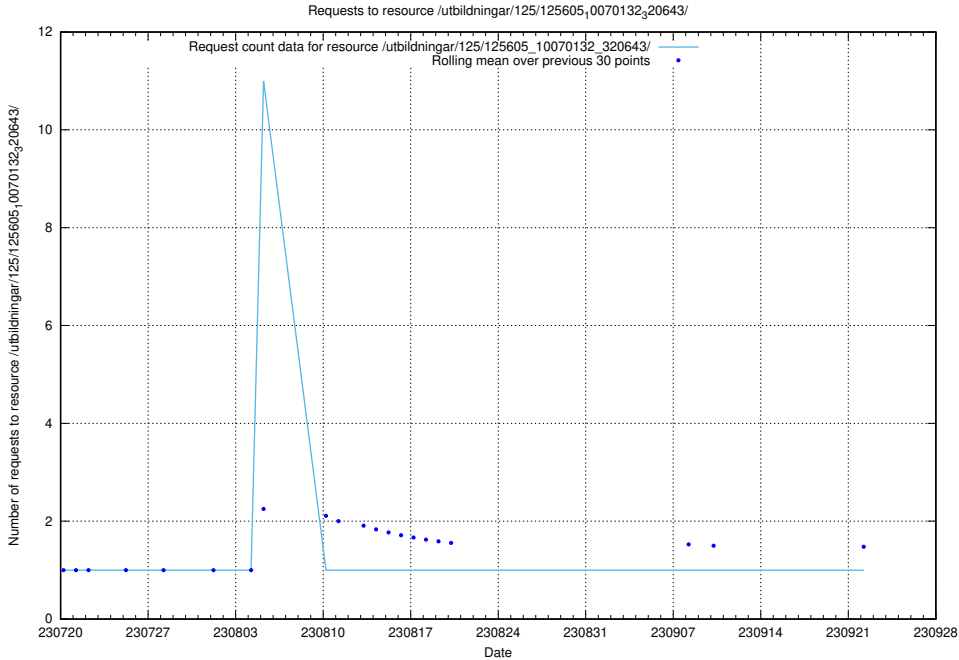

5.4820 Usage of /utbildningar/125/125605_10070132_320643/

Here, we count the number of requests to resource /utbildningar/125/125605_10070132_320643/.