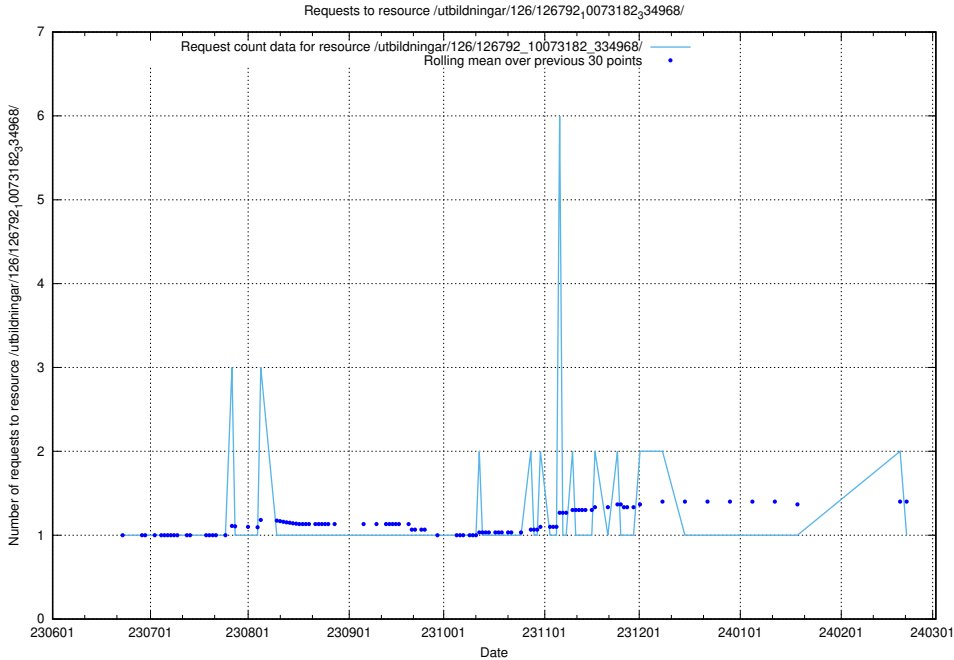

5.5405 Usage of /utbildningar/126/126792_10073182_334968/

Here, we count the number of requests to resource /utbildningar/126/126792_10073182_334968/.