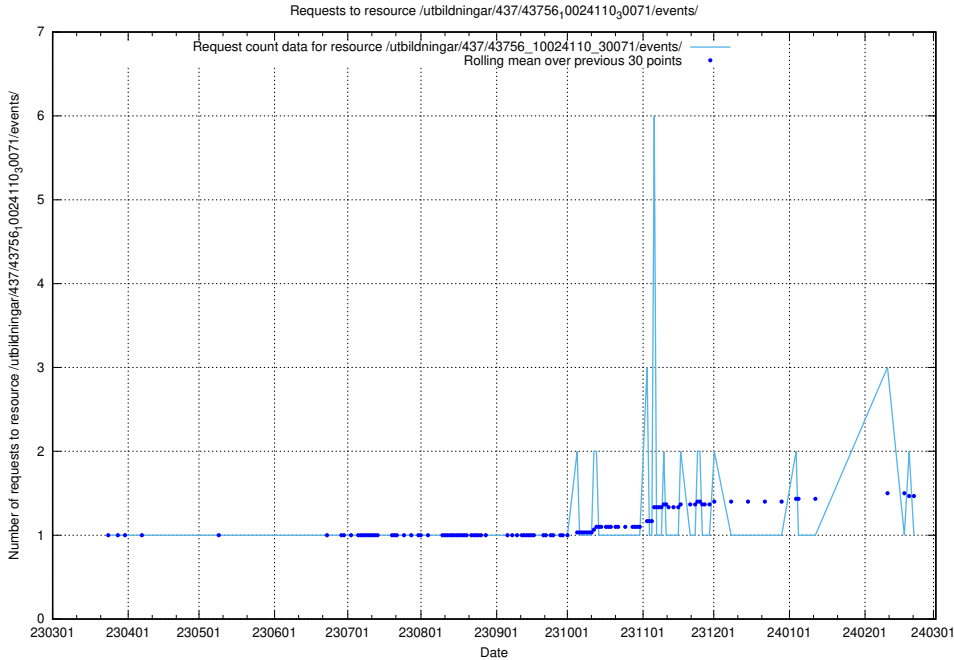

5.5973 Usage of /utbildningar/437/43756_10024110_30071/events/

Here, we count the number of requests to resource /utbildningar/437/43756_10024110_30071/events/.