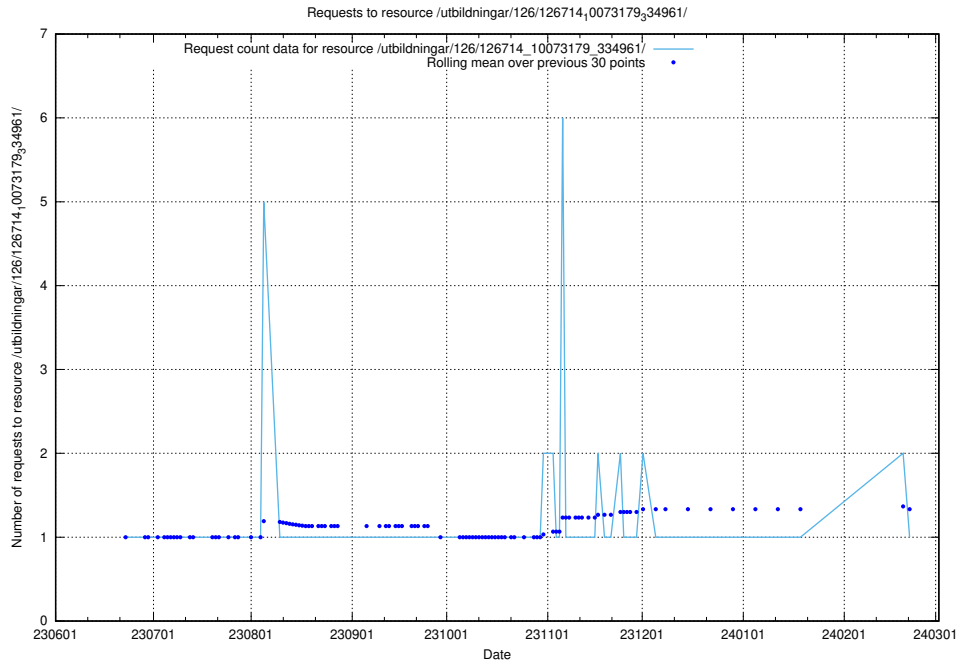

5.5433 Usage of /utbildningar/126/126714_10073179_334961/

Here, we count the number of requests to resource /utbildningar/126/126714_10073179_334961/.