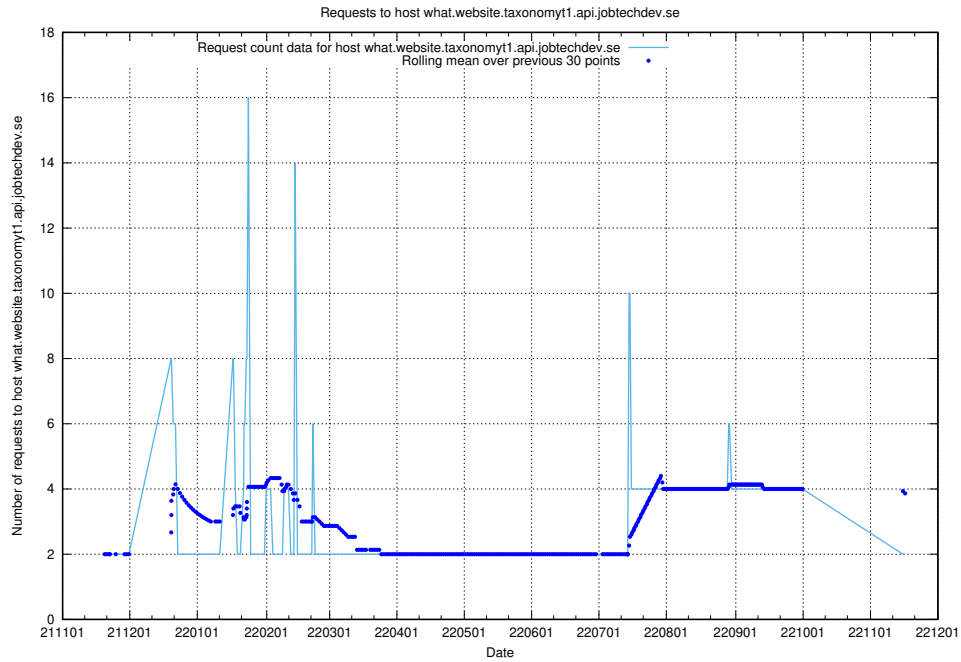

7.450 Usage of what.website.taxonomy1.api.jobtechdev.se

Here, we count the number of requests to host what.website.taxonomy1.api.jobtechdev.se.