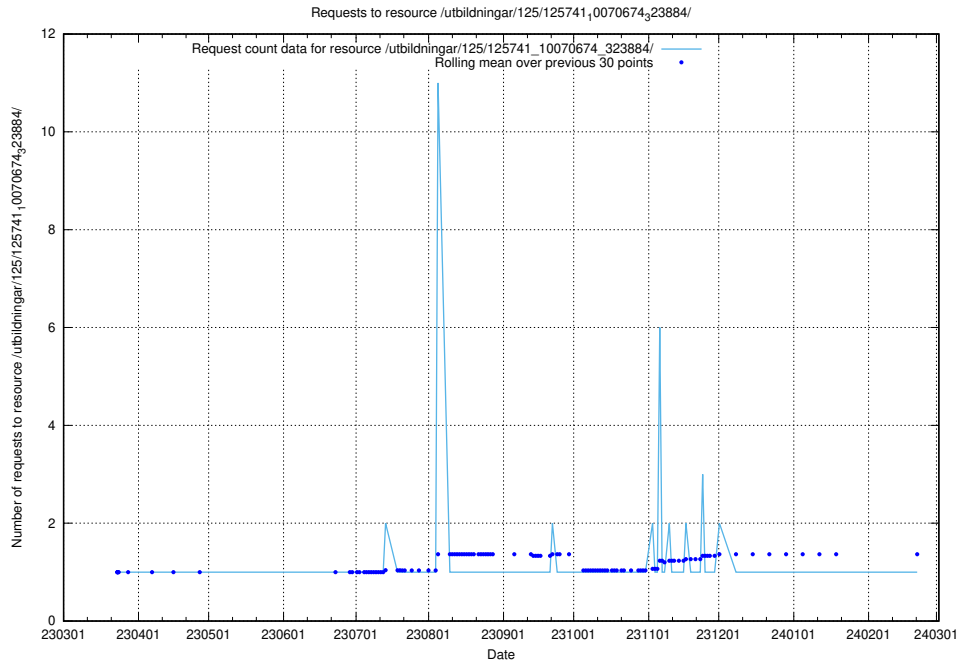

5.6254 Usage of /utbildningar/125/125741_10070674_323884/

Here, we count the number of requests to resource /utbildningar/125/125741_10070674_323884/.