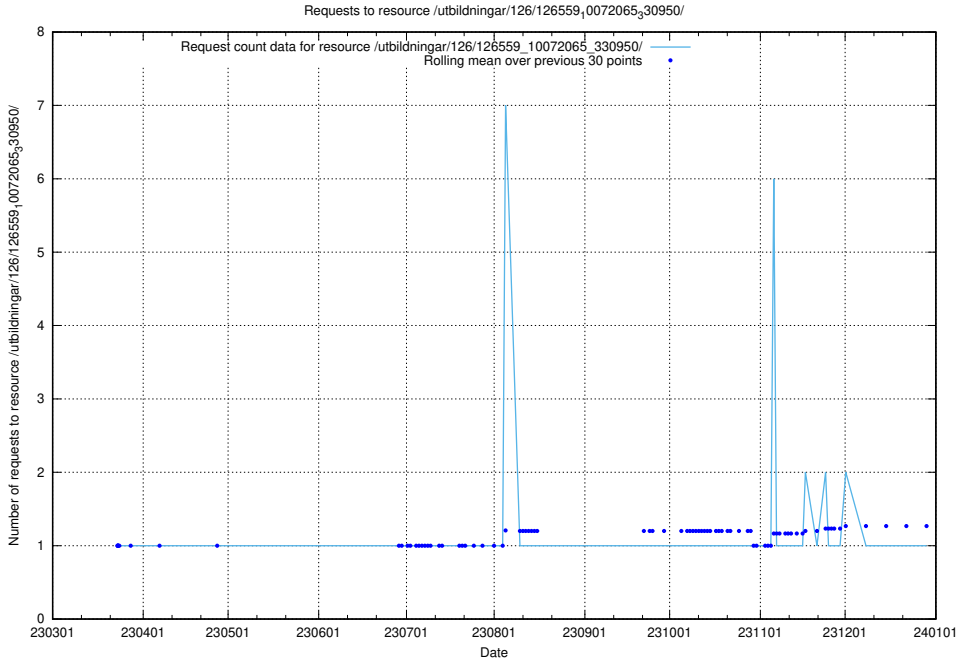

5.6175 Usage of /utbildningar/126/126559_10072065_330950/

Here, we count the number of requests to resource /utbildningar/126/126559_10072065_330950/.