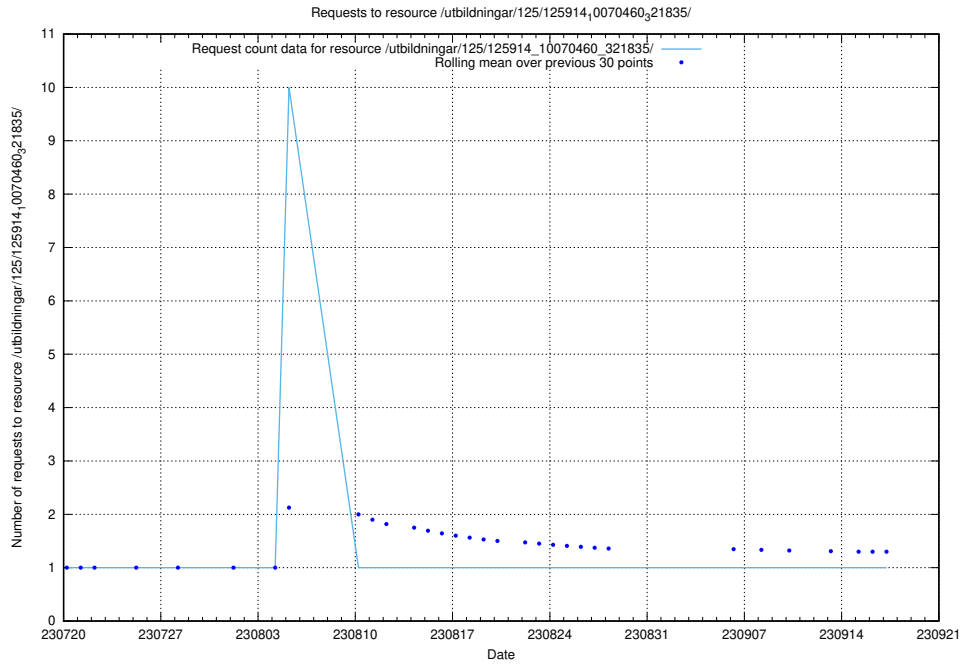

5.4814 Usage of /utbildningar/125/125914_10070460_321835/

Here, we count the number of requests to resource /utbildningar/125/125914_10070460_321835/.