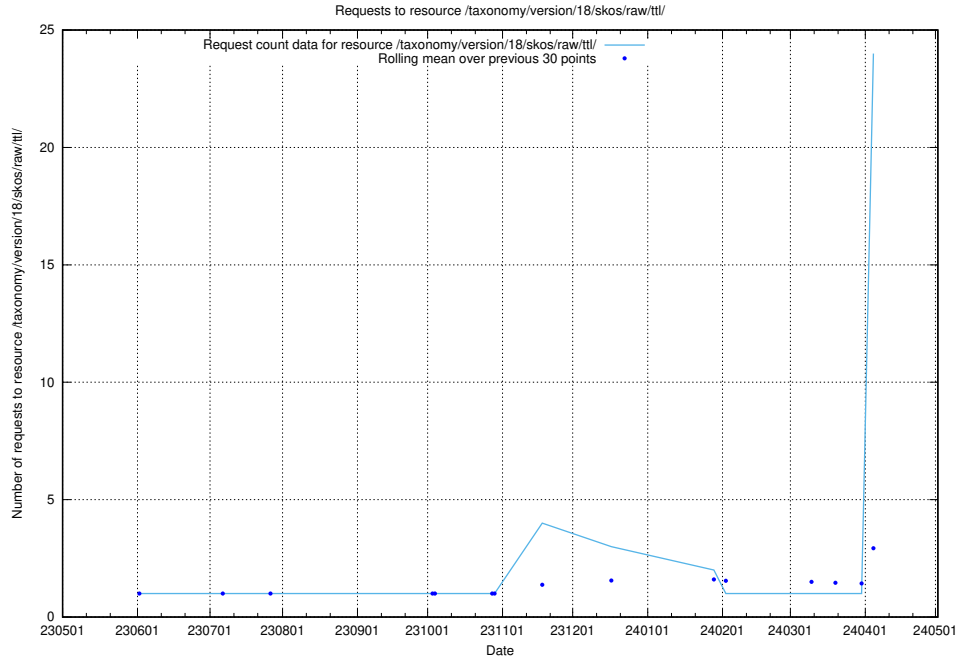

5.8 Usage of /taxonomy/version/18/skos/raw/ttl/

Here, we count the number of requests to resource /taxonomy/version/18/skos/raw/ttl/.