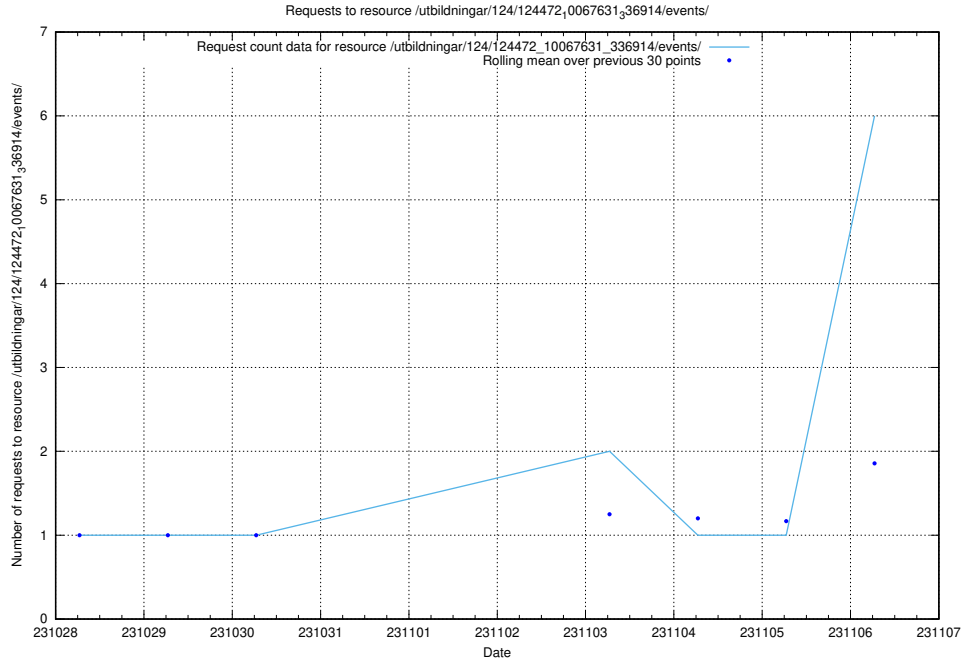

5.99 Usage of /utbildningar/124/124472_10067631_336914/events/

Here, we count the number of requests to resource /utbildningar/124/124472_10067631_336914/events/