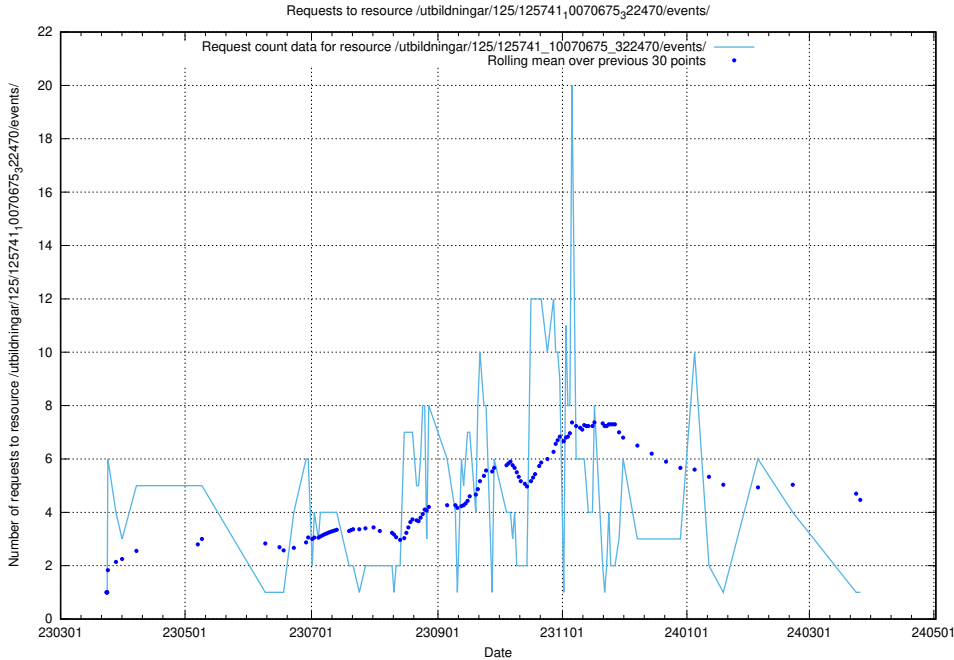

Here, we count the number of requests to resource /utbildningar/125/125741_10070679_322474/.

5.6252 Usage of /utbildningar/125/125741_10070675_322470/events/

Here, we count the number of requests to resource /utbildningar/125/125741_10070675_322470/events/