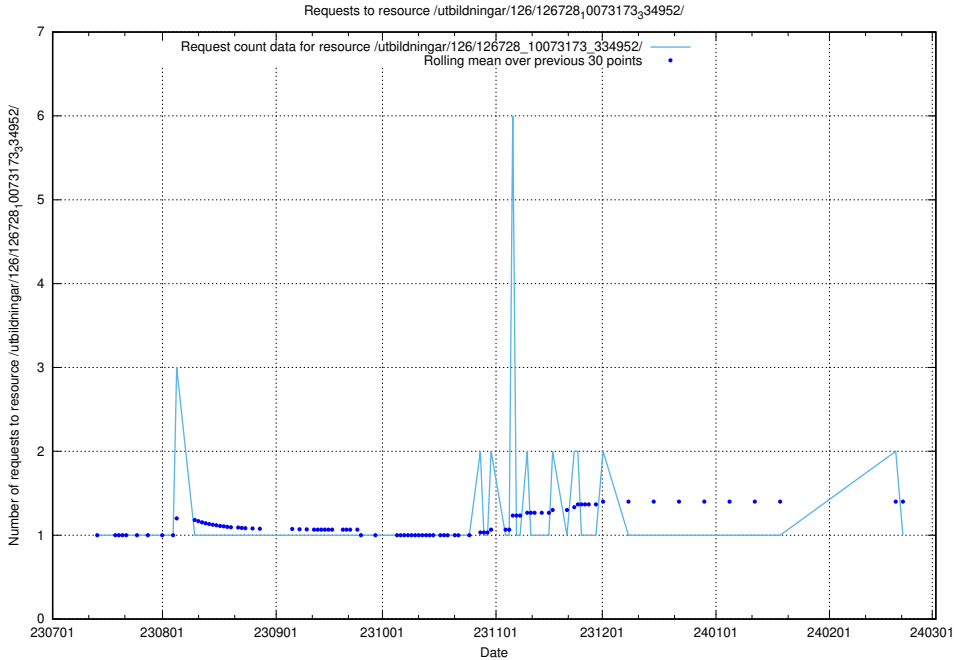

5.4891 Usage of /utbildningar/126/126728_10073173_334952/

Here, we count the number of requests to resource /utbildningar/126/126728_10073173_334952/.