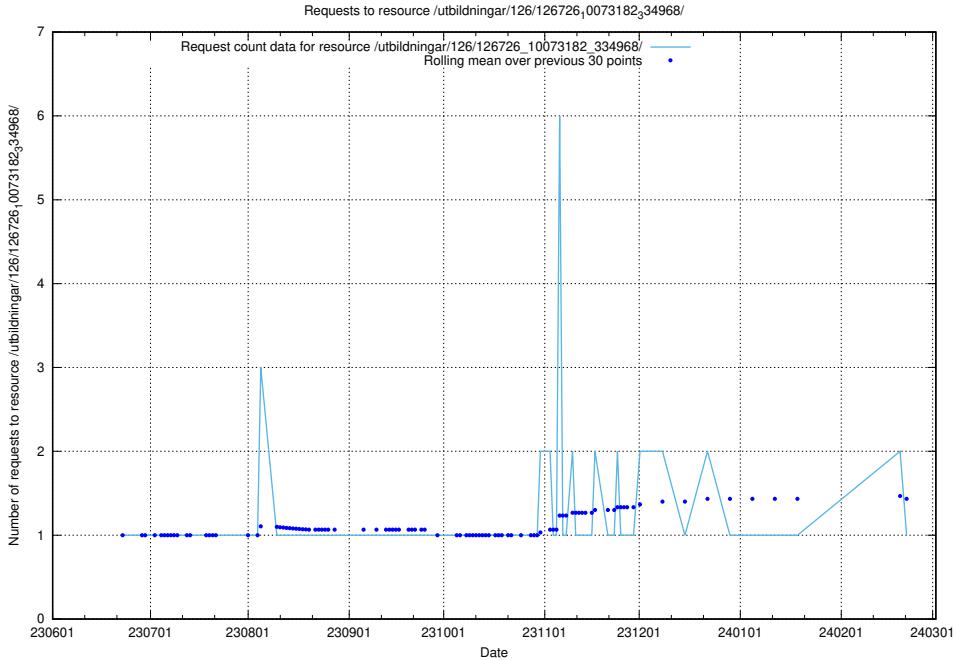

5.5414 Usage of /utbildningar/126/126726_10073182_334968/

Here, we count the number of requests to resource /utbildningar/126/126726_10073182_334968/.