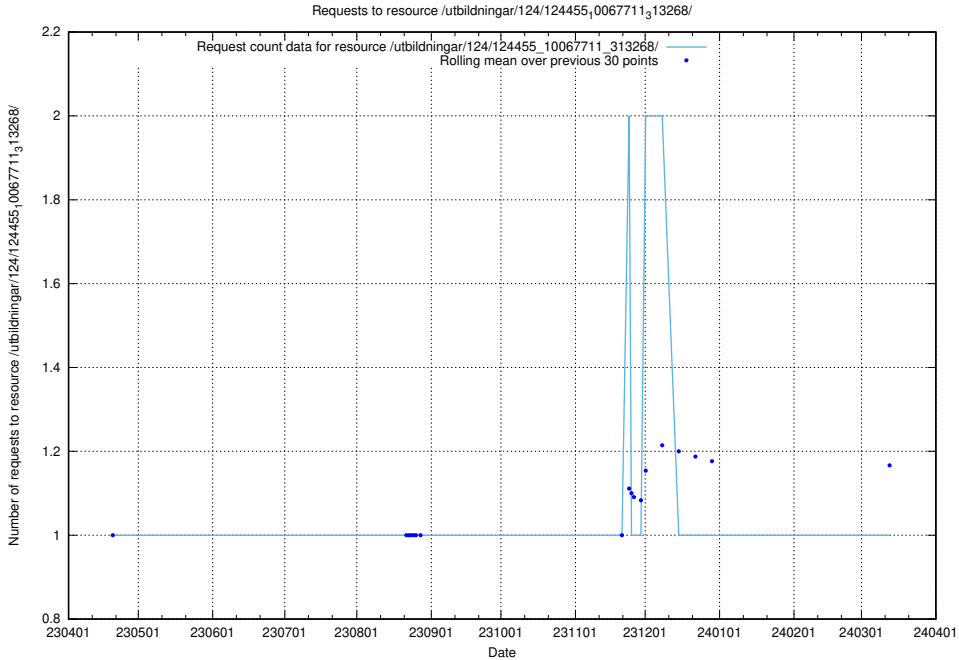

5.5855 Usage of /utbildningar/124/124455_10067711_313268/

Here, we count the number of requests to resource /utbildningar/124/124455_10067711_313268/.