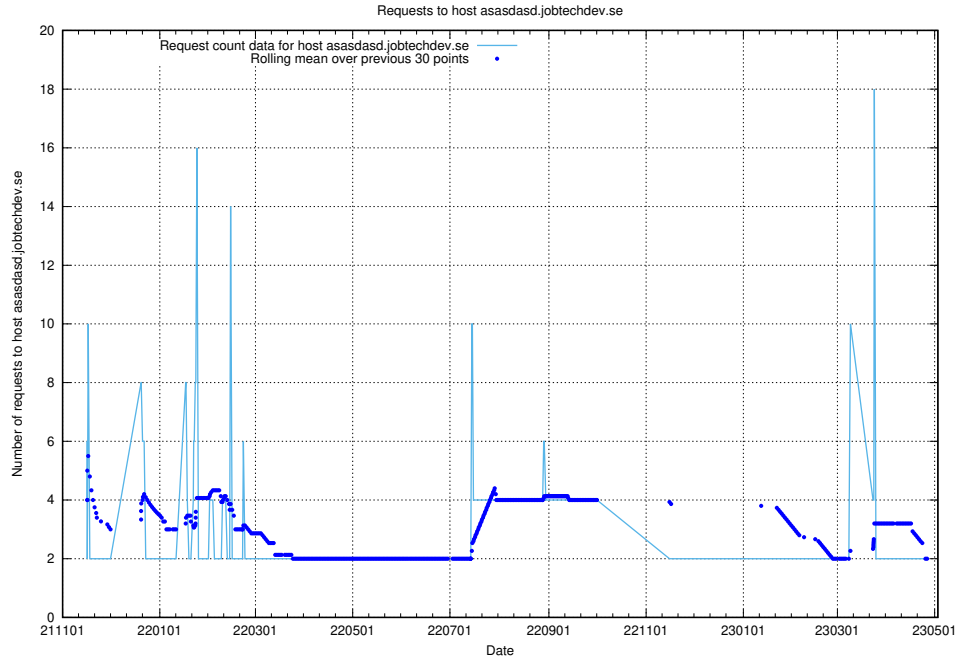

Here, we count the number of requests to host `asasdasd.jobtechdev.se`.

7.538 Usage of nisse.jobtechdev.se

Here, we count the number of requests to host nisse.jobtechdev.se.

7.539 Usage of app-yrkesinfo.prod.services.jtech.se