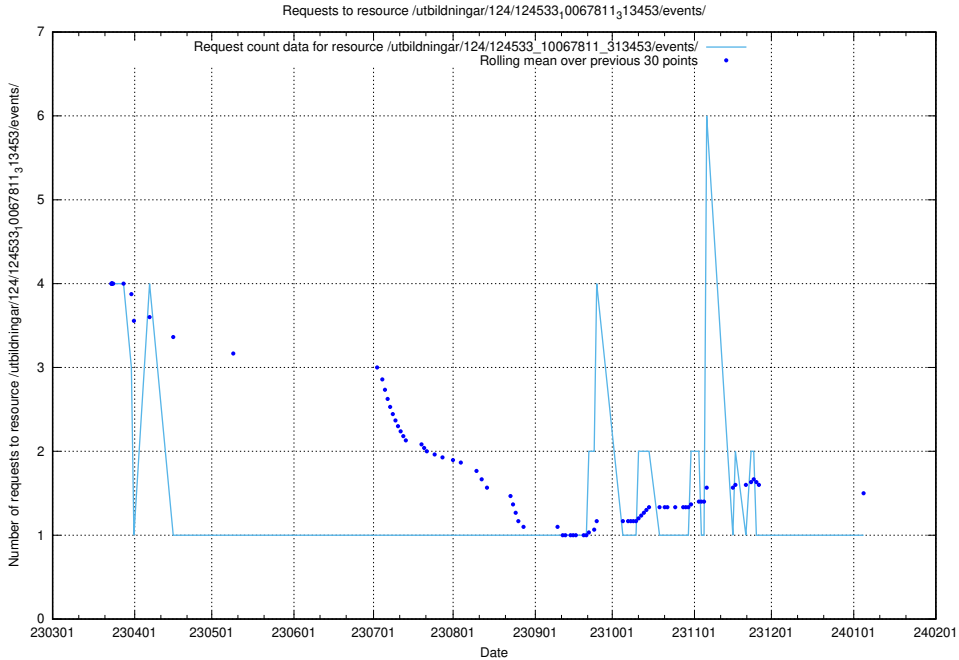

5.6035 Usage of /utbildningar/124/124533_10067811_313453/events/

Here, we count the number of requests to resource /utbildningar/124/124533_10067811_313453/events/