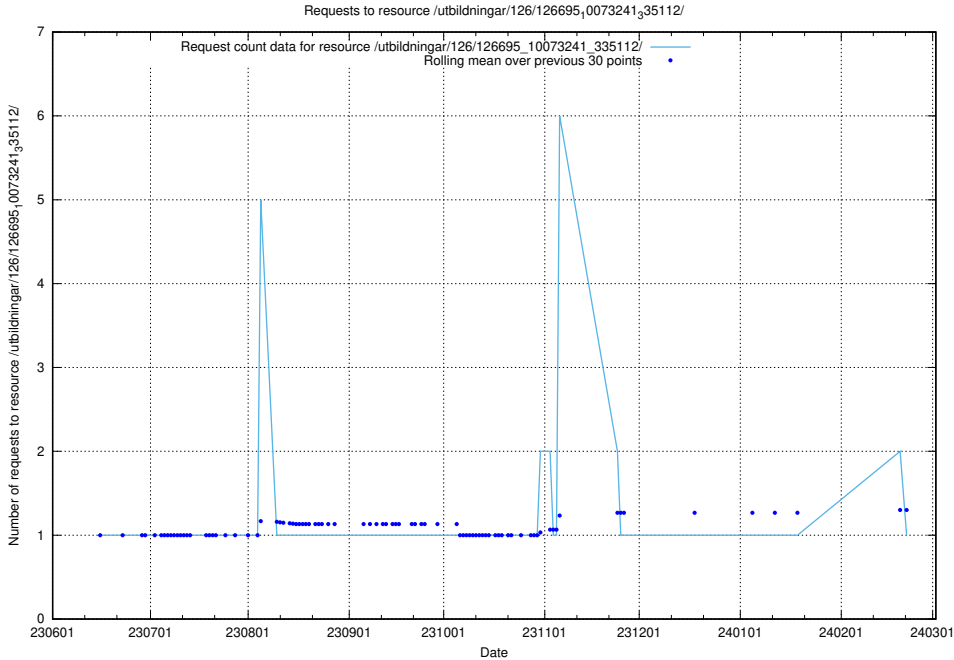

5.5682 Usage of /utbildningar/126/126695_10073241_335112/

Here, we count the number of requests to resource /utbildningar/126/126695_10073241_335112/.