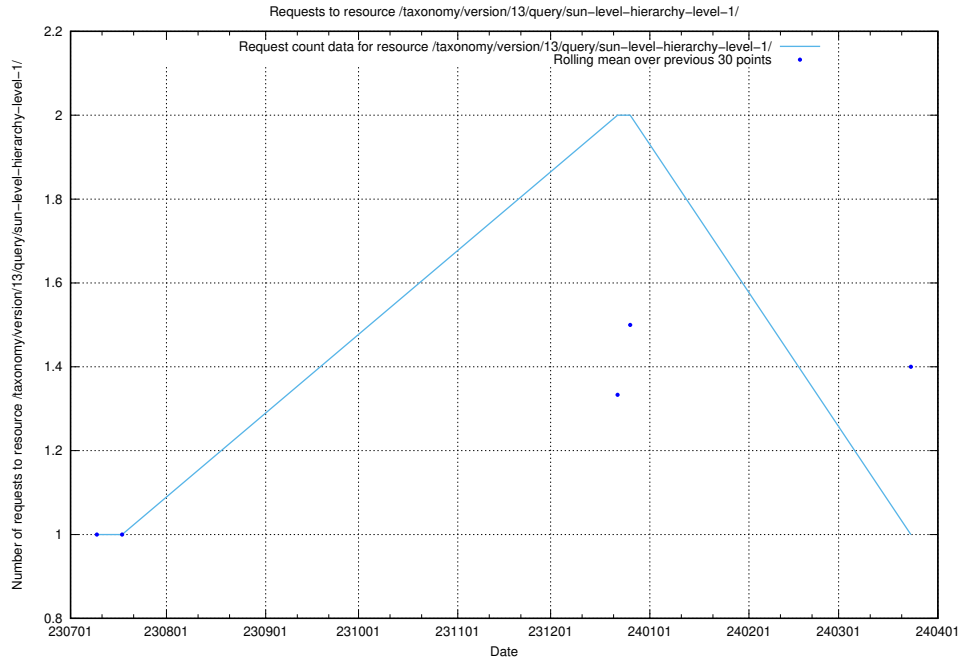

5.4976 Usage of /taxonomy/version/13/query/sun-level-hierarchy-level-1/

Here, we count the number of requests to resource /taxonomy/version/13/query/sun-level-hierarchy-level-1/.