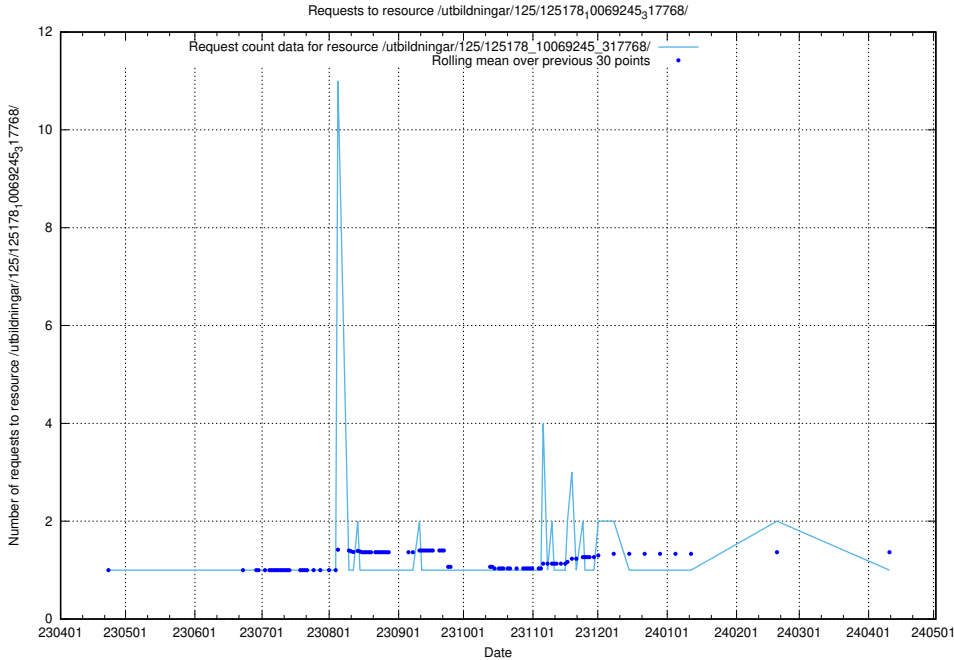

5.5844 Usage of /utbildningar/125/125178_10069245_317768/

Here, we count the number of requests to resource /utbildningar/125/125178_10069245_317768/.