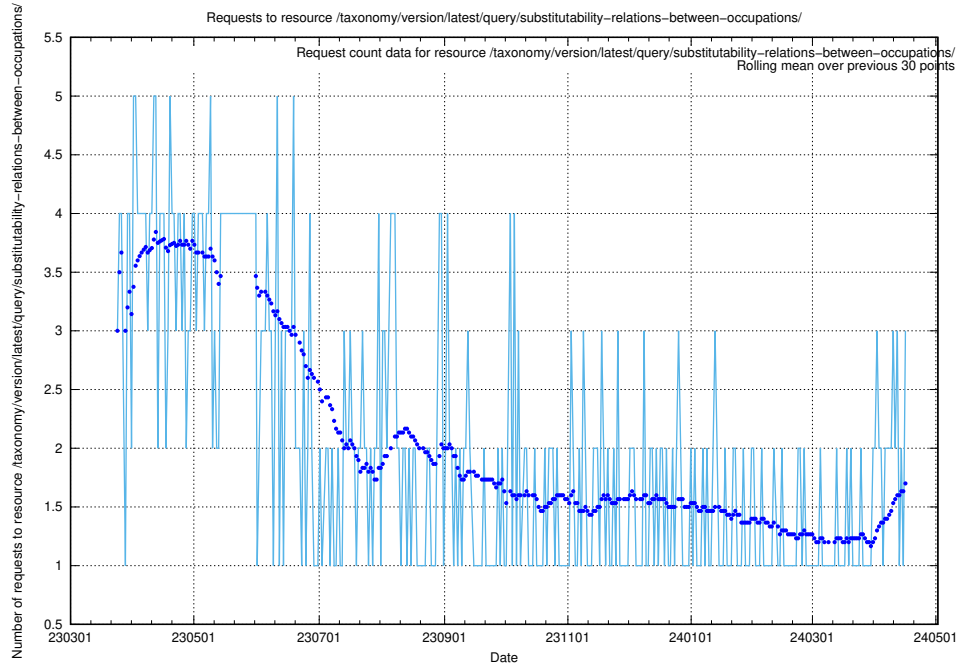

5.497 Usage of /taxonomy/version/latest/query/ssyk-level-4-with-related-skills-and-occupations/

Here, we count the number of requests to resource /taxonomy/version/latest/query/ssyk-level-4-with-related-skills-and-occupations/.