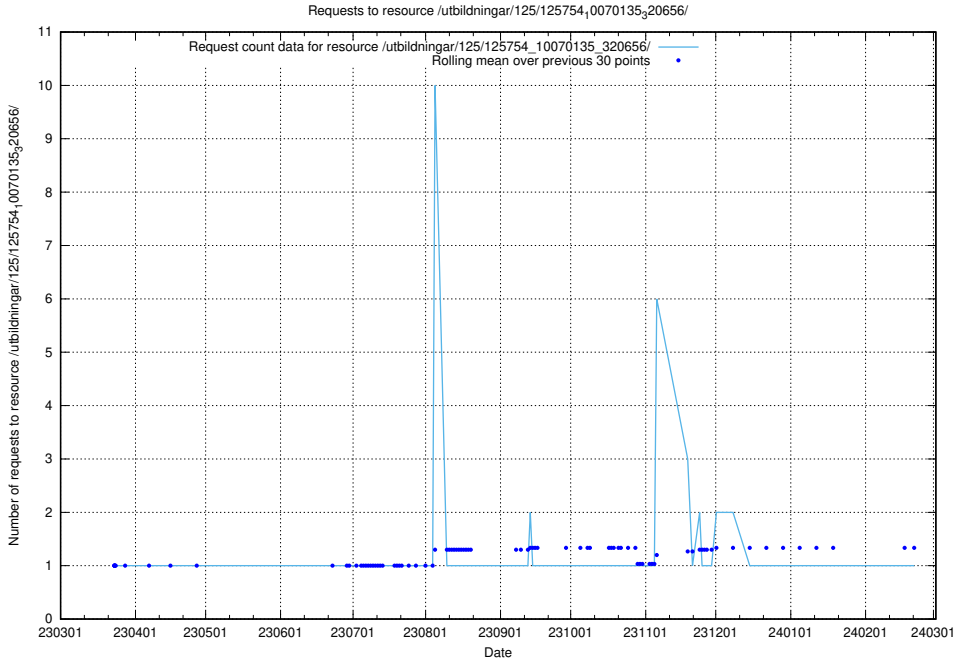

5.6233 Usage of /utbildningar/125/125754_10070135_320656/

Here, we count the number of requests to resource /utbildningar/125/125754_10070135_320656/.