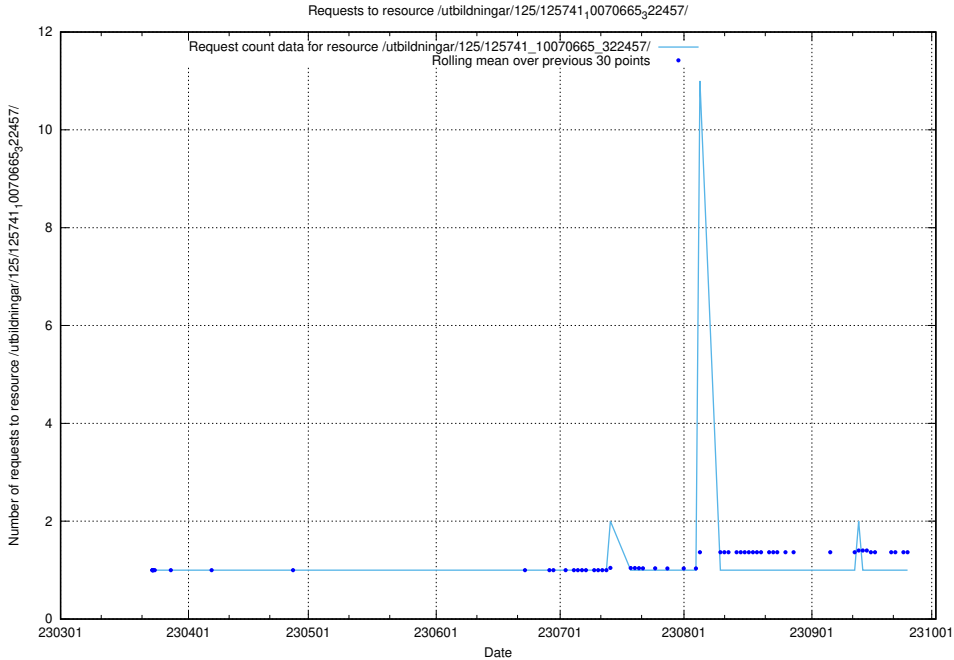

5.6263 Usage of /utbildningar/125/125741_10070665_322457/

Here, we count the number of requests to resource /utbildningar/125/125741_10070665_322457/.