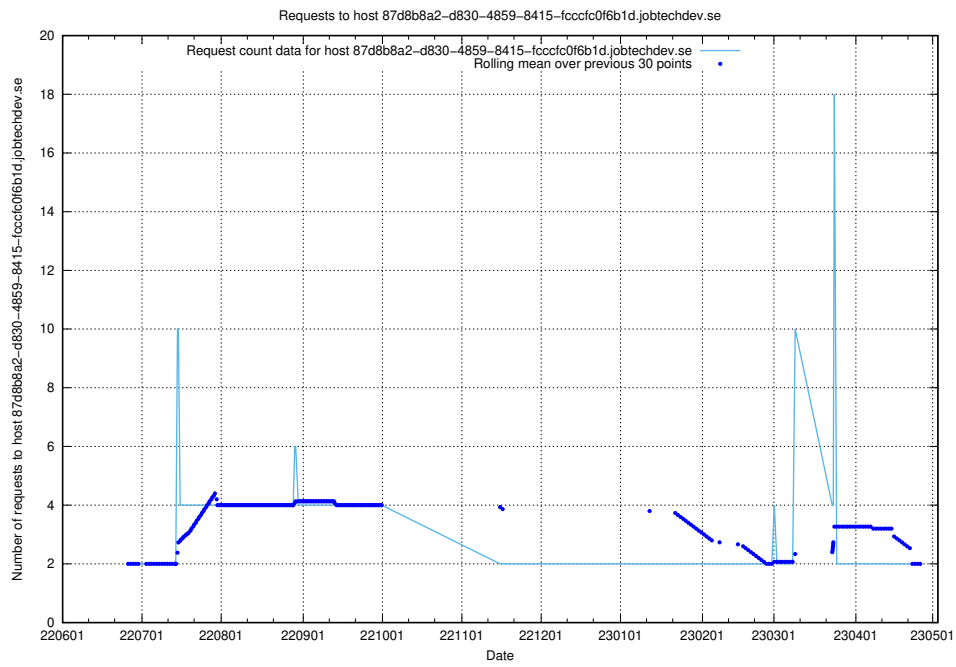

7.395 Usage of 87d8b8a2-d830-4859-8415-fccfc0f6b1d.jobtechdev.se

Here, we count the number of requests to host 87d8b8a2-d830-4859-8415-fccfc0f6b1d.jobtechdev.se.