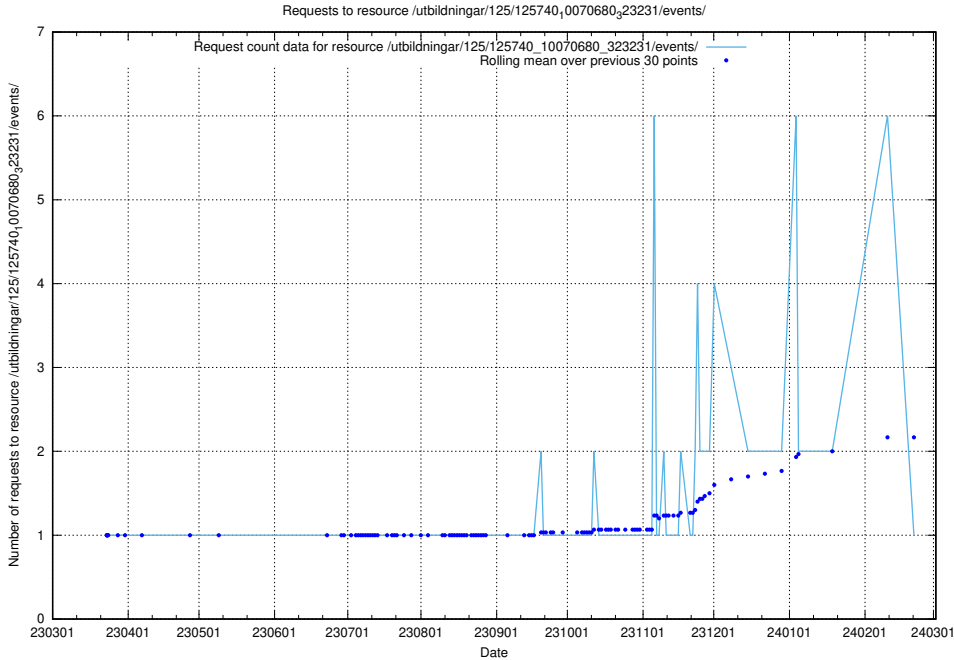

5.1064 Usage of /utbildningar/125/125740_10070680_323231/events/

Here, we count the number of requests to resource /utbildningar/125/125740_10070680_323231/events/