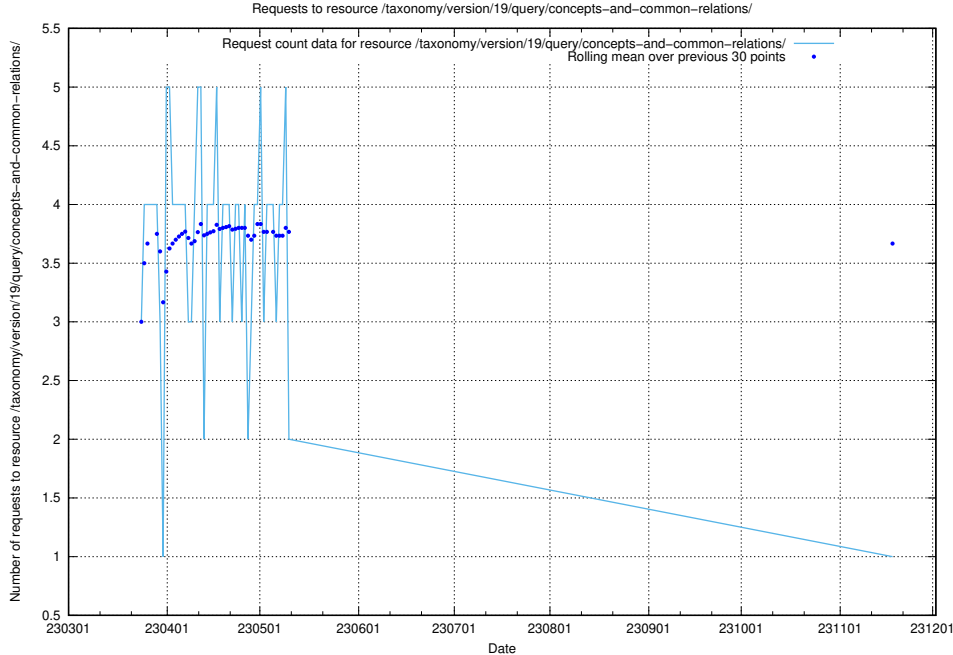

Here, we count the number of requests to resource /taxonomy/version/19/query/concepts-and-common-relations/.

5.5936 Usage of /taxonomy/version/19/query/concept-types/

Here, we count the number of requests to resource /taxonomy/version/19/query/concept-types/.