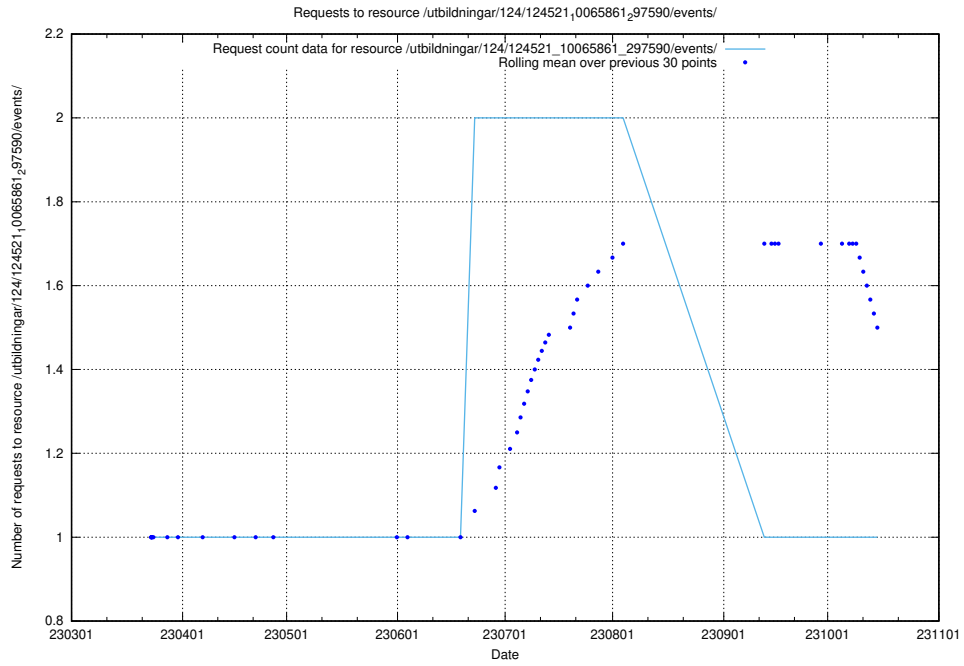

5.1302 Usage of /utbildningar/124/124521_10065861_297590/events/

Here, we count the number of requests to resource /utbildningar/124/124521_10065861_297590/events/