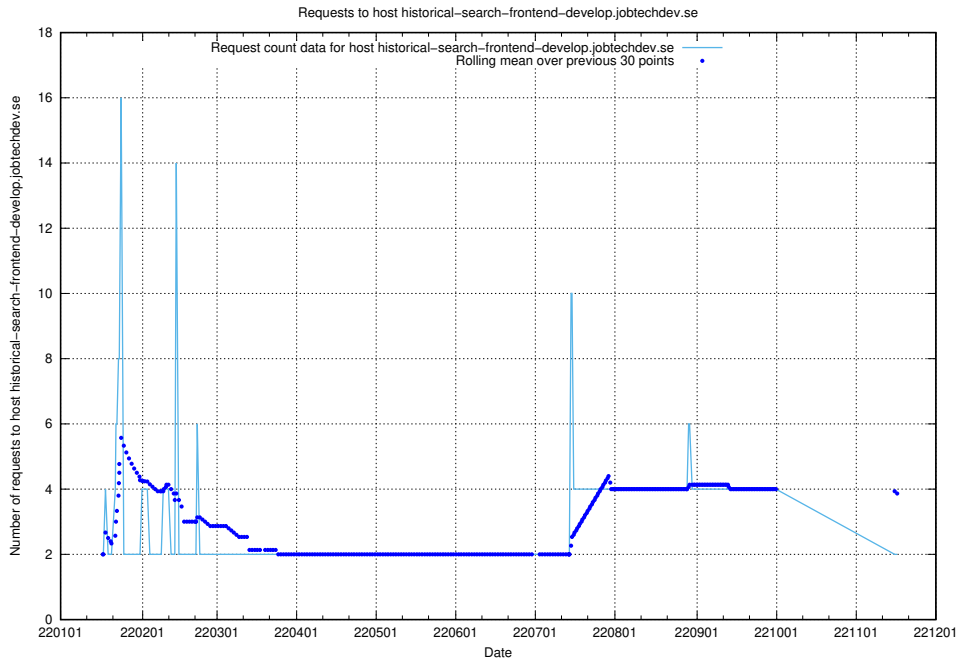

7.266 Usage of historical-search-frontend-develop.jobtechdev.se

Here, we count the number of requests to host historical-search-frontend-develop.jobtechdev.se.