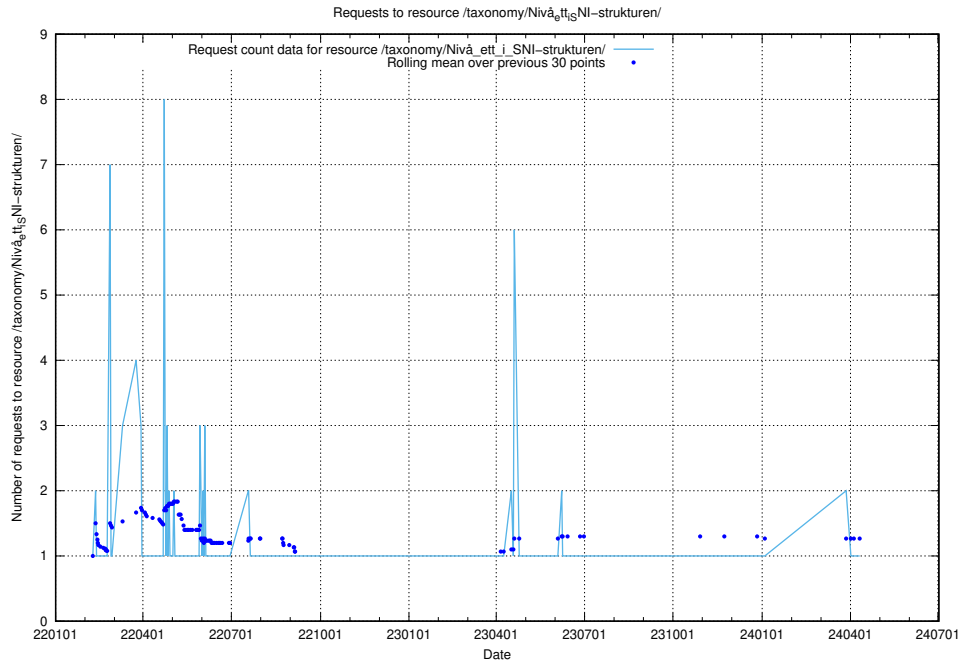

5.2091 Usage of /taxonomy/Nivå_ett_i_SNI-strukturen/

Here, we count the number of requests to resource /taxonomy/Nivå_ett_i_SNI-strukturen/.