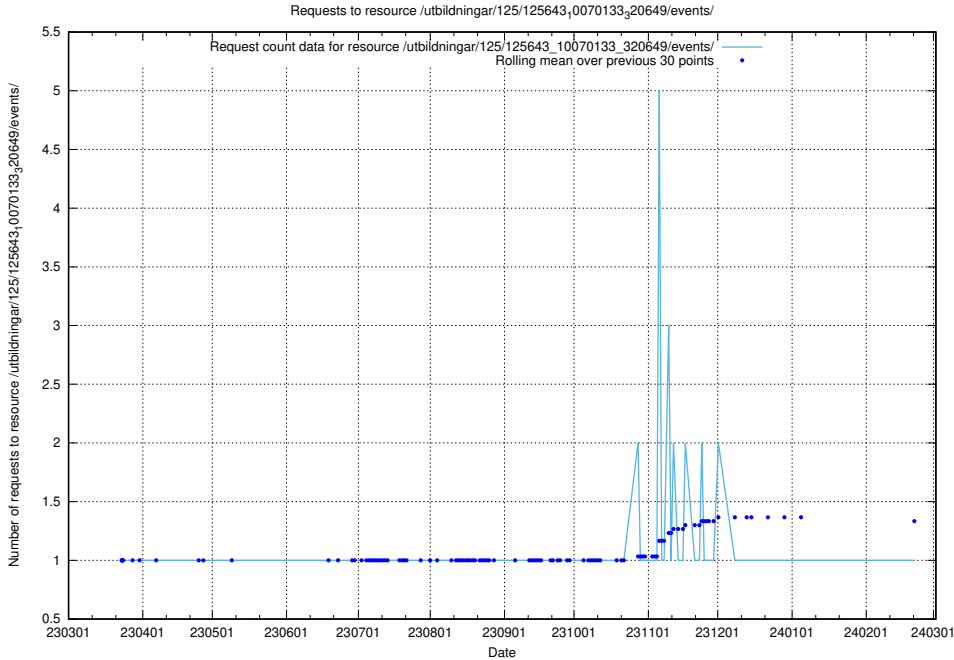

5.1120 Usage of /utbildningar/125/125643_10070133_320649/events/

Here, we count the number of requests to resource /utbildningar/125/125643_10070133_320649/events/