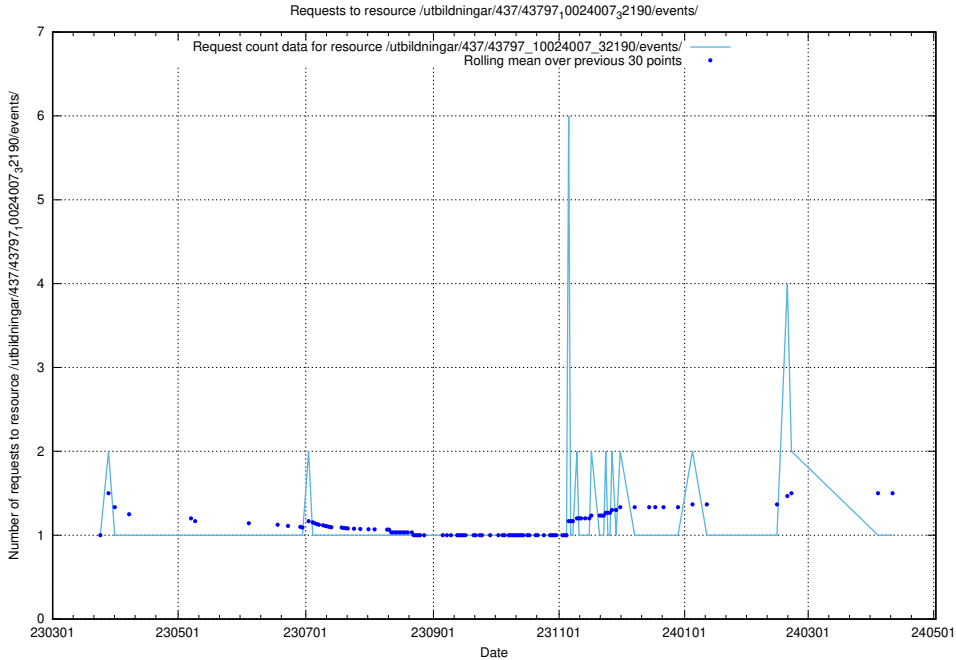

5.5961 Usage of /utbildningar/437/43797_10024007_32190/events/

Here, we count the number of requests to resource /utbildningar/437/43797_10024007_32190/events/.