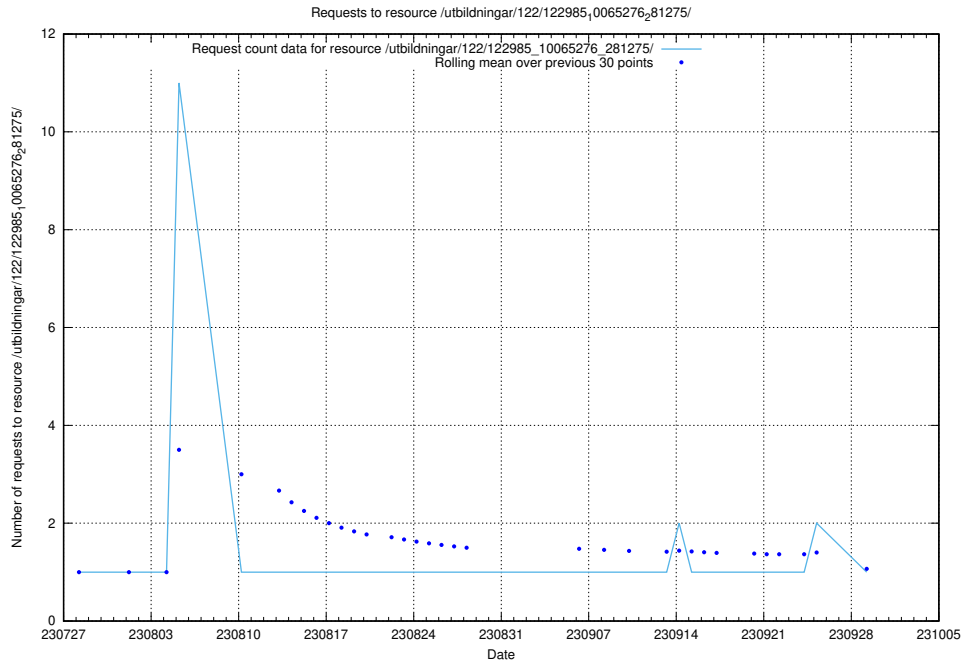

5.4734 Usage of /utbildningar/122/122985_10065276_281275/

Here, we count the number of requests to resource /utbildningar/122/122985_10065276_281275/.