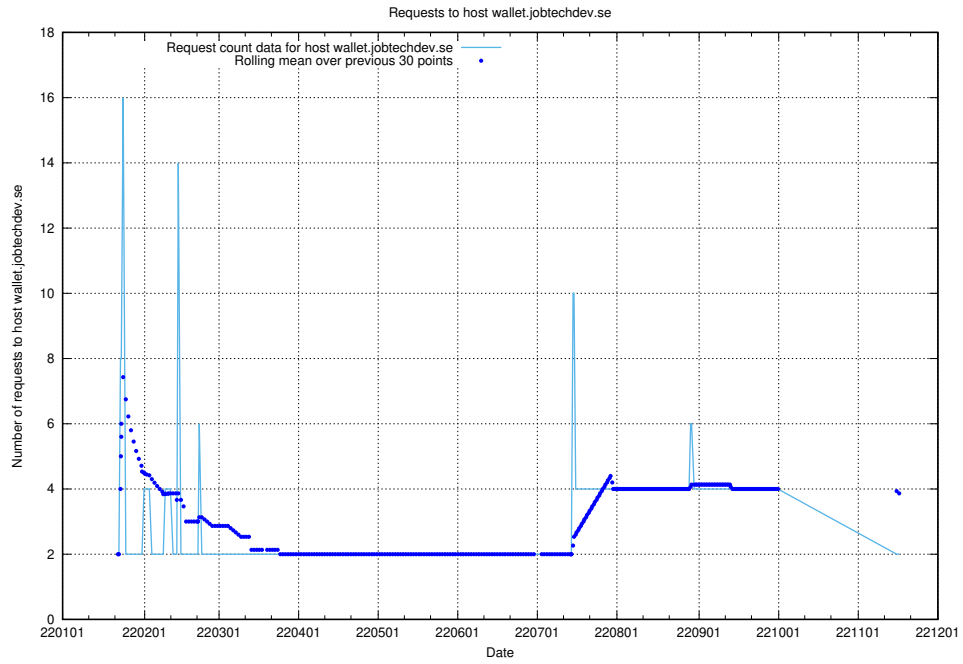

7.578 Usage of wallet.jobtechdev.se

Here, we count the number of requests to host wallet.jobtechdev.se.