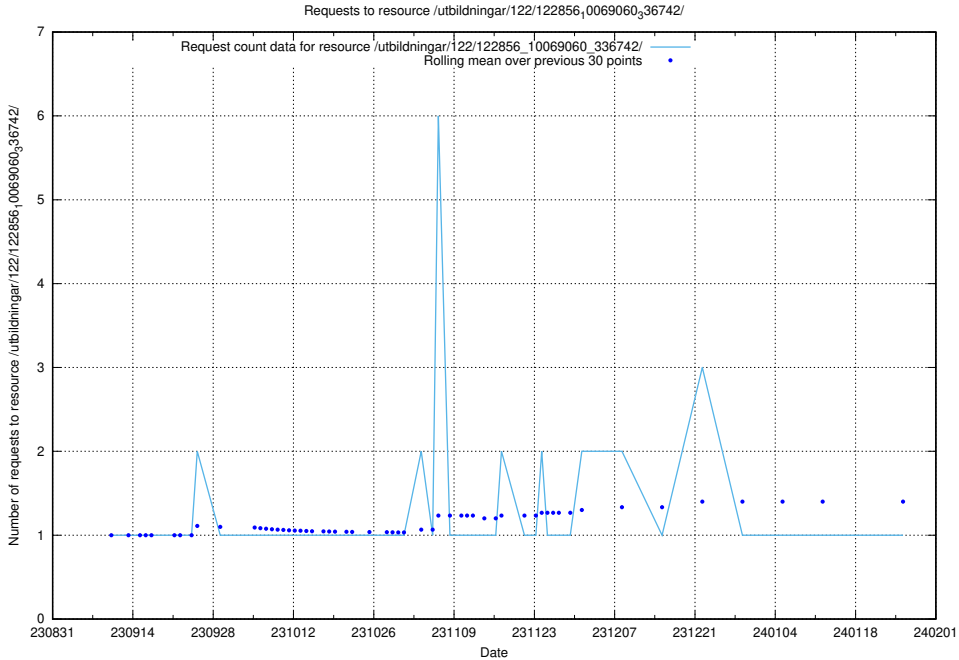

5.4454 Usage of /utbildningar/122/122856_10069060_336742/

Here, we count the number of requests to resource /utbildningar/122/122856_10069060_336742/.