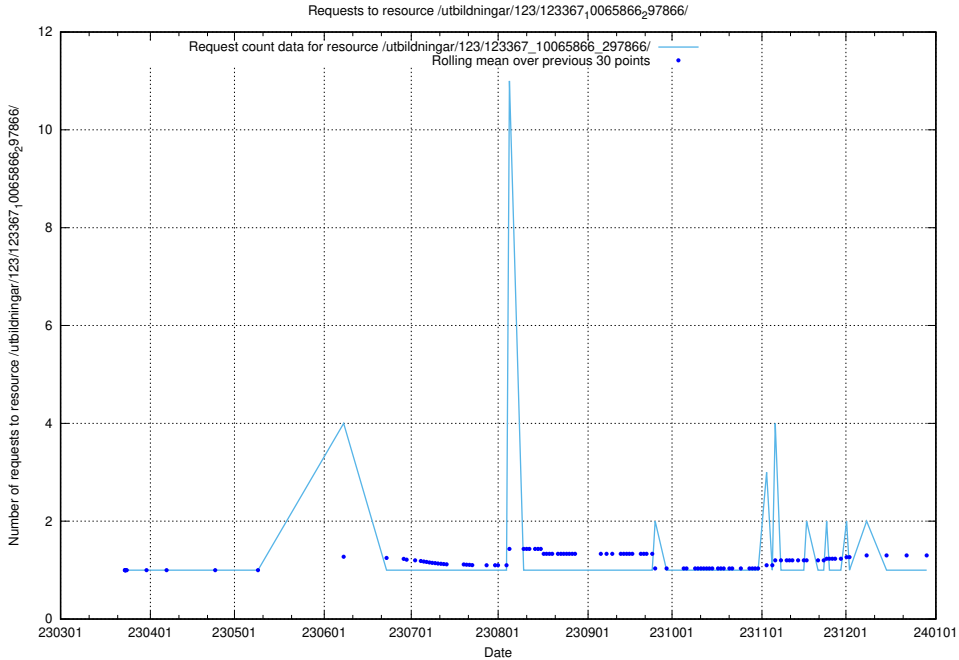

5.4603 Usage of /utbildningar/123/123367_10065866_297866/

Here, we count the number of requests to resource /utbildningar/123/123367_10065866_297866/.