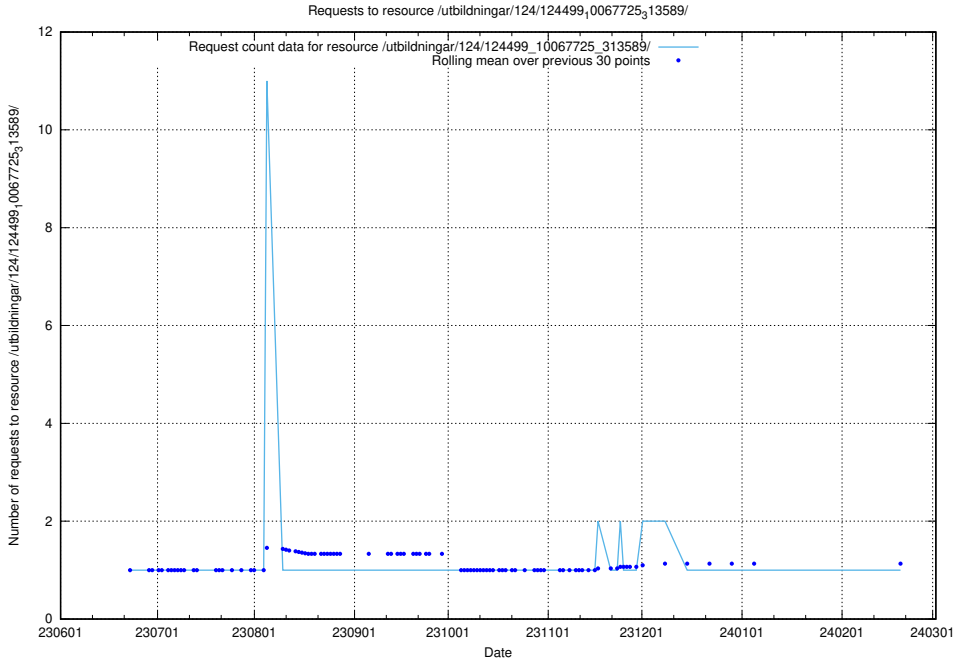

5.5594 Usage of /utbildningar/124/124499_10067725_313589/

Here, we count the number of requests to resource /utbildningar/124/124499_10067725_313589/.