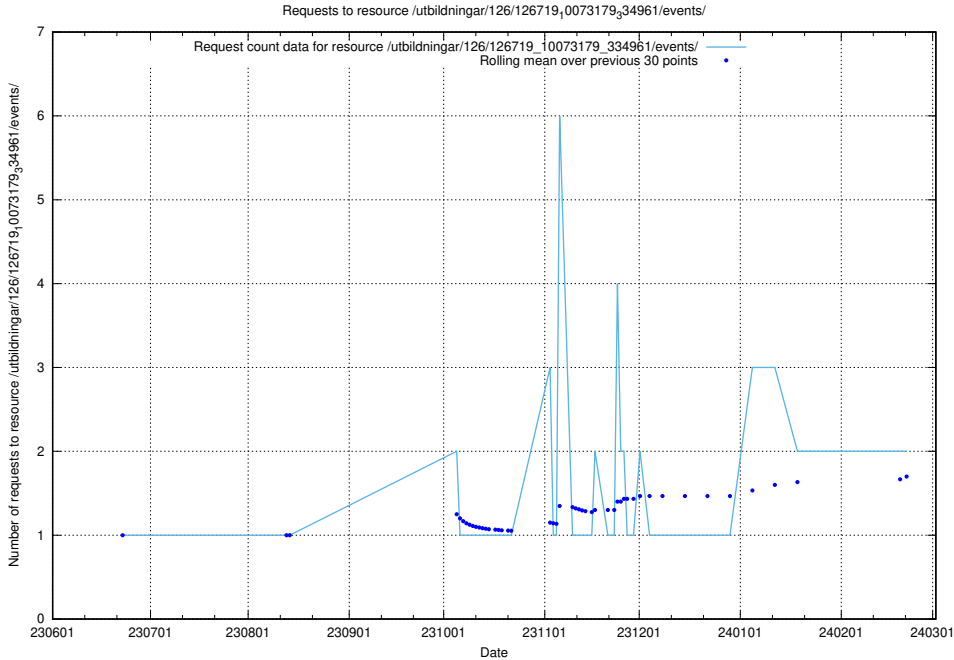

5.930 Usage of /utbildningar/126/126719_10073179_334961/events/

Here, we count the number of requests to resource /utbildningar/126/126719_10073179_334961/events/