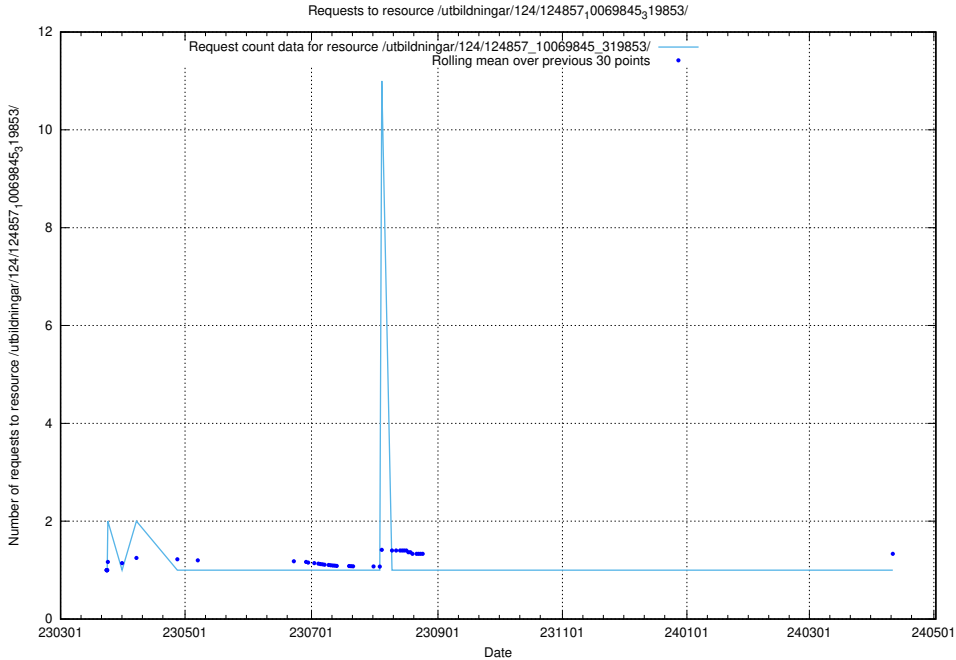

Here, we count the number of requests to resource /utbildningar/124/124857_10069845_319853/events/

5.1246 Usage of /utbildningar/124/124857_10069845_319853/

Here, we count the number of requests to resource /utbildningar/124/124857_10069845_319853/.