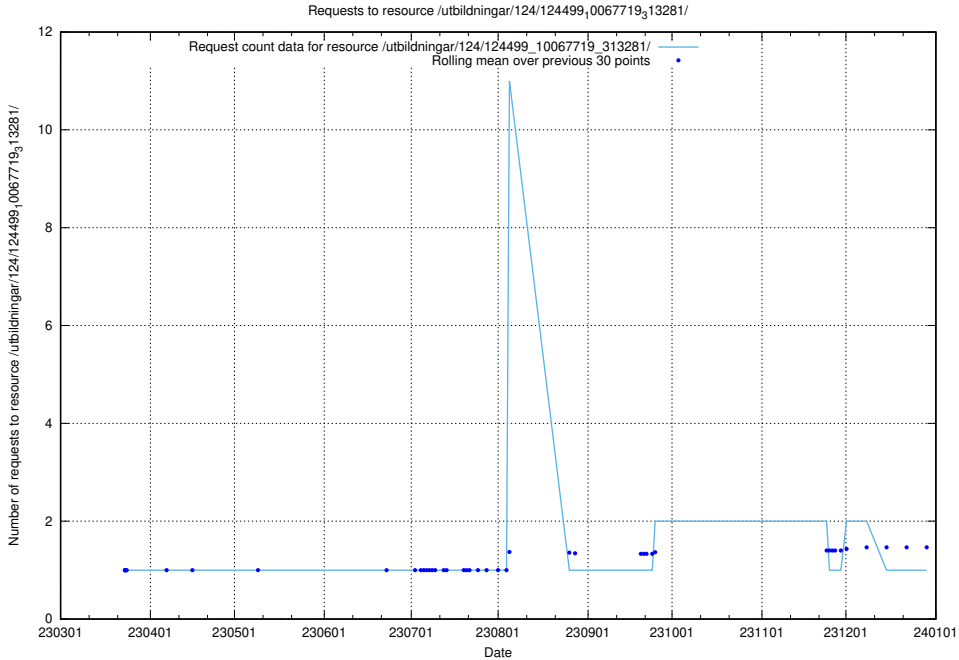

5.2402 Usage of /utbildningar/124/124499_10067719_313281/

Here, we count the number of requests to resource /utbildningar/124/124499_10067719_313281/.