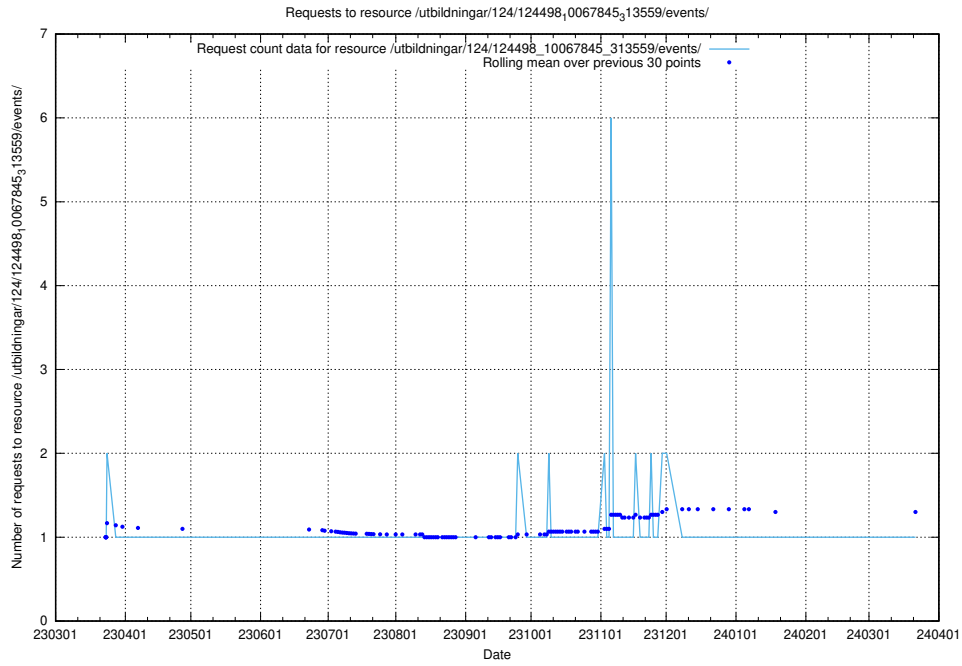

5.2527 Usage of /utbildningar/124/124498_10067845_313559/events/

Here, we count the number of requests to resource /utbildningar/124/124498_10067845_313559/events/