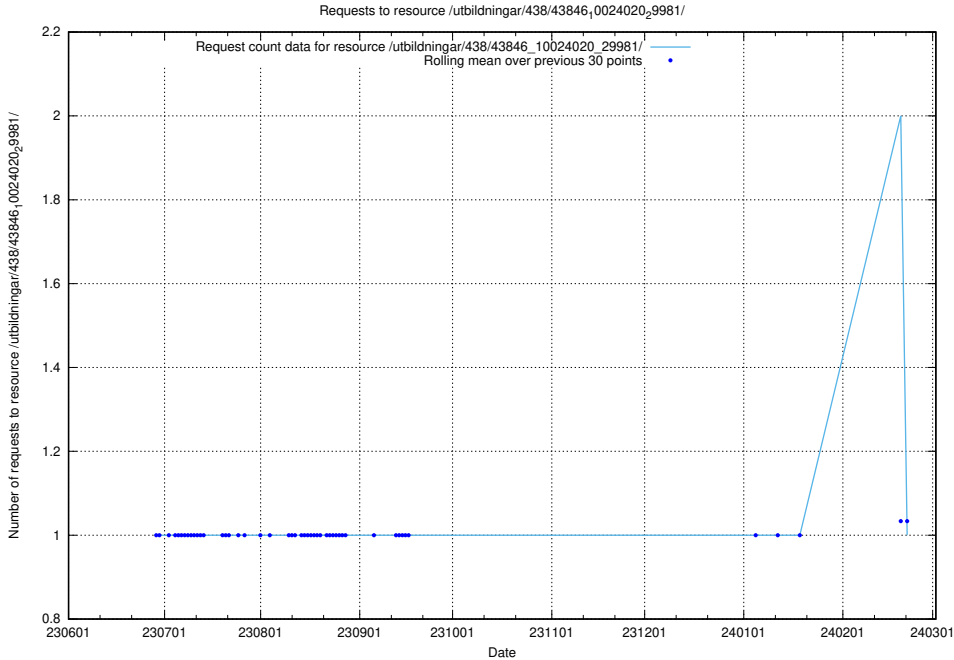

5.5240 Usage of /utbildningar/438/43846_10024020_29981/

Here, we count the number of requests to resource /utbildningar/438/43846_10024020_29981/.