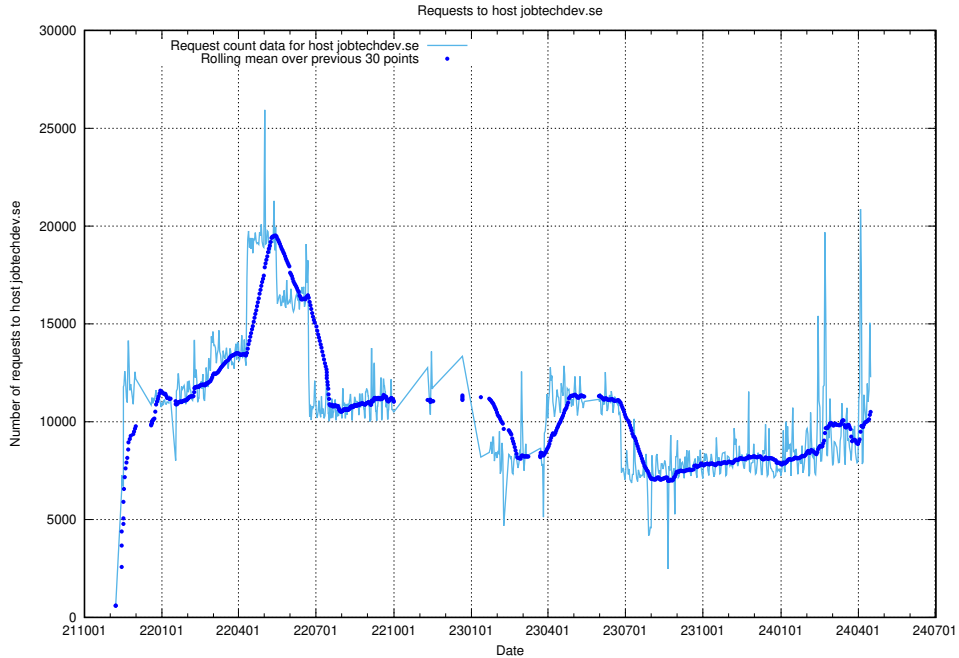

7.11 Usage of jobtechdev.se

Here, we count the number of requests to host jobtechdev.se.