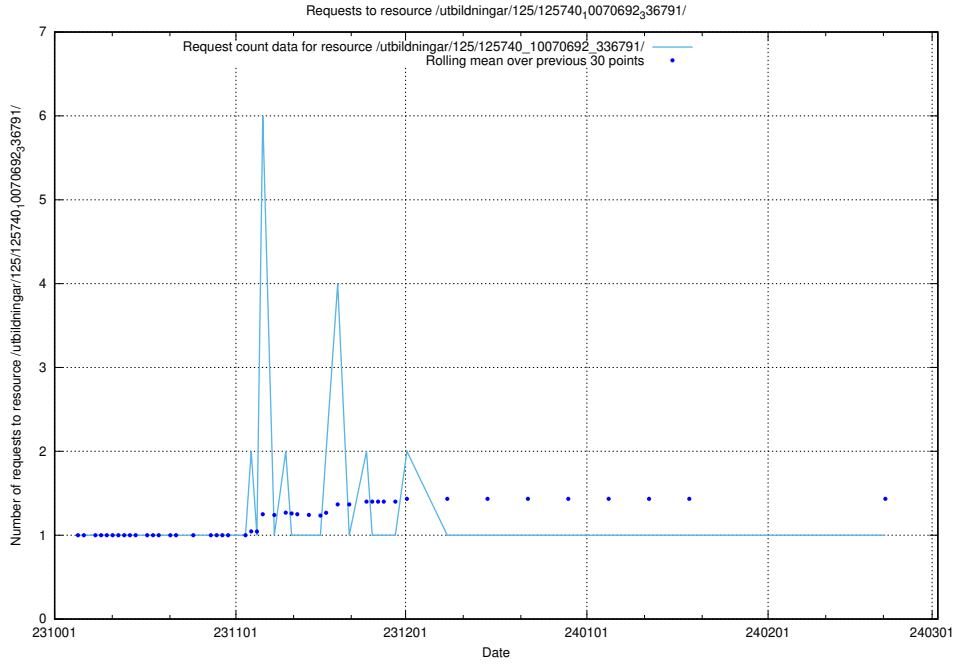

5.4239 Usage of /utbildningar/125/125740_10070692_336791/

Here, we count the number of requests to resource /utbildningar/125/125740_10070692_336791/.