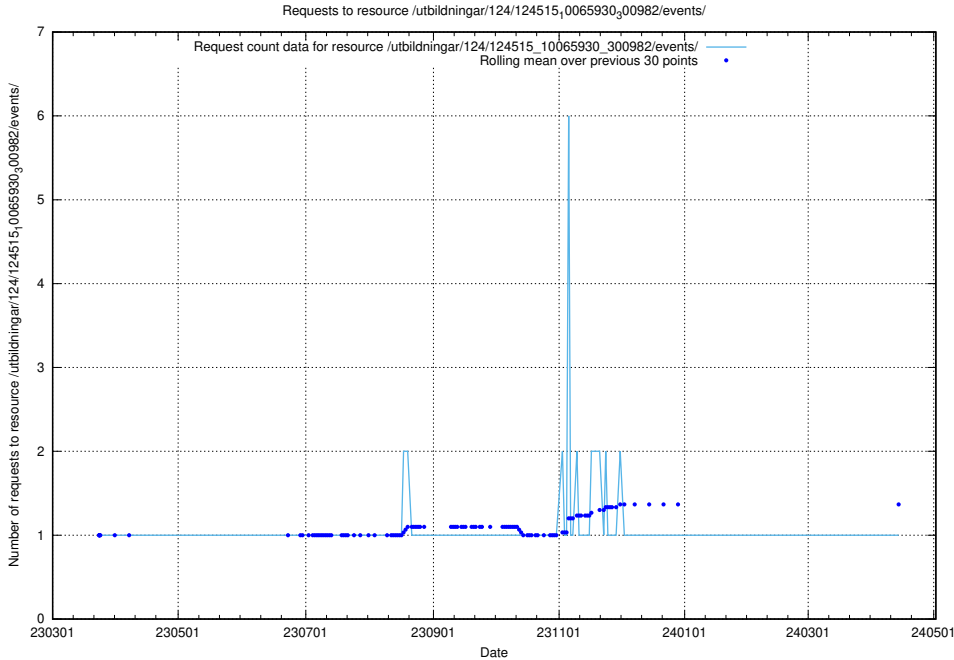

5.1447 Usage of /utbildningar/124/124515_10065930_300982/events/

Here, we count the number of requests to resource /utbildningar/124/124515_10065930_300982/events/

5.1448 Usage of /taxonomy/version/22/query/sun-field-hierarchy/