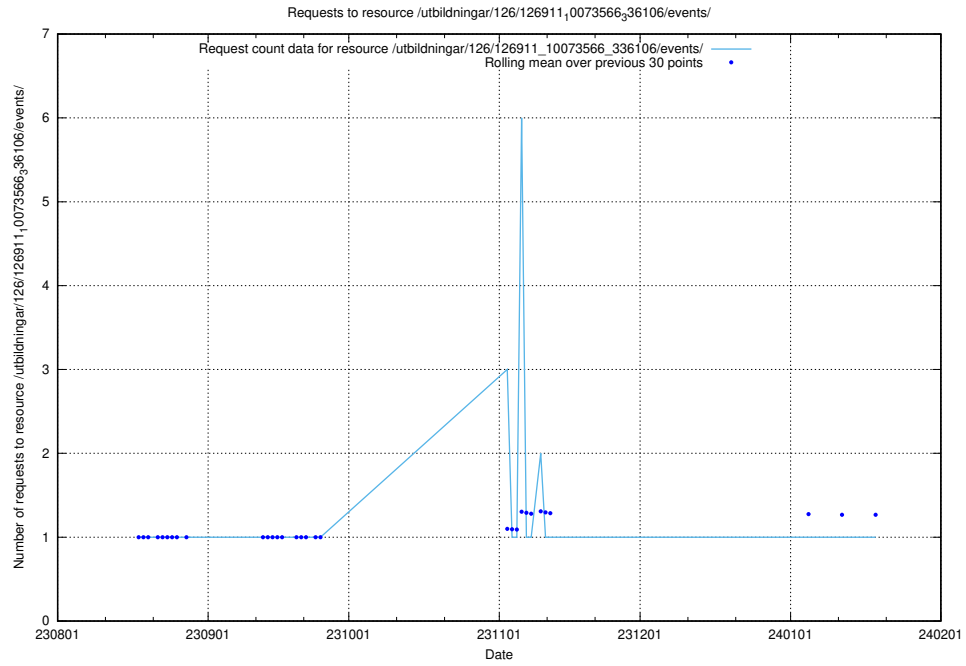

5.4594 Usage of /utbildningar/126/126911_10073566_336106/events/

Here, we count the number of requests to resource /utbildningar/126/126911_10073566_336106/events/