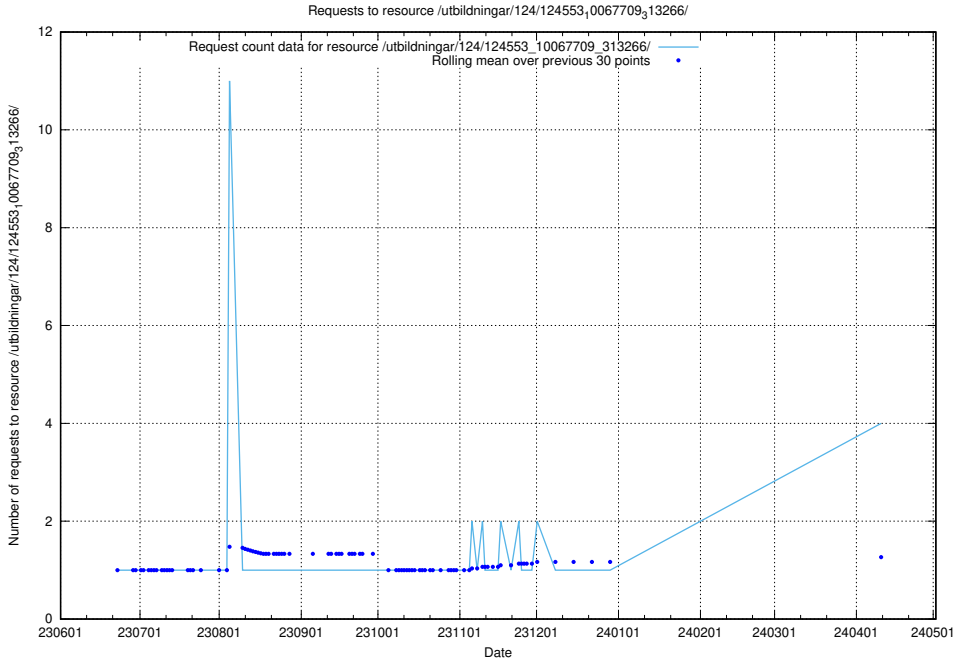

5.281 Usage of /utbildningar/124/124553_10067709_313266/

Here, we count the number of requests to resource /utbildningar/124/124553_10067709_313266/.