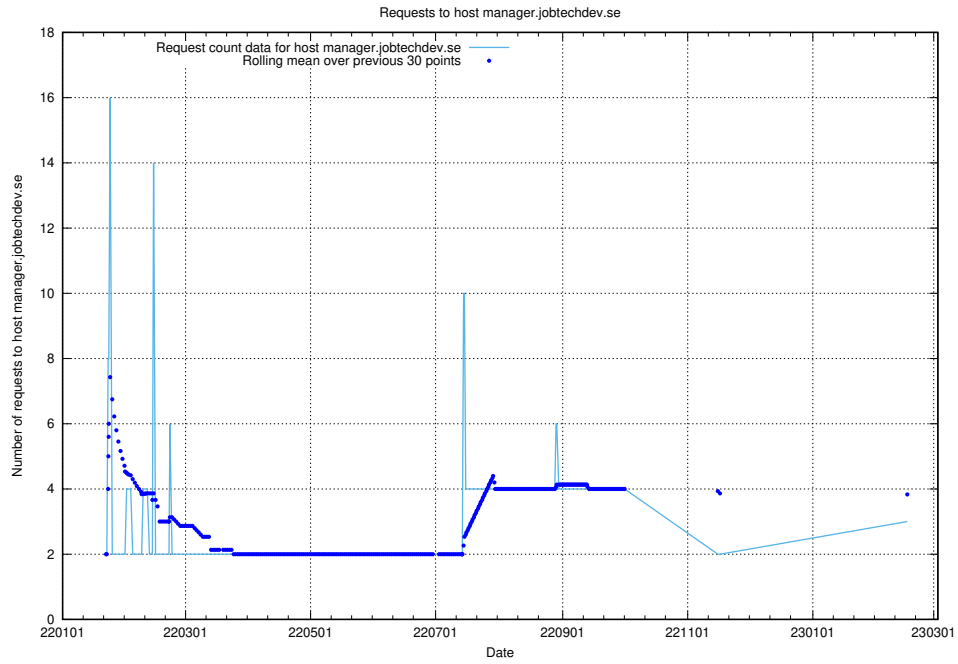

7.245 Usage of manager.jobtechdev.se

Here, we count the number of requests to host manager.jobtechdev.se.