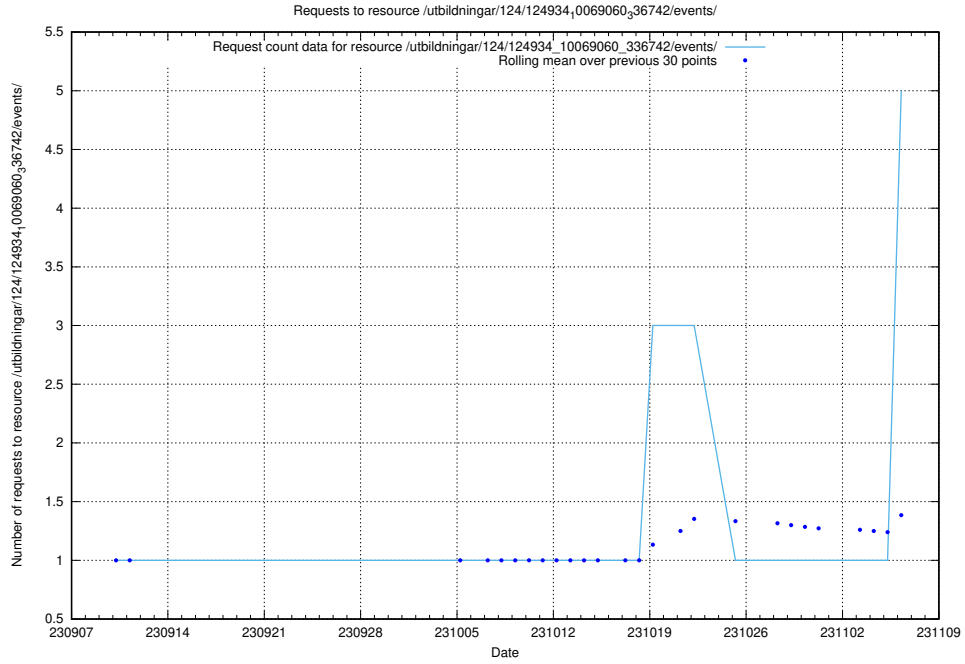

5.185 Usage of /utbildningar/124/124934_10069060_336742/events/

Here, we count the number of requests to resource /utbildningar/124/124934_10069060_336742/events/