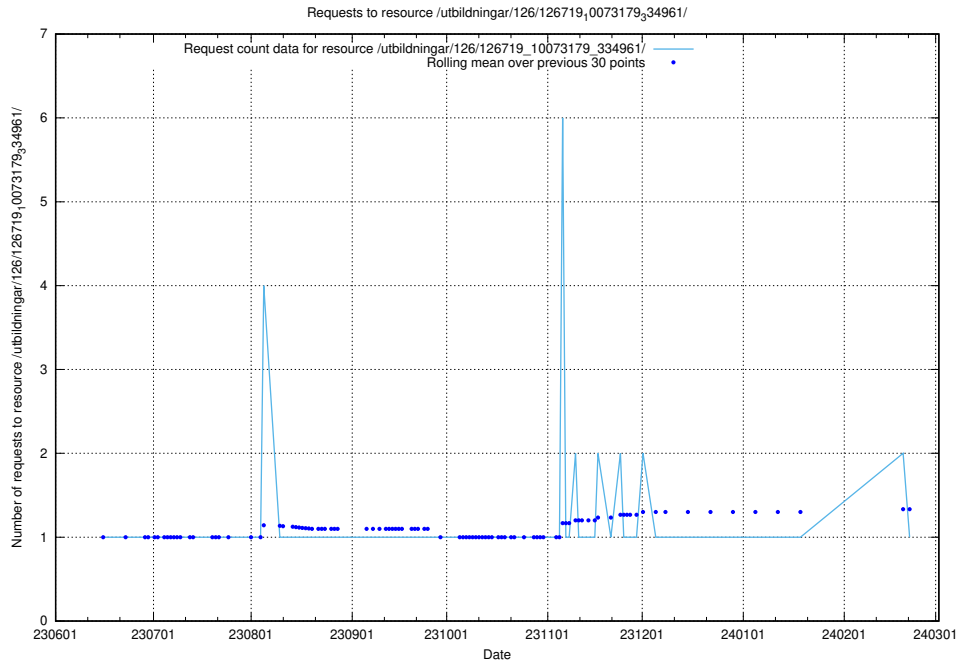

5.5681 Usage of /utbildningar/126/126719_10073179_334961/

Here, we count the number of requests to resource /utbildningar/126/126719_10073179_334961/.