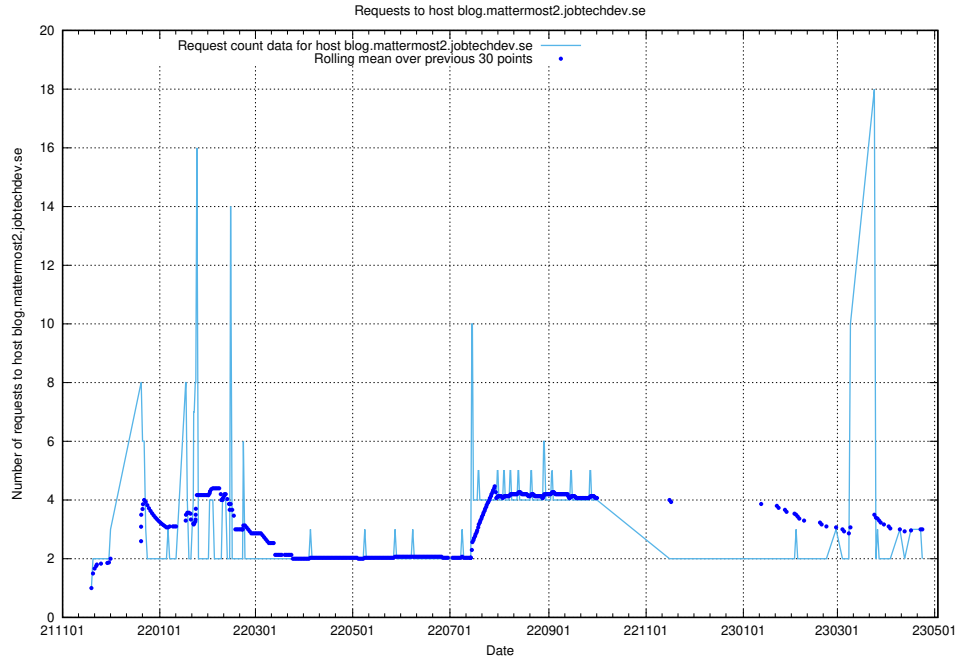

7.470 Usage of `blog.mattermost2.jobtechdev.se`

Here, we count the number of requests to host `blog.mattermost2.jobtechdev.se`.