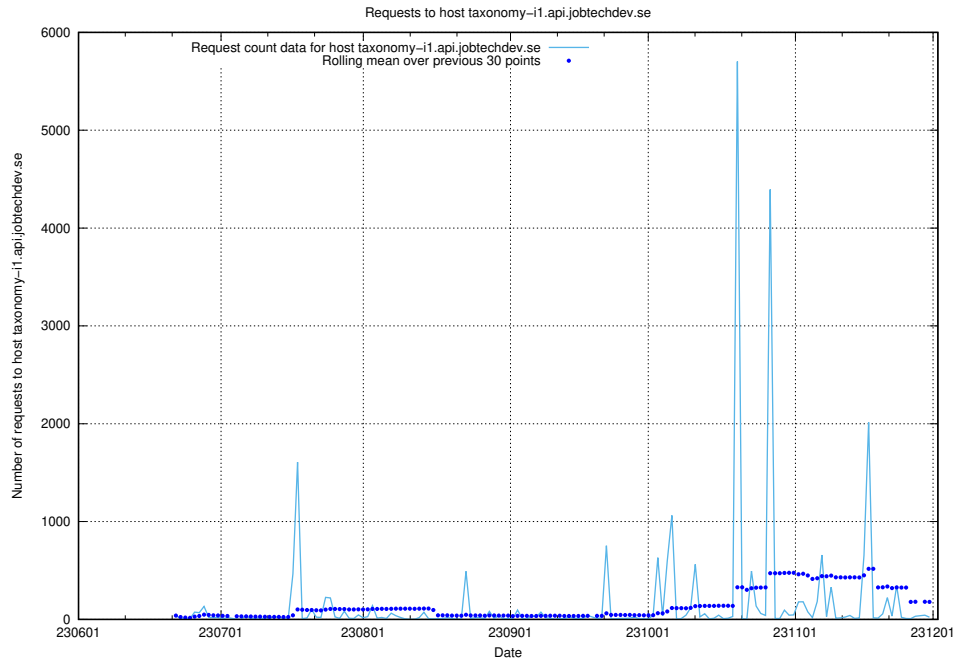

Here, we count the number of requests to host openshift-gitops-server-openshift-gitops.prod.services.jtech.se.

7.34 Usage of taxonomy-i1.api.jobtechdev.se

Here, we count the number of requests to host taxonomy-i1.api.jobtechdev.se.