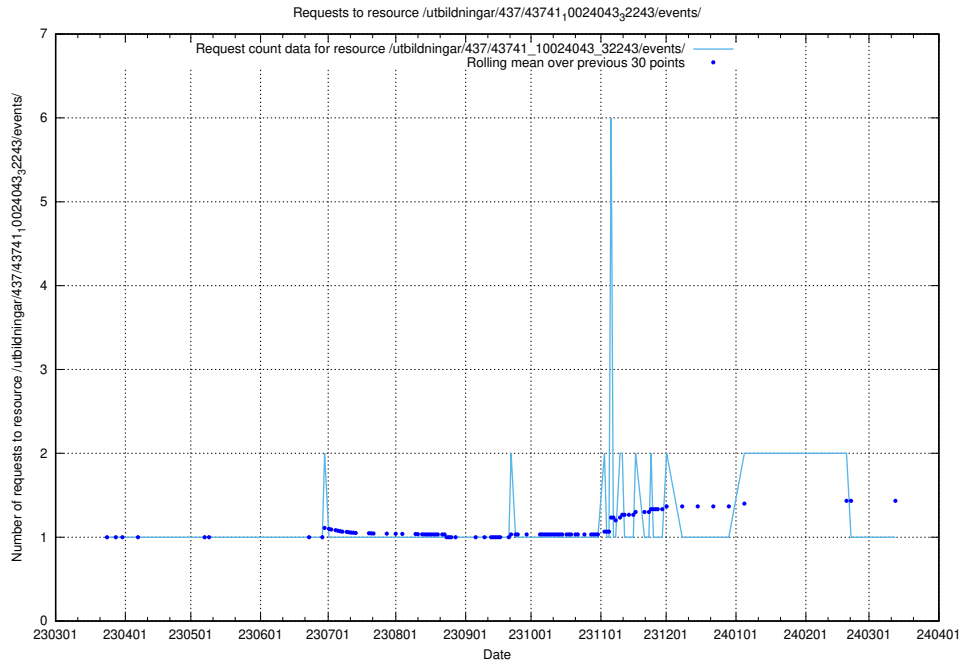

5.5983 Usage of /utbildningar/437/43741_10024043_32243/events/

Here, we count the number of requests to resource /utbildningar/437/43741_10024043_32243/events/.