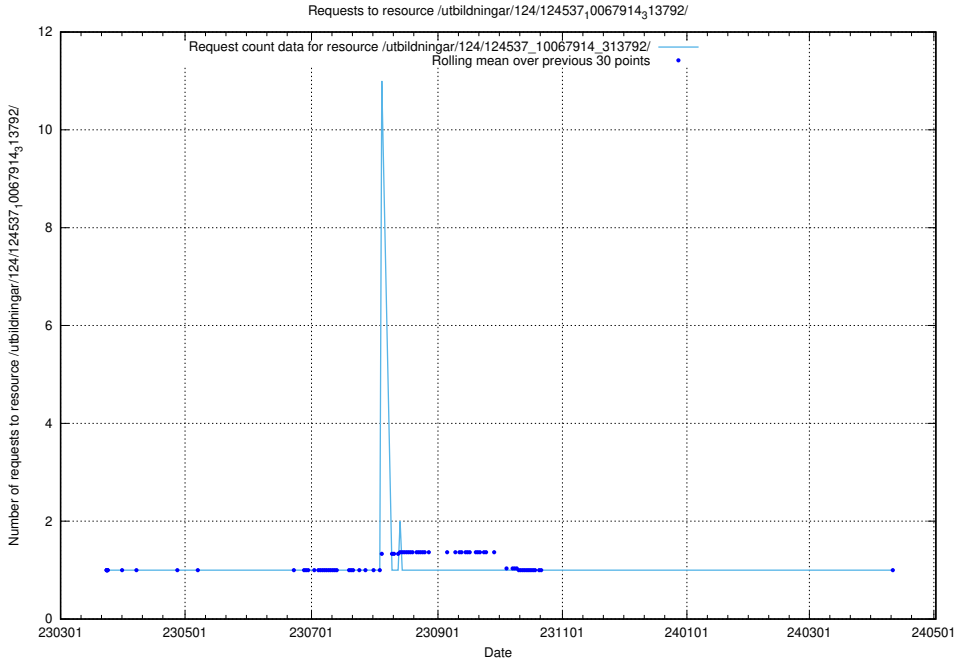

5.1280 Usage of /utbildningar/124/124537_10067914_313792/

Here, we count the number of requests to resource /utbildningar/124/124537_10067914_313792/.