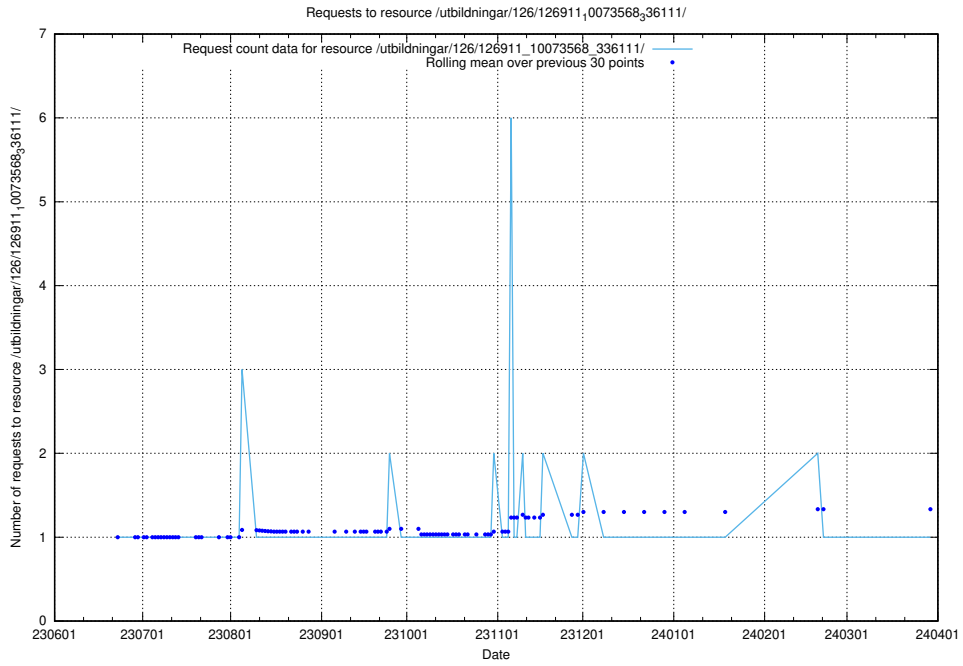

Here, we count the number of requests to resource /utbildningar/126/126911_10073568_336111/.

5.5394 Usage of /utbildningar/126/126911_10073564_336101/events/

Here, we count the number of requests to resource /utbildningar/126/126911_10073564_336101/events/