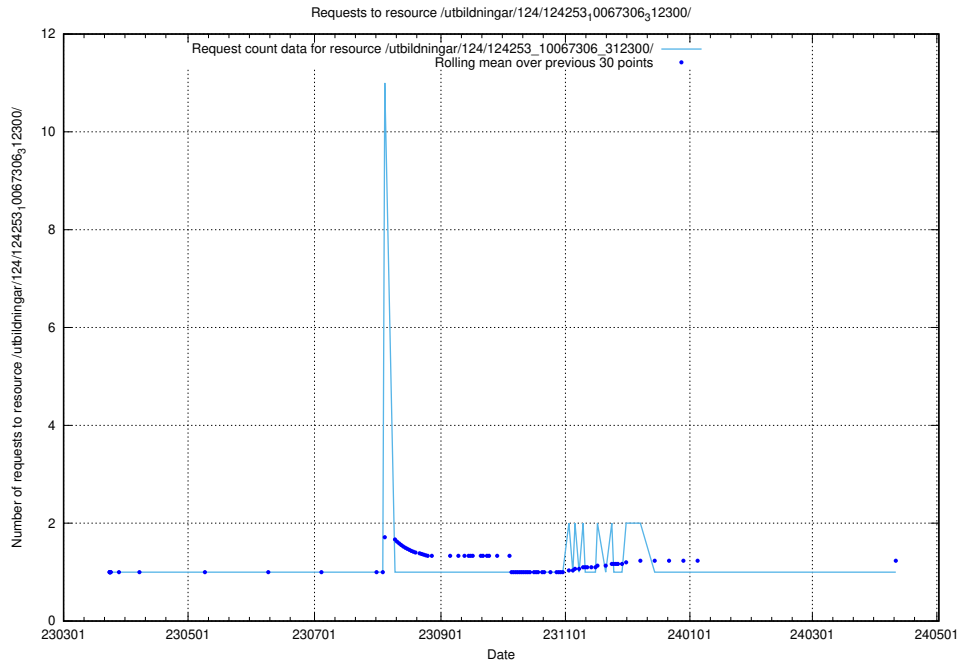

5.3836 Usage of /utbildningar/124/124253_10067306_312300/

Here, we count the number of requests to resource /utbildningar/124/124253_10067306_312300/.