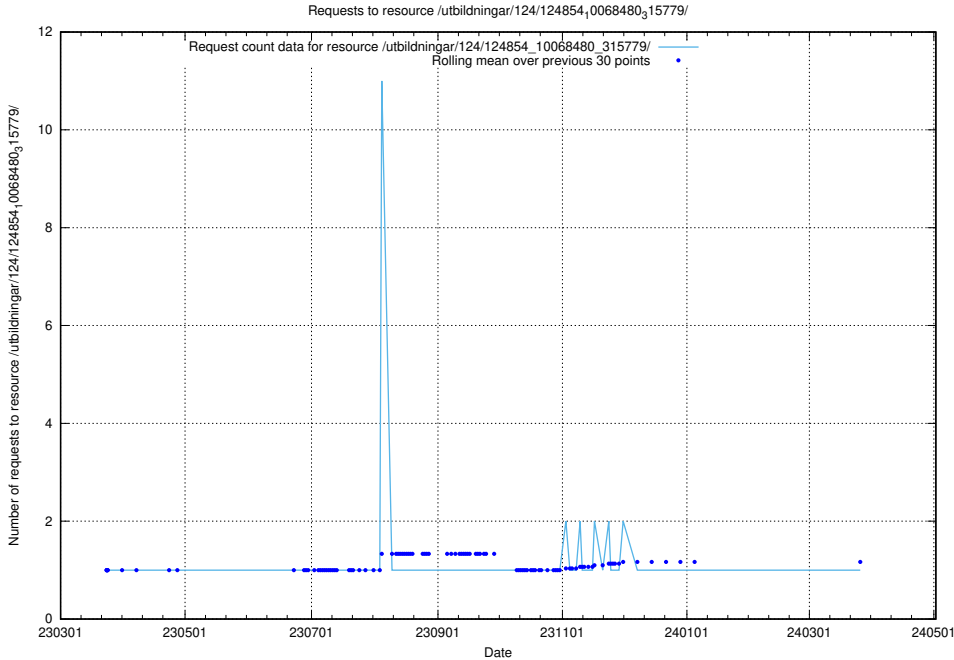

5.1275 Usage of /utbildningar/124/124854_10068480_315779/

Here, we count the number of requests to resource /utbildningar/124/124854_10068480_315779/.