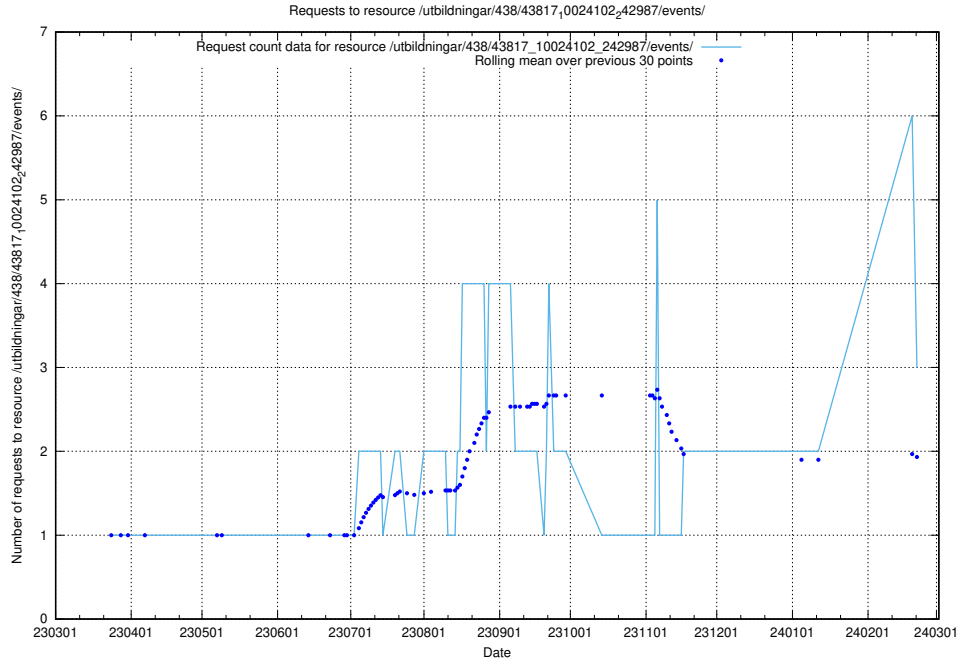

Here, we count the number of requests to resource /taxonomy/version/19/query/employment-variety-concepts/.

5.539 Usage of /utbildningar/438/43817_10024102_242987/events/

Here, we count the number of requests to resource /utbildningar/438/43817_10024102_242987/events/.