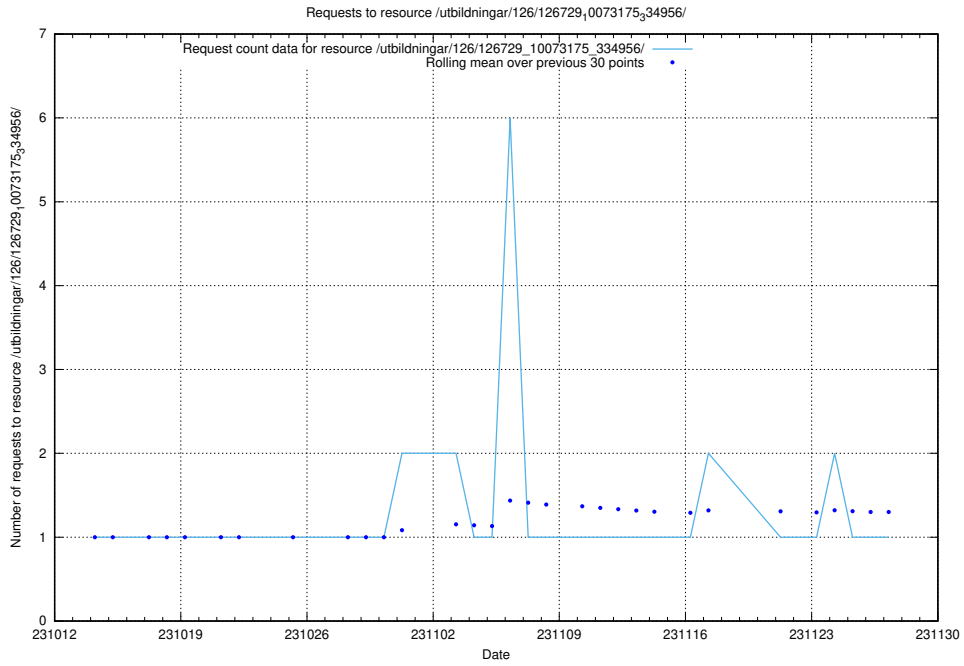

5.4159 Usage of /utbildningar/126/126729_10073175_334956/

Here, we count the number of requests to resource /utbildningar/126/126729_10073175_334956/.