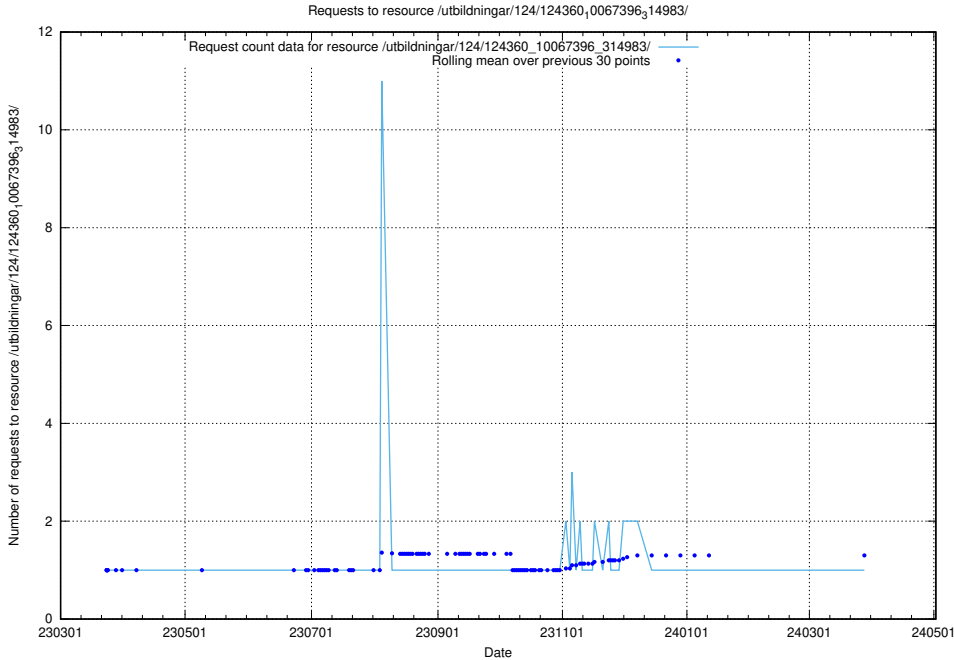

5.3624 Usage of /utbildningar/124/124360_10067396_314983/

Here, we count the number of requests to resource /utbildningar/124/124360_10067396_314983/.