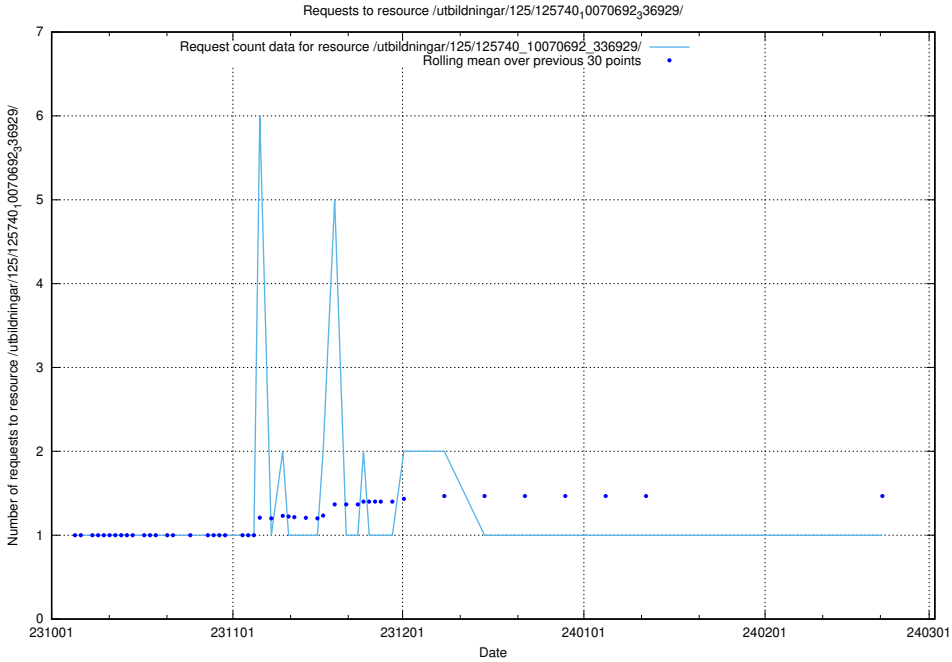

5.4238 Usage of /utbildningar/125/125740_10070692_336929/

Here, we count the number of requests to resource /utbildningar/125/125740_10070692_336929/.