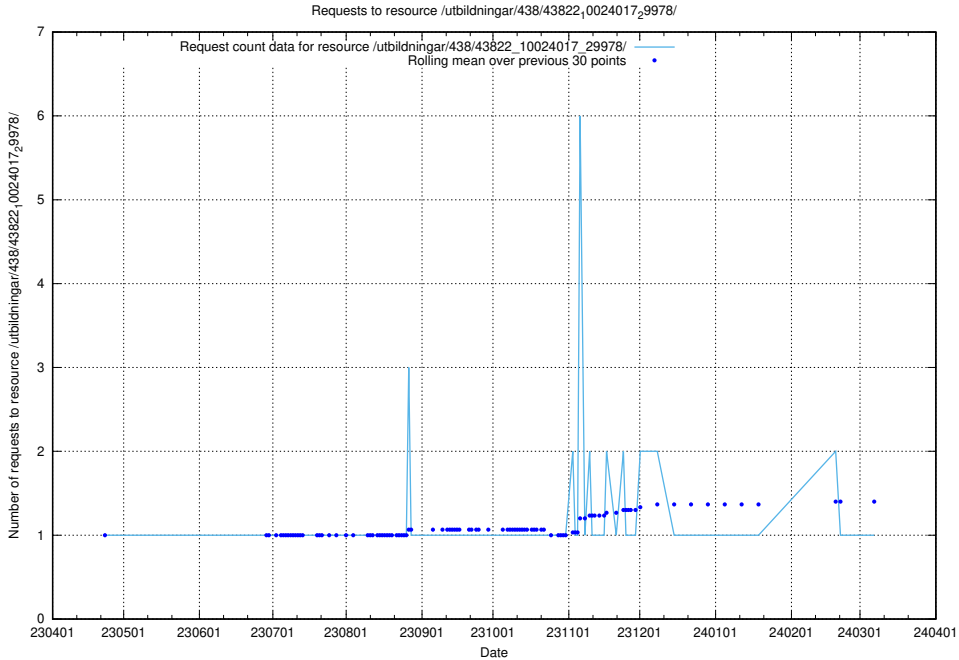

5.5833 Usage of /utbildningar/438/43822_10024017_29978/

Here, we count the number of requests to resource /utbildningar/438/43822_10024017_29978/.