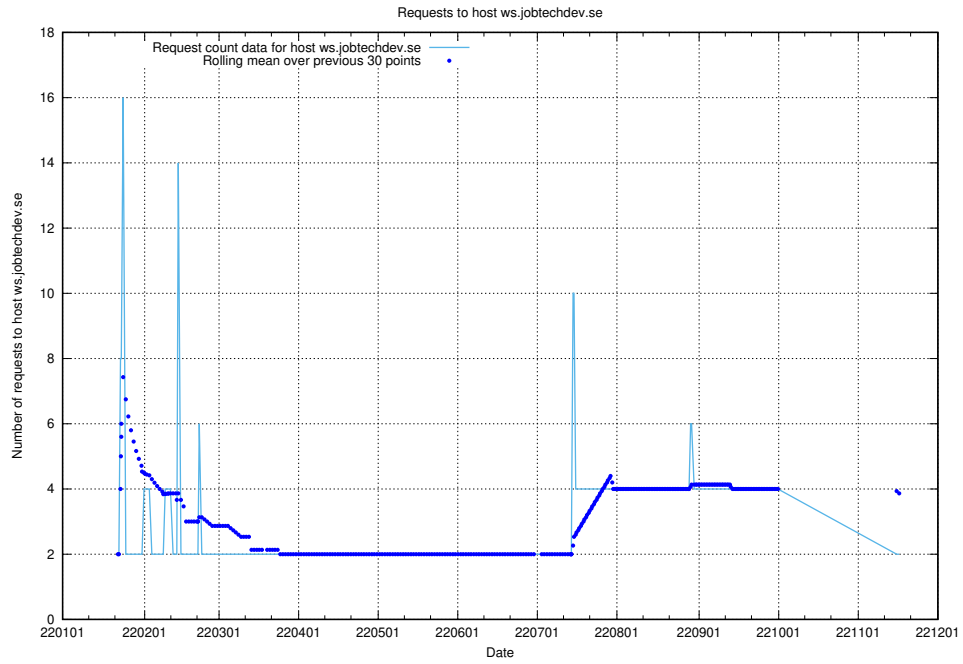

7.576 Usage of ws.jobtechdev.se

Here, we count the number of requests to host ws.jobtechdev.se.