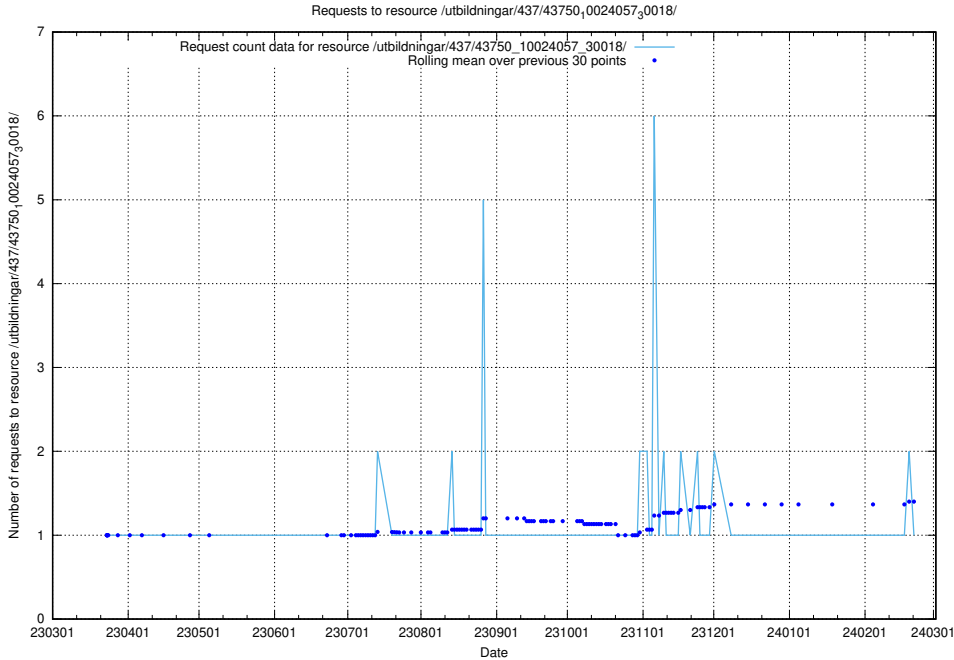

Here, we count the number of requests to resource /utbildningar/437/43751_10024039_313176/.

5.6153 Usage of /utbildningar/437/43750_10024057_30018/

Here, we count the number of requests to resource /utbildningar/437/43750_10024057_30018/.