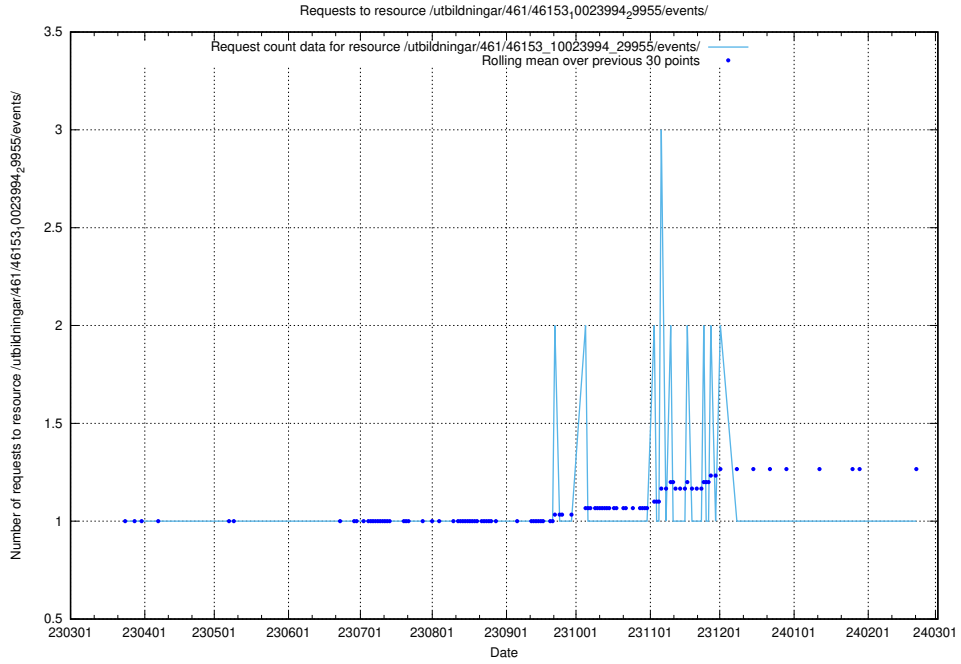

5.5943 Usage of /utbildningar/461/46153_10023994_29955/events/

Here, we count the number of requests to resource /utbildningar/461/46153_10023994_29955/events/.