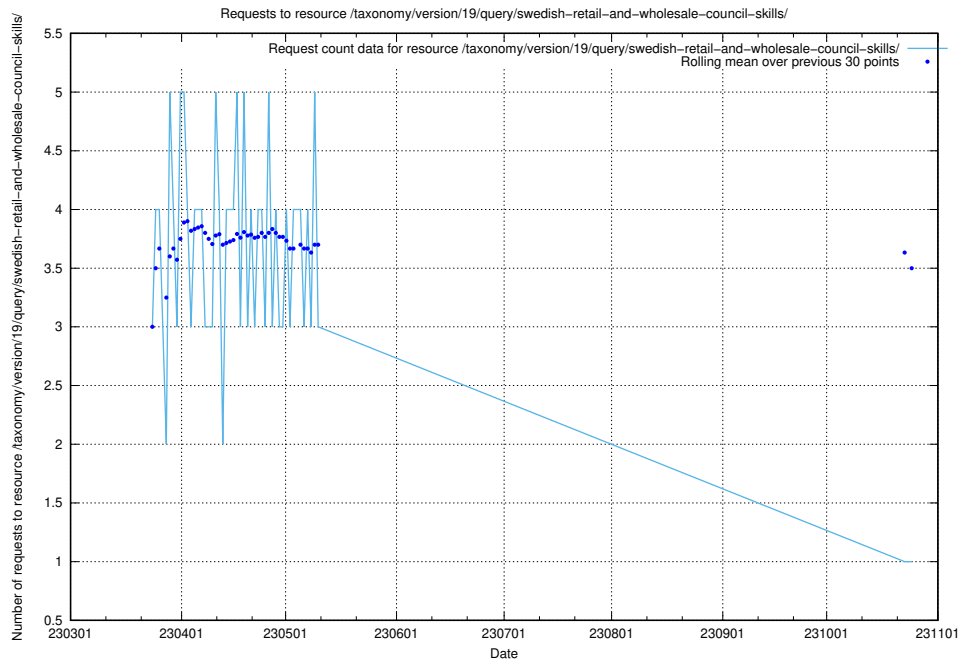

5.5899 Usage of /taxonomy/version/19/query/swedish-retail-and-wholesale-council-skills/

Here, we count the number of requests to resource /taxonomy/version/19/query/swedish-retail-and-wholesale-council-skills/.