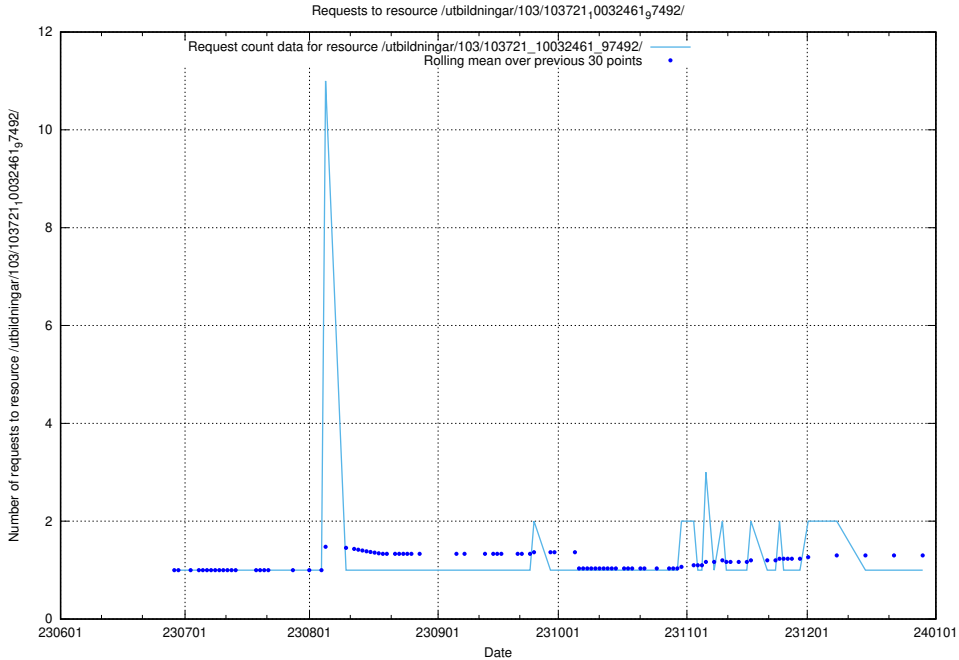

5.5348 Usage of /utbildningar/103/103721_10032461_97492/

Here, we count the number of requests to resource /utbildningar/103/103721_10032461_97492/.