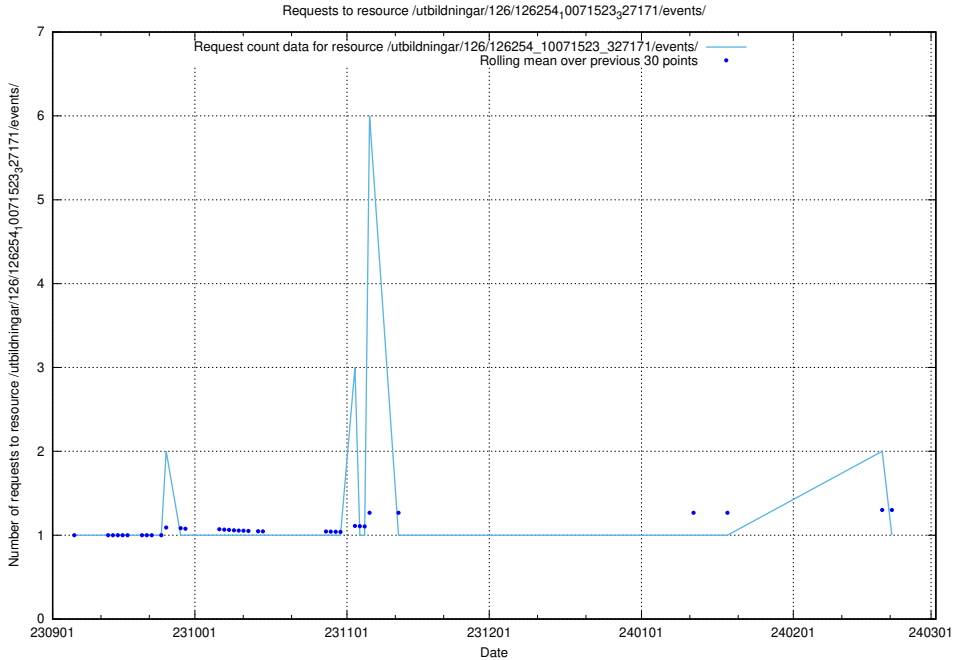

Here, we count the number of requests to resource /utbildningar/126/126254_10071523_327171/events/

5.4493 Usage of /utbildningar/126/126254_10071523_327171/

Here, we count the number of requests to resource /utbildningar/126/126254_10071523_327171/.