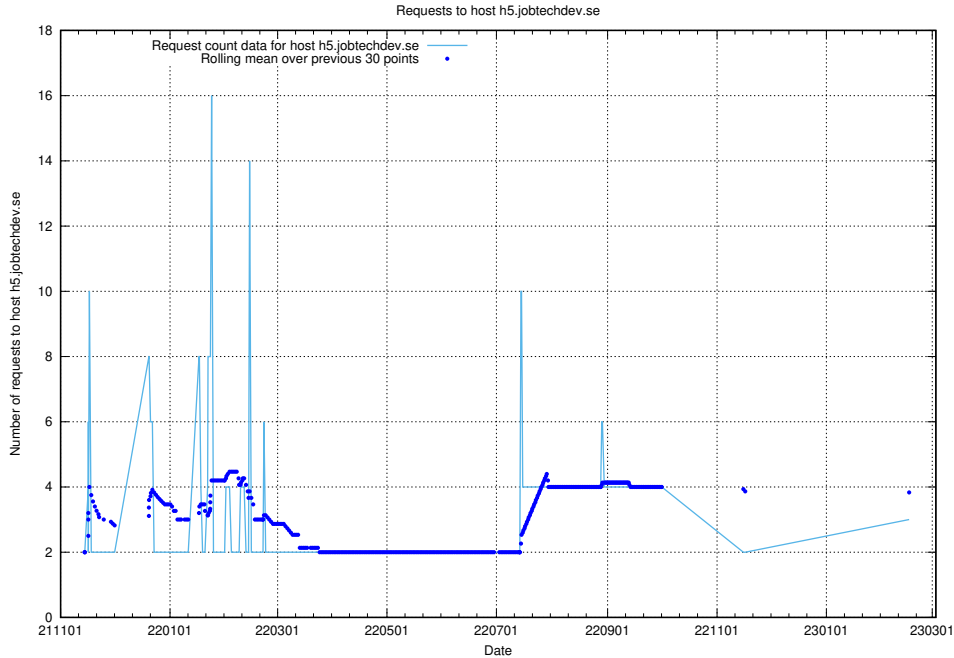

7.160 Usage of h5.jobtechdev.se

Here, we count the number of requests to host h5.jobtechdev.se.