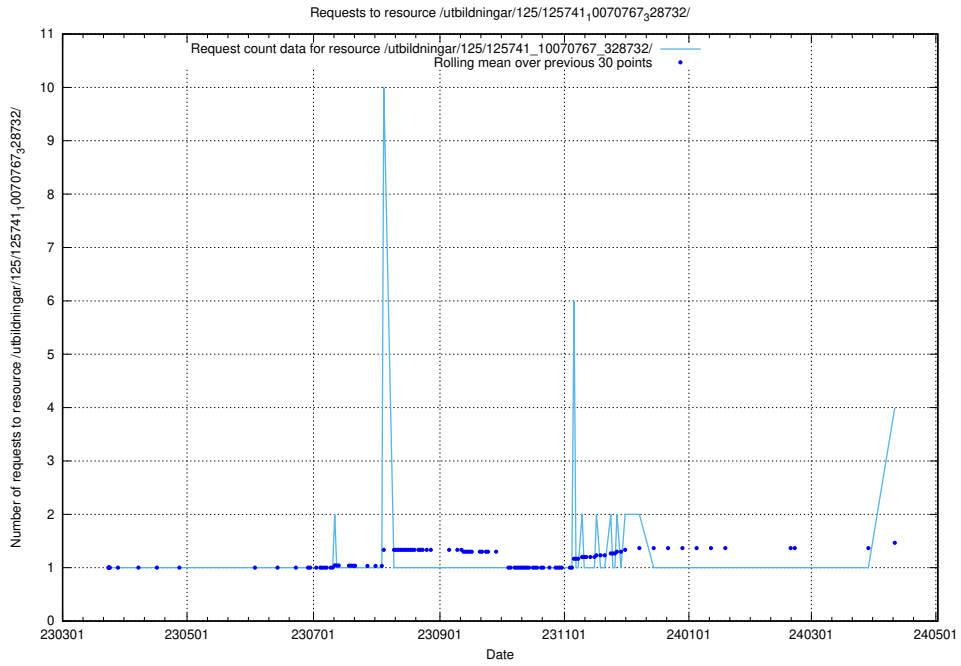

5.305 Usage of /utbildningar/125/125741_10070767_328732/

Here, we count the number of requests to resource /utbildningar/125/125741_10070767_328732/.