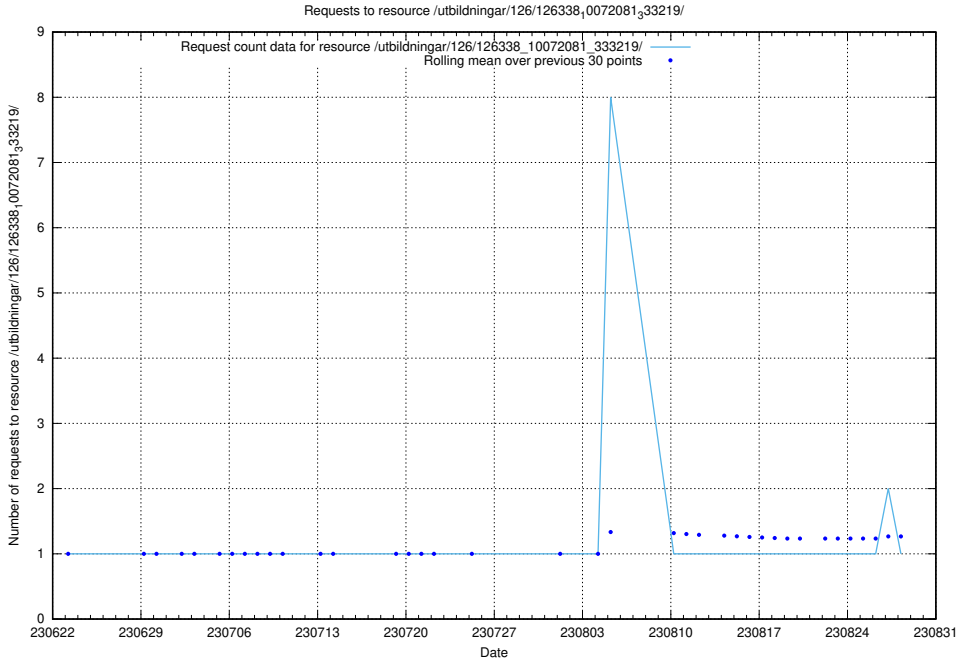

5.5476 Usage of /utbildningar/126/126338_10072081_333219/

Here, we count the number of requests to resource /utbildningar/126/126338_10072081_333219/.