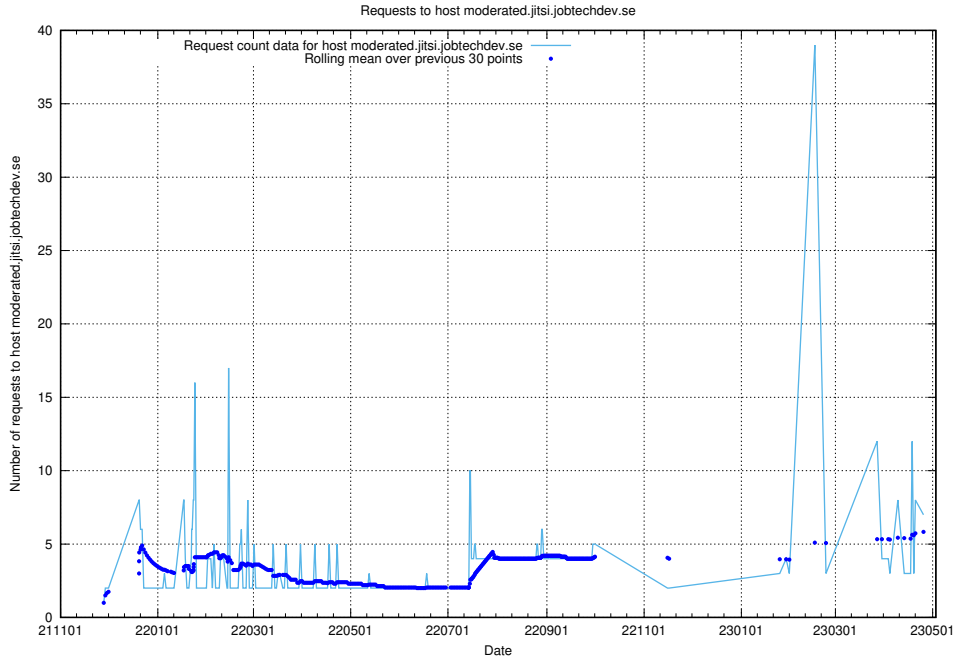

7.73 Usage of moderated.jitsi.jobtechdev.se

Here, we count the number of requests to host moderated.jitsi.jobtechdev.se.