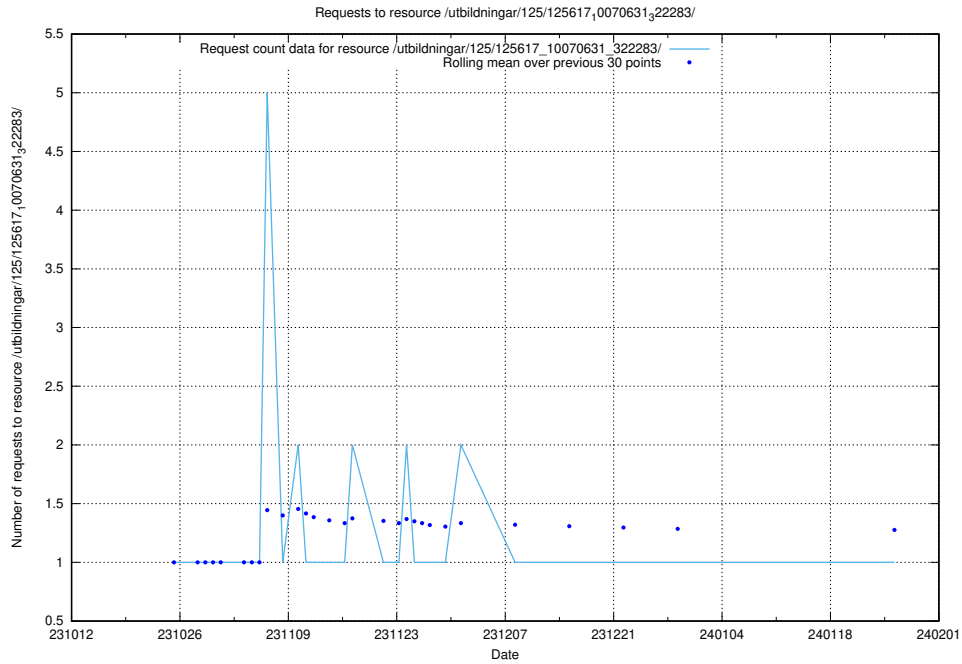

5.4052 Usage of /utbildningar/125/125617_10070631_322283/

Here, we count the number of requests to resource /utbildningar/125/125617_10070631_322283/.