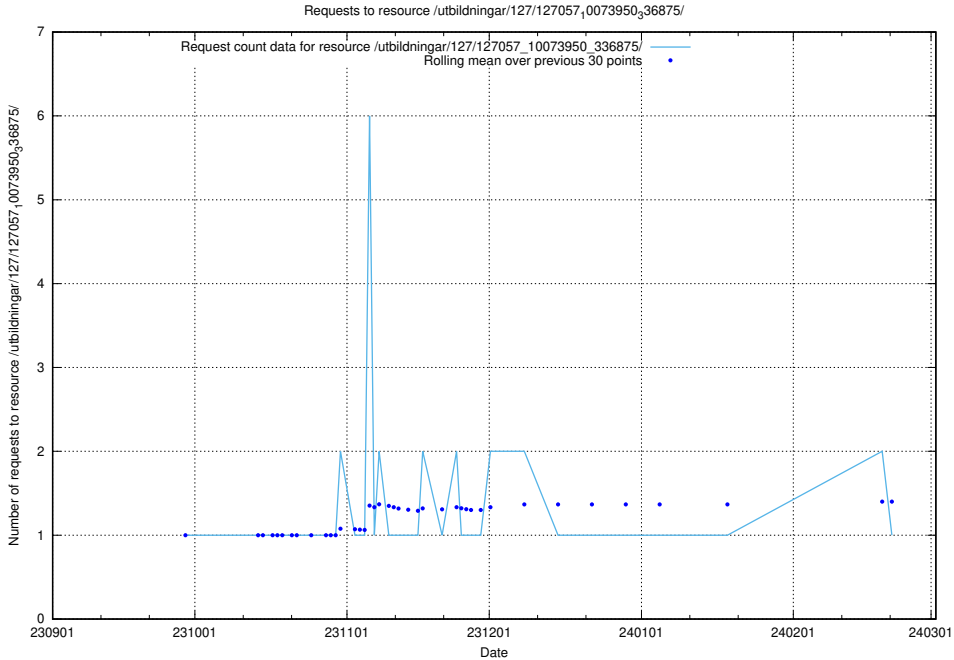

5.4274 Usage of /utbildningar/127/127057_10073950_336875/

Here, we count the number of requests to resource /utbildningar/127/127057_10073950_336875/.