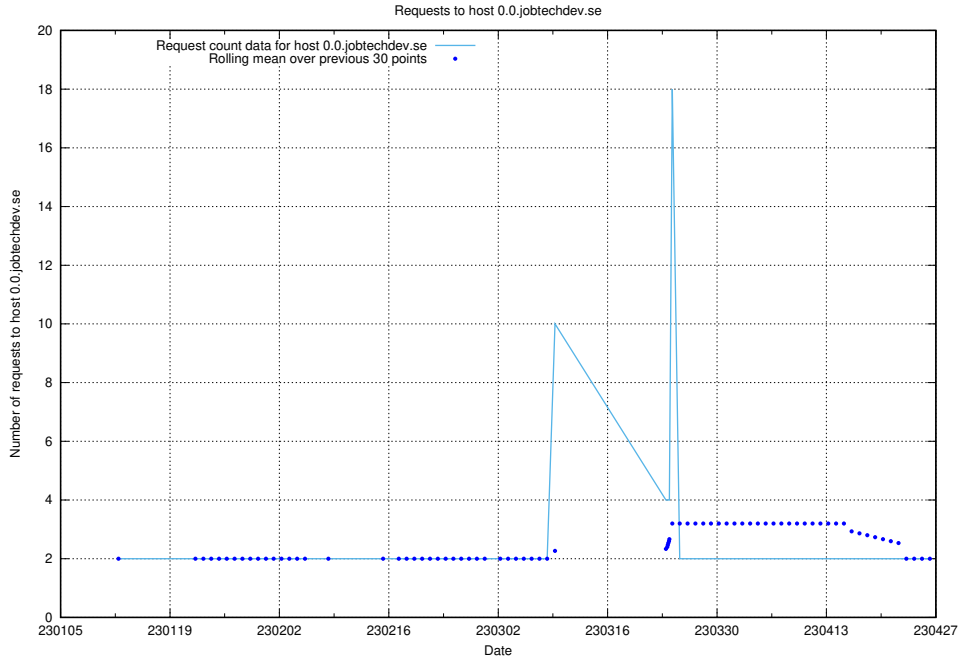

7.298 Usage of 0.0.jobtechdev.se

Here, we count the number of requests to host 0.0.jobtechdev.se.