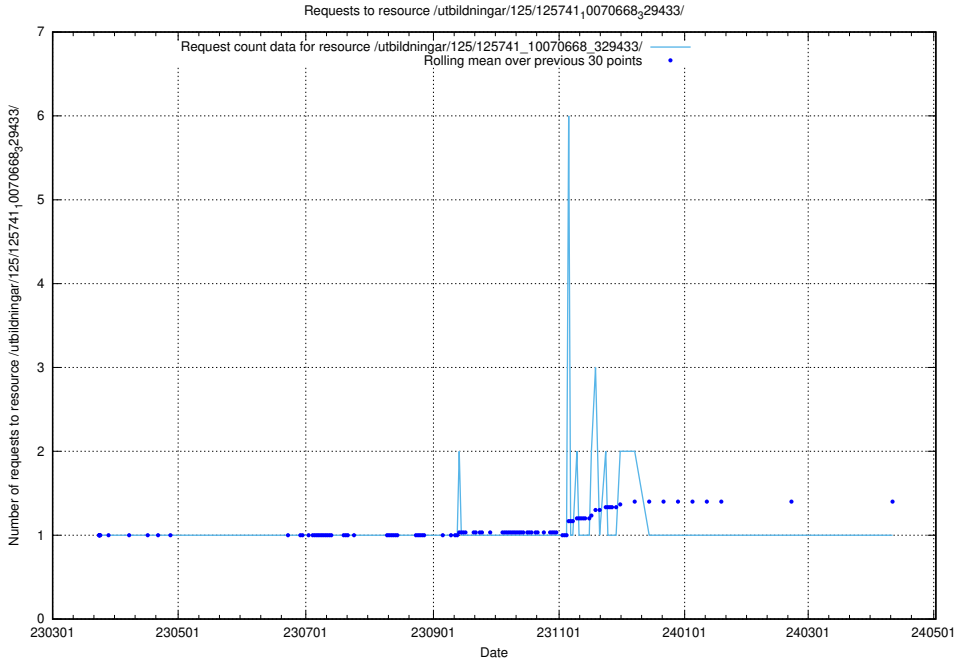

5.6261 Usage of /utbildningar/125/125741_10070668_329433/

Here, we count the number of requests to resource /utbildningar/125/125741_10070668_329433/.