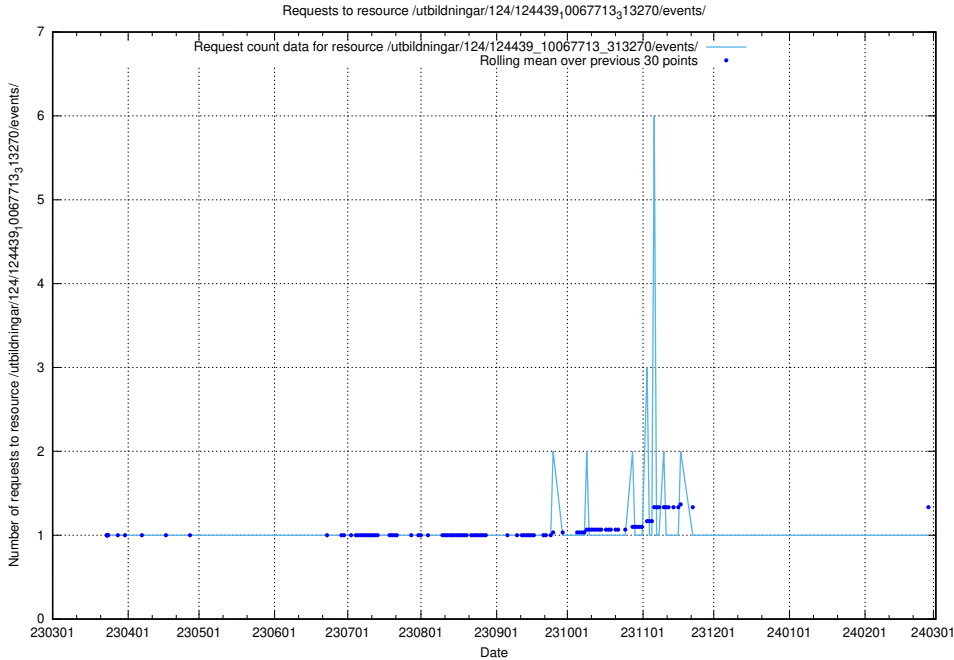

5.3413 Usage of /utbildningar/124/124439_10067713_313270/events/

Here, we count the number of requests to resource /utbildningar/124/124439_10067713_313270/events/