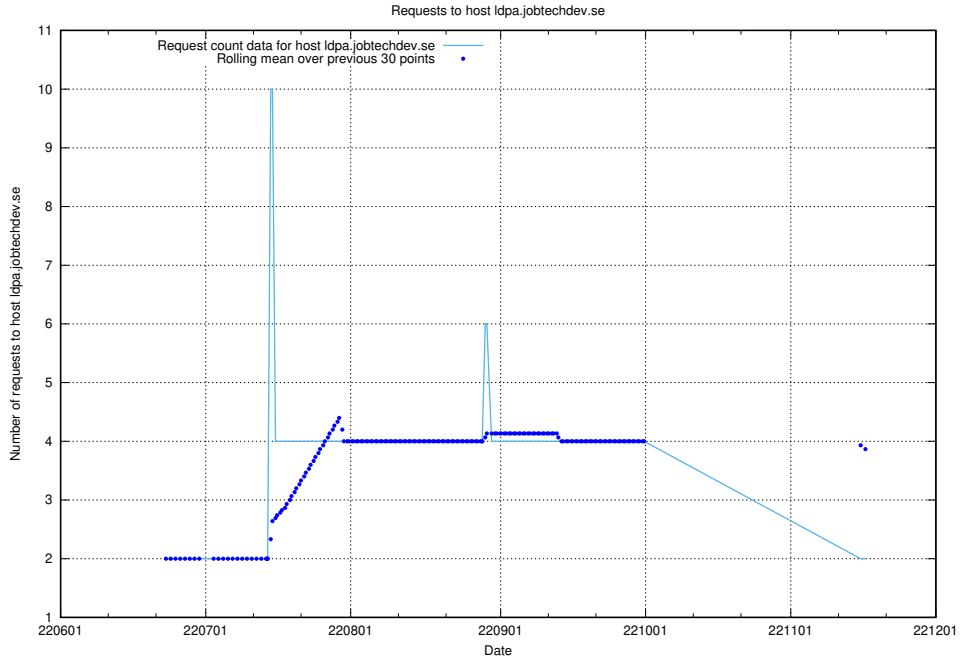

7.396 Usage of ldpa.jobtechdev.se

Here, we count the number of requests to host ldpa.jobtechdev.se.