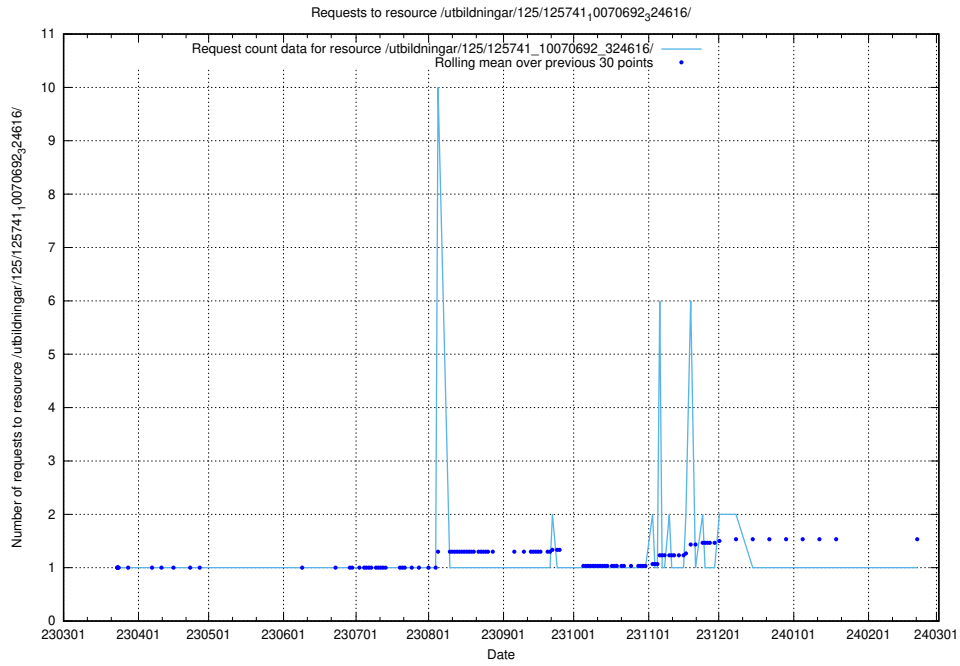

5.6240 Usage of /utbildningar/125/125741_10070692_324616/

Here, we count the number of requests to resource /utbildningar/125/125741_10070692_324616/.