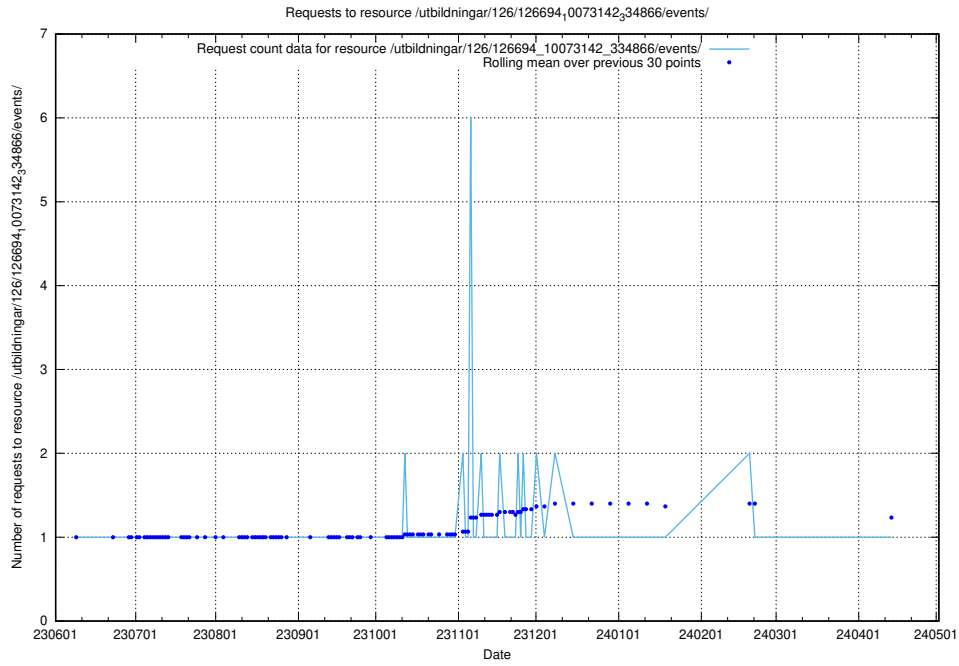

5.5698 Usage of /utbildningar/126/126694_10073142_334866/events/

Here, we count the number of requests to resource /utbildningar/126/126694_10073142_334866/events/