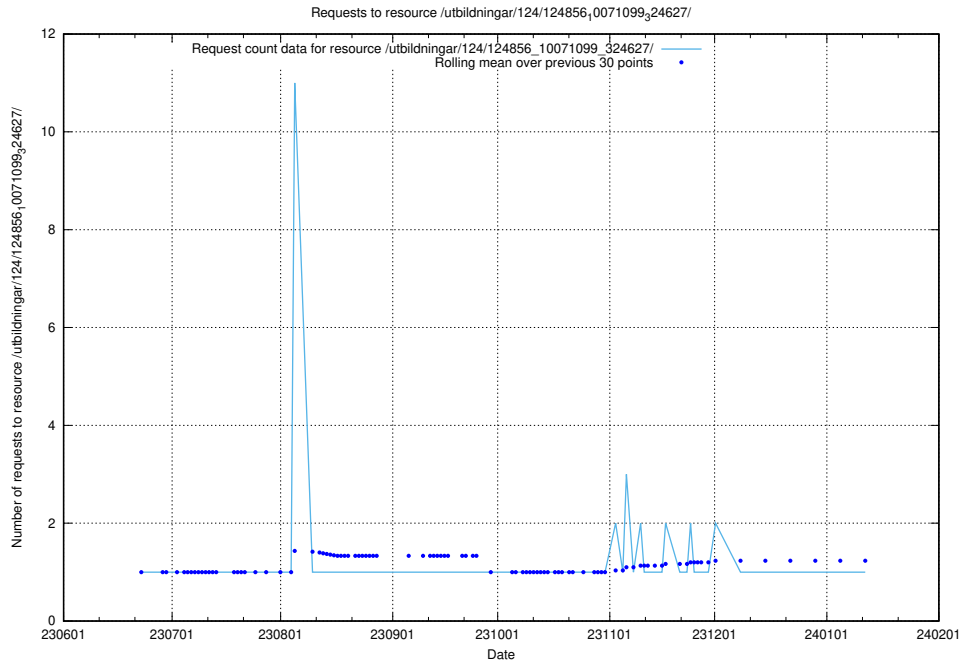

5.5557 Usage of /utbildningar/124/124856_10071099_324627/

Here, we count the number of requests to resource /utbildningar/124/124856_10071099_324627/.