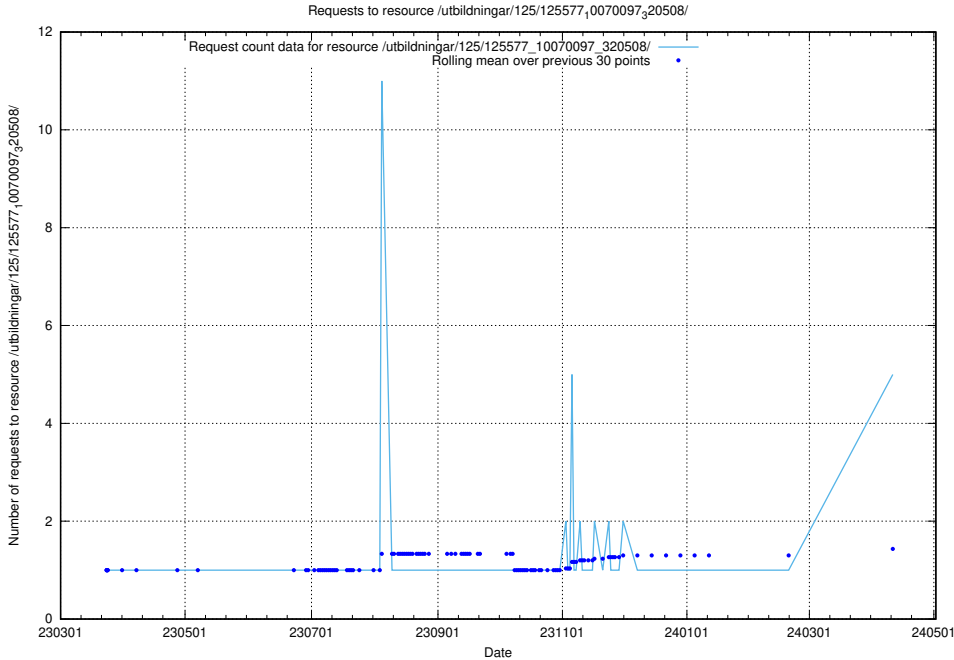

5.150 Usage of /utbildningar/125/125577_10070097_320508/

Here, we count the number of requests to resource /utbildningar/125/125577_10070097_320508/.