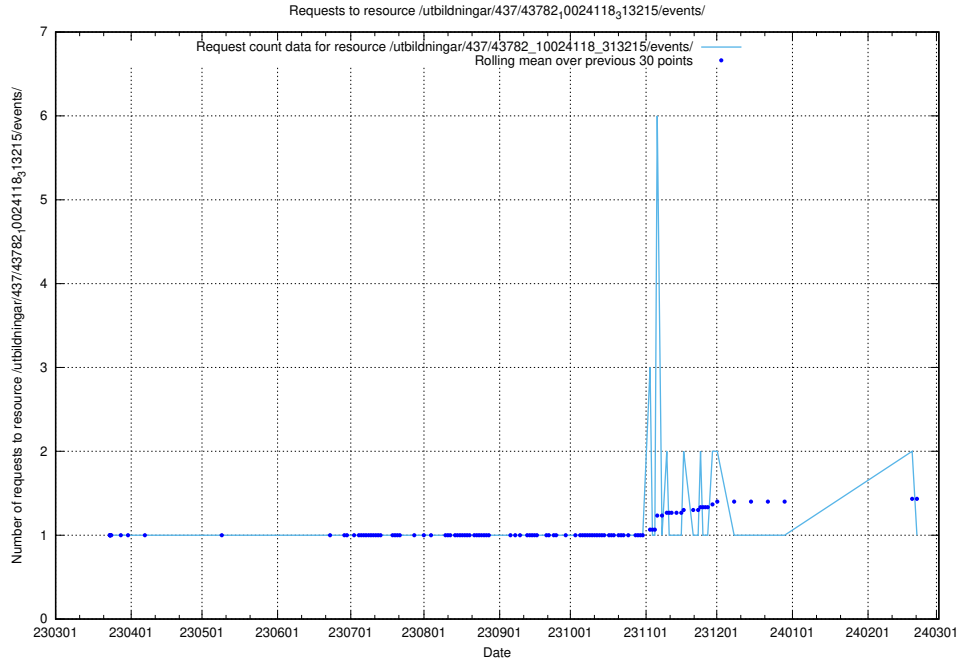

5.6139 Usage of /utbildningar/437/43782_10024118_313215/events/

Here, we count the number of requests to resource /utbildningar/437/43782_10024118_313215/events/.