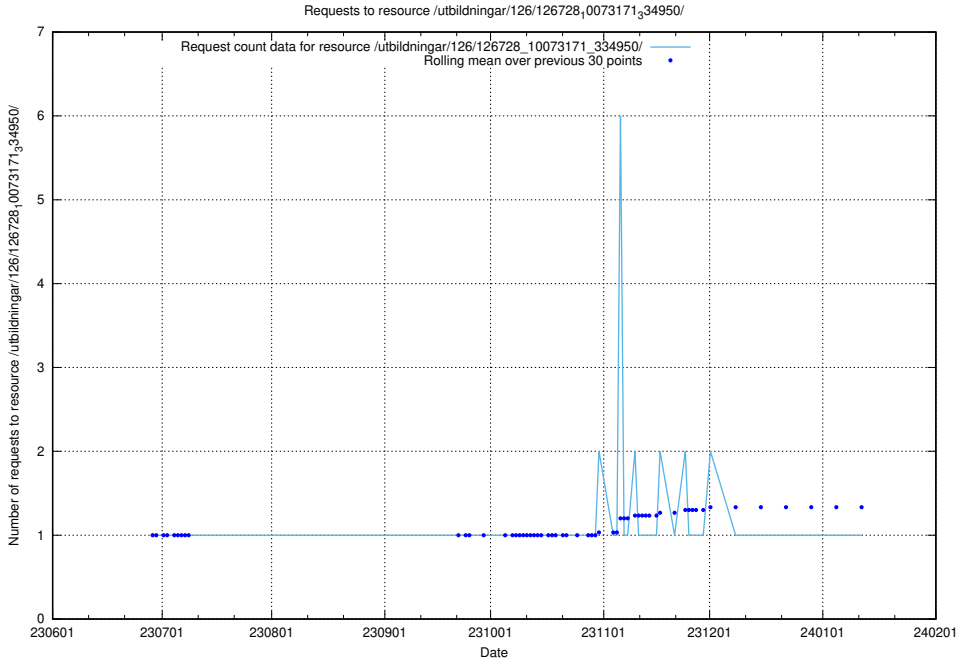

Here, we count the number of requests to resource /utbildningar/126/126728_10073171_334950/events/

5.5264 Usage of /utbildningar/126/126728_10073171_334950/

Here, we count the number of requests to resource /utbildningar/126/126728_10073171_334950/.