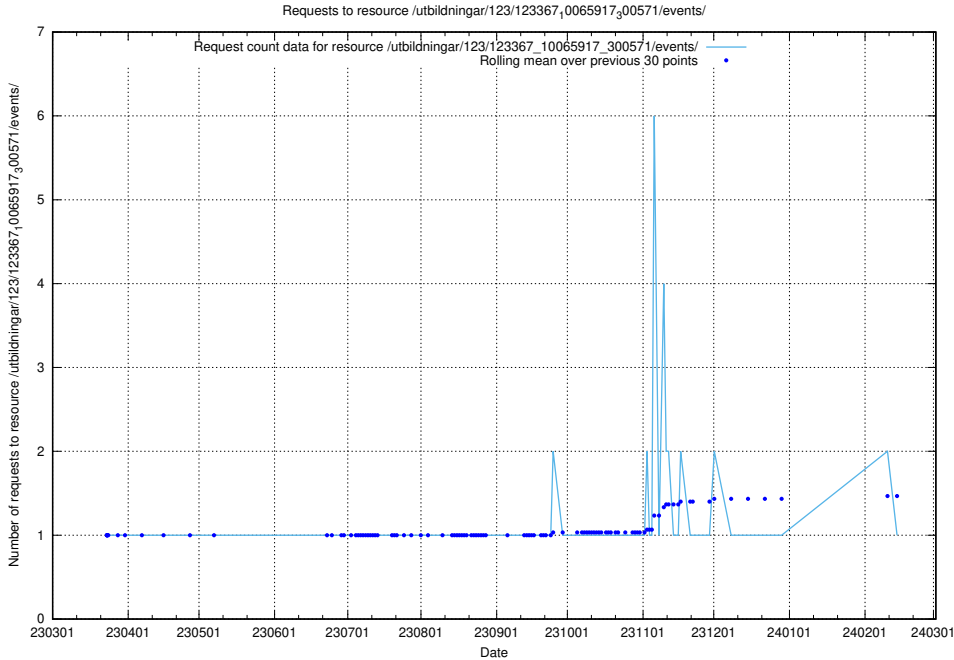

Here, we count the number of requests to resource /taxonomy/version/3/query/employment-type-concepts/.

5.4469 Usage of /utbildningar/123/123367_10065917_300571/events/

Here, we count the number of requests to resource /utbildningar/123/123367_10065917_300571/events/