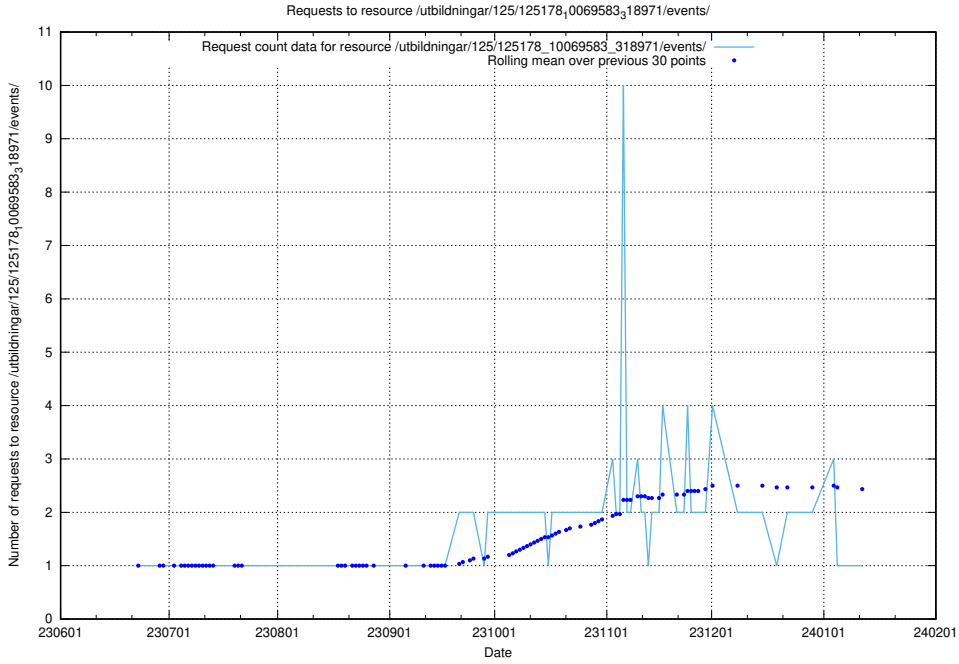

5.5543 Usage of /utbildningar/125/125178_10069583_318971/events/

Here, we count the number of requests to resource /utbildningar/125/125178_10069583_318971/events/