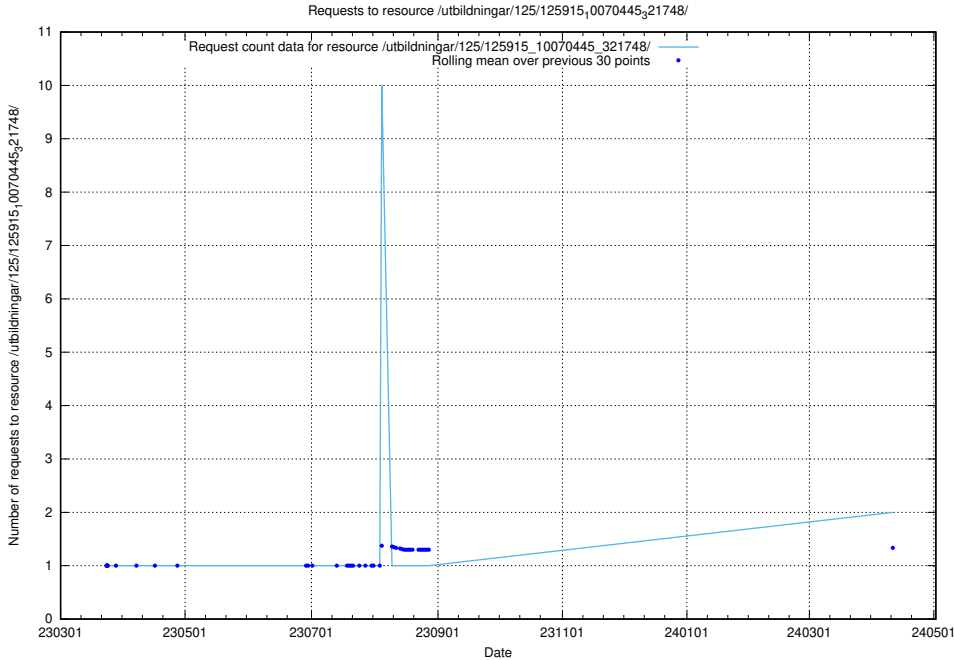

5.1032 Usage of /utbildningar/125/125915_10070445_321748/

Here, we count the number of requests to resource /utbildningar/125/125915_10070445_321748/.