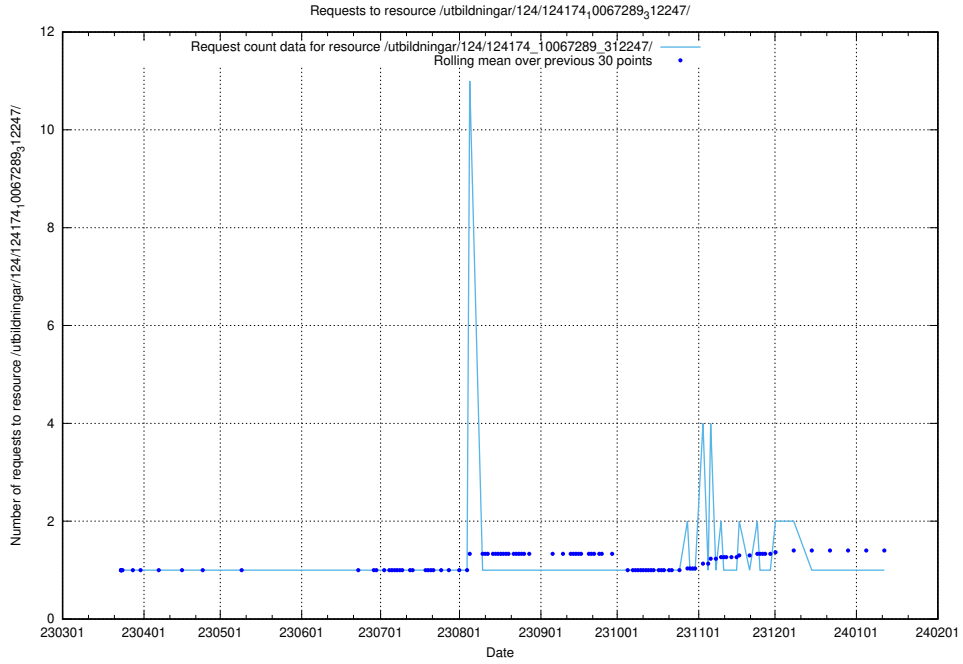

5.3887 Usage of /utbildningar/124/124174_10067289_312247/

Here, we count the number of requests to resource /utbildningar/124/124174_10067289_312247/.