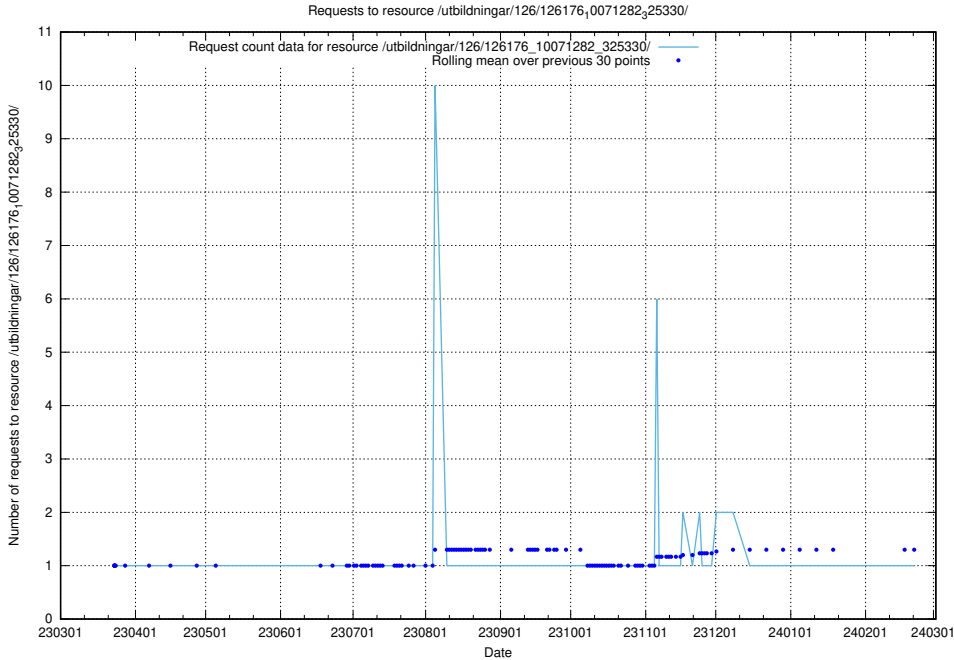

5.6201 Usage of /utbildningar/126/126176_10071282_325330/

Here, we count the number of requests to resource /utbildningar/126/126176_10071282_325330/.