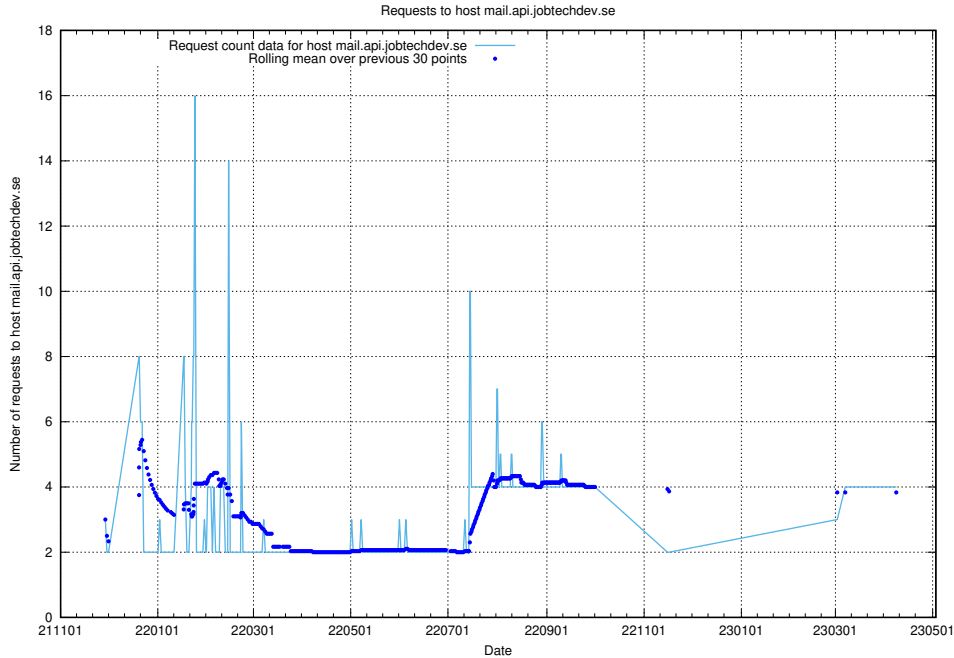

7.132 Usage of mail.api.jobtechdev.se

Here, we count the number of requests to host mail.api.jobtechdev.se.