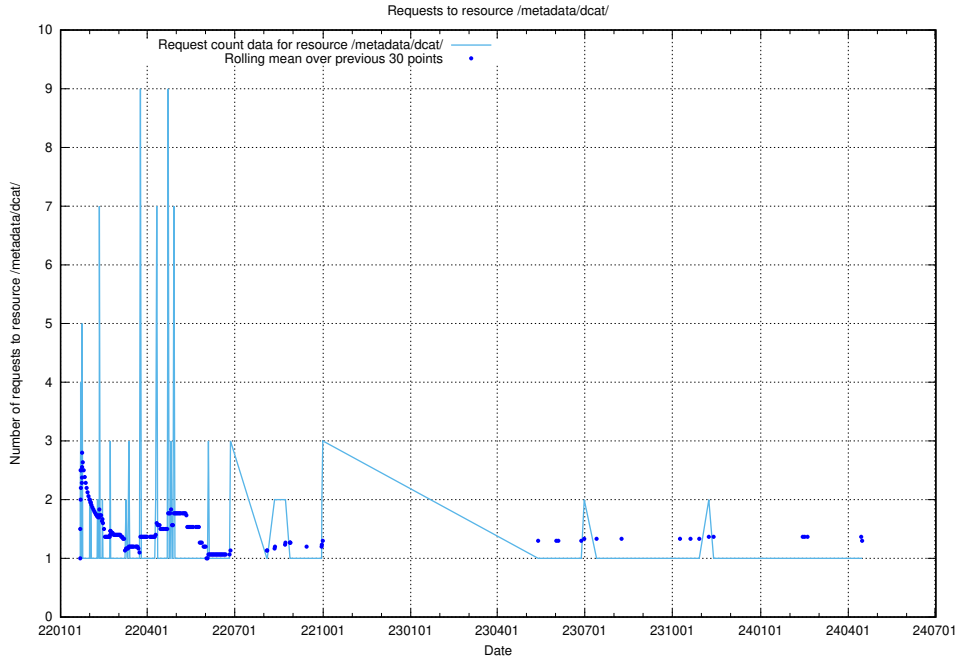

5.6268 Usage of /metadata/dcat/

Here, we count the number of requests to resource /metadata/dcat/.