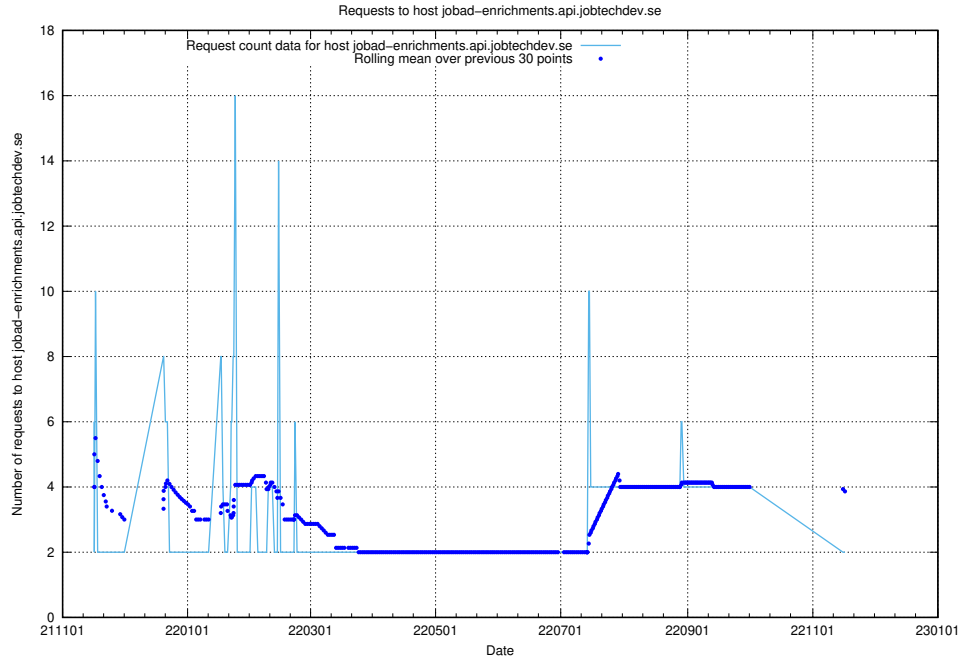

7.540 Usage of `jobad-enrichments.api.jobtechdev.se`

Here, we count the number of requests to host `jobad-enrichments.api.jobtechdev.se`.