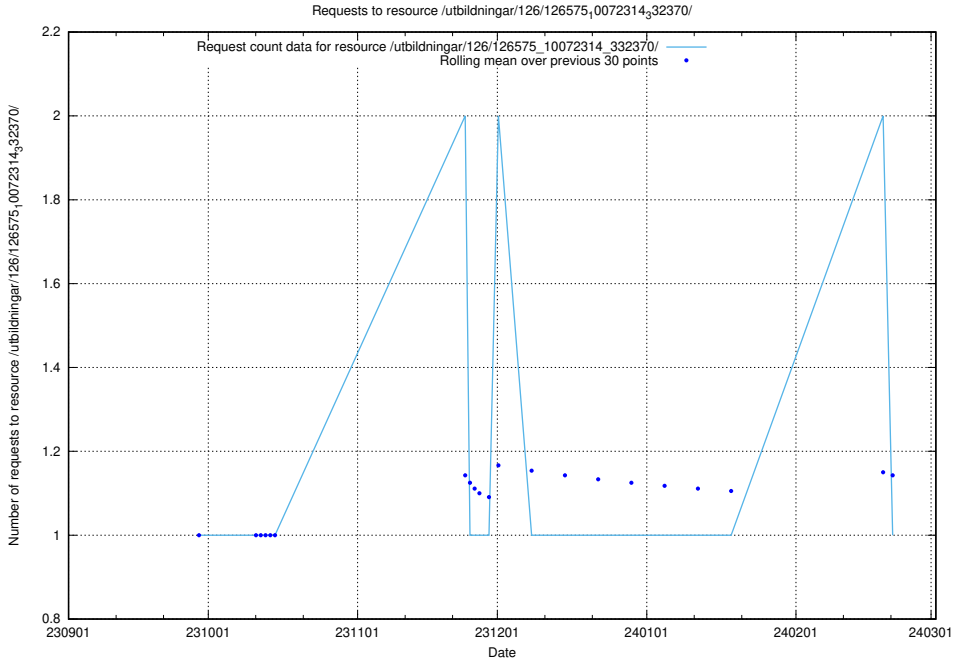

5.4279 Usage of /utbildningar/126/126575_10072314_332370/

Here, we count the number of requests to resource /utbildningar/126/126575_10072314_332370/.