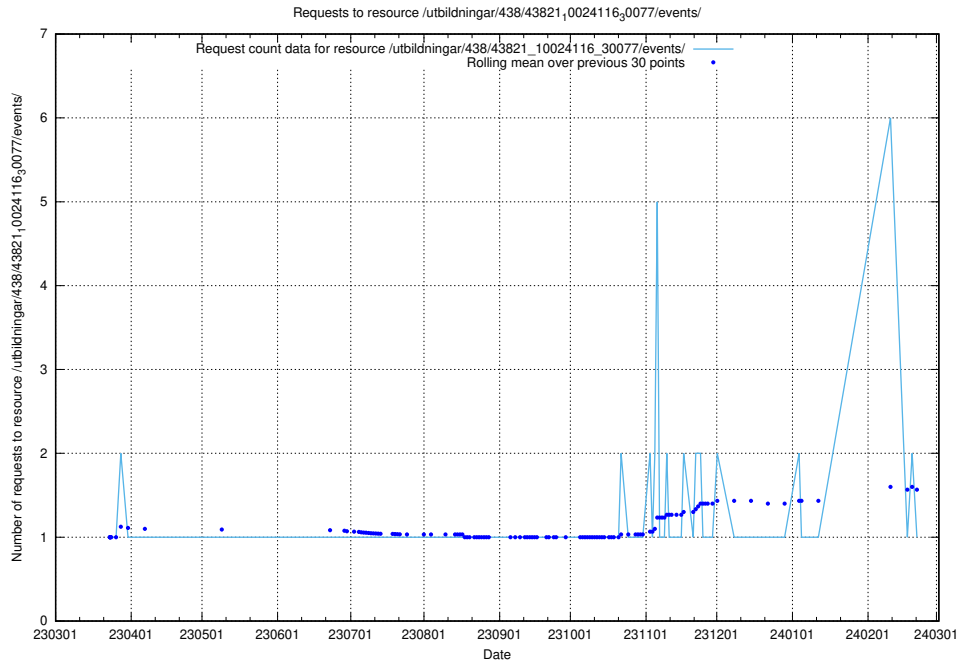

Here, we count the number of requests to resource /utbildningar/438/43821_10024116_319825/.

5.6112 Usage of /utbildningar/438/43821_10024116_30077/events/

Here, we count the number of requests to resource /utbildningar/438/43821_10024116_30077/events/.