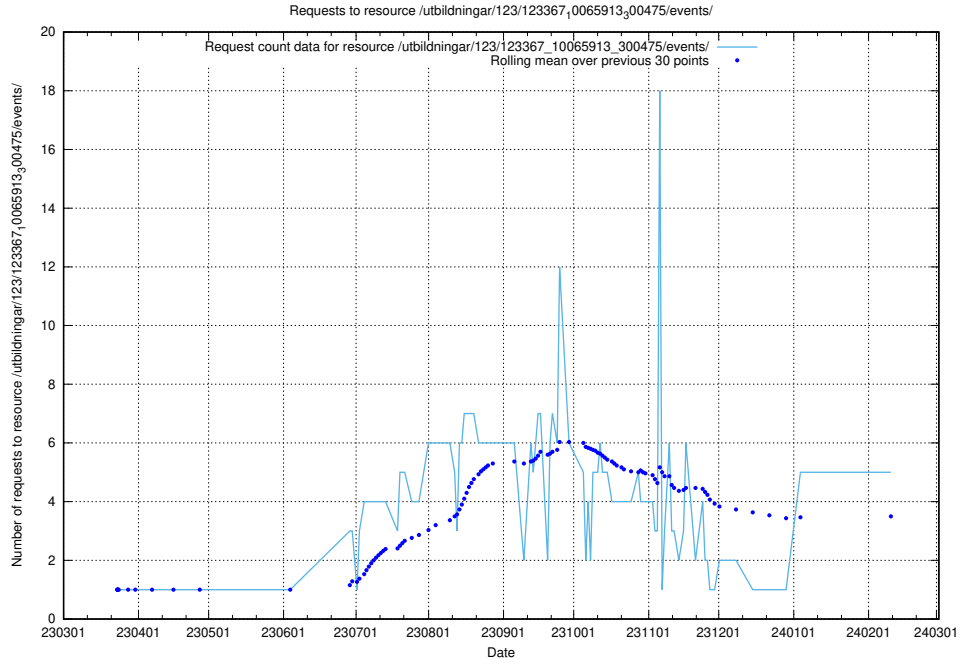

5.186 Usage of /utbildningar/123/123367_10065913_300475/events/

Here, we count the number of requests to resource /utbildningar/123/123367_10065913_300475/events/