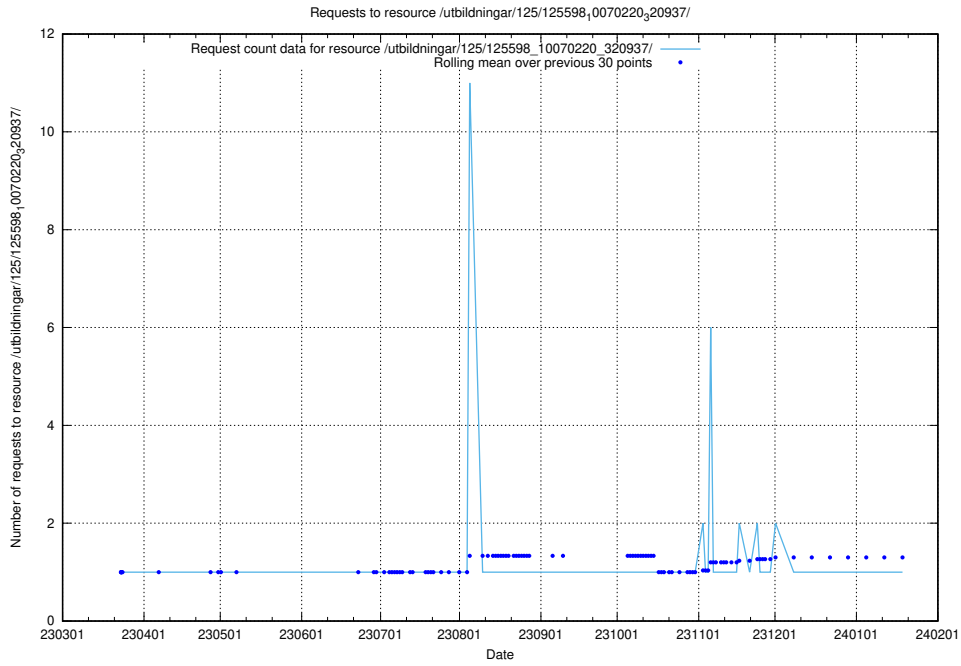

5.1161 Usage of /utbildningar/125/125598_10070220_320937/

Here, we count the number of requests to resource /utbildningar/125/125598_10070220_320937/.