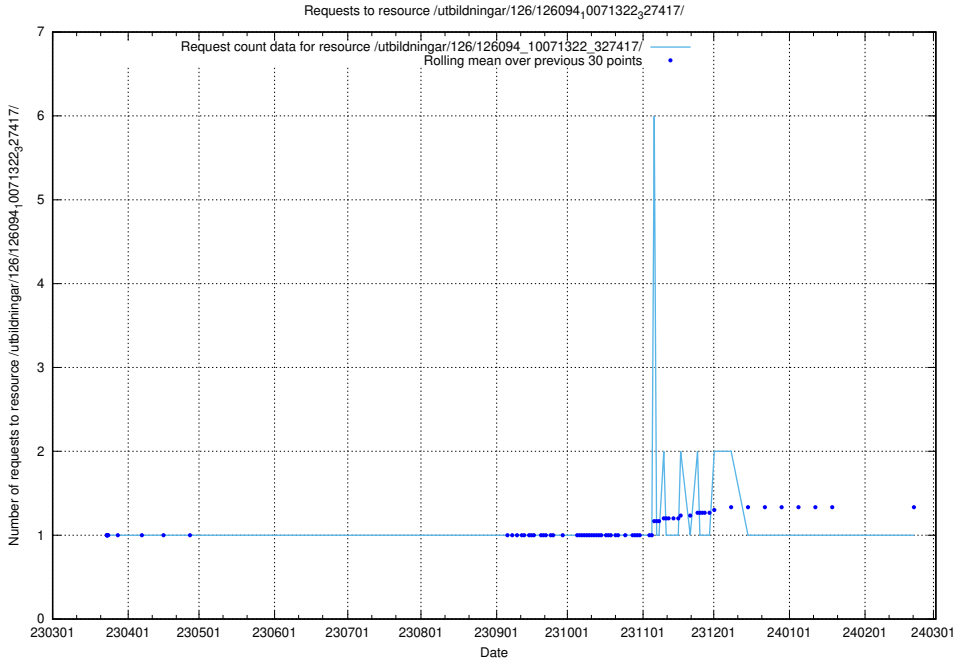

5.6207 Usage of /utbildningar/126/126094_10071322_327417/

Here, we count the number of requests to resource /utbildningar/126/126094_10071322_327417/.