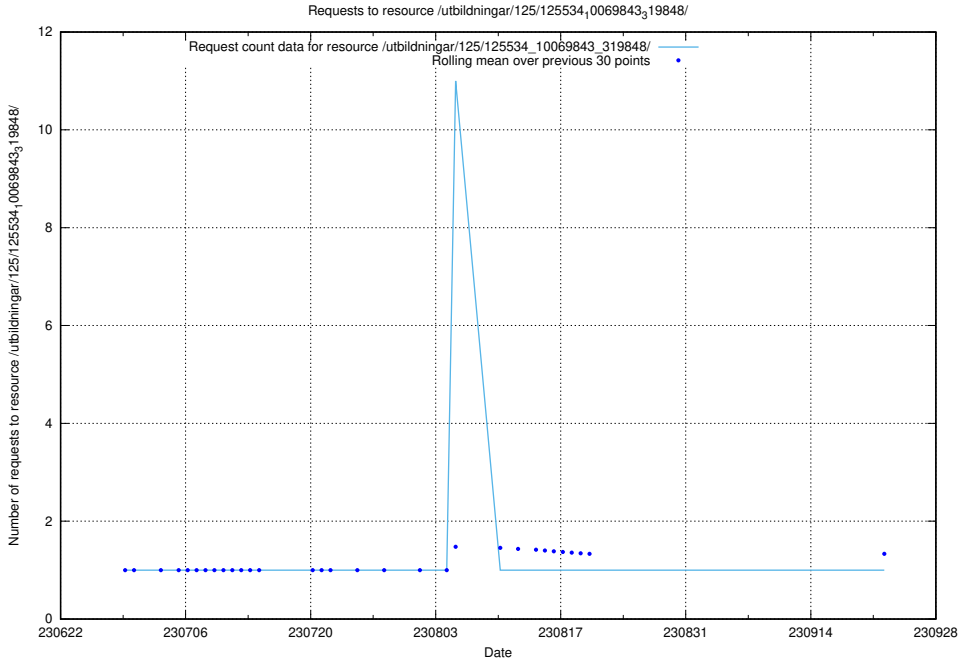

5.5291 Usage of /utbildningar/125/125534_10069843_319848/

Here, we count the number of requests to resource /utbildningar/125/125534_10069843_319848/.