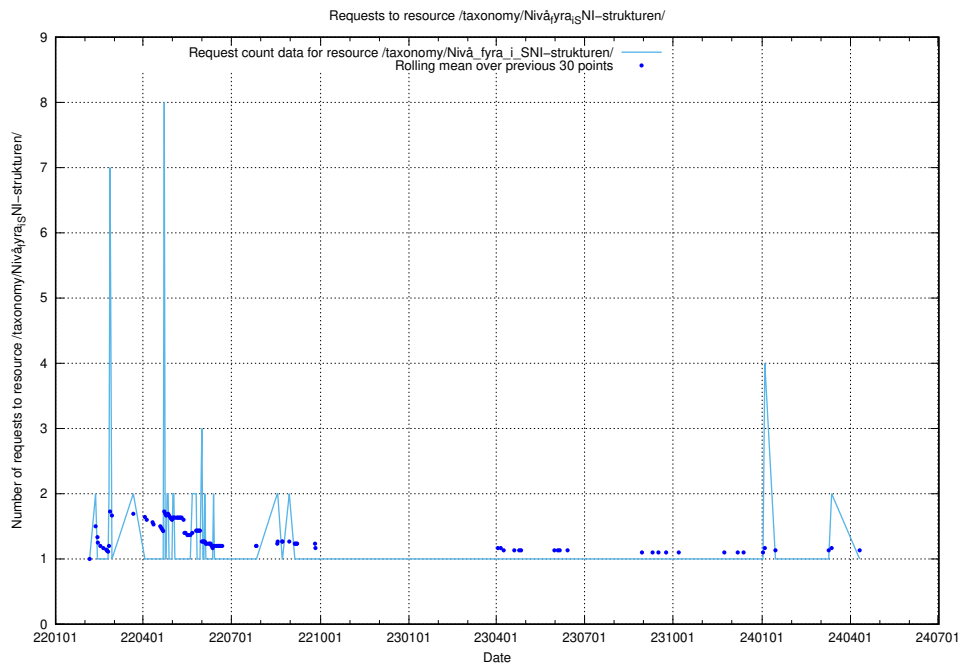

5.2296 Usage of /taxonomy/Nivå_fyra_i_SNI-strukturen/

Here, we count the number of requests to resource /taxonomy/Nivå_fyra_i_SNI-strukturen/.