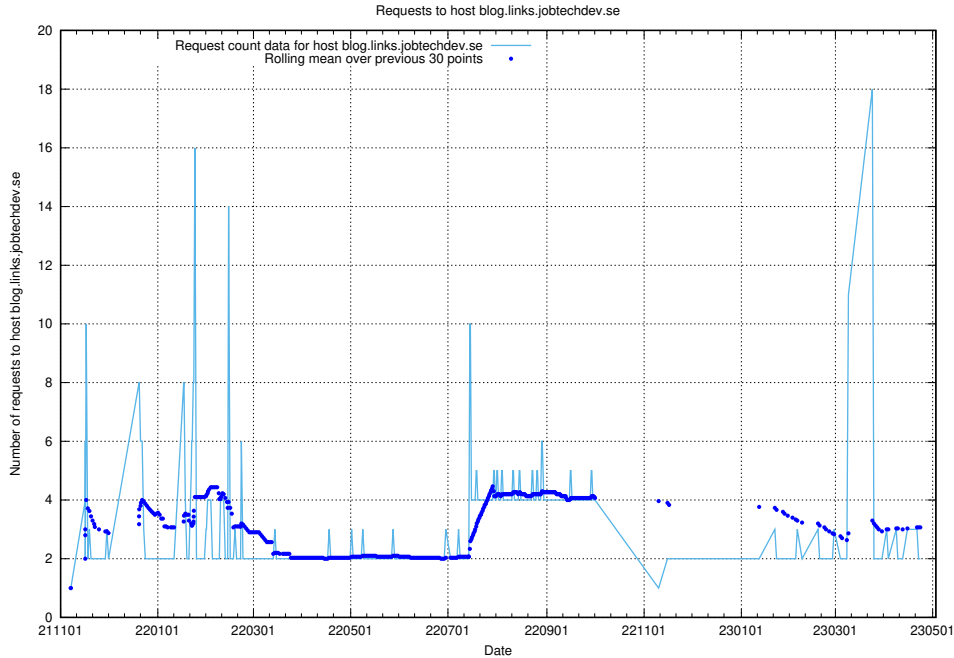

7.428 Usage of `blog.links.jobtechdev.se`

Here, we count the number of requests to host `blog.links.jobtechdev.se`.