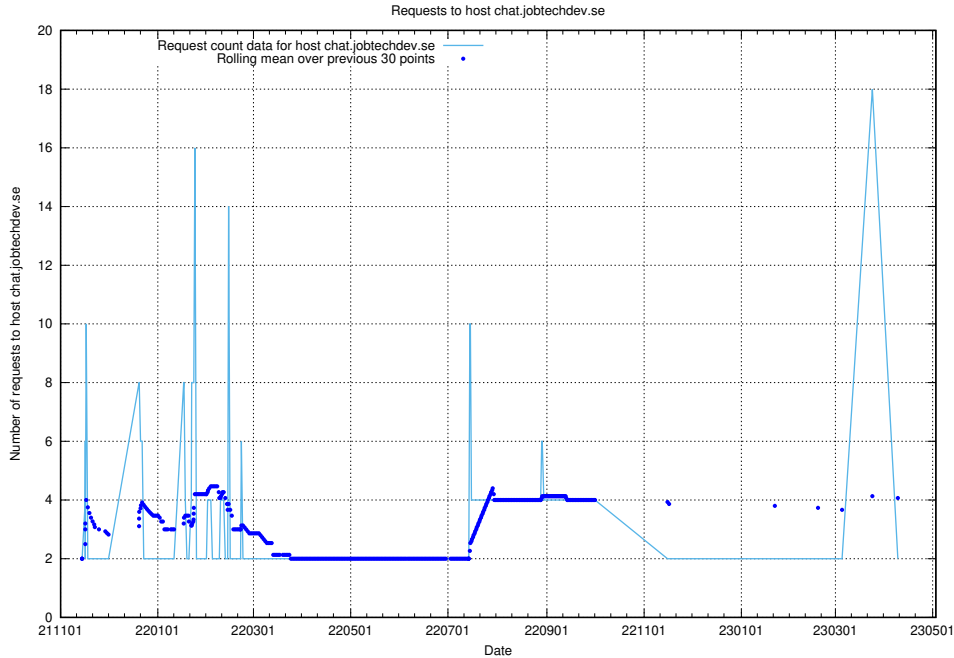

7.270 Usage of chat.jobtechdev.se

Here, we count the number of requests to host chat.jobtechdev.se.