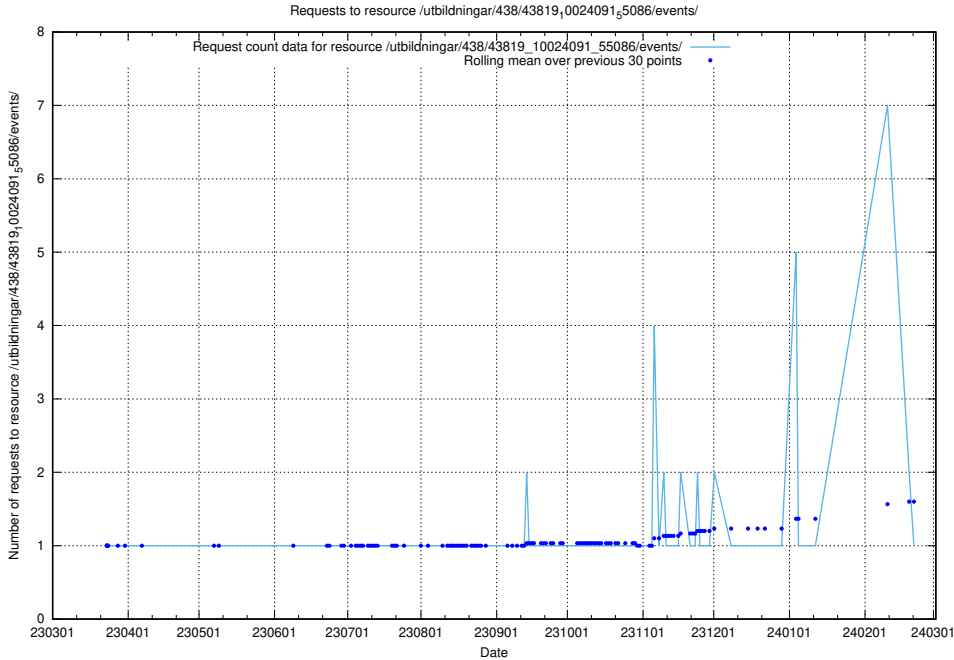

5.6114 Usage of /utbildningar/438/43819_10024091_55086/events/

Here, we count the number of requests to resource /utbildningar/438/43819_10024091_55086/events/.