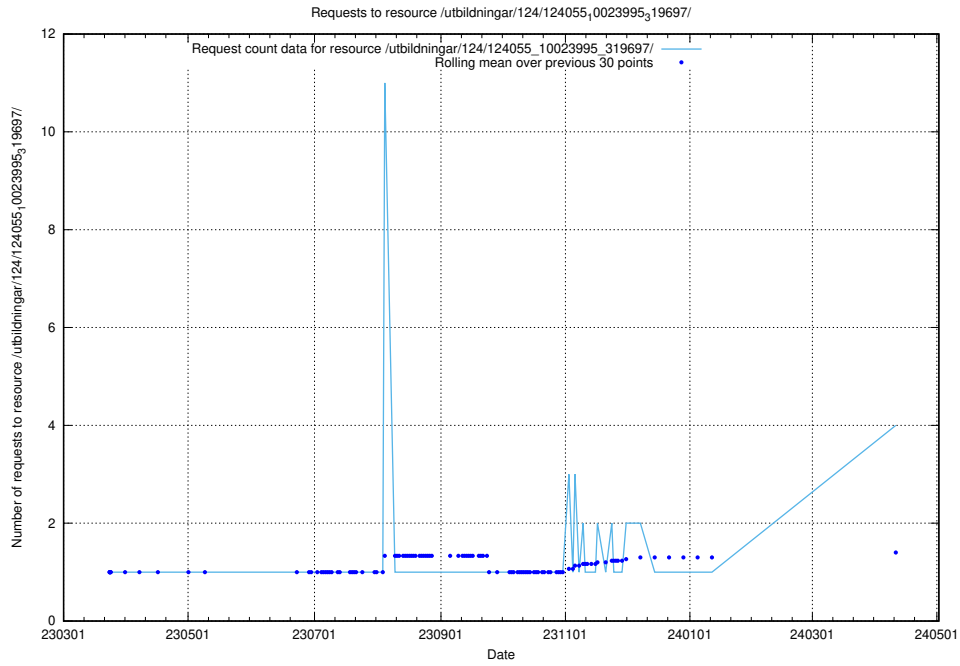

5.256 Usage of /utbildningar/124/124055_10023995_319697/

Here, we count the number of requests to resource /utbildningar/124/124055_10023995_319697/.