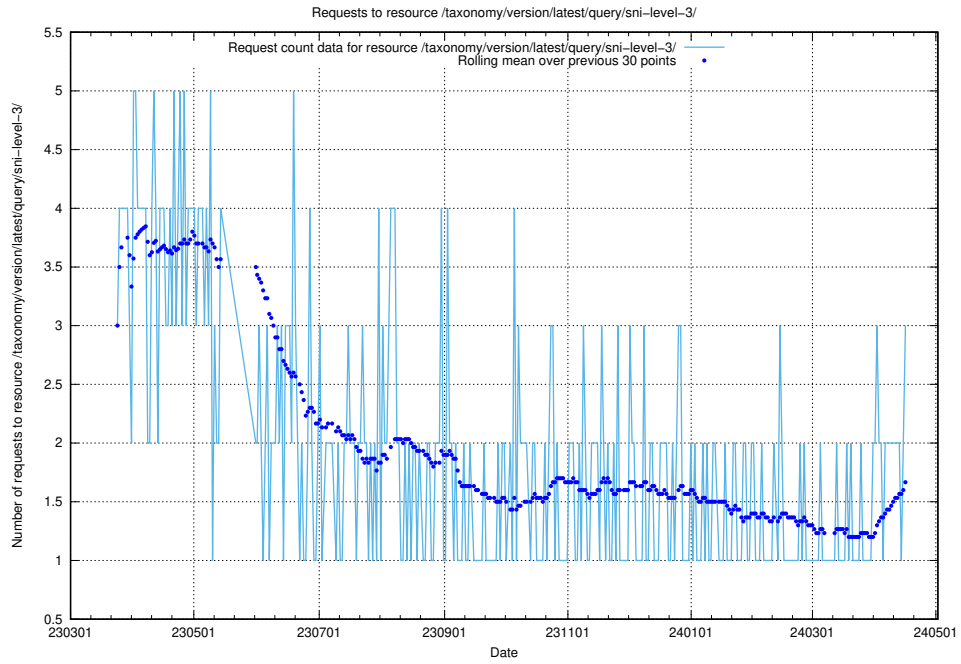

5.507 Usage of /taxonomy/version/latest/query/sni-level-3/

Here, we count the number of requests to resource /taxonomy/version/latest/query/sni-level-3/.