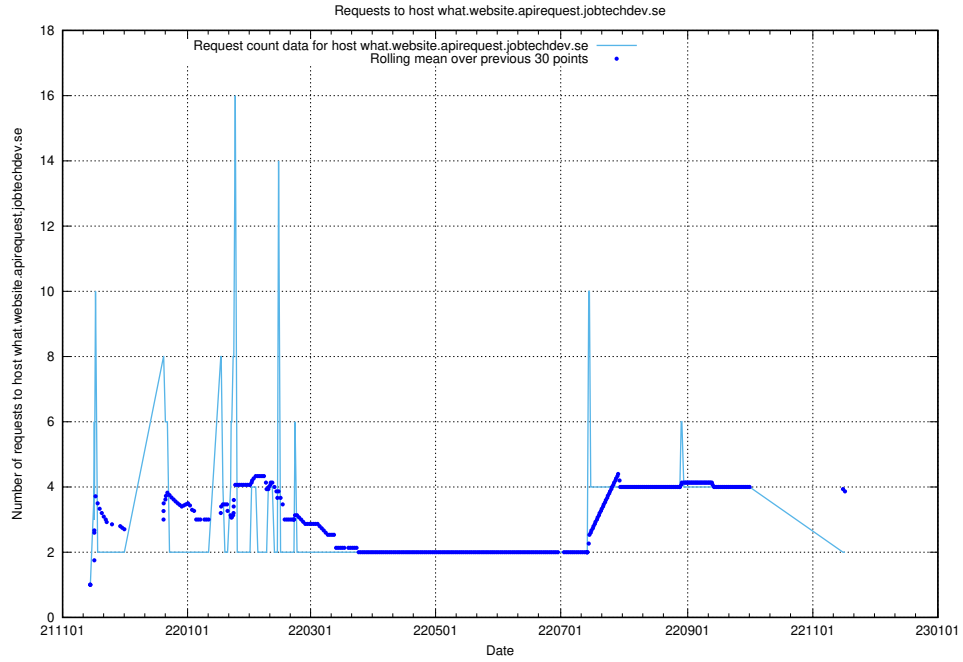

7.543 Usage of what.website.apirequest.jobtechdev.se

Here, we count the number of requests to host what.website.apirequest.jobtechdev.se.