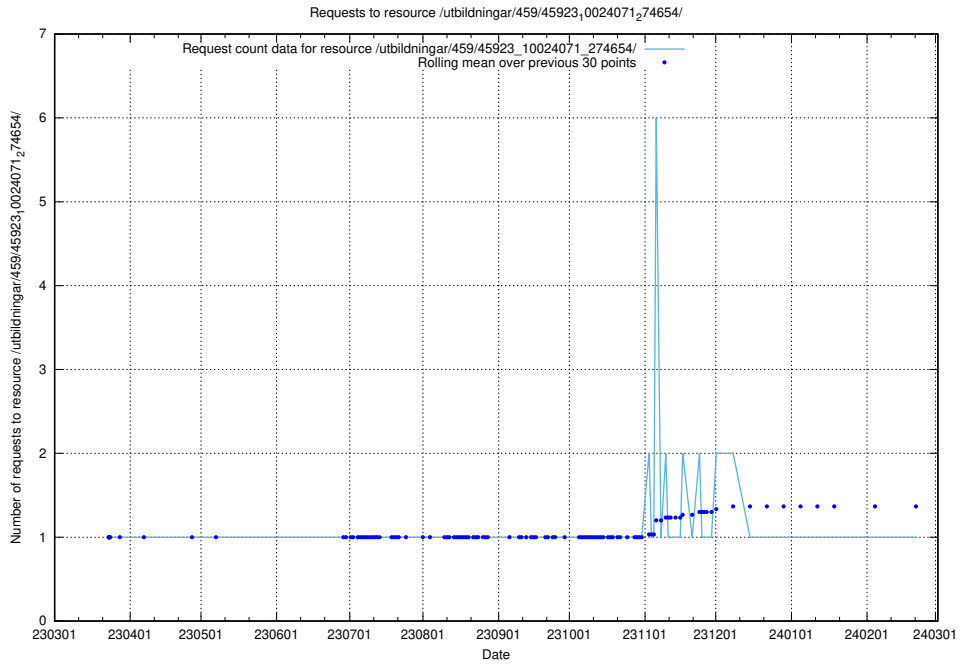

5.6091 Usage of /utbildningar/459/45923_10024071_274654/

Here, we count the number of requests to resource /utbildningar/459/45923_10024071_274654/.