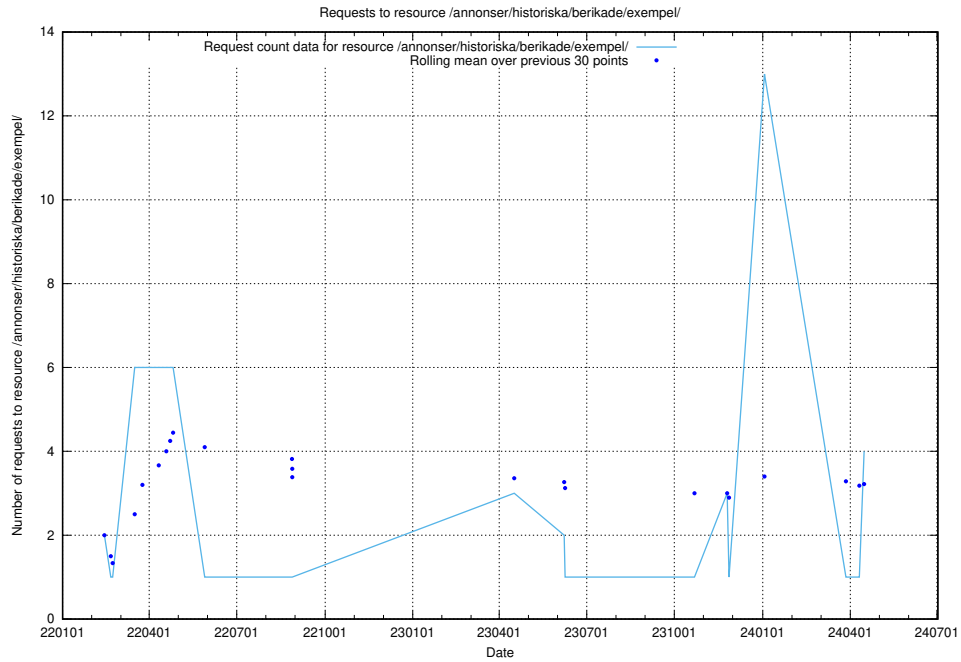

5.216 Usage of /annonser/historiska/berikade/exempel/

Here, we count the number of requests to resource /annonser/historiska/berikade/exempel/.