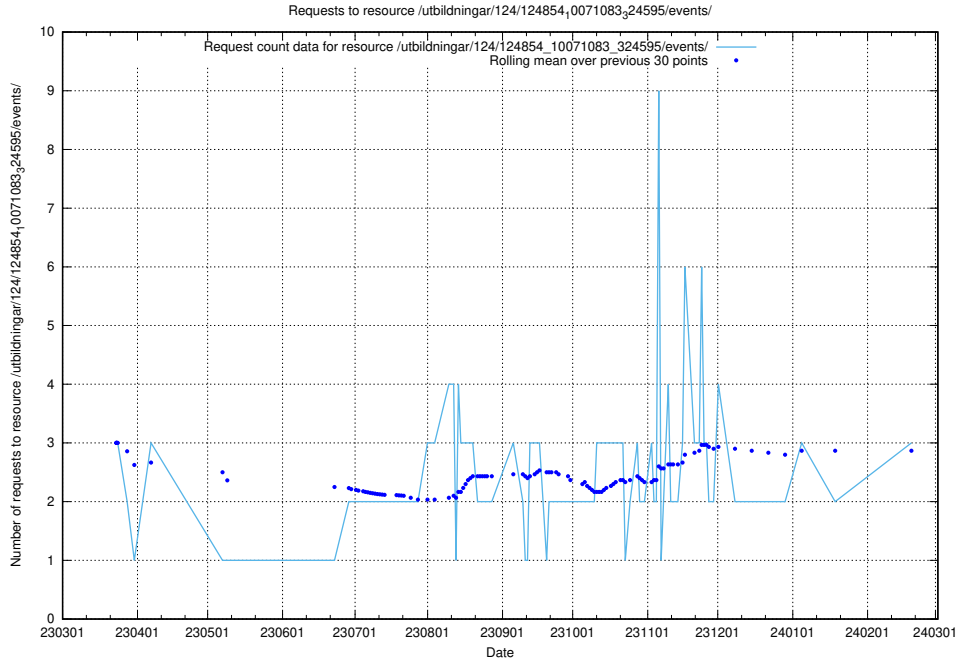

5.545 Usage of /utbildningar/124/124854_10071083_324595/events/

Here, we count the number of requests to resource /utbildningar/124/124854_10071083_324595/events/