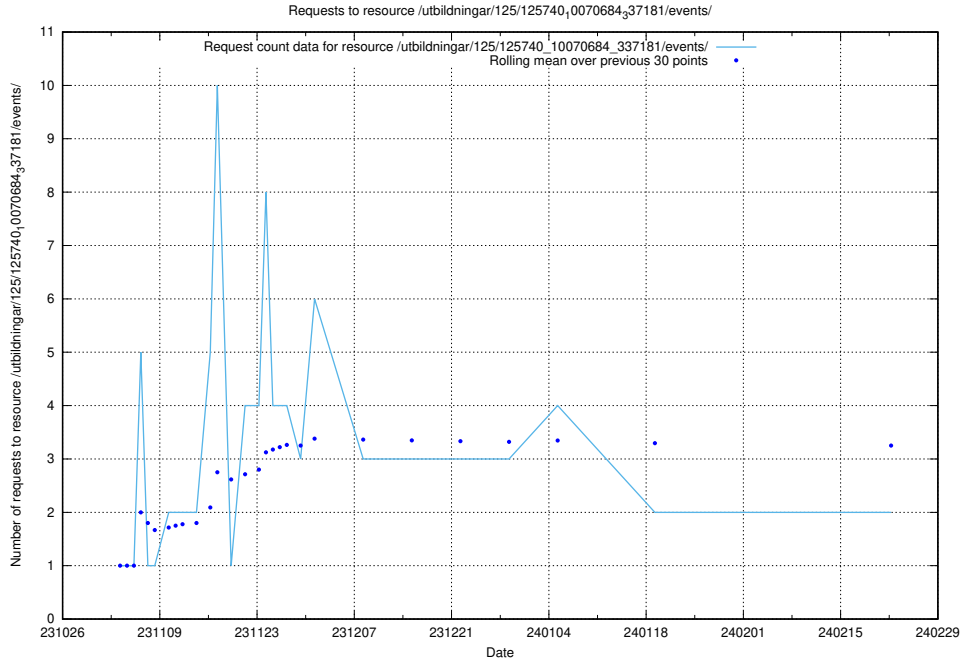

5.795 Usage of /utbildningar/125/125740_10070684_337181/events/

Here, we count the number of requests to resource /utbildningar/125/125740_10070684_337181/events/