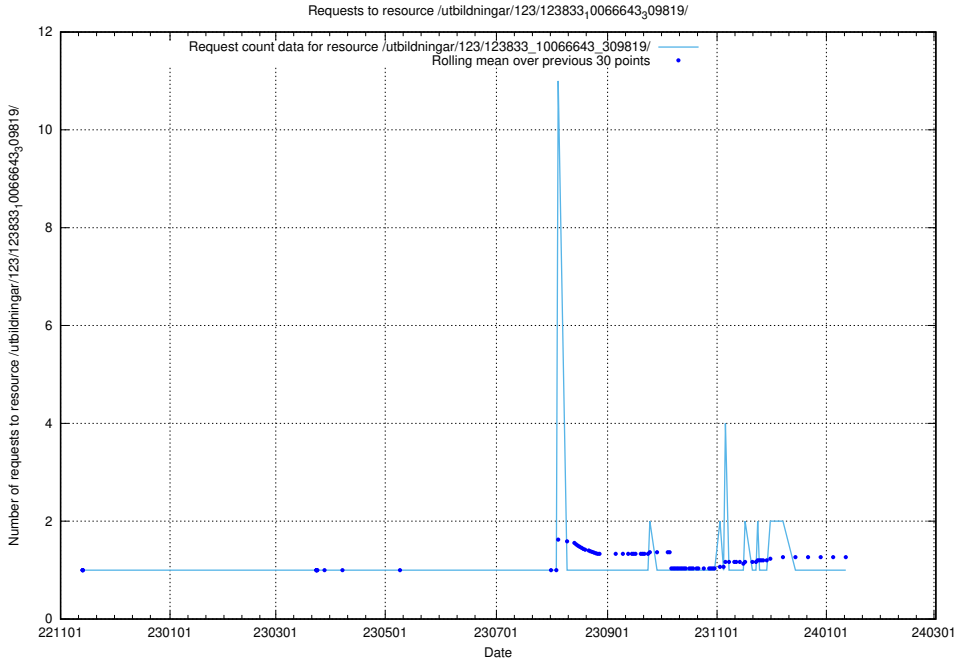

5.5723 Usage of /utbildningar/123/123833_10066643_309819/

Here, we count the number of requests to resource /utbildningar/123/123833_10066643_309819/.