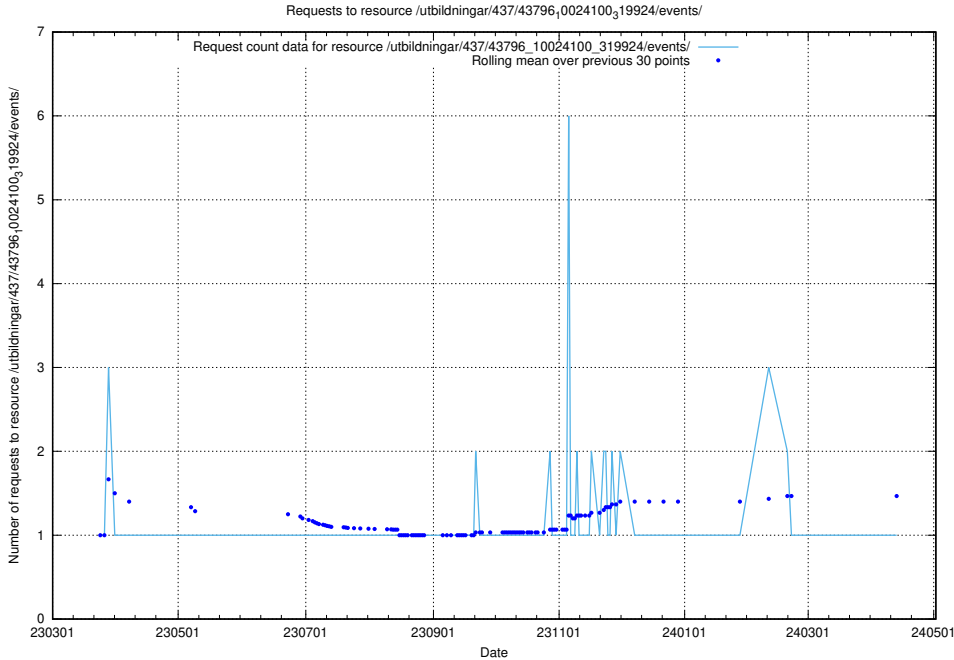

5.5963 Usage of /utbildningar/437/43796_10024100_319924/events/

Here, we count the number of requests to resource /utbildningar/437/43796_10024100_319924/events/.