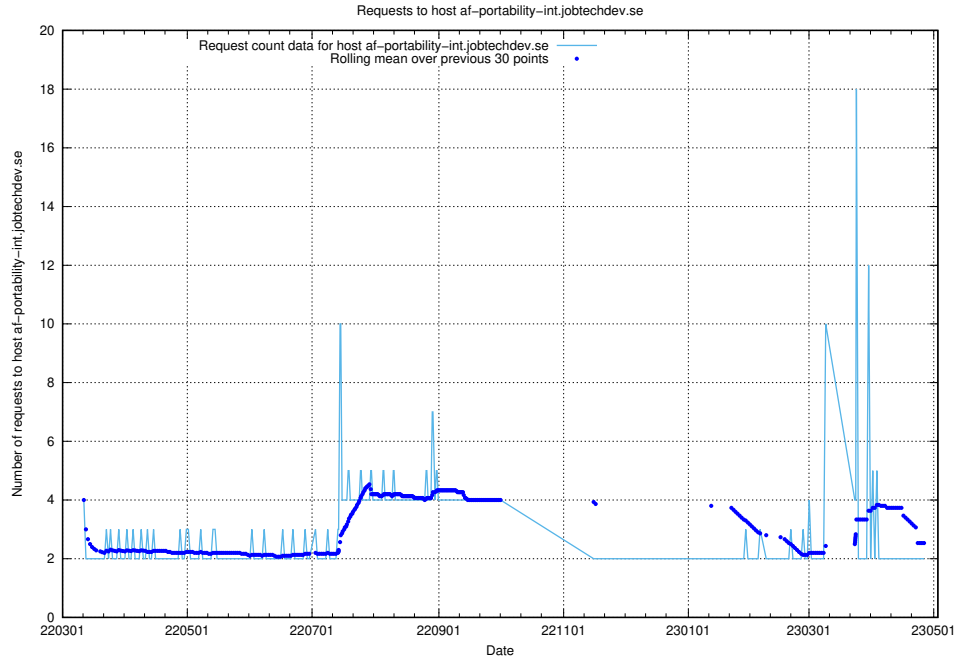

7.499 Usage of af-portability-int.jobtechdev.se

Here, we count the number of requests to host af-portability-int.jobtechdev.se.