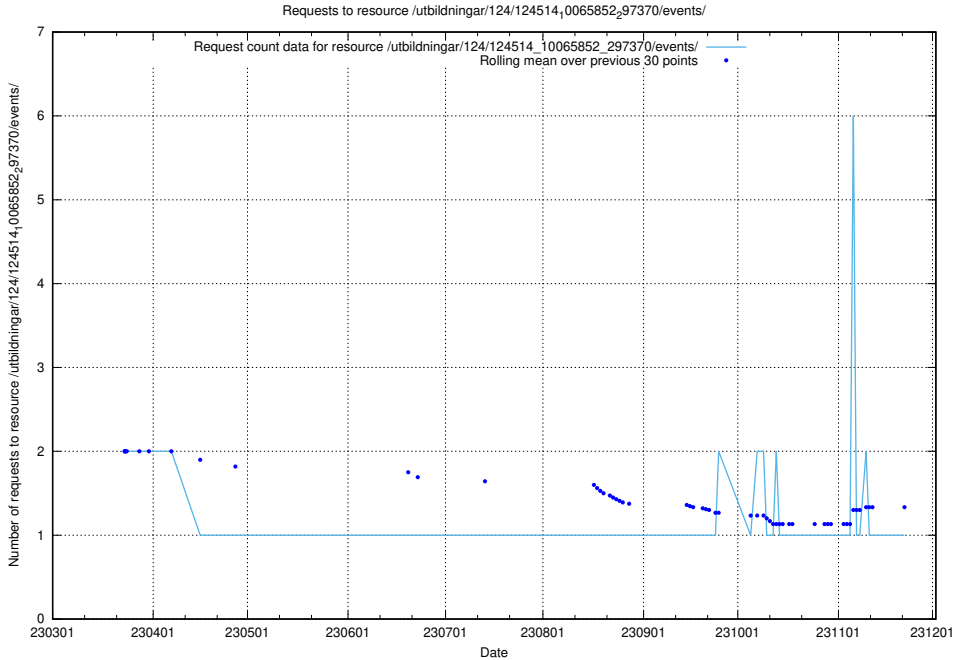

5.6071 Usage of /utbildningar/124/124514_10065852_297370/events/

Here, we count the number of requests to resource /utbildningar/124/124514_10065852_297370/events/