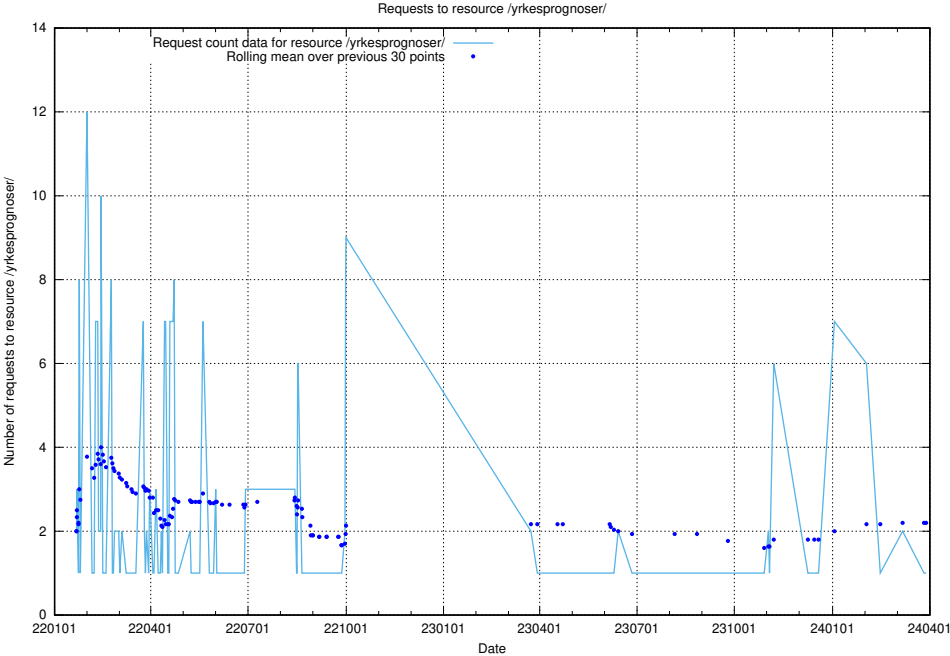

5.6010 Usage of /yrkesprognoser/

Here, we count the number of requests to resource /yrkesprognoser/.