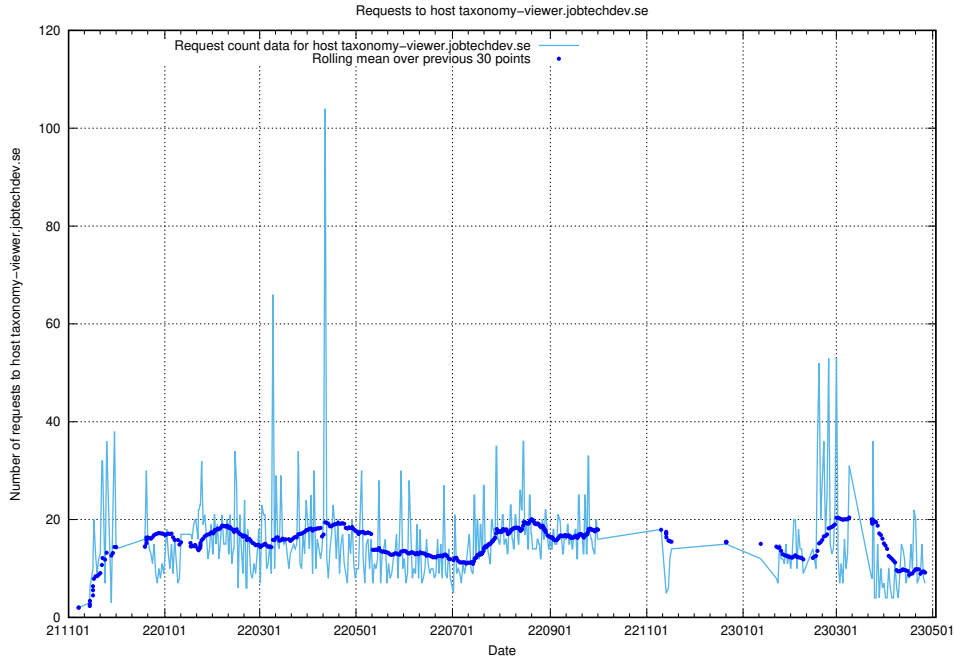

7.72 Usage of taxonomy-viewer.jobtechdev.se

Here, we count the number of requests to host taxonomy-viewer.jobtechdev.se.