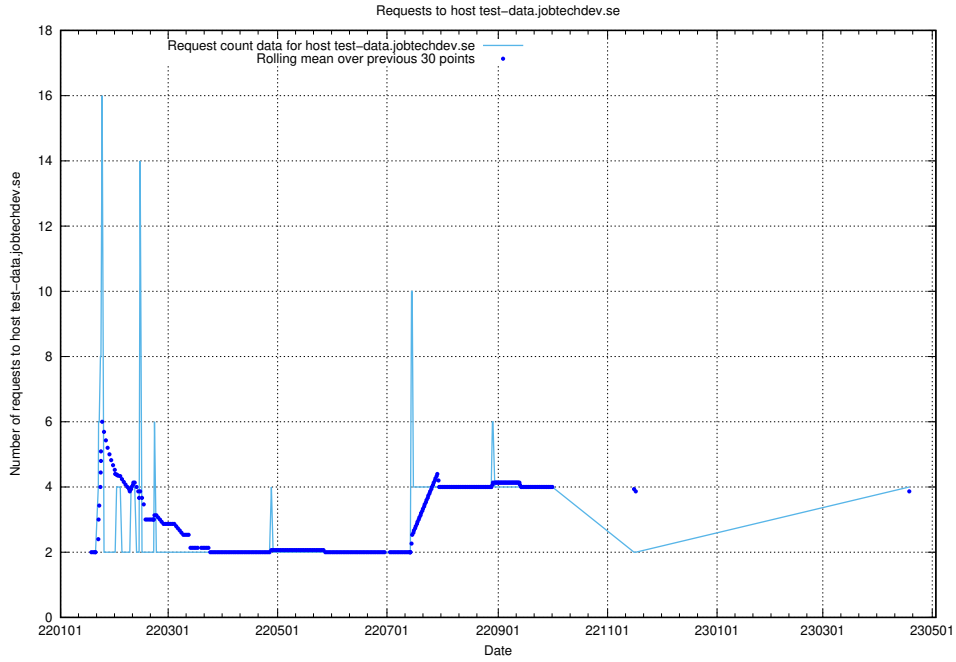

7.95 Usage of test-data.jobtechdev.se

Here, we count the number of requests to host test-data.jobtechdev.se.