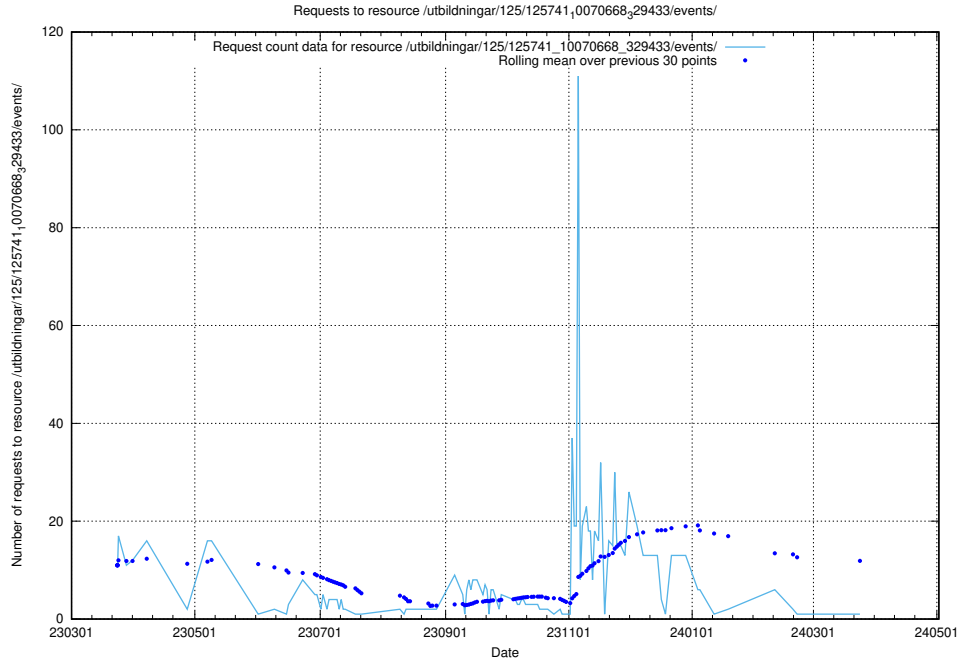

5.6031 Usage of /utbildningar/125/125741_10070668_329433/events/

Here, we count the number of requests to resource /utbildningar/125/125741_10070668_329433/events/