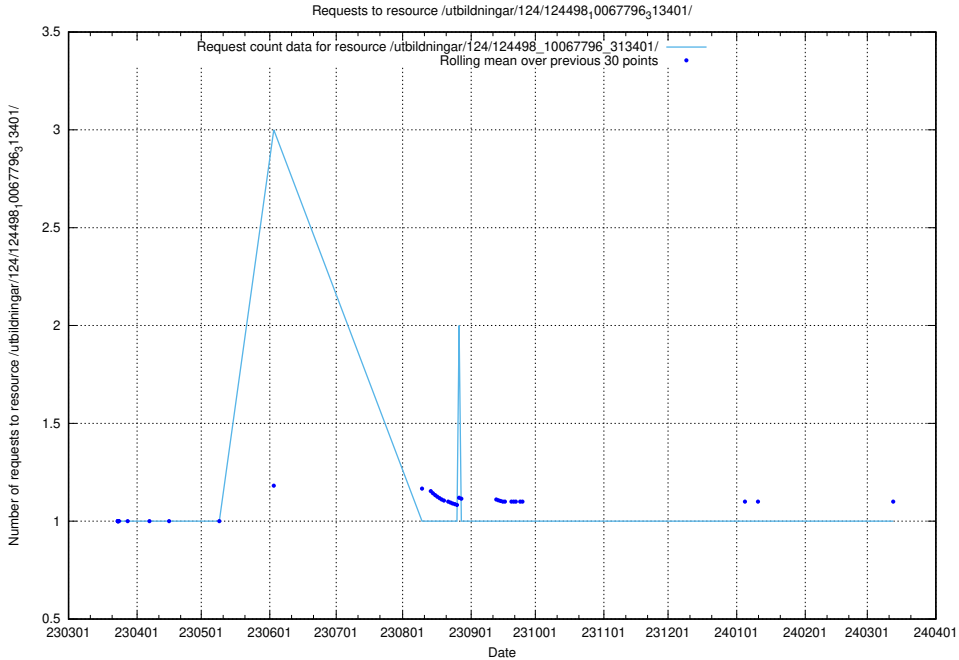

5.2543 Usage of /utbildningar/124/124498_10067796_313401/

Here, we count the number of requests to resource /utbildningar/124/124498_10067796_313401/.