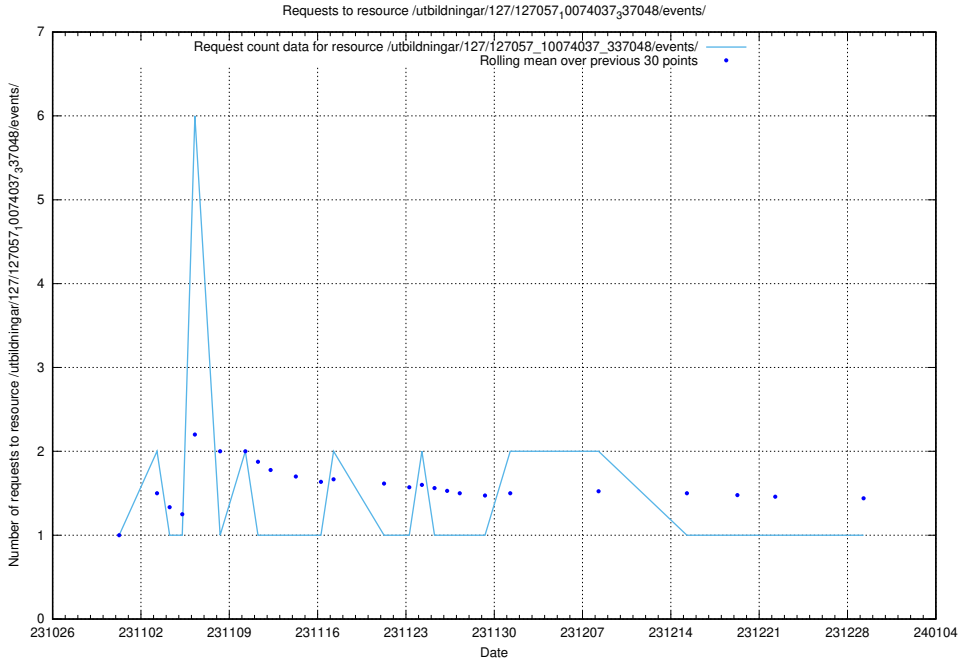

5.3997 Usage of /utbildningar/127/127057_10074037_337048/events/

Here, we count the number of requests to resource /utbildningar/127/127057_10074037_337048/events/