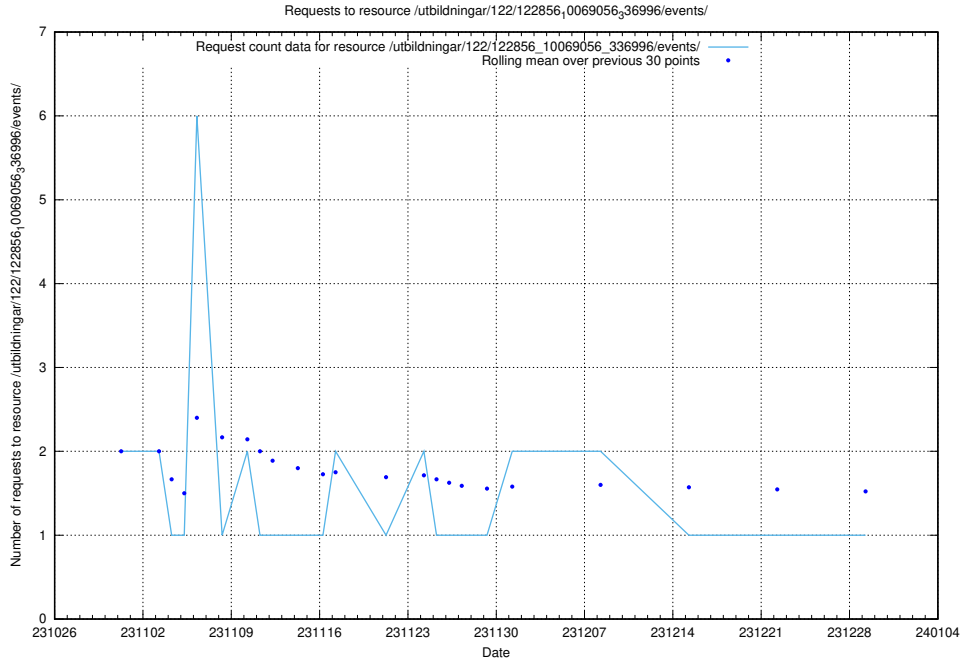

5.3996 Usage of /utbildningar/122/122856_10069056_336996/events/

Here, we count the number of requests to resource /utbildningar/122/122856_10069056_336996/events/