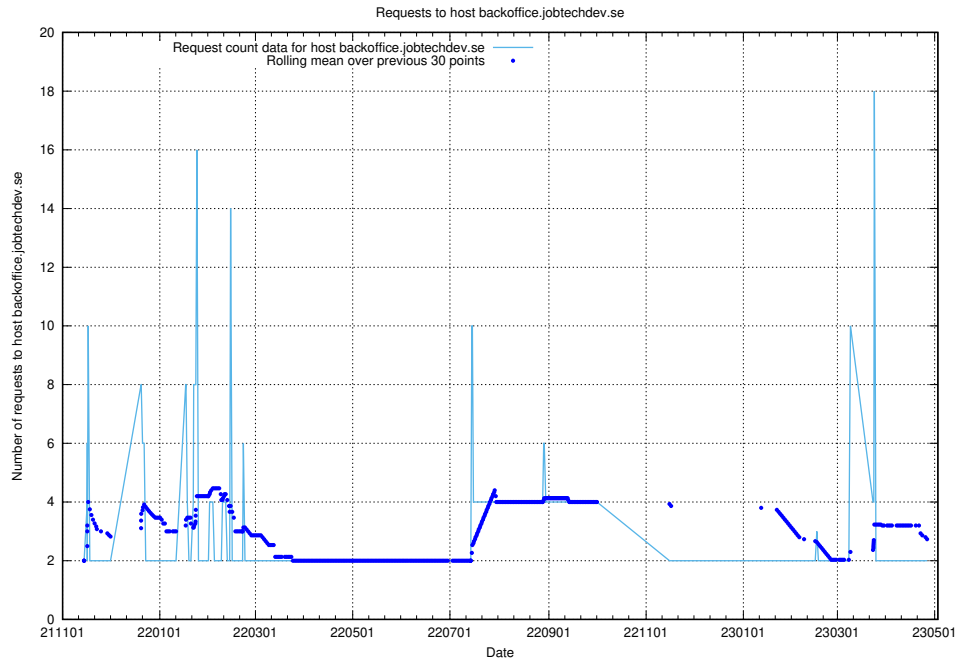

7.281 Usage of backoffice.jobtechdev.se

Here, we count the number of requests to host backoffice.jobtechdev.se.