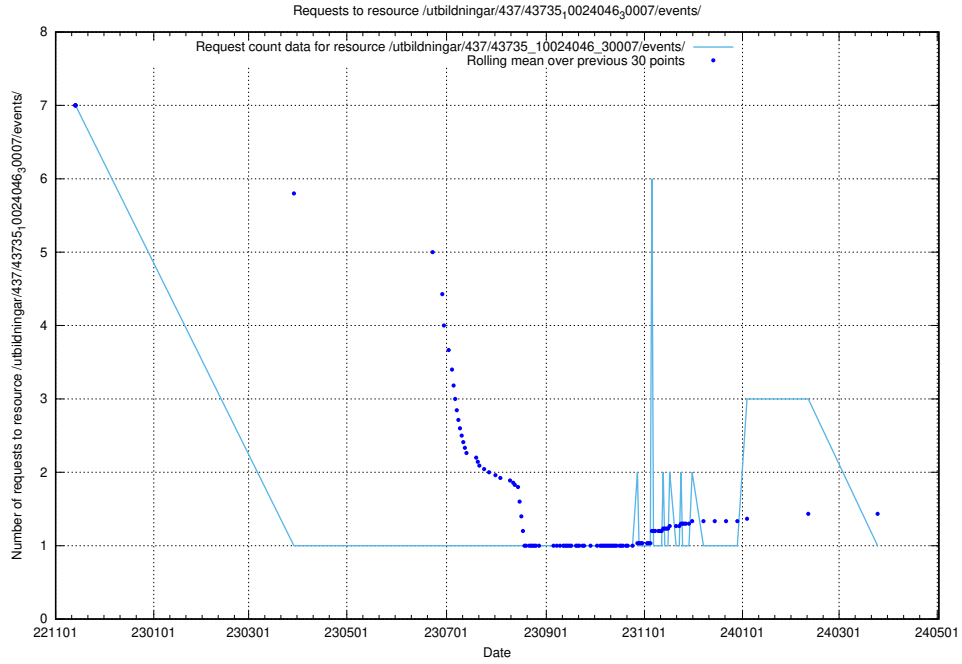

5.5606 Usage of /utbildningar/437/43735_10024046_30007/events/

Here, we count the number of requests to resource /utbildningar/437/43735_10024046_30007/events/.