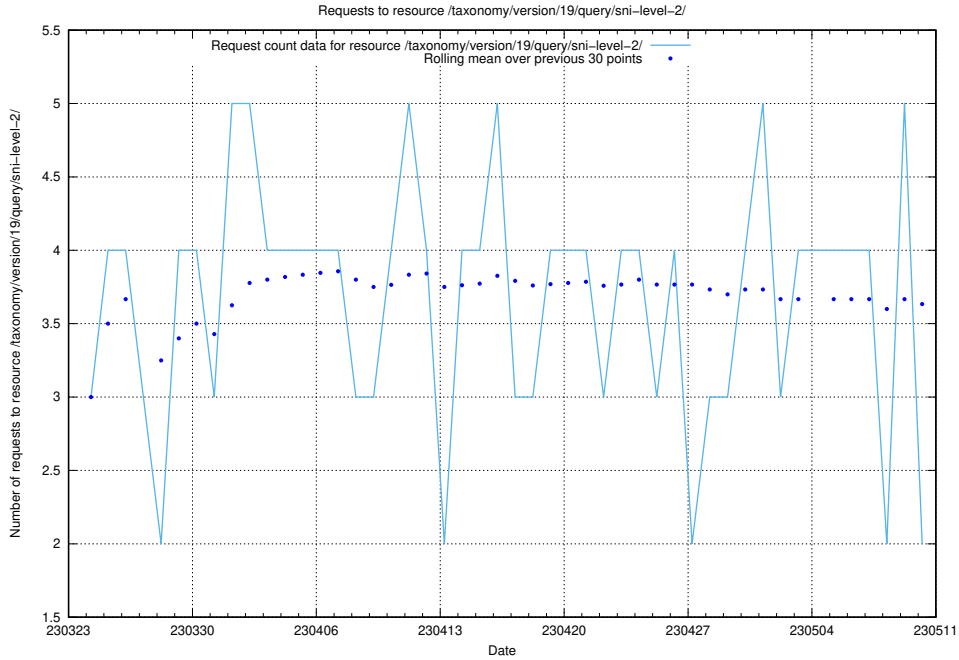

5.994 Usage of /taxonomy/version/19/query/sni-level-2/

Here, we count the number of requests to resource /taxonomy/version/19/query/sni-level-2/.