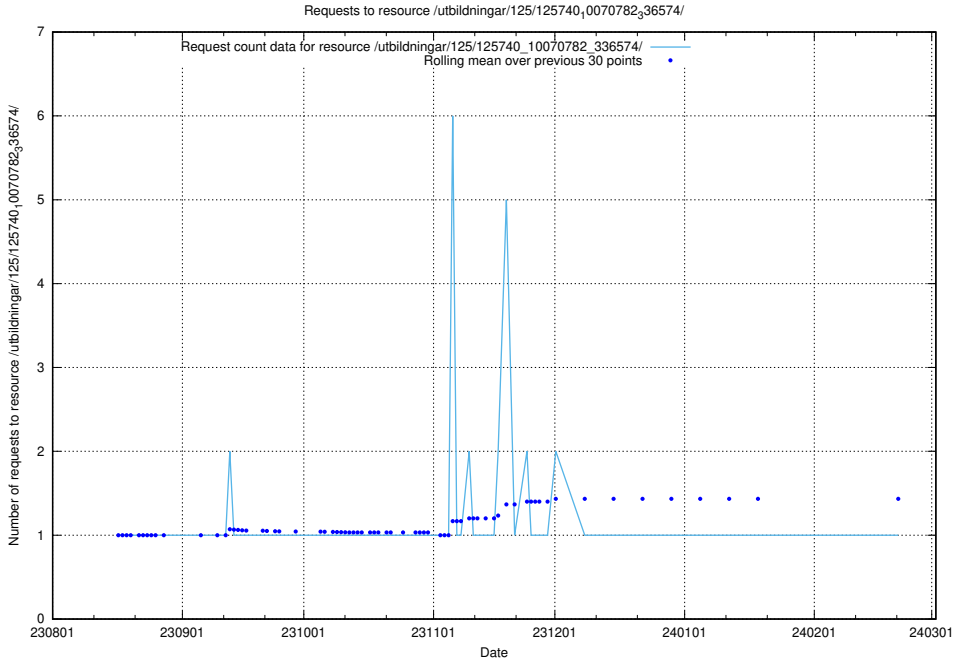

5.4611 Usage of /utbildningar/125/125740_10070782_336574/

Here, we count the number of requests to resource /utbildningar/125/125740_10070782_336574/.