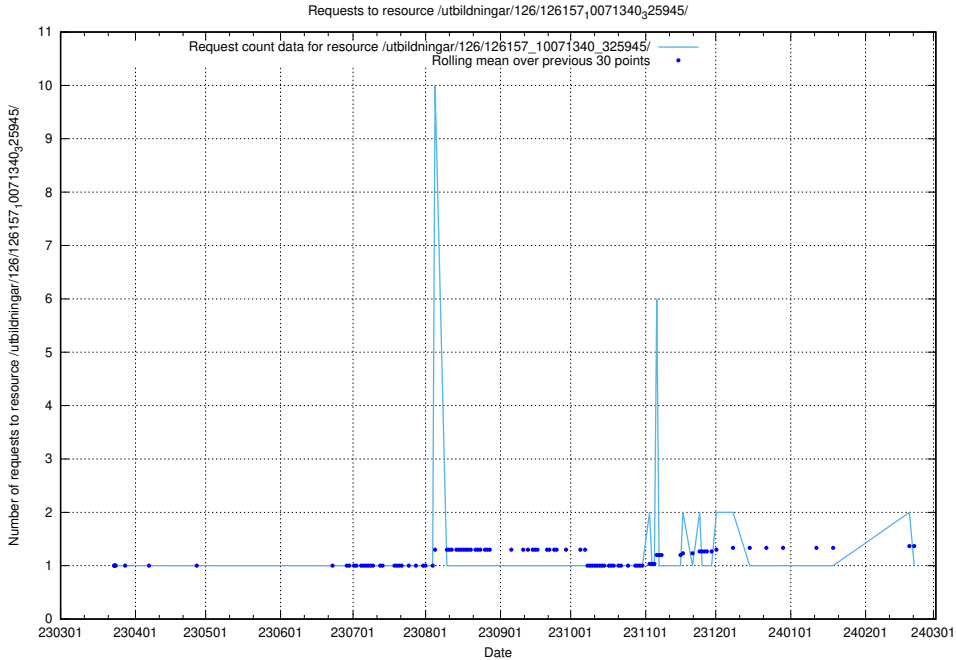

5.6202 Usage of /utbildningar/126/126157_10071340_325945/

Here, we count the number of requests to resource /utbildningar/126/126157_10071340_325945/.