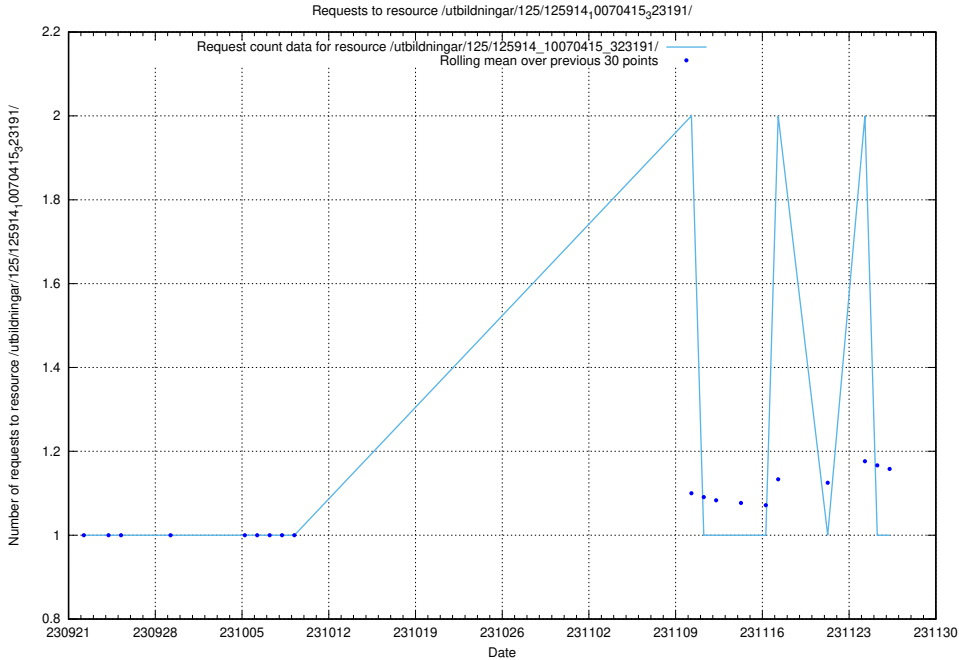

5.4332 Usage of /utbildningar/125/125914_10070415_323191/

Here, we count the number of requests to resource /utbildningar/125/125914_10070415_323191/.