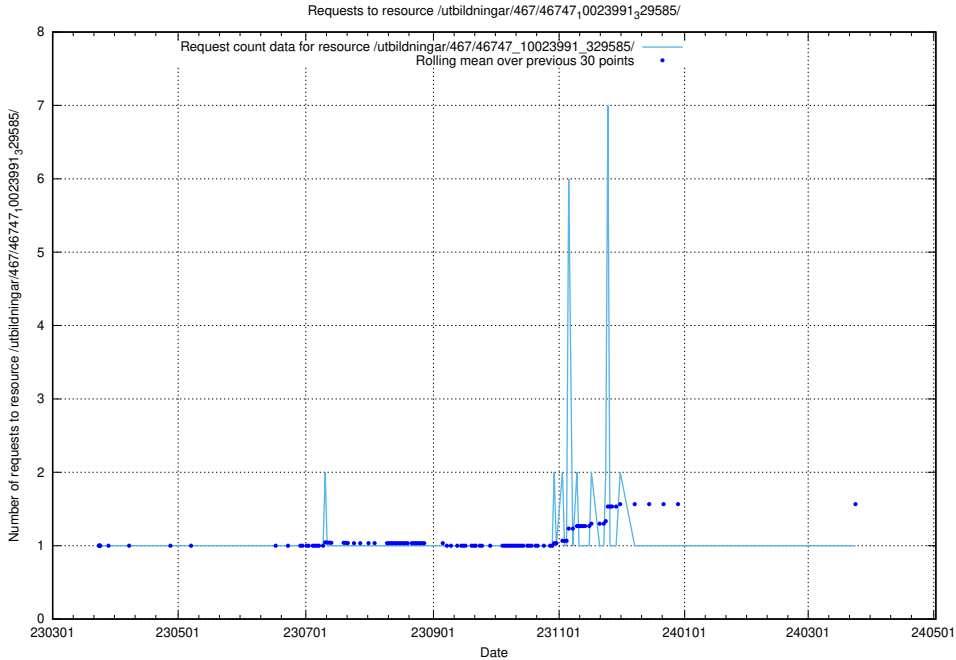

5.6088 Usage of /utbildningar/467/46747_10023991_329585/

Here, we count the number of requests to resource /utbildningar/467/46747_10023991_329585/.