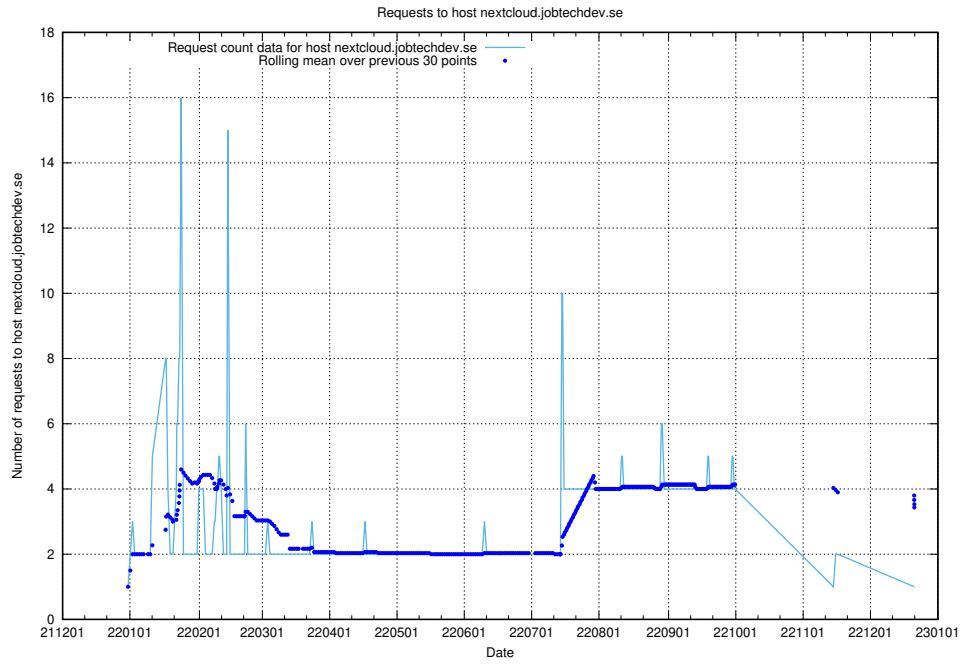

7.621 Usage of nextcloud.jobtechdev.se

Here, we count the number of requests to host nextcloud.jobtechdev.se.