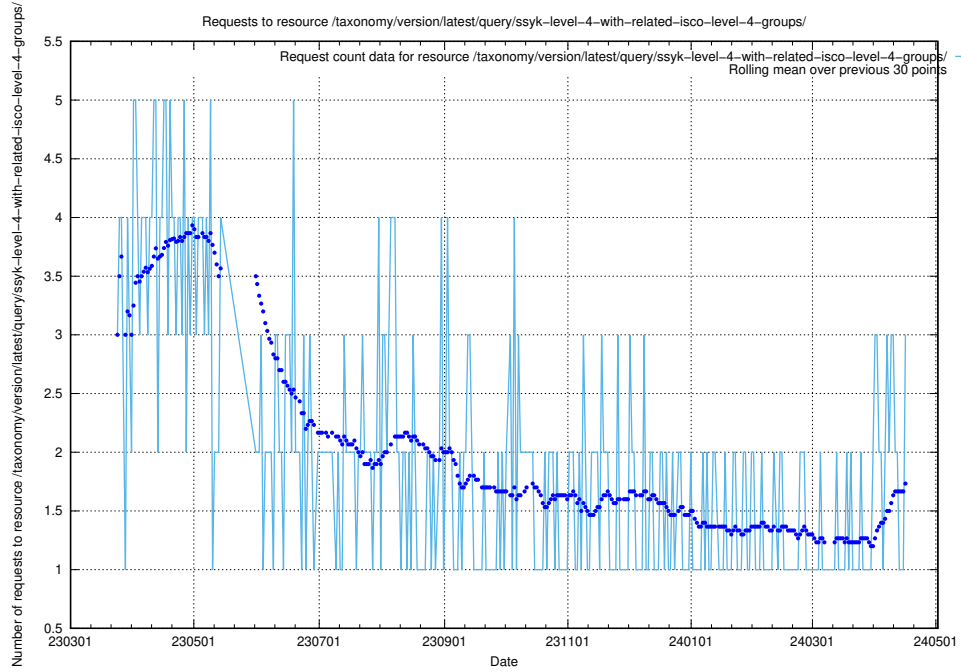

5.498 Usage of /taxonomy/version/latest/query/ssyk-level-4-with-related-isco-level-4-groups/

Here, we count the number of requests to resource /taxonomy/version/latest/query/ssyk-level-4-with-related-isco-level-4-groups/.