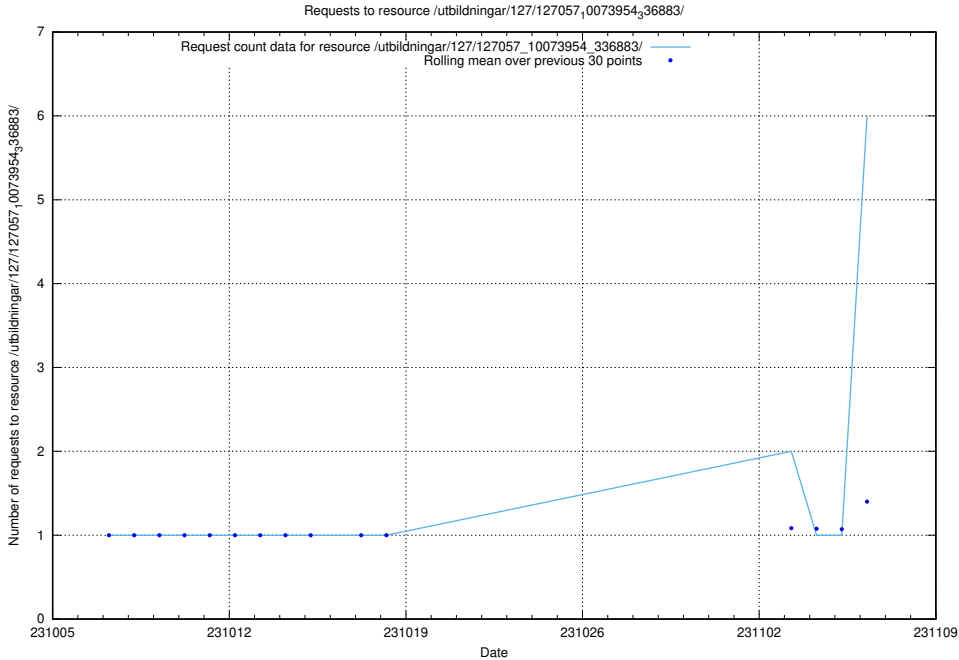

5.106 Usage of /utbildningar/127/127057_10073954_336883/

Here, we count the number of requests to resource /utbildningar/127/127057_10073954_336883/.