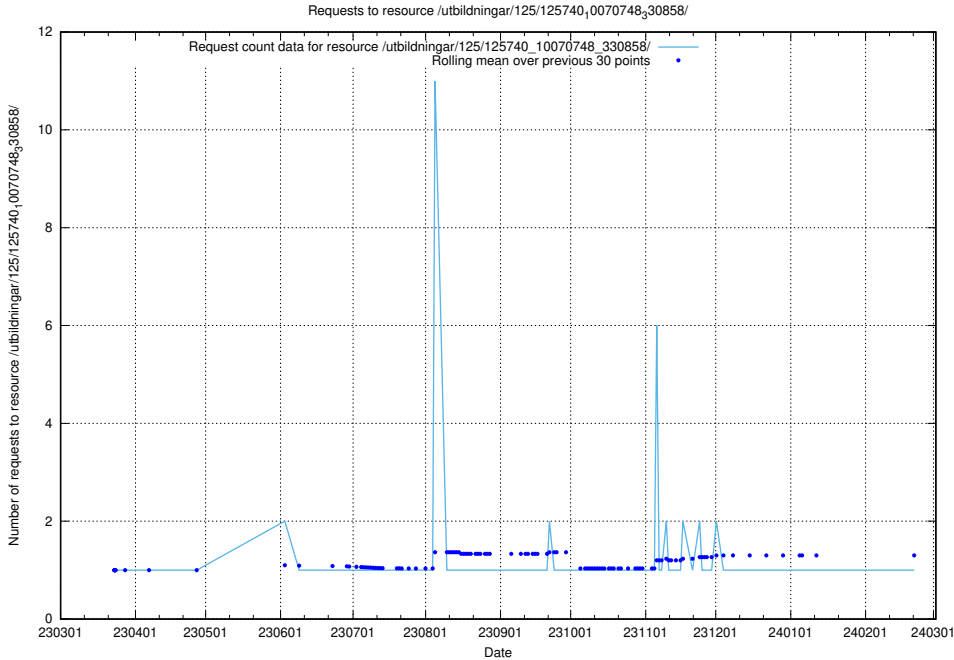

5.1049 Usage of /utbildningar/125/125740_10070748_330858/

Here, we count the number of requests to resource /utbildningar/125/125740_10070748_330858/.