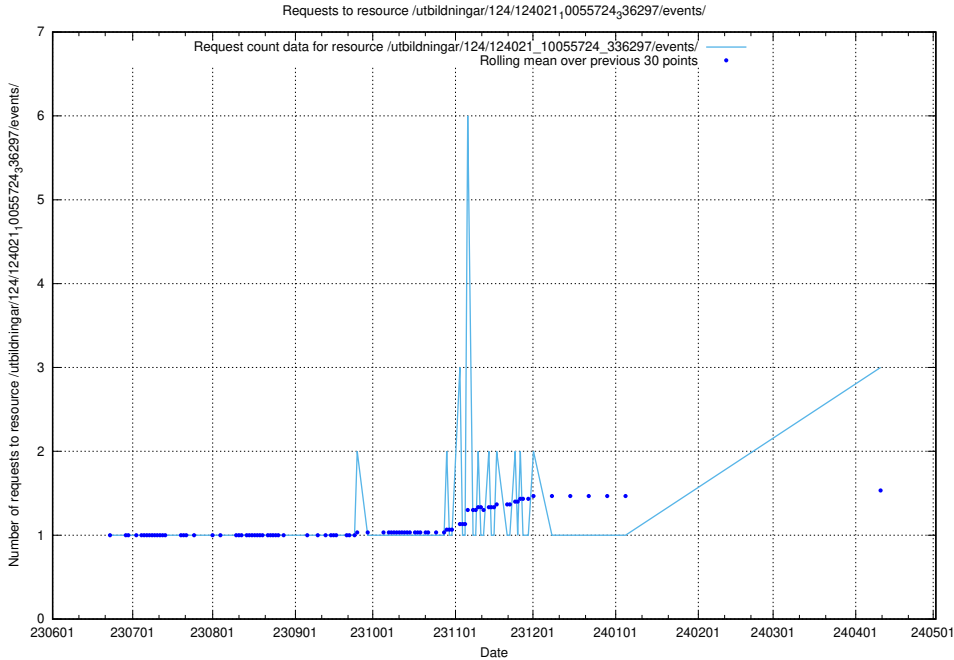

5.464 Usage of /utbildningar/124/124021_10055724_336297/events/

Here, we count the number of requests to resource /utbildningar/124/124021_10055724_336297/events/