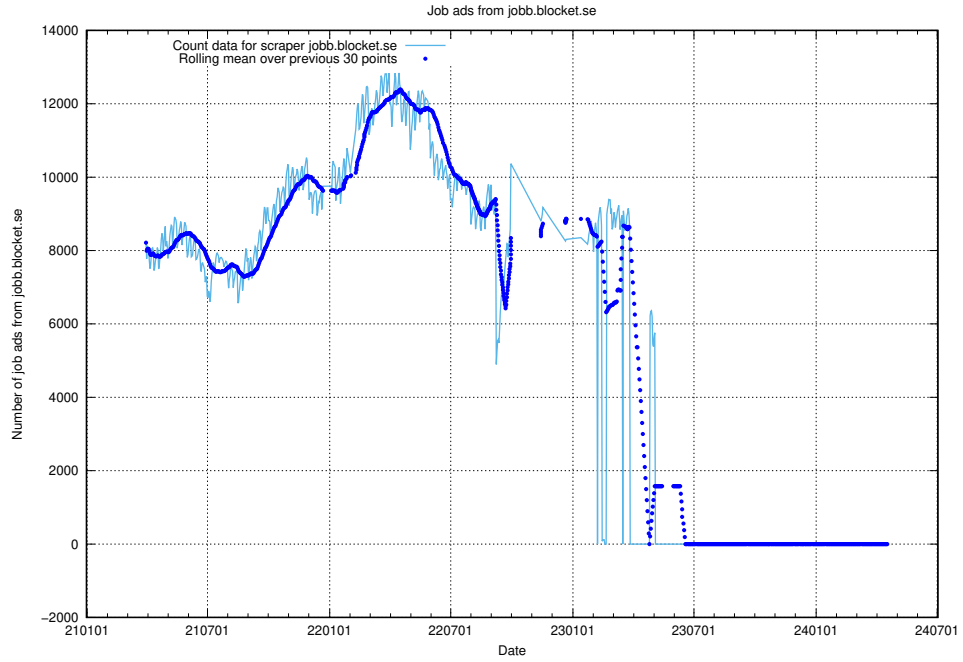

13.22 Number of ads by scraper monster.se

Here, we count the number of job ads scraped from monster.se.

13.23 Number of ads by scraper jobb.blocket.se

Here, we count the number of job ads scraped from jobb.blocket.se.