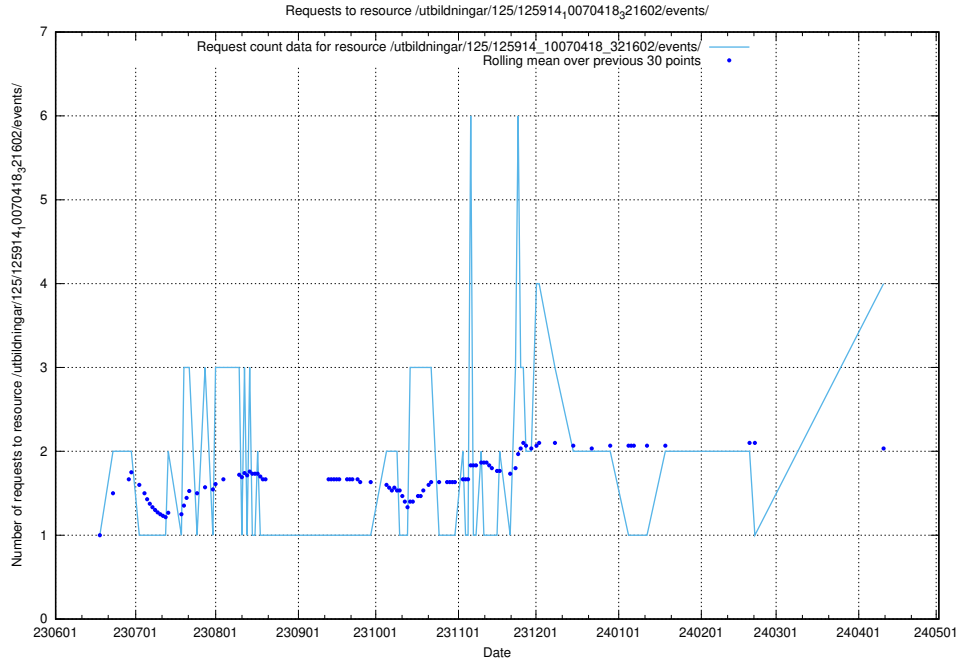

5.283 Usage of /utbildningar/125/125914_10070418_321602/events/

Here, we count the number of requests to resource /utbildningar/125/125914_10070418_321602/events/