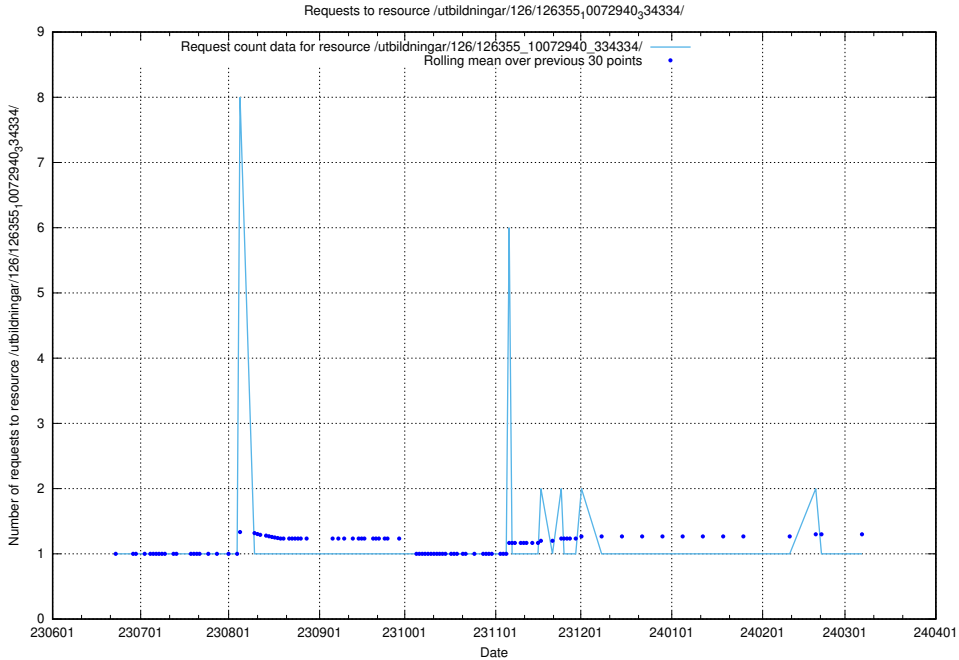

5.5469 Usage of /utbildningar/126/126355_10072940_334334/

Here, we count the number of requests to resource /utbildningar/126/126355_10072940_334334/.