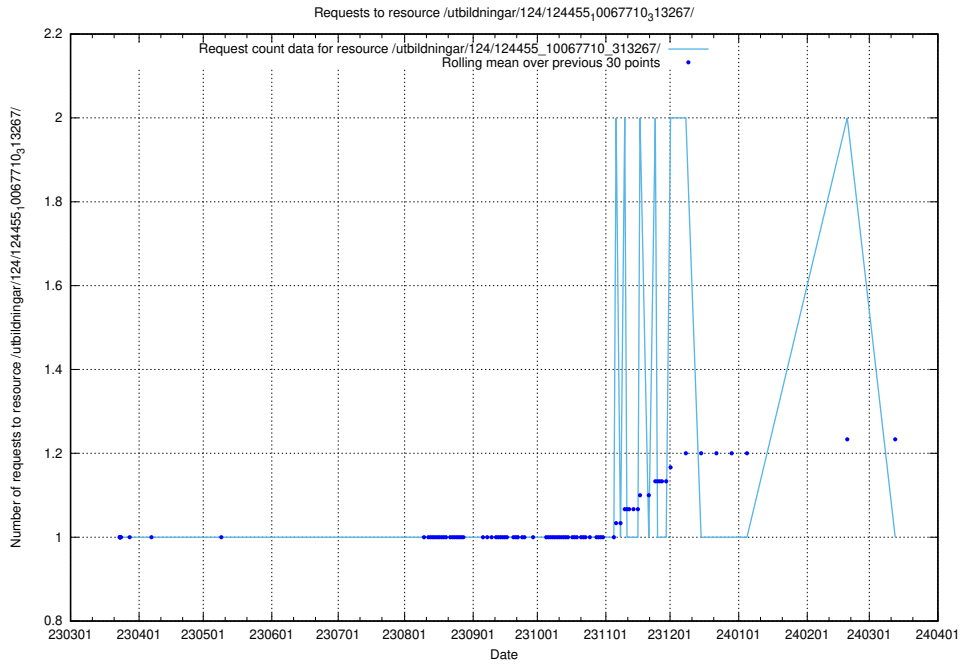

5.3287 Usage of /utbildningar/124/124455_10067710_313267/

Here, we count the number of requests to resource /utbildningar/124/124455_10067710_313267/.