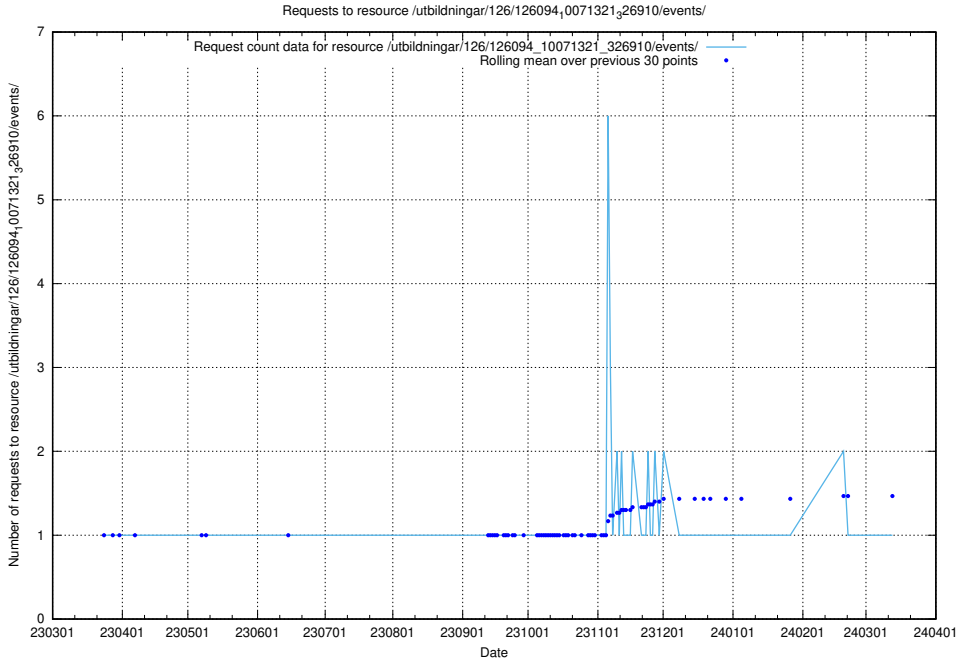

5.5991 Usage of /utbildningar/126/126094_10071321_326910/events/

Here, we count the number of requests to resource /utbildningar/126/126094_10071321_326910/events/