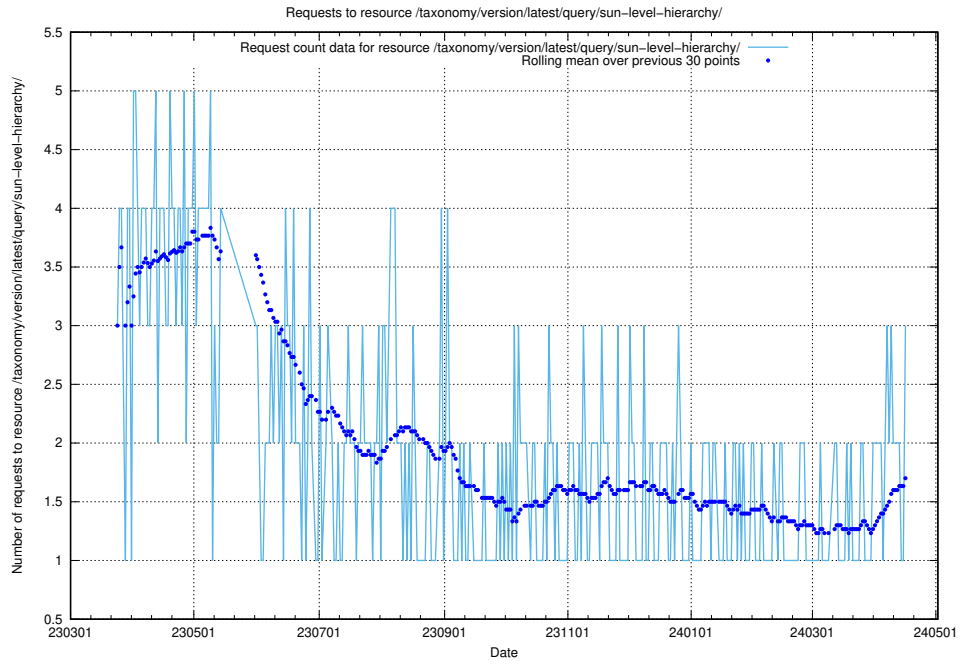

5.487 Usage of /taxonomy/version/latest/query/sun-level-hierarchy/

Here, we count the number of requests to resource /taxonomy/version/latest/query/sun-level-hierarchy/.