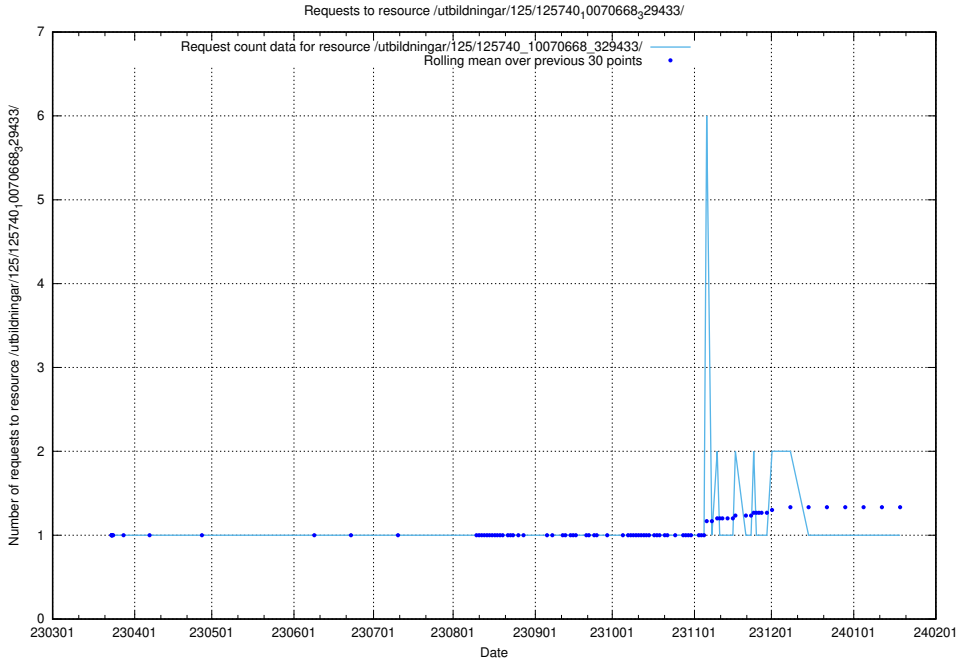

5.1078 Usage of /utbildningar/125/125740_10070668_329433/

Here, we count the number of requests to resource /utbildningar/125/125740_10070668_329433/.