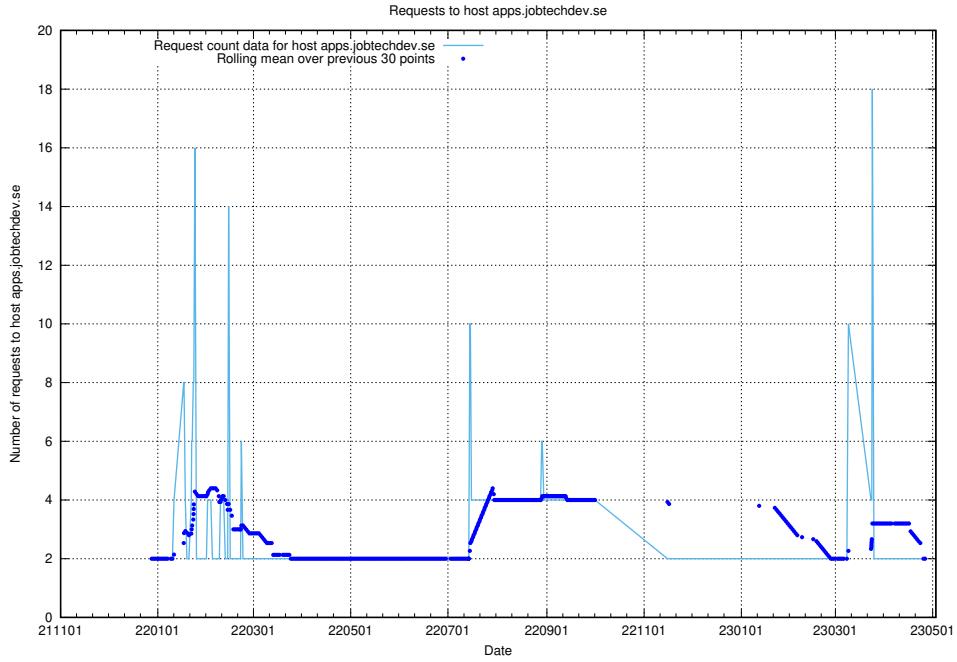

7.356 Usage of apps.jobtechdev.se

Here, we count the number of requests to host apps.jobtechdev.se.