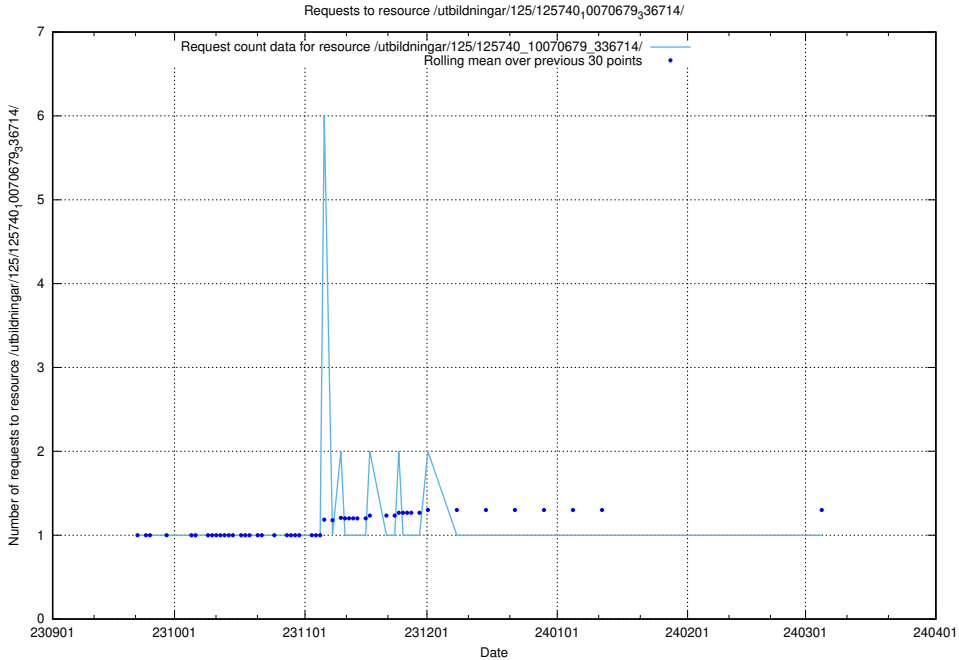

5.4337 Usage of /utbildningar/125/125740_10070679_336714/

Here, we count the number of requests to resource /utbildningar/125/125740_10070679_336714/.