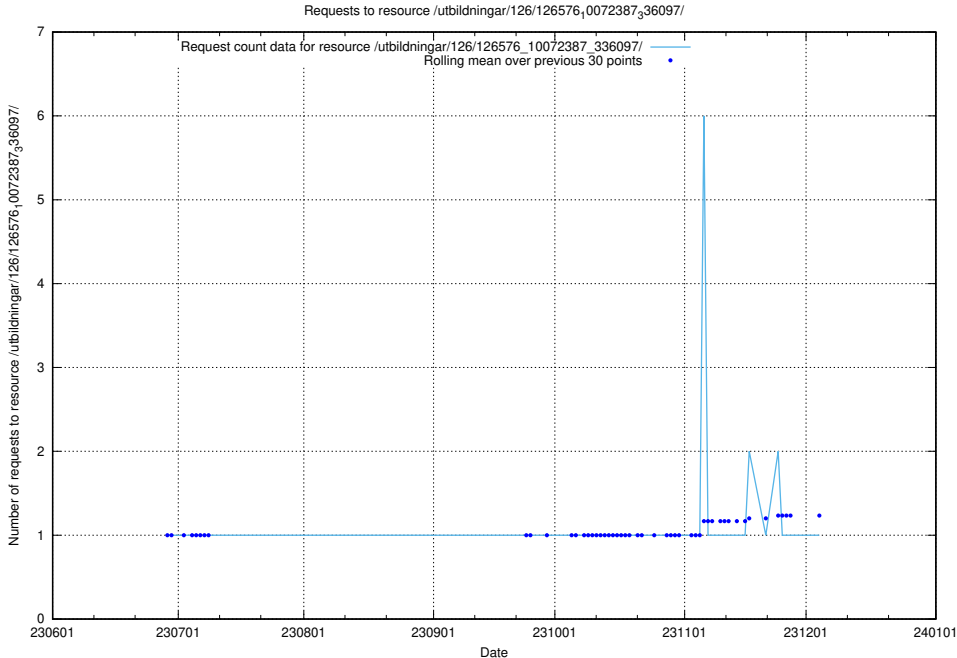

5.5268 Usage of /utbildningar/126/126576_10072387_336097/

Here, we count the number of requests to resource /utbildningar/126/126576_10072387_336097/.