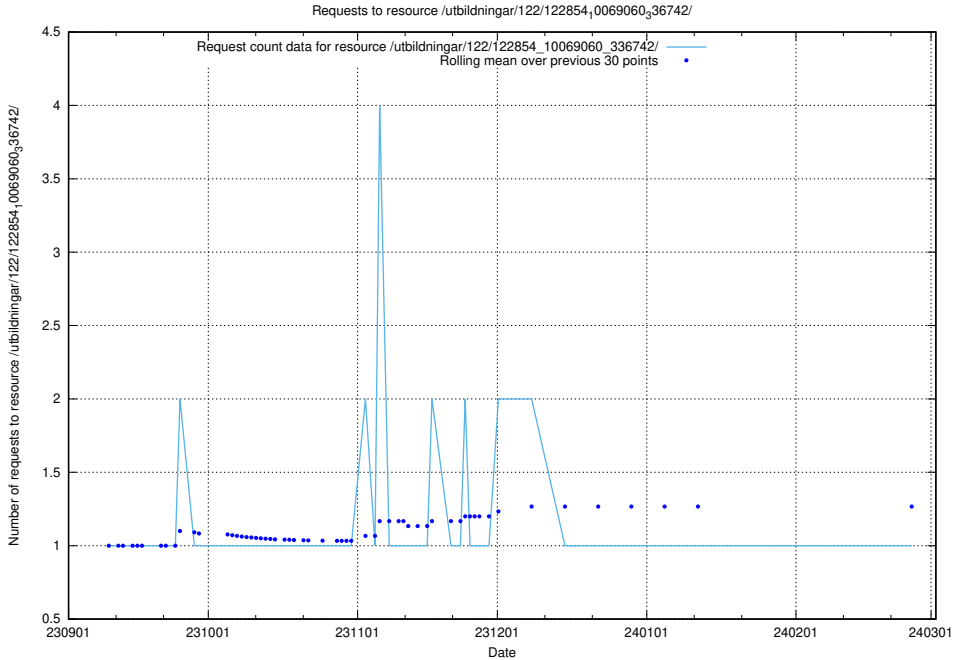

5.4455 Usage of /utbildningar/122/122854_10069060_336742/

Here, we count the number of requests to resource /utbildningar/122/122854_10069060_336742/.