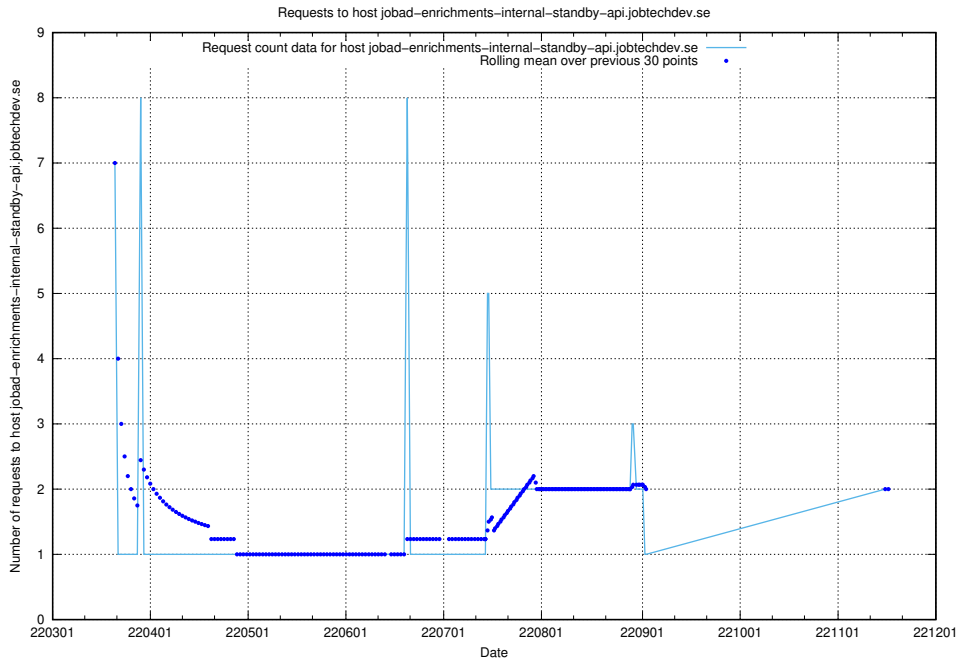

7.491 Usage of jobad-enrichments-internal-standby-api.jobtechdev.se

Here, we count the number of requests to host jobad-enrichments-internal-standby-api.jobtechdev.se.