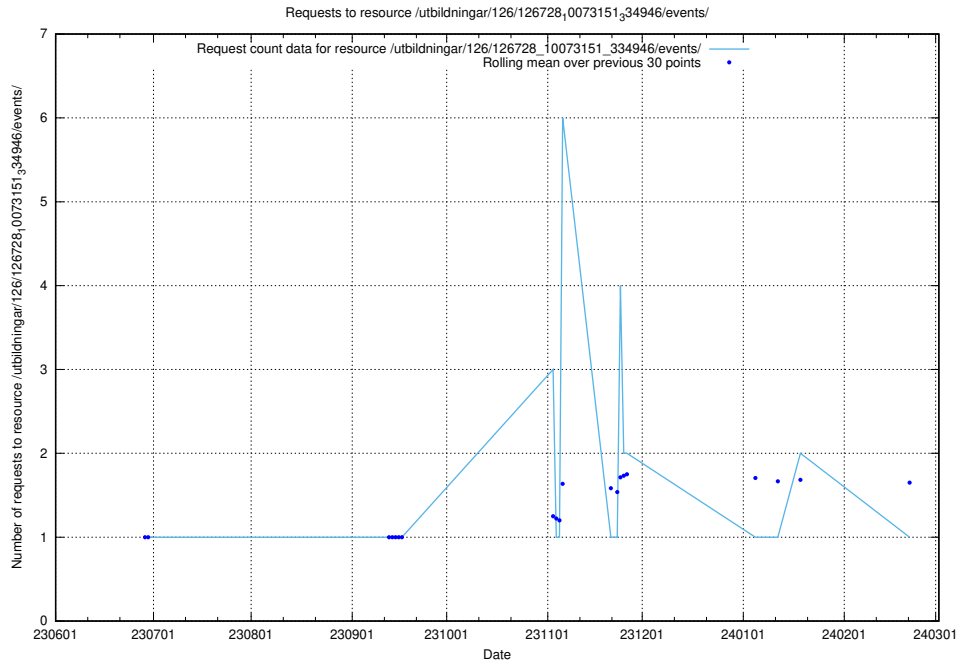

5.5265 Usage of /utbildningar/126/126728_10073151_334946/events/

Here, we count the number of requests to resource /utbildningar/126/126728_10073151_334946/events/