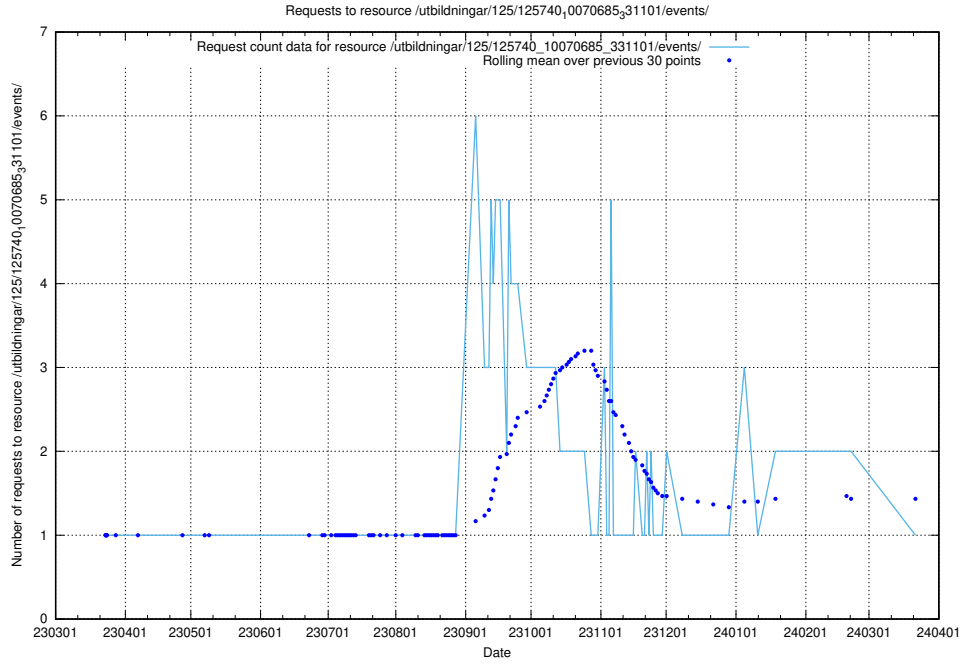

5.1061 Usage of /utbildningar/125/125740_10070685_331101/events/

Here, we count the number of requests to resource /utbildningar/125/125740_10070685_331101/events/