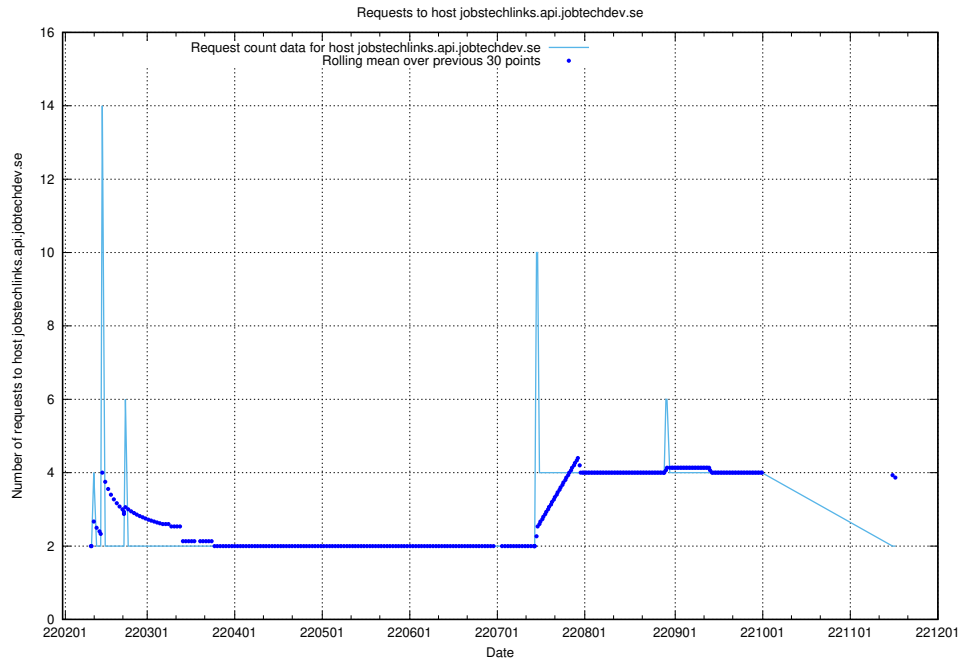

7.554 Usage of `jobstechlinks.api.jobtechdev.se`

Here, we count the number of requests to host `jobstechlinks.api.jobtechdev.se`.