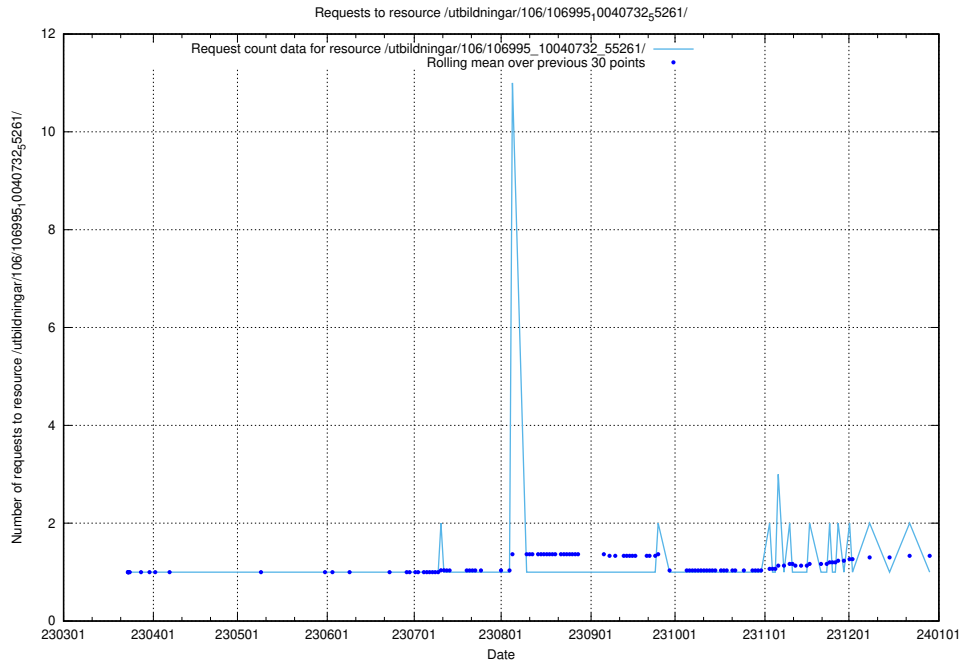

5.5251 Usage of /utbildningar/106/106995_10040732_55261/

Here, we count the number of requests to resource /utbildningar/106/106995_10040732_55261/.