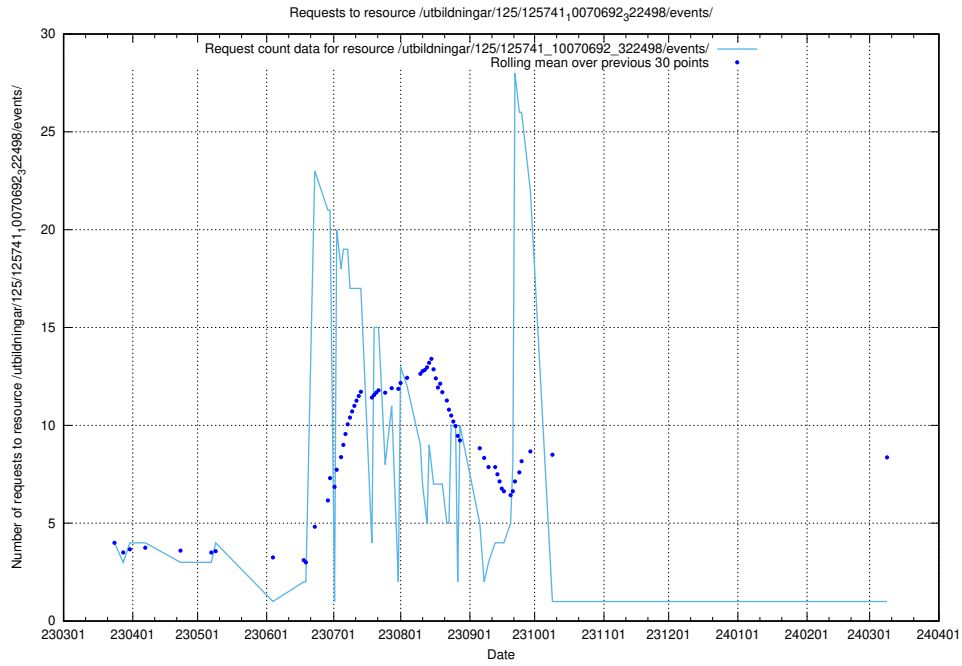

5.5890 Usage of /utbildningar/125/125741_10070692_322498/events/

Here, we count the number of requests to resource /utbildningar/125/125741_10070692_322498/events/