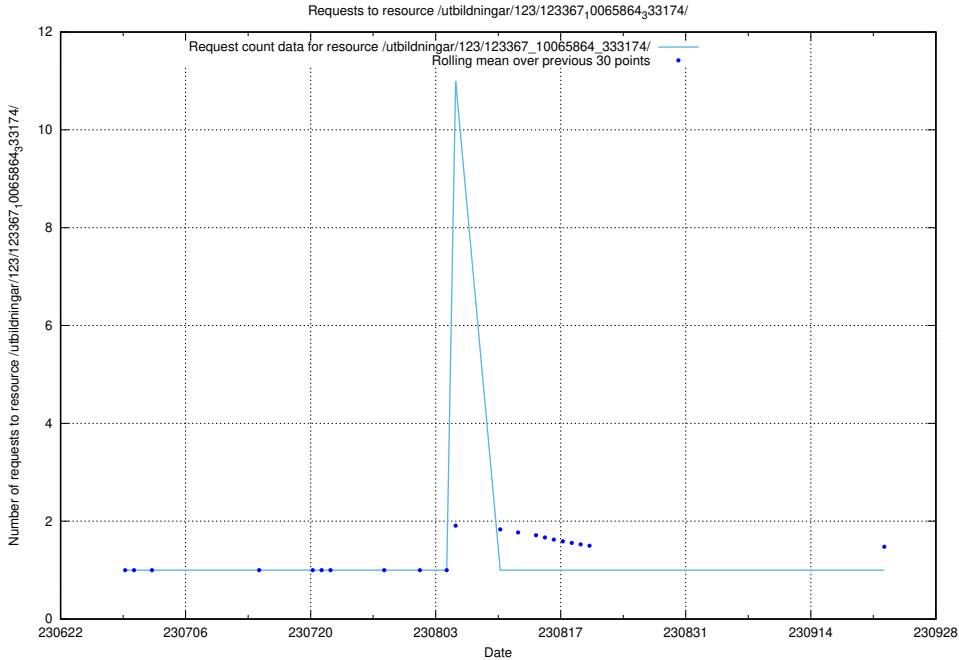

5.5346 Usage of /utbildningar/123/123367_10065864_333174/

Here, we count the number of requests to resource /utbildningar/123/123367_10065864_333174/.