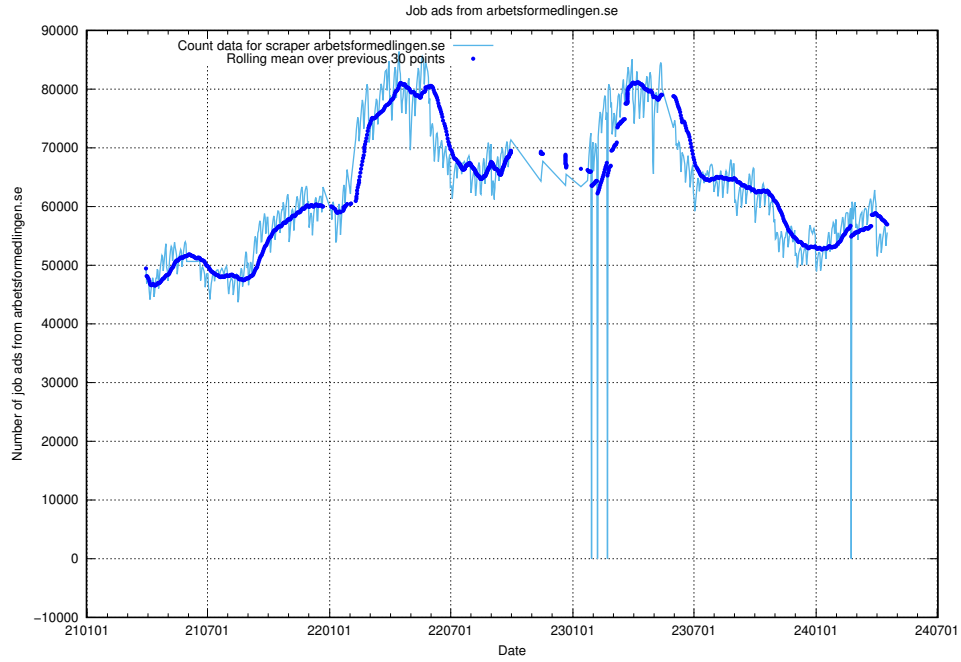

13.2 Number of ads by scraper arbetsformedlingen.se

Here, we count the number of job ads scraped from arbetsformedlingen.se.