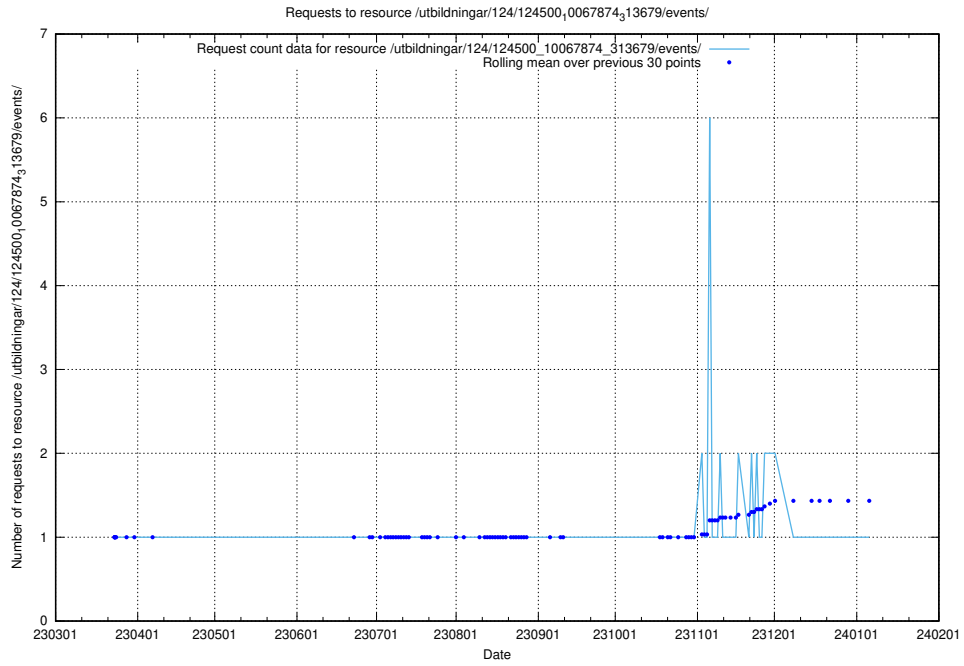

Here, we count the number of requests to resource /taxonomy/version/16/query/swedish-retail-and-wholesale-council-skills/.

5.2141 Usage of /utbildningar/124/124500_10067874_313679/events/

Here, we count the number of requests to resource /utbildningar/124/124500_10067874_313679/events/