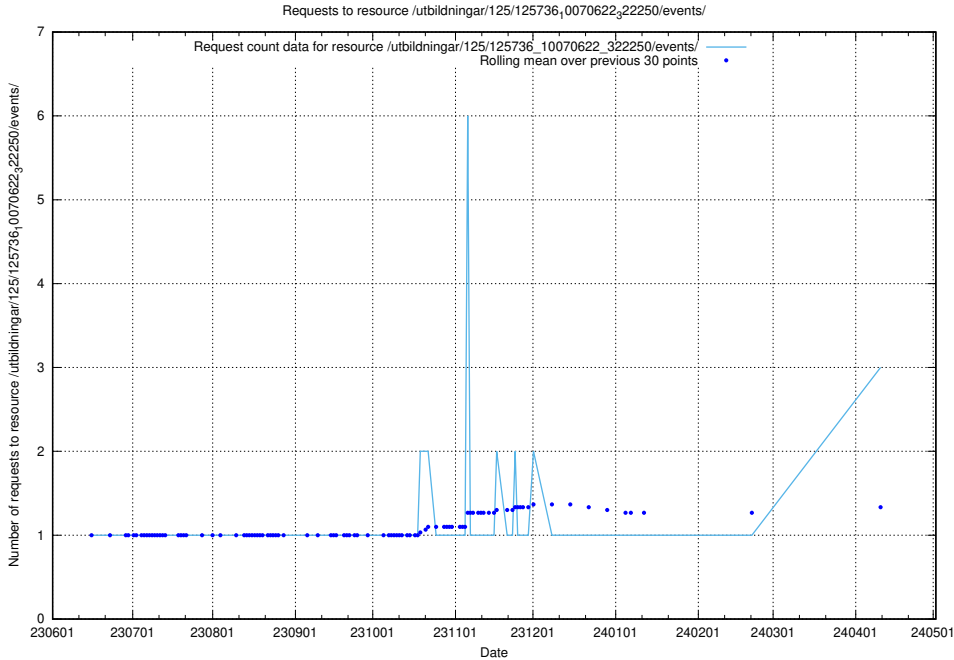

5.467 Usage of /utbildningar/125/125736_10070622_322250/events/

Here, we count the number of requests to resource /utbildningar/125/125736_10070622_322250/events/

5.468 Usage of /utbildningar/125/125195_10069395_332456/