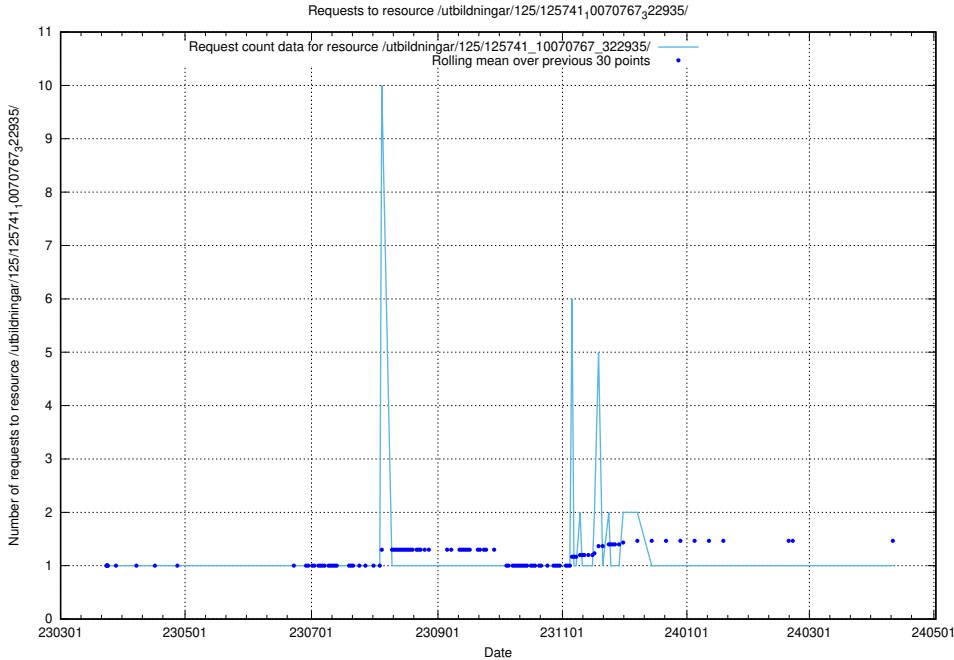

5.6237 Usage of /utbildningar/125/125741_10070767_322935/

Here, we count the number of requests to resource /utbildningar/125/125741_10070767_322935/.