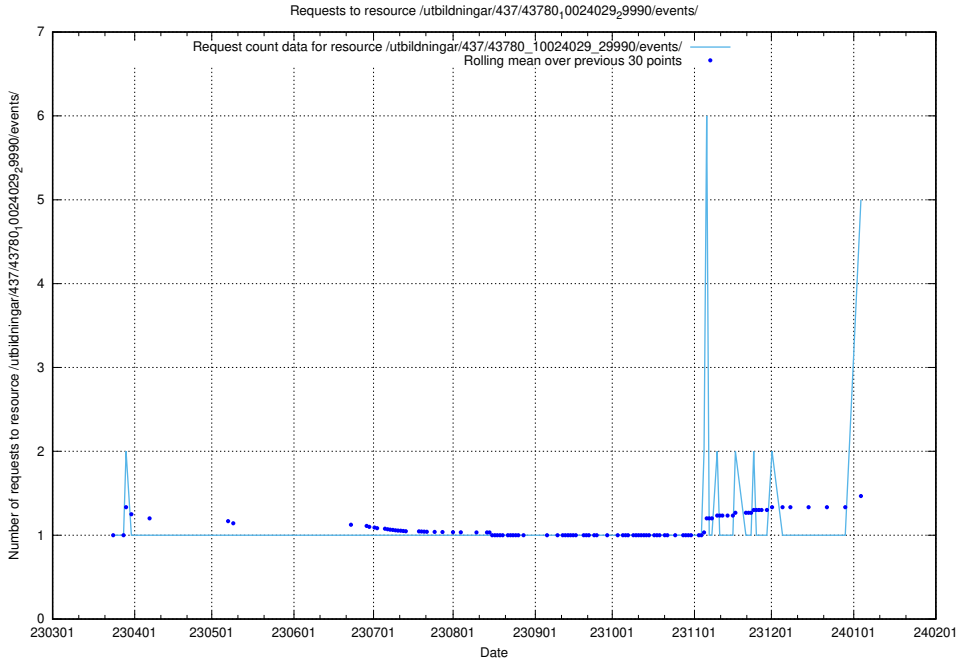

Here, we count the number of requests to resource /utbildningar/124/124475_10067709_313266/.

5.196 Usage of /utbildningar/437/43780_10024029_29990/events/

Here, we count the number of requests to resource /utbildningar/437/43780_10024029_29990/events/.