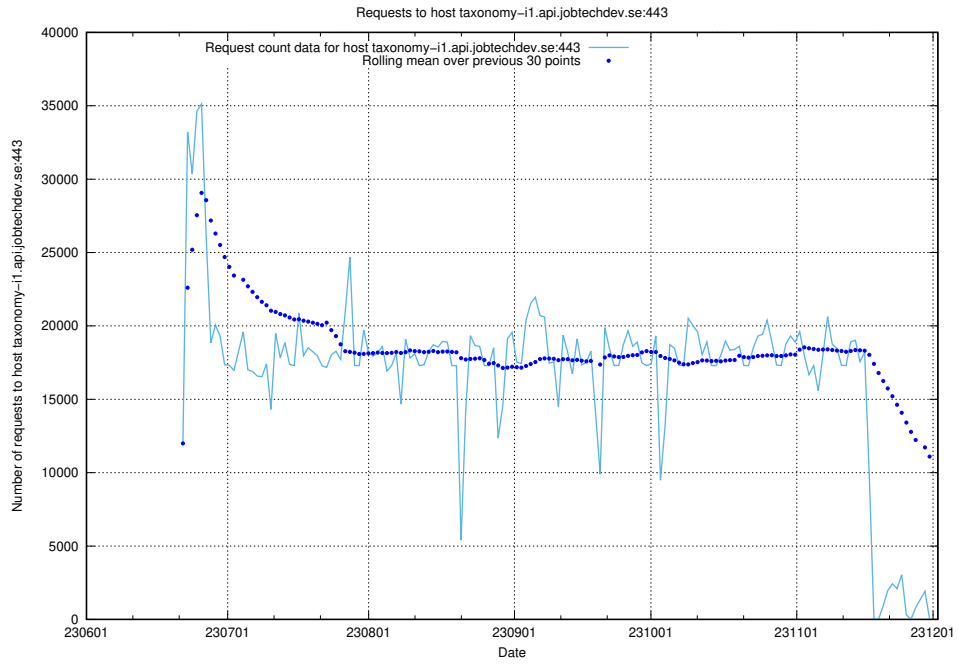

7.40 Usage of taxonomy-i1.api.jobtechdev.se:443

Here, we count the number of requests to host taxonomy-i1.api.jobtechdev.se:443.