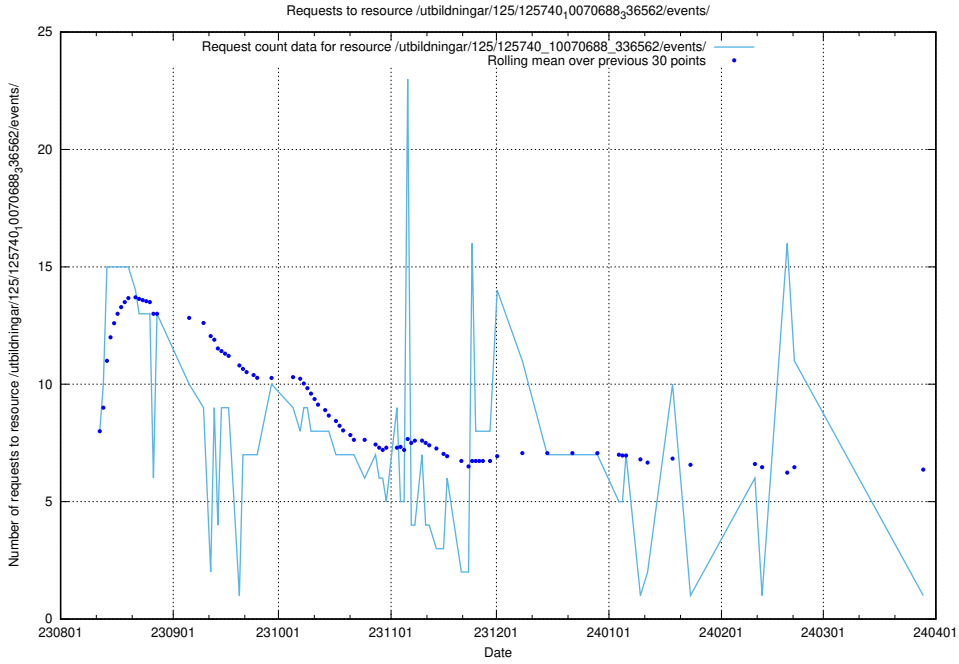

5.4628 Usage of /utbildningar/125/125740_10070688_336562/events/

Here, we count the number of requests to resource /utbildningar/125/125740_10070688_336562/events/