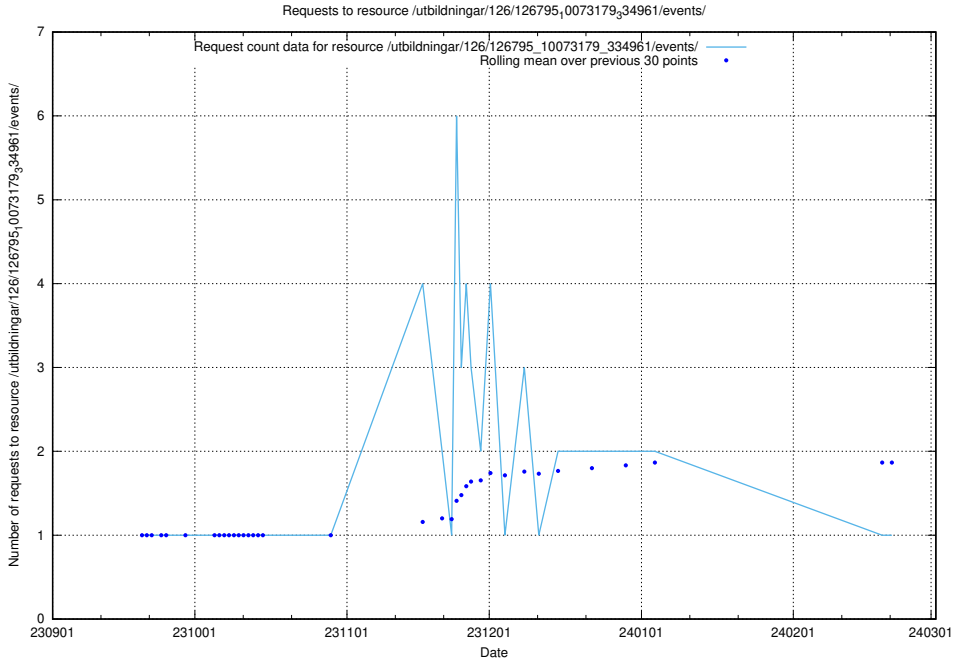

Here, we count the number of requests to resource /taxonomy/version/11/query/keyword-concepts-with-relations/.

5.4354 Usage of /utbildningar/126/126795_10073179_334961/events/

Here, we count the number of requests to resource /utbildningar/126/126795_10073179_334961/events/