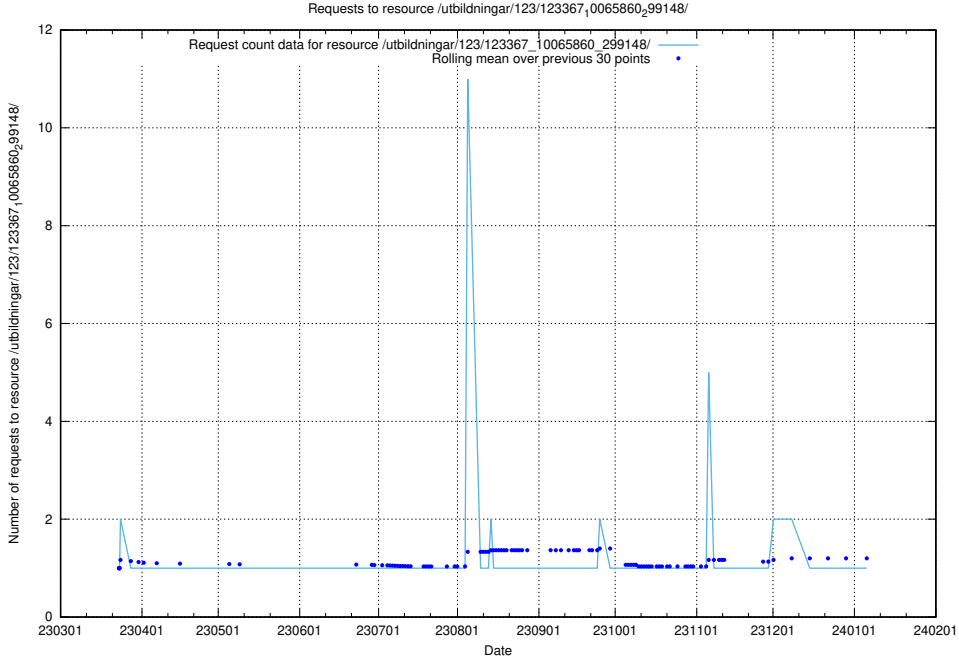

Here, we count the number of requests to resource /utbildningar/126/126336_10072081_333219/events/

5.4653 Usage of /utbildningar/123/123367_10065860_299148/

Here, we count the number of requests to resource /utbildningar/123/123367_10065860_299148/.