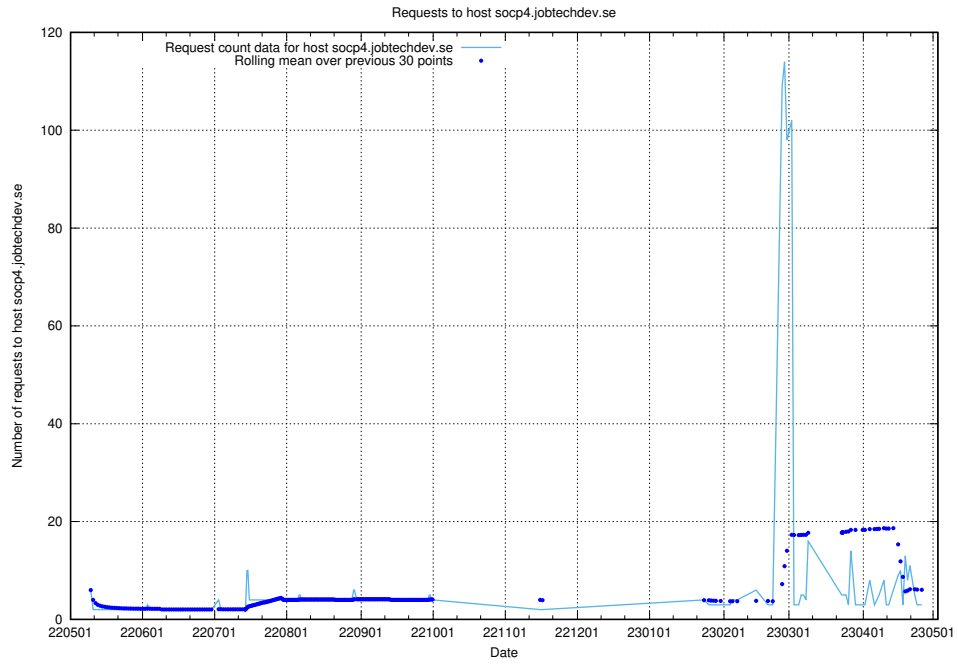

7.210 Usage of socp4.jobtechdev.se

Here, we count the number of requests to host socp4.jobtechdev.se.

7.211 Usage of oa.jobtechdev.se

Here, we count the number of requests to host oa.jobtechdev.se.

7.212 Usage of data.jobtechdev.se:80