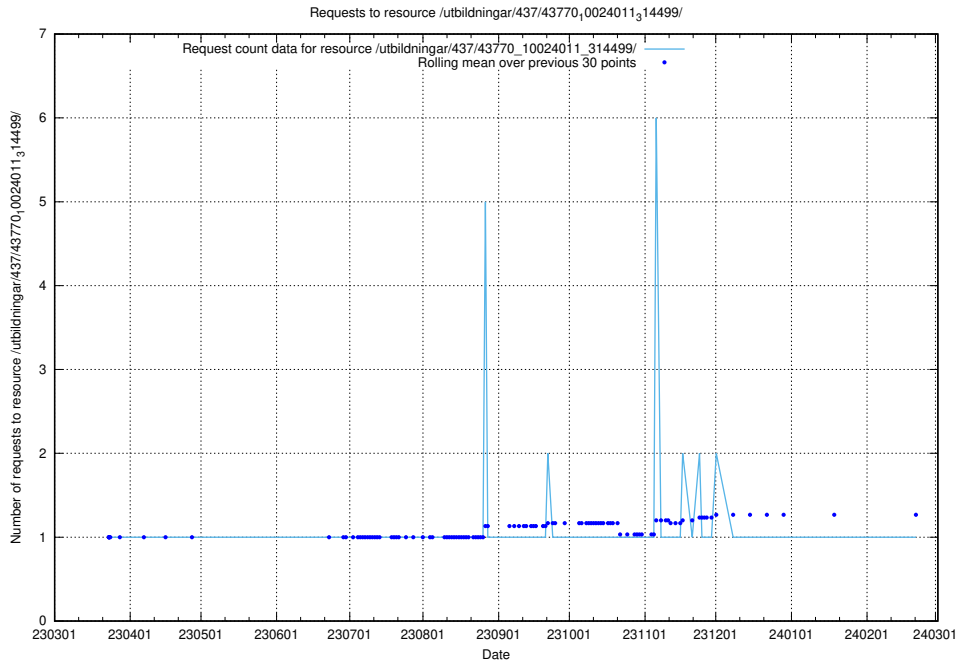

5.6142 Usage of /utbildningar/437/43770_10024011_314499/

Here, we count the number of requests to resource /utbildningar/437/43770_10024011_314499/.