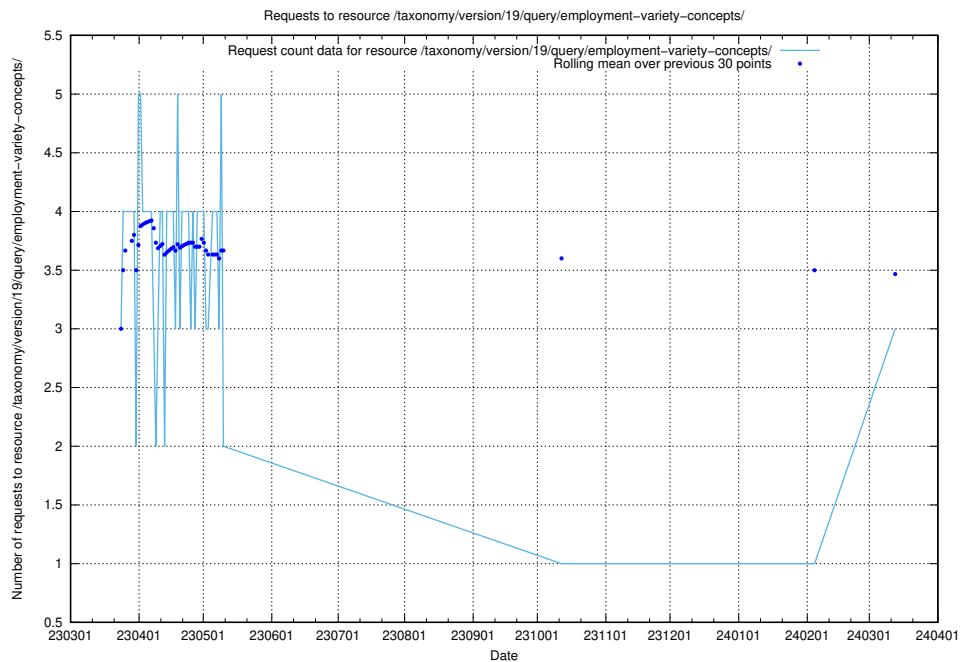

Here, we count the number of requests to resource /taxonomy/version/19/query/employment-variety-concepts/.

5.539 Usage of /utbildningar/438/43817_10024102_242987/events/

Here, we count the number of requests to resource /utbildningar/438/43817_10024102_242987/events/.