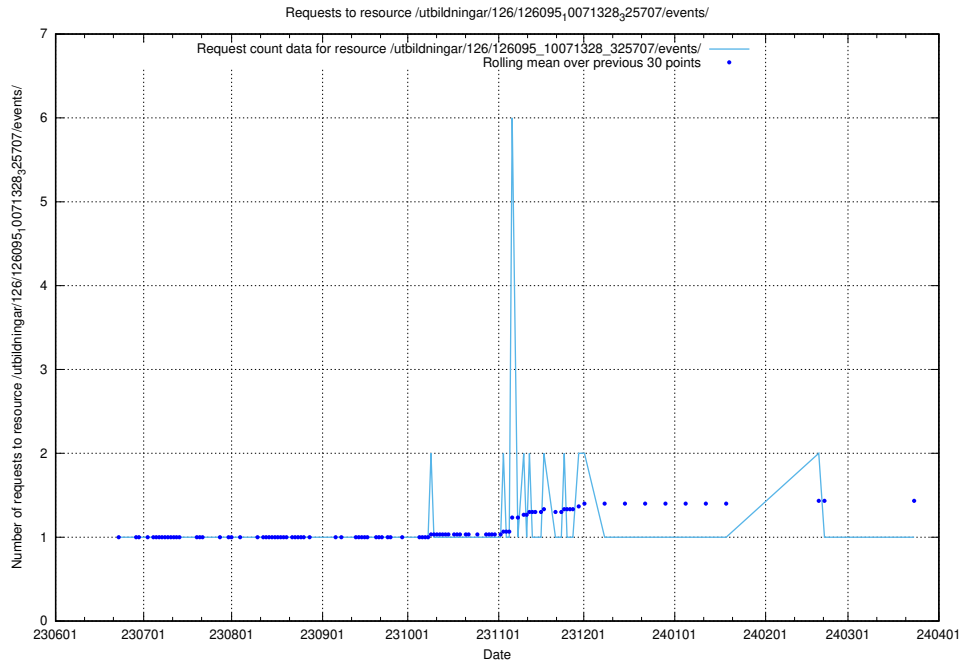

5.5494 Usage of /utbildningar/126/126095_10071328_325707/events/

Here, we count the number of requests to resource /utbildningar/126/126095_10071328_325707/events/