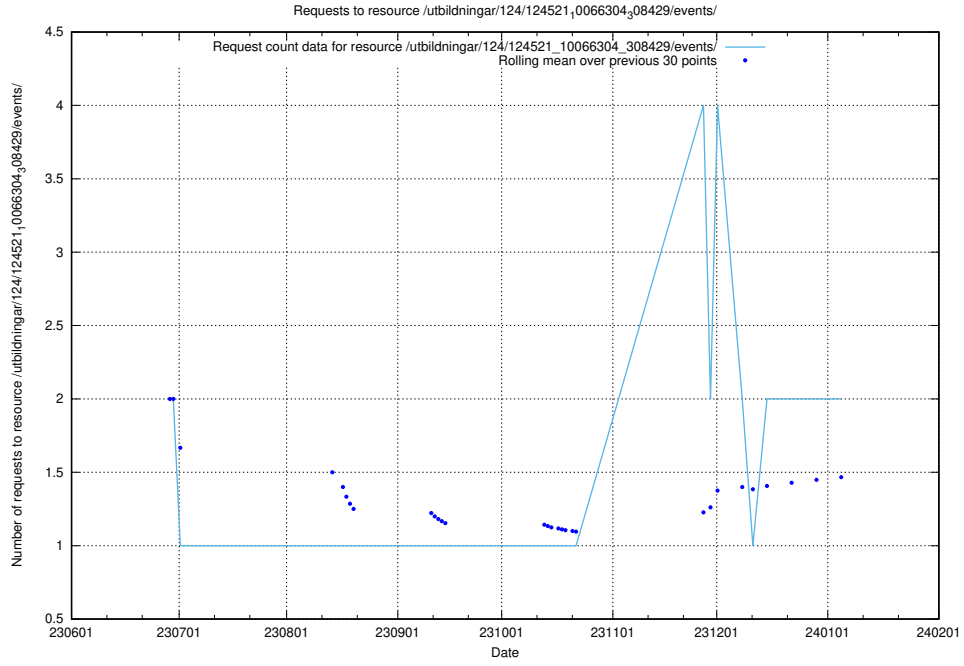

5.909 Usage of /utbildningar/124/124521_10066304_308429/events/

Here, we count the number of requests to resource /utbildningar/124/124521_10066304_308429/events/