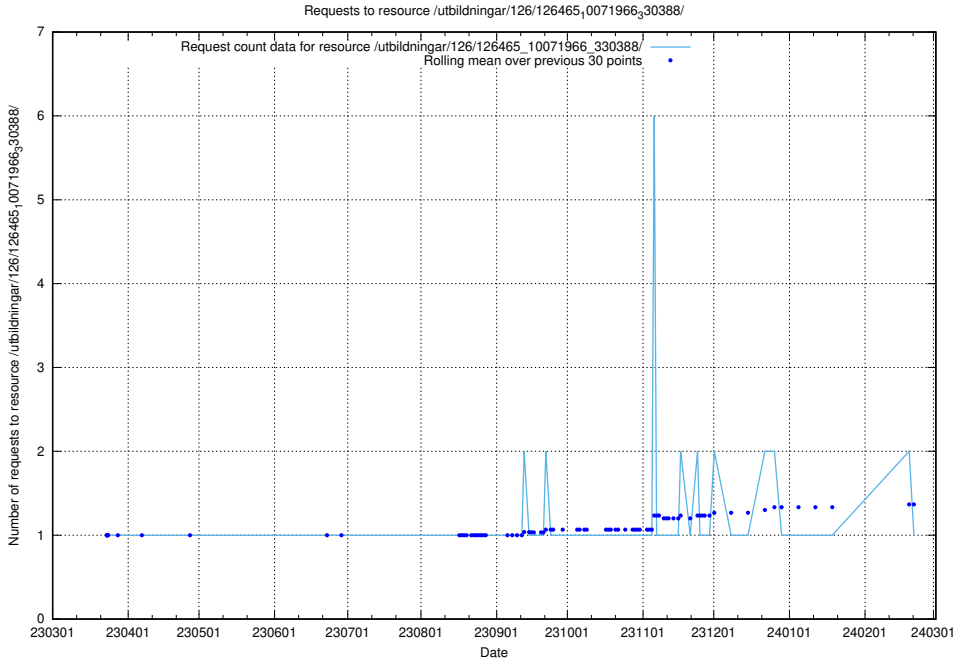

5.6189 Usage of /utbildningar/126/126465_10071966_330388/

Here, we count the number of requests to resource /utbildningar/126/126465_10071966_330388/.