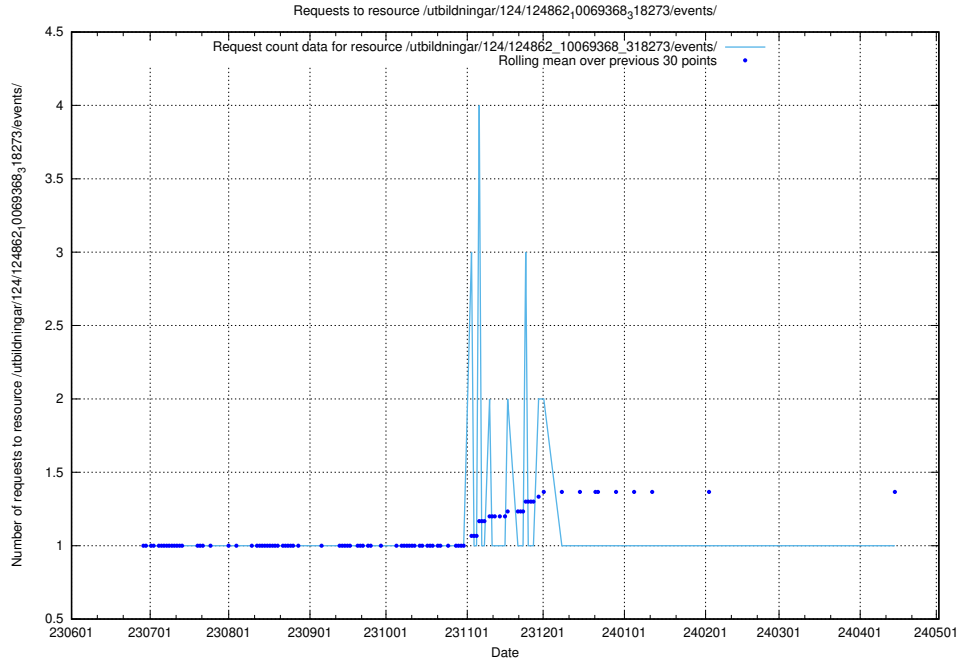

5.5293 Usage of /utbildningar/124/124862_10069368_318273/events/

Here, we count the number of requests to resource /utbildningar/124/124862_10069368_318273/events/