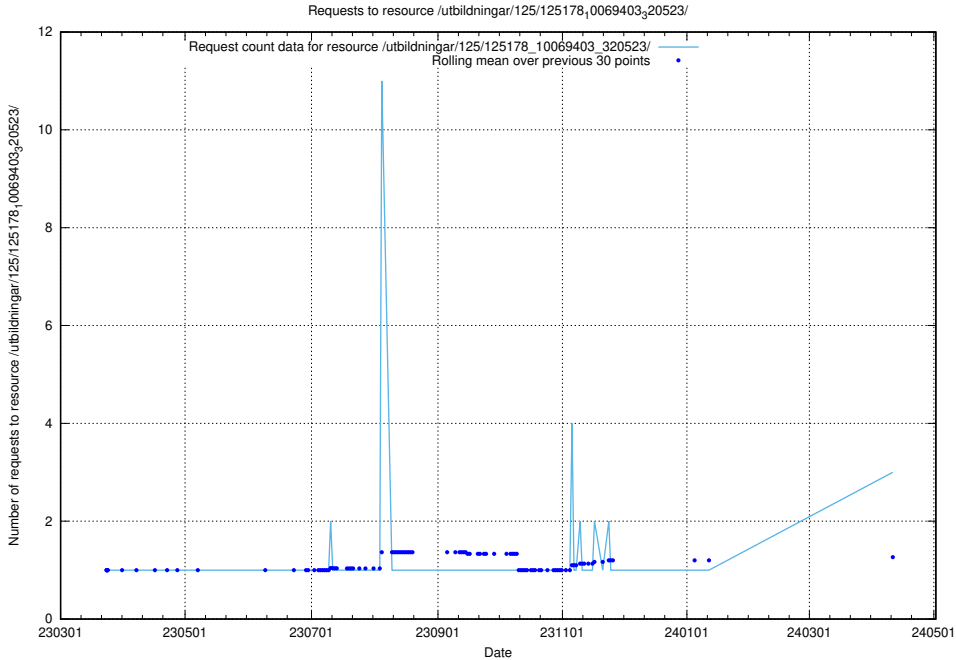

5.314 Usage of /utbildningar/125/125178_10069403_320523/

Here, we count the number of requests to resource /utbildningar/125/125178_10069403_320523/.