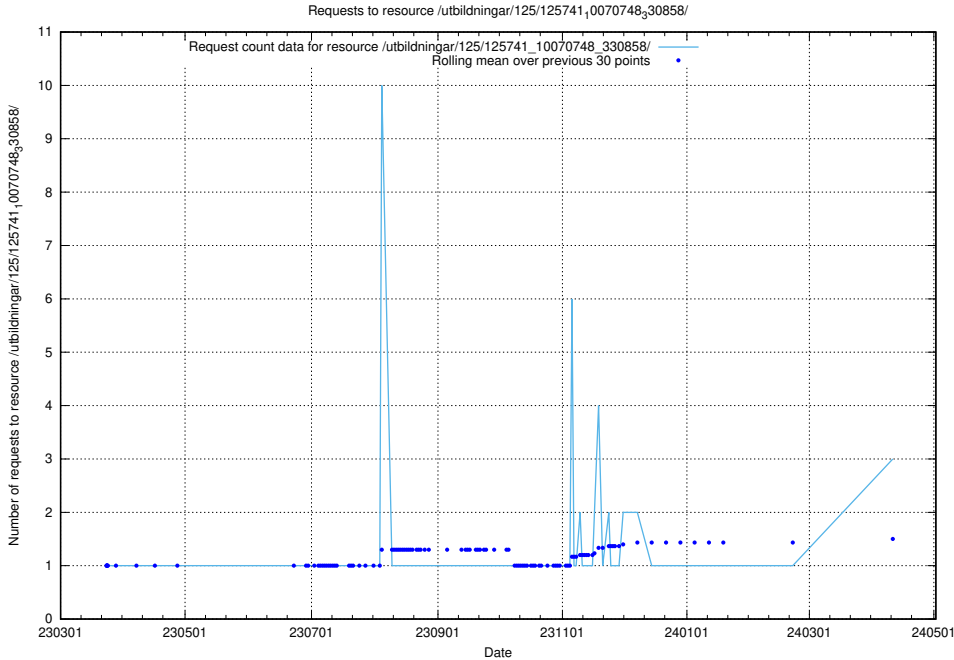

5.558 Usage of /utbildningar/125/125741_10070748_330858/

Here, we count the number of requests to resource /utbildningar/125/125741_10070748_330858/.