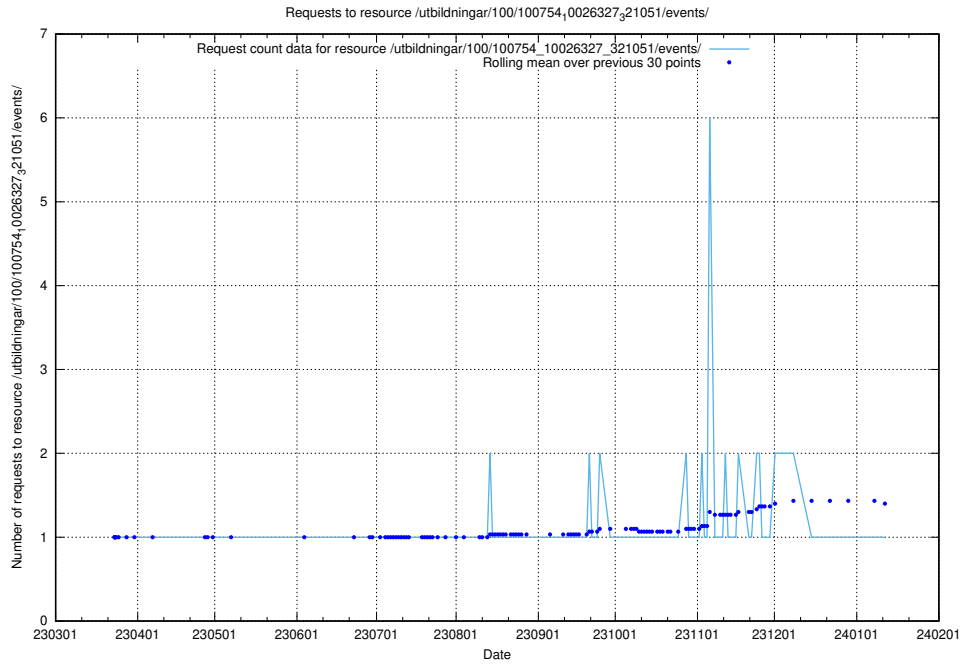

5.5408 Usage of /utbildningar/100/100754_10026327_321051/events/

Here, we count the number of requests to resource /utbildningar/100/100754_10026327_321051/events/