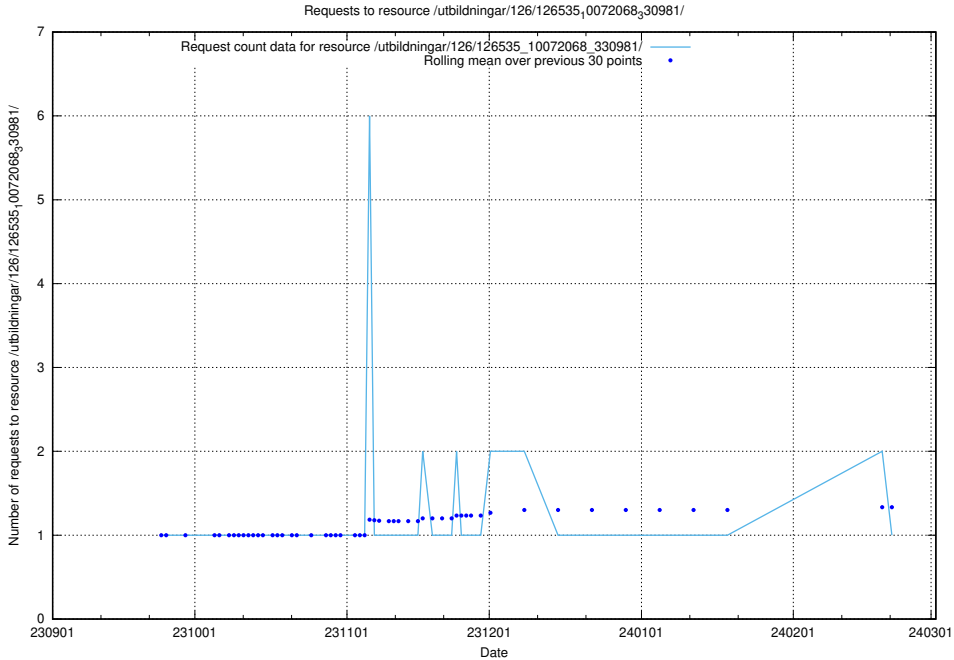

5.4308 Usage of /utbildningar/126/126535_10072068_330981/

Here, we count the number of requests to resource /utbildningar/126/126535_10072068_330981/.