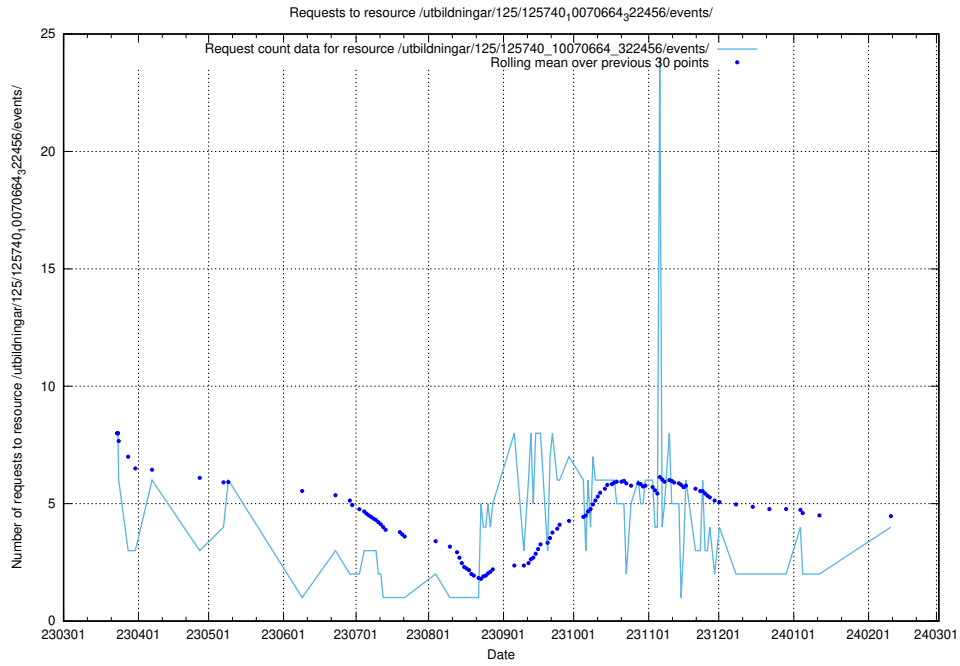

5.295 Usage of /utbildningar/125/125740_10070664_322456/events/

Here, we count the number of requests to resource /utbildningar/125/125740_10070664_322456/events/