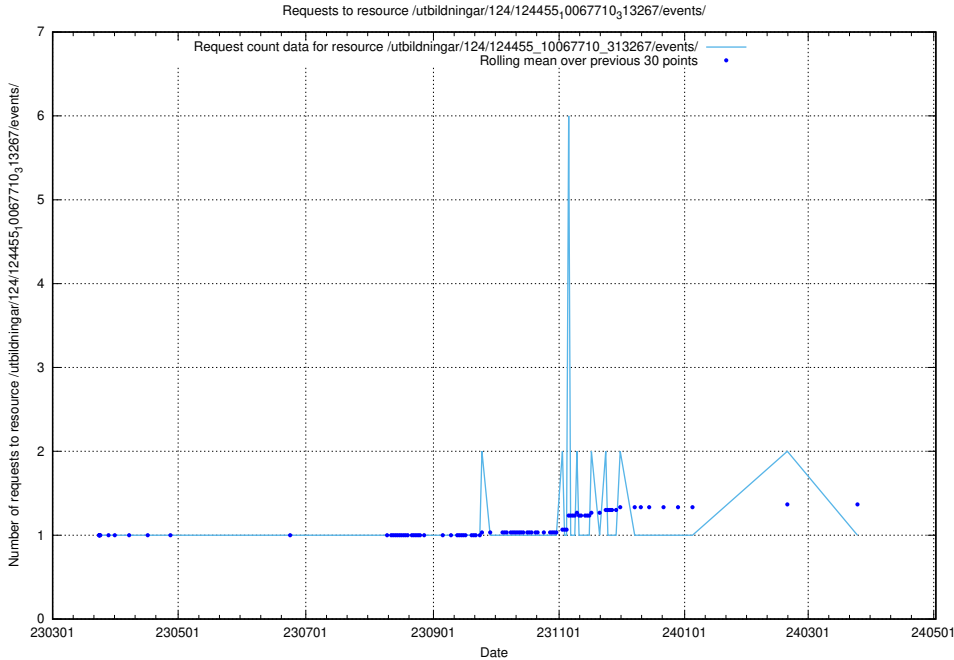

5.3275 Usage of /utbildningar/124/124455_10067710_313267/events/

Here, we count the number of requests to resource /utbildningar/124/124455_10067710_313267/events/