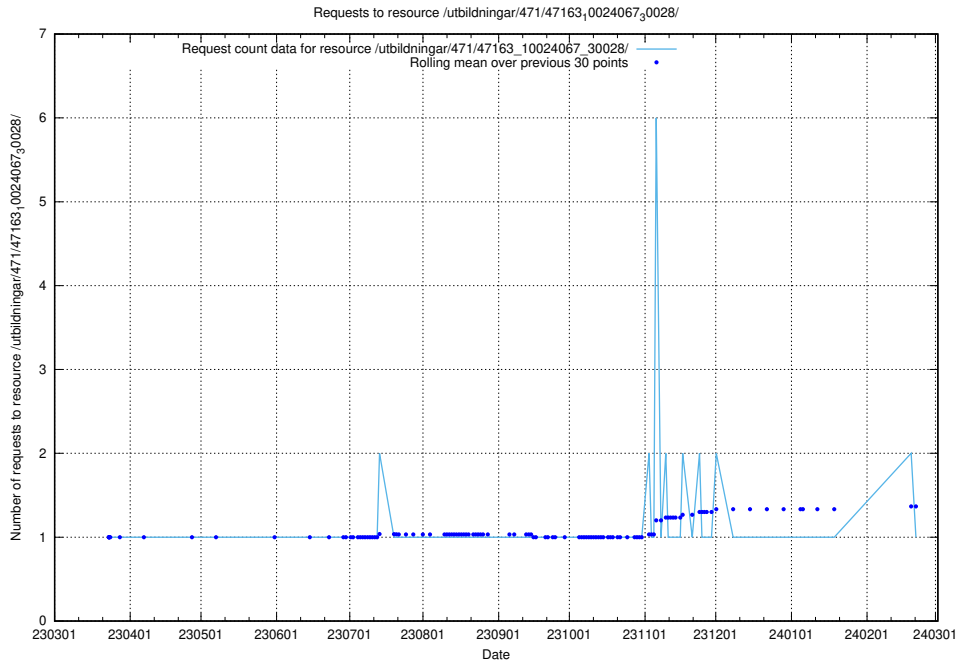

5.6087 Usage of /utbildningar/471/47163_10024067_30028/

Here, we count the number of requests to resource /utbildningar/471/47163_10024067_30028/.