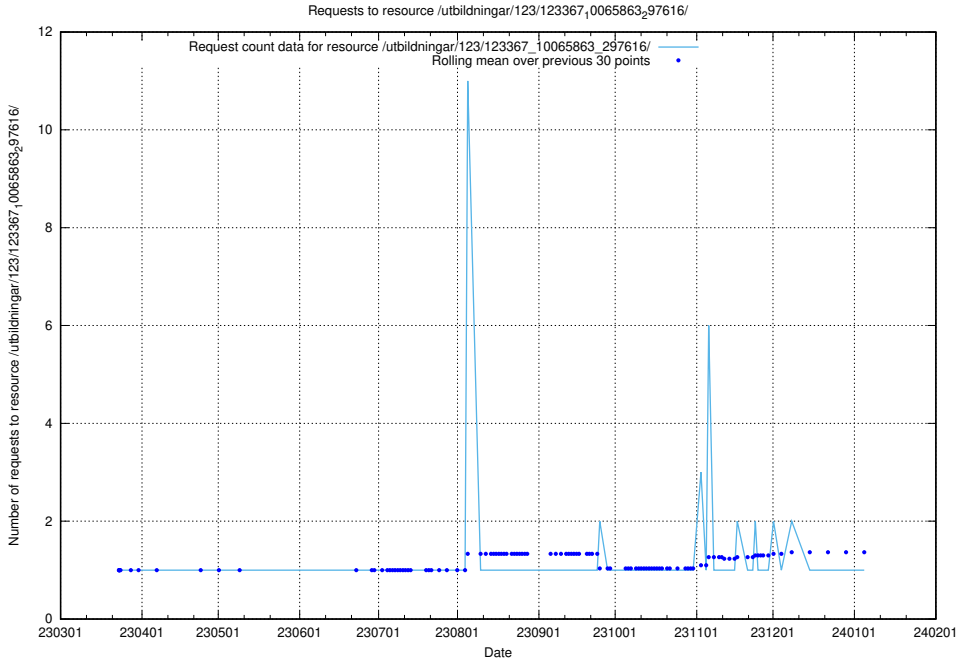

Here, we count the number of requests to resource /utbildningar/124/124854_10073707_336464/events/

5.4613 Usage of /utbildningar/123/123367_10065863_297616/

Here, we count the number of requests to resource /utbildningar/123/123367_10065863_297616/.