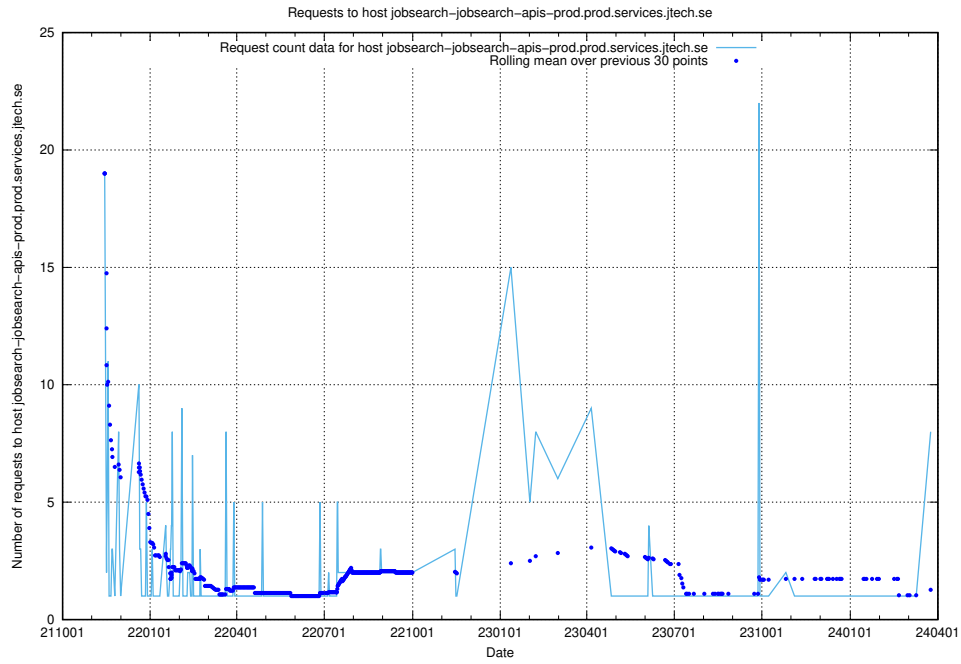

7.69 Usage of jobsearch-jobsearch-apis-prod.prod.services.jtech.se

Here, we count the number of requests to host jobsearch-jobsearch-apis-prod.prod.services.jtech.se.