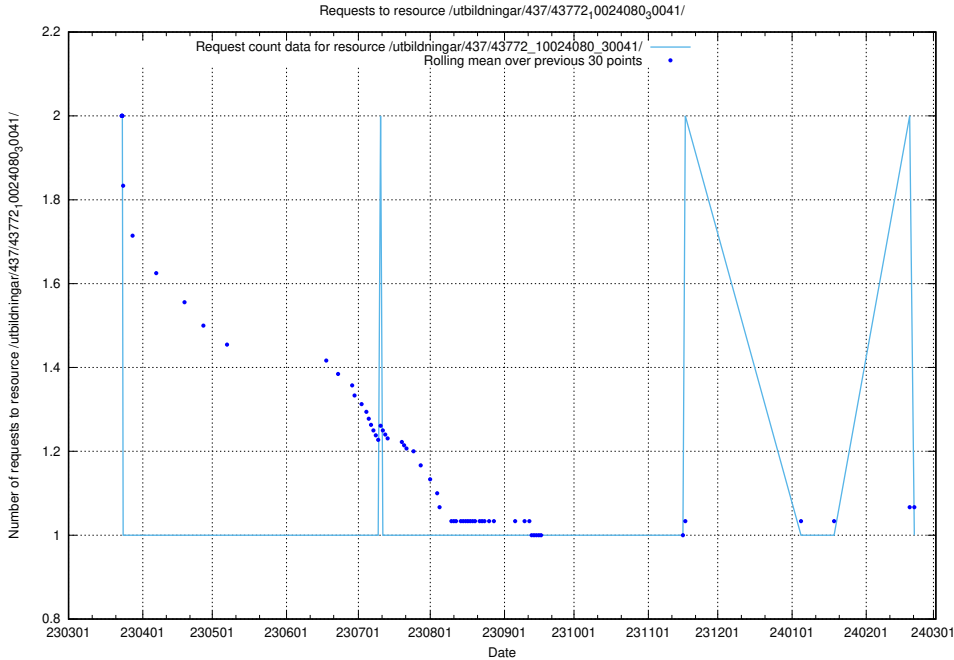

5.6045 Usage of /utbildningar/437/43772_10024080_30041/

Here, we count the number of requests to resource /utbildningar/437/43772_10024080_30041/.