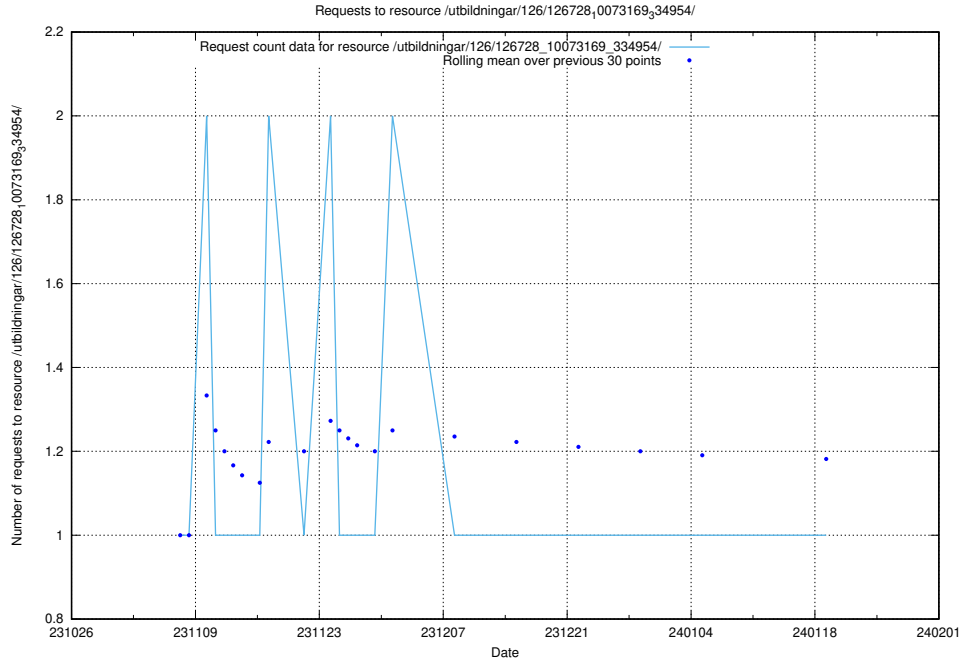

5.3951 Usage of /utbildningar/126/126728_10073169_334954/

Here, we count the number of requests to resource /utbildningar/126/126728_10073169_334954/.