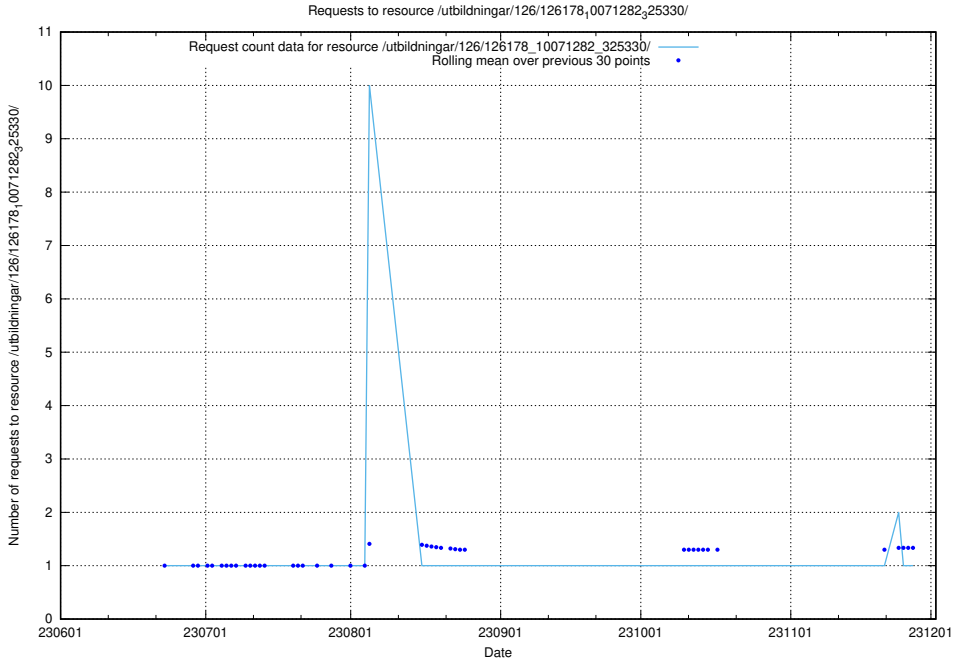

5.5490 Usage of /utbildningar/126/126178_10071282_325330/

Here, we count the number of requests to resource /utbildningar/126/126178_10071282_325330/.