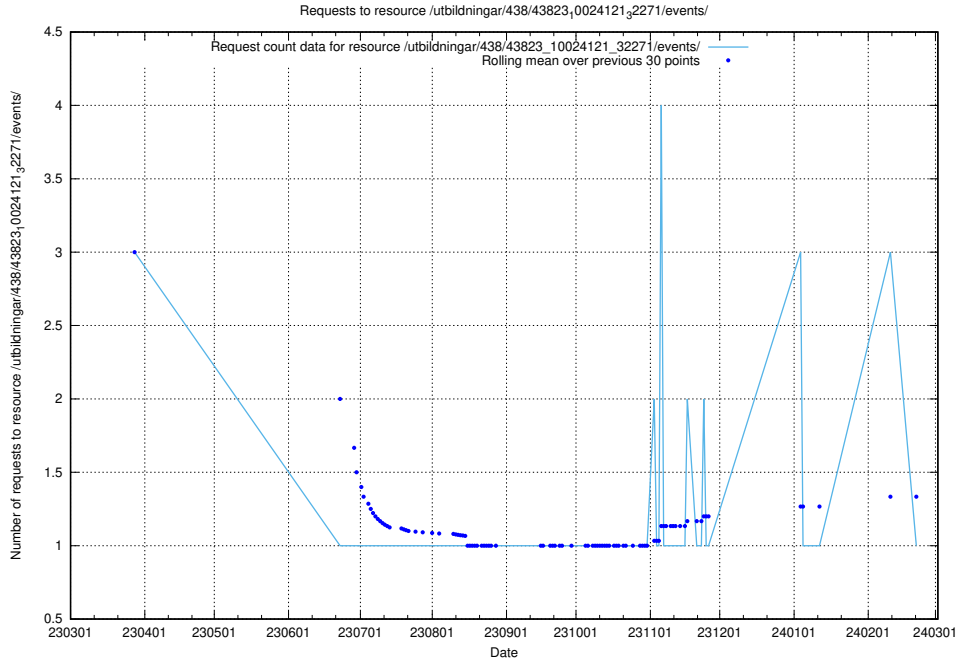

5.5877 Usage of /utbildningar/438/43823_10024121_32271/events/

Here, we count the number of requests to resource /utbildningar/438/43823_10024121_32271/events/.