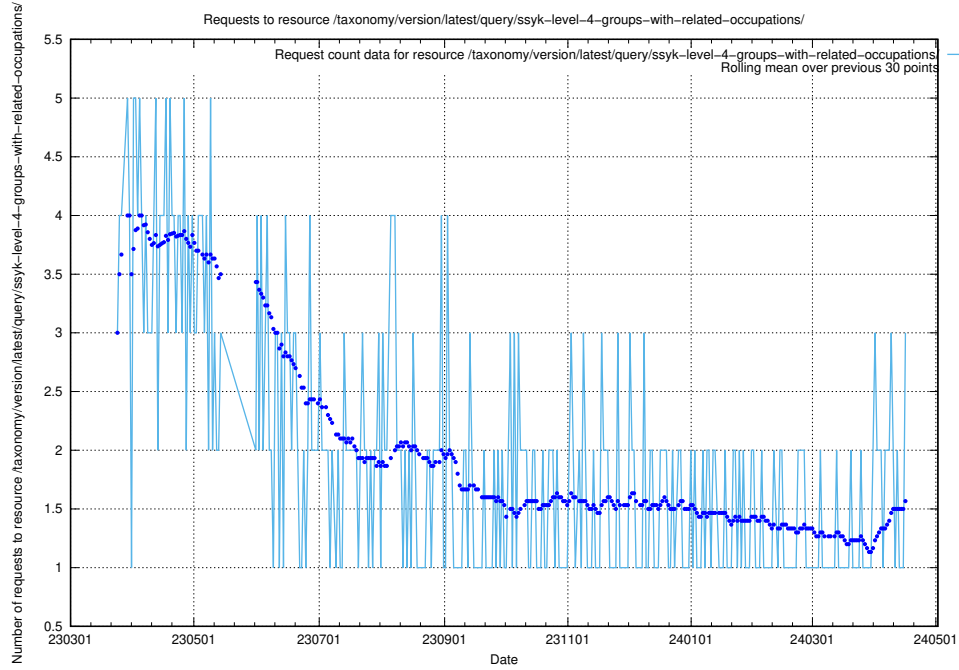

5.501 Usage of /taxonomy/version/latest/query/ssyk-level-4-groups-with-related-occupations/

Here, we count the number of requests to resource /taxonomy/version/latest/query/ssyk-level-4-groups-with-related-occupations/.