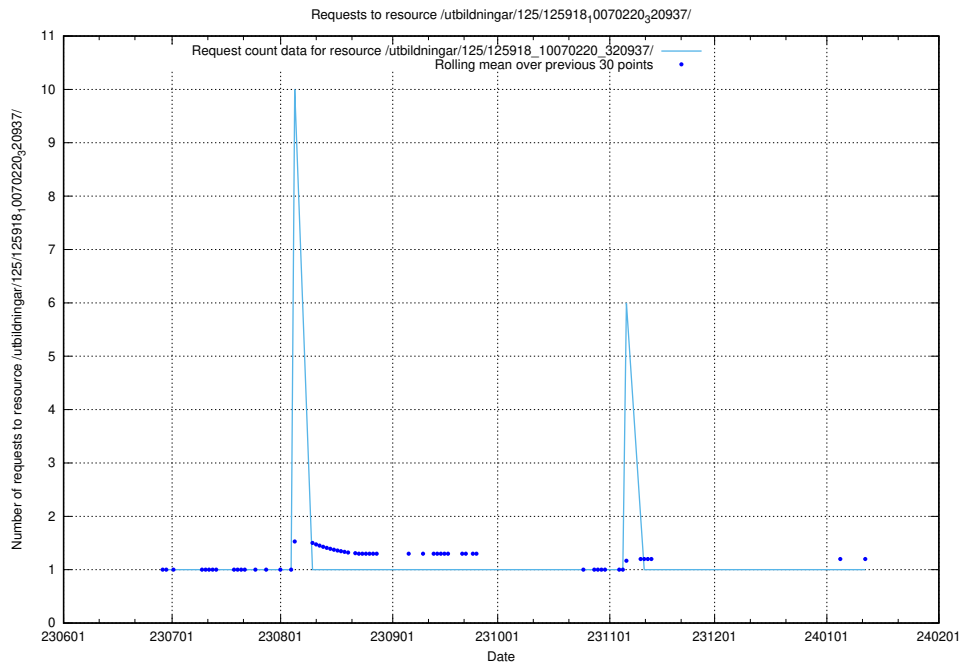

5.5279 Usage of /utbildningar/125/125918_10070220_320937/

Here, we count the number of requests to resource /utbildningar/125/125918_10070220_320937/.