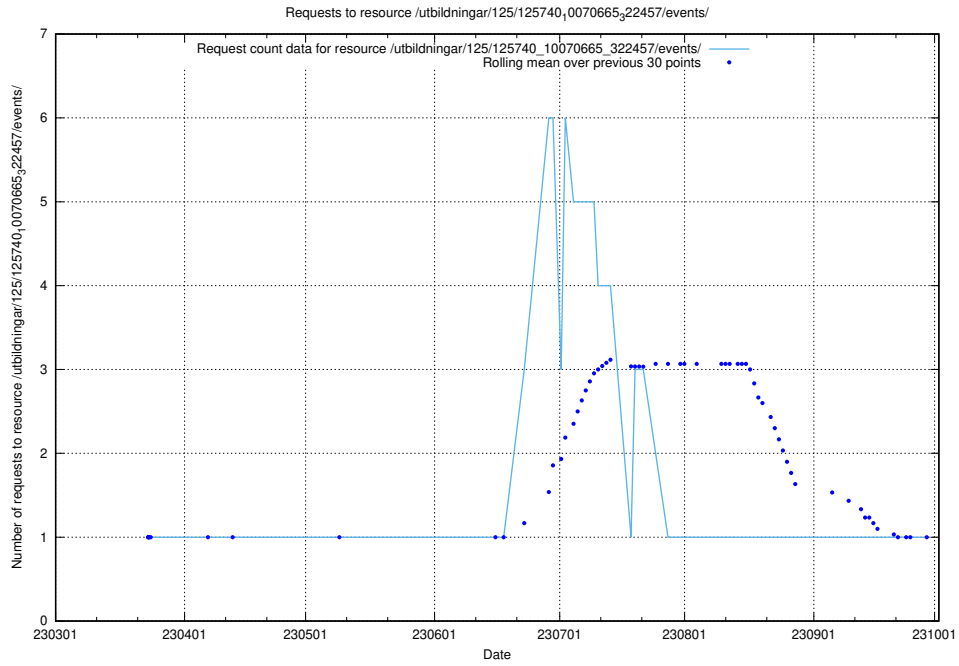

5.1079 Usage of /utbildningar/125/125740_10070665_322457/events/

Here, we count the number of requests to resource /utbildningar/125/125740_10070665_322457/events/