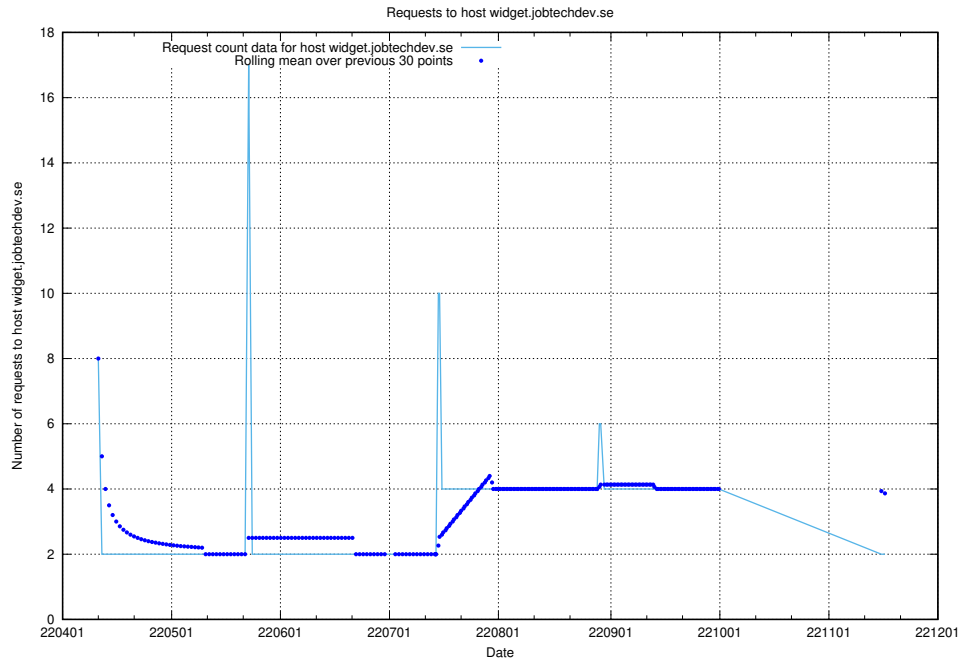

7.461 Usage of taxonomyt2.api.jobtechdev.se

Here, we count the number of requests to host taxonomyt2.api.jobtechdev.se.

7.462 Usage of widget.jobtechdev.se

Here, we count the number of requests to host widget.jobtechdev.se.