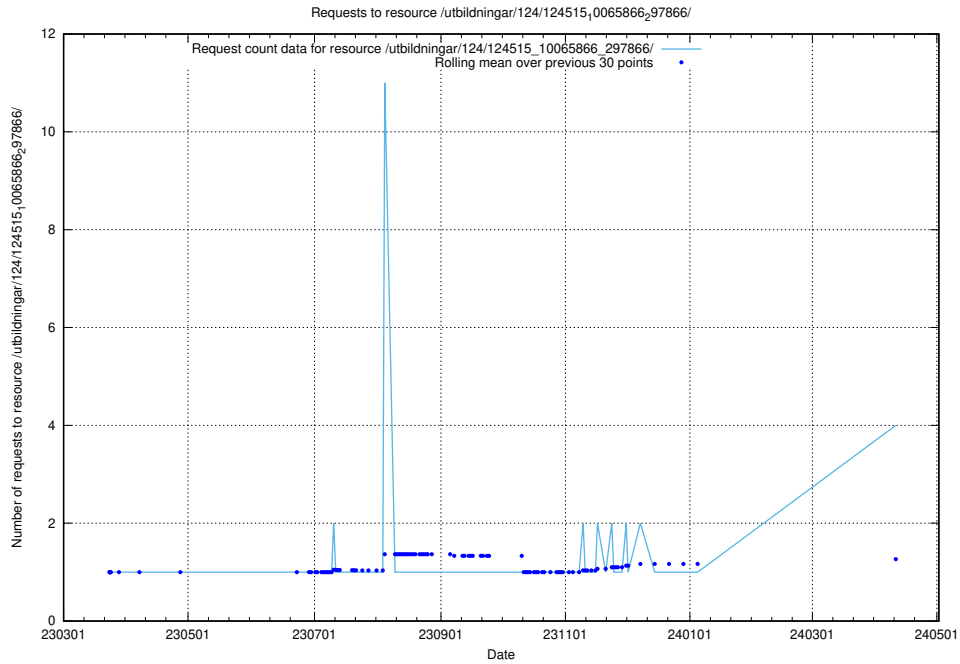

Here, we count the number of requests to resource /utbildningar/124/124515_10065866_297866/.

5.221 Usage of /utbildningar/124/124515_10065860_299148/

Here, we count the number of requests to resource /utbildningar/124/124515_10065860_299148/.