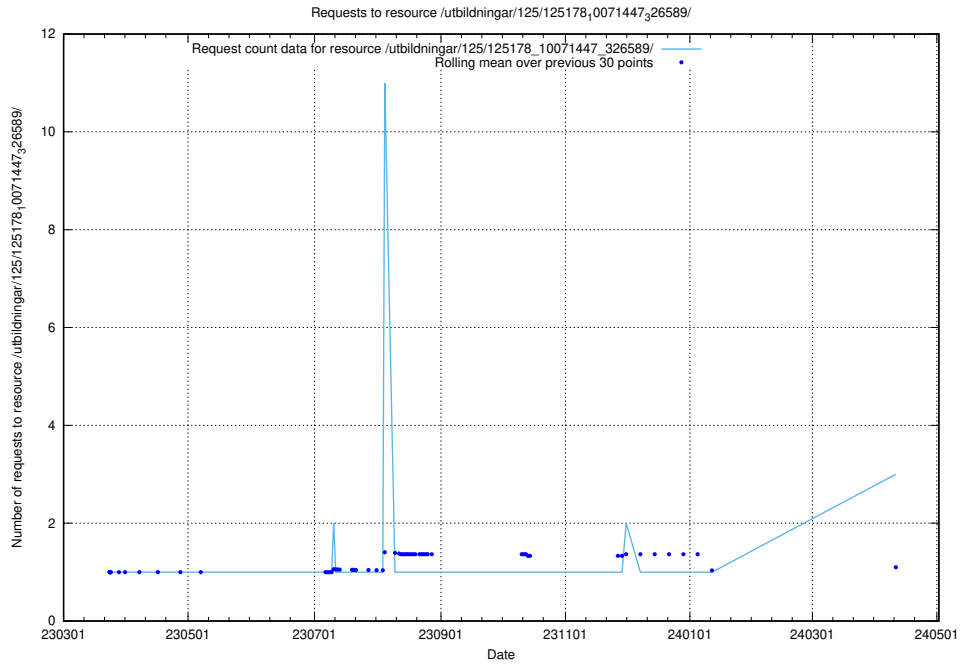

5.311 Usage of /utbildningar/125/125178_10071447_326589/

Here, we count the number of requests to resource /utbildningar/125/125178_10071447_326589/.