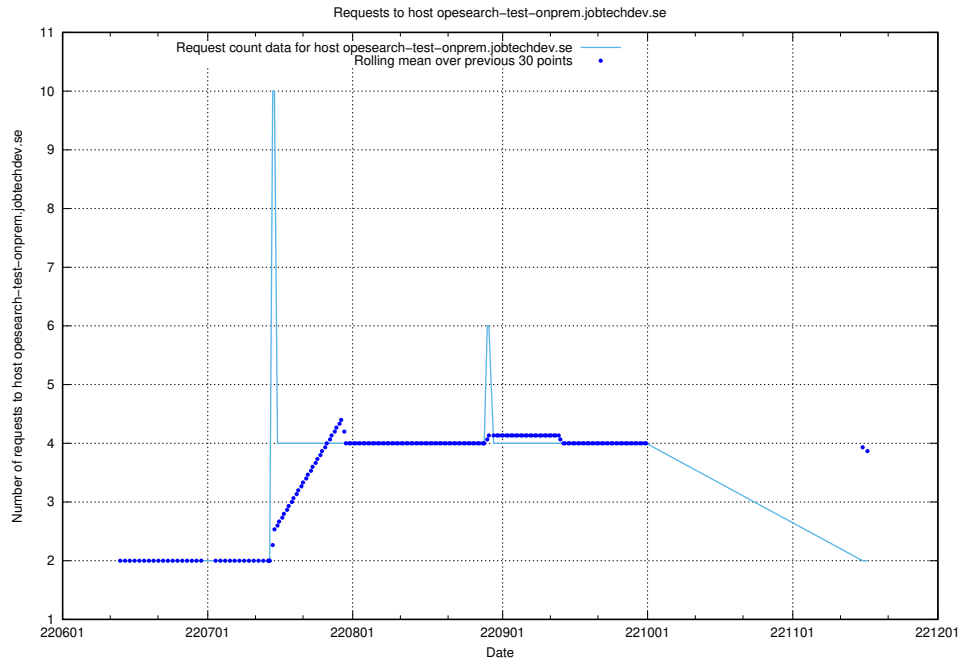

7.402 Usage of opesearch-test-onprem.jobtechdev.se

Here, we count the number of requests to host opesearch-test-onprem.jobtechdev.se.