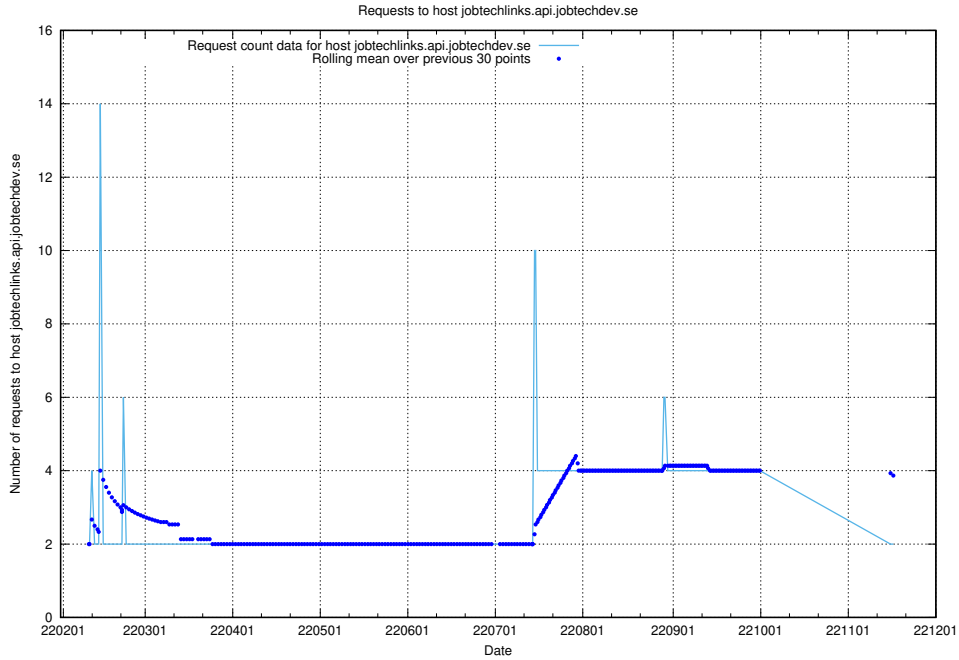

7.553 Usage of jobtechlinks.api.jobtechdev.se

Here, we count the number of requests to host jobtechlinks.api.jobtechdev.se.