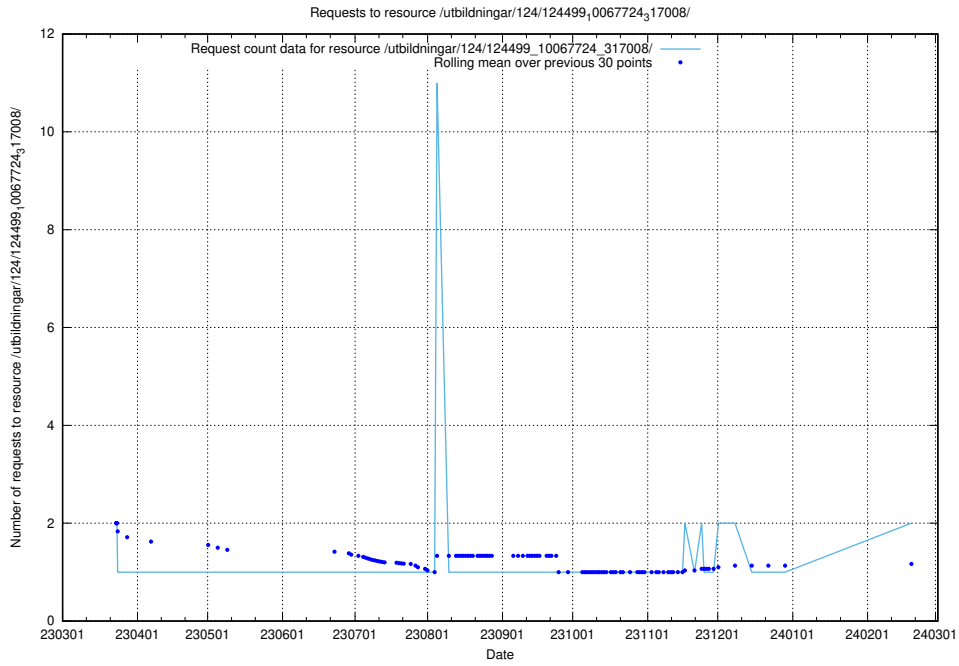

5.1023 Usage of /utbildningar/124/124499_10067724_317008/

Here, we count the number of requests to resource /utbildningar/124/124499_10067724_317008/.