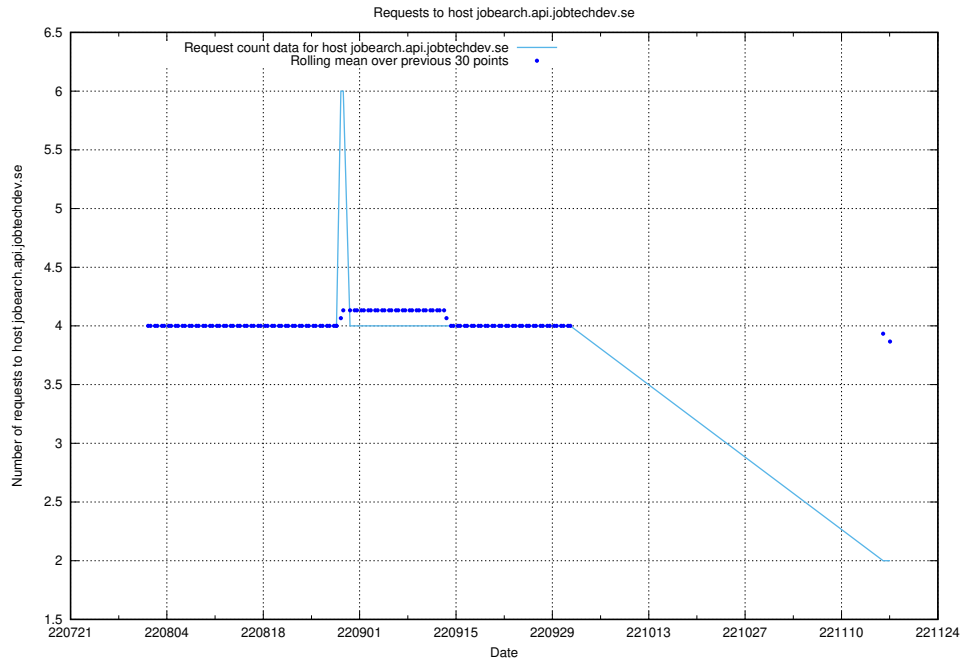

7.378 Usage of `jobearch.api.jobtechdev.se`

Here, we count the number of requests to host `jobearch.api.jobtechdev.se`.