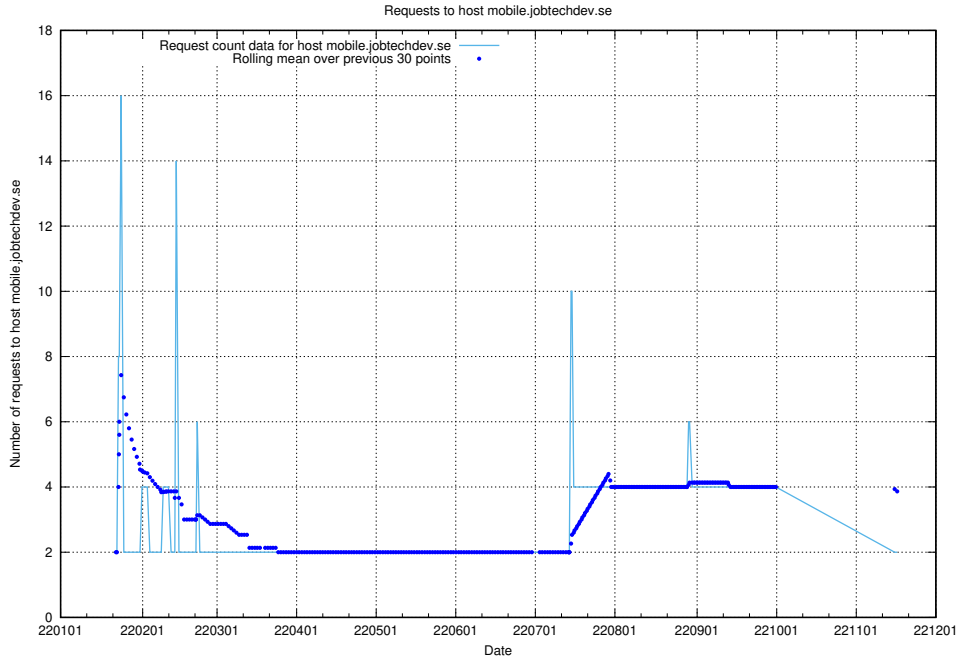

7.592 Usage of mobile.jobtechdev.se

Here, we count the number of requests to host mobile.jobtechdev.se.