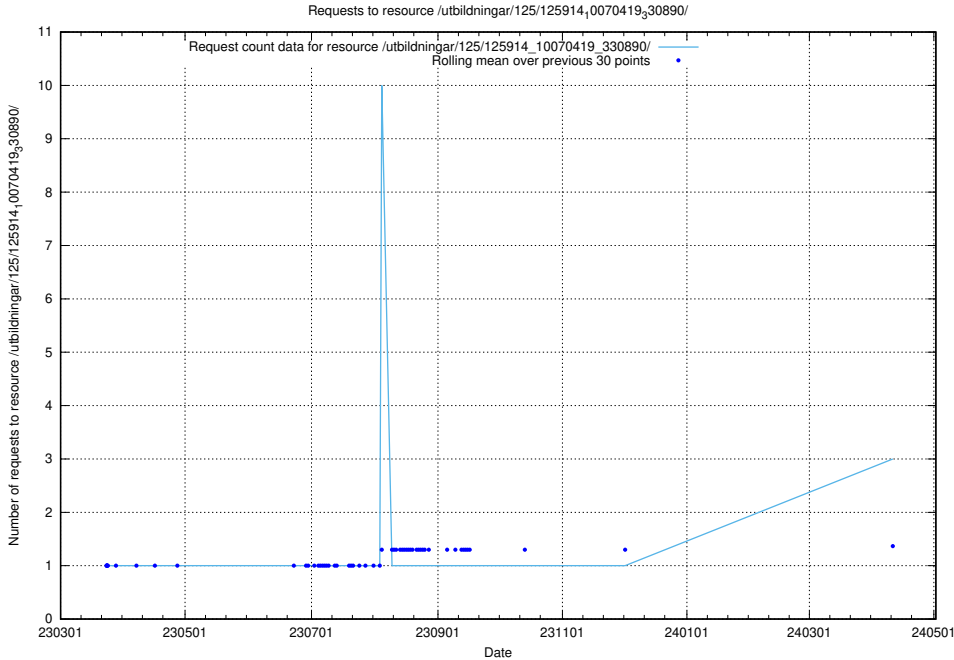

5.555 Usage of /utbildningar/125/125914_10070419_330890/

Here, we count the number of requests to resource /utbildningar/125/125914_10070419_330890/.