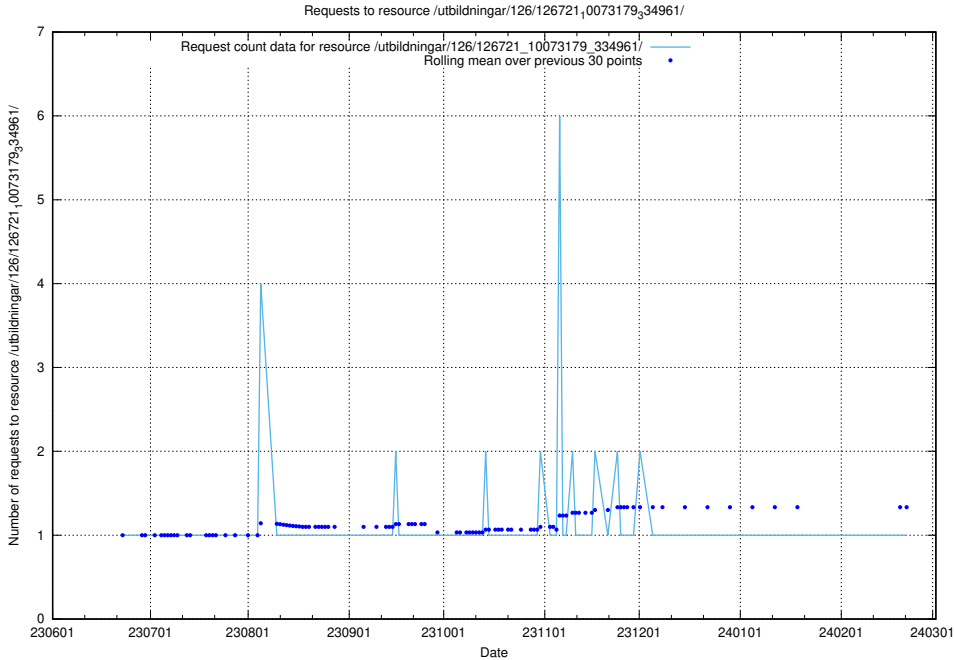

5.5420 Usage of /utbildningar/126/126721_10073179_334961/

Here, we count the number of requests to resource /utbildningar/126/126721_10073179_334961/.