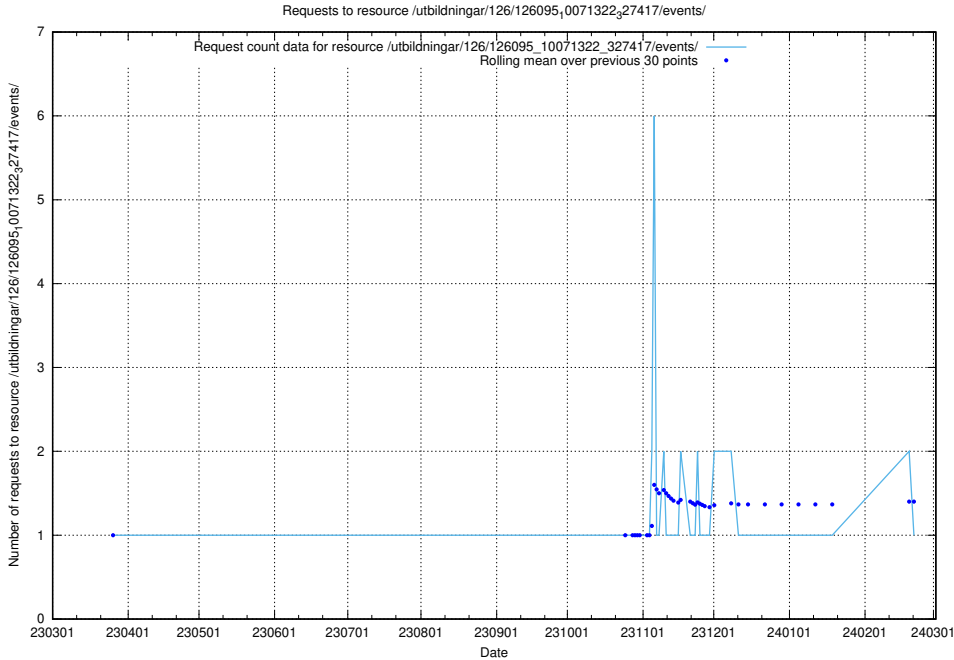

5.5885 Usage of /utbildningar/126/126095_10071322_327417/events/

Here, we count the number of requests to resource /utbildningar/126/126095_10071322_327417/events/