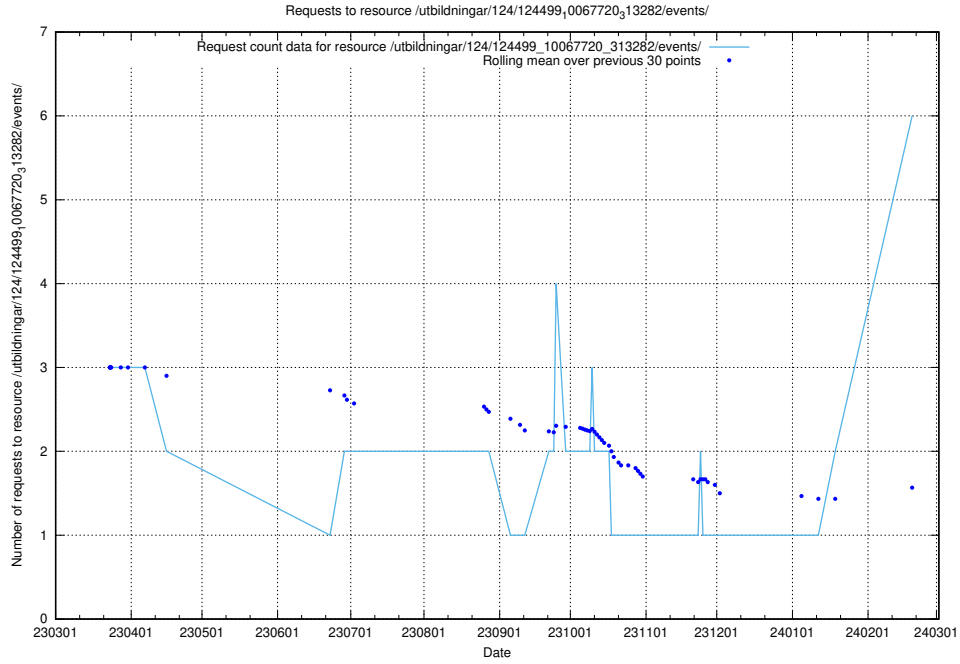

5.139 Usage of /utbildningar/124/124499_10067720_313282/events/

Here, we count the number of requests to resource /utbildningar/124/124499_10067720_313282/events/