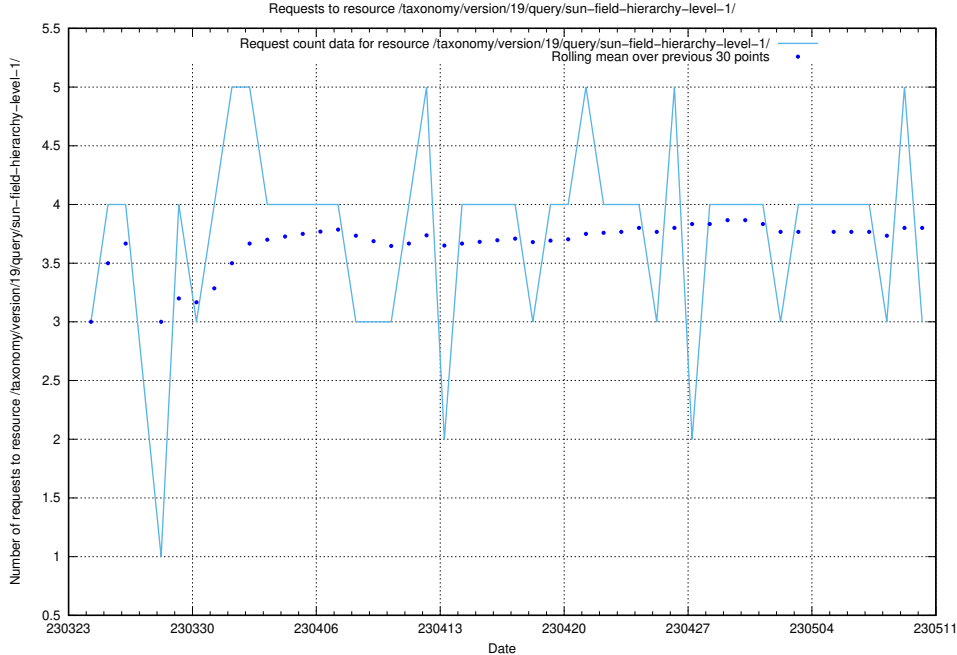

5.534 Usage of /taxonomy/version/19/query/sun-field-hierarchy-level-1/

Here, we count the number of requests to resource /taxonomy/version/19/query/sun-field-hierarchy-level-1/.