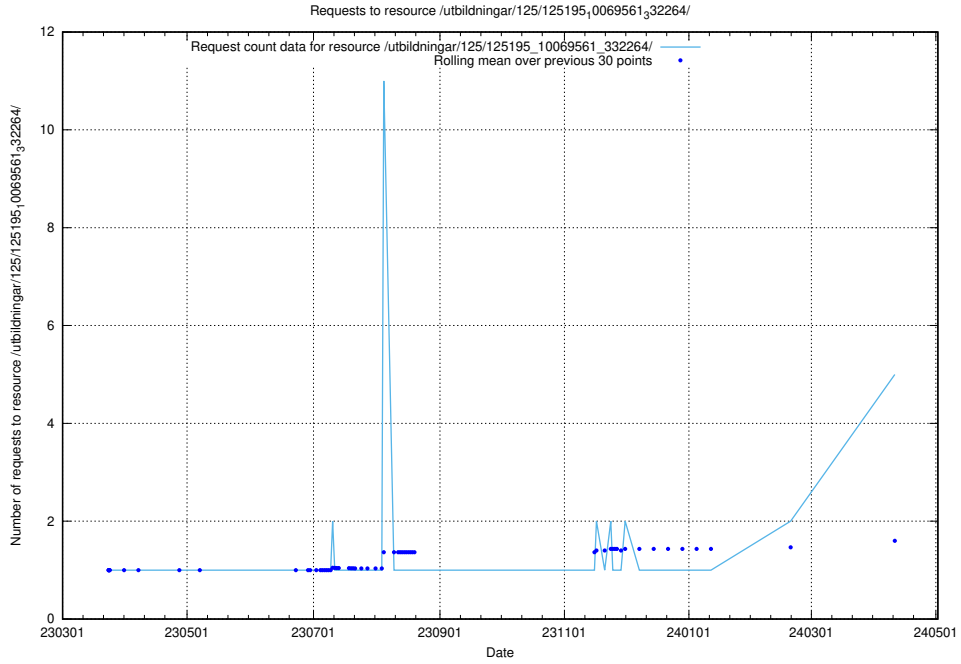

5.151 Usage of /utbildningar/125/125195_10069561_332264/

Here, we count the number of requests to resource /utbildningar/125/125195_10069561_332264/.