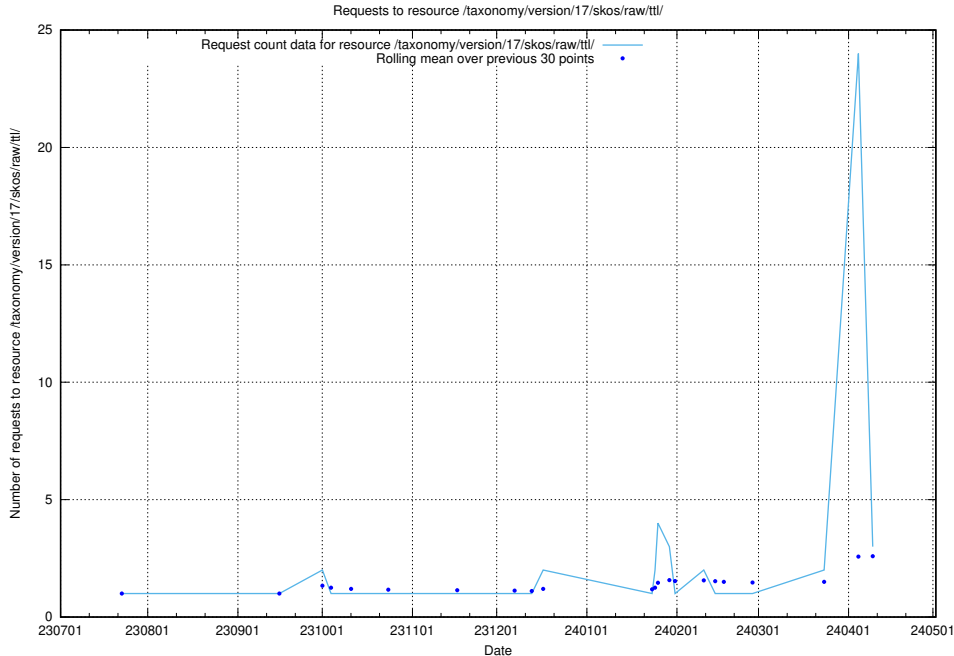

5.422 Usage of /taxonomy/version/17/skos/raw/ttl/

Here, we count the number of requests to resource /taxonomy/version/17/skos/raw/ttl/.