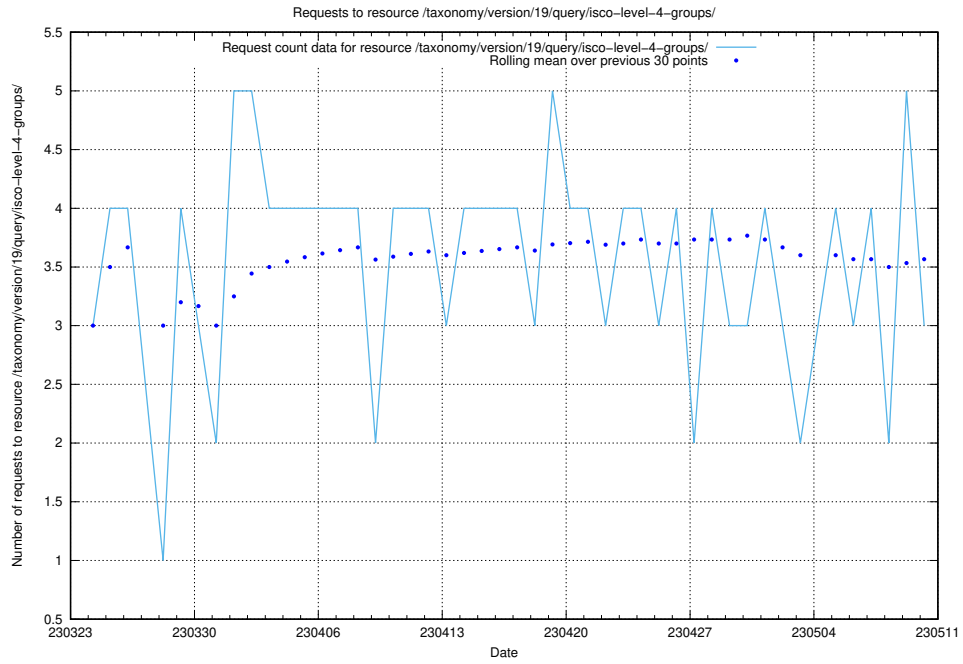

5.537 Usage of /taxonomy/version/19/query/isco-level-4-groups/

Here, we count the number of requests to resource /taxonomy/version/19/query/isco-level-4-groups/.