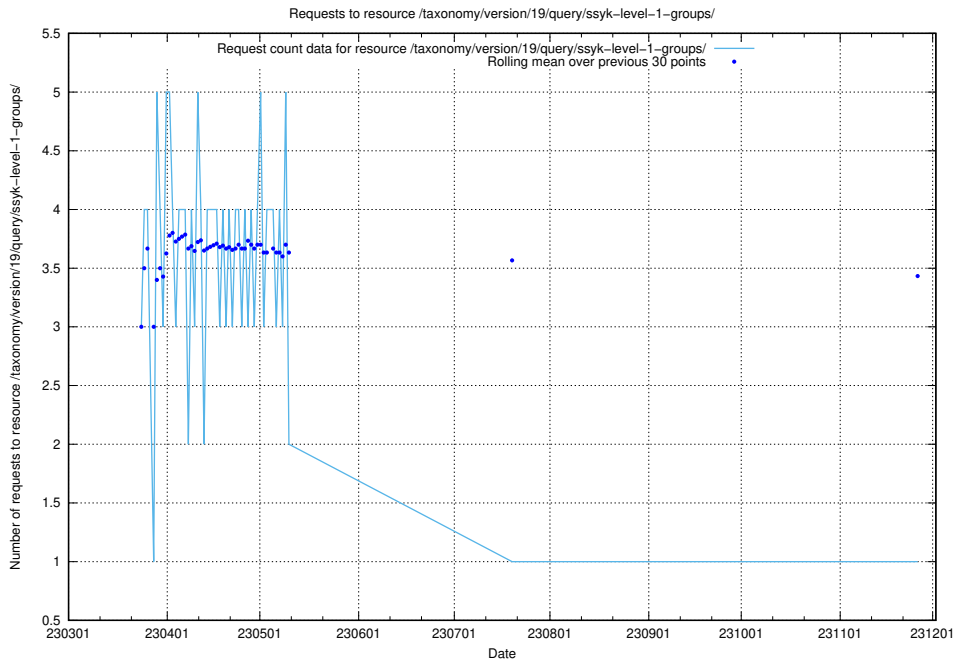

5.5914 Usage of /taxonomy/version/19/query/ssyk-level-1-groups/

Here, we count the number of requests to resource /taxonomy/version/19/query/ssyk-level-1-groups/.