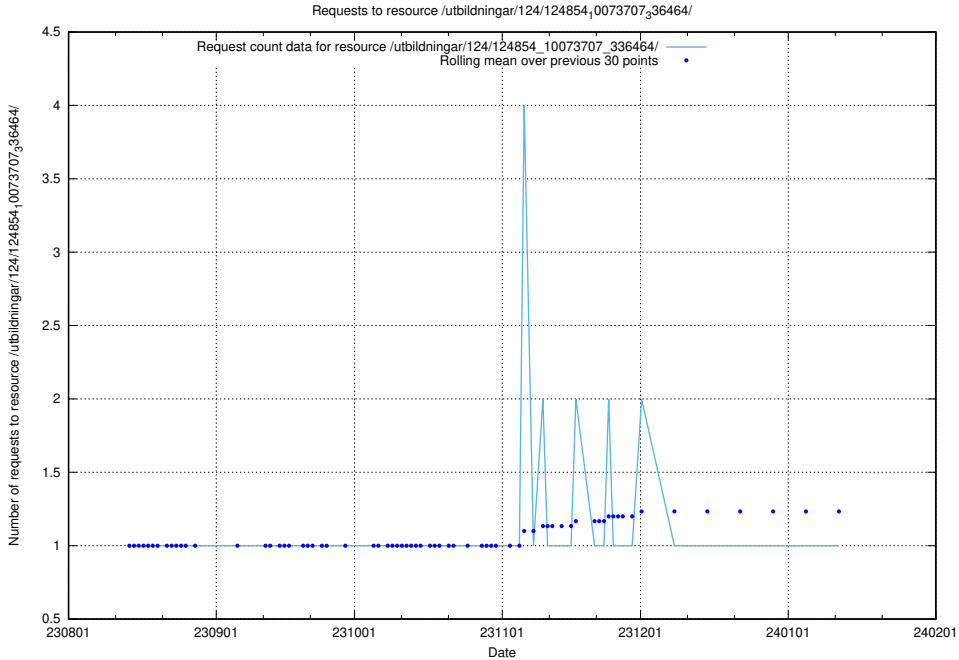

5.4625 Usage of /utbildningar/124/124854_10073707_336464/

Here, we count the number of requests to resource /utbildningar/124/124854_10073707_336464/.