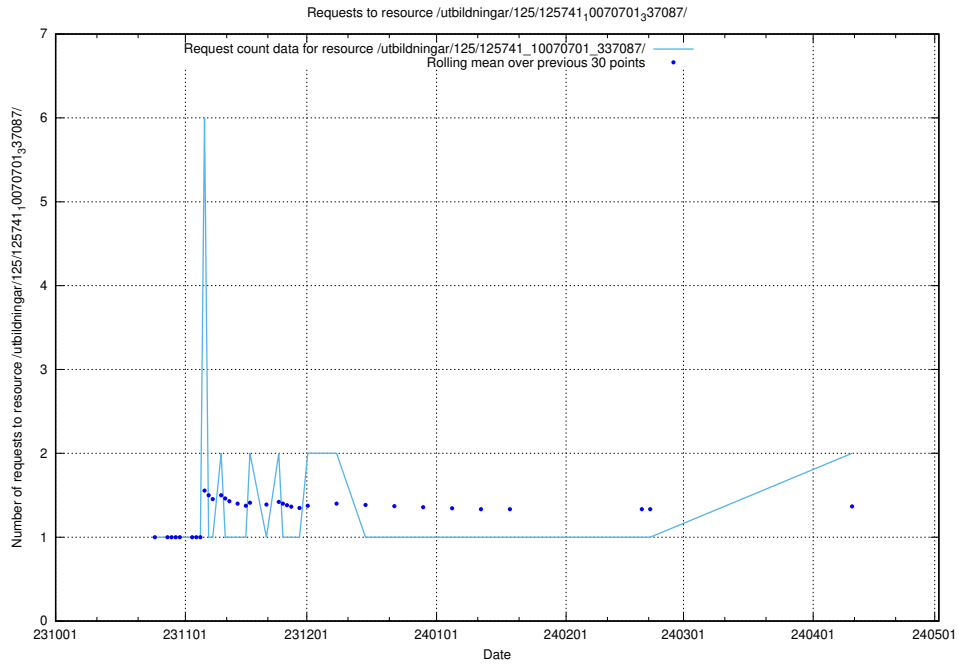

5.801 Usage of /utbildningar/125/125741_10070701_337087/

Here, we count the number of requests to resource /utbildningar/125/125741_10070701_337087/.