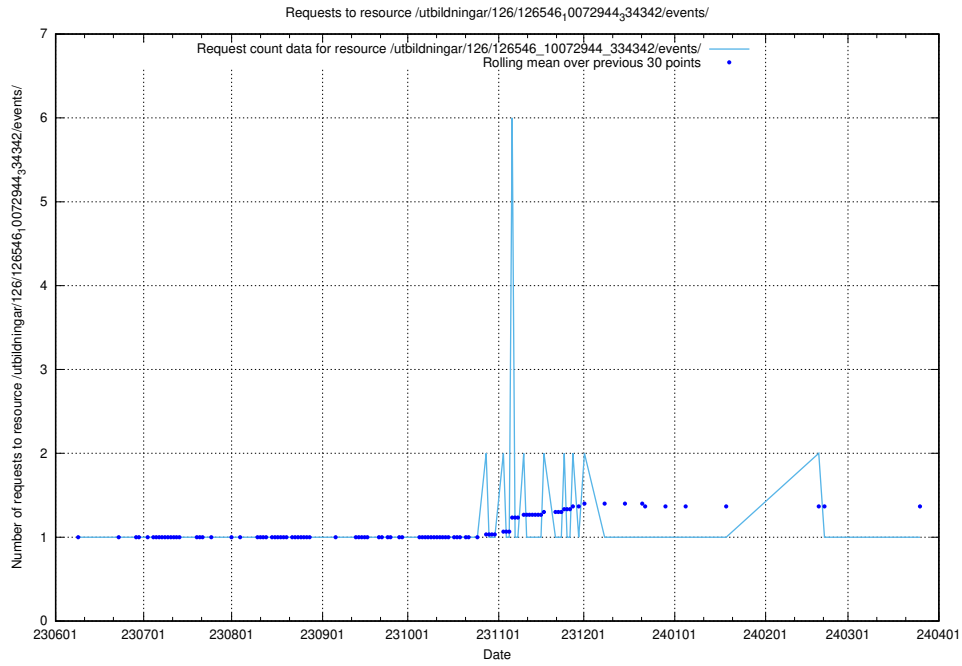

5.5700 Usage of /utbildningar/126/126546_10072944_334342/events/

Here, we count the number of requests to resource /utbildningar/126/126546_10072944_334342/events/