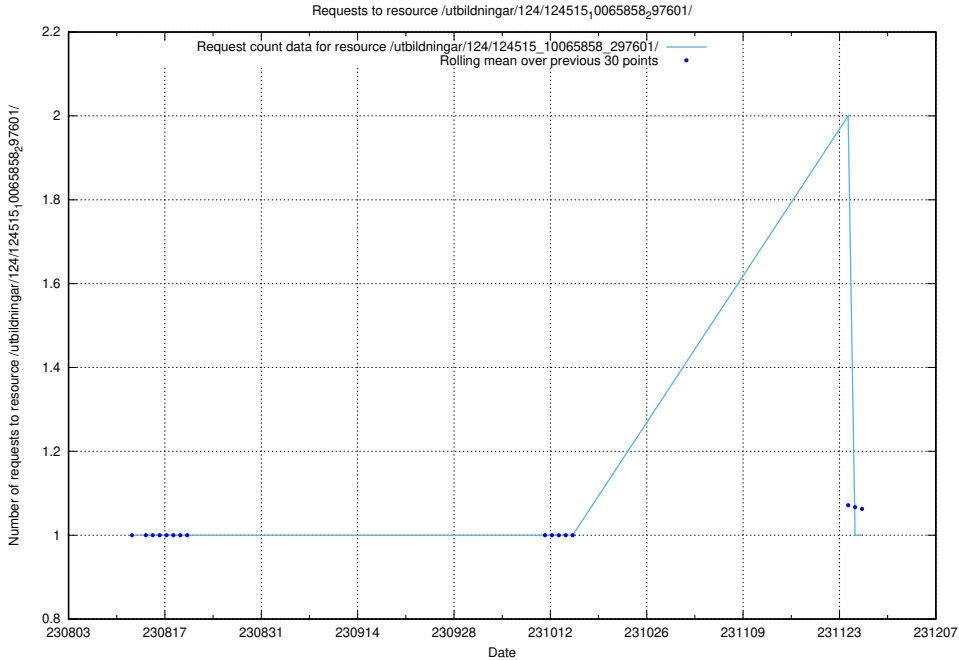

5.4640 Usage of /utbildningar/124/124515_10065858_297601/

Here, we count the number of requests to resource /utbildningar/124/124515_10065858_297601/.