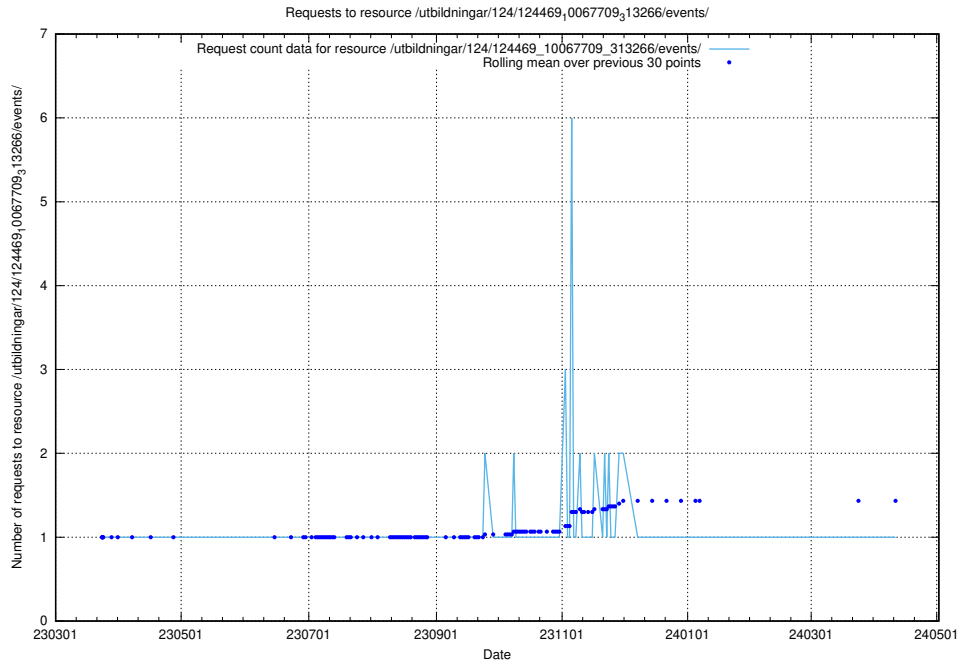

5.3082 Usage of /utbildningar/124/124469_10067709_313266/events/

Here, we count the number of requests to resource /utbildningar/124/124469_10067709_313266/events/