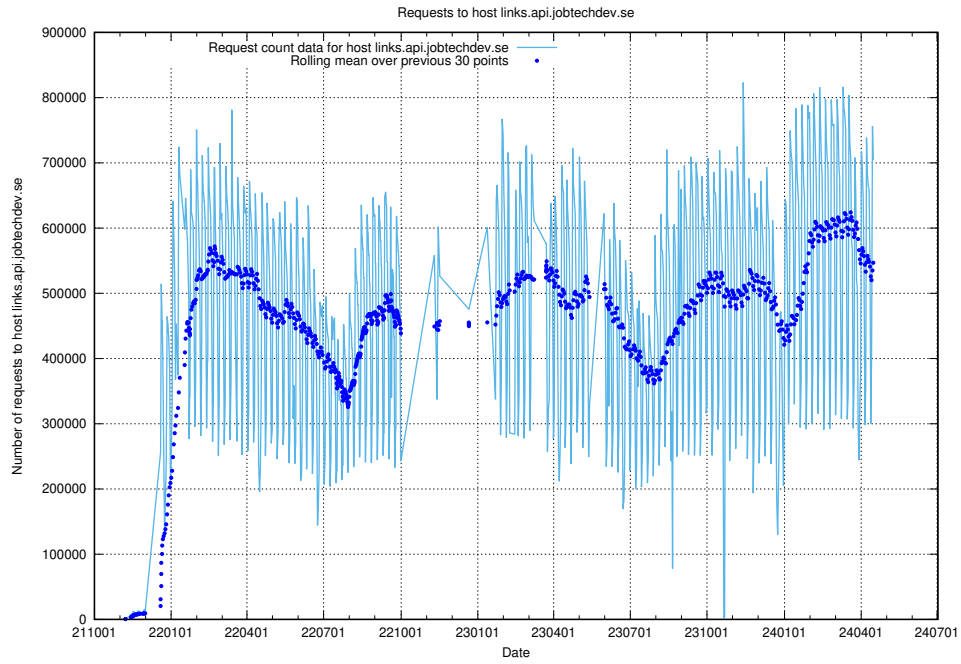

7.2 Usage of links.api.jobtechdev.se

Here, we count the number of requests to host links.api.jobtechdev.se.