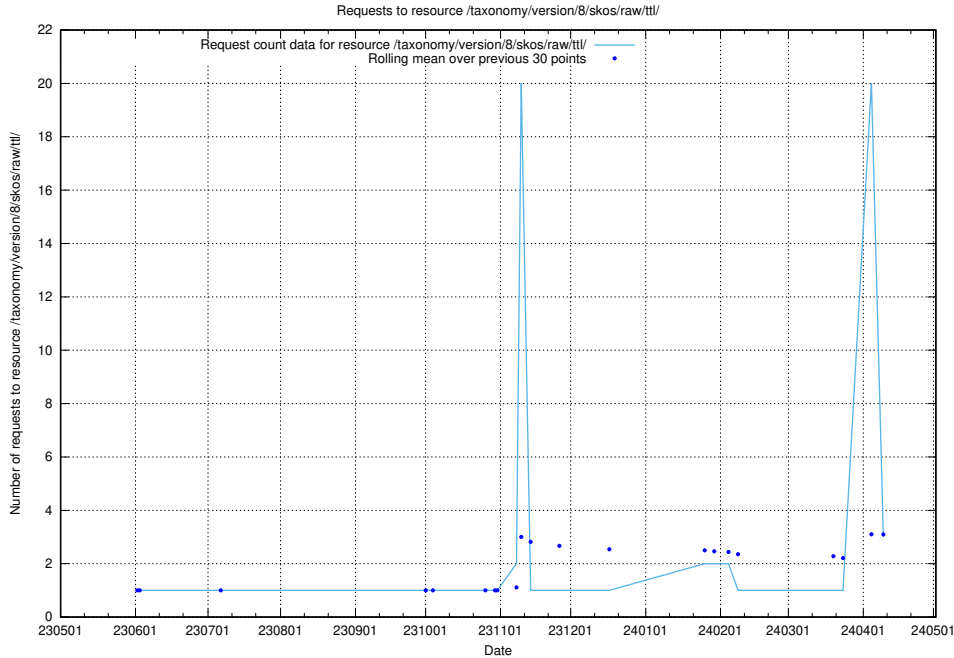

5.472 Usage of /taxonomy/version/8/skos/raw/ttl/

Here, we count the number of requests to resource /taxonomy/version/8/skos/raw/ttl/.