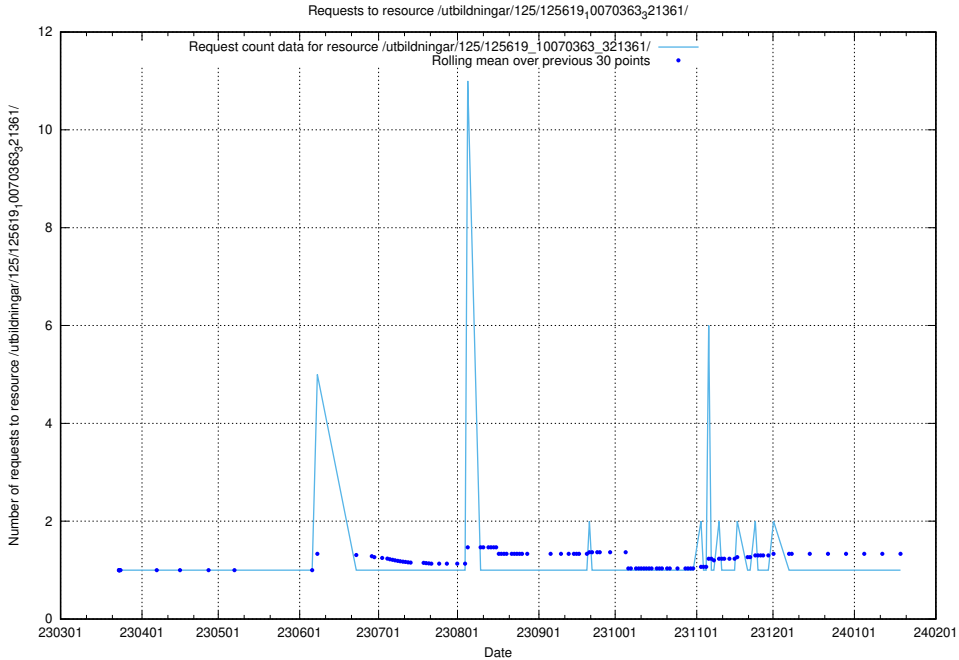

Here, we count the number of requests to resource /utbildningar/125/125619_10070363_321361/events/

5.1139 Usage of /utbildningar/125/125619_10070363_321361/

Here, we count the number of requests to resource /utbildningar/125/125619_10070363_321361/.