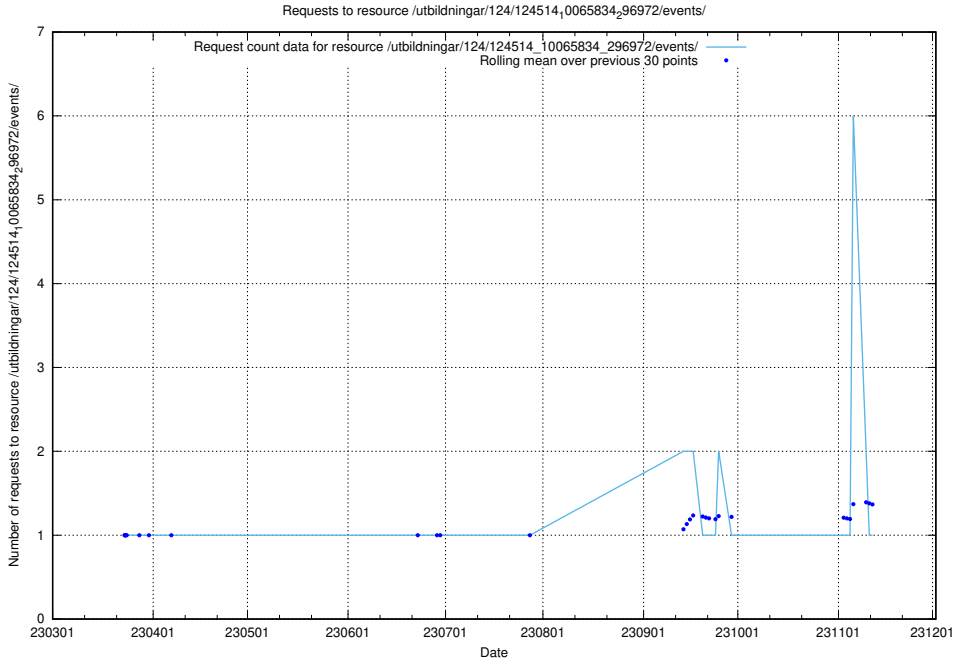

5.1958 Usage of /utbildningar/124/124514_10065834_296972/events/

Here, we count the number of requests to resource /utbildningar/124/124514_10065834_296972/events/