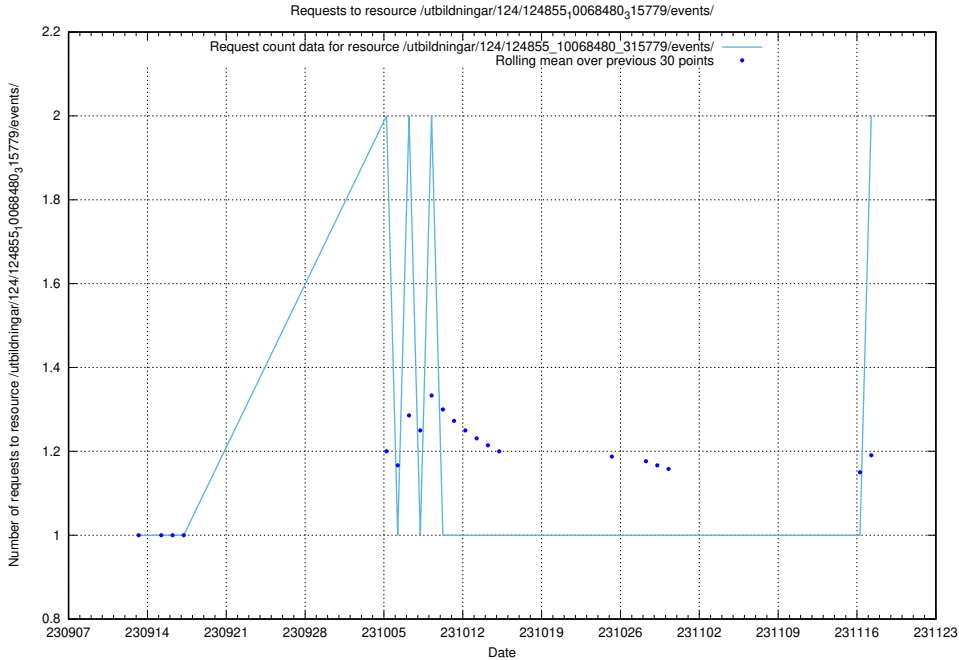

5.834 Usage of /utbildningar/124/124855_10068480_315779/events/

Here, we count the number of requests to resource /utbildningar/124/124855_10068480_315779/events/