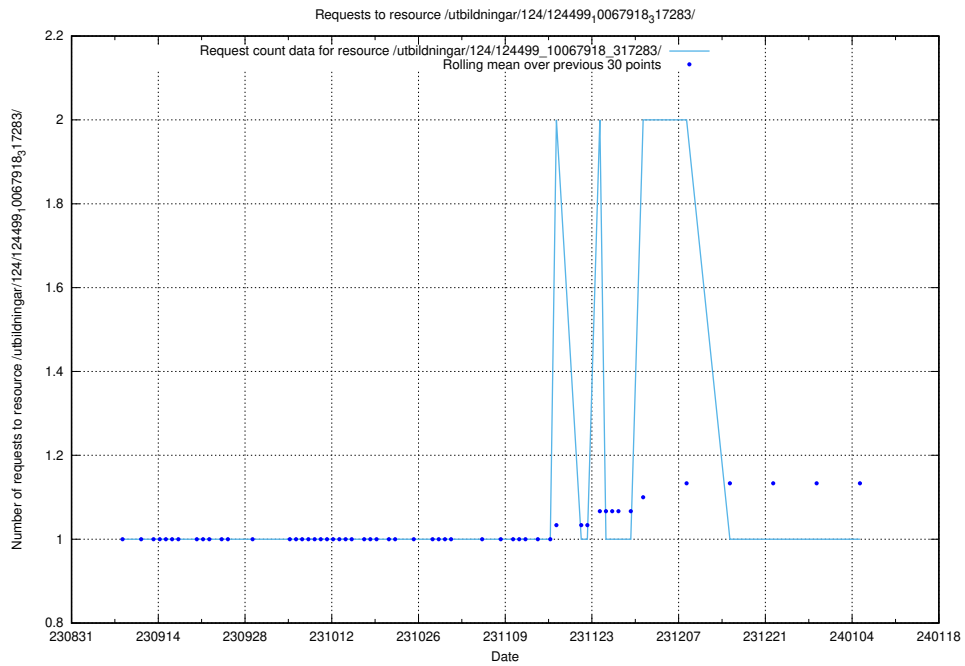

5.4465 Usage of /utbildningar/124/124499_10067918_317283/

Here, we count the number of requests to resource /utbildningar/124/124499_10067918_317283/.