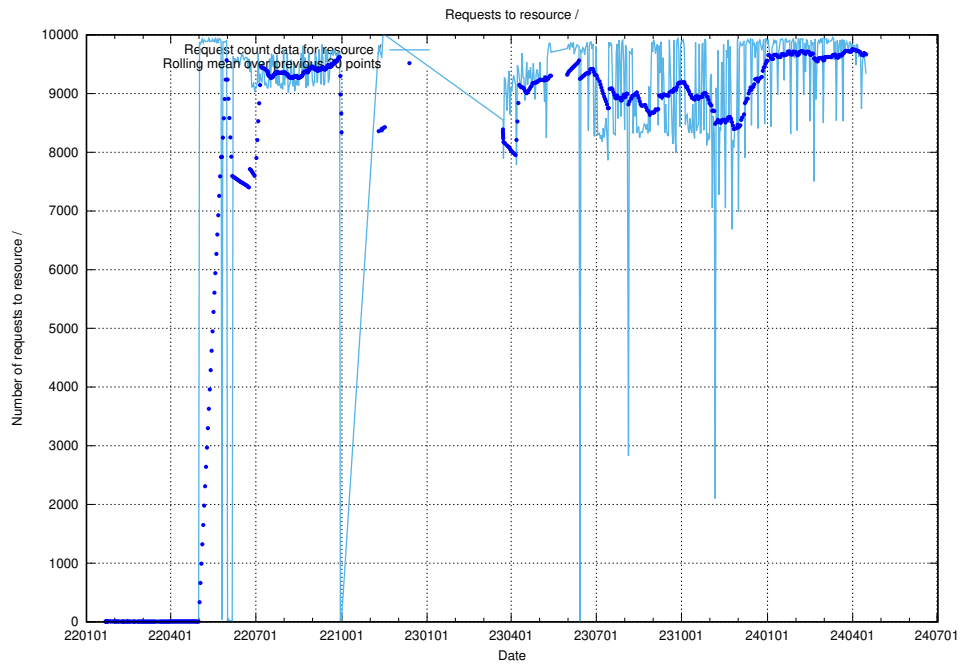

⁶<https://data.jobtechdev.se>

5.2 Disk space usage

A table showing the disk space usage on the data server.

5.3 Usage of /taxonomy/concept/

Here, we count the number of requests to resource /taxonomy/concept/.