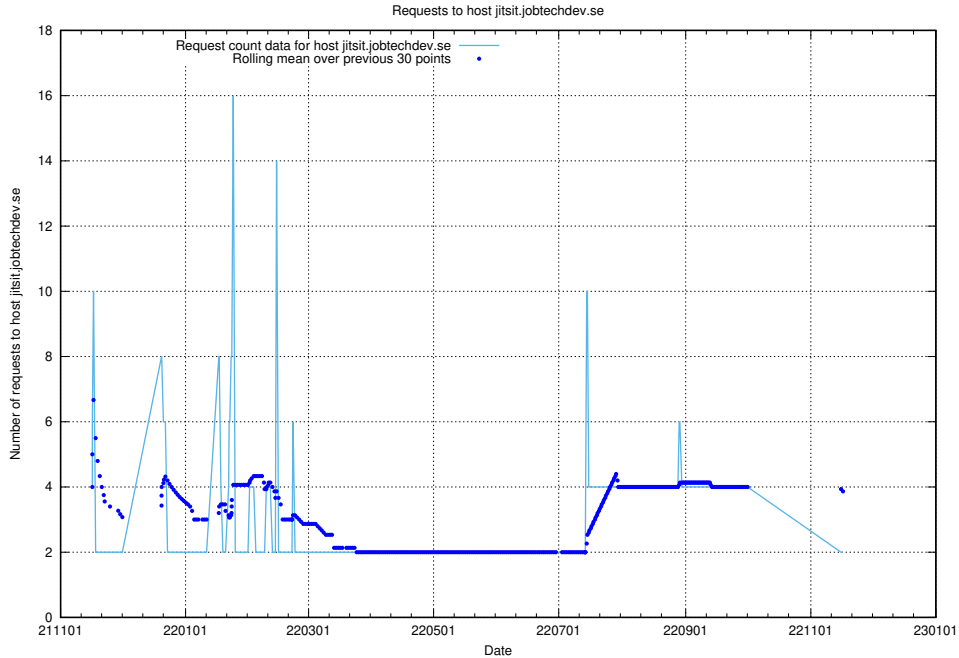

7.496 Usage of jitsit.jobtechdev.se

Here, we count the number of requests to host jitsit.jobtechdev.se.