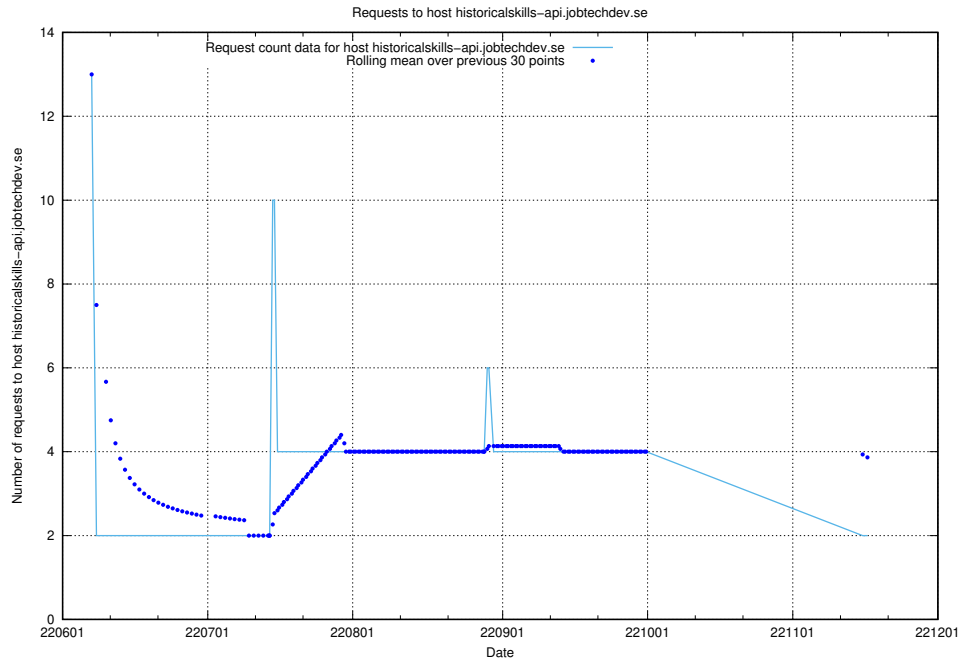

Here, we count the number of requests to host mentor-api-prod.jobtechdev.se.

7.408 Usage of historicalskills-api.jobtechdev.se

Here, we count the number of requests to host historicalskills-api.jobtechdev.se.