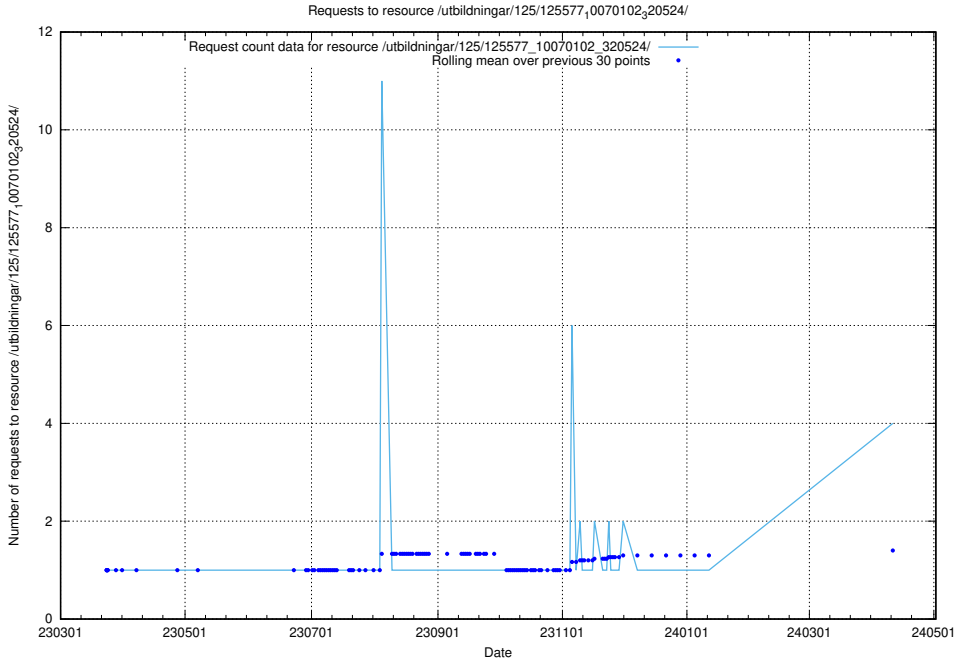

5.205 Usage of /utbildningar/125/125577_10070102_320524/

Here, we count the number of requests to resource /utbildningar/125/125577_10070102_320524/.