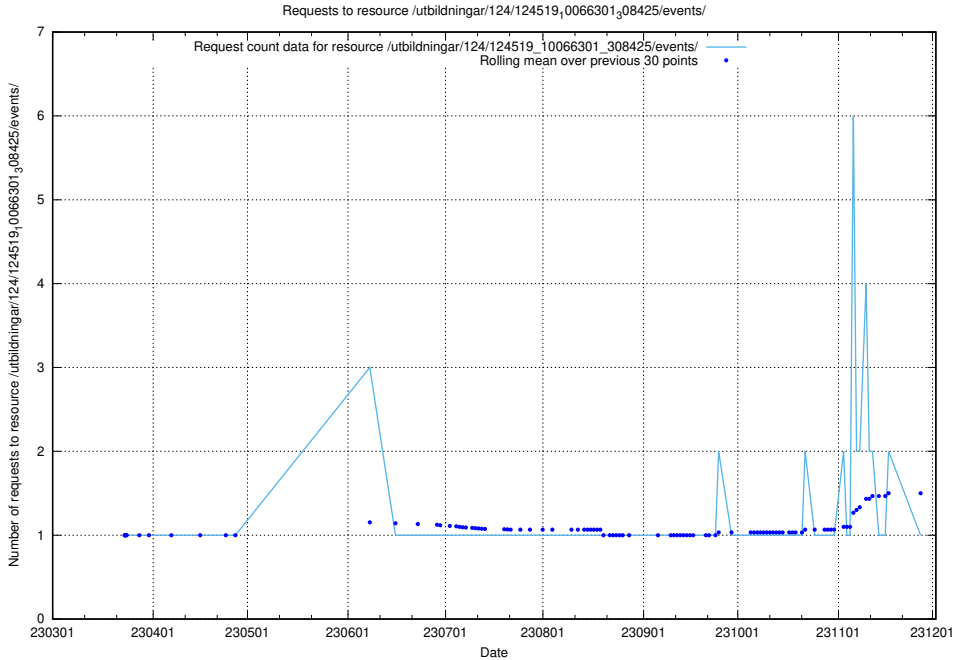

5.1336 Usage of /utbildningar/124/124519_10066301_308425/events/

Here, we count the number of requests to resource /utbildningar/124/124519_10066301_308425/events/