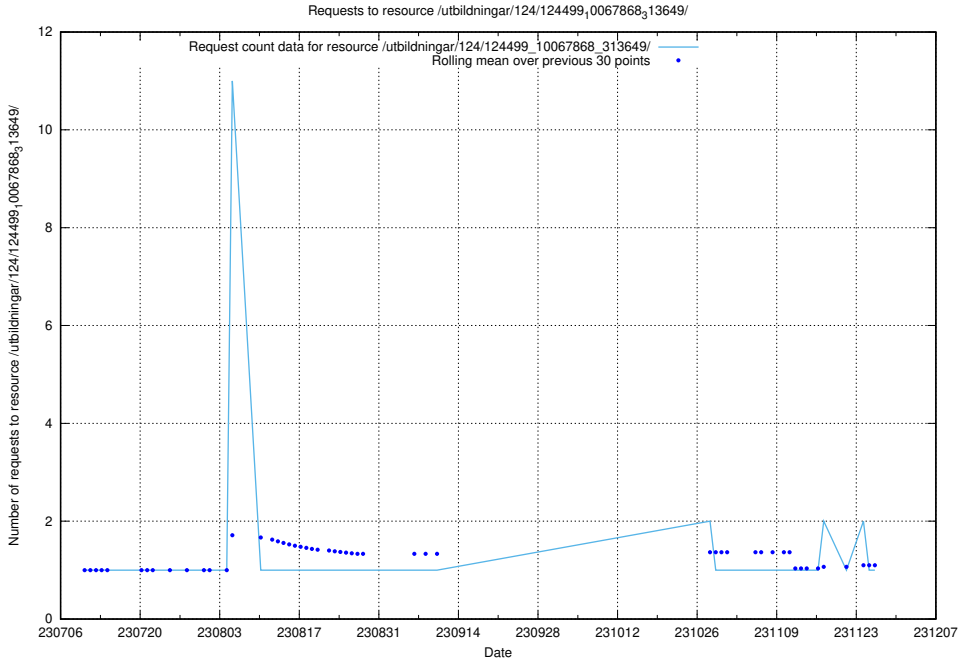

5.4944 Usage of /utbildningar/124/124499_10067868_313649/

Here, we count the number of requests to resource /utbildningar/124/124499_10067868_313649/.