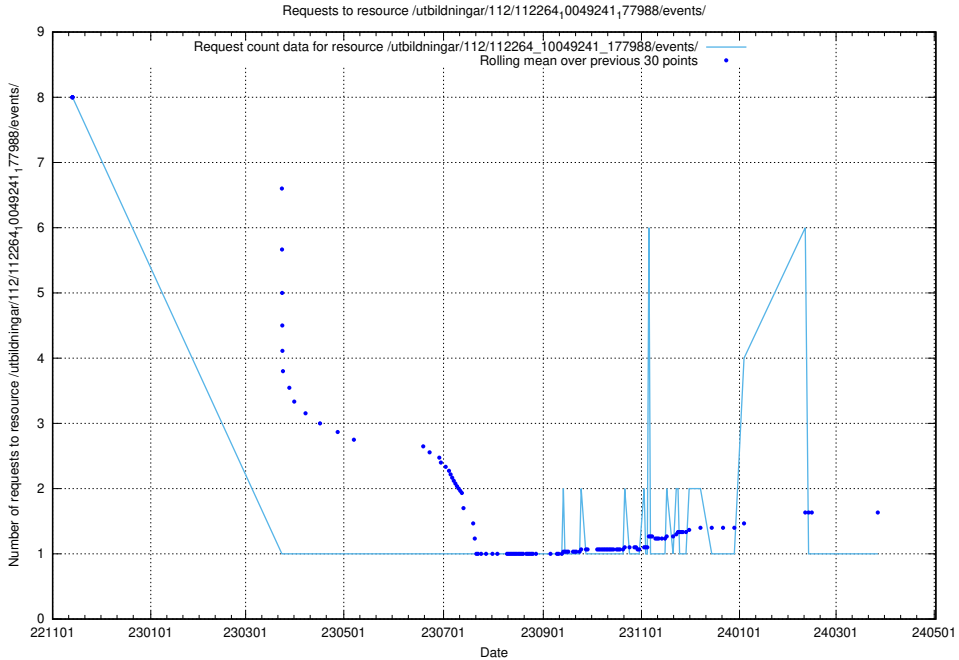

5.5600 Usage of /utbildningar/112/112264_10049241_177988/events/

Here, we count the number of requests to resource /utbildningar/112/112264_10049241_177988/events/