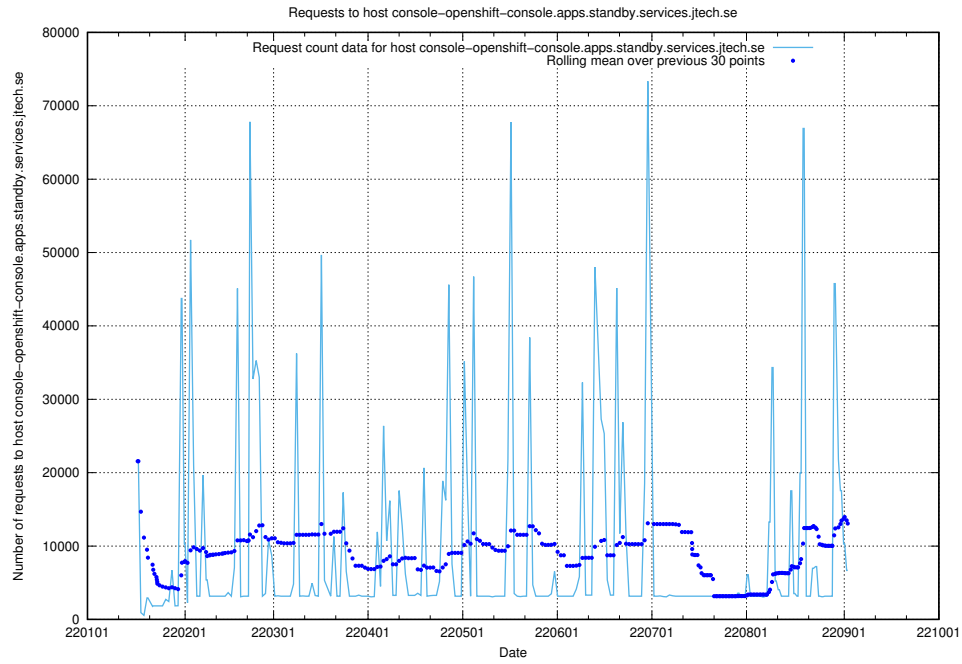

7.14 Usage of console-openshift-console.apps.standby.services.jtech.se

Here, we count the number of requests to host console-openshift-console.apps.standby.services.jtech.se.

7.15 Usage of taxonomy-soap-prod.jobtechdev.se