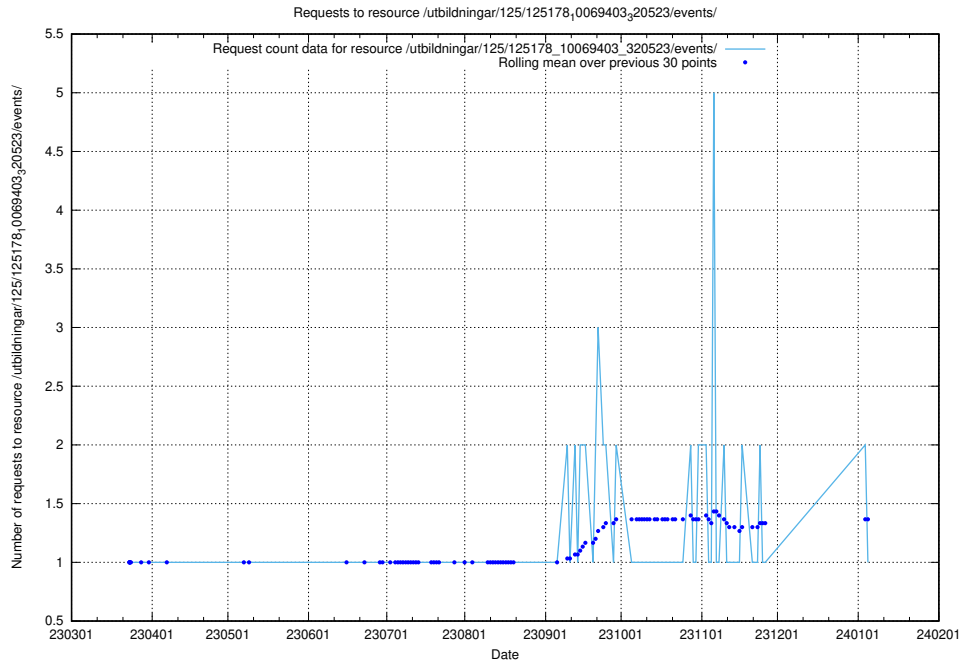

5.1205 Usage of /utbildningar/125/125178_10069403_320523/events/

Here, we count the number of requests to resource /utbildningar/125/125178_10069403_320523/events/