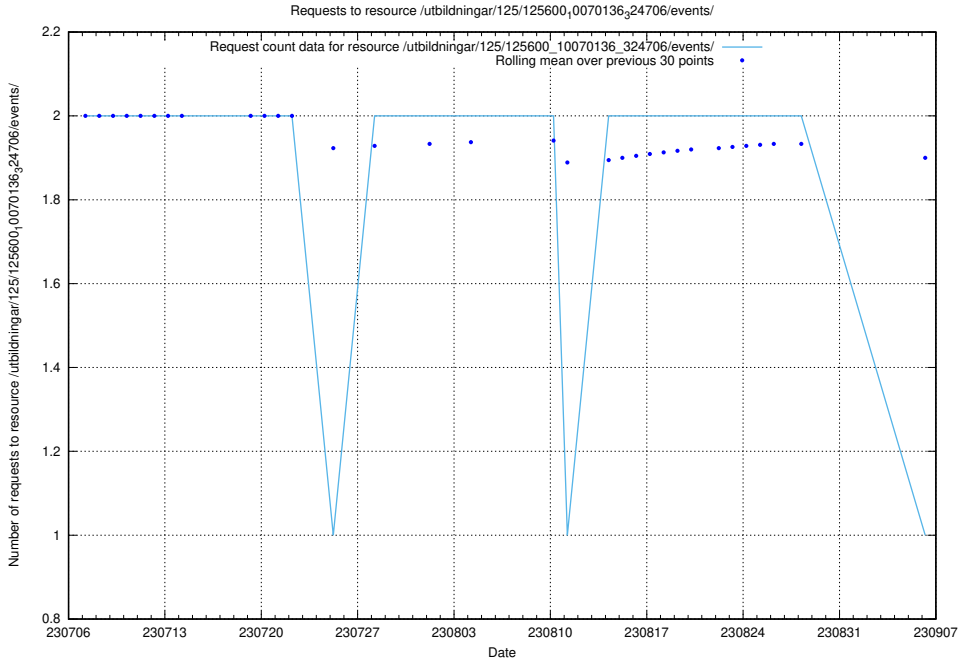

Here, we count the number of requests to resource /utbildningar/125/125600_10070136_324706/events/

5.5115 Usage of /utbildningar/126/126576_10072086_331578/

Here, we count the number of requests to resource /utbildningar/126/126576_10072086_331578/.