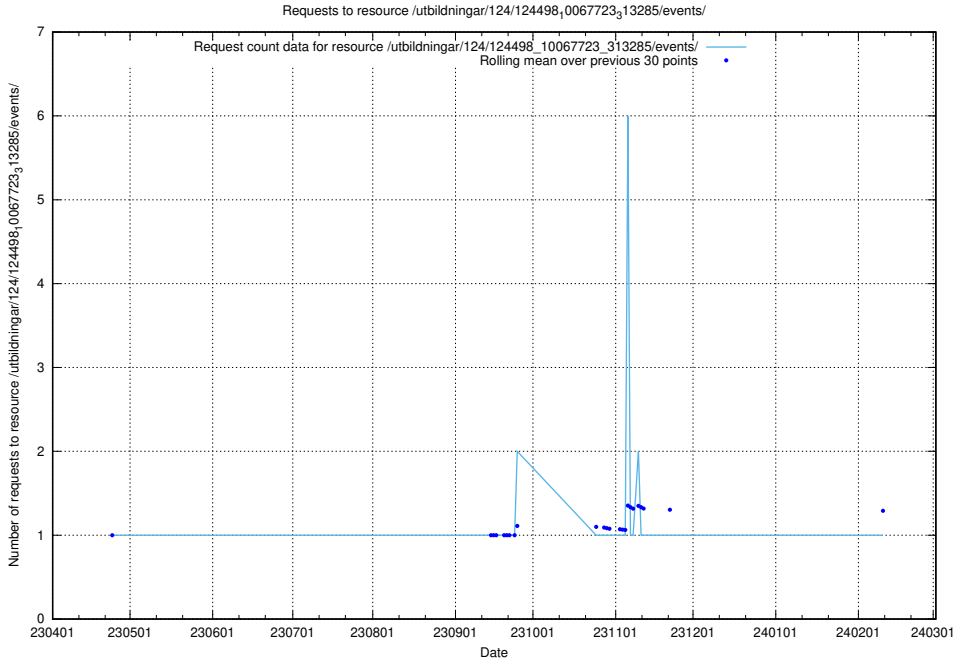

5.5815 Usage of /utbildningar/124/124498_10067723_313285/events/

Here, we count the number of requests to resource /utbildningar/124/124498_10067723_313285/events/