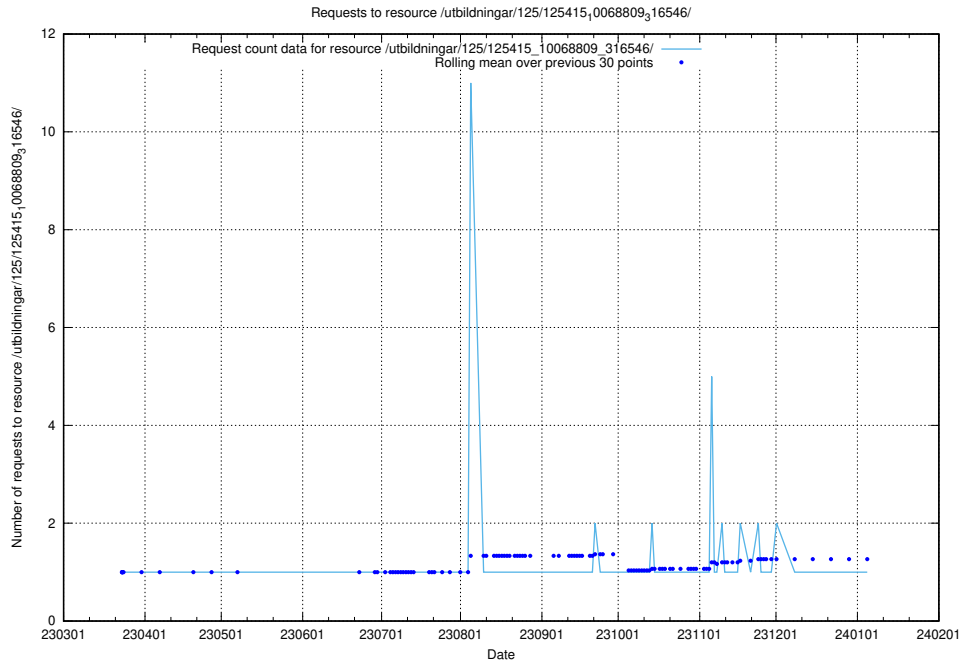

5.1175 Usage of /utbildningar/125/125415_10068809_316546/

Here, we count the number of requests to resource /utbildningar/125/125415_10068809_316546/.