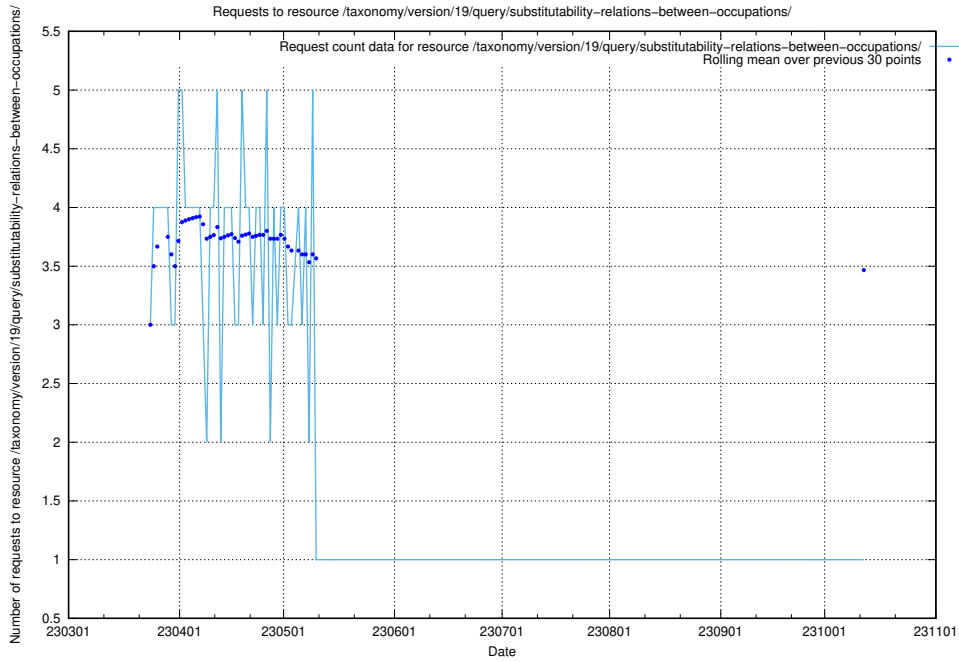

5.5907 Usage of /taxonomy/version/19/query/substitutability-relations-between-occupations/

Here, we count the number of requests to resource /taxonomy/version/19/query/substitutability-relations-between-occupations/.