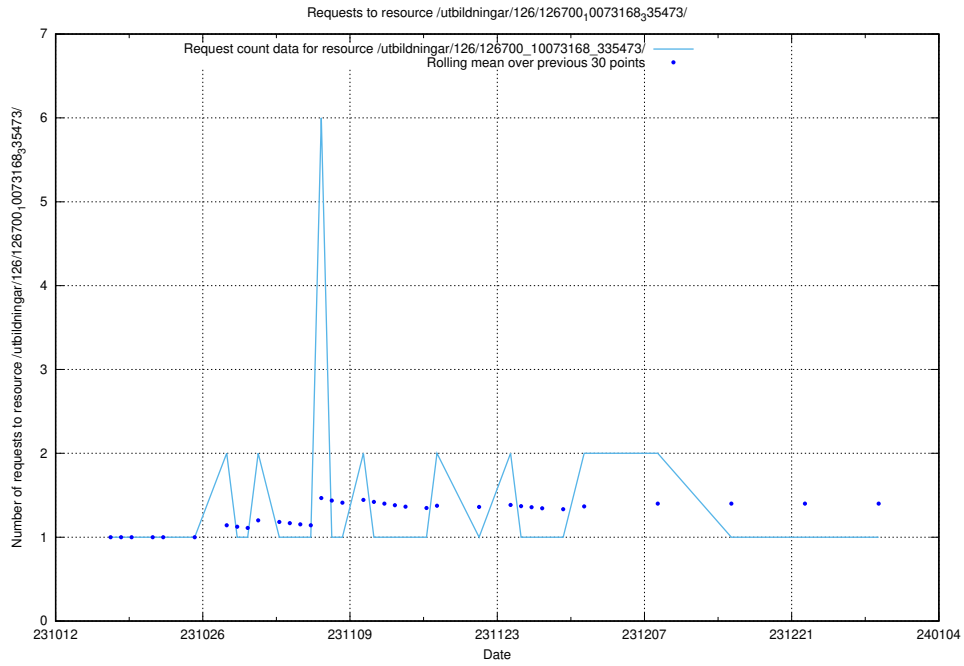

5.4123 Usage of /utbildningar/126/126700_10073168_335473/

Here, we count the number of requests to resource /utbildningar/126/126700_10073168_335473/.