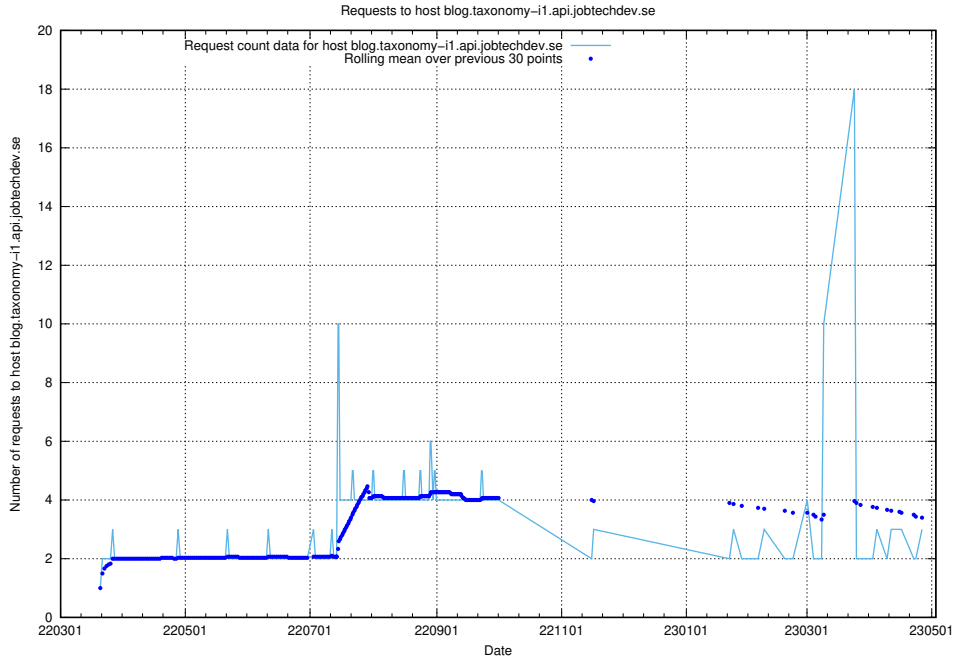

7.216 Usage of `blog.taxonomy-i1.api.jobtechdev.se`

Here, we count the number of requests to host `blog.taxonomy-i1.api.jobtechdev.se`.