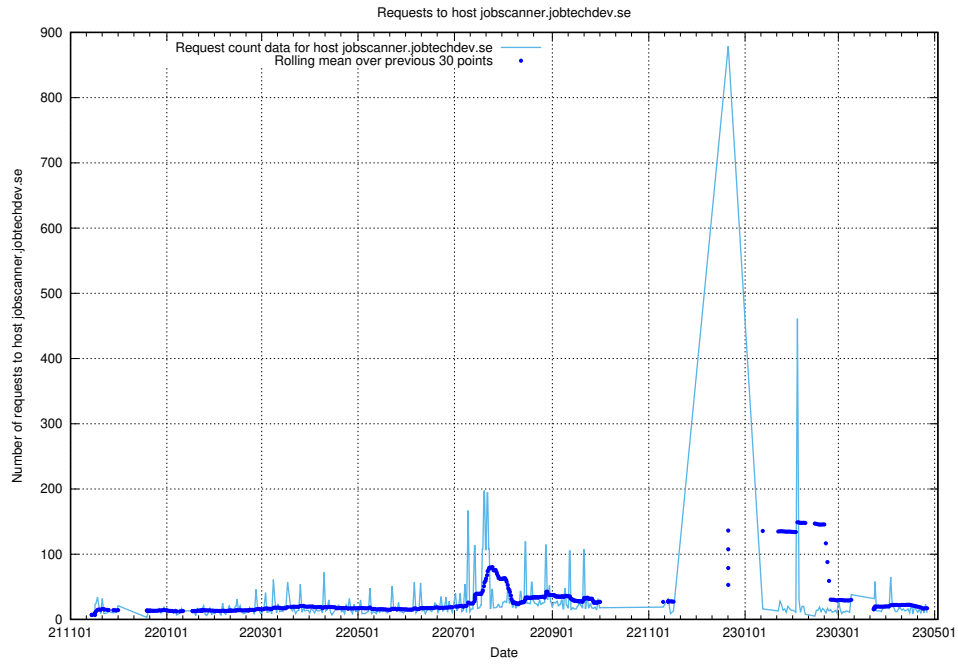

7.61 Usage of jobscanner.jobtechdev.se

Here, we count the number of requests to host jobscanner.jobtechdev.se.