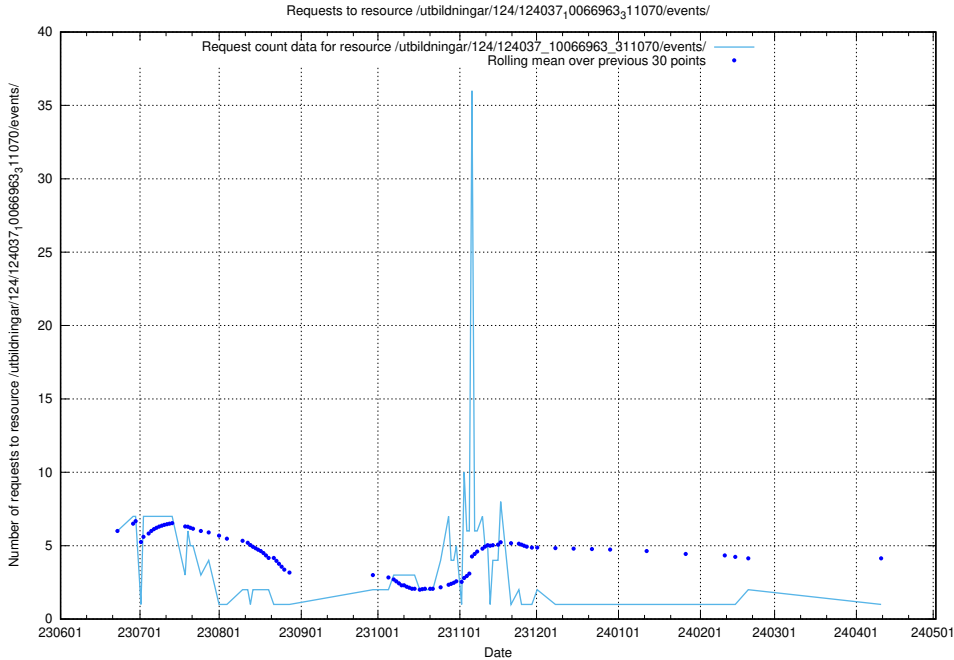

5.5374 Usage of /utbildningar/124/124037_10066963_311070/events/

Here, we count the number of requests to resource /utbildningar/124/124037_10066963_311070/events/