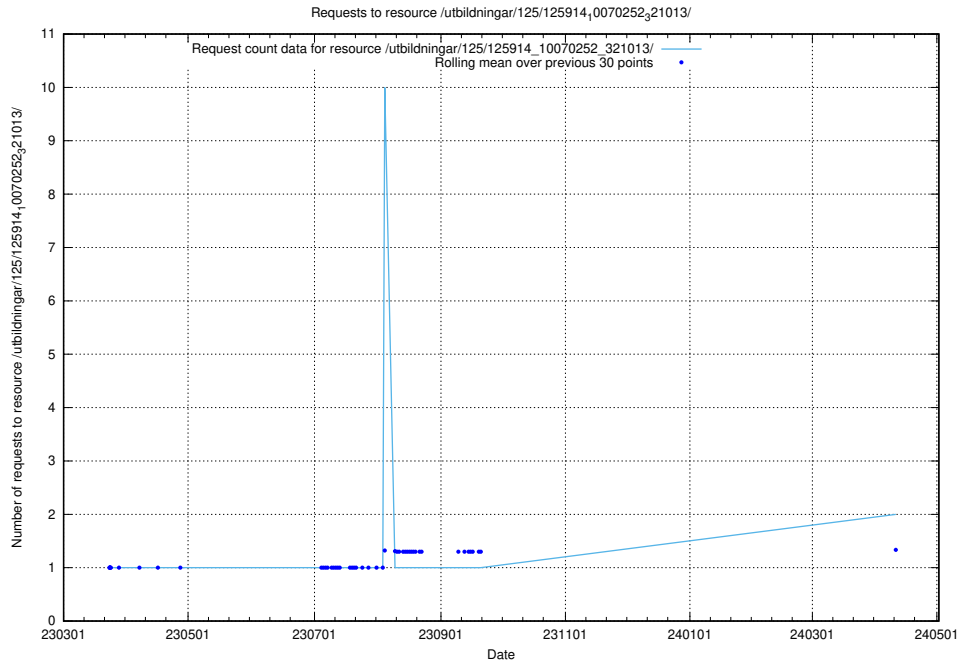

5.1034 Usage of /utbildningar/125/125914_10070252_321013/

Here, we count the number of requests to resource /utbildningar/125/125914_10070252_321013/.