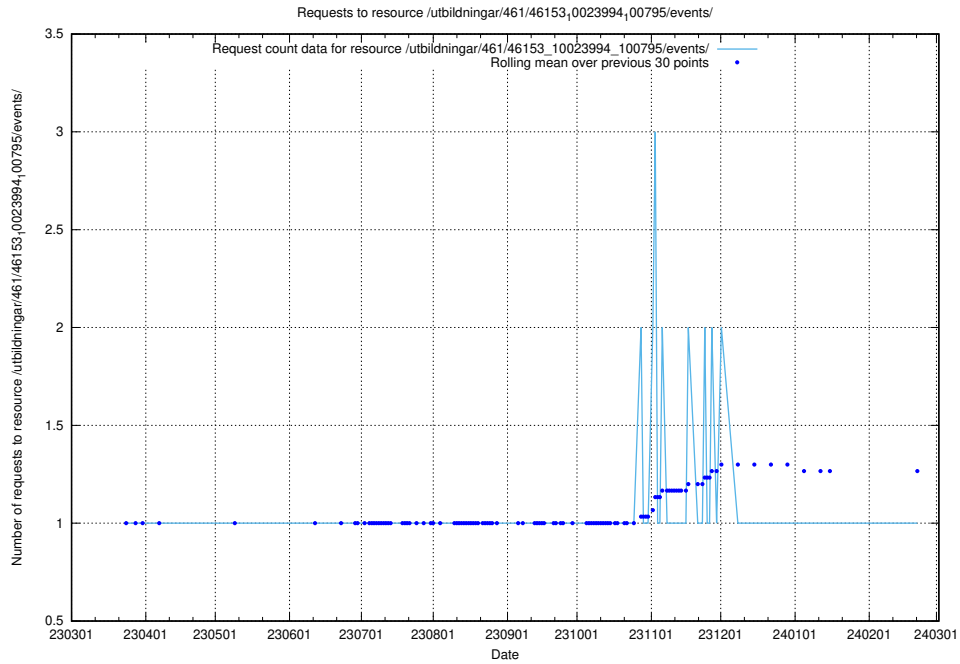

5.5944 Usage of /utbildningar/461/46153_10023994_100795/events/

Here, we count the number of requests to resource /utbildningar/461/46153_10023994_100795/events/.