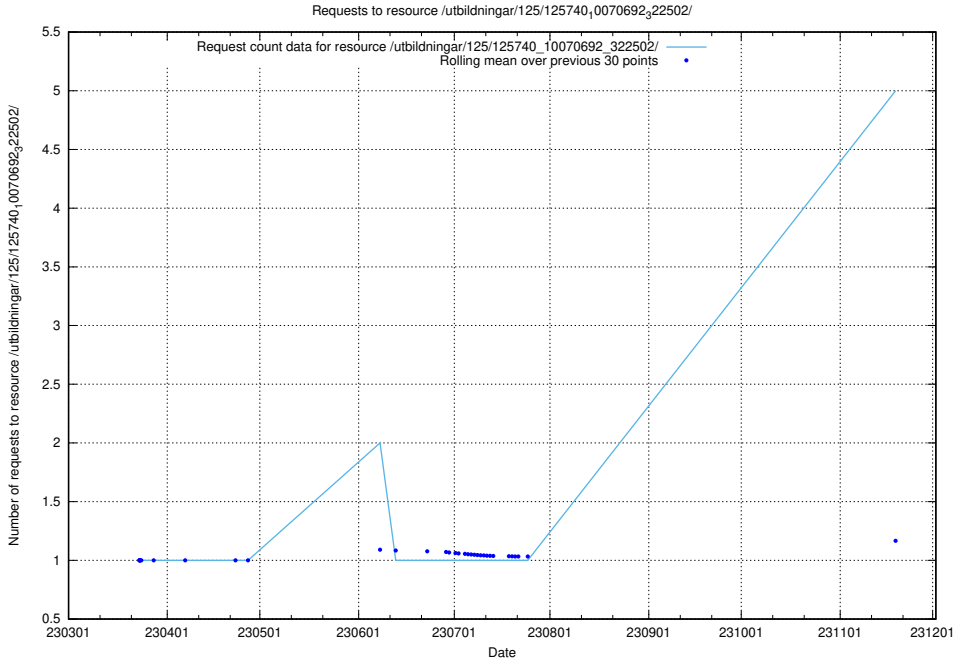

5.144 Usage of /utbildningar/125/125740_10070692_322502/

Here, we count the number of requests to resource /utbildningar/125/125740_10070692_322502/.