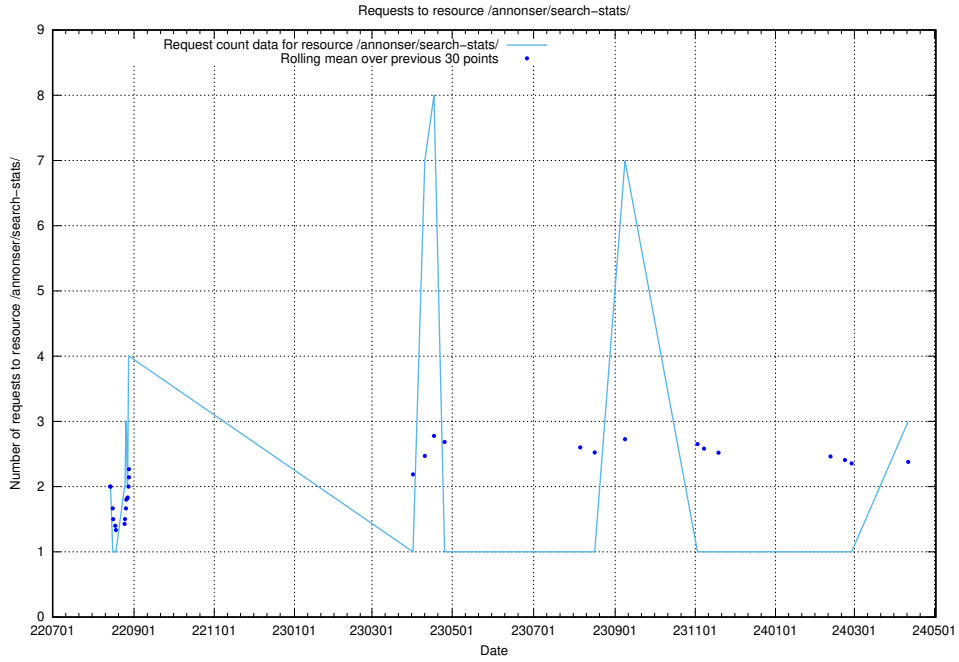

5.559 Usage of /annonser/search-stats/

Here, we count the number of requests to resource /annonser/search-stats/.