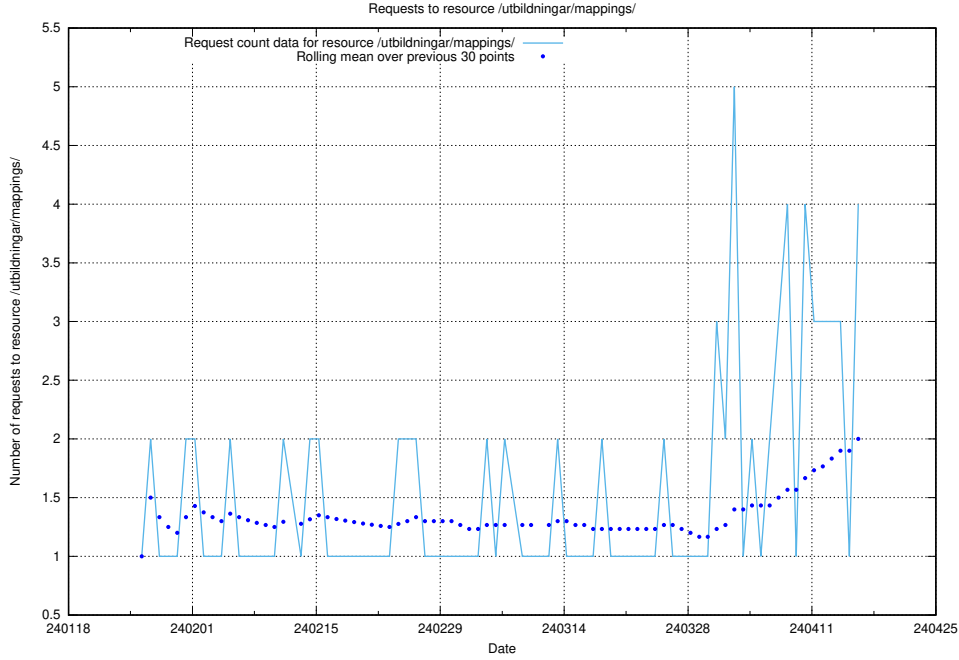

5.240 Usage of /utbildningar/mappings/

Here, we count the number of requests to resource /utbildningar/mappings/.