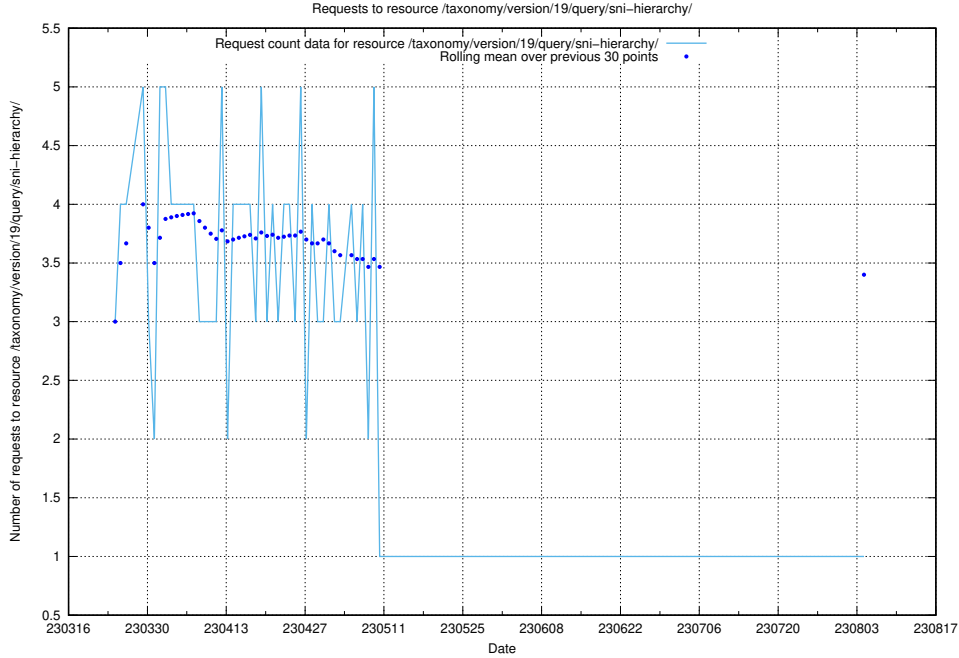

5.5920 Usage of /taxonomy/version/19/query/sni-hierarchy/

Here, we count the number of requests to resource /taxonomy/version/19/query/sni-hierarchy/.