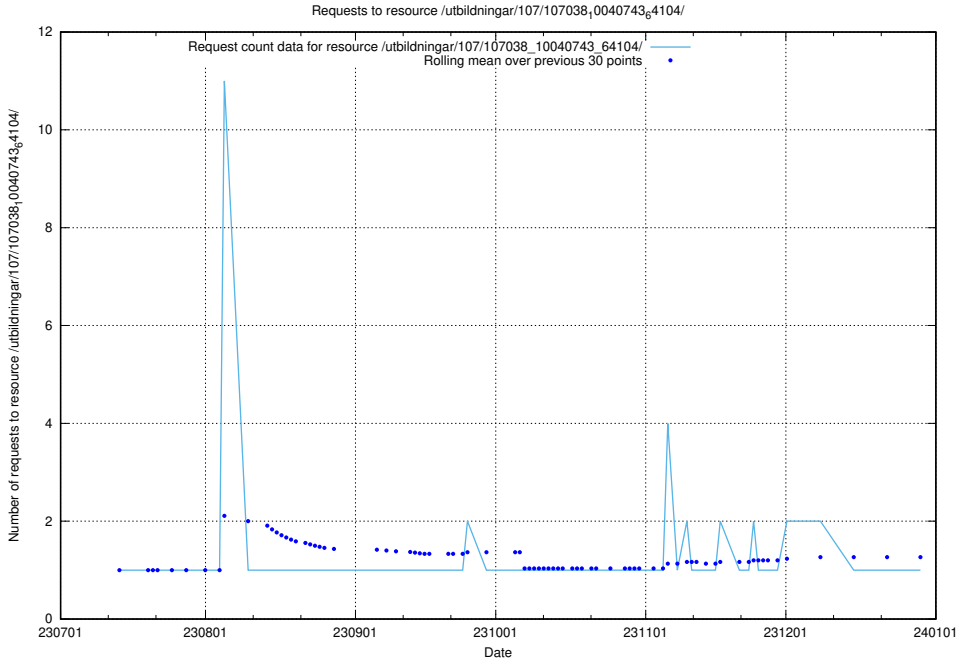

5.4898 Usage of /utbildningar/107/107038_10040743_64104/

Here, we count the number of requests to resource /utbildningar/107/107038_10040743_64104/.