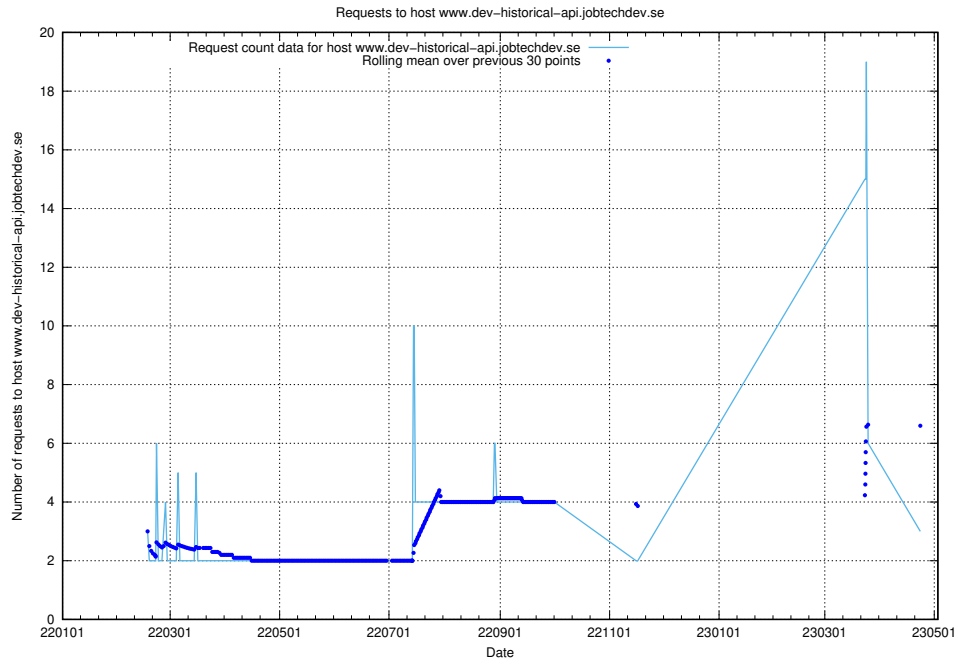

7.225 Usage of rabbitmq.jobtechdev.se

Here, we count the number of requests to host rabbitmq.jobtechdev.se.

7.226 Usage of kam-openshift-gitops.prod.services.jtech.se

Here, we count the number of requests to host kam-openshift-gitops.prod.services.jtech.se.