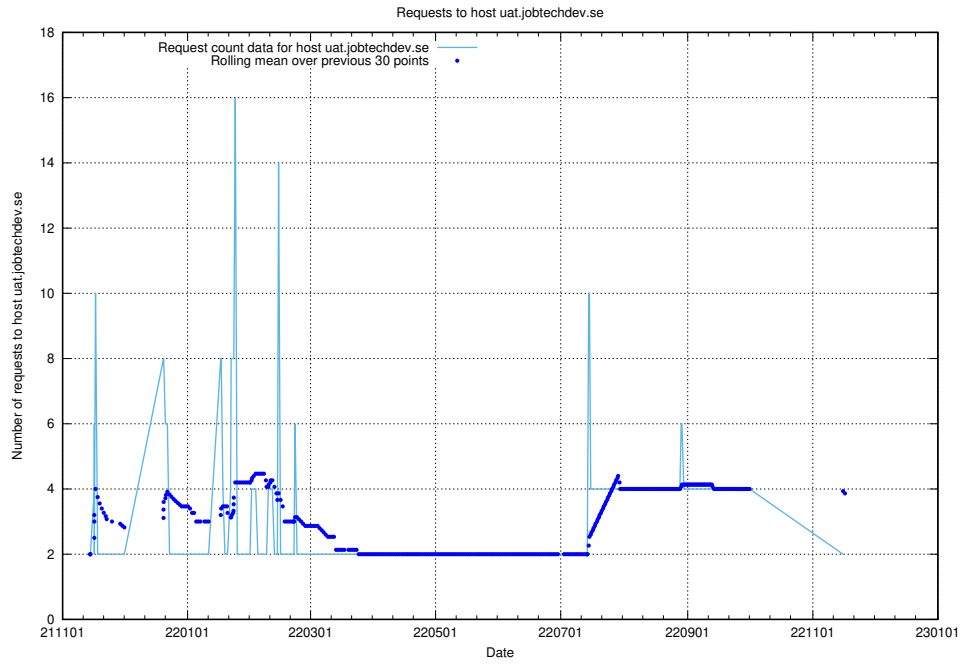

7.550 Usage of uat.jobtechdev.se

Here, we count the number of requests to host uat.jobtechdev.se.