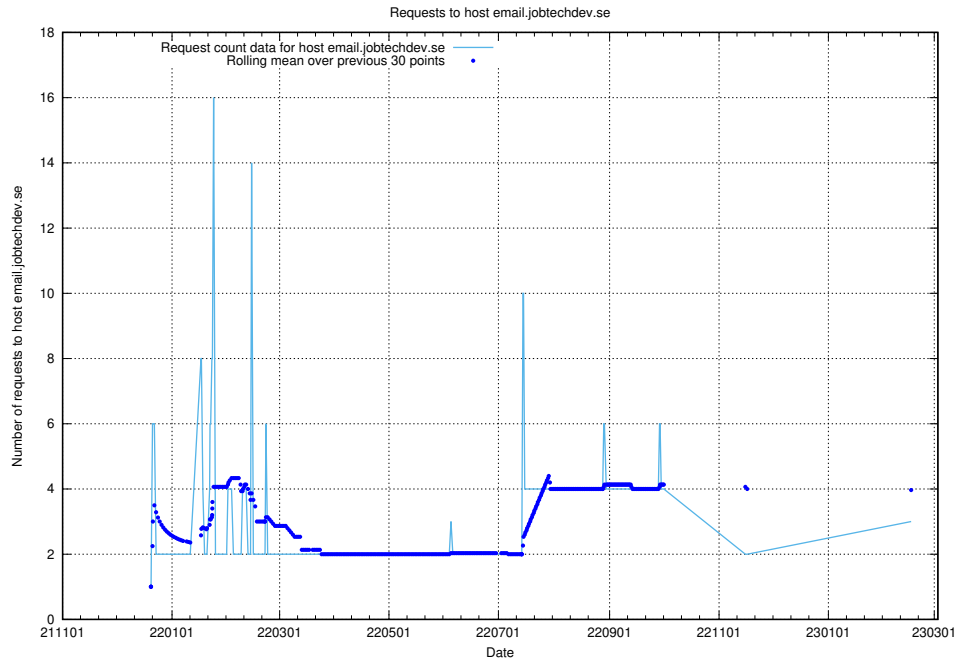

7.197 Usage of email.jobtechdev.se

Here, we count the number of requests to host email.jobtechdev.se.