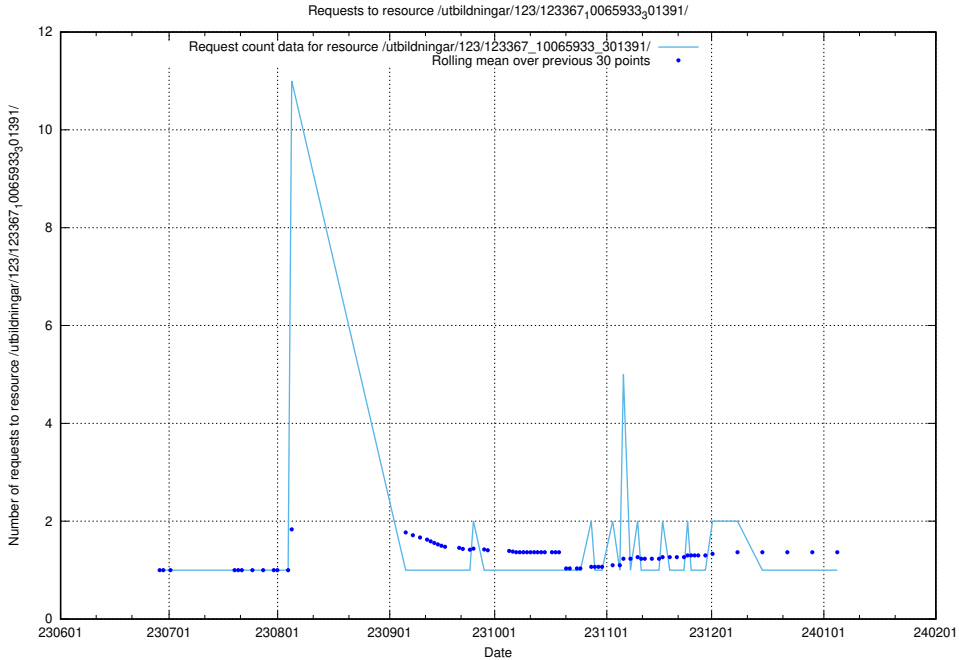

5.5345 Usage of /utbildningar/123/123367_10065933_301391/

Here, we count the number of requests to resource /utbildningar/123/123367_10065933_301391/.