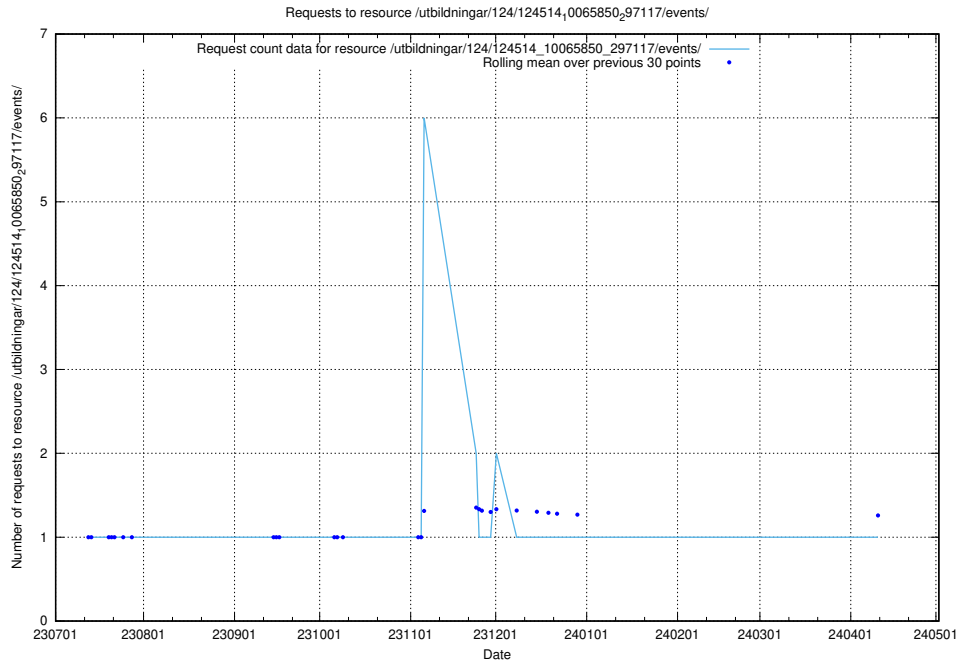

5.4930 Usage of /utbildningar/124/124514_10065850_297117/events/

Here, we count the number of requests to resource /utbildningar/124/124514_10065850_297117/events/