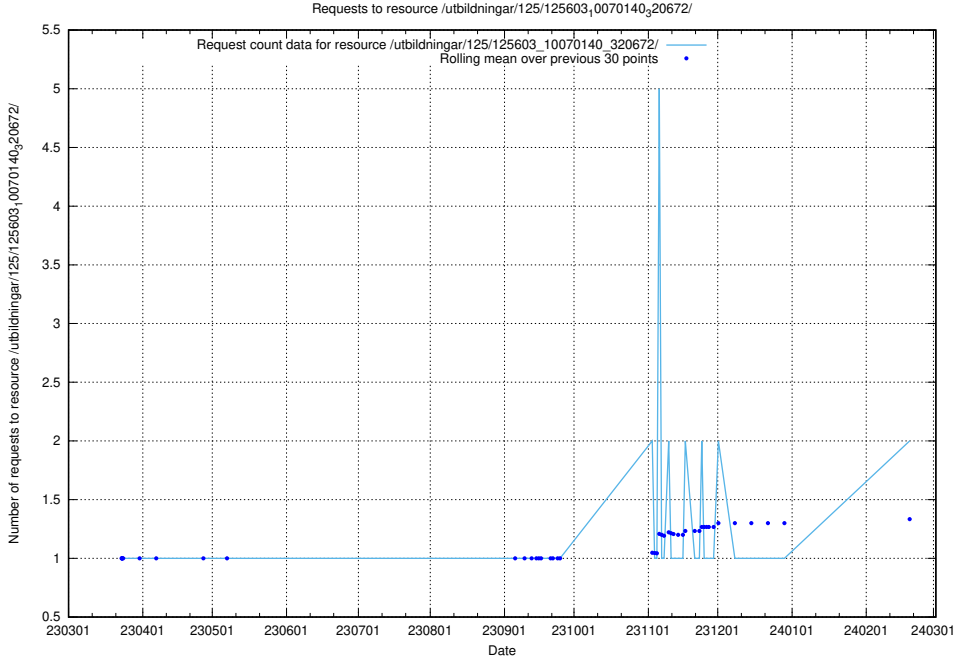

5.578 Usage of /utbildningar/125/125603_10070140_320672/

Here, we count the number of requests to resource /utbildningar/125/125603_10070140_320672/.