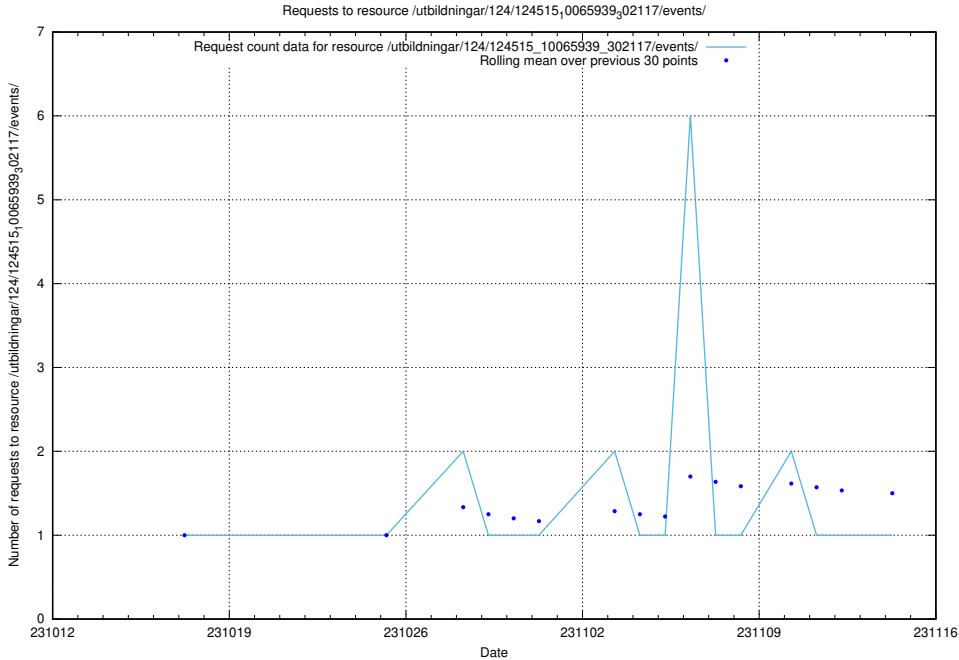

Here, we count the number of requests to resource /utbildningar/124/124894_10068682_316220/.

5.4137 Usage of /utbildningar/124/124515_10065939_302117/events/

Here, we count the number of requests to resource /utbildningar/124/124515_10065939_302117/events/