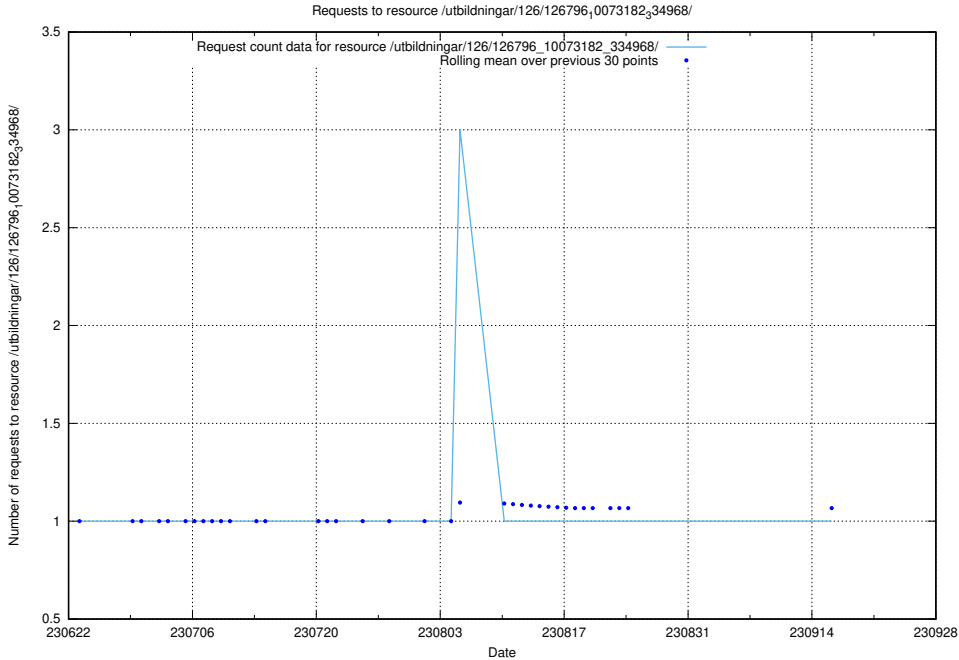

5.5397 Usage of /utbildningar/126/126796_10073182_334968/

Here, we count the number of requests to resource /utbildningar/126/126796_10073182_334968/.