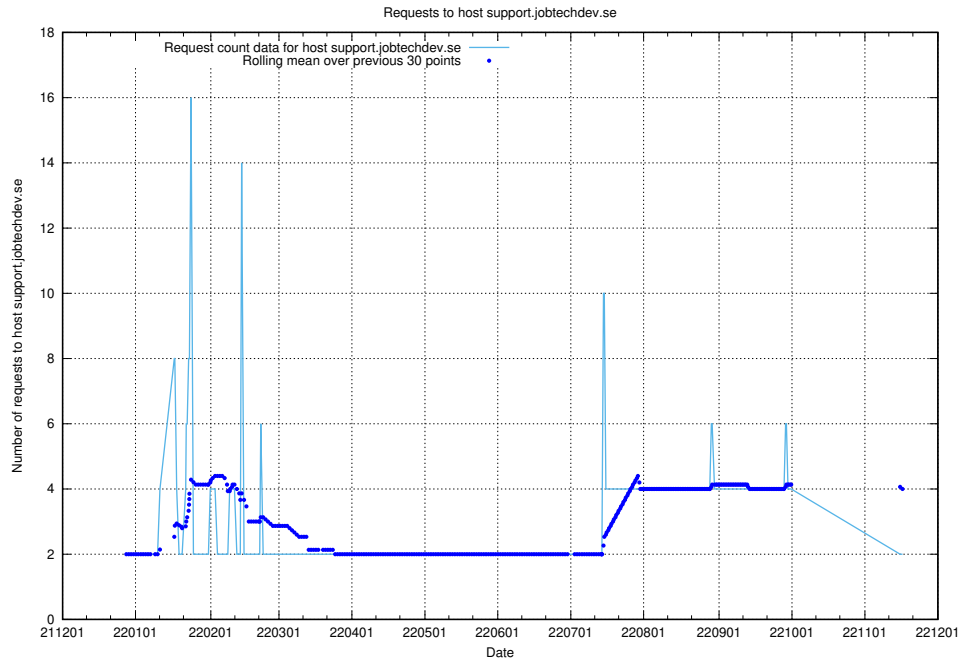

7.352 Usage of support.jobtechdev.se

Here, we count the number of requests to host support.jobtechdev.se.