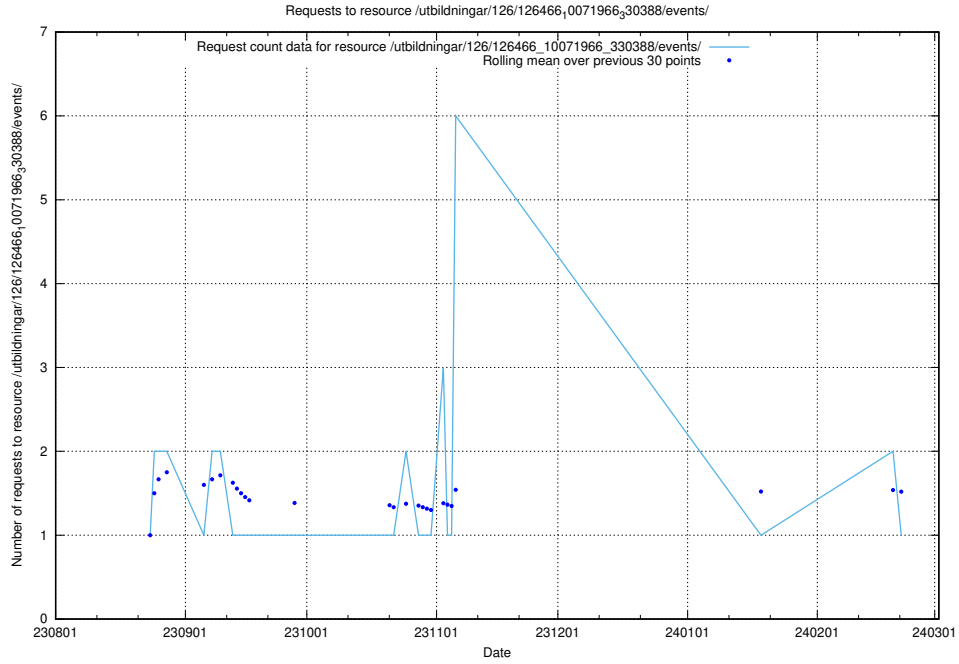

5.4550 Usage of /utbildningar/126/126466_10071966_330388/events/

Here, we count the number of requests to resource /utbildningar/126/126466_10071966_330388/events/