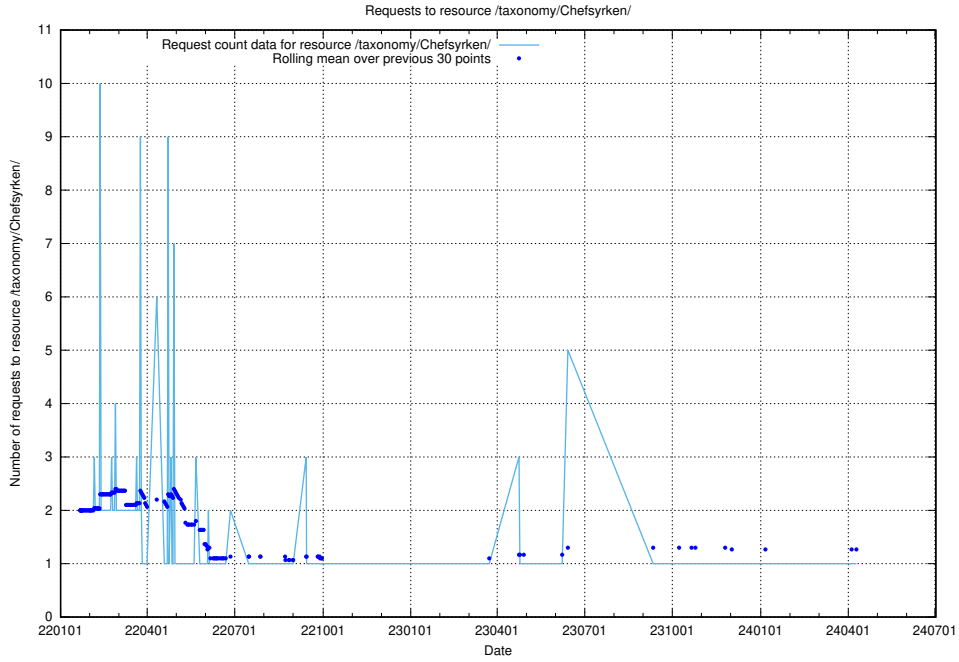

5.1288 Usage of /taxonomy/Chesyrken/

Here, we count the number of requests to resource /taxonomy/Chesyrken/.