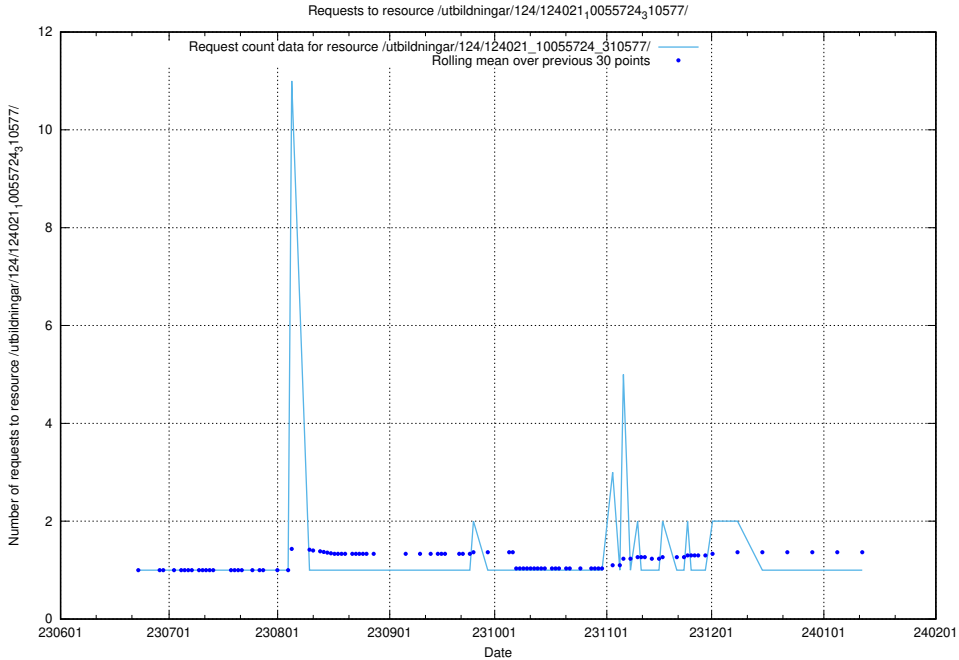

5.5635 Usage of /utbildningar/124/124021_10055724_310577/

Here, we count the number of requests to resource /utbildningar/124/124021_10055724_310577/.