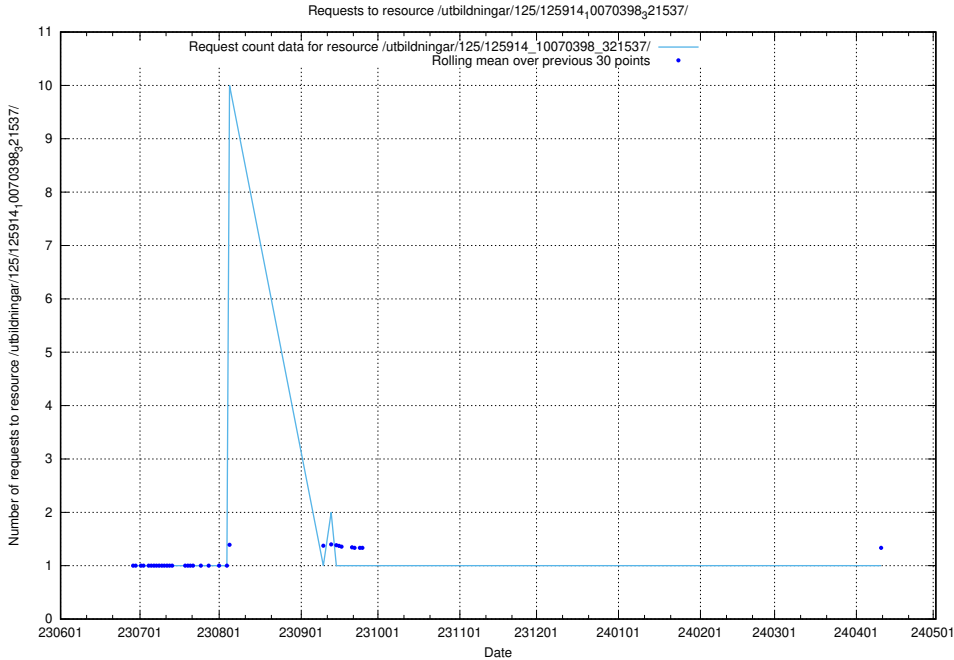

5.5283 Usage of /utbildningar/125/125914_10070398_321537/

Here, we count the number of requests to resource /utbildningar/125/125914_10070398_321537/.