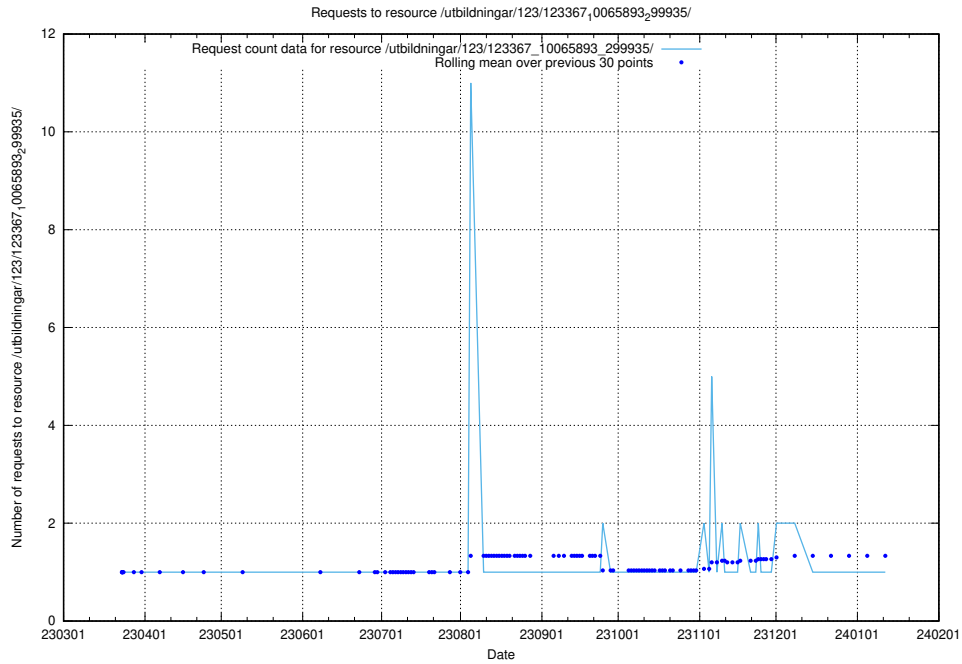

5.4572 Usage of /utbildningar/123/123367_10065893_299935/

Here, we count the number of requests to resource /utbildningar/123/123367_10065893_299935/.