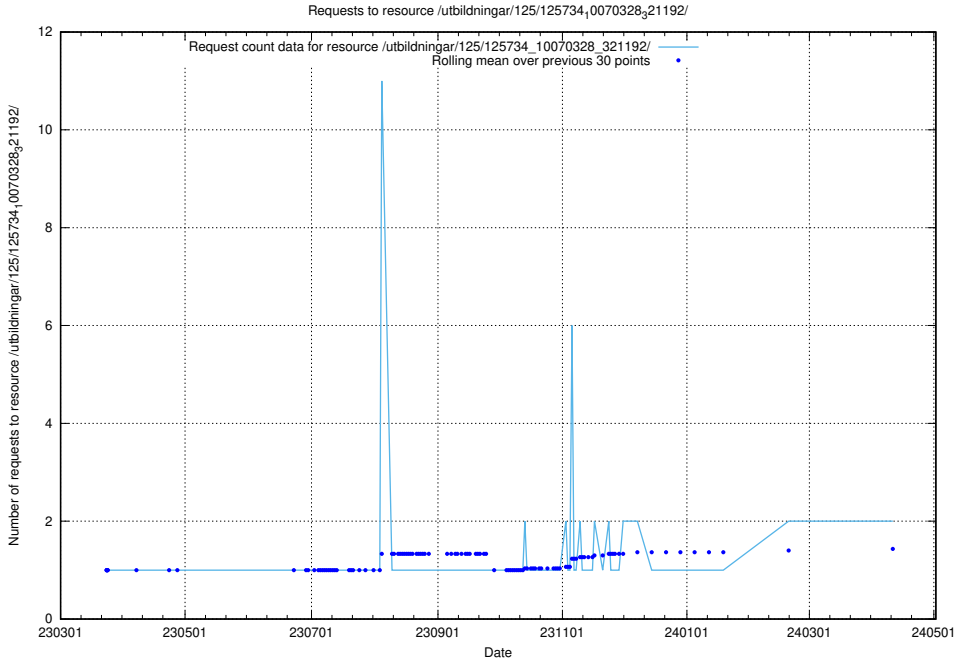

5.570 Usage of /utbildningar/125/125734_10070328_321192/

Here, we count the number of requests to resource /utbildningar/125/125734_10070328_321192/.