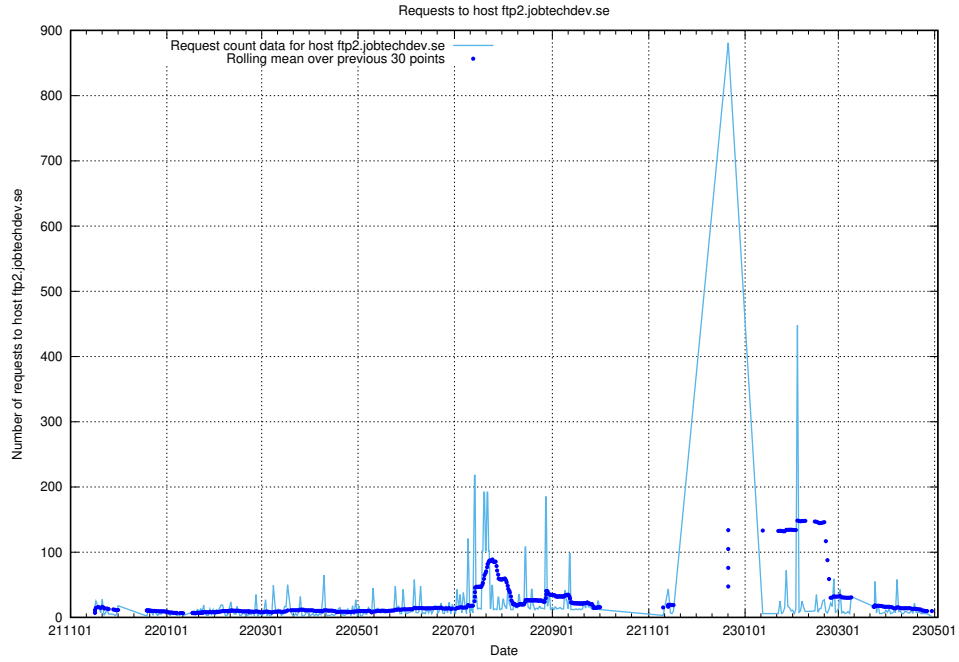

7.655 Usage of ftp2.jobtechdev.se

Here, we count the number of requests to host ftp2.jobtechdev.se.