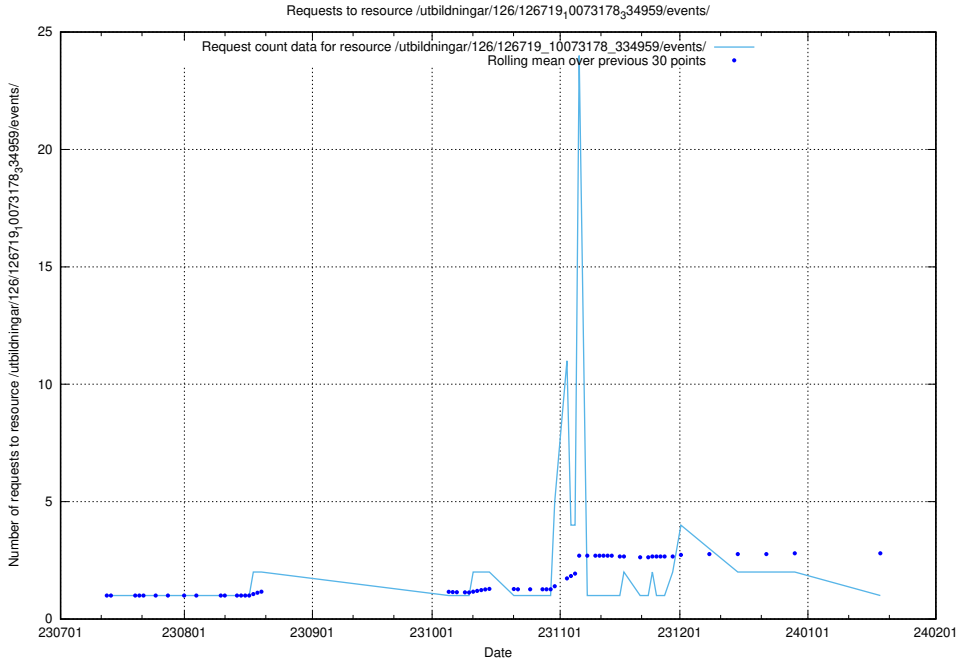

5.4926 Usage of /utbildningar/126/126719_10073178_334959/events/

Here, we count the number of requests to resource /utbildningar/126/126719_10073178_334959/events/