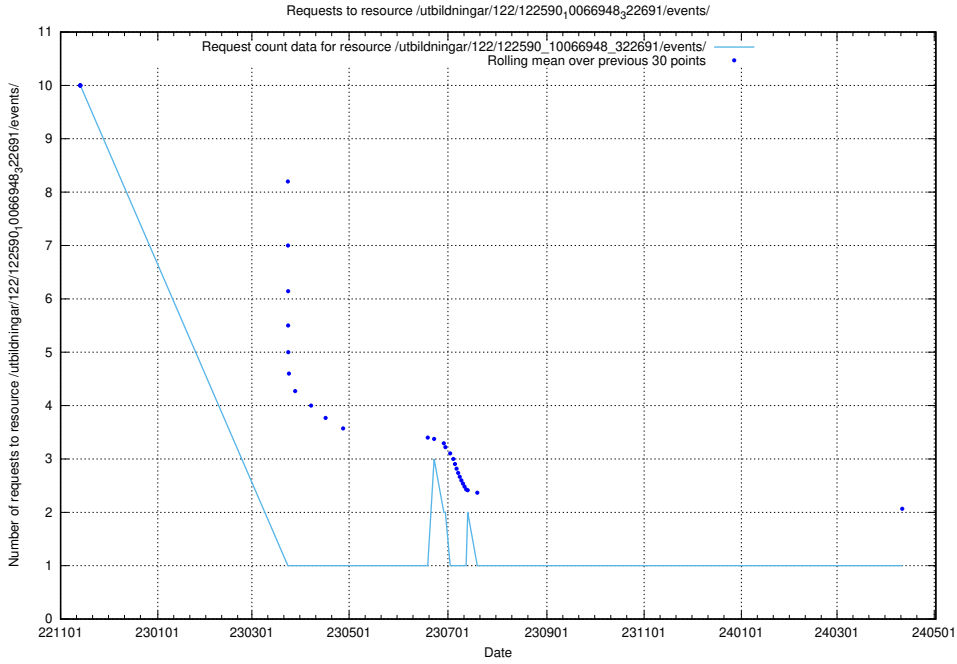

5.5562 Usage of /utbildningar/122/122590_10066948_322691/events/

Here, we count the number of requests to resource /utbildningar/122/122590_10066948_322691/events/