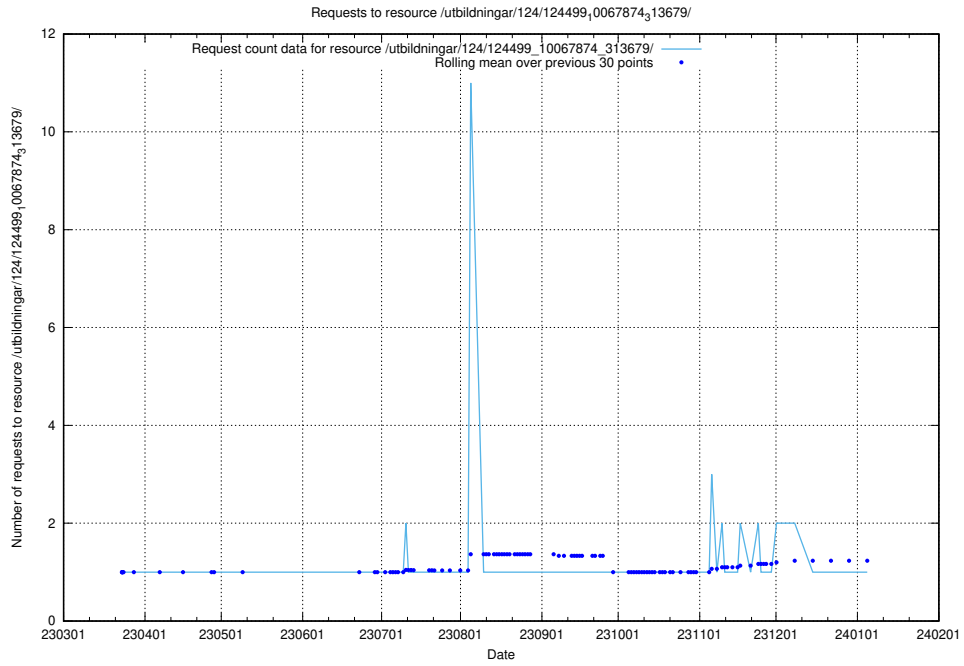

5.2213 Usage of /utbildningar/124/124499_10067874_313679/

Here, we count the number of requests to resource /utbildningar/124/124499_10067874_313679/.