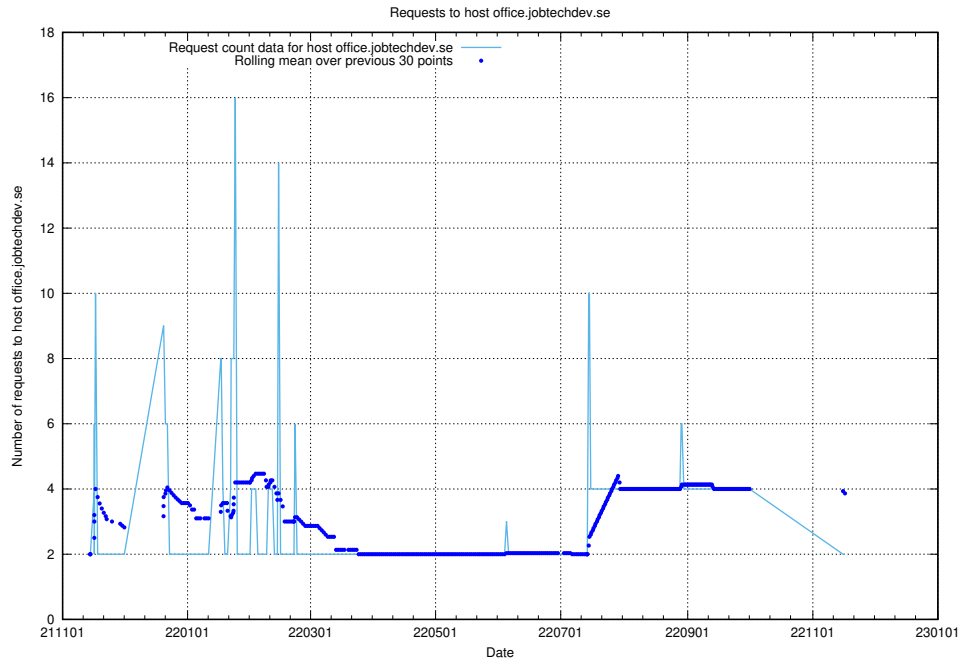

7.561 Usage of office.jobtechdev.se

Here, we count the number of requests to host office.jobtechdev.se.