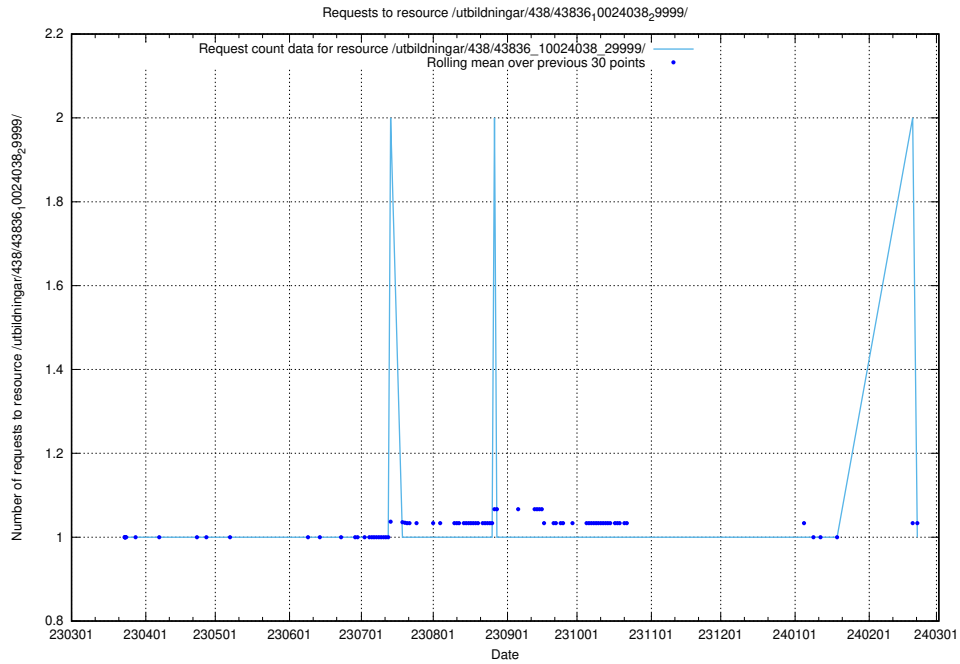

5.6107 Usage of /utbildningar/438/43831_10024051_32246/

Here, we count the number of requests to resource /utbildningar/438/43831_10024051_32246/.

5.6108 Usage of /utbildningar/438/43830_10023988_29949/events/