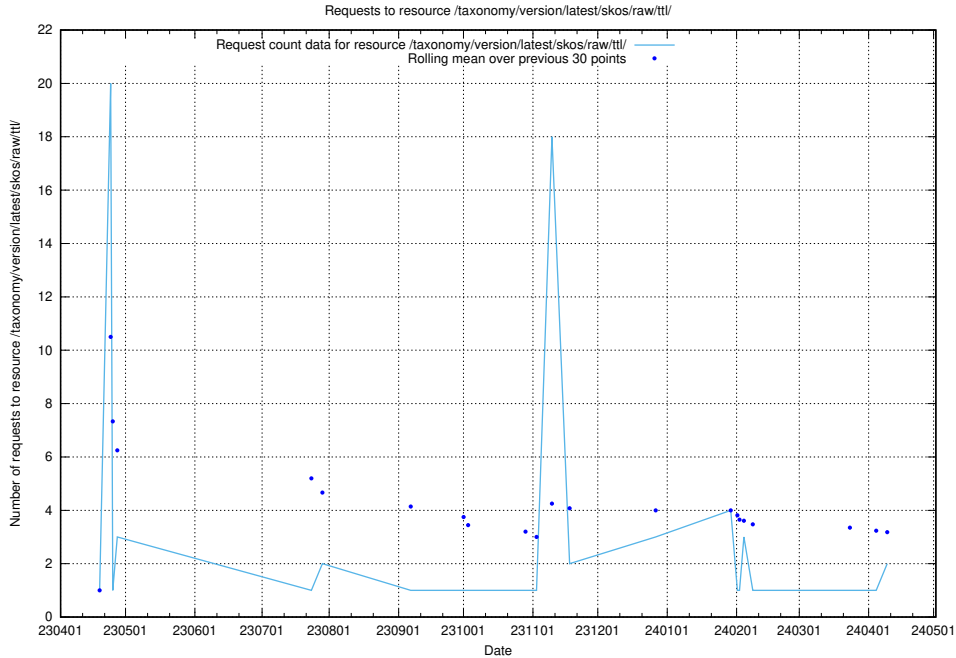

5.989 Usage of /taxonomy/version/latest/skos/raw/ttl/

Here, we count the number of requests to resource /taxonomy/version/latest/skos/raw/ttl/.