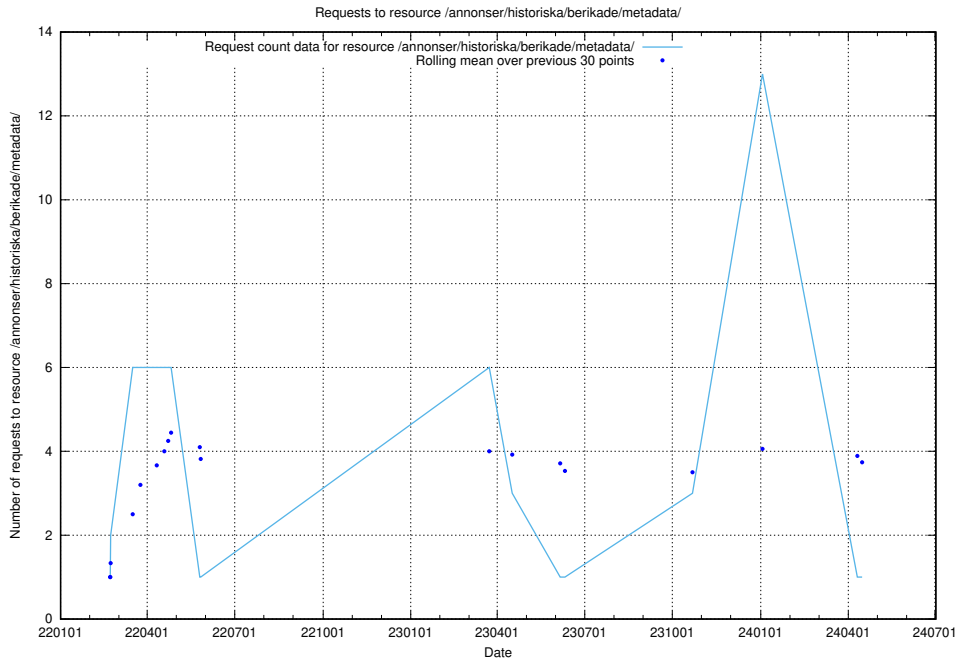

5.1307 Usage of /annonser/historiska/berikade/metadata/

Here, we count the number of requests to resource /annonser/historiska/berikade/metadata/.