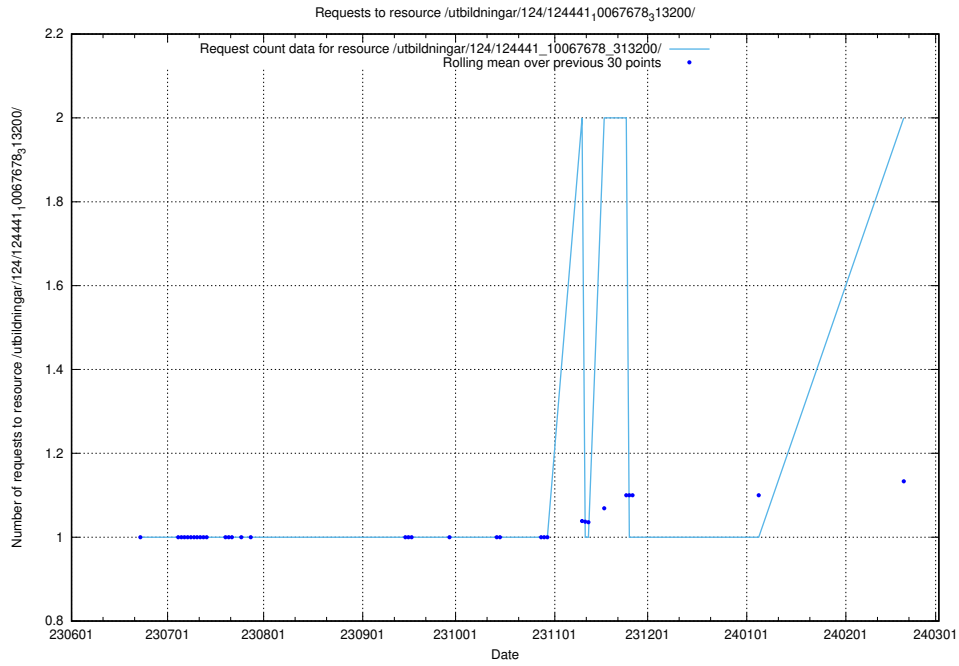

5.959 Usage of /utbildningar/124/124441_10067678_313200/

Here, we count the number of requests to resource /utbildningar/124/124441_10067678_313200/.