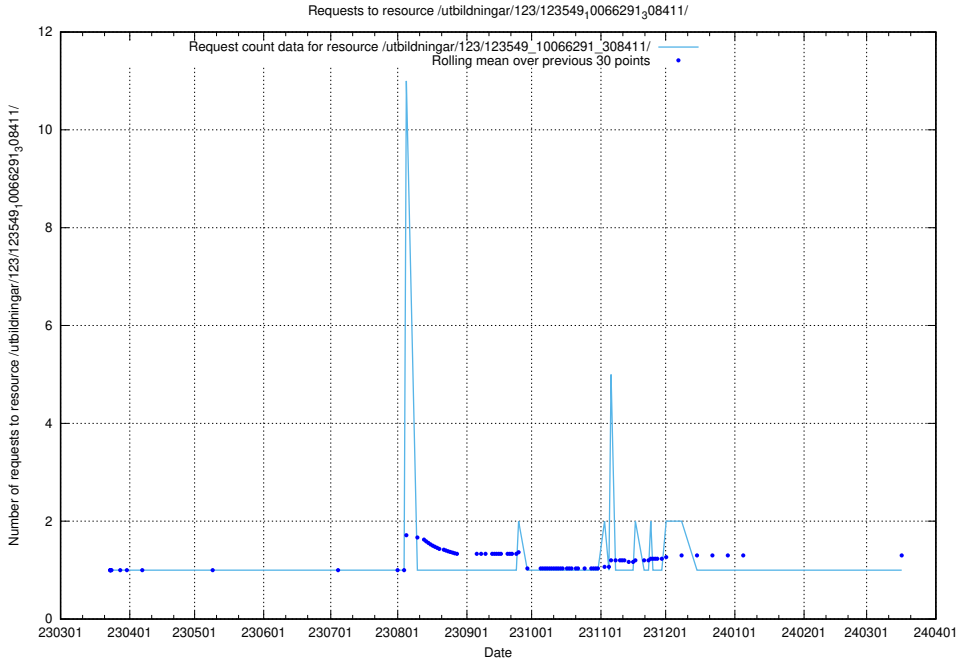

5.4338 Usage of /utbildningar/123/123549_10066291_308411/

Here, we count the number of requests to resource /utbildningar/123/123549_10066291_308411/.