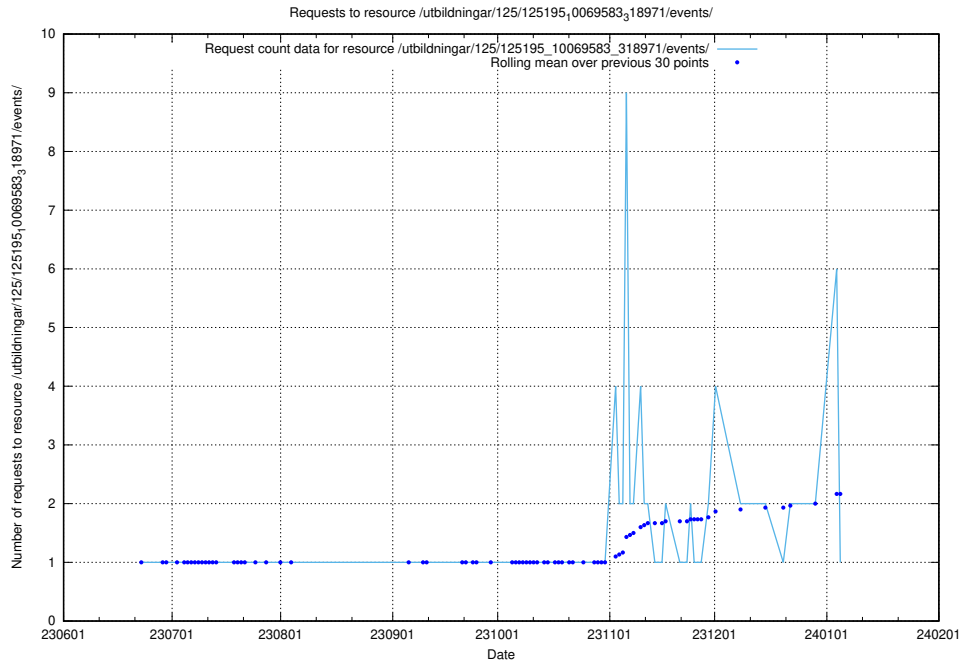

5.5542 Usage of /utbildningar/125/125195_10069583_318971/events/

Here, we count the number of requests to resource /utbildningar/125/125195_10069583_318971/events/