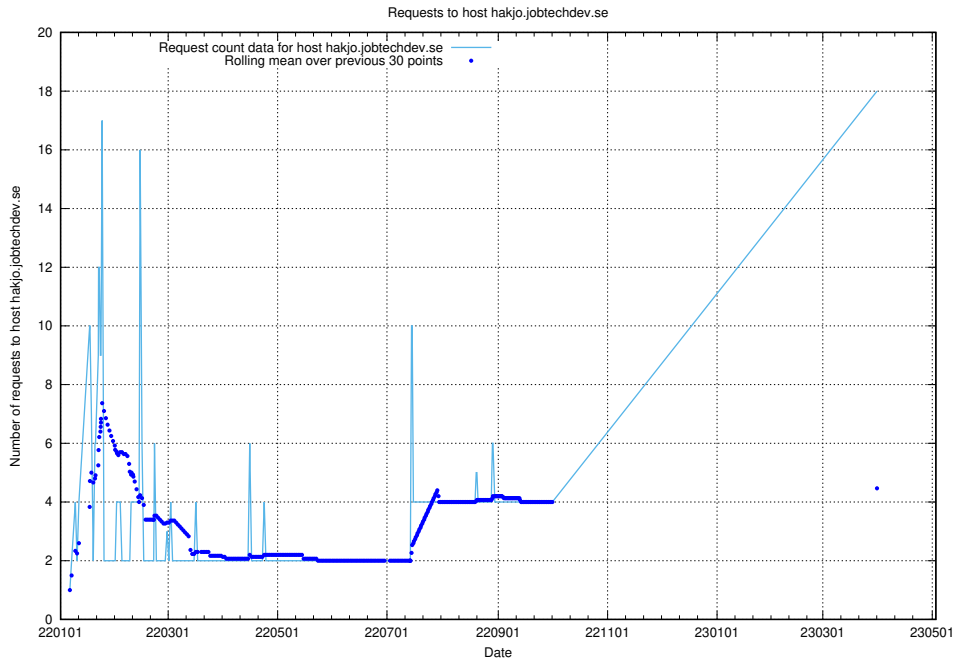

7.37 Usage of hakjo.jobtechdev.se

Here, we count the number of requests to host hakjo.jobtechdev.se.