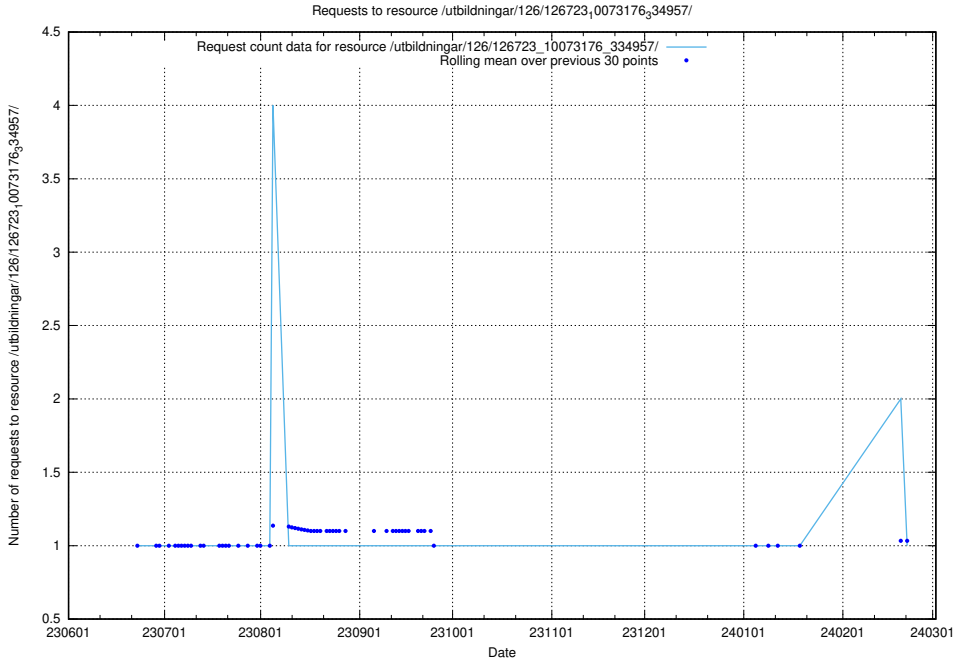

5.5417 Usage of /utbildningar/126/126723_10073176_334957/

Here, we count the number of requests to resource /utbildningar/126/126723_10073176_334957/.