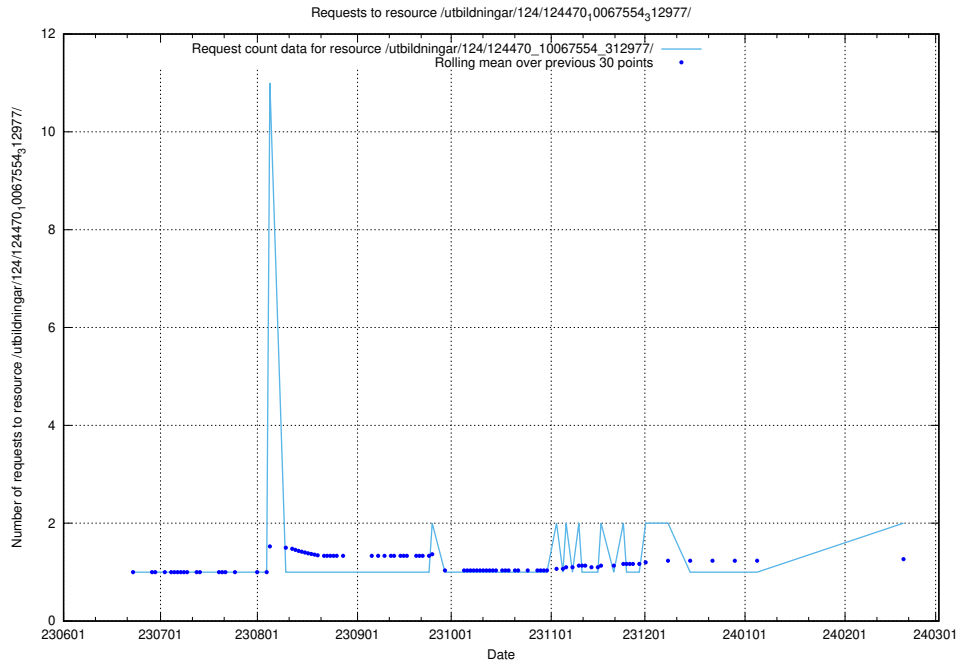

5.955 Usage of /utbildningar/124/124470_10067554_312977/

Here, we count the number of requests to resource /utbildningar/124/124470_10067554_312977/.