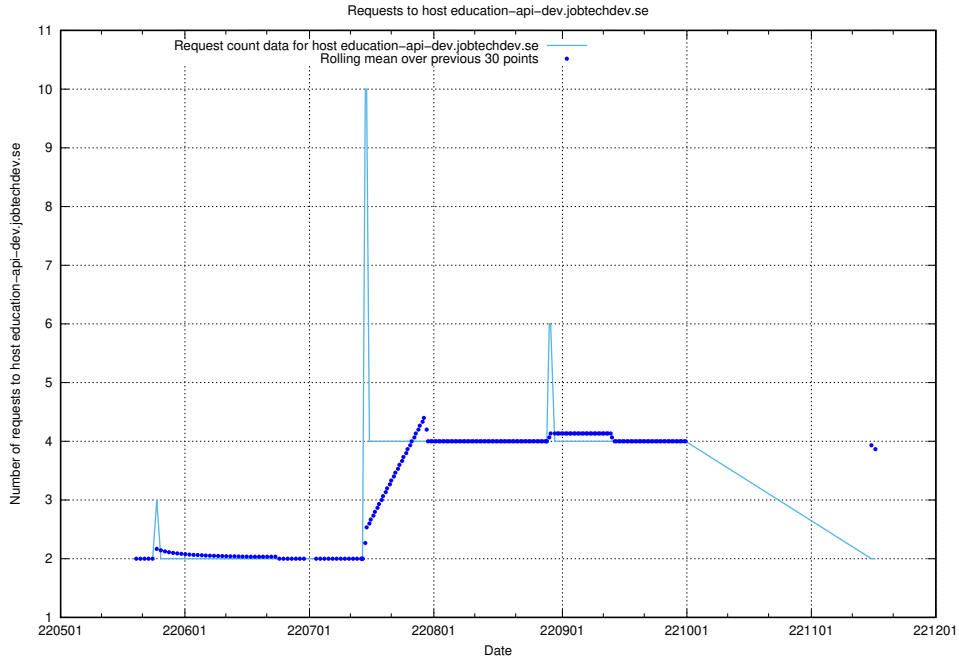

7.421 Usage of education-api-dev.jobtechdev.se

Here, we count the number of requests to host education-api-dev.jobtechdev.se.