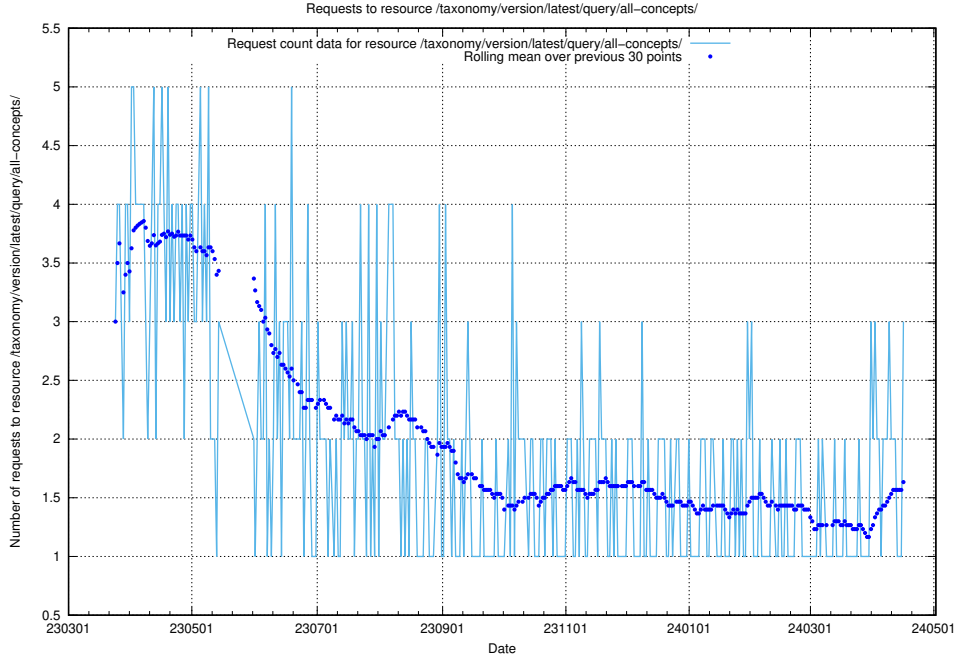

Here, we count the number of requests to resource /taxonomy/version/latest/query/concept-types/.

5.532 Usage of /taxonomy/version/latest/query/all-concepts/

Here, we count the number of requests to resource /taxonomy/version/latest/query/all-concepts/.