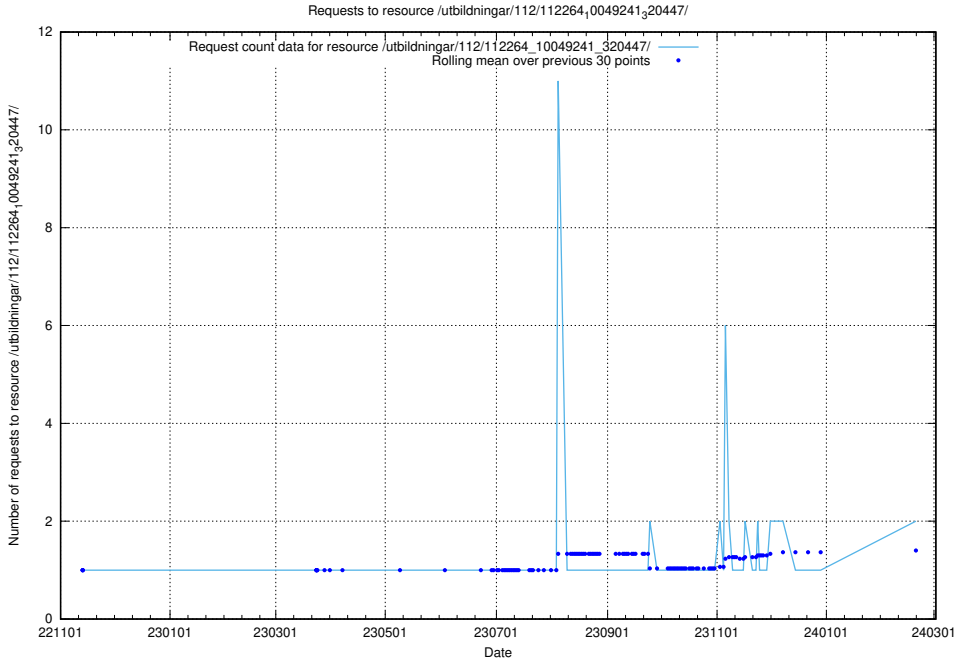

5.1003 Usage of /utbildningar/112/112264_10049241_320447/

Here, we count the number of requests to resource /utbildningar/112/112264_10049241_320447/.