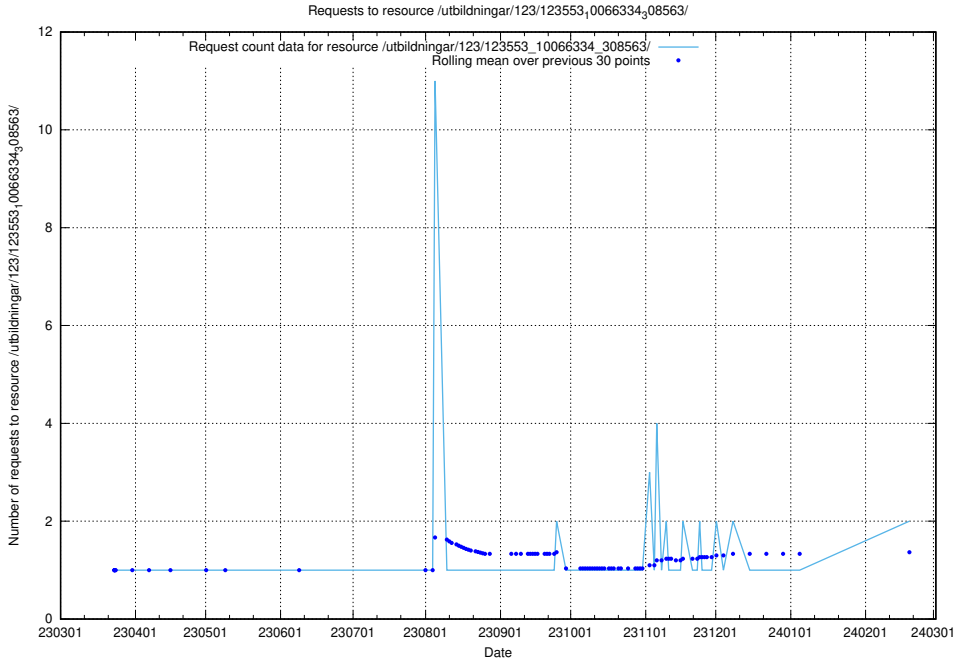

5.824 Usage of /utbildningar/123/123553_10066334_308563/

Here, we count the number of requests to resource /utbildningar/123/123553_10066334_308563/.