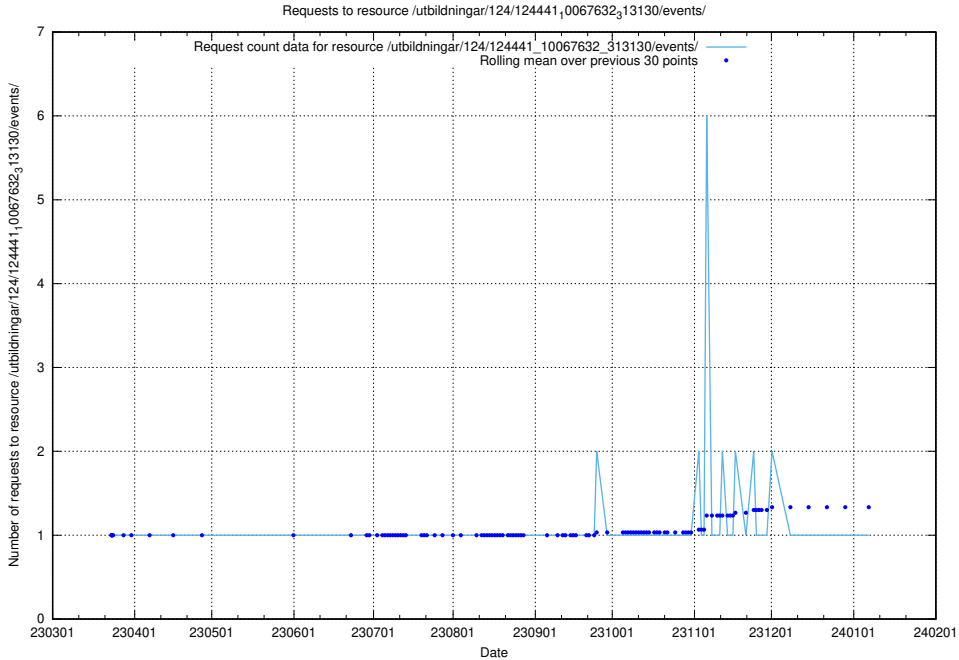

5.3392 Usage of /utbildningar/124/124441_10067632_313130/events/

Here, we count the number of requests to resource /utbildningar/124/124441_10067632_313130/events/