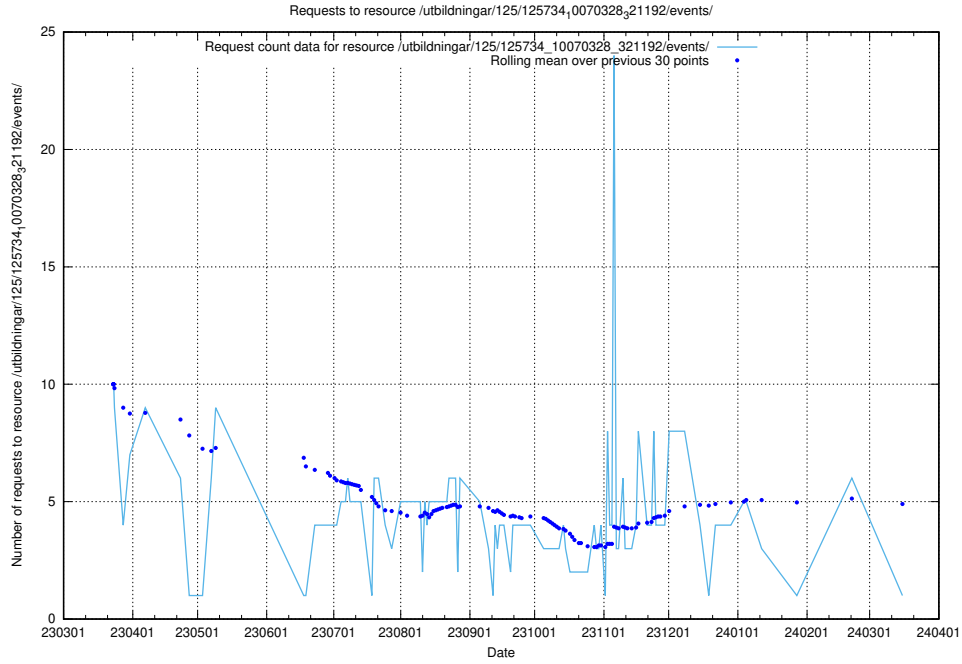

5.6032 Usage of /utbildningar/125/125734_10070328_321192/events/

Here, we count the number of requests to resource /utbildningar/125/125734_10070328_321192/events/