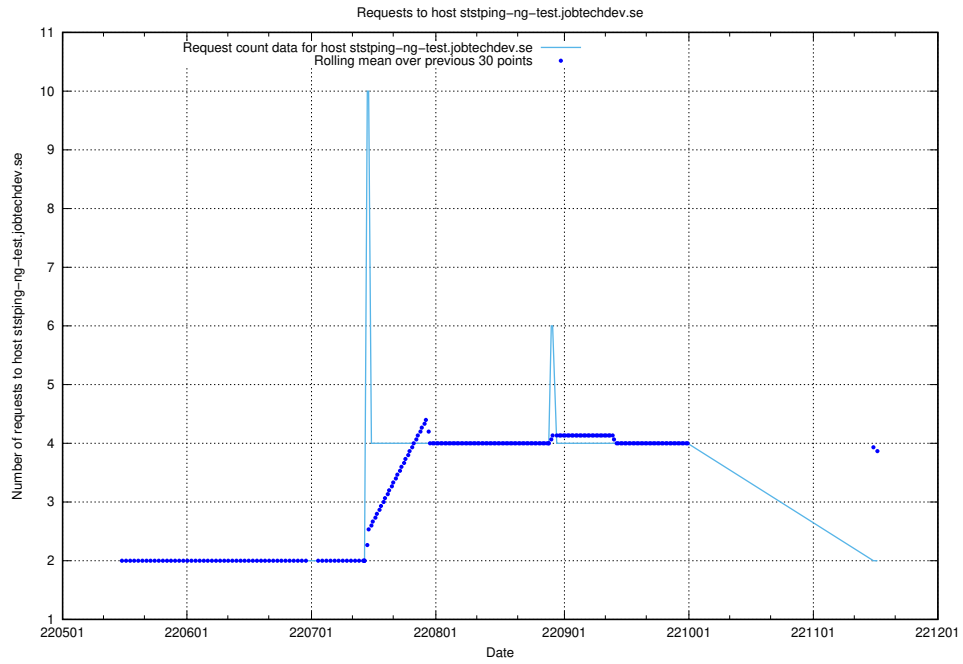

7.424 Usage of ststping-ng-test.jobtechdev.se

Here, we count the number of requests to host ststping-ng-test.jobtechdev.se.