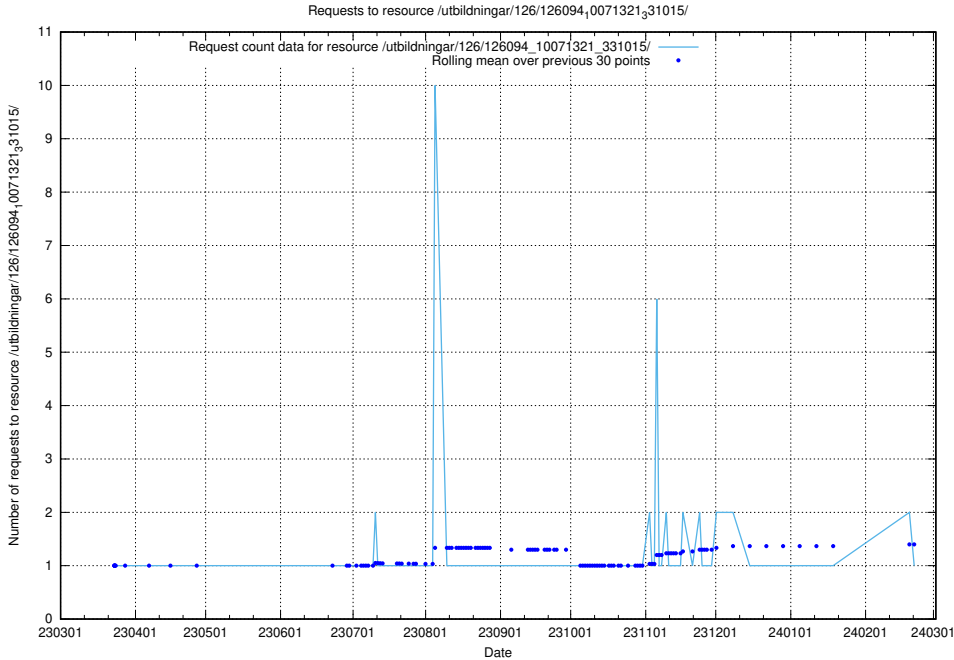

5.6209 Usage of /utbildningar/126/126094_10071321_331015/

Here, we count the number of requests to resource /utbildningar/126/126094_10071321_331015/.