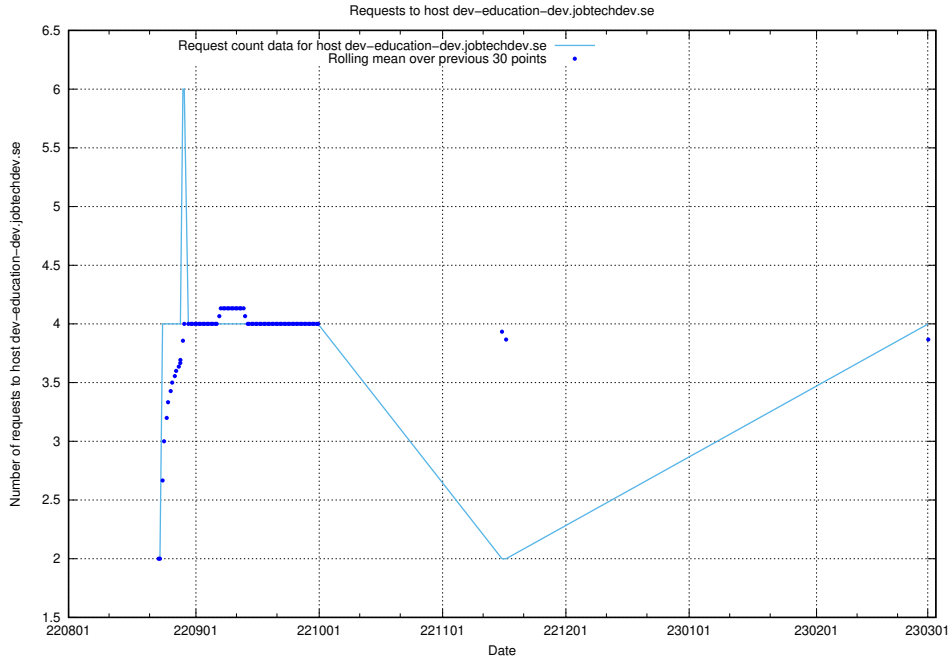

7.120 Usage of dev-education-dev.jobtechdev.se

Here, we count the number of requests to host dev-education-dev.jobtechdev.se.

7.121 Usage of demo-education.dev.jobtechdev.se

Here, we count the number of requests to host demo-education.dev.jobtechdev.se.