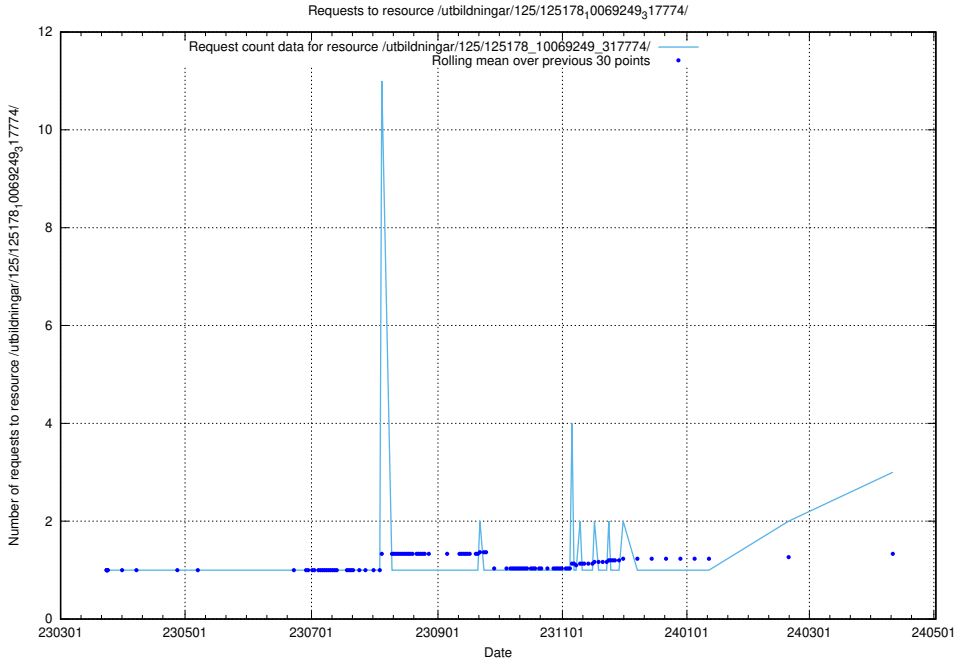

5.315 Usage of /utbildningar/125/125178_10069249_317774/

Here, we count the number of requests to resource /utbildningar/125/125178_10069249_317774/.