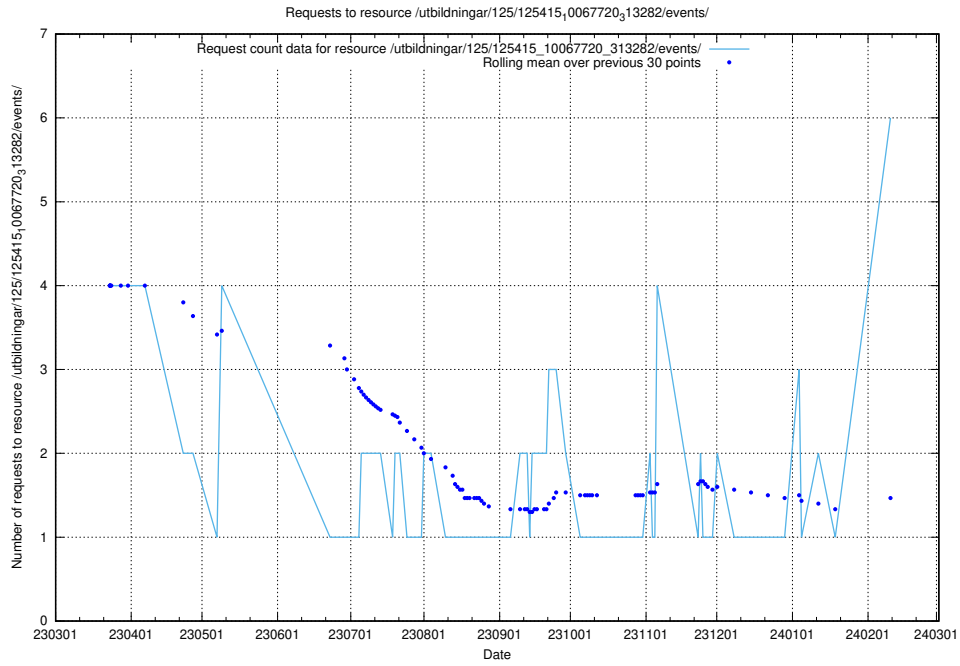

5.138 Usage of /utbildningar/125/125415_10067720_313282/events/

Here, we count the number of requests to resource /utbildningar/125/125415_10067720_313282/events/