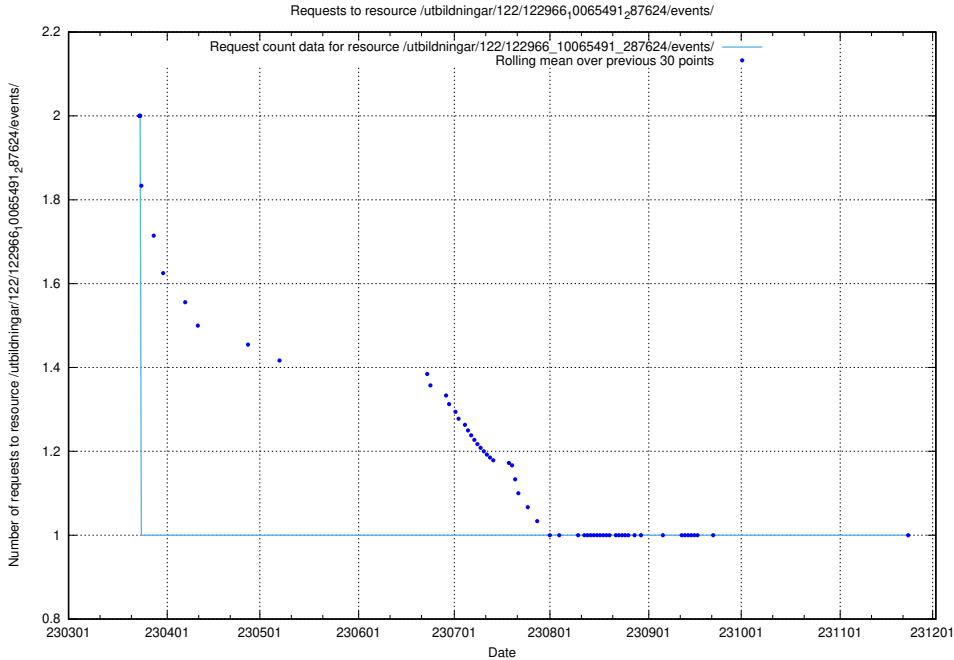

5.6085 Usage of /utbildningar/122/122966_10065491_287624/events/

Here, we count the number of requests to resource /utbildningar/122/122966_10065491_287624/events/