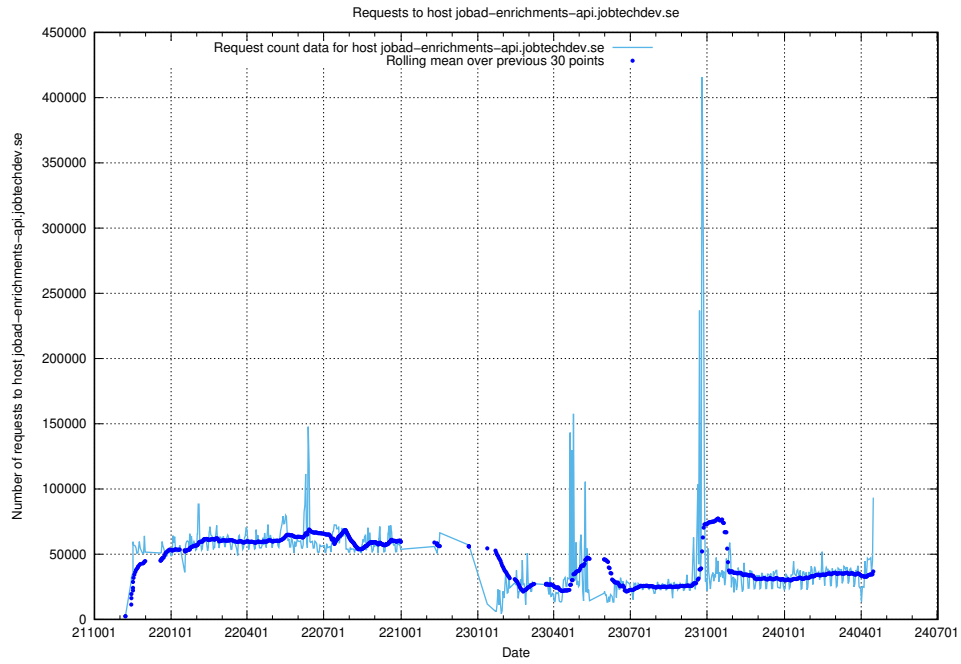

7.4 Usage of jobad-enrichments-api.jobtechdev.se

Here, we count the number of requests to host jobad-enrichments-api.jobtechdev.se.

7.5 Usage of data.jobtechdev.se

Here, we count the number of requests to host data.jobtechdev.se.