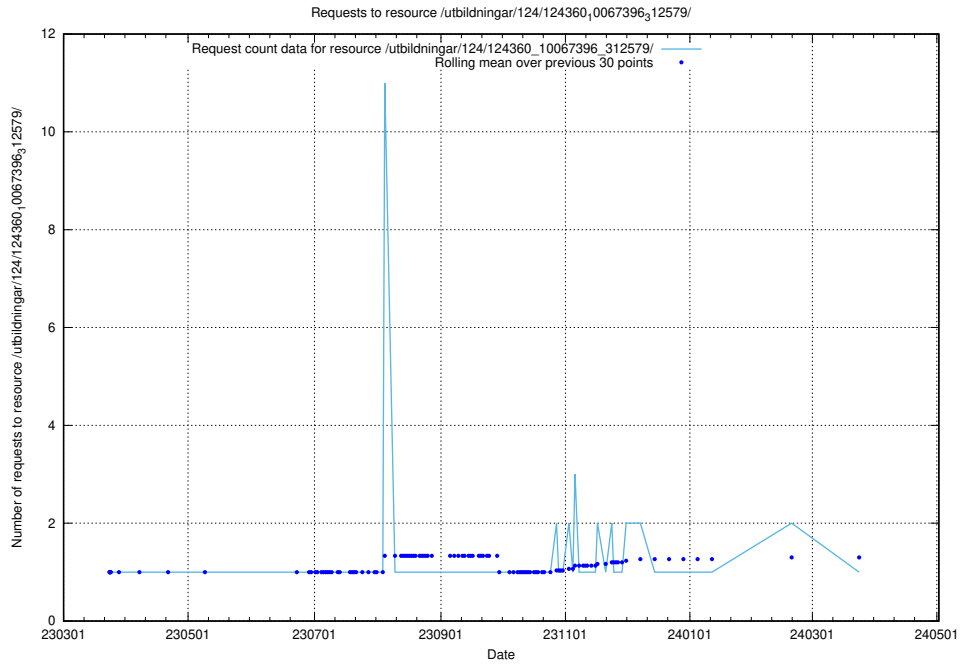

5.3635 Usage of /utbildningar/124/124360_10067396_312579/

Here, we count the number of requests to resource /utbildningar/124/124360_10067396_312579/.