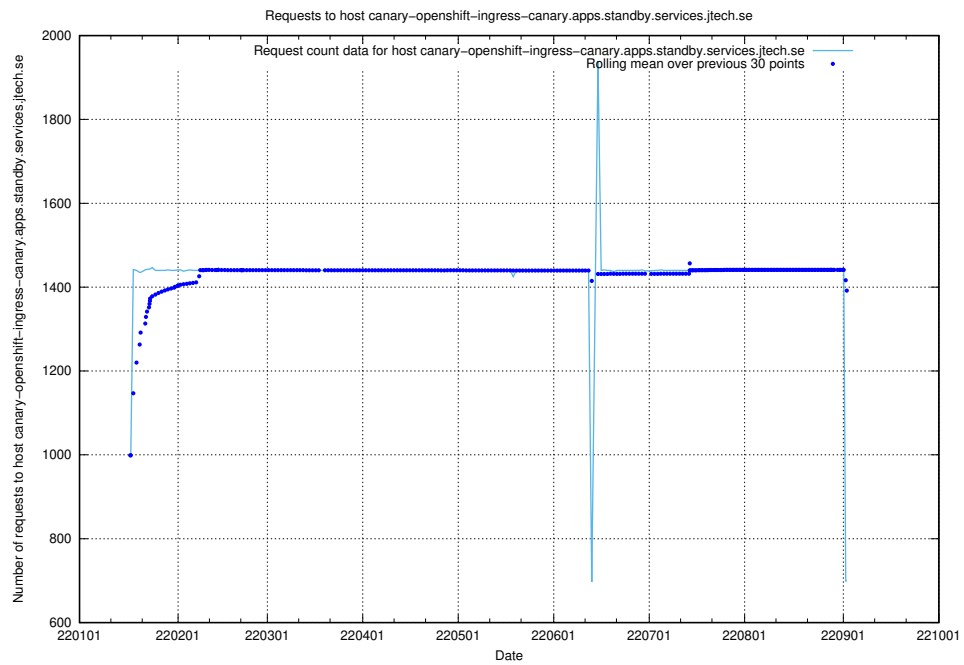

7.21 Usage of canary-openshift-ingress-canary.apps.standby.services.jtech.se

Here, we count the number of requests to host canary-openshift-ingress-canary.apps.standby.services.jtech.se.