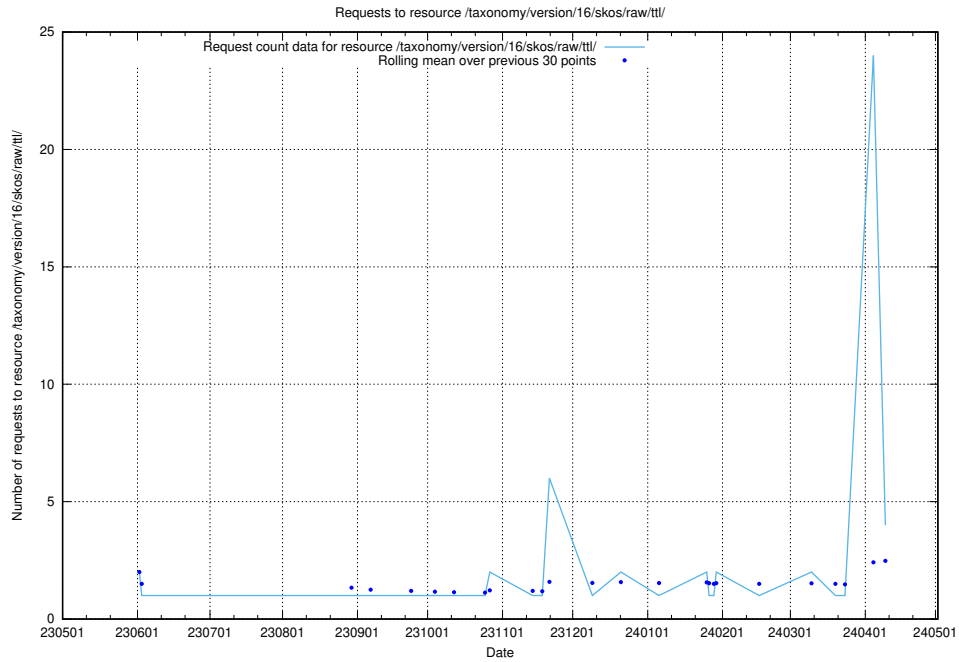

5.287 Usage of /taxonomy/version/16/skos/raw/ttl/

Here, we count the number of requests to resource /taxonomy/version/16/skos/raw/ttl/.