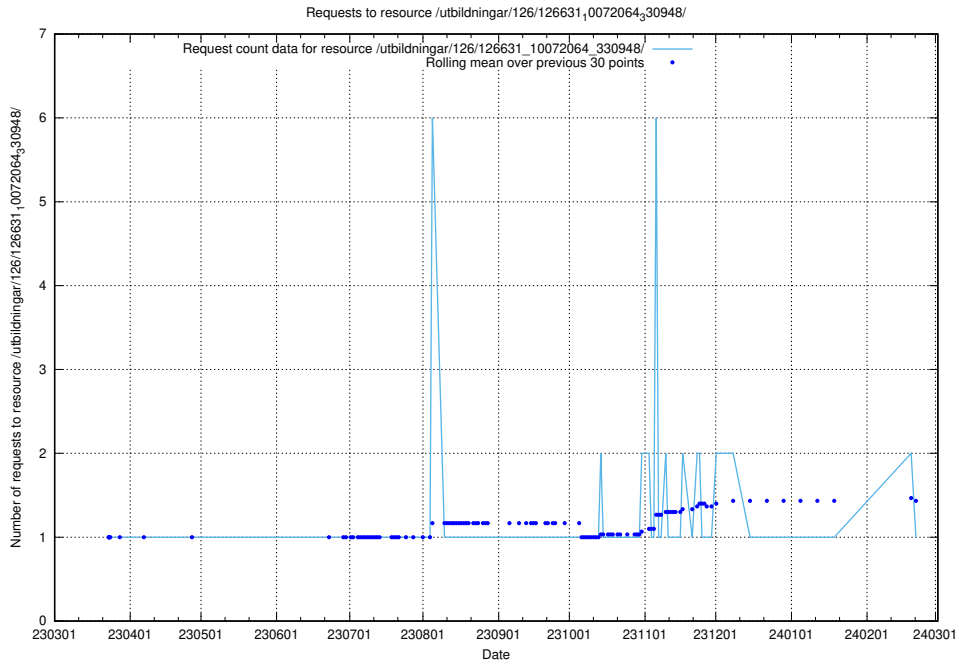

5.6169 Usage of /utbildningar/126/126631_10072064_330948/

Here, we count the number of requests to resource /utbildningar/126/126631_10072064_330948/.