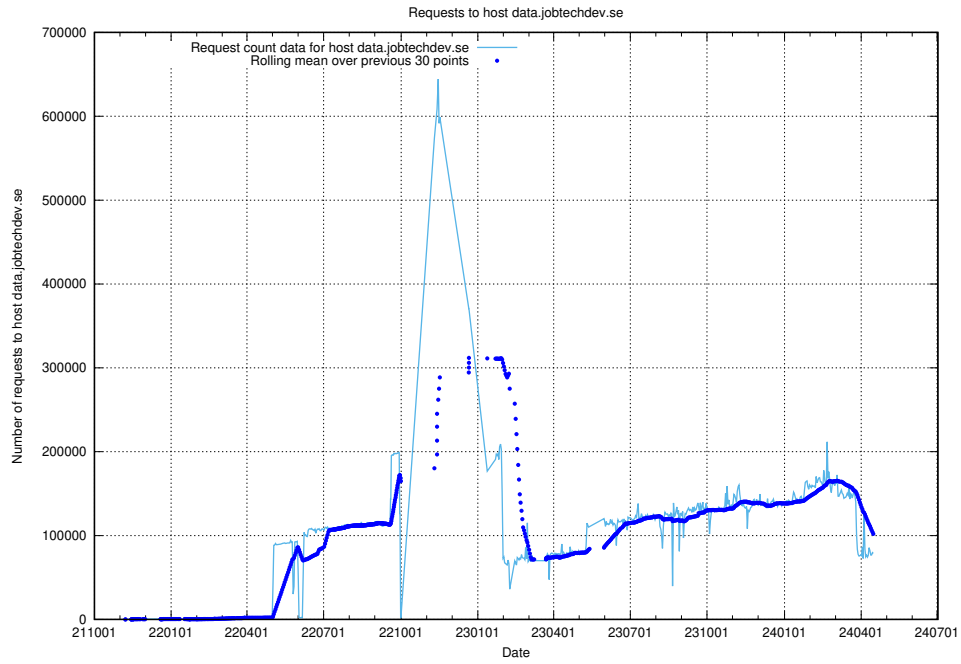

7.5 Usage of data.jobtechdev.se

Here, we count the number of requests to host data.jobtechdev.se.