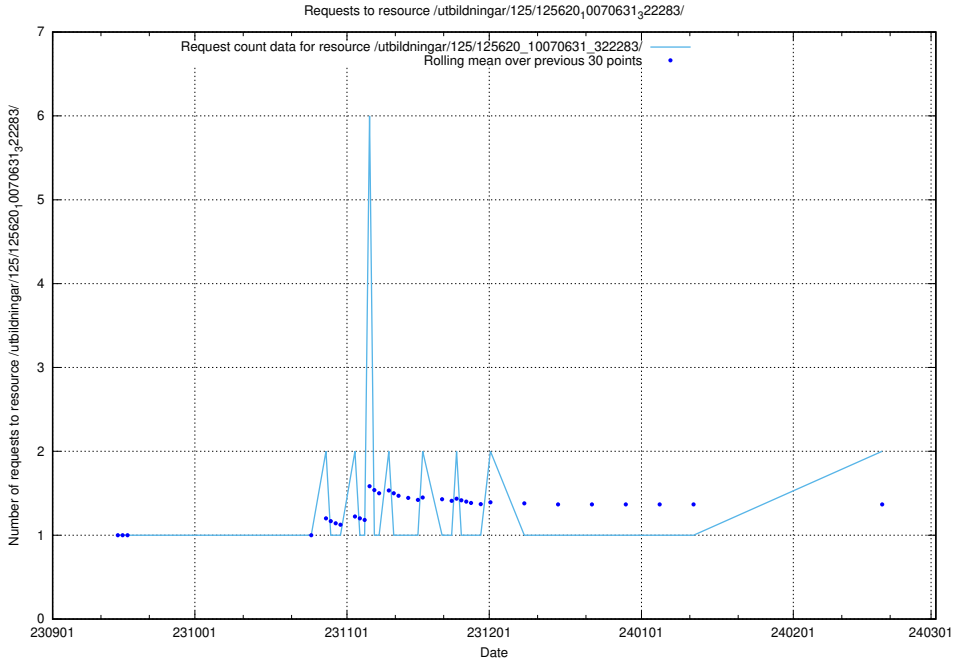

5.832 Usage of /utbildningar/125/125620_10070631_322283/

Here, we count the number of requests to resource /utbildningar/125/125620_10070631_322283/.