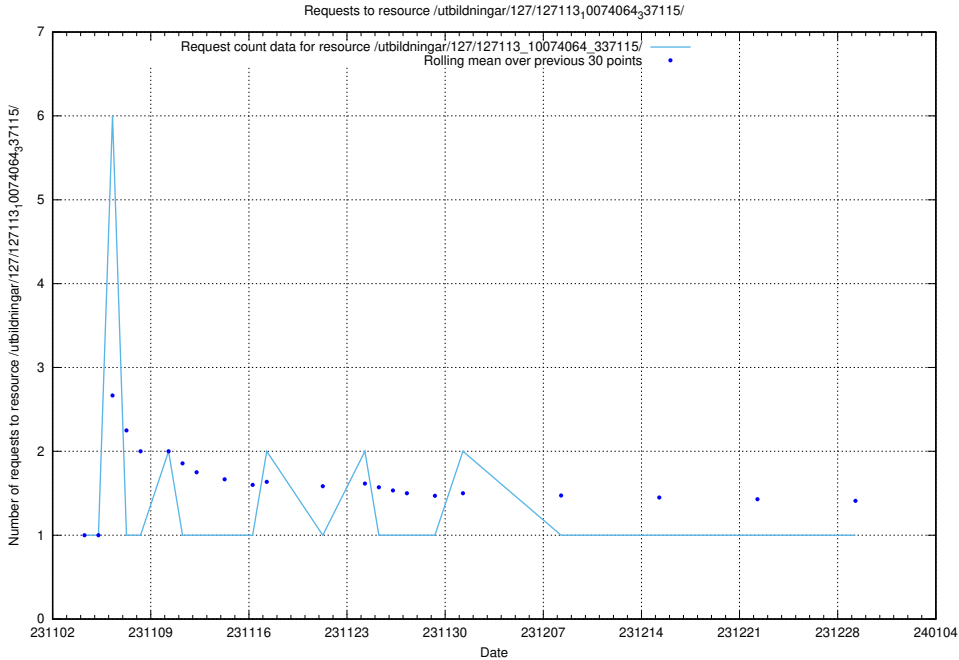

5.3957 Usage of /utbildningar/127/127113_10074064_337115/

Here, we count the number of requests to resource /utbildningar/127/127113_10074064_337115/.