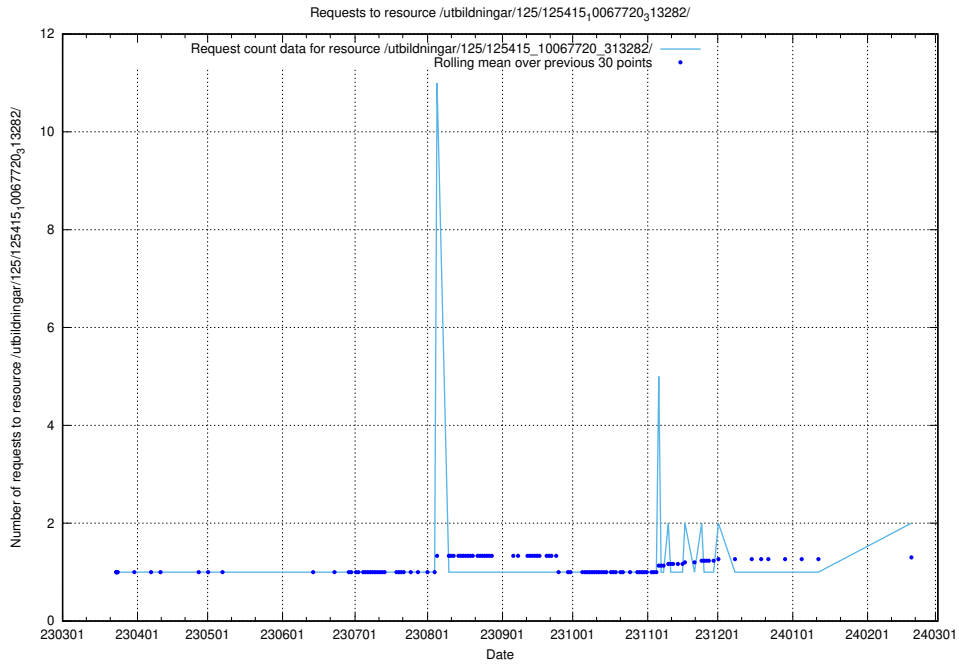

5.584 Usage of /utbildningar/125/125415_10067720_313282/

Here, we count the number of requests to resource /utbildningar/125/125415_10067720_313282/.