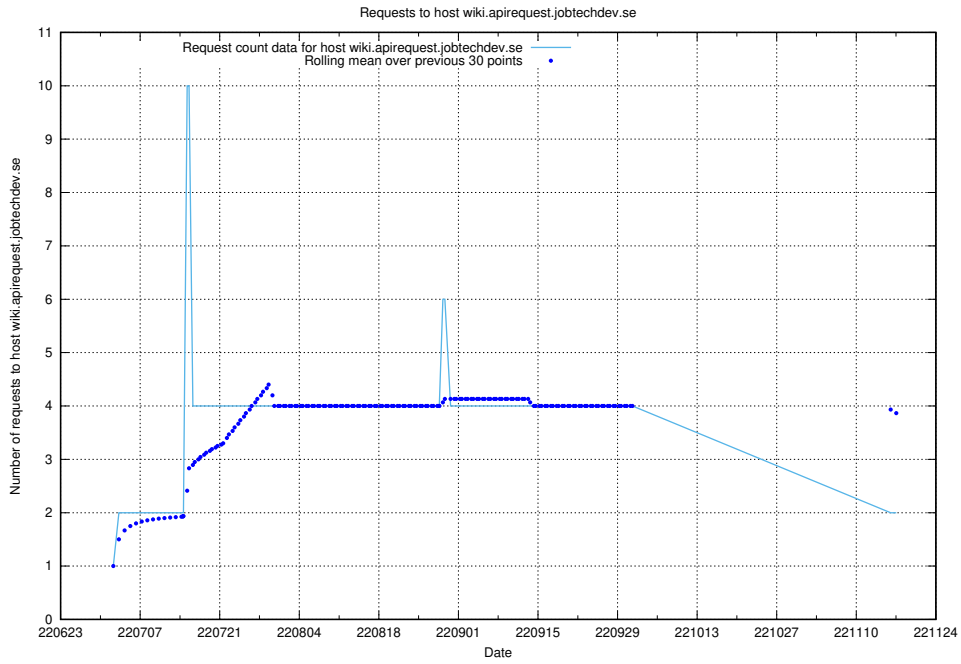

7.389 Usage of wiki.apirequest.jobtechdev.se

Here, we count the number of requests to host wiki.apirequest.jobtechdev.se.

7.390 Usage of wiki.api.jobtechdev.se

Here, we count the number of requests to host wiki.api.jobtechdev.se.