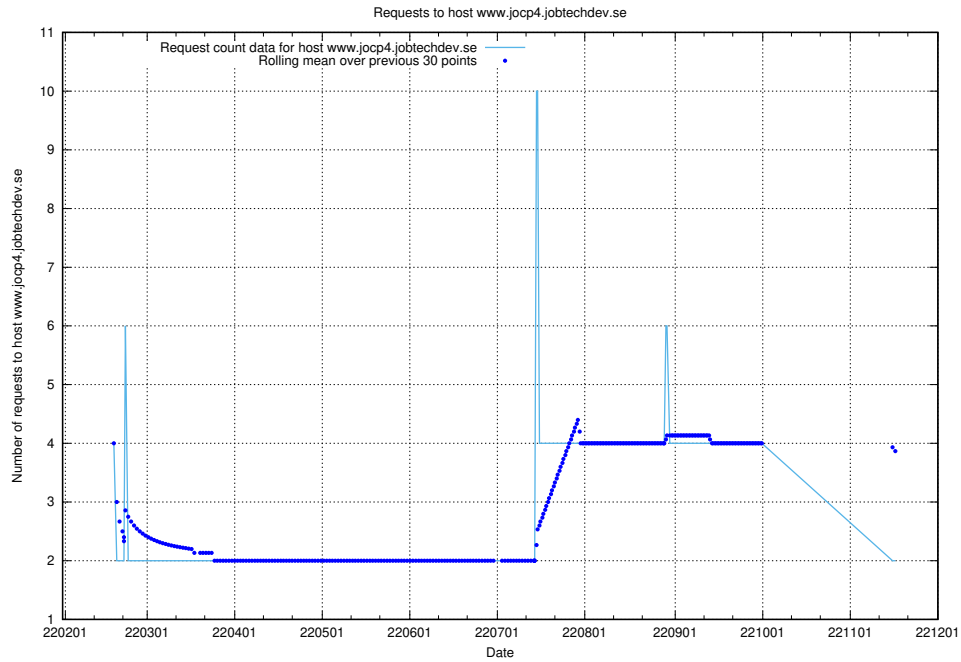

7.530 Usage of www.jocp4.jobtechdev.se

Here, we count the number of requests to host www.jocp4.jobtechdev.se.