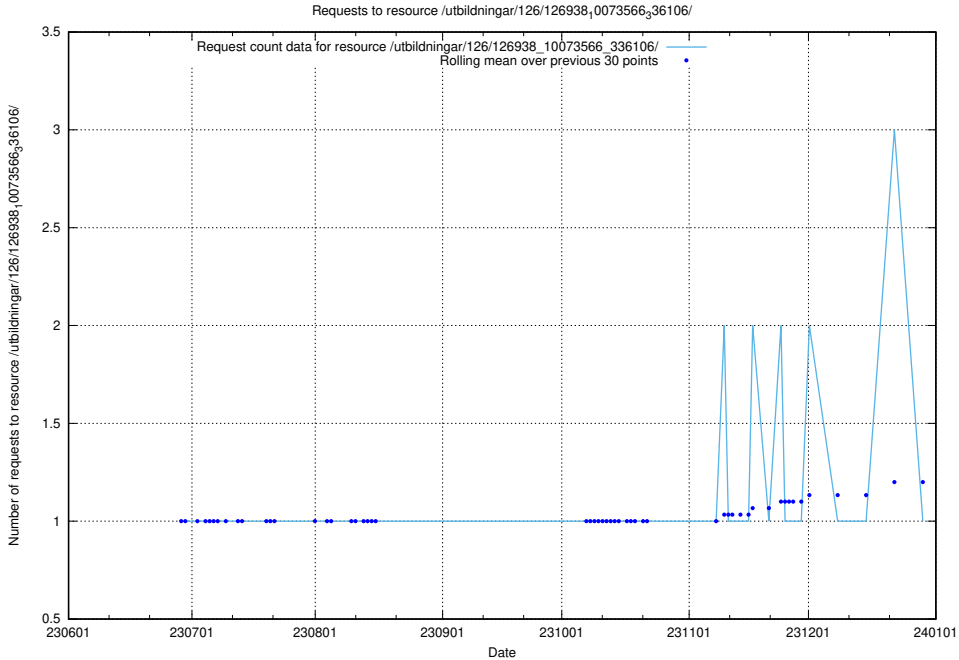

5.5250 Usage of /utbildningar/126/126938_10073566_336106/

Here, we count the number of requests to resource /utbildningar/126/126938_10073566_336106/.