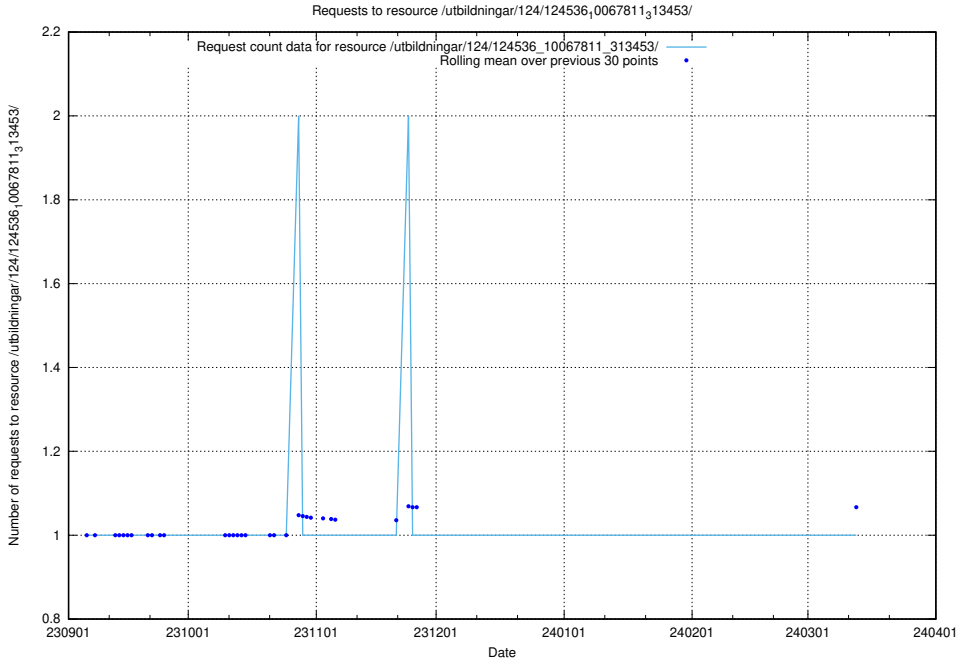

5.4512 Usage of /utbildningar/124/124536_10067811_313453/

Here, we count the number of requests to resource /utbildningar/124/124536_10067811_313453/.