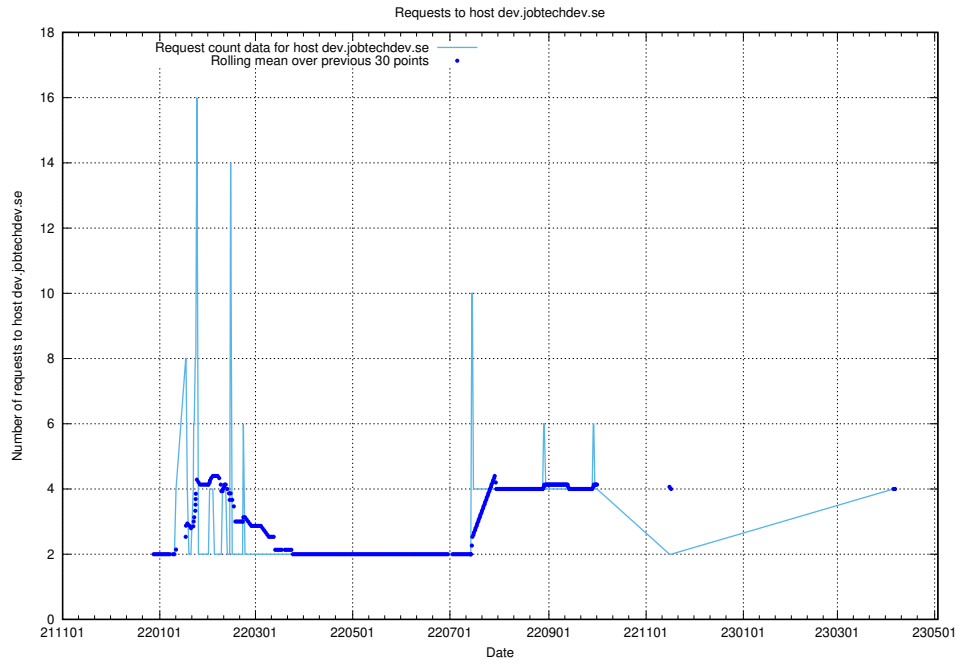

7.126 Usage of dev.jobtechdev.se

Here, we count the number of requests to host dev.jobtechdev.se.