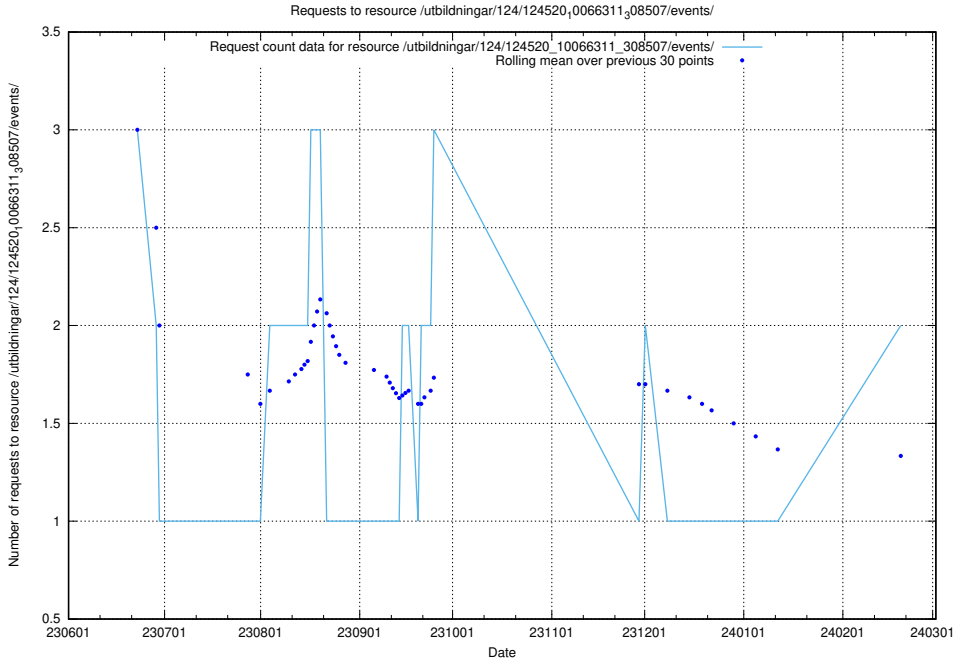

5.927 Usage of /utbildningar/124/124520_10066311_308507/events/

Here, we count the number of requests to resource /utbildningar/124/124520_10066311_308507/events/