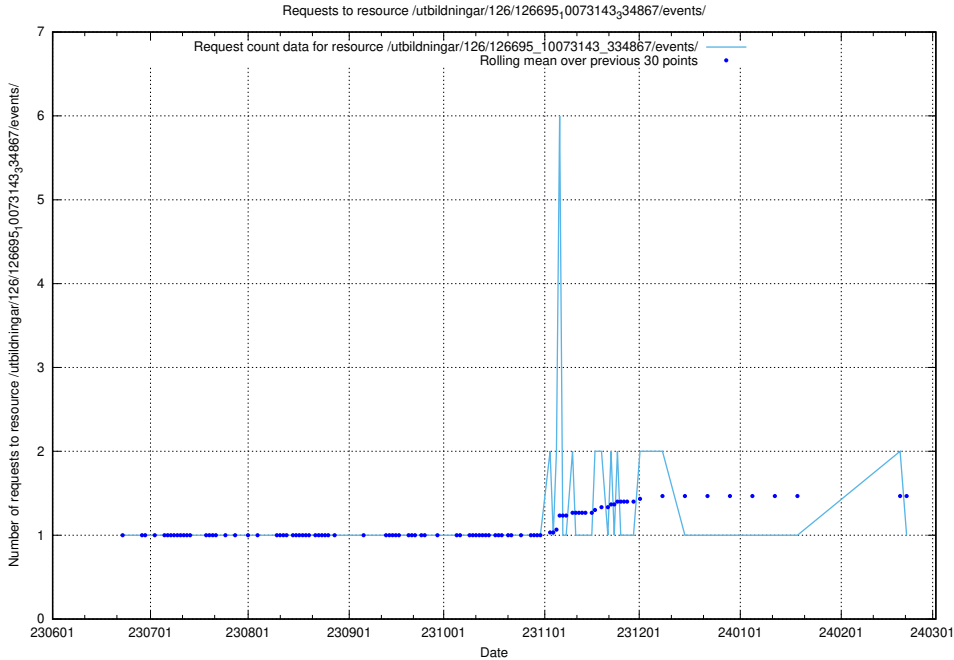

5.5442 Usage of /utbildningar/126/126695_10073143_334867/events/

Here, we count the number of requests to resource /utbildningar/126/126695_10073143_334867/events/