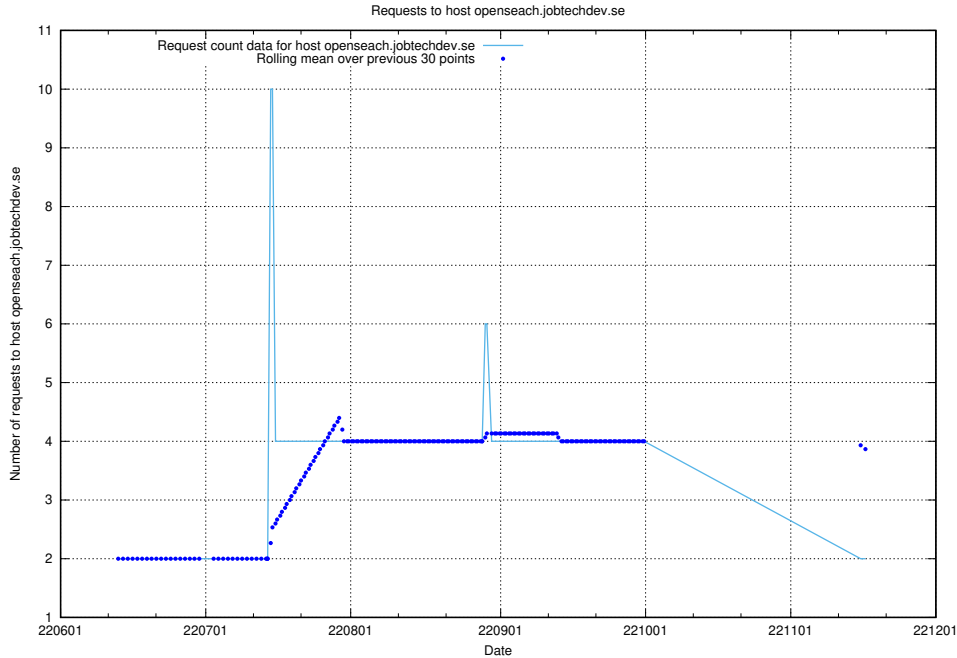

7.403 Usage of openseach.jobtechdev.se

Here, we count the number of requests to host openseach.jobtechdev.se.