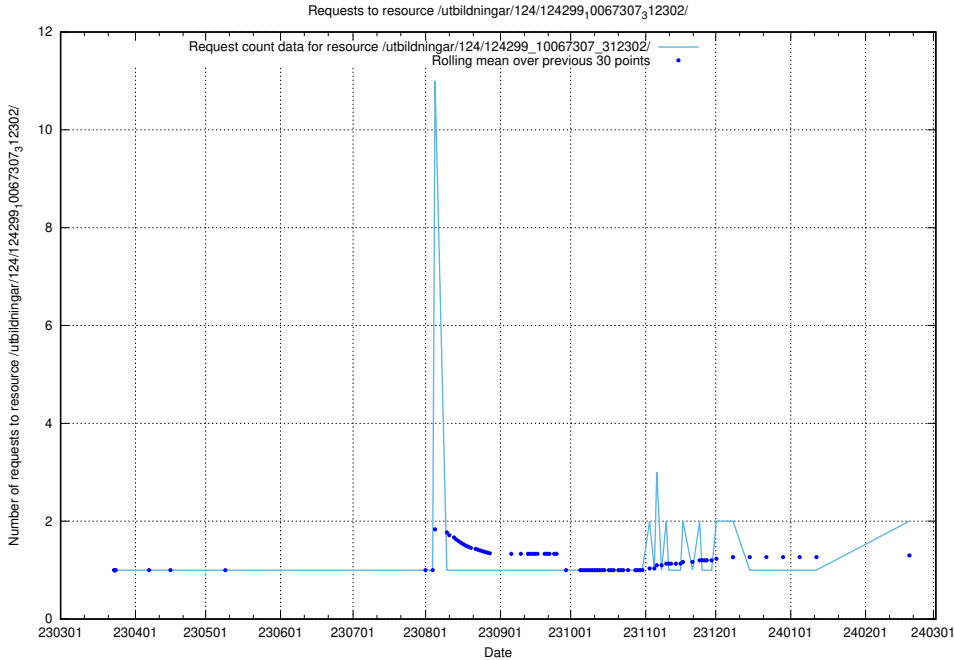

5.772 Usage of /utbildningar/124/124299_10067307_312302/

Here, we count the number of requests to resource /utbildningar/124/124299_10067307_312302/.