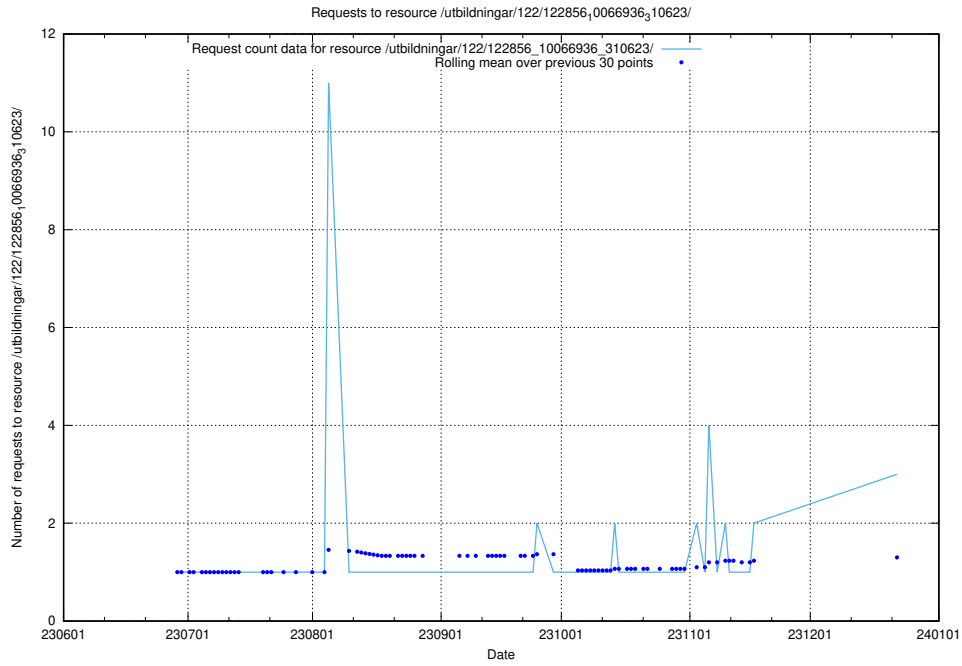

5.439 Usage of /utbildningar/122/122856_10066936_310623/

Here, we count the number of requests to resource /utbildningar/122/122856_10066936_310623/.