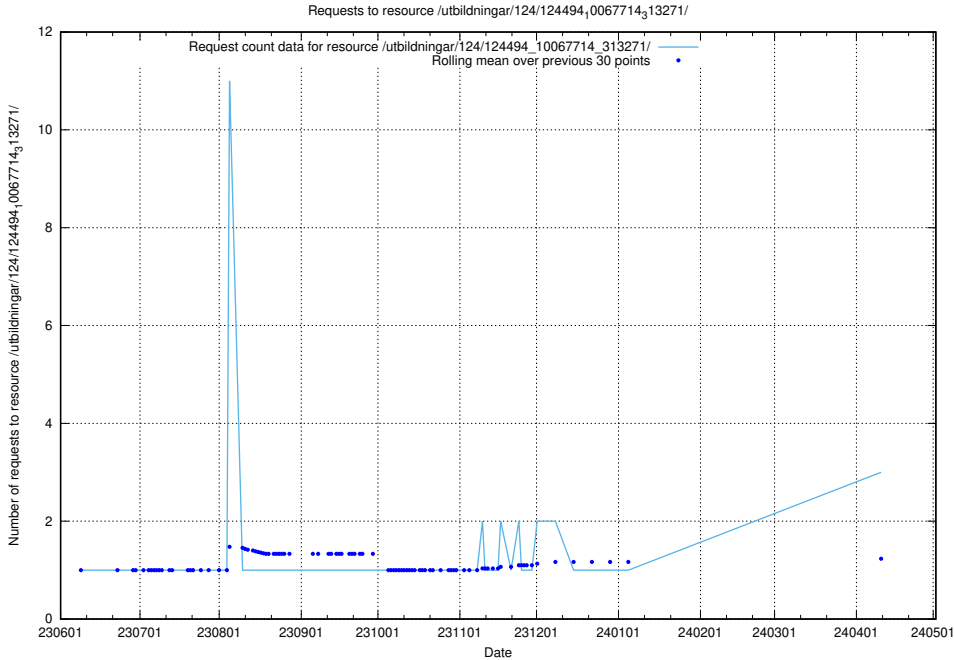

5.470 Usage of /utbildningar/124/124494_10067714_313271/

Here, we count the number of requests to resource /utbildningar/124/124494_10067714_313271/.