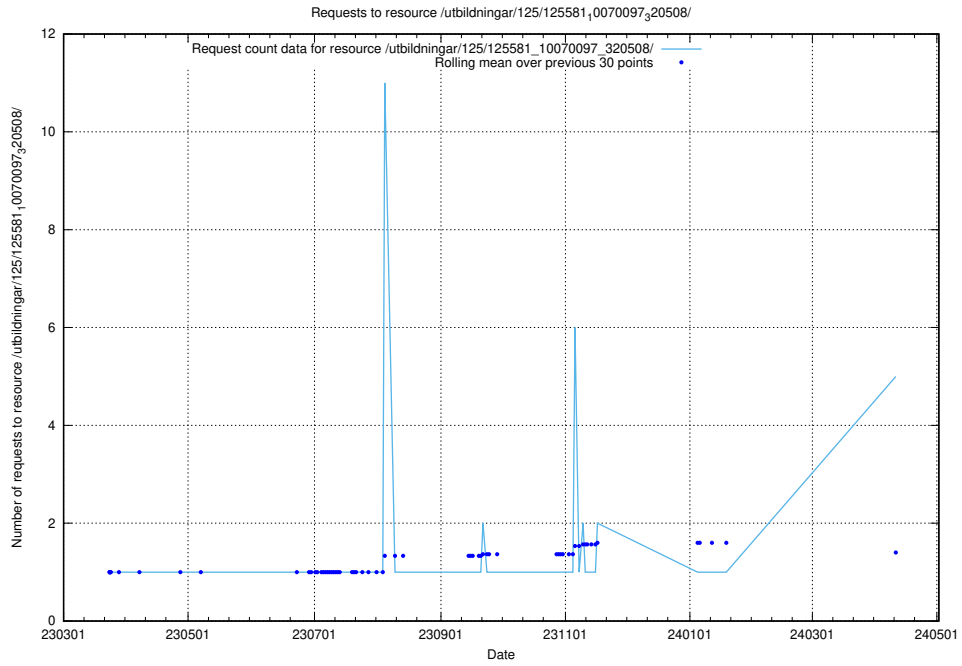

5.149 Usage of /utbildningar/125/125581_10070097_320508/

Here, we count the number of requests to resource /utbildningar/125/125581_10070097_320508/.