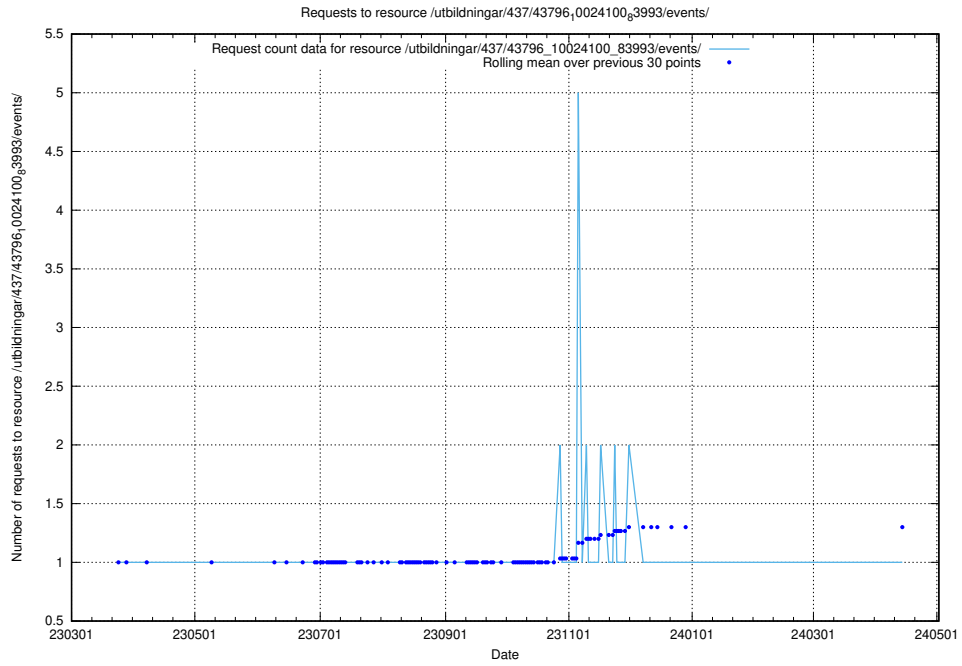

5.5962 Usage of /utbildningar/437/43796_10024100_83993/events/

Here, we count the number of requests to resource /utbildningar/437/43796_10024100_83993/events/.