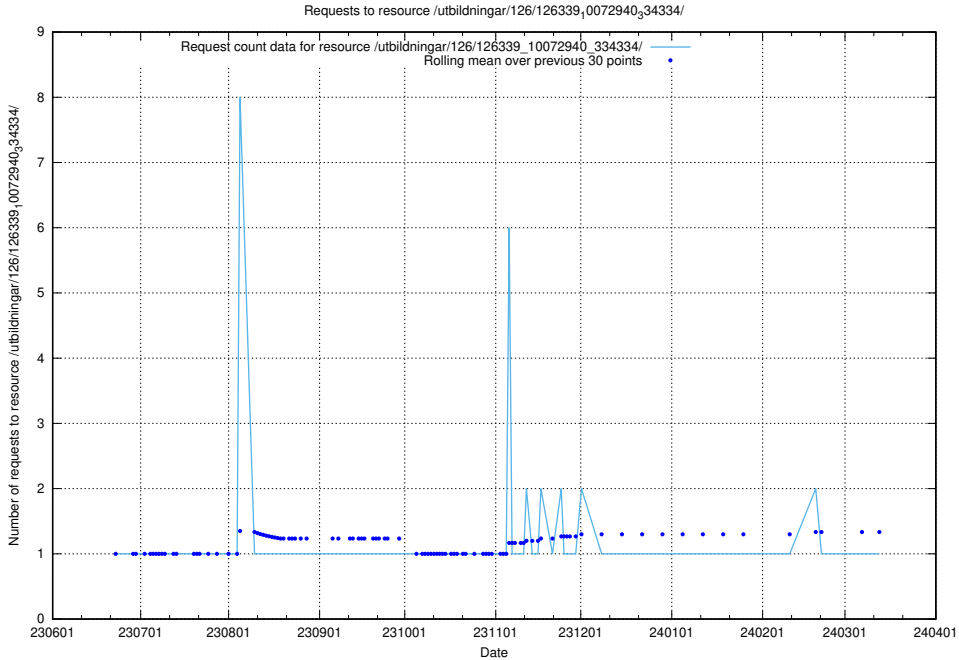

5.5473 Usage of /utbildningar/126/126339_10072940_334334/

Here, we count the number of requests to resource /utbildningar/126/126339_10072940_334334/.