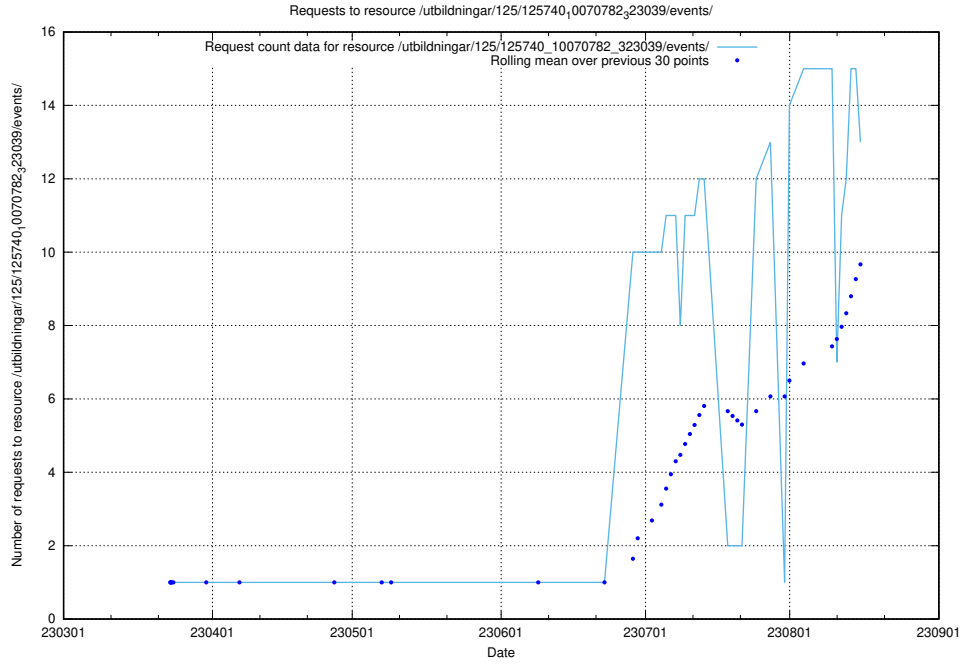

5.16 Usage of /utbildningar/125/125740_10070782_323039/events/

Here, we count the number of requests to resource /utbildningar/125/125740_10070782_323039/events/

5.17 Usage of /availability/uptime/20240212/