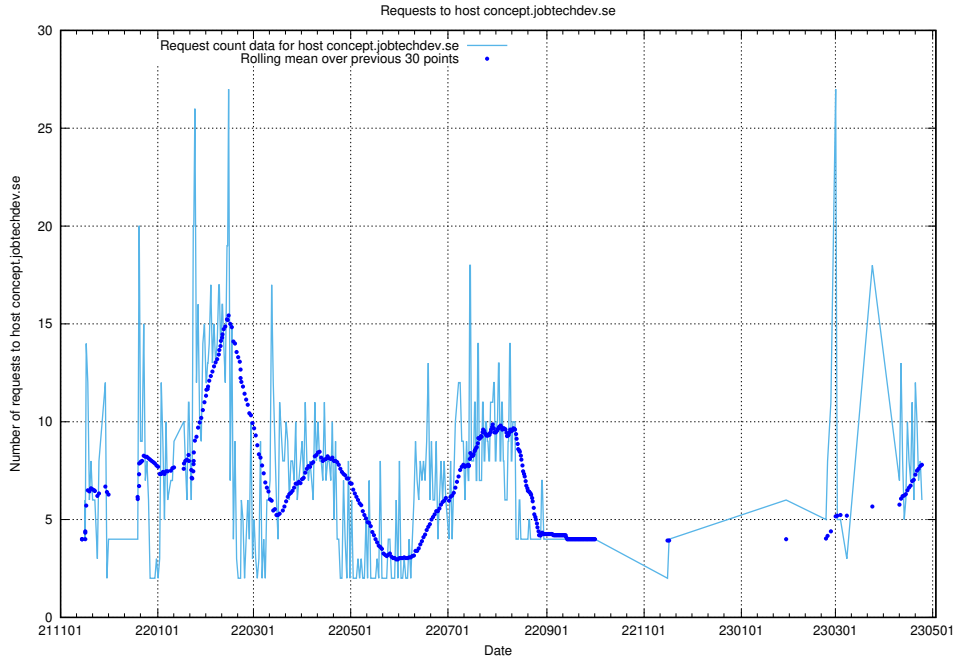

7.74 Usage of concept.jobtechdev.se

Here, we count the number of requests to host concept.jobtechdev.se.