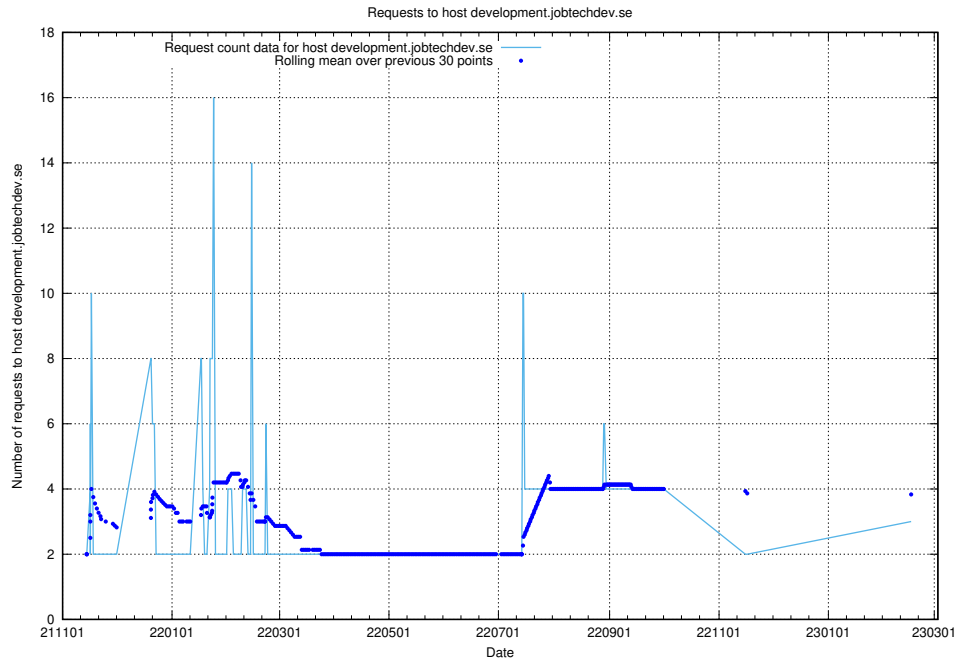

7.161 Usage of development.jobtechdev.se

Here, we count the number of requests to host development.jobtechdev.se.