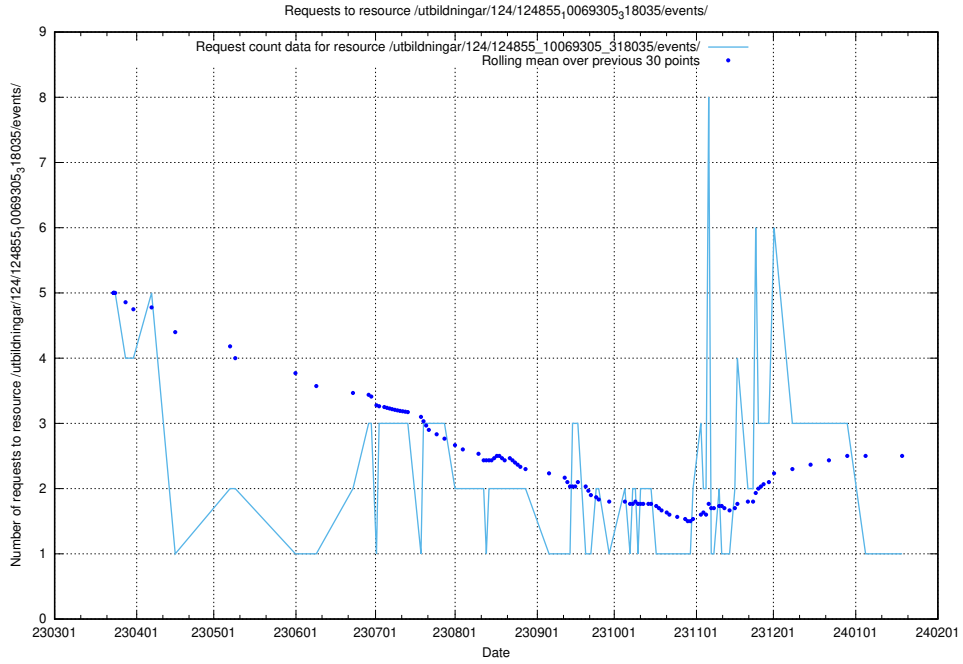

5.6033 Usage of /utbildningar/124/124855_10069305_318035/events/

Here, we count the number of requests to resource /utbildningar/124/124855_10069305_318035/events/