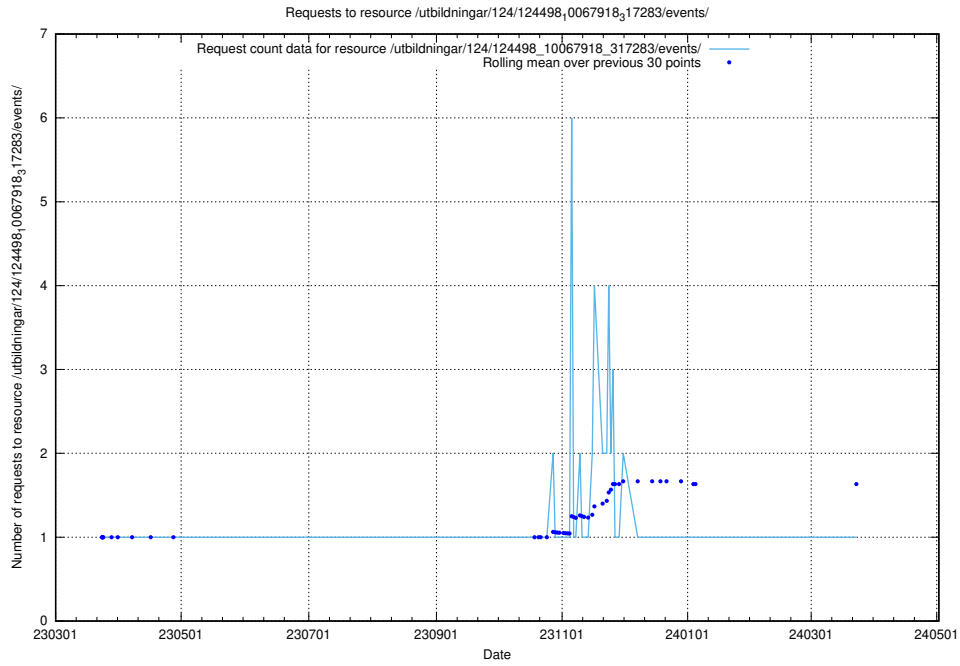

5.2456 Usage of /utbildningar/124/124498_10067918_317283/events/

Here, we count the number of requests to resource /utbildningar/124/124498_10067918_317283/events/