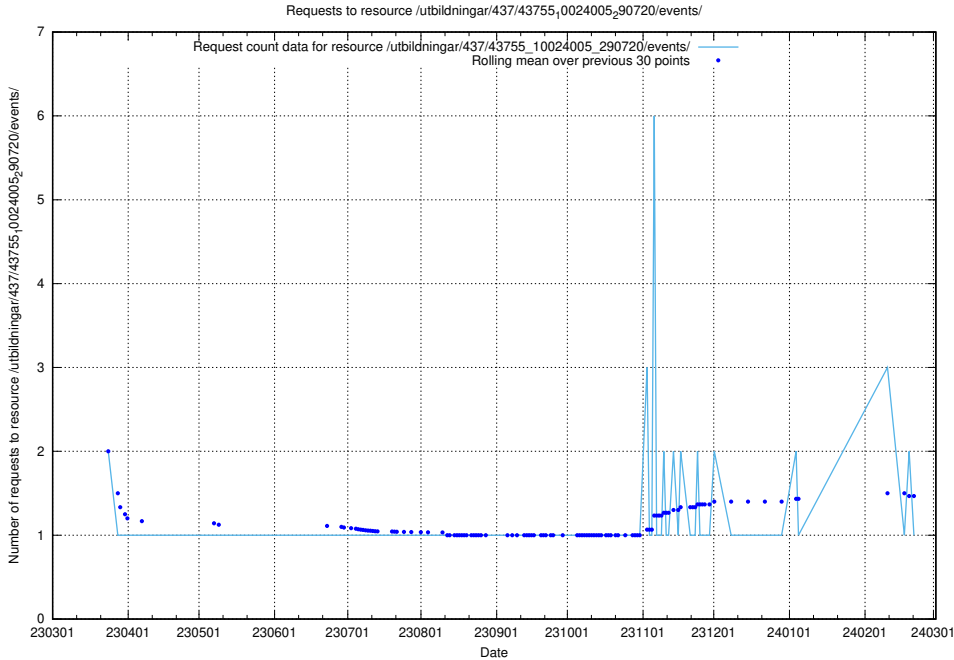

5.5938 Usage of /utbildningar/437/43755_10024005_290720/events/

Here, we count the number of requests to resource /utbildningar/437/43755_10024005_290720/events/.