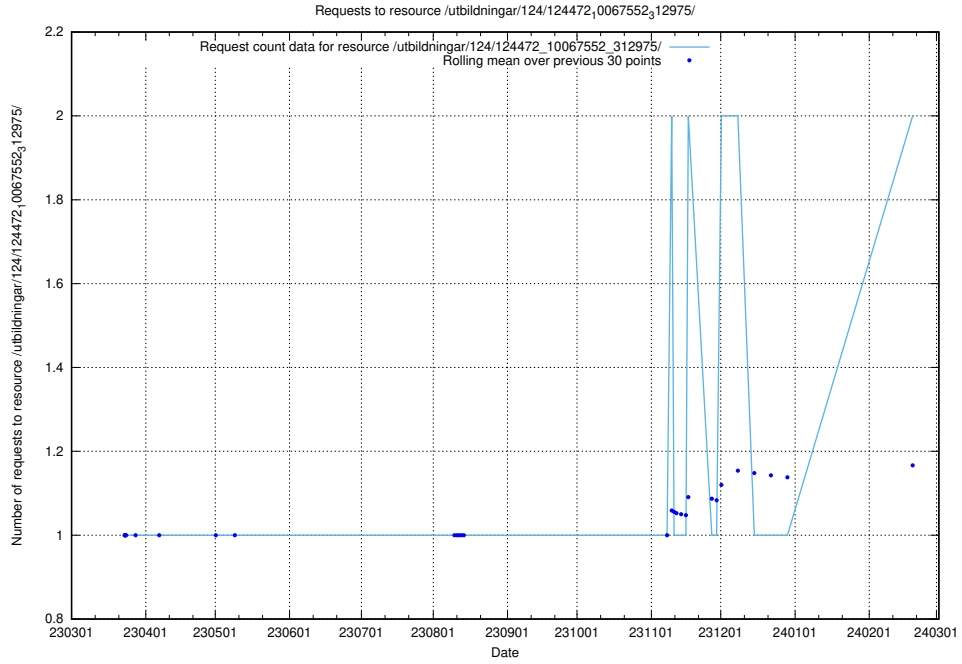

5.724 Usage of /utbildningar/124/124472_10067552_312975/

Here, we count the number of requests to resource /utbildningar/124/124472_10067552_312975/.