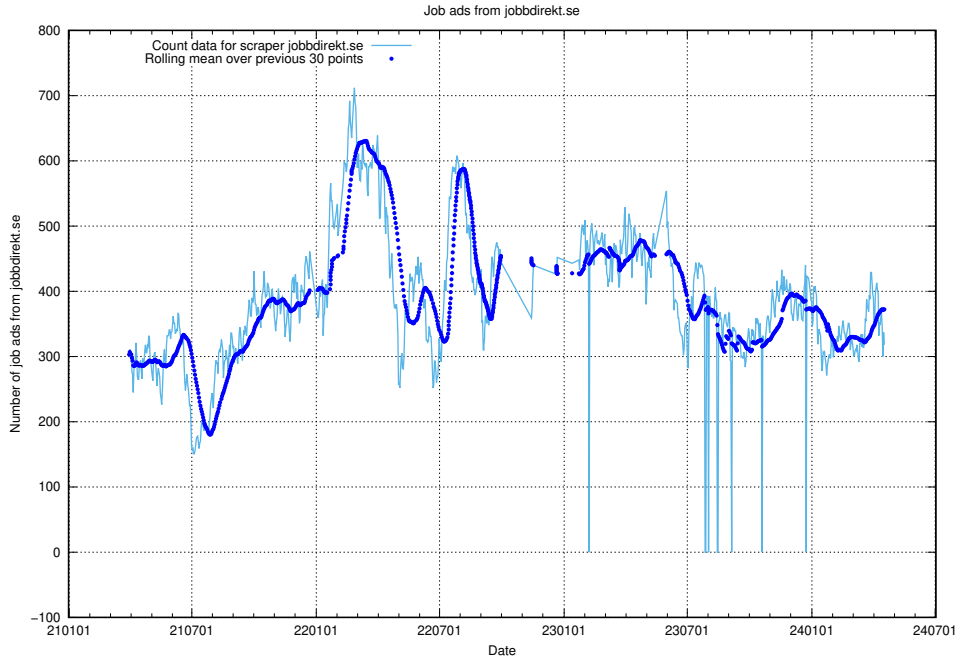

13.12 Number of ads by scraper thehub.io

Here, we count the number of job ads scraped from thehub.io.

13.13 Number of ads by scraper onepartnergroup.se

Here, we count the number of job ads scraped from onepartnergroup.se.