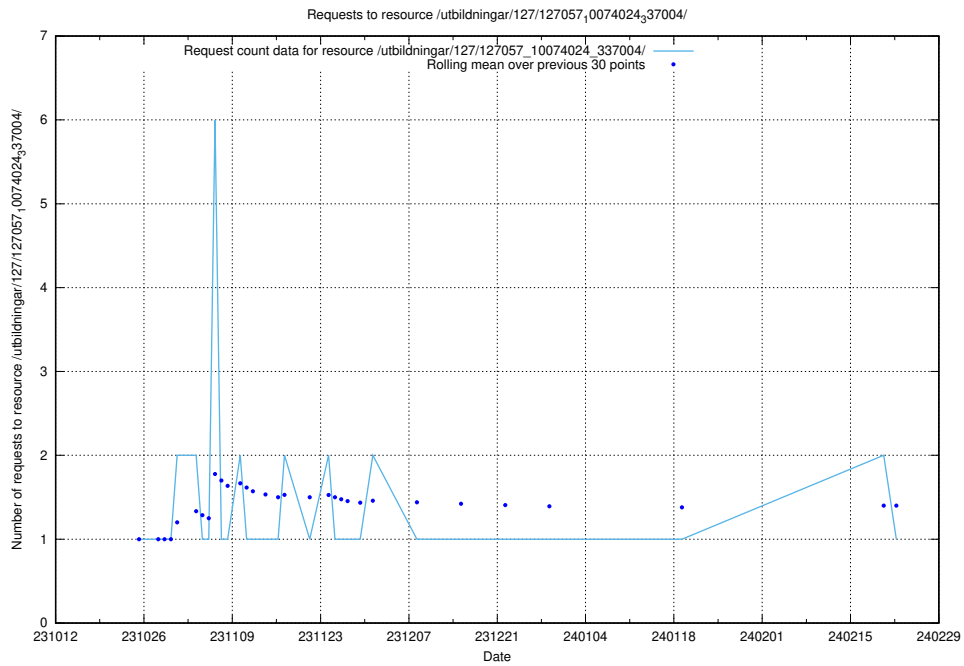

5.4042 Usage of /utbildningar/127/127057_10074024_337004/

Here, we count the number of requests to resource /utbildningar/127/127057_10074024_337004/.