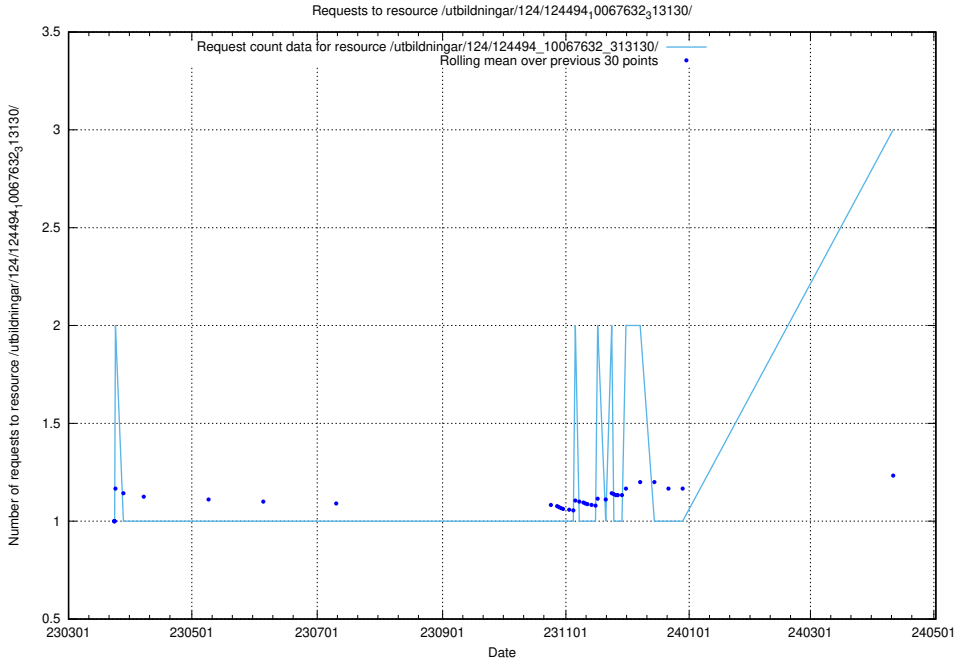

5.359 Usage of /utbildningar/124/124494_10067632_313130/

Here, we count the number of requests to resource /utbildningar/124/124494_10067632_313130/.