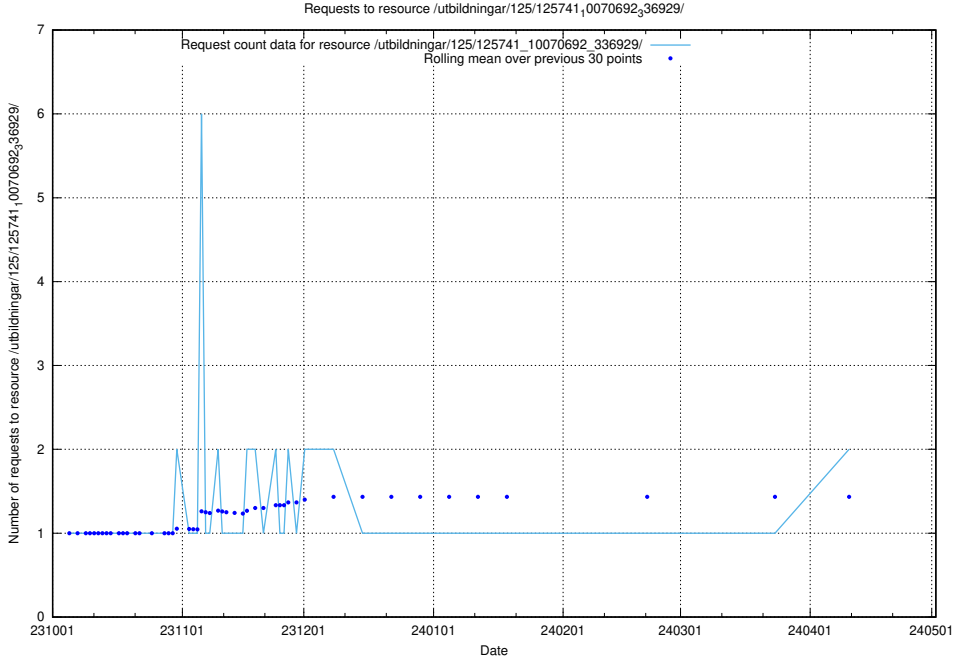

5.815 Usage of /utbildningar/125/125741_10070692_336929/

Here, we count the number of requests to resource /utbildningar/125/125741_10070692_336929/.