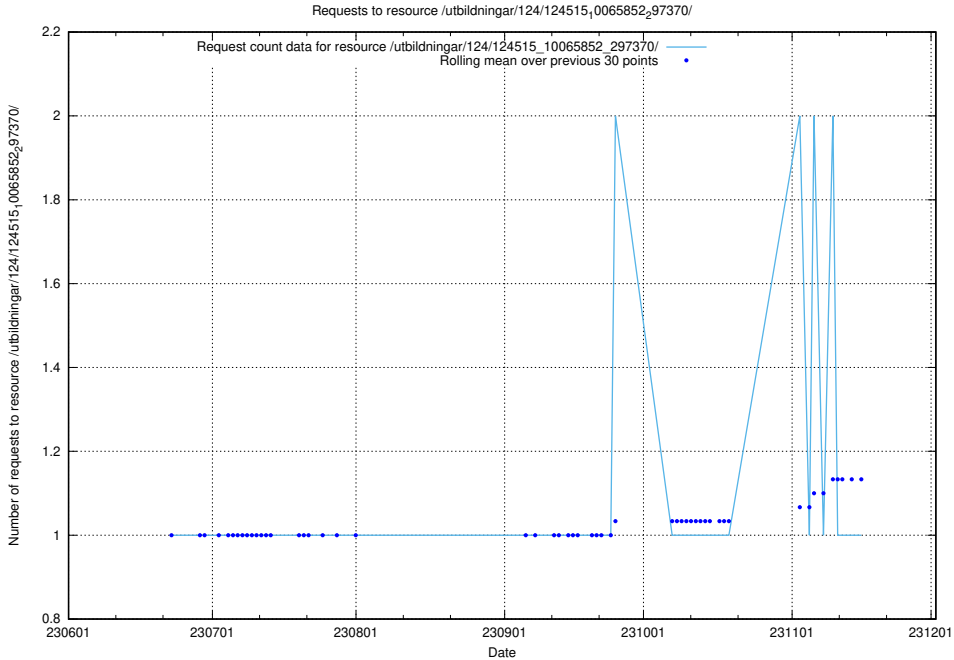

5.5582 Usage of /utbildningar/124/124515_10065852_297370/

Here, we count the number of requests to resource /utbildningar/124/124515_10065852_297370/.