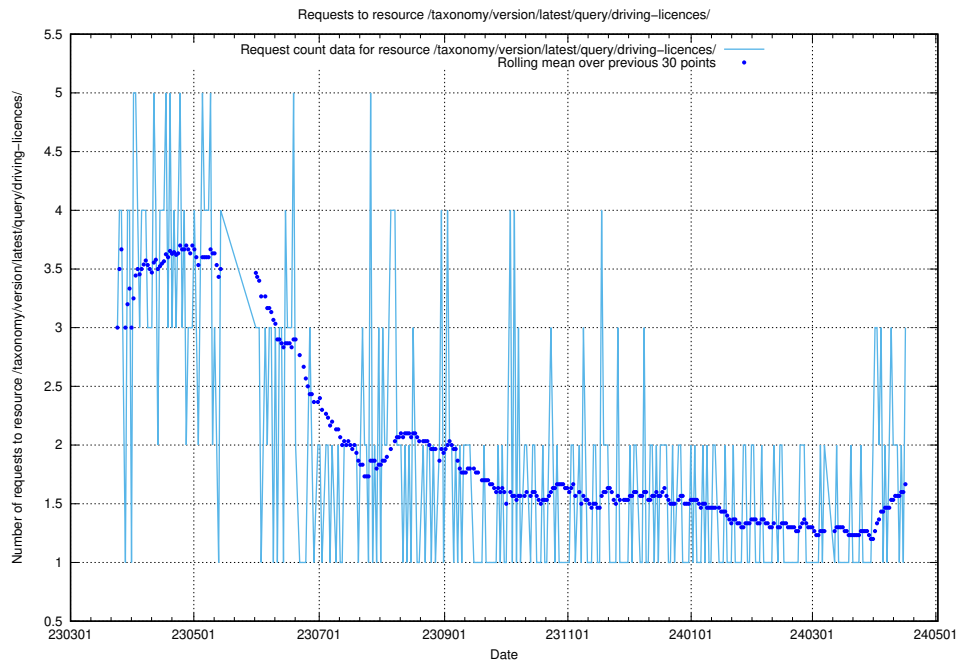

5.526 Usage of /taxonomy/version/latest/query/driving-licences/

Here, we count the number of requests to resource /taxonomy/version/latest/query/driving-licences/.