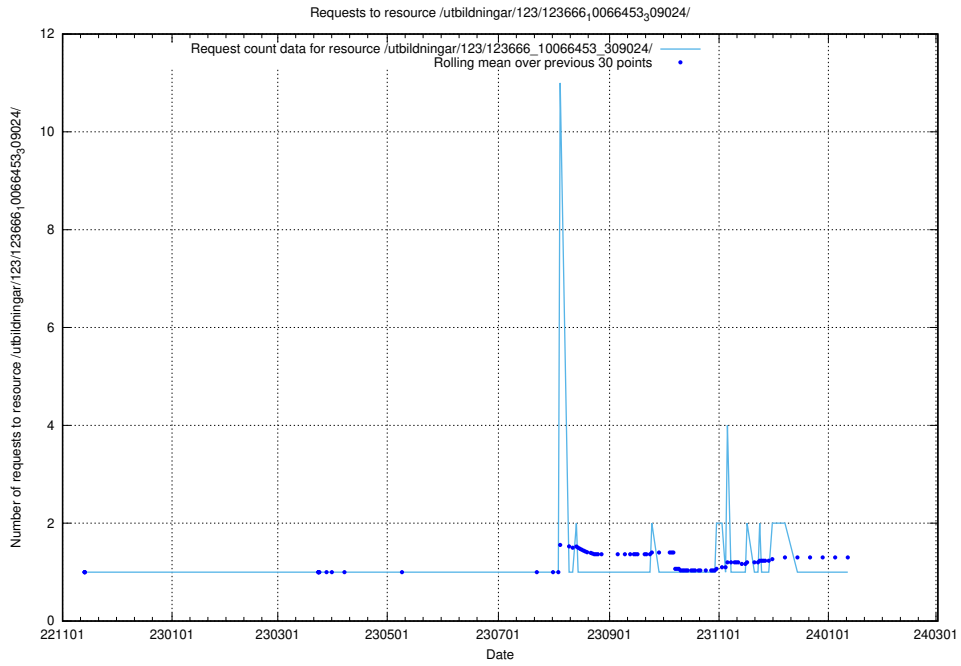

5.5731 Usage of /utbildningar/123/123666_10066453_309024/

Here, we count the number of requests to resource /utbildningar/123/123666_10066453_309024/.