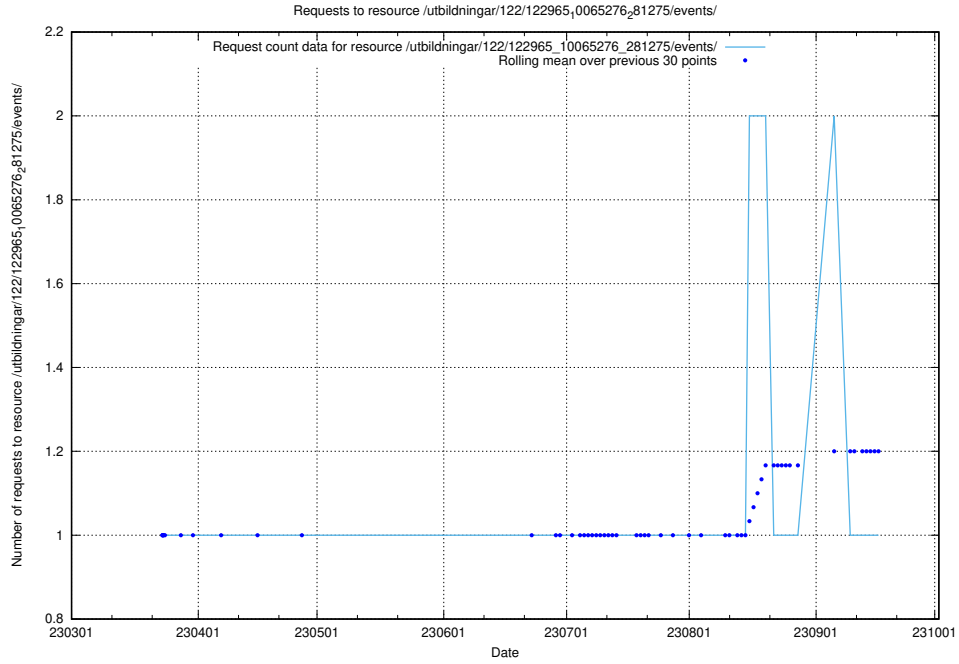

5.4933 Usage of /utbildningar/122/122965_10065276_281275/events/

Here, we count the number of requests to resource /utbildningar/122/122965_10065276_281275/events/