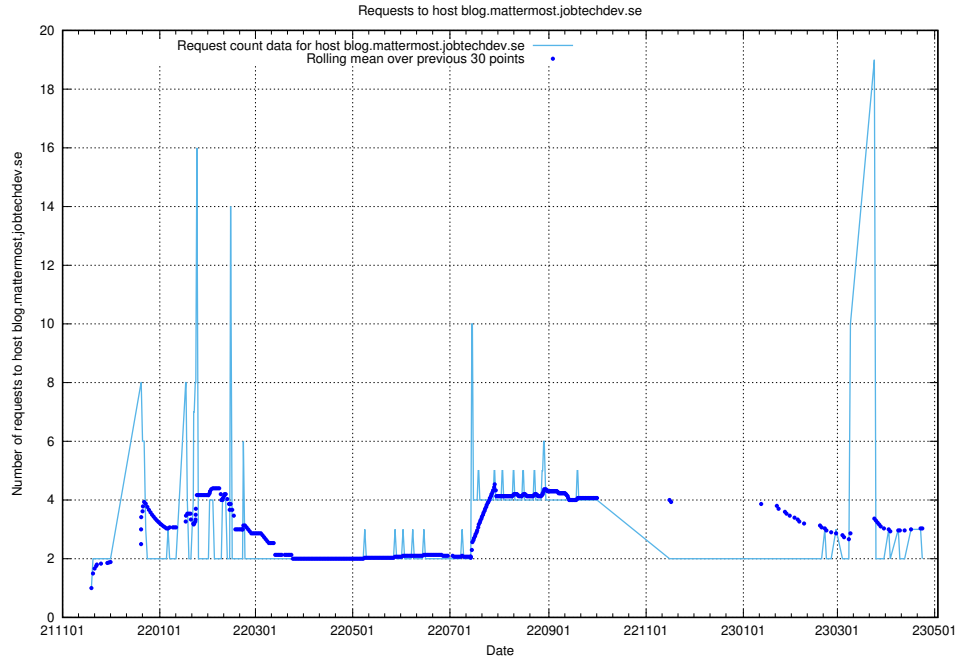

7.471 Usage of `blog.mattermost.jobtechdev.se`

Here, we count the number of requests to host `blog.mattermost.jobtechdev.se`.