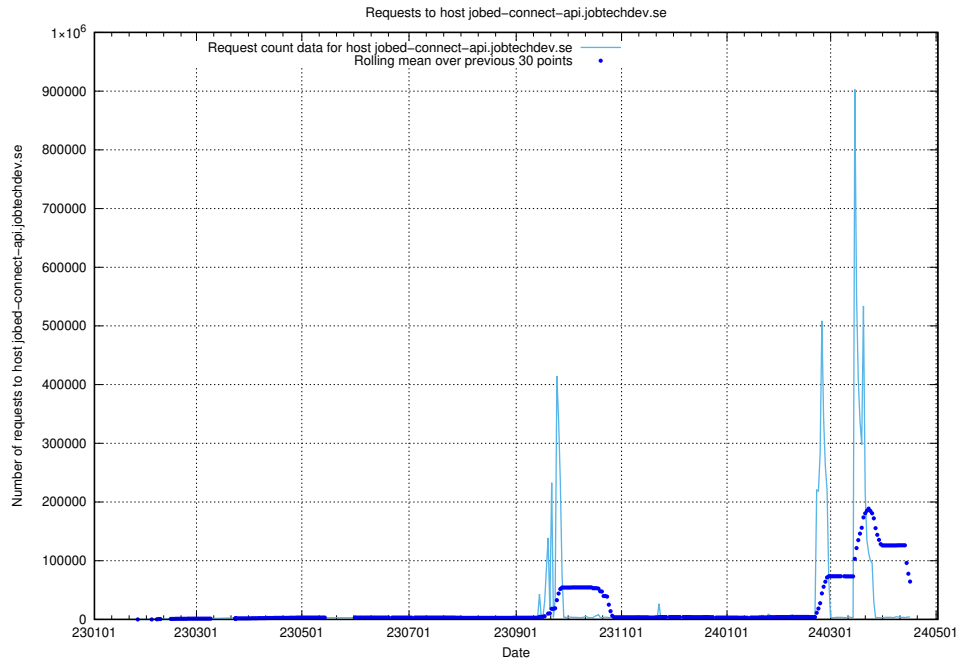

7.16 Usage of `jobed-connect-api.jobtechdev.se`

Here, we count the number of requests to host `jobed-connect-api.jobtechdev.se`.