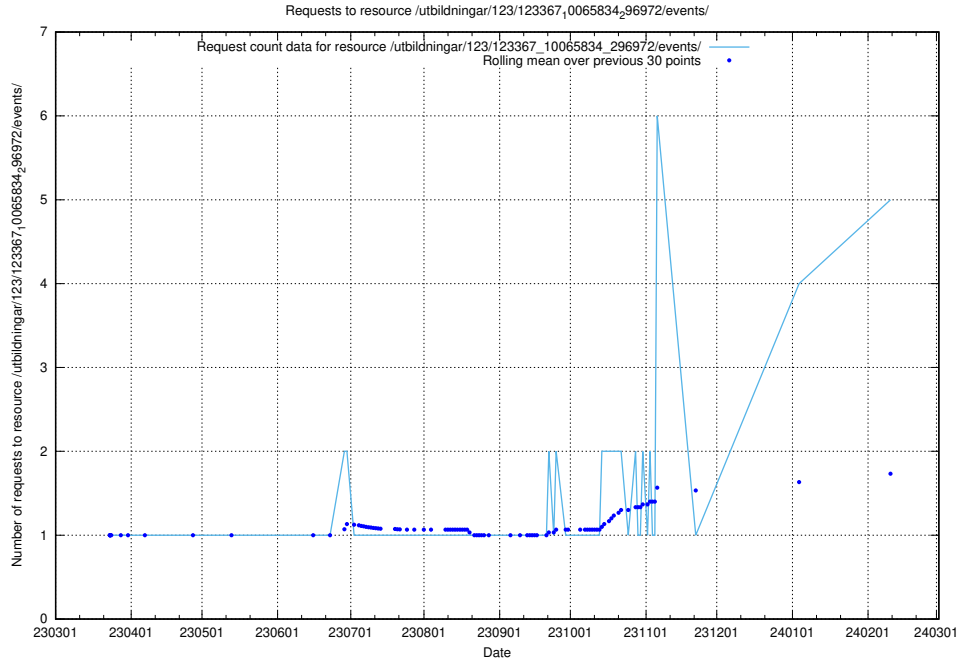

5.188 Usage of /utbildningar/123/123367_10065834_296972/events/

Here, we count the number of requests to resource /utbildningar/123/123367_10065834_296972/events/