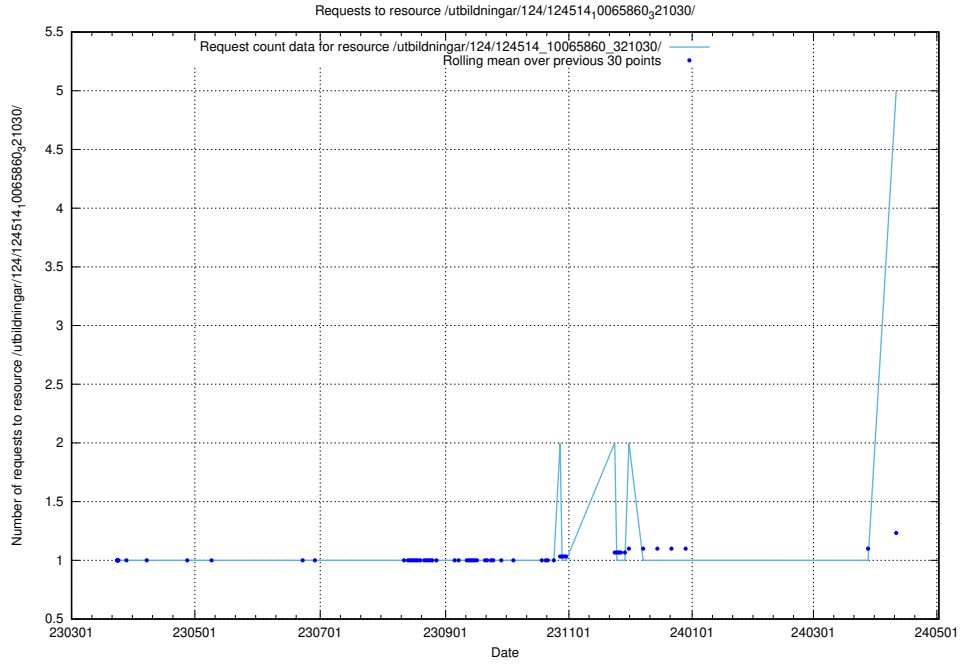

5.164 Usage of /utbildningar/124/124514_10065860_321030/

Here, we count the number of requests to resource /utbildningar/124/124514_10065860_321030/.