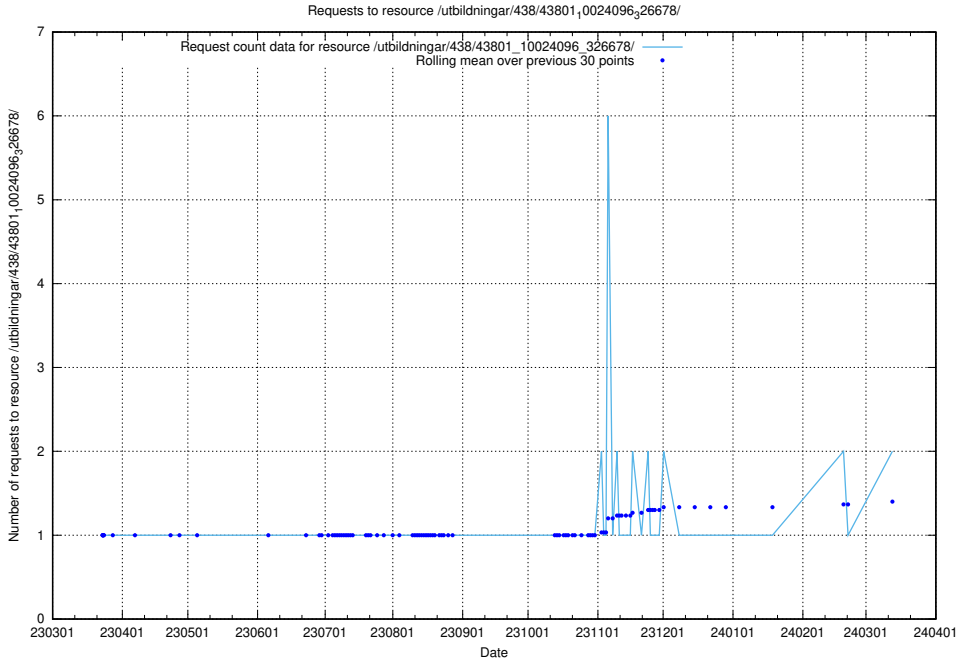

5.1027 Usage of /utbildningar/438/43801_10024096_326678/

Here, we count the number of requests to resource /utbildningar/438/43801_10024096_326678/.