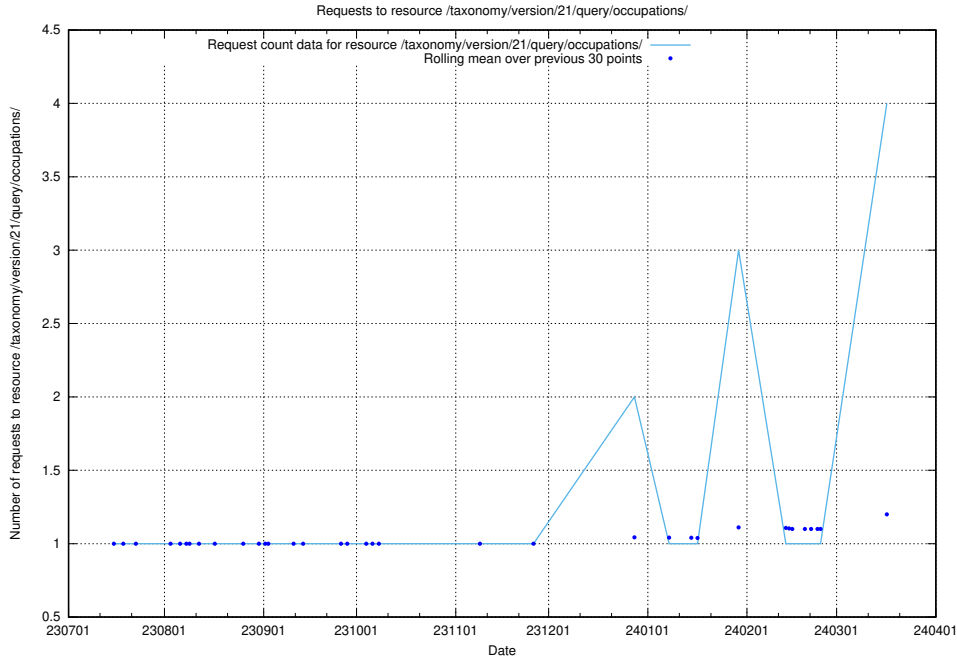

5.272 Usage of /taxonomy/version/21/query/occupations/

Here, we count the number of requests to resource /taxonomy/version/21/query/occupations/.