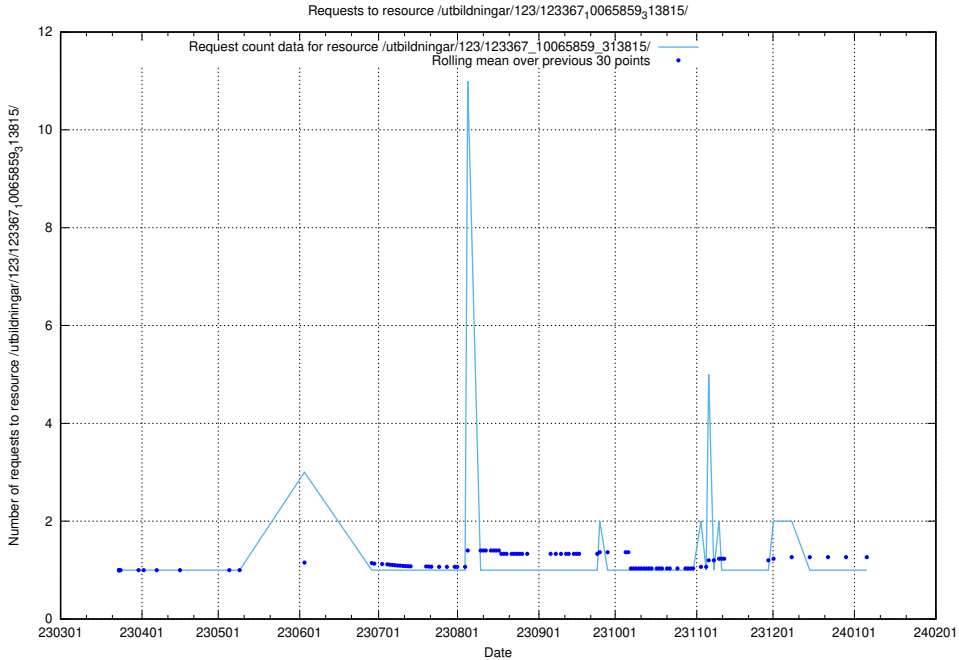

5.4667 Usage of /utbildningar/123/123367_10065859_313815/

Here, we count the number of requests to resource /utbildningar/123/123367_10065859_313815/.