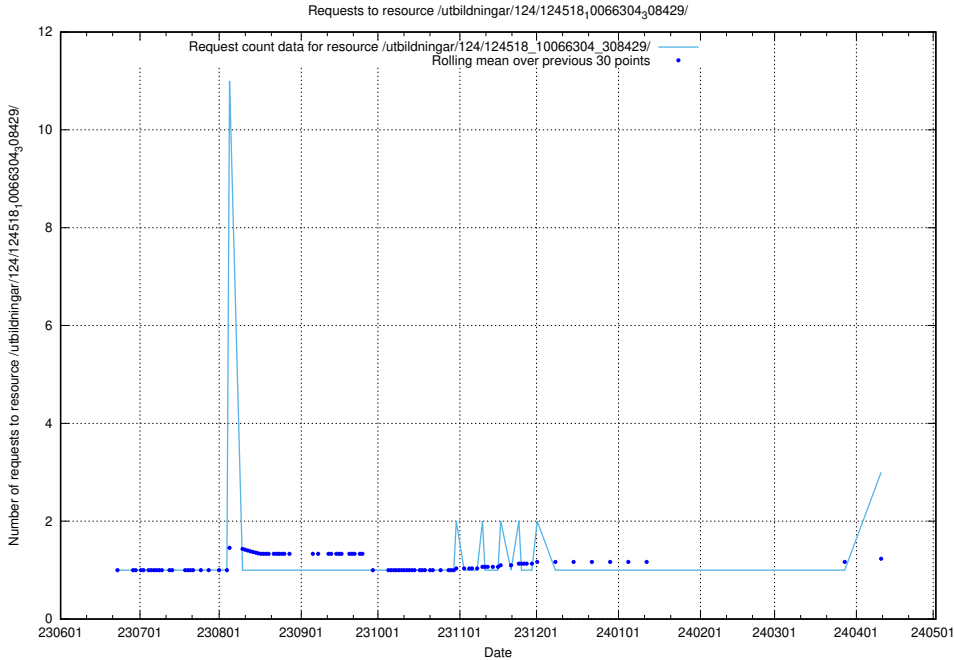

5.452 Usage of /utbildningar/124/124518_10066304_308429/

Here, we count the number of requests to resource /utbildningar/124/124518_10066304_308429/.