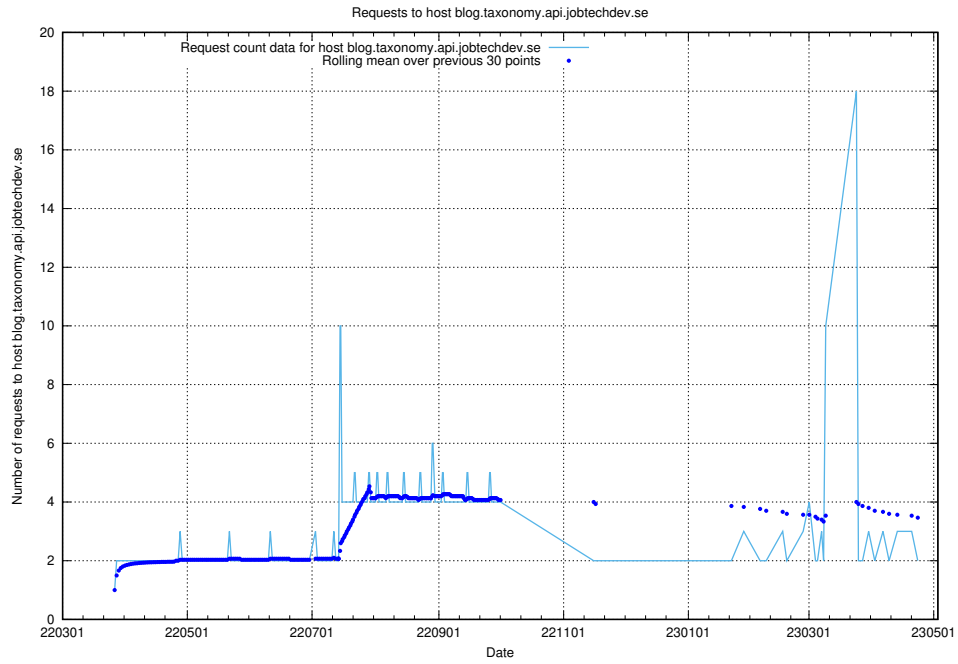

7.487 Usage of `blog.taxonomy.api.jobtechdev.se`

Here, we count the number of requests to host `blog.taxonomy.api.jobtechdev.se`.