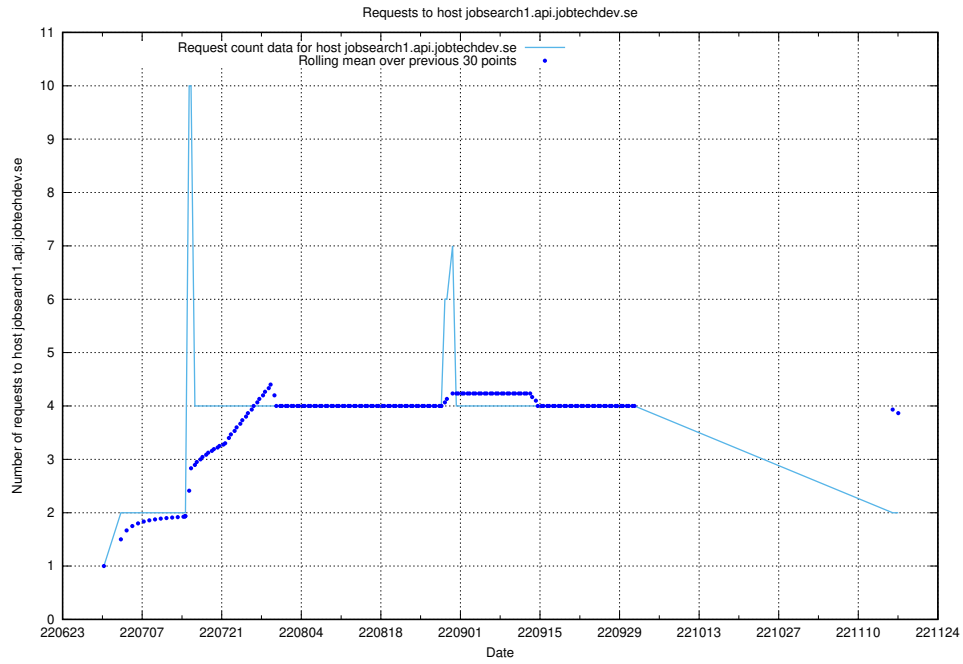

7.392 Usage of jobsearch1.api.jobtechdev.se

Here, we count the number of requests to host jobsearch1.api.jobtechdev.se.