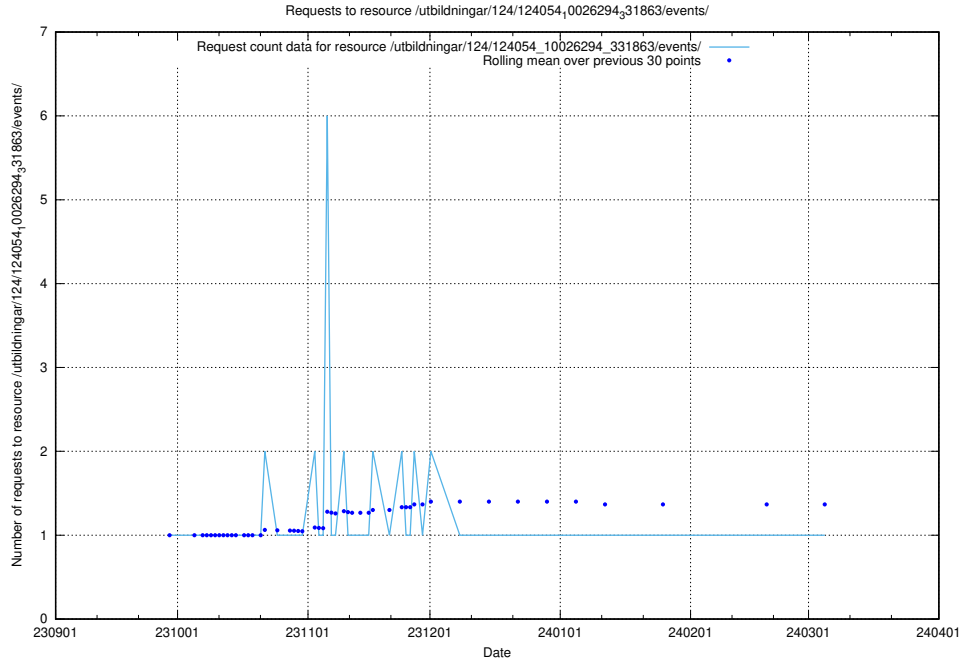

5.4298 Usage of /utbildningar/124/124054_10026294_331863/events/

Here, we count the number of requests to resource /utbildningar/124/124054_10026294_331863/events/