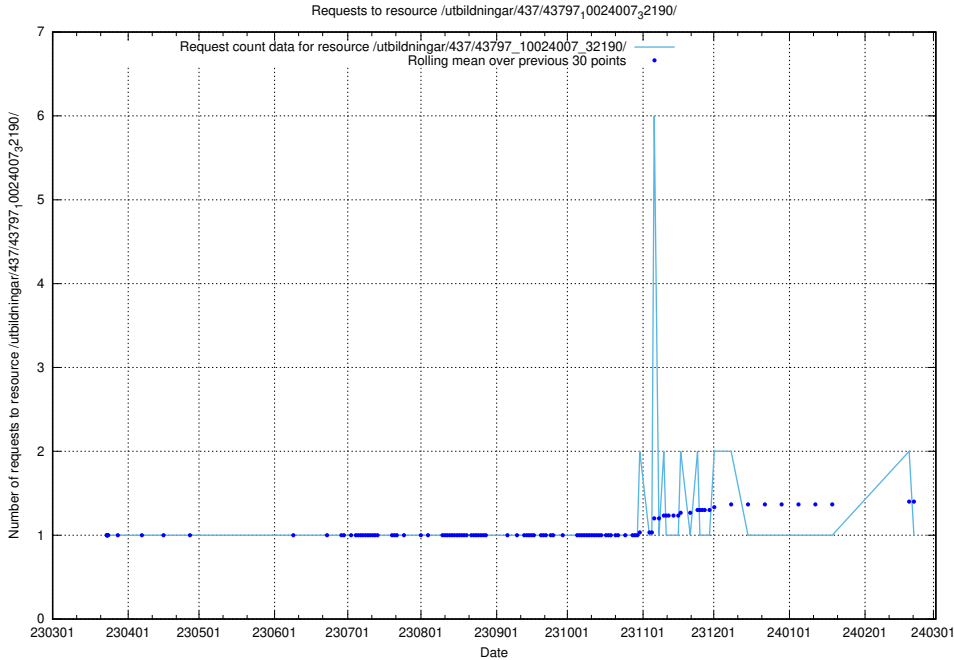

5.6125 Usage of /utbildningar/437/43797_10024007_32190/

Here, we count the number of requests to resource /utbildningar/437/43797_10024007_32190/.