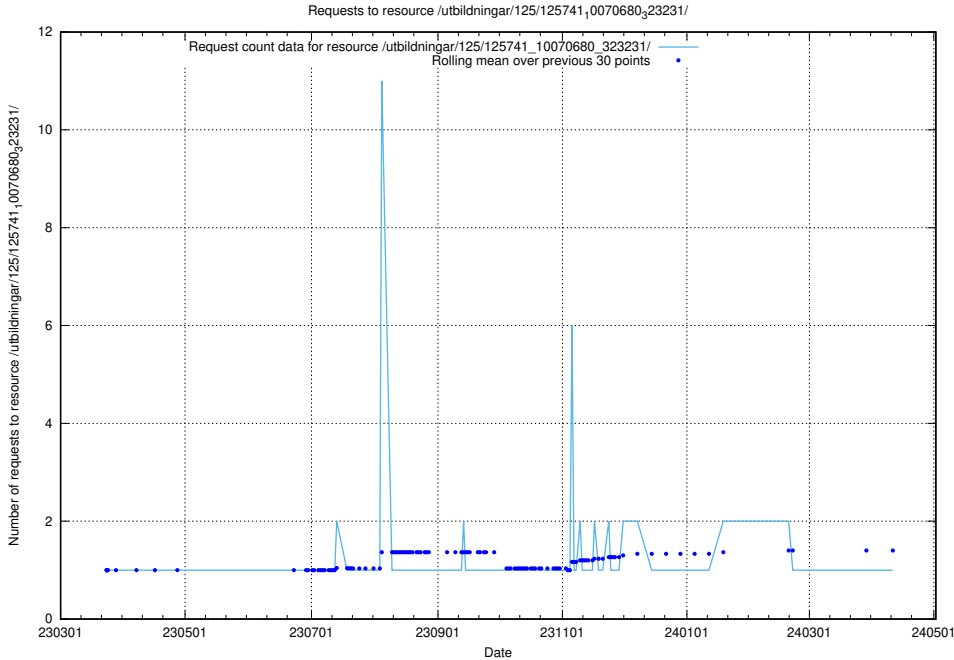

5.6247 Usage of /utbildningar/125/125741_10070680_323231/

Here, we count the number of requests to resource /utbildningar/125/125741_10070680_323231/.