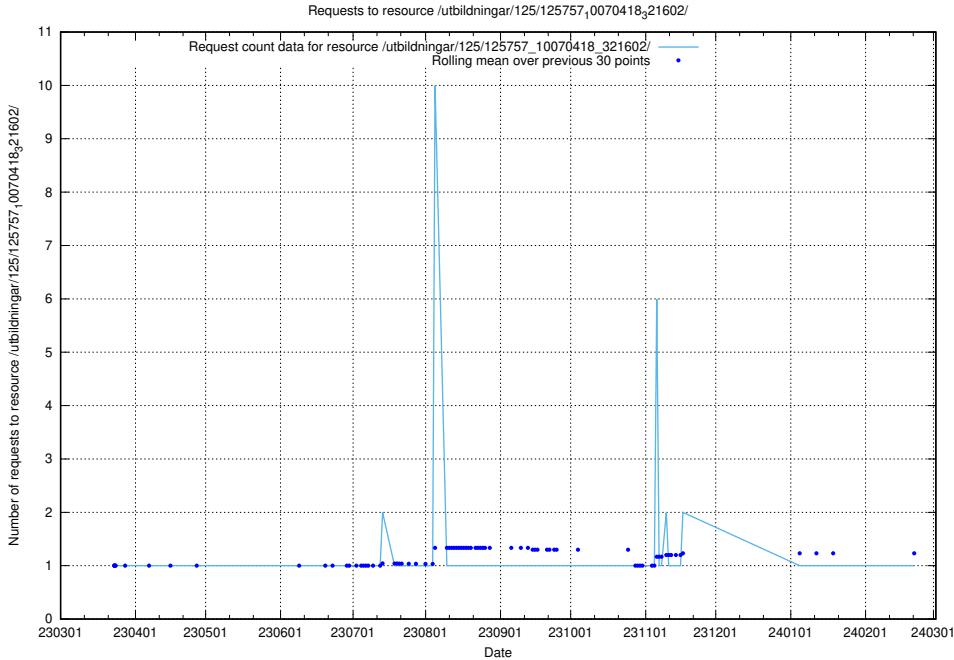

5.6222 Usage of /utbildningar/125/125757_10070418_321602/

Here, we count the number of requests to resource /utbildningar/125/125757_10070418_321602/.