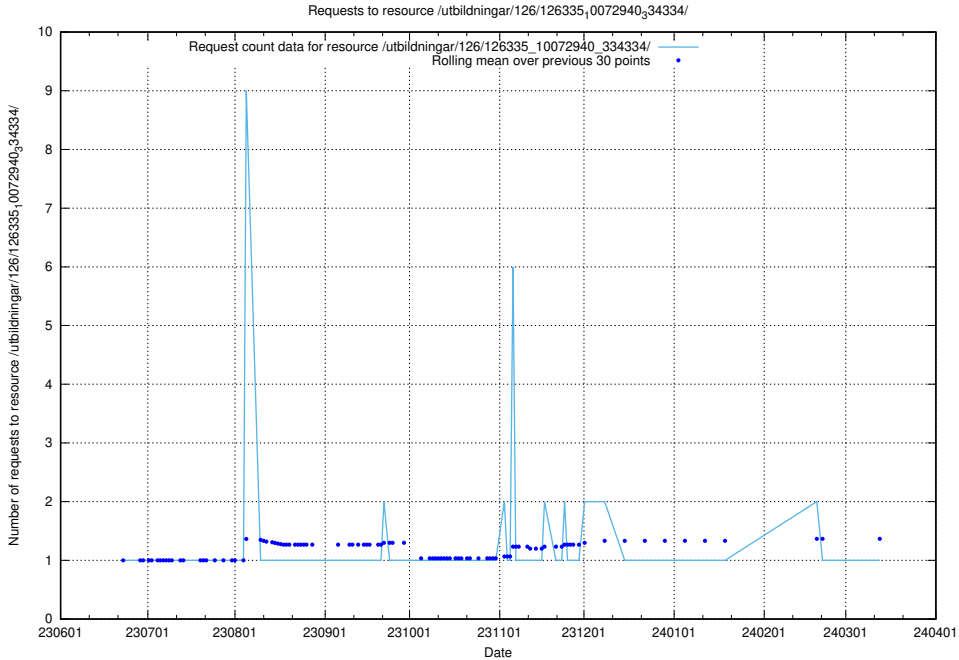

5.5485 Usage of /utbildningar/126/126335_10072940_334334/

Here, we count the number of requests to resource /utbildningar/126/126335_10072940_334334/.