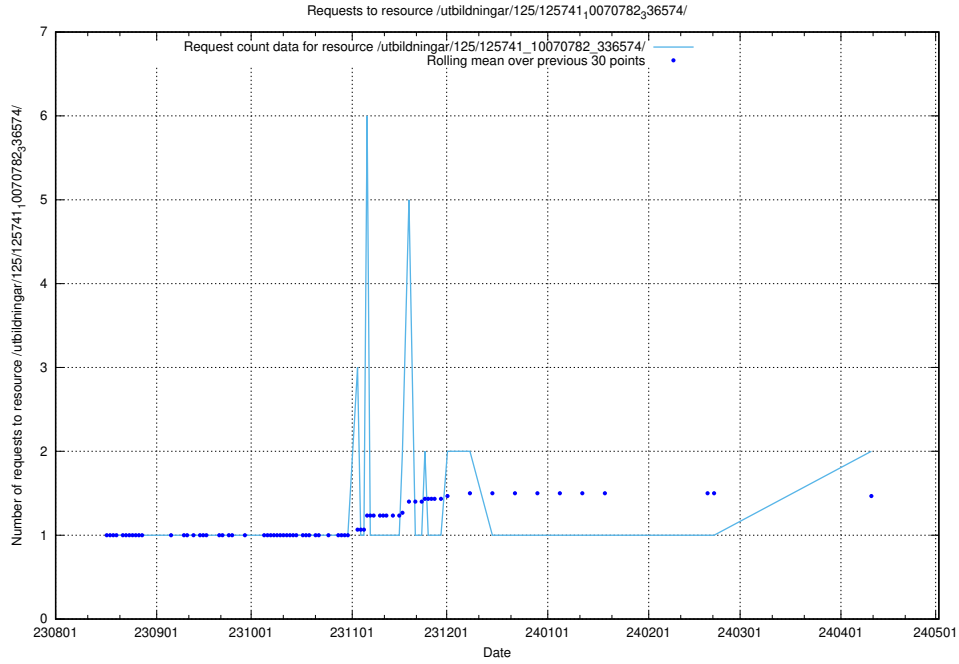

5.845 Usage of /utbildningar/125/125741_10070782_336574/

Here, we count the number of requests to resource /utbildningar/125/125741_10070782_336574/.