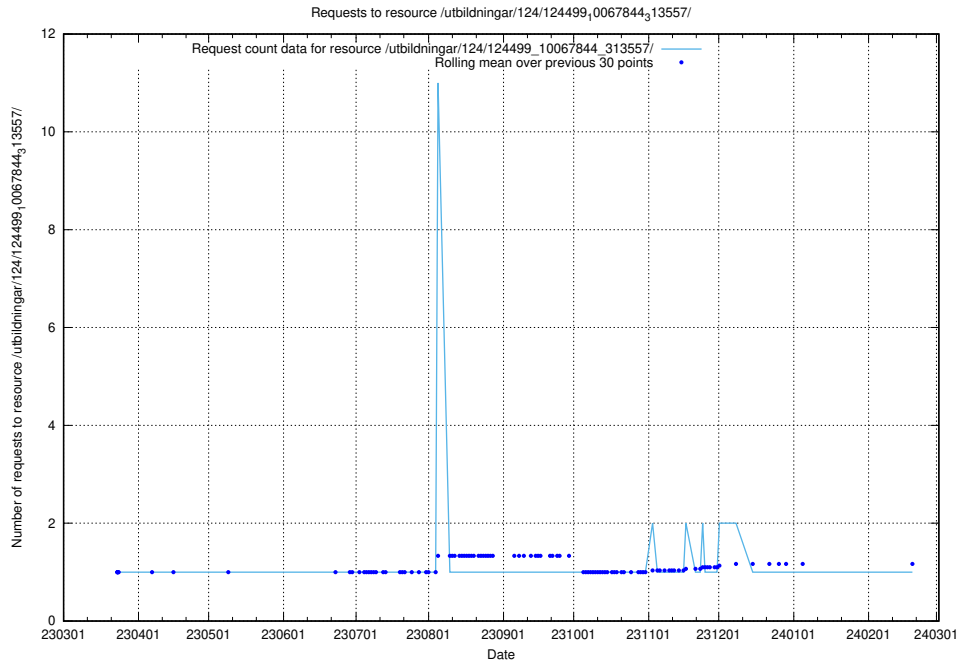

5.2284 Usage of /utbildningar/124/124499_10067844_313557/

Here, we count the number of requests to resource /utbildningar/124/124499_10067844_313557/.