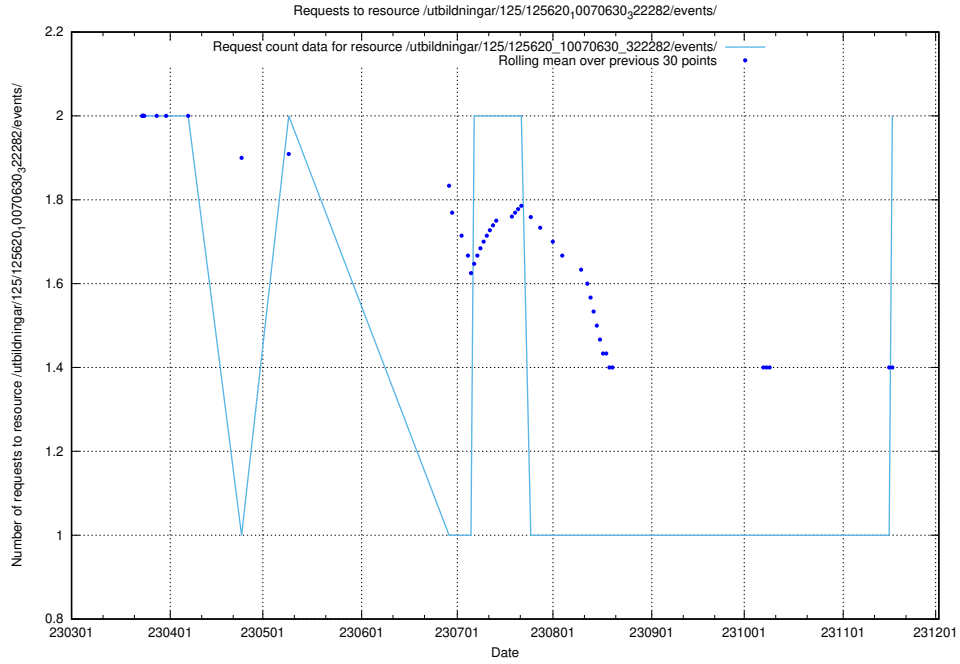

5.1015 Usage of /utbildningar/125/125620_10070630_322282/events/

Here, we count the number of requests to resource /utbildningar/125/125620_10070630_322282/events/