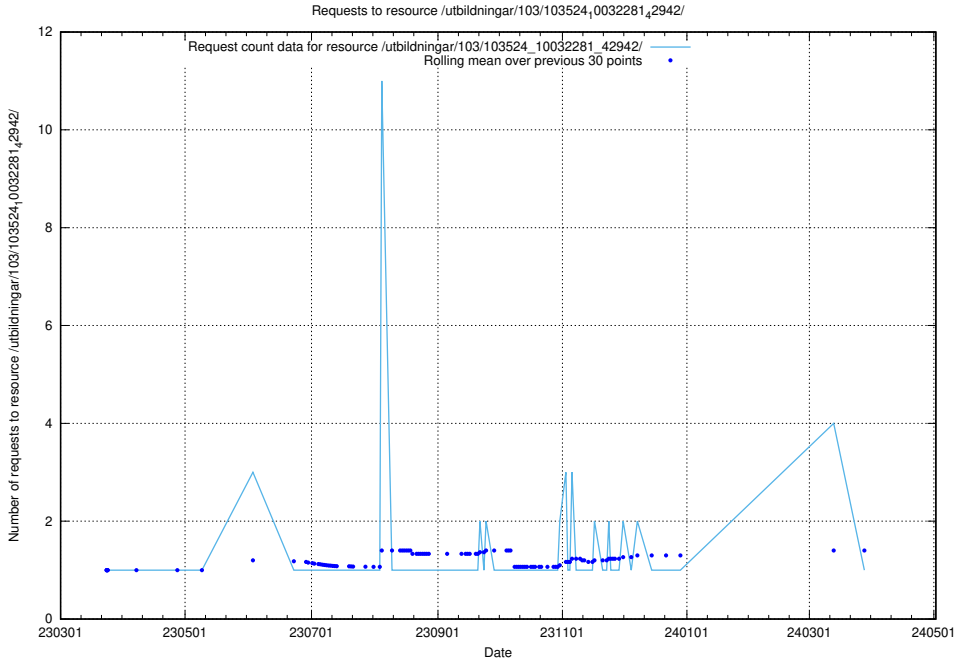

5.5273 Usage of /utbildningar/103/103524_10032281_42942/

Here, we count the number of requests to resource /utbildningar/103/103524_10032281_42942/.