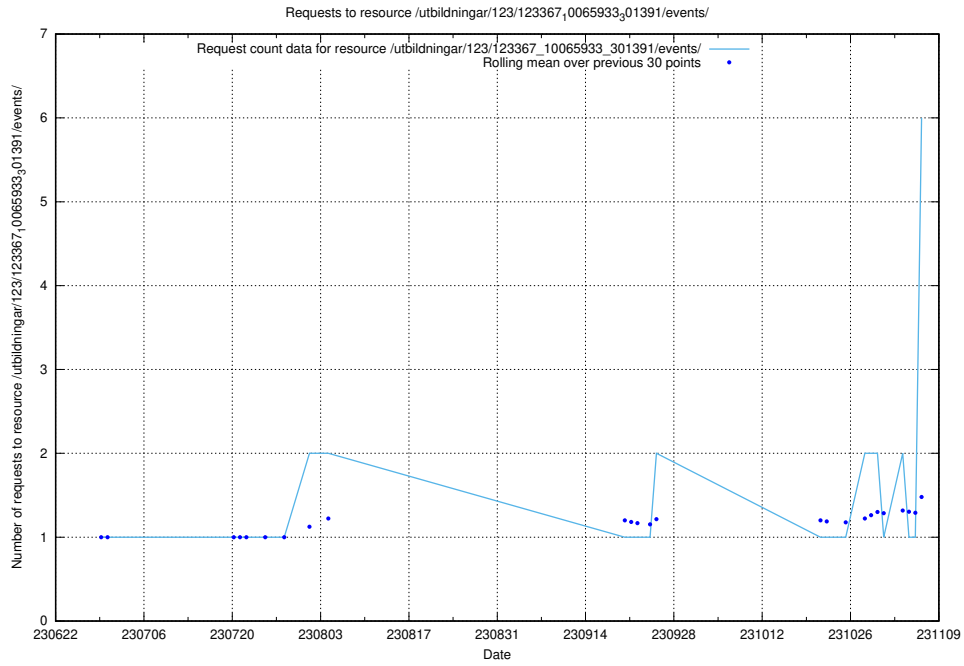

5.125 Usage of /utbildningar/123/123367_10065933_301391/events/

Here, we count the number of requests to resource /utbildningar/123/123367_10065933_301391/events/