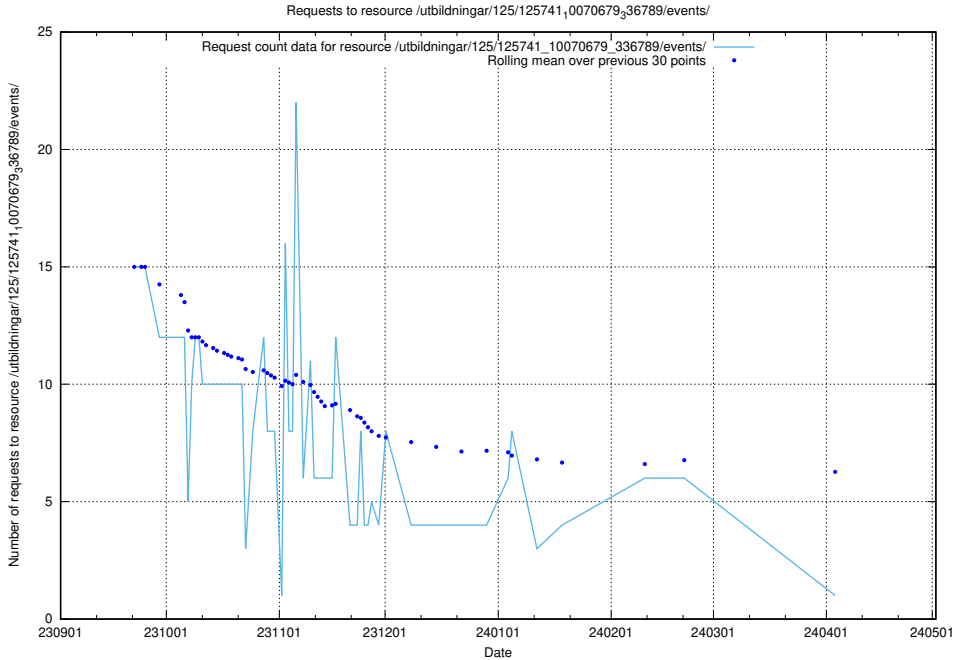

Here, we count the number of requests to resource /taxonomy/version/1/query/countries/.

5.4323 Usage of /utbildningar/125/125741_10070679_336789/events/

Here, we count the number of requests to resource /utbildningar/125/125741_10070679_336789/events/