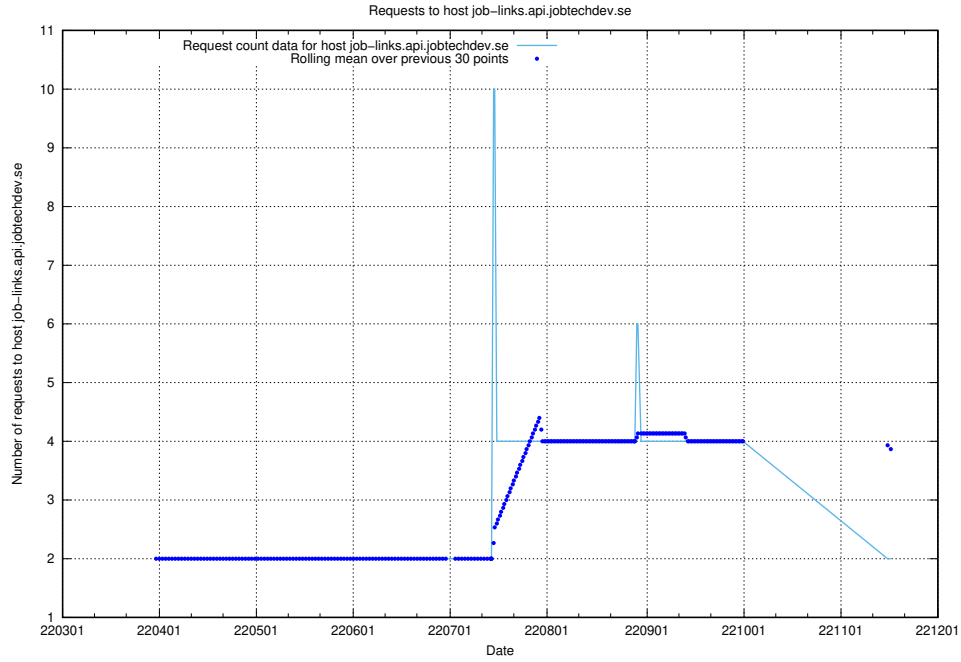

7.479 Usage of job-links.api.jobtechdev.se

Here, we count the number of requests to host job-links.api.jobtechdev.se.