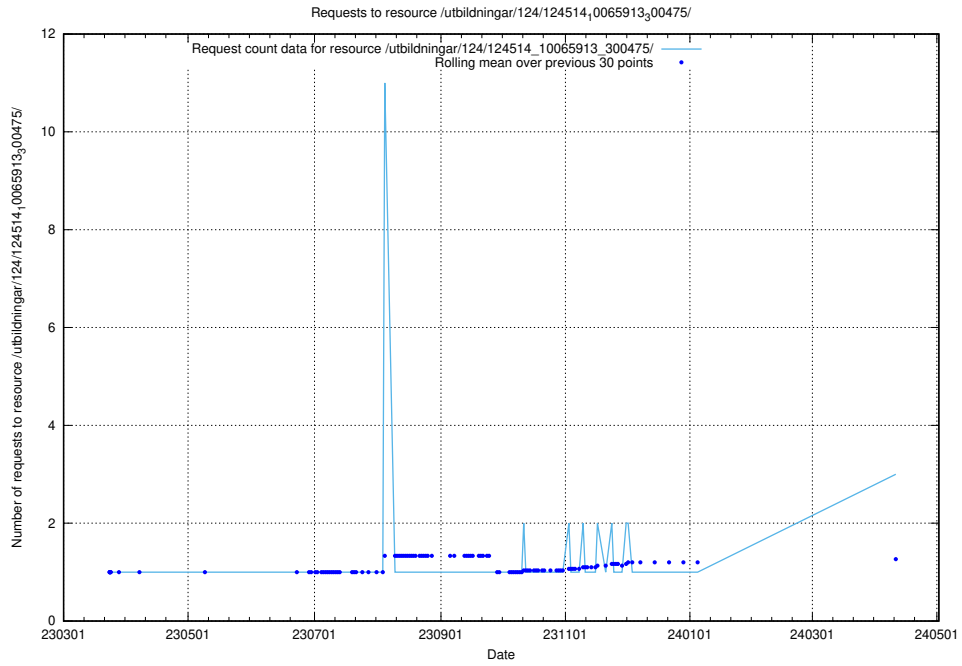

5.340 Usage of /utbildningar/124/124514_10065913_300475/

Here, we count the number of requests to resource /utbildningar/124/124514_10065913_300475/.