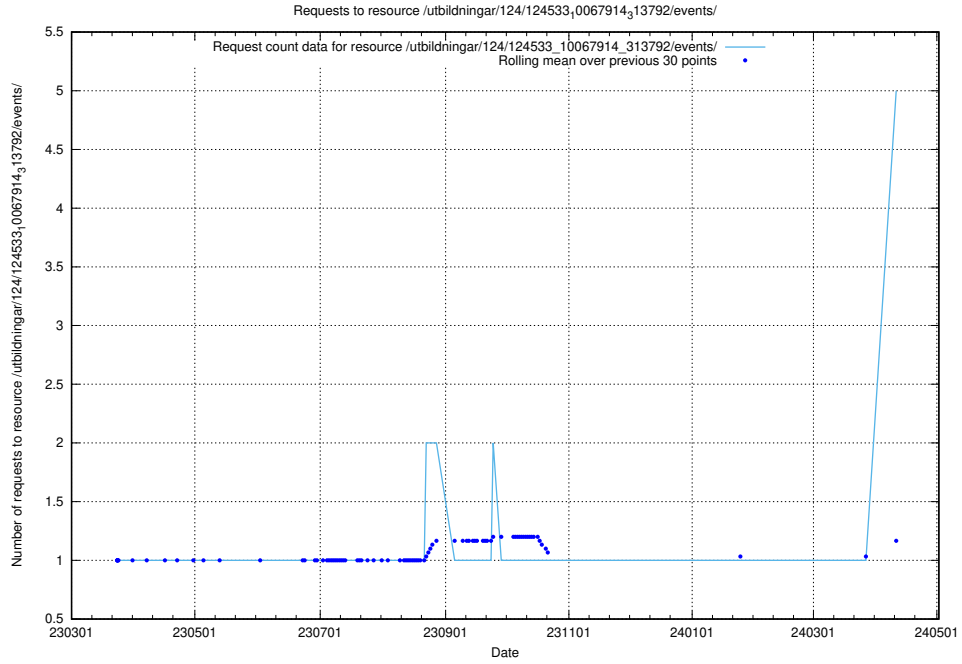

Here, we count the number of requests to resource /utbildningar/124/124854_10071121_330533/.

5.155 Usage of /utbildningar/124/124533_10067914_313792/events/

Here, we count the number of requests to resource /utbildningar/124/124533_10067914_313792/events/