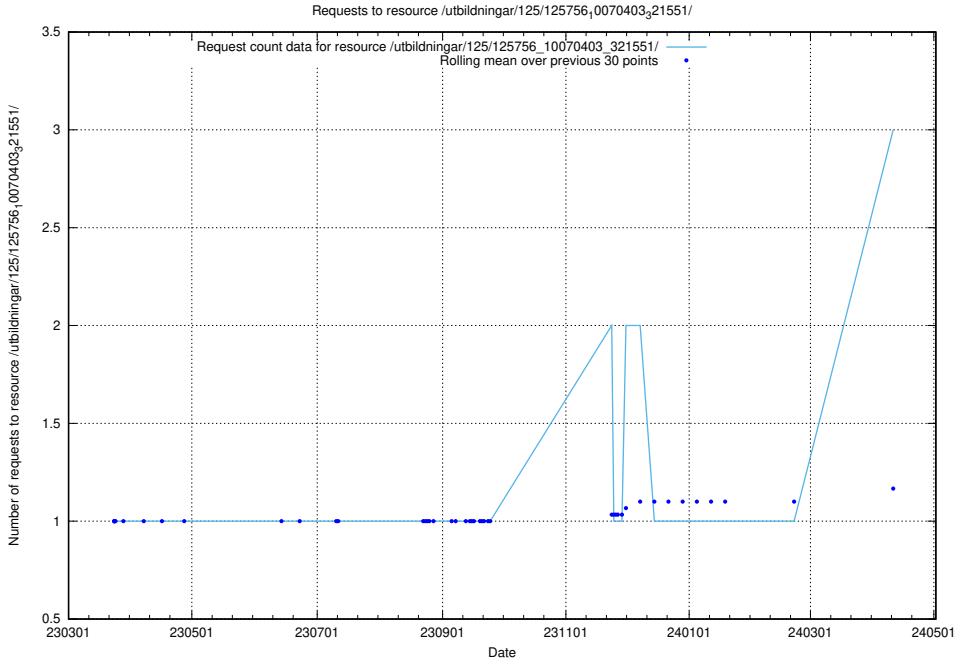

5.557 Usage of /utbildningar/125/125756_10070403_321551/

Here, we count the number of requests to resource /utbildningar/125/125756_10070403_321551/.