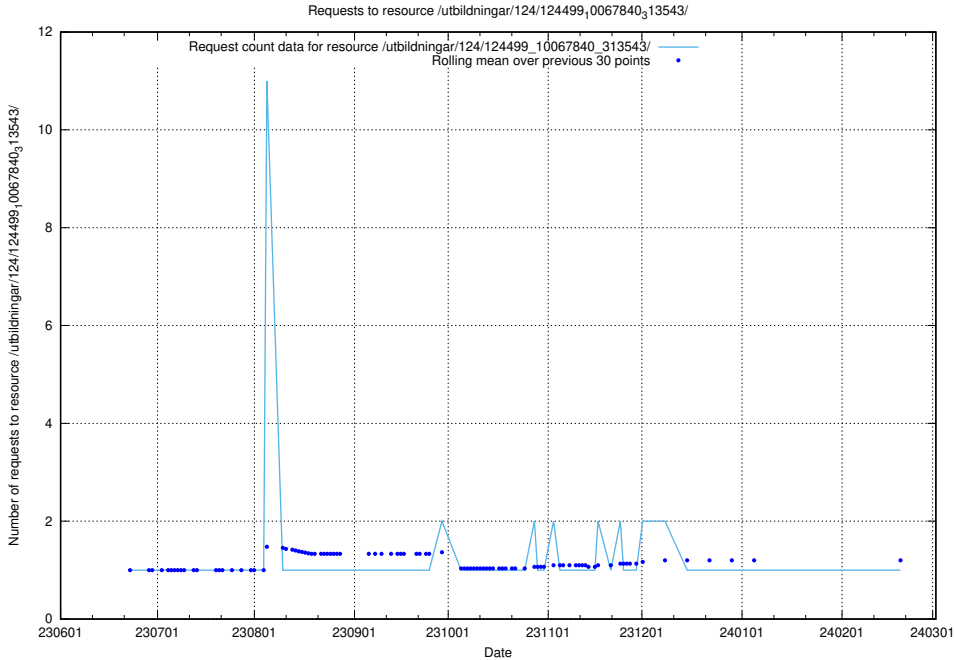

5.5592 Usage of /utbildningar/124/124499_10067840_313543/

Here, we count the number of requests to resource /utbildningar/124/124499_10067840_313543/.