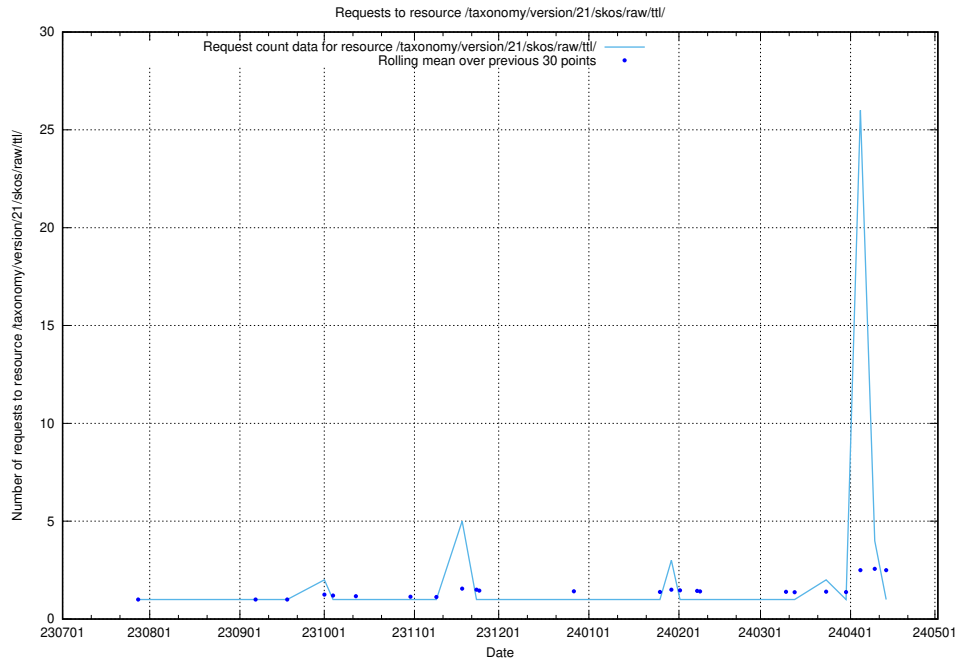

5.4737 Usage of /taxonomy/version/21/skos/raw/ttl/

Here, we count the number of requests to resource /taxonomy/version/21/skos/raw/ttl/.