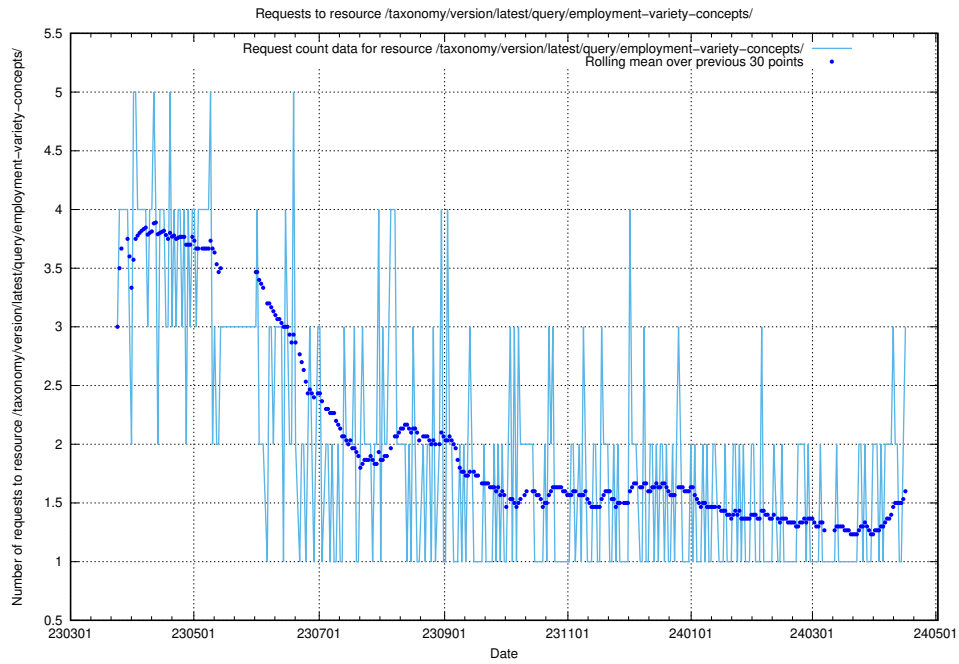

5.523 Usage of /taxonomy/version/latest/query/employment-variety-concepts/

Here, we count the number of requests to resource /taxonomy/version/latest/query/employment-variety-concepts/.