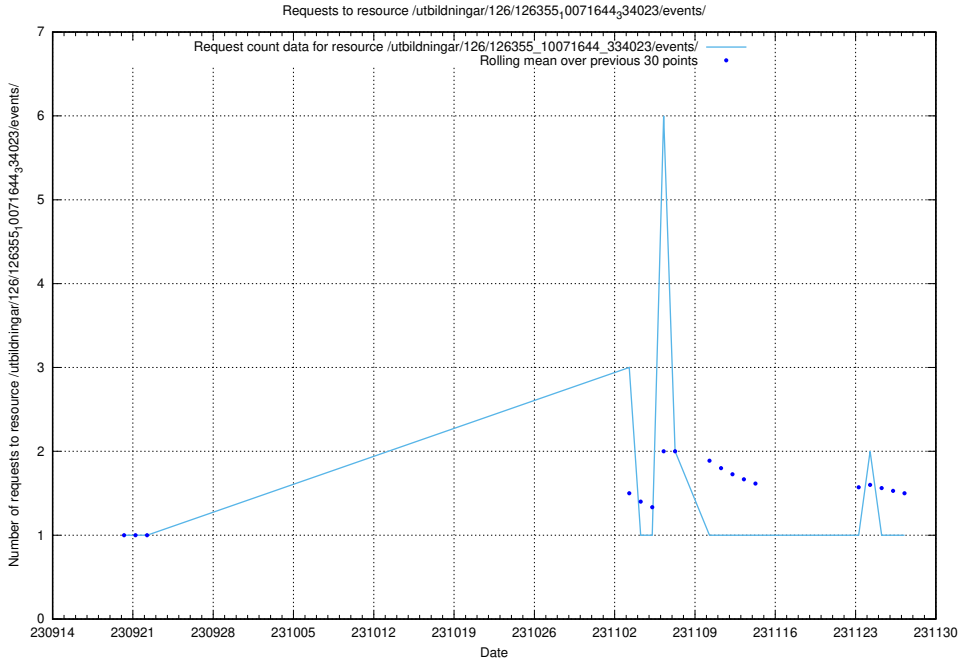

5.4357 Usage of /utbildningar/126/126355_10071644_334023/events/

Here, we count the number of requests to resource /utbildningar/126/126355_10071644_334023/events/