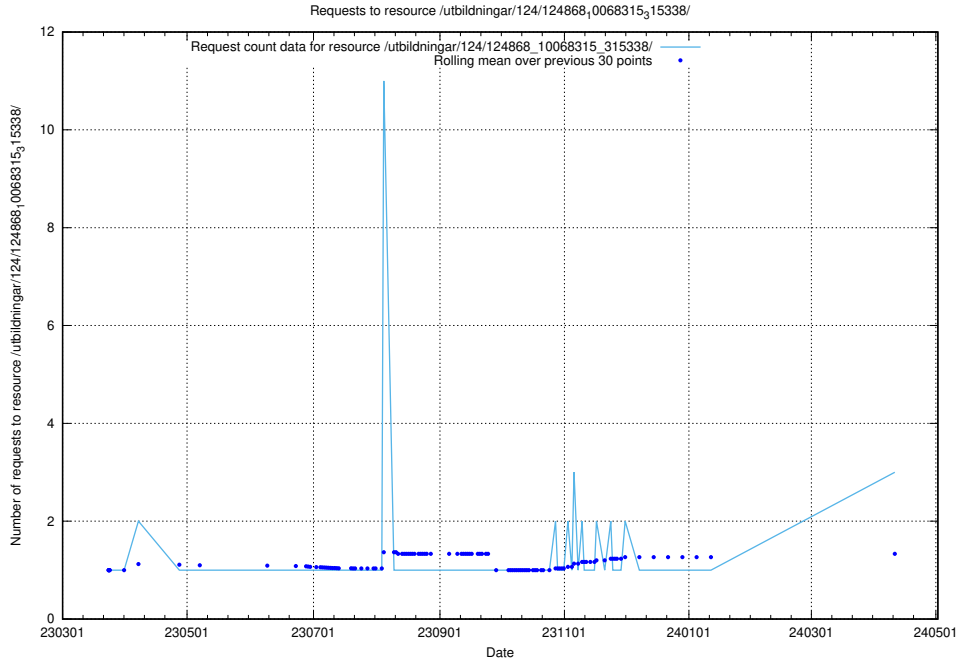

5.317 Usage of /utbildningar/124/124868_10068315_315338/

Here, we count the number of requests to resource /utbildningar/124/124868_10068315_315338/.