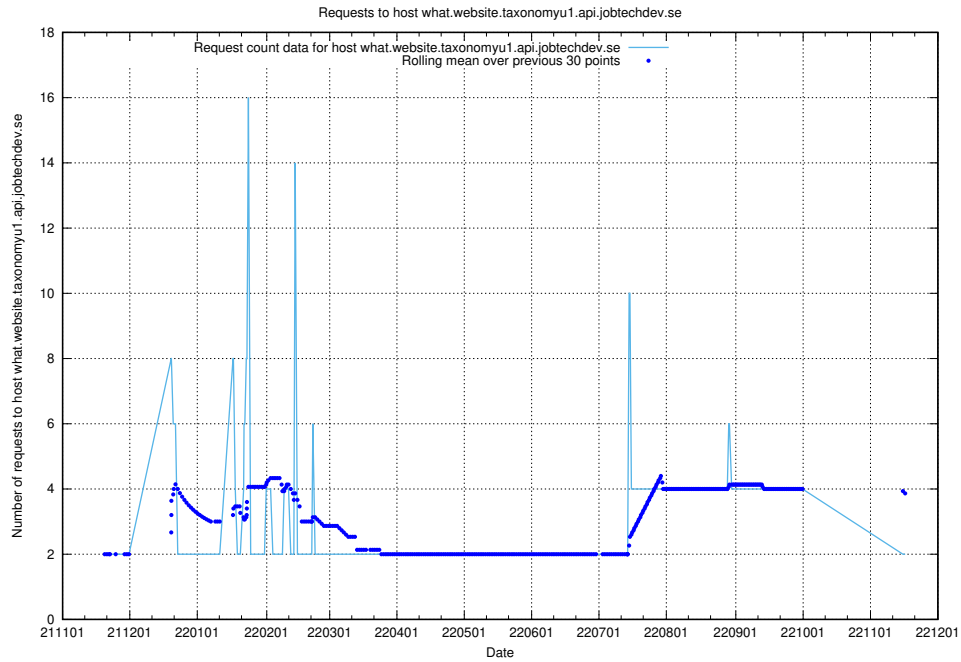

7.448 Usage of what.website.taxonomy1.api.jobtechdev.se

Here, we count the number of requests to host what.website.taxonomy1.api.jobtechdev.se.