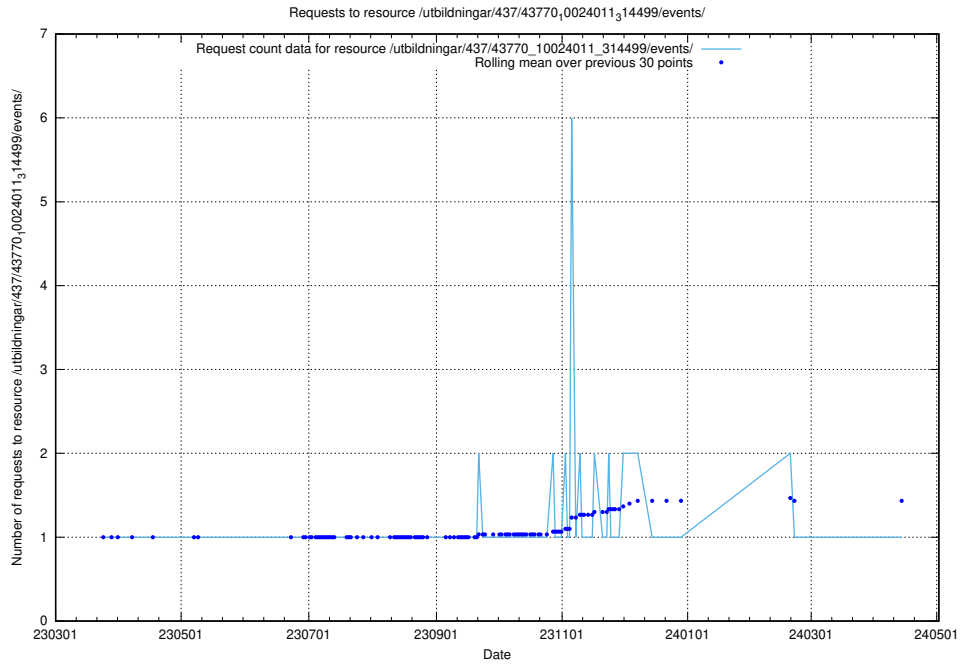

5.5969 Usage of /utbildningar/437/43770_10024011_314499/events/

Here, we count the number of requests to resource /utbildningar/437/43770_10024011_314499/events/.