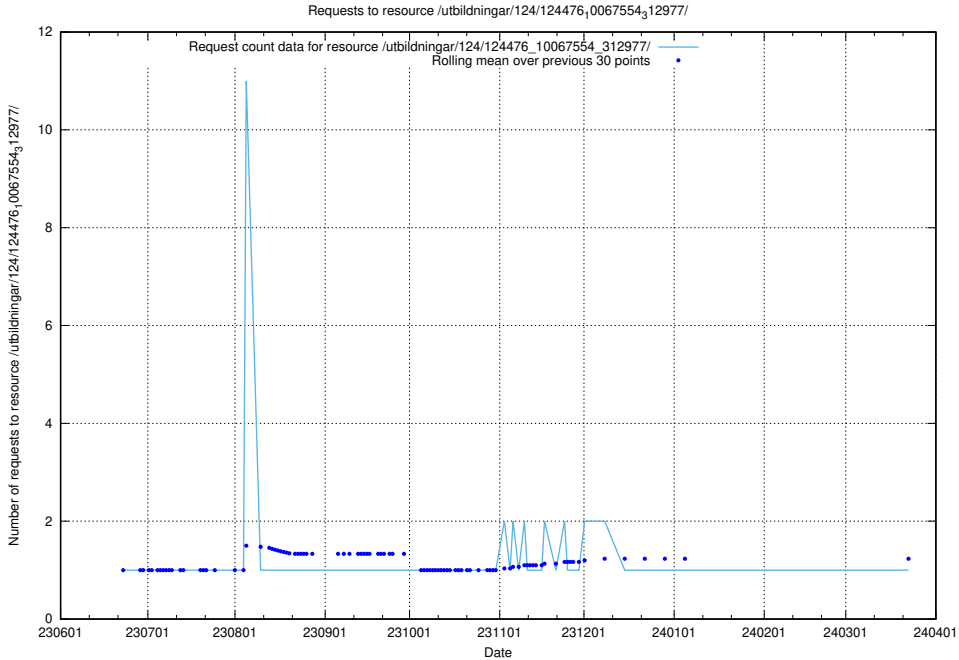

5.5609 Usage of /utbildningar/124/124476_10067554_312977/

Here, we count the number of requests to resource /utbildningar/124/124476_10067554_312977/.