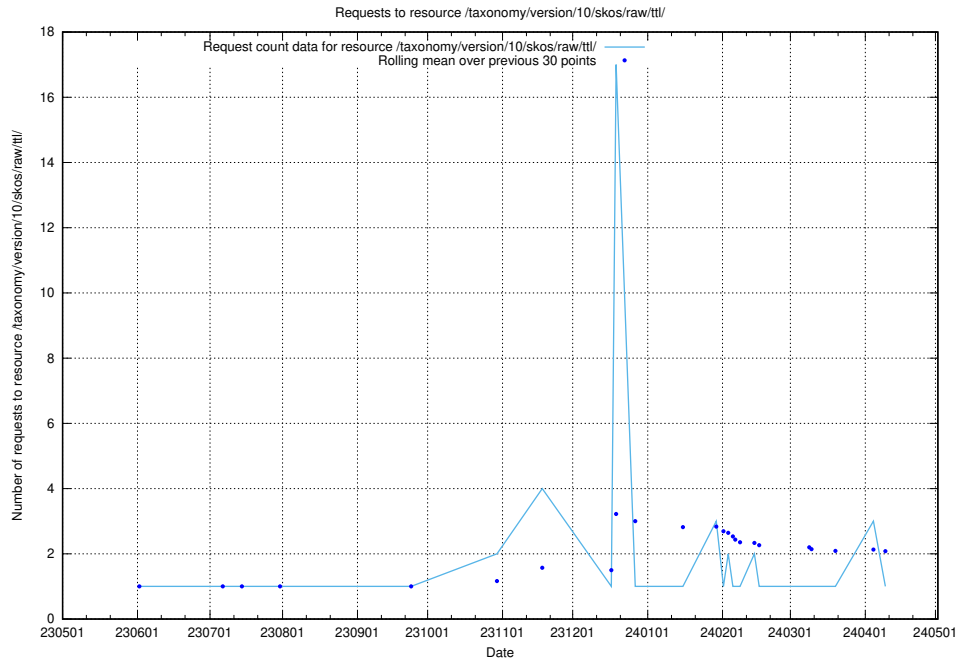

5.5736 Usage of /taxonomy/version/10/skos/raw/ttl/

Here, we count the number of requests to resource /taxonomy/version/10/skos/raw/ttl/.