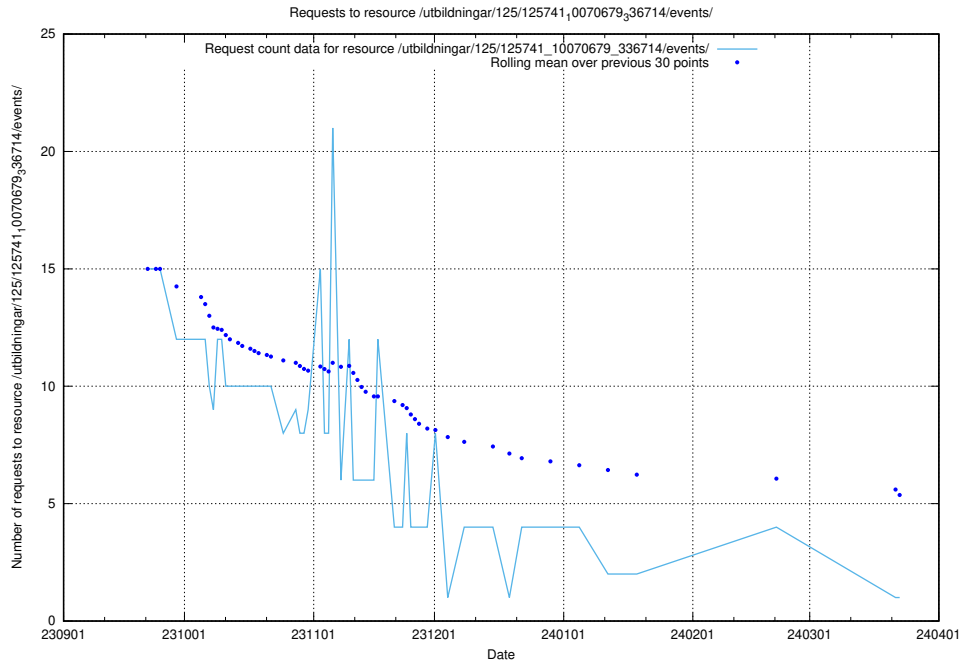

5.4324 Usage of /utbildningar/125/125741_10070679_336714/events/

Here, we count the number of requests to resource /utbildningar/125/125741_10070679_336714/events/