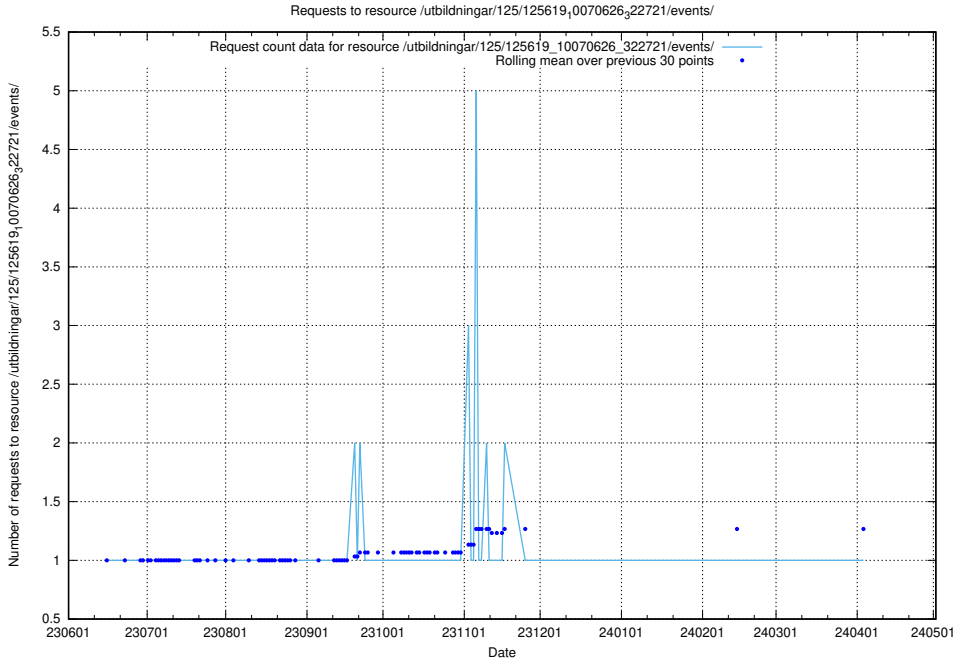

5.5685 Usage of /utbildningar/125/125619_10070626_322721/events/

Here, we count the number of requests to resource /utbildningar/125/125619_10070626_322721/events/