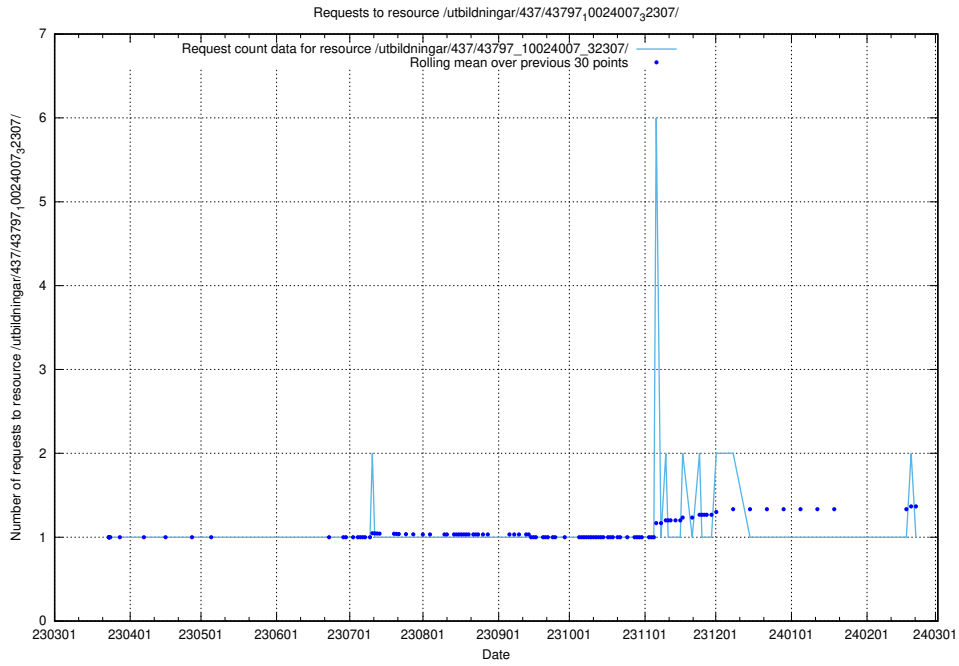

5.6124 Usage of /utbildningar/437/43797_10024007_32307/

Here, we count the number of requests to resource /utbildningar/437/43797_10024007_32307/.

5.6125 Usage of /utbildningar/437/43797_10024007_32190/