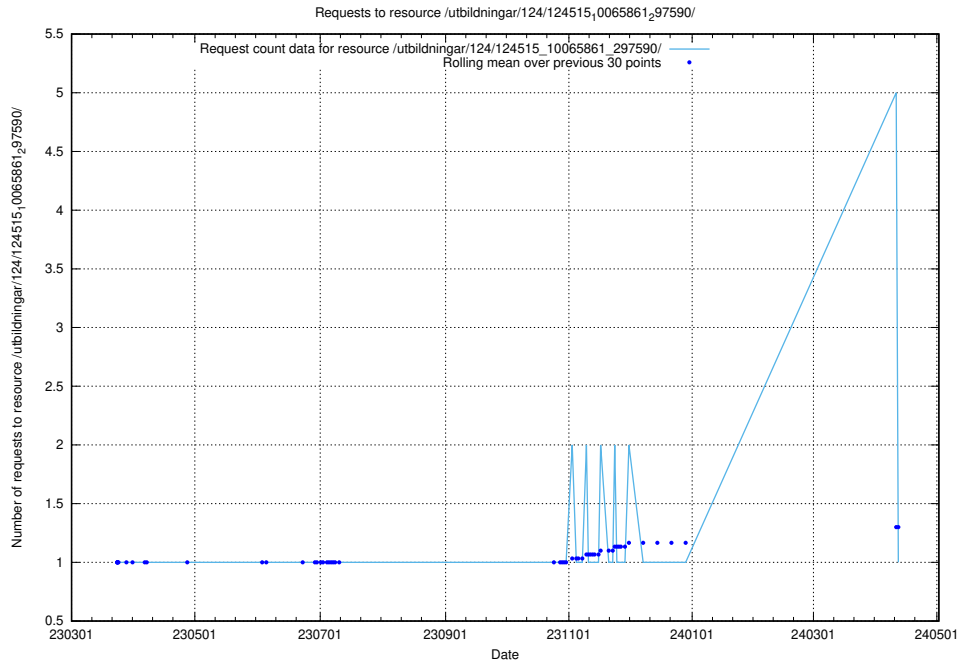

5.1601 Usage of /utbildningar/124/124515_10065861_297590/

Here, we count the number of requests to resource /utbildningar/124/124515_10065861_297590/.