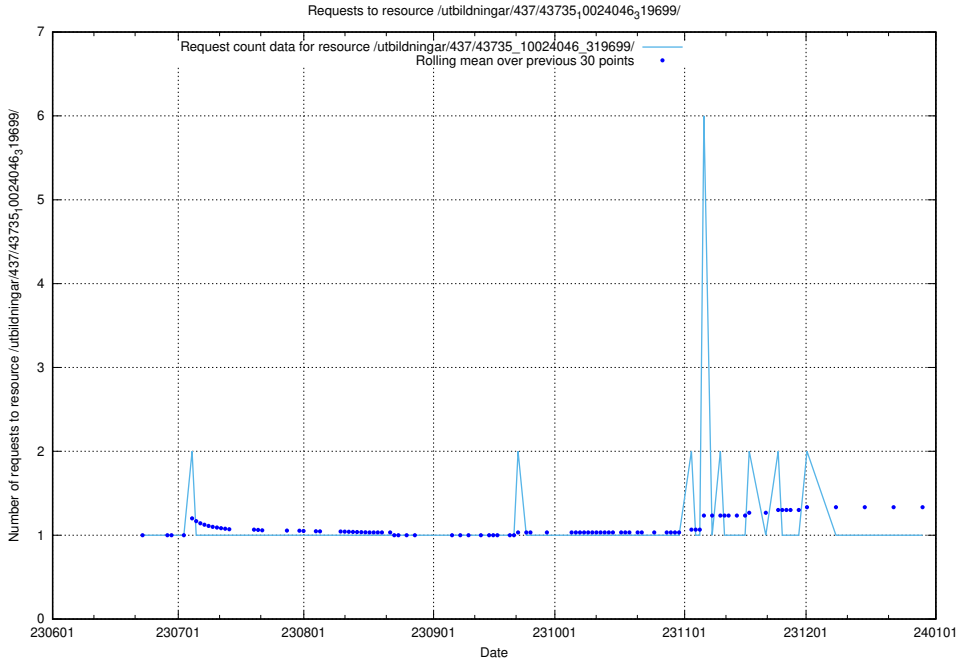

5.5390 Usage of /utbildningar/437/43735_10024046_319699/

Here, we count the number of requests to resource /utbildningar/437/43735_10024046_319699/.