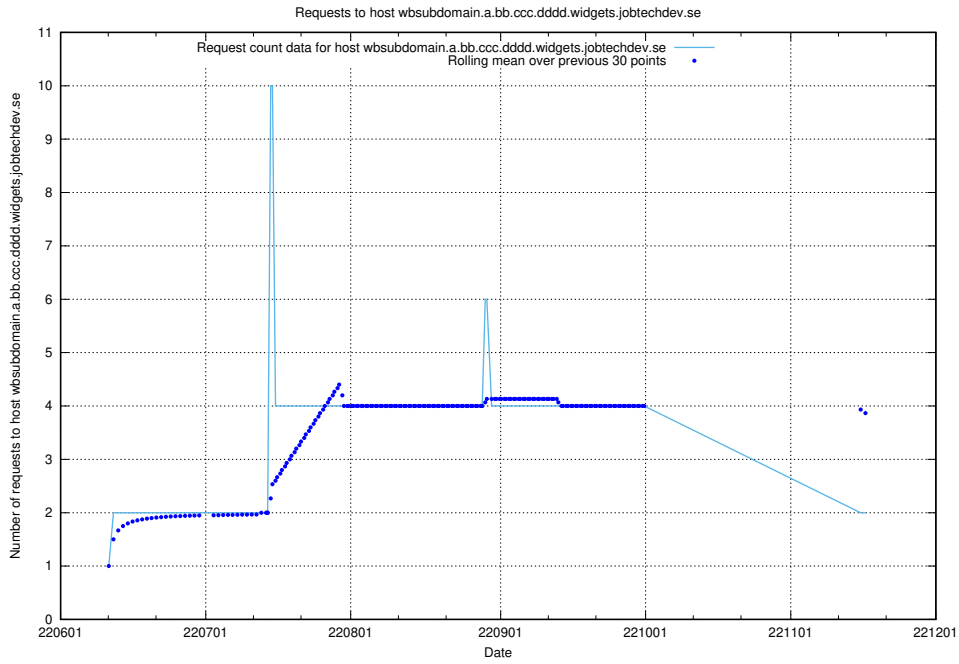

7.406 Usage of wbsubdomain.a.bb.ccc.dddd.widgets.jobtechdev.se

Here, we count the number of requests to host wbsubdomain.a.bb.ccc.dddd.widgets.jobtechdev.se.