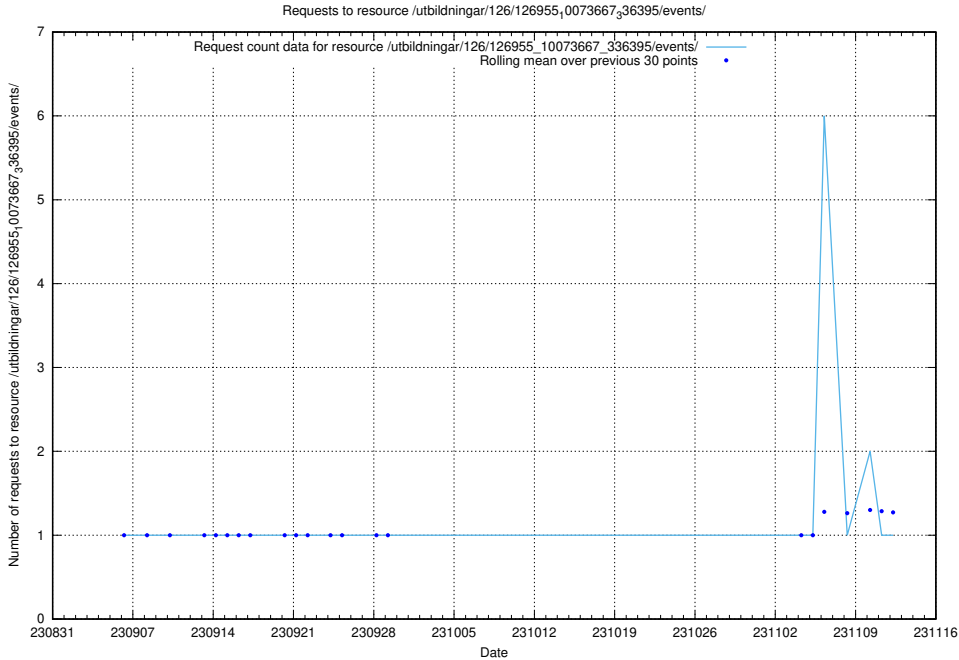

Here, we count the number of requests to resource /utbildningar/437/43758_10024008_29969/.

5.4480 Usage of /utbildningar/126/126955_10073667_336395/events/

Here, we count the number of requests to resource /utbildningar/126/126955_10073667_336395/events/