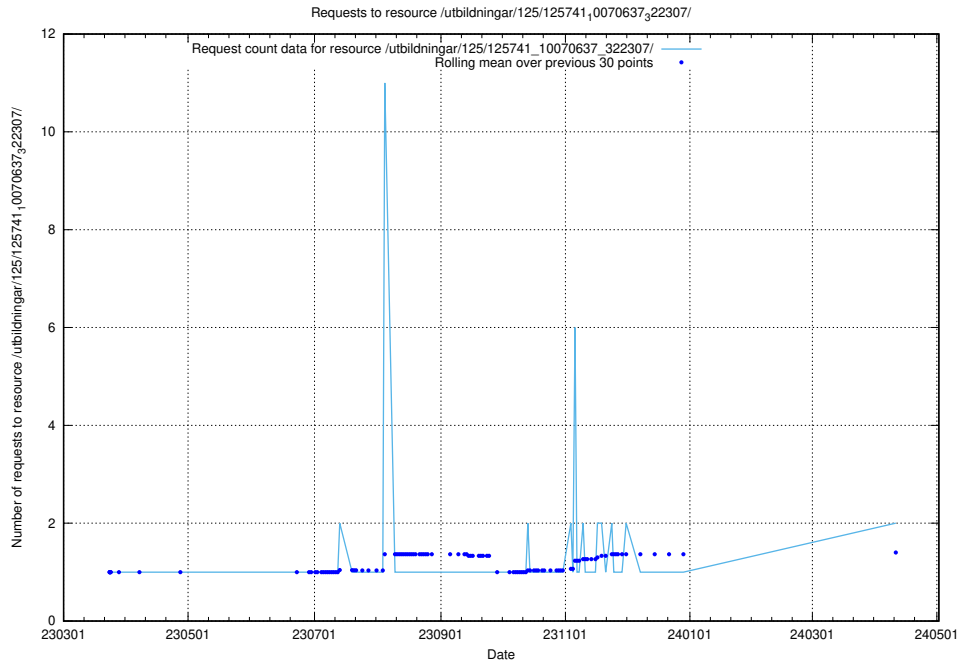

5.561 Usage of /utbildningar/125/125741_10070637_322307/

Here, we count the number of requests to resource /utbildningar/125/125741_10070637_322307/.