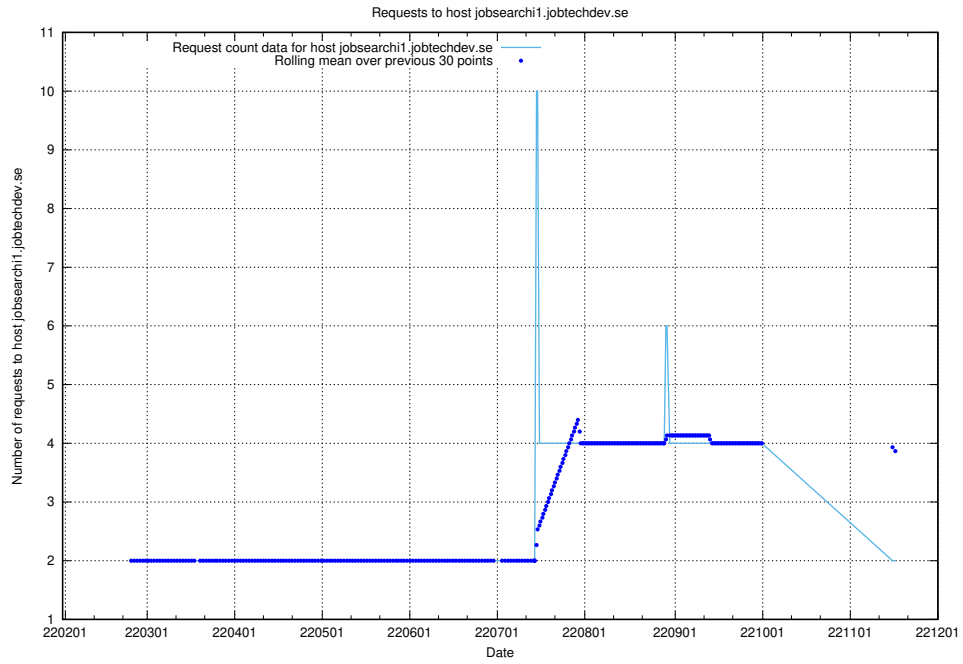

7.509 Usage of jobsearchi1.jobtechdev.se

Here, we count the number of requests to host jobsearchi1.jobtechdev.se.