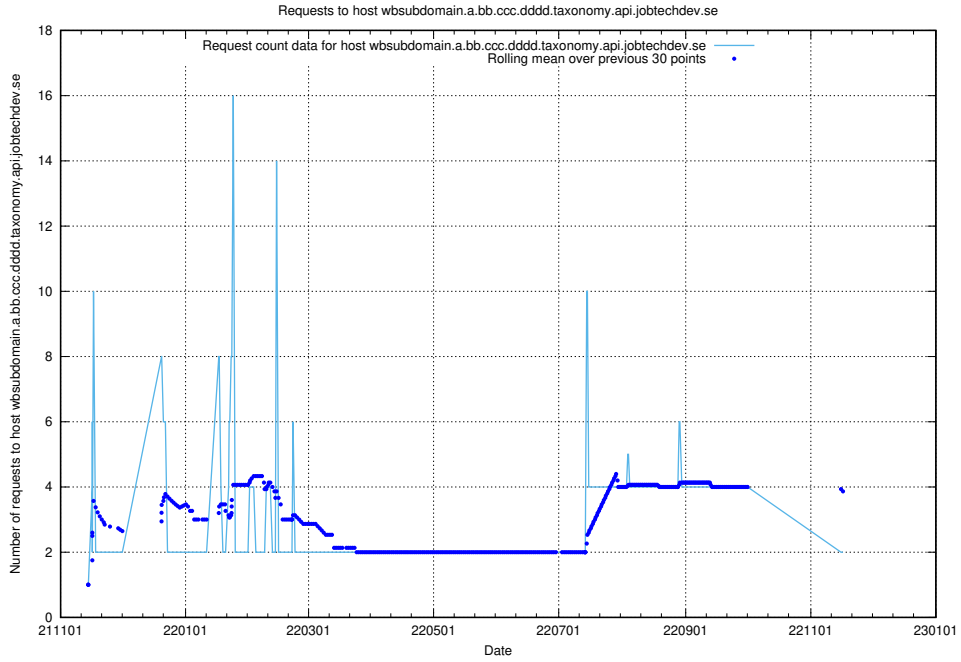

7.544 Usage of wbsubdomain.a.bb.ccc.dddd.taxonomy.api.jobtechdev.se

Here, we count the number of requests to host wbsubdomain.a.bb.ccc.dddd.taxonomy.api.jobtechdev.se.