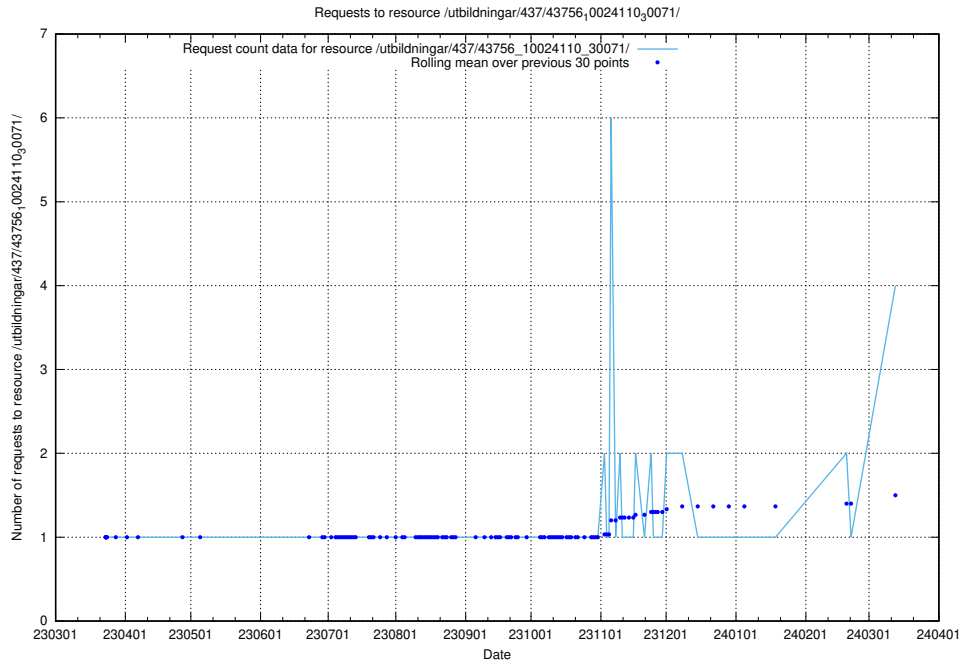

5.300 Usage of /utbildningar/437/43756_10024110_30071/

Here, we count the number of requests to resource /utbildningar/437/43756_10024110_30071/.