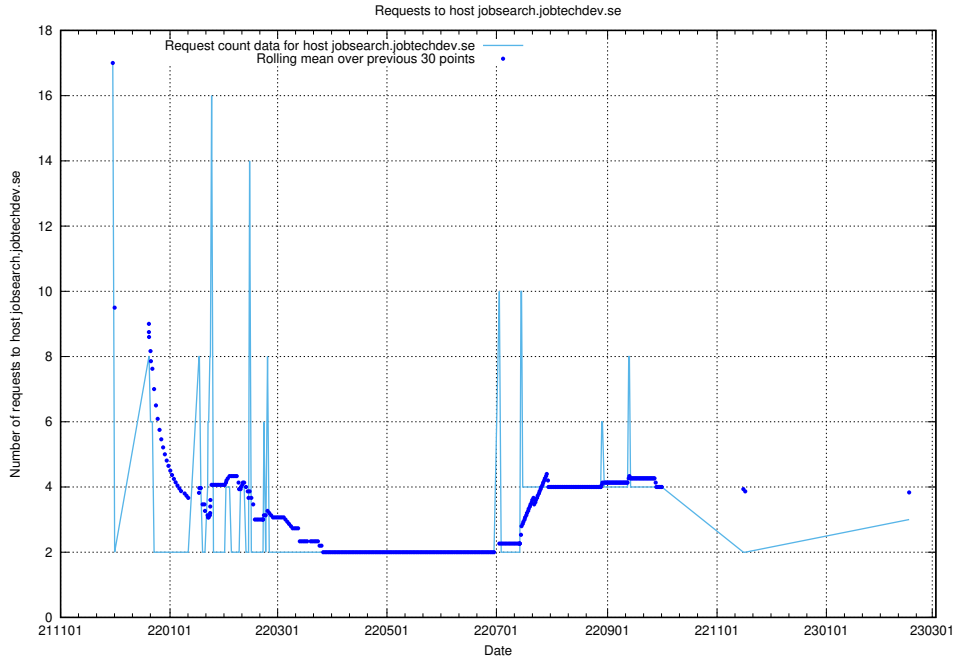

7.200 Usage of jobsearch.jobtechdev.se

Here, we count the number of requests to host jobsearch.jobtechdev.se.