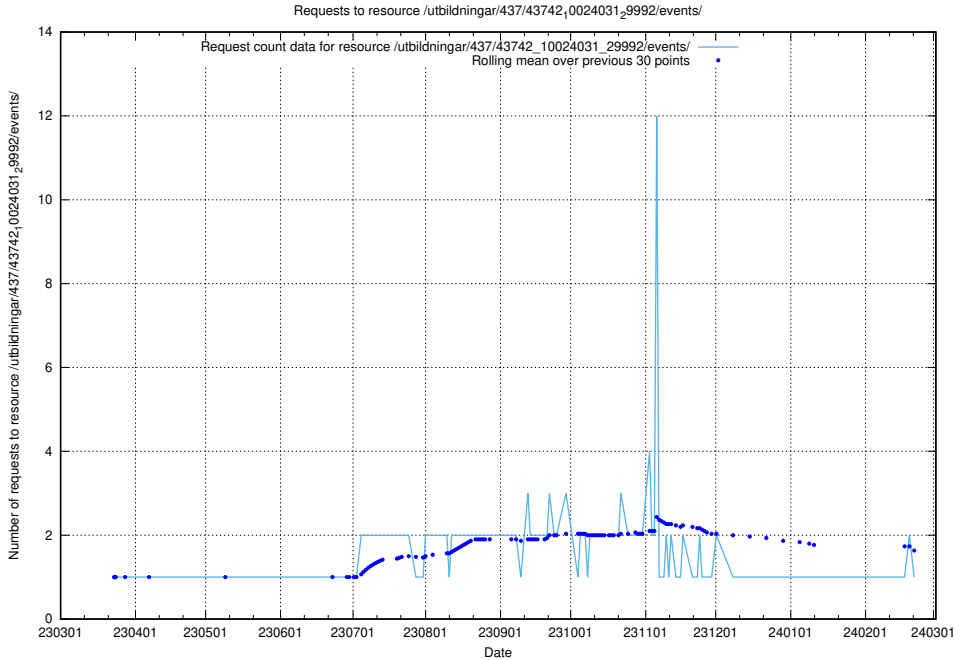

5.6162 Usage of /utbildningar/437/43742_10024031_29992/events/

Here, we count the number of requests to resource /utbildningar/437/43742_10024031_29992/events/.