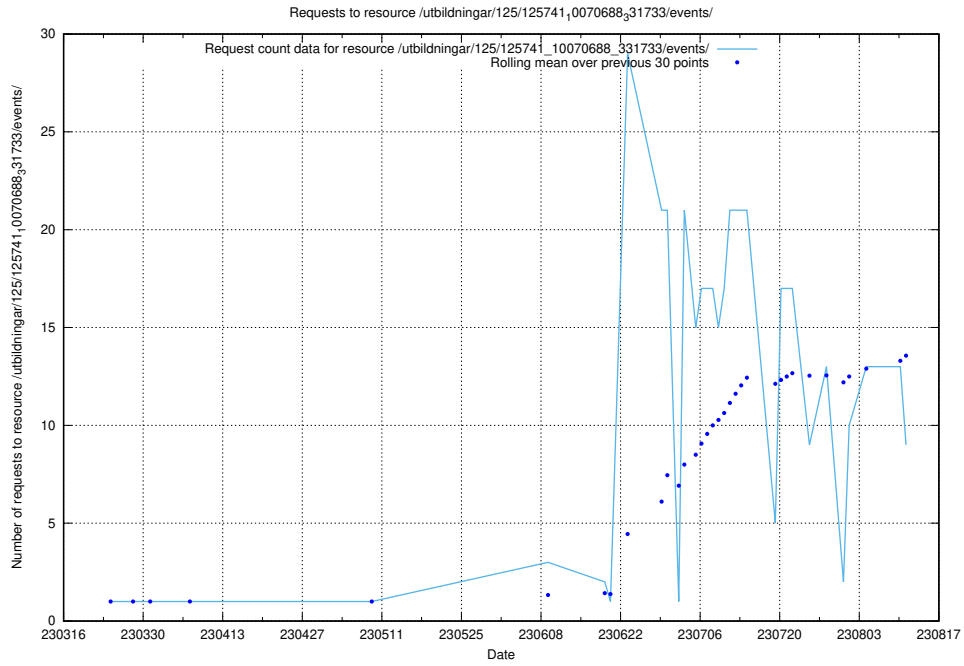

5.60 Usage of /utbildningar/125/125741_10070688_331733/events/

Here, we count the number of requests to resource /utbildningar/125/125741_10070688_331733/events/