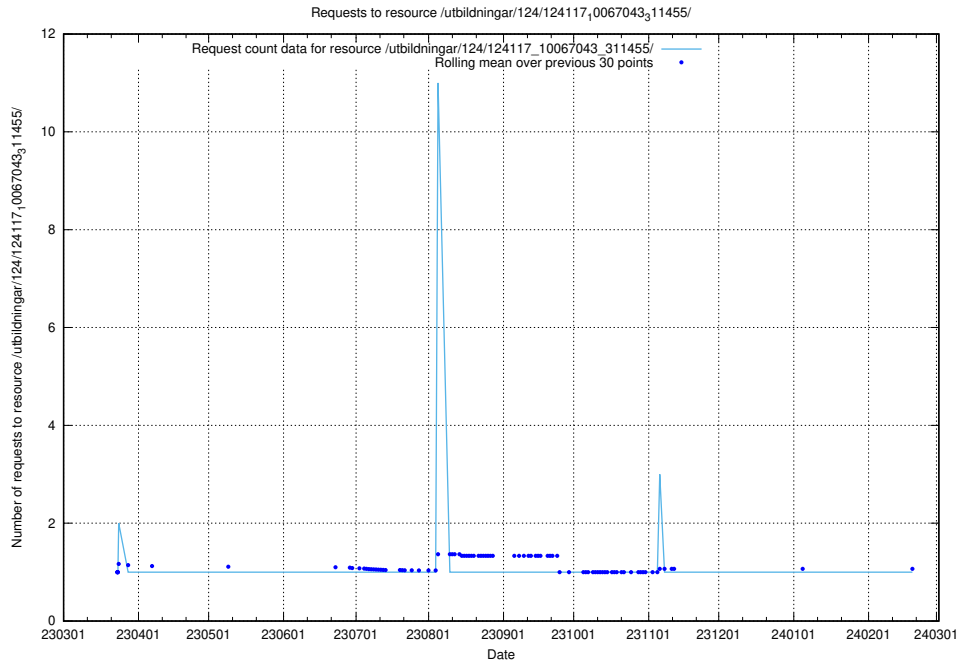

Here, we count the number of requests to resource /taxonomy/version/12/query/employment-variety-concepts/.

5.4065 Usage of /utbildningar/124/124117_10067043_311455/

Here, we count the number of requests to resource /utbildningar/124/124117_10067043_311455/.