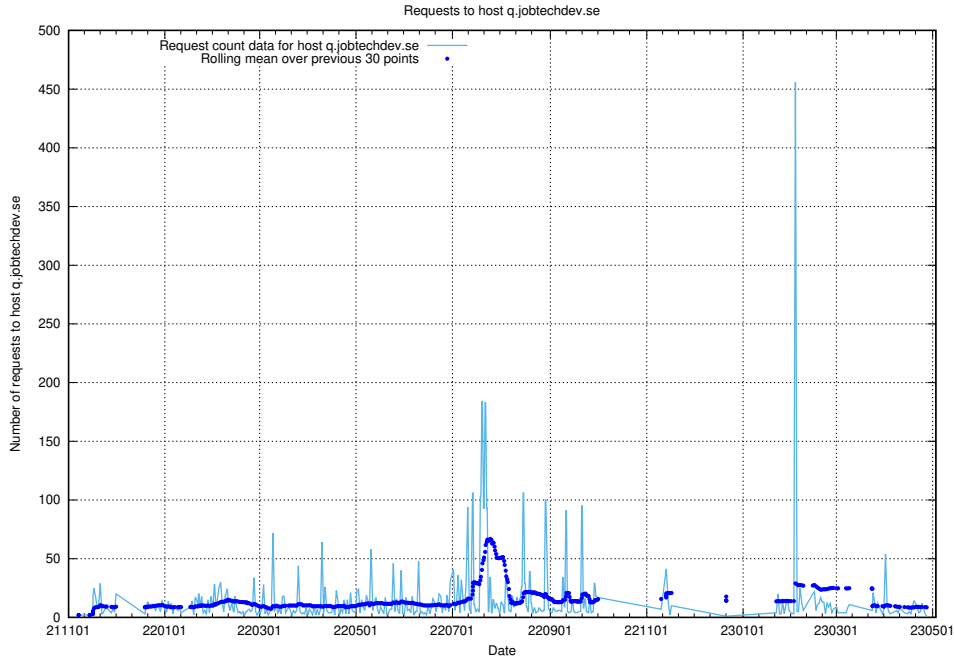

Here, we count the number of requests to host web02.jobtechdev.se.

7.624 Usage of q.jobtechdev.se

Here, we count the number of requests to host q.jobtechdev.se.

7.625 Usage of mc.jobtechdev.se

Here, we count the number of requests to host mc.jobtechdev.se.