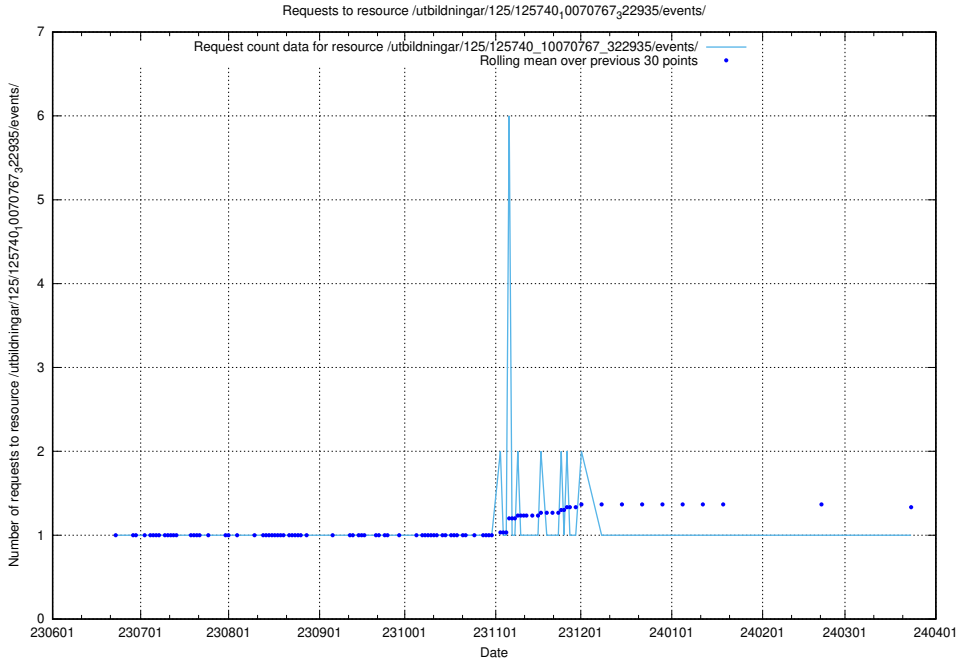

5.5511 Usage of /utbildningar/125/125740_10070767_322935/events/

Here, we count the number of requests to resource /utbildningar/125/125740_10070767_322935/events/

5.5512 Usage of /utbildningar/125/125740_10070767_322935/