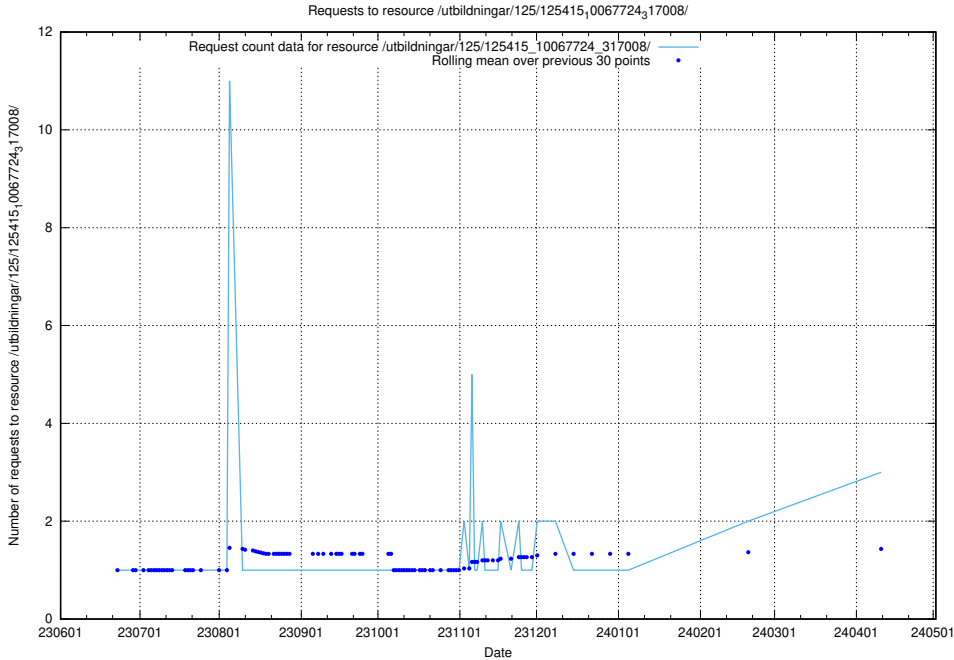

5.449 Usage of /utbildningar/125/125415_10067724_317008/

Here, we count the number of requests to resource /utbildningar/125/125415_10067724_317008/.