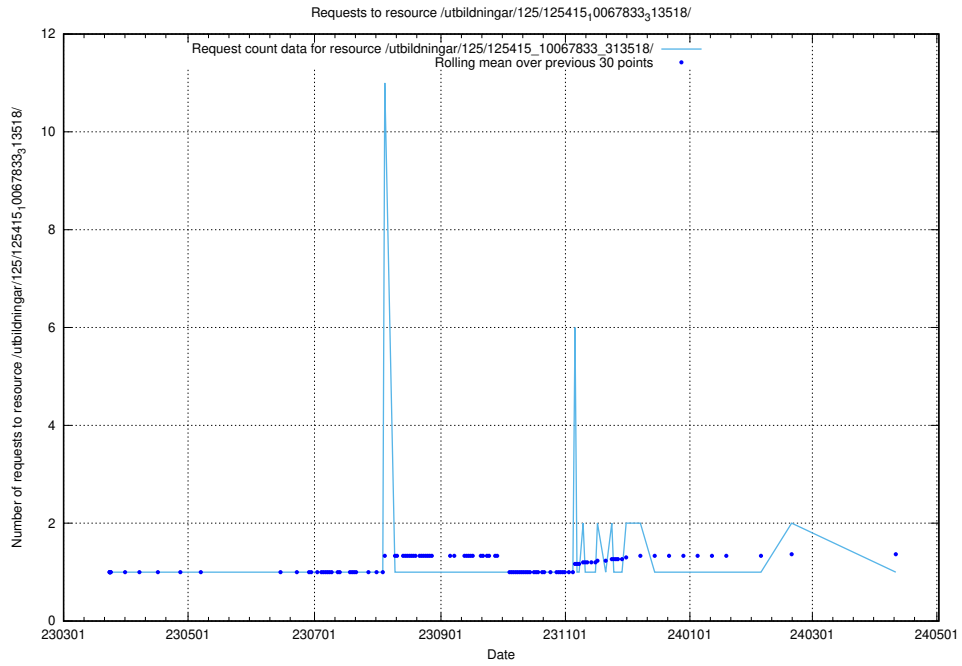

5.1178 Usage of /utbildningar/125/125415_10067833_313518/

Here, we count the number of requests to resource /utbildningar/125/125415_10067833_313518/.