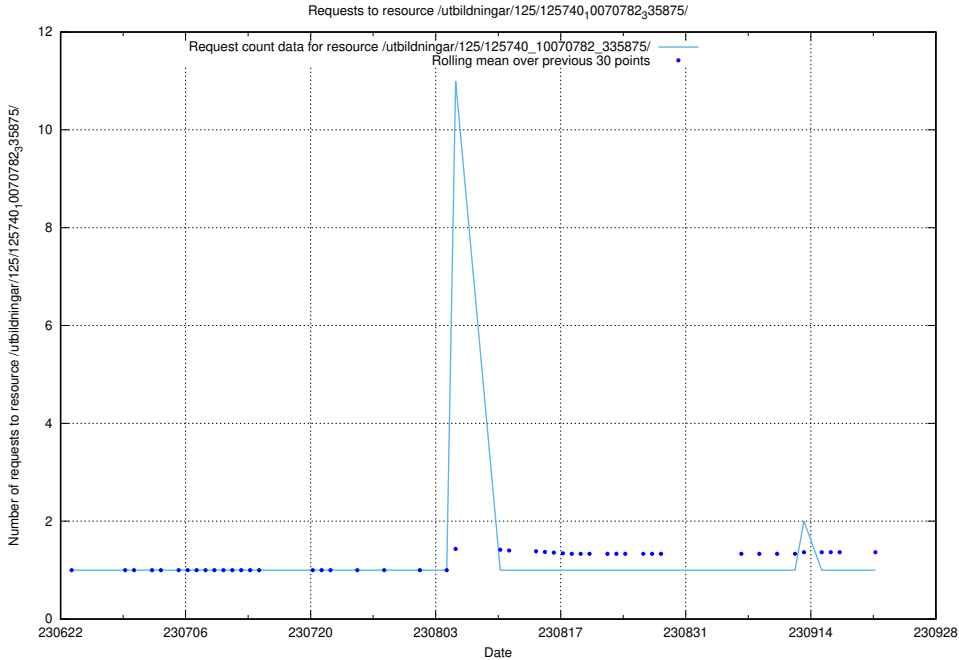

5.5510 Usage of /utbildningar/125/125740_10070782_335875/

Here, we count the number of requests to resource /utbildningar/125/125740_10070782_335875/.