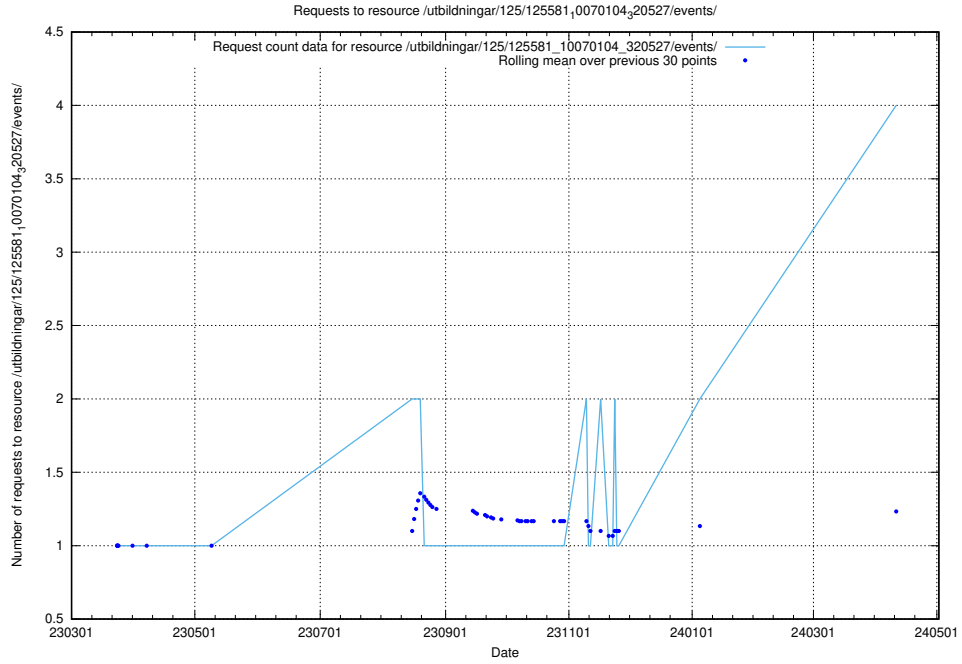

5.204 Usage of /utbildningar/125/125581_10070104_320527/events/

Here, we count the number of requests to resource /utbildningar/125/125581_10070104_320527/events/