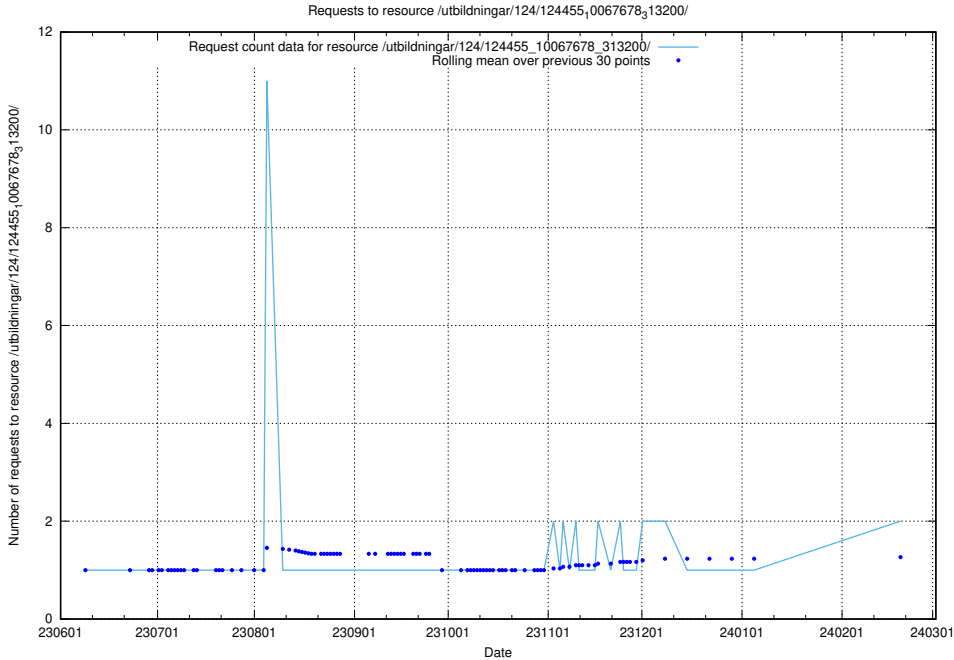

5.976 Usage of /utbildningar/124/124455_10067678_313200/

Here, we count the number of requests to resource /utbildningar/124/124455_10067678_313200/.