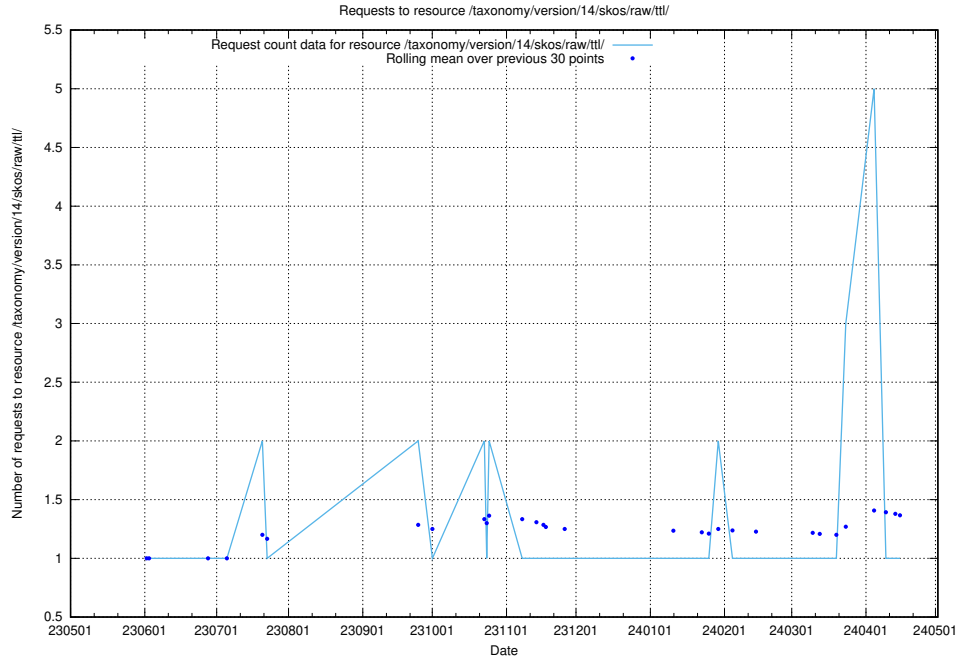

5.5735 Usage of /taxonomy/version/14/skos/raw/ttl/

Here, we count the number of requests to resource /taxonomy/version/14/skos/raw/ttl/.