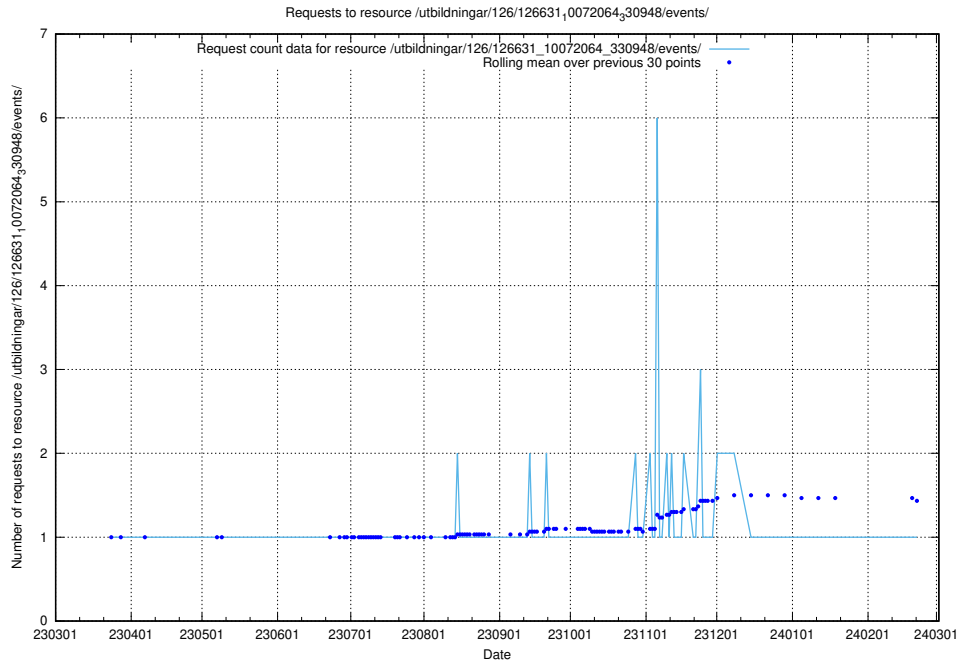

Here, we count the number of requests to resource /utbildningar/437/43741_10024043_32243/events/.

5.5984 Usage of /utbildningar/126/126631_10072064_330948/events/

Here, we count the number of requests to resource /utbildningar/126/126631_10072064_330948/events/