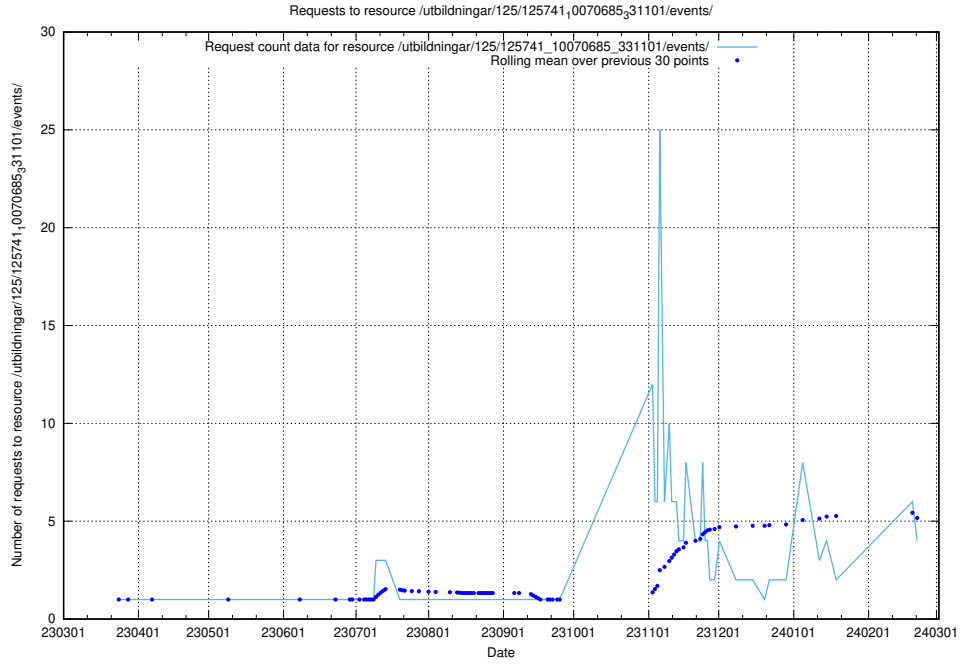

5.294 Usage of /utbildningar/125/125741_10070685_331101/events/

Here, we count the number of requests to resource /utbildningar/125/125741_10070685_331101/events/