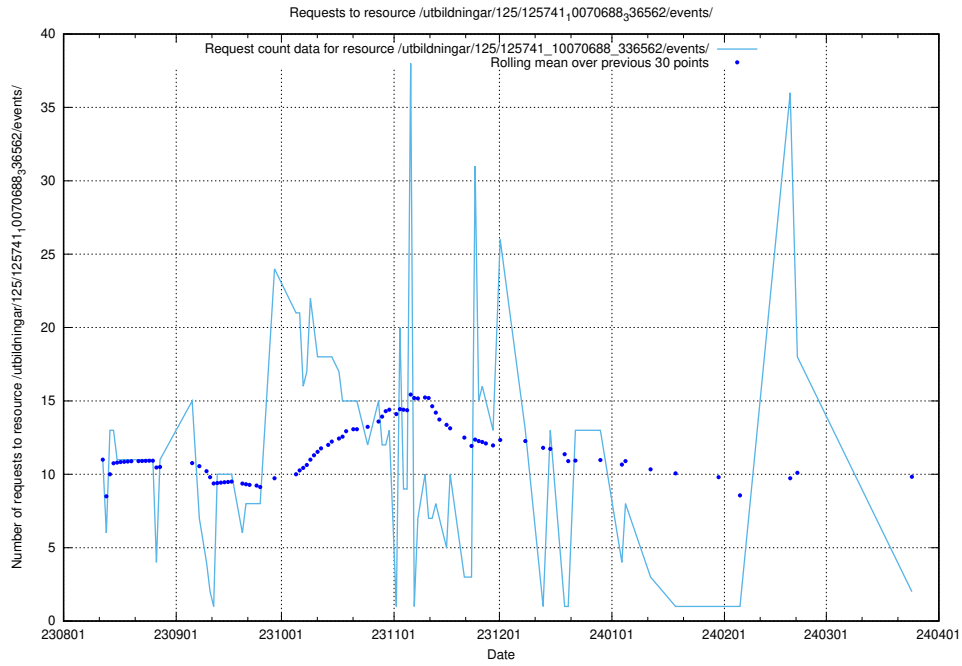

5.850 Usage of /utbildningar/125/125741_10070688_336562/events/

Here, we count the number of requests to resource /utbildningar/125/125741_10070688_336562/events/