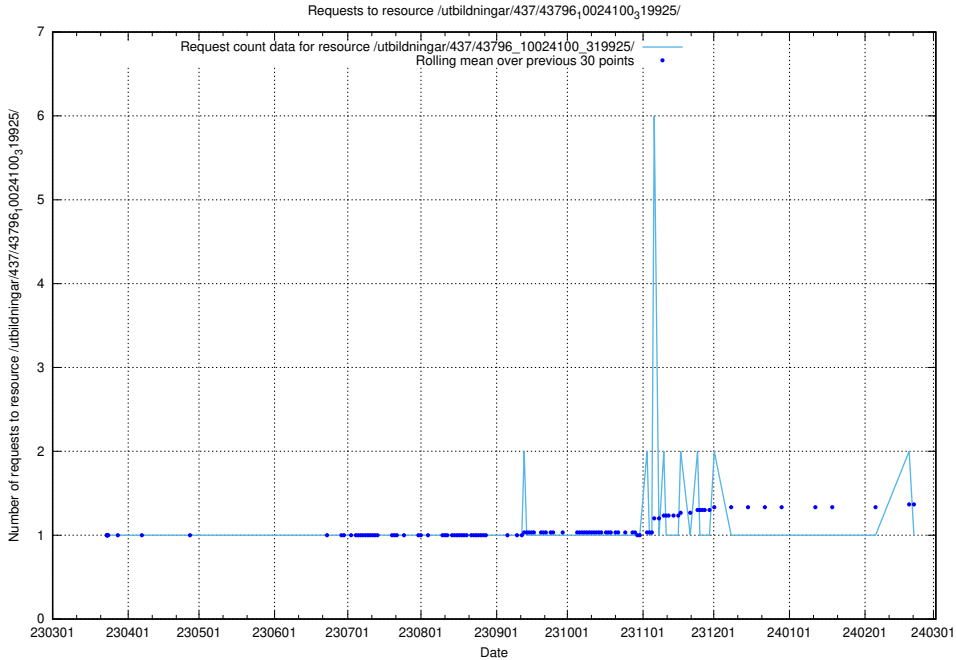

5.6129 Usage of /utbildningar/437/43796_10024100_319925/

Here, we count the number of requests to resource /utbildningar/437/43796_10024100_319925/.