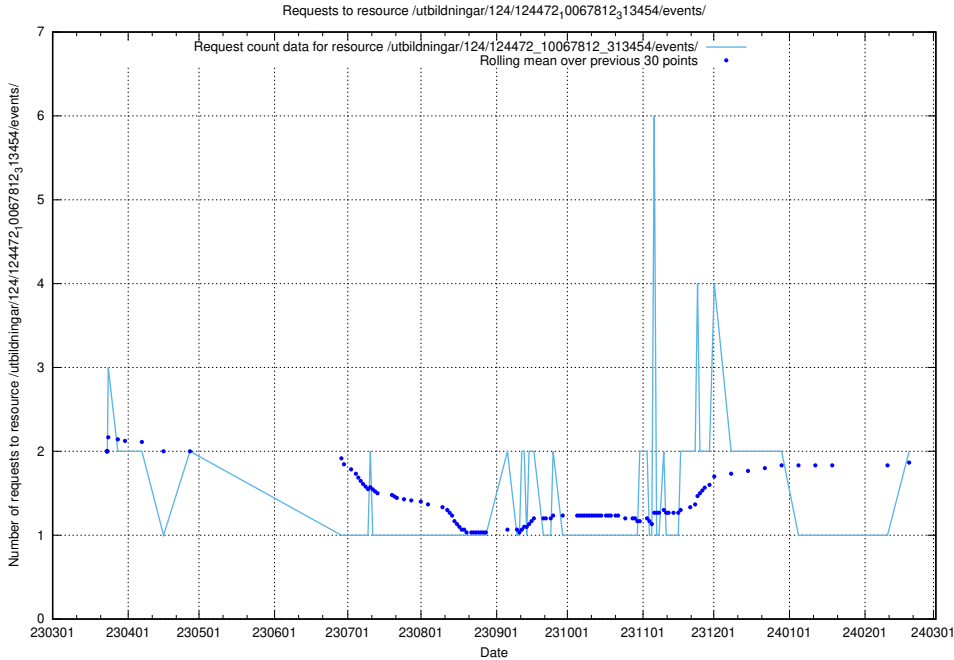

5.1025 Usage of /utbildningar/124/124472_10067812_313454/events/

Here, we count the number of requests to resource /utbildningar/124/124472_10067812_313454/events/