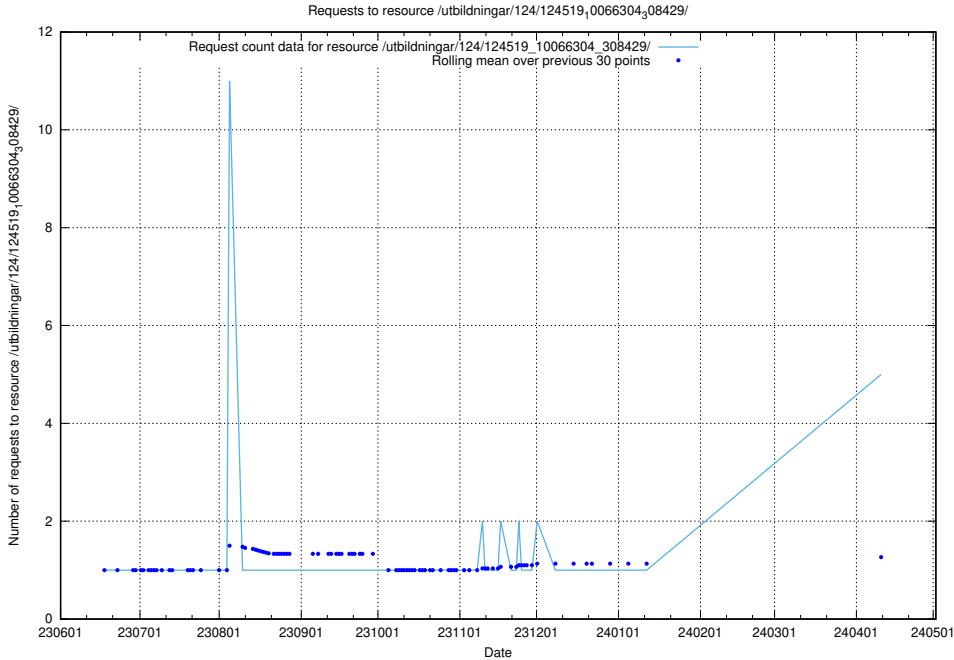

5.194 Usage of /utbildningar/124/124519_10066304_308429/

Here, we count the number of requests to resource /utbildningar/124/124519_10066304_308429/.