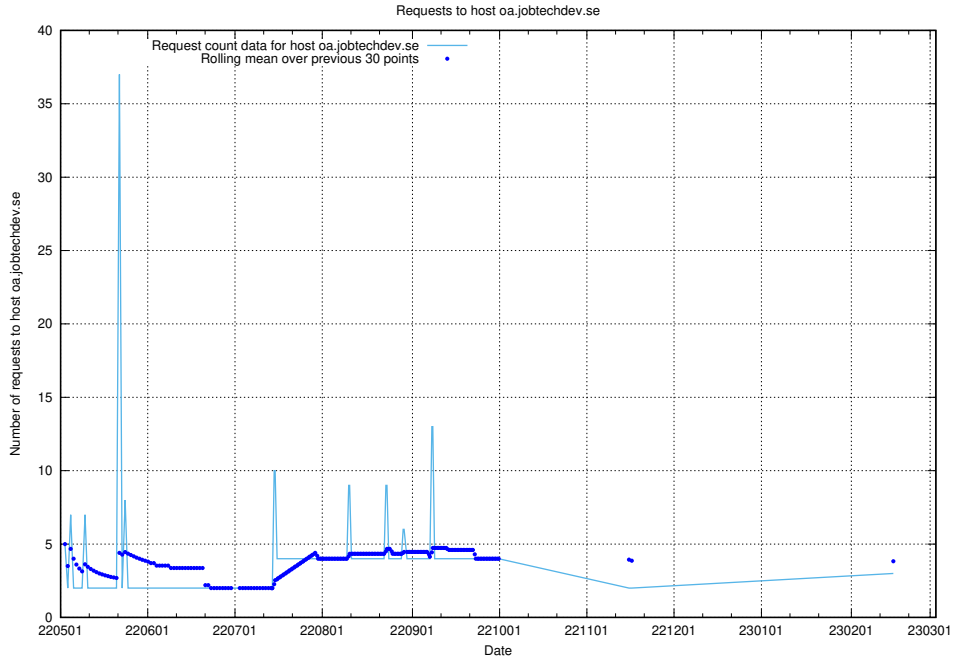

7.210 Usage of socp4.jobtechdev.se

Here, we count the number of requests to host socp4.jobtechdev.se.

7.211 Usage of oa.jobtechdev.se

Here, we count the number of requests to host oa.jobtechdev.se.

7.212 Usage of data.jobtechdev.se:80