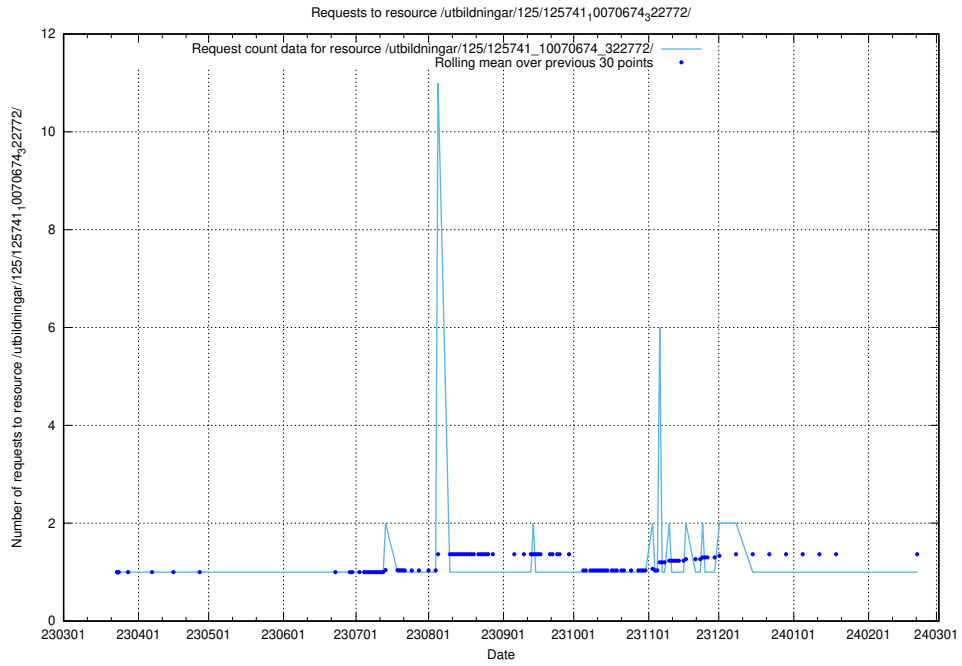

5.6255 Usage of /utbildningar/125/125741_10070674_322772/

Here, we count the number of requests to resource /utbildningar/125/125741_10070674_322772/.