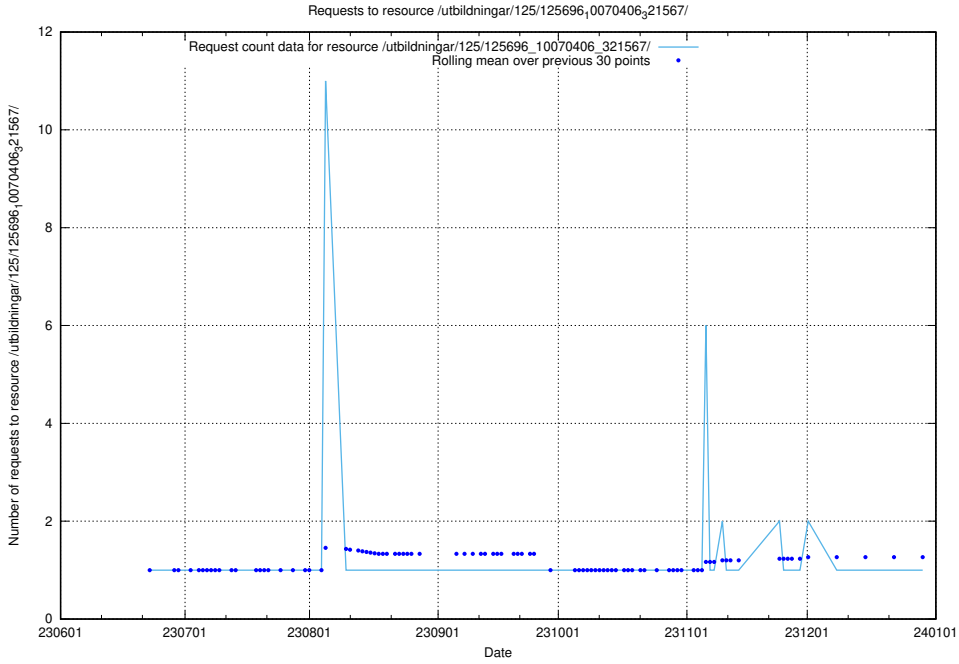

5.5530 Usage of /utbildningar/125/125696_10070406_321567/

Here, we count the number of requests to resource /utbildningar/125/125696_10070406_321567/.