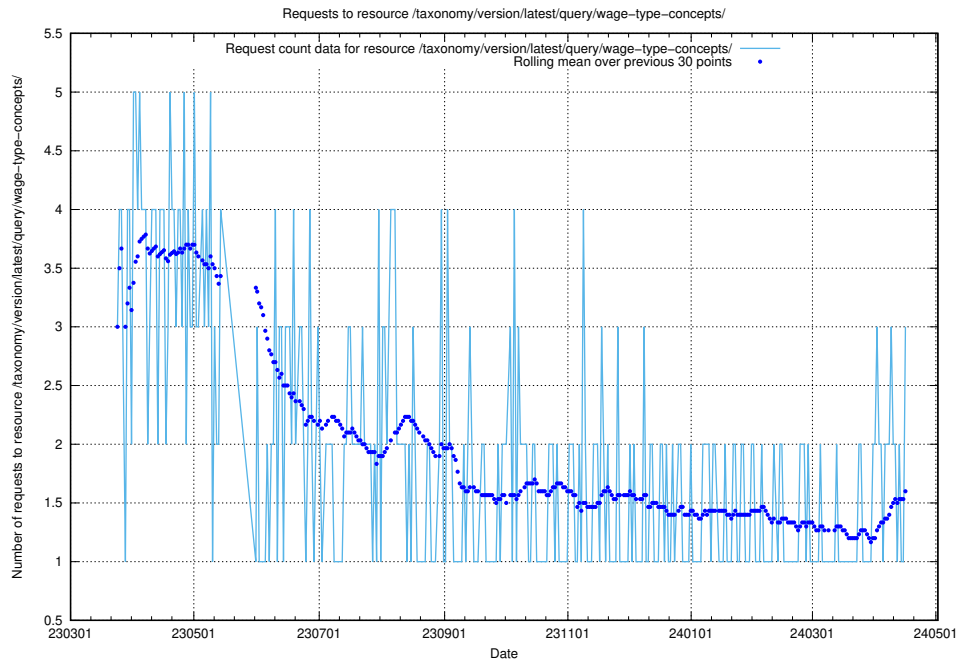

5.485 Usage of `/taxonomy/version/latest/query/wage-type-concepts/`

Here, we count the number of requests to resource `/taxonomy/version/latest/query/wage-type-concepts/`.