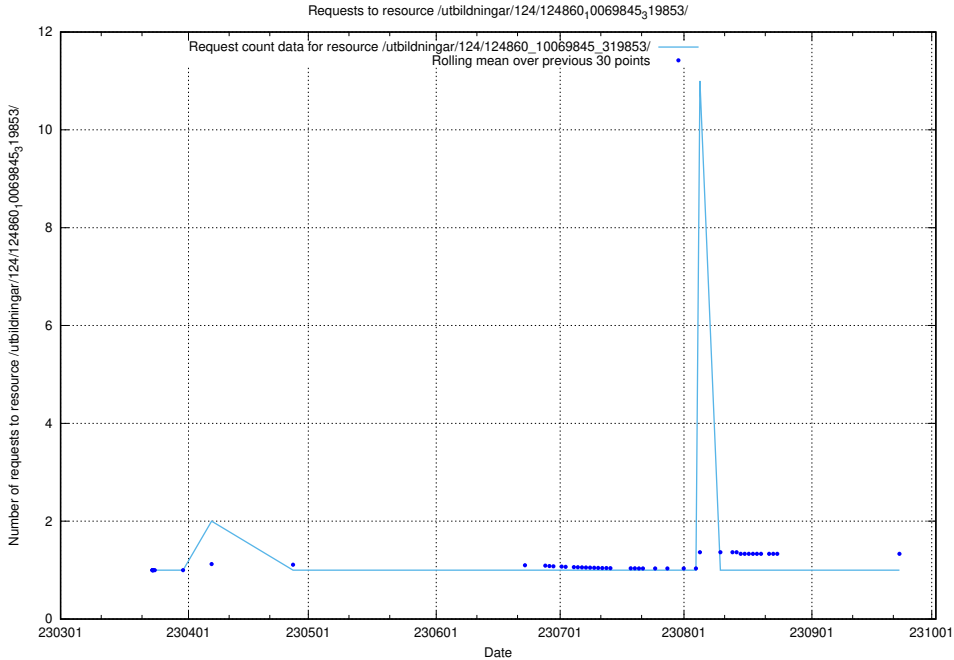

5.1235 Usage of /utbildningar/124/124860_10069845_319853/

Here, we count the number of requests to resource /utbildningar/124/124860_10069845_319853/.