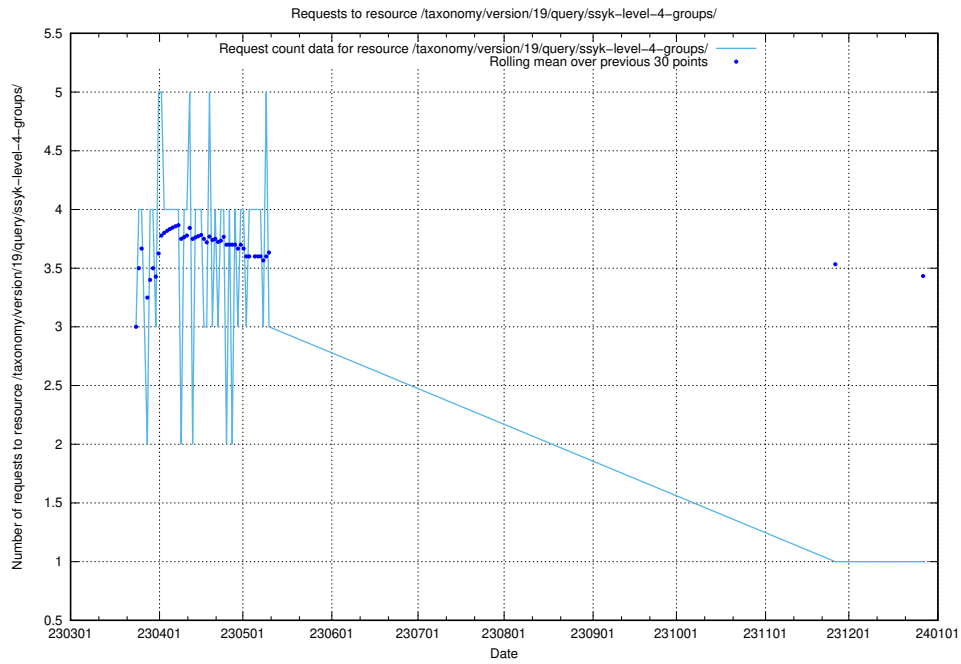

5.5910 Usage of /taxonomy/version/19/query/ssyk-level-4-groups/

Here, we count the number of requests to resource /taxonomy/version/19/query/ssyk-level-4-groups/.