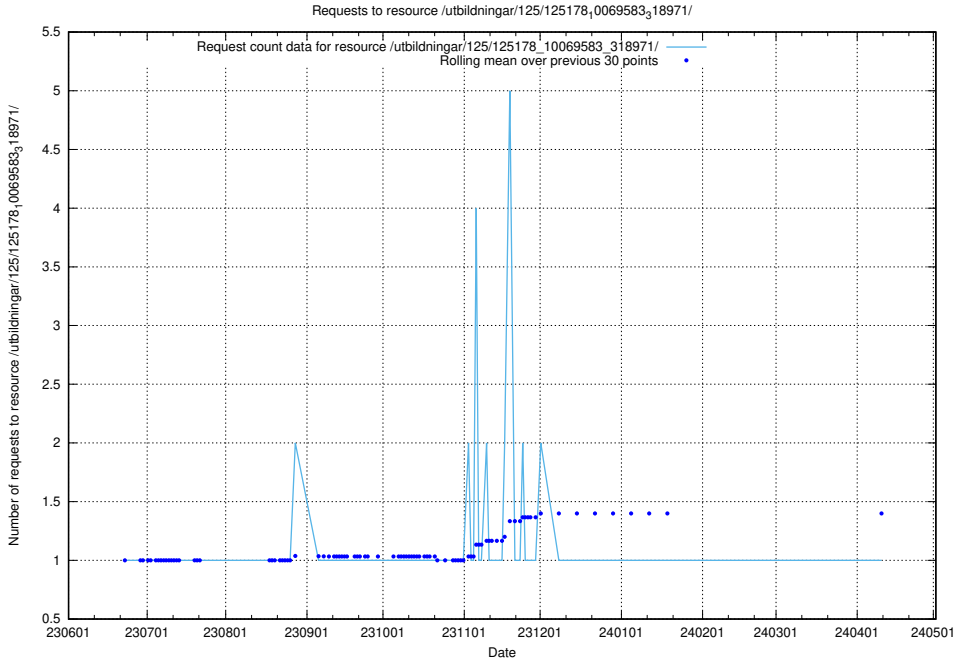

5.5544 Usage of /utbildningar/125/125178_10069583_318971/

Here, we count the number of requests to resource /utbildningar/125/125178_10069583_318971/.