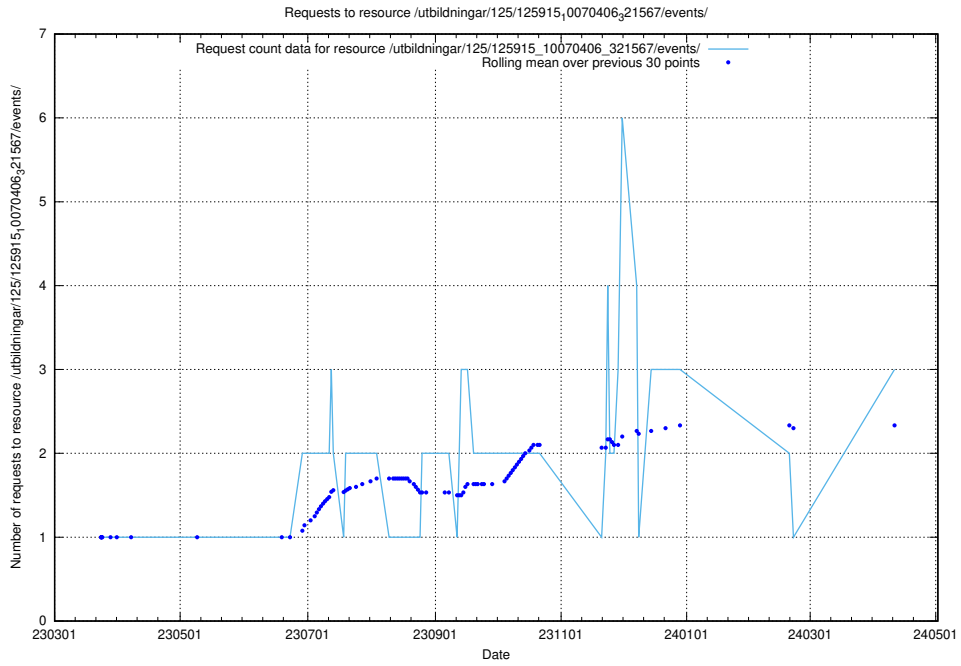

5.554 Usage of /utbildningar/125/125915_10070406_321567/events/

Here, we count the number of requests to resource /utbildningar/125/125915_10070406_321567/events/