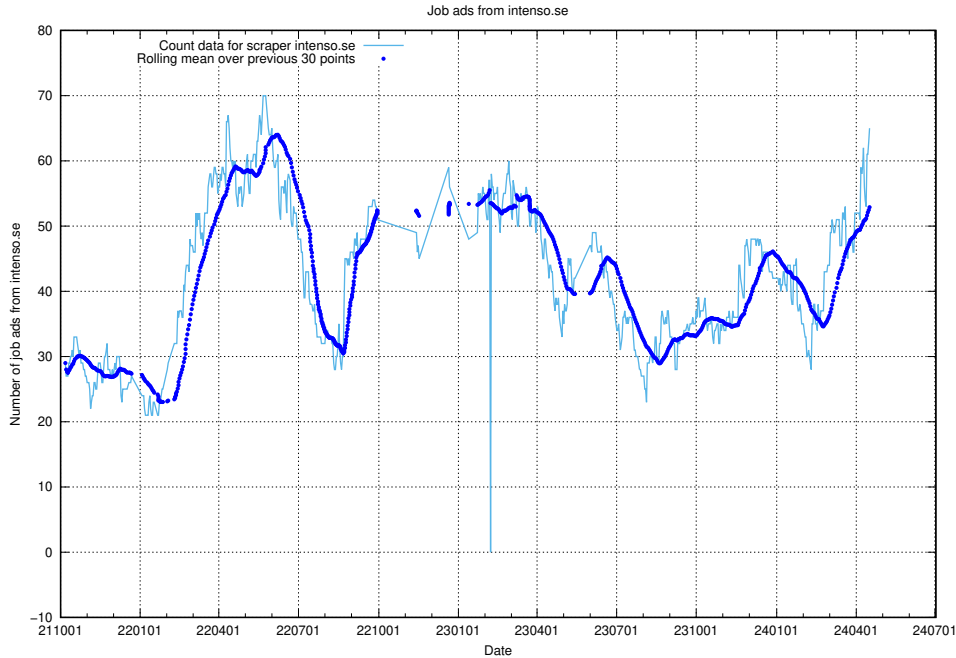

13.16 Number of ads by scraper intenso.se

Here, we count the number of job ads scraped from intenso.se.