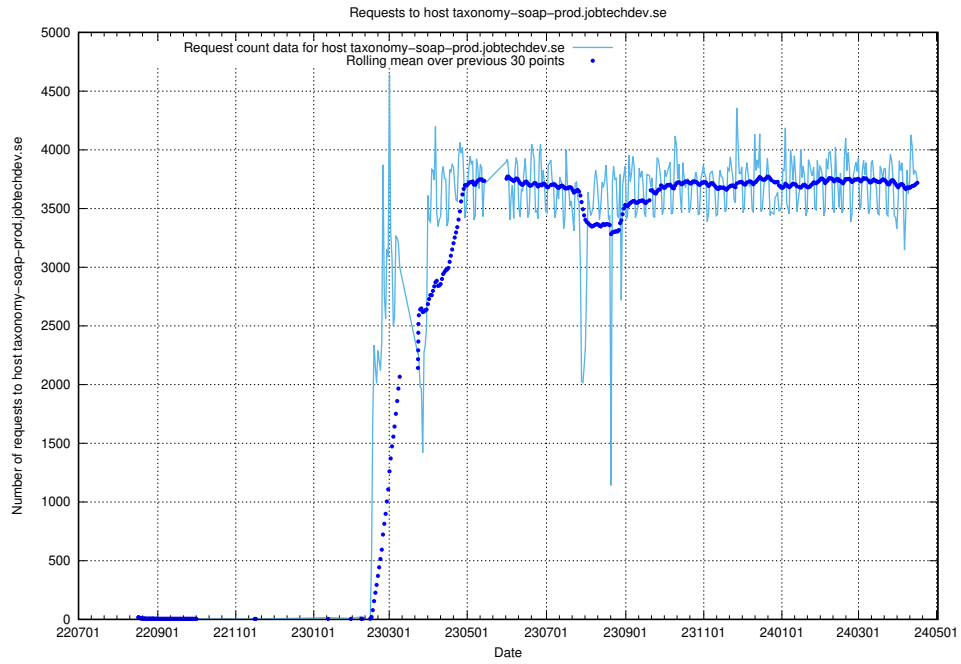

7.15 Usage of taxonomy-soap-prod.jobtechdev.se

Here, we count the number of requests to host taxonomy-soap-prod.jobtechdev.se.