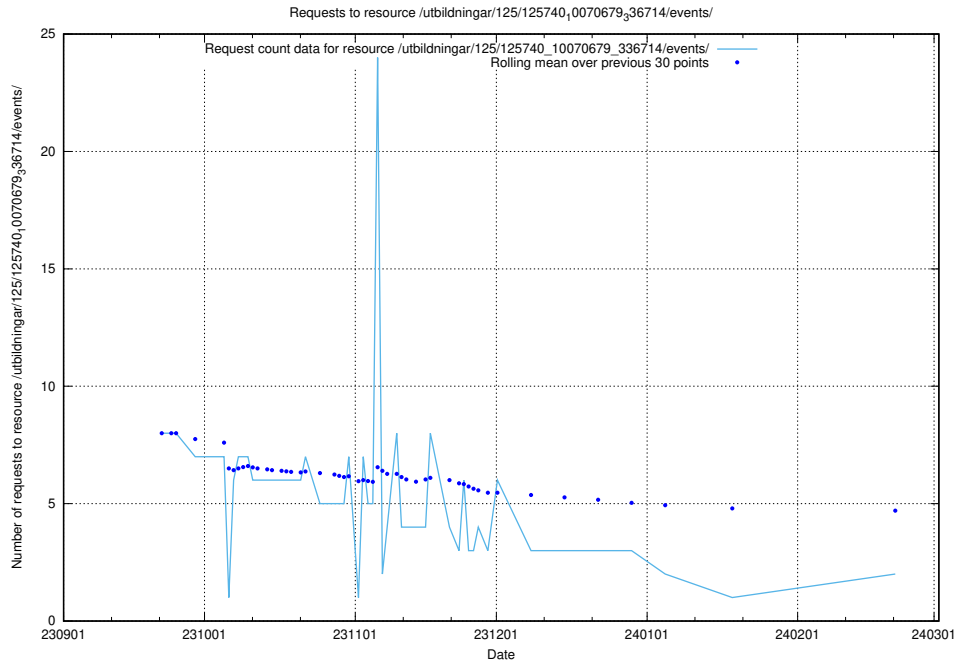

5.825 Usage of /utbildningar/125/125740_10070679_336714/events/

Here, we count the number of requests to resource /utbildningar/125/125740_10070679_336714/events/