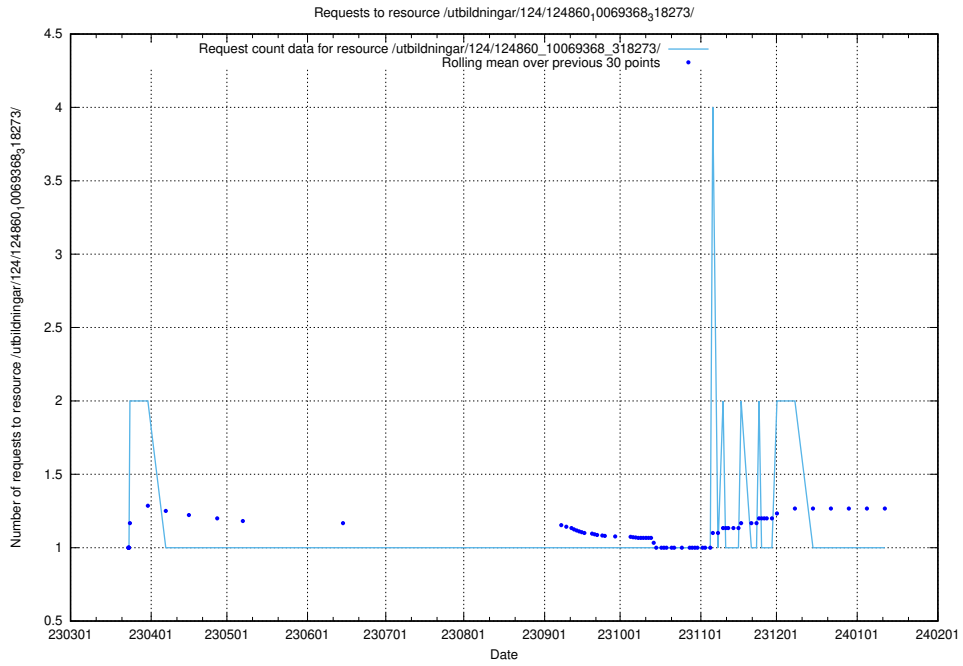

5.1237 Usage of /utbildningar/124/124860_10069368_318273/

Here, we count the number of requests to resource /utbildningar/124/124860_10069368_318273/.