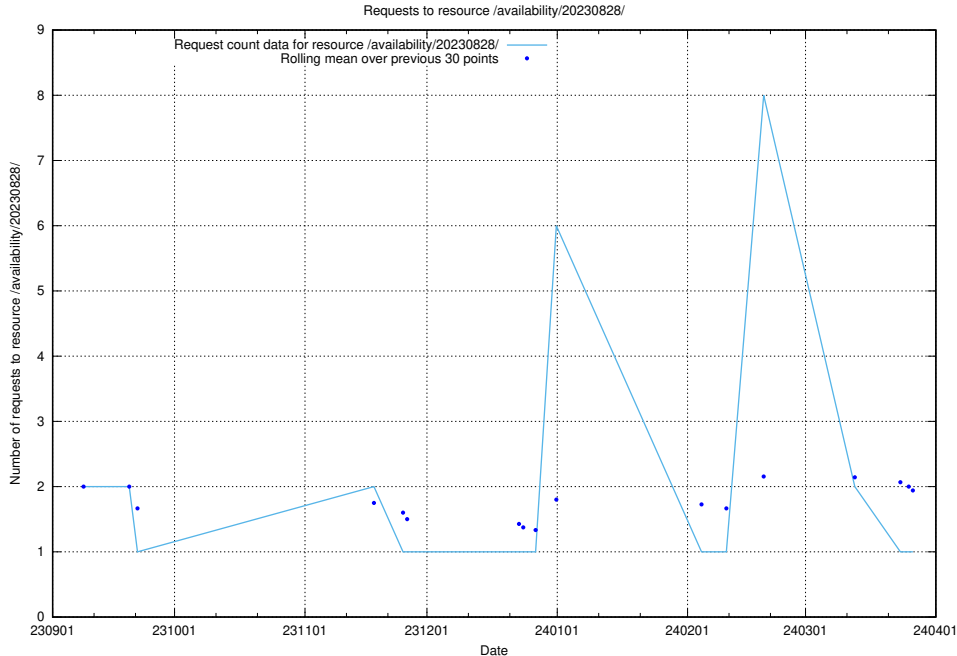

5.4457 Usage of /availability/20230828/

Here, we count the number of requests to resource /availability/20230828/.