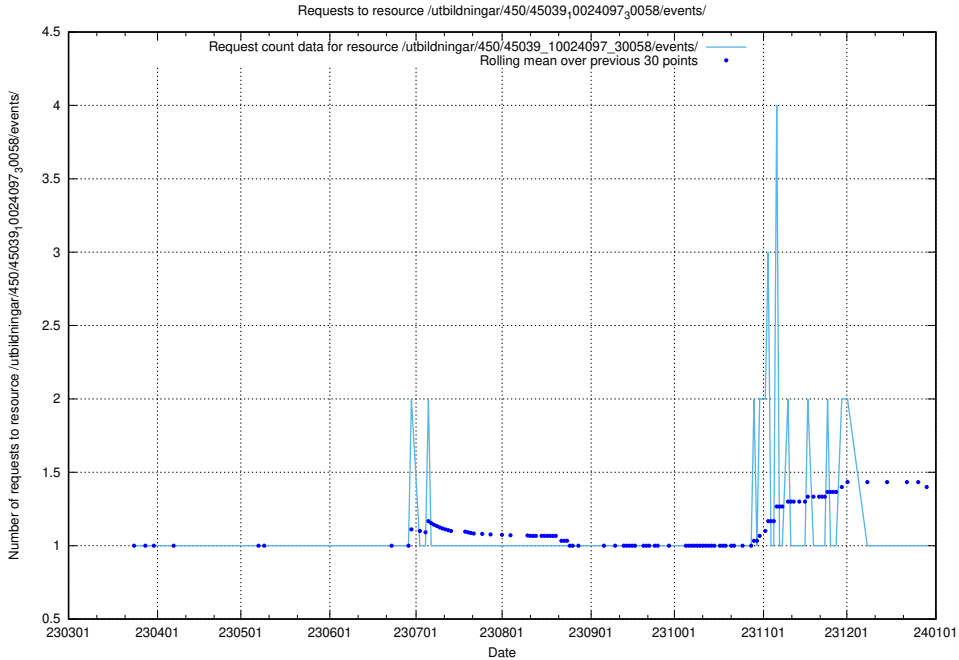

5.5946 Usage of /utbildningar/450/45039_10024097_30058/events/

Here, we count the number of requests to resource /utbildningar/450/45039_10024097_30058/events/.