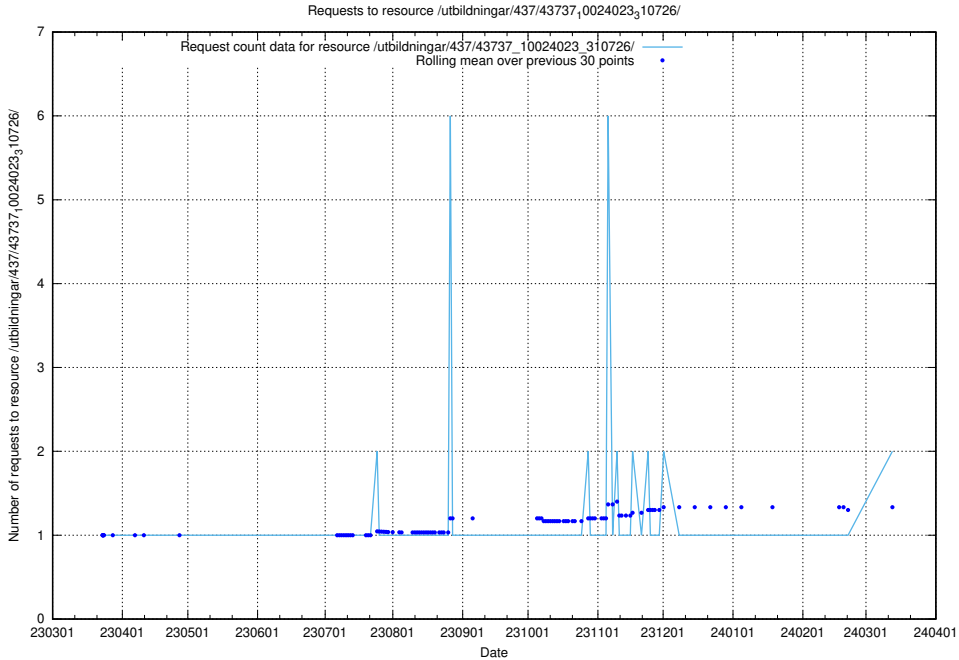

5.1028 Usage of /utbildningar/437/43737_10024023_310726/

Here, we count the number of requests to resource /utbildningar/437/43737_10024023_310726/.