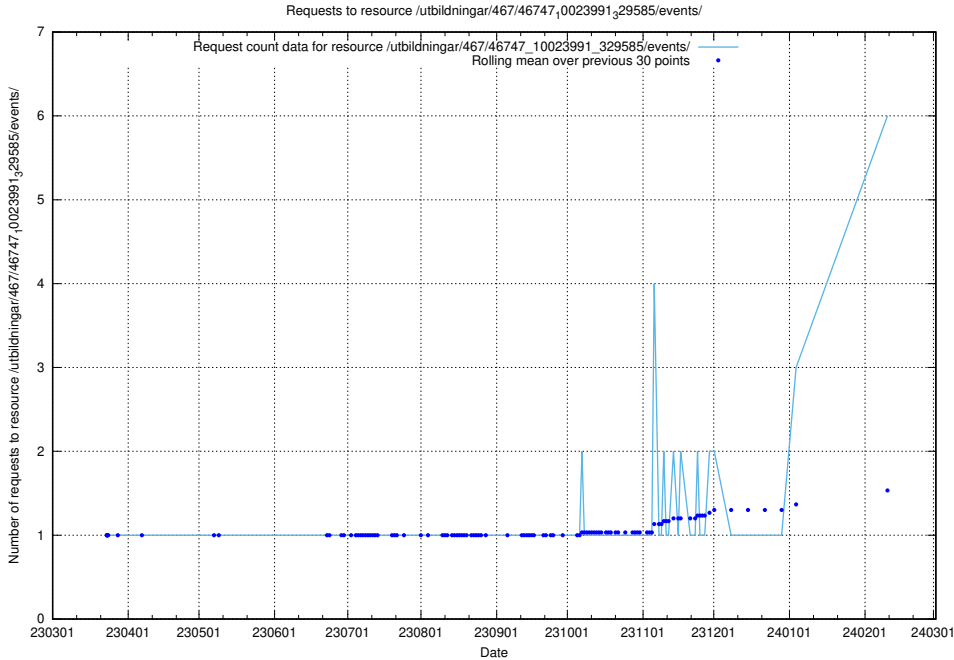

Here, we count the number of requests to resource /utbildningar/124/124499_10067720_313282/events/

5.140 Usage of /utbildningar/467/46747_10023991_329585/events/

Here, we count the number of requests to resource /utbildningar/467/46747_10023991_329585/events/.