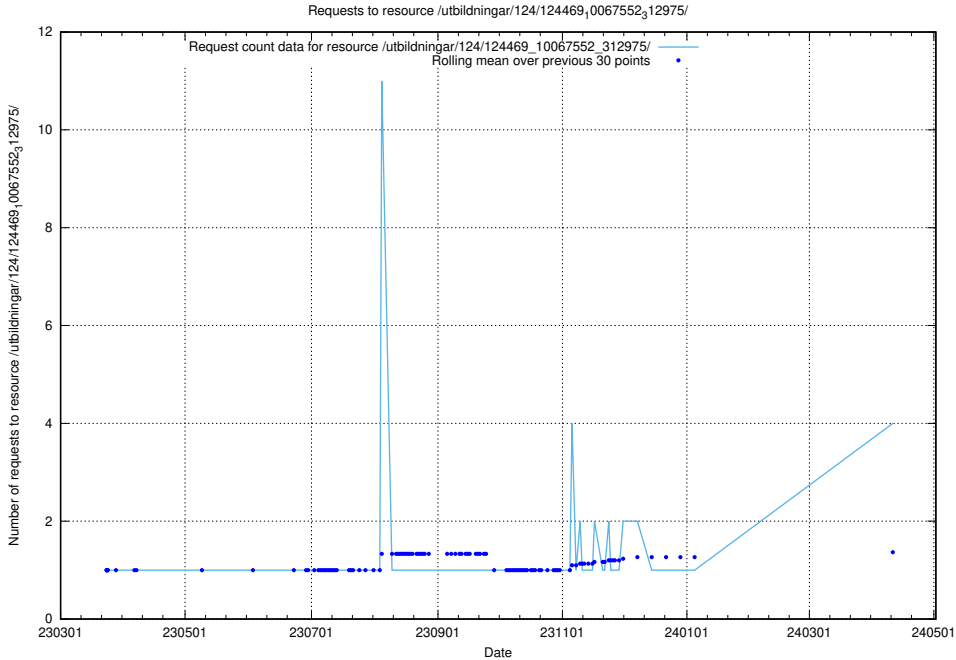

5.238 Usage of /utbildningar/124/124469_10067552_312975/

Here, we count the number of requests to resource /utbildningar/124/124469_10067552_312975/.