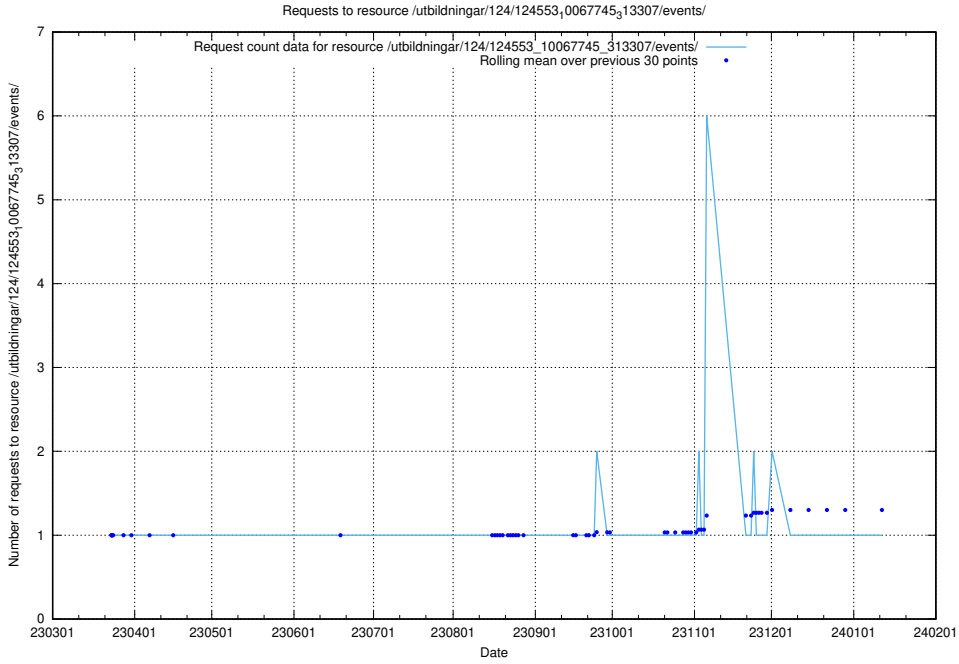

Here, we count the number of requests to resource /utbildningar/124/124614_10067809_313450/.

5.1277 Usage of /utbildningar/124/124553_10067745_313307/events/

Here, we count the number of requests to resource /utbildningar/124/124553_10067745_313307/events/