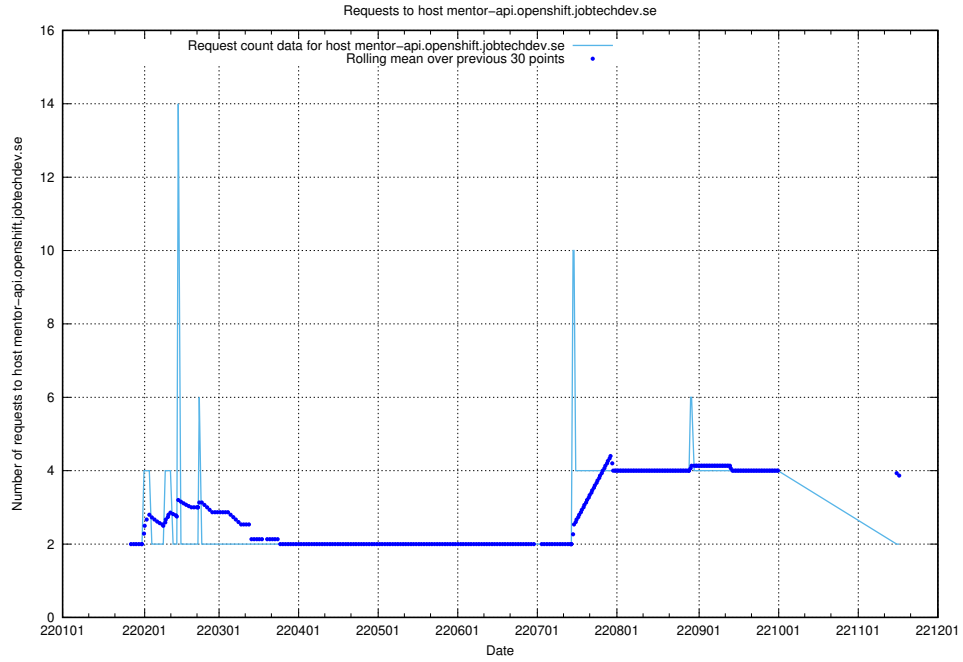

7.571 Usage of mentor-api-4.openshift.jobtechdev.se

Here, we count the number of requests to host mentor-api-4.openshift.jobtechdev.se.

7.572 Usage of mentor-api-4.jobtechdev.se

Here, we count the number of requests to host mentor-api-4.jobtechdev.se.