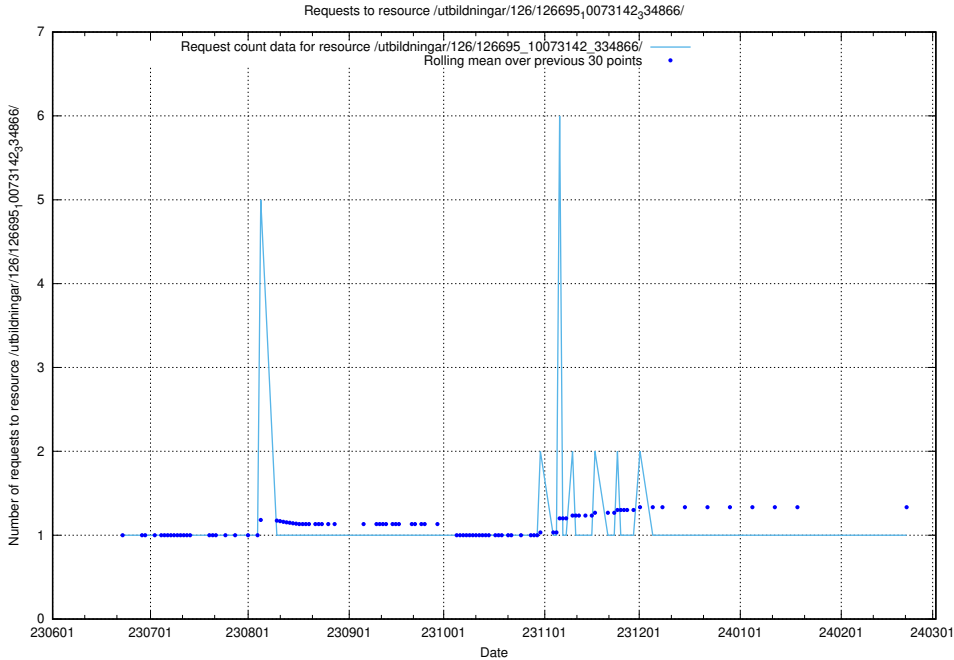

5.5445 Usage of /utbildningar/126/126695_10073142_334866/

Here, we count the number of requests to resource /utbildningar/126/126695_10073142_334866/.