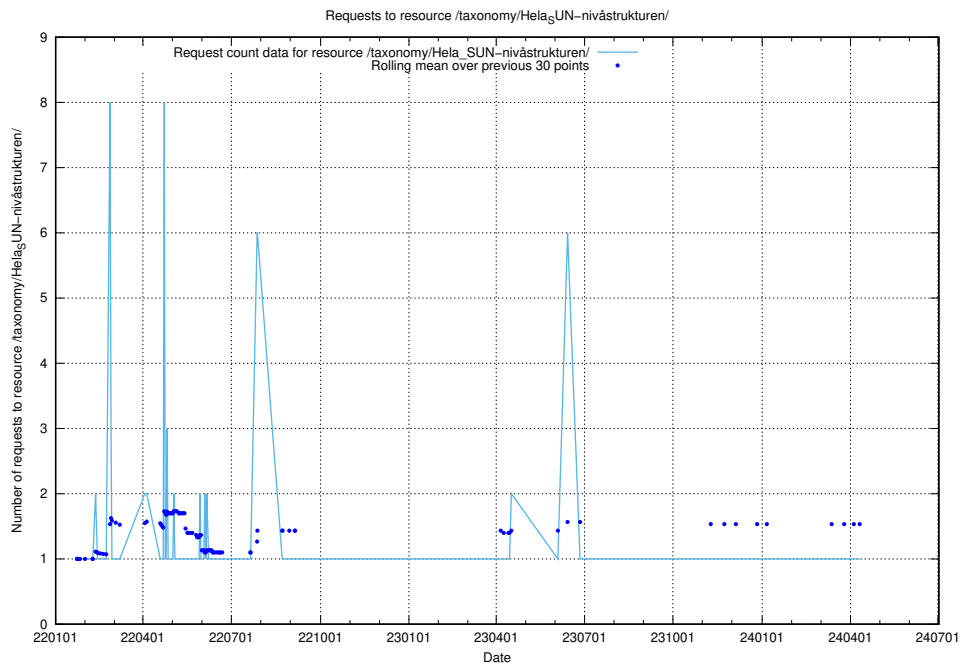

5.4133 Usage of /taxonomy/Hela_SUN-nivåstrukturen/

Here, we count the number of requests to resource /taxonomy/Hela_SUN-nivåstrukturen/.