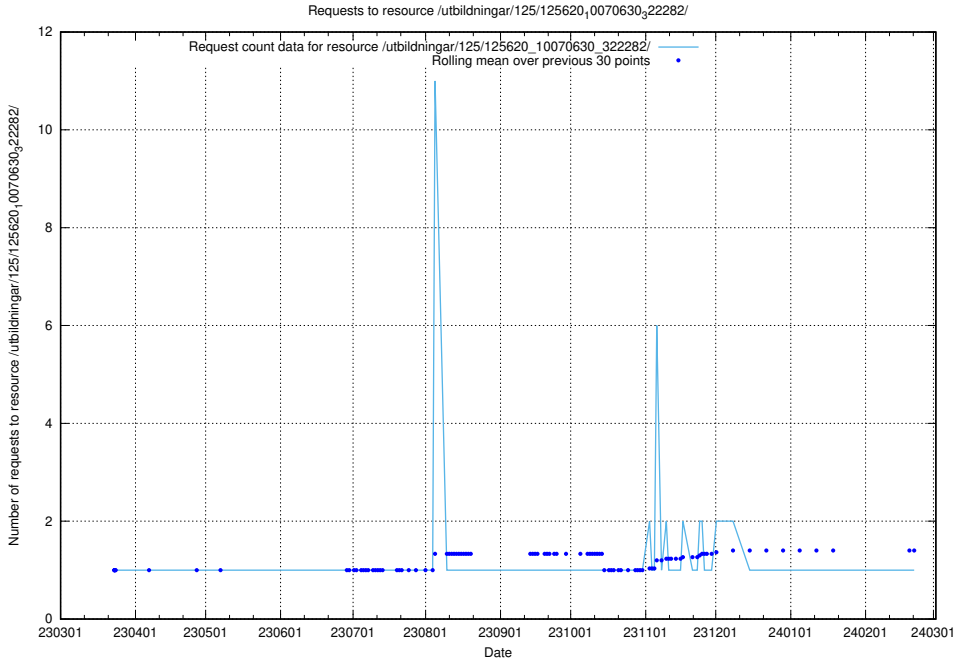

5.1133 Usage of /utbildningar/125/125620_10070630_322282/

Here, we count the number of requests to resource /utbildningar/125/125620_10070630_322282/.