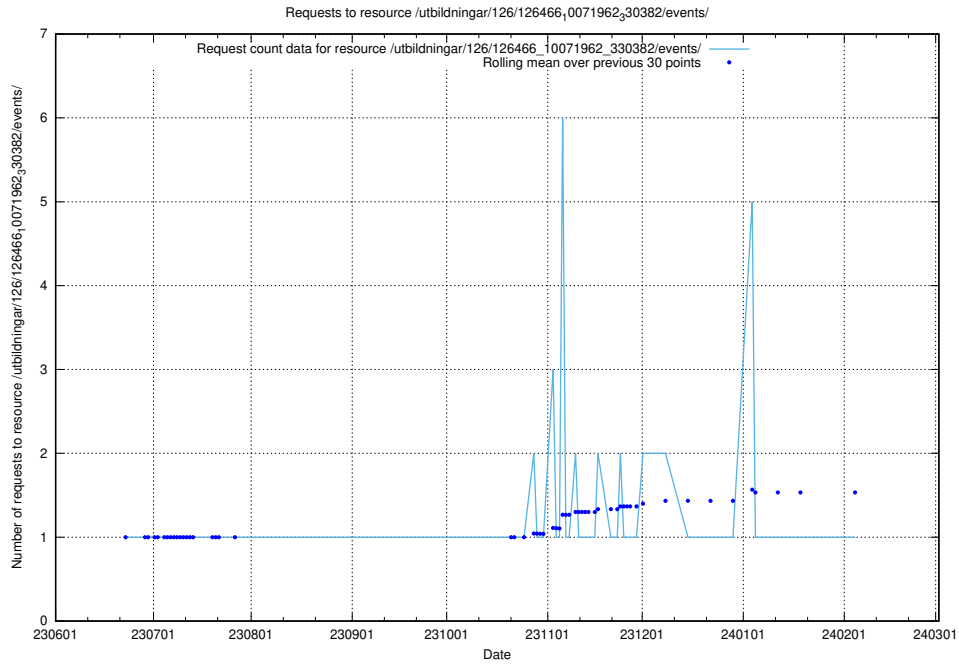

5.5466 Usage of /utbildningar/126/126466_10071962_330382/events/

Here, we count the number of requests to resource /utbildningar/126/126466_10071962_330382/events/