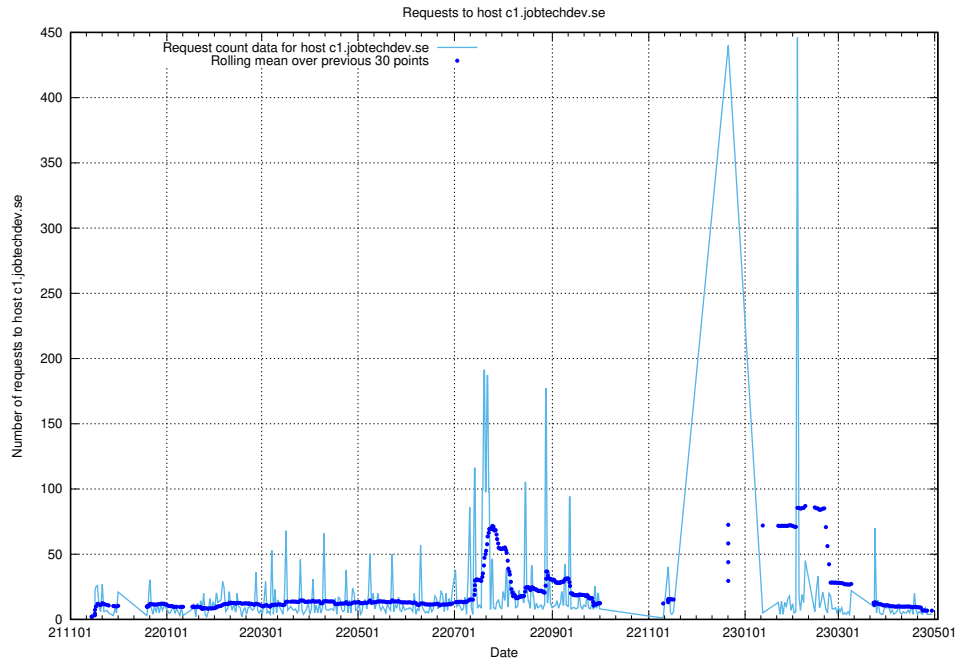

7.96 Usage of c1.jobtechdev.se

Here, we count the number of requests to host c1.jobtechdev.se.