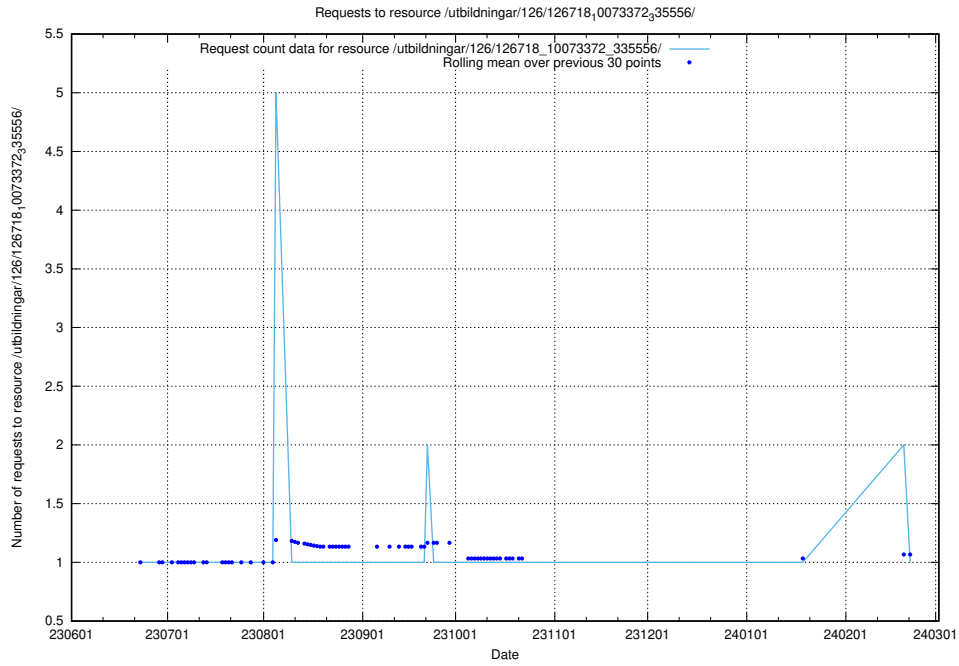

5.5426 Usage of /utbildningar/126/126718_10073372_335556/

Here, we count the number of requests to resource /utbildningar/126/126718_10073372_335556/.