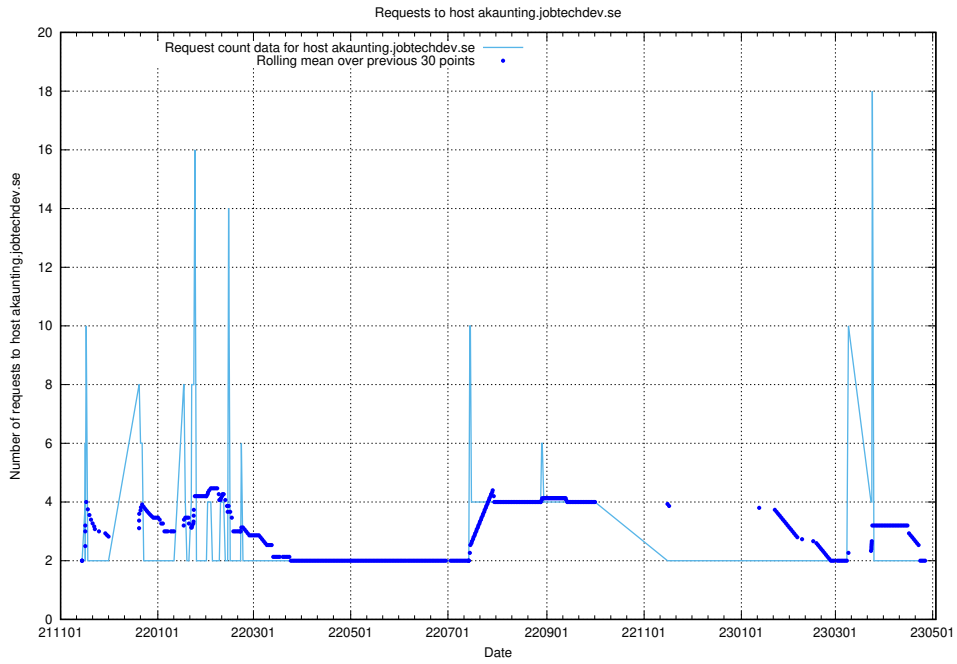

7.285 Usage of cms-test.jobtechdev.se

Here, we count the number of requests to host cms-test.jobtechdev.se.

7.286 Usage of akaunting.jobtechdev.se

Here, we count the number of requests to host akaunting.jobtechdev.se.