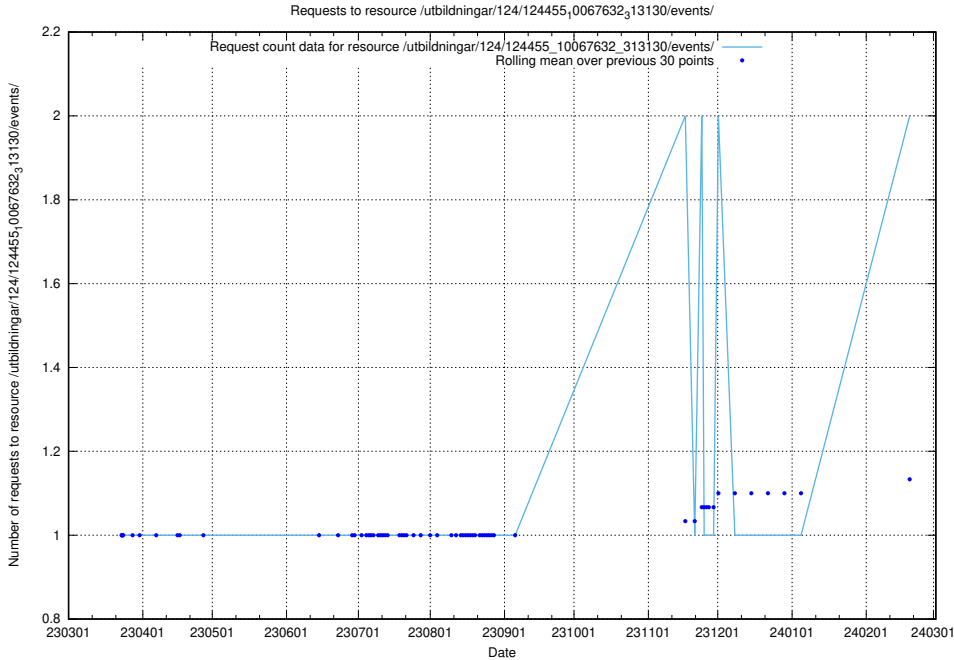

5.739 Usage of /utbildningar/124/124455_10067632_313130/events/

Here, we count the number of requests to resource /utbildningar/124/124455_10067632_313130/events/