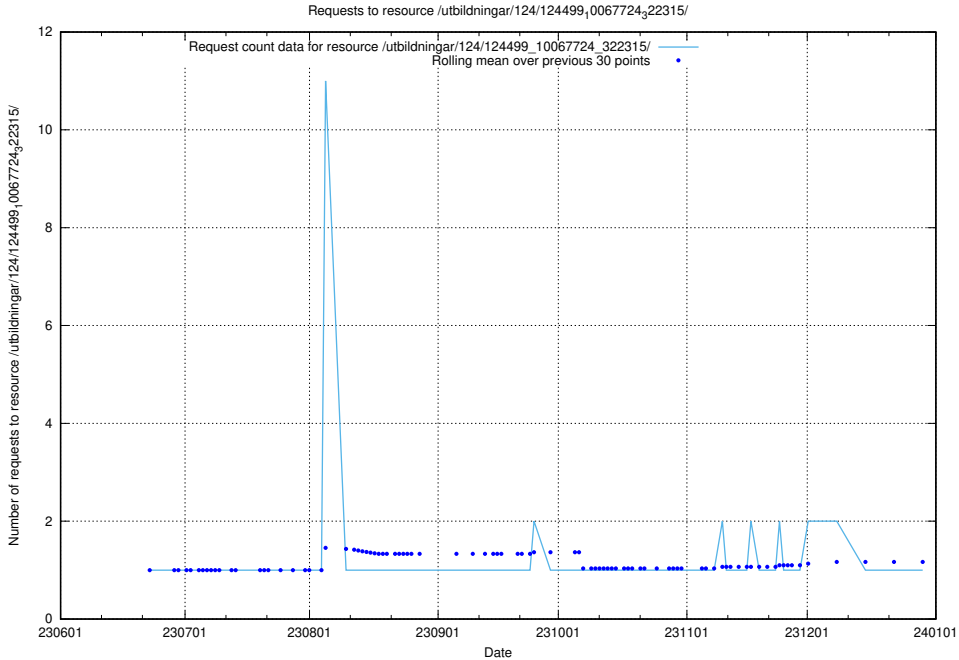

5.5595 Usage of /utbildningar/124/124499_10067724_322315/

Here, we count the number of requests to resource /utbildningar/124/124499_10067724_322315/.