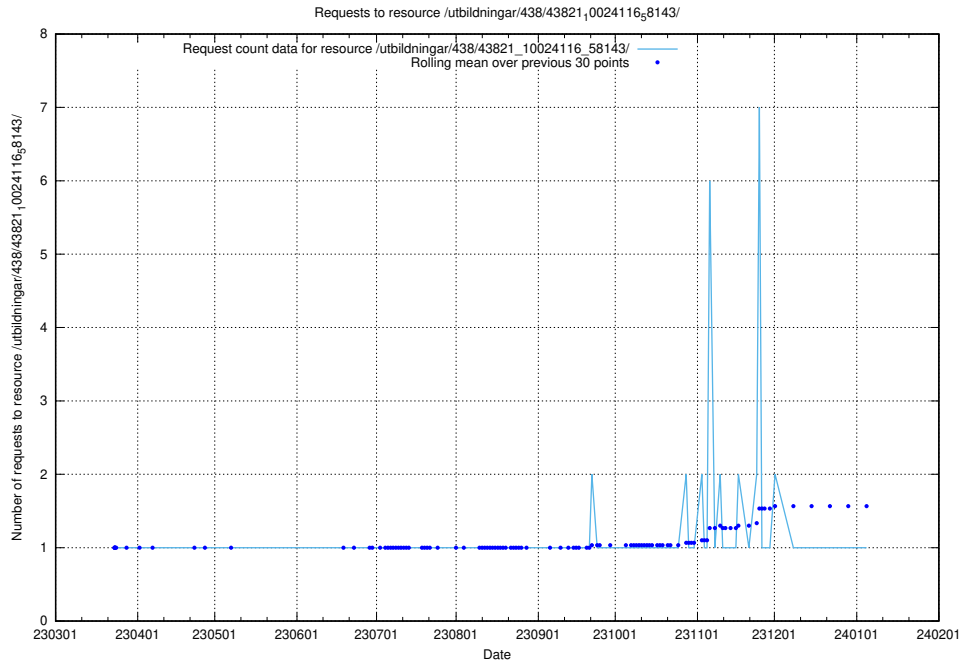

5.6110 Usage of /utbildningar/438/43821_10024116_58143/

Here, we count the number of requests to resource /utbildningar/438/43821_10024116_58143/.