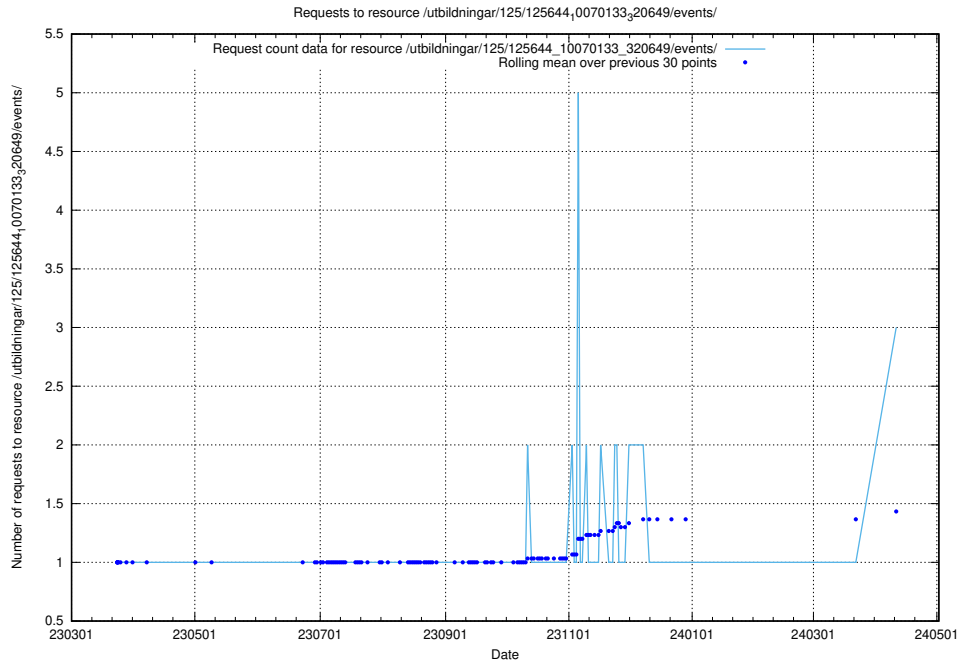

5.308 Usage of /utbildningar/125/125644_10070133_320649/events/

Here, we count the number of requests to resource /utbildningar/125/125644_10070133_320649/events/