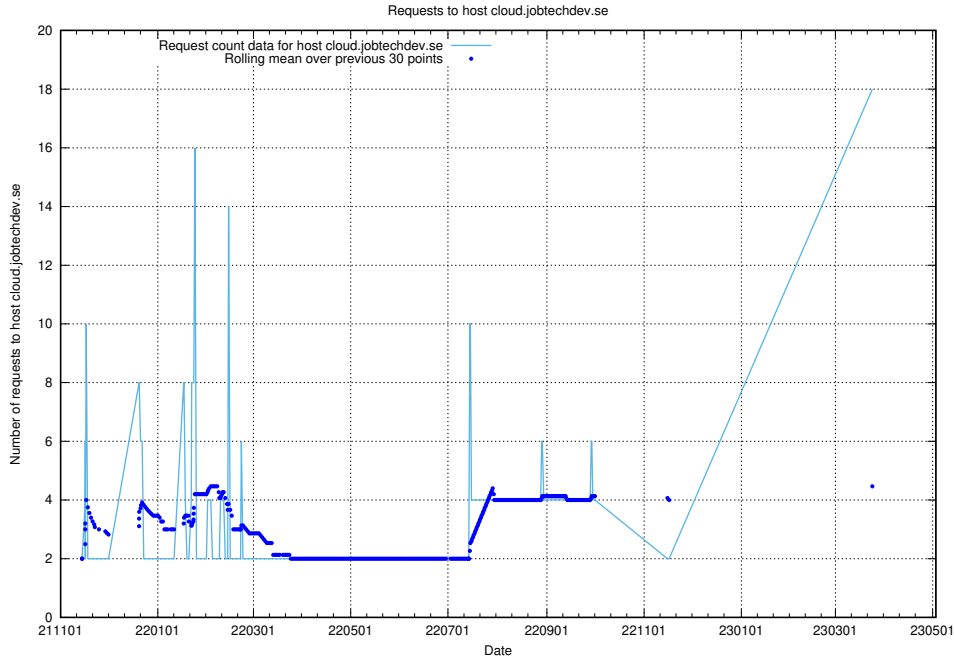

7.36 Usage of cloud.jobtechdev.se

Here, we count the number of requests to host cloud.jobtechdev.se.