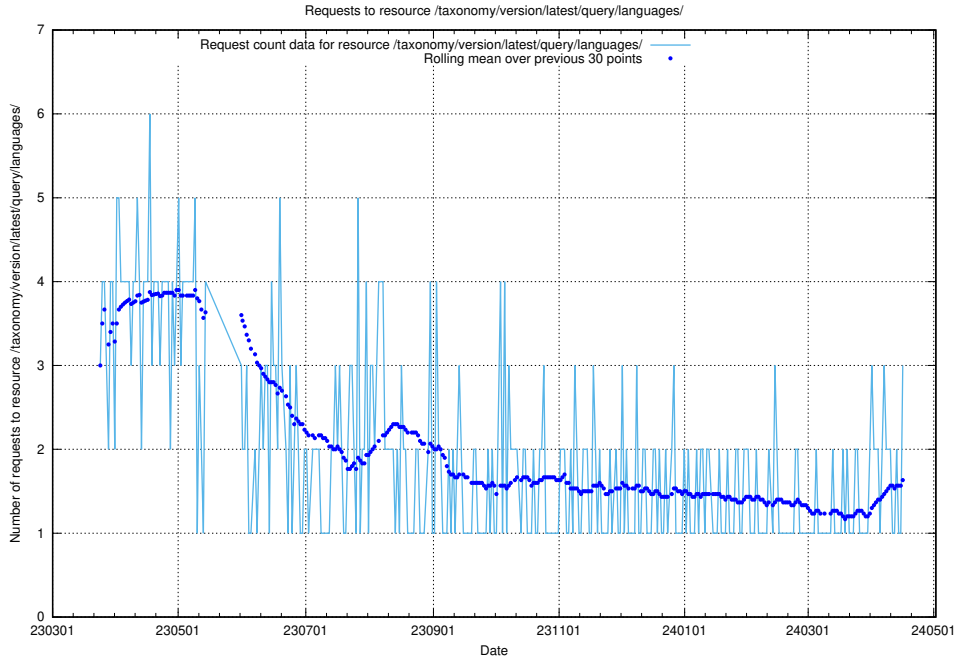

5.518 Usage of /taxonomy/version/latest/query/languages/

Here, we count the number of requests to resource /taxonomy/version/latest/query/languages/.