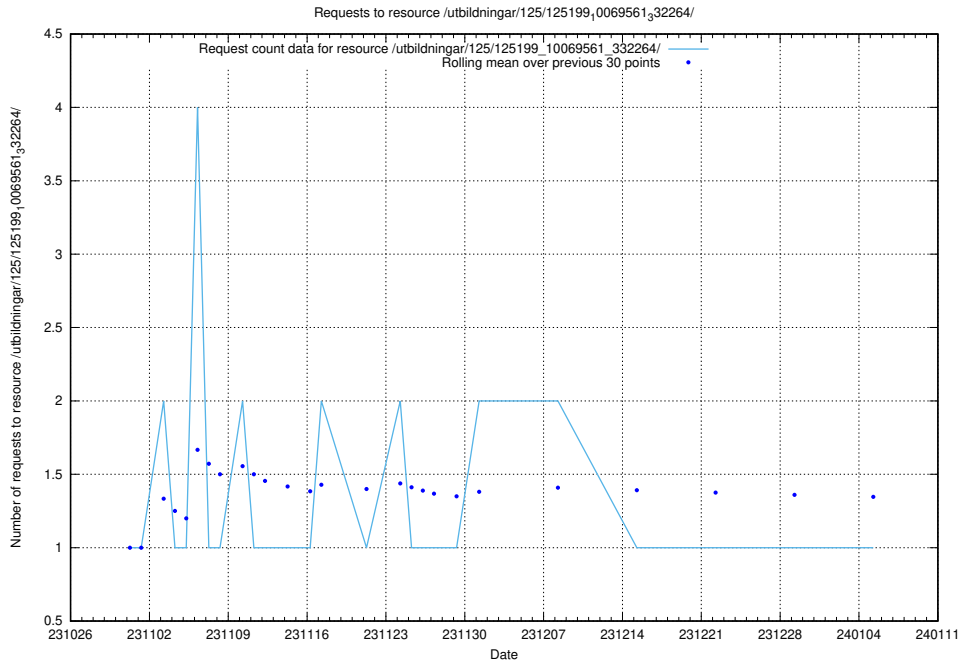

5.3999 Usage of /utbildningar/125/125199_10069561_332264/

Here, we count the number of requests to resource /utbildningar/125/125199_10069561_332264/.