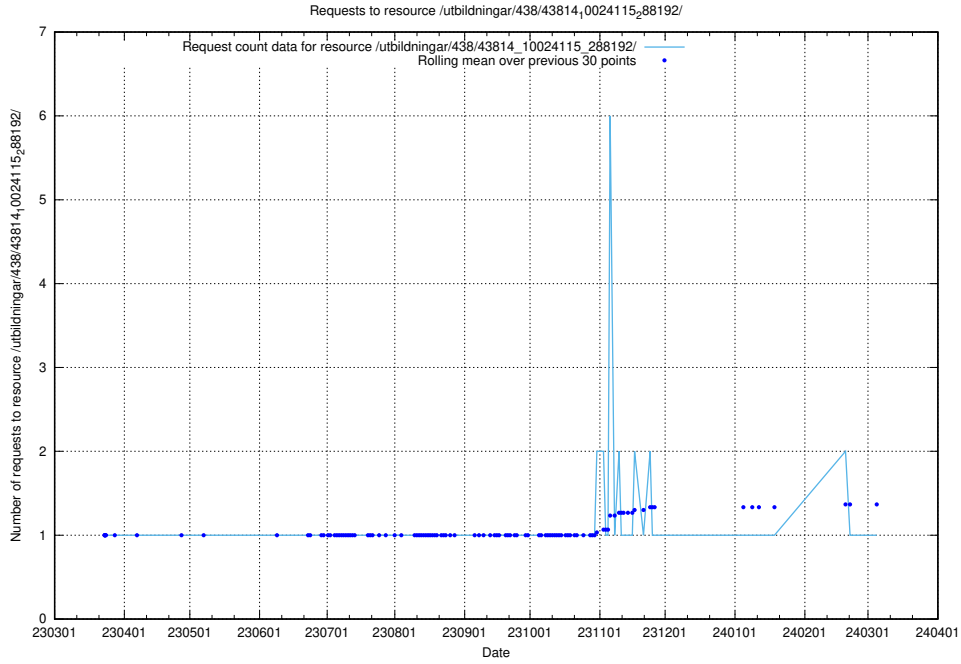

5.6119 Usage of /utbildningar/438/43814_10024115_288192/

Here, we count the number of requests to resource /utbildningar/438/43814_10024115_288192/.