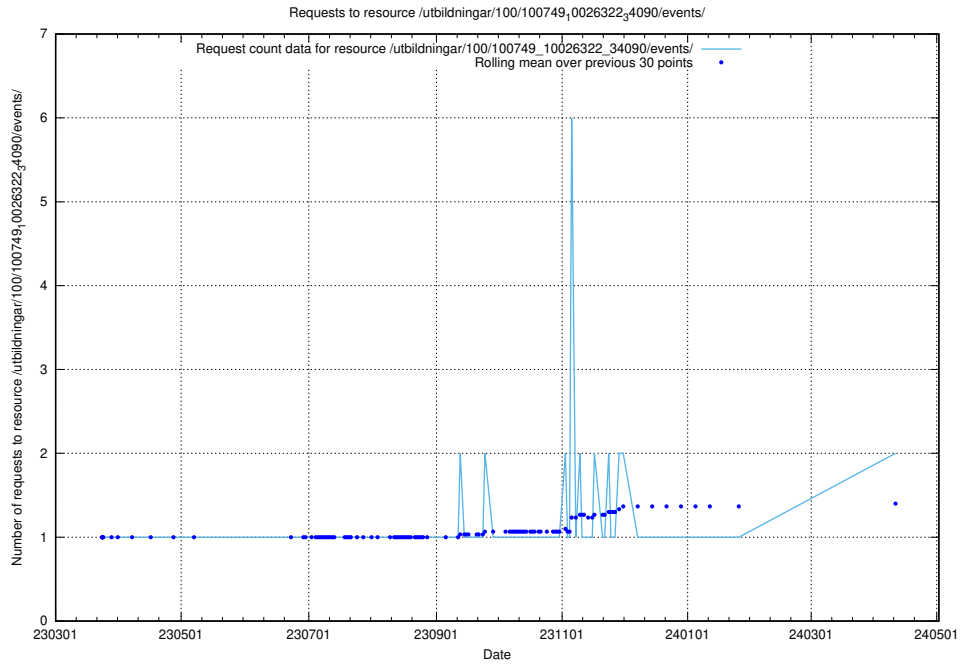

5.931 Usage of /utbildningar/100/100749_10026322_34090/events/

Here, we count the number of requests to resource /utbildningar/100/100749_10026322_34090/events/.