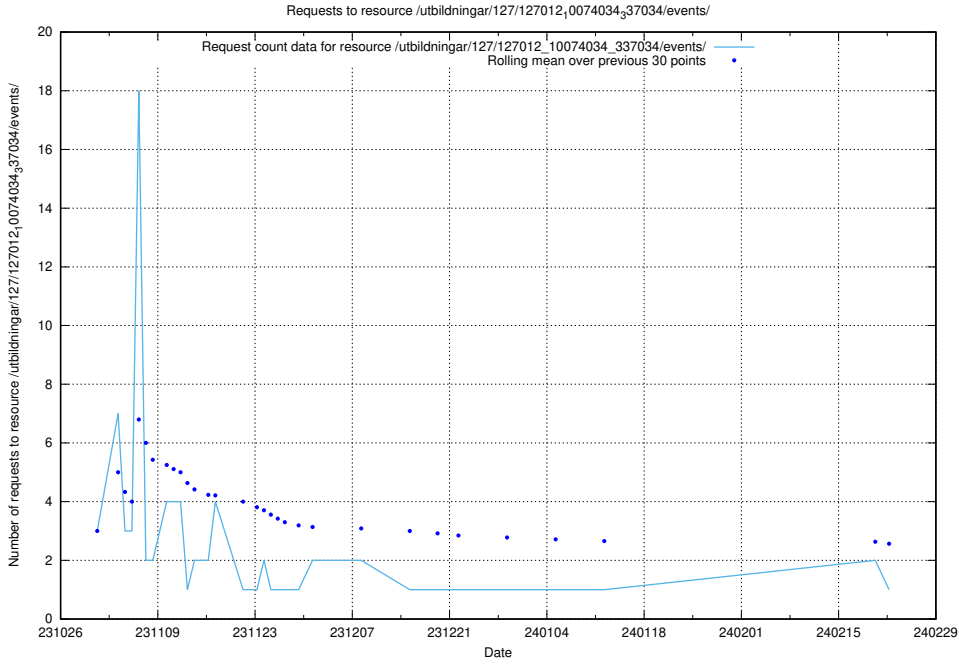

5.3995 Usage of /utbildningar/127/127012_10074034_337034/events/

Here, we count the number of requests to resource /utbildningar/127/127012_10074034_337034/events/