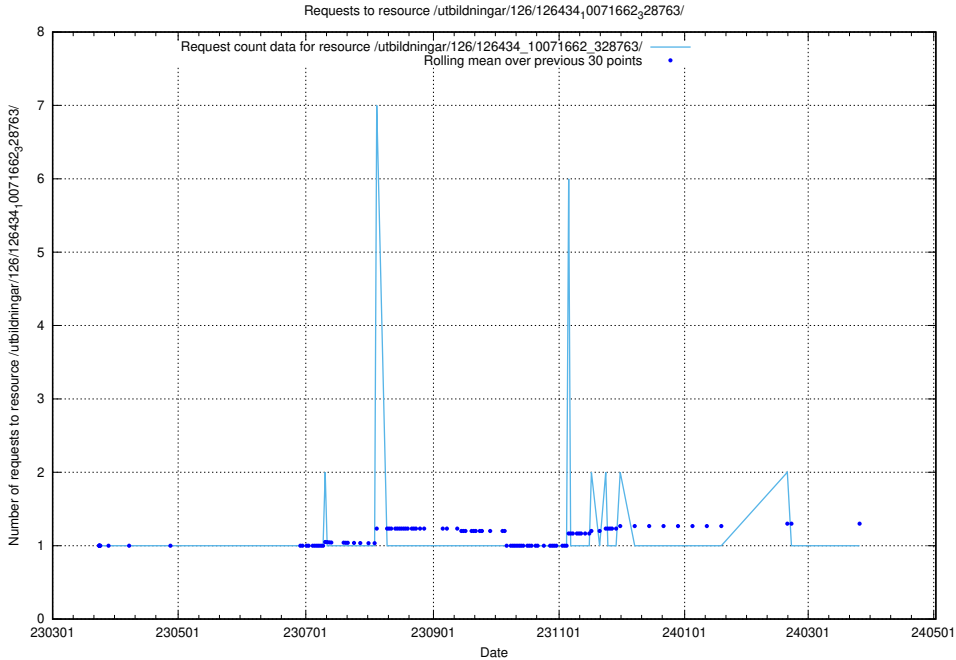

5.6195 Usage of /utbildningar/126/126434_10071662_328763/

Here, we count the number of requests to resource /utbildningar/126/126434_10071662_328763/.