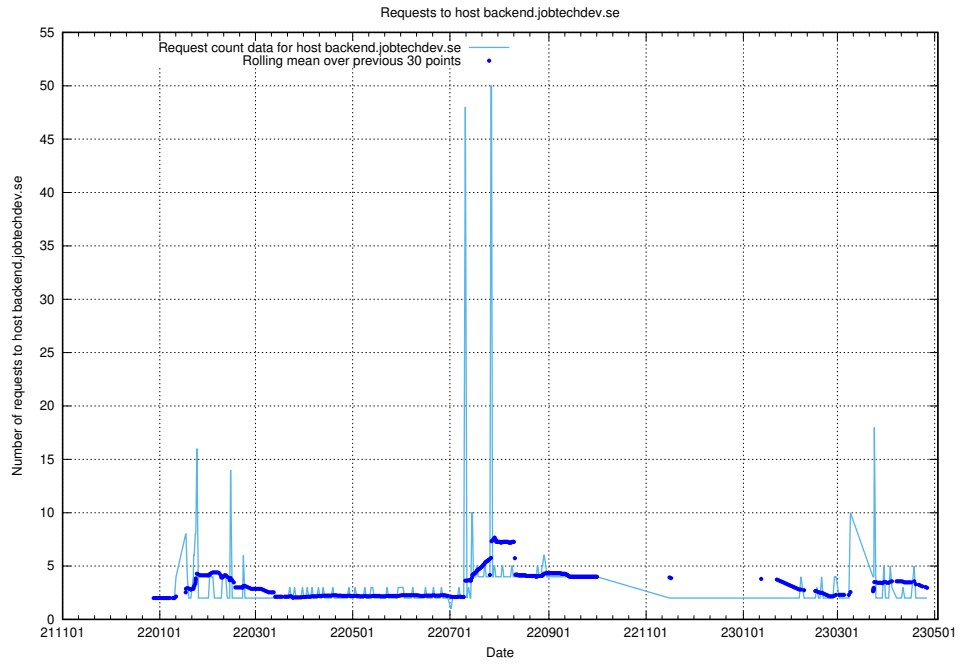

7.355 Usage of backend.jobtechdev.se

Here, we count the number of requests to host backend.jobtechdev.se.