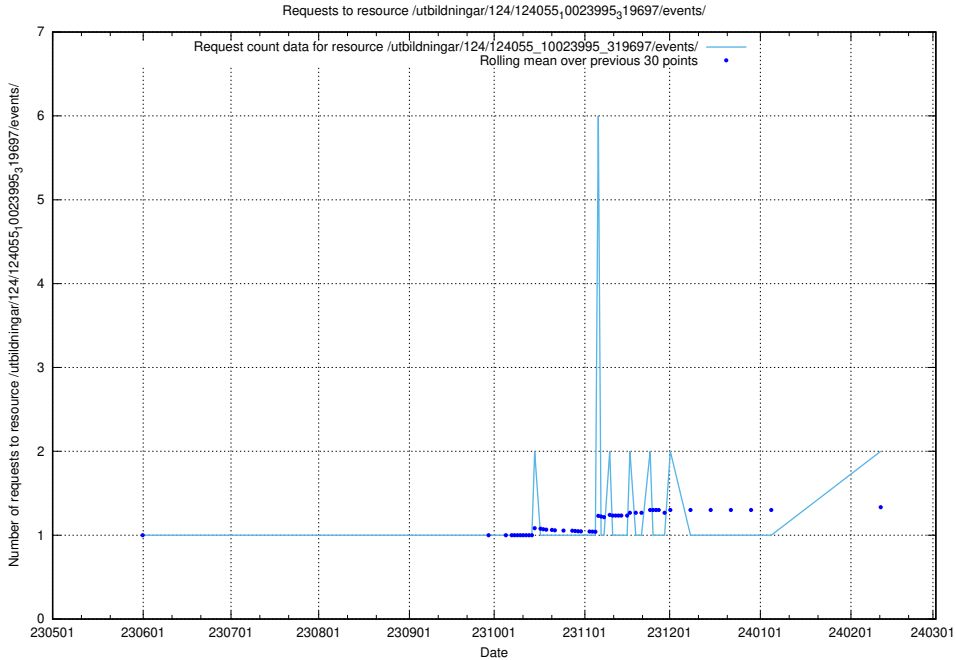

5.979 Usage of /utbildningar/124/124055_10023995_319697/events/

Here, we count the number of requests to resource /utbildningar/124/124055_10023995_319697/events/