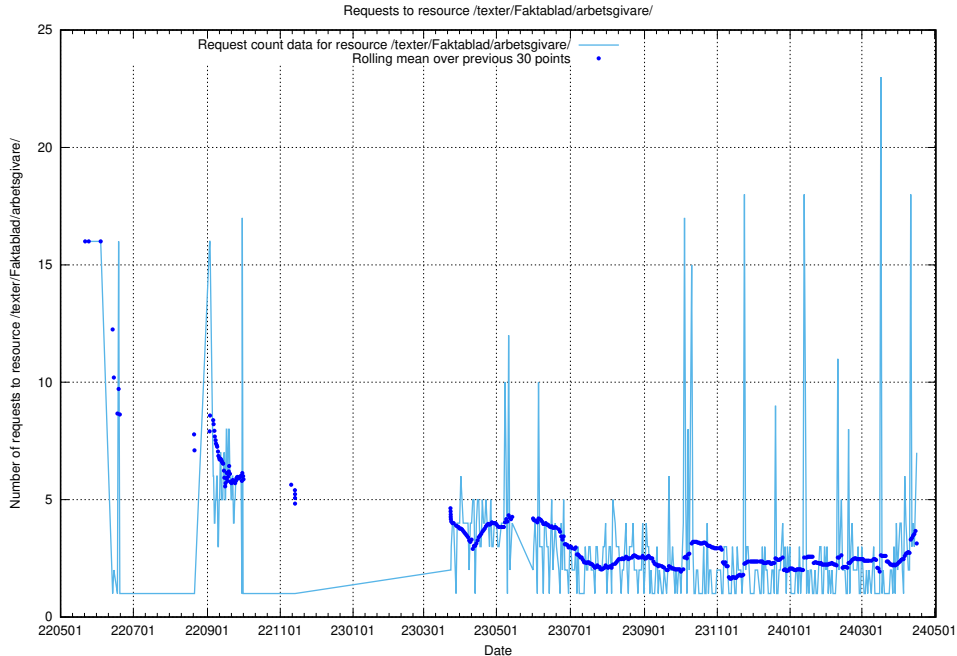

5.70 Usage of /texter/Faktablad/arbetsgivare/

Here, we count the number of requests to resource /texter/Faktablad/arbetsgivare/.