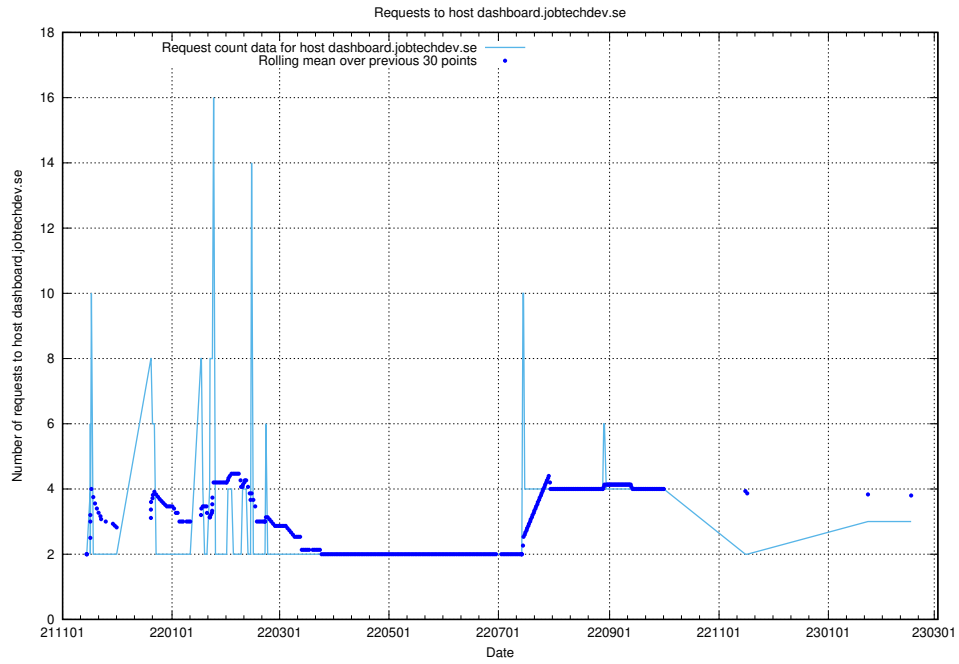

7.165 Usage of dashboard.jobtechdev.se

Here, we count the number of requests to host dashboard.jobtechdev.se.