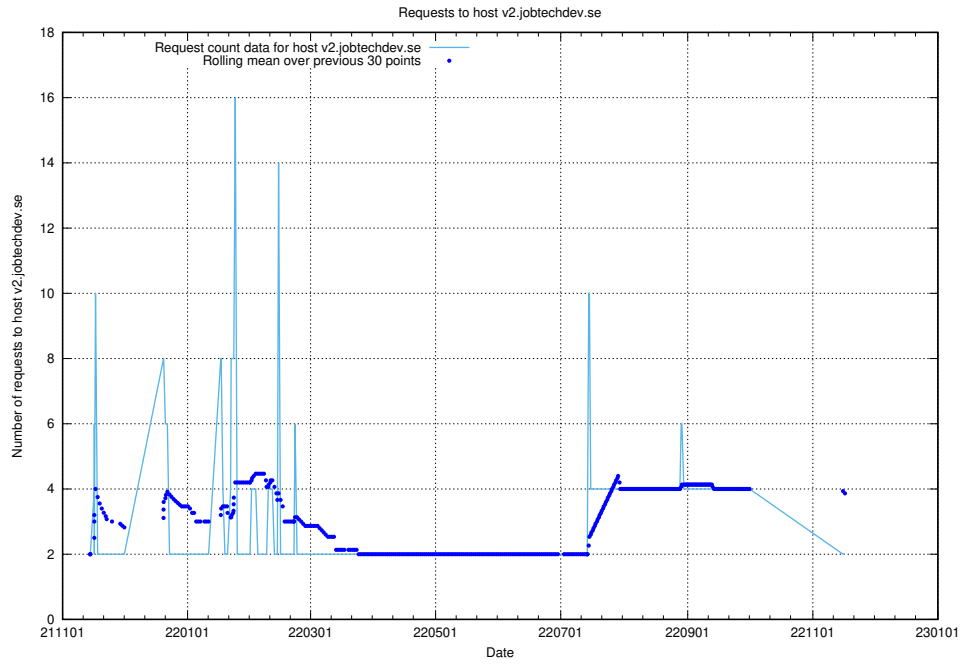

7.549 Usage of v2.jobtechdev.se

Here, we count the number of requests to host v2.jobtechdev.se.