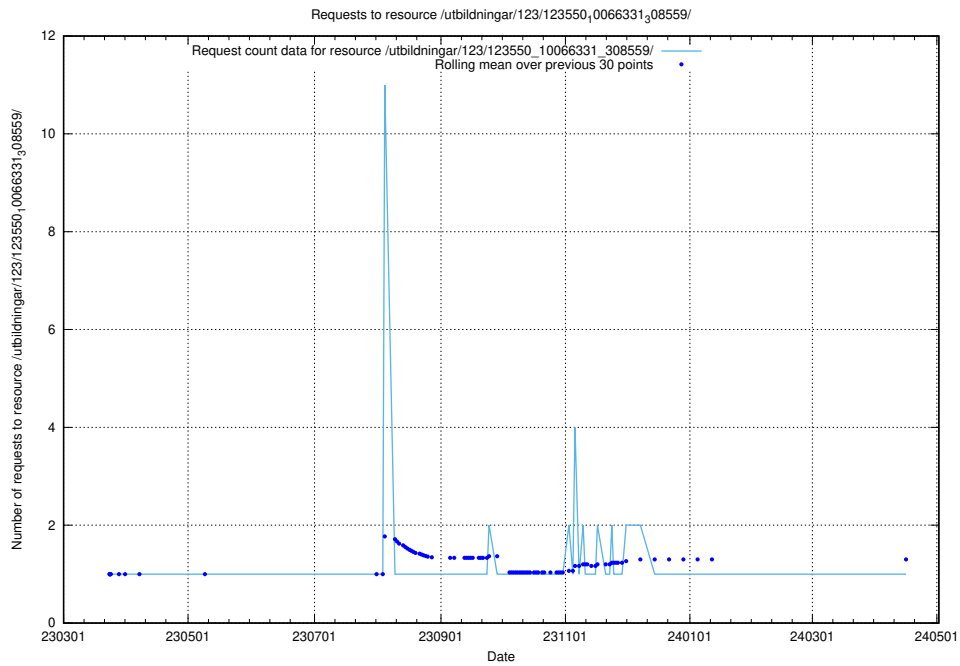

5.4328 Usage of /utbildningar/123/123550_10066331_308559/

Here, we count the number of requests to resource /utbildningar/123/123550_10066331_308559/.