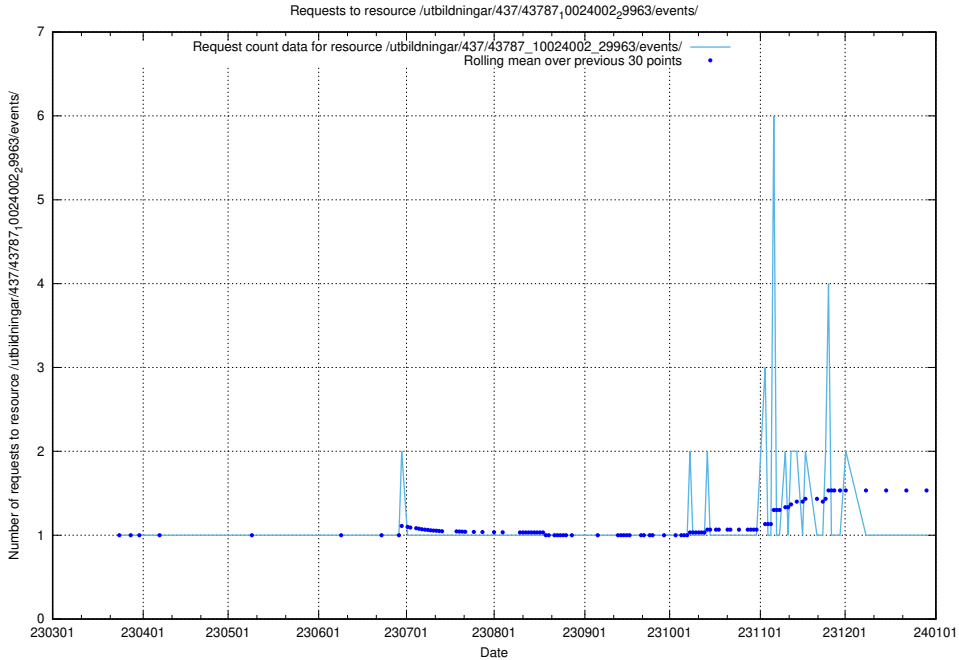

5.5965 Usage of /utbildningar/437/43787_10024002_29963/events/

Here, we count the number of requests to resource /utbildningar/437/43787_10024002_29963/events/.