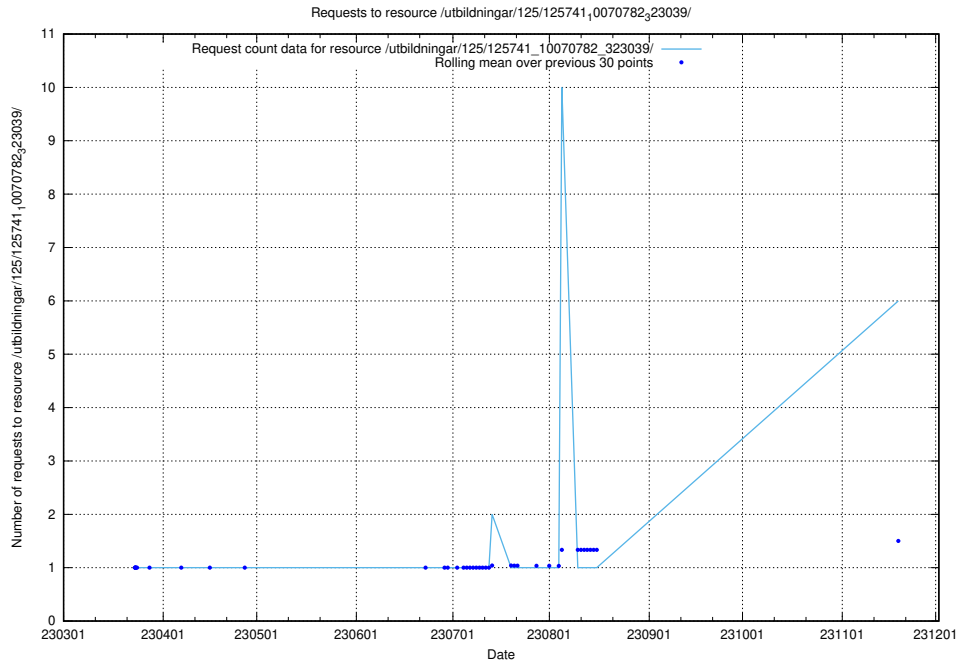

5.142 Usage of /utbildningar/125/125741_10070782_323039/

Here, we count the number of requests to resource /utbildningar/125/125741_10070782_323039/.