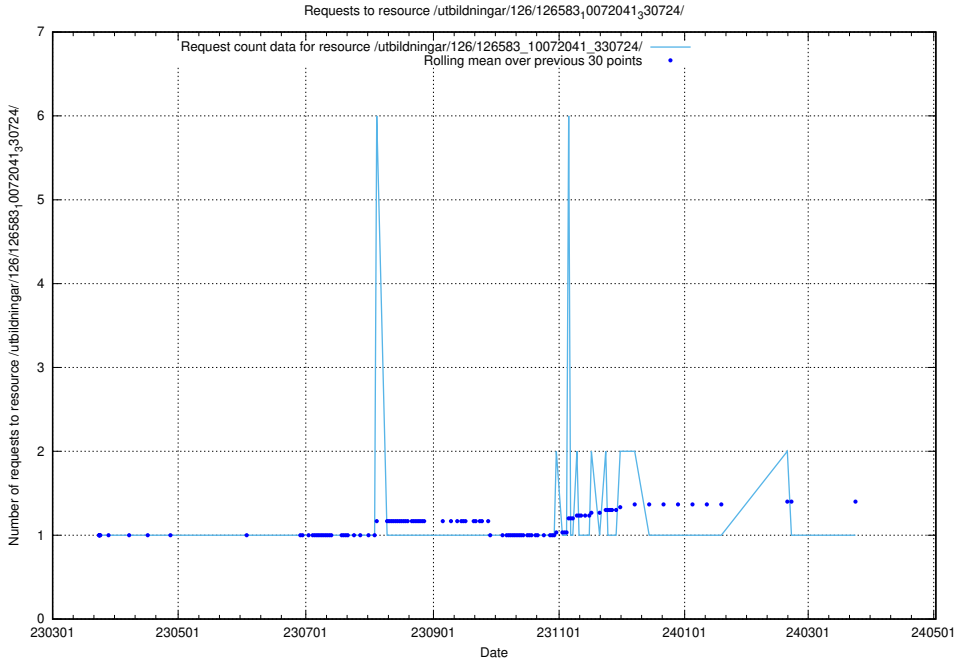

5.6170 Usage of /utbildningar/126/126583_10072041_330724/

Here, we count the number of requests to resource /utbildningar/126/126583_10072041_330724/.