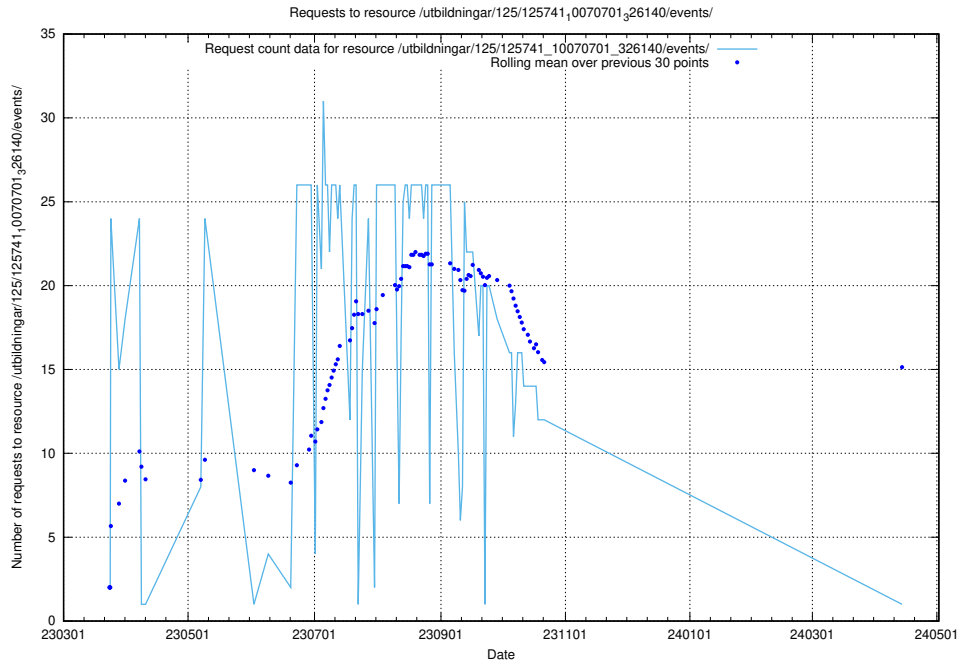

5.6051 Usage of /utbildningar/125/125741_10070701_326140/events/

Here, we count the number of requests to resource /utbildningar/125/125741_10070701_326140/events/