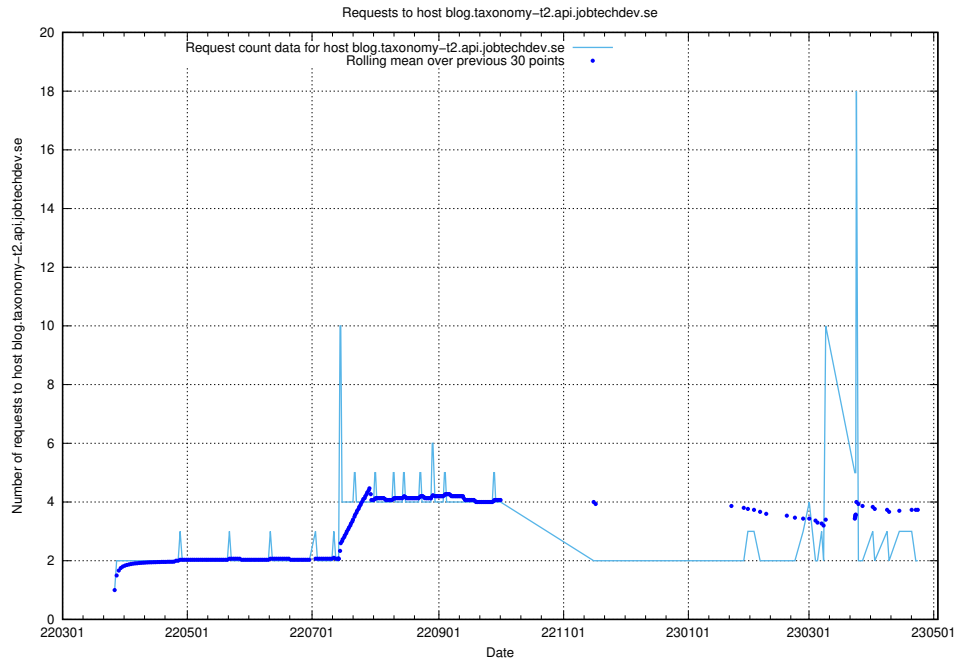

7.488 Usage of `blog.taxonomy-t2.api.jobtechdev.se`

Here, we count the number of requests to host `blog.taxonomy-t2.api.jobtechdev.se`.