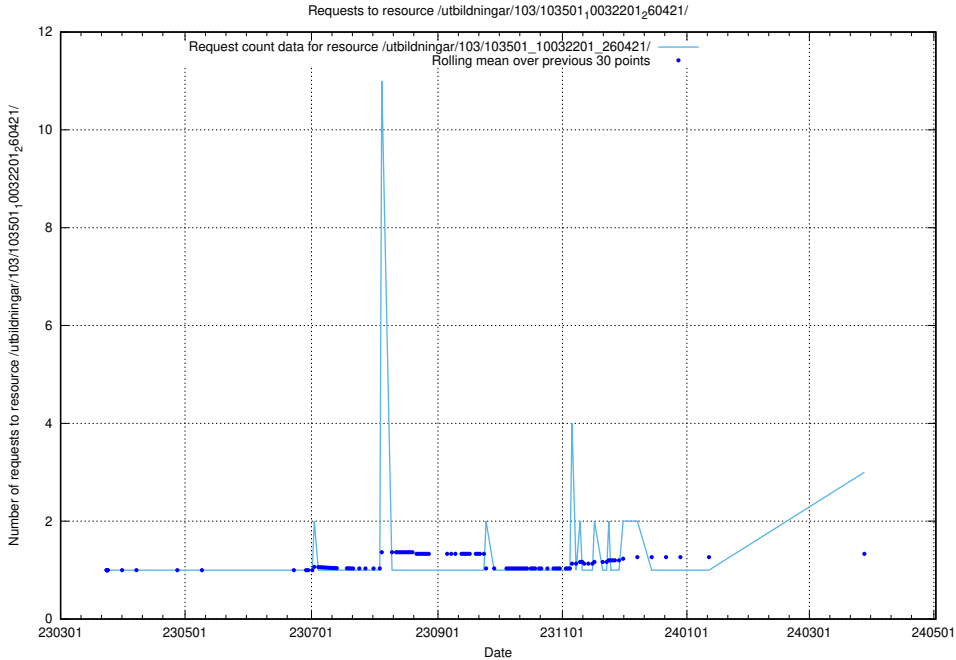

5.438 Usage of /utbildningar/103/103501_10032201_260421/

Here, we count the number of requests to resource /utbildningar/103/103501_10032201_260421/.