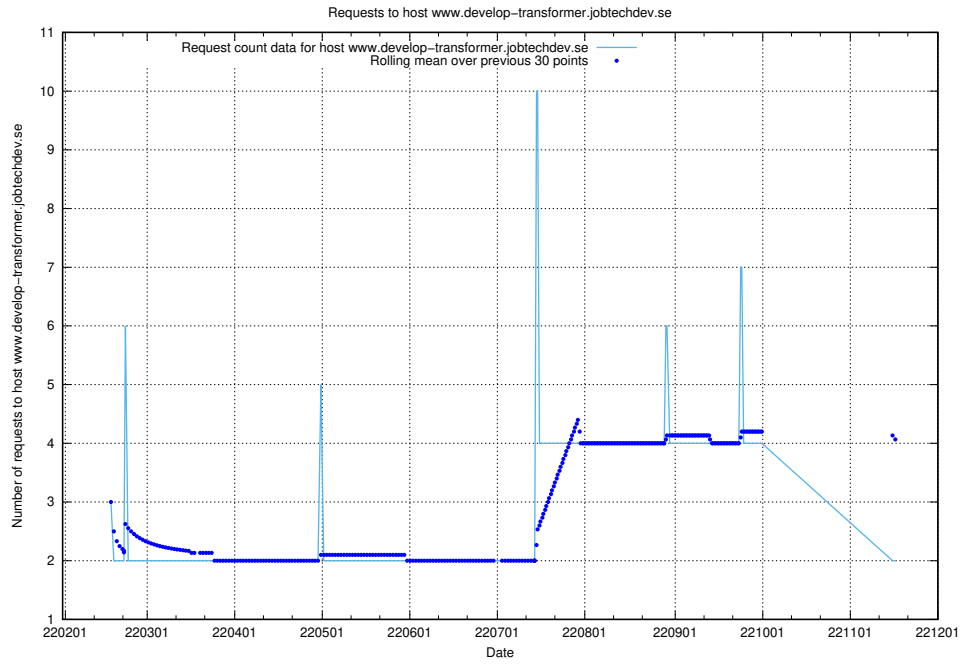

7.535 Usage of `www.develop-transformer.jobtechdev.se`

Here, we count the number of requests to host `www.develop-transformer.jobtechdev.se`.