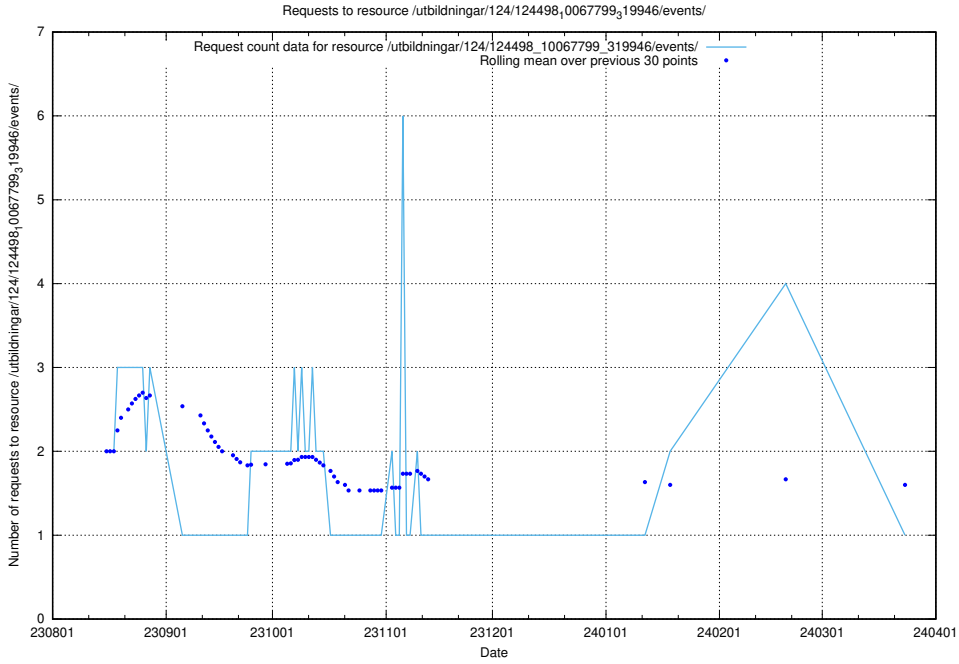

5.4618 Usage of /utbildningar/124/124498_10067799_319946/events/

Here, we count the number of requests to resource /utbildningar/124/124498_10067799_319946/events/