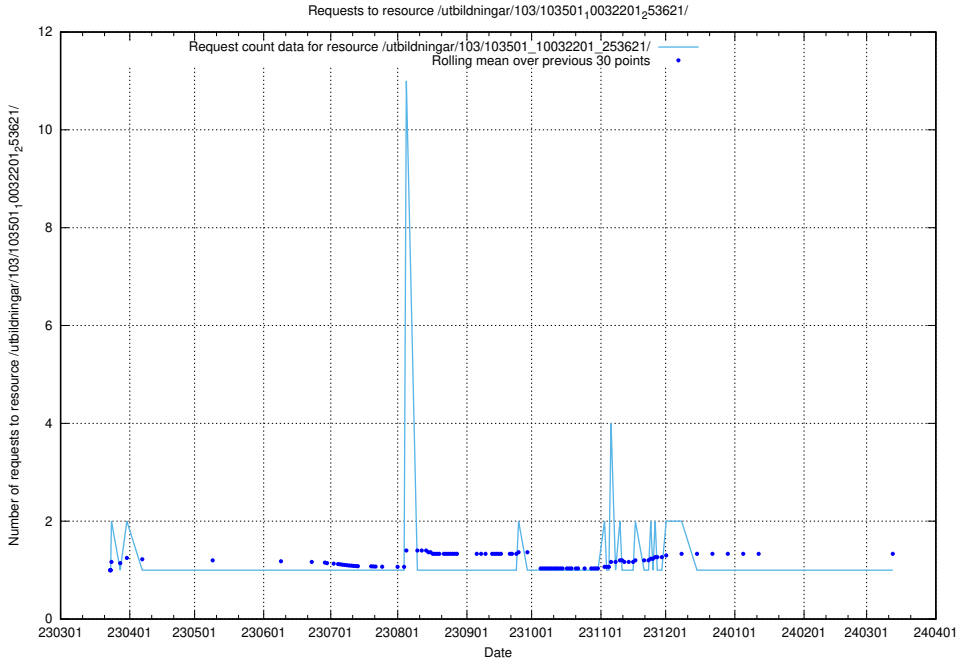

5.5307 Usage of /utbildningar/103/103501_10032201_253621/

Here, we count the number of requests to resource /utbildningar/103/103501_10032201_253621/.