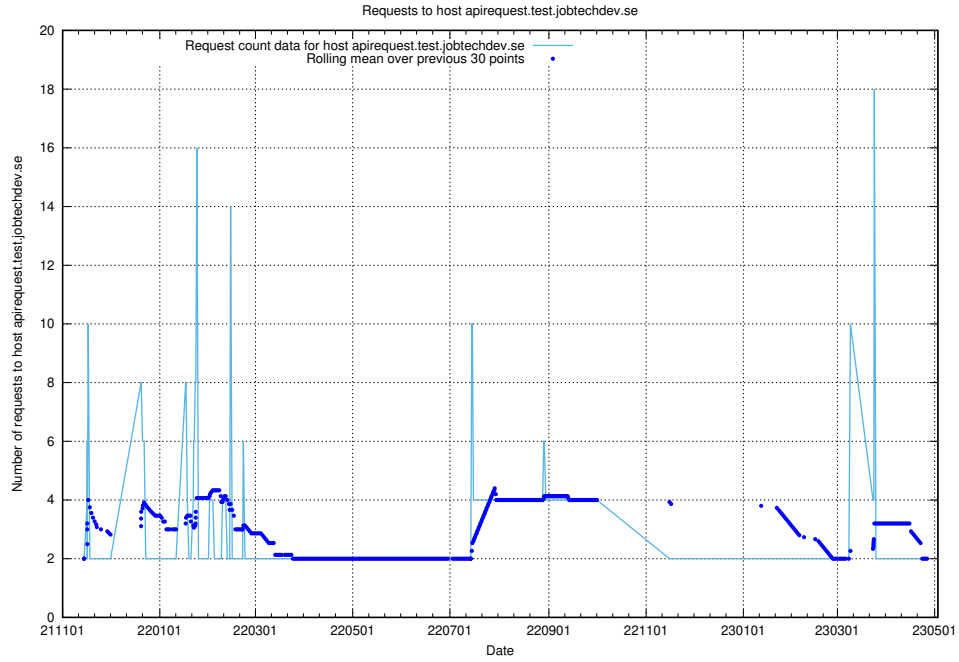

7.282 Usage of `apirequest.test.jobtechdev.se`

Here, we count the number of requests to host `apirequest.test.jobtechdev.se`.