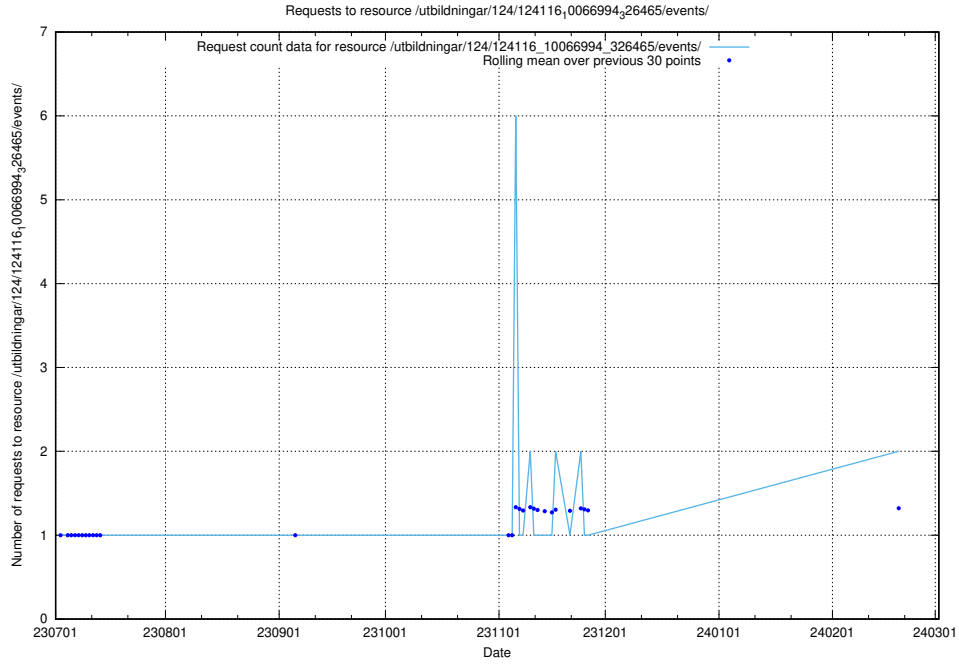

5.906 Usage of /utbildningar/124/124116_10066994_326465/events/

Here, we count the number of requests to resource /utbildningar/124/124116_10066994_326465/events/