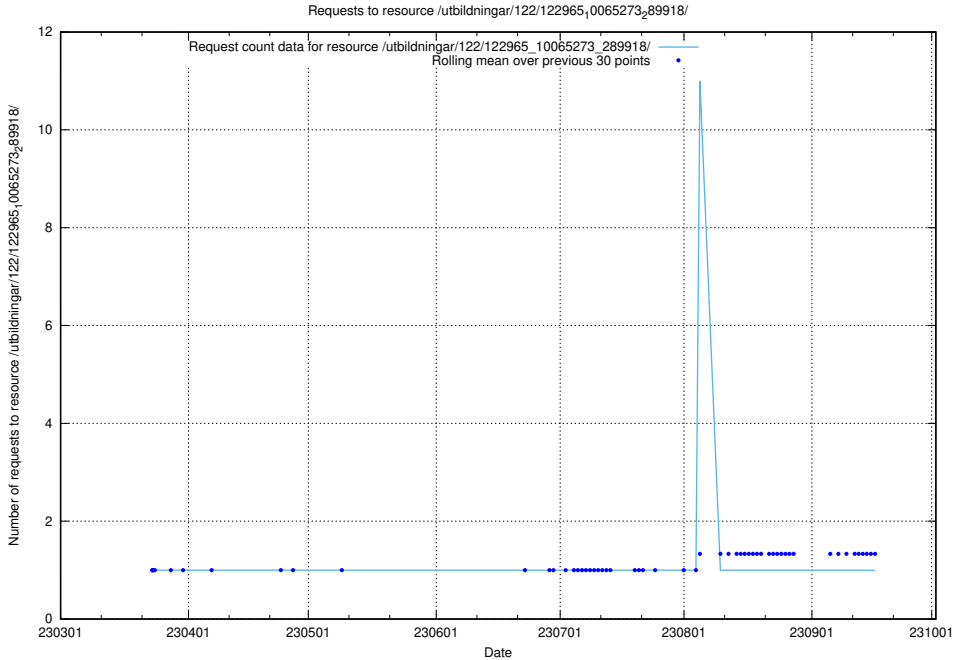

5.4959 Usage of /utbildningar/122/122965_10065273_289918/

Here, we count the number of requests to resource /utbildningar/122/122965_10065273_289918/.

5.4960 Usage of /taxonomy/version/14/query/employment-variety-concepts/