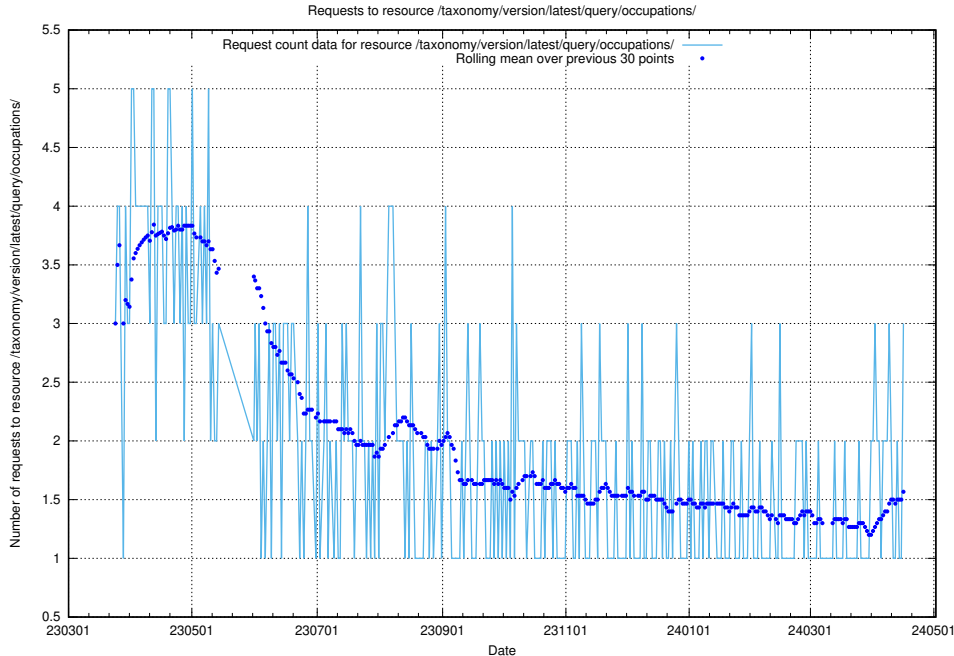

5.513 Usage of /taxonomy/version/latest/query/occupations/

Here, we count the number of requests to resource /taxonomy/version/latest/query/occupations/.