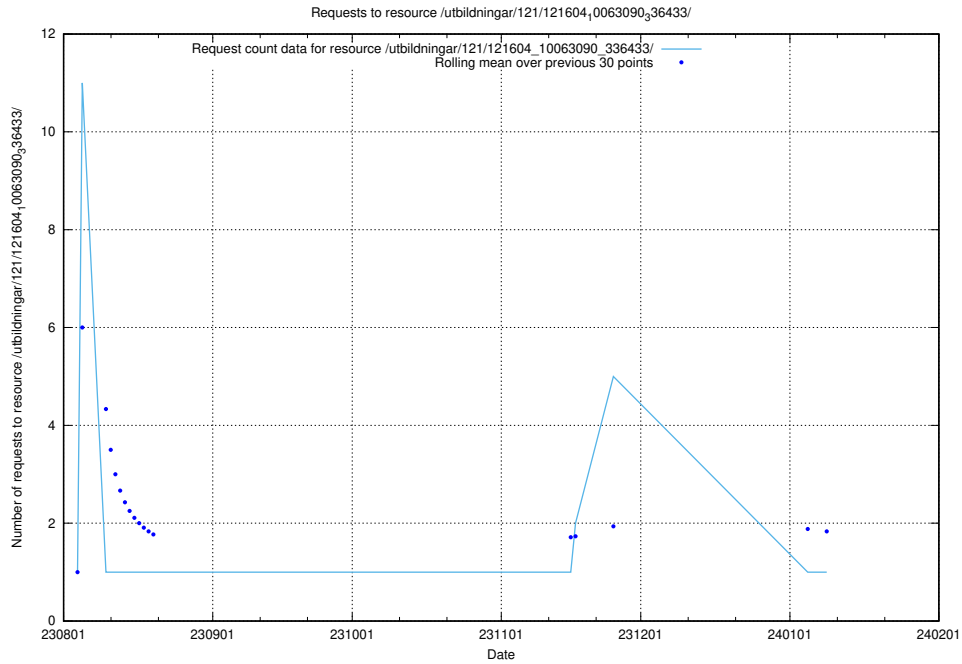

5.4712 Usage of /utbildningar/121/121604_10063090_336433/

Here, we count the number of requests to resource /utbildningar/121/121604_10063090_336433/.