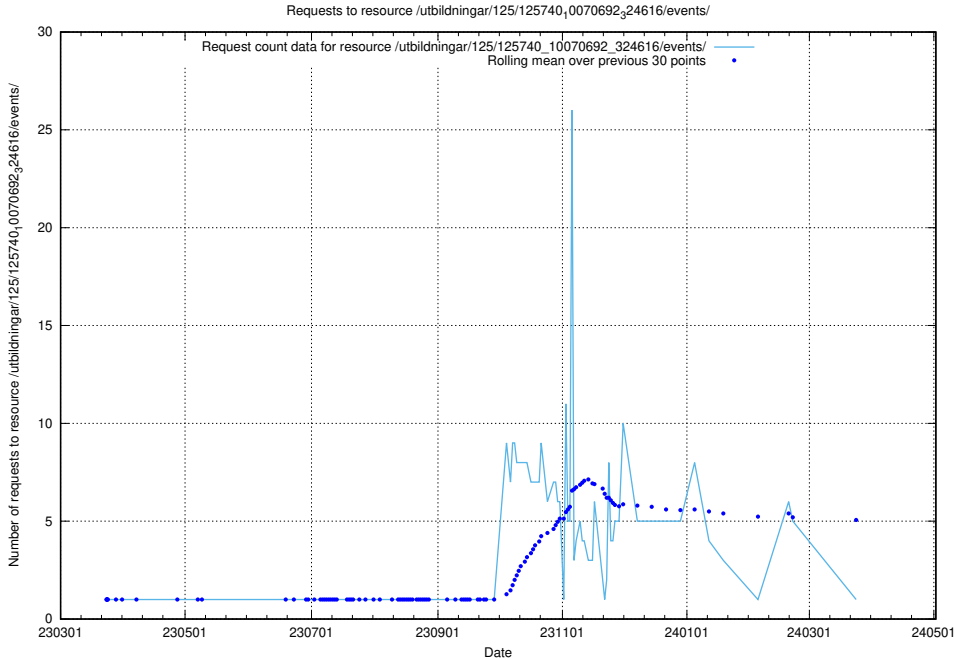

5.1050 Usage of /utbildningar/125/125740_10070692_324616/events/

Here, we count the number of requests to resource /utbildningar/125/125740_10070692_324616/events/