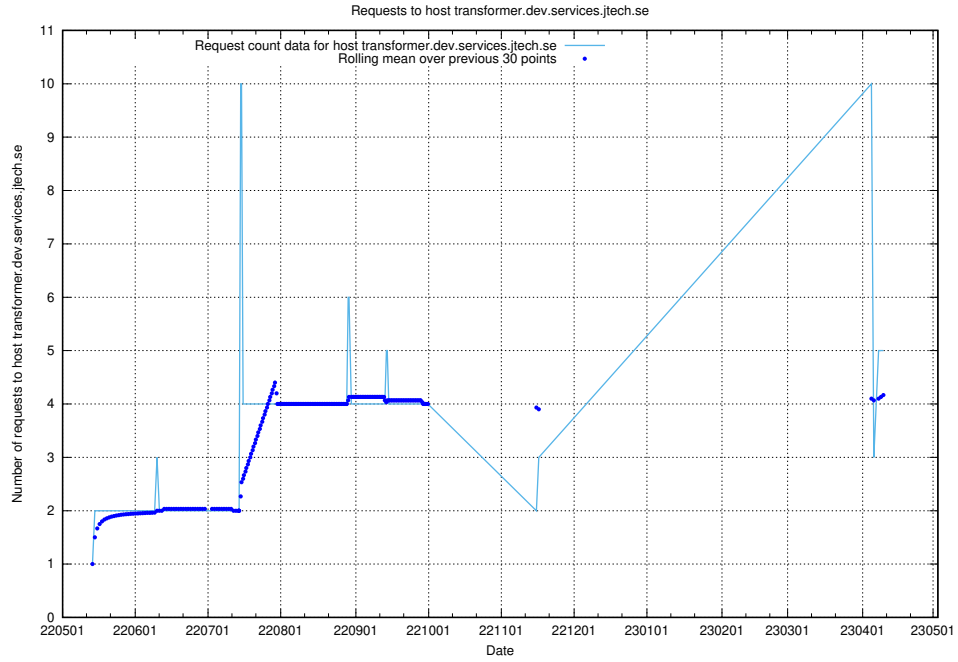

7.89 Usage of transformer.dev.services.jtech.se

Here, we count the number of requests to host transformer.dev.services.jtech.se.