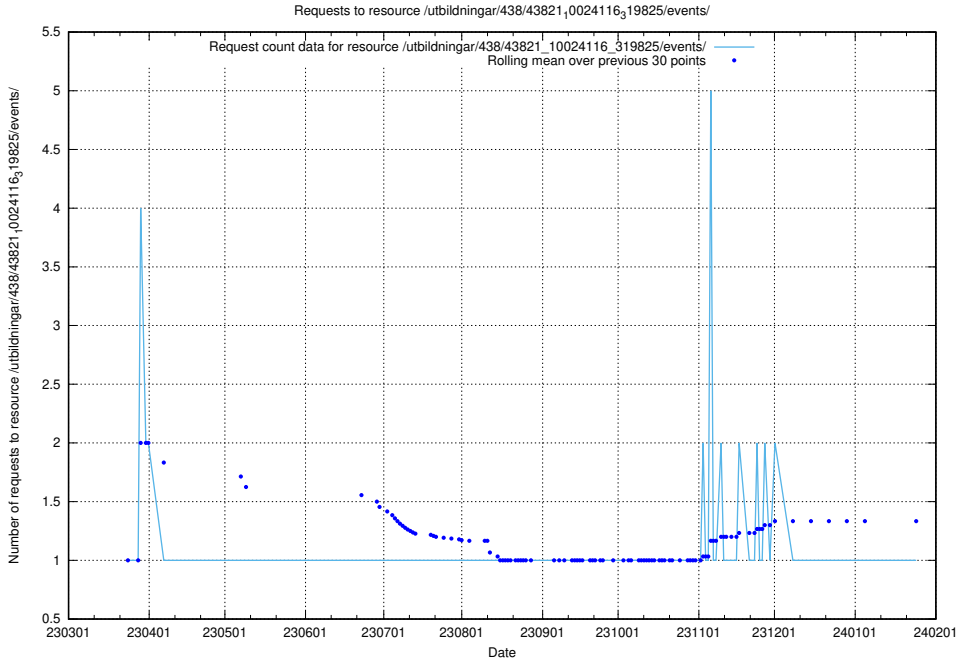

5.5952 Usage of /utbildningar/438/43821_10024116_319825/events/

Here, we count the number of requests to resource /utbildningar/438/43821_10024116_319825/events/.