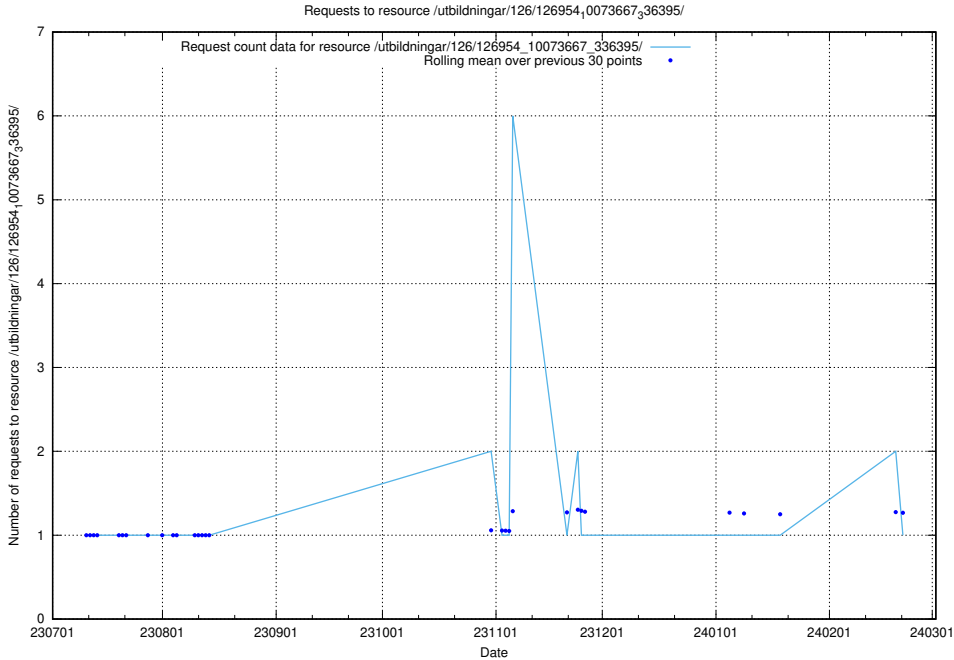

5.4935 Usage of /utbildningar/126/126954_10073667_336395/

Here, we count the number of requests to resource /utbildningar/126/126954_10073667_336395/.