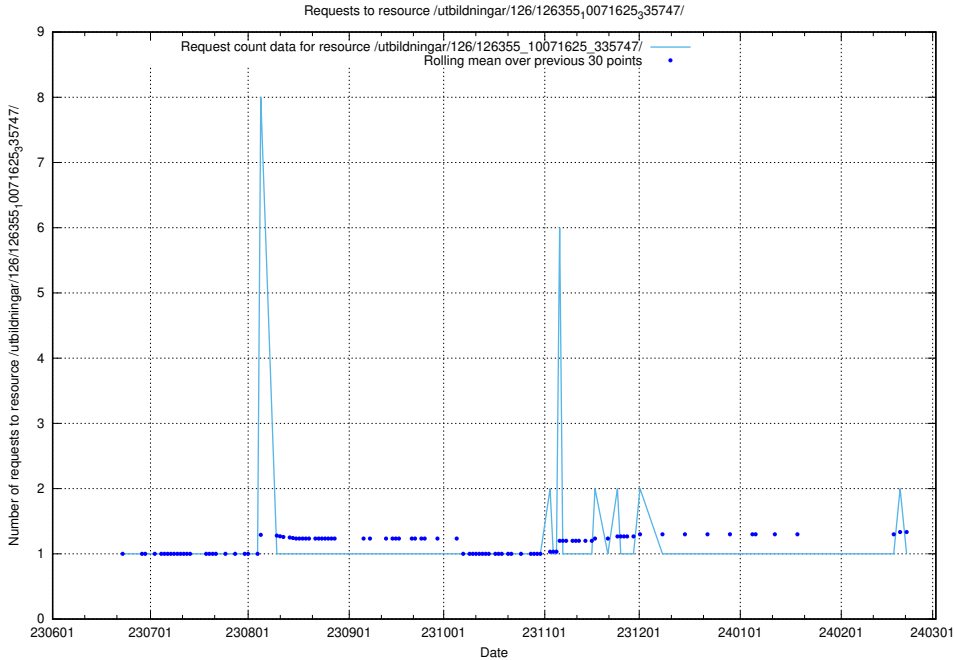

5.5472 Usage of /utbildningar/126/126355_10071625_335747/

Here, we count the number of requests to resource /utbildningar/126/126355_10071625_335747/.