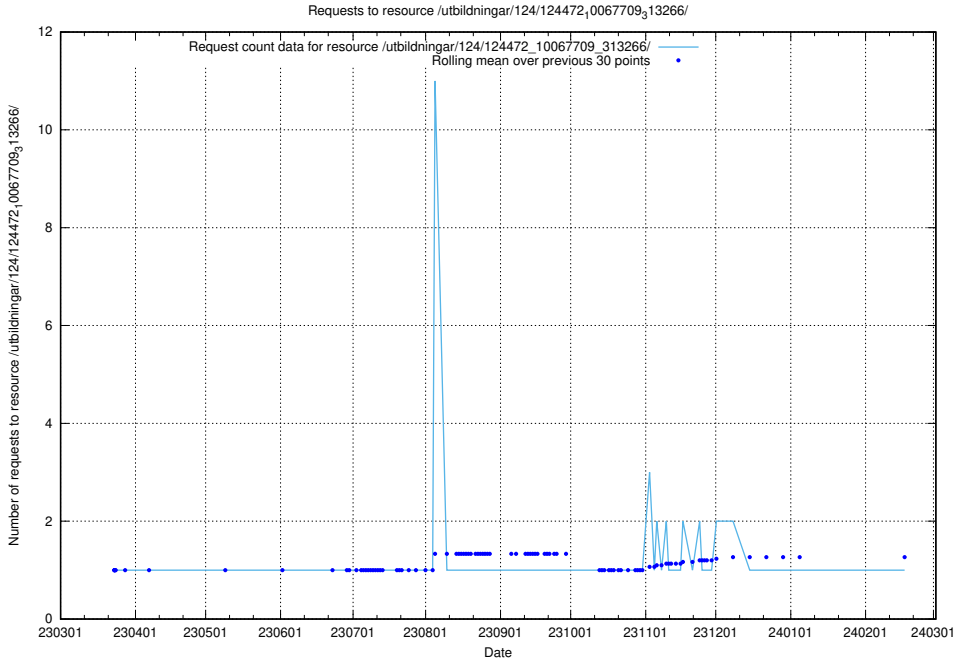

5.2894 Usage of /utbildningar/124/124472_10067709_313266/

Here, we count the number of requests to resource /utbildningar/124/124472_10067709_313266/.