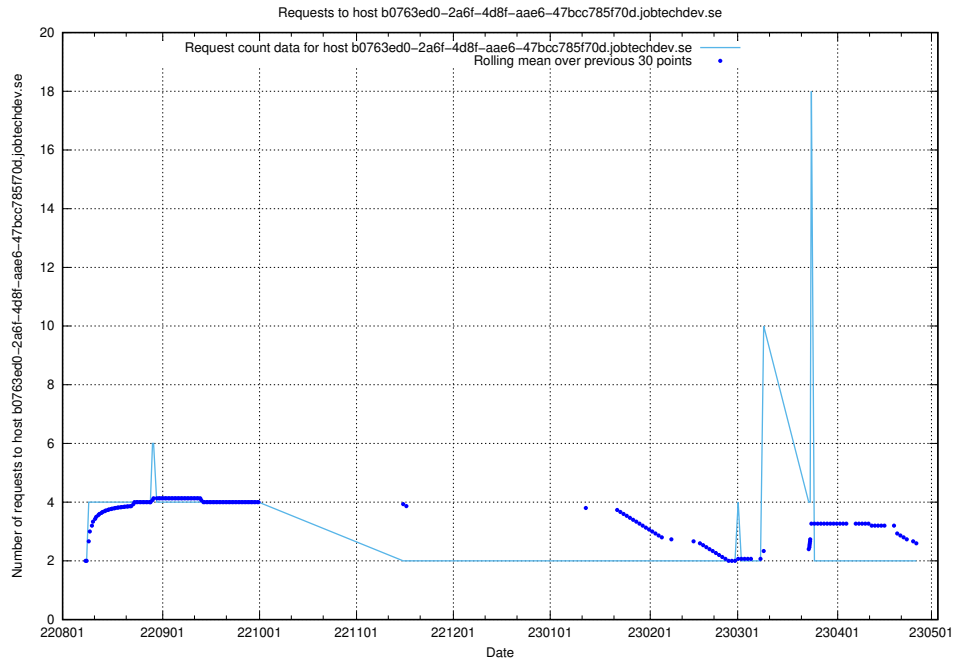

7.343 Usage of b0763ed0-2a6f-4d8f-aae6-47bcc785f70d.jobtechdev.se

Here, we count the number of requests to host b0763ed0-2a6f-4d8f-aae6-47bcc785f70d.jobtechdev.se.