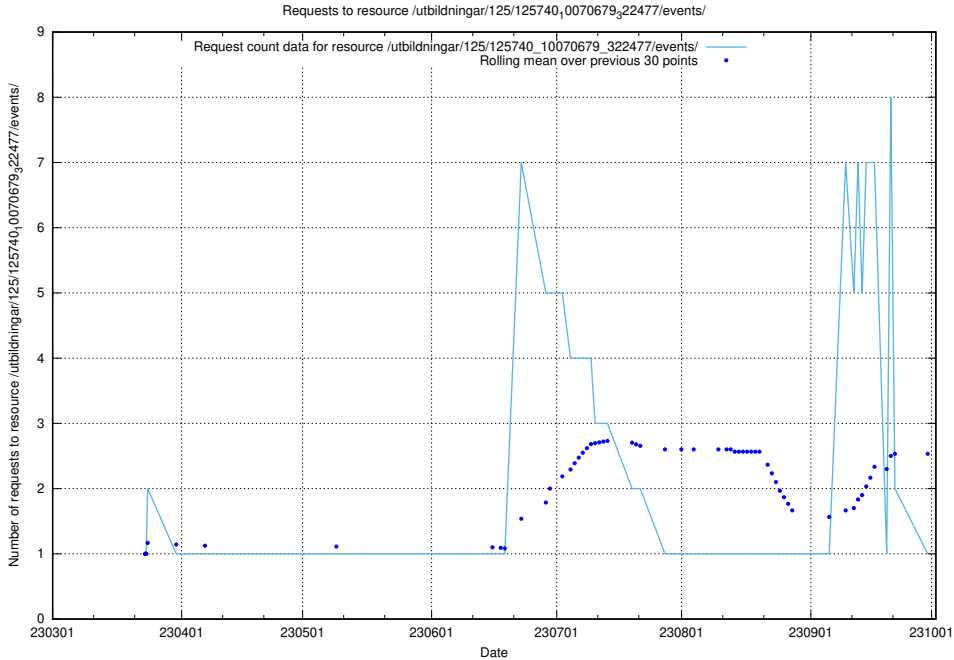

5.1066 Usage of /utbildningar/125/125740_10070679_322477/events/

Here, we count the number of requests to resource /utbildningar/125/125740_10070679_322477/events/