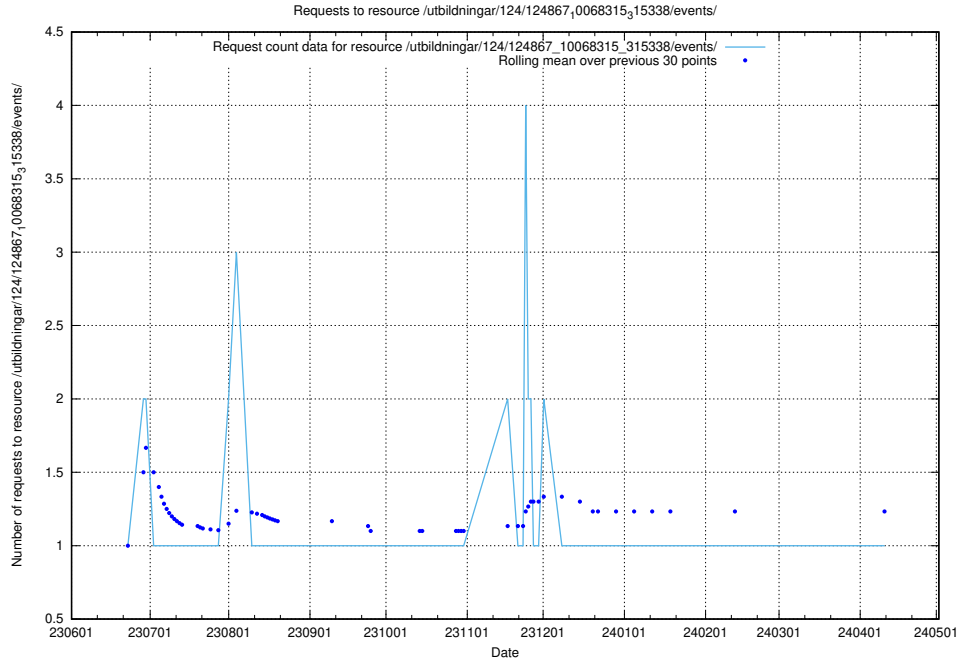

5.5550 Usage of /utbildningar/124/124867_10068315_315338/events/

Here, we count the number of requests to resource /utbildningar/124/124867_10068315_315338/events/