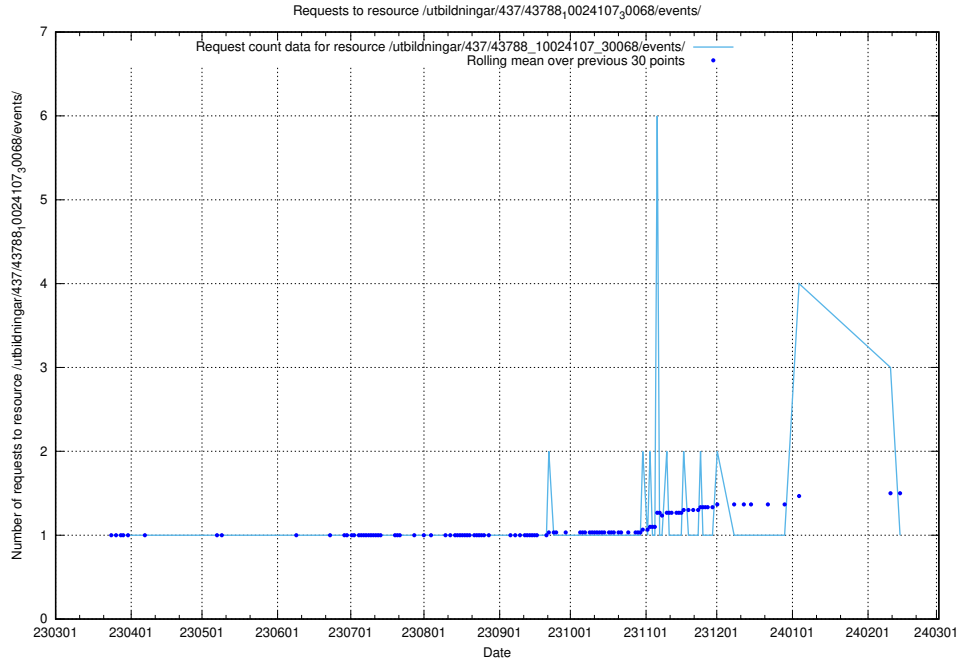

5.5964 Usage of /utbildningar/437/43788_10024107_30068/events/

Here, we count the number of requests to resource /utbildningar/437/43788_10024107_30068/events/.