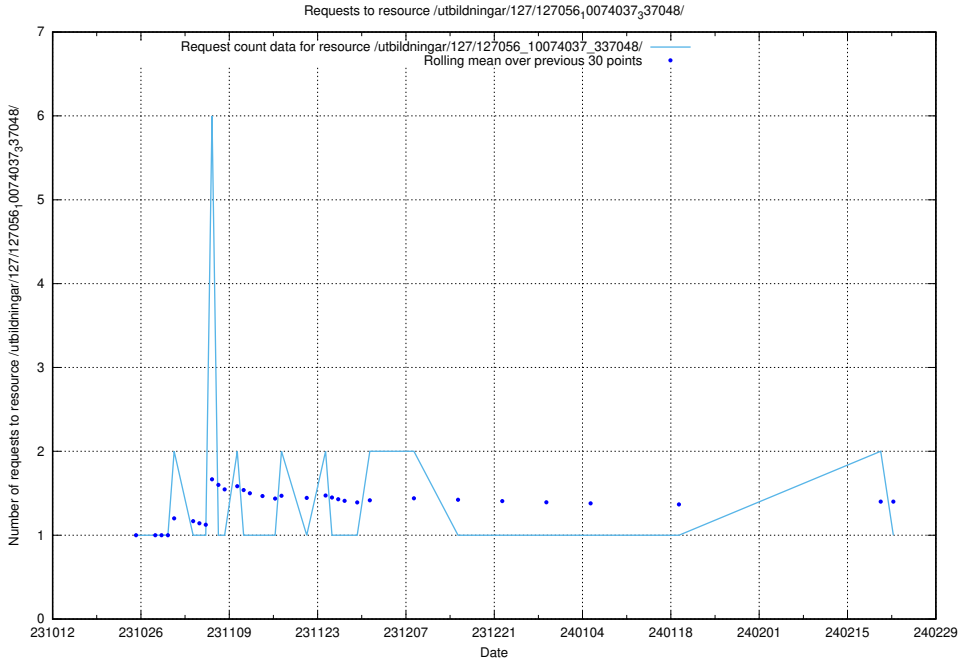

5.4044 Usage of /utbildningar/127/127056_10074024_337004/

Here, we count the number of requests to resource /utbildningar/127/127056_10074024_337004/.

5.4045 Usage of /utbildningar/127/127056_10073972_336919/events/