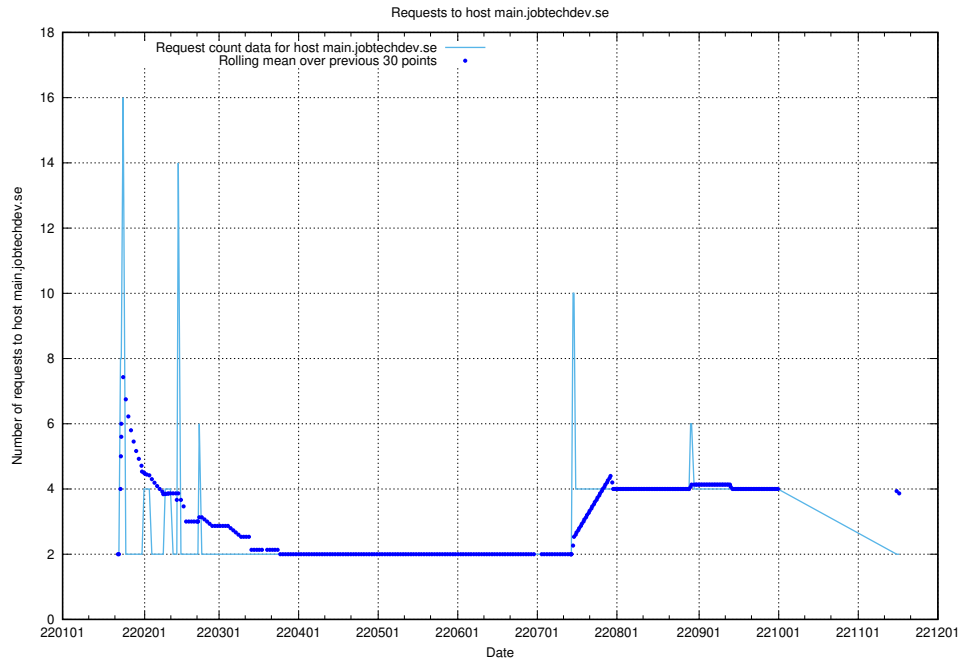

7.595 Usage of main.jobtechdev.se

Here, we count the number of requests to host main.jobtechdev.se.