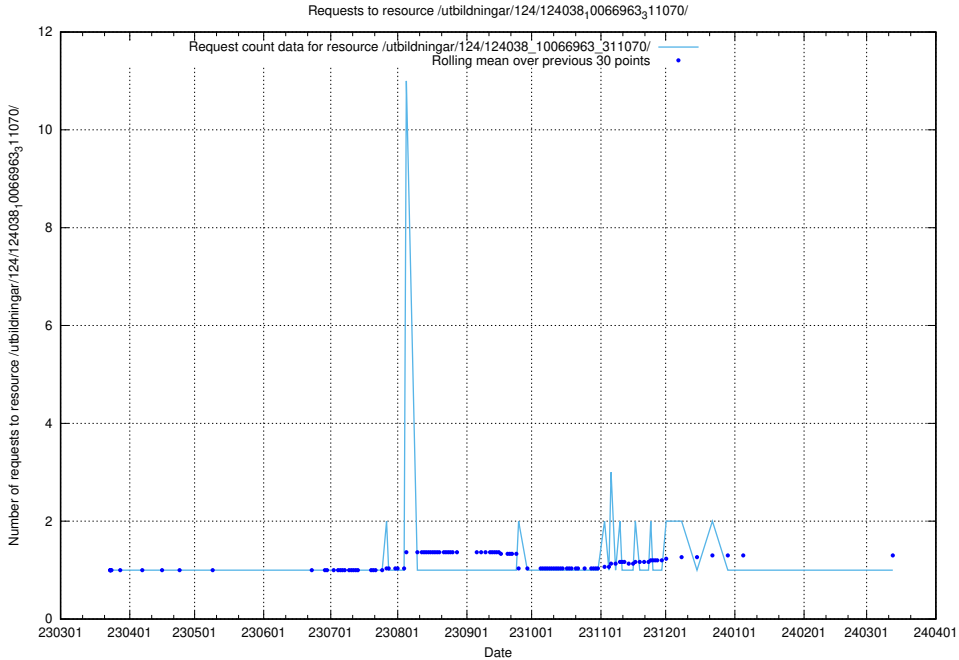

5.4190 Usage of /utbildningar/124/124038_10066963_311070/

Here, we count the number of requests to resource /utbildningar/124/124038_10066963_311070/.