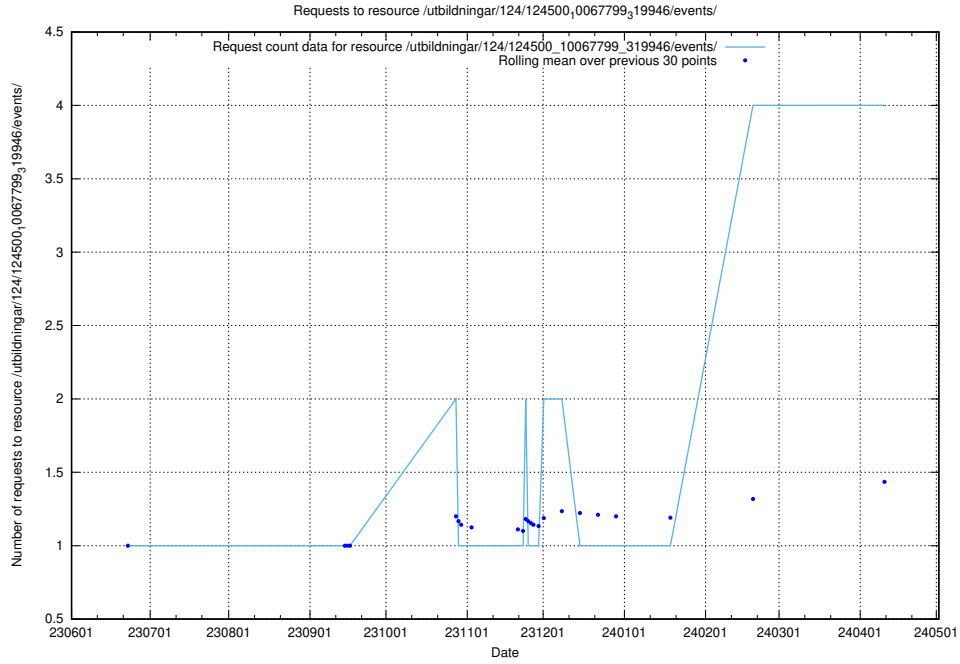

Here, we count the number of requests to resource /utbildningar/124/124553_10067709_313266/.

5.282 Usage of /utbildningar/124/124500_10067799_319946/events/

Here, we count the number of requests to resource /utbildningar/124/124500_10067799_319946/events/