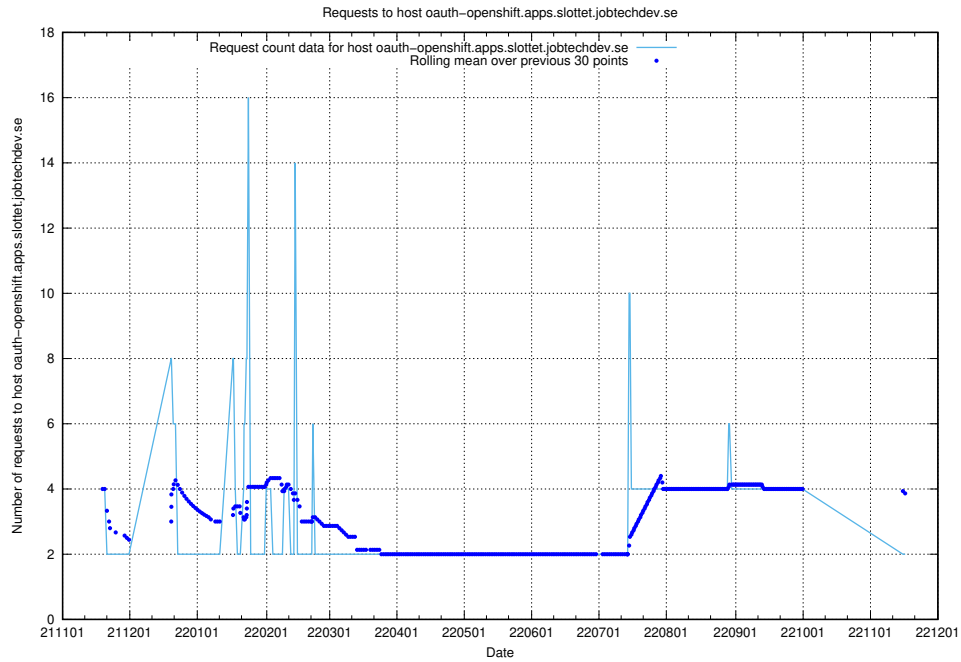

7.466 Usage of `oauth-openshift.apps.slottet.jobtechdev.se`

Here, we count the number of requests to host `oauth-openshift.apps.slottet.jobtechdev.se`.