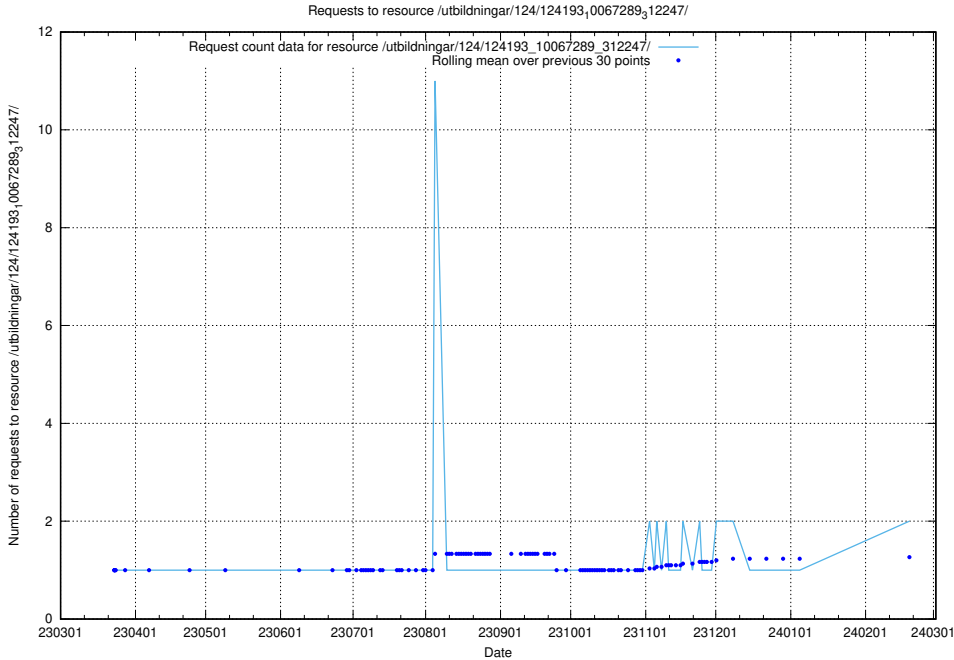

5.778 Usage of /utbildningar/124/124193_10067289_312247/

Here, we count the number of requests to resource /utbildningar/124/124193_10067289_312247/.