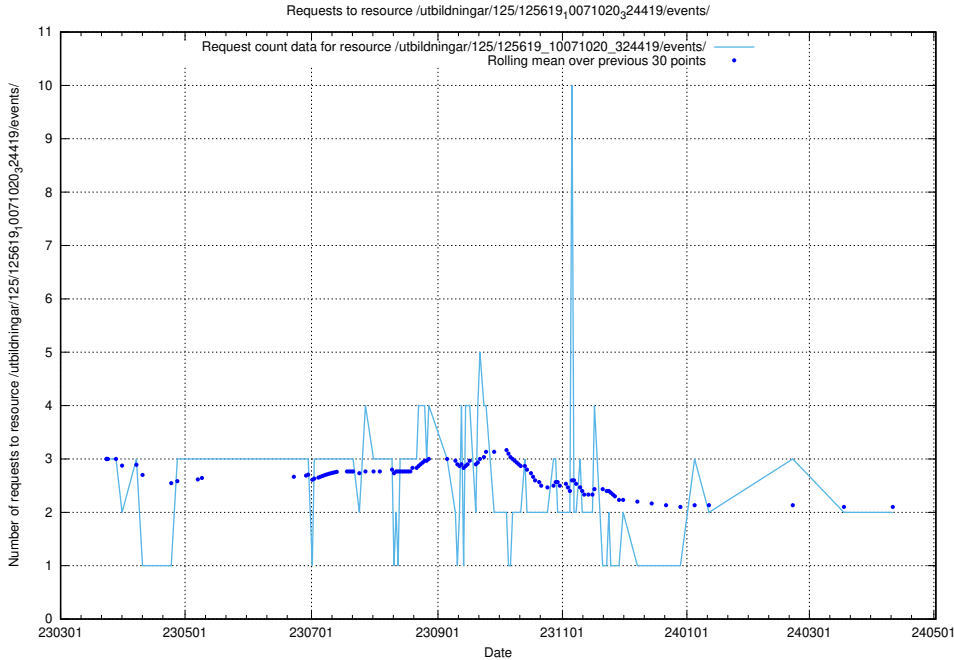

5.1010 Usage of /utbildningar/125/125619_10071020_324419/events/

Here, we count the number of requests to resource /utbildningar/125/125619_10071020_324419/events/