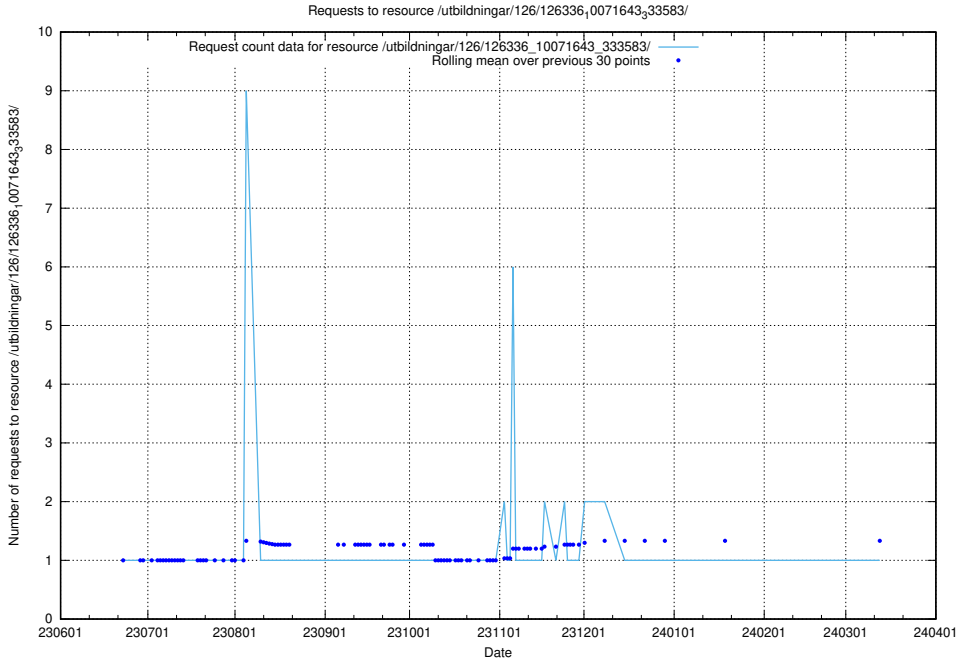

5.5482 Usage of /utbildningar/126/126336_10071643_333583/

Here, we count the number of requests to resource /utbildningar/126/126336_10071643_333583/.