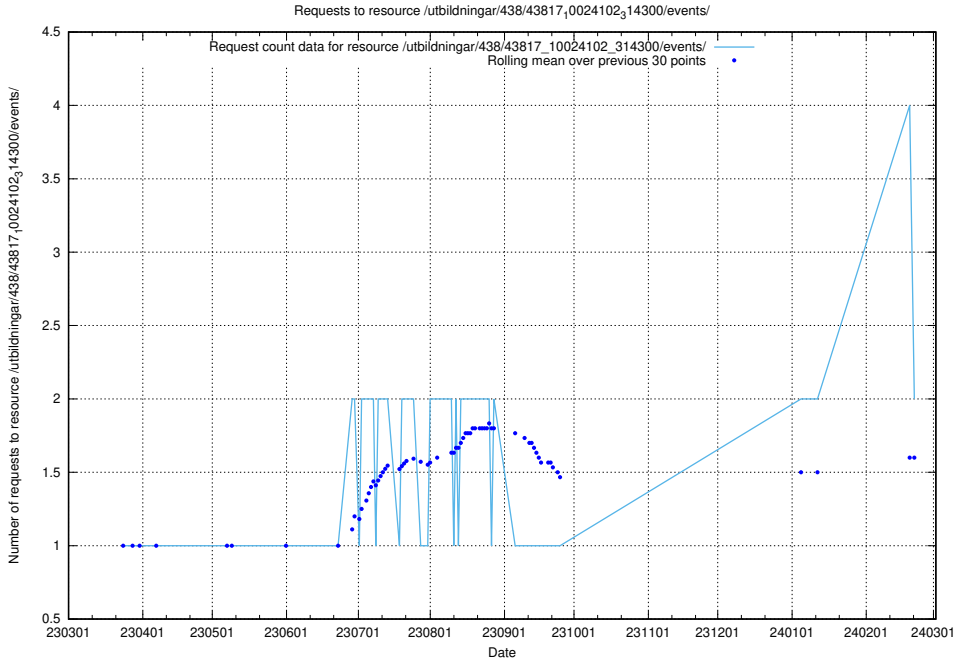

5.1002 Usage of /utbildningar/438/43817_10024102_314300/events/

Here, we count the number of requests to resource /utbildningar/438/43817_10024102_314300/events/.