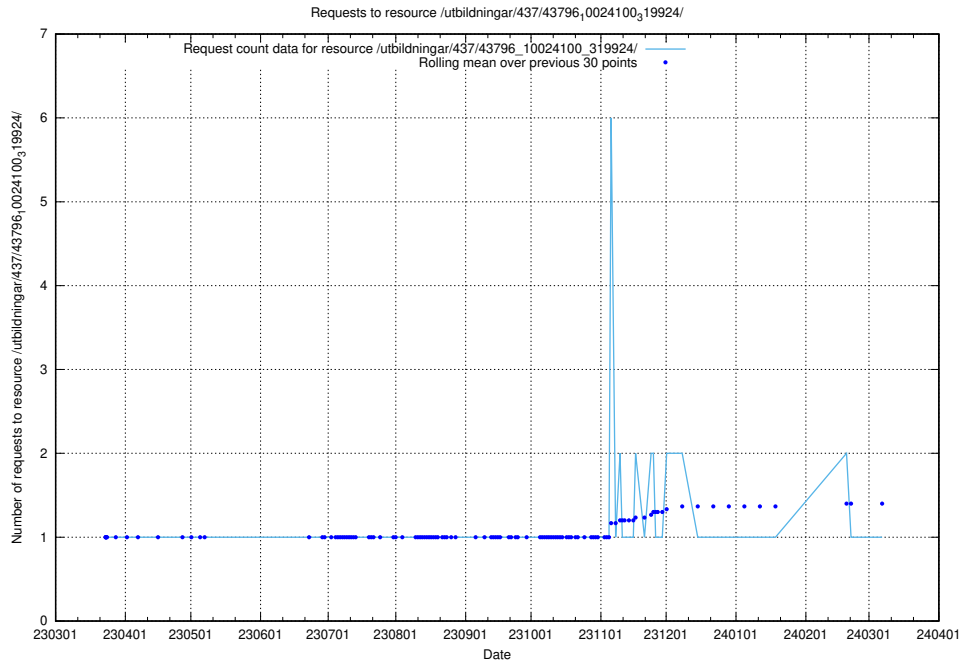

5.6130 Usage of /utbildningar/437/43796_10024100_319924/

Here, we count the number of requests to resource /utbildningar/437/43796_10024100_319924/.