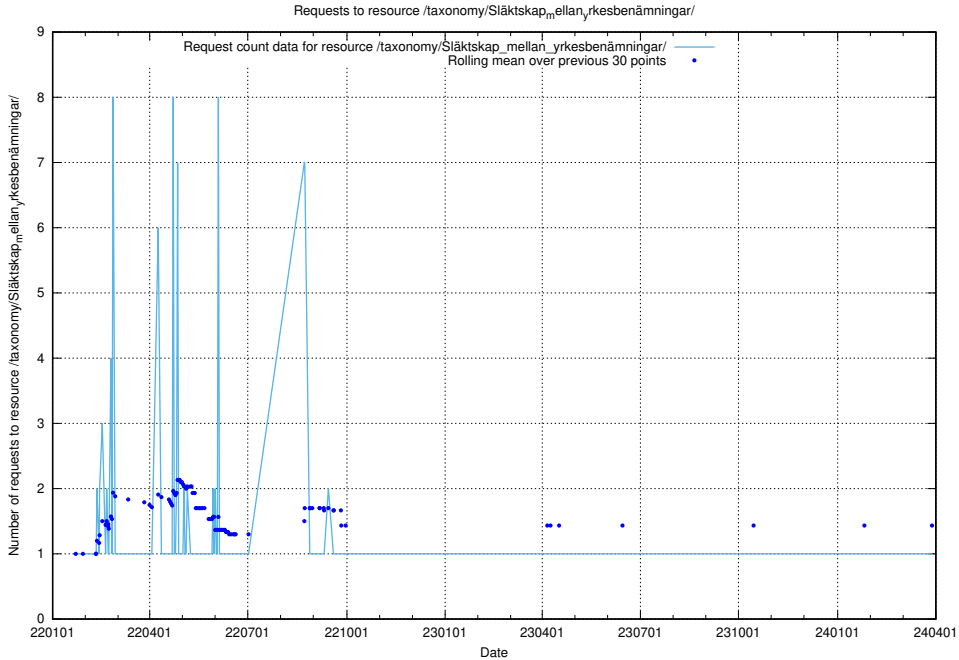

5.4614 Usage of /taxonomy/Släktskap_mellan_yrkesbenämningar/

Here, we count the number of requests to resource /taxonomy/Släktskap_mellan_yrkesbenämningar/.