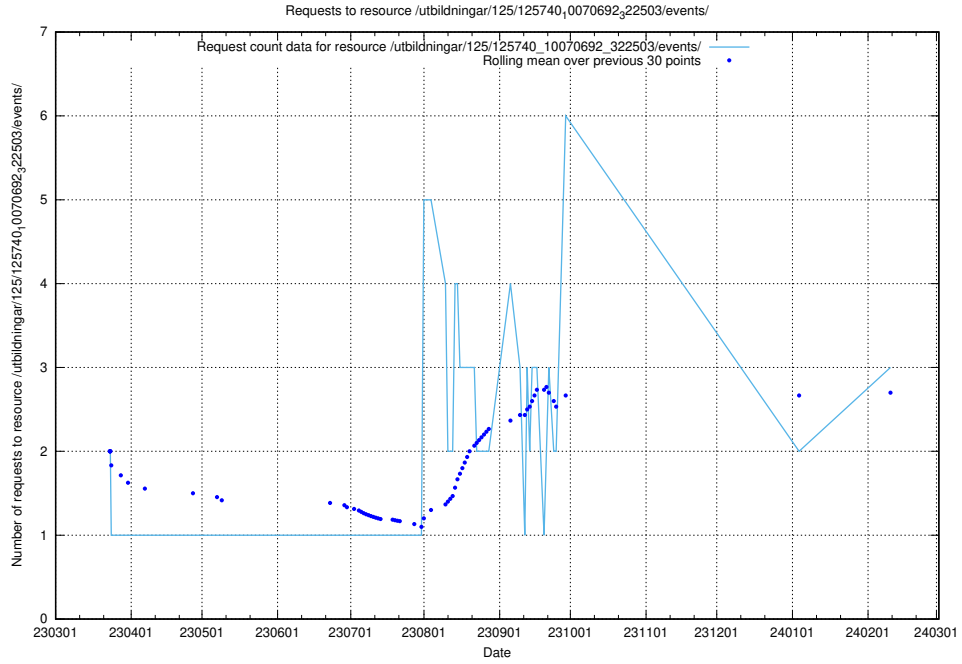

5.548 Usage of /utbildningar/125/125740_10070692_322503/events/

Here, we count the number of requests to resource /utbildningar/125/125740_10070692_322503/events/