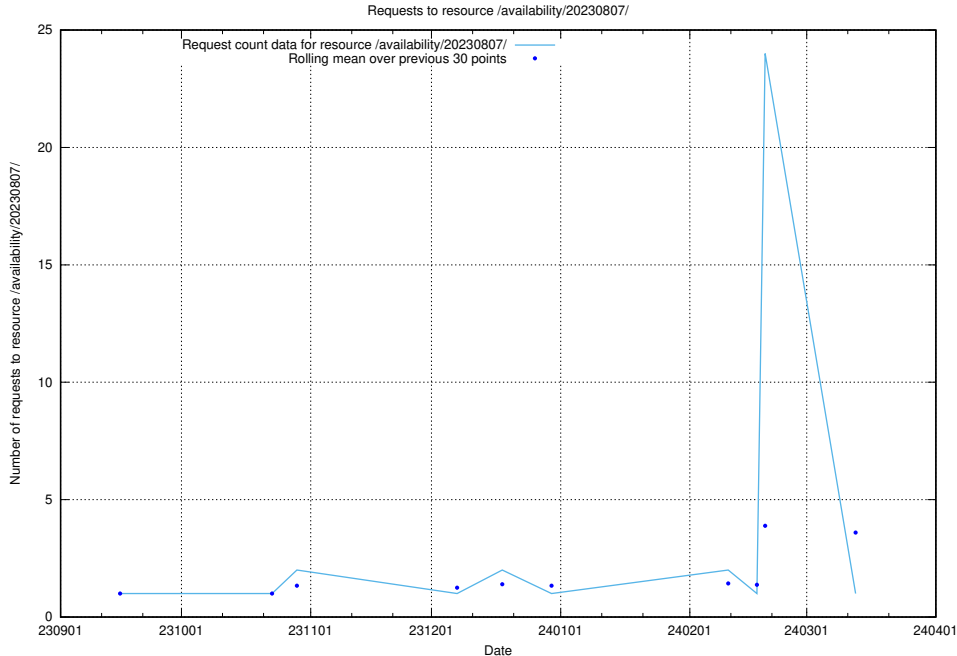

5.4387 Usage of /availability/20230807/

Here, we count the number of requests to resource /availability/20230807/.