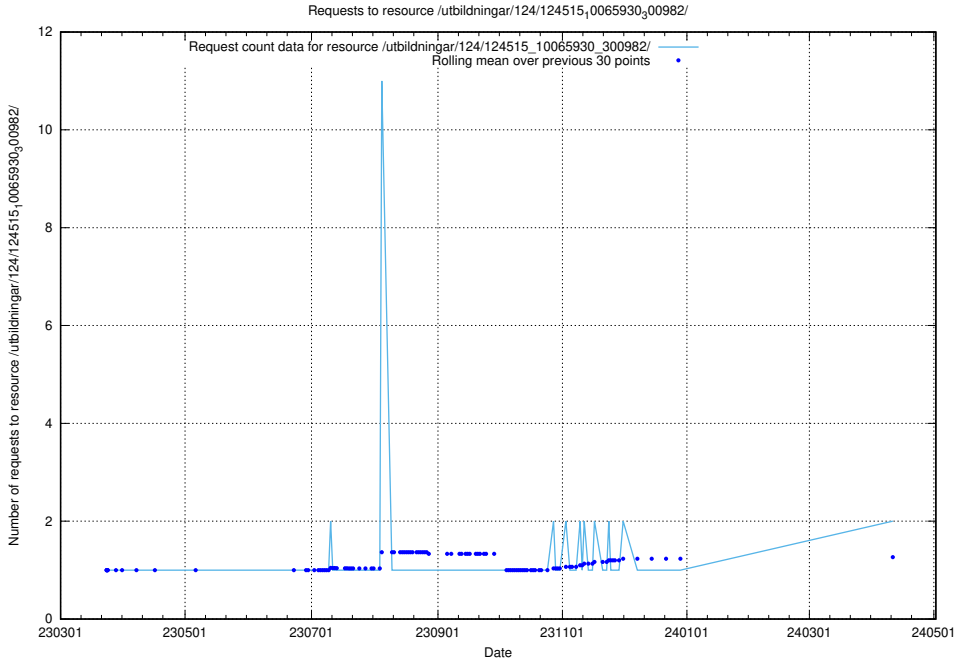

5.603 Usage of /utbildningar/124/124515_10065930_300982/

Here, we count the number of requests to resource /utbildningar/124/124515_10065930_300982/.