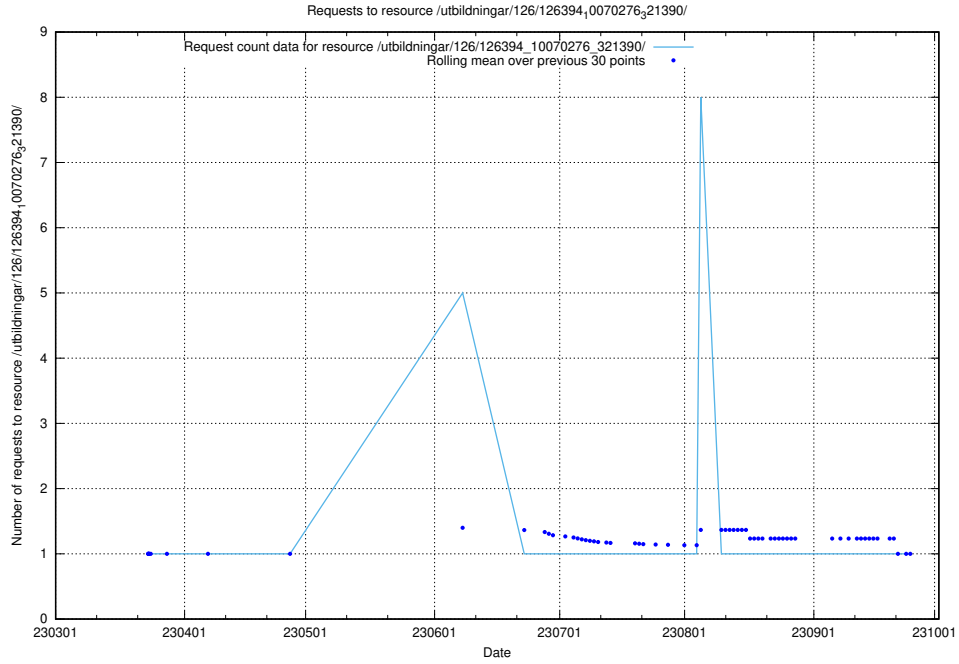

5.6196 Usage of /utbildningar/126/126394_10070276_321390/

Here, we count the number of requests to resource /utbildningar/126/126394_10070276_321390/.