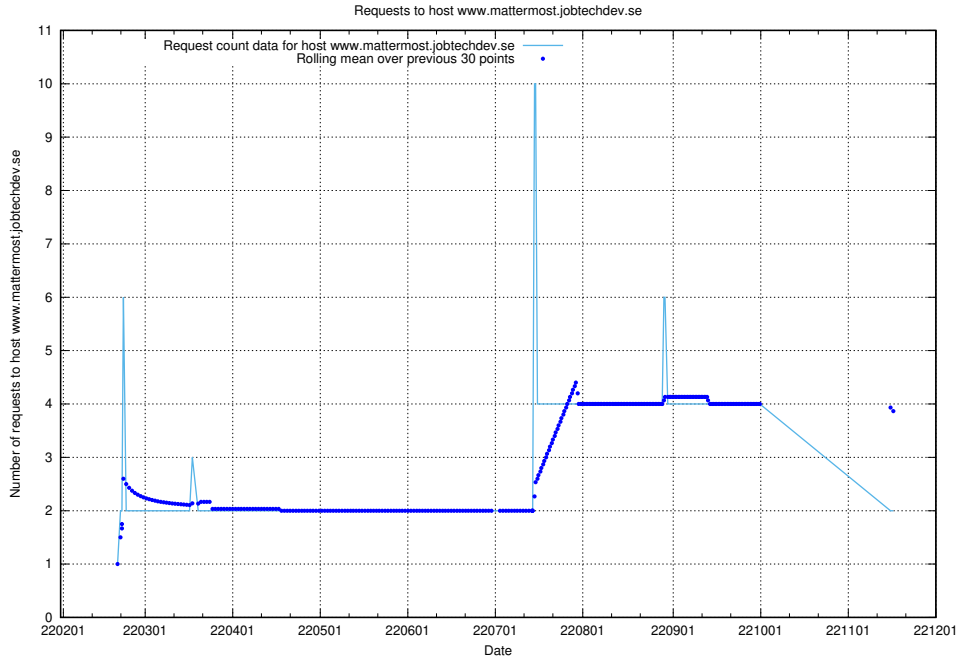

Here, we count the number of requests to host mattermost-test.jobtechdev.se.

7.524 Usage of www.mattermost.jobtechdev.se

Here, we count the number of requests to host www.mattermost.jobtechdev.se.

7.525 Usage of dddd.jobstream.api.jobtechdev.se