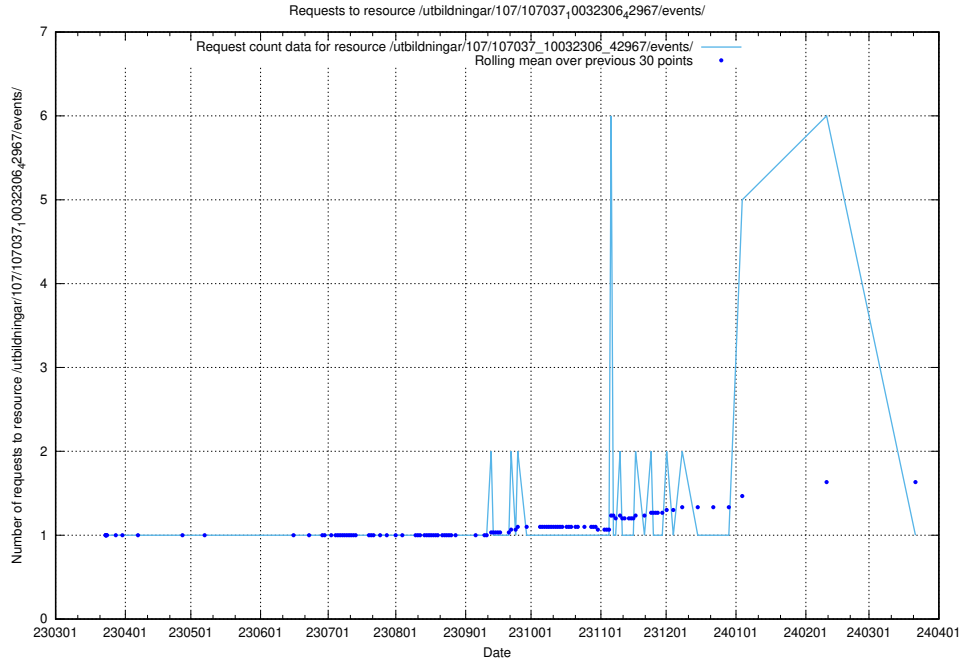

5.5186 Usage of /utbildningar/107/107037_10032306_42967/events/

Here, we count the number of requests to resource /utbildningar/107/107037_10032306_42967/events/.