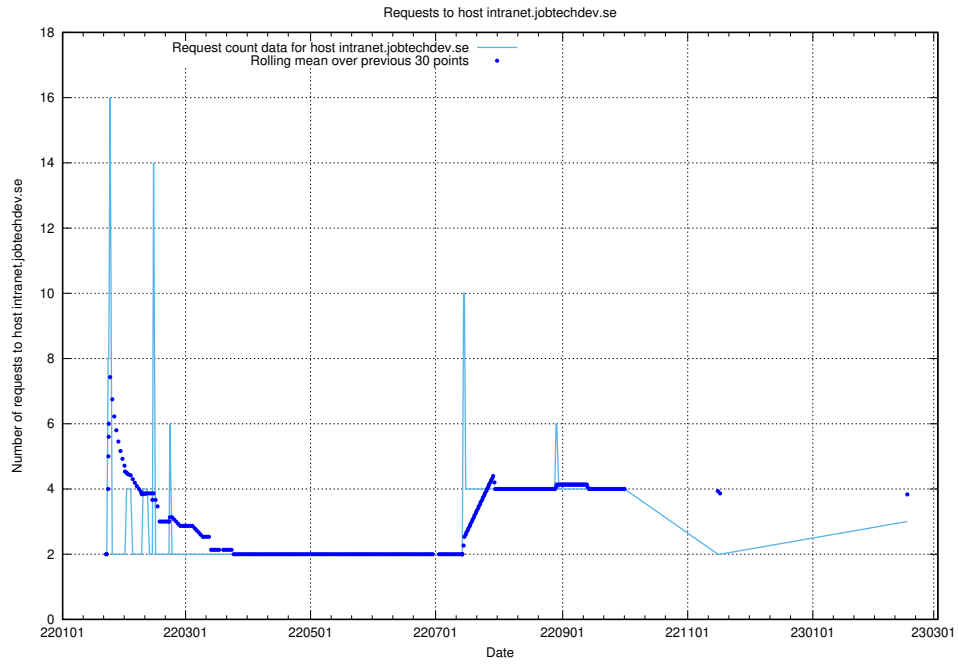

7.248 Usage of learning.jobtechdev.se

Here, we count the number of requests to host learning.jobtechdev.se.

7.249 Usage of intranet.jobtechdev.se

Here, we count the number of requests to host intranet.jobtechdev.se.