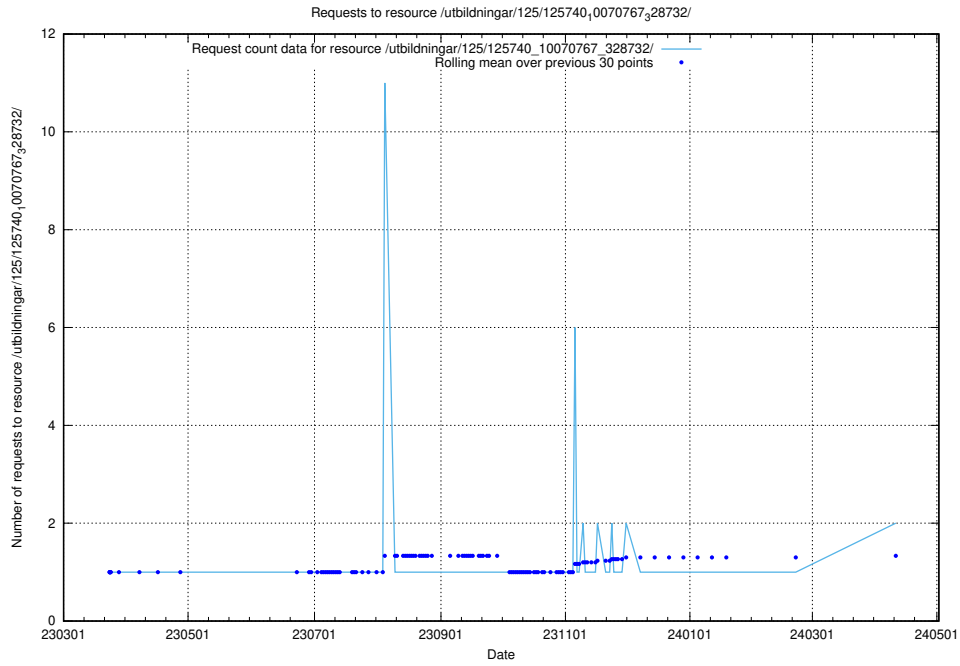

5.562 Usage of /utbildningar/125/125740_10070767_328732/

Here, we count the number of requests to resource /utbildningar/125/125740_10070767_328732/.