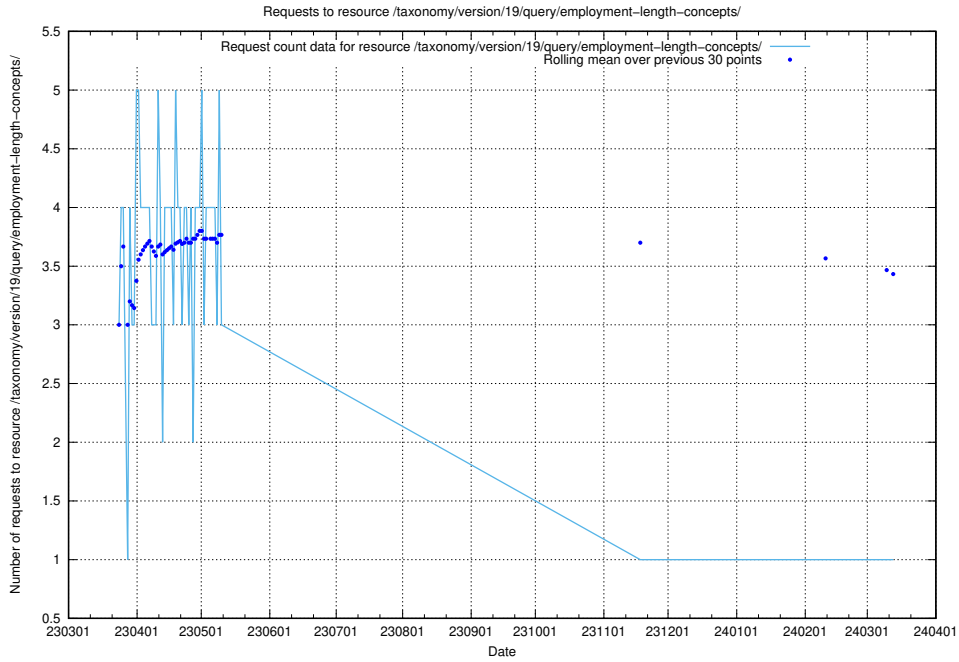

5.5931 Usage of /taxonomy/version/19/query/employment-length-concepts/

Here, we count the number of requests to resource /taxonomy/version/19/query/employment-length-concepts/.