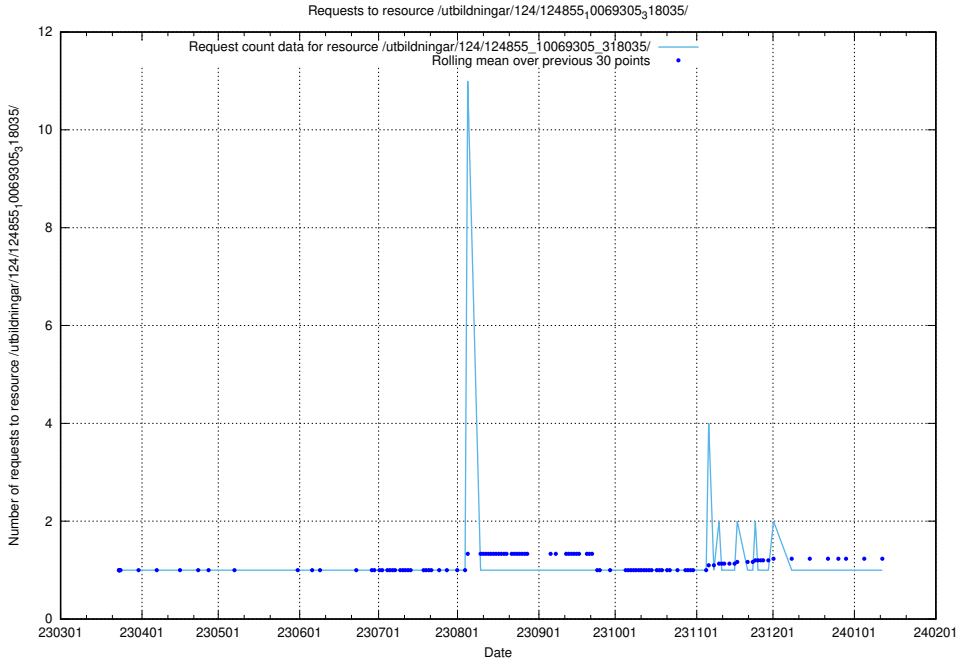

5.1260 Usage of /utbildningar/124/124855_10069305_318035/

Here, we count the number of requests to resource /utbildningar/124/124855_10069305_318035/.