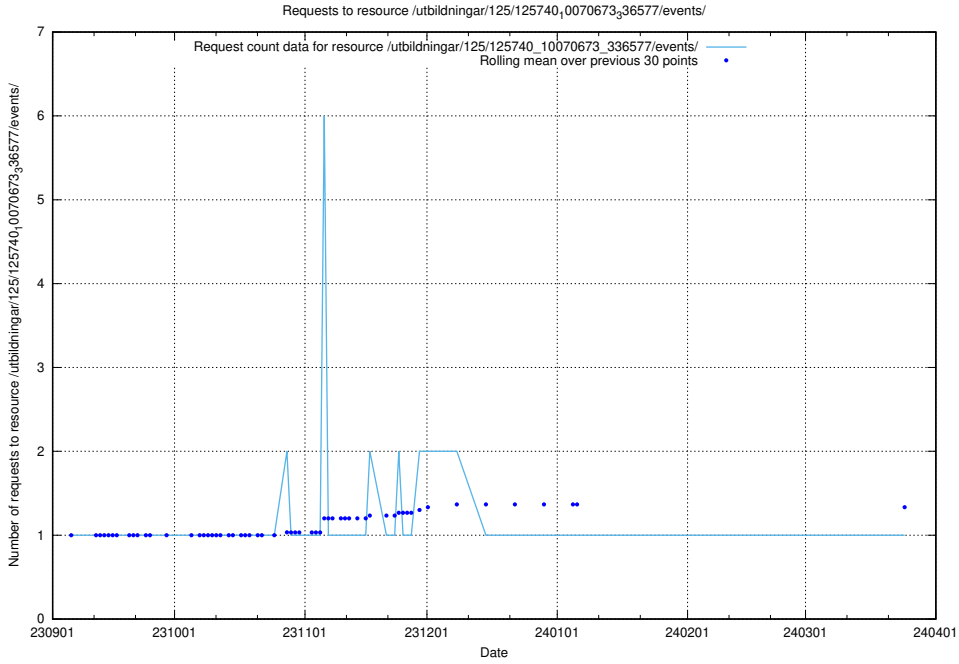

5.4498 Usage of /utbildningar/125/125740_10070673_336577/events/

Here, we count the number of requests to resource /utbildningar/125/125740_10070673_336577/events/