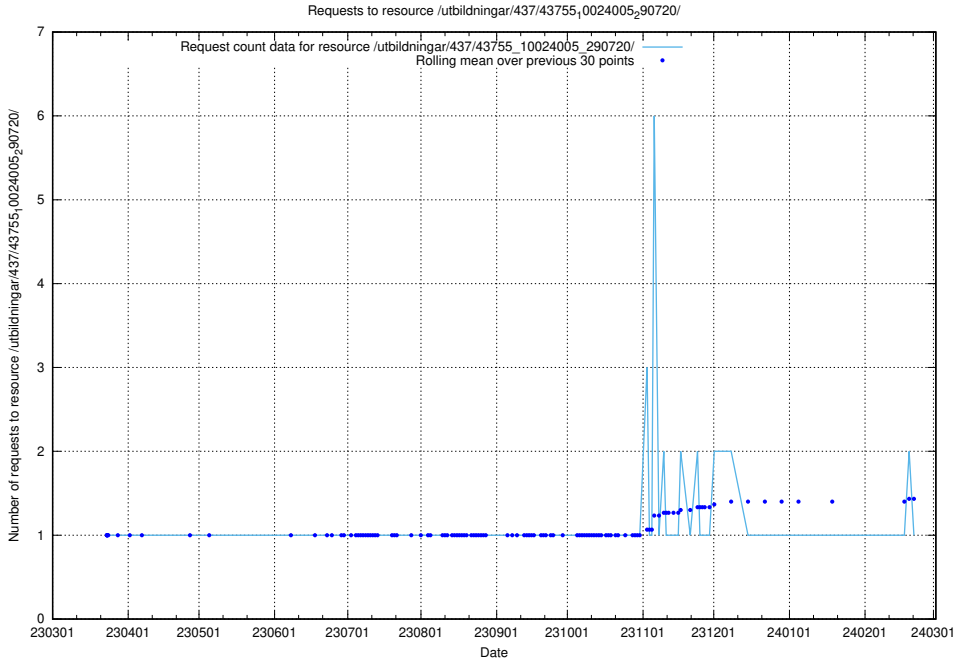

5.6148 Usage of /utbildningar/437/43755_10024005_290720/

Here, we count the number of requests to resource /utbildningar/437/43755_10024005_290720/.