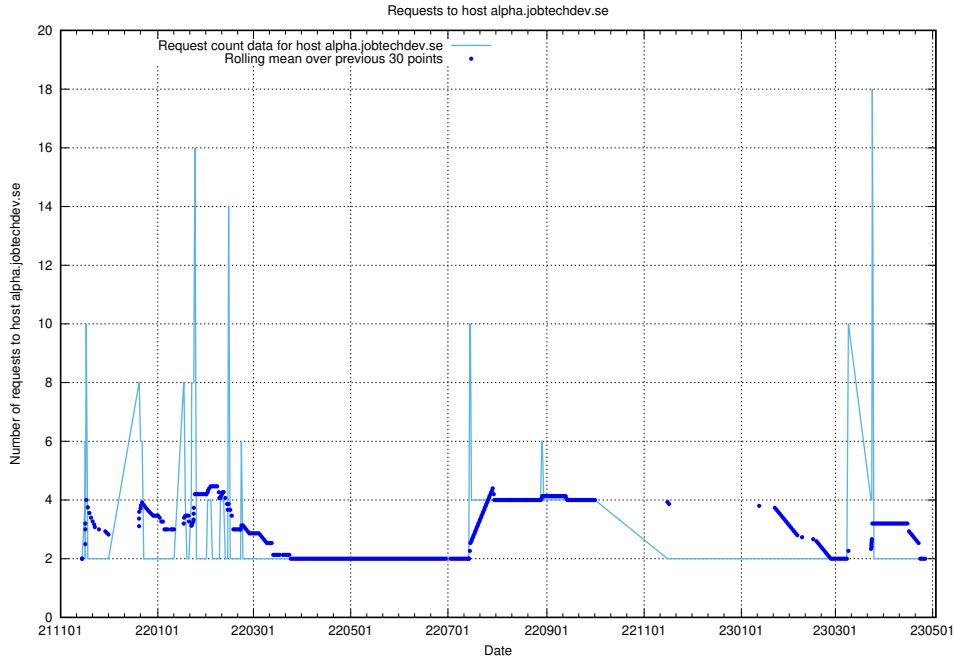

7.284 Usage of alpha.jobtechdev.se

Here, we count the number of requests to host alpha.jobtechdev.se.