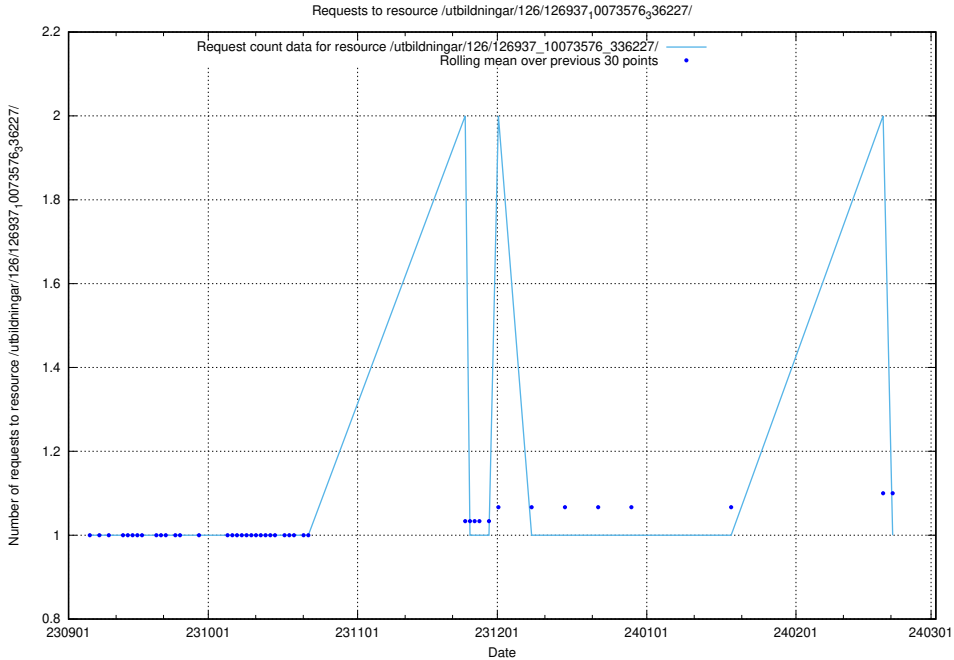

5.4484 Usage of /utbildningar/126/126937_10073576_336227/

Here, we count the number of requests to resource /utbildningar/126/126937_10073576_336227/.