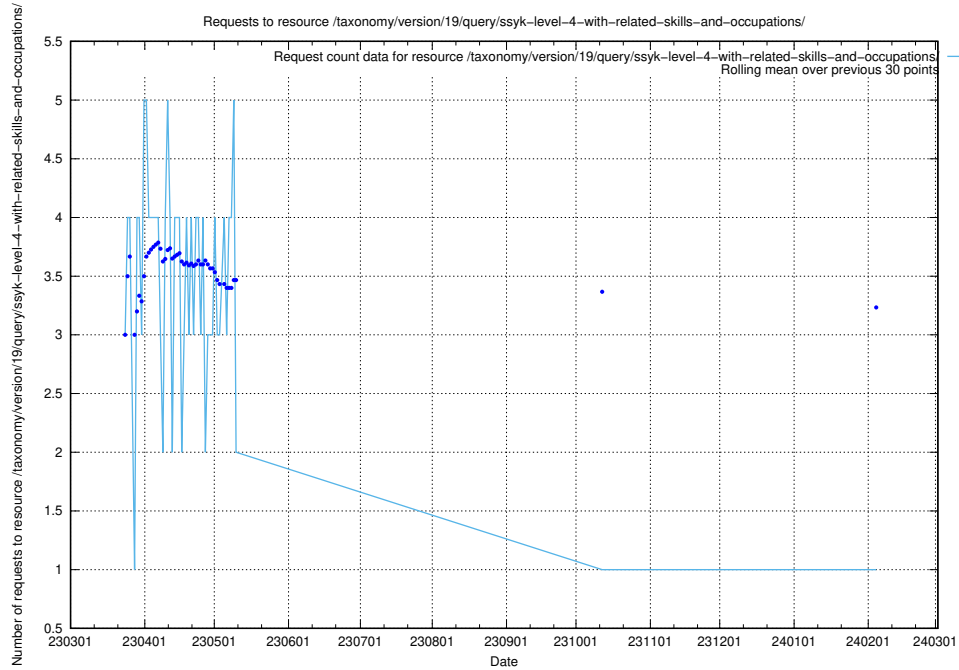

5.5909 Usage of /taxonomy/version/19/query/ssyk-level-4-with-related-isco-level-4-groups/

Here, we count the number of requests to resource /taxonomy/version/19/query/ssyk-level-4-with-related-isco-level-4-groups/.