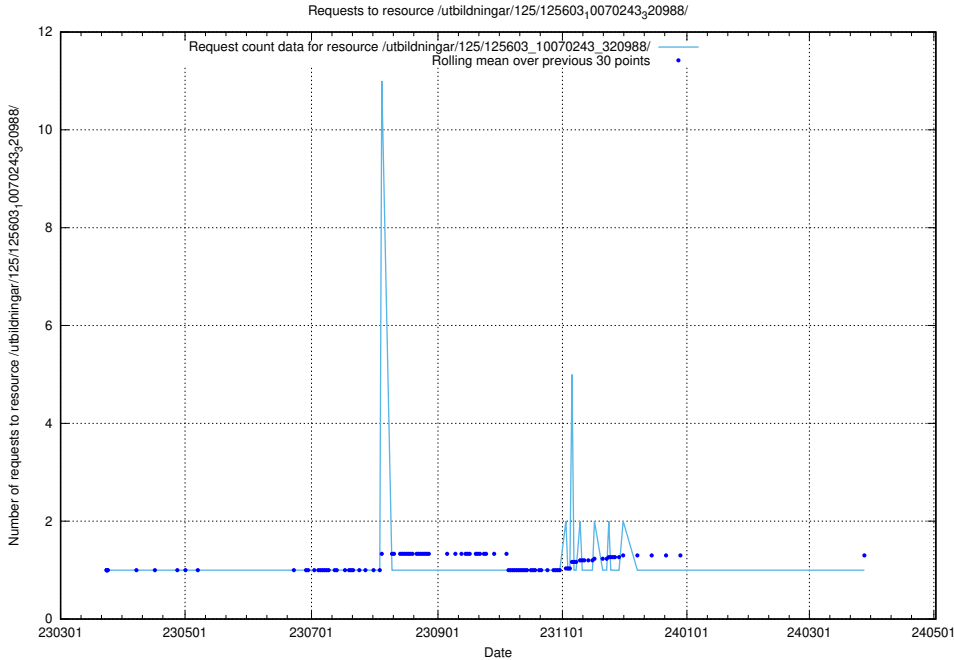

5.1151 Usage of /utbildningar/125/125603_10070243_320988/

Here, we count the number of requests to resource /utbildningar/125/125603_10070243_320988/.