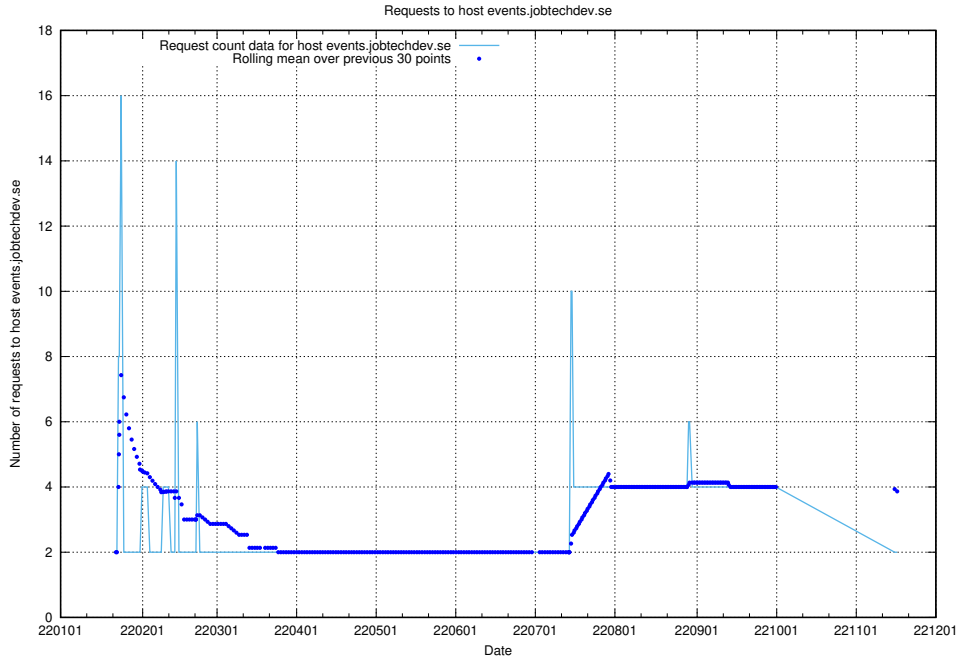

7.597 Usage of food.jobtechdev.se

Here, we count the number of requests to host food.jobtechdev.se.

7.598 Usage of events.jobtechdev.se

Here, we count the number of requests to host events.jobtechdev.se.