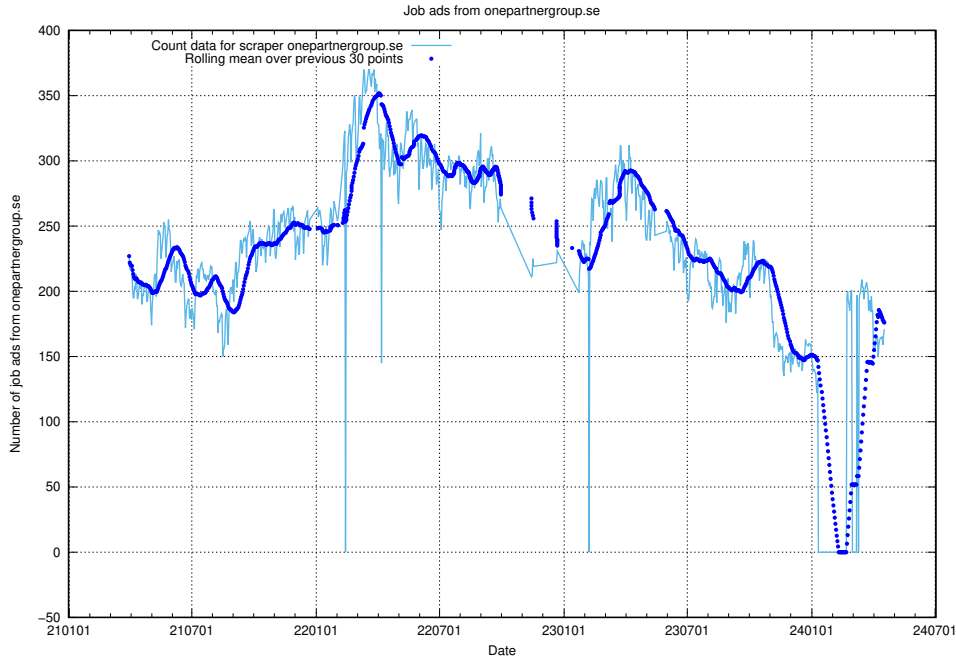

13.12 Number of ads by scraper thehub.io

Here, we count the number of job ads scraped from thehub.io.

13.13 Number of ads by scraper onepartnergroup.se

Here, we count the number of job ads scraped from onepartnergroup.se.