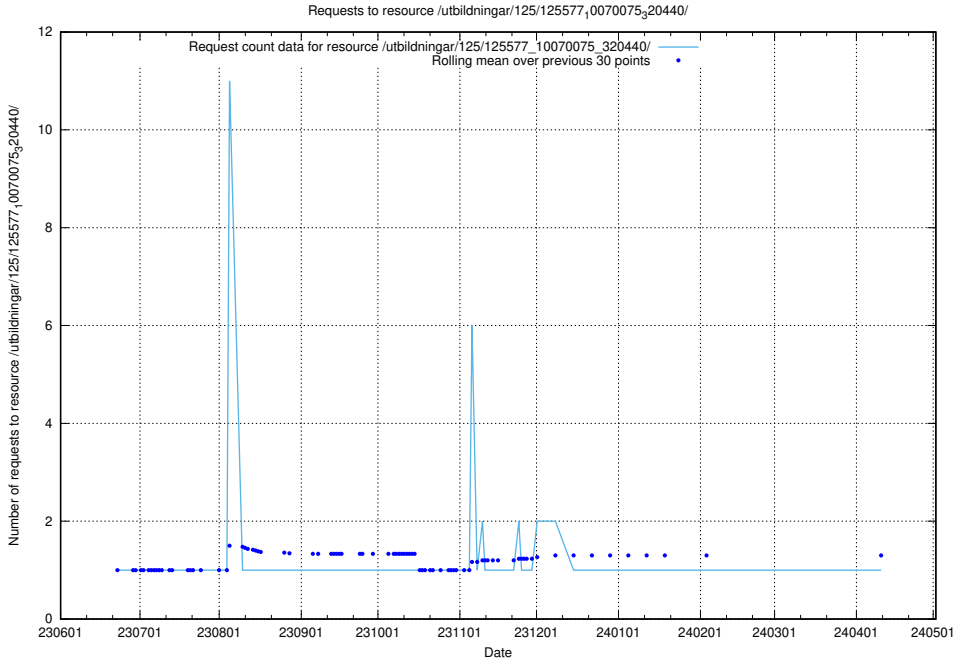

5.5537 Usage of /utbildningar/125/125577_10070075_320440/

Here, we count the number of requests to resource /utbildningar/125/125577_10070075_320440/.