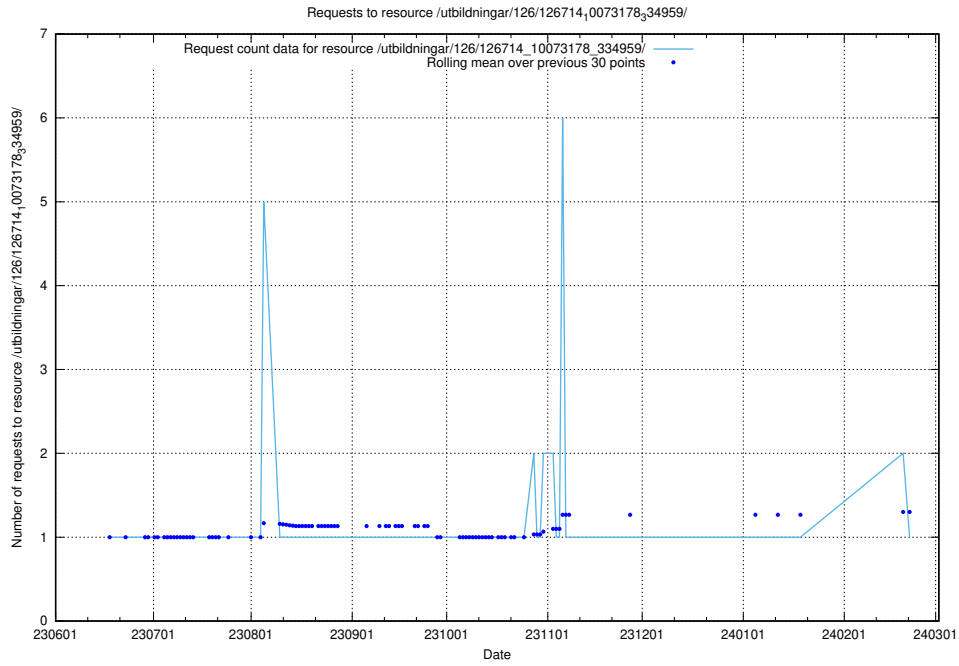

5.5666 Usage of /utbildningar/126/126714_10073178_334959/

Here, we count the number of requests to resource /utbildningar/126/126714_10073178_334959/.