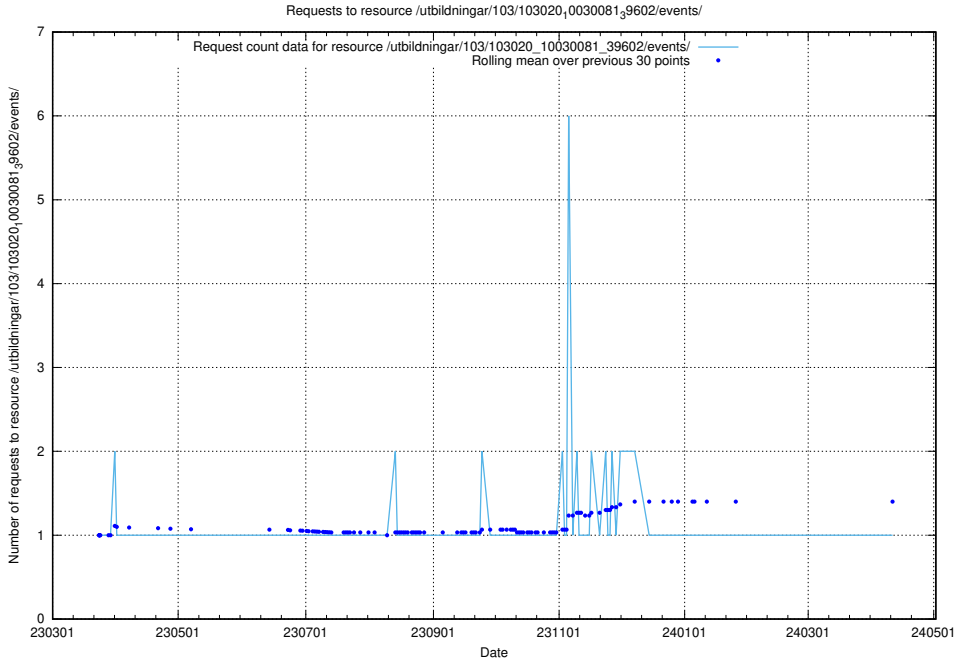

5.5318 Usage of /utbildningar/103/103020_10030081_39602/events/

Here, we count the number of requests to resource /utbildningar/103/103020_10030081_39602/events/.