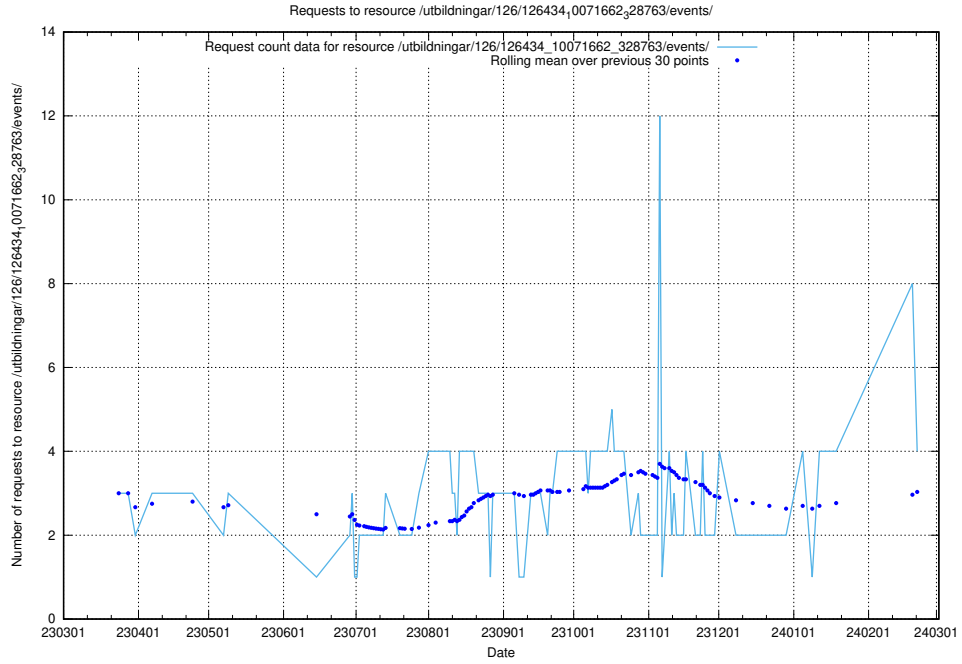

5.291 Usage of /utbildningar/126/126434_10071662_328763/events/

Here, we count the number of requests to resource /utbildningar/126/126434_10071662_328763/events/

5.292 Usage of /taxonomy/version/latest/query/swedish-retail-and-wholesale-council-skills/