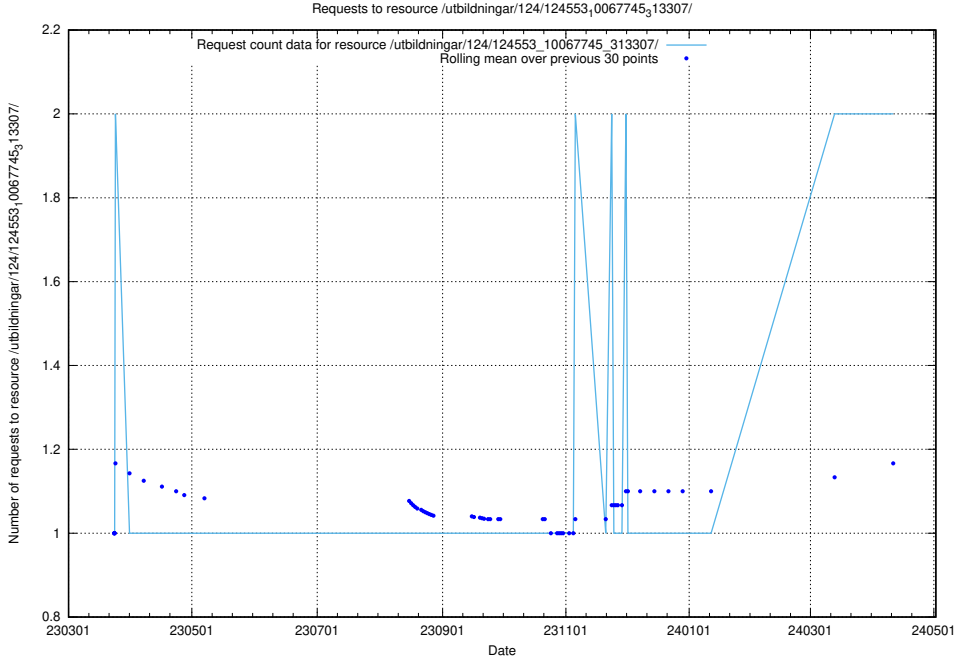

5.594 Usage of /utbildningar/124/124553_10067745_313307/

Here, we count the number of requests to resource /utbildningar/124/124553_10067745_313307/.