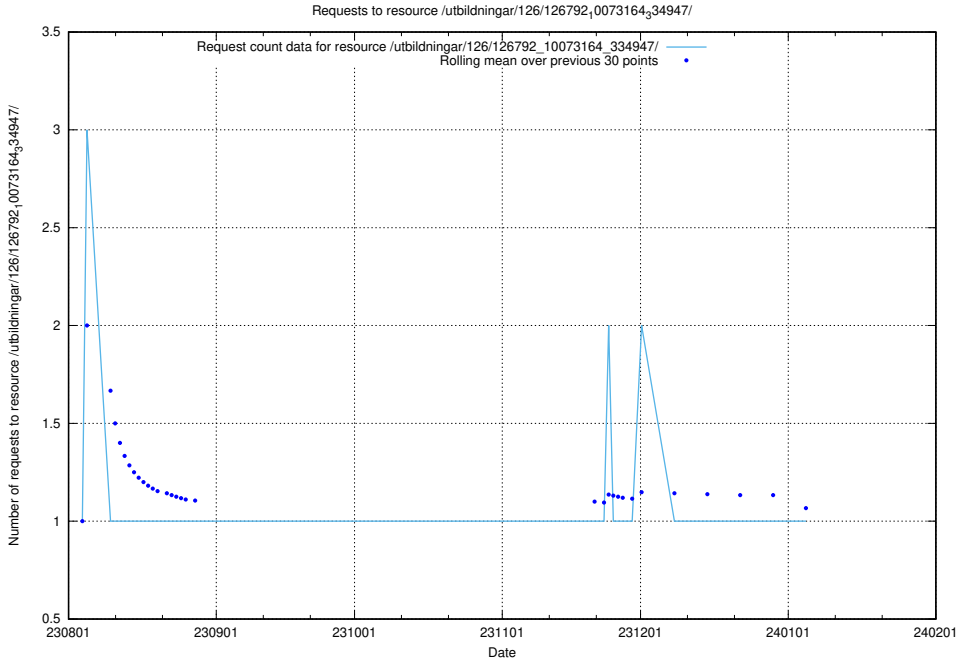

5.4691 Usage of /utbildningar/126/126792_10073164_334947/

Here, we count the number of requests to resource /utbildningar/126/126792_10073164_334947/.