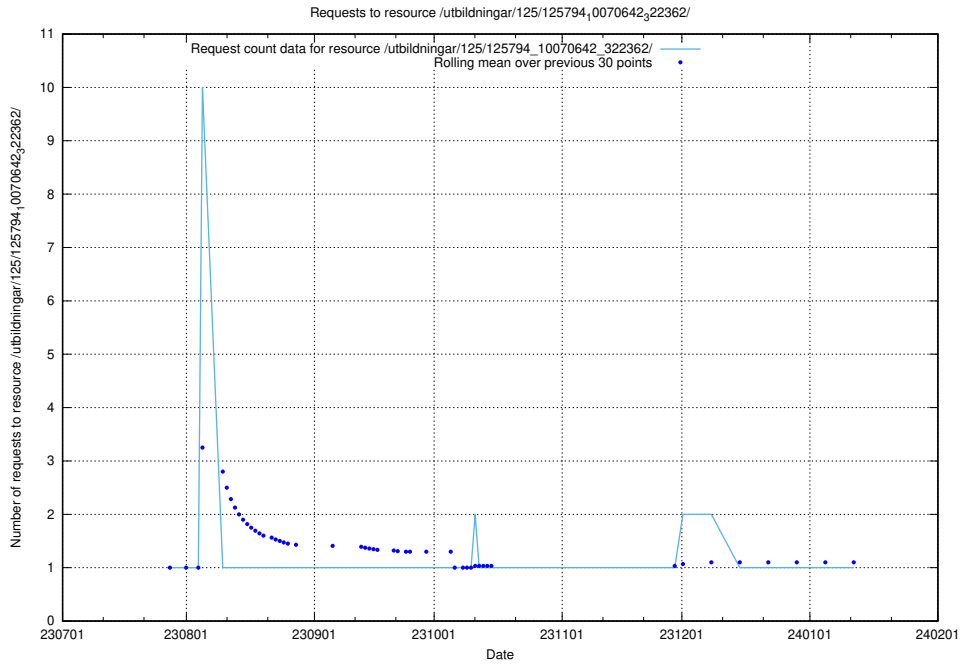

5.4726 Usage of /utbildningar/125/125794_10070642_322362/

Here, we count the number of requests to resource /utbildningar/125/125794_10070642_322362/.