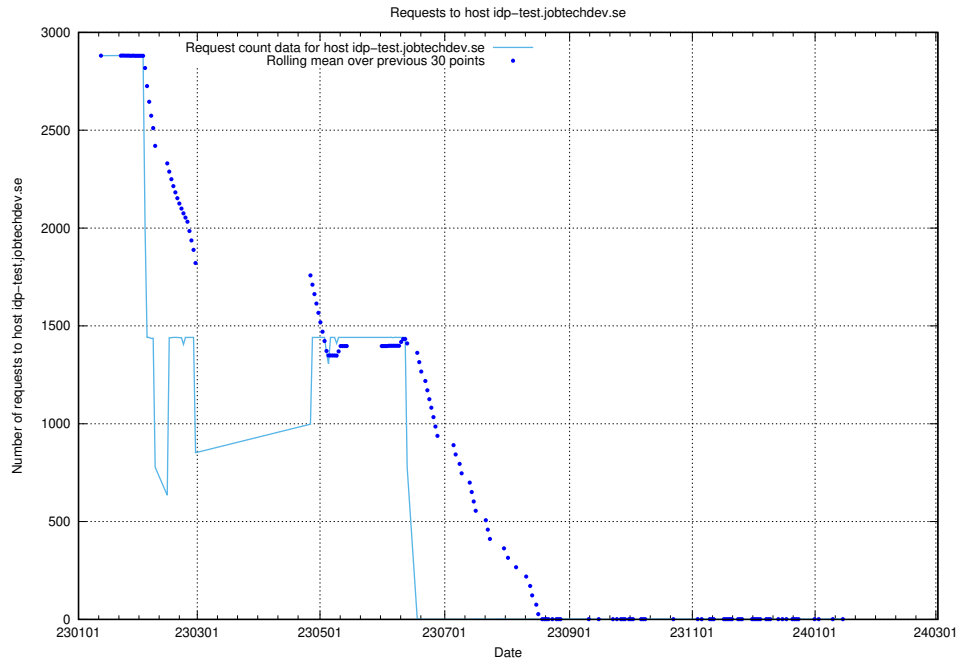

Here, we count the number of requests to host idp-test.jobtechdev.se.

7.300 Usage of jobstore.jobtechdev.se

Here, we count the number of requests to host jobstore.jobtechdev.se.

7.301 Usage of academy.jobtechdev.se