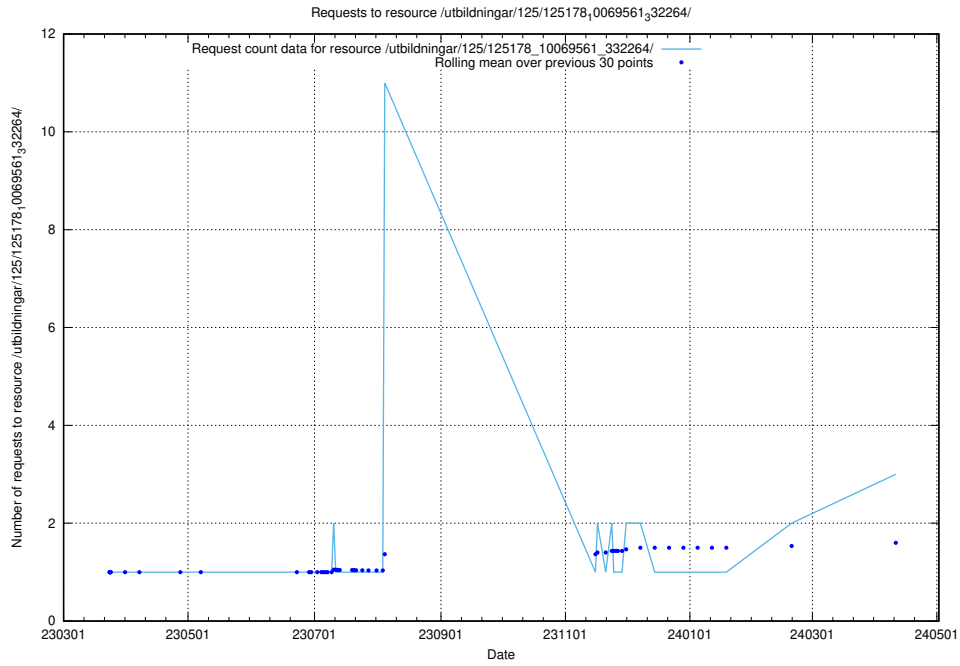

5.312 Usage of /utbildningar/125/125178_10069561_332264/

Here, we count the number of requests to resource /utbildningar/125/125178_10069561_332264/.