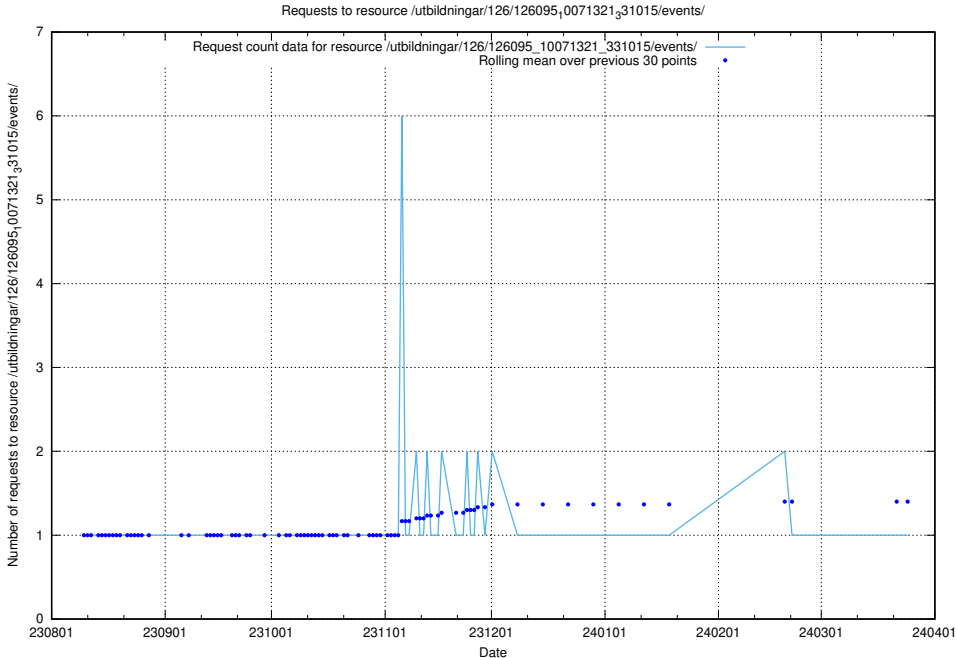

5.4654 Usage of /utbildningar/126/126095_10071321_331015/events/

Here, we count the number of requests to resource /utbildningar/126/126095_10071321_331015/events/