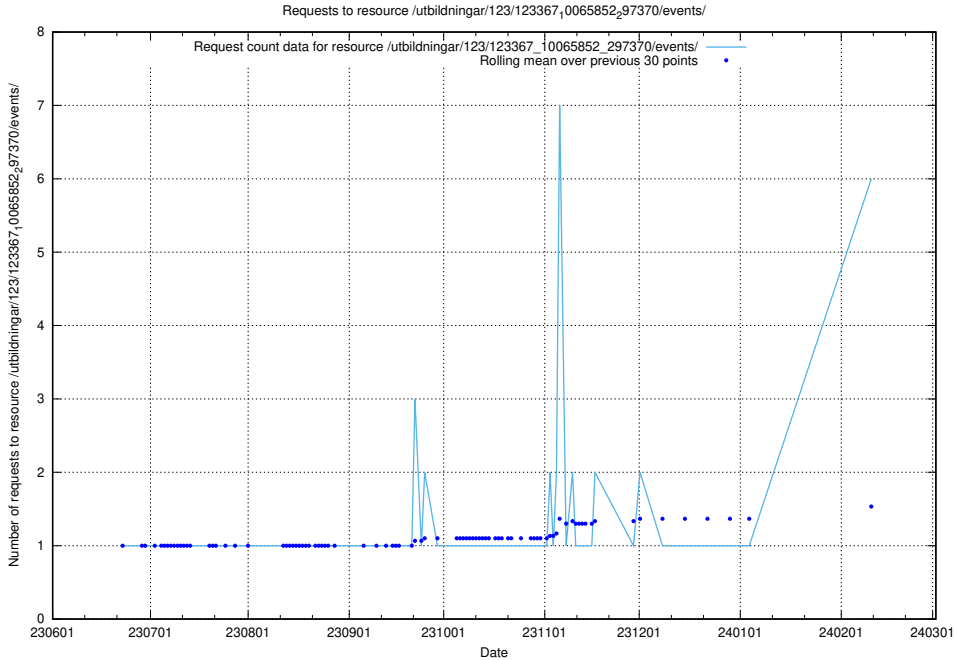

Here, we count the number of requests to resource /utbildningar/124/124465_10067554_312977/.

5.131 Usage of /utbildningar/123/123367_10065852_297370/events/

Here, we count the number of requests to resource /utbildningar/123/123367_10065852_297370/events/