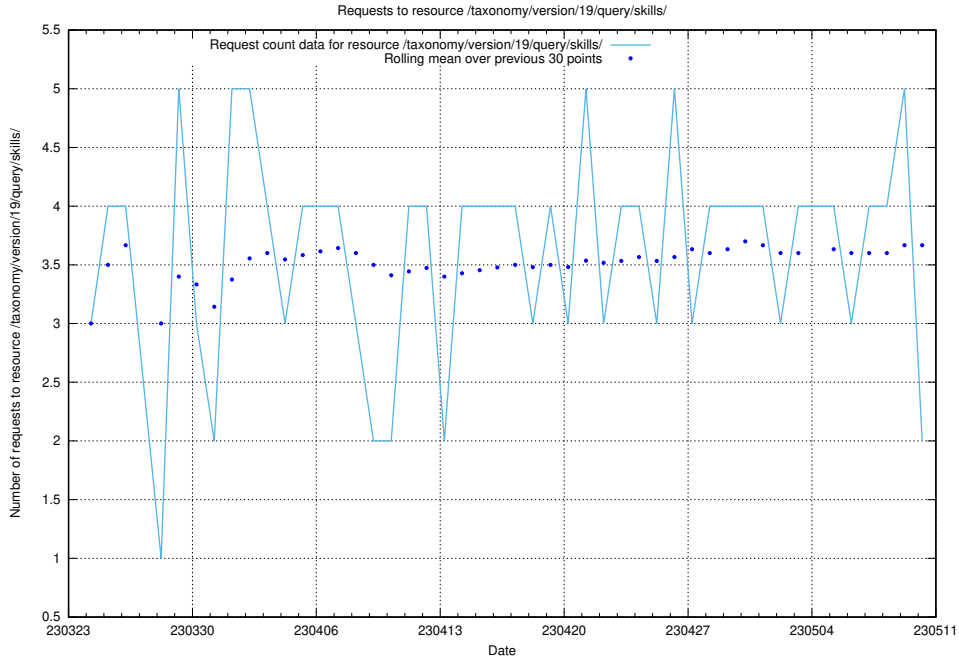

5.995 Usage of /taxonomy/version/19/query/skills/

Here, we count the number of requests to resource /taxonomy/version/19/query/skills/.