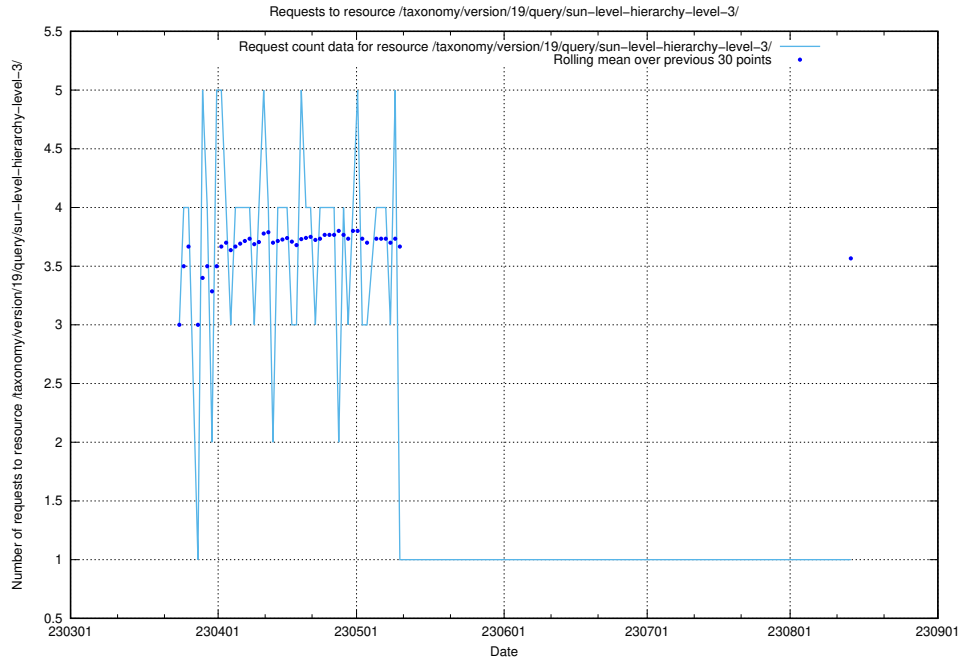

5.5901 Usage of /taxonomy/version/19/query/sun-level-hierarchy-level-3/

Here, we count the number of requests to resource /taxonomy/version/19/query/sun-level-hierarchy-level-3/.