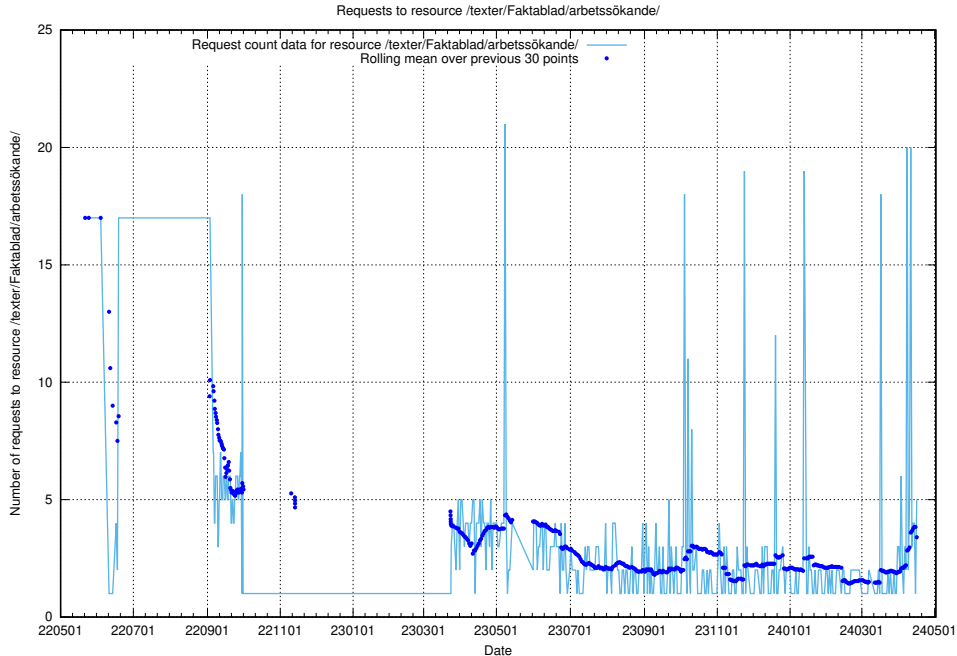

5.146 Usage of /texter/Faktablad/arbetssökande/

Here, we count the number of requests to resource /texter/Faktablad/arbetssökande/.