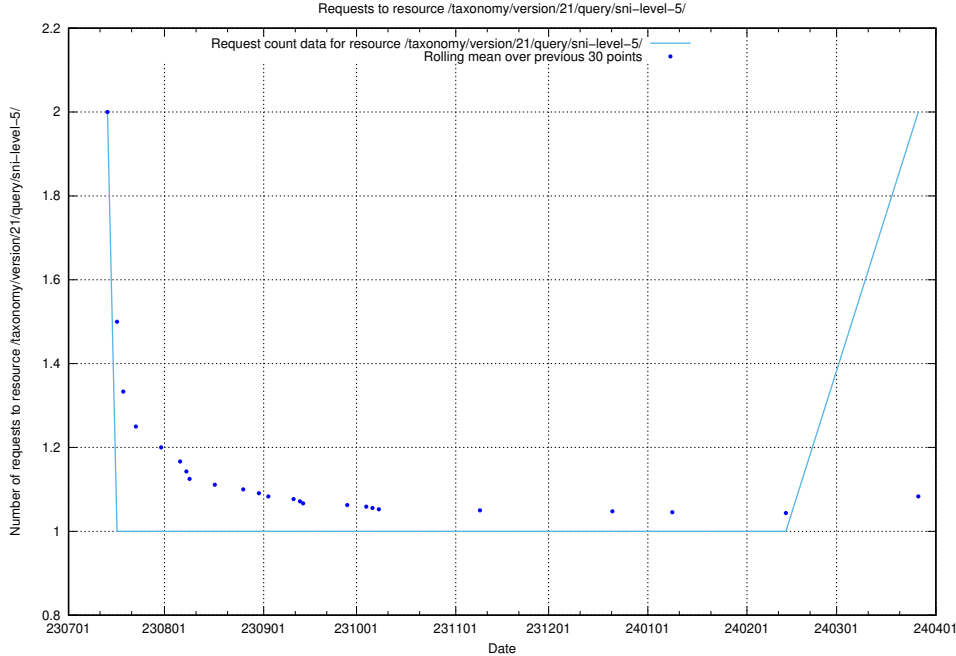

5.881 Usage of /taxonomy/version/21/query/sni-level-5/

Here, we count the number of requests to resource /taxonomy/version/21/query/sni-level-5/.