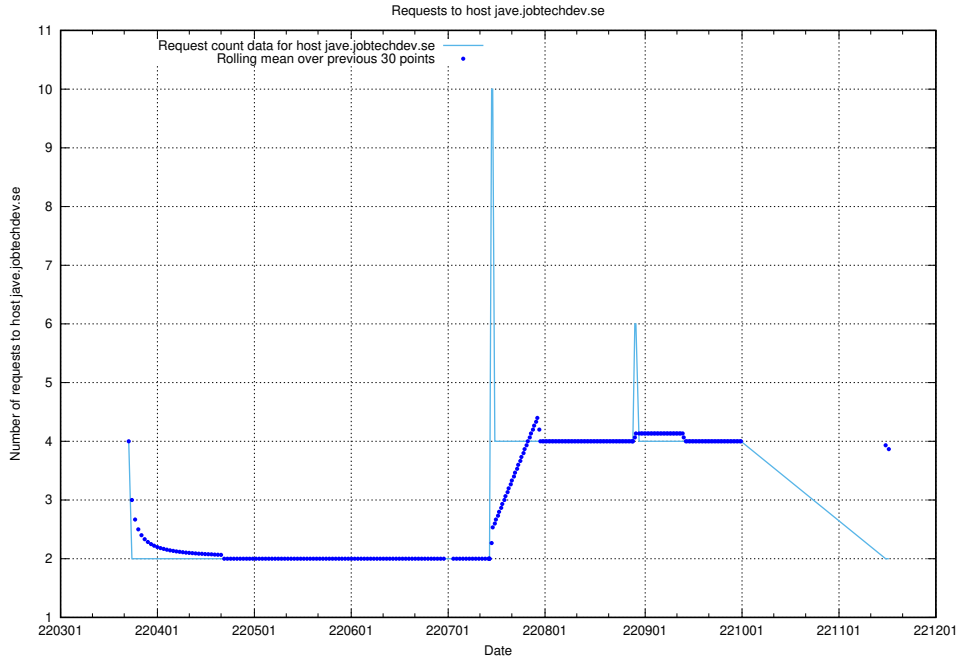

7.489 Usage of `jave.jobtechdev.se`

Here, we count the number of requests to host `jave.jobtechdev.se`.