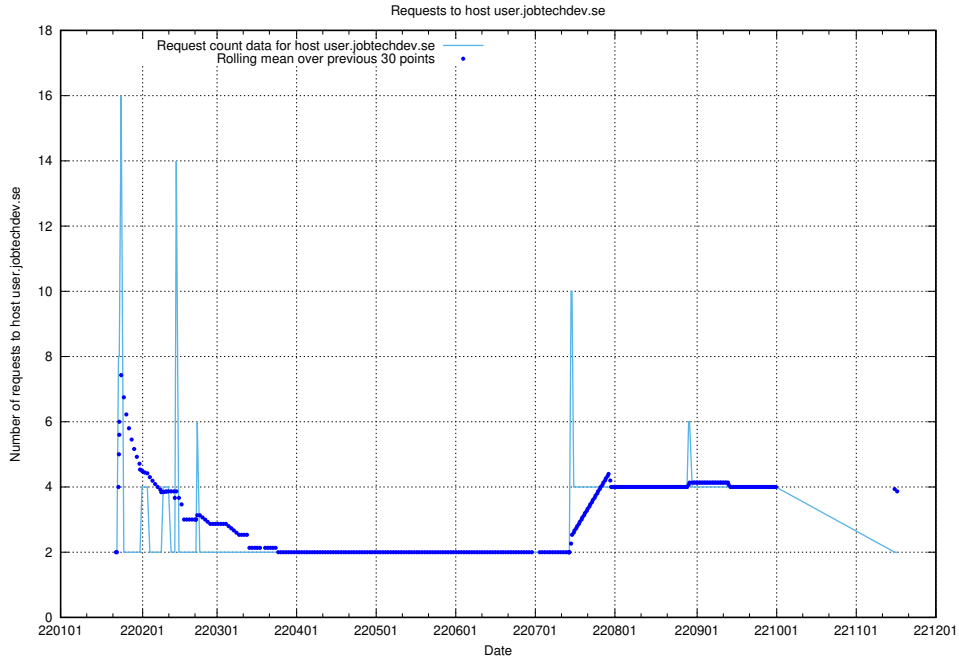

7.580 Usage of user.jobtechdev.se

Here, we count the number of requests to host user.jobtechdev.se.