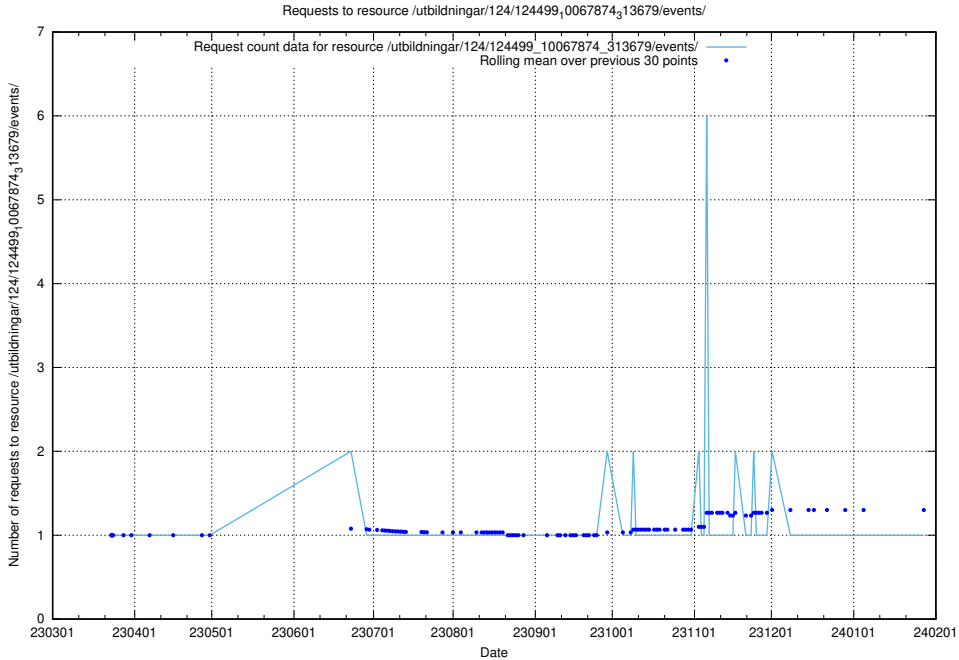

Here, we count the number of requests to resource /utbildningar/utb_emil/127/127352_10074316_337554/events/

5.2203 Usage of /utbildningar/124/124499_10067874_313679/events/

Here, we count the number of requests to resource /utbildningar/124/124499_10067874_313679/events/