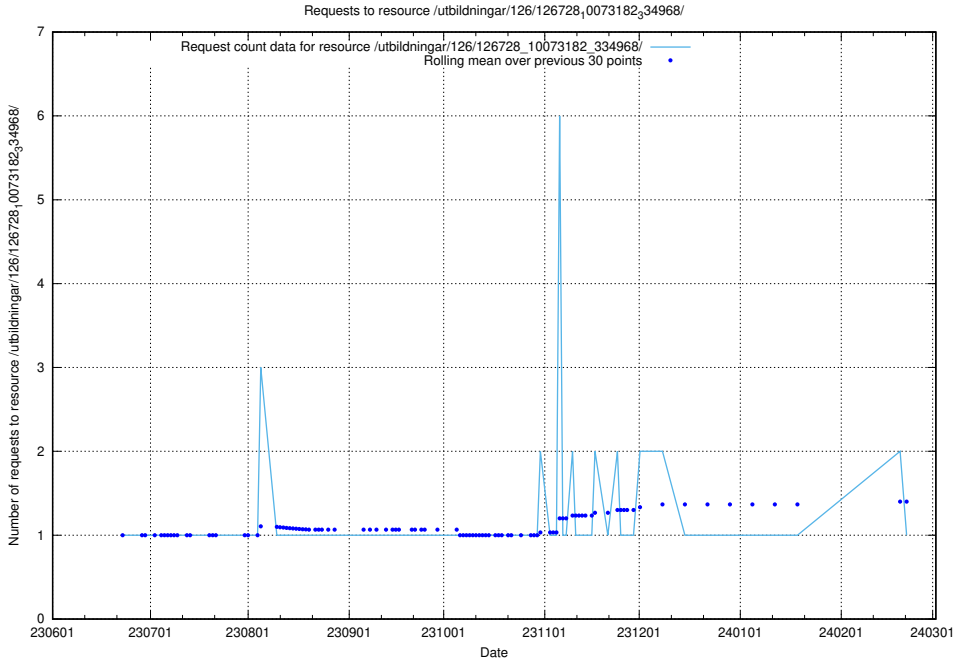

5.5412 Usage of /utbildningar/126/126728_10073182_334968/

Here, we count the number of requests to resource /utbildningar/126/126728_10073182_334968/.