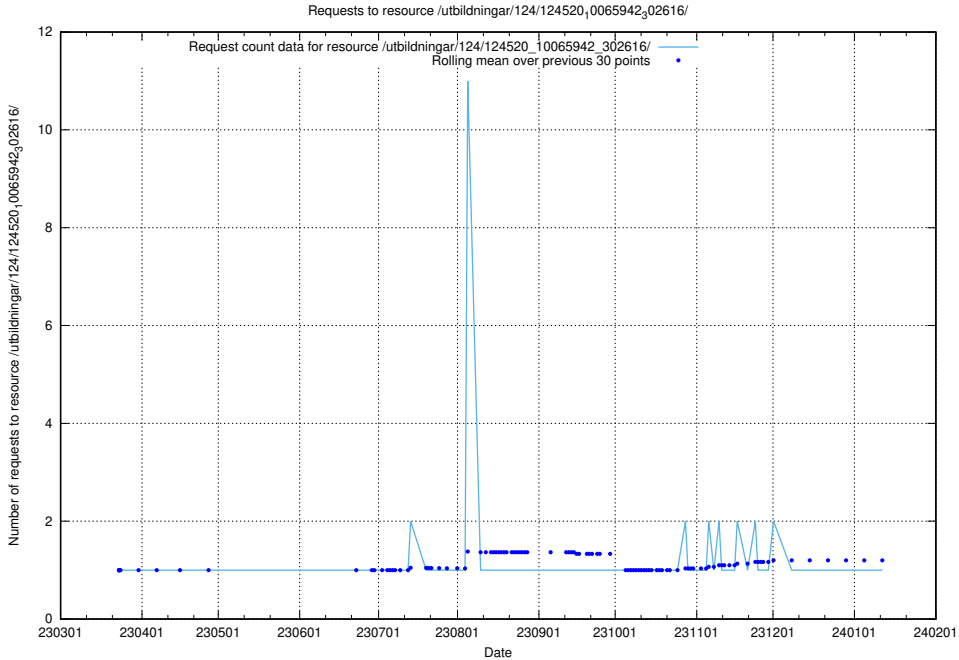

5.1313 Usage of /utbildningar/124/124520_10065942_302616/

Here, we count the number of requests to resource /utbildningar/124/124520_10065942_302616/.