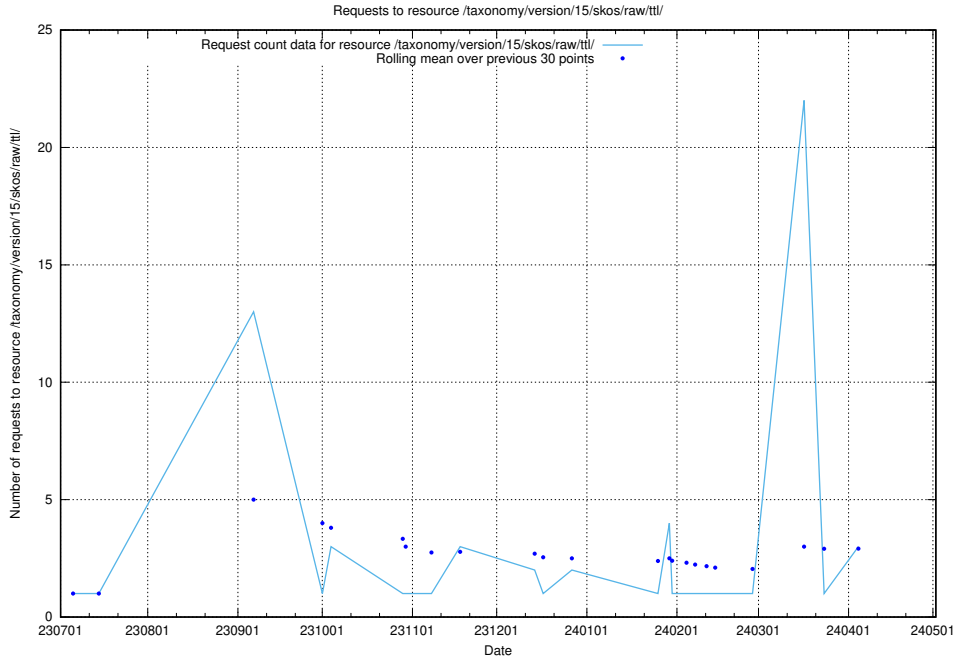

5.432 Usage of /taxonomy/version/15/skos/raw/ttl/

Here, we count the number of requests to resource /taxonomy/version/15/skos/raw/ttl/.