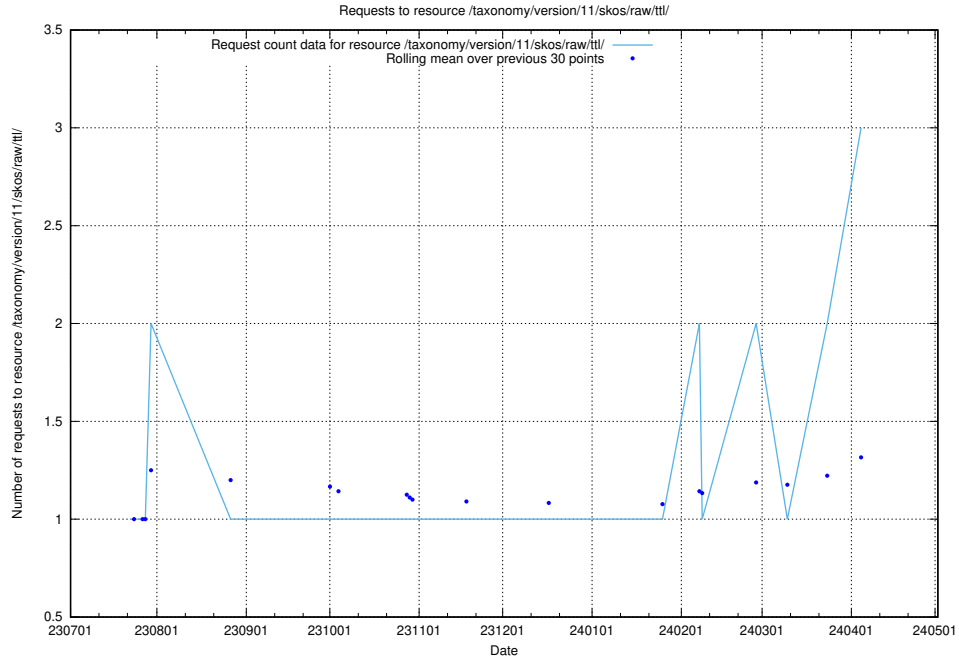

5.421 Usage of /taxonomy/version/11/skos/raw/ttl/

Here, we count the number of requests to resource /taxonomy/version/11/skos/raw/ttl/.