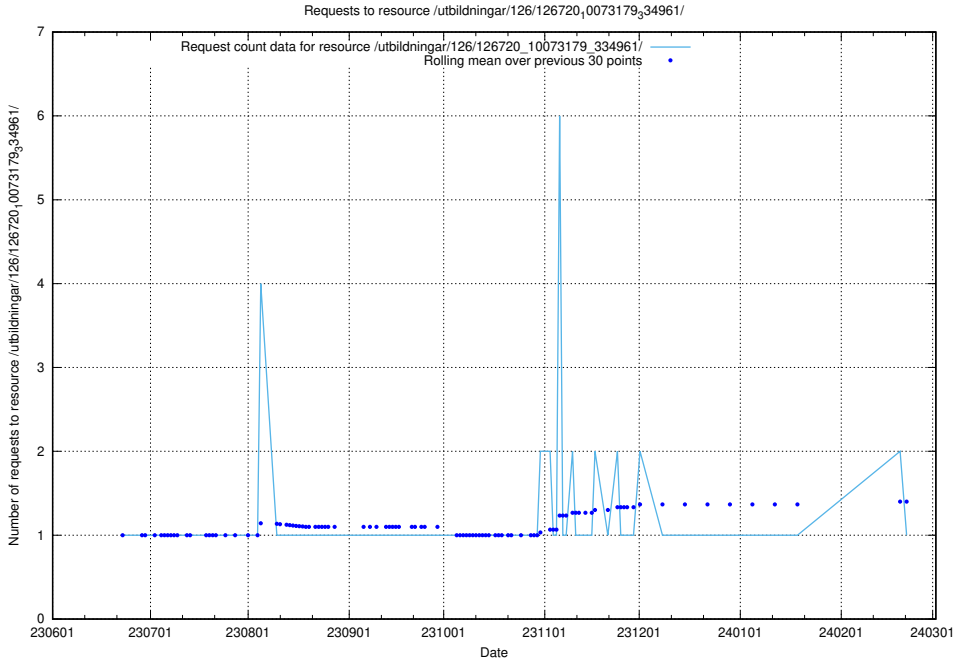

5.5421 Usage of /utbildningar/126/126720_10073179_334961/

Here, we count the number of requests to resource /utbildningar/126/126720_10073179_334961/.