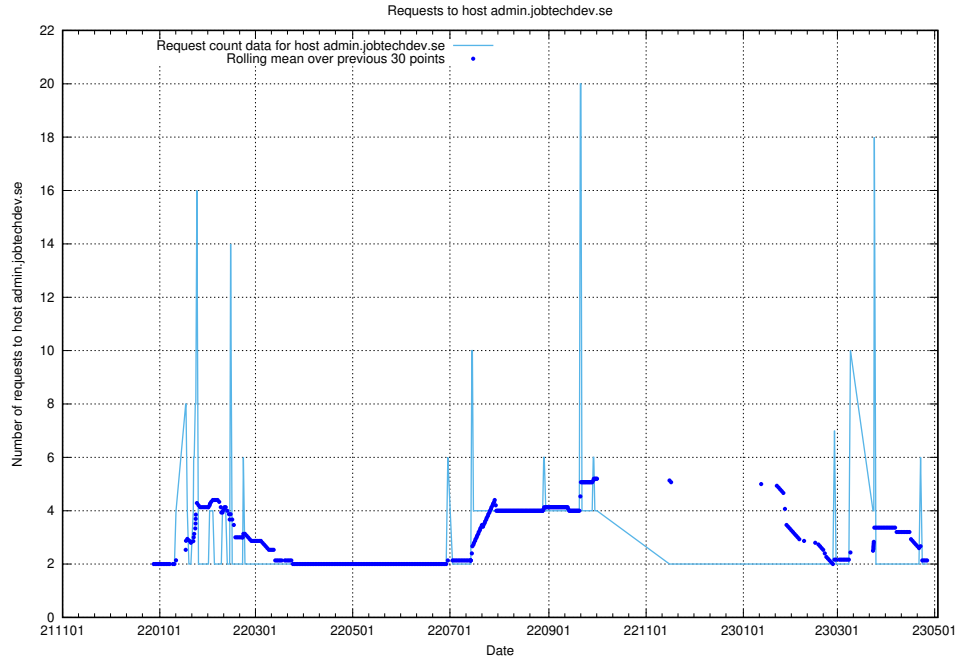

7.358 Usage of admin.jobtechdev.se

Here, we count the number of requests to host admin.jobtechdev.se.