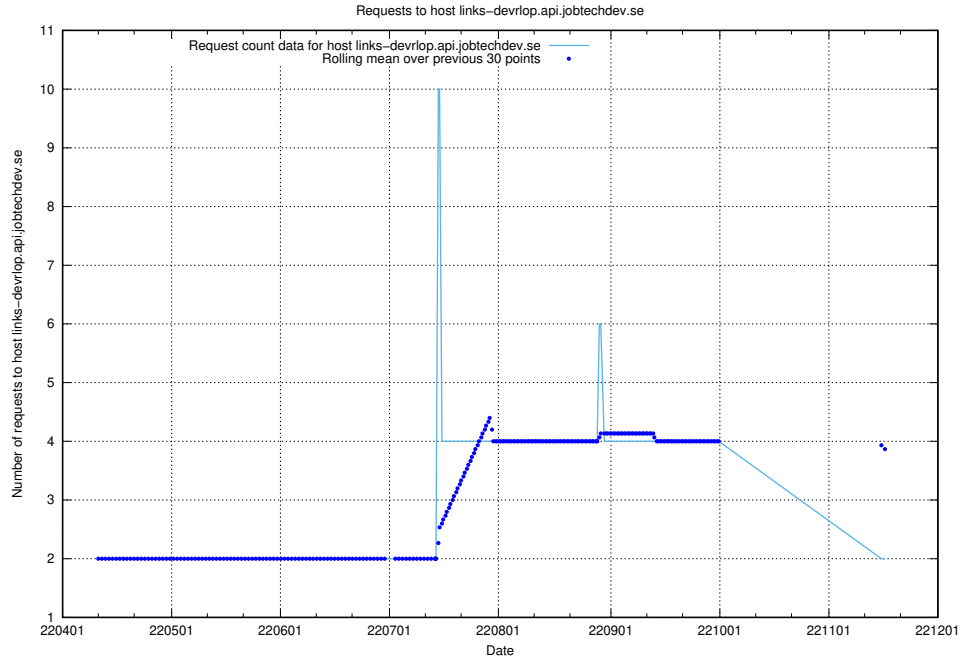

7.465 Usage of links-devrlop.api.jobtechdev.se

Here, we count the number of requests to host links-devrlop.api.jobtechdev.se.