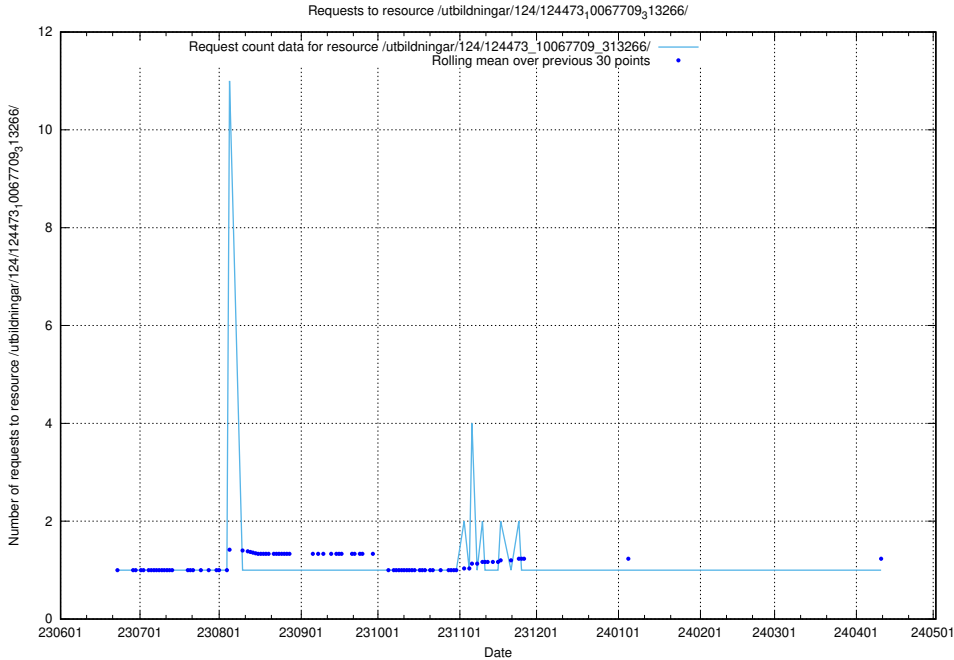

5.5611 Usage of /utbildningar/124/124473_10067709_313266/

Here, we count the number of requests to resource /utbildningar/124/124473_10067709_313266/.