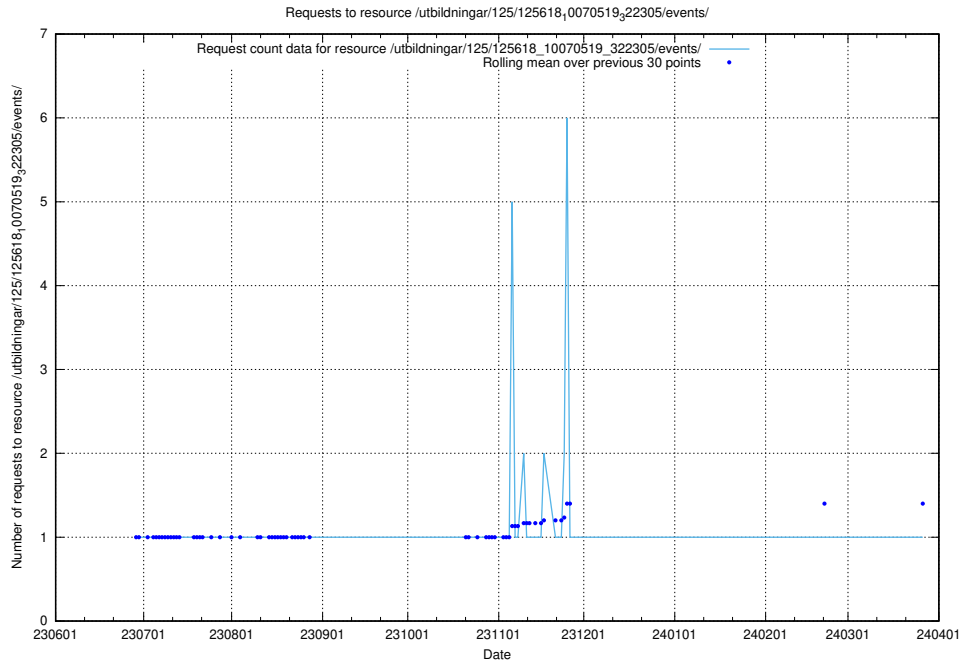

5.5287 Usage of /utbildningar/125/125618_10070519_322305/events/

Here, we count the number of requests to resource /utbildningar/125/125618_10070519_322305/events/