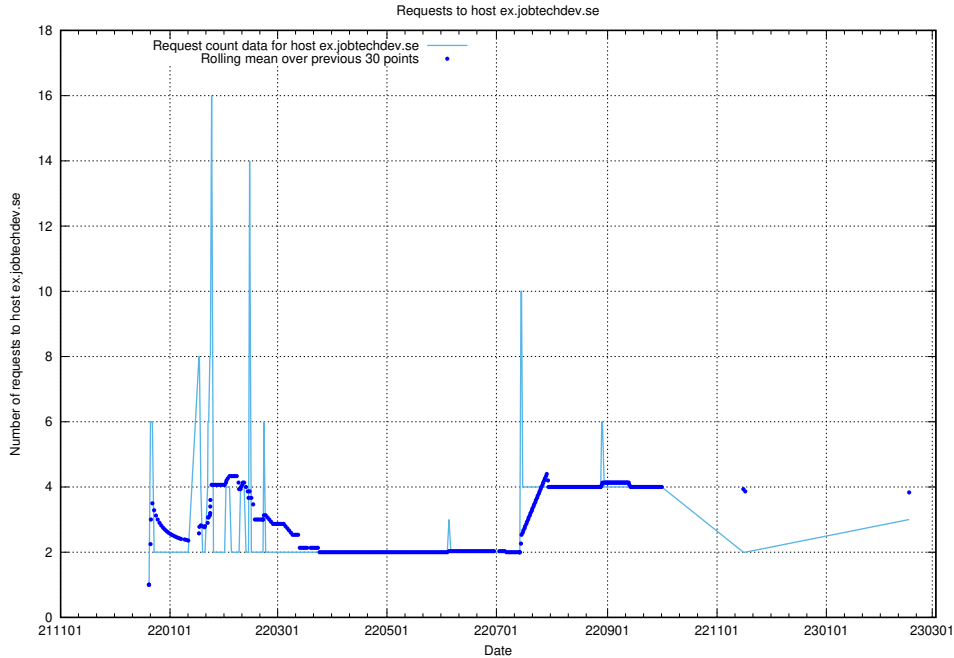

7.196 Usage of ex.jobtechdev.se

Here, we count the number of requests to host ex.jobtechdev.se.