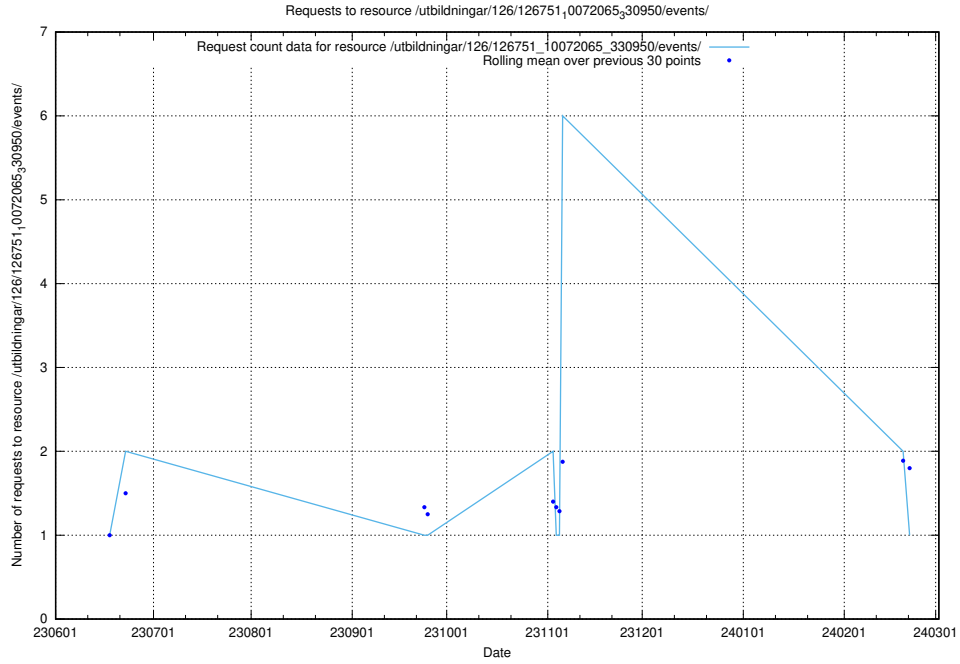

Here, we count the number of requests to resource /utbildningar/124/124856_10068612_316101/events/

5.5664 Usage of /utbildningar/126/126751_10072065_330950/events/

Here, we count the number of requests to resource /utbildningar/126/126751_10072065_330950/events/