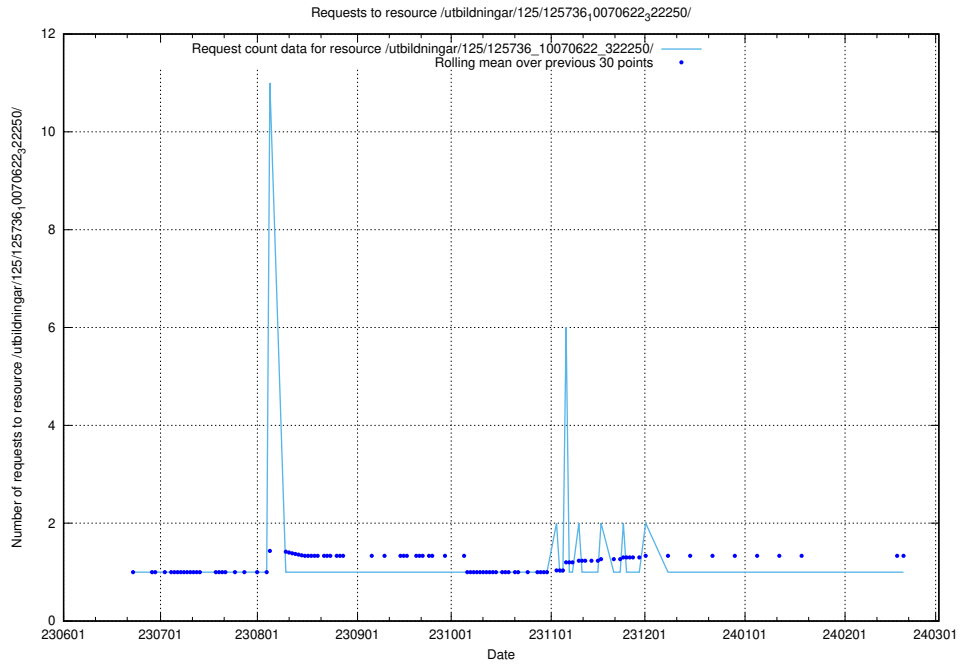

5.5514 Usage of /utbildningar/125/125736_10070622_322250/

Here, we count the number of requests to resource /utbildningar/125/125736_10070622_322250/.