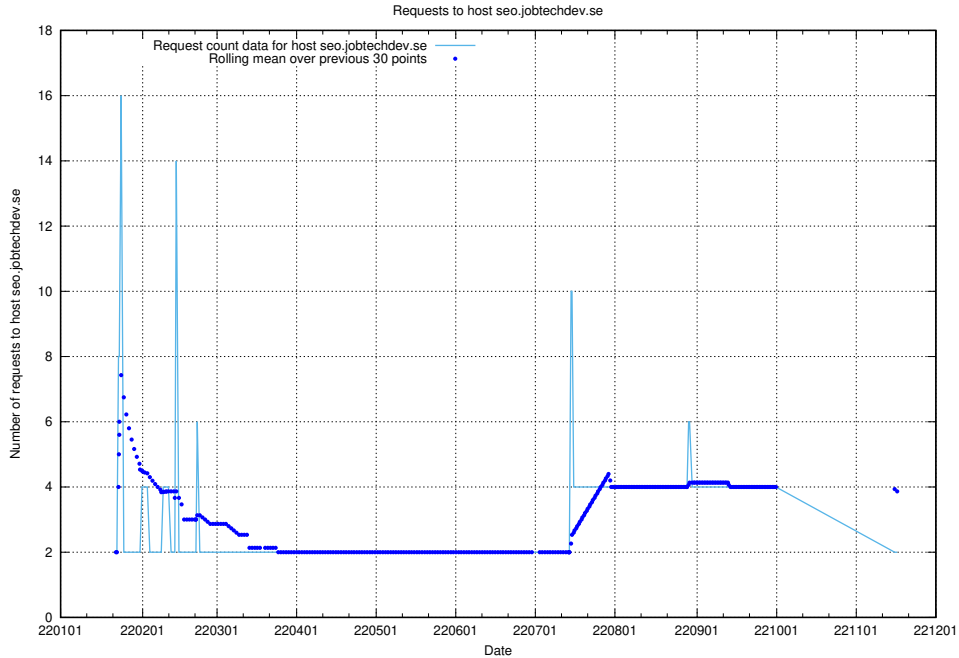

7.588 Usage of seo.jobtechdev.se

Here, we count the number of requests to host seo.jobtechdev.se.