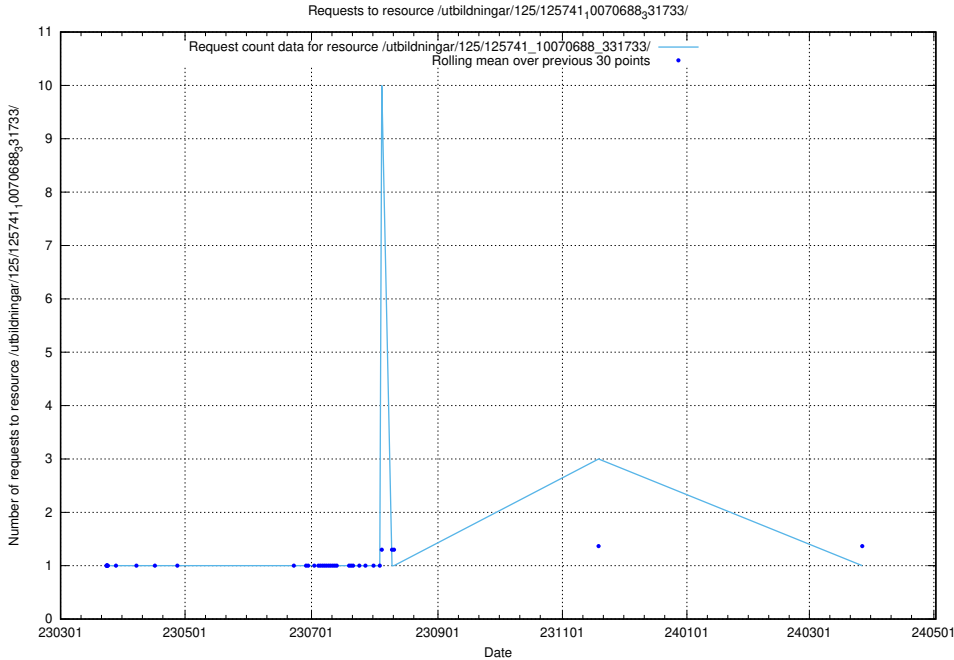

5.6244 Usage of /utbildningar/125/125741_10070688_331733/

Here, we count the number of requests to resource /utbildningar/125/125741_10070688_331733/.