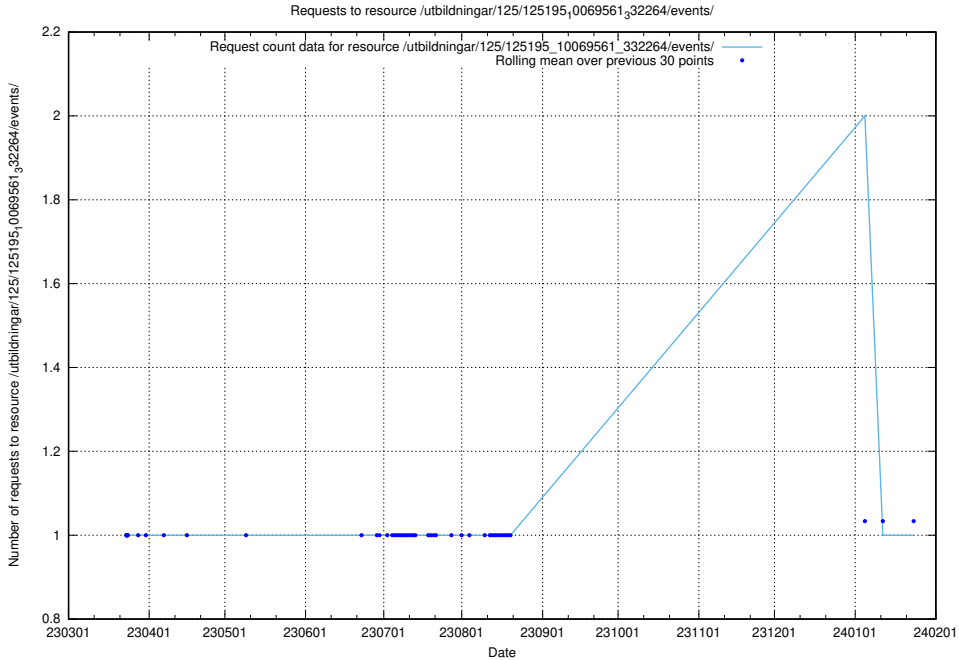

5.1195 Usage of /utbildningar/125/125195_10069561_332264/events/

Here, we count the number of requests to resource /utbildningar/125/125195_10069561_332264/events/