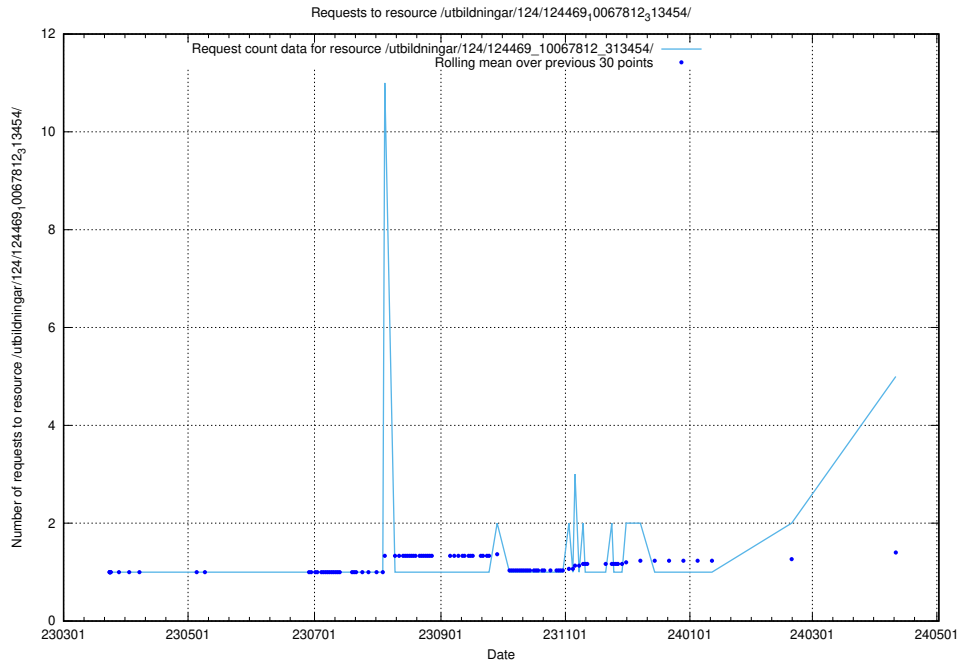

5.169 Usage of /utbildningar/124/124469_10067812_313454/

Here, we count the number of requests to resource /utbildningar/124/124469_10067812_313454/.