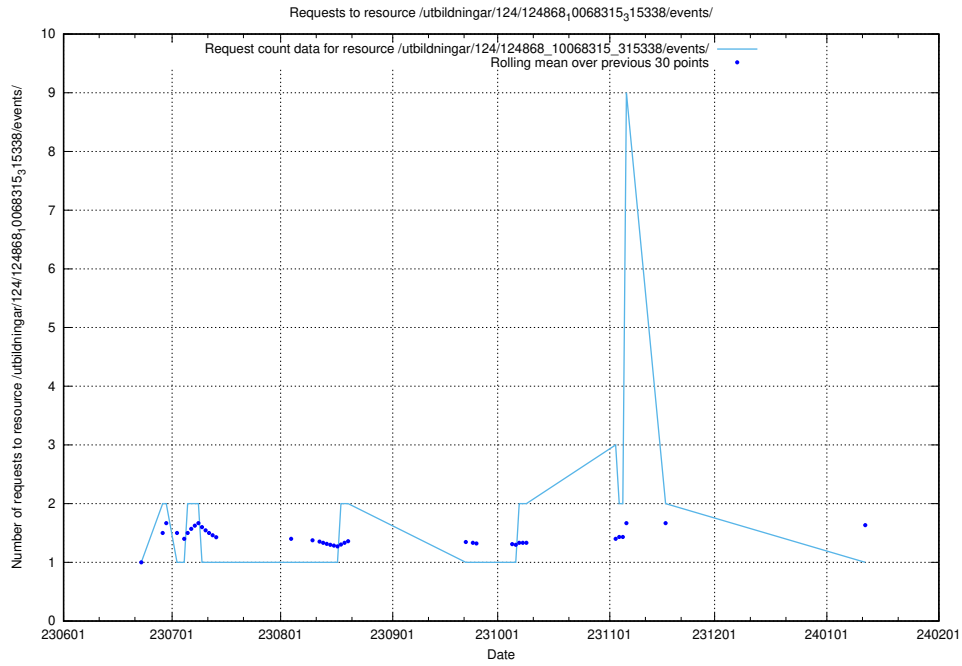

5.5549 Usage of /utbildningar/124/124868_10068315_315338/events/

Here, we count the number of requests to resource /utbildningar/124/124868_10068315_315338/events/