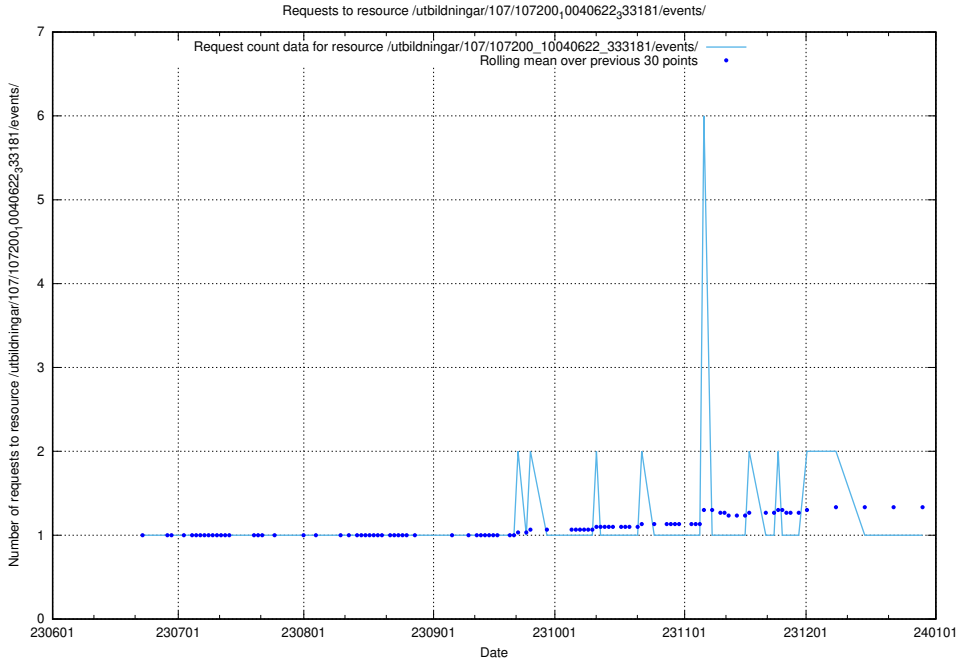

5.5649 Usage of /utbildningar/107/107200_10040622_333181/events/

Here, we count the number of requests to resource /utbildningar/107/107200_10040622_333181/events/