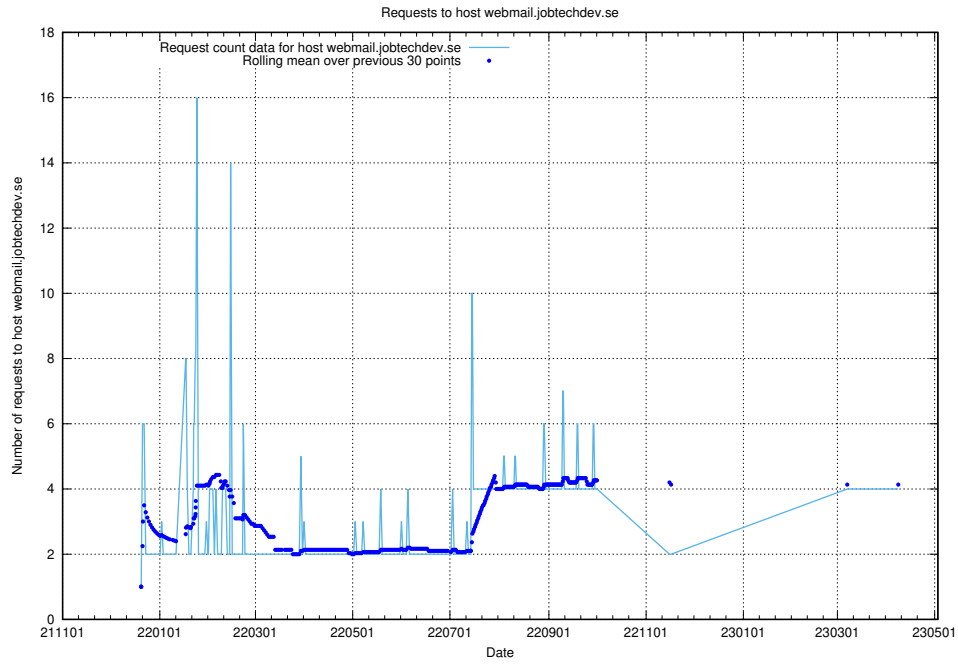

7.127 Usage of webmail.jobtechdev.se

Here, we count the number of requests to host webmail.jobtechdev.se.