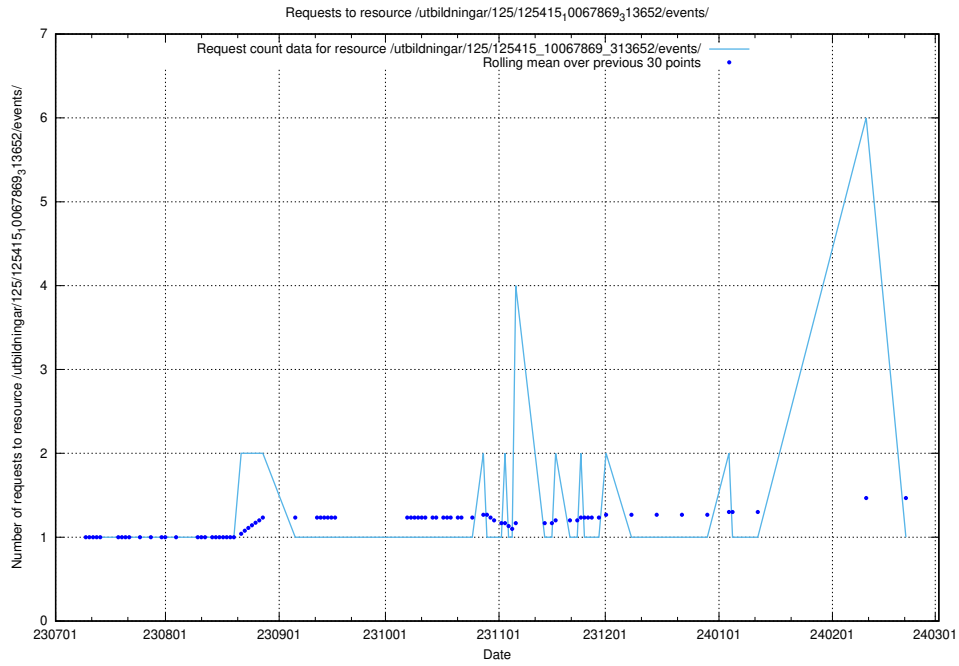

5.4940 Usage of /utbildningar/125/125415_10067869_313652/events/

Here, we count the number of requests to resource /utbildningar/125/125415_10067869_313652/events/