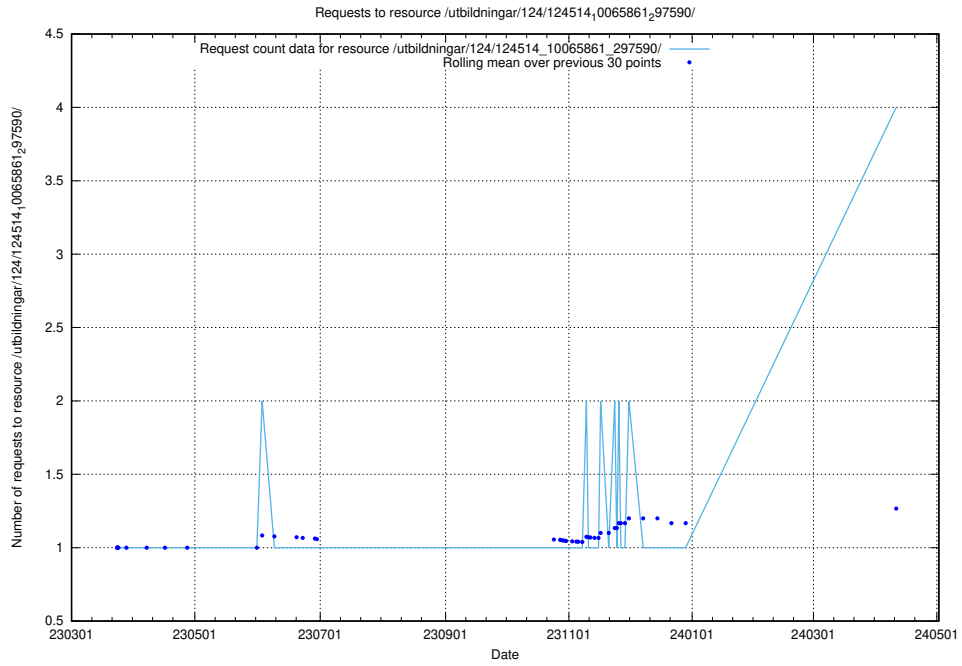

5.225 Usage of /utbildningar/124/124514_10065861_297590/

Here, we count the number of requests to resource /utbildningar/124/124514_10065861_297590/.