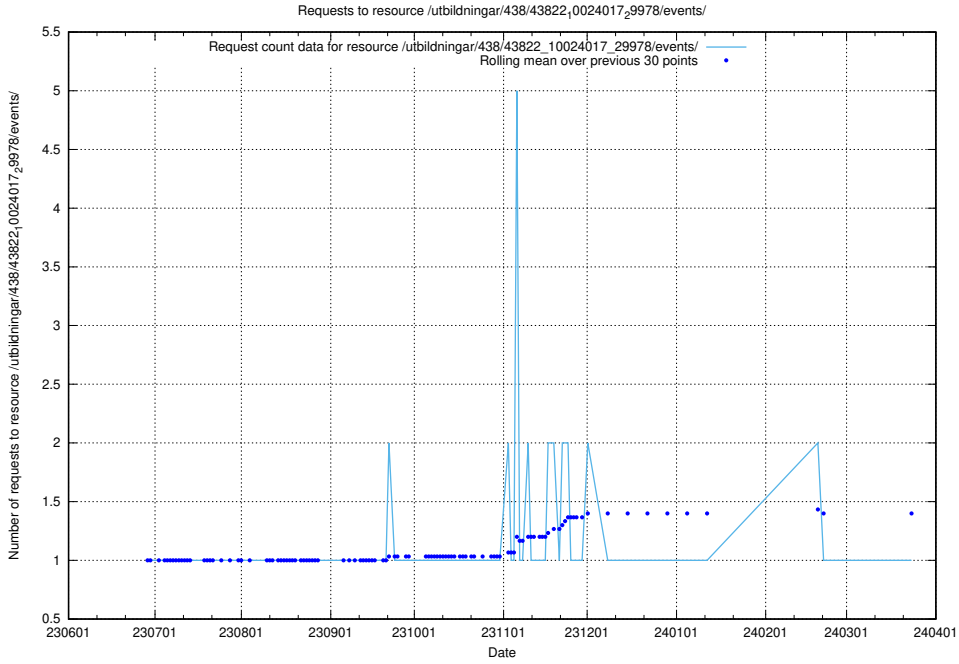

5.5243 Usage of /utbildningar/438/43822_10024017_29978/events/

Here, we count the number of requests to resource /utbildningar/438/43822_10024017_29978/events/.