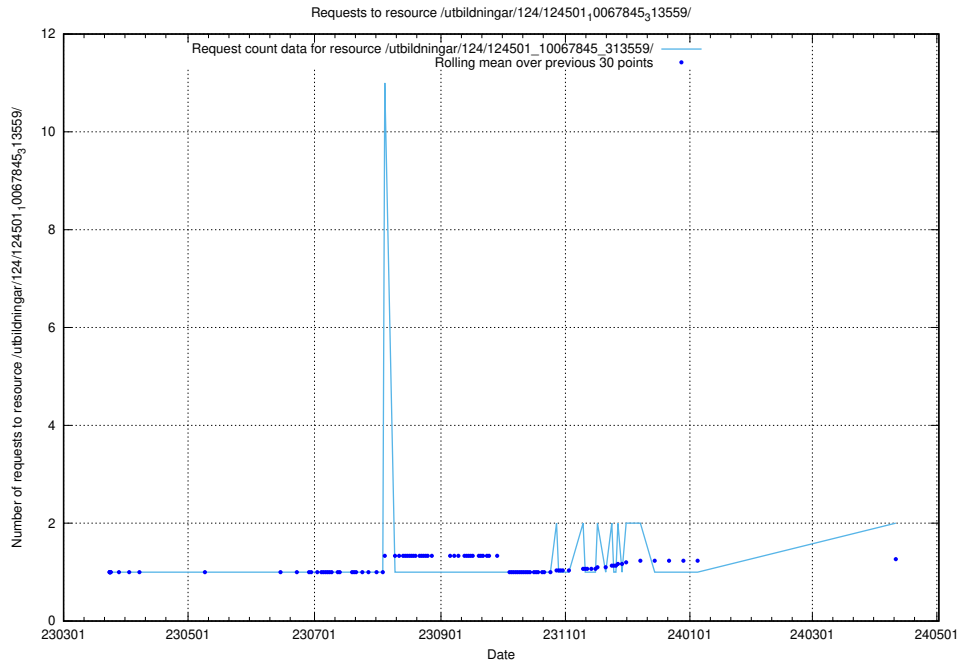

5.640 Usage of /utbildningar/124/124501_10067845_313559/

Here, we count the number of requests to resource /utbildningar/124/124501_10067845_313559/.