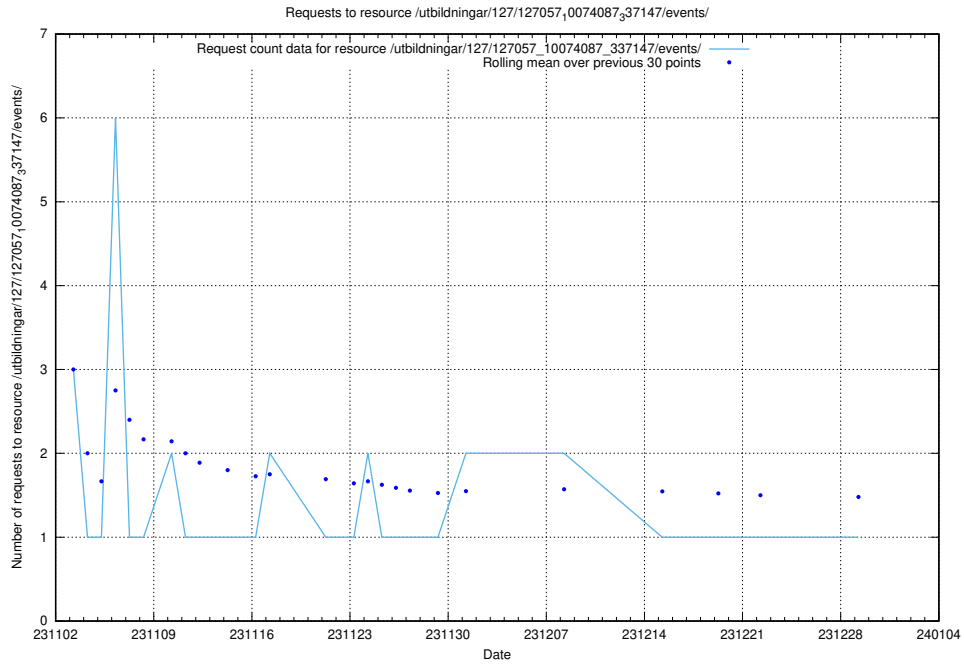

Here, we count the number of requests to resource /utbildningar/127/127111_10074050_337080/events/

5.3971 Usage of /utbildningar/127/127057_10074087_337147/events/

Here, we count the number of requests to resource /utbildningar/127/127057_10074087_337147/events/