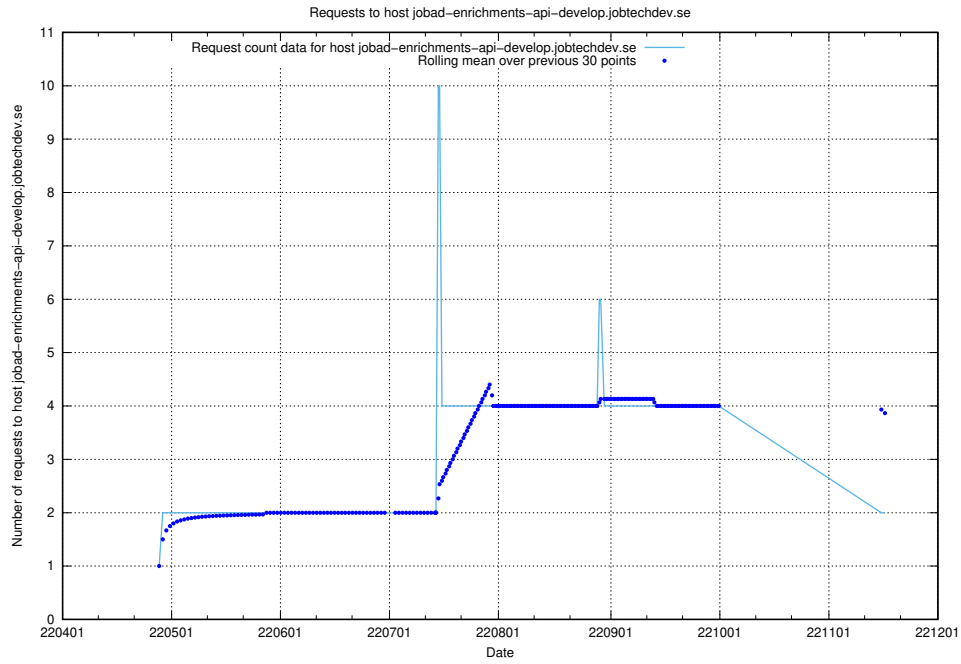

7.445 Usage of rhvms.jobtechdev.se

Here, we count the number of requests to host rhvms.jobtechdev.se.

7.446 Usage of arbetsformedlingen.se.apps.standby.services.jtech.se

Here, we count the number of requests to host arbetsformedlingen.se.apps.standby.services.jtech.se.