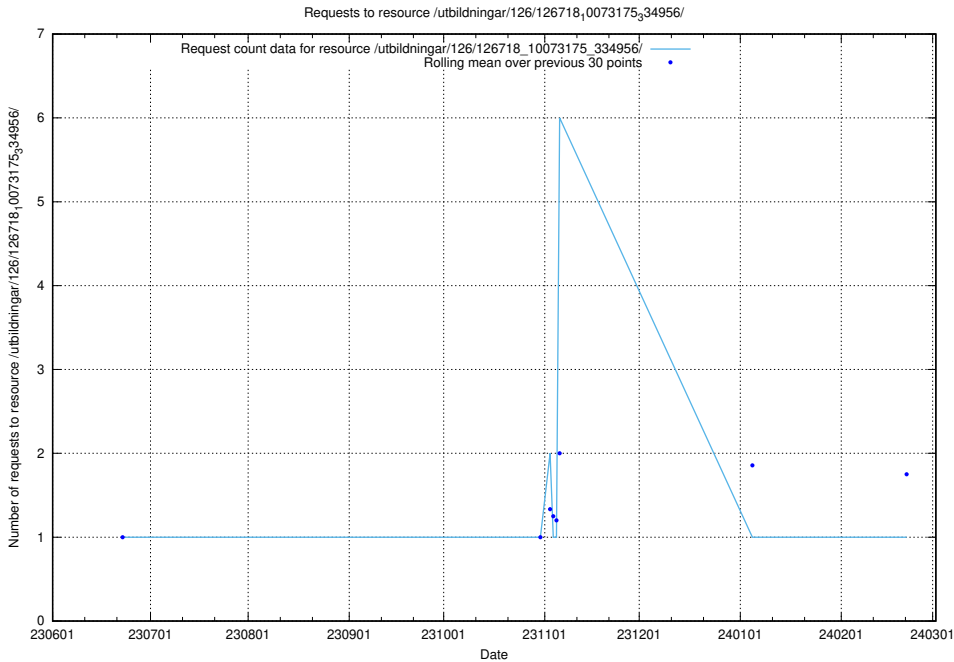

5.5428 Usage of /utbildningar/126/126718_10073175_334956/

Here, we count the number of requests to resource /utbildningar/126/126718_10073175_334956/.