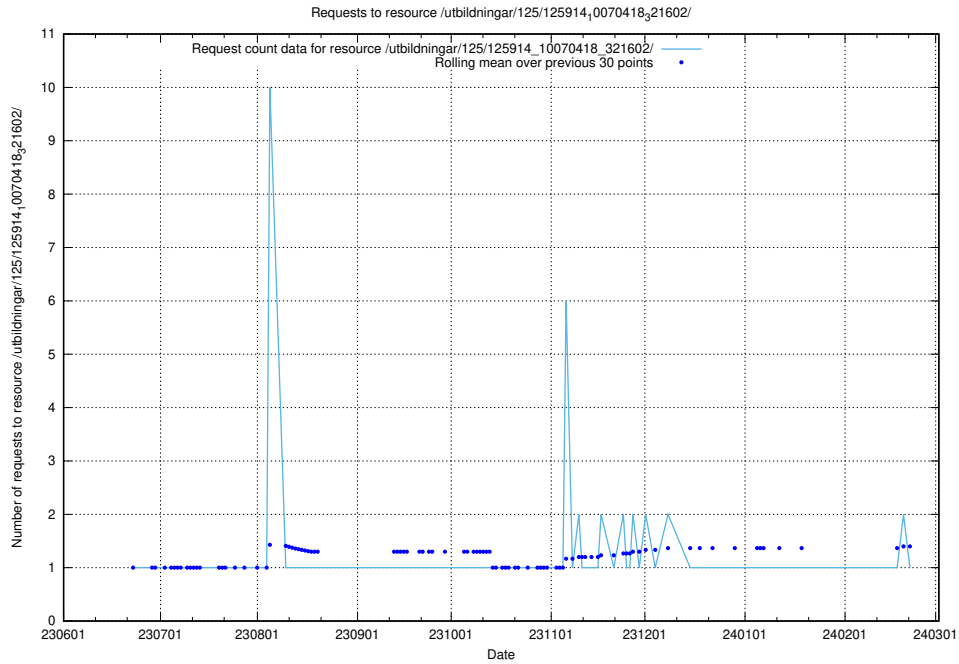

5.5502 Usage of /utbildningar/125/125914_10070418_321602/

Here, we count the number of requests to resource /utbildningar/125/125914_10070418_321602/.