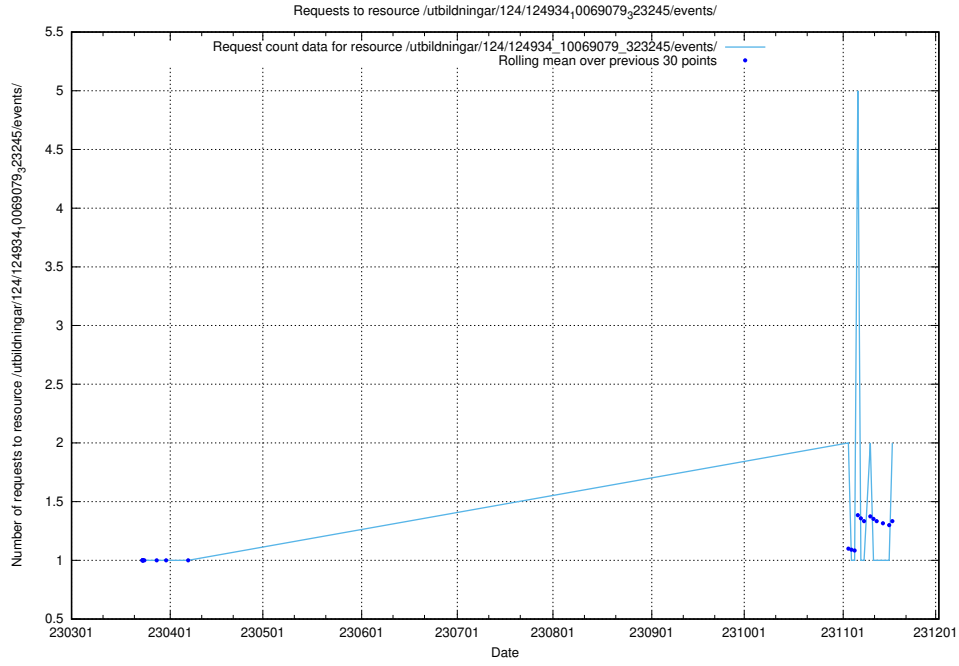

5.589 Usage of /utbildningar/124/124934_10069079_323245/events/

Here, we count the number of requests to resource /utbildningar/124/124934_10069079_323245/events/