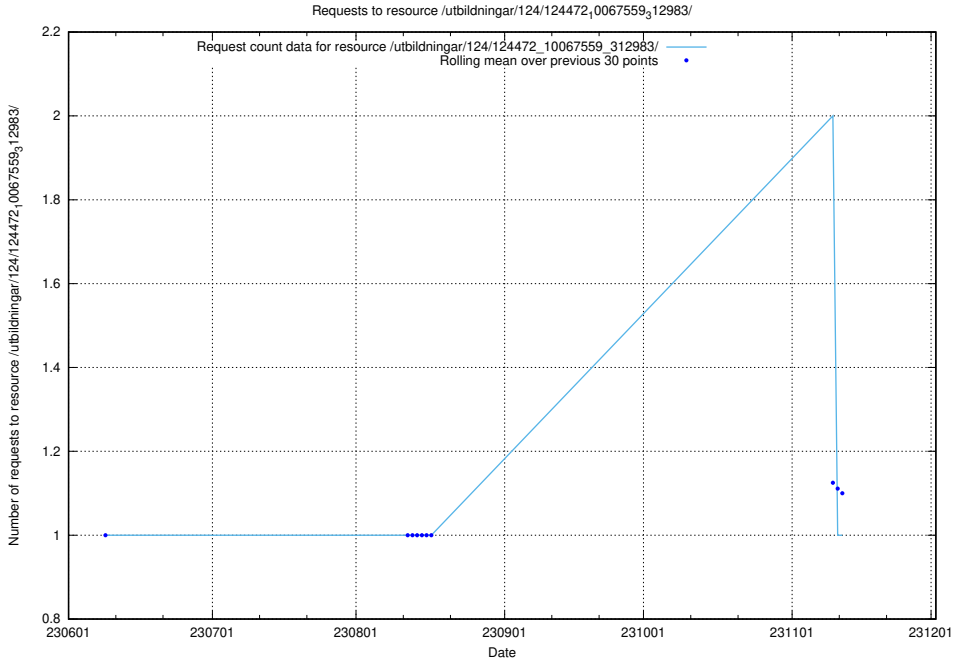

5.5709 Usage of /utbildningar/124/124472_10067559_312983/

Here, we count the number of requests to resource /utbildningar/124/124472_10067559_312983/.