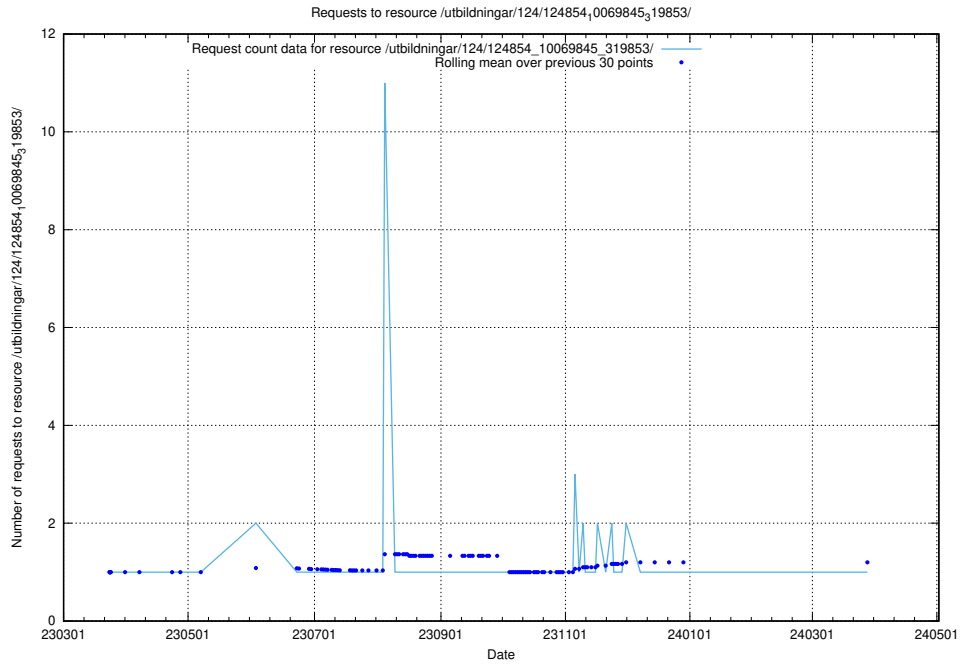

5.1267 Usage of /utbildningar/124/124854_10069845_319853/

Here, we count the number of requests to resource /utbildningar/124/124854_10069845_319853/.