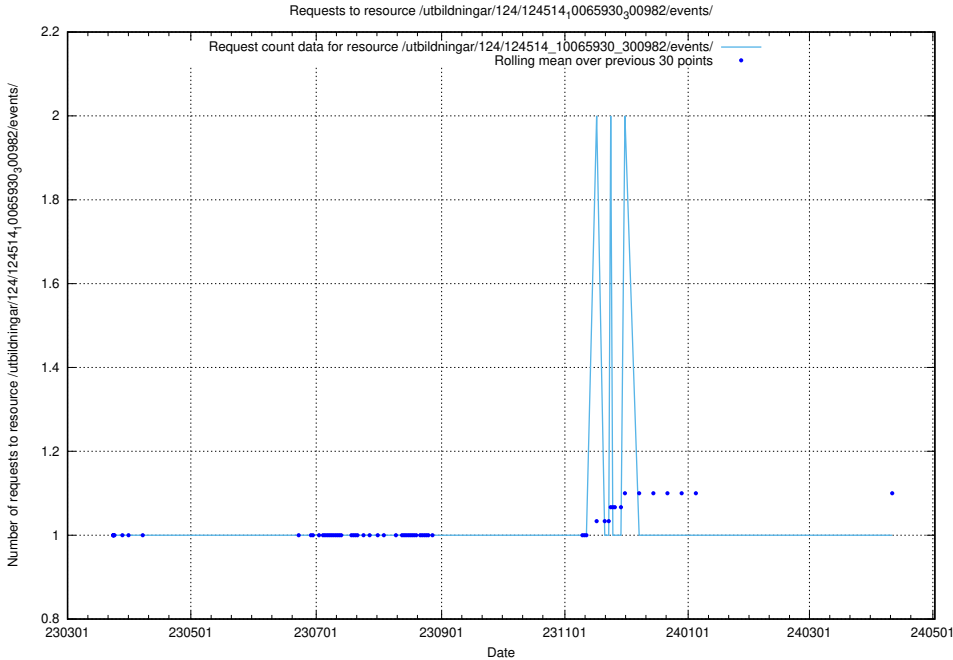

5.1758 Usage of /utbildningar/124/124514_10065930_300982/events/

Here, we count the number of requests to resource /utbildningar/124/124514_10065930_300982/events/