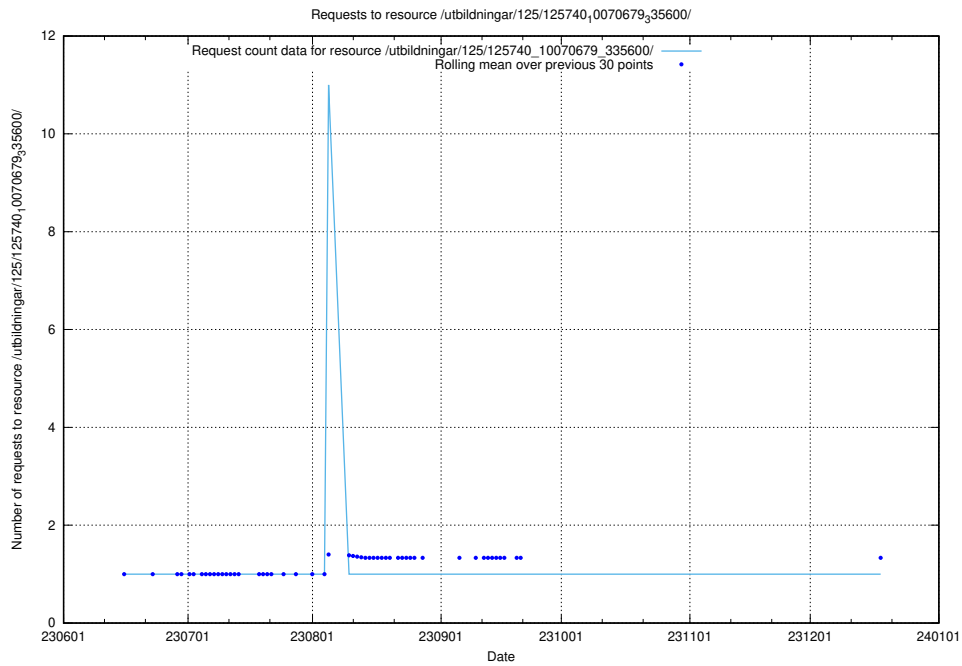

5.5684 Usage of /utbildningar/125/125740_10070679_335600/

Here, we count the number of requests to resource /utbildningar/125/125740_10070679_335600/.