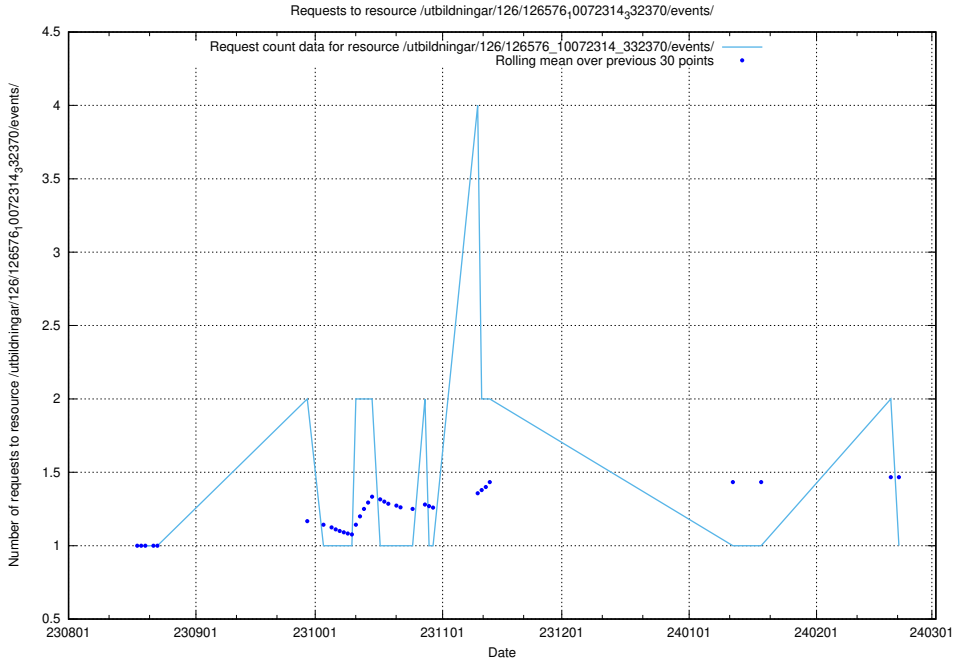

5.4595 Usage of /utbildningar/126/126576_10072314_332370/events/

Here, we count the number of requests to resource /utbildningar/126/126576_10072314_332370/events/