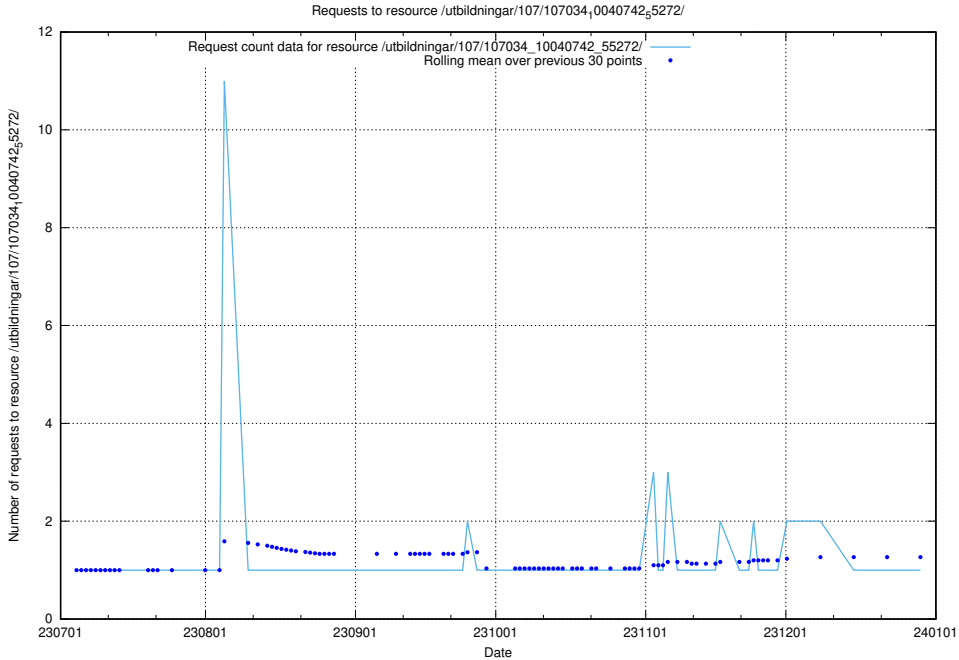

5.5177 Usage of /utbildningar/107/107034_10040742_55272/

Here, we count the number of requests to resource /utbildningar/107/107034_10040742_55272/.