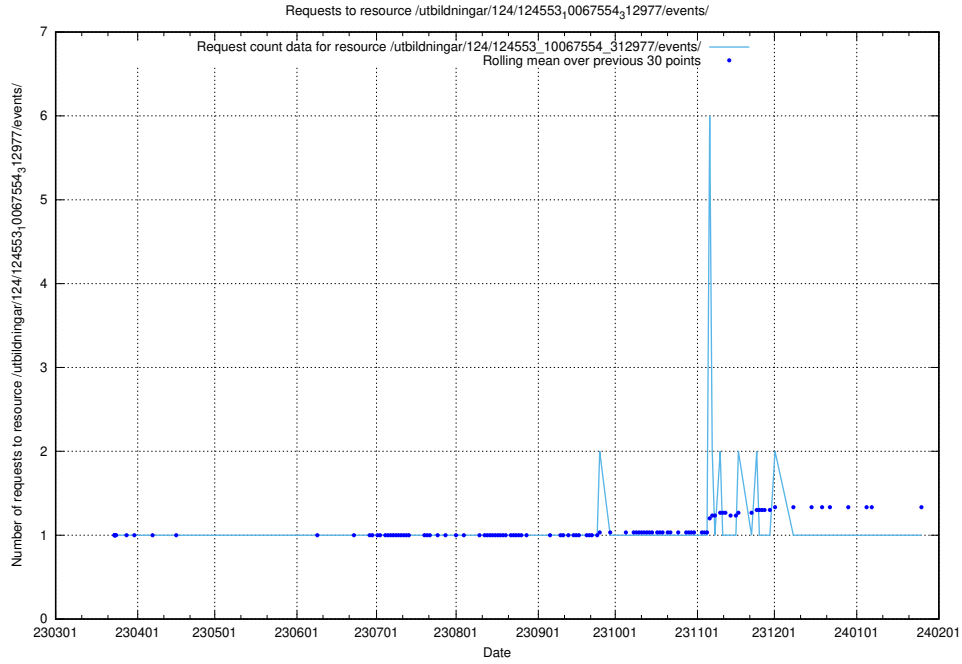

5.1278 Usage of /utbildningar/124/124553_10067554_312977/events/

Here, we count the number of requests to resource /utbildningar/124/124553_10067554_312977/events/