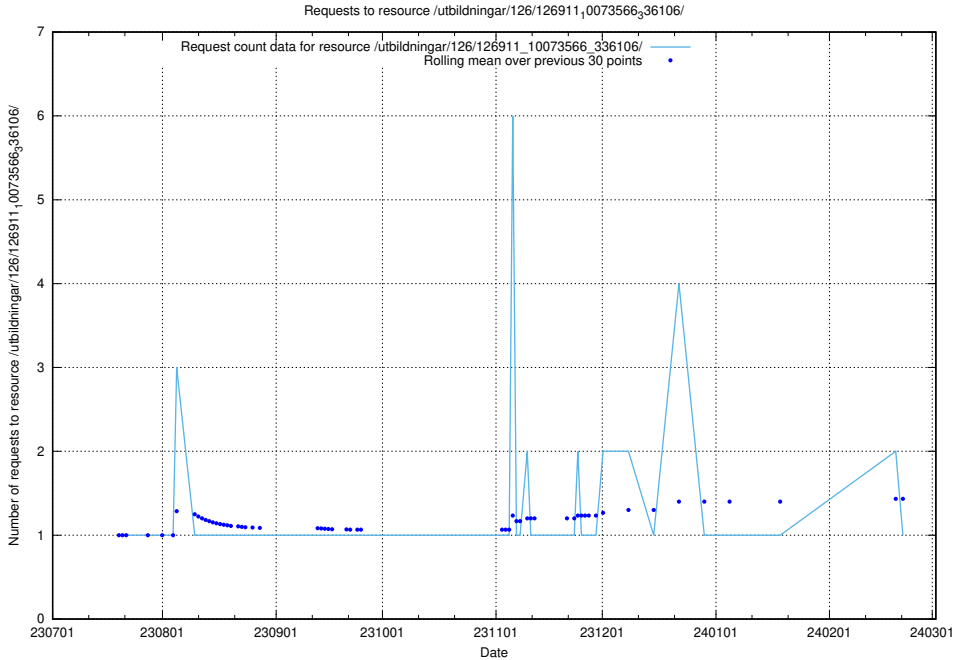

Here, we count the number of requests to resource /utbildningar/126/126911_10073566_336106/.

5.4813 Usage of /utbildningar/125/125914_10070460_321835/events/

Here, we count the number of requests to resource /utbildningar/125/125914_10070460_321835/events/