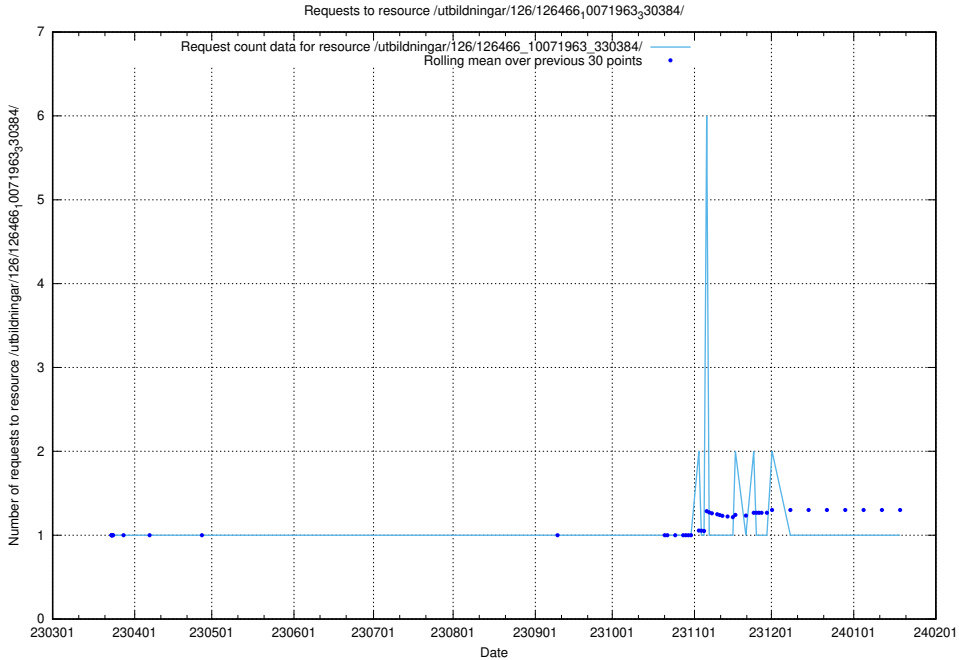

5.6185 Usage of /utbildningar/126/126466_10071963_330384/

Here, we count the number of requests to resource /utbildningar/126/126466_10071963_330384/.

5.6186 Usage of /utbildningar/126/126466_10071860_329840/events/