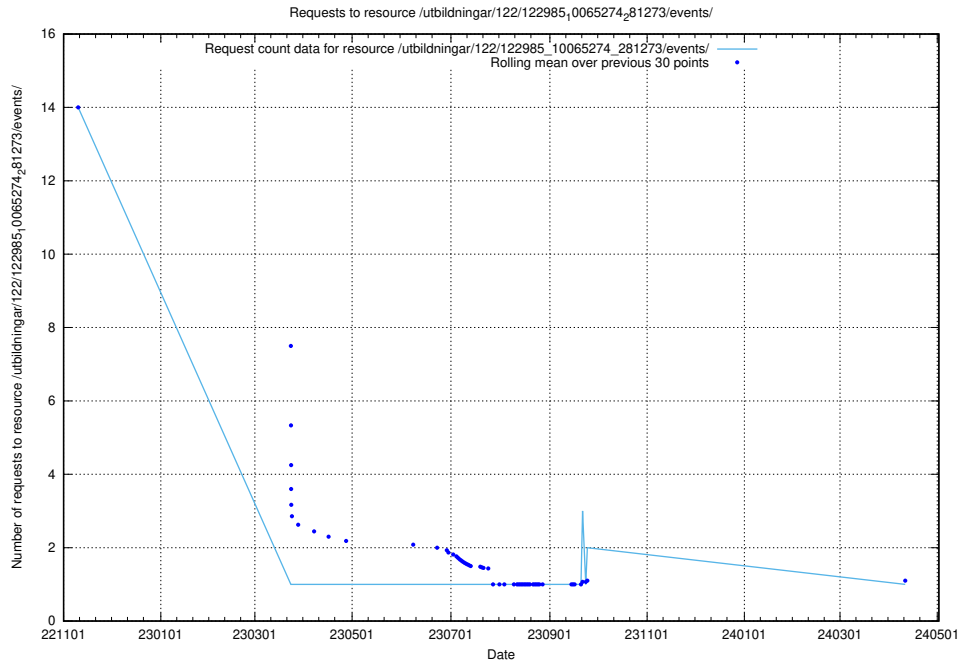

5.6003 Usage of /utbildningar/122/122985_10065274_281273/events/

Here, we count the number of requests to resource /utbildningar/122/122985_10065274_281273/events/