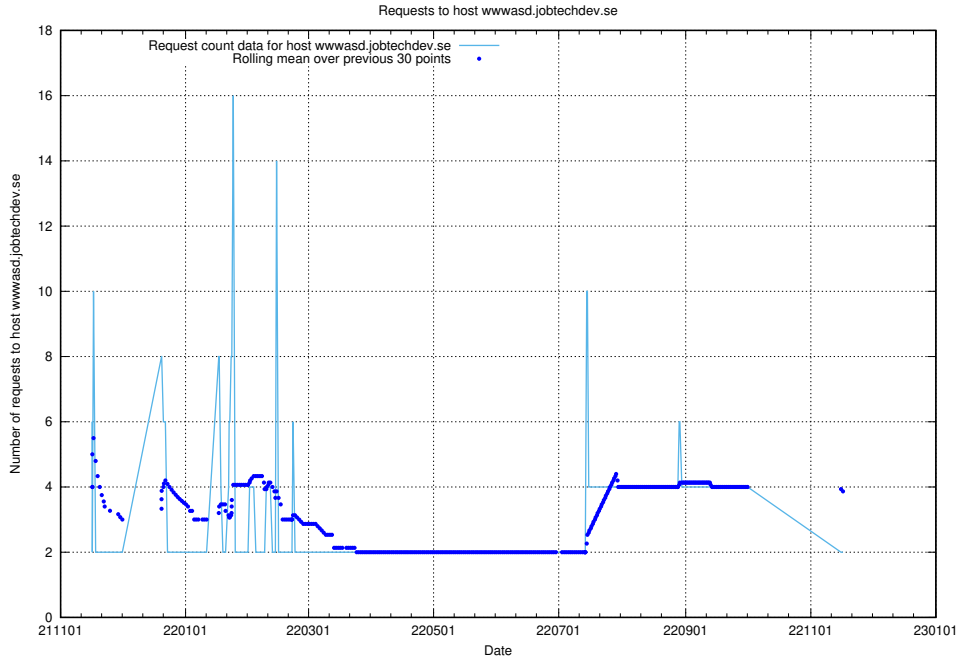

7.534 Usage of wwwasd.jobtechdev.se

Here, we count the number of requests to host wwwasd.jobtechdev.se.