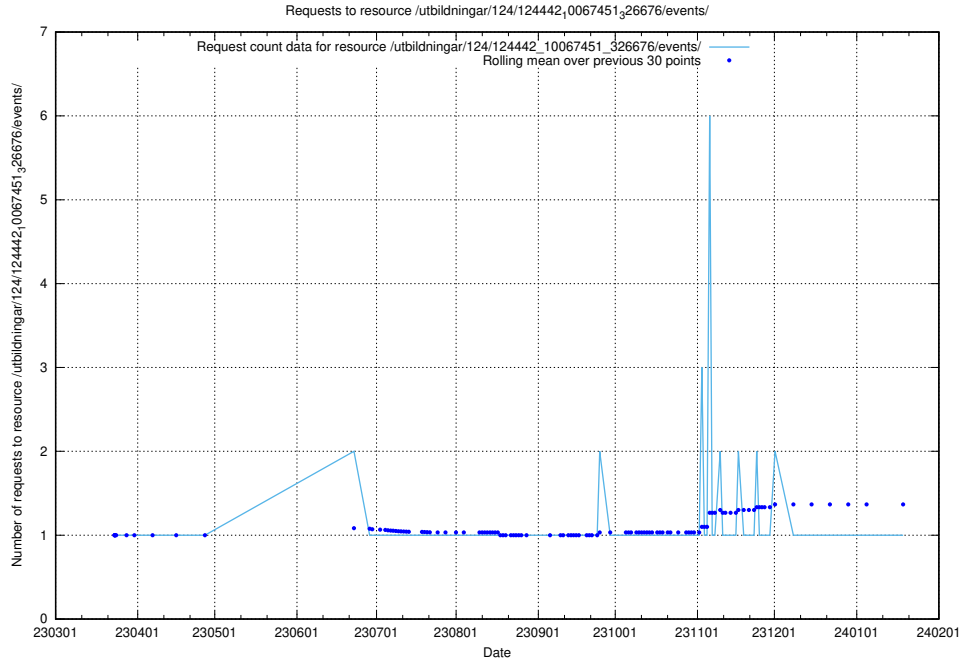

5.3340 Usage of /utbildningar/124/124442_10067451_326676/events/

Here, we count the number of requests to resource /utbildningar/124/124442_10067451_326676/events/