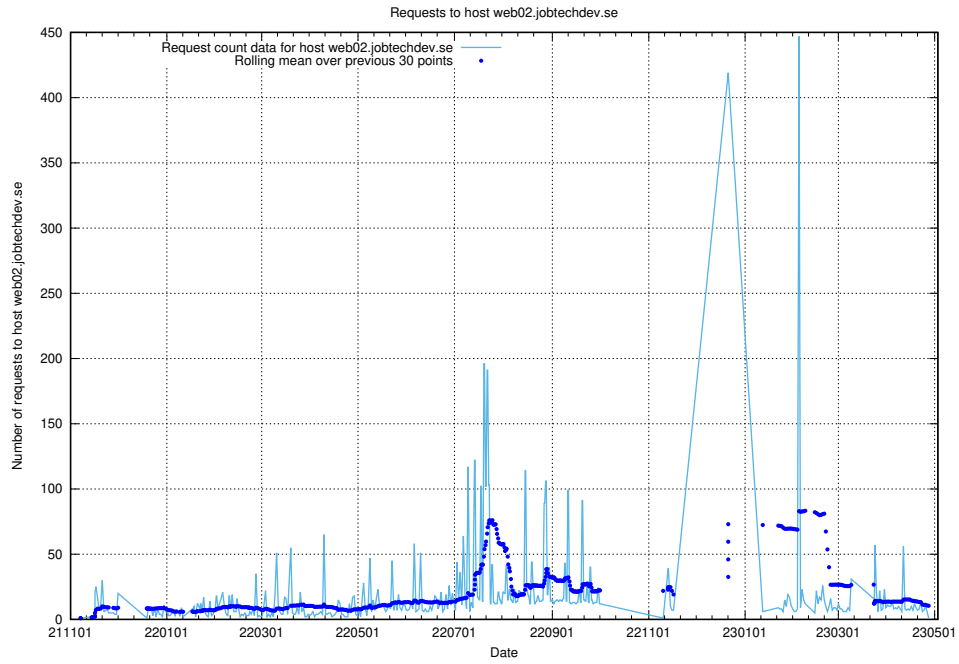

7.623 Usage of web02.jobtechdev.se

Here, we count the number of requests to host web02.jobtechdev.se.