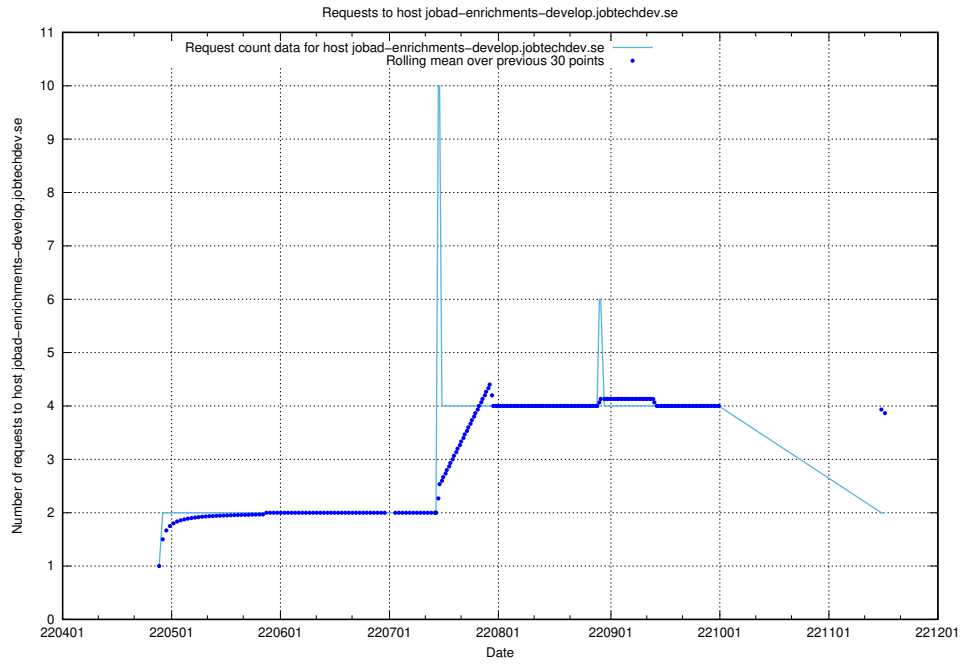

7.441 Usage of jobad-enrichments-develop.jobtechdev.se

Here, we count the number of requests to host jobad-enrichments-develop.jobtechdev.se.