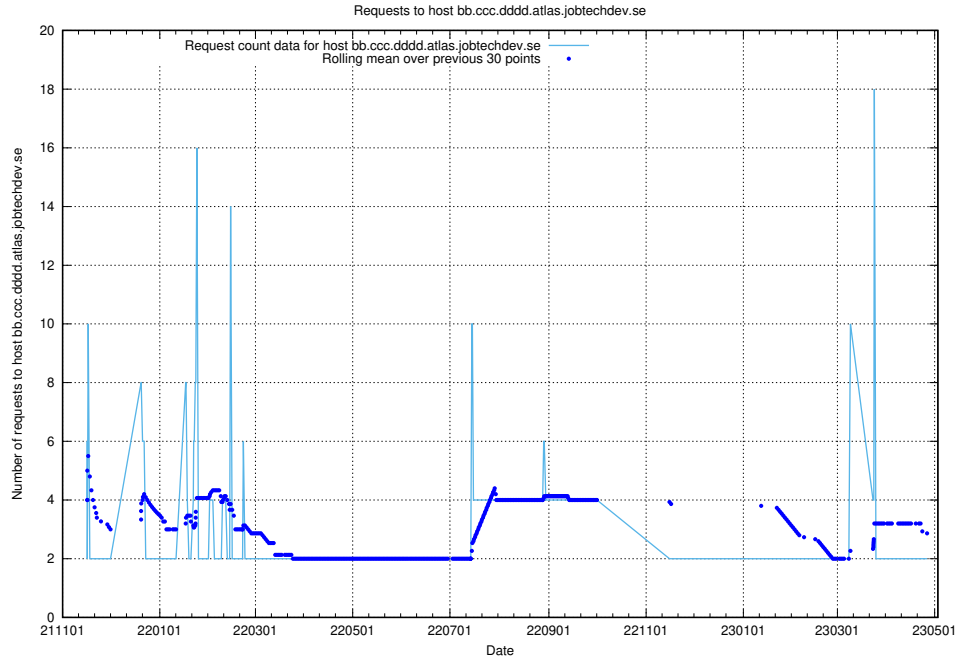

7.527 Usage of bb.ccc.dddd.atlas.jobtechdev.se

Here, we count the number of requests to host bb.ccc.dddd.atlas.jobtechdev.se.