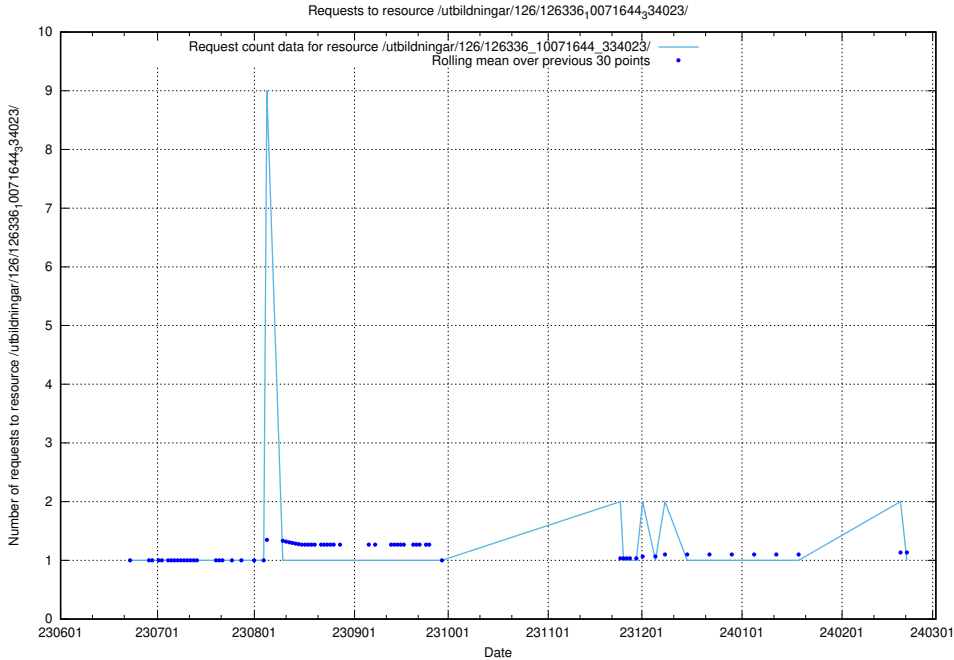

5.5480 Usage of /utbildningar/126/126336_10071644_334023/

Here, we count the number of requests to resource /utbildningar/126/126336_10071644_334023/.