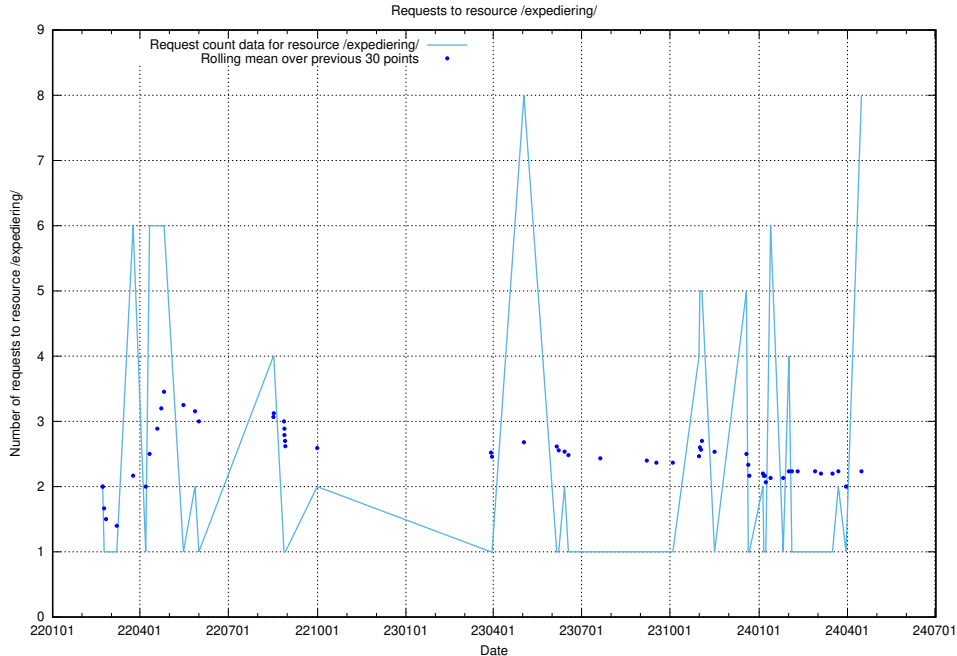

5.63 Usage of /expediering/

Here, we count the number of requests to resource /expediering/.