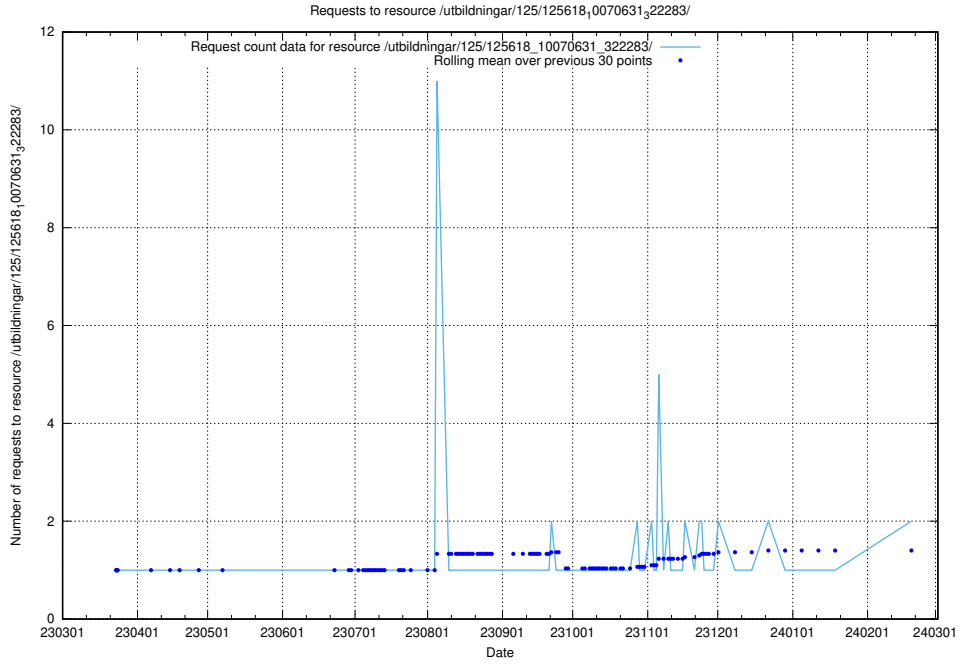

Here, we count the number of requests to resource /utbildningar/125/125618_10070631_322283/.

5.577 Usage of /utbildningar/125/125608_10070196_320822/events/

Here, we count the number of requests to resource /utbildningar/125/125608_10070196_320822/events/