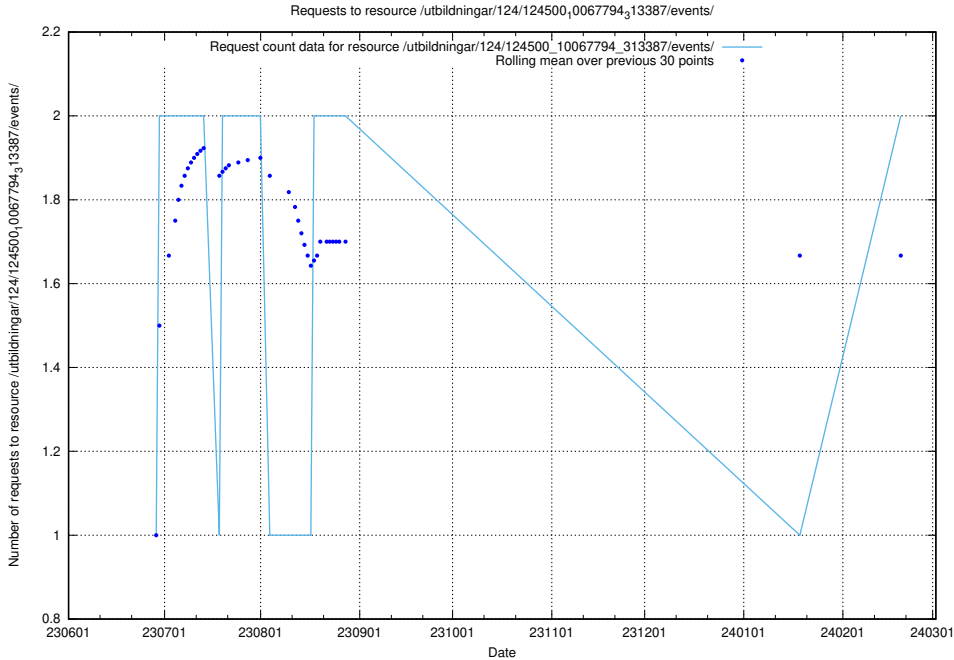

5.919 Usage of /utbildningar/124/124500_10067794_313387/events/

Here, we count the number of requests to resource /utbildningar/124/124500_10067794_313387/events/