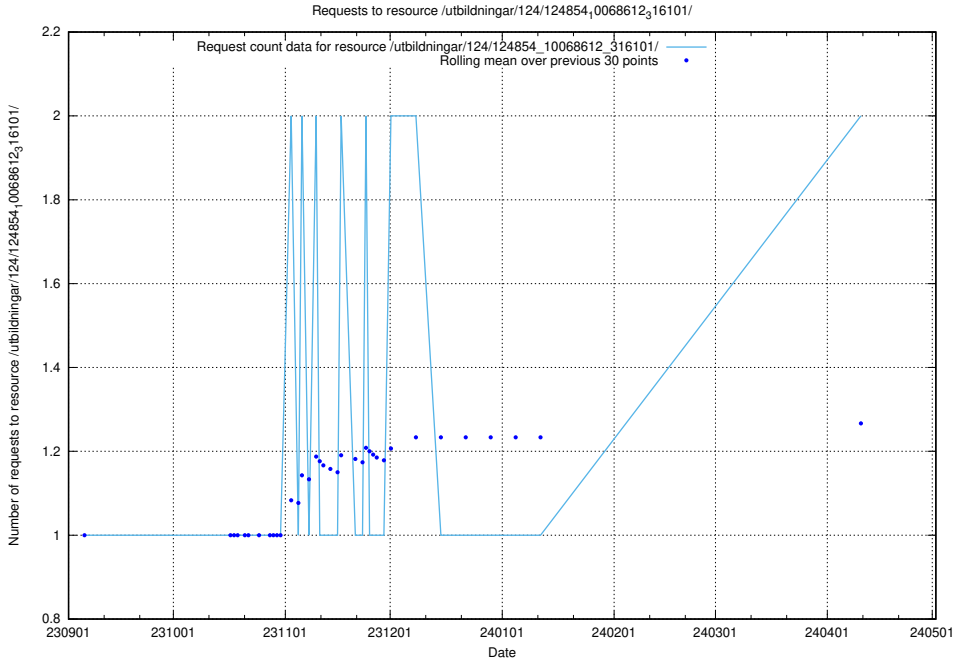

5.841 Usage of /utbildningar/124/124854_10068612_316101/

Here, we count the number of requests to resource /utbildningar/124/124854_10068612_316101/.