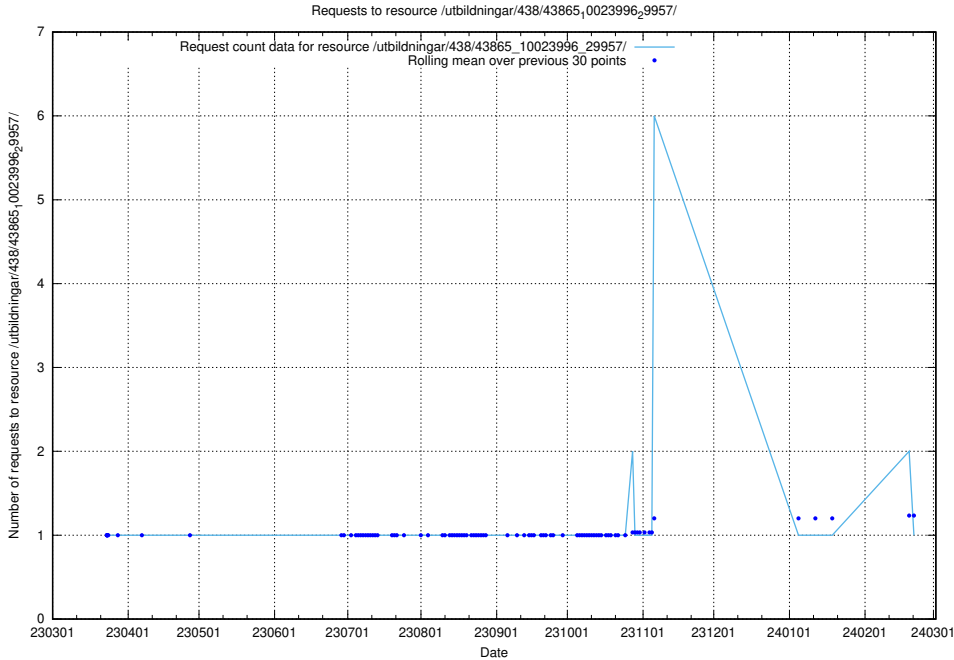

5.6096 Usage of /utbildningar/438/43865_10023996_29957/

Here, we count the number of requests to resource /utbildningar/438/43865_10023996_29957/.