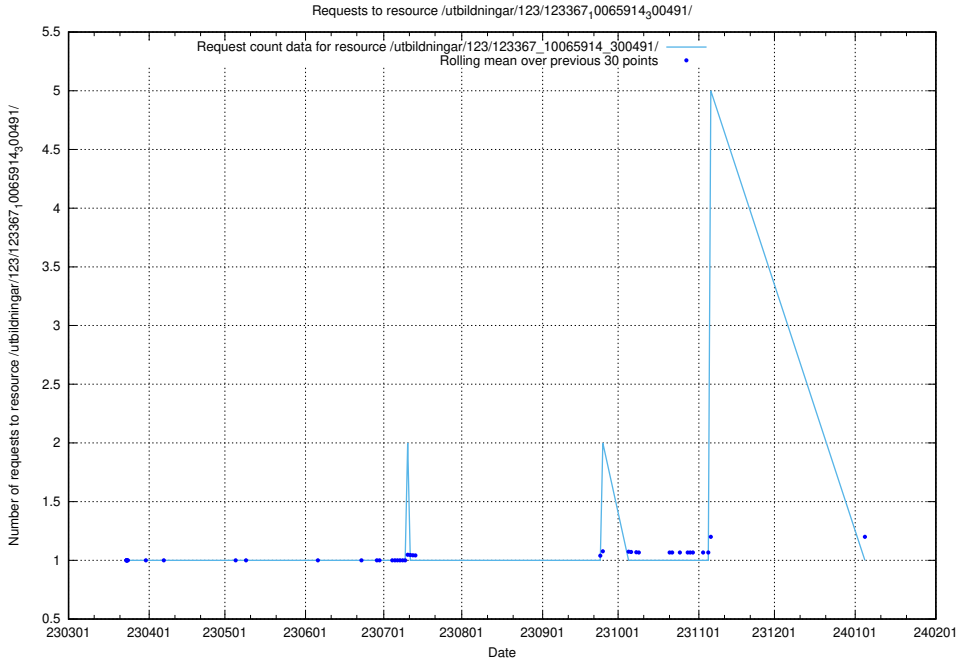

5.4499 Usage of /utbildningar/123/123367_10065914_300491/

Here, we count the number of requests to resource /utbildningar/123/123367_10065914_300491/.