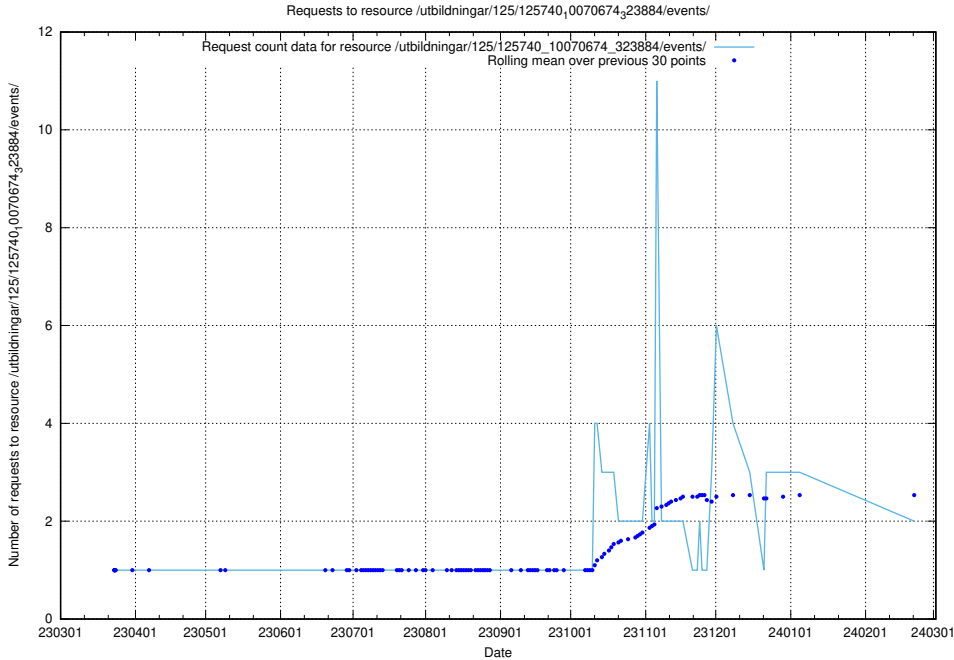

5.565 Usage of /utbildningar/125/125740_10070674_323884/events/

Here, we count the number of requests to resource /utbildningar/125/125740_10070674_323884/events/