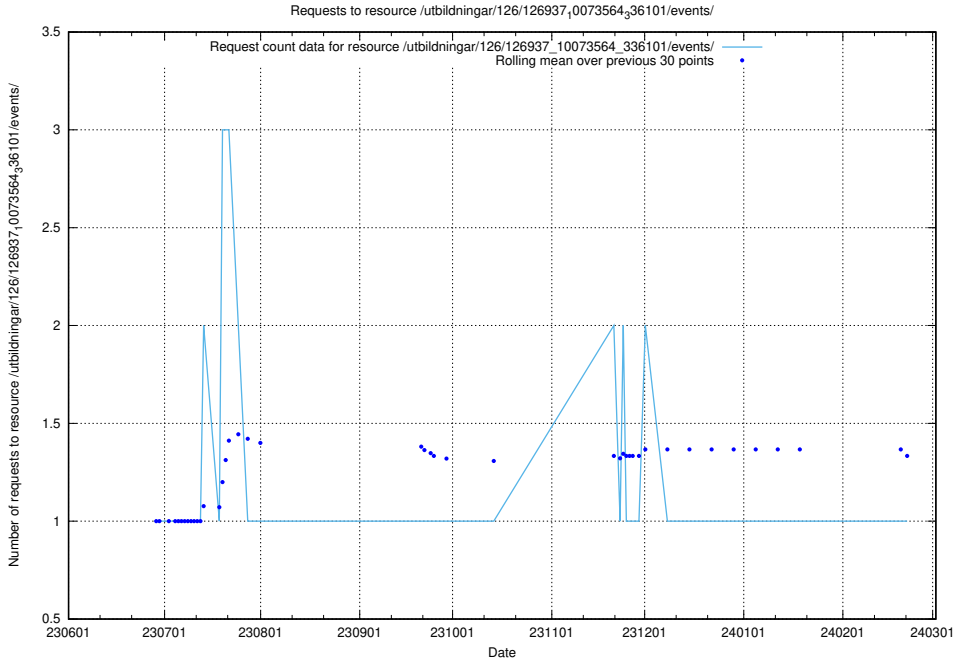

Here, we count the number of requests to resource /utbildningar/126/126937_10073566_336106/.

5.5255 Usage of /utbildningar/126/126937_10073564_336101/events/

Here, we count the number of requests to resource /utbildningar/126/126937_10073564_336101/events/