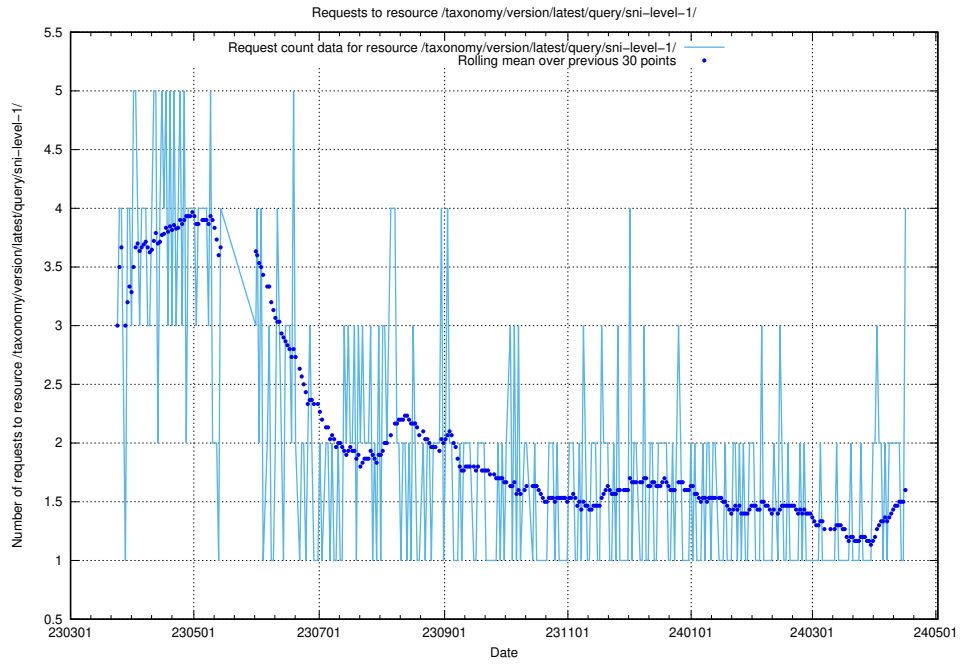

5.293 Usage of /taxonomy/version/latest/query/sni-level-1/

Here, we count the number of requests to resource /taxonomy/version/latest/query/sni-level-1/.