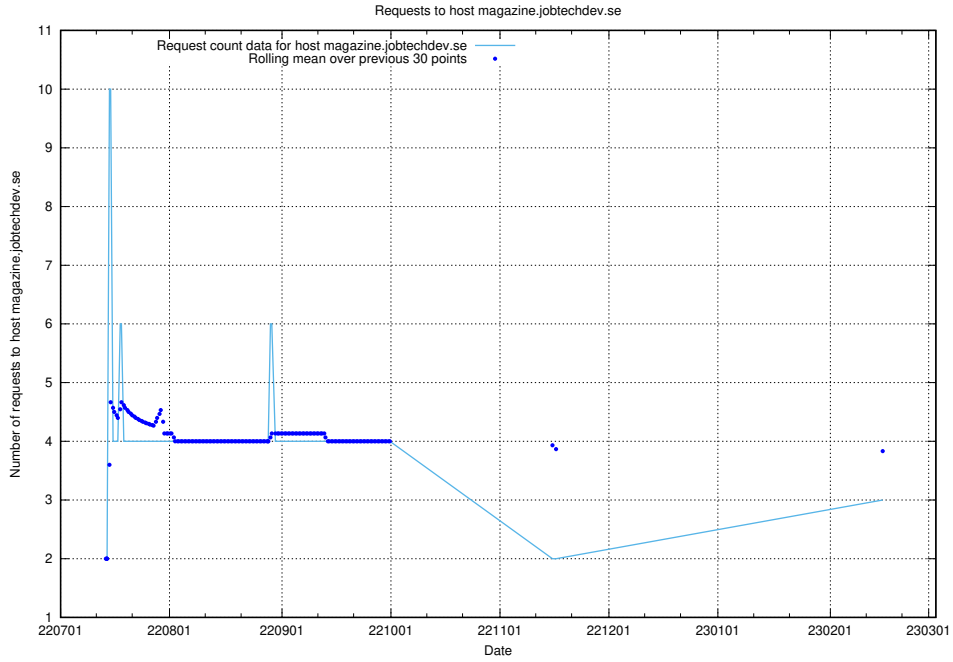

7.202 Usage of www.jobad-enrichments-api.jobtechdev.se

Here, we count the number of requests to host www.jobad-enrichments-api.jobtechdev.se.

7.203 Usage of magazine.jobtechdev.se

Here, we count the number of requests to host magazine.jobtechdev.se.