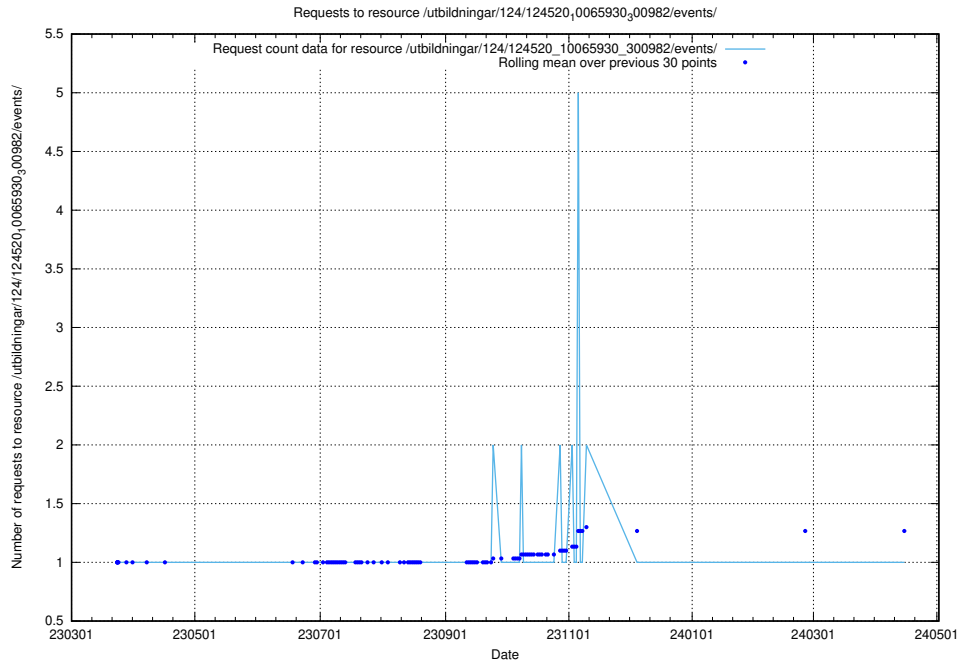

5.1314 Usage of /utbildningar/124/124520_10065930_300982/events/

Here, we count the number of requests to resource /utbildningar/124/124520_10065930_300982/events/