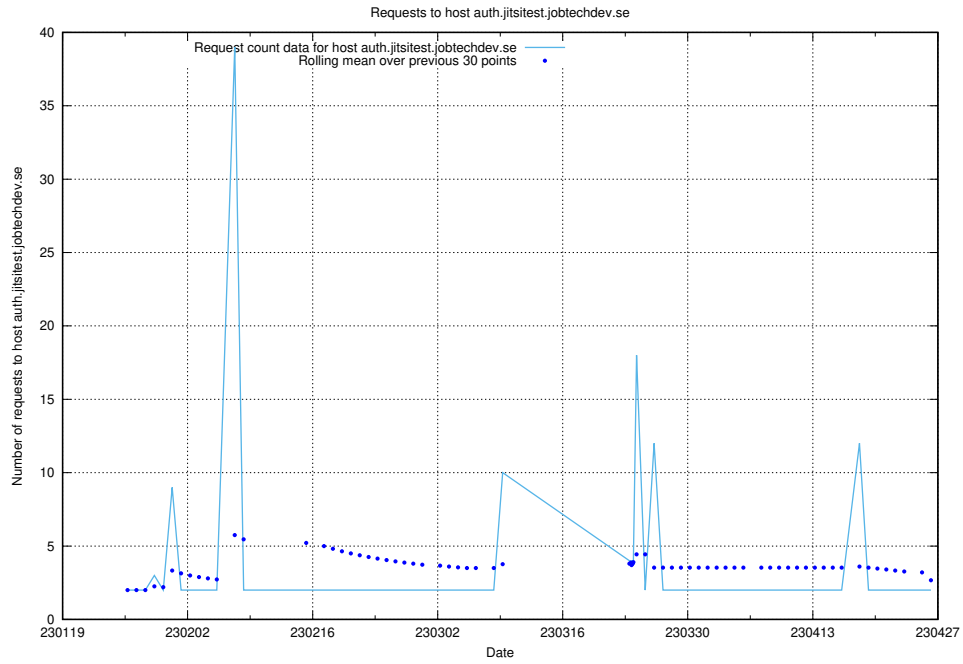

7.289 Usage of auth.jitsitest.jobtechdev.se

Here, we count the number of requests to host auth.jitsitest.jobtechdev.se.

7.290 Usage of auth.jitsi.jobtechdev.se

Here, we count the number of requests to host auth.jitsi.jobtechdev.se.