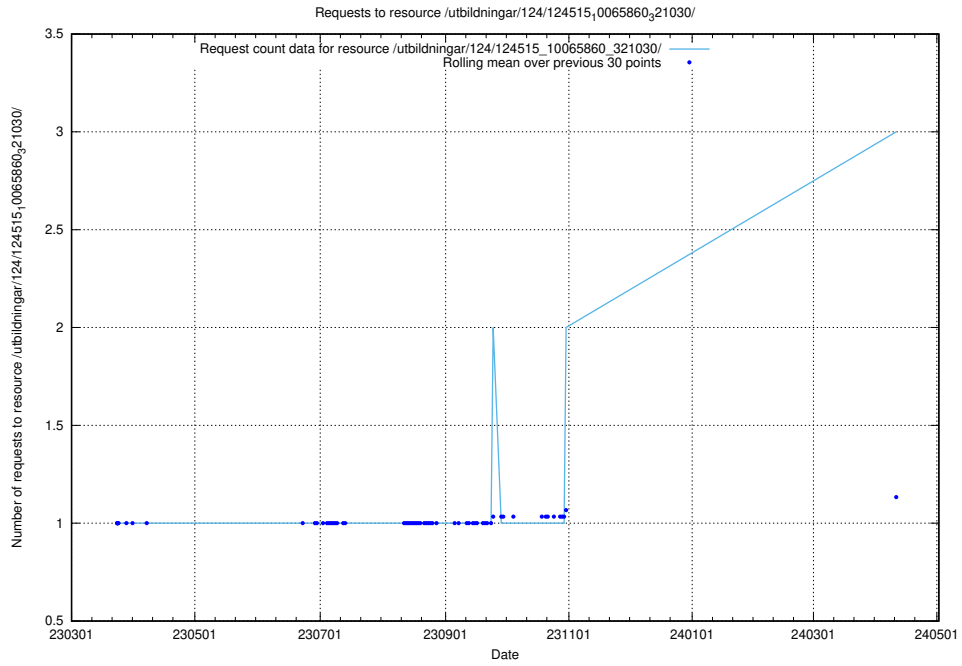

5.331 Usage of /utbildningar/124/124515_10065860_321030/

Here, we count the number of requests to resource /utbildningar/124/124515_10065860_321030/.