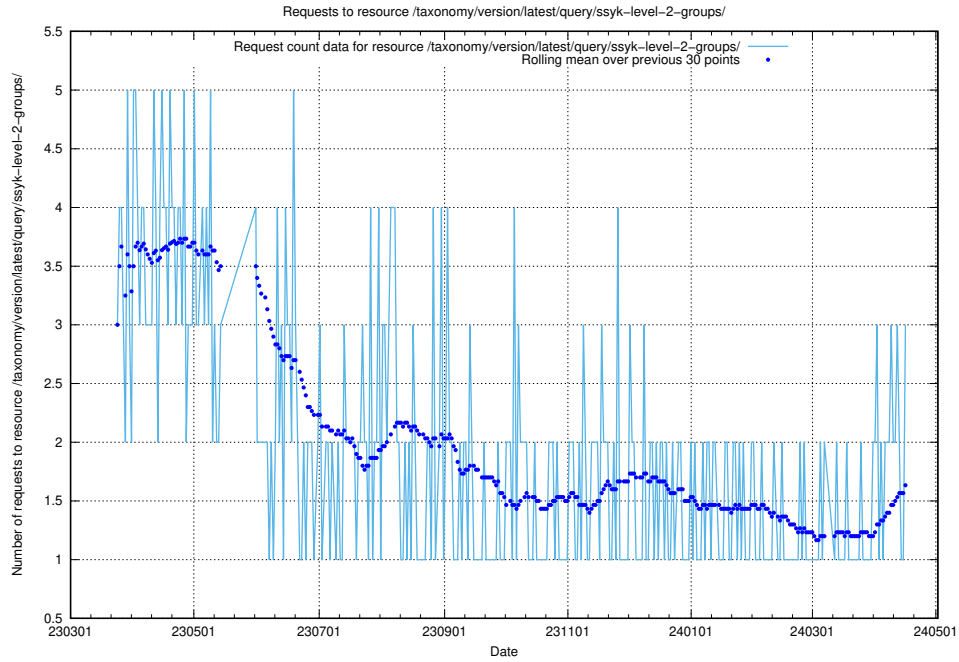

5.503 Usage of /taxonomy/version/latest/query/ssyk-level-2-groups/

Here, we count the number of requests to resource /taxonomy/version/latest/query/ssyk-level-2-groups/.