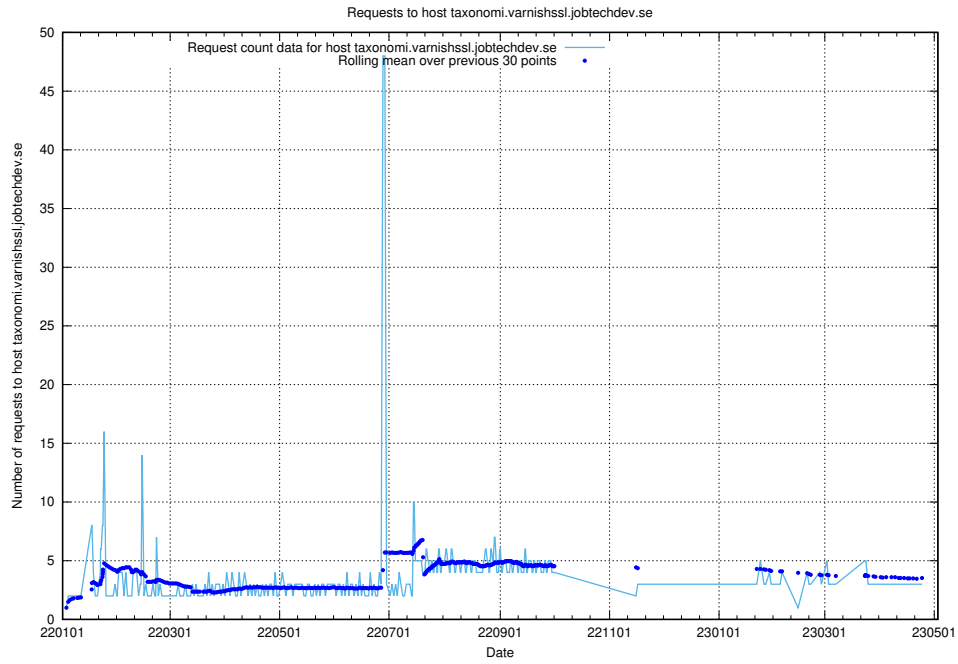

7.172 Usage of `taxonomi.varnishssl.jobtechdev.se`

Here, we count the number of requests to host `taxonomi.varnishssl.jobtechdev.se`.