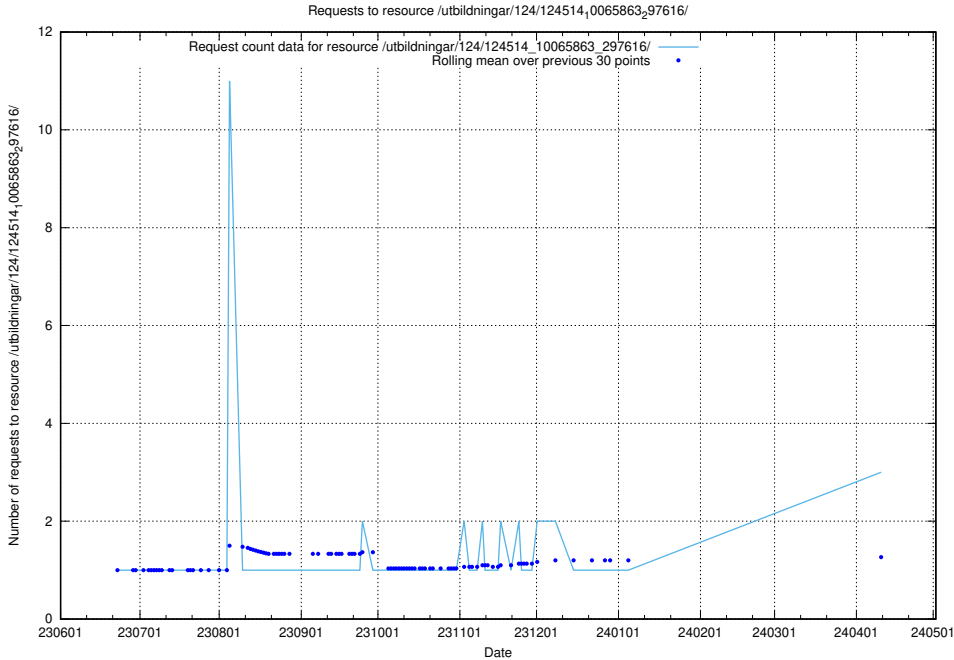

5.455 Usage of /utbildningar/124/124514_10065863_297616/

Here, we count the number of requests to resource /utbildningar/124/124514_10065863_297616/.