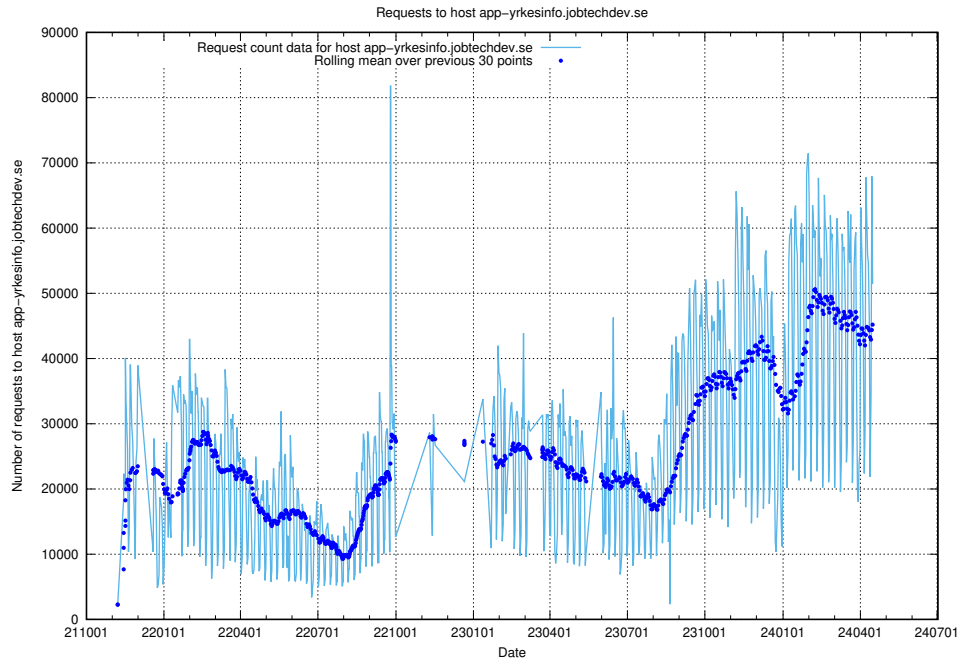

7.6 Usage of app-yrkesinfo.jobtechdev.se

Here, we count the number of requests to host app-yrkesinfo.jobtechdev.se.