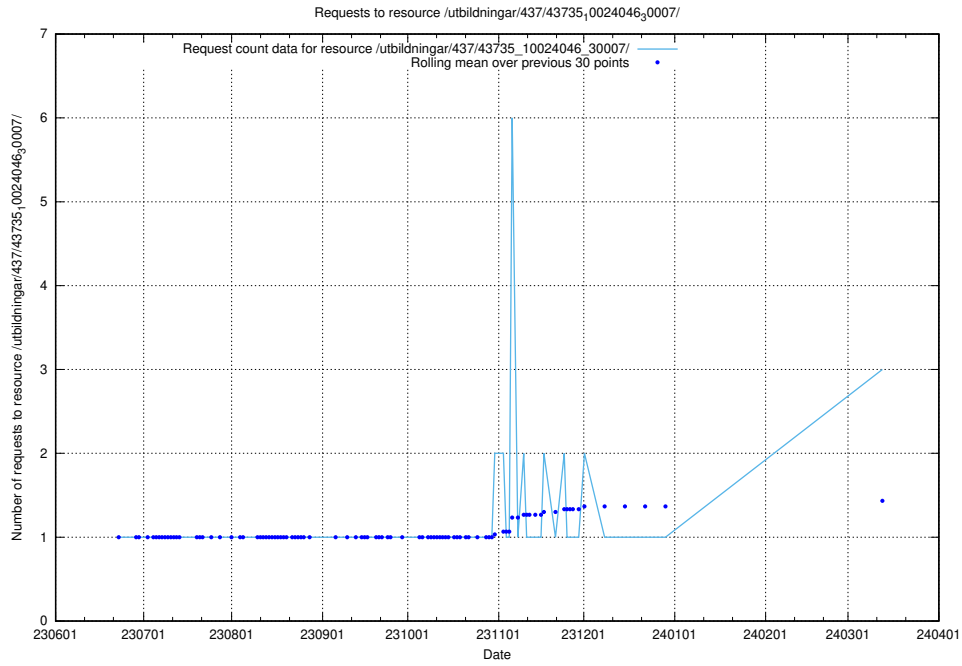

5.441 Usage of /utbildningar/437/43735_10024046_30007/

Here, we count the number of requests to resource /utbildningar/437/43735_10024046_30007/.