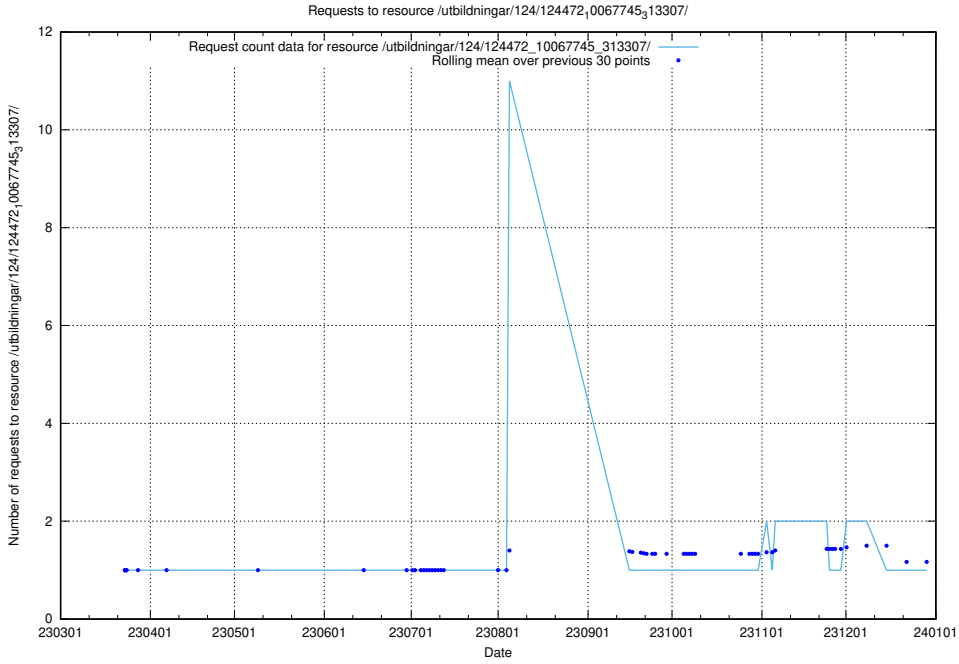

5.2856 Usage of /utbildningar/124/124472_10067745_313307/

Here, we count the number of requests to resource /utbildningar/124/124472_10067745_313307/.