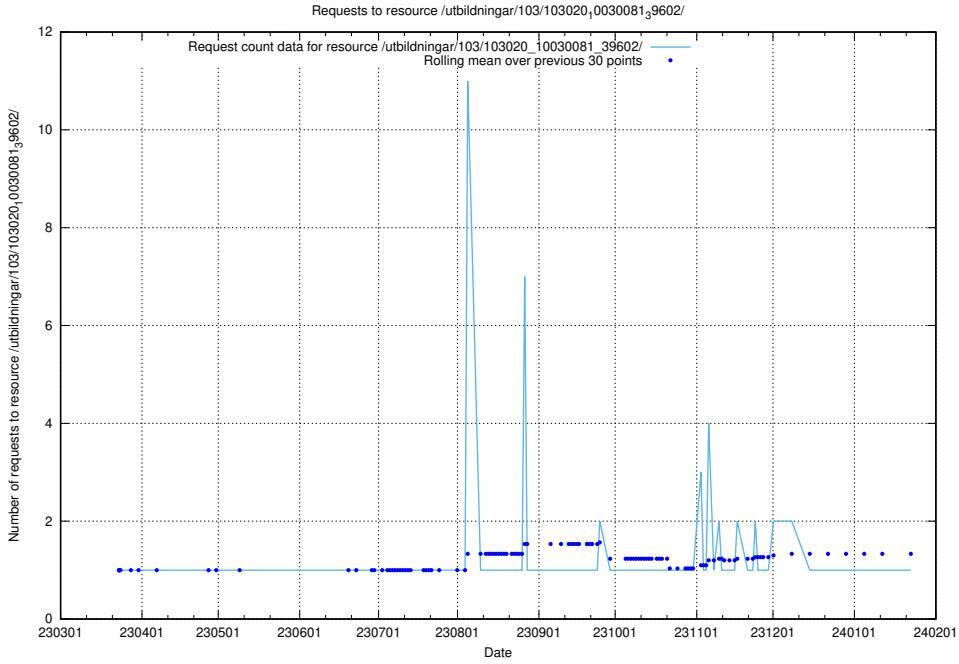

5.5326 Usage of /utbildningar/103/103020_10030081_39602/

Here, we count the number of requests to resource /utbildningar/103/103020_10030081_39602/.