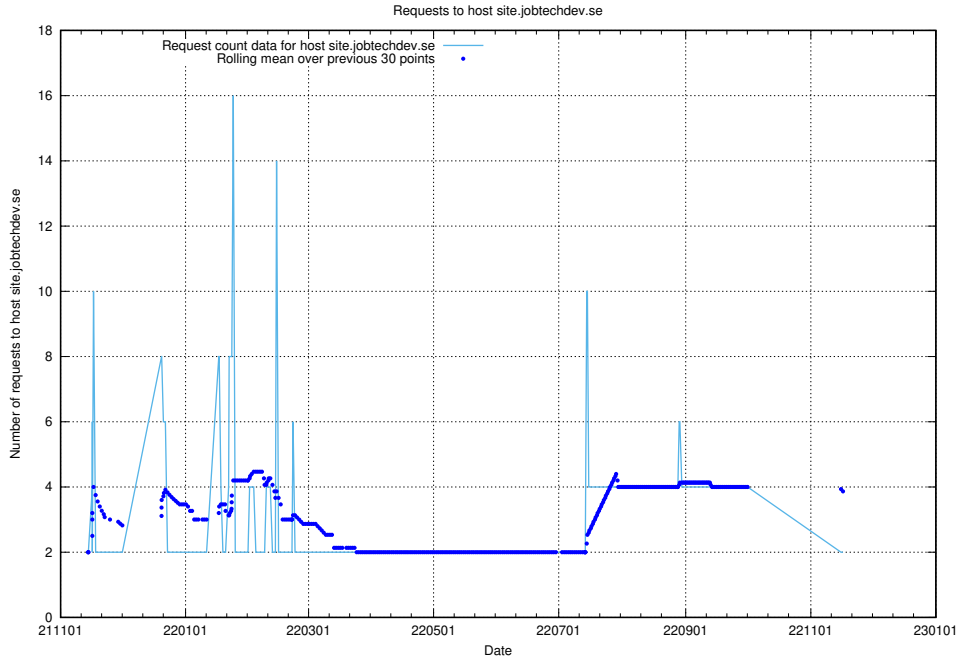

7.559 Usage of site.jobtechdev.se

Here, we count the number of requests to host site.jobtechdev.se.

7.560 Usage of shop.jobtechdev.se

Here, we count the number of requests to host shop.jobtechdev.se.

7.561 Usage of office.jobtechdev.se