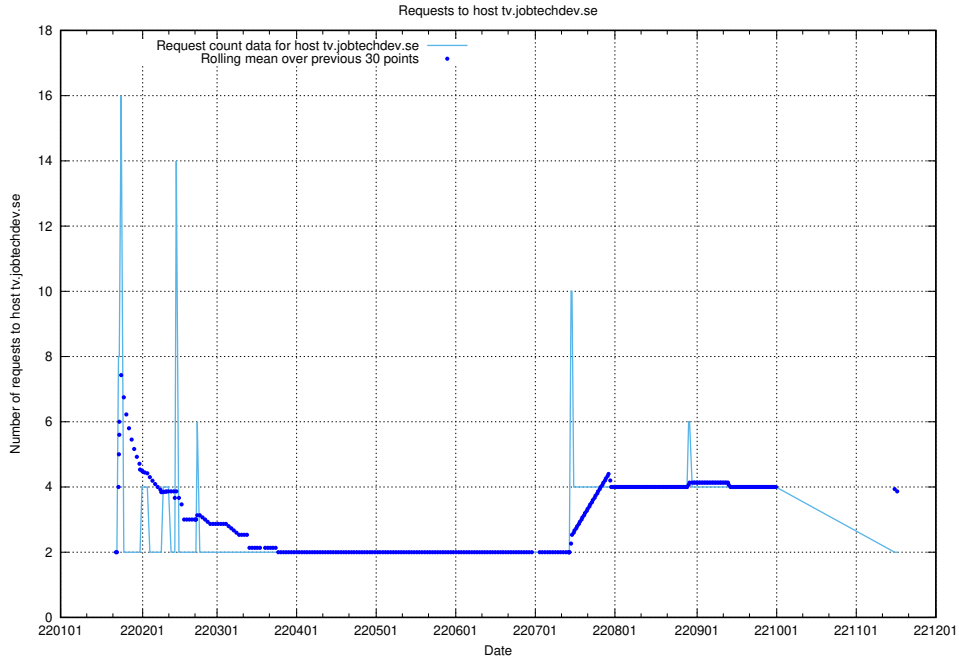

7.581 Usage of tv.jobtechdev.se

Here, we count the number of requests to host tv.jobtechdev.se.