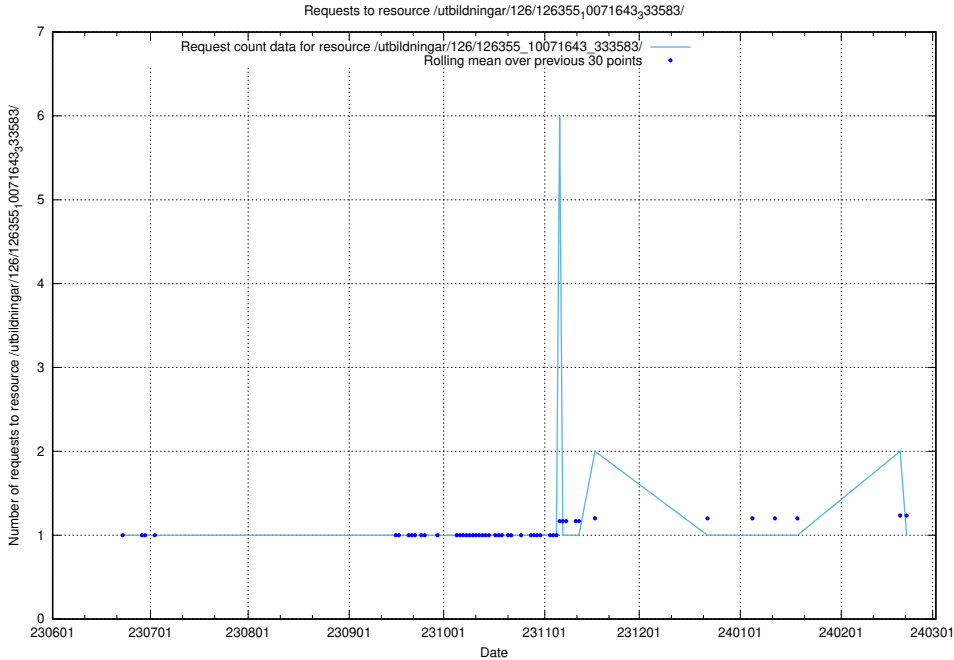

5.5470 Usage of /utbildningar/126/126355_10071643_333583/

Here, we count the number of requests to resource /utbildningar/126/126355_10071643_333583/.