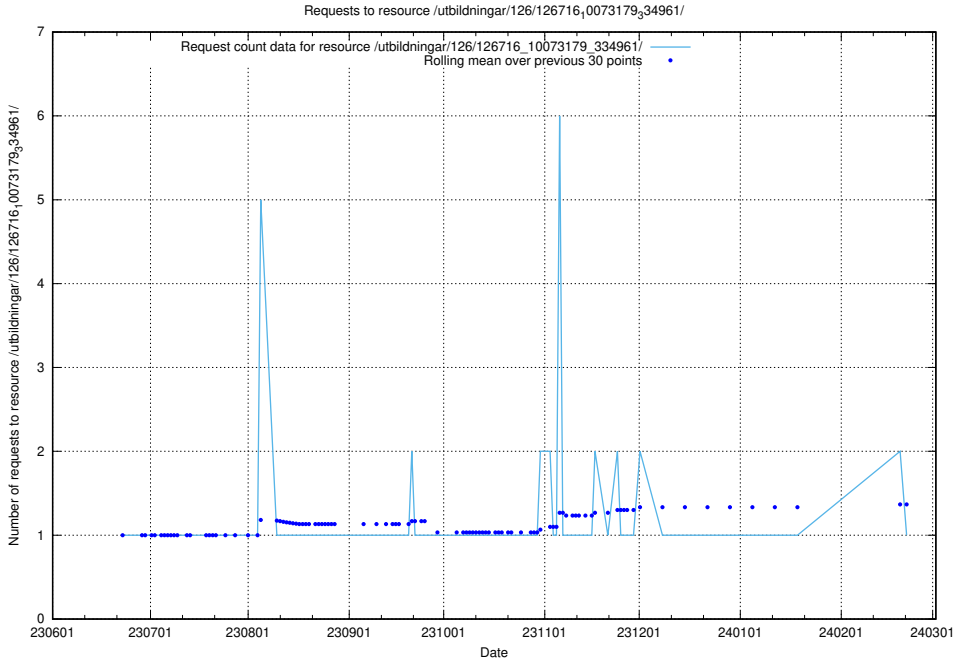

5.5431 Usage of /utbildningar/126/126716_10073179_334961/

Here, we count the number of requests to resource /utbildningar/126/126716_10073179_334961/.