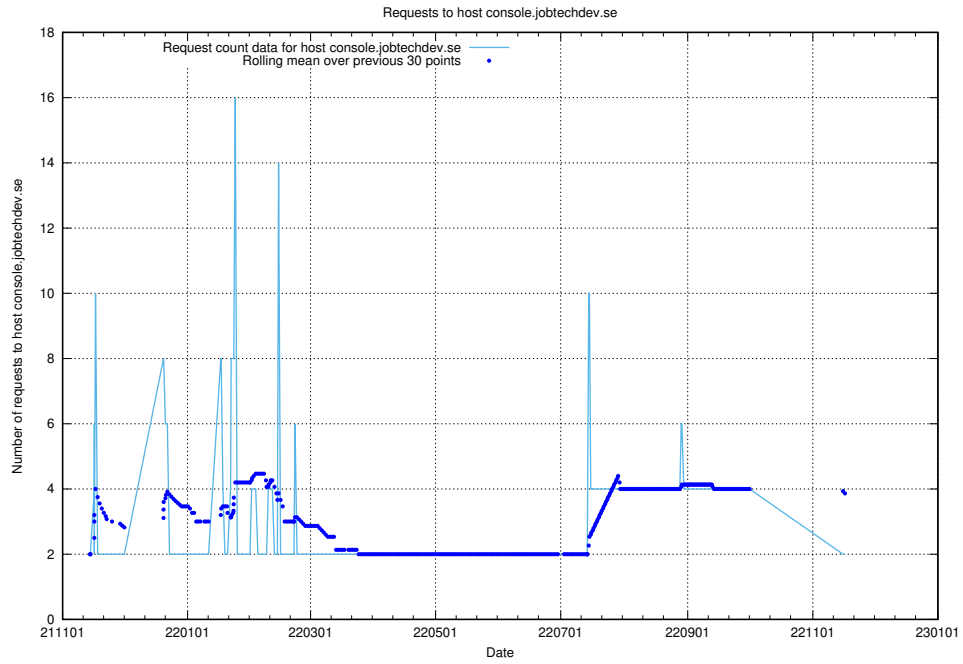

7.264 Usage of console.jobtechdev.se

Here, we count the number of requests to host console.jobtechdev.se.