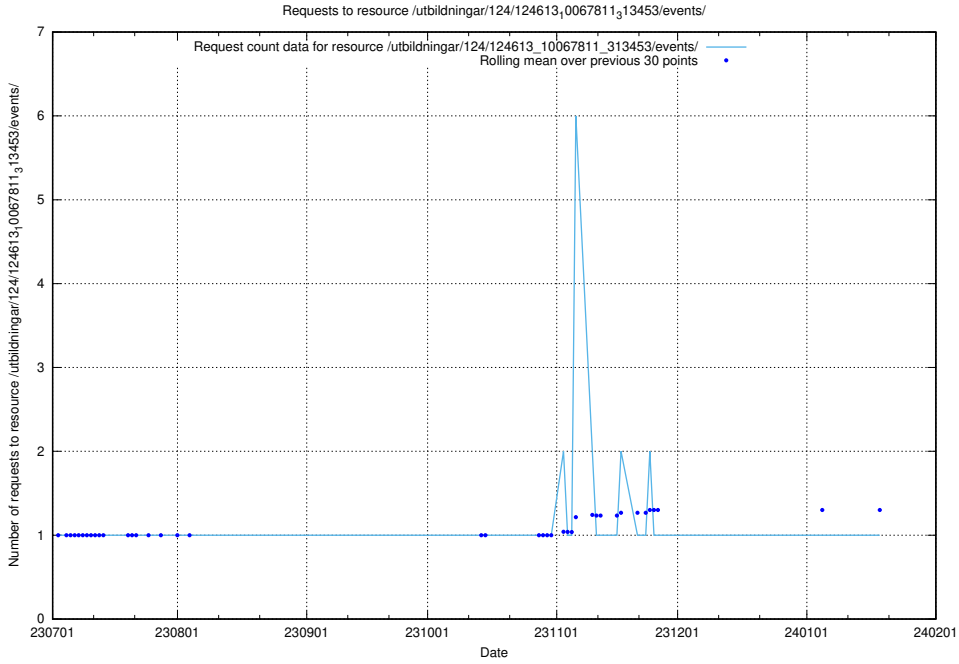

5.5187 Usage of /utbildningar/124/124613_10067811_313453/events/

Here, we count the number of requests to resource /utbildningar/124/124613_10067811_313453/events/