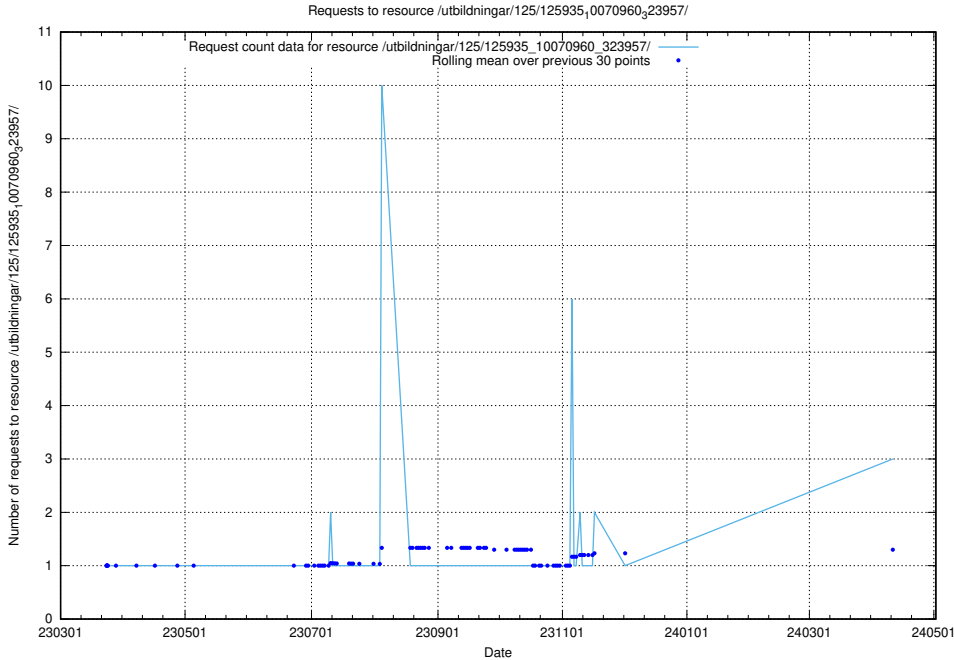

5.552 Usage of /utbildningar/125/125935_10070960_323957/

Here, we count the number of requests to resource /utbildningar/125/125935_10070960_323957/.