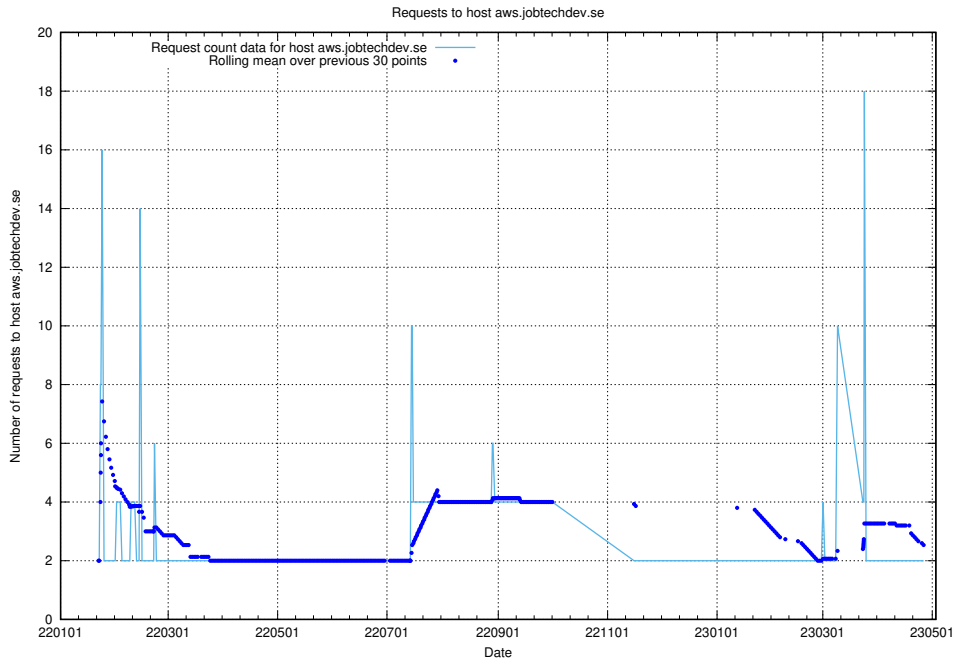

7.253 Usage of aws.jobtechdev.se

Here, we count the number of requests to host aws.jobtechdev.se.