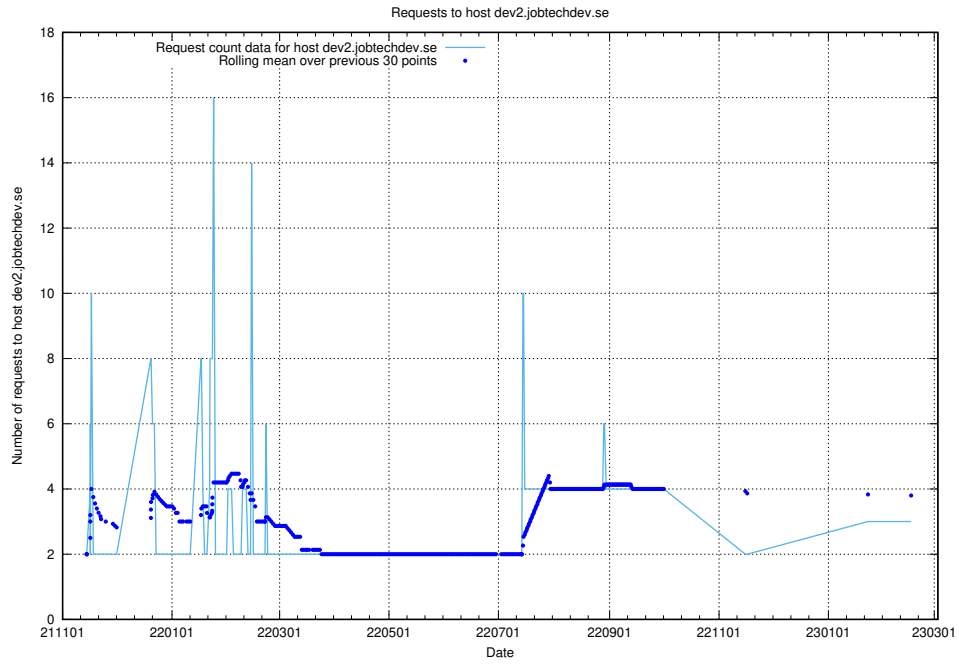

7.162 Usage of dev2.jobtechdev.se

Here, we count the number of requests to host dev2.jobtechdev.se.