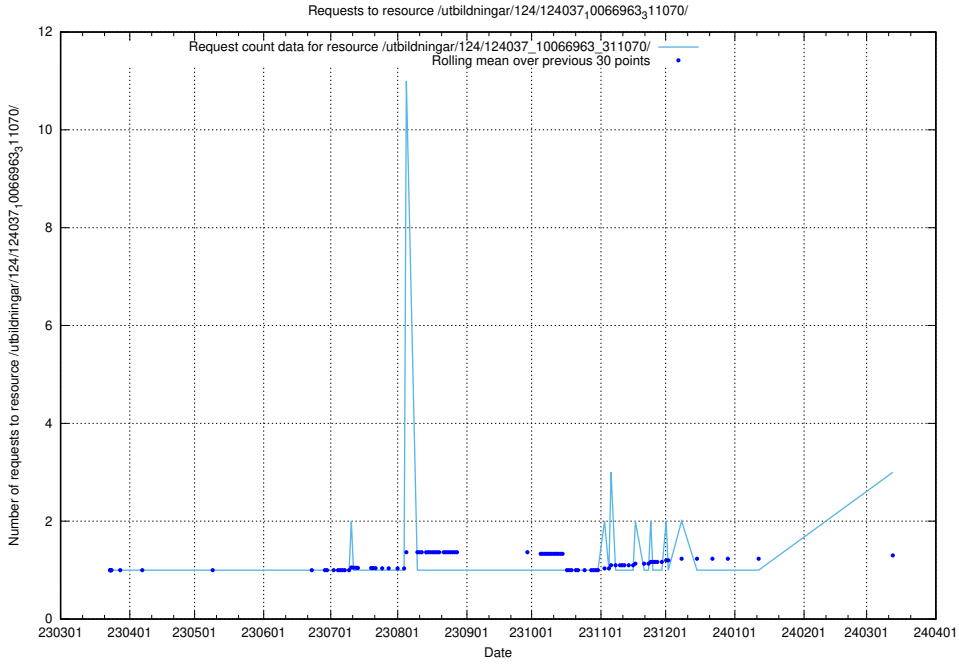

Here, we count the number of requests to resource /utbildningar/124/124518_10065866_297866/.

5.400 Usage of /utbildningar/124/124037_10066963_311070/

Here, we count the number of requests to resource /utbildningar/124/124037_10066963_311070/.