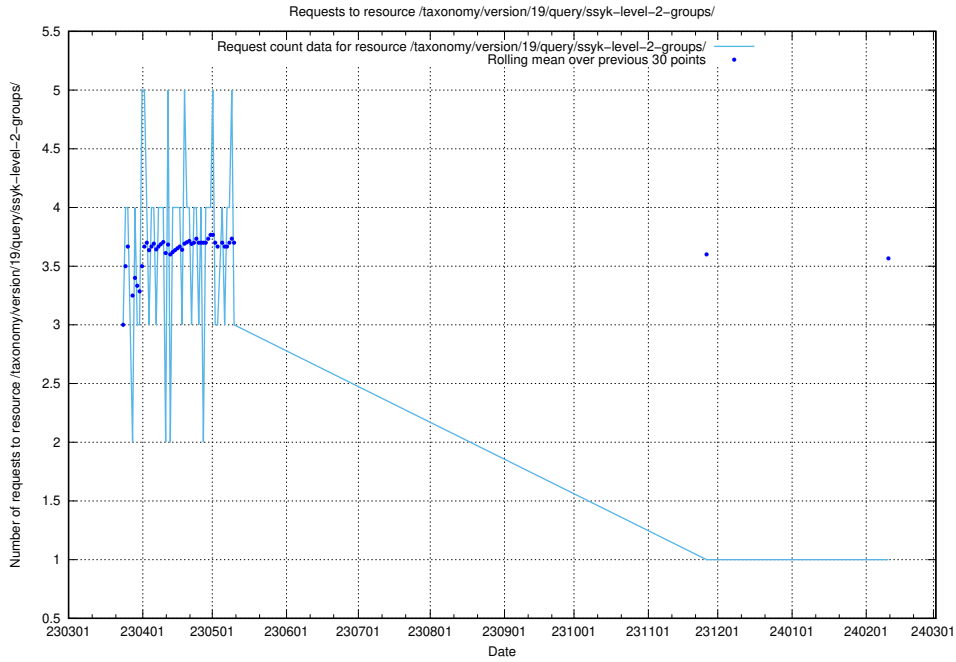

5.5913 Usage of /taxonomy/version/19/query/ssyk-level-2-groups/

Here, we count the number of requests to resource /taxonomy/version/19/query/ssyk-level-2-groups/.