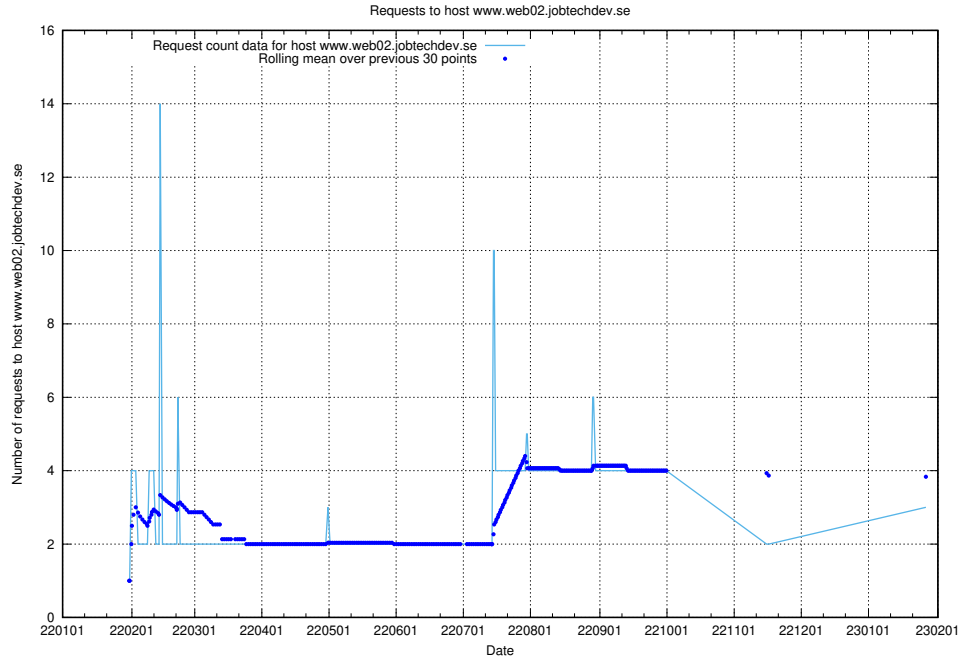

7.232 Usage of www.web02.jobtechdev.se

Here, we count the number of requests to host www.web02.jobtechdev.se.