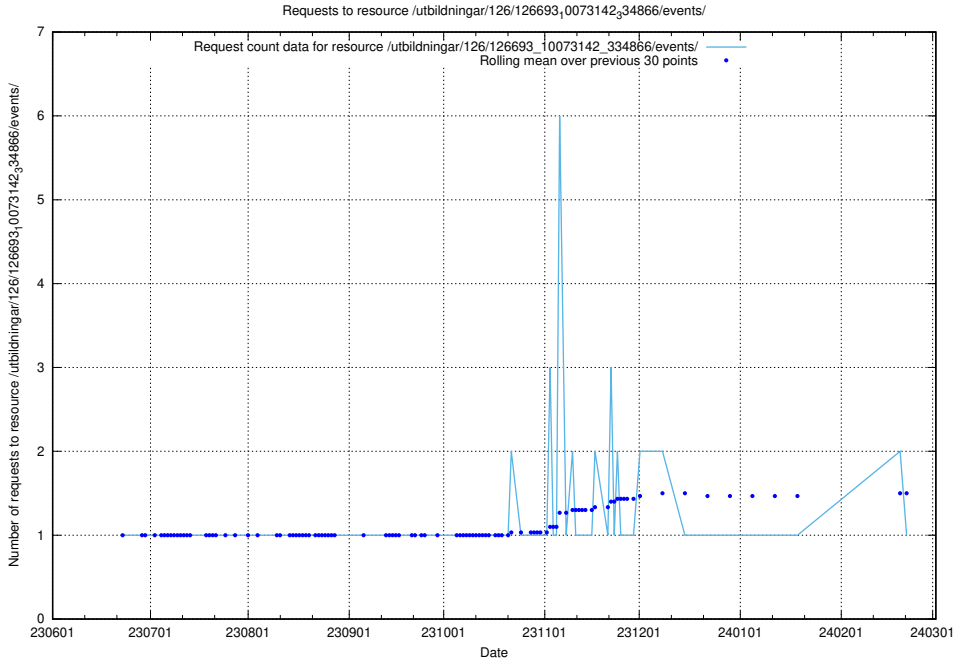

5.5458 Usage of /utbildningar/126/126693_10073142_334866/events/

Here, we count the number of requests to resource /utbildningar/126/126693_10073142_334866/events/