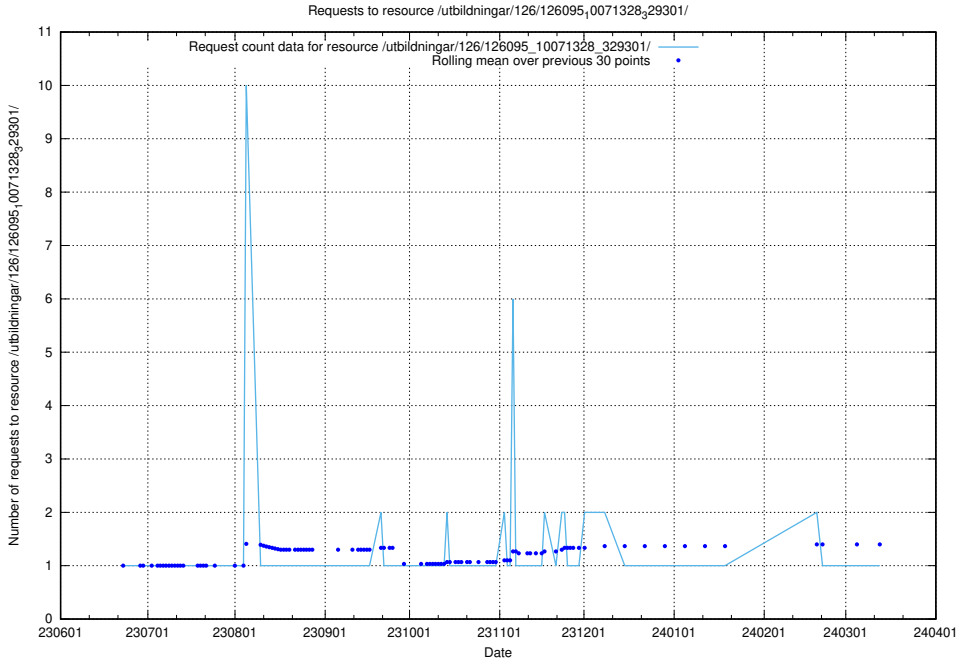

5.5493 Usage of /utbildningar/126/126095_10071328_329301/

Here, we count the number of requests to resource /utbildningar/126/126095_10071328_329301/.