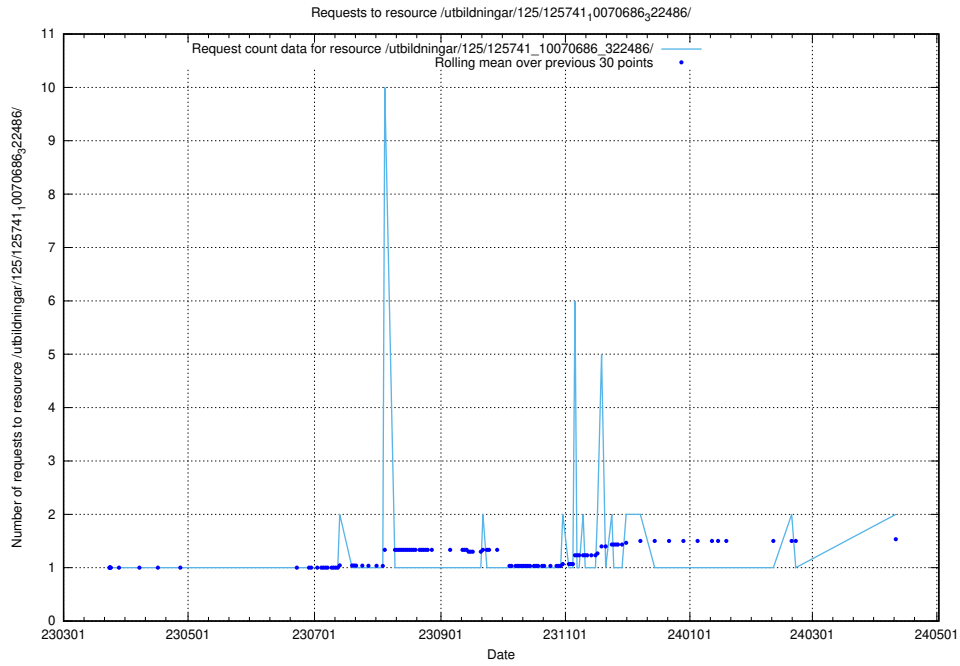

5.1037 Usage of /utbildningar/125/125741_10070686_322486/

Here, we count the number of requests to resource /utbildningar/125/125741_10070686_322486/.