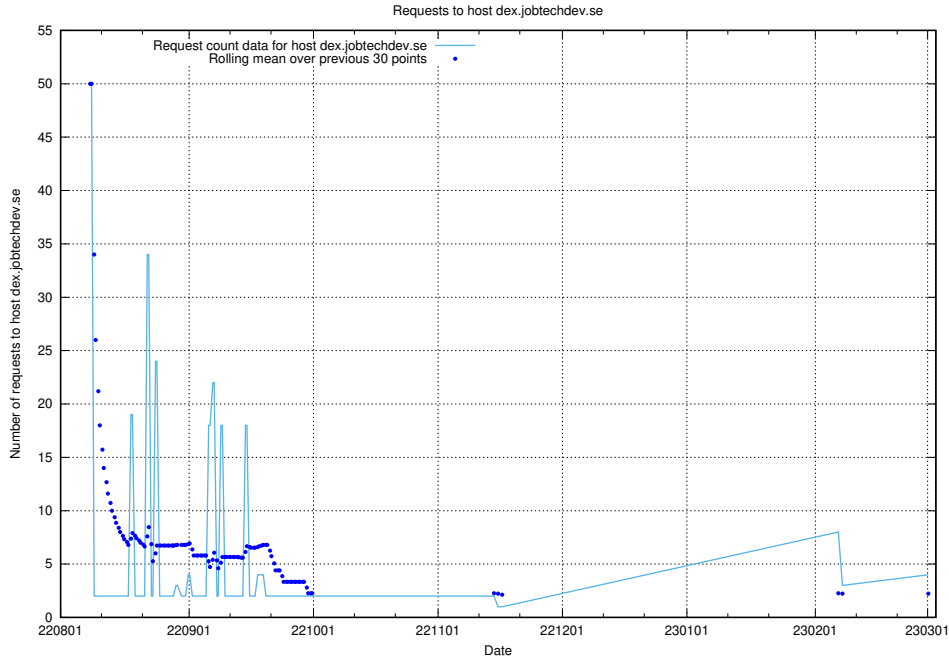

7.124 Usage of dex.jobtechdev.se

Here, we count the number of requests to host dex.jobtechdev.se.