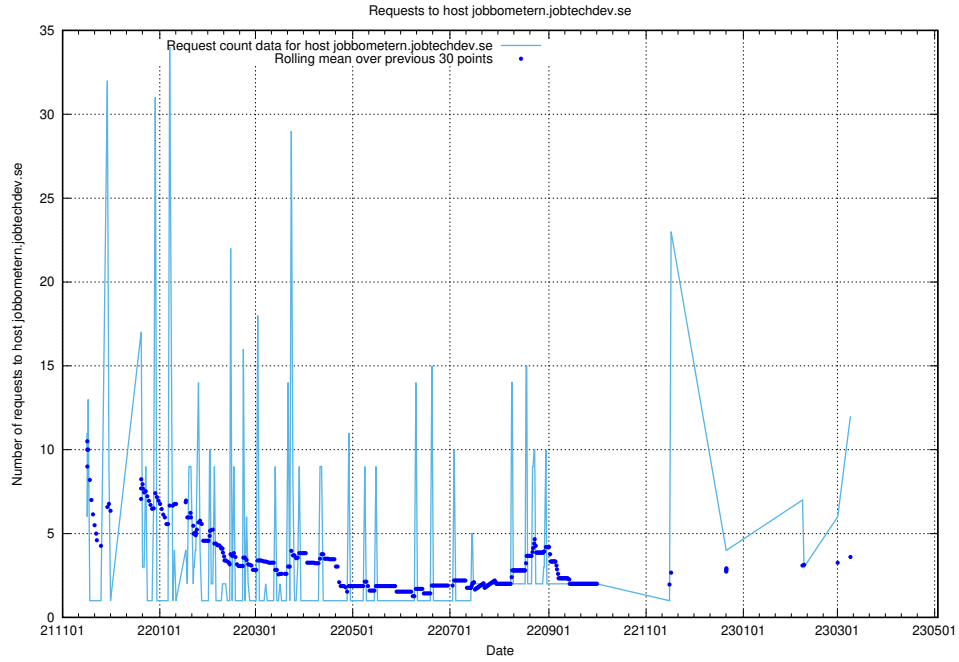

7.56 Usage of `jobbometern.jobtechdev.se`

Here, we count the number of requests to host `jobbometern.jobtechdev.se`.