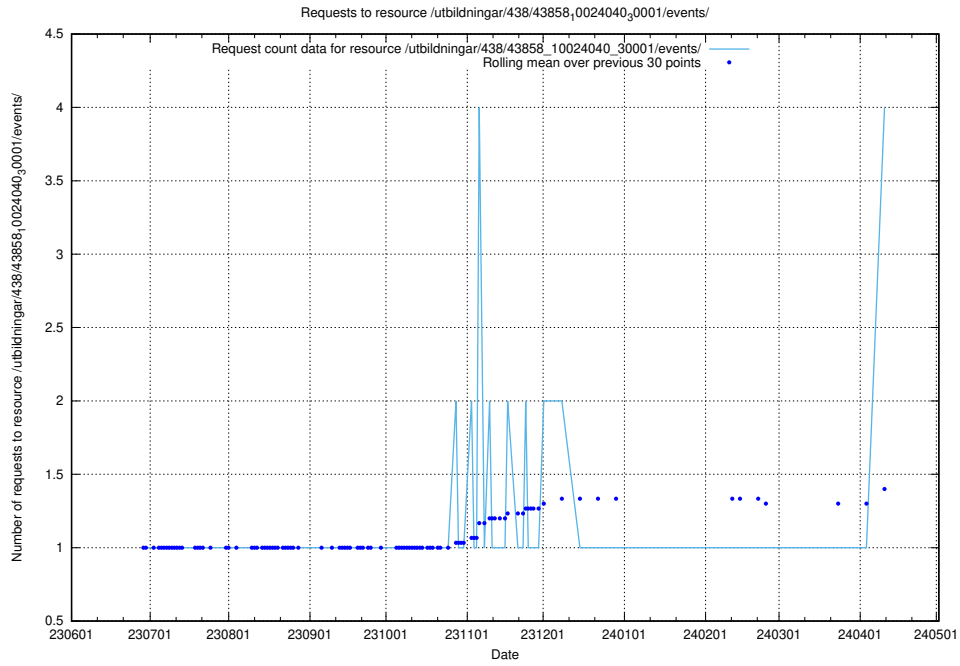

5.278 Usage of /utbildningar/438/43858_10024040_30001/events/

Here, we count the number of requests to resource /utbildningar/438/43858_10024040_30001/events/.