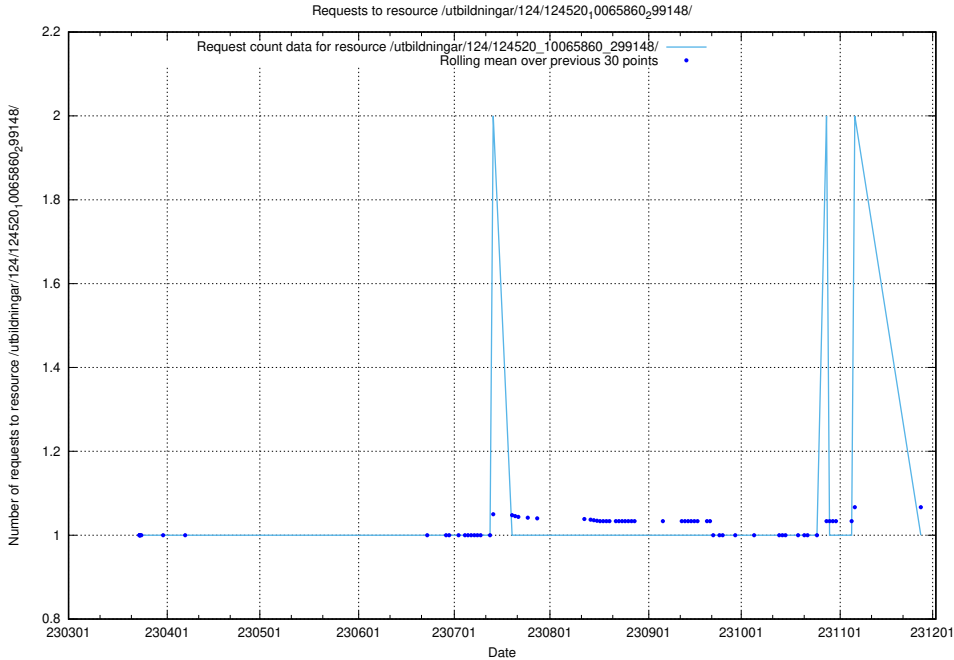

5.1331 Usage of /utbildningar/124/124520_10065860_299148/

Here, we count the number of requests to resource /utbildningar/124/124520_10065860_299148/.