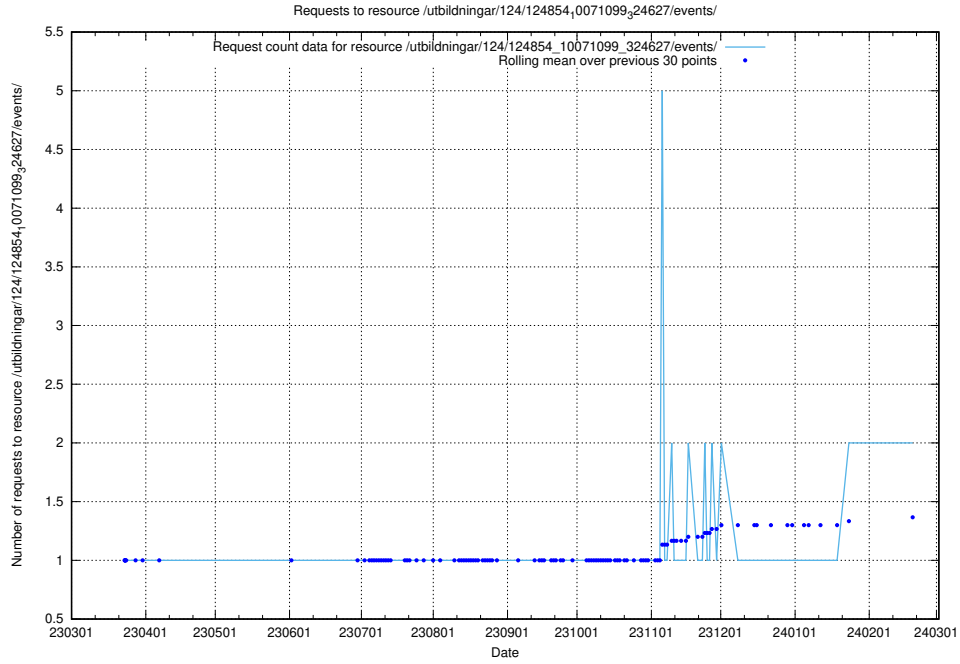

5.592 Usage of /utbildningar/124/124854_10071099_324627/events/

Here, we count the number of requests to resource /utbildningar/124/124854_10071099_324627/events/