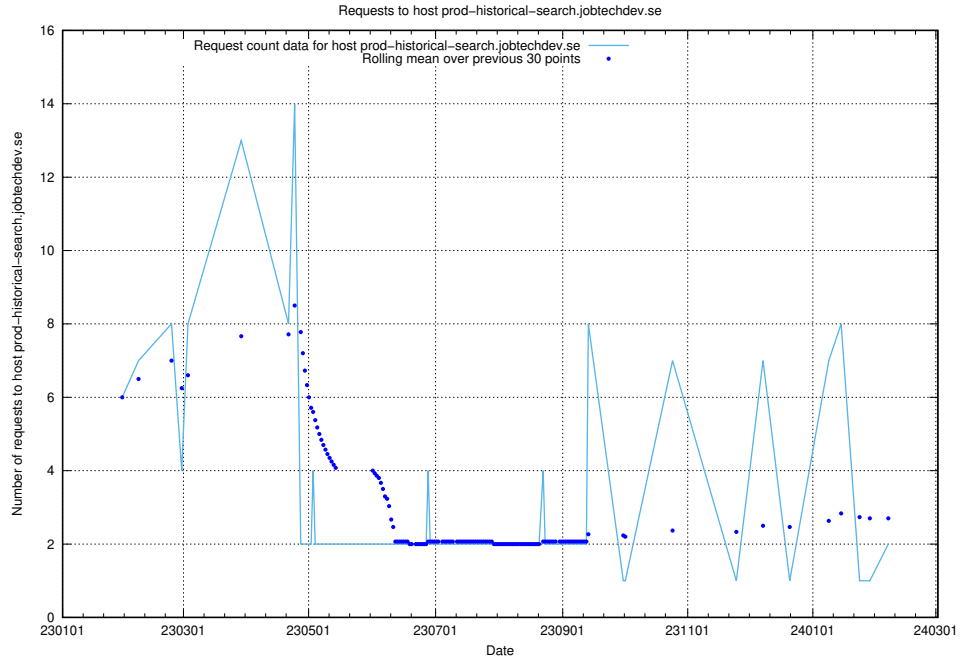

7.287 Usage of prod-historical-search.jobtechdev.se

Here, we count the number of requests to host prod-historical-search.jobtechdev.se.