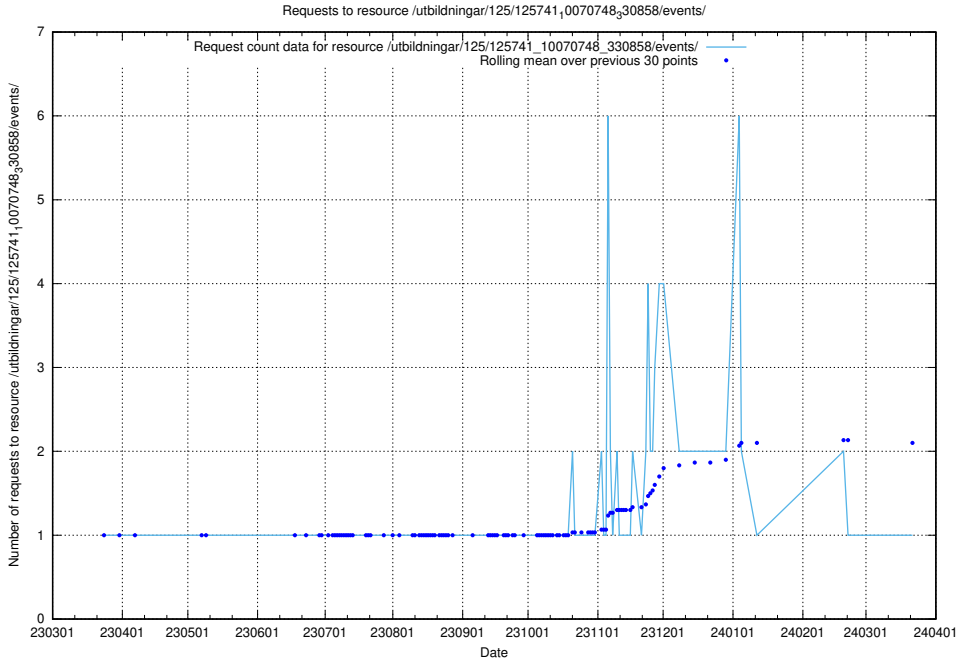

5.6008 Usage of /utbildningar/125/125741_10070748_330858/events/

Here, we count the number of requests to resource /utbildningar/125/125741_10070748_330858/events/