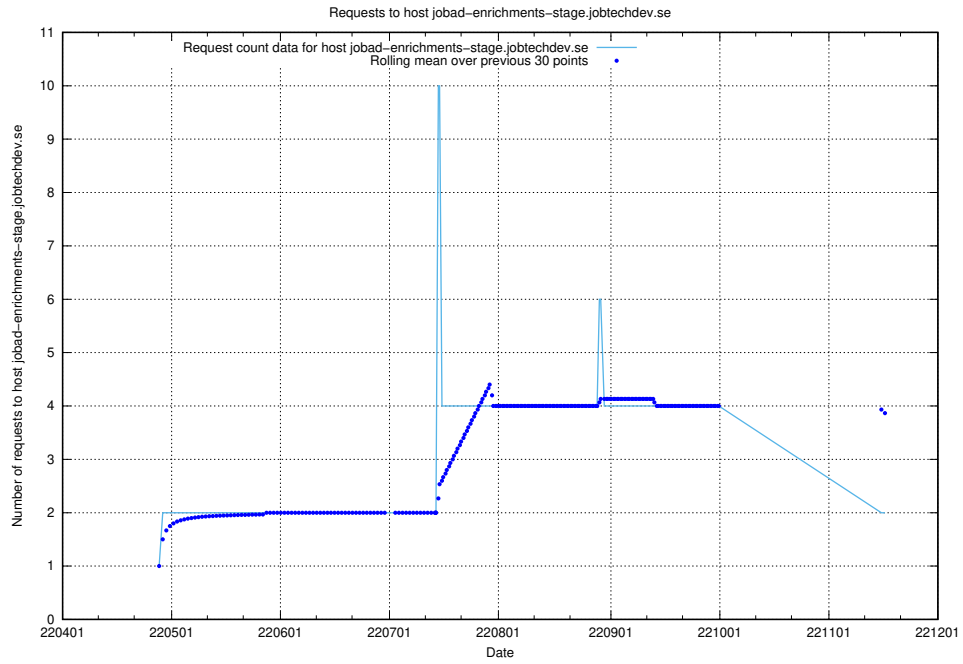

7.440 Usage of jobad-enrichments-stage.jobtechdev.se

Here, we count the number of requests to host jobad-enrichments-stage.jobtechdev.se.