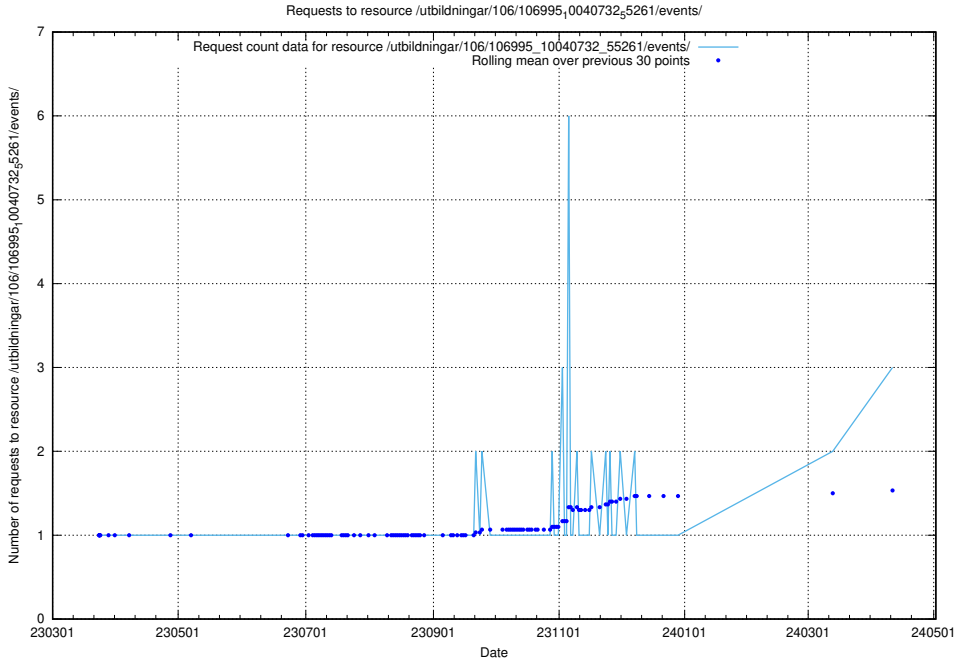

5.434 Usage of /utbildningar/106/106995_10040732_55261/events/

Here, we count the number of requests to resource /utbildningar/106/106995_10040732_55261/events/.

5.435 Usage of /utbildningar/125/125918_10070220_320937/events/