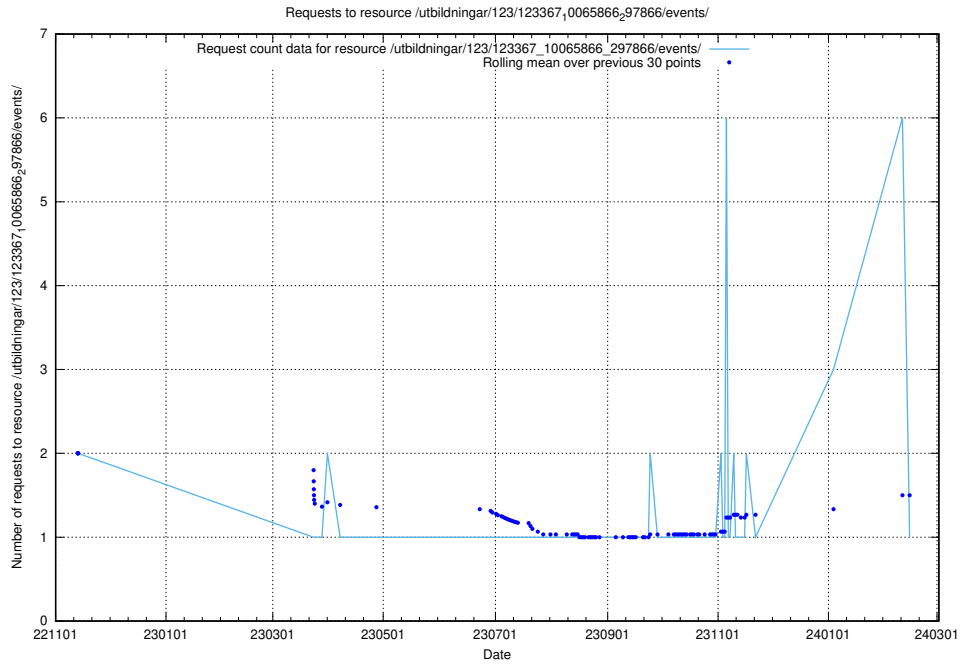

Here, we count the number of requests to resource /utbildningar/124/124020_10026315_34085/.

5.5640 Usage of /utbildningar/123/123367_10065866_297866/events/

Here, we count the number of requests to resource /utbildningar/123/123367_10065866_297866/events/