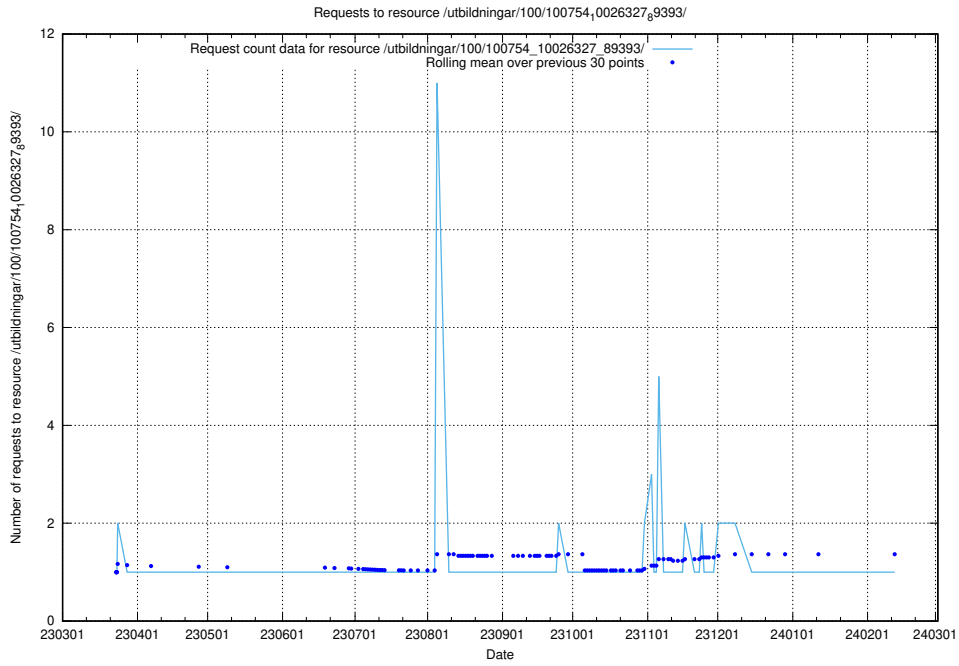

5.5380 Usage of /utbildningar/100/100754_10026327_89393/

Here, we count the number of requests to resource /utbildningar/100/100754_10026327_89393/.