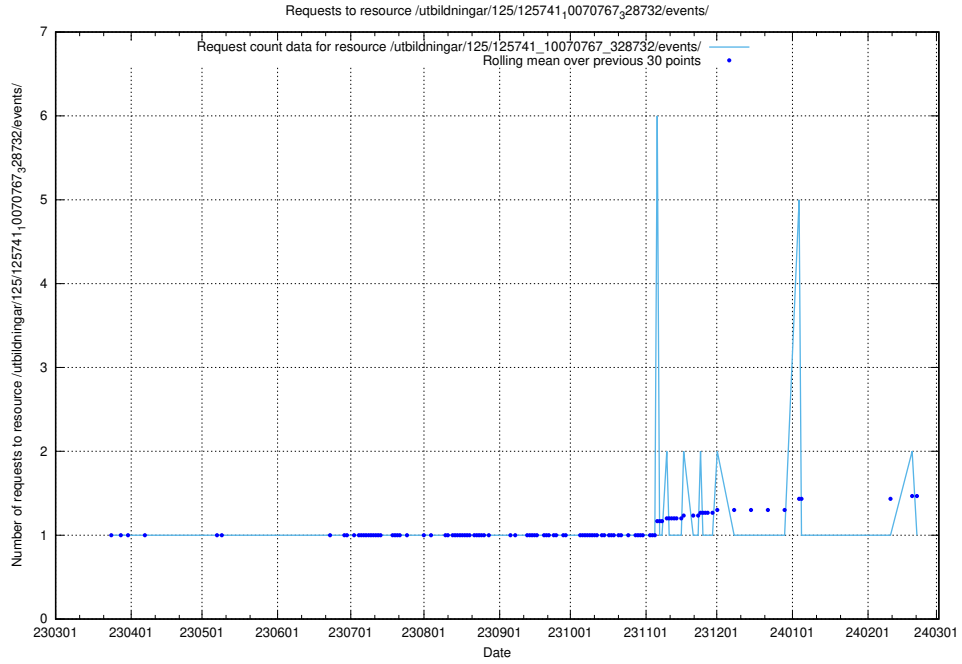

5.6005 Usage of /utbildningar/125/125741_10070767_328732/events/

Here, we count the number of requests to resource /utbildningar/125/125741_10070767_328732/events/