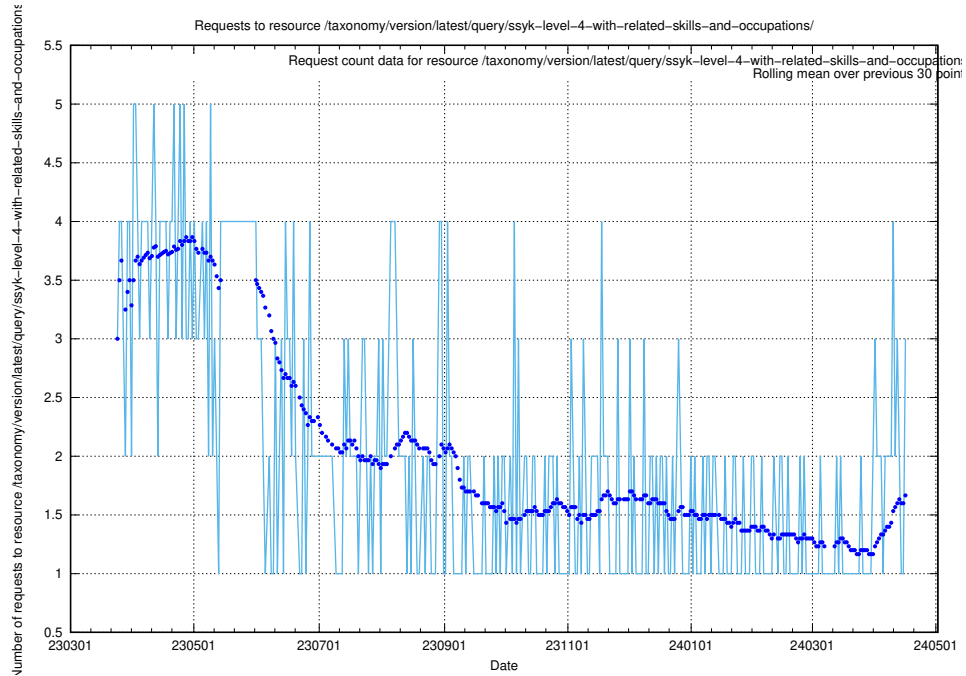

5.497 Usage of /taxonomy/version/latest/query/ssyk-level-4-with-related-skills-and-occupations/

Here, we count the number of requests to resource /taxonomy/version/latest/query/ssyk-level-4-with-related-skills-and-occupations/.