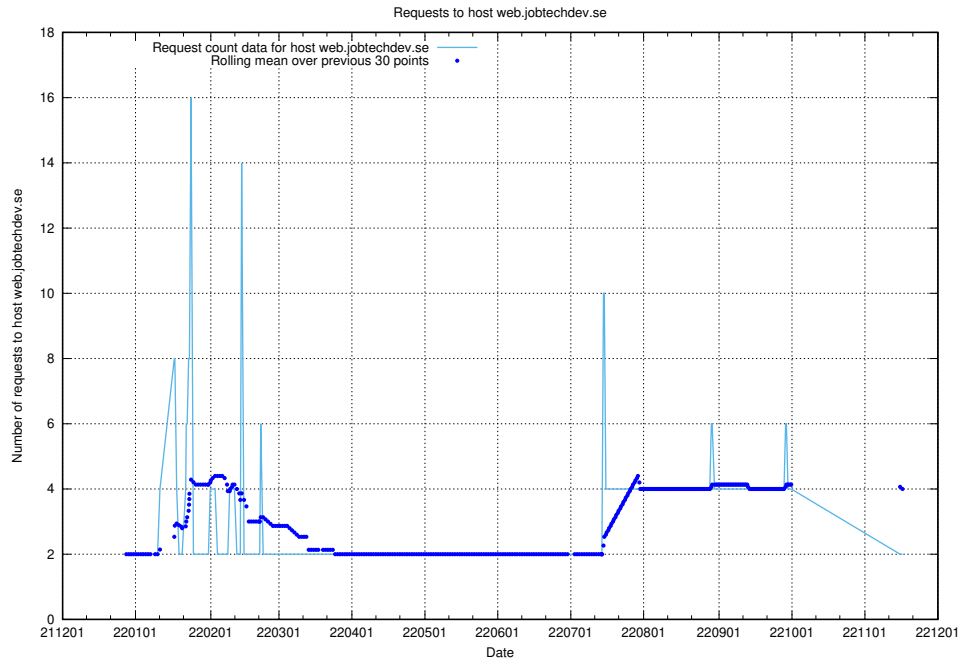

7.349 Usage of inks-develop.api.jobtechdev.se

Here, we count the number of requests to host inks-develop.api.jobtechdev.se.

7.350 Usage of web.jobtechdev.se

Here, we count the number of requests to host web.jobtechdev.se.