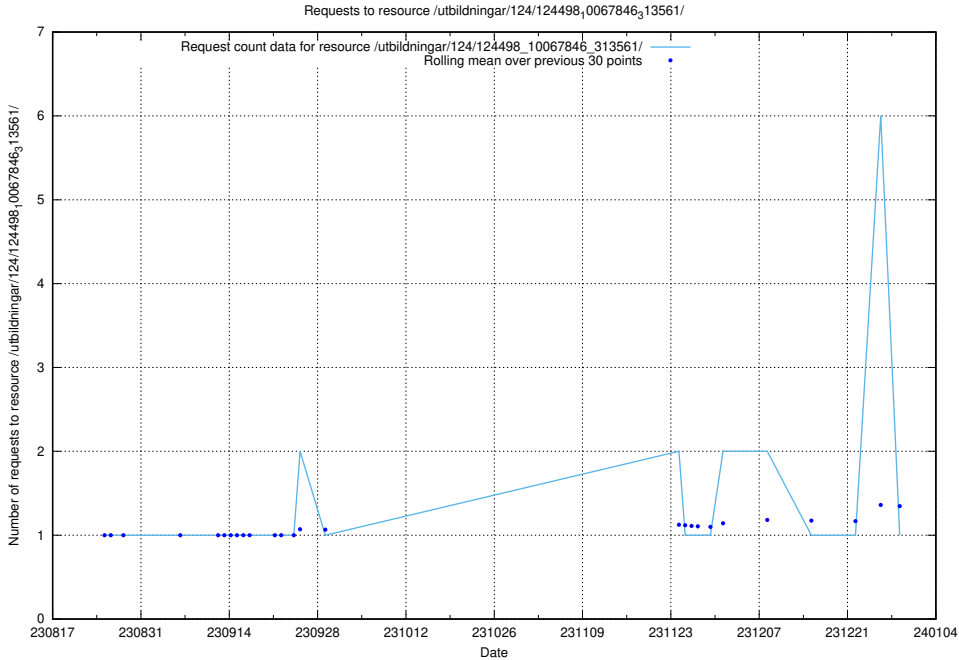

5.4547 Usage of /utbildningar/124/124498_10067846_313561/

Here, we count the number of requests to resource /utbildningar/124/124498_10067846_313561/.