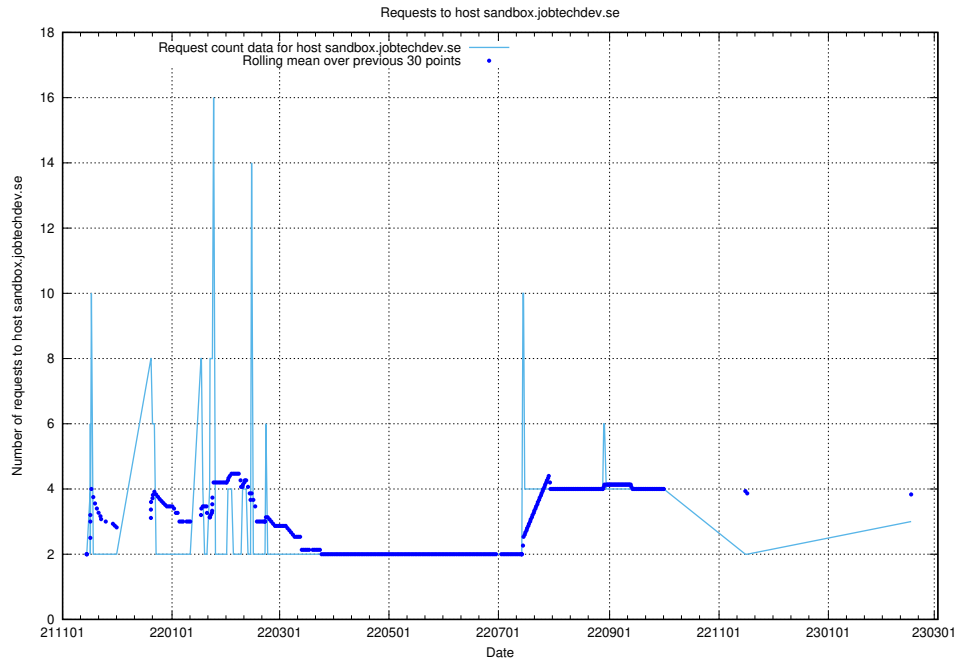

7.229 Usage of sandbox.jobtechdev.se

Here, we count the number of requests to host sandbox.jobtechdev.se.