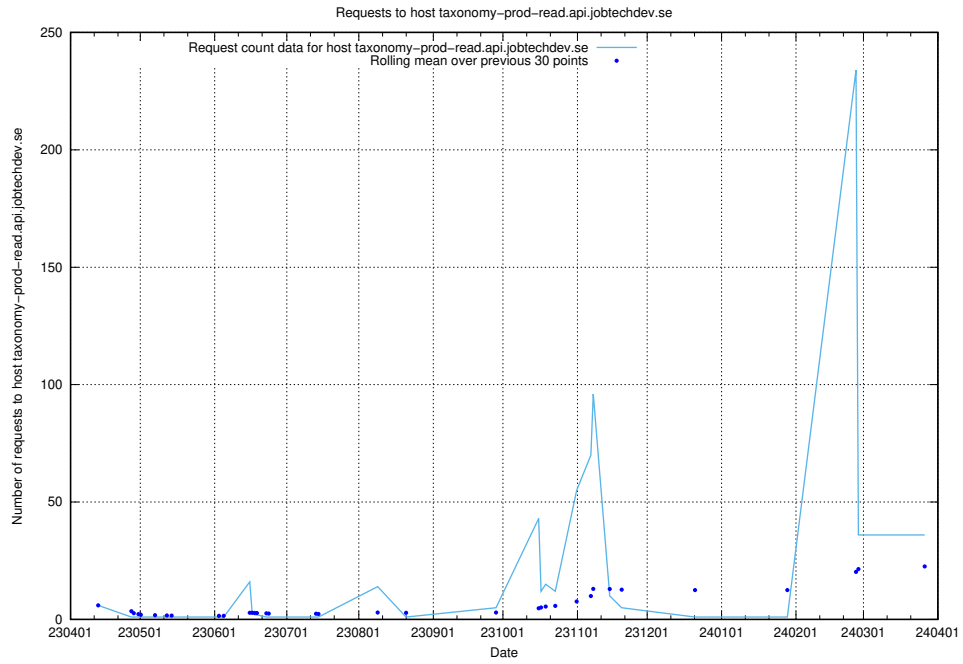

7.27 Usage of taxonomy-prod-read.api.jobtechdev.se

Here, we count the number of requests to host taxonomy-prod-read.api.jobtechdev.se.