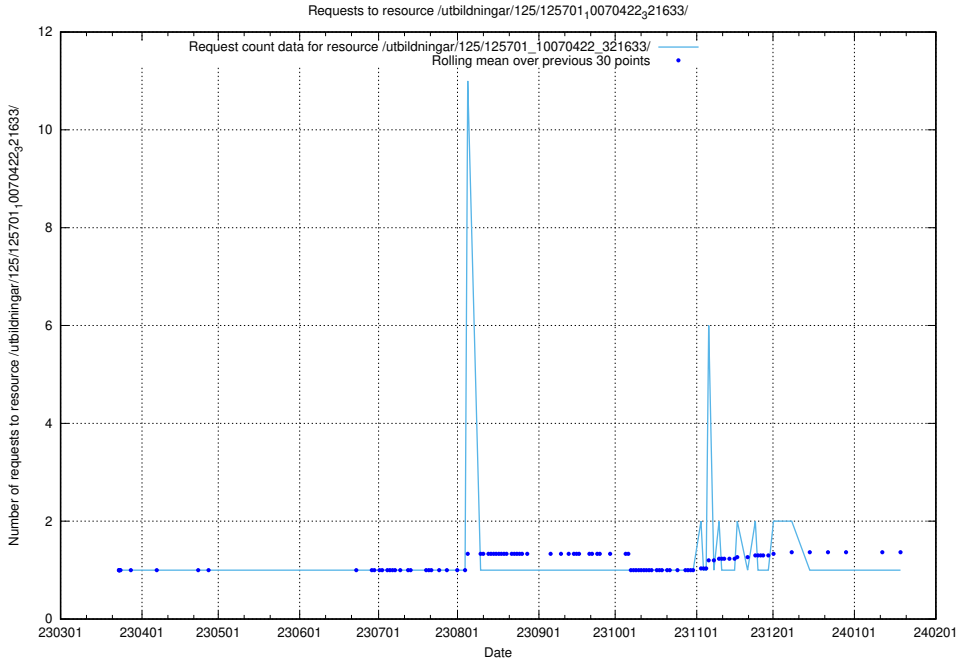

5.1098 Usage of /utbildningar/125/125701_10070422_321633/

Here, we count the number of requests to resource /utbildningar/125/125701_10070422_321633/.