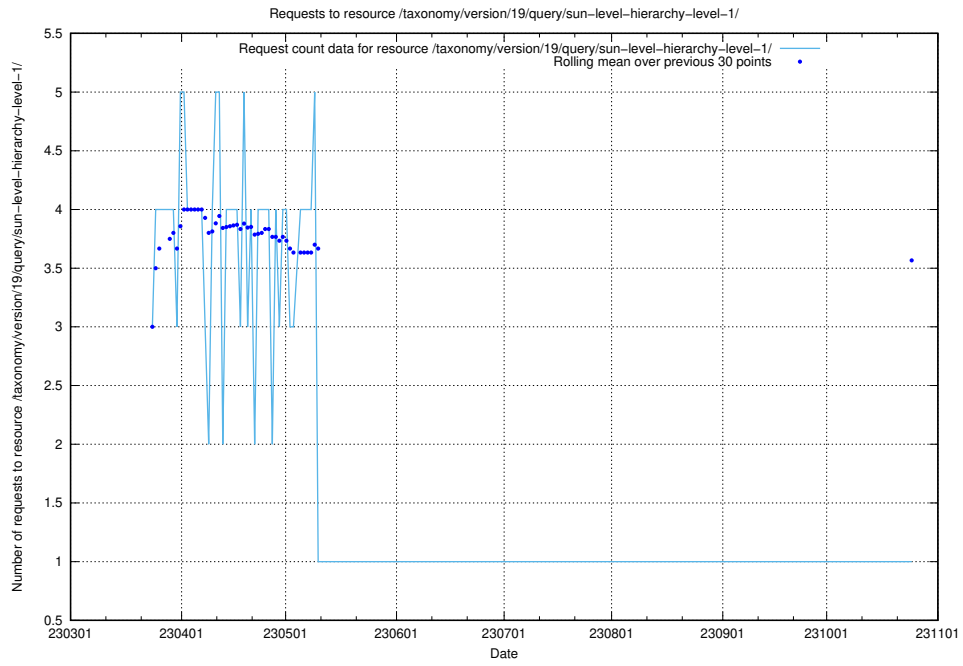

5.5902 Usage of /taxonomy/version/19/query/sun-level-hierarchy-level-1/

Here, we count the number of requests to resource /taxonomy/version/19/query/sun-level-hierarchy-level-1/.