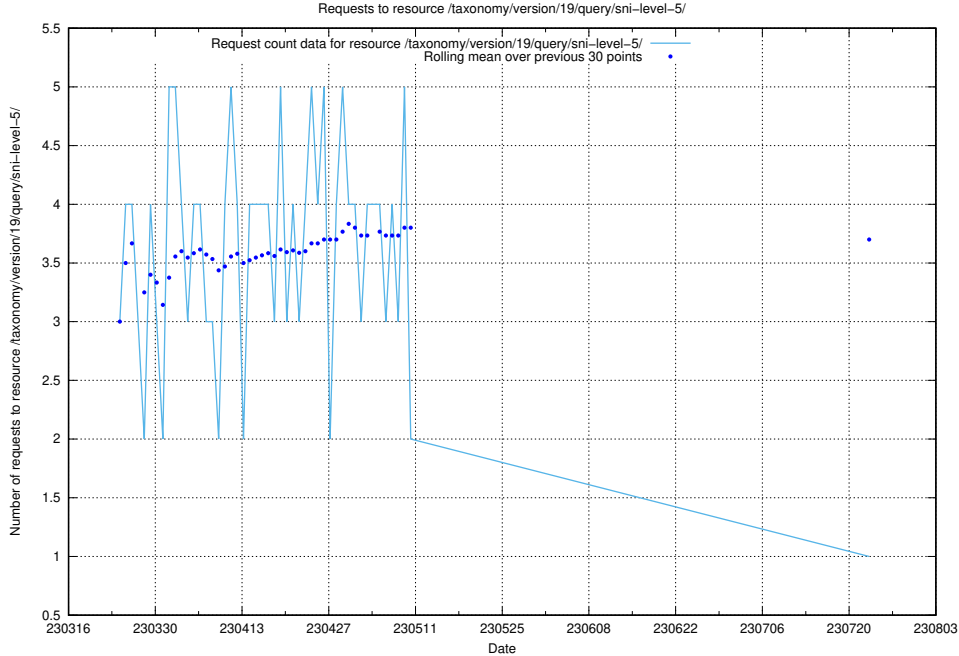

5.5916 Usage of /taxonomy/version/19/query/sni-level-5/

Here, we count the number of requests to resource /taxonomy/version/19/query/sni-level-5/.