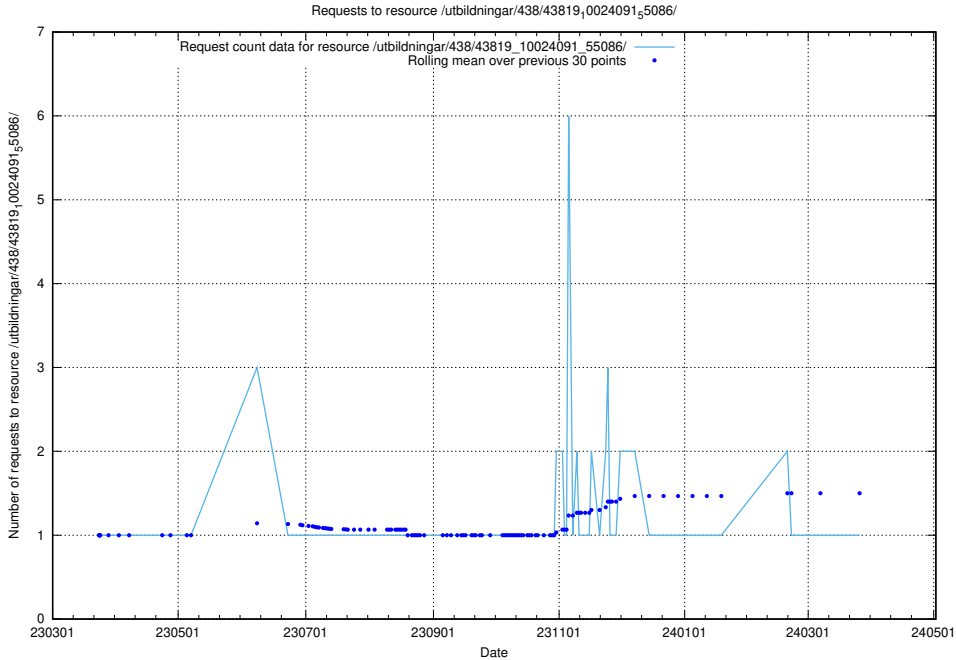

5.6115 Usage of /utbildningar/438/43819_10024091_55086/

Here, we count the number of requests to resource /utbildningar/438/43819_10024091_55086/.