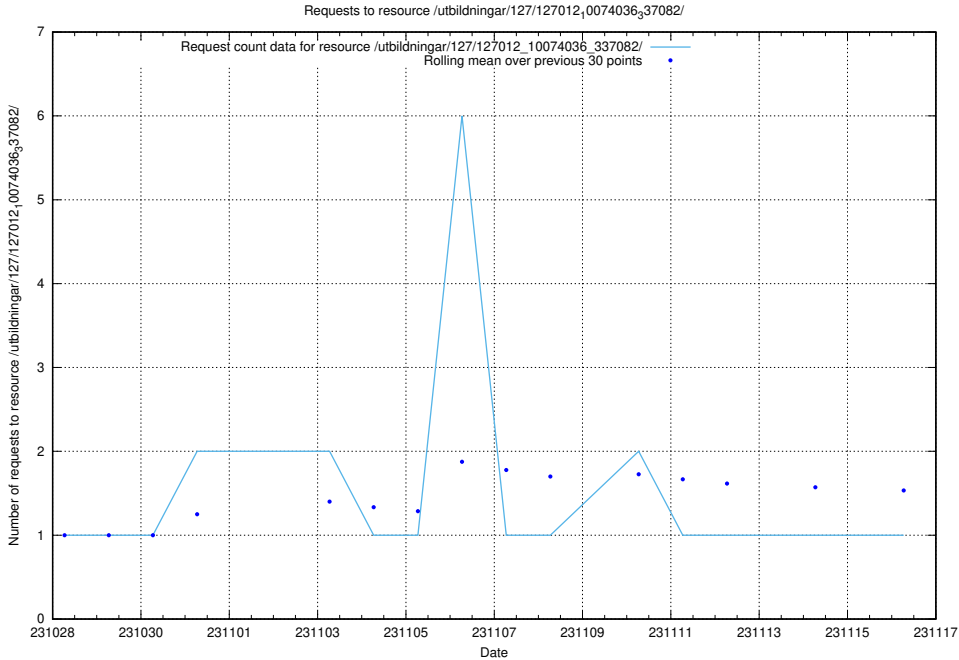

5.4019 Usage of /utbildningar/127/127012_10074036_337082/

Here, we count the number of requests to resource /utbildningar/127/127012_10074036_337082/.