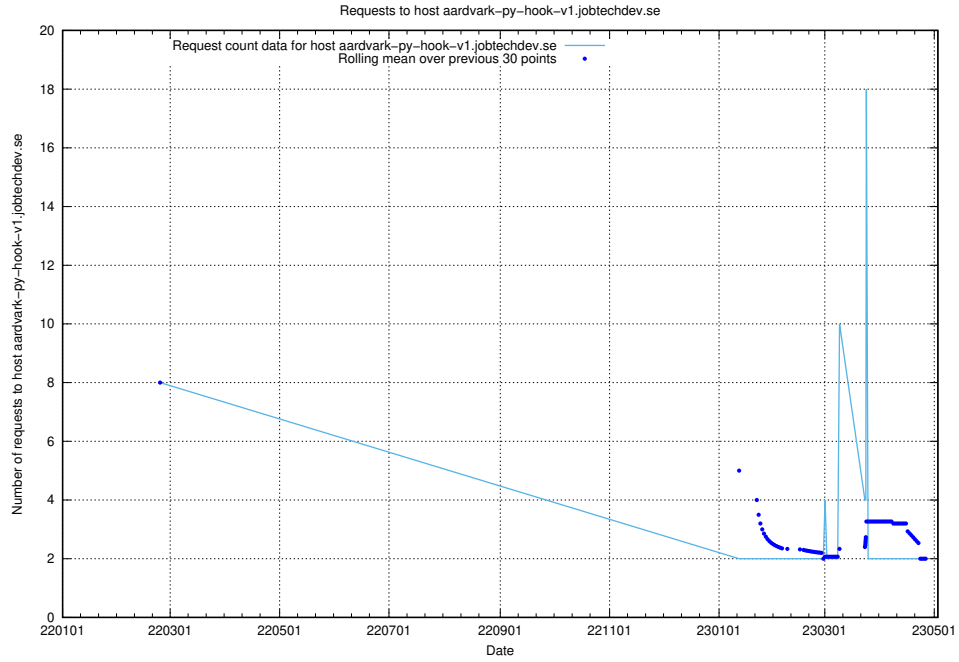

7.510 Usage of aardvark-py-hook-v1.jobtechdev.se

Here, we count the number of requests to host aardvark-py-hook-v1.jobtechdev.se.