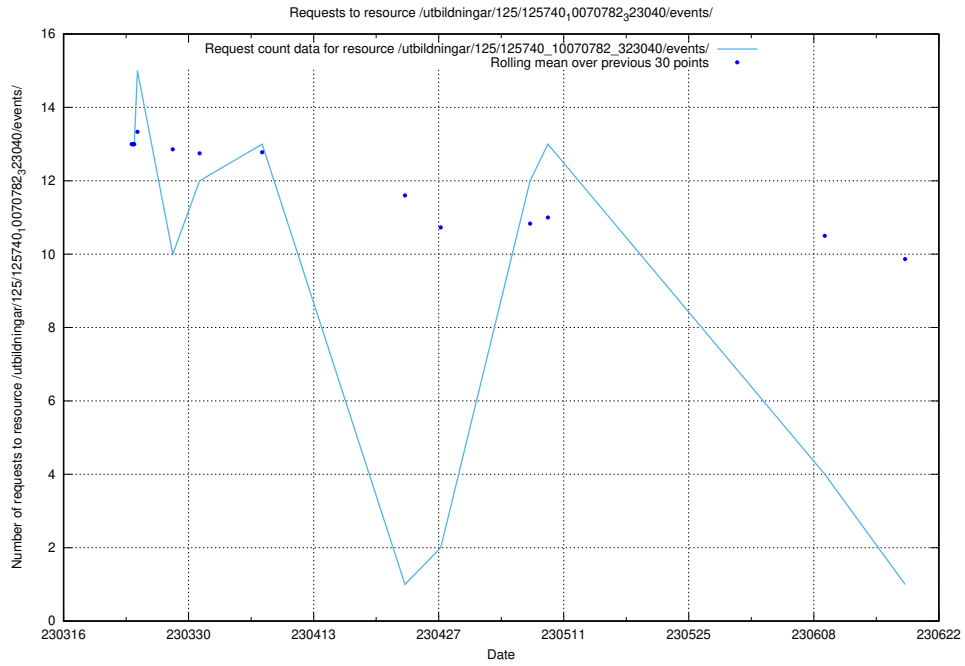

5.6027 Usage of /utbildningar/125/125740_10070782_323040/events/

Here, we count the number of requests to resource /utbildningar/125/125740_10070782_323040/events/