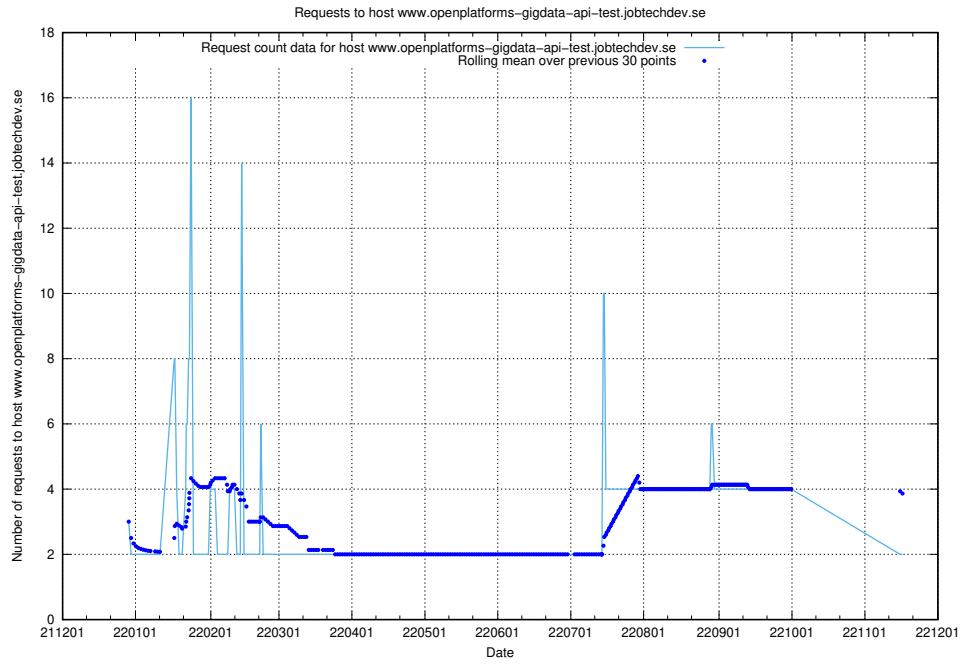

7.348 Usage of `www.openplatforms-gigdata-api-test.jobtechdev.se`

Here, we count the number of requests to host `www.openplatforms-gigdata-api-test.jobtechdev.se`.