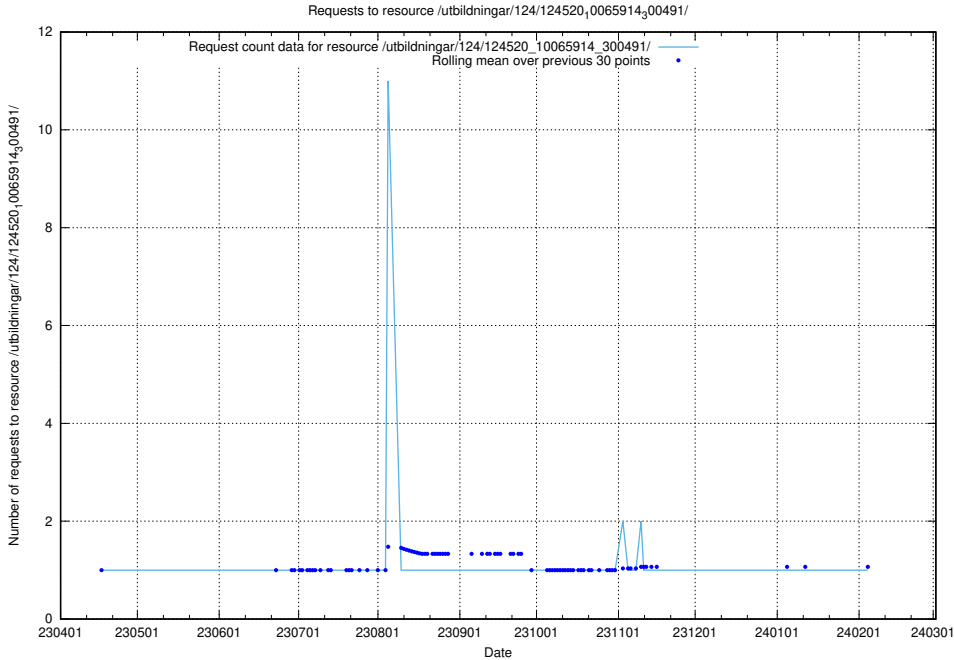

5.5856 Usage of /utbildningar/124/124520_10065914_300491/

Here, we count the number of requests to resource /utbildningar/124/124520_10065914_300491/.