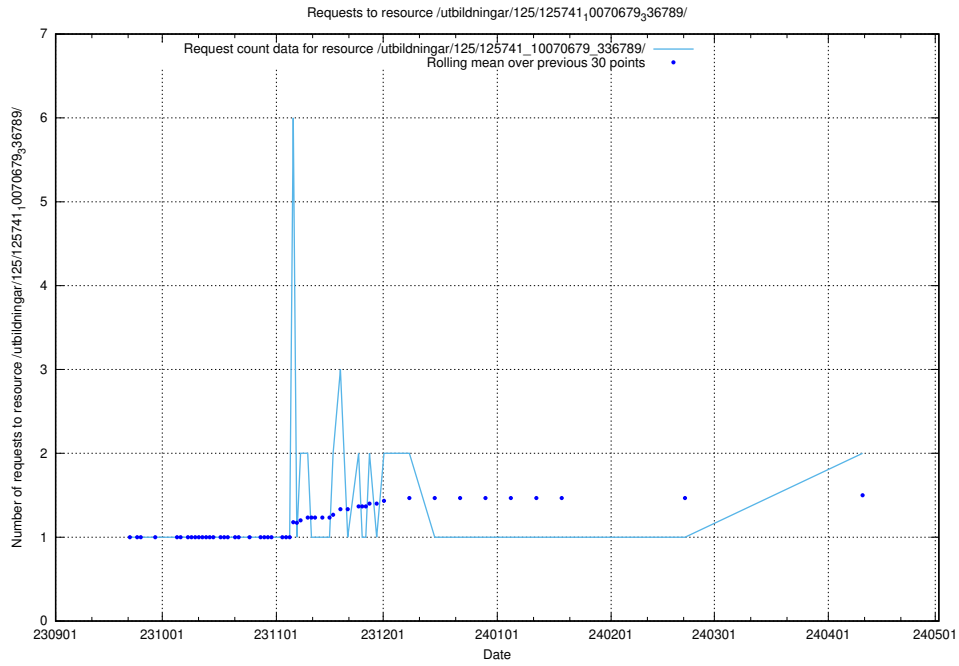

5.826 Usage of /utbildningar/125/125741_10070679_336789/

Here, we count the number of requests to resource /utbildningar/125/125741_10070679_336789/.