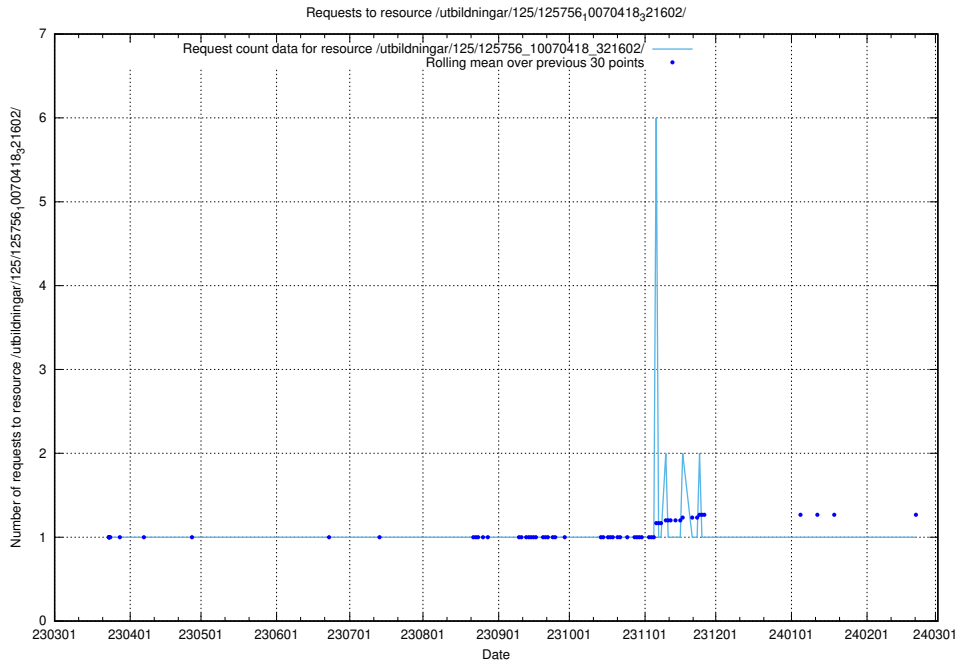

5.6225 Usage of /utbildningar/125/125756_10070418_321602/

Here, we count the number of requests to resource /utbildningar/125/125756_10070418_321602/.