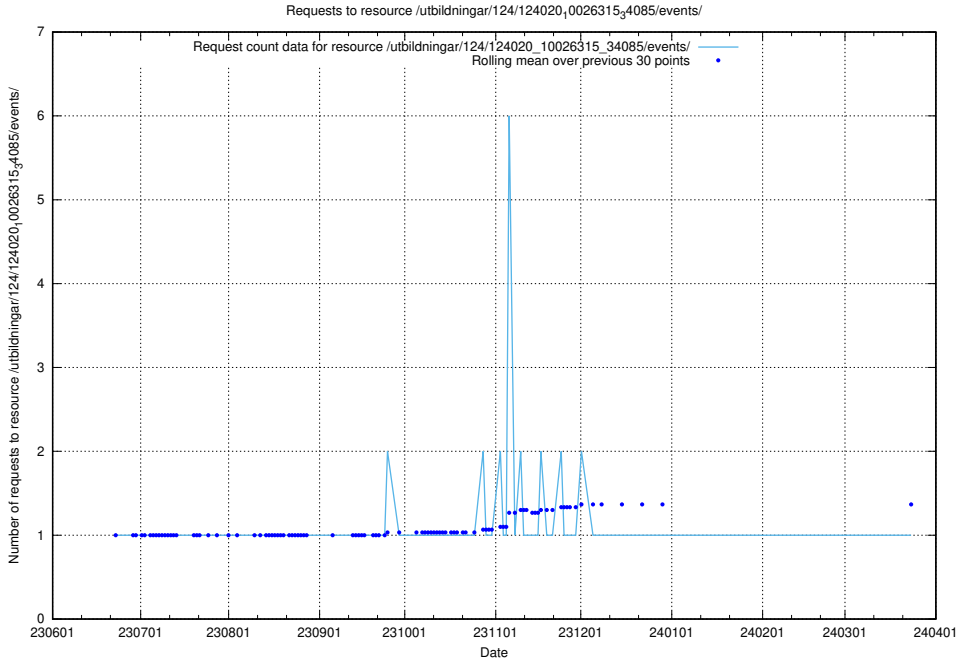

5.5638 Usage of /utbildningar/124/124020_10026315_34085/events/

Here, we count the number of requests to resource /utbildningar/124/124020_10026315_34085/events/.