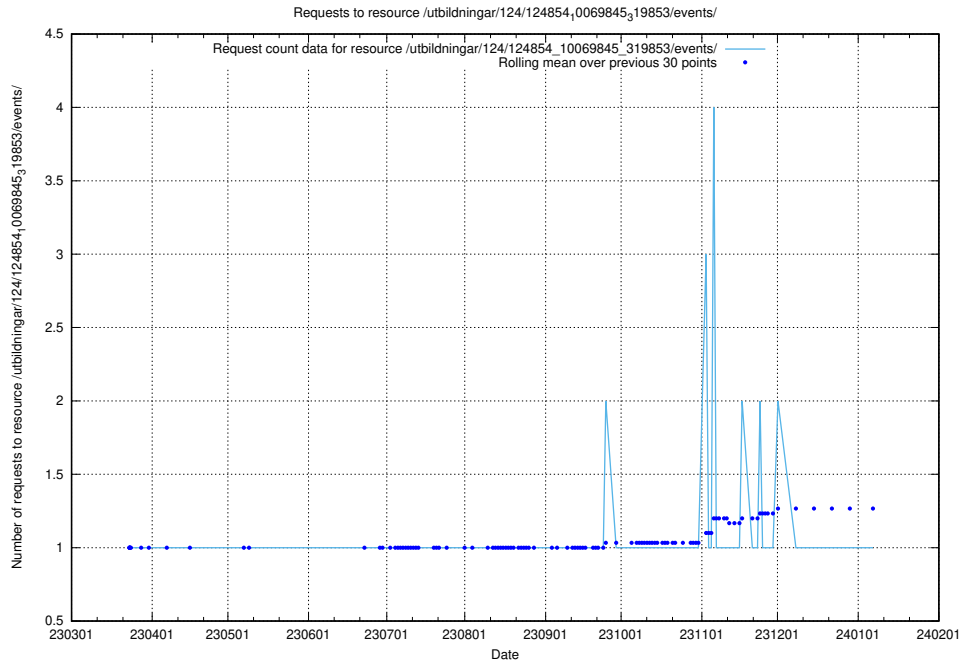

5.1266 Usage of /utbildningar/124/124854_10069845_319853/events/

Here, we count the number of requests to resource /utbildningar/124/124854_10069845_319853/events/