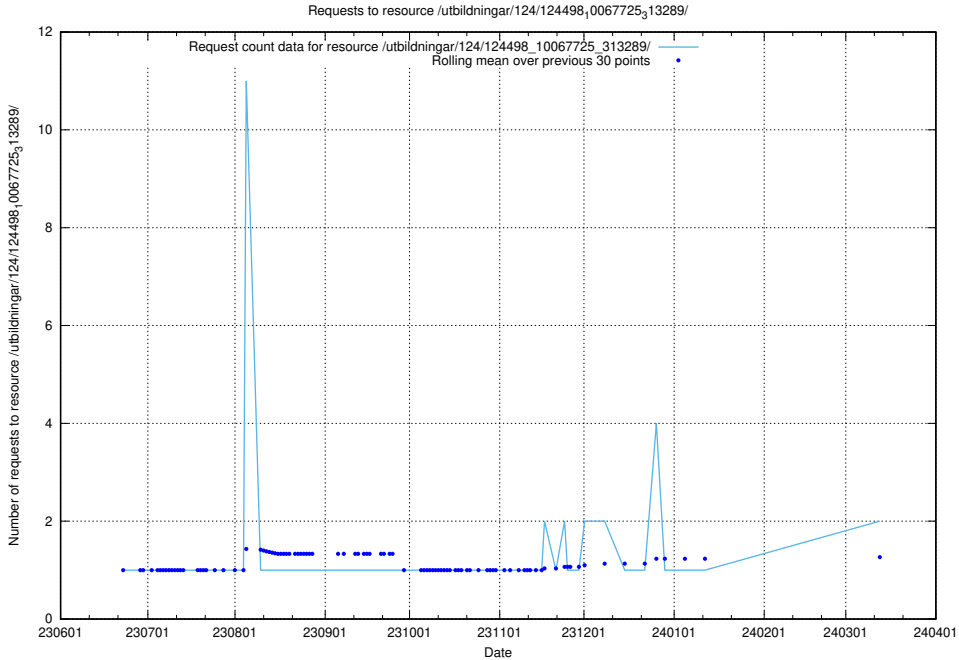

5.948 Usage of /utbildningar/124/124498_10067725_313289/

Here, we count the number of requests to resource /utbildningar/124/124498_10067725_313289/.