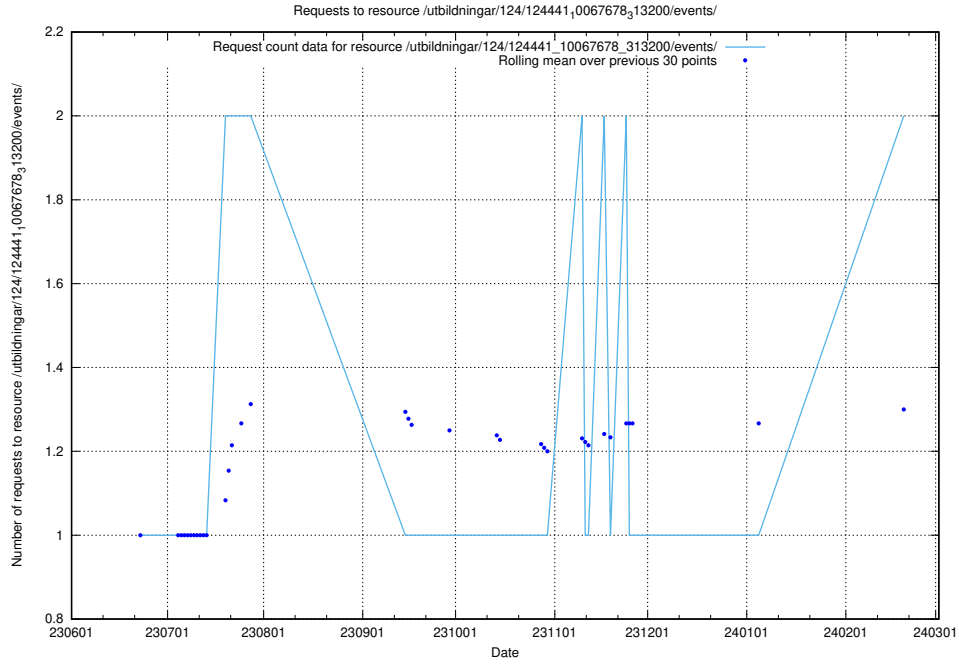

5.958 Usage of /utbildningar/124/124441_10067678_313200/events/

Here, we count the number of requests to resource /utbildningar/124/124441_10067678_313200/events/