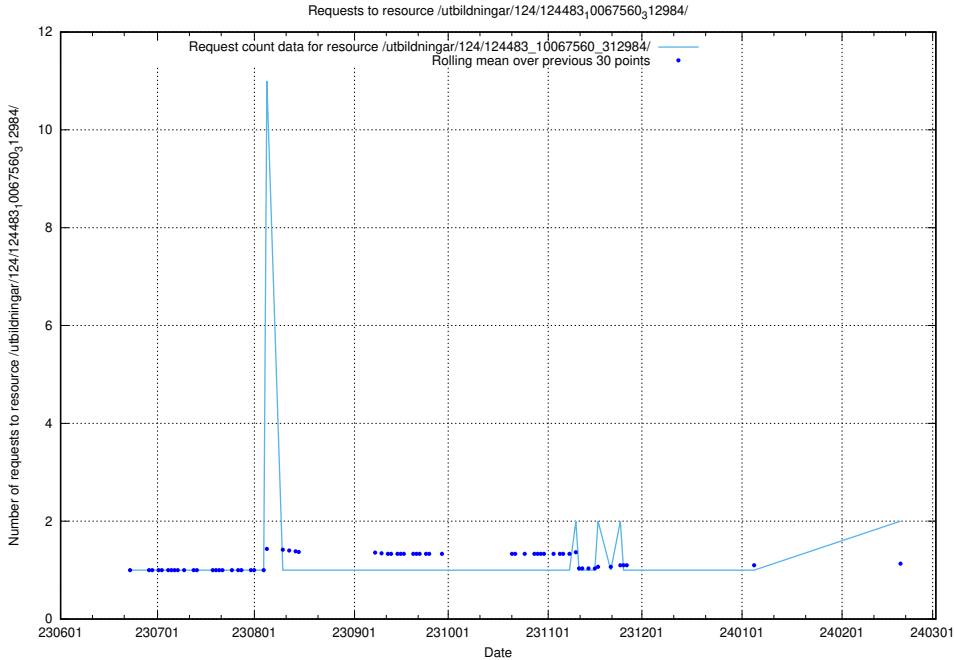

5.949 Usage of /utbildningar/124/124483_10067560_312984/

Here, we count the number of requests to resource /utbildningar/124/124483_10067560_312984/.