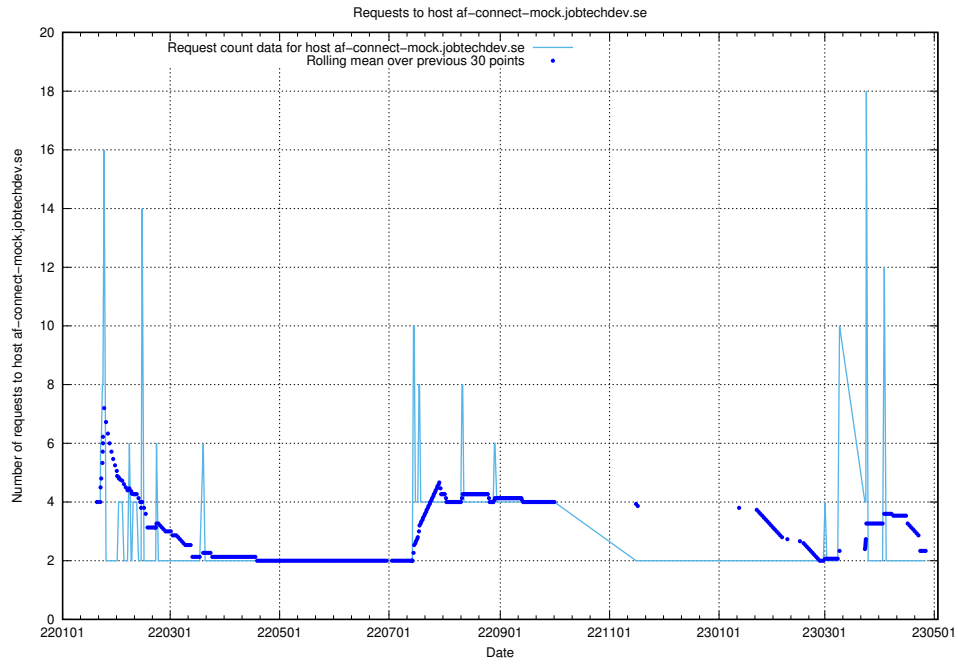

Here, we count the number of requests to host af-connect-mock.jobtechdev.se.

7.262 Usage of jittsi.jobtechdev.se

Here, we count the number of requests to host jittsi.jobtechdev.se.

7.263 Usage of `api-jobtech-taxonomy-api-test-in-prod-read.prod.services.jtech.se`