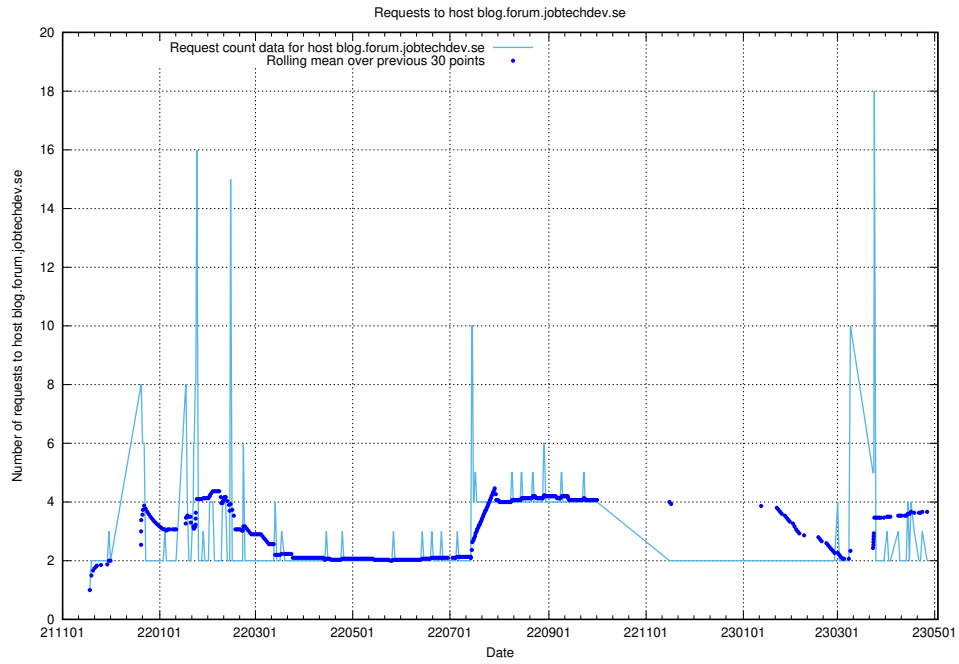

7.483 Usage of `blog.forum.jobtechdev.se`

Here, we count the number of requests to host `blog.forum.jobtechdev.se`.