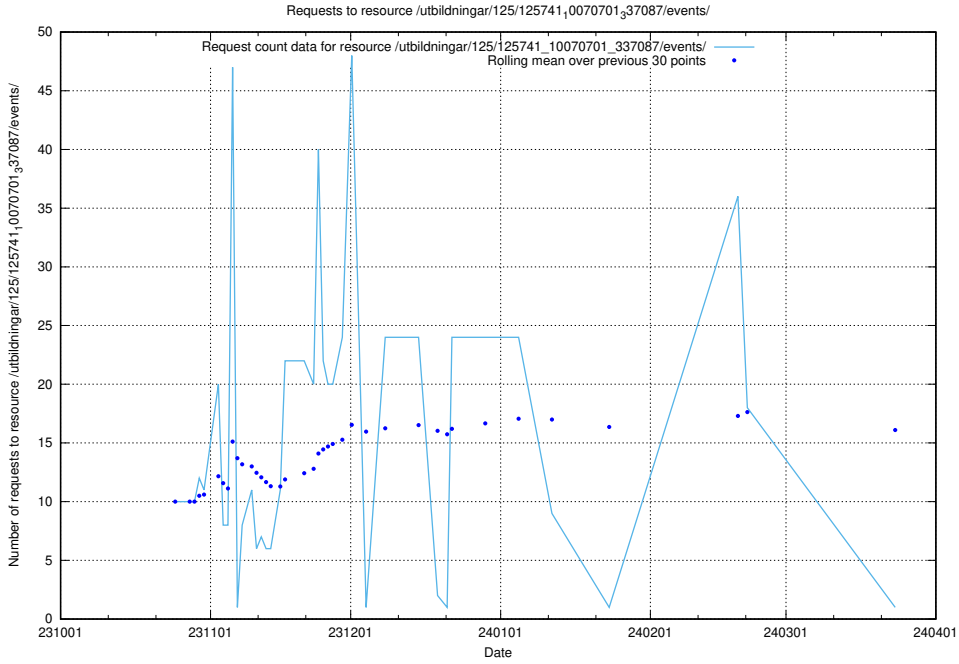

5.4033 Usage of /taxonomy/version/1/query/skills/

Here, we count the number of requests to resource /taxonomy/version/1/query/skills/.

5.4034 Usage of /utbildningar/125/125741_10070701_337087/events/

Here, we count the number of requests to resource /utbildningar/125/125741_10070701_337087/events/