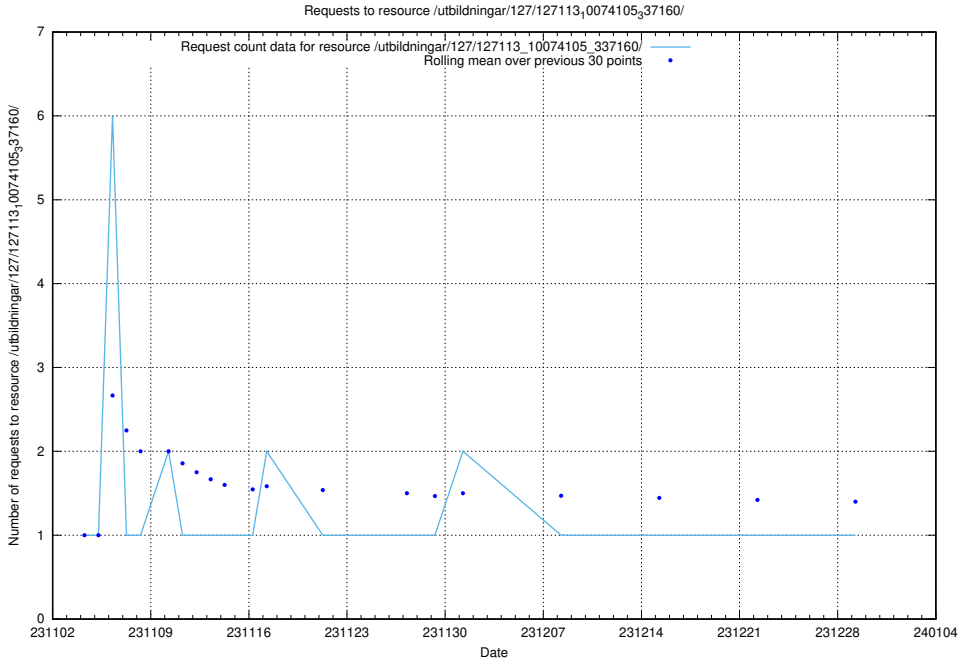

5.3955 Usage of /utbildningar/127/127113_10074105_337160/

Here, we count the number of requests to resource /utbildningar/127/127113_10074105_337160/.