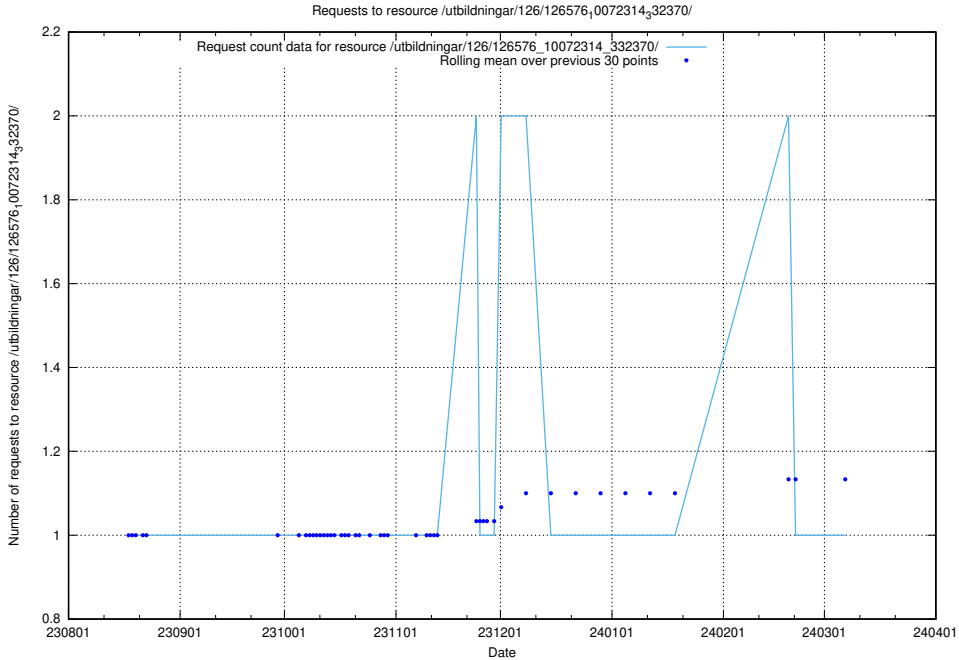

5.4596 Usage of /utbildningar/126/126576_10072314_332370/

Here, we count the number of requests to resource /utbildningar/126/126576_10072314_332370/.