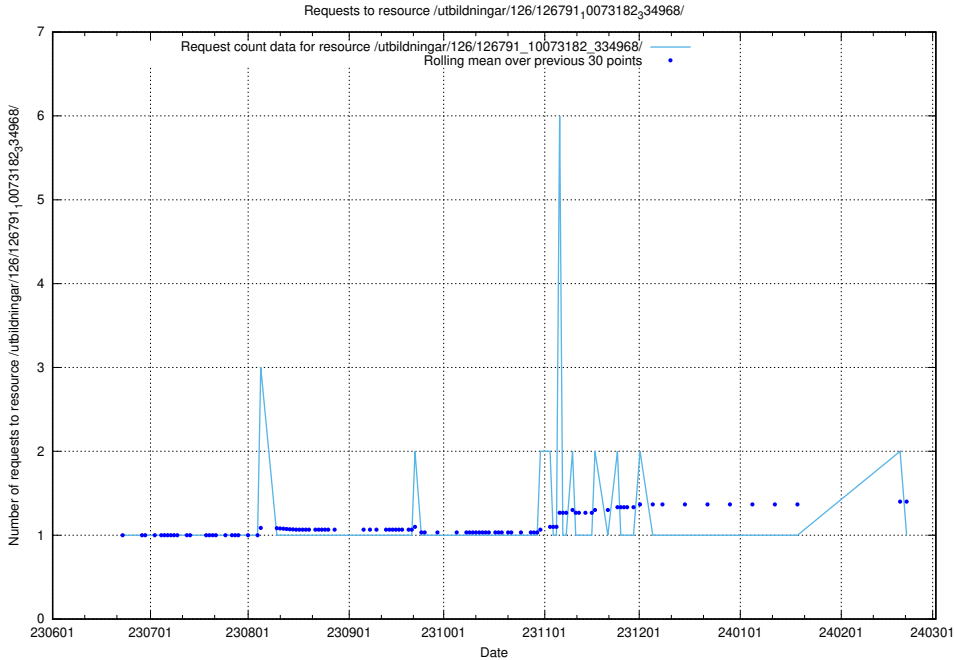

5.5407 Usage of /utbildningar/126/126791_10073182_334968/

Here, we count the number of requests to resource /utbildningar/126/126791_10073182_334968/.