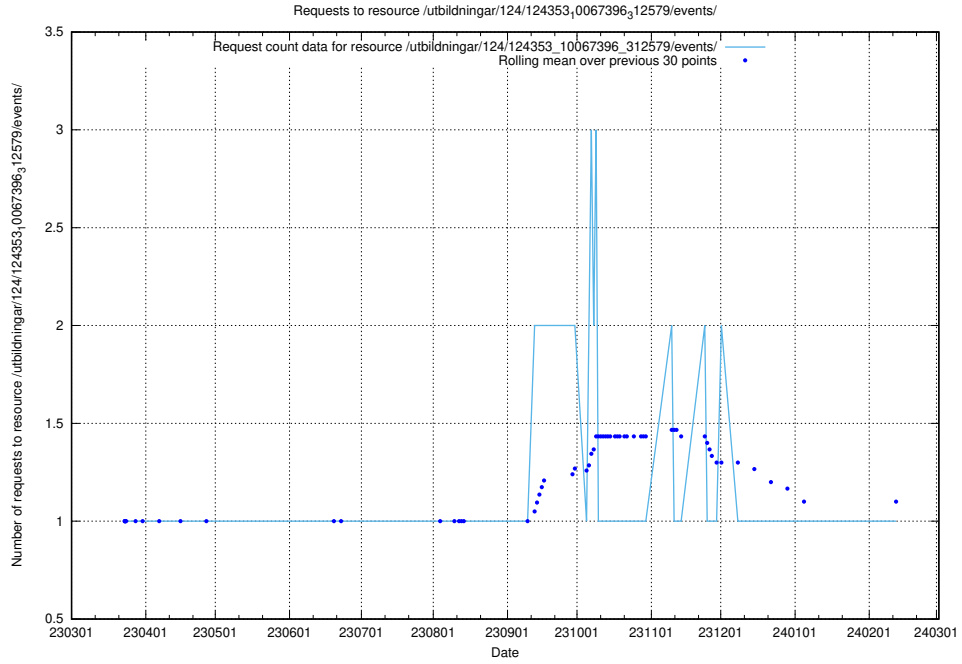

5.3769 Usage of /utbildningar/124/124353_10067396_312579/events/

Here, we count the number of requests to resource /utbildningar/124/124353_10067396_312579/events/