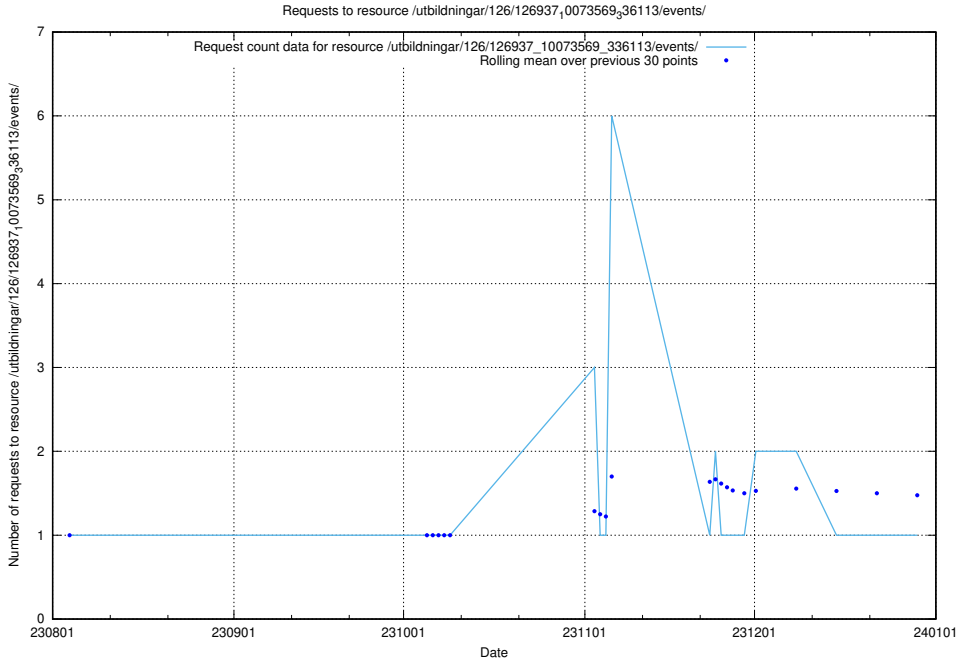

5.4686 Usage of /utbildningar/126/126937_10073569_336113/events/

Here, we count the number of requests to resource /utbildningar/126/126937_10073569_336113/events/