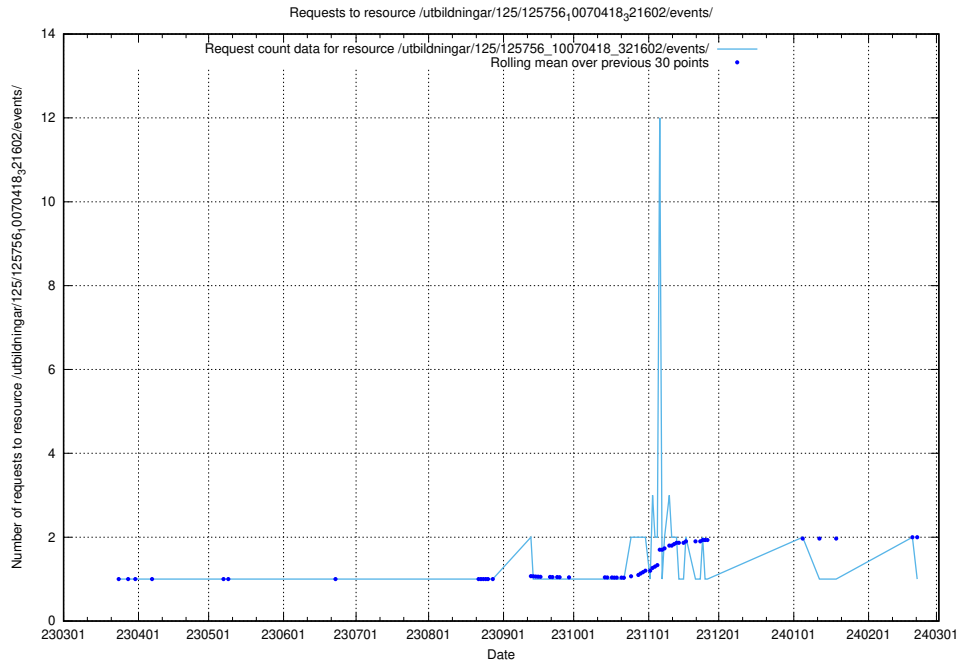

5.6001 Usage of /utbildningar/125/125756_10070418_321602/events/

Here, we count the number of requests to resource /utbildningar/125/125756_10070418_321602/events/