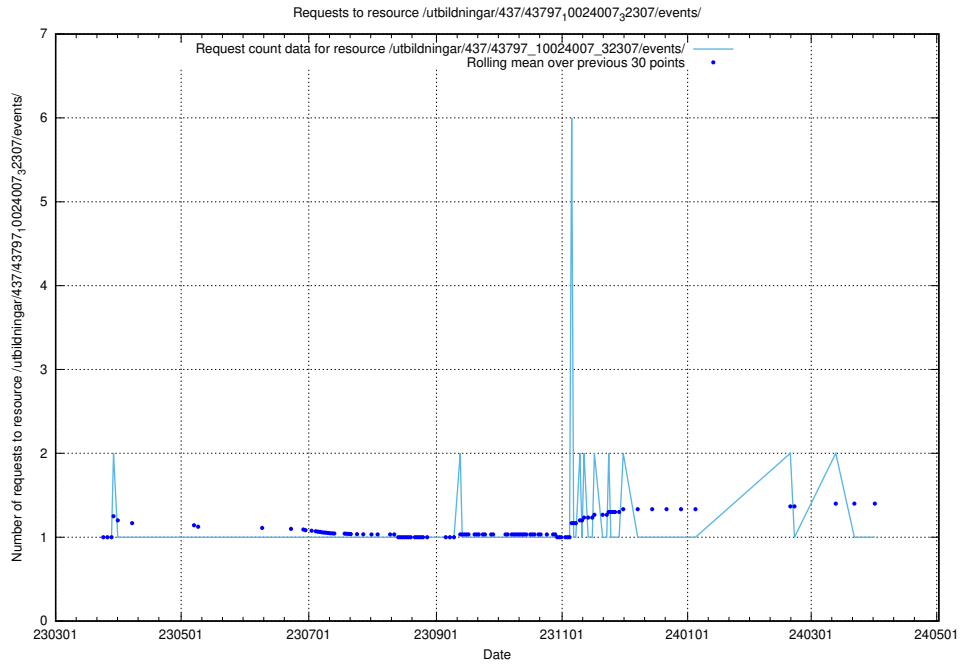

Here, we count the number of requests to resource /utbildningar/437/43799_10024013_29974/events/.

5.5960 Usage of /utbildningar/437/43797_10024007_32307/events/

Here, we count the number of requests to resource /utbildningar/437/43797_10024007_32307/events/.