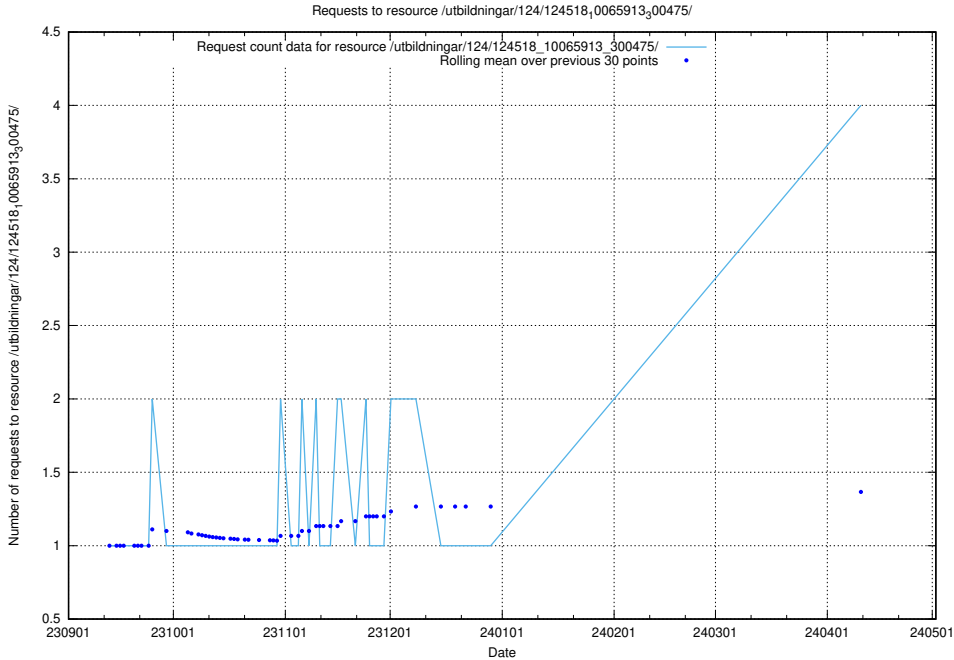

5.261 Usage of /utbildningar/124/124518_10065913_300475/

Here, we count the number of requests to resource /utbildningar/124/124518_10065913_300475/.