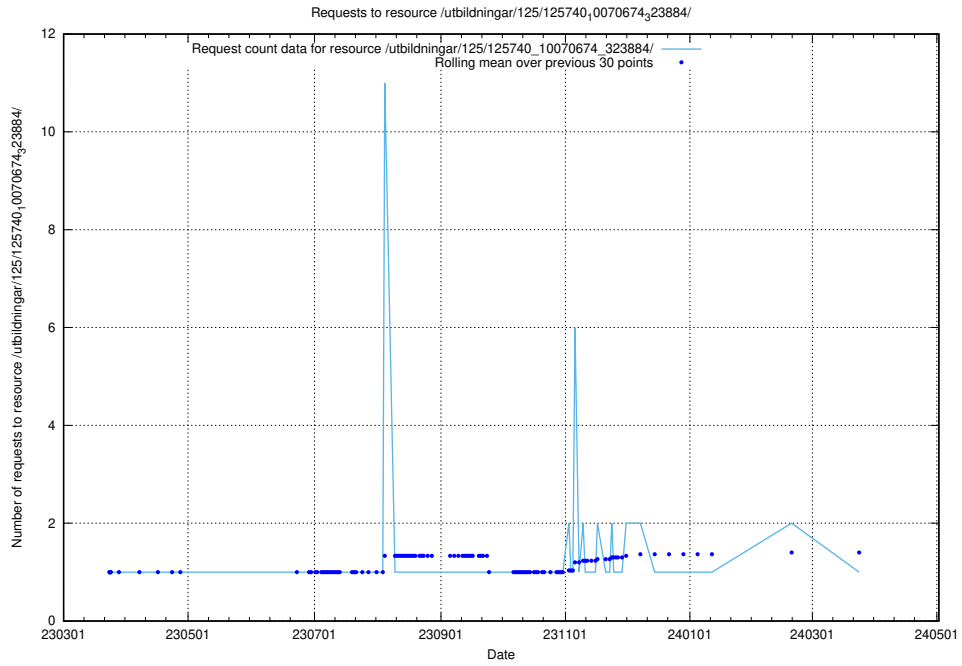

5.1070 Usage of /utbildningar/125/125740_10070674_323884/

Here, we count the number of requests to resource /utbildningar/125/125740_10070674_323884/.