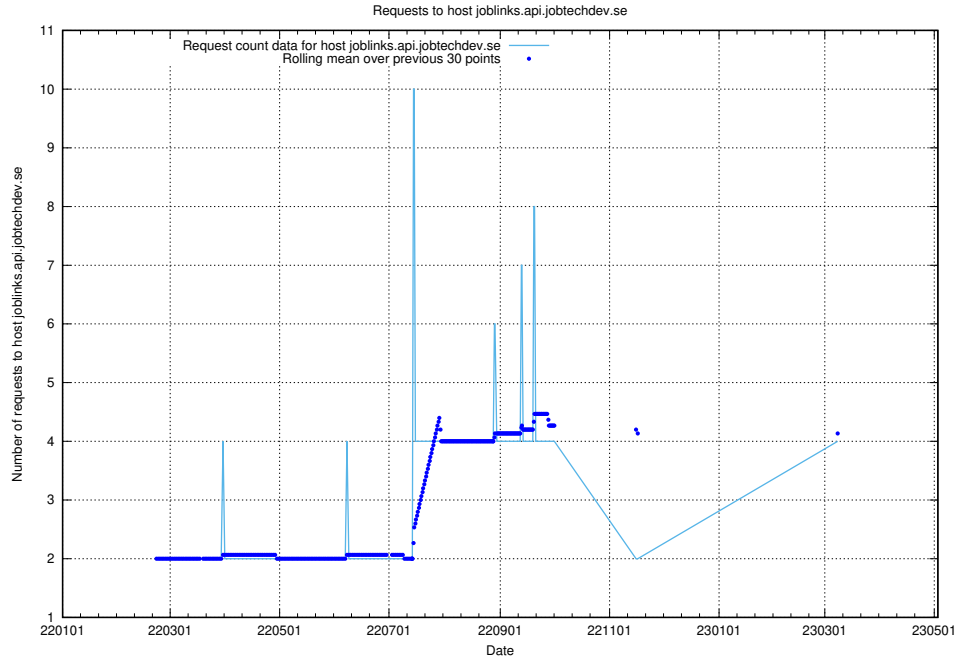

7.151 Usage of `joblinks.api.jobtechdev.se`

Here, we count the number of requests to host `joblinks.api.jobtechdev.se`.