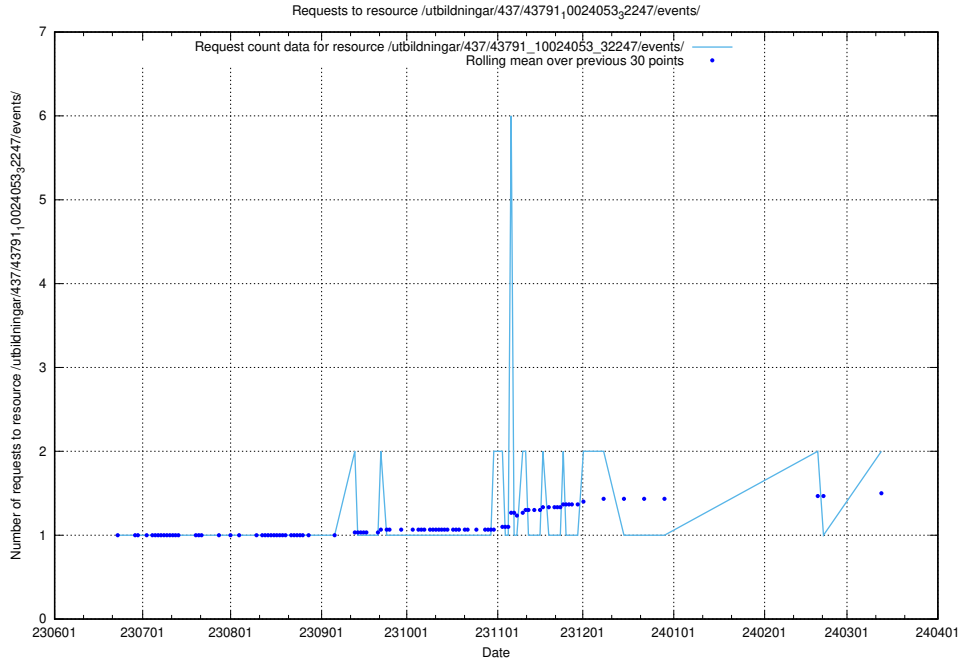

5.929 Usage of /utbildningar/437/43791_10024053_32247/events/

Here, we count the number of requests to resource /utbildningar/437/43791_10024053_32247/events/.