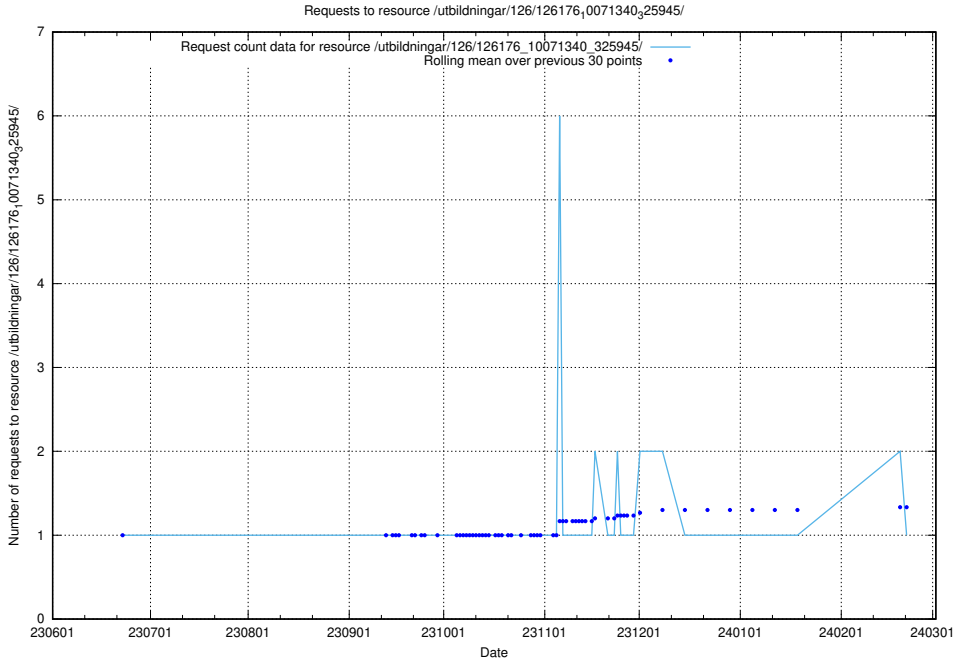

5.5491 Usage of /utbildningar/126/126176_10071340_325945/

Here, we count the number of requests to resource /utbildningar/126/126176_10071340_325945/.