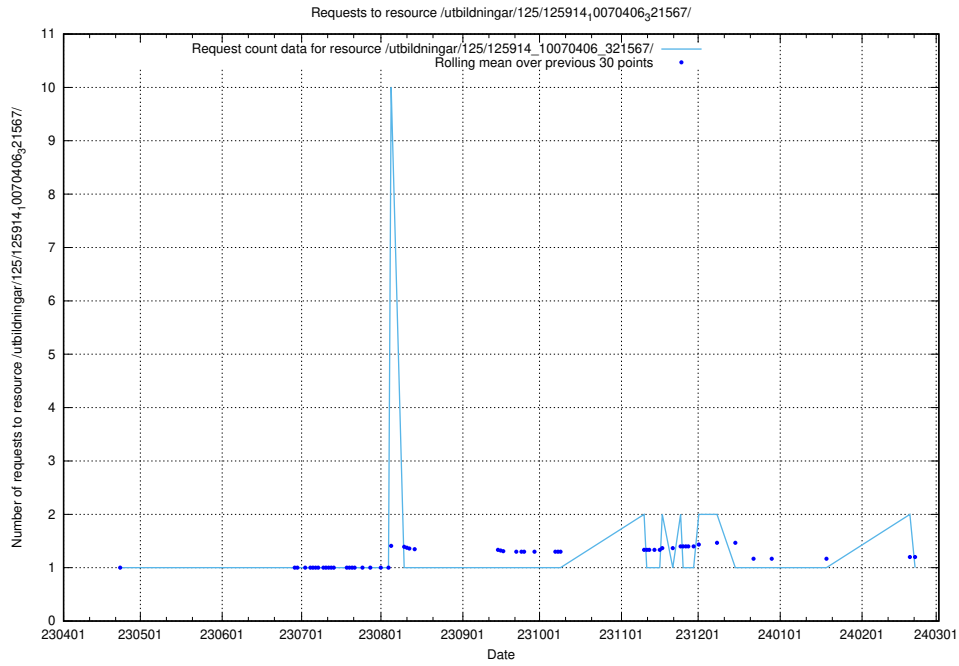

5.5834 Usage of /utbildningar/125/125914_10070406_321567/

Here, we count the number of requests to resource /utbildningar/125/125914_10070406_321567/.