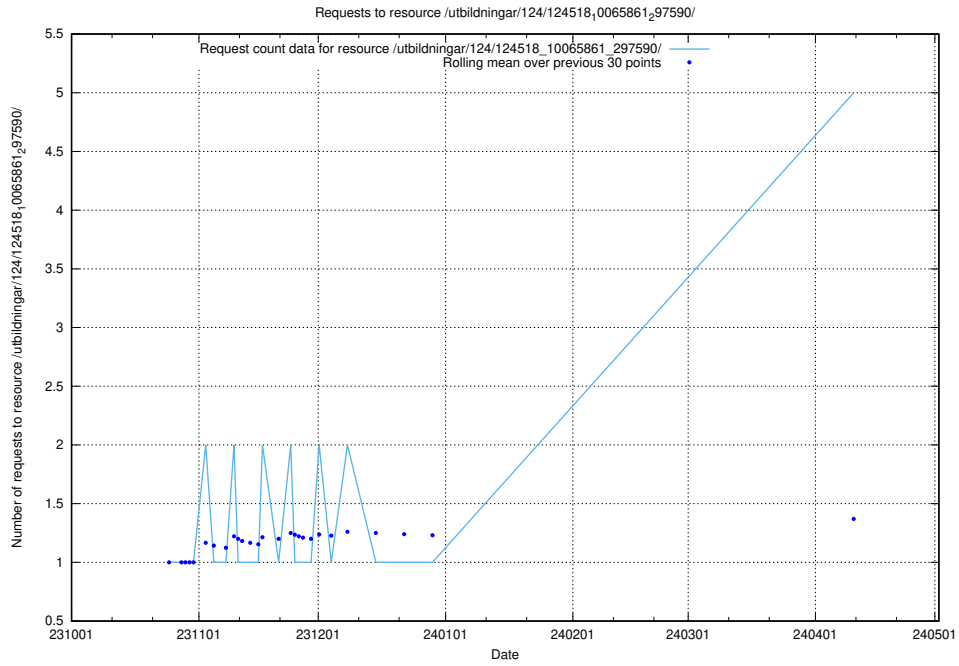

5.182 Usage of /utbildningar/124/124518_10065861_297590/

Here, we count the number of requests to resource /utbildningar/124/124518_10065861_297590/.