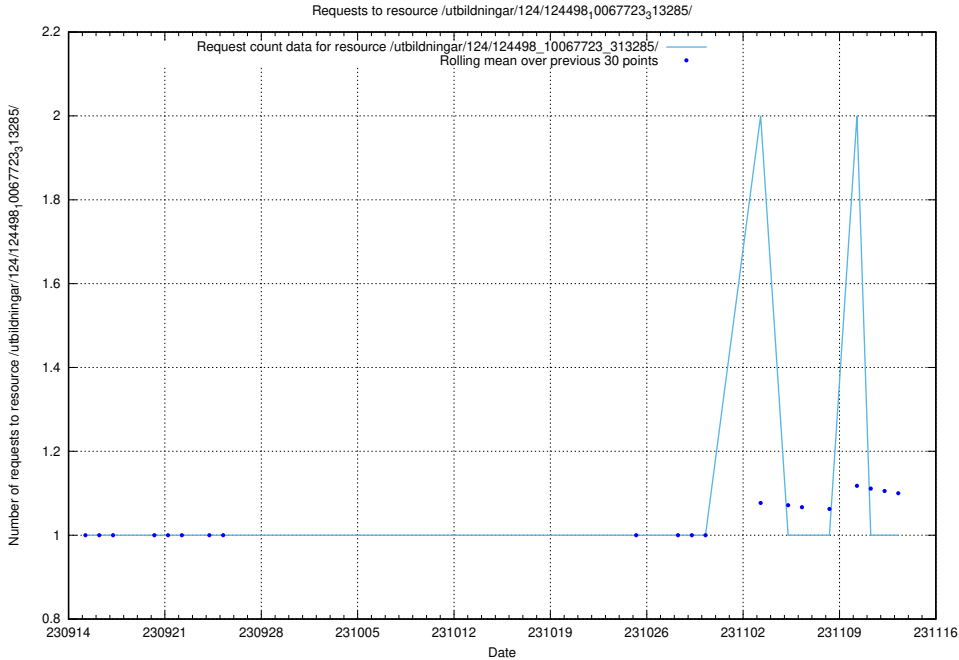

5.4408 Usage of /utbildningar/124/124498_10067723_313285/

Here, we count the number of requests to resource /utbildningar/124/124498_10067723_313285/.