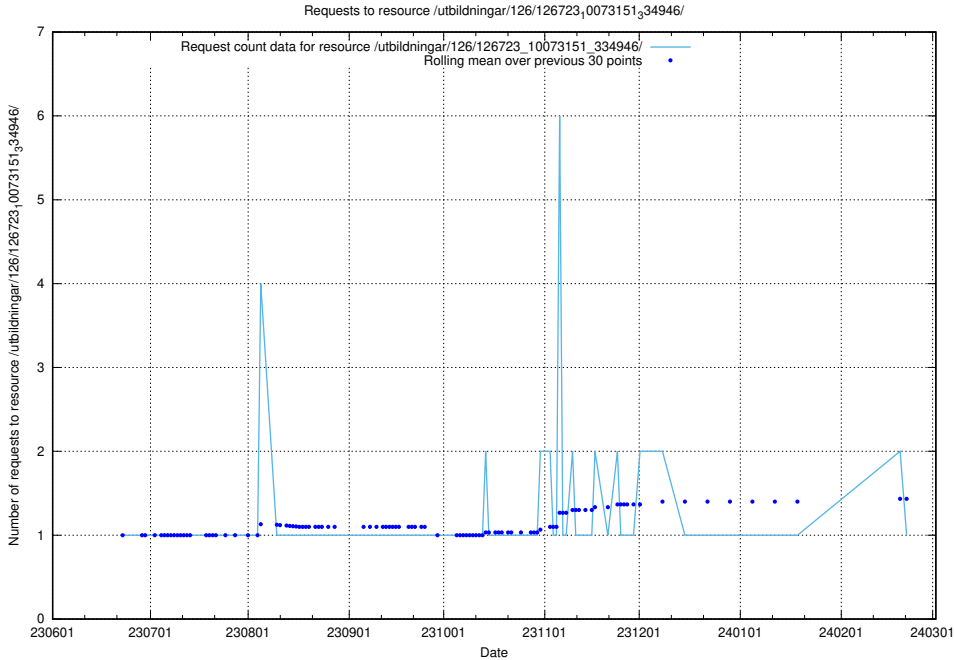

Here, we count the number of requests to resource /utbildningar/126/126723_10073176_334957/.

5.5418 Usage of /utbildningar/126/126723_10073151_334946/

Here, we count the number of requests to resource /utbildningar/126/126723_10073151_334946/.