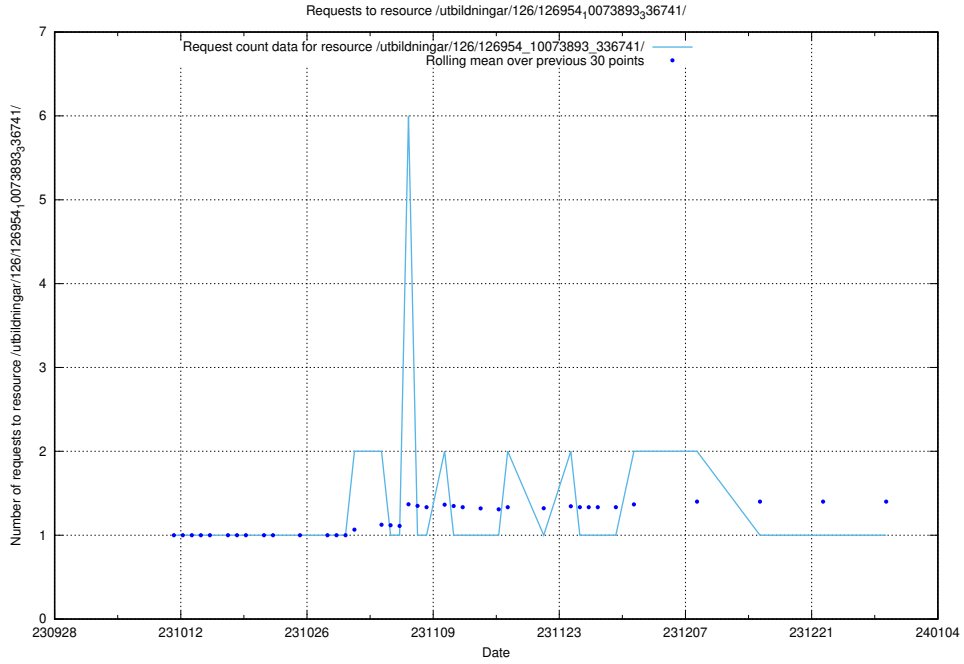

Here, we count the number of requests to resource /utbildningar/126/126954_10073893_336741/.

5.4196 Usage of /utbildningar/126/126751_10072075_331197/events/

Here, we count the number of requests to resource /utbildningar/126/126751_10072075_331197/events/