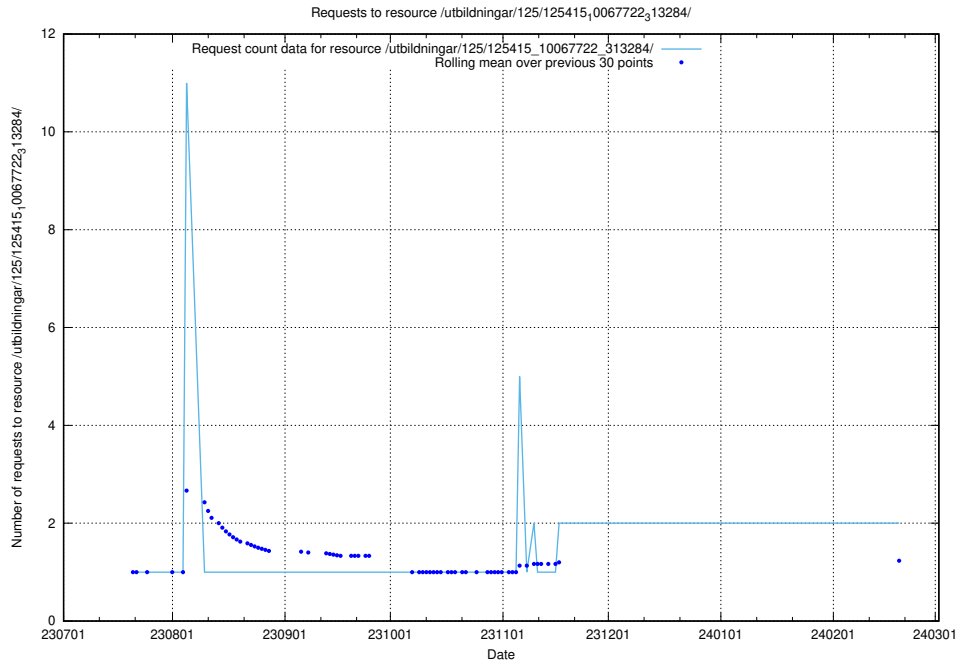

5.876 Usage of /utbildningar/125/125415_10067722_313284/

Here, we count the number of requests to resource /utbildningar/125/125415_10067722_313284/.