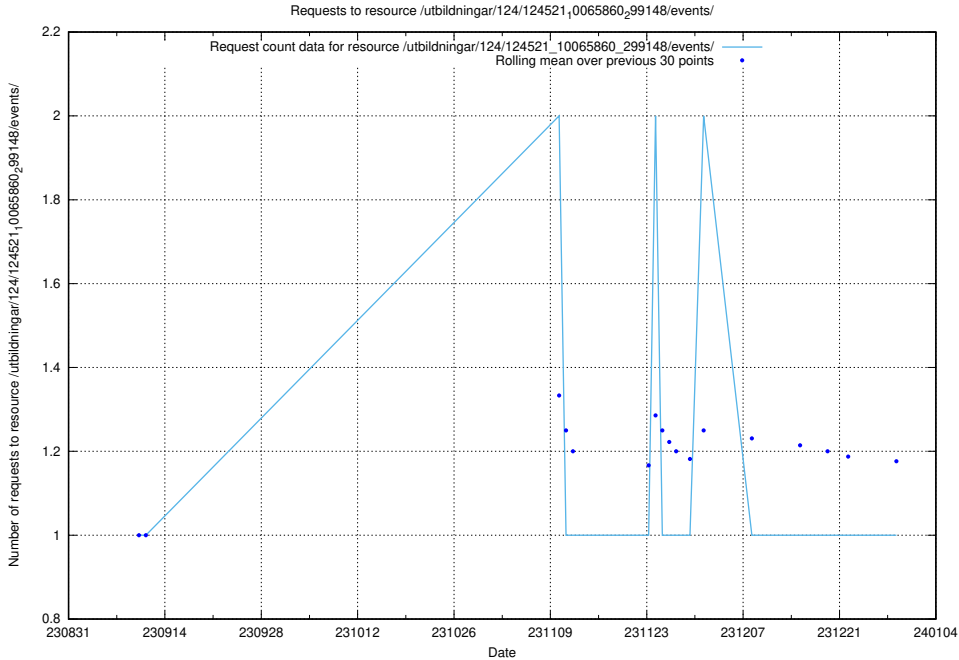

Here, we count the number of requests to resource /utbildningar/124/124855_10073707_336464/.

5.4440 Usage of /utbildningar/124/124521_10065860_299148/events/

Here, we count the number of requests to resource /utbildningar/124/124521_10065860_299148/events/