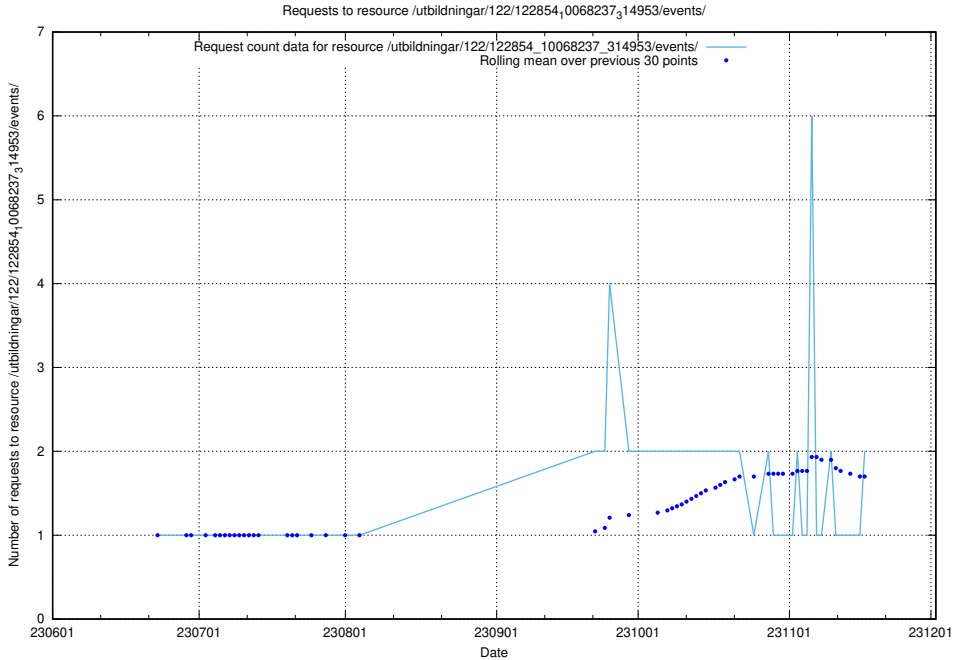

5.963 Usage of /utbildningar/122/122854_10068237_314953/events/

Here, we count the number of requests to resource /utbildningar/122/122854_10068237_314953/events/