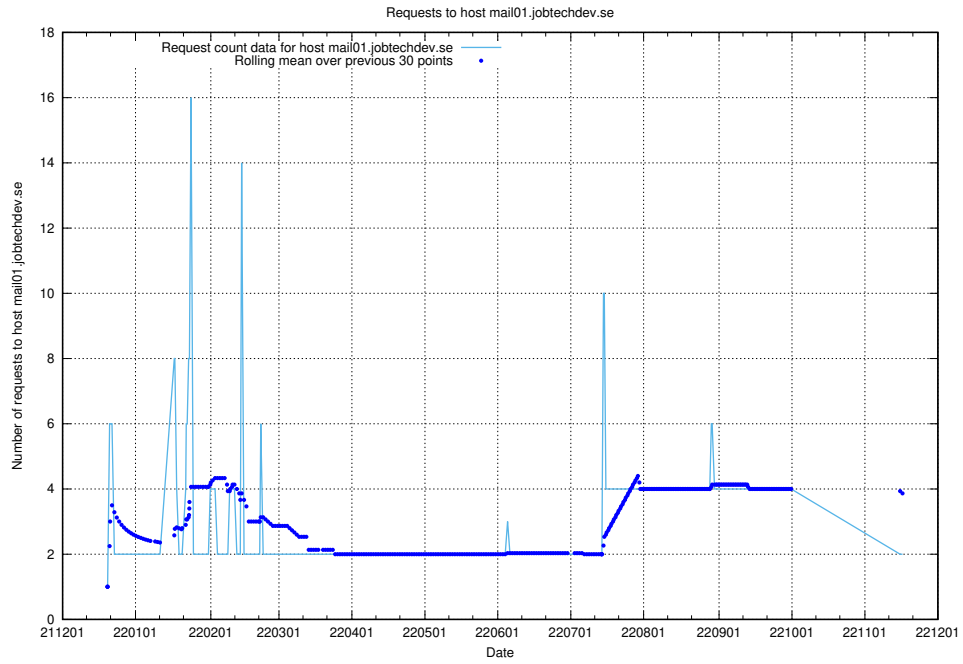

7.372 Usage of mail01.jobtechdev.se

Here, we count the number of requests to host mail01.jobtechdev.se.