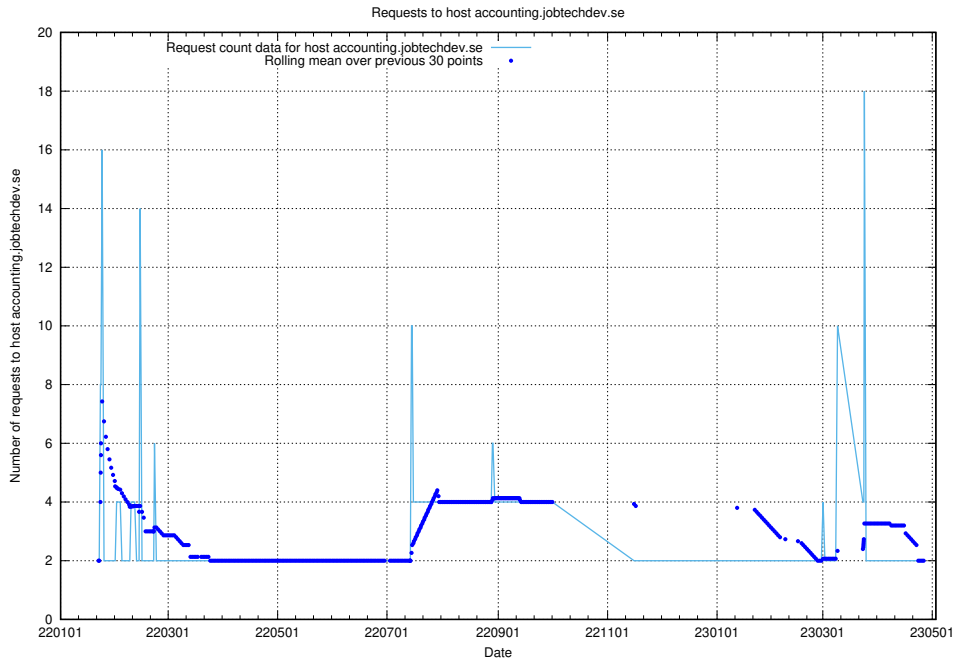

7.256 Usage of accounting.jobtechdev.se

Here, we count the number of requests to host accounting.jobtechdev.se.