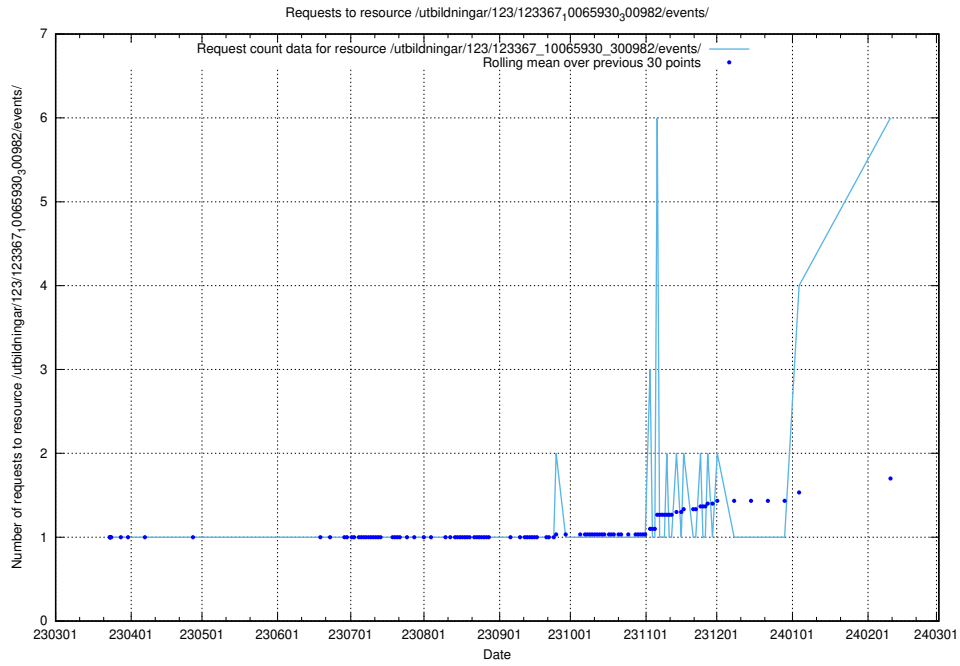

5.112 Usage of /utbildningar/123/123367_10065930_300982/events/

Here, we count the number of requests to resource /utbildningar/123/123367_10065930_300982/events/