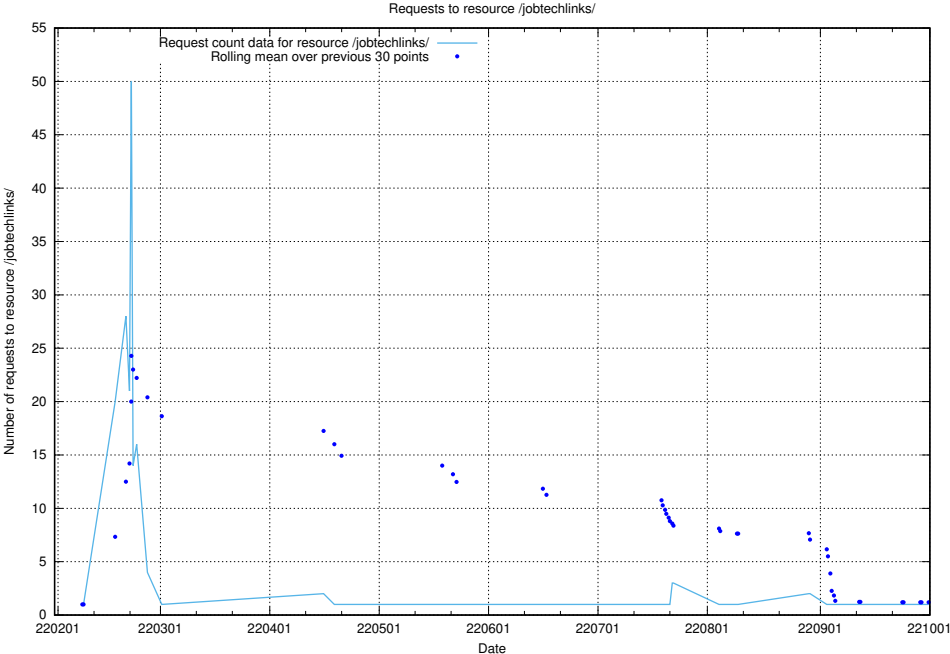

5.2192 Usage of /jobtechlinks/

Here, we count the number of requests to resource /jobtechlinks/.