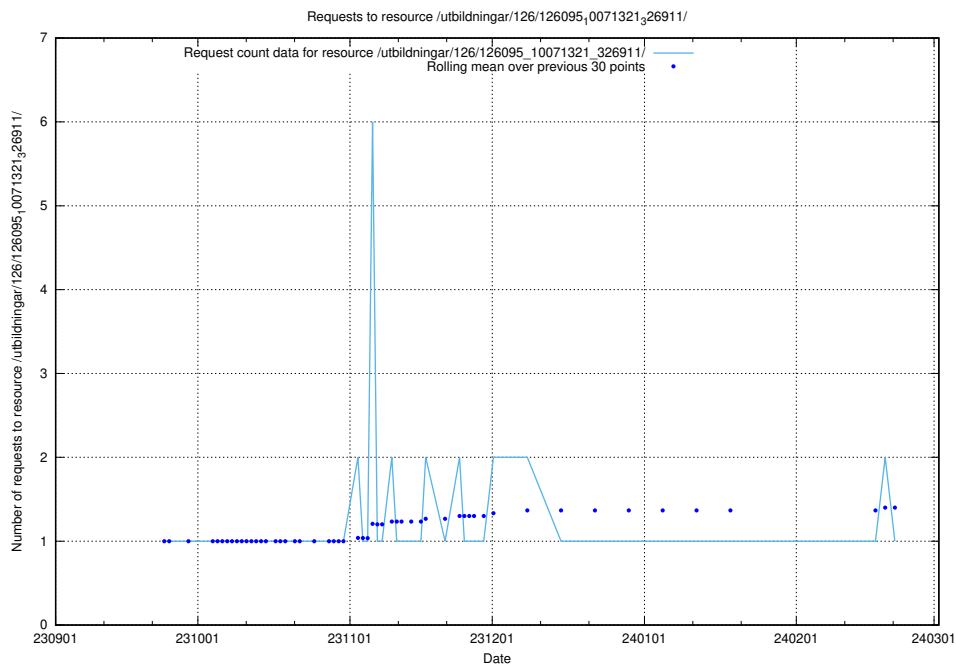

5.4310 Usage of /utbildningar/126/126095_10071321_326911/

Here, we count the number of requests to resource /utbildningar/126/126095_10071321_326911/.