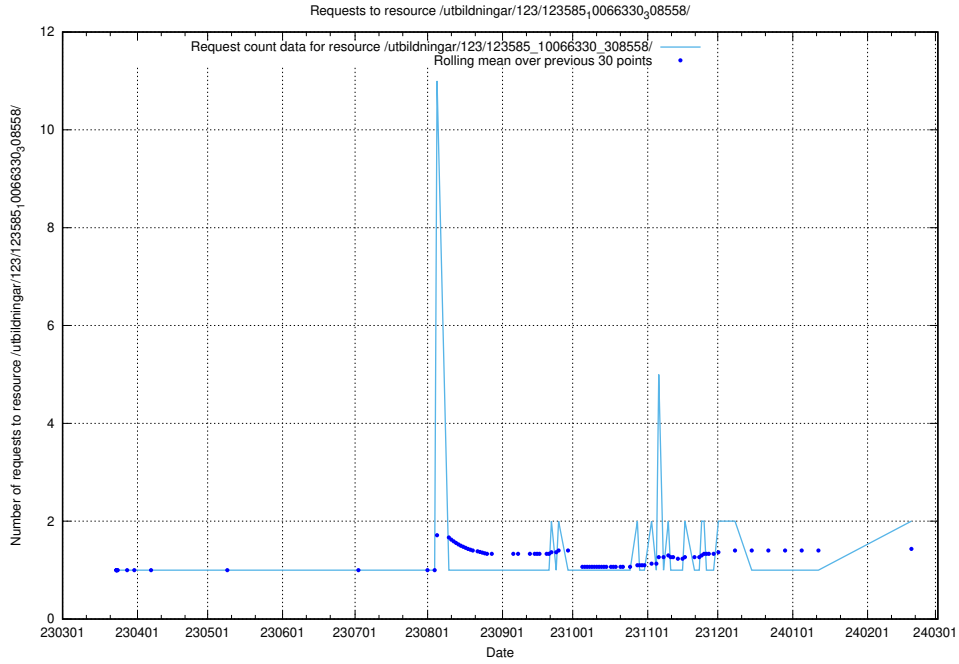

5.823 Usage of /utbildningar/123/123585_10066330_308558/

Here, we count the number of requests to resource /utbildningar/123/123585_10066330_308558/.