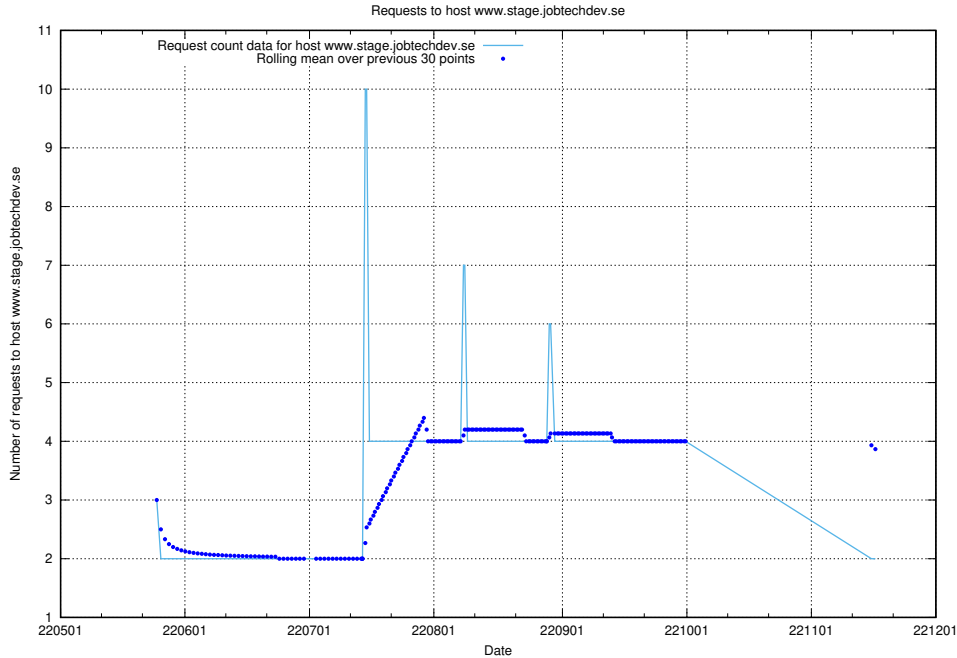

7.418 Usage of www.stage.jobtechdev.se

Here, we count the number of requests to host www.stage.jobtechdev.se.