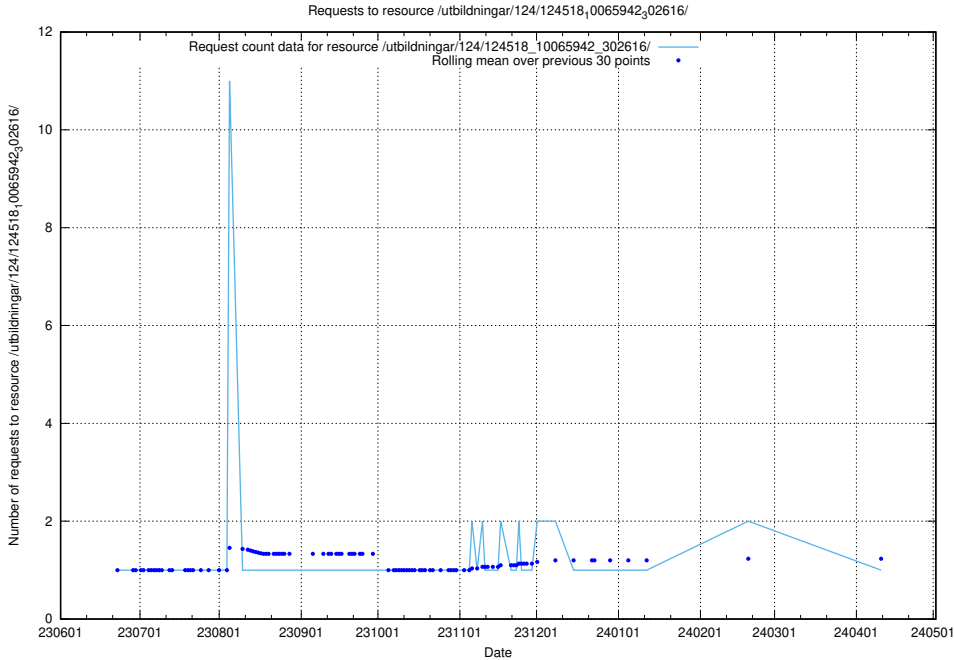

5.5577 Usage of /utbildningar/124/124518_10065942_302616/

Here, we count the number of requests to resource /utbildningar/124/124518_10065942_302616/.