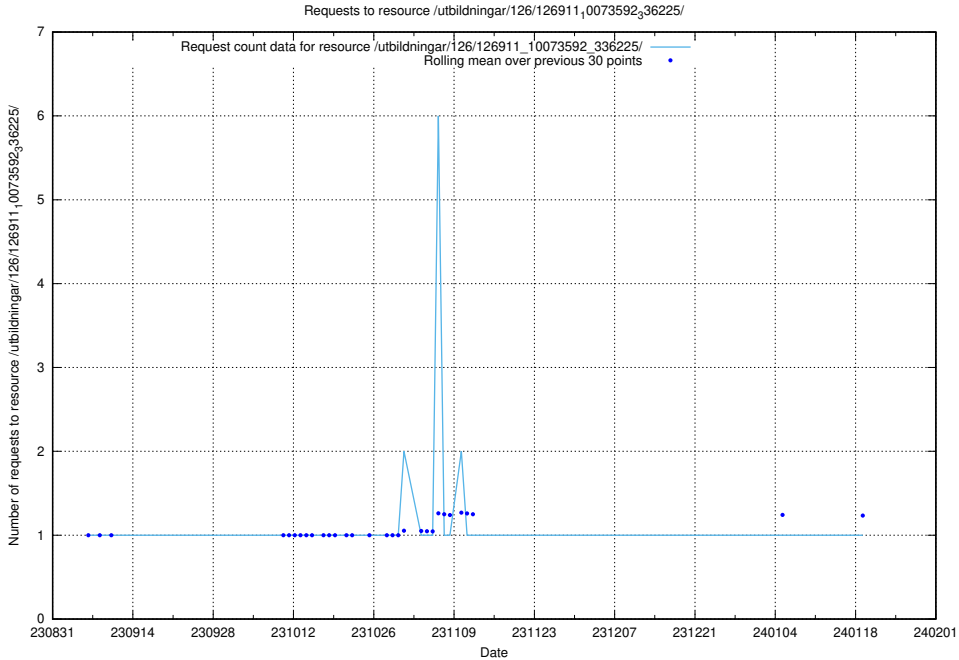

5.4486 Usage of /utbildningar/126/126911_10073592_336225/

Here, we count the number of requests to resource /utbildningar/126/126911_10073592_336225/.