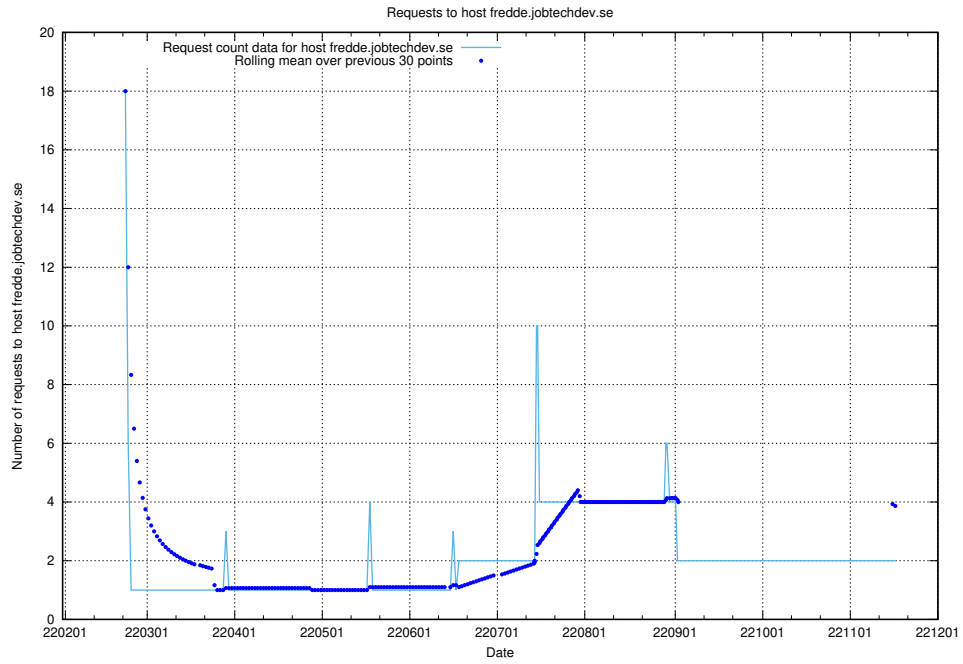

7.516 Usage of fredde.jobtechdev.se

Here, we count the number of requests to host fredde.jobtechdev.se.

7.517 Usage of fredde.api.jobtechdev.se

Here, we count the number of requests to host fredde.api.jobtechdev.se.