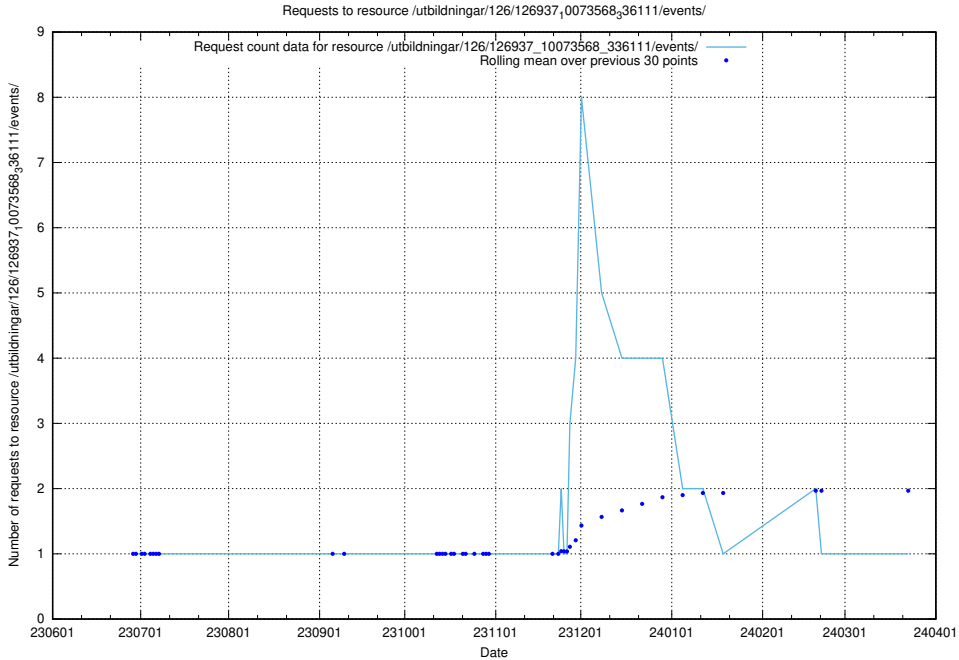

5.5252 Usage of /utbildningar/126/126937_10073568_336111/events/

Here, we count the number of requests to resource /utbildningar/126/126937_10073568_336111/events/