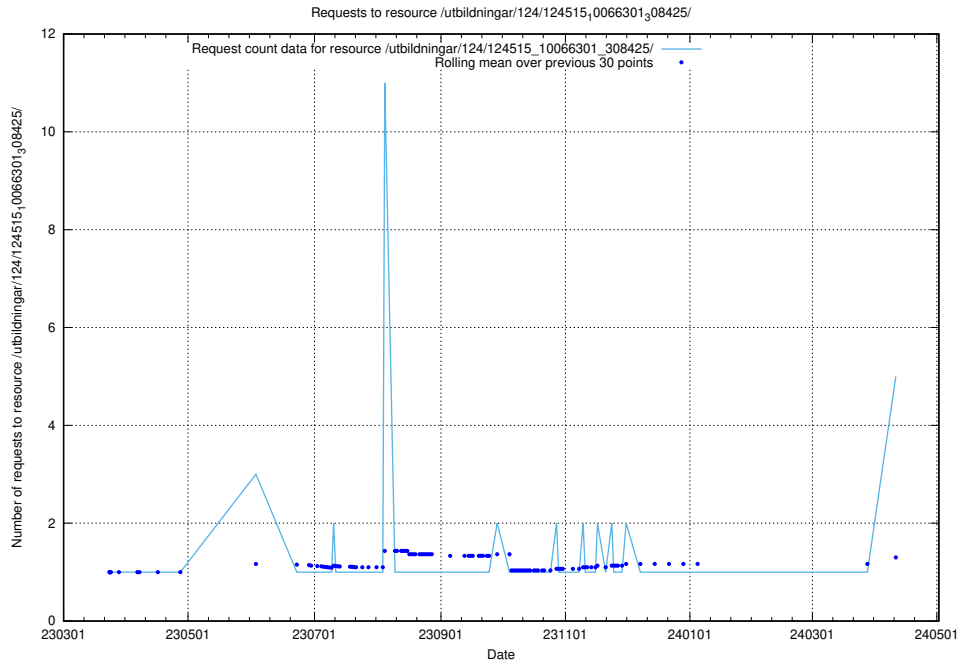

5.160 Usage of /utbildningar/124/124515_10066301_308425/

Here, we count the number of requests to resource /utbildningar/124/124515_10066301_308425/.