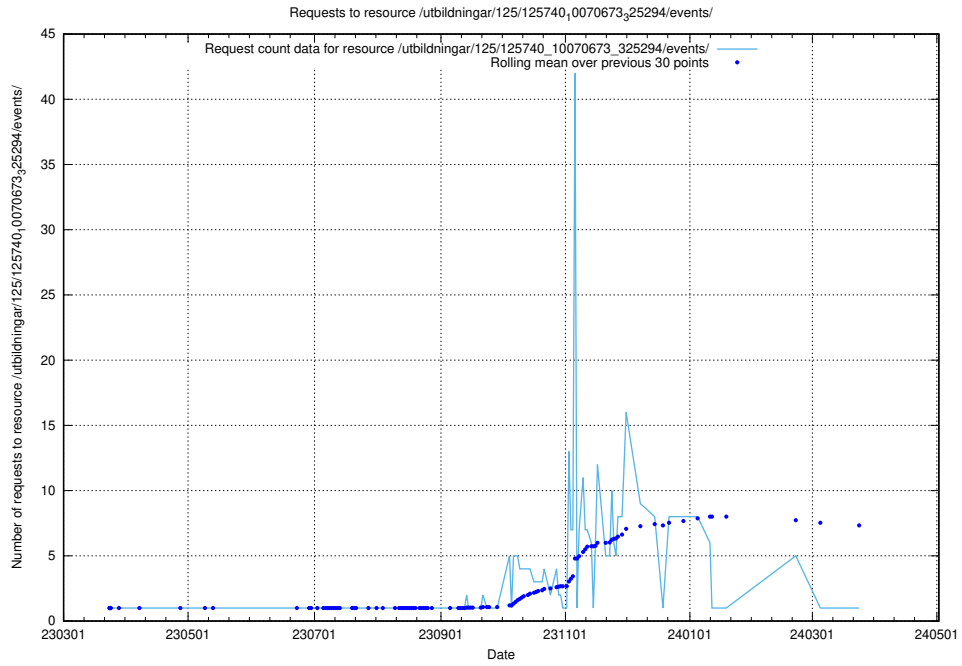

5.1074 Usage of /utbildningar/125/125740_10070673_325294/events/

Here, we count the number of requests to resource /utbildningar/125/125740_10070673_325294/events/