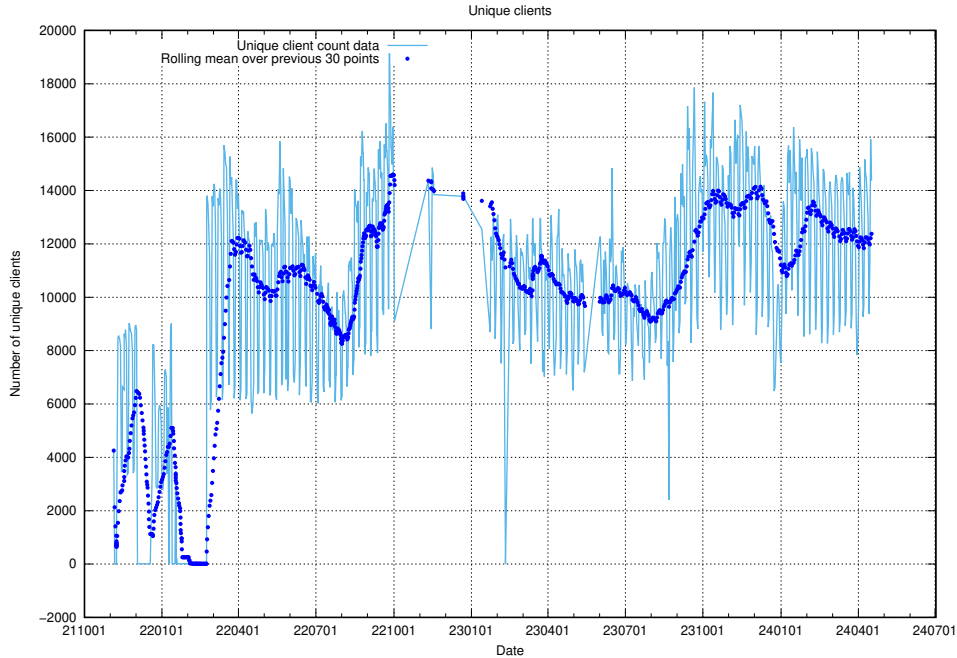

8.2 Number of unique clients

Here we extract the number of unique clients that have used our APIs.