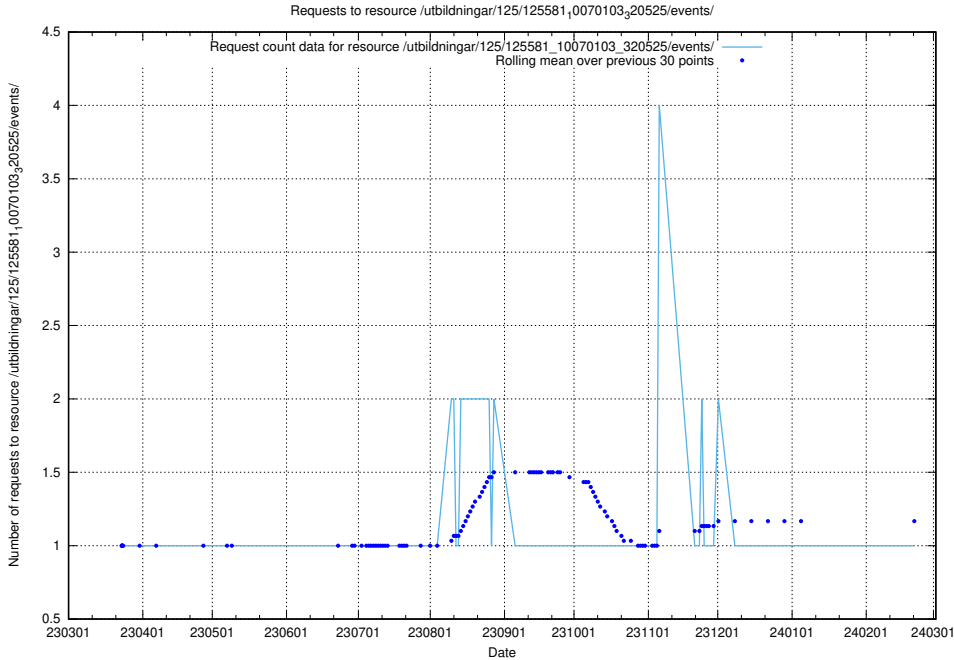

5.1166 Usage of /utbildningar/125/125581_10070103_320525/events/

Here, we count the number of requests to resource /utbildningar/125/125581_10070103_320525/events/