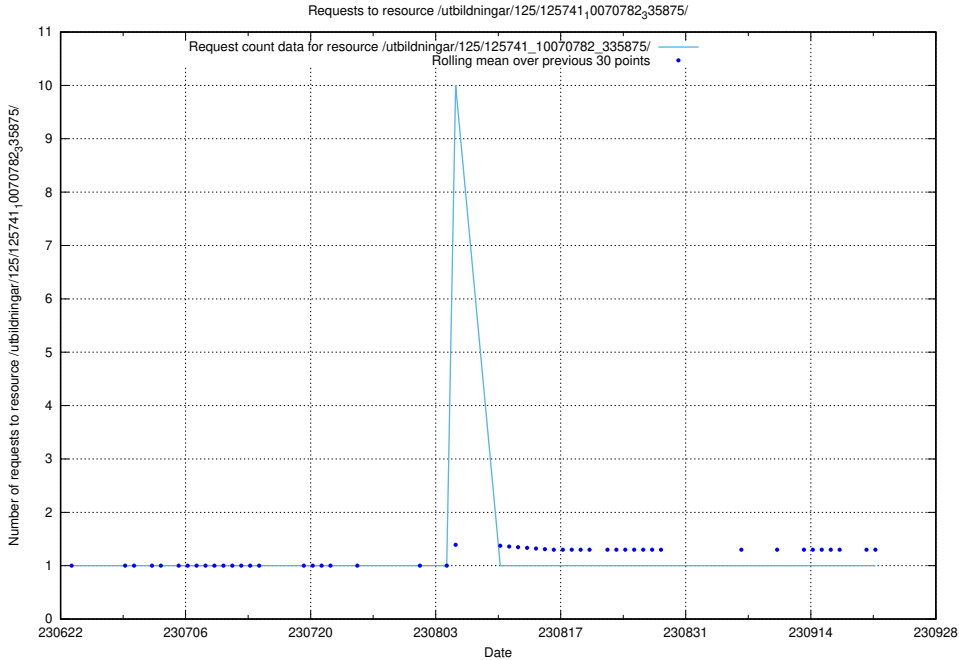

5.5506 Usage of /utbildningar/125/125741_10070782_335875/

Here, we count the number of requests to resource /utbildningar/125/125741_10070782_335875/.