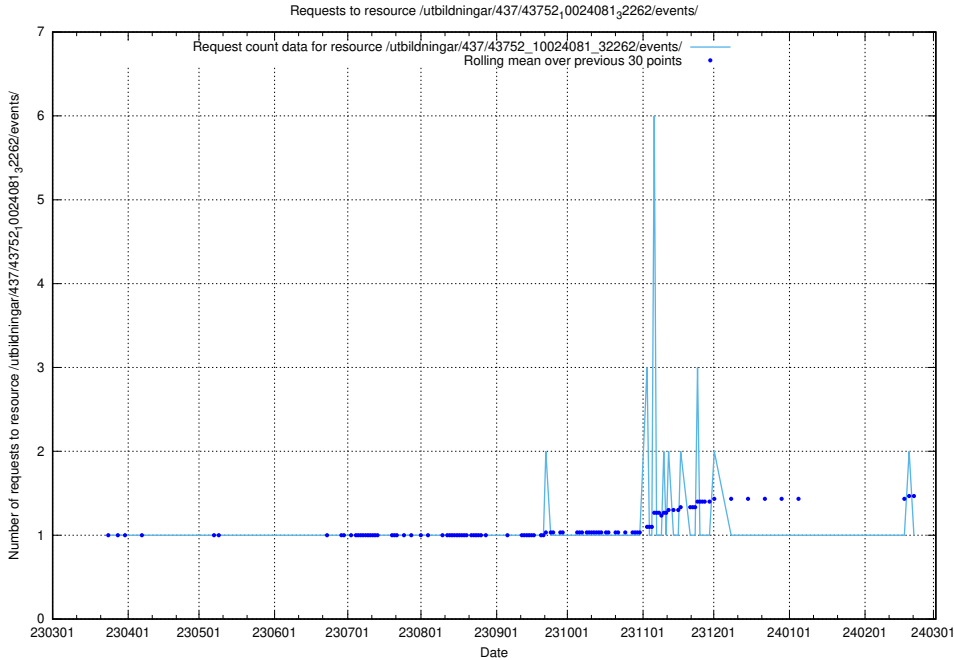

5.5977 Usage of /utbildningar/437/43752_10024081_32262/events/

Here, we count the number of requests to resource /utbildningar/437/43752_10024081_32262/events/.