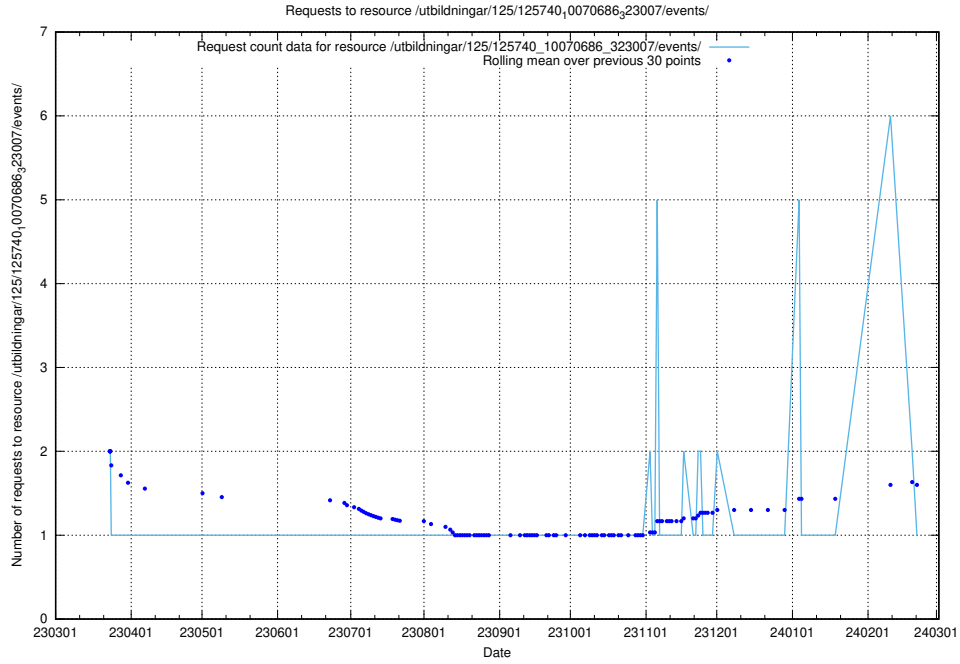

5.6055 Usage of /utbildningar/125/125740_10070686_323007/events/

Here, we count the number of requests to resource /utbildningar/125/125740_10070686_323007/events/