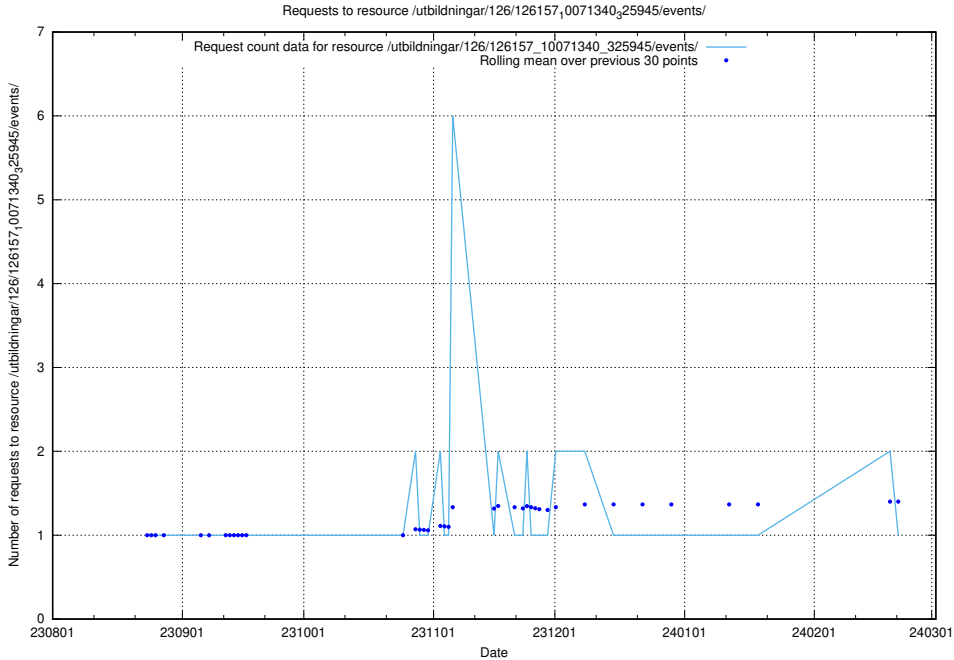

5.4552 Usage of /utbildningar/126/126157_10071340_325945/events/

Here, we count the number of requests to resource /utbildningar/126/126157_10071340_325945/events/