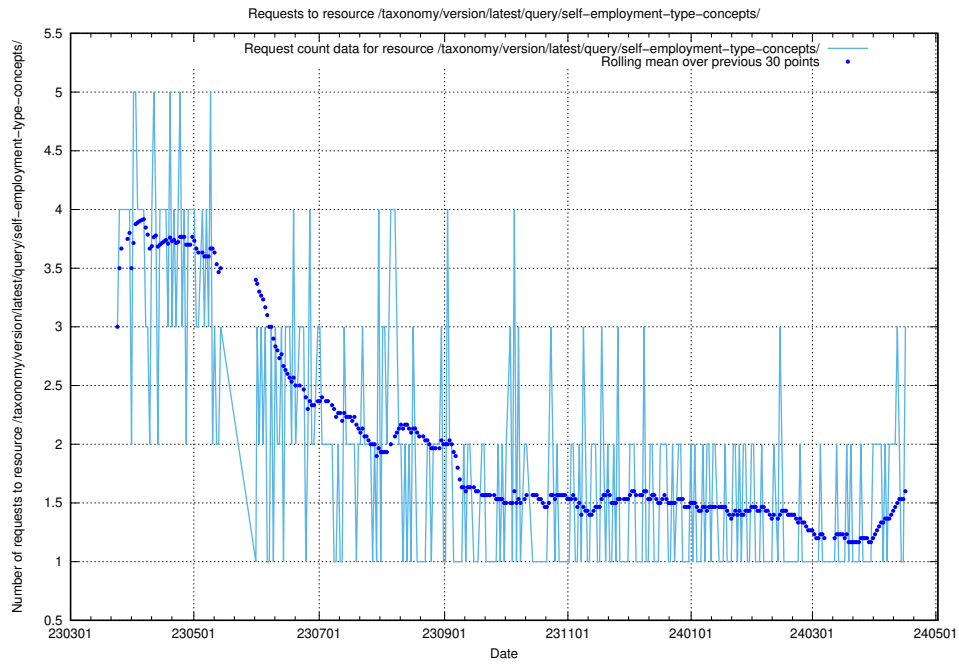

5.512 Usage of /taxonomy/version/latest/query/self-employment-type-concepts/

Here, we count the number of requests to resource /taxonomy/version/latest/query/self-employment-type-concepts/.