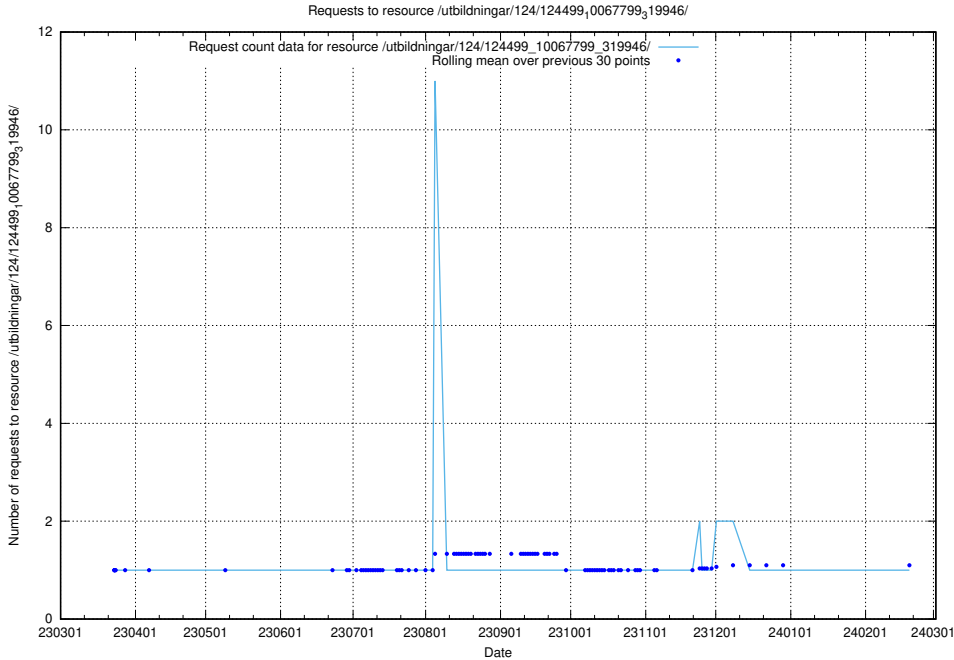

5.2328 Usage of /utbildningar/124/124499_10067799_319946/

Here, we count the number of requests to resource /utbildningar/124/124499_10067799_319946/.