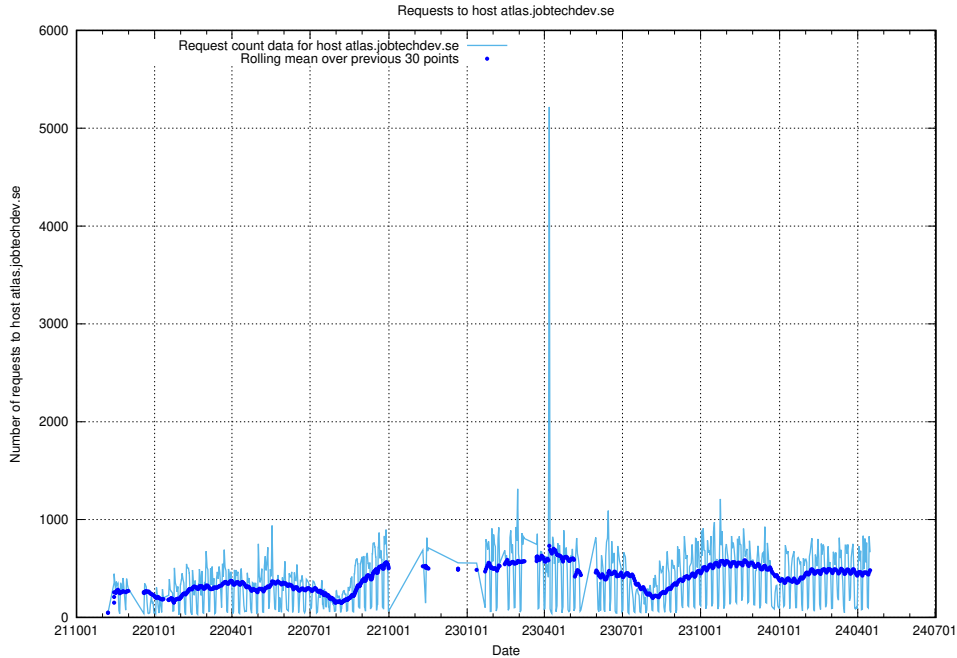

7.22 Usage of atlas.jobtechdev.se

Here, we count the number of requests to host atlas.jobtechdev.se.