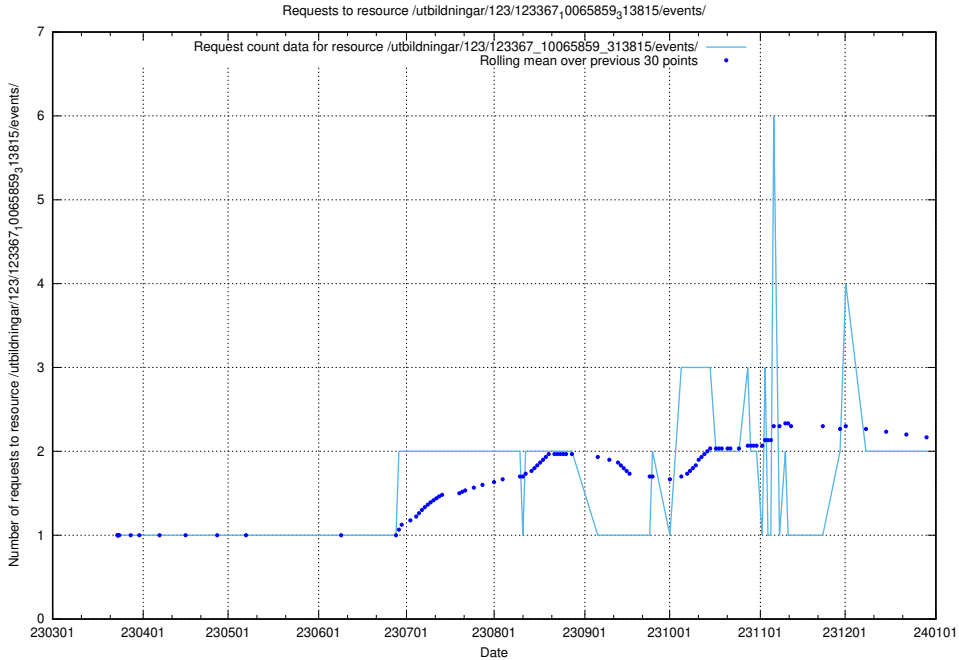

5.859 Usage of /utbildningar/123/123367_10065859_313815/events/

Here, we count the number of requests to resource /utbildningar/123/123367_10065859_313815/events/