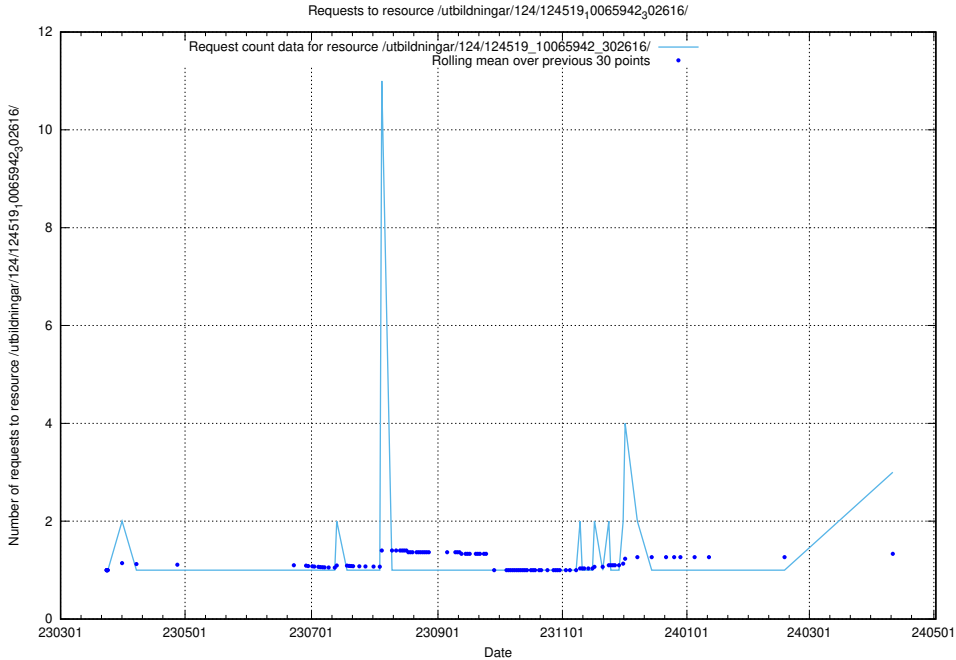

5.320 Usage of /utbildningar/124/124519_10065942_302616/

Here, we count the number of requests to resource /utbildningar/124/124519_10065942_302616/.