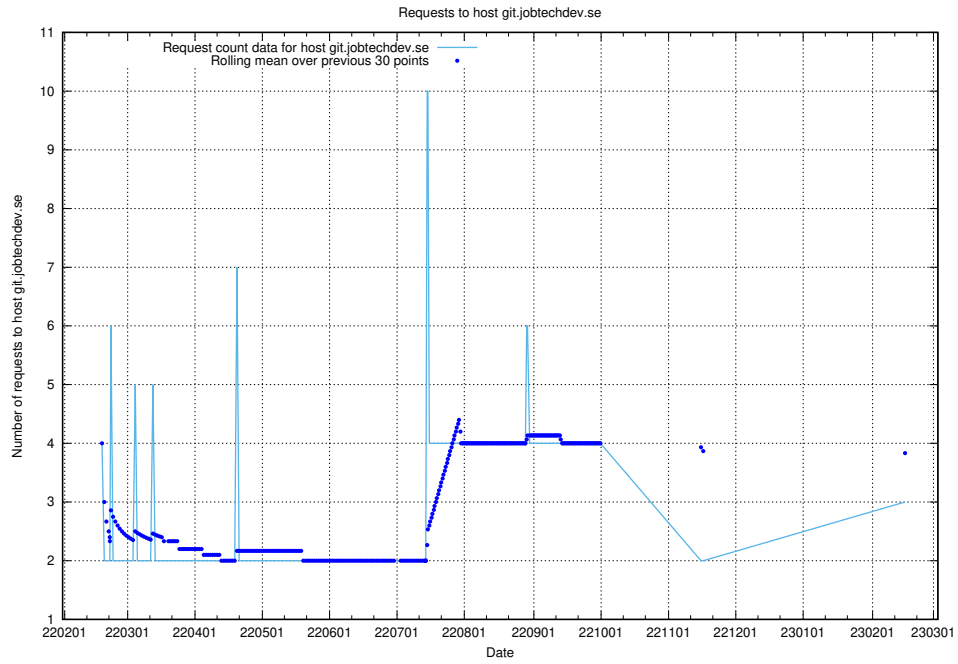

7.223 Usage of git.jobtechdev.se

Here, we count the number of requests to host git.jobtechdev.se.