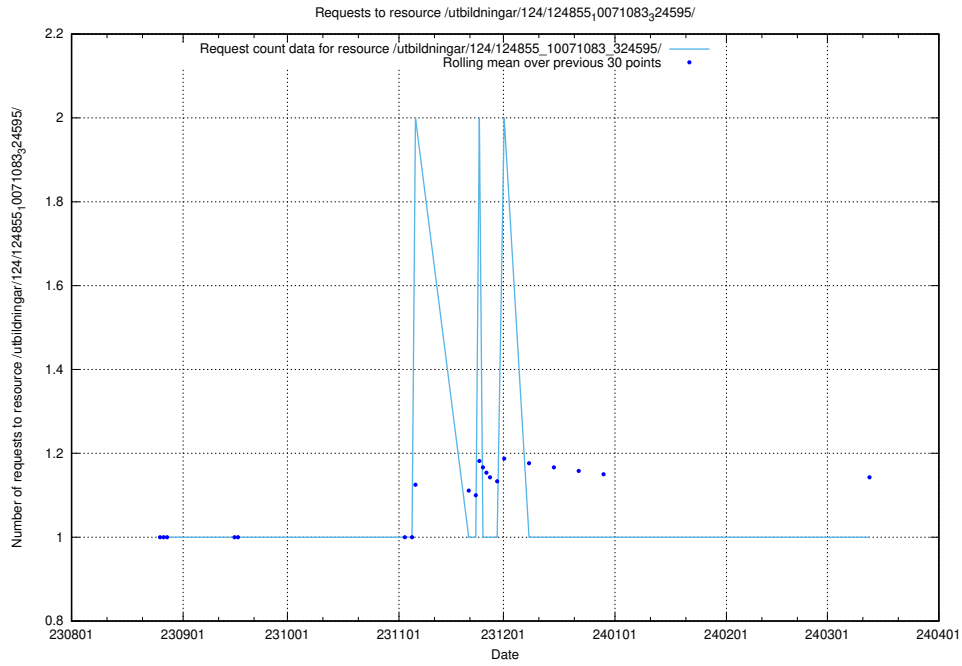

5.4537 Usage of /utbildningar/124/124855_10071083_324595/

Here, we count the number of requests to resource /utbildningar/124/124855_10071083_324595/.