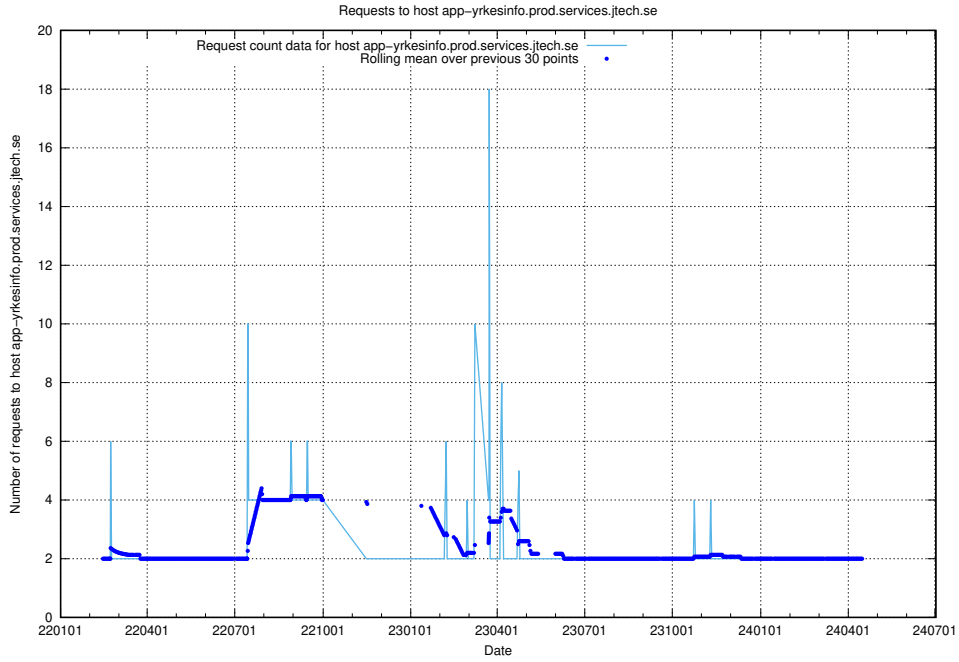

7.539 Usage of app-yrkesinfo.prod.services.jtech.se

Here, we count the number of requests to host app-yrkesinfo.prod.services.jtech.se.