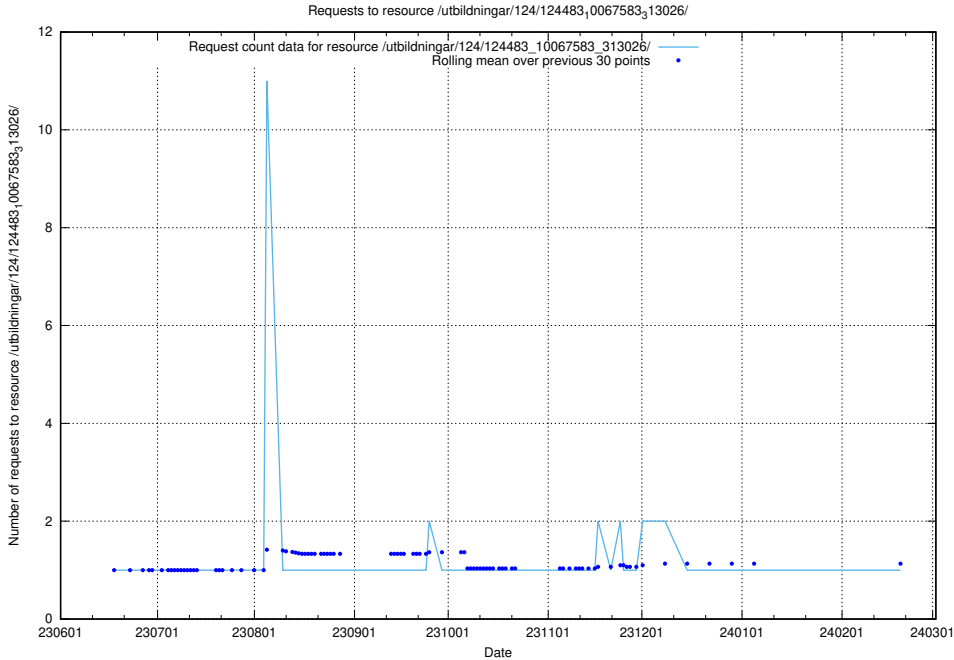

5.5671 Usage of /utbildningar/124/124483_10067583_313026/

Here, we count the number of requests to resource /utbildningar/124/124483_10067583_313026/.