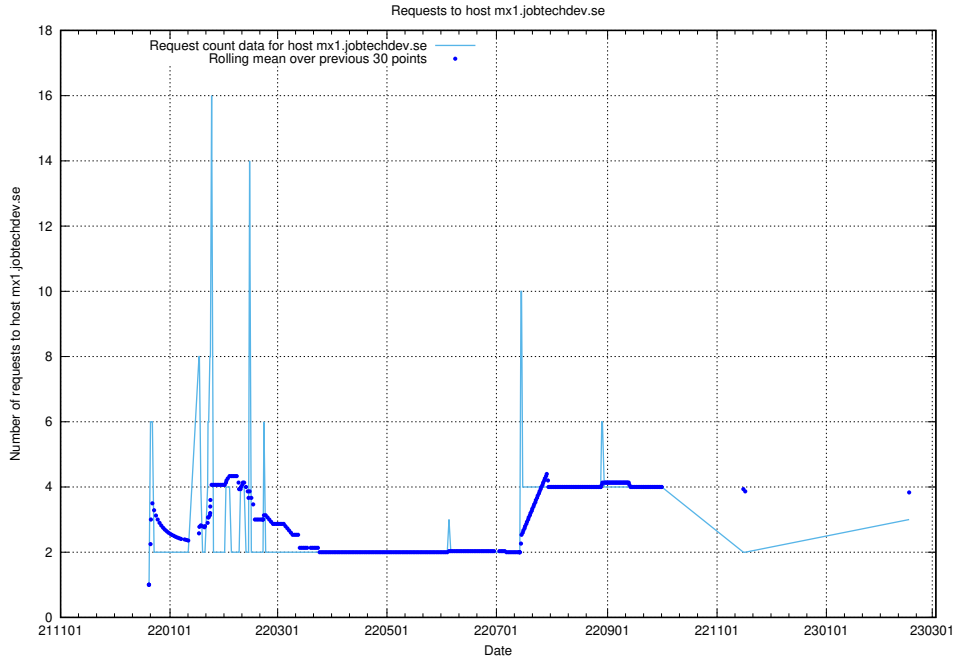

7.193 Usage of mx1.jobtechdev.se

Here, we count the number of requests to host mx1.jobtechdev.se.