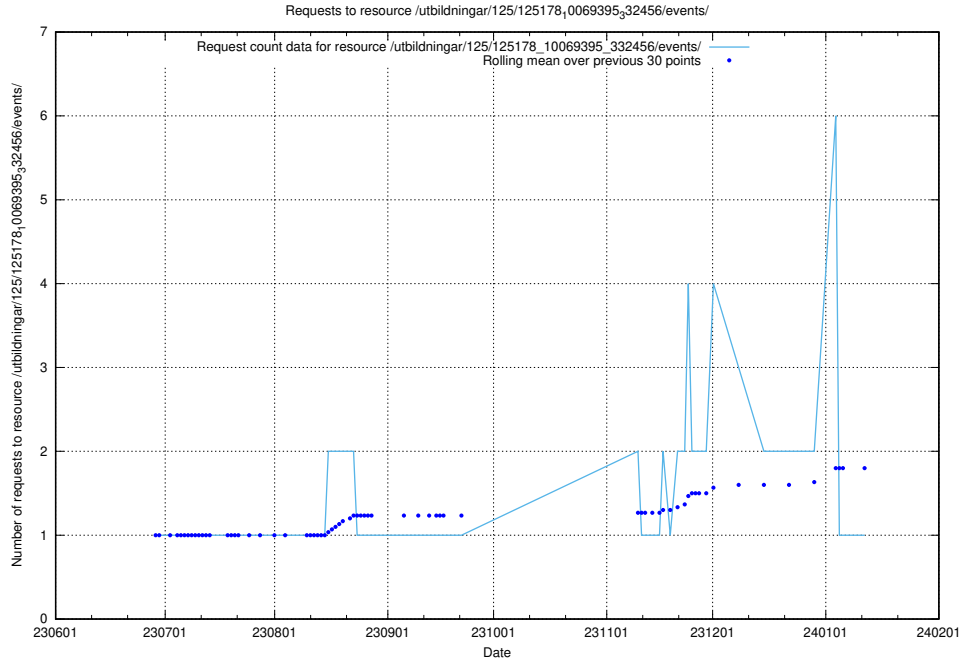

5.5292 Usage of /utbildningar/125/125178_10069395_332456/events/

Here, we count the number of requests to resource /utbildningar/125/125178_10069395_332456/events/