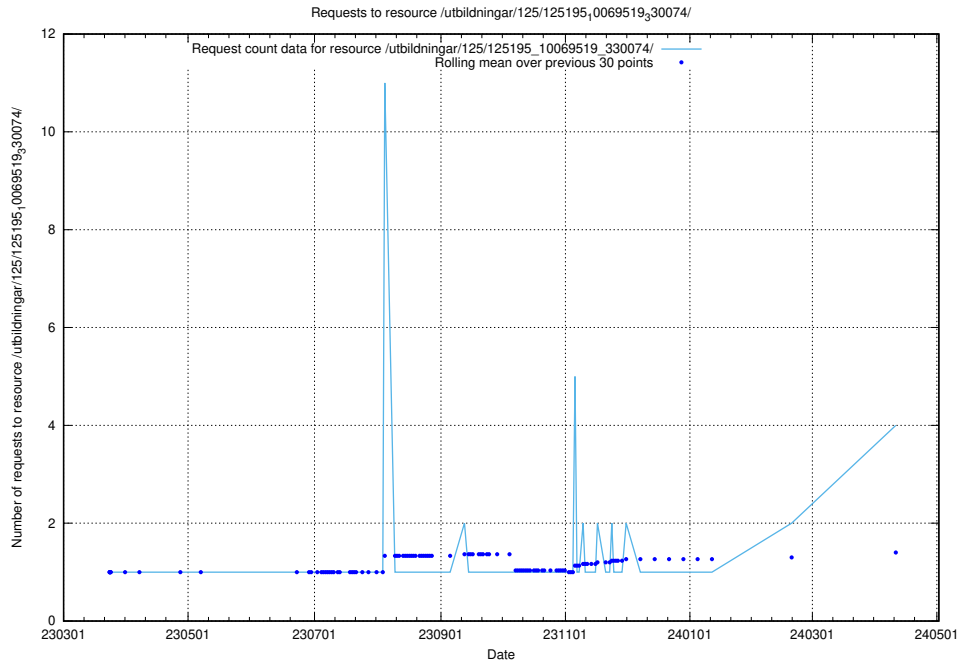

5.207 Usage of /utbildningar/125/125195_10069519_330074/

Here, we count the number of requests to resource /utbildningar/125/125195_10069519_330074/.