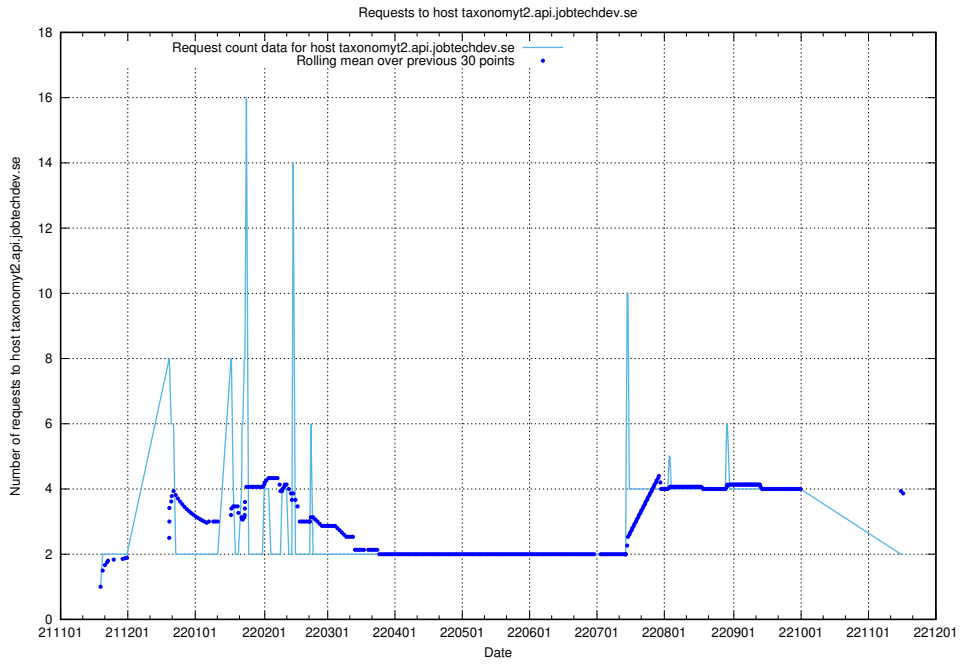

7.461 Usage of taxonomyt2.api.jobtechdev.se

Here, we count the number of requests to host taxonomyt2.api.jobtechdev.se.

7.462 Usage of widget.jobtechdev.se

Here, we count the number of requests to host widget.jobtechdev.se.