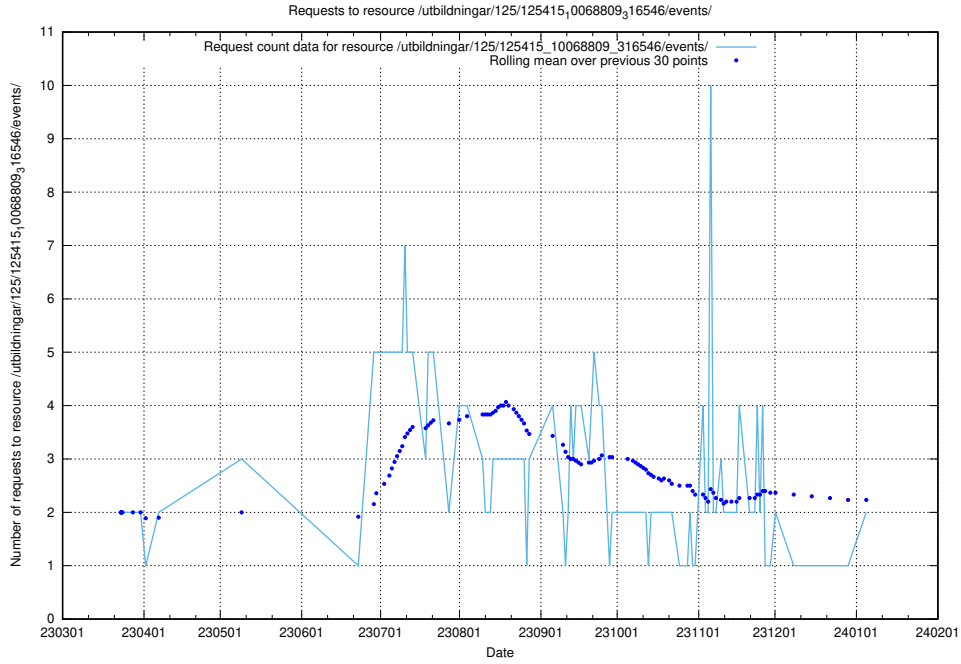

5.1016 Usage of /utbildningar/125/125415_10068809_316546/events/

Here, we count the number of requests to resource /utbildningar/125/125415_10068809_316546/events/