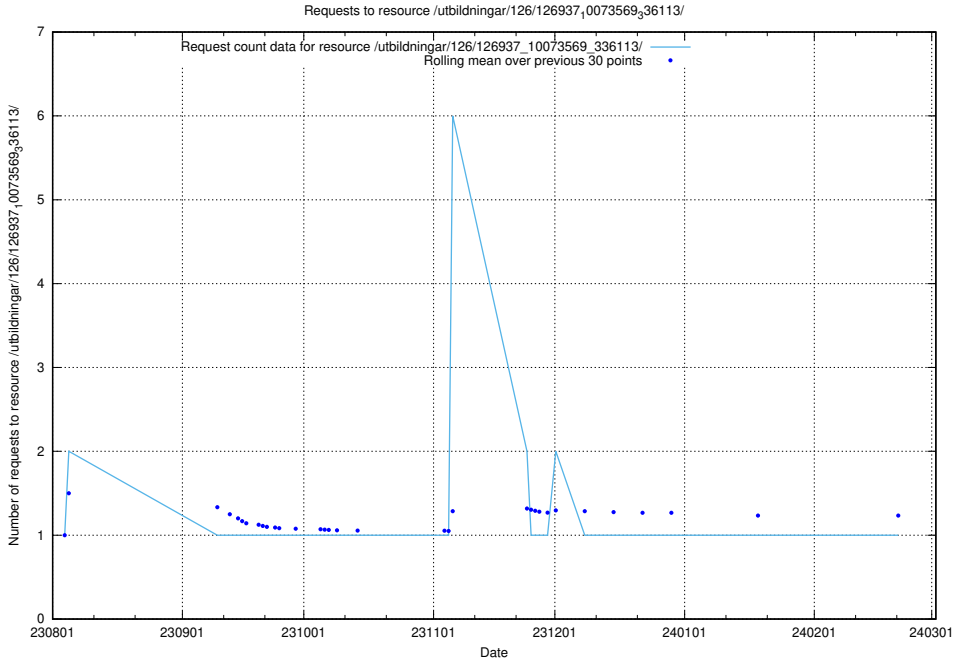

5.4687 Usage of /utbildningar/126/126937_10073569_336113/

Here, we count the number of requests to resource /utbildningar/126/126937_10073569_336113/.