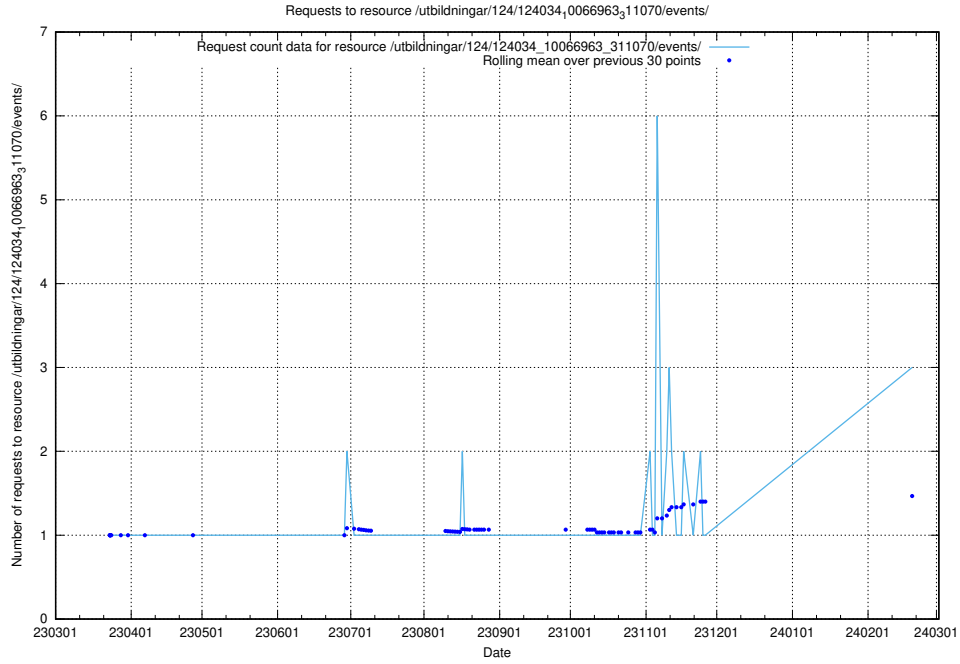

5.402 Usage of /utbildningar/124/124034_10066963_311070/events/

Here, we count the number of requests to resource /utbildningar/124/124034_10066963_311070/events/