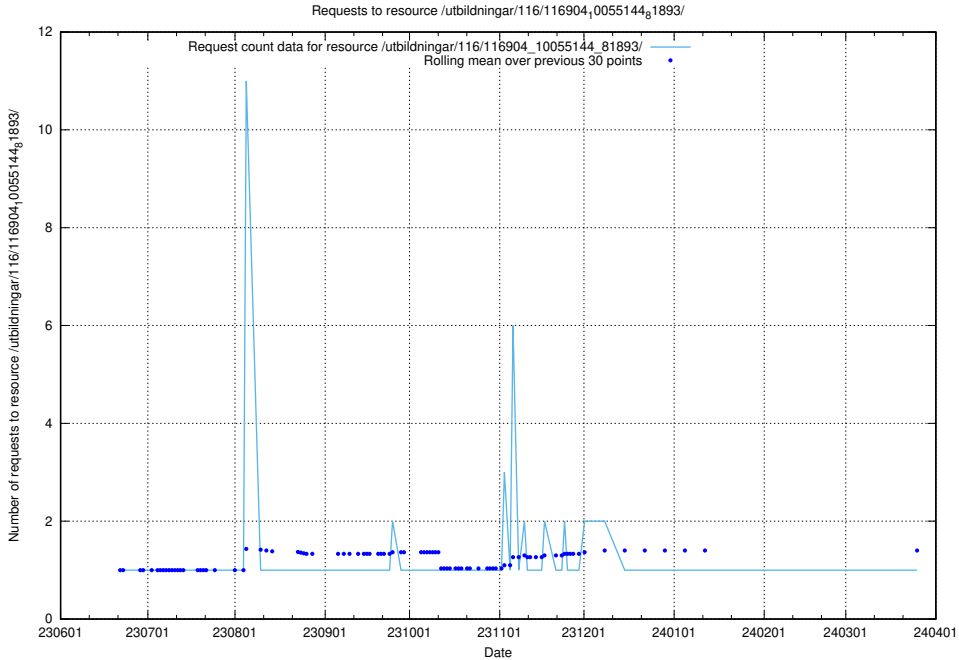

5.5654 Usage of /utbildningar/116/116904_10055144_81893/

Here, we count the number of requests to resource /utbildningar/116/116904_10055144_81893/.