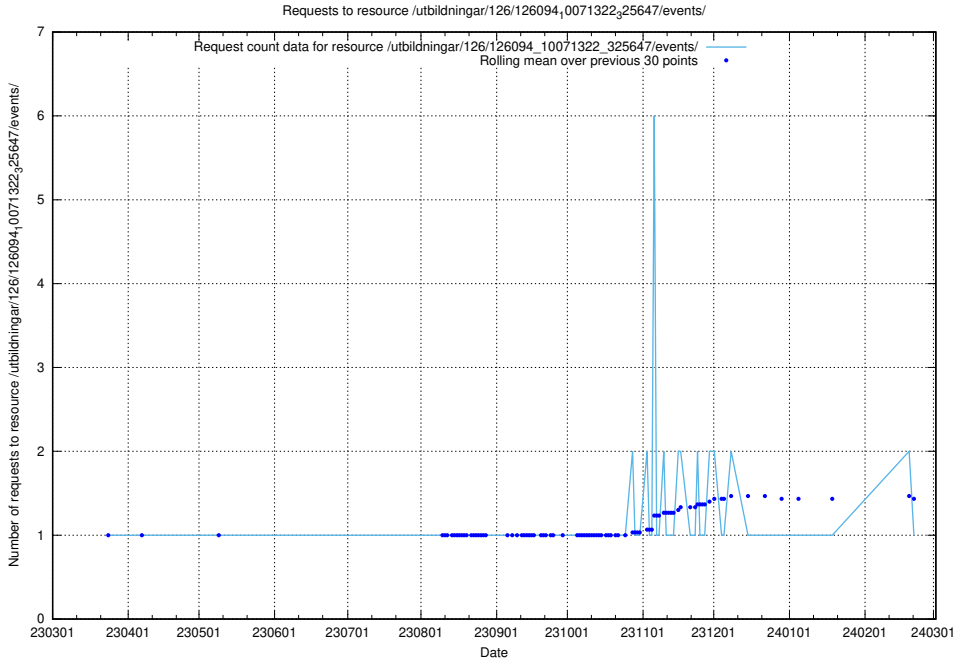

5.5989 Usage of /utbildningar/126/126094_10071322_325647/events/

Here, we count the number of requests to resource /utbildningar/126/126094_10071322_325647/events/