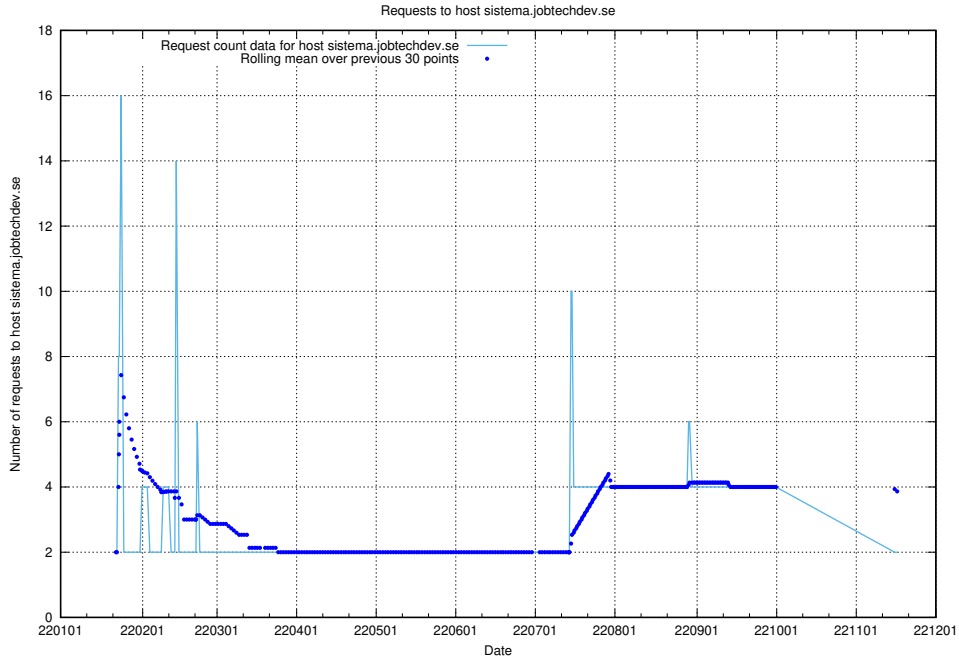

Here, we count the number of requests to host sms.jobtechdev.se.

7.584 Usage of sistema.jobtechdev.se

Here, we count the number of requests to host sistema.jobtechdev.se.

7.585 Usage of shopify.jobtechdev.se