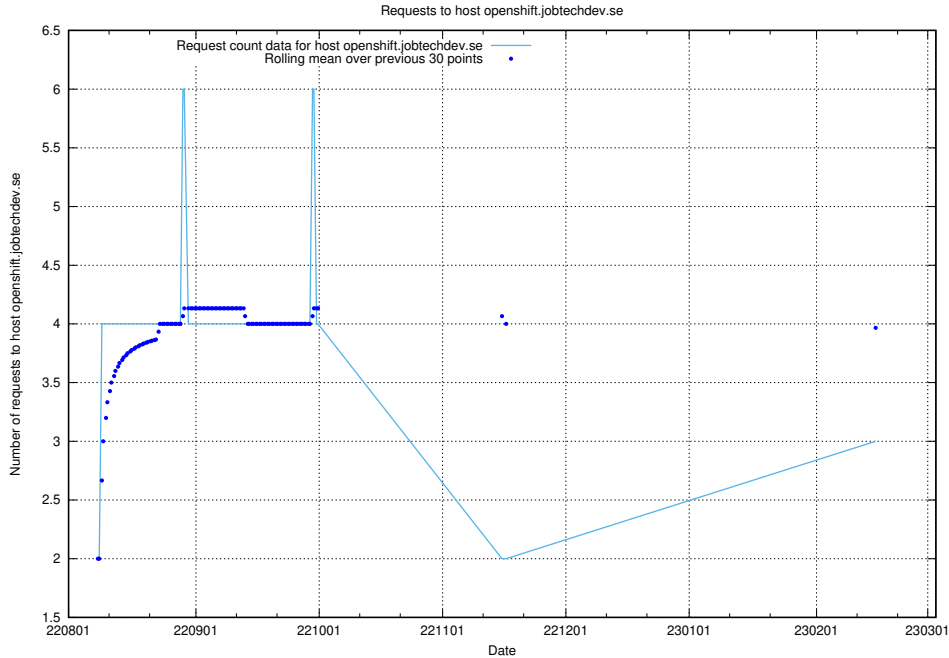

7.179 Usage of data.jobtechdev.se:443

Here, we count the number of requests to host data.jobtechdev.se:443.

7.180 Usage of openshift.jobtechdev.se

Here, we count the number of requests to host openshift.jobtechdev.se.