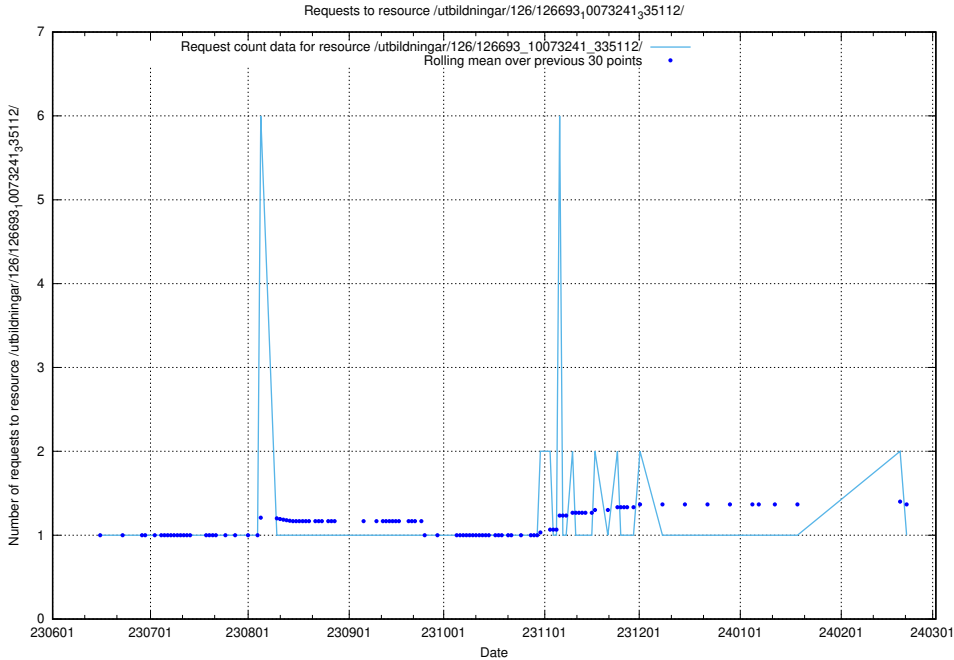

5.5683 Usage of /utbildningar/126/126693_10073241_335112/

Here, we count the number of requests to resource /utbildningar/126/126693_10073241_335112/.