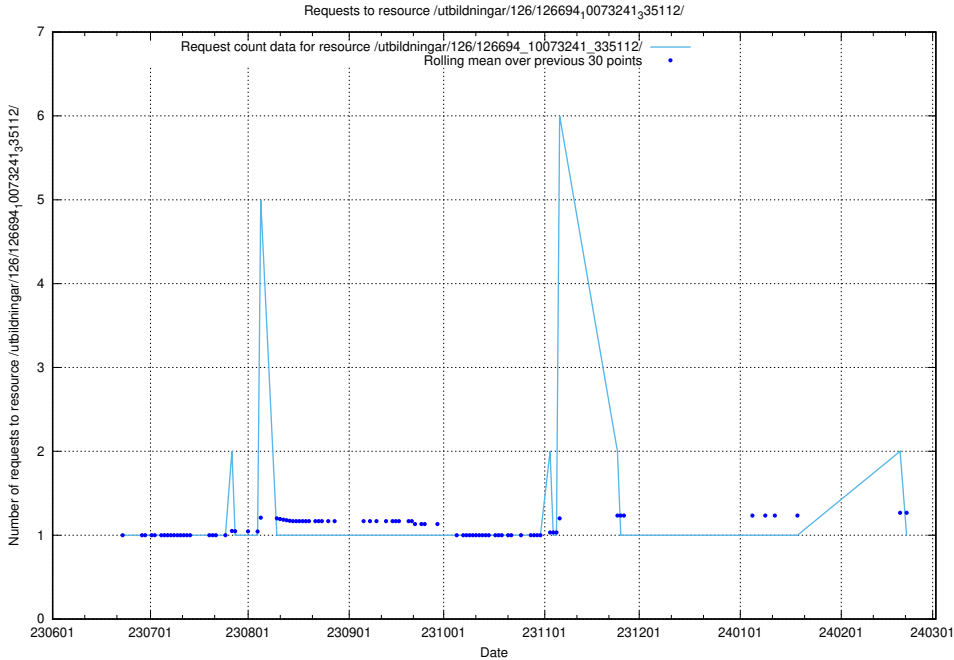

5.5447 Usage of /utbildningar/126/126694_10073241_335112/

Here, we count the number of requests to resource /utbildningar/126/126694_10073241_335112/.