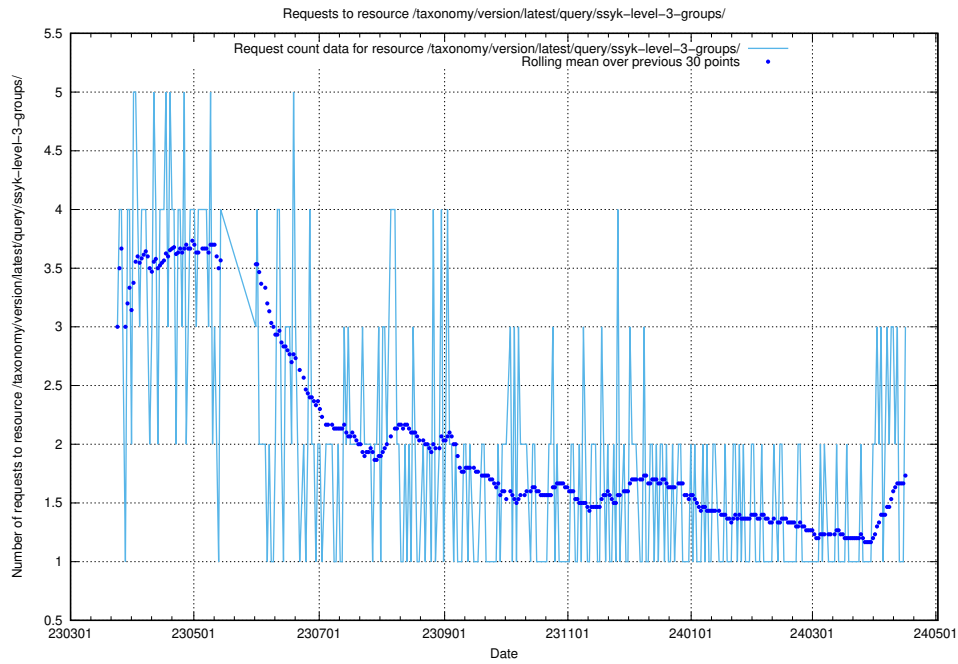

5.502 Usage of /taxonomy/version/latest/query/ssyk-level-3-groups/

Here, we count the number of requests to resource /taxonomy/version/latest/query/ssyk-level-3-groups/.