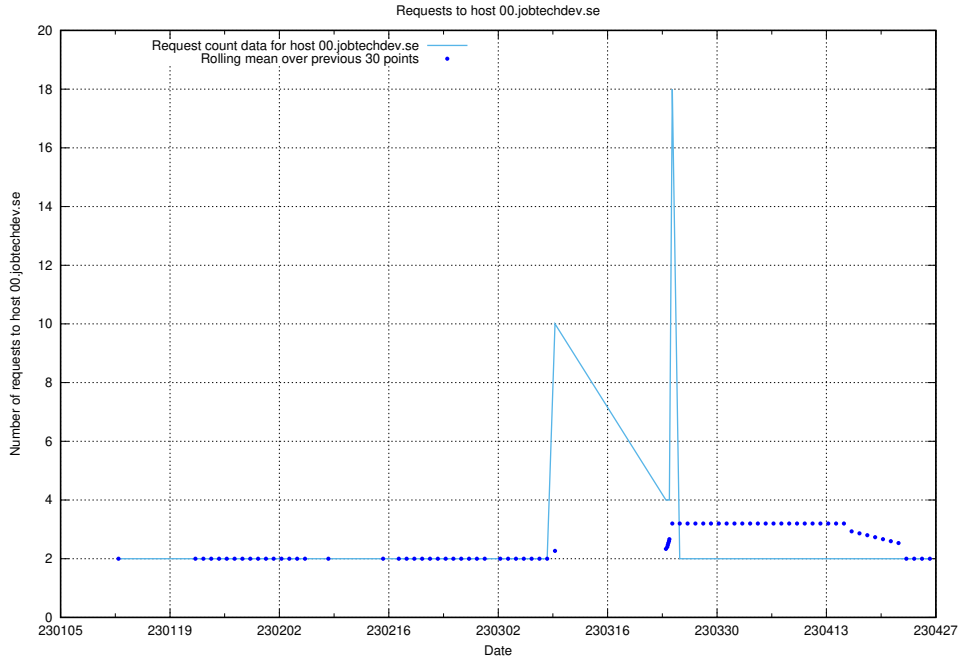

7.296 Usage of 00.jobtechdev.se

Here, we count the number of requests to host 00.jobtechdev.se.