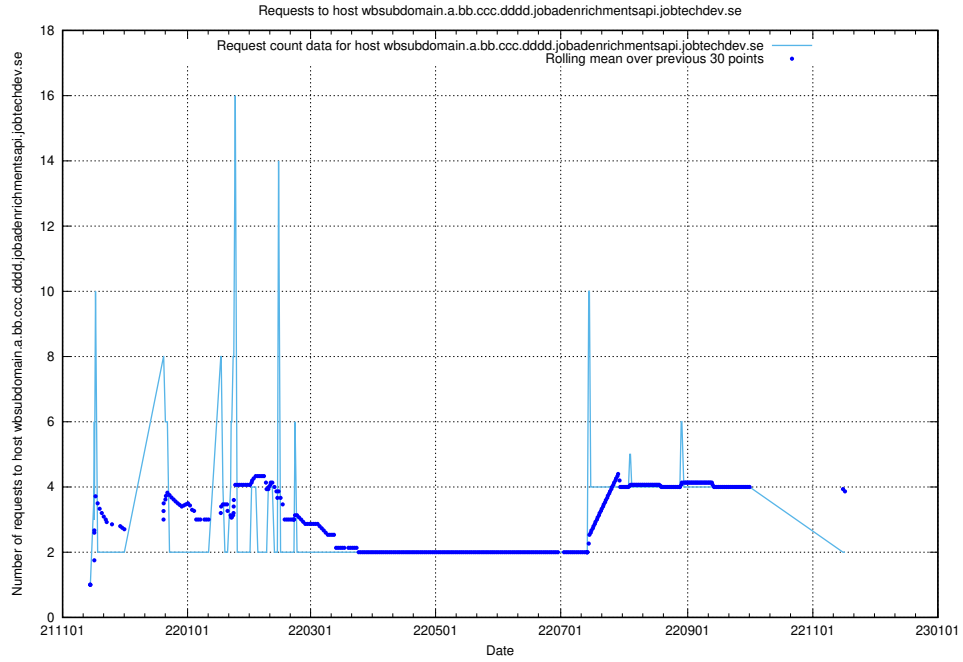

7.545 Usage of wbsubdomain.a.bb.ccc.dddd.jobadenrichmentsapi.jobtechdev.se

Here, we count the number of requests to host wbsubdomain.a.bb.ccc.dddd.jobadenrichmentsapi.jobtechdev.se