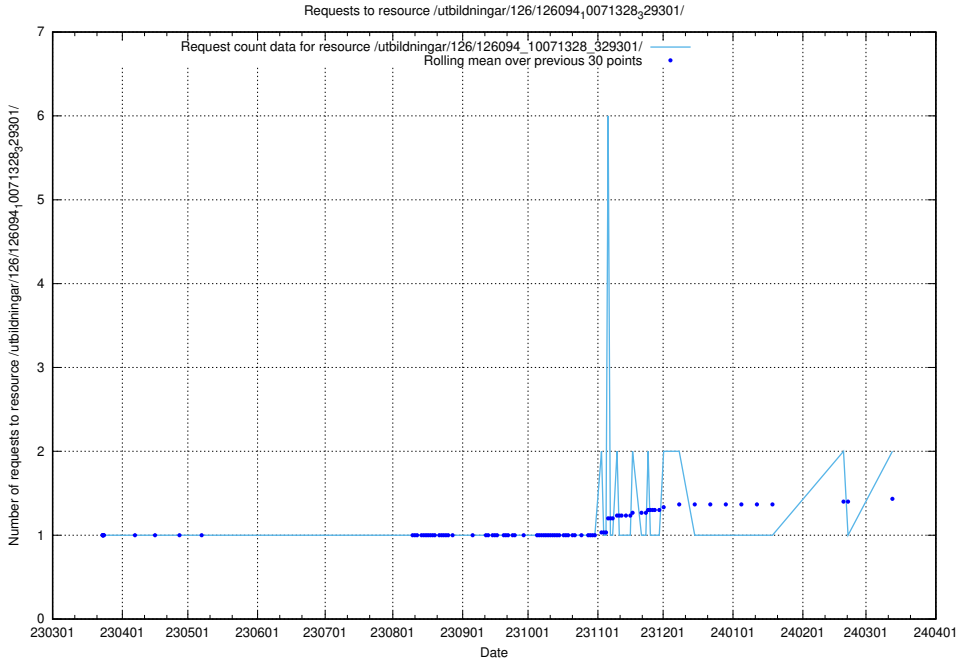

5.1030 Usage of /utbildningar/126/126094_10071328_329301/

Here, we count the number of requests to resource /utbildningar/126/126094_10071328_329301/.