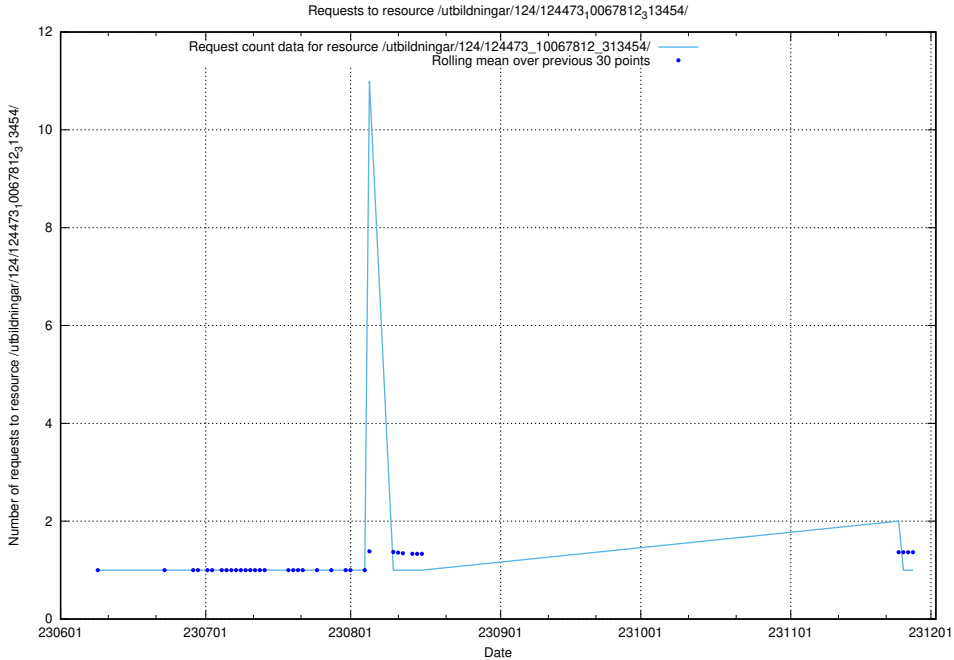

5.5707 Usage of /utbildningar/124/124473_10067812_313454/

Here, we count the number of requests to resource /utbildningar/124/124473_10067812_313454/.