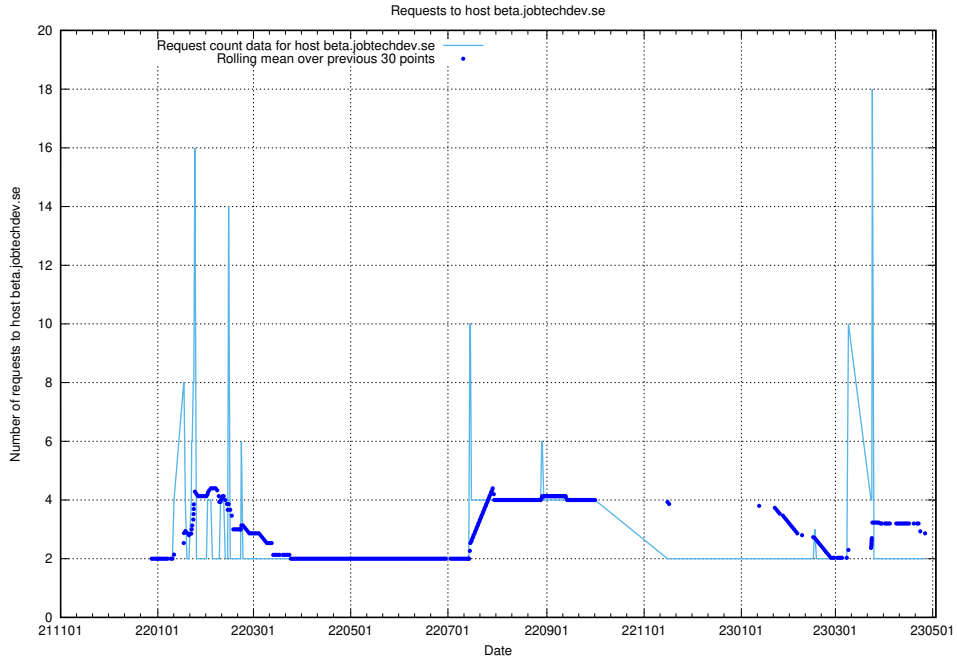

7.354 Usage of beta.jobtechdev.se

Here, we count the number of requests to host beta.jobtechdev.se.