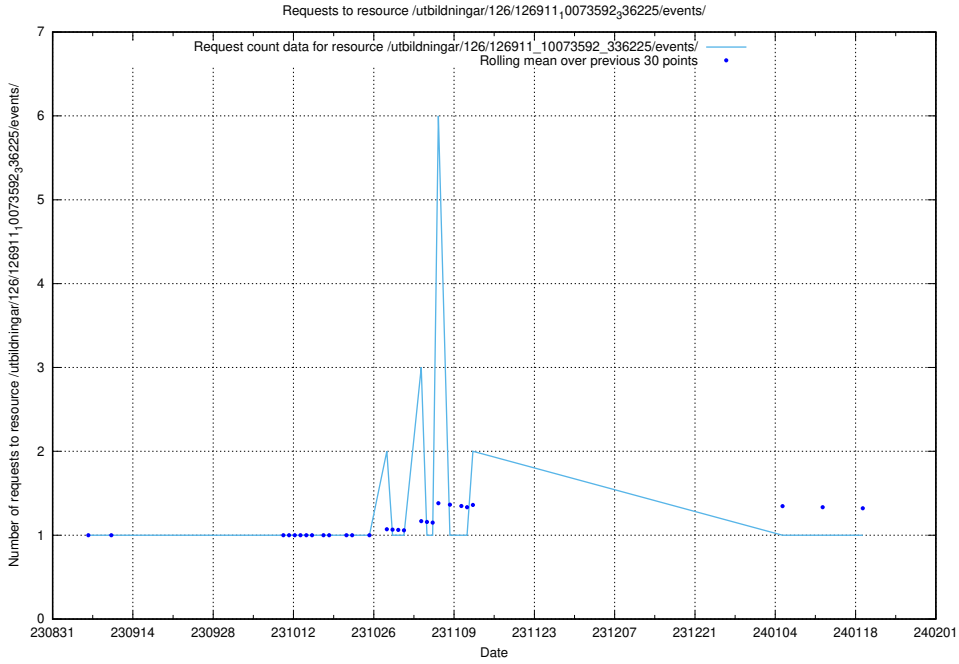

5.4485 Usage of /utbildningar/126/126911_10073592_336225/events/

Here, we count the number of requests to resource /utbildningar/126/126911_10073592_336225/events/