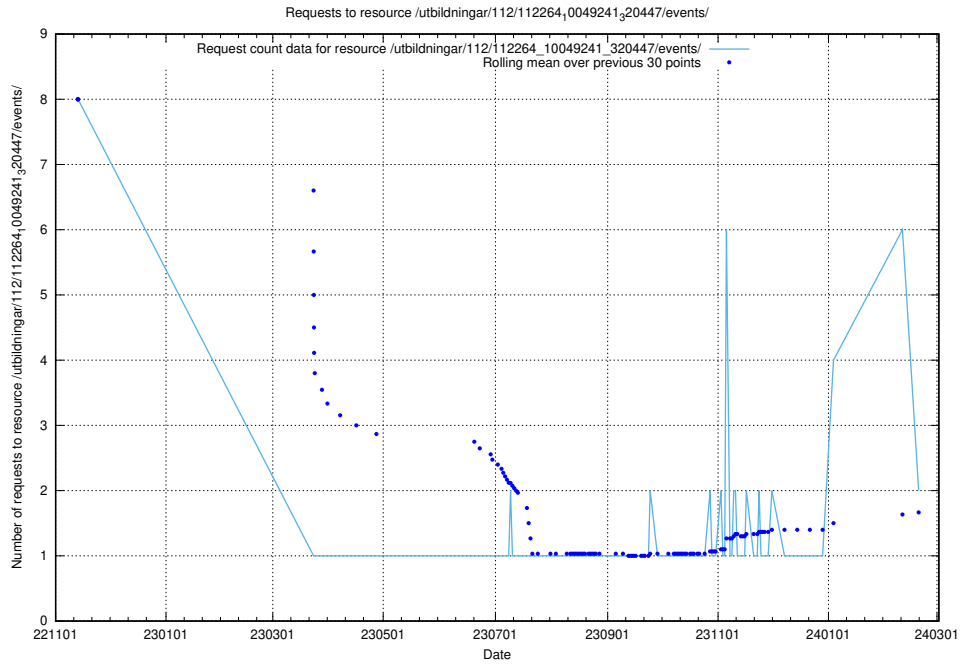

5.946 Usage of /utbildningar/112/112264_10049241_320447/events/

Here, we count the number of requests to resource /utbildningar/112/112264_10049241_320447/events/