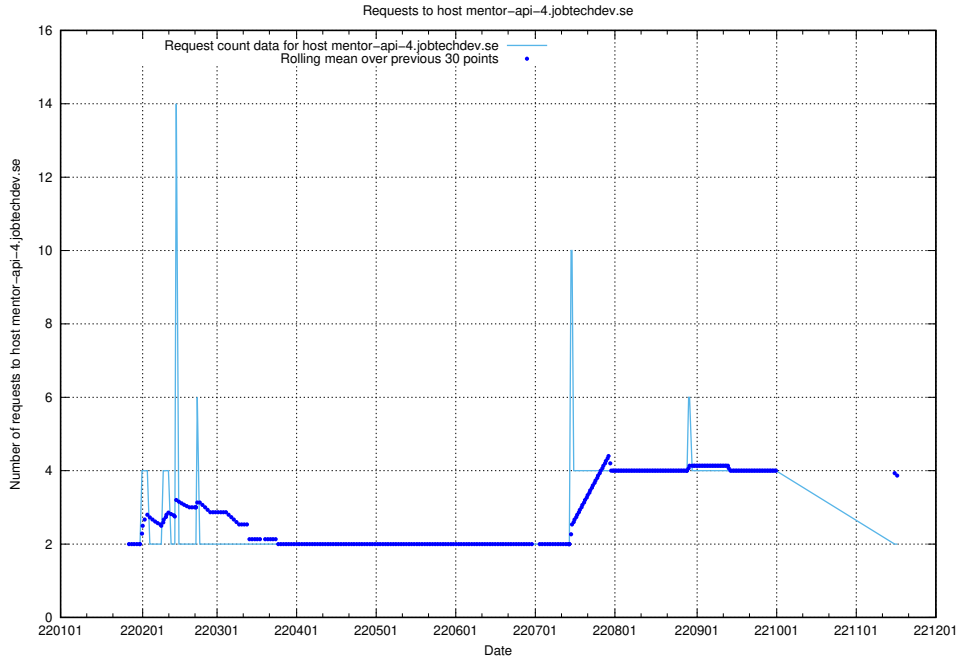

7.571 Usage of mentor-api-4.openshift.jobtechdev.se

Here, we count the number of requests to host mentor-api-4.openshift.jobtechdev.se.

7.572 Usage of mentor-api-4.jobtechdev.se

Here, we count the number of requests to host mentor-api-4.jobtechdev.se.