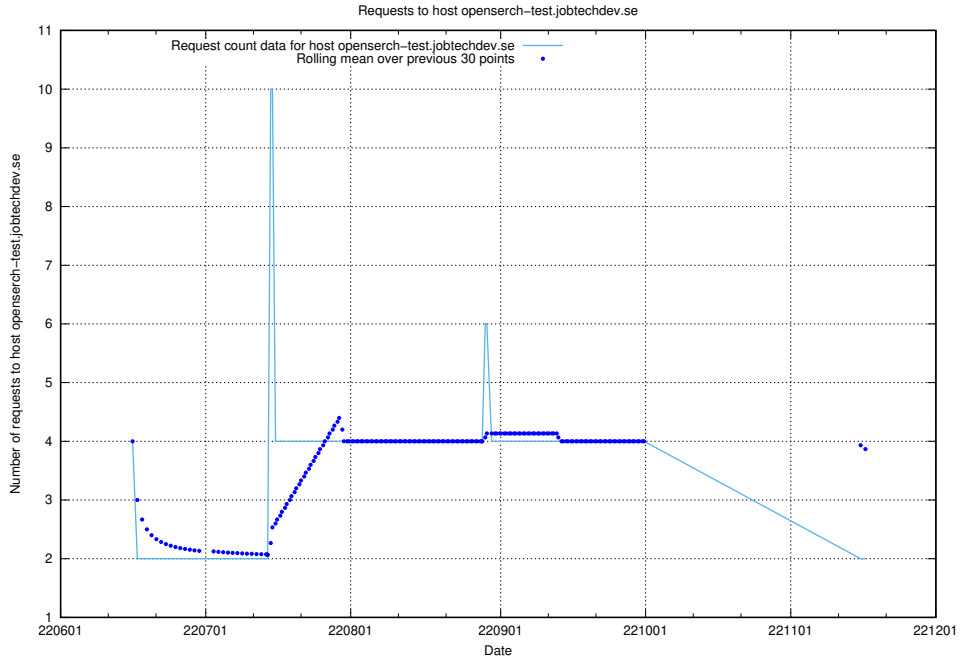

Here, we count the number of requests to host 2f0b40cd-39bc-429b-8f6c-c3d864c6fbd6.jobtechdev.se.

7.399 Usage of openserch-test.jobtechdev.se

Here, we count the number of requests to host openserch-test.jobtechdev.se.