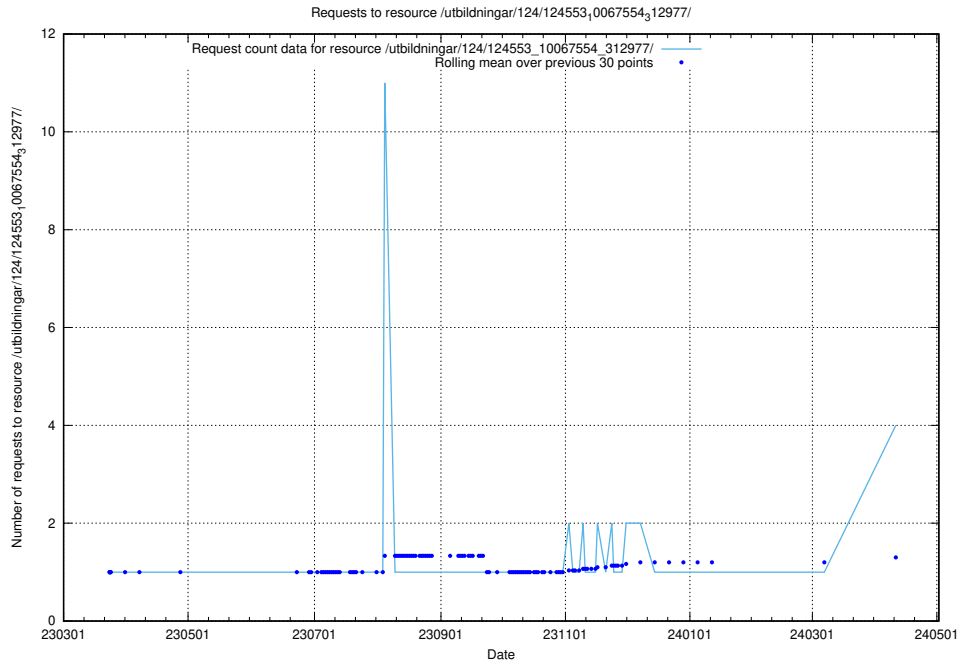

5.215 Usage of /utbildningar/124/124553_10067554_312977/

Here, we count the number of requests to resource /utbildningar/124/124553_10067554_312977/.