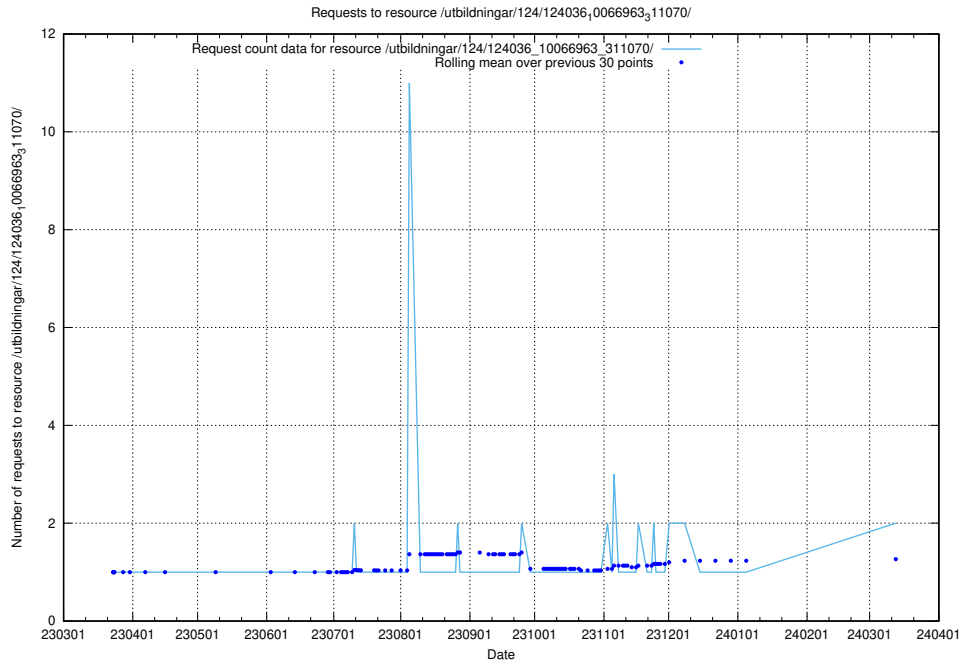

5.814 Usage of /utbildningar/124/124036_10066963_311070/

Here, we count the number of requests to resource /utbildningar/124/124036_10066963_311070/.