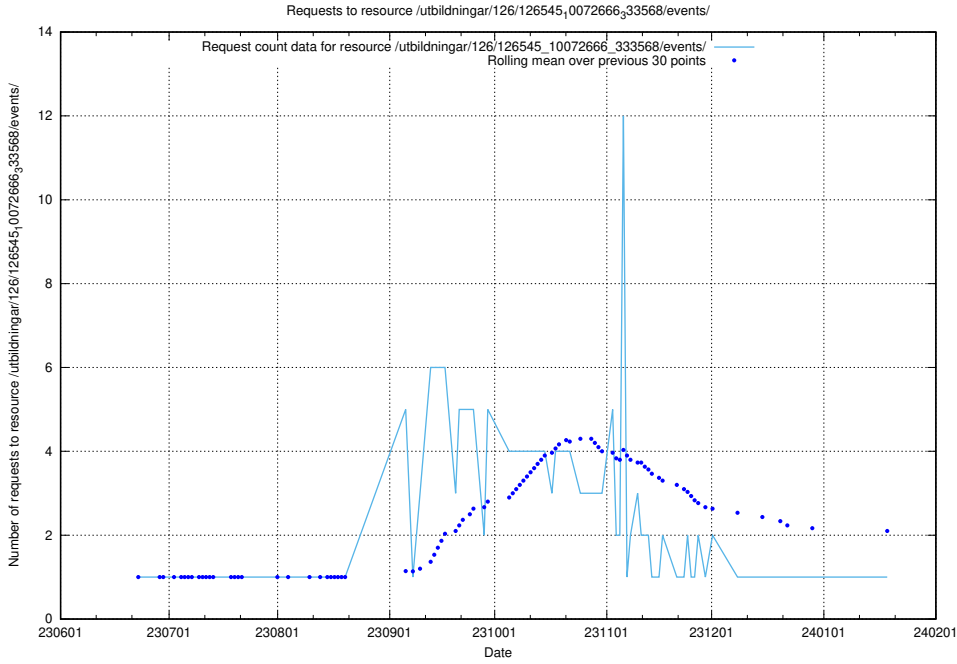

5.5462 Usage of /utbildningar/126/126545_10072666_333568/events/

Here, we count the number of requests to resource /utbildningar/126/126545_10072666_333568/events/