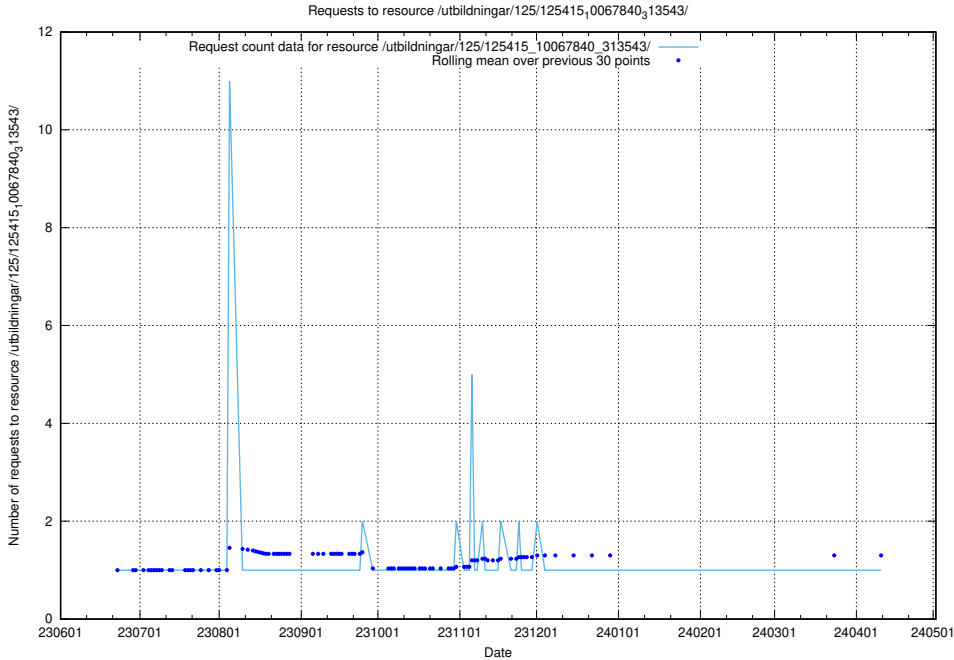

5.5538 Usage of /utbildningar/125/125415_10067840_313543/

Here, we count the number of requests to resource /utbildningar/125/125415_10067840_313543/.