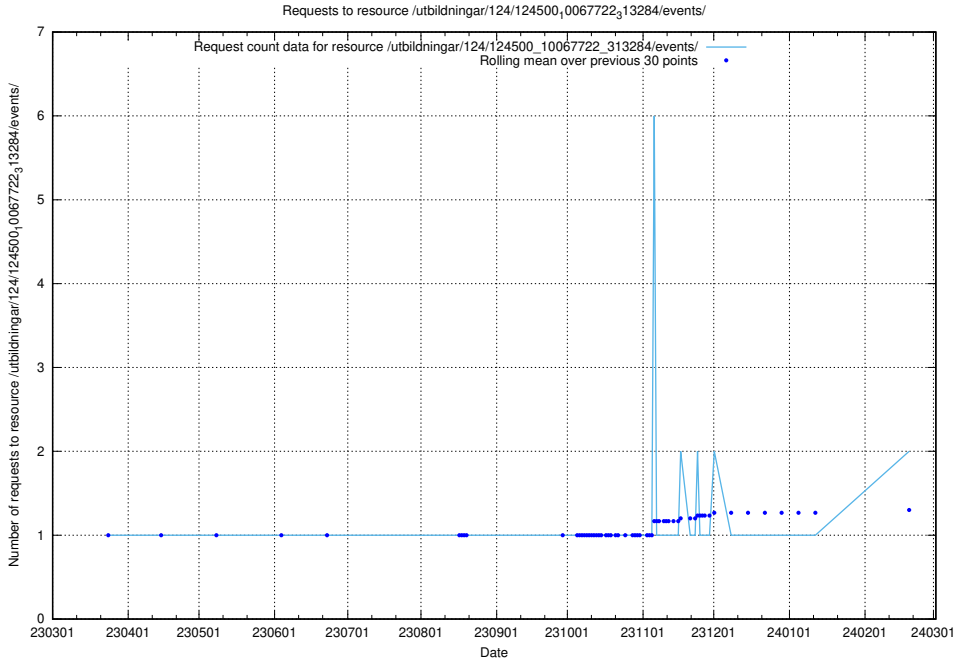

5.1007 Usage of /utbildningar/124/124500_10067722_313284/events/

Here, we count the number of requests to resource /utbildningar/124/124500_10067722_313284/events/