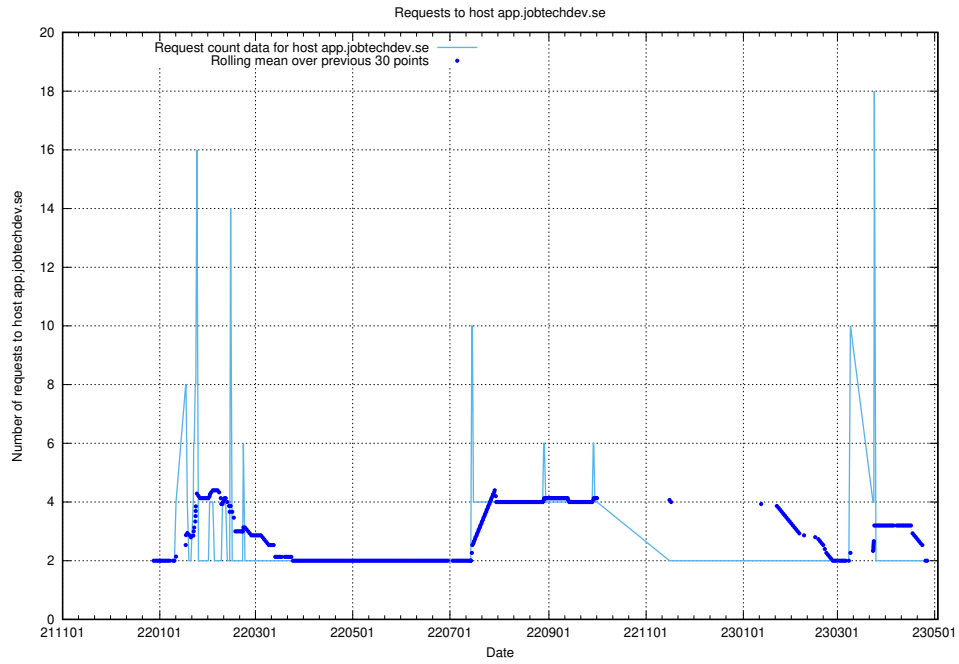

7.357 Usage of app.jobtechdev.se

Here, we count the number of requests to host app.jobtechdev.se.