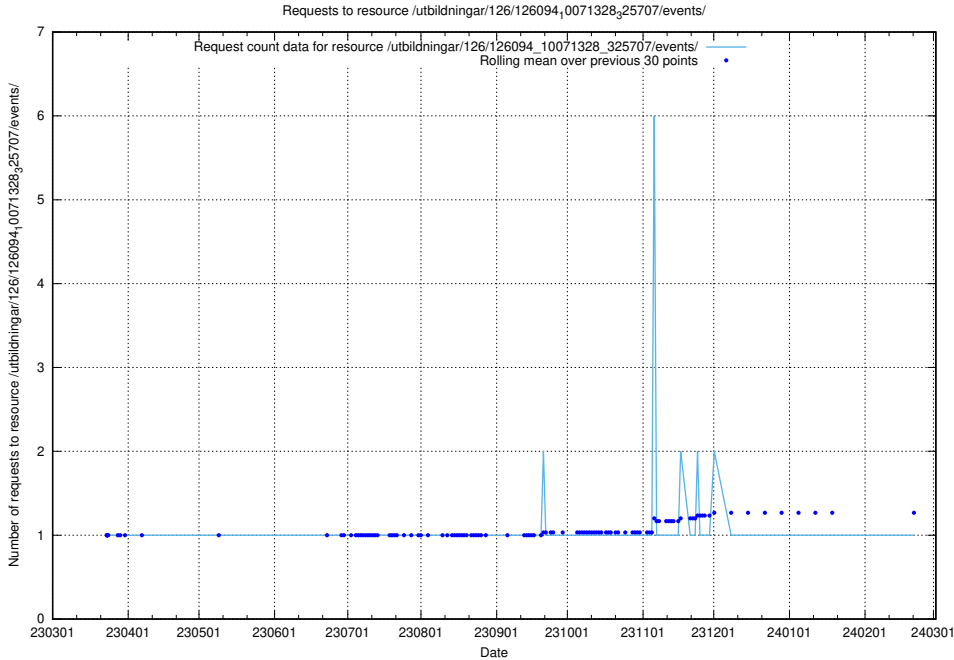

5.6205 Usage of /tst/

Here, we count the number of requests to resource /tst/.

5.6206 Usage of /utbildningar/126/126094_10071328_325707/events/

Here, we count the number of requests to resource /utbildningar/126/126094_10071328_325707/events/