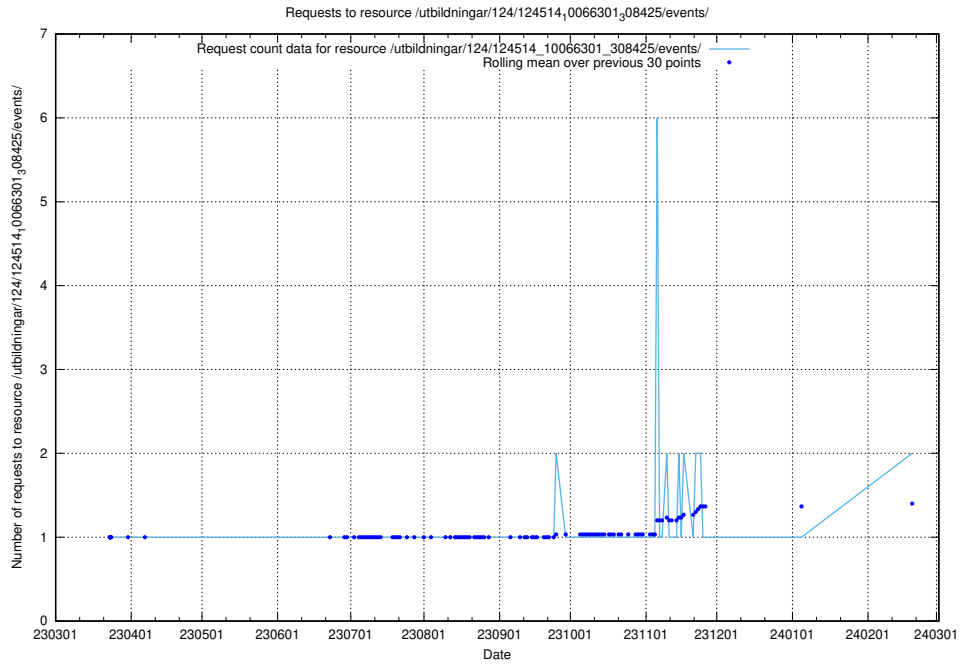

5.615 Usage of /utbildningar/124/124514_10066301_308425/events/

Here, we count the number of requests to resource /utbildningar/124/124514_10066301_308425/events/