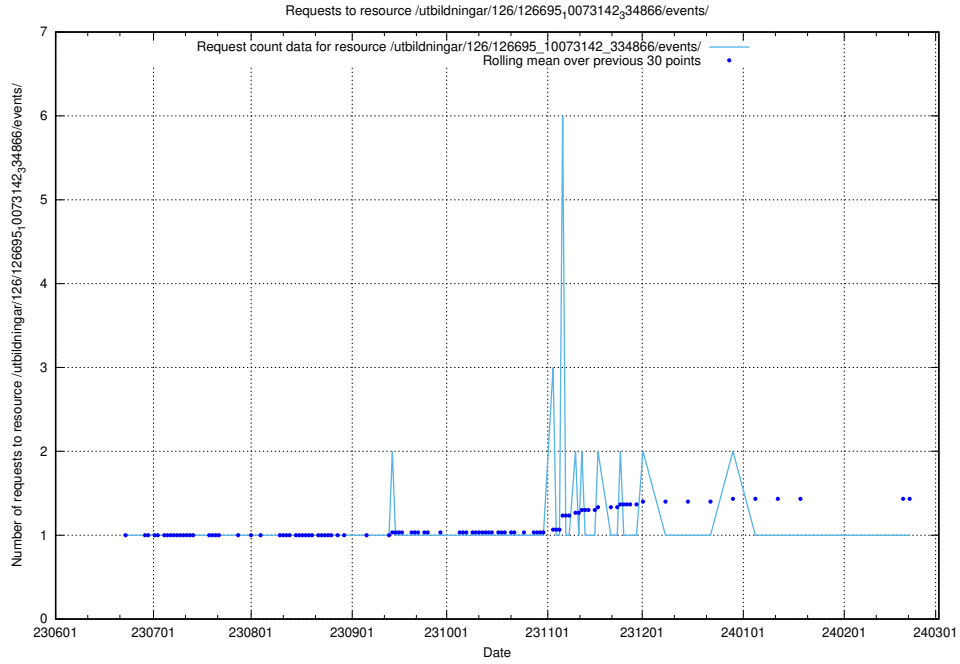

5.5444 Usage of /utbildningar/126/126695_10073142_334866/events/

Here, we count the number of requests to resource /utbildningar/126/126695_10073142_334866/events/