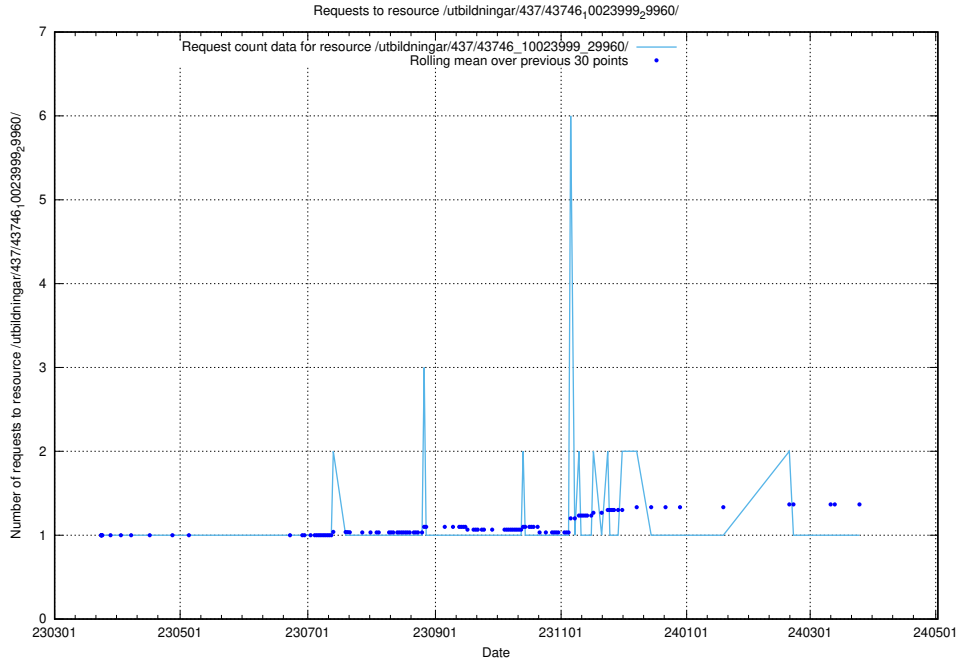

5.6158 Usage of /utbildningar/437/43746_10023999_29960/

Here, we count the number of requests to resource /utbildningar/437/43746_10023999_29960/.