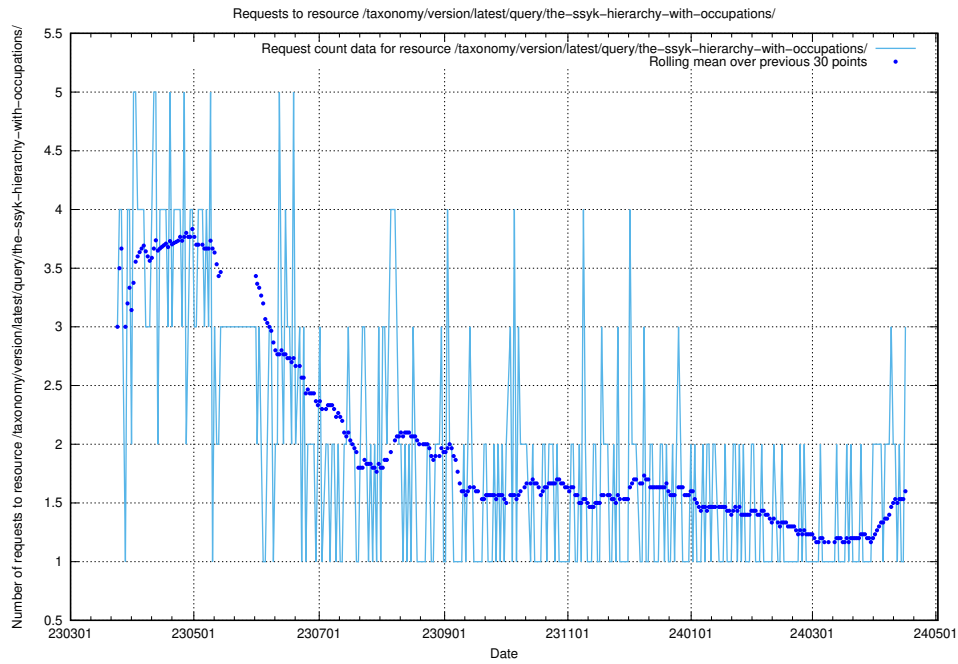

5.486 Usage of /taxonomy/version/latest/query/the-ssyk-hierarchy-with-occupations/

Here, we count the number of requests to resource /taxonomy/version/latest/query/the-ssyk-hierarchy-with-occupations/.