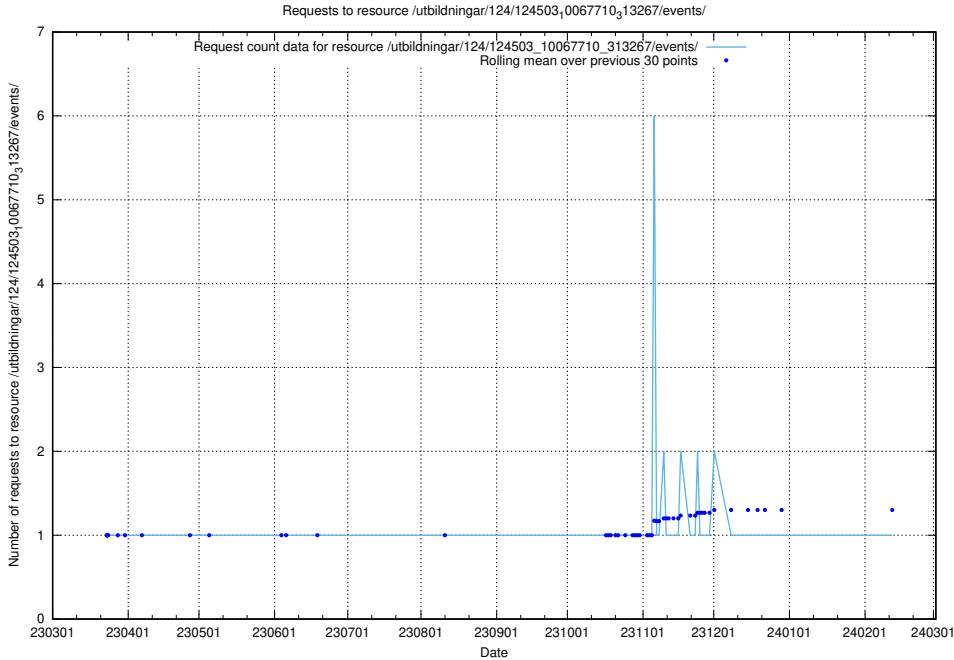

5.1988 Usage of /utbildningar/124/124503_10067710_313267/events/

Here, we count the number of requests to resource /utbildningar/124/124503_10067710_313267/events/