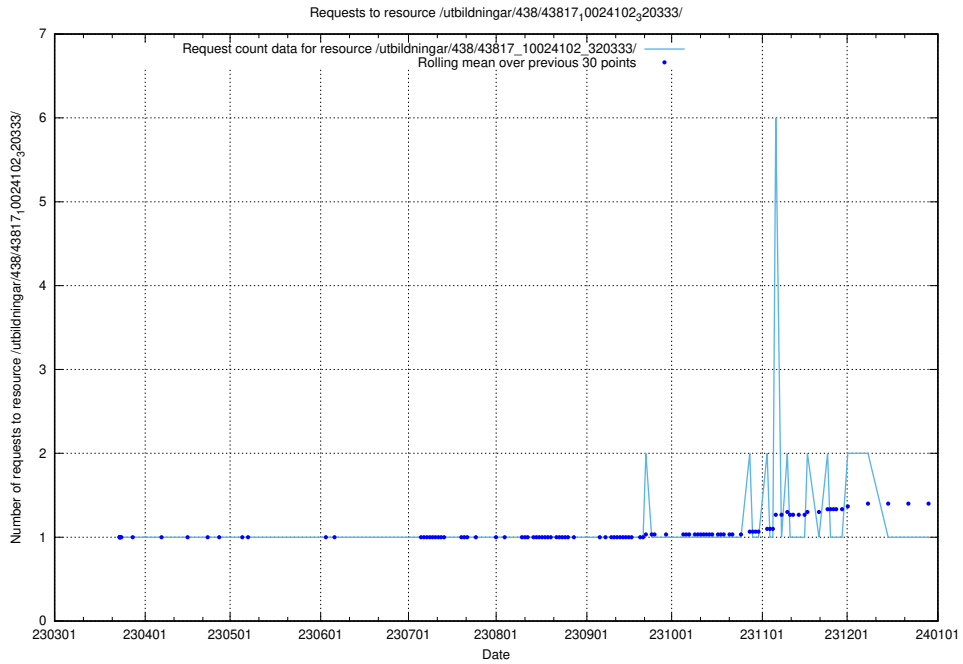

5.6116 Usage of /utbildningar/438/43817_10024102_320333/

Here, we count the number of requests to resource /utbildningar/438/43817_10024102_320333/.