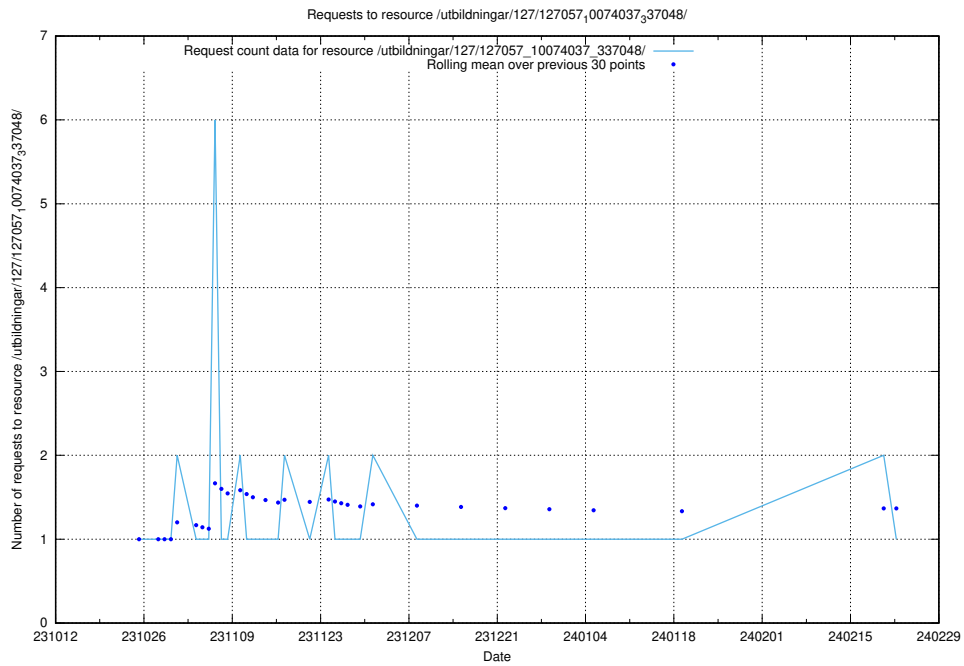

5.4041 Usage of /utbildningar/127/127057_10074037_337048/

Here, we count the number of requests to resource /utbildningar/127/127057_10074037_337048/.