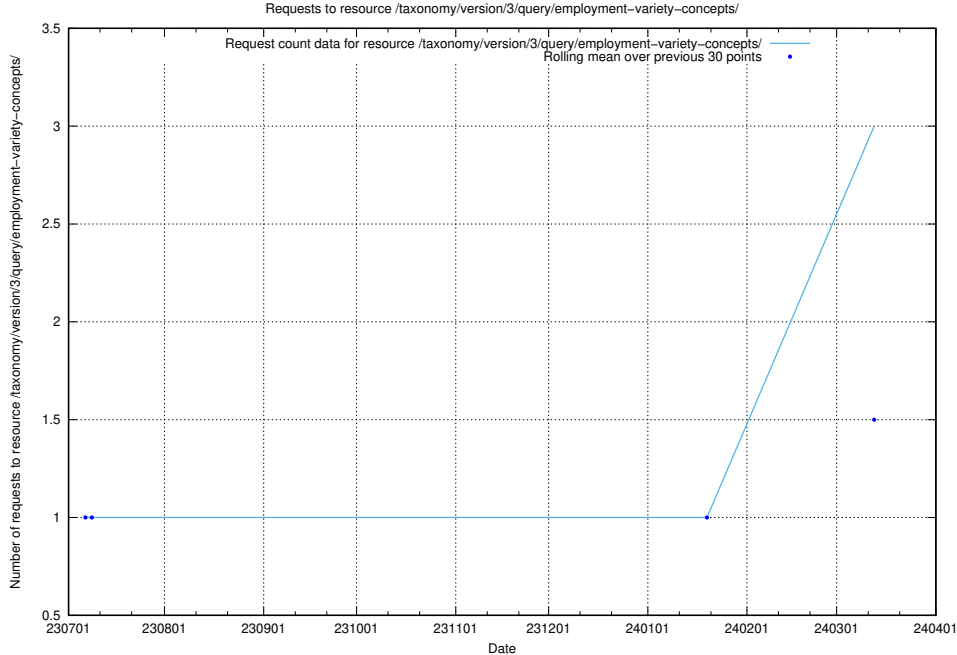

5.431 Usage of /taxonomy/version/3/query/employment-variety-concepts/

Here, we count the number of requests to resource /taxonomy/version/3/query/employment-variety-concepts/.