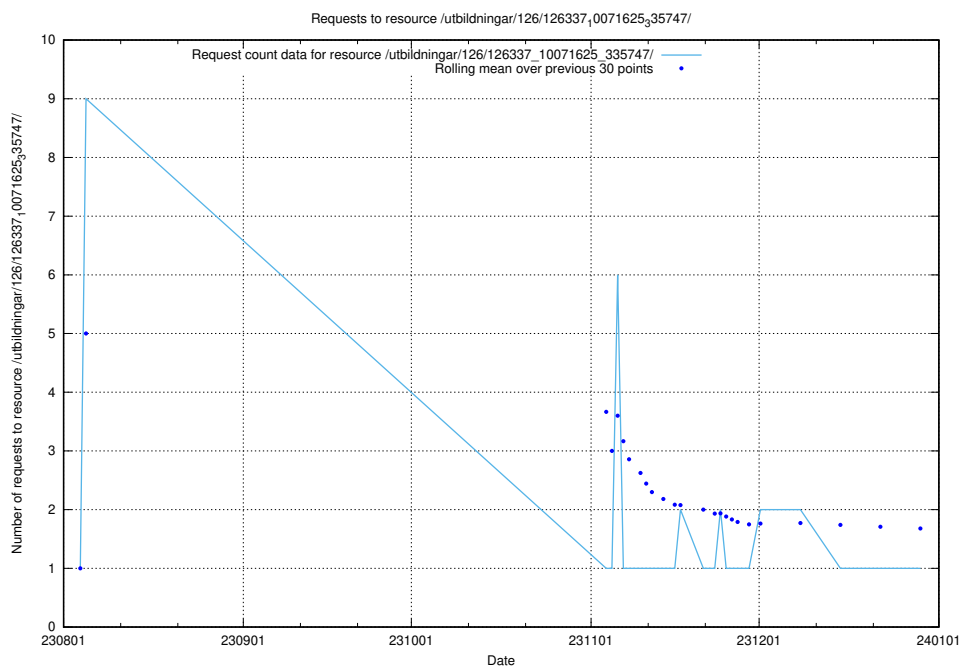

5.4696 Usage of /utbildningar/126/126337_10071625_335747/

Here, we count the number of requests to resource /utbildningar/126/126337_10071625_335747/.