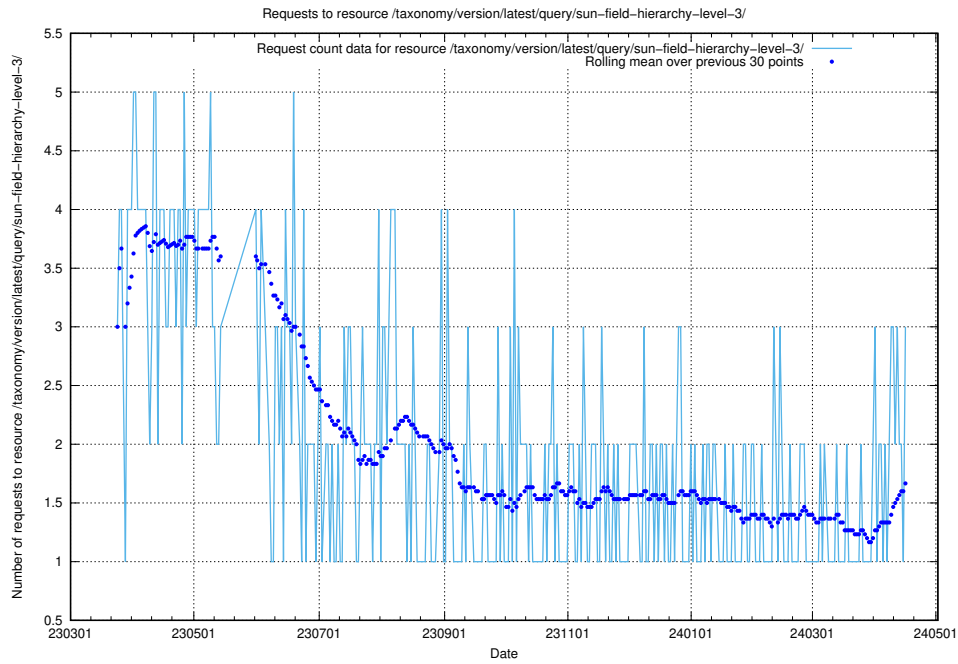

5.493 Usage of /taxonomy/version/latest/query/sun-field-hierarchy-level-3/

Here, we count the number of requests to resource /taxonomy/version/latest/query/sun-field-hierarchy-level-3/.