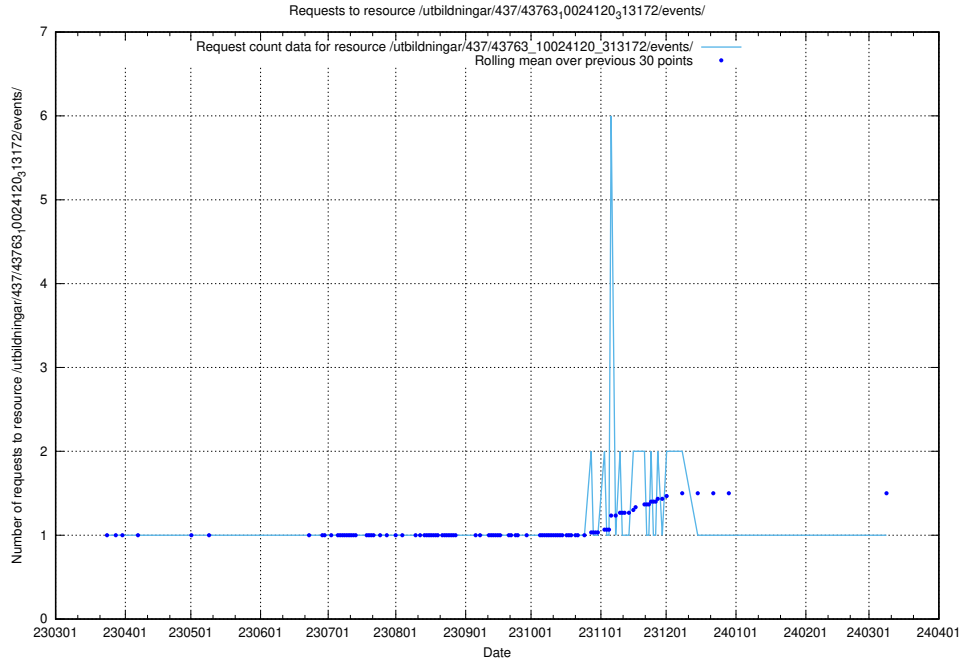

5.5970 Usage of /utbildningar/437/43763_10024120_313172/events/

Here, we count the number of requests to resource /utbildningar/437/43763_10024120_313172/events/.