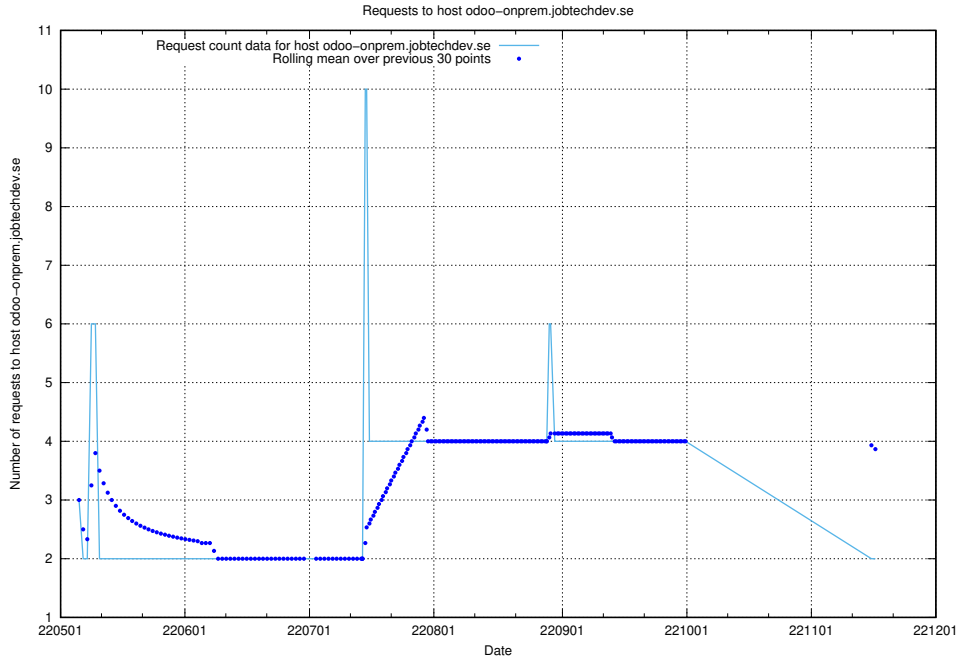

7.429 Usage of odoo-onprem.jobtechdev.se

Here, we count the number of requests to host odoo-onprem.jobtechdev.se.