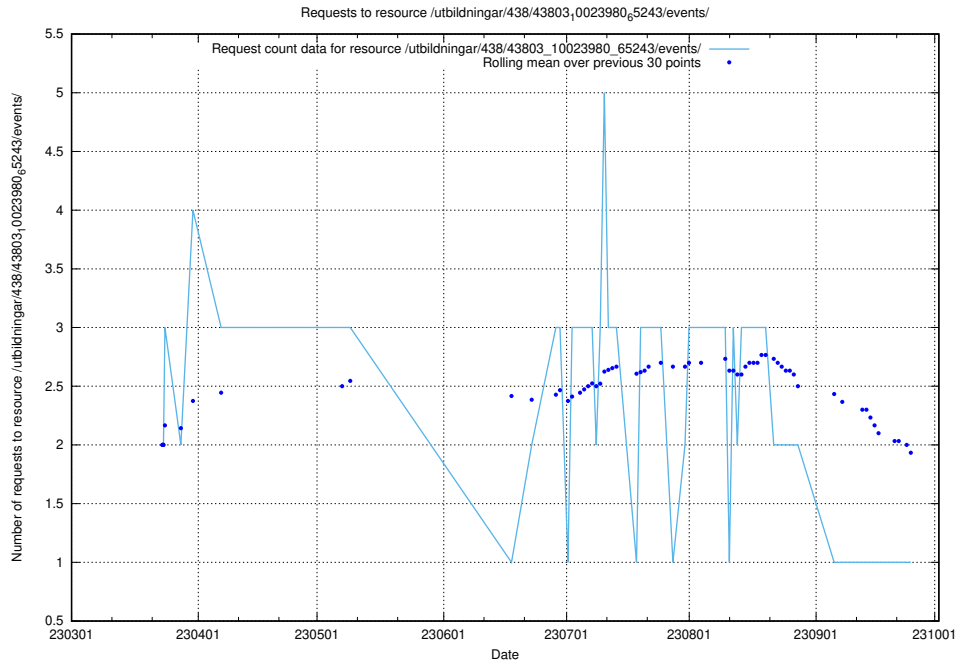

5.6044 Usage of /utbildningar/438/43803_10023980_65243/events/

Here, we count the number of requests to resource /utbildningar/438/43803_10023980_65243/events/.