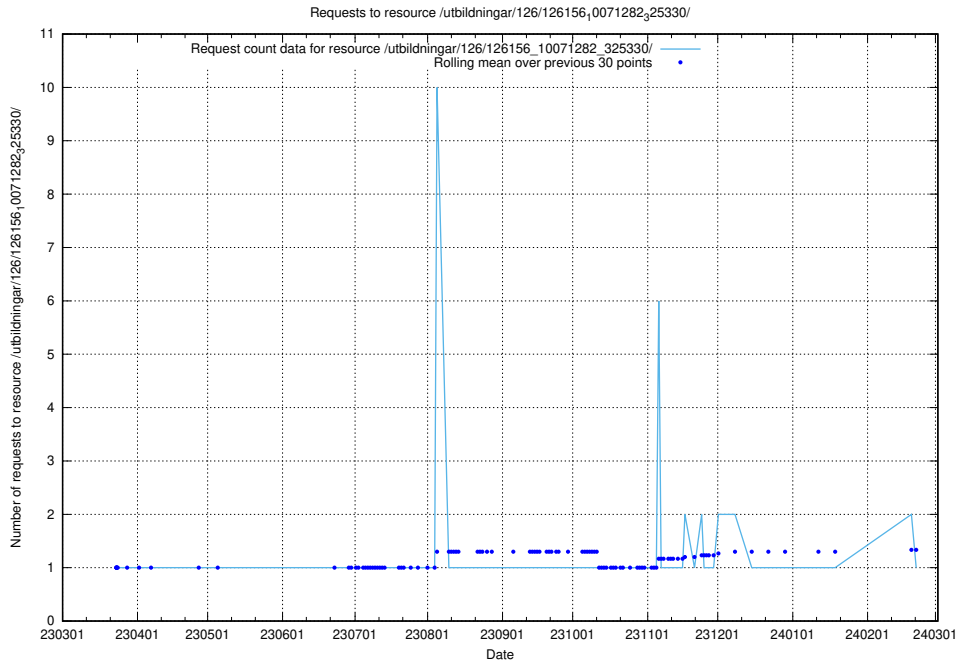

5.6203 Usage of /utbildningar/126/126156_10071282_325330/

Here, we count the number of requests to resource /utbildningar/126/126156_10071282_325330/.