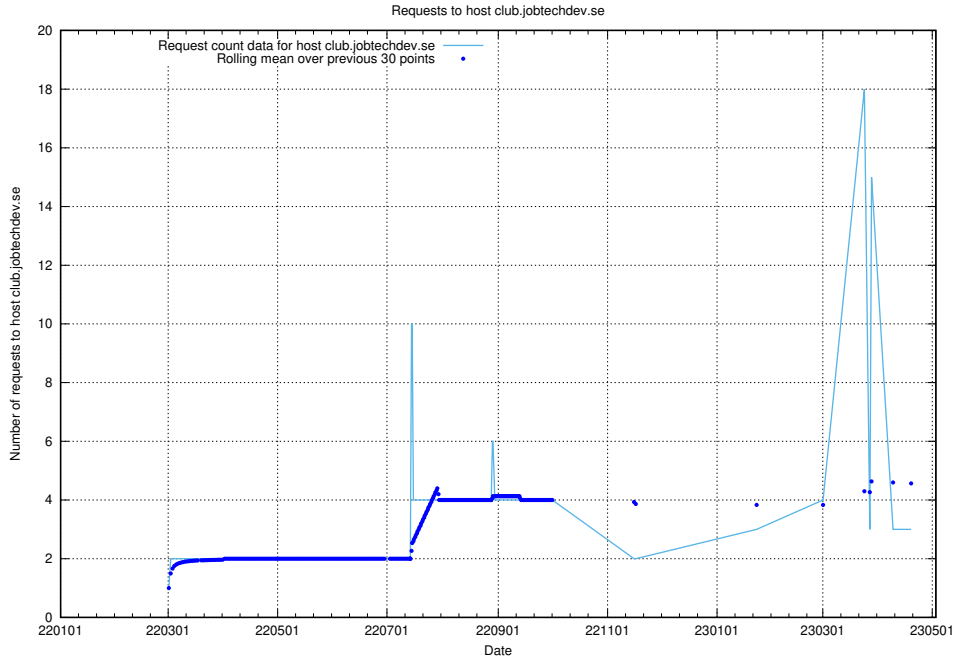

7.217 Usage of club.jobtechdev.se

Here, we count the number of requests to host club.jobtechdev.se.