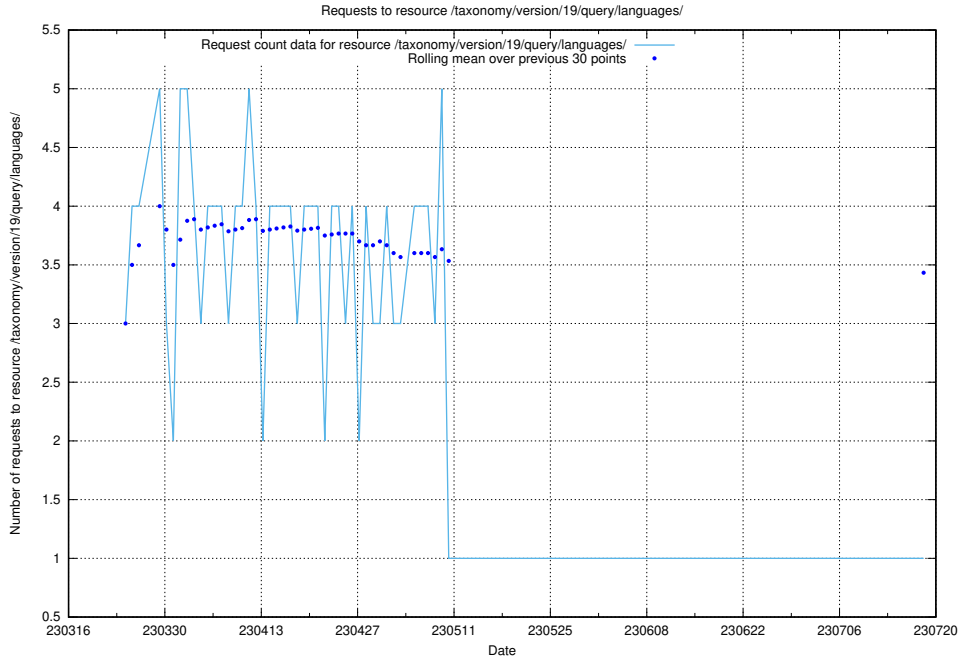

5.5926 Usage of /taxonomy/version/19/query/languages/

Here, we count the number of requests to resource /taxonomy/version/19/query/languages/.