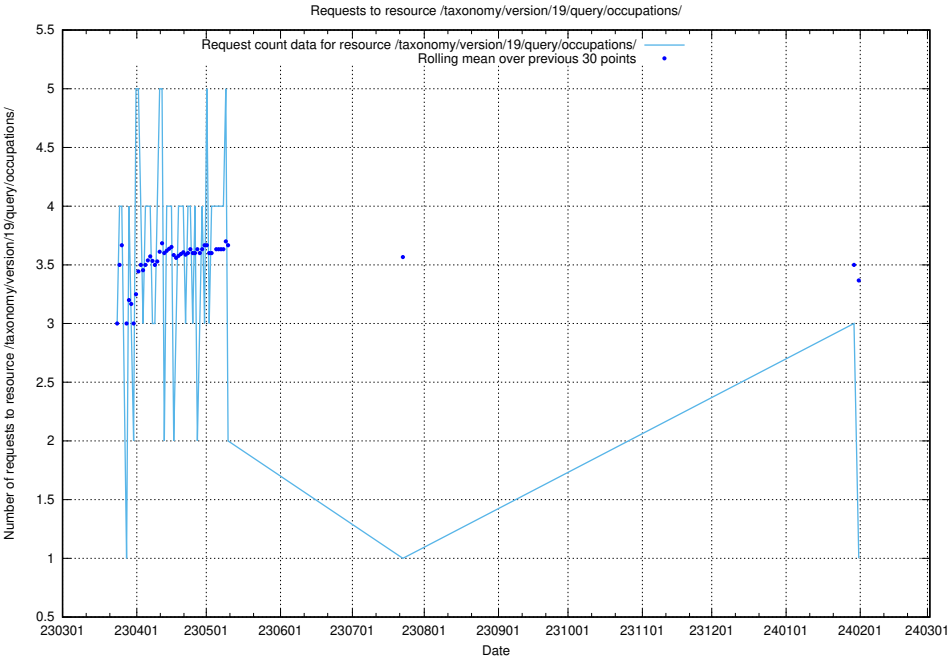

5.5921 Usage of /taxonomy/version/19/query/occupations/

Here, we count the number of requests to resource /taxonomy/version/19/query/occupations/.