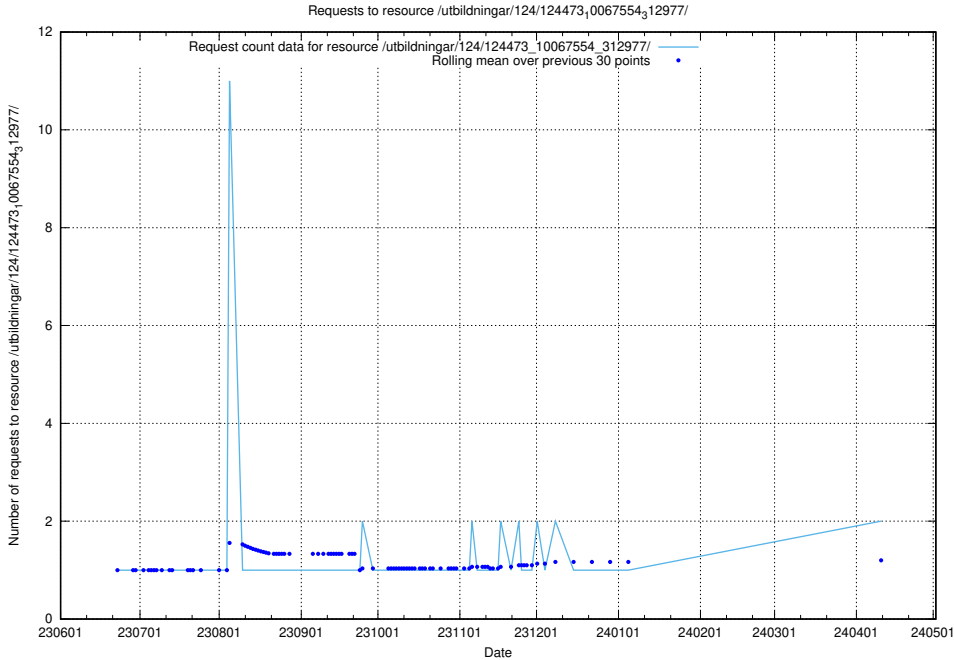

5.953 Usage of /utbildningar/124/124473_10067554_312977/

Here, we count the number of requests to resource /utbildningar/124/124473_10067554_312977/.