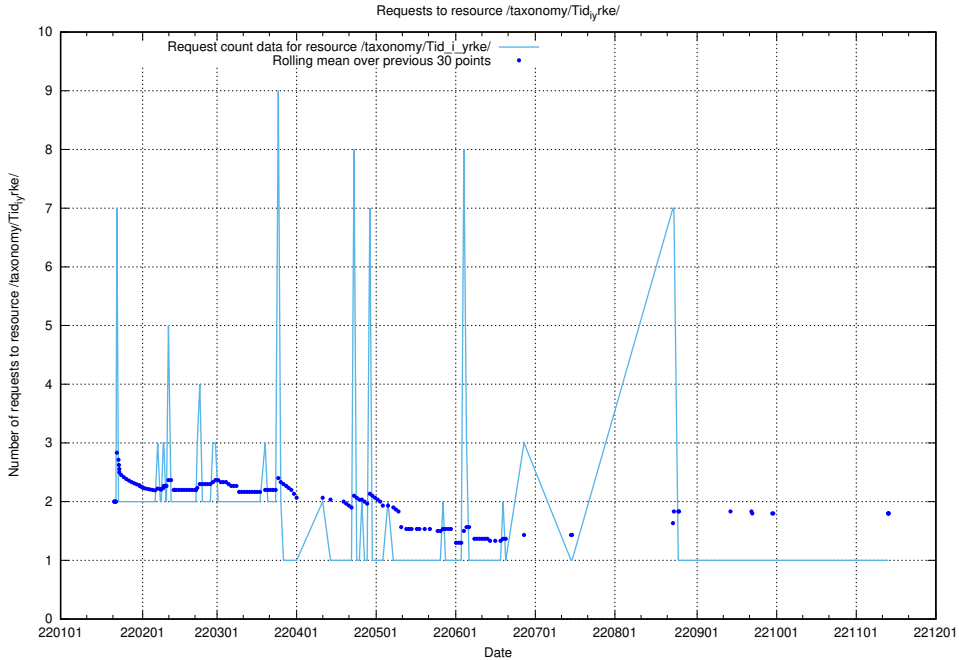

5.6083 Usage of /taxonomy/Tid_i_yrke/

Here, we count the number of requests to resource /taxonomy/Tid_i_yrke/.

5.6084 Usage of /utbildningar/123/123367_10065850_297117/events/

Here, we count the number of requests to resource /utbildningar/123/123367_10065850_297117/events/