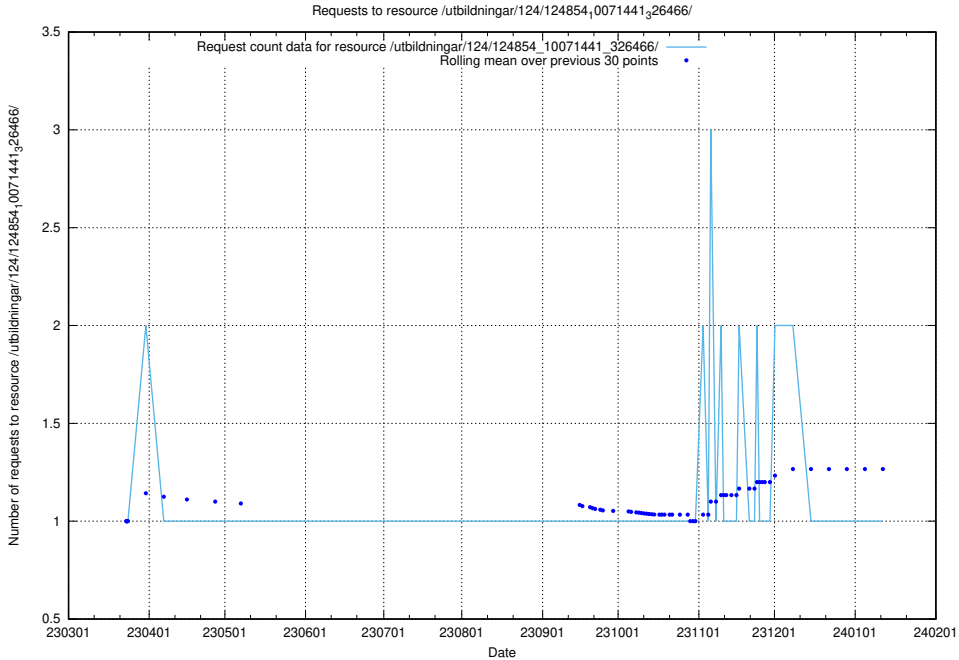

5.1264 Usage of /utbildningar/124/124854_10071441_326466/

Here, we count the number of requests to resource /utbildningar/124/124854_10071441_326466/.