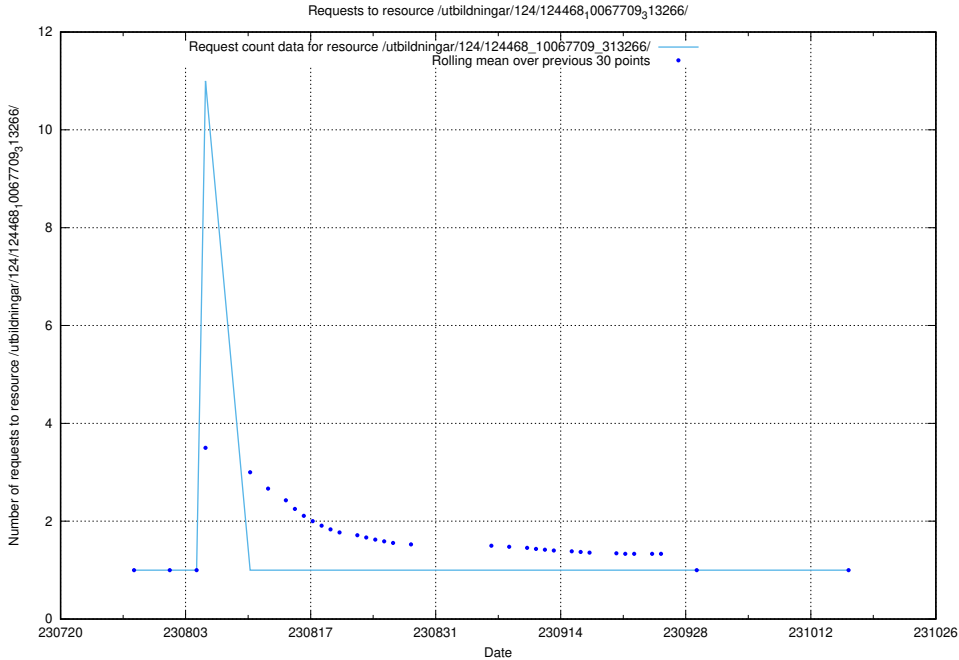

5.4733 Usage of /utbildningar/124/124468_10067709_313266/

Here, we count the number of requests to resource /utbildningar/124/124468_10067709_313266/.