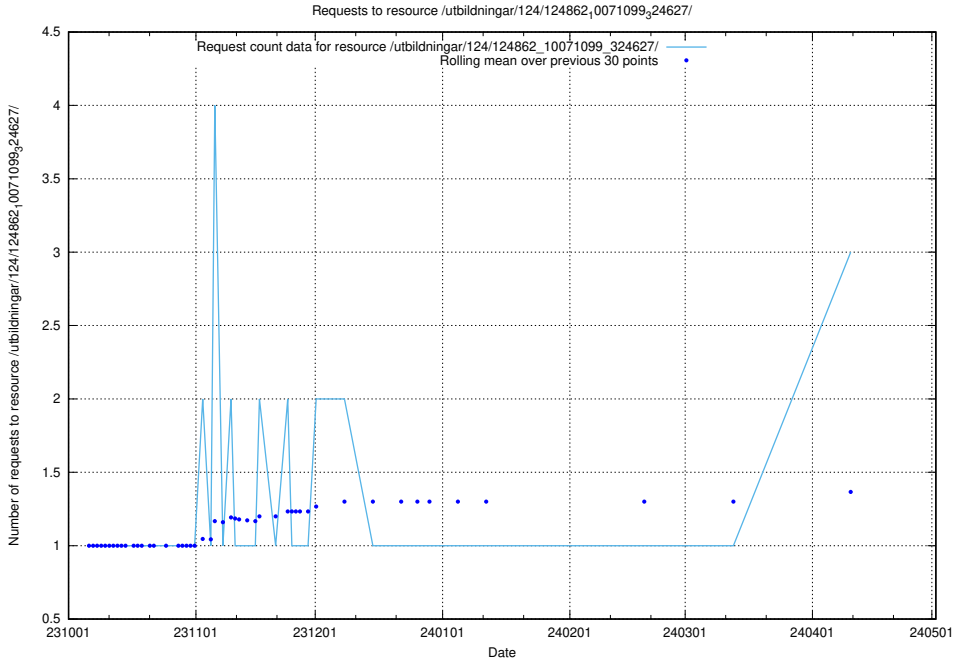

5.401 Usage of `/utbildningar/124/124862_10071099_324627/`

Here, we count the number of requests to resource `/utbildningar/124/124862_10071099_324627/`.