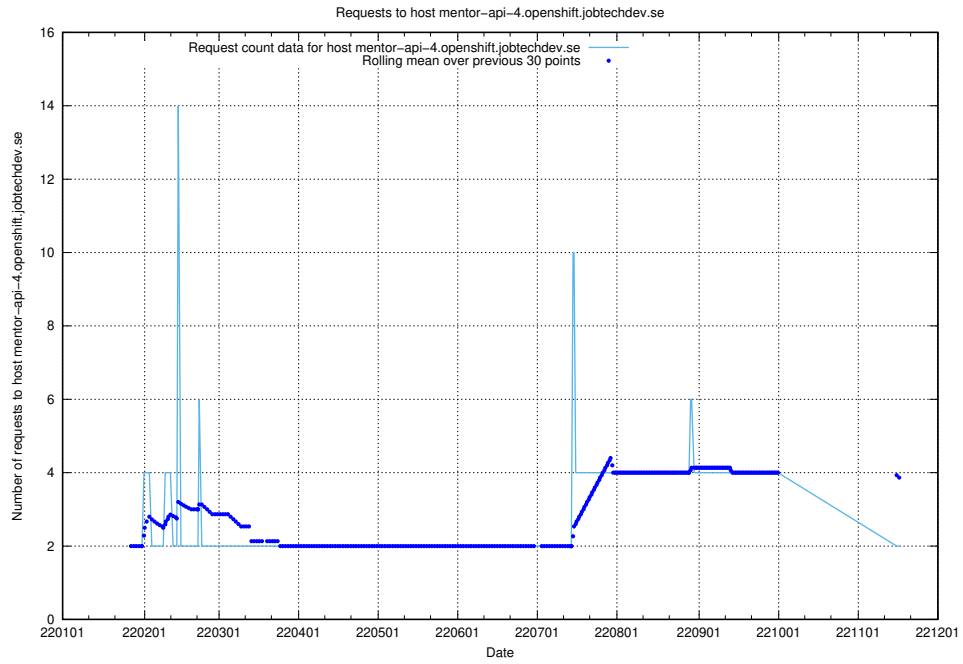

7.571 Usage of mentor-api-4.openshift.jobtechdev.se

Here, we count the number of requests to host mentor-api-4.openshift.jobtechdev.se.

7.572 Usage of mentor-api-4.jobtechdev.se

Here, we count the number of requests to host mentor-api-4.jobtechdev.se.