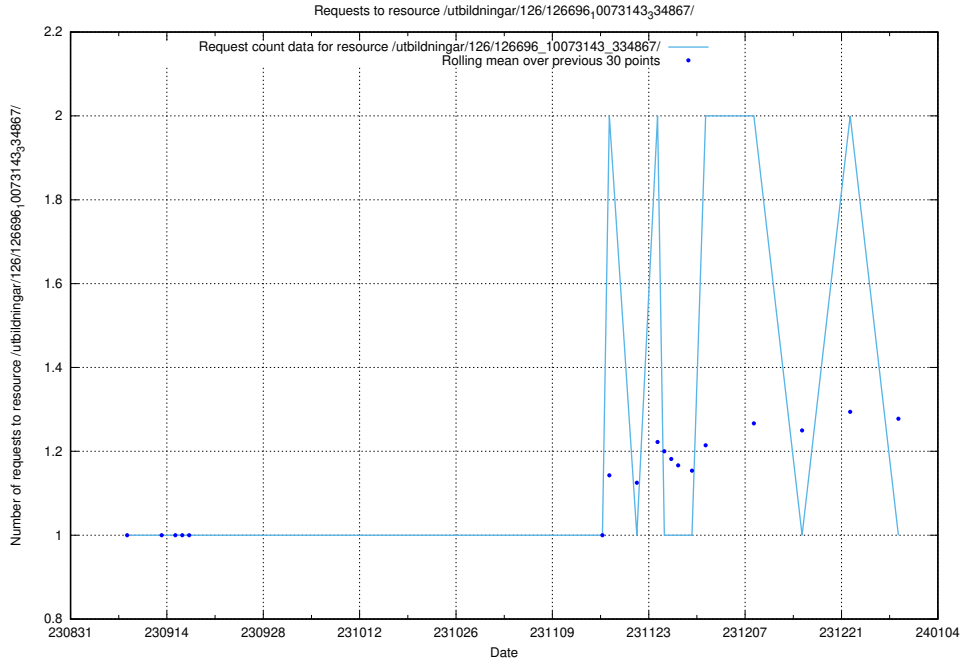

5.4459 Usage of /utbildningar/126/126696_10073143_334867/

Here, we count the number of requests to resource /utbildningar/126/126696_10073143_334867/.