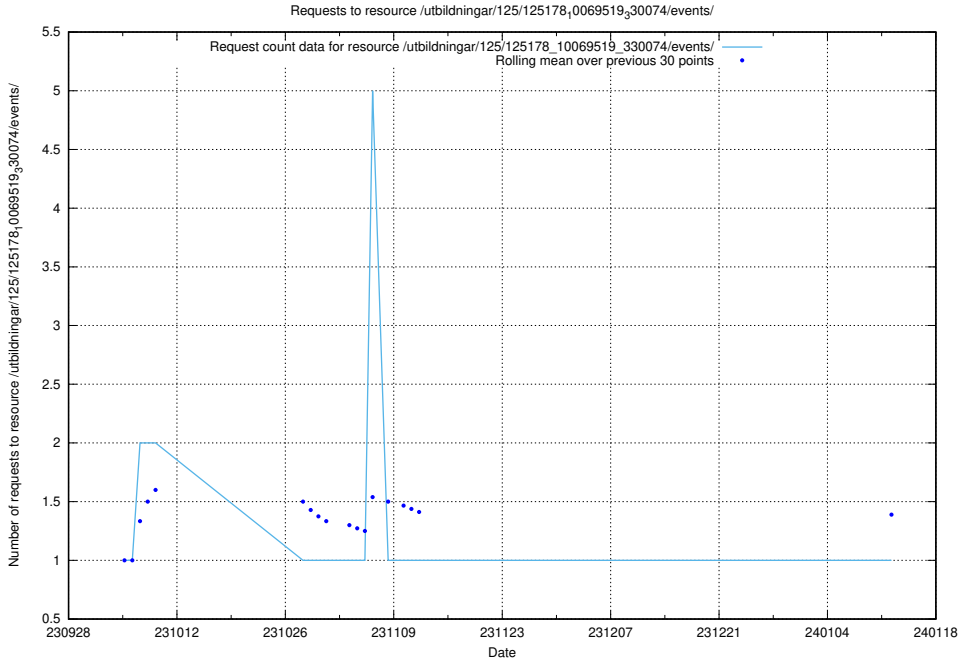

5.4247 Usage of /utbildningar/125/125178_10069519_330074/events/

Here, we count the number of requests to resource /utbildningar/125/125178_10069519_330074/events/