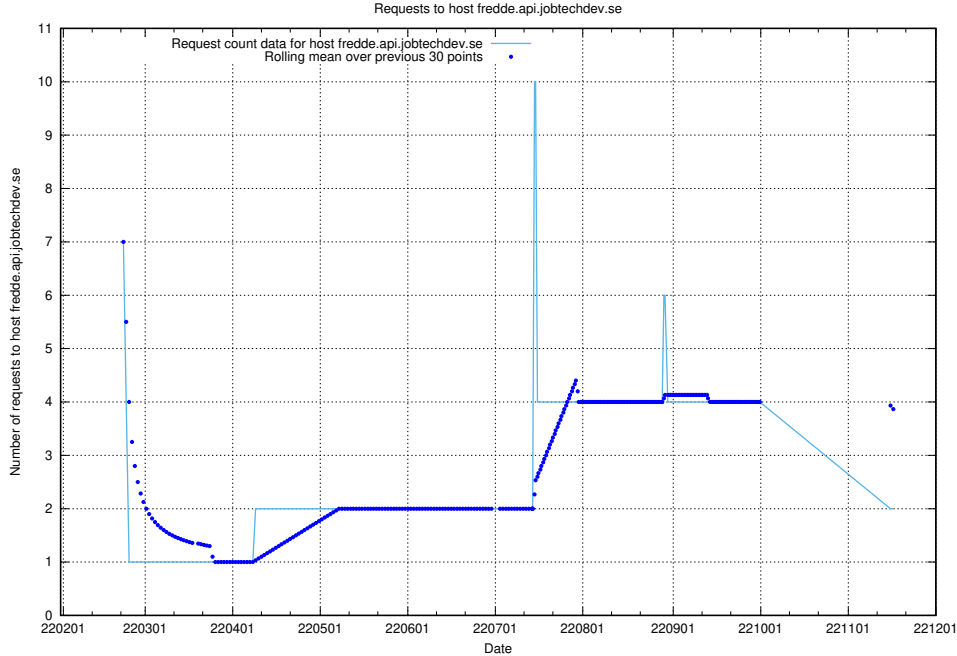

7.516 Usage of fredde.jobtechdev.se

Here, we count the number of requests to host fredde.jobtechdev.se.

7.517 Usage of fredde.api.jobtechdev.se

Here, we count the number of requests to host fredde.api.jobtechdev.se.