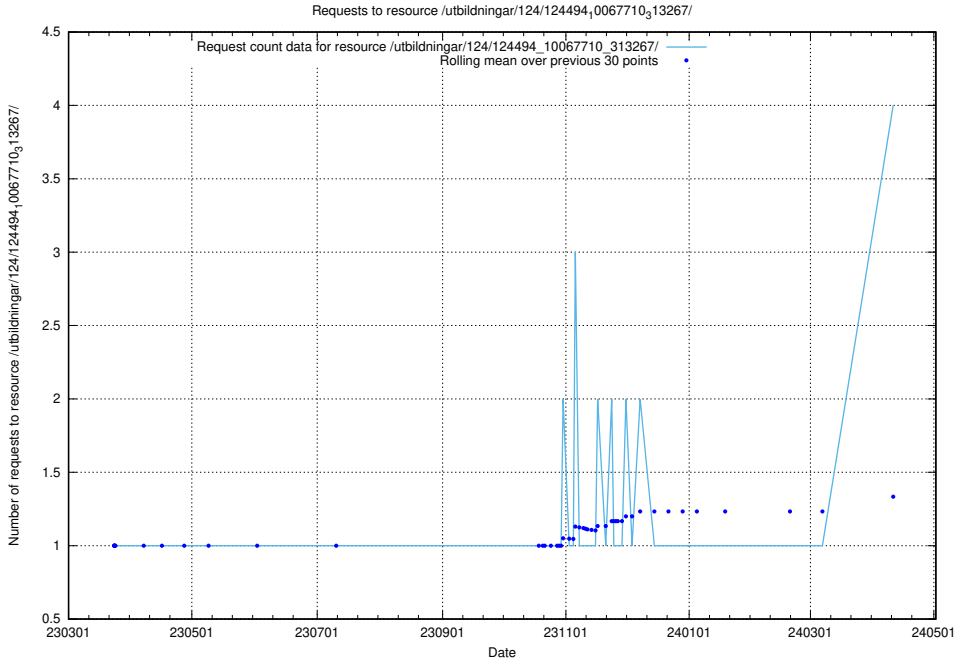

5.232 Usage of /utbildningar/124/124494_10067710_313267/

Here, we count the number of requests to resource /utbildningar/124/124494_10067710_313267/.