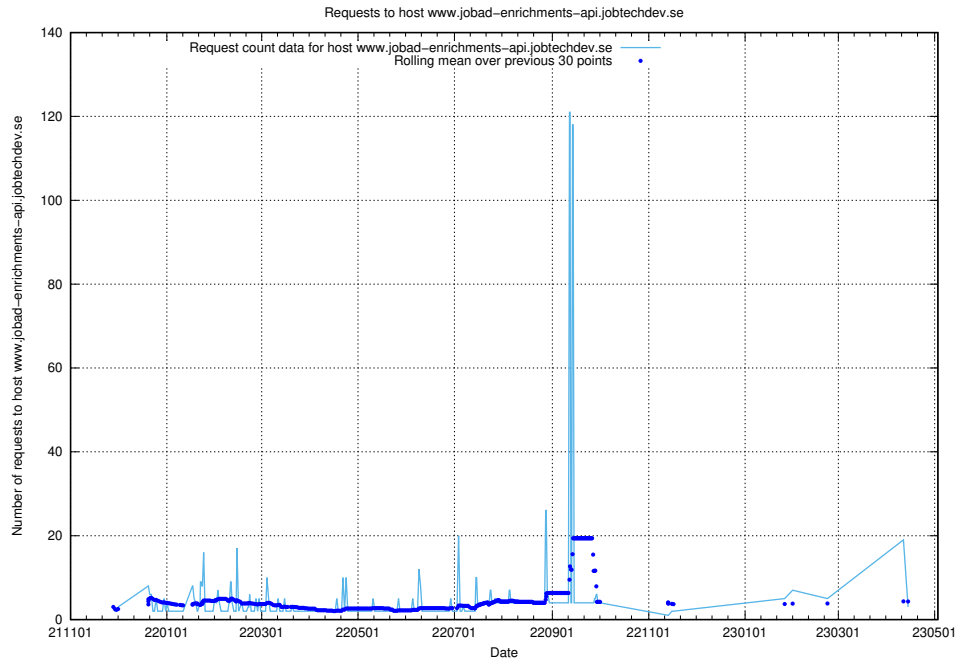

7.202 Usage of www.jobad-enrichments-api.jobtechdev.se

Here, we count the number of requests to host www.jobad-enrichments-api.jobtechdev.se.

7.203 Usage of magazine.jobtechdev.se

Here, we count the number of requests to host magazine.jobtechdev.se.