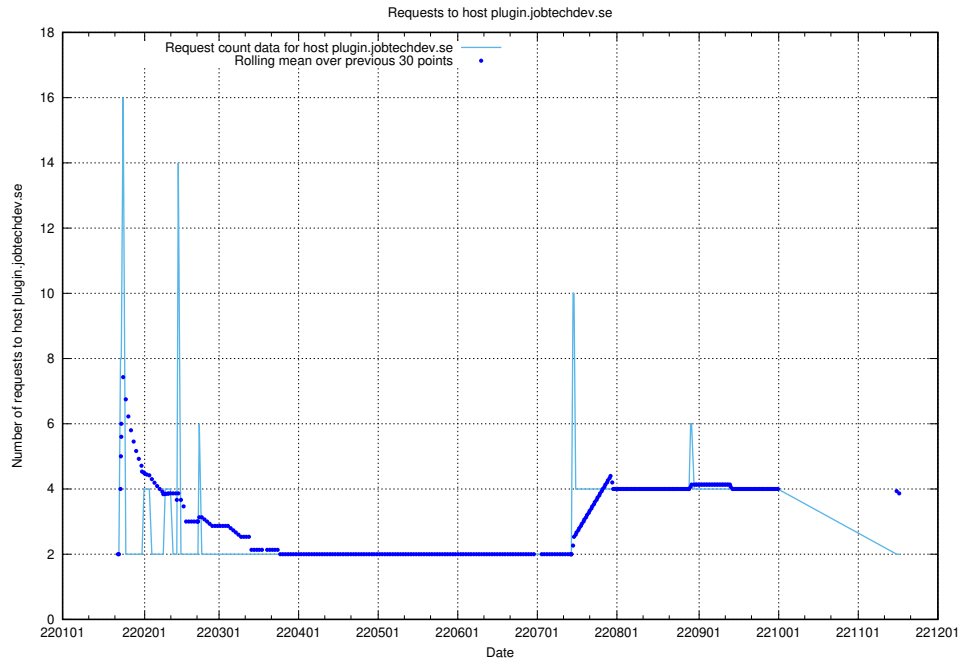

7.589 Usage of plugin.jobtechdev.se

Here, we count the number of requests to host plugin.jobtechdev.se.