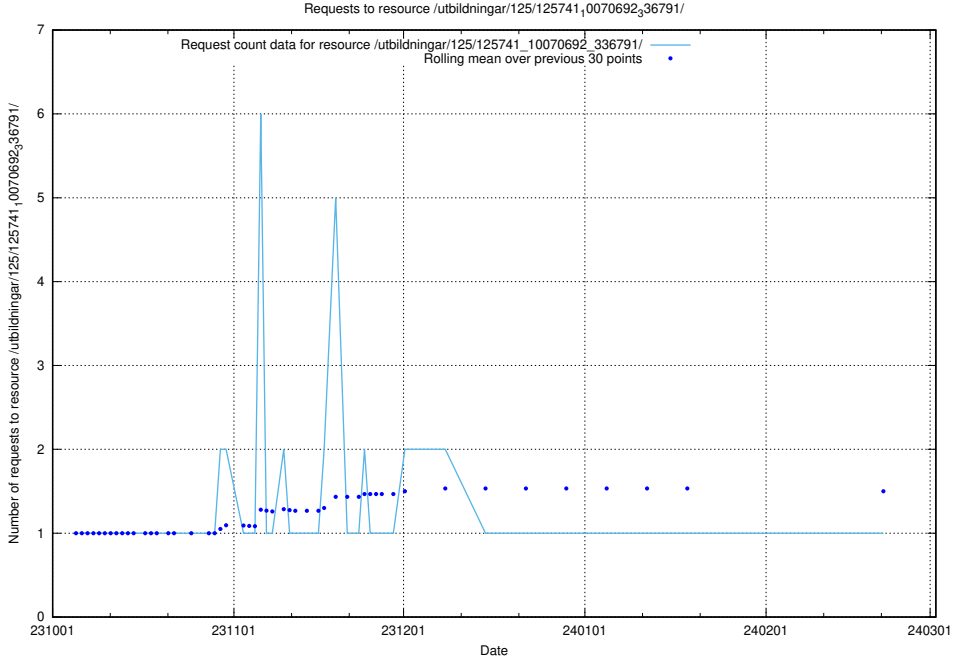

5.4236 Usage of /utbildningar/125/125741_10070692_336791/

Here, we count the number of requests to resource /utbildningar/125/125741_10070692_336791/.