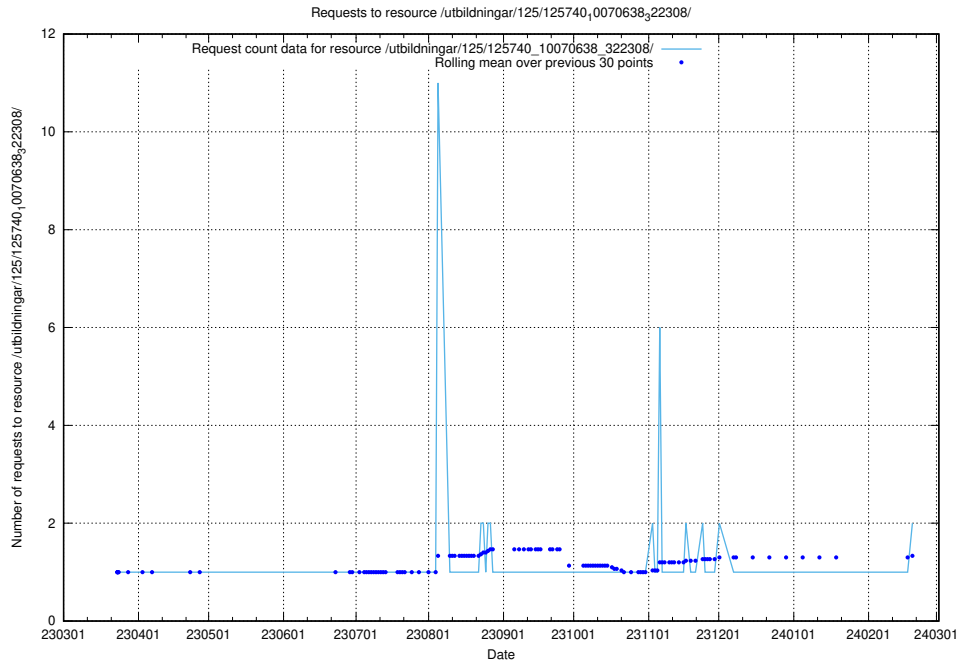

5.568 Usage of /utbildningar/125/125740_10070638_322308/

Here, we count the number of requests to resource /utbildningar/125/125740_10070638_322308/.