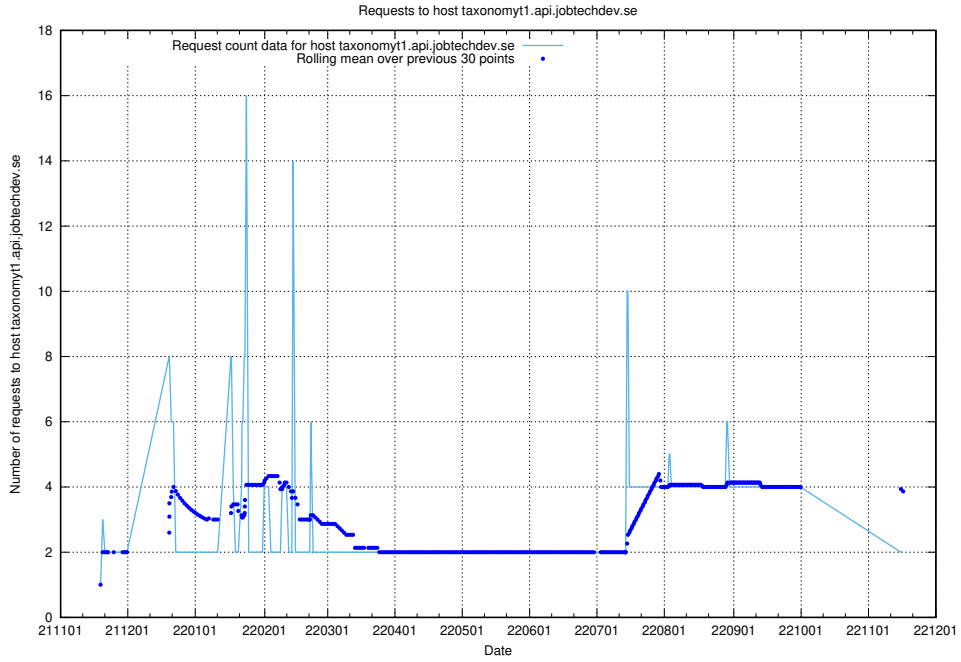

7.463 Usage of taxonomyt1.api.jobtechdev.se

Here, we count the number of requests to host taxonomyt1.api.jobtechdev.se.