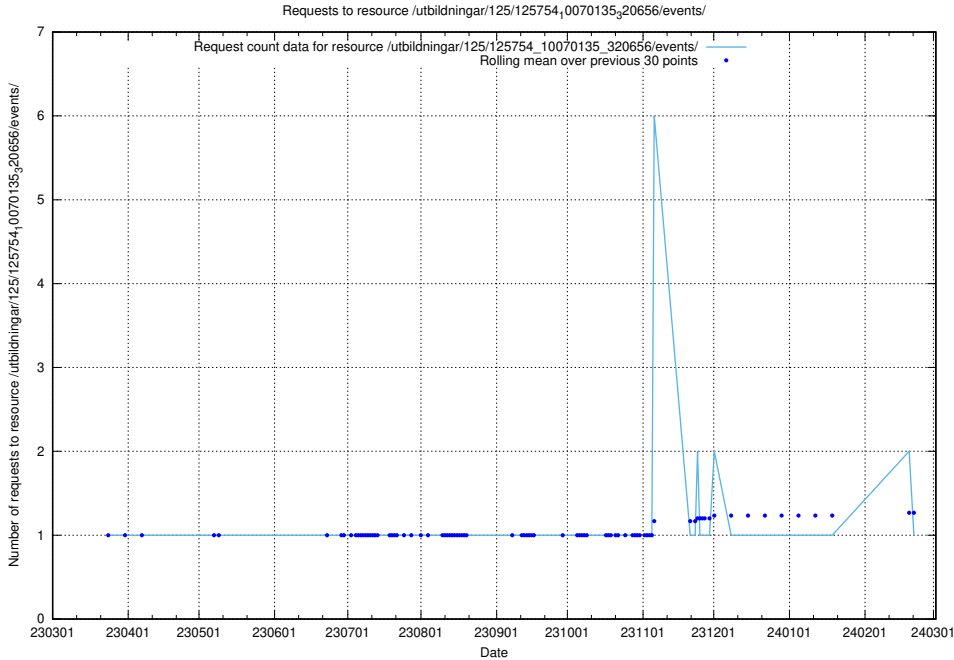

5.6004 Usage of /utbildningar/125/125754_10070135_320656/events/

Here, we count the number of requests to resource /utbildningar/125/125754_10070135_320656/events/