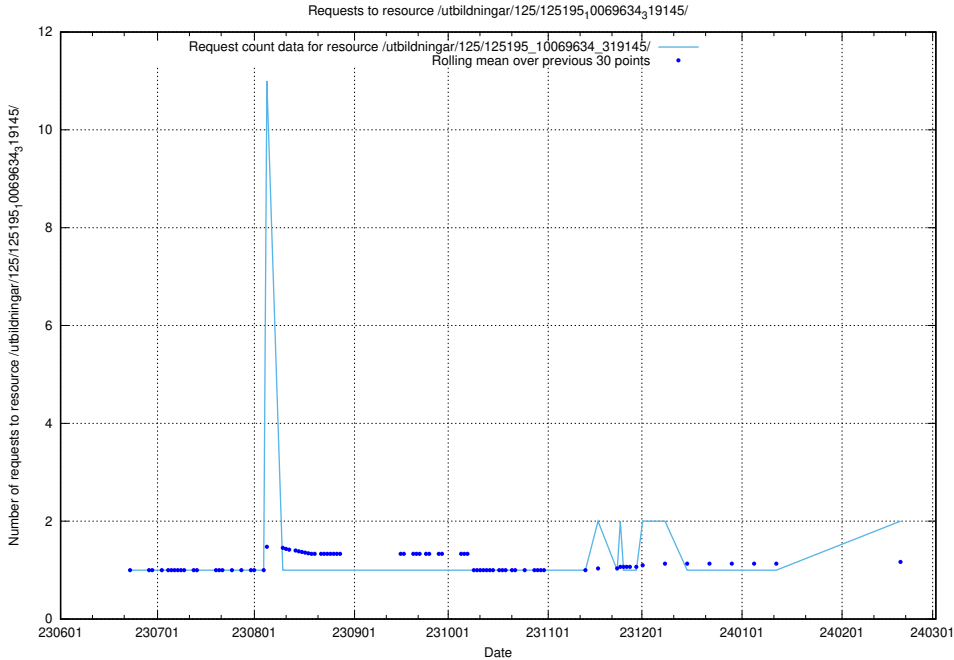

5.939 Usage of /utbildningar/125/125195_10069634_319145/

Here, we count the number of requests to resource /utbildningar/125/125195_10069634_319145/.