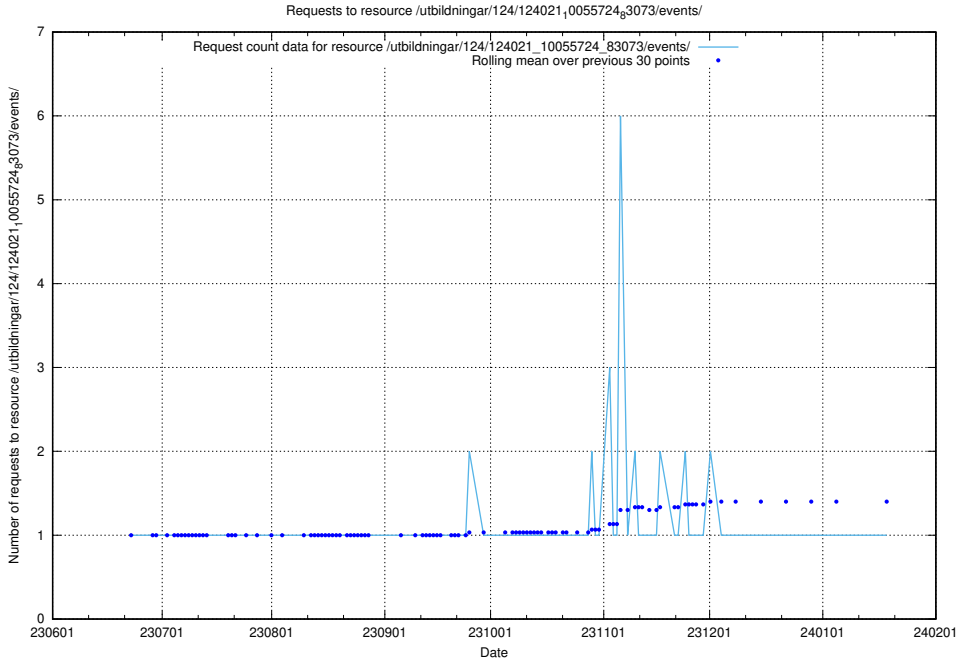

5.5629 Usage of /utbildningar/124/124021_10055724_83073/events/

Here, we count the number of requests to resource /utbildningar/124/124021_10055724_83073/events/.