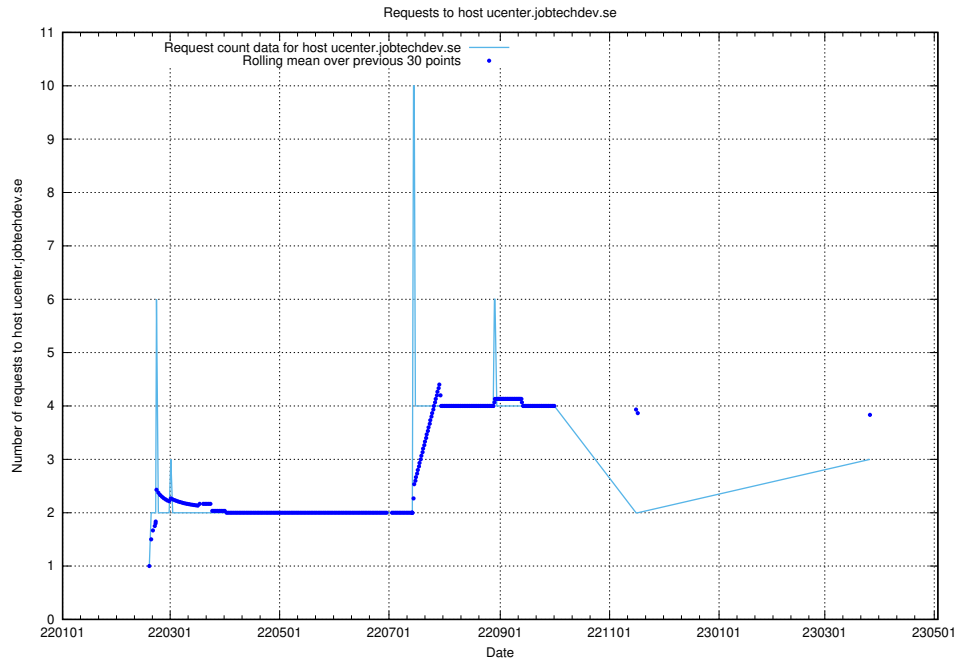

7.221 Usage of ucenter.jobtechdev.se

Here, we count the number of requests to host ucenter.jobtechdev.se.