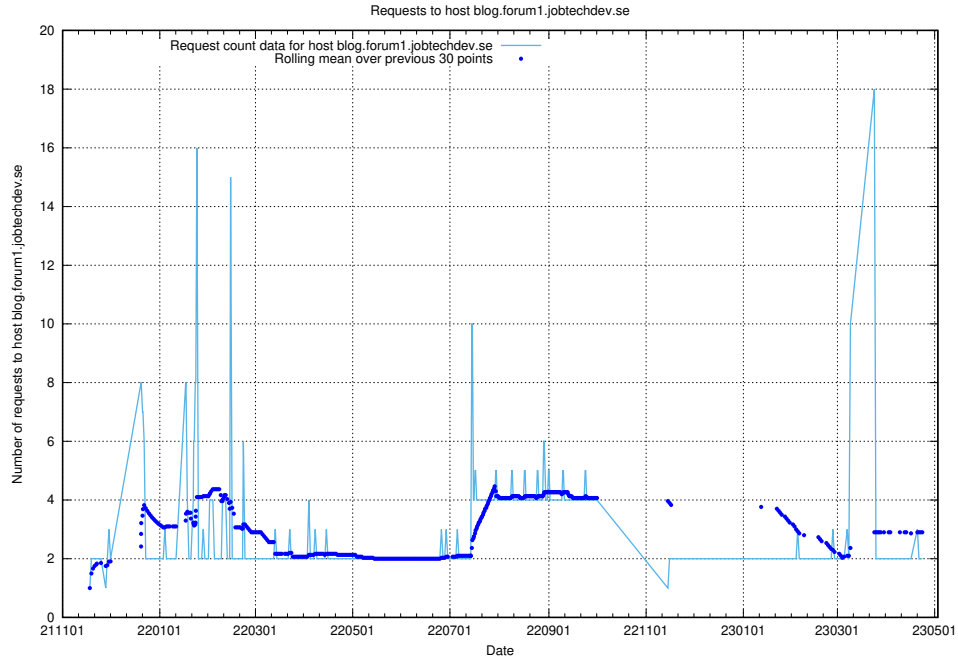

7.481 Usage of `blog.forum1.jobtechdev.se`

Here, we count the number of requests to host `blog.forum1.jobtechdev.se`.