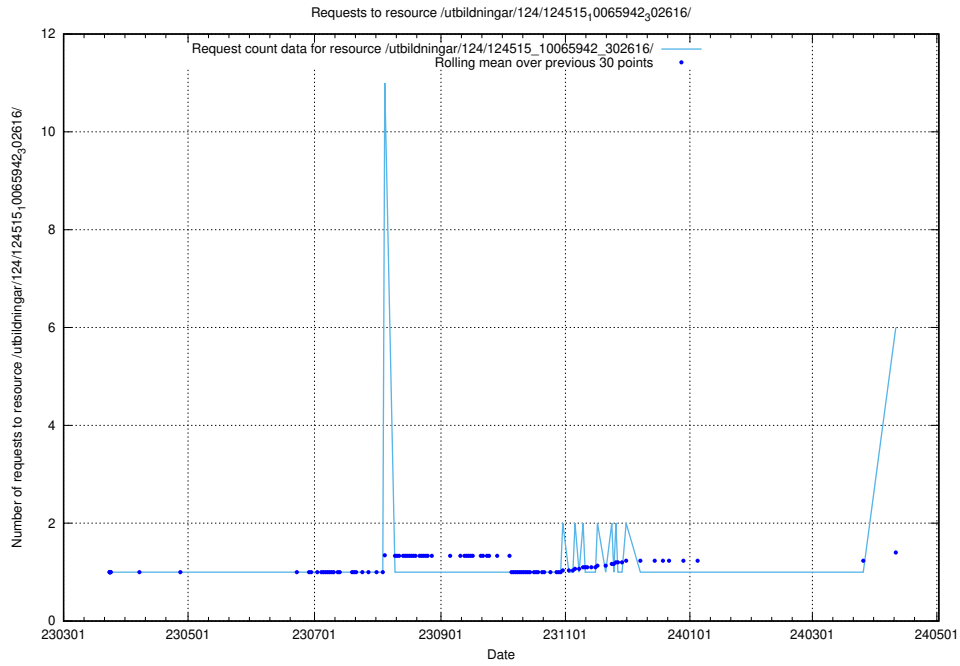

5.84 Usage of /utbildningar/124/124515_10065942_302616/

Here, we count the number of requests to resource /utbildningar/124/124515_10065942_302616/.