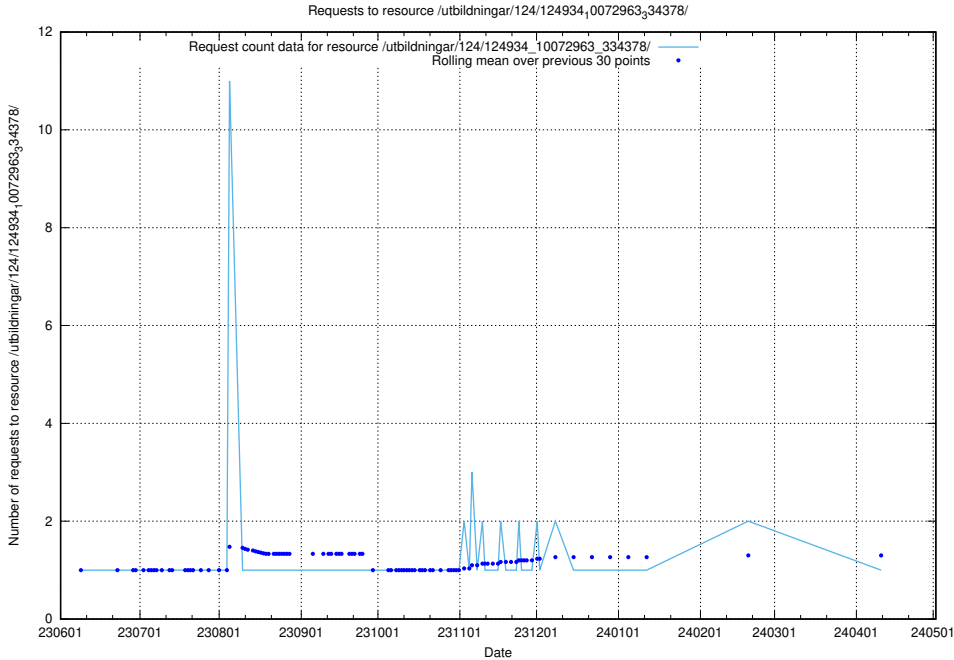

5.5701 Usage of /utbildningar/124/124934_10072963_334378/

Here, we count the number of requests to resource /utbildningar/124/124934_10072963_334378/.