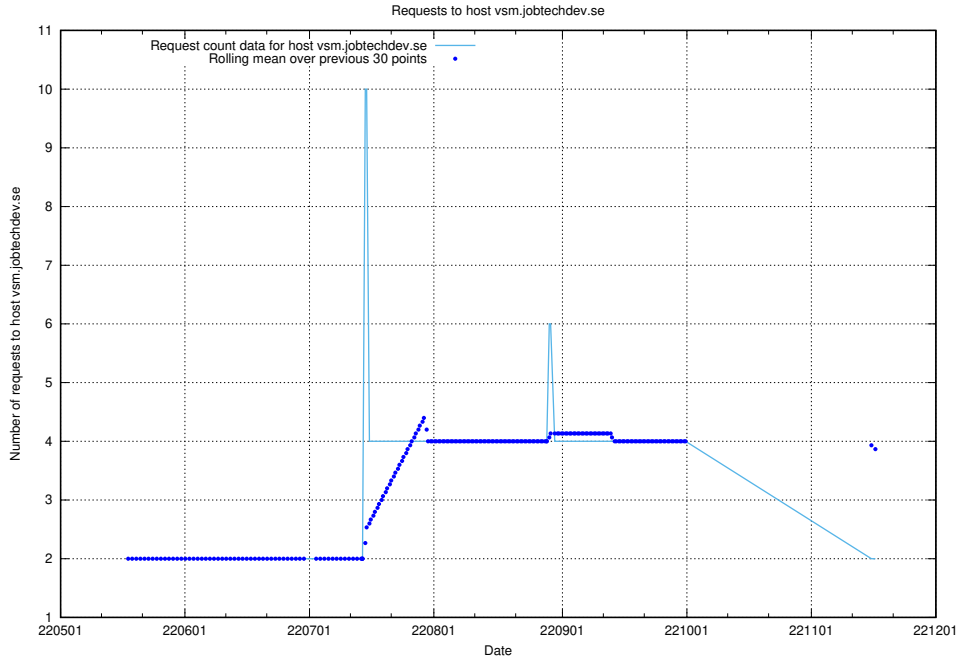

7.423 Usage of vsm.jobtechdev.se

Here, we count the number of requests to host vsm.jobtechdev.se.