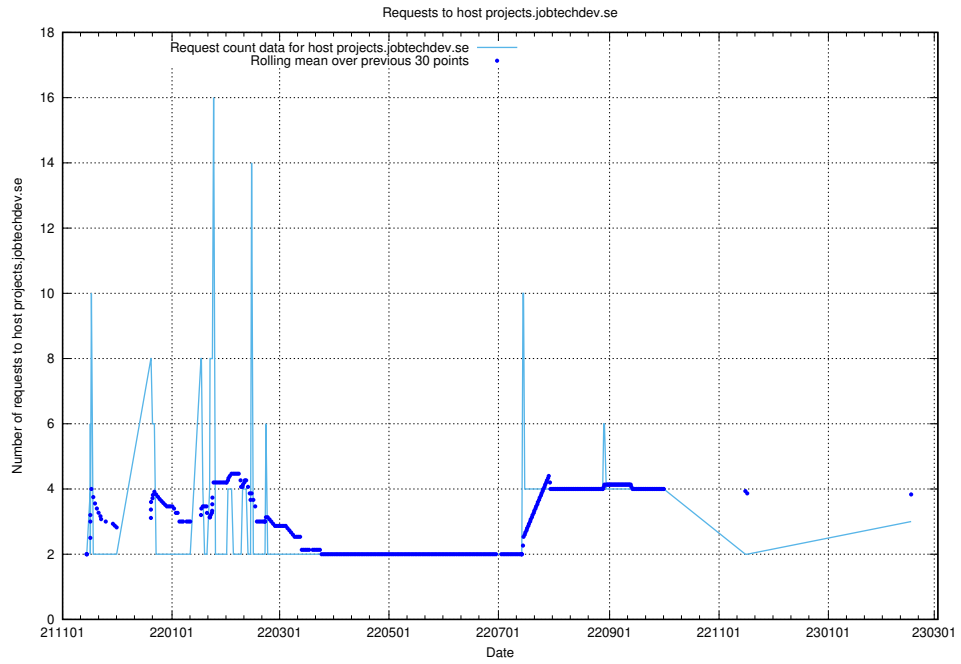

7.230 Usage of projects.jobtechdev.se

Here, we count the number of requests to host projects.jobtechdev.se.