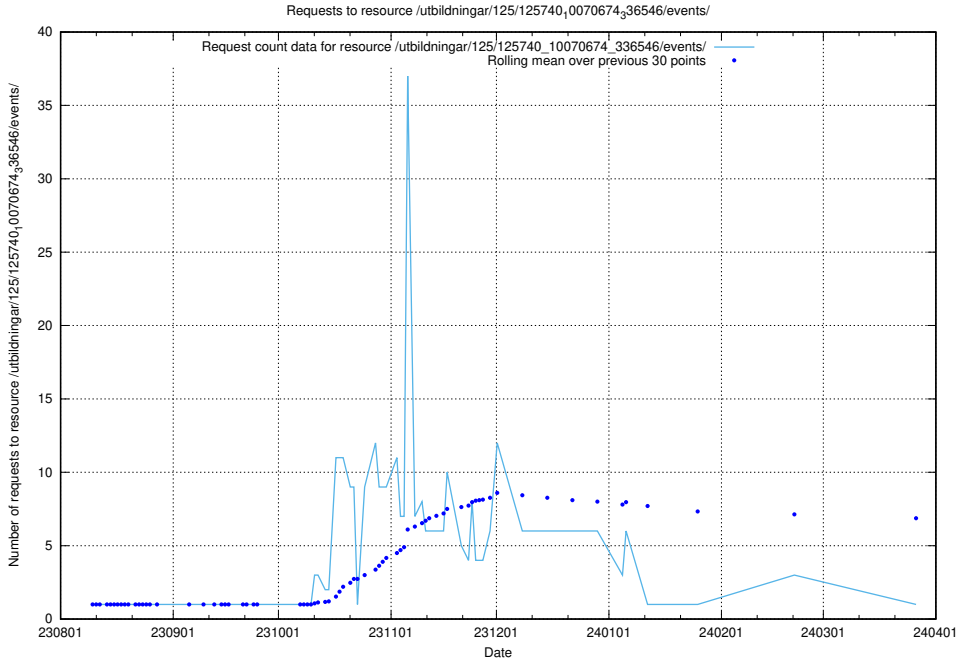

5.4657 Usage of /utbildningar/125/125740_10070674_336546/events/

Here, we count the number of requests to resource /utbildningar/125/125740_10070674_336546/events/