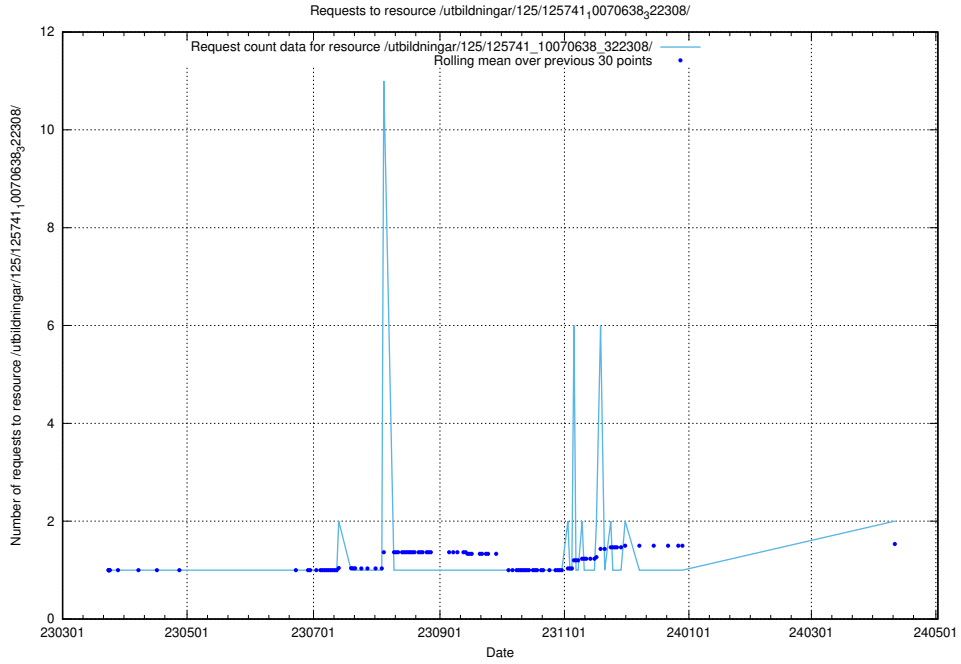

5.560 Usage of /utbildningar/125/125741_10070638_322308/

Here, we count the number of requests to resource /utbildningar/125/125741_10070638_322308/.