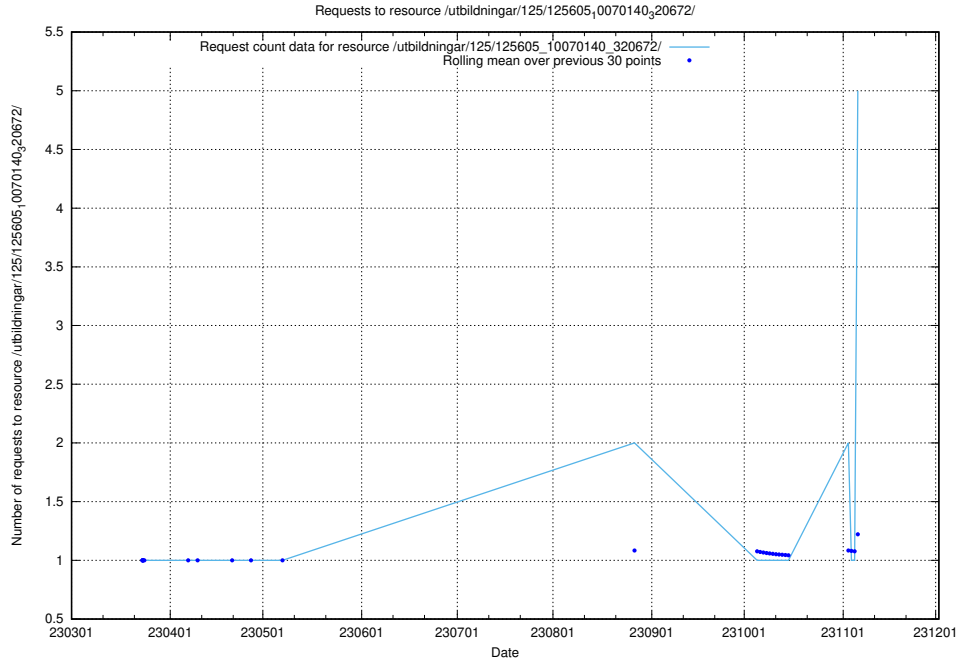

5.147 Usage of /utbildningar/125/125605_10070140_320672/

Here, we count the number of requests to resource /utbildningar/125/125605_10070140_320672/.