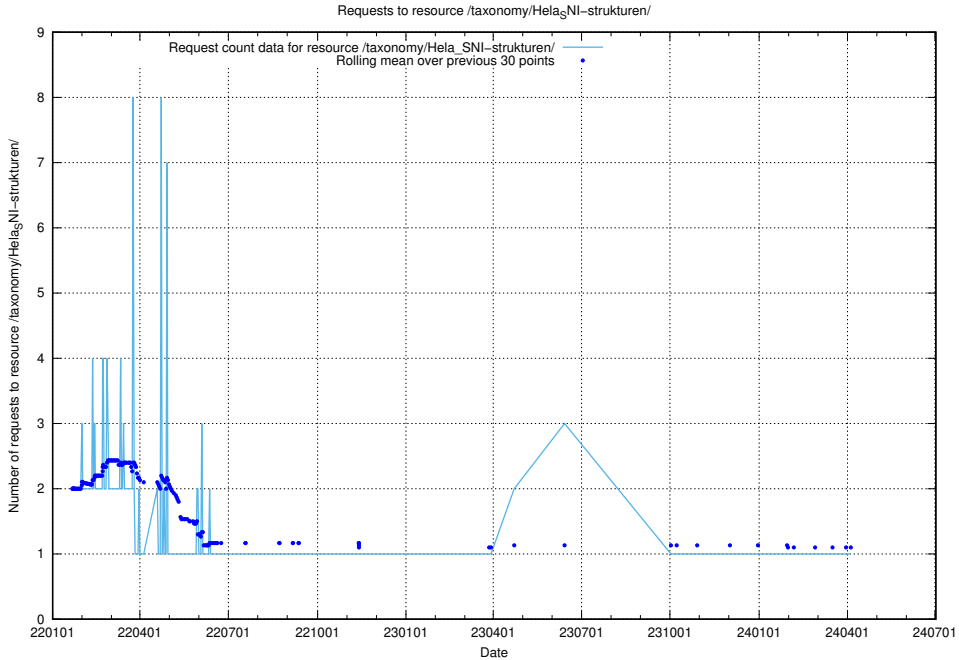

5.1124 Usage of /taxonomy/Hela_SNI-strukturen/

Here, we count the number of requests to resource /taxonomy/Hela_SNI-strukturen/.