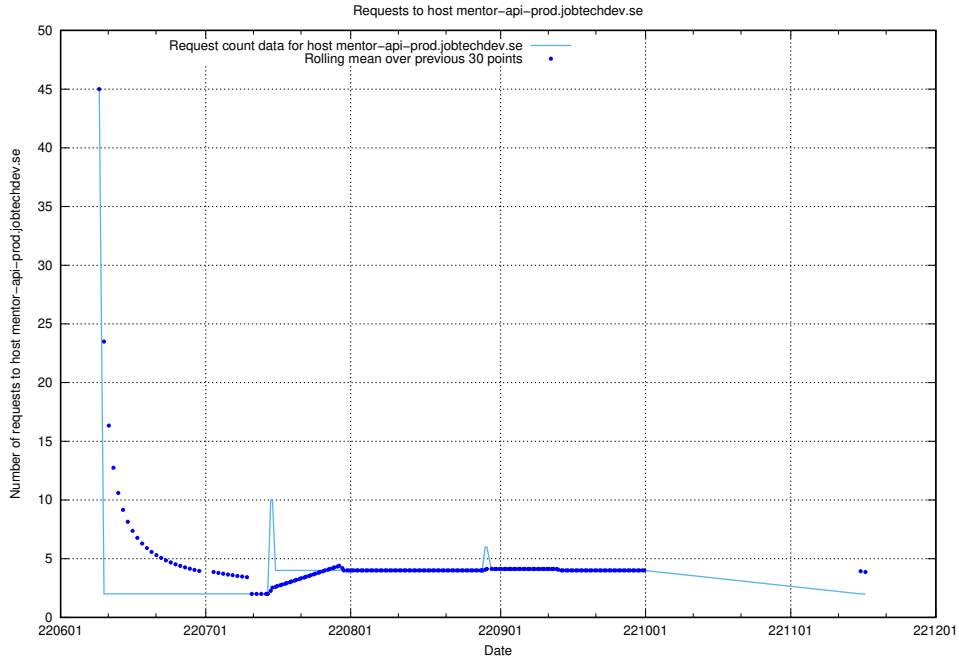

Here, we count the number of requests to host mentor-api-prod.jobtechdev.se.

7.408 Usage of historicalskills-api.jobtechdev.se

Here, we count the number of requests to host historicalskills-api.jobtechdev.se.