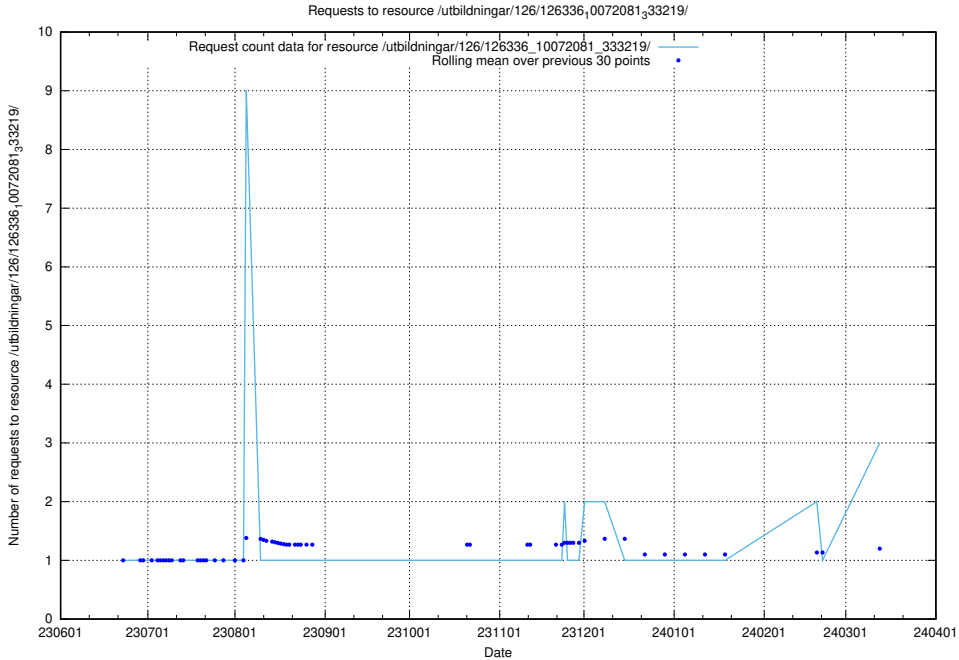

5.446 Usage of /utbildningar/126/126336_10072081_333219/

Here, we count the number of requests to resource /utbildningar/126/126336_10072081_333219/.