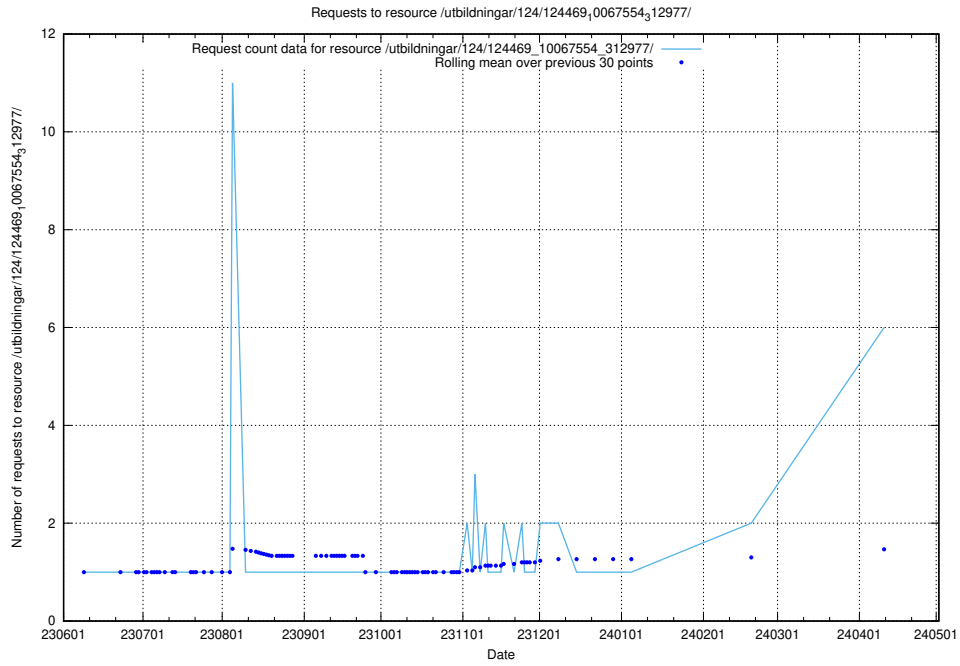

5.132 Usage of /utbildningar/124/124469_10067554_312977/

Here, we count the number of requests to resource /utbildningar/124/124469_10067554_312977/.