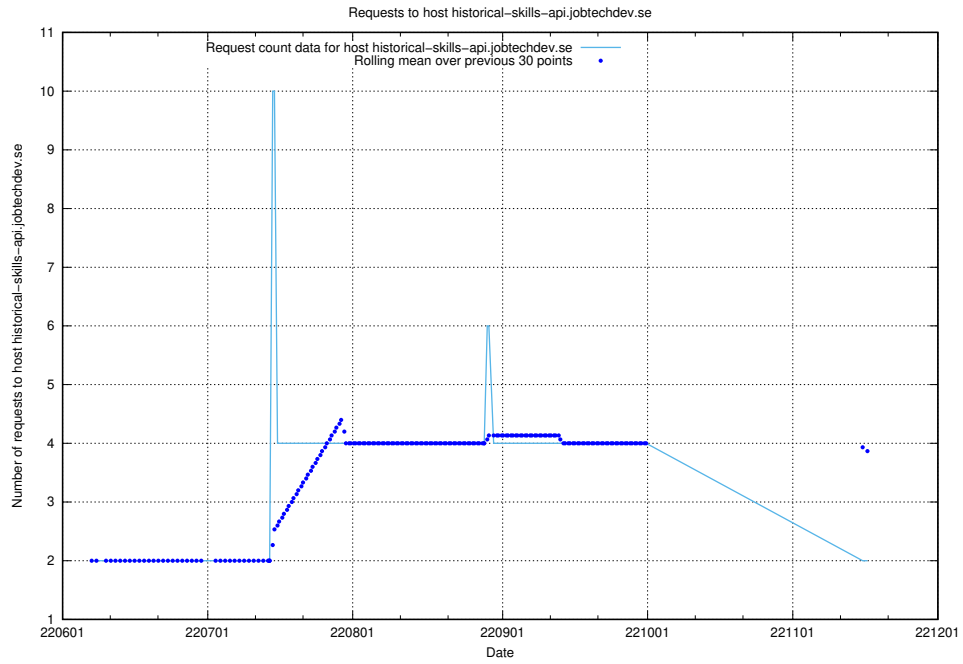

7.409 Usage of historical-skills-api.jobtechdev.se

Here, we count the number of requests to host historical-skills-api.jobtechdev.se.