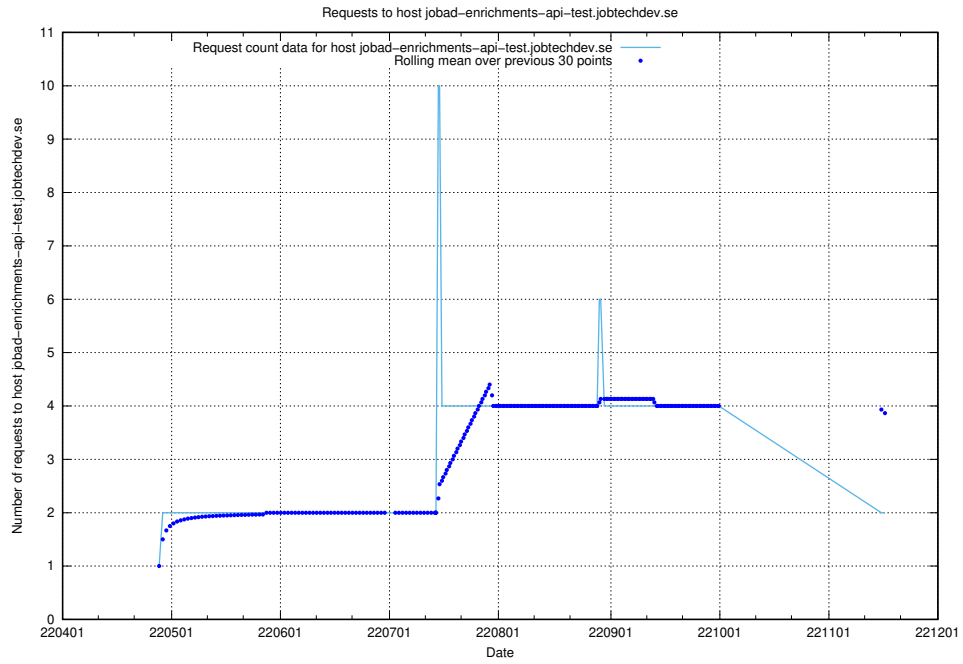

7.442 Usage of `jobad-enrichments-api-test.jobtechdev.se`

Here, we count the number of requests to host `jobad-enrichments-api-test.jobtechdev.se`.