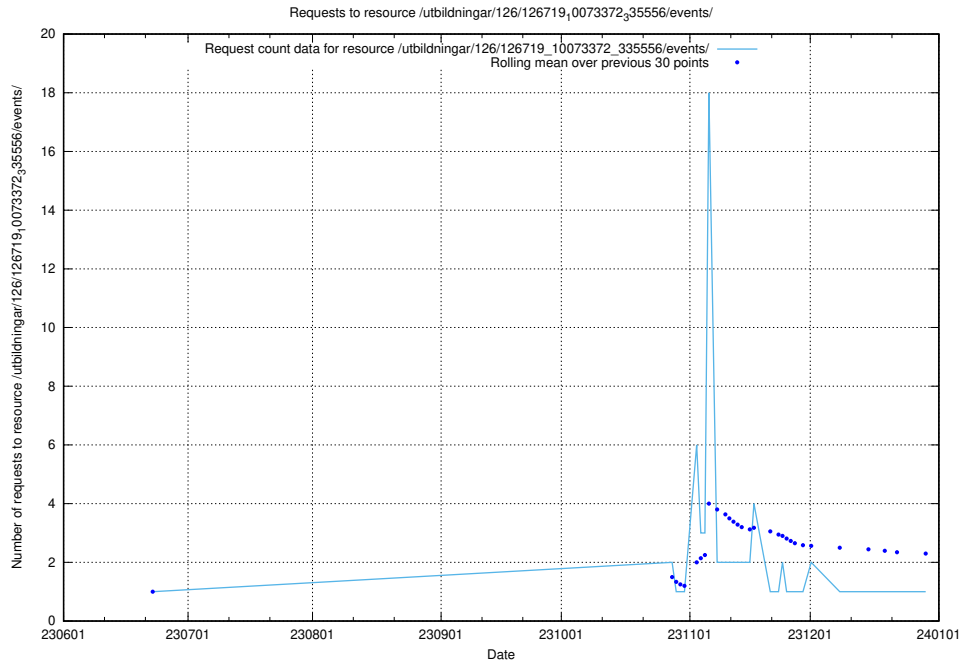

5.5422 Usage of /utbildningar/126/126719_10073372_335556/events/

Here, we count the number of requests to resource /utbildningar/126/126719_10073372_335556/events/