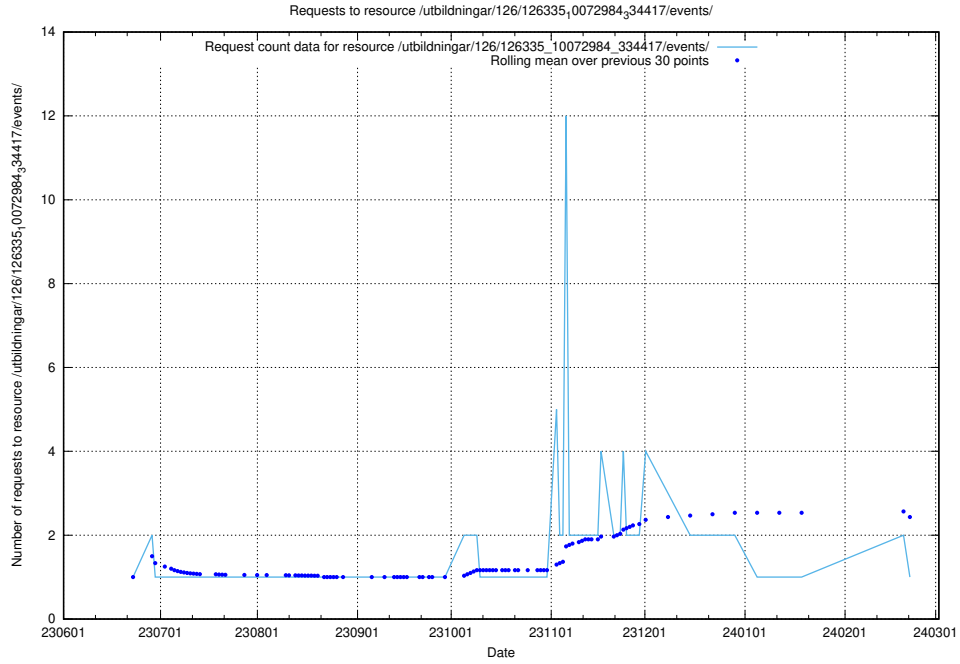

5.5483 Usage of /utbildningar/126/126335_10072984_334417/events/

Here, we count the number of requests to resource /utbildningar/126/126335_10072984_334417/events/