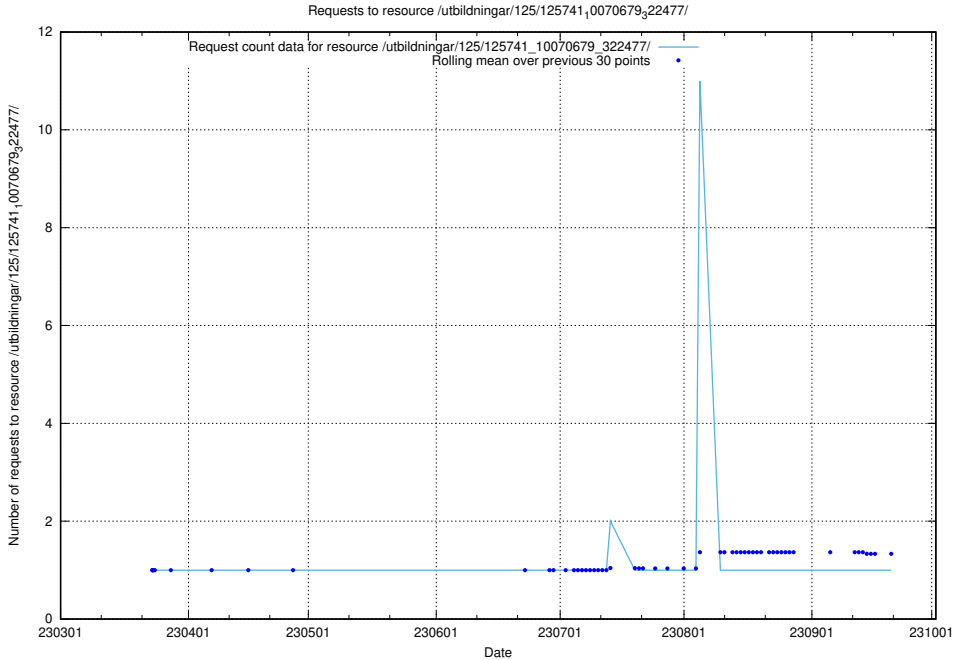

5.6249 Usage of /utbildningar/125/125741_10070679_322477/

Here, we count the number of requests to resource /utbildningar/125/125741_10070679_322477/.