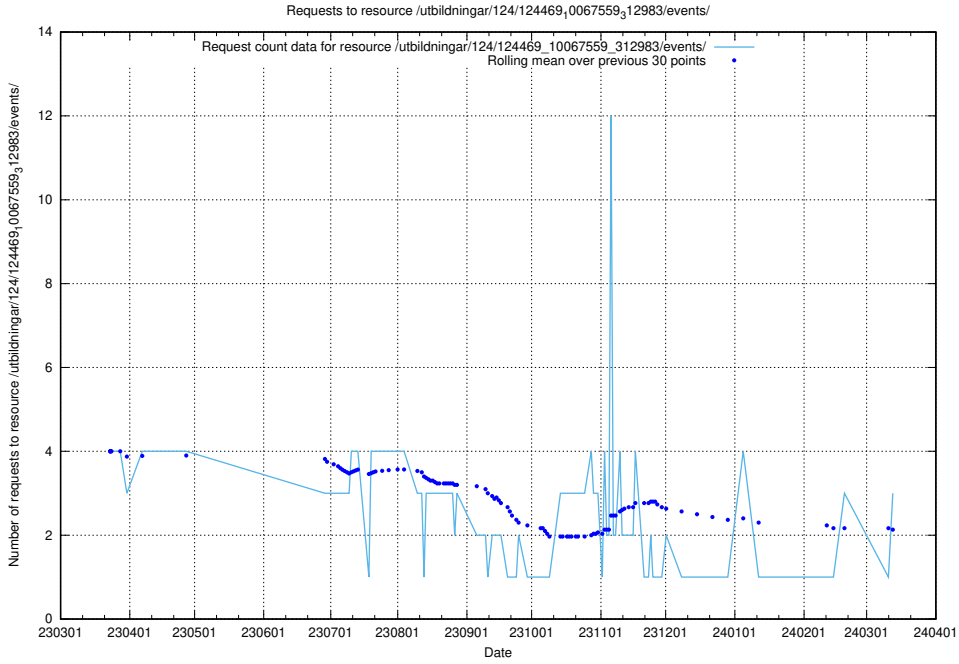

5.542 Usage of /utbildningar/124/124469_10067559_312983/events/

Here, we count the number of requests to resource /utbildningar/124/124469_10067559_312983/events/