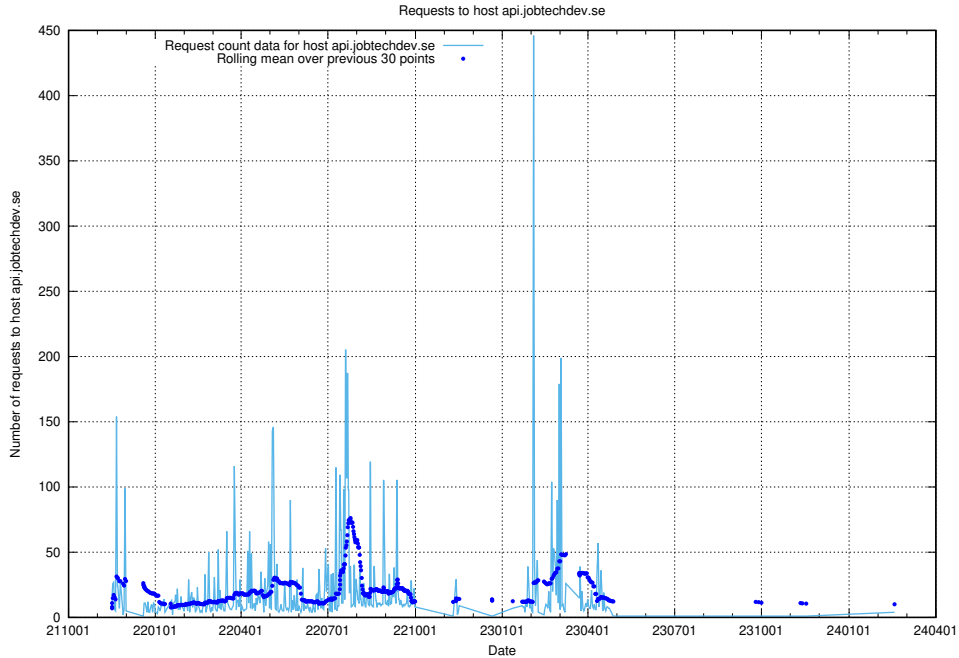

7.150 Usage of api.jobtechdev.se

Here, we count the number of requests to host api.jobtechdev.se.