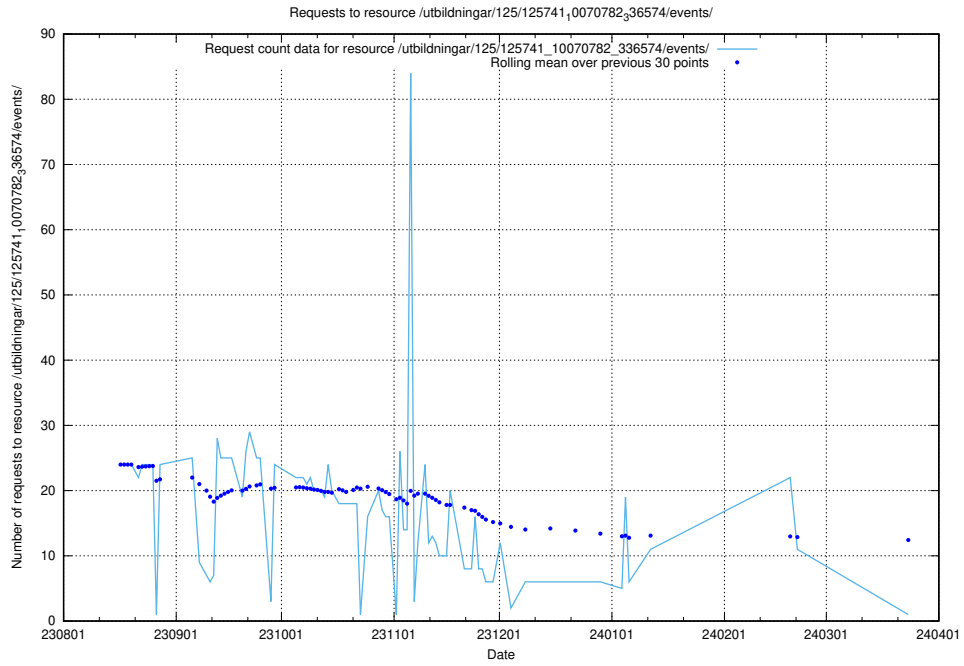

5.4602 Usage of /utbildningar/125/125741_10070782_336574/events/

Here, we count the number of requests to resource /utbildningar/125/125741_10070782_336574/events/