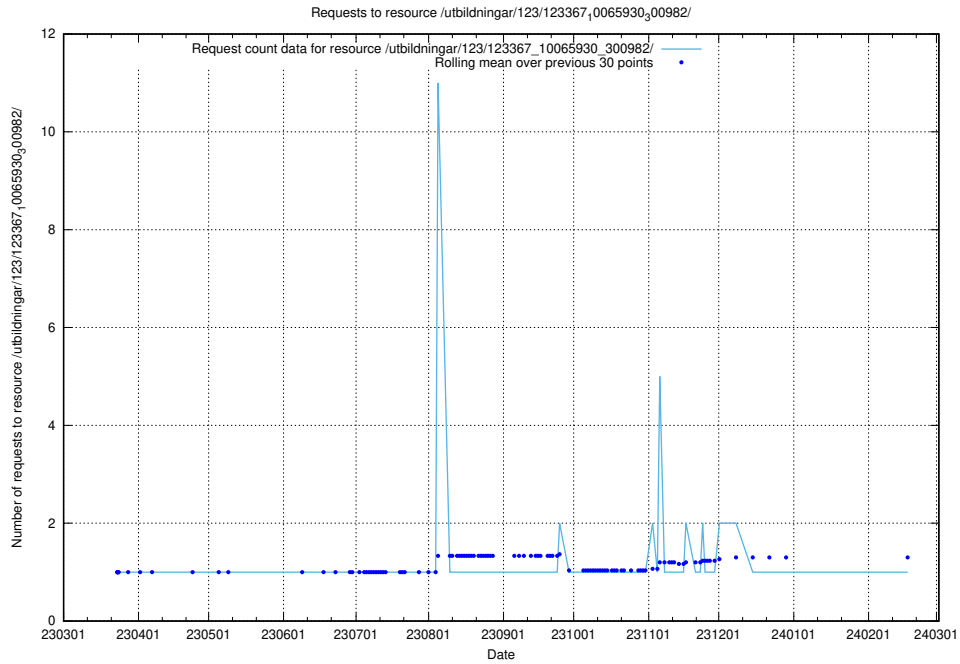

5.4458 Usage of /utbildningar/123/123367_10065930_300982/

Here, we count the number of requests to resource /utbildningar/123/123367_10065930_300982/.