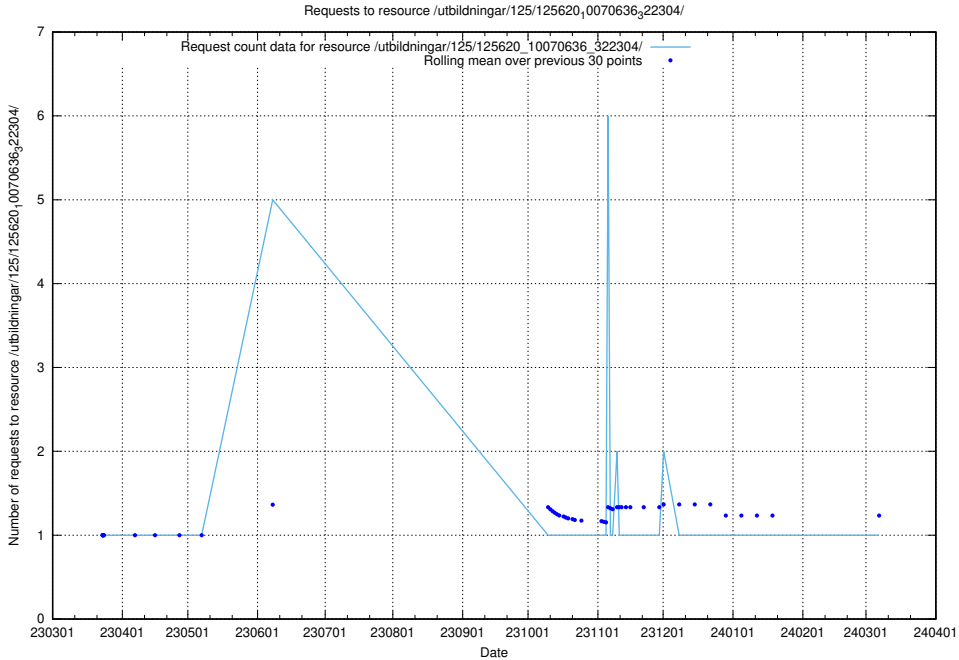

5.1131 Usage of /utbildningar/125/125620_10070636_322304/

Here, we count the number of requests to resource /utbildningar/125/125620_10070636_322304/.