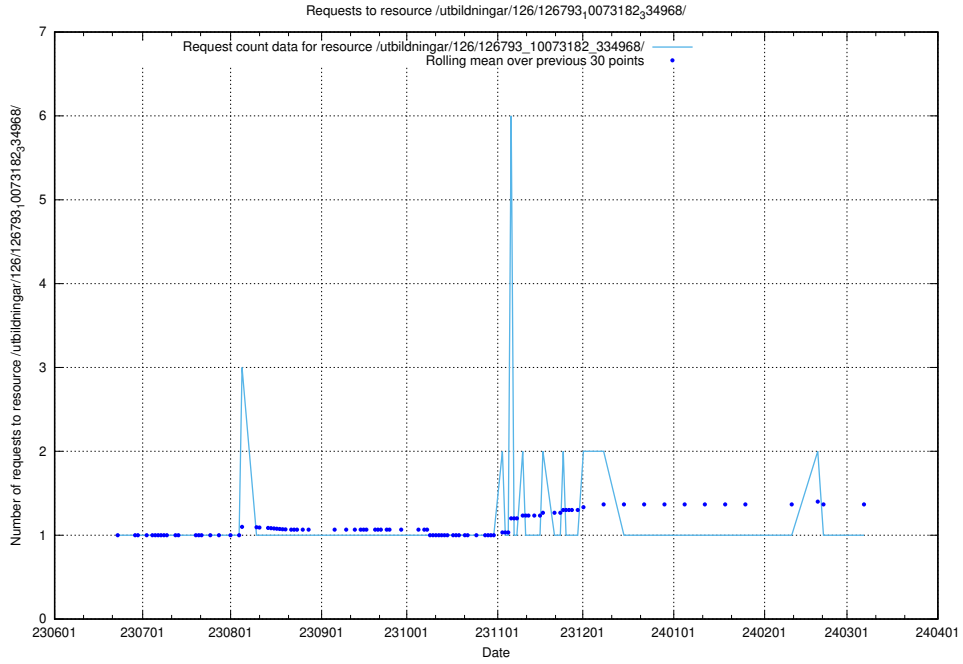

5.5403 Usage of /utbildningar/126/126793_10073182_334968/

Here, we count the number of requests to resource /utbildningar/126/126793_10073182_334968/.