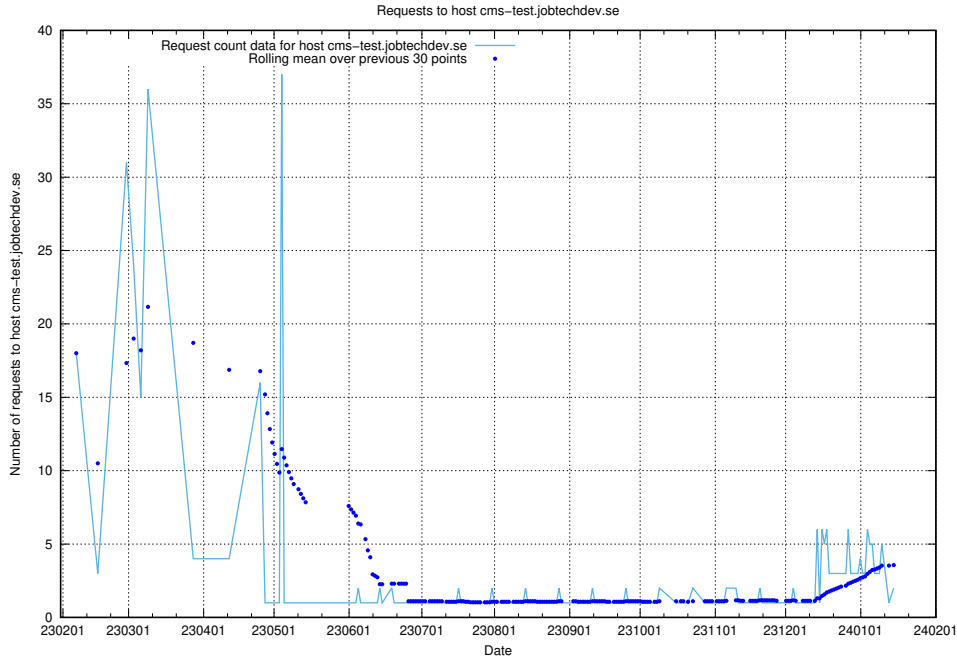

7.285 Usage of cms-test.jobtechdev.se

Here, we count the number of requests to host cms-test.jobtechdev.se.

7.286 Usage of akaunting.jobtechdev.se

Here, we count the number of requests to host akaunting.jobtechdev.se.