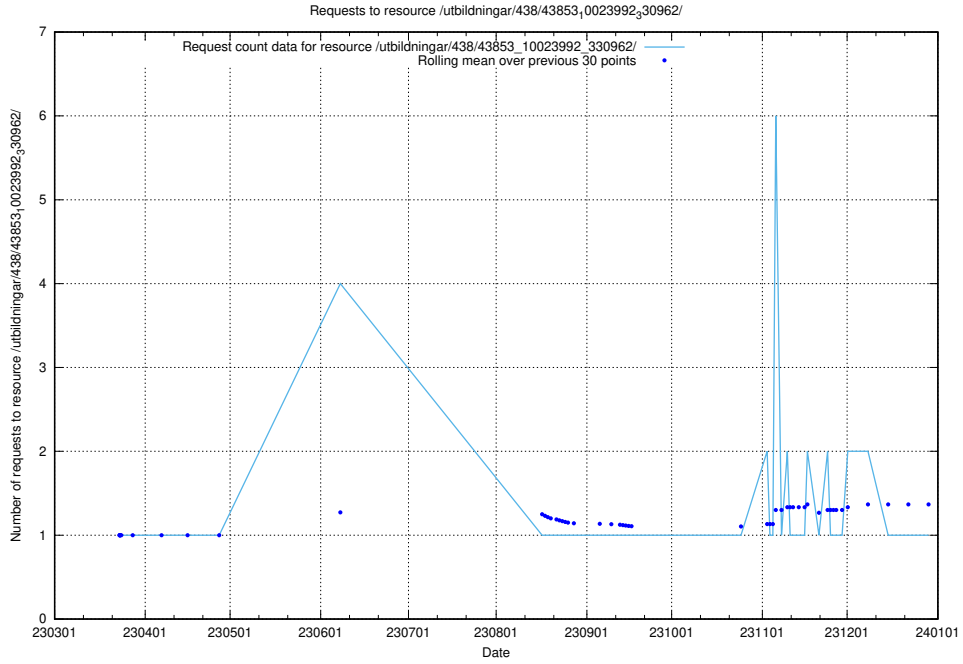

5.6101 Usage of /utbildningar/438/43853_10023992_330962/

Here, we count the number of requests to resource /utbildningar/438/43853_10023992_330962/.