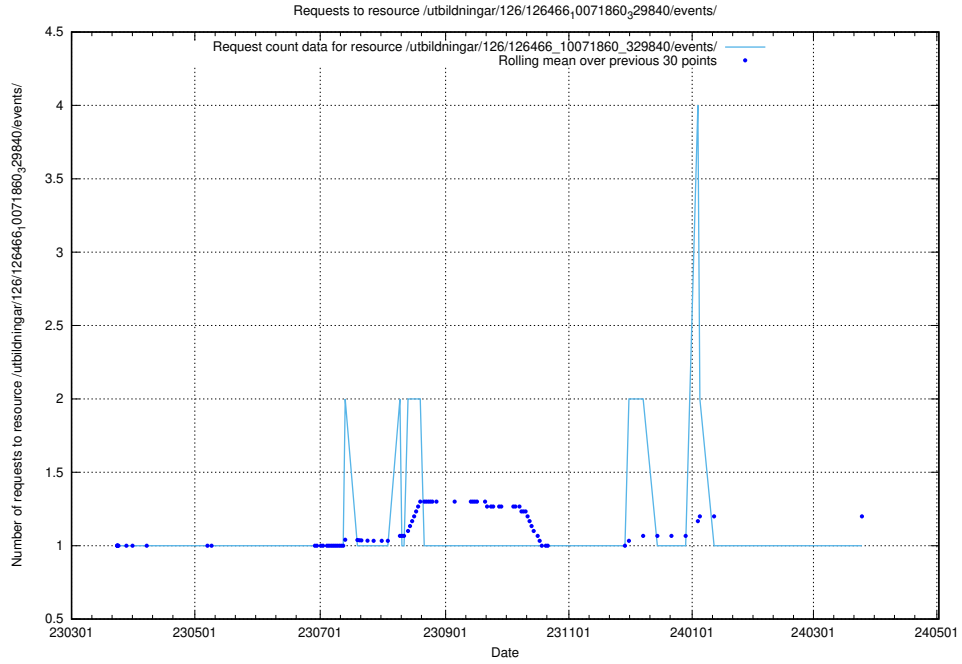

5.6186 Usage of /utbildningar/126/126466_10071860_329840/events/

Here, we count the number of requests to resource /utbildningar/126/126466_10071860_329840/events/