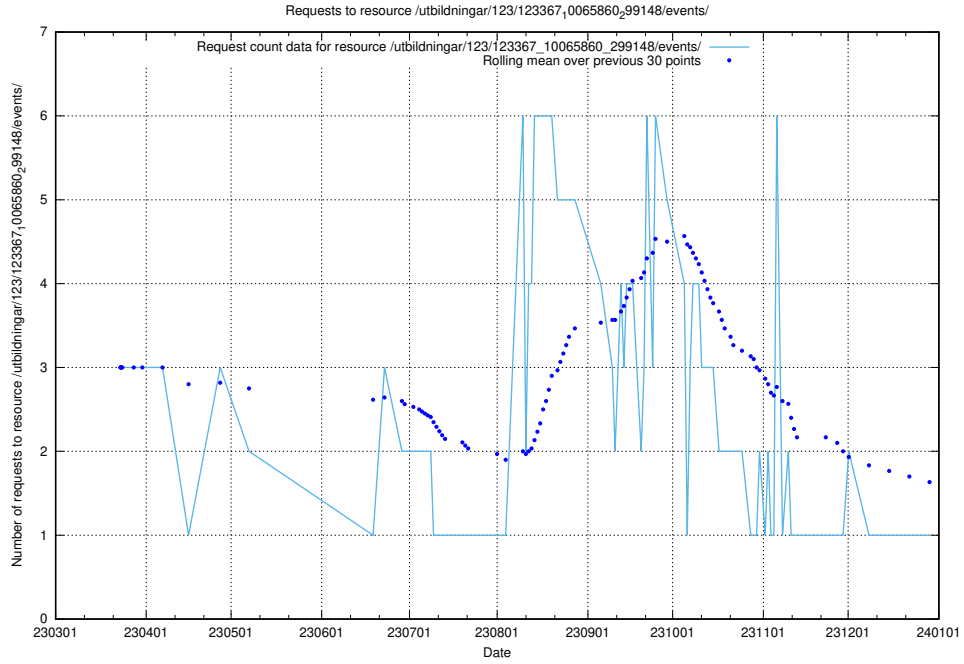

5.6043 Usage of /utbildningar/123/123367_10065860_299148/events/

Here, we count the number of requests to resource /utbildningar/123/123367_10065860_299148/events/