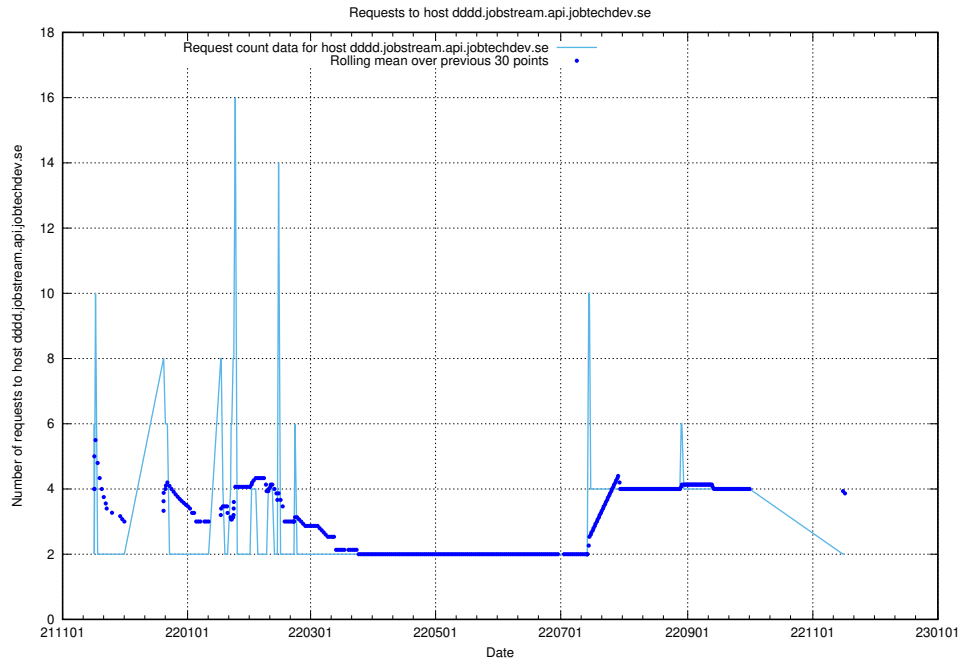

7.525 Usage of dddd.jobstream.api.jobtechdev.se

Here, we count the number of requests to host dddd.jobstream.api.jobtechdev.se.