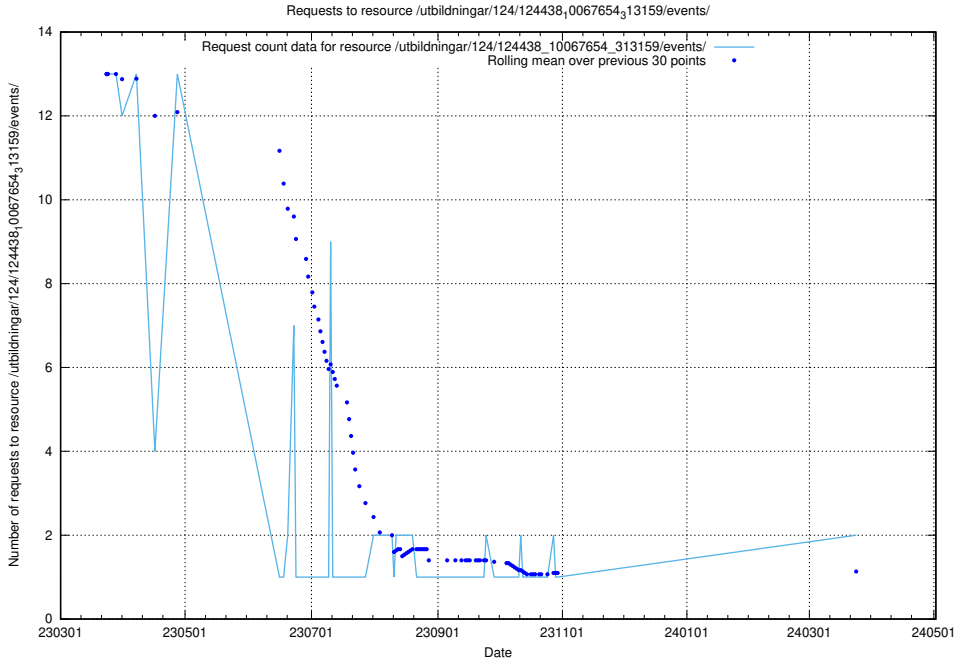

5.1008 Usage of /utbildningar/124/124438_10067654_313159/events/

Here, we count the number of requests to resource /utbildningar/124/124438_10067654_313159/events/