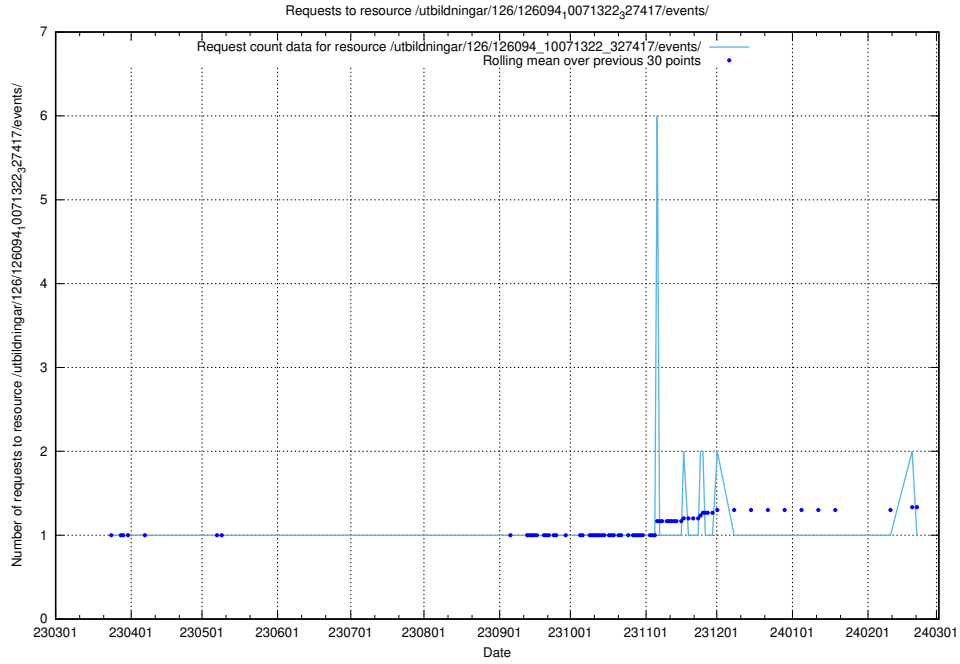

5.5988 Usage of /utbildningar/126/126094_10071322_327417/events/

Here, we count the number of requests to resource /utbildningar/126/126094_10071322_327417/events/