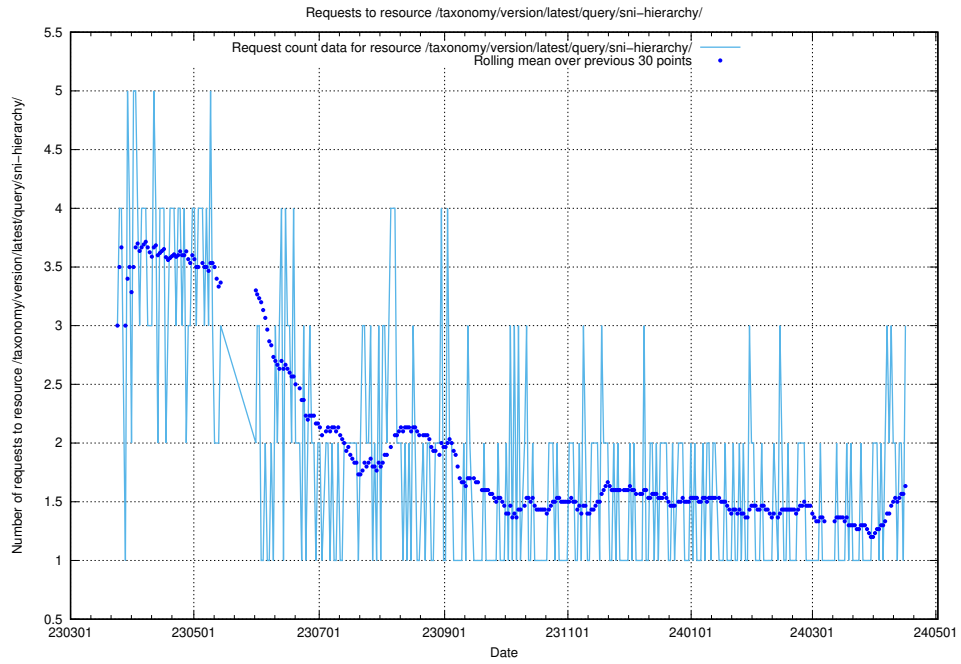

5.509 Usage of /taxonomy/version/latest/query/sni-hierarchy/

Here, we count the number of requests to resource /taxonomy/version/latest/query/sni-hierarchy/.