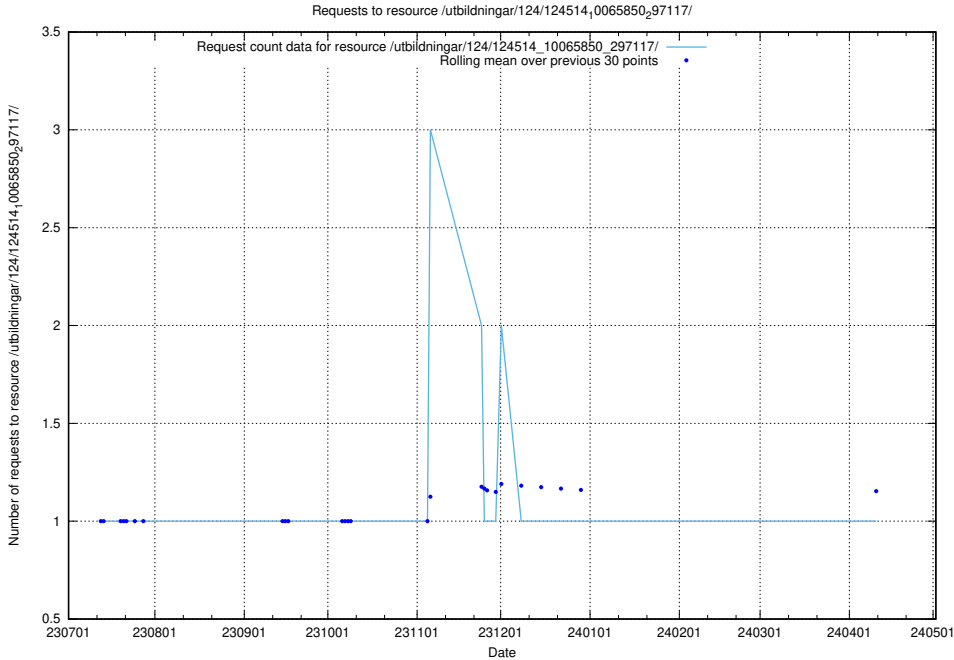

5.4931 Usage of /utbildningar/124/124514_10065850_297117/

Here, we count the number of requests to resource /utbildningar/124/124514_10065850_297117/.