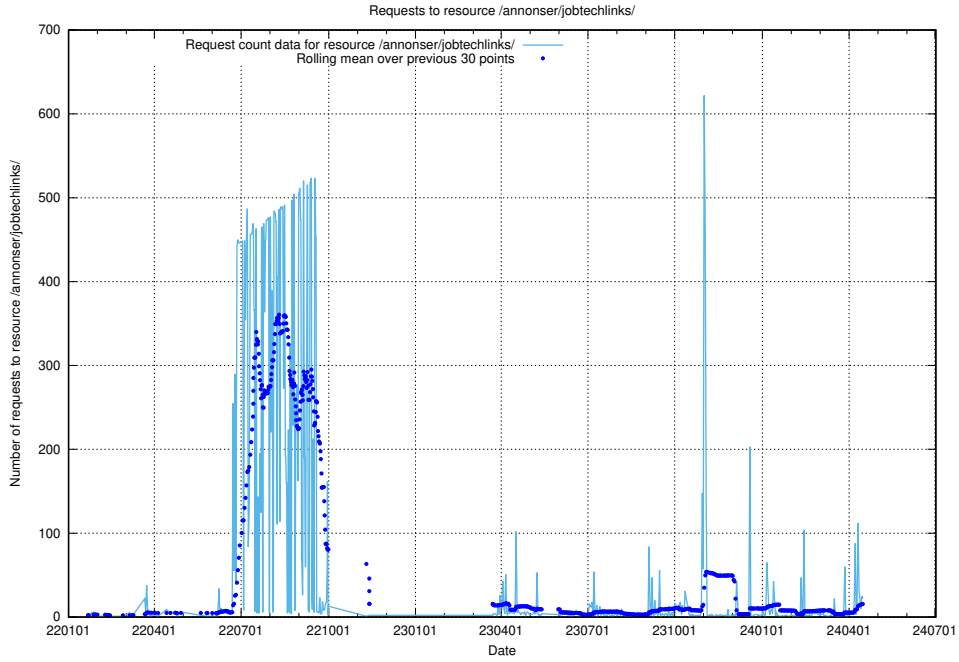

5.10 Usage of /utbildningar/125/125741_10070782_323039/events/

Here, we count the number of requests to resource /utbildningar/125/125741_10070782_323039/events/

5.11 Usage of /annonser/jobtechlinks/

Here, we count the number of requests to resource /annonser/jobtechlinks/.