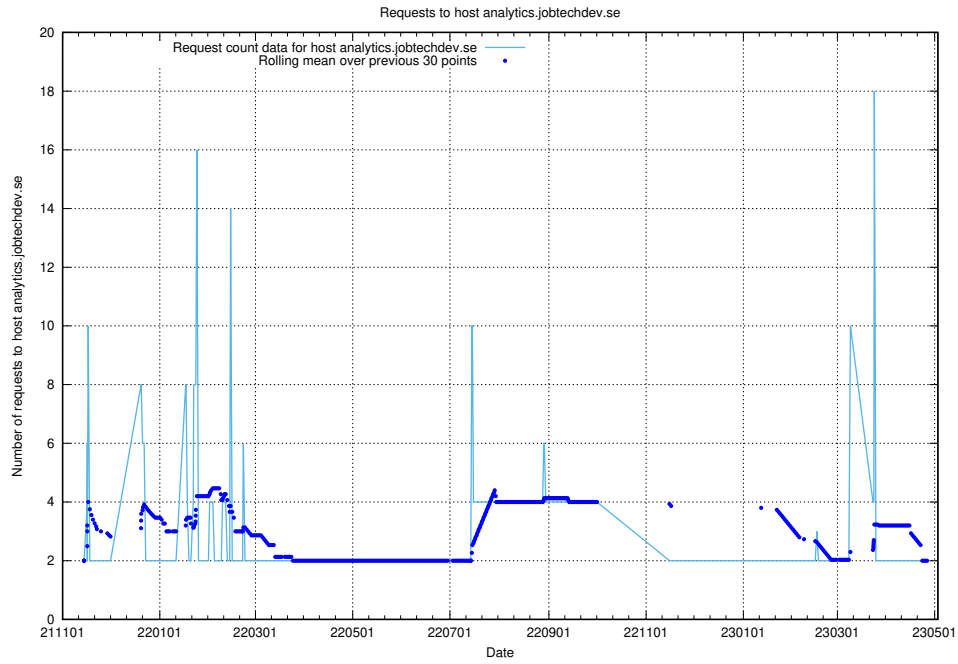

7.283 Usage of analytics.jobtechdev.se

Here, we count the number of requests to host analytics.jobtechdev.se.