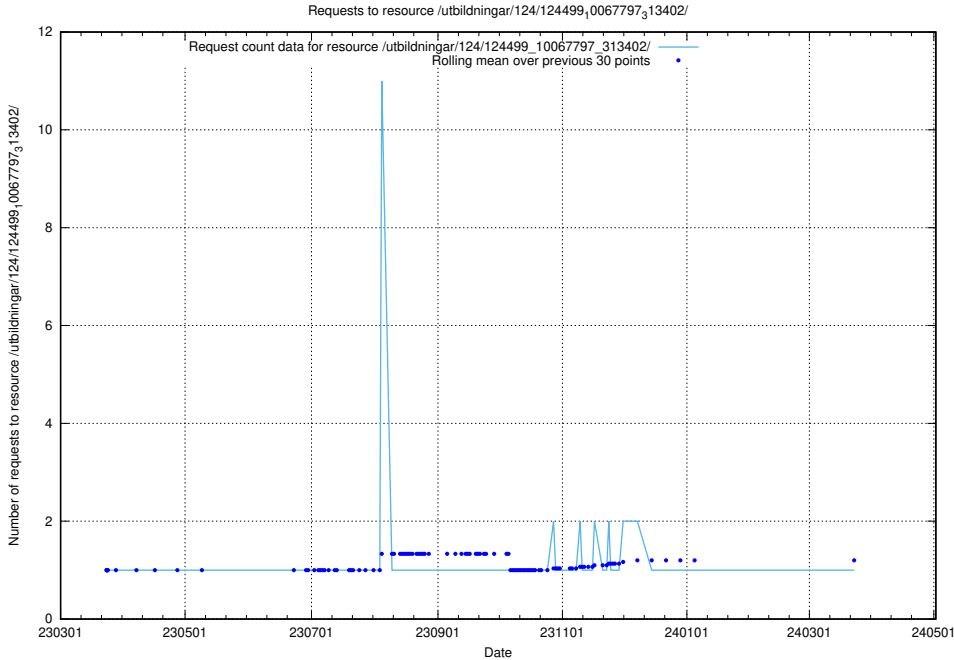

5.2339 Usage of /utbildningar/124/124499_10067797_313402/

Here, we count the number of requests to resource /utbildningar/124/124499_10067797_313402/.