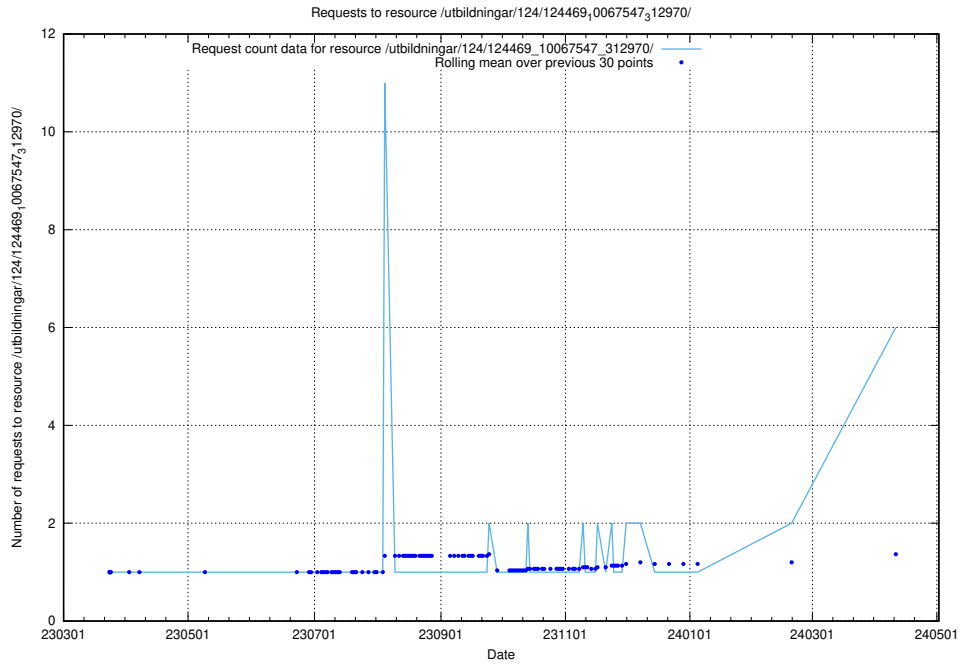

5.91 Usage of /utbildningar/124/124469_10067547_312970/

Here, we count the number of requests to resource /utbildningar/124/124469_10067547_312970/.