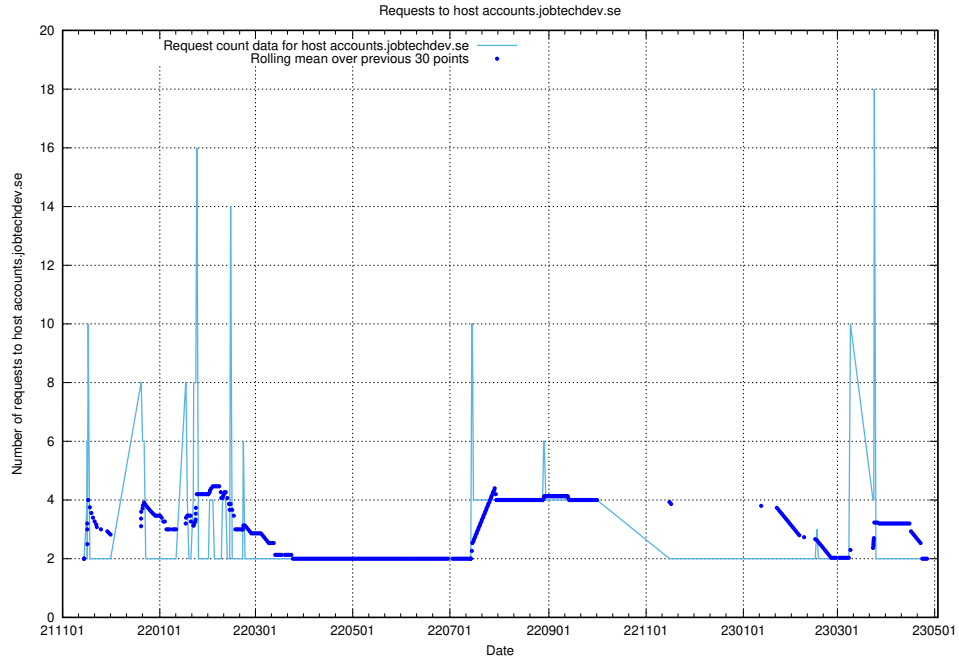

7.288 Usage of accounts.jobtechdev.se

Here, we count the number of requests to host accounts.jobtechdev.se.