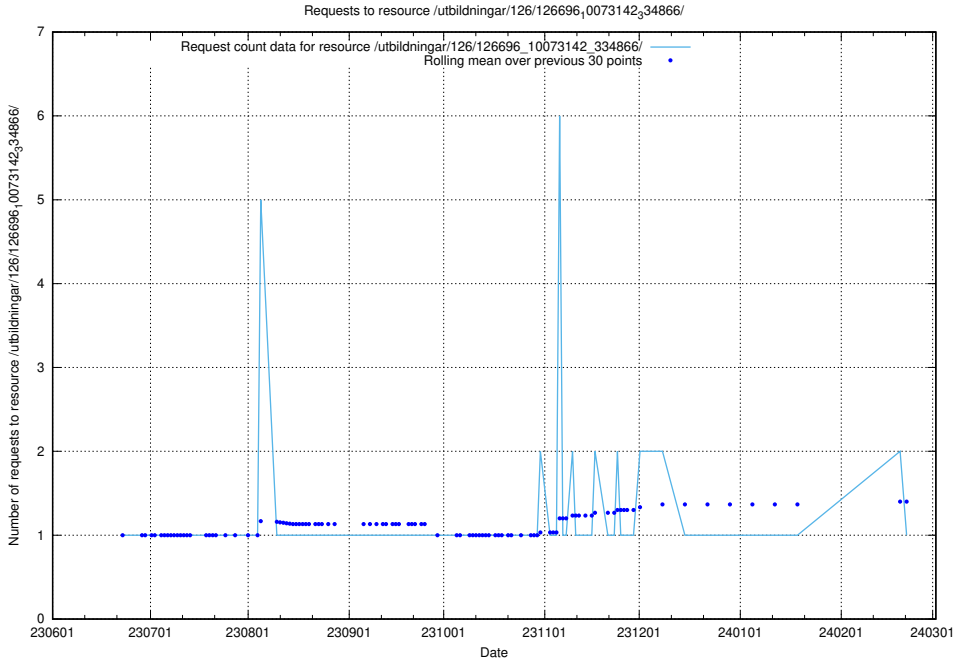

5.5438 Usage of /utbildningar/126/126696_10073142_334866/

Here, we count the number of requests to resource /utbildningar/126/126696_10073142_334866/.