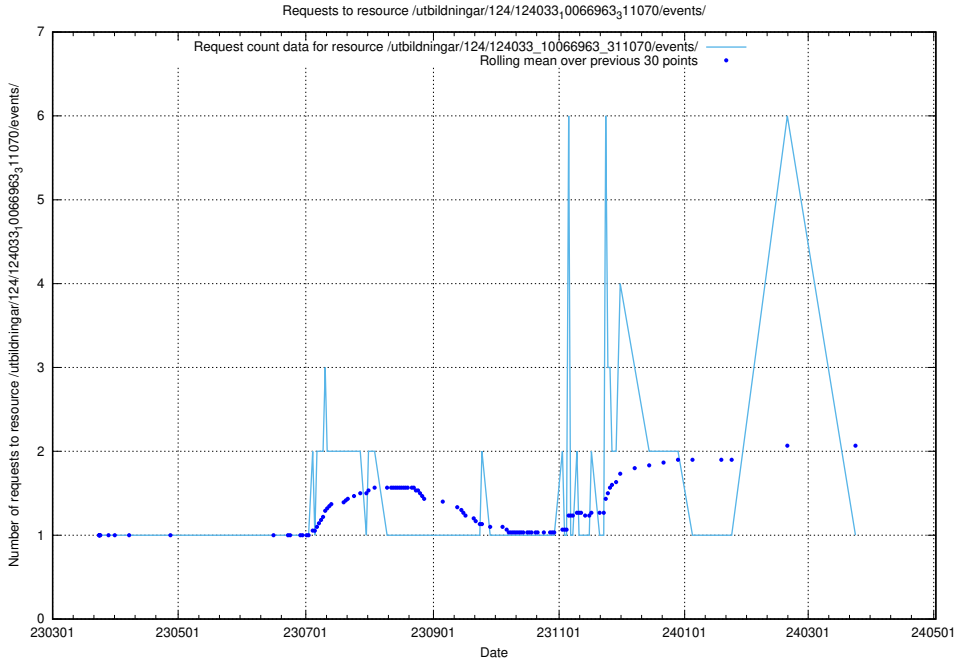

5.4271 Usage of /utbildningar/124/124033_10066963_311070/events/

Here, we count the number of requests to resource /utbildningar/124/124033_10066963_311070/events/