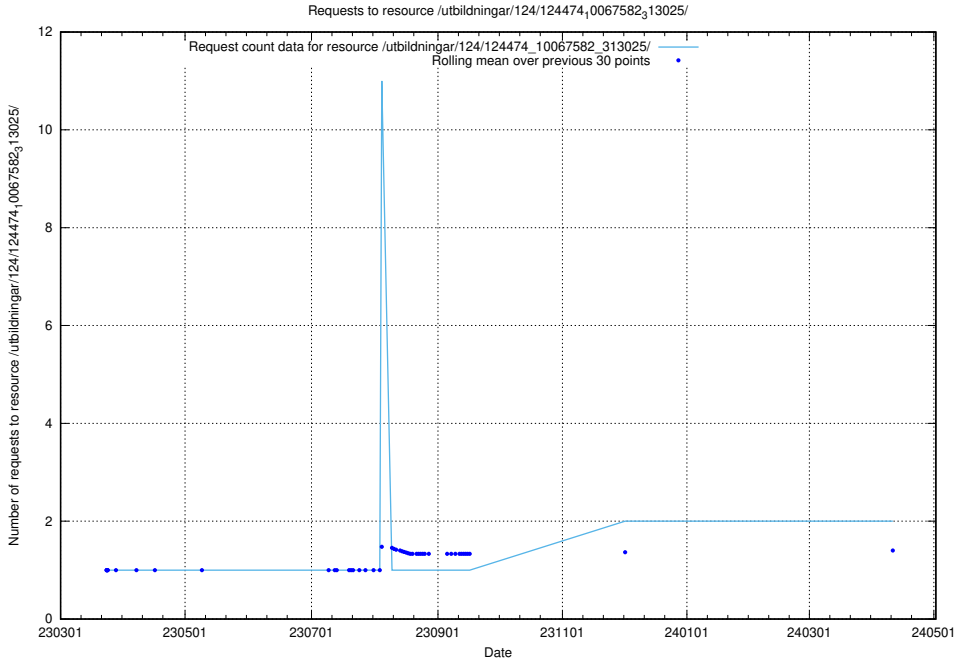

5.714 Usage of /utbildningar/124/124474_10067582_313025/

Here, we count the number of requests to resource /utbildningar/124/124474_10067582_313025/.