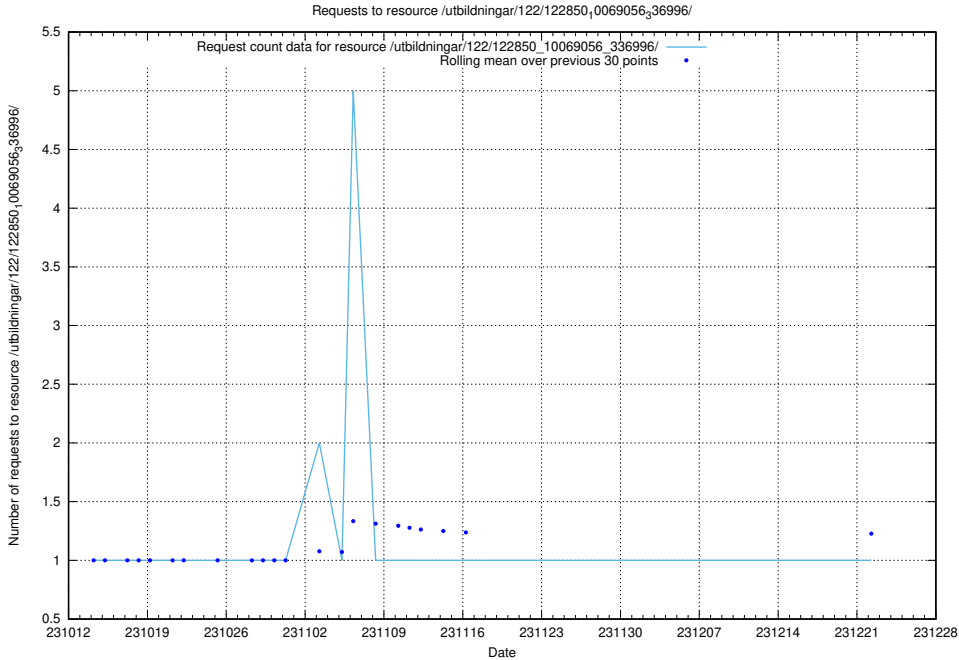

5.4171 Usage of /utbildningar/122/122850_10069056_336996/

Here, we count the number of requests to resource /utbildningar/122/122850_10069056_336996/.