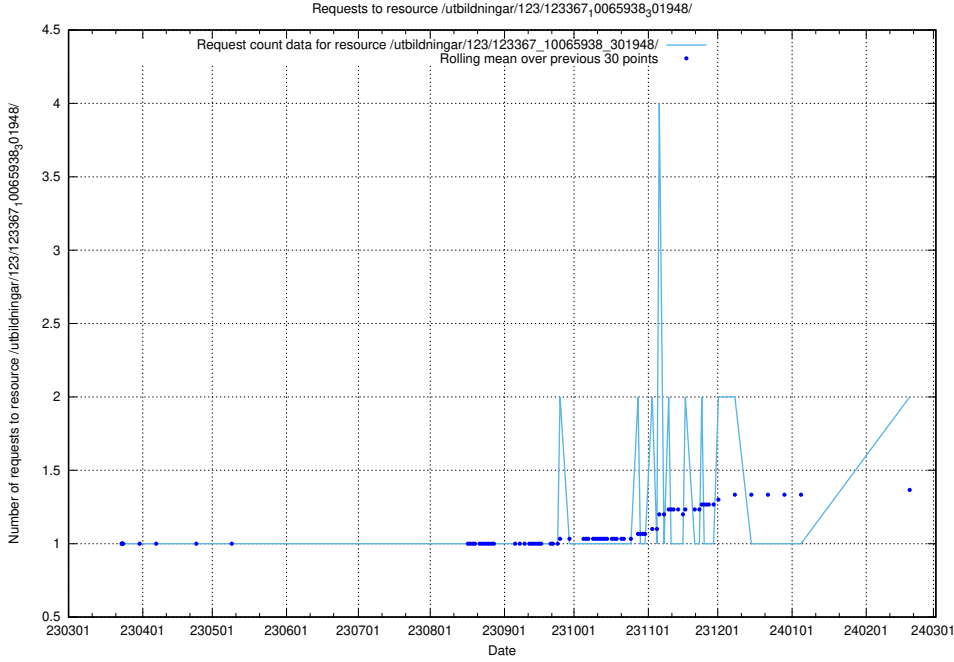

5.836 Usage of /utbildningar/123/123367_10065938_301948/

Here, we count the number of requests to resource /utbildningar/123/123367_10065938_301948/.