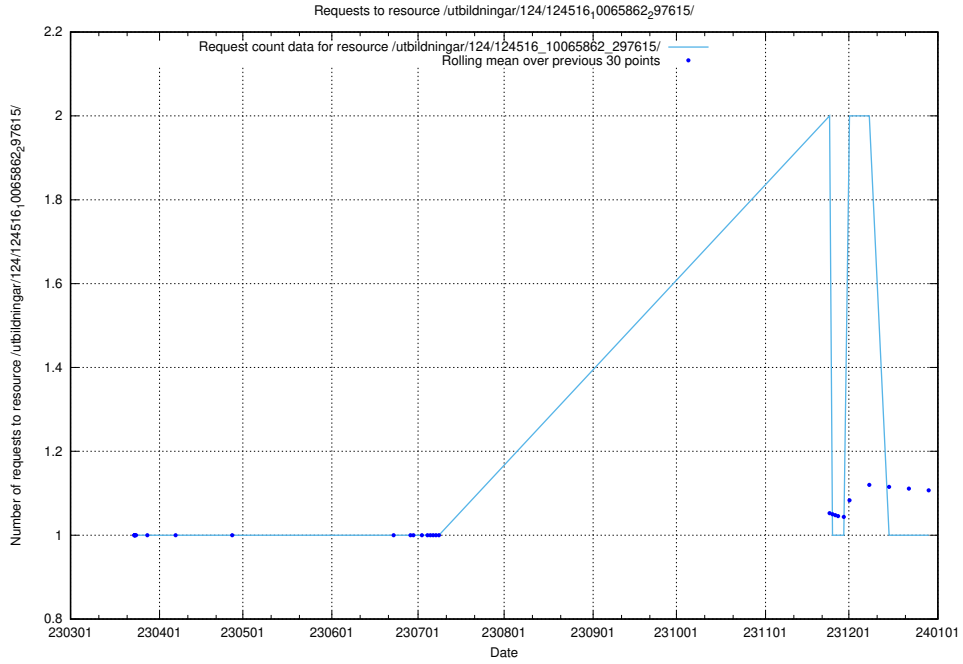

5.1362 Usage of /utbildningar/124/124516_10065862_297615/

Here, we count the number of requests to resource /utbildningar/124/124516_10065862_297615/.