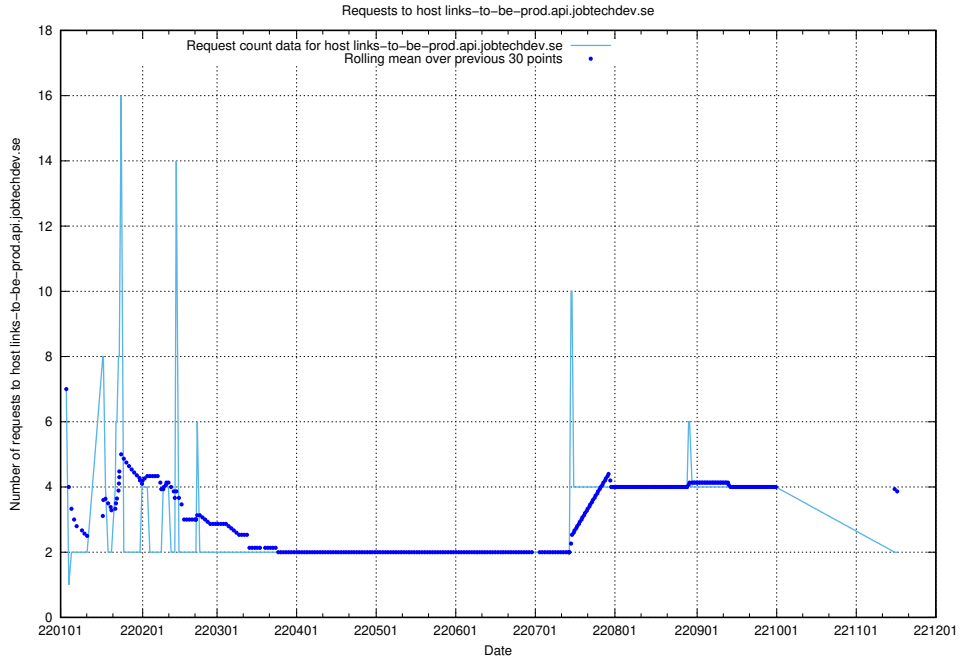

7.291 Usage of links-to-be-prod.api.jobtechdev.se

Here, we count the number of requests to host links-to-be-prod.api.jobtechdev.se.