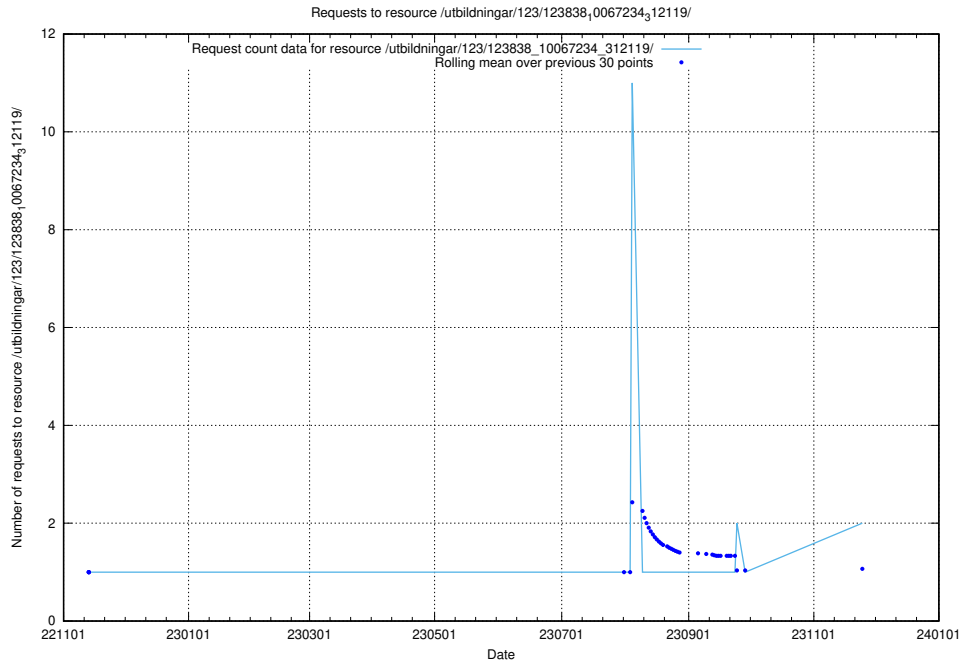

5.973 Usage of /utbildningar/123/123838_10067234_312119/

Here, we count the number of requests to resource /utbildningar/123/123838_10067234_312119/.