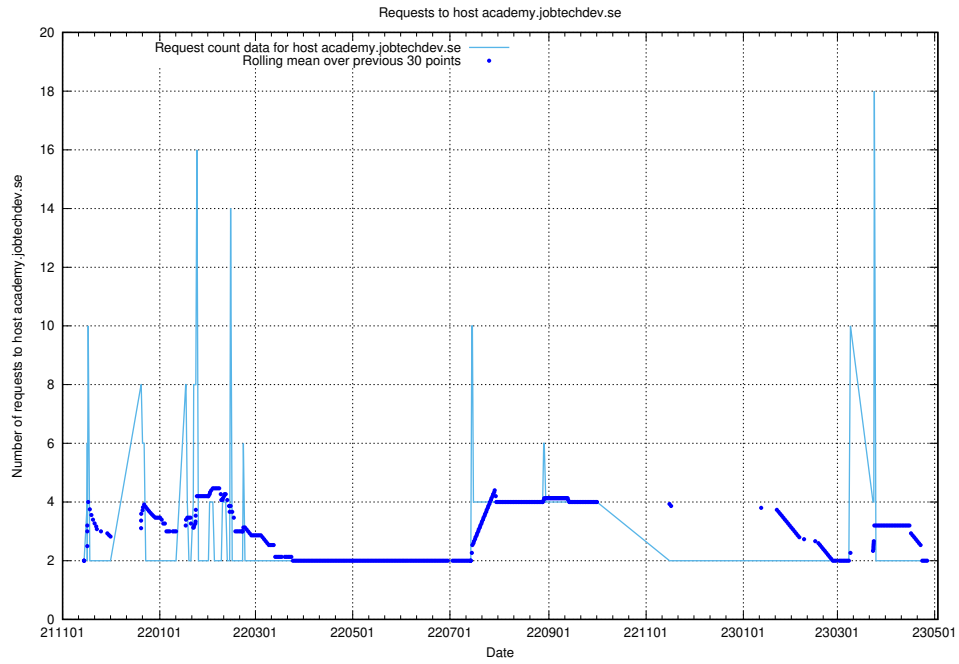

7.301 Usage of academy.jobtechdev.se

Here, we count the number of requests to host academy.jobtechdev.se.