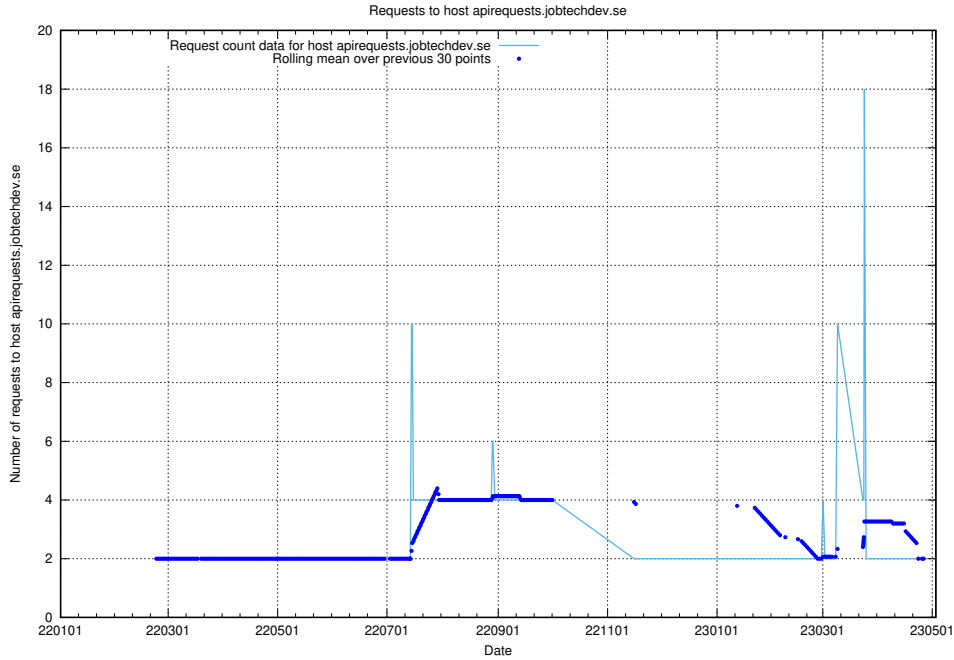

7.513 Usage of apirequests.jobtechdev.se

Here, we count the number of requests to host apirequests.jobtechdev.se.