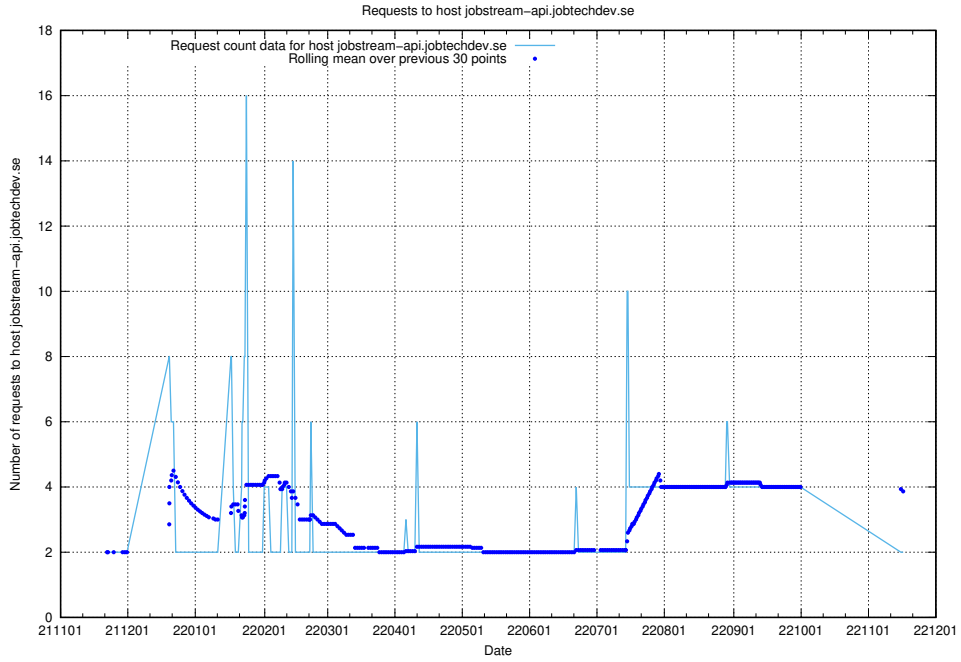

7.434 Usage of jobstream-api.jobtechdev.se

Here, we count the number of requests to host jobstream-api.jobtechdev.se.