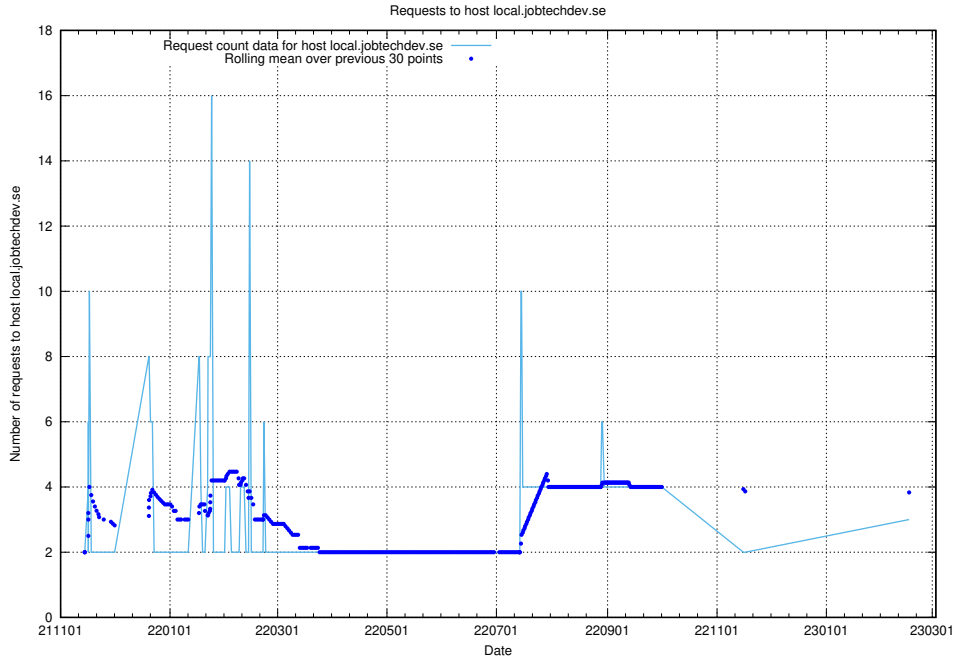

7.240 Usage of local.jobtechdev.se

Here, we count the number of requests to host local.jobtechdev.se.