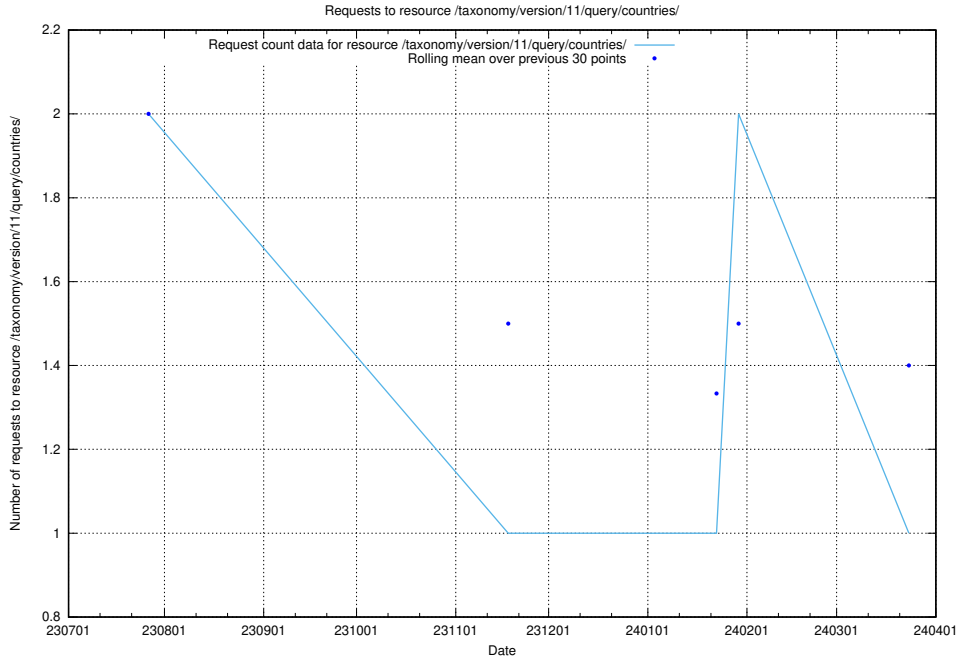

5.4750 Usage of /taxonomy/version/11/query/countries/

Here, we count the number of requests to resource /taxonomy/version/11/query/countries/.