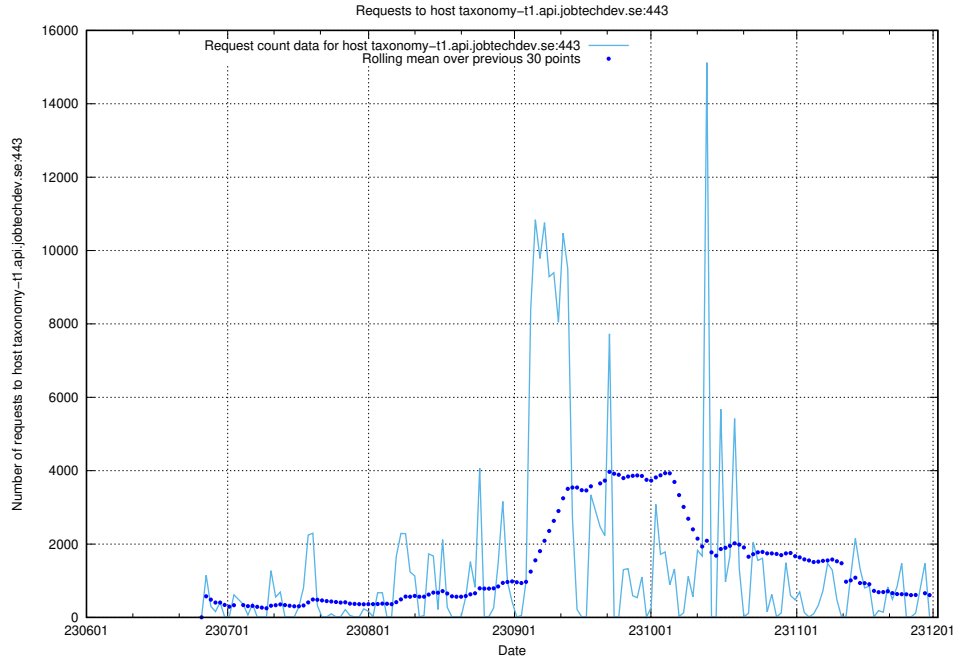

7.59 Usage of staping.jobtechdev.se

Here, we count the number of requests to host staping.jobtechdev.se.

7.60 Usage of moderated.jitsitest.jobtechdev.se

Here, we count the number of requests to host moderated.jitsitest.jobtechdev.se.