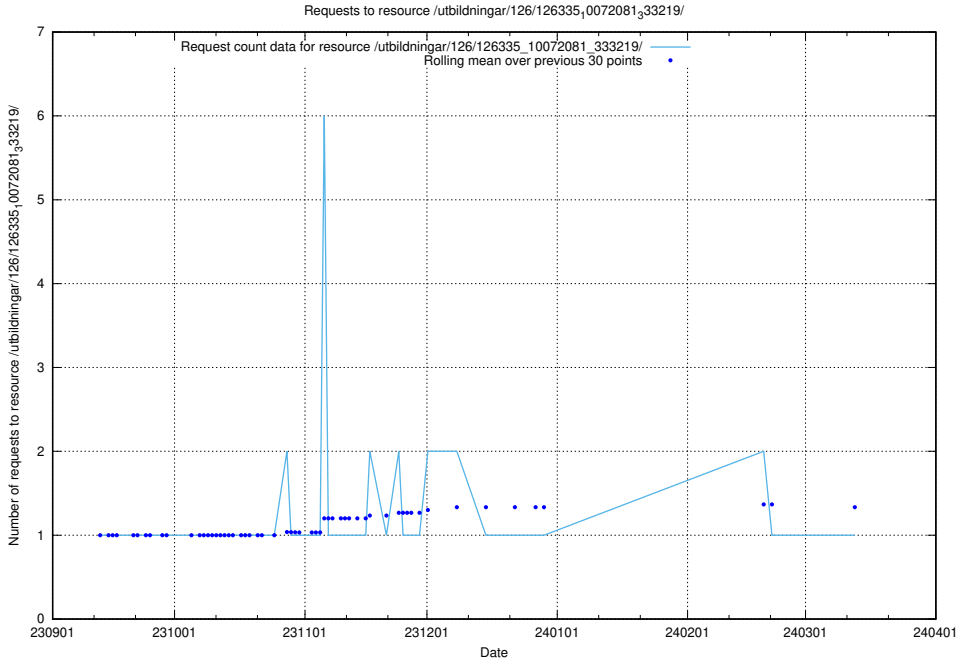

5.4417 Usage of /utbildningar/126/126335_10072081_333219/

Here, we count the number of requests to resource /utbildningar/126/126335_10072081_333219/.