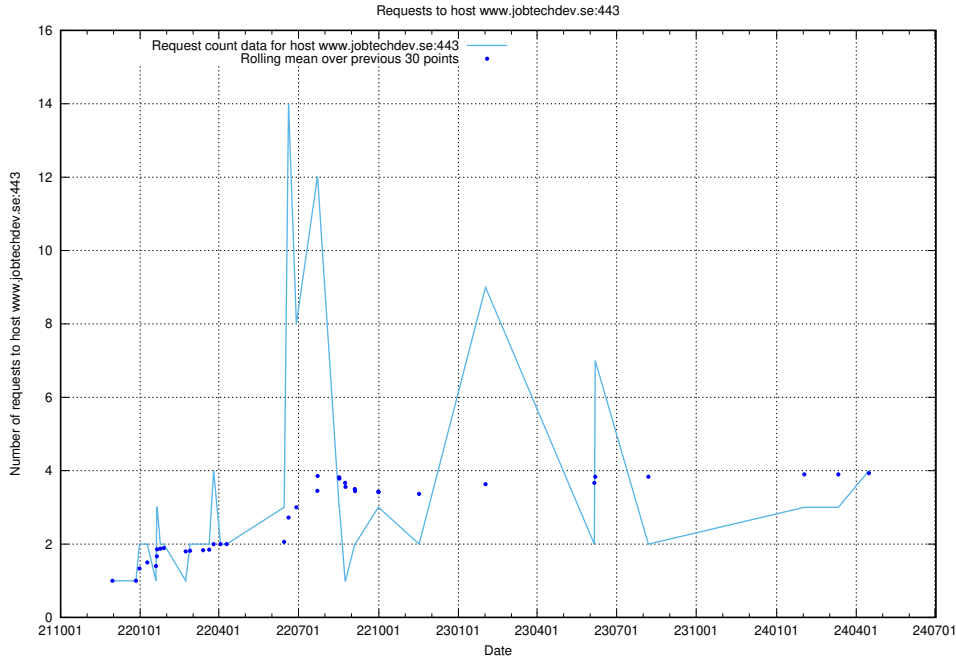

7.130 Usage of www.widgets.jobtechdev.se

Here, we count the number of requests to host www.widgets.jobtechdev.se.

7.131 Usage of www.jobtechdev.se:443

Here, we count the number of requests to host www.jobtechdev.se:443.