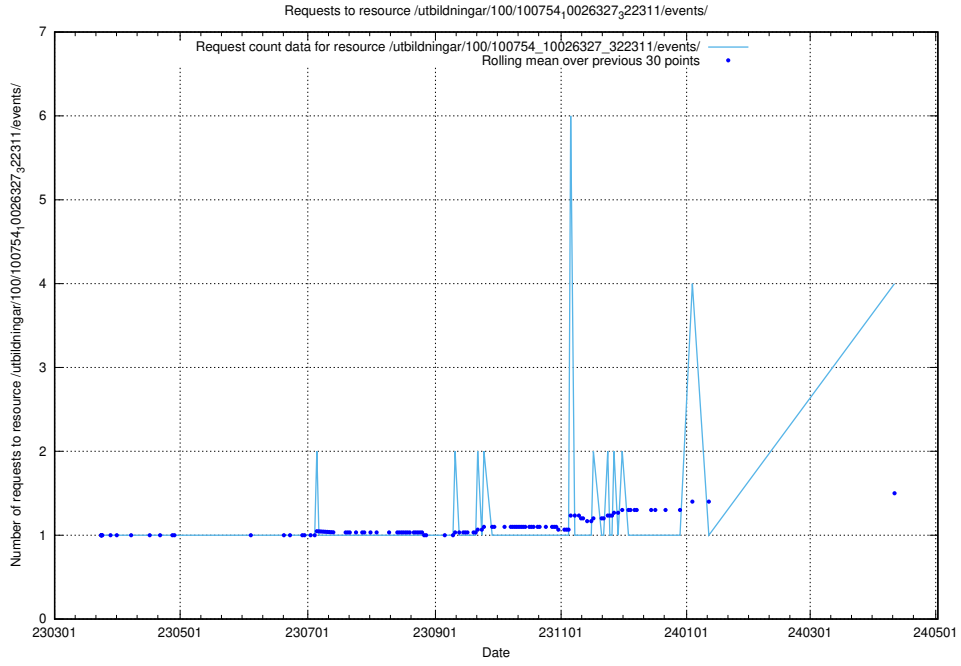

5.279 Usage of /utbildningar/100/100754_10026327_322311/events/

Here, we count the number of requests to resource /utbildningar/100/100754_10026327_322311/events/