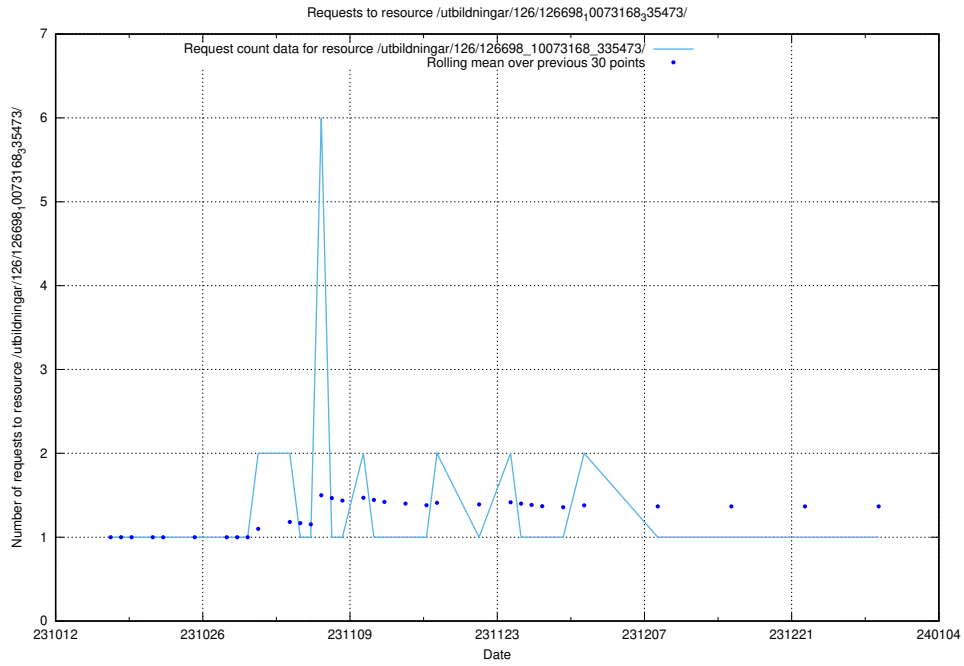

5.4125 Usage of /utbildningar/126/126698_10073168_335473/

Here, we count the number of requests to resource /utbildningar/126/126698_10073168_335473/.