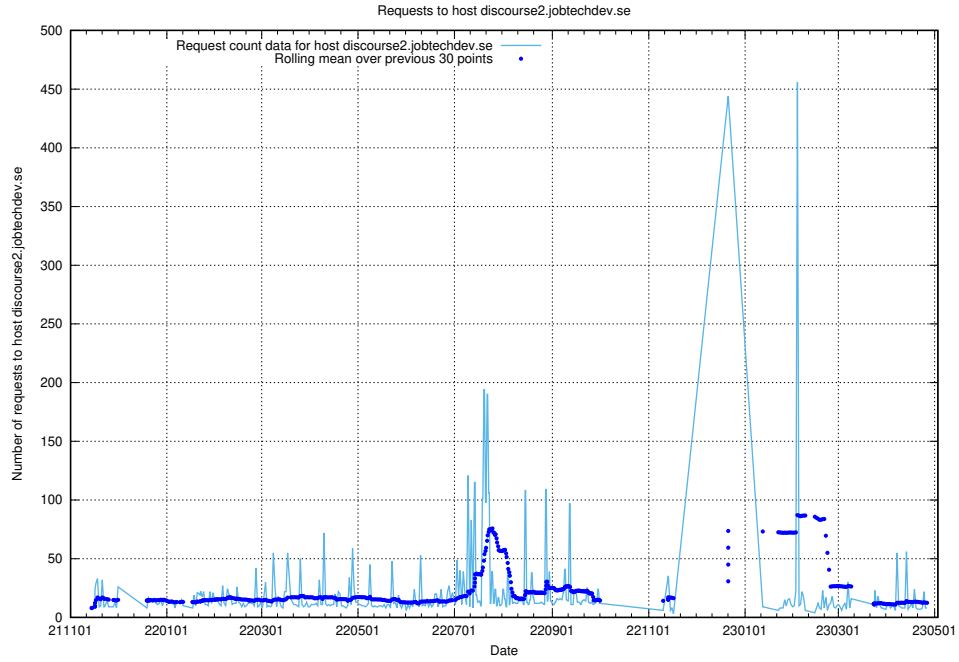

7.63 Usage of discourse2.jobtechdev.se

Here, we count the number of requests to host discourse2.jobtechdev.se.

7.64 Usage of taxonomy.jobtechdev.se

Here, we count the number of requests to host taxonomy.jobtechdev.se.