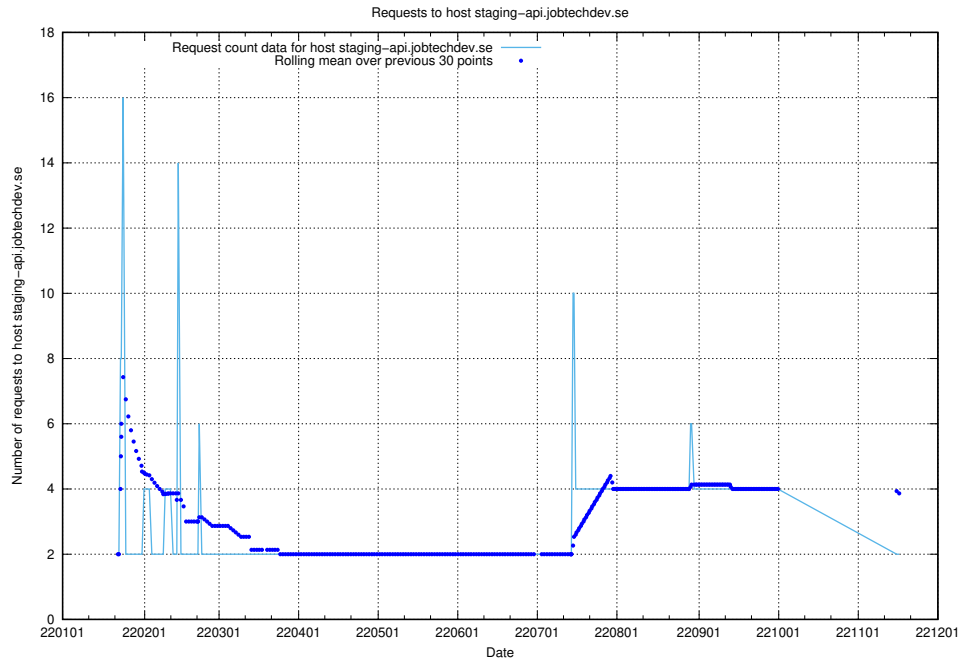

7.582 Usage of staging-api.jobtechdev.se

Here, we count the number of requests to host staging-api.jobtechdev.se.