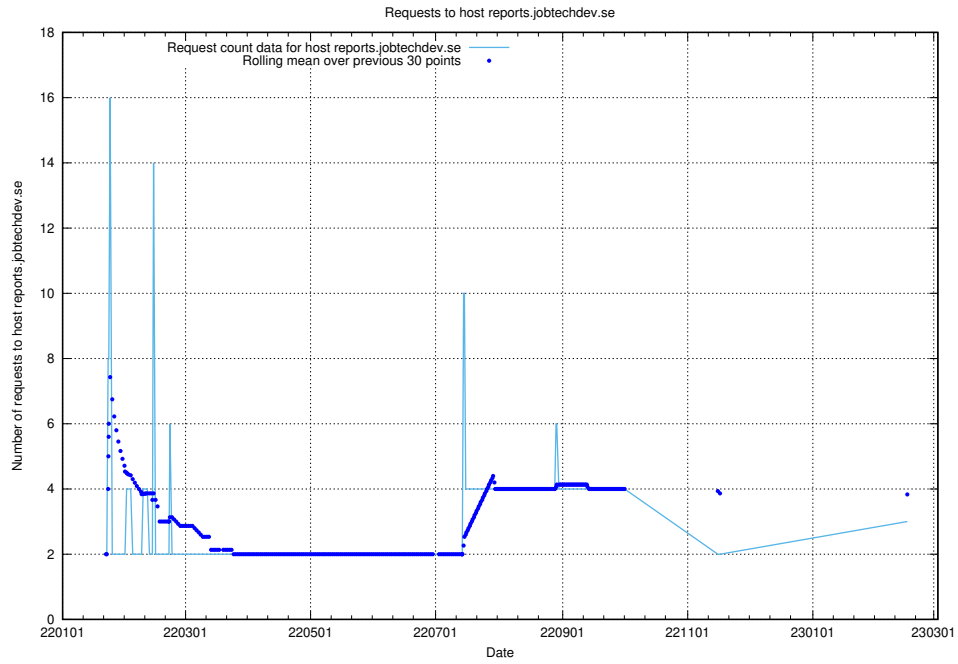

7.242 Usage of reports.jobtechdev.se

Here, we count the number of requests to host reports.jobtechdev.se.