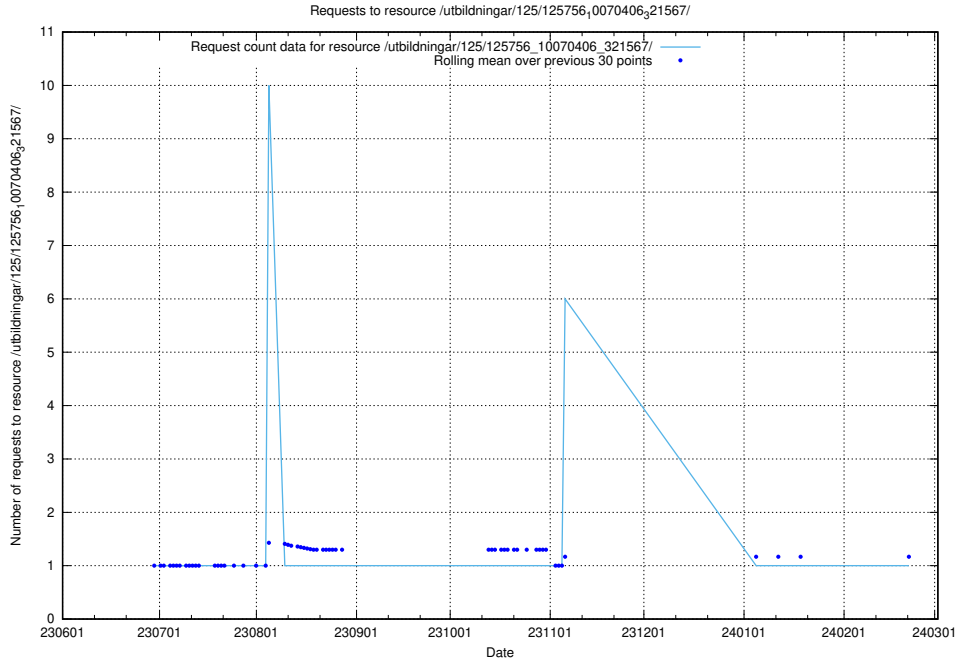

Here, we count the number of requests to resource /utbildningar/125/125756_10070406_321567/events/

5.5201 Usage of /utbildningar/125/125756_10070406_321567/

Here, we count the number of requests to resource /utbildningar/125/125756_10070406_321567/.