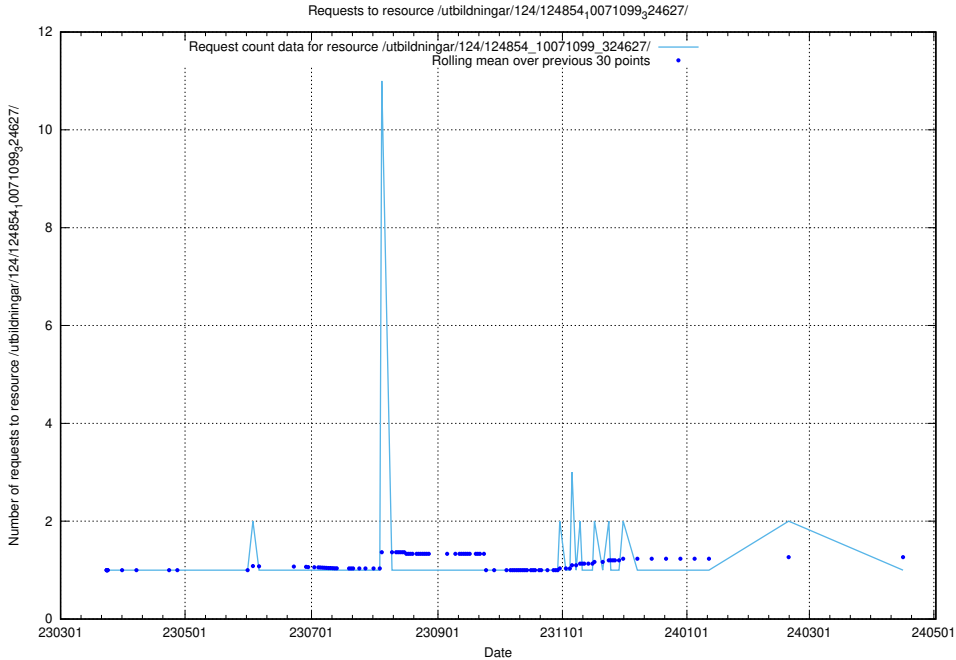

5.1265 Usage of /utbildningar/124/124854_10071099_324627/

Here, we count the number of requests to resource /utbildningar/124/124854_10071099_324627/.