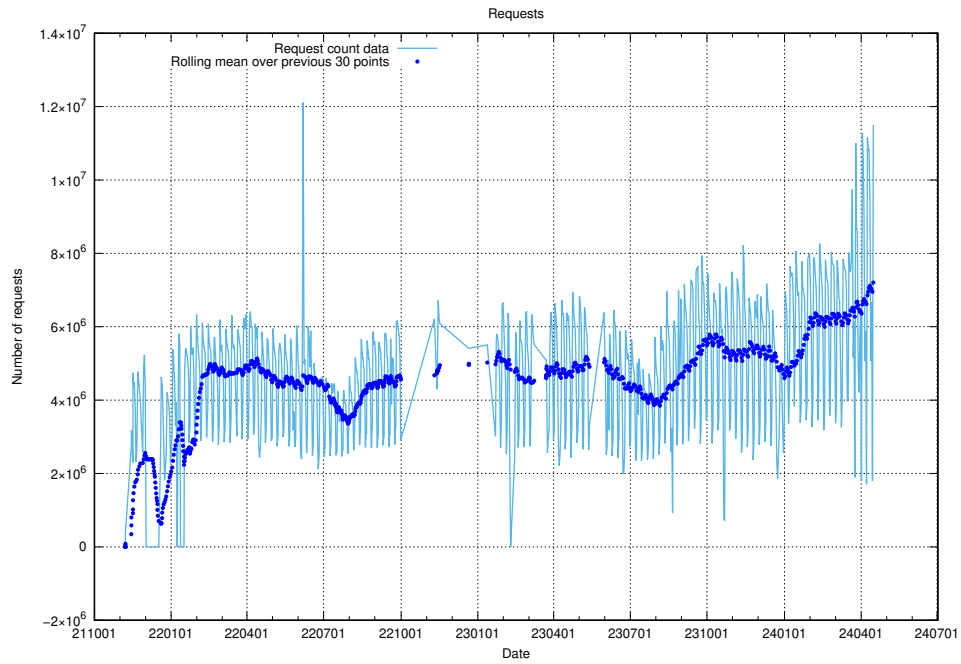

8 Log Stack - General Statistics

This section contains general statistics from [JobTech's log stack](#)⁸.

8.1 Total number of requests

Here, we count the total number of requests.