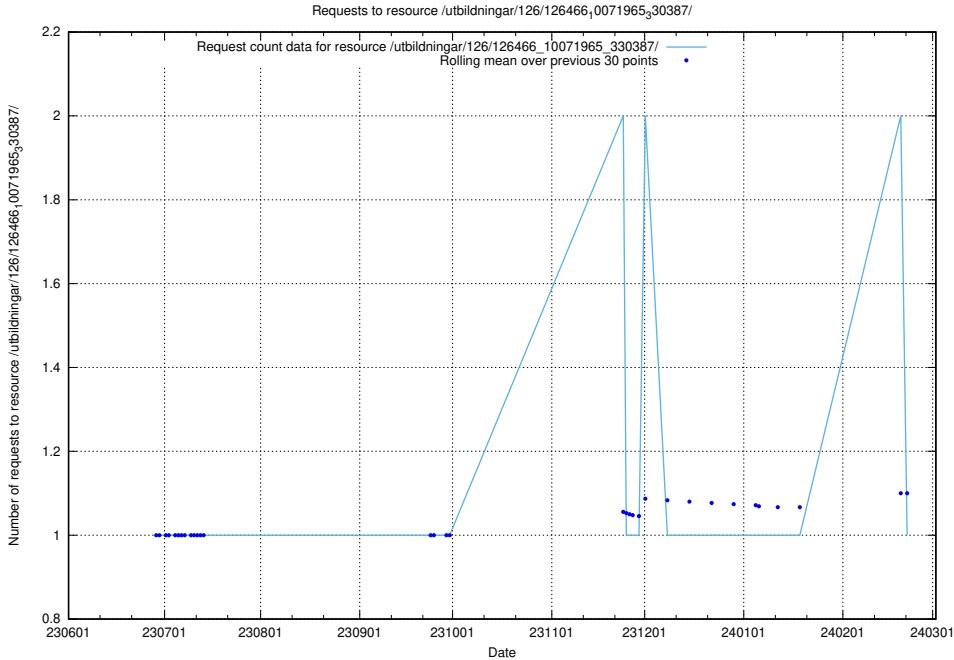

5.5270 Usage of /utbildningar/126/126466_10071965_330387/

Here, we count the number of requests to resource /utbildningar/126/126466_10071965_330387/.