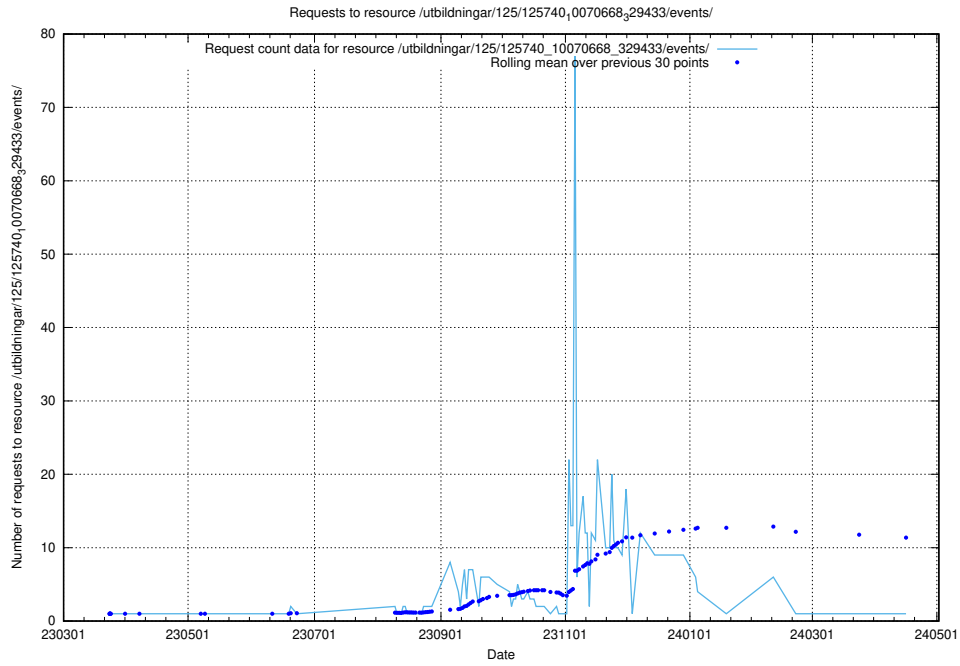

5.1077 Usage of /utbildningar/125/125740_10070668_329433/events/

Here, we count the number of requests to resource /utbildningar/125/125740_10070668_329433/events/