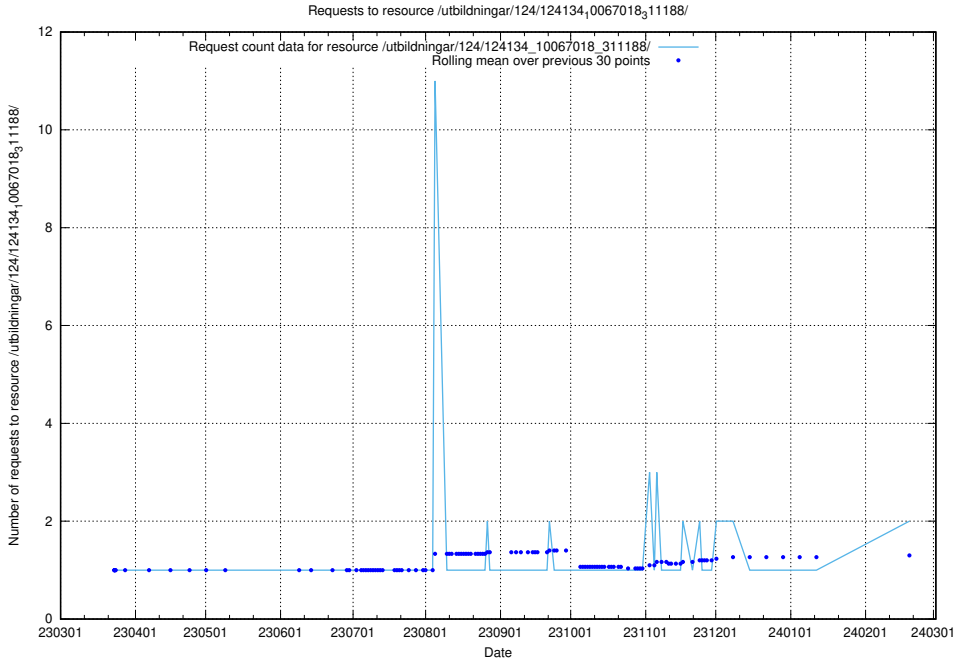

5.786 Usage of /utbildningar/124/124134_10067018_311188/

Here, we count the number of requests to resource /utbildningar/124/124134_10067018_311188/.