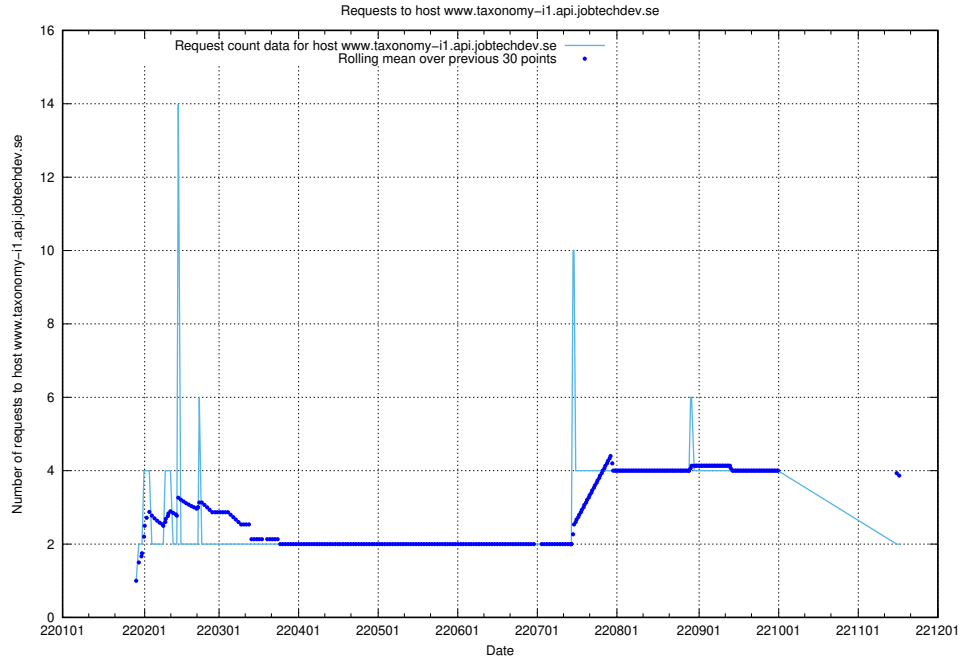

7.566 Usage of `www.taxonomy-i1.api.jobtechdev.se`

Here, we count the number of requests to host `www.taxonomy-i1.api.jobtechdev.se`.