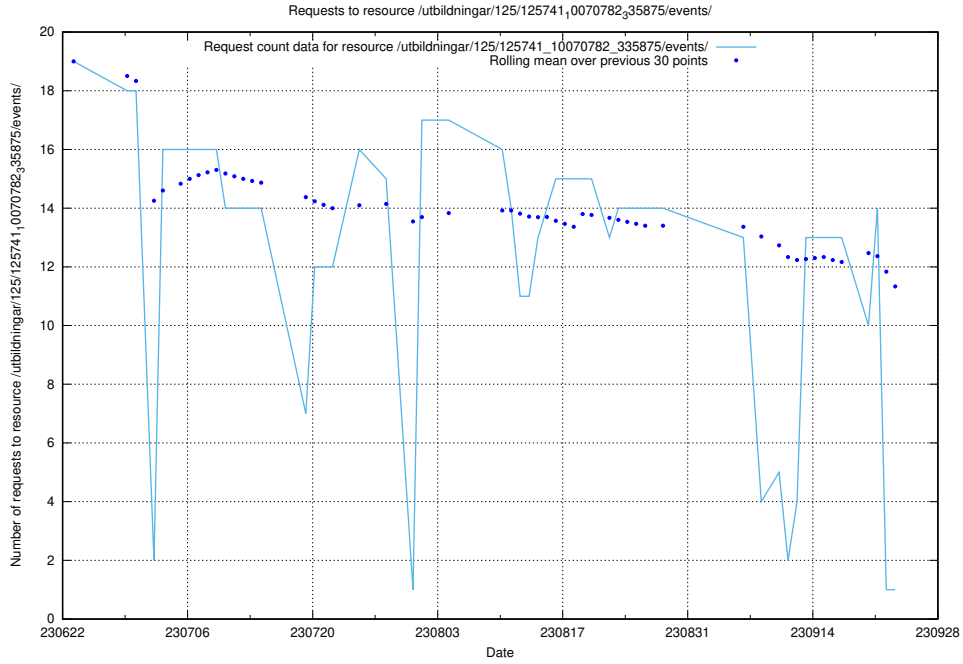

5.5373 Usage of /utbildningar/124/124038_10066963_311070/events/

Here, we count the number of requests to resource /utbildningar/124/124038_10066963_311070/events/

5.5374 Usage of /utbildningar/124/124037_10066963_311070/events/