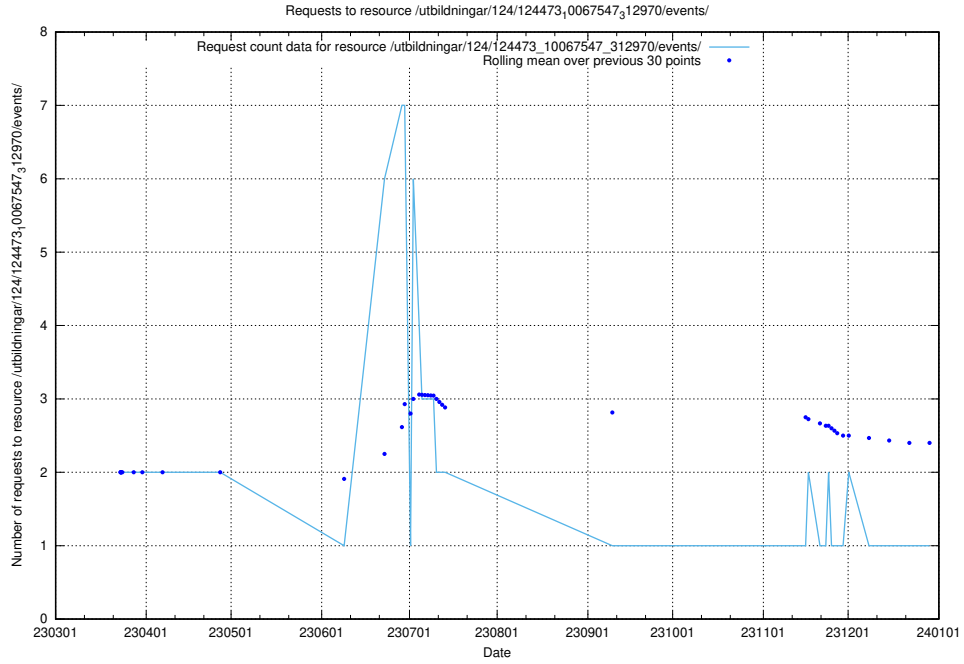

5.6073 Usage of /utbildningar/124/124473_10067547_312970/events/

Here, we count the number of requests to resource /utbildningar/124/124473_10067547_312970/events/