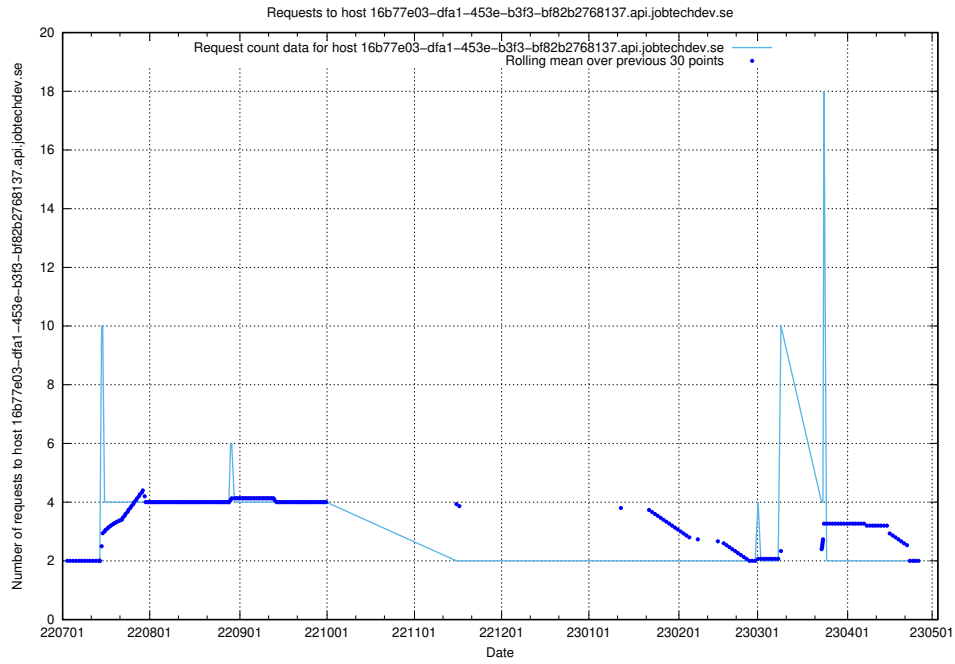

7.387 Usage of 16b77e03-dfa1-453e-b3f3-bf82b2768137.api.jobtechdev.se

Here, we count the number of requests to host 16b77e03-dfa1-453e-b3f3-bf82b2768137.api.jobtechdev.se.