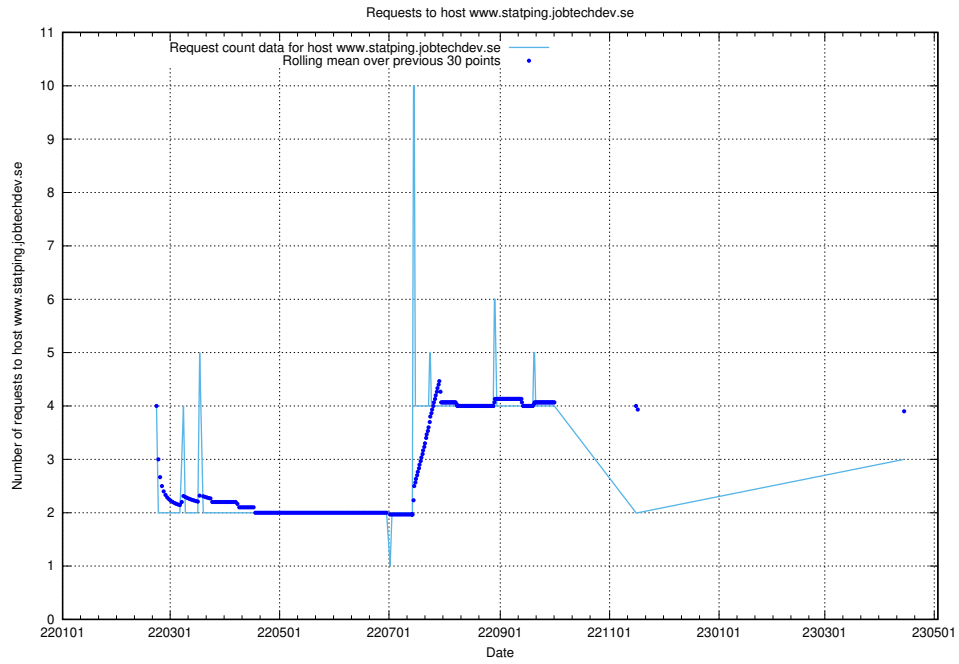

7.219 Usage of `www.statping.jobtechdev.se`

Here, we count the number of requests to host `www.statping.jobtechdev.se`.