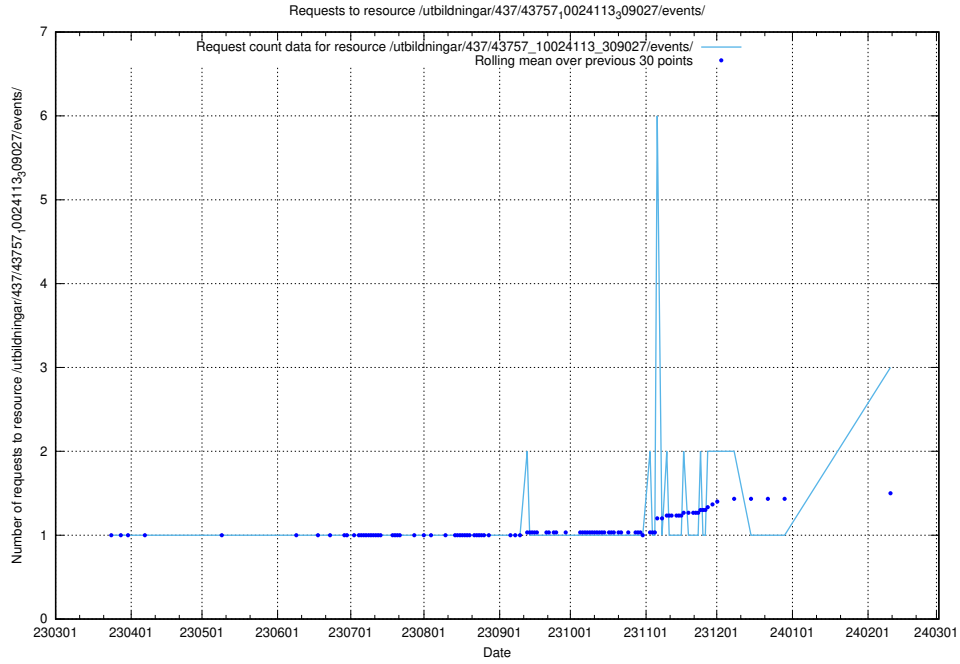

5.540 Usage of /utbildningar/437/43757_10024113_309027/events/

Here, we count the number of requests to resource /utbildningar/437/43757_10024113_309027/events/.