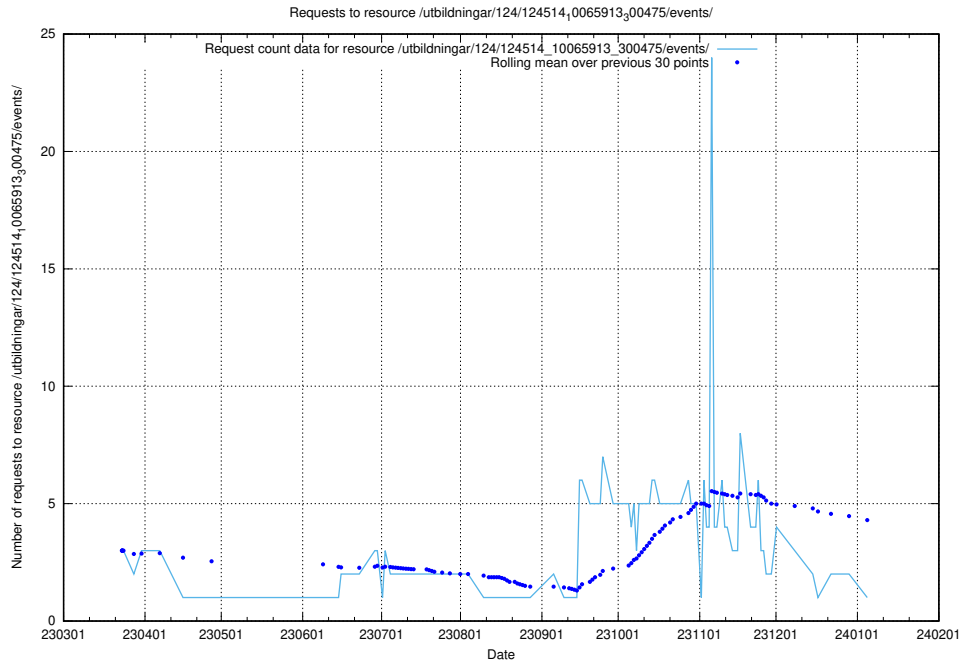

5.6040 Usage of /utbildningar/124/124514_10065913_300475/events/

Here, we count the number of requests to resource /utbildningar/124/124514_10065913_300475/events/