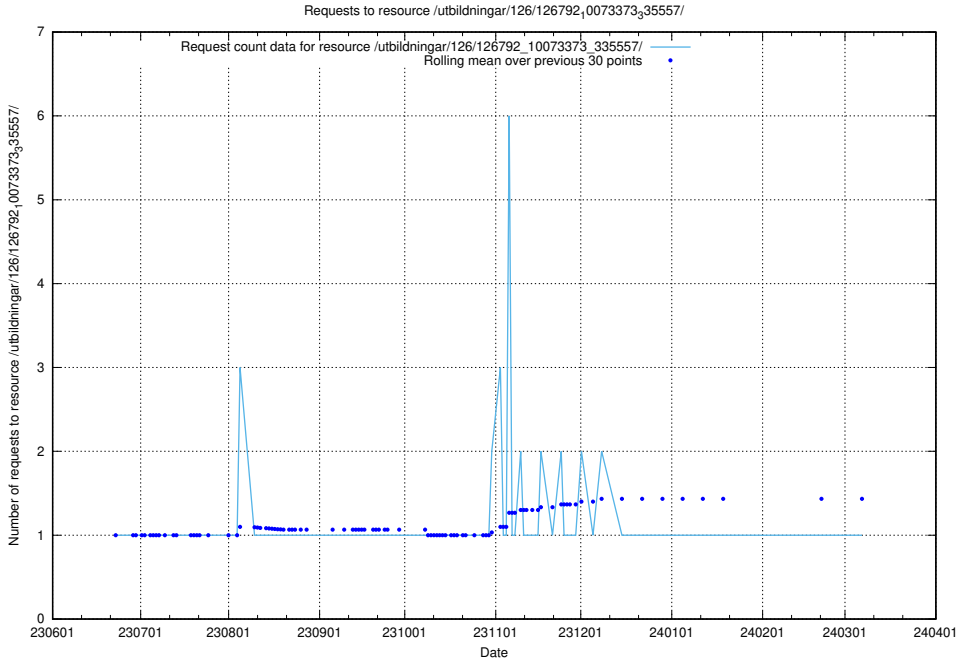

5.5404 Usage of /utbildningar/126/126792_10073373_335557/

Here, we count the number of requests to resource /utbildningar/126/126792_10073373_335557/.