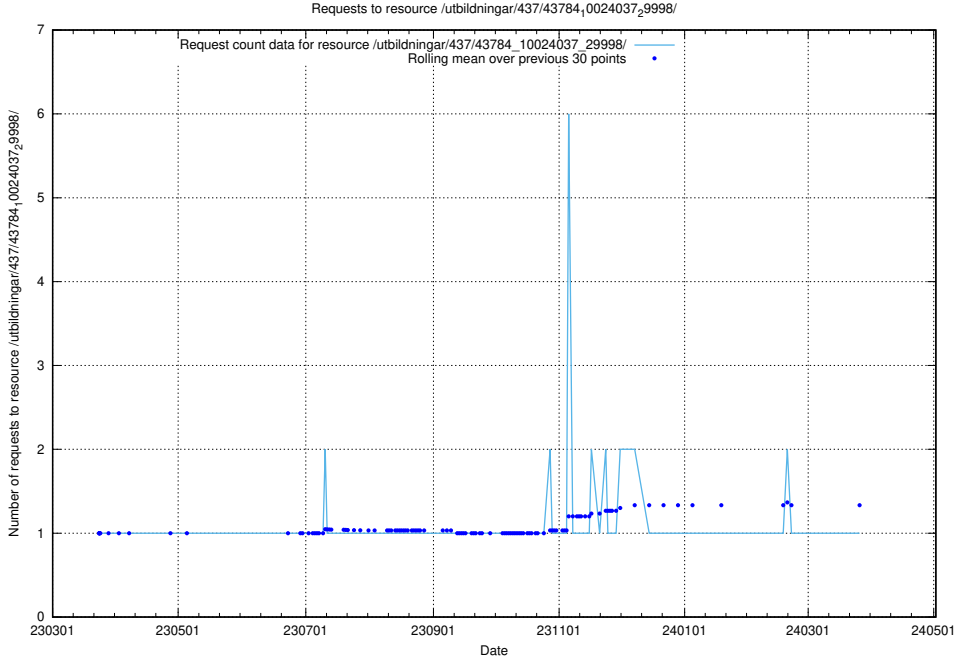

5.6138 Usage of /utbildningar/437/43784_10024037_29998/

Here, we count the number of requests to resource /utbildningar/437/43784_10024037_29998/.