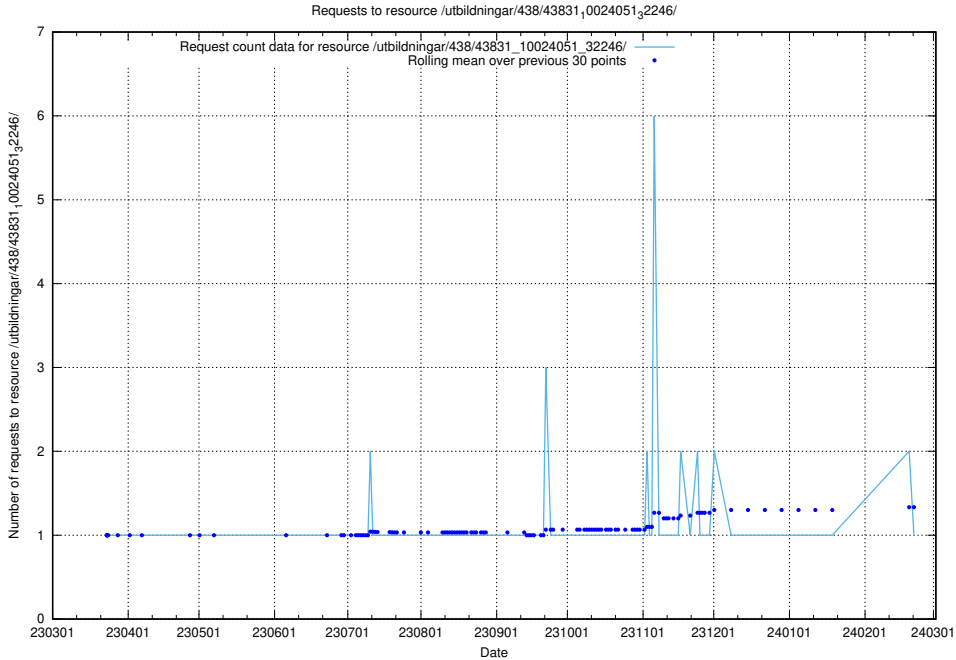

5.6107 Usage of /utbildningar/438/43831_10024051_32246/

Here, we count the number of requests to resource /utbildningar/438/43831_10024051_32246/.

5.6108 Usage of /utbildningar/438/43830_10023988_29949/events/