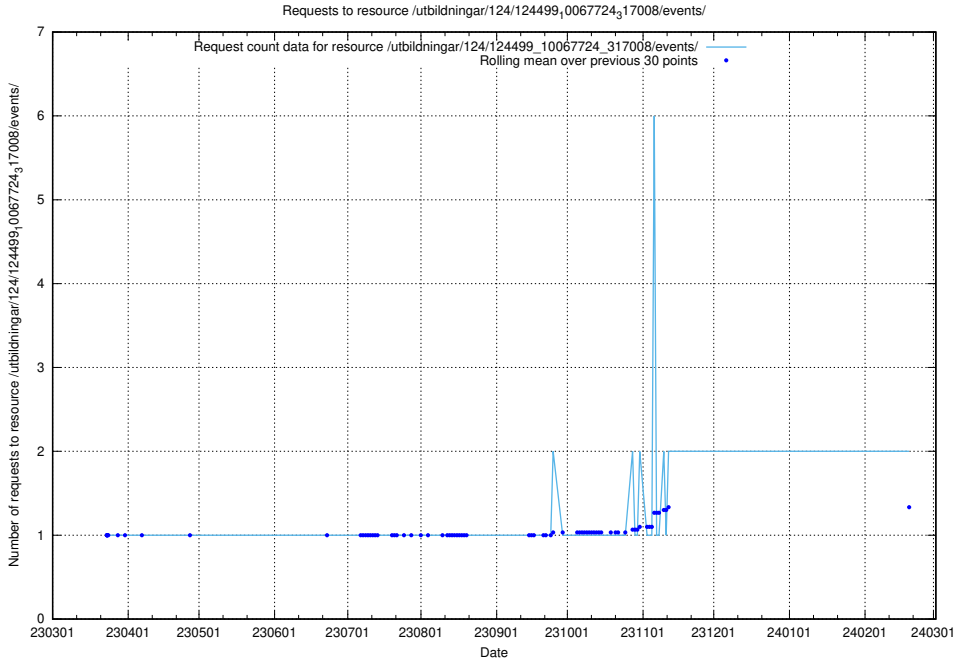

5.657 Usage of /utbildningar/124/124499_10067724_317008/events/

Here, we count the number of requests to resource /utbildningar/124/124499_10067724_317008/events/