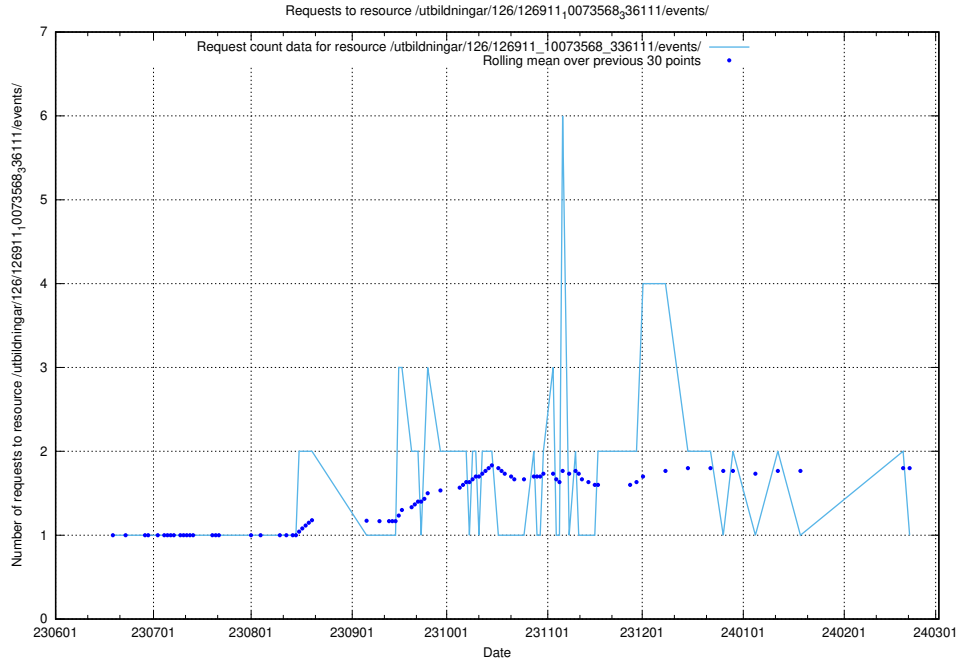

5.5658 Usage of /utbildningar/126/126911_10073568_336111/events/

Here, we count the number of requests to resource /utbildningar/126/126911_10073568_336111/events/