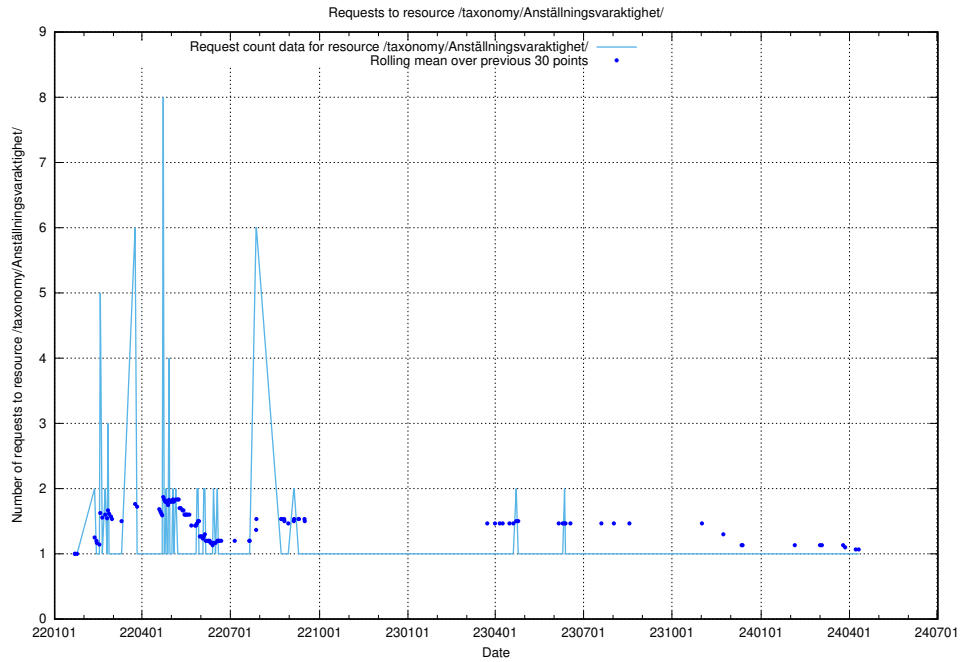

5.5545 Usage of /taxonomy/Anställningsvaraktighet/

Here, we count the number of requests to resource /taxonomy/Anställningsvaraktighet/.