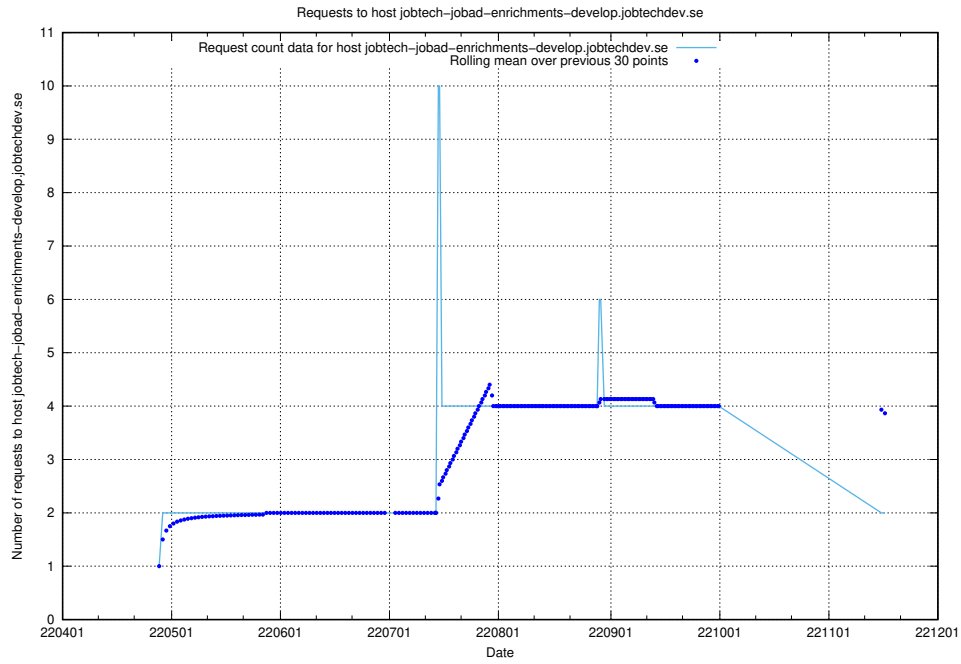

7.438 Usage of jobtech-jobad-enrichments-develop.jobtechdev.se

Here, we count the number of requests to host jobtech-jobad-enrichments-develop.jobtechdev.se.