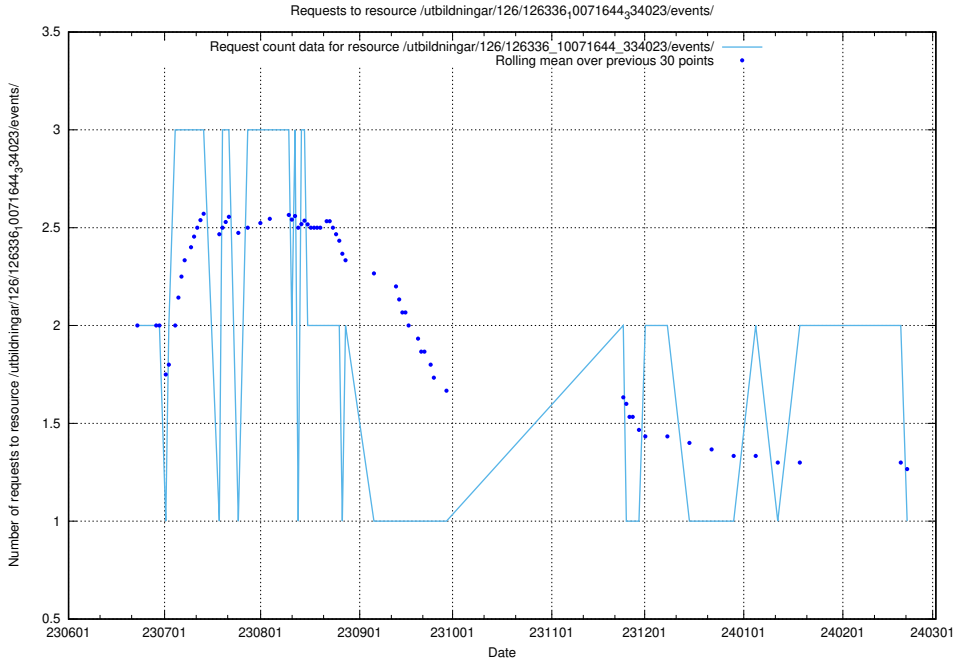

5.5379 Usage of /utbildningar/126/126336_10071644_334023/events/

Here, we count the number of requests to resource /utbildningar/126/126336_10071644_334023/events/