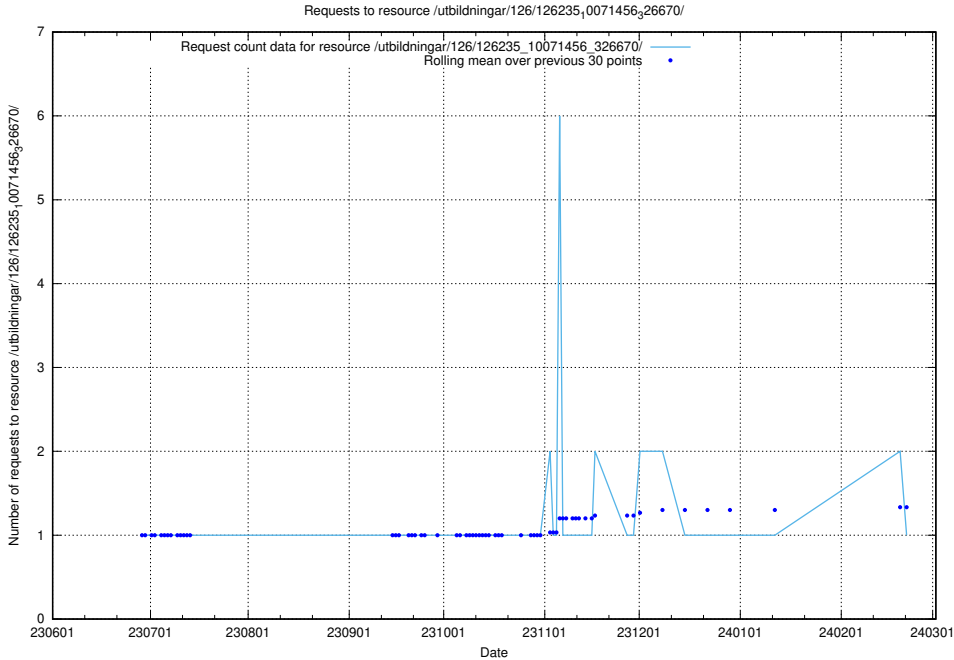

5.5276 Usage of /utbildningar/126/126235_10071456_326670/

Here, we count the number of requests to resource /utbildningar/126/126235_10071456_326670/.