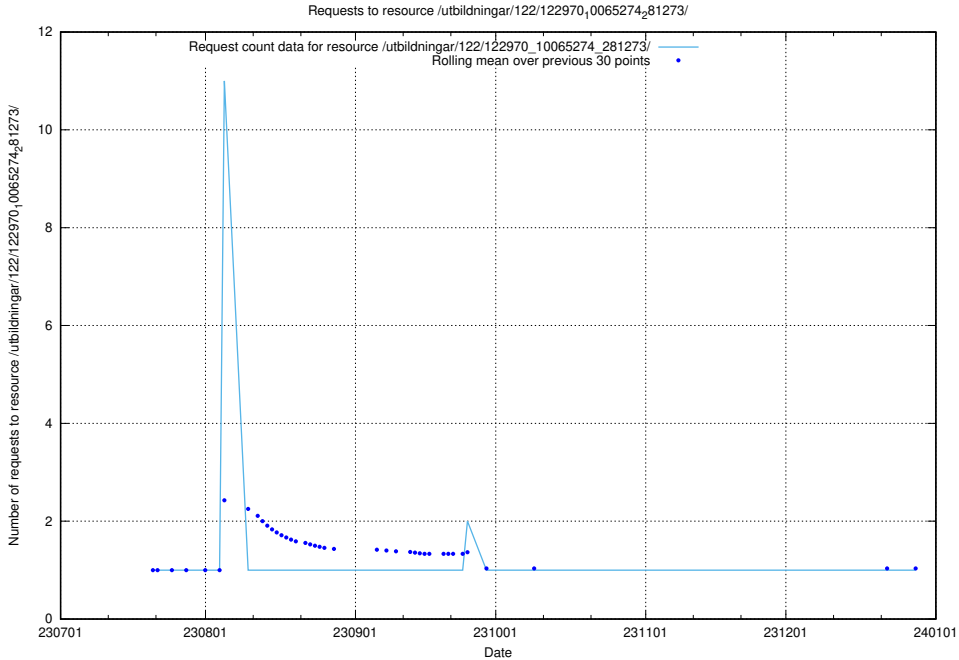

5.4805 Usage of /utbildningar/122/122970_10065274_281273/

Here, we count the number of requests to resource /utbildningar/122/122970_10065274_281273/.