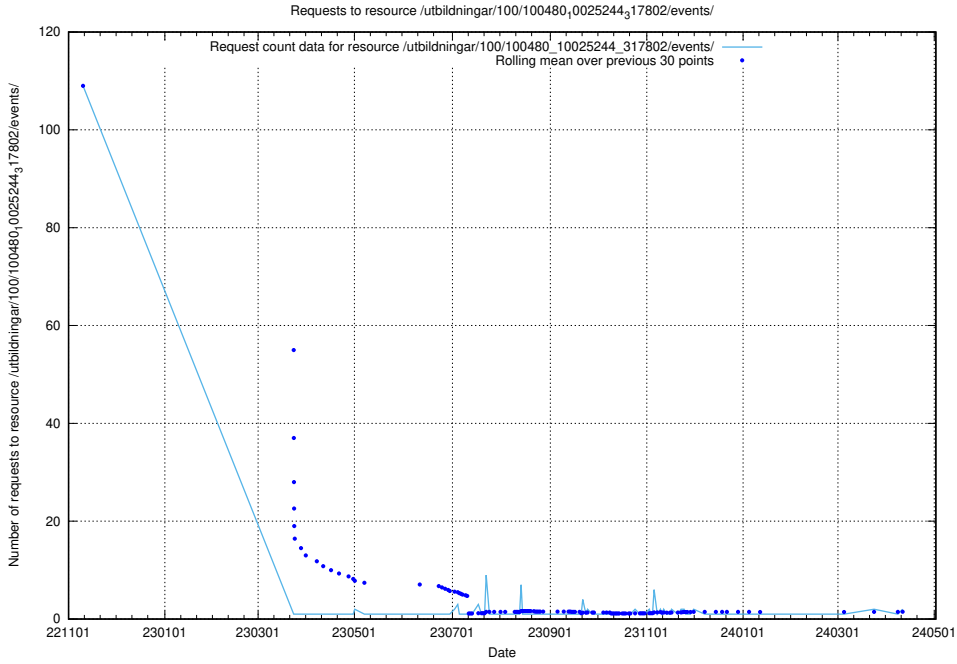

5.1004 Usage of /utbildningar/100/100480_10025244_317802/events/

Here, we count the number of requests to resource /utbildningar/100/100480_10025244_317802/events/