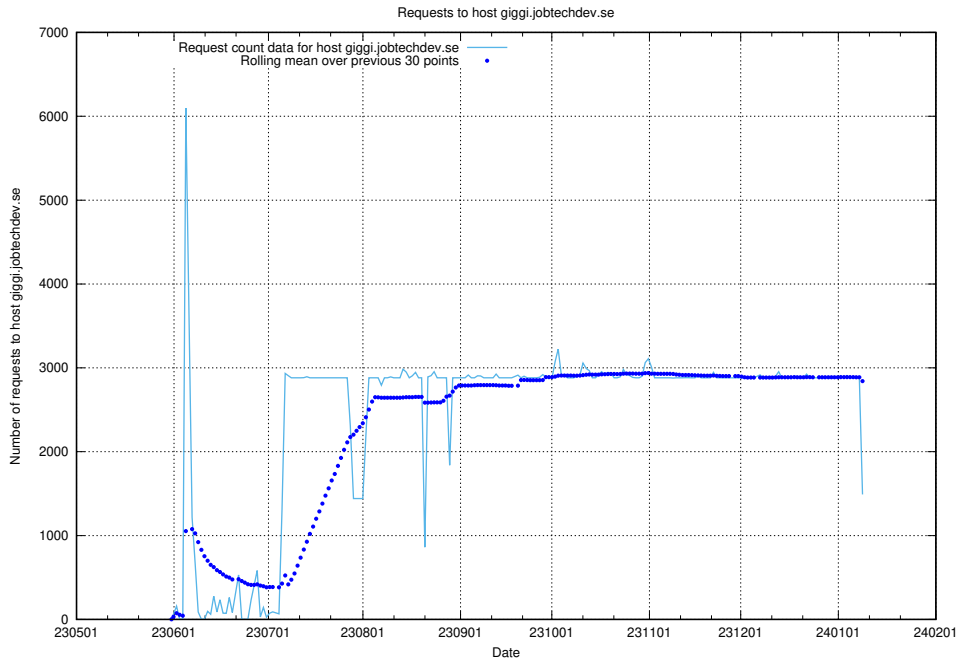

7.19 Usage of giggi.jobtechdev.se

Here, we count the number of requests to host giggi.jobtechdev.se.

7.20 Usage of canary-openshift-ingress-canary.prod.services.jtech.se

Here, we count the number of requests to host canary-openshift-ingress-canary.prod.services.jtech.se.