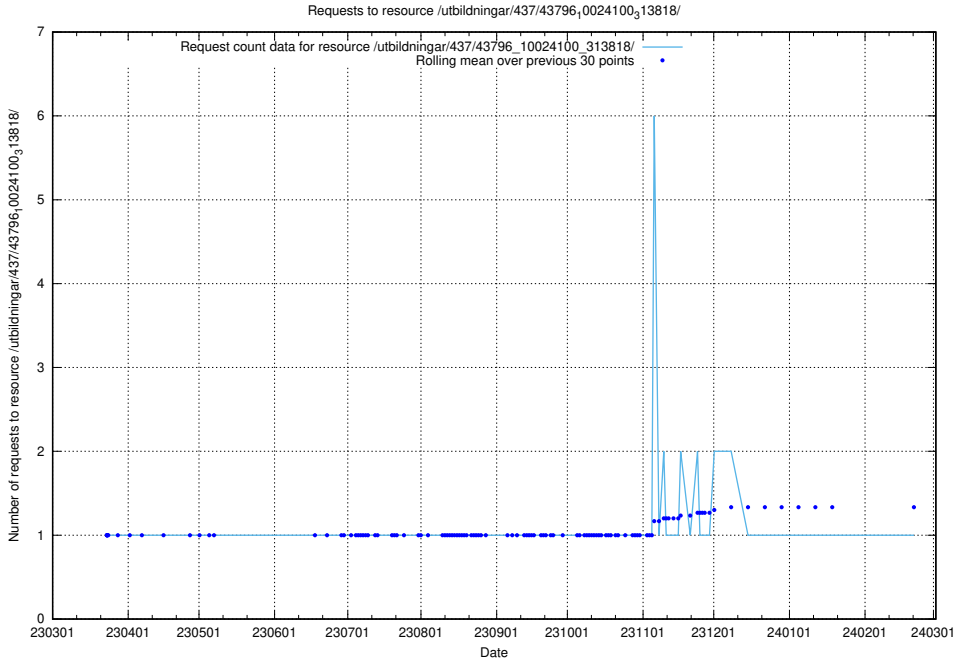

5.6131 Usage of /utbildningar/437/43796_10024100_313818/

Here, we count the number of requests to resource /utbildningar/437/43796_10024100_313818/.