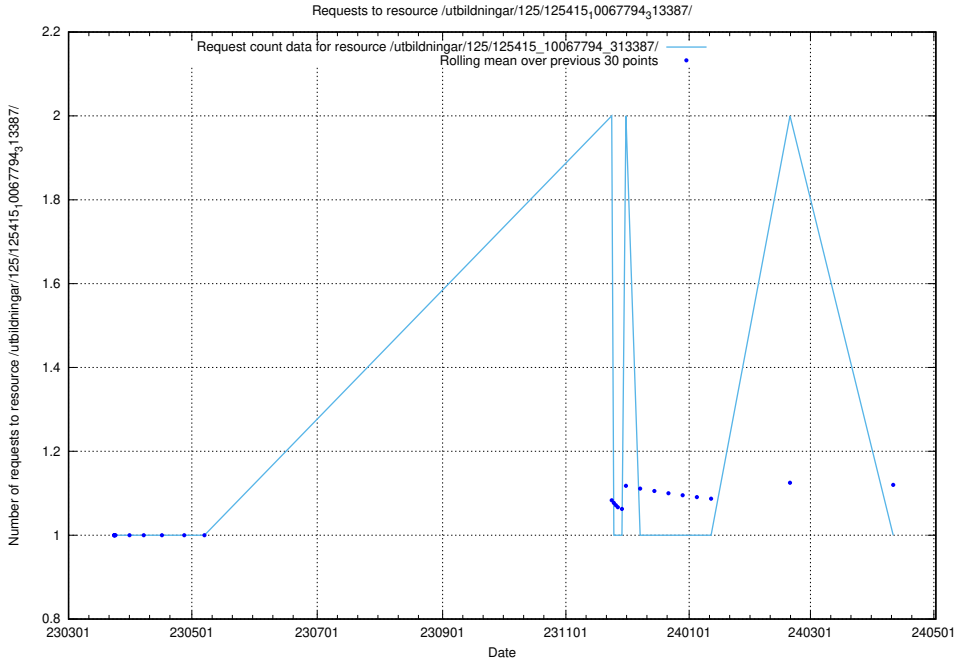

5.1179 Usage of /utbildningar/125/125415_10067794_313387/

Here, we count the number of requests to resource /utbildningar/125/125415_10067794_313387/.