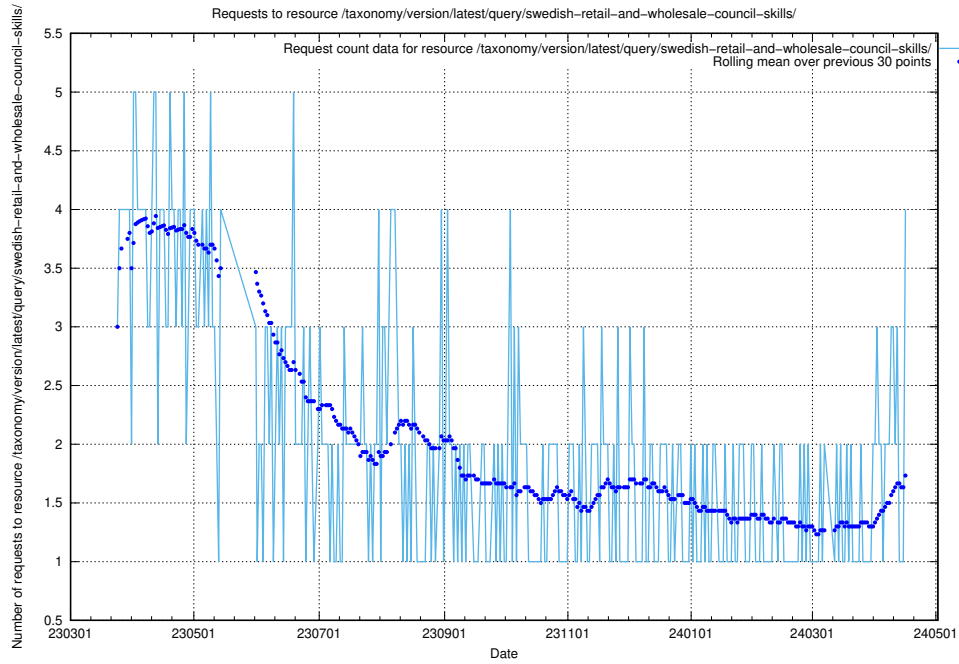

5.292 Usage of /taxonomy/version/latest/query/swedish-retail-and-wholesale-council-skills/

Here, we count the number of requests to resource /taxonomy/version/latest/query/swedish-retail-and-wholesale-council-skills/.