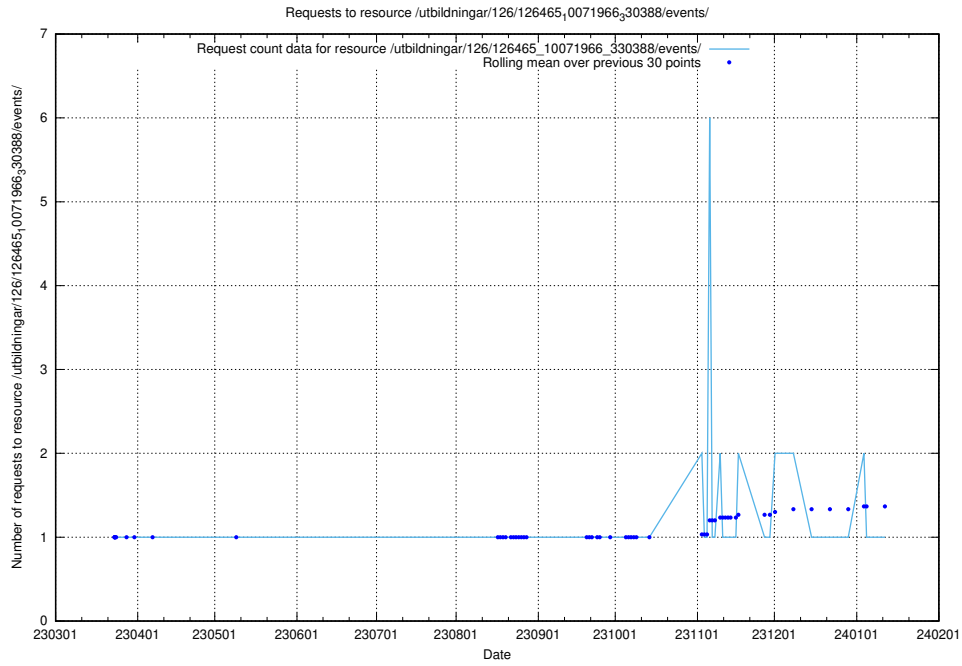

5.6188 Usage of /utbildningar/126/126465_10071966_330388/events/

Here, we count the number of requests to resource /utbildningar/126/126465_10071966_330388/events/