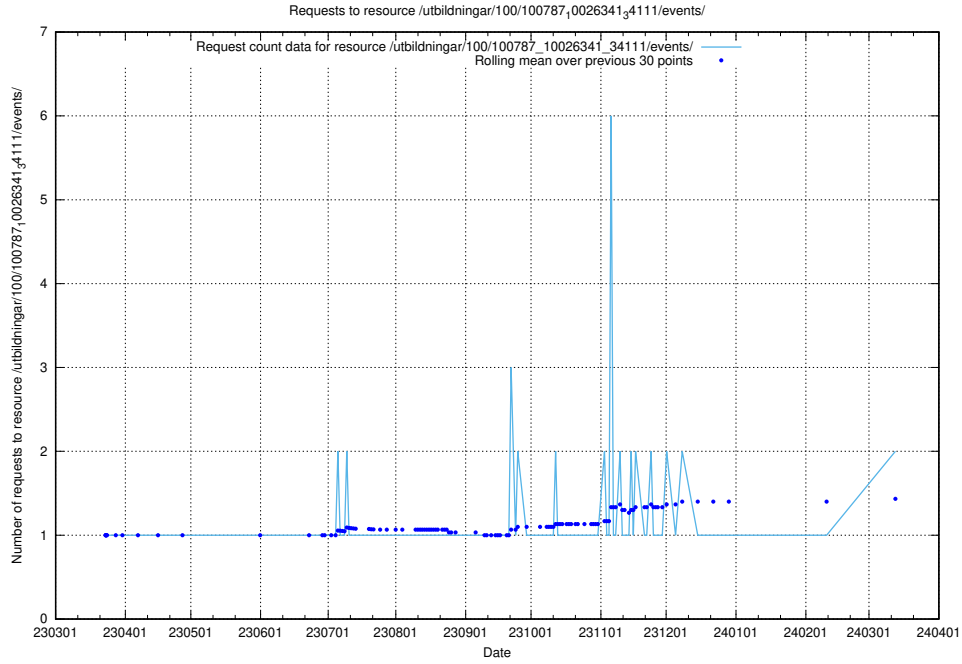

5.923 Usage of /utbildningar/100/100787_10026341_34111/events/

Here, we count the number of requests to resource /utbildningar/100/100787_10026341_34111/events/.