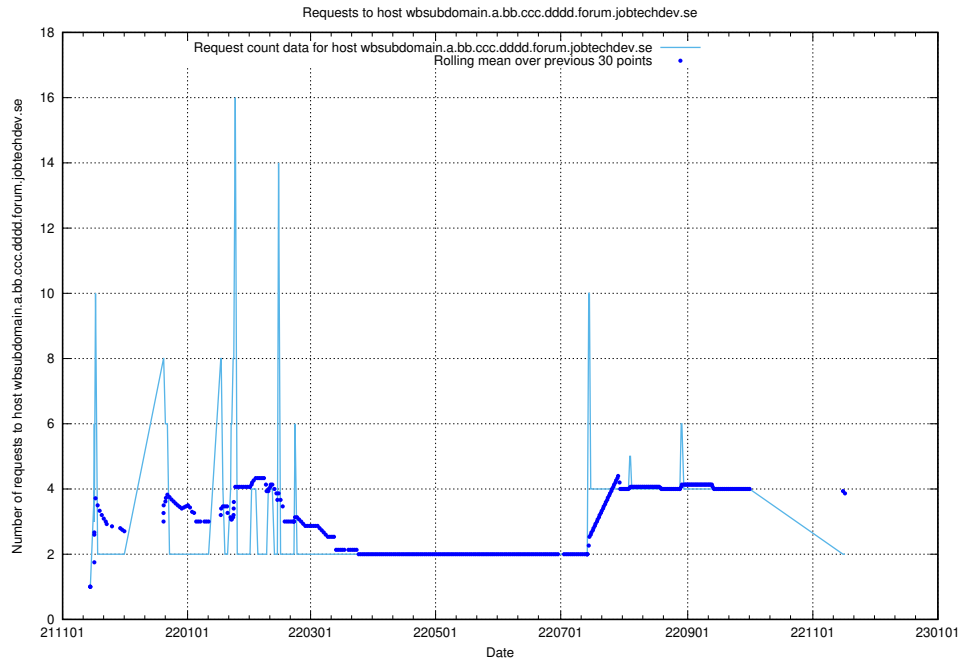

7.546 Usage of wbsubdomain.a.bb.ccc.dddd.forum.jobtechdev.se

Here, we count the number of requests to host wbsubdomain.a.bb.ccc.dddd.forum.jobtechdev.se.