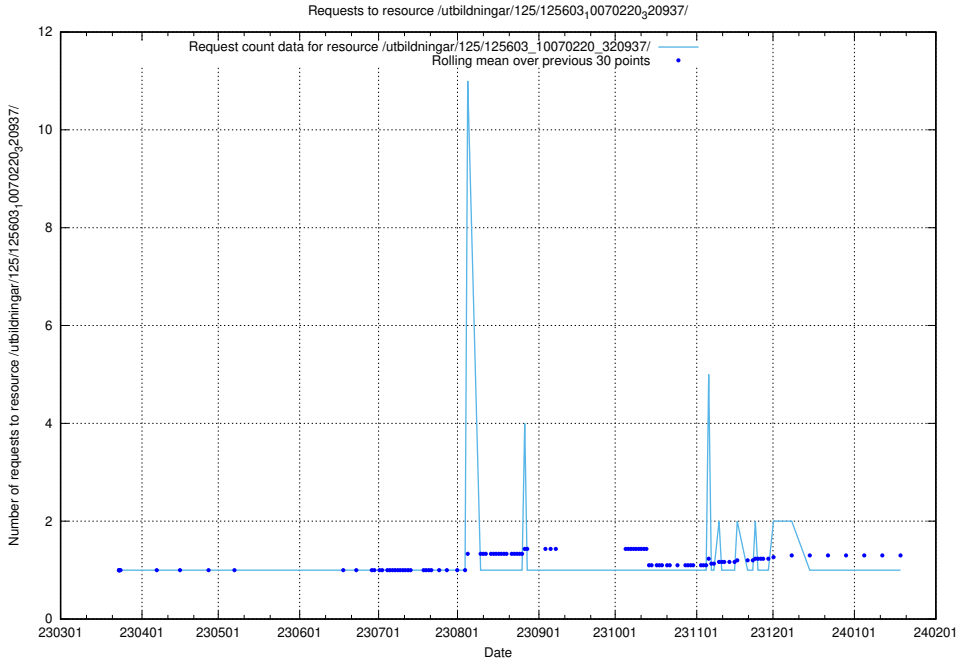

5.1152 Usage of /utbildningar/125/125603_10070220_320937/

Here, we count the number of requests to resource /utbildningar/125/125603_10070220_320937/.