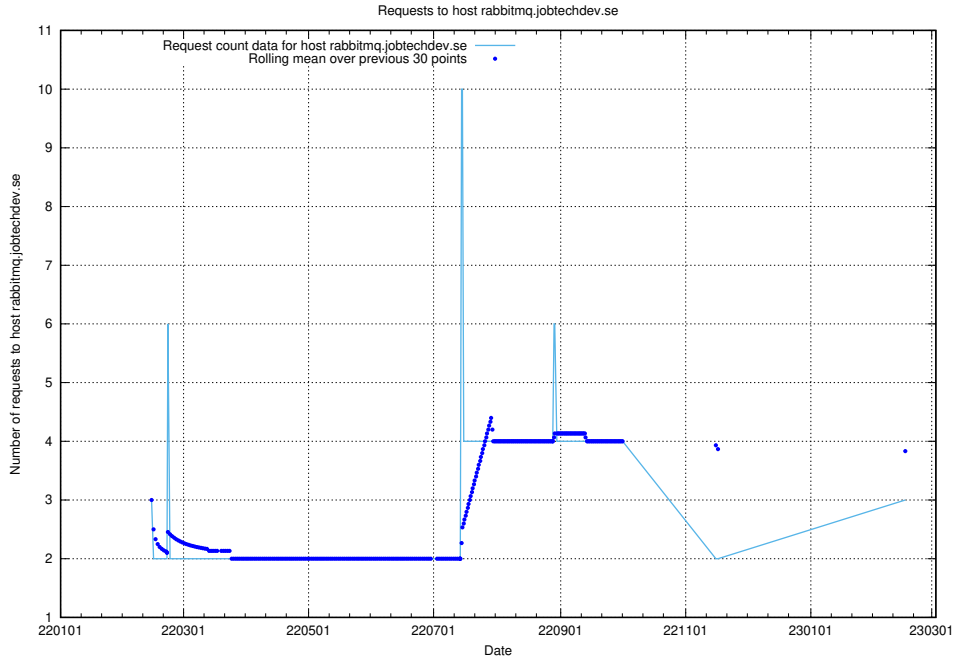

7.225 Usage of rabbitmq.jobtechdev.se

Here, we count the number of requests to host rabbitmq.jobtechdev.se.

7.226 Usage of kam-openshift-gitops.prod.services.jtech.se

Here, we count the number of requests to host kam-openshift-gitops.prod.services.jtech.se.