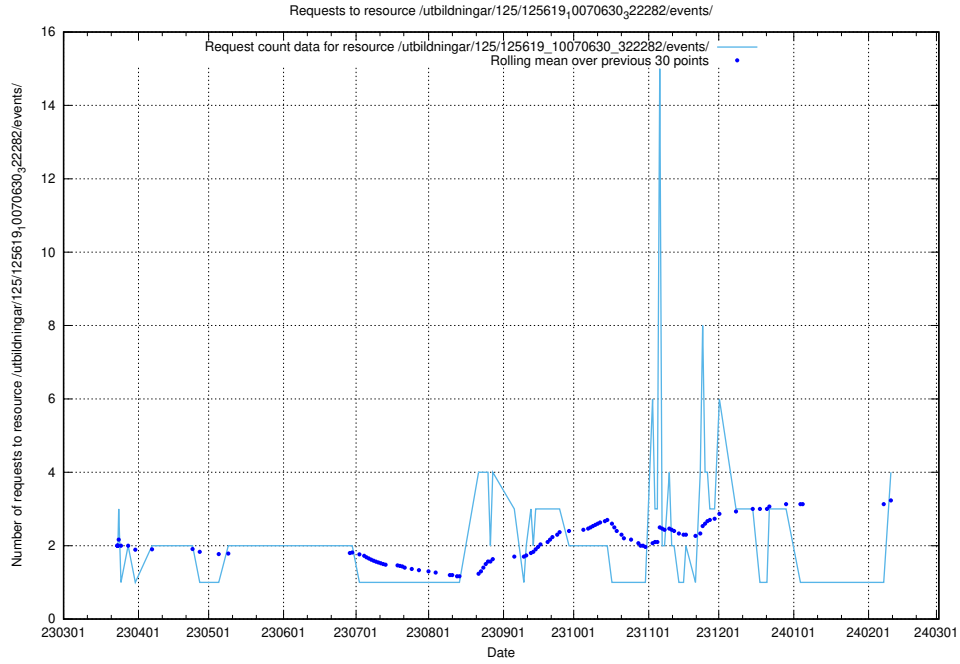

5.296 Usage of /utbildningar/125/125619_10070630_322282/events/

Here, we count the number of requests to resource /utbildningar/125/125619_10070630_322282/events/