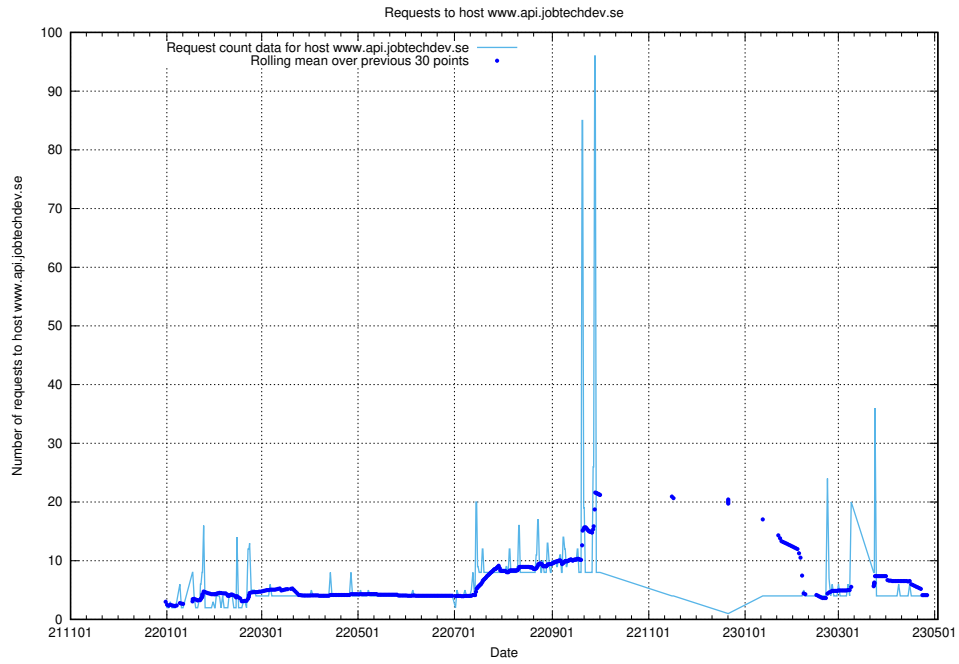

7.125 Usage of www.api.jobtechdev.se

Here, we count the number of requests to host www.api.jobtechdev.se.