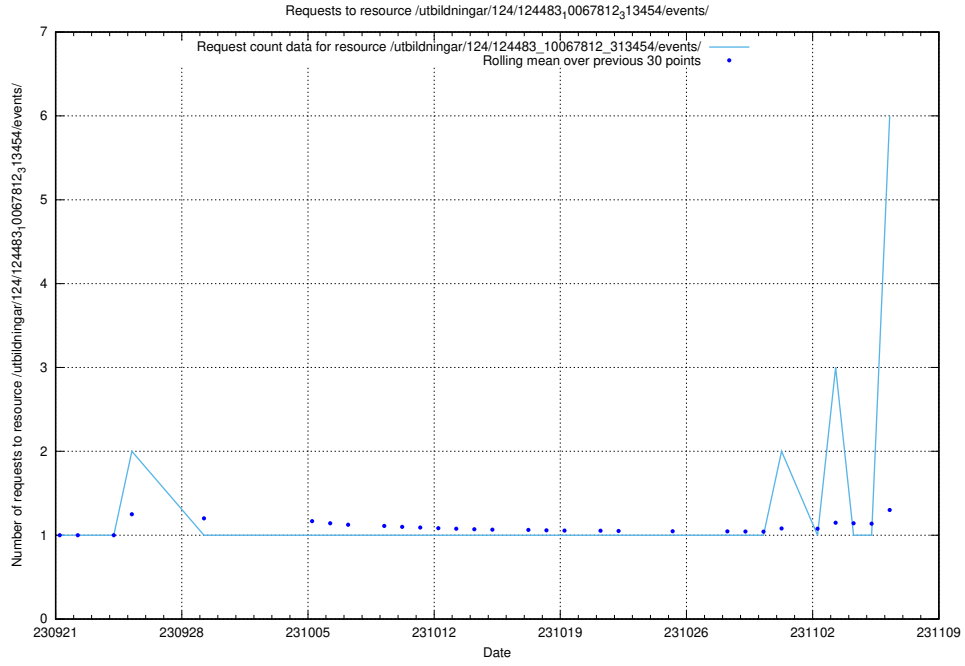

5.110 Usage of /utbildningar/124/124483_10067812_313454/events/

Here, we count the number of requests to resource /utbildningar/124/124483_10067812_313454/events/