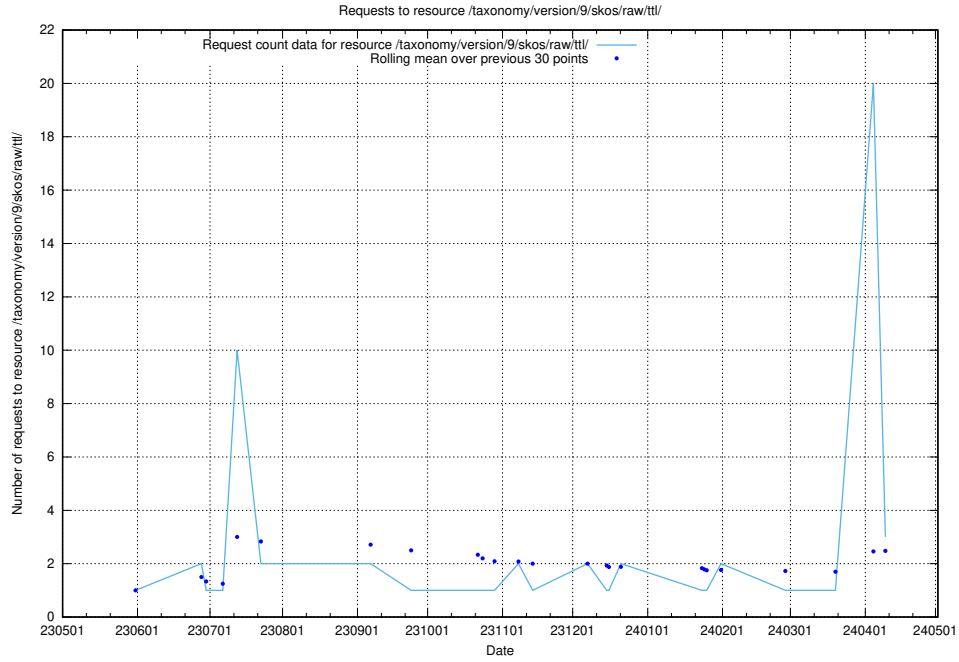

5.475 Usage of /taxonomy/version/9/skos/raw/ttl/

Here, we count the number of requests to resource /taxonomy/version/9/skos/raw/ttl/.