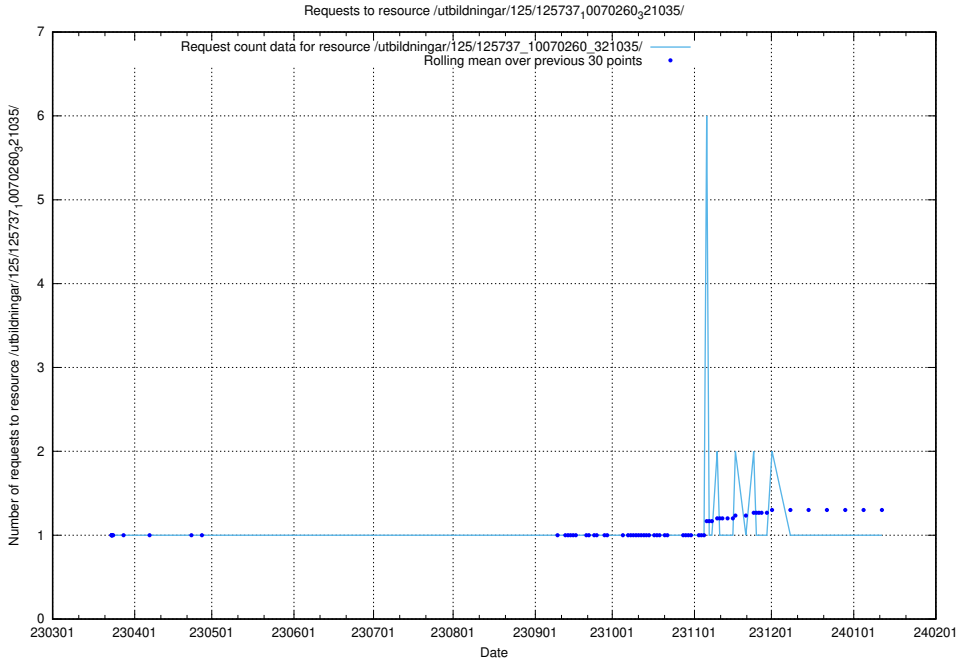

5.1086 Usage of /utbildningar/125/125737_10070260_321035/

Here, we count the number of requests to resource /utbildningar/125/125737_10070260_321035/.