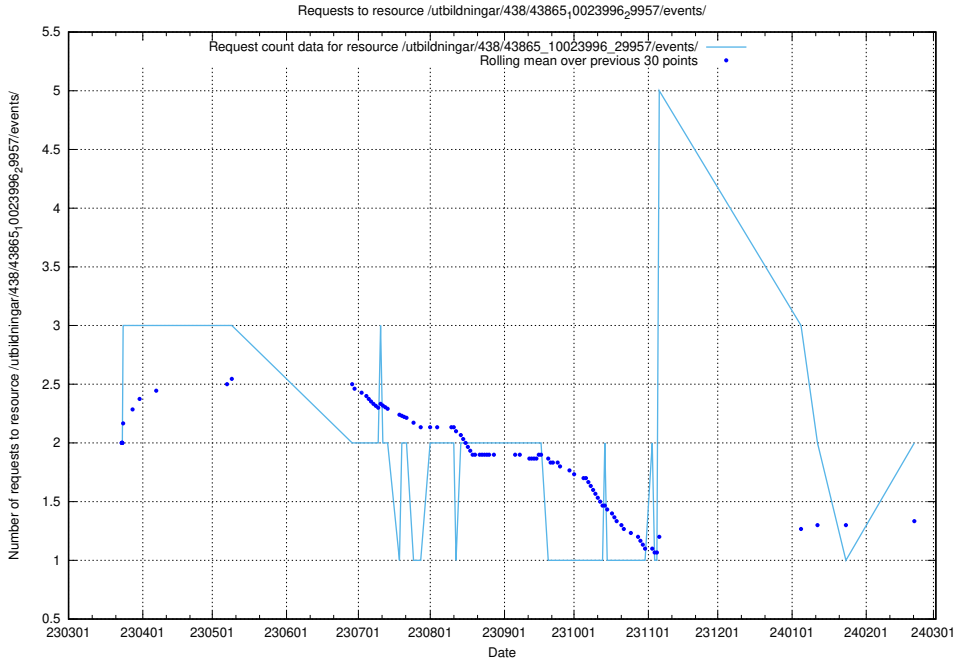

5.1012 Usage of /utbildningar/438/43865_10023996_29957/events/

Here, we count the number of requests to resource /utbildningar/438/43865_10023996_29957/events/.