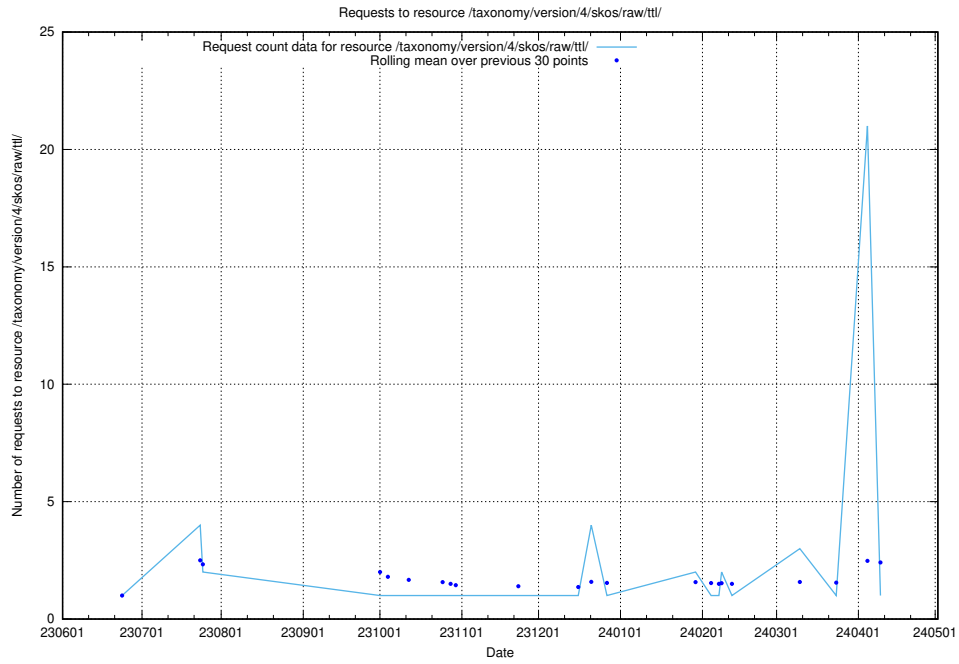

5.5371 Usage of /taxonomy/version/4/skos/raw/ttl/

Here, we count the number of requests to resource /taxonomy/version/4/skos/raw/ttl/.