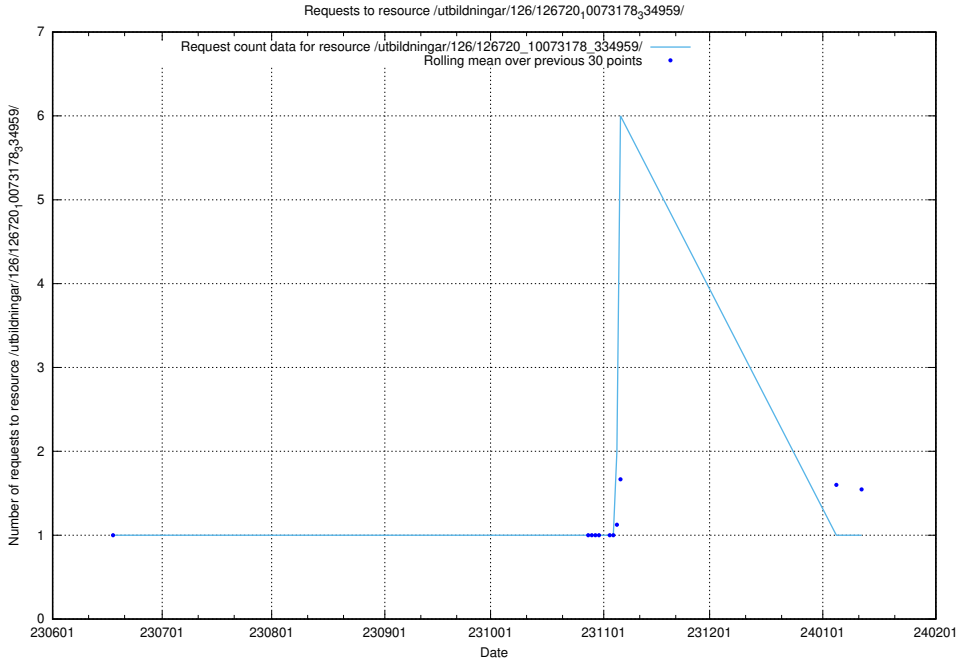

5.5665 Usage of /utbildningar/126/126720_10073178_334959/

Here, we count the number of requests to resource /utbildningar/126/126720_10073178_334959/.