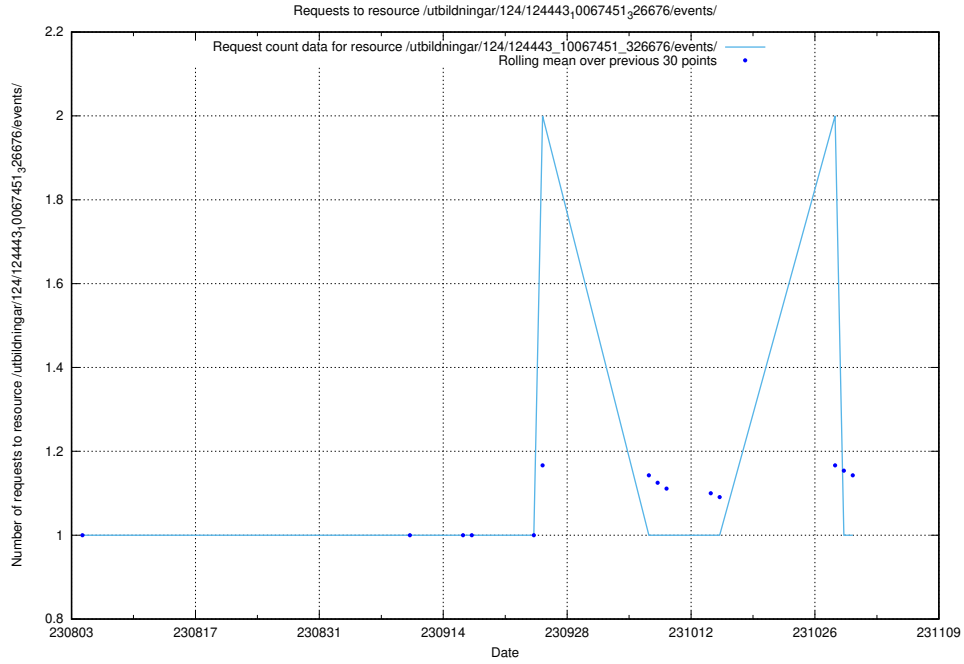

5.4704 Usage of /utbildningar/124/124443_10067451_326676/events/

Here, we count the number of requests to resource /utbildningar/124/124443_10067451_326676/events/

5.4705 Usage of /utbildningar/124/124443_10067451_326676/