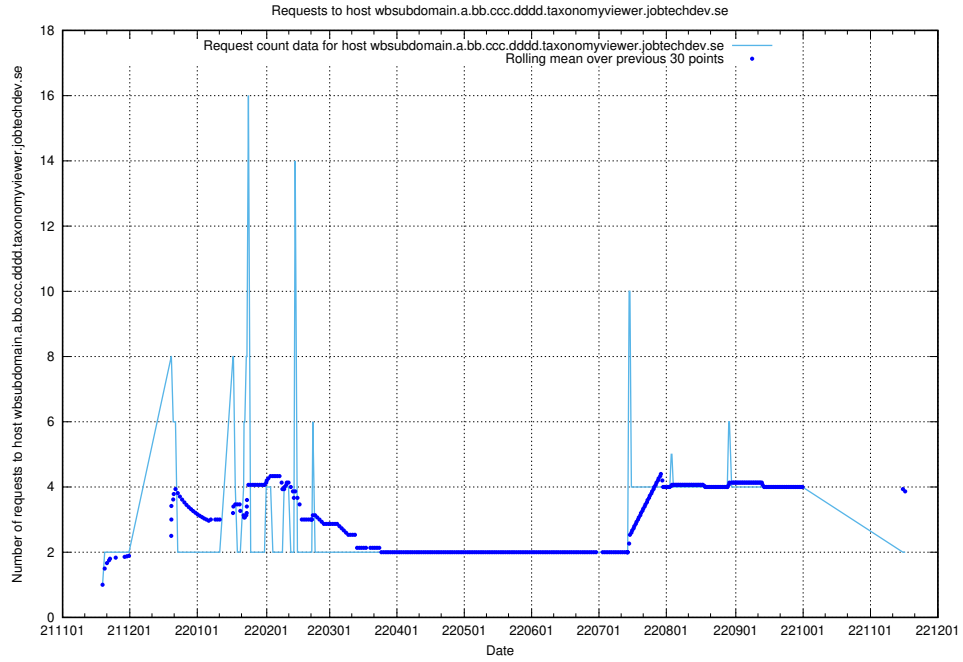

7.454 Usage of wbsubdomain.a.bb.ccc.dddd.taxonomyviewer.jobtechdev.se

Here, we count the number of requests to host wbsubdomain.a.bb.ccc.dddd.taxonomyviewer.jobtechdev.se