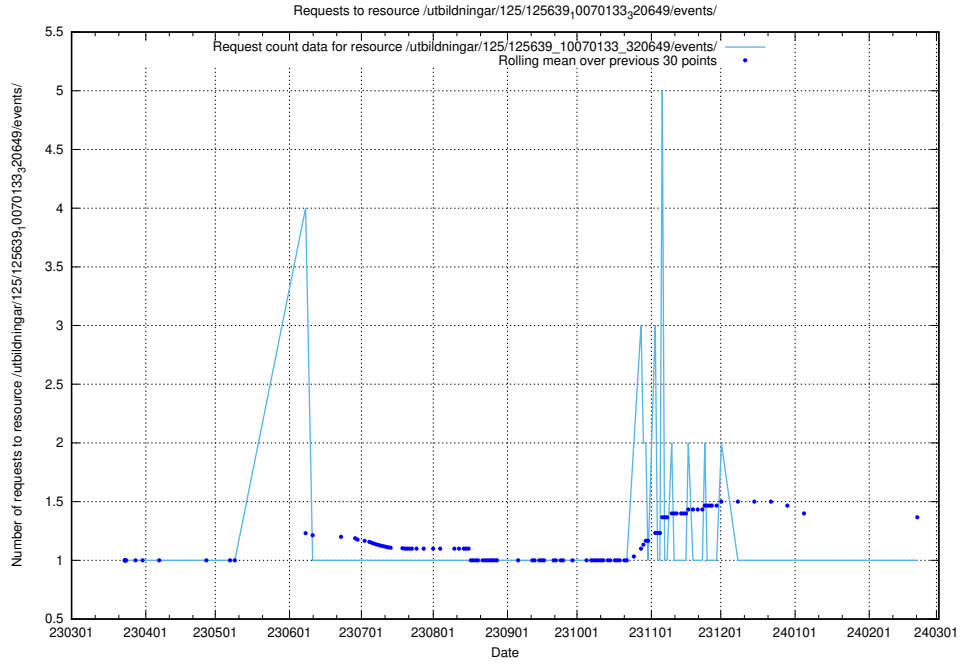

5.1129 Usage of /utbildningar/125/125639_10070133_320649/events/

Here, we count the number of requests to resource /utbildningar/125/125639_10070133_320649/events/