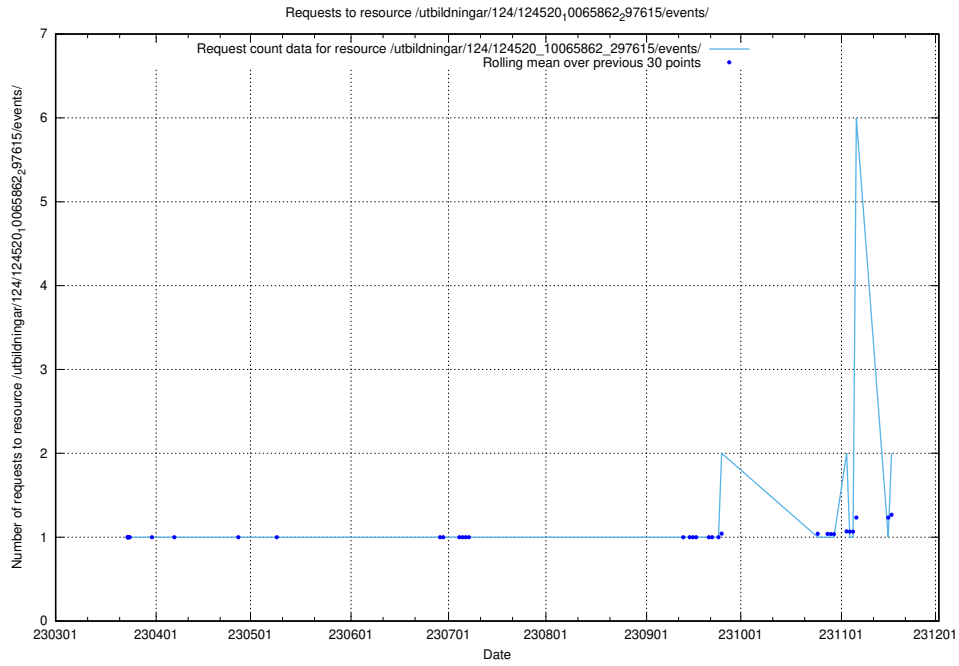

5.597 Usage of /utbildningar/124/124520_10065862_297615/events/

Here, we count the number of requests to resource /utbildningar/124/124520_10065862_297615/events/