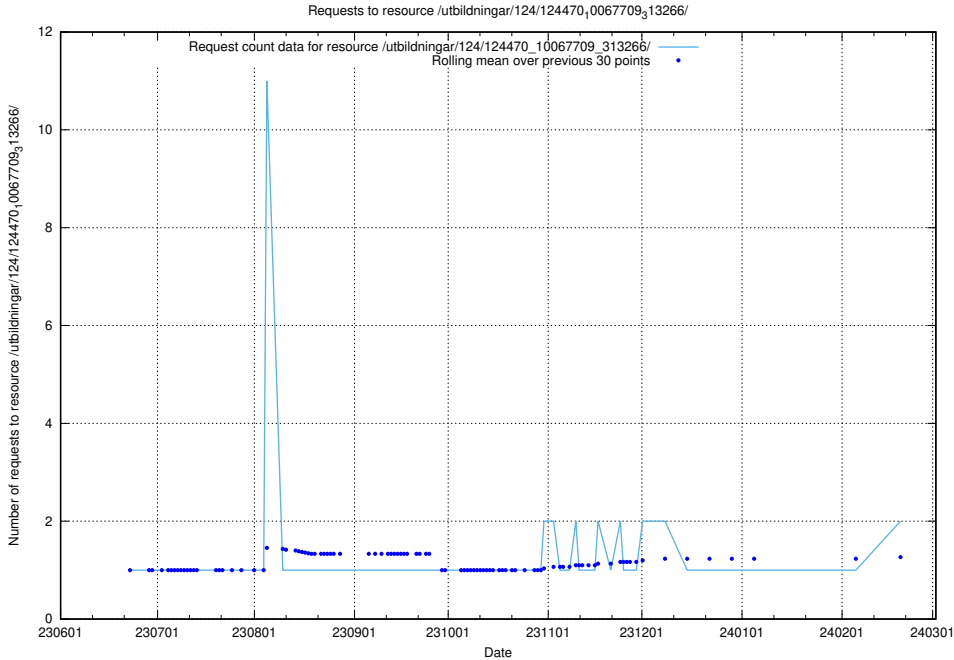

5.954 Usage of /utbildningar/124/124470_10067709_313266/

Here, we count the number of requests to resource /utbildningar/124/124470_10067709_313266/.