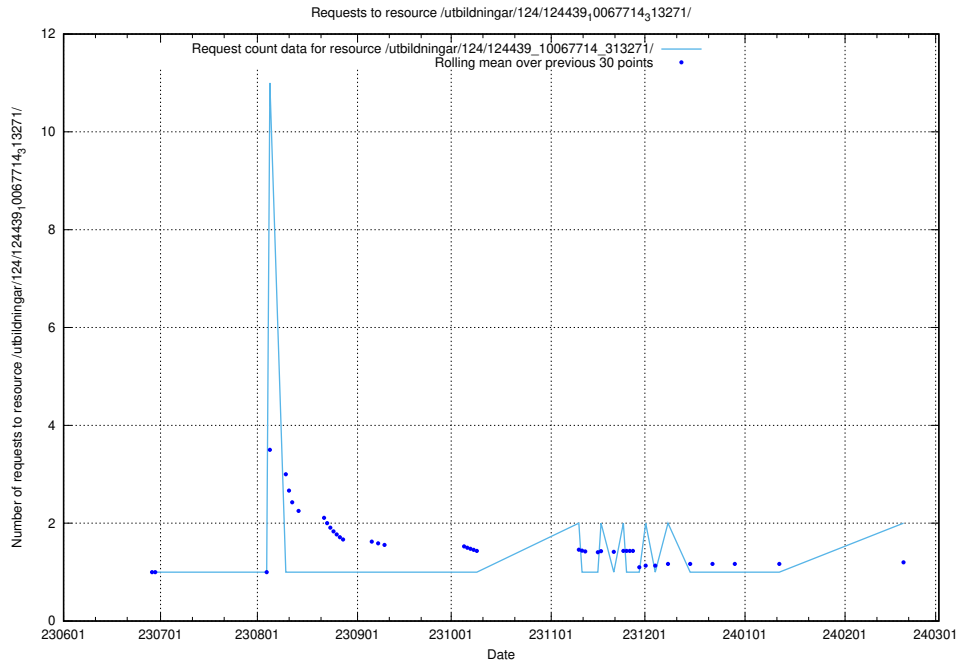

5.924 Usage of /utbildningar/124/124439_10067714_313271/

Here, we count the number of requests to resource /utbildningar/124/124439_10067714_313271/.