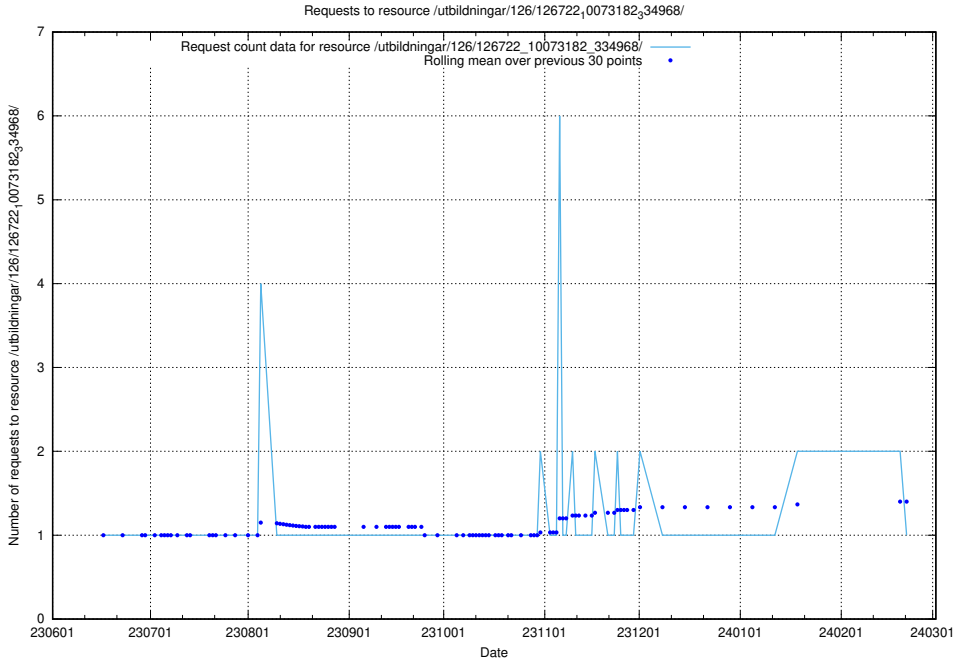

5.5674 Usage of /utbildningar/126/126722_10073182_334968/

Here, we count the number of requests to resource /utbildningar/126/126722_10073182_334968/.