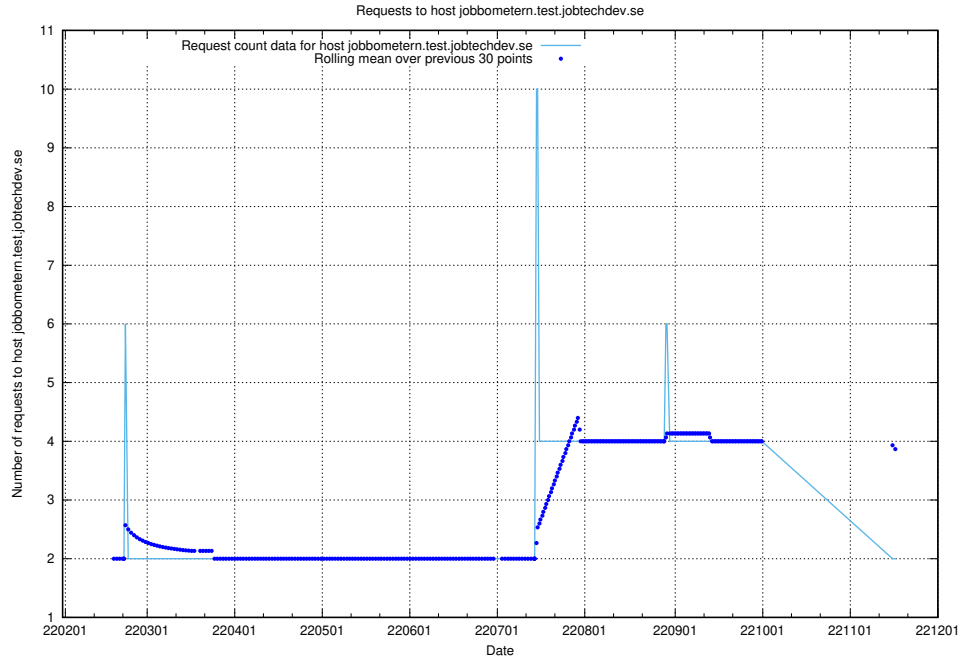

7.532 Usage of `jobbometern.test.jobtechdev.se`

Here, we count the number of requests to host `jobbometern.test.jobtechdev.se`.