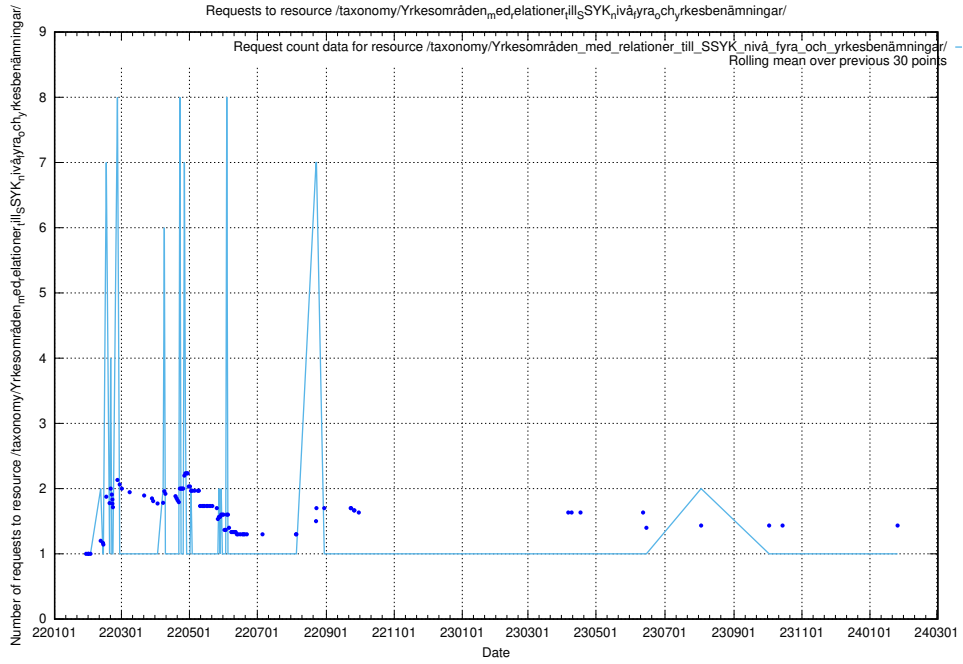

5.3584 Usage of /taxonomy/Yrkesområden_med_relationer_till_SSYK_nivå_fy

Here, we count the number of requests to resource /taxonomy/Yrkesområden_med_relationer_till_SSYK_nivå_fy