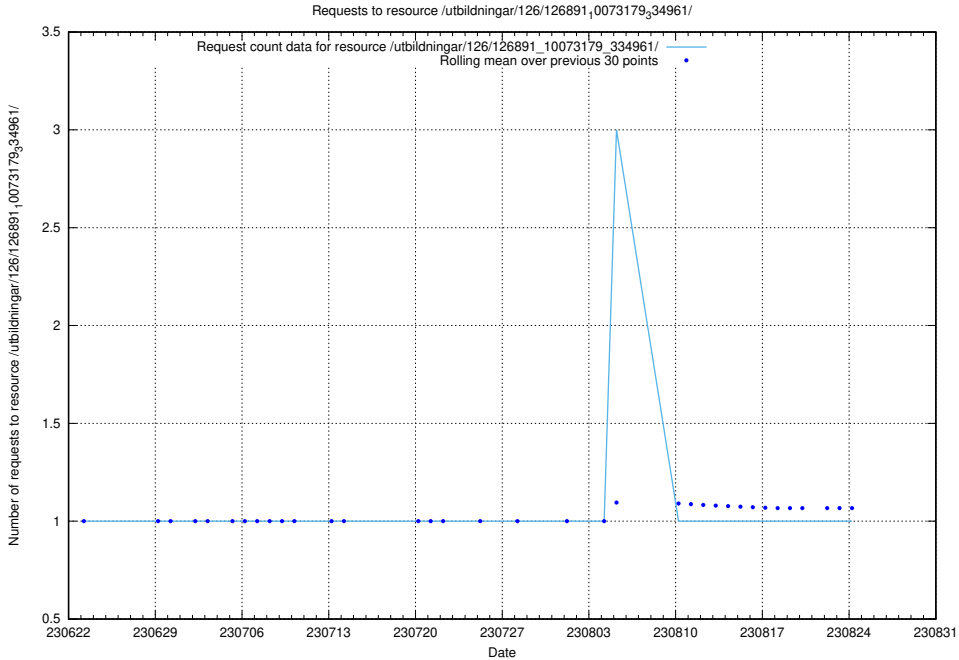

5.5396 Usage of /utbildningar/126/126891_10073179_334961/

Here, we count the number of requests to resource /utbildningar/126/126891_10073179_334961/.