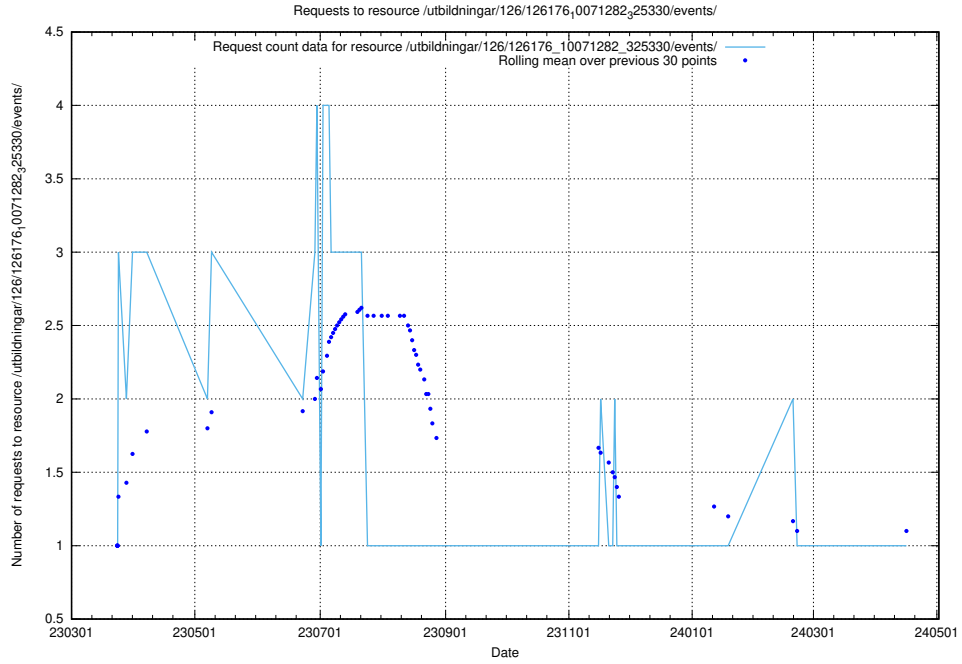

5.6200 Usage of /utbildningar/126/126176_10071282_325330/events/

Here, we count the number of requests to resource /utbildningar/126/126176_10071282_325330/events/