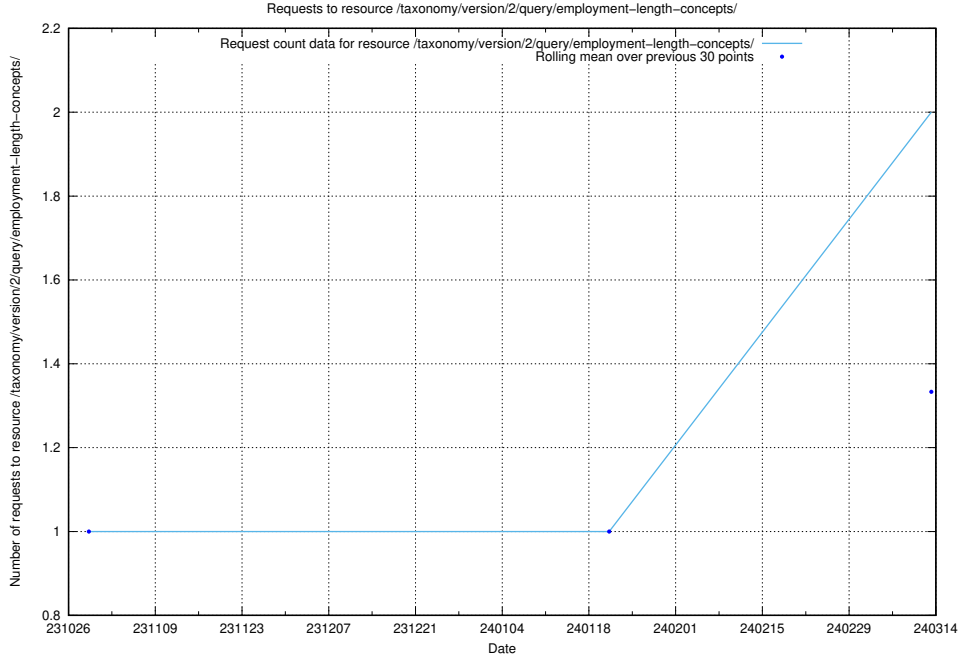

5.796 Usage of /taxonomy/version/2/query/employment-length-concepts/

Here, we count the number of requests to resource /taxonomy/version/2/query/employment-length-concepts/.