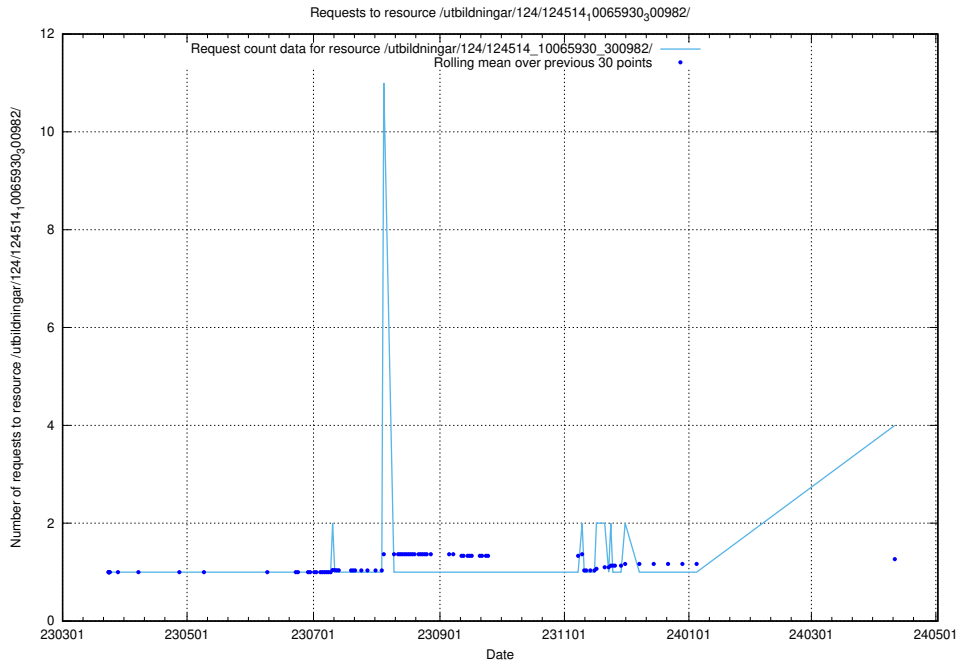

5.222 Usage of /utbildningar/124/124514_10065930_300982/

Here, we count the number of requests to resource /utbildningar/124/124514_10065930_300982/.