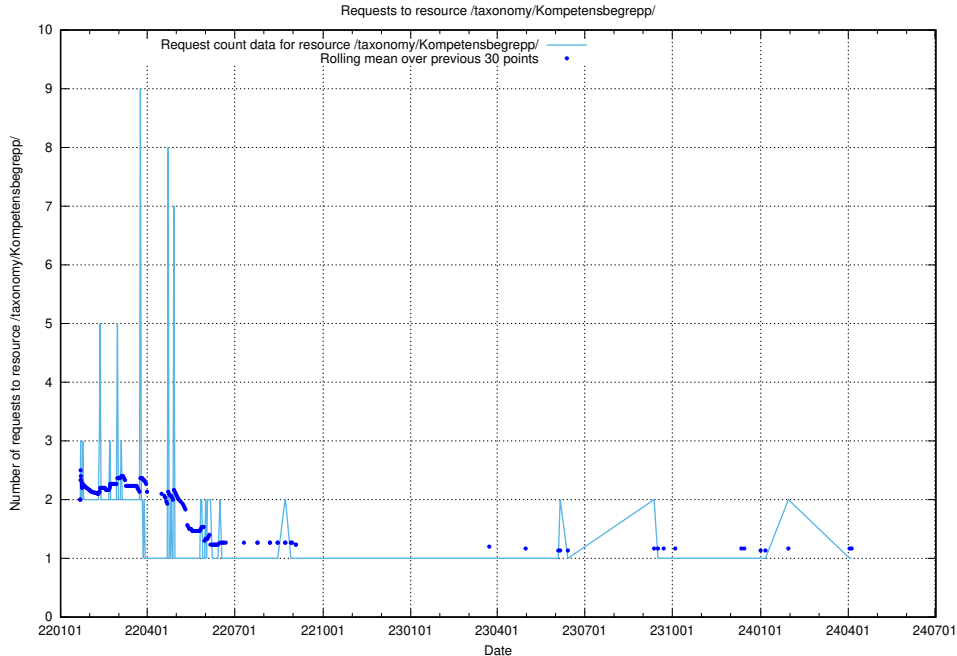

5.6185 Usage of /utbildningar/126/126466_10071963_330384/

Here, we count the number of requests to resource /utbildningar/126/126466_10071963_330384/.

5.6186 Usage of /utbildningar/126/126466_10071860_329840/events/