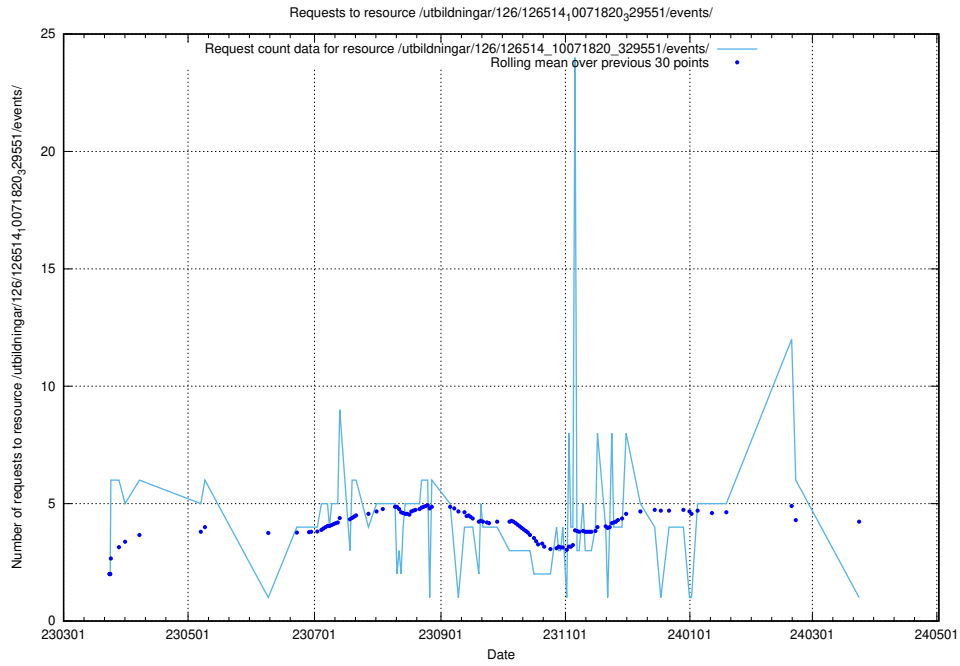

5.6046 Usage of /utbildningar/126/126514_10071820_329551/events/

Here, we count the number of requests to resource /utbildningar/126/126514_10071820_329551/events/