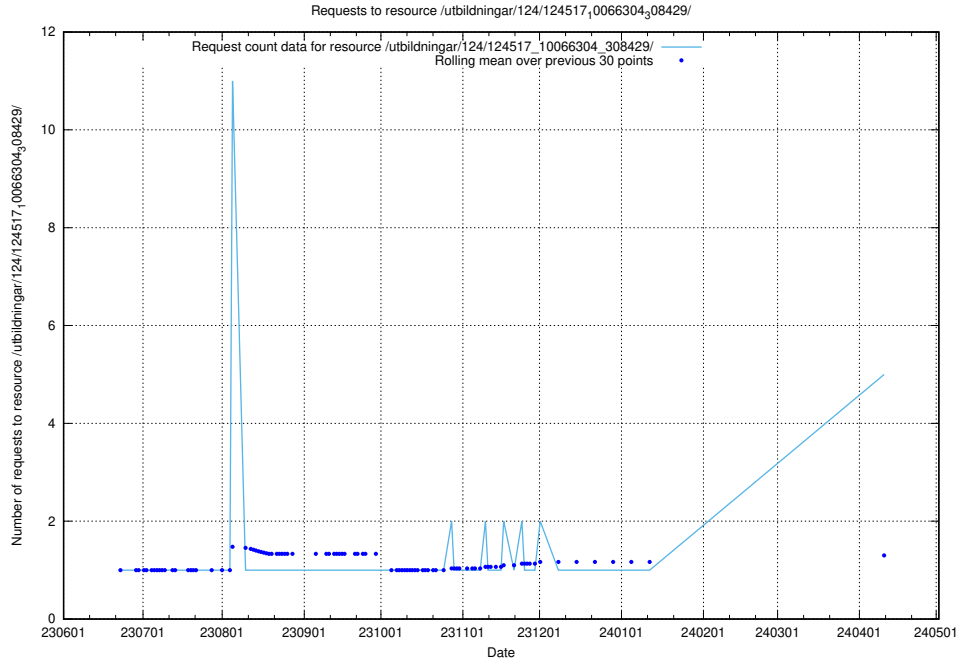

5.193 Usage of /utbildningar/124/124517_10066304_308429/

Here, we count the number of requests to resource /utbildningar/124/124517_10066304_308429/.