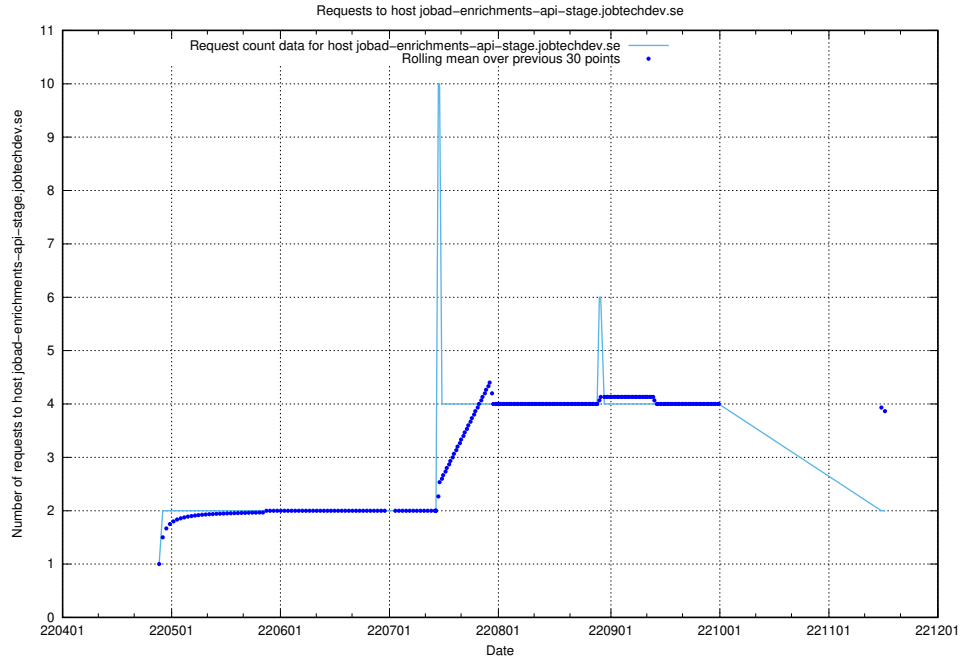

7.443 Usage of jobad-enrichments-api-stage.jobtechdev.se

Here, we count the number of requests to host jobad-enrichments-api-stage.jobtechdev.se.