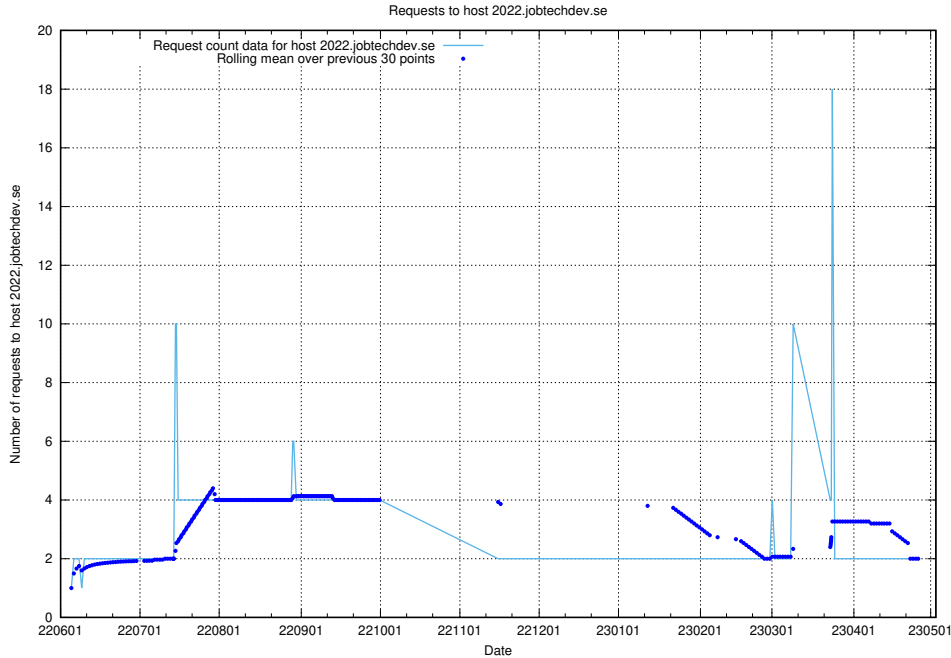

7.411 Usage of 2022.jobtechdev.se

Here, we count the number of requests to host 2022.jobtechdev.se.