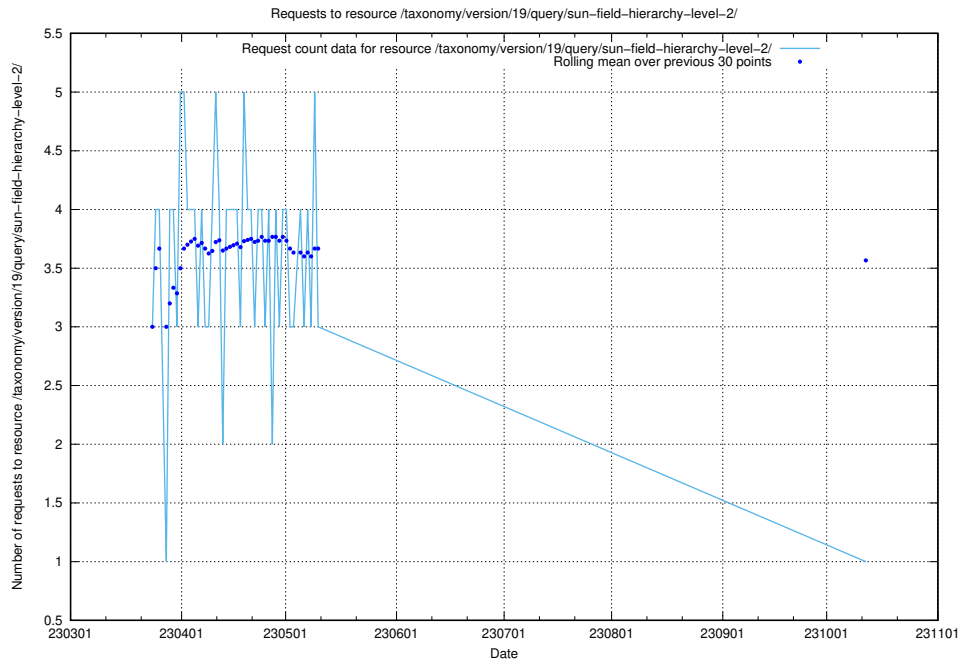

5.5905 Usage of /taxonomy/version/19/query/sun-field-hierarchy-level-2/

Here, we count the number of requests to resource /taxonomy/version/19/query/sun-field-hierarchy-level-2/.