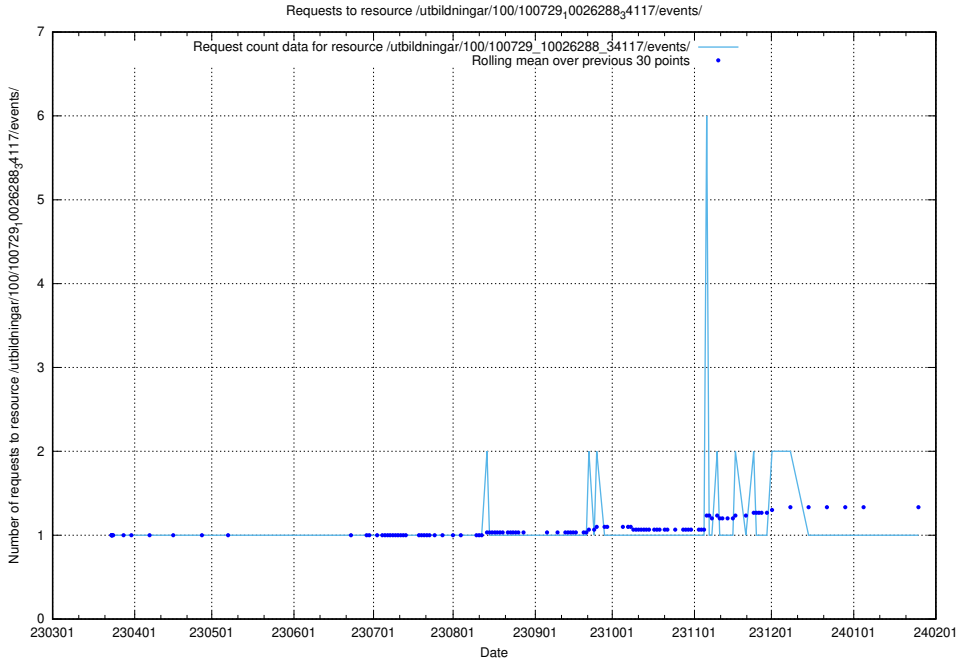

5.5488 Usage of /utbildningar/100/100729_10026288_34117/events/

Here, we count the number of requests to resource /utbildningar/100/100729_10026288_34117/events/.