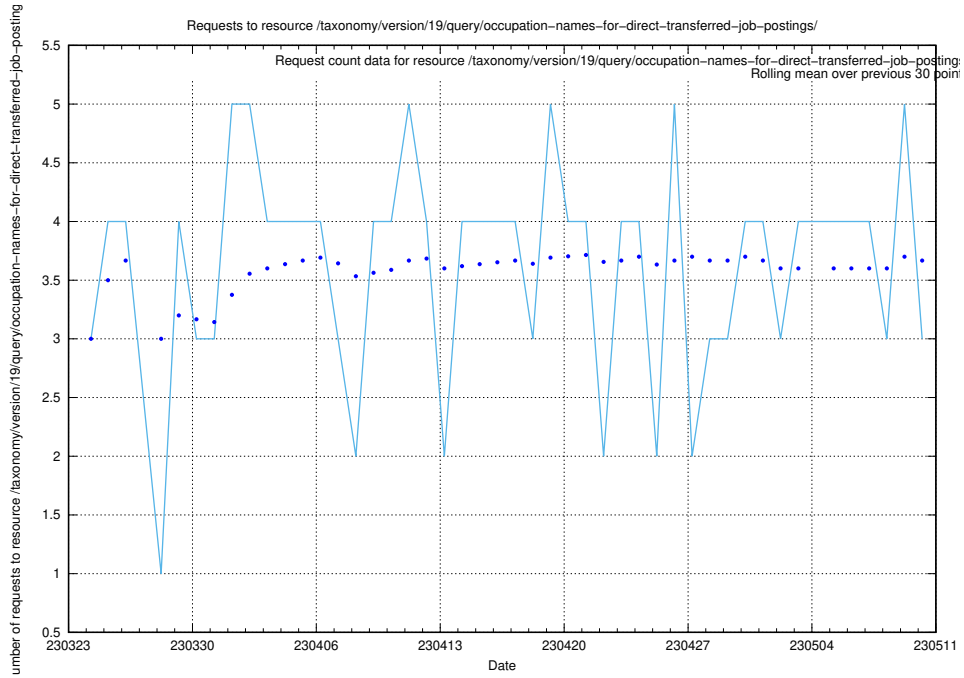

5.536 Usage of /taxonomy/version/19/query/occupation-names-for-direct-transferred-job-postings/

Here, we count the number of requests to resource /taxonomy/version/19/query/occupation-names-for-direct-transferred-job-postings/.