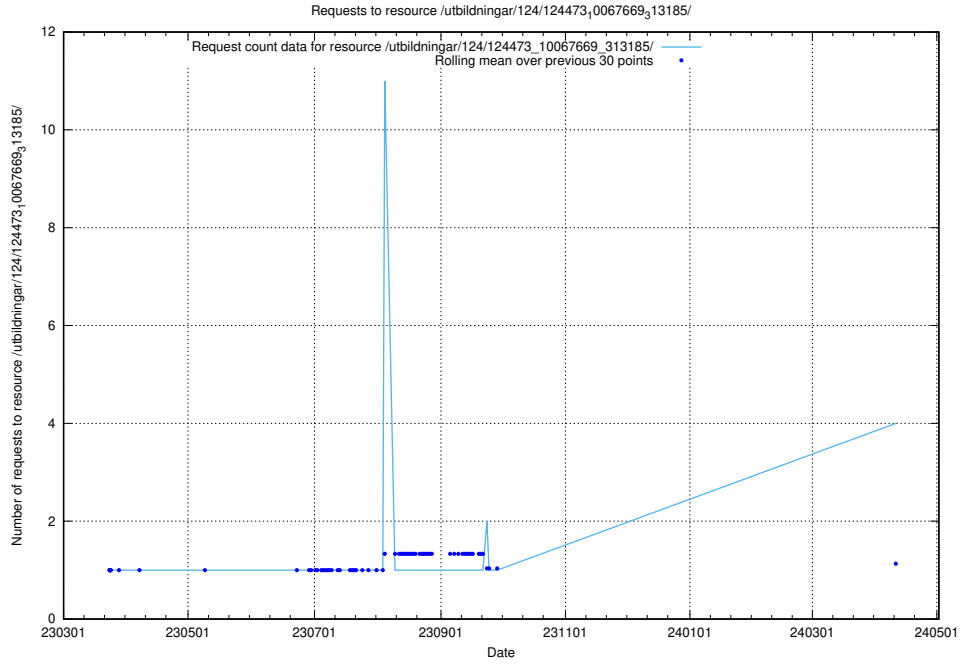

5.234 Usage of /utbildningar/124/124473_10067669_313185/

Here, we count the number of requests to resource /utbildningar/124/124473_10067669_313185/.