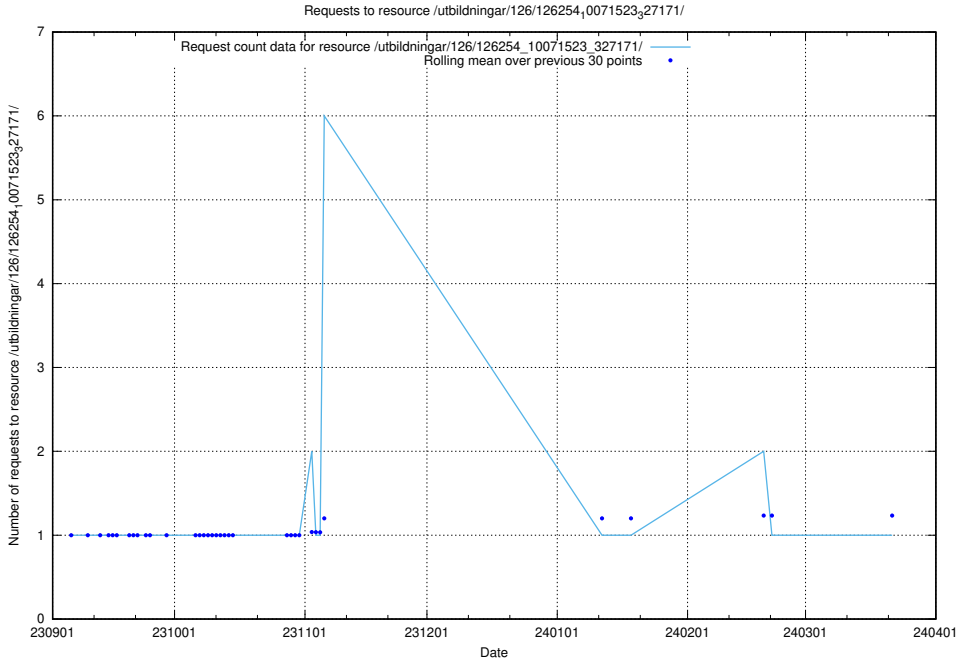

Here, we count the number of requests to resource /utbildningar/126/126254_10071523_327171/events/

5.4493 Usage of /utbildningar/126/126254_10071523_327171/

Here, we count the number of requests to resource /utbildningar/126/126254_10071523_327171/.