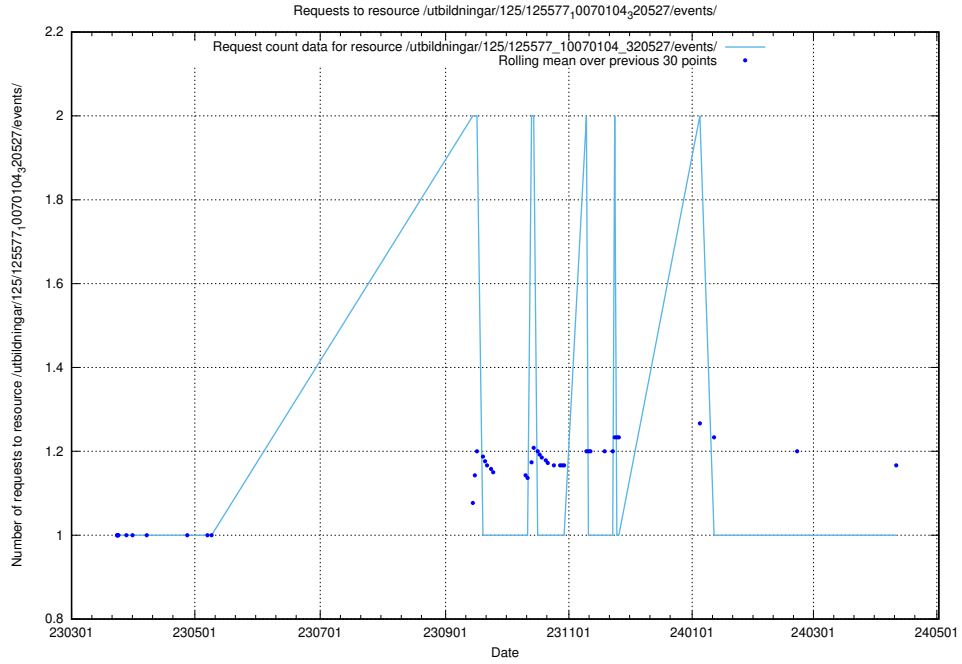

5.1169 Usage of /utbildningar/125/125577_10070104_320527/events/

Here, we count the number of requests to resource /utbildningar/125/125577_10070104_320527/events/