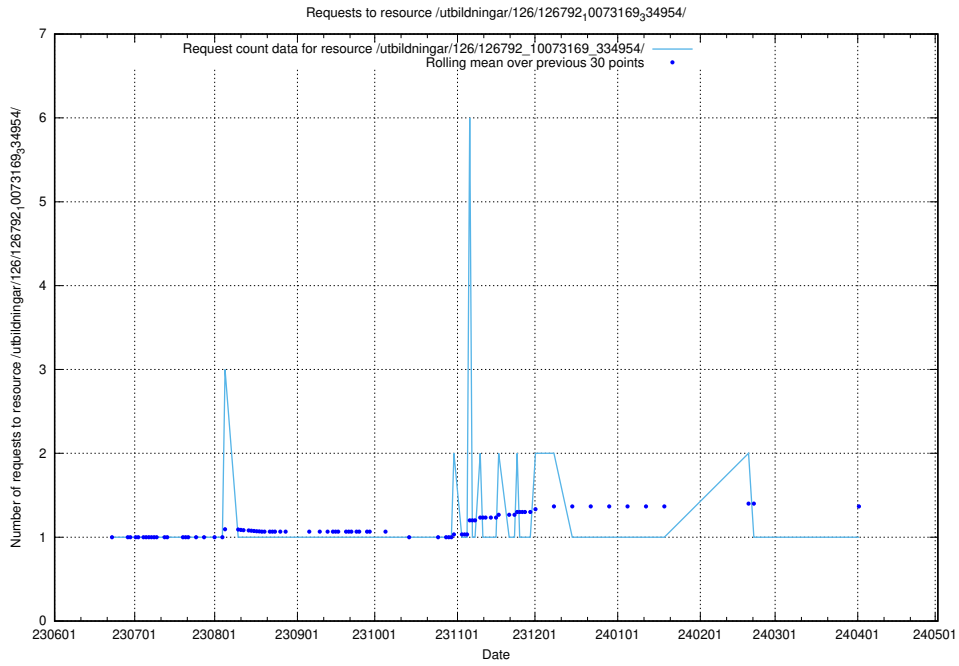

Here, we count the number of requests to resource /utbildningar/126/126792_10073182_334968/.

5.5406 Usage of /utbildningar/126/126792_10073169_334954/

Here, we count the number of requests to resource /utbildningar/126/126792_10073169_334954/.