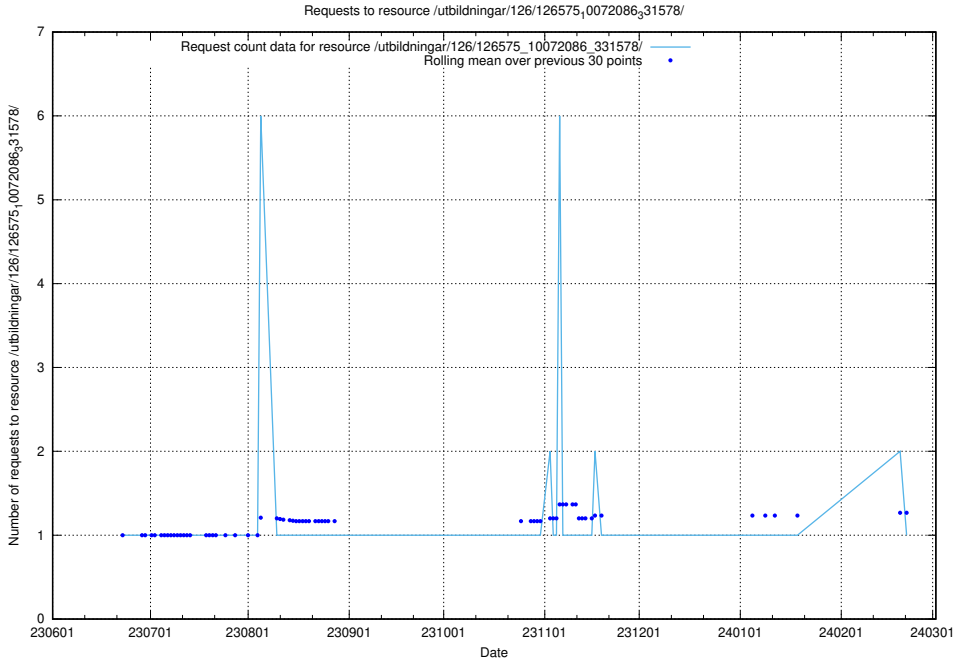

5.5460 Usage of /utbildningar/126/126575_10072086_331578/

Here, we count the number of requests to resource /utbildningar/126/126575_10072086_331578/.