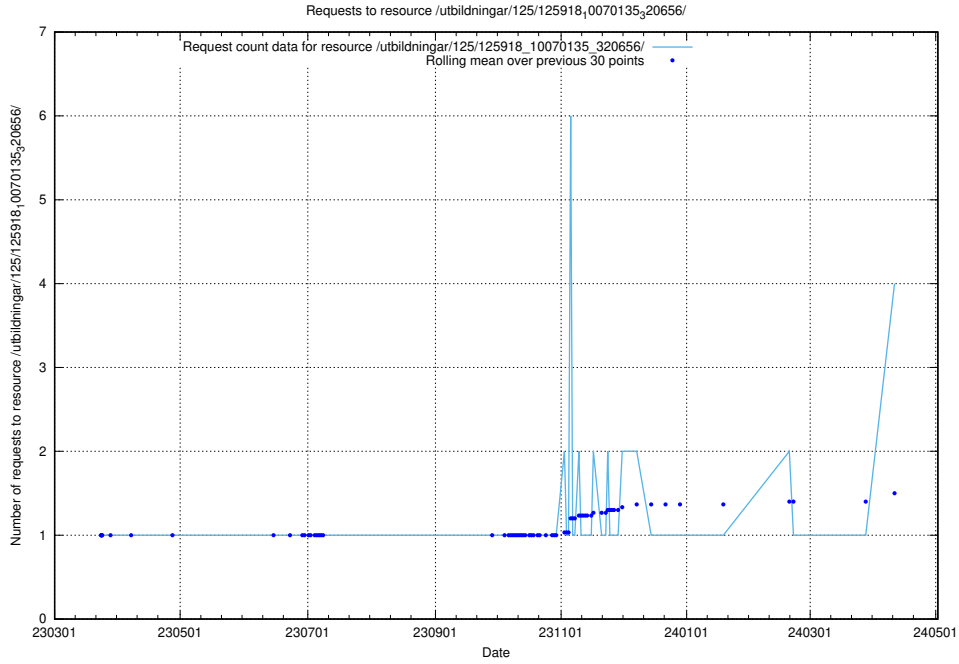

5.302 Usage of /utbildningar/125/125918_10070135_320656/

Here, we count the number of requests to resource /utbildningar/125/125918_10070135_320656/.