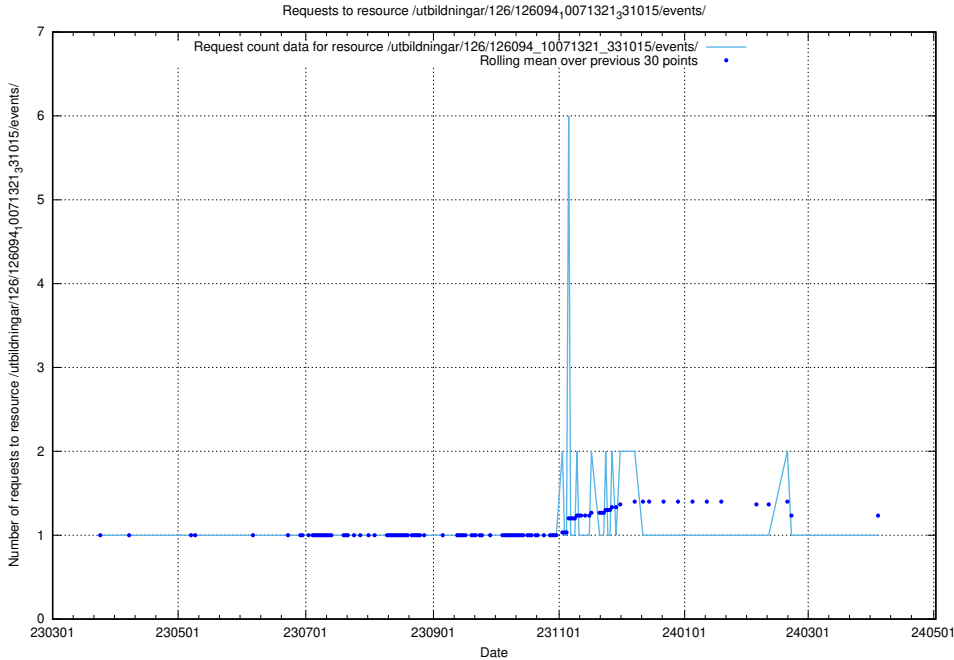

5.5990 Usage of /utbildningar/126/126094_10071321_331015/events/

Here, we count the number of requests to resource /utbildningar/126/126094_10071321_331015/events/