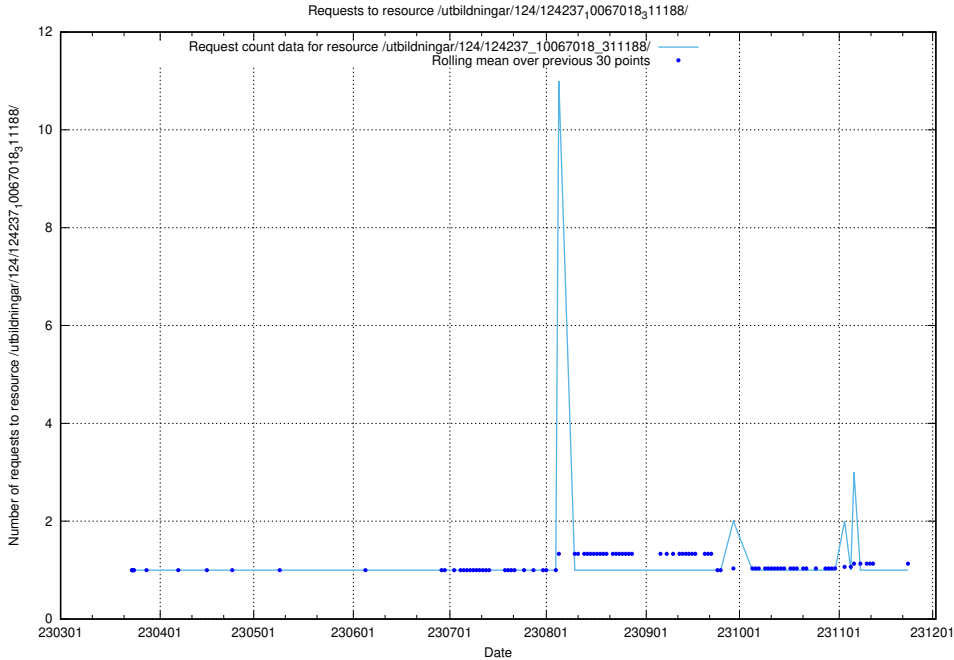

5.3852 Usage of /utbildningar/124/124237_10067018_311188/

Here, we count the number of requests to resource /utbildningar/124/124237_10067018_311188/.