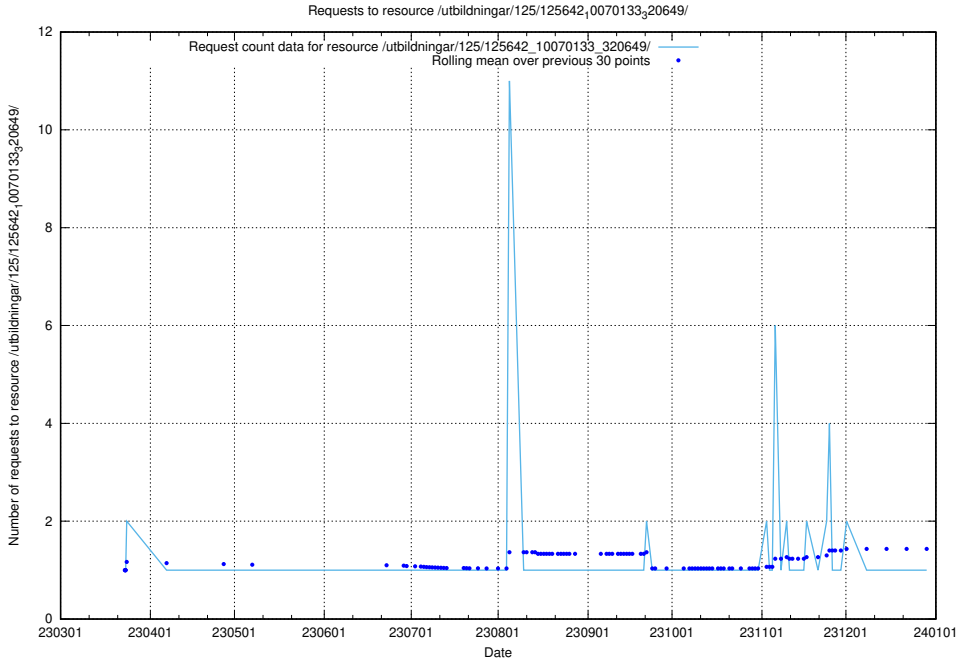

5.1123 Usage of /utbildningar/125/125642_10070133_320649/

Here, we count the number of requests to resource /utbildningar/125/125642_10070133_320649/.