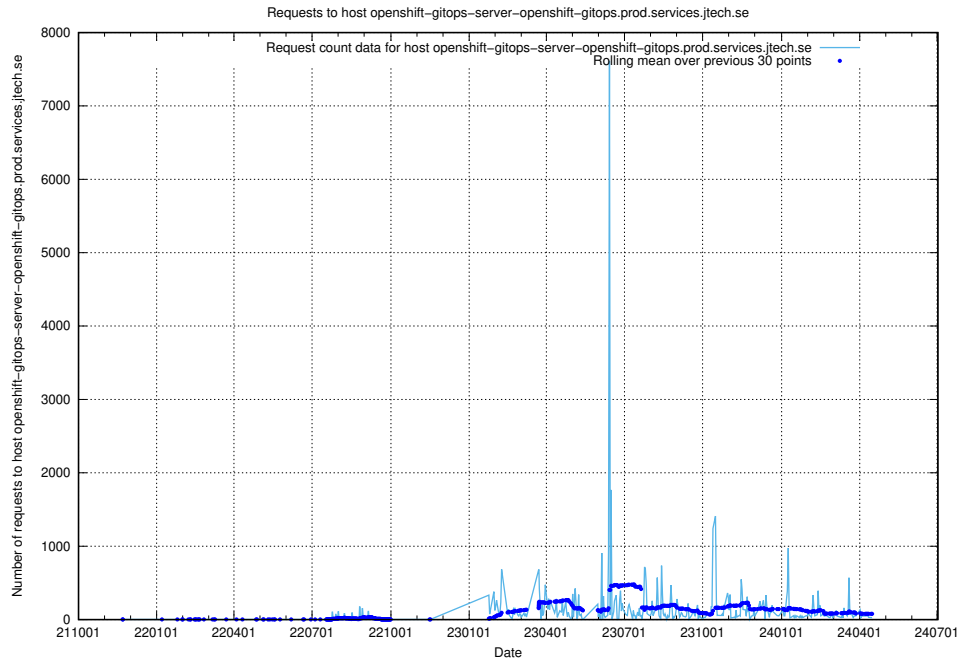

Here, we count the number of requests to host openshift-gitops-server-openshift-gitops.prod.services.jtech.se.

7.34 Usage of taxonomy-i1.api.jobtechdev.se

Here, we count the number of requests to host taxonomy-i1.api.jobtechdev.se.