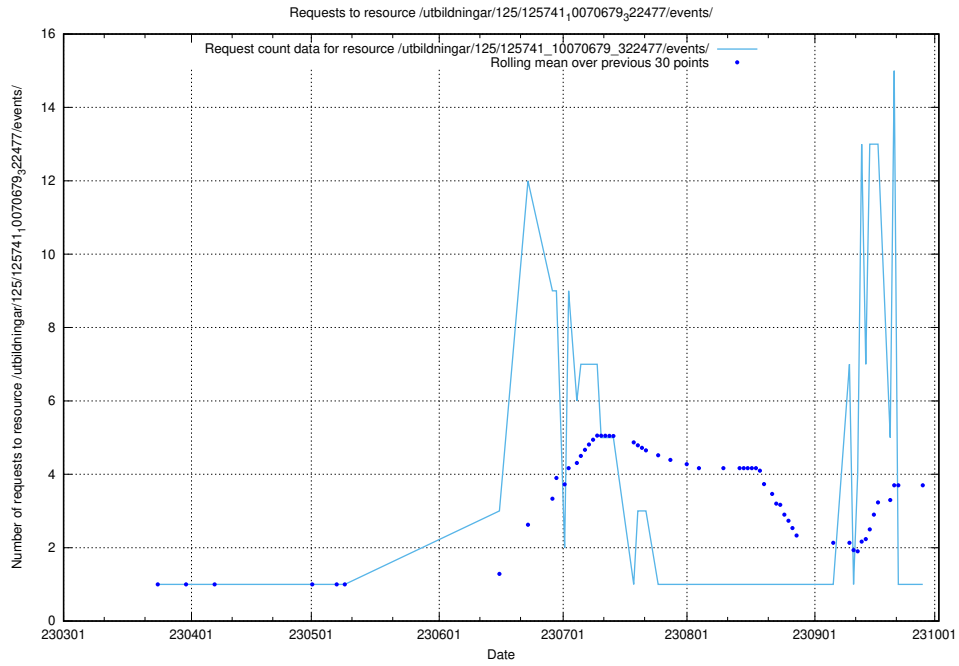

Here, we count the number of requests to resource /utbildningar/125/125741_10070680_323231/events/

5.6013 Usage of /utbildningar/125/125741_10070679_322477/events/

Here, we count the number of requests to resource /utbildningar/125/125741_10070679_322477/events/