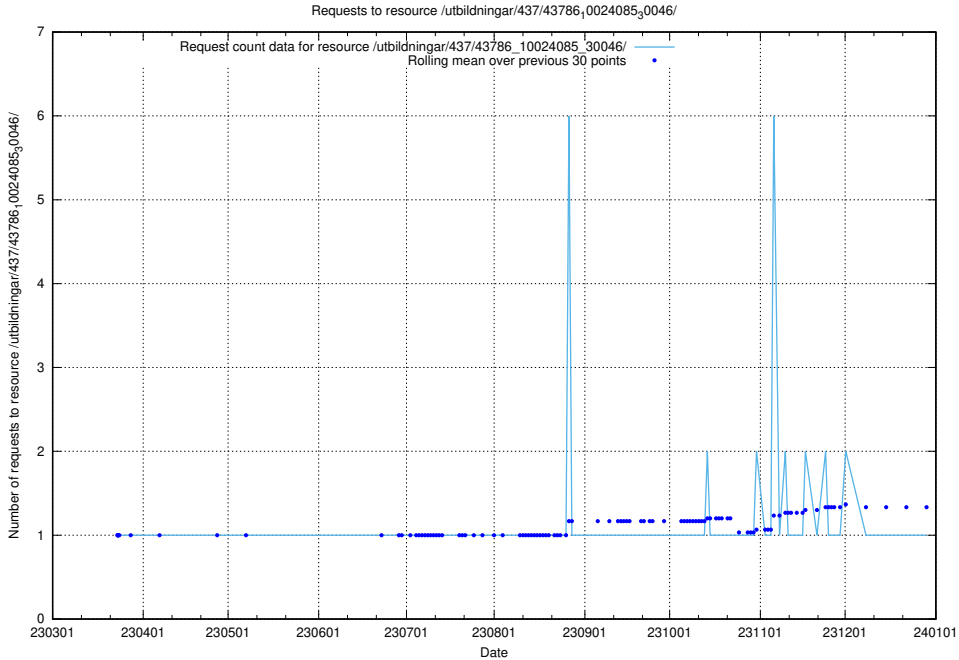

5.6137 Usage of /utbildningar/437/43786_10024085_30046/

Here, we count the number of requests to resource /utbildningar/437/43786_10024085_30046/.