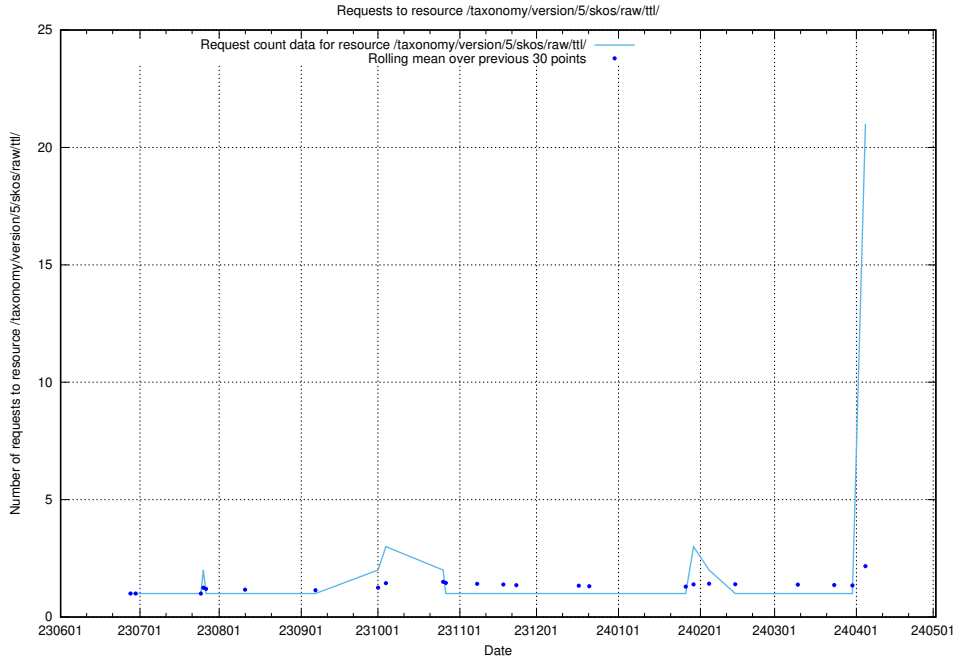

5.13 Usage of /taxonomy/version/5/skos/raw/ttl/

Here, we count the number of requests to resource /taxonomy/version/5/skos/raw/ttl/.