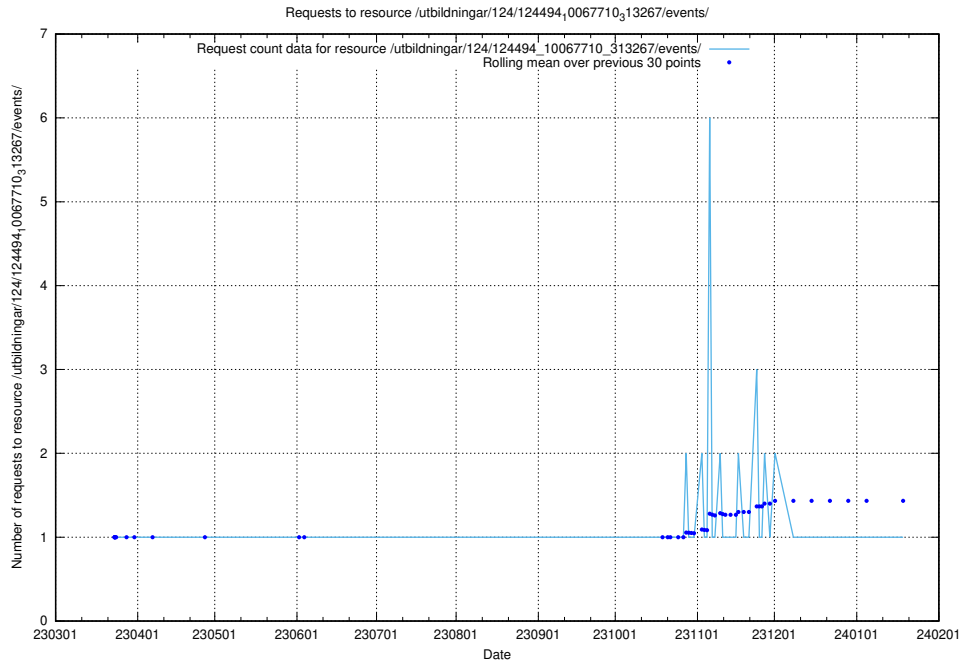

5.2585 Usage of /utbildningar/124/124494_10067710_313267/events/

Here, we count the number of requests to resource /utbildningar/124/124494_10067710_313267/events/