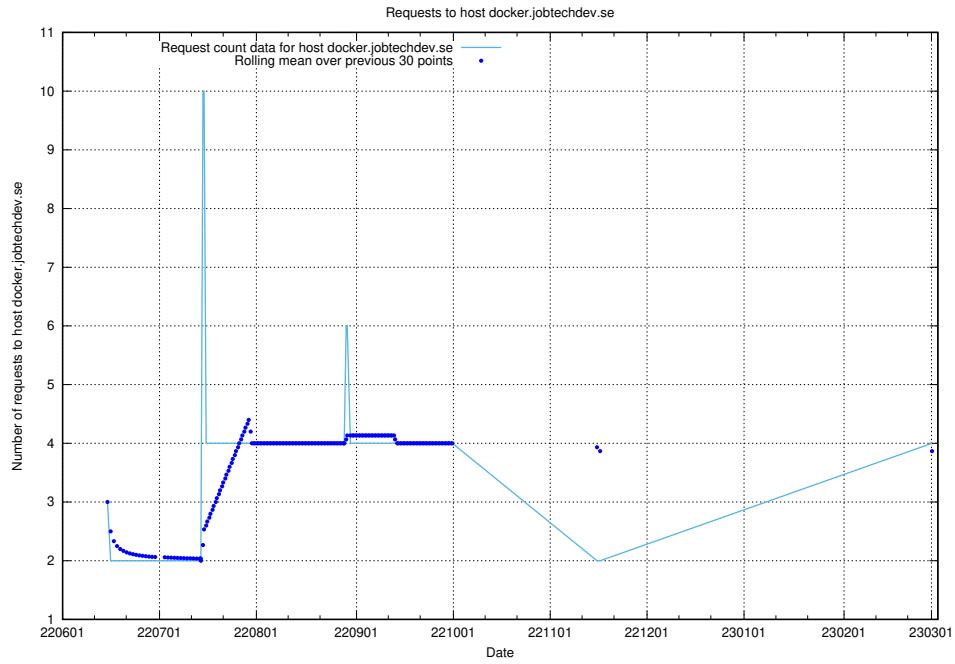

7.139 Usage of docker.jobtechdev.se

Here, we count the number of requests to host docker.jobtechdev.se.