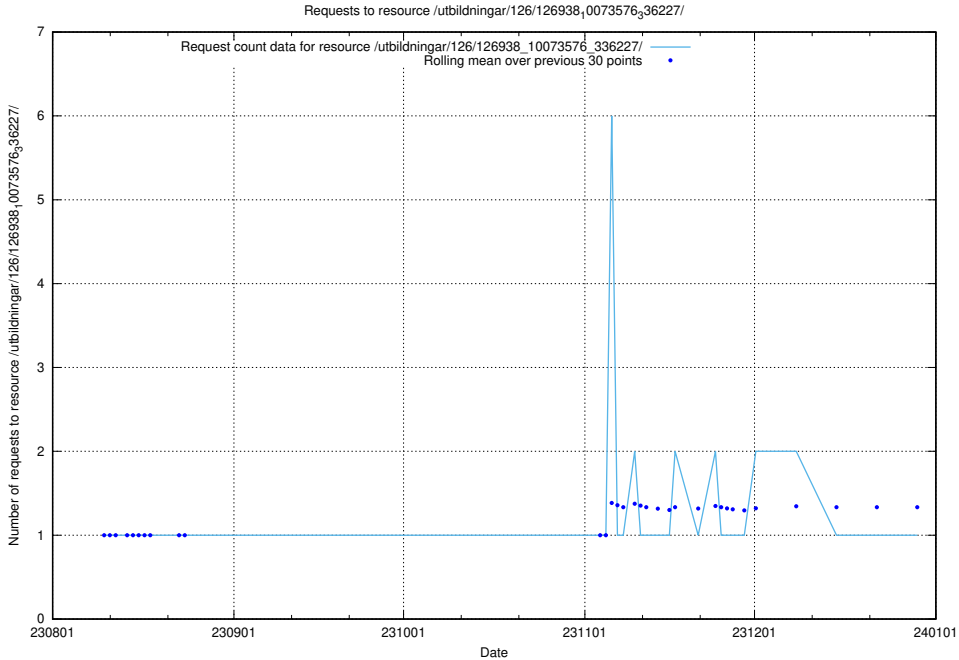

5.4644 Usage of /utbildningar/126/126938_10073576_336227/

Here, we count the number of requests to resource /utbildningar/126/126938_10073576_336227/.