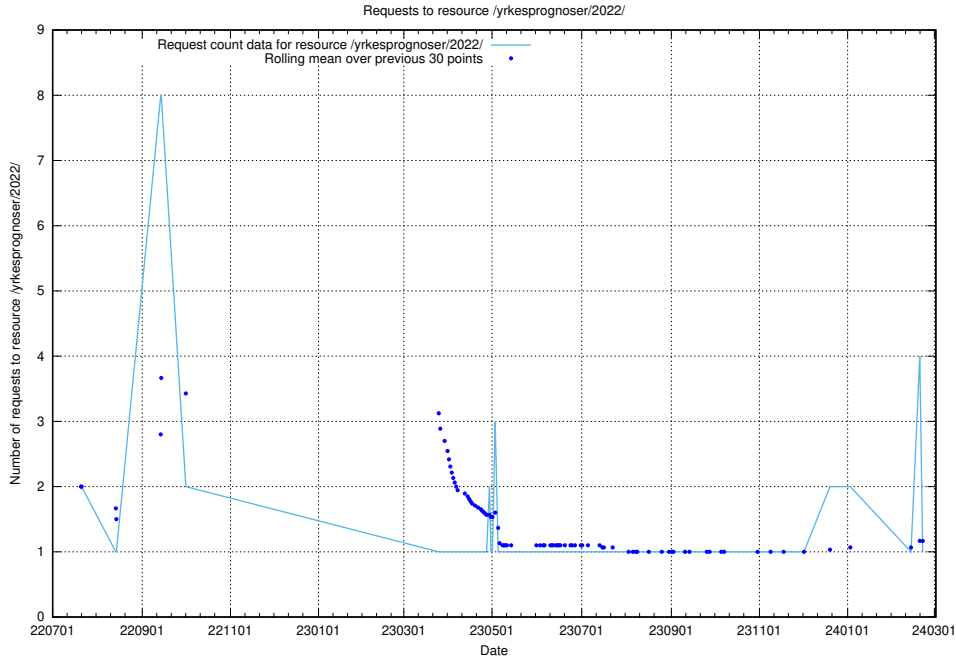

5.1063 Usage of /yrkesprognoser/2022/

Here, we count the number of requests to resource /yrkesprognoser/2022/.