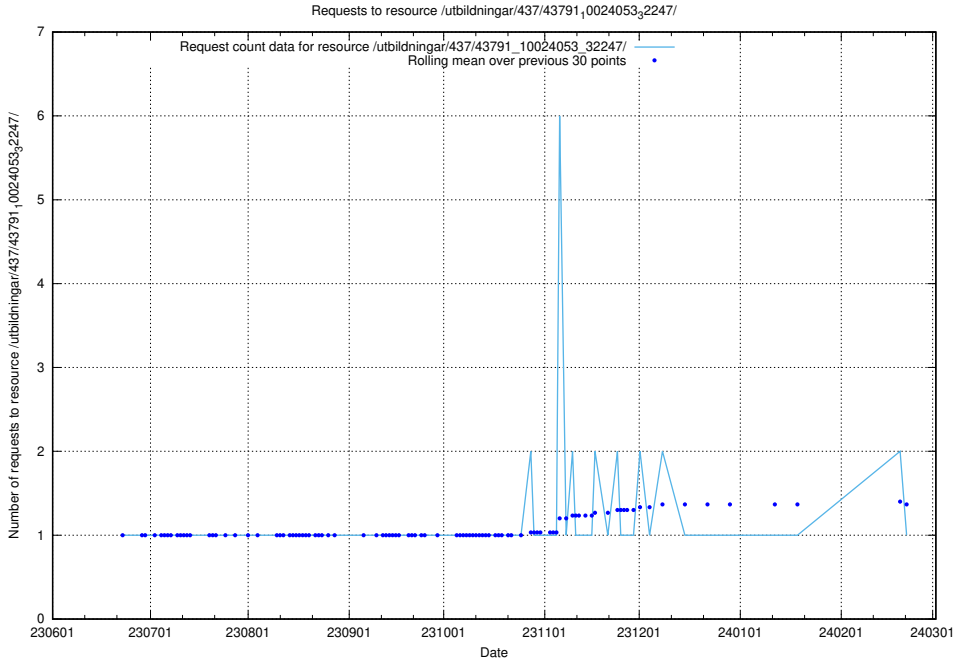

5.5387 Usage of /utbildningar/437/43791_10024053_32247/

Here, we count the number of requests to resource /utbildningar/437/43791_10024053_32247/.