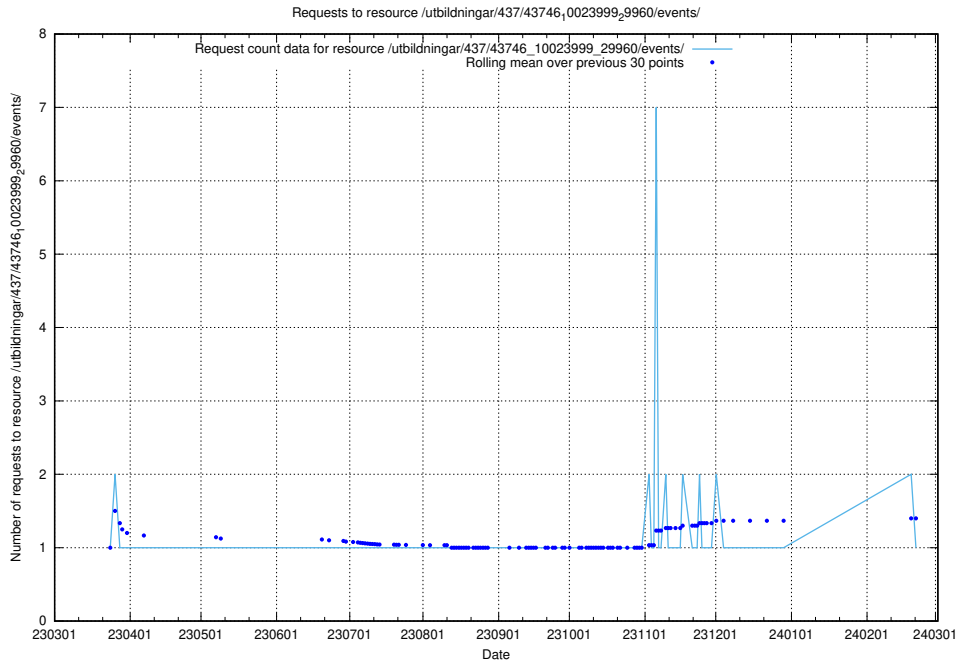

5.5981 Usage of /utbildningar/437/43746_10023999_29960/events/

Here, we count the number of requests to resource /utbildningar/437/43746_10023999_29960/events/.