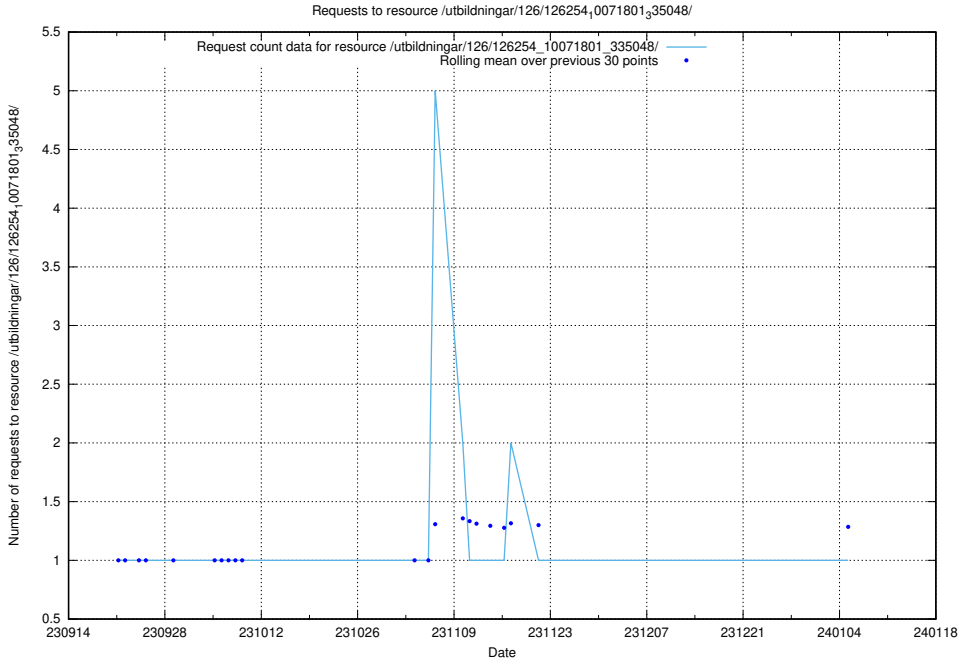

5.4351 Usage of /utbildningar/126/126254_10071801_335048/

Here, we count the number of requests to resource /utbildningar/126/126254_10071801_335048/.