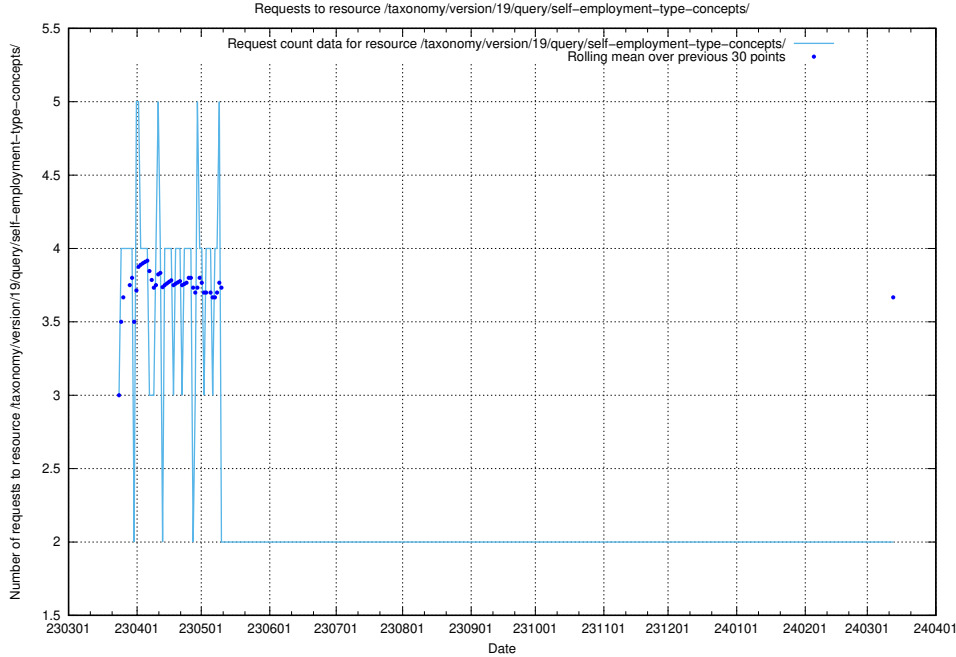

5.997 Usage of /taxonomy/version/19/query/self-employment-type-concepts/

Here, we count the number of requests to resource /taxonomy/version/19/query/self-employment-type-concepts/.