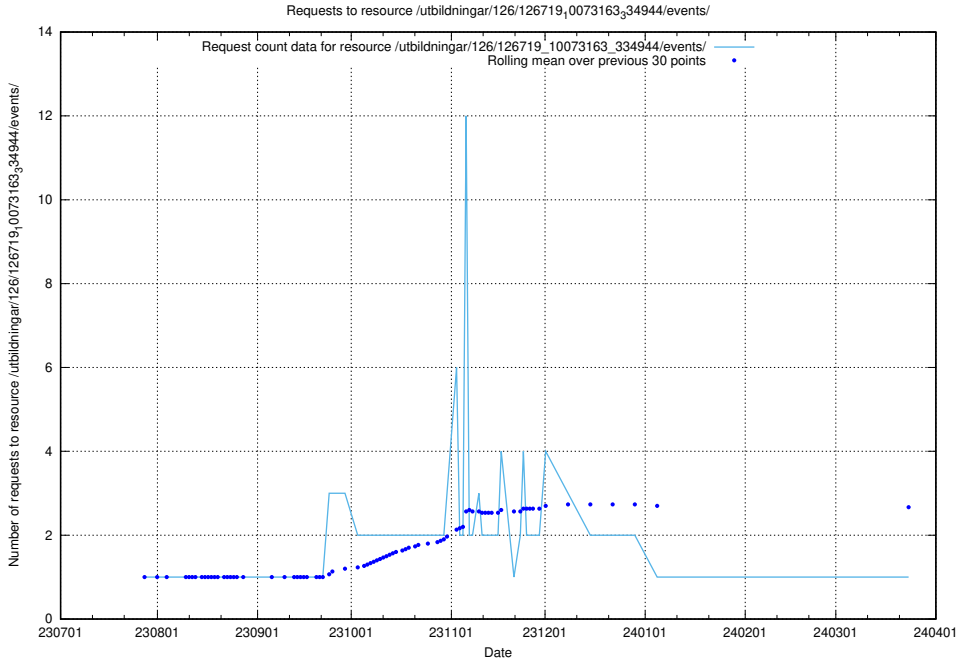

5.4725 Usage of /utbildningar/126/126719_10073163_334944/events/

Here, we count the number of requests to resource /utbildningar/126/126719_10073163_334944/events/