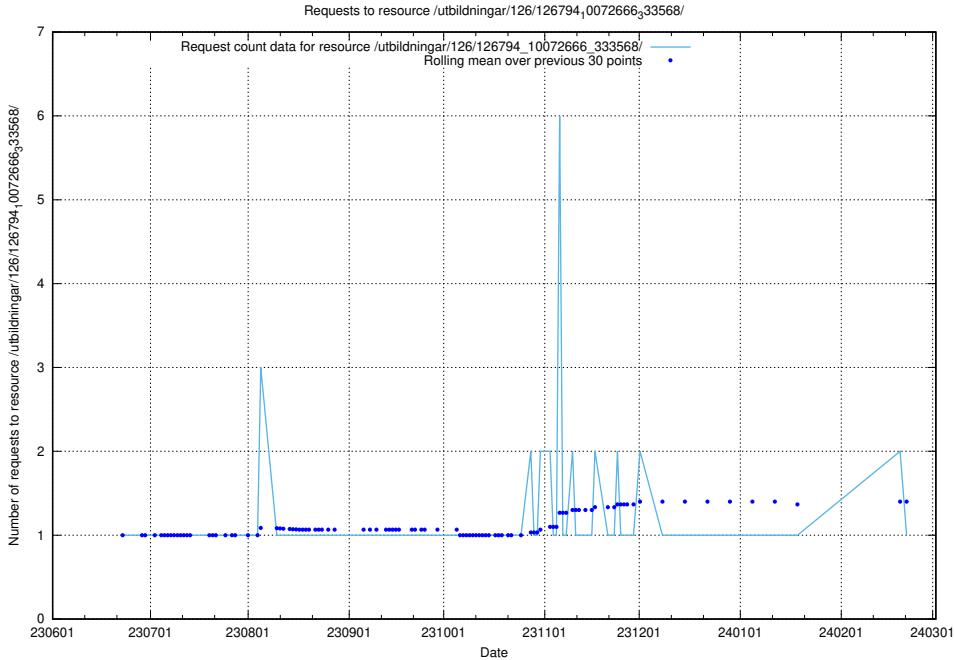

5.5402 Usage of /utbildningar/126/126794_10072666_333568/

Here, we count the number of requests to resource /utbildningar/126/126794_10072666_333568/.