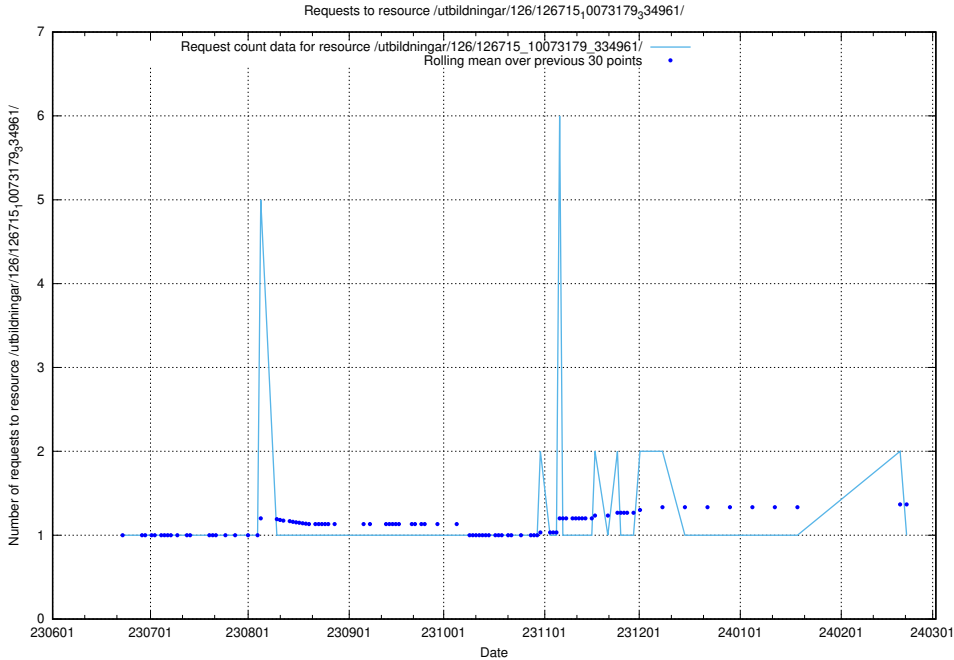

5.5432 Usage of /utbildningar/126/126715_10073179_334961/

Here, we count the number of requests to resource /utbildningar/126/126715_10073179_334961/.