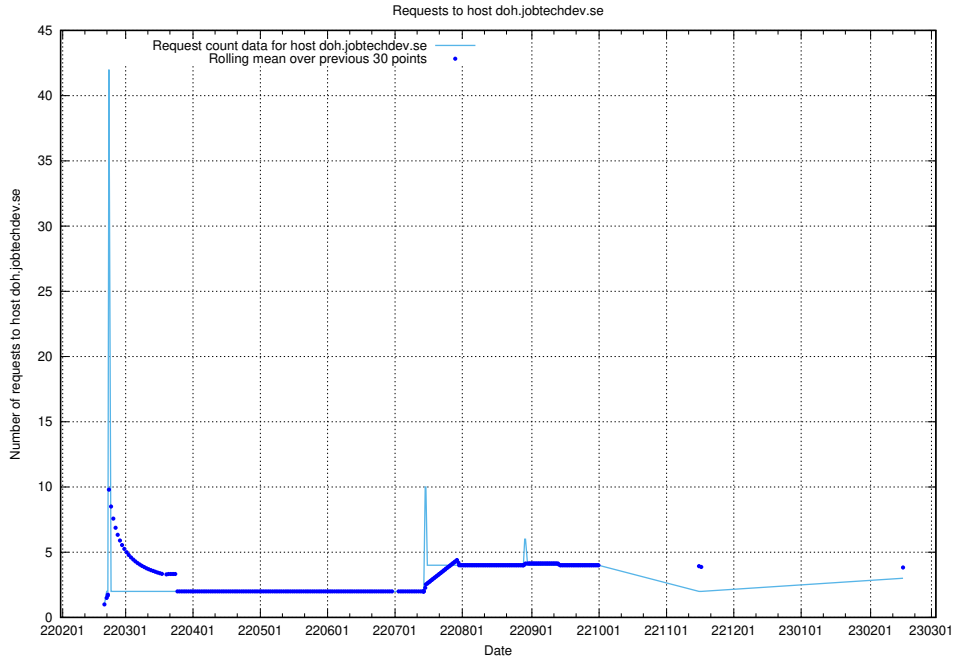

7.220 Usage of doh.jobtechdev.se

Here, we count the number of requests to host doh.jobtechdev.se.