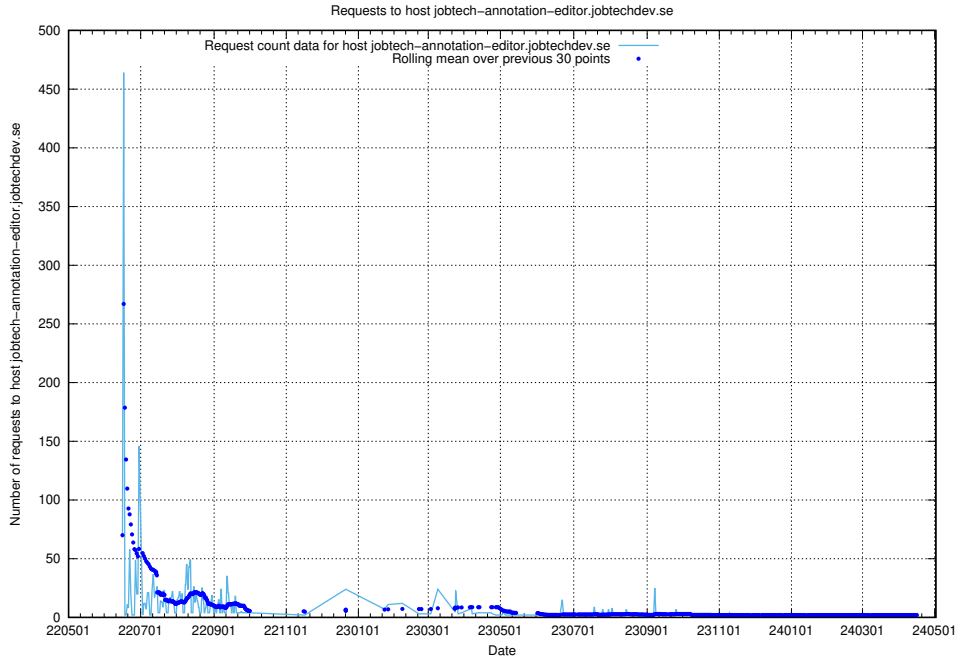

7.401 Usage of `jobtech-annotation-editor.jobtechdev.se`

Here, we count the number of requests to host `jobtech-annotation-editor.jobtechdev.se`.