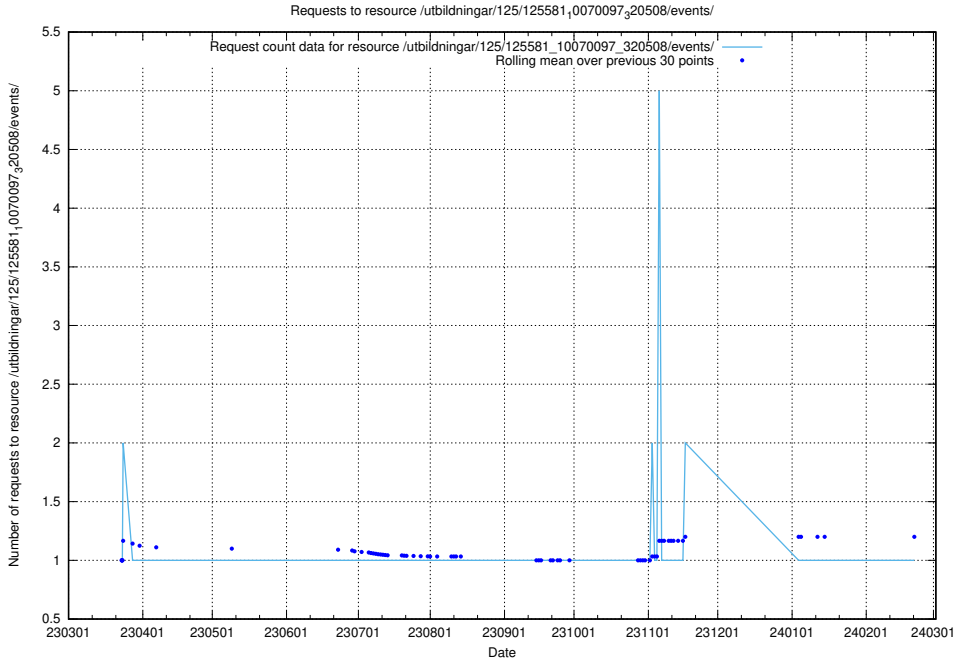

5.1168 Usage of /utbildningar/125/125581_10070097_320508/events/

Here, we count the number of requests to resource /utbildningar/125/125581_10070097_320508/events/