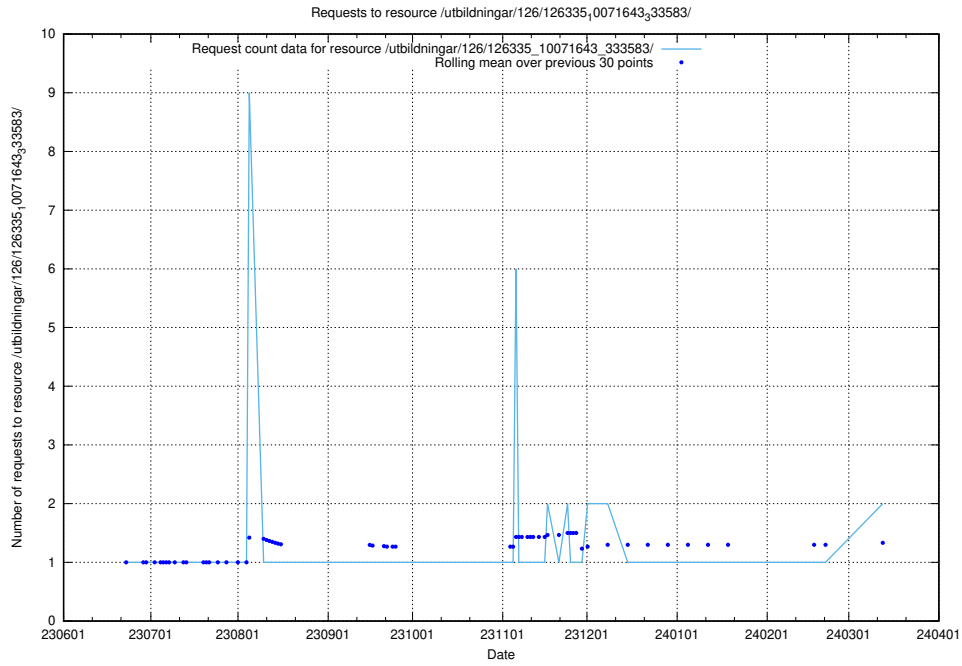

5.934 Usage of /utbildningar/126/126335_10071643_333583/

Here, we count the number of requests to resource /utbildningar/126/126335_10071643_333583/.