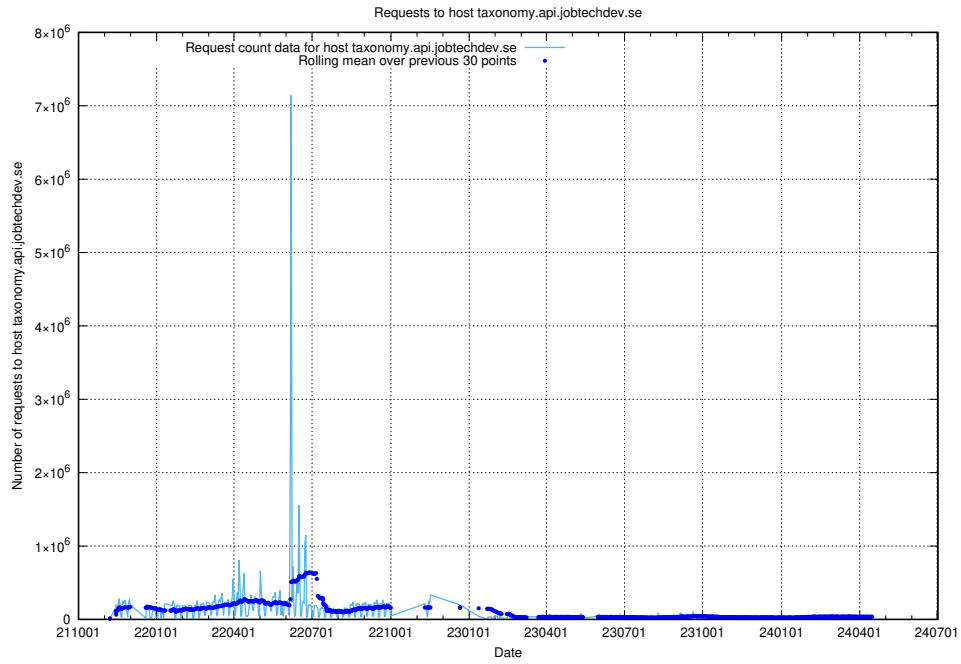

7.7 Usage of taxonomy.api.jobtechdev.se

Here, we count the number of requests to host taxonomy.api.jobtechdev.se.