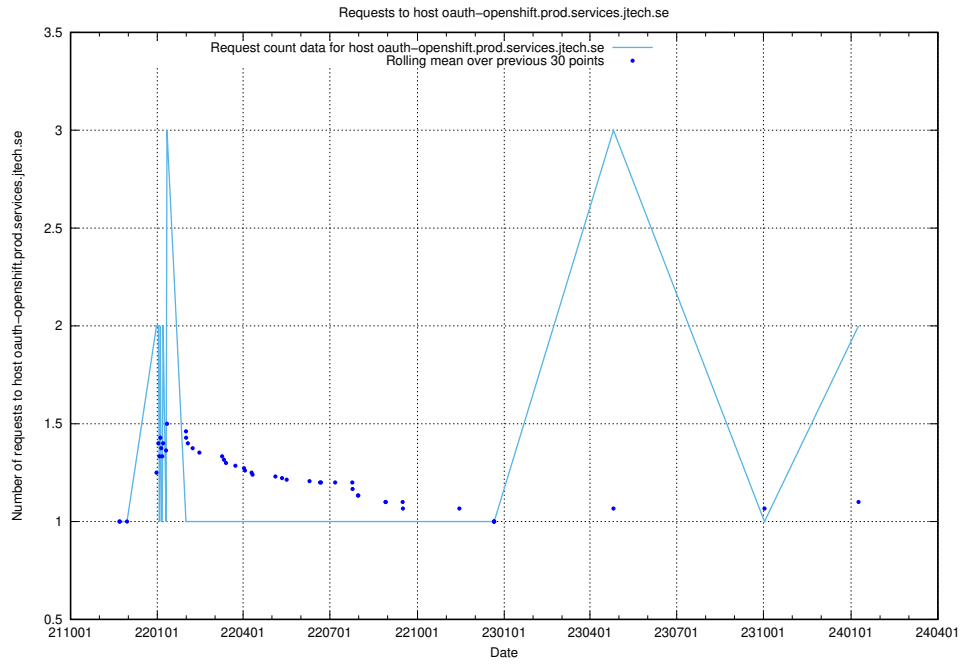

7.431 Usage of `oauth-openshift.prod.services.jtech.se`

Here, we count the number of requests to host `oauth-openshift.prod.services.jtech.se`.

7.432 Usage of taxonomy-i.api.jobtechdev.se

Here, we count the number of requests to host taxonomy-i.api.jobtechdev.se.