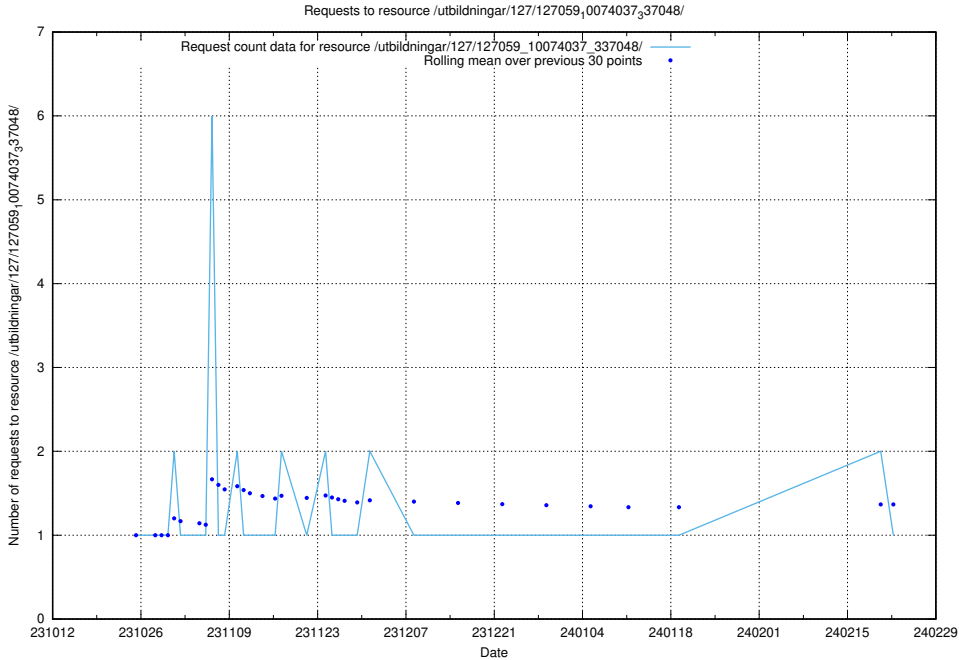

5.4038 Usage of /utbildningar/127/127059_10074037_337048/

Here, we count the number of requests to resource /utbildningar/127/127059_10074037_337048/.