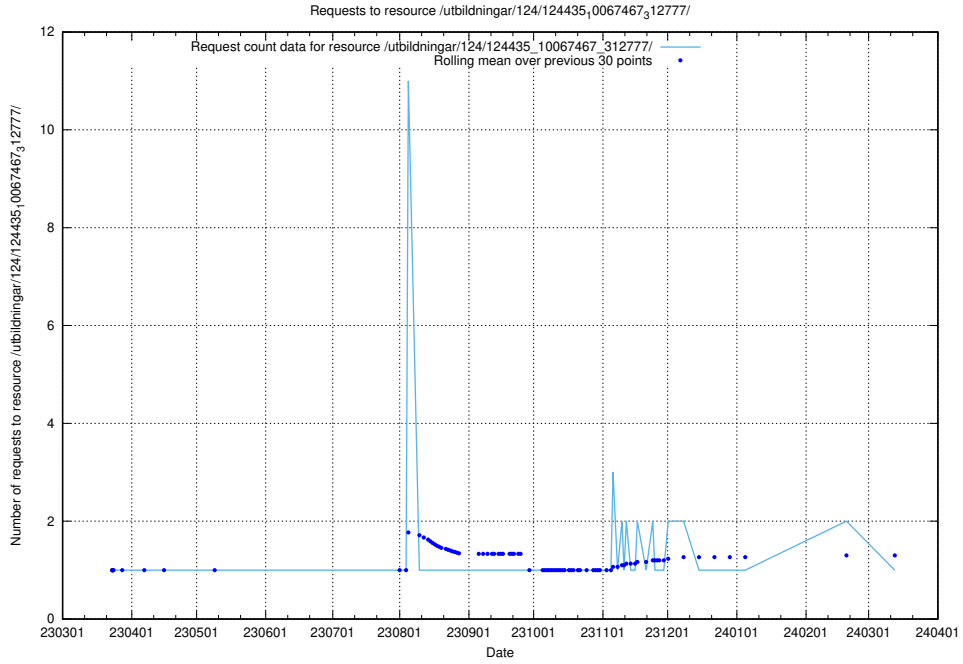

5.3596 Usage of /utbildningar/124/124435_10067467_312777/

Here, we count the number of requests to resource /utbildningar/124/124435_10067467_312777/.