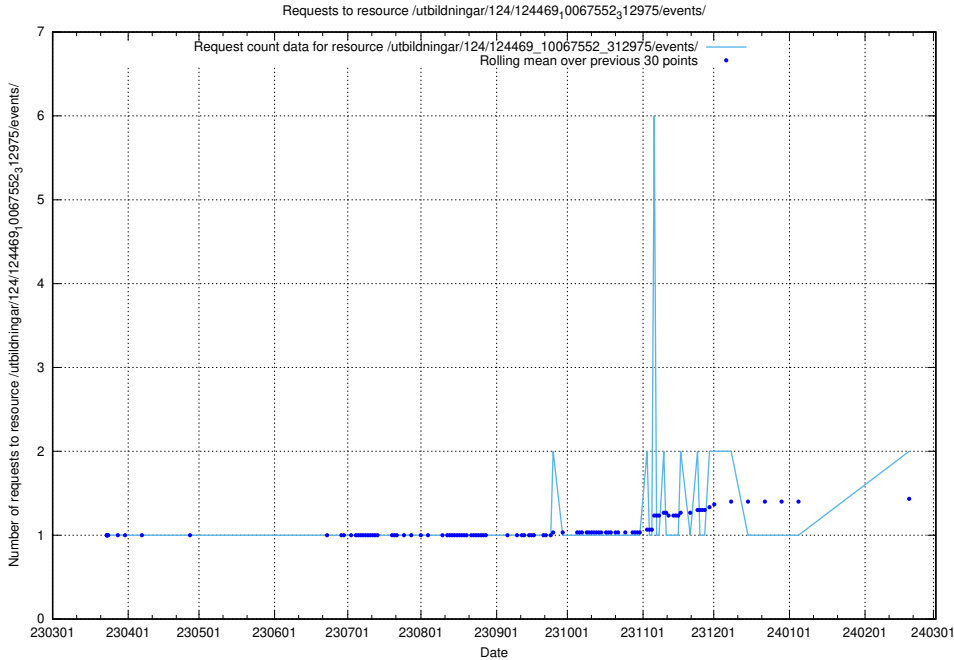

5.734 Usage of /utbildningar/124/124469_10067552_312975/events/

Here, we count the number of requests to resource /utbildningar/124/124469_10067552_312975/events/