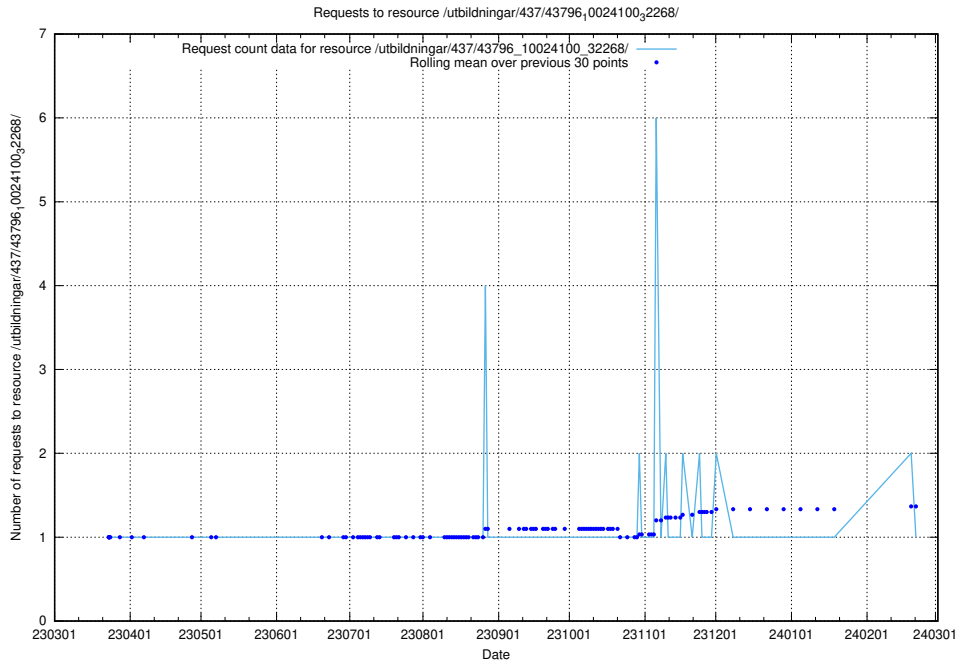

5.6127 Usage of /utbildningar/437/43796_10024100_32268/

Here, we count the number of requests to resource /utbildningar/437/43796_10024100_32268/.