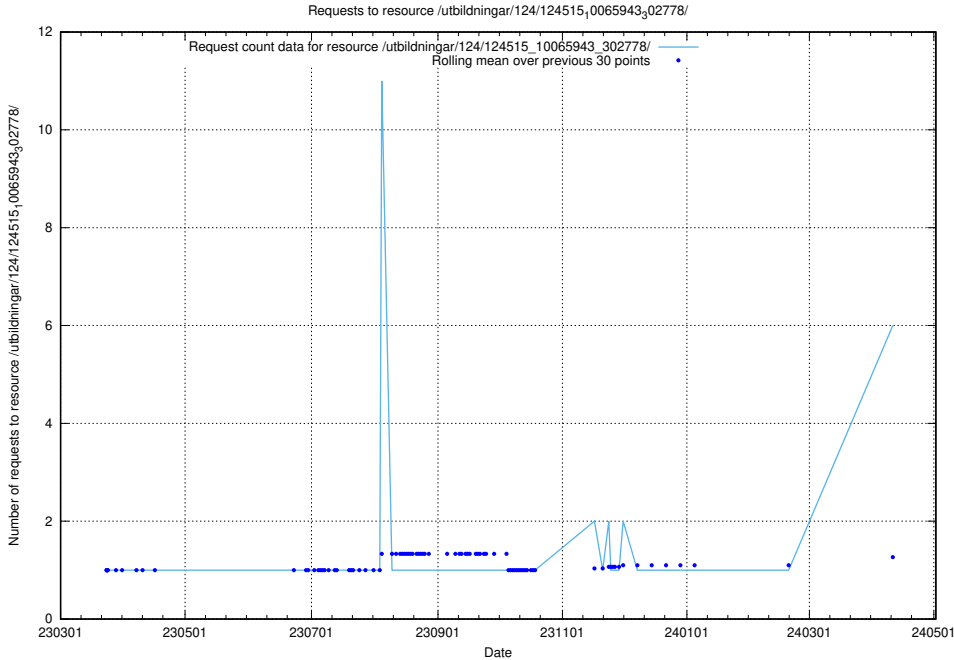

5.83 Usage of /utbildningar/124/124515_10065943_302778/

Here, we count the number of requests to resource /utbildningar/124/124515_10065943_302778/.