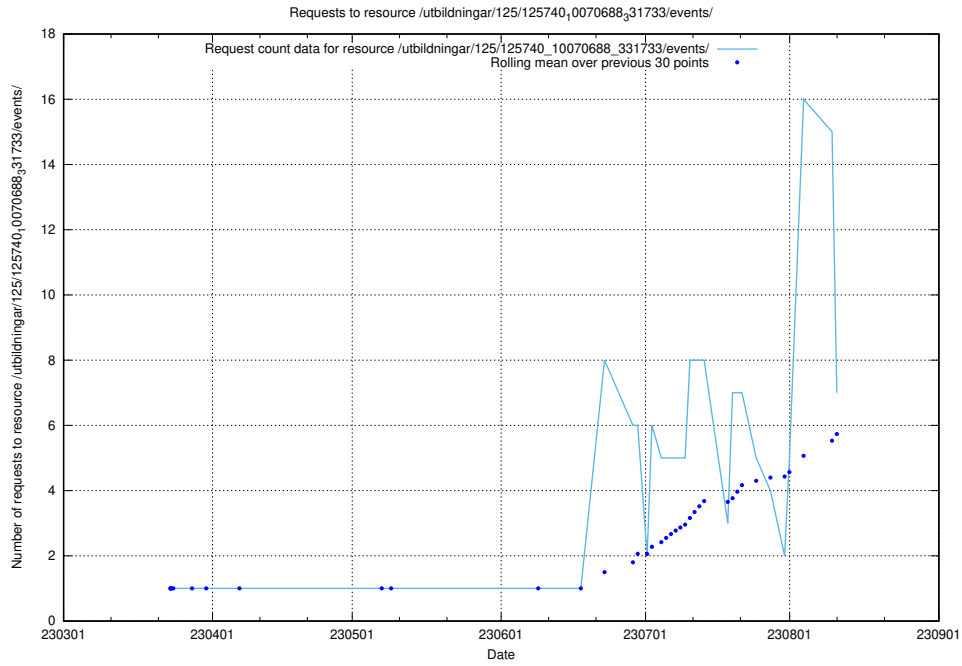

5.69 Usage of /utbildningar/125/125740_10070688_331733/events/

Here, we count the number of requests to resource /utbildningar/125/125740_10070688_331733/events/