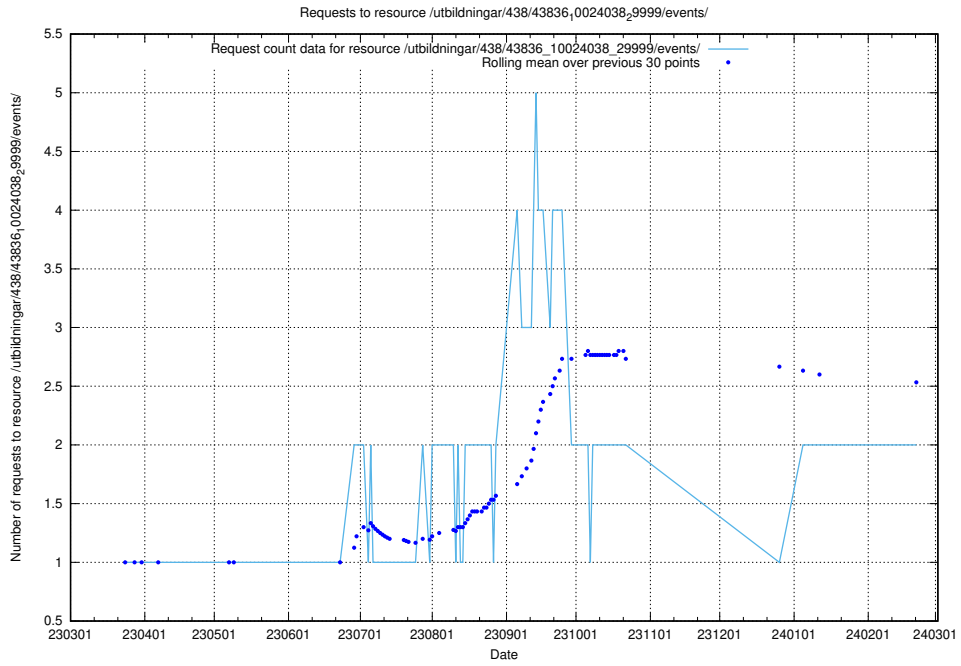

5.1001 Usage of /utbildningar/438/43836_10024038_29999/events/

Here, we count the number of requests to resource /utbildningar/438/43836_10024038_29999/events/.