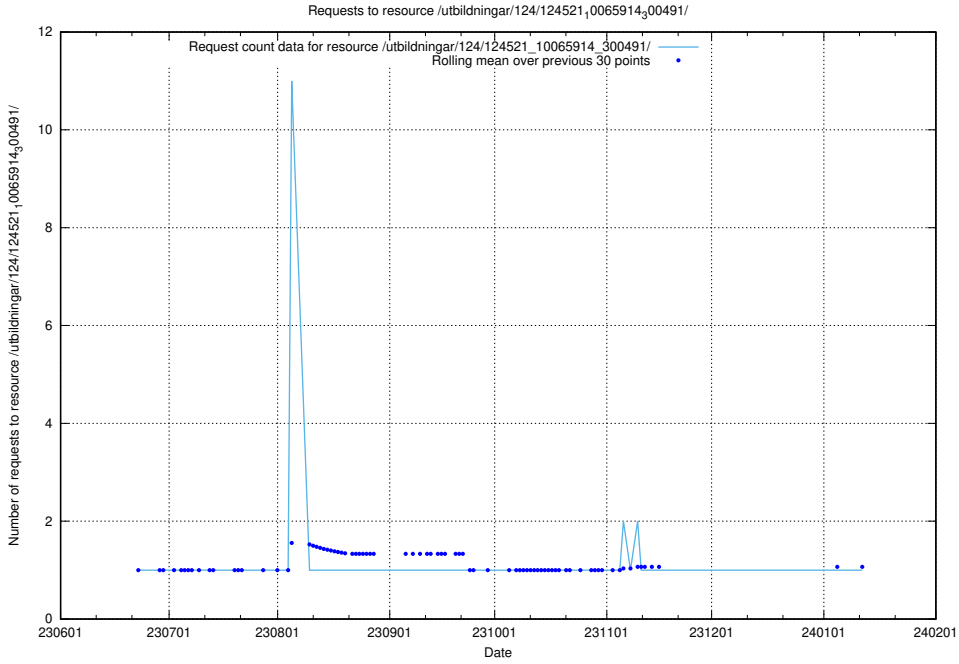

5.5564 Usage of /utbildningar/124/124521_10065914_300491/

Here, we count the number of requests to resource /utbildningar/124/124521_10065914_300491/.