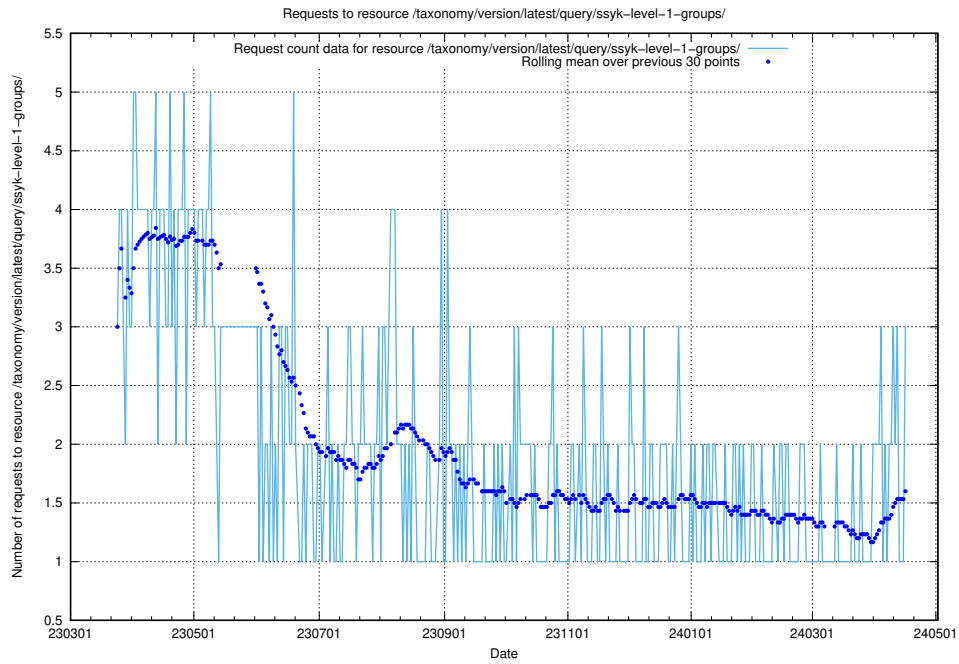

5.504 Usage of /taxonomy/version/latest/query/ssyk-level-1-groups/

Here, we count the number of requests to resource /taxonomy/version/latest/query/ssyk-level-1-groups/.