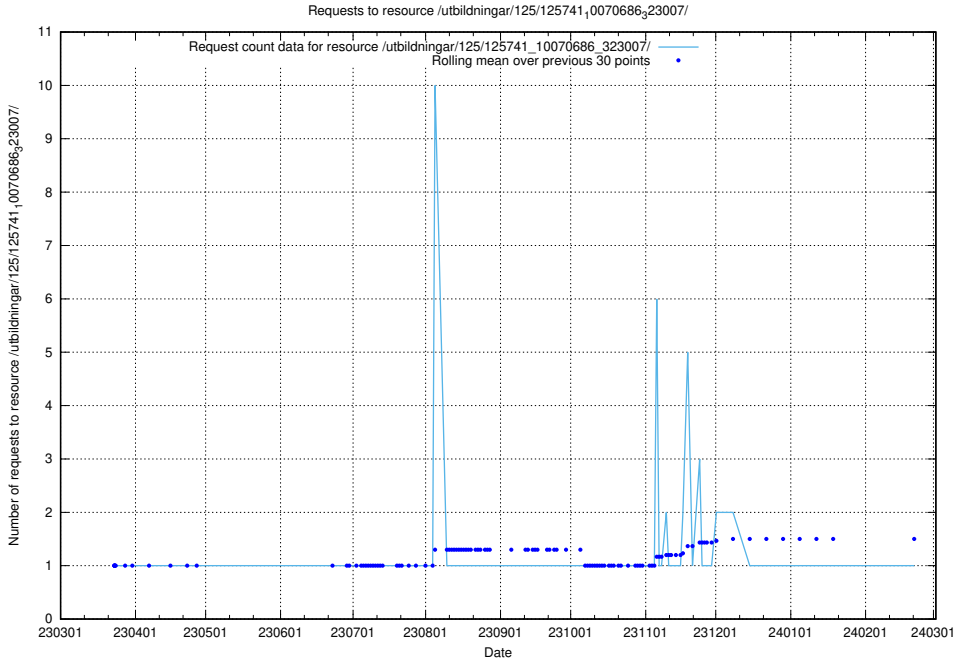

5.6245 Usage of /utbildningar/125/125741_10070686_323007/

Here, we count the number of requests to resource /utbildningar/125/125741_10070686_323007/.