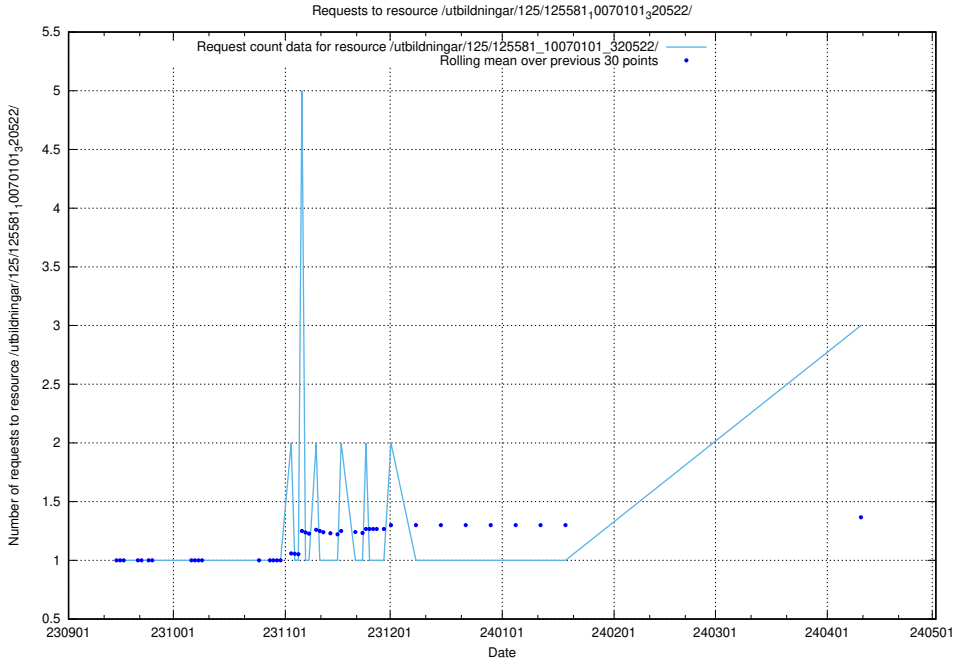

5.408 Usage of /utbildningar/125/125581_10070101_320522/

Here, we count the number of requests to resource /utbildningar/125/125581_10070101_320522/.