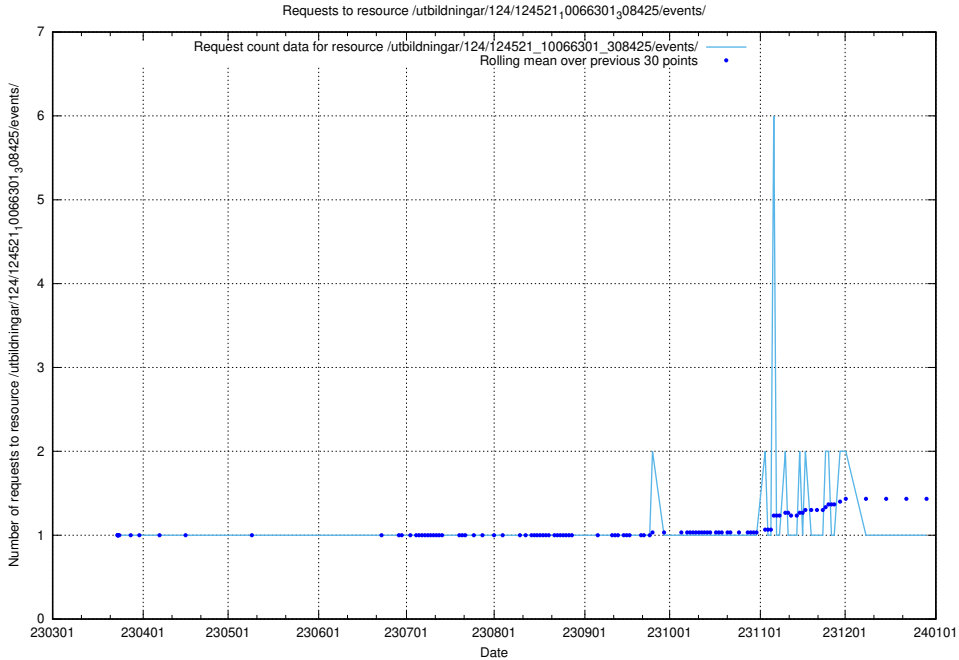

5.1289 Usage of /utbildningar/124/124521_10066301_308425/events/

Here, we count the number of requests to resource /utbildningar/124/124521_10066301_308425/events/

5.1290 Usage of /utbildningar/124/124521_10066301_308425/