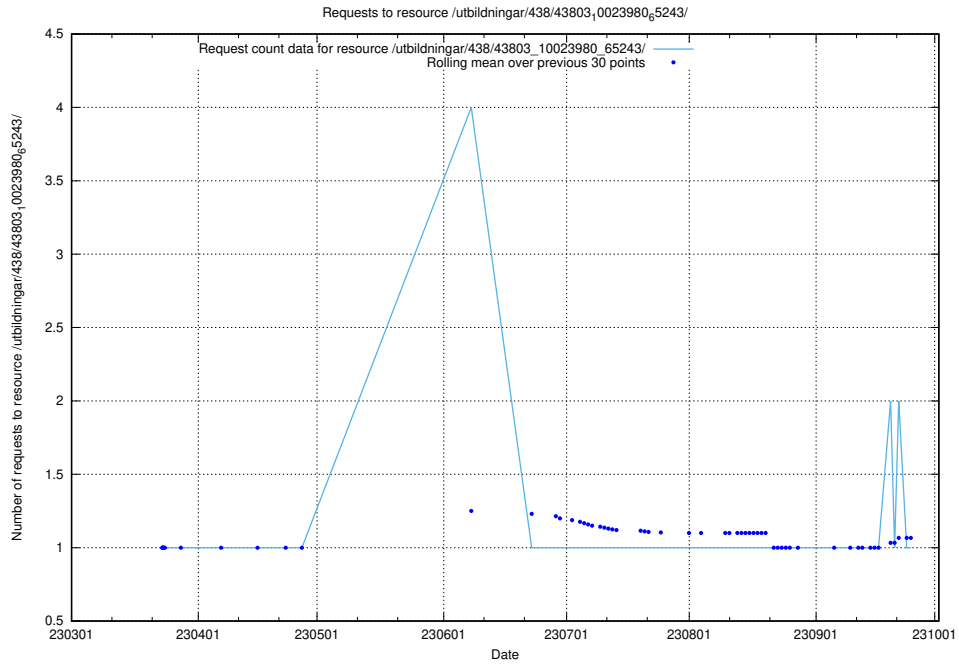

5.6121 Usage of /utbildningar/438/43803_10023980_65243/

Here, we count the number of requests to resource /utbildningar/438/43803_10023980_65243/.