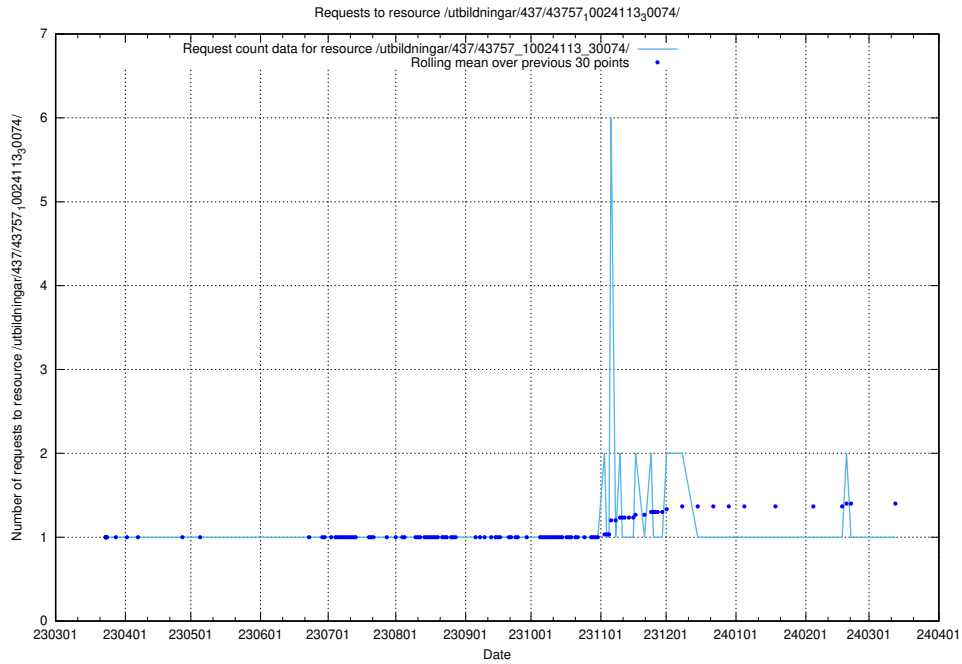

5.6147 Usage of /utbildningar/437/43757_10024113_30074/

Here, we count the number of requests to resource /utbildningar/437/43757_10024113_30074/.