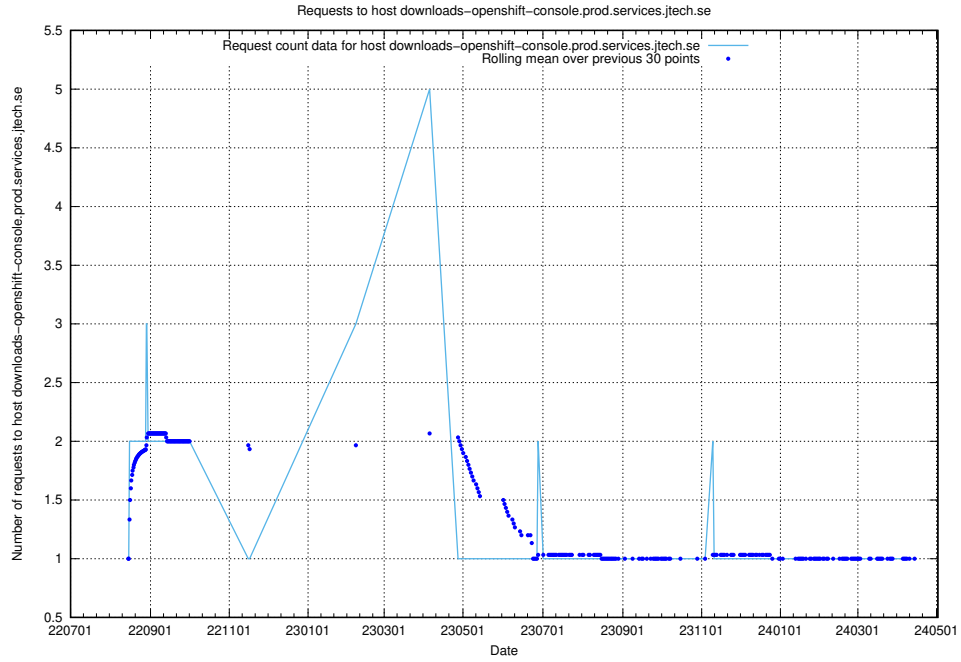

7.619 Usage of downloads-openshift-console.prod.services.jtech.se

Here, we count the number of requests to host downloads-openshift-console.prod.services.jtech.se.