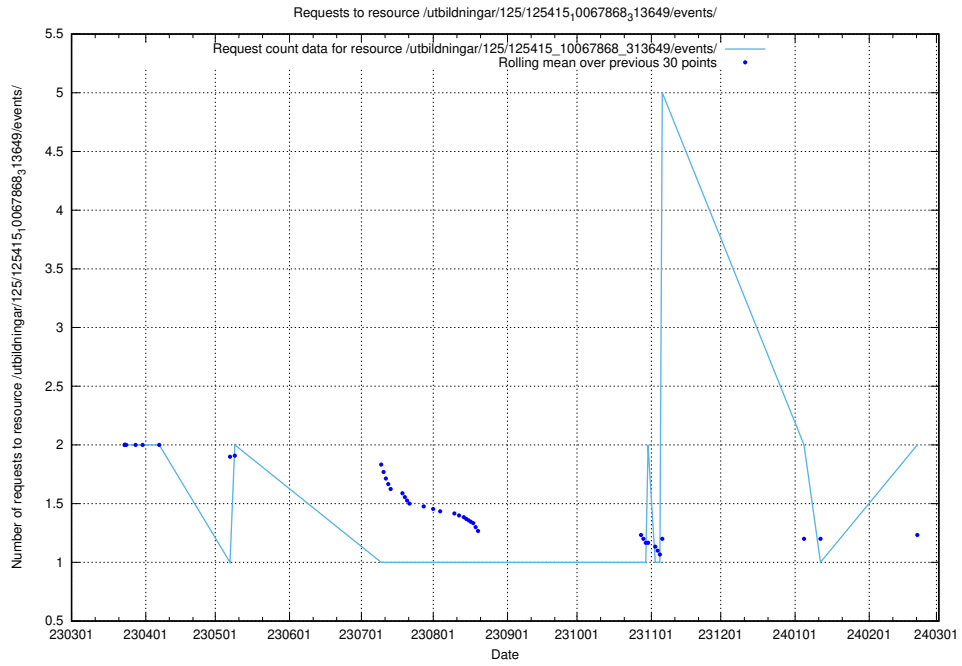

5.1018 Usage of /utbildningar/125/125415_10067868_313649/events/

Here, we count the number of requests to resource /utbildningar/125/125415_10067868_313649/events/