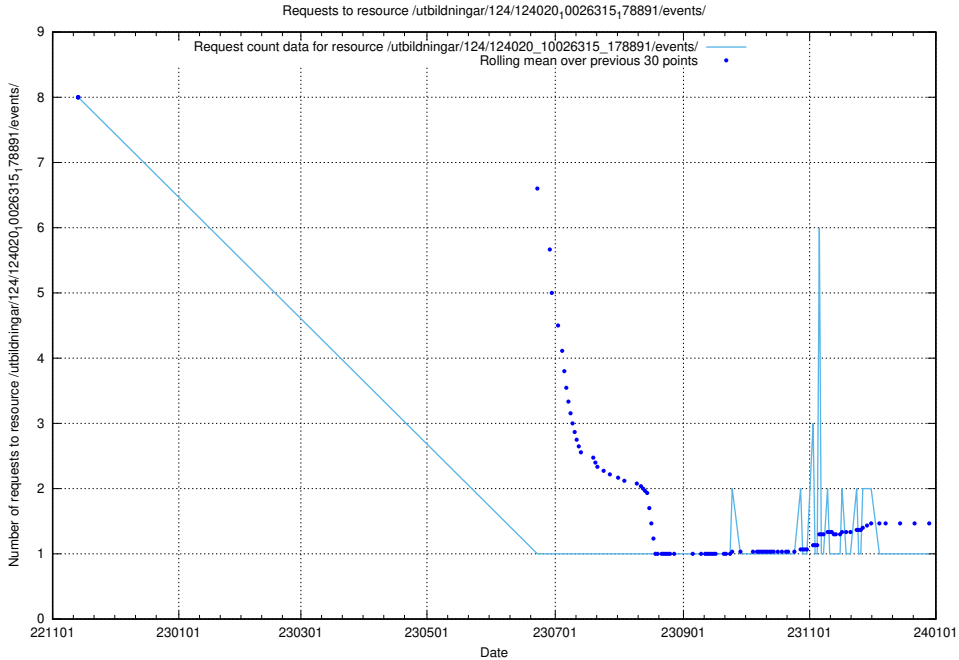

5.5586 Usage of /utbildningar/124/124020_10026315_178891/events/

Here, we count the number of requests to resource /utbildningar/124/124020_10026315_178891/events/