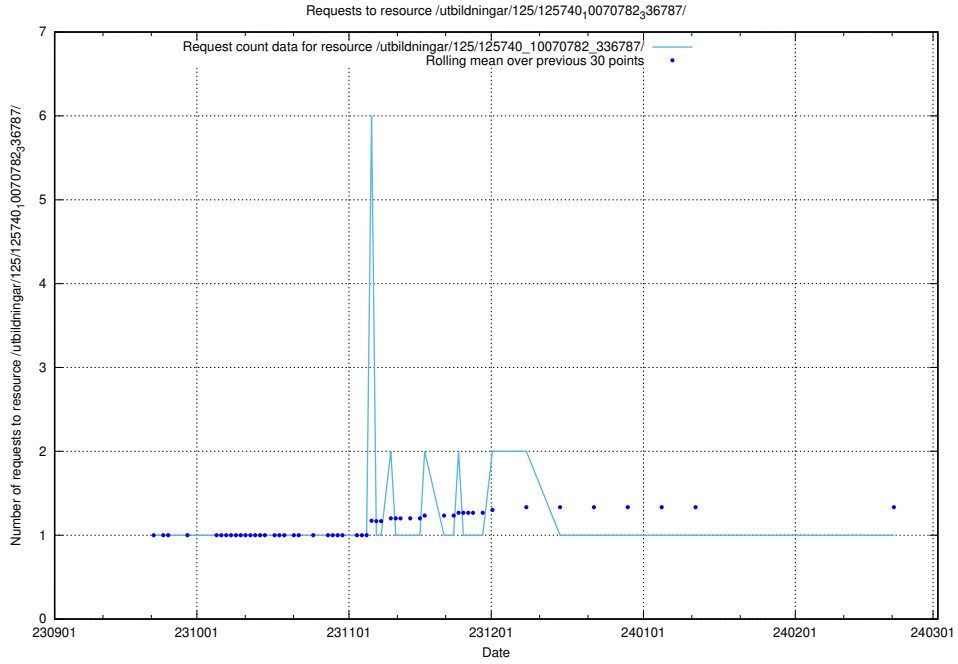

5.4335 Usage of /utbildningar/125/125740_10070782_336787/

Here, we count the number of requests to resource /utbildningar/125/125740_10070782_336787/.