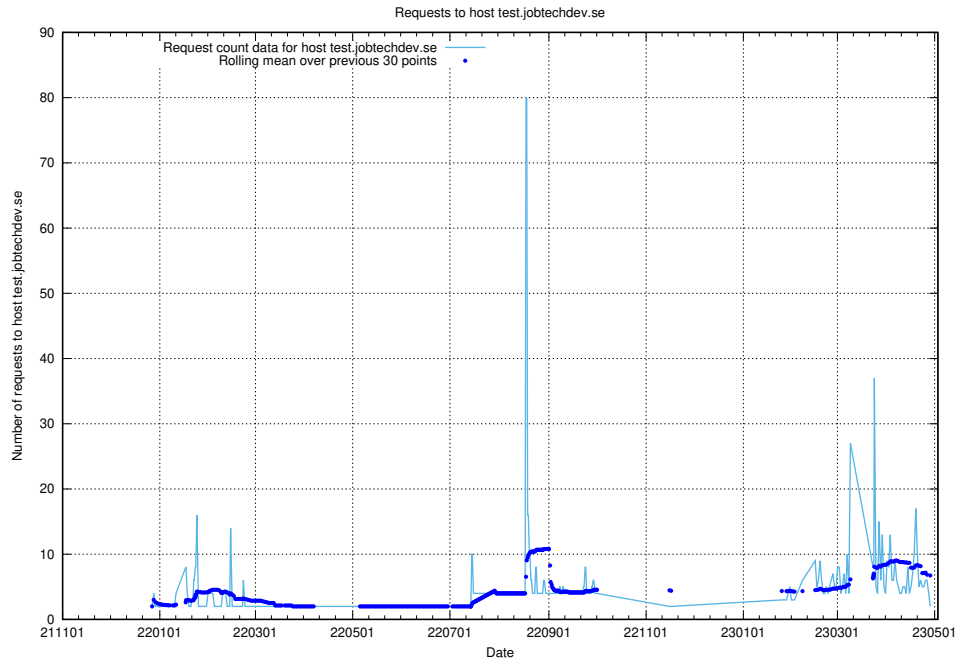

Here, we count the number of requests to host test.jobtechdev.se.

7.360 Usage of doh.forum1.jobtechdev.se

Here, we count the number of requests to host doh.forum1.jobtechdev.se.

7.361 Usage of dns.forum1.jobtechdev.se