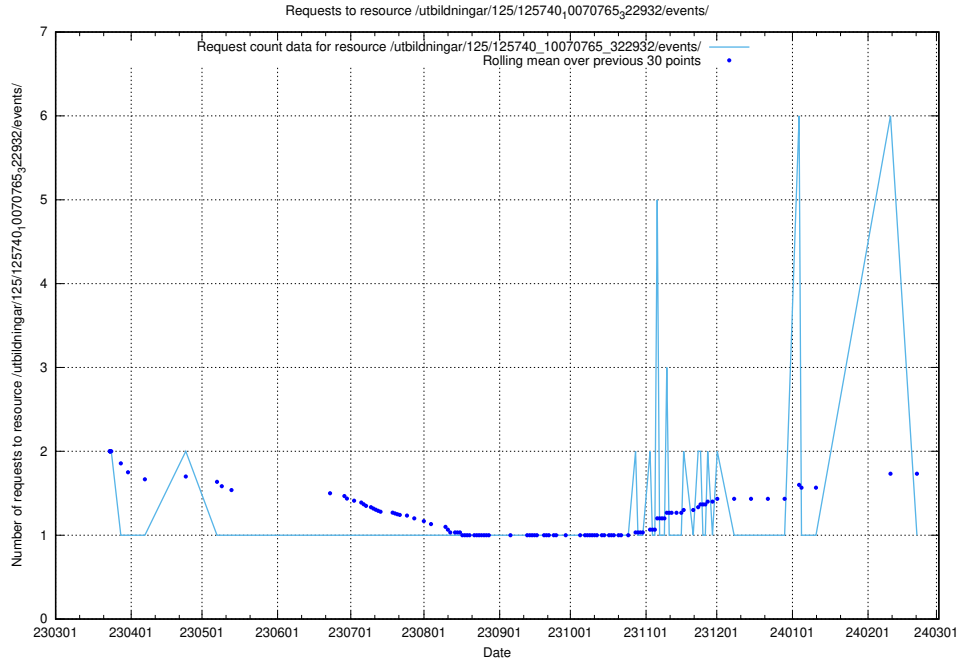

5.6054 Usage of /utbildningar/125/125740_10070765_322932/events/

Here, we count the number of requests to resource /utbildningar/125/125740_10070765_322932/events/