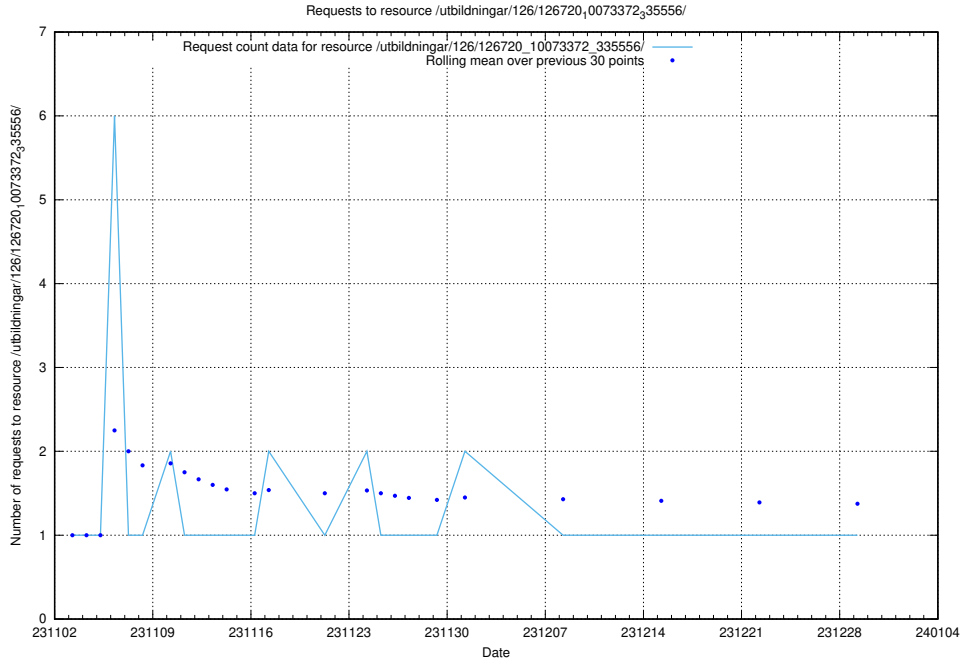

5.3984 Usage of /utbildningar/126/126720_10073372_335556/

Here, we count the number of requests to resource /utbildningar/126/126720_10073372_335556/.