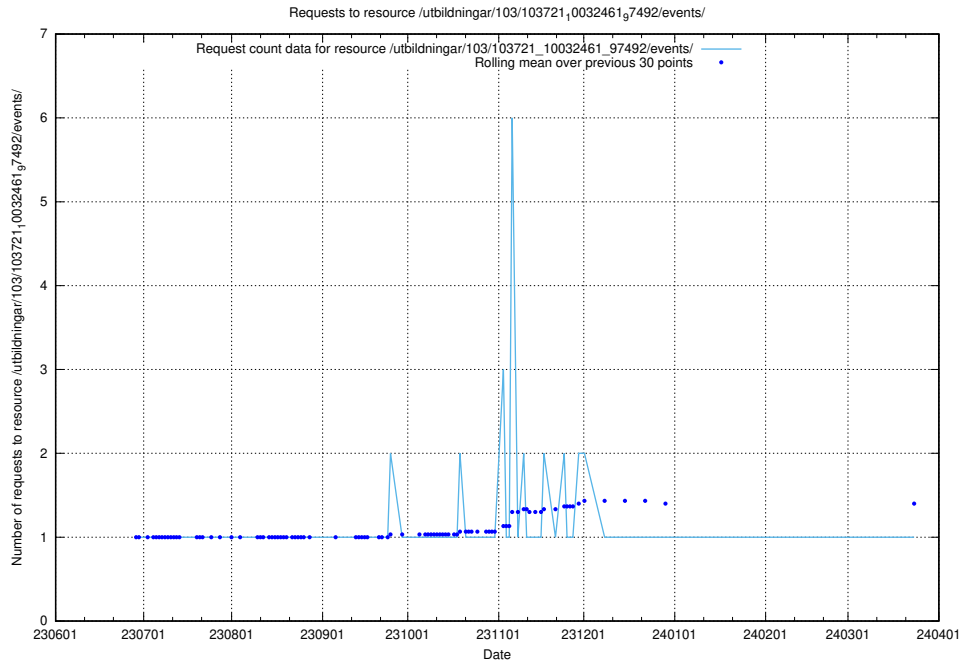

5.5347 Usage of /utbildningar/103/103721_10032461_97492/events/

Here, we count the number of requests to resource /utbildningar/103/103721_10032461_97492/events/.