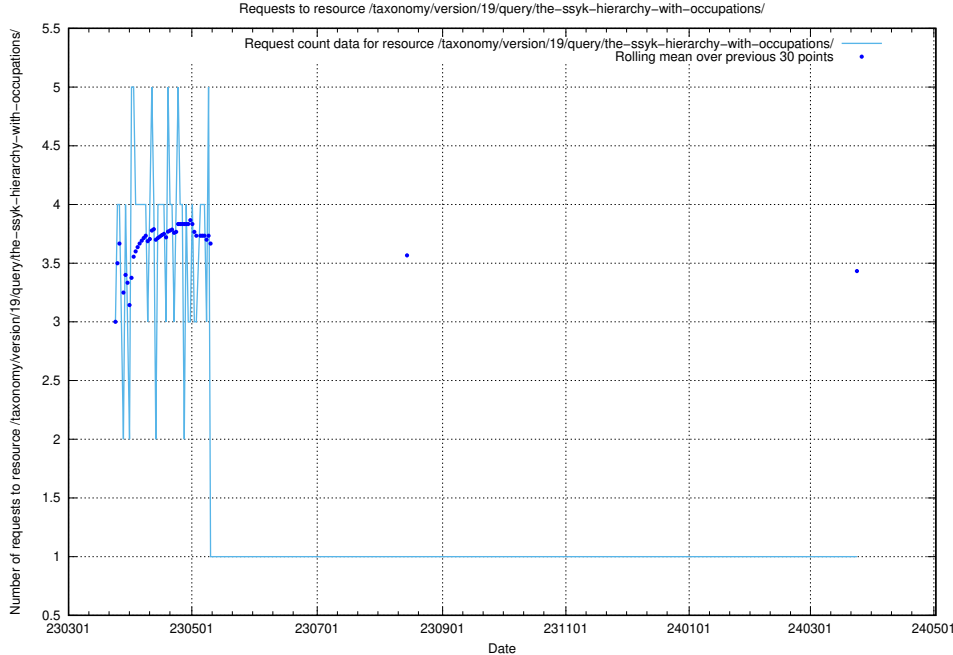

5.5898 Usage of /taxonomy/version/19/query/the-ssyk-hierarchy-with-occupations/

Here, we count the number of requests to resource /taxonomy/version/19/query/the-ssyk-hierarchy-with-occupations/.