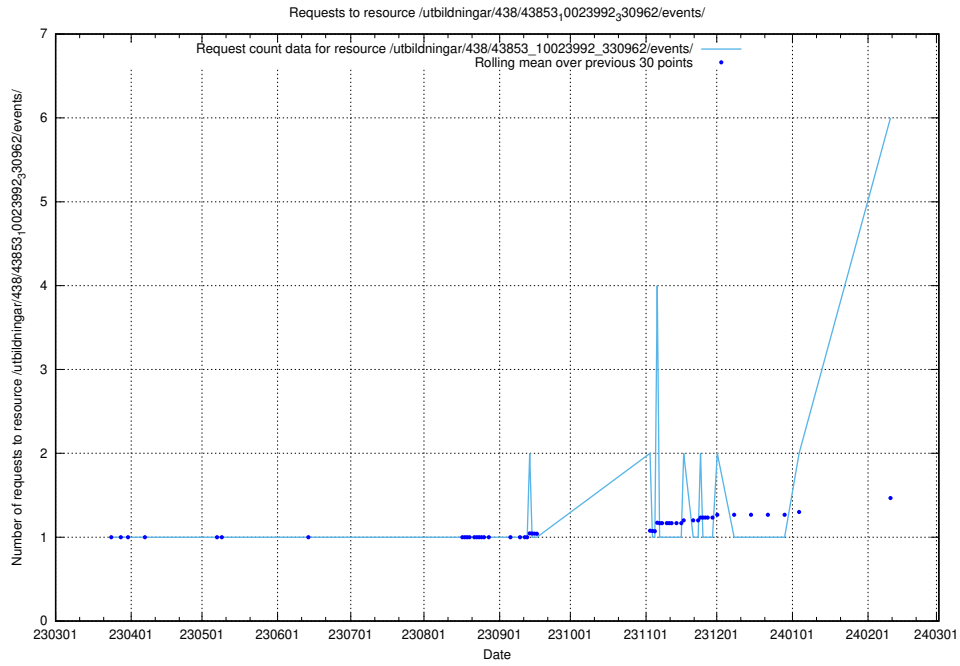

5.136 Usage of /utbildningar/438/43853_10023992_330962/events/

Here, we count the number of requests to resource /utbildningar/438/43853_10023992_330962/events/.