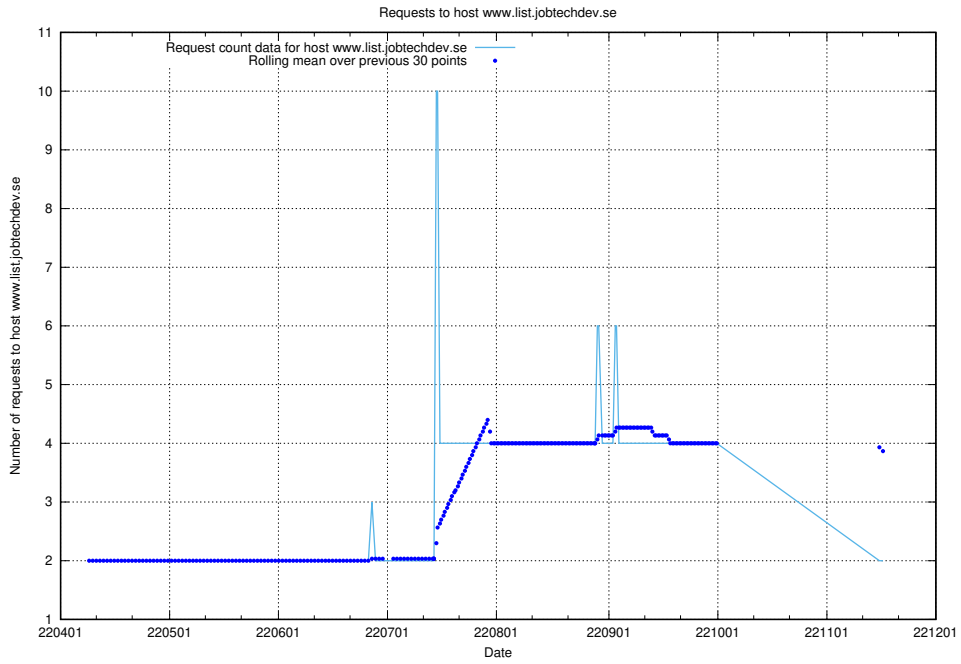

7.467 Usage of `www.list.jobtechdev.se`

Here, we count the number of requests to host `www.list.jobtechdev.se`.