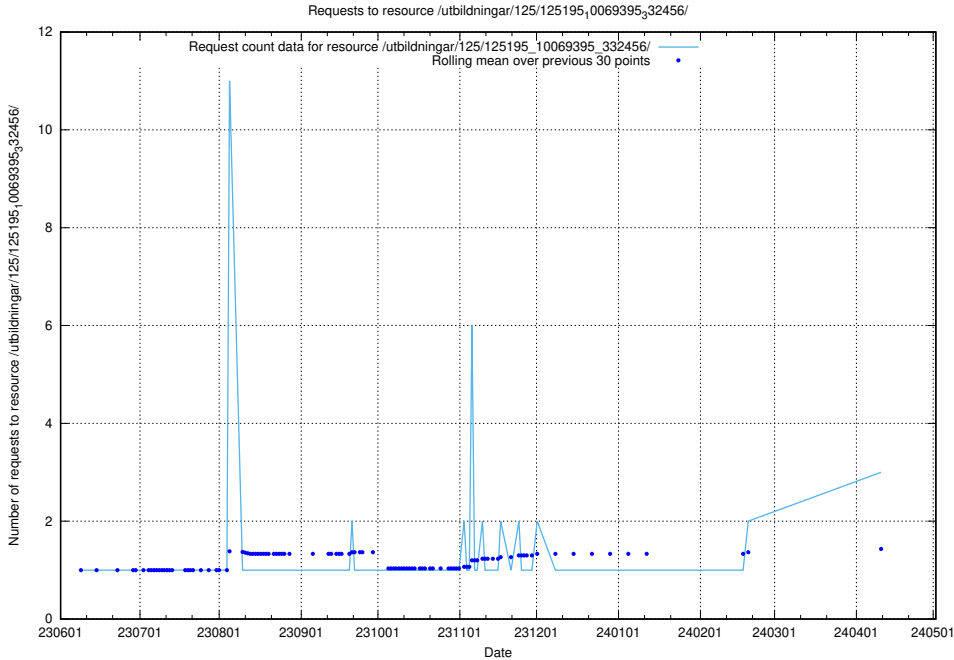

5.468 Usage of /utbildningar/125/125195_10069395_332456/

Here, we count the number of requests to resource /utbildningar/125/125195_10069395_332456/.