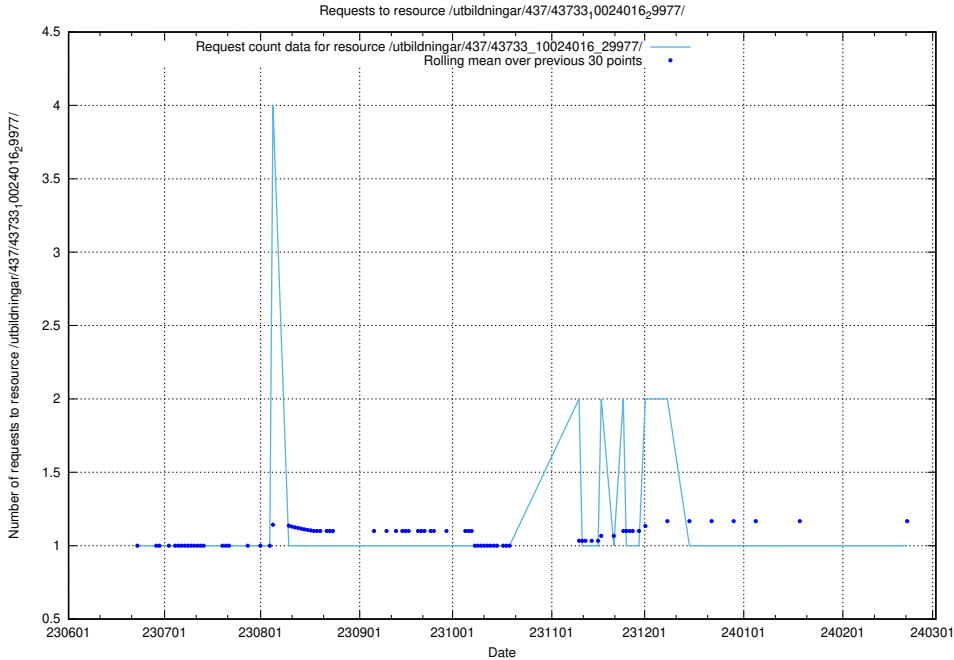

5.5392 Usage of /utbildningar/437/43733_10024016_29977/

Here, we count the number of requests to resource /utbildningar/437/43733_10024016_29977/.