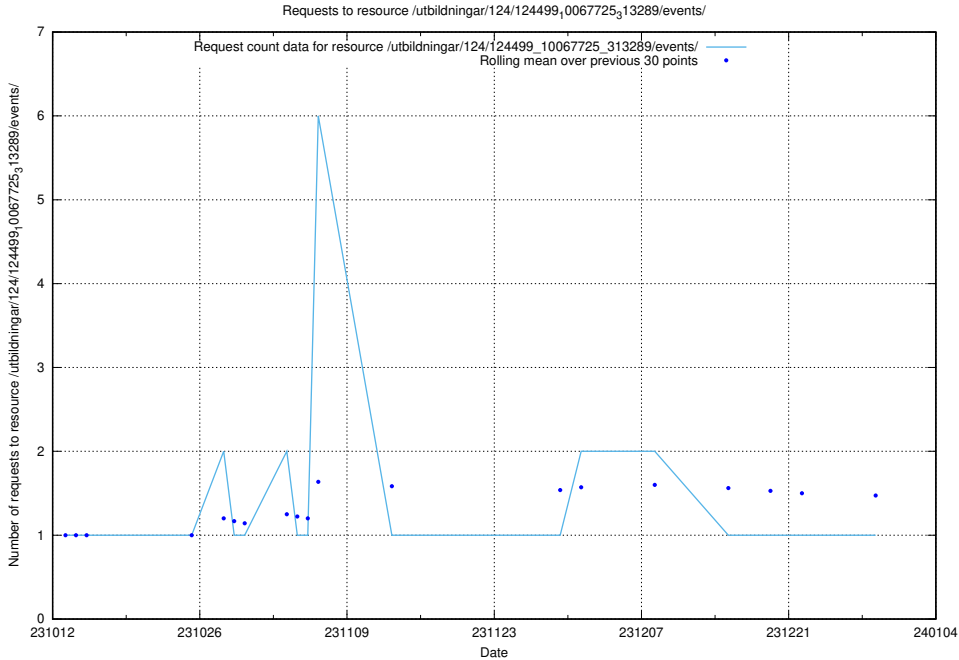

5.4184 Usage of /utbildningar/124/124499_10067725_313289/events/

Here, we count the number of requests to resource /utbildningar/124/124499_10067725_313289/events/