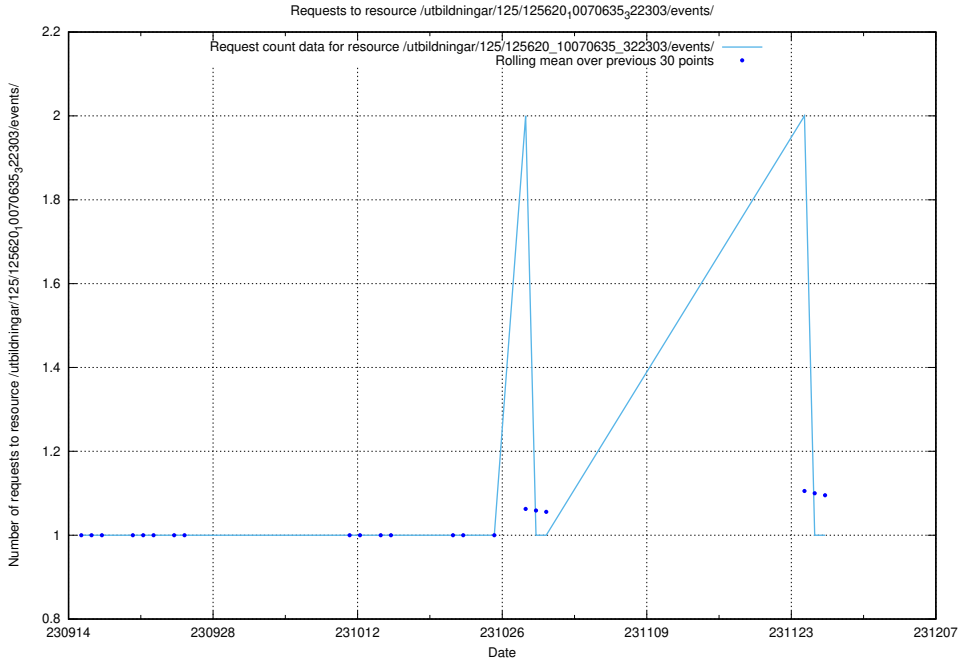

5.4401 Usage of /utbildningar/125/125620_10070635_322303/events/

Here, we count the number of requests to resource /utbildningar/125/125620_10070635_322303/events/