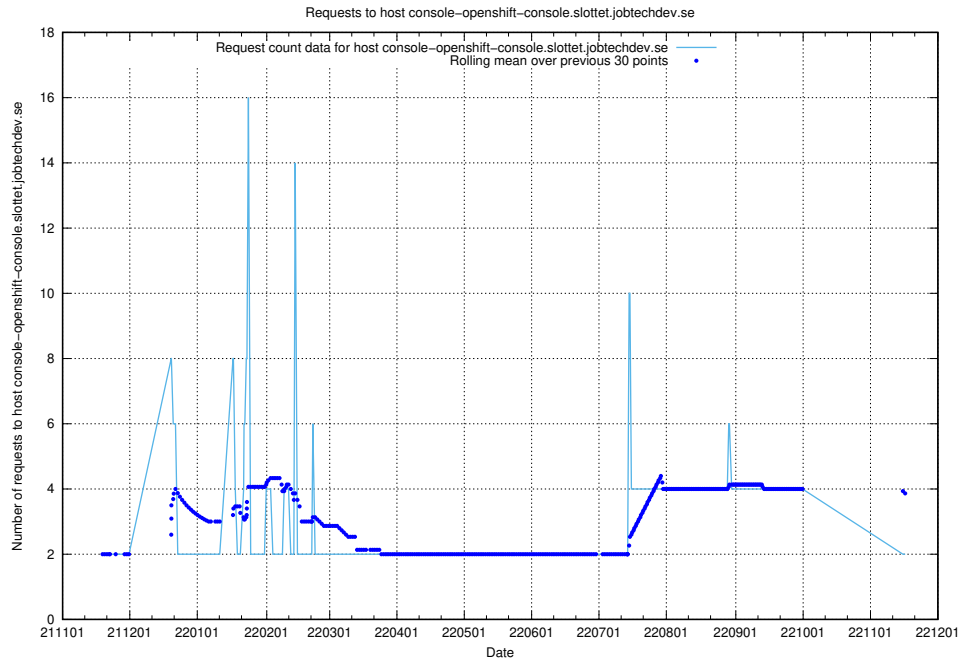

7.469 Usage of console-openshift-console.slottet.jobtechdev.se

Here, we count the number of requests to host console-openshift-console.slottet.jobtechdev.se.

7.470 Usage of `blog.mattermost2.jobtechdev.se`