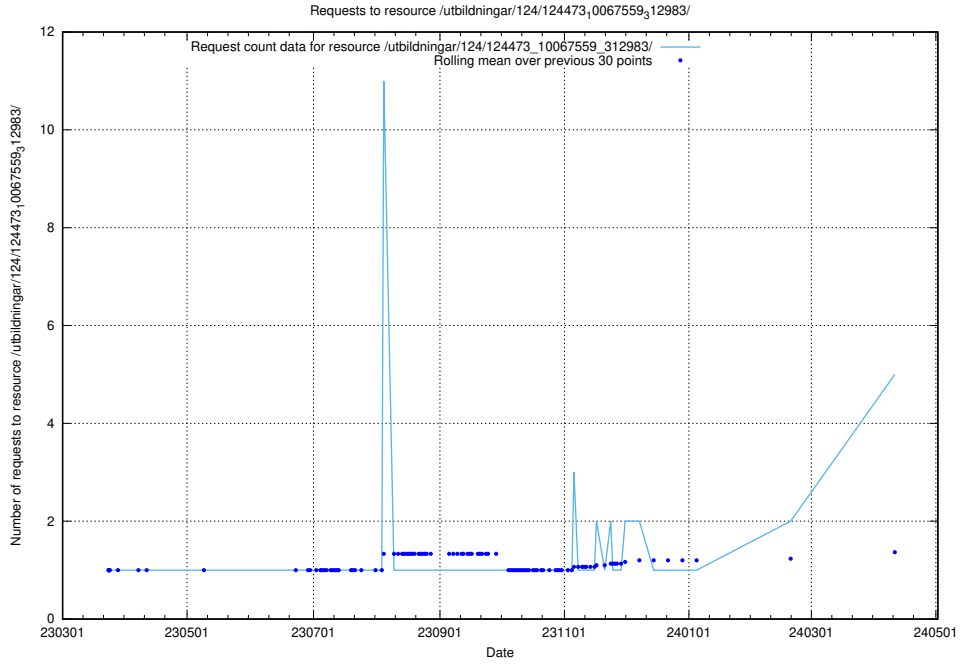

5.167 Usage of /utbildningar/124/124473_10067559_312983/

Here, we count the number of requests to resource /utbildningar/124/124473_10067559_312983/.