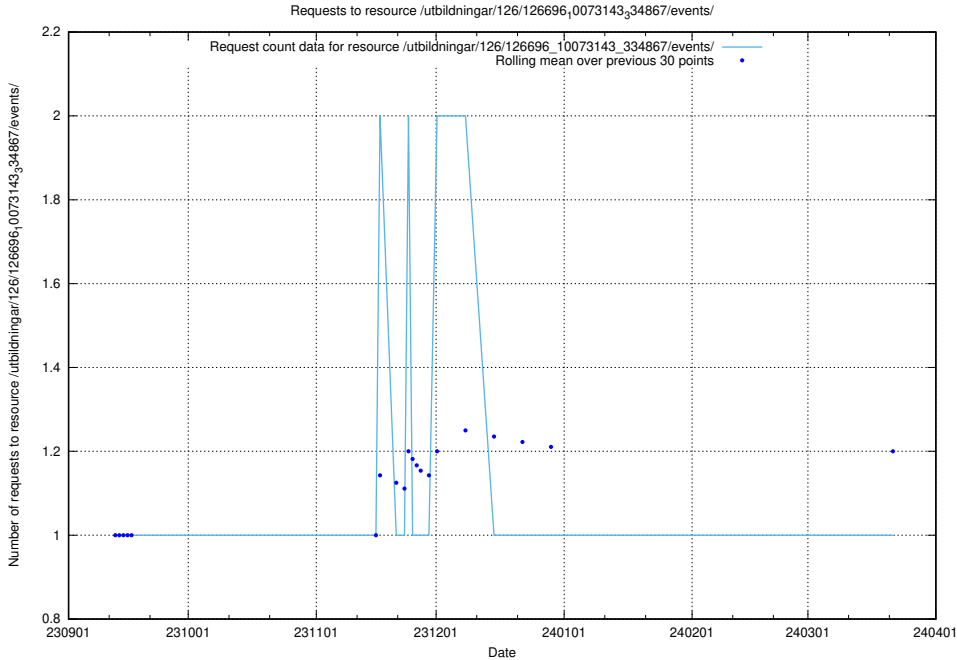

Here, we count the number of requests to resource /utbildningar/124/124519_10065852_297370/events/

5.4416 Usage of /utbildningar/126/126696_10073143_334867/events/

Here, we count the number of requests to resource /utbildningar/126/126696_10073143_334867/events/