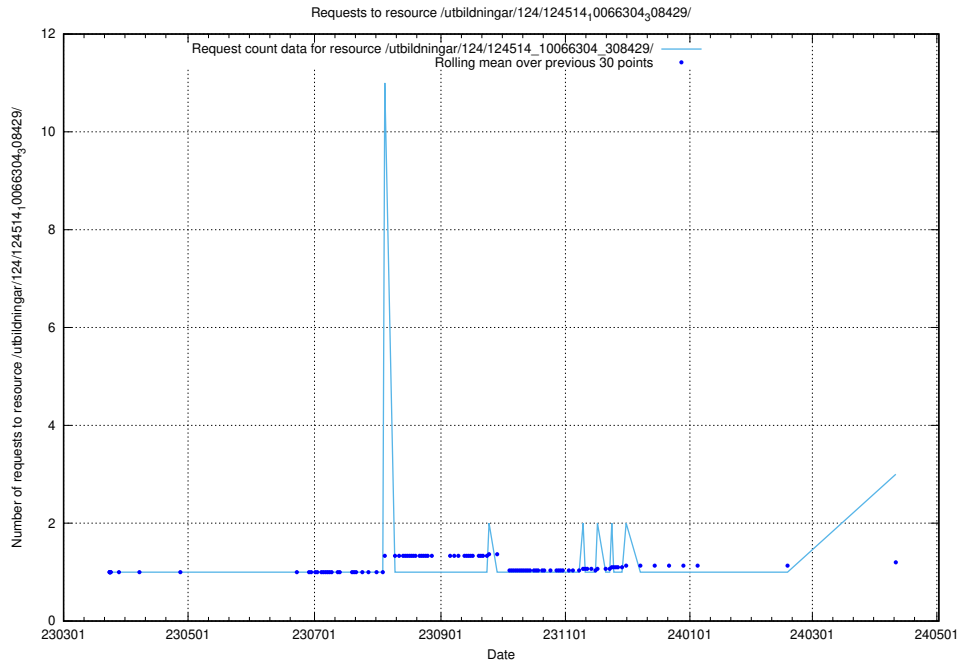

5.332 Usage of /utbildningar/124/124514_10066304_308429/

Here, we count the number of requests to resource /utbildningar/124/124514_10066304_308429/.