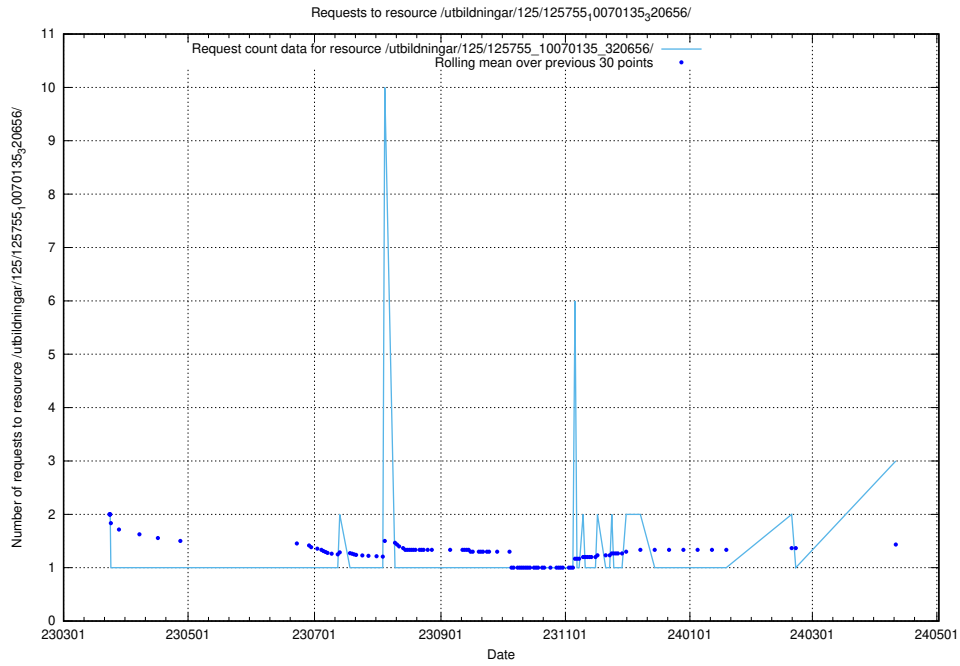

5.547 Usage of /utbildningar/125/125755_10070135_320656/

Here, we count the number of requests to resource /utbildningar/125/125755_10070135_320656/.