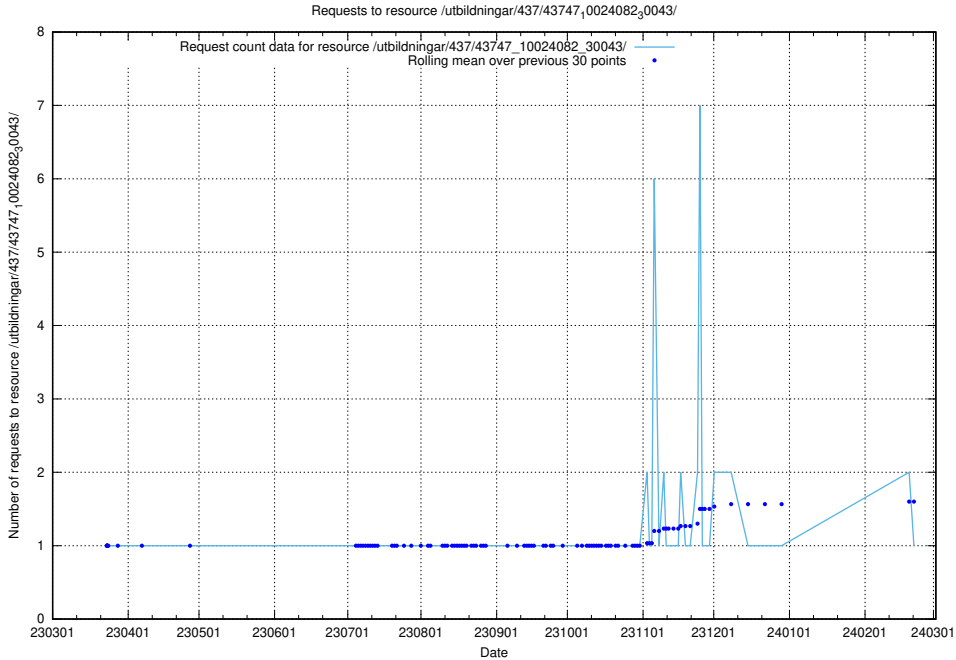

5.6157 Usage of /utbildningar/437/43747_10024082_30043/

Here, we count the number of requests to resource /utbildningar/437/43747_10024082_30043/.