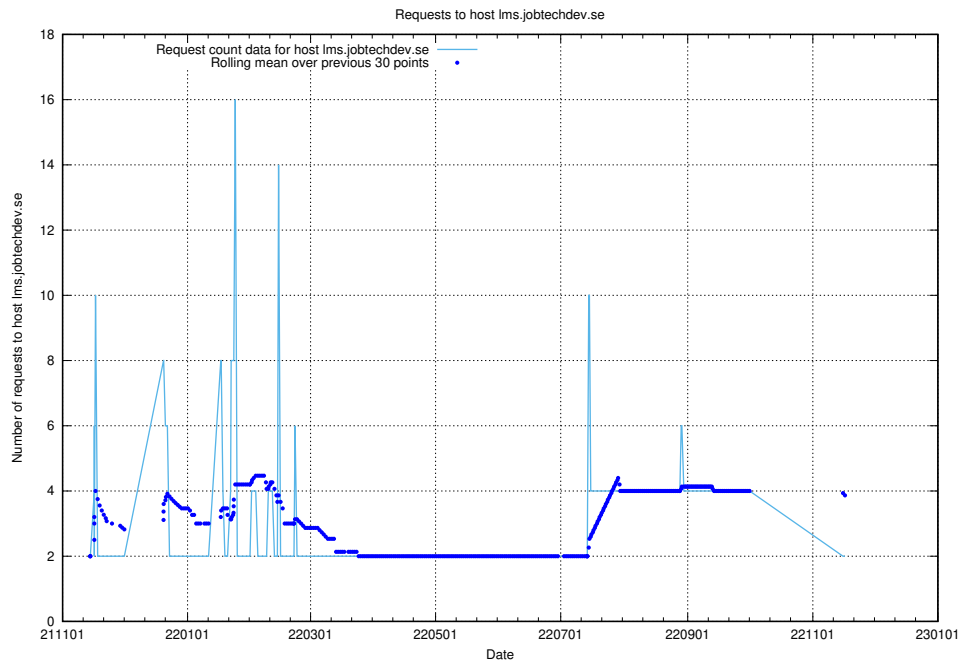

7.573 Usage of lms.jobtechdev.se

Here, we count the number of requests to host lms.jobtechdev.se.