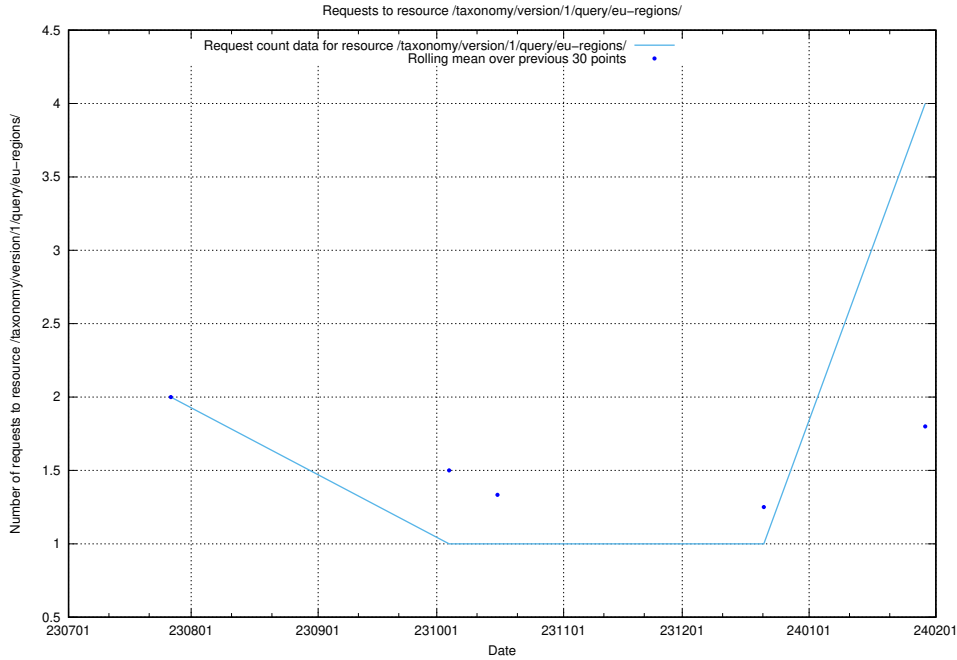

5.271 Usage of /taxonomy/version/1/query/eu-regions/

Here, we count the number of requests to resource /taxonomy/version/1/query/eu-regions/.