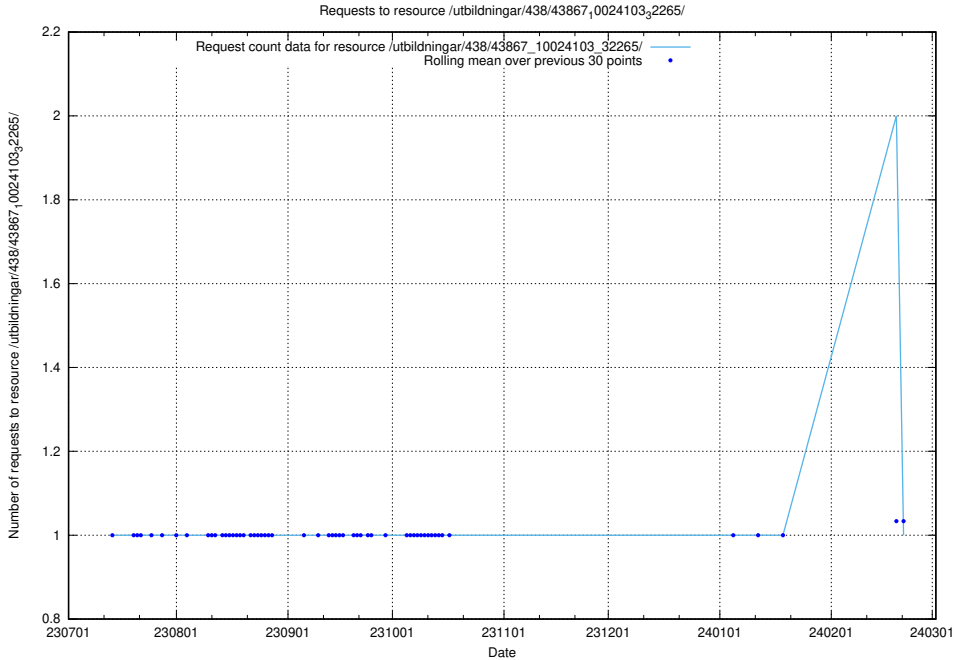

5.4890 Usage of /utbildningar/126/126728_10073173_334952/events/

Here, we count the number of requests to resource /utbildningar/126/126728_10073173_334952/events/

5.4891 Usage of /utbildningar/126/126728_10073173_334952/