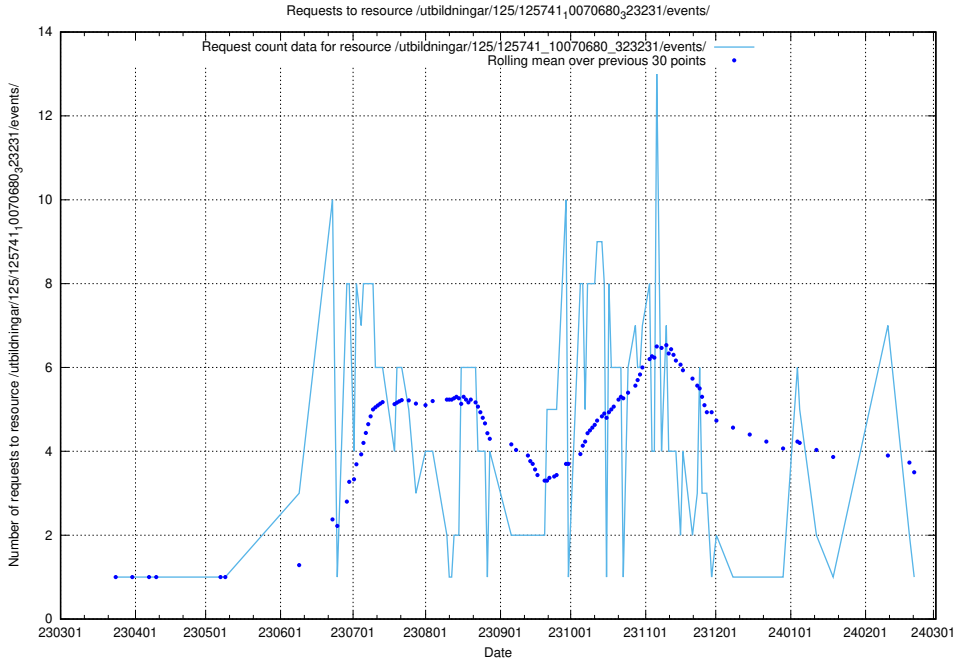

5.6012 Usage of /utbildningar/125/125741_10070680_323231/events/

Here, we count the number of requests to resource /utbildningar/125/125741_10070680_323231/events/