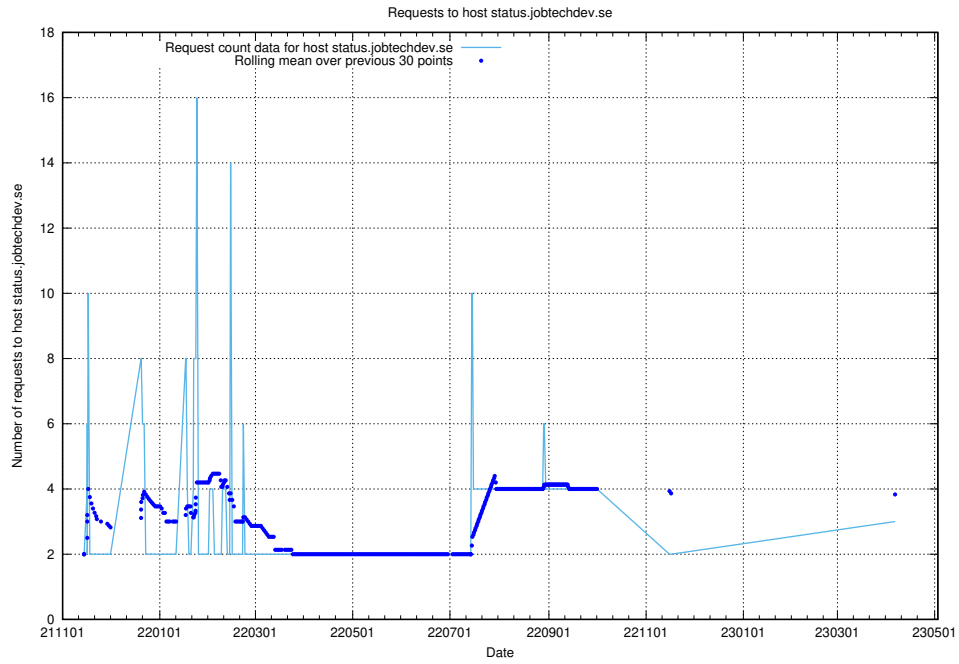

7.228 Usage of status.jobtechdev.se

Here, we count the number of requests to host status.jobtechdev.se.