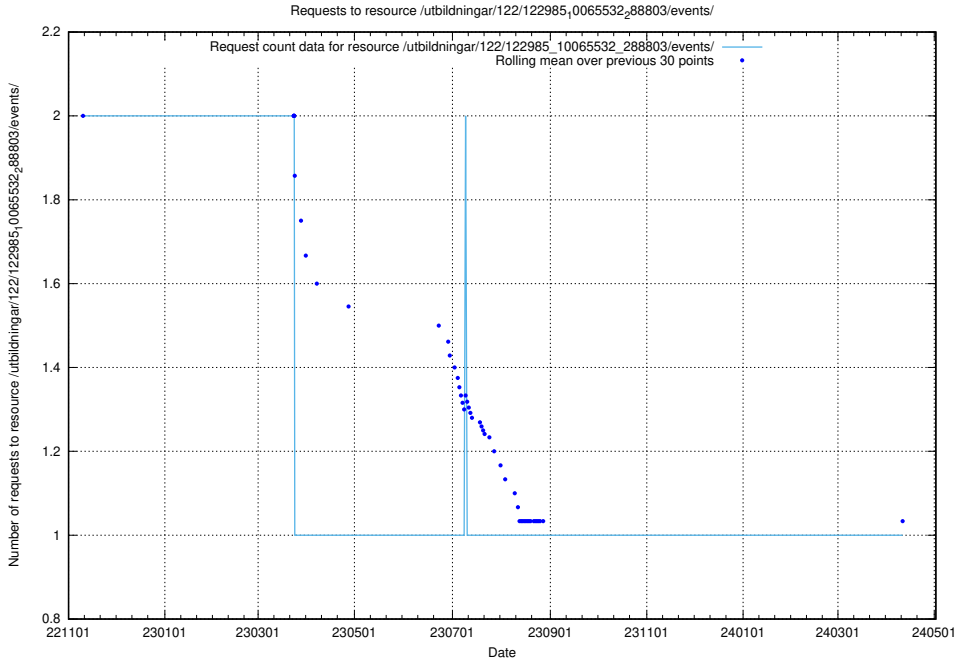

5.6041 Usage of /utbildningar/122/122985_10065532_288803/events/

Here, we count the number of requests to resource /utbildningar/122/122985_10065532_288803/events/