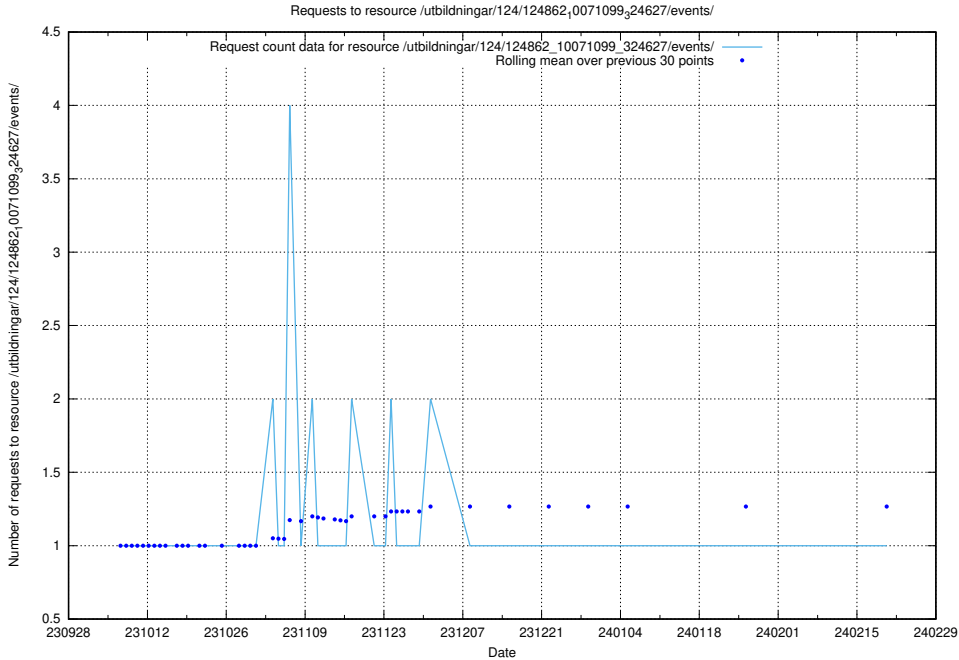

Here, we count the number of requests to resource /utbildningar/125/125415_10067799_319946/.

5.4221 Usage of /utbildningar/124/124862_10071099_324627/events/

Here, we count the number of requests to resource /utbildningar/124/124862_10071099_324627/events/