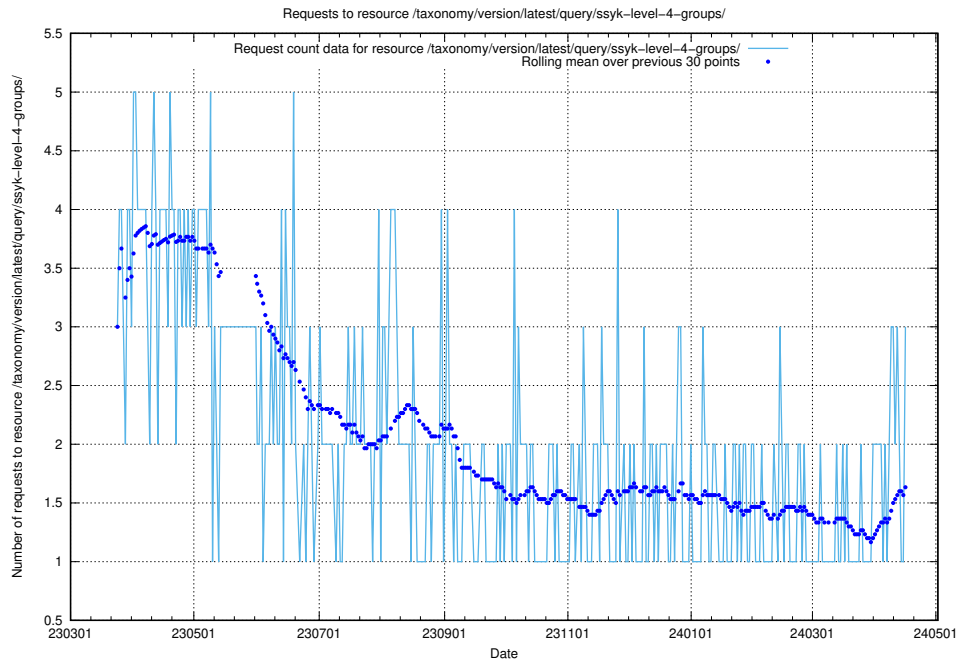

5.499 Usage of /taxonomy/version/latest/query/ssyk-level-4-groups/

Here, we count the number of requests to resource /taxonomy/version/latest/query/ssyk-level-4-groups/.