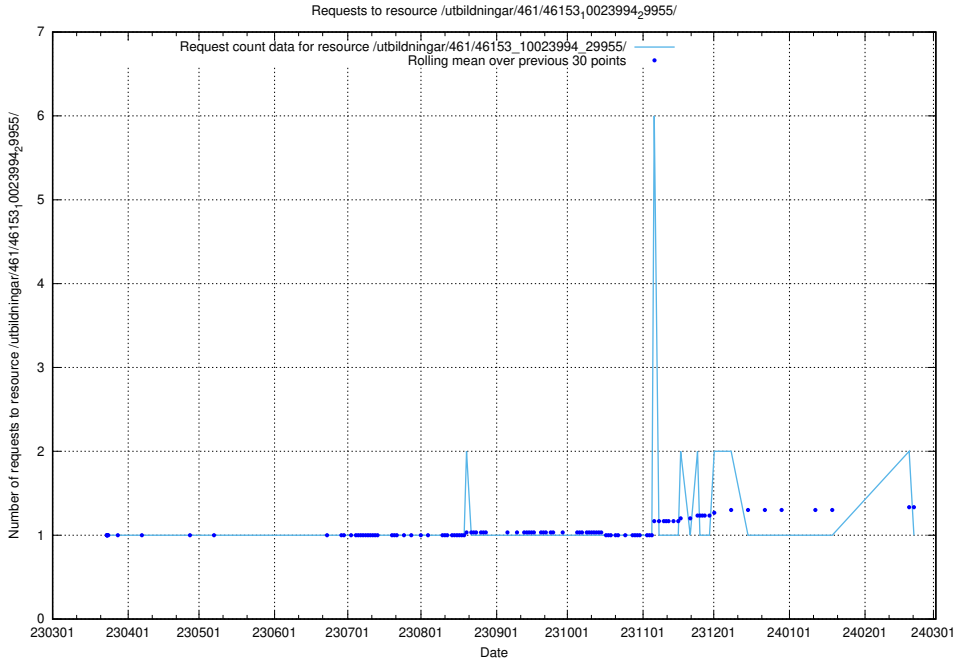

5.6089 Usage of /utbildningar/461/46153_10023994_29955/

Here, we count the number of requests to resource /utbildningar/461/46153_10023994_29955/.