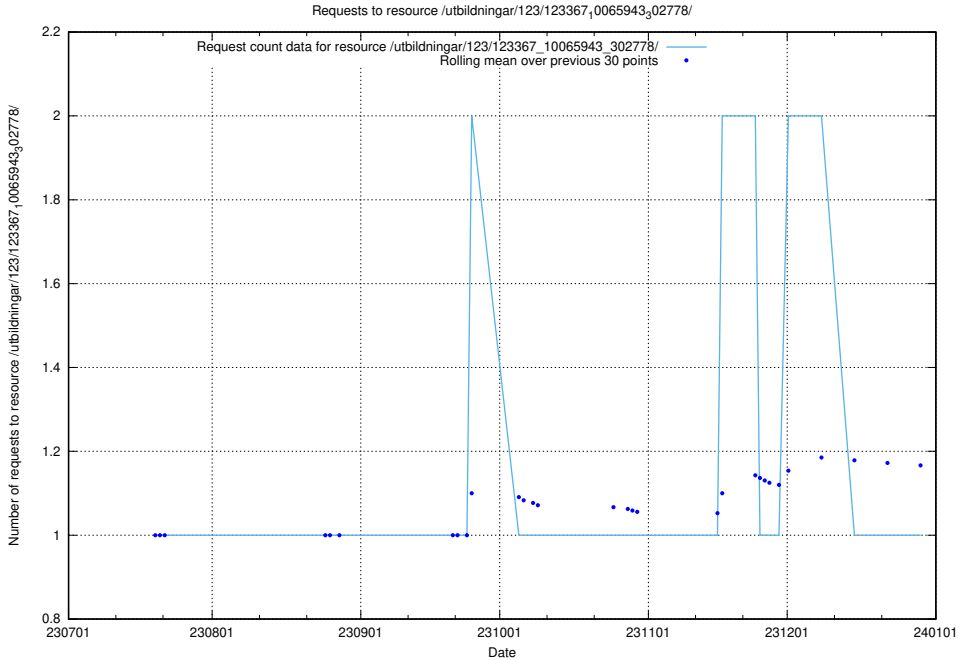

5.4826 Usage of /utbildningar/123/123367_10065943_302778/

Here, we count the number of requests to resource /utbildningar/123/123367_10065943_302778/.