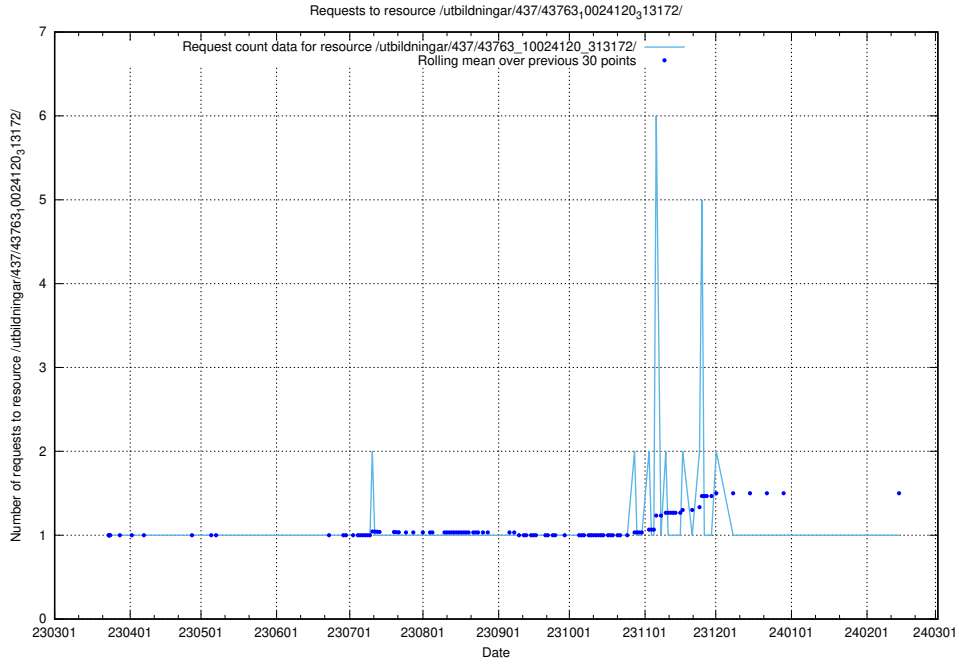

5.6143 Usage of /utbildningar/437/43763_10024120_313172/

Here, we count the number of requests to resource /utbildningar/437/43763_10024120_313172/.