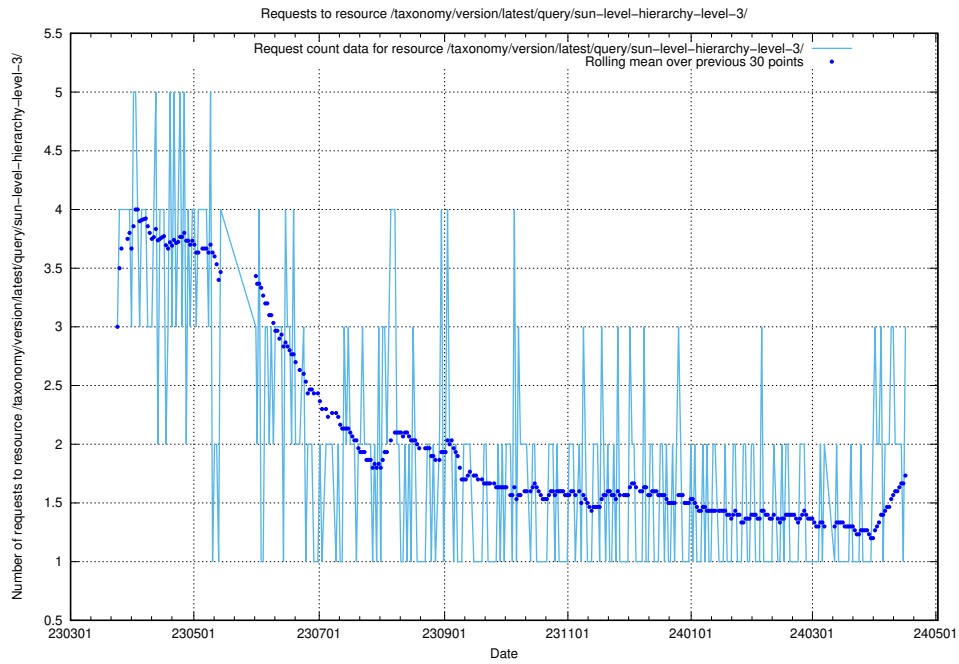

5.488 Usage of `/taxonomy/version/latest/query/sun-level-hierarchy-level-3/`

Here, we count the number of requests to resource `/taxonomy/version/latest/query/sun-level-hierarchy-level-3/`.