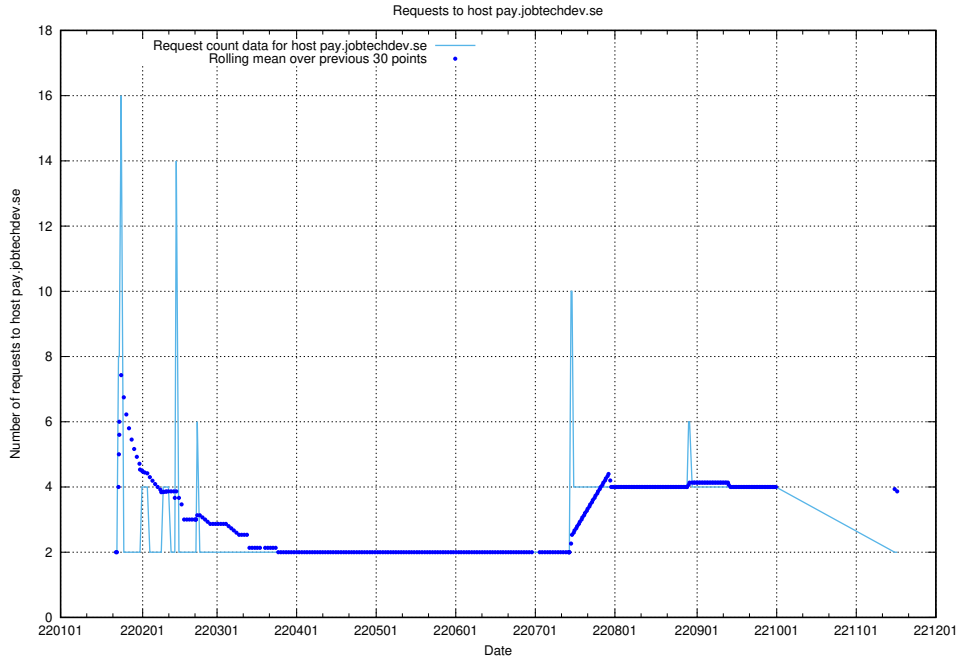

7.590 Usage of pay.jobtechdev.se

Here, we count the number of requests to host pay.jobtechdev.se.