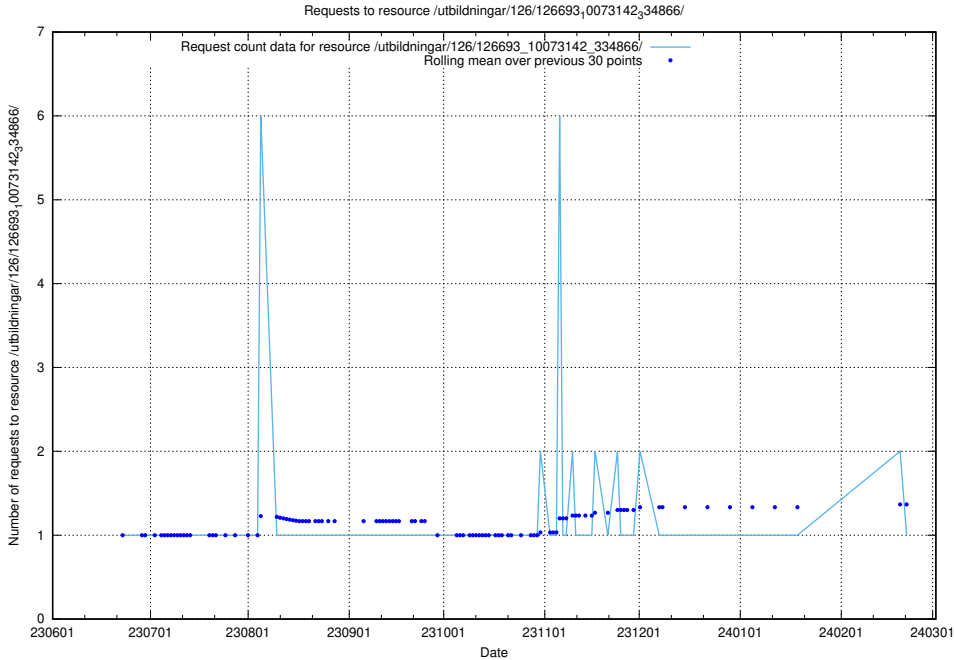

5.5459 Usage of /utbildningar/126/126693_10073142_334866/

Here, we count the number of requests to resource /utbildningar/126/126693_10073142_334866/.