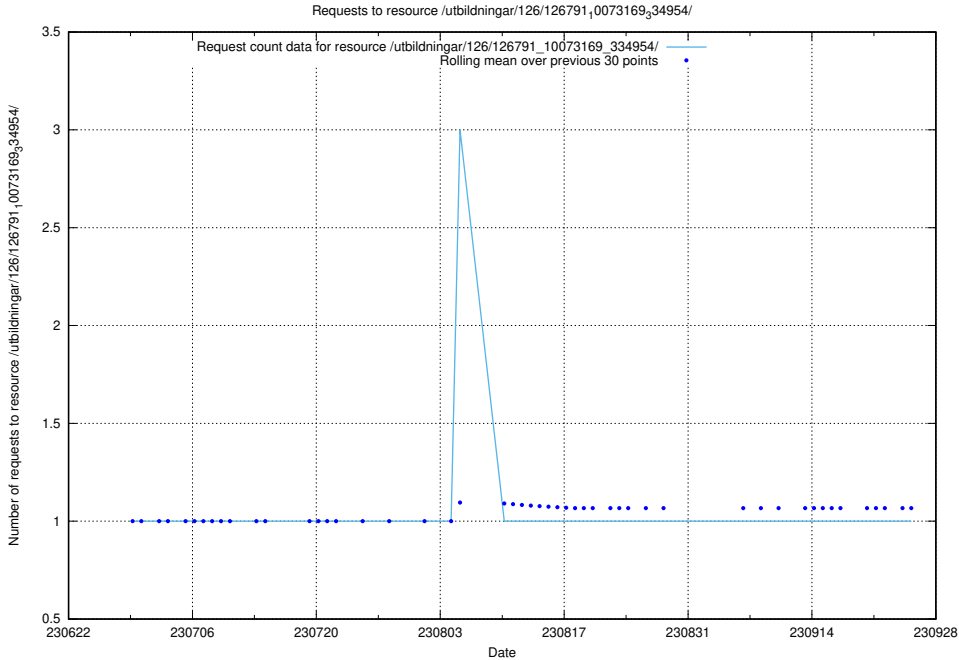

5.5261 Usage of /utbildningar/126/126791_10073169_334954/

Here, we count the number of requests to resource /utbildningar/126/126791_10073169_334954/.