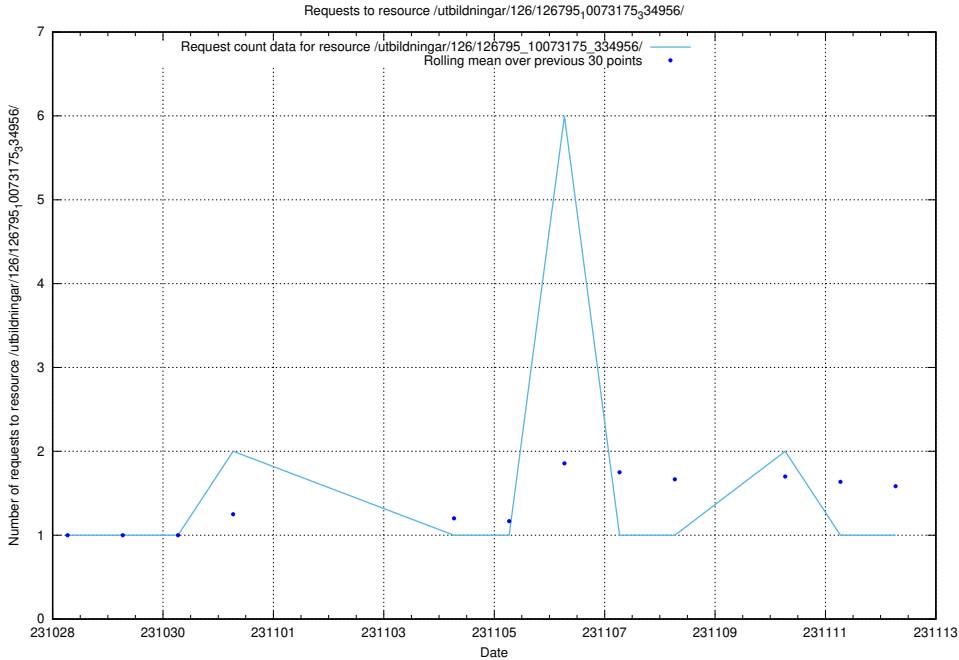

5.4021 Usage of /utbildningar/126/126795_10073175_334956/

Here, we count the number of requests to resource /utbildningar/126/126795_10073175_334956/.