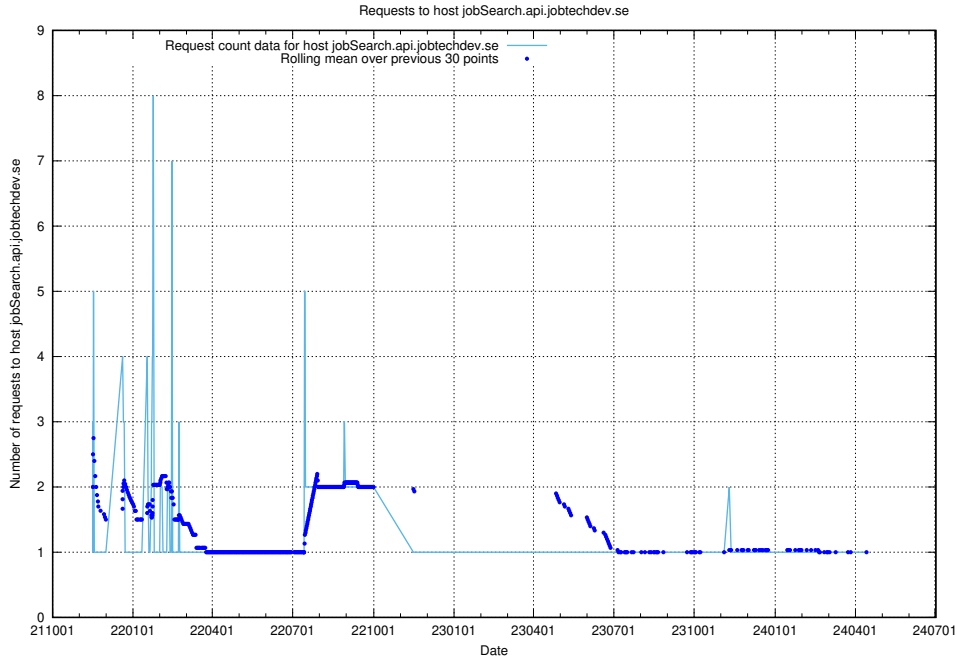

7.647 Usage of jobSearch.api.jobtechdev.se

Here, we count the number of requests to host jobSearch.api.jobtechdev.se.