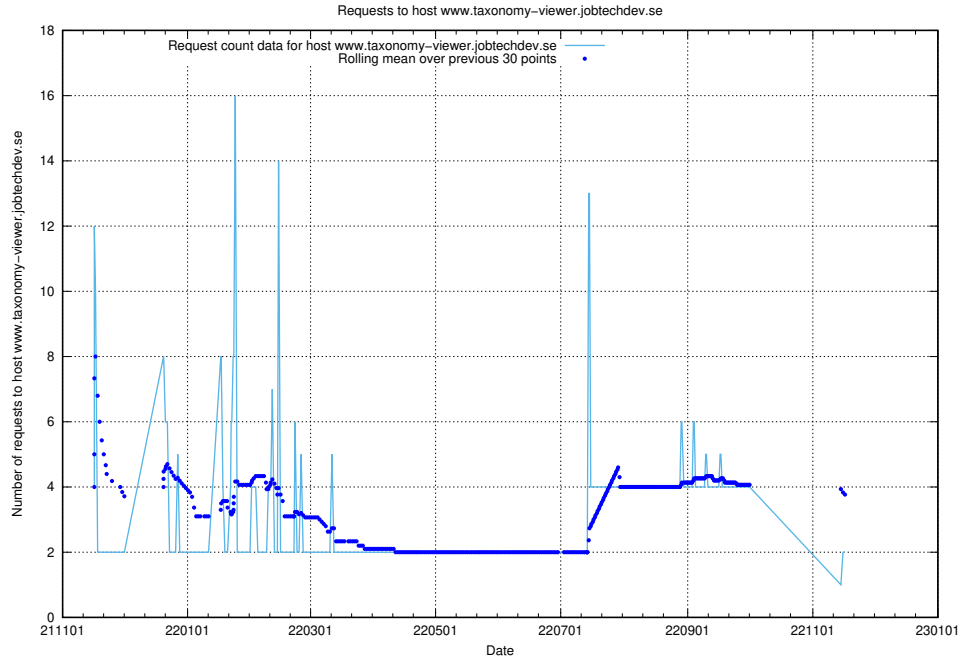

7.500 Usage of `www.taxonomy-viewer.jobtechdev.se`

Here, we count the number of requests to host `www.taxonomy-viewer.jobtechdev.se`.