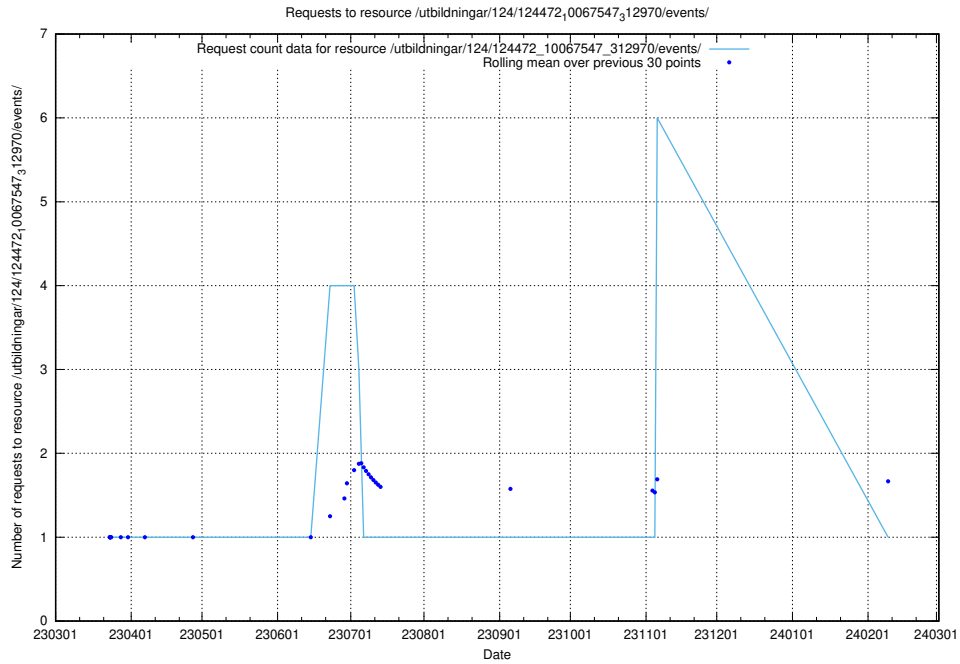

Here, we count the number of requests to resource /utbildningar/utb_emil/126/126694_10073241_335112/

5.2970 Usage of /utbildningar/124/124472_10067547_312970/events/

Here, we count the number of requests to resource /utbildningar/124/124472_10067547_312970/events/