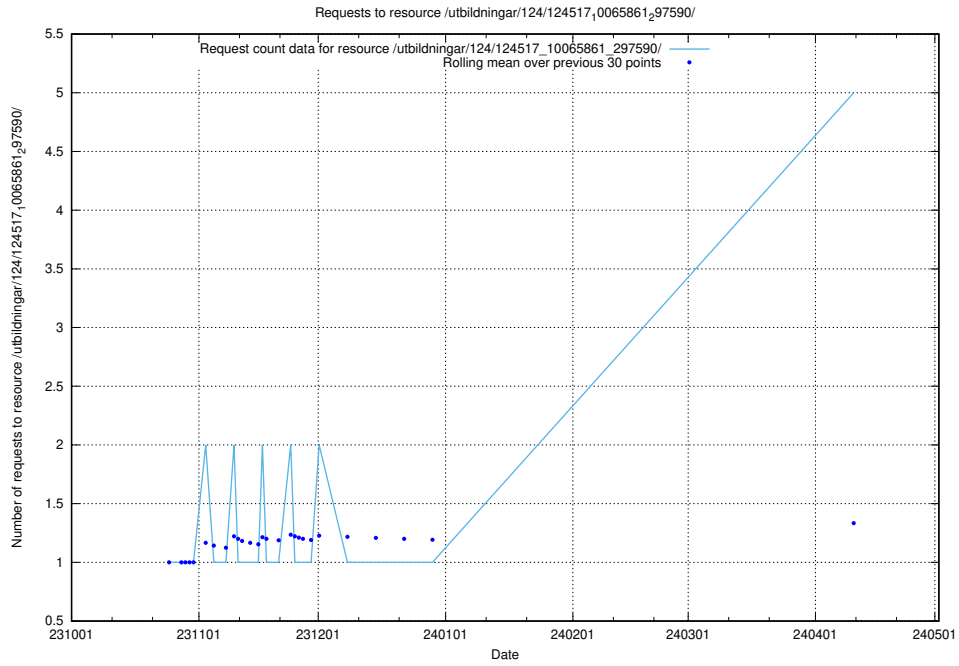

5.183 Usage of /utbildningar/124/124517_10065861_297590/

Here, we count the number of requests to resource /utbildningar/124/124517_10065861_297590/.