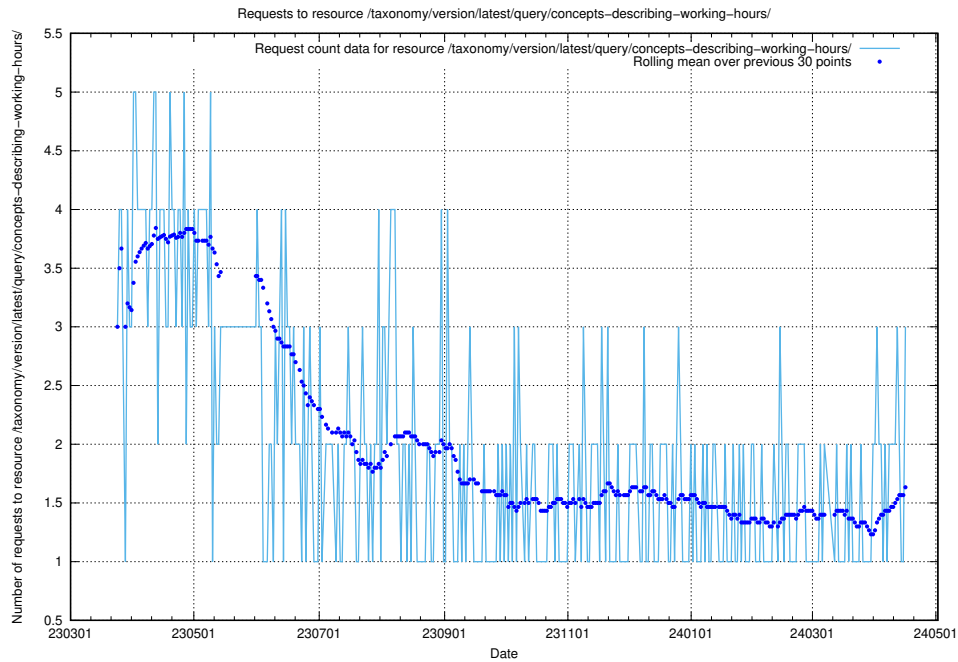

5.528 Usage of /taxonomy/version/latest/query/concepts-describing-working-hours/

Here, we count the number of requests to resource /taxonomy/version/latest/query/concepts-describing-working-hours/.