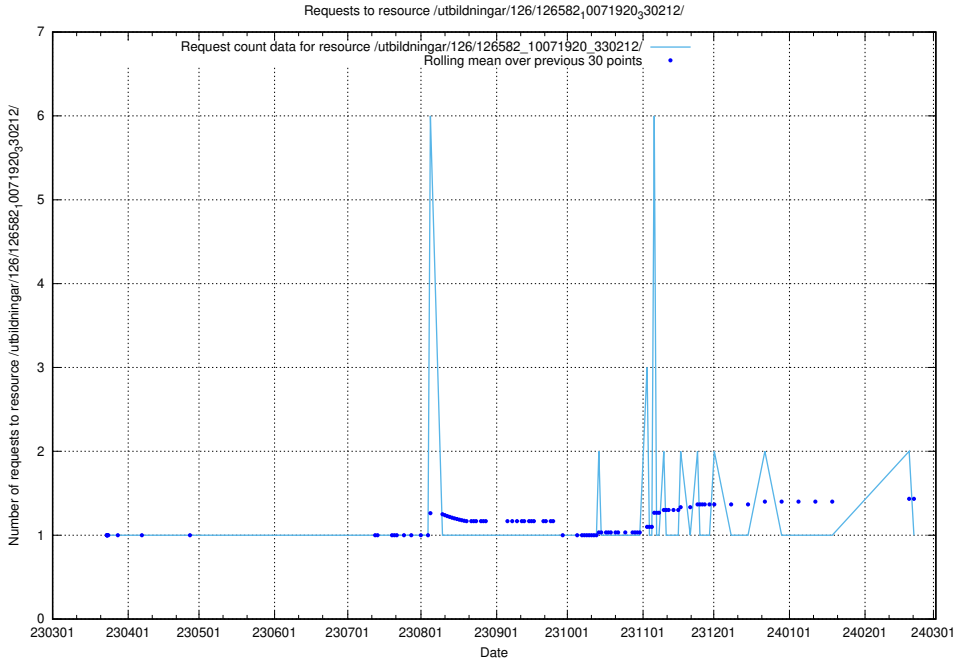

5.6171 Usage of /utbildningar/126/126582_10071920_330212/

Here, we count the number of requests to resource /utbildningar/126/126582_10071920_330212/.