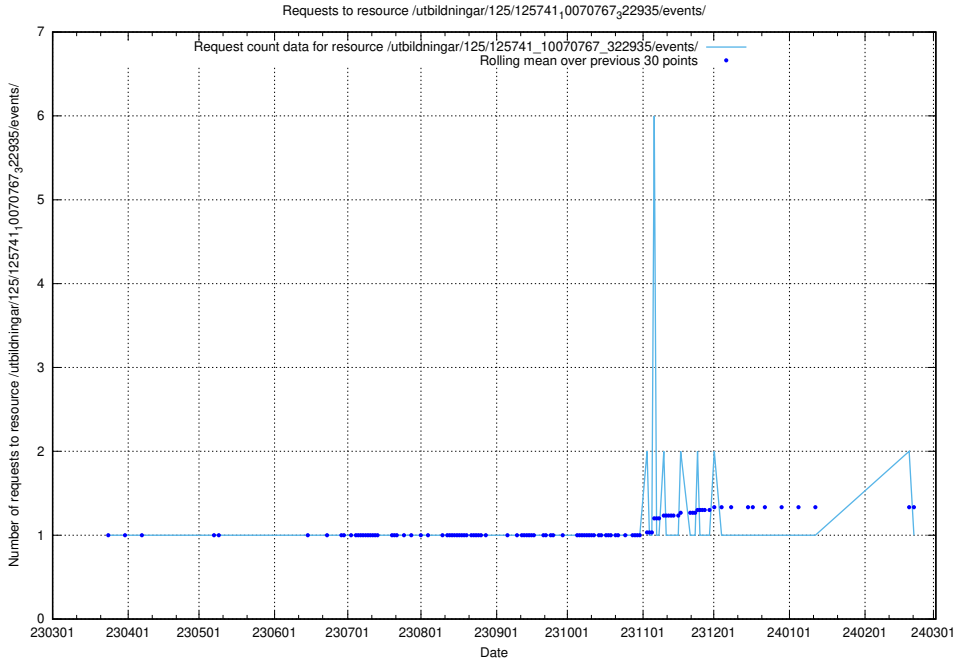

5.6006 Usage of /utbildningar/125/125741_10070767_322935/events/

Here, we count the number of requests to resource /utbildningar/125/125741_10070767_322935/events/