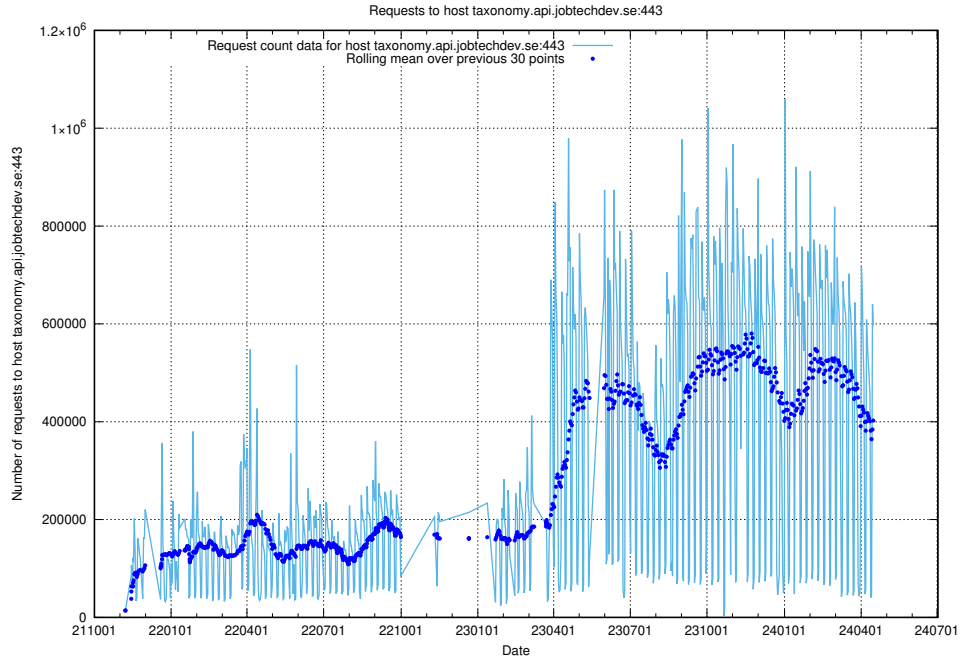

7.4 Usage of jobad-enrichments-api.jobtechdev.se

Here, we count the number of requests to host jobad-enrichments-api.jobtechdev.se.

7.5 Usage of data.jobtechdev.se

Here, we count the number of requests to host data.jobtechdev.se.