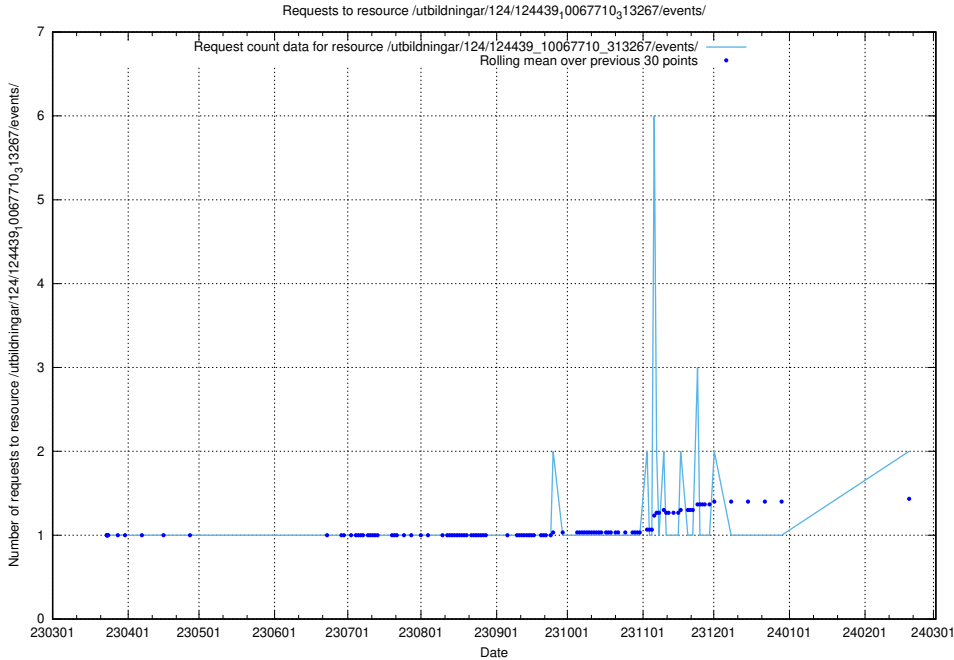

5.747 Usage of /utbildningar/124/124439_10067710_313267/events/

Here, we count the number of requests to resource /utbildningar/124/124439_10067710_313267/events/