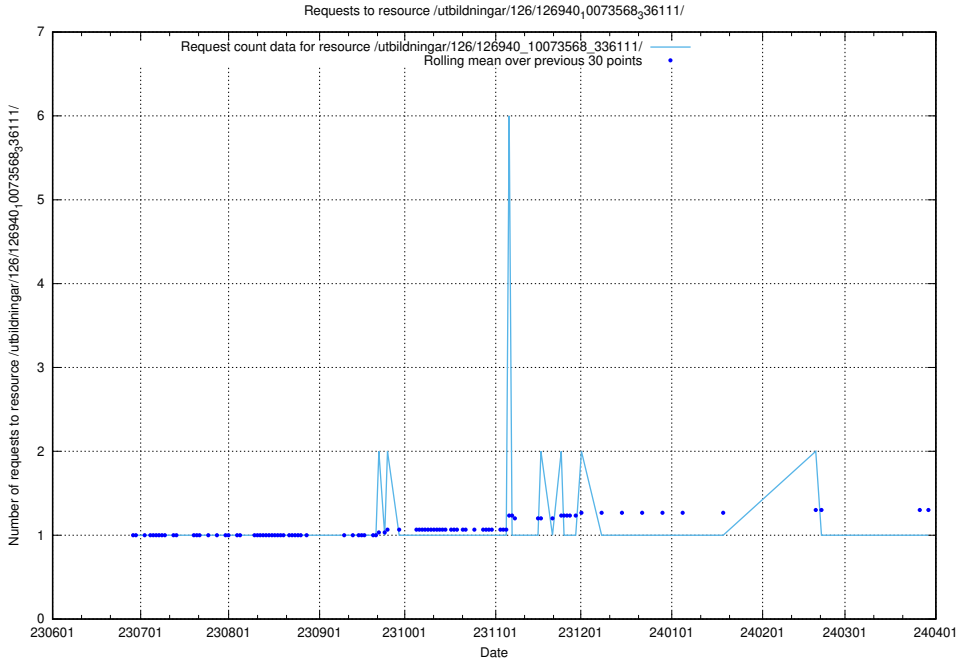

5.5247 Usage of /utbildningar/126/126939_10073568_336111/

Here, we count the number of requests to resource /utbildningar/126/126939_10073568_336111/.

5.5248 Usage of /utbildningar/126/126938_10073568_336111/events/