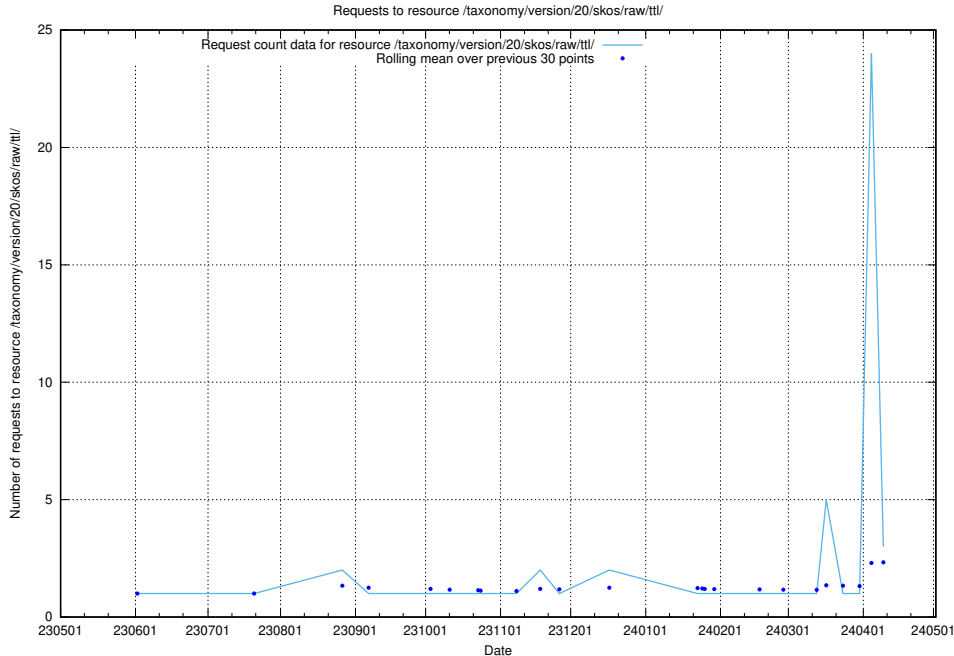

5.473 Usage of /taxonomy/version/20/skos/raw/ttl/

Here, we count the number of requests to resource /taxonomy/version/20/skos/raw/ttl/.