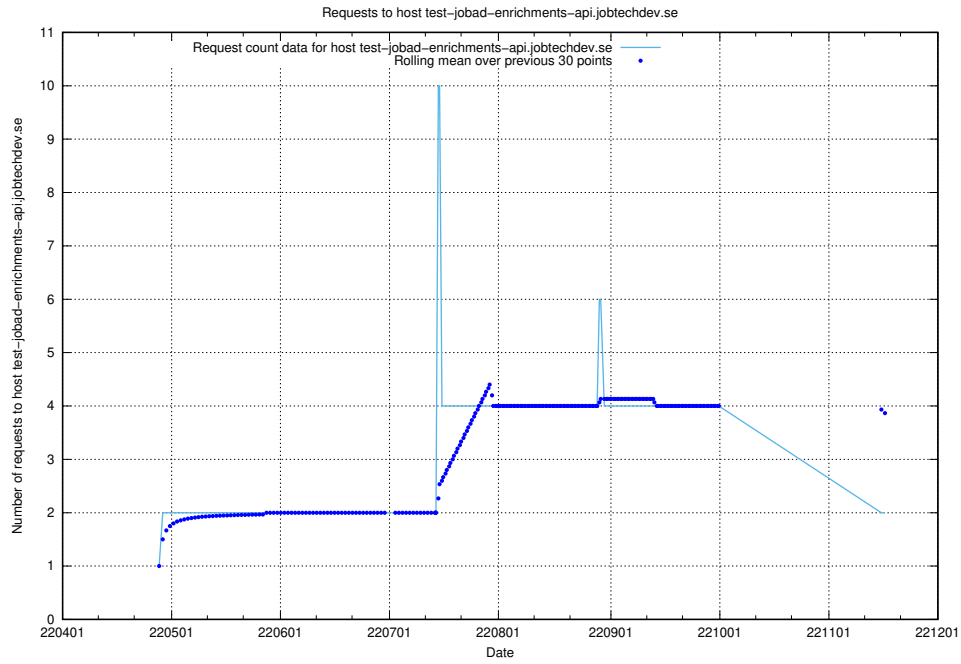

7.437 Usage of test-jobad-enrichments-api.jobtechdev.se

Here, we count the number of requests to host test-jobad-enrichments-api.jobtechdev.se.

7.438 Usage of jobtech-jobad-enrichments-develop.jobtechdev.se