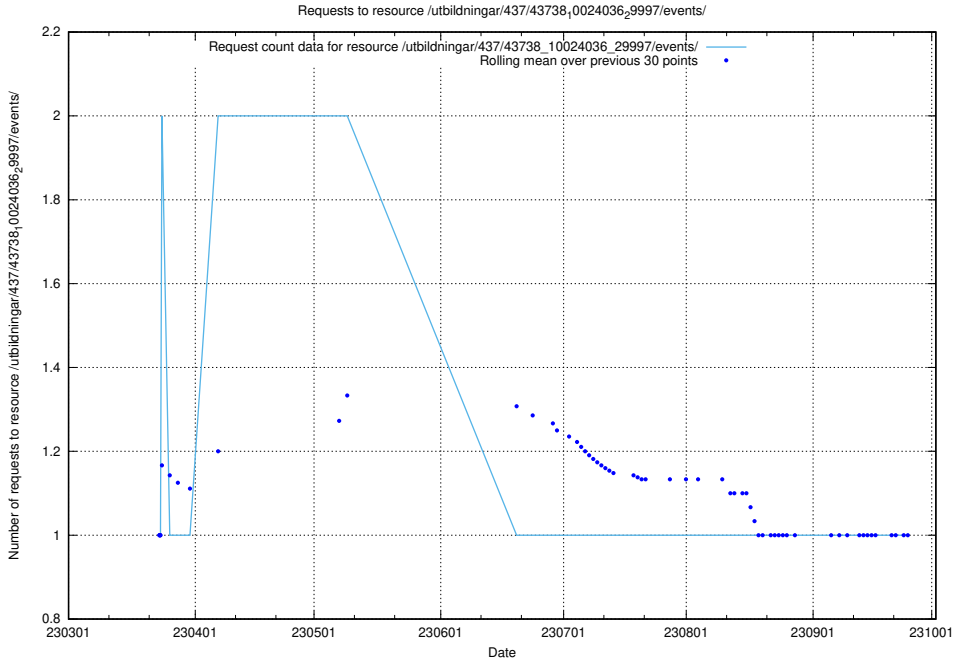

Here, we count the number of requests to resource /utbildningar/437/43738_10024036_29997/events/.

5.6167 Usage of /utbildningar/437/43738_10024036_29997/

Here, we count the number of requests to resource /utbildningar/437/43738_10024036_29997/.