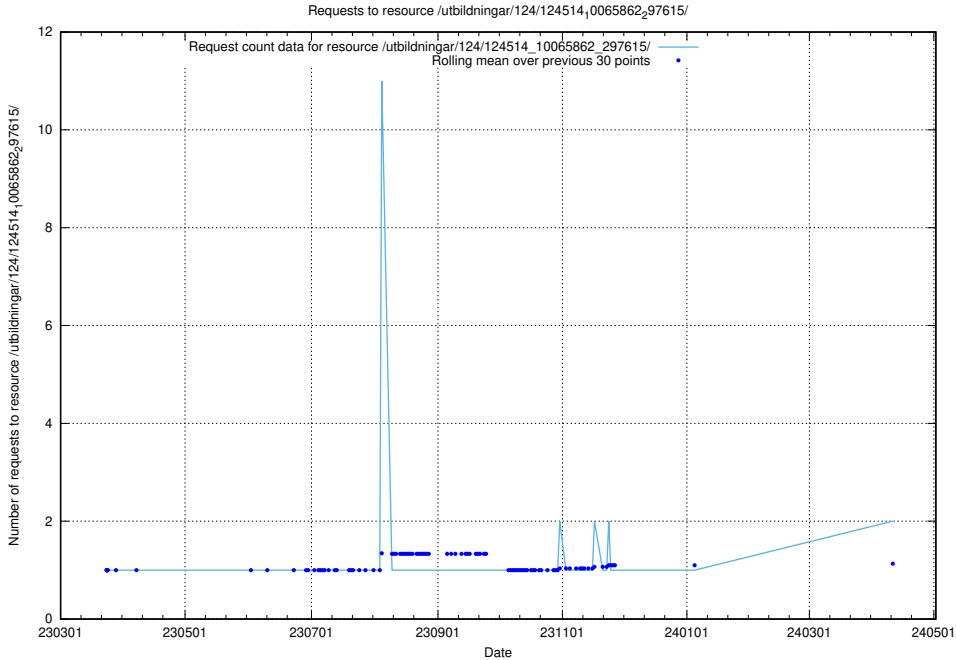

5.622 Usage of /utbildningar/124/124514_10065862_297615/

Here, we count the number of requests to resource /utbildningar/124/124514_10065862_297615/.