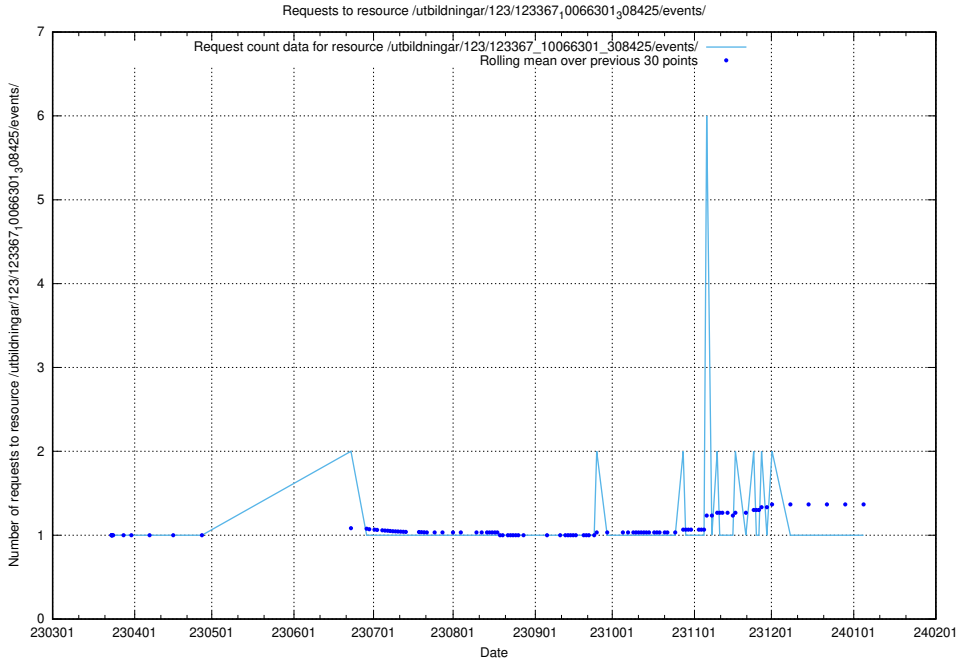

5.4373 Usage of /utbildningar/123/123367_10066301_308425/events/

Here, we count the number of requests to resource /utbildningar/123/123367_10066301_308425/events/