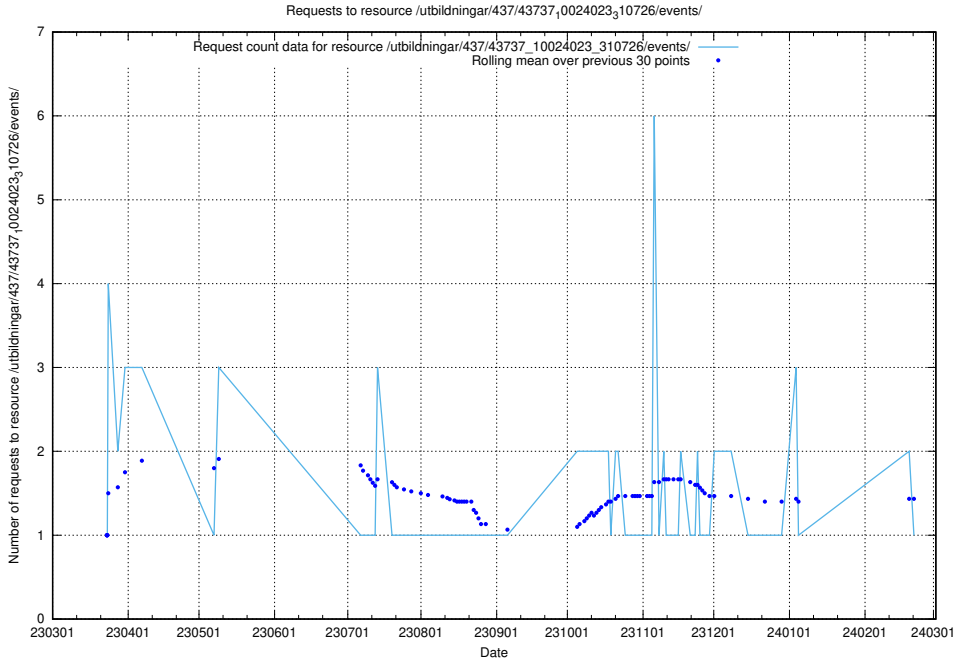

5.6168 Usage of /utbildningar/437/43737_10024023_310726/events/

Here, we count the number of requests to resource /utbildningar/437/43737_10024023_310726/events/.