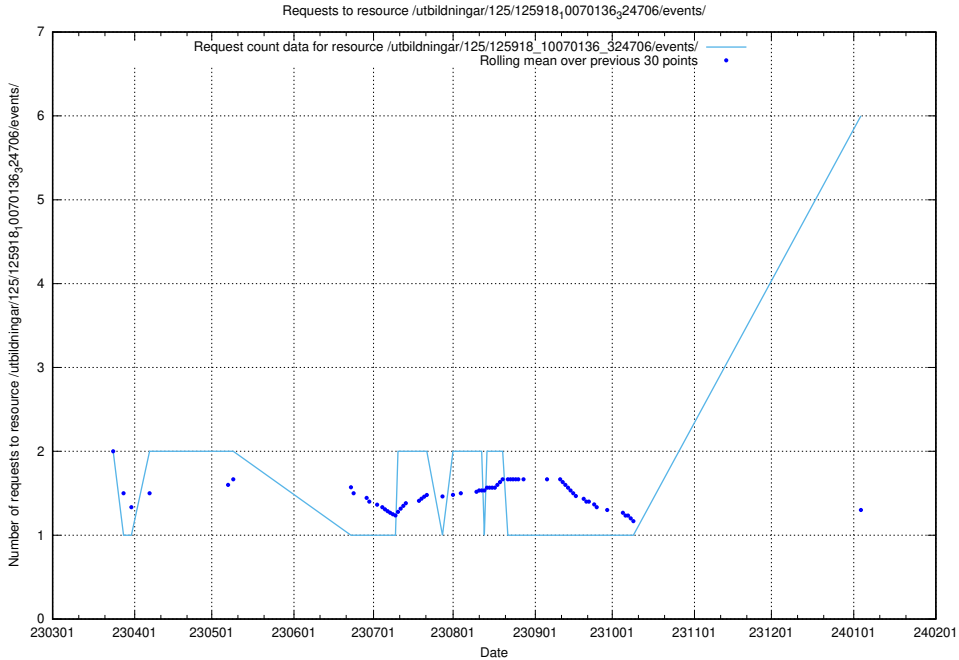

5.135 Usage of /utbildningar/125/125918_10070136_324706/events/

Here, we count the number of requests to resource /utbildningar/125/125918_10070136_324706/events/