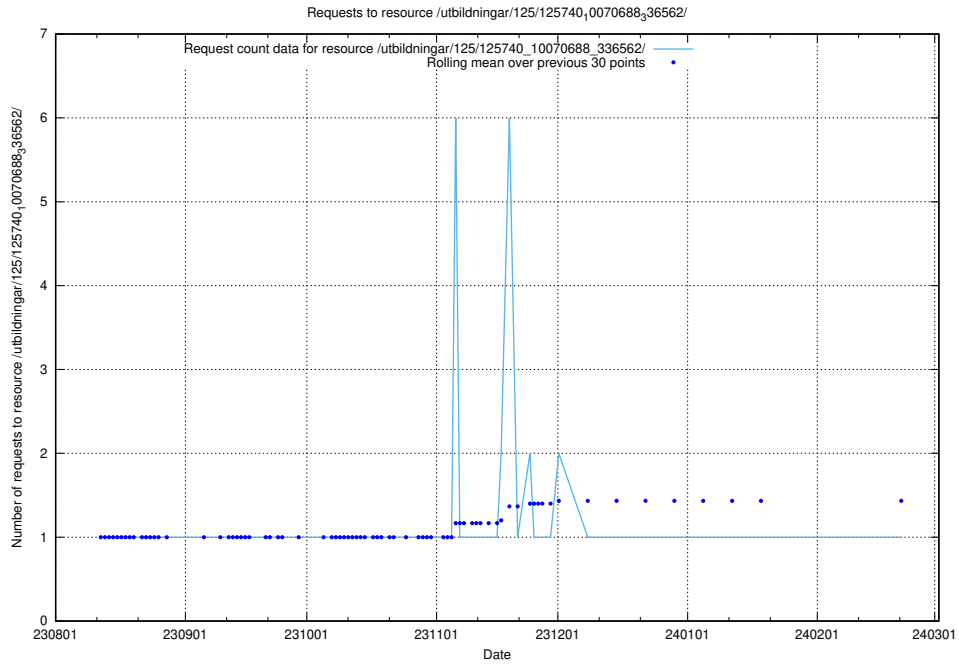

5.4634 Usage of /utbildningar/125/125740_10070688_336562/

Here, we count the number of requests to resource /utbildningar/125/125740_10070688_336562/.