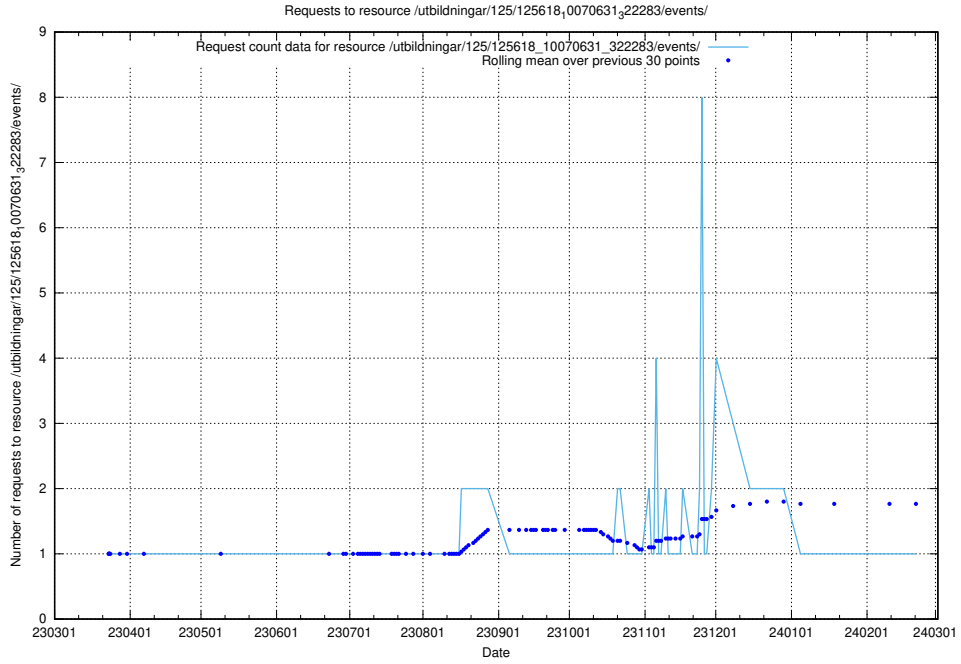

5.1142 Usage of /utbildningar/125/125618_10070631_322283/events/

Here, we count the number of requests to resource /utbildningar/125/125618_10070631_322283/events/