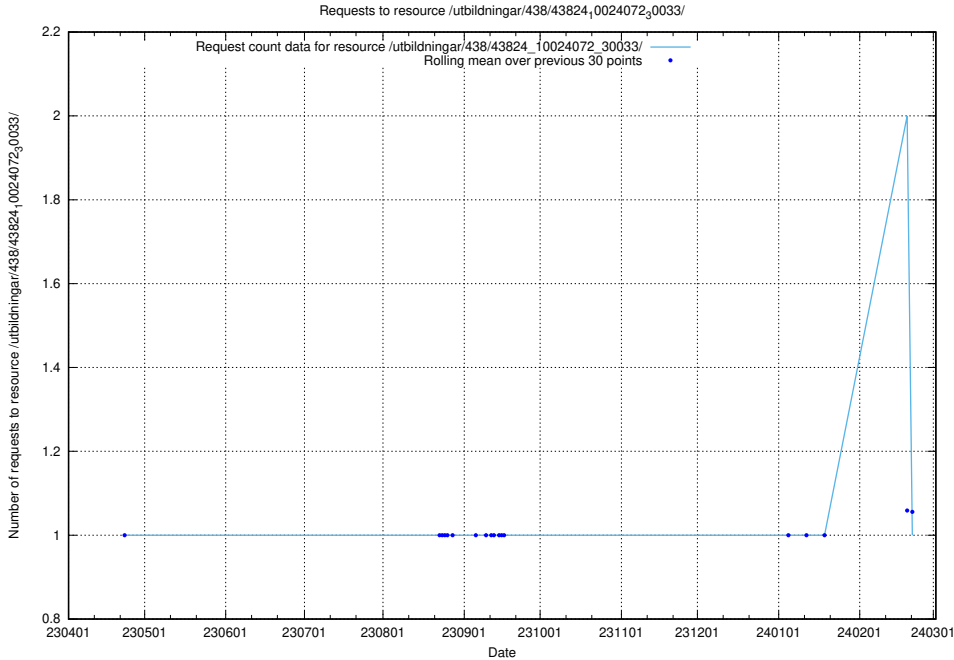

5.5831 Usage of /utbildningar/438/43824_10024072_30033/

Here, we count the number of requests to resource /utbildningar/438/43824_10024072_30033/.