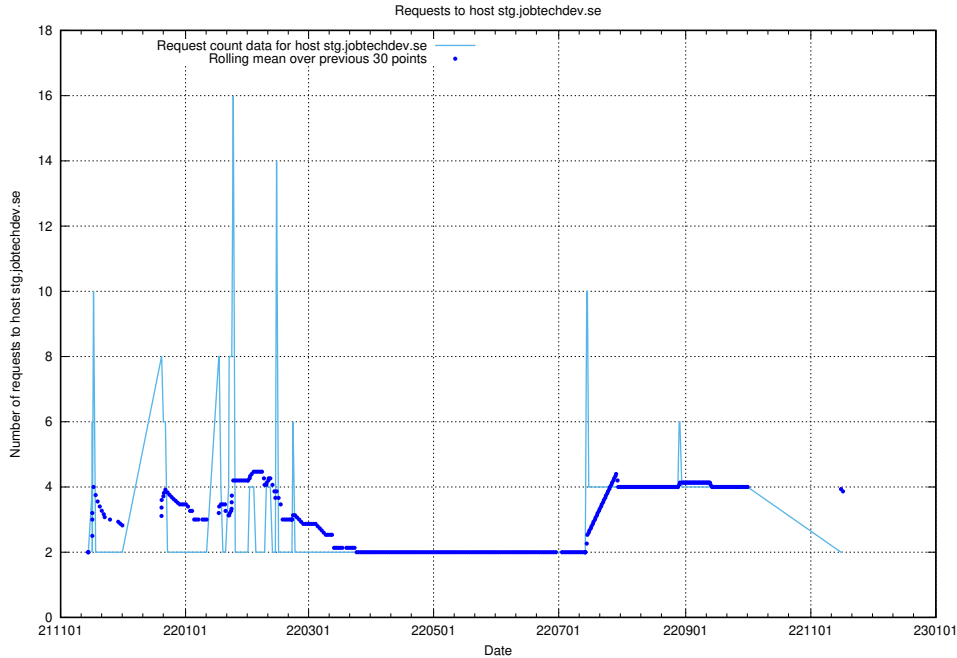

7.556 Usage of stg.jobtechdev.se

Here, we count the number of requests to host stg.jobtechdev.se.