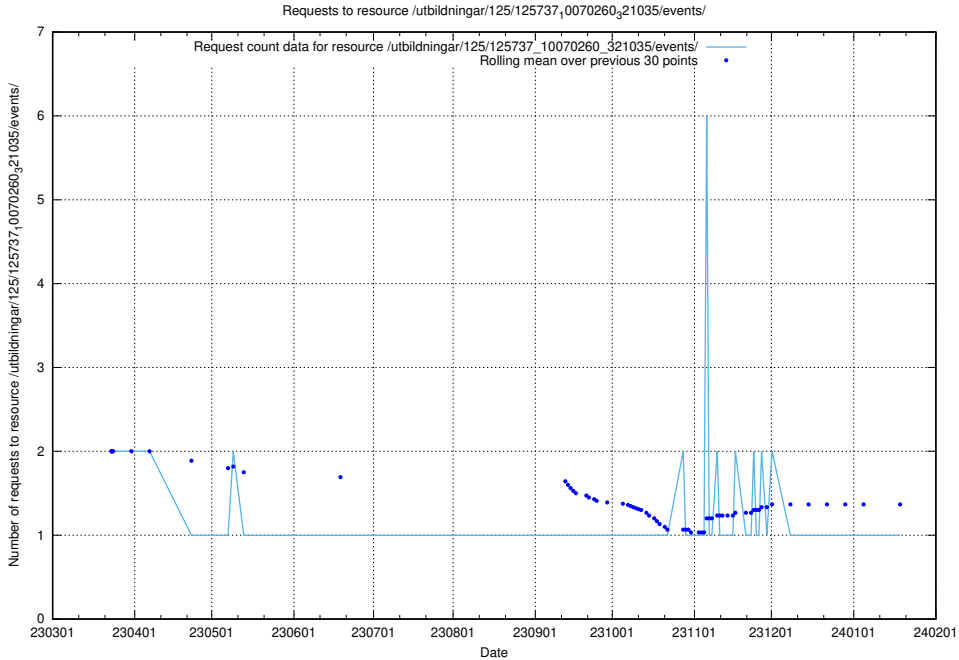

5.6058 Usage of /utbildningar/125/125737_10070260_321035/events/

Here, we count the number of requests to resource /utbildningar/125/125737_10070260_321035/events/