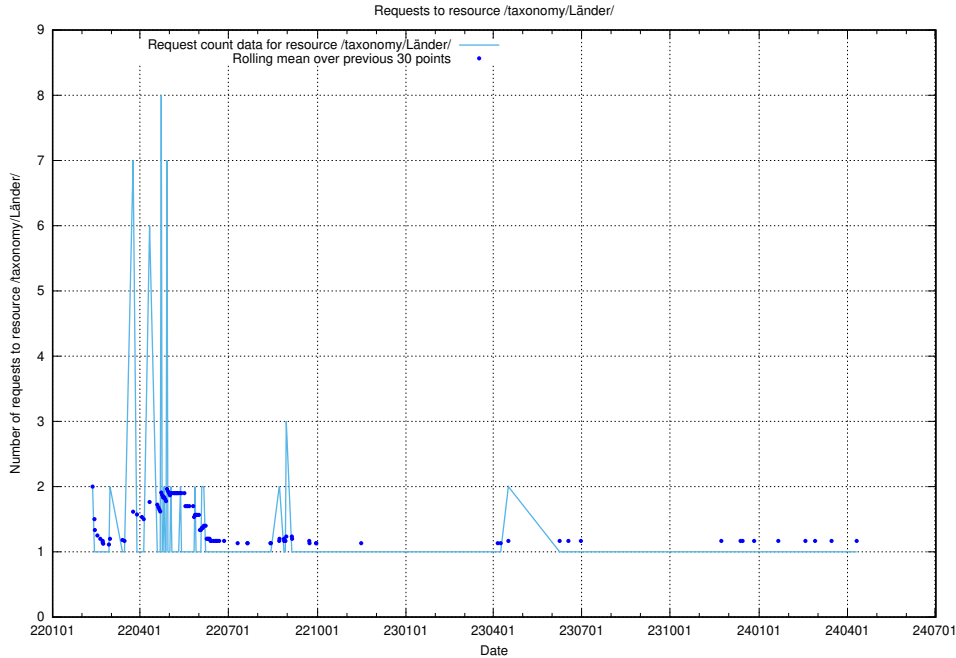

5.1489 Usage of /taxonomy/Länder/

Here, we count the number of requests to resource /taxonomy/Länder/.