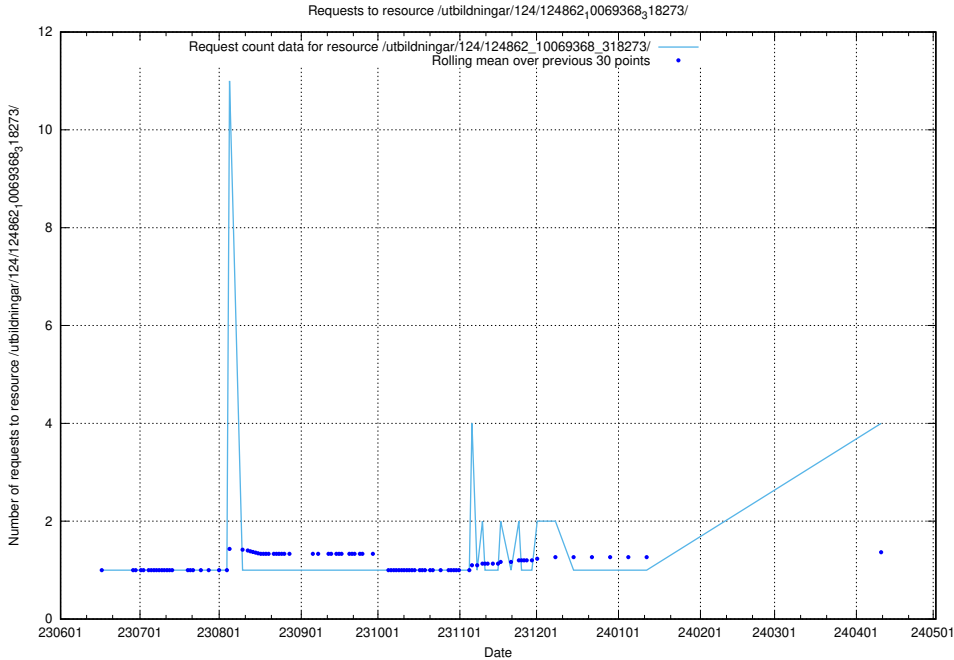

5.285 Usage of /utbildningar/124/124862_10069368_318273/

Here, we count the number of requests to resource /utbildningar/124/124862_10069368_318273/.