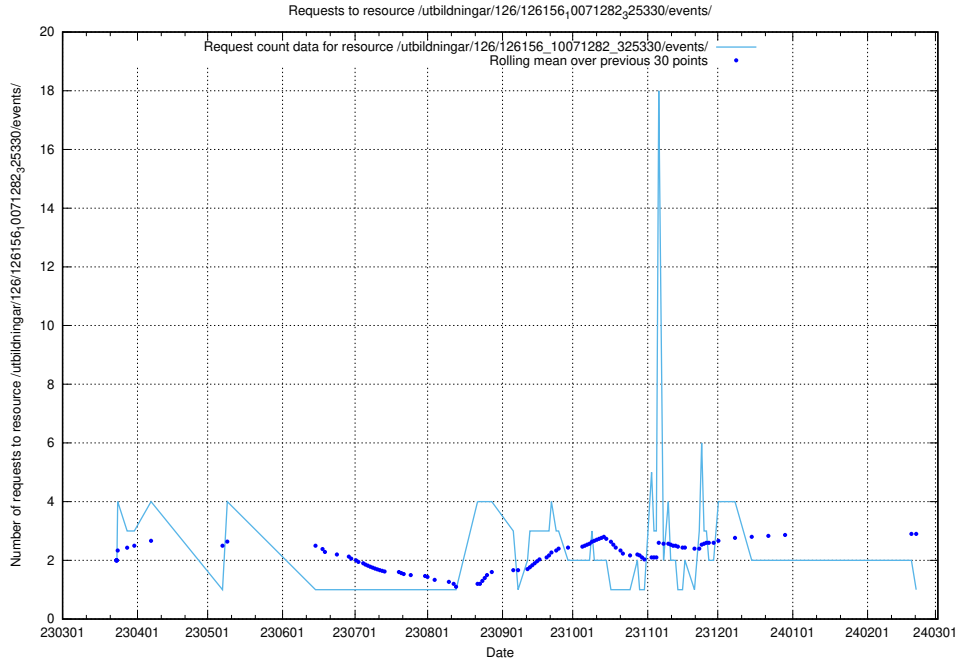

5.6049 Usage of /utbildningar/126/126156_10071282_325330/events/

Here, we count the number of requests to resource /utbildningar/126/126156_10071282_325330/events/