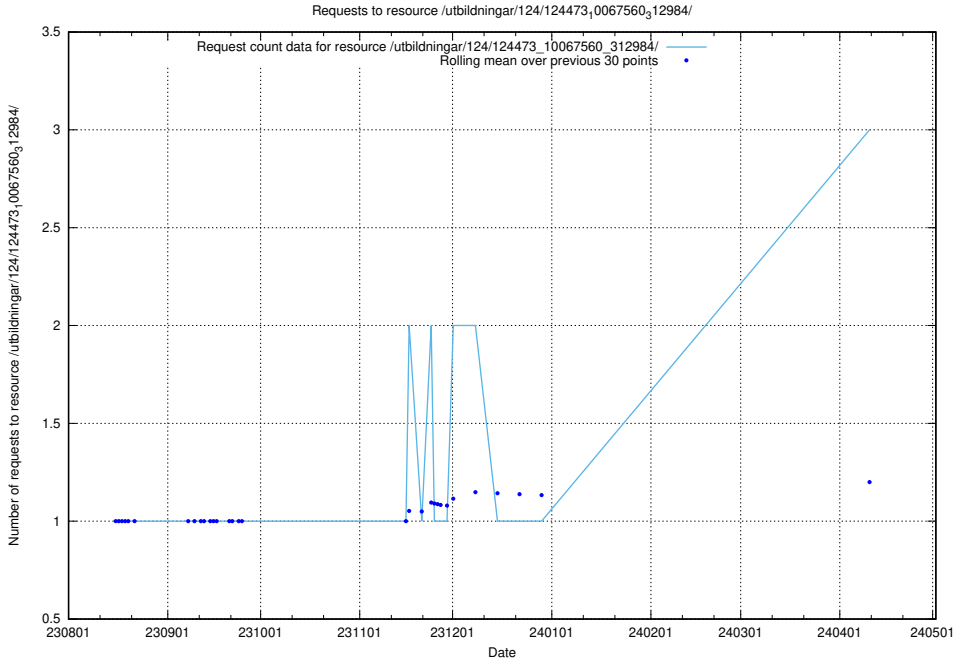

5.412 Usage of /utbildningar/124/124473_10067560_312984/

Here, we count the number of requests to resource /utbildningar/124/124473_10067560_312984/.