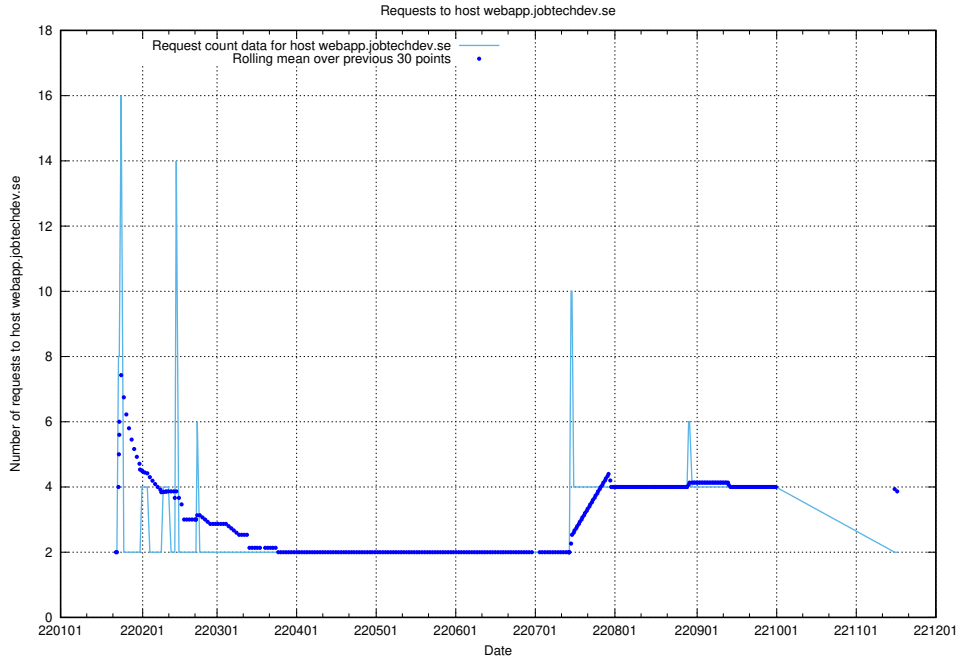

7.577 Usage of webapp.jobtechdev.se

Here, we count the number of requests to host webapp.jobtechdev.se.