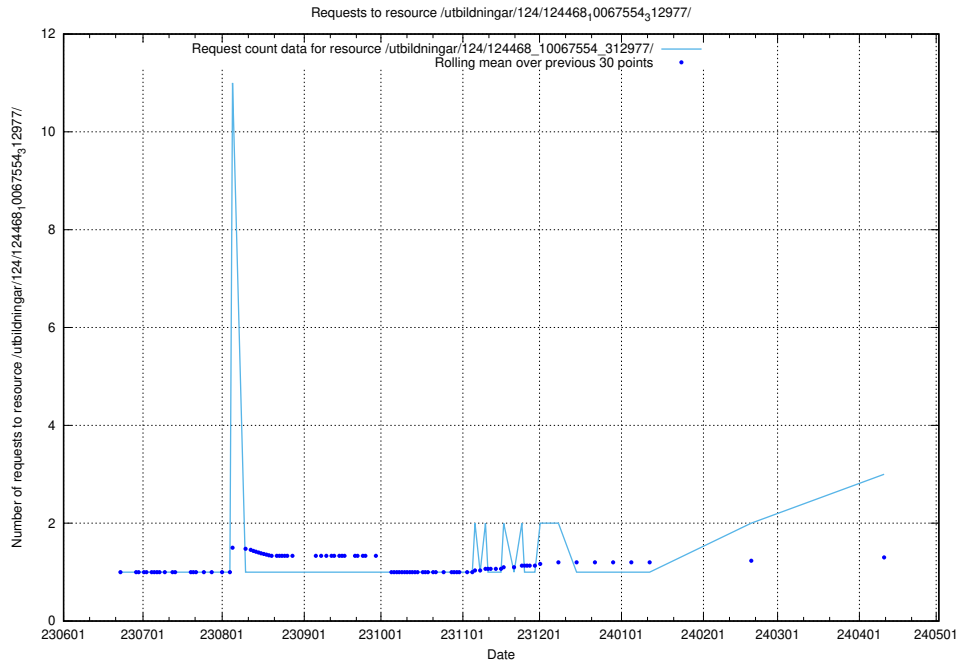

5.461 Usage of /utbildningar/124/124468_10067554_312977/

Here, we count the number of requests to resource /utbildningar/124/124468_10067554_312977/.