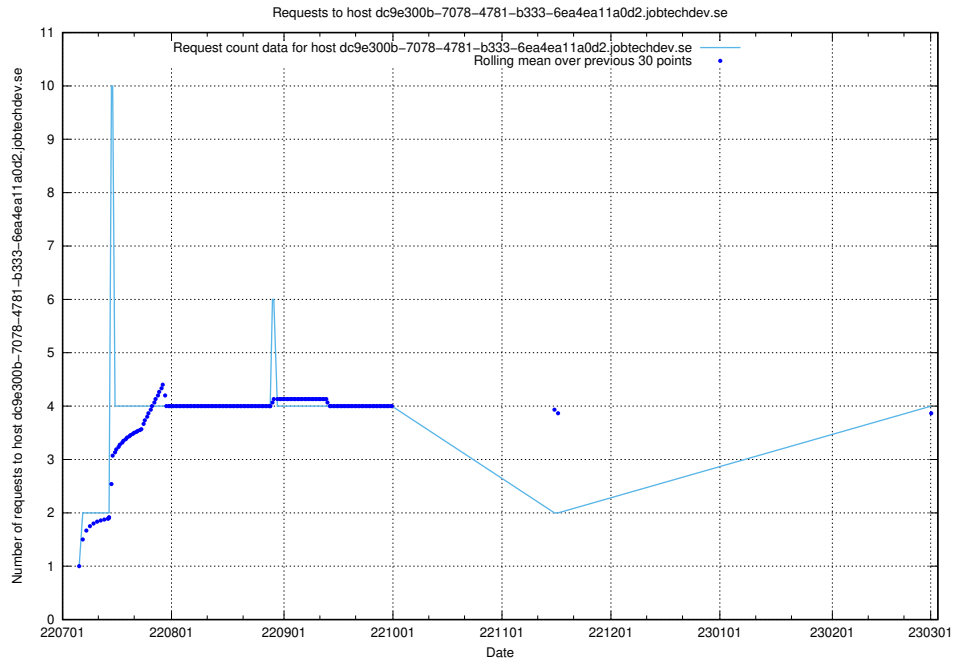

7.134 Usage of dc9e300b-7078-4781-b333-6ea4ea11a0d2.jobtechdev.se

Here, we count the number of requests to host dc9e300b-7078-4781-b333-6ea4ea11a0d2.jobtechdev.se.

7.135 Usage of dbe517d0-1a0b-4541-afc3-729929ef0020.jobtechdev.se