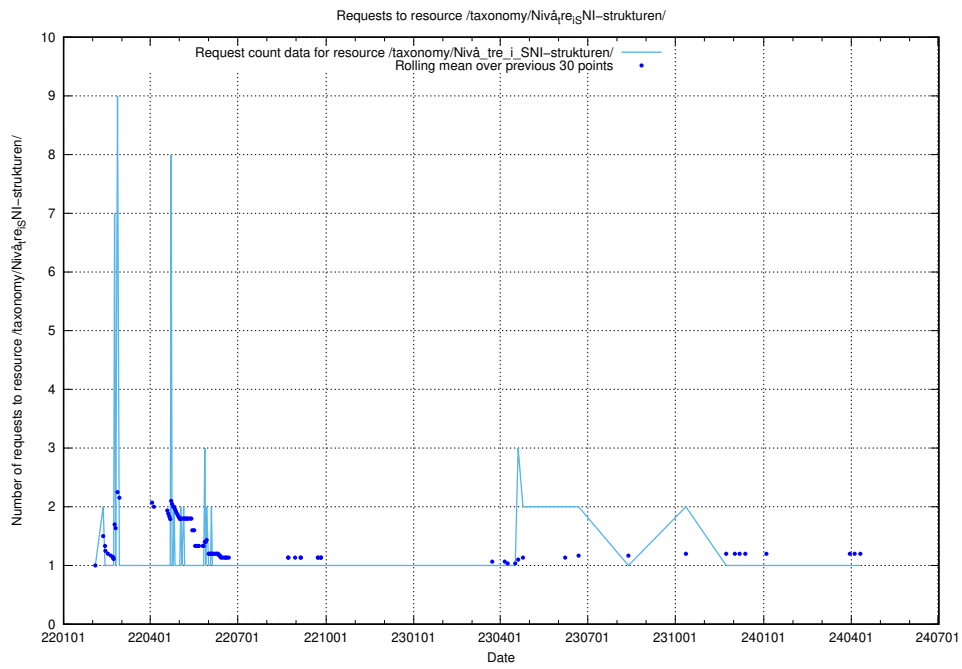

5.2865 Usage of /taxonomy/Nivå_tre_i_SNI-strukturen/

Here, we count the number of requests to resource /taxonomy/Nivå_tre_i_SNI-strukturen/.