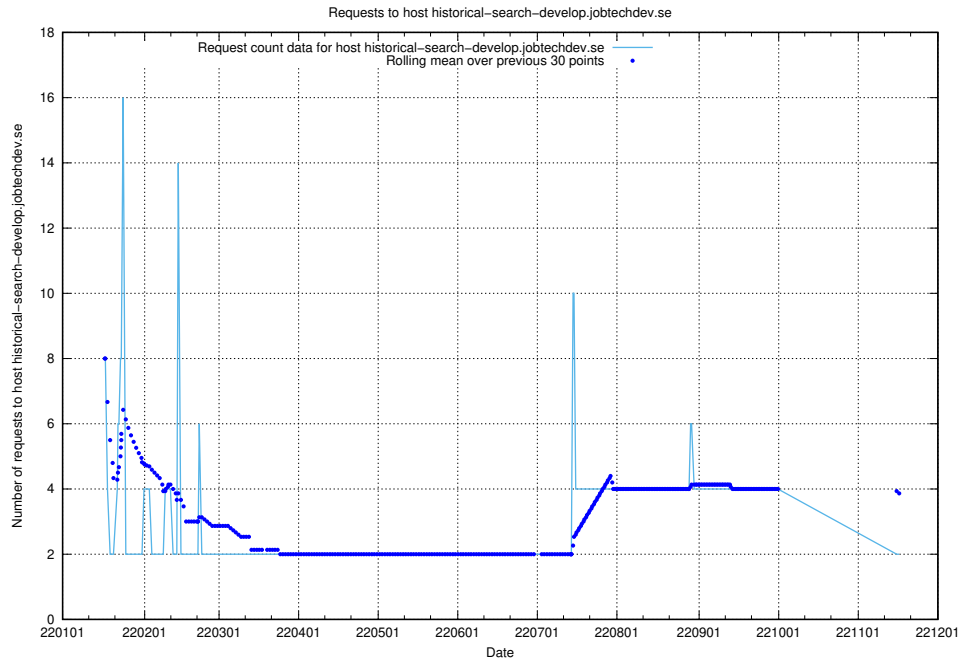

7.267 Usage of historical-search-develop.jobtechdev.se

Here, we count the number of requests to host historical-search-develop.jobtechdev.se.

7.268 Usage of jocp4.jobtechdev.se

Here, we count the number of requests to host jocp4.jobtechdev.se.