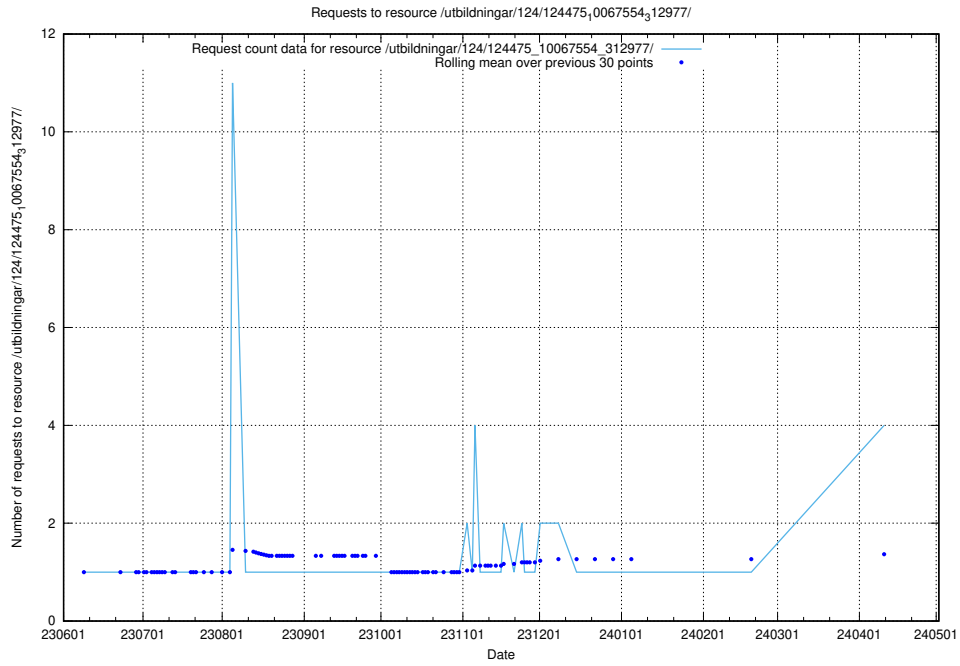

5.286 Usage of /utbildningar/124/124475_10067554_312977/

Here, we count the number of requests to resource /utbildningar/124/124475_10067554_312977/.