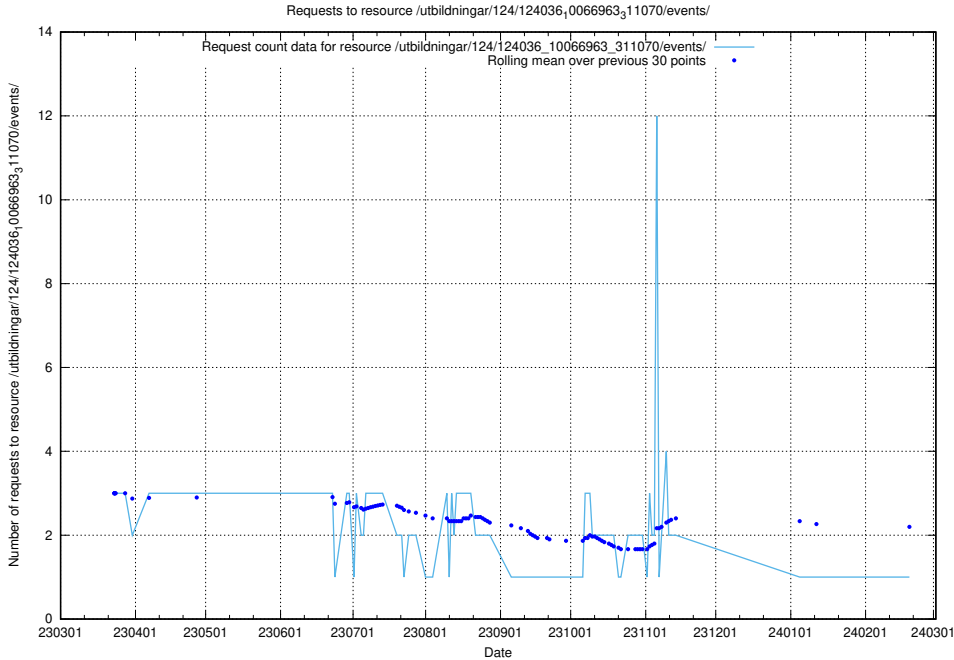

5.6042 Usage of /utbildningar/124/124036_10066963_311070/events/

Here, we count the number of requests to resource /utbildningar/124/124036_10066963_311070/events/