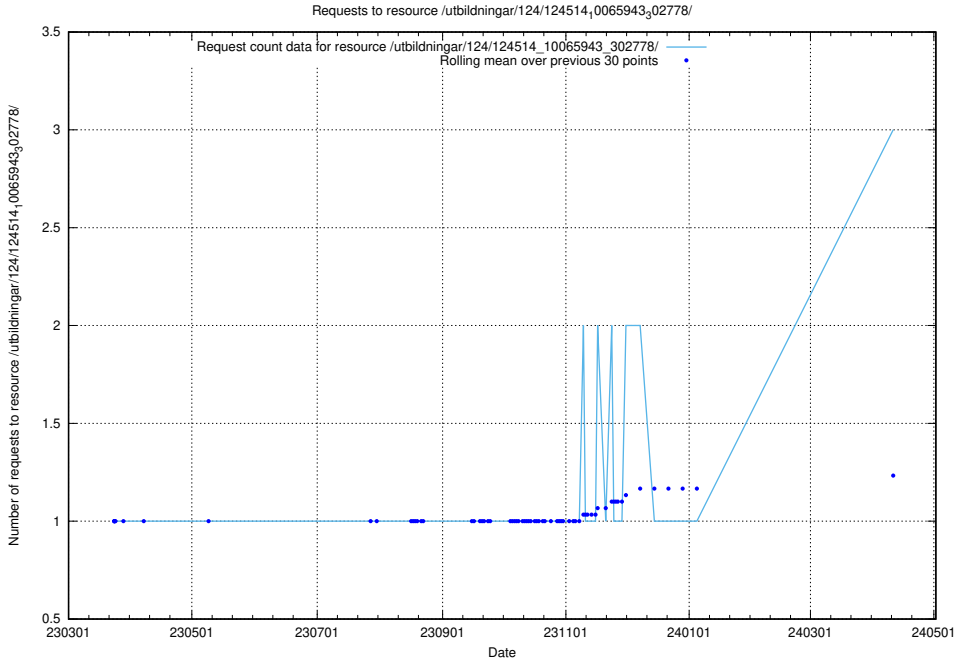

Here, we count the number of requests to resource /utbildningar/124/124514_10066304_308429/.

5.333 Usage of /utbildningar/124/124514_10065943_302778/

Here, we count the number of requests to resource /utbildningar/124/124514_10065943_302778/.