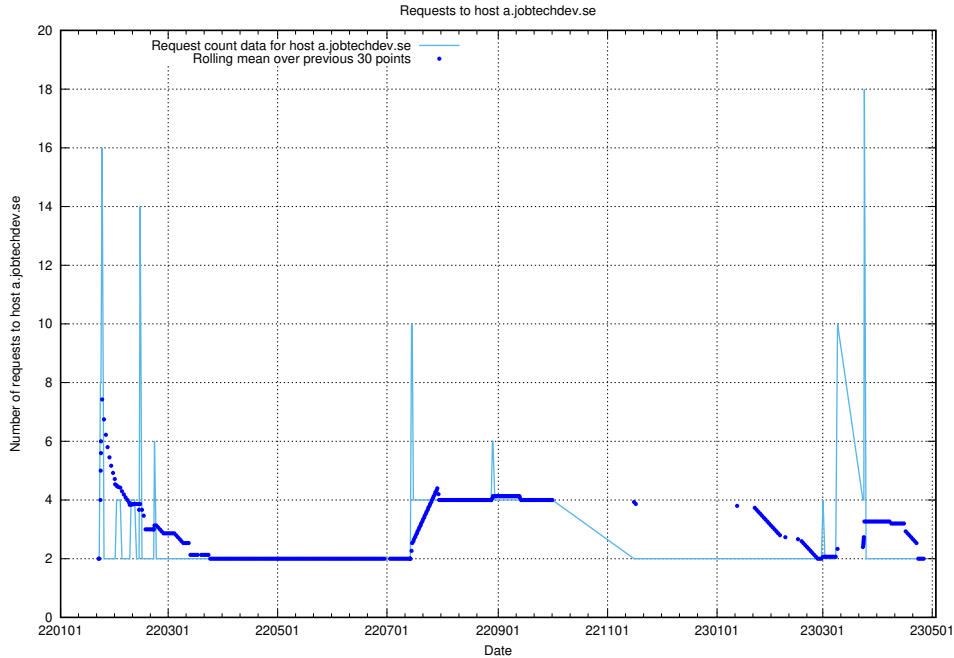

7.257 Usage of a.jobtechdev.se

Here, we count the number of requests to host a.jobtechdev.se.