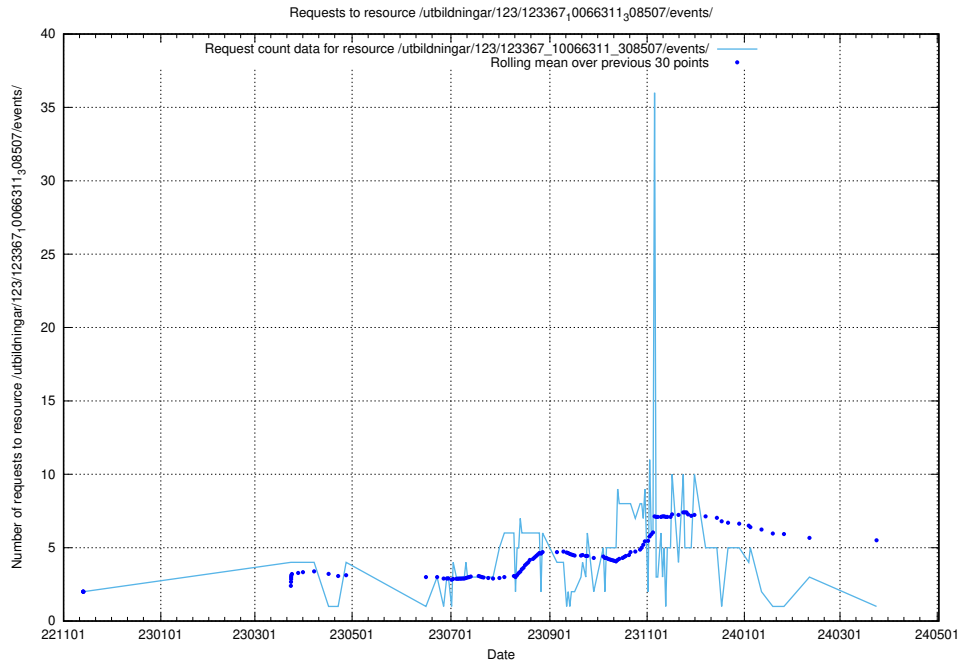

5.5632 Usage of /utbildningar/123/123367_10066311_308507/events/

Here, we count the number of requests to resource /utbildningar/123/123367_10066311_308507/events/