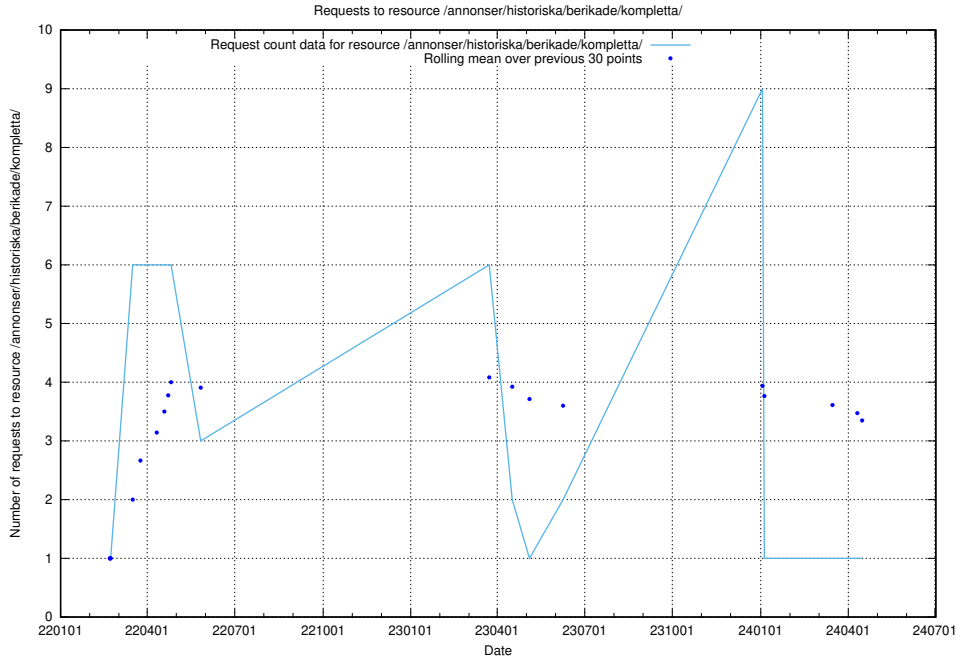

5.1317 Usage of /annonser/historiska/berikade/kompletta/

Here, we count the number of requests to resource /annonser/historiska/berikade/kompletta/.