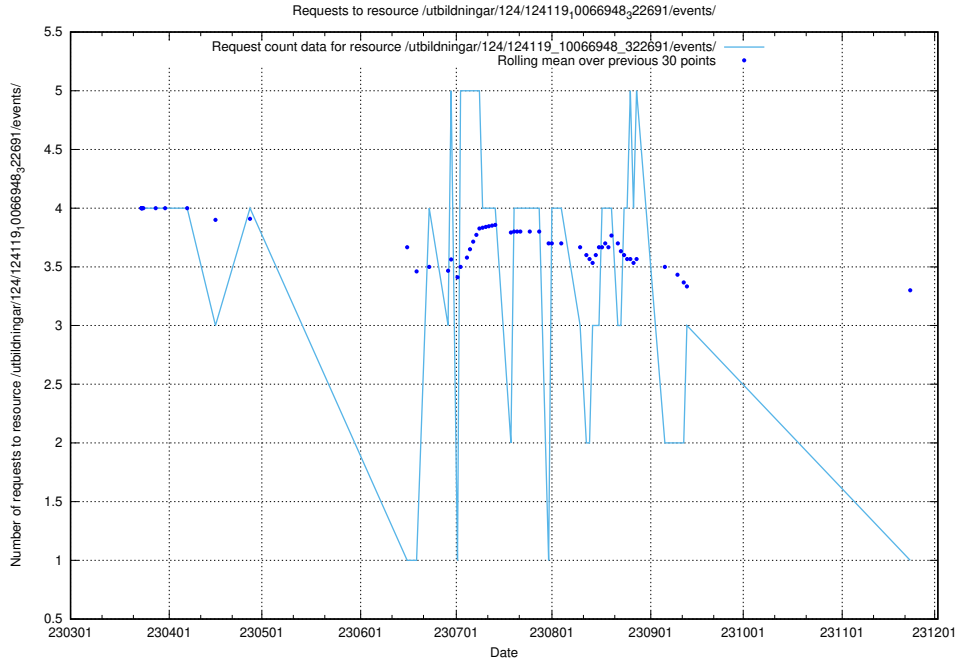

5.6038 Usage of /utbildningar/124/124119_10066948_322691/events/

Here, we count the number of requests to resource /utbildningar/124/124119_10066948_322691/events/