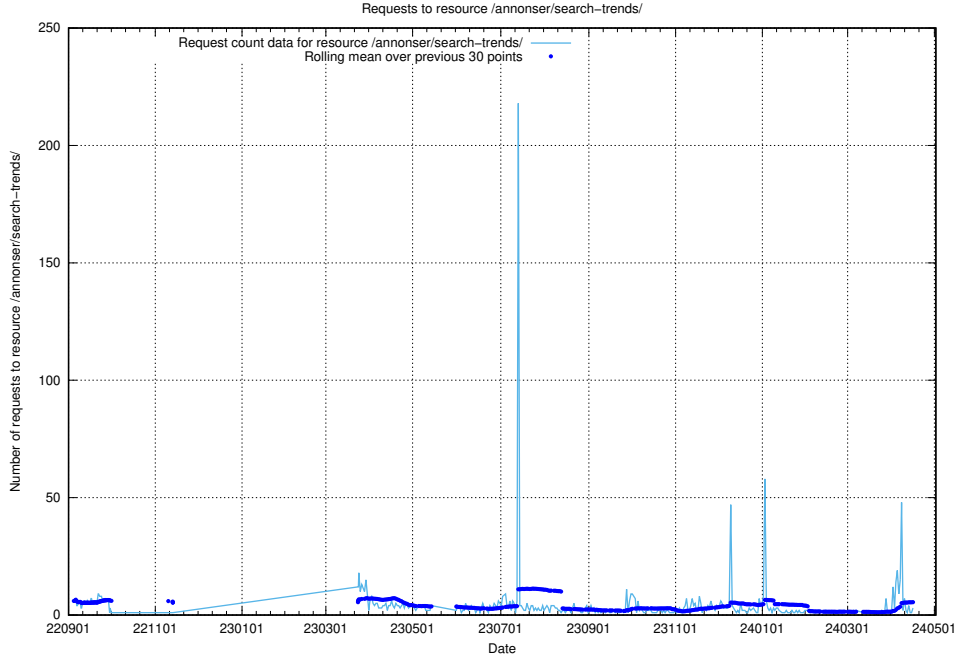

5.553 Usage of /annonser/search-trends/

Here, we count the number of requests to resource /annonser/search-trends/.