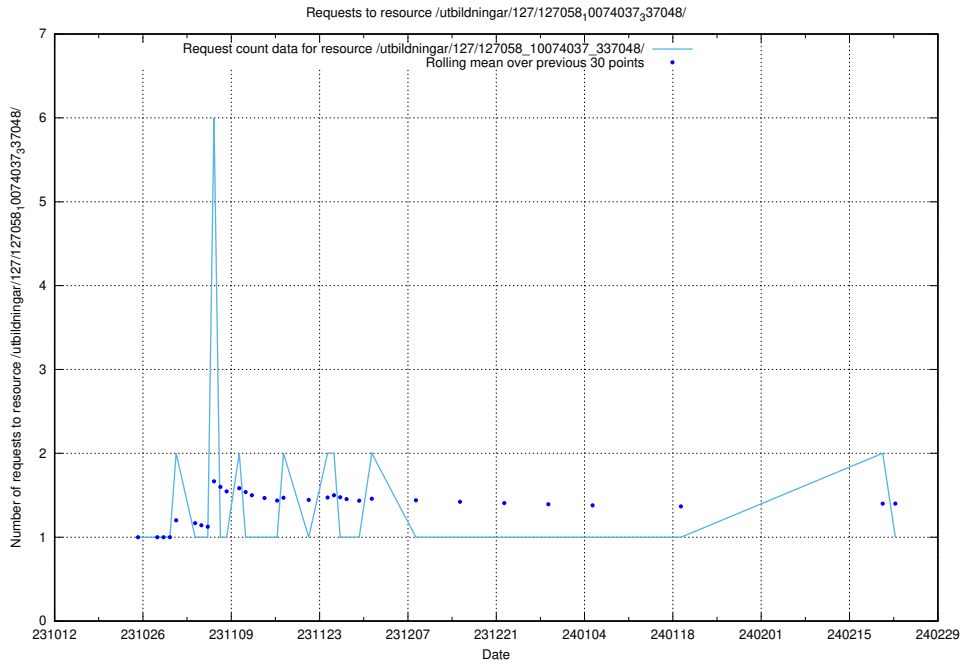

5.4039 Usage of /utbildningar/127/127058_10074037_337048/

Here, we count the number of requests to resource /utbildningar/127/127058_10074037_337048/.