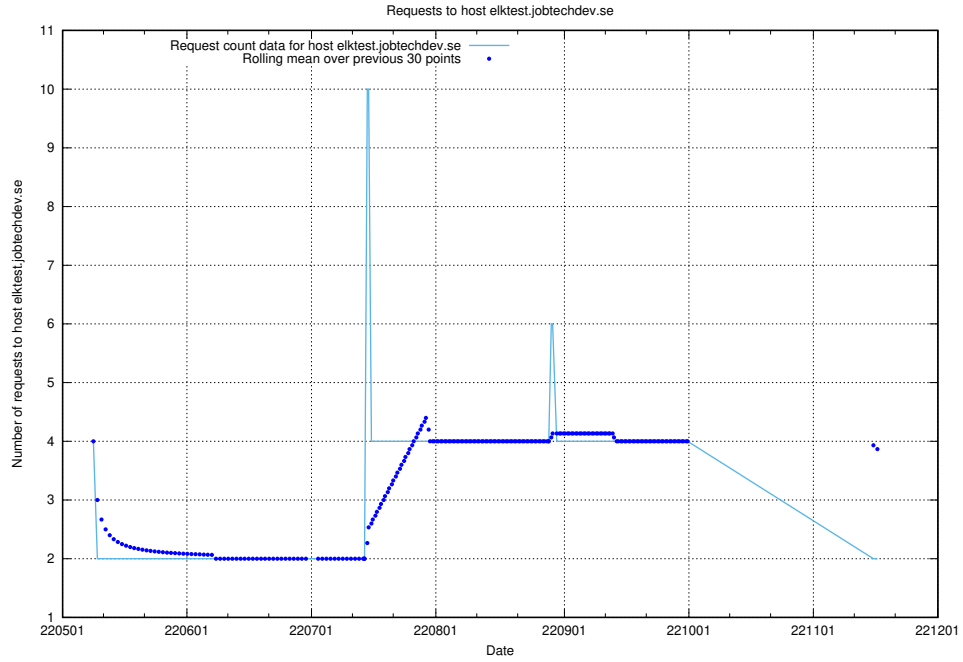

7.426 Usage of elktest.jobtechdev.se

Here, we count the number of requests to host elktest.jobtechdev.se.