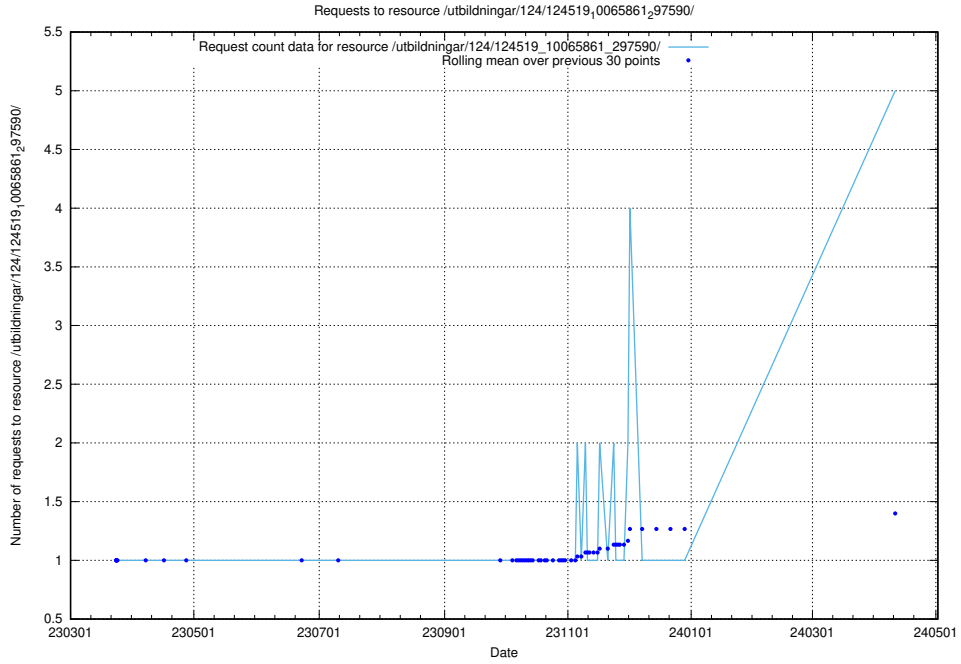

5.156 Usage of /utbildningar/124/124519_10065861_297590/

Here, we count the number of requests to resource /utbildningar/124/124519_10065861_297590/.