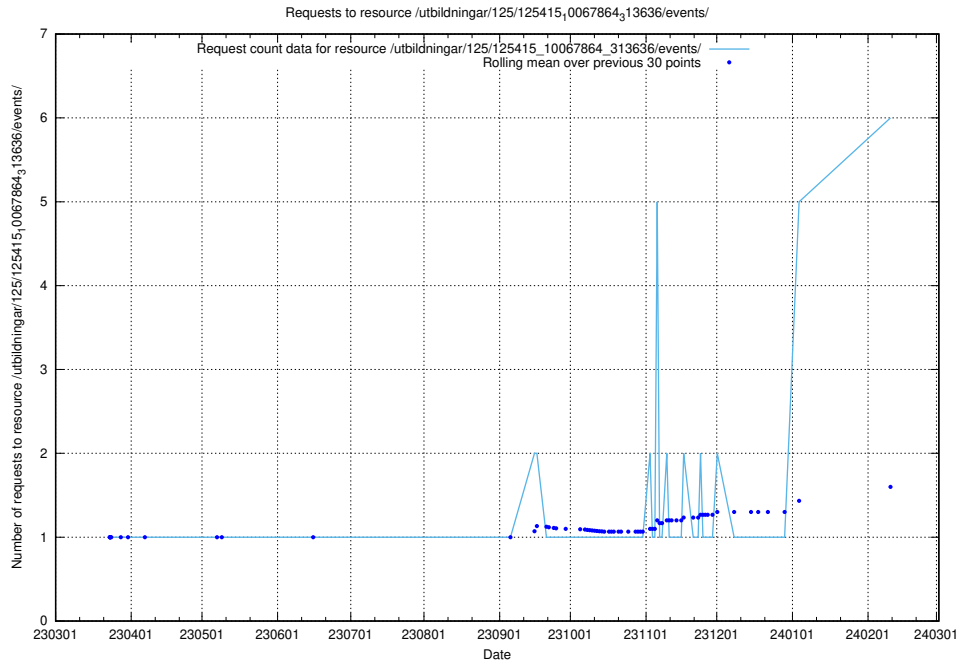

5.77 Usage of /utbildningar/125/125415_10067864_313636/events/

Here, we count the number of requests to resource /utbildningar/125/125415_10067864_313636/events/