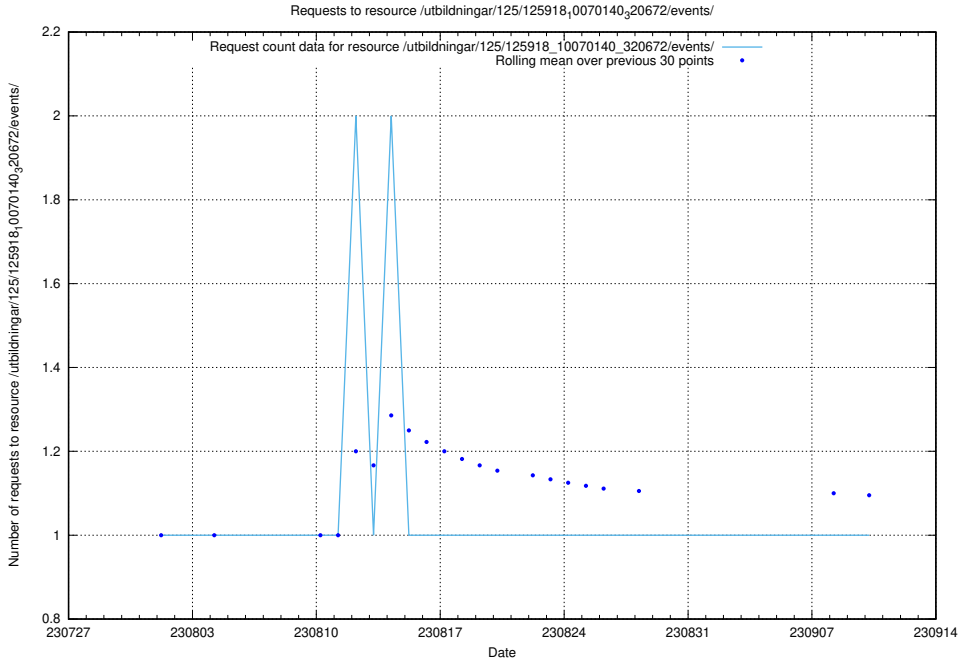

5.4715 Usage of /utbildningar/125/125918_10070140_320672/events/

Here, we count the number of requests to resource /utbildningar/125/125918_10070140_320672/events/