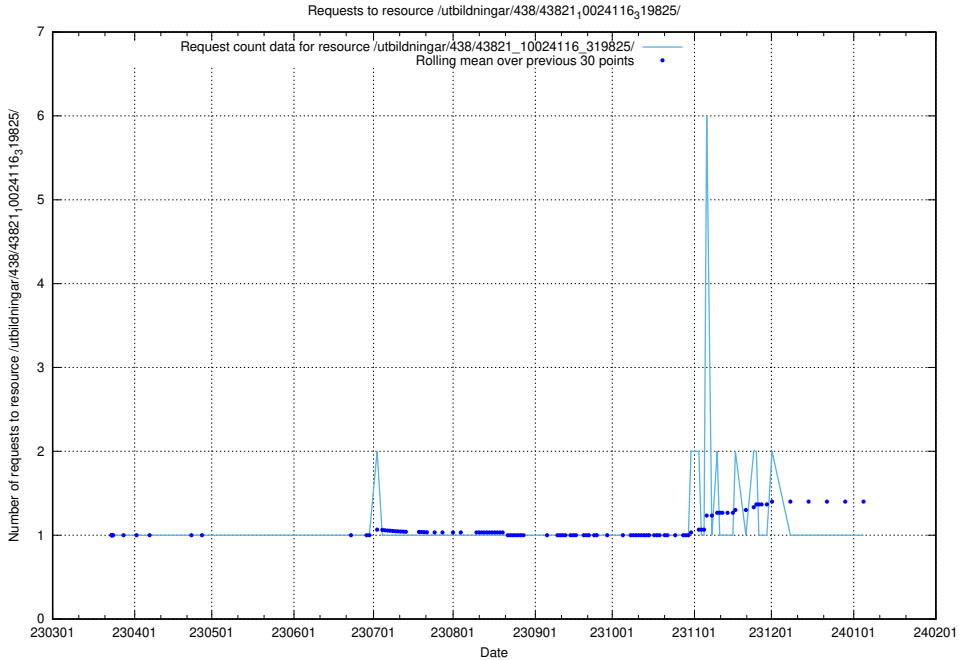

5.6111 Usage of /utbildningar/438/43821_10024116_319825/

Here, we count the number of requests to resource /utbildningar/438/43821_10024116_319825/.