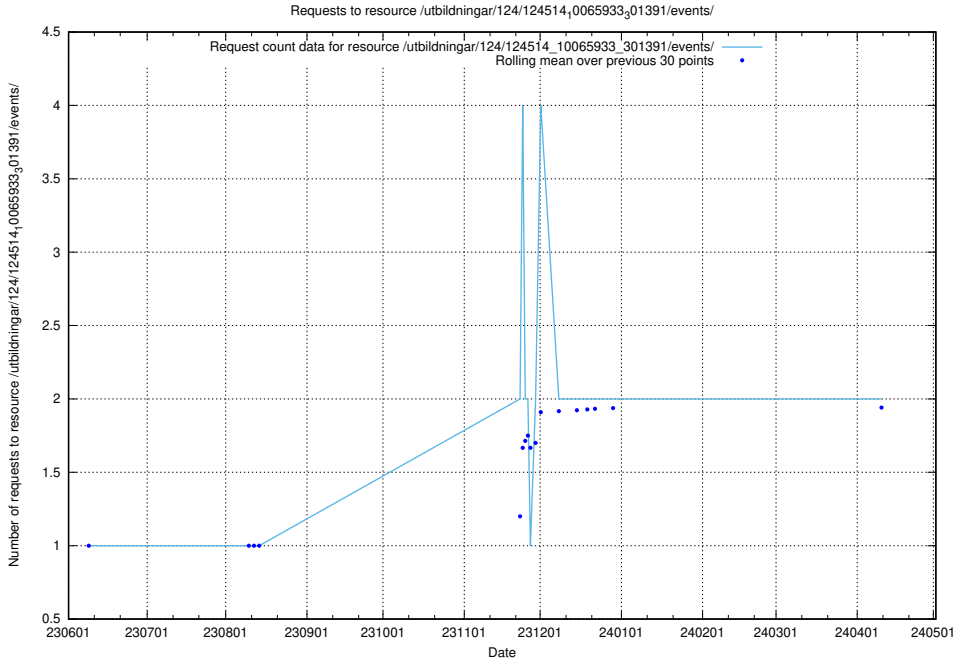

5.975 Usage of /utbildningar/124/124514_10065933_301391/events/

Here, we count the number of requests to resource /utbildningar/124/124514_10065933_301391/events/