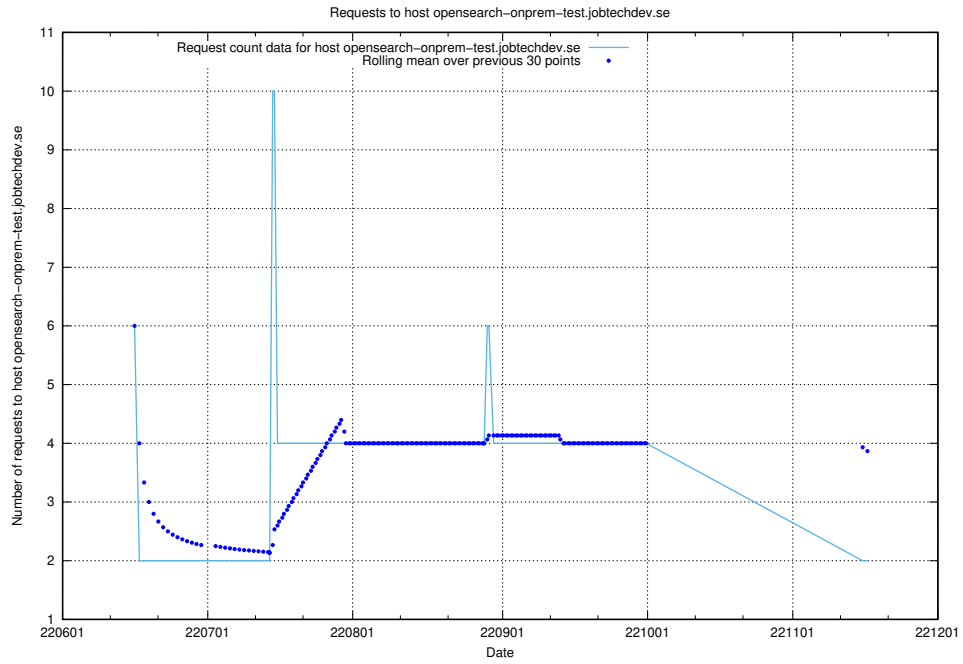

7.400 Usage of opensearch-onprem-test.jobtechdev.se

Here, we count the number of requests to host opensearch-onprem-test.jobtechdev.se.