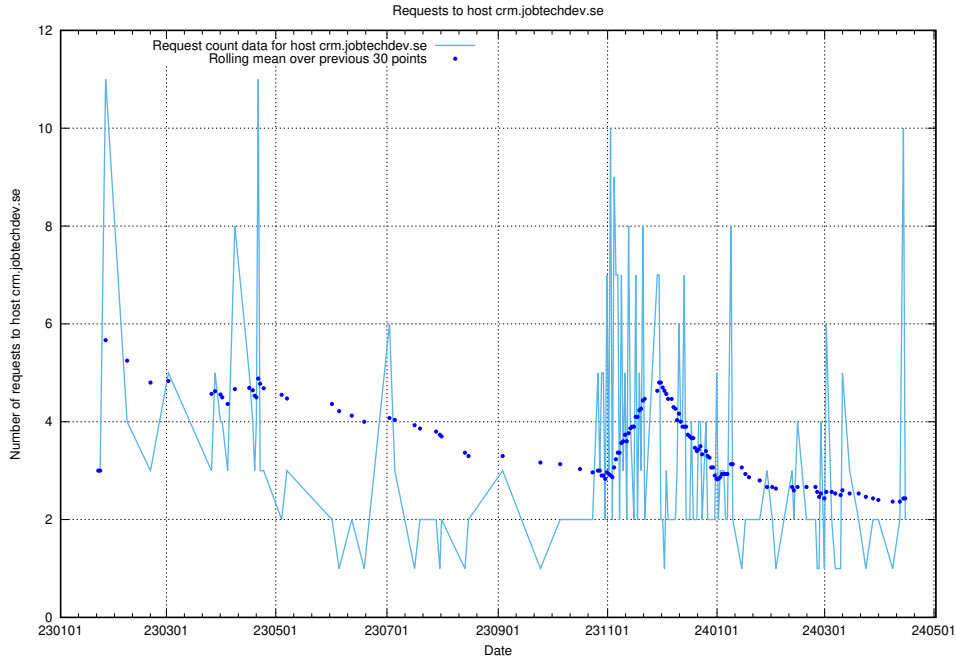

7.292 Usage of crm.jobtechdev.se

Here, we count the number of requests to host crm.jobtechdev.se.