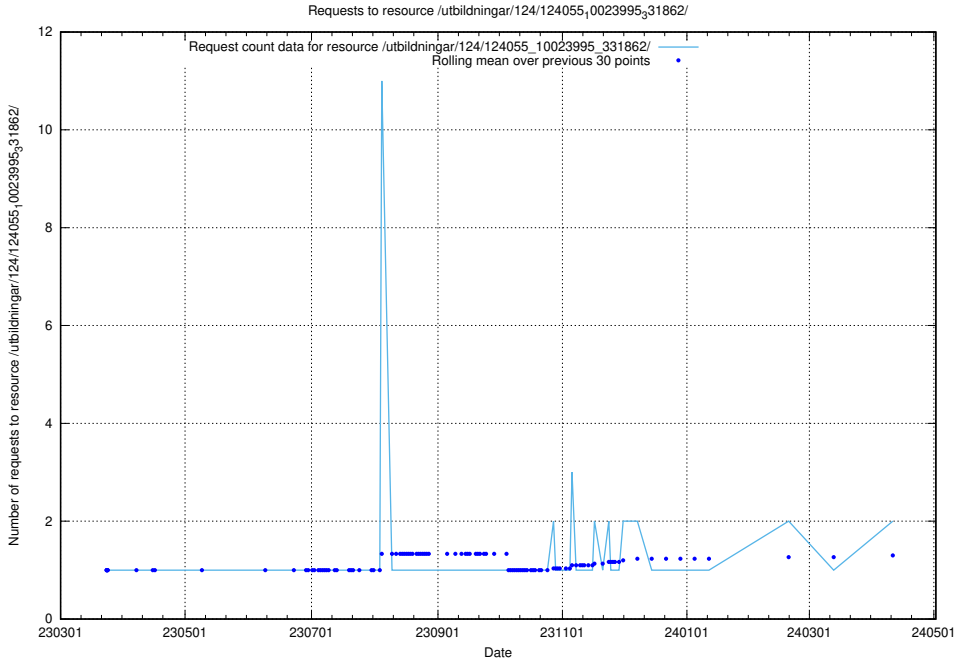

5.808 Usage of /utbildningar/124/124055_10023995_331862/

Here, we count the number of requests to resource /utbildningar/124/124055_10023995_331862/.