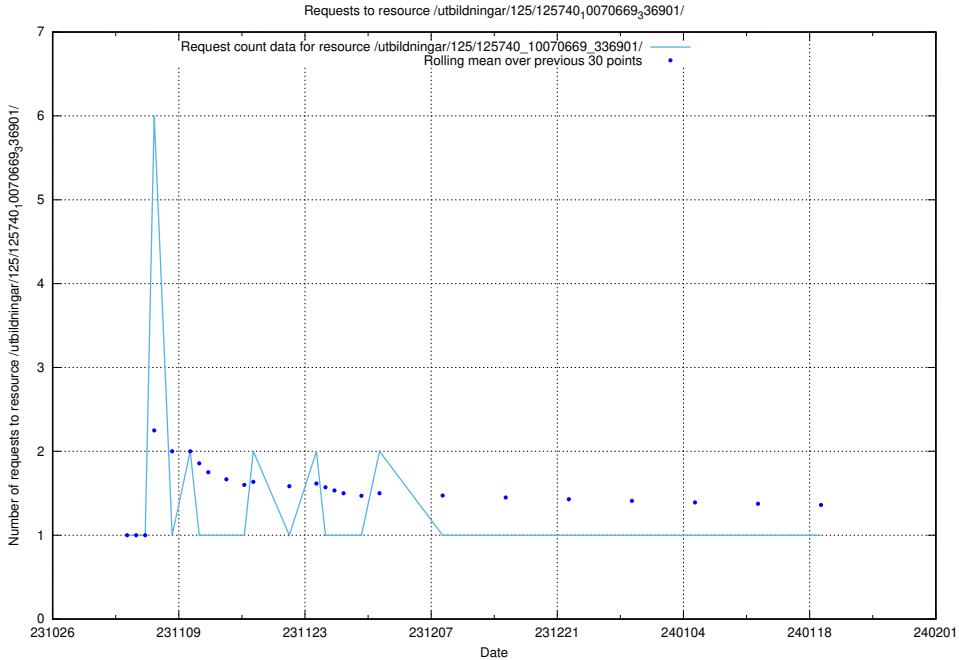

Here, we count the number of requests to resource /utbildningar/125/125740_10070669_336901/.

5.3987 Usage of /utbildningar/125/125618_10070636_322304/events/

Here, we count the number of requests to resource /utbildningar/125/125618_10070636_322304/events/