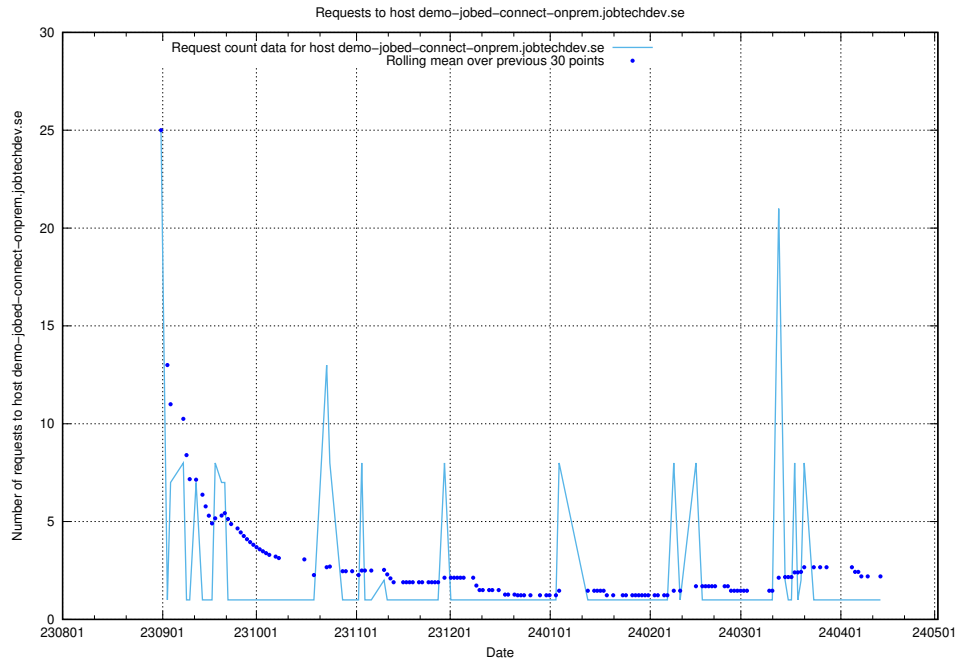

7.601 Usage of demo-jobed-connect-onprem.jobtechdev.se

Here, we count the number of requests to host demo-jobed-connect-onprem.jobtechdev.se.