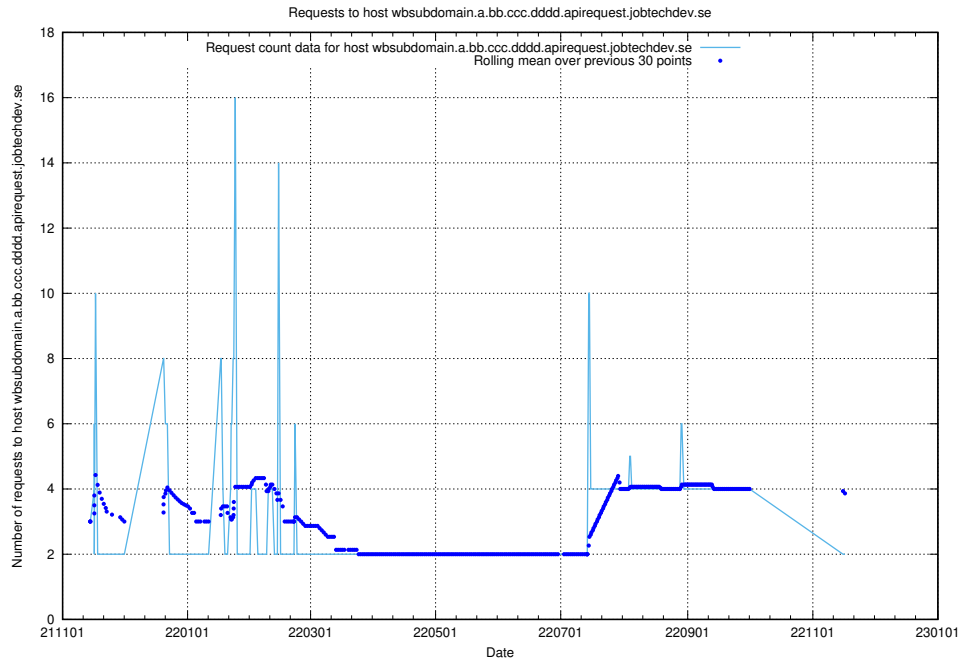

Here, we count the number of requests to host wbsubdomain.a.bb.ccc.dddd.atlas.jobtechdev.se.

7.548 Usage of wbsubdomain.a.bb.ccc.dddd.apirequest.jobtechdev.se

Here, we count the number of requests to host wbsubdomain.a.bb.ccc.dddd.apirequest.jobtechdev.se.