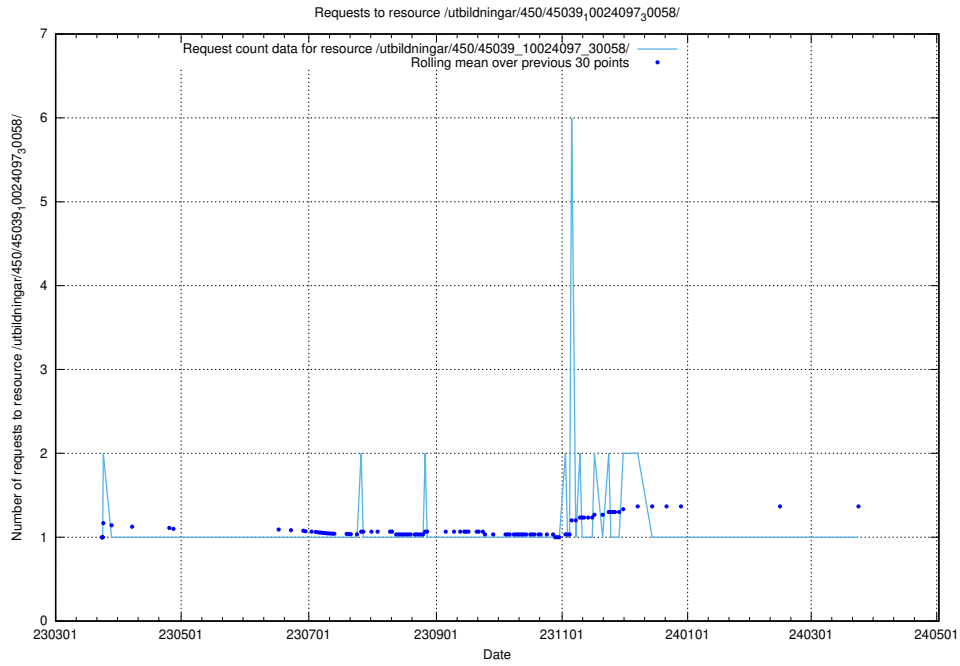

5.6095 Usage of /utbildningar/450/45039_10024097_30058/

Here, we count the number of requests to resource /utbildningar/450/45039_10024097_30058/.