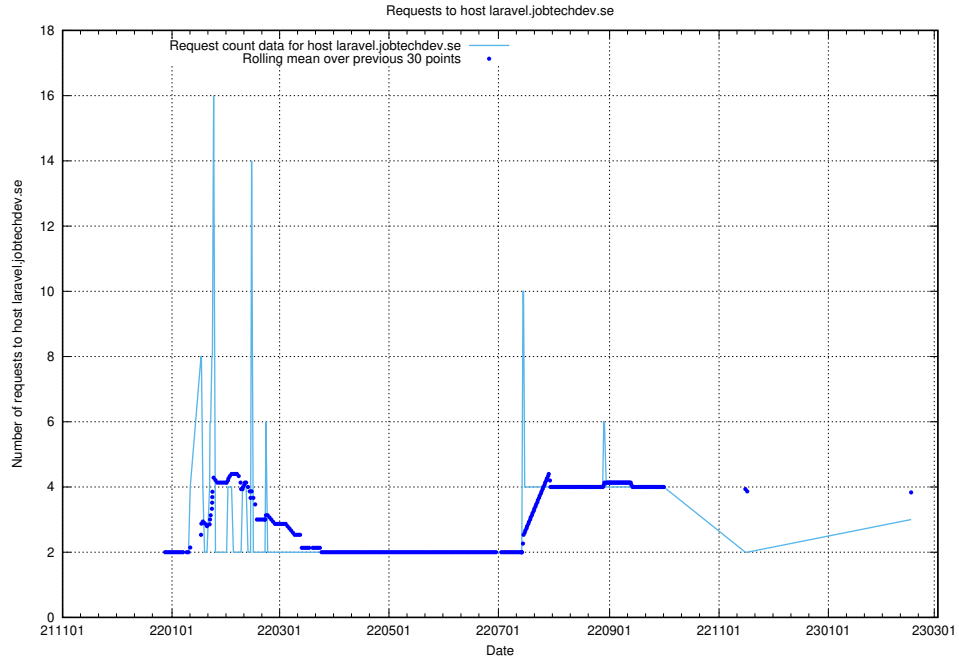

7.188 Usage of laravel.jobtechdev.se

Here, we count the number of requests to host laravel.jobtechdev.se.