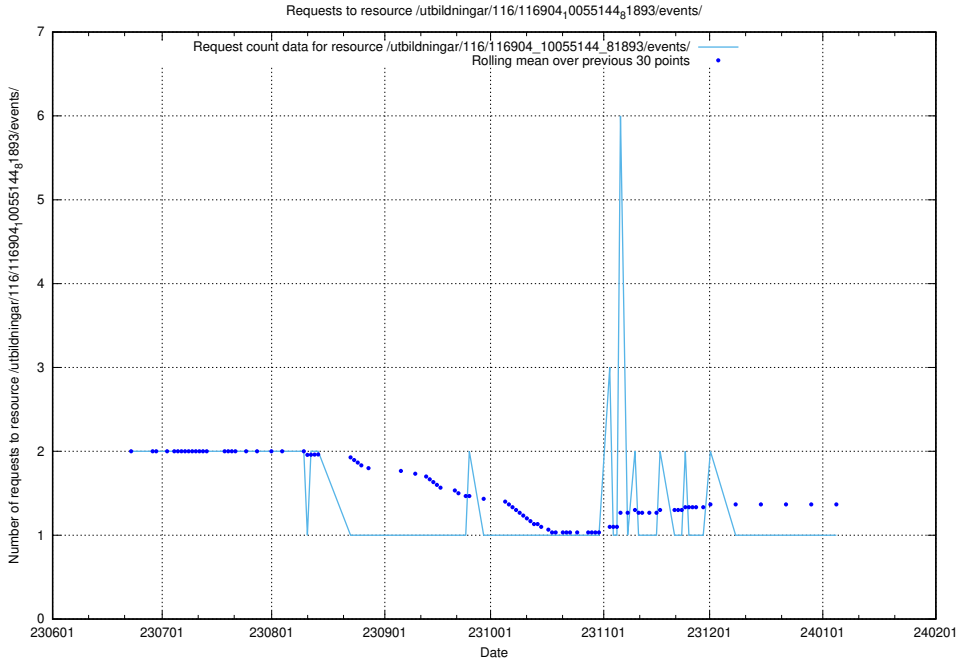

5.5384 Usage of /utbildningar/116/116904_10055144_81893/events/

Here, we count the number of requests to resource /utbildningar/116/116904_10055144_81893/events/.