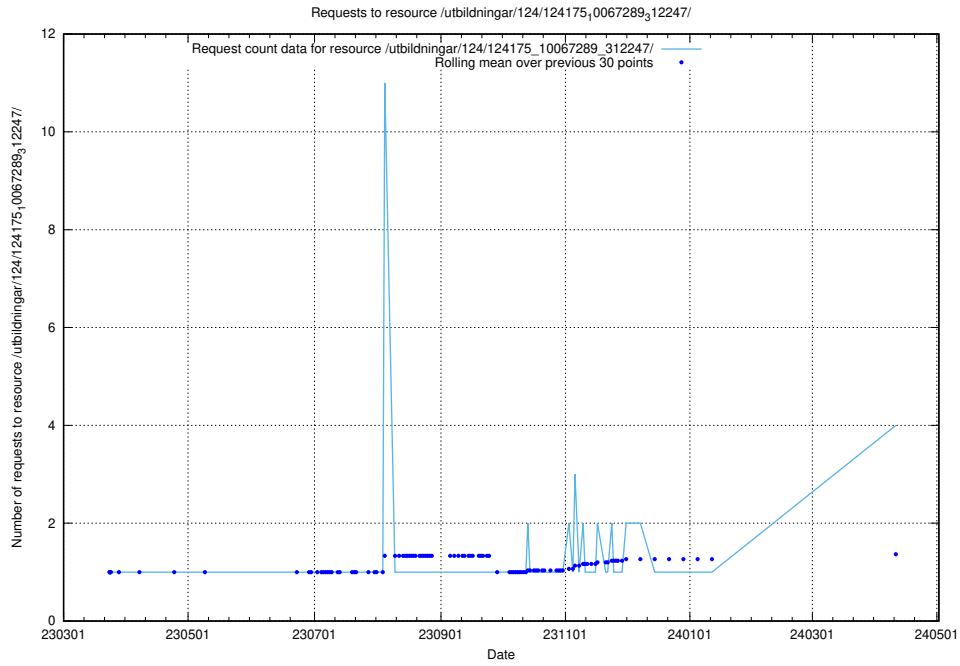

5.247 Usage of /utbildningar/124/124175_10067289_312247/

Here, we count the number of requests to resource /utbildningar/124/124175_10067289_312247/.