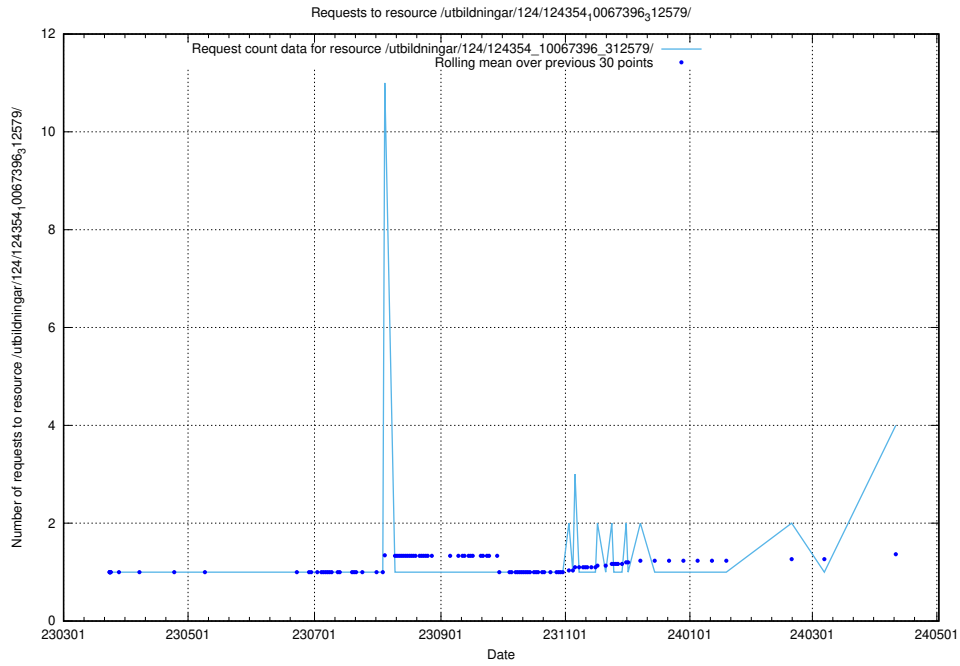

5.242 Usage of /utbildningar/124/124354_10067396_312579/

Here, we count the number of requests to resource /utbildningar/124/124354_10067396_312579/.