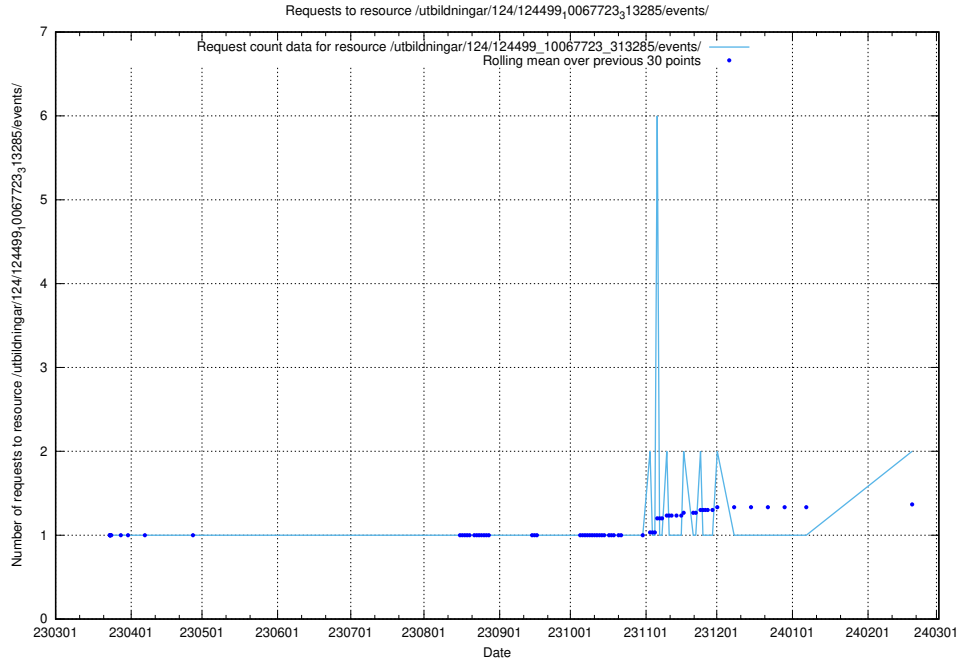

5.658 Usage of /utbildningar/124/124499_10067723_313285/events/

Here, we count the number of requests to resource /utbildningar/124/124499_10067723_313285/events/