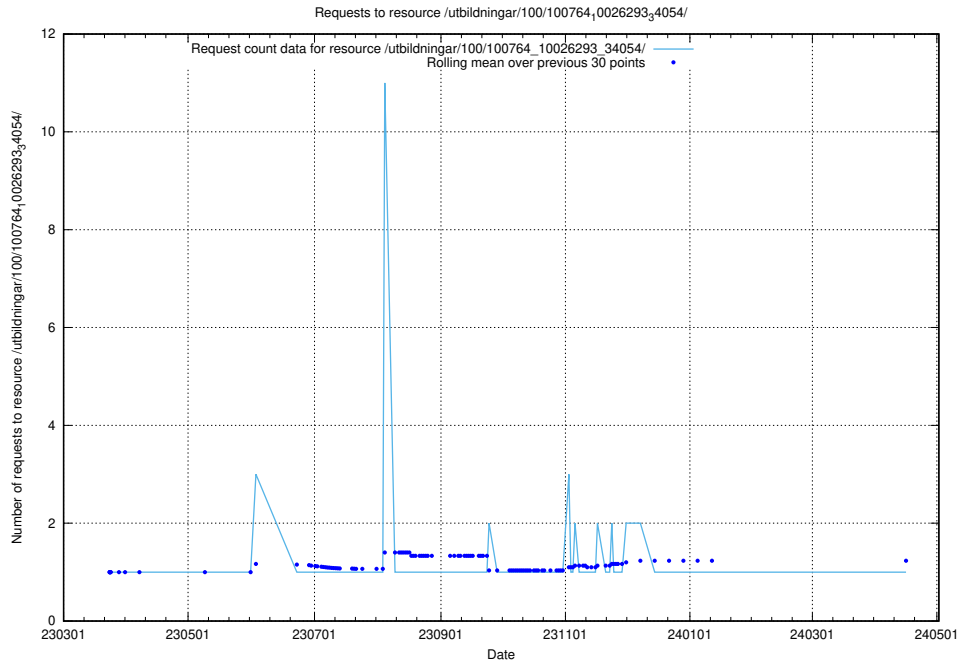

5.5359 Usage of /utbildningar/100/100764_10026293_34054/

Here, we count the number of requests to resource /utbildningar/100/100764_10026293_34054/.