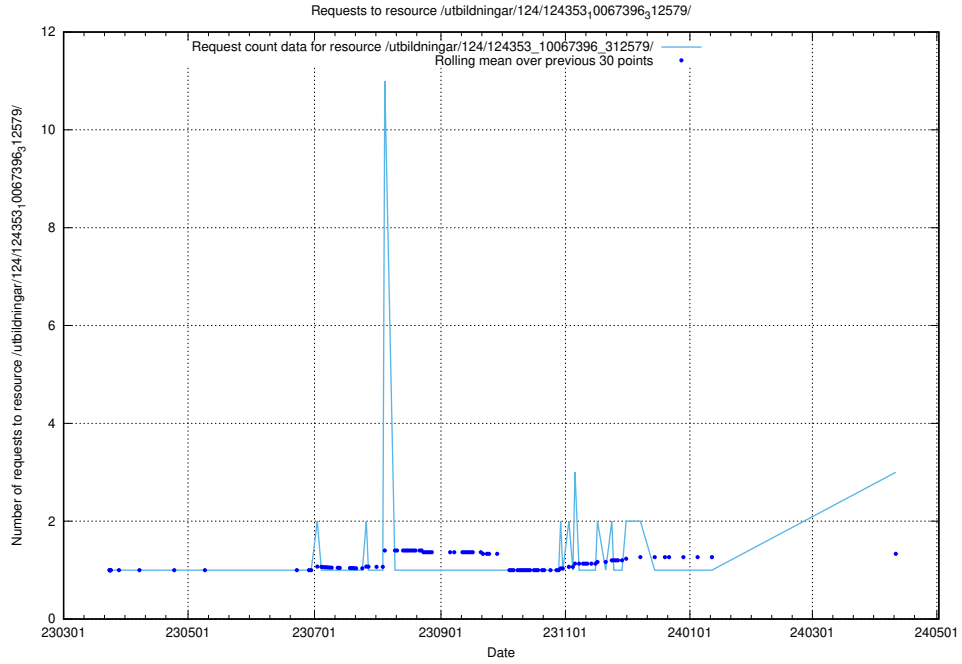

5.374 Usage of /utbildningar/124/124353_10067396_312579/

Here, we count the number of requests to resource /utbildningar/124/124353_10067396_312579/.