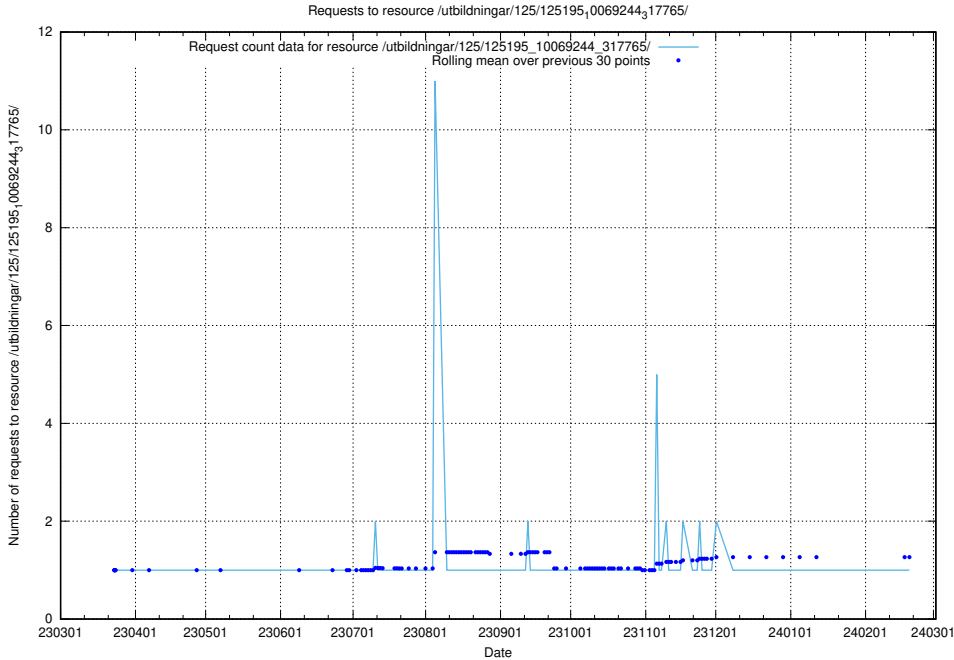

5.1200 Usage of /utbildningar/125/125195_10069244_317765/

Here, we count the number of requests to resource /utbildningar/125/125195_10069244_317765/.