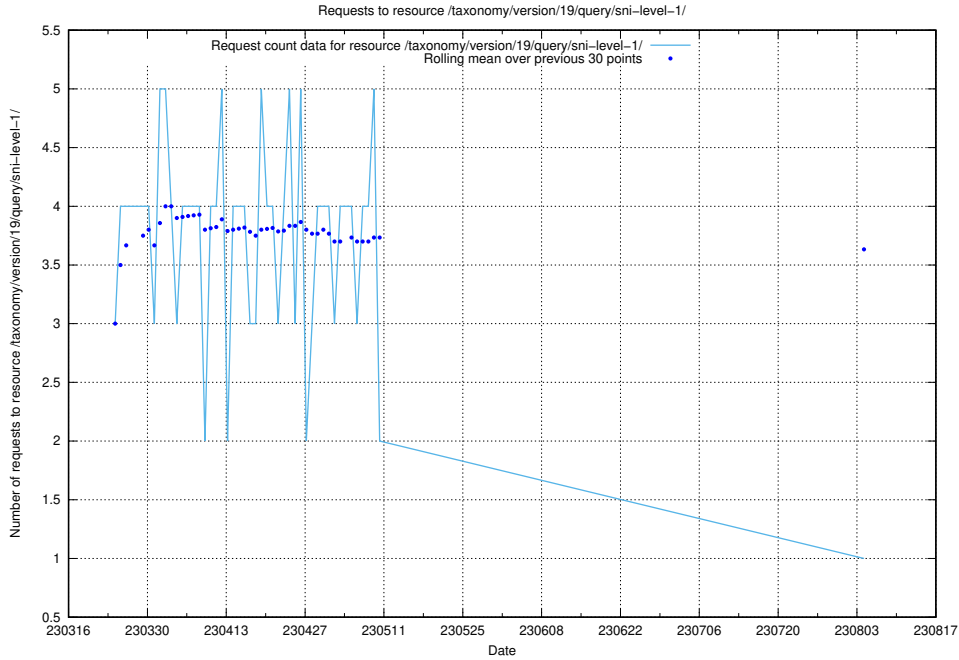

5.5919 Usage of /taxonomy/version/19/query/sni-level-1/

Here, we count the number of requests to resource /taxonomy/version/19/query/sni-level-1/.