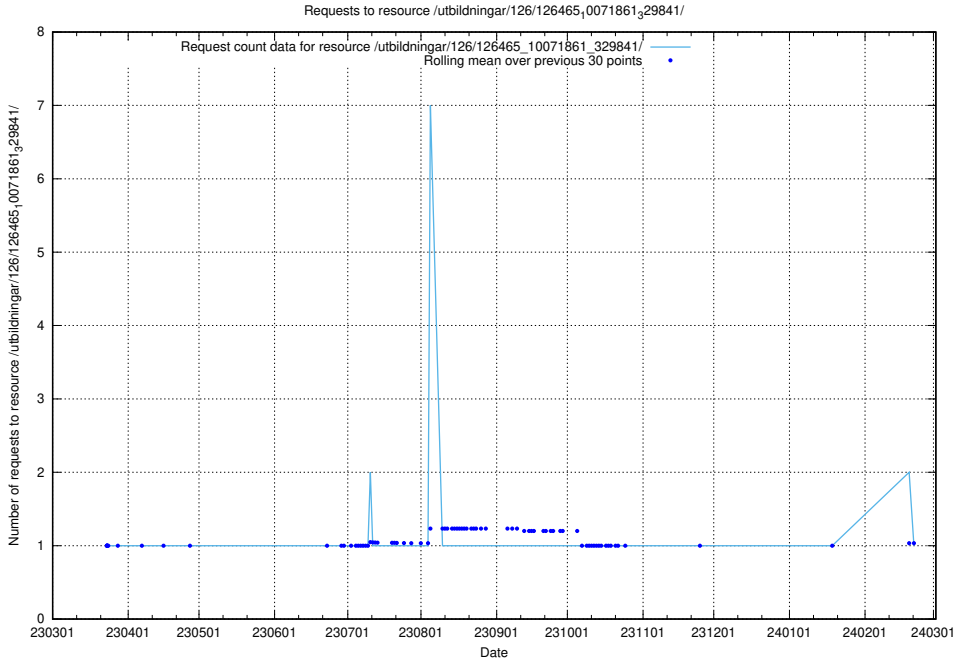

Here, we count the number of requests to resource /utbildningar/126/126465_10071962_330382/.

5.6193 Usage of /utbildningar/126/126465_10071861_329841/

Here, we count the number of requests to resource /utbildningar/126/126465_10071861_329841/.