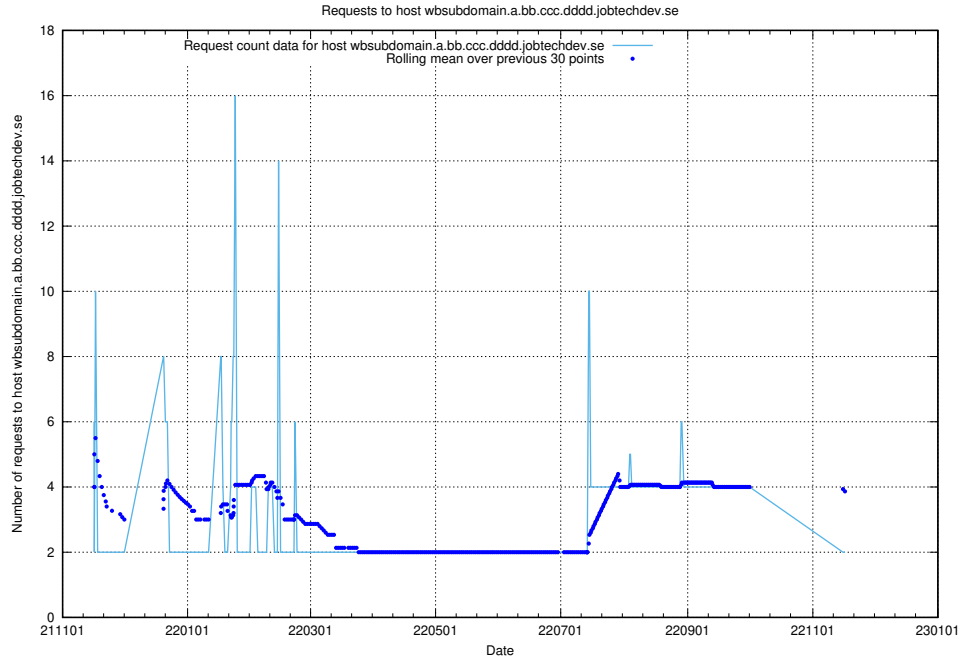

7.521 Usage of wbsubdomain.a.bb.ccc.dddd.jobtechdev.se

Here, we count the number of requests to host wbsubdomain.a.bb.ccc.dddd.jobtechdev.se.