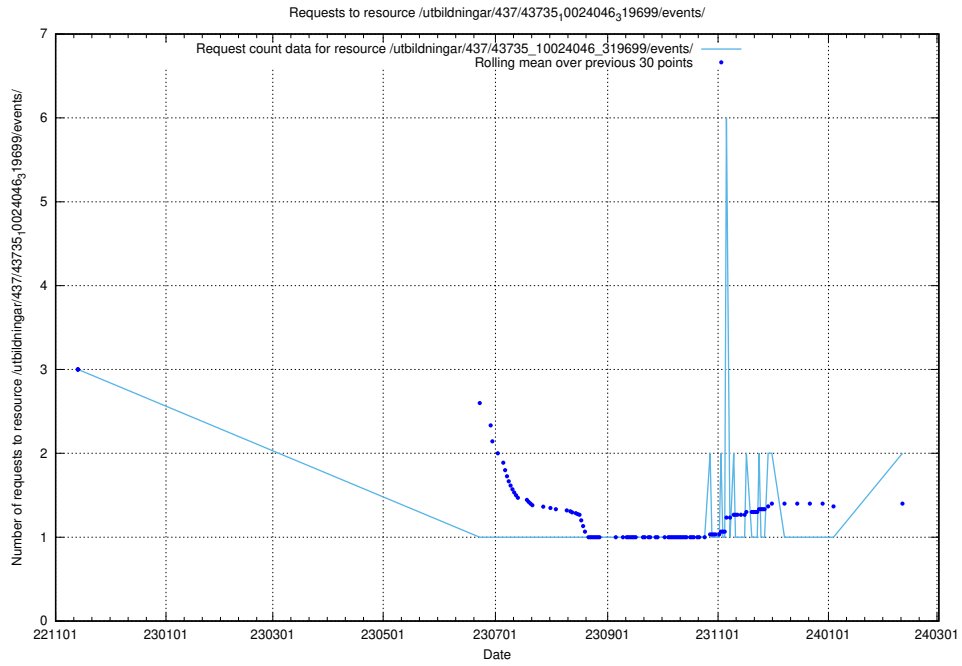

5.957 Usage of /utbildningar/437/43735_10024046_319699/events/

Here, we count the number of requests to resource /utbildningar/437/43735_10024046_319699/events/.