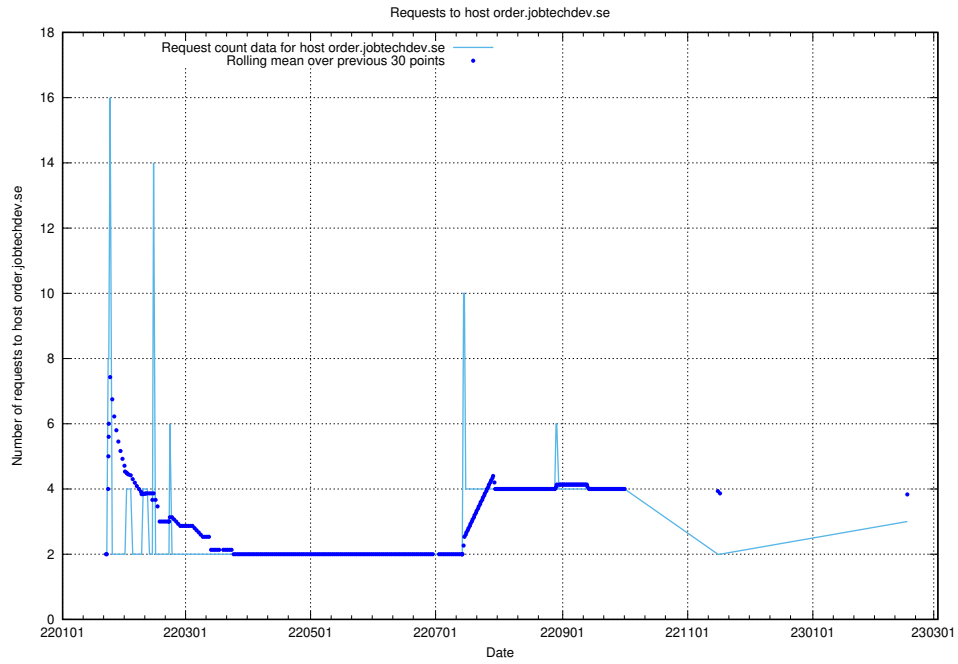

7.244 Usage of order.jobtechdev.se

Here, we count the number of requests to host order.jobtechdev.se.