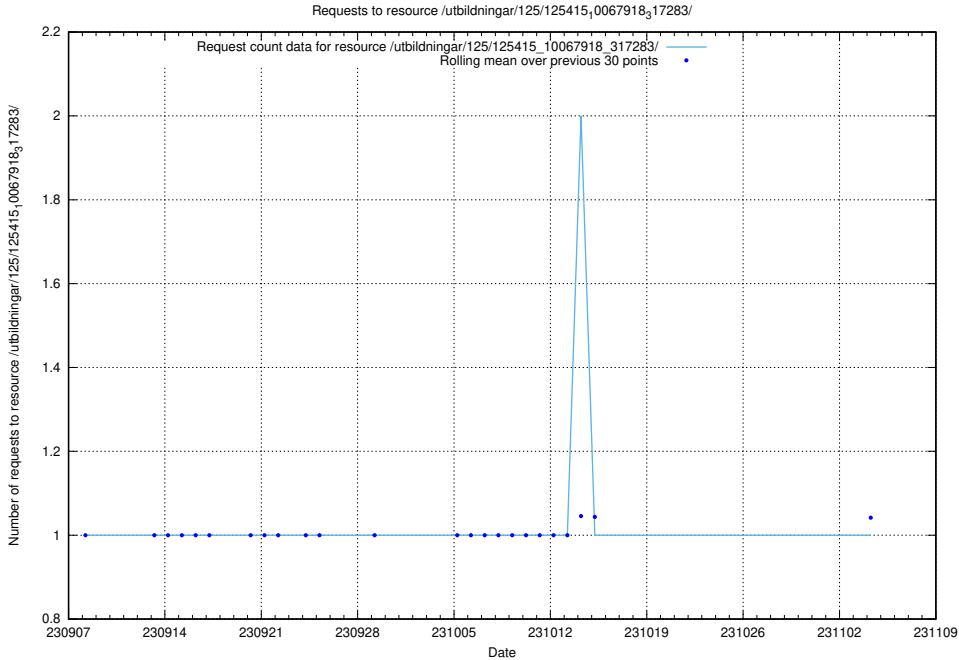

5.4462 Usage of /utbildningar/125/125415_10067918_317283/

Here, we count the number of requests to resource /utbildningar/125/125415_10067918_317283/.