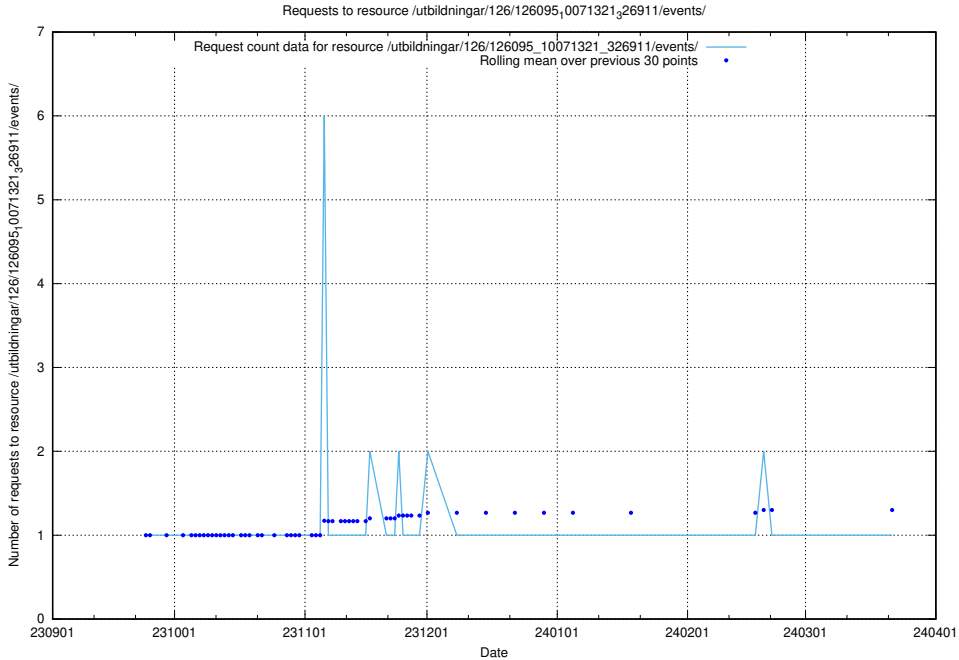

Here, we count the number of requests to resource /utbildningar/126/126535_10072068_330981/.

5.4309 Usage of /utbildningar/126/126095_10071321_326911/events/

Here, we count the number of requests to resource /utbildningar/126/126095_10071321_326911/events/