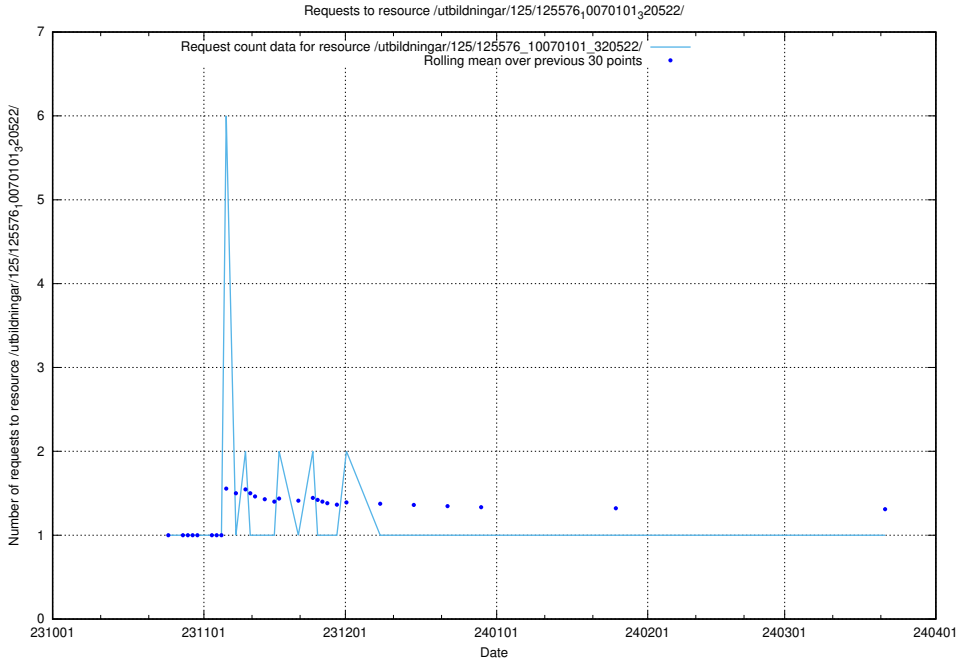

5.4053 Usage of /utbildningar/125/125576_10070101_320522/

Here, we count the number of requests to resource /utbildningar/125/125576_10070101_320522/.