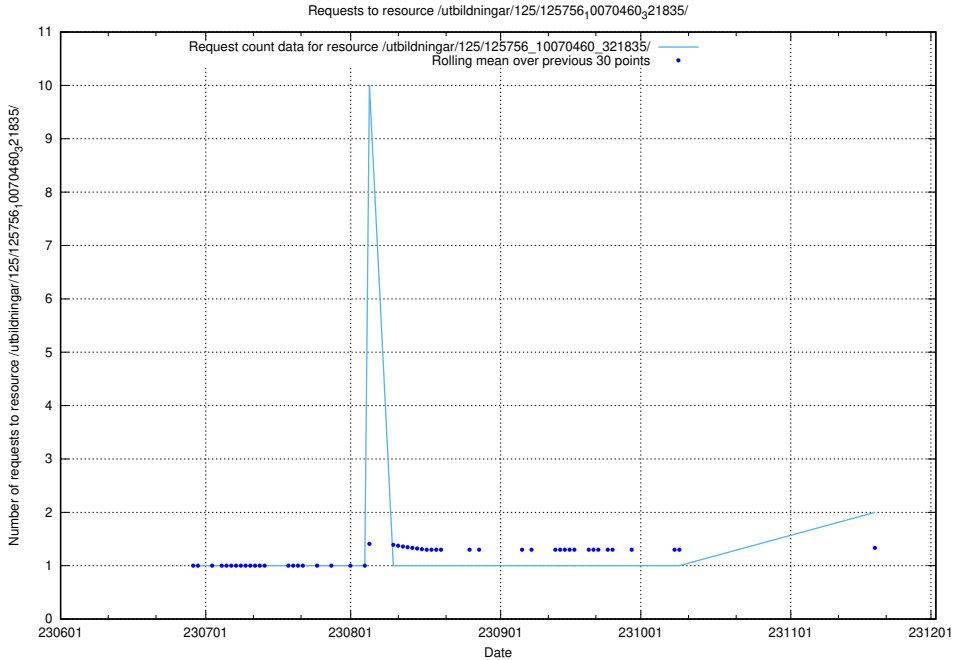

5.914 Usage of /utbildningar/125/125756_10070460_321835/

Here, we count the number of requests to resource /utbildningar/125/125756_10070460_321835/.