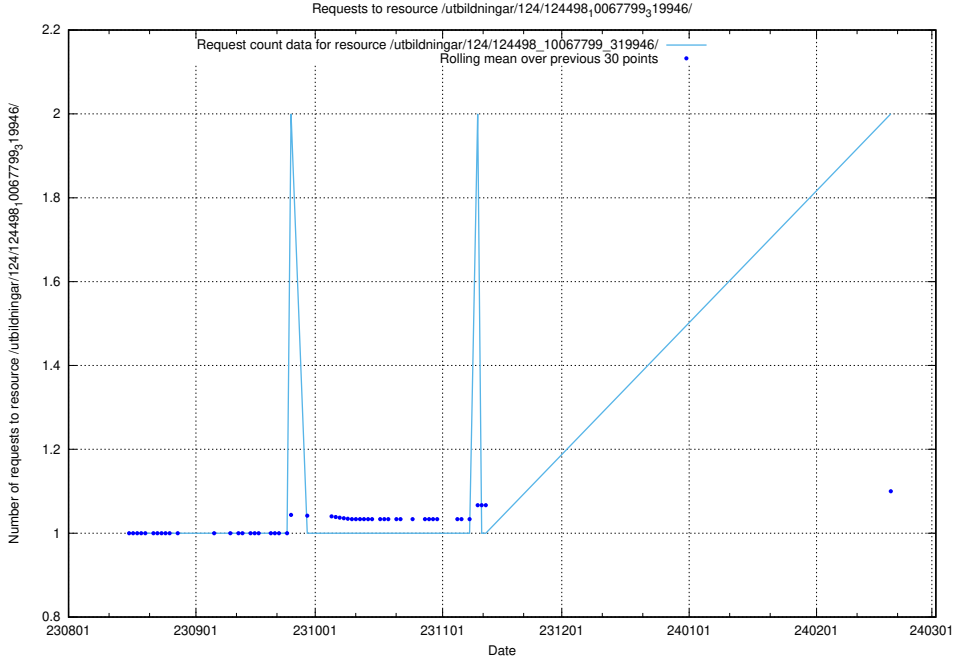

5.848 Usage of /utbildningar/124/124498_10067799_319946/

Here, we count the number of requests to resource /utbildningar/124/124498_10067799_319946/.