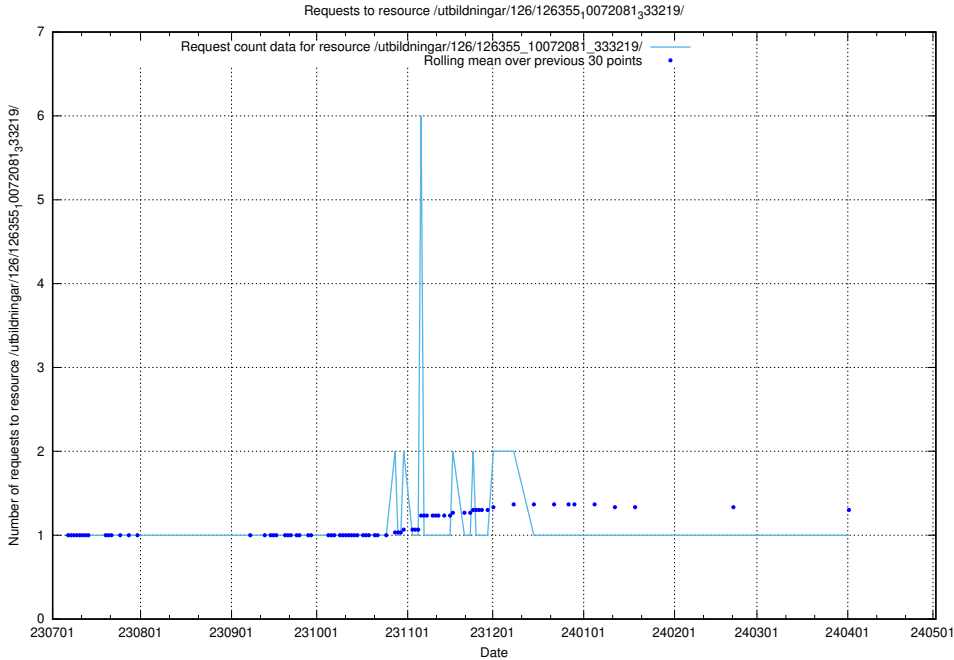

5.5122 Usage of /utbildningar/126/126355_10072081_333219/

Here, we count the number of requests to resource /utbildningar/126/126355_10072081_333219/.