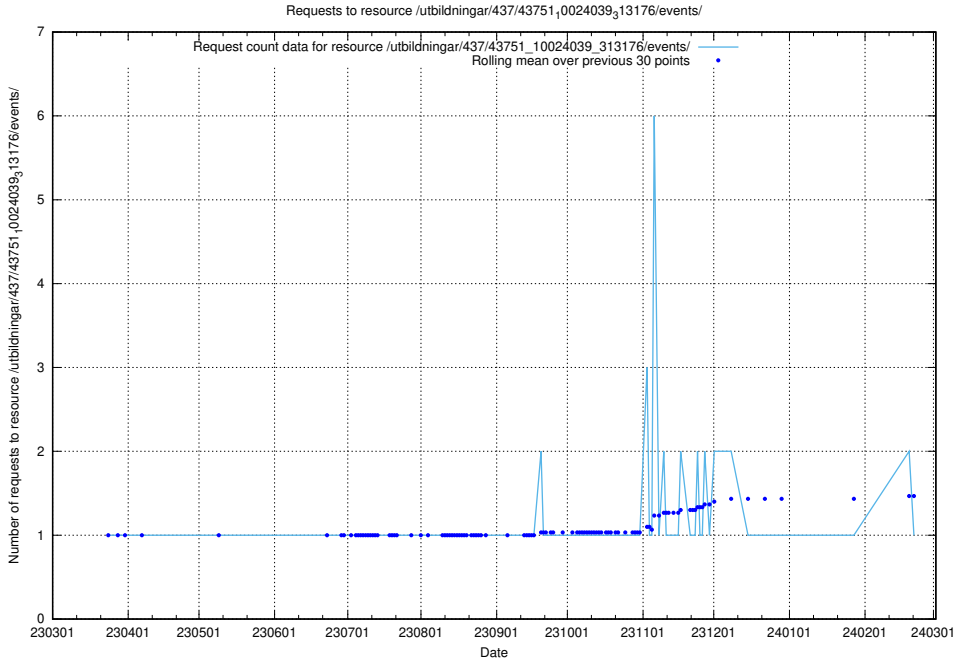

5.5978 Usage of /utbildningar/437/43751_10024039_313176/events/

Here, we count the number of requests to resource /utbildningar/437/43751_10024039_313176/events/.