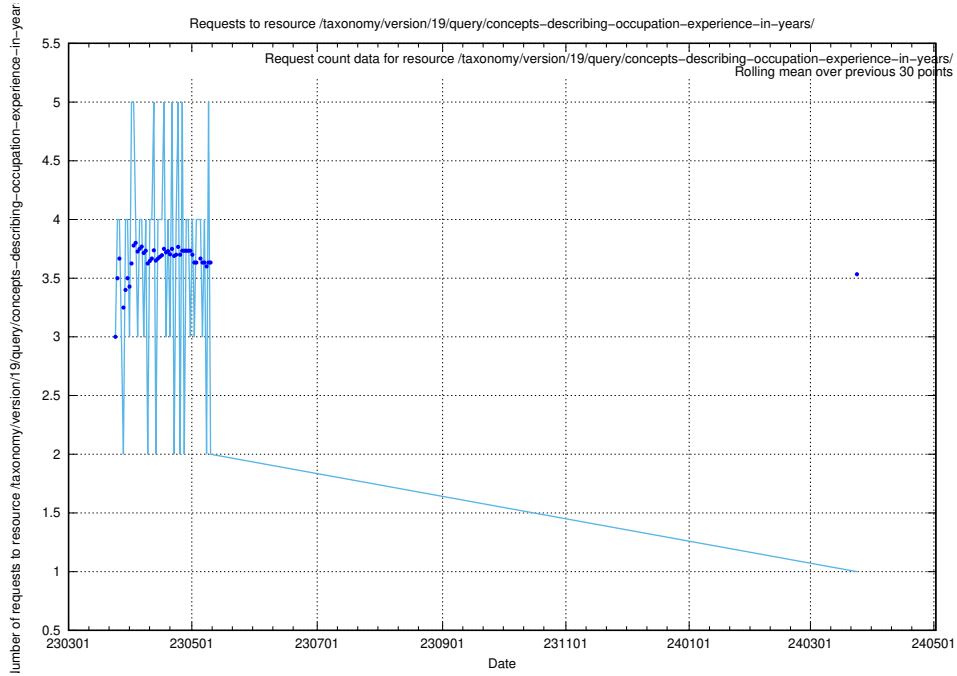

5.5934 Usage of /taxonomy/version/19/query/concepts-describing-occupation-experience-in-years/

Here, we count the number of requests to resource /taxonomy/version/19/query/concepts-describing-occupation-experience-in-years/.