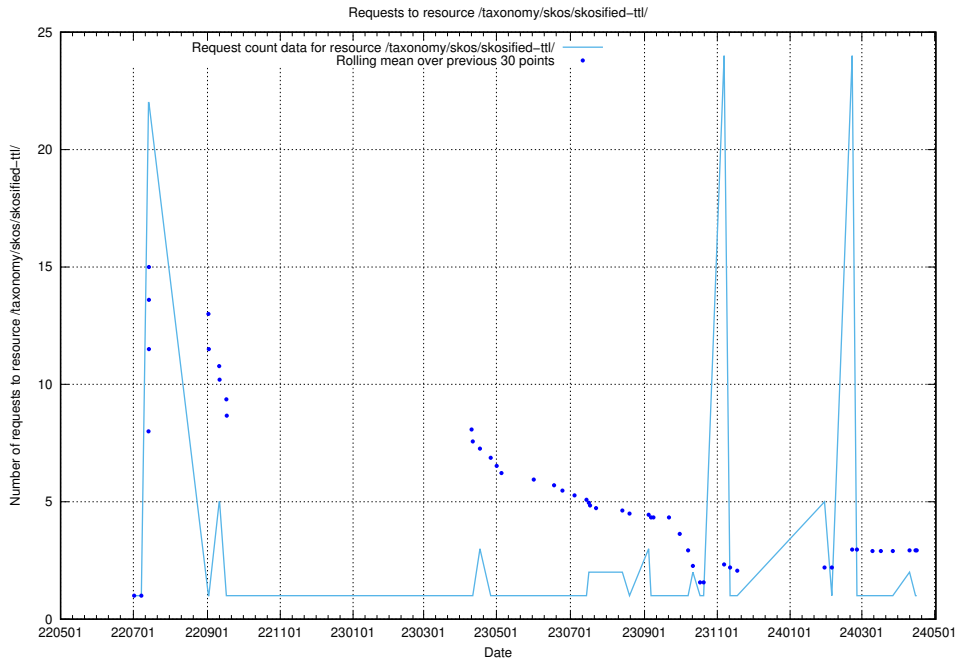

5.1071 Usage of /taxonomy/skos/skosified-ttl/

Here, we count the number of requests to resource /taxonomy/skos/skosified-ttl/.