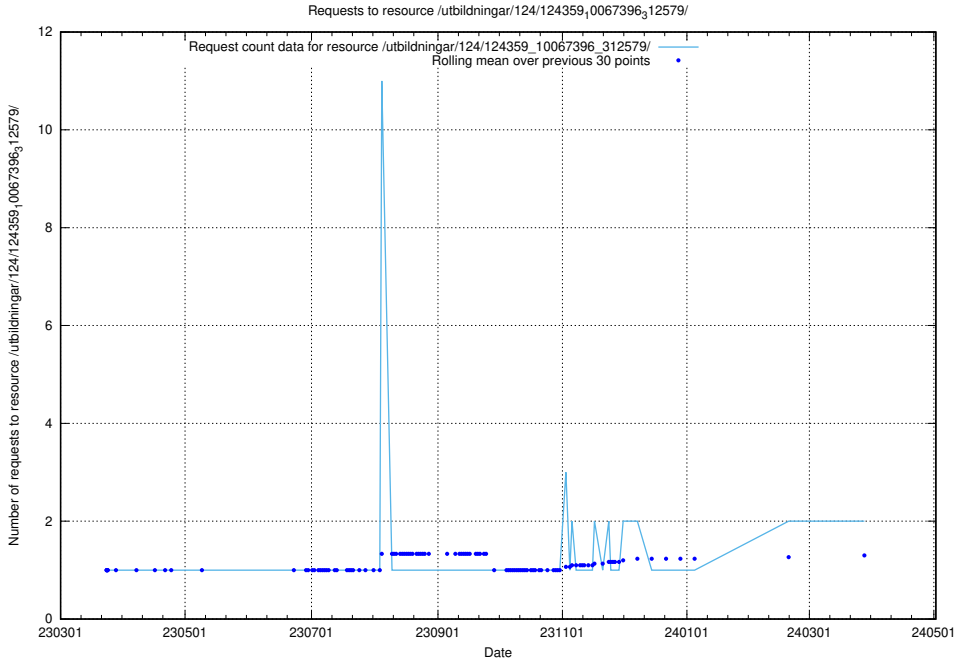

5.759 Usage of /utbildningar/124/124359_10067396_312579/

Here, we count the number of requests to resource /utbildningar/124/124359_10067396_312579/.