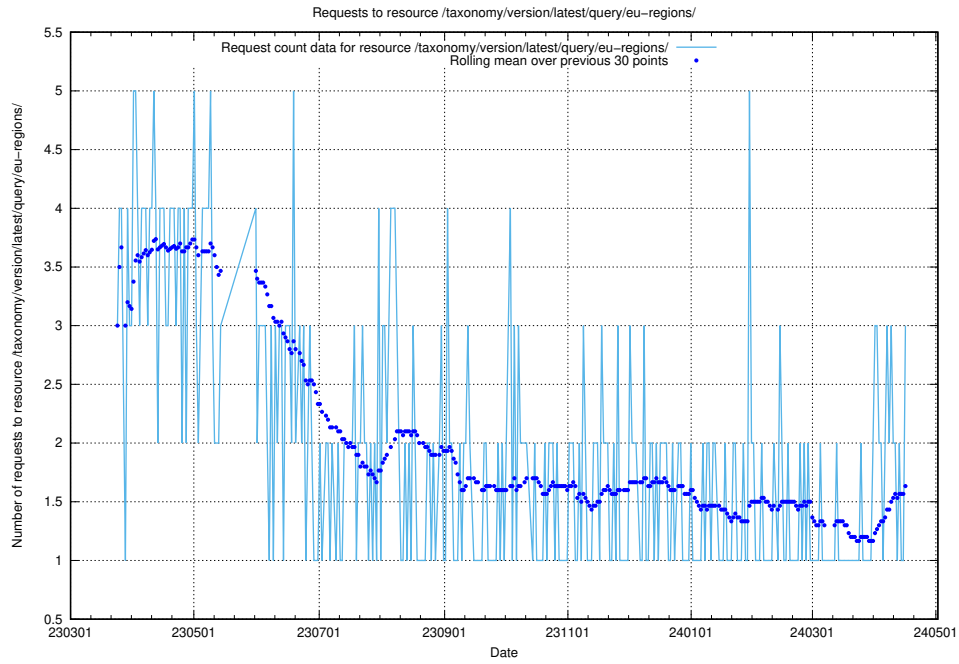

5.522 Usage of /taxonomy/version/latest/query/eu-regions/

Here, we count the number of requests to resource /taxonomy/version/latest/query/eu-regions/.