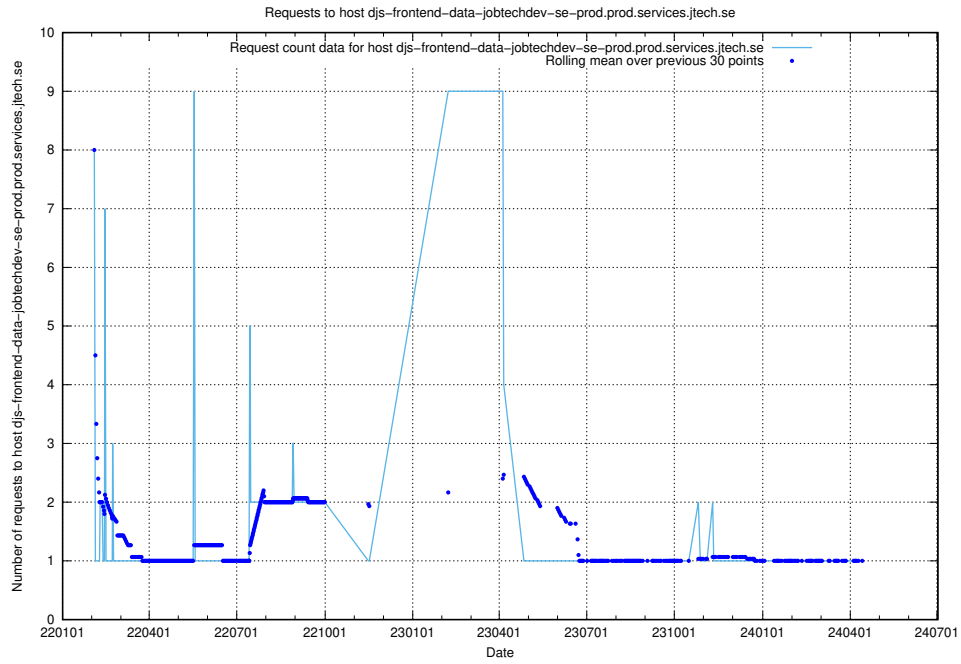

Here, we count the number of requests to host app-yrkesinfo2.jobtechdev.se.

7.657 Usage of djs-frontend-data-jobtechdev-se-prod.prod.services.jtech.se

Here, we count the number of requests to host djs-frontend-data-jobtechdev-se-prod.prod.services.jtech.se.