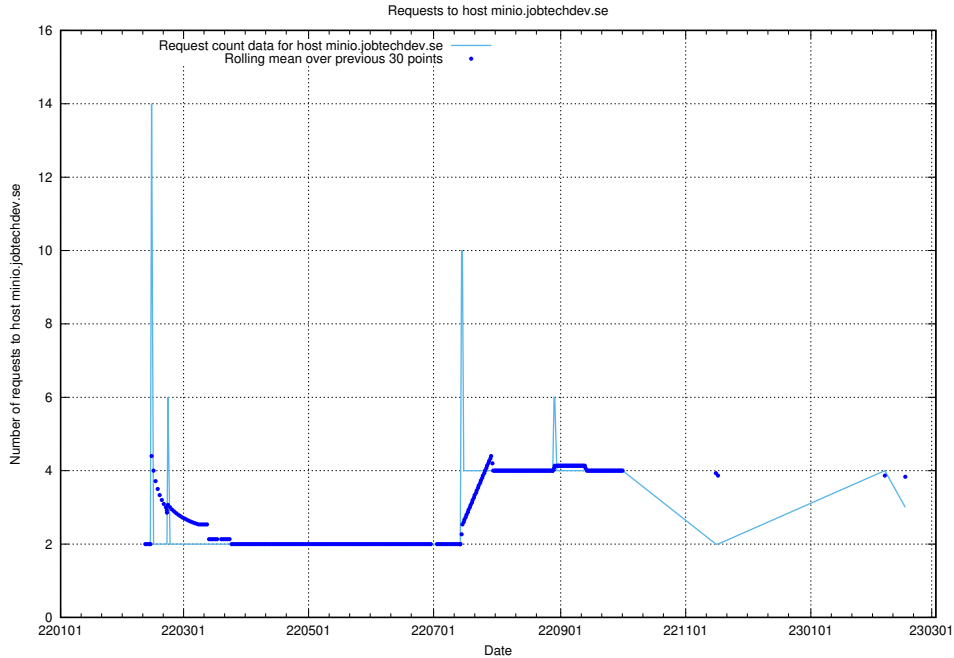

7.227 Usage of minio.jobtechdev.se

Here, we count the number of requests to host minio.jobtechdev.se.