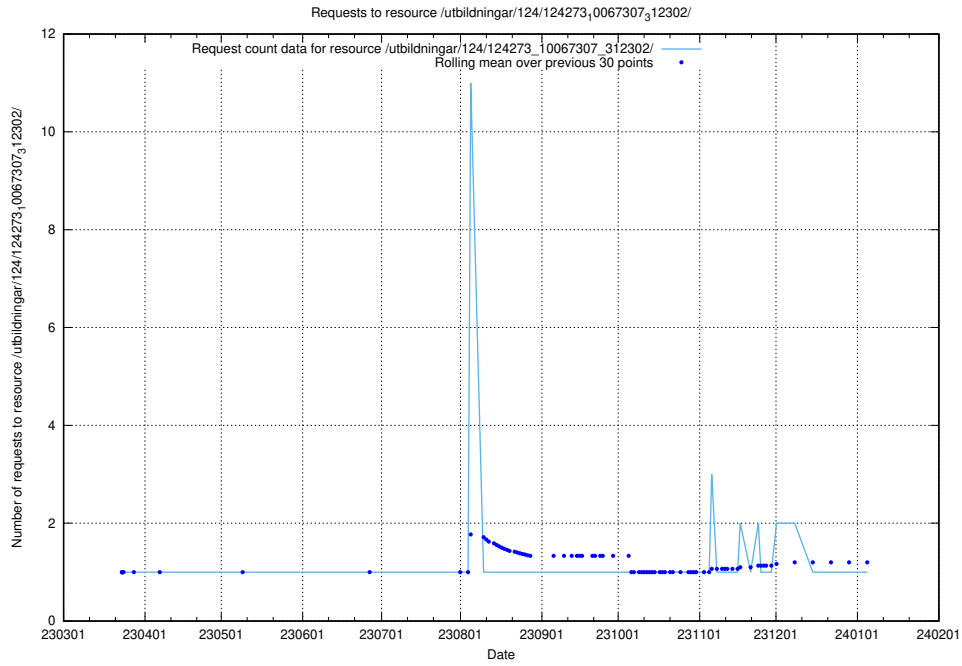

Here, we count the number of requests to resource /utbildningar/124/124273_10067307_312302/.

5.3826 Usage of /taxonomy/version/18/query/concepts-describing-working-hours/

Here, we count the number of requests to resource /taxonomy/version/18/query/concepts-describing-working-hours/.