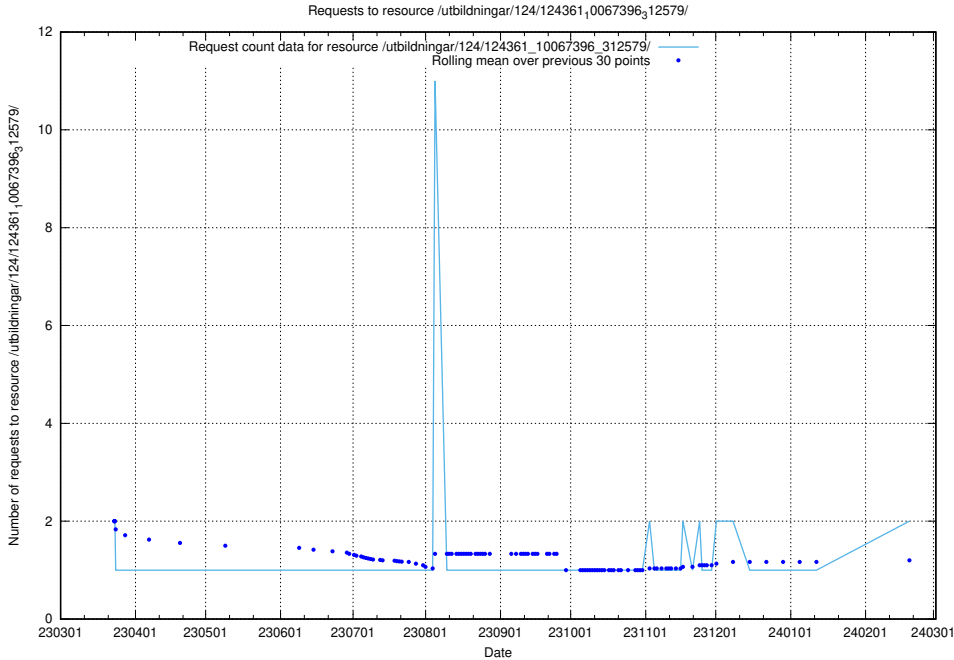

5.1026 Usage of /utbildningar/124/124361_10067396_312579/

Here, we count the number of requests to resource /utbildningar/124/124361_10067396_312579/.