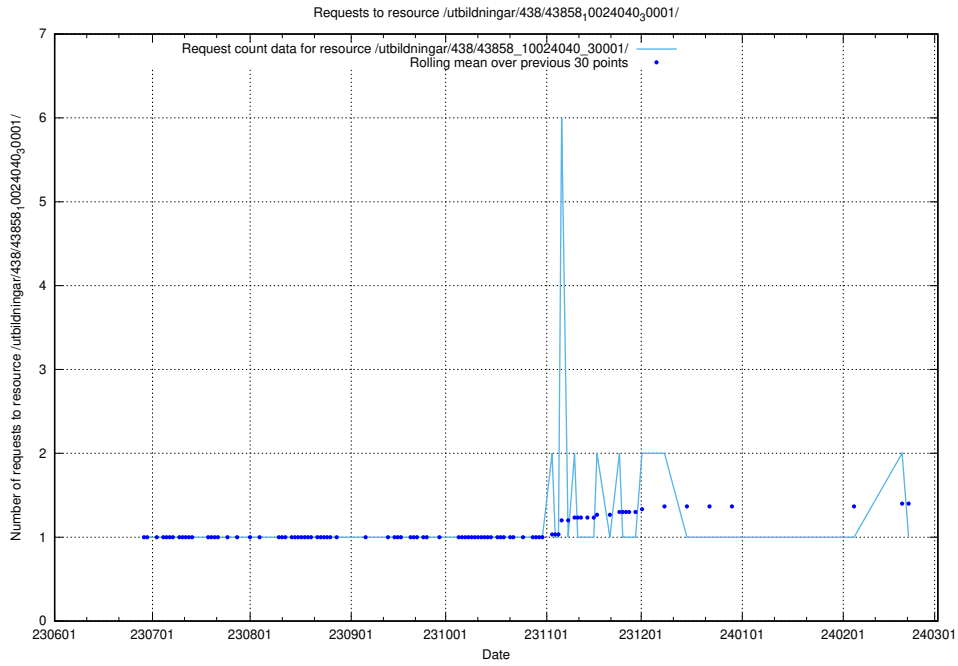

5.5238 Usage of /utbildningar/438/43858_10024040_30001/

Here, we count the number of requests to resource /utbildningar/438/43858_10024040_30001/.