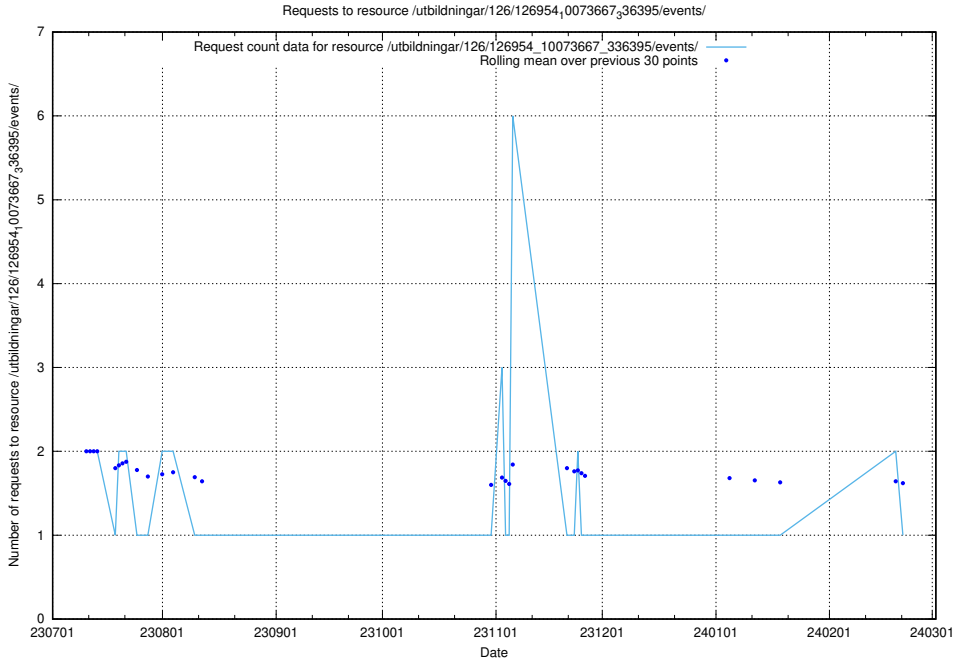

5.4934 Usage of /utbildningar/126/126954_10073667_336395/events/

Here, we count the number of requests to resource /utbildningar/126/126954_10073667_336395/events/