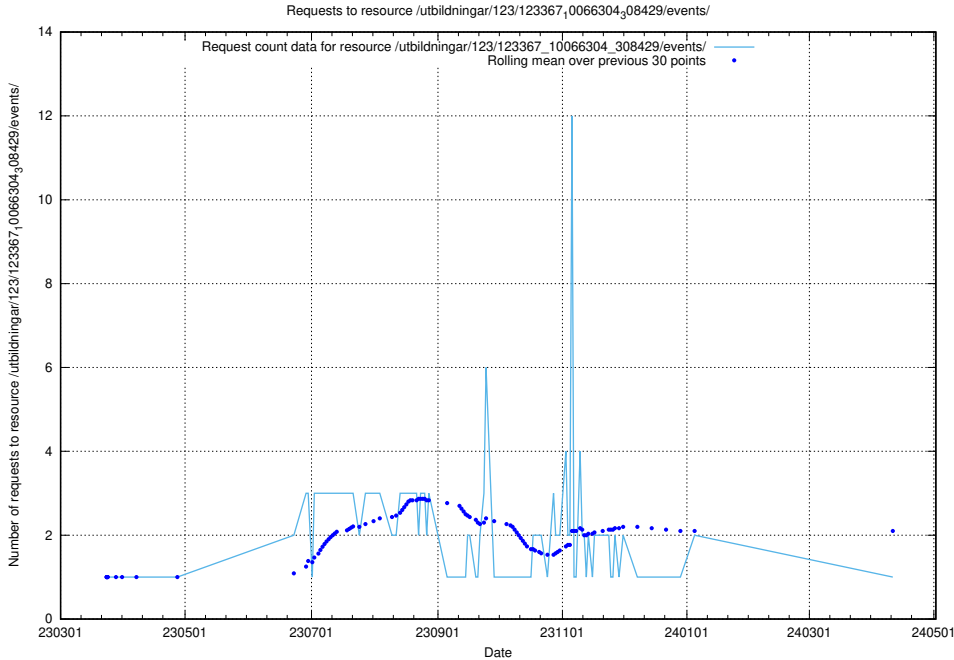

5.4355 Usage of /utbildningar/123/123367_10066304_308429/events/

Here, we count the number of requests to resource /utbildningar/123/123367_10066304_308429/events/