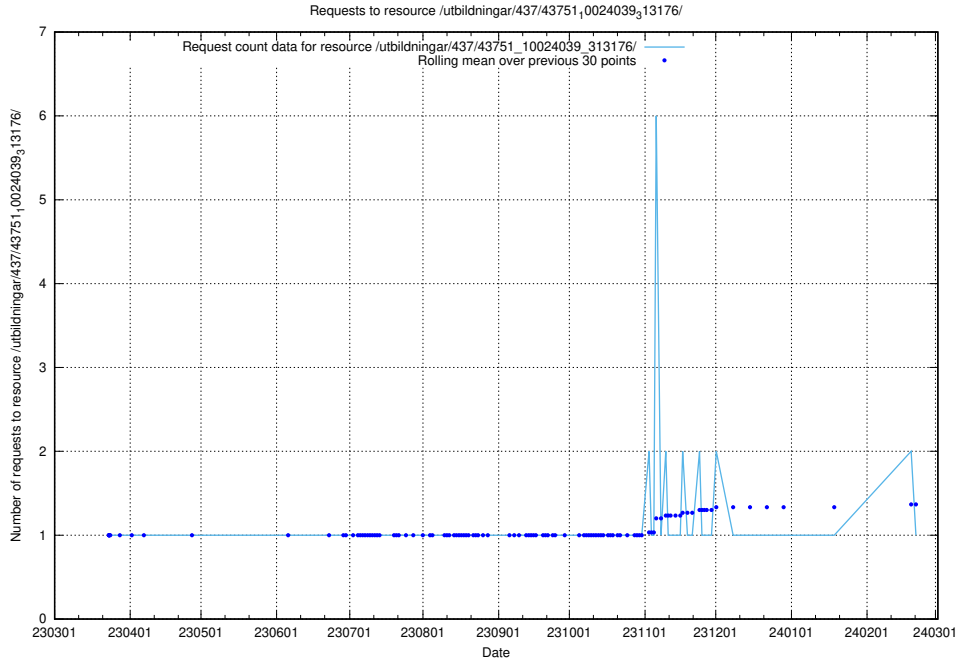

5.6152 Usage of /utbildningar/437/43751_10024039_313176/

Here, we count the number of requests to resource /utbildningar/437/43751_10024039_313176/.