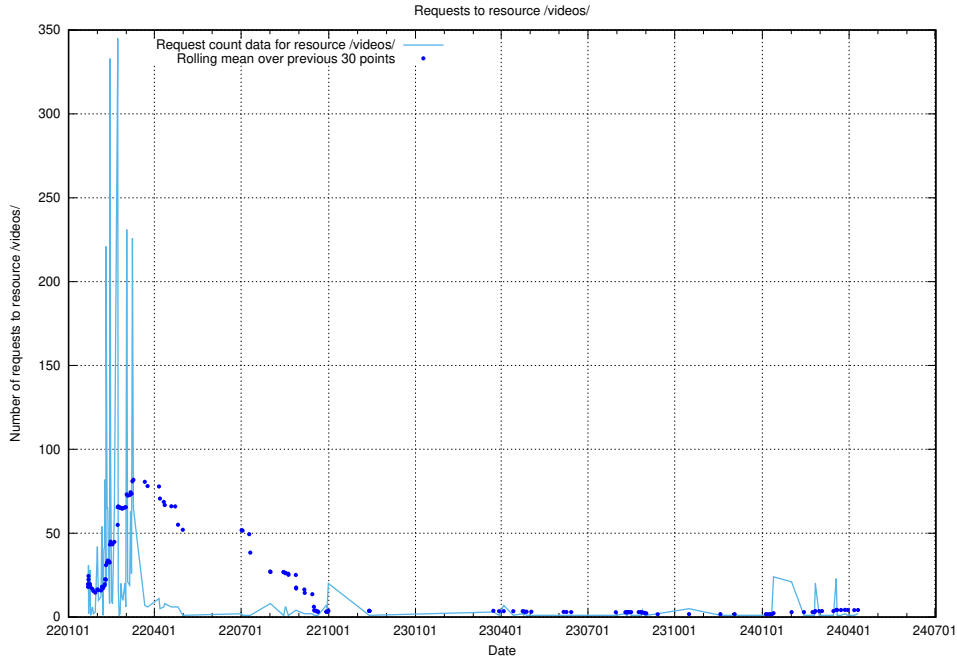

5.984 Usage of /videos/

Here, we count the number of requests to resource /videos/.