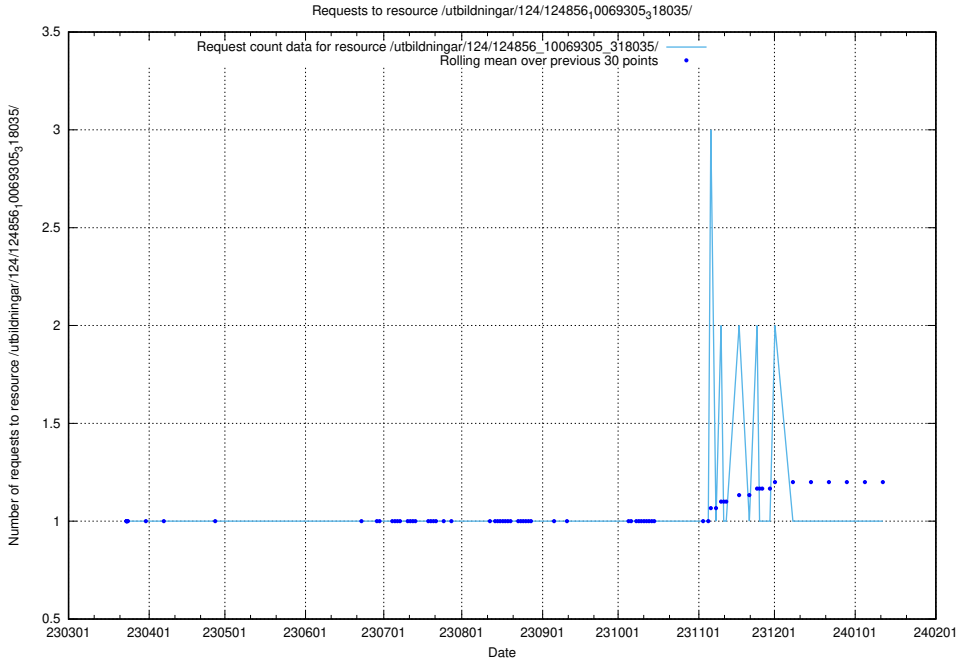

5.1250 Usage of /utbildningar/124/124856_10069305_318035/

Here, we count the number of requests to resource /utbildningar/124/124856_10069305_318035/.