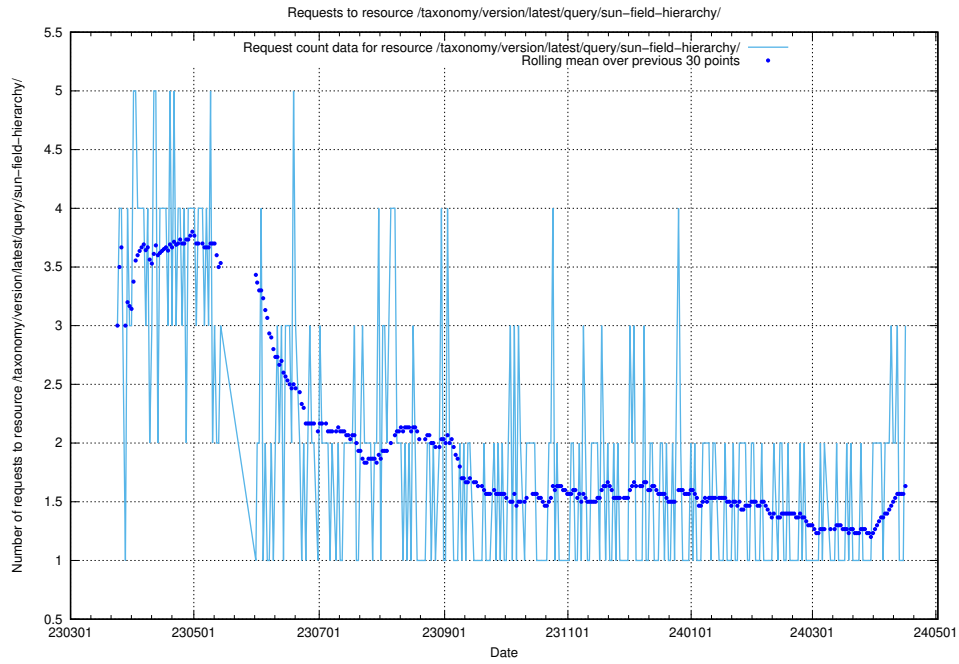

5.491 Usage of /taxonomy/version/latest/query/sun-field-hierarchy/

Here, we count the number of requests to resource /taxonomy/version/latest/query/sun-field-hierarchy/.