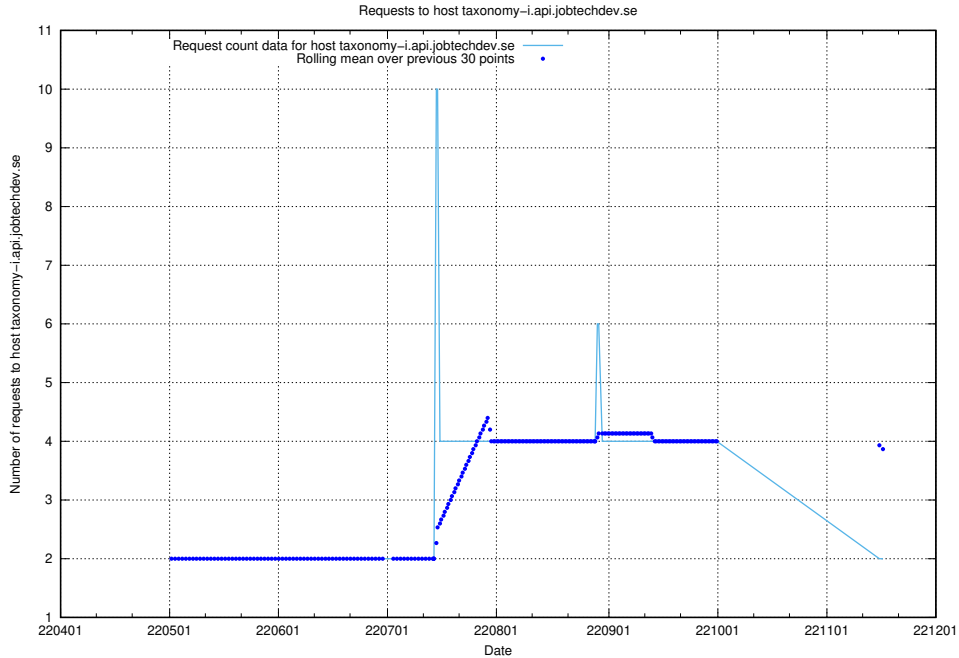

7.431 Usage of `oauth-openshift.prod.services.jtech.se`

Here, we count the number of requests to host `oauth-openshift.prod.services.jtech.se`.

7.432 Usage of taxonomy-i.api.jobtechdev.se

Here, we count the number of requests to host taxonomy-i.api.jobtechdev.se.