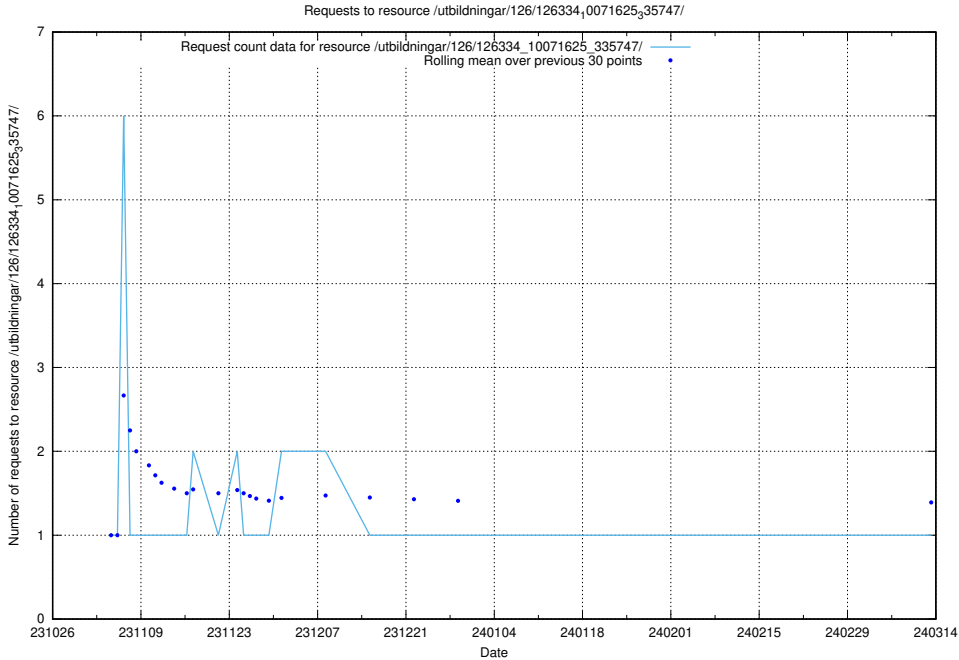

5.3967 Usage of /utbildningar/126/126334_10071625_335747/

Here, we count the number of requests to resource /utbildningar/126/126334_10071625_335747/.