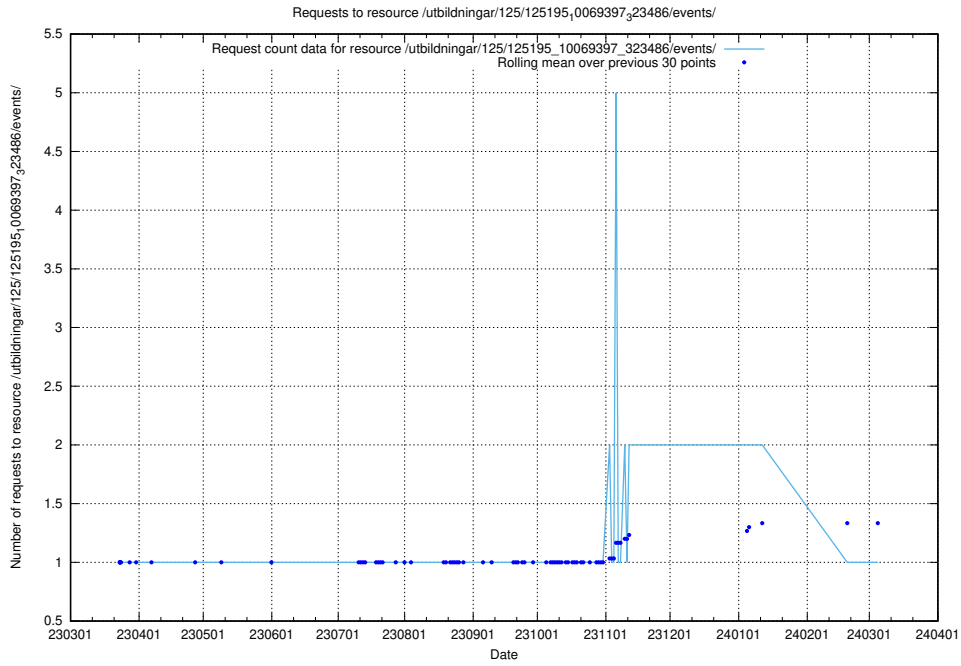

5.1198 Usage of /utbildningar/125/125195_10069397_323486/events/

Here, we count the number of requests to resource /utbildningar/125/125195_10069397_323486/events/