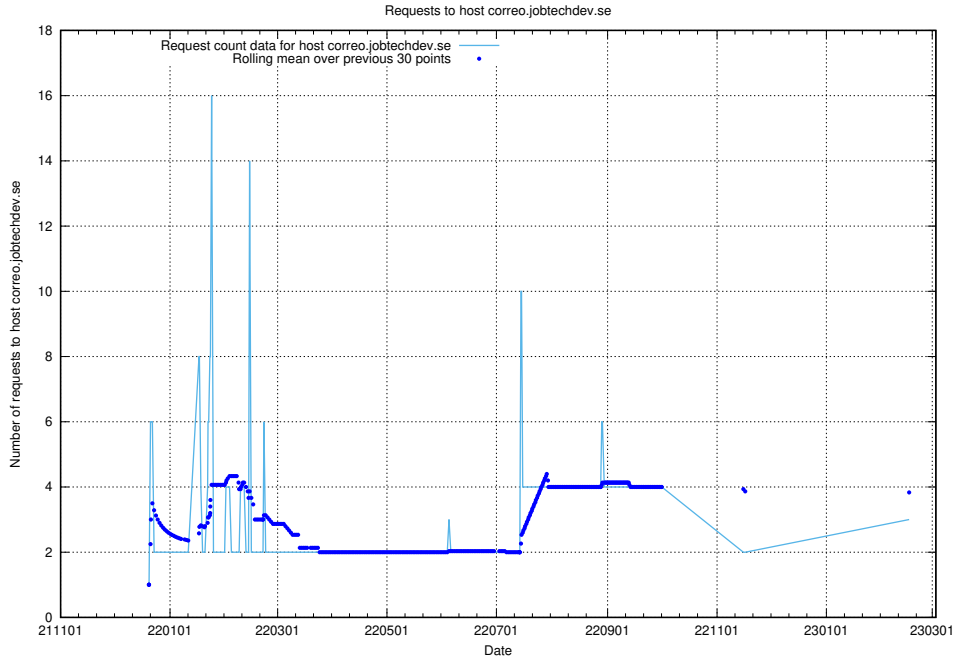

7.198 Usage of correo.jobtechdev.se

Here, we count the number of requests to host correo.jobtechdev.se.

7.199 Usage of `www.atlas.jobtechdev.se`

Here, we count the number of requests to host `www.atlas.jobtechdev.se`.