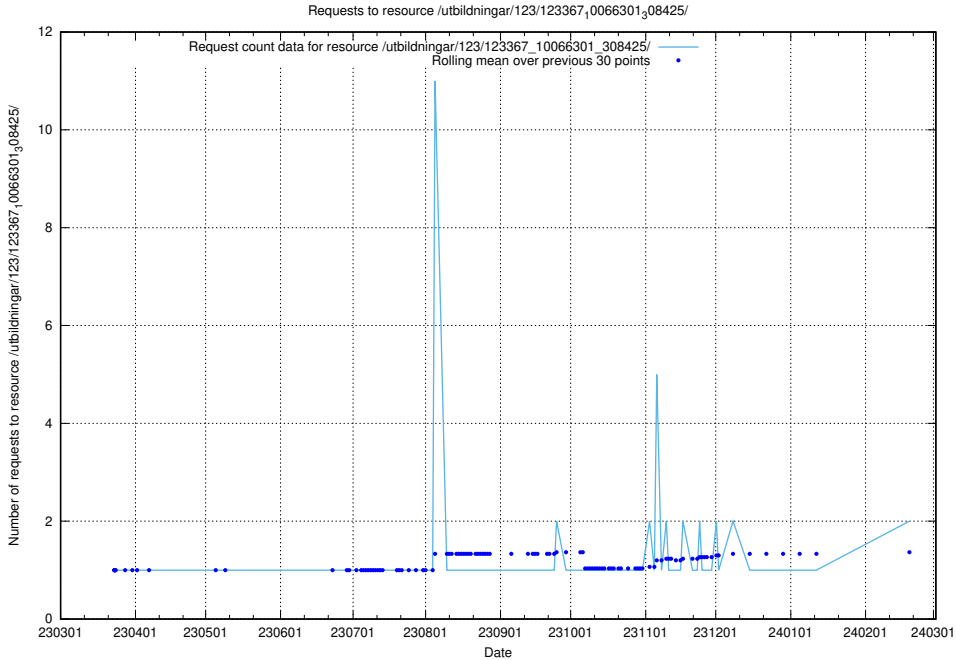

5.831 Usage of /utbildningar/123/123367_10066301_308425/

Here, we count the number of requests to resource /utbildningar/123/123367_10066301_308425/.