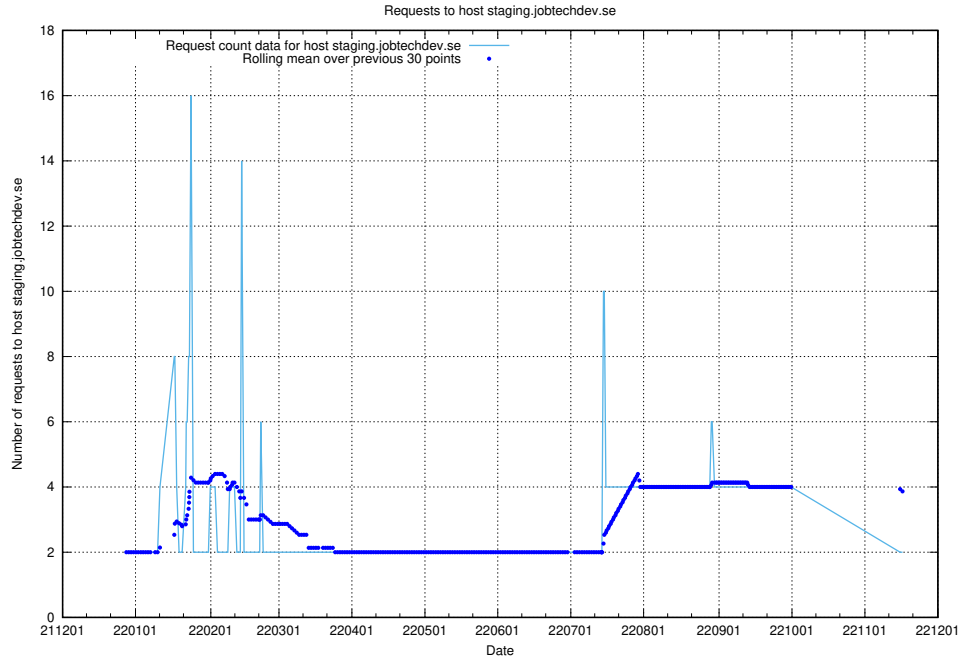

7.353 Usage of staging.jobtechdev.se

Here, we count the number of requests to host staging.jobtechdev.se.