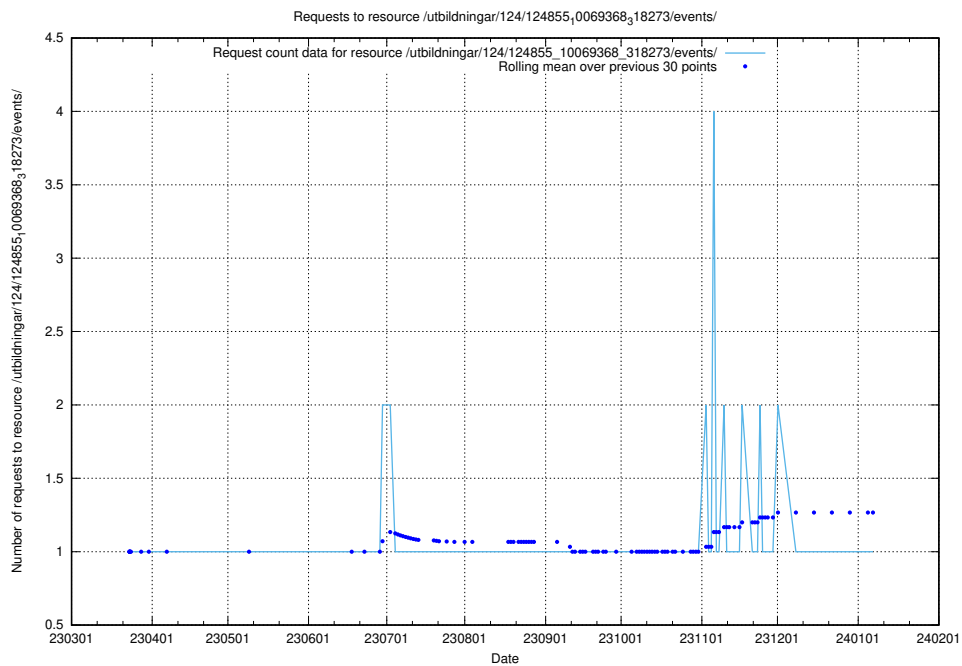

5.1258 Usage of /utbildningar/124/124855_10069368_318273/events/

Here, we count the number of requests to resource /utbildningar/124/124855_10069368_318273/events/