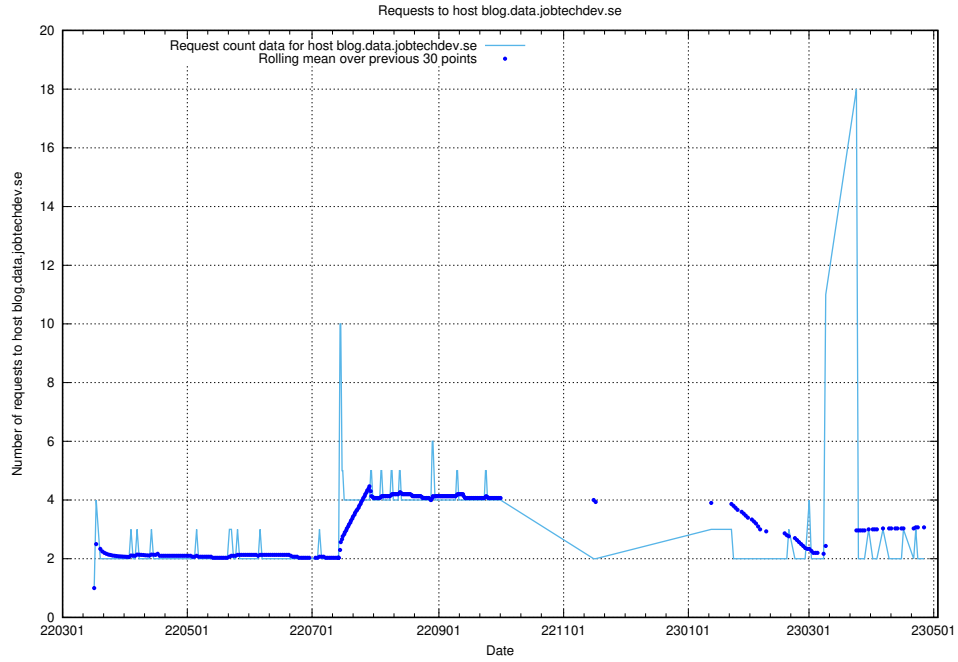

7.494 Usage of minioconsole.jobtechdev.se

Here, we count the number of requests to host minioconsole.jobtechdev.se.

7.495 Usage of minio-console.jobtechdev.se

Here, we count the number of requests to host minio-console.jobtechdev.se.