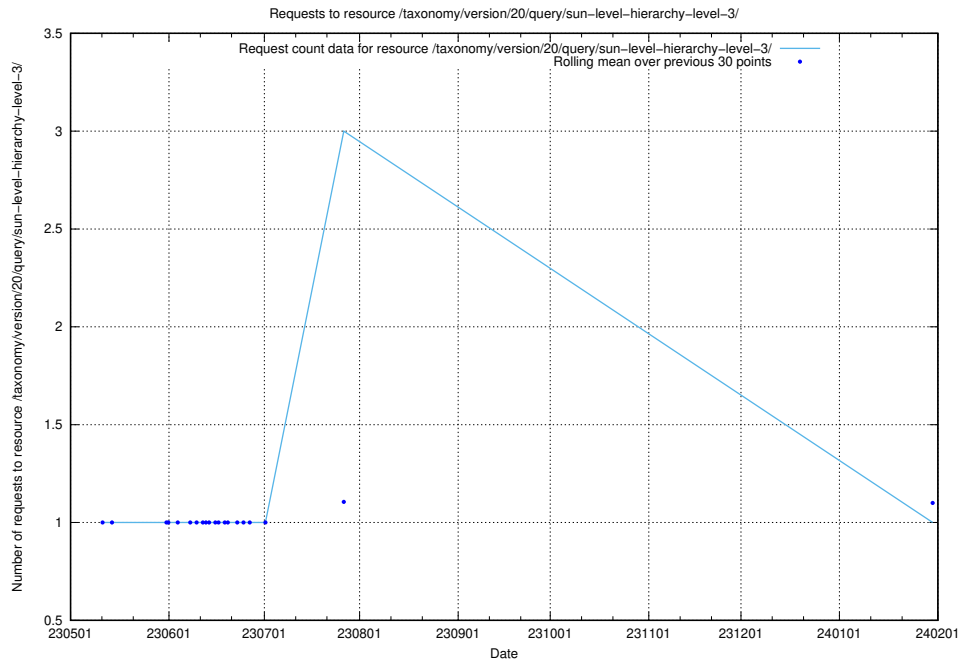

5.5758 Usage of /taxonomy/version/20/query/sun-level-hierarchy-level-3/

Here, we count the number of requests to resource /taxonomy/version/20/query/sun-level-hierarchy-level-3/.