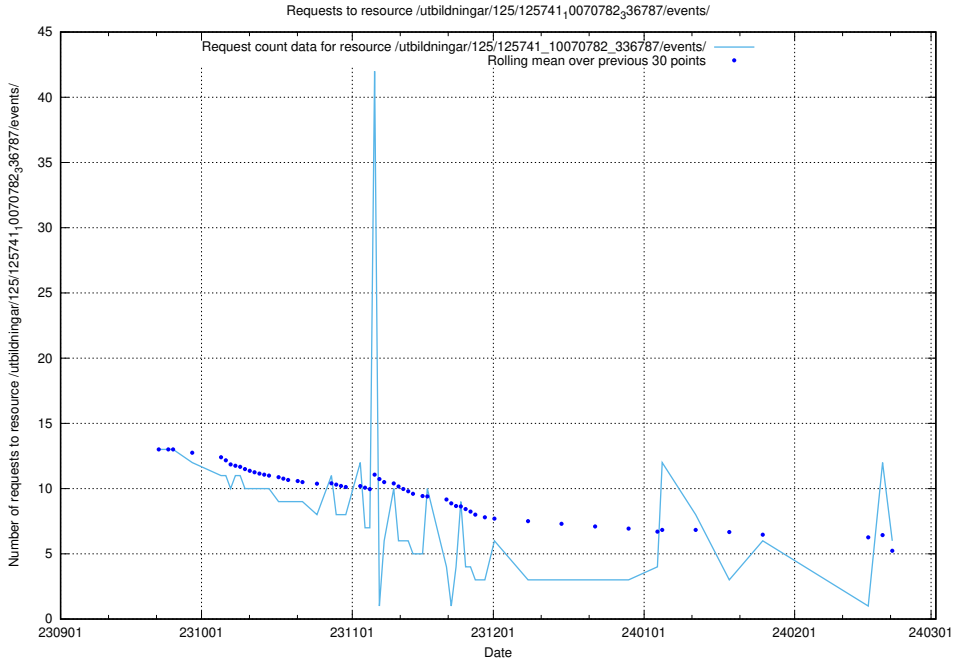

5.109 Usage of /utbildningar/125/125741_10070782_336787/events/

Here, we count the number of requests to resource /utbildningar/125/125741_10070782_336787/events/