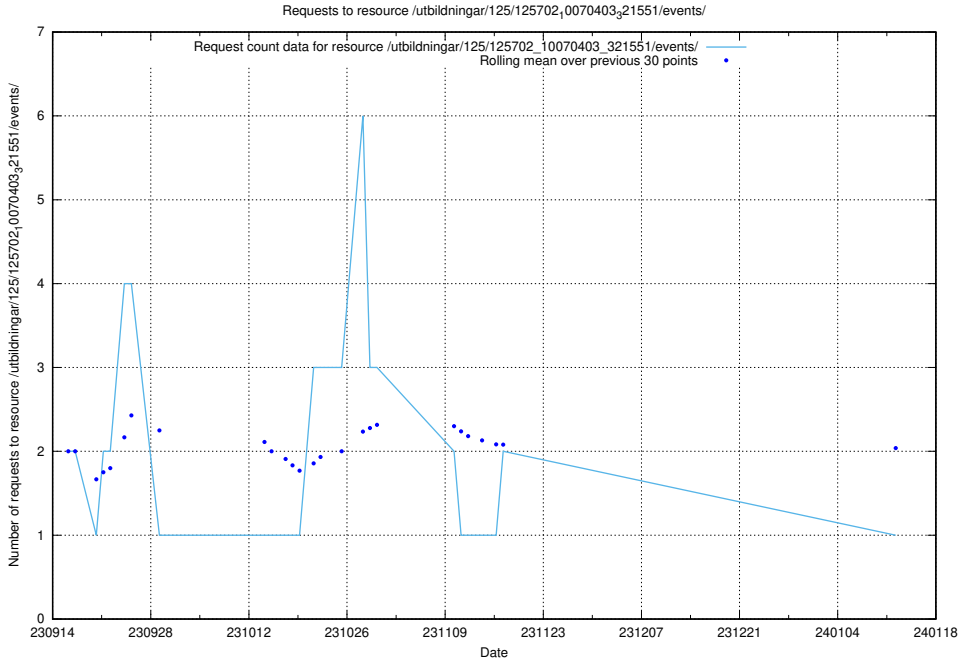

5.4367 Usage of /utbildningar/125/125702_10070403_321551/events/

Here, we count the number of requests to resource /utbildningar/125/125702_10070403_321551/events/