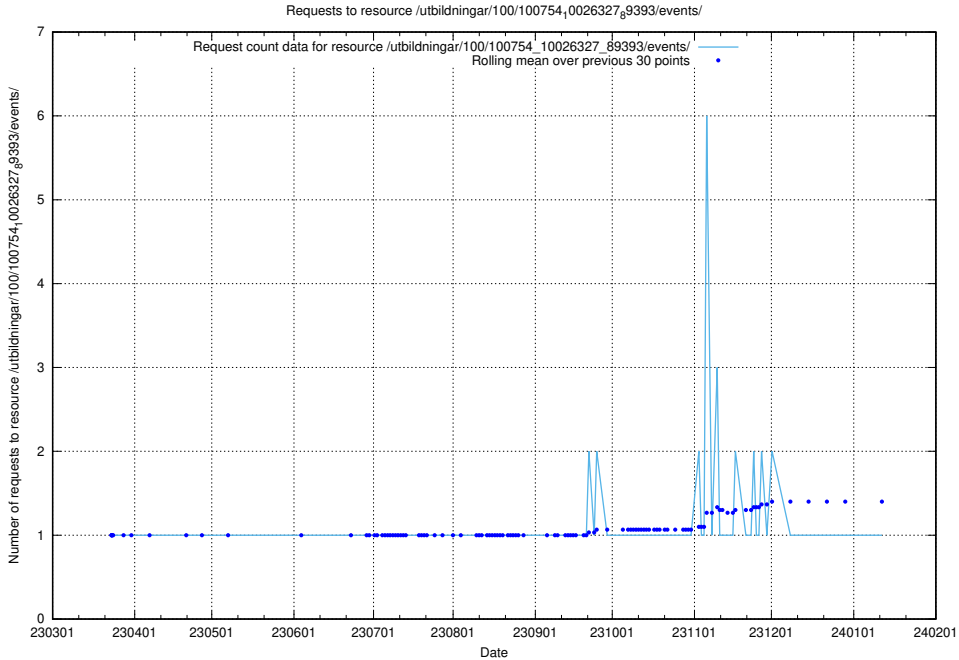

5.5370 Usage of /utbildningar/100/100754_10026327_89393/events/

Here, we count the number of requests to resource /utbildningar/100/100754_10026327_89393/events/.