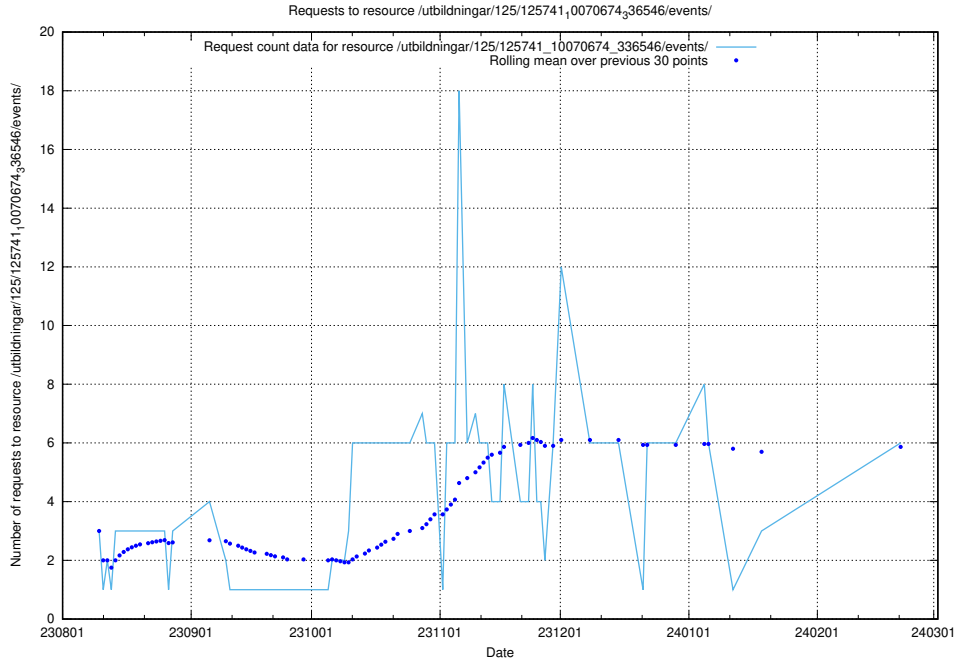

5.115 Usage of /utbildningar/125/125741_10070674_336546/events/

Here, we count the number of requests to resource /utbildningar/125/125741_10070674_336546/events/