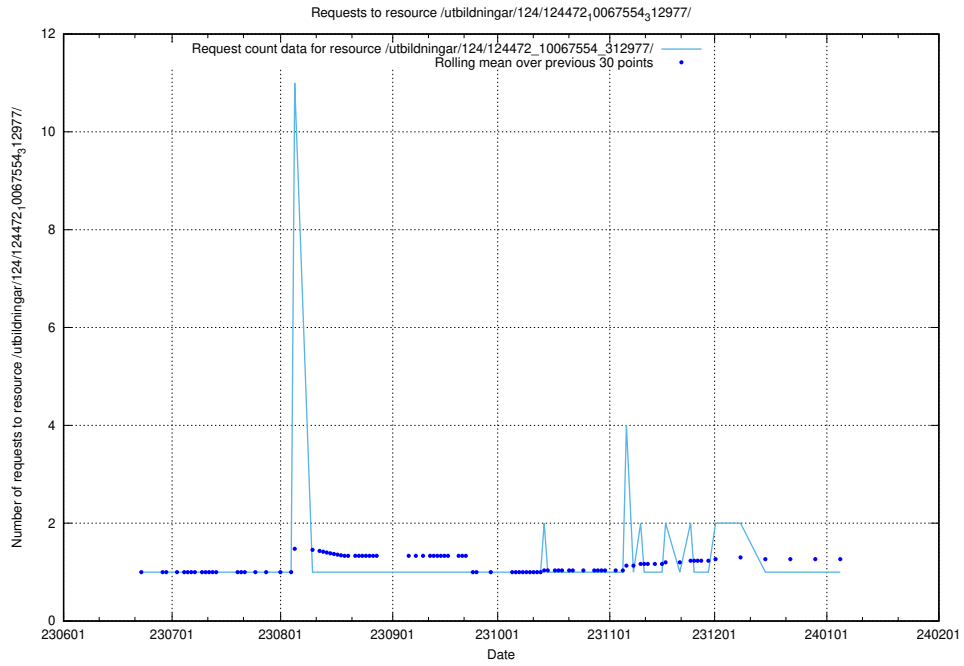

5.5613 Usage of /utbildningar/124/124472_10067554_312977/

Here, we count the number of requests to resource /utbildningar/124/124472_10067554_312977/.