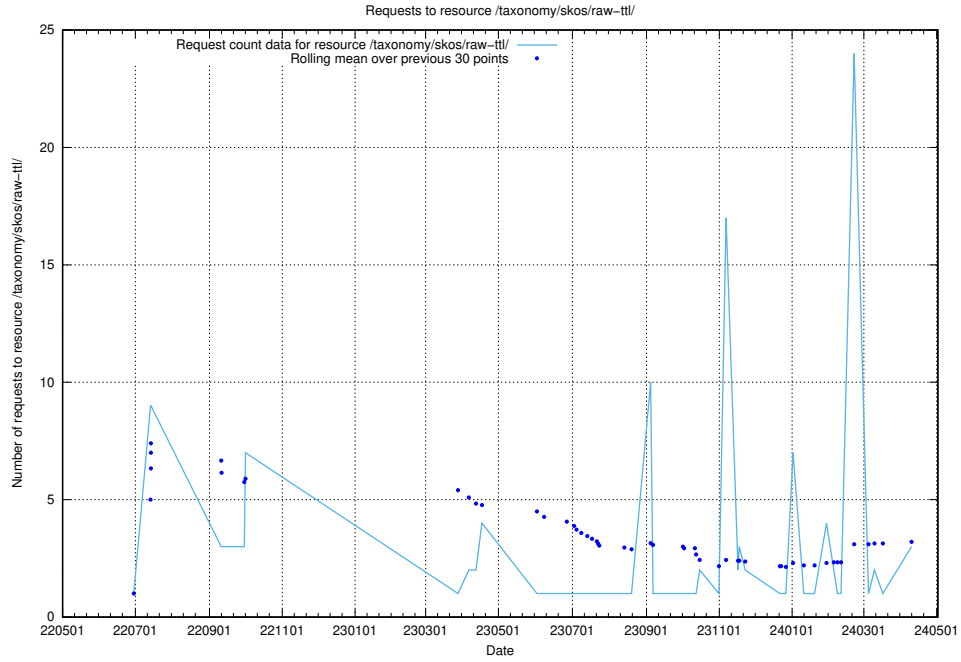

5.307 Usage of /taxonomy/skos/raw-ttl/

Here, we count the number of requests to resource /taxonomy/skos/raw-ttl/.