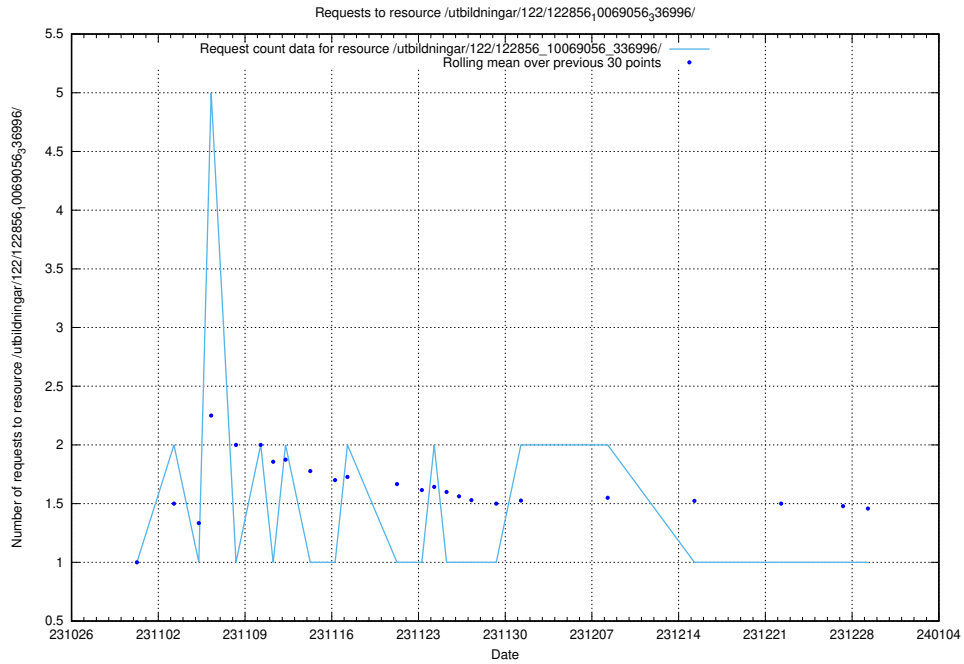

5.4001 Usage of /taxonomy/version/8/query/concept-types/

Here, we count the number of requests to resource /taxonomy/version/8/query/concept-types/.

5.4002 Usage of /utbildningar/125/125577_10070101_320522/events/