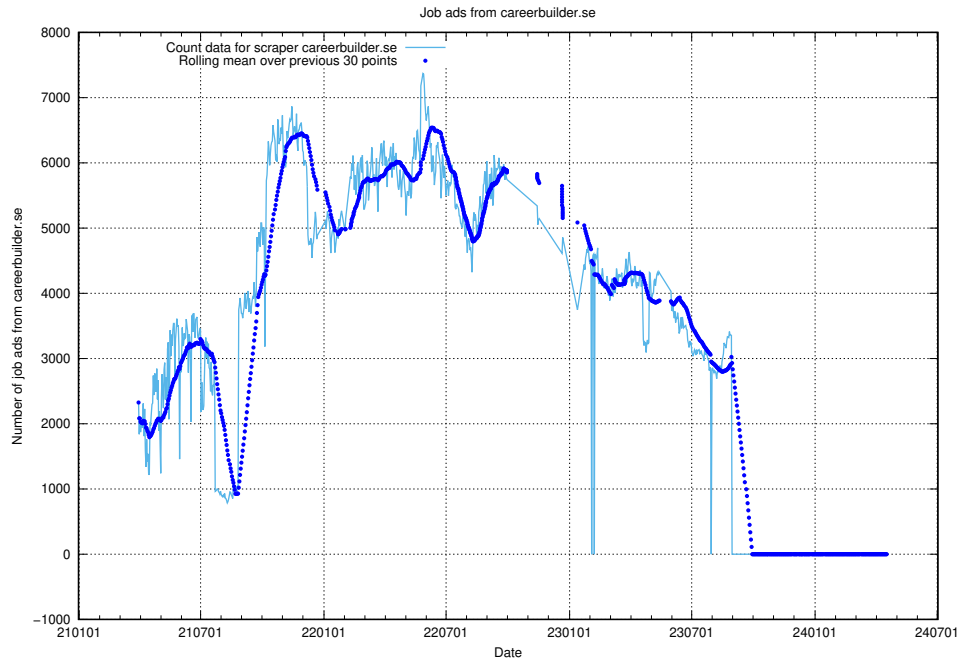

13.20 Number of ads by scraper careerbuilder.se

Here, we count the number of job ads scraped from careerbuilder.se.