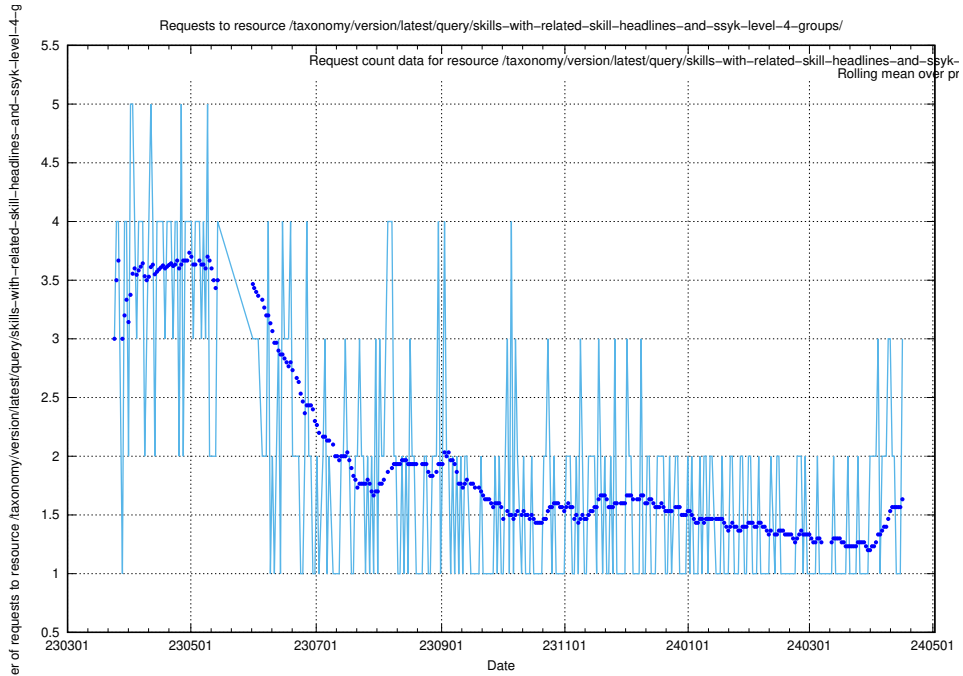

Here, we count the number of requests to resource /taxonomy/version/latest/query/skills/.

5.511 Usage of /taxonomy/version/latest/query/skills-with-related-skill-headlines-and-ssyk-level-4-groups/

Here, we count the number of requests to resource /taxonomy/version/latest/query/skills-with-related-skill-headlines-and-ssyk-level-4-groups/.