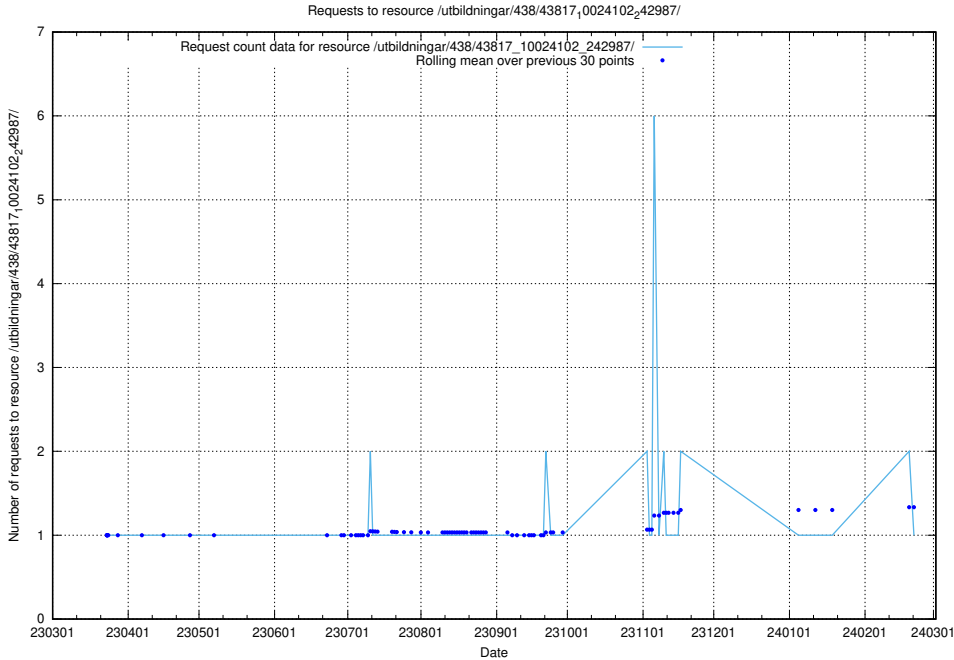

5.6118 Usage of /utbildningar/438/43817_10024102_242987/

Here, we count the number of requests to resource /utbildningar/438/43817_10024102_242987/.