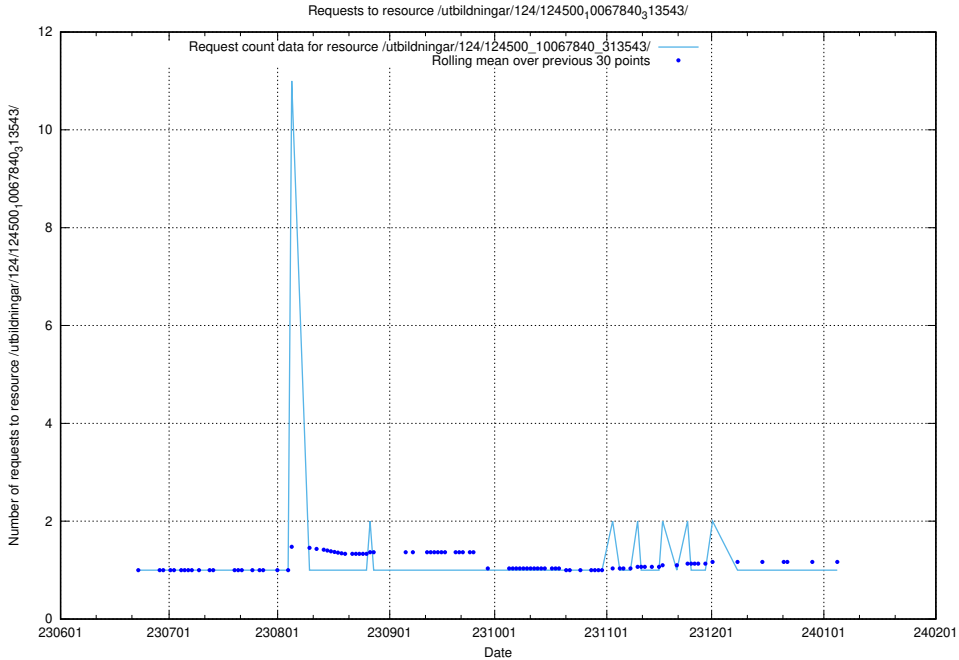

5.5588 Usage of /utbildningar/124/124500_10067840_313543/

Here, we count the number of requests to resource /utbildningar/124/124500_10067840_313543/.