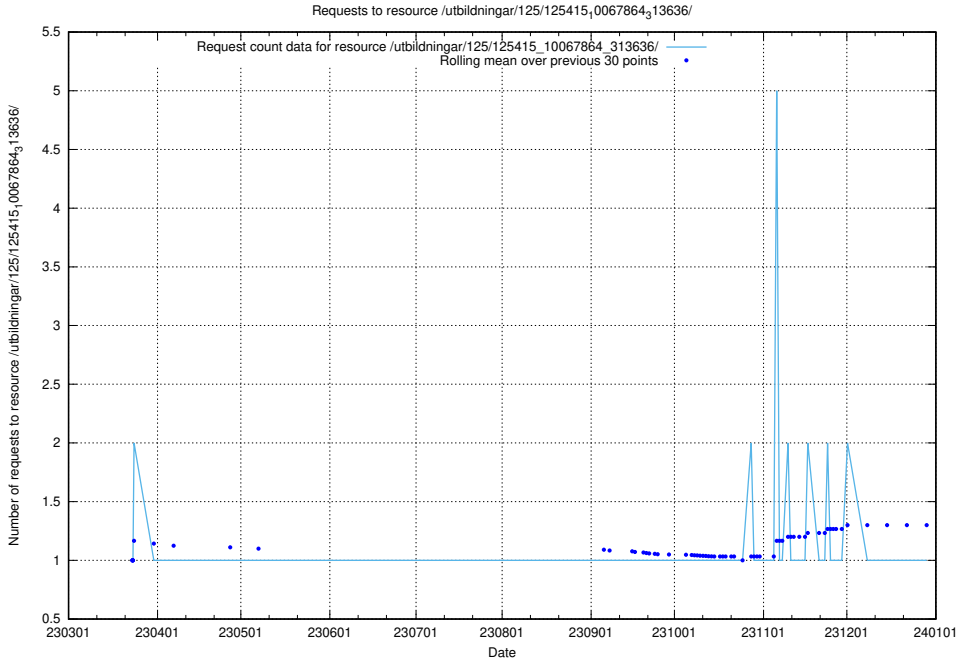

5.1177 Usage of /utbildningar/125/125415_10067864_313636/

Here, we count the number of requests to resource /utbildningar/125/125415_10067864_313636/.