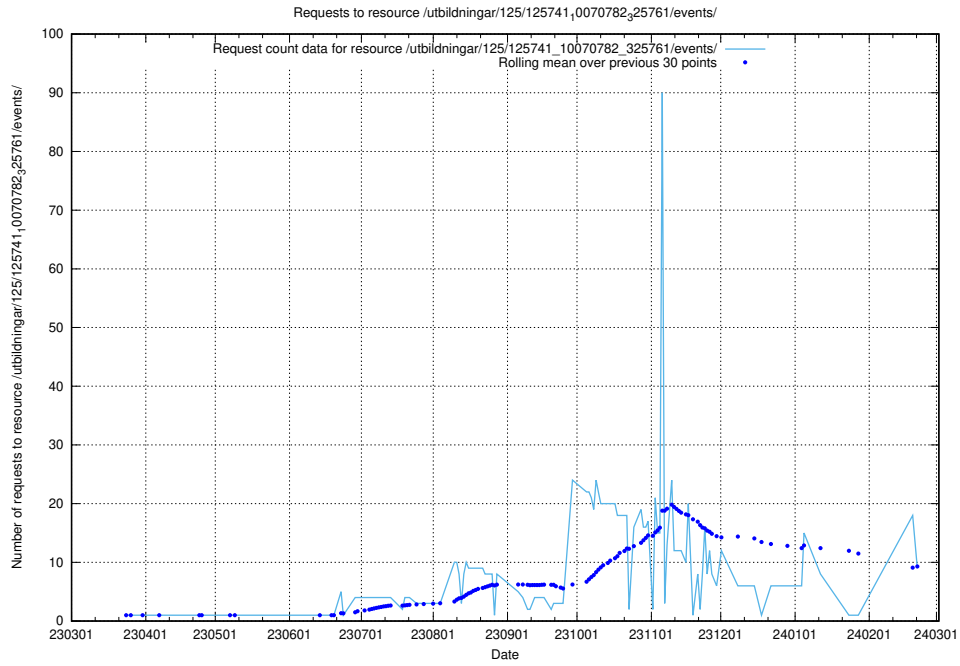

5.59 Usage of /utbildningar/125/125741_10070782_325761/events/

Here, we count the number of requests to resource /utbildningar/125/125741_10070782_325761/events/