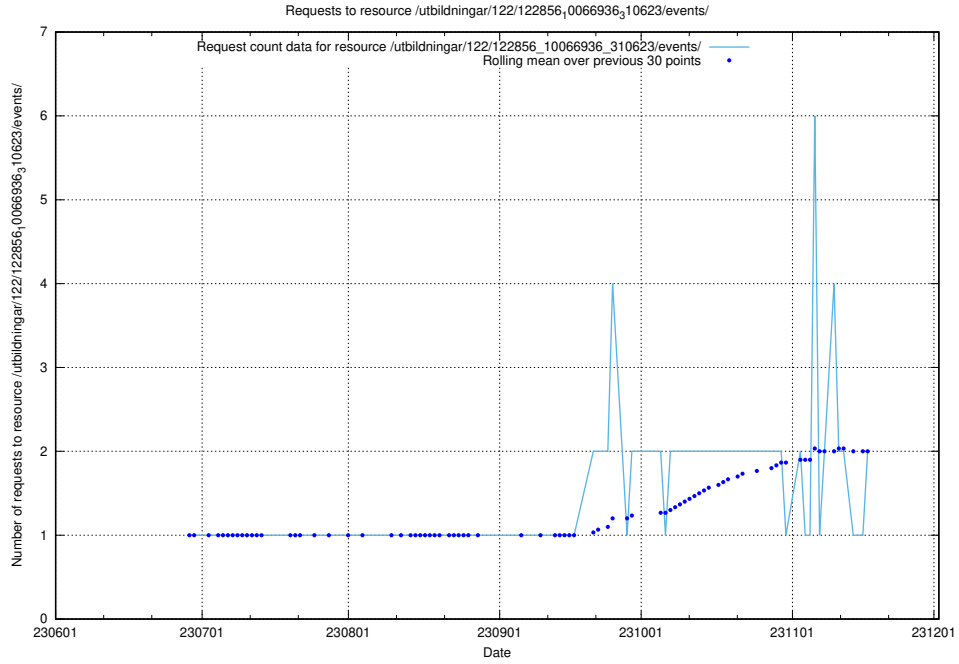

5.926 Usage of /utbildningar/122/122856_10066936_310623/events/

Here, we count the number of requests to resource /utbildningar/122/122856_10066936_310623/events/