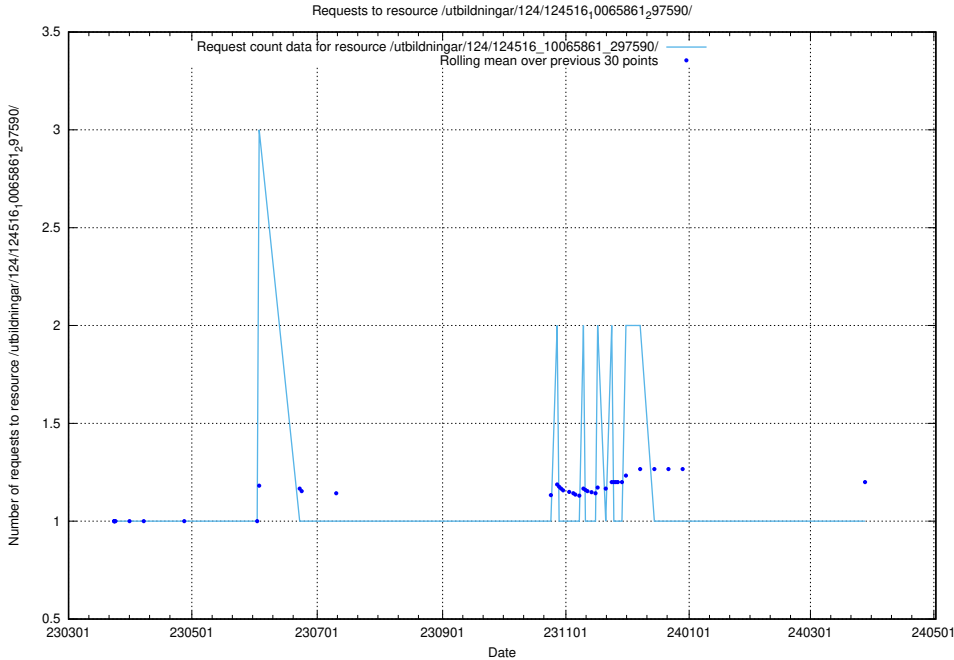

5.1363 Usage of /utbildningar/124/124516_10065861_297590/

Here, we count the number of requests to resource /utbildningar/124/124516_10065861_297590/.