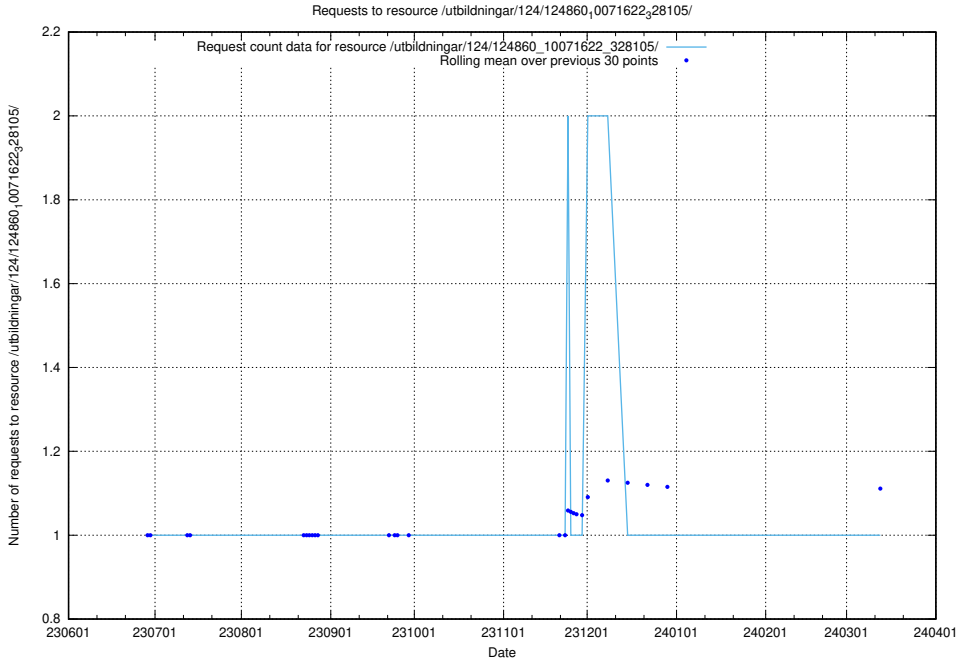

5.5300 Usage of /utbildningar/124/124860_10071622_328105/

Here, we count the number of requests to resource /utbildningar/124/124860_10071622_328105/.