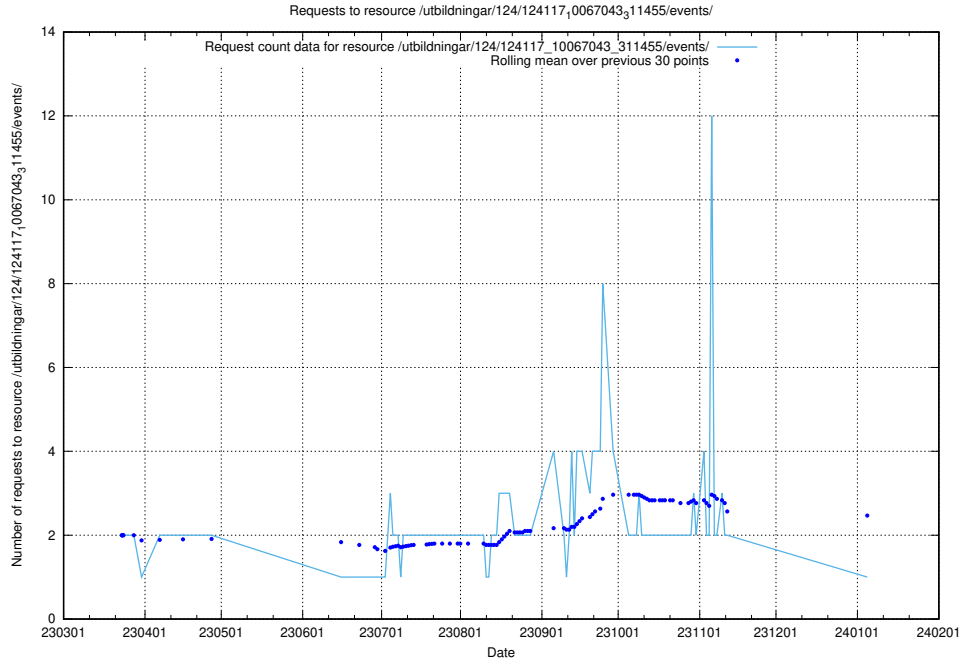

Here, we count the number of requests to resource /utbildningar/124/124118_10067051_317529/.

5.6080 Usage of /utbildningar/124/124117_10067043_311455/events/

Here, we count the number of requests to resource /utbildningar/124/124117_10067043_311455/events/