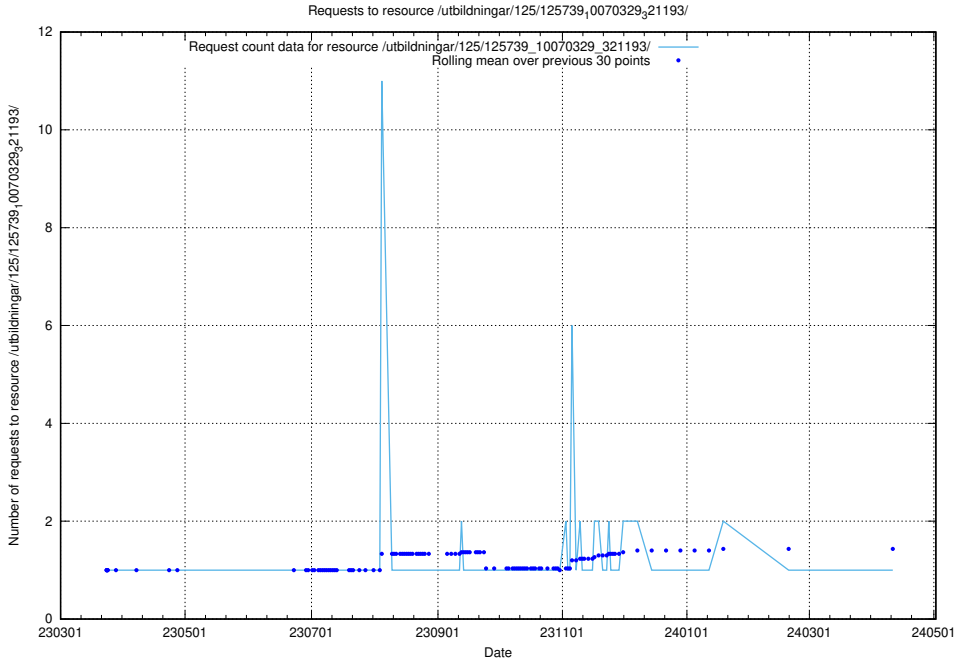

5.1084 Usage of /utbildningar/125/125739_10070329_321193/

Here, we count the number of requests to resource /utbildningar/125/125739_10070329_321193/.