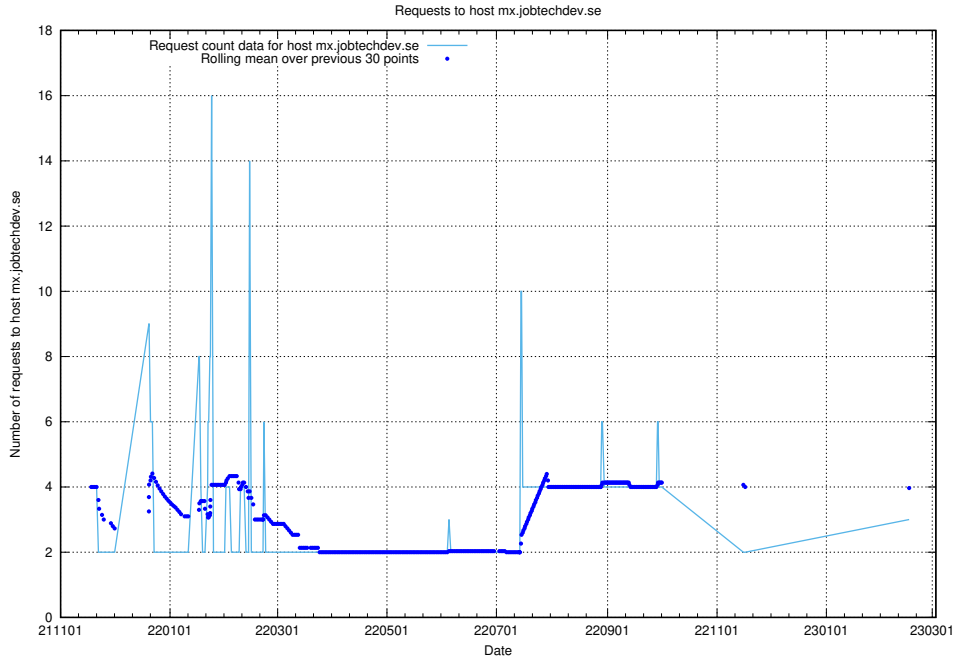

7.214 Usage of mx.jobtechdev.se

Here, we count the number of requests to host mx.jobtechdev.se.