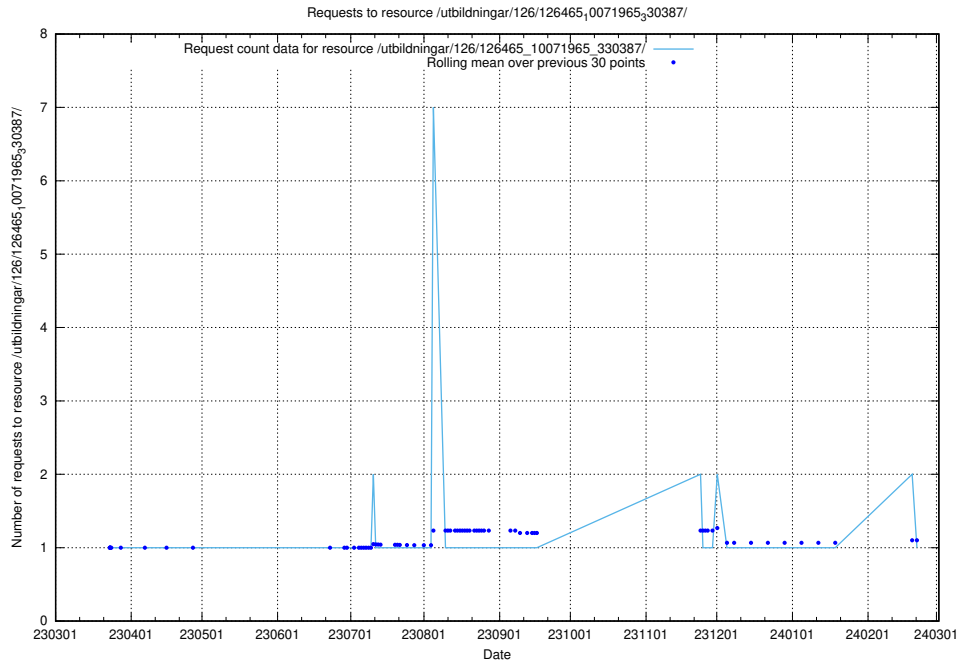

5.6190 Usage of /utbildningar/126/126465_10071965_330387/

Here, we count the number of requests to resource /utbildningar/126/126465_10071965_330387/.