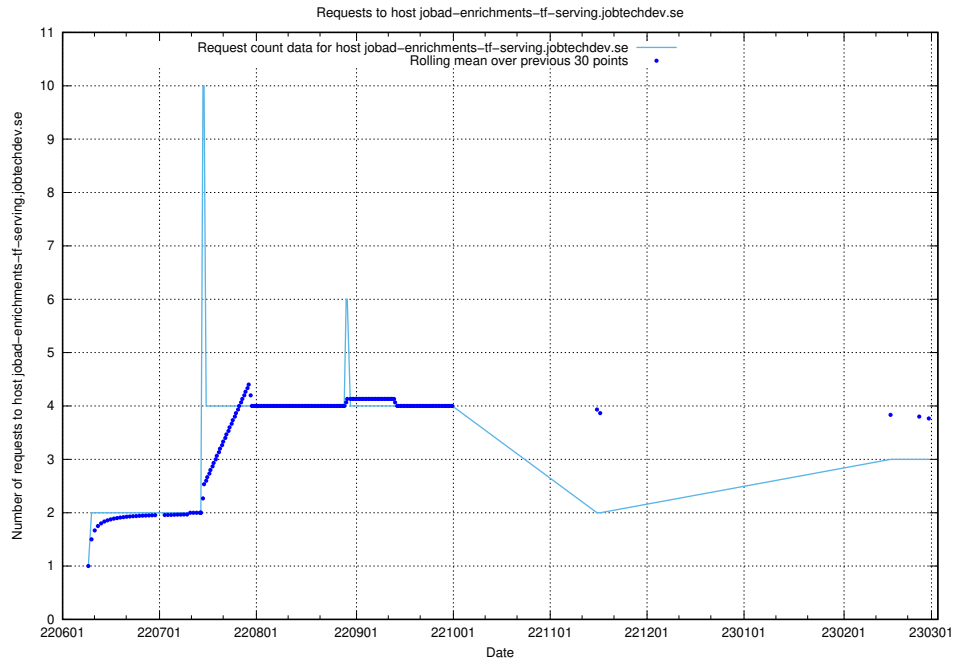

7.207 Usage of `jobad-enrichments-tf-serving.jobtechdev.se`

Here, we count the number of requests to host `jobad-enrichments-tf-serving.jobtechdev.se`.