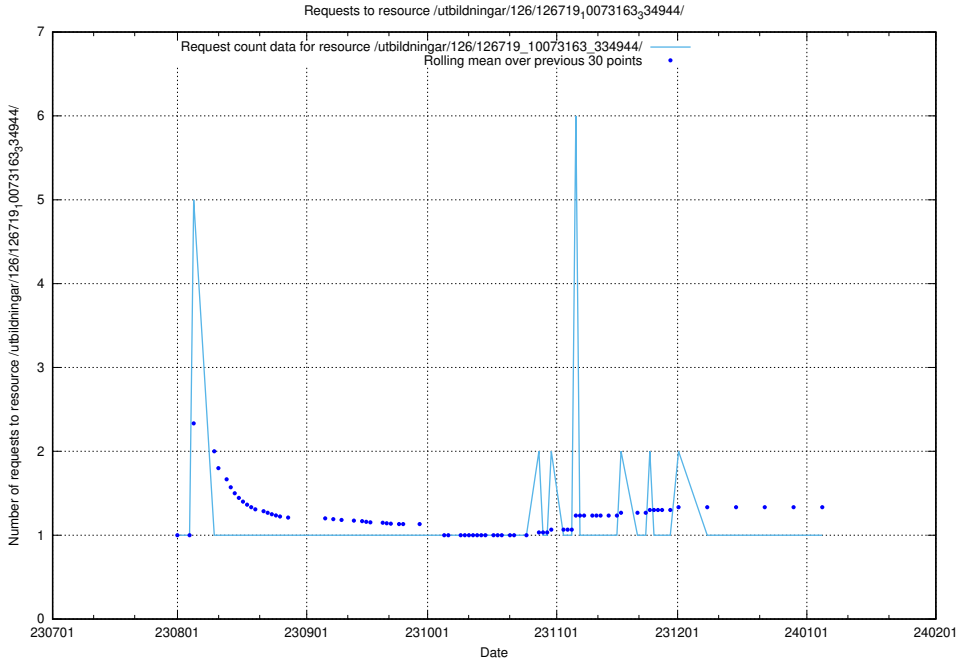

5.4714 Usage of /utbildningar/126/126719_10073163_334944/

Here, we count the number of requests to resource /utbildningar/126/126719_10073163_334944/.