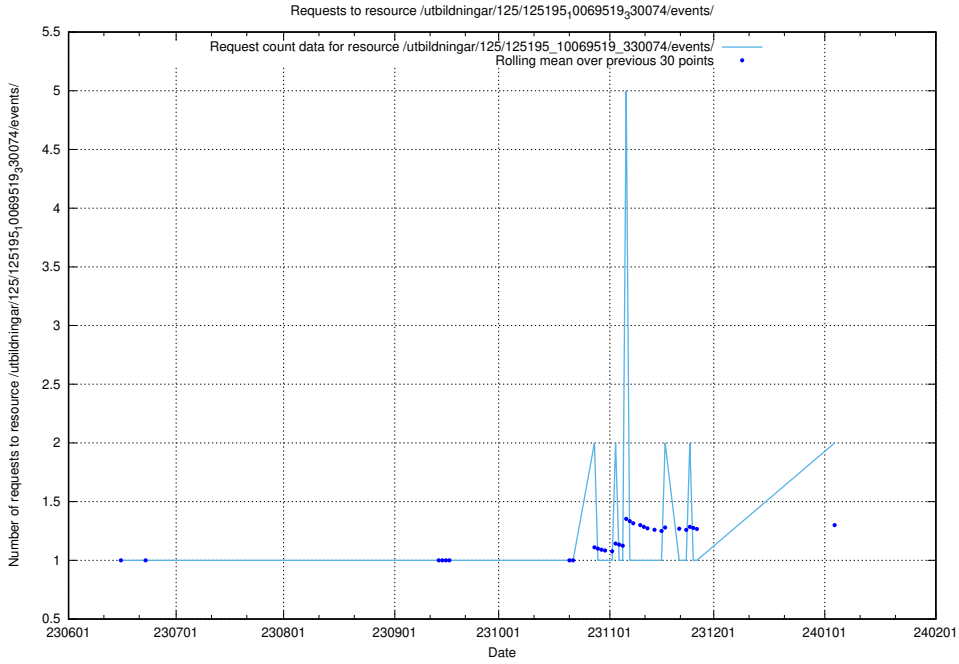

5.970 Usage of /utbildningar/125/125195_10069519_330074/events/

Here, we count the number of requests to resource /utbildningar/125/125195_10069519_330074/events/