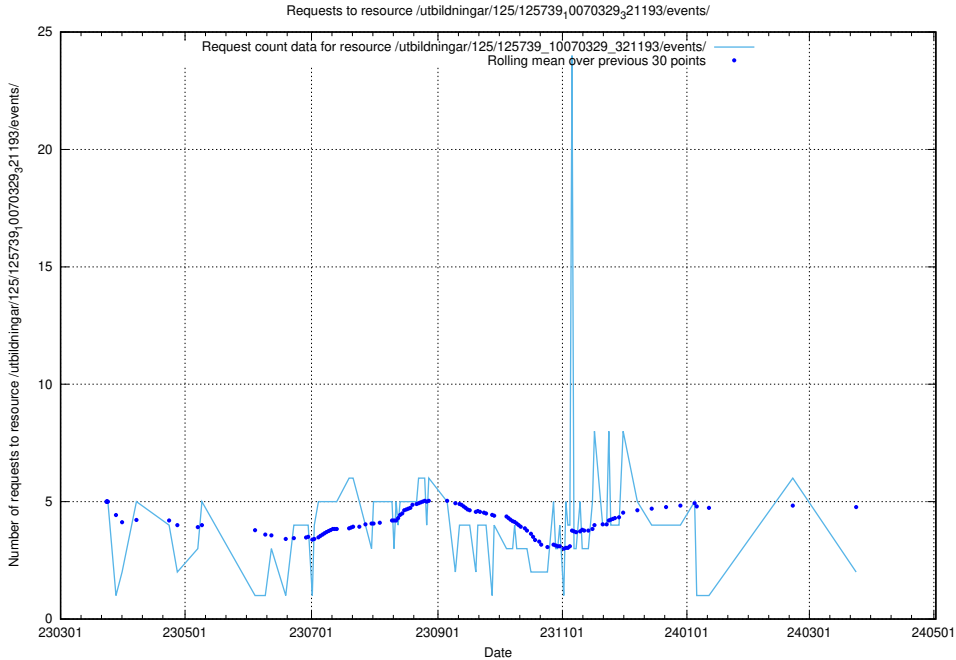

5.1009 Usage of /utbildningar/125/125739_10070329_321193/events/

Here, we count the number of requests to resource /utbildningar/125/125739_10070329_321193/events/