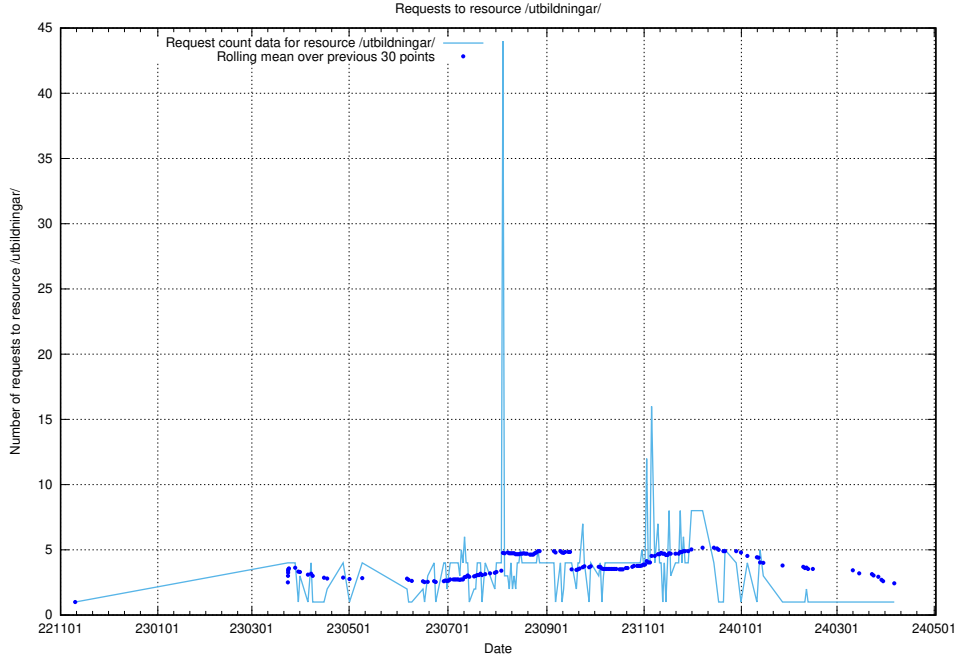

5.6067 Usage of /utbildningar/

Here, we count the number of requests to resource /utbildningar/.