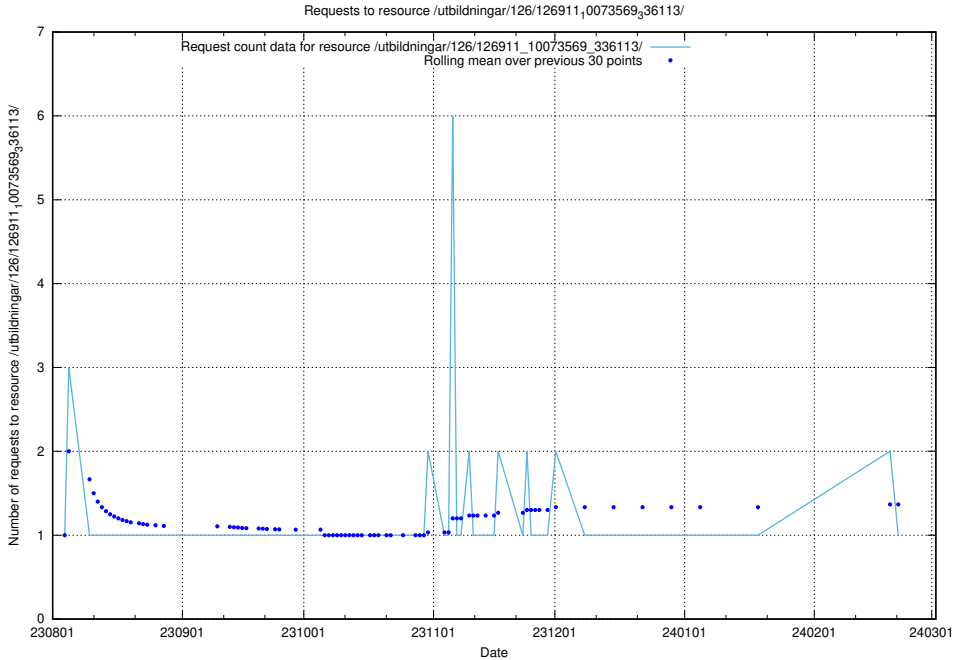

5.4689 Usage of /utbildningar/126/126911_10073569_336113/

Here, we count the number of requests to resource /utbildningar/126/126911_10073569_336113/.