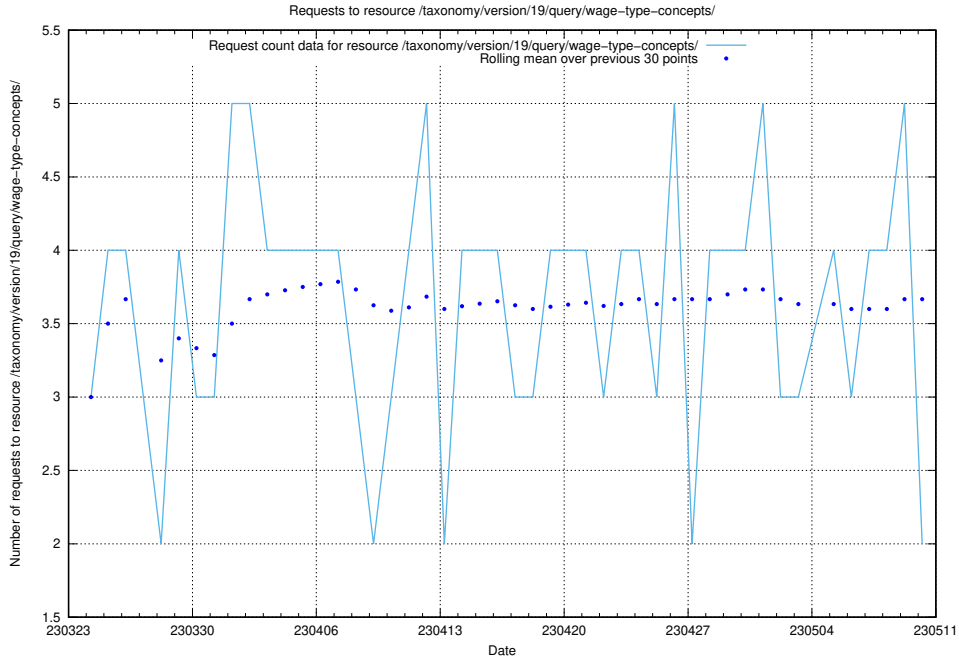

5.992 Usage of /taxonomy/version/19/query/wage-type-concepts/

Here, we count the number of requests to resource /taxonomy/version/19/query/wage-type-concepts/.