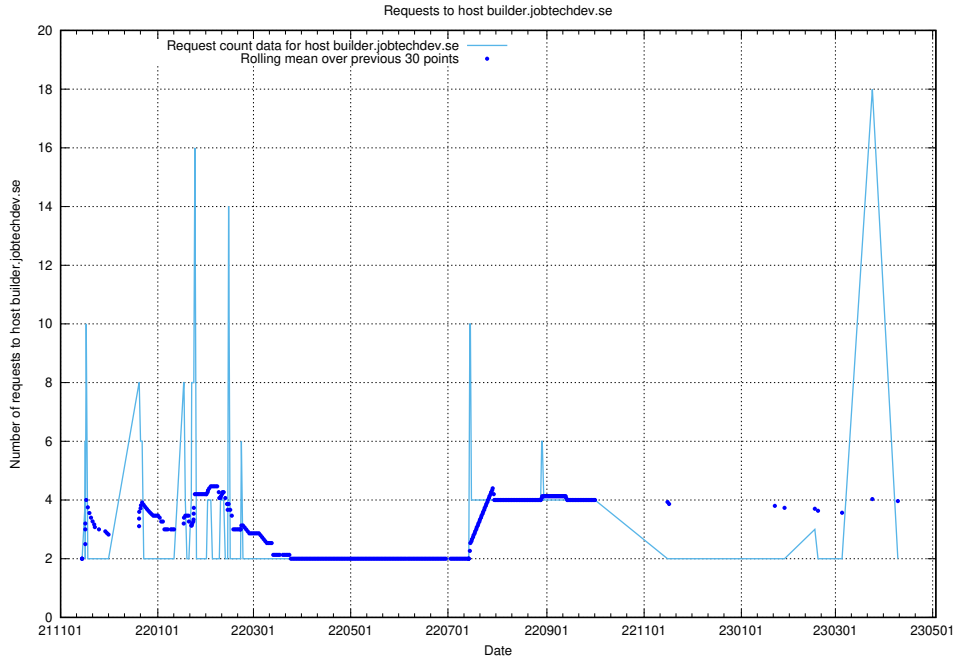

7.273 Usage of builder.jobtechdev.se

Here, we count the number of requests to host builder.jobtechdev.se.