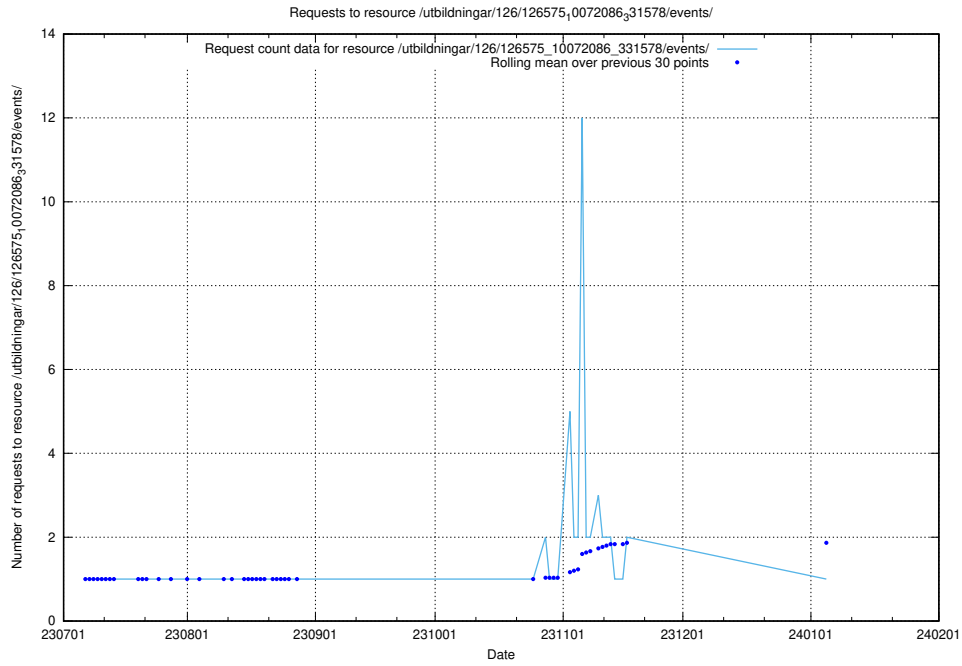

5.5116 Usage of /utbildningar/126/126575_10072086_331578/events/

Here, we count the number of requests to resource /utbildningar/126/126575_10072086_331578/events/