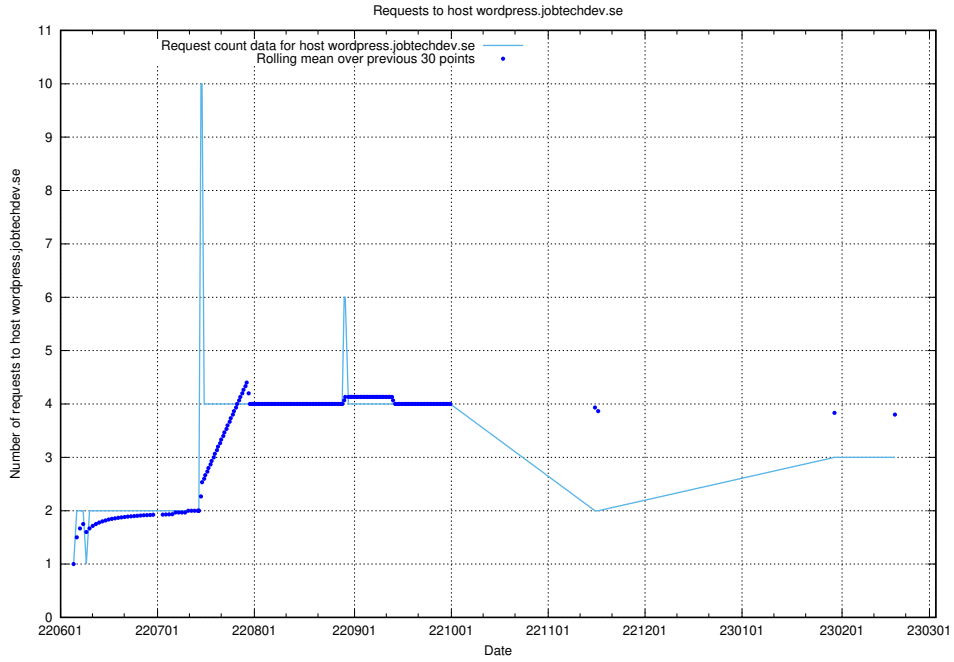

7.208 Usage of wordpress.jobtechdev.se

Here, we count the number of requests to host wordpress.jobtechdev.se.