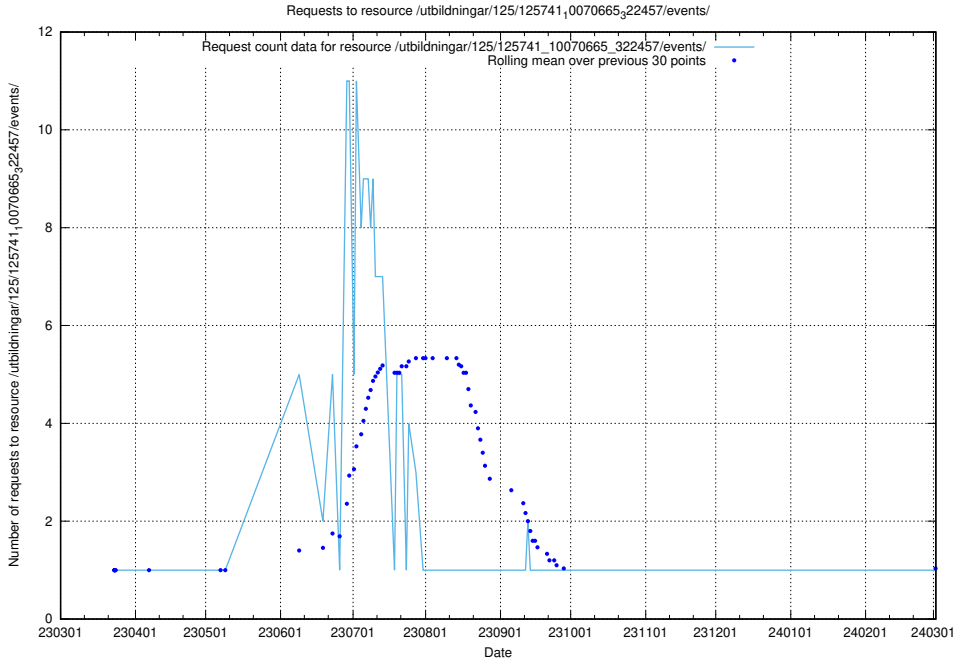

5.6262 Usage of /utbildningar/125/125741_10070665_322457/events/

Here, we count the number of requests to resource /utbildningar/125/125741_10070665_322457/events/