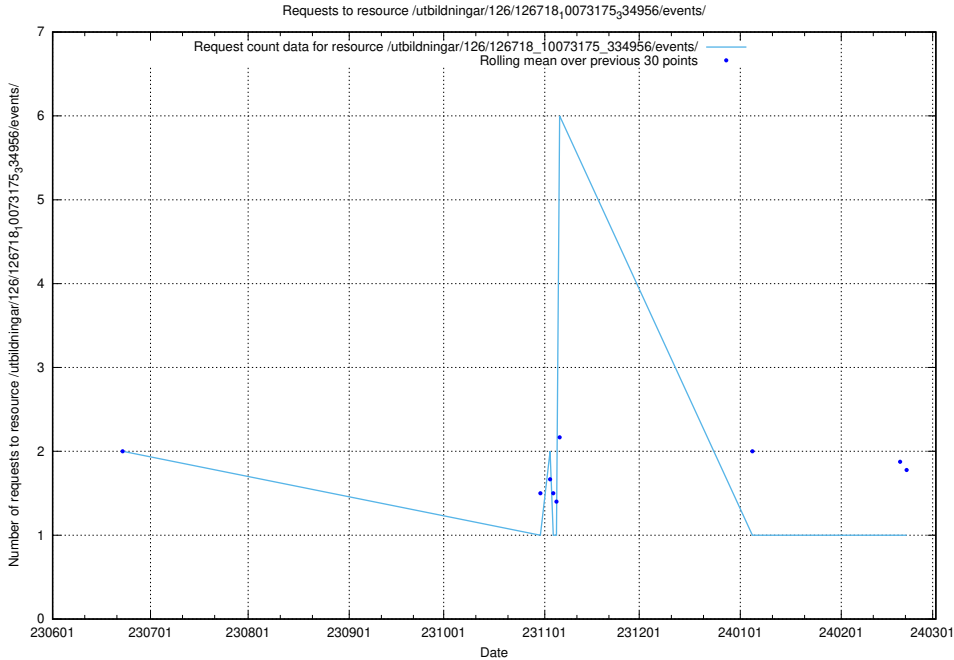

5.5376 Usage of /utbildningar/126/126718_10073175_334956/events/

Here, we count the number of requests to resource /utbildningar/126/126718_10073175_334956/events/