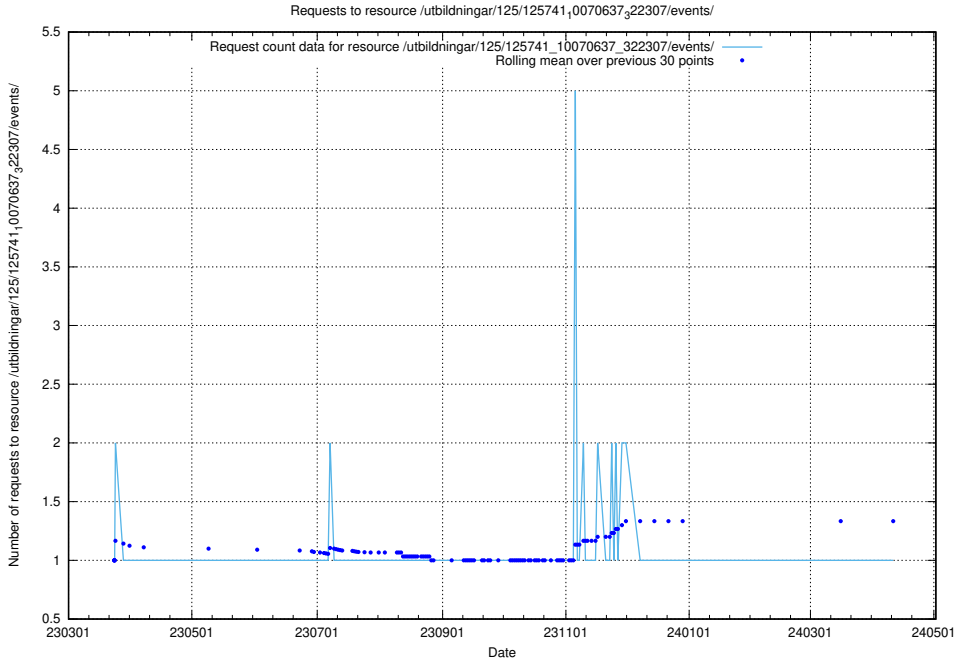

5.1041 Usage of /utbildningar/125/125741_10070637_322307/events/

Here, we count the number of requests to resource /utbildningar/125/125741_10070637_322307/events/