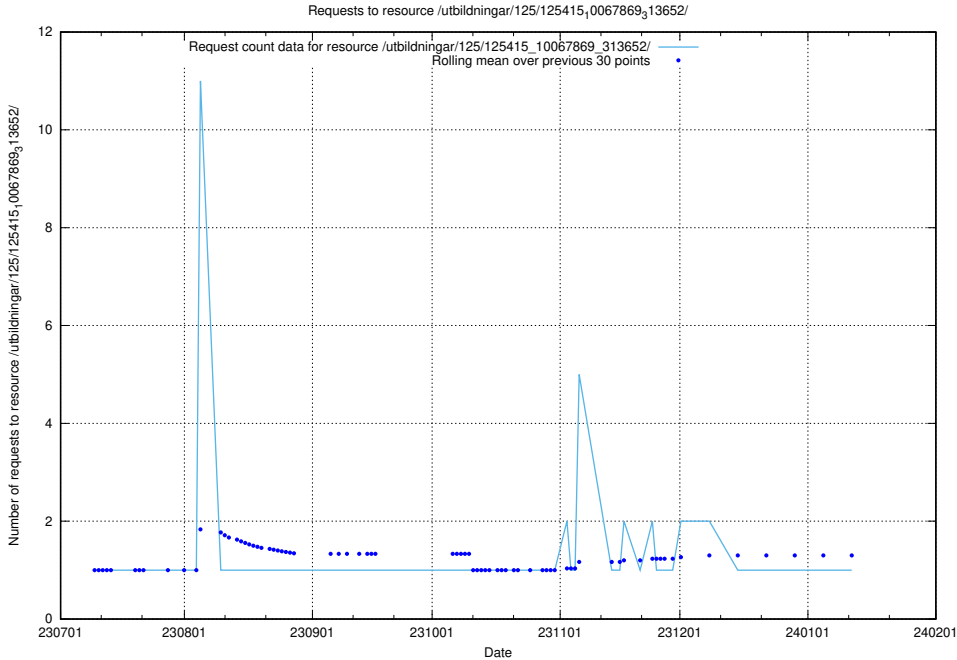

5.4942 Usage of /utbildningar/125/125415_10067869_313652/

Here, we count the number of requests to resource /utbildningar/125/125415_10067869_313652/.