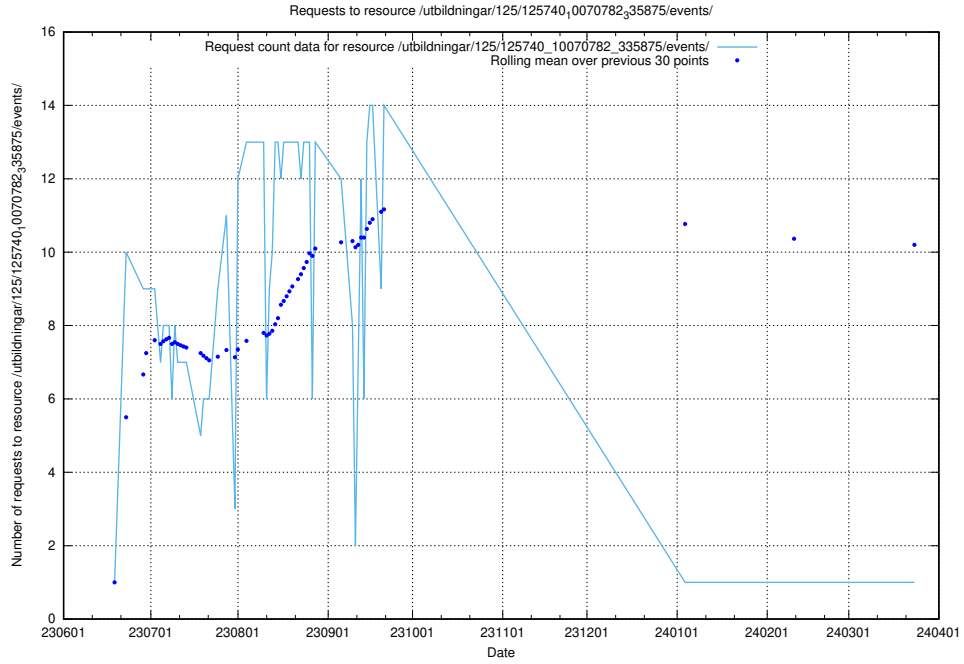

5.5661 Usage of /utbildningar/125/125740_10070782_335875/events/

Here, we count the number of requests to resource /utbildningar/125/125740_10070782_335875/events/