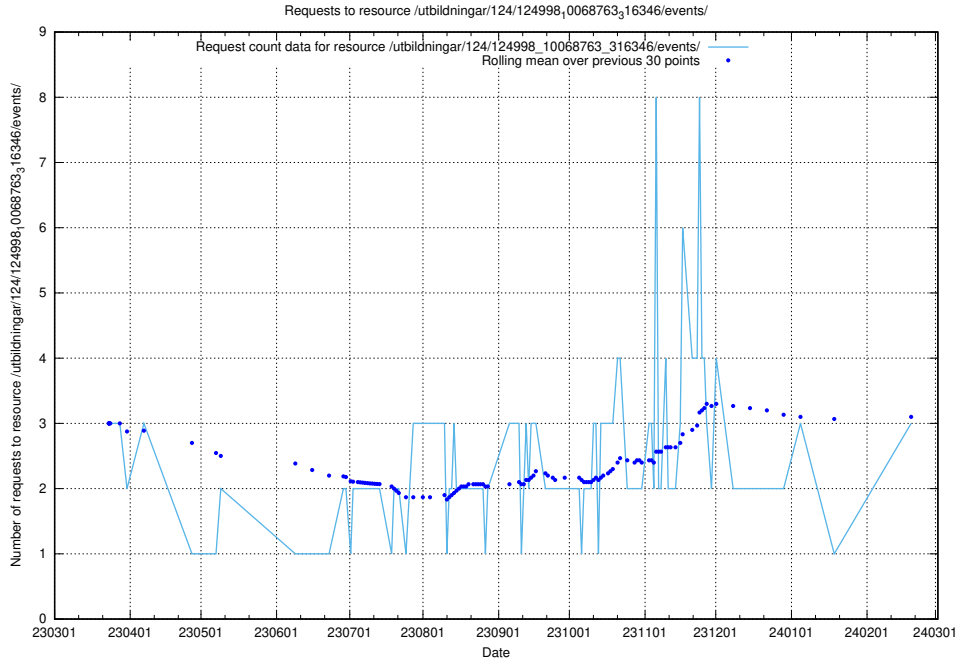

5.544 Usage of /utbildningar/124/124998_10068763_316346/events/

Here, we count the number of requests to resource /utbildningar/124/124998_10068763_316346/events/