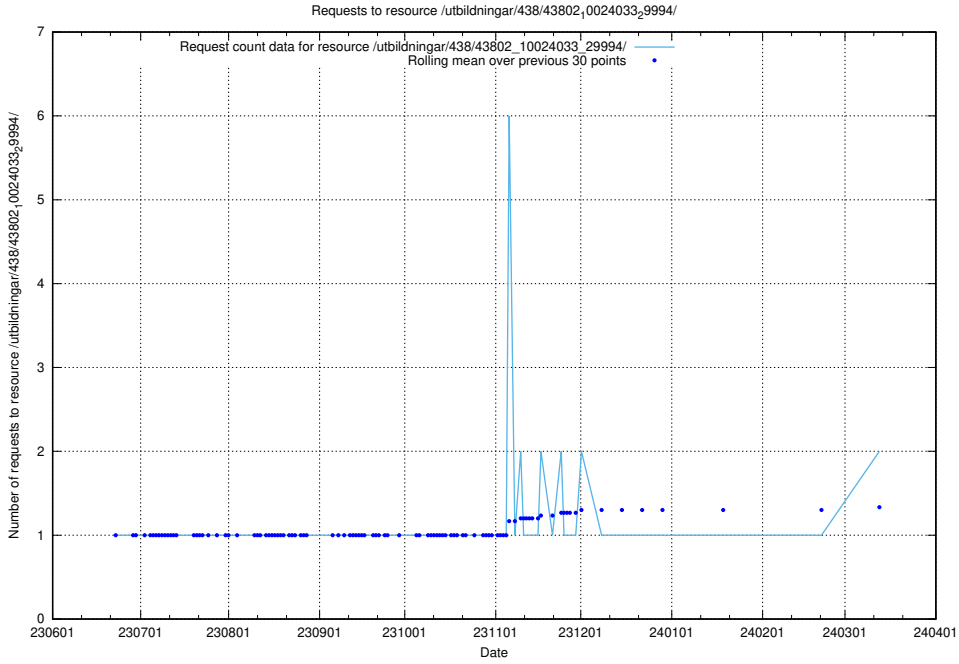

5.928 Usage of /utbildningar/438/43802_10024033_29994/

Here, we count the number of requests to resource /utbildningar/438/43802_10024033_29994/.