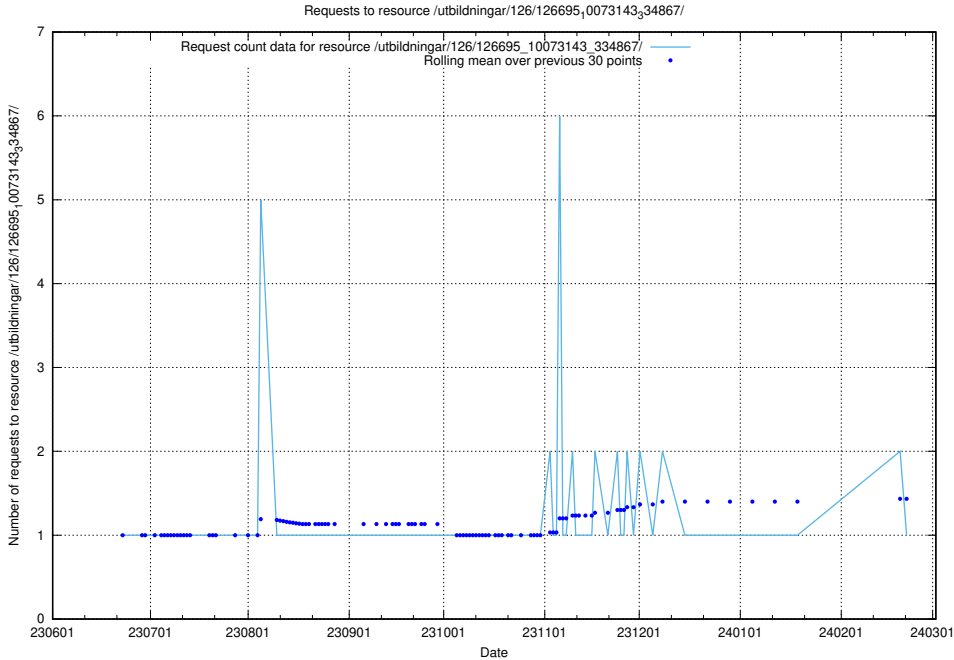

5.5443 Usage of /utbildningar/126/126695_10073143_334867/

Here, we count the number of requests to resource /utbildningar/126/126695_10073143_334867/.