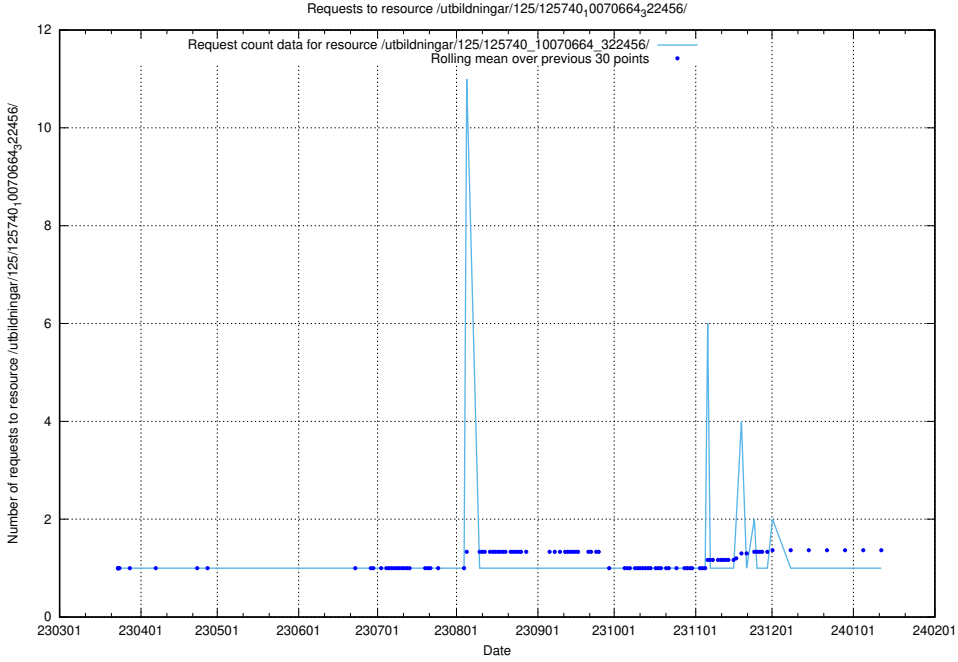

5.1081 Usage of /utbildningar/125/125740_10070664_322456/

Here, we count the number of requests to resource /utbildningar/125/125740_10070664_322456/.