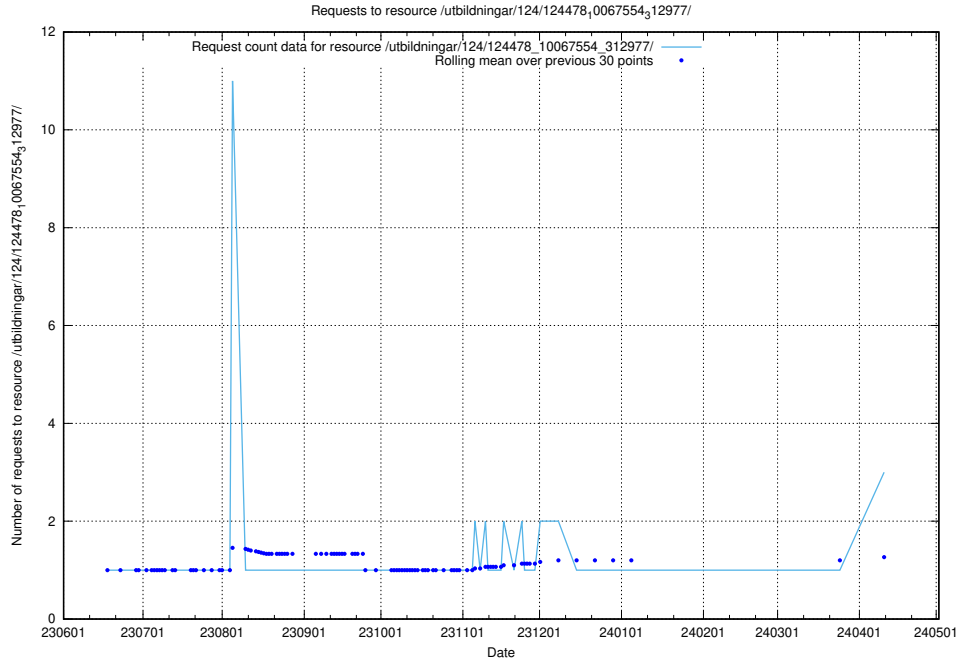

5.466 Usage of /utbildningar/124/124478_10067554_312977/

Here, we count the number of requests to resource /utbildningar/124/124478_10067554_312977/.