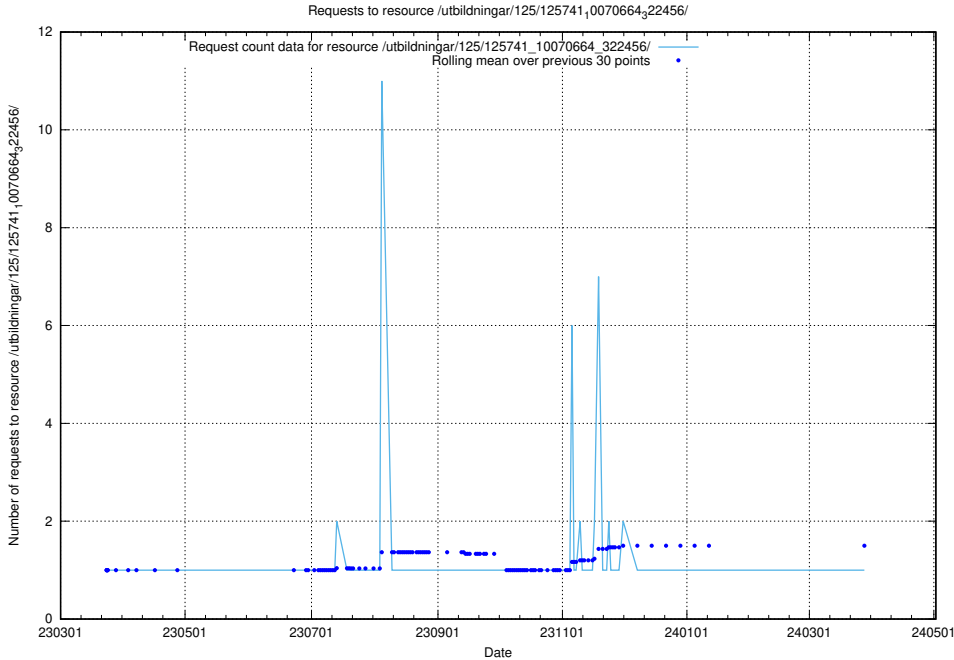

5.6264 Usage of /utbildningar/125/125741_10070664_322456/

Here, we count the number of requests to resource /utbildningar/125/125741_10070664_322456/.