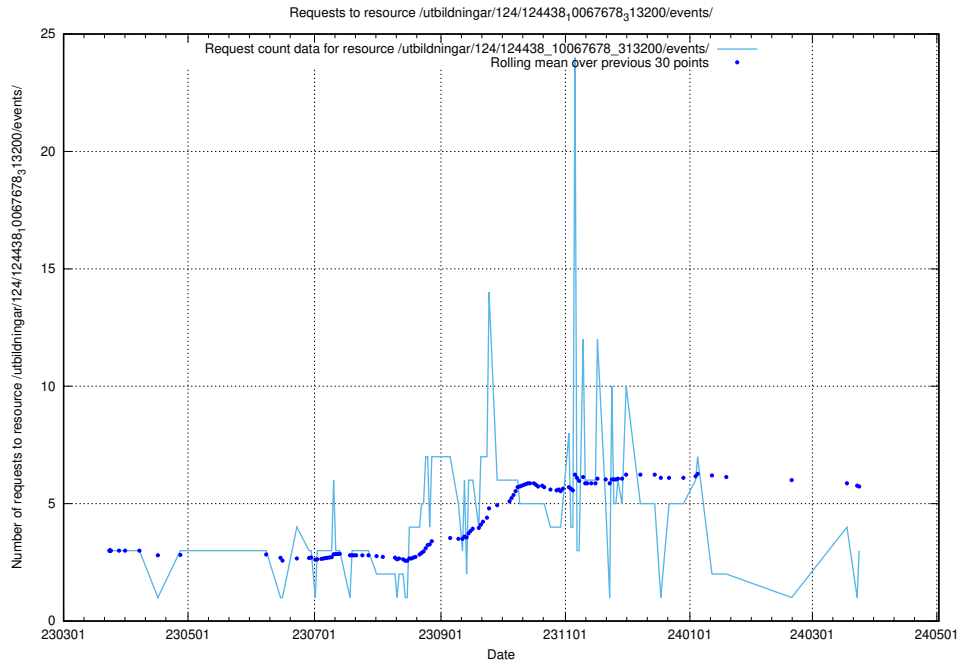

5.546 Usage of /utbildningar/124/124438_10067678_313200/events/

Here, we count the number of requests to resource /utbildningar/124/124438_10067678_313200/events/