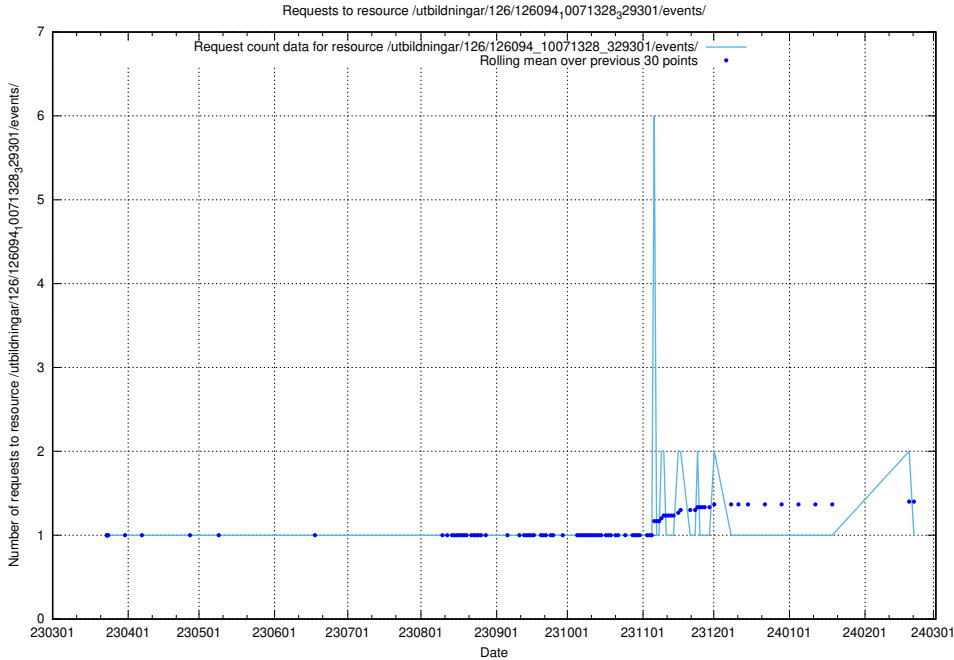

5.6205 Usage of /tst/

Here, we count the number of requests to resource /tst/.

5.6206 Usage of /utbildningar/126/126094_10071328_325707/events/

Here, we count the number of requests to resource /utbildningar/126/126094_10071328_325707/events/