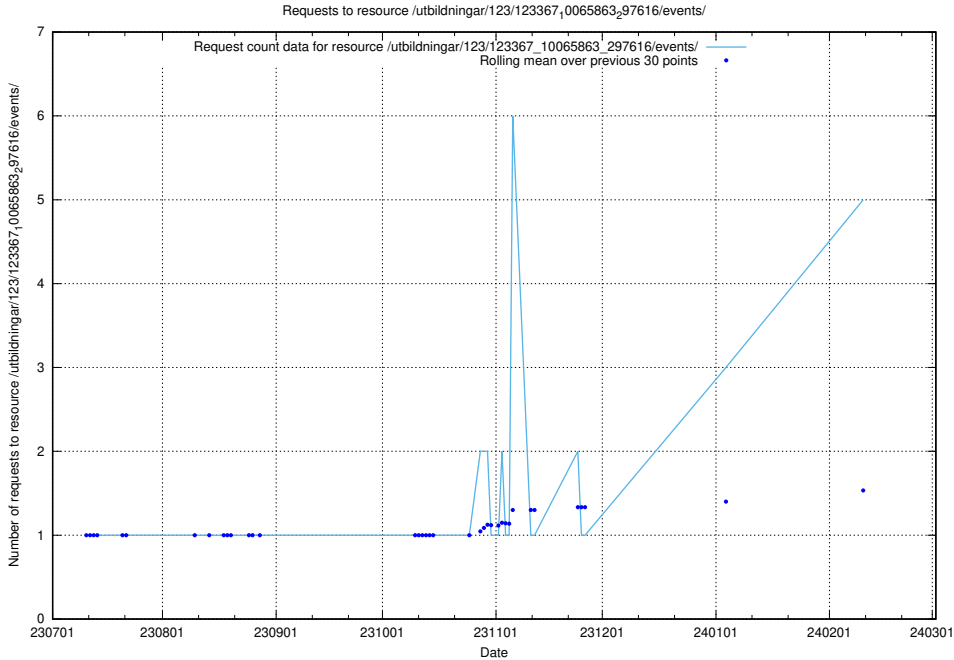

5.189 Usage of /utbildningar/123/123367_10065863_297616/events/

Here, we count the number of requests to resource /utbildningar/123/123367_10065863_297616/events/