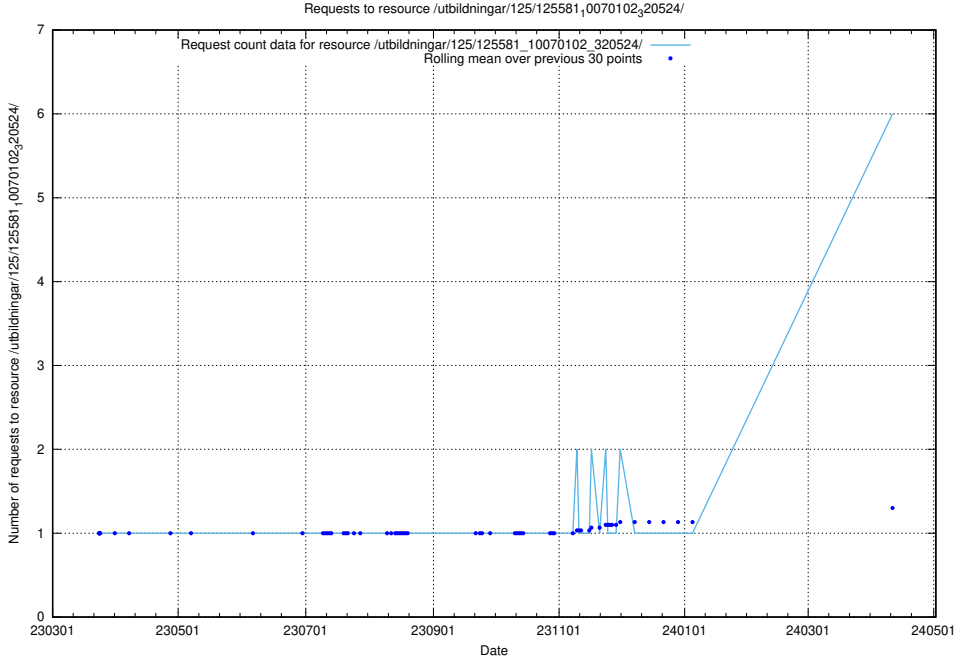

5.76 Usage of /utbildningar/125/125581_10070102_320524/

Here, we count the number of requests to resource /utbildningar/125/125581_10070102_320524/.