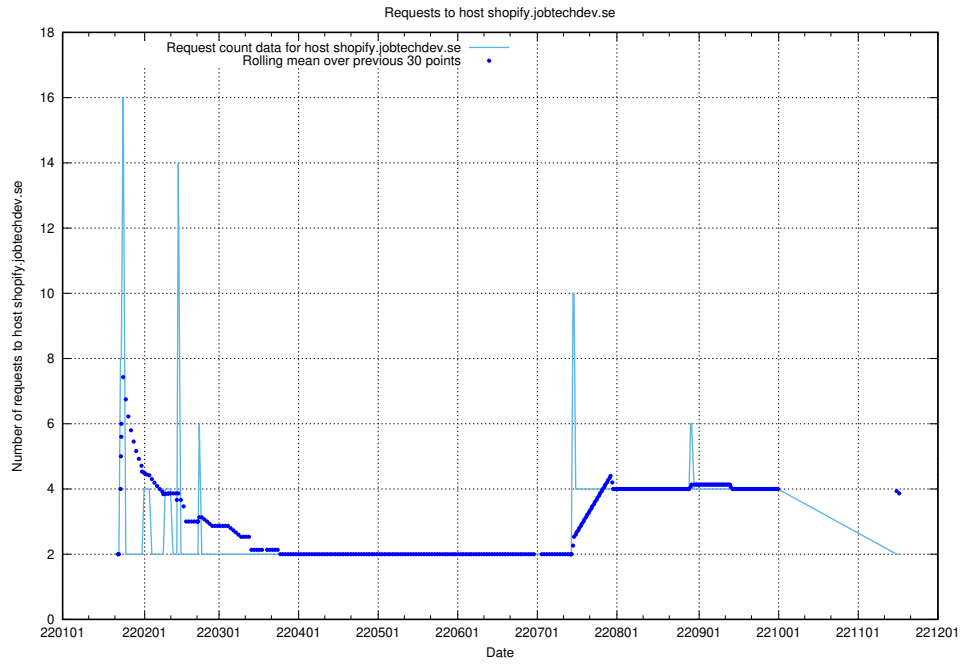

7.585 Usage of shopify.jobtechdev.se

Here, we count the number of requests to host shopify.jobtechdev.se.