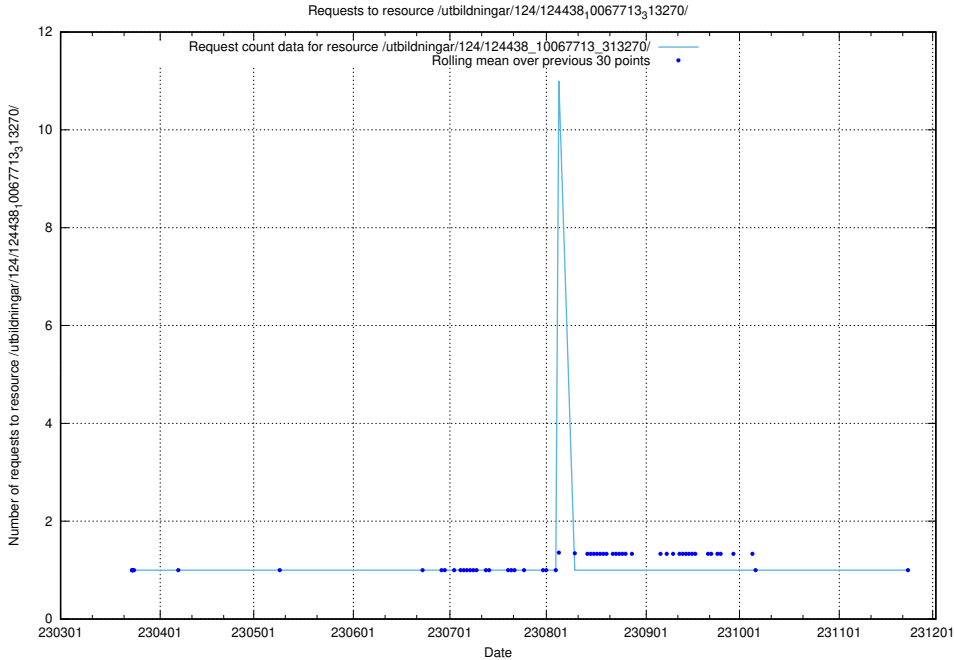

5.3527 Usage of /utbildningar/124/124438_10067713_313270/

Here, we count the number of requests to resource /utbildningar/124/124438_10067713_313270/.