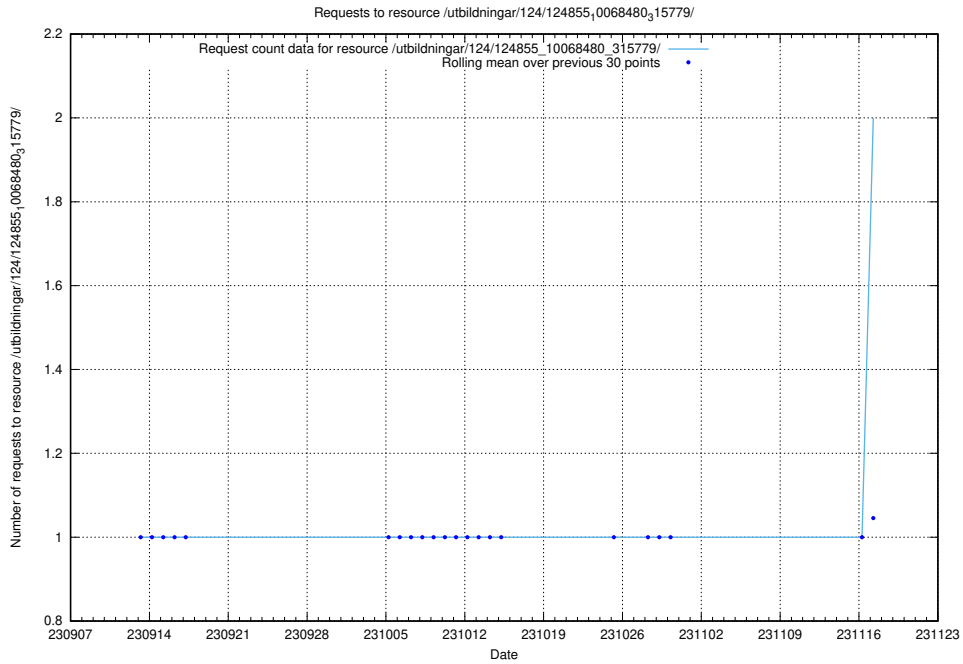

5.835 Usage of /utbildningar/124/124855_10068480_315779/

Here, we count the number of requests to resource /utbildningar/124/124855_10068480_315779/.