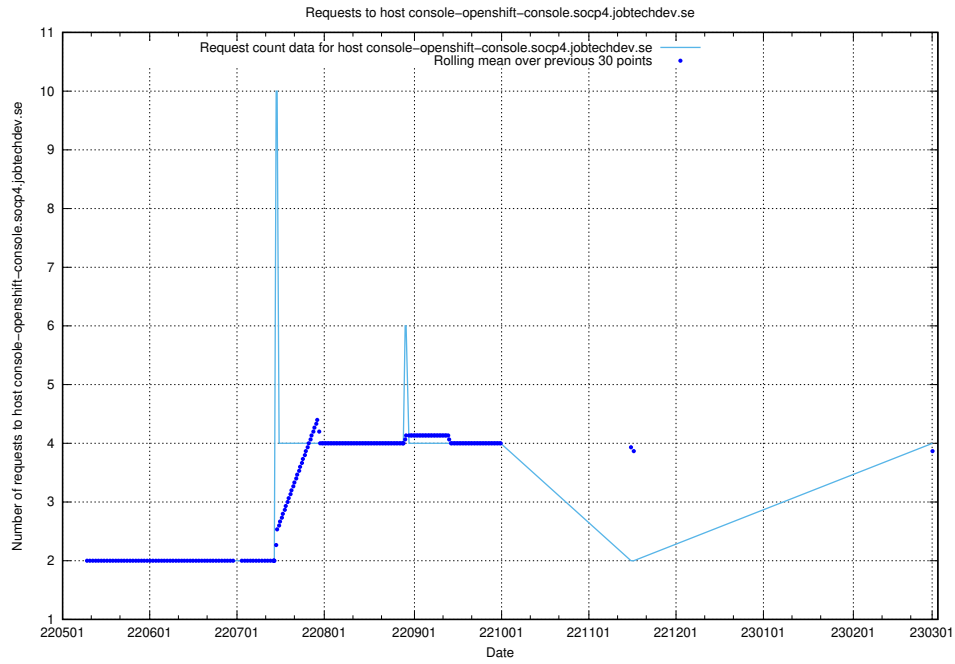

7.145 Usage of console-openshift-console.socp4.jobtechdev.se

Here, we count the number of requests to host console-openshift-console.socp4.jobtechdev.se.