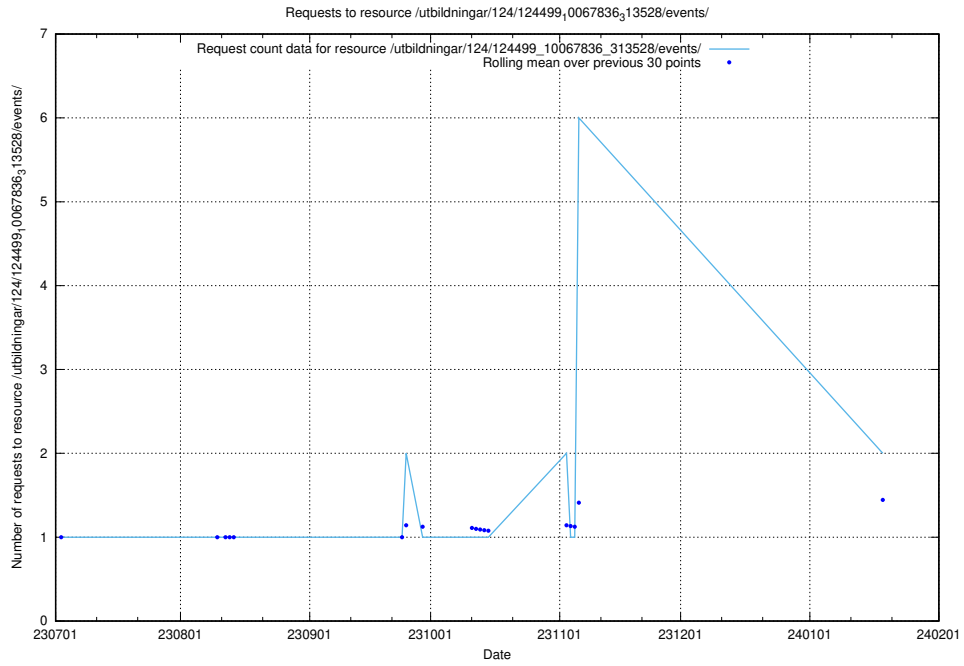

5.904 Usage of /utbildningar/124/124499_10067836_313528/events/

Here, we count the number of requests to resource /utbildningar/124/124499_10067836_313528/events/