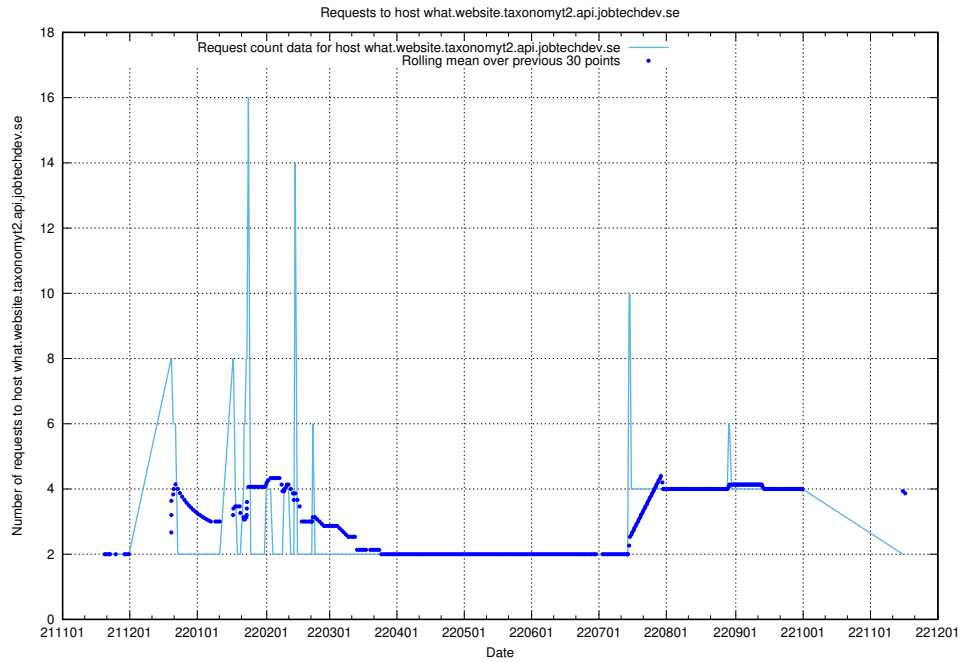

7.449 Usage of what.website.taxonomy2.api.jobtechdev.se

Here, we count the number of requests to host what.website.taxonomy2.api.jobtechdev.se.