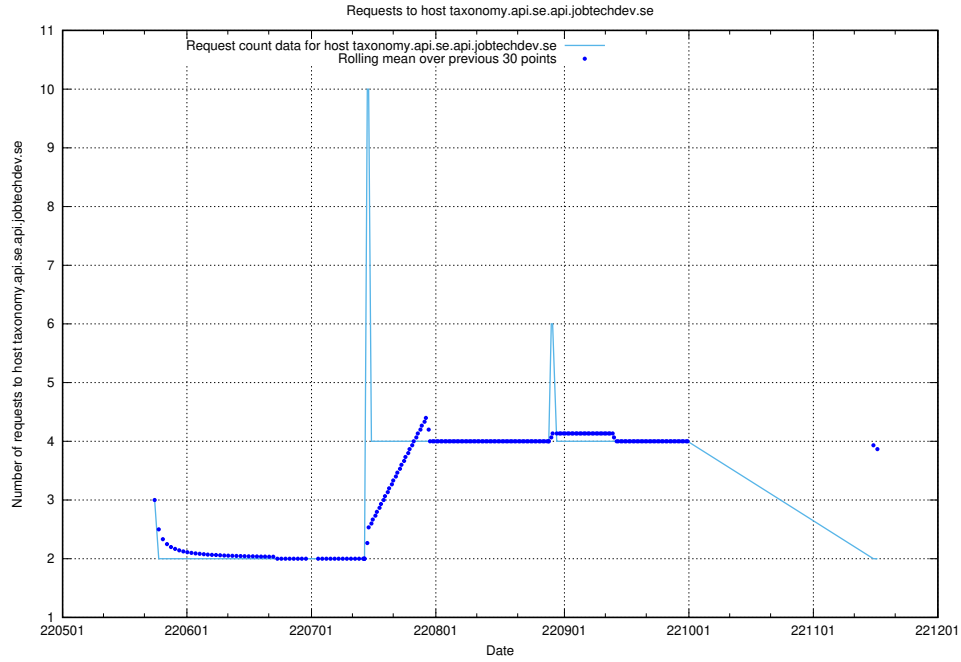

7.419 Usage of taxonomy.api.se.api.jobtechdev.se

Here, we count the number of requests to host taxonomy.api.se.api.jobtechdev.se.

7.420 Usage of education-dev-api.jobtechdev.se

Here, we count the number of requests to host education-dev-api.jobtechdev.se.