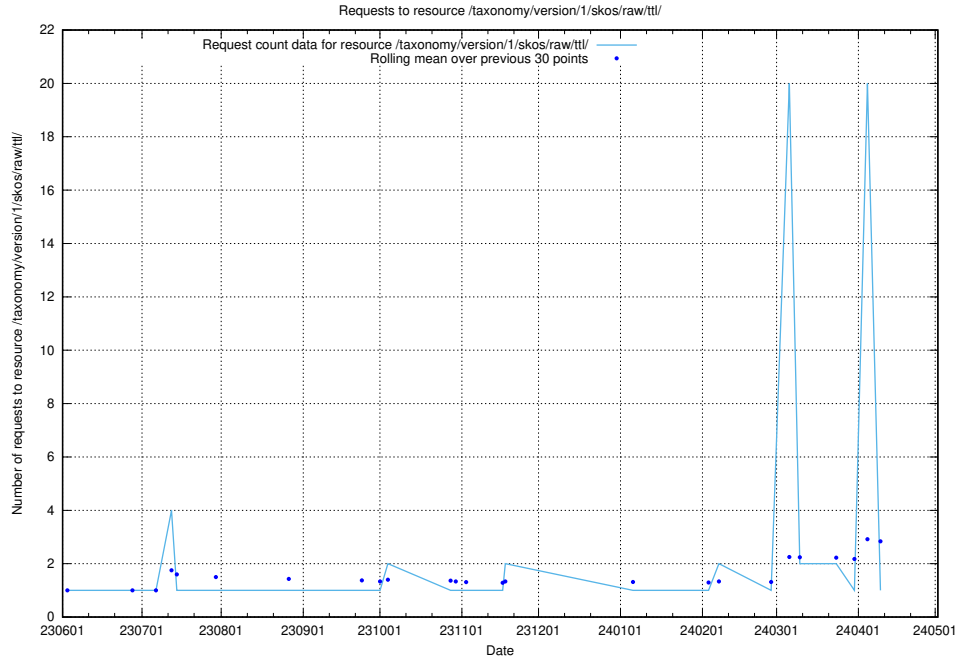

5.5728 Usage of /taxonomy/version/1/skos/raw/ttl/

Here, we count the number of requests to resource /taxonomy/version/1/skos/raw/ttl/.