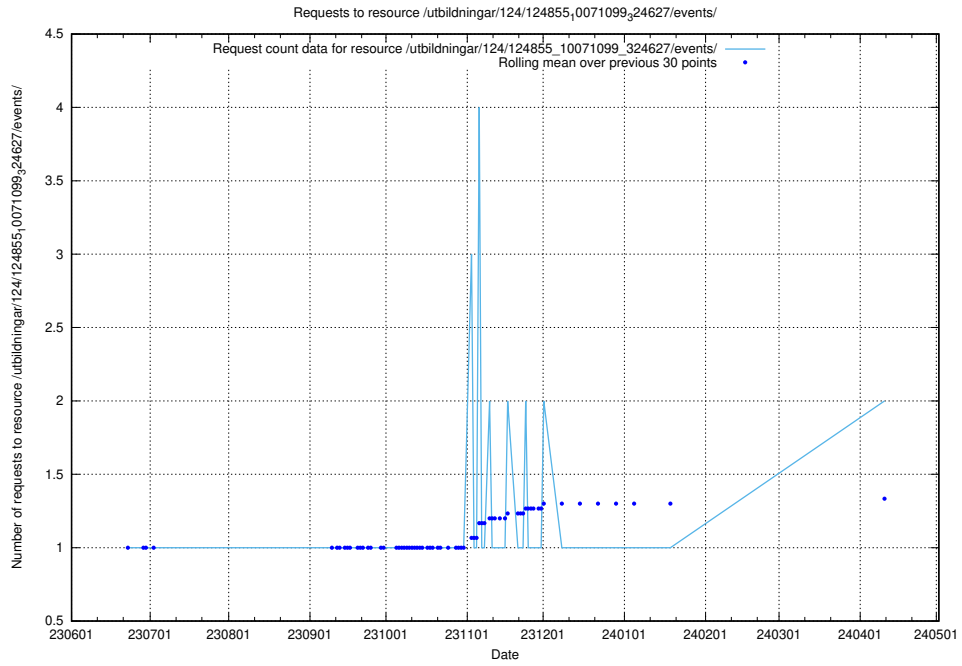

5.941 Usage of /utbildningar/124/124855_10071099_324627/events/

Here, we count the number of requests to resource /utbildningar/124/124855_10071099_324627/events/