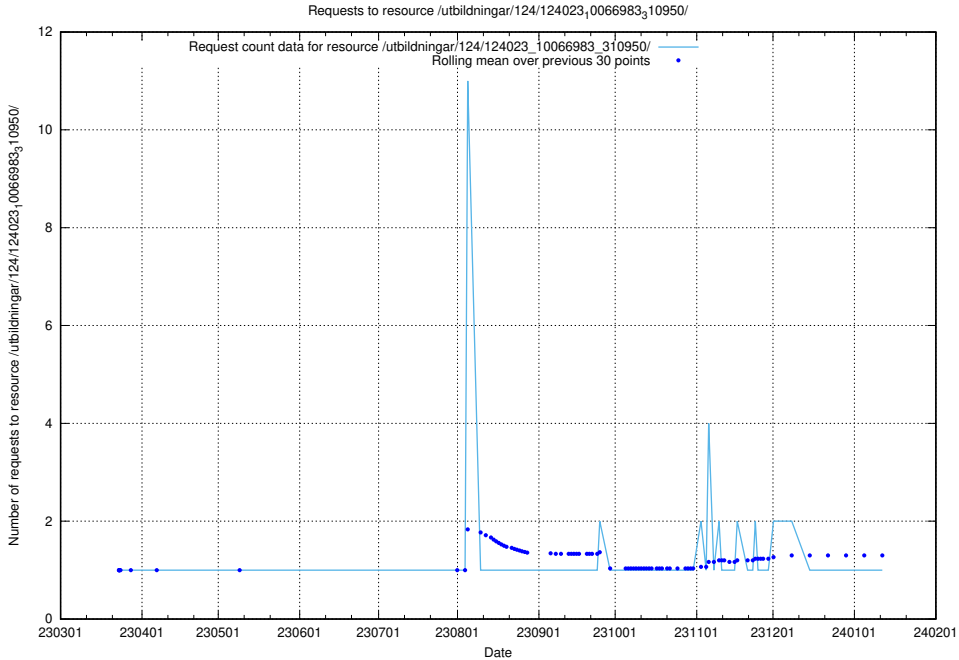

5.4291 Usage of /utbildningar/124/124023_10066983_310950/

Here, we count the number of requests to resource /utbildningar/124/124023_10066983_310950/.