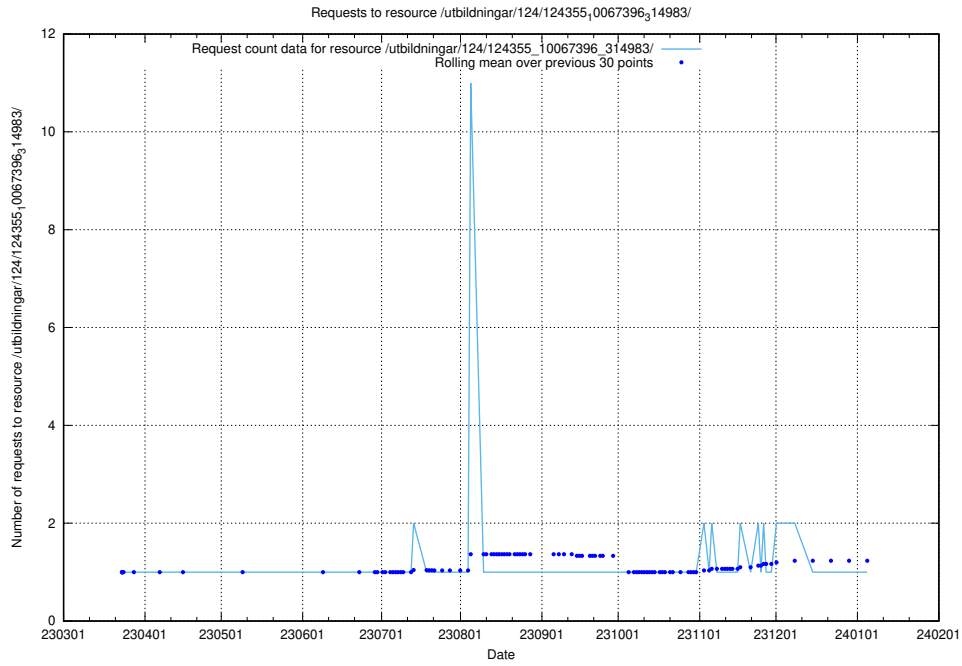

5.3722 Usage of /utbildningar/124/124355_10067396_314983/

Here, we count the number of requests to resource /utbildningar/124/124355_10067396_314983/.