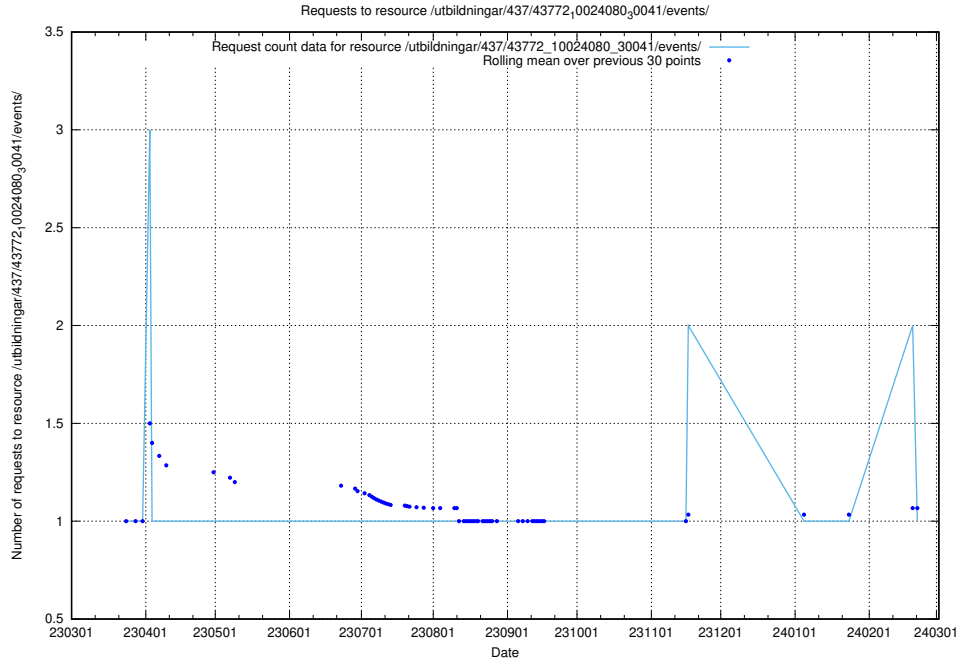

5.5968 Usage of /utbildningar/437/43772_10024080_30041/events/

Here, we count the number of requests to resource /utbildningar/437/43772_10024080_30041/events/.