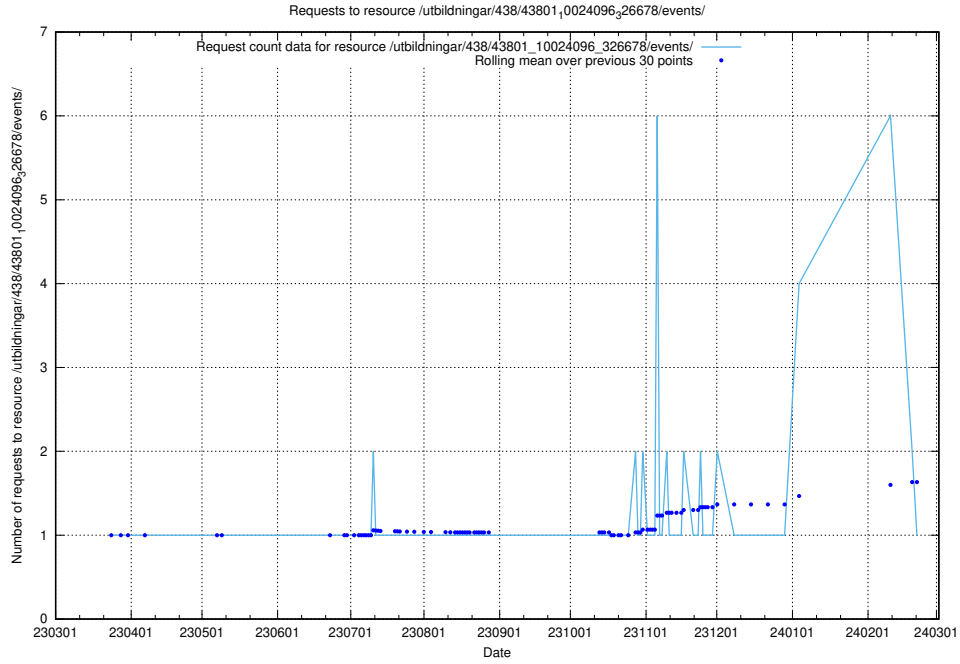

5.5958 Usage of /utbildningar/438/43801_10024096_326678/events/

Here, we count the number of requests to resource /utbildningar/438/43801_10024096_326678/events/.