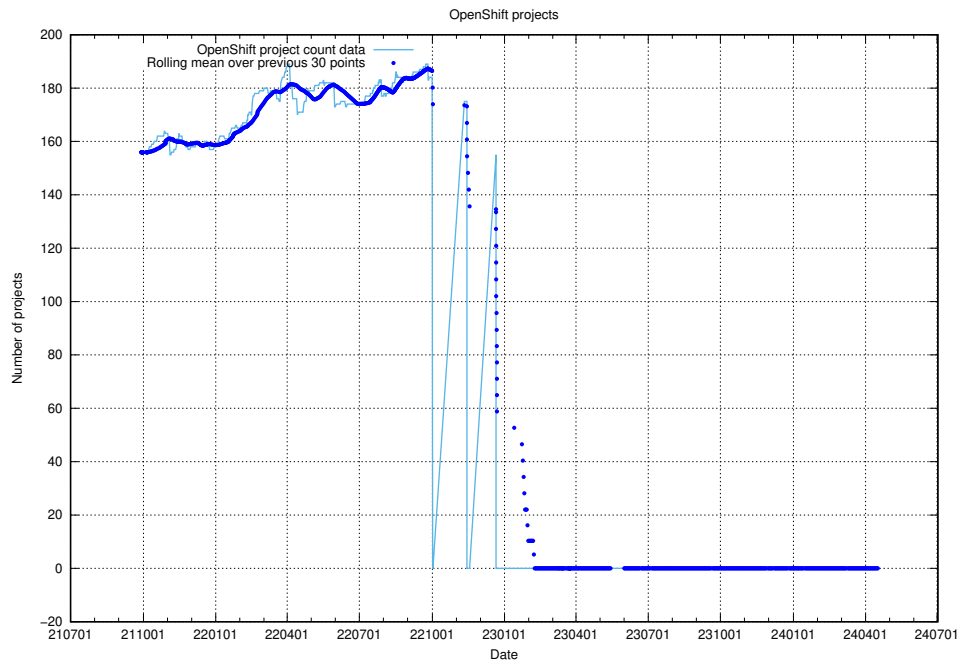

10.1 Number of projects in OpenShift

A graph of the number of projects in JobTech's production cluster of OpenShift.

¹⁰<https://console-openshift-console.prod.services.jtech.se>

11 Customer Relation Management