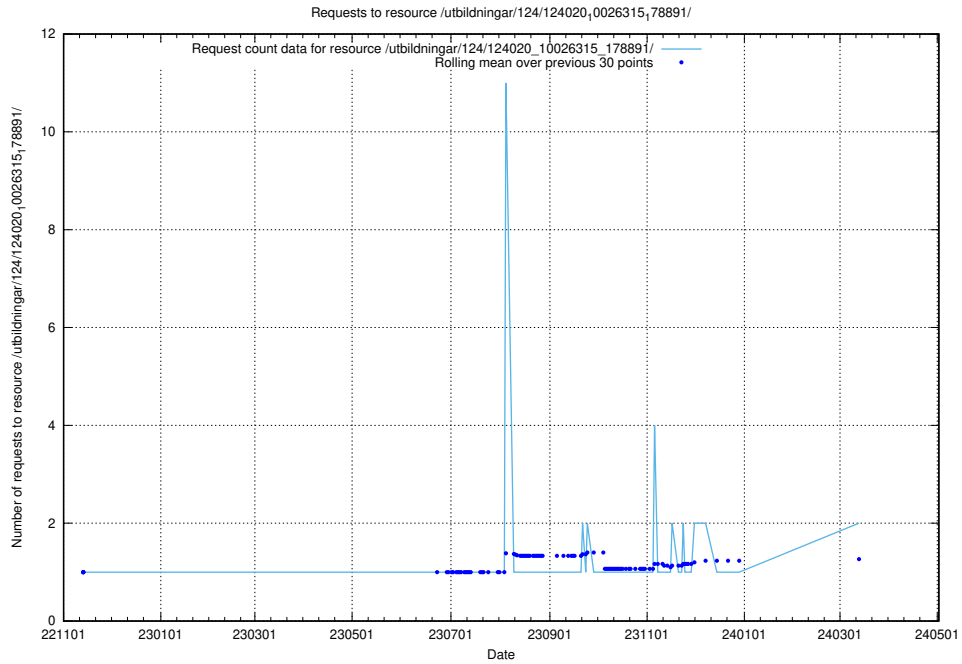

5.969 Usage of /utbildningar/124/124020_10026315_178891/

Here, we count the number of requests to resource /utbildningar/124/124020_10026315_178891/.