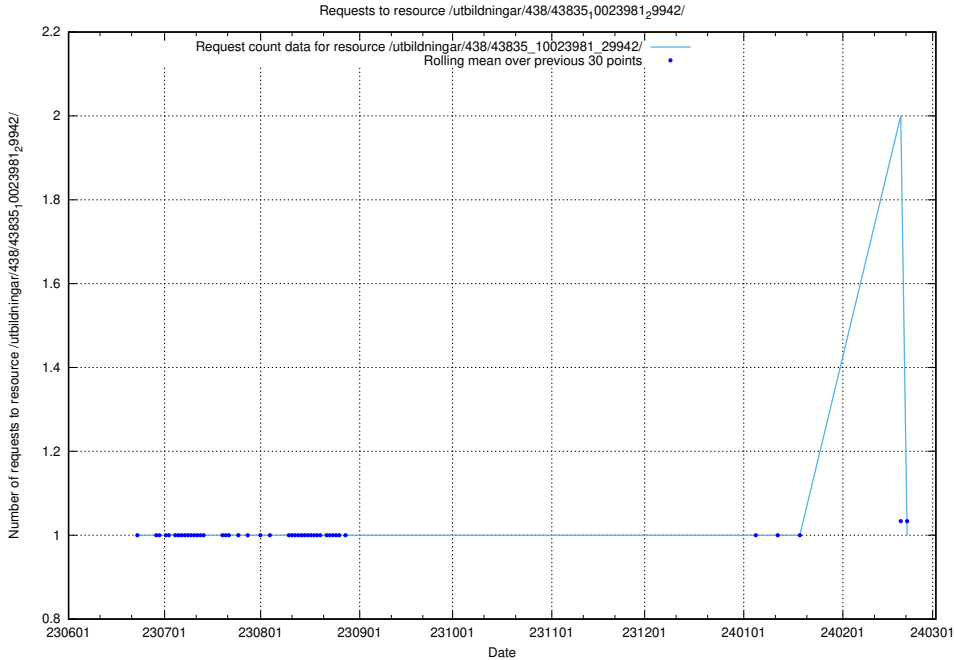

5.5386 Usage of /utbildningar/438/43835_10023981_29942/

Here, we count the number of requests to resource /utbildningar/438/43835_10023981_29942/.