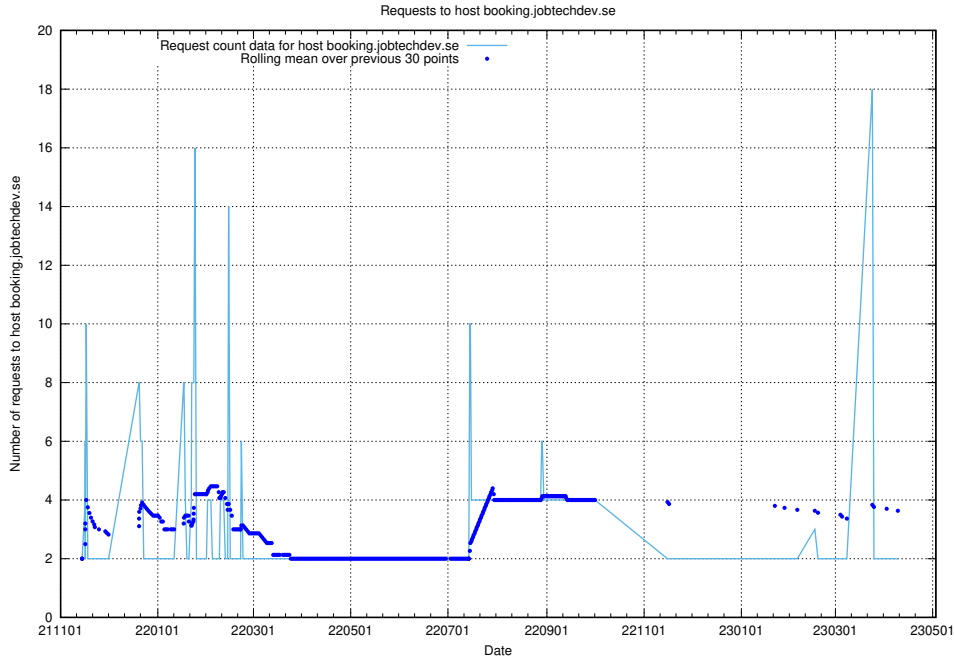

7.275 Usage of booking.jobtechdev.se

Here, we count the number of requests to host booking.jobtechdev.se.