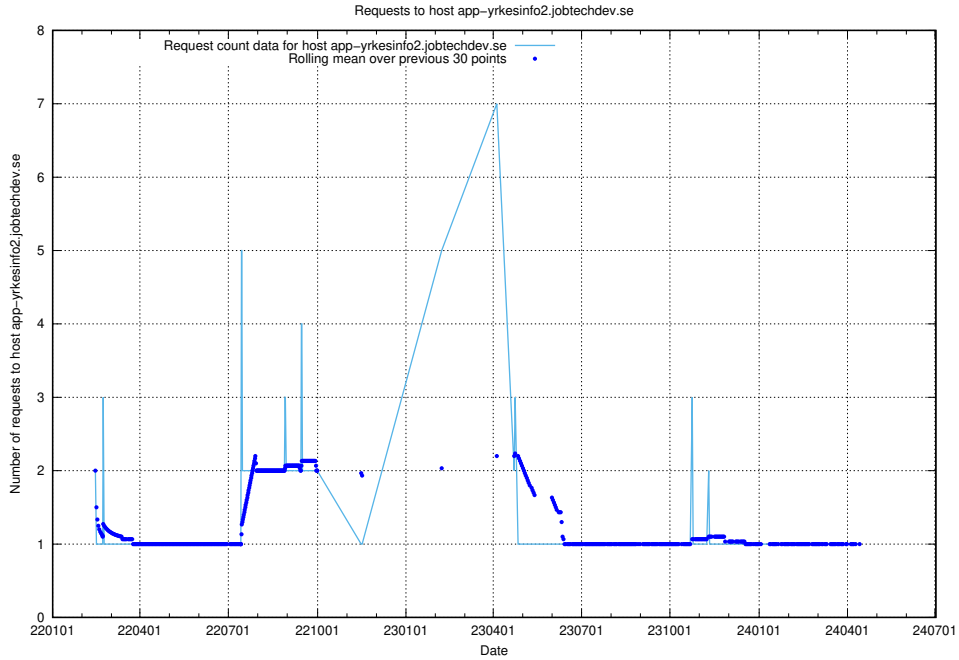

Here, we count the number of requests to host app-yrkesinfo2.jobtechdev.se.

7.657 Usage of djs-frontend-data-jobtechdev-se-prod.prod.services.jtech.se

Here, we count the number of requests to host djs-frontend-data-jobtechdev-se-prod.prod.services.jtech.se.