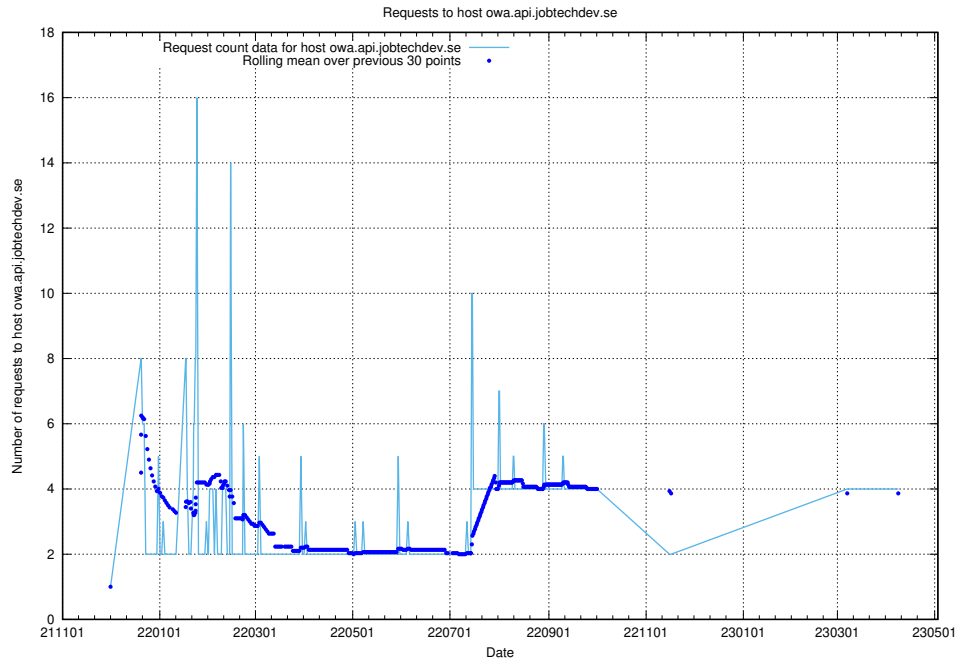

7.129 Usage of owa.api.jobtechdev.se

Here, we count the number of requests to host owa.api.jobtechdev.se.