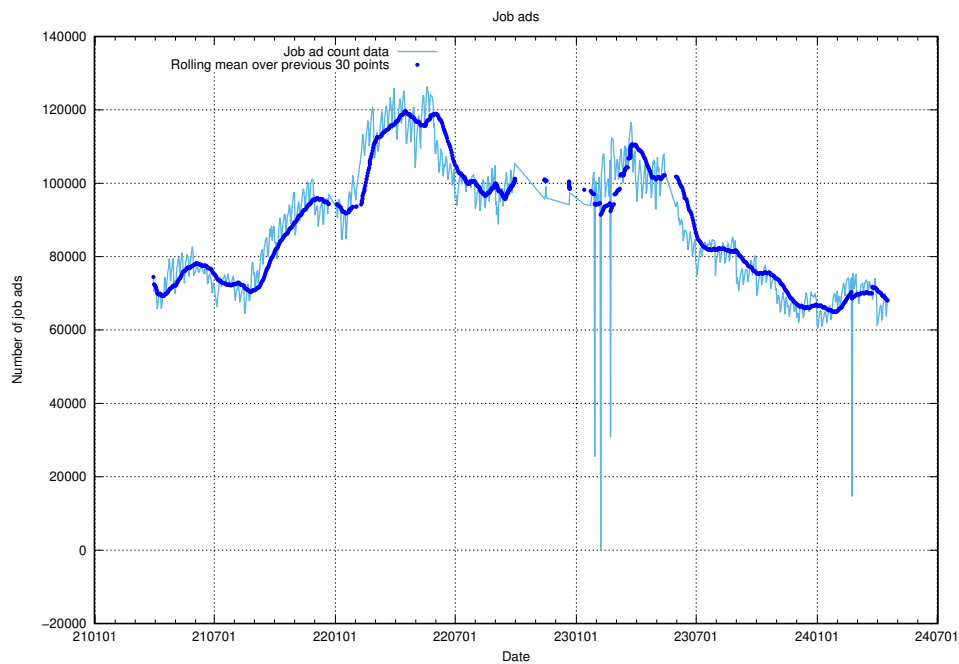

13 JobTechLinks Pipeline

This section contains a summary of last night's job ad processing in the [JobTech Links pipeline](#)¹³.

For a detailed statistical summary, please see [14.1](#).

13.1 Number of job ads

Here, we count the number of job ads processed by the pipeline each night.

¹³<https://gitlab.com/arbetsformedlingen/joblinks/wiki/-/wikis/home>