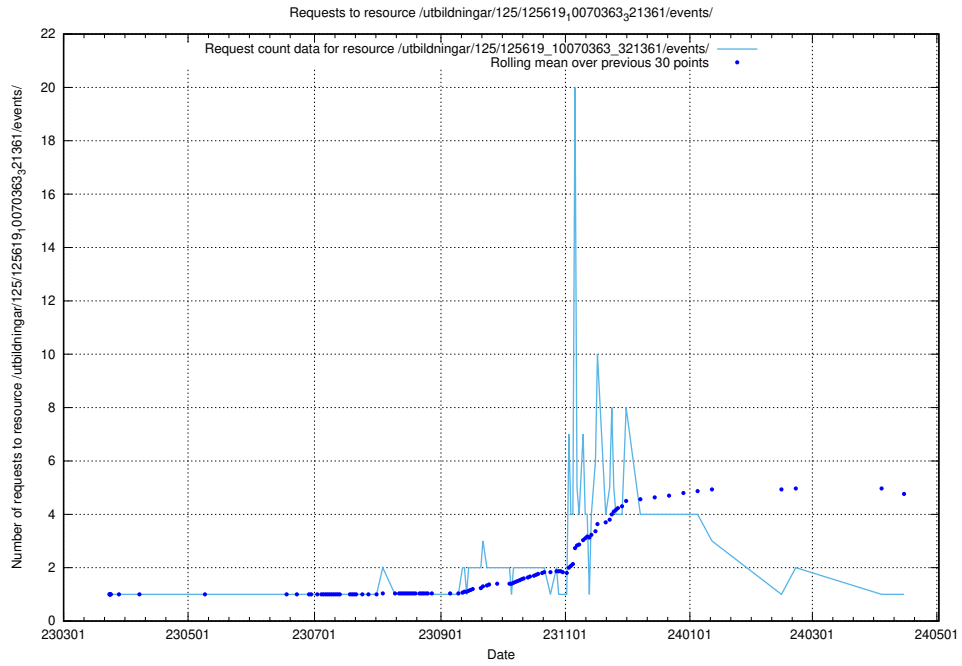

Here, we count the number of requests to resource /utbildningar/125/125619_10070363_321361/events/

5.1139 Usage of /utbildningar/125/125619_10070363_321361/

Here, we count the number of requests to resource /utbildningar/125/125619_10070363_321361/.