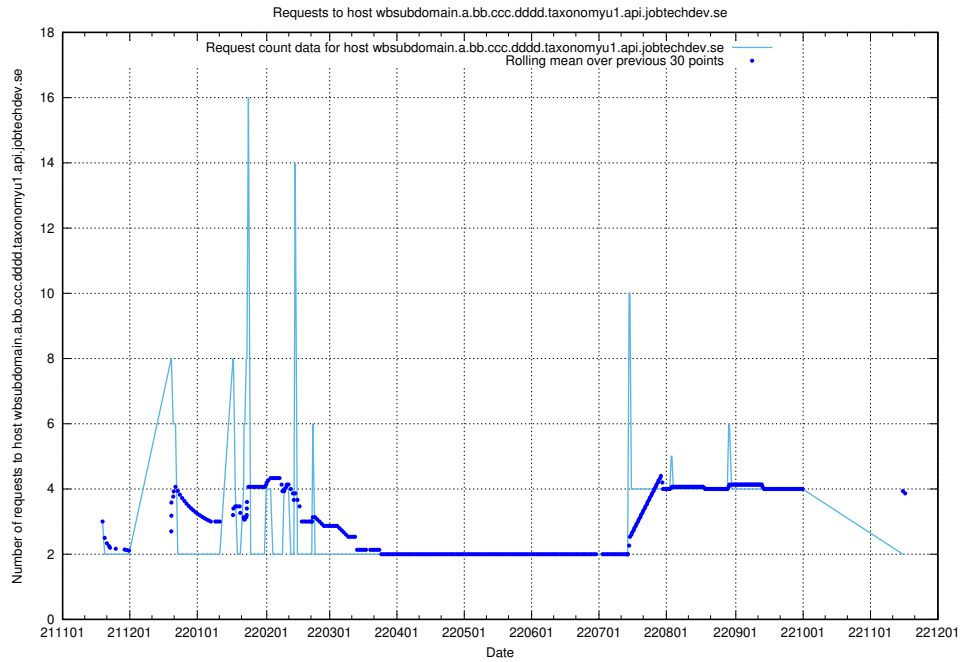

7.455 Usage of wbsubdomain.a.bb.ccc.dddd.taxonomy1.api.jobtechdev.se

Here, we count the number of requests to host wbsubdomain.a.bb.ccc.dddd.taxonomy1.api.jobtechdev.se