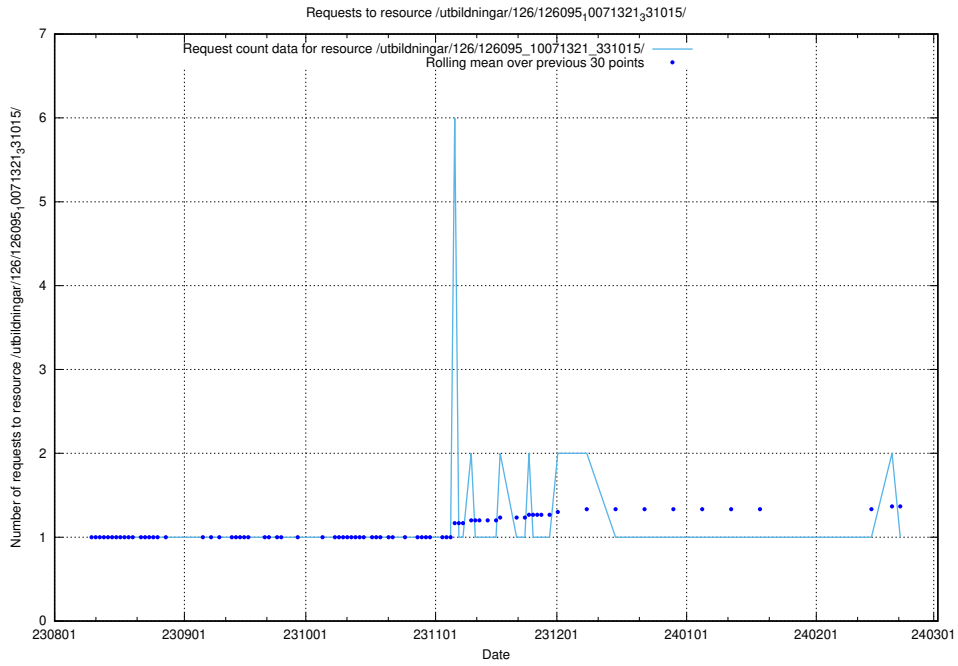

5.4655 Usage of /utbildningar/126/126095_10071321_331015/

Here, we count the number of requests to resource /utbildningar/126/126095_10071321_331015/.