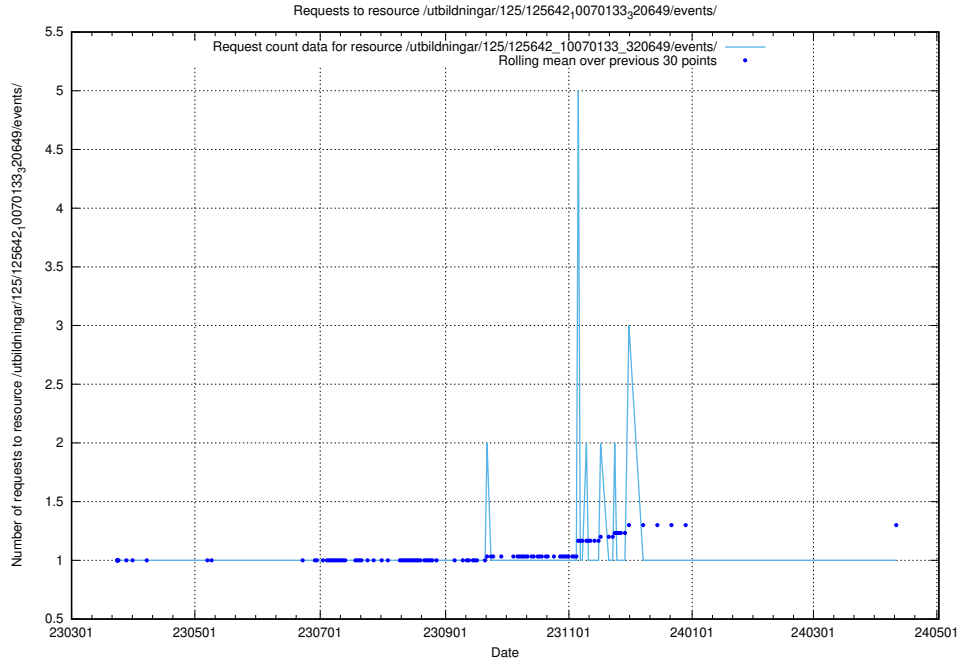

5.1122 Usage of /utbildningar/125/125642_10070133_320649/events/

Here, we count the number of requests to resource /utbildningar/125/125642_10070133_320649/events/