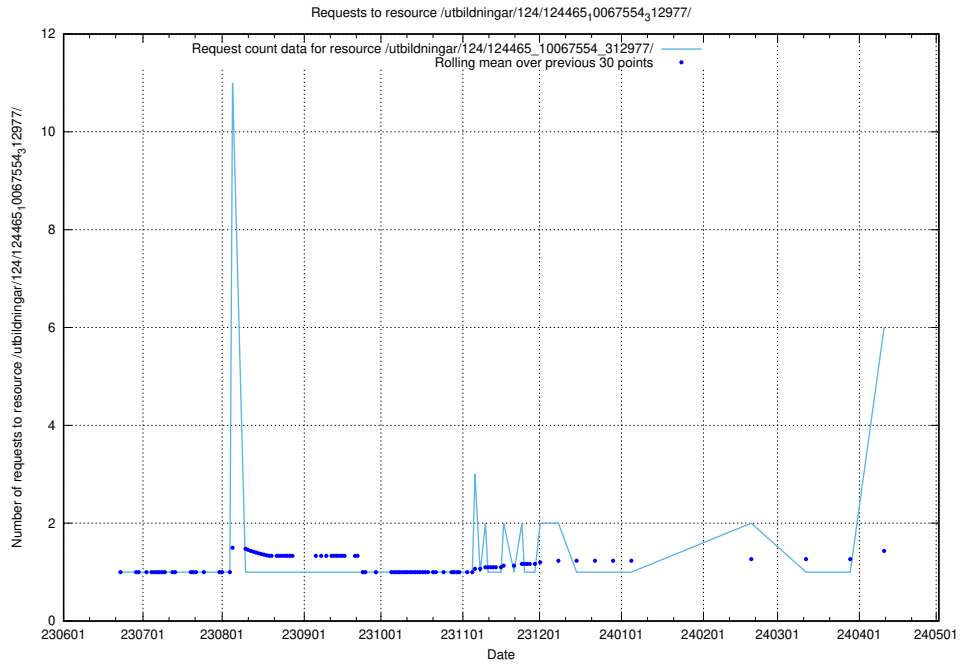

5.130 Usage of /utbildningar/124/124465_10067554_312977/

Here, we count the number of requests to resource /utbildningar/124/124465_10067554_312977/.