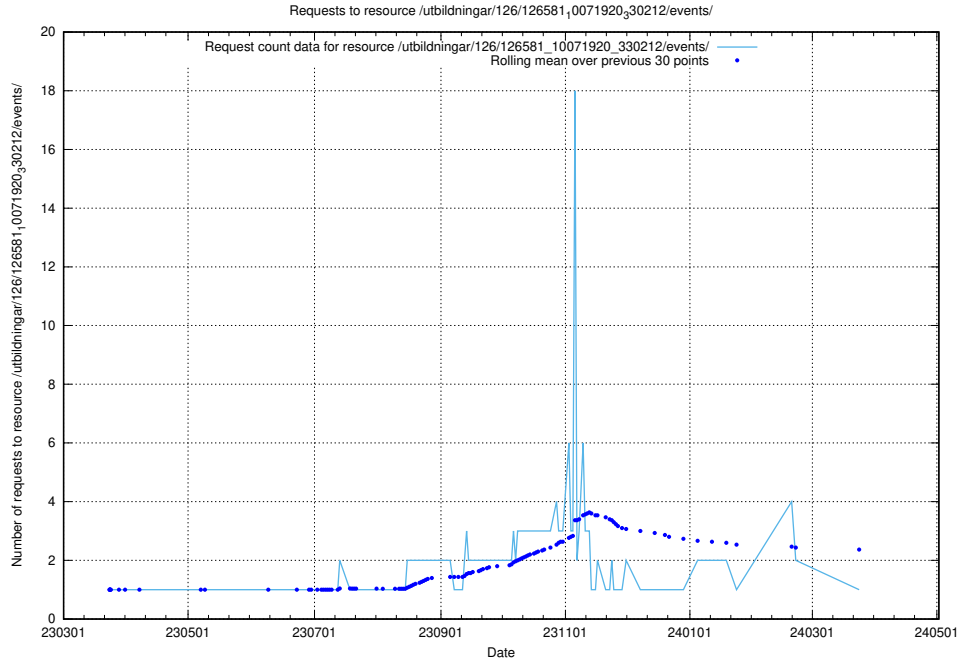

5.6172 Usage of /utbildningar/126/126581_10071920_330212/events/

Here, we count the number of requests to resource /utbildningar/126/126581_10071920_330212/events/