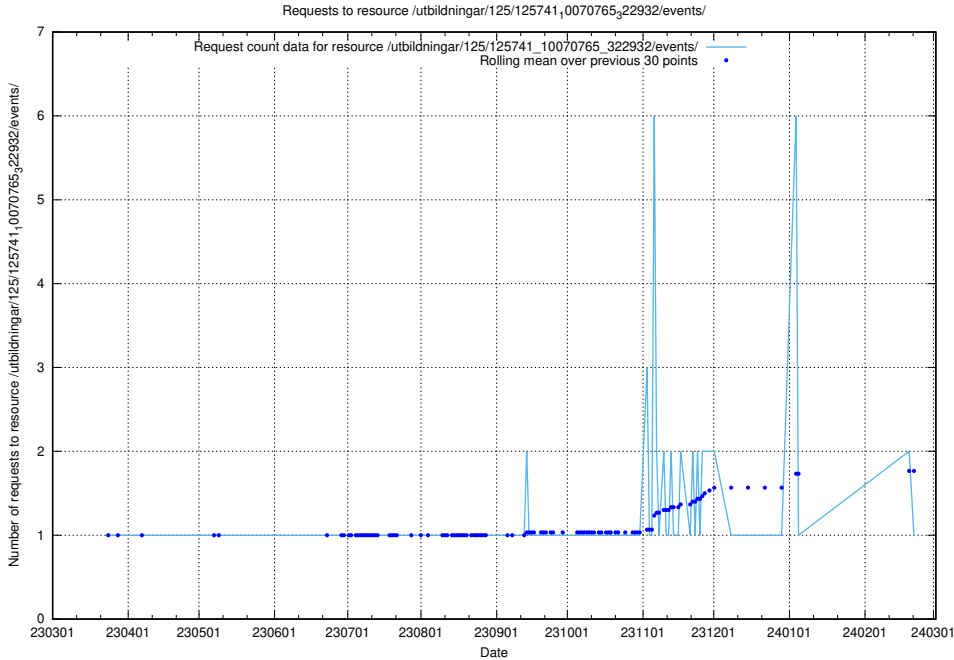

5.6007 Usage of /utbildningar/125/125741_10070765_322932/events/

Here, we count the number of requests to resource /utbildningar/125/125741_10070765_322932/events/