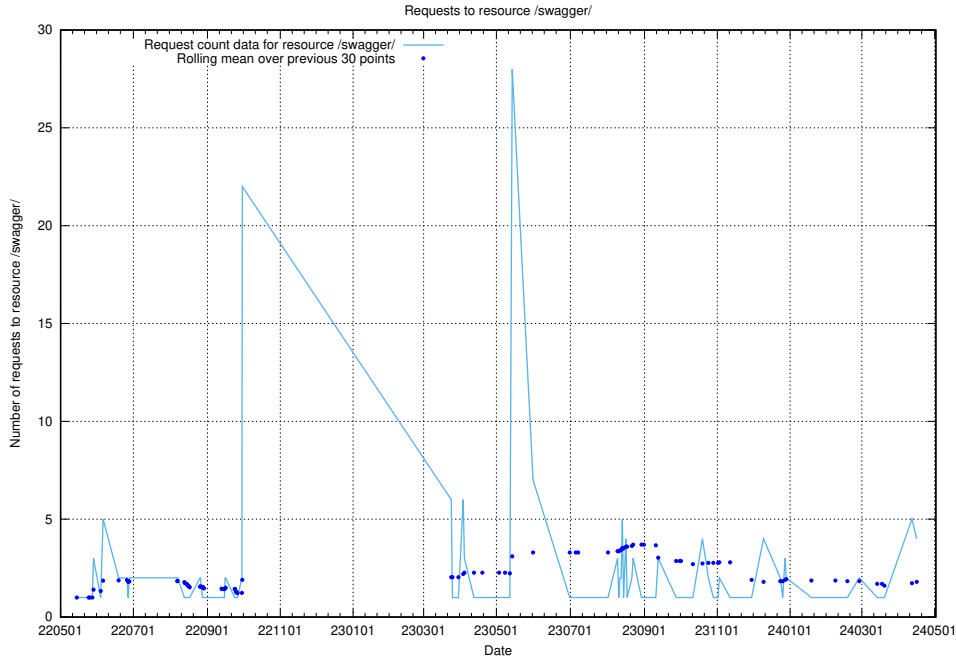

5.202 Usage of /swagger/

Here, we count the number of requests to resource /swagger/.