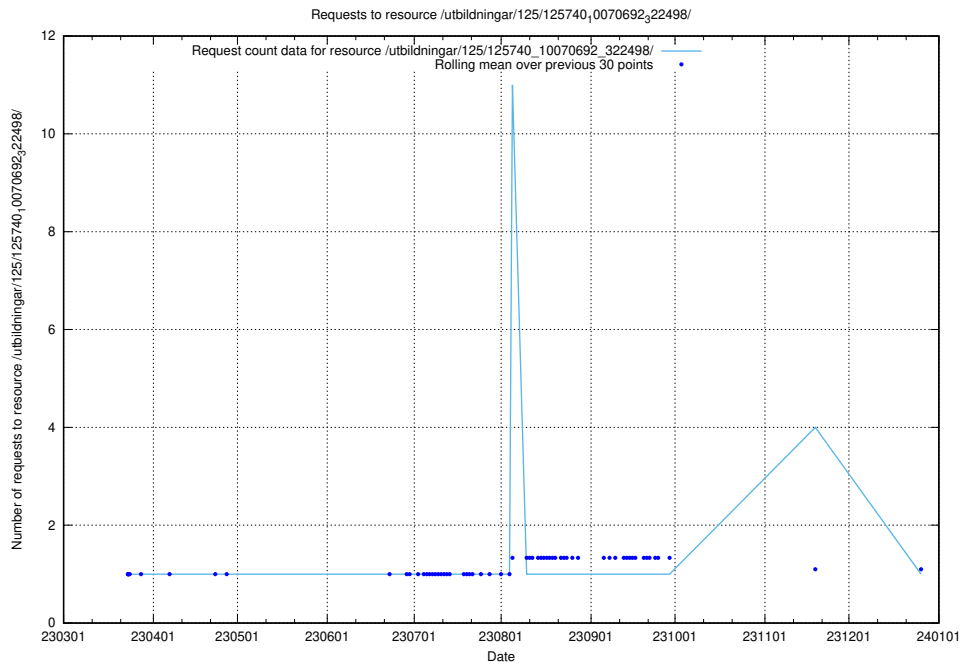

5.1056 Usage of /utbildningar/125/125740_10070692_322498/

Here, we count the number of requests to resource /utbildningar/125/125740_10070692_322498/.