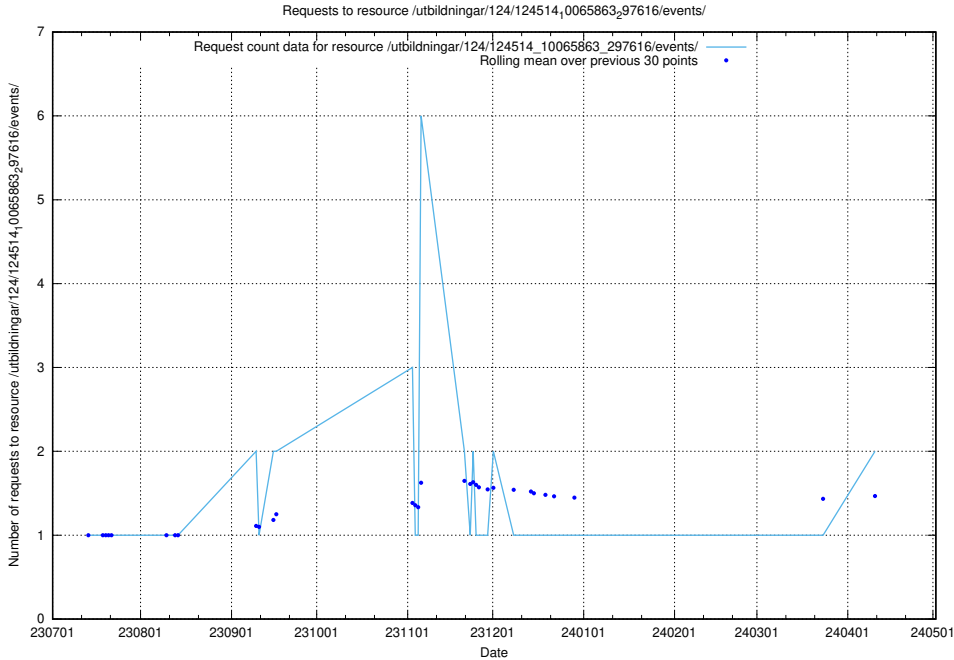

5.885 Usage of /utbildningar/124/124514_10065863_297616/events/

Here, we count the number of requests to resource /utbildningar/124/124514_10065863_297616/events/