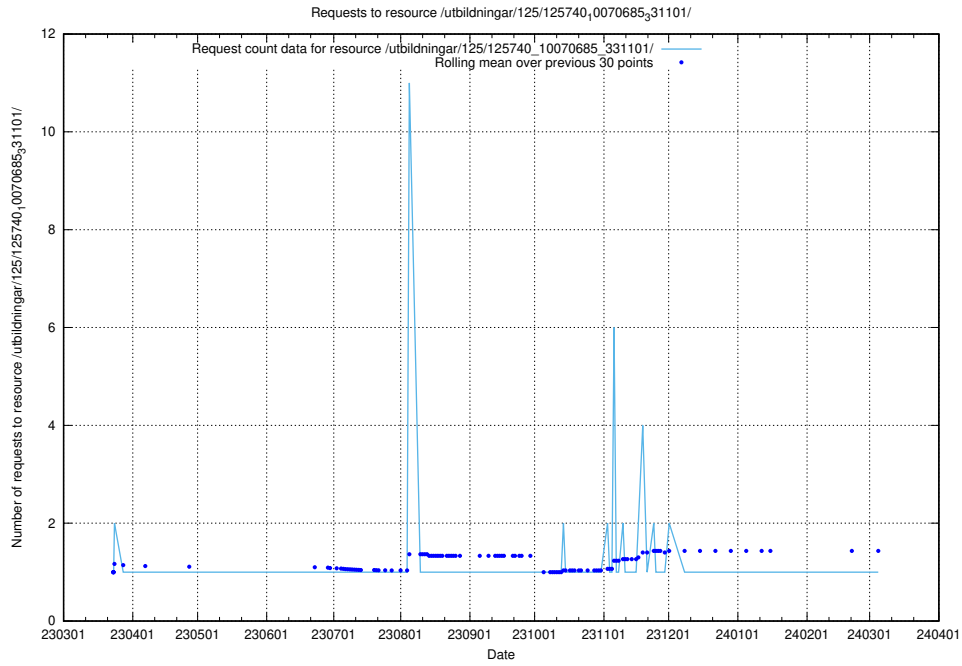

5.1062 Usage of /utbildningar/125/125740_10070685_331101/

Here, we count the number of requests to resource /utbildningar/125/125740_10070685_331101/.