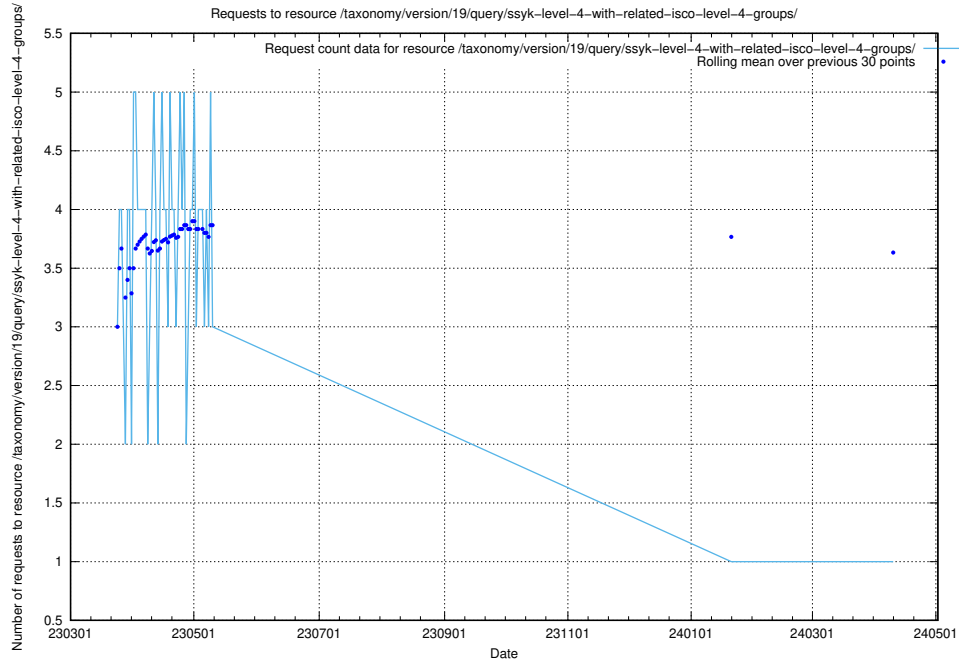

5.5909 Usage of /taxonomy/version/19/query/ssyk-level-4-with-related-isco-level-4-groups/

Here, we count the number of requests to resource /taxonomy/version/19/query/ssyk-level-4-with-related-isco-level-4-groups/.