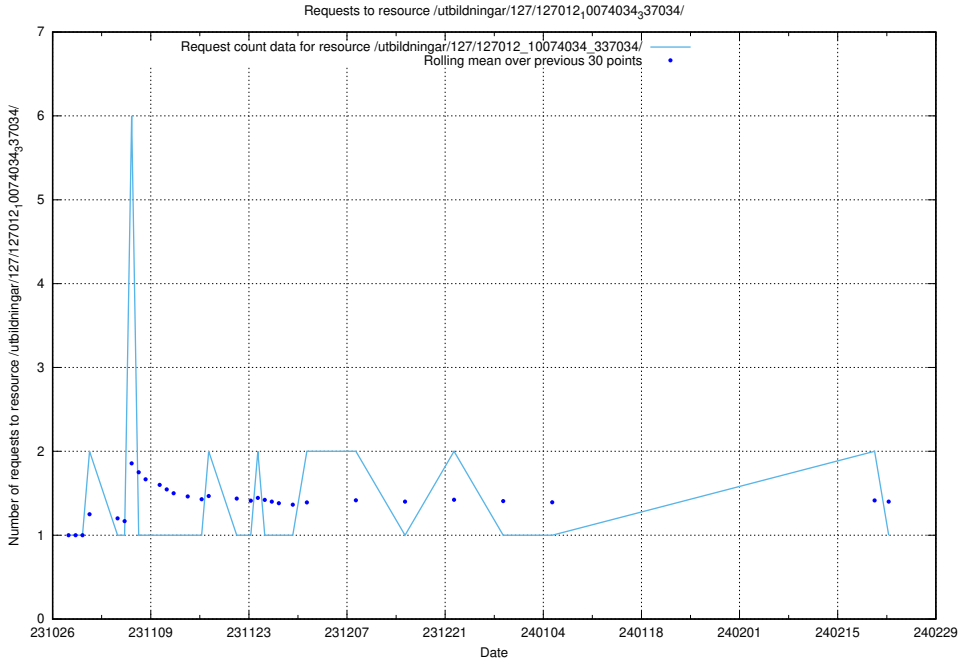

5.4020 Usage of /utbildningar/127/127012_10074034_337034/

Here, we count the number of requests to resource /utbildningar/127/127012_10074034_337034/.