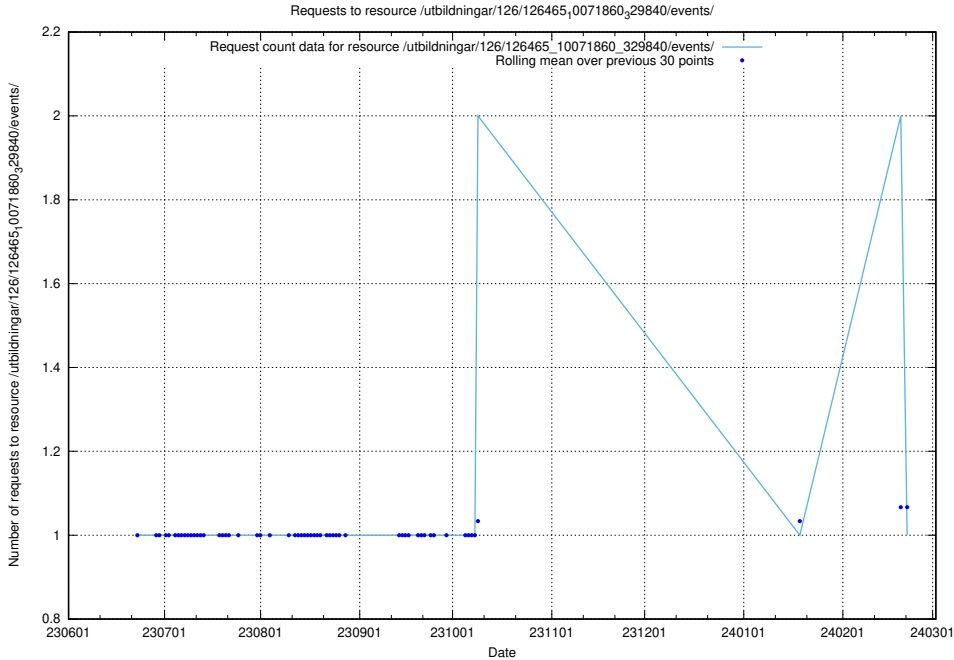

5.5467 Usage of /utbildningar/126/126465_10071860_329840/events/

Here, we count the number of requests to resource /utbildningar/126/126465_10071860_329840/events/