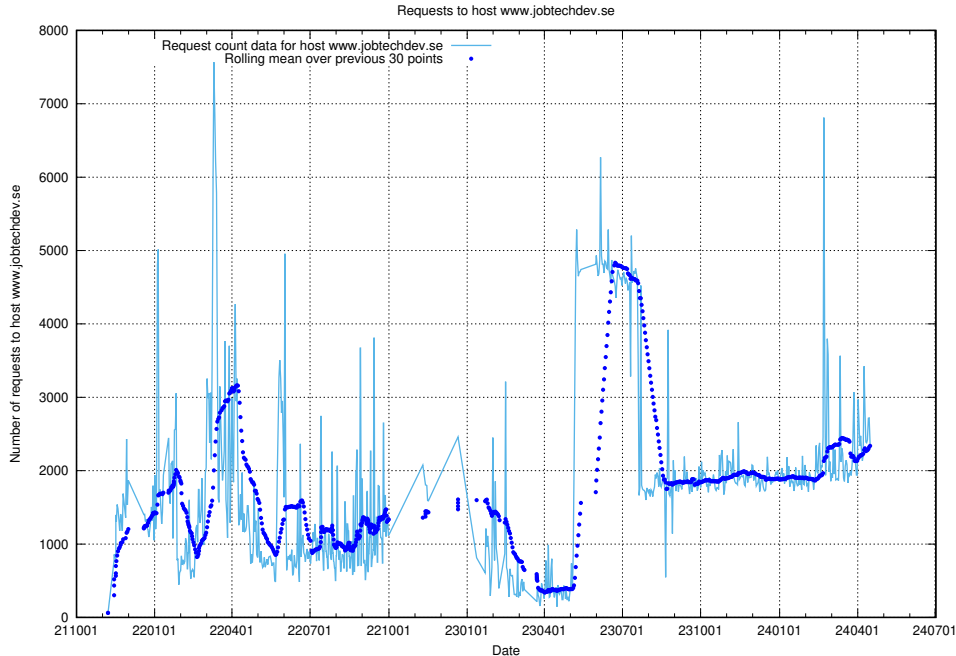

7.18 Usage of www.jobtechdev.se

Here, we count the number of requests to host www.jobtechdev.se.