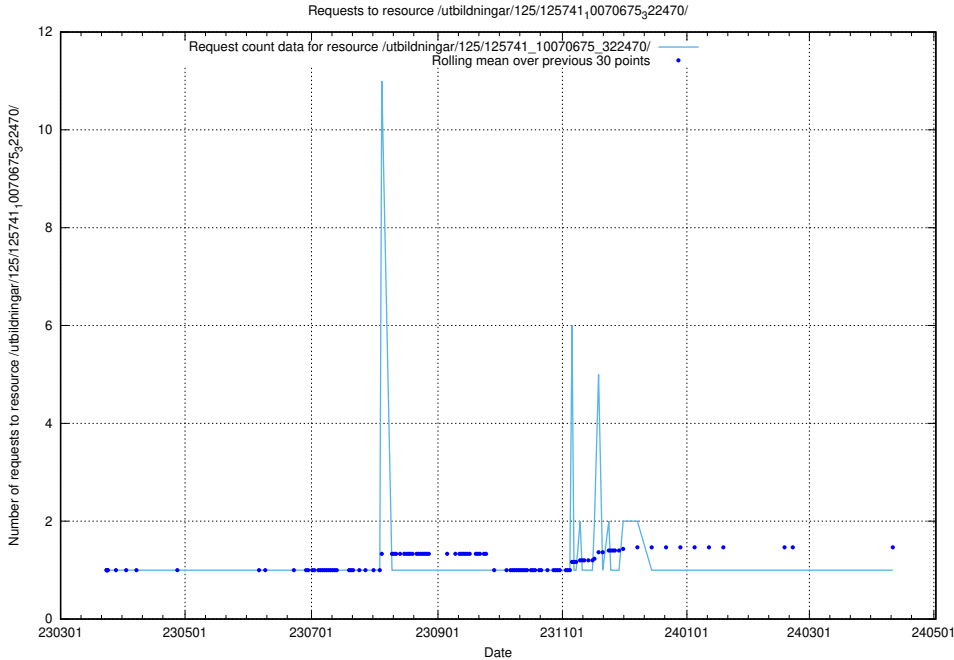

5.6253 Usage of /utbildningar/125/125741_10070675_322470/

Here, we count the number of requests to resource /utbildningar/125/125741_10070675_322470/.