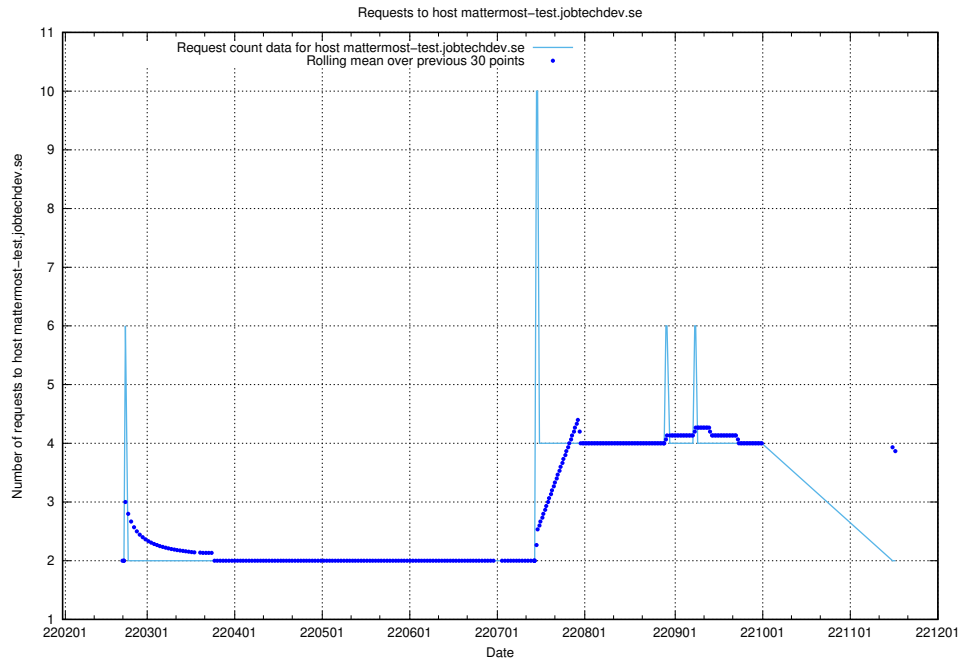

7.523 Usage of mattermost-test.jobtechdev.se

Here, we count the number of requests to host mattermost-test.jobtechdev.se.