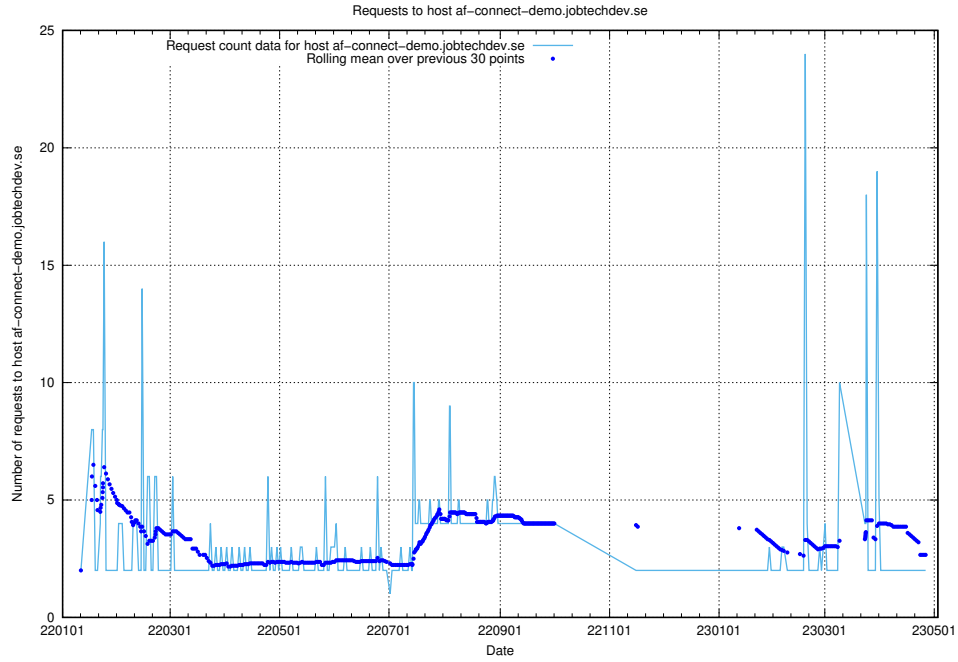

7.276 Usage of af-connect-demo.jobtechdev.se

Here, we count the number of requests to host af-connect-demo.jobtechdev.se.