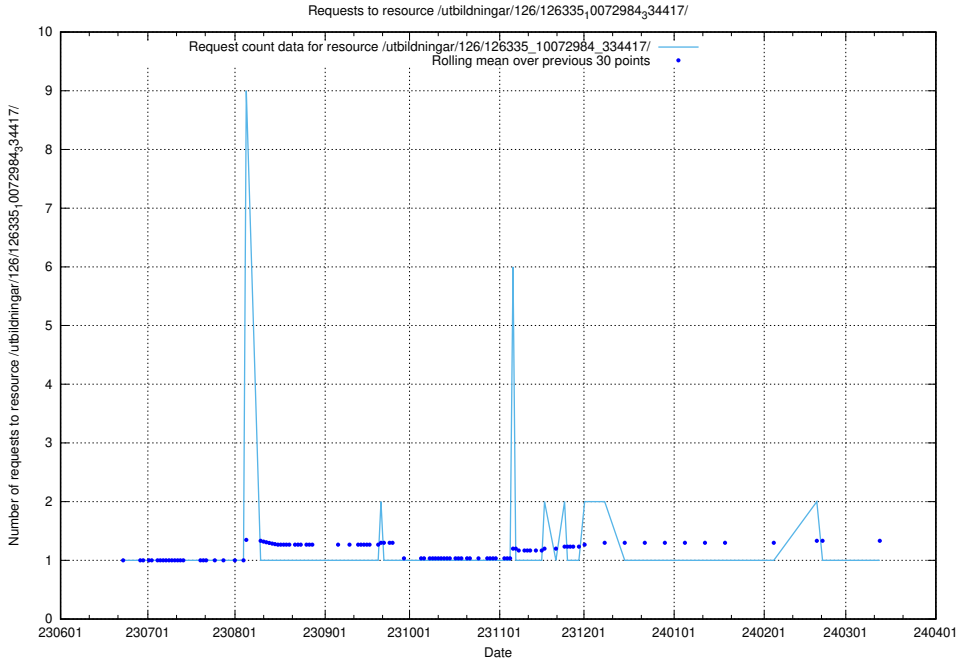

5.5484 Usage of /utbildningar/126/126335_10072984_334417/

Here, we count the number of requests to resource /utbildningar/126/126335_10072984_334417/.