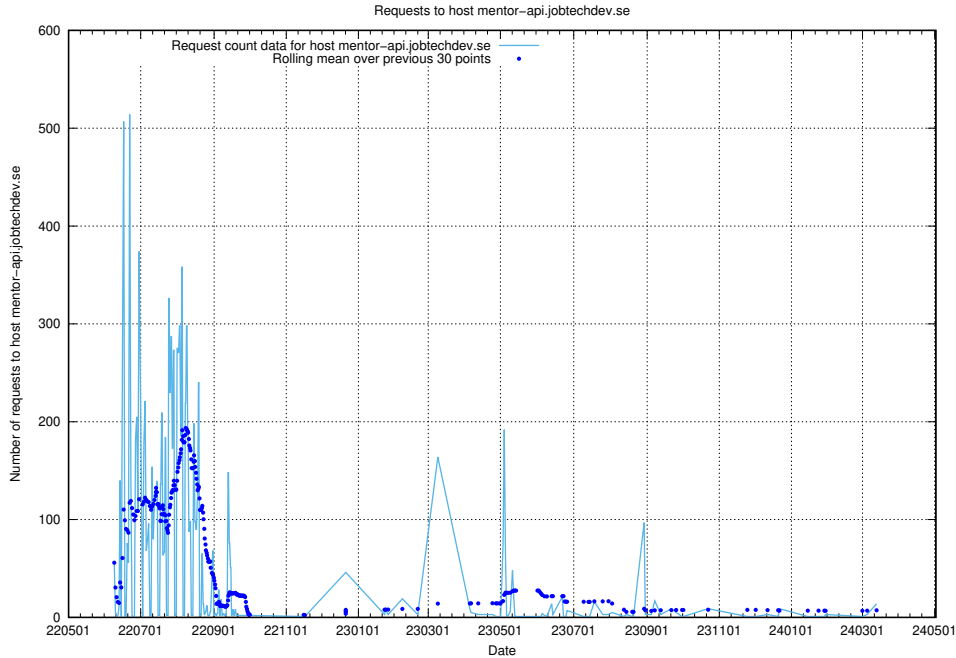

7.42 Usage of mentor-api.jobtechdev.se

Here, we count the number of requests to host mentor-api.jobtechdev.se.