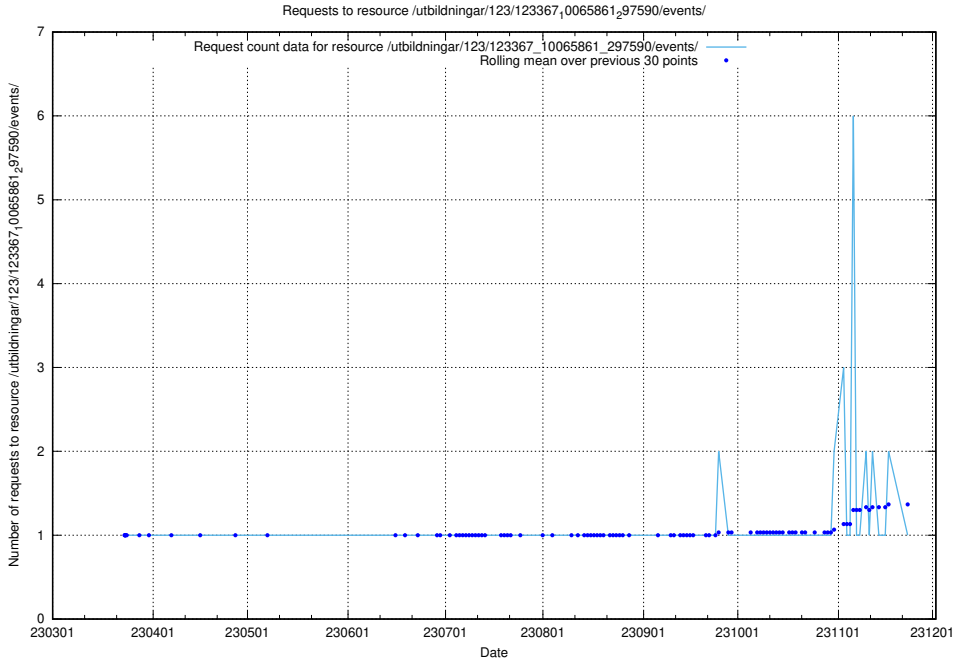

5.4629 Usage of /utbildningar/123/123367_10065861_297590/events/

Here, we count the number of requests to resource /utbildningar/123/123367_10065861_297590/events/