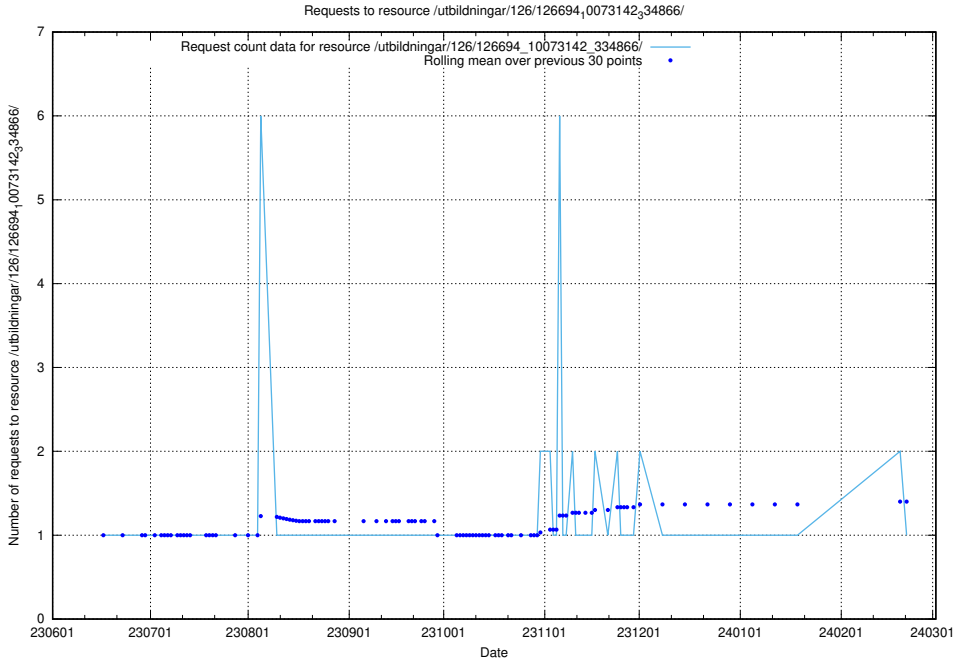

5.5675 Usage of /utbildningar/126/126694_10073142_334866/

Here, we count the number of requests to resource /utbildningar/126/126694_10073142_334866/.