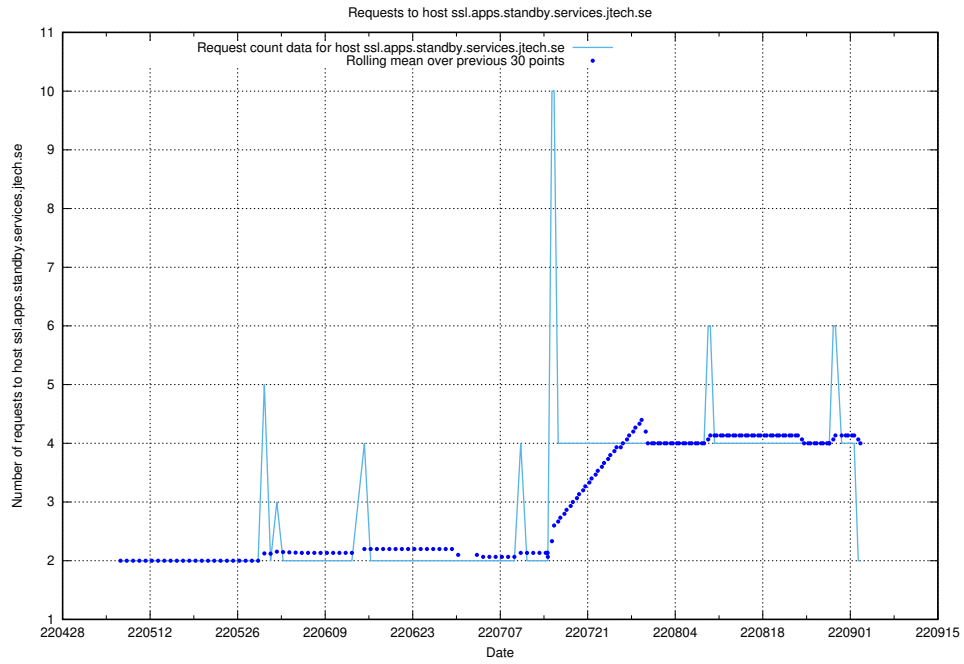

7.427 Usage of ssl.apps.standby.services.jtech.se

Here, we count the number of requests to host ssl.apps.standby.services.jtech.se.