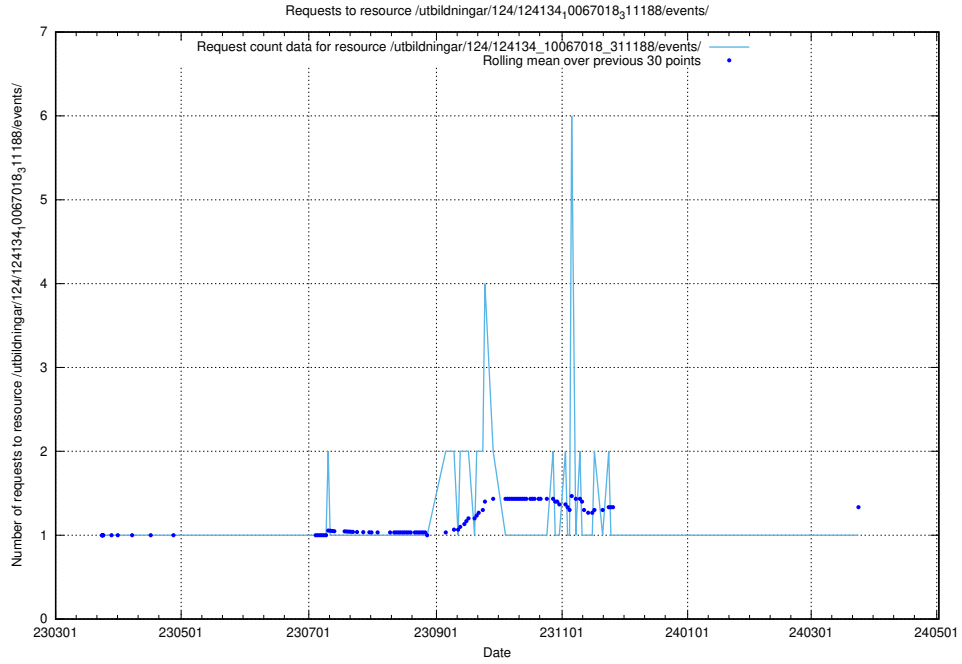

5.3914 Usage of /utbildningar/124/124134_10067018_311188/events/

Here, we count the number of requests to resource /utbildningar/124/124134_10067018_311188/events/