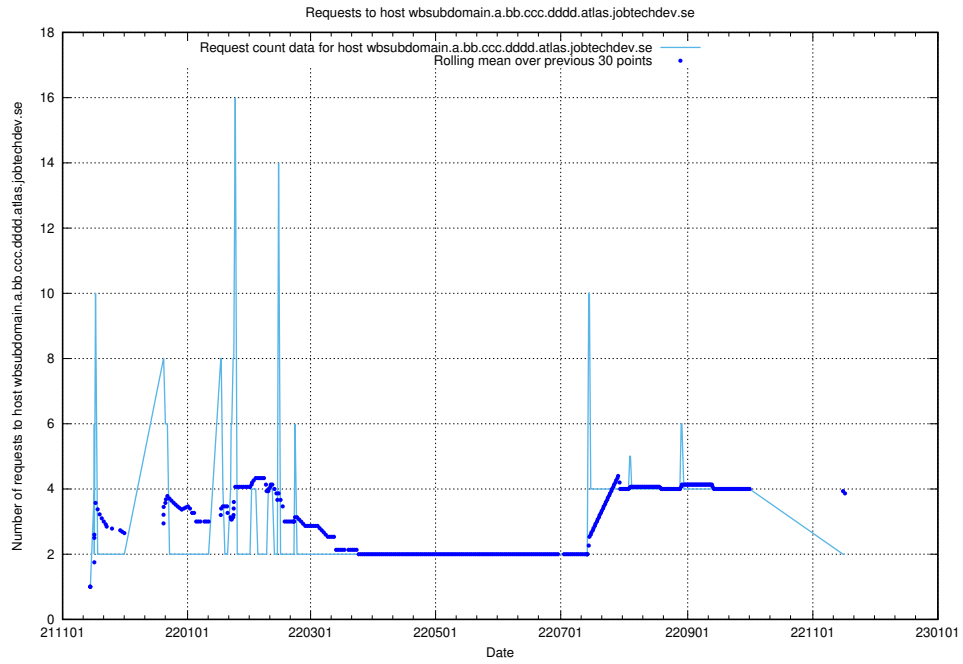

7.547 Usage of wbsubdomain.a.bb.ccc.dddd.atlas.jobtechdev.se

Here, we count the number of requests to host wbsubdomain.a.bb.ccc.dddd.atlas.jobtechdev.se.