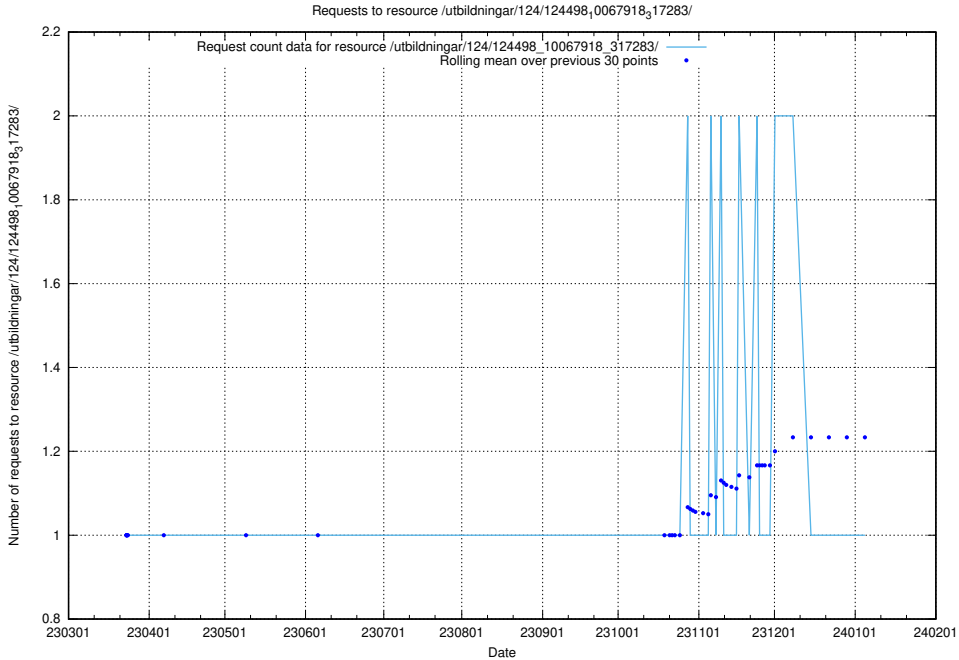

5.2467 Usage of /utbildningar/124/124498_10067918_317283/

Here, we count the number of requests to resource /utbildningar/124/124498_10067918_317283/.