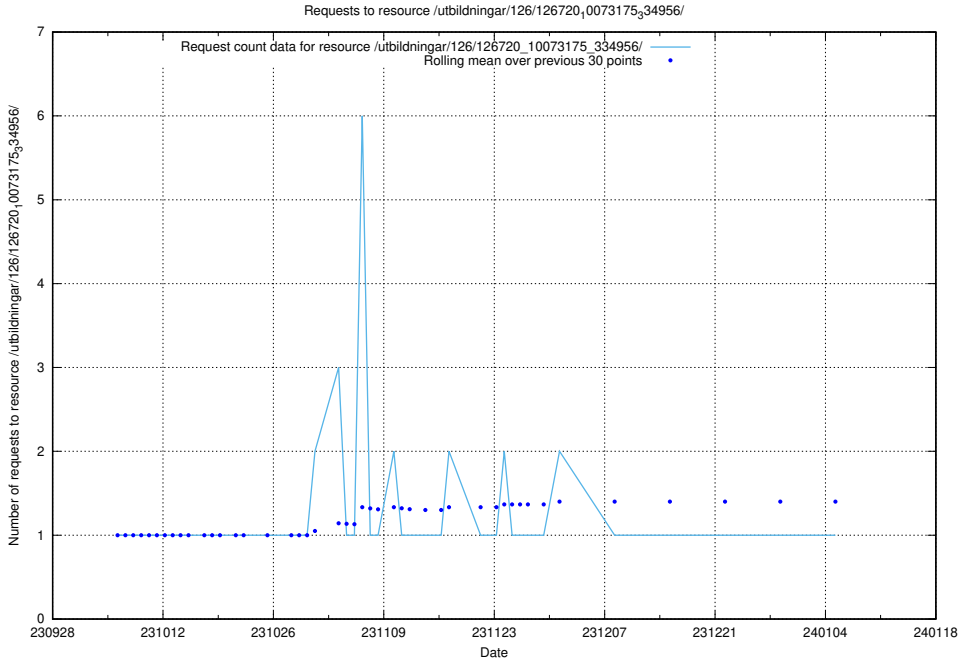

5.4225 Usage of /utbildningar/126/126720_10073175_334956/

Here, we count the number of requests to resource /utbildningar/126/126720_10073175_334956/.