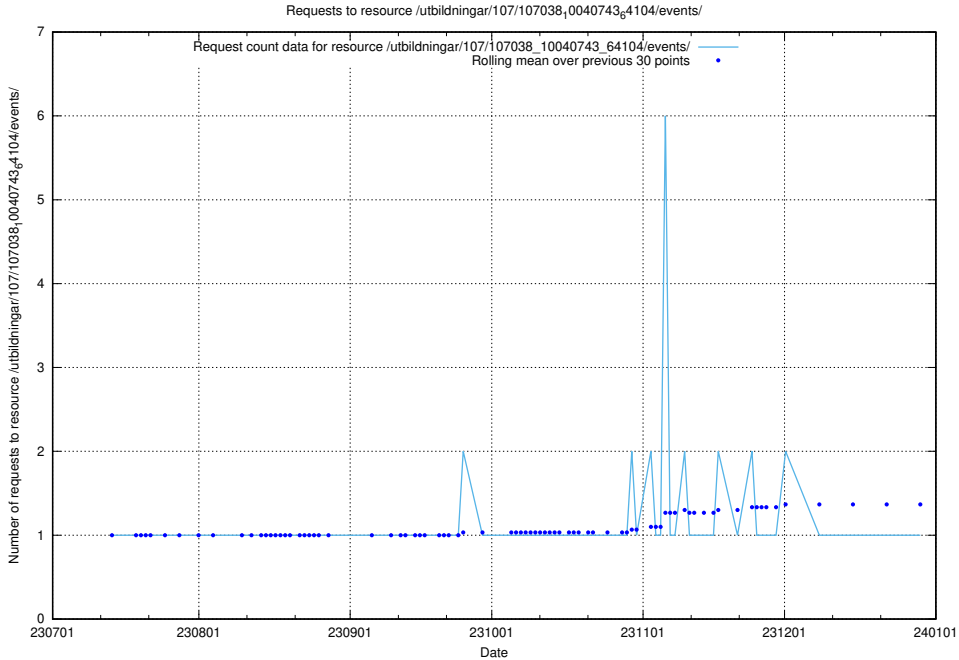

5.4897 Usage of /utbildningar/107/107038_10040743_64104/events/

Here, we count the number of requests to resource /utbildningar/107/107038_10040743_64104/events/.