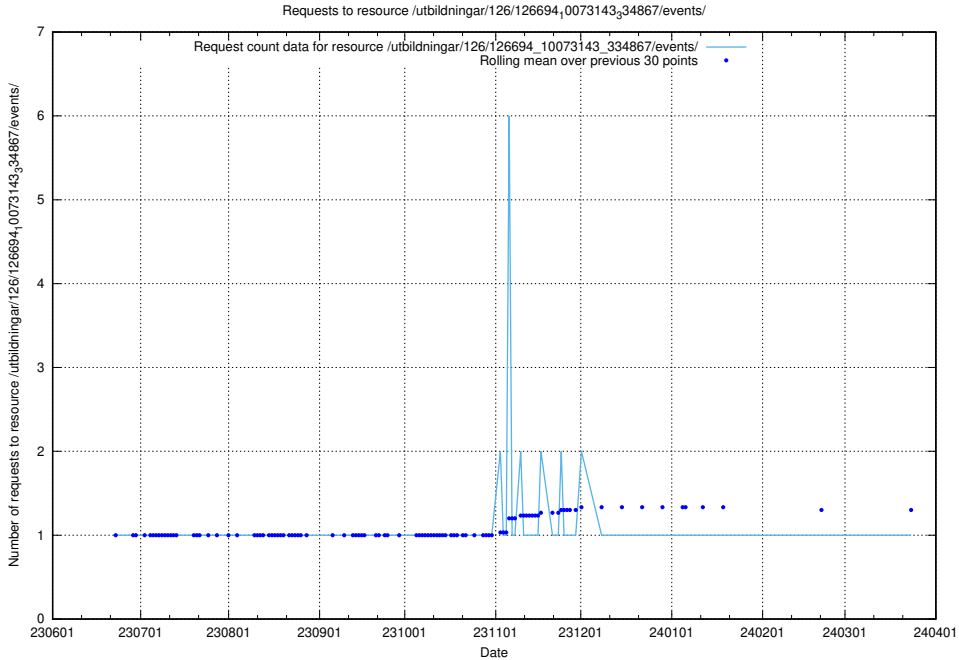

5.5448 Usage of /utbildningar/126/126694_10073143_334867/events/

Here, we count the number of requests to resource /utbildningar/126/126694_10073143_334867/events/