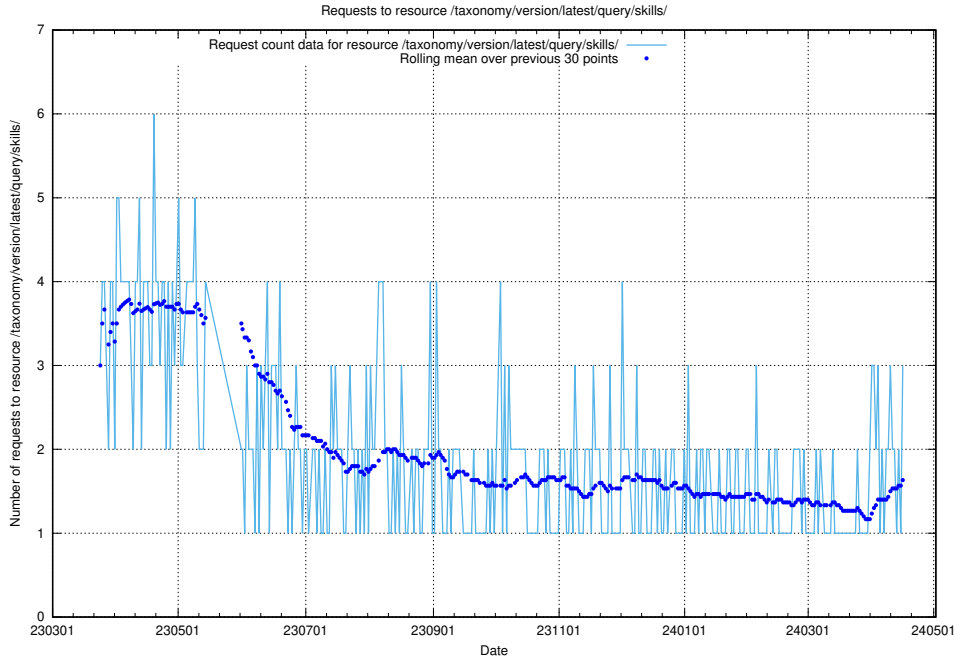

5.510 Usage of /taxonomy/version/latest/query/skills/

Here, we count the number of requests to resource /taxonomy/version/latest/query/skills/.