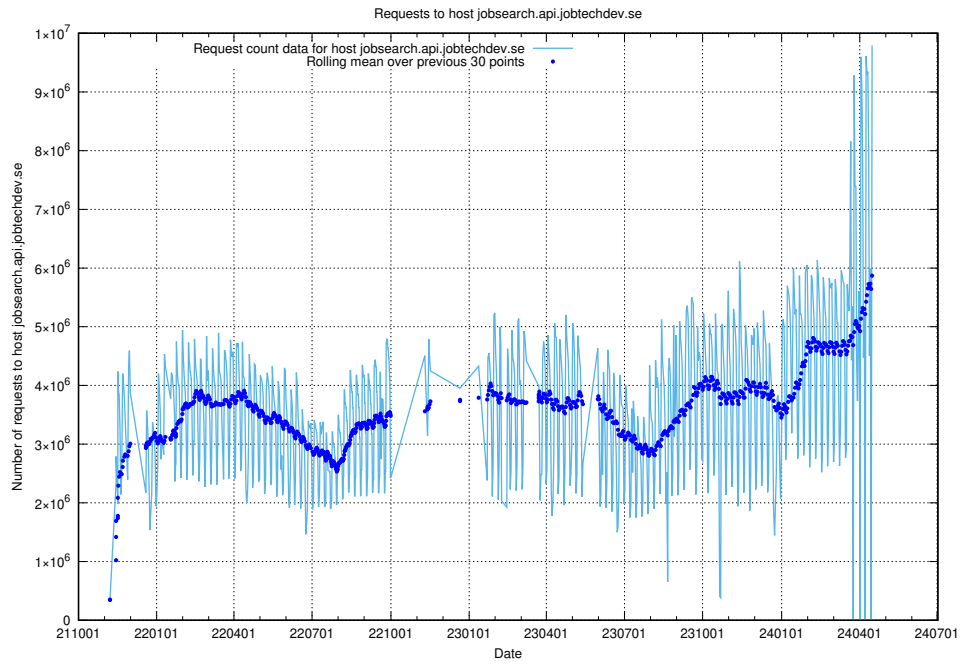

7 Log Stack

This section contains request statistics from [JobTech's log stack](#)⁸.

7.1 Usage of jobsearch.api.jobtechdev.se

Here, we count the number of requests to host jobsearch.api.jobtechdev.se.

---

⁸<https://elk.jobtechdev.se>