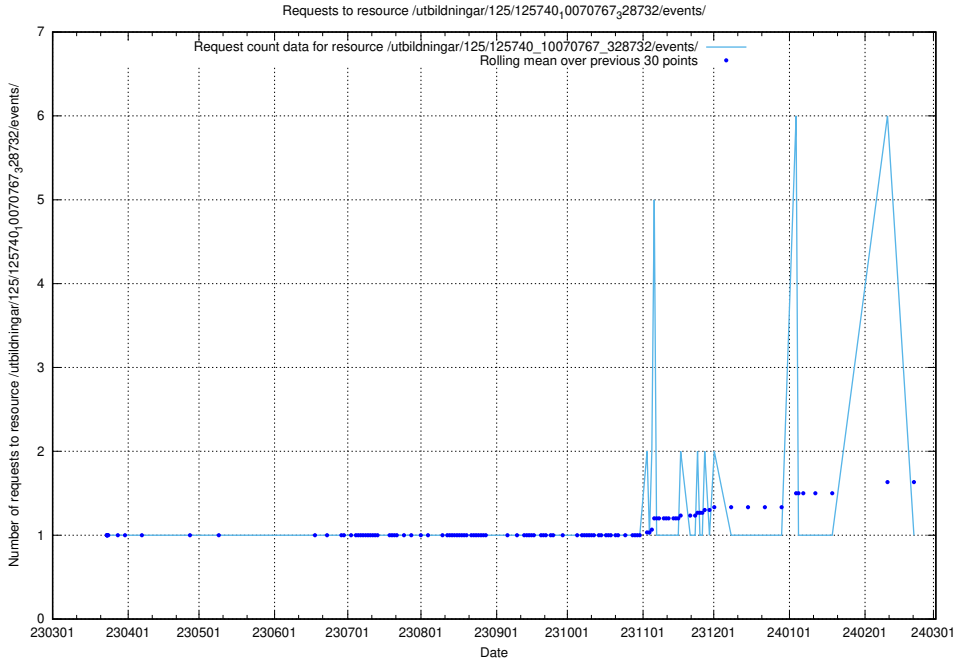

5.1045 Usage of /utbildningar/125/125740_10070767_328732/events/

Here, we count the number of requests to resource /utbildningar/125/125740_10070767_328732/events/