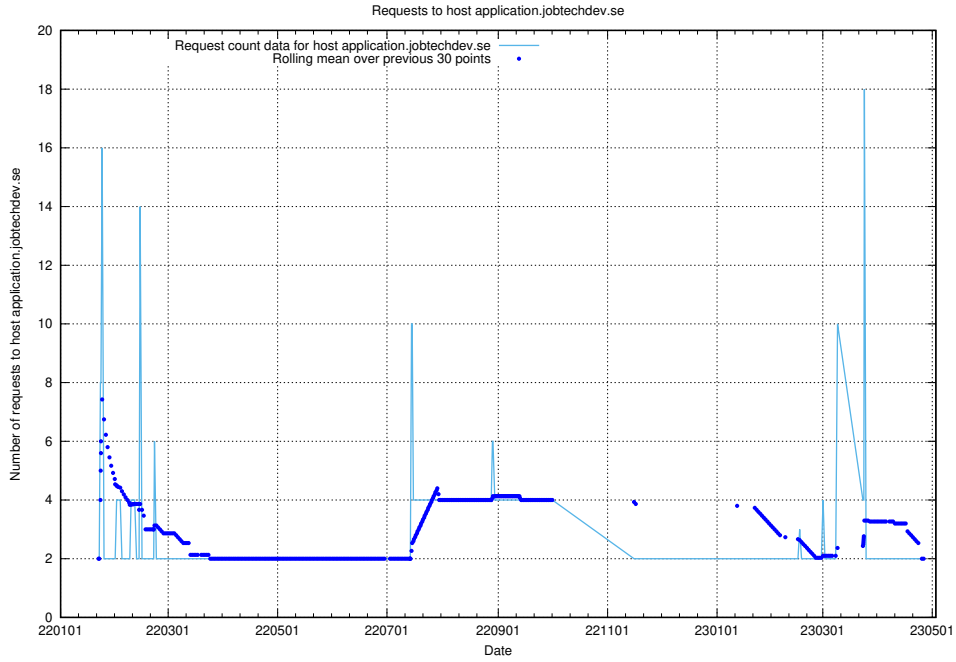

7.254 Usage of application.jobtechdev.se

Here, we count the number of requests to host application.jobtechdev.se.