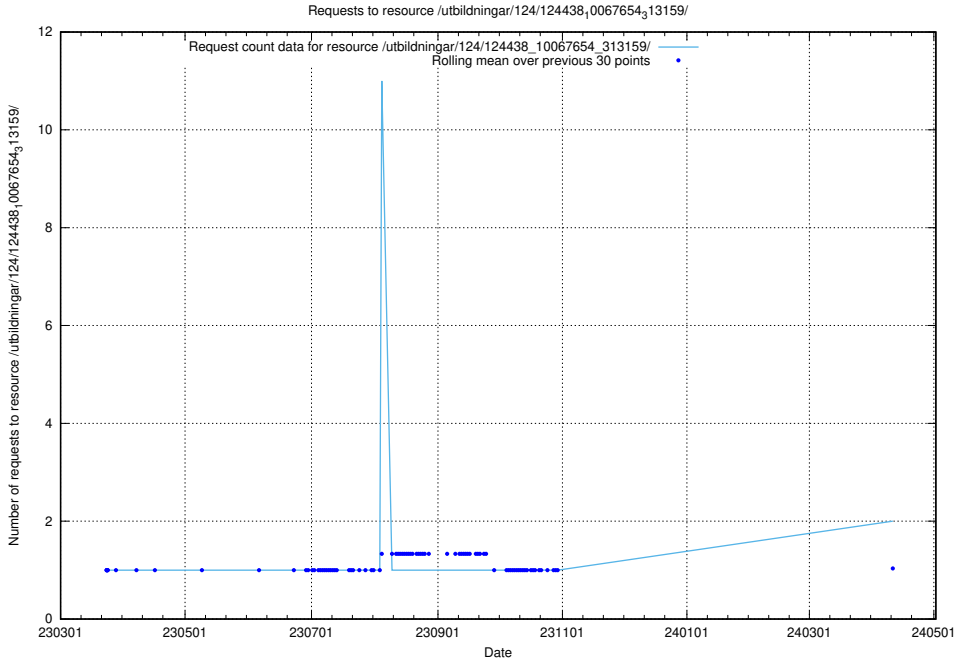

5.754 Usage of /utbildningar/124/124438_10067654_313159/

Here, we count the number of requests to resource /utbildningar/124/124438_10067654_313159/.