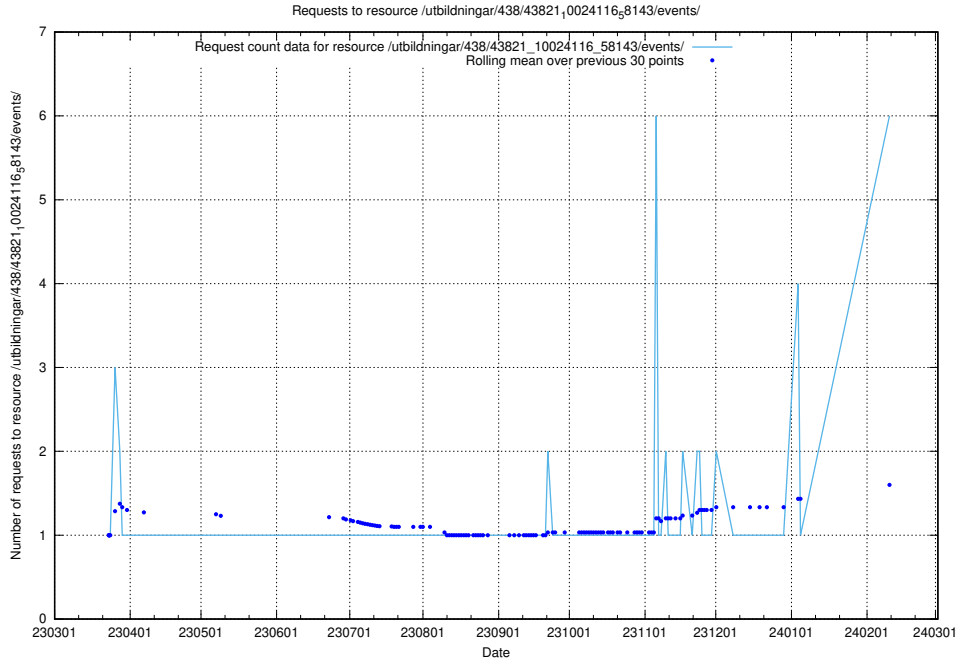

5.141 Usage of /utbildningar/438/43821_10024116_58143/events/

Here, we count the number of requests to resource /utbildningar/438/43821_10024116_58143/events/.