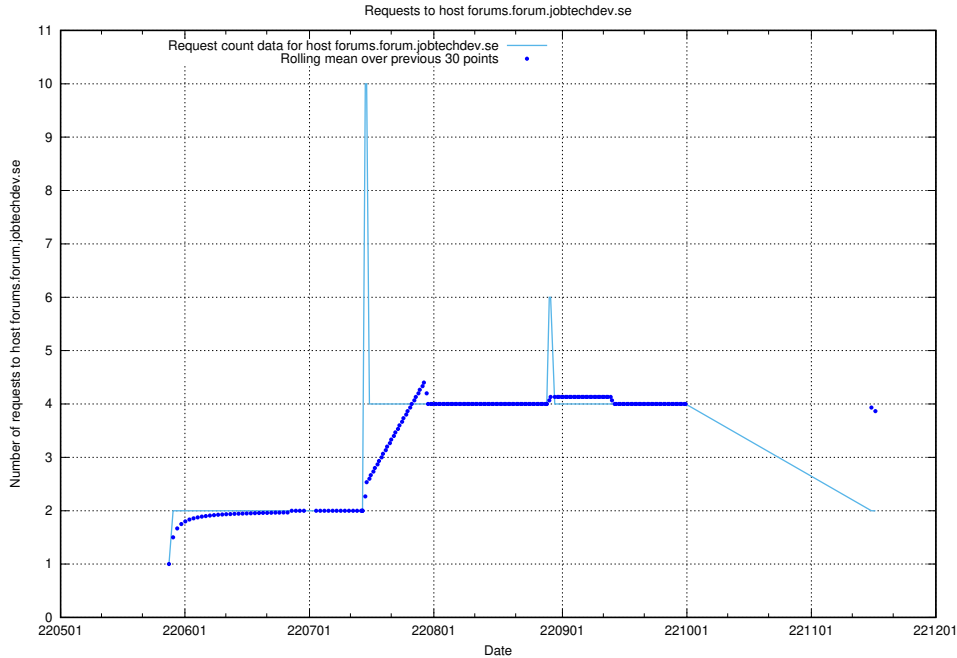

7.416 Usage of forums.forum.jobtechdev.se

Here, we count the number of requests to host forums.forum.jobtechdev.se.