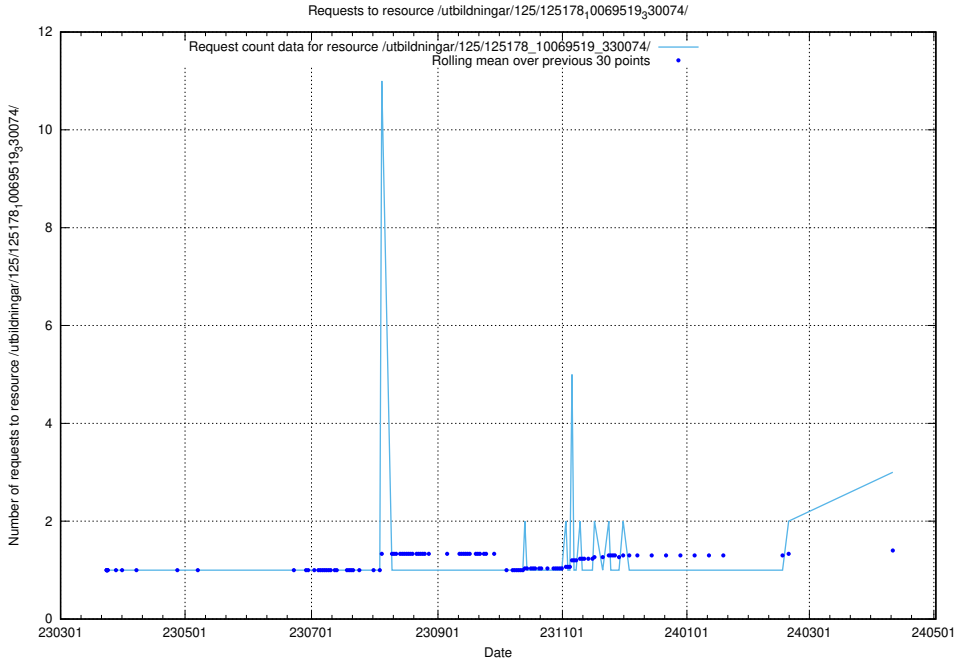

5.313 Usage of /utbildningar/125/125178_10069519_330074/

Here, we count the number of requests to resource /utbildningar/125/125178_10069519_330074/.