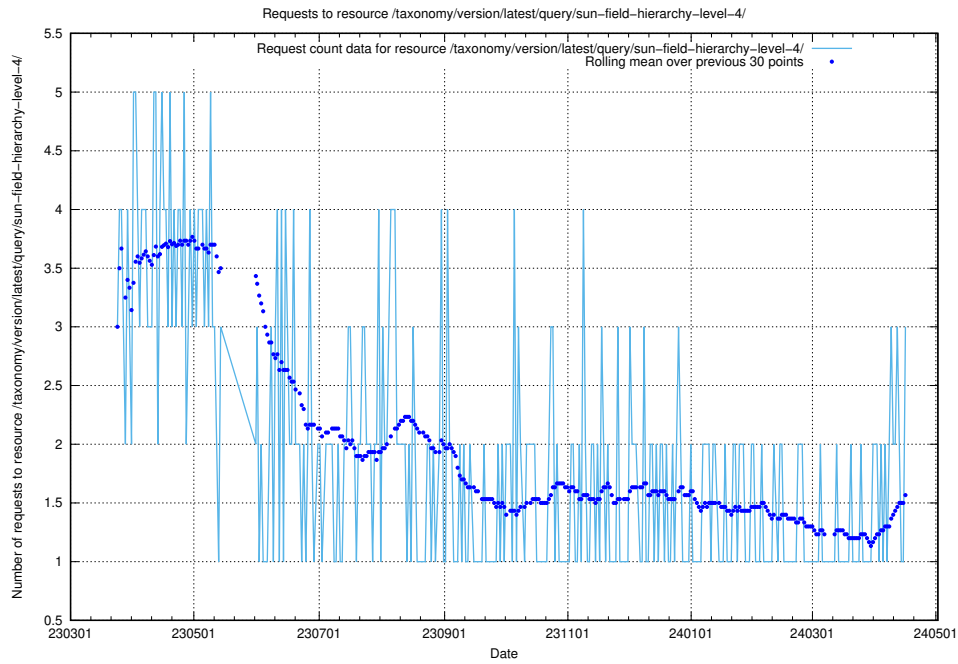

5.492 Usage of /taxonomy/version/latest/query/sun-field-hierarchy-level-4/

Here, we count the number of requests to resource /taxonomy/version/latest/query/sun-field-hierarchy-level-4/.