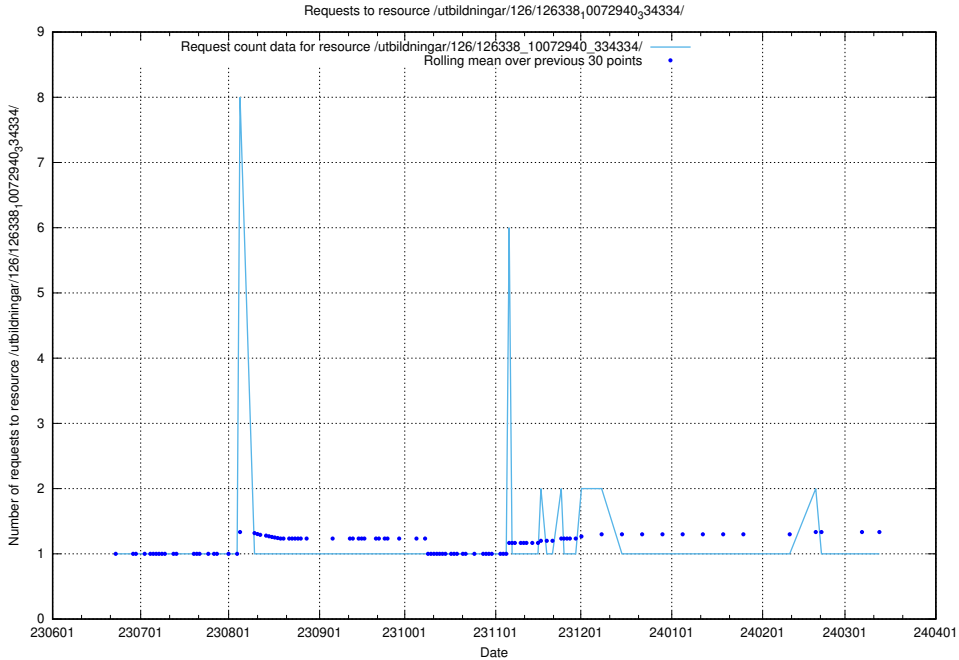

5.5475 Usage of /utbildningar/126/126338_10072940_334334/

Here, we count the number of requests to resource /utbildningar/126/126338_10072940_334334/.