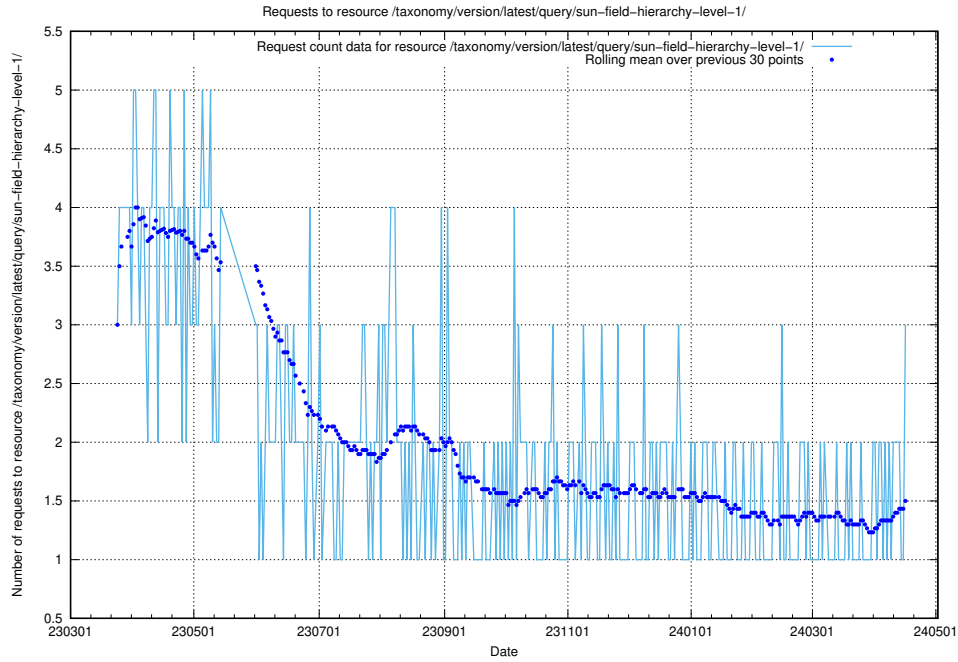

5.495 Usage of /taxonomy/version/latest/query/sun-field-hierarchy-level-1/

Here, we count the number of requests to resource /taxonomy/version/latest/query/sun-field-hierarchy-level-1/.