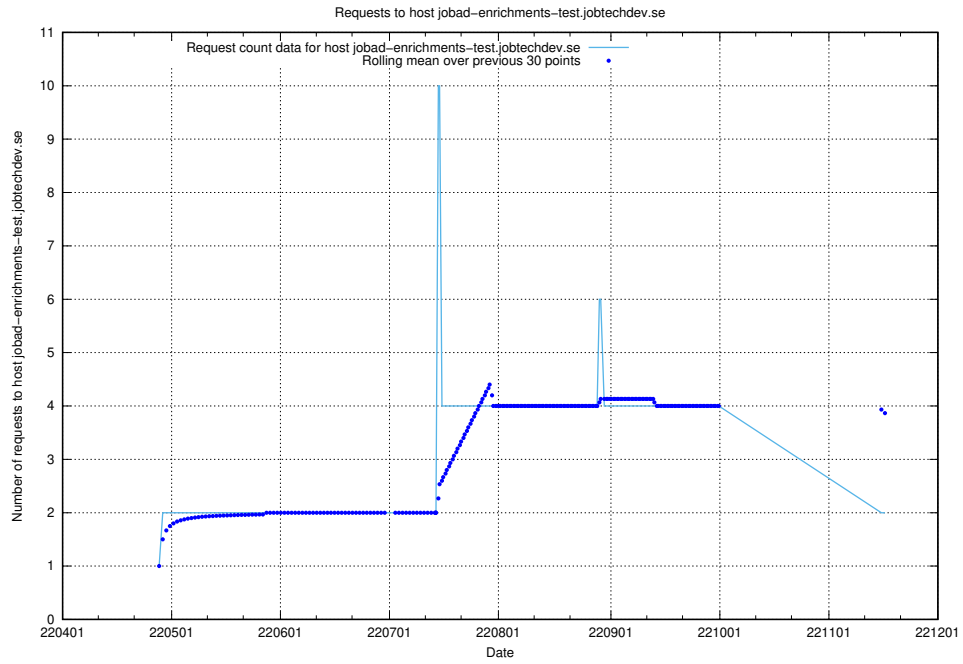

7.439 Usage of `jobad-enrichments-test.jobtechdev.se`

Here, we count the number of requests to host `jobad-enrichments-test.jobtechdev.se`.