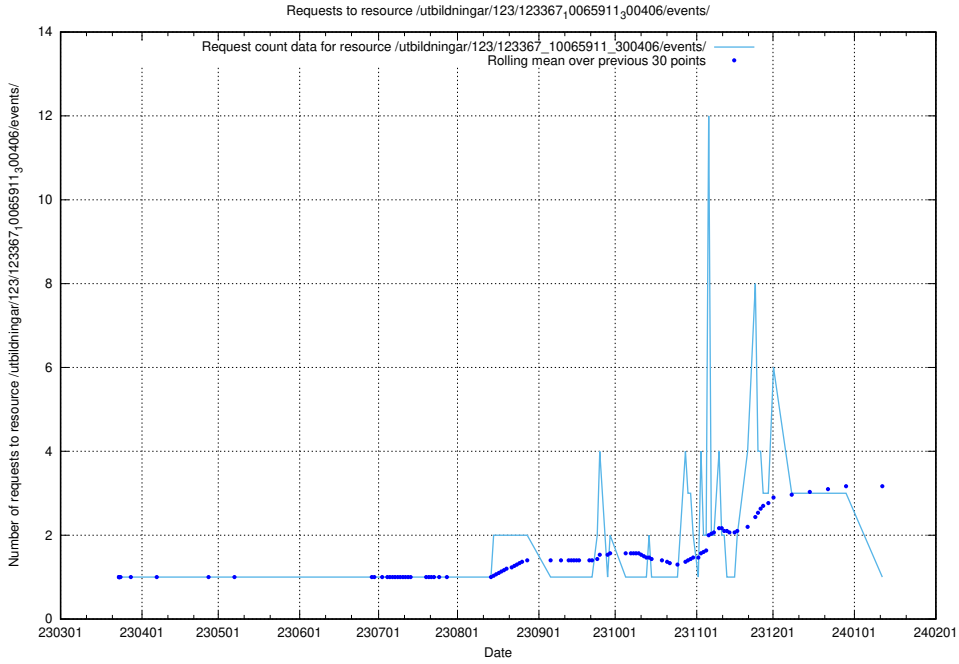

5.4540 Usage of /utbildningar/123/123367_10065911_300406/events/

Here, we count the number of requests to resource /utbildningar/123/123367_10065911_300406/events/

5.4541 Usage of /utbildningar/124/124500_10067840_313543/events/