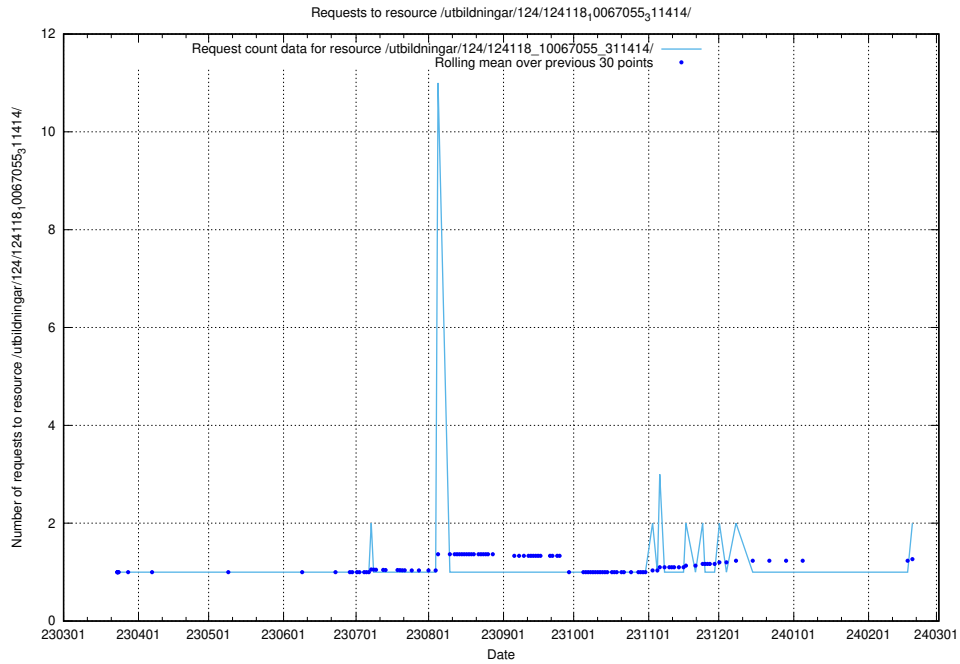

5.792 Usage of /utbildningar/124/124118_10067055_311414/

Here, we count the number of requests to resource /utbildningar/124/124118_10067055_311414/.