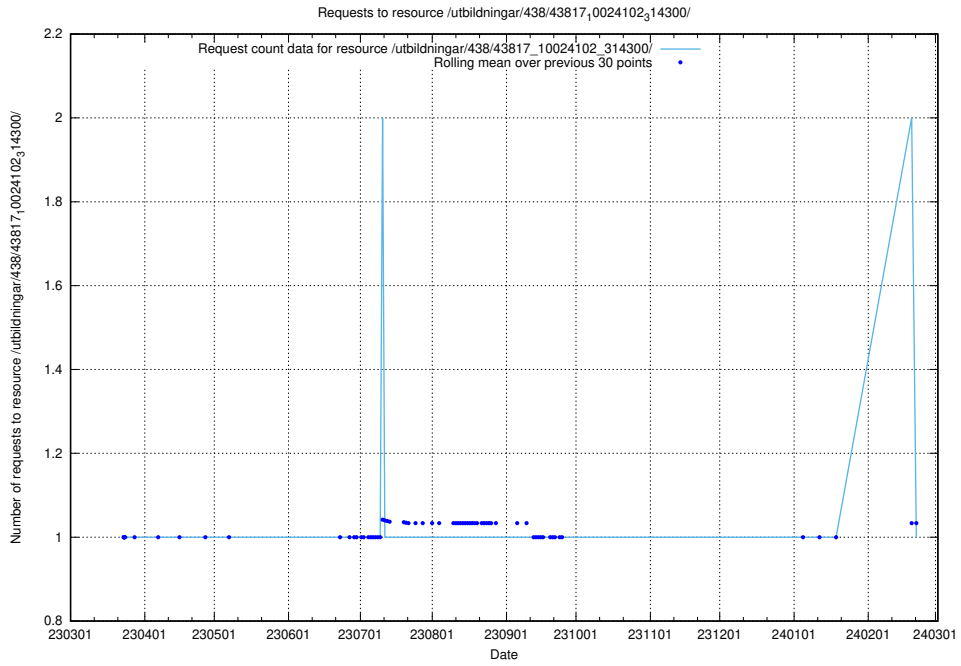

5.6117 Usage of /utbildningar/438/43817_10024102_314300/

Here, we count the number of requests to resource /utbildningar/438/43817_10024102_314300/.