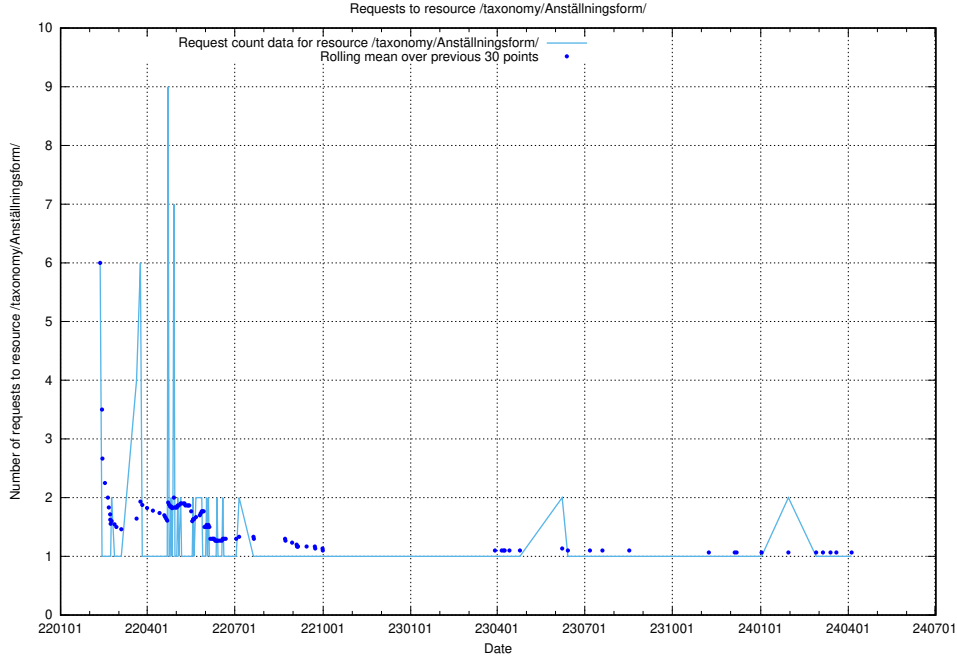

5.1344 Usage of /taxonomy/Anställningsform/

Here, we count the number of requests to resource /taxonomy/Anställningsform/.