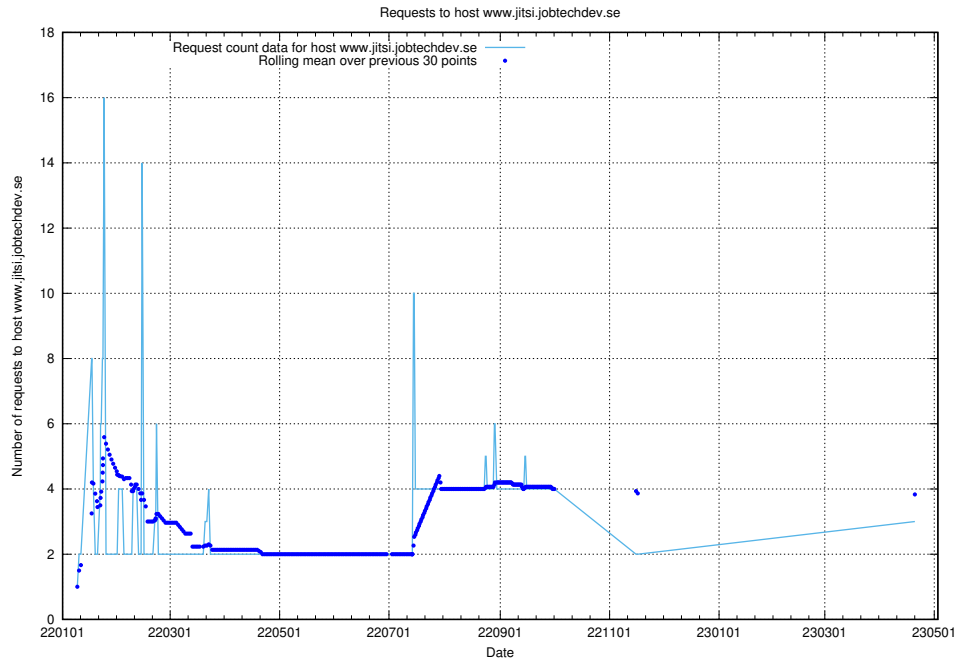

7.171 Usage of www.jitsi.jobtechdev.se

Here, we count the number of requests to host www.jitsi.jobtechdev.se.