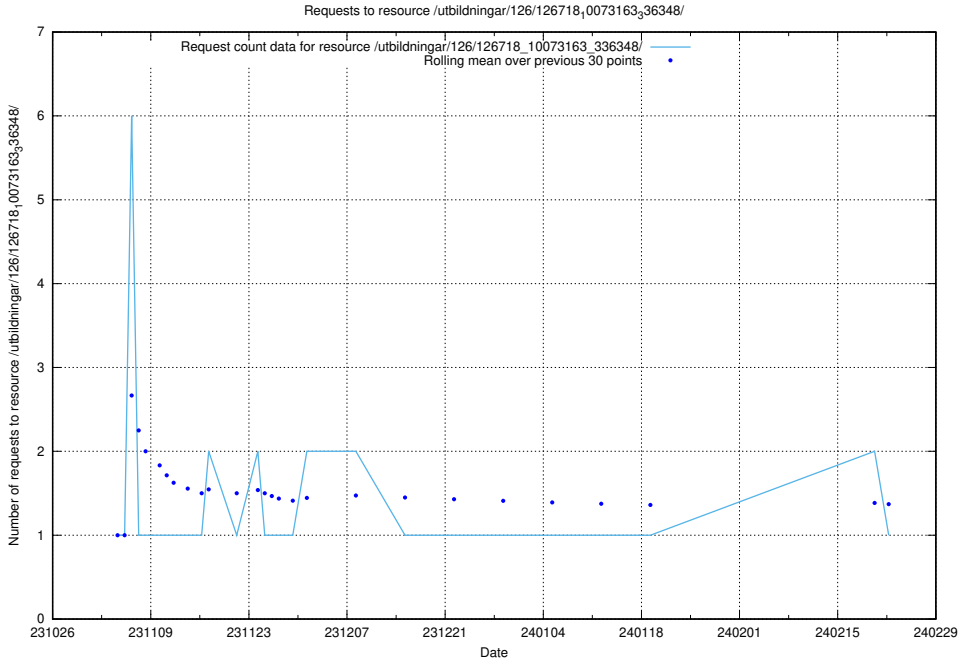

5.3965 Usage of /utbildningar/126/126718_10073163_336348/

Here, we count the number of requests to resource /utbildningar/126/126718_10073163_336348/.