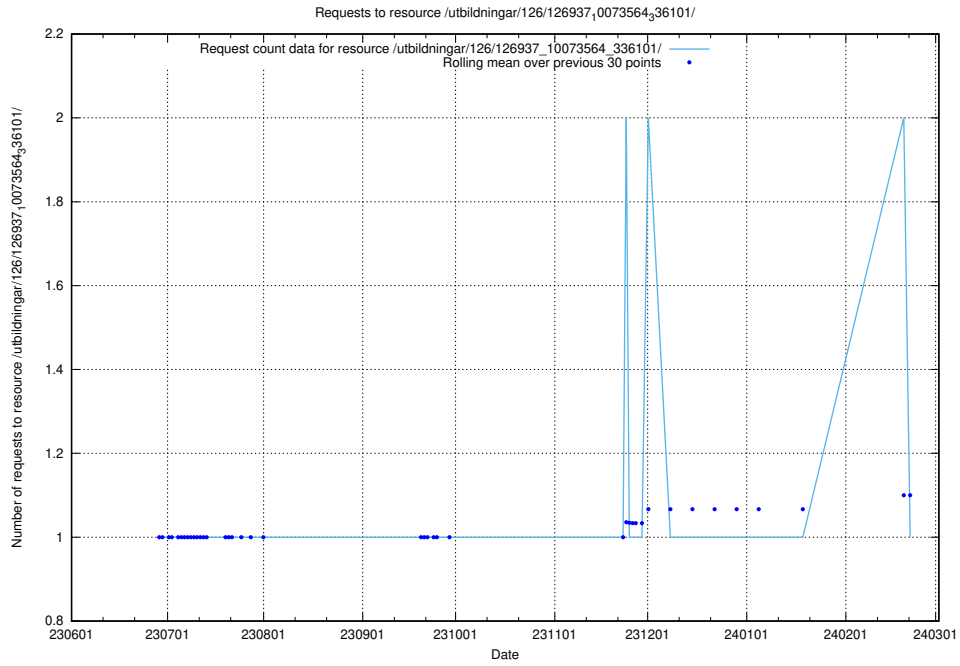

5.5256 Usage of /utbildningar/126/126937_10073564_336101/

Here, we count the number of requests to resource /utbildningar/126/126937_10073564_336101/.