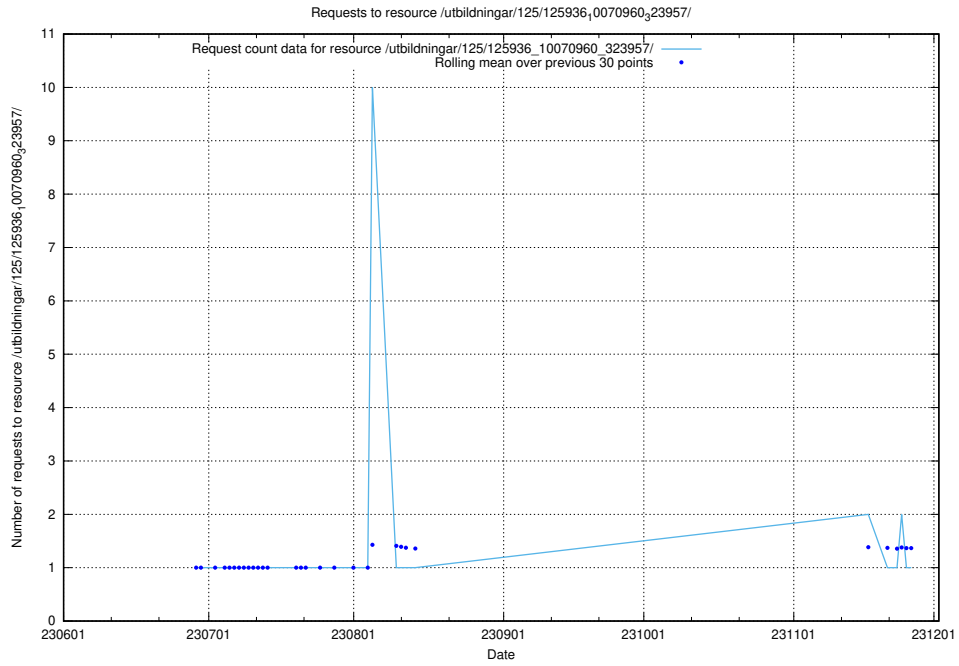

5.5278 Usage of /utbildningar/125/125936_10070960_323957/

Here, we count the number of requests to resource /utbildningar/125/125936_10070960_323957/.