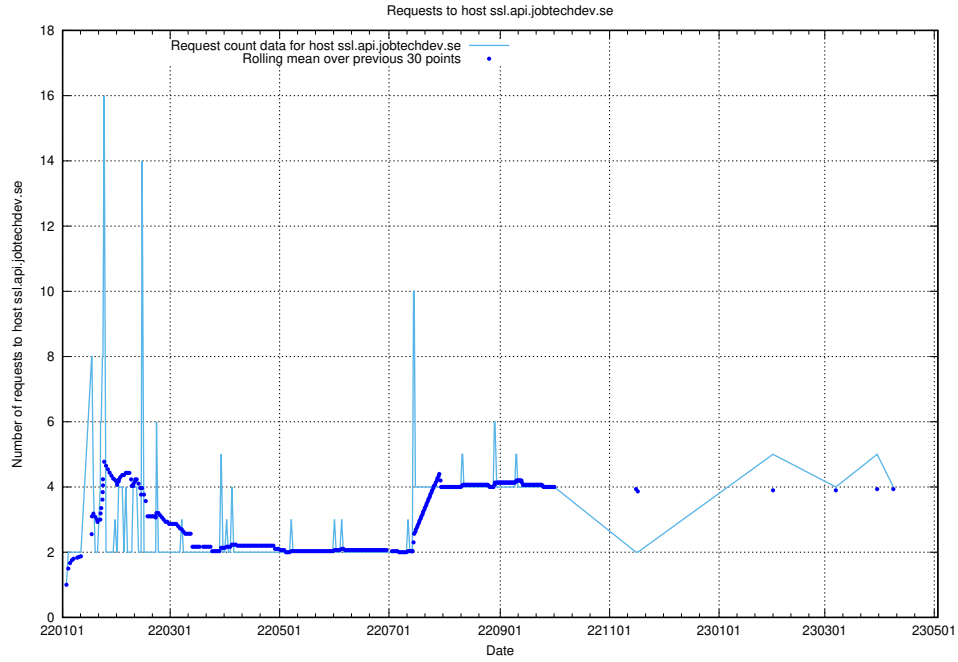

7.104 Usage of ssl.api.jobtechdev.se

Here, we count the number of requests to host ssl.api.jobtechdev.se.