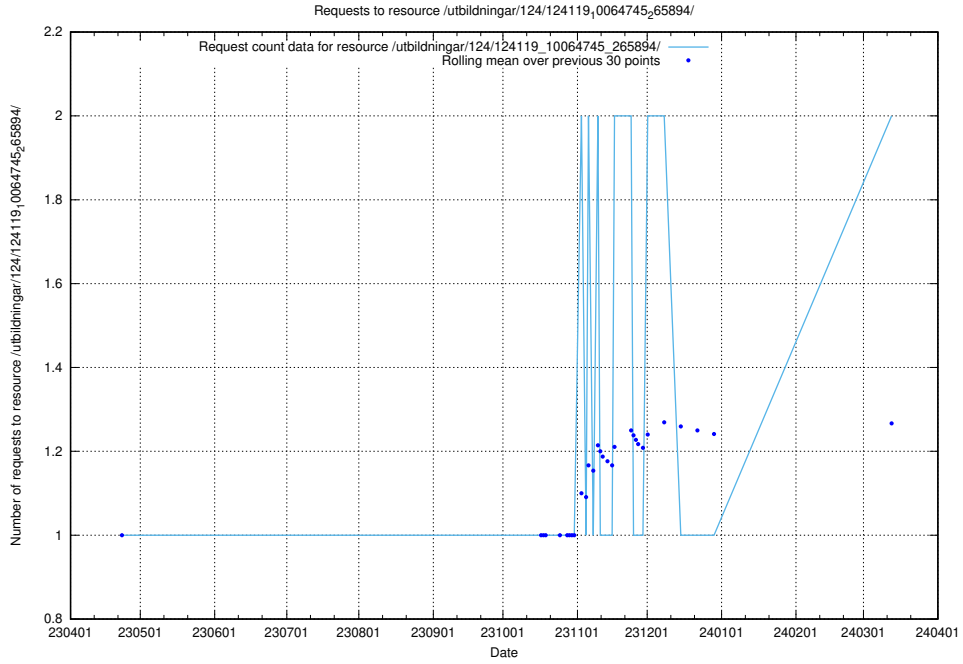

5.987 Usage of /utbildningar/124/124119_10064745_265894/

Here, we count the number of requests to resource /utbildningar/124/124119_10064745_265894/.