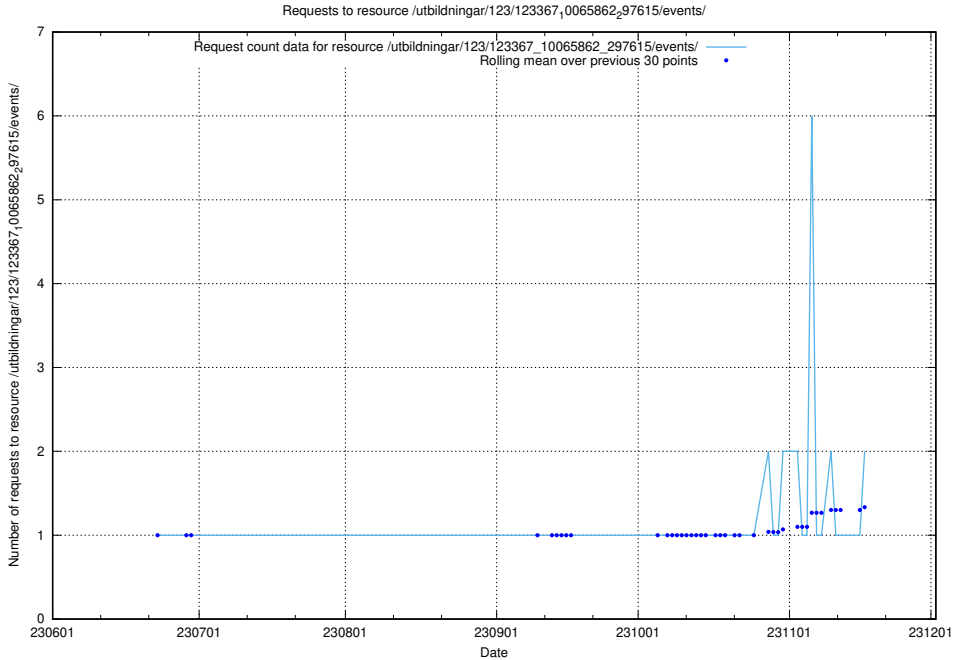

5.962 Usage of /utbildningar/123/123367_10065862_297615/events/

Here, we count the number of requests to resource /utbildningar/123/123367_10065862_297615/events/