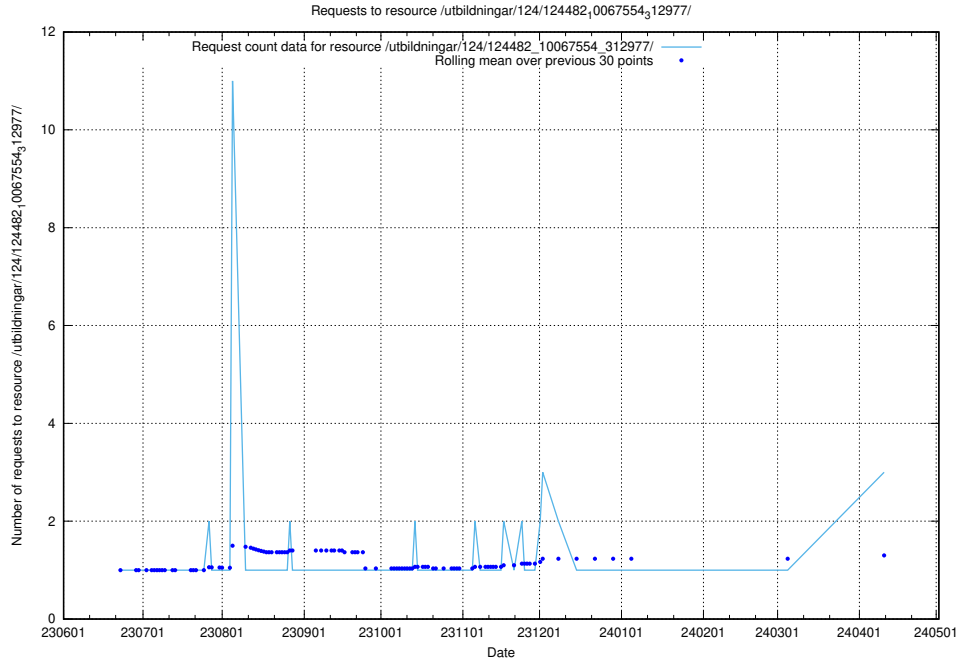

5.457 Usage of /utbildningar/124/124482_10067554_312977/

Here, we count the number of requests to resource /utbildningar/124/124482_10067554_312977/.