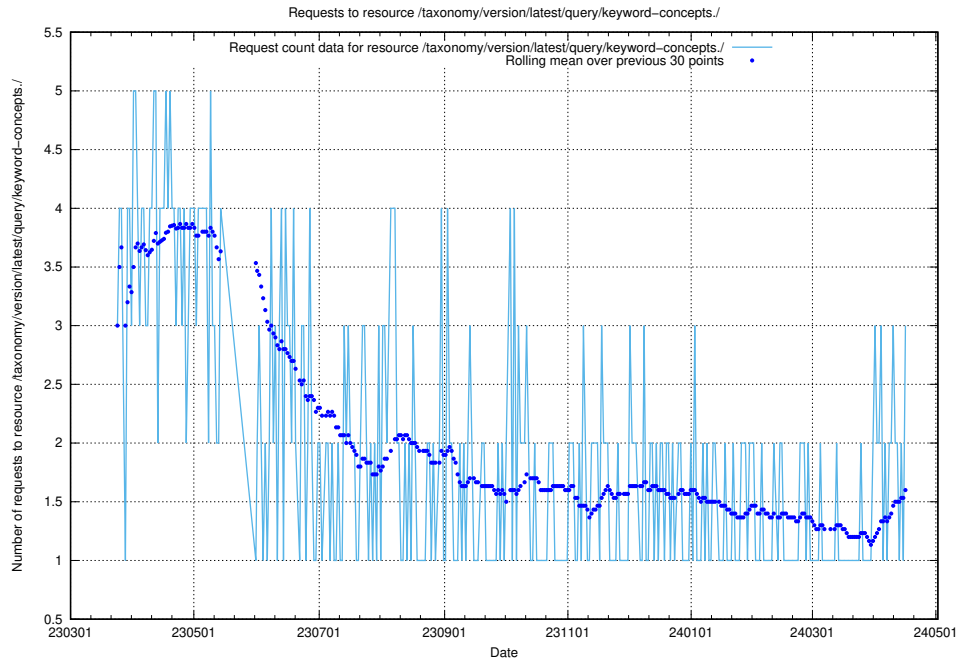

5.519 Usage of /taxonomy/version/latest/query/keyword-concepts./

Here, we count the number of requests to resource /taxonomy/version/latest/query/keyword-concepts./.