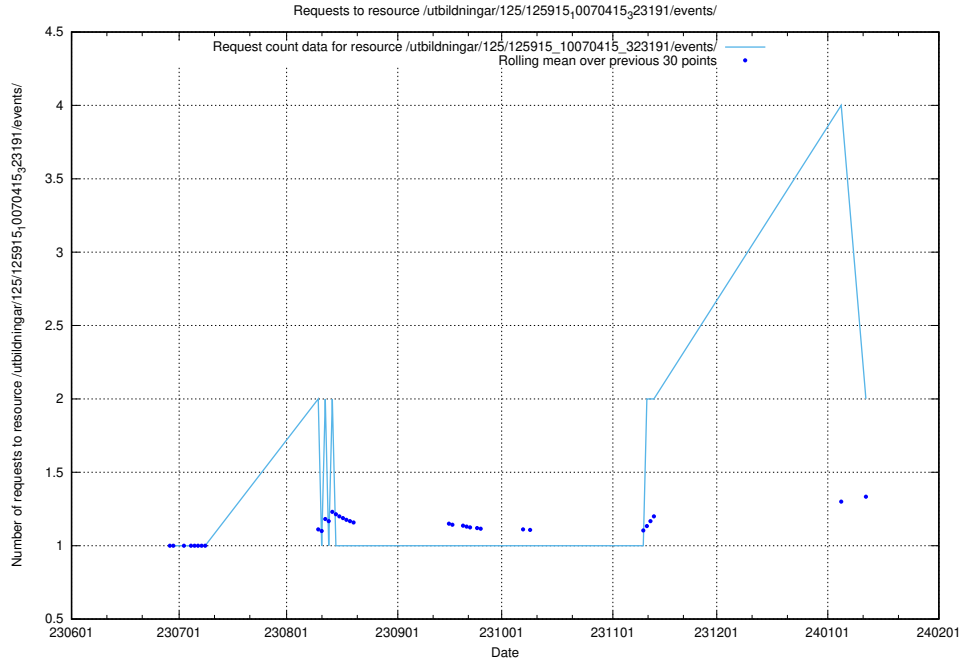

5.913 Usage of /utbildningar/125/125915_10070415_323191/events/

Here, we count the number of requests to resource /utbildningar/125/125915_10070415_323191/events/