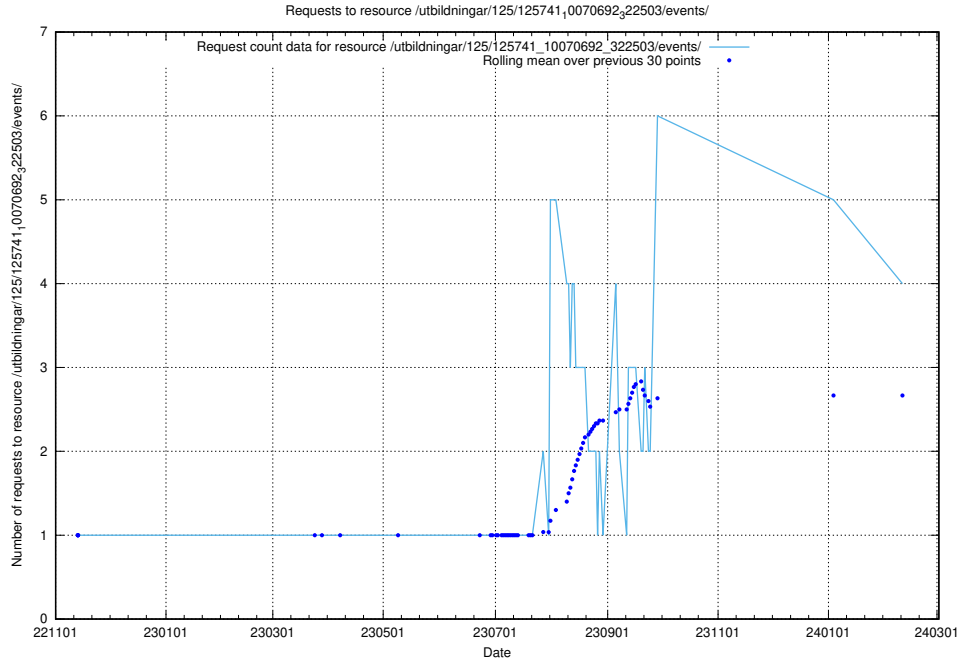

5.284 Usage of /utbildningar/125/125741_10070692_322503/events/

Here, we count the number of requests to resource /utbildningar/125/125741_10070692_322503/events/