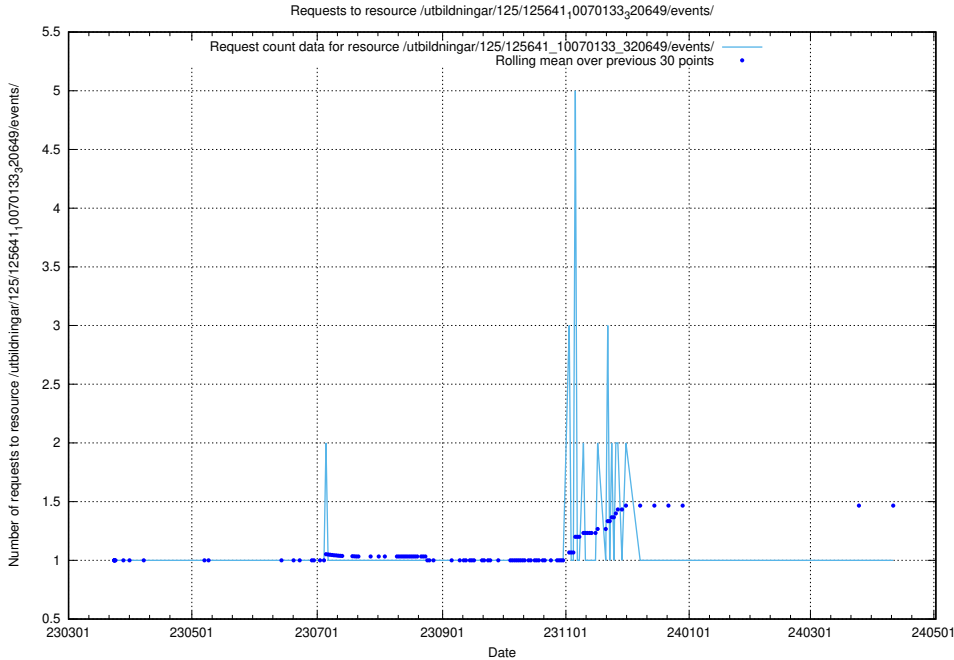

5.1125 Usage of /utbildningar/125/125641_10070133_320649/events/

Here, we count the number of requests to resource /utbildningar/125/125641_10070133_320649/events/