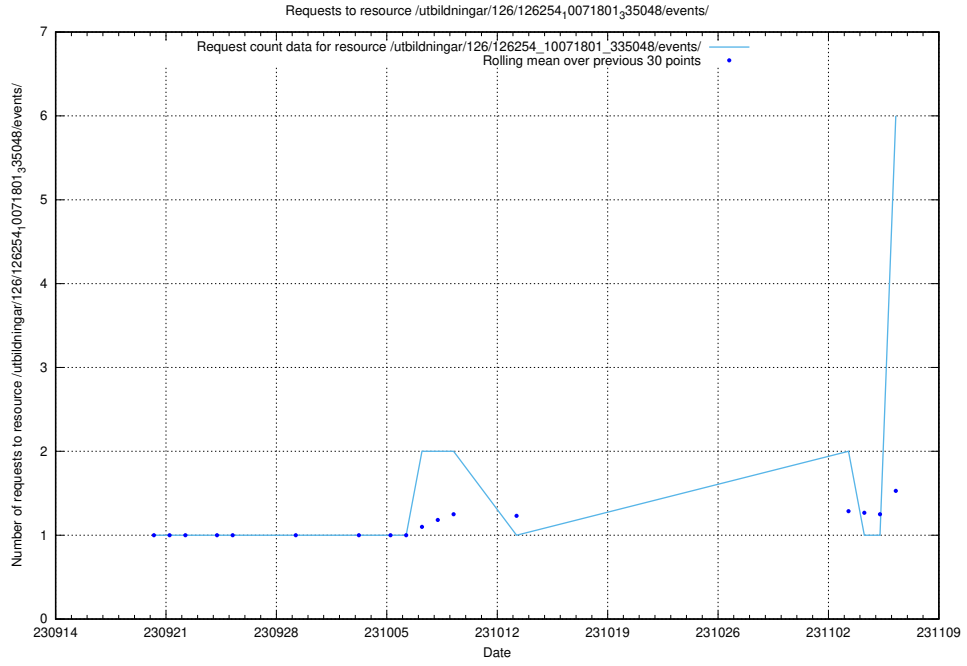

5.111 Usage of /utbildningar/126/126254_10071801_335048/events/

Here, we count the number of requests to resource /utbildningar/126/126254_10071801_335048/events/