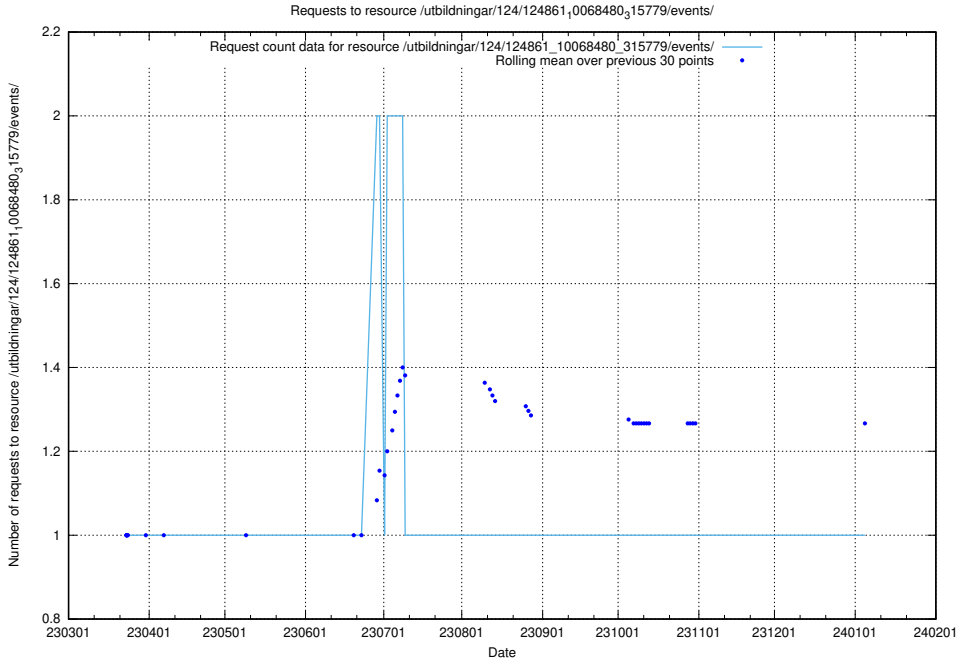

5.1230 Usage of /utbildningar/124/124861_10068480_315779/events/

Here, we count the number of requests to resource /utbildningar/124/124861_10068480_315779/events/