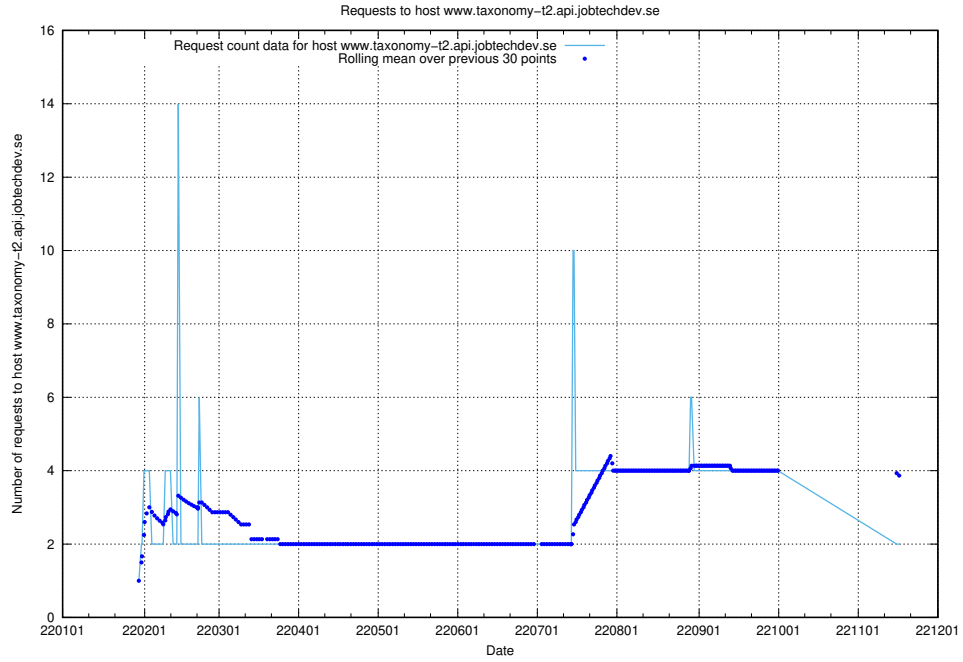

7.565 Usage of `www.taxonomy-t2.api.jobtechdev.se`

Here, we count the number of requests to host `www.taxonomy-t2.api.jobtechdev.se`.