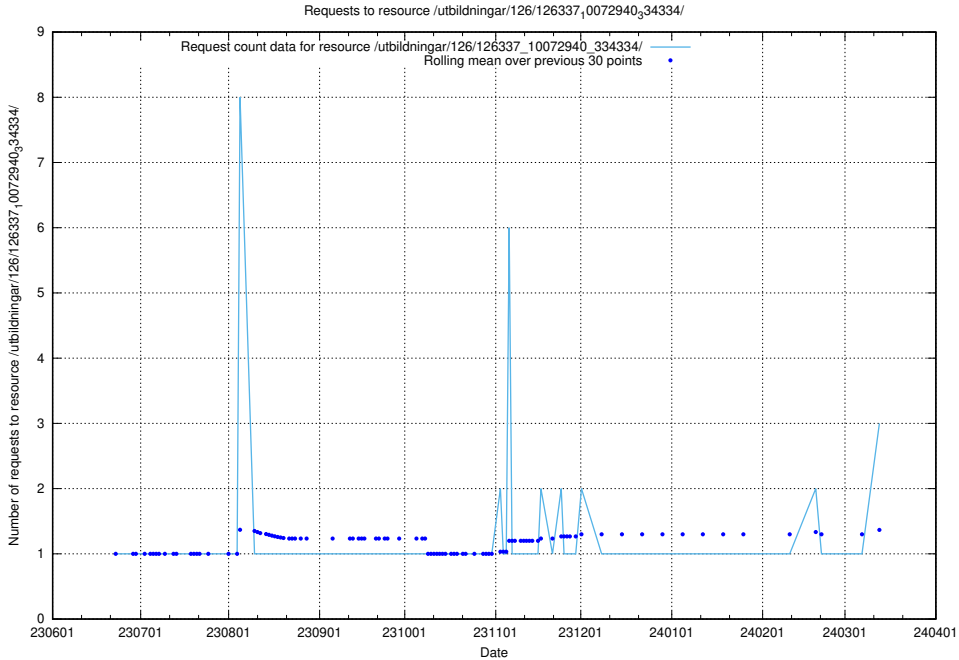

5.444 Usage of /utbildningar/126/126337_10072940_334334/

Here, we count the number of requests to resource /utbildningar/126/126337_10072940_334334/.