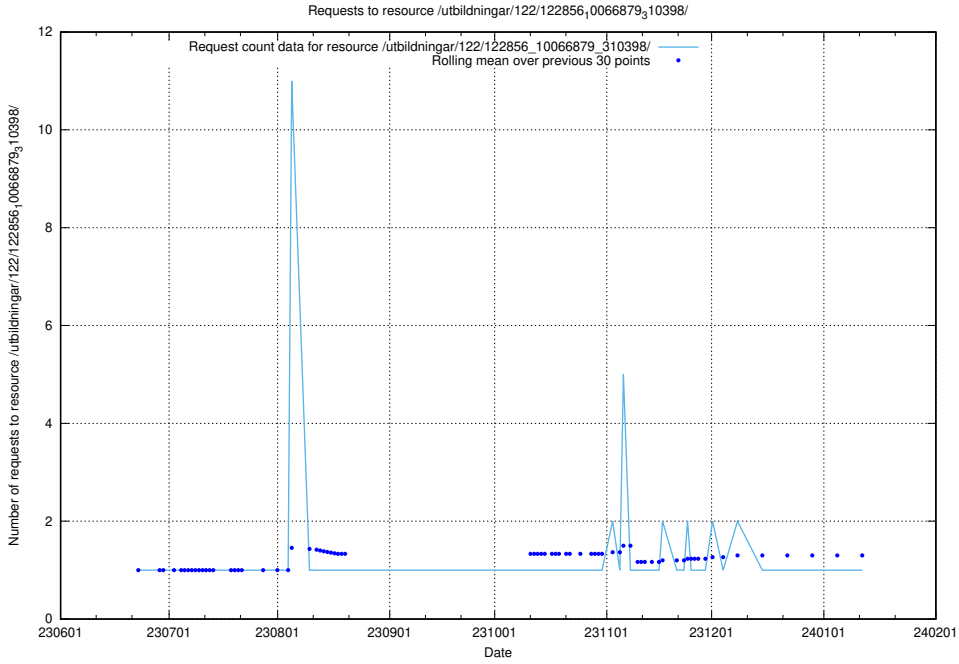

5.5642 Usage of /utbildningar/122/122856_10066879_310398/

Here, we count the number of requests to resource /utbildningar/122/122856_10066879_310398/.