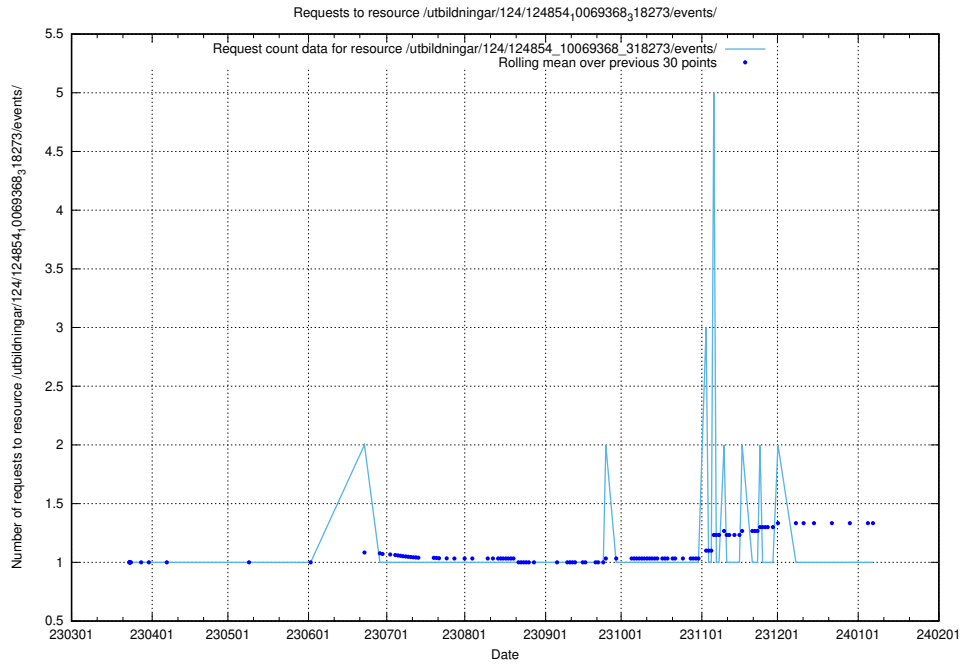

5.1268 Usage of /utbildningar/124/124854_10069368_318273/events/

Here, we count the number of requests to resource /utbildningar/124/124854_10069368_318273/events/