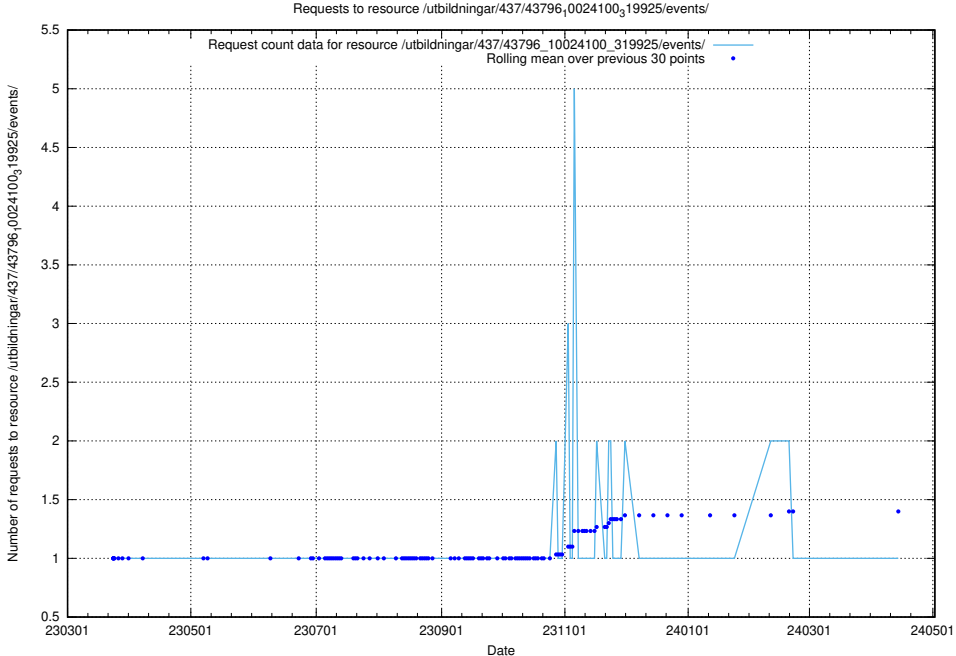

5.6128 Usage of /utbildningar/437/43796_10024100_319925/events/

Here, we count the number of requests to resource /utbildningar/437/43796_10024100_319925/events/.