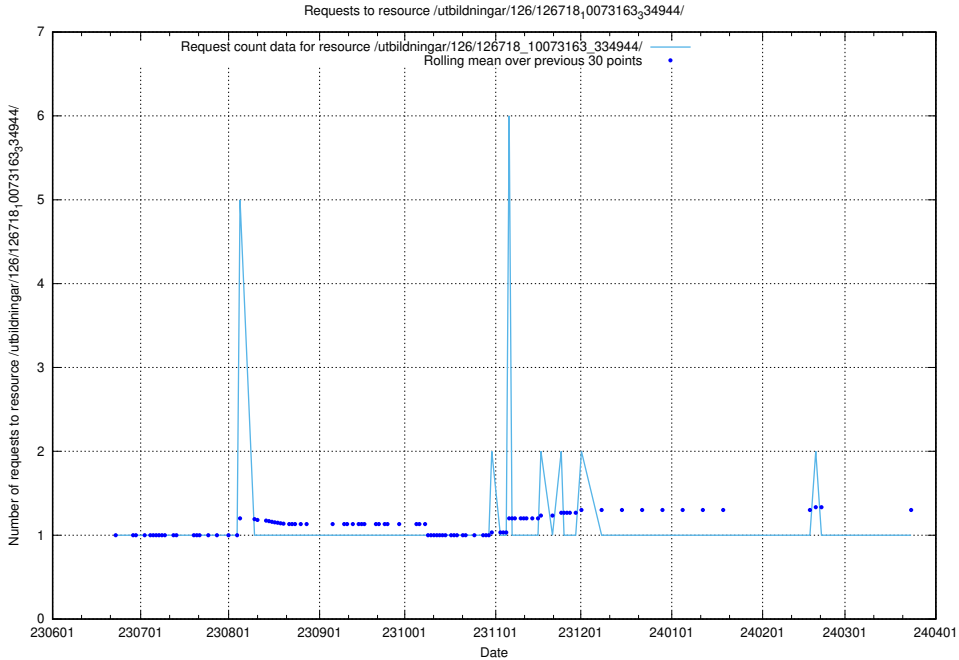

5.5429 Usage of /utbildningar/126/126718_10073163_334944/

Here, we count the number of requests to resource /utbildningar/126/126718_10073163_334944/.