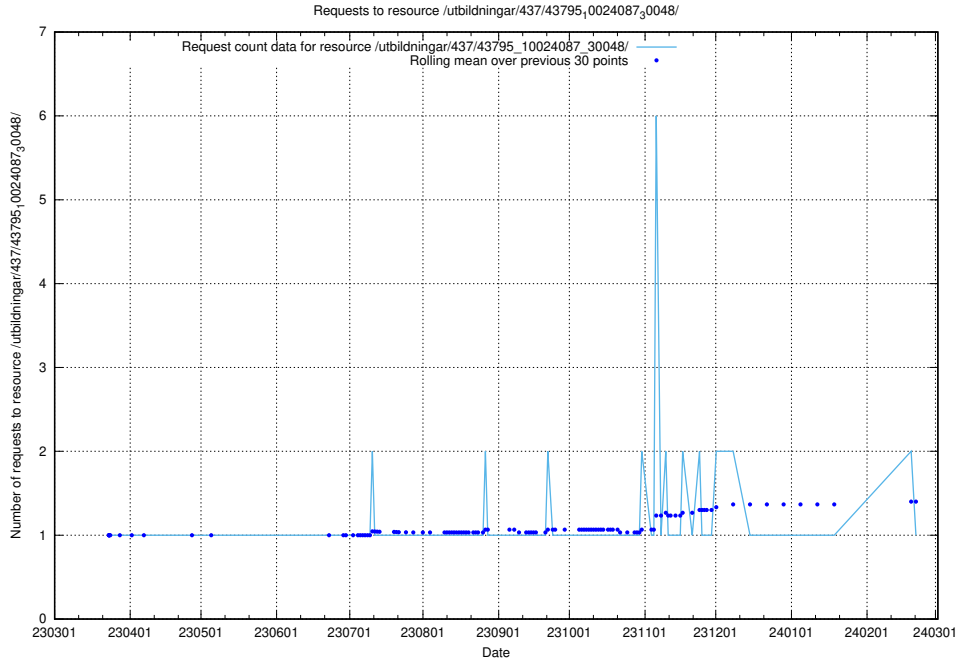

5.6133 Usage of /utbildningar/437/43795_10024087_30048/

Here, we count the number of requests to resource /utbildningar/437/43795_10024087_30048/.