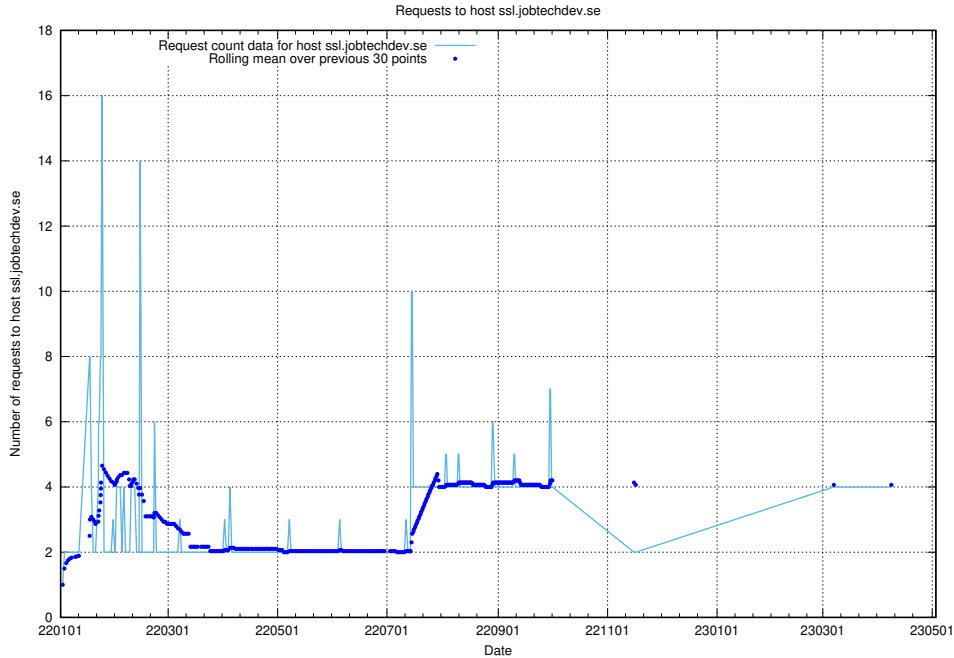

7.110 Usage of ssl.jobtechdev.se

Here, we count the number of requests to host ssl.jobtechdev.se.