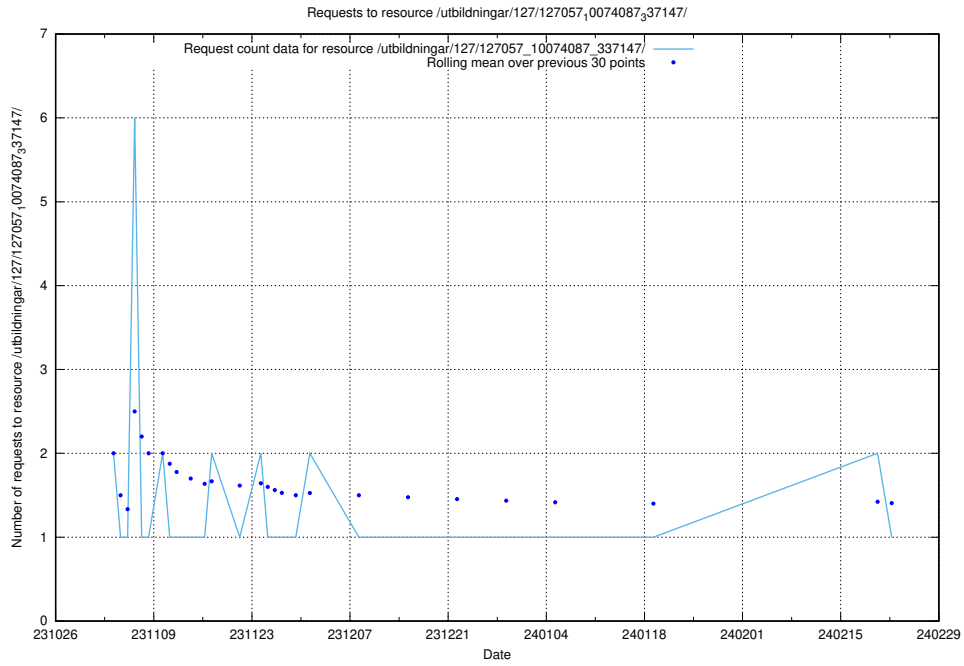

5.3974 Usage of /utbildningar/127/127057_10074087_337147/

Here, we count the number of requests to resource /utbildningar/127/127057_10074087_337147/.