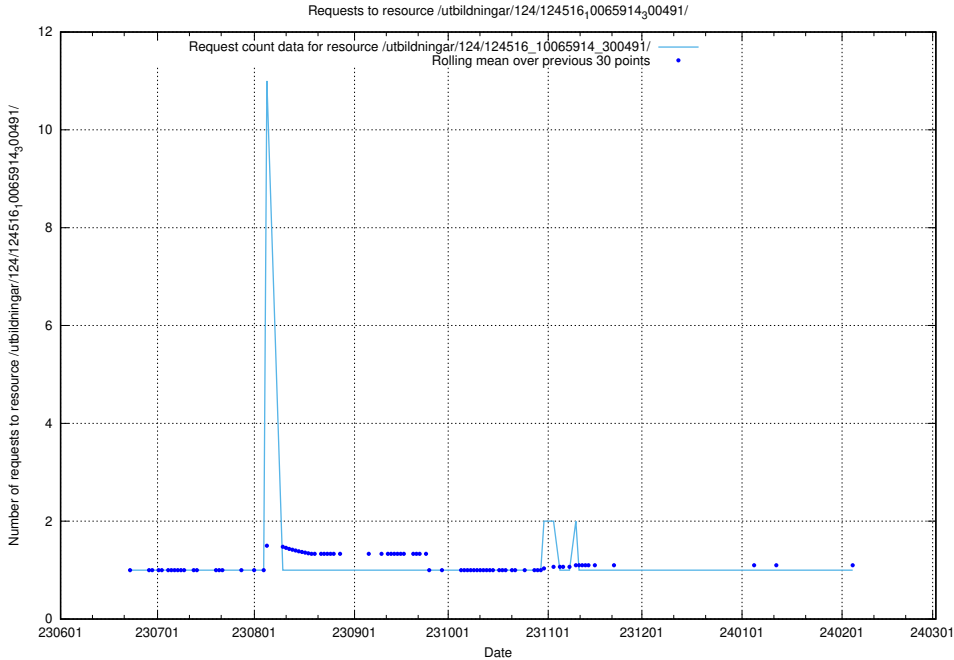

5.5580 Usage of /utbildningar/124/124516_10065914_300491/

Here, we count the number of requests to resource /utbildningar/124/124516_10065914_300491/.