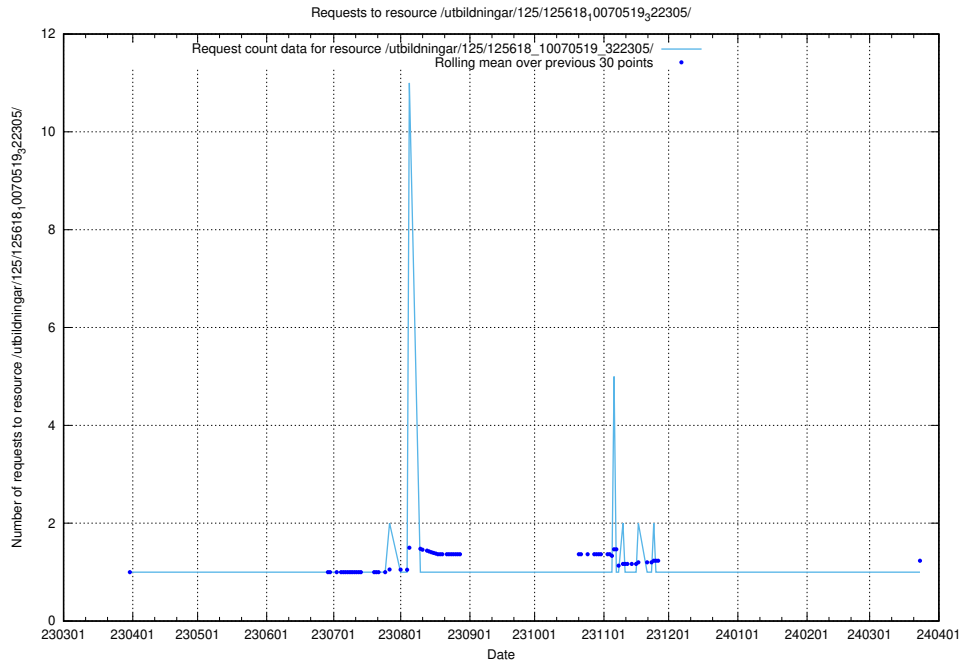

5.5867 Usage of /utbildningar/125/125618_10070519_322305/

Here, we count the number of requests to resource /utbildningar/125/125618_10070519_322305/.