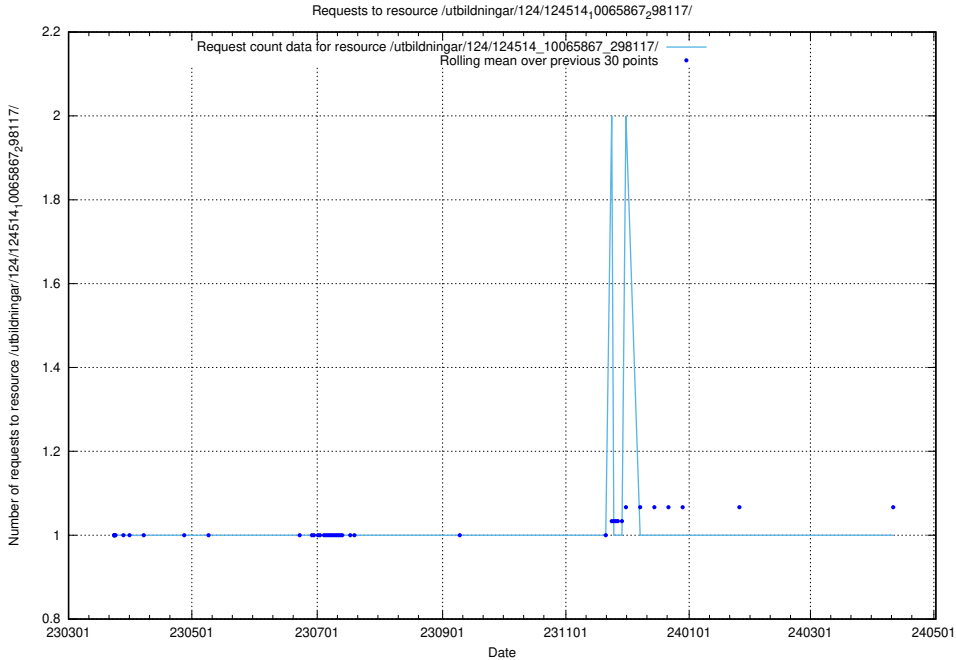

5.1853 Usage of /utbildningar/124/124514_10065867_298117/

Here, we count the number of requests to resource /utbildningar/124/124514_10065867_298117/.