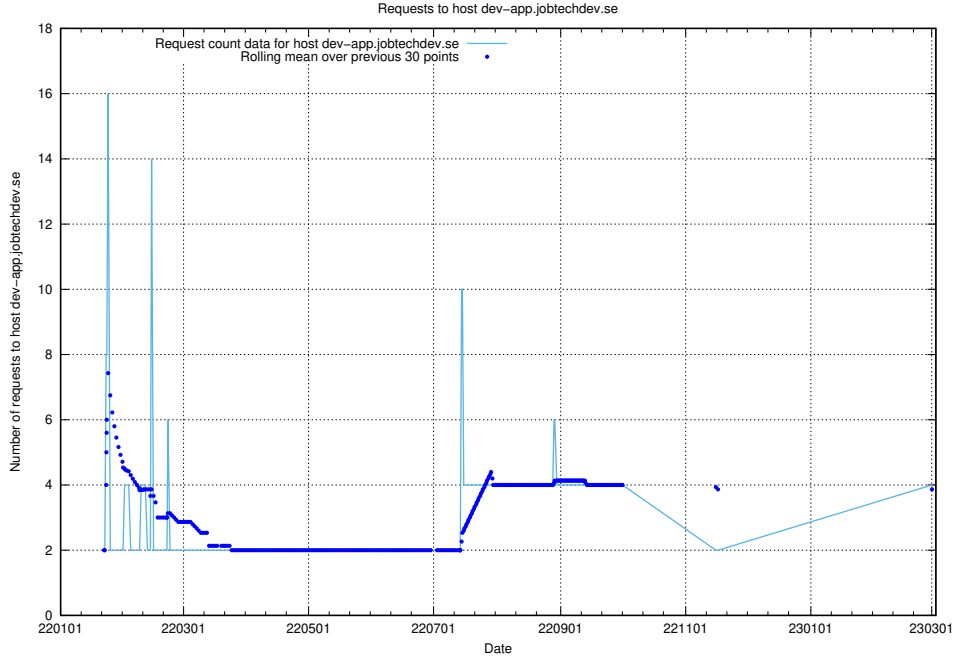

7.92 Usage of dev-app.jobtechdev.se

Here, we count the number of requests to host dev-app.jobtechdev.se.