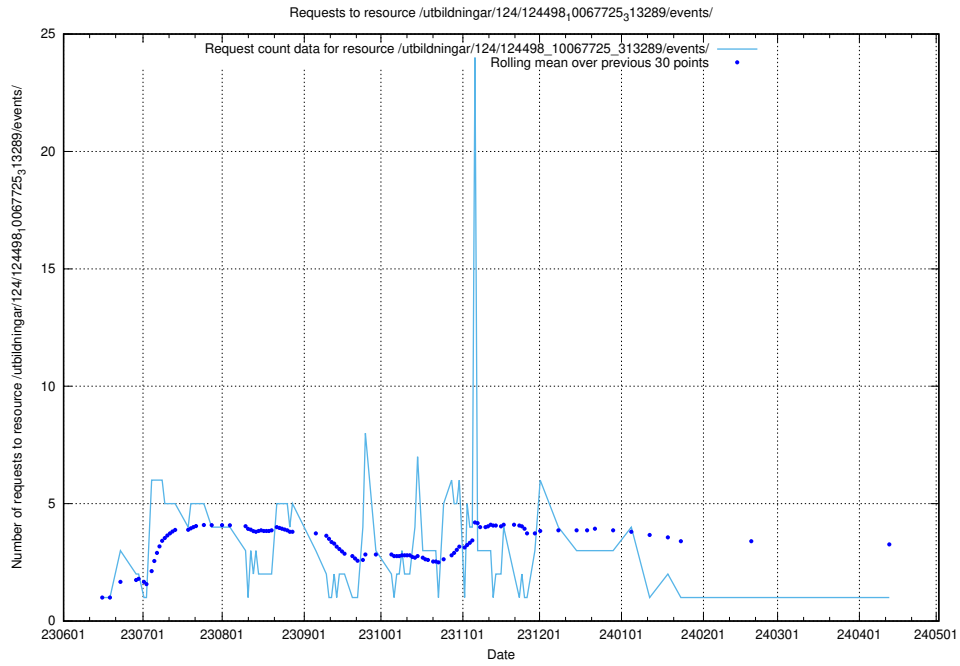

5.5690 Usage of /utbildningar/124/124498_10067725_313289/events/

Here, we count the number of requests to resource /utbildningar/124/124498_10067725_313289/events/