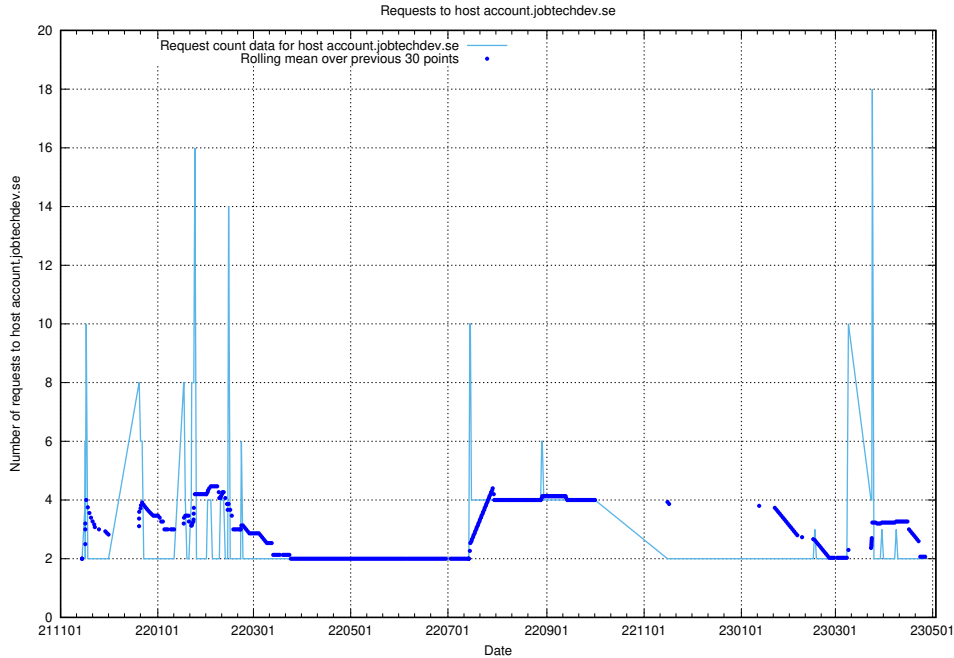

7.293 Usage of account.jobtechdev.se

Here, we count the number of requests to host account.jobtechdev.se.