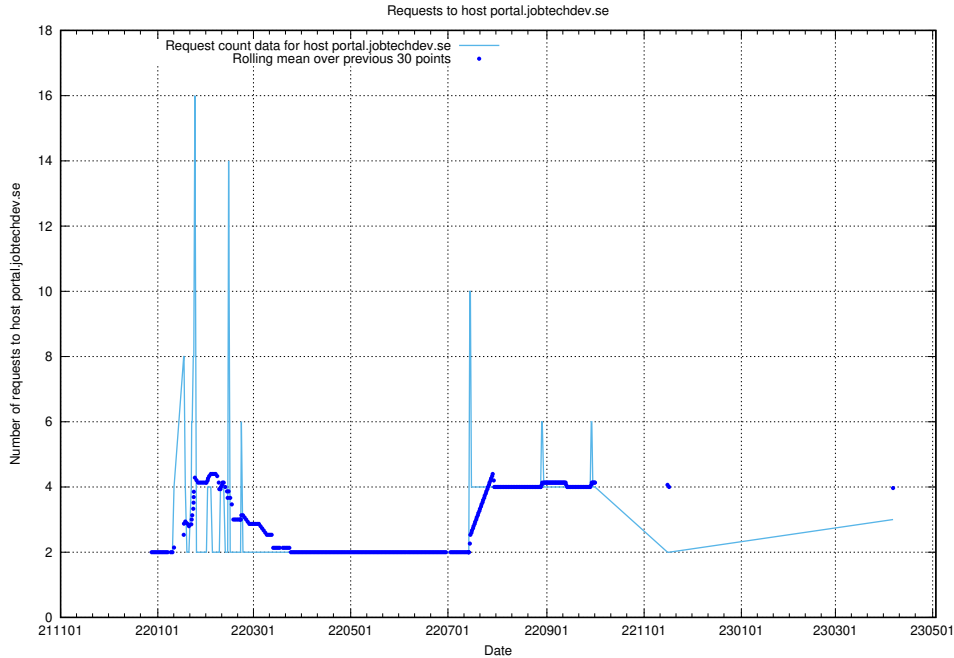

7.185 Usage of portal.jobtechdev.se

Here, we count the number of requests to host portal.jobtechdev.se.

7.186 Usage of panel.jobtechdev.se

Here, we count the number of requests to host panel.jobtechdev.se.