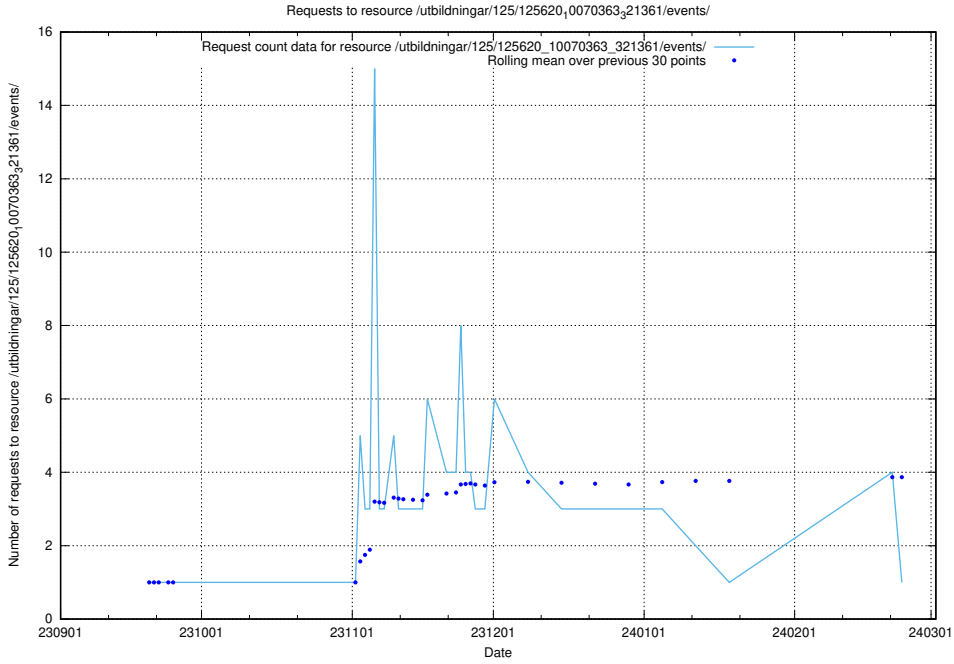

5.4360 Usage of /utbildningar/125/125620_10070363_321361/events/

Here, we count the number of requests to resource /utbildningar/125/125620_10070363_321361/events/