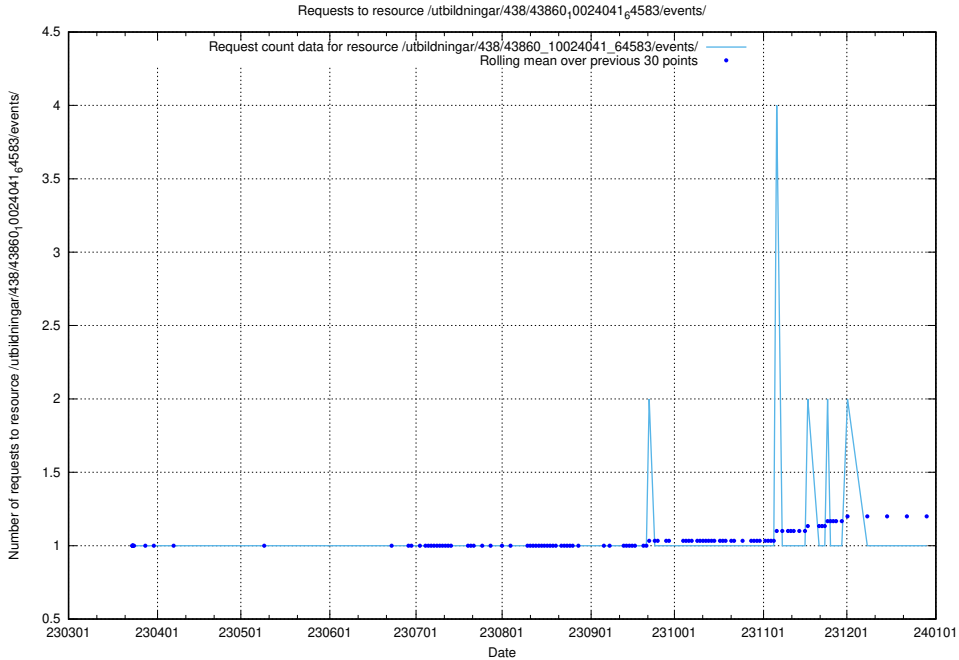

5.6097 Usage of /utbildningar/438/43860_10024041_64583/events/

Here, we count the number of requests to resource /utbildningar/438/43860_10024041_64583/events/.