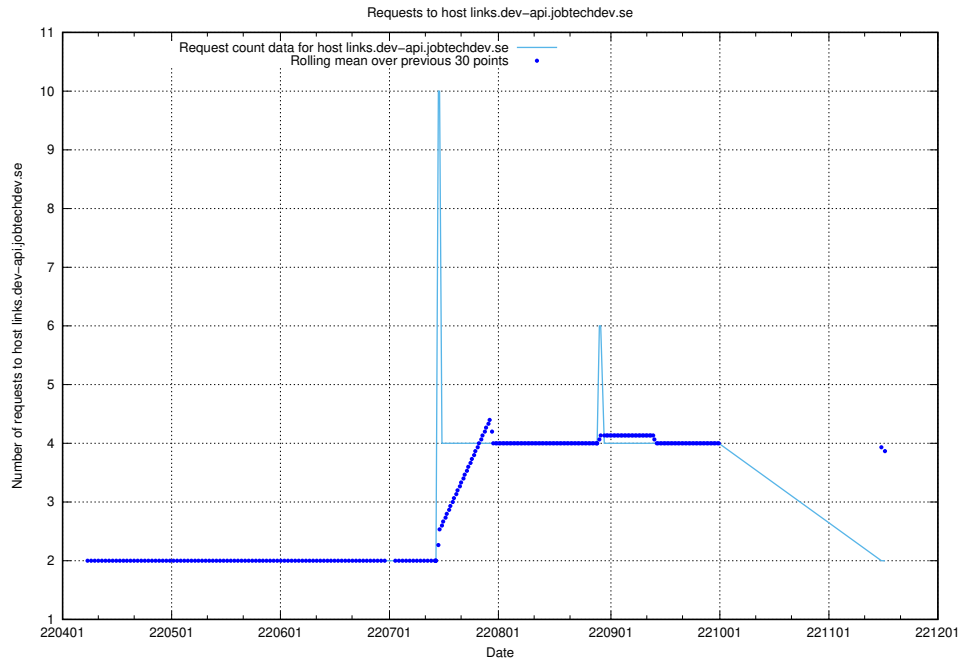

7.467 Usage of links.dev-api.jobtechdev.se

Here, we count the number of requests to host links.dev-api.jobtechdev.se.