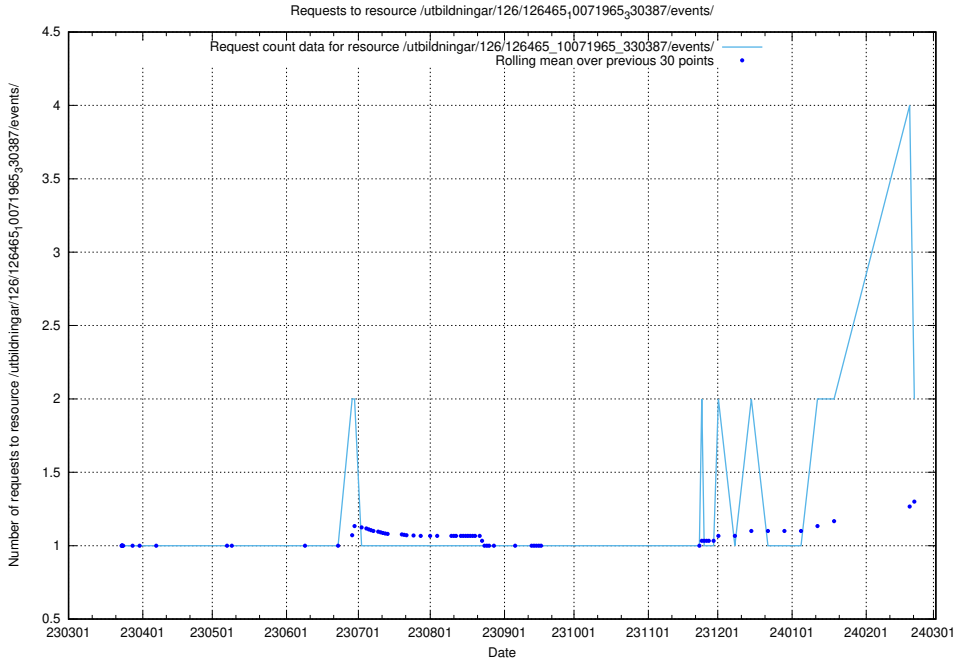

5.959 Usage of /utbildningar/126/126465_10071965_330387/events/

Here, we count the number of requests to resource /utbildningar/126/126465_10071965_330387/events/