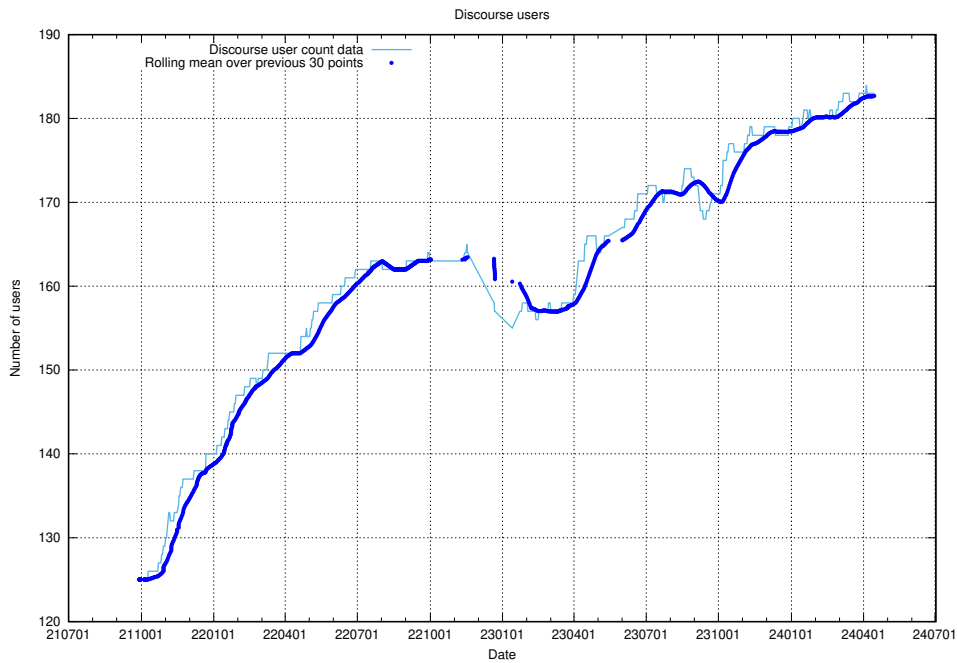

4 Discourse

This section summarises activities from the [JobTech Discourse Forum](https://forum.jobtechdev.se)⁵.

4.1 User count

A table of the number of users in Discourse.

---

⁵<https://forum.jobtechdev.se>