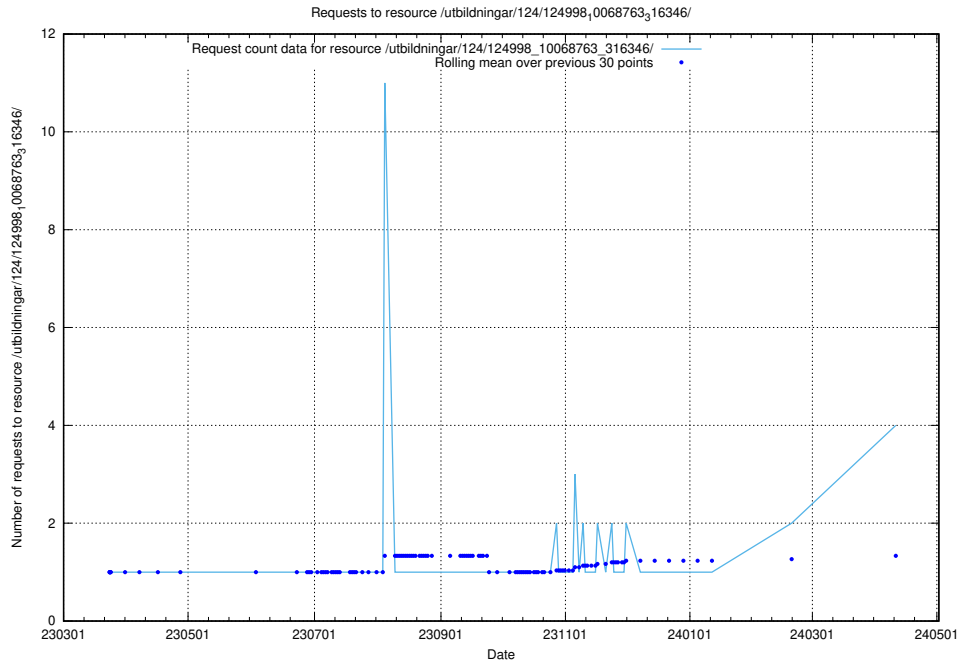

Here, we count the number of requests to resource /utbildningar/124/124998_10068763_316346/.

5.173 Usage of /utbildningar/124/124934_10069060_323400/

Here, we count the number of requests to resource /utbildningar/124/124934_10069060_323400/.