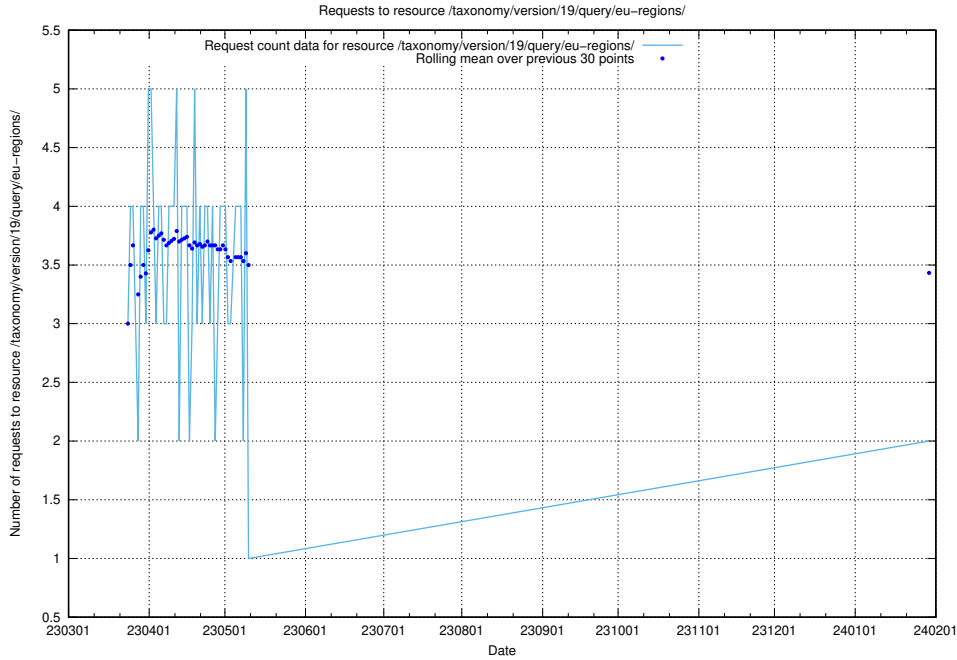

5.928 Usage of /taxonomy/version/19/query/eu-regions/

Here, we count the number of requests to resource /taxonomy/version/19/query/eu-regions/.