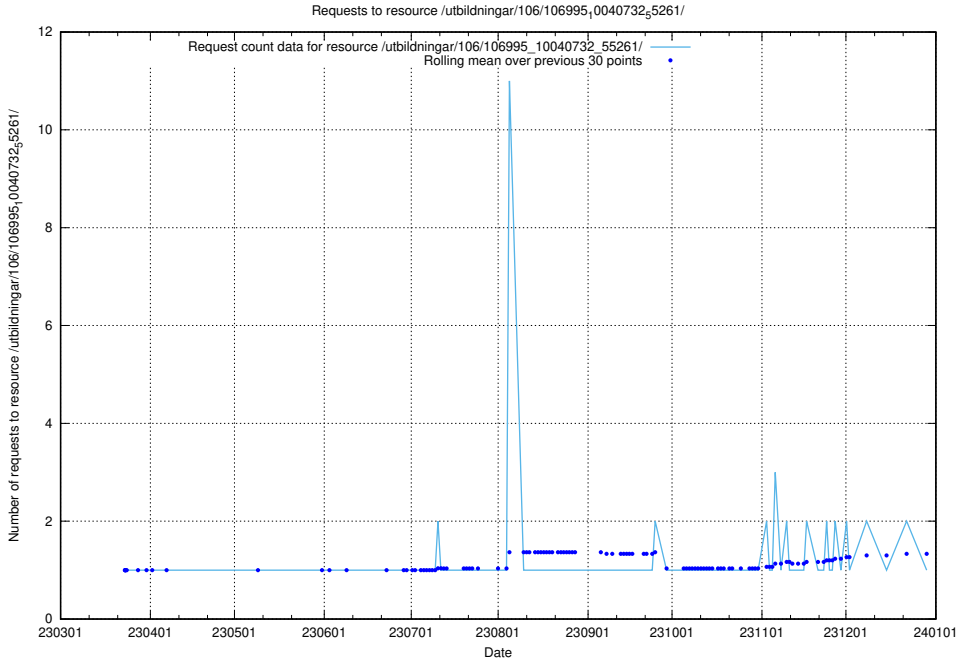

5.5136 Usage of /utbildningar/106/106995_10040732_55261/

Here, we count the number of requests to resource /utbildningar/106/106995_10040732_55261/.