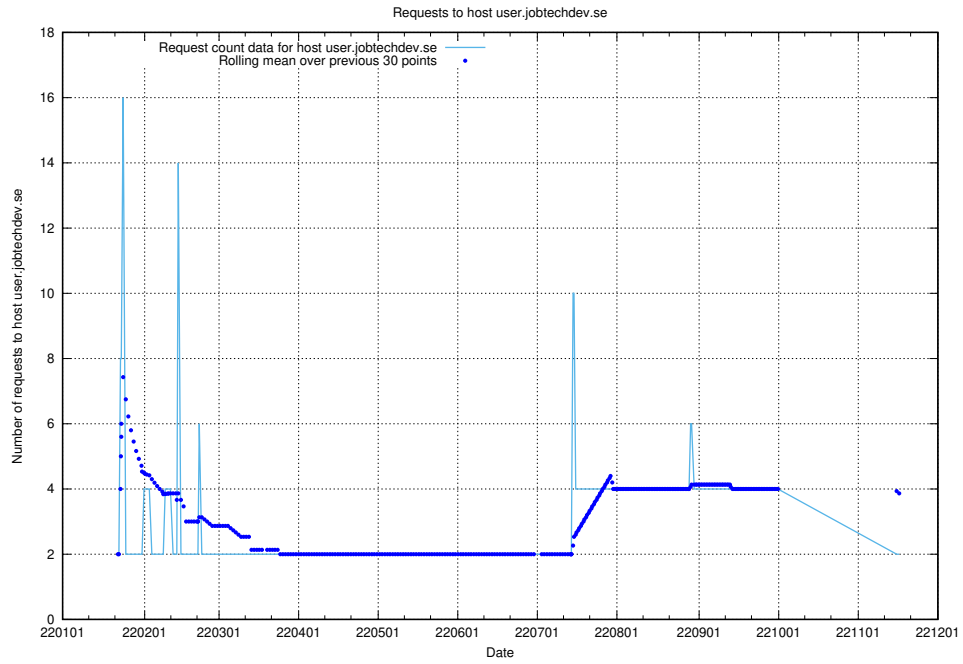

7.578 Usage of user.jobtechdev.se

Here, we count the number of requests to host user.jobtechdev.se.