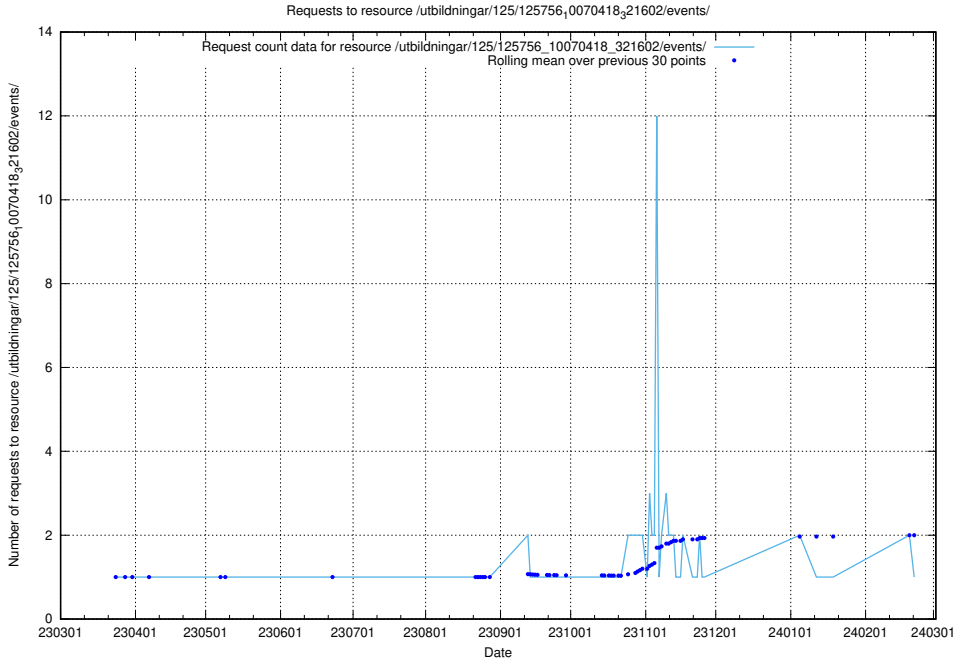

5.5927 Usage of /utbildningar/125/125756_10070418_321602/events/

Here, we count the number of requests to resource /utbildningar/125/125756_10070418_321602/events/