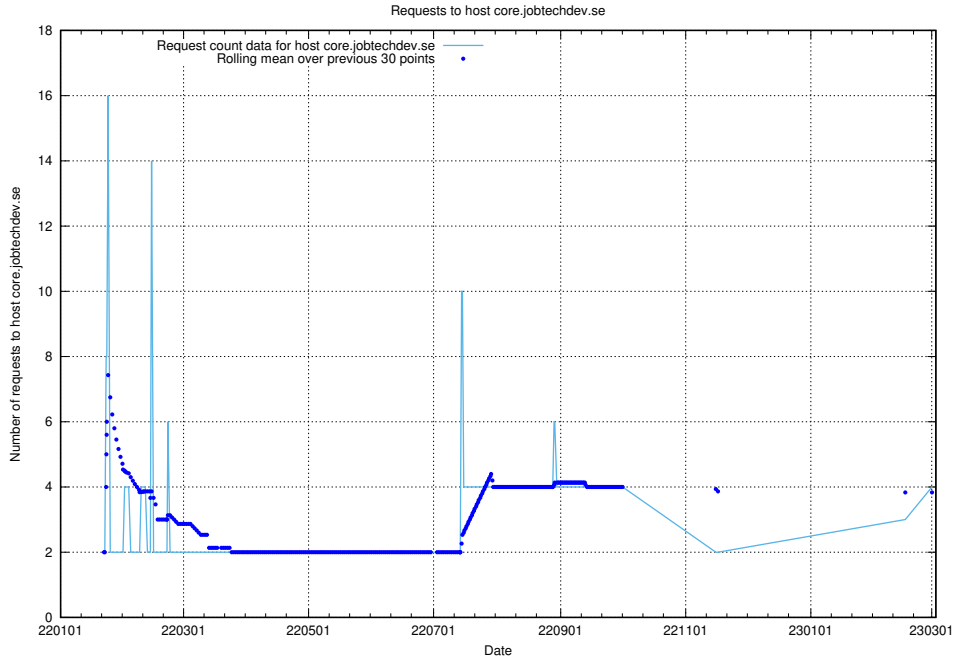

7.95 Usage of core.jobtechdev.se

Here, we count the number of requests to host core.jobtechdev.se.