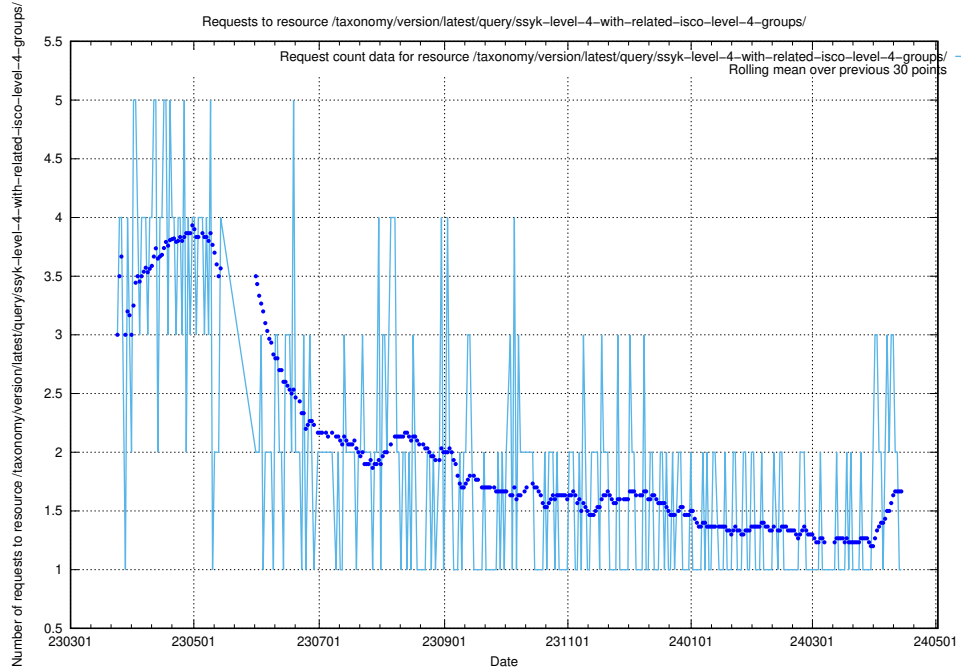

5.5790 Usage of /taxonomy/version/latest/query/ssyk-level-4-with-related-isco-level-4-groups/

Here, we count the number of requests to resource /taxonomy/version/latest/query/ssyk-level-4-with-related-isco-level-4-groups/.