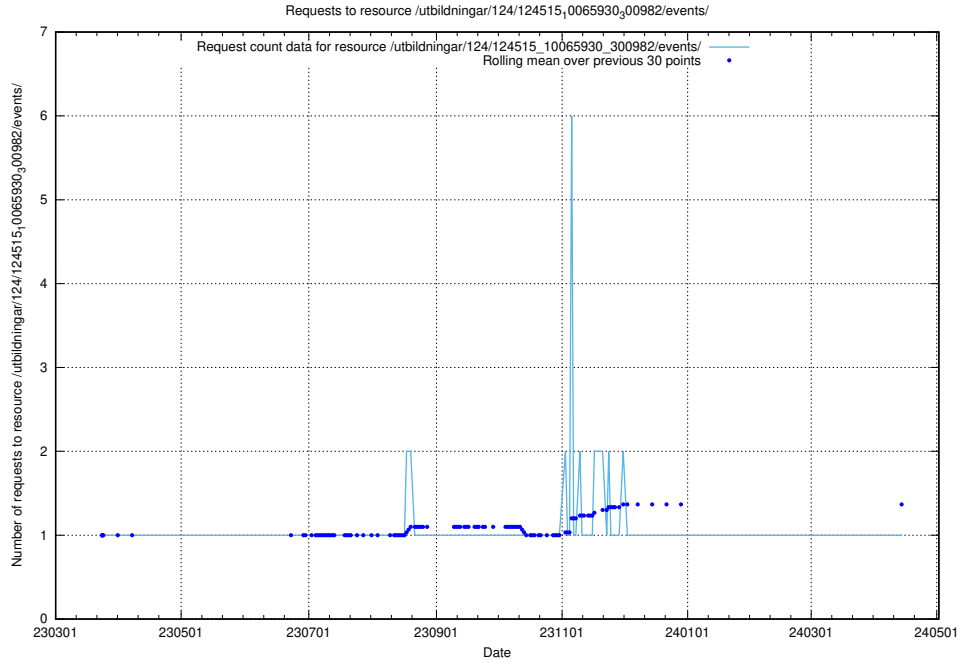

5.1339 Usage of /utbildningar/124/124515_10065930_300982/events/

Here, we count the number of requests to resource /utbildningar/124/124515_10065930_300982/events/