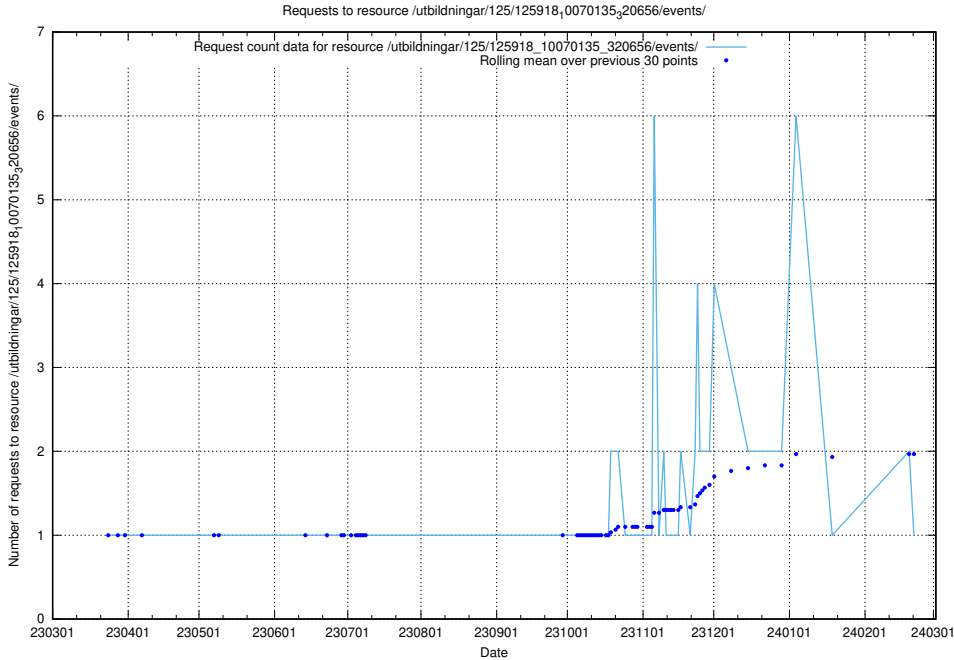

5.5918 Usage of /utbildningar/125/125918_10070135_320656/events/

Here, we count the number of requests to resource /utbildningar/125/125918_10070135_320656/events/