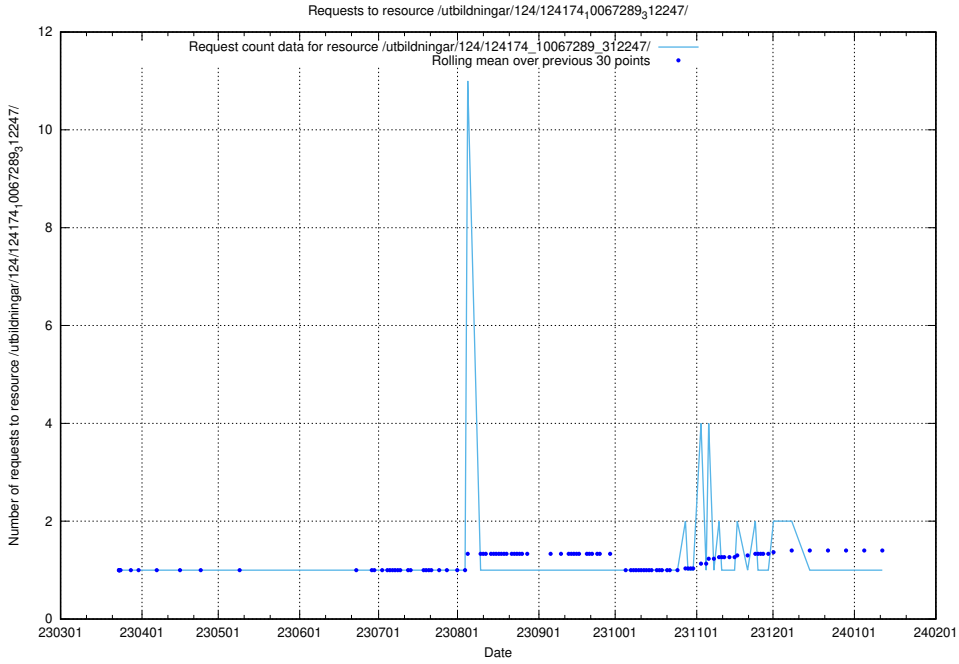

5.3776 Usage of /utbildningar/124/124174_10067289_312247/

Here, we count the number of requests to resource /utbildningar/124/124174_10067289_312247/.