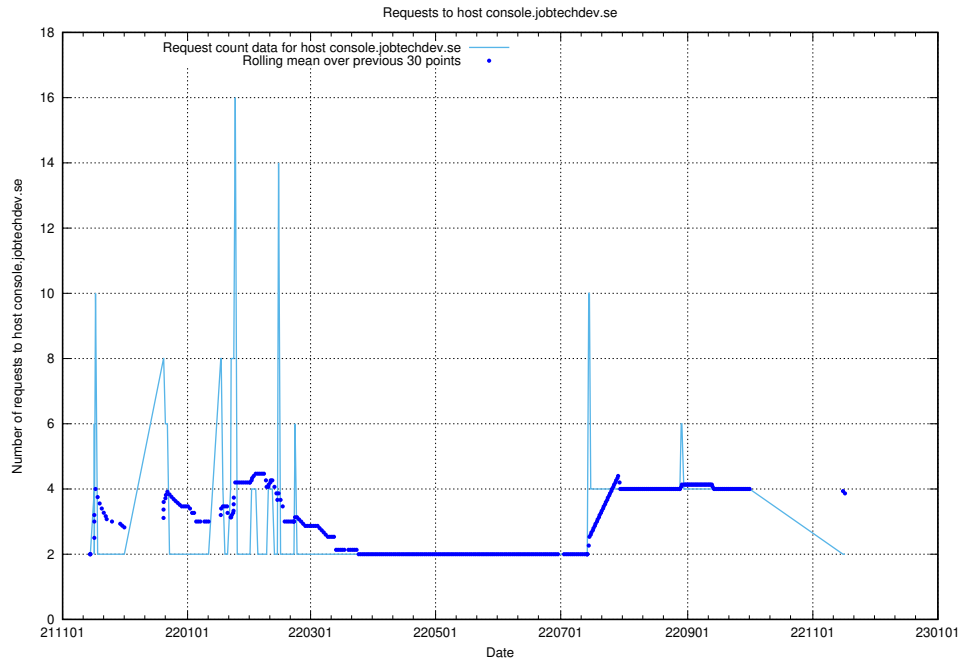

7.265 Usage of console.jobtechdev.se

Here, we count the number of requests to host console.jobtechdev.se.