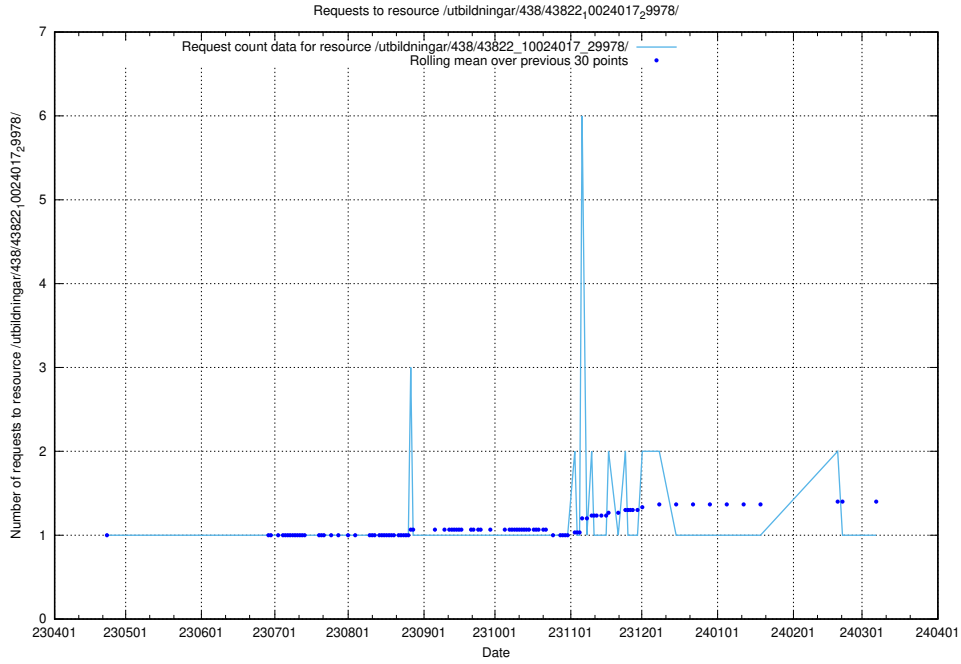

5.5719 Usage of /utbildningar/438/43822_10024017_29978/

Here, we count the number of requests to resource /utbildningar/438/43822_10024017_29978/.