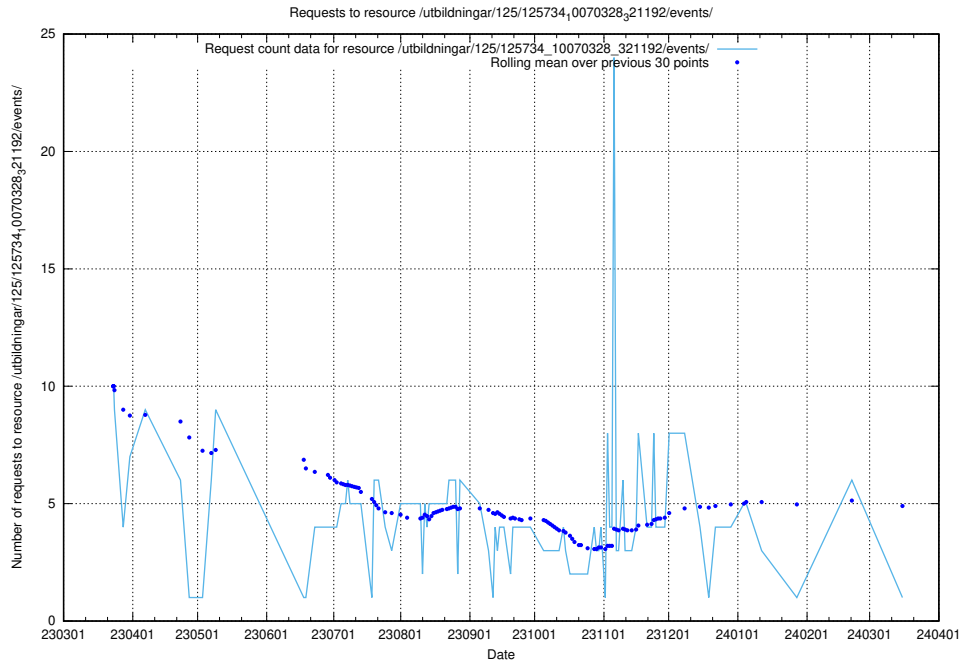

5.5958 Usage of /utbildningar/125/125734_10070328_321192/events/

Here, we count the number of requests to resource /utbildningar/125/125734_10070328_321192/events/