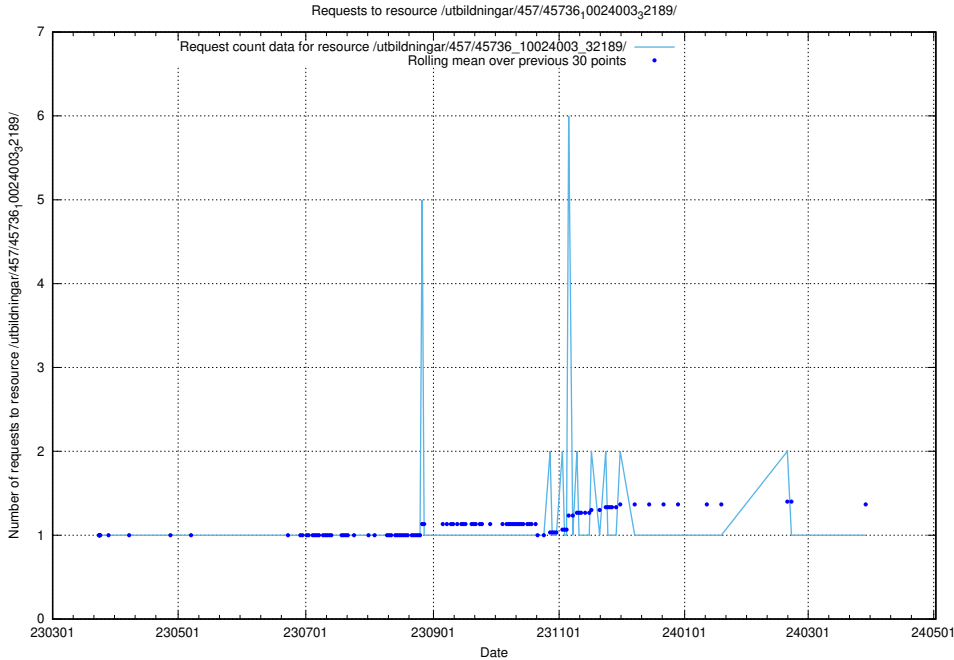

Here, we count the number of requests to resource /utbildningar/457/45736_10024003_32189/events/.

5.6020 Usage of /utbildningar/457/45736_10024003_32189/

Here, we count the number of requests to resource /utbildningar/457/45736_10024003_32189/.