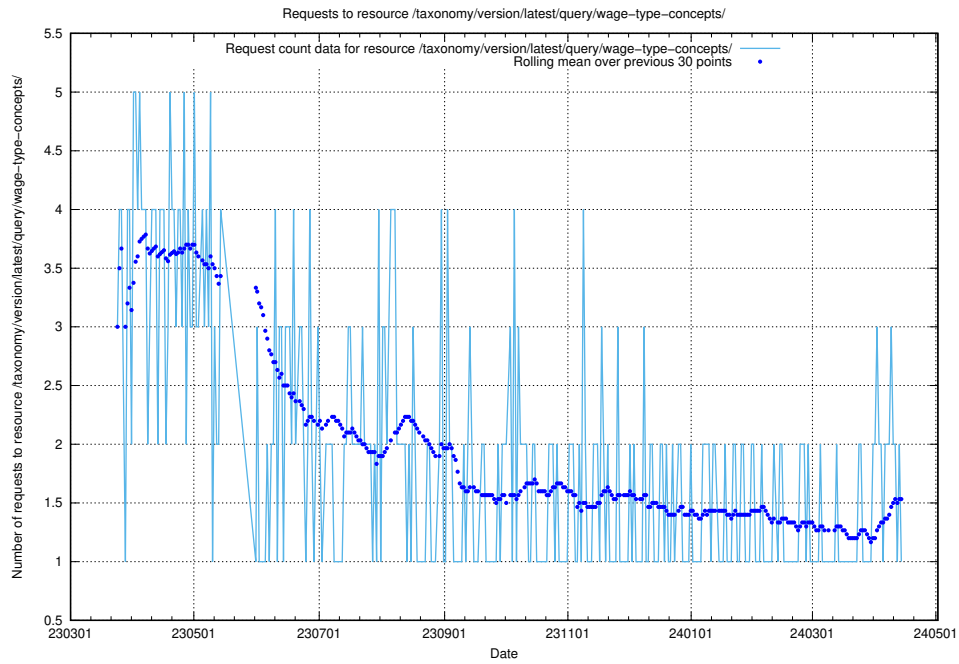

5.5778 Usage of /taxonomy/version/latest/query/wage-type-concepts/

Here, we count the number of requests to resource /taxonomy/version/latest/query/wage-type-concepts/.