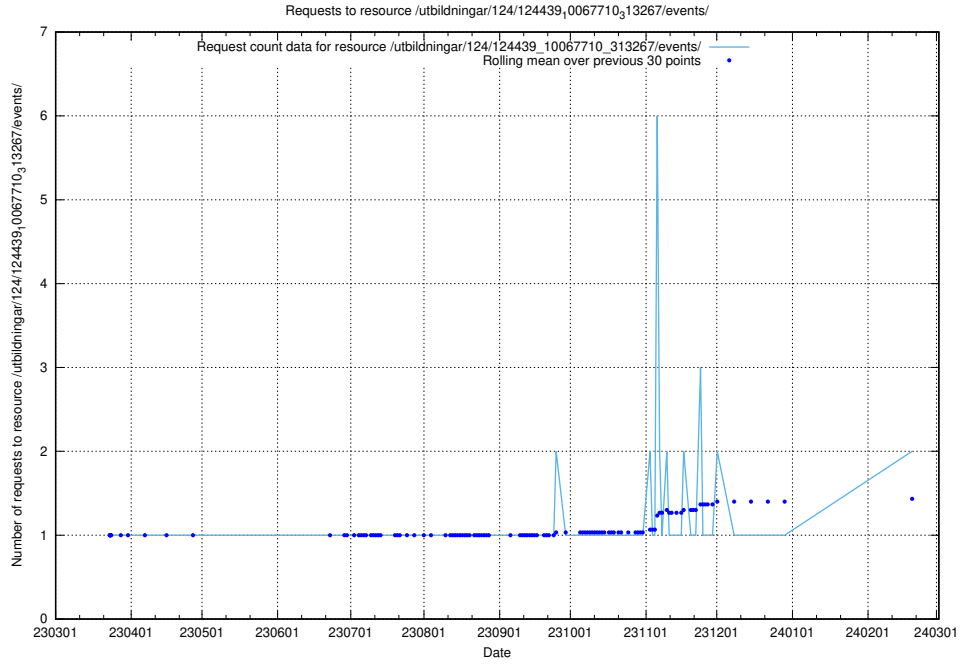

5.662 Usage of /utbildningar/124/124439_10067710_313267/events/

Here, we count the number of requests to resource /utbildningar/124/124439_10067710_313267/events/