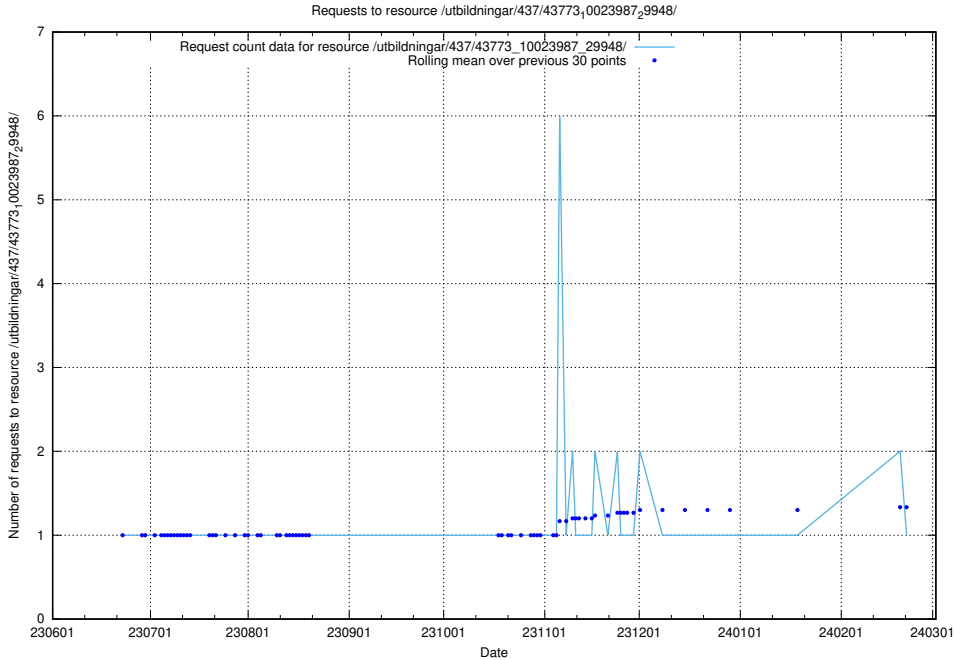

5.5274 Usage of /utbildningar/437/43773_10023987_29948/

Here, we count the number of requests to resource /utbildningar/437/43773_10023987_29948/.