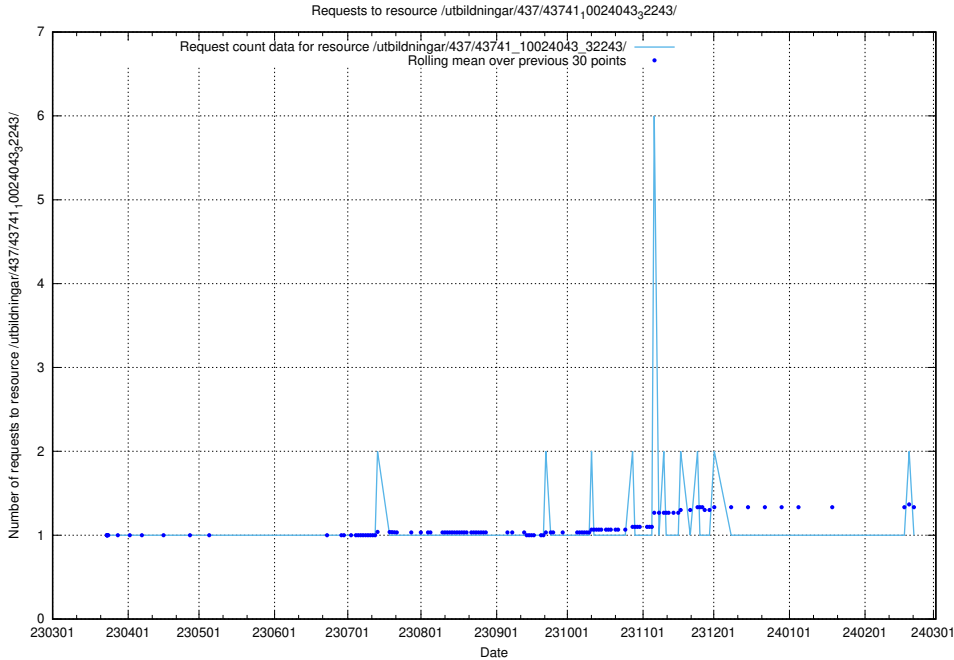

5.6090 Usage of /utbildningar/437/43741_10024043_32243/

Here, we count the number of requests to resource /utbildningar/437/43741_10024043_32243/.