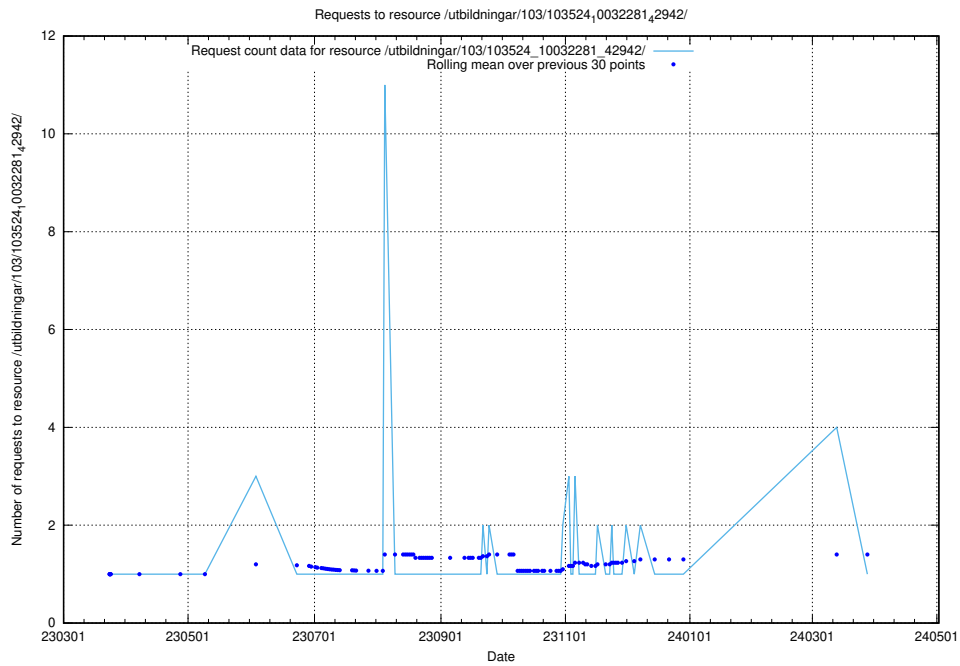

5.5158 Usage of /utbildningar/103/103524_10032281_42942/

Here, we count the number of requests to resource /utbildningar/103/103524_10032281_42942/.