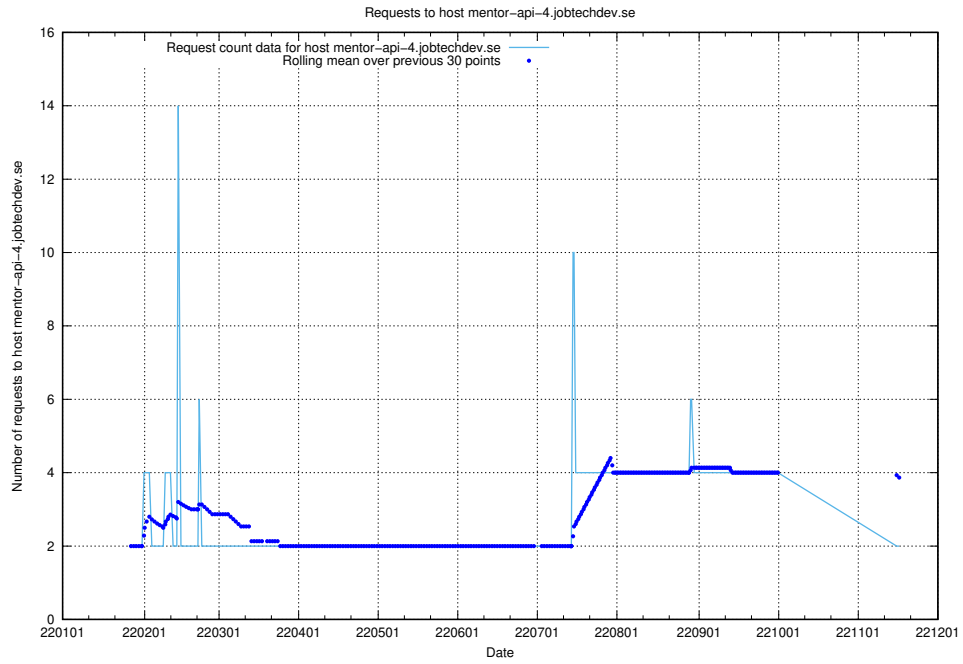

7.570 Usage of mentor-api-4.jobtechdev.se

Here, we count the number of requests to host mentor-api-4.jobtechdev.se.