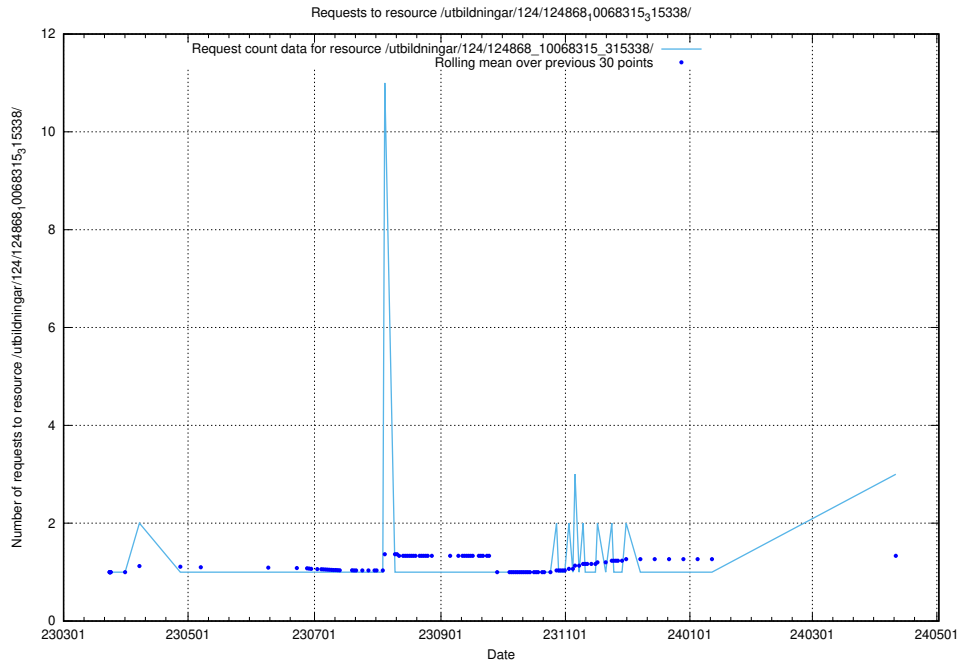

5.275 Usage of /utbildningar/124/124868_10068315_315338/

Here, we count the number of requests to resource /utbildningar/124/124868_10068315_315338/.