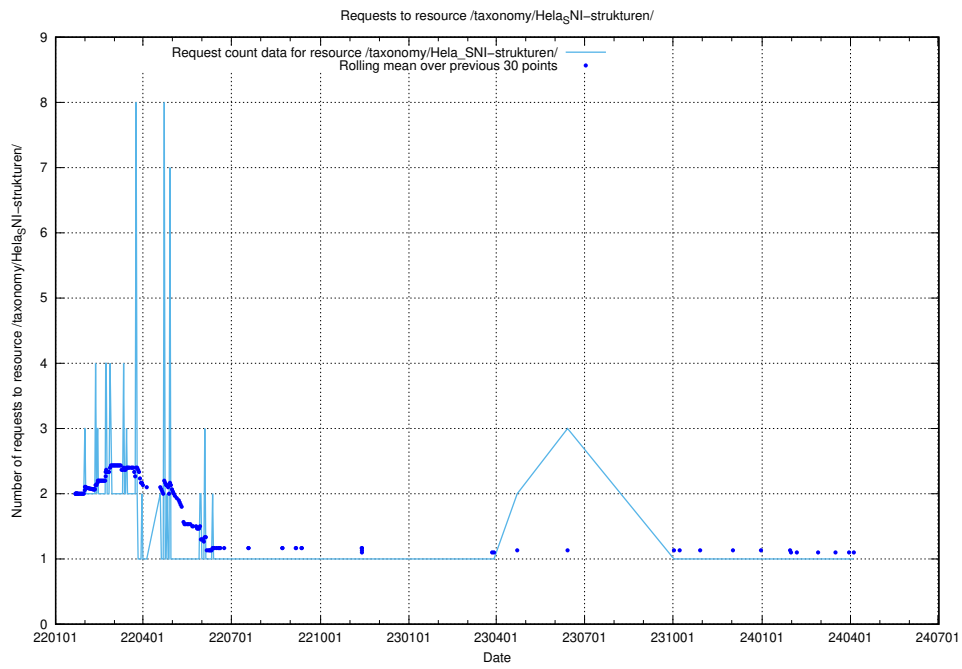

5.1053 Usage of /taxonomy/Hela_SNI-strukturen/

Here, we count the number of requests to resource /taxonomy/Hela_SNI-strukturen/.