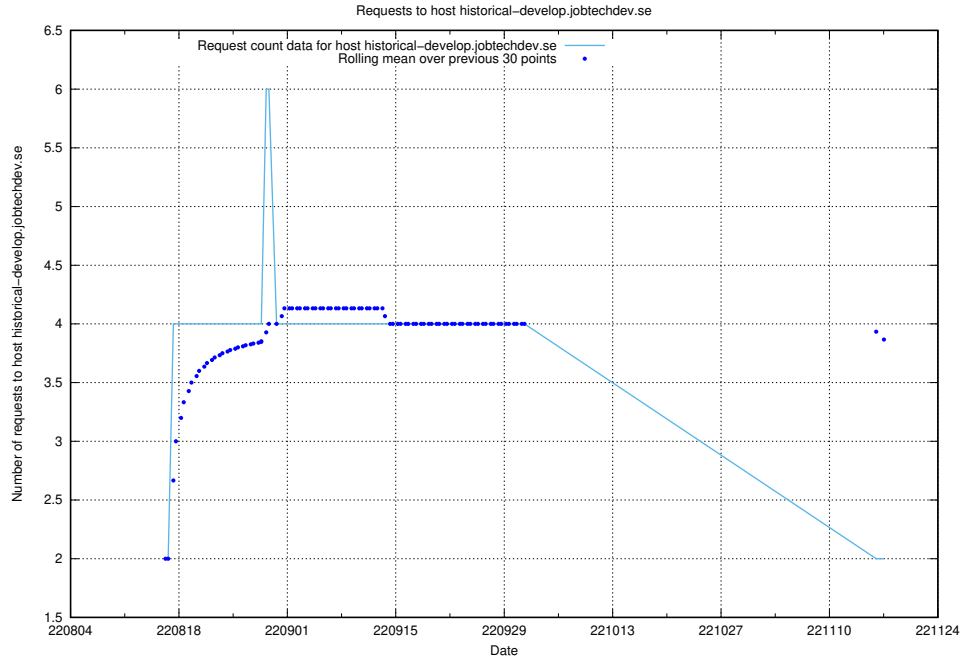

7.339 Usage of historical-develop.jobtechdev.se

Here, we count the number of requests to host historical-develop.jobtechdev.se.