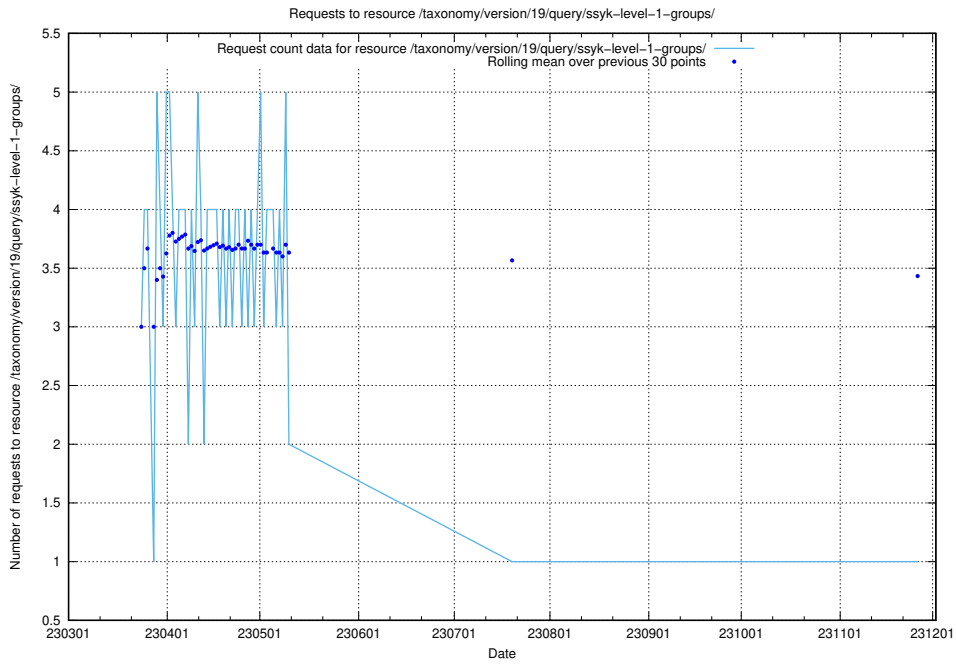

5.5840 Usage of /taxonomy/version/19/query/ssyk-level-1-groups/

Here, we count the number of requests to resource /taxonomy/version/19/query/ssyk-level-1-groups/.