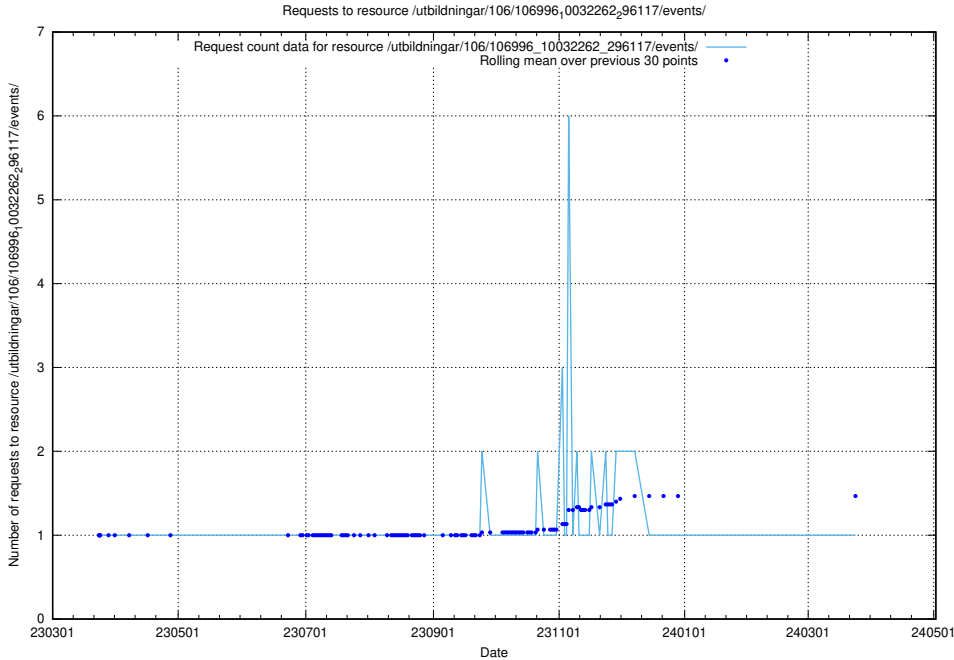

5.5111 Usage of /utbildningar/106/106996_10032262_296117/events/

Here, we count the number of requests to resource /utbildningar/106/106996_10032262_296117/events/

5.5112 Usage of /taxonomy/version/3/query/concepts-and-common-relations/