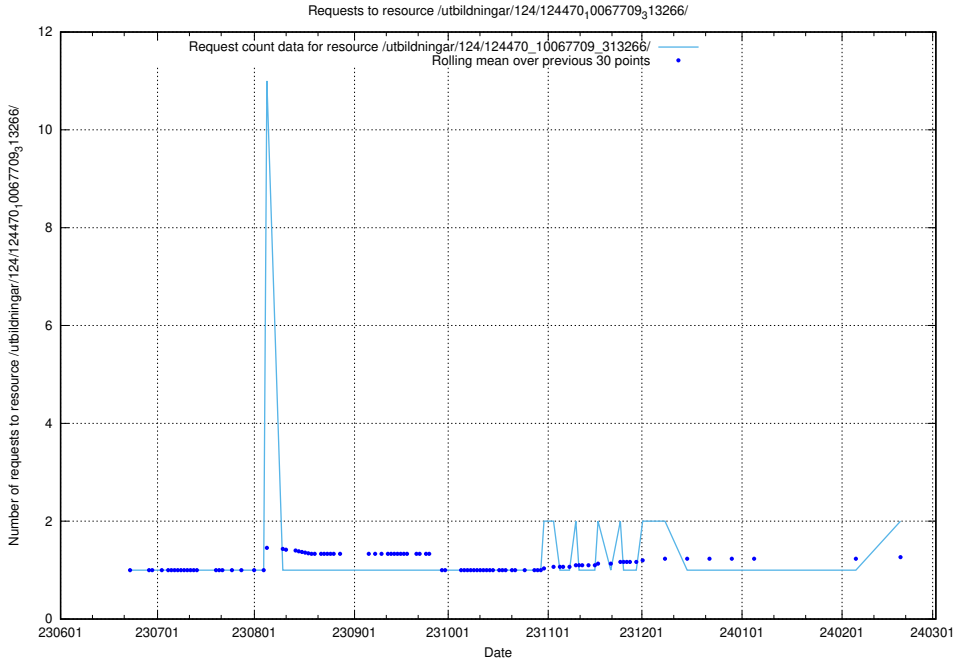

5.874 Usage of /utbildningar/124/124470_10067709_313266/

Here, we count the number of requests to resource /utbildningar/124/124470_10067709_313266/.