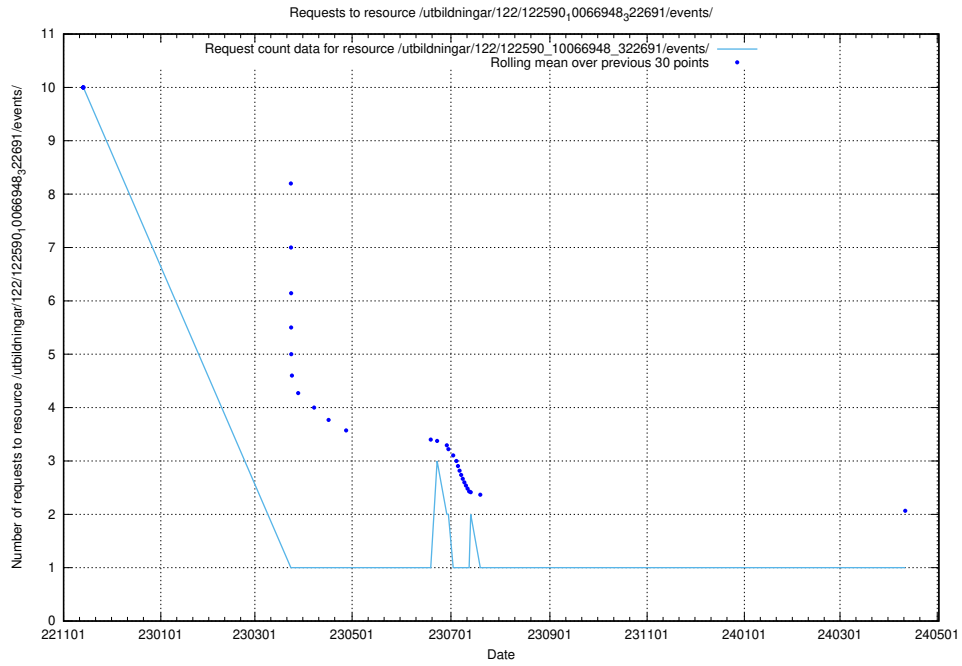

5.5447 Usage of /utbildningar/122/122590_10066948_322691/events/

Here, we count the number of requests to resource /utbildningar/122/122590_10066948_322691/events/