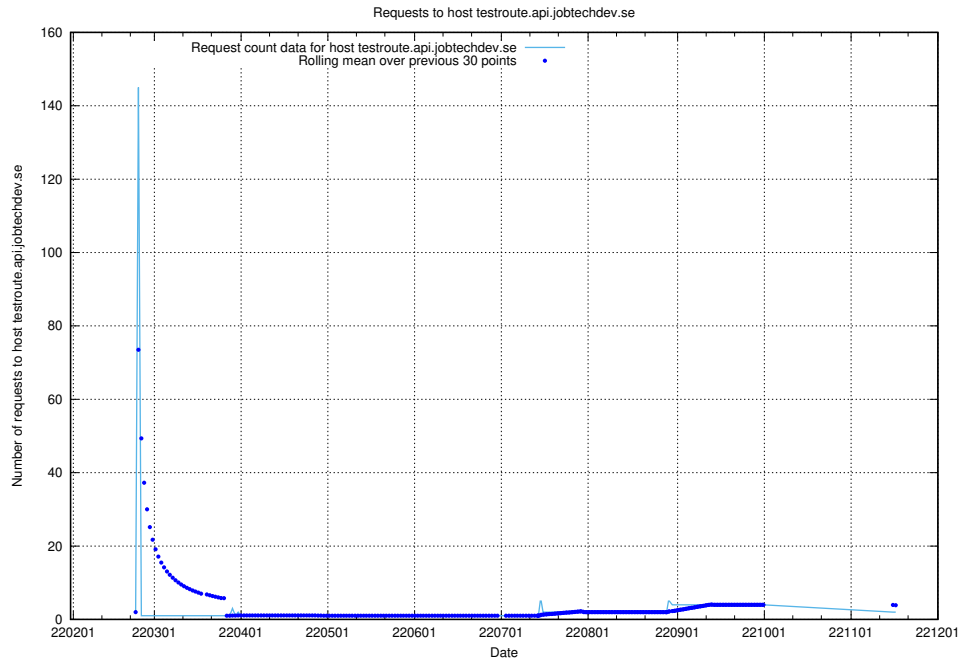

7.511 Usage of testroute.api.jobtechdev.se

Here, we count the number of requests to host testroute.api.jobtechdev.se.