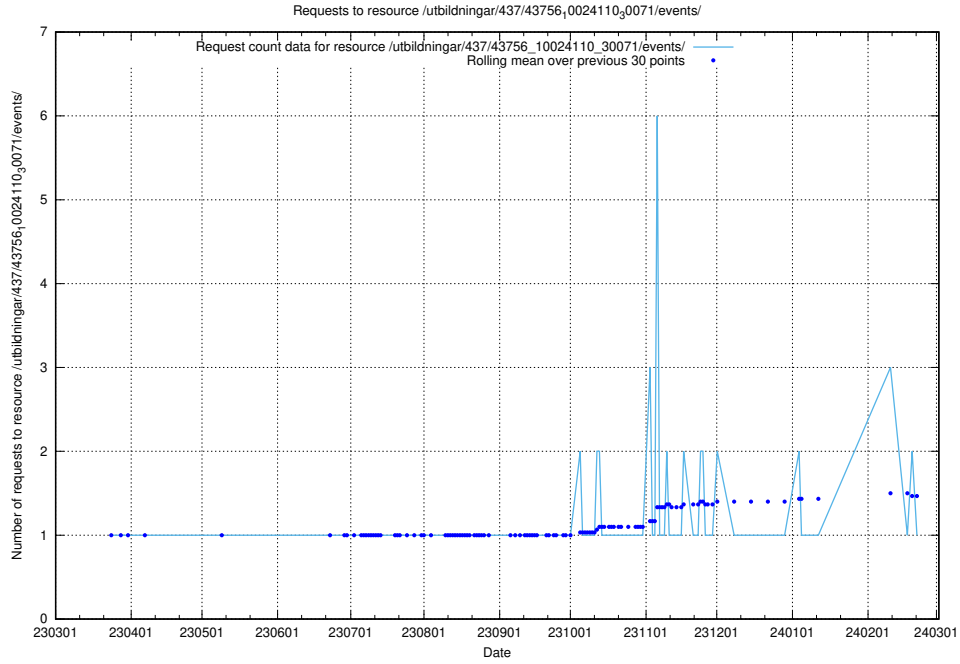

Here, we count the number of requests to resource /utbildningar/437/43757_10024113_30074/events/.

5.5899 Usage of /utbildningar/437/43756_10024110_30071/events/

Here, we count the number of requests to resource /utbildningar/437/43756_10024110_30071/events/.