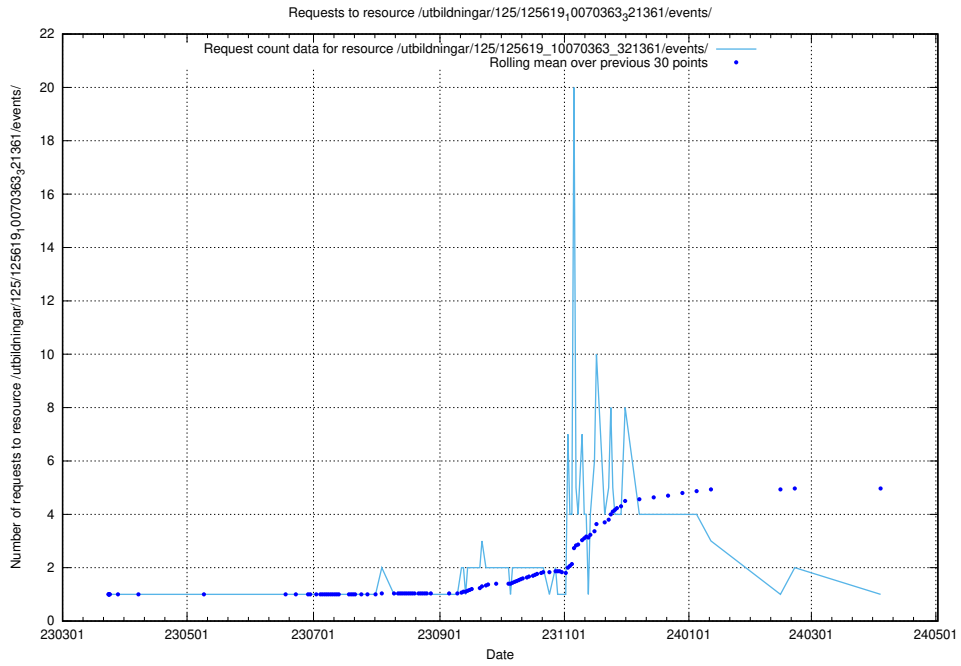

5.1067 Usage of /utbildningar/125/125619_10070363_321361/events/

Here, we count the number of requests to resource /utbildningar/125/125619_10070363_321361/events/