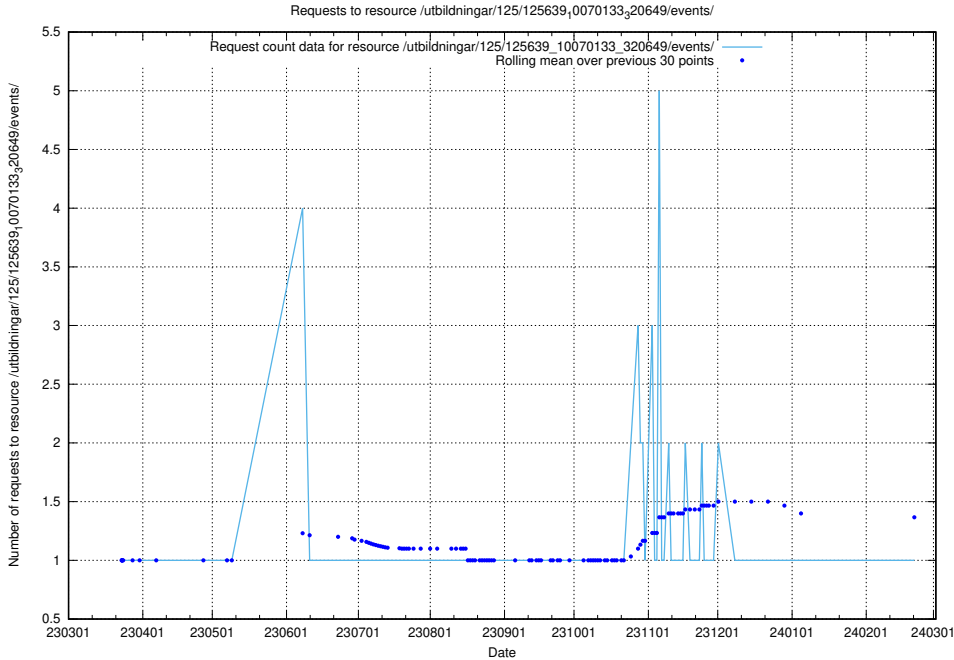

5.1058 Usage of /utbildningar/125/125639_10070133_320649/events/

Here, we count the number of requests to resource /utbildningar/125/125639_10070133_320649/events/