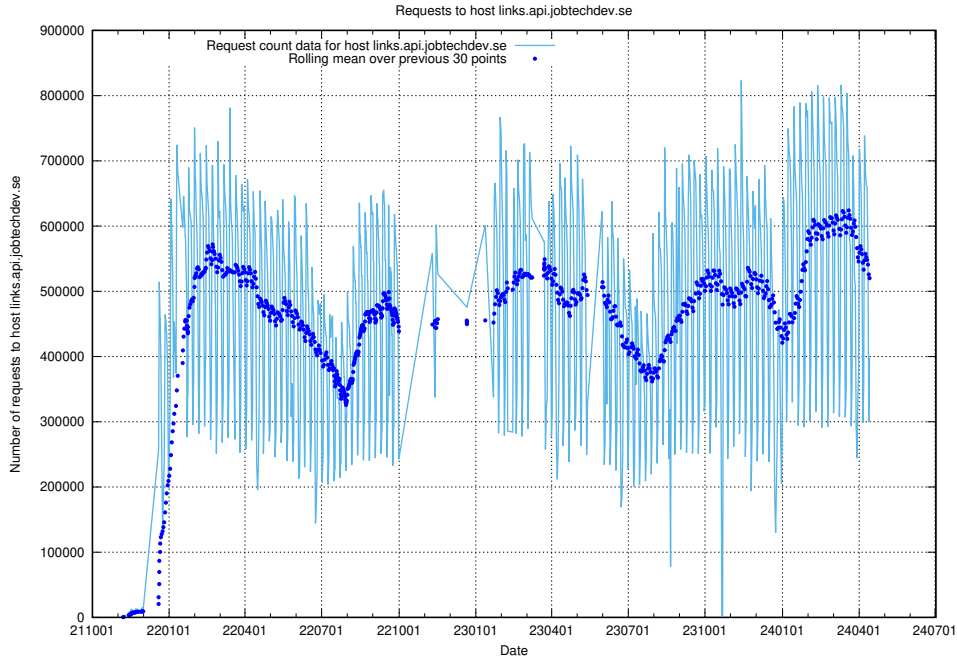

7.2 Usage of links.api.jobtechdev.se

Here, we count the number of requests to host links.api.jobtechdev.se.