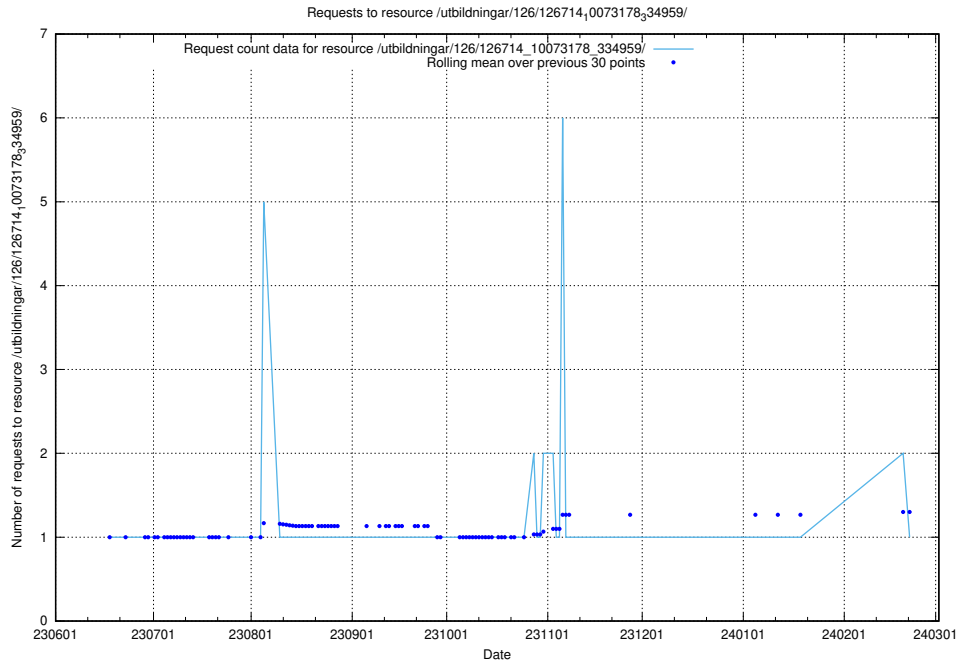

5.5552 Usage of /utbildningar/126/126714_10073178_334959/

Here, we count the number of requests to resource /utbildningar/126/126714_10073178_334959/.