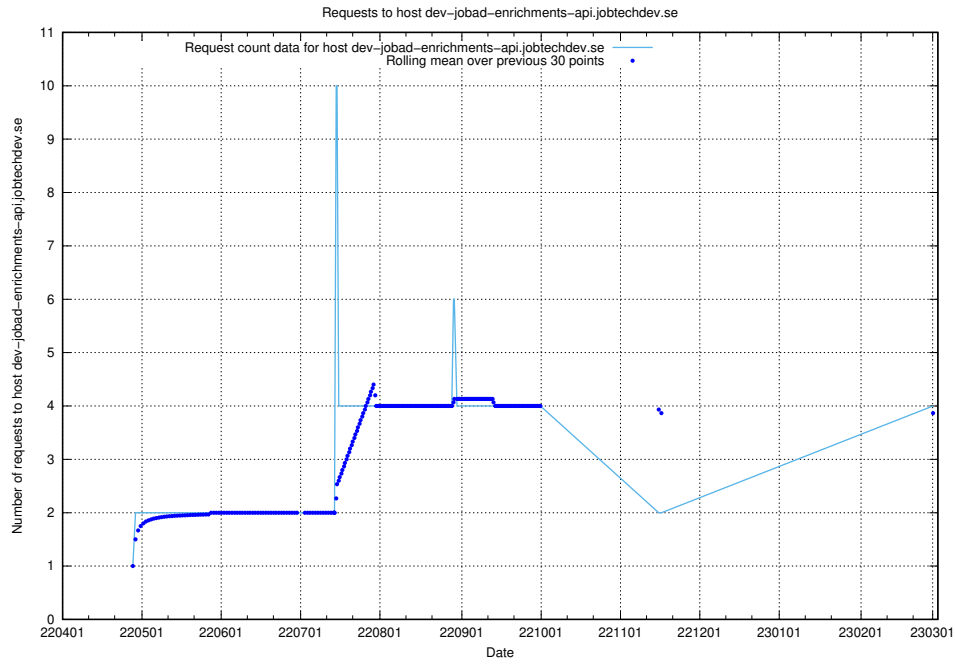

Here, we count the number of requests to host dev-jobad-enrichments-api.jobtechdev.se.

7.148 Usage of crossplane.jobtechdev.se

Here, we count the number of requests to host crossplane.jobtechdev.se.

7.149 Usage of taxonomi.api.jobtechdev.se