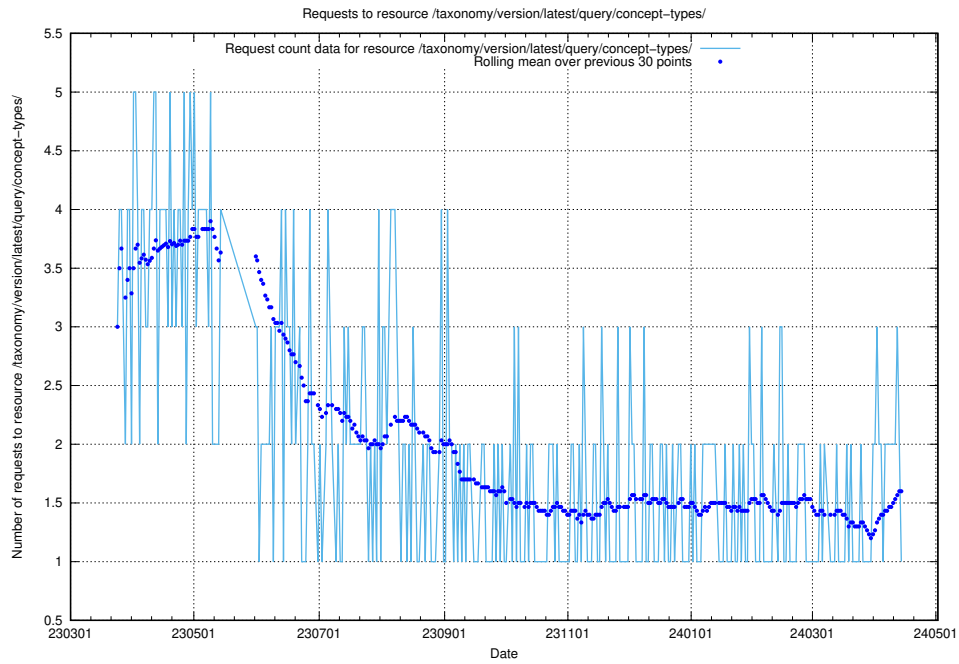

Here, we count the number of requests to resource /taxonomy/version/latest/query/concepts-and-common-relations/.

5.5821 Usage of /taxonomy/version/latest/query/concept-types/

Here, we count the number of requests to resource /taxonomy/version/latest/query/concept-types/.