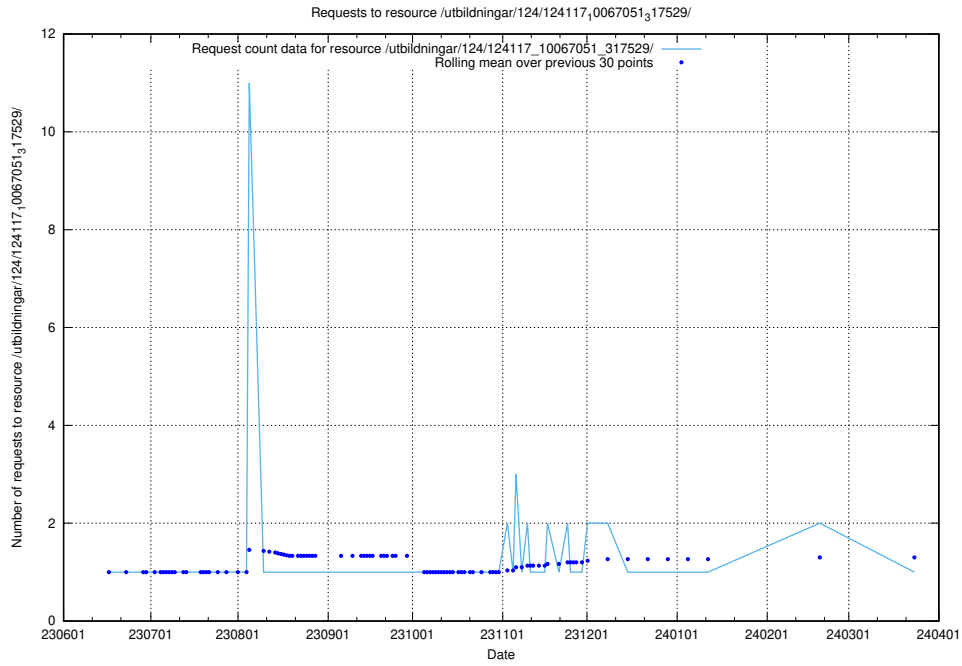

5.5565 Usage of /utbildningar/124/124117_10067051_317529/

Here, we count the number of requests to resource /utbildningar/124/124117_10067051_317529/.