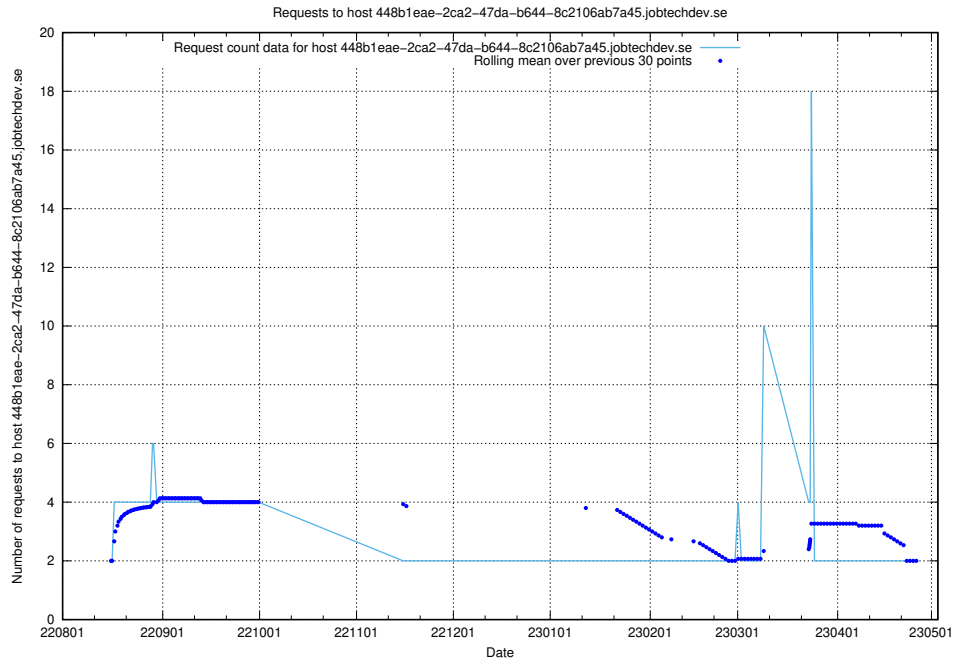

7.341 Usage of 448b1eae-2ca2-47da-b644-8c2106ab7a45.jobtechdev.se

Here, we count the number of requests to host 448b1eae-2ca2-47da-b644-8c2106ab7a45.jobtechdev.se.