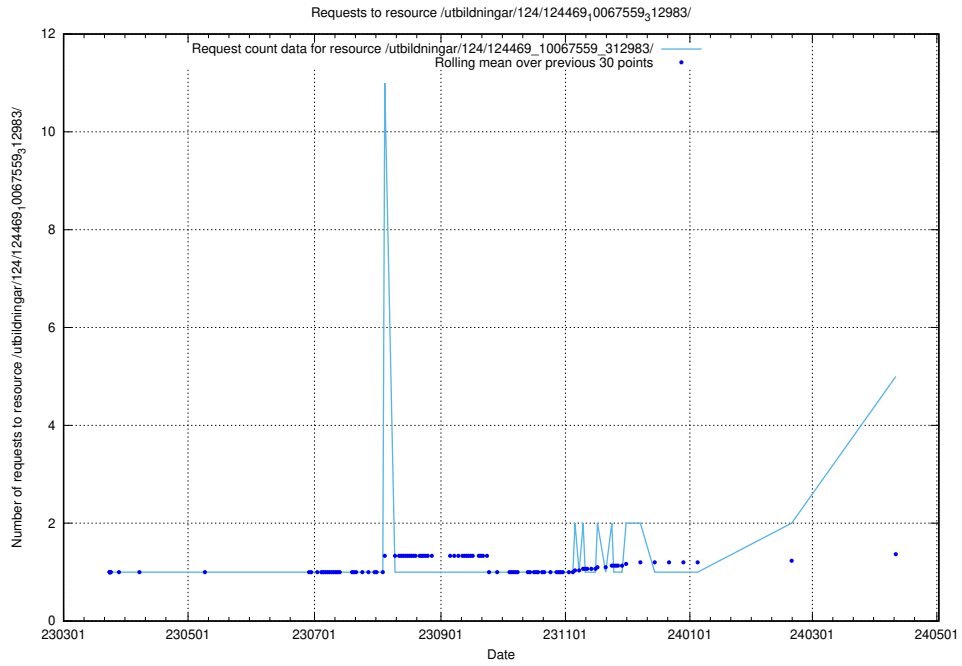

5.133 Usage of /utbildningar/124/124469_10067559_312983/

Here, we count the number of requests to resource /utbildningar/124/124469_10067559_312983/.