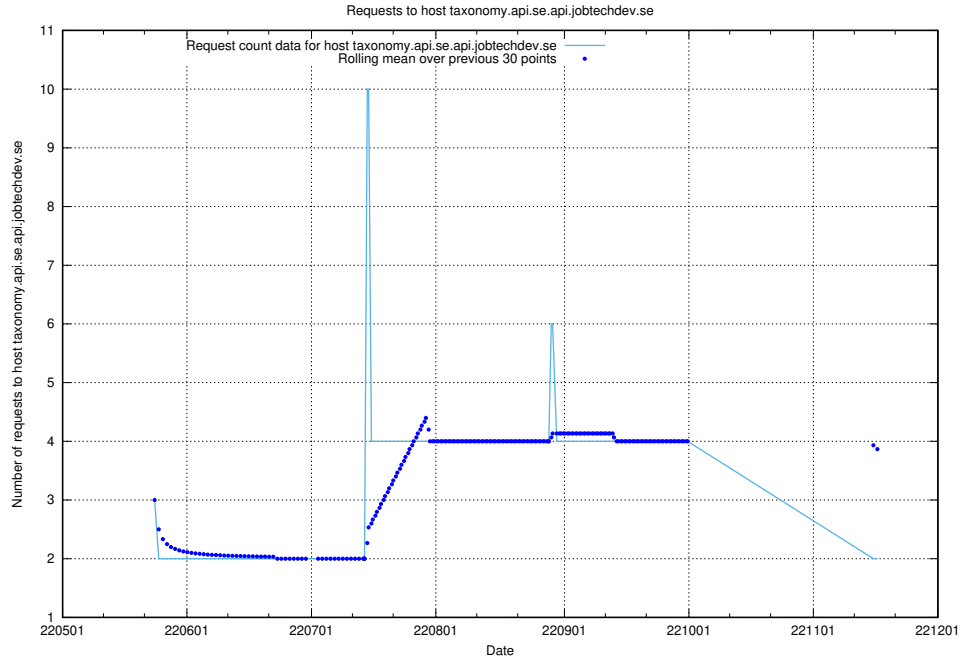

7.418 Usage of taxonomy.api.se.api.jobtechdev.se

Here, we count the number of requests to host taxonomy.api.se.api.jobtechdev.se.