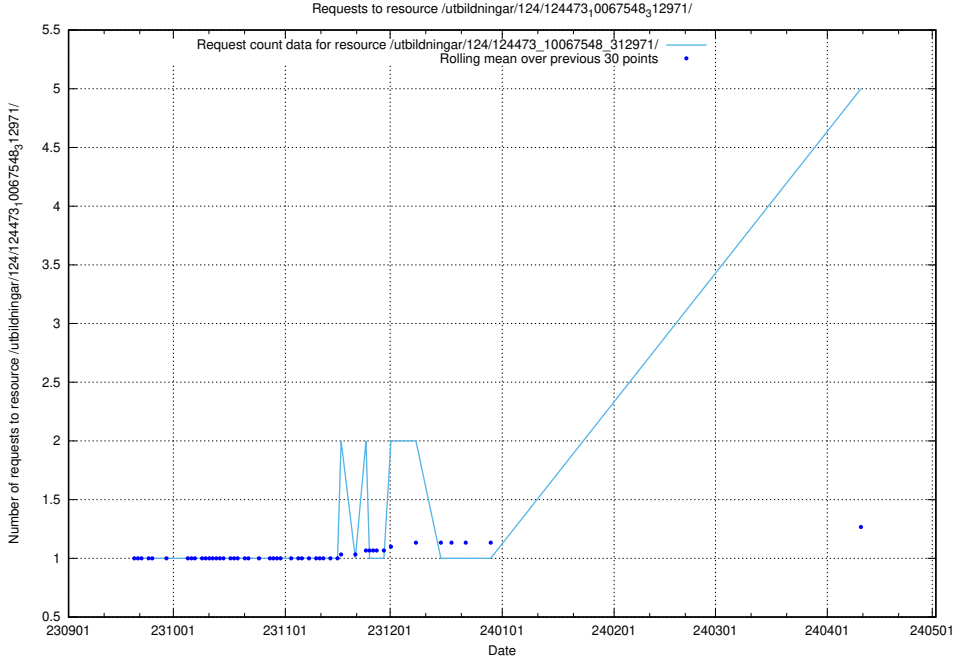

5.146 Usage of /utbildningar/124/124473_10067548_312971/

Here, we count the number of requests to resource /utbildningar/124/124473_10067548_312971/.