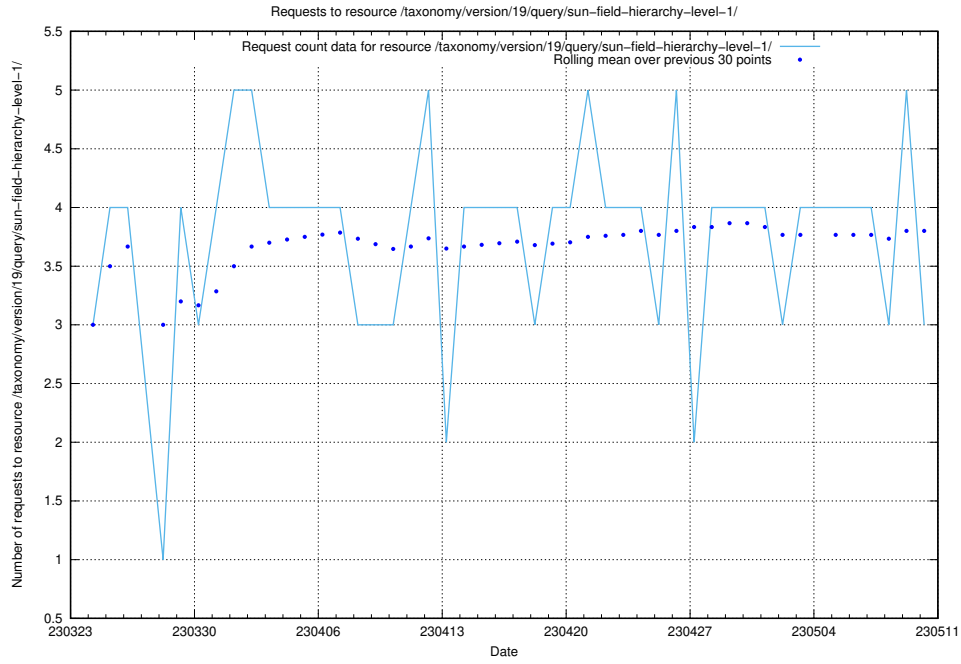

5.445 Usage of /taxonomy/version/19/query/sun-field-hierarchy-level-1/

Here, we count the number of requests to resource /taxonomy/version/19/query/sun-field-hierarchy-level-1/.