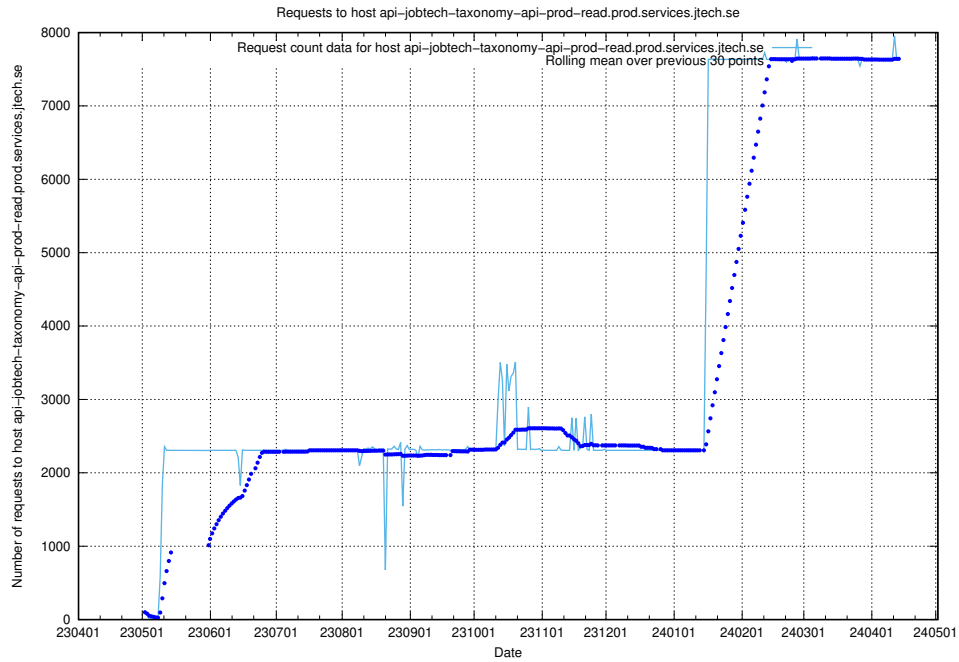

Here, we count the number of requests to host `jobstream.api.jobtechdev.se`.

7.11 Usage of api-jobtech-taxonomy-api-prod-read.prod.services.jtech.se

Here, we count the number of requests to host api-jobtech-taxonomy-api-prod-read.prod.services.jtech.se.