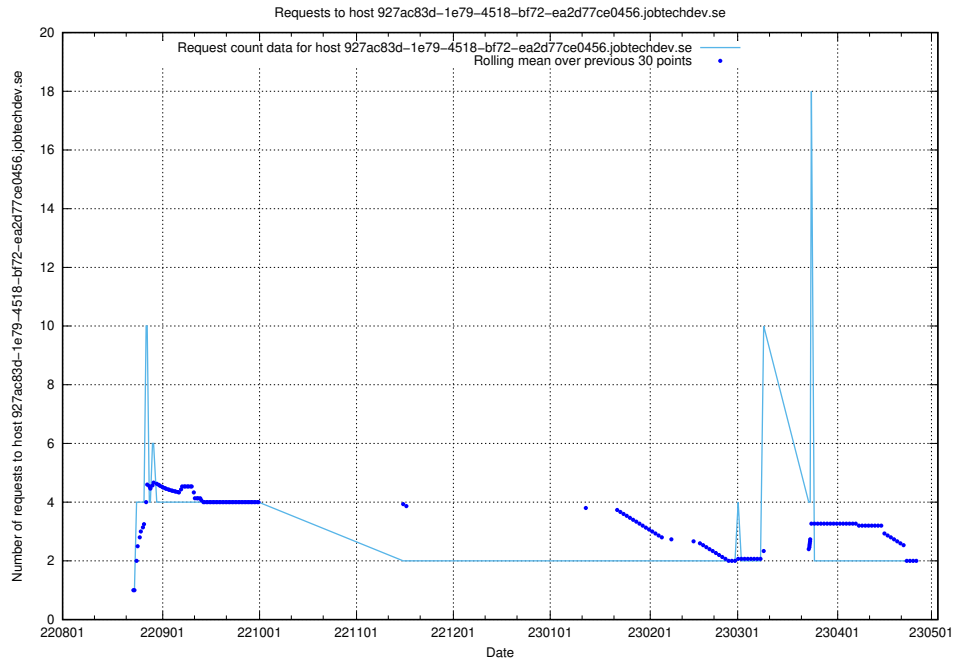

7.335 Usage of 927ac83d-1e79-4518-bf72-ea2d77ce0456.jobtechdev.se

Here, we count the number of requests to host 927ac83d-1e79-4518-bf72-ea2d77ce0456.jobtechdev.se.