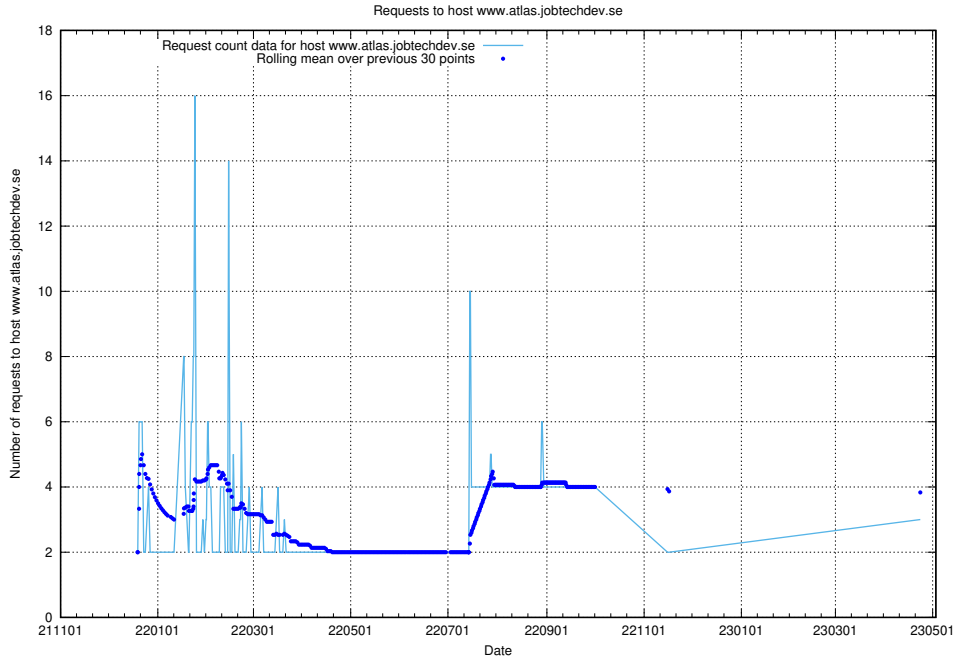

7.200 Usage of www.atlas.jobtechdev.se

Here, we count the number of requests to host www.atlas.jobtechdev.se.