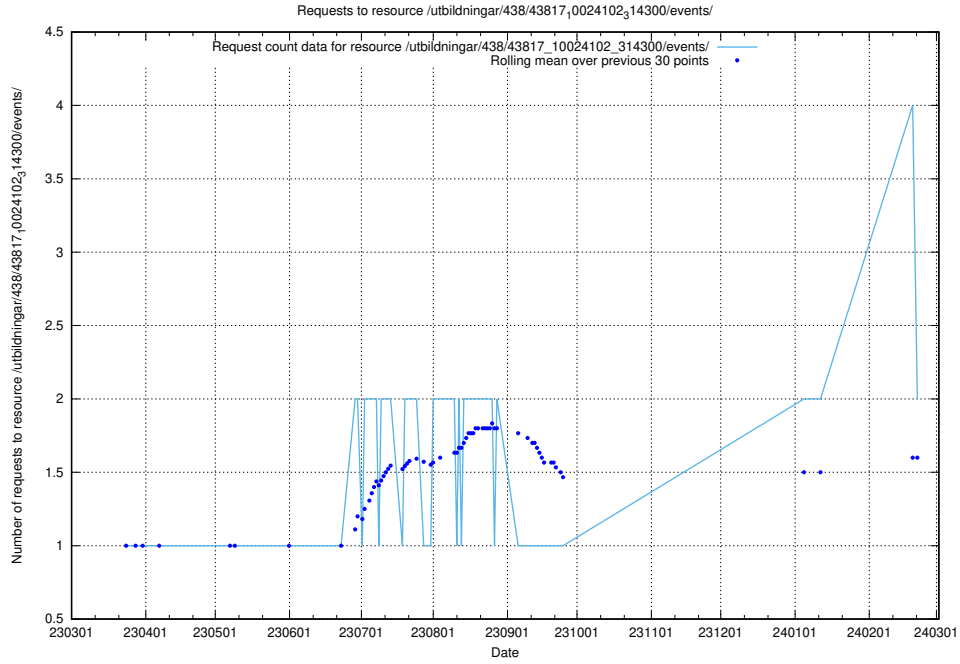

5.932 Usage of /utbildningar/438/43817_10024102_314300/events/

Here, we count the number of requests to resource /utbildningar/438/43817_10024102_314300/events/.