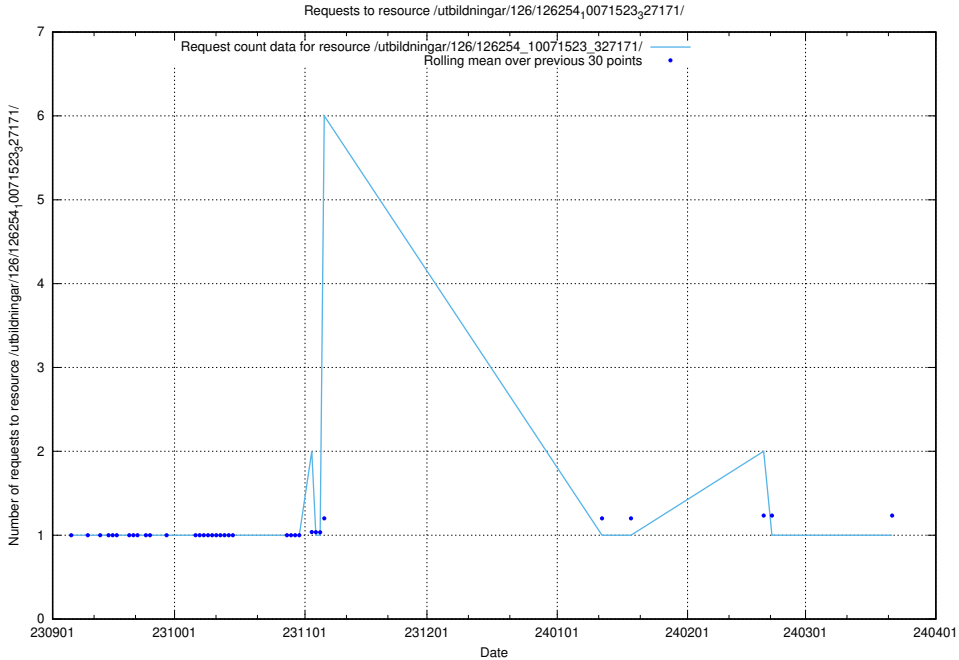

5.4381 Usage of /utbildningar/126/126254_10071523_327171/

Here, we count the number of requests to resource /utbildningar/126/126254_10071523_327171/.