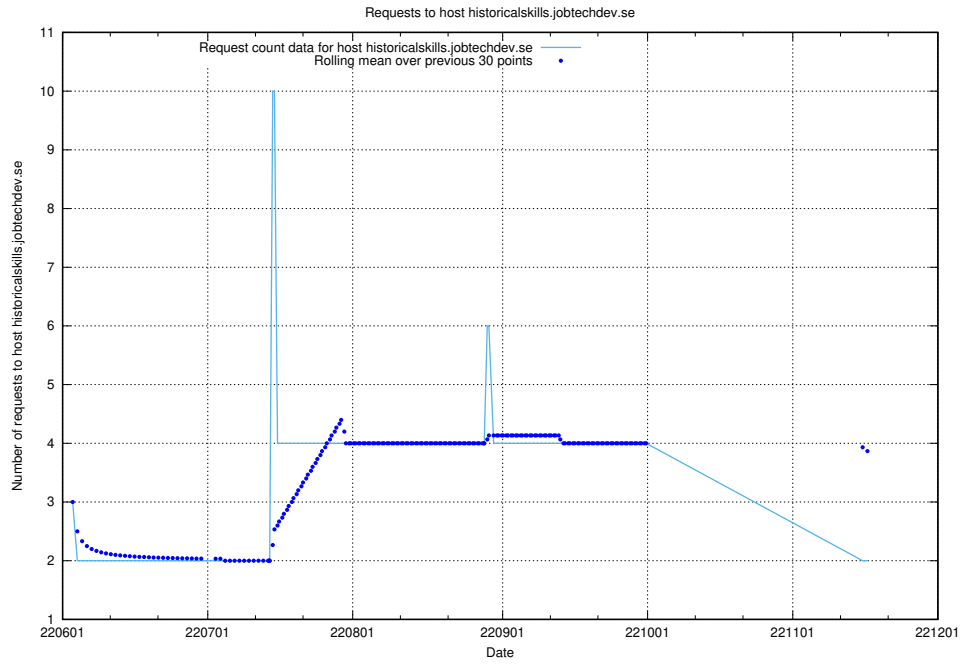

7.411 Usage of `historicalskills.jobtechdev.se`

Here, we count the number of requests to host `historicalskills.jobtechdev.se`.