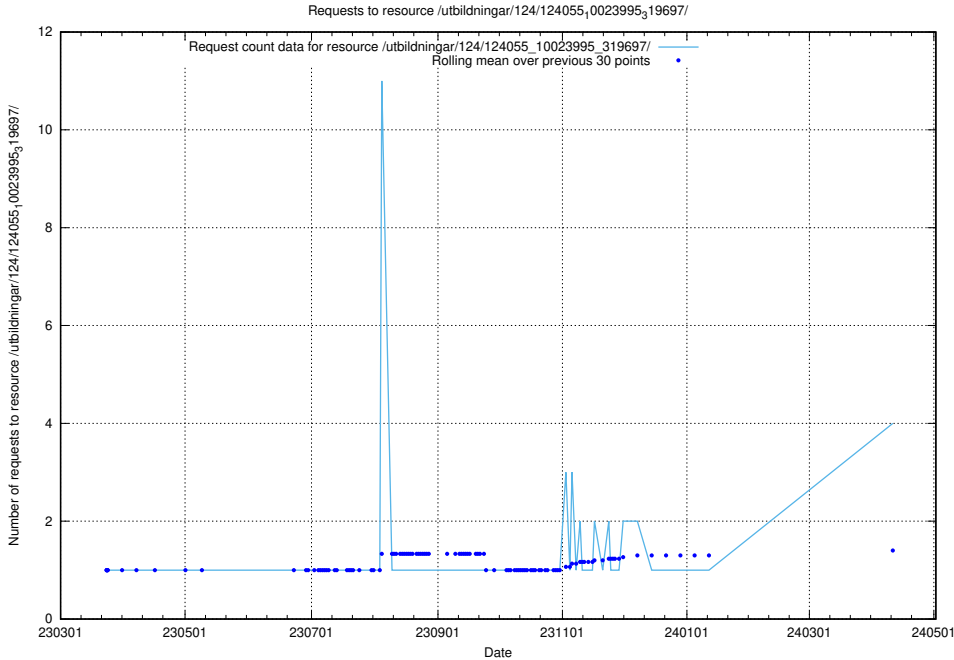

Here, we count the number of requests to resource /utbildningar/124/124055_10023995_319697/.

5.215 Usage of /utbildningar/125/125741_10070665_336785/events/

Here, we count the number of requests to resource /utbildningar/125/125741_10070665_336785/events/