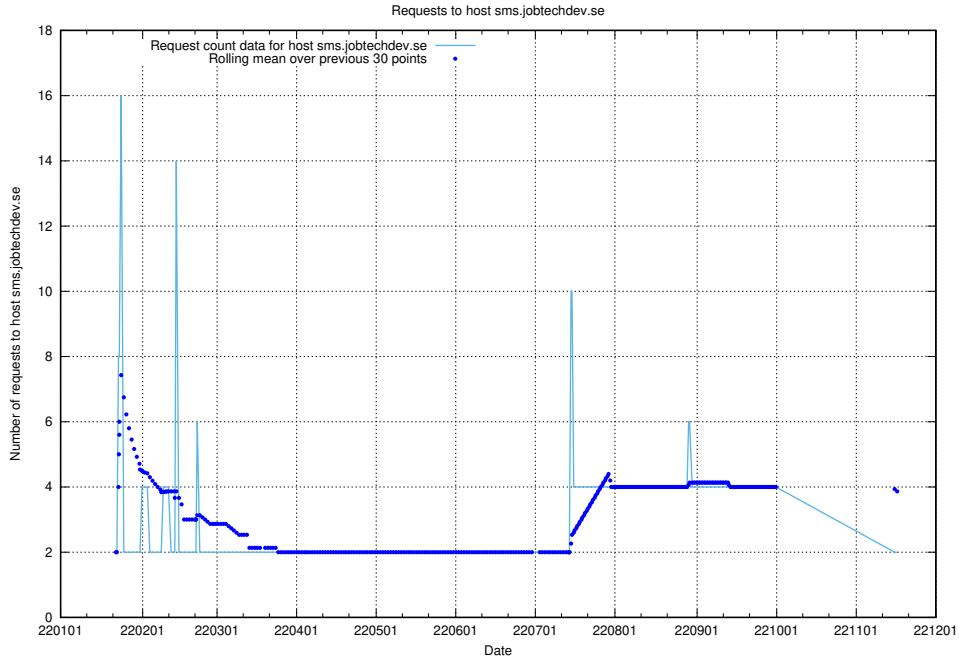

7.581 Usage of sms.jobtechdev.se

Here, we count the number of requests to host sms.jobtechdev.se.