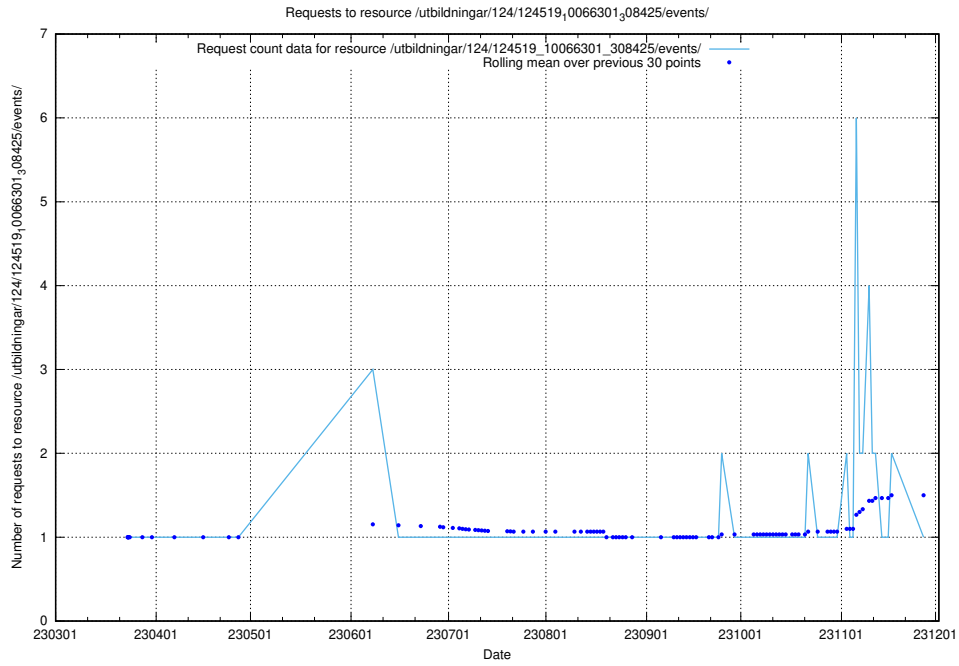

5.1265 Usage of /utbildningar/124/124519_10066301_308425/events/

Here, we count the number of requests to resource /utbildningar/124/124519_10066301_308425/events/