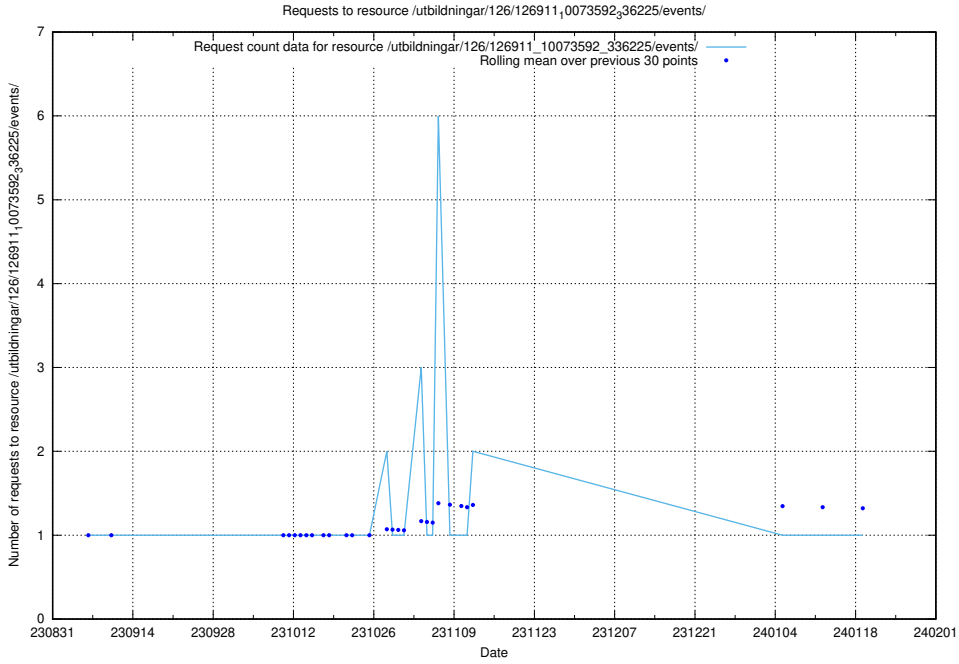

5.4373 Usage of /utbildningar/126/126911_10073592_336225/events/

Here, we count the number of requests to resource /utbildningar/126/126911_10073592_336225/events/