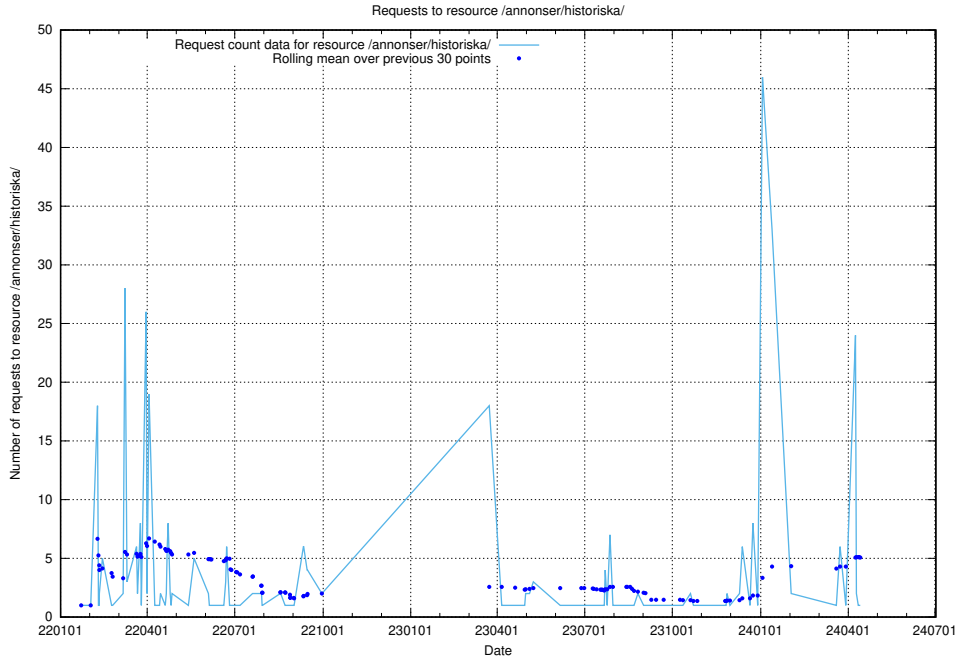

5.4855 Usage of /annonser/historiska/

Here, we count the number of requests to resource /annonser/historiska/.