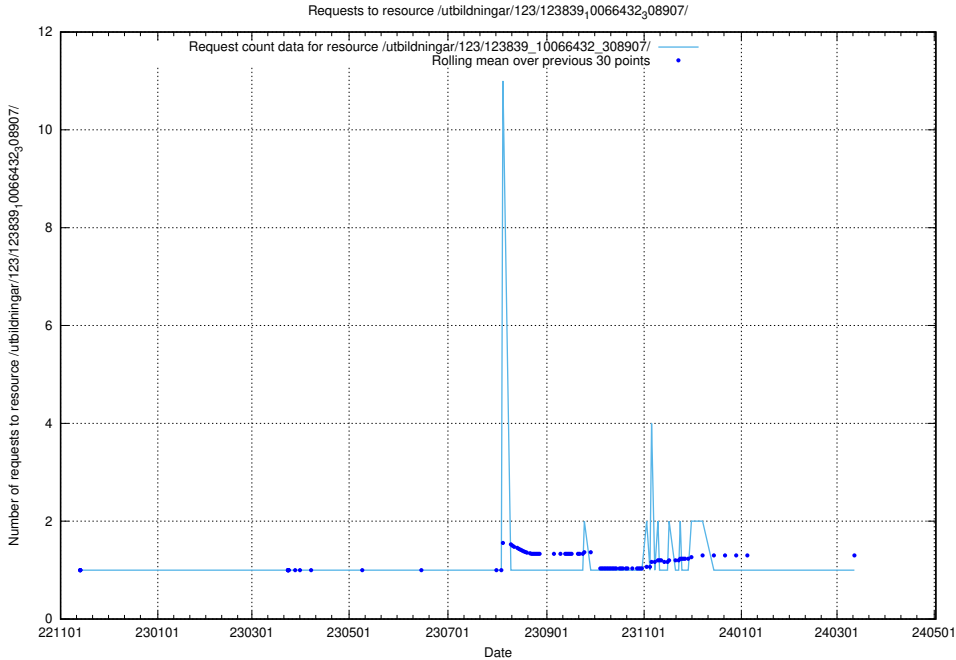

5.5577 Usage of /utbildningar/123/123839_10066432_308907/

Here, we count the number of requests to resource /utbildningar/123/123839_10066432_308907/.