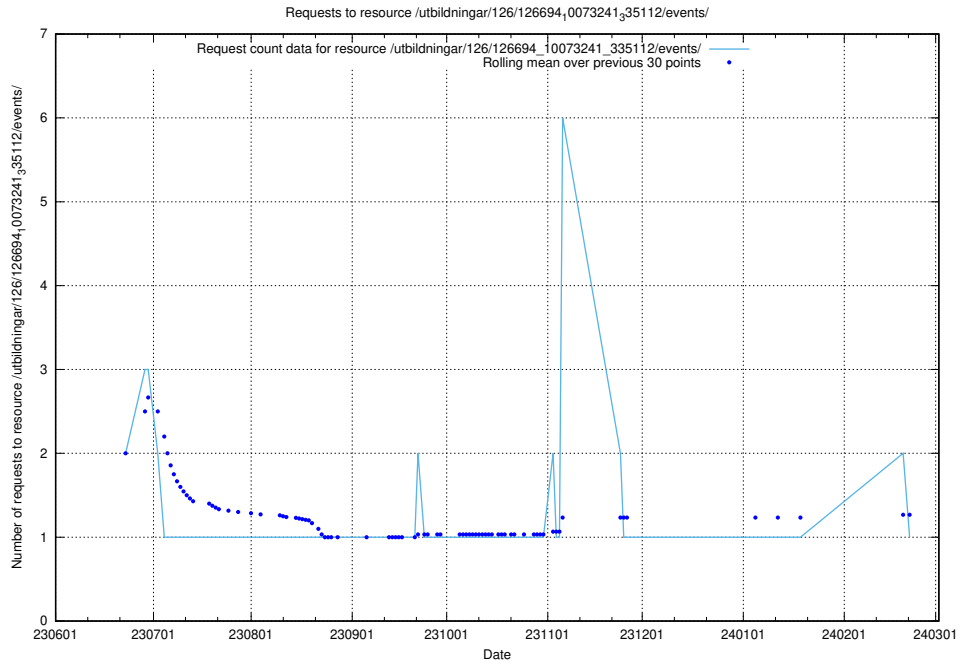

5.5263 Usage of /utbildningar/126/126694_10073241_335112/events/

Here, we count the number of requests to resource /utbildningar/126/126694_10073241_335112/events/