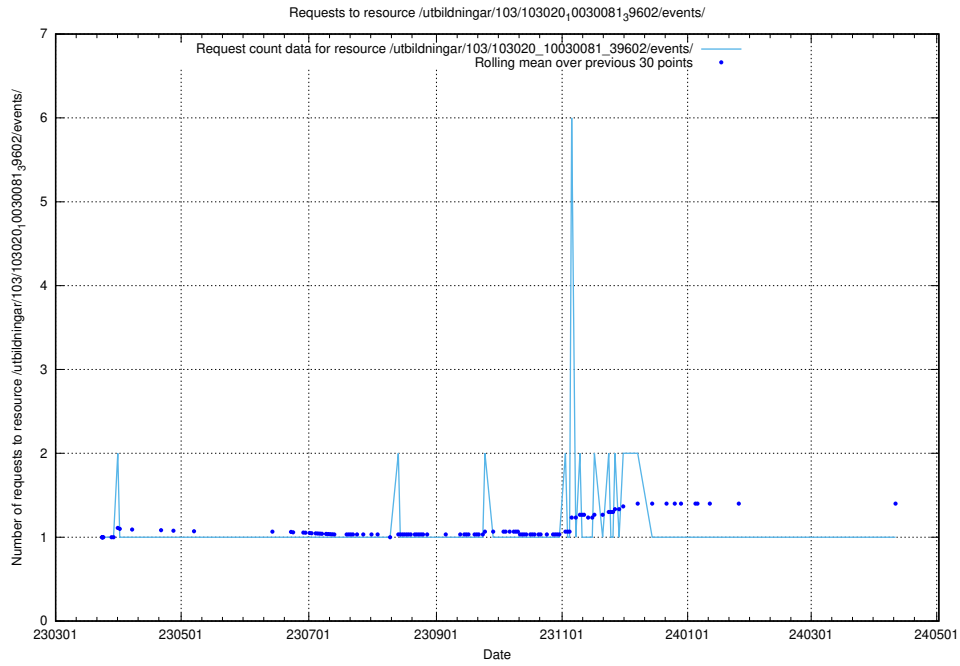

5.5203 Usage of /utbildningar/103/103020_10030081_39602/events/

Here, we count the number of requests to resource /utbildningar/103/103020_10030081_39602/events/.