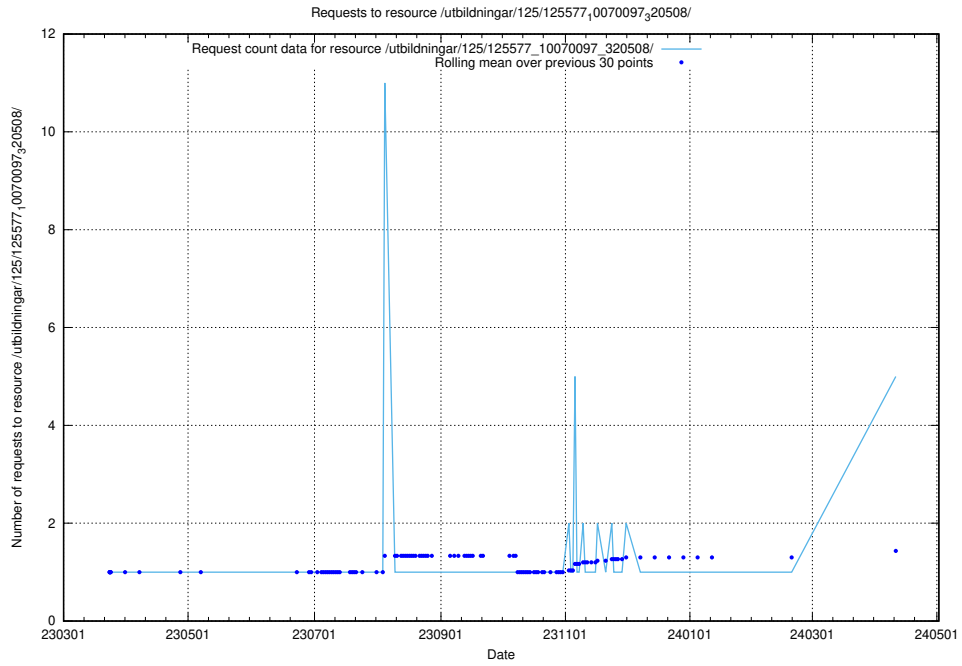

5.114 Usage of /utbildningar/125/125577_10070097_320508/

Here, we count the number of requests to resource /utbildningar/125/125577_10070097_320508/.