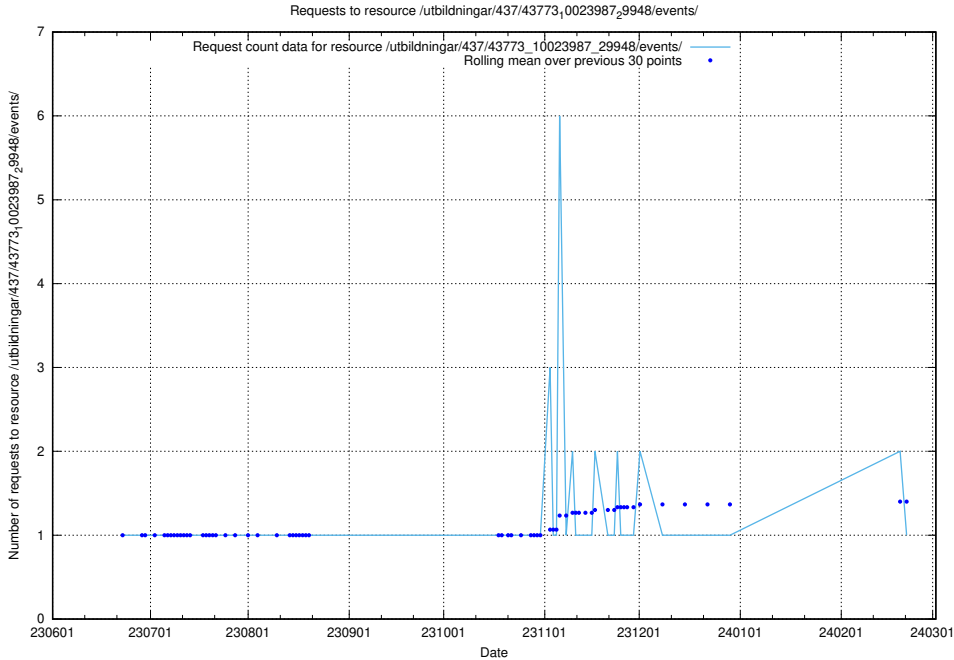

5.5273 Usage of /utbildningar/437/43773_10023987_29948/events/

Here, we count the number of requests to resource /utbildningar/437/43773_10023987_29948/events/.