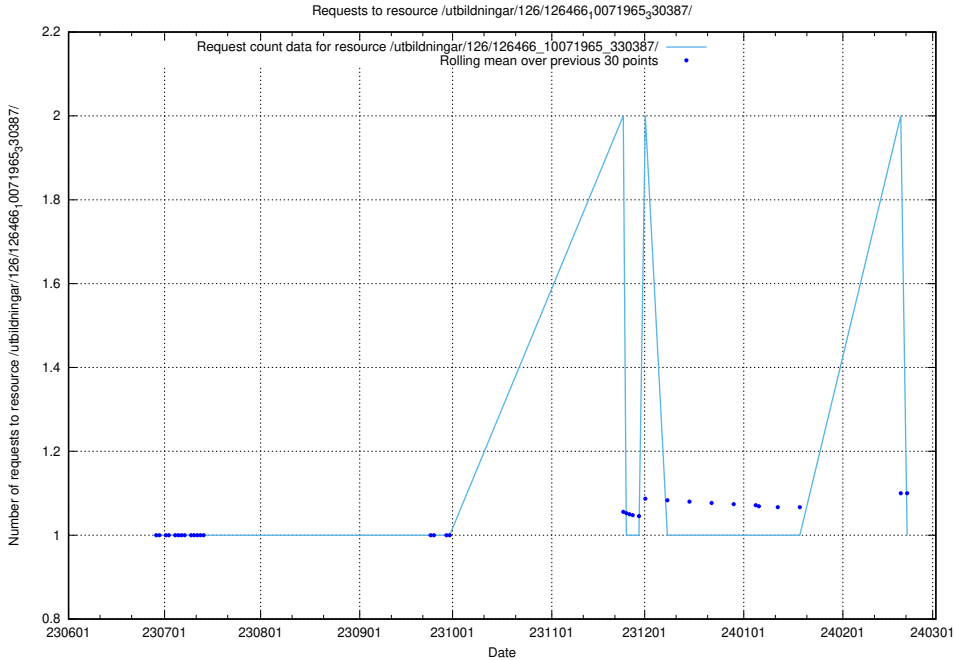

5.5155 Usage of /utbildningar/126/126466_10071965_330387/

Here, we count the number of requests to resource /utbildningar/126/126466_10071965_330387/.