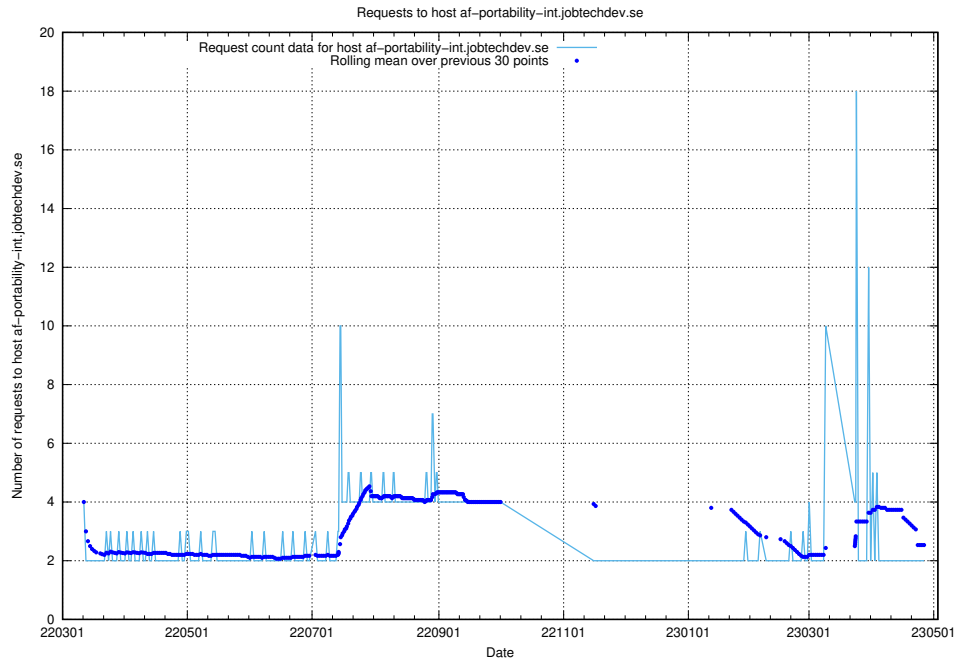

7.498 Usage of af-portability-int.jobtechdev.se

Here, we count the number of requests to host af-portability-int.jobtechdev.se.