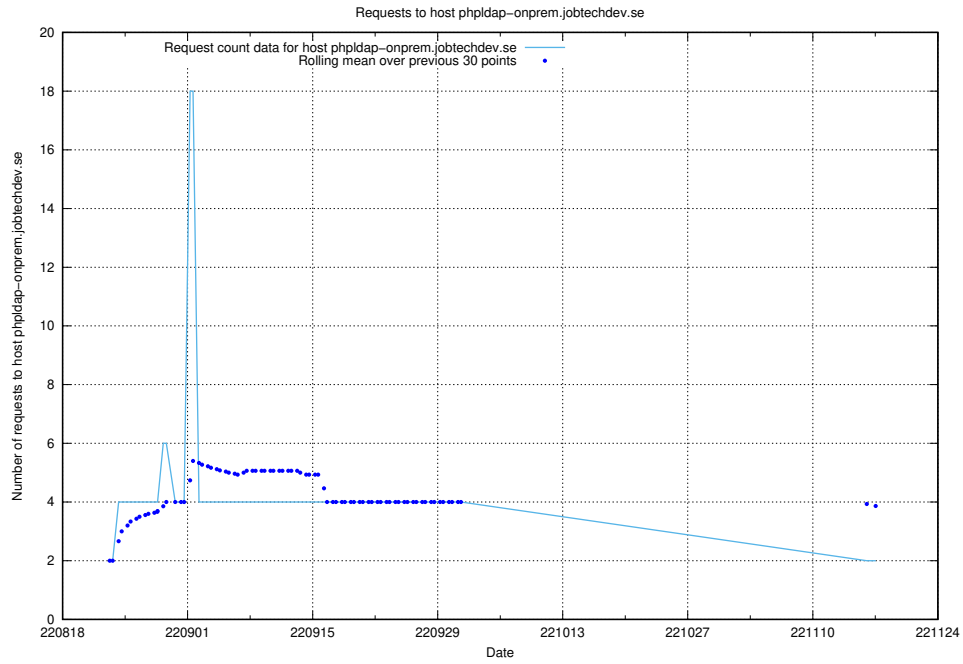

7.334 Usage of phpldap-onprem.jobtechdev.se

Here, we count the number of requests to host phpldap-onprem.jobtechdev.se.