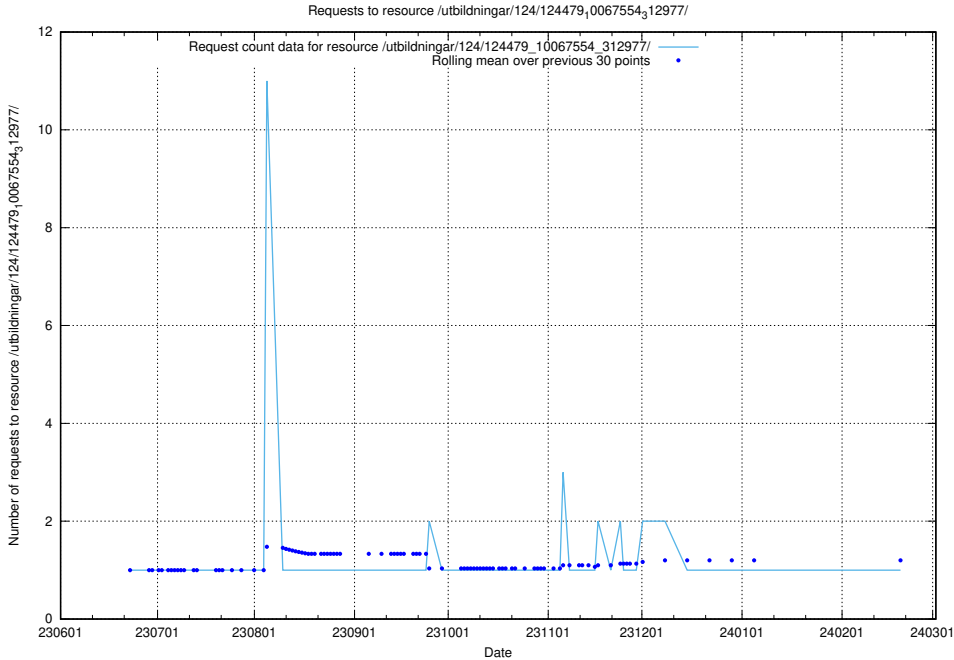

5.5489 Usage of /utbildningar/124/124479_10067554_312977/

Here, we count the number of requests to resource /utbildningar/124/124479_10067554_312977/.