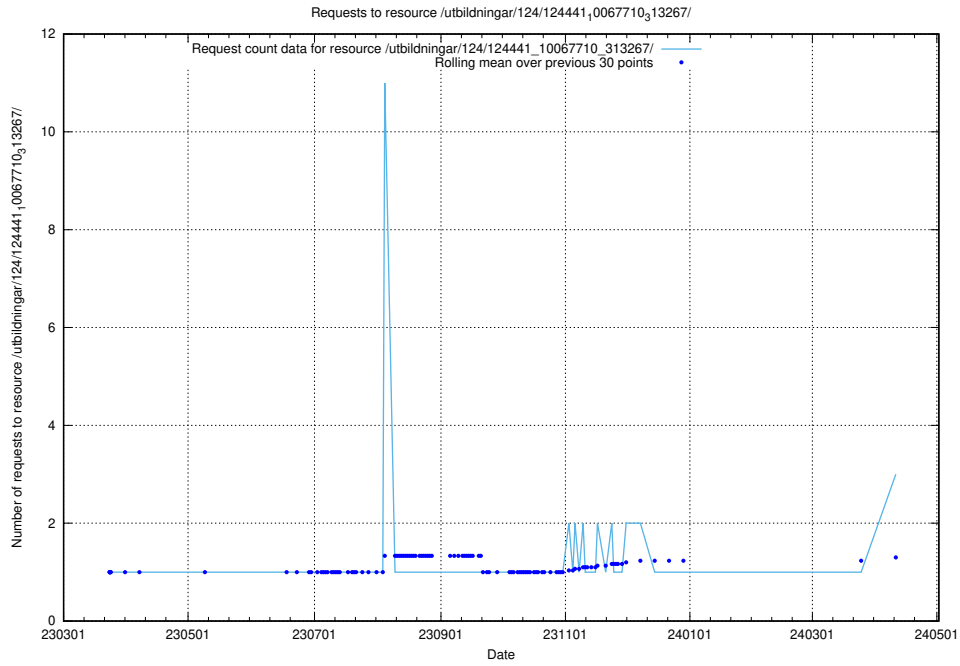

5.326 Usage of /utbildningar/124/124441_10067710_313267/

Here, we count the number of requests to resource /utbildningar/124/124441_10067710_313267/.