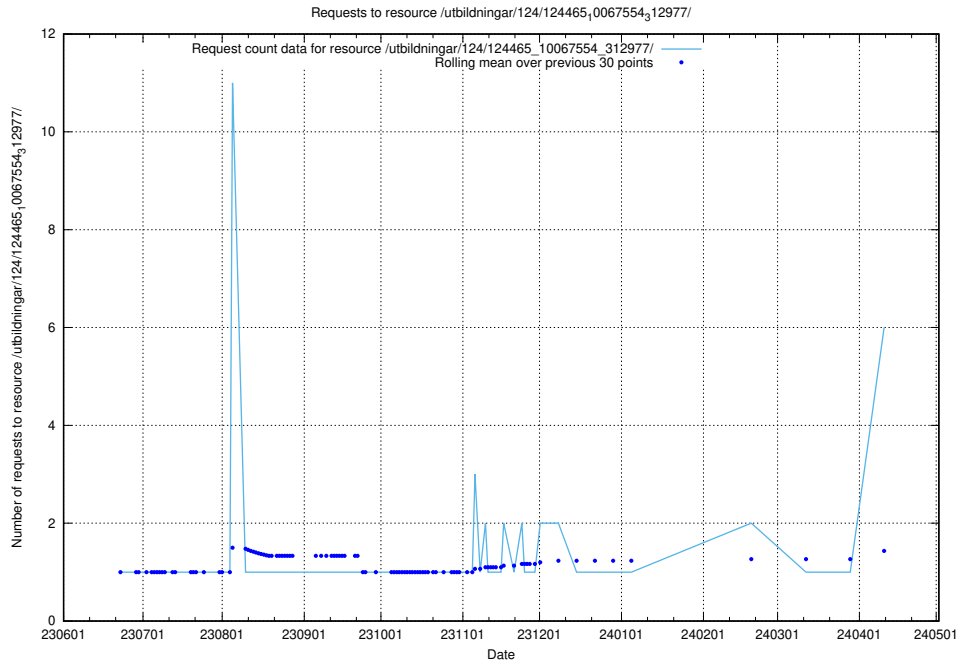

5.94 Usage of /utbildningar/124/124465_10067554_312977/

Here, we count the number of requests to resource /utbildningar/124/124465_10067554_312977/.