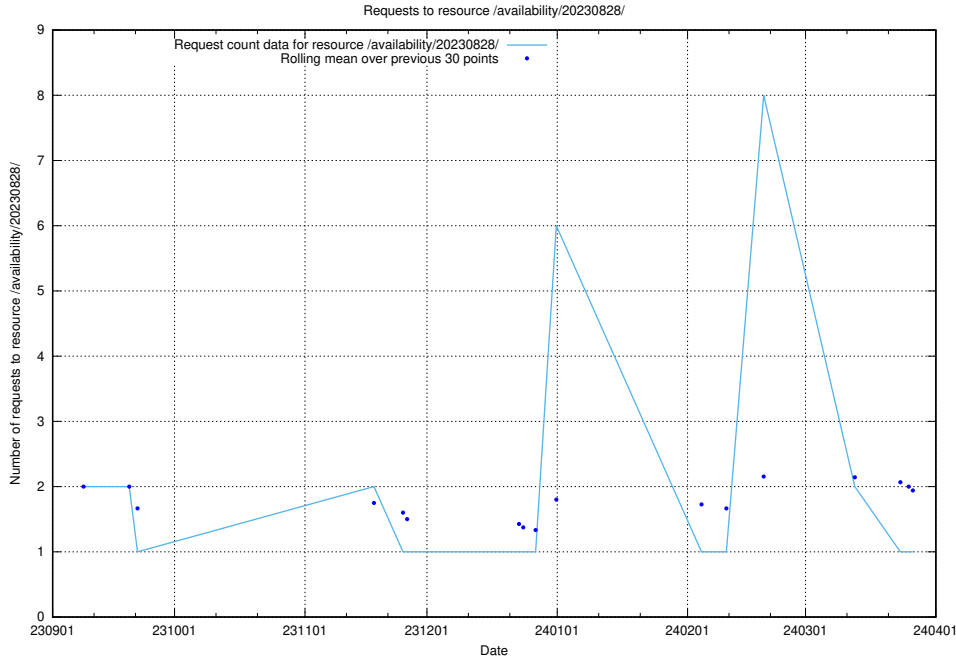

5.4345 Usage of /availability/20230828/

Here, we count the number of requests to resource /availability/20230828/.