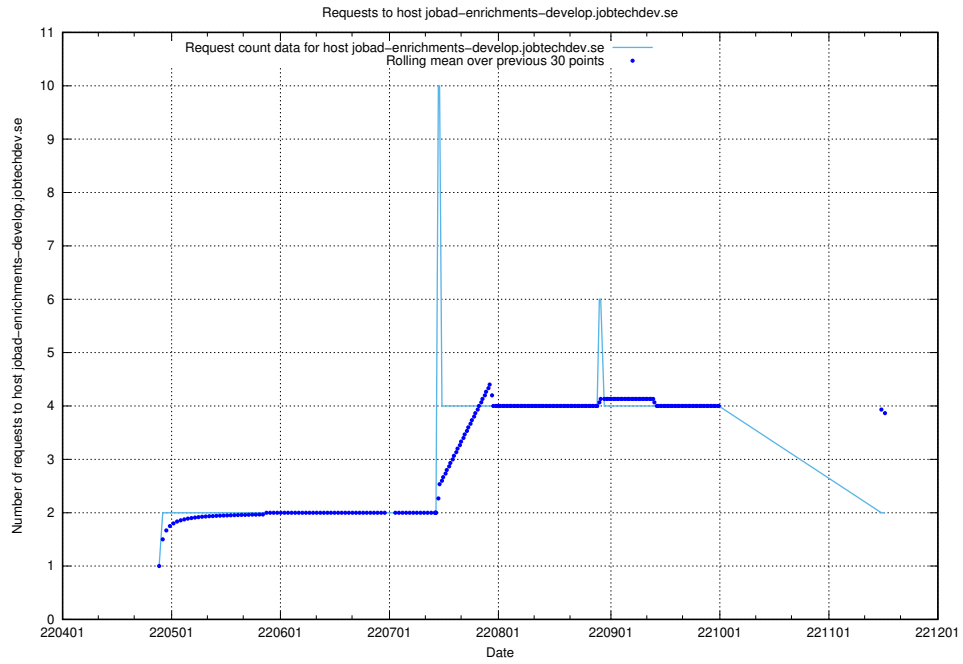

7.440 Usage of jobad-enrichments-develop.jobtechdev.se

Here, we count the number of requests to host jobad-enrichments-develop.jobtechdev.se.