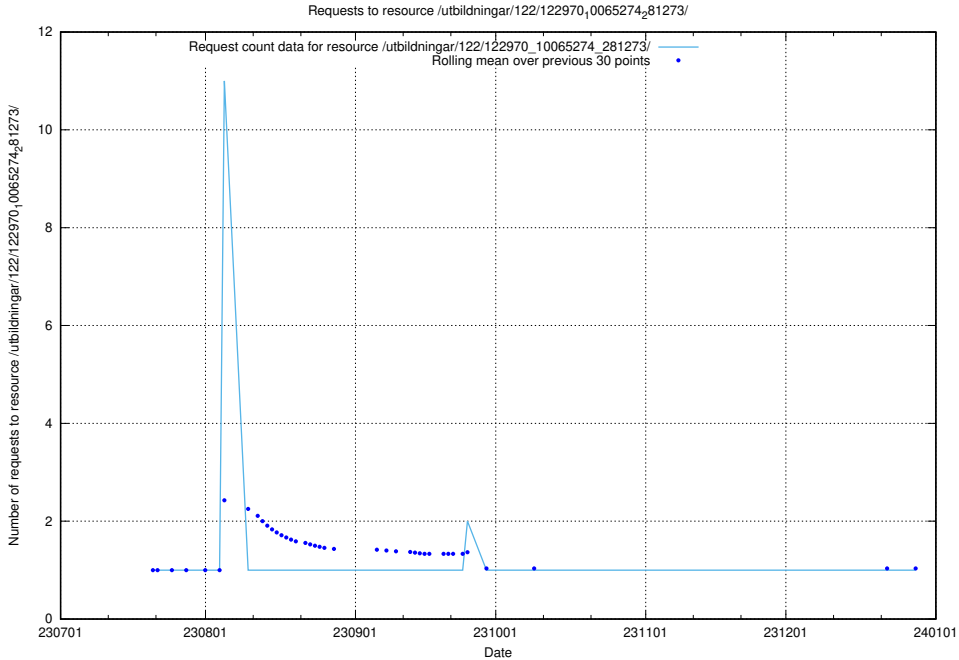

5.4692 Usage of /utbildningar/122/122970_10065274_281273/

Here, we count the number of requests to resource /utbildningar/122/122970_10065274_281273/.