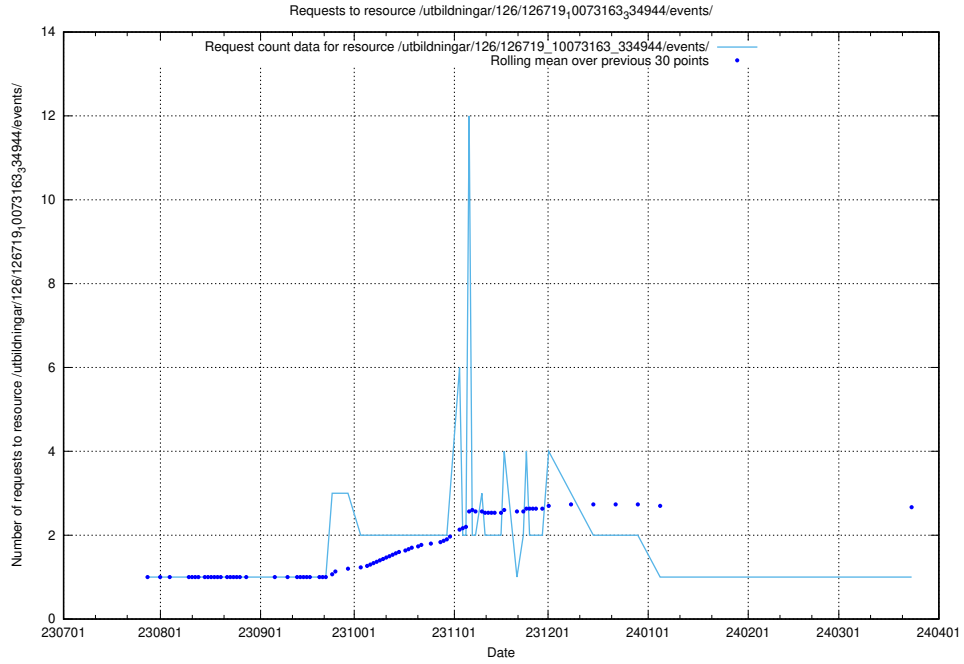

5.4613 Usage of /utbildningar/126/126719_10073163_334944/events/

Here, we count the number of requests to resource /utbildningar/126/126719_10073163_334944/events/