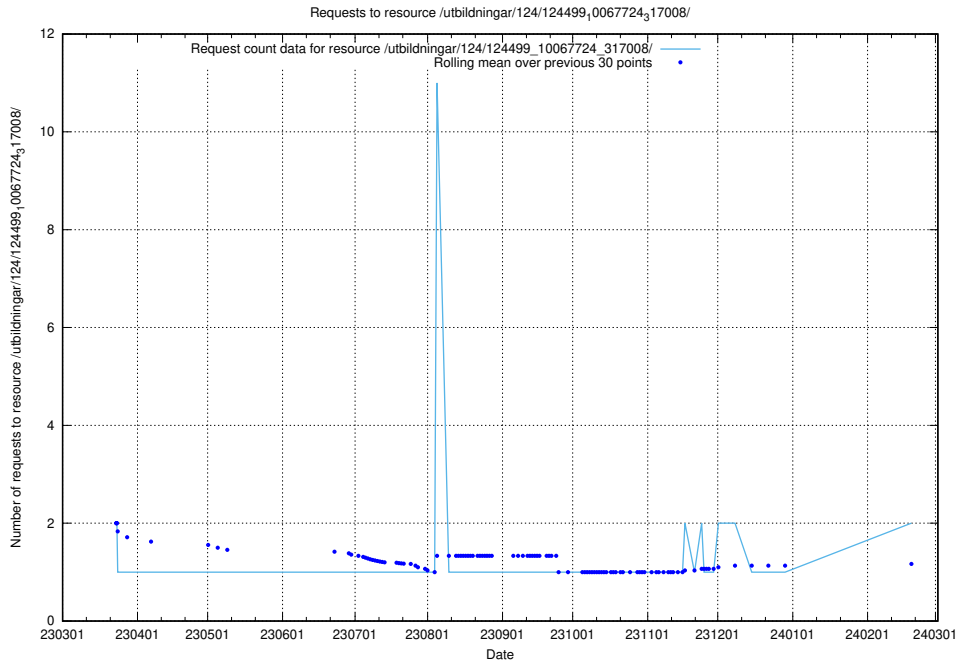

5.953 Usage of /utbildningar/124/124499_10067724_317008/

Here, we count the number of requests to resource /utbildningar/124/124499_10067724_317008/.