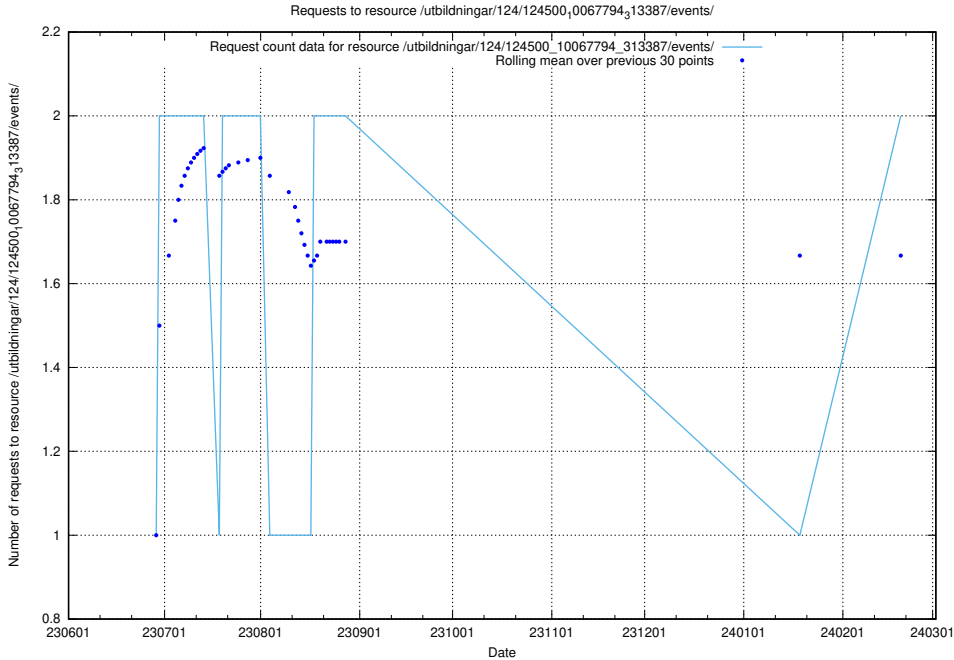

Here, we count the number of requests to resource /utbildningar/124/124514_10065862_297615/events/

5.839 Usage of /utbildningar/124/124500_10067794_313387/events/

Here, we count the number of requests to resource /utbildningar/124/124500_10067794_313387/events/