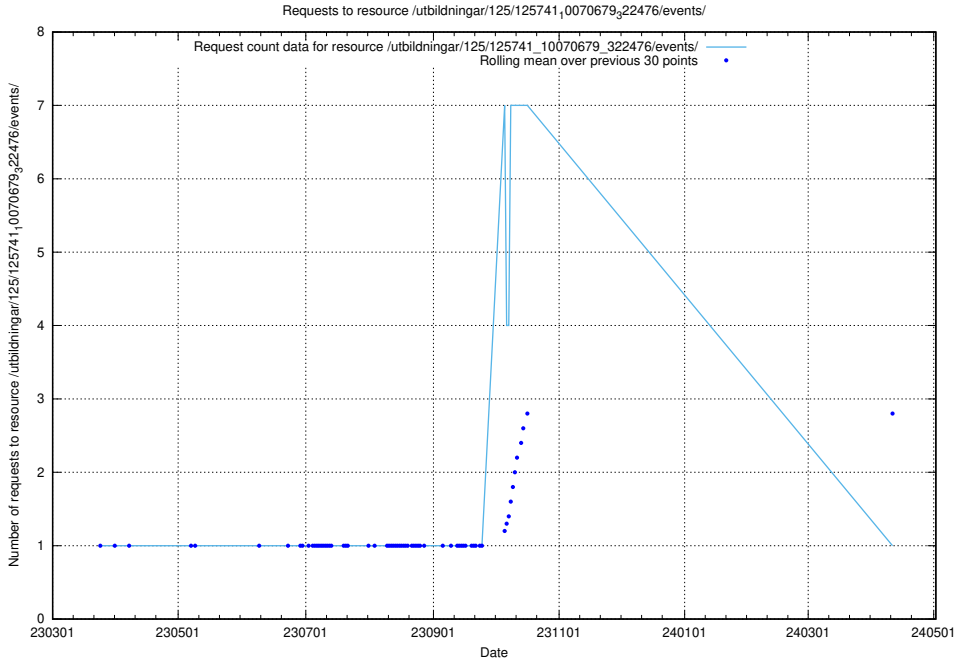

Here, we count the number of requests to resource /utbildningar/125/125741_10070679_322477/events/

5.5940 Usage of /utbildningar/125/125741_10070679_322476/events/

Here, we count the number of requests to resource /utbildningar/125/125741_10070679_322476/events/