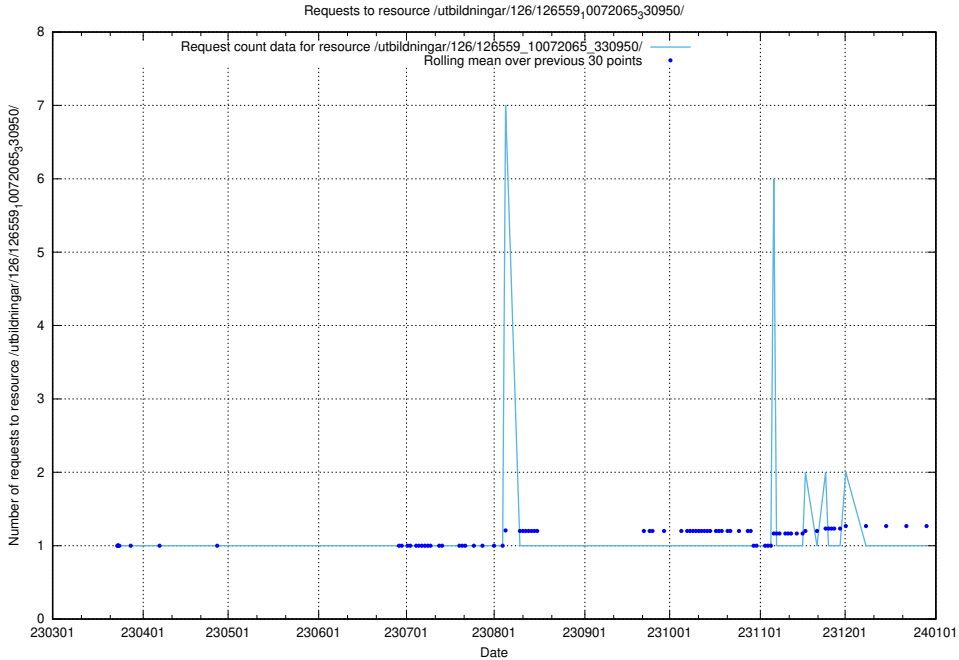

5.6101 Usage of /utbildningar/126/126559_10072065_330950/

Here, we count the number of requests to resource /utbildningar/126/126559_10072065_330950/.