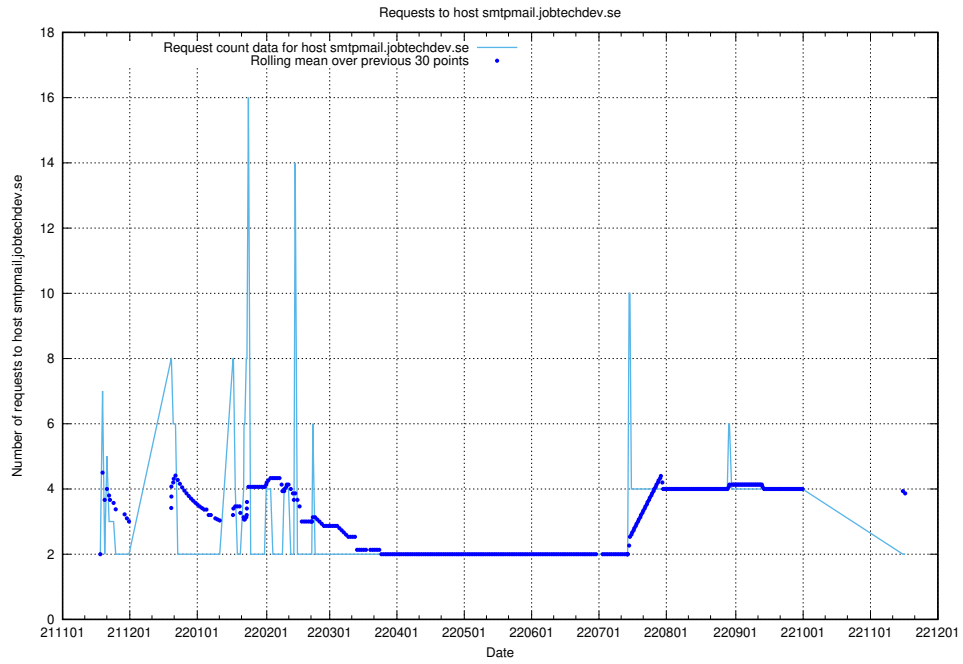

7.472 Usage of smtpmail.jobtechdev.se

Here, we count the number of requests to host smtpmail.jobtechdev.se.