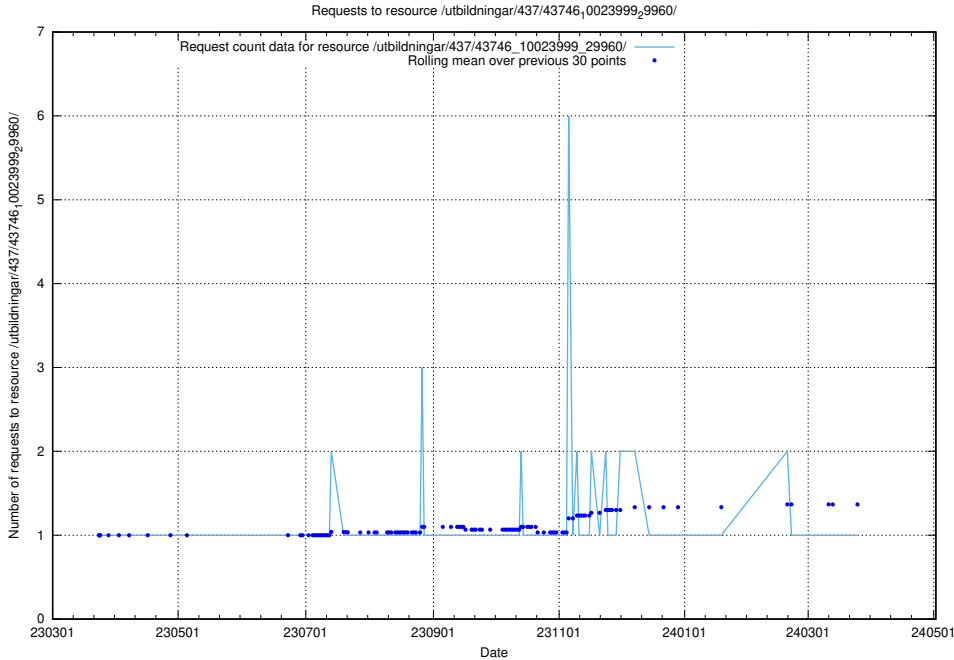

5.6084 Usage of /utbildningar/437/43746_10023999_29960/

Here, we count the number of requests to resource /utbildningar/437/43746_10023999_29960/.