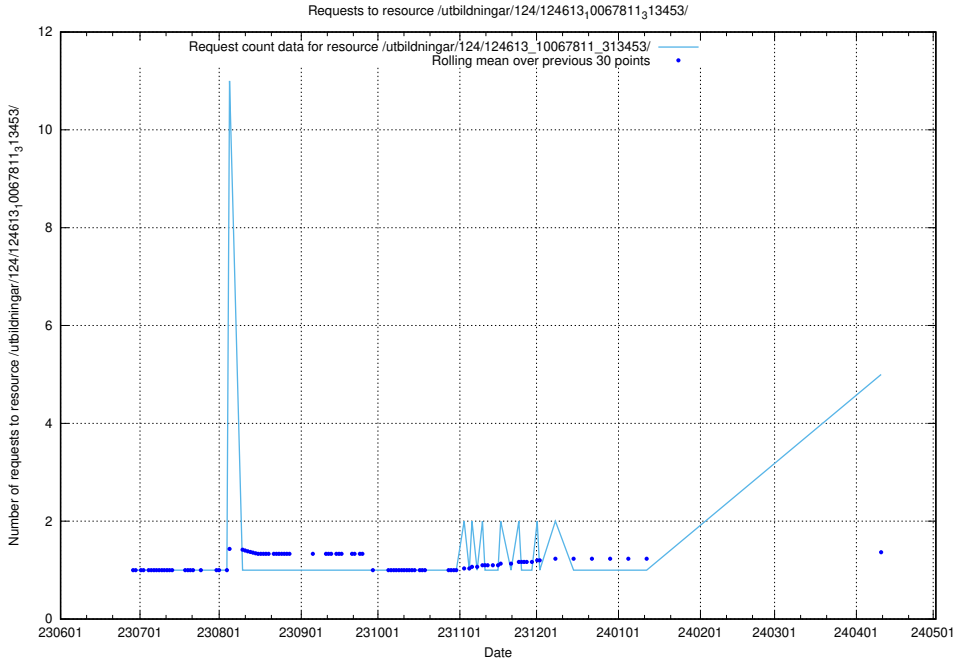

5.154 Usage of /utbildningar/124/124613_10067811_313453/

Here, we count the number of requests to resource /utbildningar/124/124613_10067811_313453/.