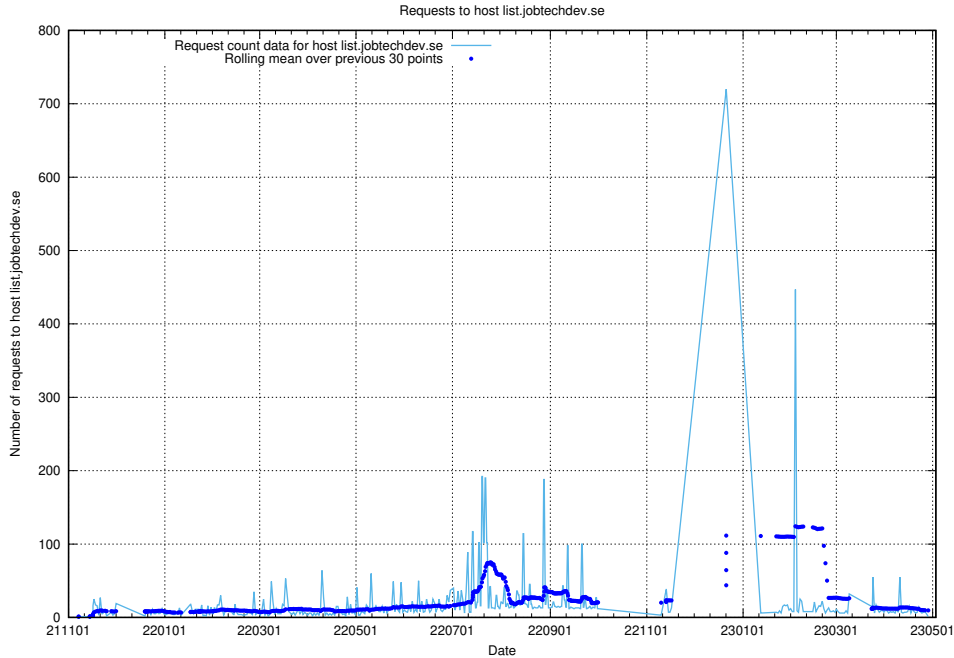

7.625 Usage of list.jobtechdev.se

Here, we count the number of requests to host list.jobtechdev.se.