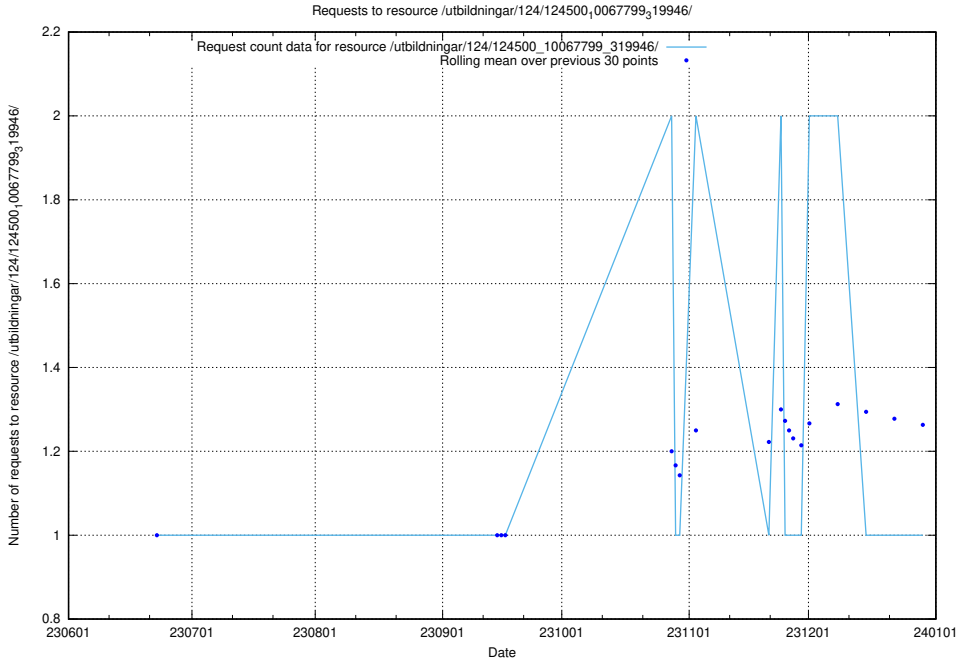

5.5474 Usage of /utbildningar/124/124500_10067799_319946/

Here, we count the number of requests to resource /utbildningar/124/124500_10067799_319946/.