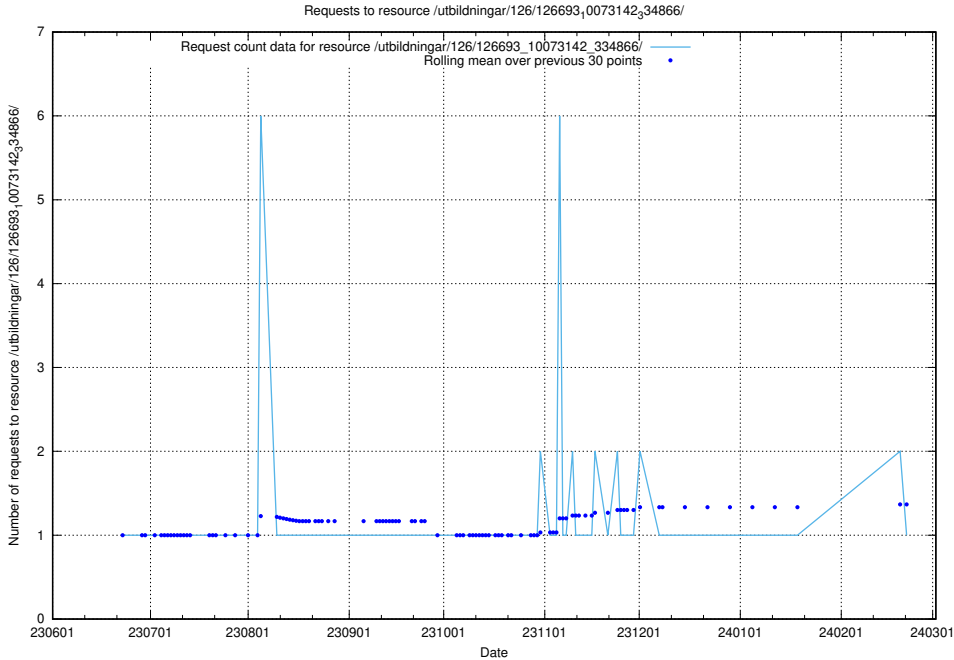

5.5344 Usage of /utbildningar/126/126693_10073142_334866/

Here, we count the number of requests to resource /utbildningar/126/126693_10073142_334866/.