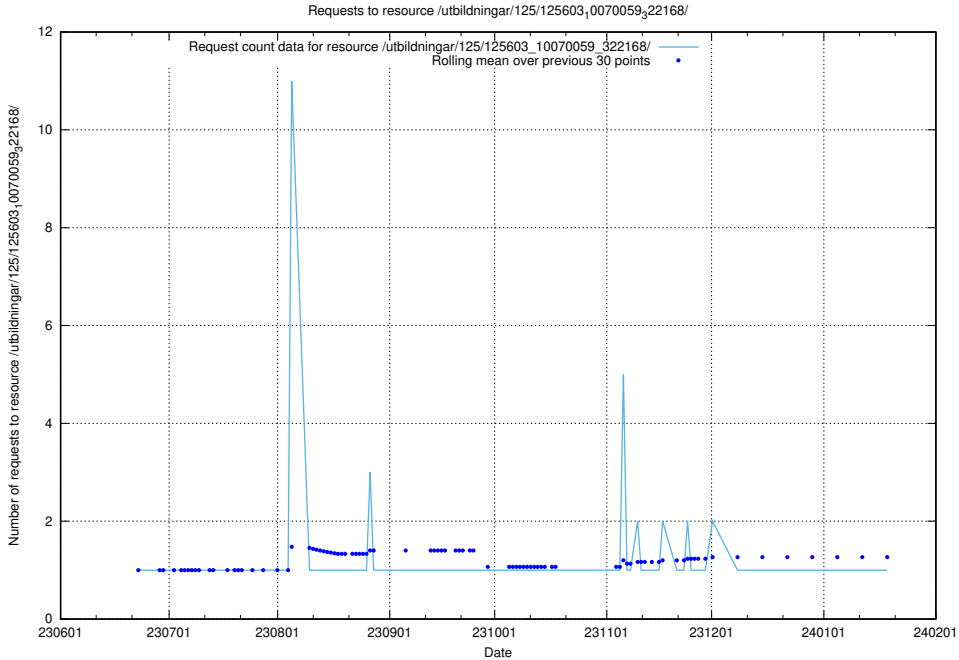

5.5420 Usage of /utbildningar/125/125603_10070059_322168/

Here, we count the number of requests to resource /utbildningar/125/125603_10070059_322168/.