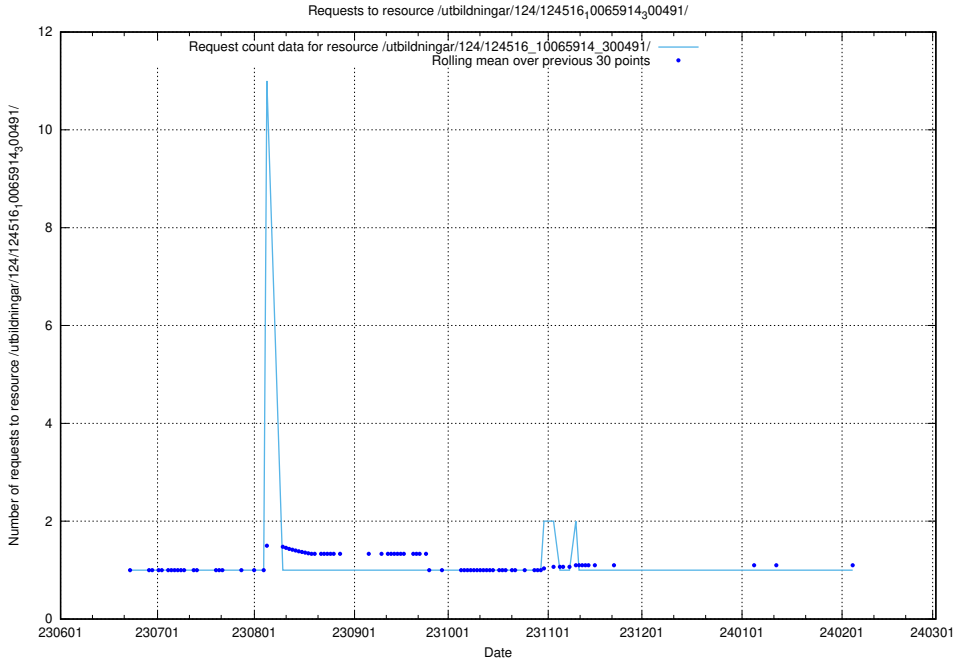

5.5465 Usage of /utbildningar/124/124516_10065914_300491/

Here, we count the number of requests to resource /utbildningar/124/124516_10065914_300491/.