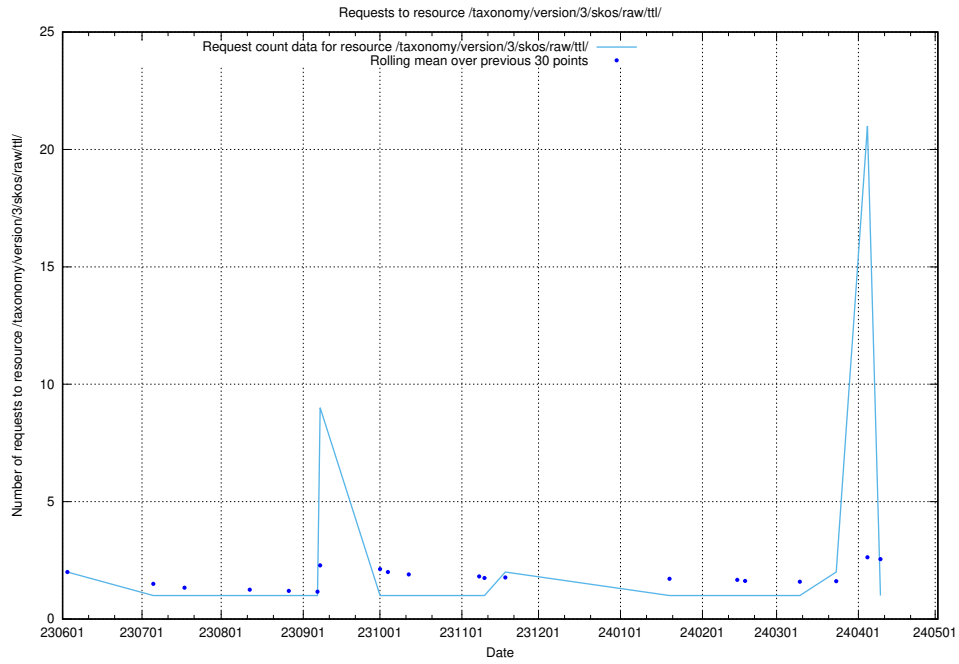

5.5613 Usage of /taxonomy/version/3/skos/raw/ttl/

Here, we count the number of requests to resource /taxonomy/version/3/skos/raw/ttl/.