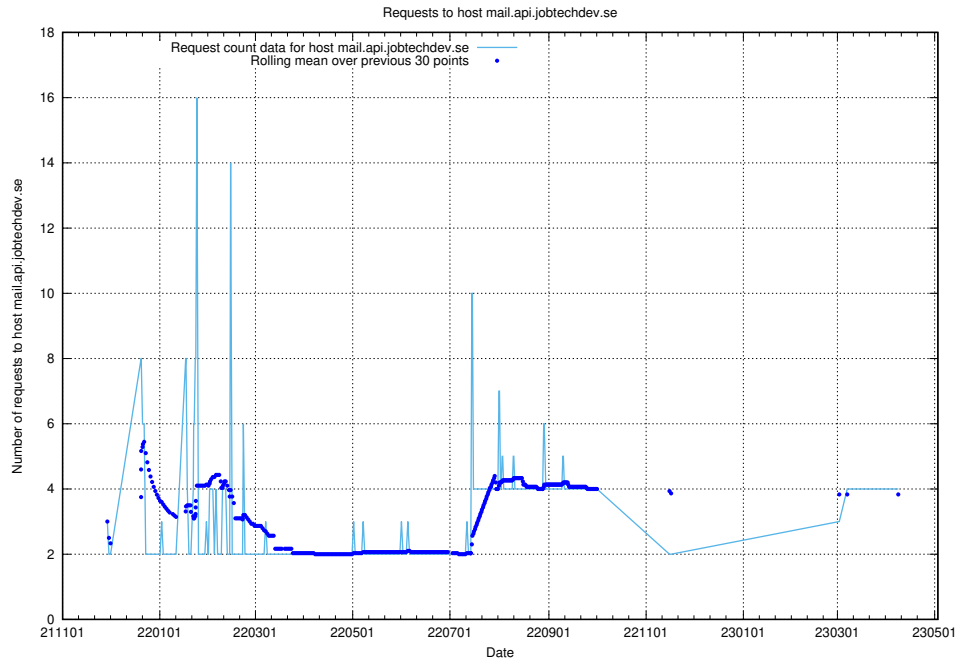

7.133 Usage of mail.api.jobtechdev.se

Here, we count the number of requests to host mail.api.jobtechdev.se.