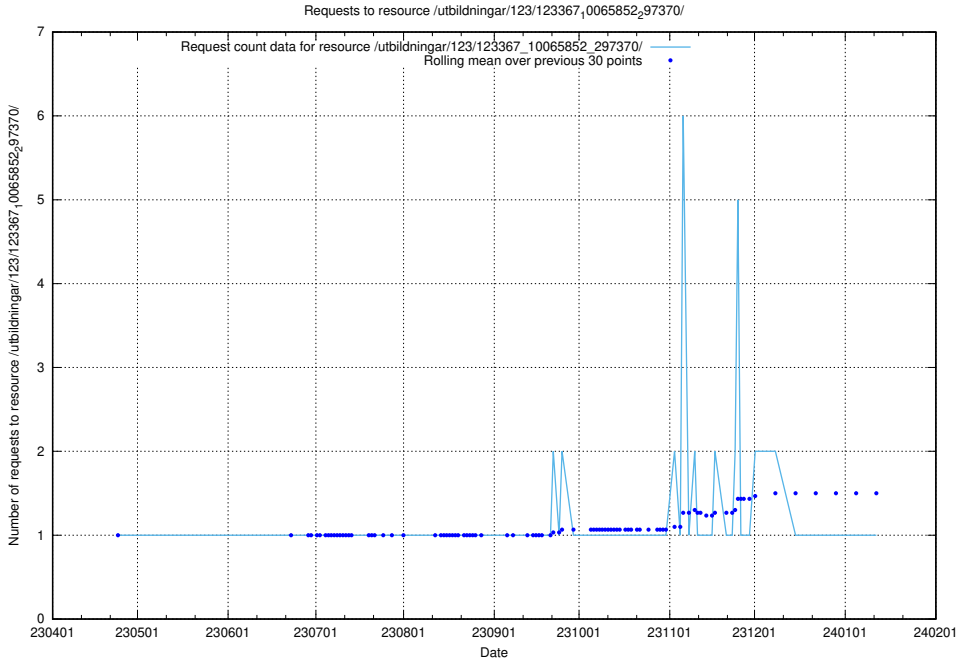

5.5703 Usage of /utbildningar/123/123367_10065852_297370/

Here, we count the number of requests to resource /utbildningar/123/123367_10065852_297370/.