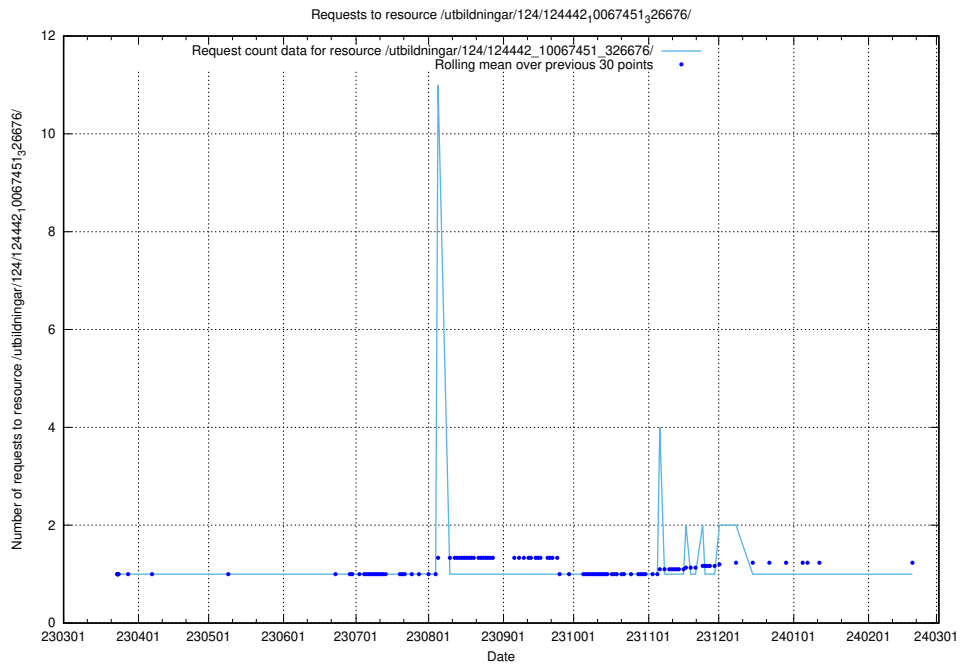

5.3240 Usage of /utbildningar/124/124442_10067451_326676/

Here, we count the number of requests to resource /utbildningar/124/124442_10067451_326676/.