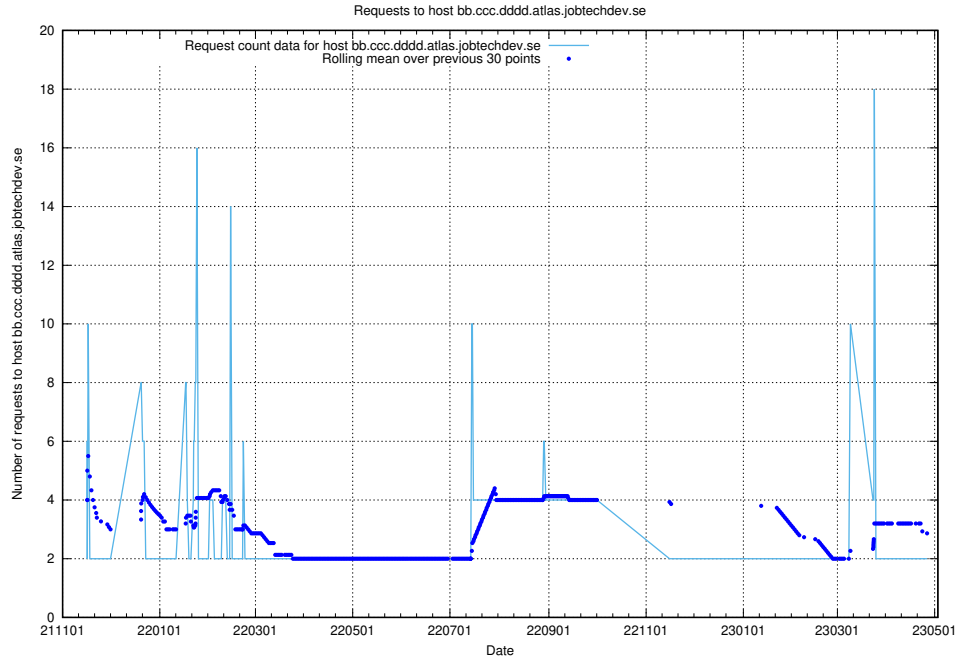

7.526 Usage of bb.ccc.dddd.atlas.jobtechdev.se

Here, we count the number of requests to host bb.ccc.dddd.atlas.jobtechdev.se.