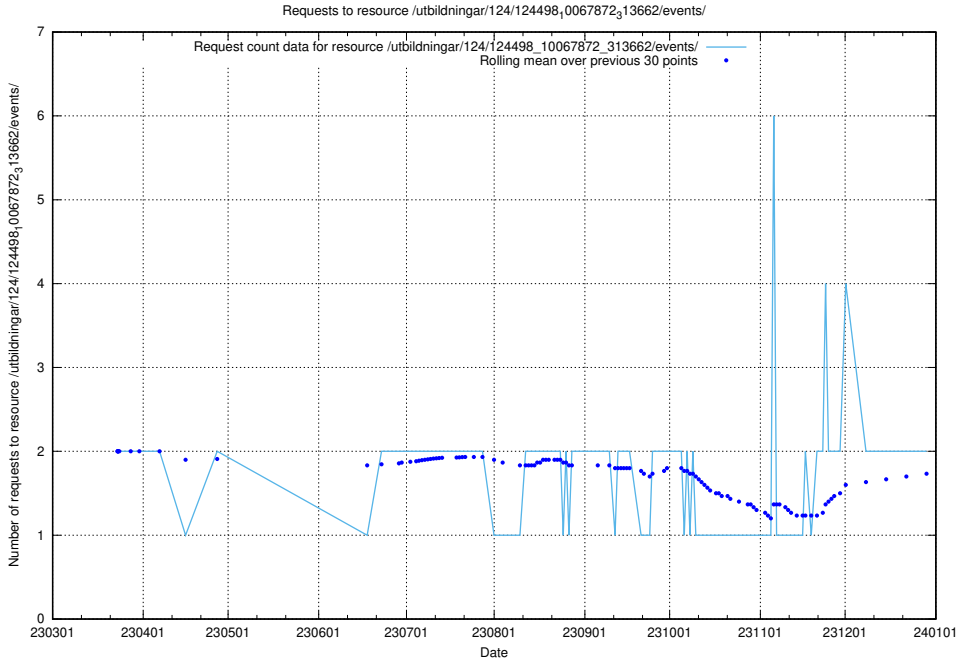

5.954 Usage of /utbildningar/124/124498_10067872_313662/events/

Here, we count the number of requests to resource /utbildningar/124/124498_10067872_313662/events/