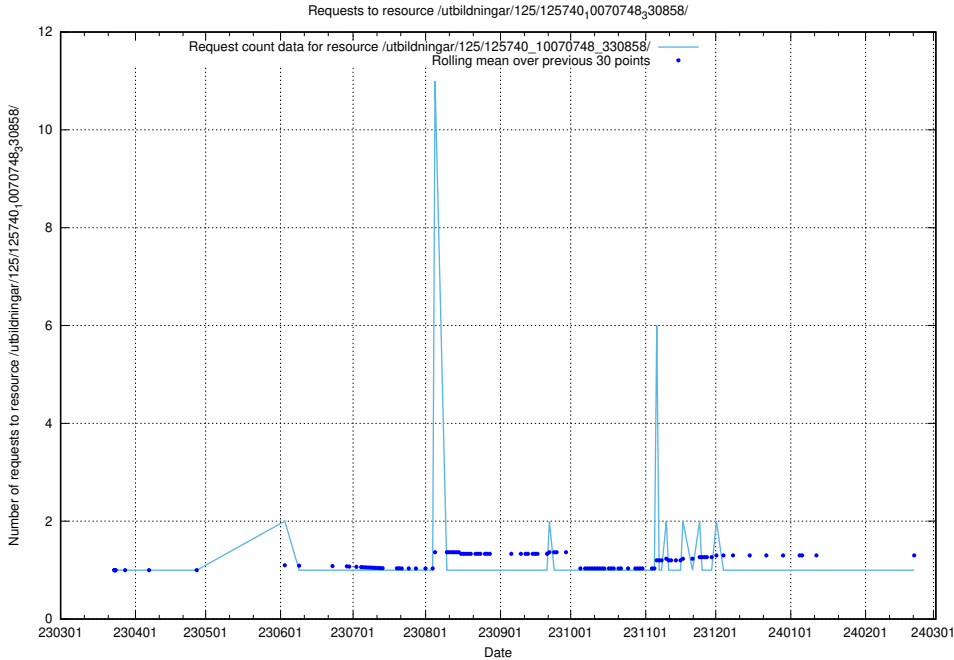

5.979 Usage of /utbildningar/125/125740_10070748_330858/

Here, we count the number of requests to resource /utbildningar/125/125740_10070748_330858/.