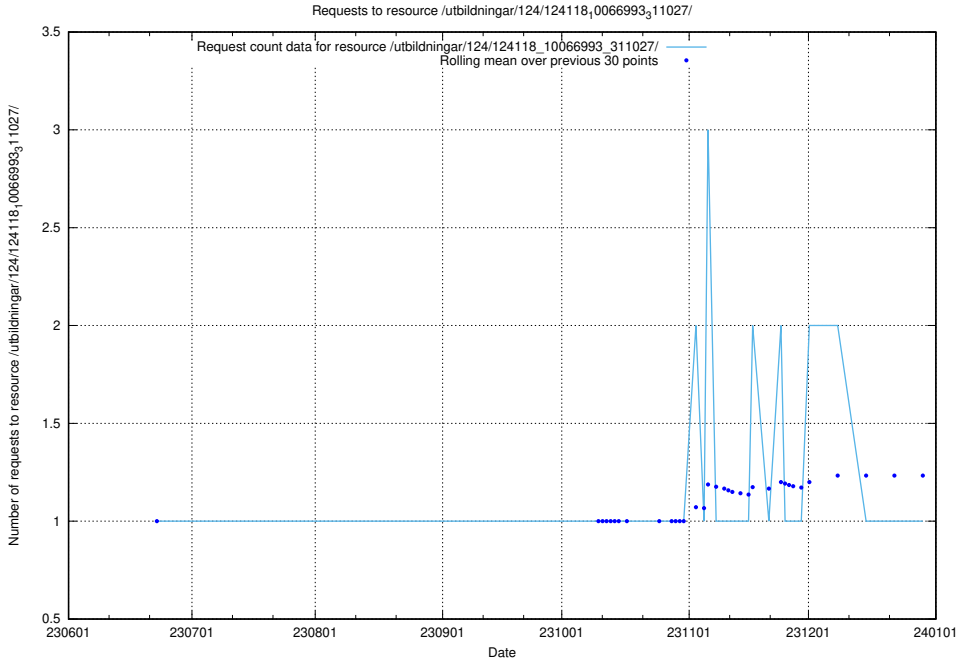

5.5512 Usage of /utbildningar/124/124118_10066993_311027/

Here, we count the number of requests to resource /utbildningar/124/124118_10066993_311027/.