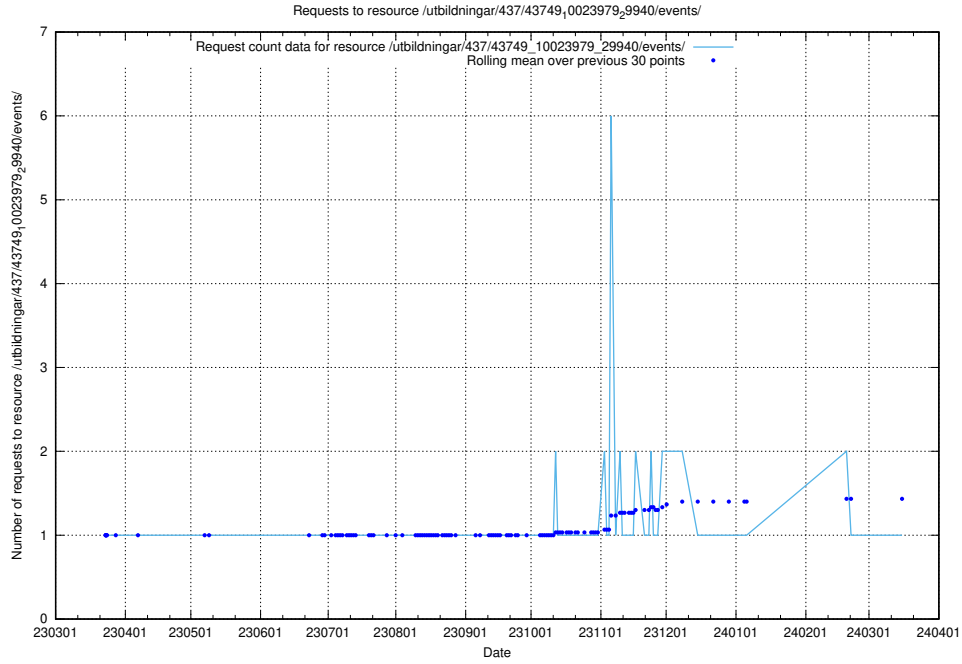

5.6080 Usage of /utbildningar/437/43749_10023979_29940/events/

Here, we count the number of requests to resource /utbildningar/437/43749_10023979_29940/events/.