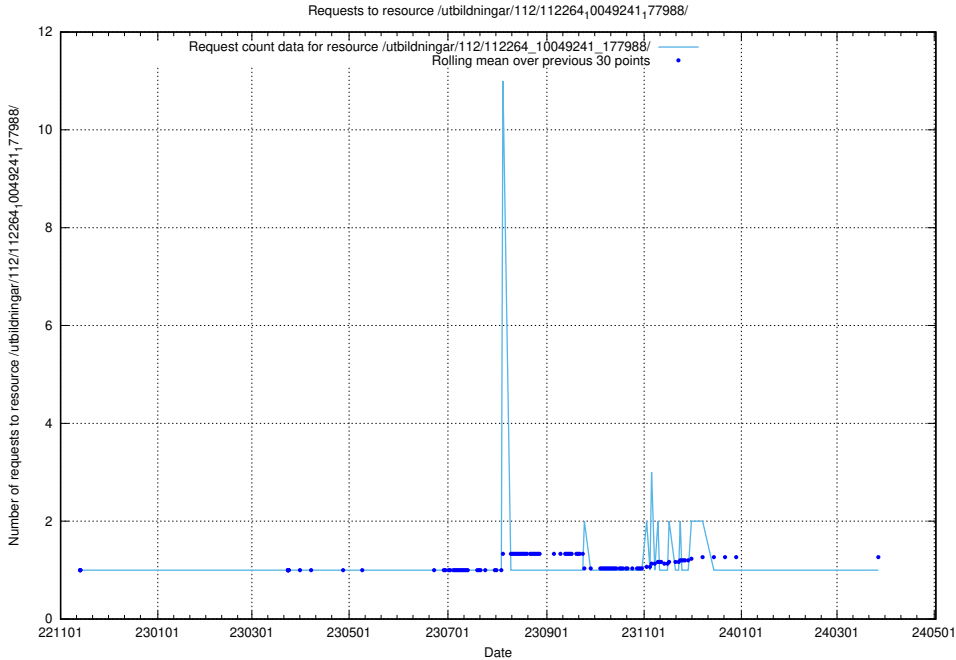

5.5900 Usage of /utbildningar/112/112264_10049241_177988/

Here, we count the number of requests to resource /utbildningar/112/112264_10049241_177988/.