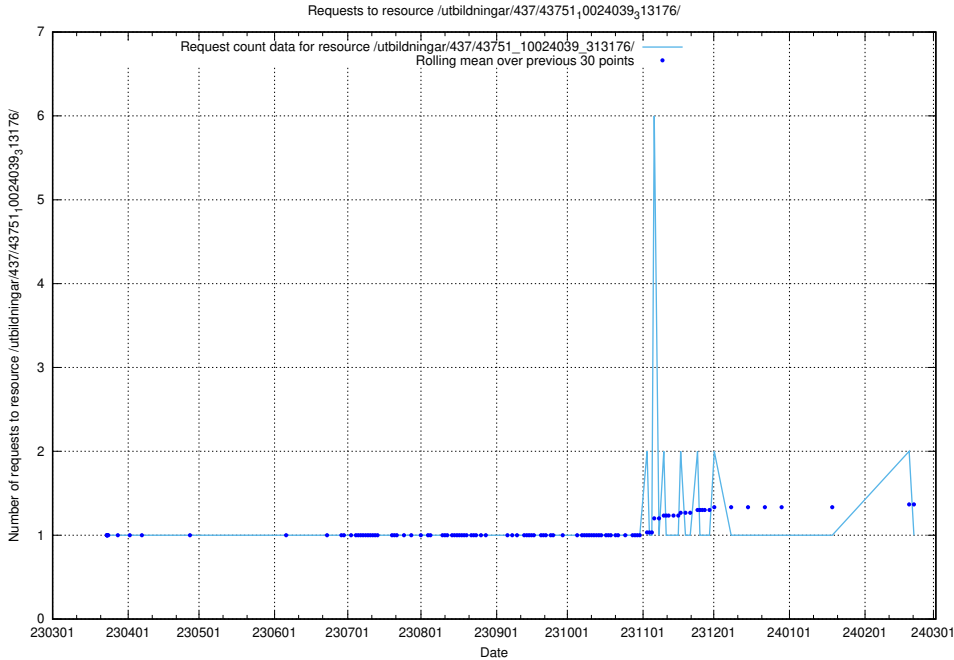

5.6078 Usage of /utbildningar/437/43751_10024039_313176/

Here, we count the number of requests to resource /utbildningar/437/43751_10024039_313176/.