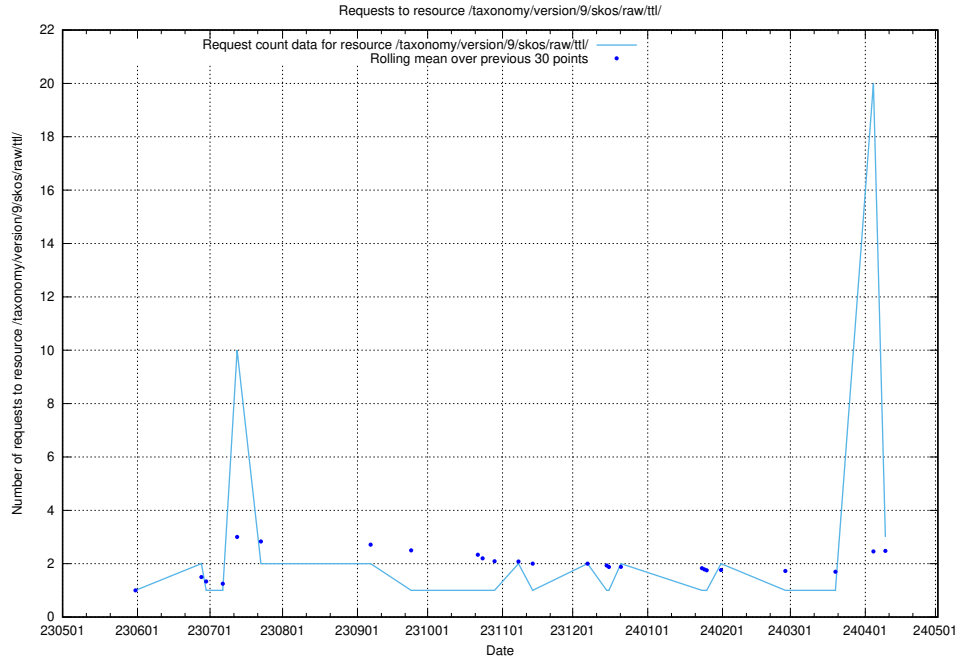

5.434 Usage of /taxonomy/version/9/skos/raw/ttl/

Here, we count the number of requests to resource /taxonomy/version/9/skos/raw/ttl/.