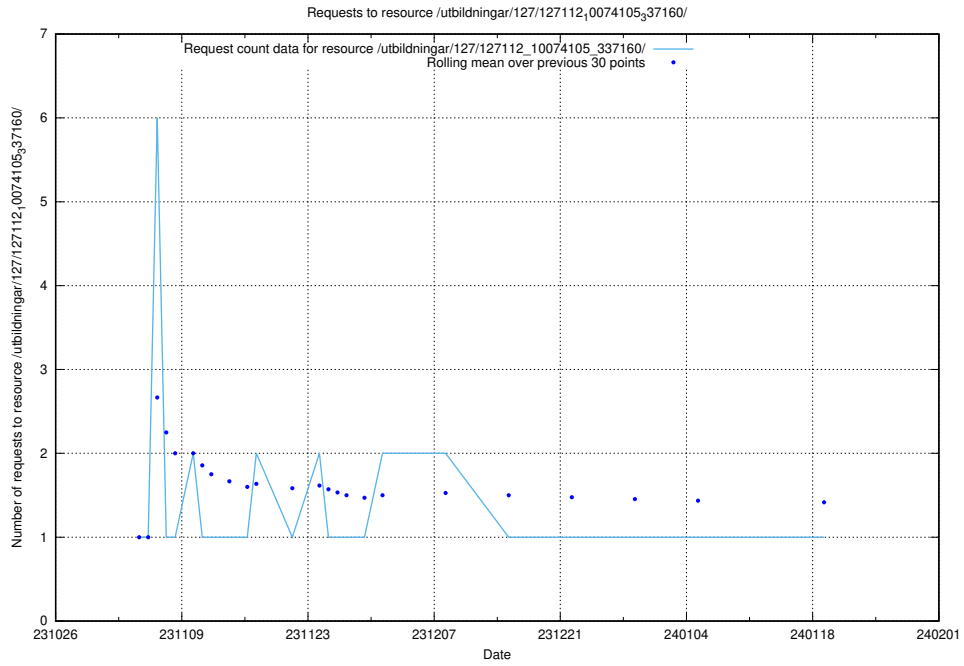

5.3848 Usage of /utbildningar/127/127112_10074105_337160/

Here, we count the number of requests to resource /utbildningar/127/127112_10074105_337160/.