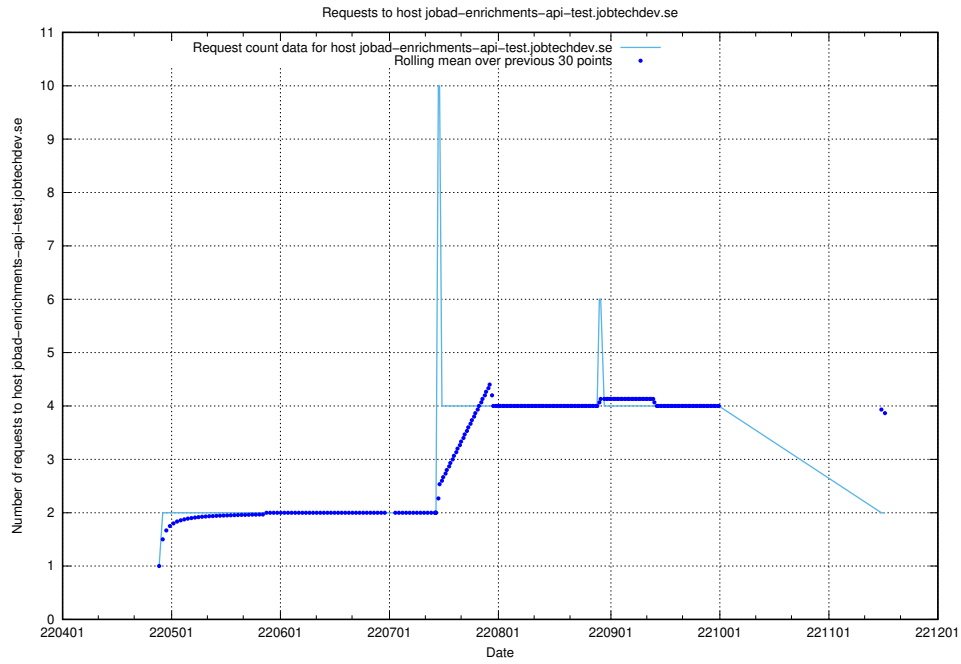

7.441 Usage of `jobad-enrichments-api-test.jobtechdev.se`

Here, we count the number of requests to host `jobad-enrichments-api-test.jobtechdev.se`.