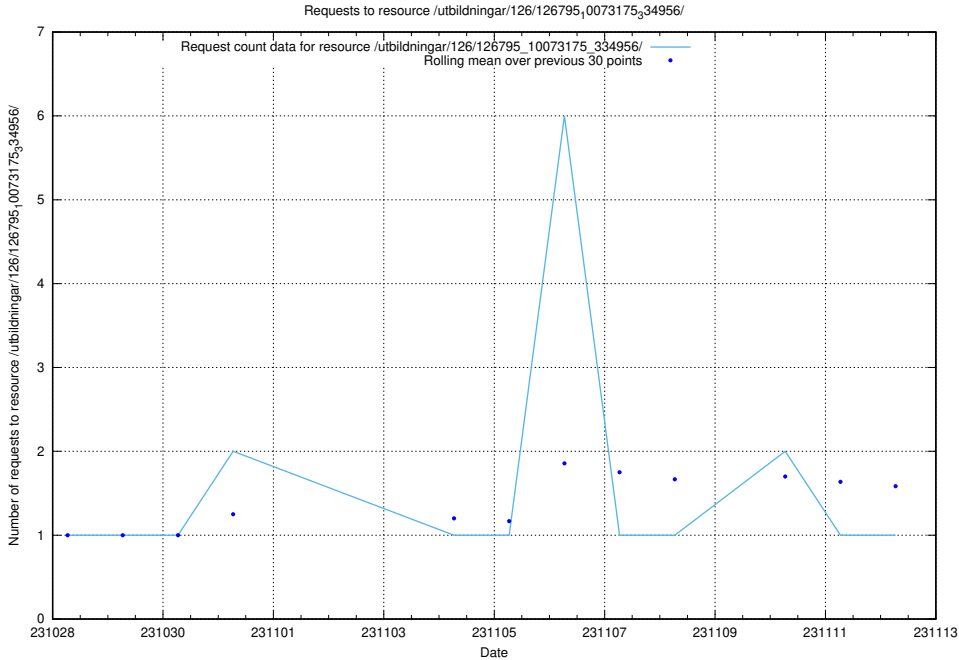

5.3909 Usage of /utbildningar/126/126795_10073175_334956/

Here, we count the number of requests to resource /utbildningar/126/126795_10073175_334956/.