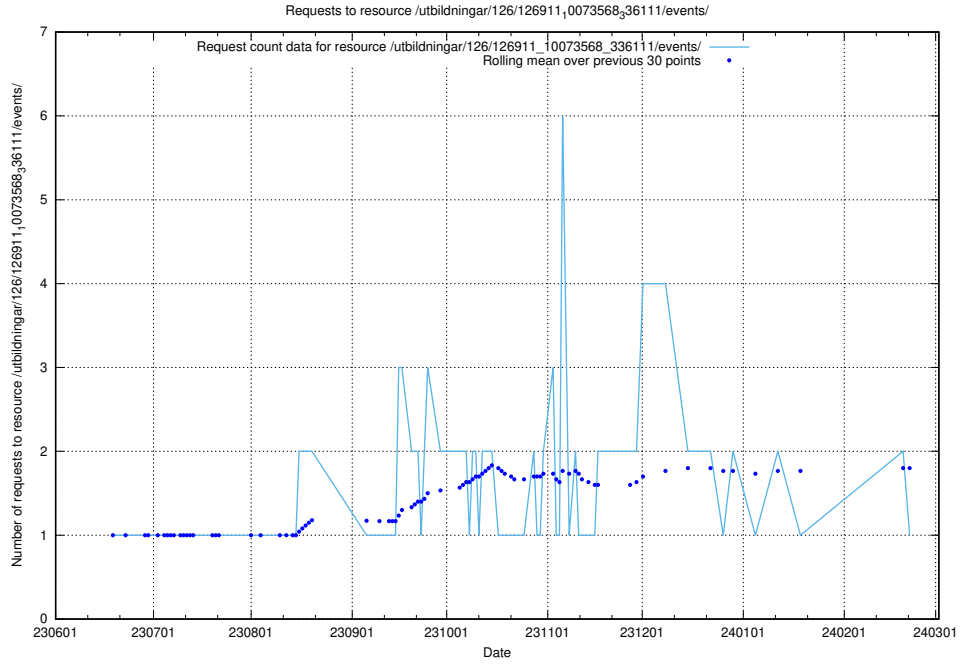

Here, we count the number of requests to resource /taxonomy/version/12/query/keyword-concepts./.

5.5543 Usage of /utbildningar/126/126911_10073568_336111/events/

Here, we count the number of requests to resource /utbildningar/126/126911_10073568_336111/events/