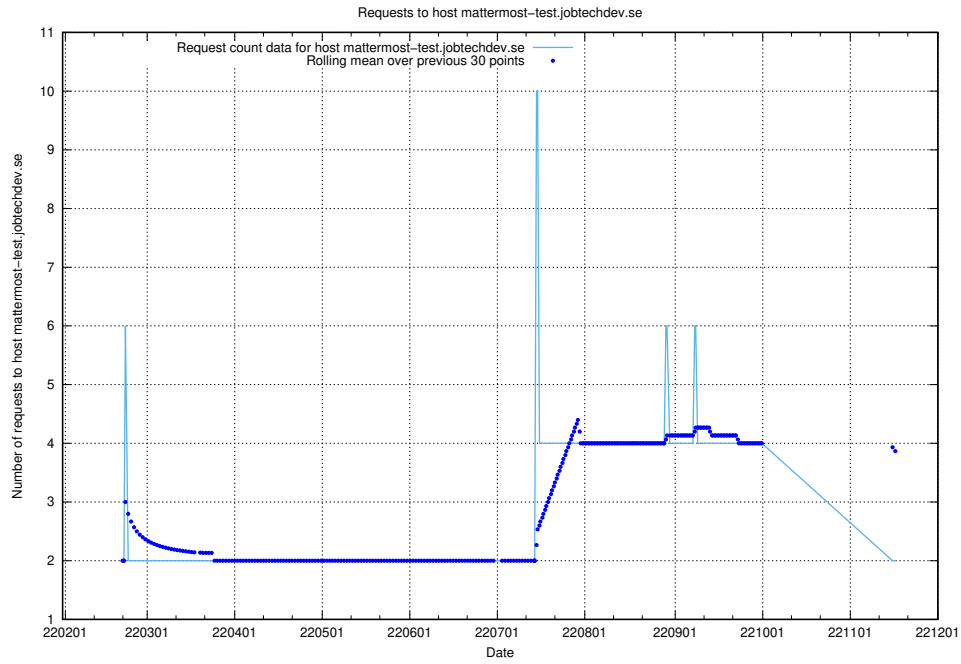

Here, we count the number of requests to host mattermost-test.jobtechdev.se.

7.523 Usage of www.mattermost.jobtechdev.se

Here, we count the number of requests to host www.mattermost.jobtechdev.se.

7.524 Usage of dddd.jobstream.api.jobtechdev.se