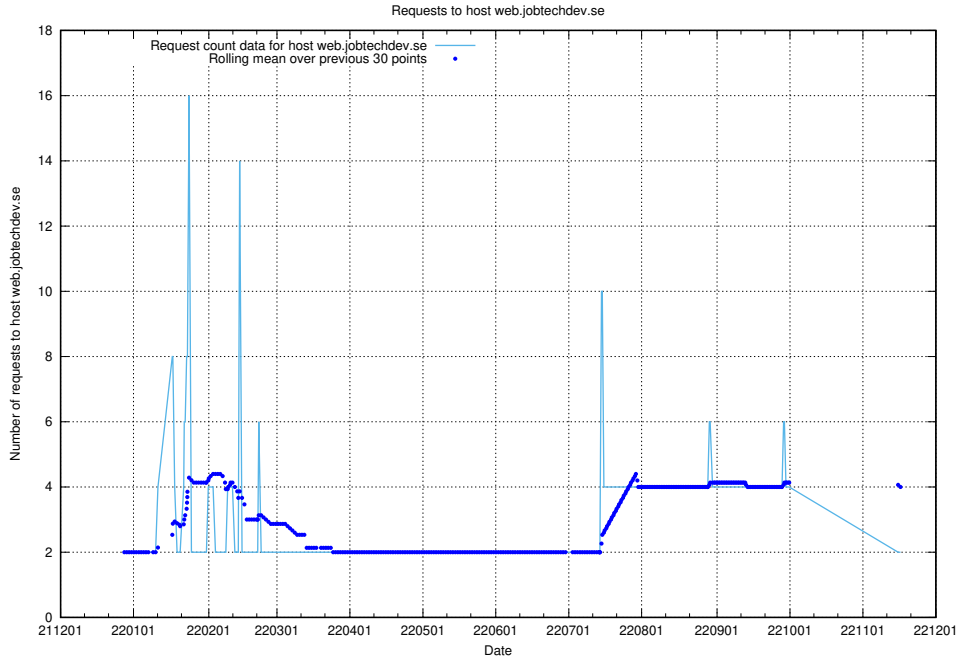

7.349 Usage of inks-develop.api.jobtechdev.se

Here, we count the number of requests to host inks-develop.api.jobtechdev.se.

7.350 Usage of web.jobtechdev.se

Here, we count the number of requests to host web.jobtechdev.se.