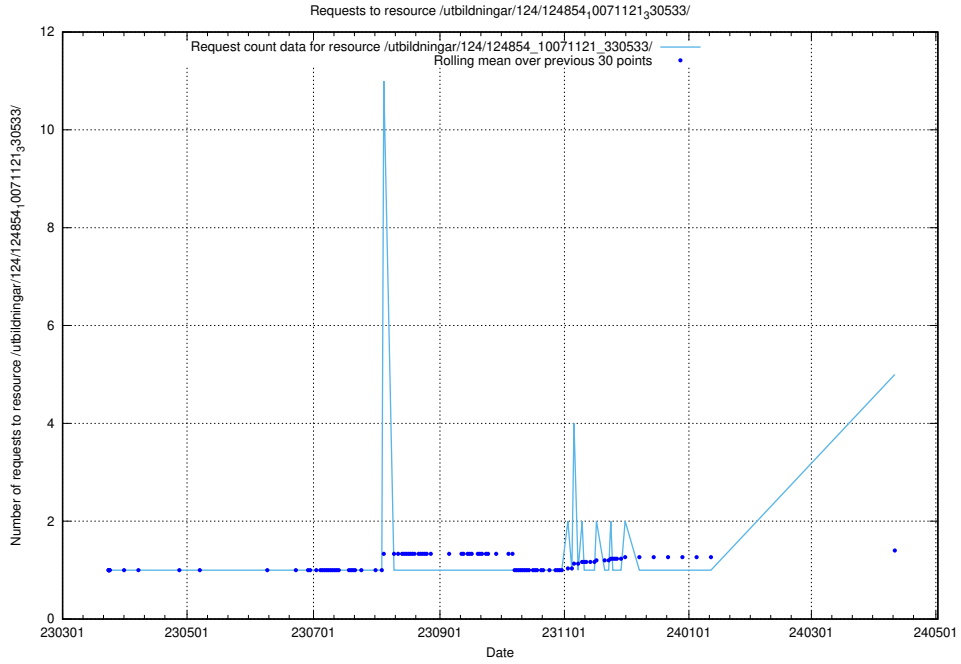

Here, we count the number of requests to resource /utbildningar/124/124934_10066879_310398/.

5.118 Usage of /utbildningar/124/124854_10071121_330533/

Here, we count the number of requests to resource /utbildningar/124/124854_10071121_330533/.