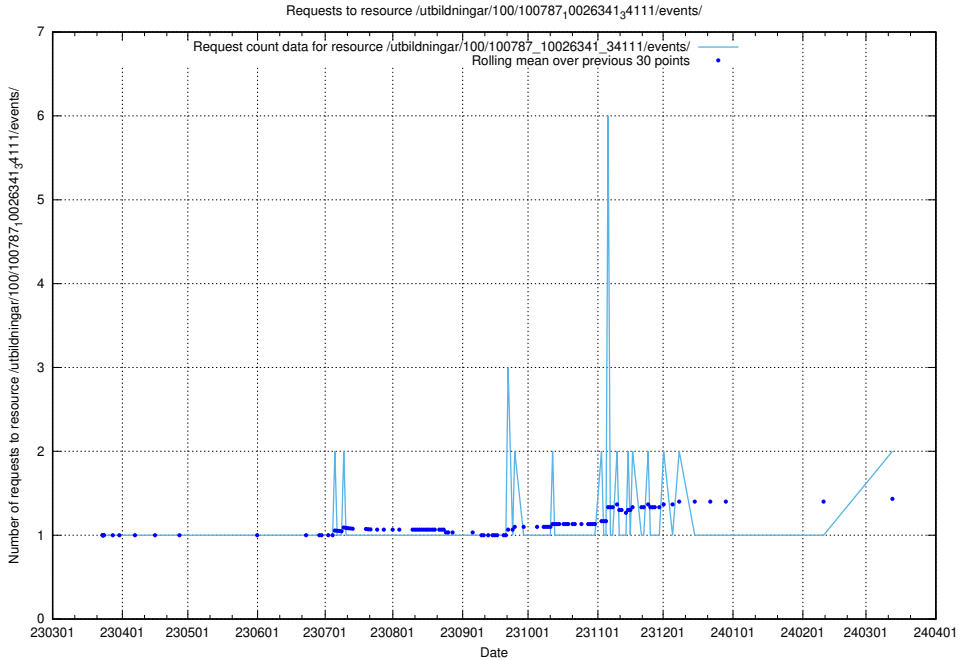

5.843 Usage of /utbildningar/100/100787_10026341_34111/events/

Here, we count the number of requests to resource /utbildningar/100/100787_10026341_34111/events/.