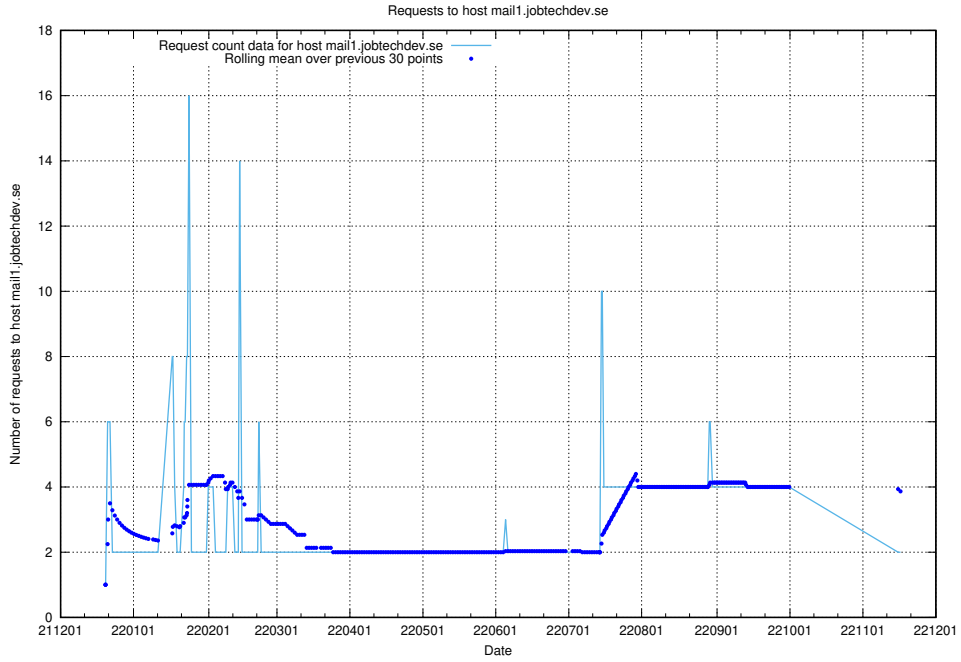

7.371 Usage of mail1.jobtechdev.se

Here, we count the number of requests to host mail1.jobtechdev.se.