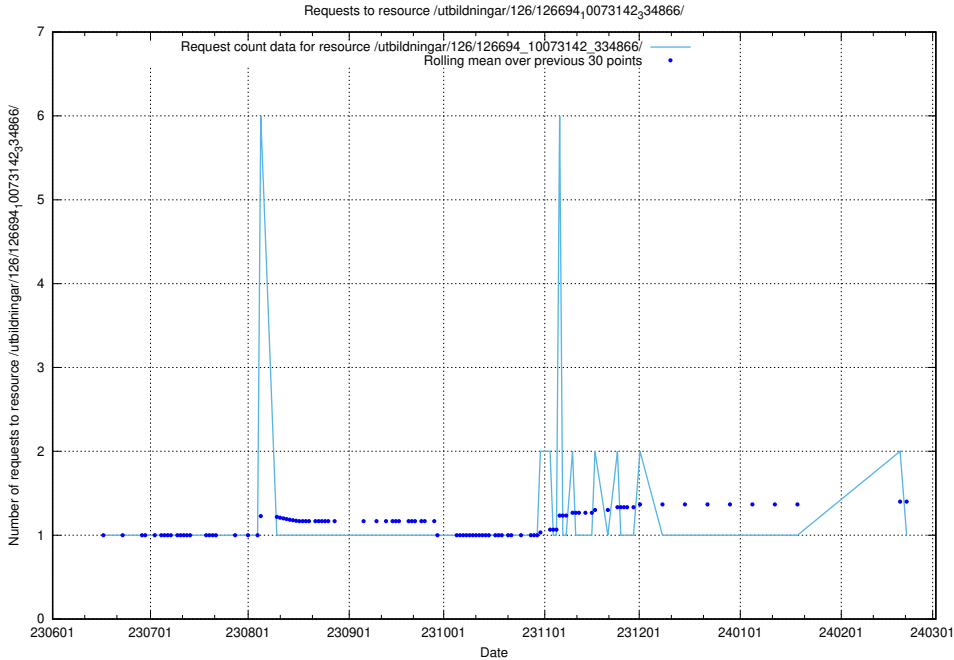

5.5561 Usage of /utbildningar/126/126694_10073142_334866/

Here, we count the number of requests to resource /utbildningar/126/126694_10073142_334866/.