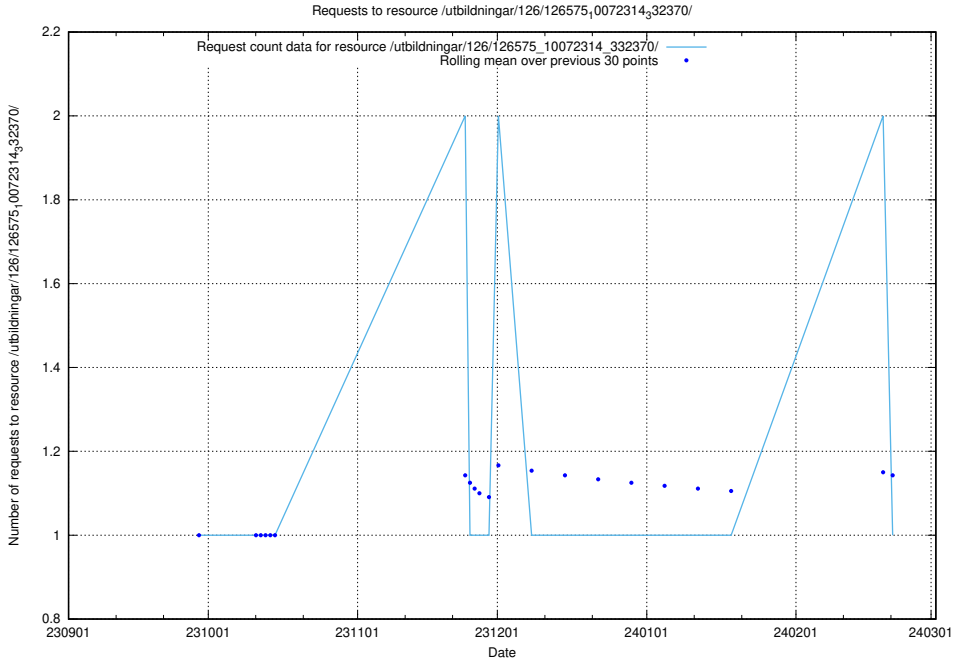

5.4167 Usage of /utbildningar/126/126575_10072314_332370/

Here, we count the number of requests to resource /utbildningar/126/126575_10072314_332370/.