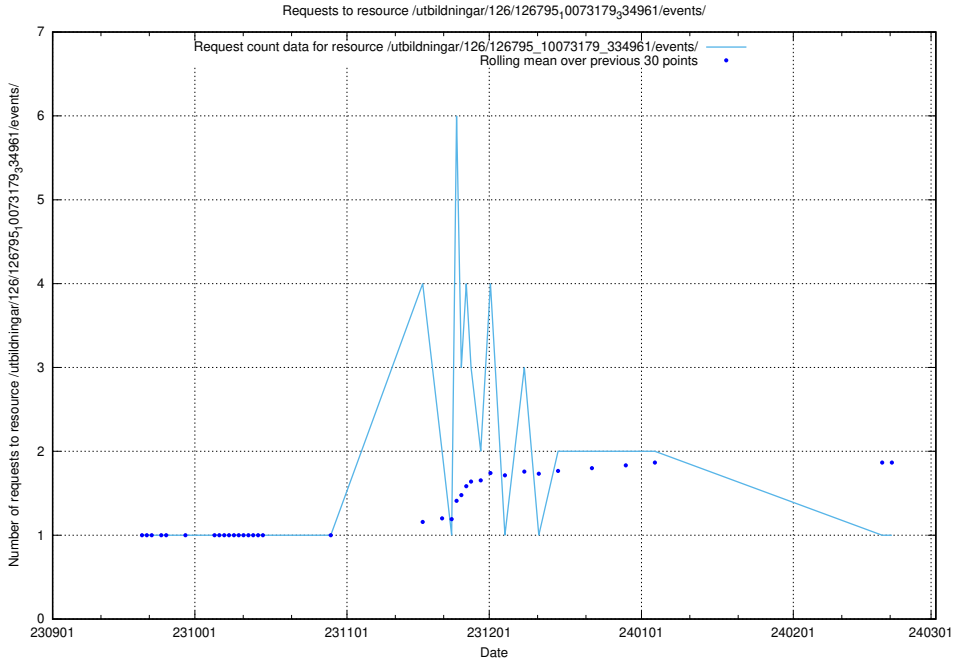

Here, we count the number of requests to resource /taxonomy/version/11/query/keyword-concepts-with-relations/.

5.4242 Usage of /utbildningar/126/126795_10073179_334961/events/

Here, we count the number of requests to resource /utbildningar/126/126795_10073179_334961/events/