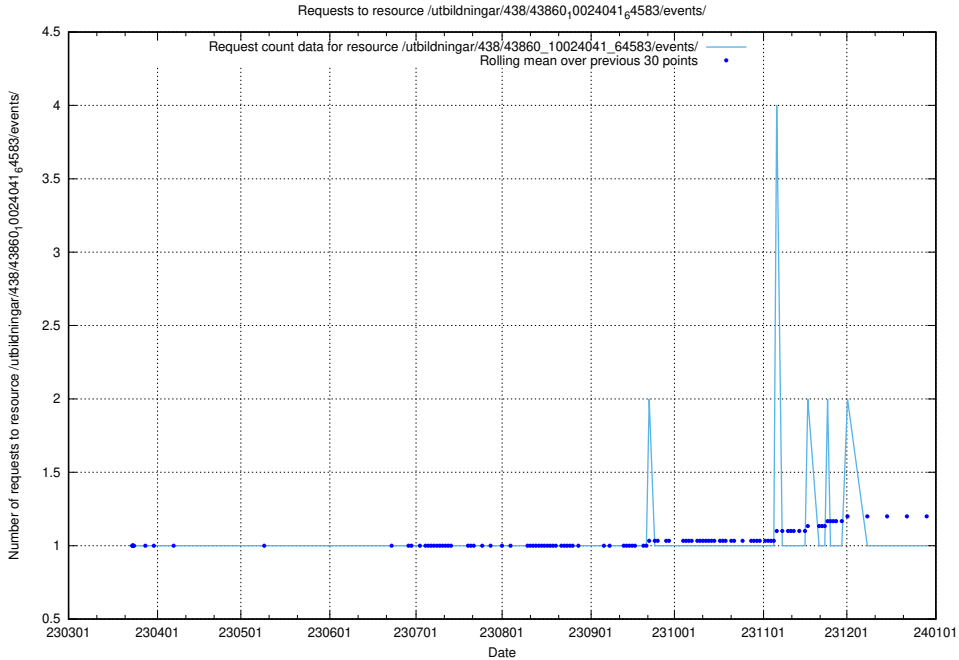

5.6023 Usage of /utbildningar/438/43860_10024041_64583/events/

Here, we count the number of requests to resource /utbildningar/438/43860_10024041_64583/events/.