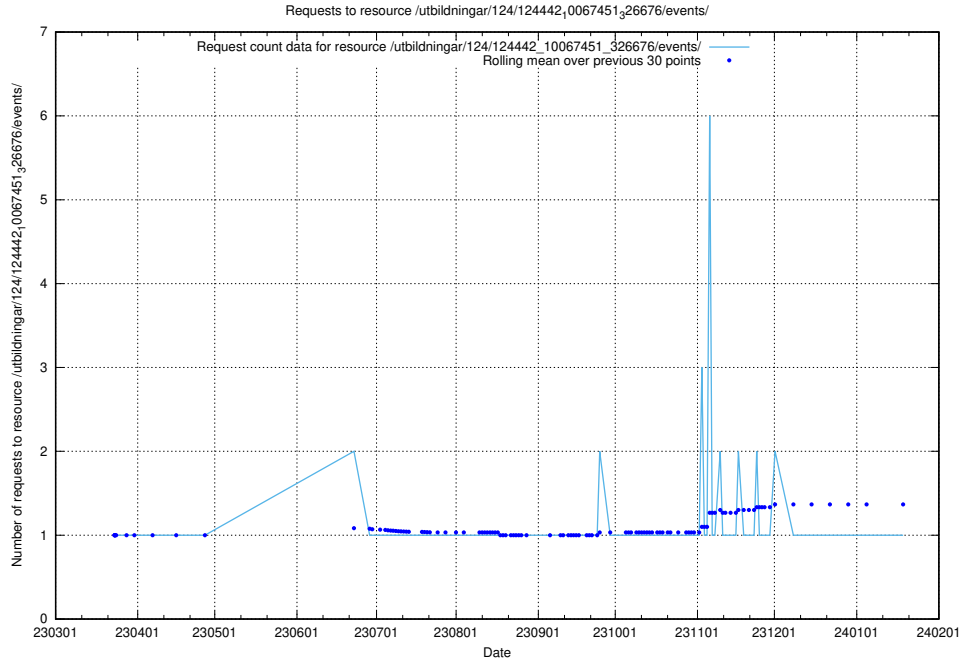

5.3230 Usage of /utbildningar/124/124442_10067451_326676/events/

Here, we count the number of requests to resource /utbildningar/124/124442_10067451_326676/events/