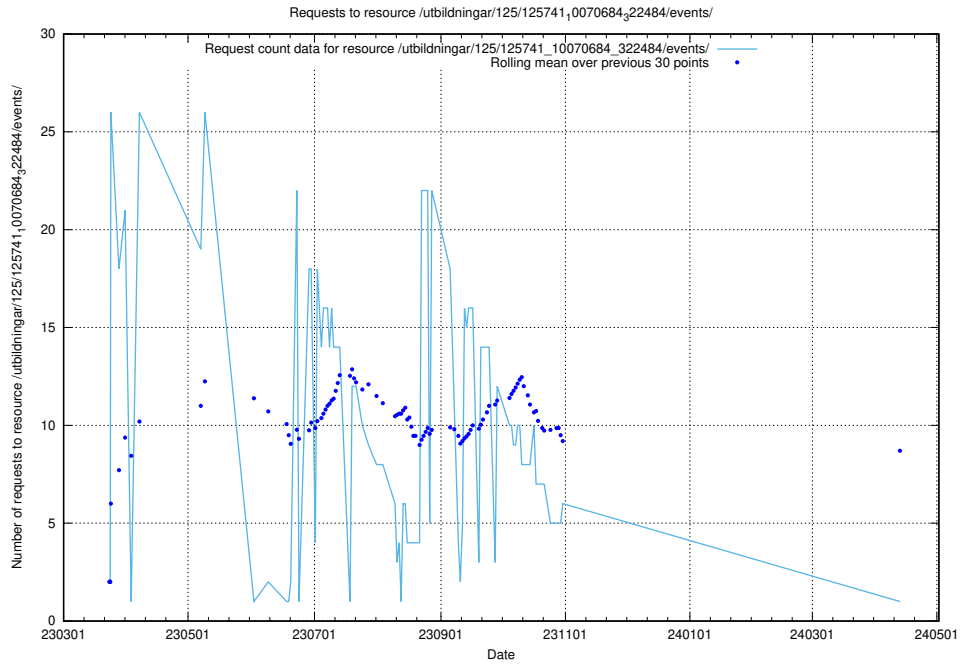

5.5978 Usage of /utbildningar/125/125741_10070684_322484/events/

Here, we count the number of requests to resource /utbildningar/125/125741_10070684_322484/events/