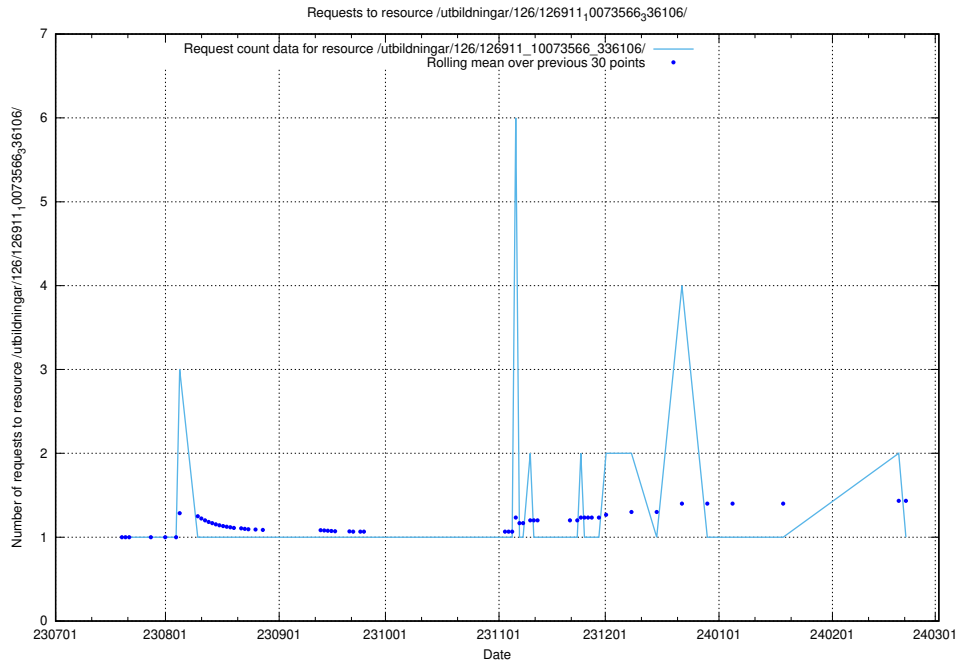

Here, we count the number of requests to resource /utbildningar/126/126911_10073566_336106/.

5.4700 Usage of /utbildningar/125/125914_10070460_321835/events/

Here, we count the number of requests to resource /utbildningar/125/125914_10070460_321835/events/