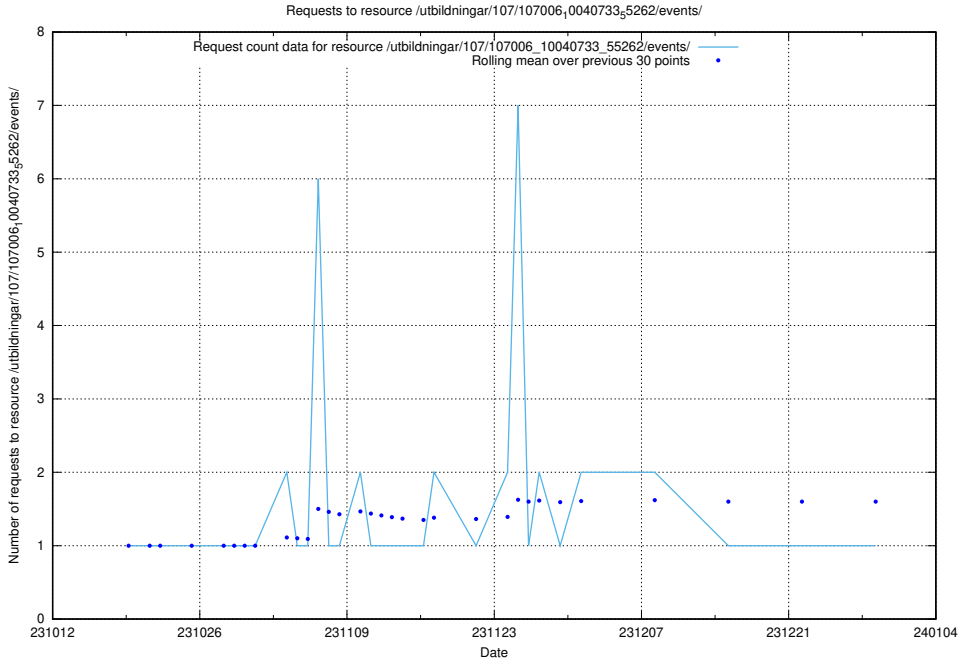

5.3991 Usage of /utbildningar/107/107006_10040733_55262/events/

Here, we count the number of requests to resource /utbildningar/107/107006_10040733_55262/events/.