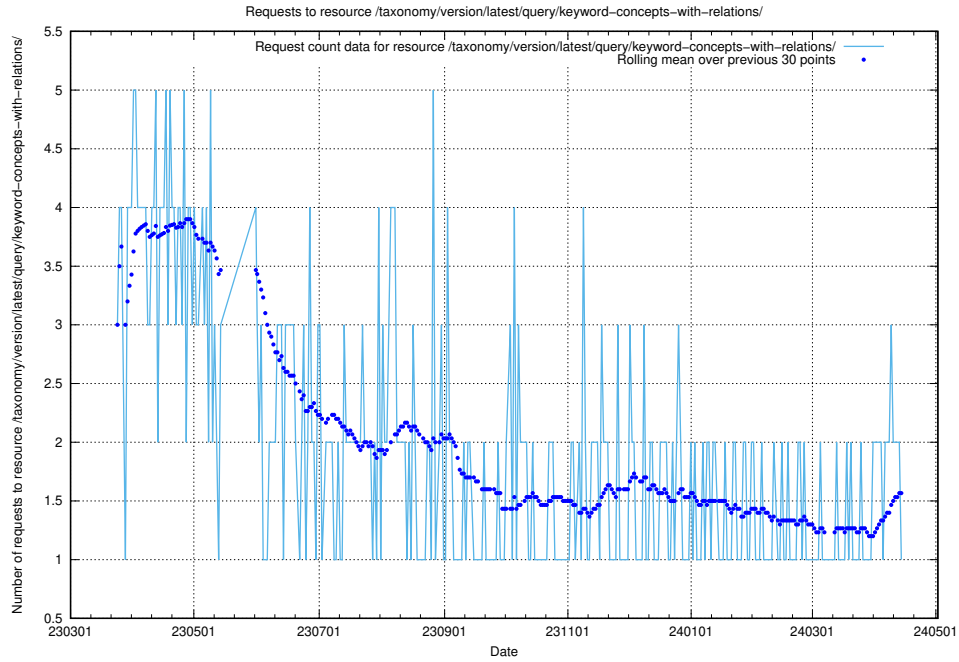

Here, we count the number of requests to resource /taxonomy/version/latest/query/languages/.

5.5810 Usage of /taxonomy/version/latest/query/keyword-concepts-with-relations/

Here, we count the number of requests to resource /taxonomy/version/latest/query/keyword-concepts-with-relations/.