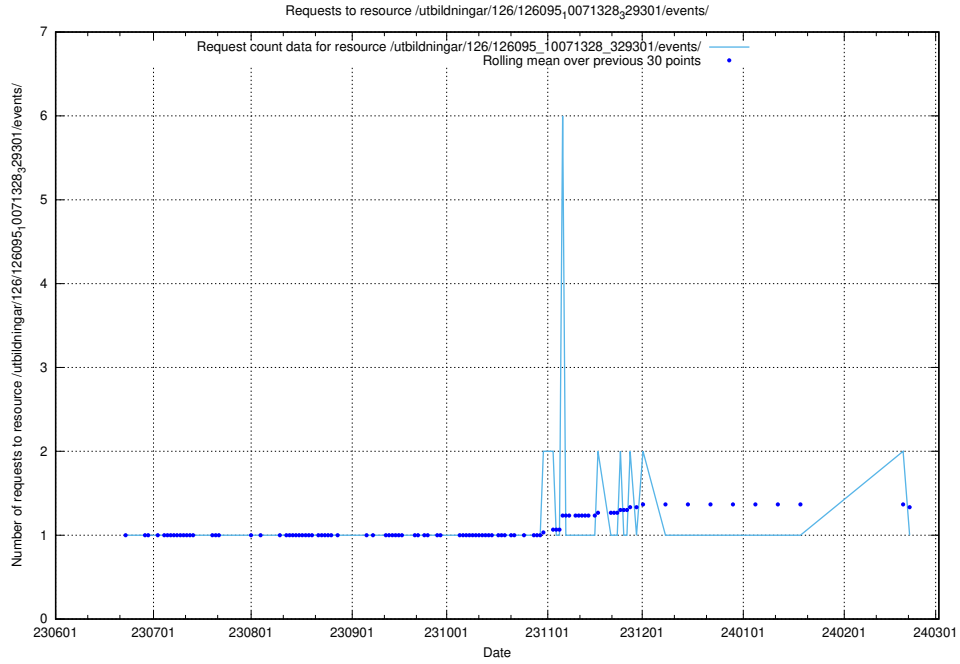

Here, we count the number of requests to resource /utbildningar/126/126176_10071340_325945/.

5.5377 Usage of /utbildningar/126/126095_10071328_329301/events/

Here, we count the number of requests to resource /utbildningar/126/126095_10071328_329301/events/