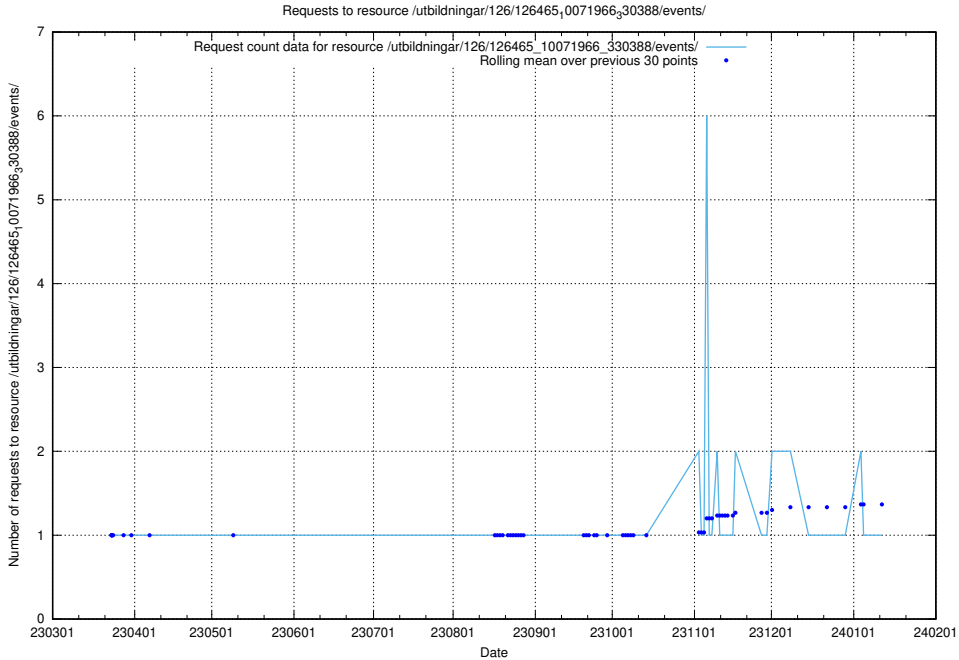

5.6114 Usage of /utbildningar/126/126465_10071966_330388/events/

Here, we count the number of requests to resource /utbildningar/126/126465_10071966_330388/events/