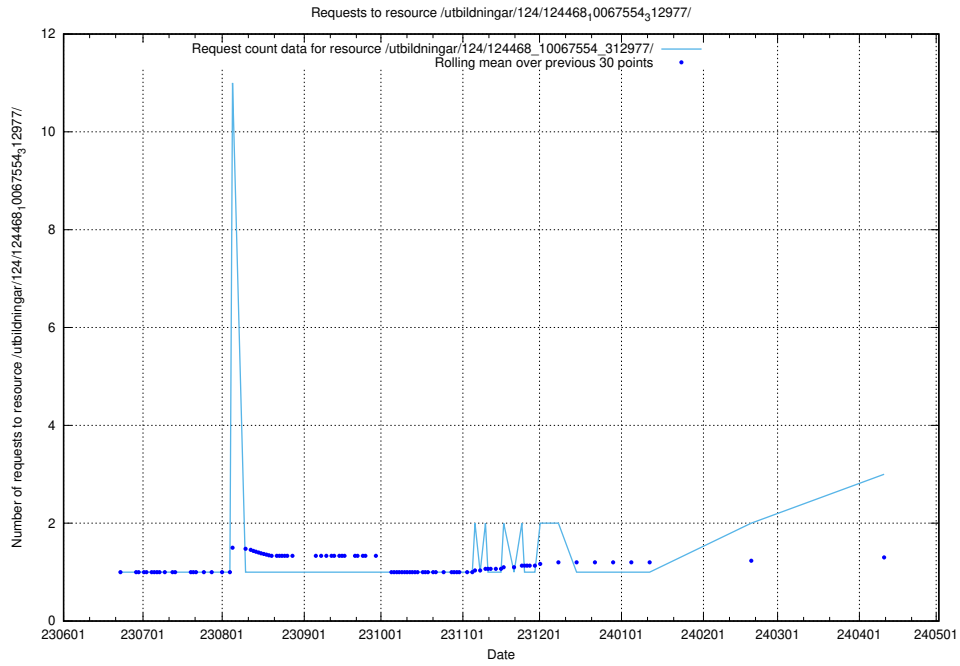

5.421 Usage of /utbildningar/124/124468_10067554_312977/

Here, we count the number of requests to resource /utbildningar/124/124468_10067554_312977/.