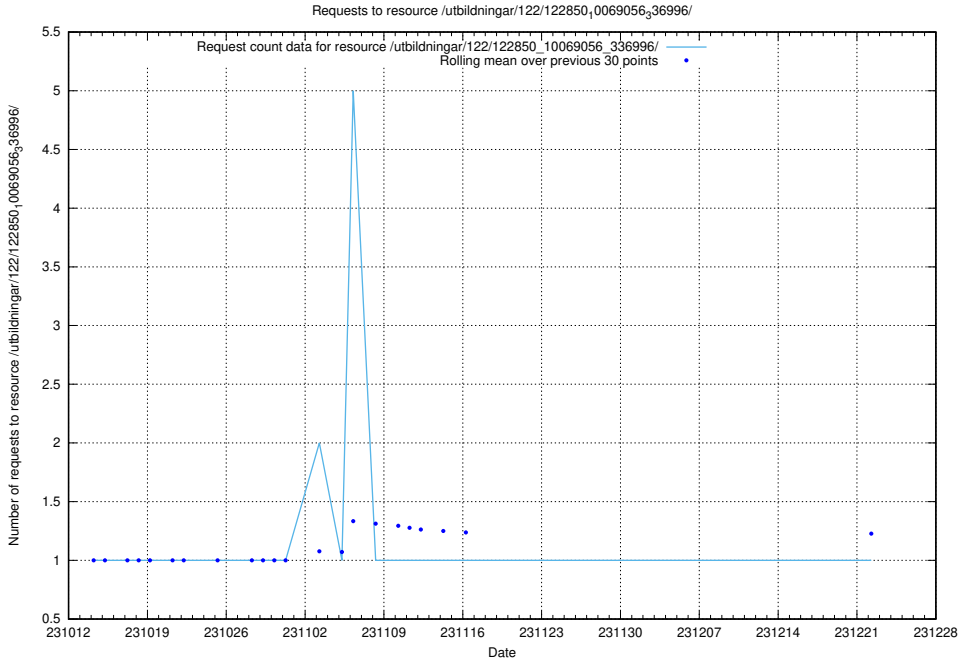

5.4059 Usage of /utbildningar/122/122850_10069056_336996/

Here, we count the number of requests to resource /utbildningar/122/122850_10069056_336996/.