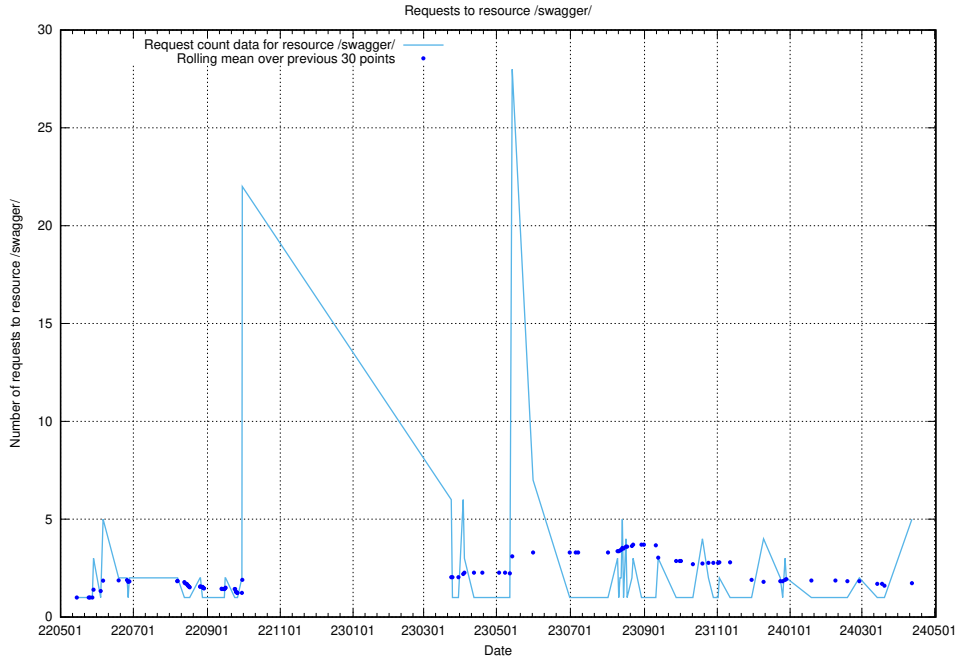

5.110 Usage of /swagger/

Here, we count the number of requests to resource /swagger/.