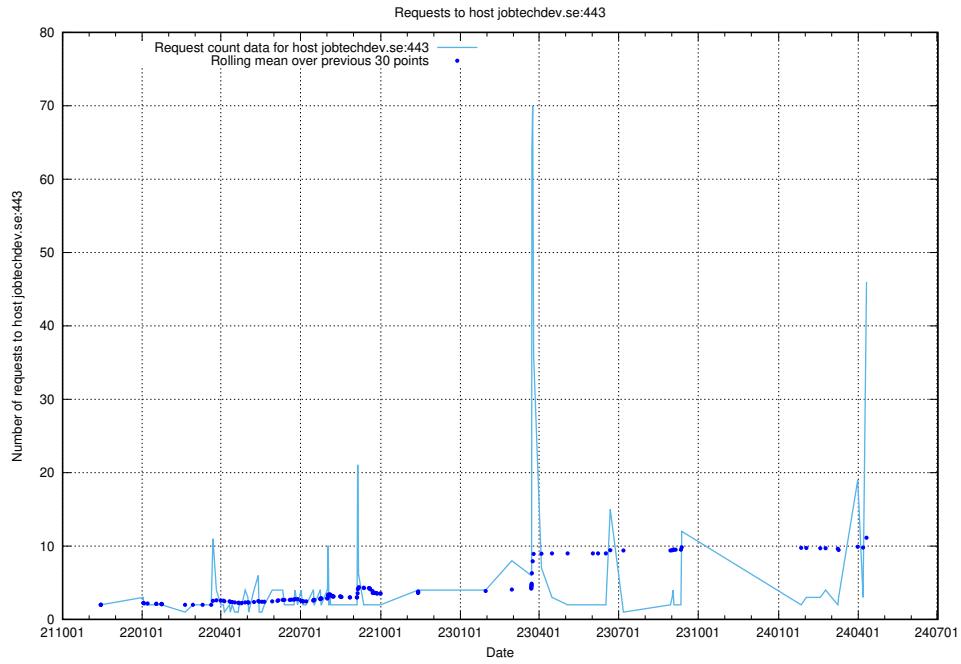

7.26 Usage of jobtechdev.se:443

Here, we count the number of requests to host jobtechdev.se:443.