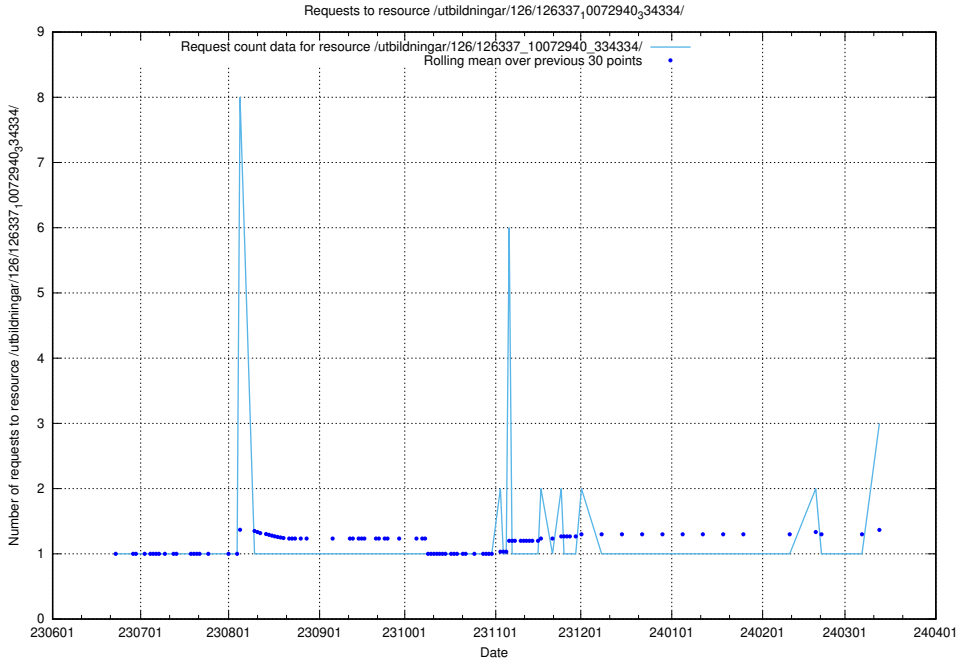

5.404 Usage of /utbildningar/126/126337_10072940_334334/

Here, we count the number of requests to resource /utbildningar/126/126337_10072940_334334/.