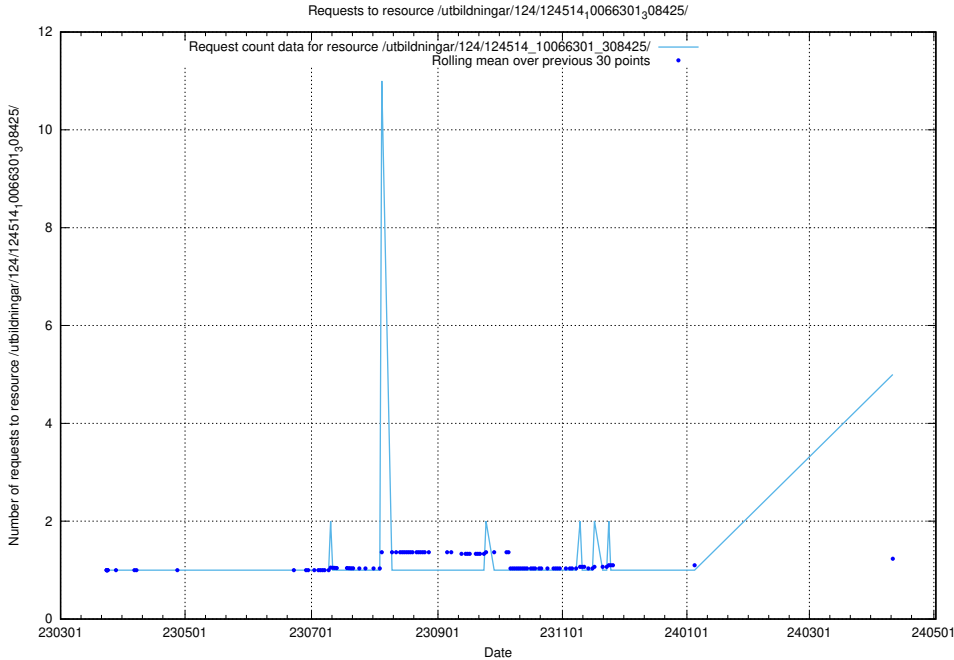

5.125 Usage of /utbildningar/124/124514_10066301_308425/

Here, we count the number of requests to resource /utbildningar/124/124514_10066301_308425/.