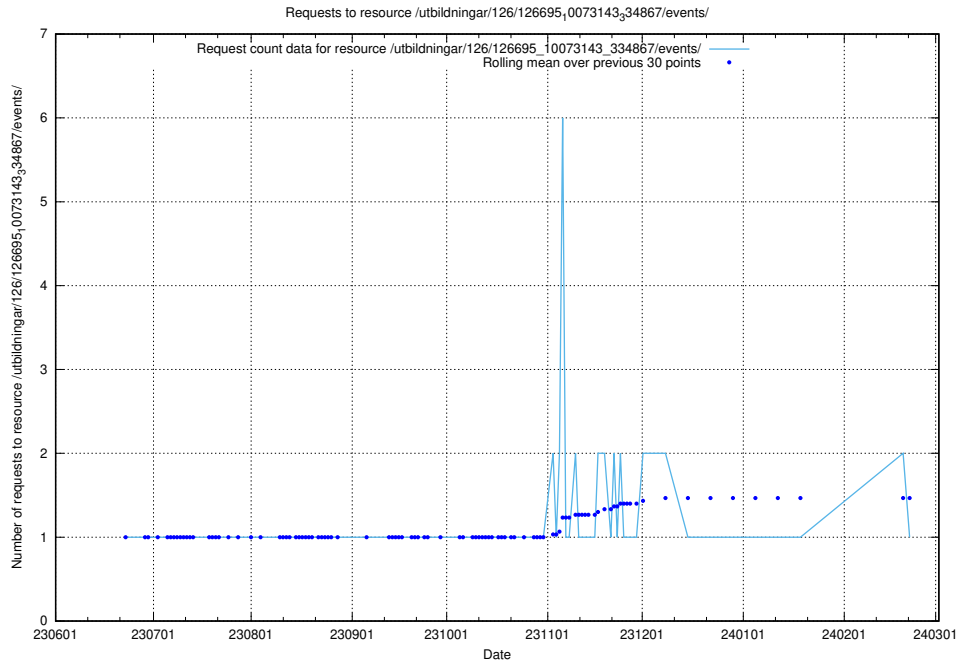

5.5327 Usage of /utbildningar/126/126695_10073143_334867/events/

Here, we count the number of requests to resource /utbildningar/126/126695_10073143_334867/events/