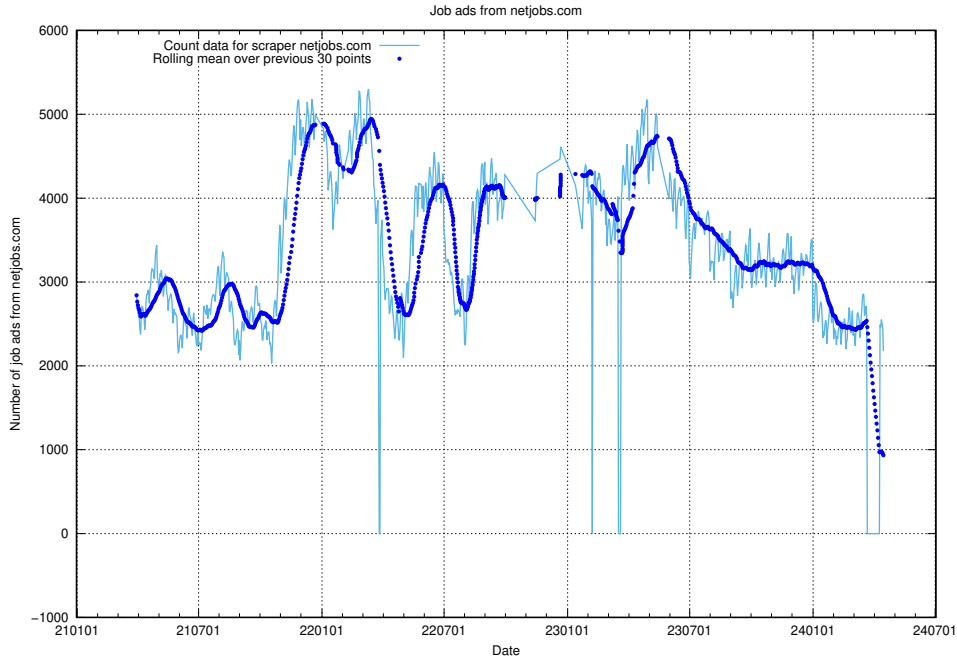

13.4 Number of ads by scraper netjobs.com

Here, we count the number of job ads scraped from netjobs.com.