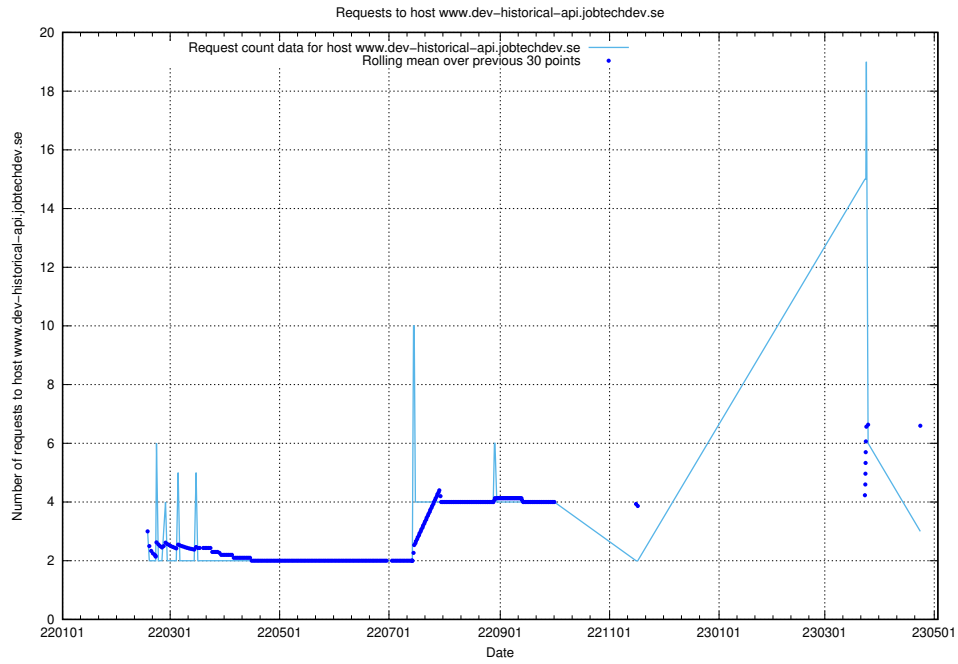

7.227 Usage of rabbitmq.jobtechdev.se

Here, we count the number of requests to host rabbitmq.jobtechdev.se.

7.228 Usage of kam-openshift-gitops.prod.services.jtech.se

Here, we count the number of requests to host kam-openshift-gitops.prod.services.jtech.se.