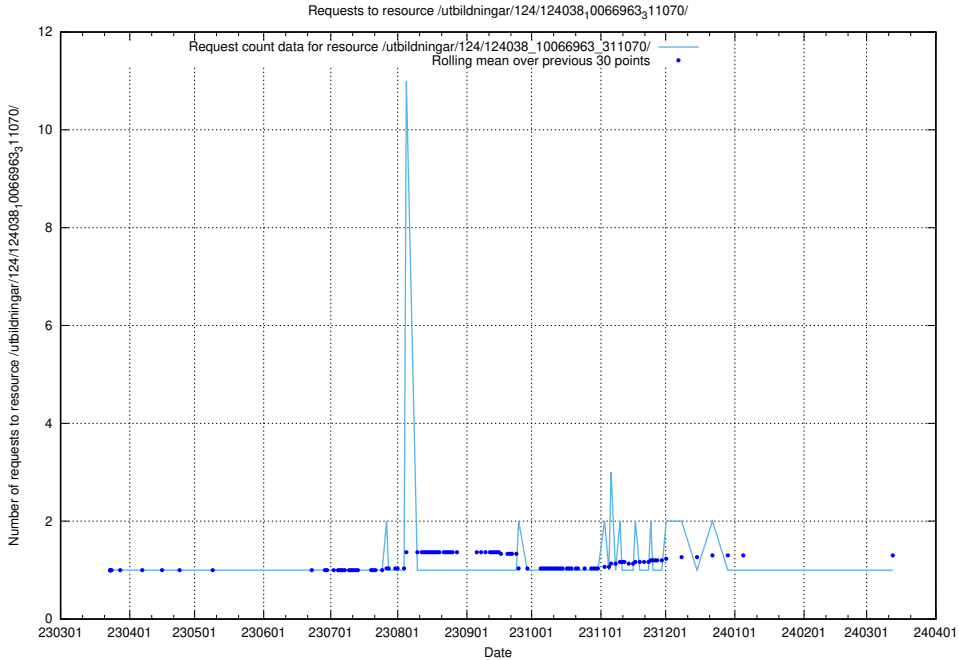

5.4078 Usage of /utbildningar/124/124038_10066963_311070/

Here, we count the number of requests to resource /utbildningar/124/124038_10066963_311070/.