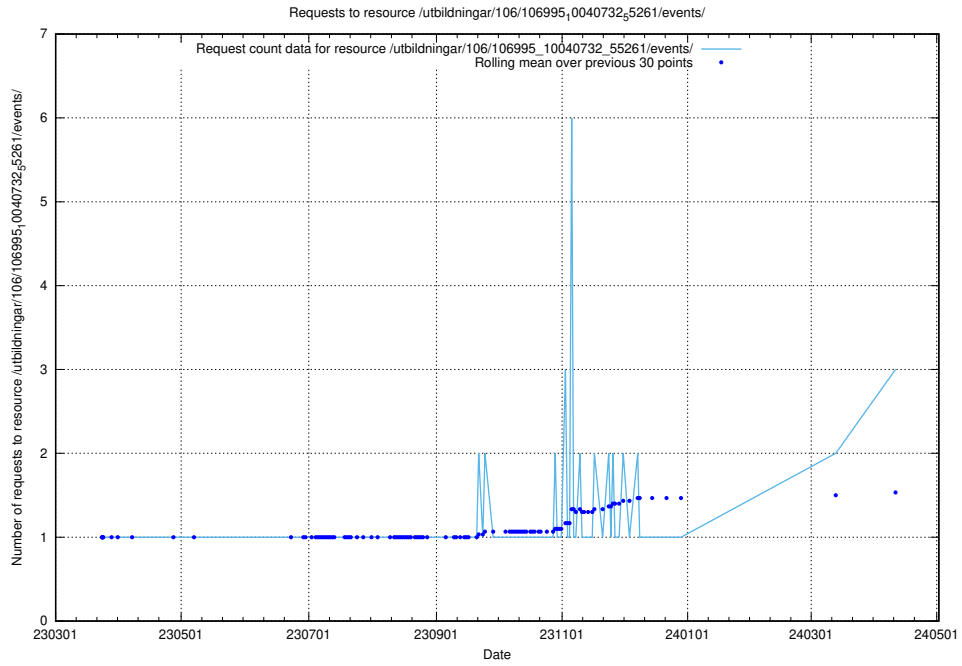

5.394 Usage of /utbildningar/106/106995_10040732_55261/events/

Here, we count the number of requests to resource /utbildningar/106/106995_10040732_55261/events/.

5.395 Usage of /utbildningar/125/125918_10070220_320937/events/