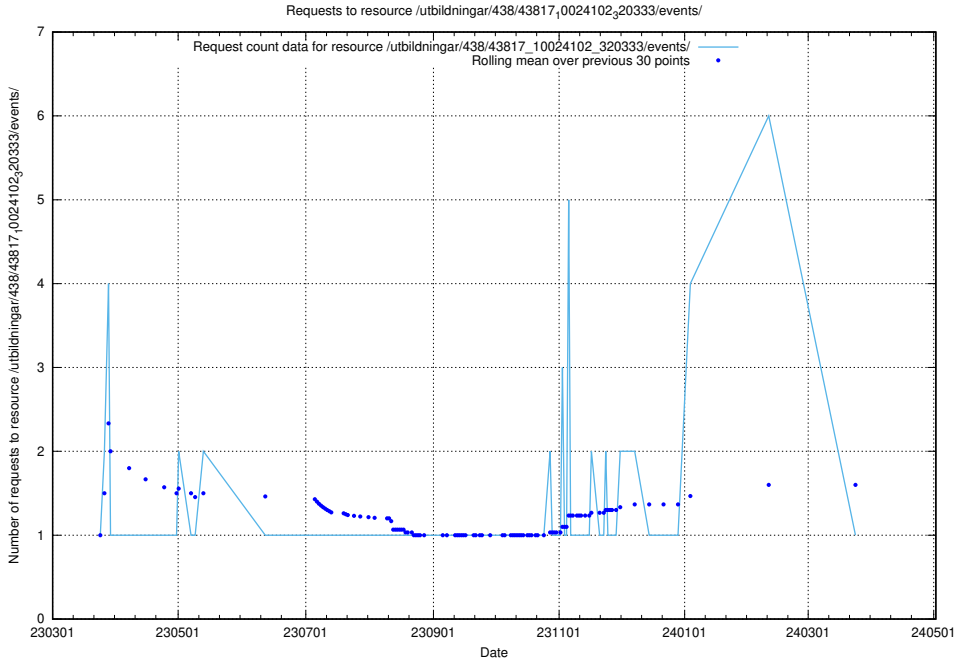

5.5879 Usage of /utbildningar/438/43817_10024102_320333/events/

Here, we count the number of requests to resource /utbildningar/438/43817_10024102_320333/events/.