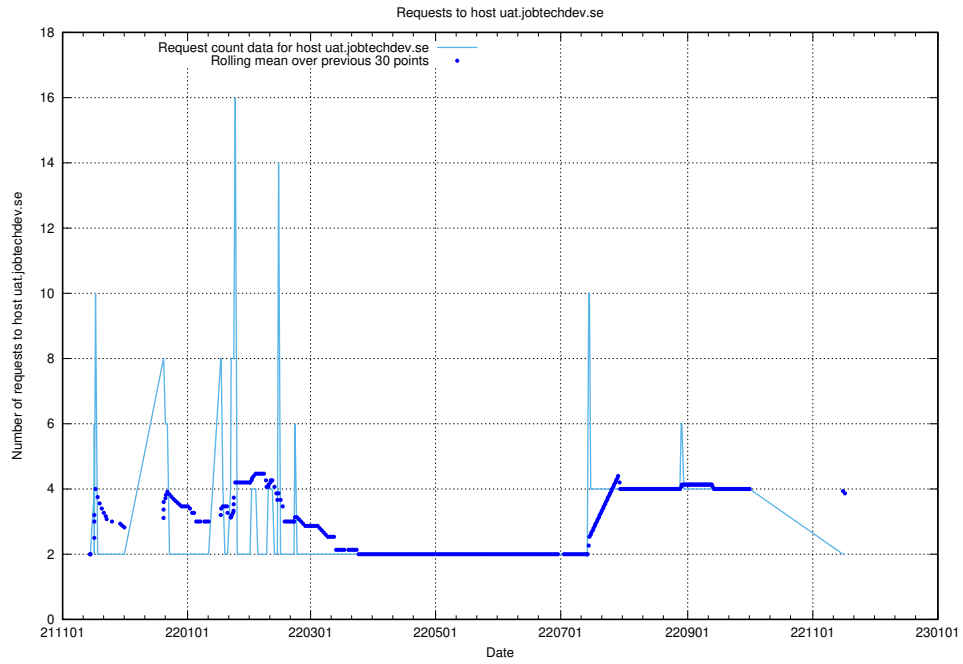

7.549 Usage of uat.jobtechdev.se

Here, we count the number of requests to host uat.jobtechdev.se.