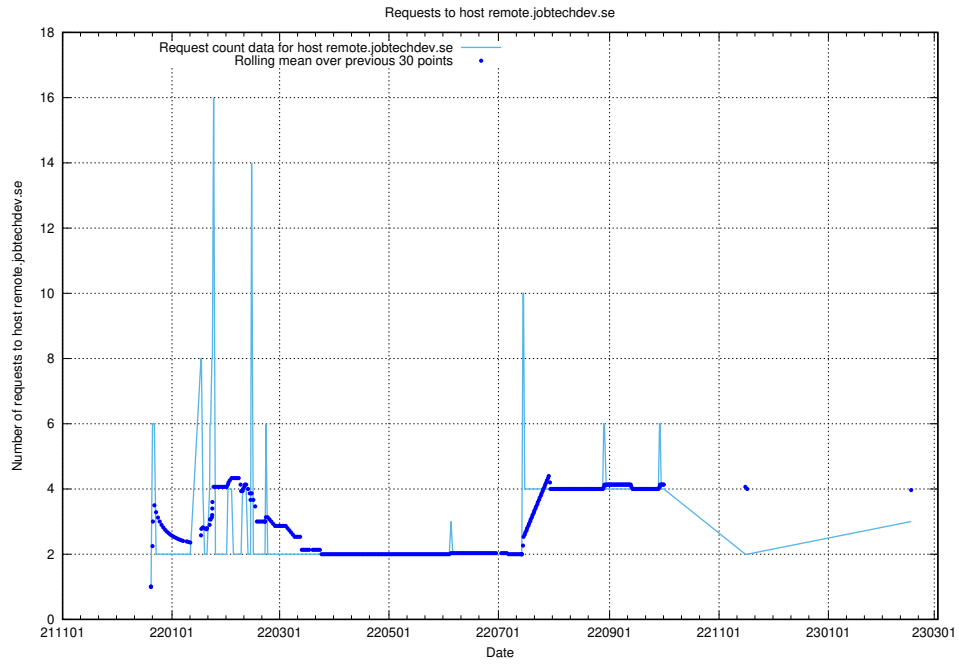

7.191 Usage of remote.jobtechdev.se

Here, we count the number of requests to host remote.jobtechdev.se.