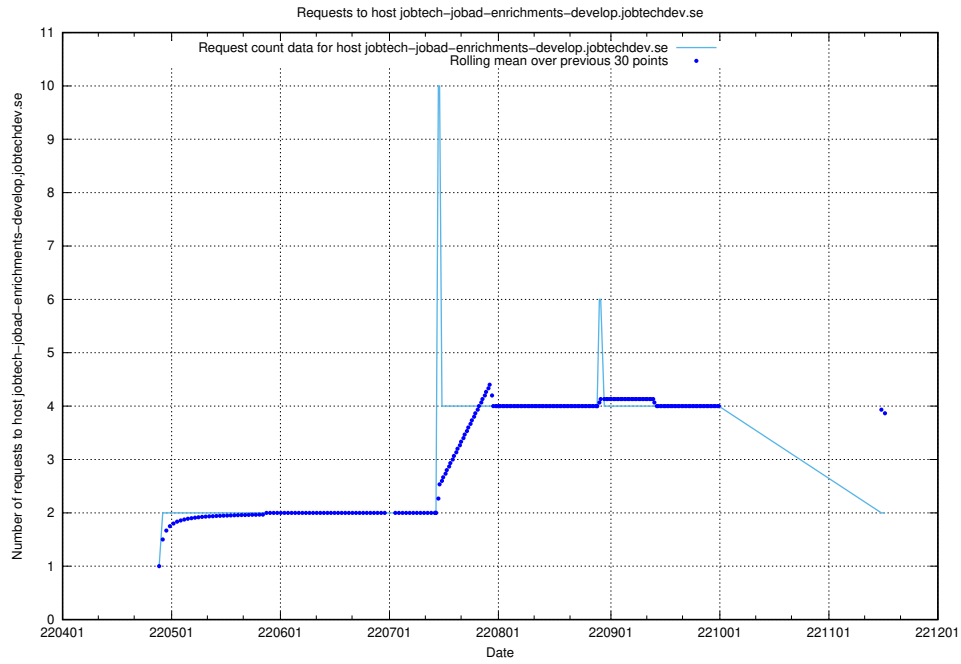

7.437 Usage of jobtech-jobad-enrichments-develop.jobtechdev.se

Here, we count the number of requests to host jobtech-jobad-enrichments-develop.jobtechdev.se.