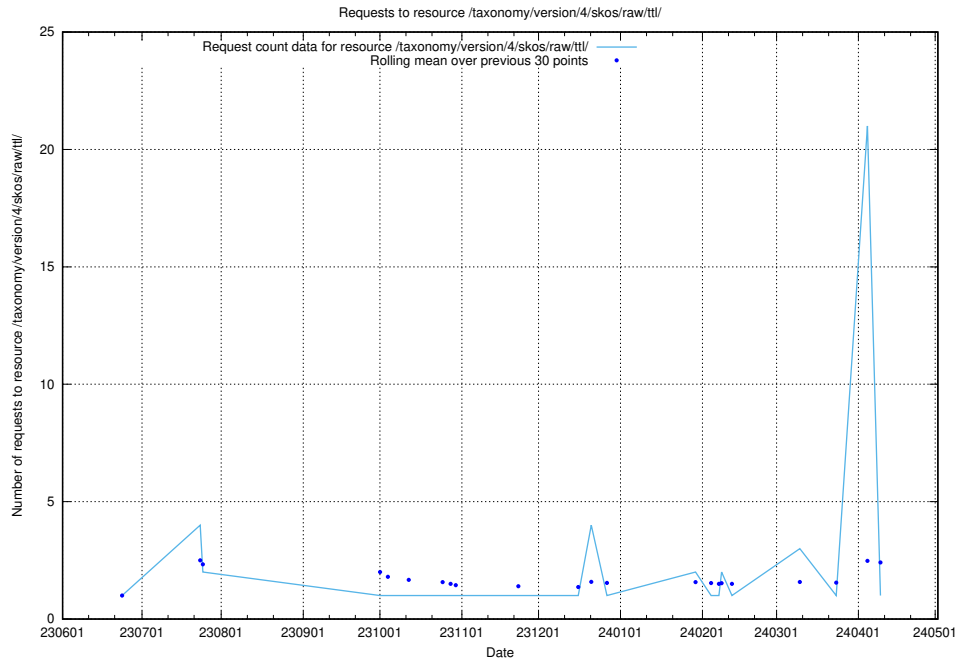

5.5256 Usage of /taxonomy/version/4/skos/raw/ttl/

Here, we count the number of requests to resource /taxonomy/version/4/skos/raw/ttl/.