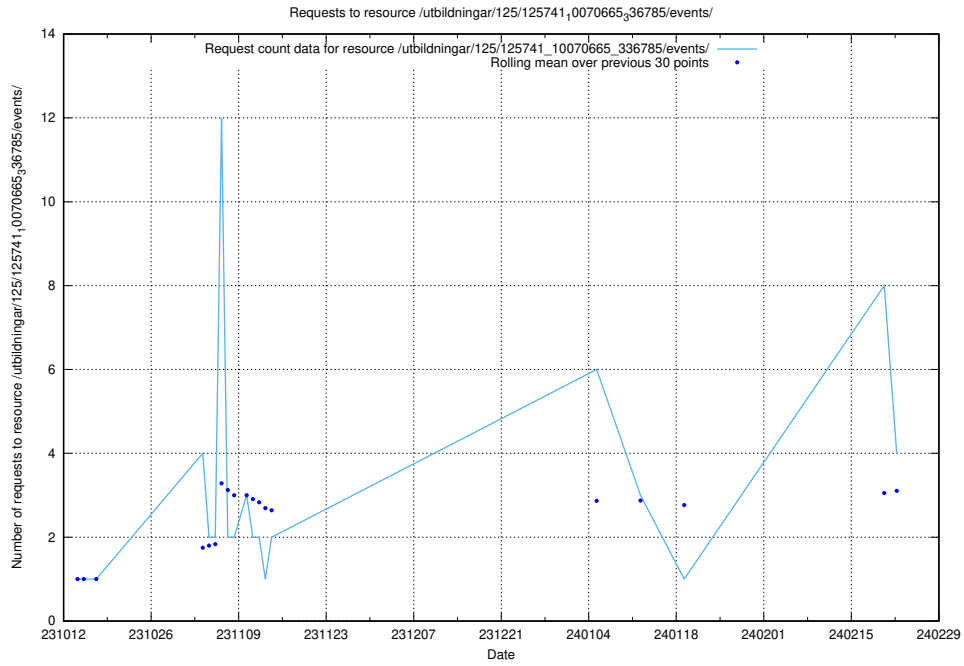

Here, we count the number of requests to resource /utbildningar/124/124055_10023995_319697/.

5.215 Usage of /utbildningar/125/125741_10070665_336785/events/

Here, we count the number of requests to resource /utbildningar/125/125741_10070665_336785/events/