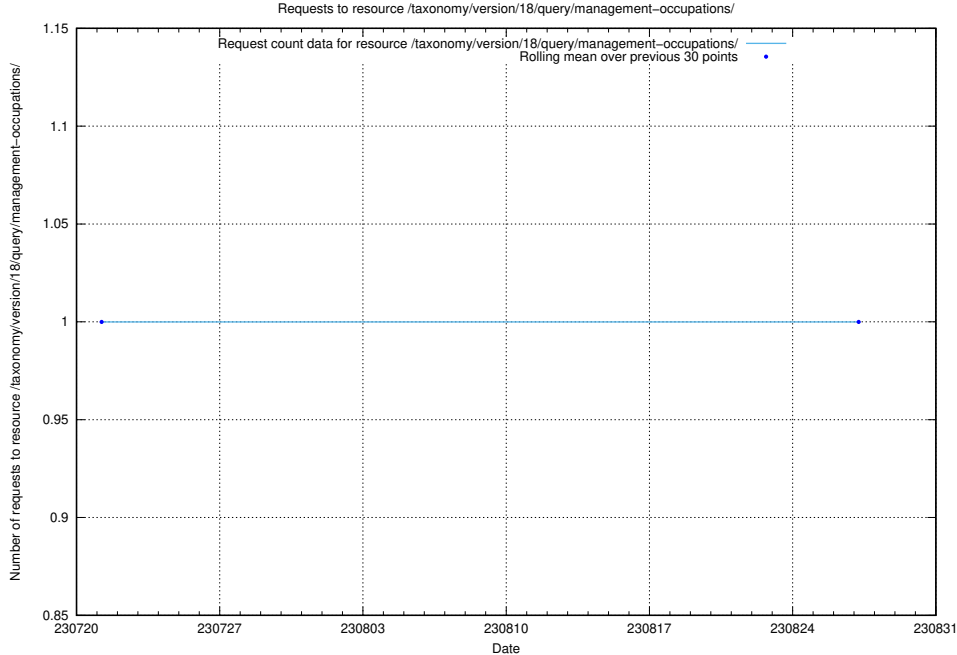

5.4693 Usage of /taxonomy/version/18/query/management-occupations/

Here, we count the number of requests to resource /taxonomy/version/18/query/management-occupations/.