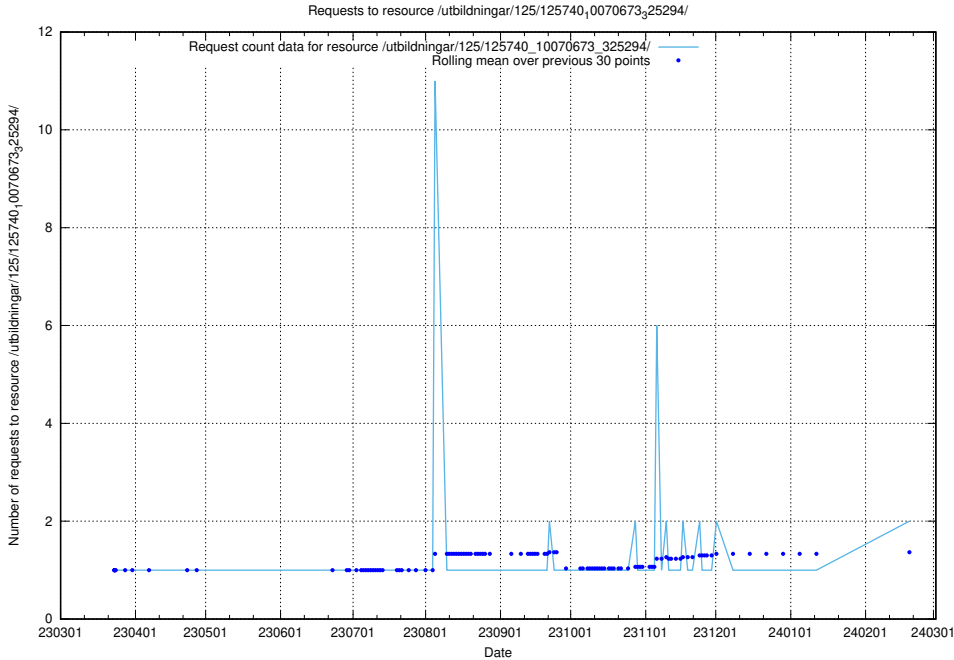

5.478 Usage of /utbildningar/125/125740_10070673_325294/

Here, we count the number of requests to resource /utbildningar/125/125740_10070673_325294/.