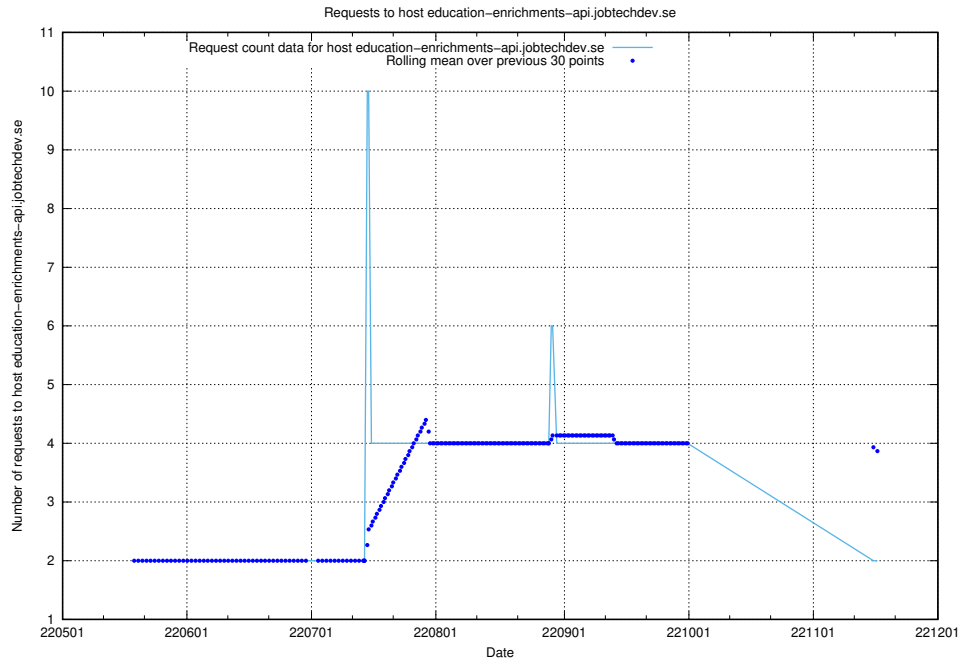

7.420 Usage of education-api-dev.jobtechdev.se

Here, we count the number of requests to host education-api-dev.jobtechdev.se.

7.421 Usage of education-enrichments-api.jobtechdev.se

Here, we count the number of requests to host education-enrichments-api.jobtechdev.se.