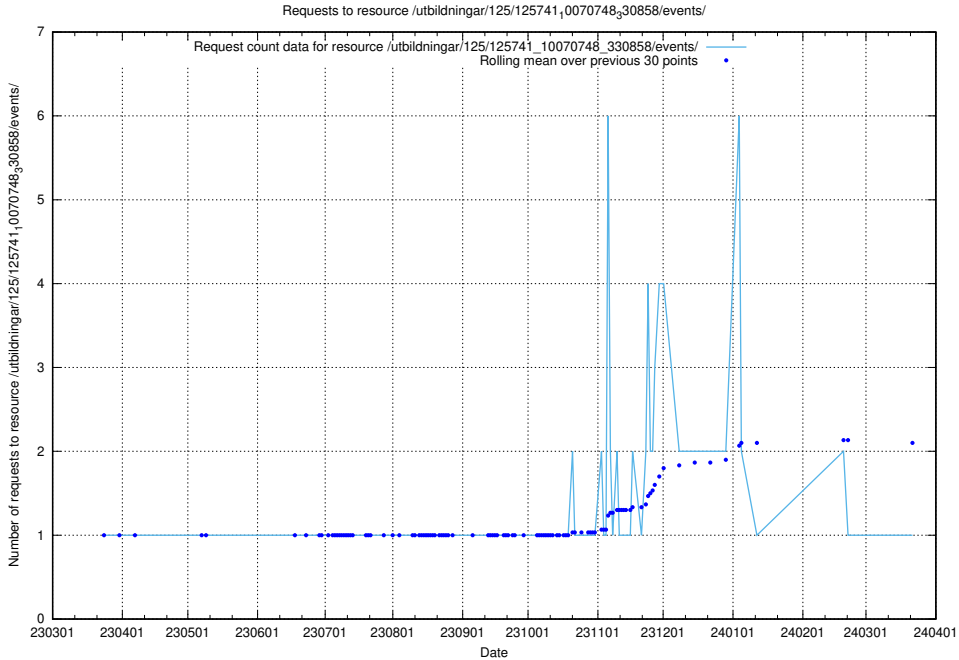

5.5934 Usage of /utbildningar/125/125741_10070748_330858/events/

Here, we count the number of requests to resource /utbildningar/125/125741_10070748_330858/events/