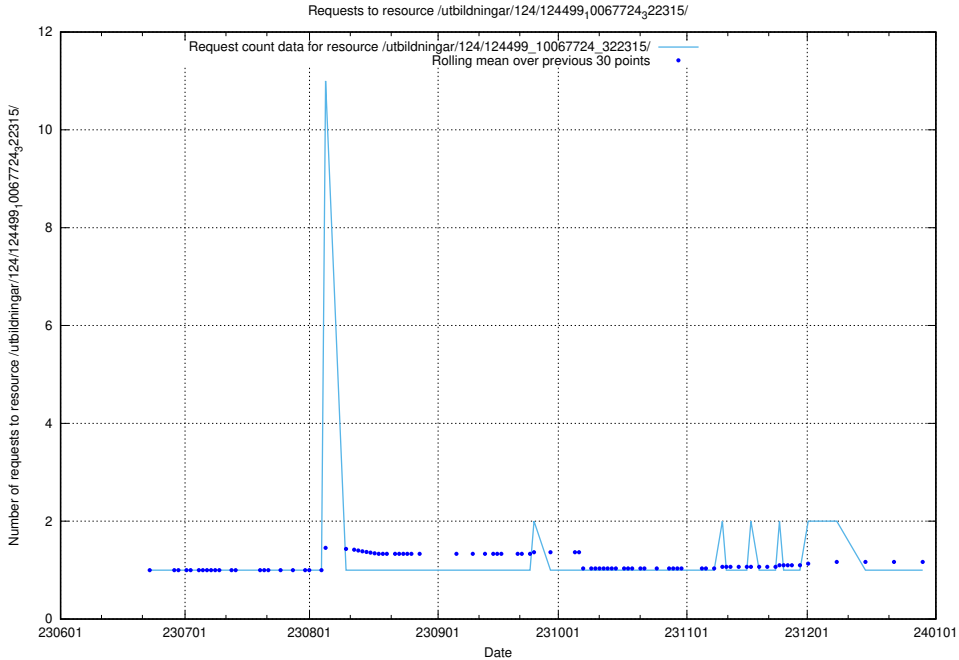

5.5480 Usage of /utbildningar/124/124499_10067724_322315/

Here, we count the number of requests to resource /utbildningar/124/124499_10067724_322315/.