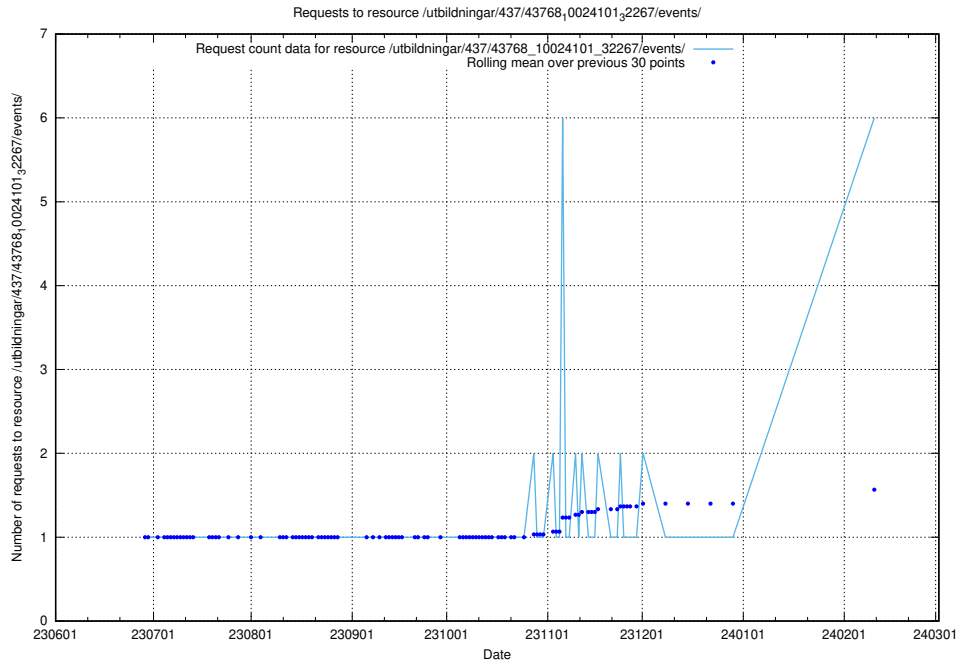

5.87 Usage of /utbildningar/437/43768_10024101_32267/events/

Here, we count the number of requests to resource /utbildningar/437/43768_10024101_32267/events/.