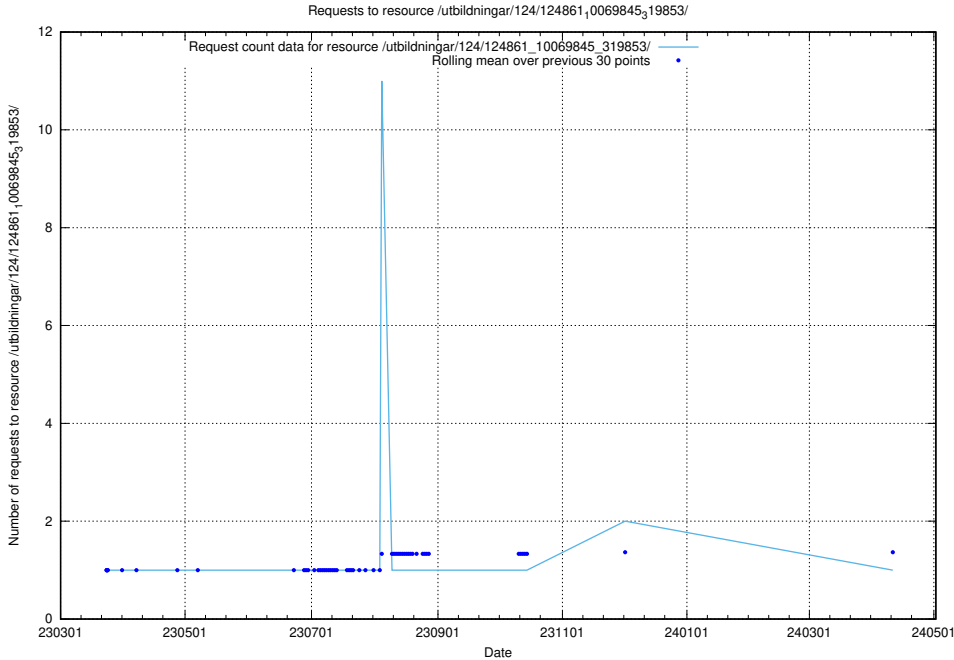

5.1158 Usage of /utbildningar/124/124861_10069845_319853/

Here, we count the number of requests to resource /utbildningar/124/124861_10069845_319853/.