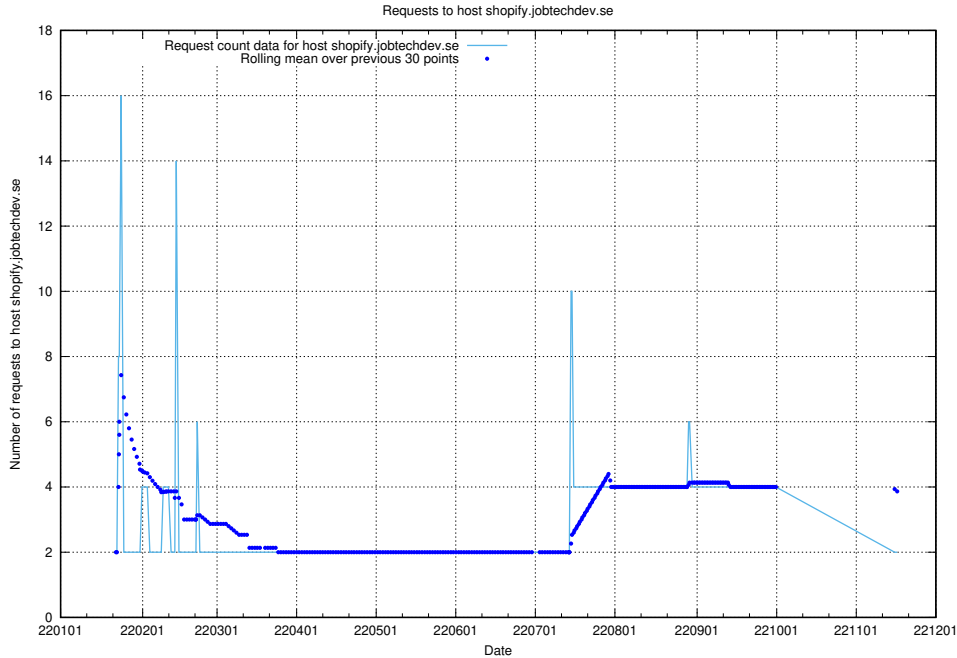

7.583 Usage of shopify.jobtechdev.se

Here, we count the number of requests to host shopify.jobtechdev.se.

7.584 Usage of jijitsi.jobtechdev.se

Here, we count the number of requests to host jijitsi.jobtechdev.se.