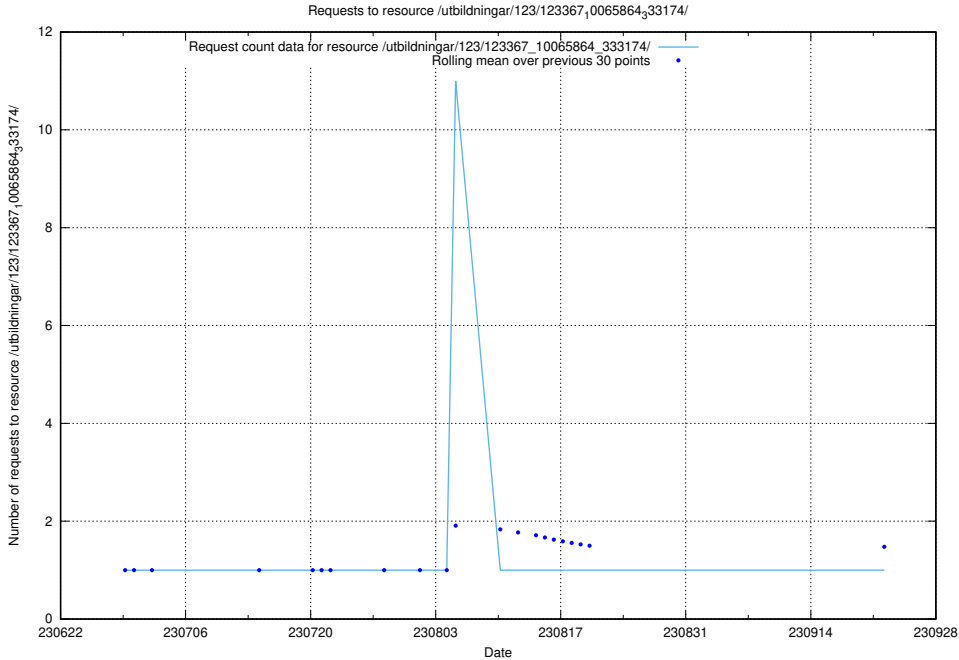

5.5231 Usage of /utbildningar/123/123367_10065864_333174/

Here, we count the number of requests to resource /utbildningar/123/123367_10065864_333174/.