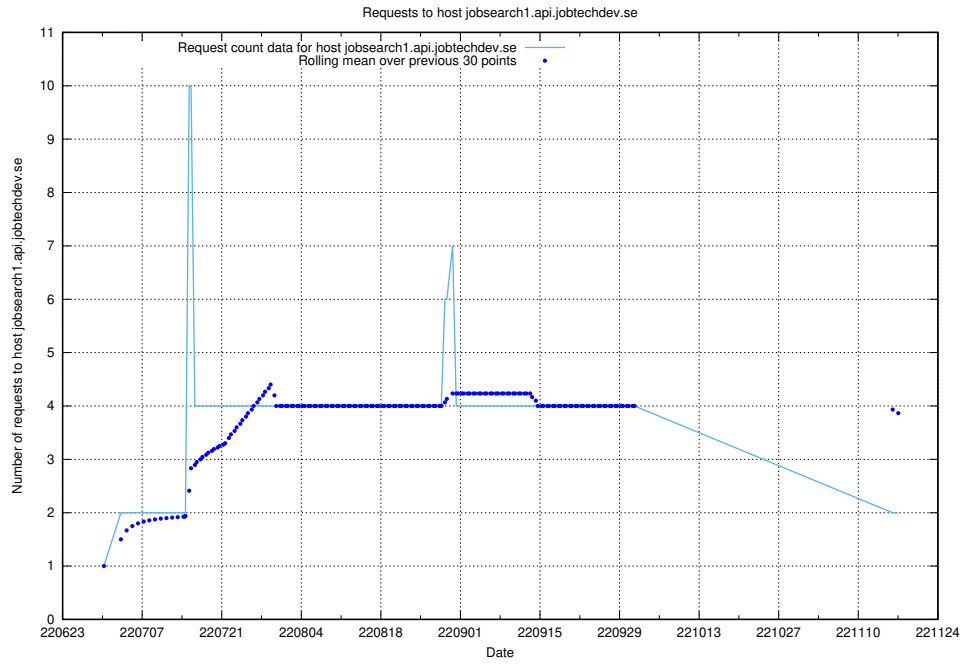

7.391 Usage of jobsearch1.api.jobtechdev.se

Here, we count the number of requests to host jobsearch1.api.jobtechdev.se.