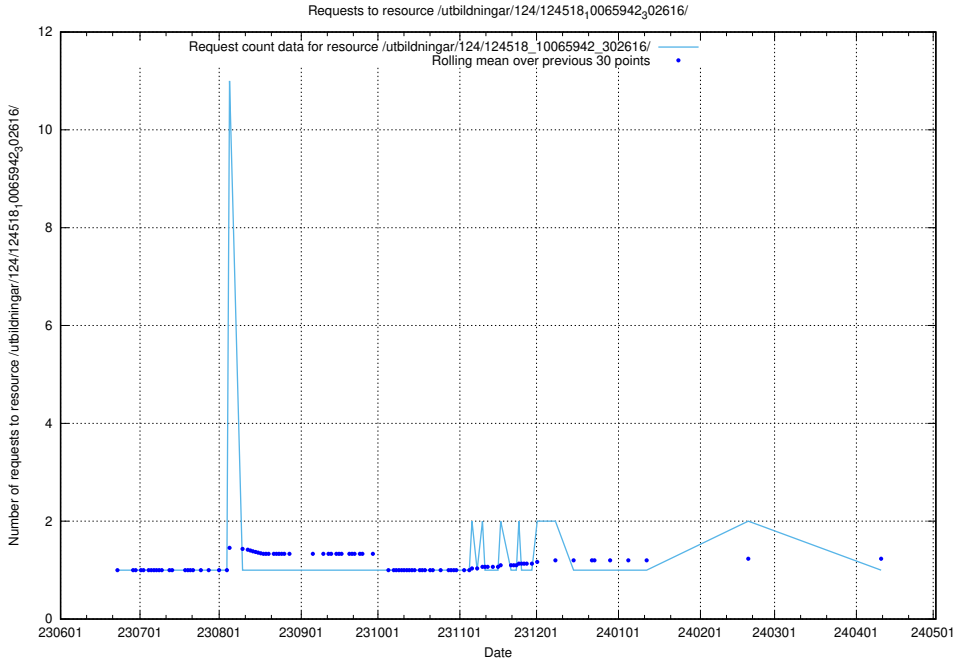

5.5462 Usage of /utbildningar/124/124518_10065942_302616/

Here, we count the number of requests to resource /utbildningar/124/124518_10065942_302616/.