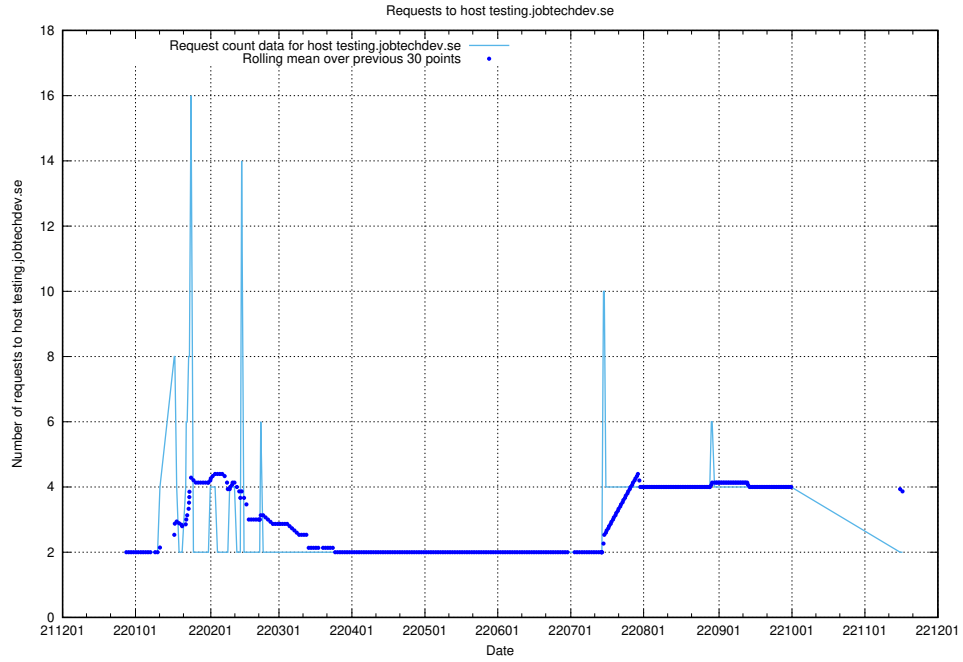

7.351 Usage of testing.jobtechdev.se

Here, we count the number of requests to host testing.jobtechdev.se.