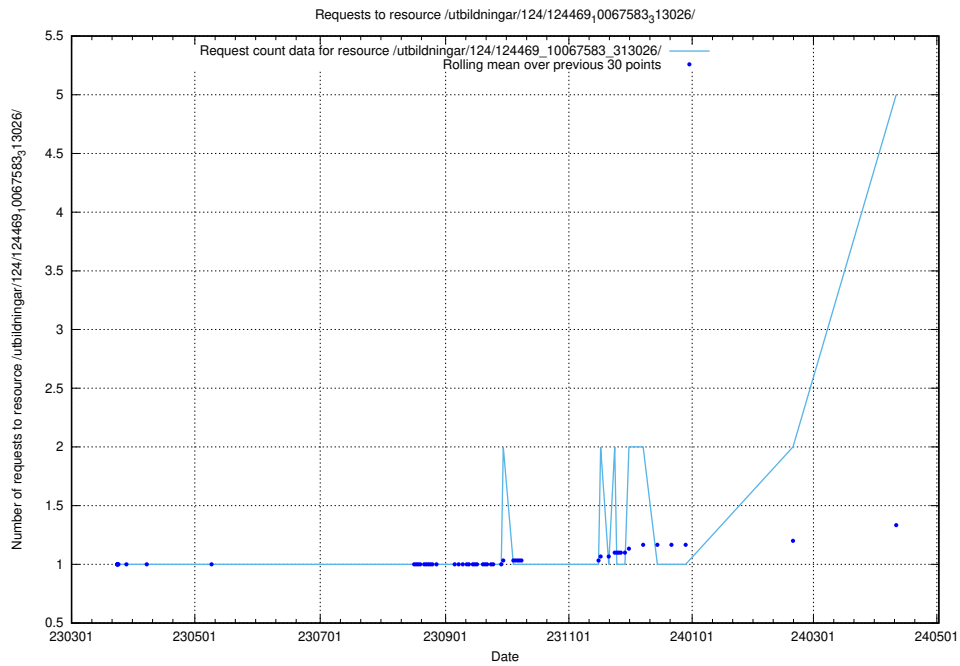

5.132 Usage of /utbildningar/124/124469_10067583_313026/

Here, we count the number of requests to resource /utbildningar/124/124469_10067583_313026/.