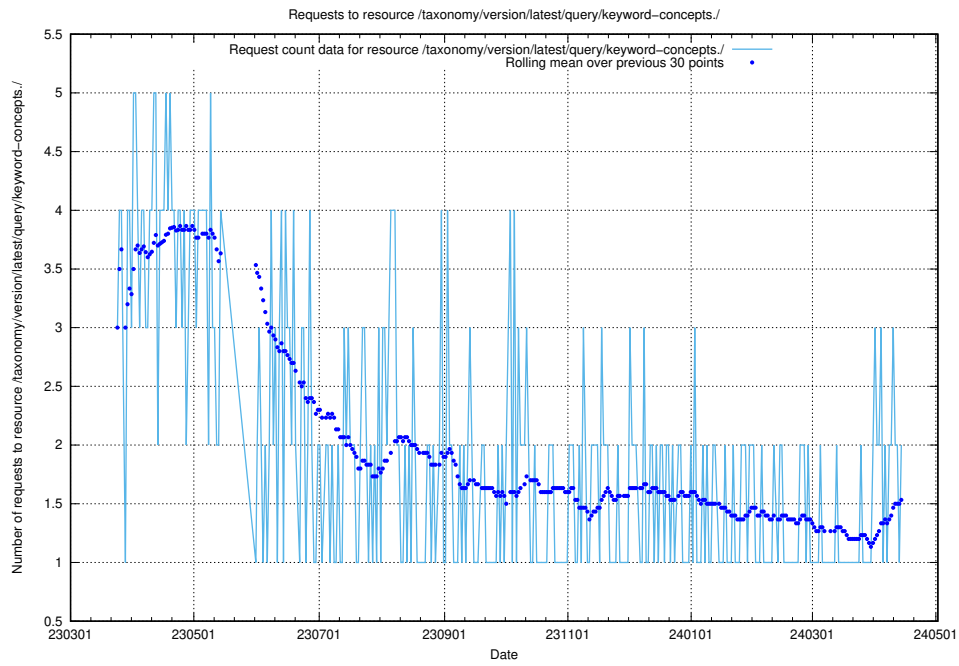

Here, we count the number of requests to resource /taxonomy/version/latest/query/skills/.

5.920 Usage of /taxonomy/version/latest/query/keyword-concepts./

Here, we count the number of requests to resource /taxonomy/version/latest/query/keyword-concepts./.