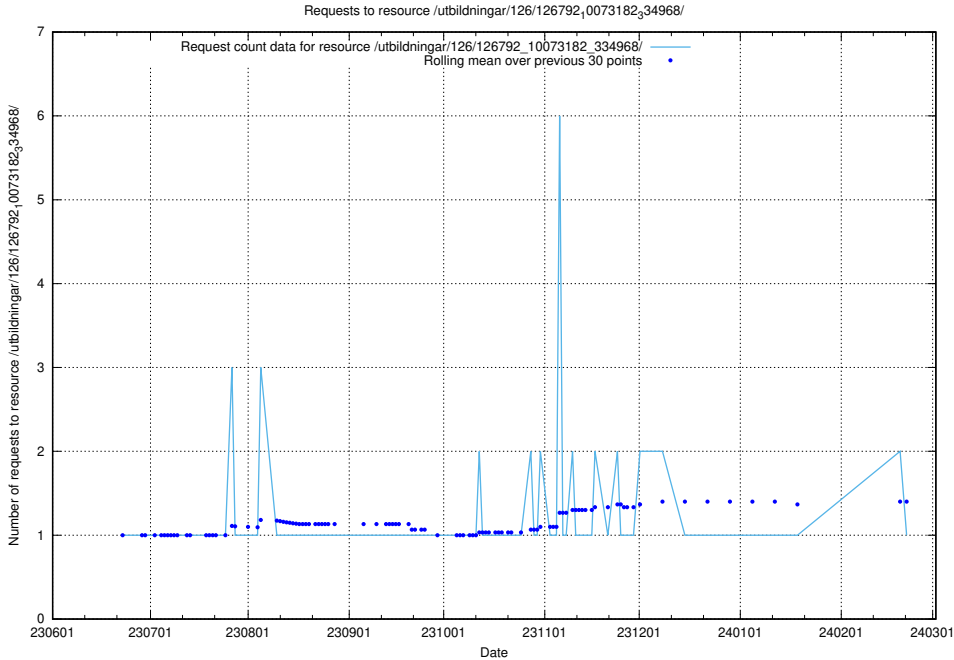

5.5290 Usage of /utbildningar/126/126792_10073182_334968/

Here, we count the number of requests to resource /utbildningar/126/126792_10073182_334968/.