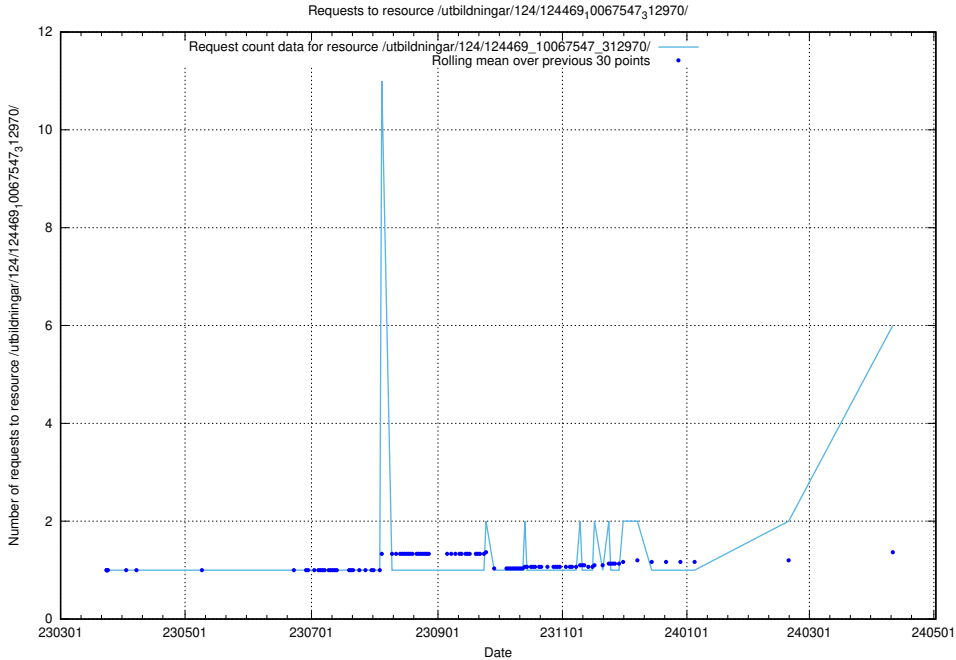

5.55 Usage of /utbildningar/124/124469_10067547_312970/

Here, we count the number of requests to resource /utbildningar/124/124469_10067547_312970/.