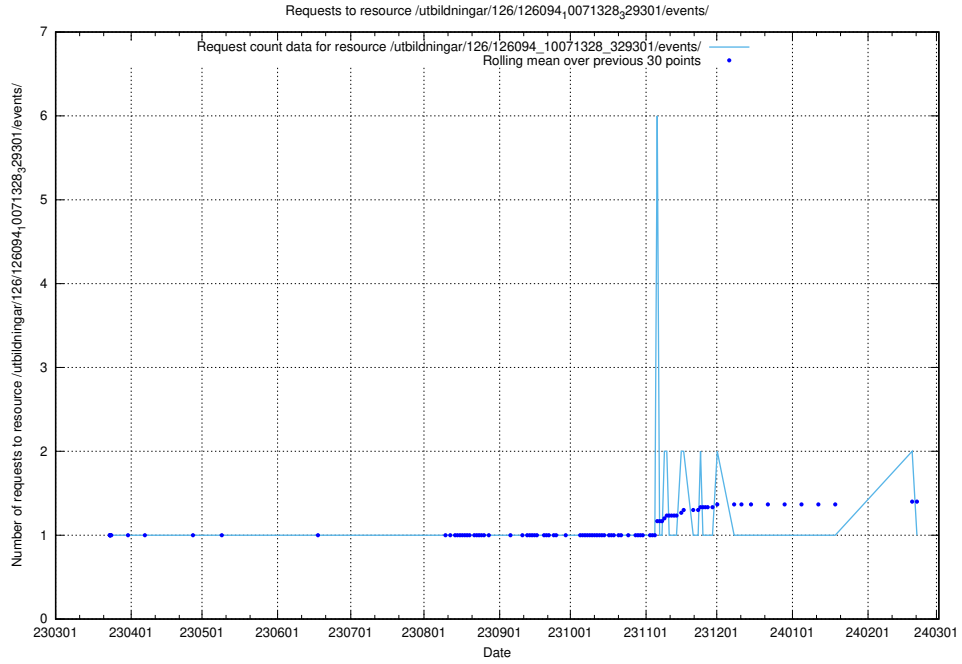

5.6130 Usage of /utbildningar/126/126094_10071328_329301/events/

Here, we count the number of requests to resource /utbildningar/126/126094_10071328_329301/events/