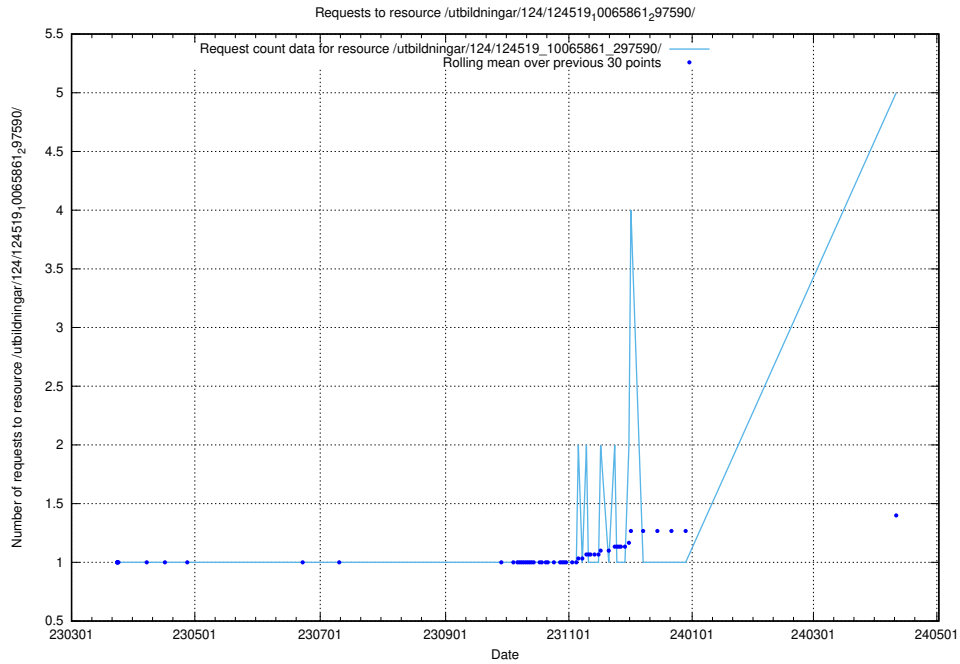

5.120 Usage of /utbildningar/124/124519_10065861_297590/

Here, we count the number of requests to resource /utbildningar/124/124519_10065861_297590/.