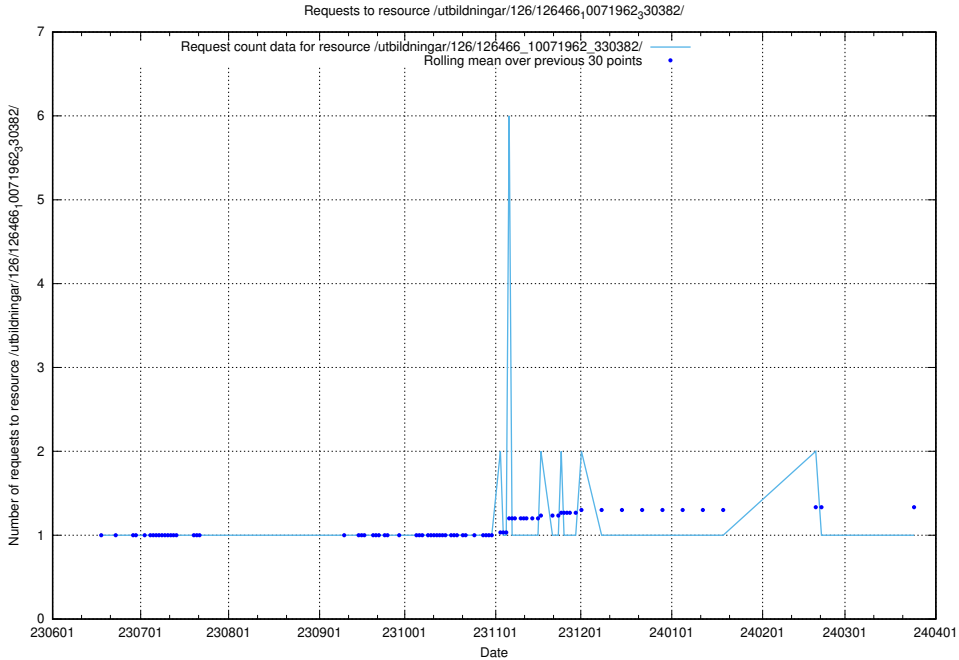

5.5554 Usage of /utbildningar/126/126466_10071962_330382/

Here, we count the number of requests to resource /utbildningar/126/126466_10071962_330382/.