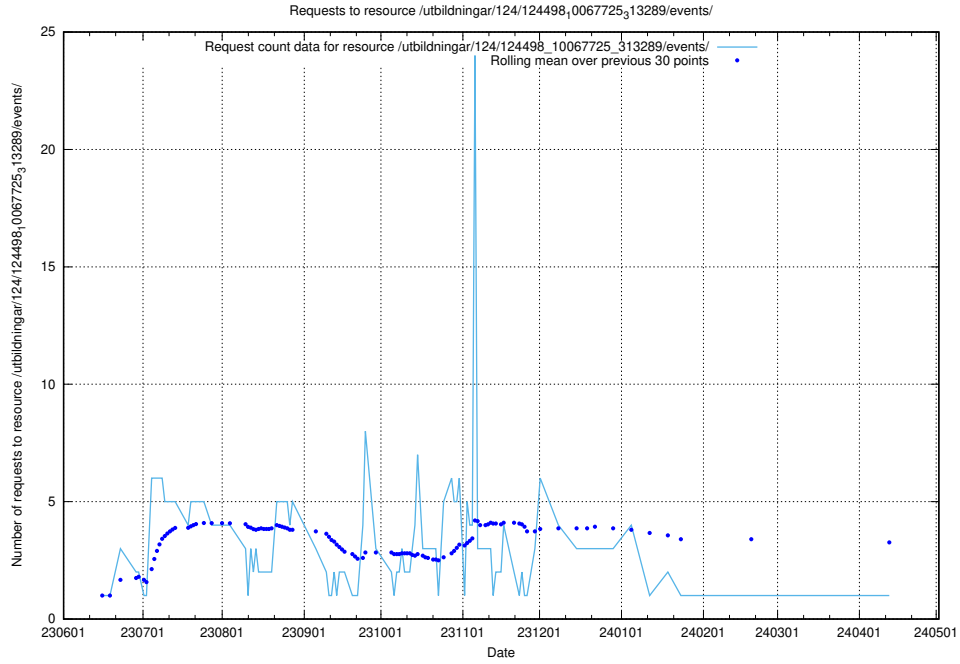

5.5576 Usage of /utbildningar/124/124498_10067725_313289/events/

Here, we count the number of requests to resource /utbildningar/124/124498_10067725_313289/events/