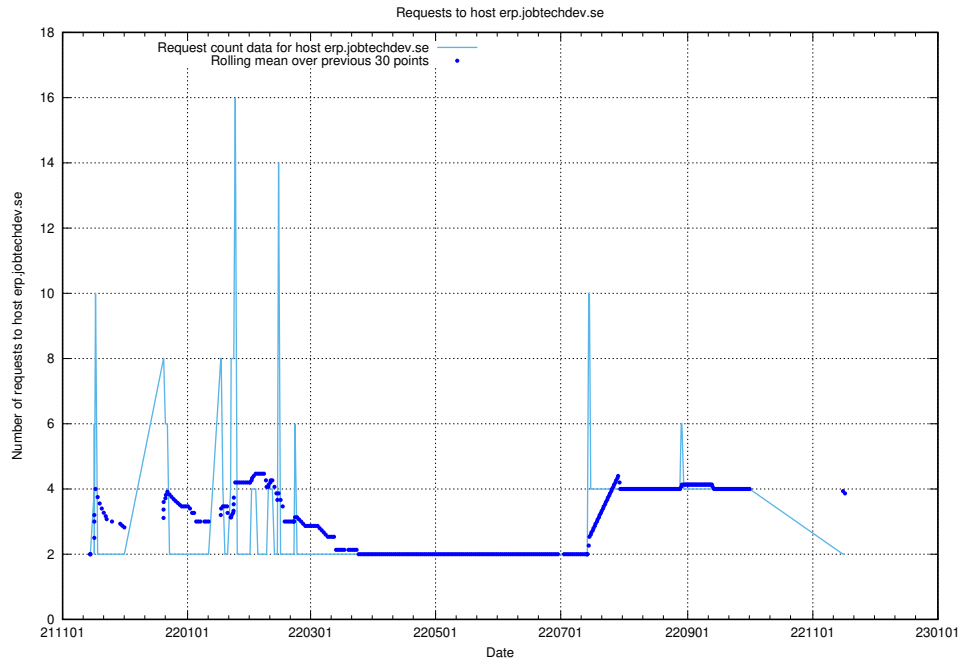

7.260 Usage of erp.jobtechdev.se

Here, we count the number of requests to host erp.jobtechdev.se.