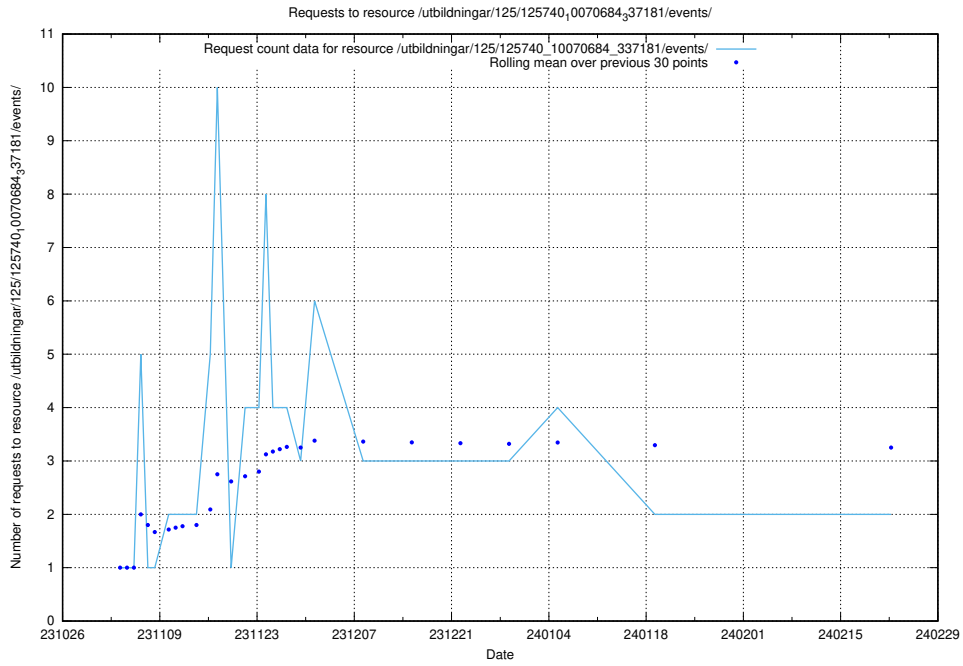

5.711 Usage of /utbildningar/125/125740_10070684_337181/events/

Here, we count the number of requests to resource /utbildningar/125/125740_10070684_337181/events/

5.712 Usage of /taxonomy/version/2/query/employment-length-concepts/