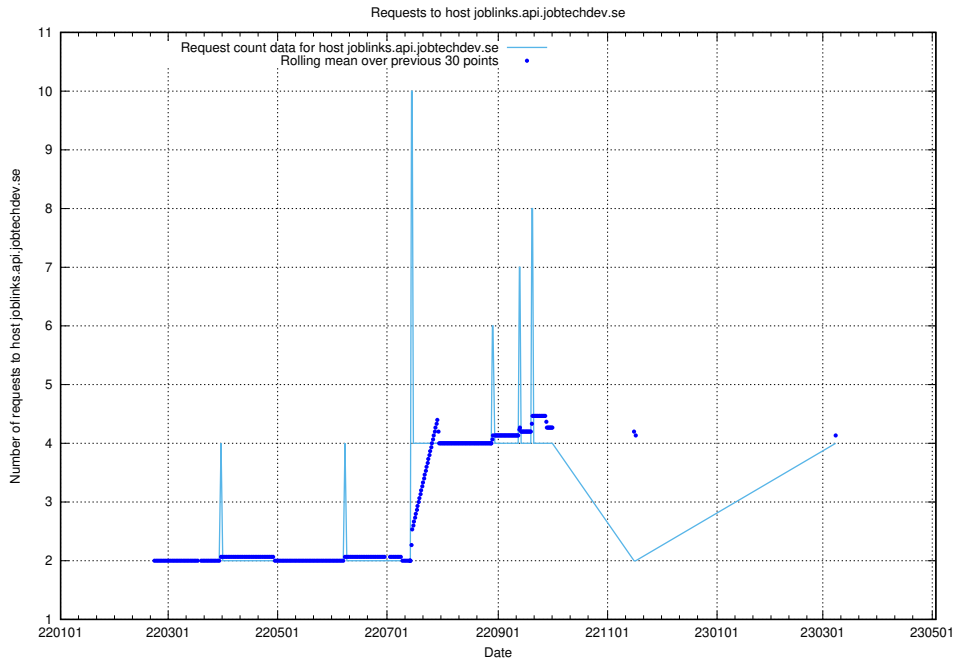

7.152 Usage of `joblinks.api.jobtechdev.se`

Here, we count the number of requests to host `joblinks.api.jobtechdev.se`.