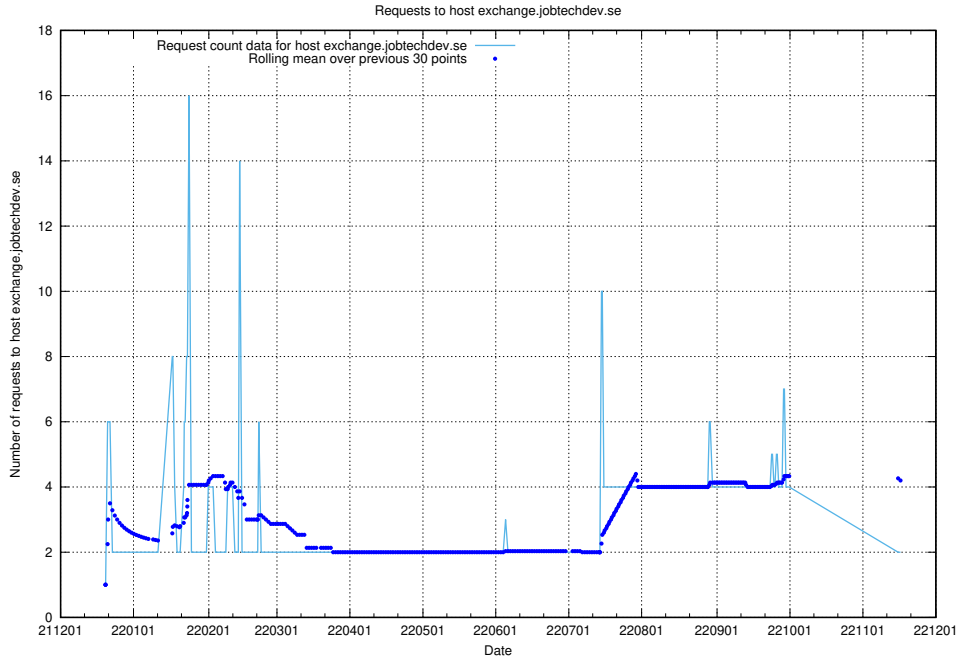

7.374 Usage of autodiscover.jobtechdev.se

Here, we count the number of requests to host autodiscover.jobtechdev.se.

7.375 Usage of app-yrkesinfo.jobtechdev.se:443

Here, we count the number of requests to host app-yrkesinfo.jobtechdev.se:443.