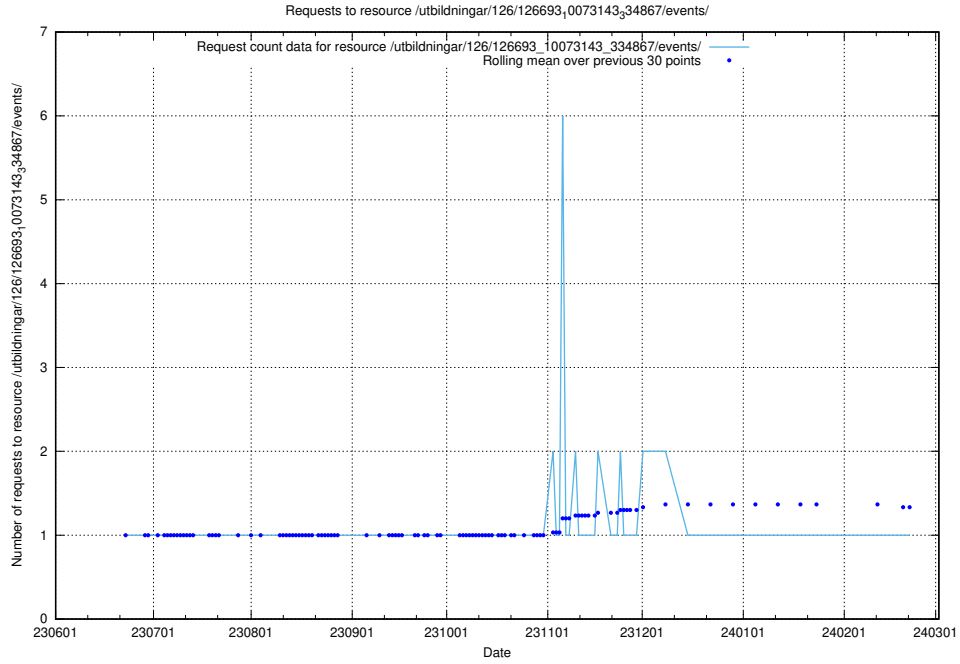

5.5341 Usage of /utbildningar/126/126693_10073143_334867/events/

Here, we count the number of requests to resource /utbildningar/126/126693_10073143_334867/events/