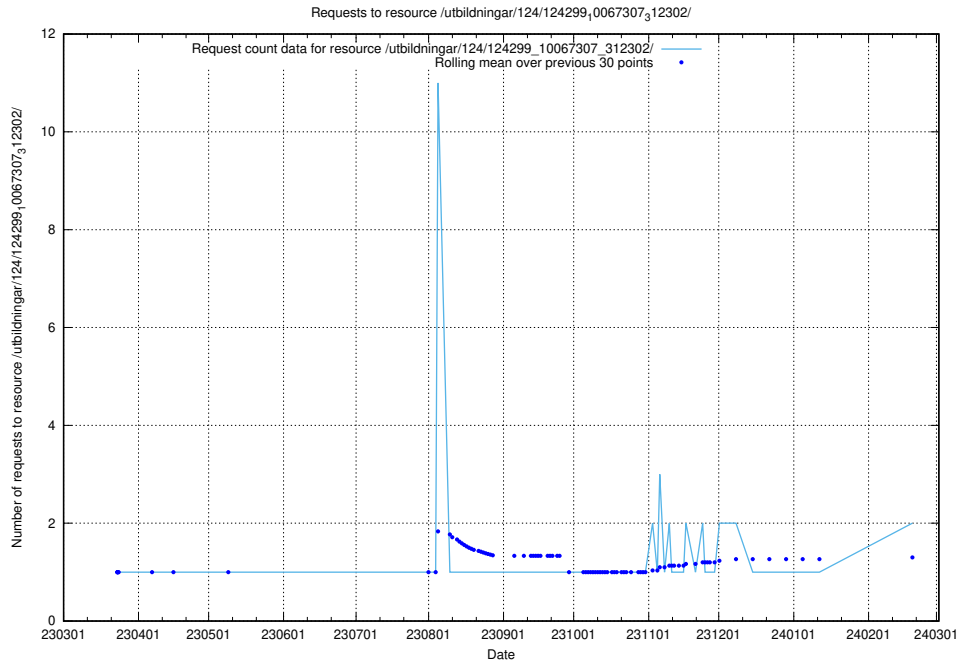

5.687 Usage of /utbildningar/124/124299_10067307_312302/

Here, we count the number of requests to resource /utbildningar/124/124299_10067307_312302/.