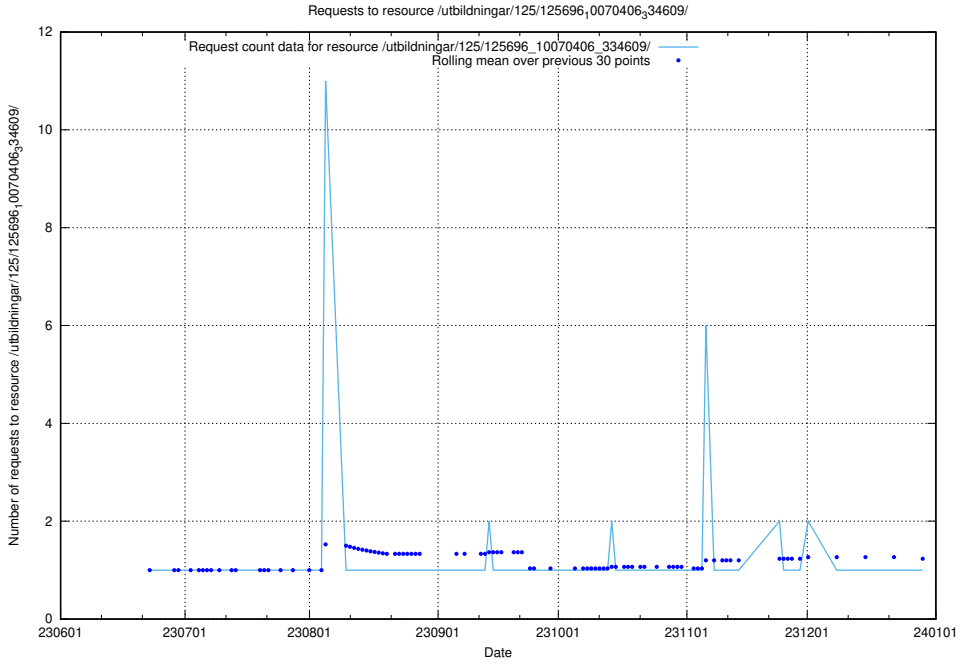

5.5414 Usage of /utbildningar/125/125696_10070406_334609/

Here, we count the number of requests to resource /utbildningar/125/125696_10070406_334609/.

5.5415 Usage of /utbildningar/125/125696_10070406_321567/