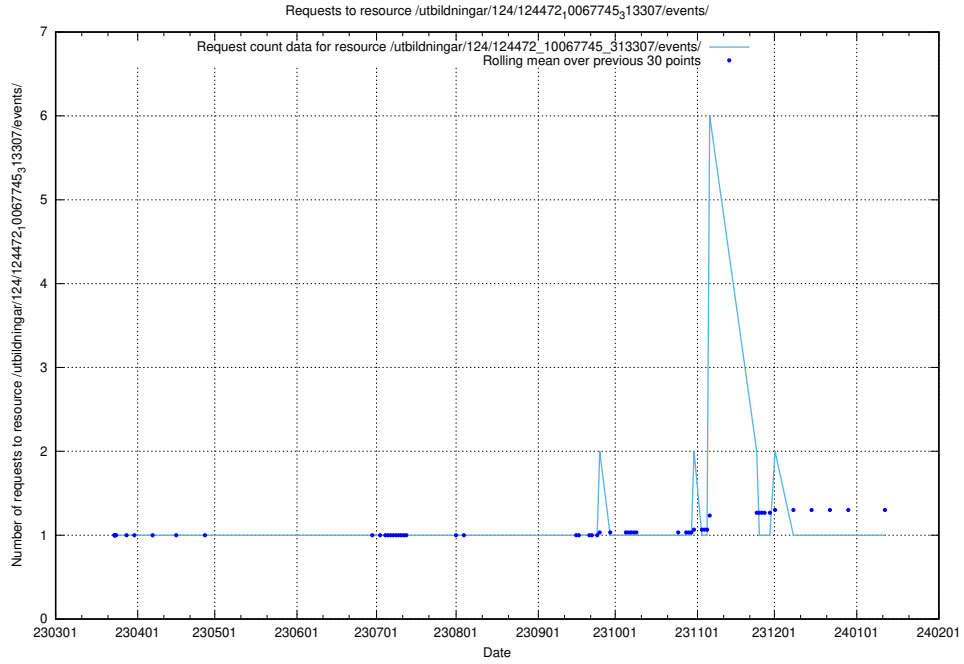

Here, we count the number of requests to resource /utbildningar/utb_emil/127/127057_10073950_336875/

5.2735 Usage of /utbildningar/124/124472_10067745_313307/events/

Here, we count the number of requests to resource /utbildningar/124/124472_10067745_313307/events/