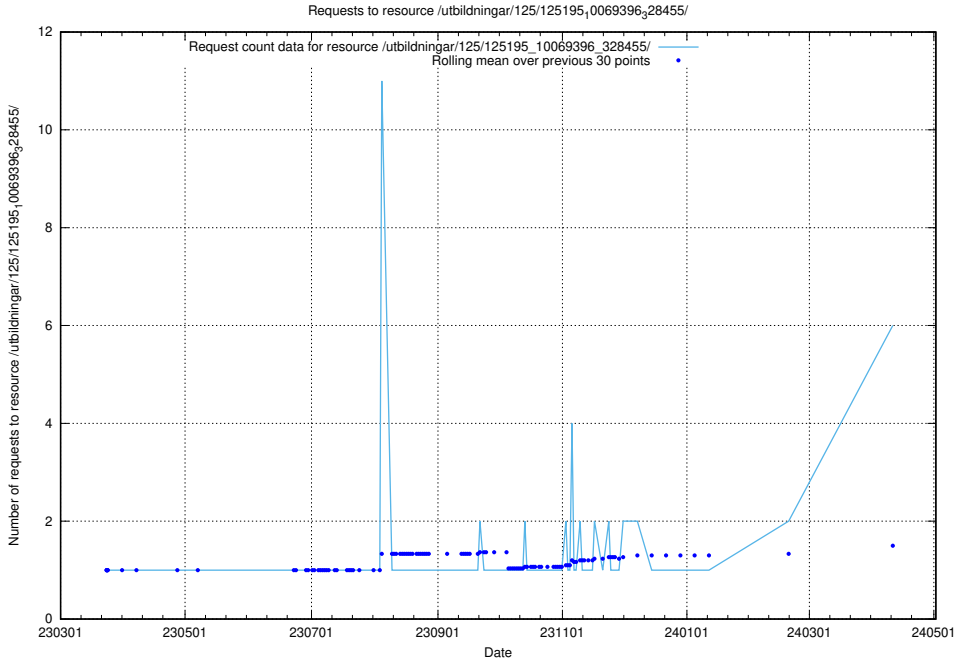

5.45 Usage of /utbildningar/125/125195_10069396_328455/

Here, we count the number of requests to resource /utbildningar/125/125195_10069396_328455/.