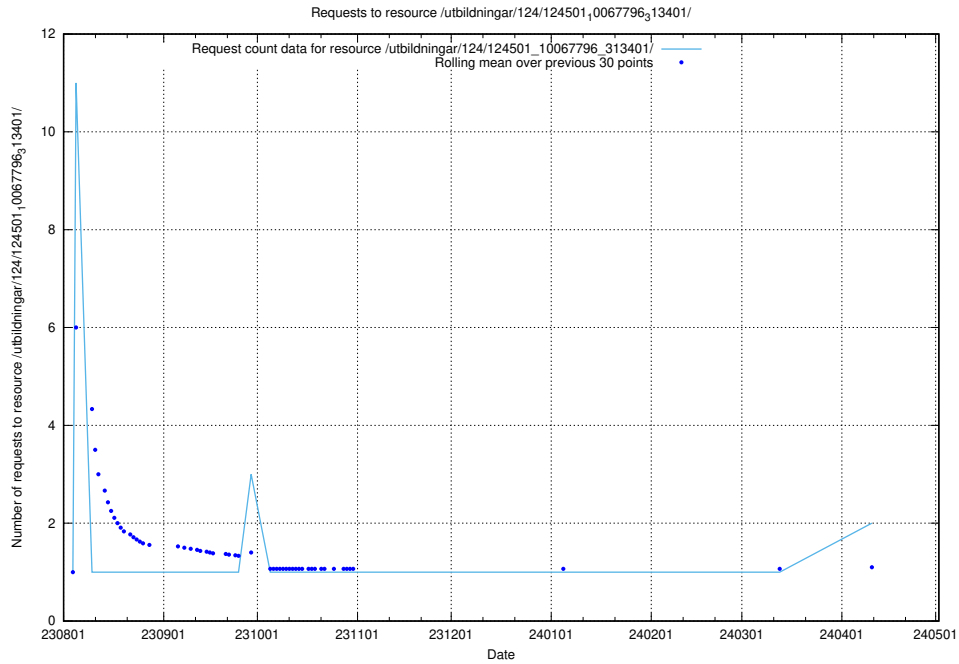

5.781 Usage of /utbildningar/124/124501_10067796_313401/

Here, we count the number of requests to resource /utbildningar/124/124501_10067796_313401/.