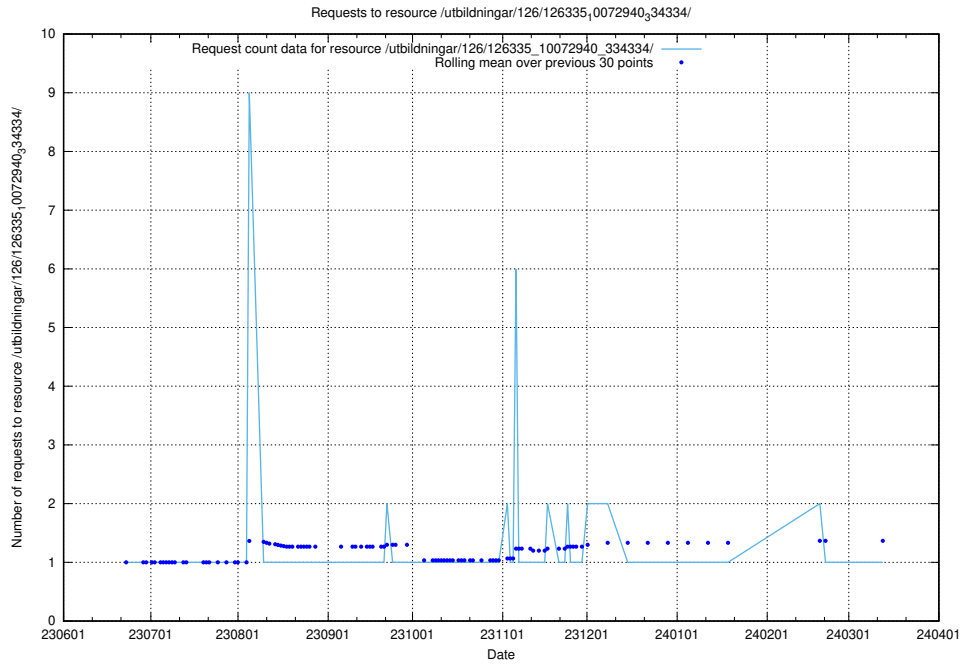

5.5370 Usage of /utbildningar/126/126335_10072940_334334/

Here, we count the number of requests to resource /utbildningar/126/126335_10072940_334334/.