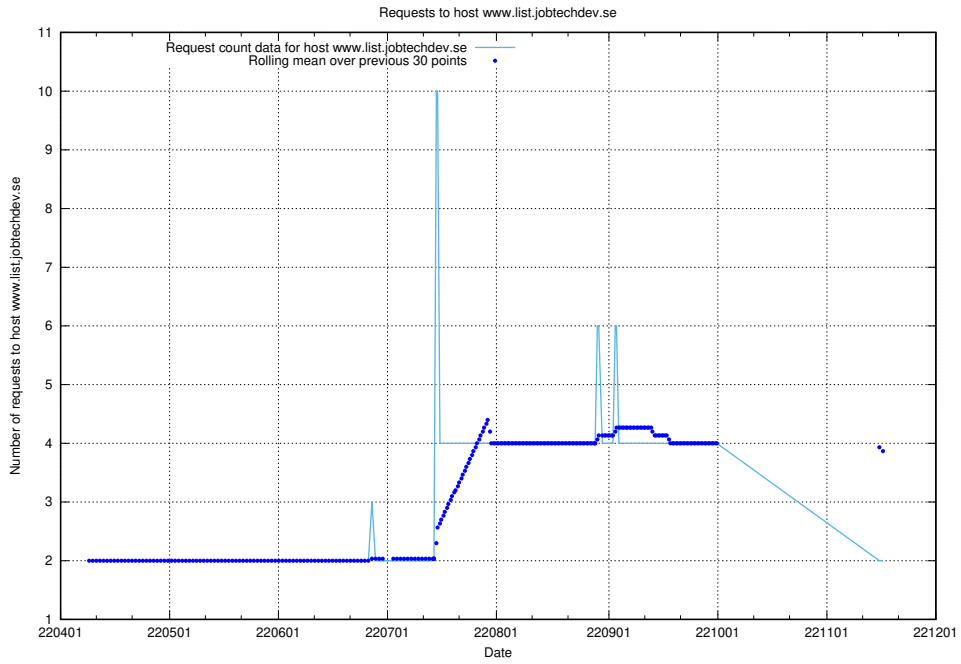

7.466 Usage of www.list.jobtechdev.se

Here, we count the number of requests to host www.list.jobtechdev.se.