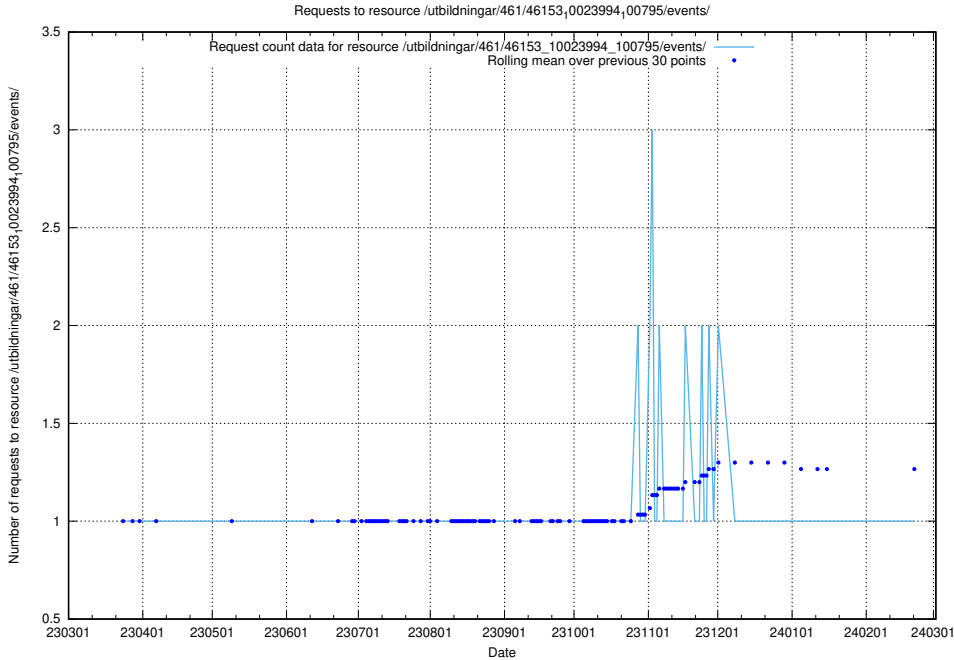

5.5870 Usage of /utbildningar/461/46153_10023994_100795/events/

Here, we count the number of requests to resource /utbildningar/461/46153_10023994_100795/events/.