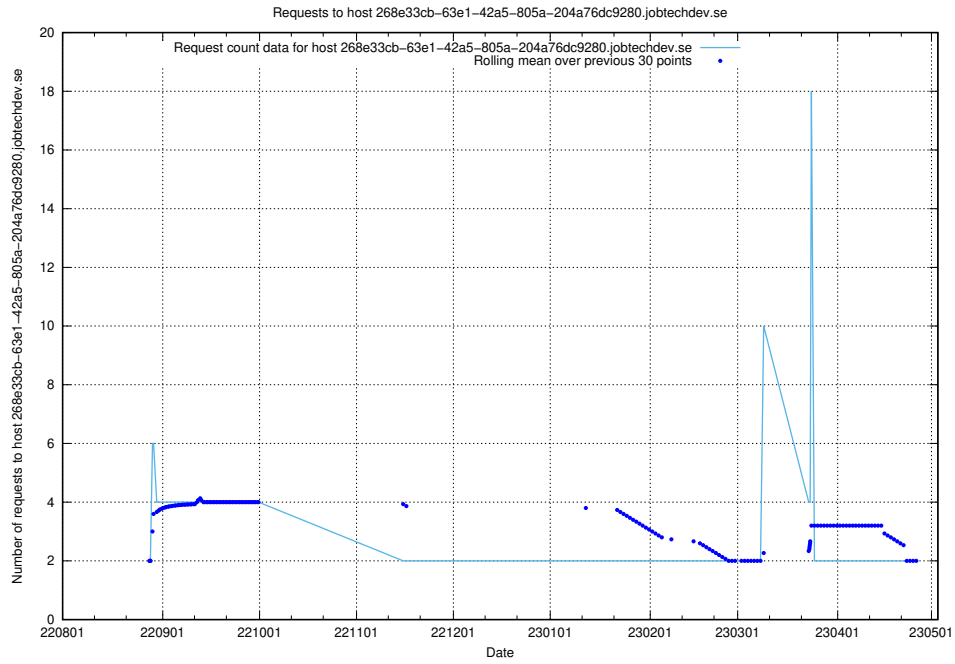

Here, we count the number of requests to host enrichment.api.jobtechdev.se.

7.333 Usage of 268e33cb-63e1-42a5-805a-204a76dc9280.jobtechdev.se

Here, we count the number of requests to host 268e33cb-63e1-42a5-805a-204a76dc9280.jobtechdev.se.