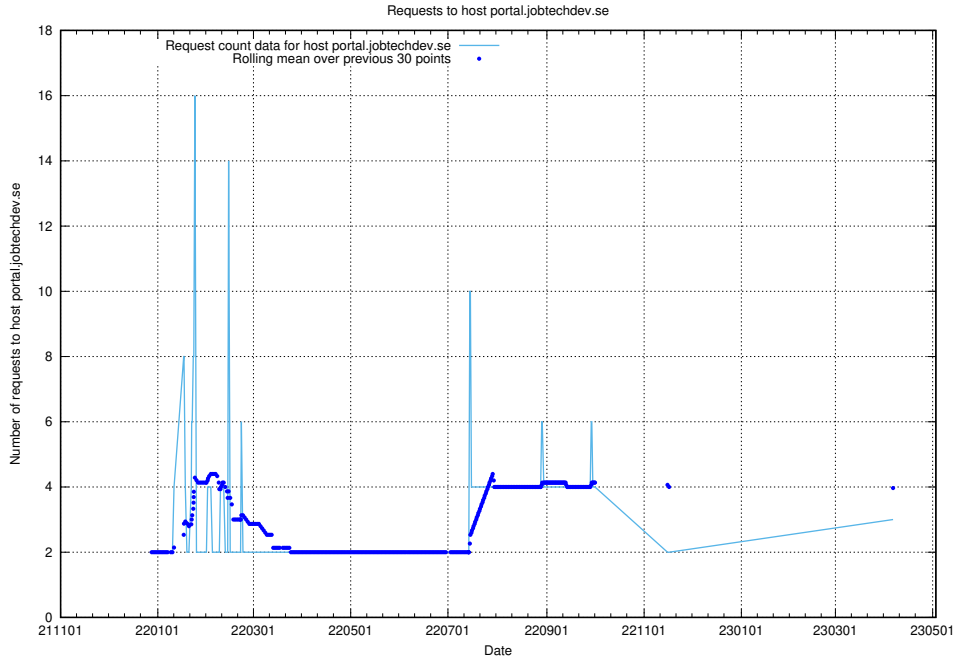

7.186 Usage of portal.jobtechdev.se

Here, we count the number of requests to host portal.jobtechdev.se.

7.187 Usage of panel.jobtechdev.se

Here, we count the number of requests to host panel.jobtechdev.se.