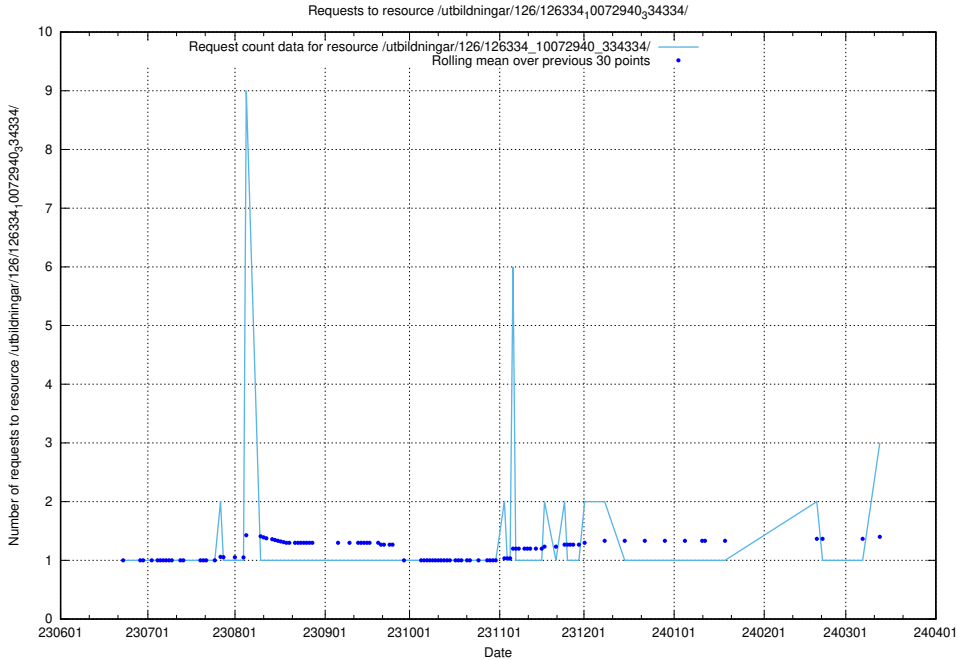

5.407 Usage of /utbildningar/126/126334_10072940_334334/

Here, we count the number of requests to resource /utbildningar/126/126334_10072940_334334/.