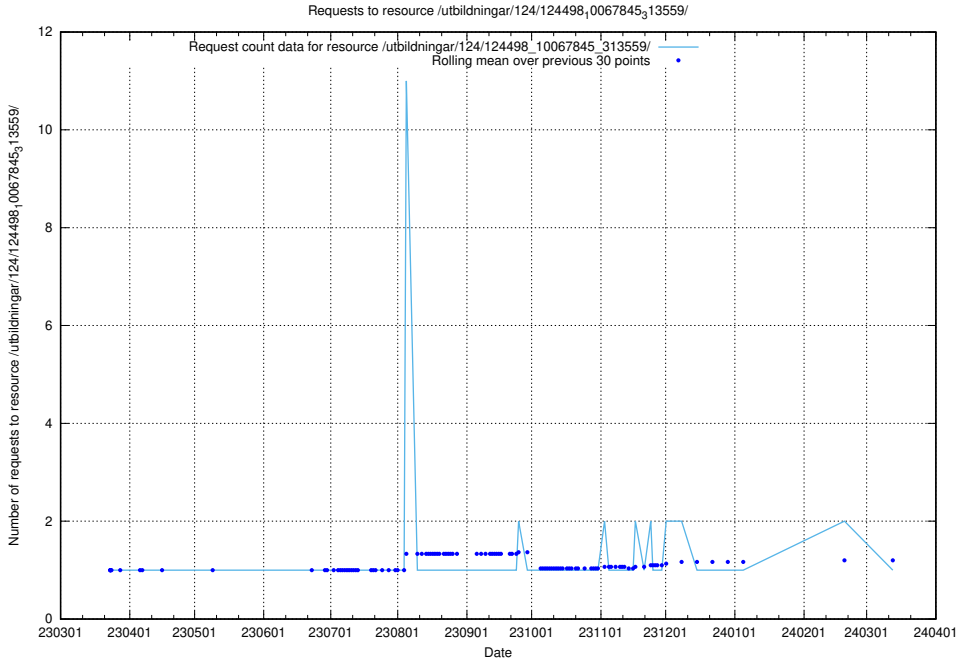

5.2426 Usage of /utbildningar/124/124498_10067845_313559/

Here, we count the number of requests to resource /utbildningar/124/124498_10067845_313559/.