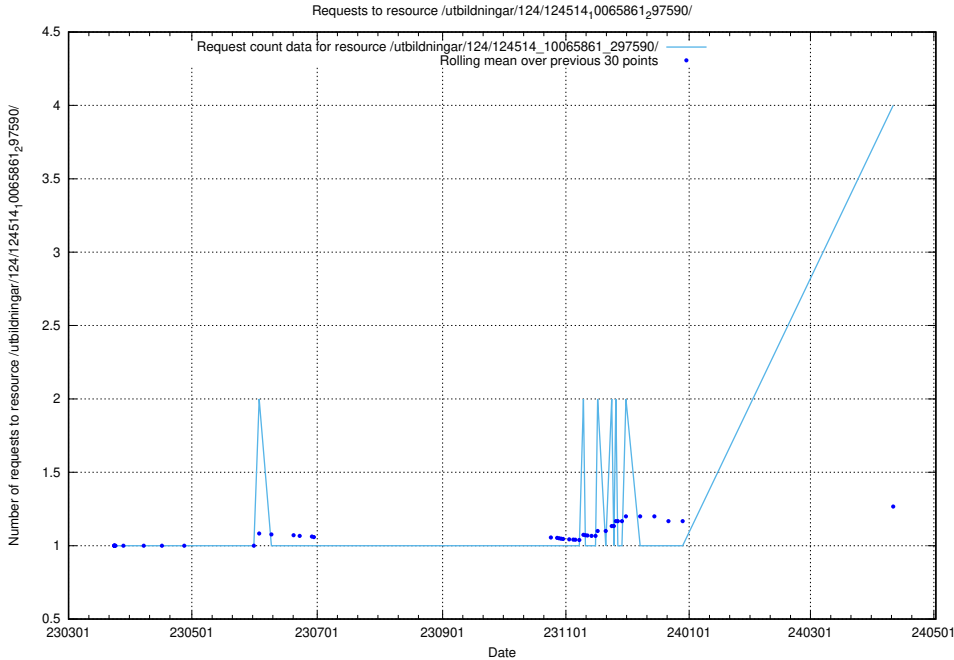

Here, we count the number of requests to resource /utbildningar/125/125740_10070664_337689/events/

5.184 Usage of /utbildningar/124/124514_10065861_297590/

Here, we count the number of requests to resource /utbildningar/124/124514_10065861_297590/.