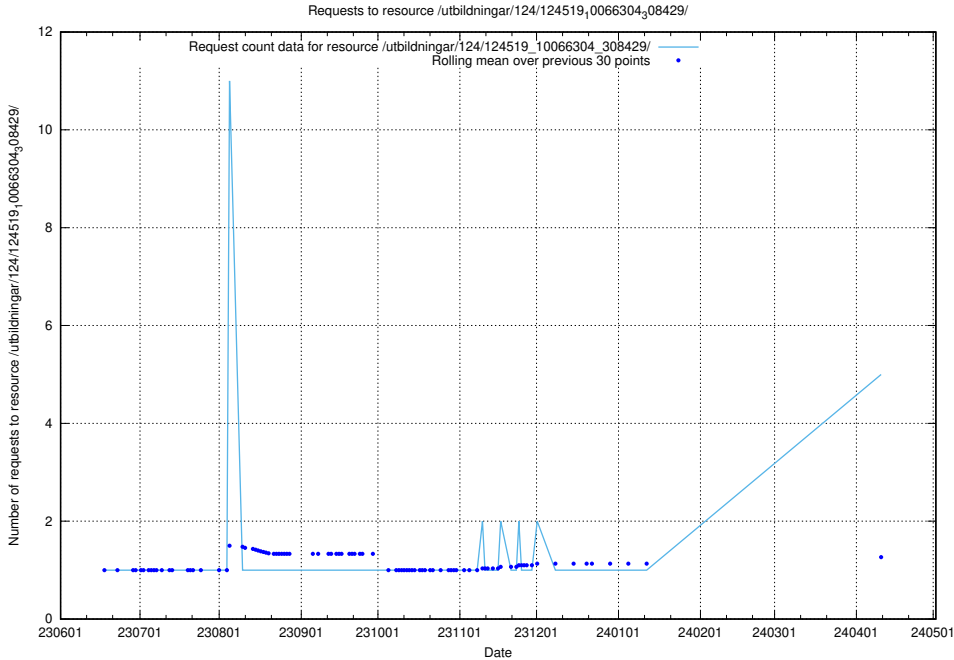

5.156 Usage of /utbildningar/124/124519_10066304_308429/

Here, we count the number of requests to resource /utbildningar/124/124519_10066304_308429/.