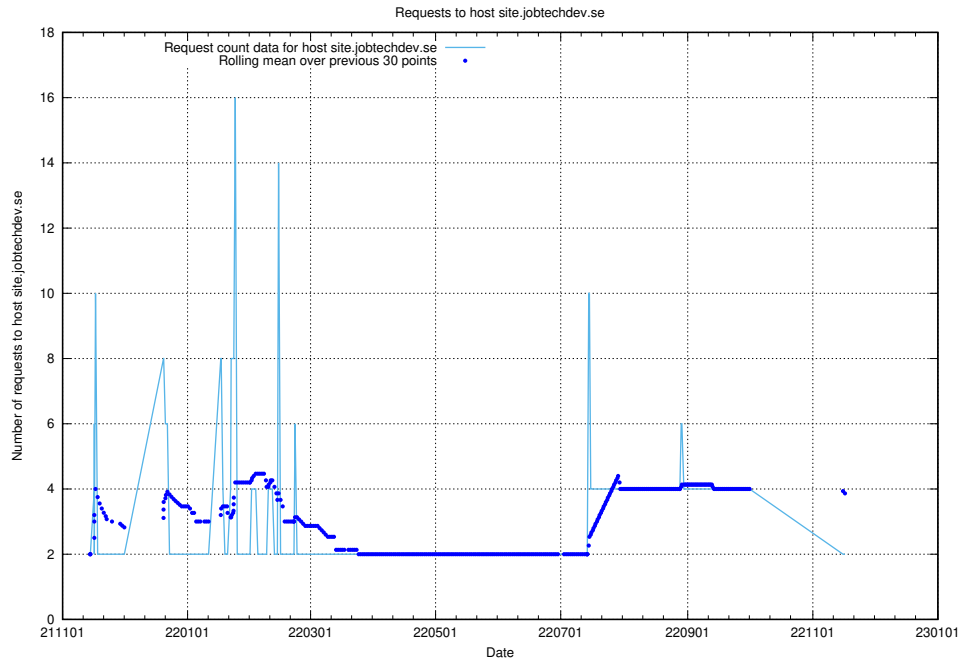

7.558 Usage of site.jobtechdev.se

Here, we count the number of requests to host site.jobtechdev.se.

7.559 Usage of shop.jobtechdev.se

Here, we count the number of requests to host shop.jobtechdev.se.

7.560 Usage of office.jobtechdev.se