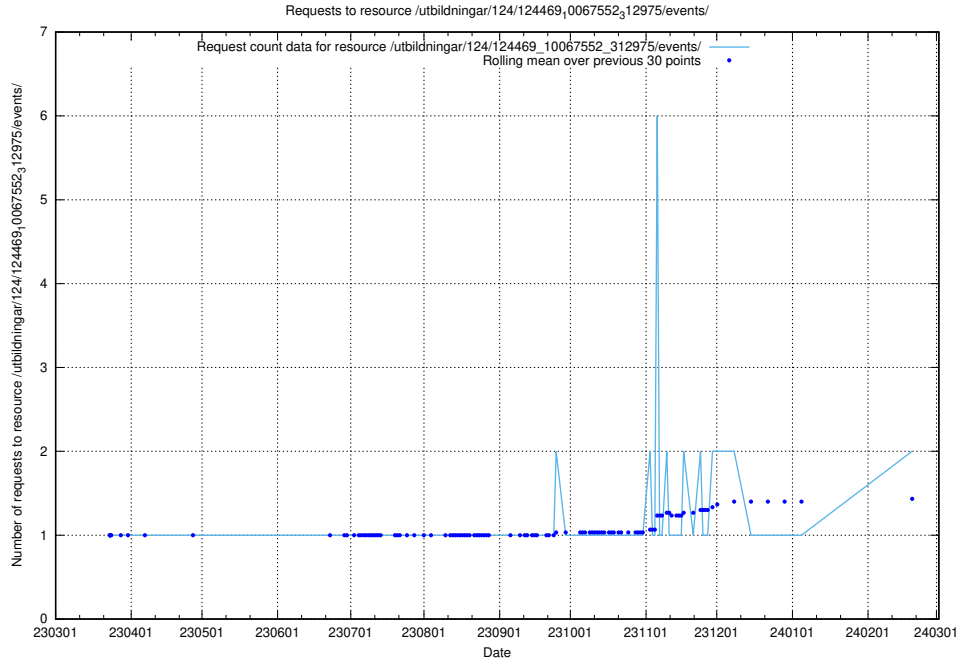

5.649 Usage of /utbildningar/124/124469_10067552_312975/events/

Here, we count the number of requests to resource /utbildningar/124/124469_10067552_312975/events/