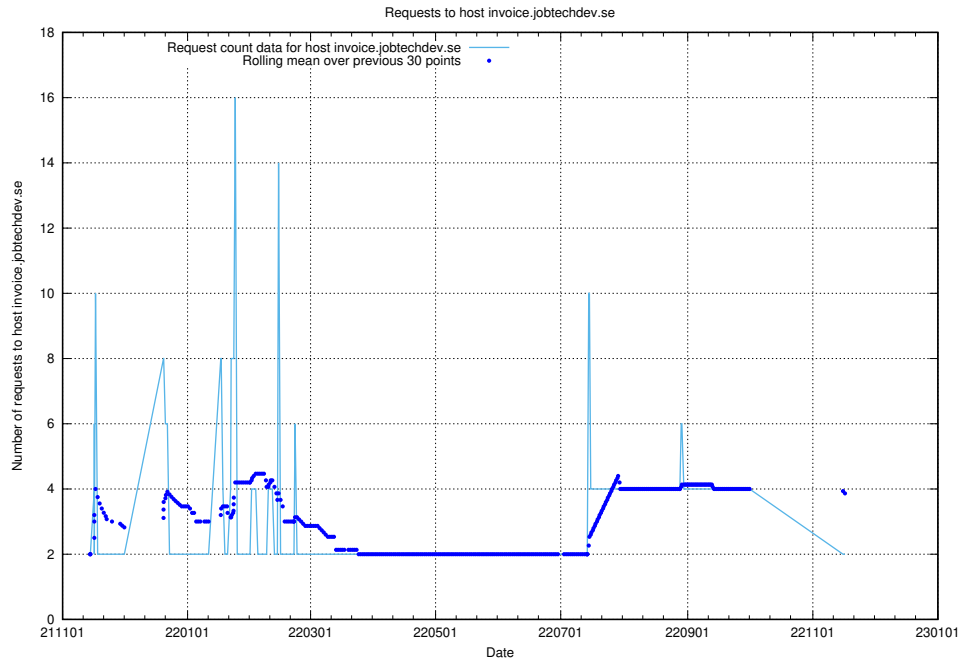

7.591 Usage of invoice.jobtechdev.se

Here, we count the number of requests to host invoice.jobtechdev.se.