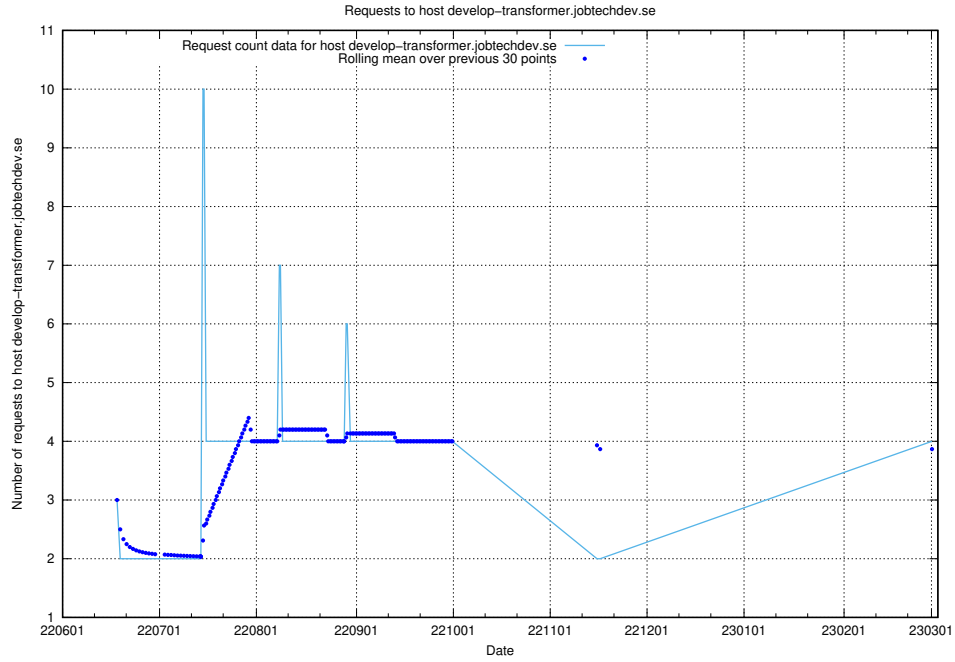

7.139 Usage of develop-transformer.jobtechdev.se

Here, we count the number of requests to host develop-transformer.jobtechdev.se.