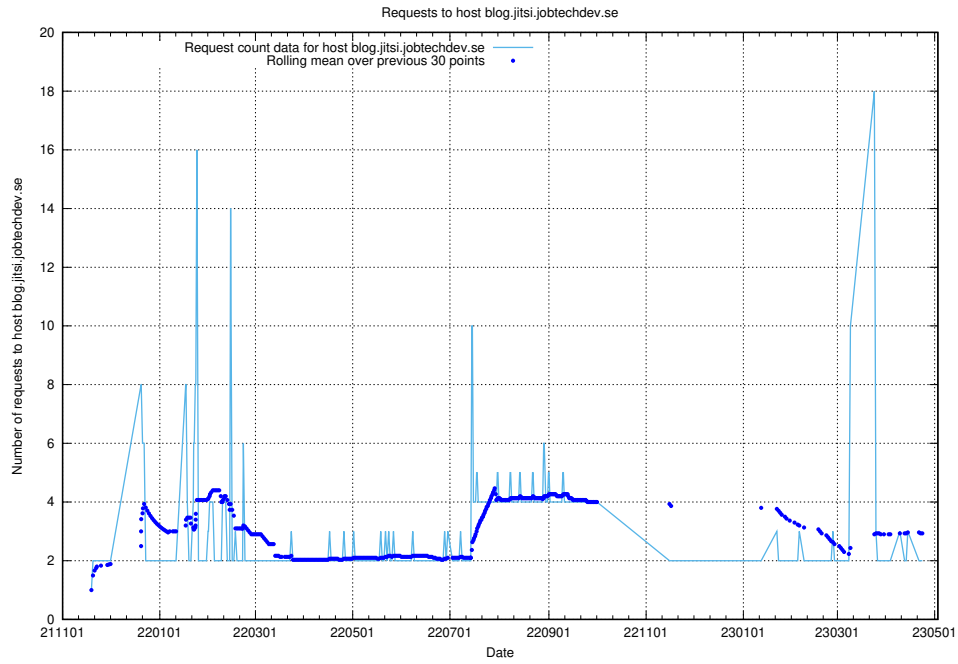

7.471 Usage of `blog.jitsi.jobtechdev.se`

Here, we count the number of requests to host `blog.jitsi.jobtechdev.se`.