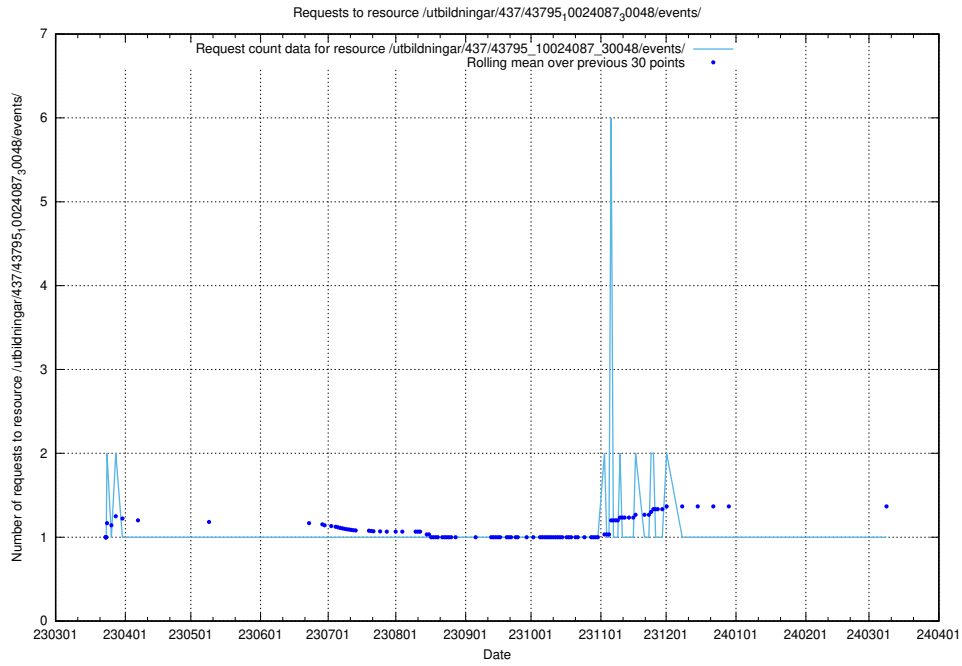

5.6058 Usage of /utbildningar/437/43795_10024087_30048/events/

Here, we count the number of requests to resource /utbildningar/437/43795_10024087_30048/events/.

5.6059 Usage of /utbildningar/437/43795_10024087_30048/