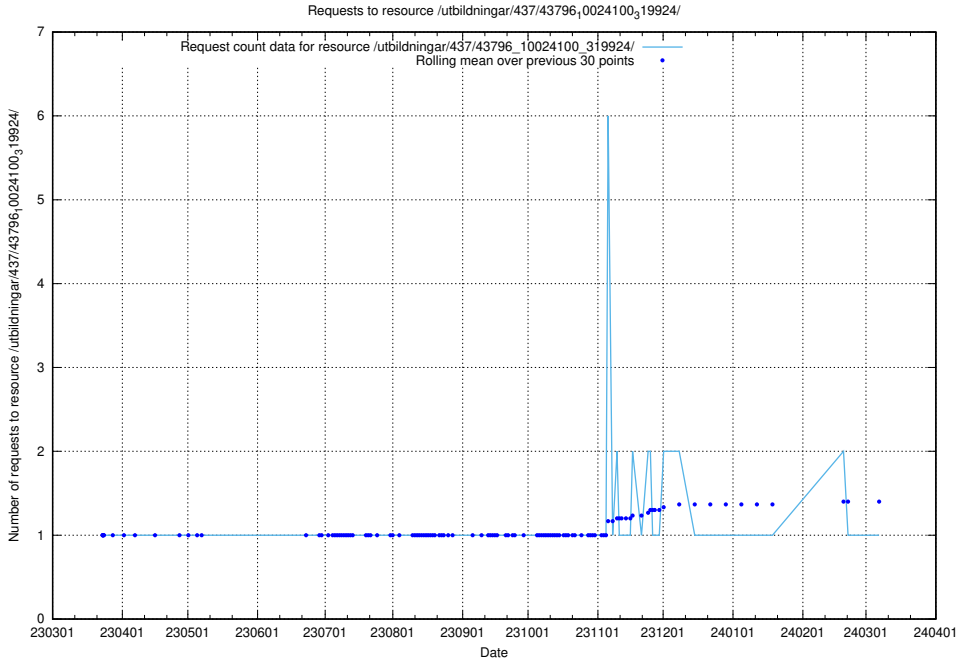

5.6056 Usage of /utbildningar/437/43796_10024100_319924/

Here, we count the number of requests to resource /utbildningar/437/43796_10024100_319924/.