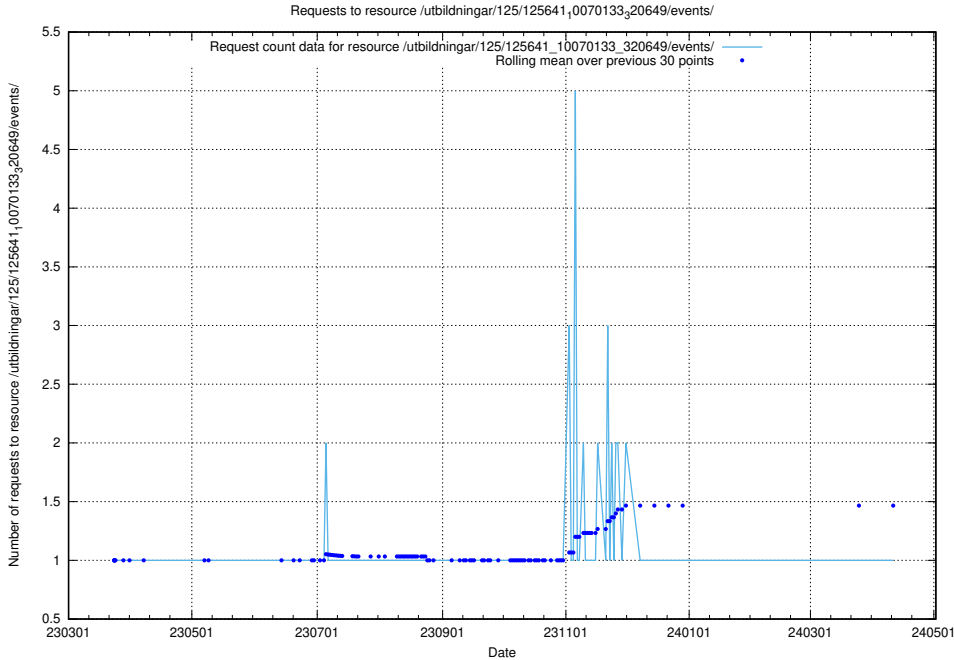

5.1054 Usage of /utbildningar/125/125641_10070133_320649/events/

Here, we count the number of requests to resource /utbildningar/125/125641_10070133_320649/events/

5.1056 Usage of /utbildningar/125/125640_10070133_320649/events/