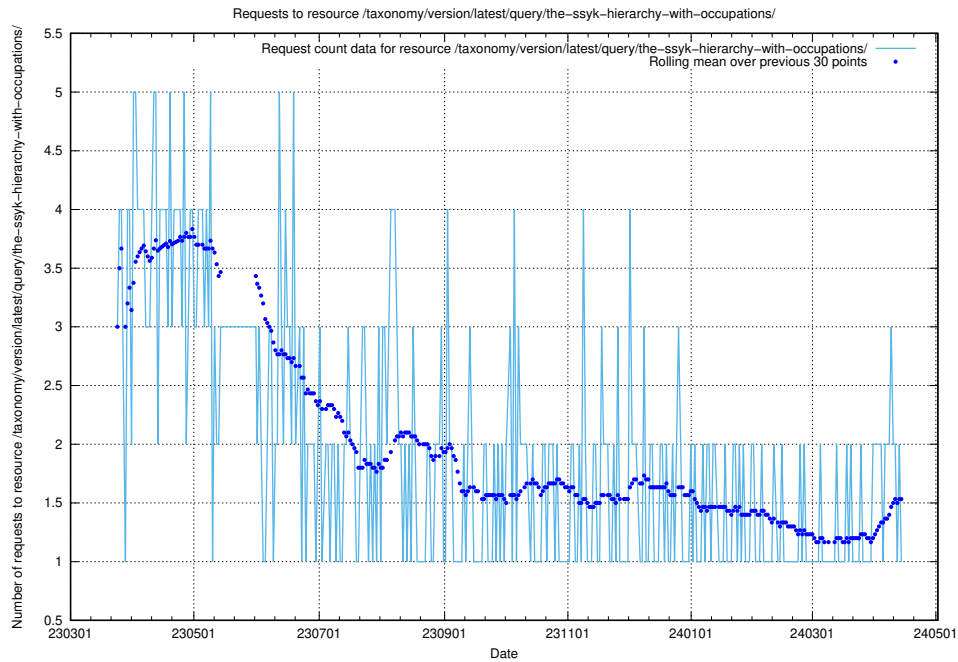

5.5780 Usage of /taxonomy/version/latest/query/the-ssyk-hierarchy-with-occupations/

Here, we count the number of requests to resource /taxonomy/version/latest/query/the-ssyk-hierarchy-with-occupations/.