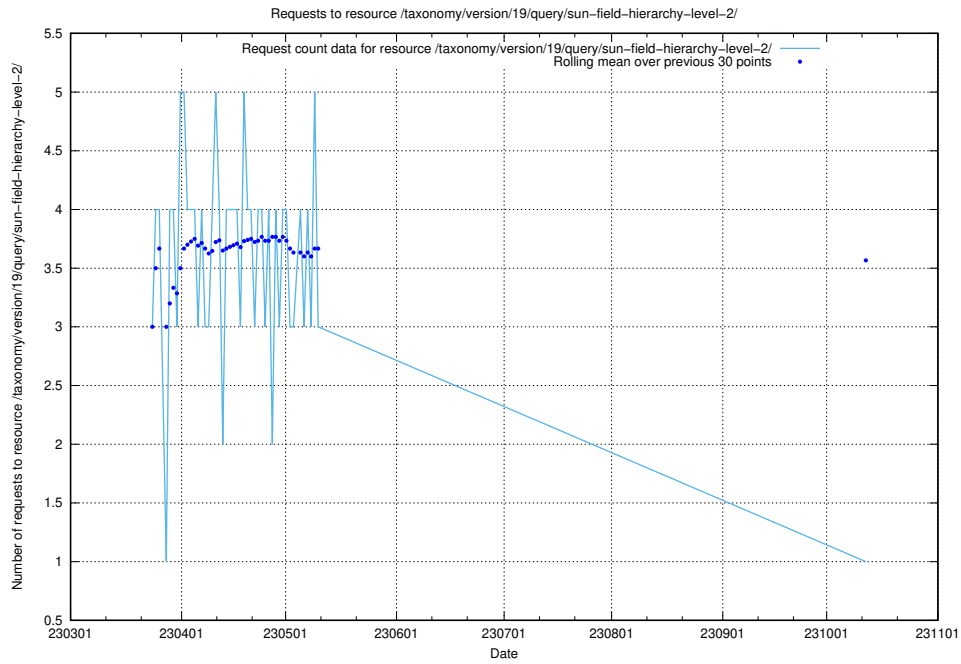

5.5831 Usage of /taxonomy/version/19/query/sun-field-hierarchy-level-2/

Here, we count the number of requests to resource /taxonomy/version/19/query/sun-field-hierarchy-level-2/.