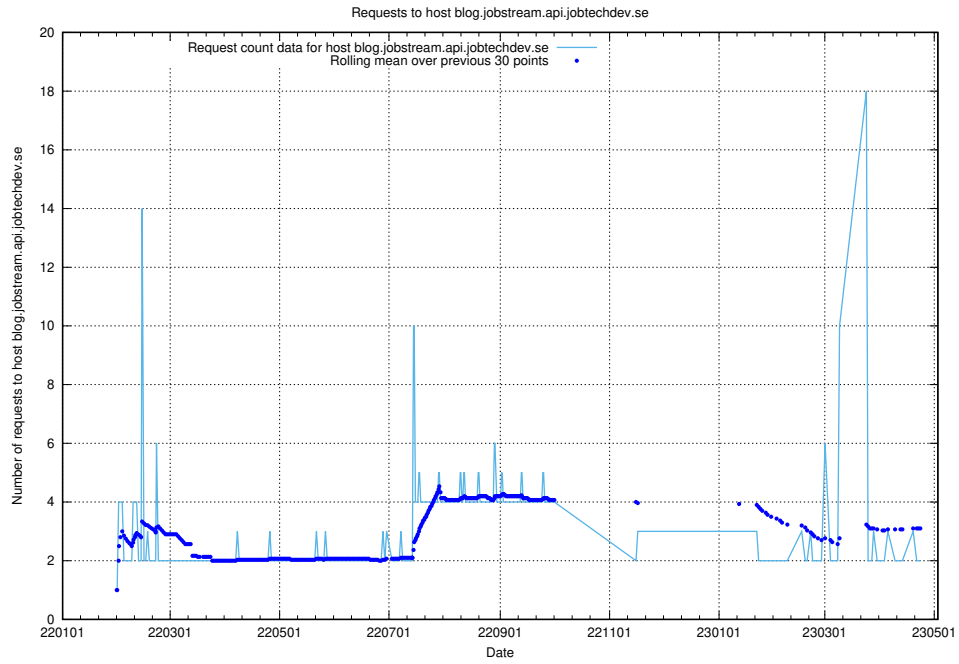

7.562 Usage of `blog.jobstream.api.jobtechdev.se`

Here, we count the number of requests to host `blog.jobstream.api.jobtechdev.se`.