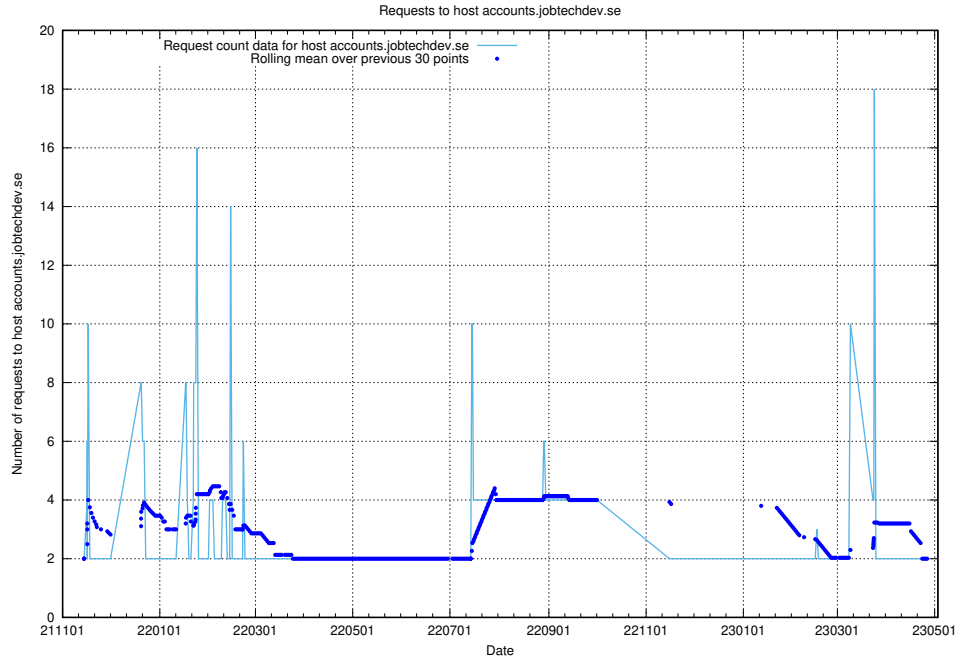

7.288 Usage of prod-historical-search.jobtechdev.se

Here, we count the number of requests to host prod-historical-search.jobtechdev.se.

7.289 Usage of accounts.jobtechdev.se

Here, we count the number of requests to host accounts.jobtechdev.se.