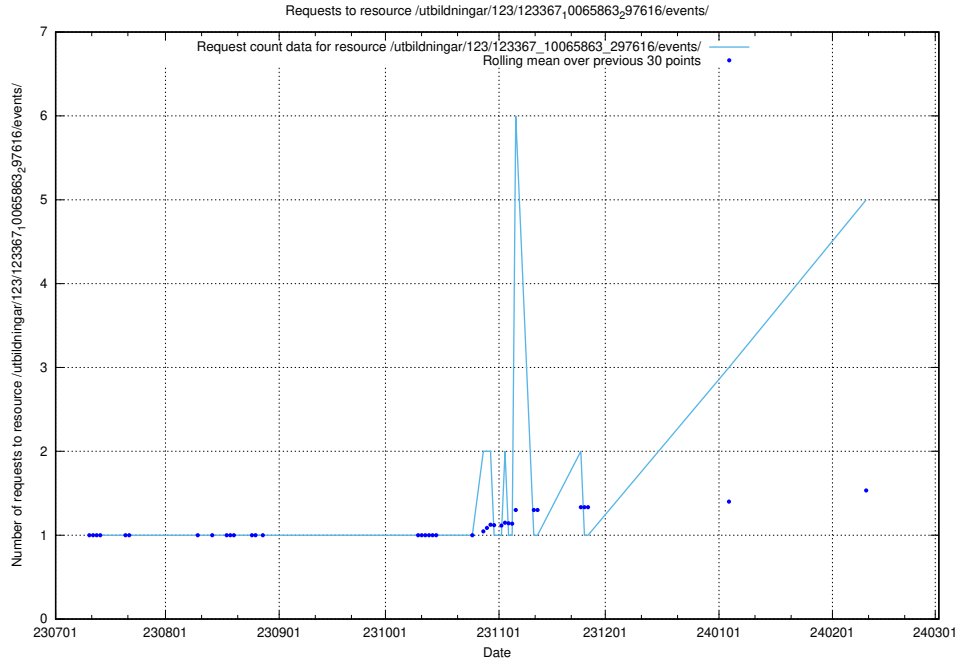

Here, we count the number of requests to resource /utbildningar/123/123367_10065834_296972/events/

5.151 Usage of /utbildningar/123/123367_10065863_297616/events/

Here, we count the number of requests to resource /utbildningar/123/123367_10065863_297616/events/