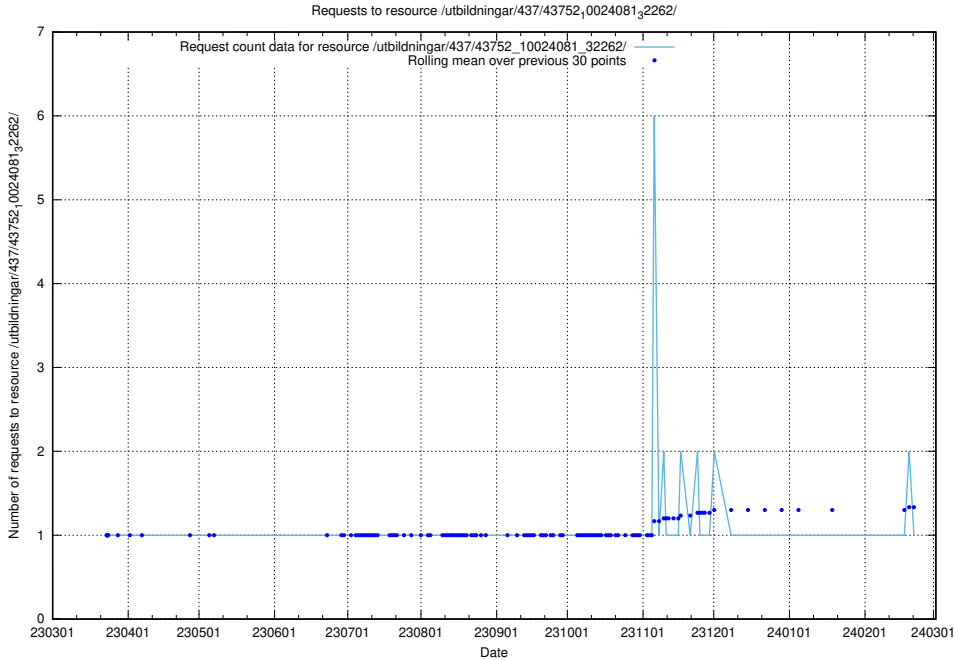

5.6077 Usage of /utbildningar/437/43752_10024081_32262/

Here, we count the number of requests to resource /utbildningar/437/43752_10024081_32262/.