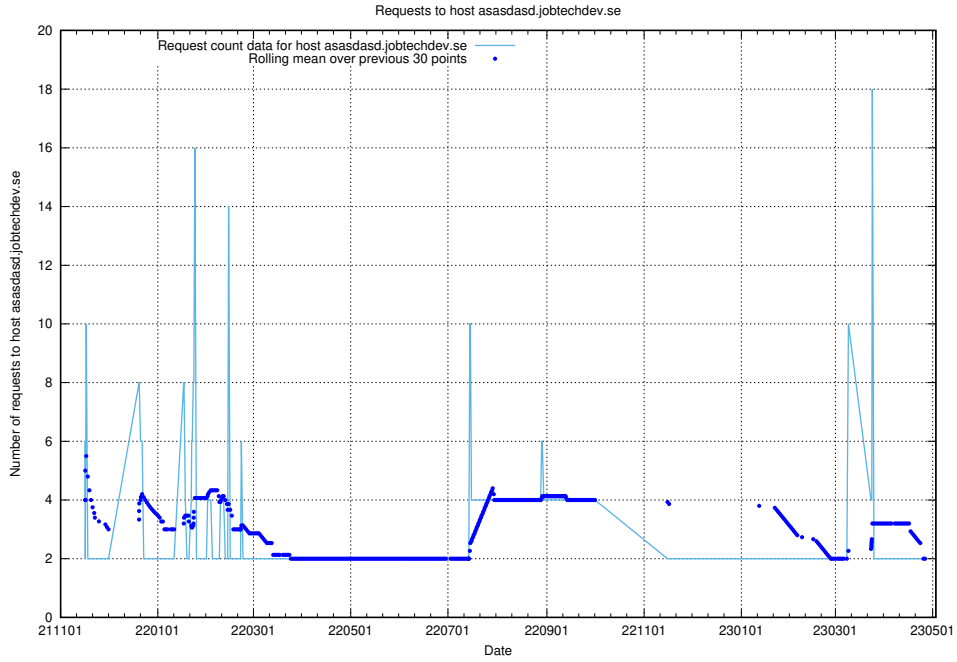

7.536 Usage of `asasdasd.jobtechdev.se`

Here, we count the number of requests to host `asasdasd.jobtechdev.se`.