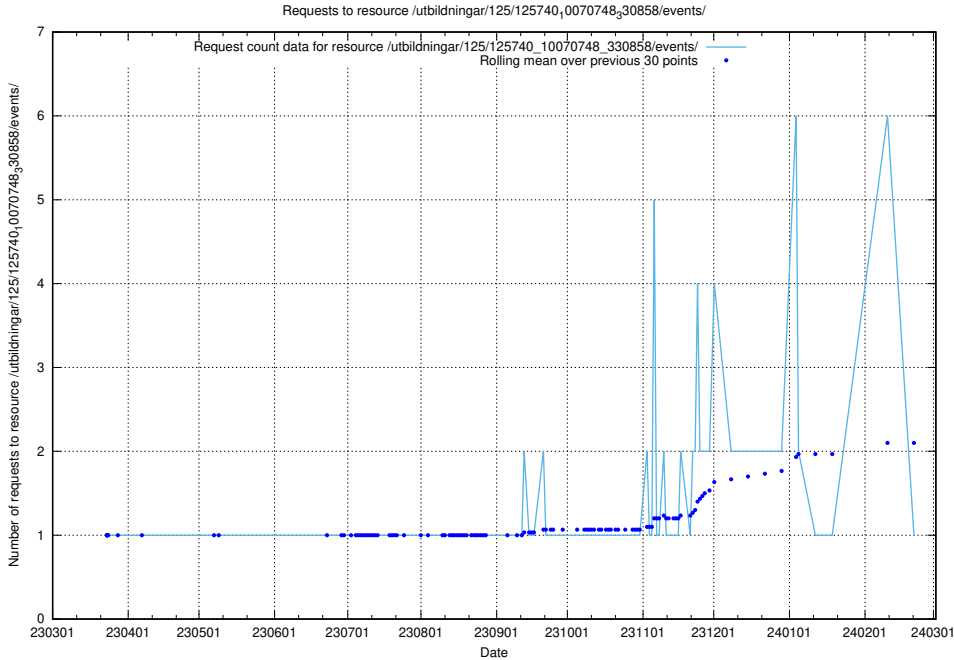

5.978 Usage of /utbildningar/125/125740_10070748_330858/events/

Here, we count the number of requests to resource /utbildningar/125/125740_10070748_330858/events/

5.979 Usage of /utbildningar/125/125740_10070748_330858/