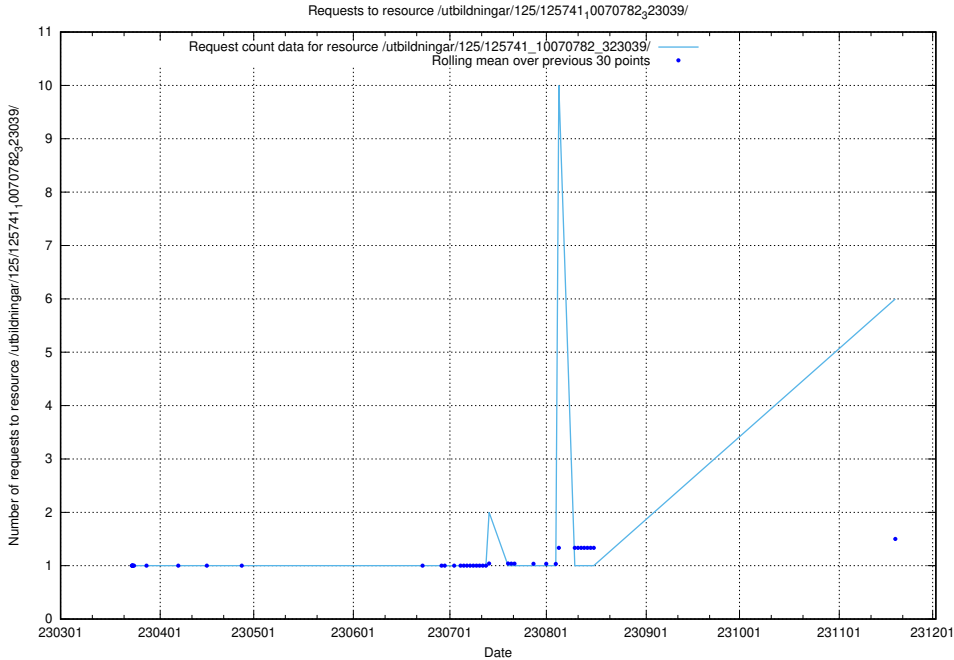

5.106 Usage of /utbildningar/125/125741_10070782_323039/

Here, we count the number of requests to resource /utbildningar/125/125741_10070782_323039/.