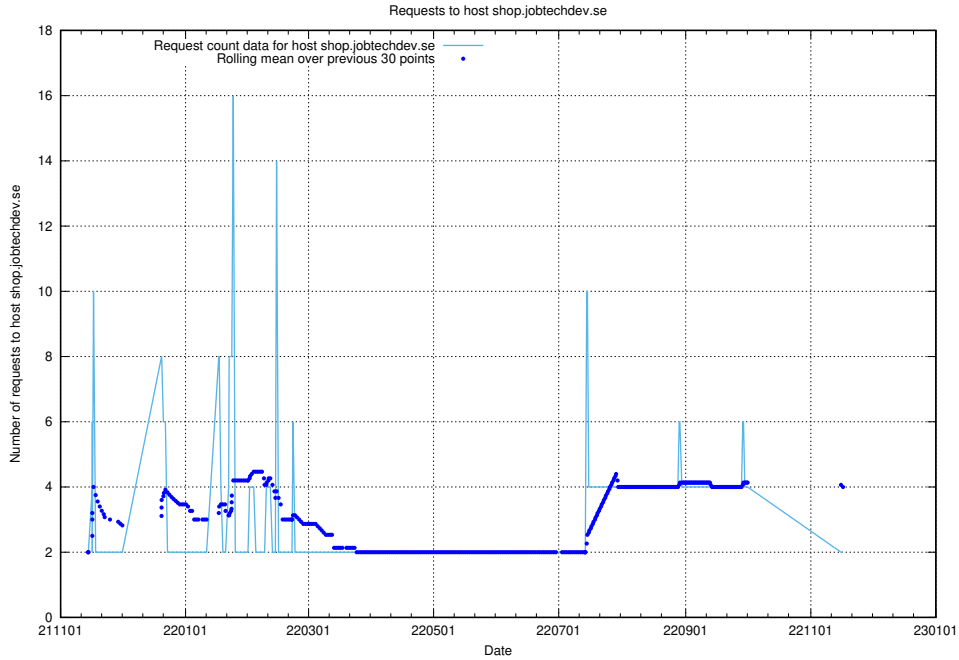

7.558 Usage of site.jobtechdev.se

Here, we count the number of requests to host site.jobtechdev.se.

7.559 Usage of shop.jobtechdev.se

Here, we count the number of requests to host shop.jobtechdev.se.

7.560 Usage of office.jobtechdev.se