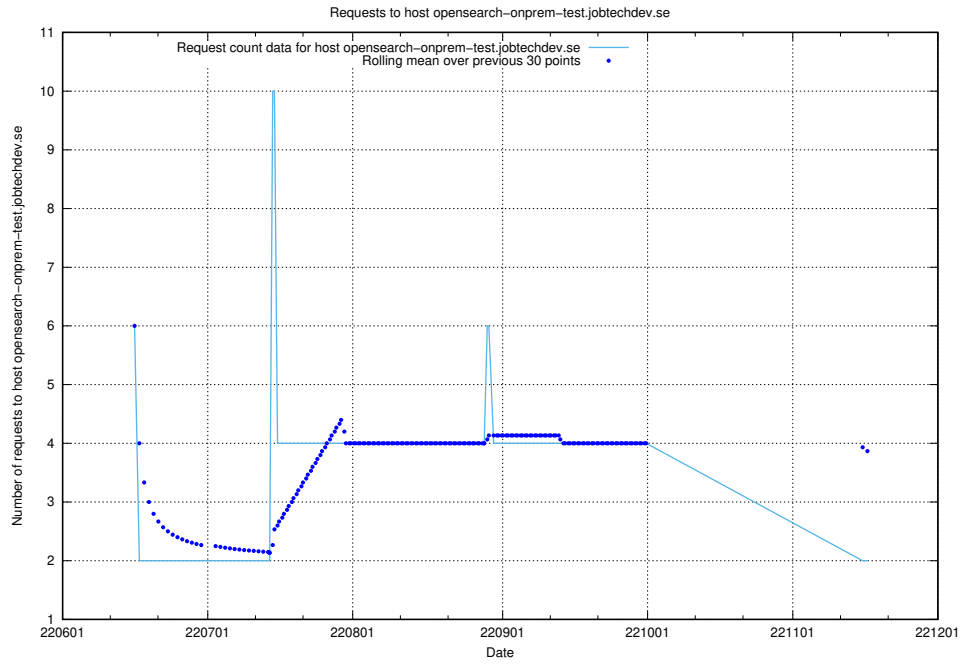

7.399 Usage of opensearch-onprem-test.jobtechdev.se

Here, we count the number of requests to host opensearch-onprem-test.jobtechdev.se.