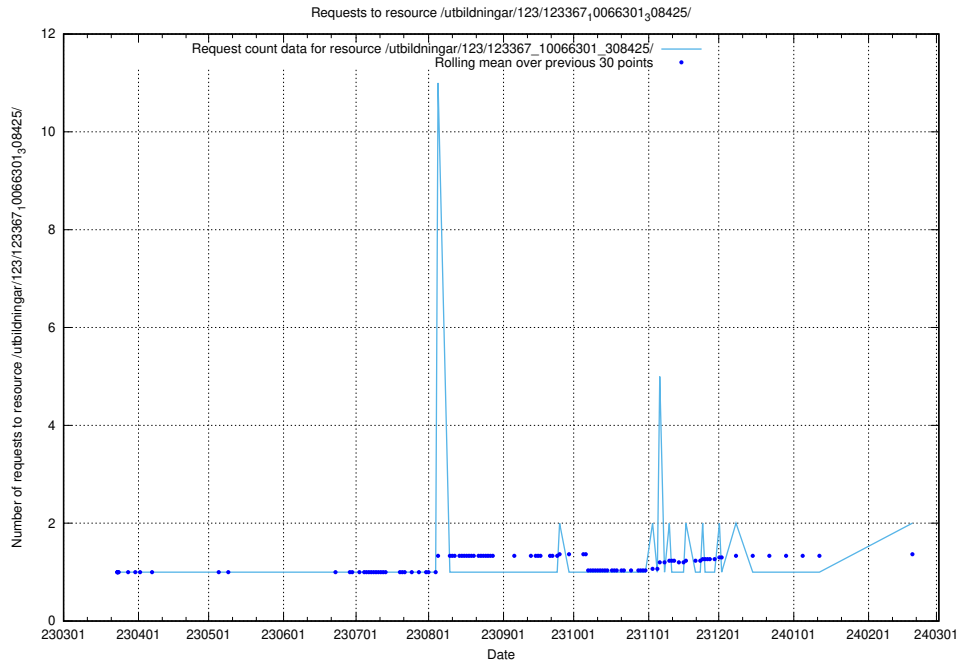

5.747 Usage of /utbildningar/123/123367_10066301_308425/

Here, we count the number of requests to resource /utbildningar/123/123367_10066301_308425/.