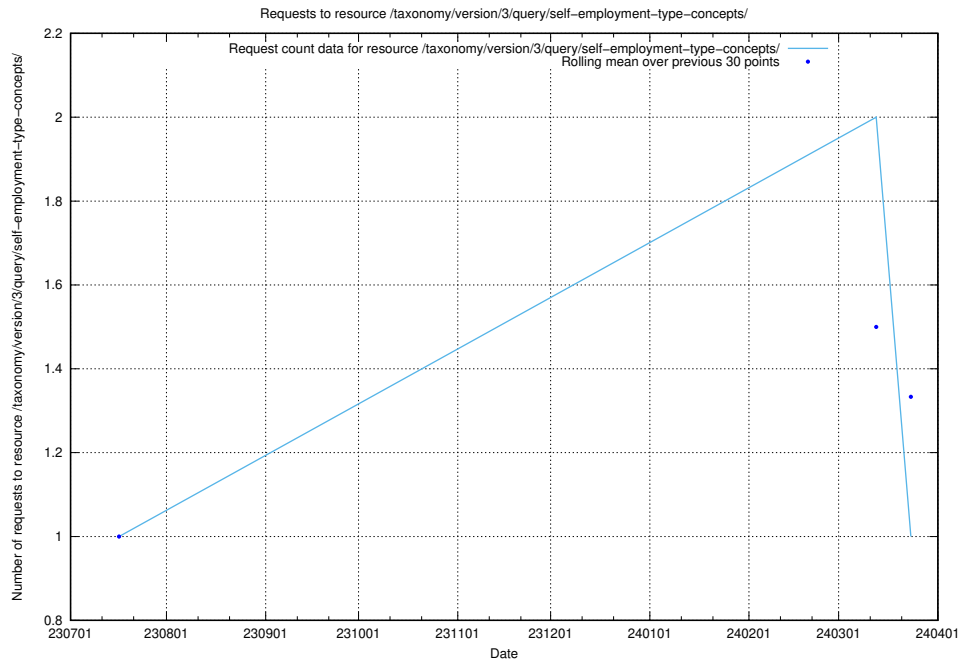

5.4759 Usage of /taxonomy/version/3/query/self-employment-type-concepts/

Here, we count the number of requests to resource /taxonomy/version/3/query/self-employment-type-concepts/.