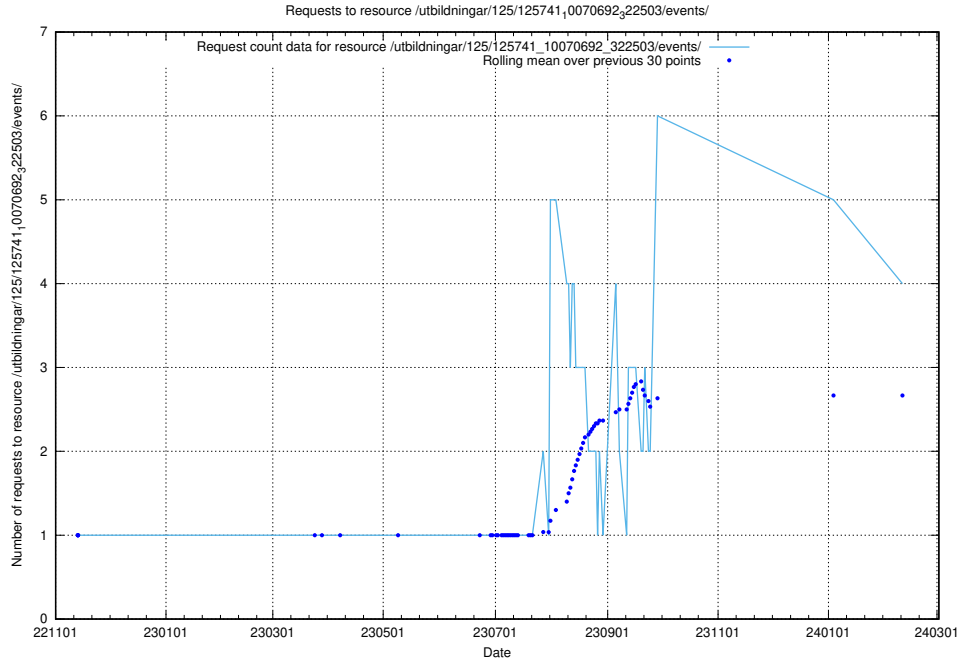

5.242 Usage of /utbildningar/125/125741_10070692_322503/events/

Here, we count the number of requests to resource /utbildningar/125/125741_10070692_322503/events/