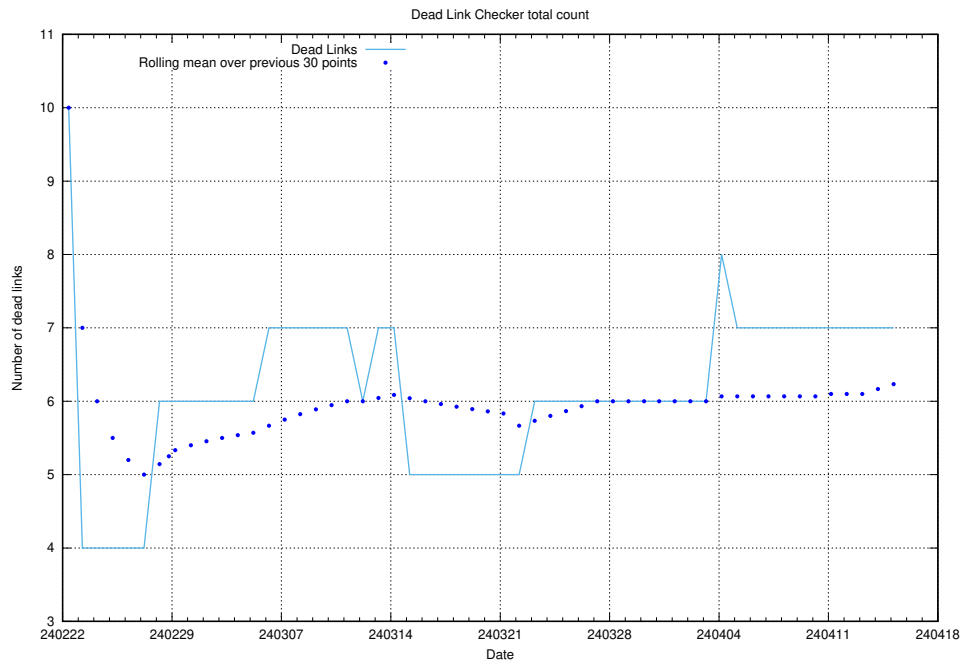

A graph of the servers in AWS region eu-north-1.

3 Dead Link Checker

The [Dead Link Checker](#)⁴ scans JobTech’s web pages for dead html links, and reports the count here.

3.1 Total count of dead links

Here is presented the total number of found dead links across all pages.