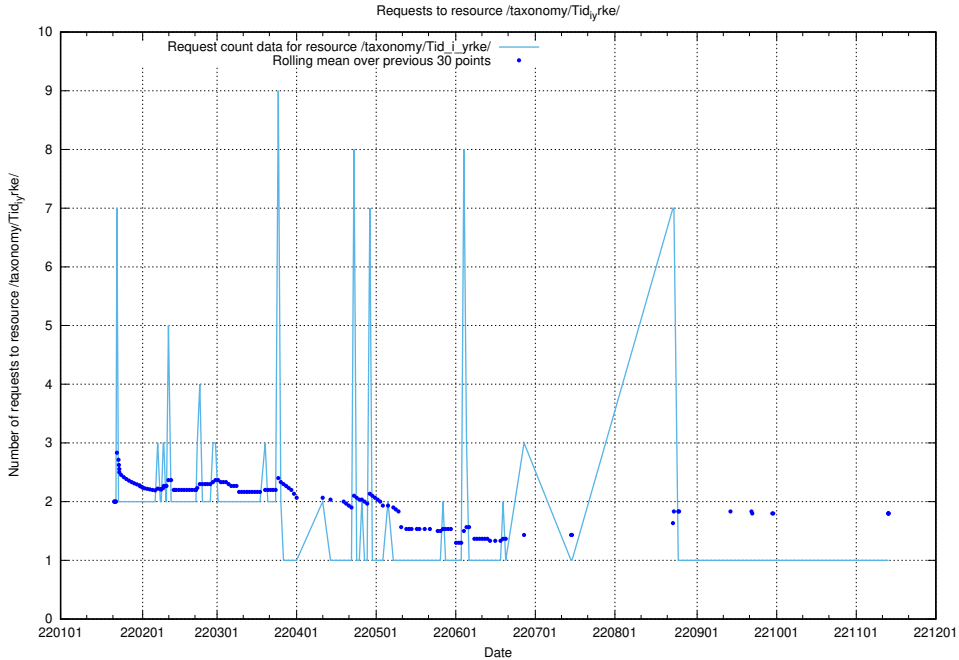

Here, we count the number of requests to resource /taxonomy/Tid_i_yrke/.

5.6010 Usage of /utbildningar/123/123367_10065850_297117/events/

Here, we count the number of requests to resource /utbildningar/123/123367_10065850_297117/events/