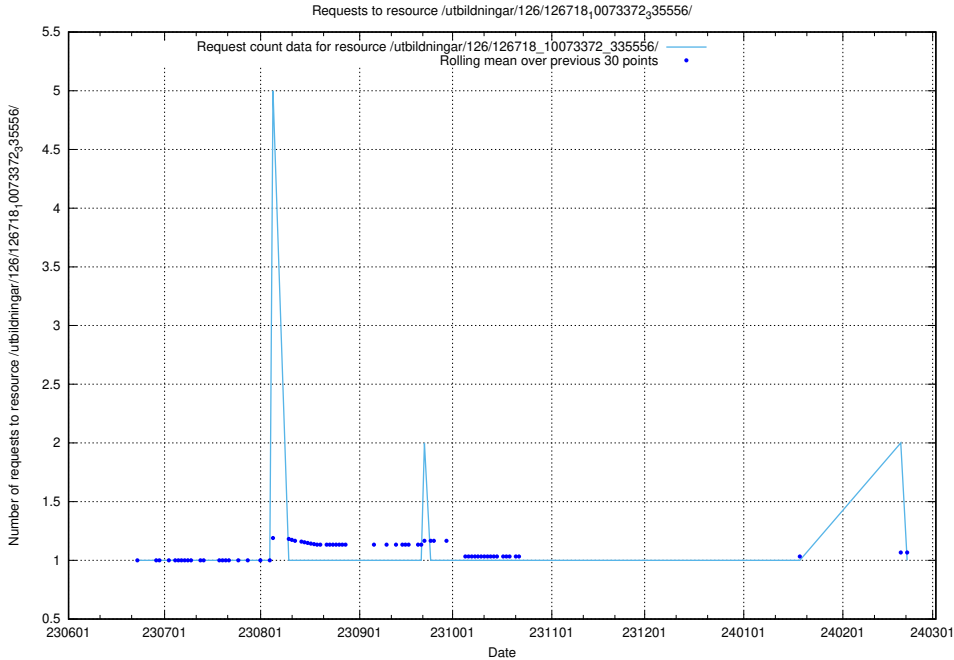

5.5311 Usage of /utbildningar/126/126718_10073372_335556/

Here, we count the number of requests to resource /utbildningar/126/126718_10073372_335556/.