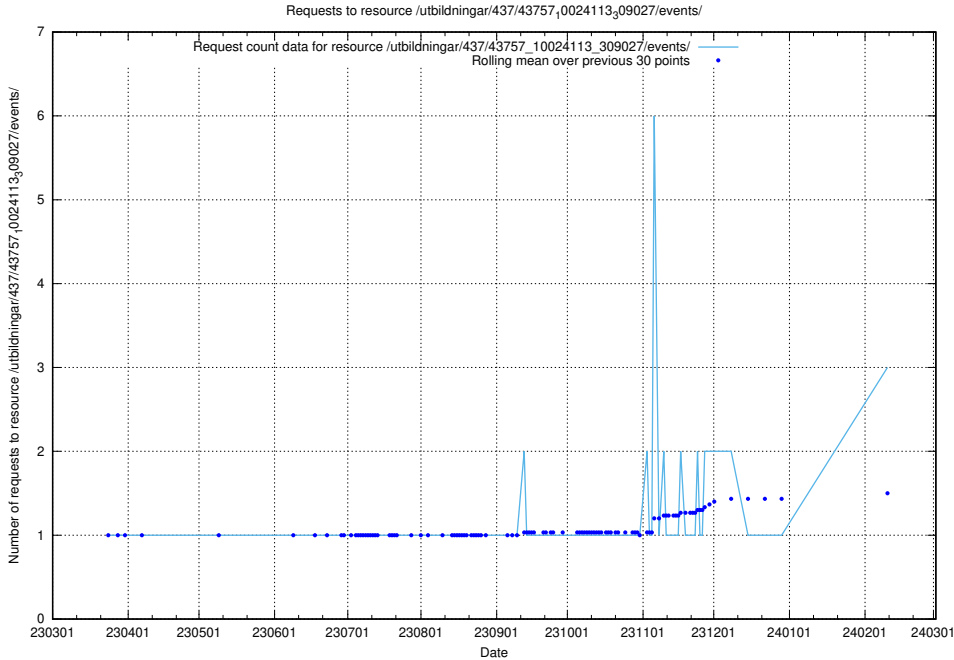

Here, we count the number of requests to resource /utbildningar/438/43817_10024102_242987/events/.

5.451 Usage of /utbildningar/437/43757_10024113_309027/events/

Here, we count the number of requests to resource /utbildningar/437/43757_10024113_309027/events/.