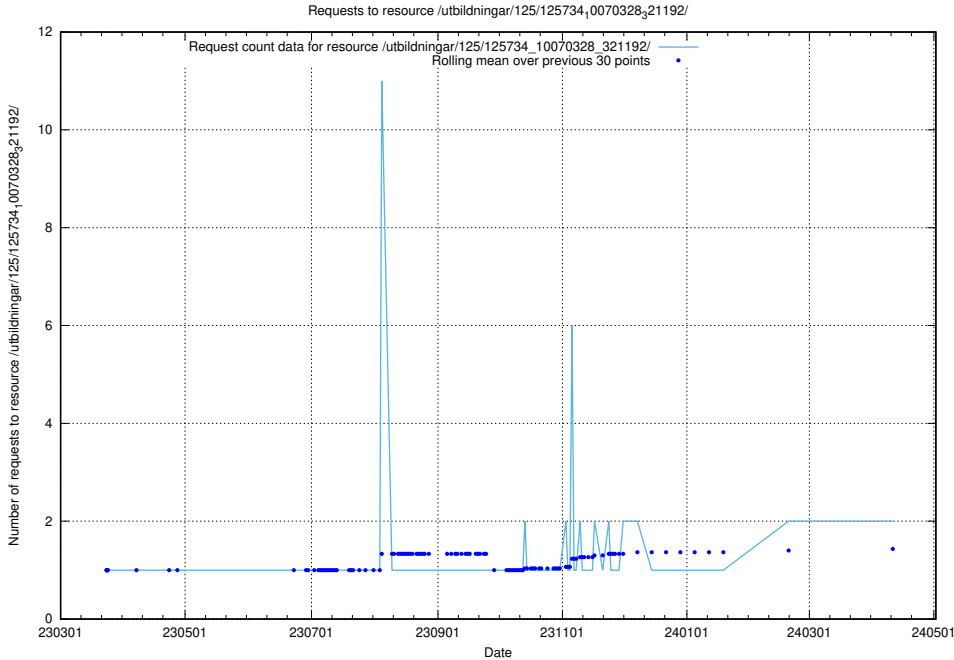

5.481 Usage of /utbildningar/125/125734_10070328_321192/

Here, we count the number of requests to resource /utbildningar/125/125734_10070328_321192/.