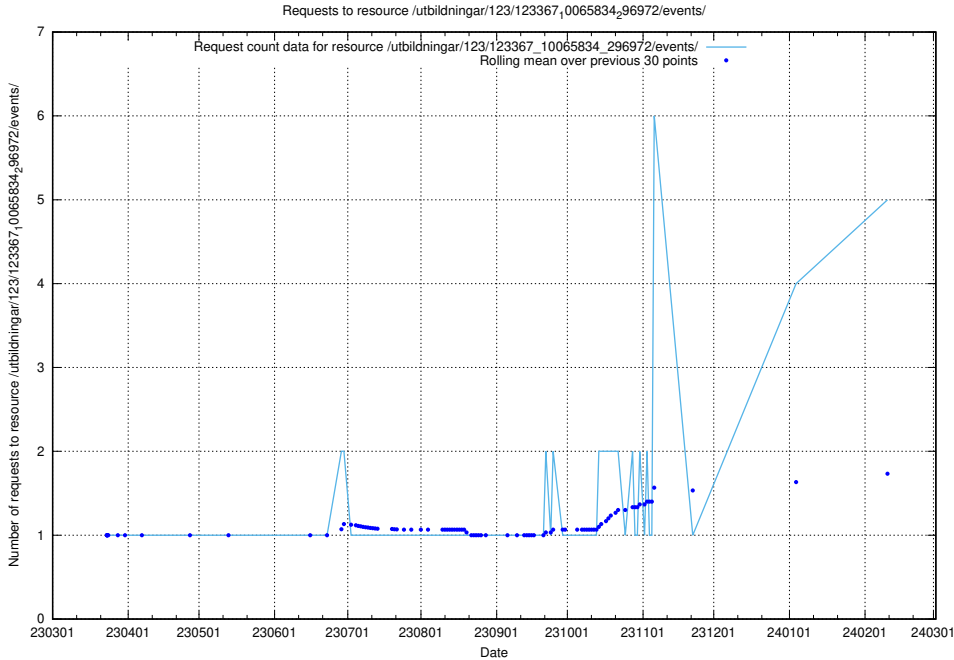

5.150 Usage of /utbildningar/123/123367_10065834_296972/events/

Here, we count the number of requests to resource /utbildningar/123/123367_10065834_296972/events/