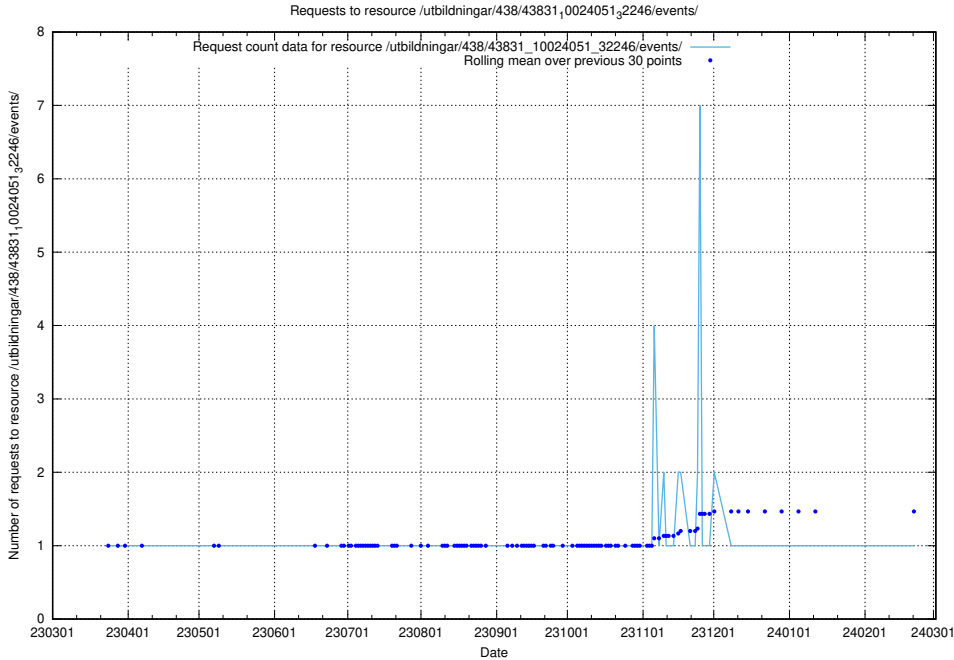

5.5877 Usage of /utbildningar/438/43831_10024051_32246/events/

Here, we count the number of requests to resource /utbildningar/438/43831_10024051_32246/events/.