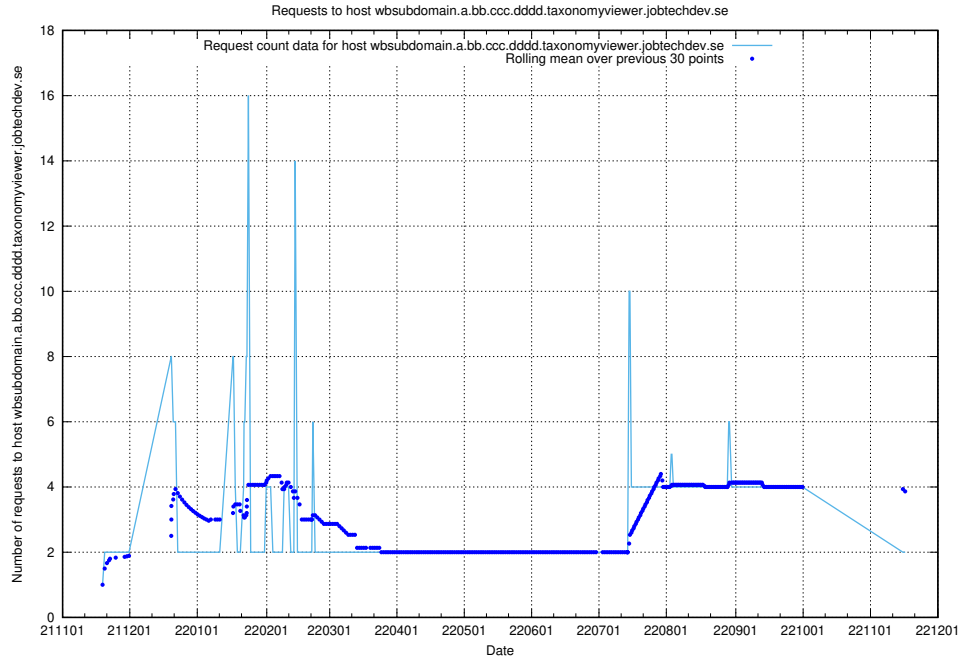

7.453 Usage of wbsubdomain.a.bb.ccc.dddd.taxonomyviewer.jobtechdev.se

Here, we count the number of requests to host wbsubdomain.a.bb.ccc.dddd.taxonomyviewer.jobtechdev.se