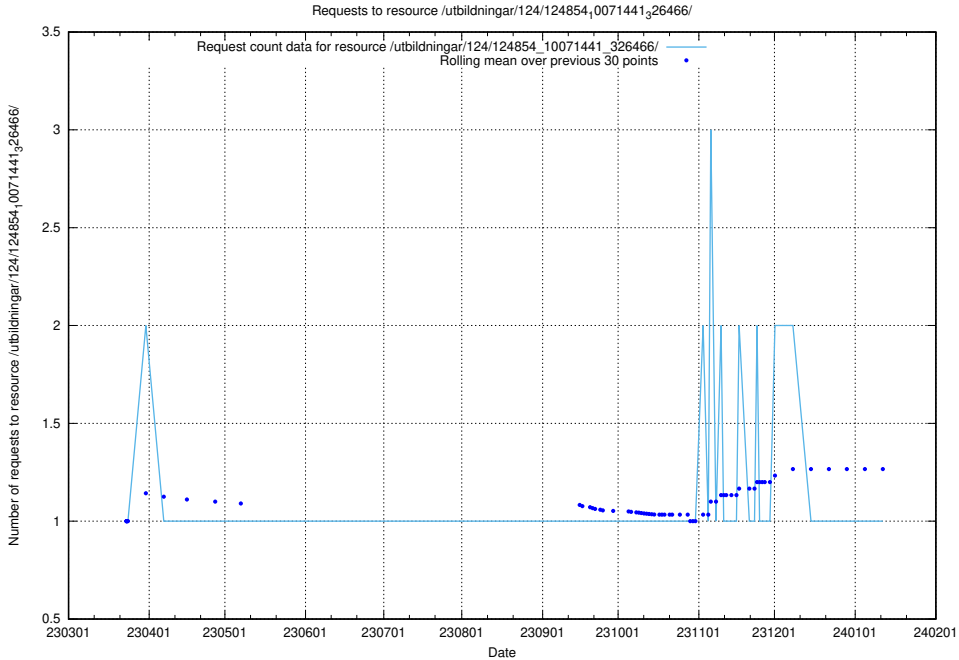

5.1193 Usage of /utbildningar/124/124854_10071441_326466/

Here, we count the number of requests to resource /utbildningar/124/124854_10071441_326466/.