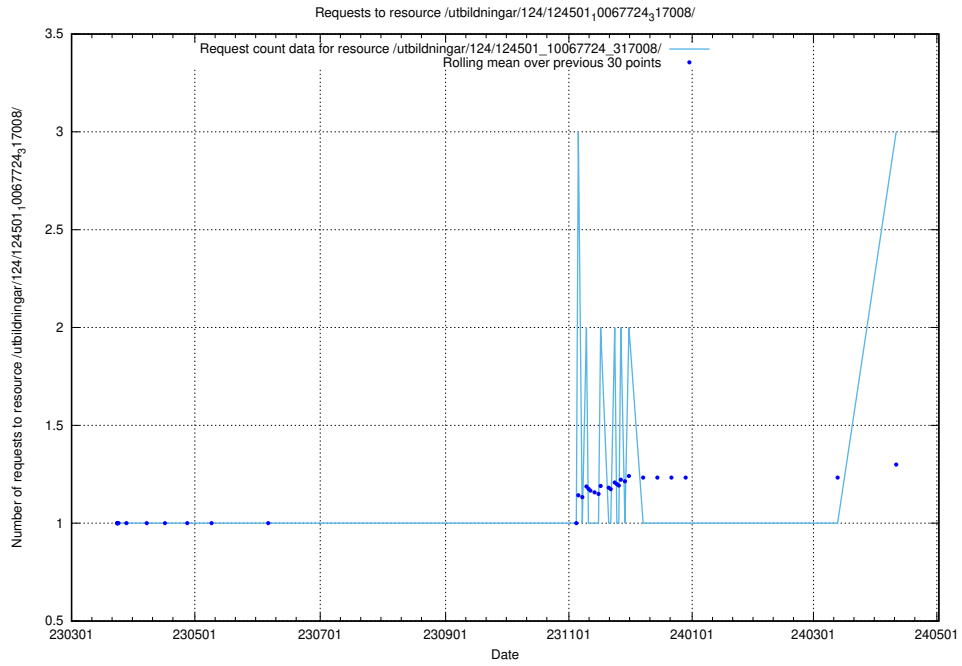

5.303 Usage of /utbildningar/124/124501_10067724_317008/

Here, we count the number of requests to resource /utbildningar/124/124501_10067724_317008/.