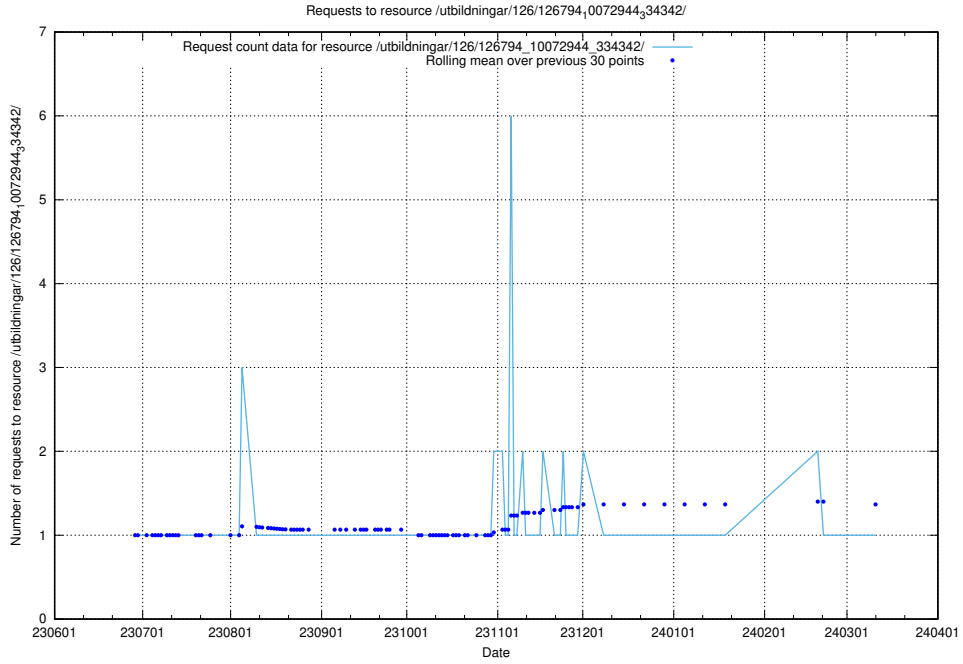

5.5143 Usage of /utbildningar/126/126794_10072944_334342/

Here, we count the number of requests to resource /utbildningar/126/126794_10072944_334342/.