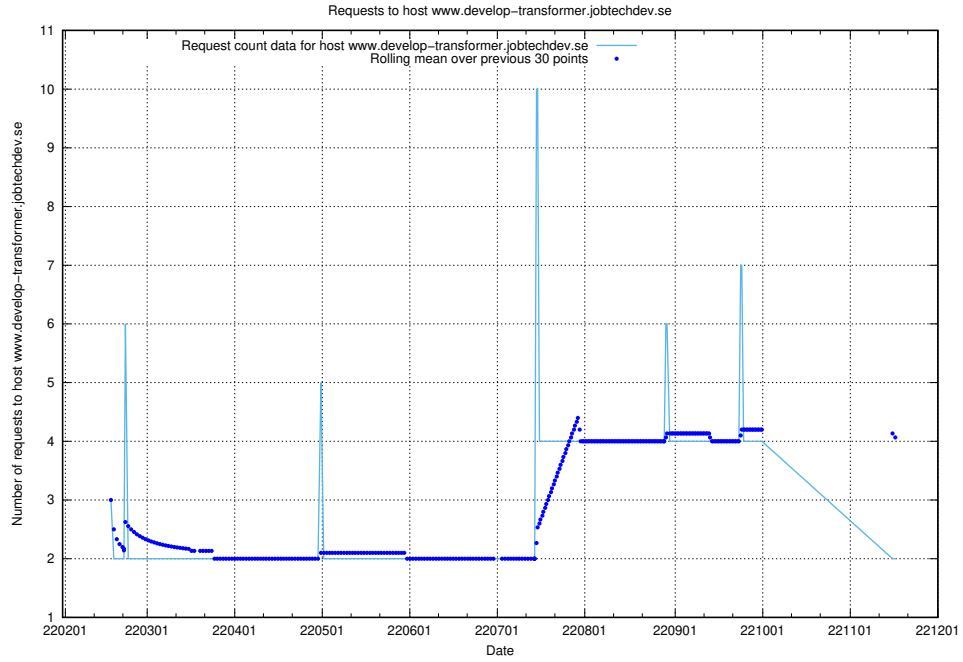

7.534 Usage of `www.develop-transformer.jobtechdev.se`

Here, we count the number of requests to host `www.develop-transformer.jobtechdev.se`.

7.535 Usage of standby.jobtechdev.se

Here, we count the number of requests to host standby.jobtechdev.se.