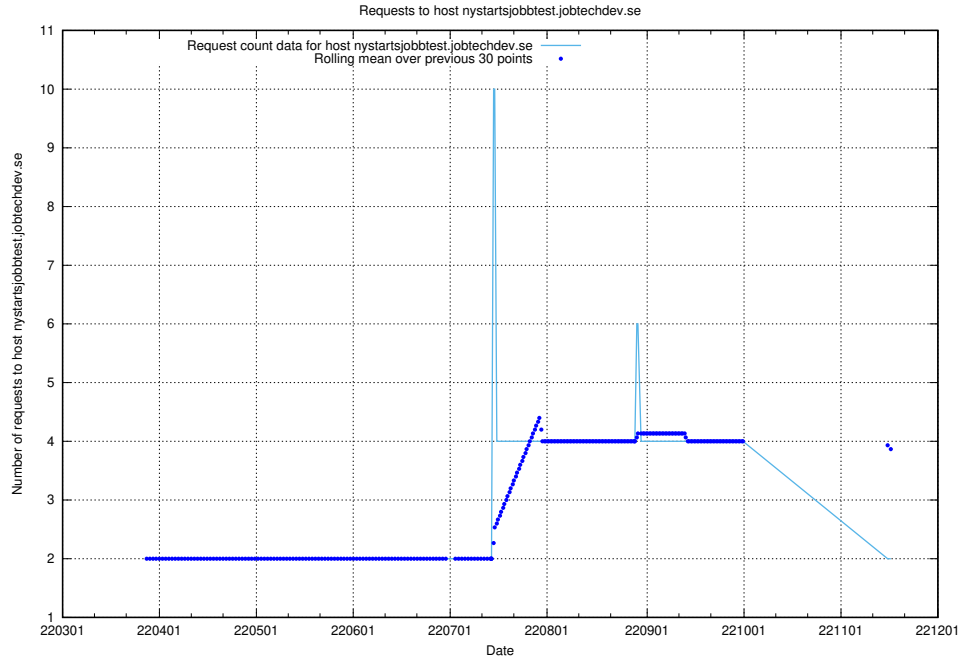

7.484 Usage of nystartsjobbtest.jobtechdev.se

Here, we count the number of requests to host nystartsjobbtest.jobtechdev.se.