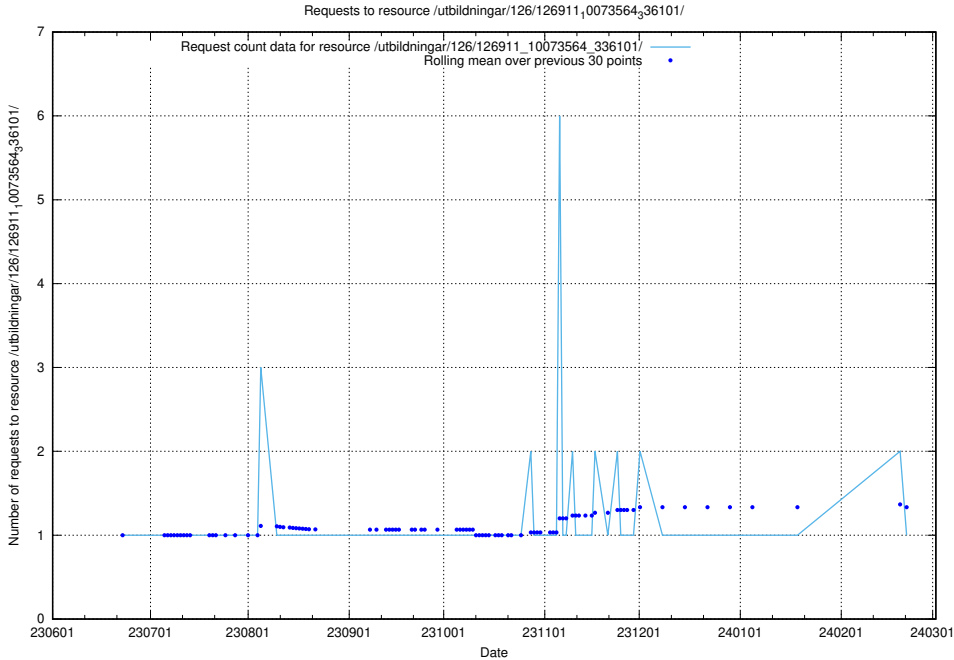

5.5280 Usage of /utbildningar/126/126911_10073564_336101/

Here, we count the number of requests to resource /utbildningar/126/126911_10073564_336101/.