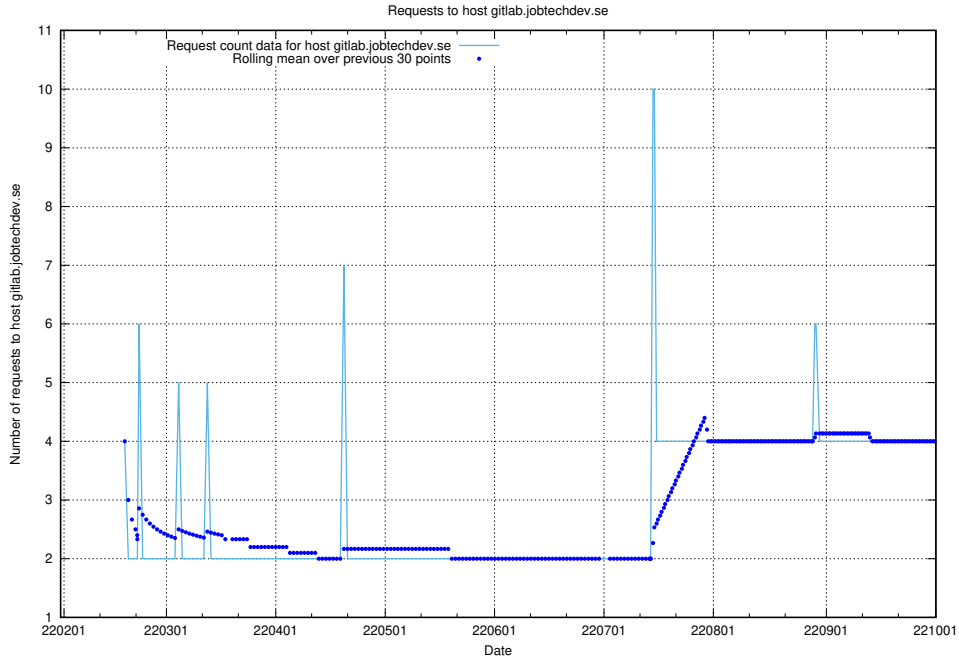

7.156 Usage of gitlab.jobtechdev.se

Here, we count the number of requests to host gitlab.jobtechdev.se.