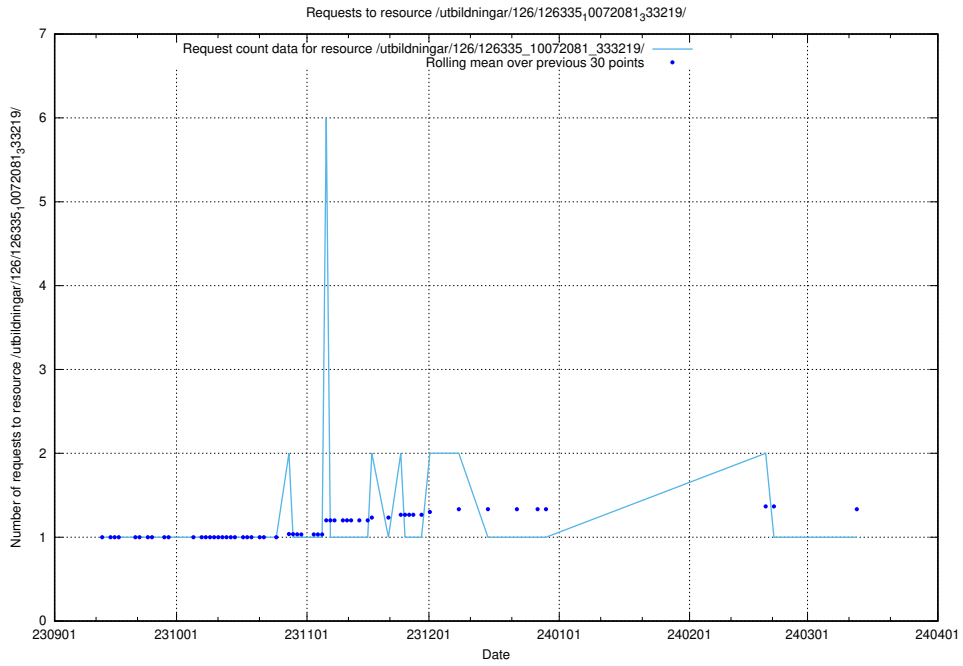

5.4305 Usage of /utbildningar/126/126335_10072081_333219/

Here, we count the number of requests to resource /utbildningar/126/126335_10072081_333219/.