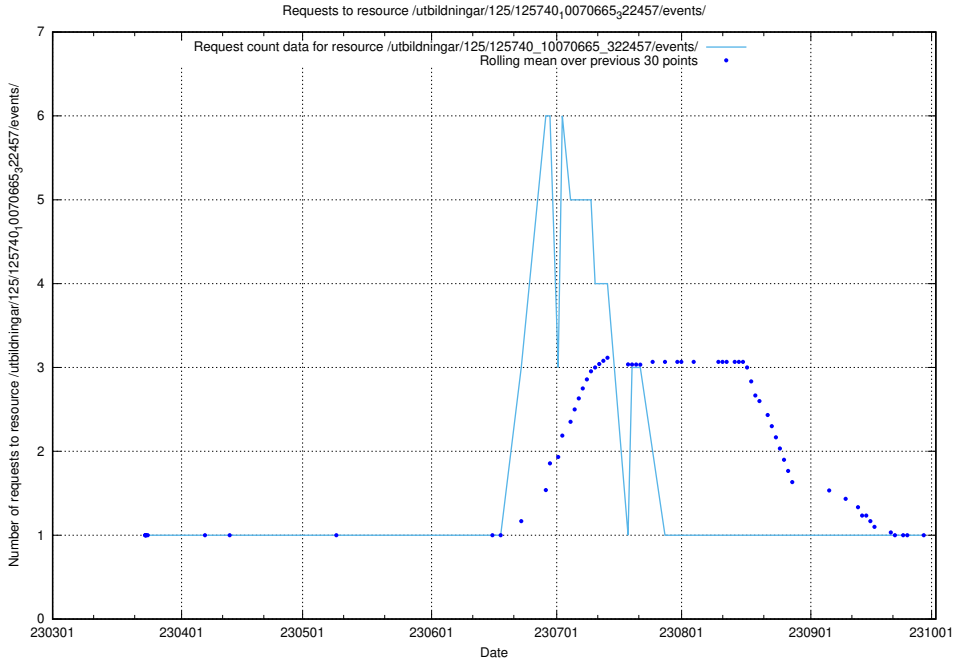

5.1008 Usage of /utbildningar/125/125740_10070665_322457/events/

Here, we count the number of requests to resource /utbildningar/125/125740_10070665_322457/events/