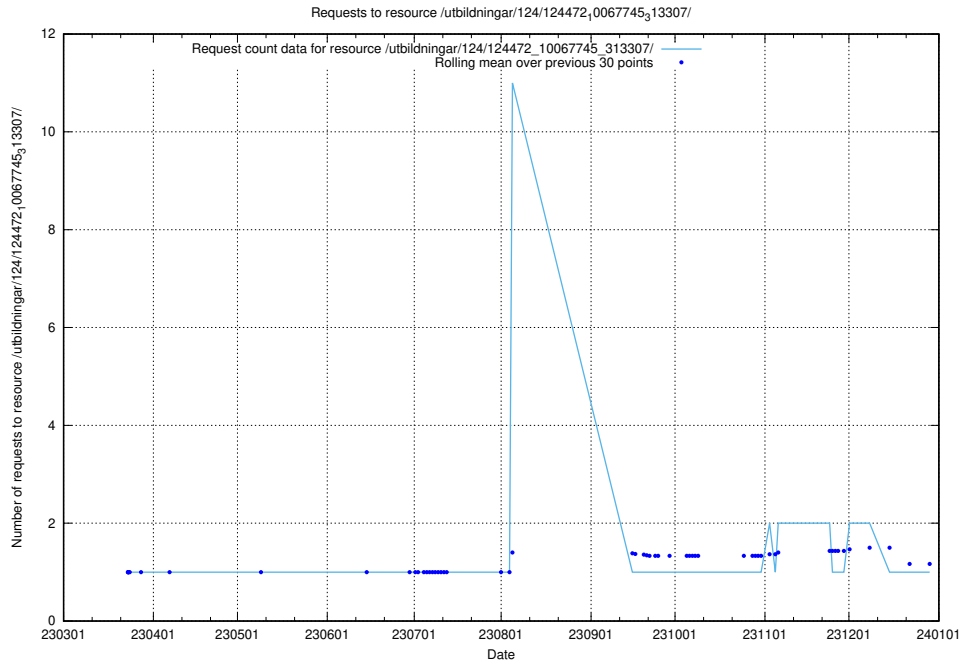

5.2746 Usage of /utbildningar/124/124472_10067745_313307/

Here, we count the number of requests to resource /utbildningar/124/124472_10067745_313307/.