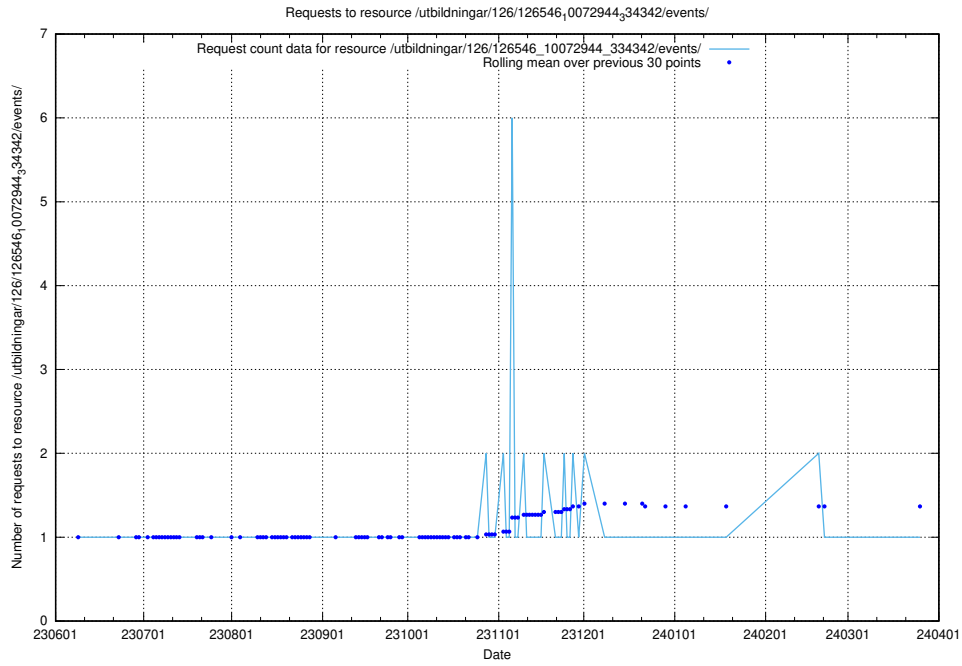

5.5586 Usage of /utbildningar/126/126546_10072944_334342/events/

Here, we count the number of requests to resource /utbildningar/126/126546_10072944_334342/events/