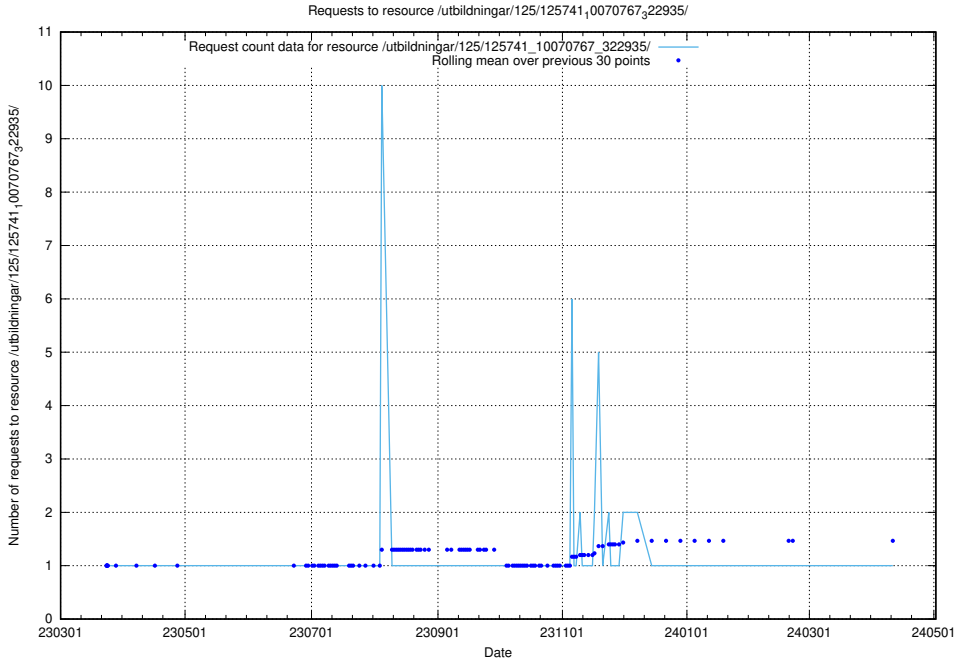

Here, we count the number of requests to resource /utbildningar/125/125741_10070782_323040/.

5.6164 Usage of /utbildningar/125/125741_10070767_322935/

Here, we count the number of requests to resource /utbildningar/125/125741_10070767_322935/.