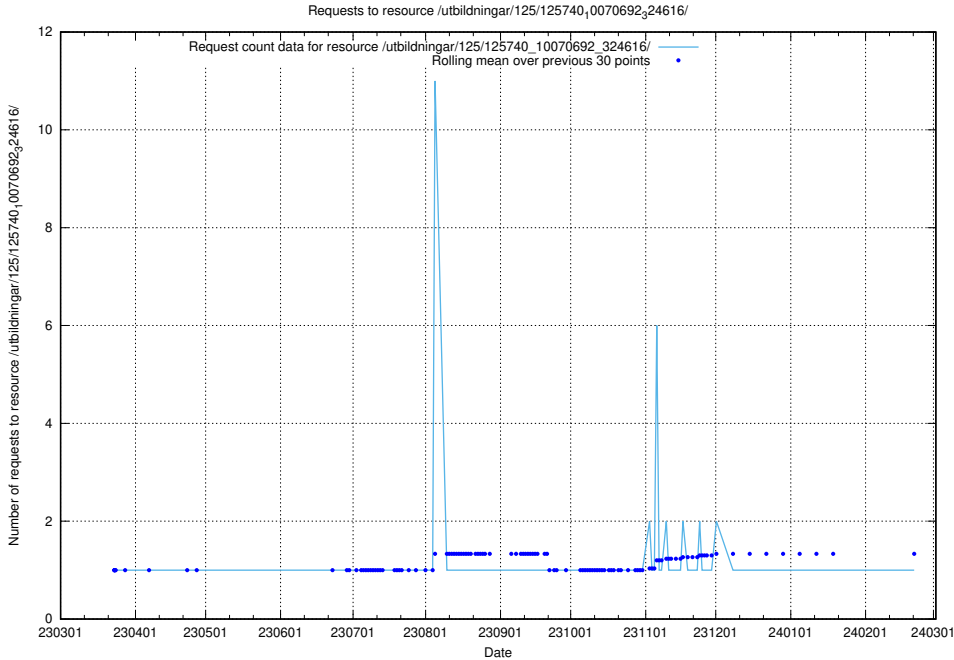

5.981 Usage of /utbildningar/125/125740_10070692_324616/

Here, we count the number of requests to resource /utbildningar/125/125740_10070692_324616/.