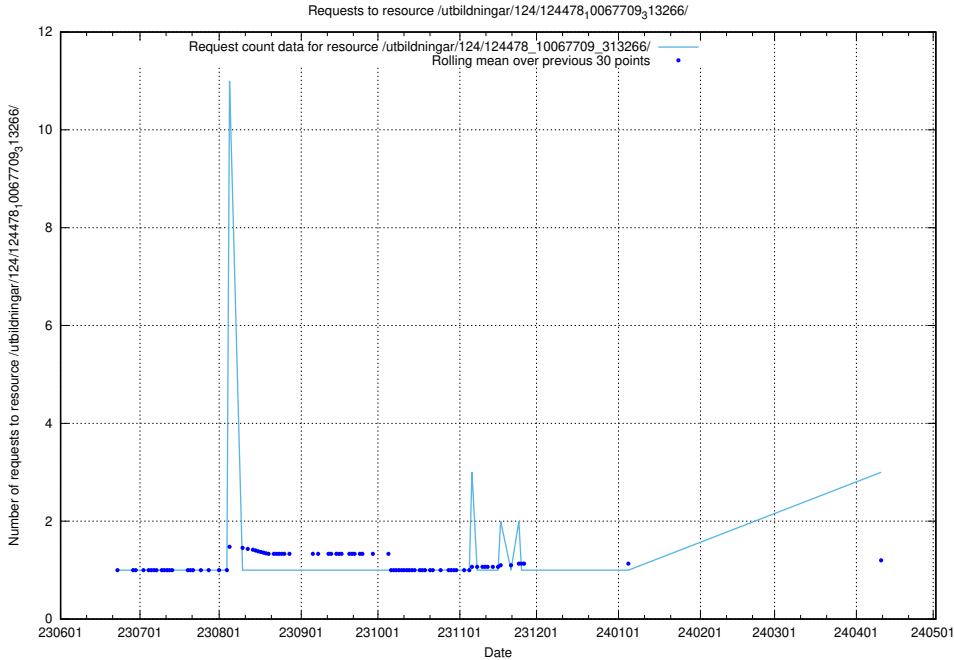

5.418 Usage of /utbildningar/124/124478_10067709_313266/

Here, we count the number of requests to resource /utbildningar/124/124478_10067709_313266/.