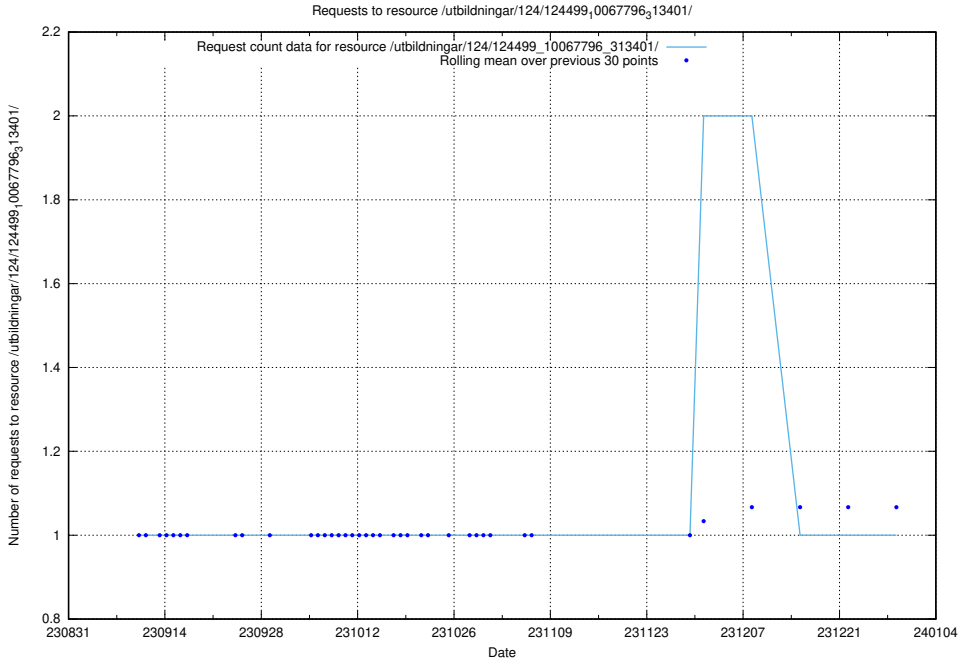

5.4331 Usage of /utbildningar/124/124499_10067796_313401/

Here, we count the number of requests to resource /utbildningar/124/124499_10067796_313401/.