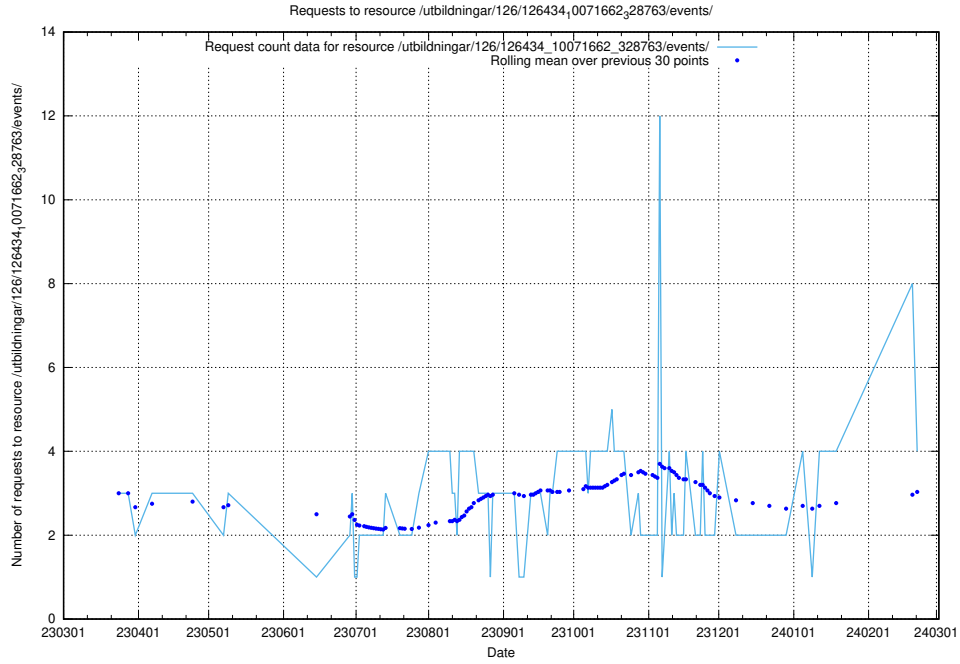

5.249 Usage of /utbildningar/438/

Here, we count the number of requests to resource /utbildningar/438/.

5.250 Usage of /utbildningar/126/126434_10071662_328763/events/

Here, we count the number of requests to resource /utbildningar/126/126434_10071662_328763/events/