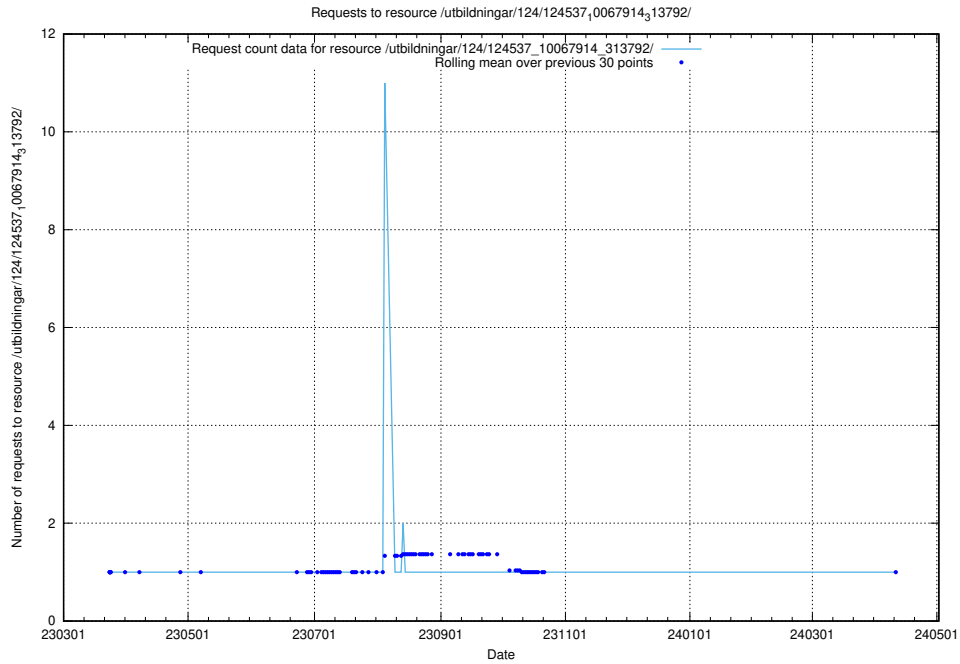

5.1208 Usage of /utbildningar/124/124537_10067914_313792/

Here, we count the number of requests to resource /utbildningar/124/124537_10067914_313792/.