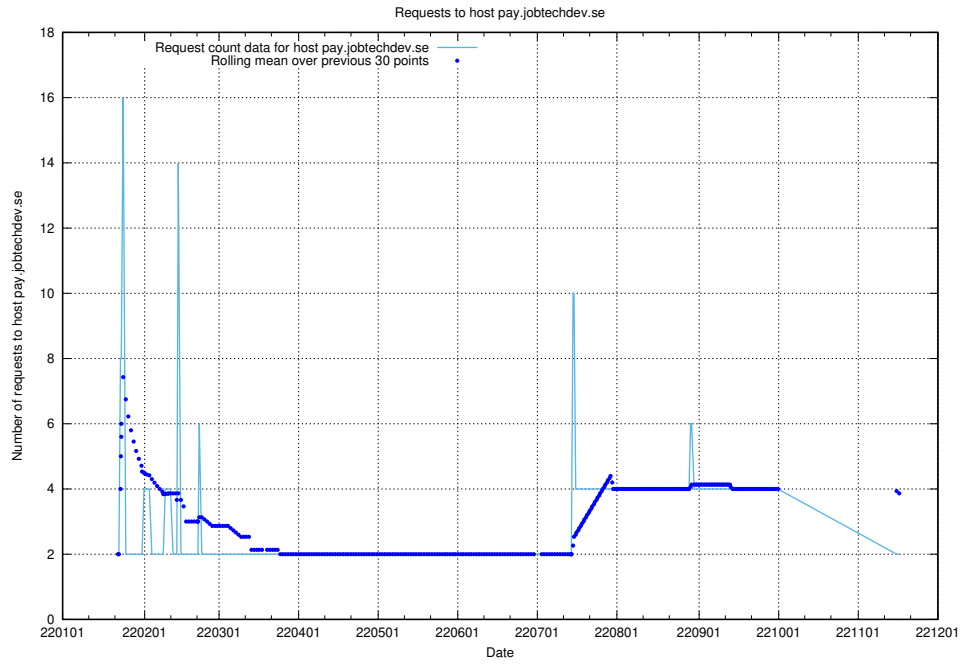

7.588 Usage of pay.jobtechdev.se

Here, we count the number of requests to host pay.jobtechdev.se.