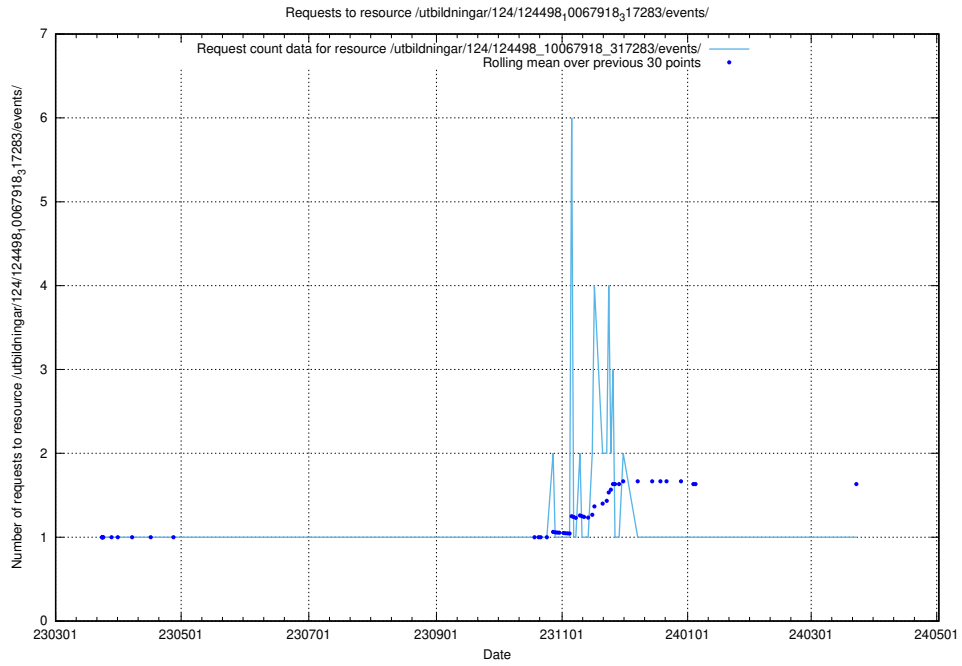

5.2348 Usage of /utbildningar/124/124498_10067918_317283/events/

Here, we count the number of requests to resource /utbildningar/124/124498_10067918_317283/events/