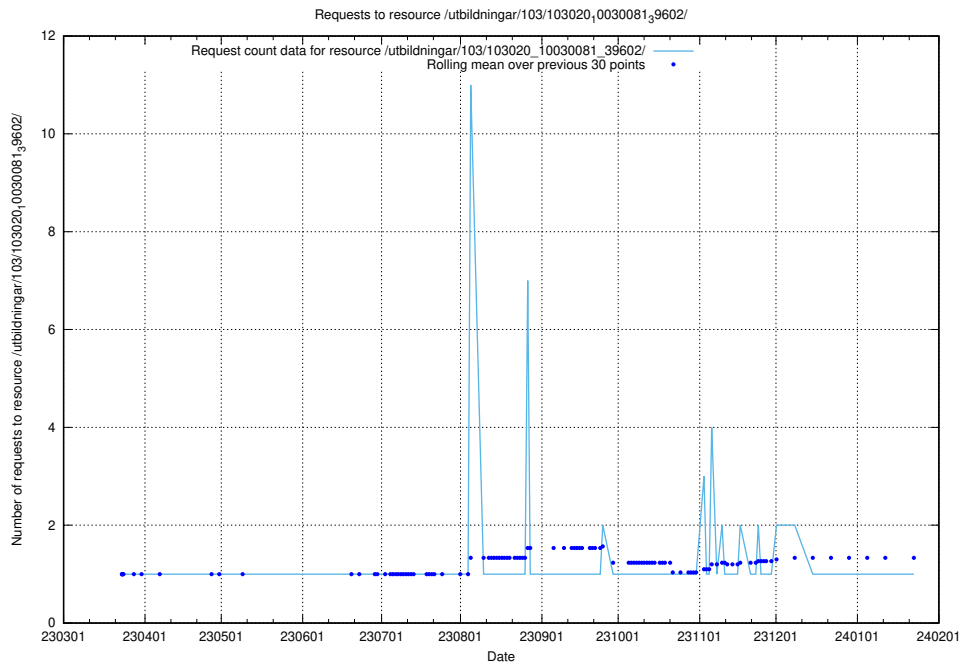

5.5211 Usage of /utbildningar/103/103020_10030081_39602/

Here, we count the number of requests to resource /utbildningar/103/103020_10030081_39602/.