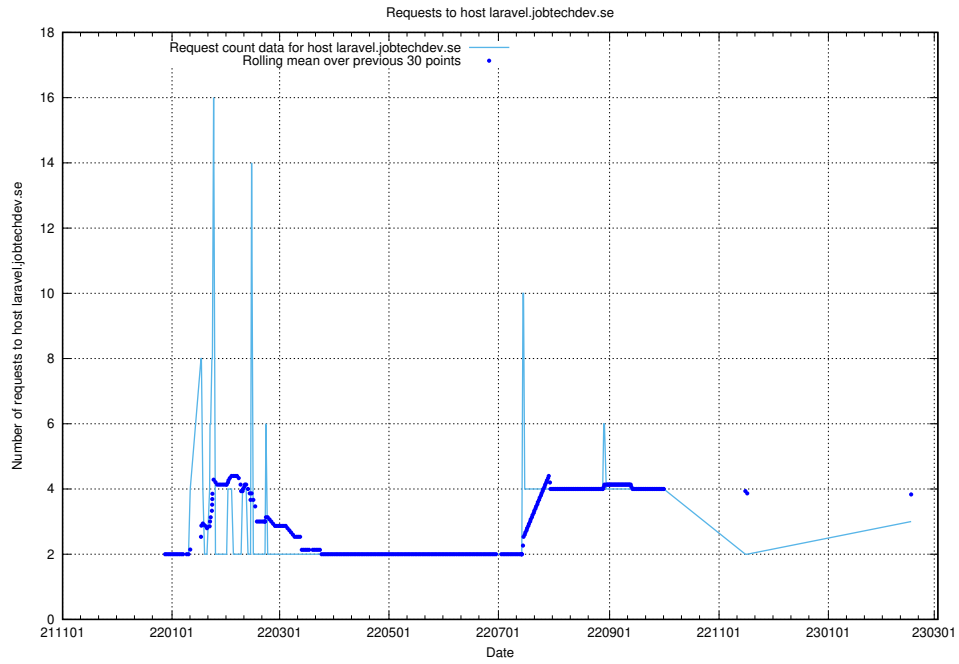

7.189 Usage of laravel.jobtechdev.se

Here, we count the number of requests to host laravel.jobtechdev.se.