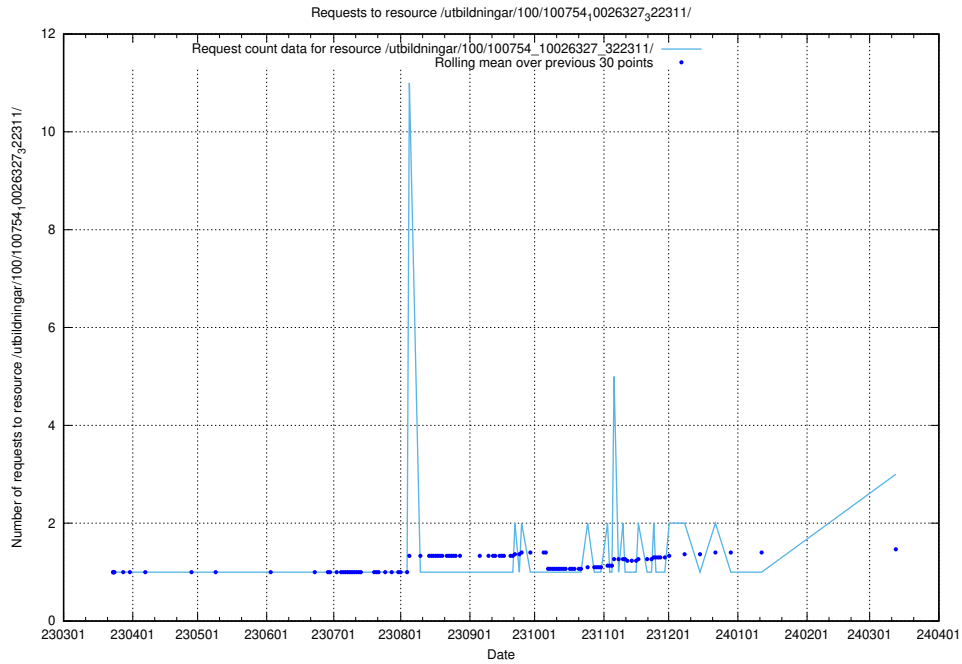

5.402 Usage of /utbildningar/100/100754_10026327_322311/

Here, we count the number of requests to resource /utbildningar/100/100754_10026327_322311/.