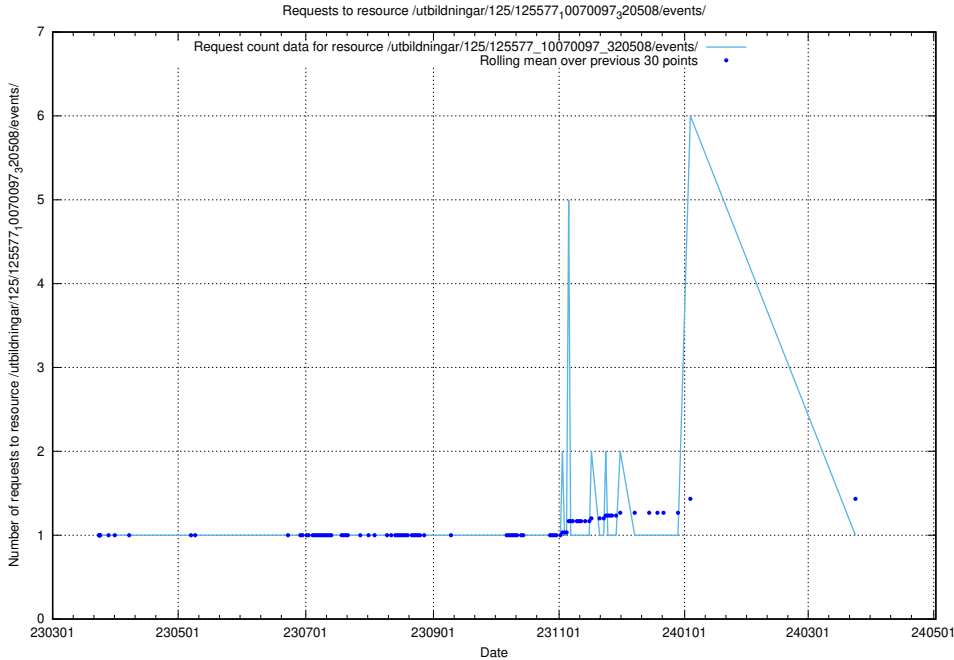

5.1101 Usage of /utbildningar/125/125577_10070097_320508/events/

Here, we count the number of requests to resource /utbildningar/125/125577_10070097_320508/events/