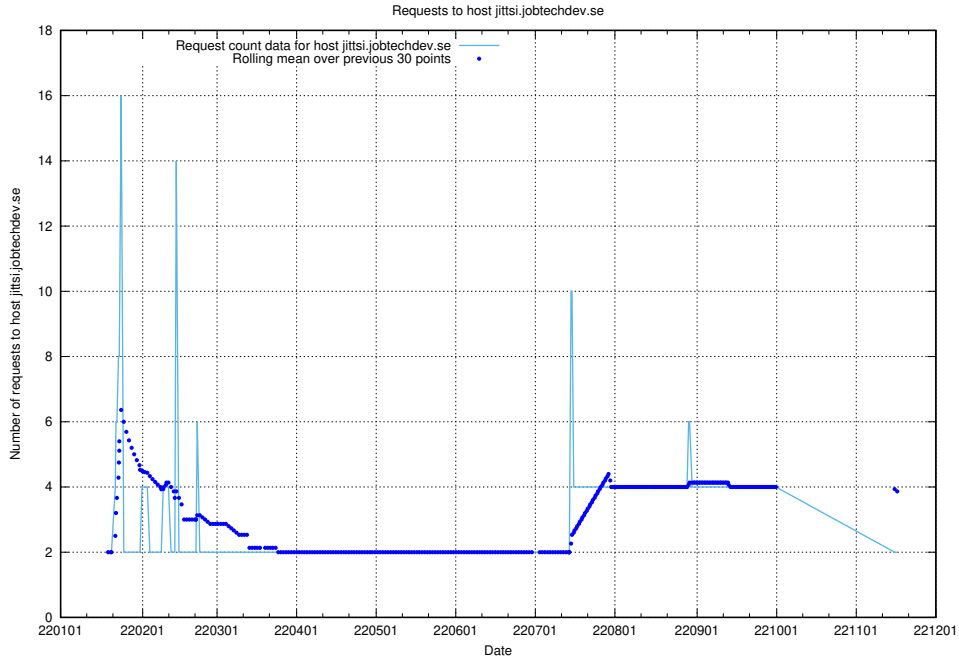

Here, we count the number of requests to host af-connect-mock.jobtechdev.se.

7.263 Usage of jittsi.jobtechdev.se

Here, we count the number of requests to host jittsi.jobtechdev.se.

7.264 Usage of api-jobtech-taxonomy-api-test-in-prod-read.prod.services.jtech.se