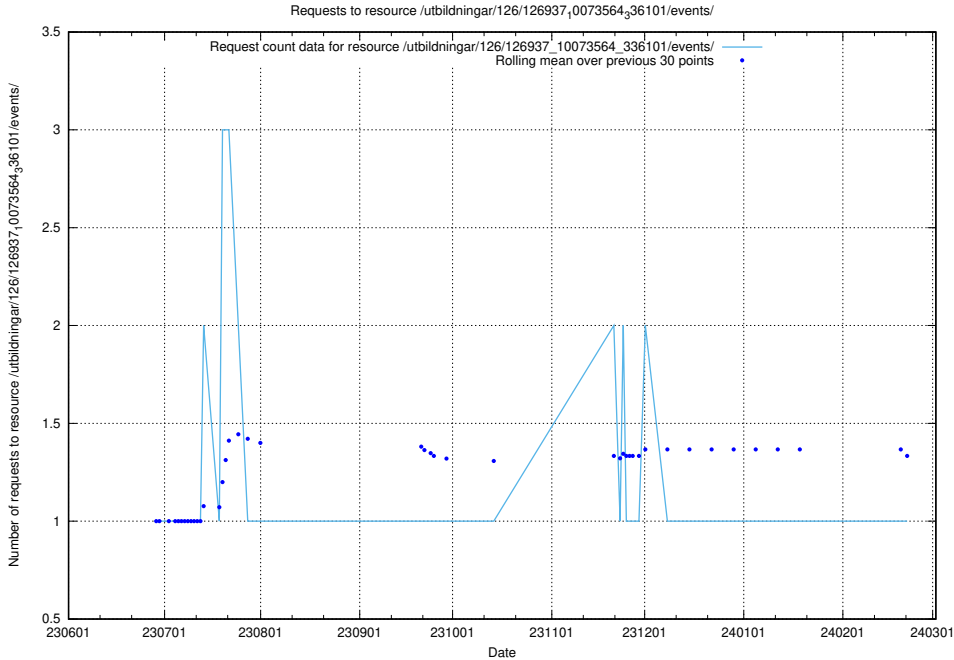

Here, we count the number of requests to resource /utbildningar/126/126937_10073566_336106/.

5.5140 Usage of /utbildningar/126/126937_10073564_336101/events/

Here, we count the number of requests to resource /utbildningar/126/126937_10073564_336101/events/