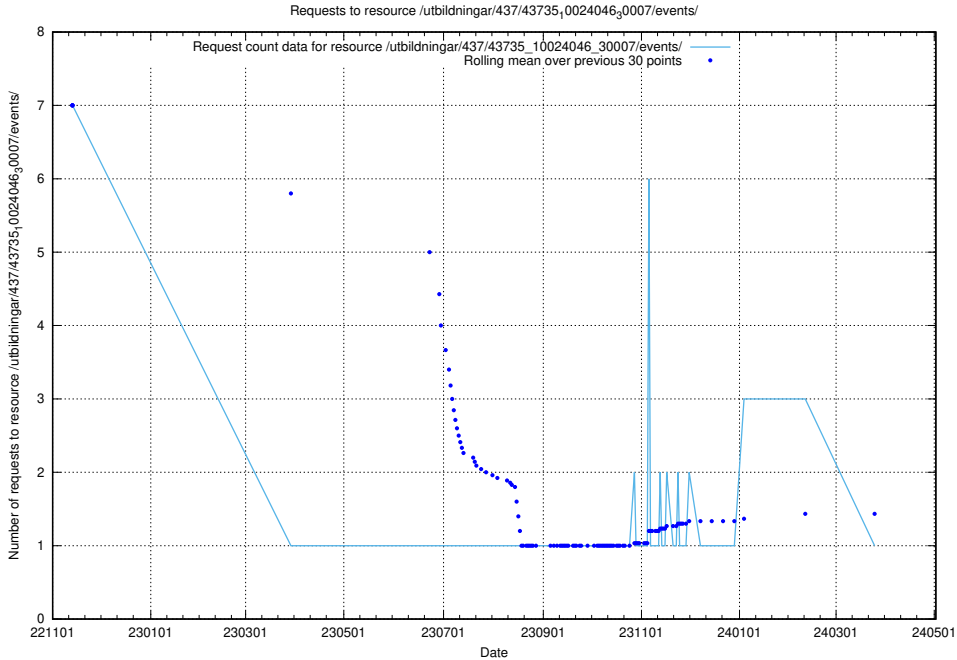

5.5491 Usage of /utbildningar/437/43735_10024046_30007/events/

Here, we count the number of requests to resource /utbildningar/437/43735_10024046_30007/events/.