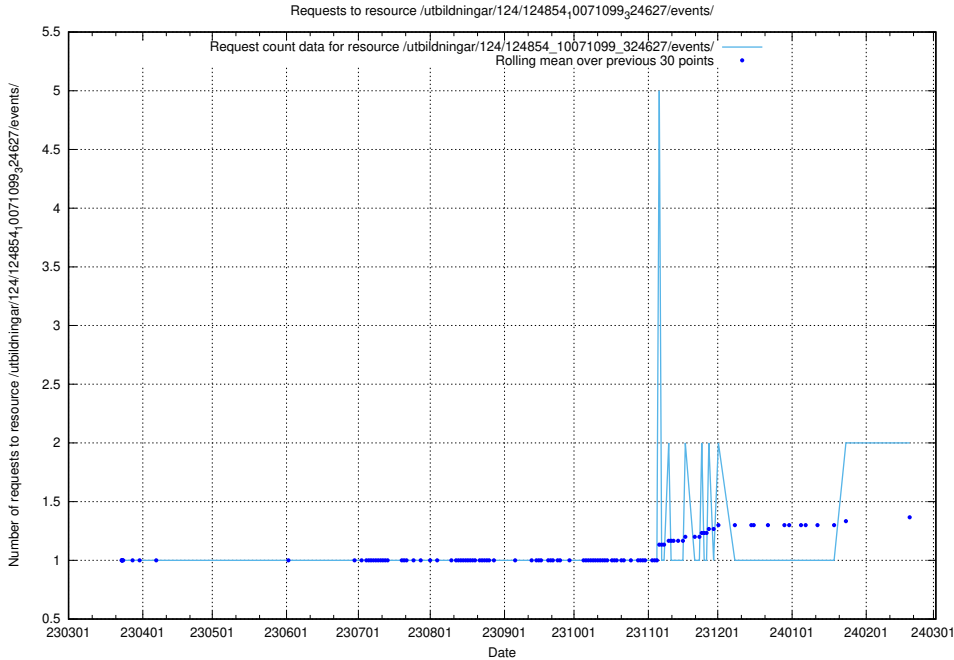

5.503 Usage of /utbildningar/124/124854_10071099_324627/events/

Here, we count the number of requests to resource /utbildningar/124/124854_10071099_324627/events/