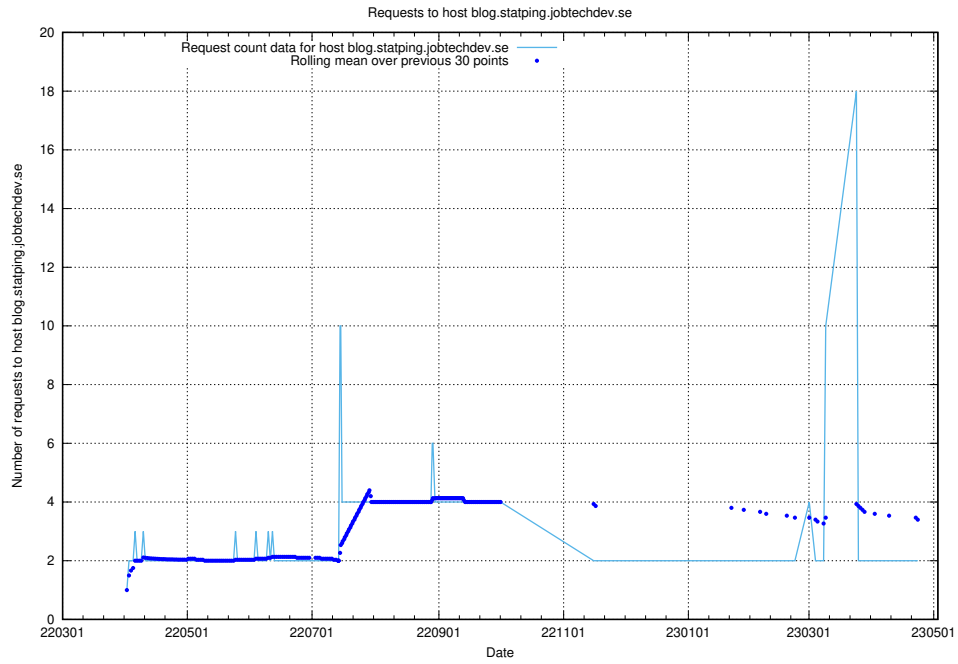

7.473 Usage of blog.statping.jobtechdev.se

Here, we count the number of requests to host blog.statping.jobtechdev.se.