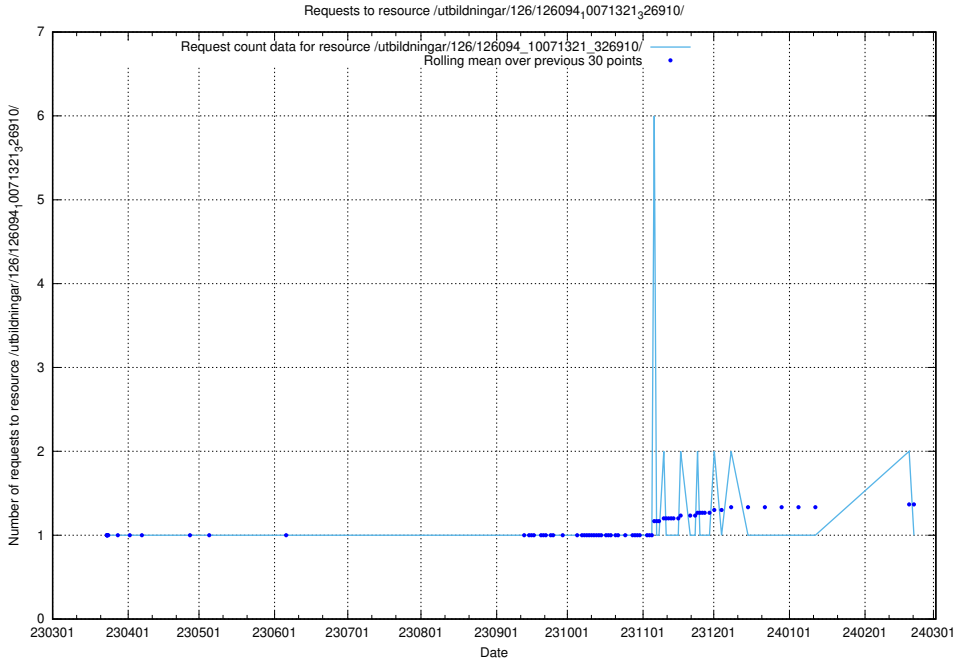

5.6137 Usage of /utbildningar/126/126094_10071321_326910/

Here, we count the number of requests to resource /utbildningar/126/126094_10071321_326910/.