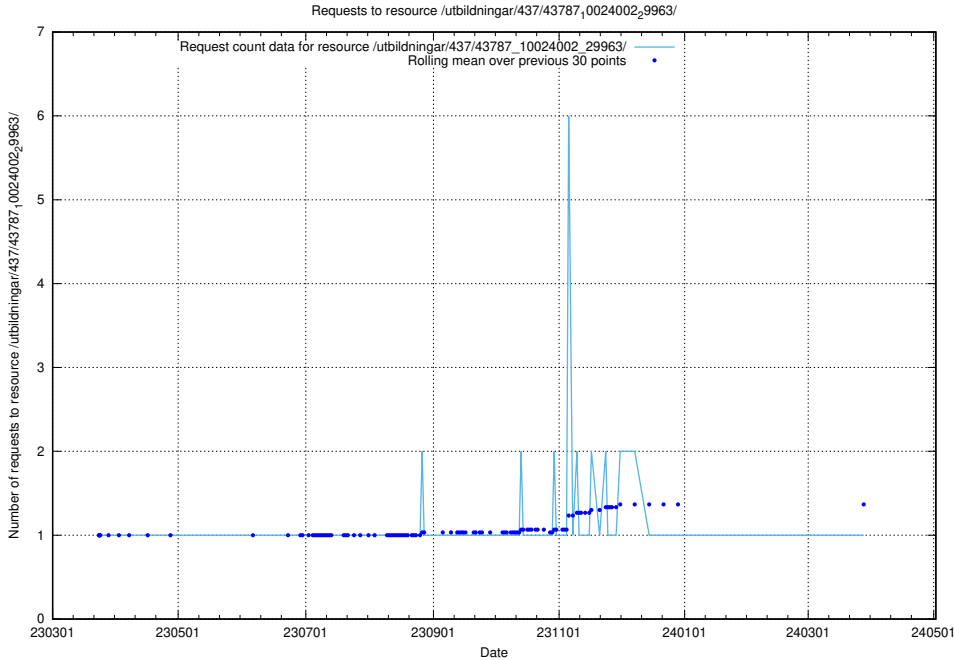

5.6062 Usage of /utbildningar/437/43787_10024002_29963/

Here, we count the number of requests to resource /utbildningar/437/43787_10024002_29963/.