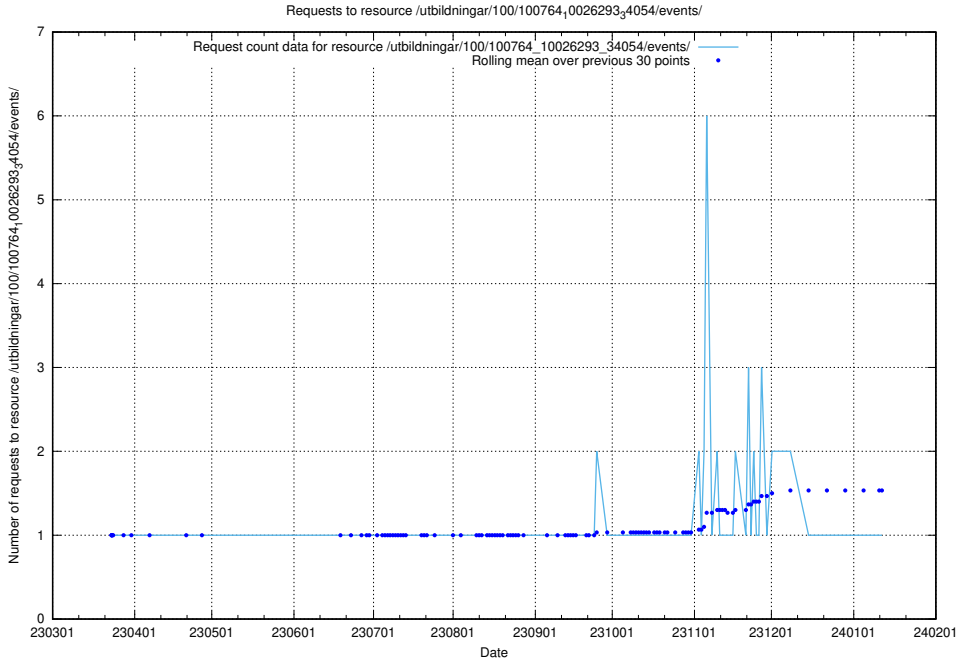

5.5234 Usage of /utbildningar/100/100764_10026293_34054/events/

Here, we count the number of requests to resource /utbildningar/100/100764_10026293_34054/events/.