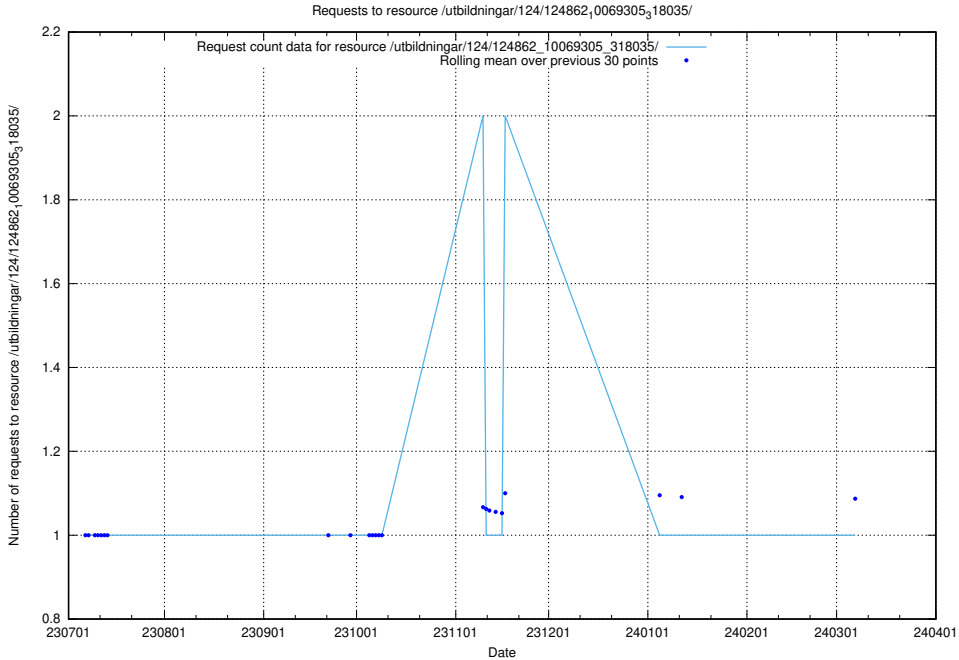

5.5013 Usage of /utbildningar/124/124862_10069305_318035/

Here, we count the number of requests to resource /utbildningar/124/124862_10069305_318035/.