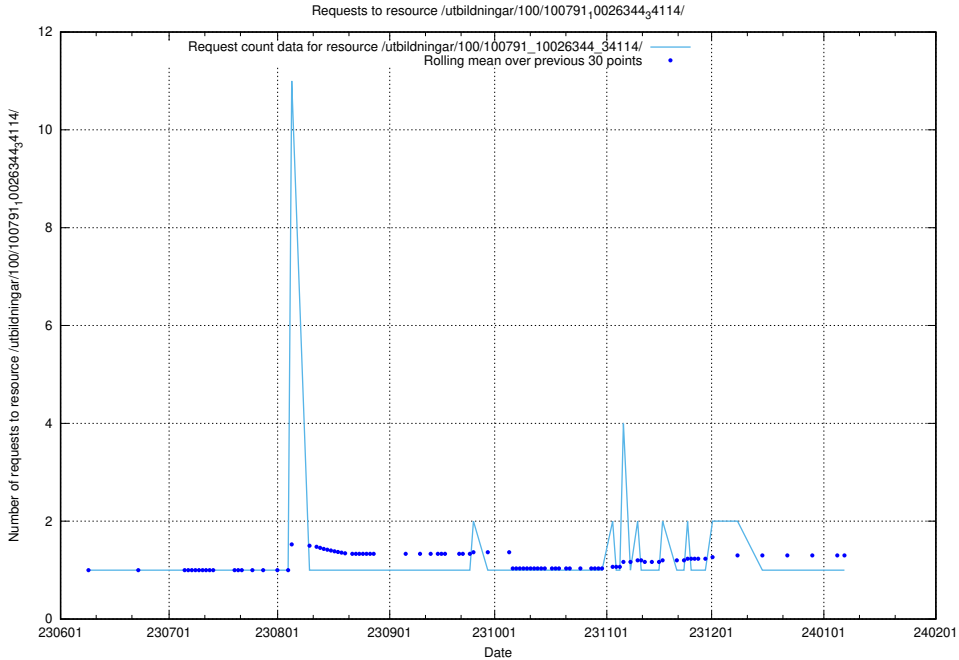

5.5599 Usage of /utbildningar/100/100791_10026344_34114/

Here, we count the number of requests to resource /utbildningar/100/100791_10026344_34114/.