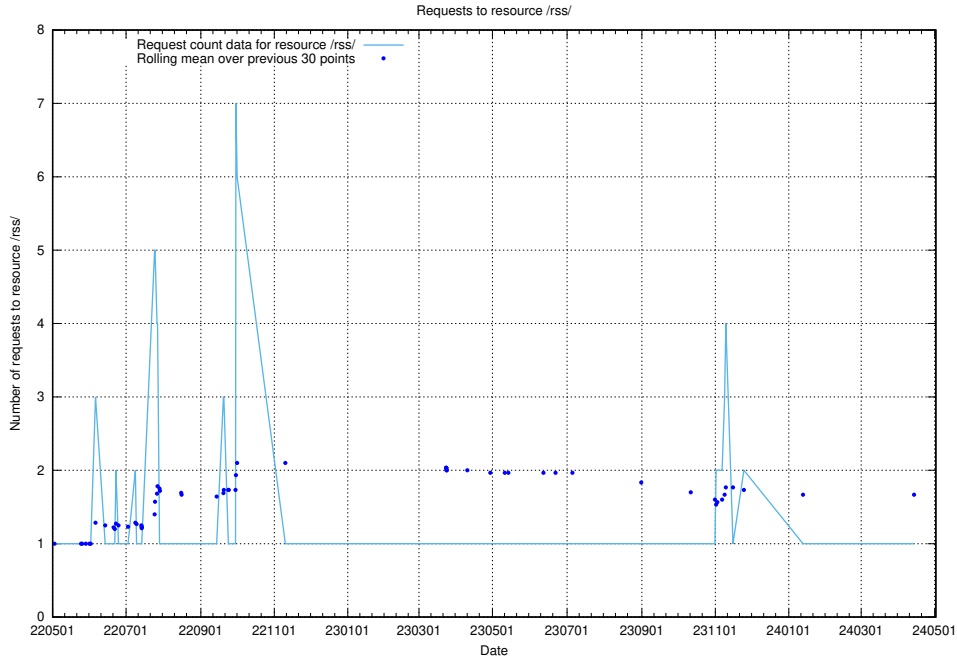

5.1079 Usage of /rss/

Here, we count the number of requests to resource /rss/.