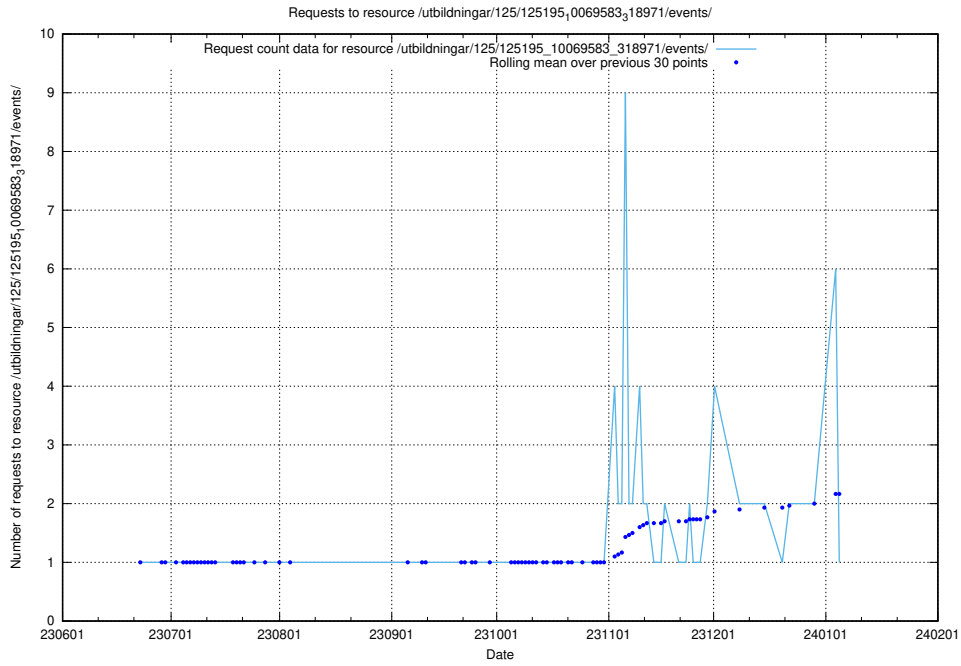

5.5427 Usage of /utbildningar/125/125195_10069583_318971/events/

Here, we count the number of requests to resource /utbildningar/125/125195_10069583_318971/events/