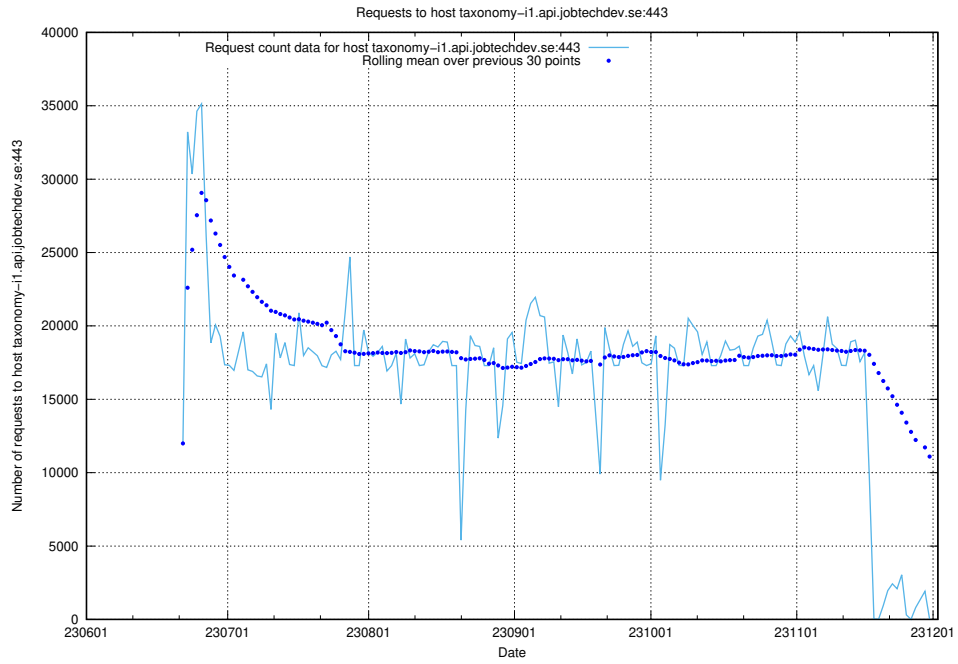

Here, we count the number of requests to host taxonomy-t2.api.jobtechdev.se.

7.40 Usage of taxonomy-i1.api.jobtechdev.se:443

Here, we count the number of requests to host taxonomy-i1.api.jobtechdev.se:443.