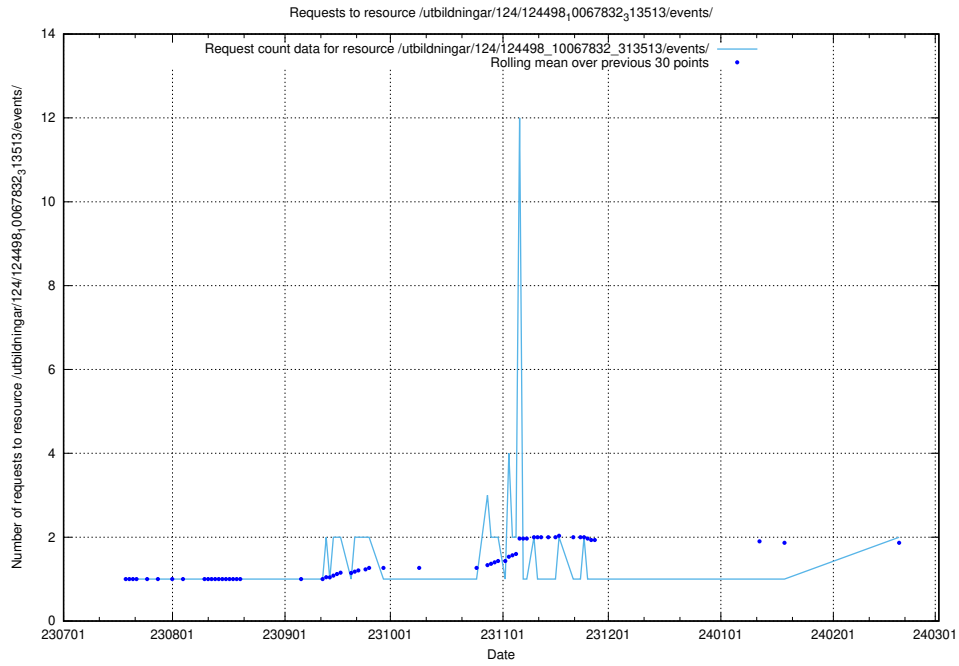

5.797 Usage of /utbildningar/124/124498_10067832_313513/events/

Here, we count the number of requests to resource /utbildningar/124/124498_10067832_313513/events/