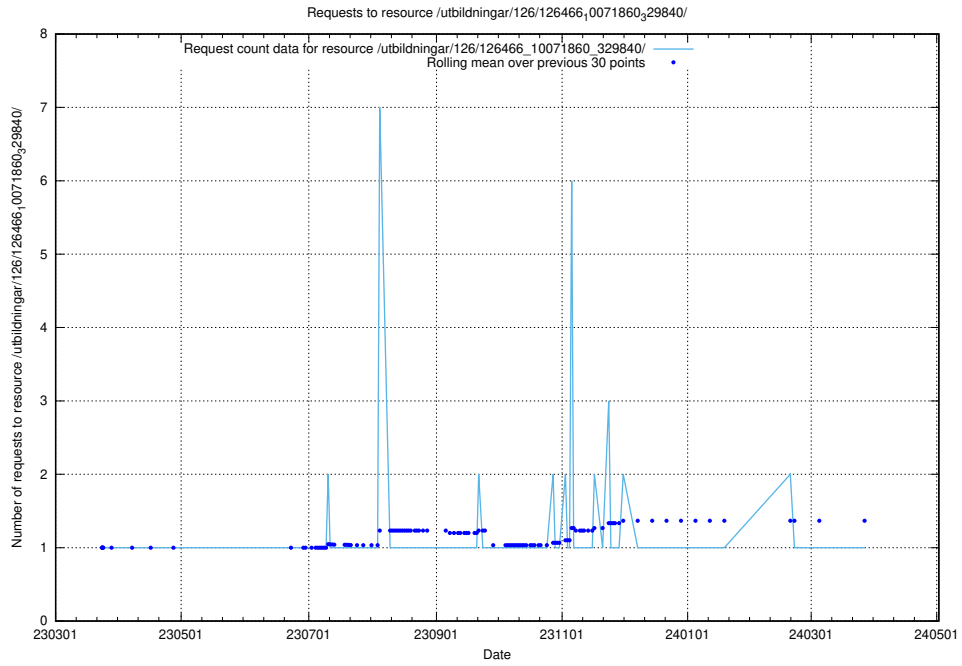

5.6113 Usage of /utbildningar/126/126466_10071860_329840/

Here, we count the number of requests to resource /utbildningar/126/126466_10071860_329840/.