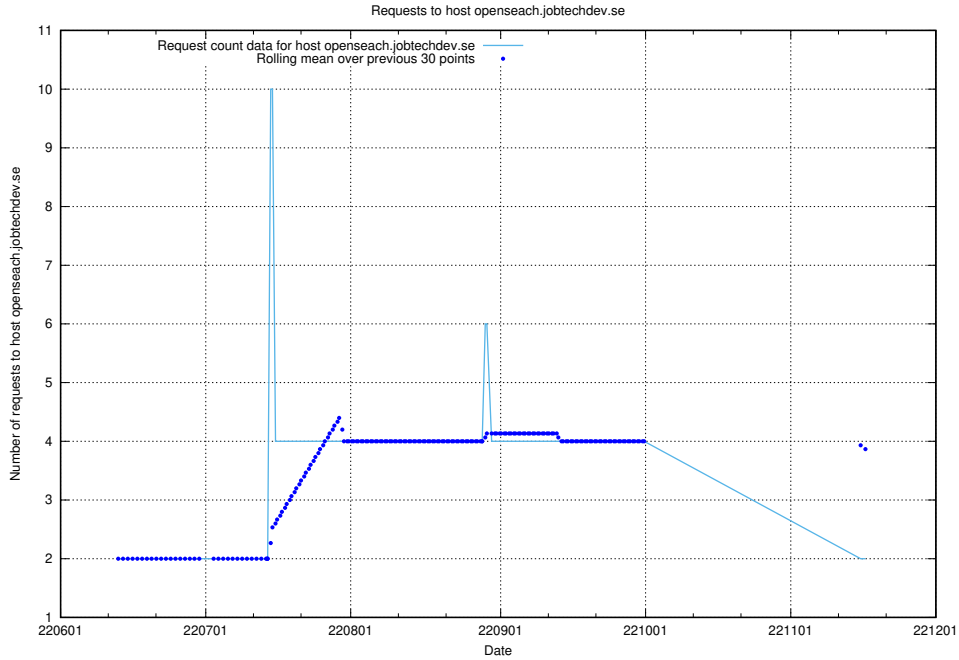

7.403 Usage of fourm.jobtechdev.se

Here, we count the number of requests to host fourm.jobtechdev.se.

7.404 Usage of ac93955e-375e-46ab-98cd-1c60a34122cd.jobtechdev.se

Here, we count the number of requests to host ac93955e-375e-46ab-98cd-1c60a34122cd.jobtechdev.se.