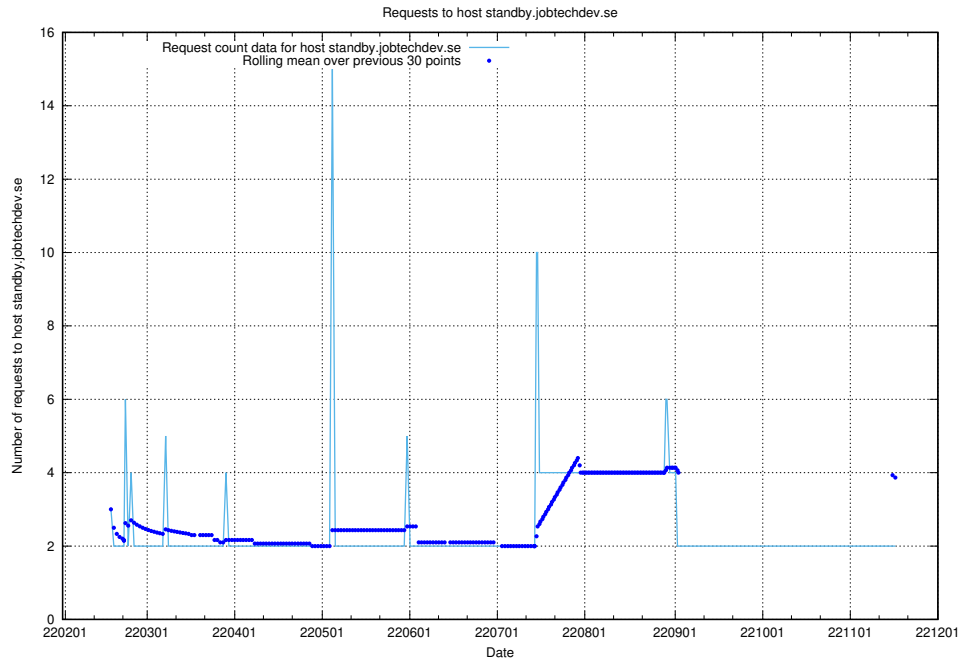

7.534 Usage of `www.develop-transformer.jobtechdev.se`

Here, we count the number of requests to host `www.develop-transformer.jobtechdev.se`.

7.535 Usage of standby.jobtechdev.se

Here, we count the number of requests to host standby.jobtechdev.se.