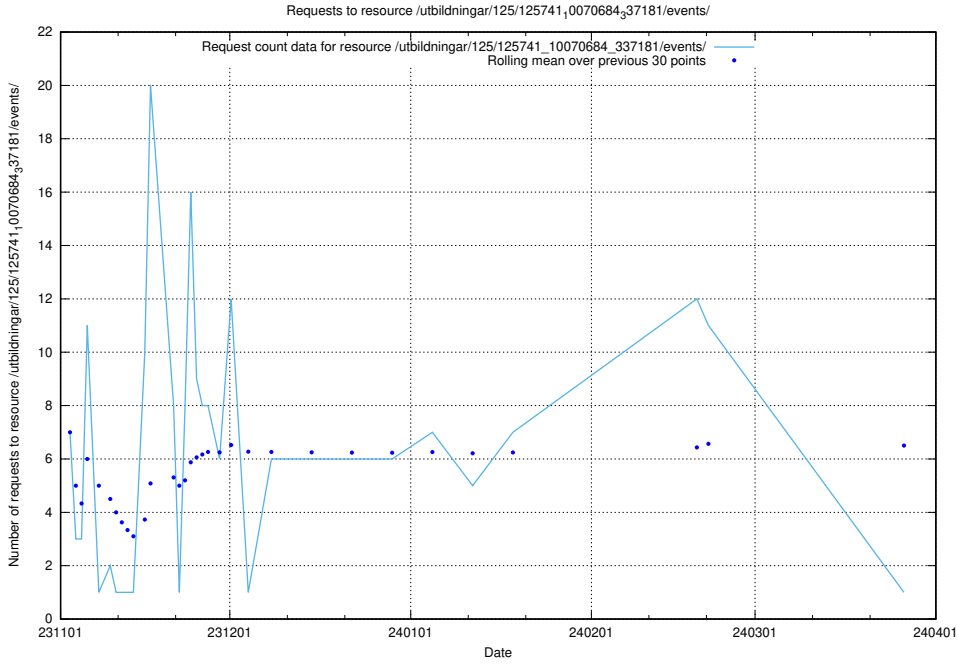

5.3857 Usage of /utbildningar/125/125741_10070684_337181/events/

Here, we count the number of requests to resource /utbildningar/125/125741_10070684_337181/events/