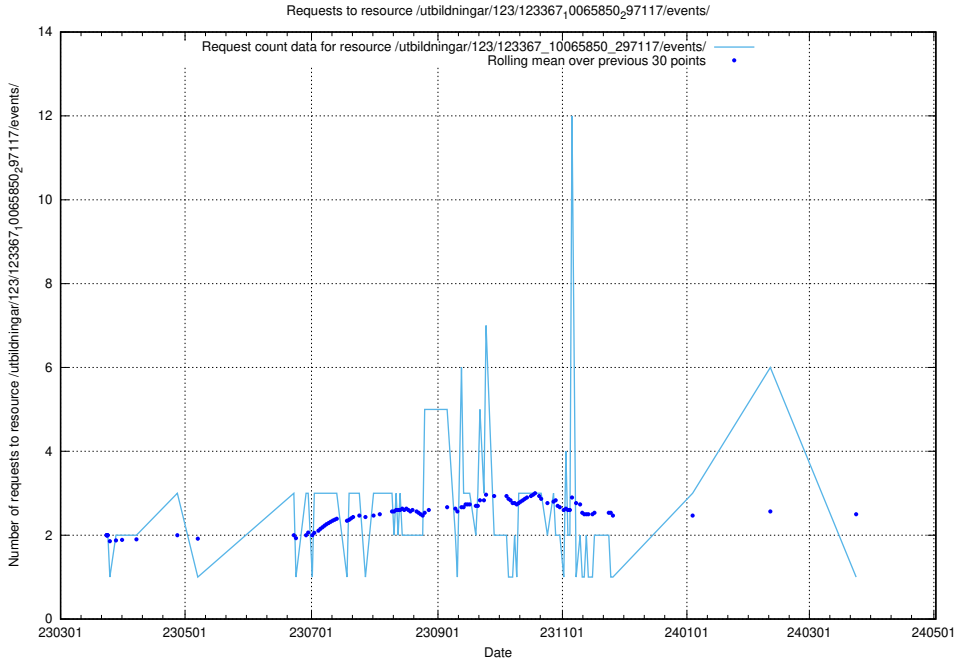

Here, we count the number of requests to resource /taxonomy/Tid_i_yrke/.

5.6010 Usage of /utbildningar/123/123367_10065850_297117/events/

Here, we count the number of requests to resource /utbildningar/123/123367_10065850_297117/events/