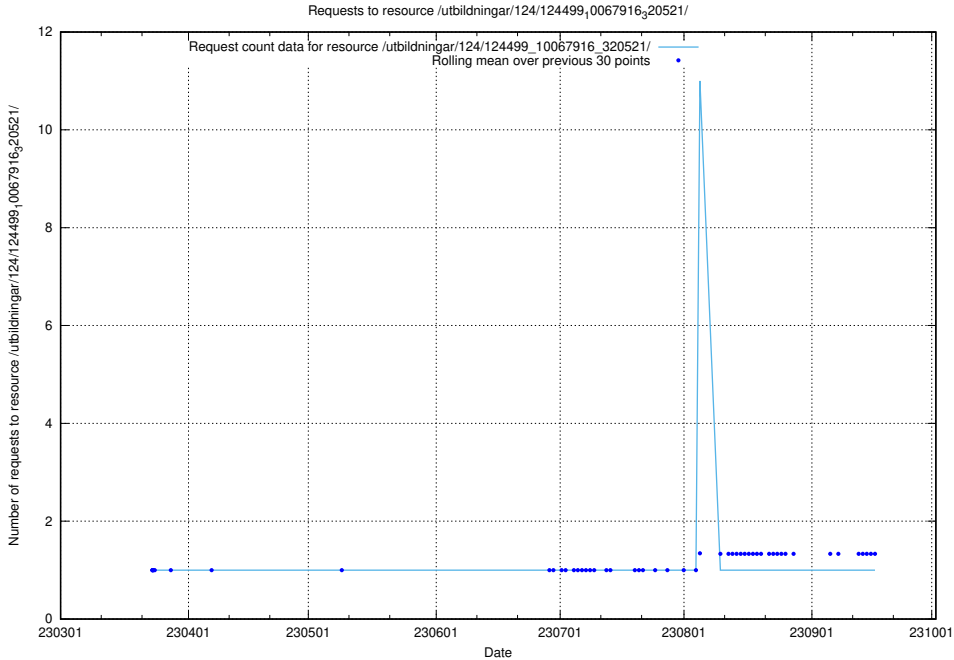

5.2083 Usage of /utbildningar/124/124499_10067916_320521/

Here, we count the number of requests to resource /utbildningar/124/124499_10067916_320521/.