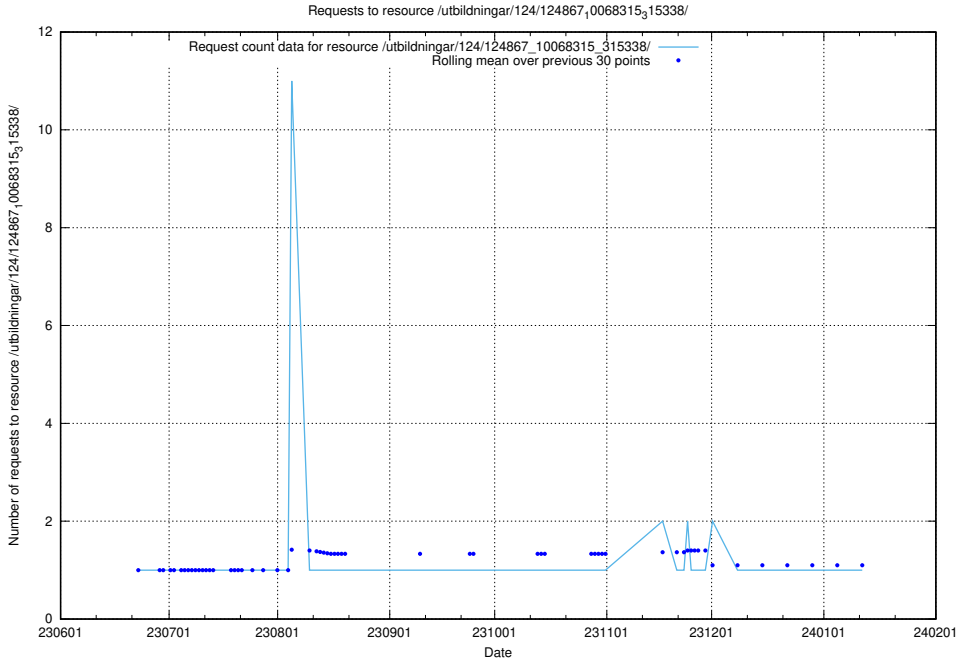

5.5436 Usage of /utbildningar/124/124867_10068315_315338/

Here, we count the number of requests to resource /utbildningar/124/124867_10068315_315338/.