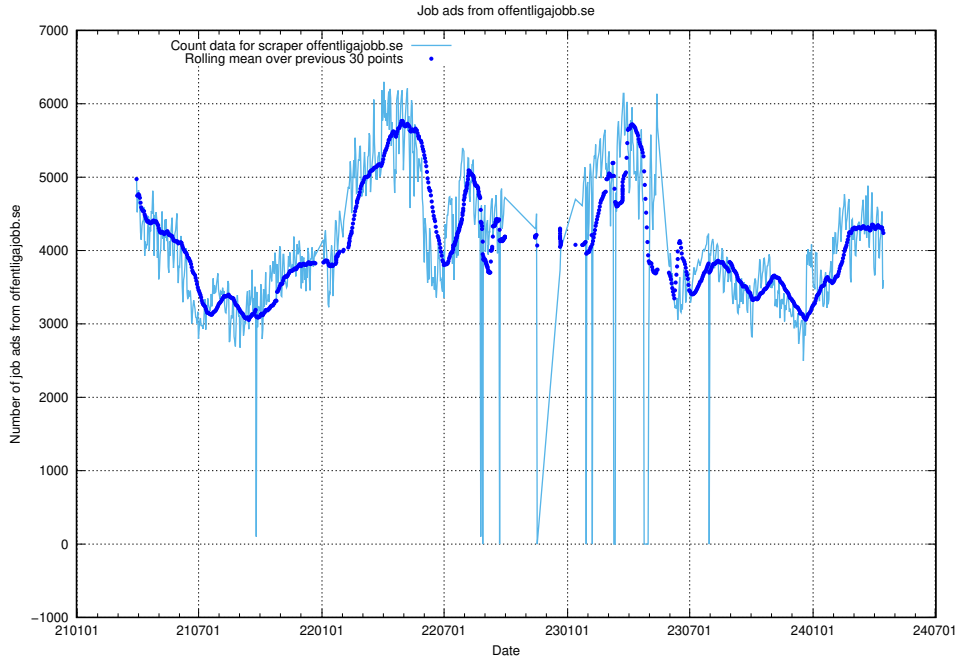

13.3 Number of ads by scraper offentligajobb.se

Here, we count the number of job ads scraped from offentligajobb.se.