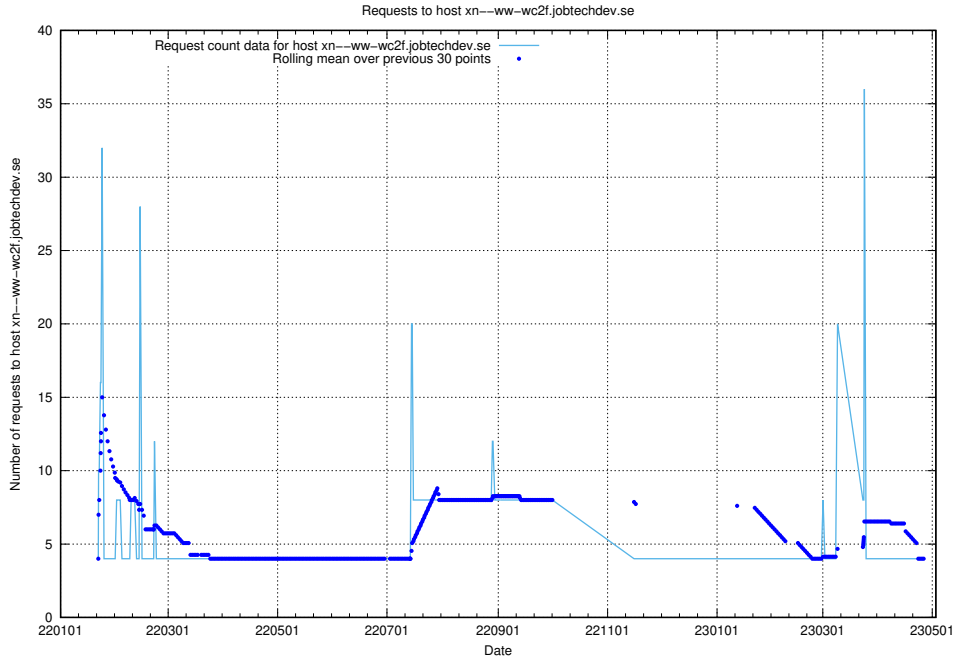

7.96 Usage of xn-ww-wc2f.jobtechdev.se

Here, we count the number of requests to host xn-ww-wc2f.jobtechdev.se.