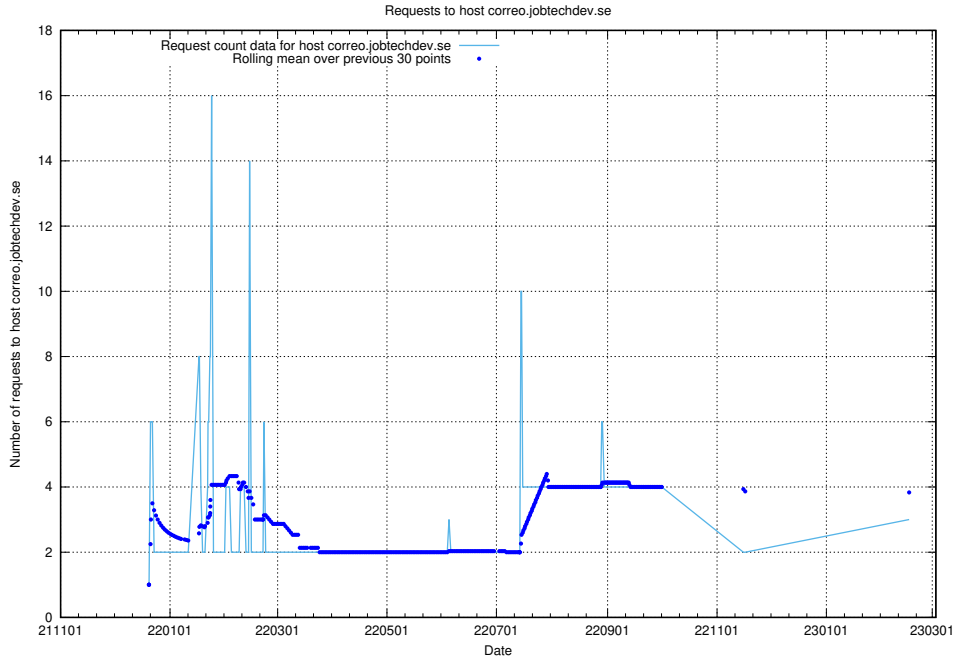

7.198 Usage of email.jobtechdev.se

Here, we count the number of requests to host email.jobtechdev.se.

7.199 Usage of correo.jobtechdev.se

Here, we count the number of requests to host correo.jobtechdev.se.