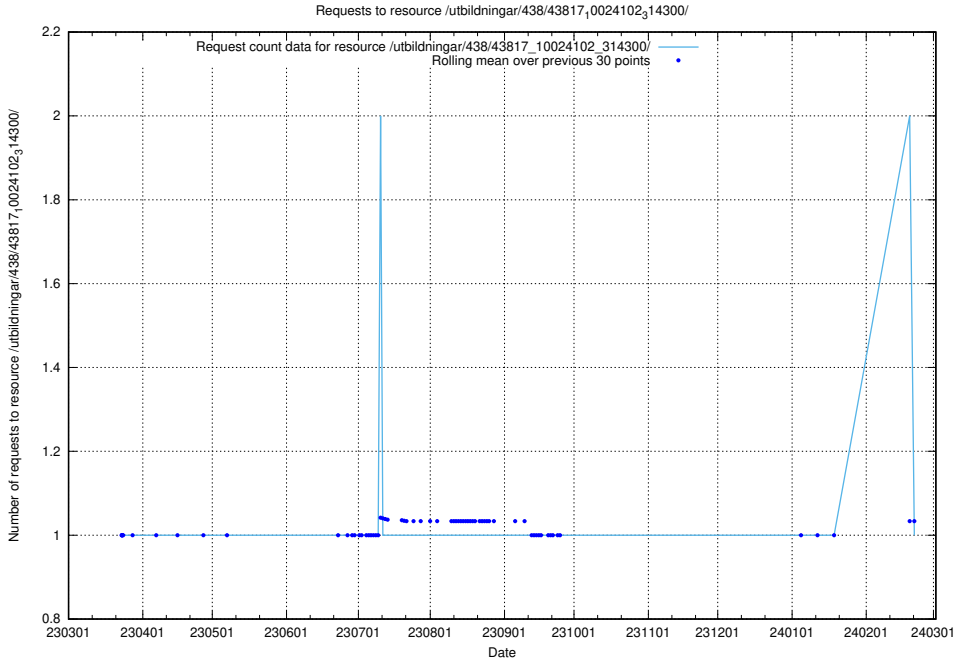

5.6043 Usage of /utbildningar/438/43817_10024102_314300/

Here, we count the number of requests to resource /utbildningar/438/43817_10024102_314300/.