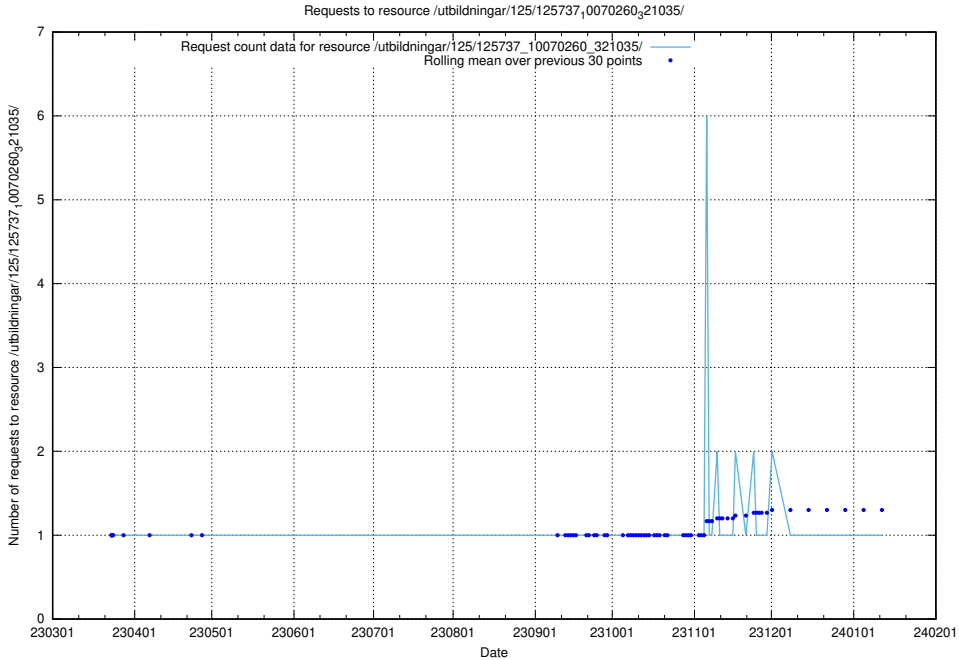

5.1015 Usage of /utbildningar/125/125737_10070260_321035/

Here, we count the number of requests to resource /utbildningar/125/125737_10070260_321035/.