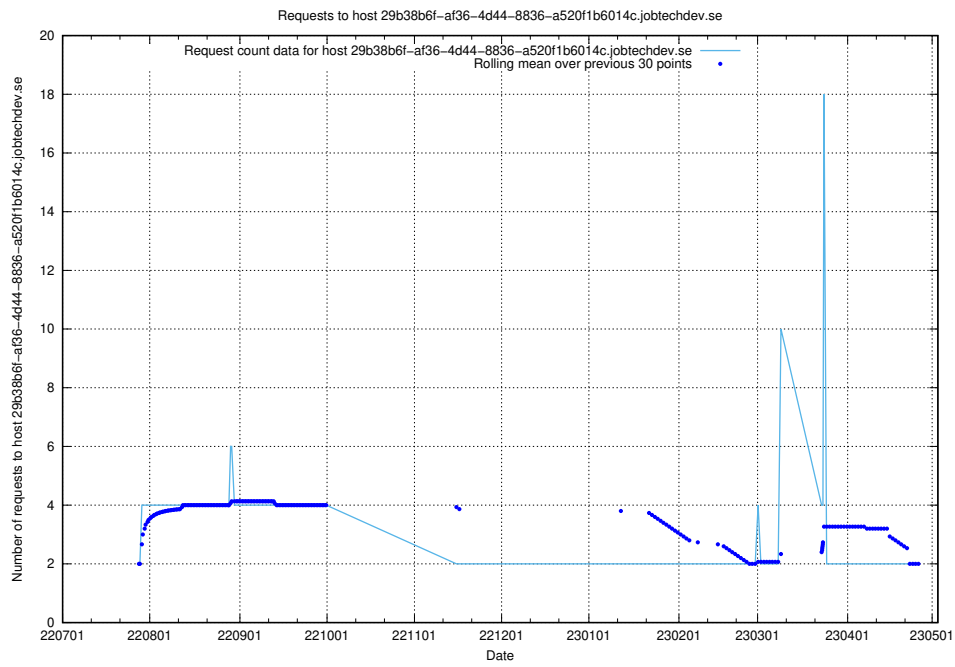

7.381 Usage of 29b38b6f-af36-4d44-8836-a520f1b6014c.jobtechdev.se

Here, we count the number of requests to host 29b38b6f-af36-4d44-8836-a520f1b6014c.jobtechdev.se.