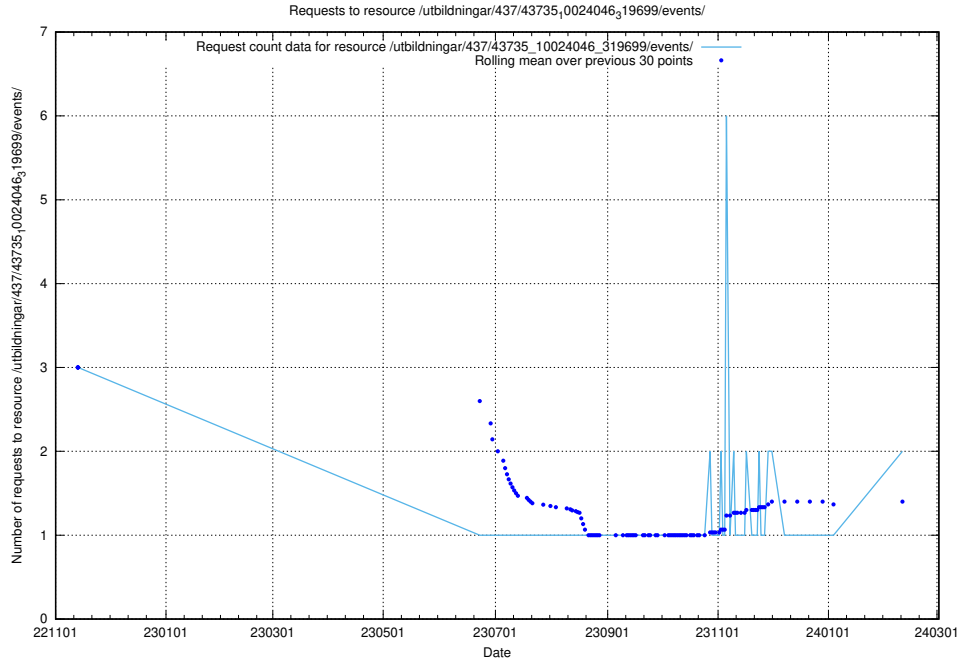

5.877 Usage of /utbildningar/437/43735_10024046_319699/events/

Here, we count the number of requests to resource /utbildningar/437/43735_10024046_319699/events/.