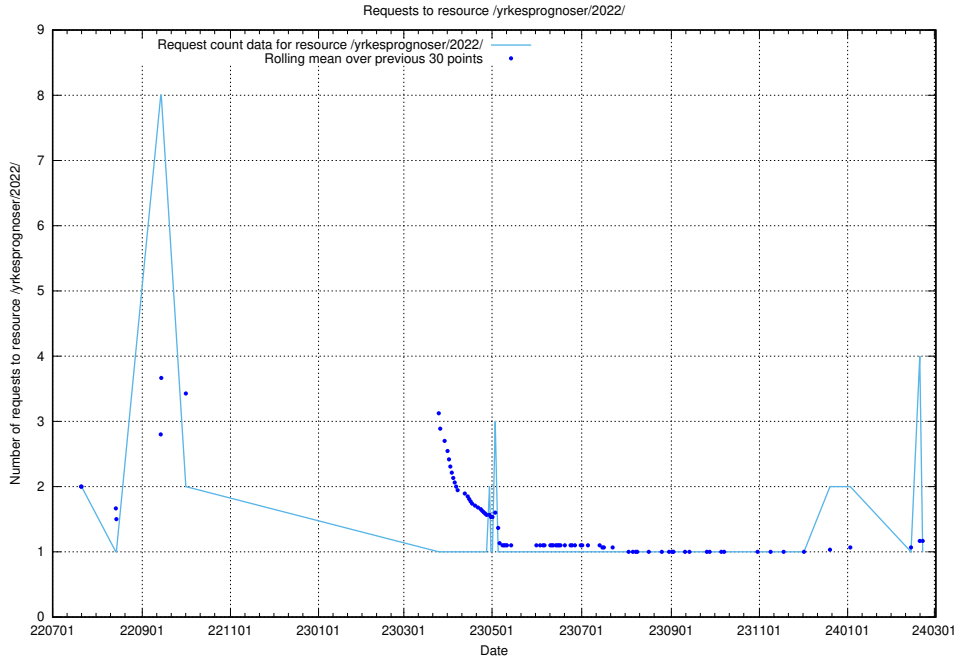

5.993 Usage of /yrkesprognoser/2022/

Here, we count the number of requests to resource /yrkesprognoser/2022/.