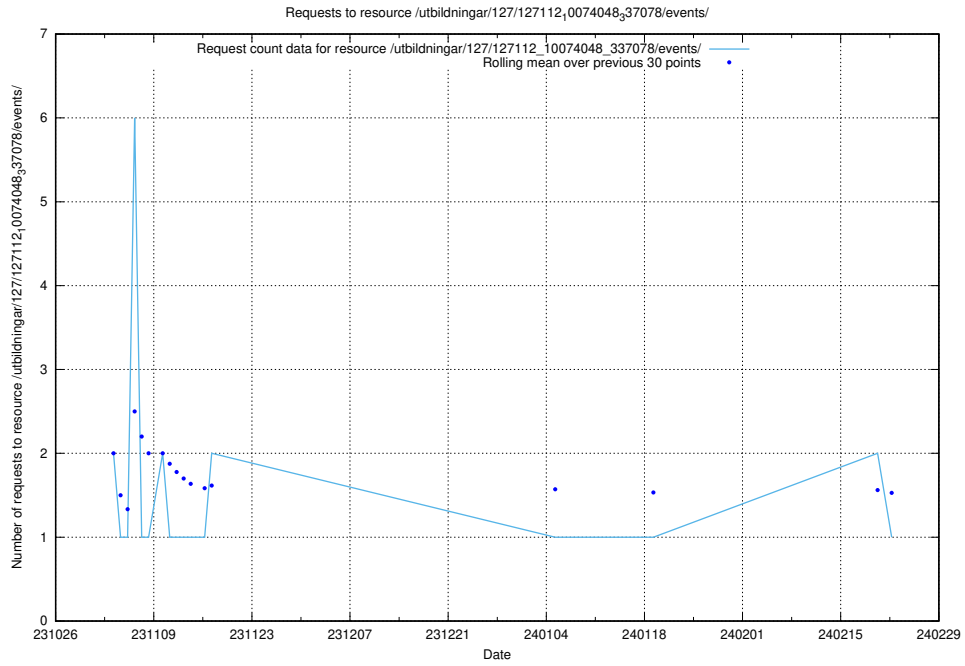

5.3862 Usage of /utbildningar/127/127112_10074048_337078/events/

Here, we count the number of requests to resource /utbildningar/127/127112_10074048_337078/events/