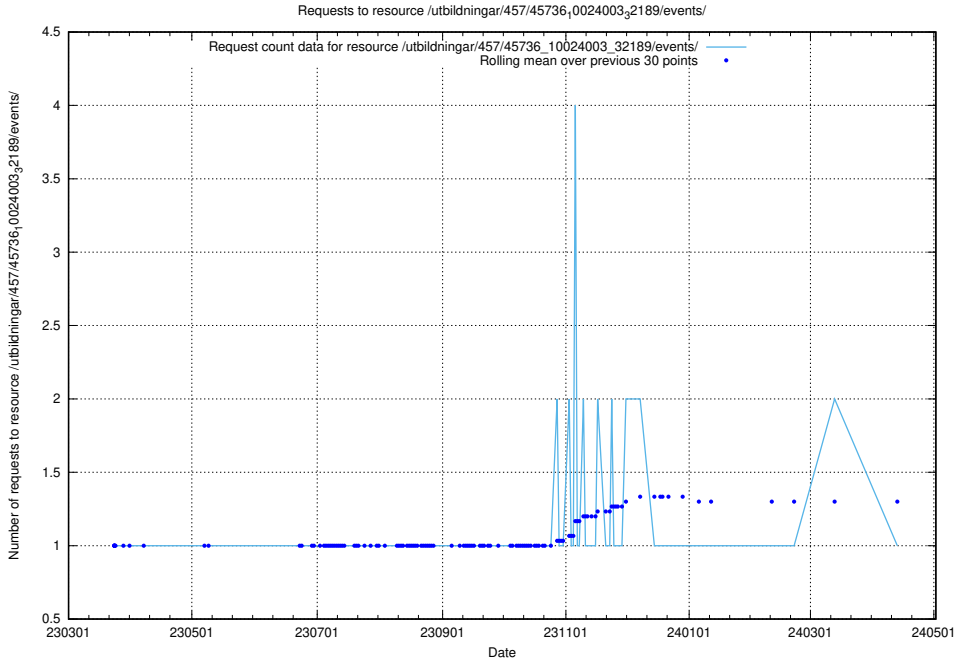

5.6018 Usage of /utbildningar/457/45736_10024003_32189/events/

Here, we count the number of requests to resource /utbildningar/457/45736_10024003_32189/events/.