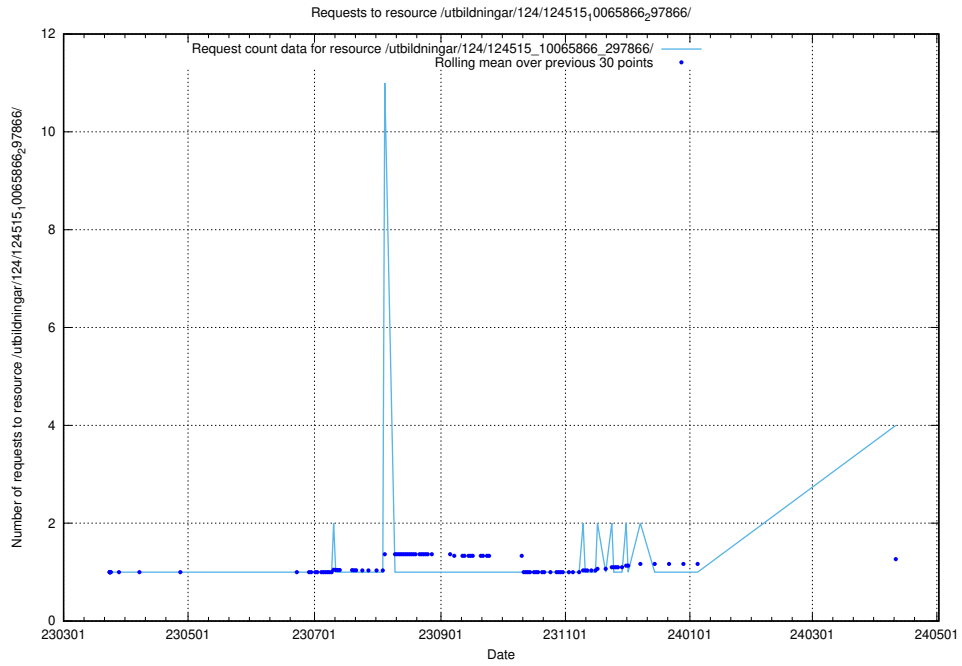

5.179 Usage of /utbildningar/124/124515_10065866_297866/

Here, we count the number of requests to resource /utbildningar/124/124515_10065866_297866/.