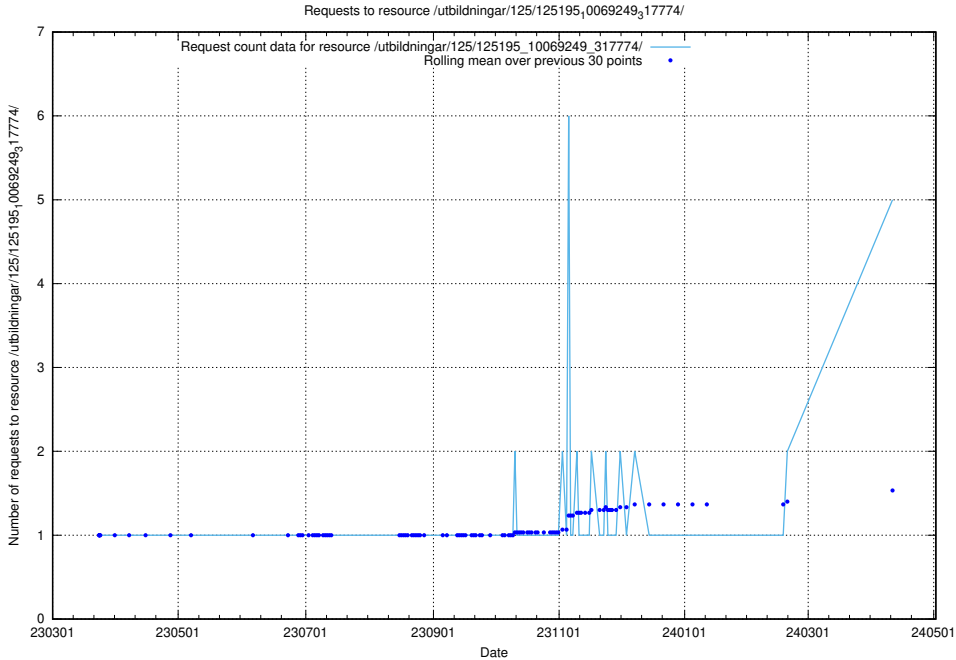

5.116 Usage of /utbildningar/125/125195_10069249_317774/

Here, we count the number of requests to resource /utbildningar/125/125195_10069249_317774/.