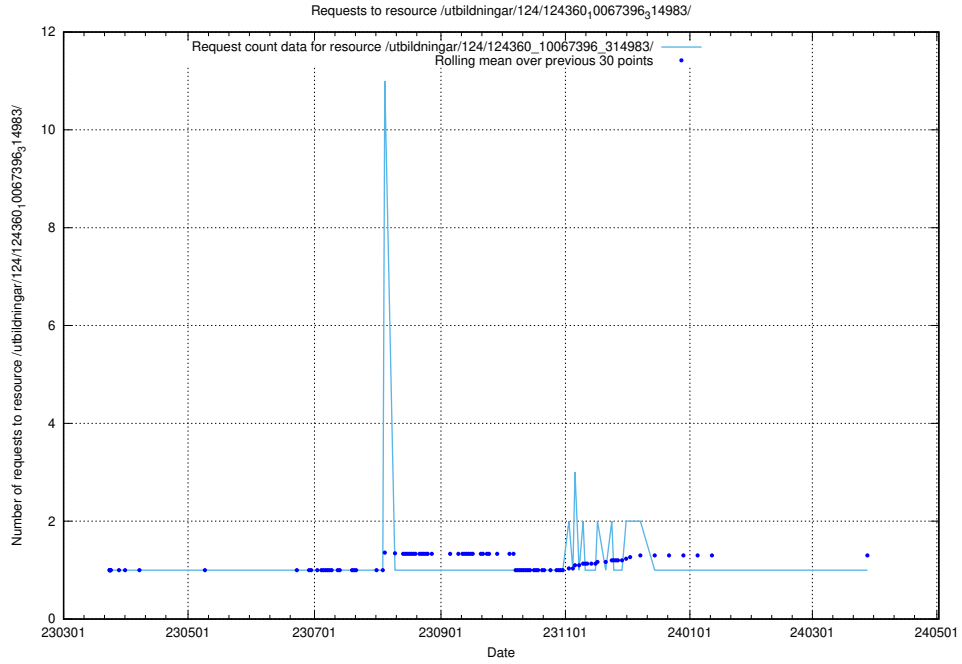

5.3514 Usage of /utbildningar/124/124360_10067396_314983/

Here, we count the number of requests to resource /utbildningar/124/124360_10067396_314983/.