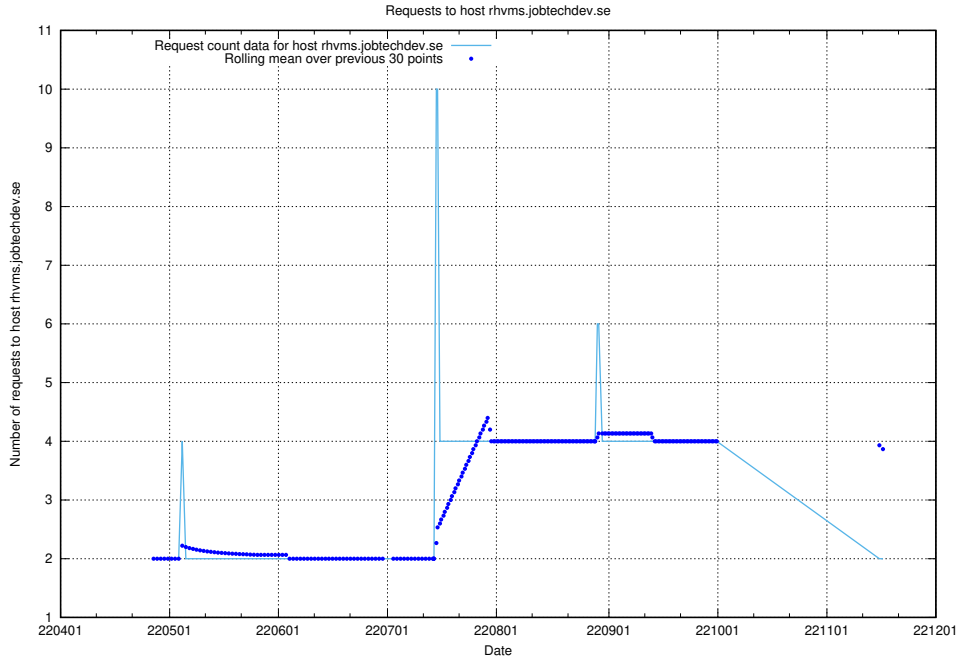

7.444 Usage of rhvms.jobtechdev.se

Here, we count the number of requests to host rhvms.jobtechdev.se.

7.445 Usage of arbetsformedlingen.se.apps.standby.services.jtech.se

Here, we count the number of requests to host arbetsformedlingen.se.apps.standby.services.jtech.se.