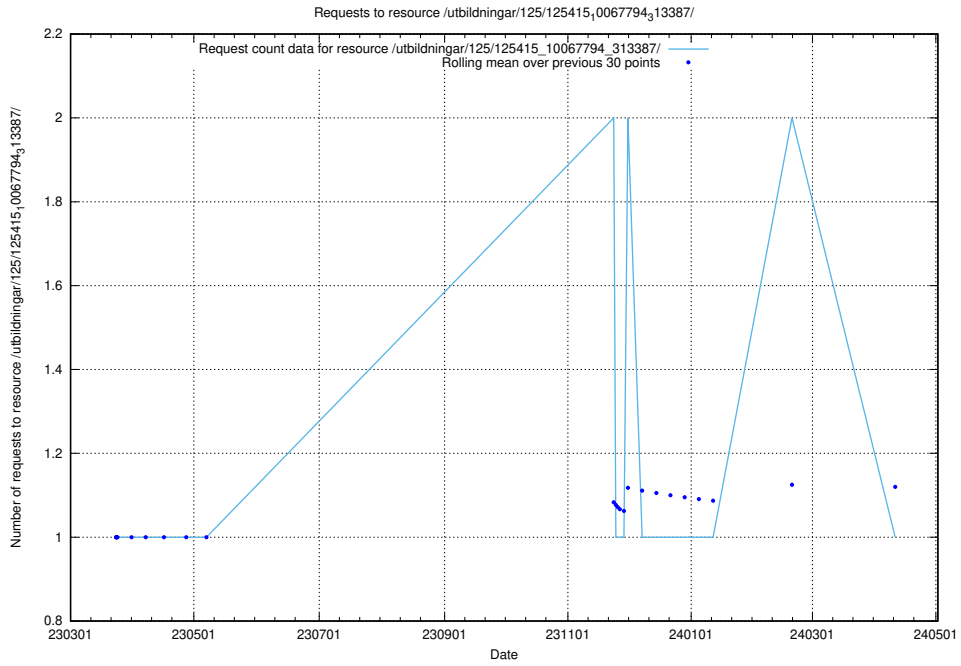

5.1108 Usage of /utbildningar/125/125415_10067794_313387/

Here, we count the number of requests to resource /utbildningar/125/125415_10067794_313387/.