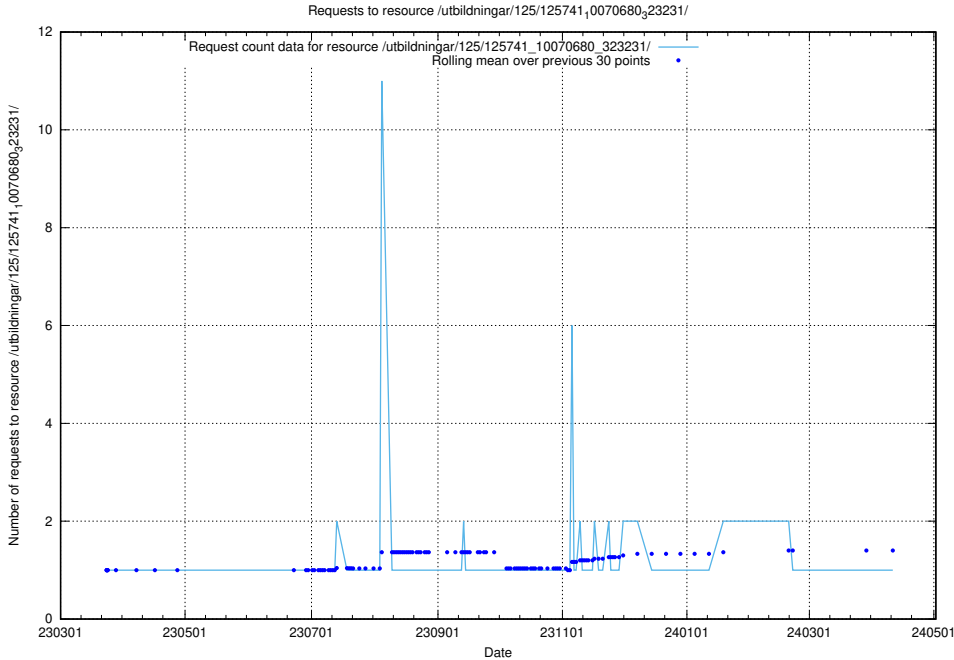

5.6174 Usage of /utbildningar/125/125741_10070680_323231/

Here, we count the number of requests to resource /utbildningar/125/125741_10070680_323231/.