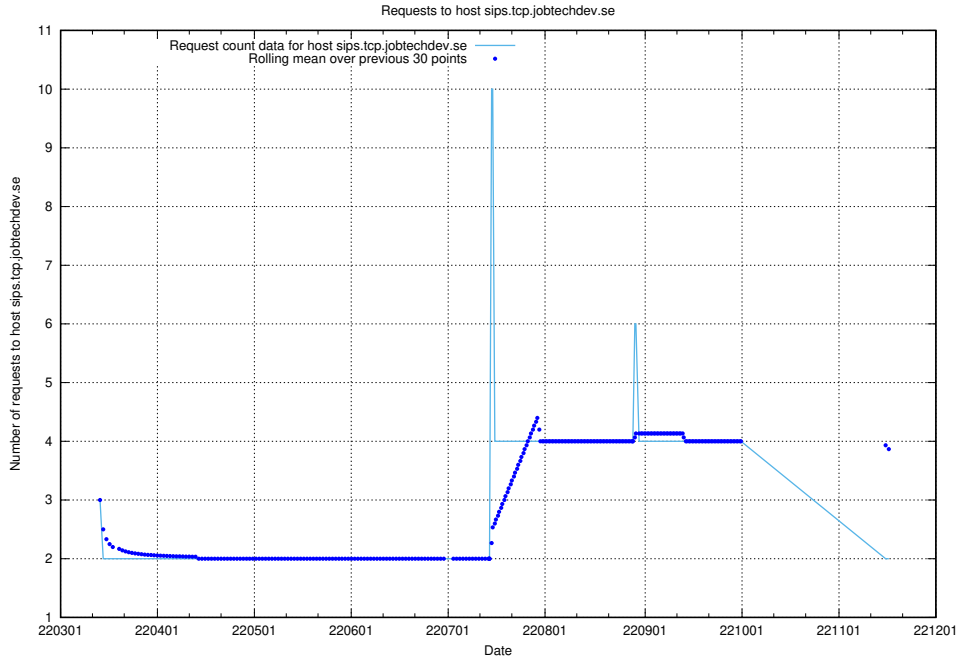

7.496 Usage of sips.tcp.jobtechdev.se

Here, we count the number of requests to host sips.tcp.jobtechdev.se.