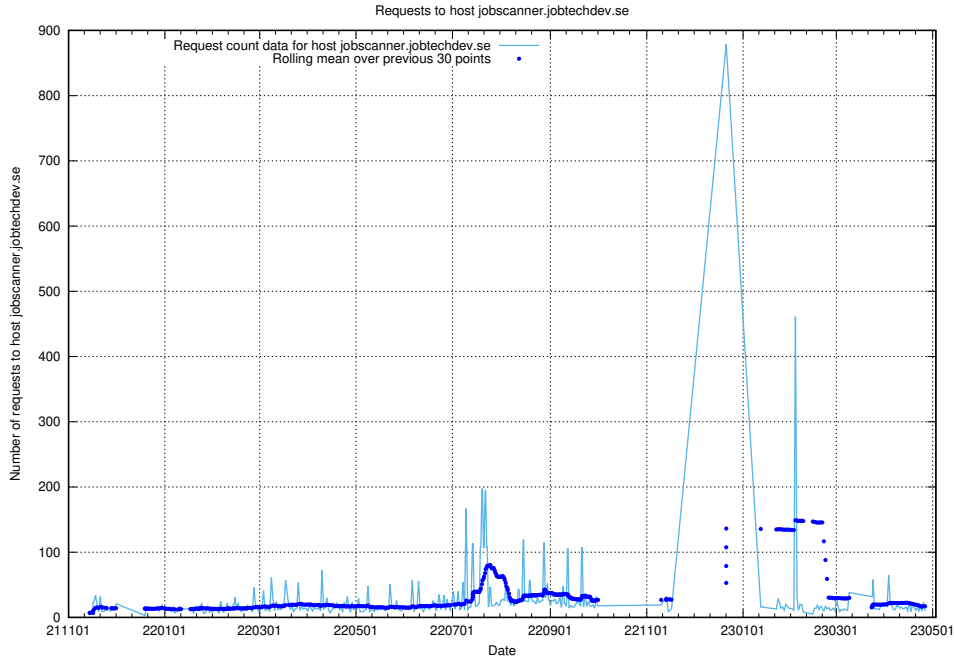

7.62 Usage of jobscanner.jobtechdev.se

Here, we count the number of requests to host jobscanner.jobtechdev.se.