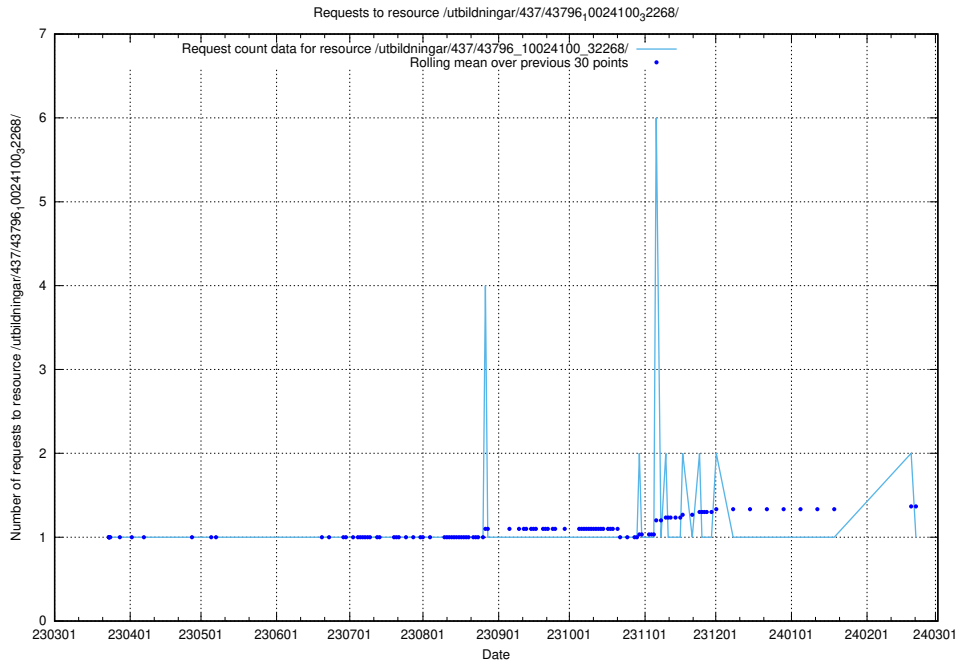

5.6053 Usage of /utbildningar/437/43796_10024100_32268/

Here, we count the number of requests to resource /utbildningar/437/43796_10024100_32268/.