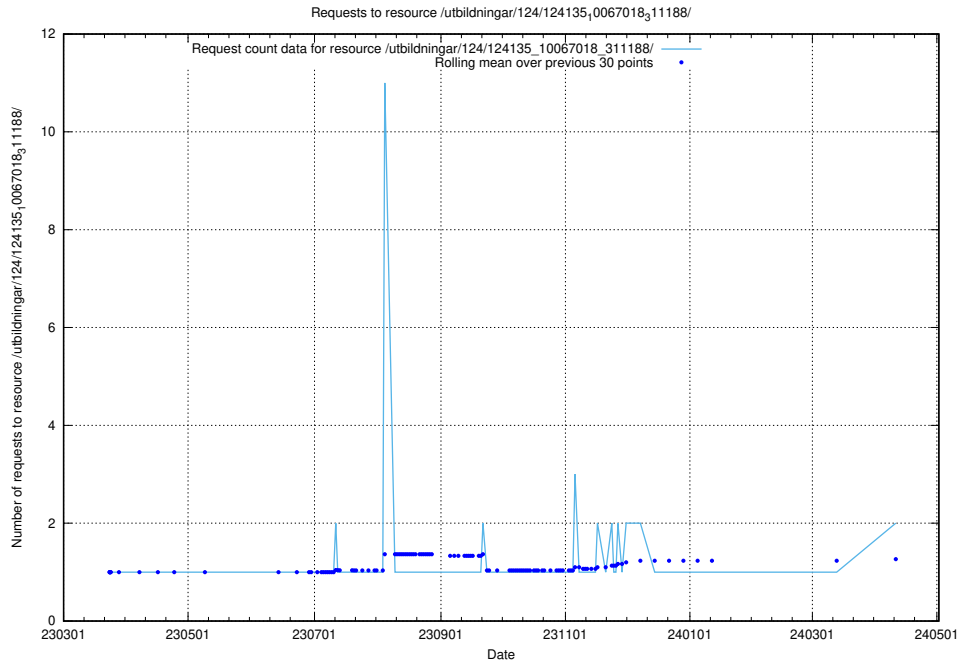

5.699 Usage of /utbildningar/124/124135_10067018_311188/

Here, we count the number of requests to resource /utbildningar/124/124135_10067018_311188/.