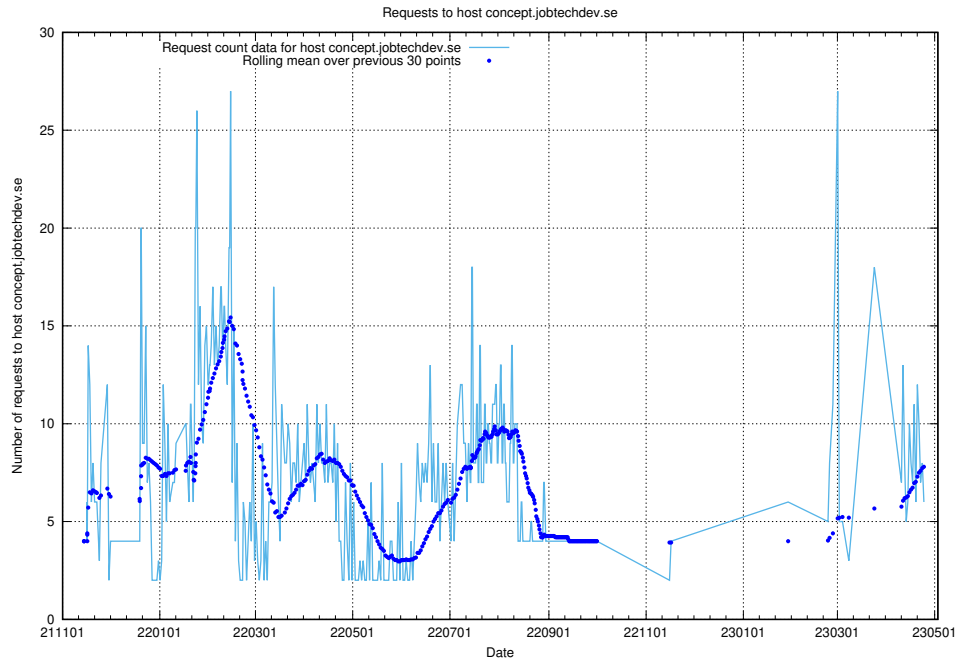

7.76 Usage of concept.jobtechdev.se

Here, we count the number of requests to host concept.jobtechdev.se.