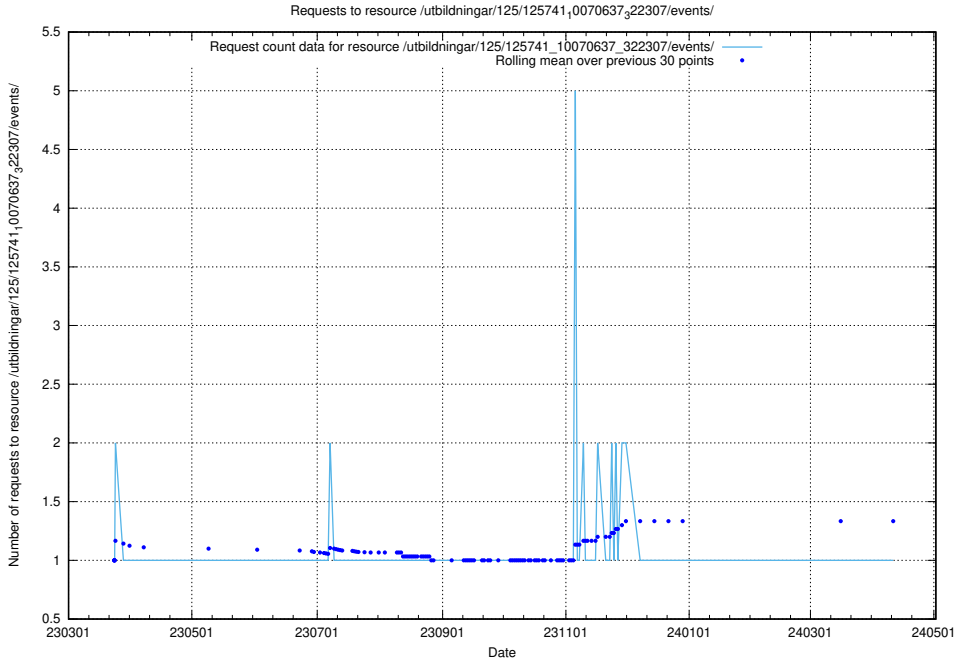

5.971 Usage of /utbildningar/125/125741_10070637_322307/events/

Here, we count the number of requests to resource /utbildningar/125/125741_10070637_322307/events/