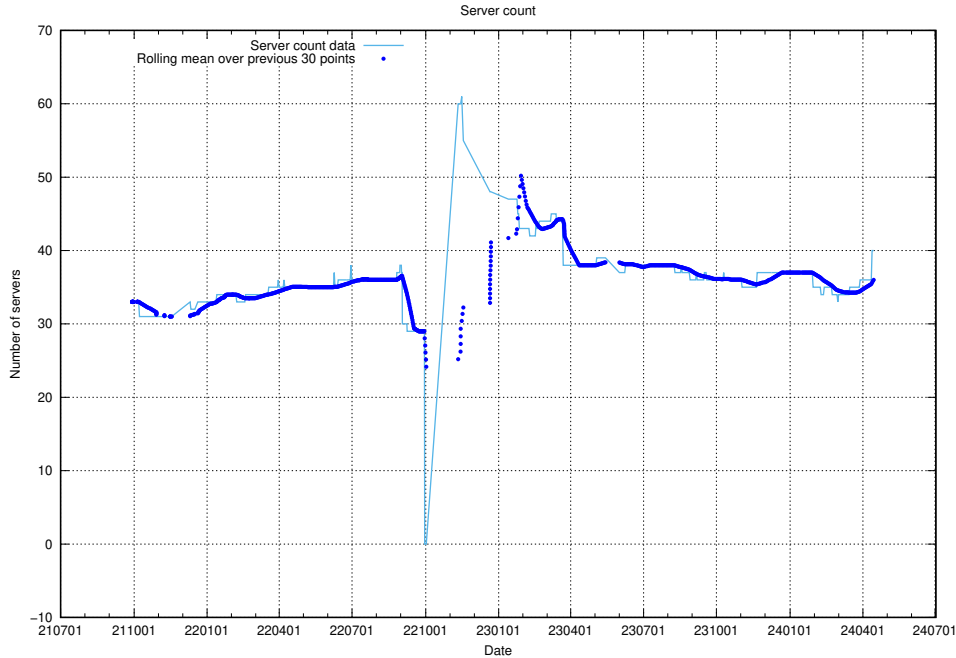

A graph of the servers in AWS region eu-north-1.

3 Dead Link Checker

The [Dead Link Checker](#)⁴ scans JobTech’s web pages for dead html links, and reports the count here.

3.1 Total count of dead links

Here is presented the total number of found dead links across all pages.