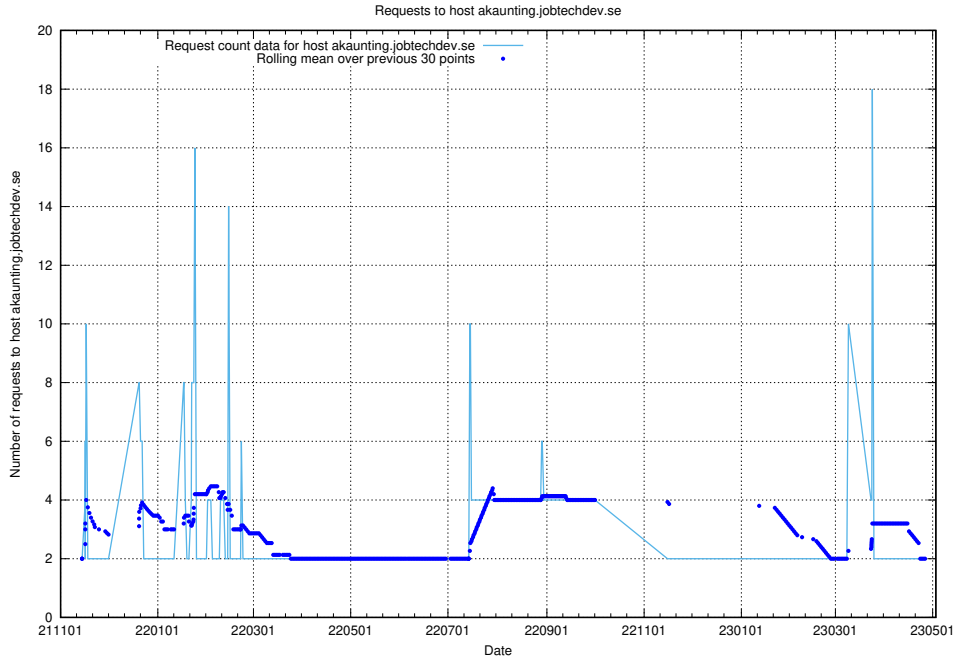

7.288 Usage of prod-historical-search.jobtechdev.se

Here, we count the number of requests to host prod-historical-search.jobtechdev.se.

7.289 Usage of accounts.jobtechdev.se

Here, we count the number of requests to host accounts.jobtechdev.se.