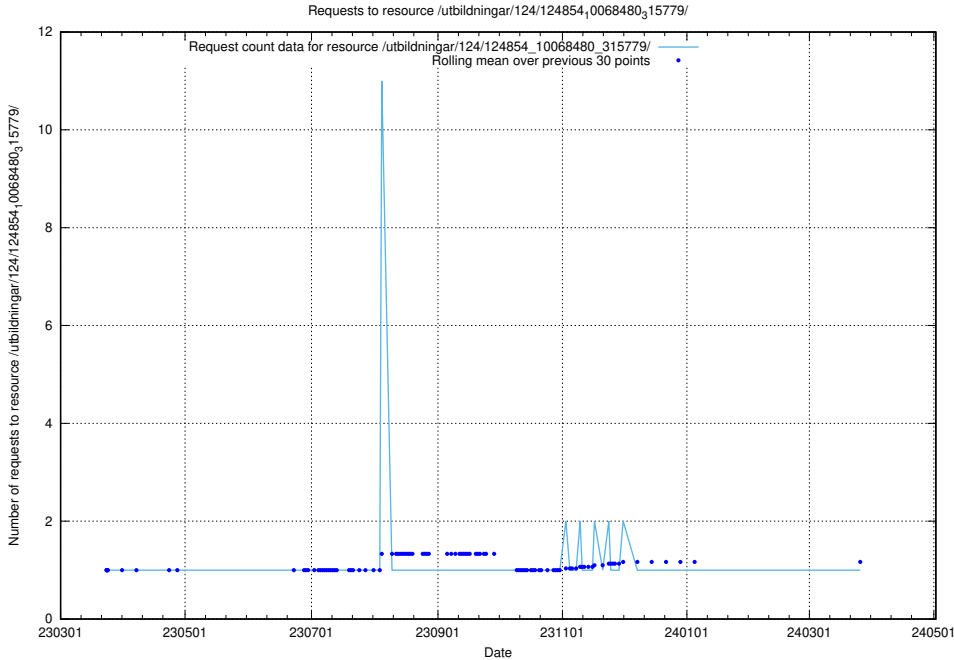

5.1203 Usage of /utbildningar/124/124854_10068480_315779/

Here, we count the number of requests to resource /utbildningar/124/124854_10068480_315779/.