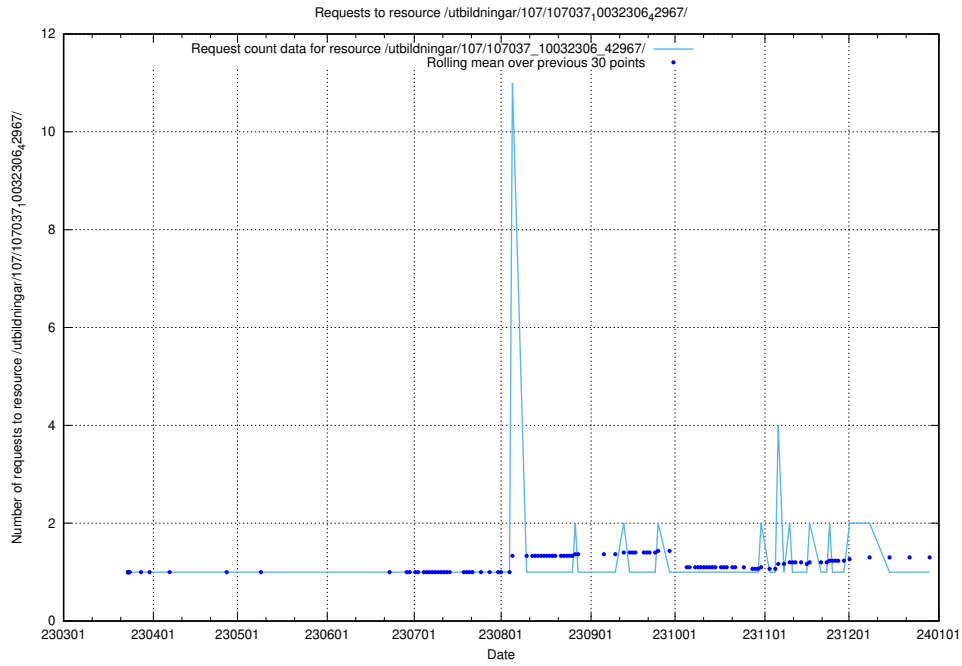

5.5078 Usage of /utbildningar/107/107037_10032306_42967/

Here, we count the number of requests to resource /utbildningar/107/107037_10032306_42967/.

5.5079 Usage of /utbildningar/126/126714_10073178_334959/events/