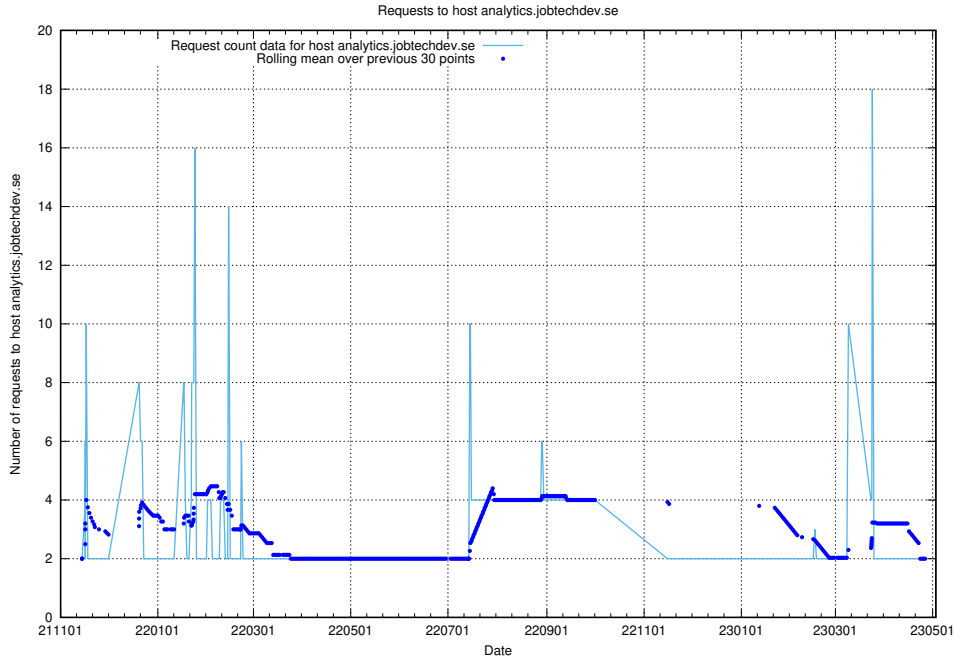

7.284 Usage of analytics.jobtechdev.se

Here, we count the number of requests to host analytics.jobtechdev.se.