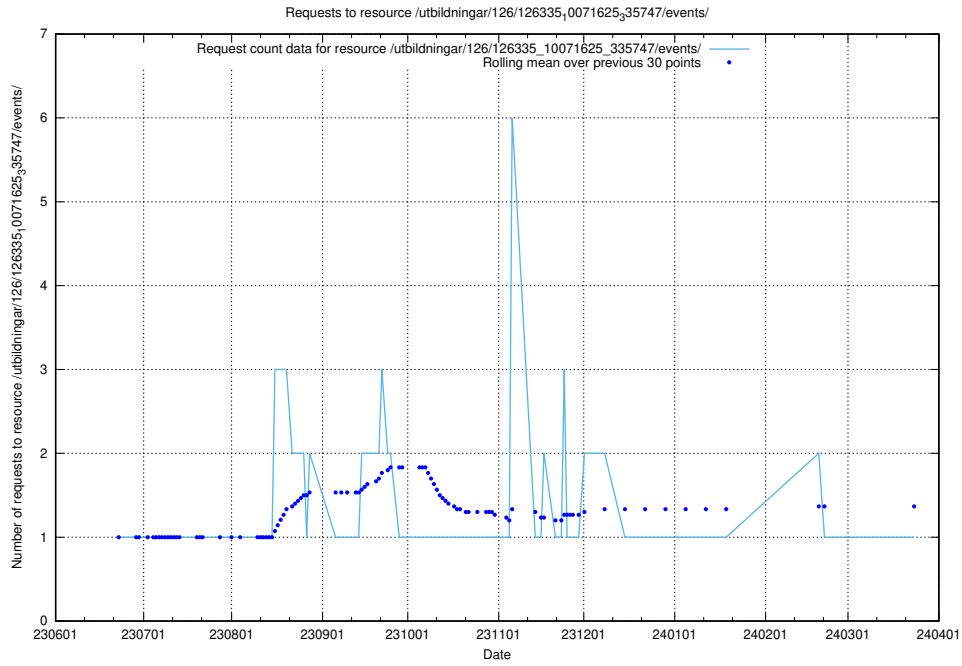

Here, we count the number of requests to resource /utbildningar/126/126335_10072940_334334/.

5.5371 Usage of /utbildningar/126/126335_10071625_335747/events/

Here, we count the number of requests to resource /utbildningar/126/126335_10071625_335747/events/