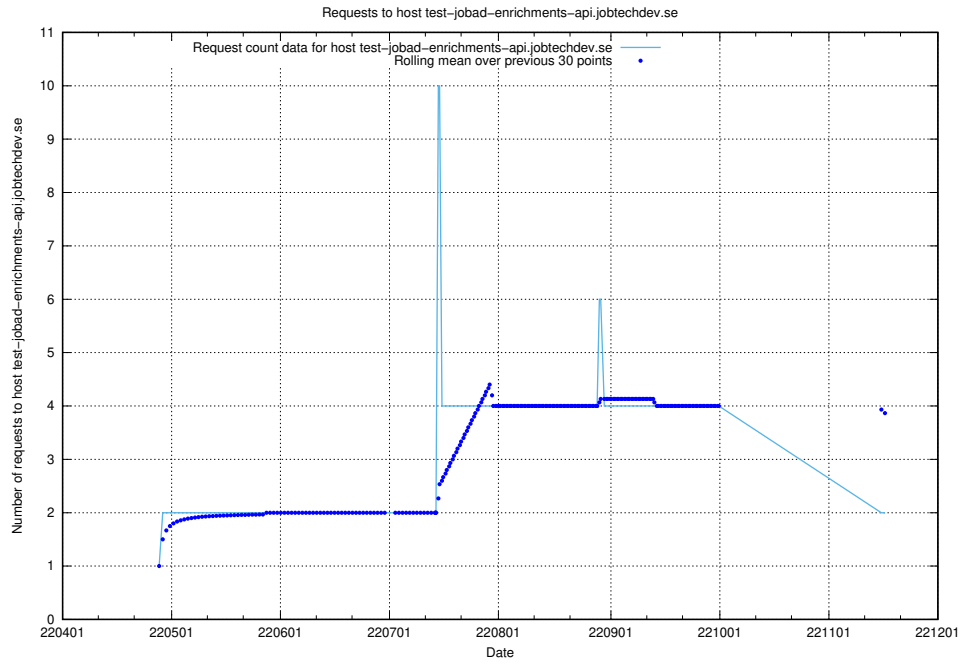

7.436 Usage of test-jobad-enrichments-api.jobtechdev.se

Here, we count the number of requests to host test-jobad-enrichments-api.jobtechdev.se.

7.437 Usage of jobtech-jobad-enrichments-develop.jobtechdev.se