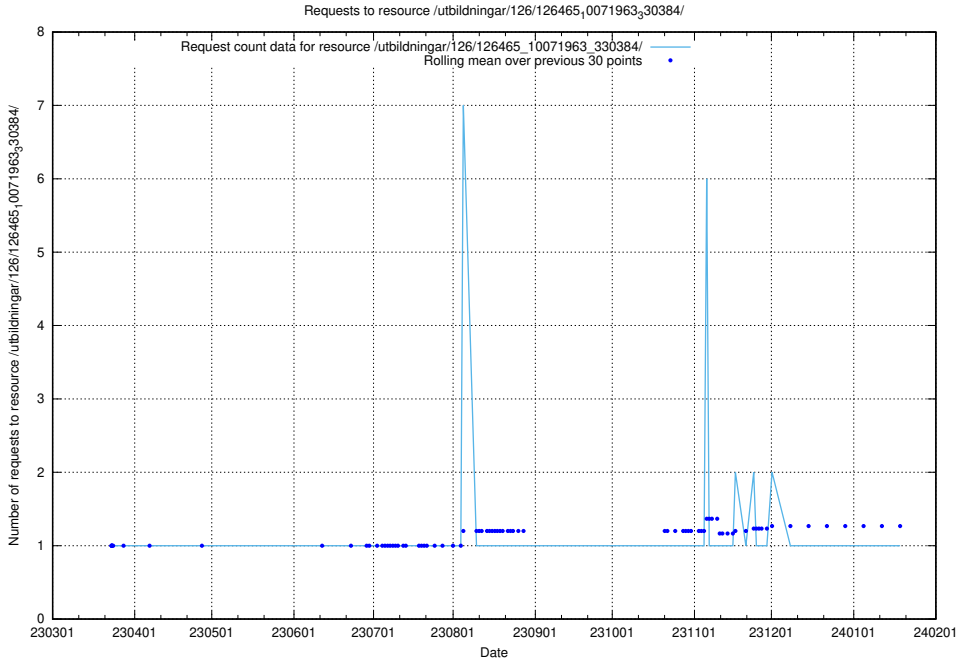

5.6117 Usage of /utbildningar/126/126465_10071963_330384/

Here, we count the number of requests to resource /utbildningar/126/126465_10071963_330384/.