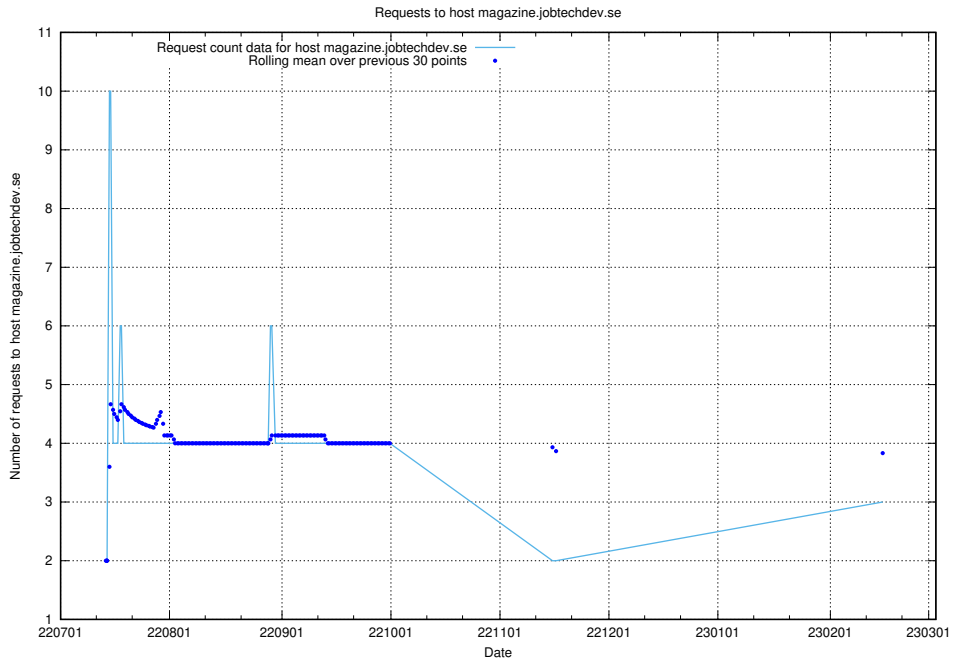

7.204 Usage of `www.jobad-enrichments-api.jobtechdev.se`

Here, we count the number of requests to host `www.jobad-enrichments-api.jobtechdev.se`.

7.205 Usage of magazine.jobtechdev.se

Here, we count the number of requests to host magazine.jobtechdev.se.