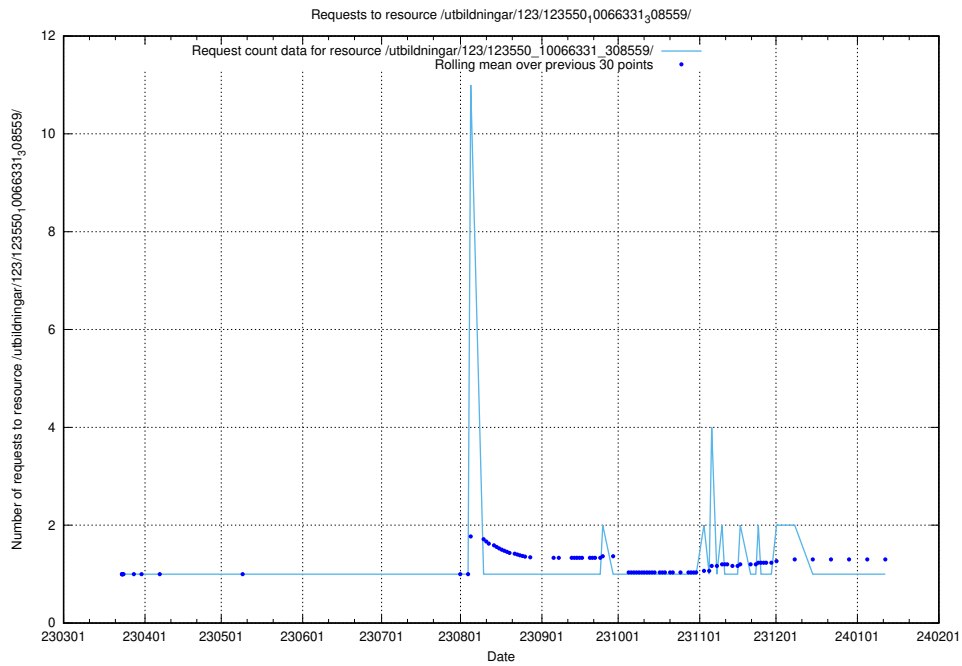

Here, we count the number of requests to resource /utbildningar/124/124521_10065834_296972/events/

5.4216 Usage of /utbildningar/123/123550_10066331_308559/

Here, we count the number of requests to resource /utbildningar/123/123550_10066331_308559/.