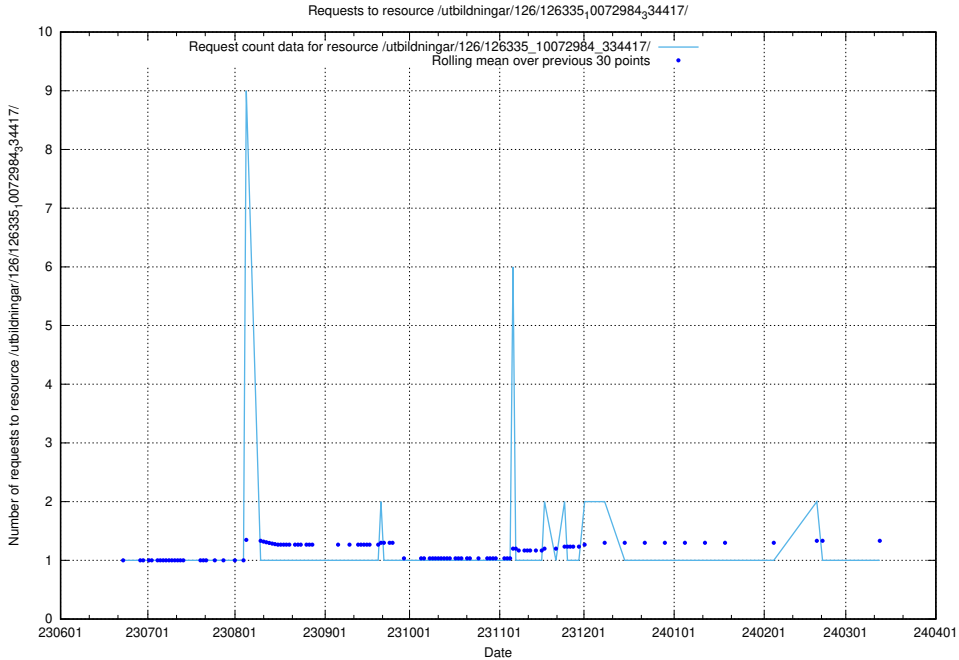

5.5369 Usage of /utbildningar/126/126335_10072984_334417/

Here, we count the number of requests to resource /utbildningar/126/126335_10072984_334417/.