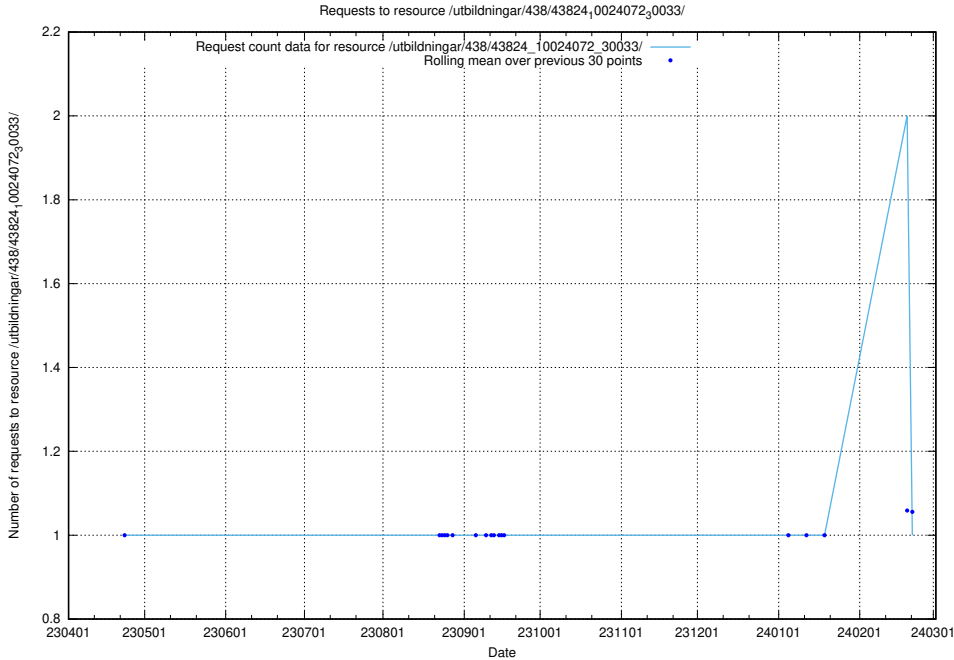

5.5717 Usage of /utbildningar/438/43824_10024072_30033/

Here, we count the number of requests to resource /utbildningar/438/43824_10024072_30033/.