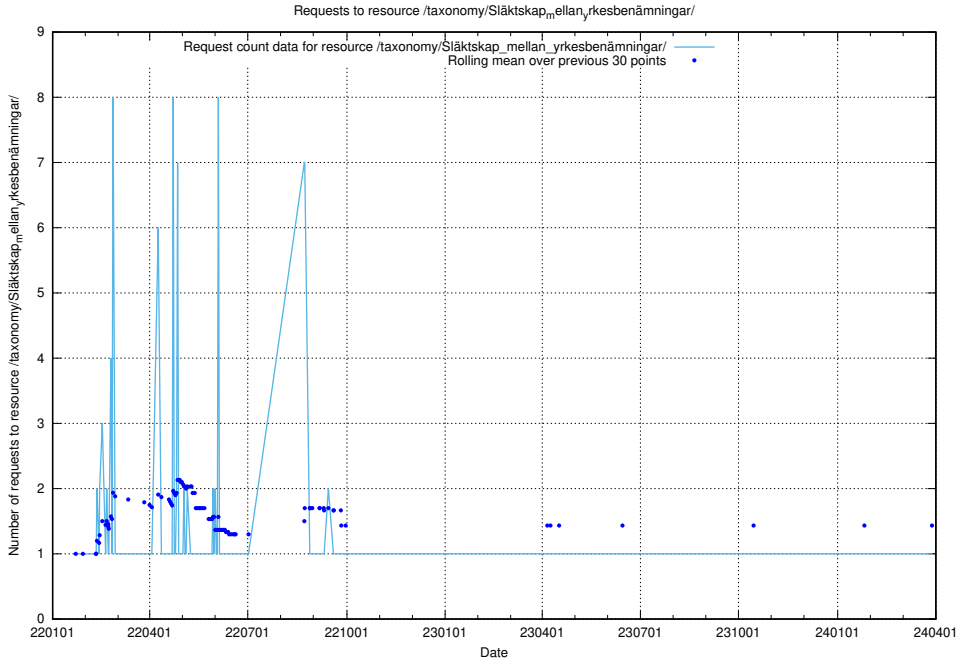

5.4502 Usage of /taxonomy/Släktskap_mellan_yrkesbenämningar/

Here, we count the number of requests to resource /taxonomy/Släktskap_mellan_yrkesbenämningar/.