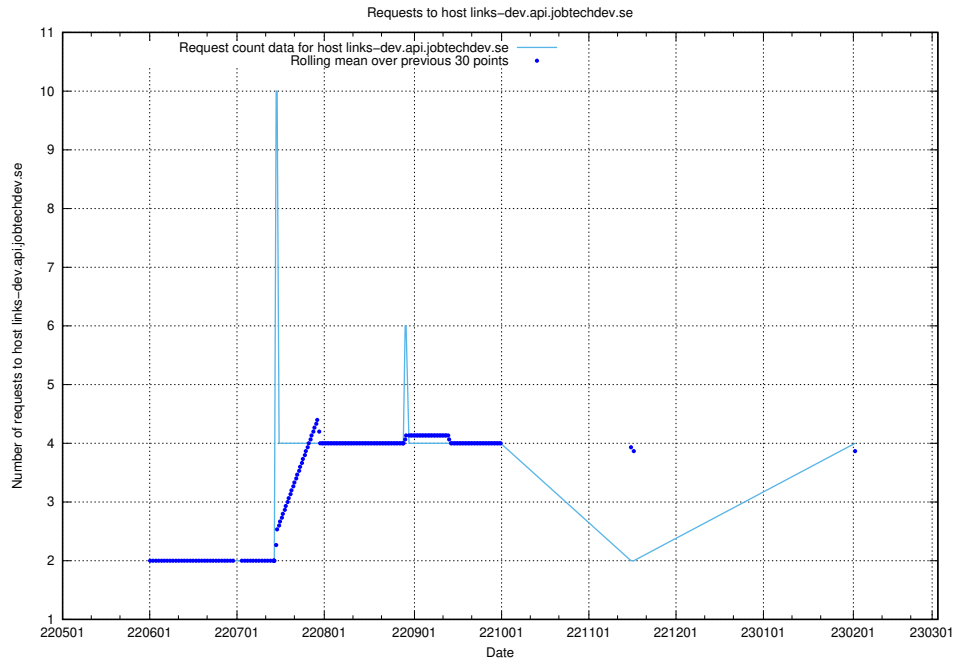

7.144 Usage of links-dev.api.jobtechdev.se

Here, we count the number of requests to host links-dev.api.jobtechdev.se.