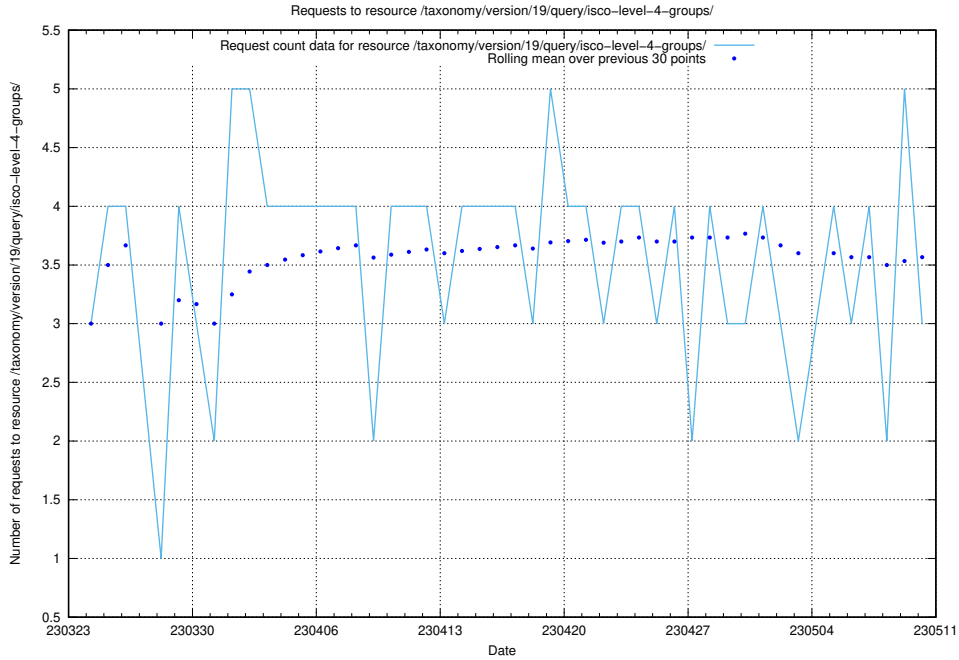

5.448 Usage of /taxonomy/version/19/query/isco-level-4-groups/

Here, we count the number of requests to resource /taxonomy/version/19/query/isco-level-4-groups/.