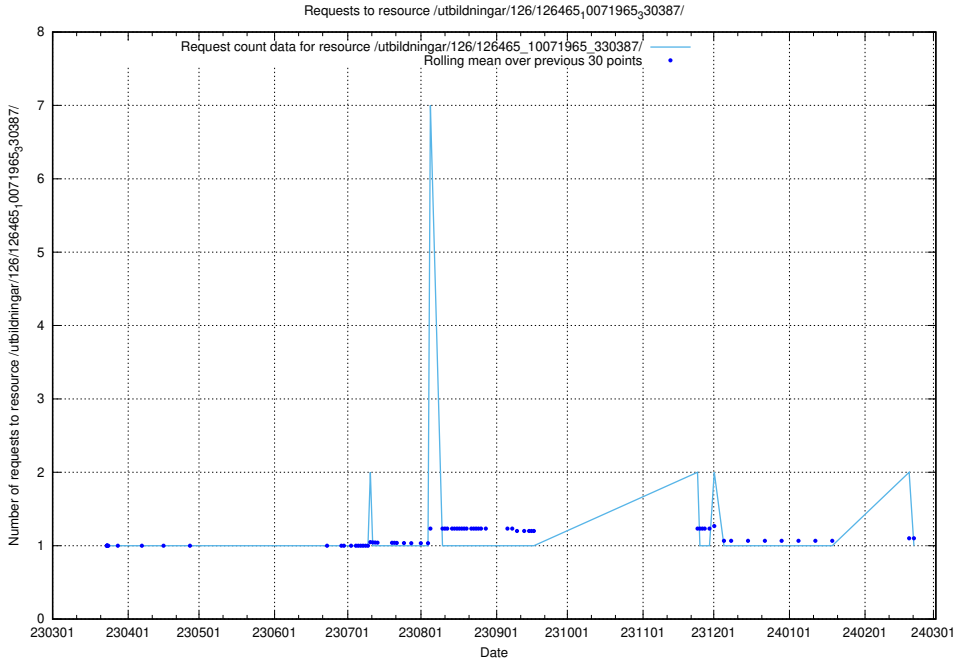

5.6116 Usage of /utbildningar/126/126465_10071965_330387/

Here, we count the number of requests to resource /utbildningar/126/126465_10071965_330387/.