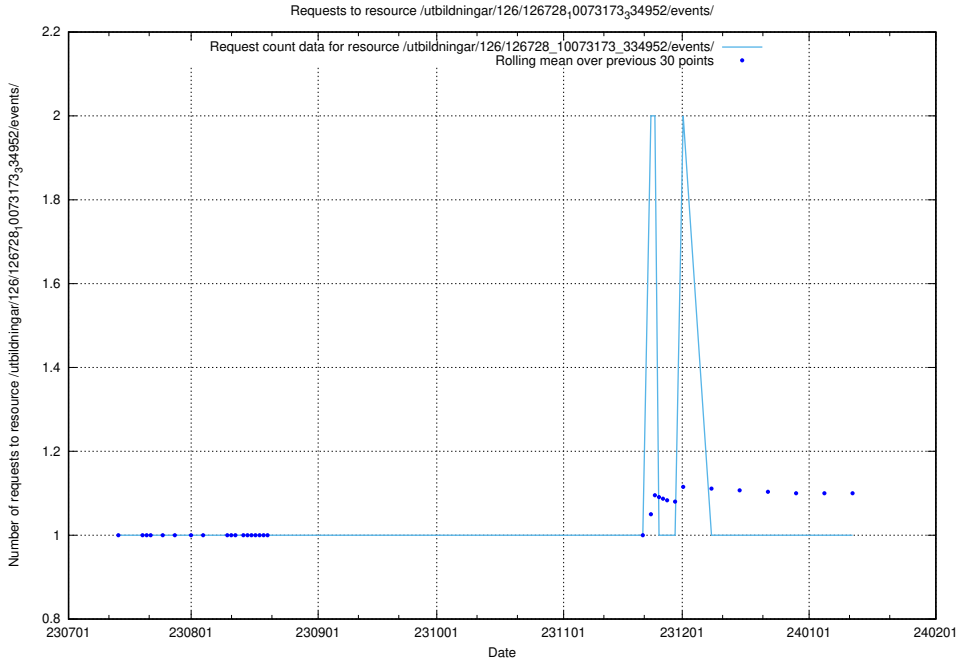

5.4775 Usage of /utbildningar/126/126728_10073173_334952/events/

Here, we count the number of requests to resource /utbildningar/126/126728_10073173_334952/events/

5.4776 Usage of /utbildningar/126/126728_10073173_334952/