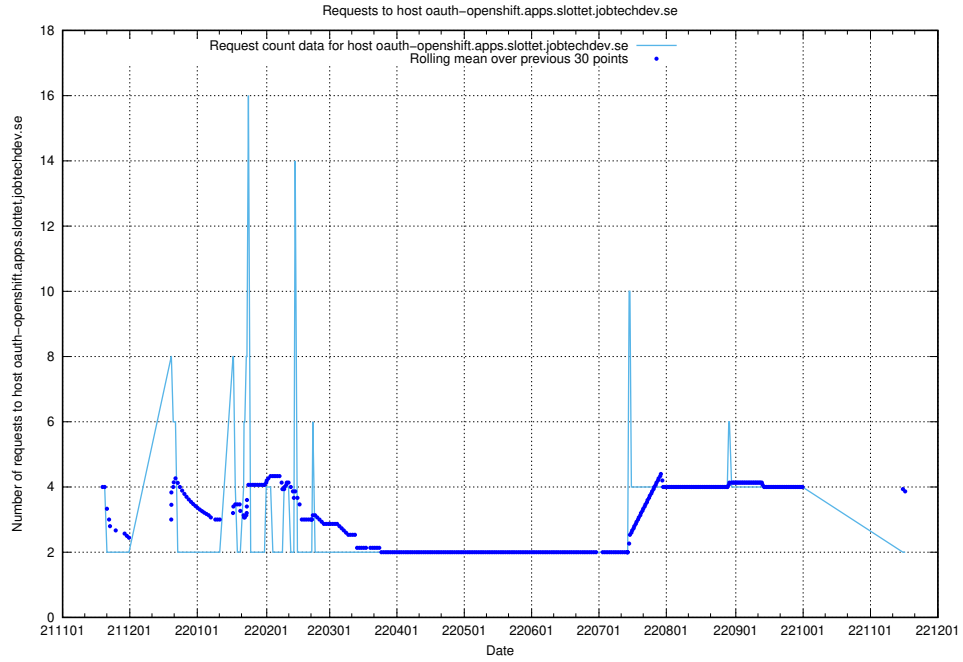

7.465 Usage of `oauth-openshift.apps.slottet.jobtechdev.se`

Here, we count the number of requests to host `oauth-openshift.apps.slottet.jobtechdev.se`.