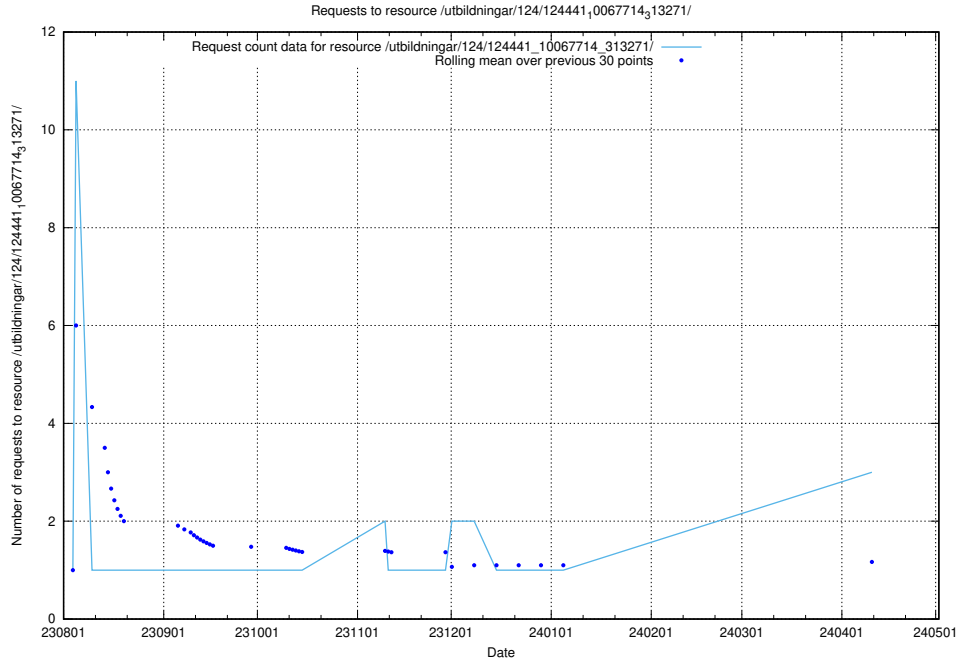

5.376 Usage of /utbildningar/124/124441_10067714_313271/

Here, we count the number of requests to resource /utbildningar/124/124441_10067714_313271/.