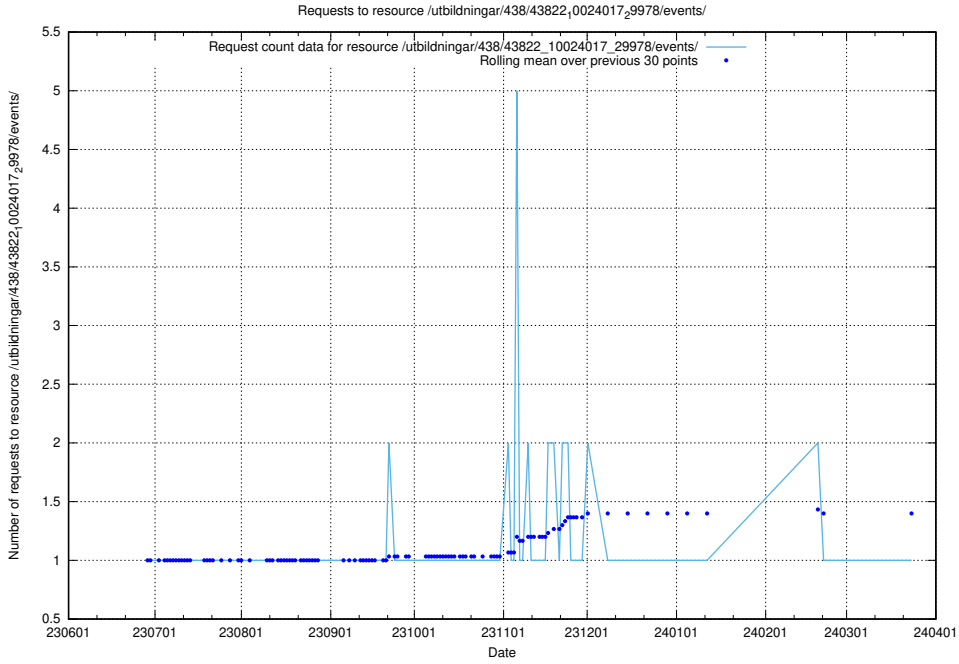

5.5128 Usage of /utbildningar/438/43822_10024017_29978/events/

Here, we count the number of requests to resource /utbildningar/438/43822_10024017_29978/events/.