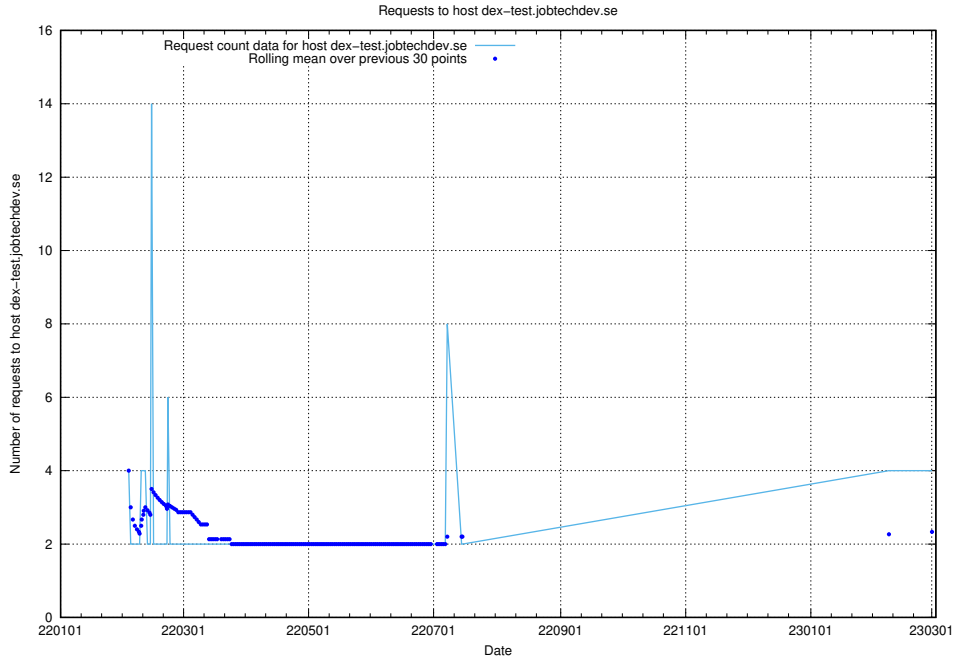

Here, we count the number of requests to host secure.jobtechdev.se.

7.158 Usage of dex-test.jobtechdev.se

Here, we count the number of requests to host dex-test.jobtechdev.se.

7.159 Usage of noc.jobtechdev.se