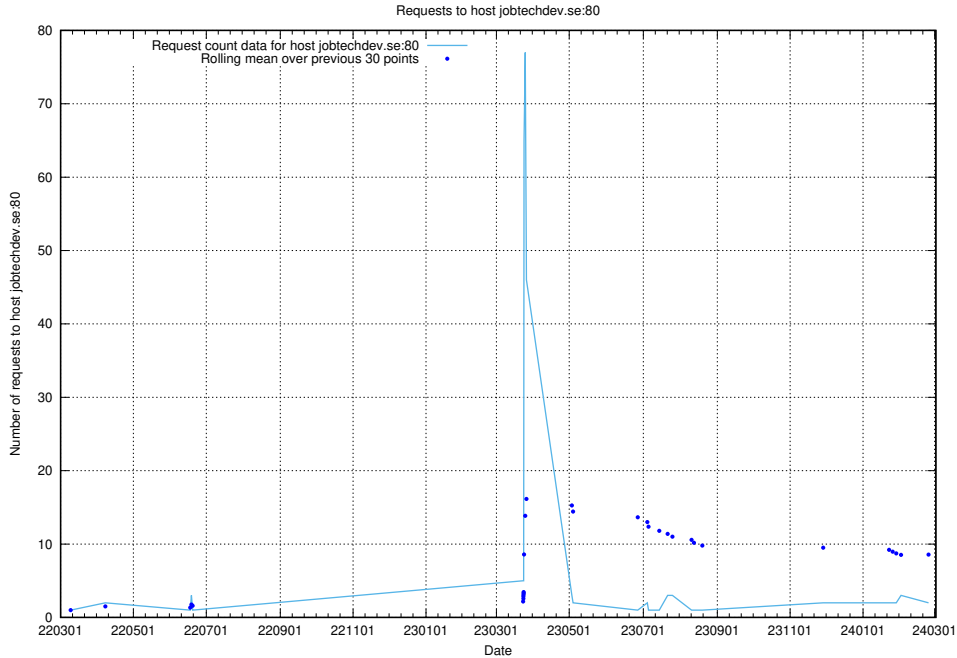

7.501 Usage of jobtechdev.se:80

Here, we count the number of requests to host jobtechdev.se:80.