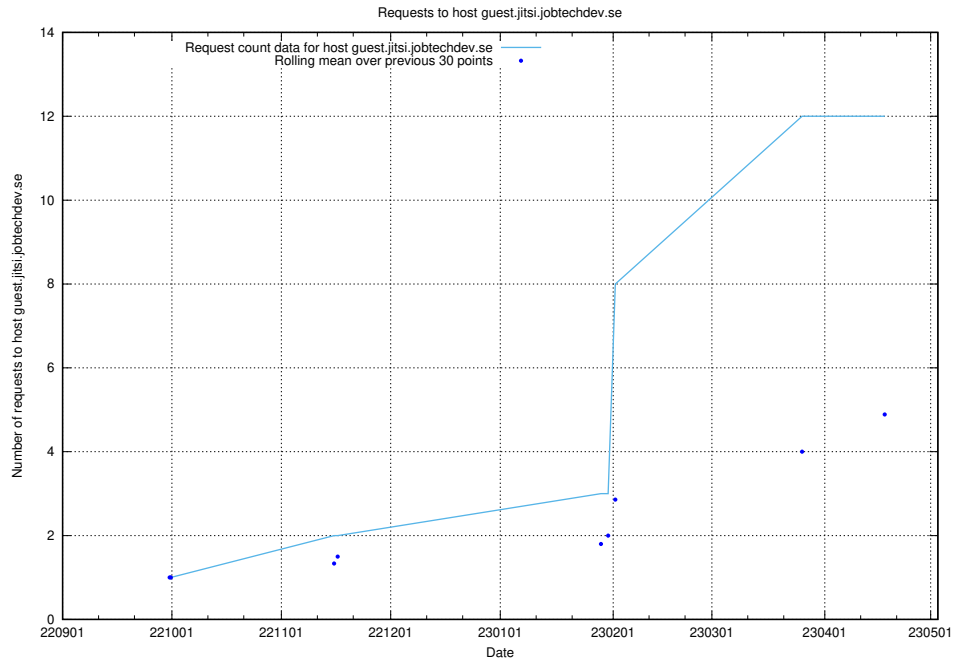

7.50 Usage of guest.jitsi.jobtechdev.se

Here, we count the number of requests to host guest.jitsi.jobtechdev.se.