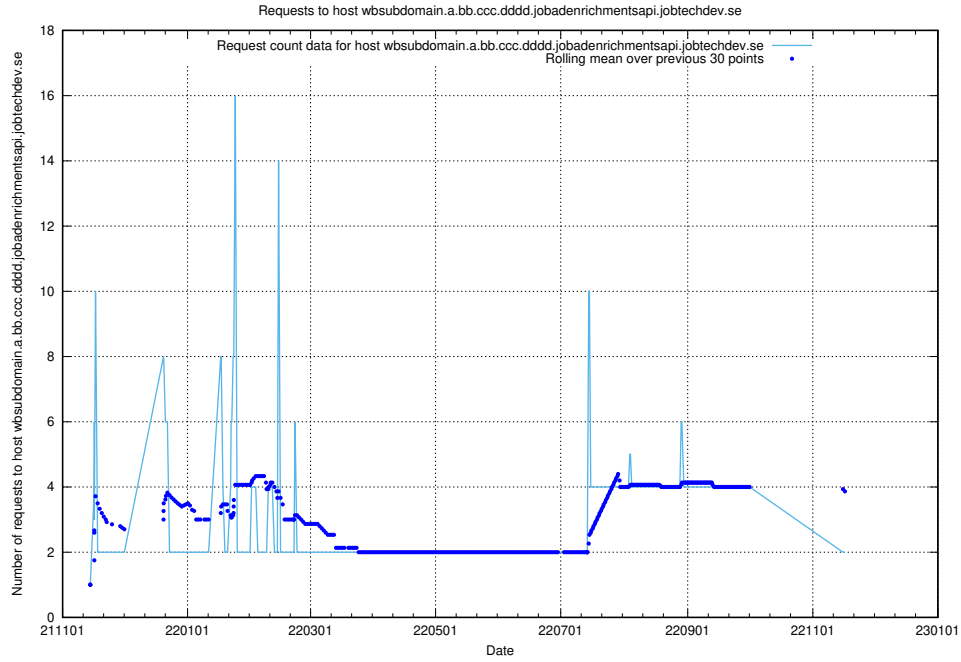

7.544 Usage of wbsubdomain.a.bb.ccc.dddd.jobadenrichmentsapi.jobtechdev.se

Here, we count the number of requests to host wbsubdomain.a.bb.ccc.dddd.jobadenrichmentsapi.jobtechdev.se