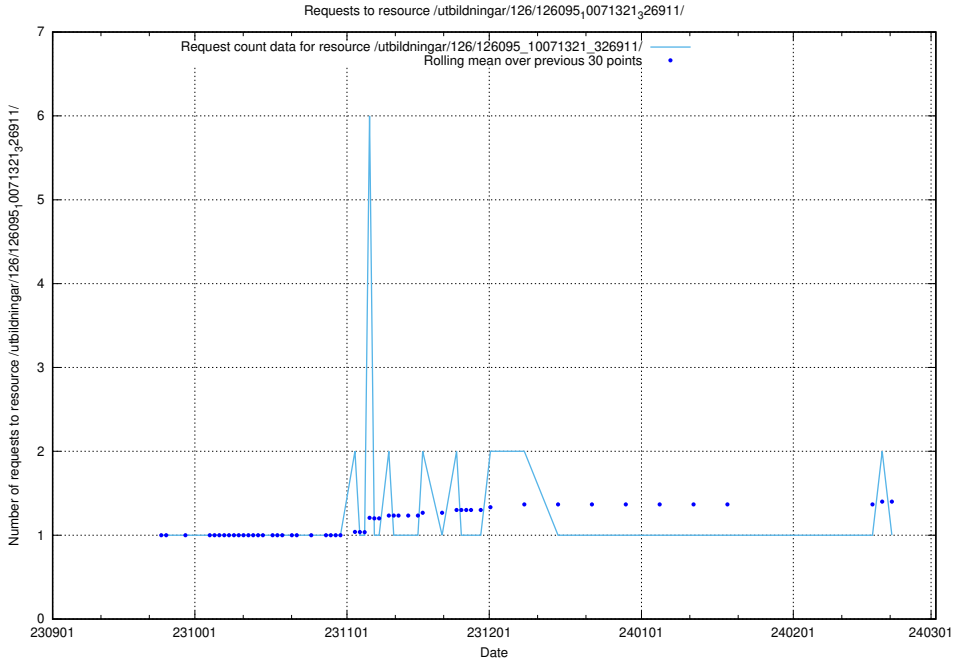

5.4198 Usage of /utbildningar/126/126095_10071321_326911/

Here, we count the number of requests to resource /utbildningar/126/126095_10071321_326911/.