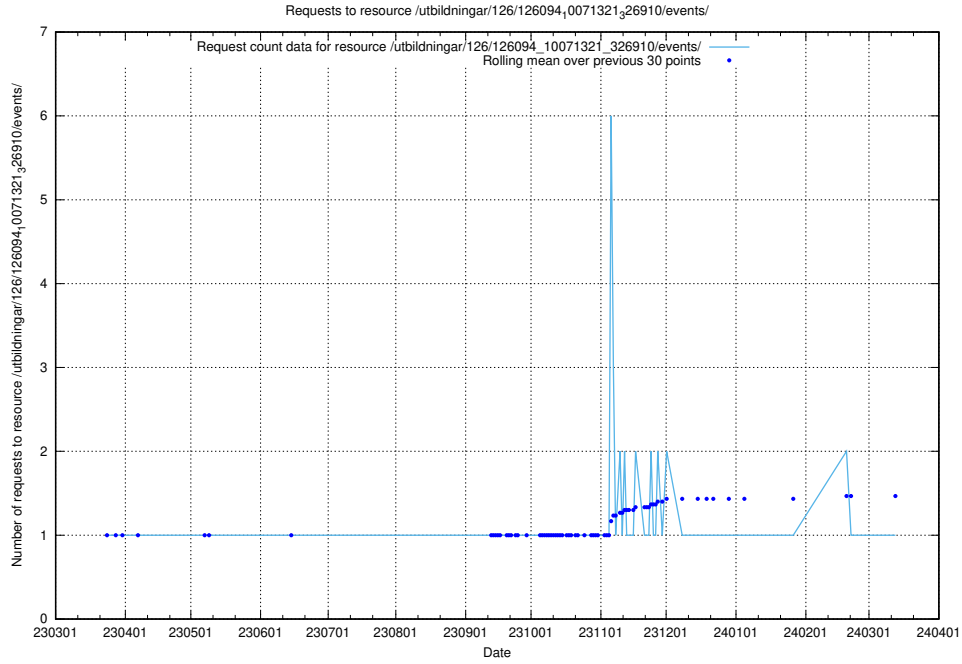

5.5917 Usage of /utbildningar/126/126094_10071321_326910/events/

Here, we count the number of requests to resource /utbildningar/126/126094_10071321_326910/events/