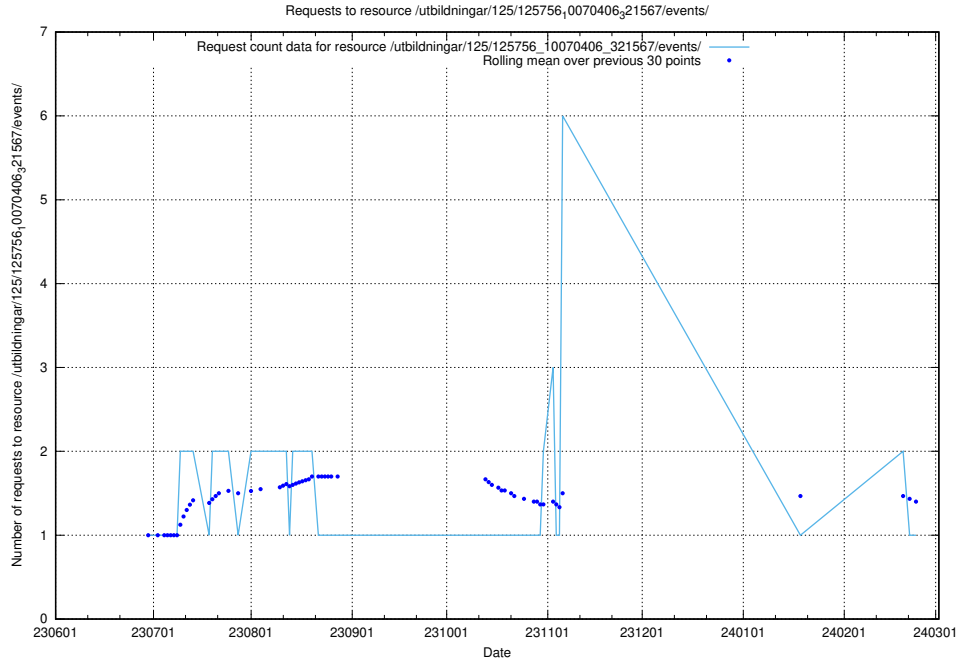

5.5085 Usage of /utbildningar/125/125756_10070406_321567/events/

Here, we count the number of requests to resource /utbildningar/125/125756_10070406_321567/events/