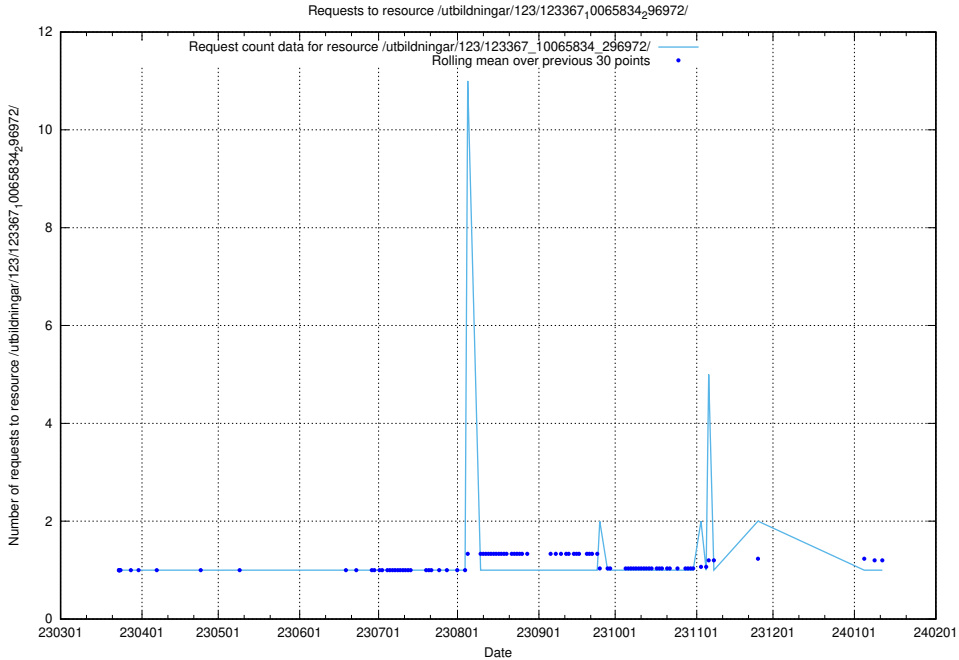

5.4581 Usage of /utbildningar/123/123367_10065834_296972/

Here, we count the number of requests to resource /utbildningar/123/123367_10065834_296972/.