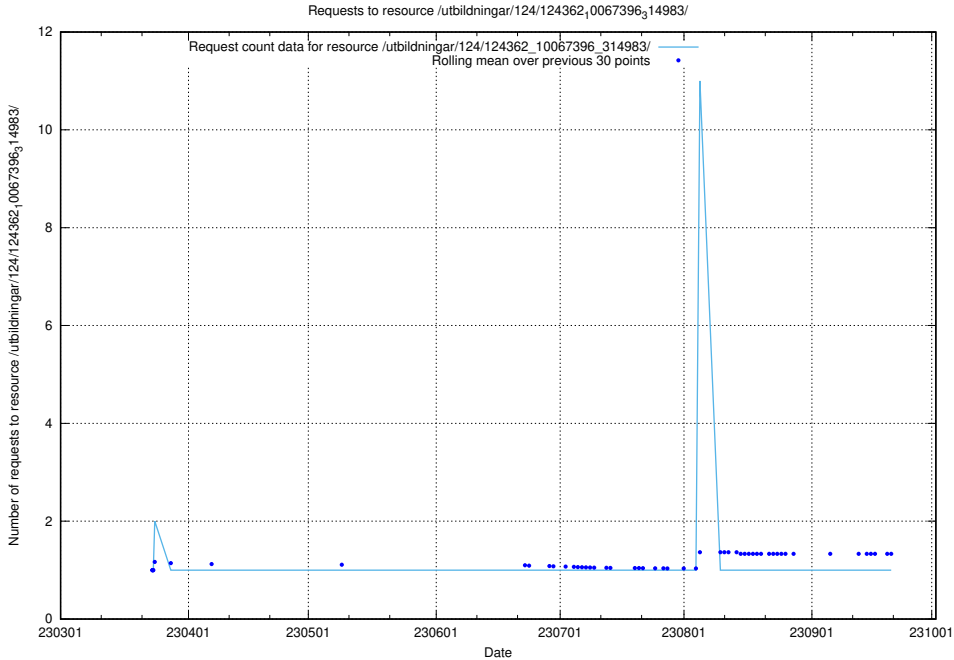

5.3505 Usage of /utbildningar/124/124362_10067396_314983/

Here, we count the number of requests to resource /utbildningar/124/124362_10067396_314983/.