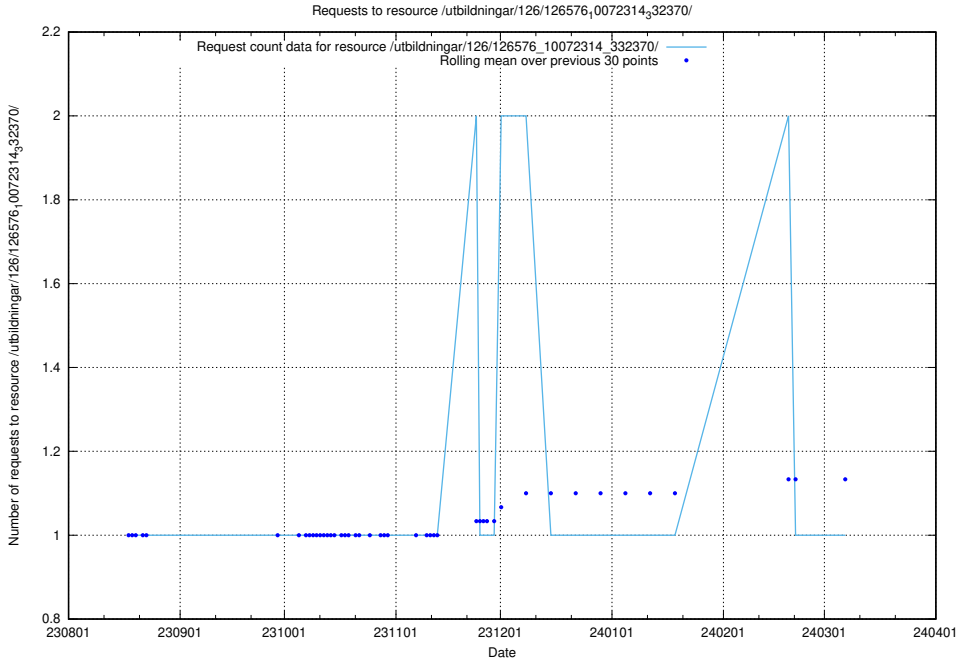

5.4484 Usage of /utbildningar/126/126576_10072314_332370/

Here, we count the number of requests to resource /utbildningar/126/126576_10072314_332370/.