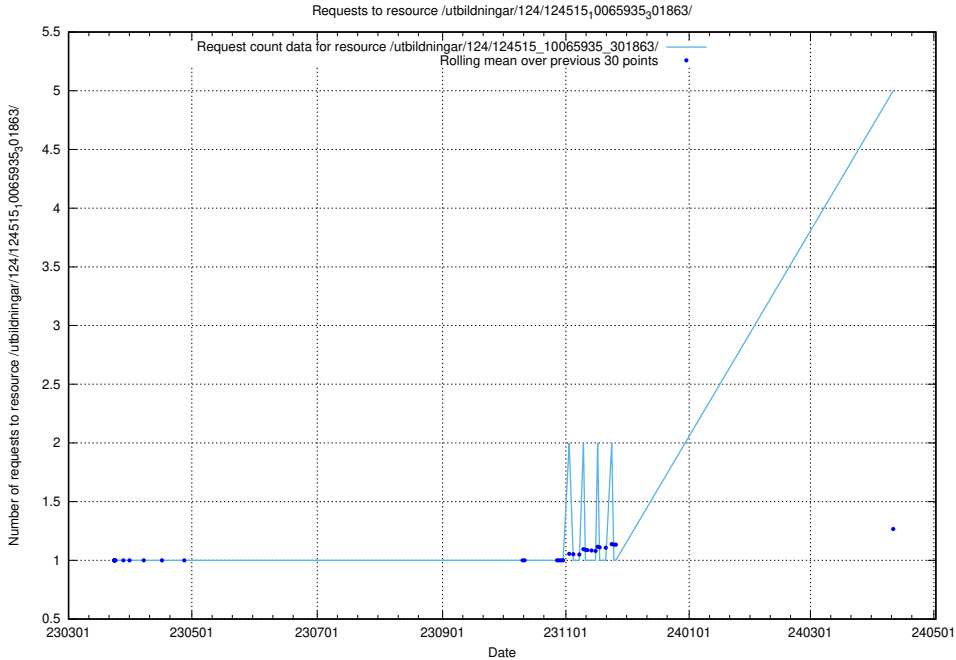

5.124 Usage of /utbildningar/124/124515_10065935_301863/

Here, we count the number of requests to resource /utbildningar/124/124515_10065935_301863/.