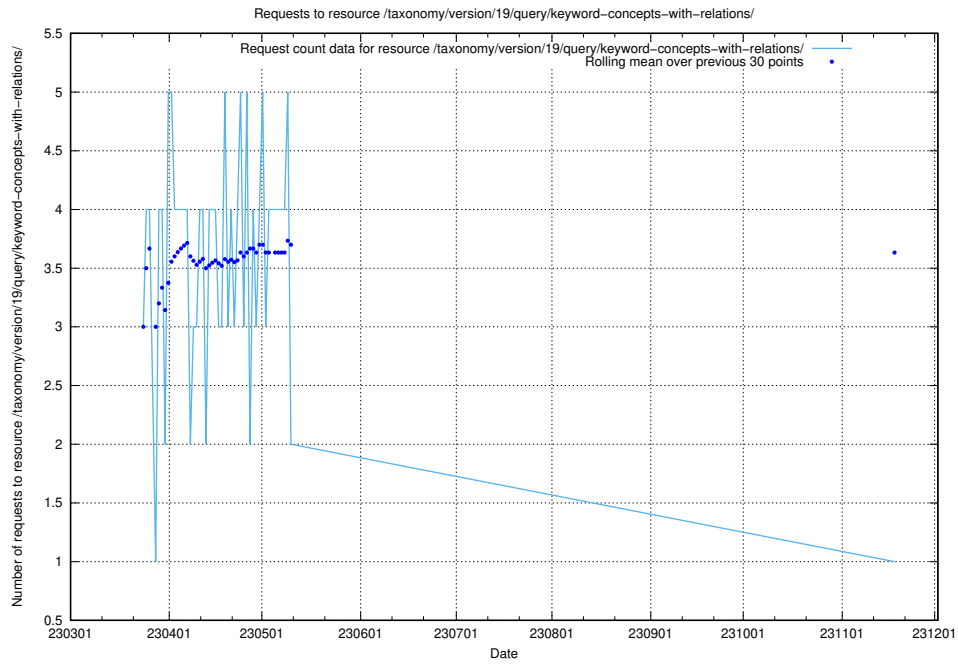

5.5854 Usage of /taxonomy/version/19/query/keyword-concepts-with-relations/

Here, we count the number of requests to resource /taxonomy/version/19/query/keyword-concepts-with-relations/.

5.5855 Usage of /utbildningar/122/122290_10064537_291120/