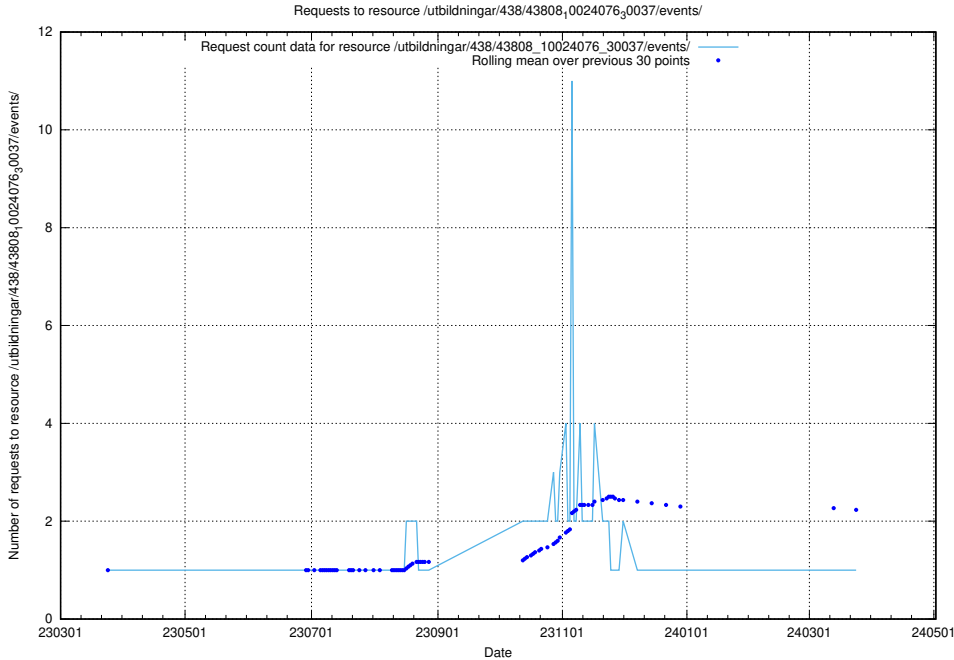

5.5883 Usage of /utbildningar/438/43808_10024076_30037/events/

Here, we count the number of requests to resource /utbildningar/438/43808_10024076_30037/events/.