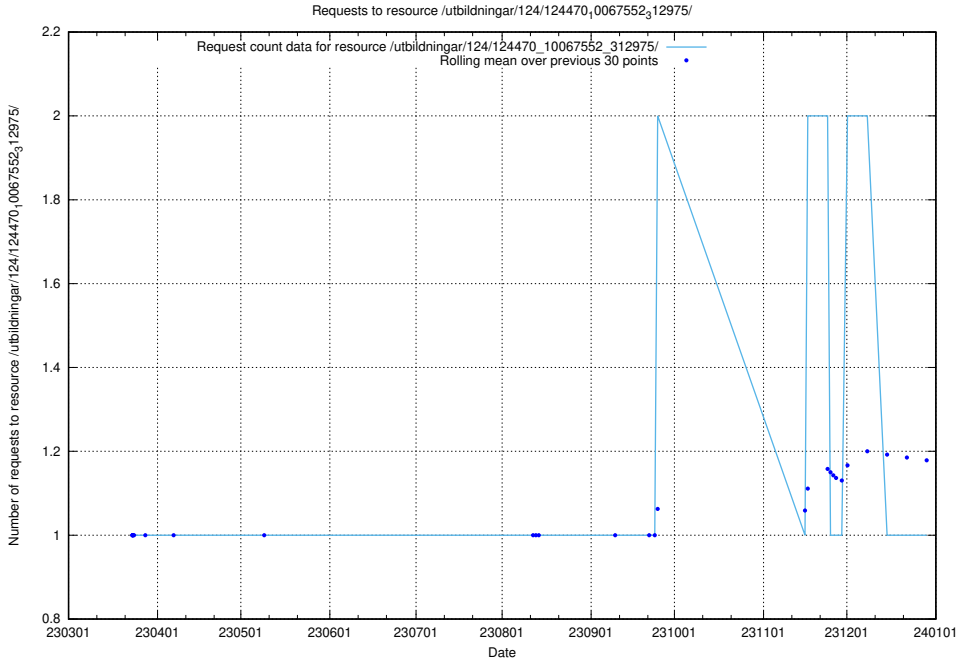

5.2923 Usage of /utbildningar/124/124470_10067552_312975/

Here, we count the number of requests to resource /utbildningar/124/124470_10067552_312975/.