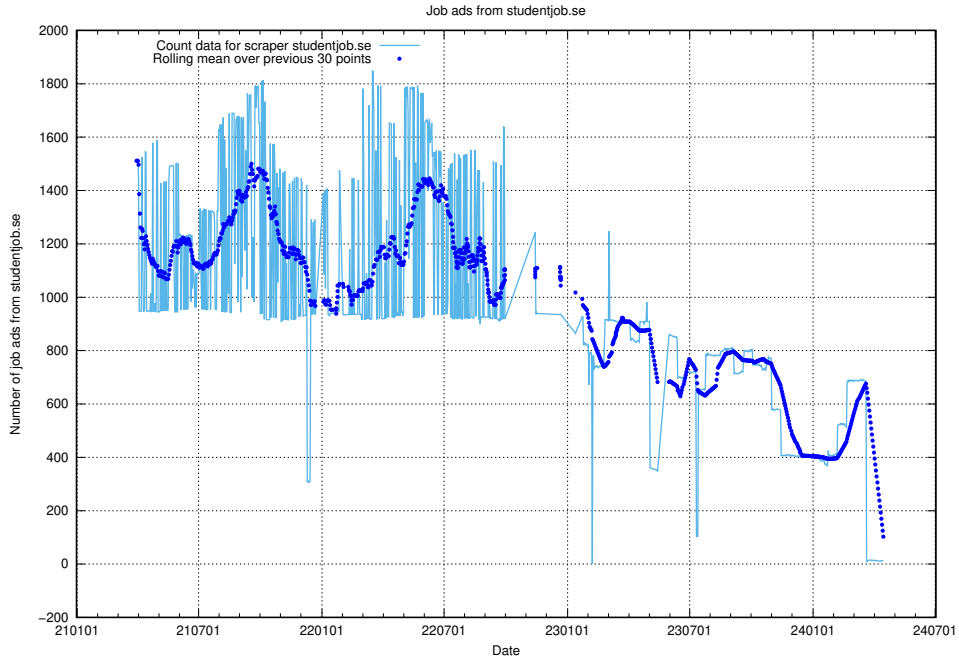

13.18 Number of ads by scraper studentjob.se

Here, we count the number of job ads scraped from studentjob.se.

13.19 Number of ads by scraper gronajobb.se

Here, we count the number of job ads scraped from gronajobb.se.