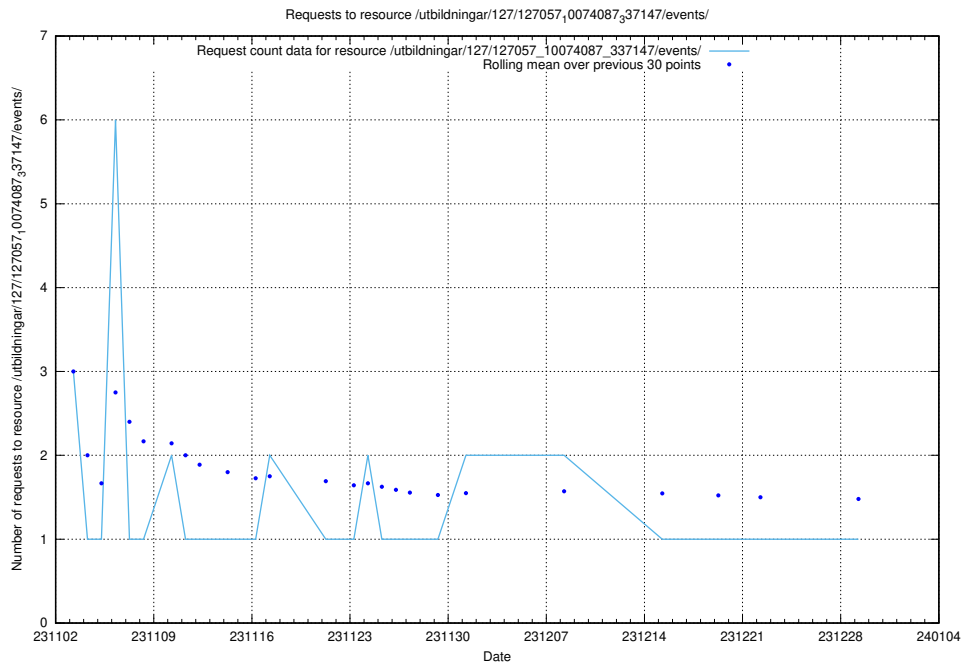

5.3860 Usage of /utbildningar/127/127057_10074087_337147/events/

Here, we count the number of requests to resource /utbildningar/127/127057_10074087_337147/events/