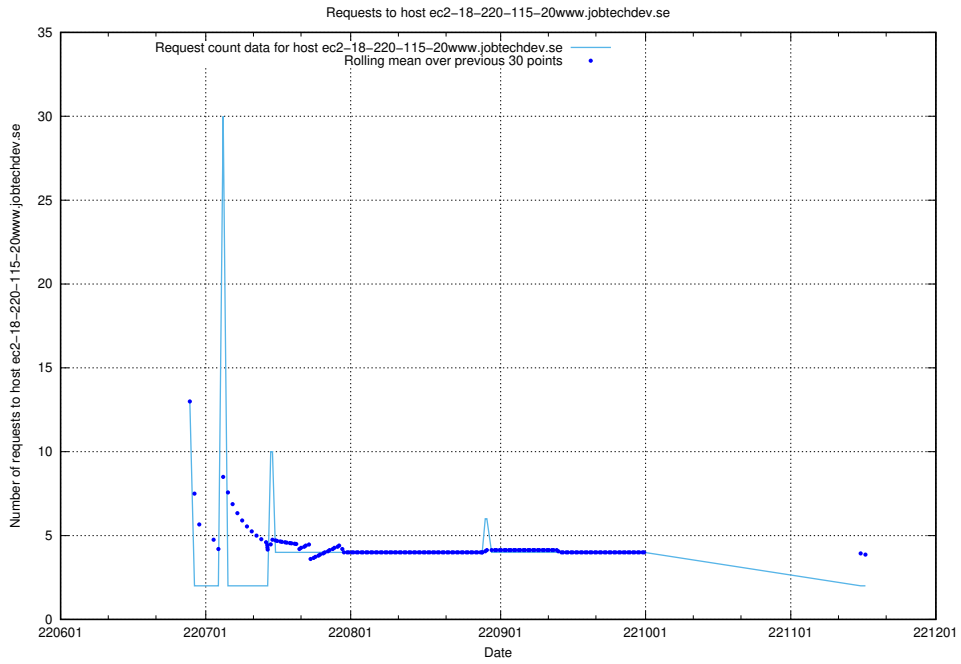

7.393 Usage of ec2-18-220-115-20www.jobtechdev.se

Here, we count the number of requests to host ec2-18-220-115-20www.jobtechdev.se.