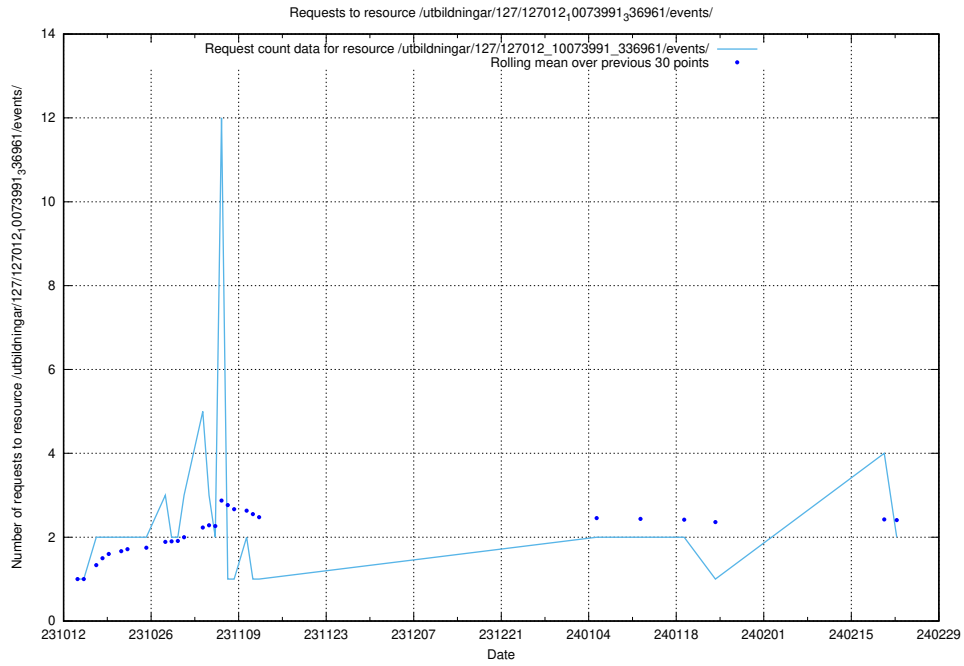

5.727 Usage of /utbildningar/127/127012_10073991_336961/events/

Here, we count the number of requests to resource /utbildningar/127/127012_10073991_336961/events/