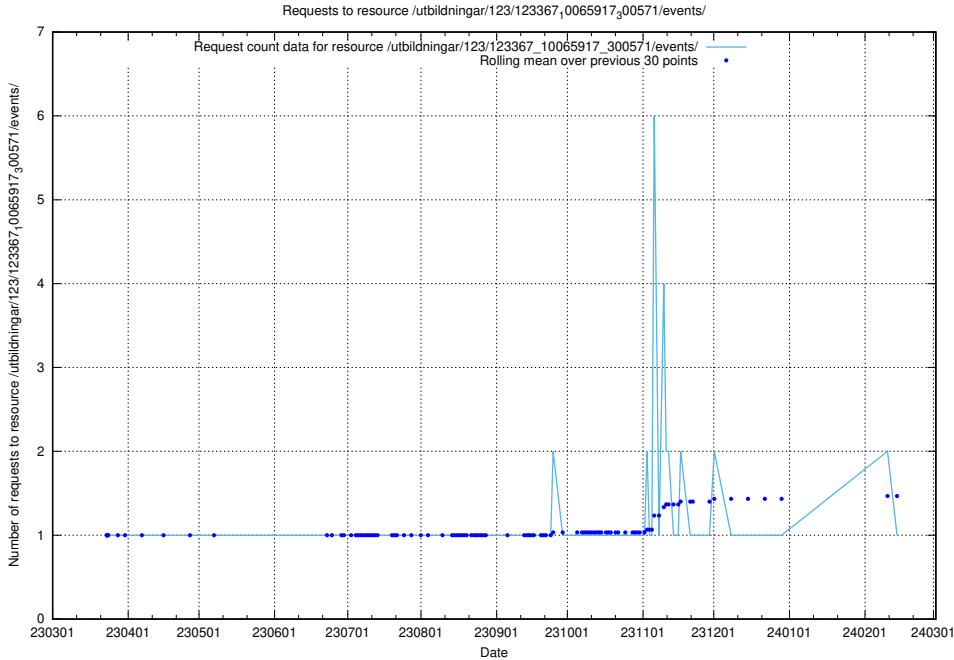

5.4357 Usage of /utbildningar/123/123367_10065917_300571/events/

Here, we count the number of requests to resource /utbildningar/123/123367_10065917_300571/events/