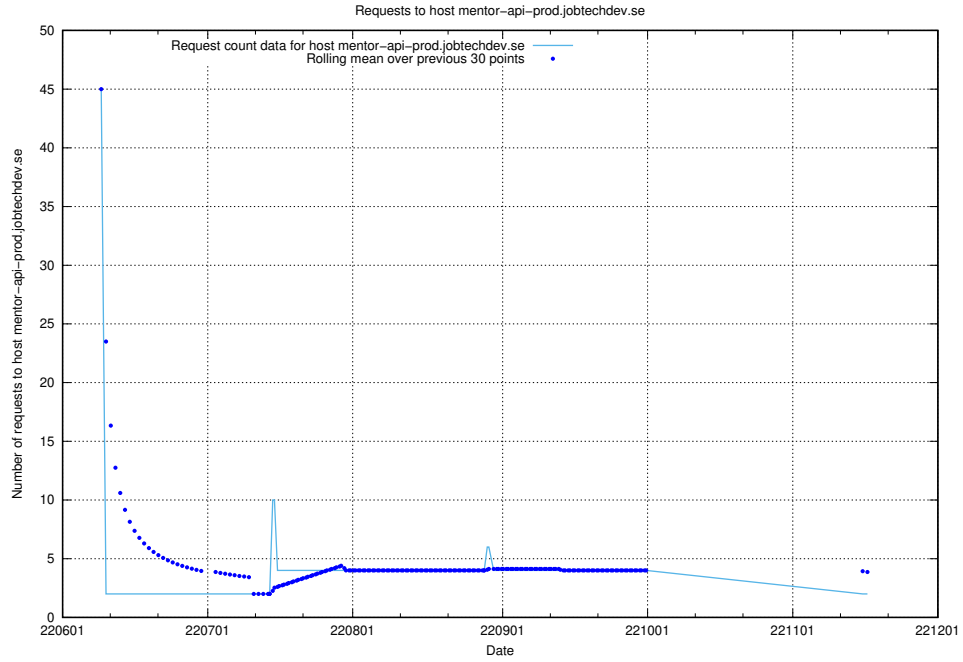

7.406 Usage of mentor-api-prod.jobtechdev.se

Here, we count the number of requests to host mentor-api-prod.jobtechdev.se.