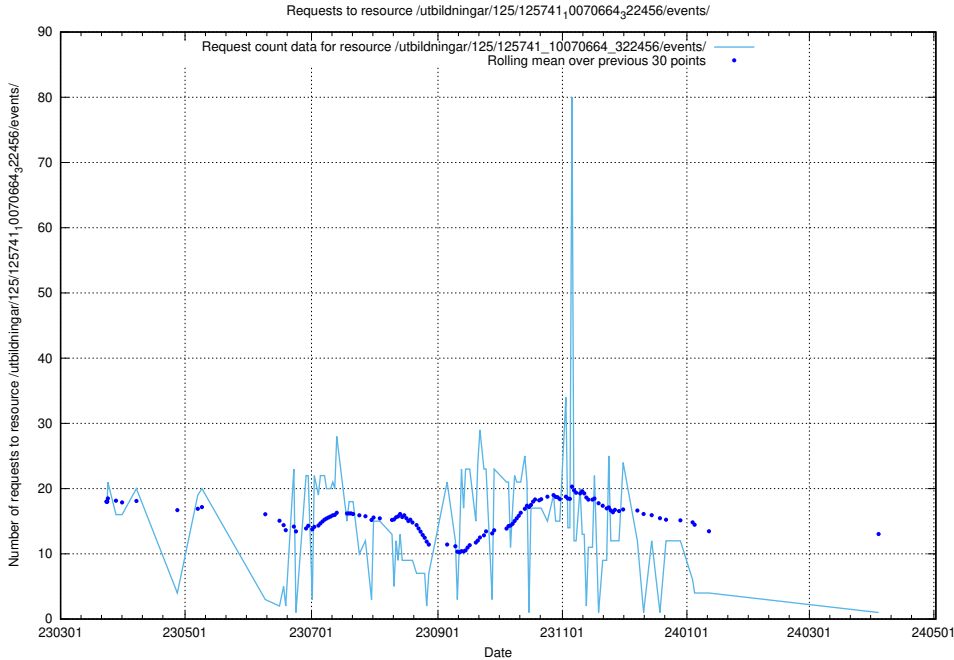

5.5952 Usage of /utbildningar/125/125741_10070664_322456/events/

Here, we count the number of requests to resource /utbildningar/125/125741_10070664_322456/events/