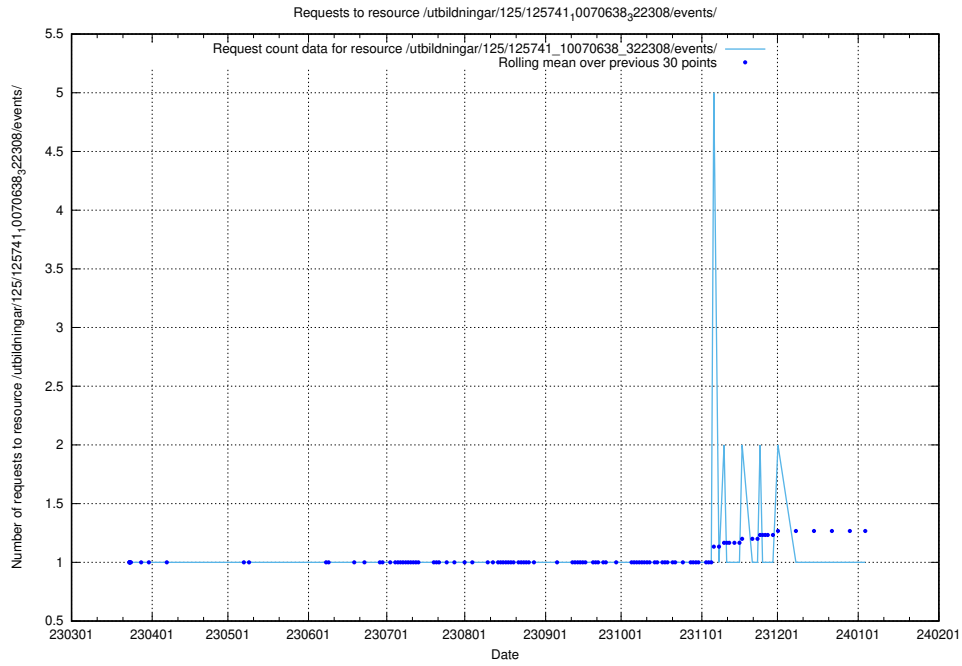

5.6192 Usage of /utbildningar/125/125741_10070638_322308/events/

Here, we count the number of requests to resource /utbildningar/125/125741_10070638_322308/events/