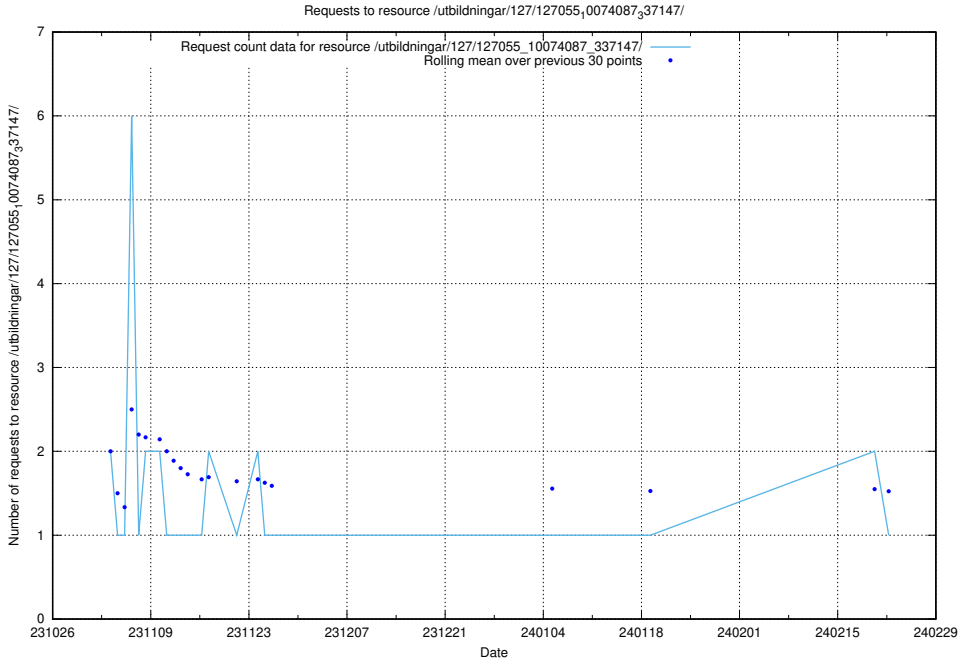

5.3866 Usage of /utbildningar/127/127055_10074087_337147/

Here, we count the number of requests to resource /utbildningar/127/127055_10074087_337147/.