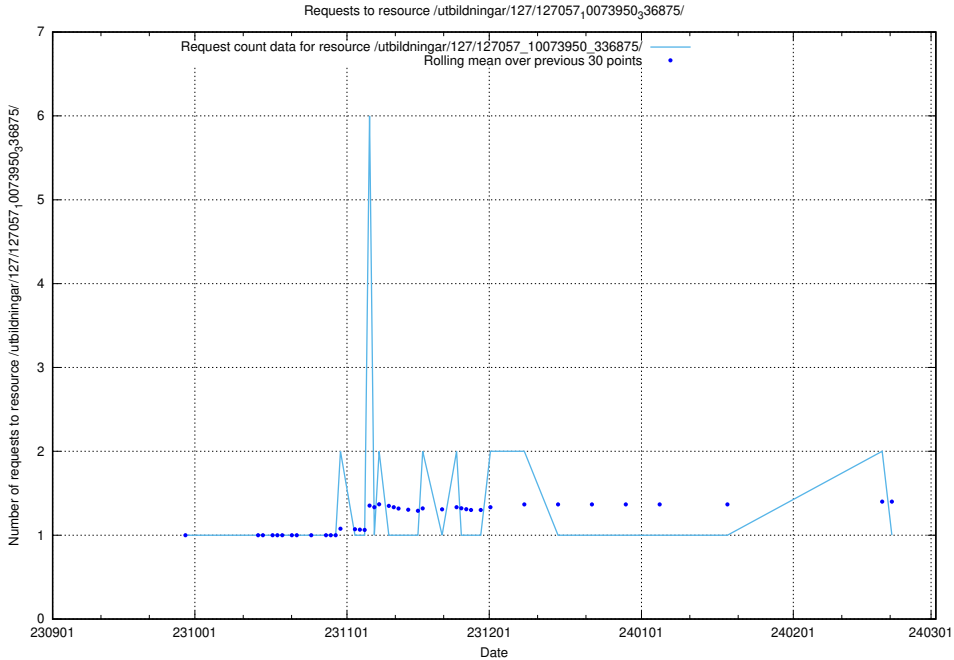

5.4162 Usage of /utbildningar/127/127057_10073950_336875/

Here, we count the number of requests to resource /utbildningar/127/127057_10073950_336875/.