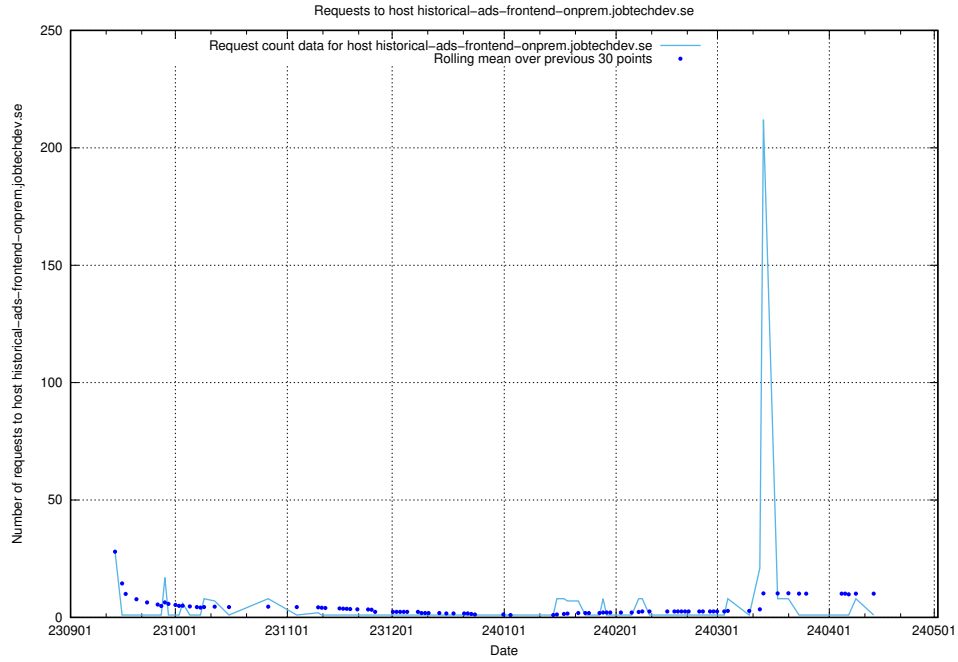

7.598 Usage of historical-ads-frontend-onprem.jobtechdev.se

Here, we count the number of requests to host historical-ads-frontend-onprem.jobtechdev.se.