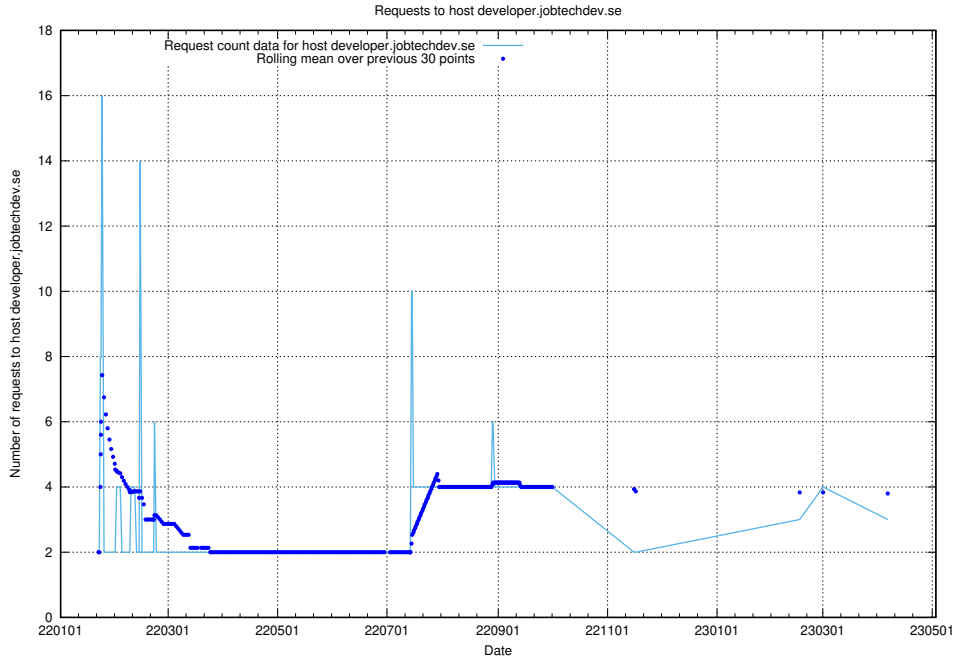

7.160 Usage of developer.jobtechdev.se

Here, we count the number of requests to host developer.jobtechdev.se.