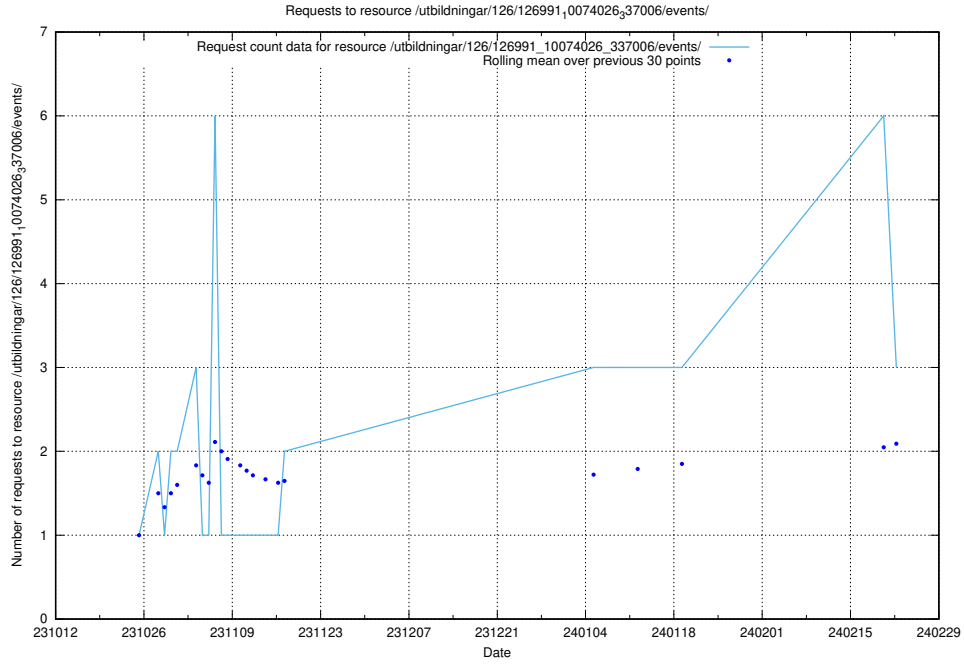

Here, we count the number of requests to resource /utbildningar/124/124472_10067631_336914/.

5.351 Usage of /utbildningar/126/126991_10074026_337006/events/

Here, we count the number of requests to resource /utbildningar/126/126991_10074026_337006/events/