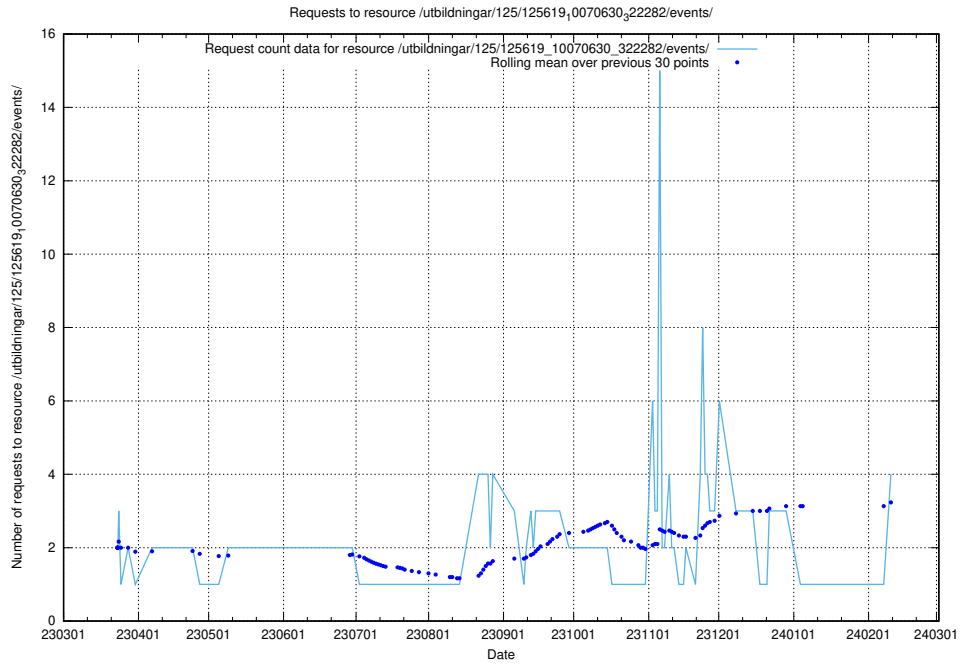

5.253 Usage of /utbildningar/125/125619_10070630_322282/events/

Here, we count the number of requests to resource /utbildningar/125/125619_10070630_322282/events/