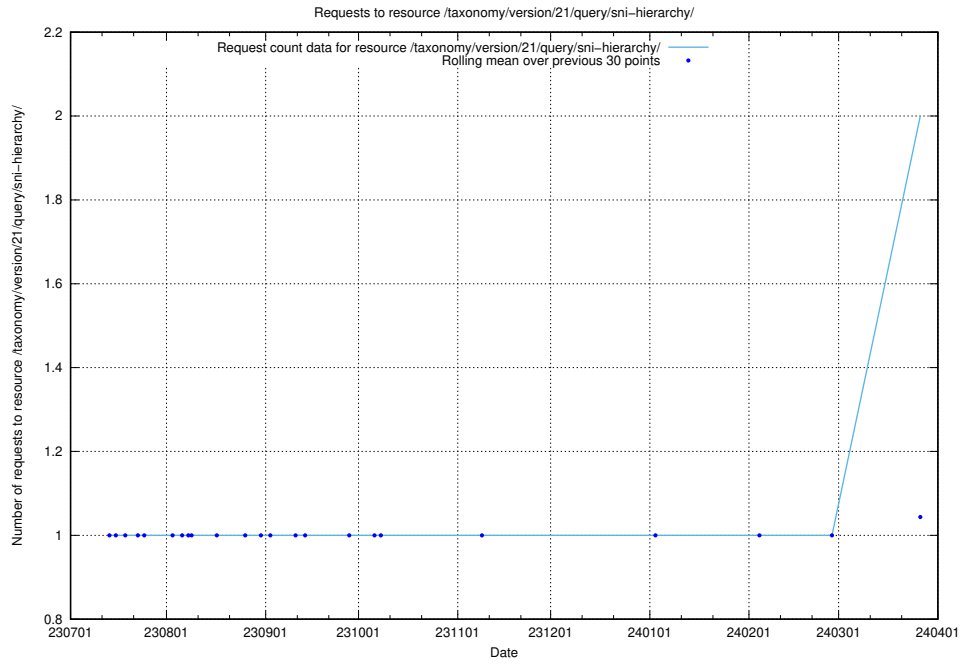

5.806 Usage of /taxonomy/version/21/query/sni-hierarchy/

Here, we count the number of requests to resource /taxonomy/version/21/query/sni-hierarchy/.