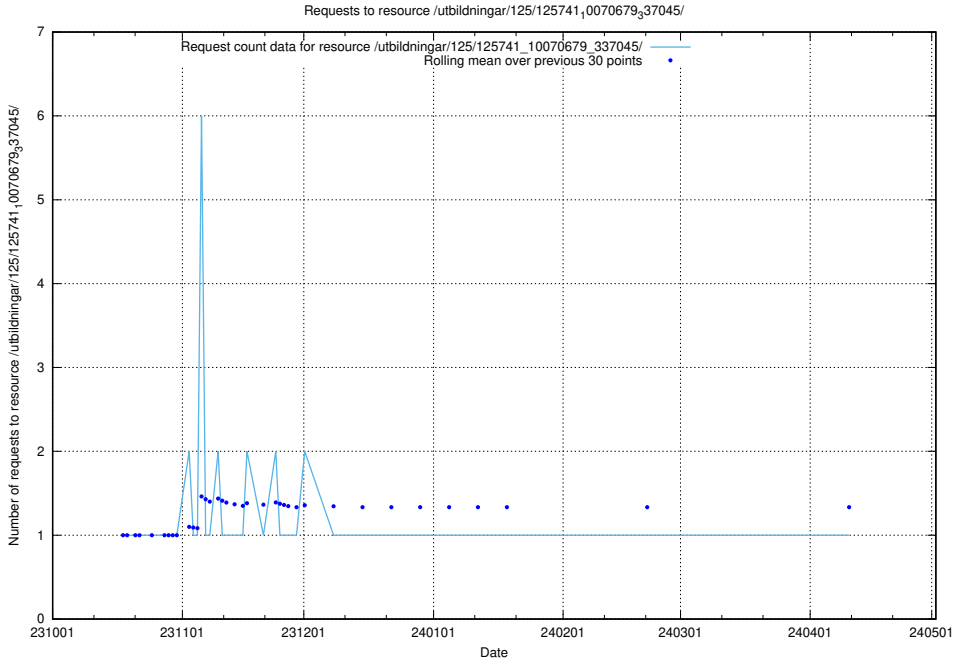

5.4004 Usage of /utbildningar/125/125741_10070679_337045/

Here, we count the number of requests to resource /utbildningar/125/125741_10070679_337045/.