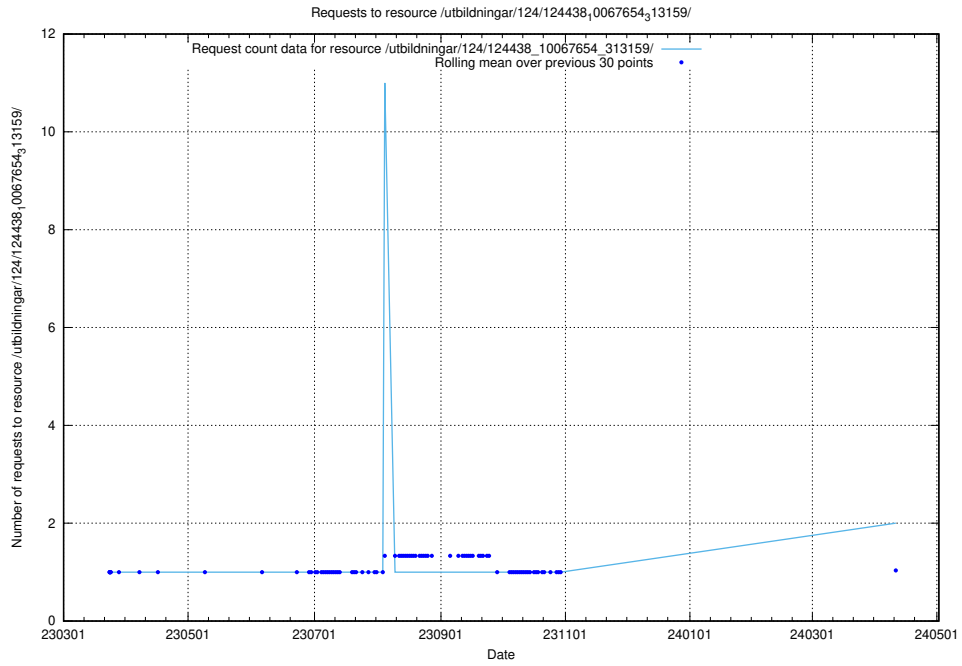

5.669 Usage of /utbildningar/124/124438_10067654_313159/

Here, we count the number of requests to resource /utbildningar/124/124438_10067654_313159/.