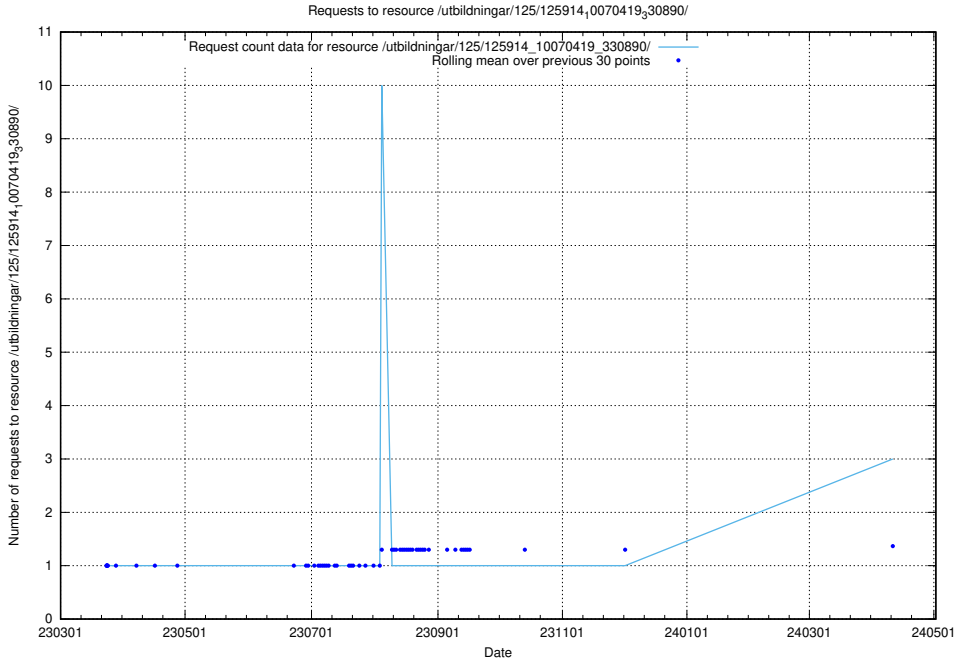

5.465 Usage of /utbildningar/125/125914_10070419_330890/

Here, we count the number of requests to resource /utbildningar/125/125914_10070419_330890/.