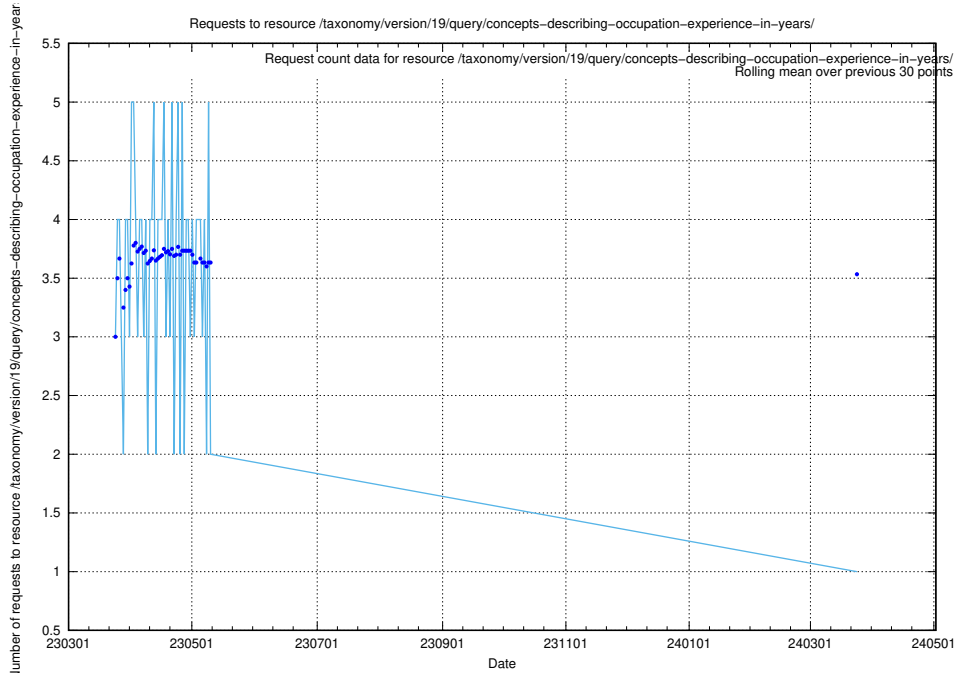

5.5860 Usage of /taxonomy/version/19/query/concepts-describing-occupation-experience-in-years/

Here, we count the number of requests to resource /taxonomy/version/19/query/concepts-describing-occupation-experience-in-years/.