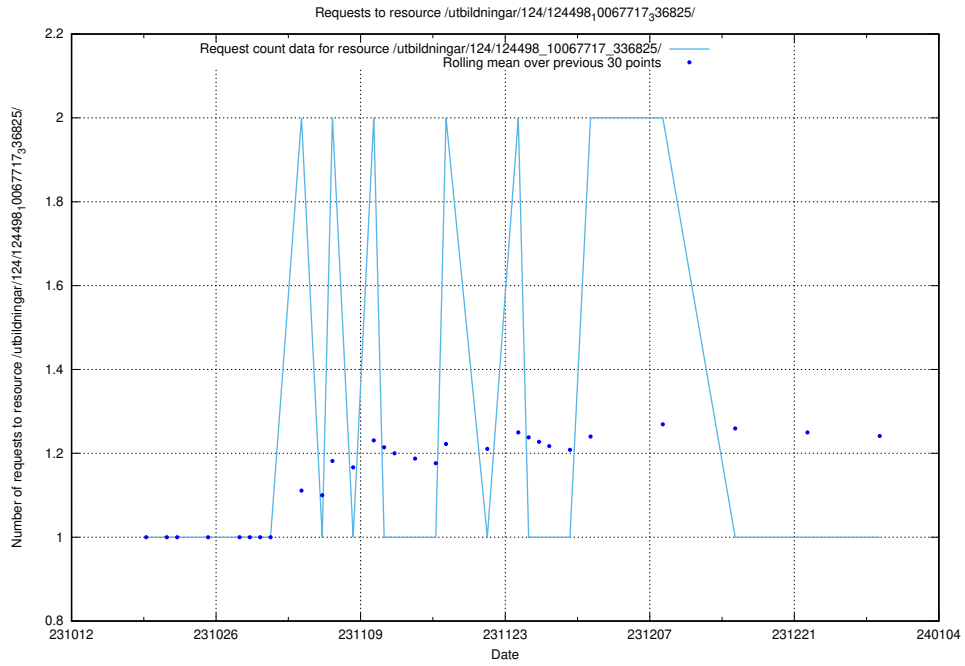

5.3990 Usage of /utbildningar/124/124498_10067717_336825/

Here, we count the number of requests to resource /utbildningar/124/124498_10067717_336825/.

5.3991 Usage of /utbildningar/107/107006_10040733_55262/events/