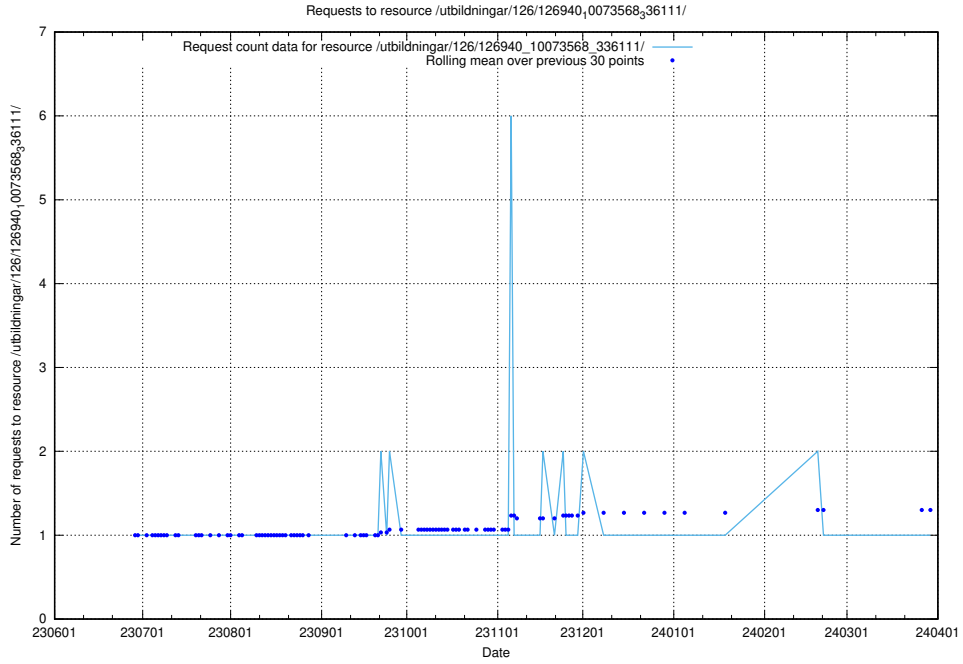

5.5131 Usage of /utbildningar/126/126940_10073568_336111/

Here, we count the number of requests to resource /utbildningar/126/126940_10073568_336111/.