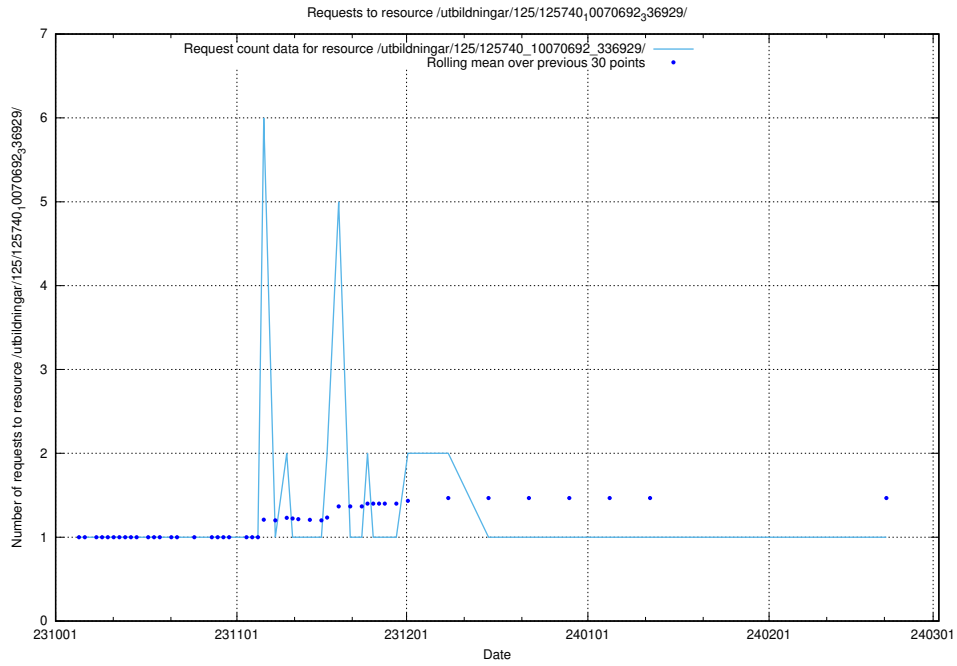

Here, we count the number of requests to resource /utbildningar/125/125740_10070692_336929/events/

5.4126 Usage of /utbildningar/125/125740_10070692_336929/

Here, we count the number of requests to resource /utbildningar/125/125740_10070692_336929/.