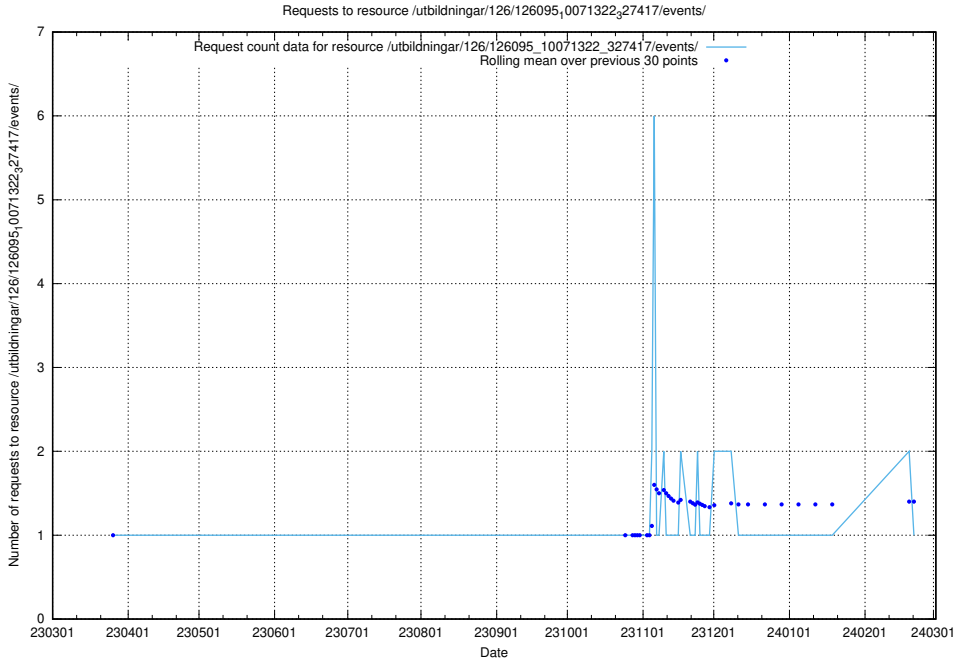

5.5771 Usage of /utbildningar/126/126095_10071322_327417/events/

Here, we count the number of requests to resource /utbildningar/126/126095_10071322_327417/events/