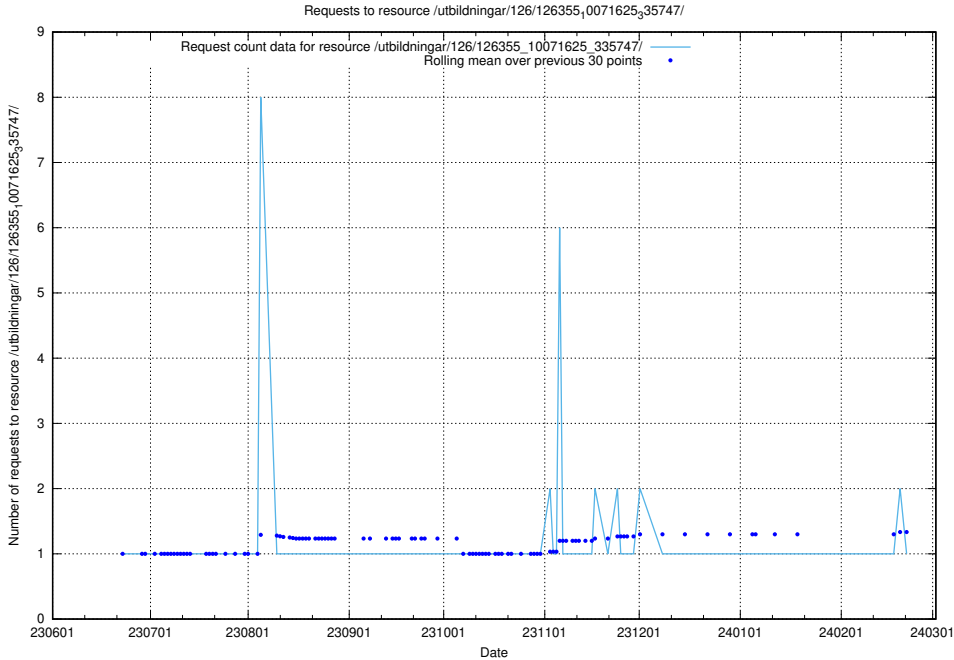

5.5357 Usage of /utbildningar/126/126355_10071625_335747/

Here, we count the number of requests to resource /utbildningar/126/126355_10071625_335747/.