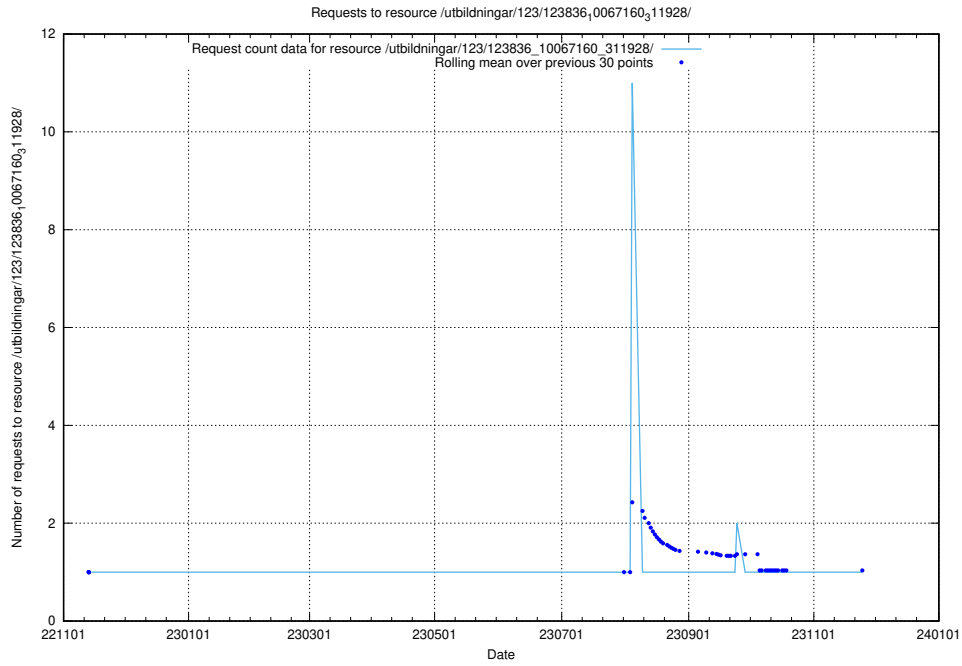

5.5592 Usage of /utbildningar/123/123836_10067160_311928/

Here, we count the number of requests to resource /utbildningar/123/123836_10067160_311928/.