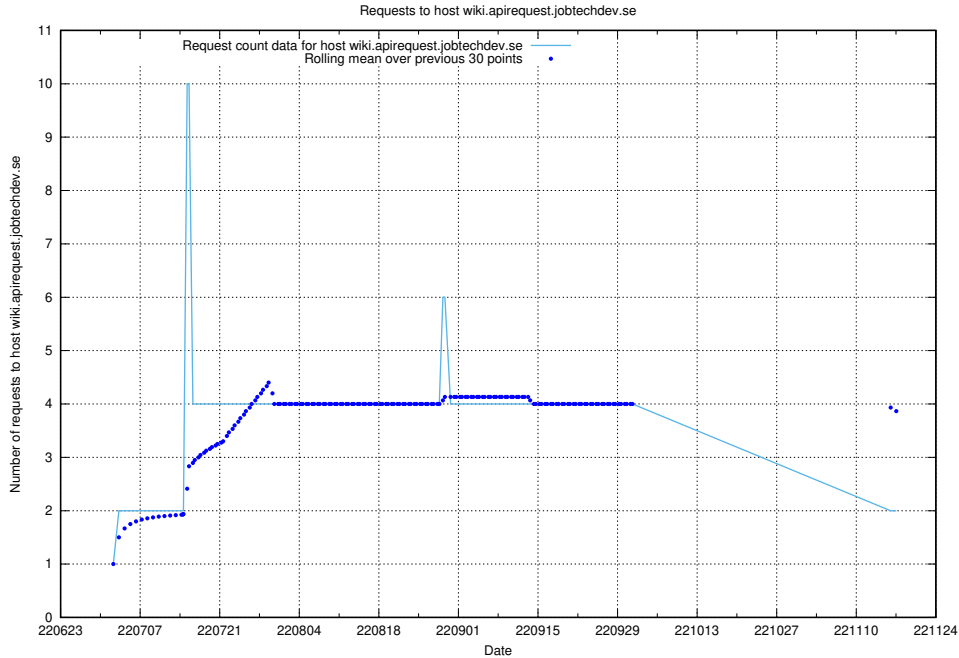

7.388 Usage of wiki.apirequest.jobtechdev.se

Here, we count the number of requests to host wiki.apirequest.jobtechdev.se.

7.389 Usage of wiki.api.jobtechdev.se

Here, we count the number of requests to host wiki.api.jobtechdev.se.