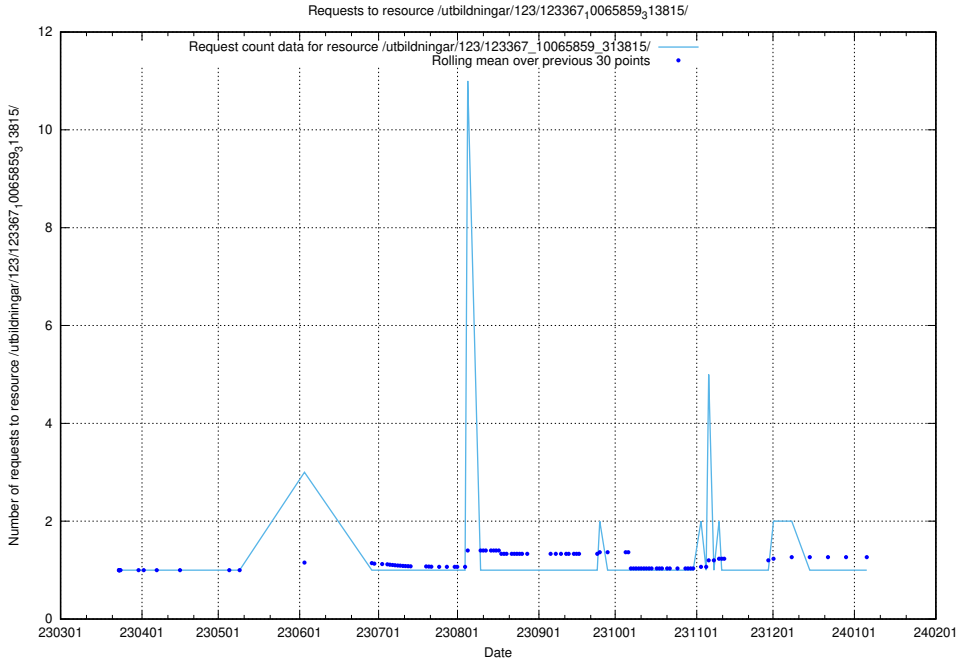

5.4555 Usage of /utbildningar/123/123367_10065859_313815/

Here, we count the number of requests to resource /utbildningar/123/123367_10065859_313815/.