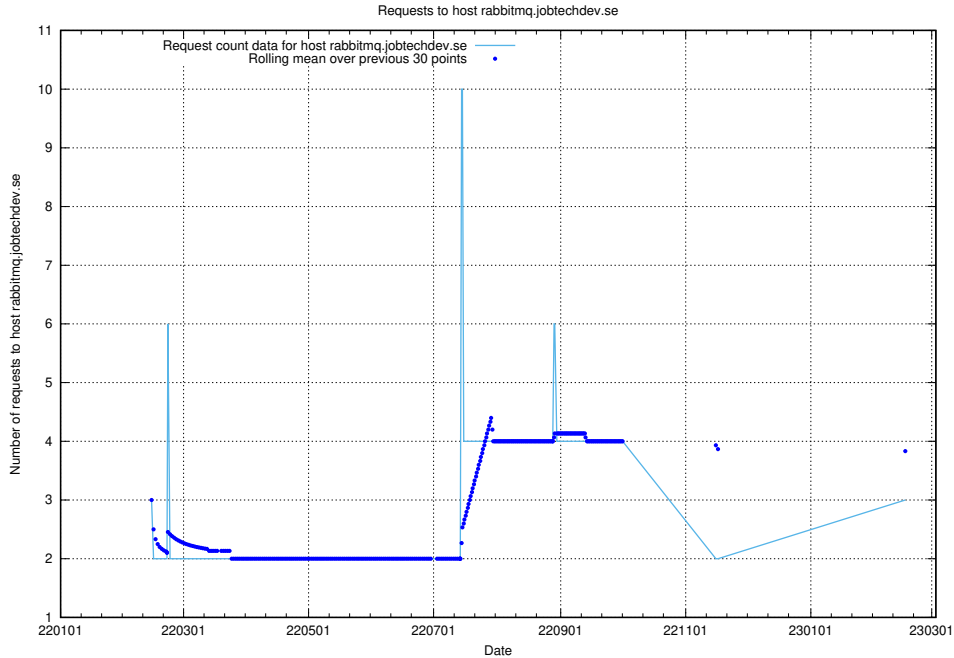

7.227 Usage of rabbitmq.jobtechdev.se

Here, we count the number of requests to host rabbitmq.jobtechdev.se.

7.228 Usage of kam-openshift-gitops.prod.services.jtech.se

Here, we count the number of requests to host kam-openshift-gitops.prod.services.jtech.se.