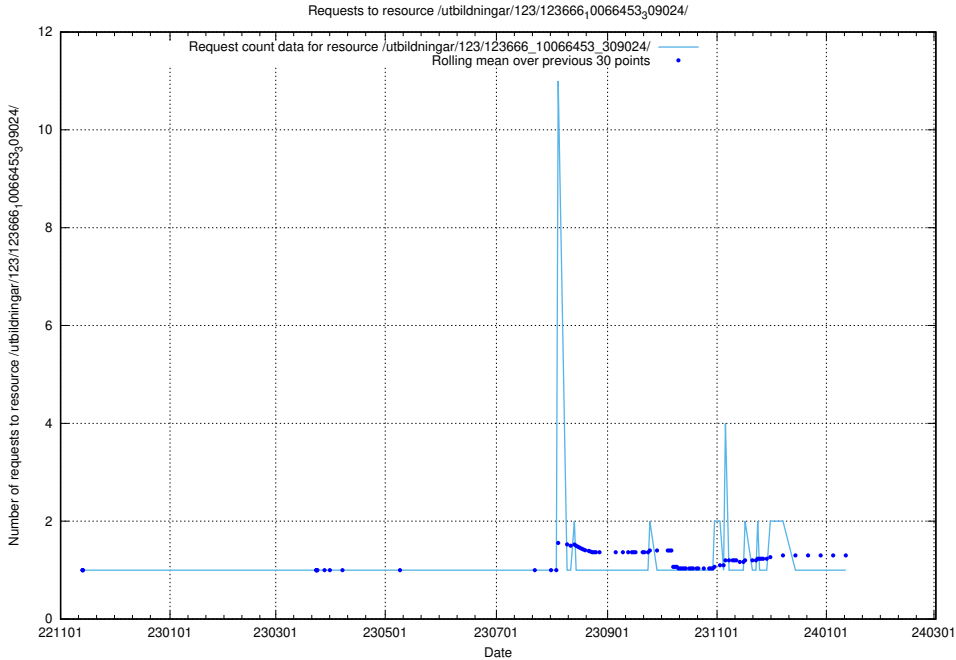

5.5617 Usage of /utbildningar/123/123666_10066453_309024/

Here, we count the number of requests to resource /utbildningar/123/123666_10066453_309024/.