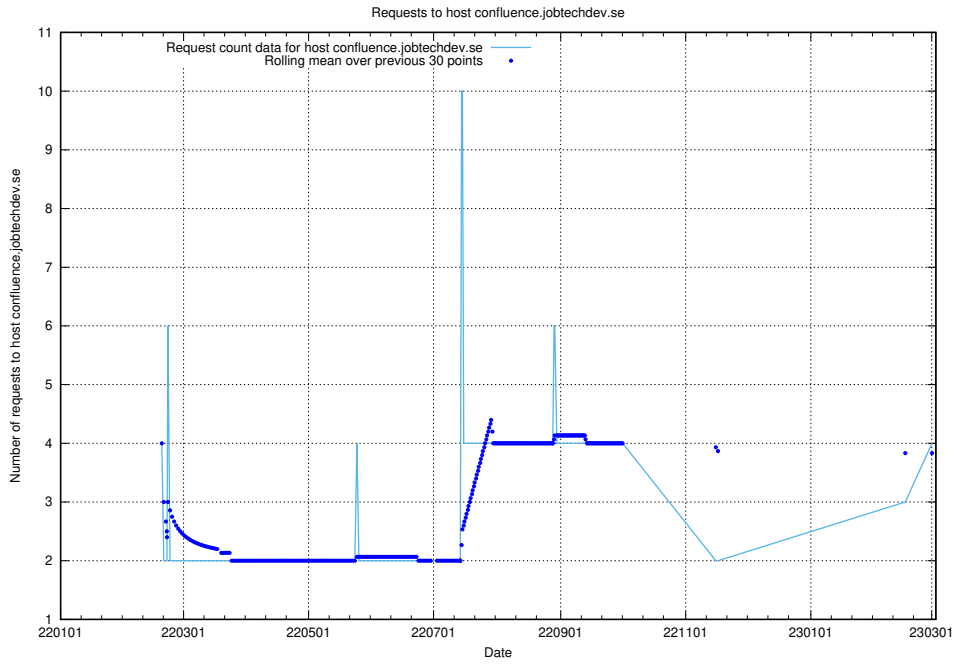

7.155 Usage of confluence.jobtechdev.se

Here, we count the number of requests to host confluence.jobtechdev.se.