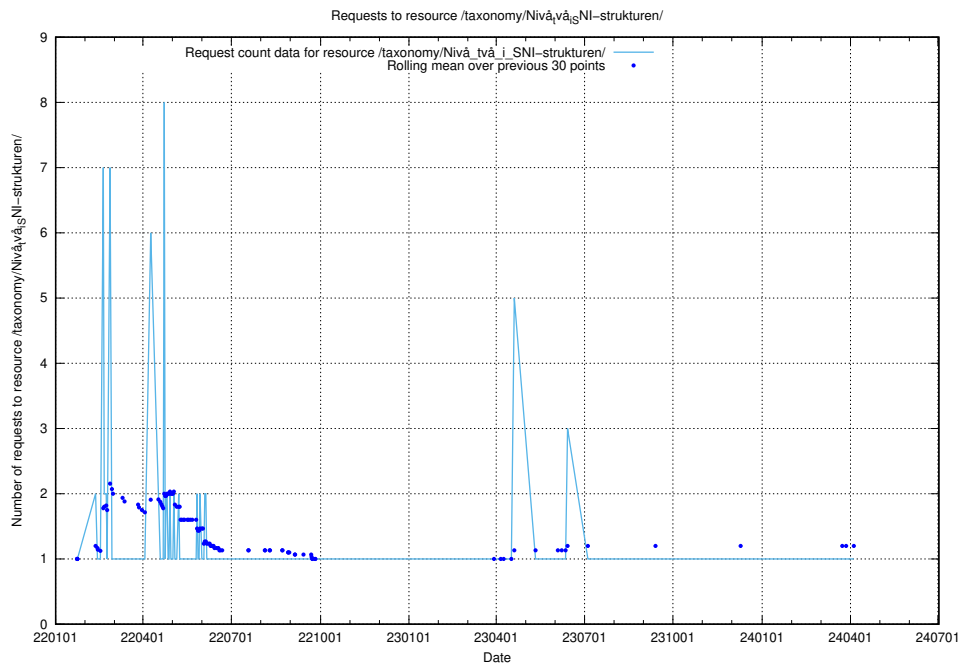

5.3938 Usage of /taxonomy/Nivå_två_i_SNI-strukturen/

Here, we count the number of requests to resource /taxonomy/Nivå_två_i_SNI-strukturen/.