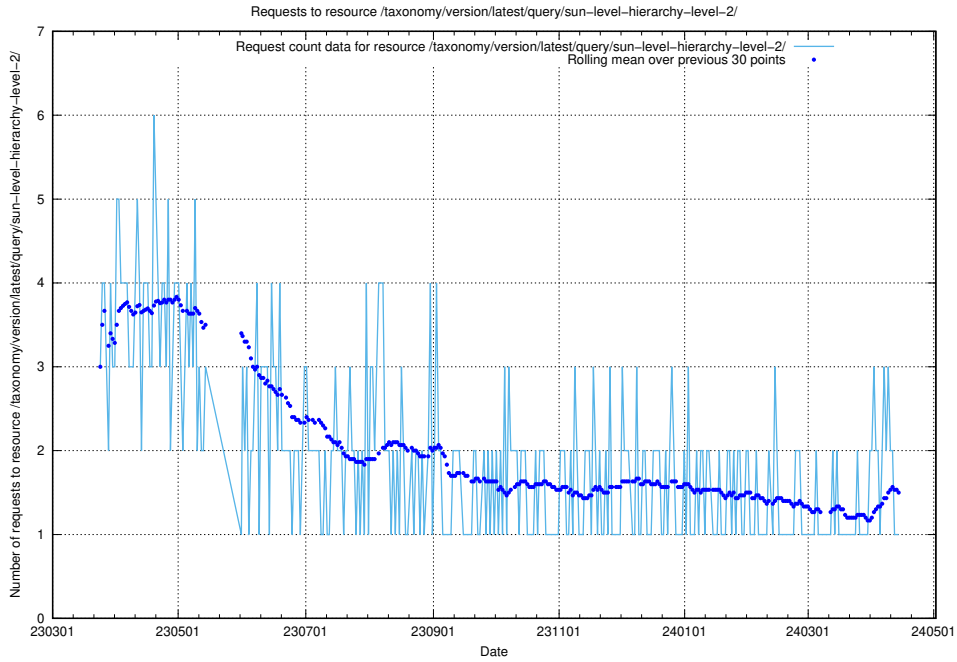

5.5783 Usage of /taxonomy/version/latest/query/sun-level-hierarchy-level-2/

Here, we count the number of requests to resource /taxonomy/version/latest/query/sun-level-hierarchy-level-2/.