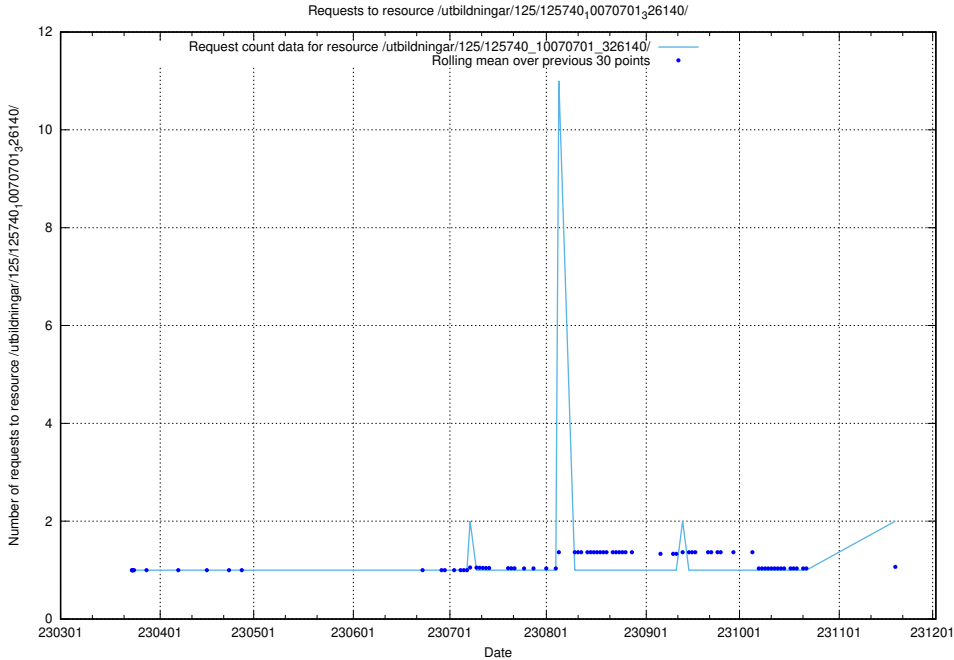

5.473 Usage of /utbildningar/125/125740_10070701_326140/

Here, we count the number of requests to resource /utbildningar/125/125740_10070701_326140/.