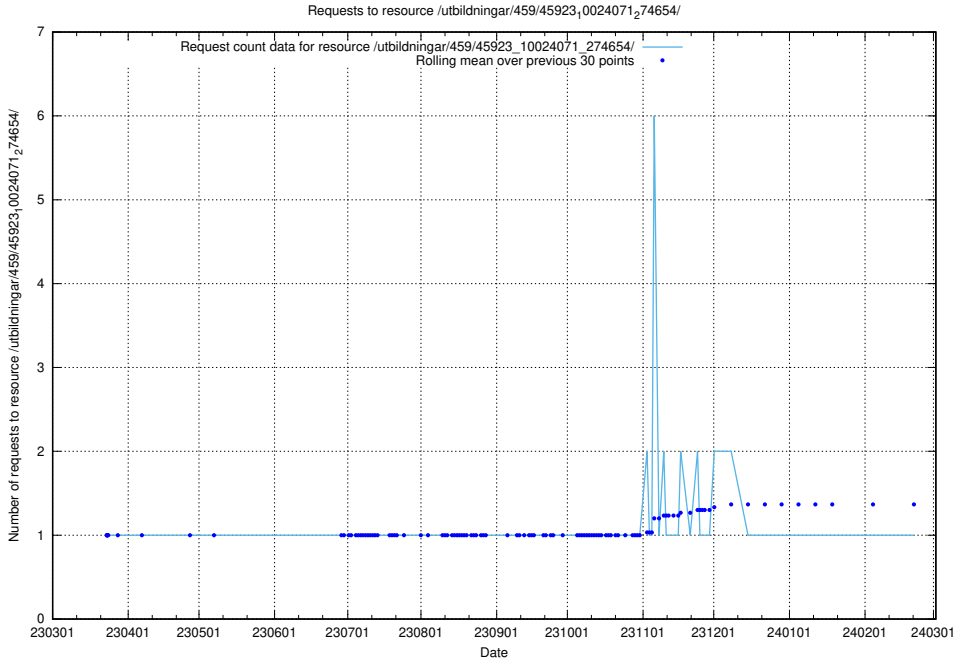

5.6017 Usage of /utbildningar/459/45923_10024071_274654/

Here, we count the number of requests to resource /utbildningar/459/45923_10024071_274654/.