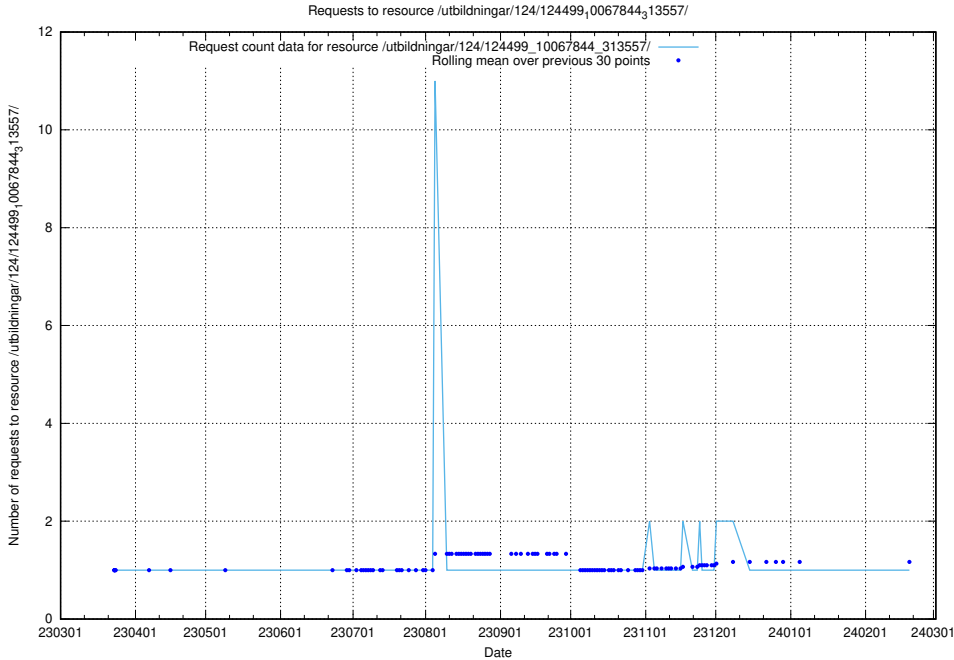

5.2176 Usage of /utbildningar/124/124499_10067844_313557/

Here, we count the number of requests to resource /utbildningar/124/124499_10067844_313557/.