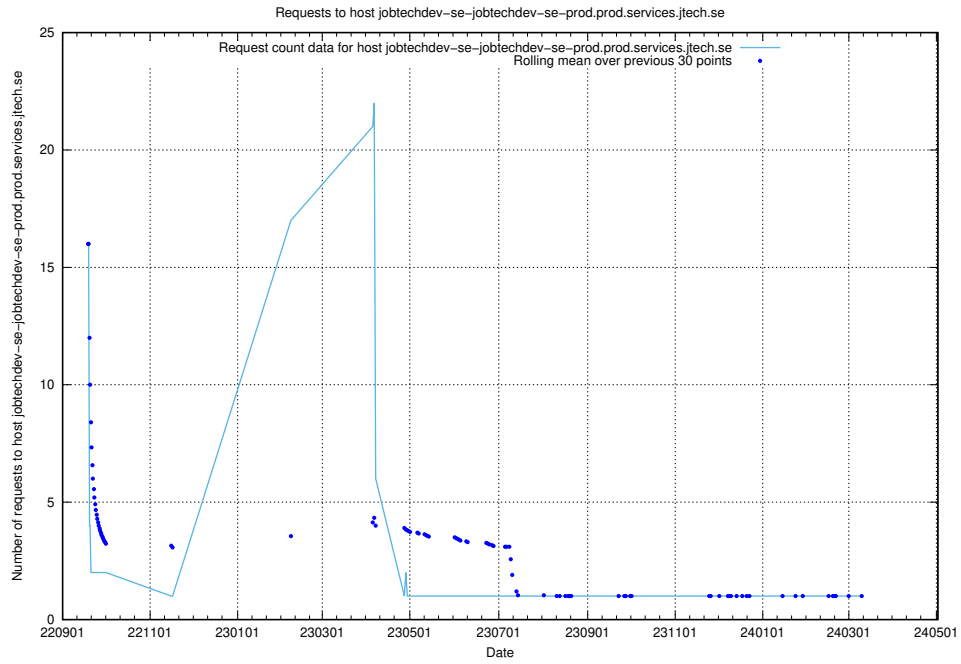

7.612 Usage of jobtechdev-se-jobtechdev-se-prod.prod.services.jtech.se

Here, we count the number of requests to host jobtechdev-se-jobtechdev-se-prod.prod.services.jtech.se.