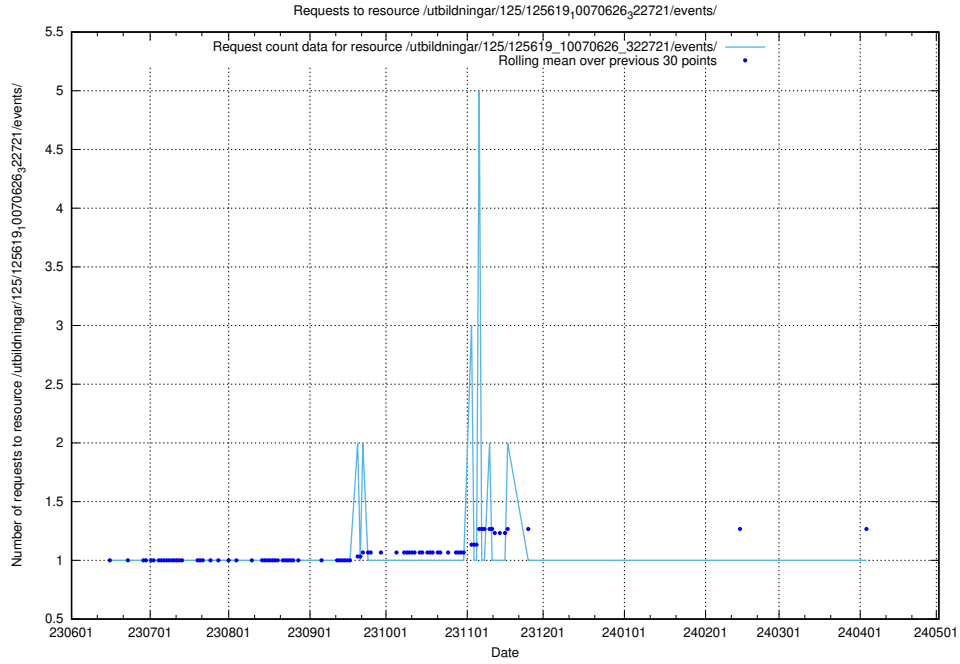

5.5571 Usage of /utbildningar/125/125619_10070626_322721/events/

Here, we count the number of requests to resource /utbildningar/125/125619_10070626_322721/events/