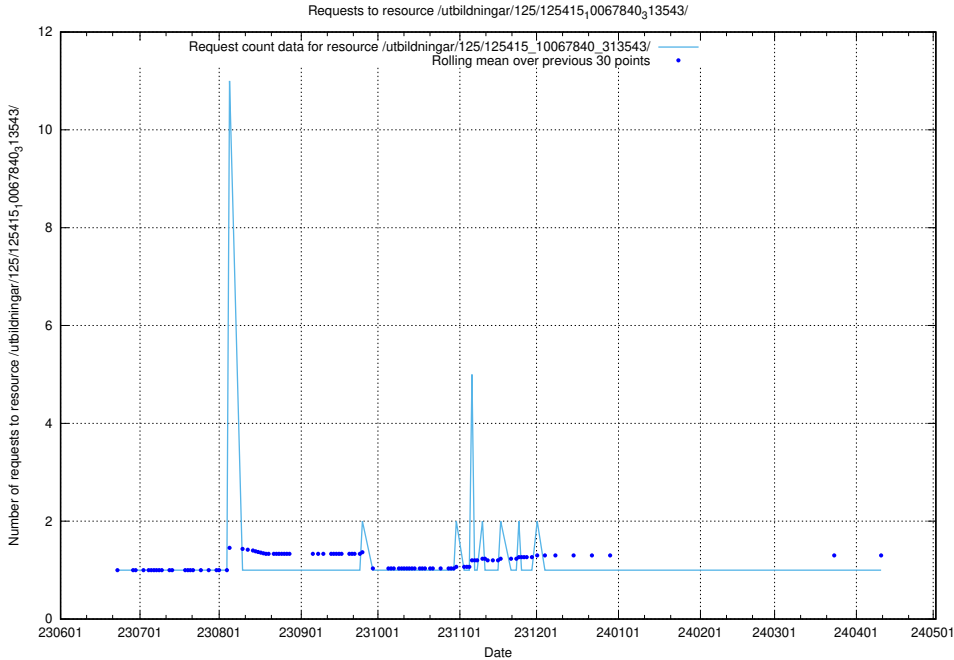

5.5423 Usage of /utbildningar/125/125415_10067840_313543/

Here, we count the number of requests to resource /utbildningar/125/125415_10067840_313543/.