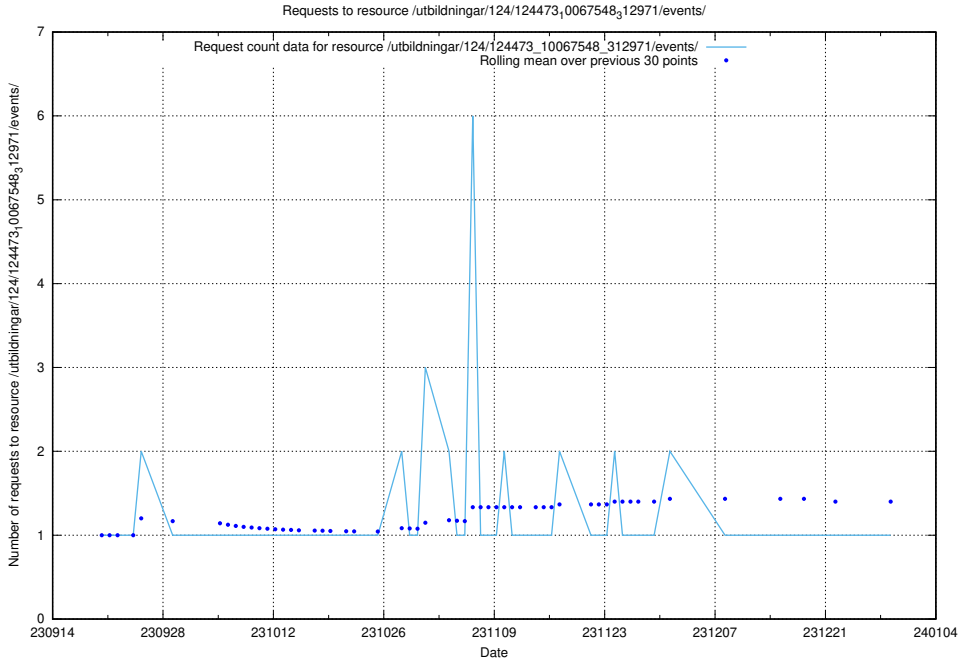

Here, we count the number of requests to resource /utbildningar/124/124483_10067812_313454/.

5.4251 Usage of /utbildningar/124/124473_10067548_312971/events/

Here, we count the number of requests to resource /utbildningar/124/124473_10067548_312971/events/