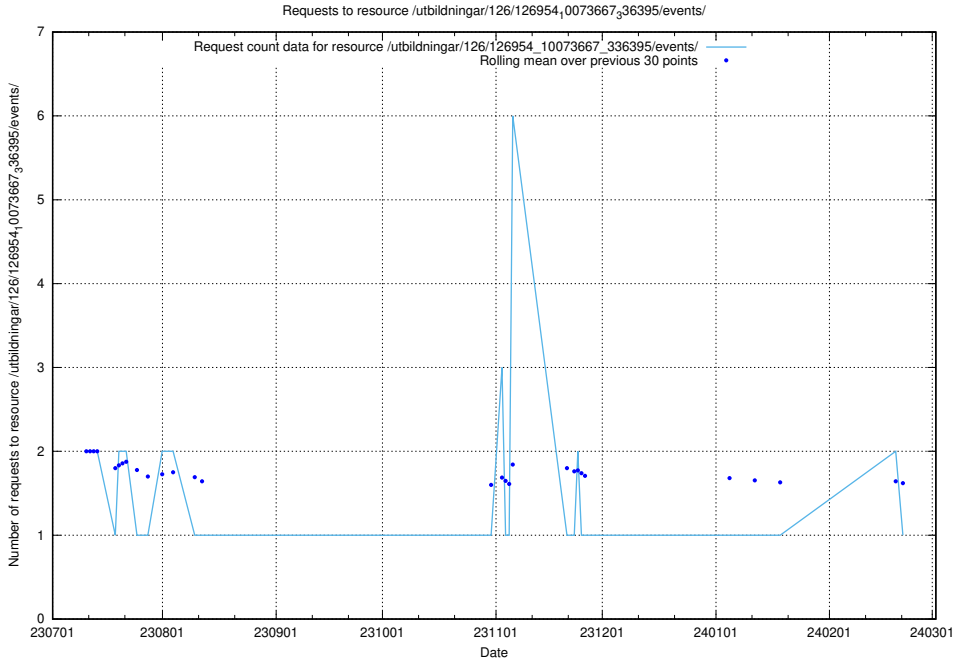

5.4819 Usage of /utbildningar/126/126954_10073667_336395/events/

Here, we count the number of requests to resource /utbildningar/126/126954_10073667_336395/events/