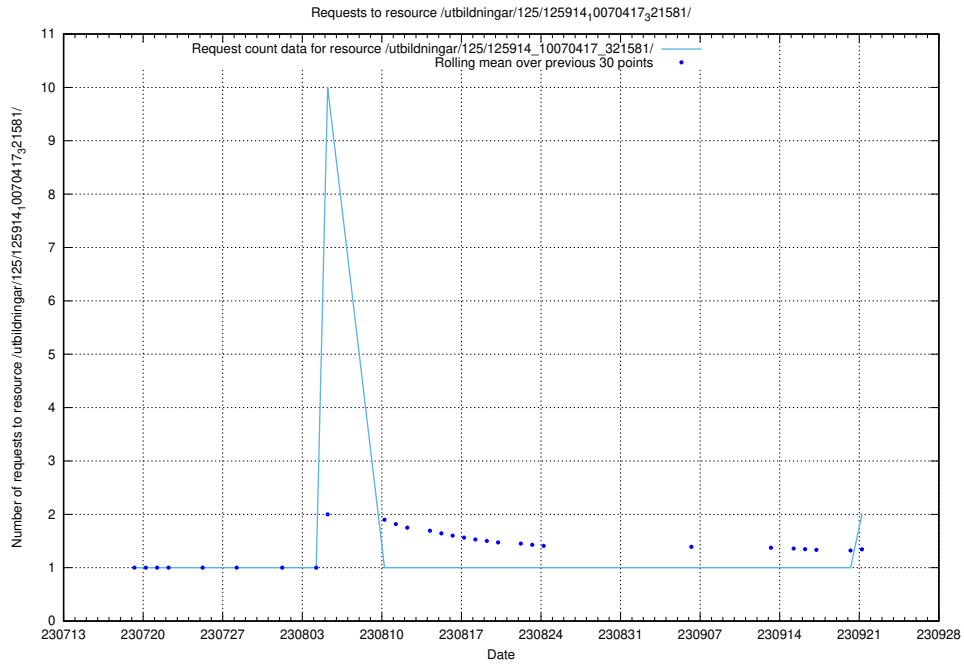

5.796 Usage of /utbildningar/125/125914_10070417_321581/

Here, we count the number of requests to resource /utbildningar/125/125914_10070417_321581/.