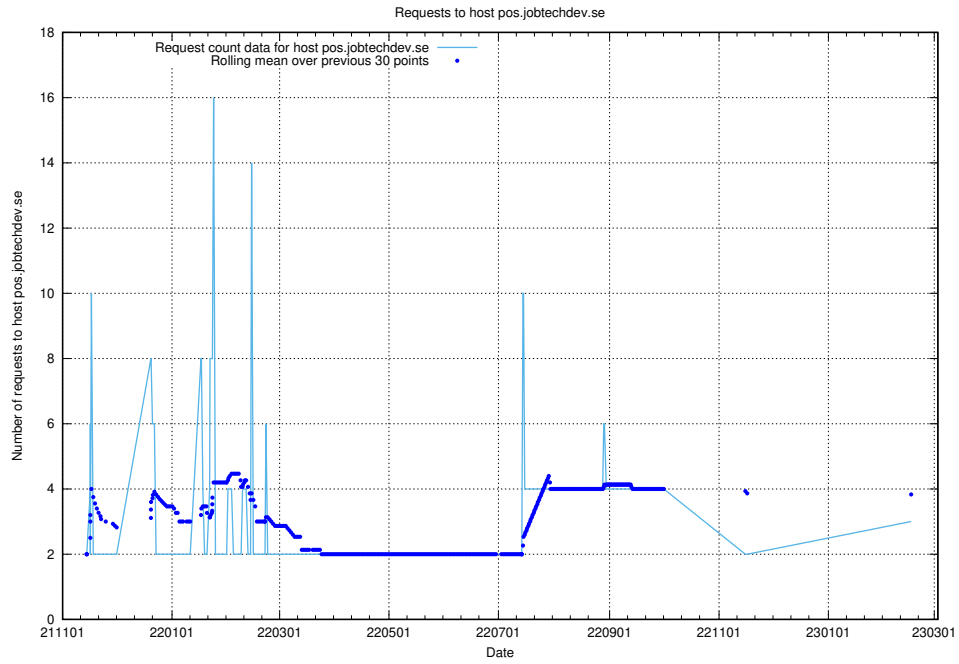

7.233 Usage of pos.jobtechdev.se

Here, we count the number of requests to host pos.jobtechdev.se.