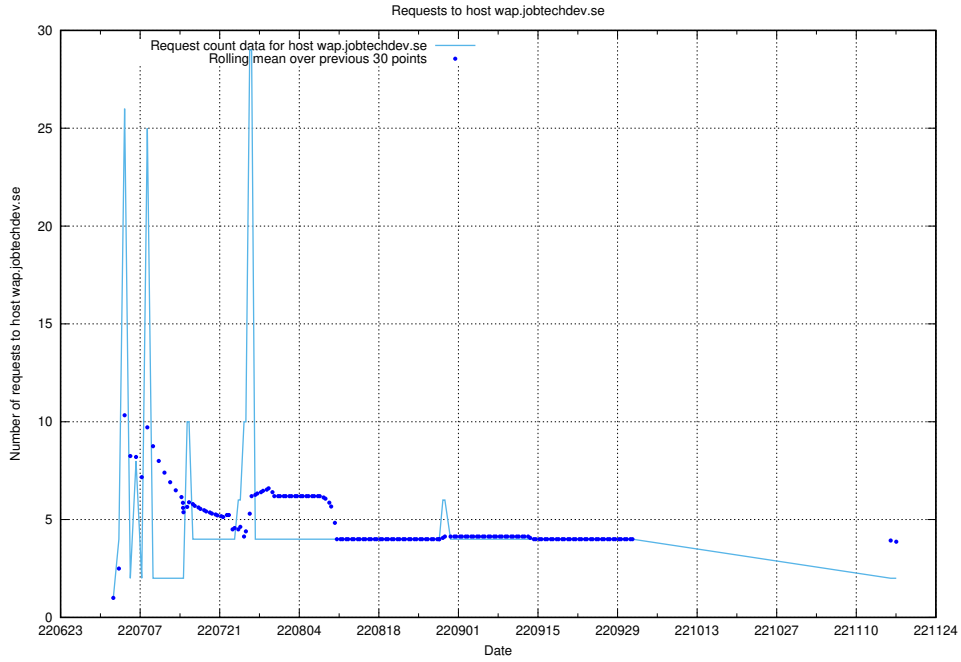

7.390 Usage of wap.jobtechdev.se

Here, we count the number of requests to host wap.jobtechdev.se.