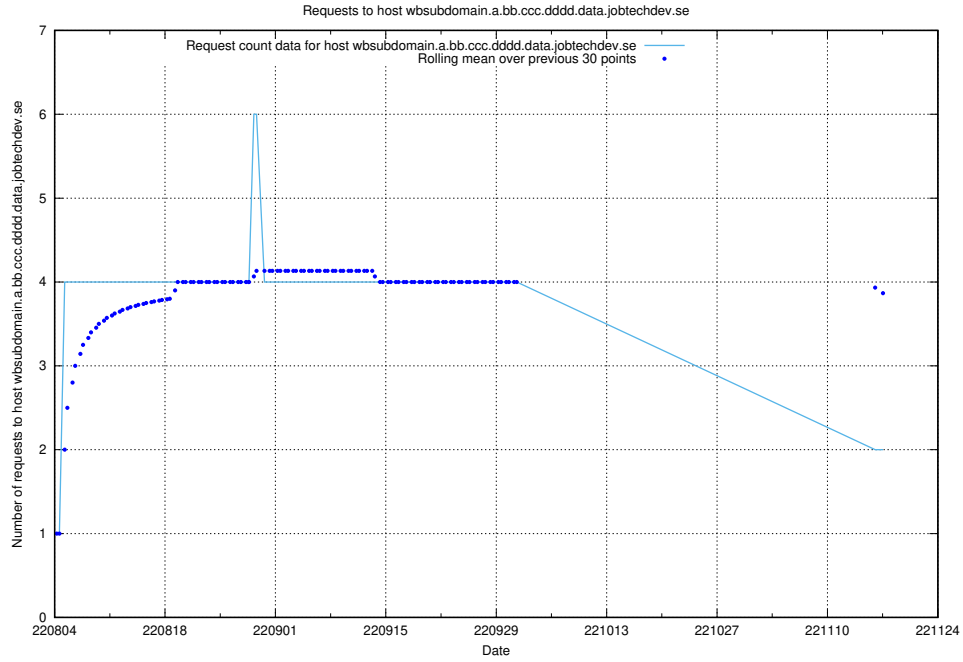

7.347 Usage of wbsubdomain.a.bb.ccc.dddd.data.jobtechdev.se

Here, we count the number of requests to host wbsubdomain.a.bb.ccc.dddd.data.jobtechdev.se.