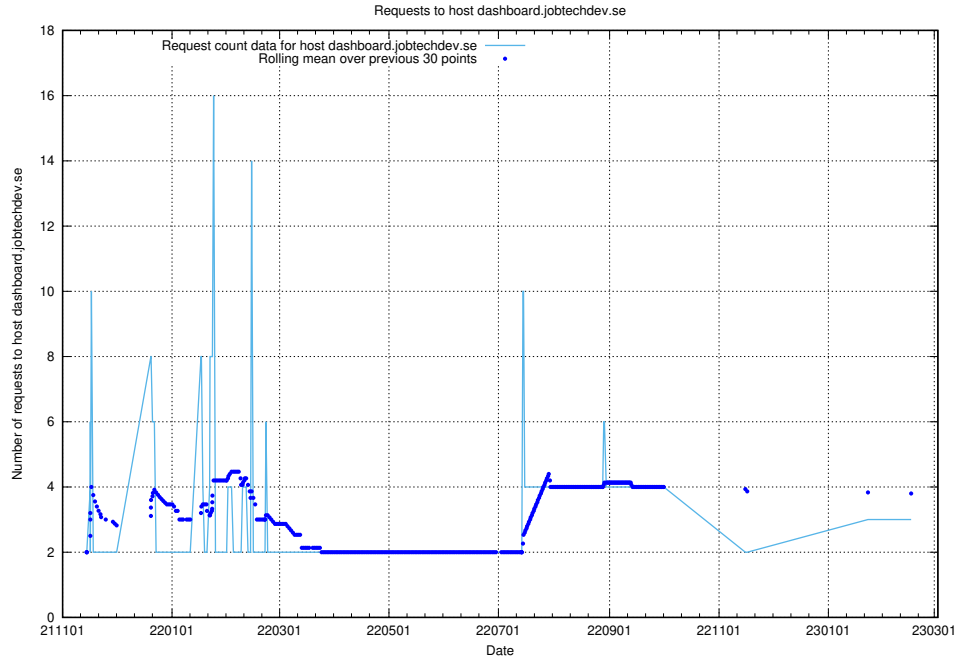

7.166 Usage of dashboard.jobtechdev.se

Here, we count the number of requests to host dashboard.jobtechdev.se.