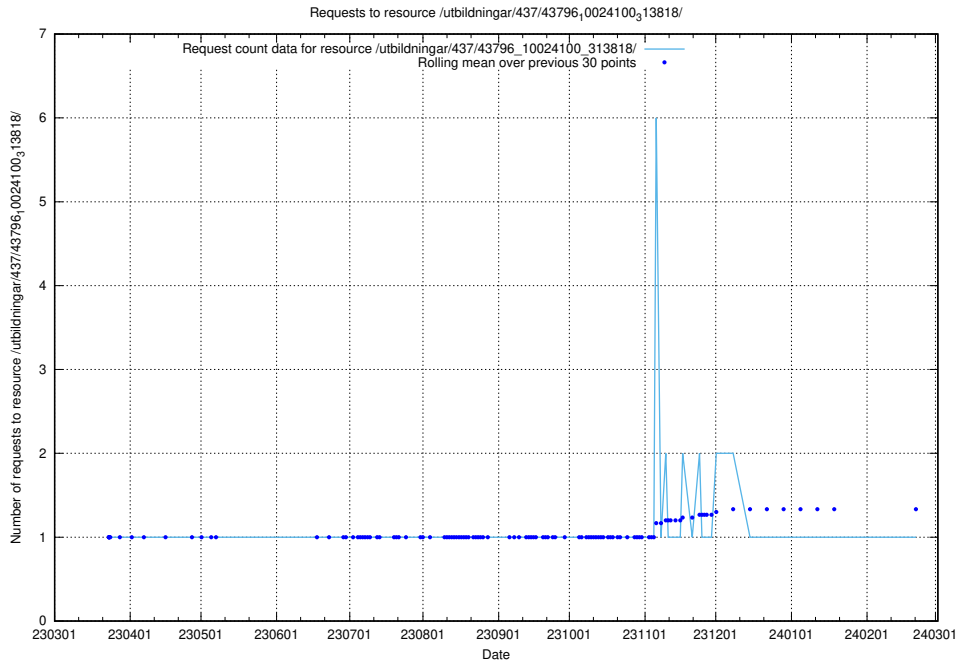

5.6057 Usage of /utbildningar/437/43796_10024100_313818/

Here, we count the number of requests to resource /utbildningar/437/43796_10024100_313818/.