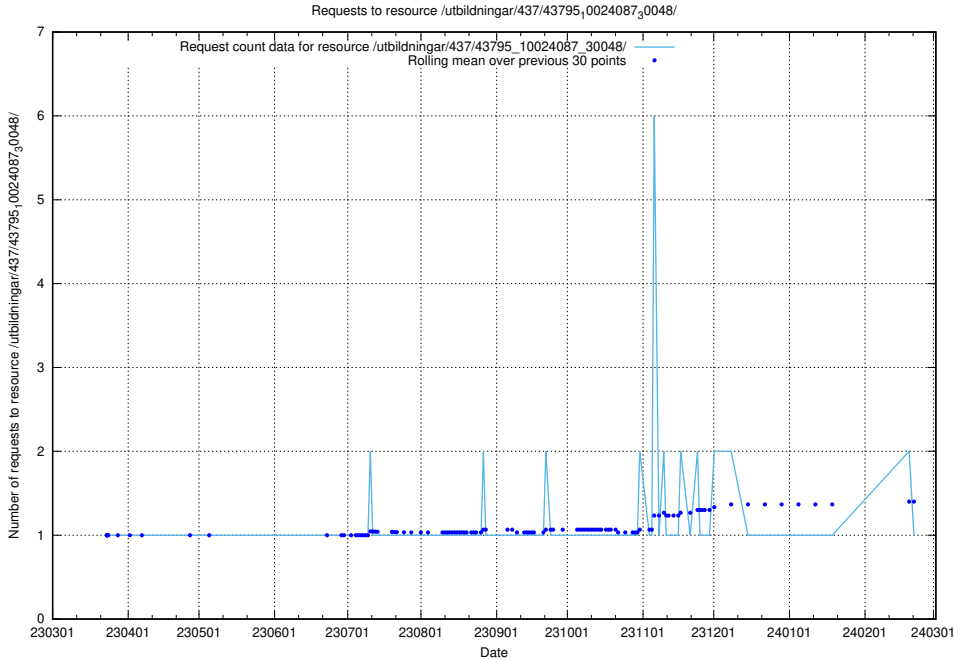

5.6059 Usage of /utbildningar/437/43795_10024087_30048/

Here, we count the number of requests to resource /utbildningar/437/43795_10024087_30048/.