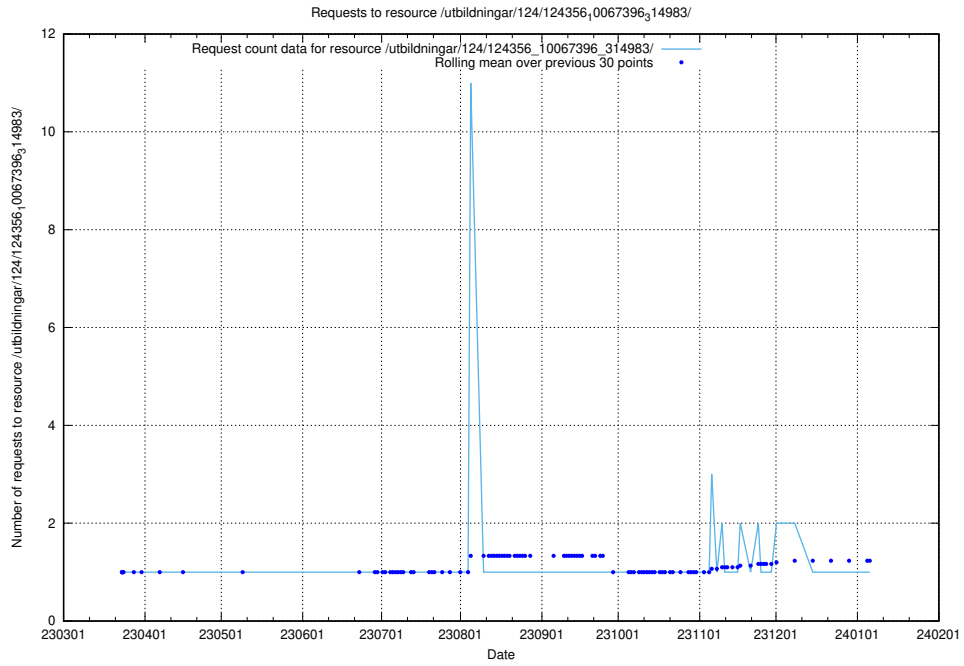

5.3595 Usage of /utbildningar/124/124356_10067396_314983/

Here, we count the number of requests to resource /utbildningar/124/124356_10067396_314983/.