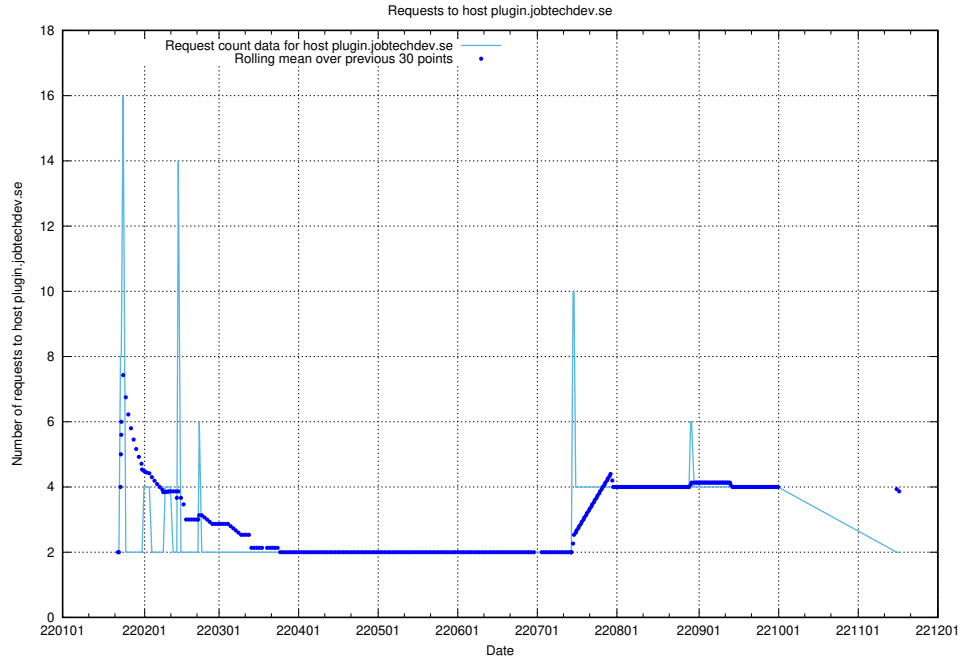

7.587 Usage of plugin.jobtechdev.se

Here, we count the number of requests to host plugin.jobtechdev.se.