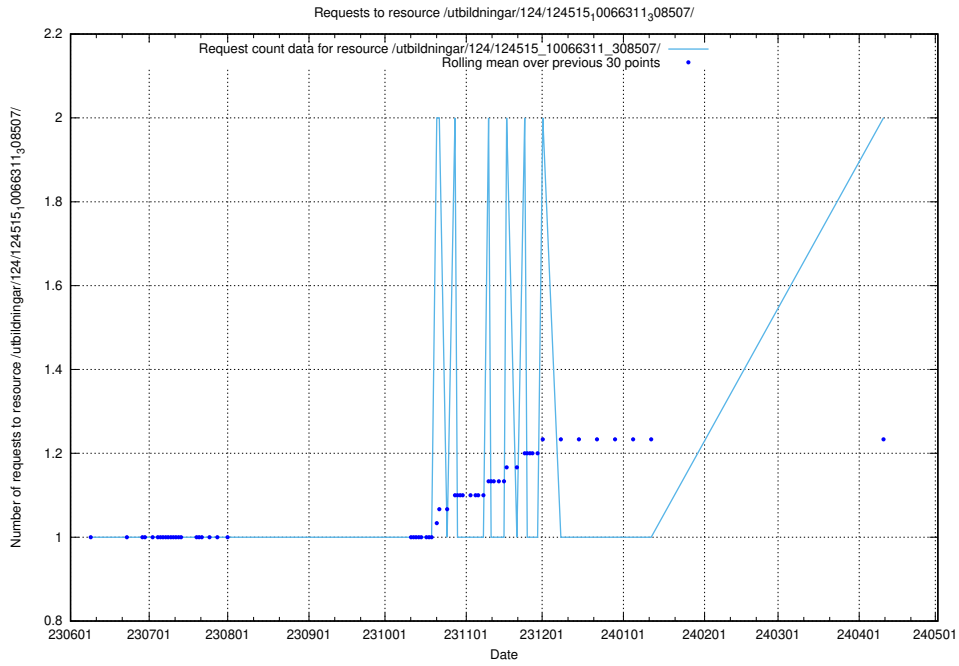

5.894 Usage of /utbildningar/124/124515_10066311_308507/

Here, we count the number of requests to resource /utbildningar/124/124515_10066311_308507/.