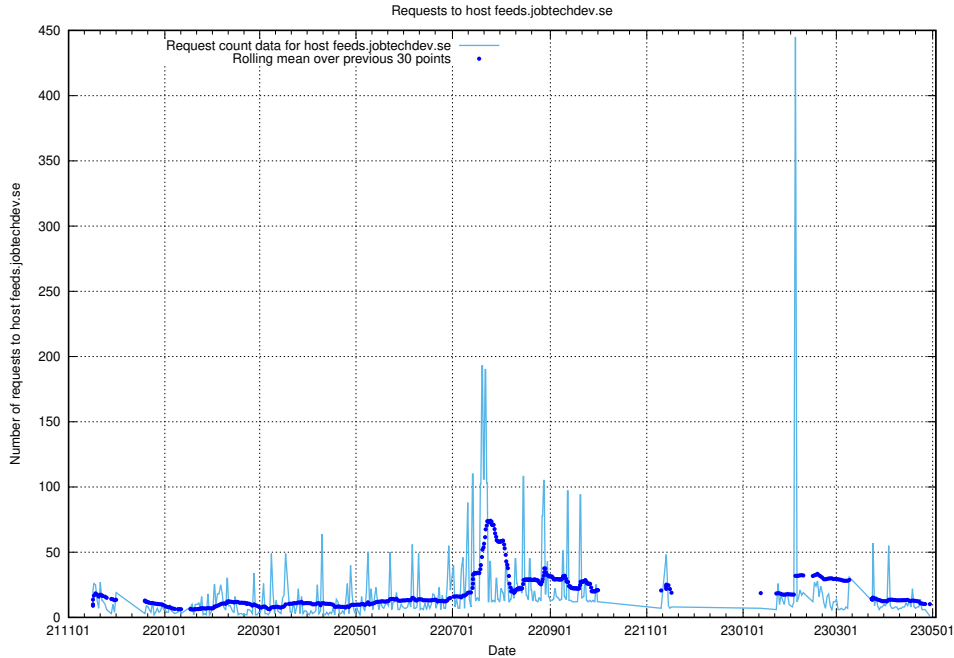

7.653 Usage of feeds.jobtechdev.se

Here, we count the number of requests to host feeds.jobtechdev.se.