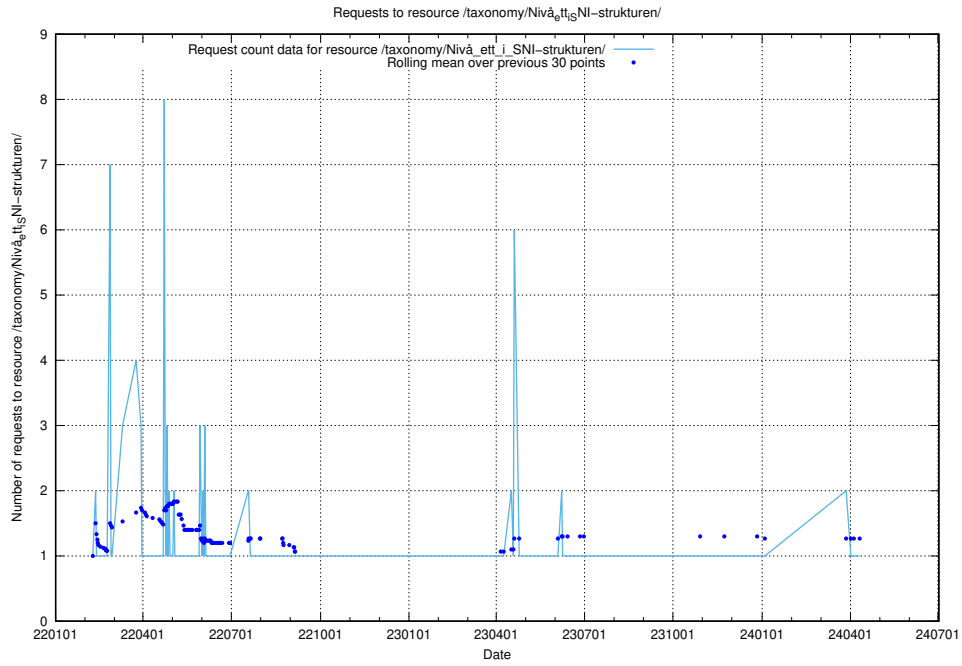

5.1983 Usage of /taxonomy/Nivå_ett_i_SNI-strukturen/

Here, we count the number of requests to resource /taxonomy/Nivå_ett_i_SNI-strukturen/.