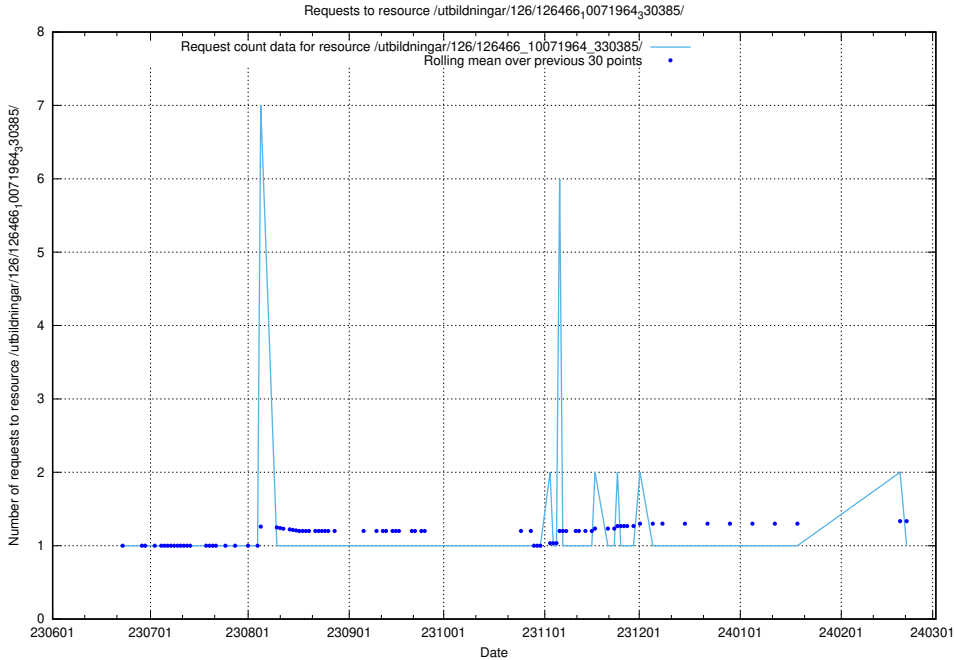

5.5350 Usage of /utbildningar/126/126466_10071964_330385/

Here, we count the number of requests to resource /utbildningar/126/126466_10071964_330385/.