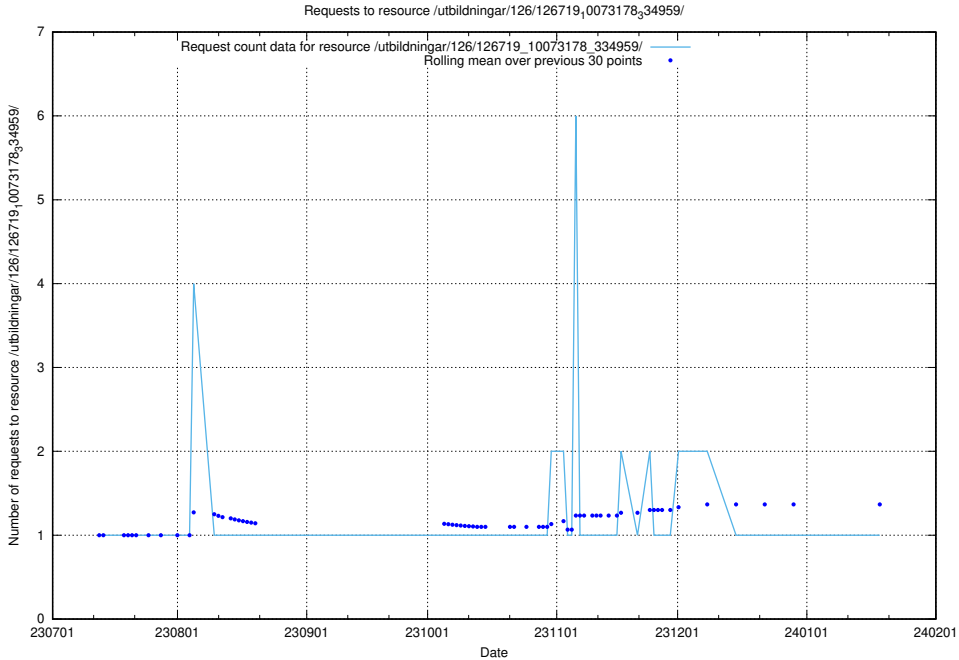

5.4812 Usage of /utbildningar/126/126719_10073178_334959/

Here, we count the number of requests to resource /utbildningar/126/126719_10073178_334959/.