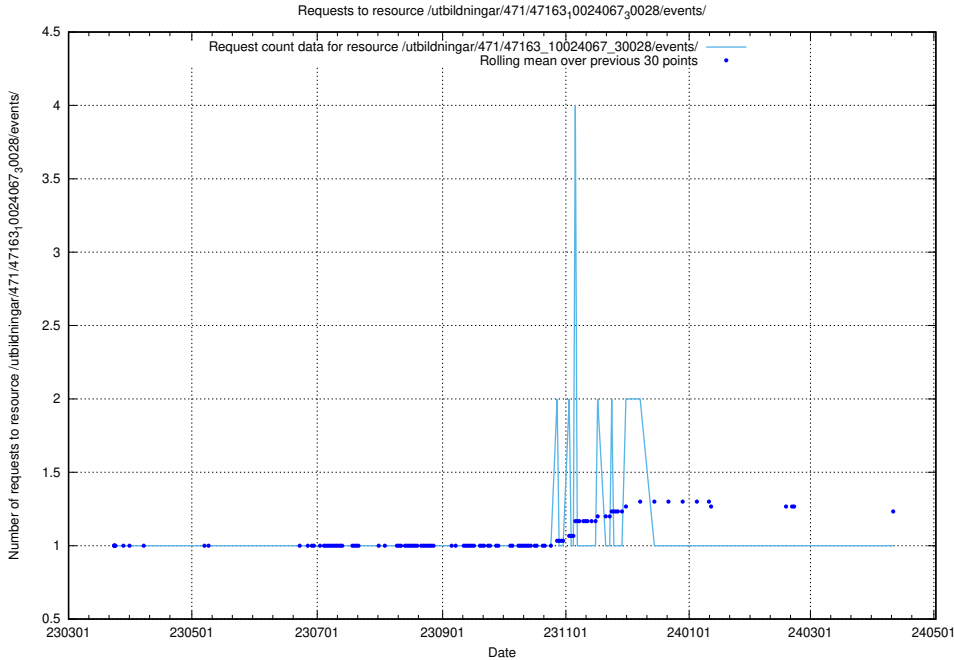

5.6012 Usage of /utbildningar/471/47163_10024067_30028/events/

Here, we count the number of requests to resource /utbildningar/471/47163_10024067_30028/events/.