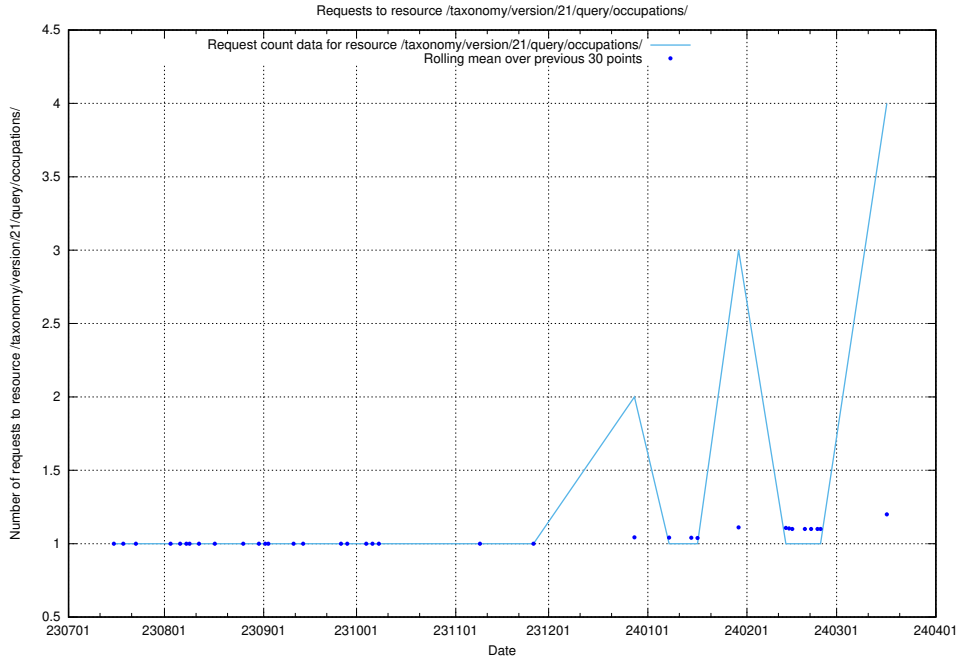

5.230 Usage of /taxonomy/version/21/query/occupations/

Here, we count the number of requests to resource /taxonomy/version/21/query/occupations/.