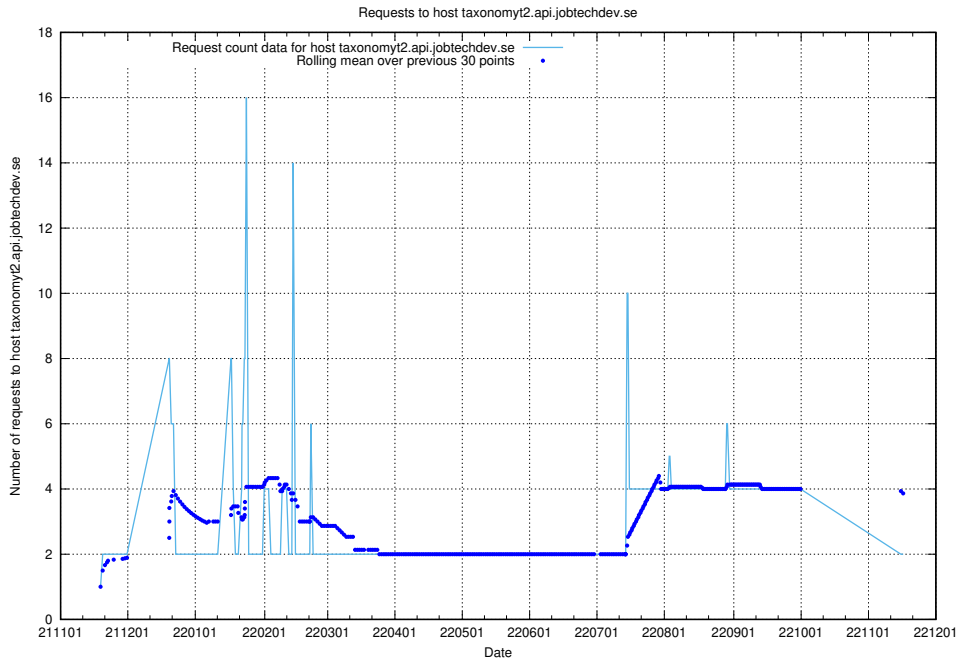

7.460 Usage of taxonomyt2.api.jobtechdev.se

Here, we count the number of requests to host taxonomyt2.api.jobtechdev.se.

7.461 Usage of widget.jobtechdev.se

Here, we count the number of requests to host widget.jobtechdev.se.