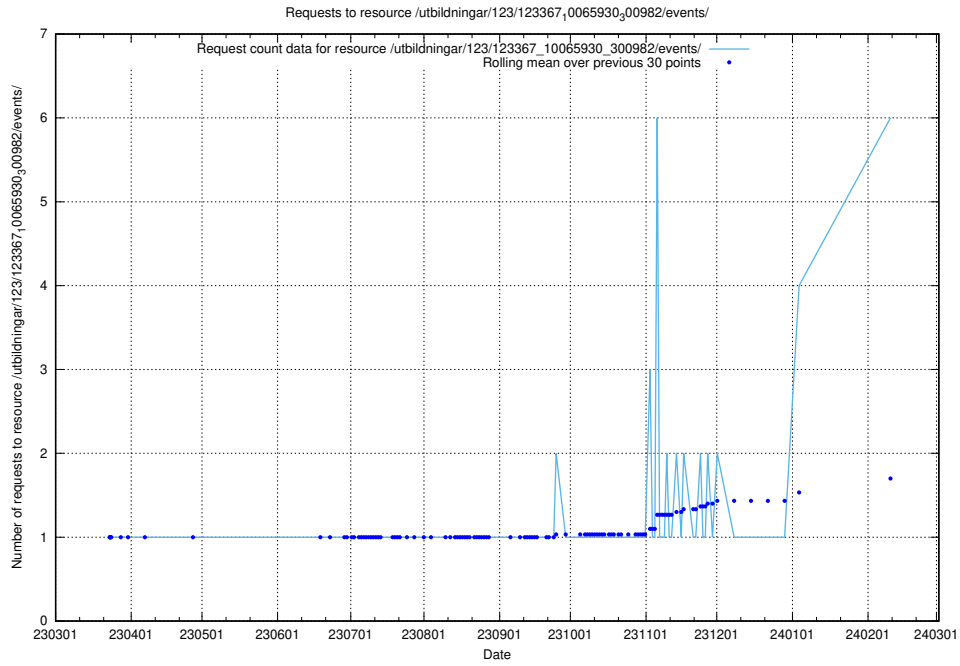

5.76 Usage of /utbildningar/123/123367_10065930_300982/events/

Here, we count the number of requests to resource /utbildningar/123/123367_10065930_300982/events/