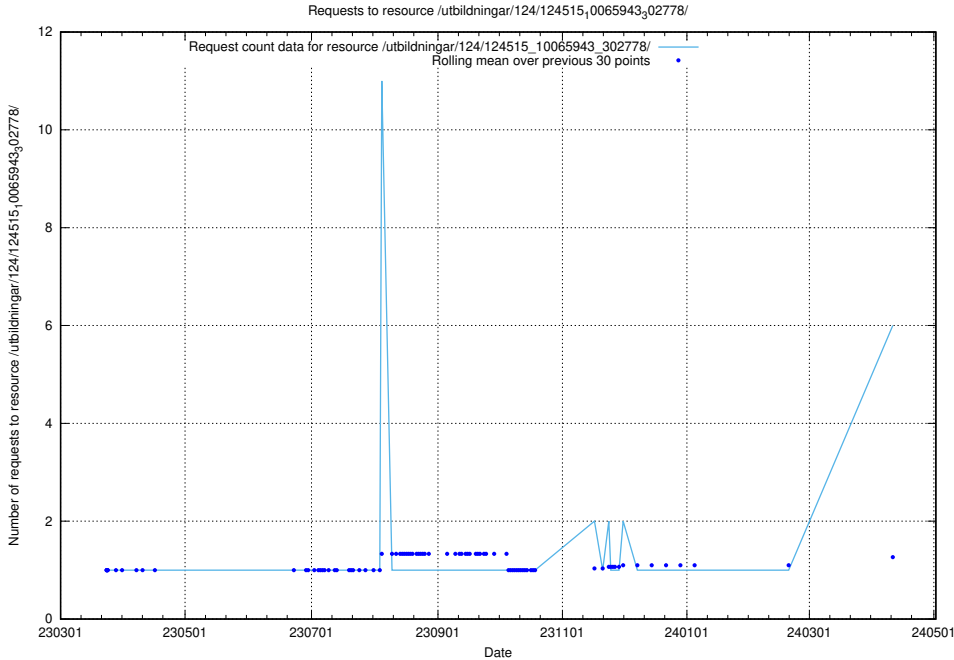

5.47 Usage of /utbildningar/124/124515_10065943_302778/

Here, we count the number of requests to resource /utbildningar/124/124515_10065943_302778/.