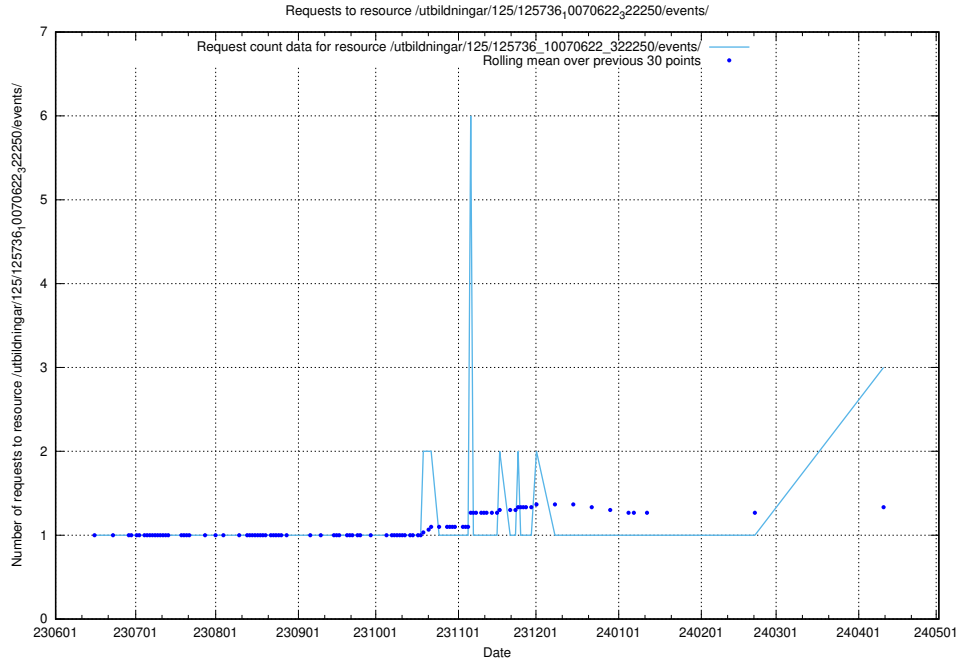

5.426 Usage of /utbildningar/125/125736_10070622_322250/events/

Here, we count the number of requests to resource /utbildningar/125/125736_10070622_322250/events/