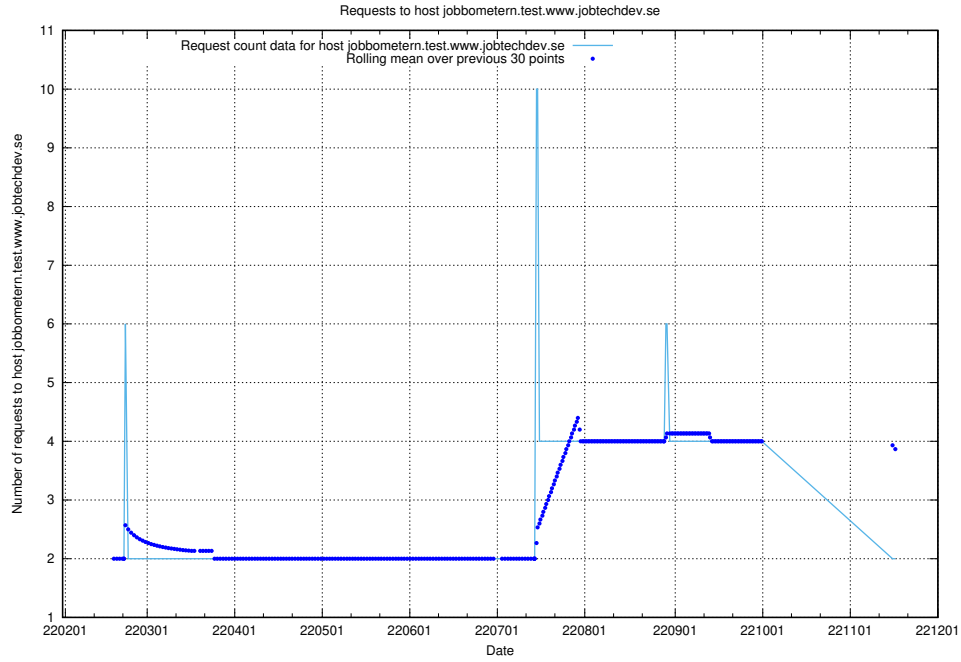

7.530 Usage of `jobbometern.test.www.jobtechdev.se`

Here, we count the number of requests to host `jobbometern.test.www.jobtechdev.se`.