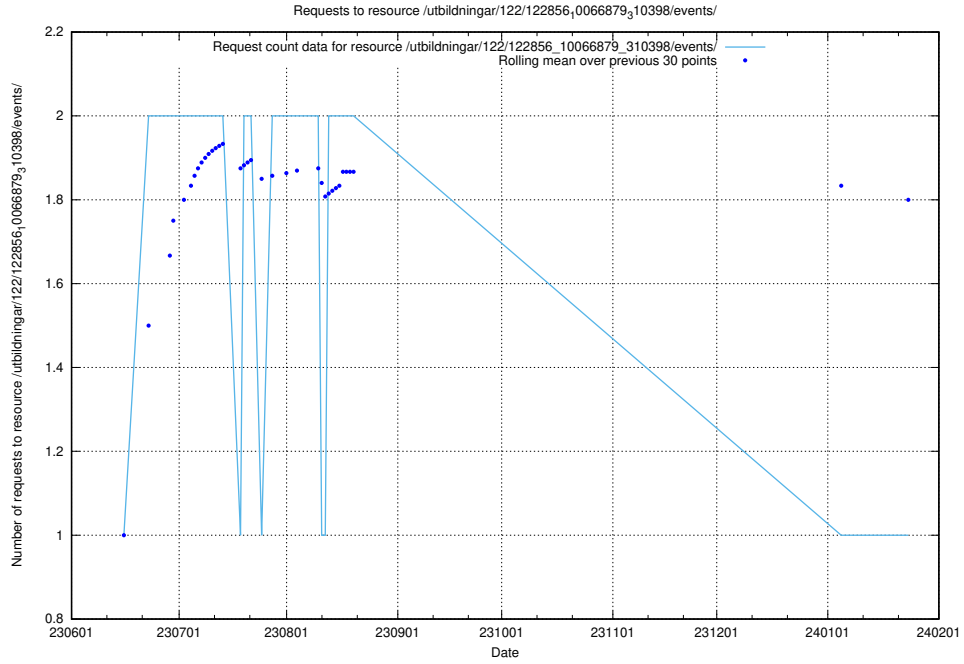

5.5580 Usage of /utbildningar/122/122856_10066879_310398/events/

Here, we count the number of requests to resource /utbildningar/122/122856_10066879_310398/events/