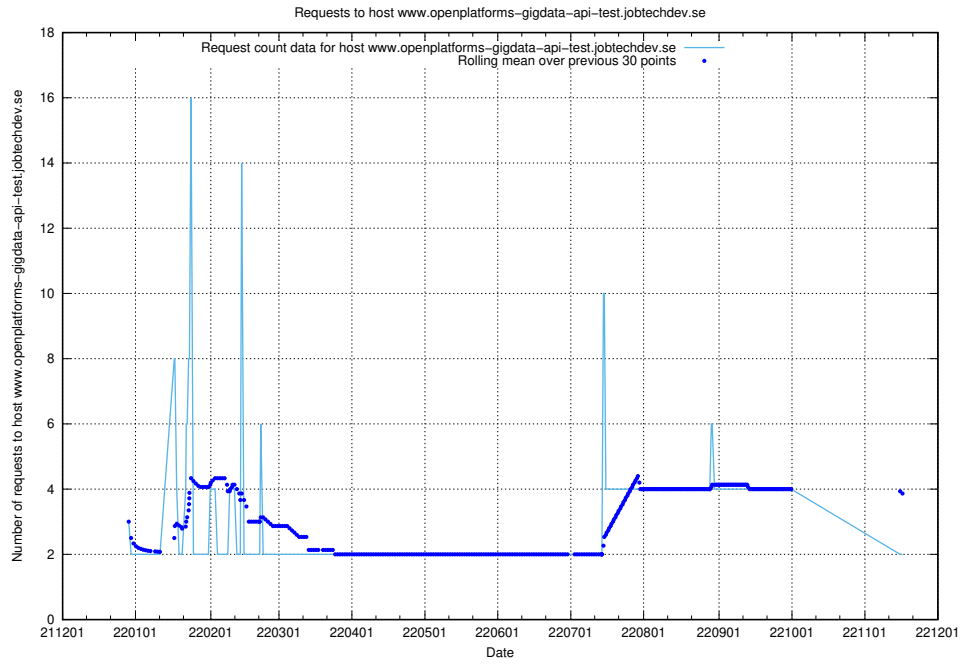

7.348 Usage of `www.openplatforms-gigdata-api-test.jobtechdev.se`

Here, we count the number of requests to host `www.openplatforms-gigdata-api-test.jobtechdev.se`.