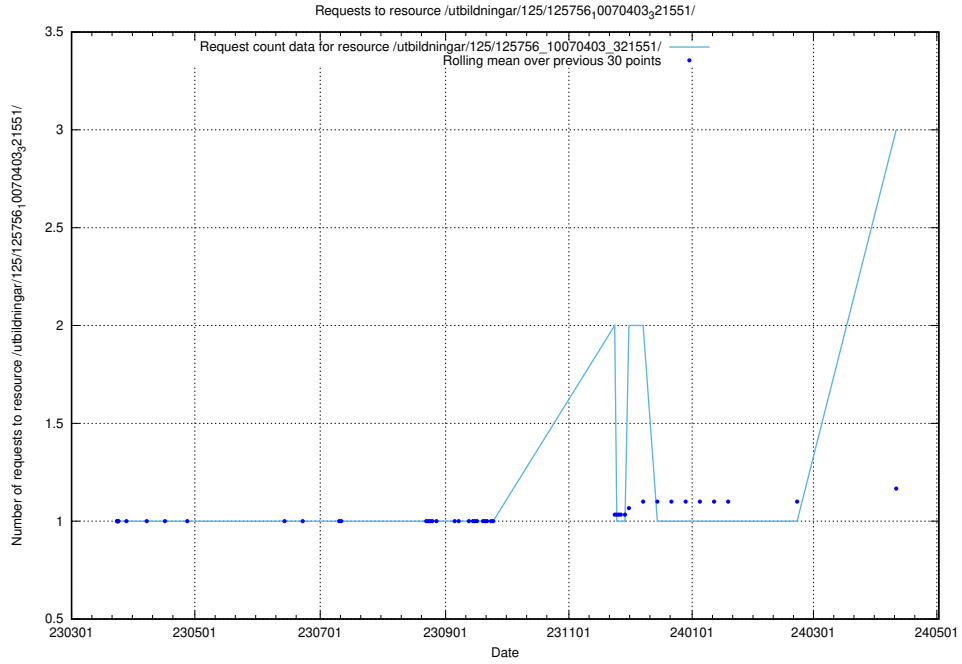

5.467 Usage of /utbildningar/125/125756_10070403_321551/

Here, we count the number of requests to resource /utbildningar/125/125756_10070403_321551/.