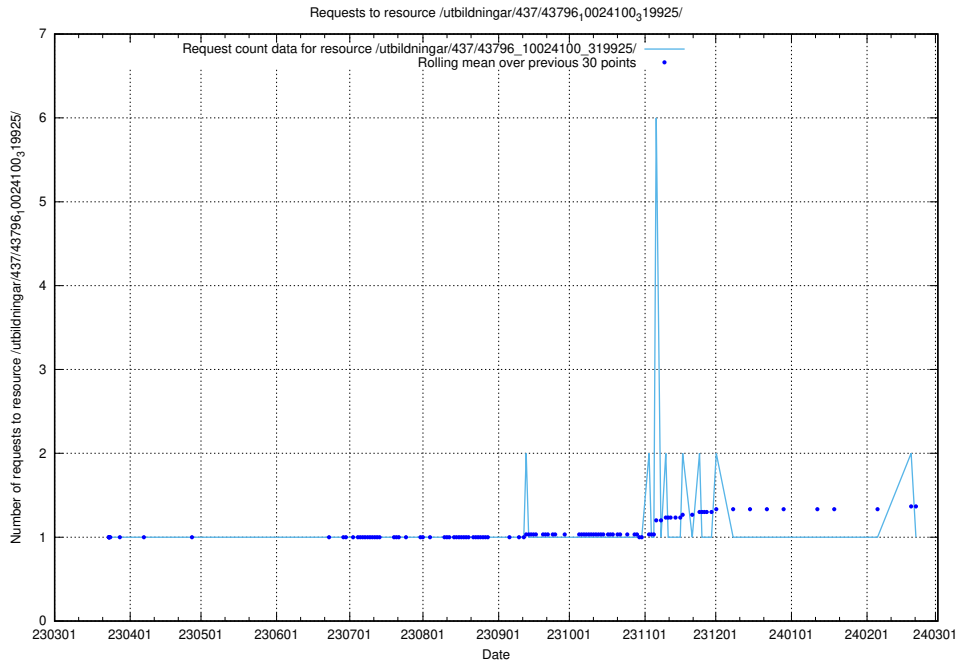

5.6055 Usage of /utbildningar/437/43796_10024100_319925/

Here, we count the number of requests to resource /utbildningar/437/43796_10024100_319925/.