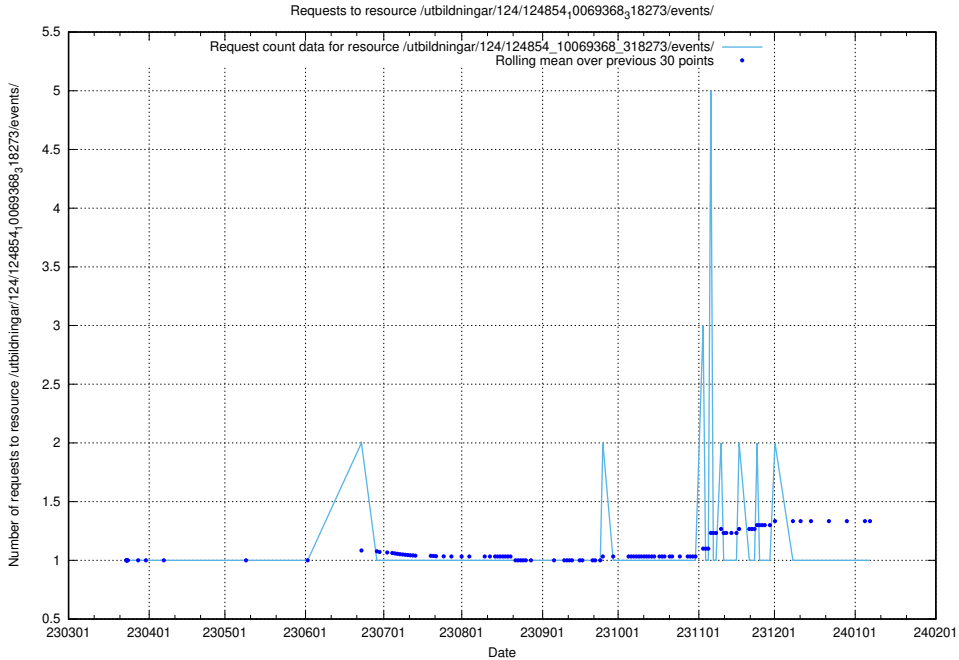

5.1196 Usage of /utbildningar/124/124854_10069368_318273/events/

Here, we count the number of requests to resource /utbildningar/124/124854_10069368_318273/events/