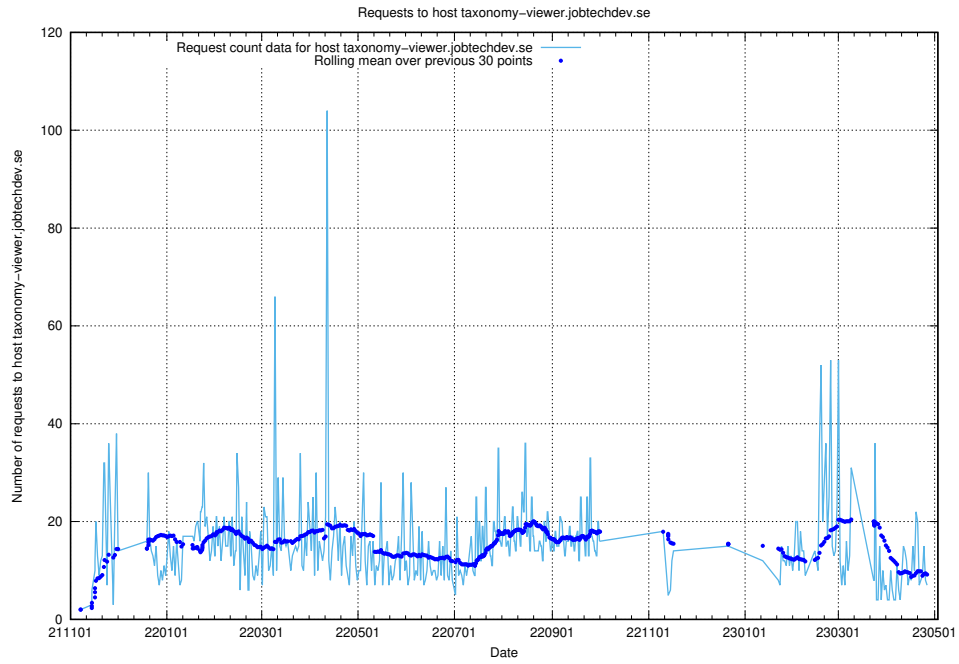

7.74 Usage of taxonomy-viewer.jobtechdev.se

Here, we count the number of requests to host taxonomy-viewer.jobtechdev.se.