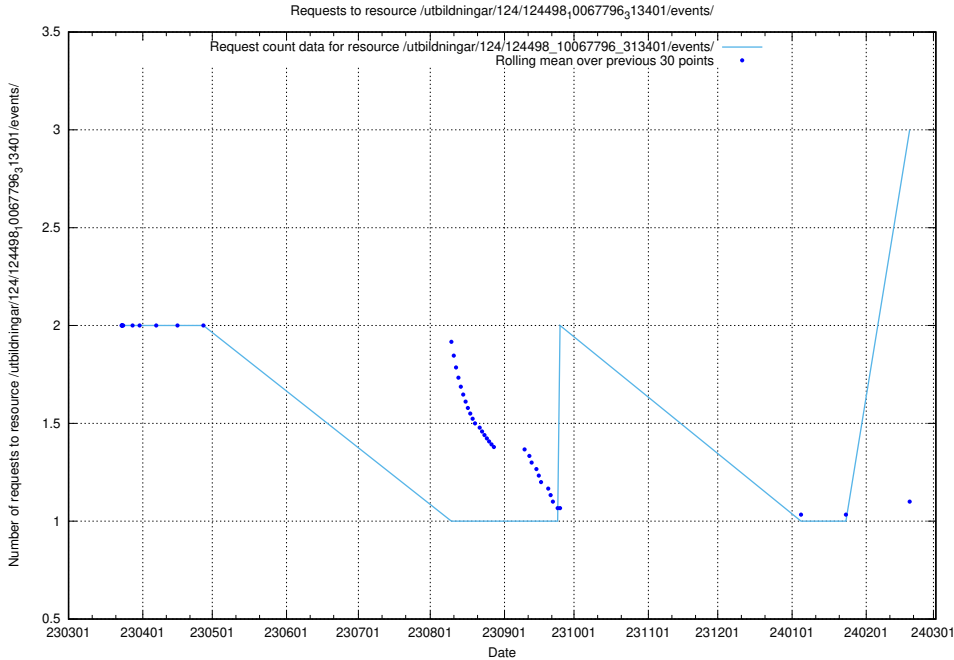

5.460 Usage of /utbildningar/124/124498_10067796_313401/events/

Here, we count the number of requests to resource /utbildningar/124/124498_10067796_313401/events/