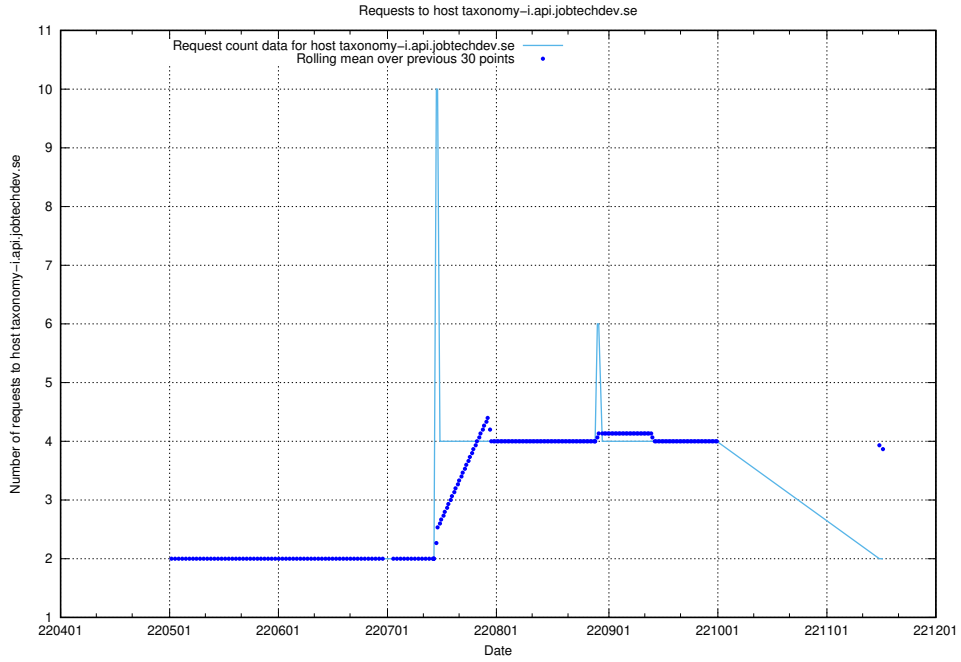

7.431 Usage of taxonomy-i.api.jobtechdev.se

Here, we count the number of requests to host taxonomy-i.api.jobtechdev.se.