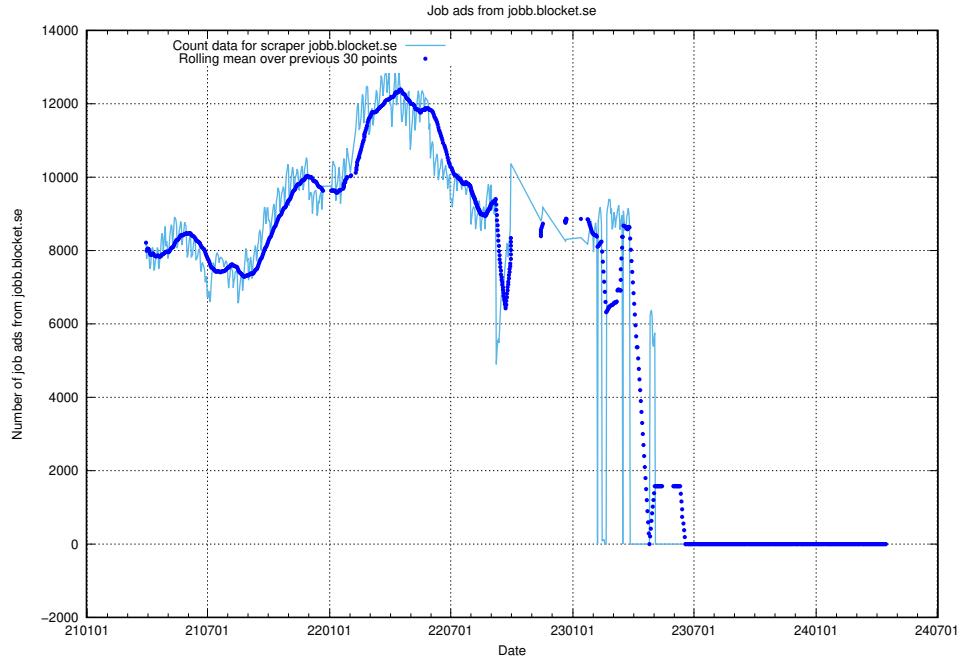

13.22 Number of ads by scraper monster.se

Here, we count the number of job ads scraped from monster.se.

13.23 Number of ads by scraper jobb.blocket.se

Here, we count the number of job ads scraped from jobb.blocket.se.