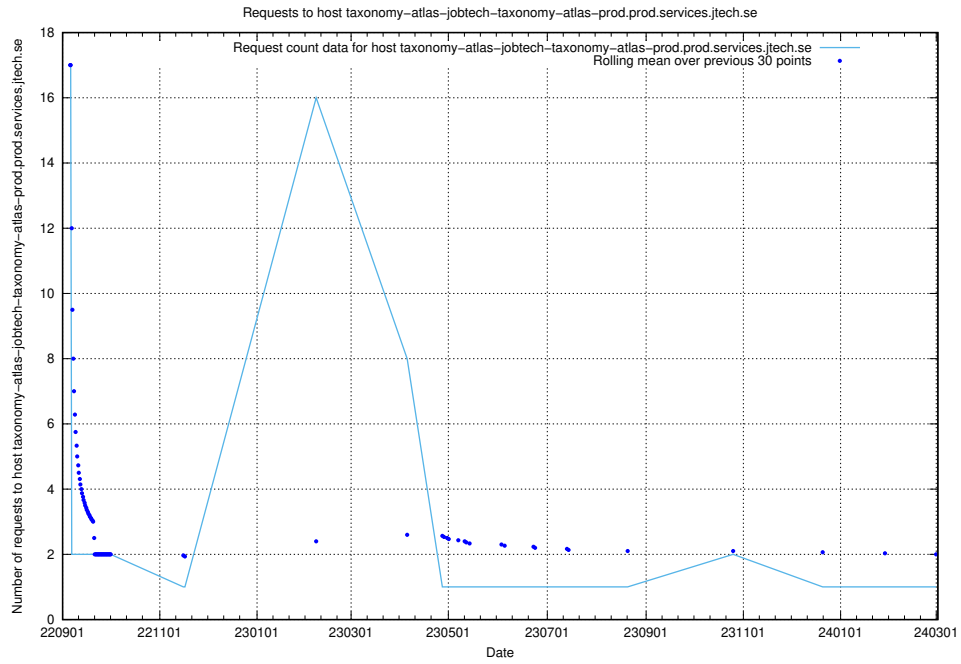

7.616 Usage of taxonomy-atlas-jobtech-taxonomy-atlas-prod.prod.services.jtech.se

Here, we count the number of requests to host taxonomy-atlas-jobtech-taxonomy-atlas-prod.prod.services.jtech.se.