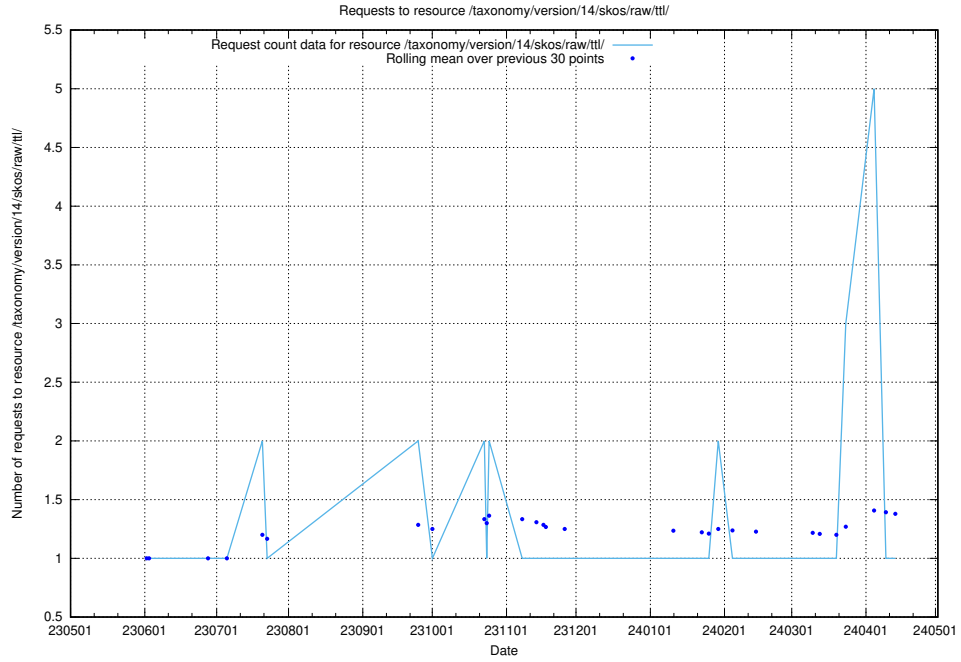

5.5621 Usage of /taxonomy/version/14/skos/raw/ttl/

Here, we count the number of requests to resource /taxonomy/version/14/skos/raw/ttl/.