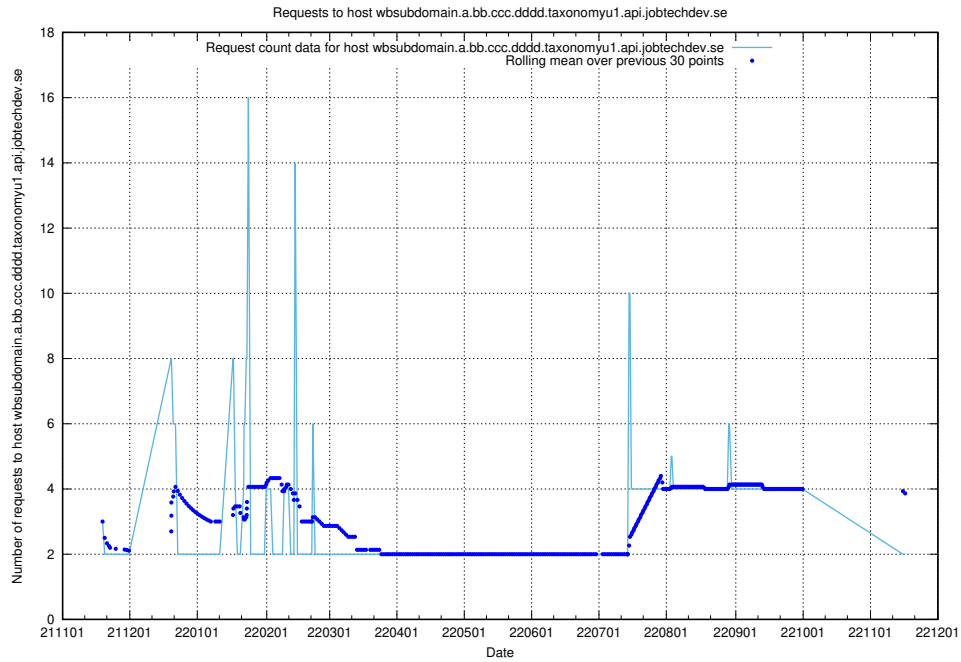

7.454 Usage of wbsubdomain.a.bb.ccc.dddd.taxonomy1.api.jobtechdev.se

Here, we count the number of requests to host wbsubdomain.a.bb.ccc.dddd.taxonomy1.api.jobtechdev.se