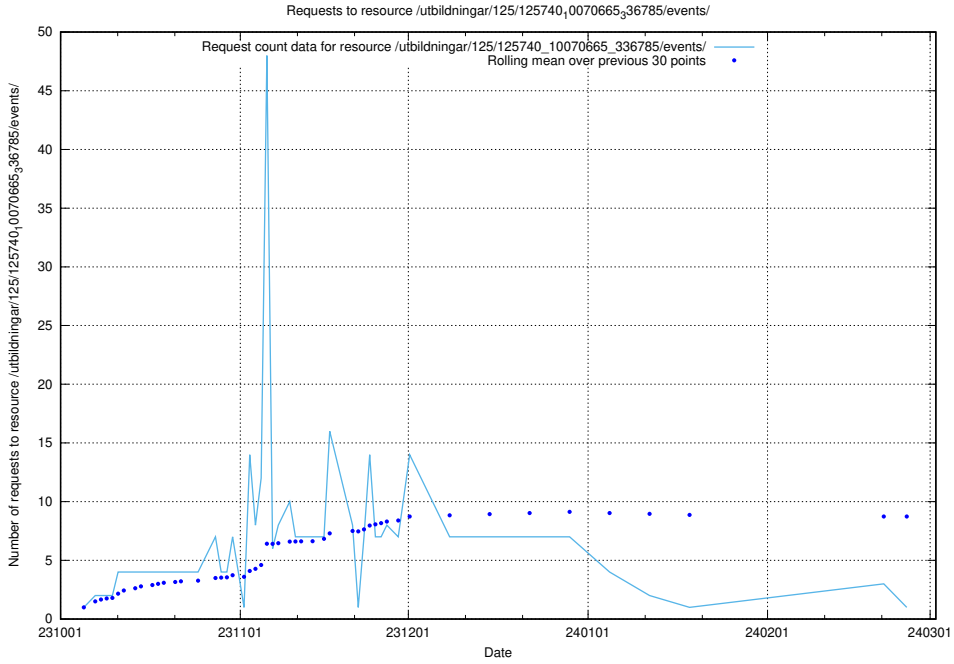

5.4128 Usage of /utbildningar/125/125740_10070665_336785/events/

Here, we count the number of requests to resource /utbildningar/125/125740_10070665_336785/events/