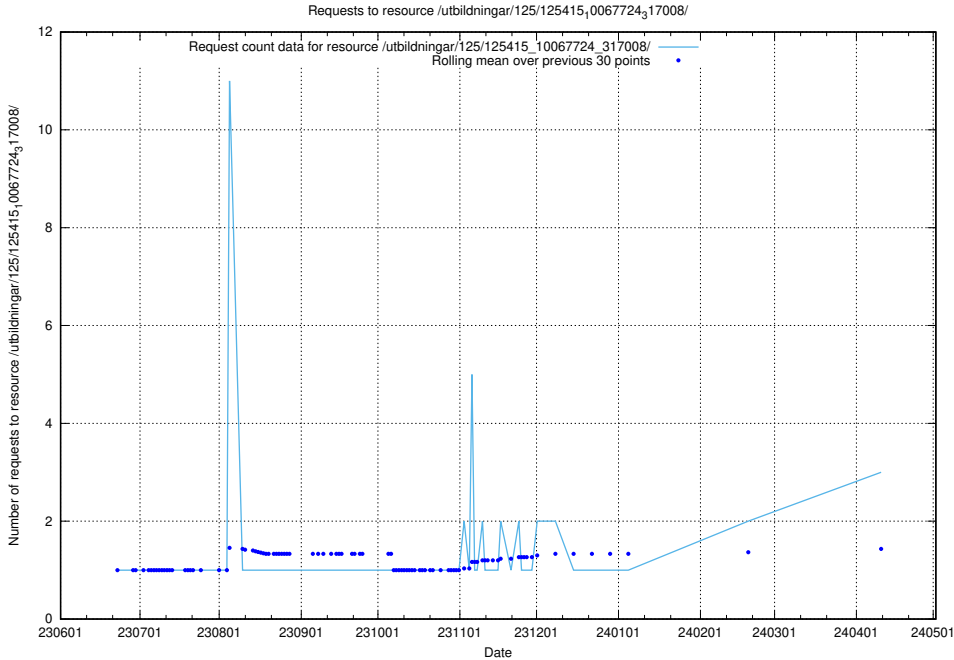

5.409 Usage of /utbildningar/125/125415_10067724_317008/

Here, we count the number of requests to resource /utbildningar/125/125415_10067724_317008/.