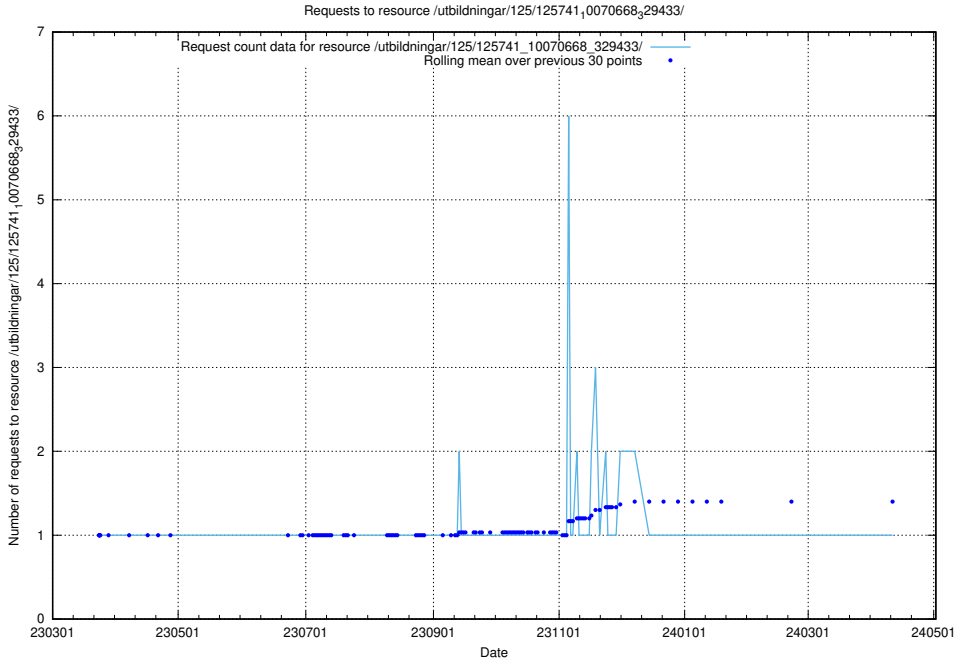

5.6188 Usage of /utbildningar/125/125741_10070668_329433/

Here, we count the number of requests to resource /utbildningar/125/125741_10070668_329433/.