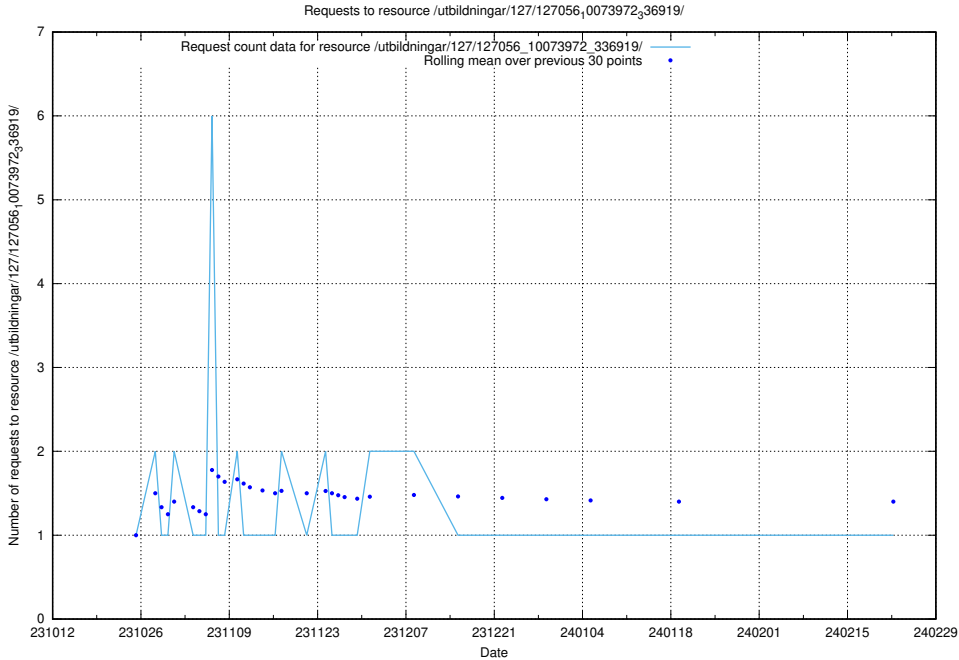

5.3934 Usage of /utbildningar/127/127056_10073972_336919/

Here, we count the number of requests to resource /utbildningar/127/127056_10073972_336919/.