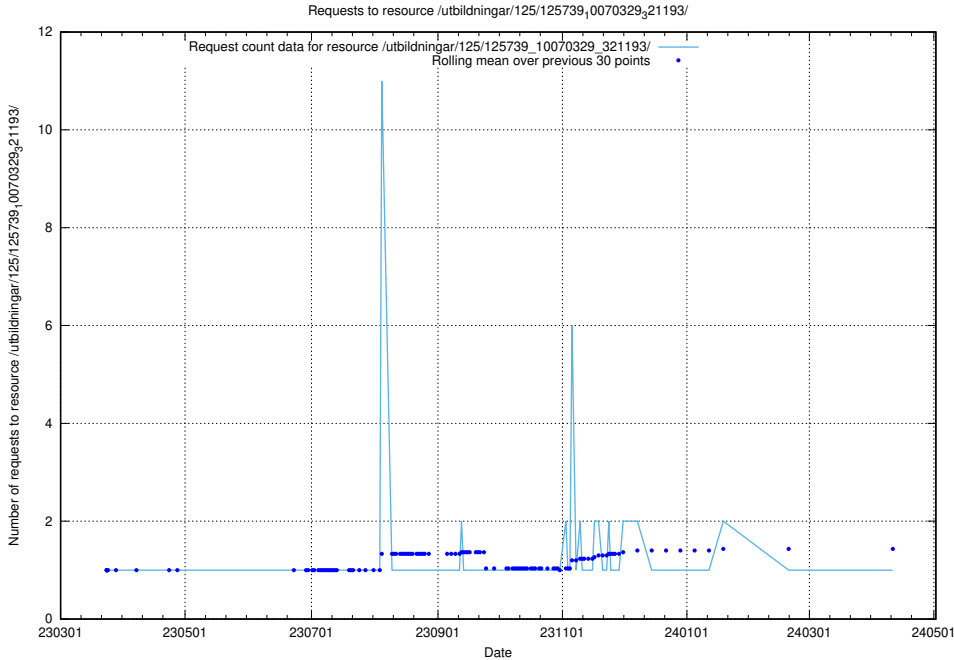

5.1013 Usage of /utbildningar/125/125739_10070329_321193/

Here, we count the number of requests to resource /utbildningar/125/125739_10070329_321193/.