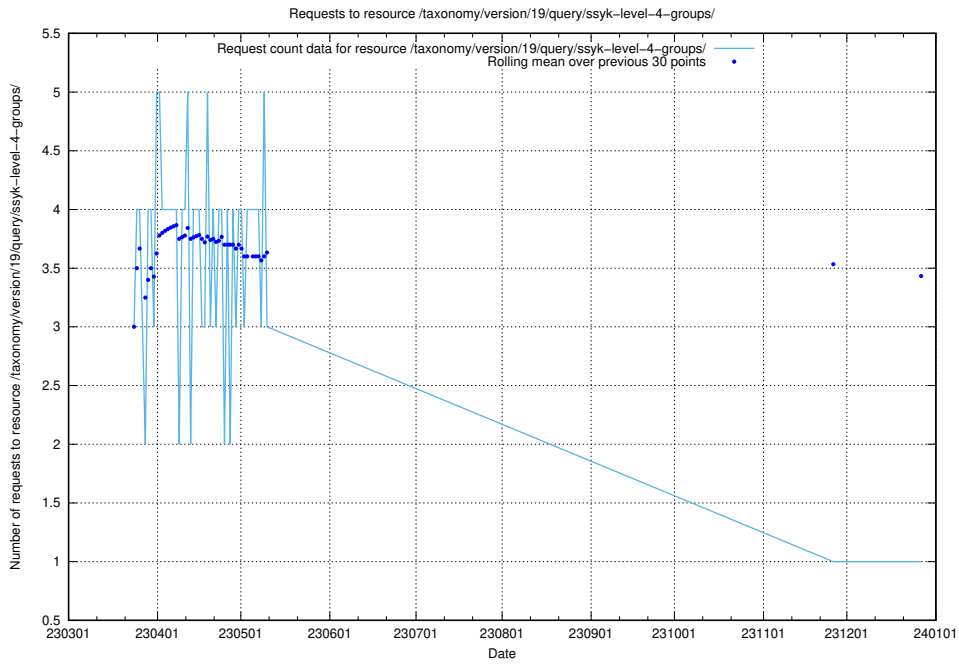

5.5836 Usage of /taxonomy/version/19/query/ssyk-level-4-groups/

Here, we count the number of requests to resource /taxonomy/version/19/query/ssyk-level-4-groups/.