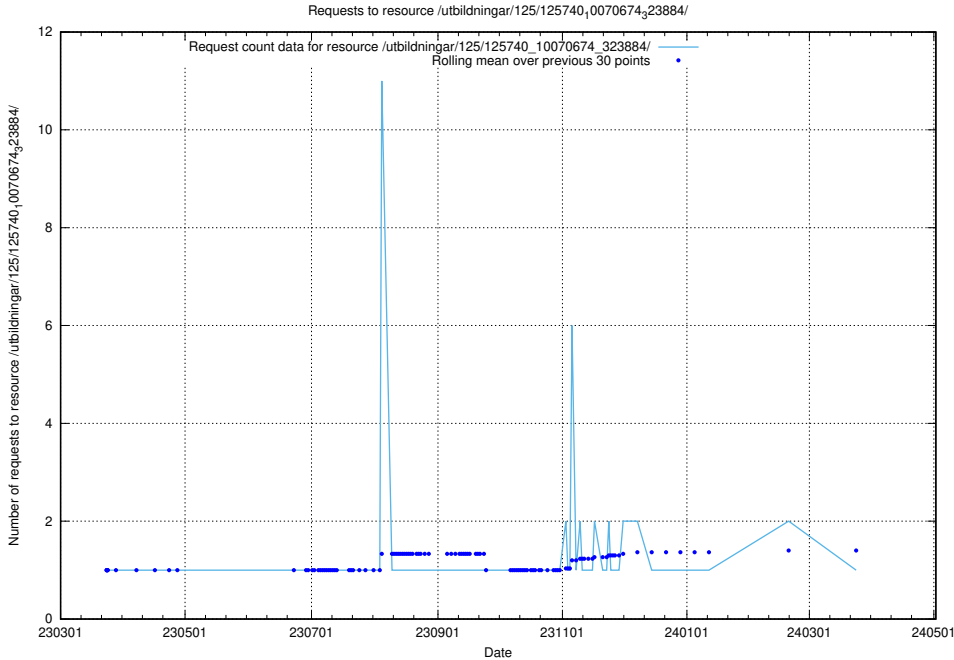

5.1000 Usage of /utbildningar/125/125740_10070674_323884/

Here, we count the number of requests to resource /utbildningar/125/125740_10070674_323884/.