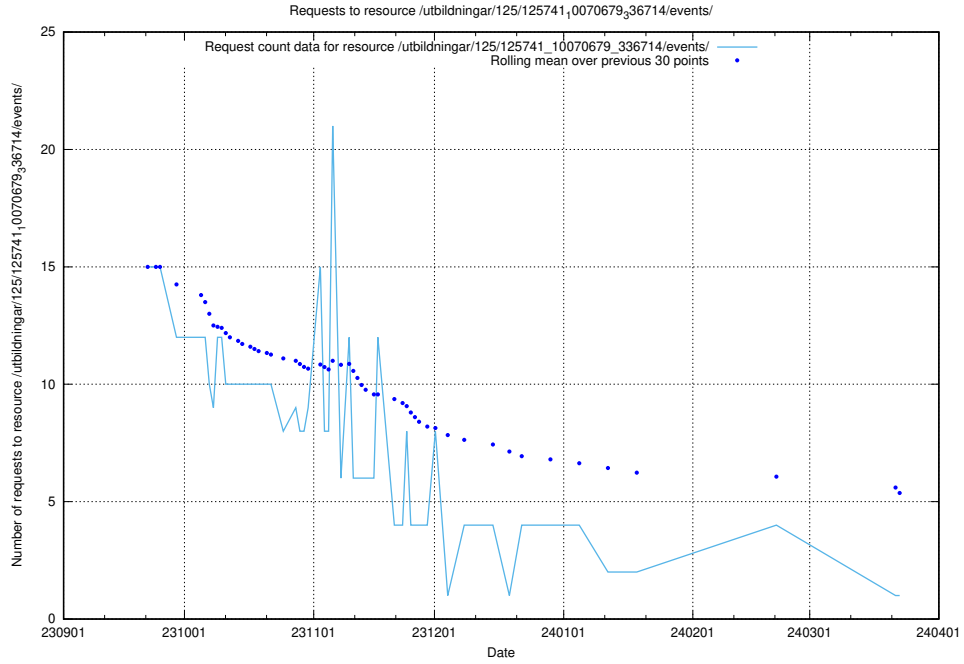

5.4212 Usage of /utbildningar/125/125741_10070679_336714/events/

Here, we count the number of requests to resource /utbildningar/125/125741_10070679_336714/events/