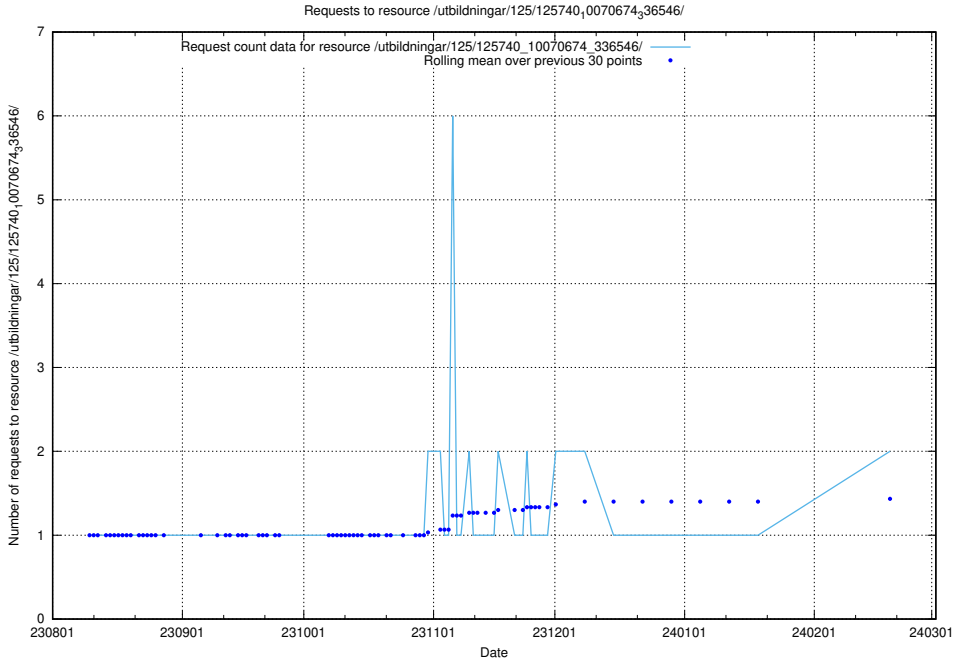

5.773 Usage of /utbildningar/125/125740_10070674_336546/

Here, we count the number of requests to resource /utbildningar/125/125740_10070674_336546/.