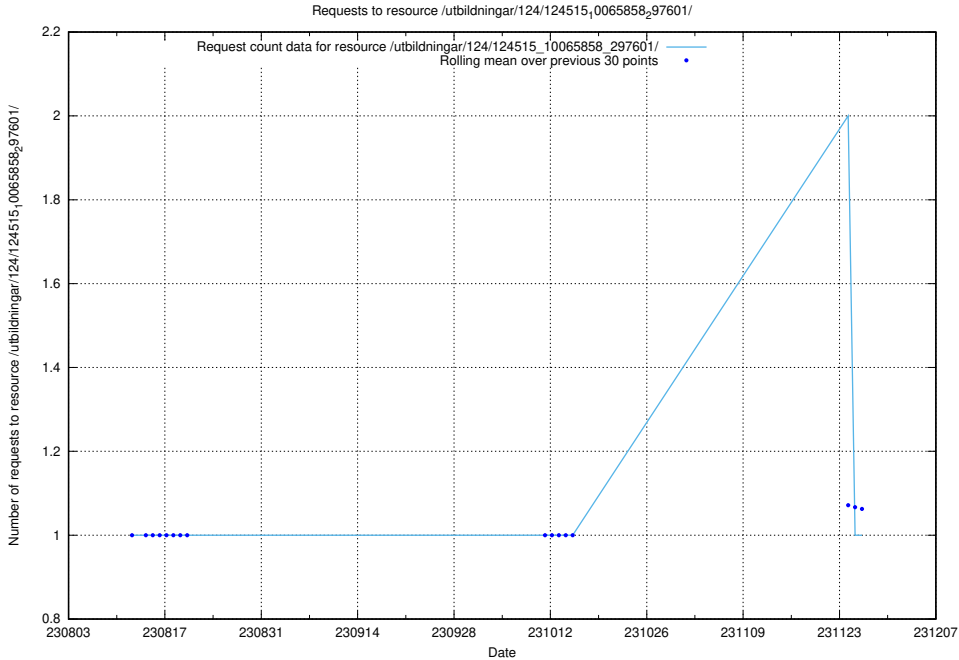

5.4528 Usage of /utbildningar/124/124515_10065858_297601/

Here, we count the number of requests to resource /utbildningar/124/124515_10065858_297601/.