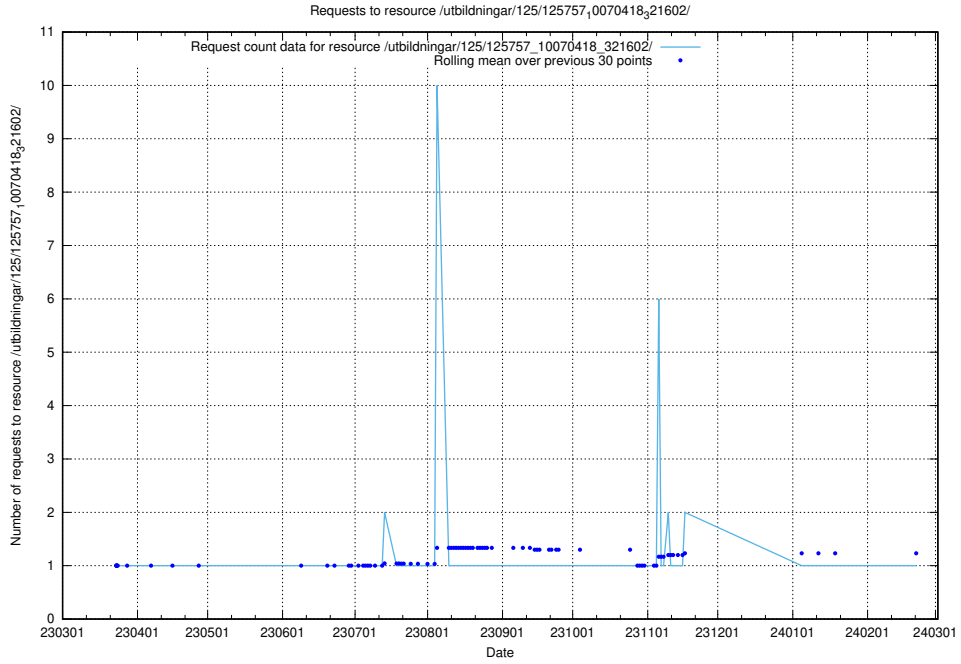

5.6149 Usage of /utbildningar/125/125757_10070418_321602/

Here, we count the number of requests to resource /utbildningar/125/125757_10070418_321602/.