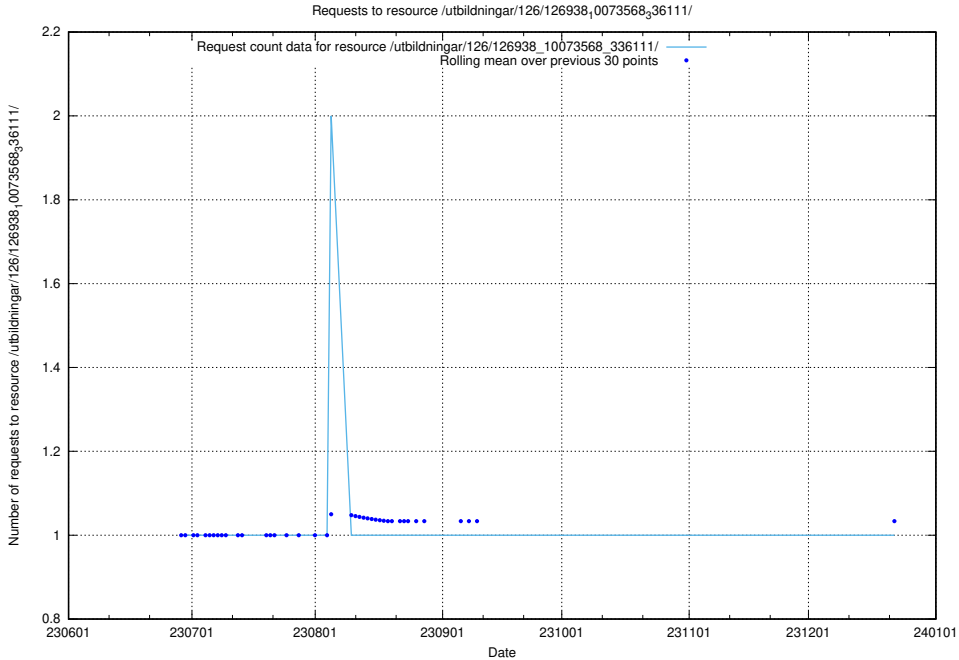

Here, we count the number of requests to resource /utbildningar/126/126938_10073568_336111/events/

5.5134 Usage of /utbildningar/126/126938_10073568_336111/

Here, we count the number of requests to resource /utbildningar/126/126938_10073568_336111/.