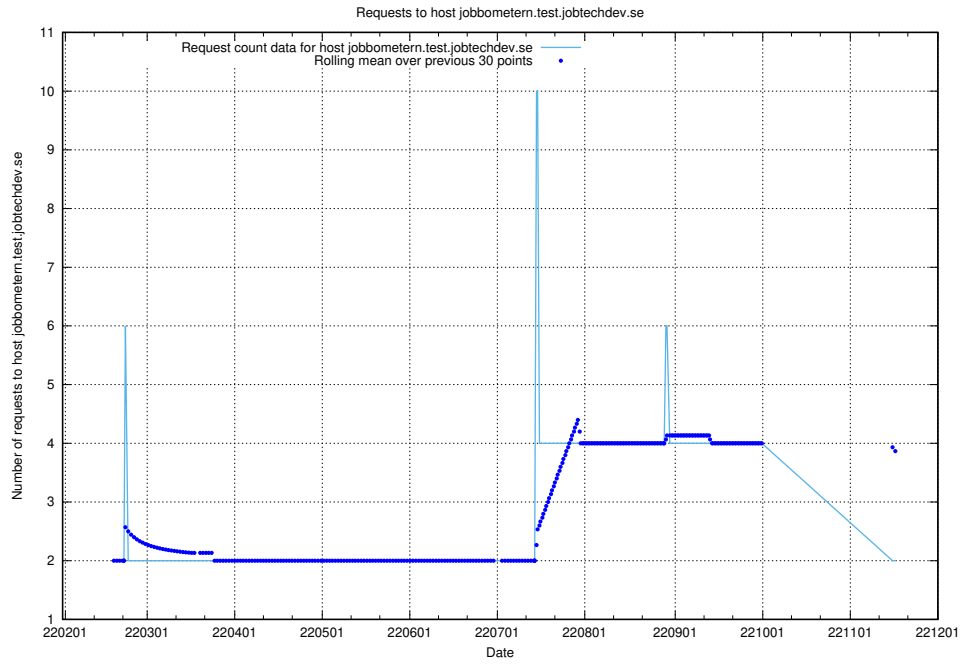

7.531 Usage of `jobbometern.test.jobtechdev.se`

Here, we count the number of requests to host `jobbometern.test.jobtechdev.se`.