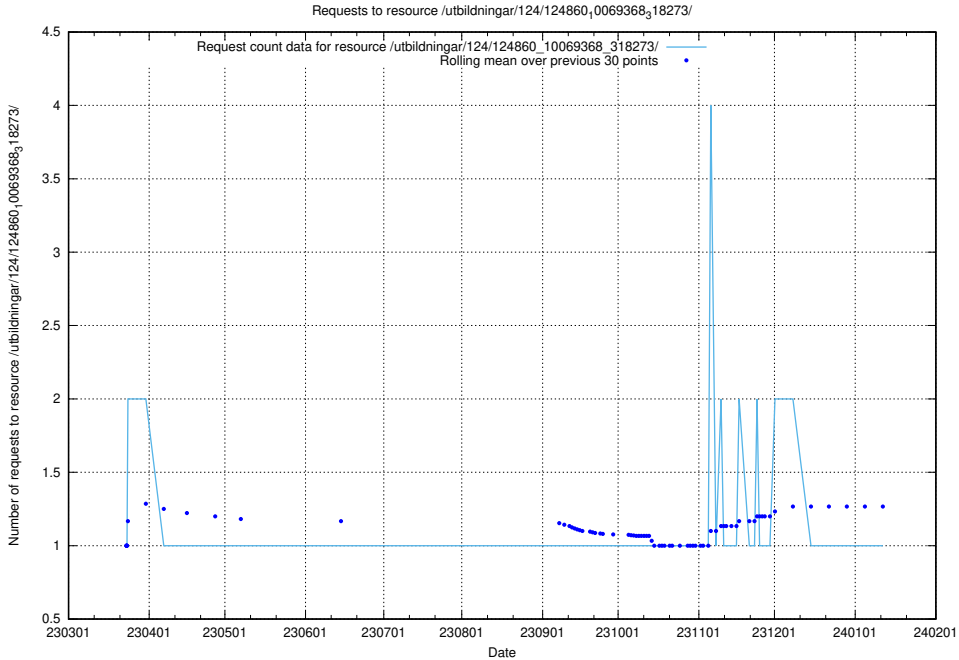

5.1166 Usage of /utbildningar/124/124860_10069368_318273/

Here, we count the number of requests to resource /utbildningar/124/124860_10069368_318273/.