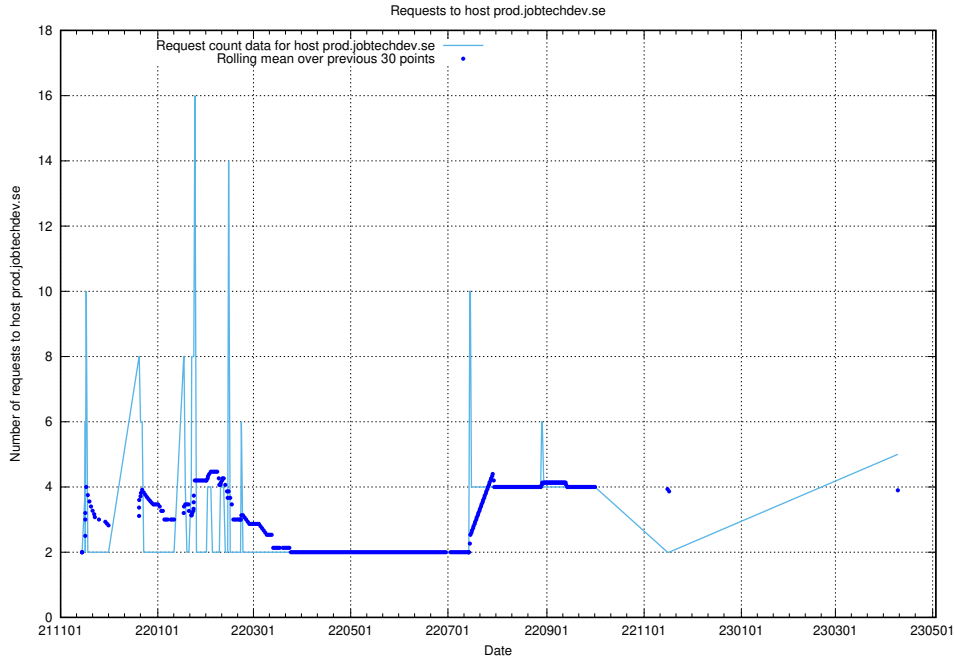

7.92 Usage of prod.jobtechdev.se

Here, we count the number of requests to host prod.jobtechdev.se.