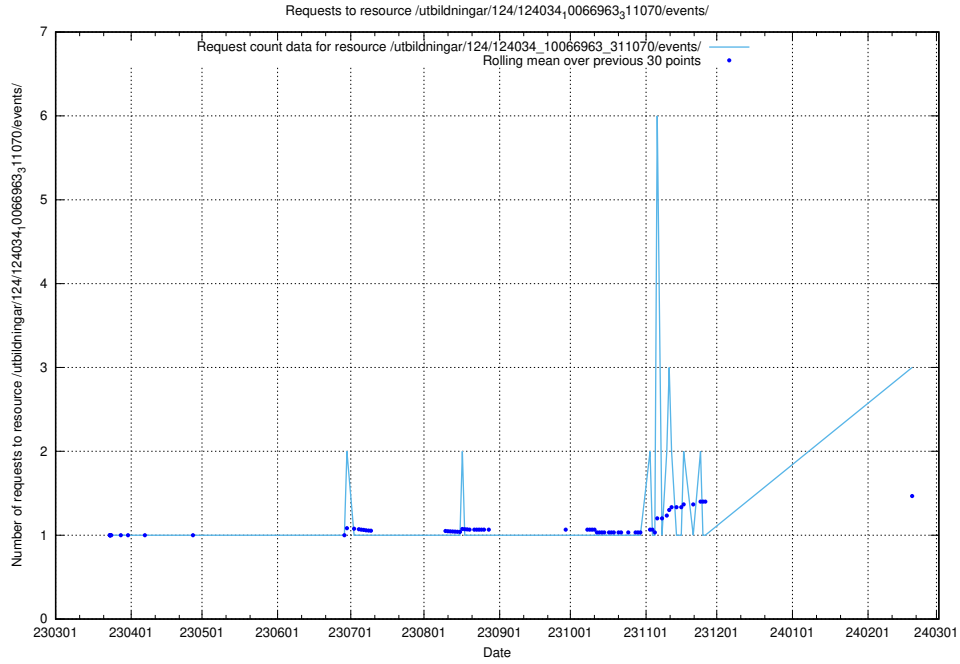

5.363 Usage of /utbildningar/124/124034_10066963_311070/events/

Here, we count the number of requests to resource /utbildningar/124/124034_10066963_311070/events/