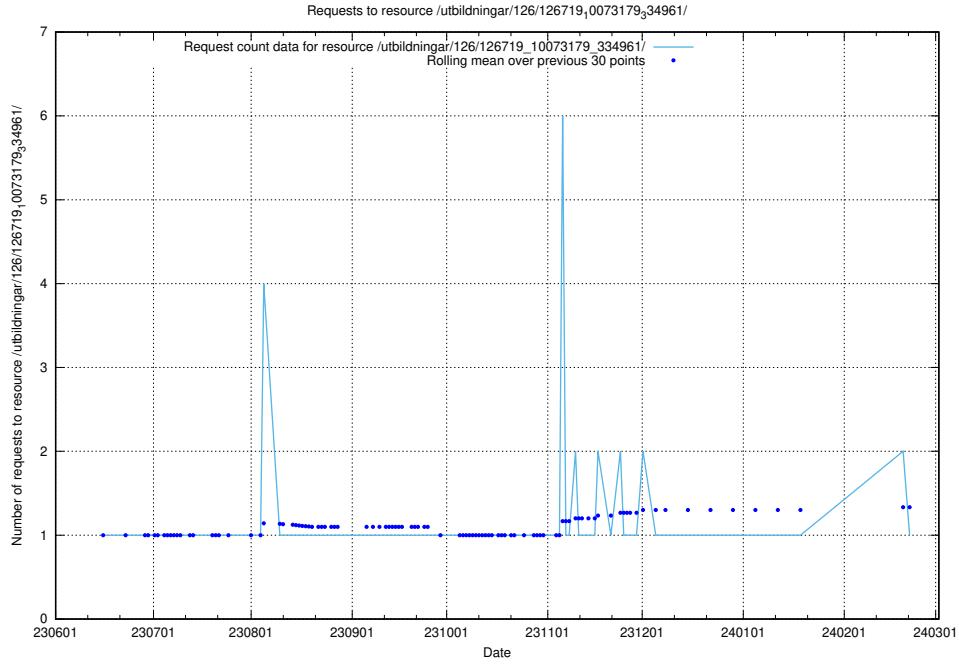

5.5567 Usage of /utbildningar/126/126719_10073179_334961/

Here, we count the number of requests to resource /utbildningar/126/126719_10073179_334961/.