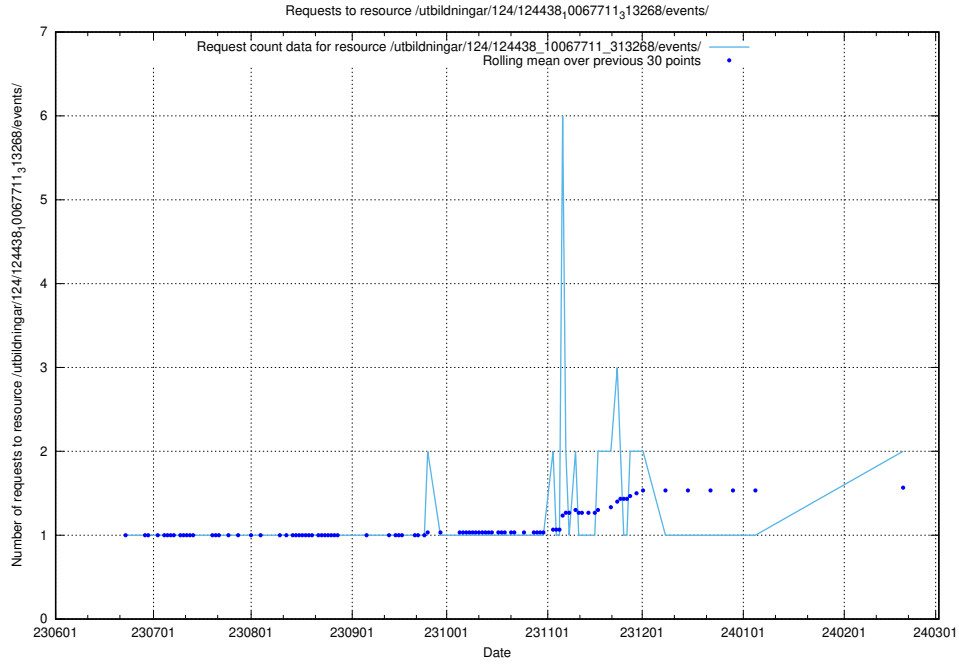

5.880 Usage of /utbildningar/124/124438_10067711_313268/events/

Here, we count the number of requests to resource /utbildningar/124/124438_10067711_313268/events/