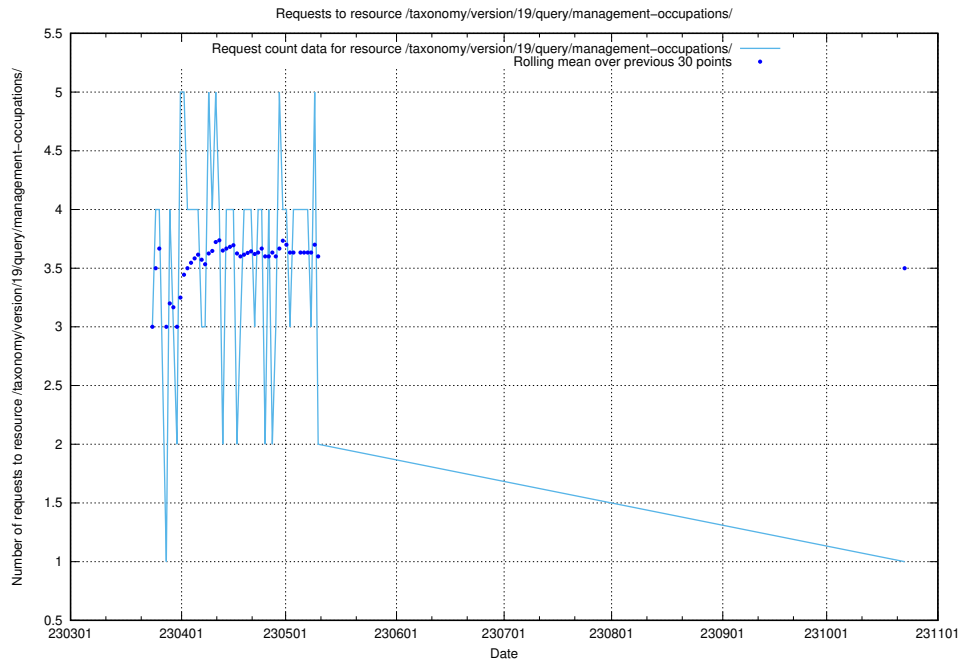

5.5851 Usage of /taxonomy/version/19/query/management-occupations/

Here, we count the number of requests to resource /taxonomy/version/19/query/management-occupations/.