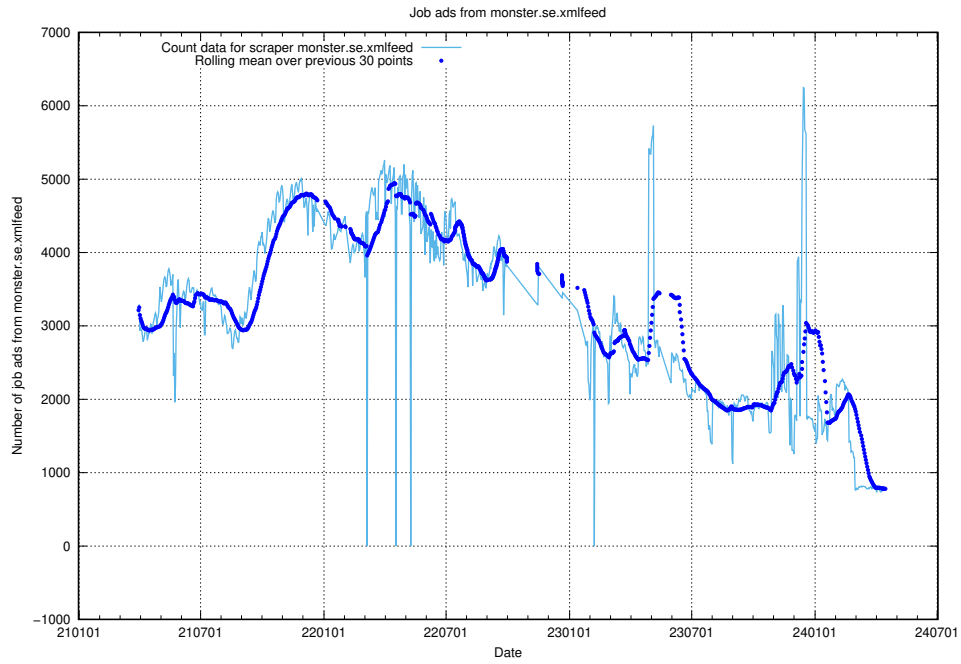

13.9 Number of ads by scraper monster.se.xmlfeed

Here, we count the number of job ads scraped from monster.se.xmlfeed.