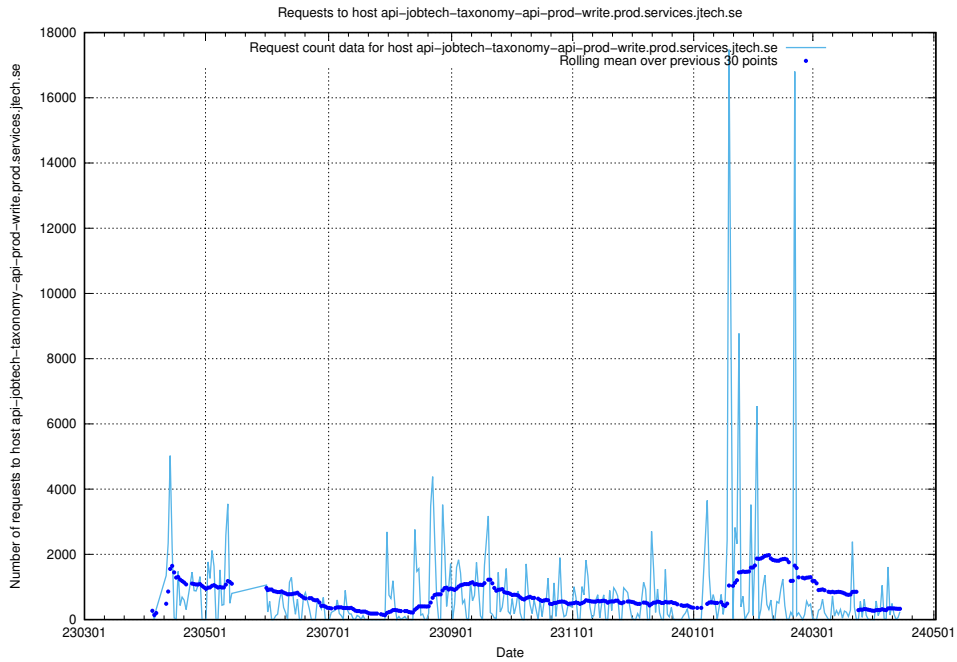

7.22 Usage of api-jobtech-taxonomy-api-prod-write.prod.services.jtech.se

Here, we count the number of requests to host api-jobtech-taxonomy-api-prod-write.prod.services.jtech.se.