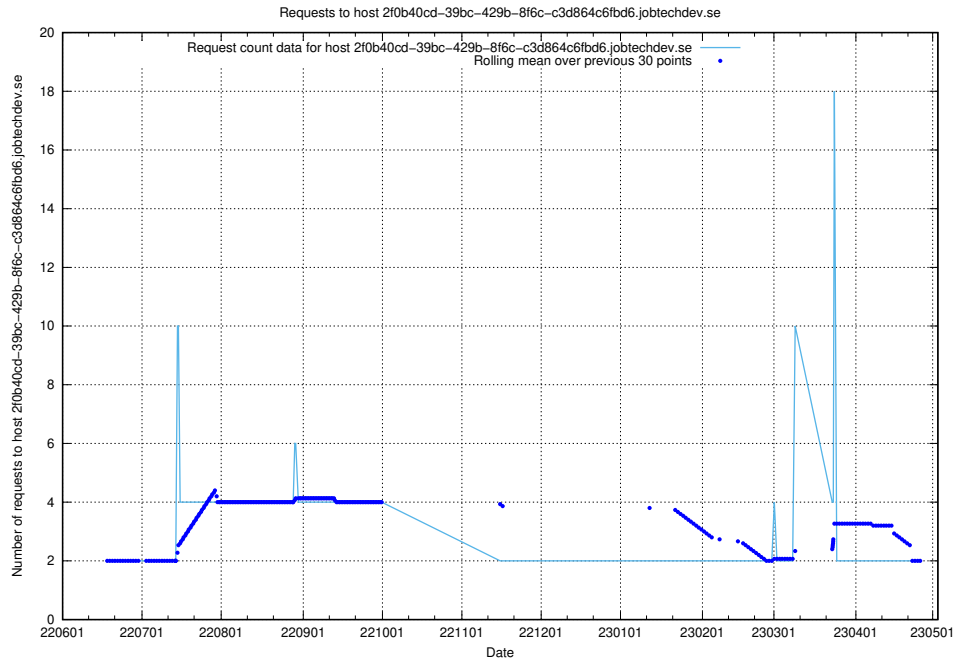

Here, we count the number of requests to host 2f0b40cd-39bc-429b-8f6c-c3d864c6fbd6.jobtechdev.se.

7.398 Usage of openserch-test.jobtechdev.se

Here, we count the number of requests to host openserch-test.jobtechdev.se.