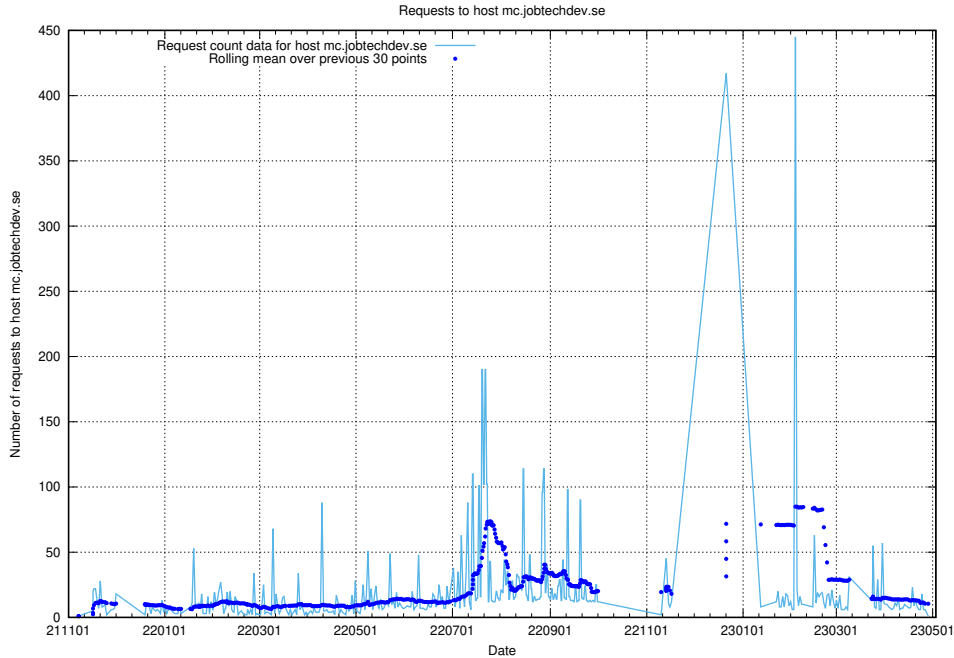

7.623 Usage of q.jobtechdev.se

Here, we count the number of requests to host q.jobtechdev.se.

7.624 Usage of mc.jobtechdev.se

Here, we count the number of requests to host mc.jobtechdev.se.

7.625 Usage of list.jobtechdev.se