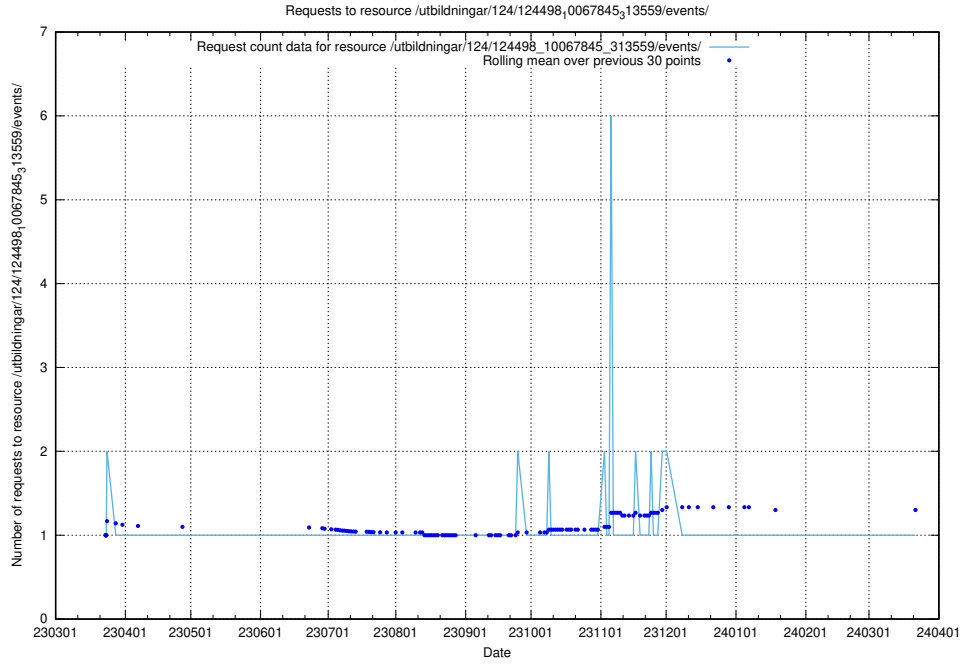

Here, we count the number of requests to resource /utbildningar/utb_emil/125/125741_10070679_337045/events/

5.2417 Usage of /utbildningar/124/124498_10067845_313559/events/

Here, we count the number of requests to resource /utbildningar/124/124498_10067845_313559/events/