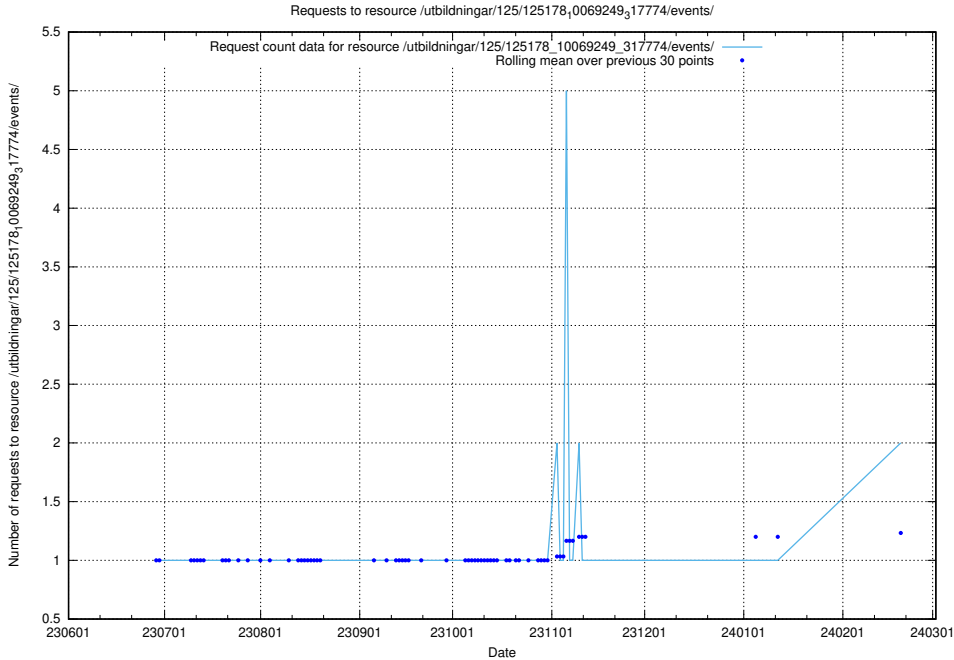

5.835 Usage of /utbildningar/125/125178_10069249_317774/events/

Here, we count the number of requests to resource /utbildningar/125/125178_10069249_317774/events/