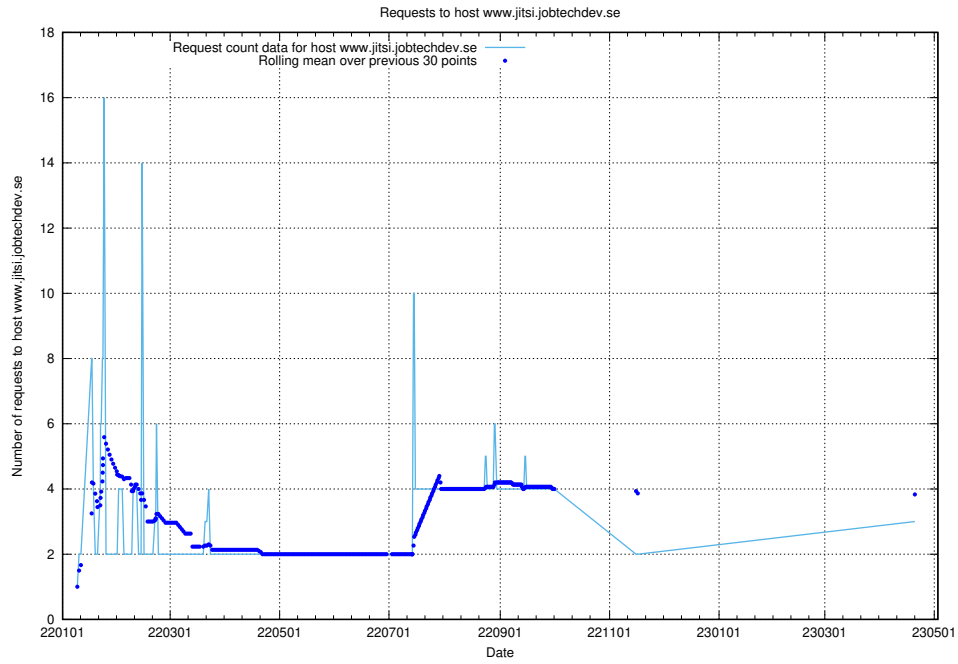

7.172 Usage of www.jitsi.jobtechdev.se

Here, we count the number of requests to host www.jitsi.jobtechdev.se.