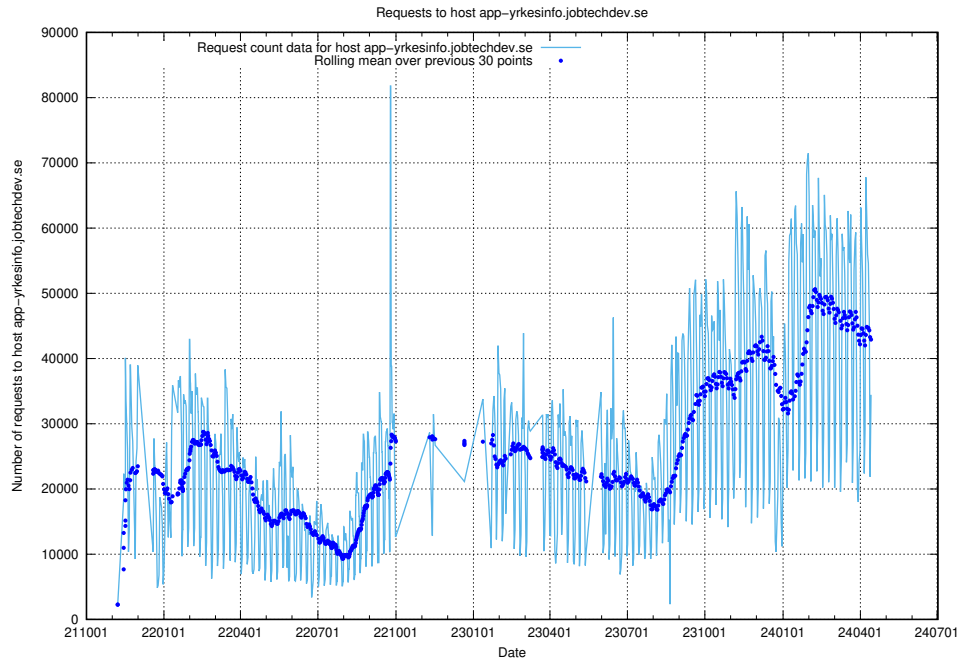

7.6 Usage of app-yrkesinfo.jobtechdev.se

Here, we count the number of requests to host app-yrkesinfo.jobtechdev.se.