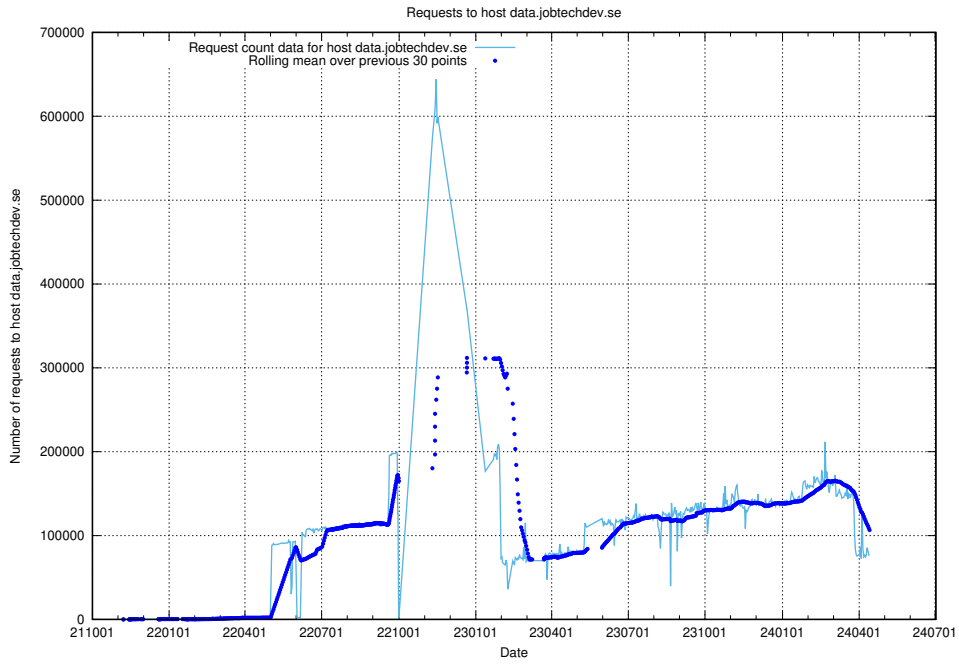

7.3 Usage of data.jobtechdev.se

Here, we count the number of requests to host data.jobtechdev.se.