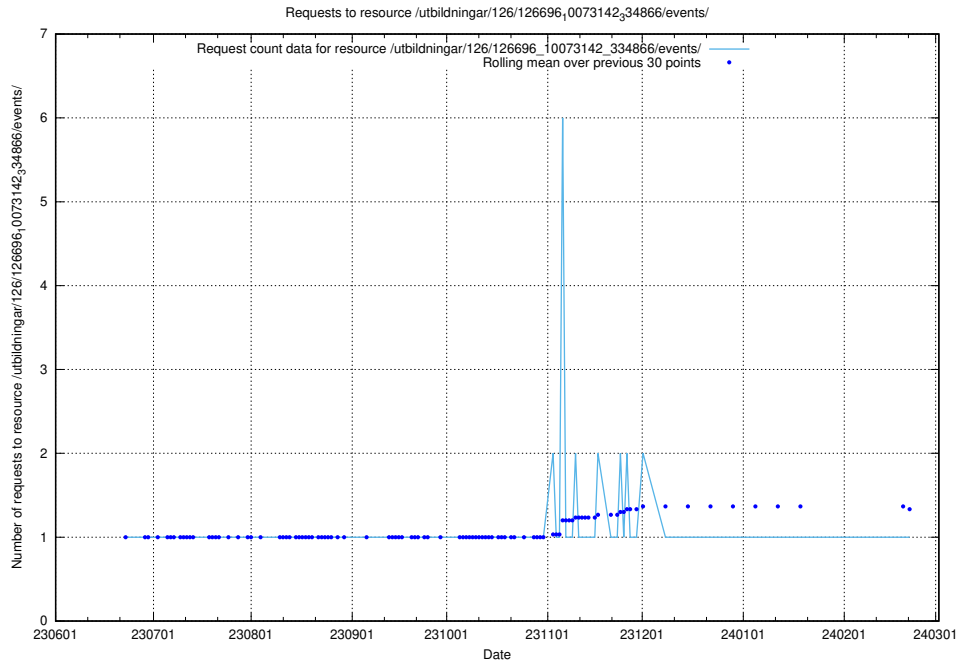

5.5322 Usage of /utbildningar/126/126696_10073142_334866/events/

Here, we count the number of requests to resource /utbildningar/126/126696_10073142_334866/events/