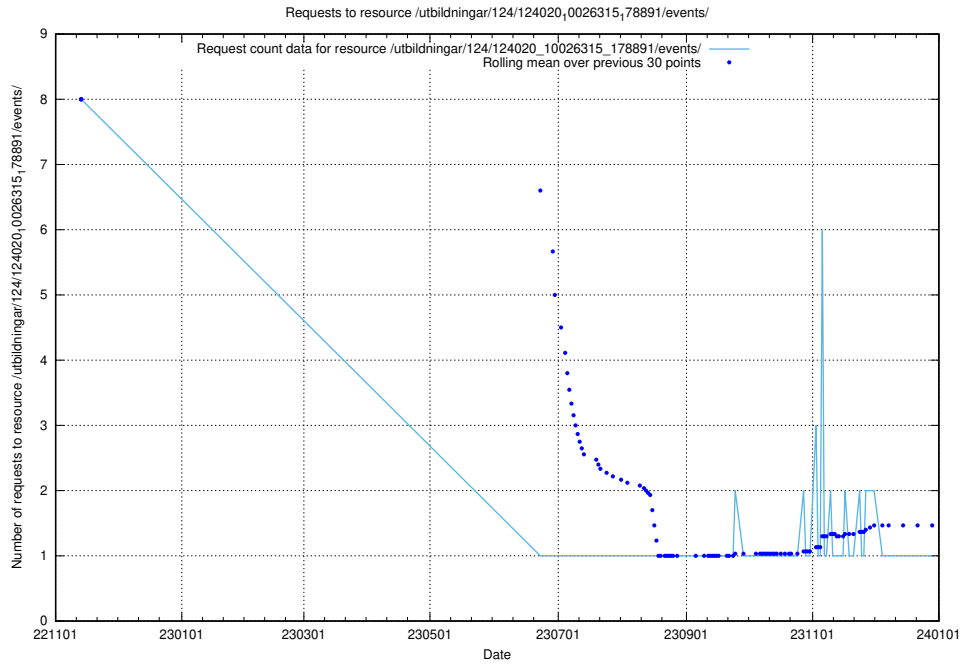

5.5471 Usage of /utbildningar/124/124020_10026315_178891/events/

Here, we count the number of requests to resource /utbildningar/124/124020_10026315_178891/events/