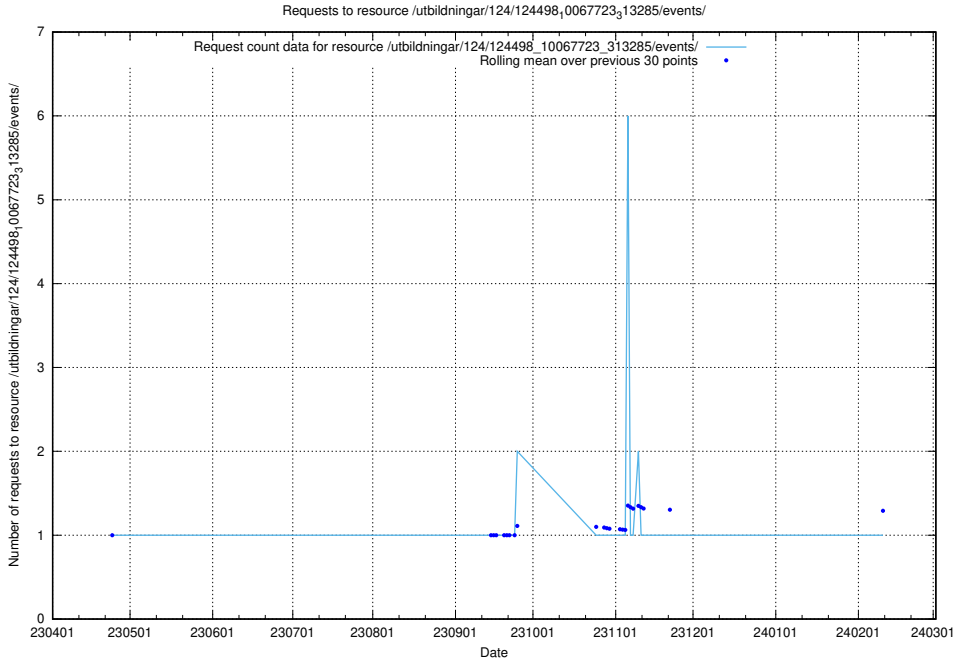

5.5701 Usage of /utbildningar/124/124498_10067723_313285/events/

Here, we count the number of requests to resource /utbildningar/124/124498_10067723_313285/events/