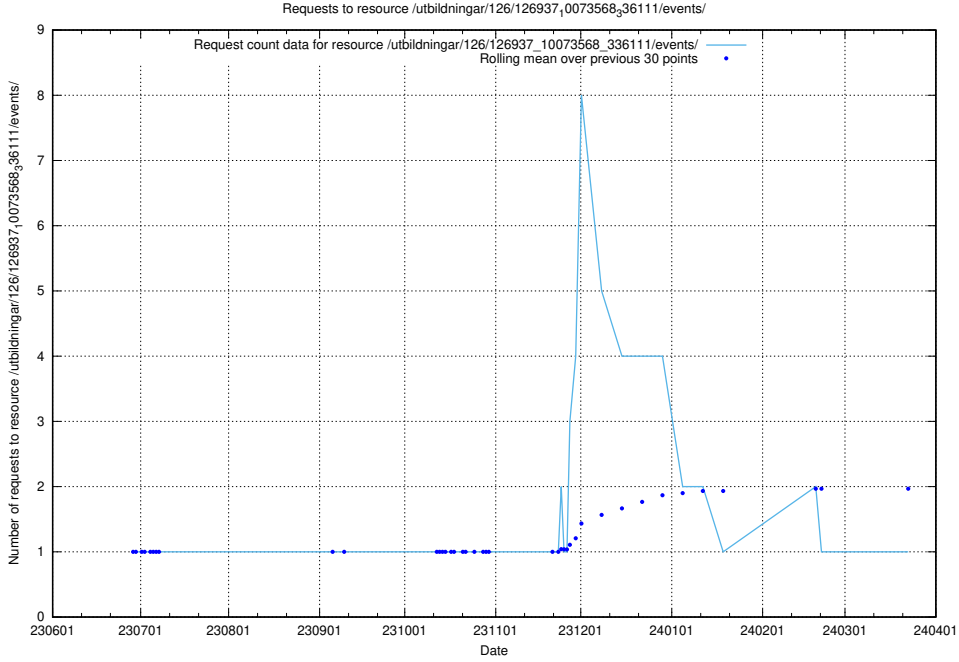

Here, we count the number of requests to resource /utbildningar/106/106995_10040732_55261/.

5.5137 Usage of /utbildningar/126/126937_10073568_336111/events/

Here, we count the number of requests to resource /utbildningar/126/126937_10073568_336111/events/