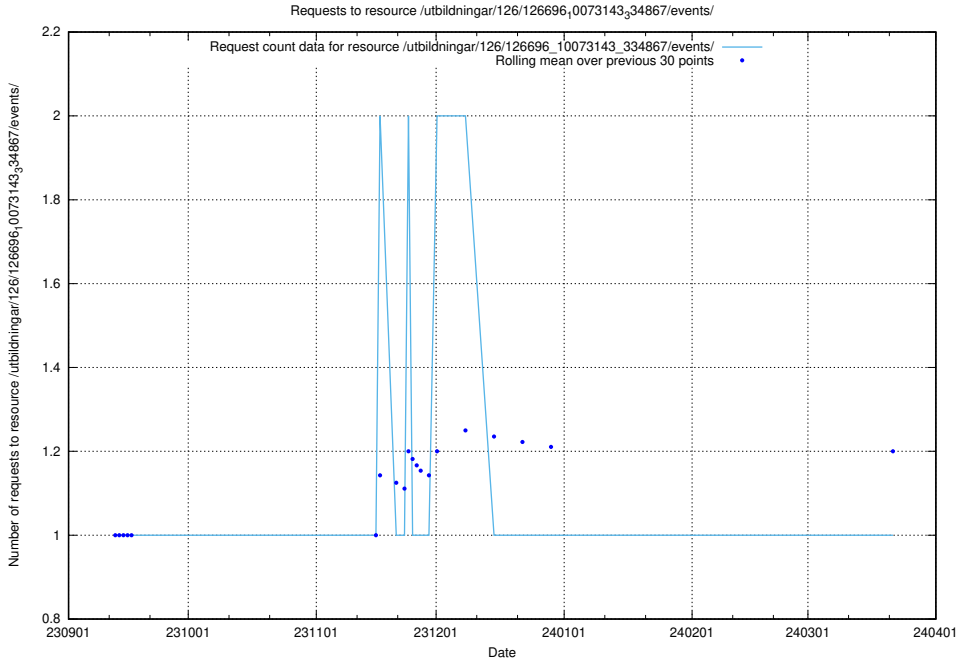

5.4304 Usage of /utbildningar/126/126696_10073143_334867/events/

Here, we count the number of requests to resource /utbildningar/126/126696_10073143_334867/events/