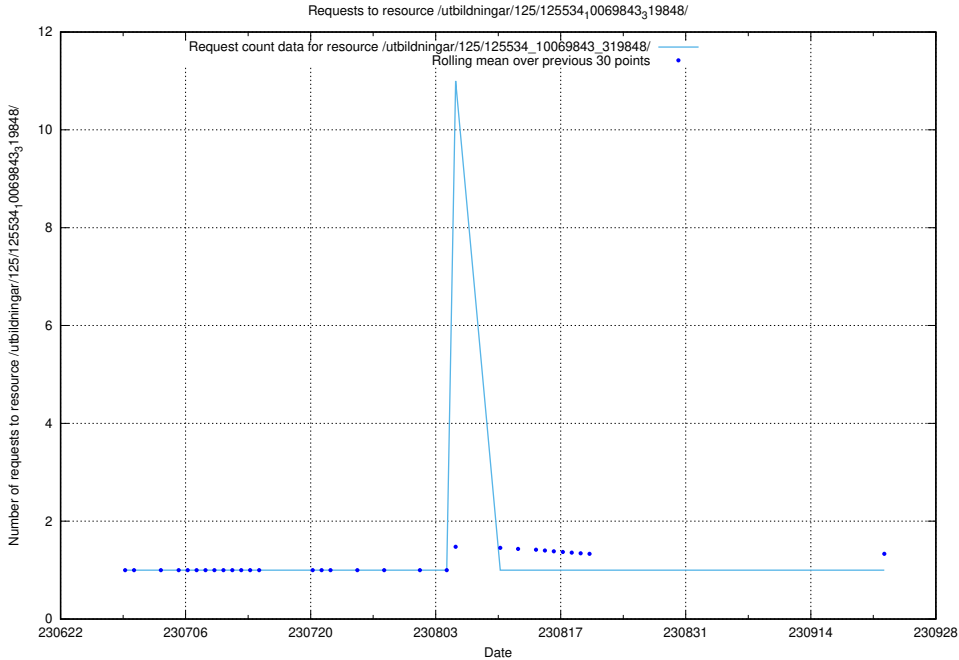

5.5176 Usage of /utbildningar/125/125534_10069843_319848/

Here, we count the number of requests to resource /utbildningar/125/125534_10069843_319848/.