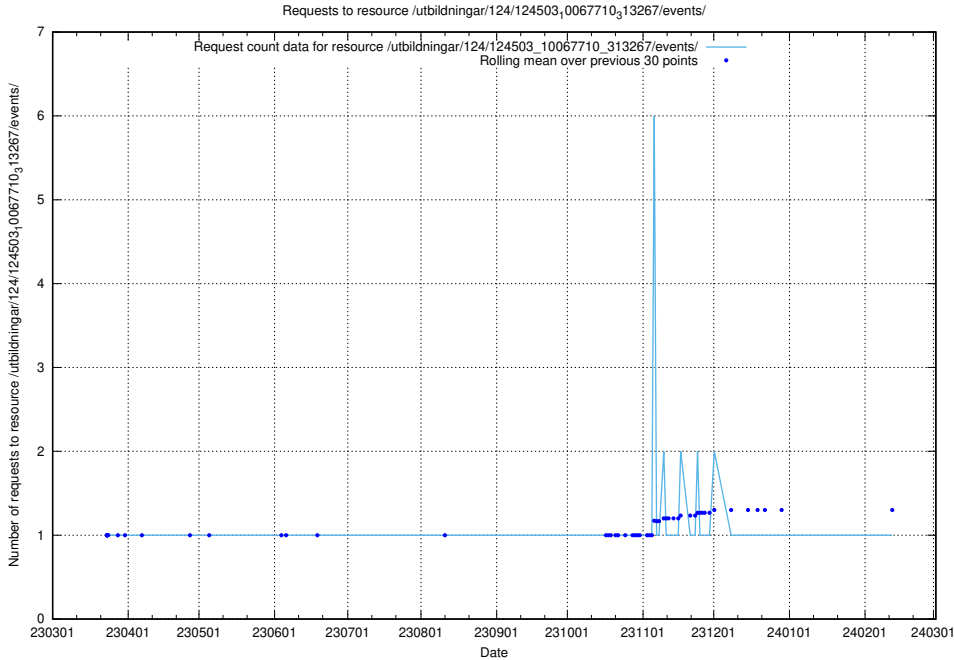

5.1880 Usage of /utbildningar/124/124503_10067710_313267/events/

Here, we count the number of requests to resource /utbildningar/124/124503_10067710_313267/events/