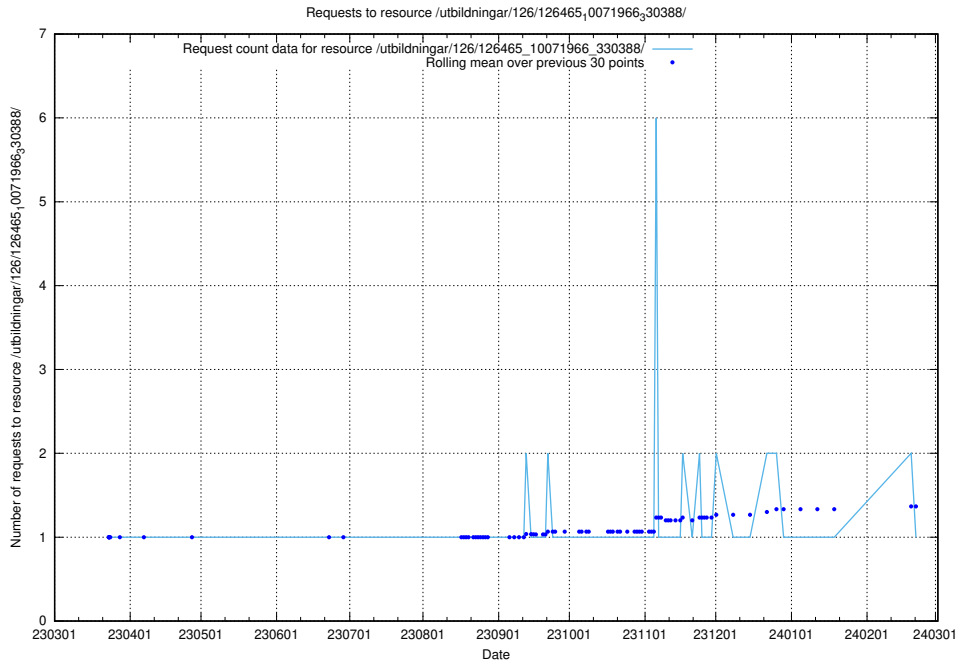

5.6115 Usage of /utbildningar/126/126465_10071966_330388/

Here, we count the number of requests to resource /utbildningar/126/126465_10071966_330388/.