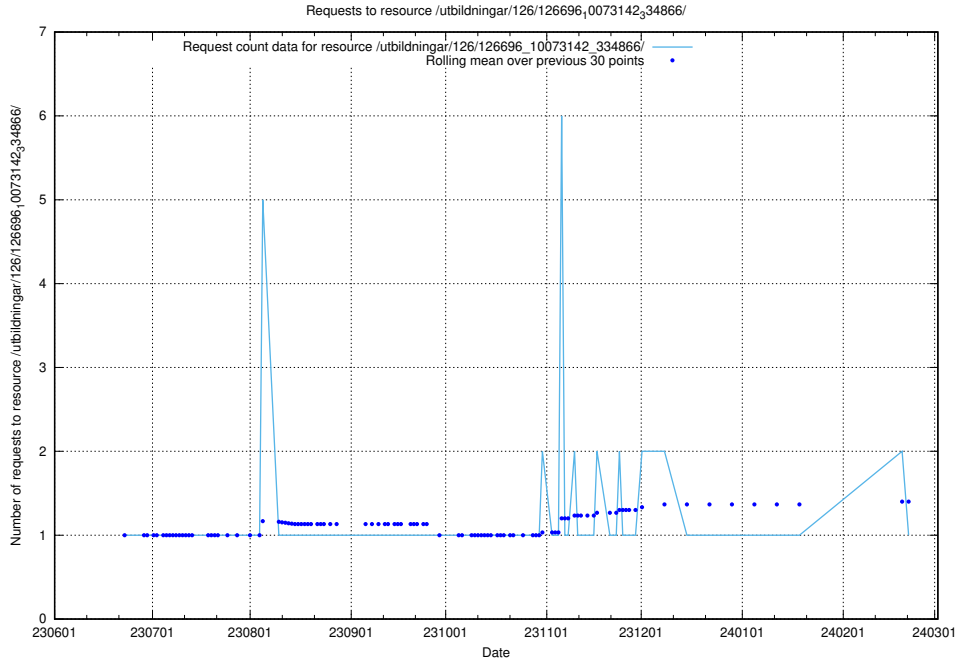

5.5323 Usage of /utbildningar/126/126696_10073142_334866/

Here, we count the number of requests to resource /utbildningar/126/126696_10073142_334866/.