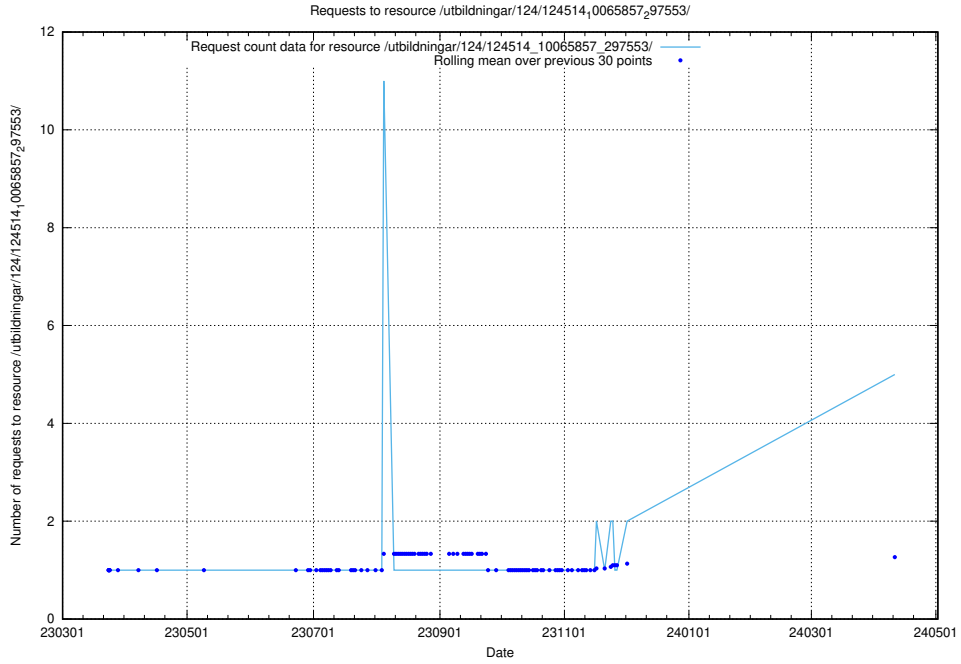

5.128 Usage of /utbildningar/124/124514_10065857_297553/

Here, we count the number of requests to resource /utbildningar/124/124514_10065857_297553/.