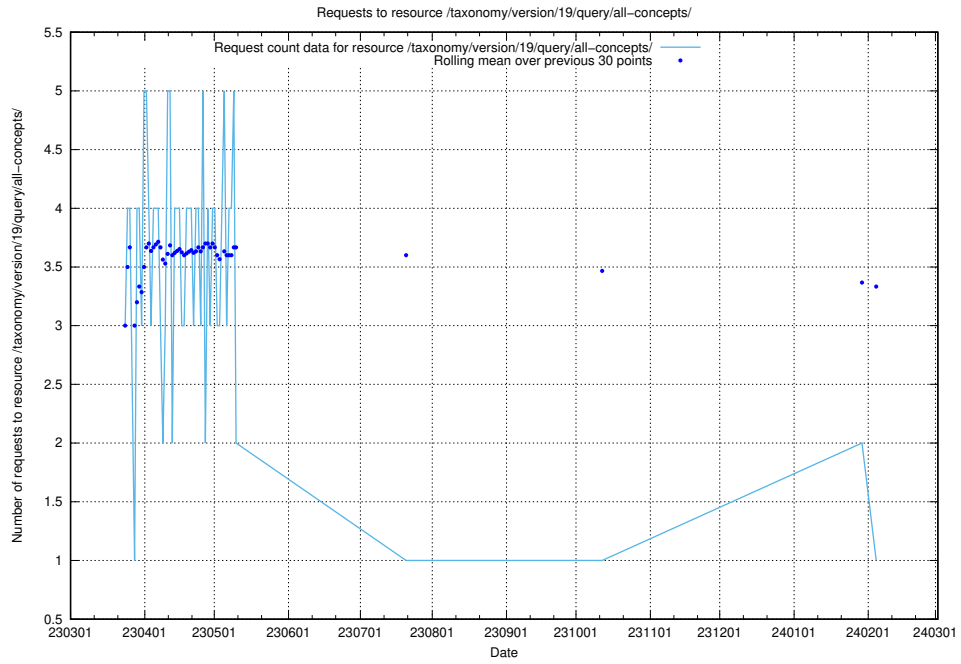

Here, we count the number of requests to resource /taxonomy/version/19/query/concept-types/.

5.5863 Usage of /taxonomy/version/19/query/all-concepts/

Here, we count the number of requests to resource /taxonomy/version/19/query/all-concepts/.