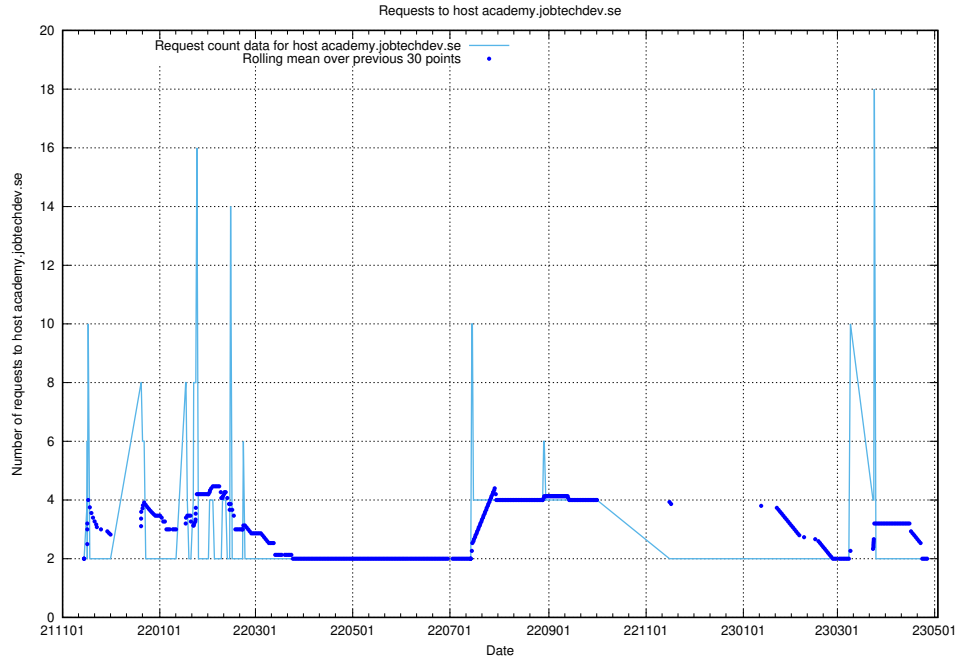

7.301 Usage of academy.jobtechdev.se

Here, we count the number of requests to host academy.jobtechdev.se.