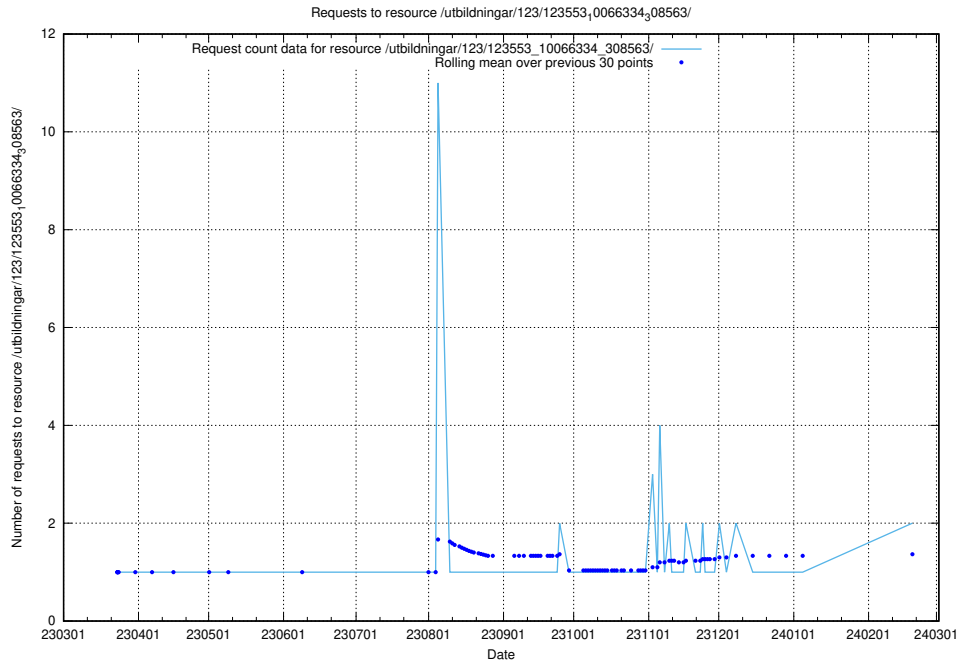

5.740 Usage of /utbildningar/123/123553_10066334_308563/

Here, we count the number of requests to resource /utbildningar/123/123553_10066334_308563/.