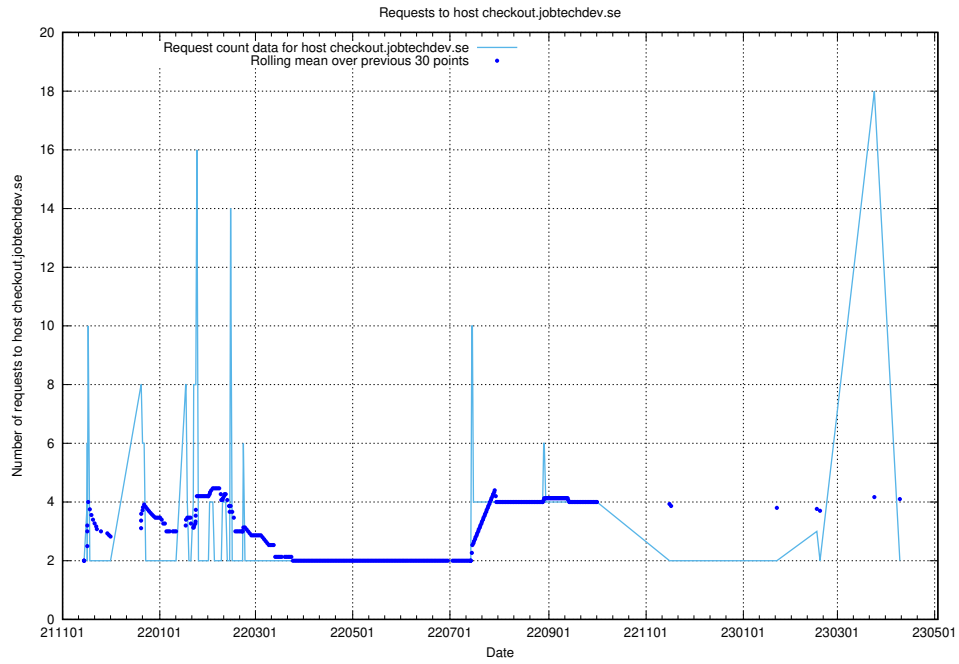

7.270 Usage of checkout.jobtechdev.se

Here, we count the number of requests to host checkout.jobtechdev.se.