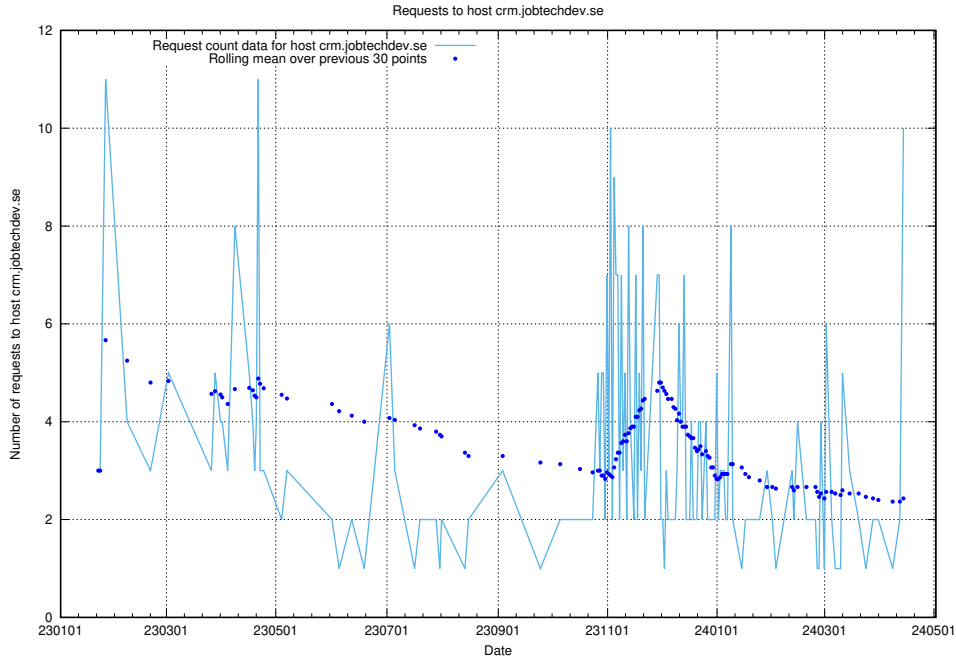

7.59 Usage of staping.jobtechdev.se

Here, we count the number of requests to host staping.jobtechdev.se.

7.60 Usage of crm.jobtechdev.se

Here, we count the number of requests to host crm.jobtechdev.se.

7.61 Usage of moderated.jitsitest.jobtechdev.se