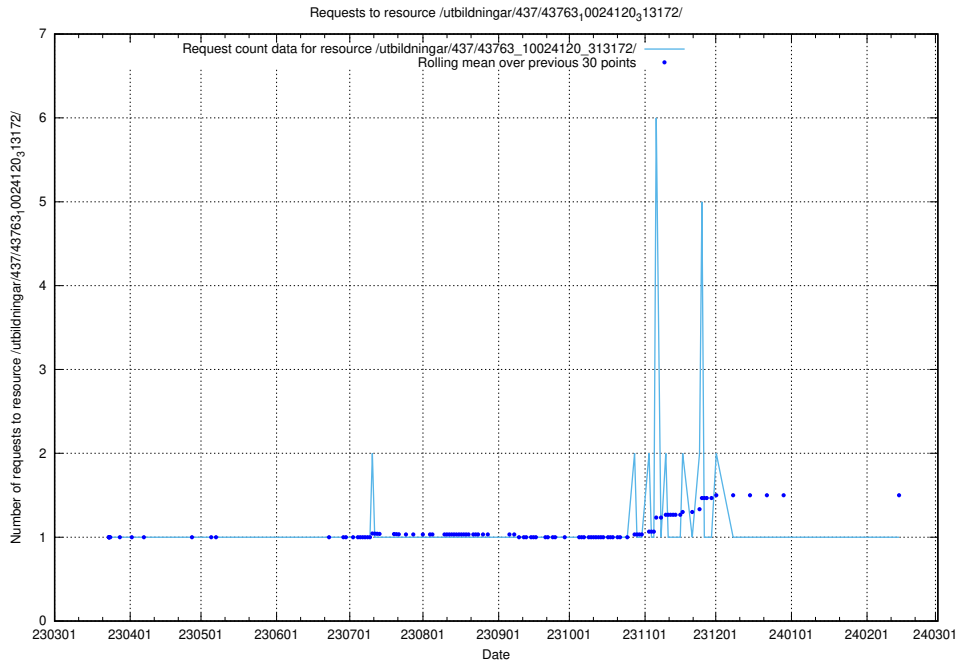

5.6069 Usage of /utbildningar/437/43763_10024120_313172/

Here, we count the number of requests to resource /utbildningar/437/43763_10024120_313172/.