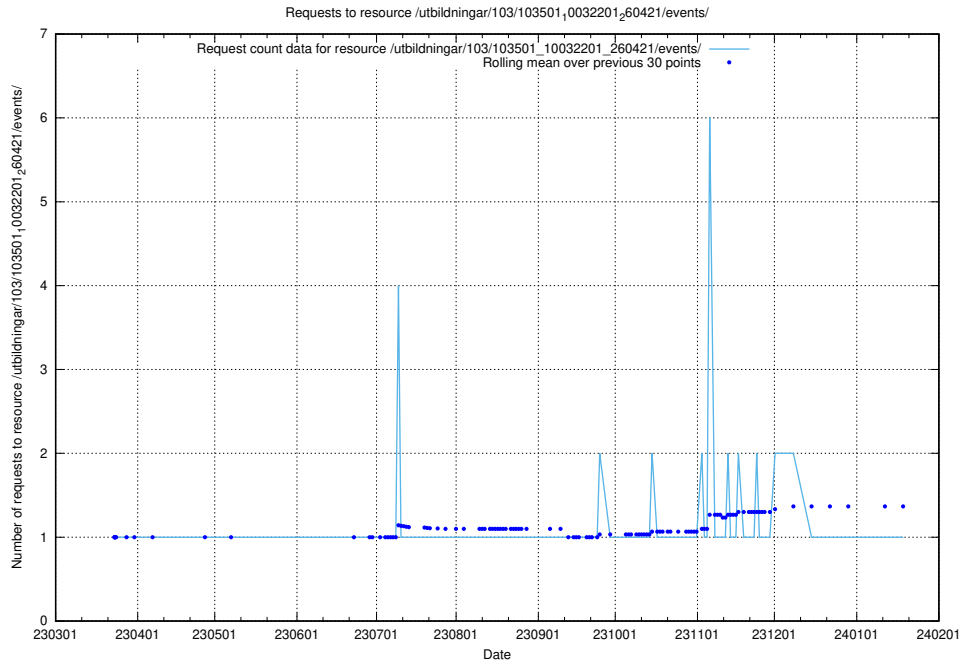

5.5166 Usage of /utbildningar/103/103501_10032201_260421/events/

Here, we count the number of requests to resource /utbildningar/103/103501_10032201_260421/events/