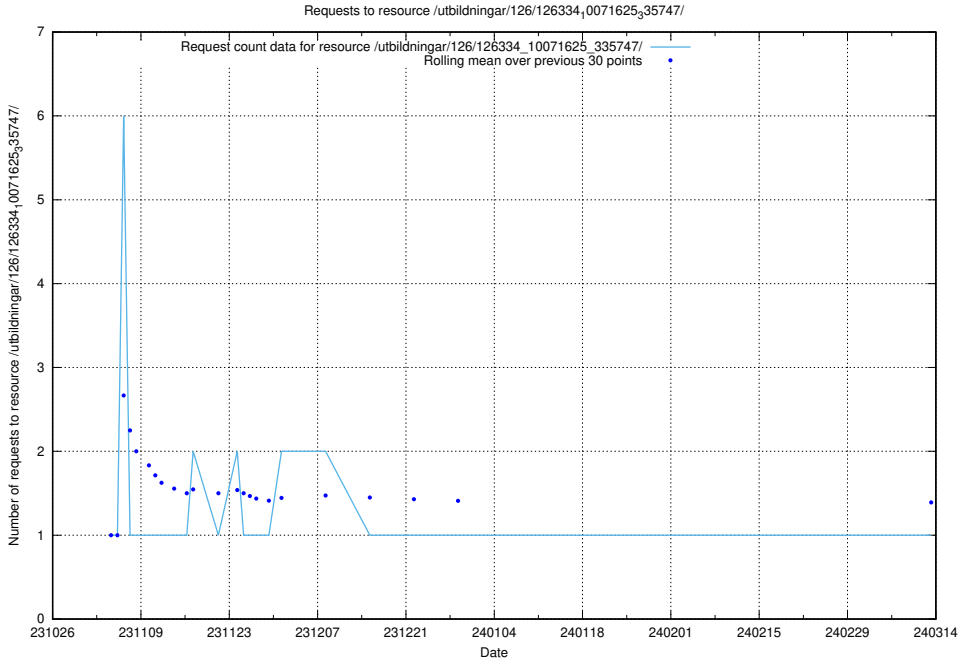

5.3856 Usage of /utbildningar/126/126334_10071625_335747/

Here, we count the number of requests to resource /utbildningar/126/126334_10071625_335747/.

5.3857 Usage of /utbildningar/125/125741_10070684_337181/events/