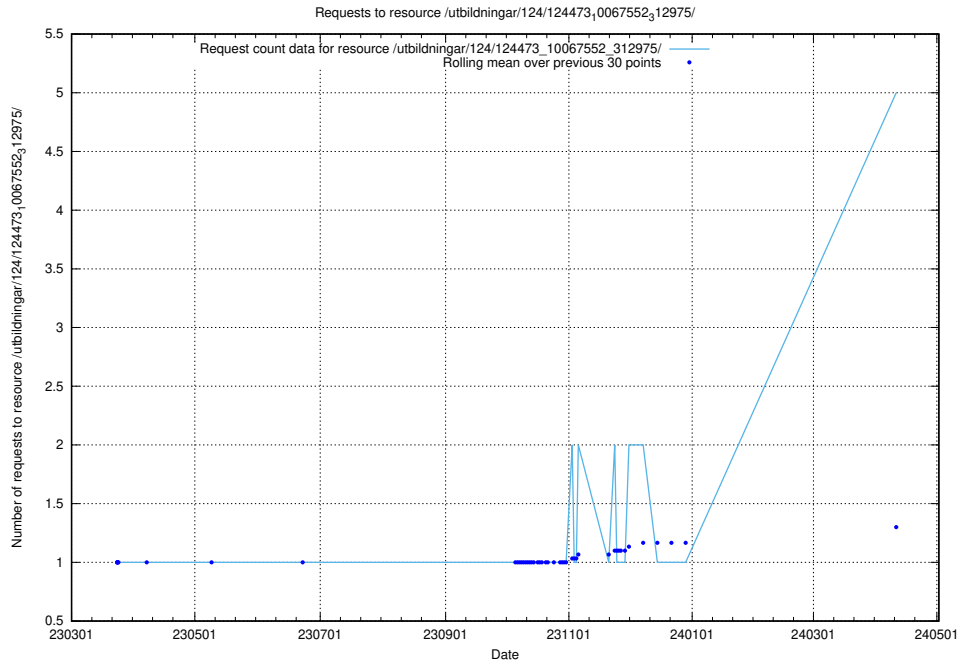

5.130 Usage of /utbildningar/124/124473_10067552_312975/

Here, we count the number of requests to resource /utbildningar/124/124473_10067552_312975/.