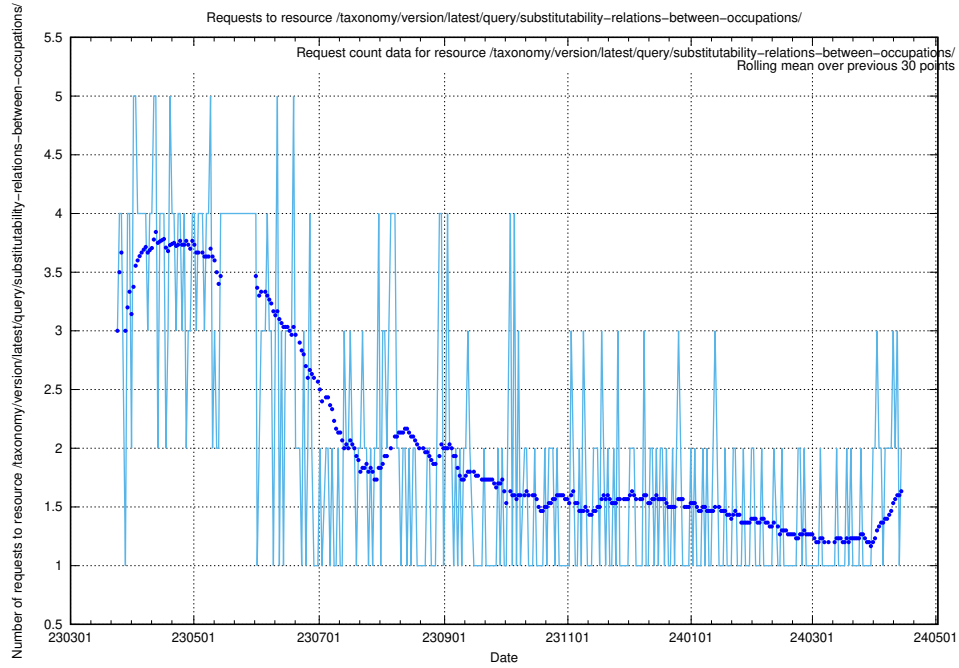

5.915 Usage of /taxonomy/version/latest/query/substitutability-relations-between-occupations/

Here, we count the number of requests to resource /taxonomy/version/latest/query/substitutability-relations-between-occupations/.