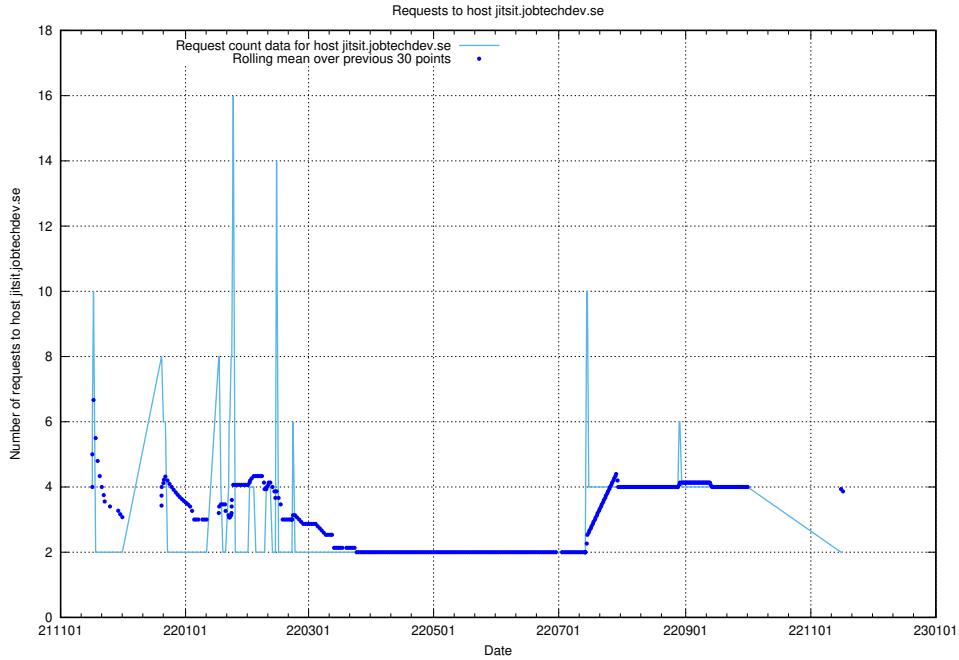

7.495 Usage of jitsit.jobtechdev.se

Here, we count the number of requests to host jitsit.jobtechdev.se.