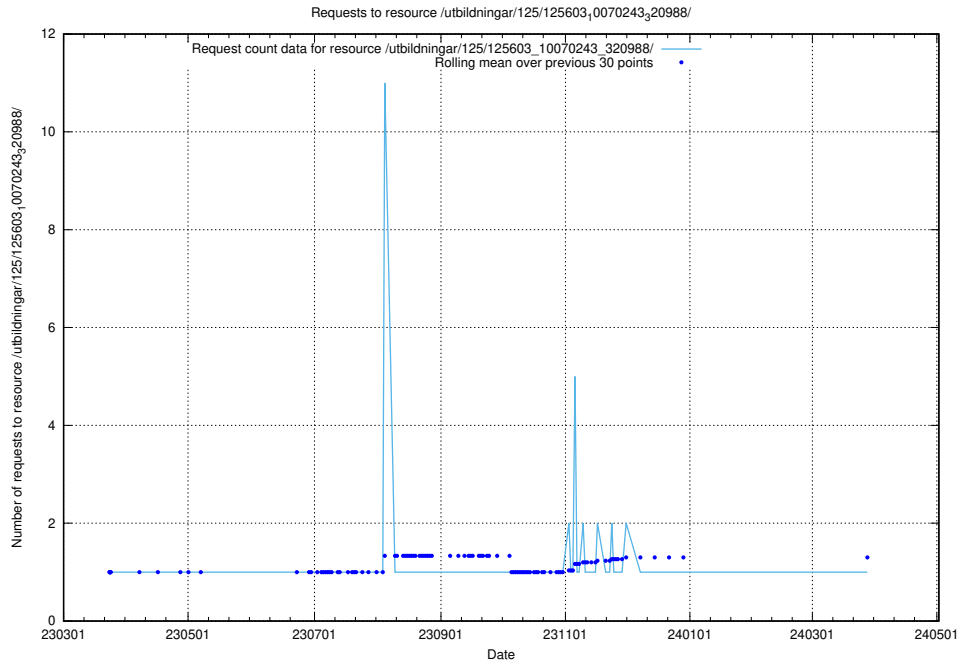

5.1080 Usage of /utbildningar/125/125603_10070243_320988/

Here, we count the number of requests to resource /utbildningar/125/125603_10070243_320988/.