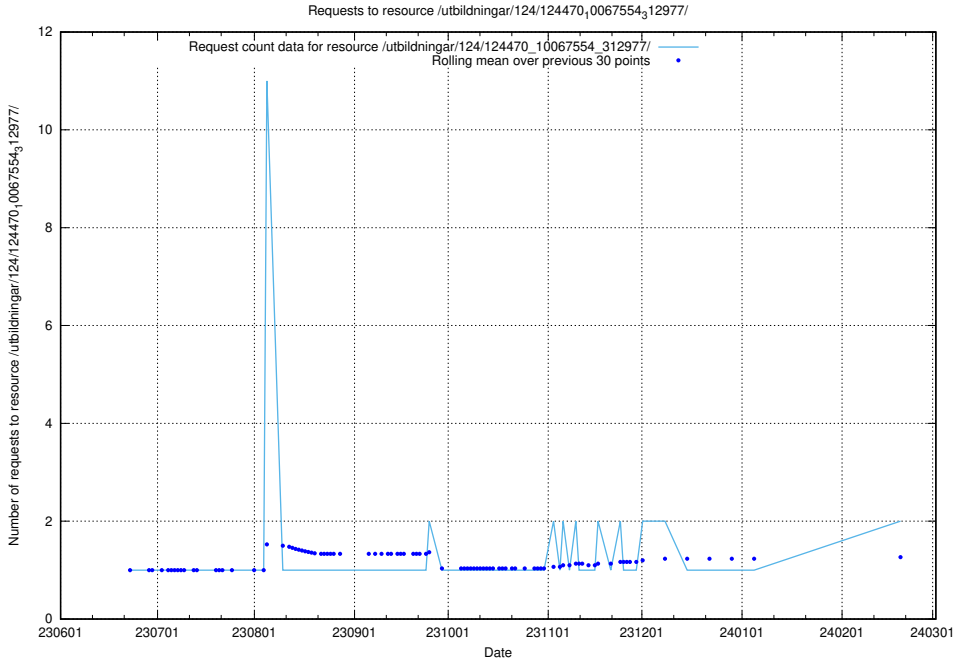

5.875 Usage of /utbildningar/124/124470_10067554_312977/

Here, we count the number of requests to resource /utbildningar/124/124470_10067554_312977/.