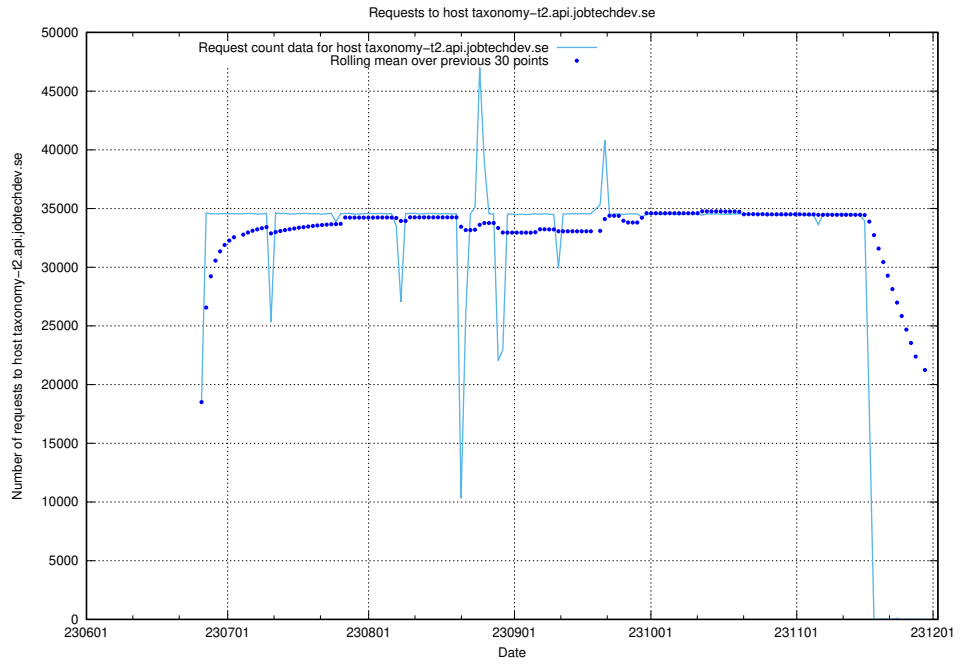

Here, we count the number of requests to host taxonomy-t2.api.jobtechdev.se.

7.40 Usage of taxonomy-i1.api.jobtechdev.se:443

Here, we count the number of requests to host taxonomy-i1.api.jobtechdev.se:443.