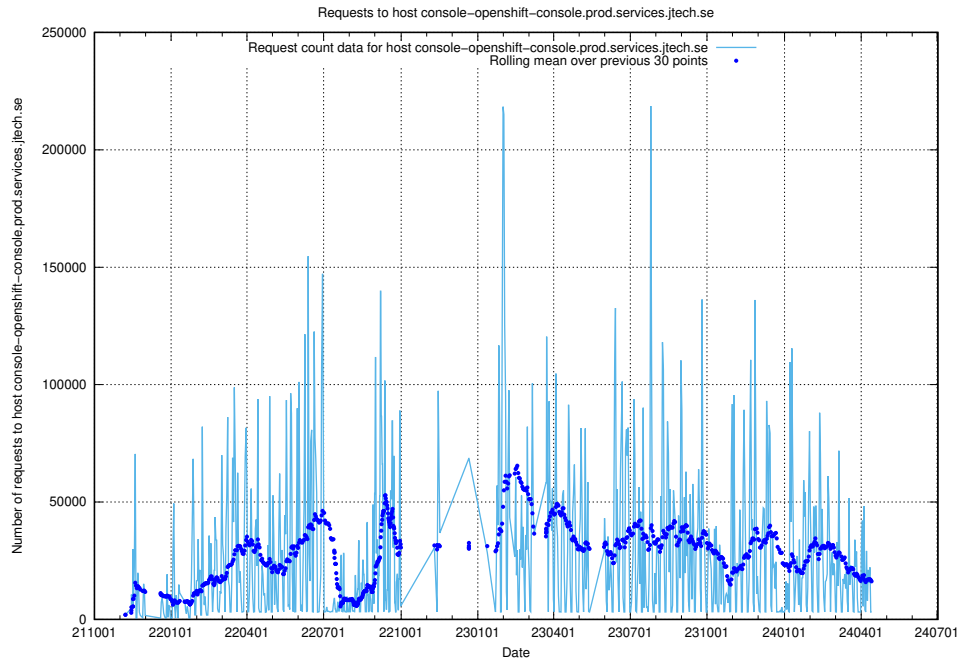

7.16 Usage of console-openshift-console.prod.services.jtech.se

Here, we count the number of requests to host console-openshift-console.prod.services.jtech.se.