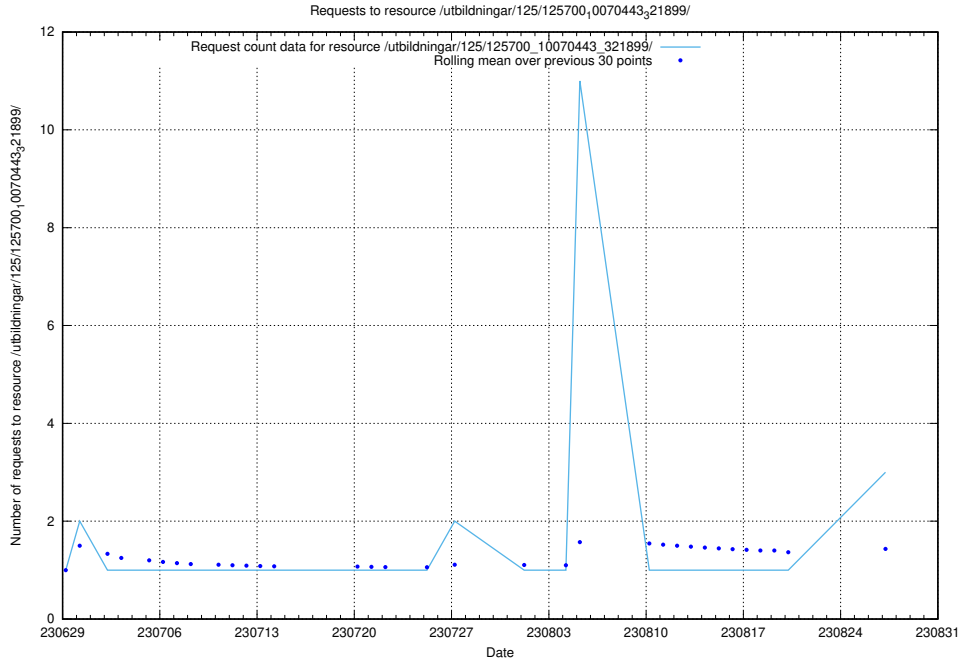

5.397 Usage of /utbildningar/125/125700_10070443_321899/

Here, we count the number of requests to resource /utbildningar/125/125700_10070443_321899/.