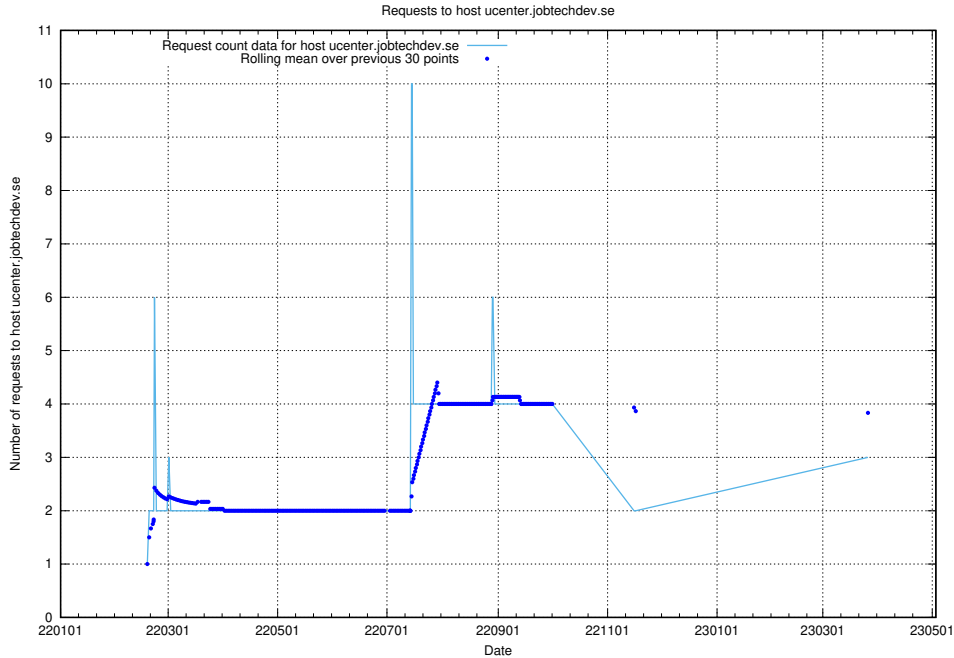

7.223 Usage of ucenter.jobtechdev.se

Here, we count the number of requests to host ucenter.jobtechdev.se.