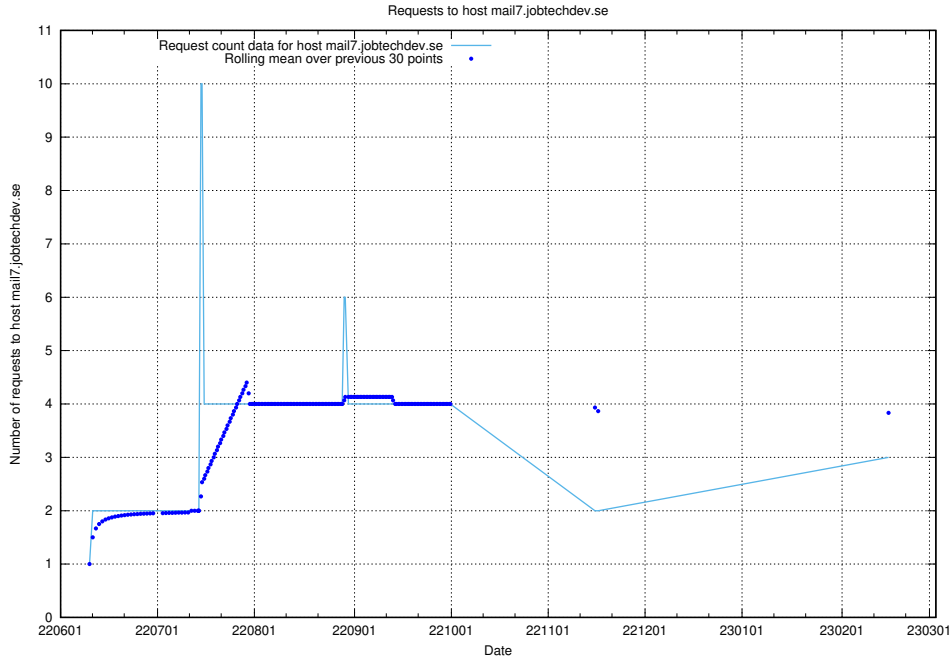

7.208 Usage of mail7.jobtechdev.se

Here, we count the number of requests to host mail7.jobtechdev.se.