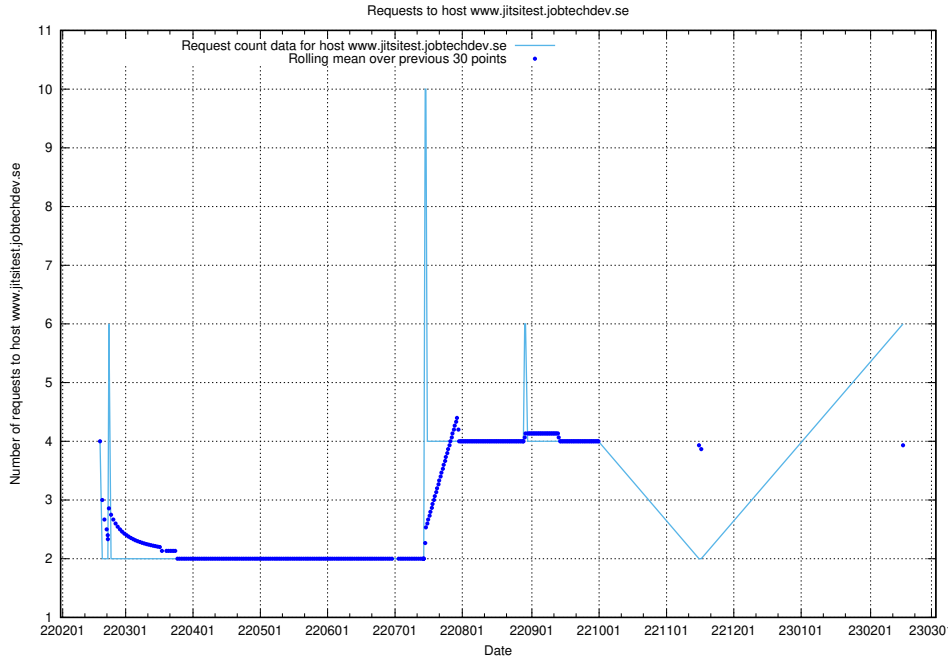

7.82 Usage of www.jitsitest.jobtechdev.se

Here, we count the number of requests to host www.jitsitest.jobtechdev.se.