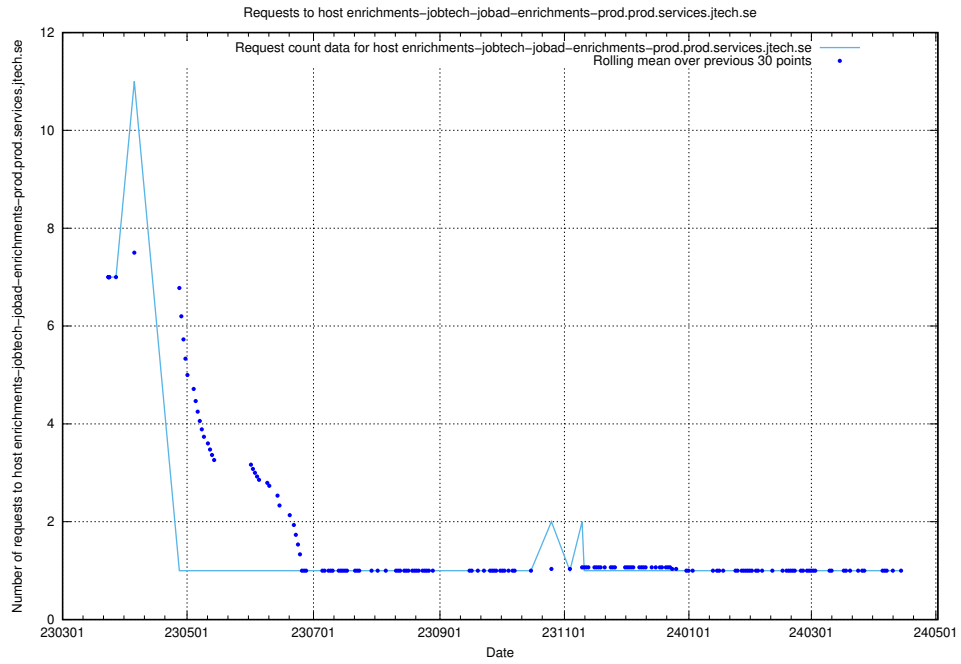

Here, we count the number of requests to host enrichments-jobtech-jobad-enrichments-prod.prod.services.jtech.se.

7.608 Usage of test.jobtechdev.se:443

Here, we count the number of requests to host test.jobtechdev.se:443.