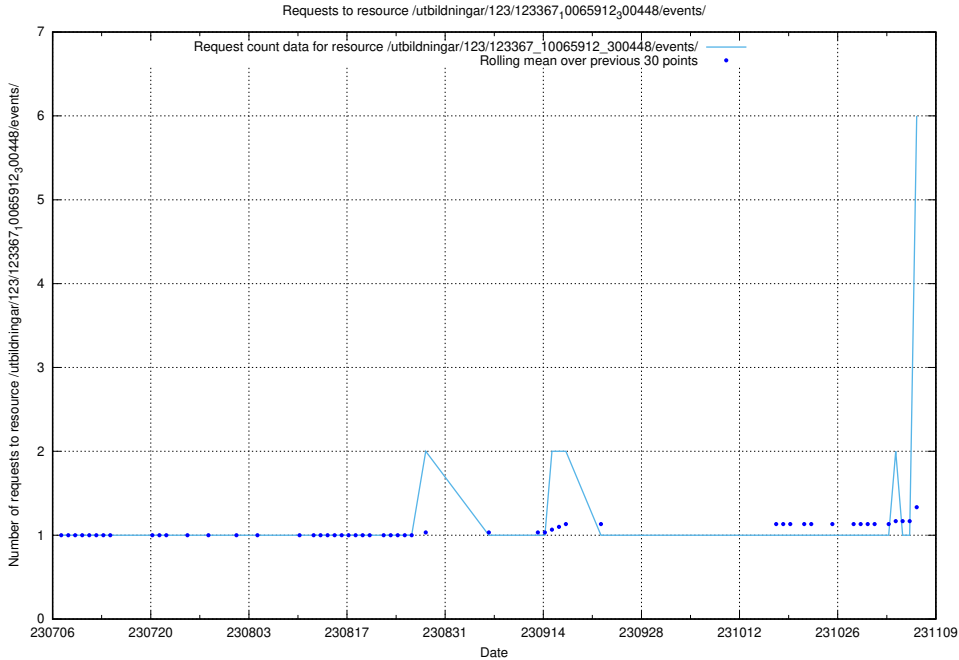

Here, we count the number of requests to resource /taxonomy/version/6/query/employment-variety-concepts/.

5.86 Usage of /utbildningar/123/123367_10065912_300448/events/

Here, we count the number of requests to resource /utbildningar/123/123367_10065912_300448/events/