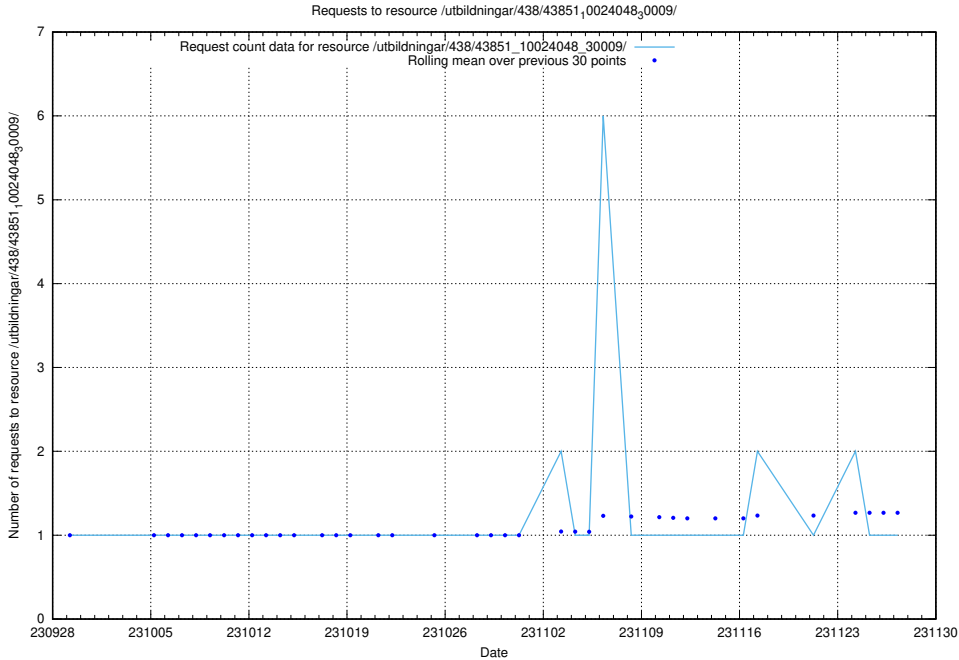

5.4158 Usage of /utbildningar/438/43851_10024048_30009/

Here, we count the number of requests to resource /utbildningar/438/43851_10024048_30009/.