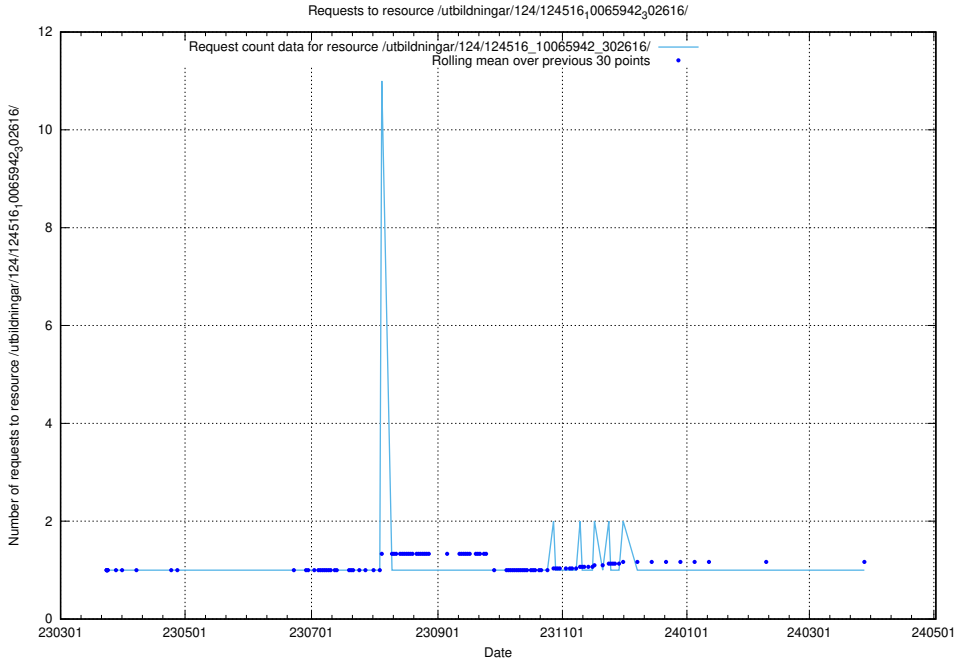

Here, we count the number of requests to resource /utbildningar/124/124517_10065860_299148/.

5.1286 Usage of /utbildningar/124/124516_10065942_302616/

Here, we count the number of requests to resource /utbildningar/124/124516_10065942_302616/.