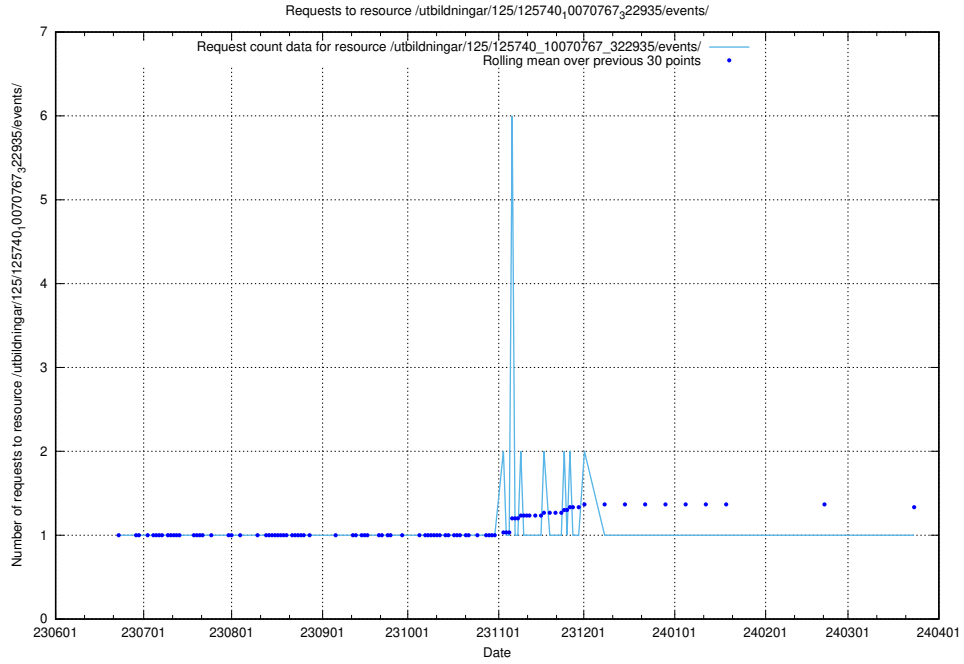

5.5396 Usage of /utbildningar/125/125740_10070767_322935/events/

Here, we count the number of requests to resource /utbildningar/125/125740_10070767_322935/events/

5.5397 Usage of /utbildningar/125/125740_10070767_322935/