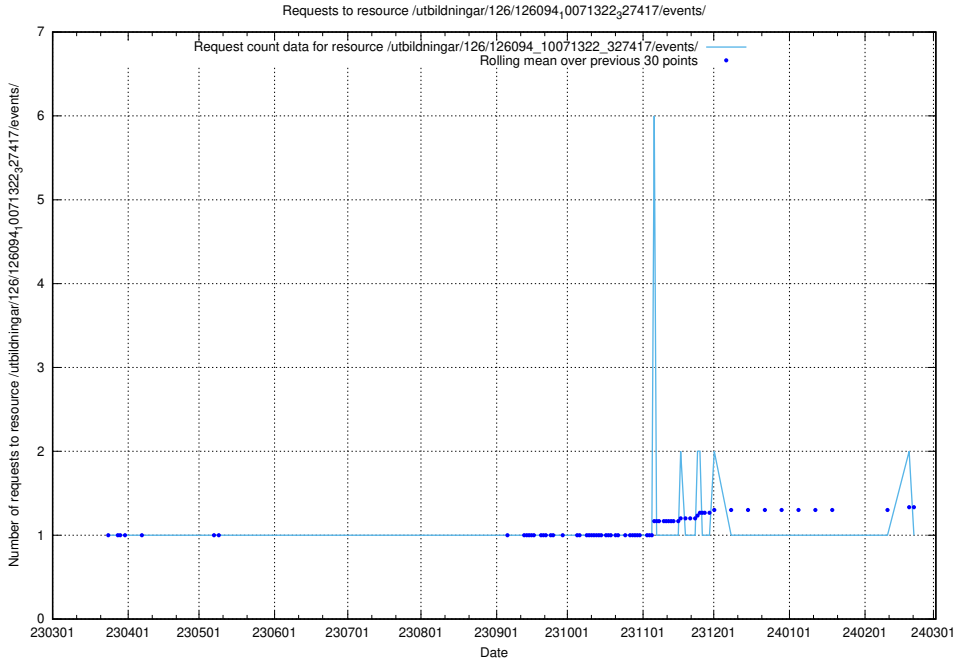

Here, we count the number of requests to resource /utbildningar/126/126095_10071321_326910/.

5.5914 Usage of /utbildningar/126/126094_10071322_327417/events/

Here, we count the number of requests to resource /utbildningar/126/126094_10071322_327417/events/