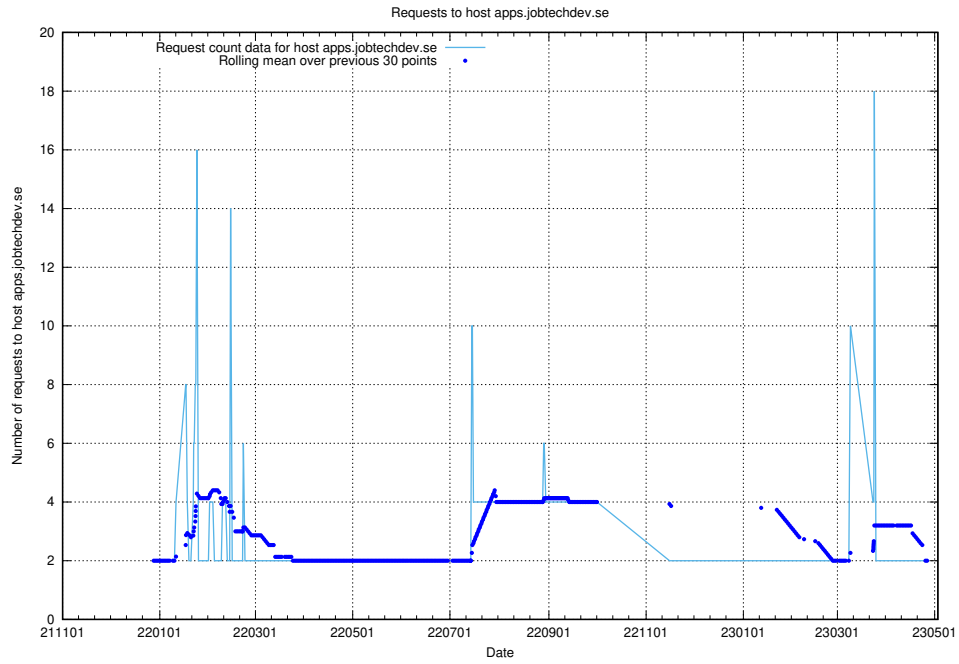

7.356 Usage of apps.jobtechdev.se

Here, we count the number of requests to host apps.jobtechdev.se.