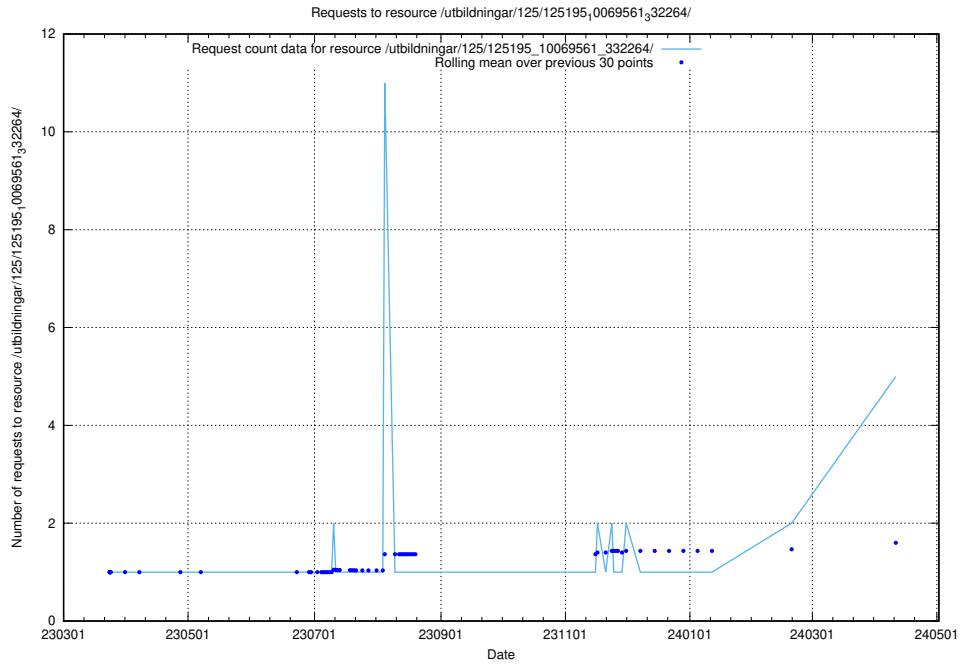

5.115 Usage of /utbildningar/125/125195_10069561_332264/

Here, we count the number of requests to resource /utbildningar/125/125195_10069561_332264/.