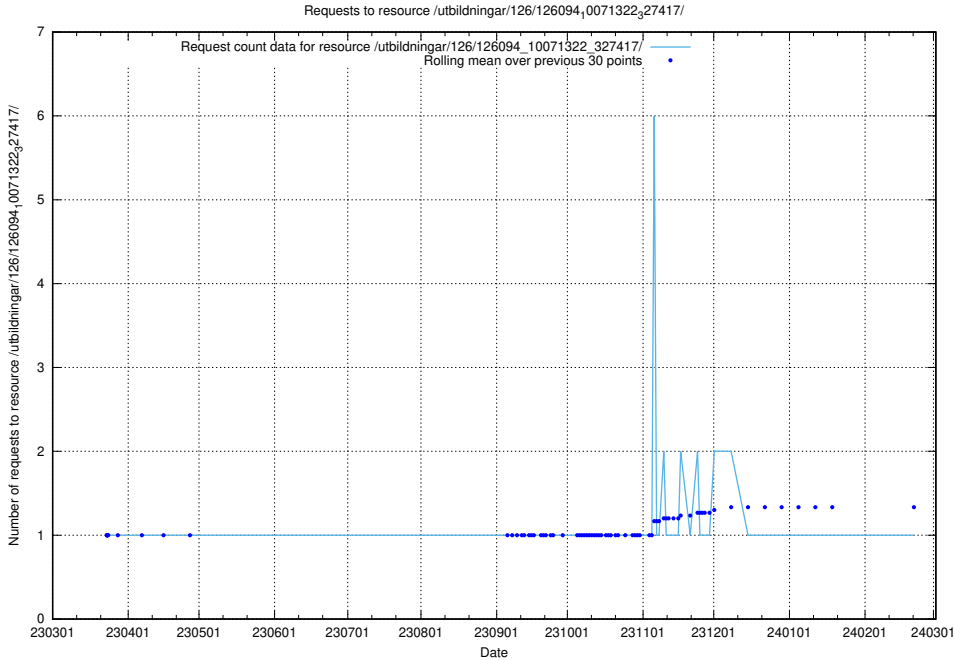

5.6133 Usage of /utbildningar/126/126094_10071322_327417/

Here, we count the number of requests to resource /utbildningar/126/126094_10071322_327417/.