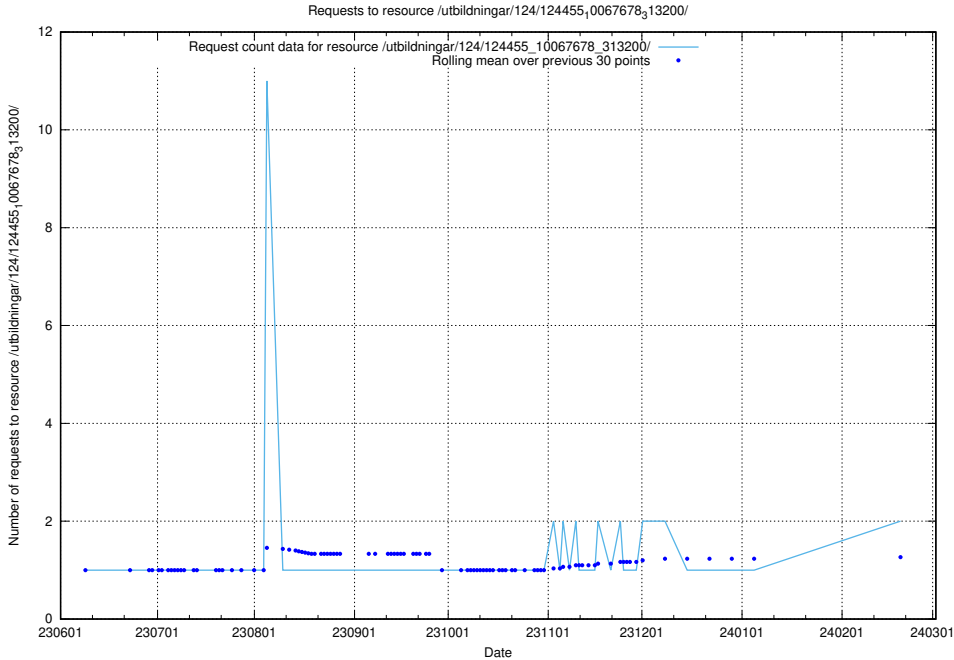

5.896 Usage of /utbildningar/124/124455_10067678_313200/

Here, we count the number of requests to resource /utbildningar/124/124455_10067678_313200/.