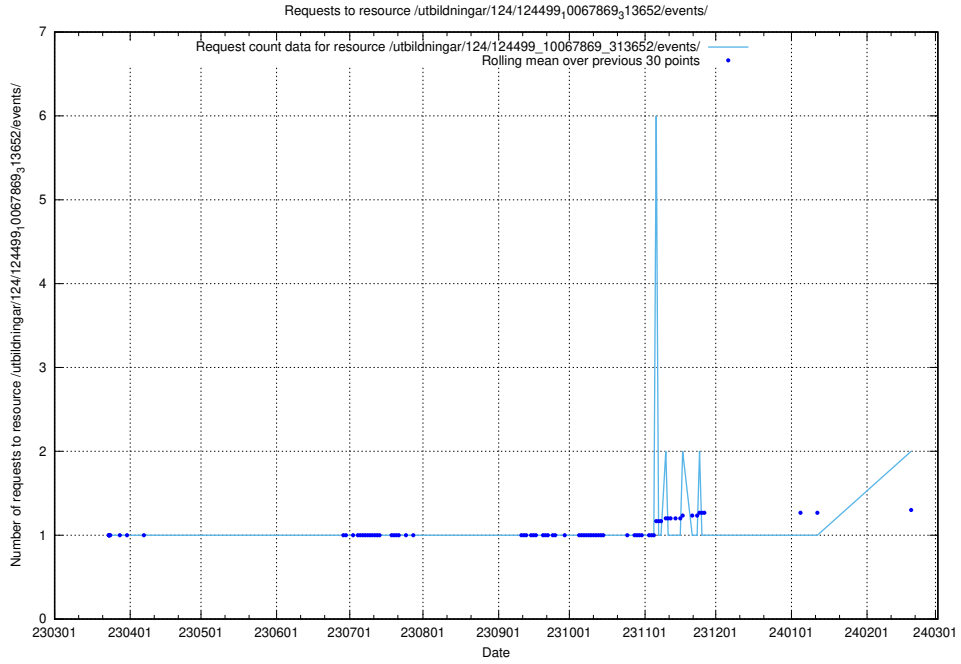

5.564 Usage of /utbildningar/124/124499_10067869_313652/events/

Here, we count the number of requests to resource /utbildningar/124/124499_10067869_313652/events/