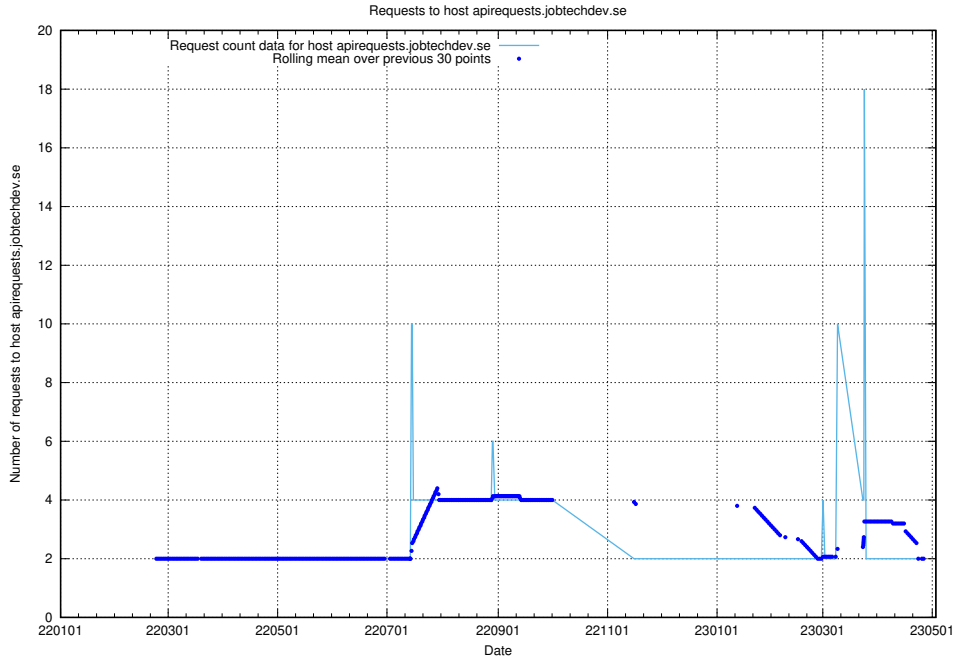

7.512 Usage of apirequests.jobtechdev.se

Here, we count the number of requests to host apirequests.jobtechdev.se.