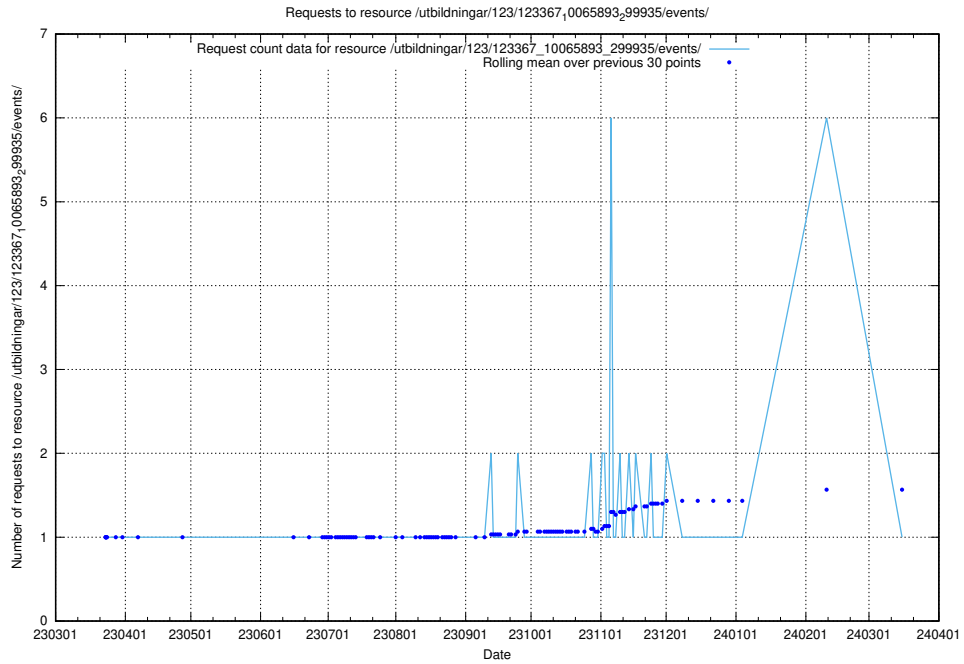

5.4450 Usage of /utbildningar/123/123367_10065893_299935/events/

Here, we count the number of requests to resource /utbildningar/123/123367_10065893_299935/events/