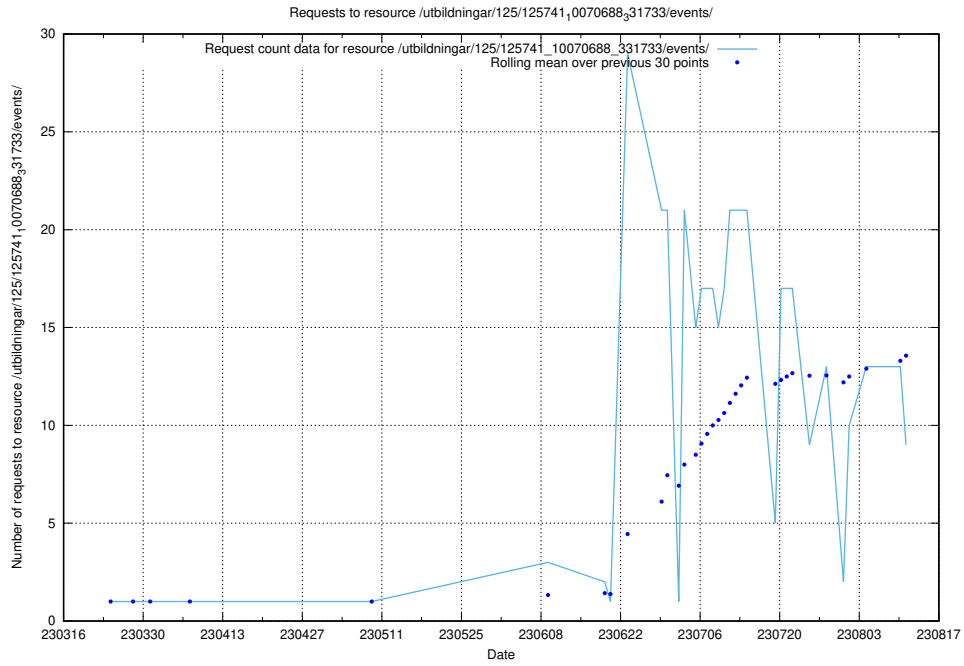

5.33 Usage of /utbildningar/125/125741_10070688_331733/events/

Here, we count the number of requests to resource /utbildningar/125/125741_10070688_331733/events/