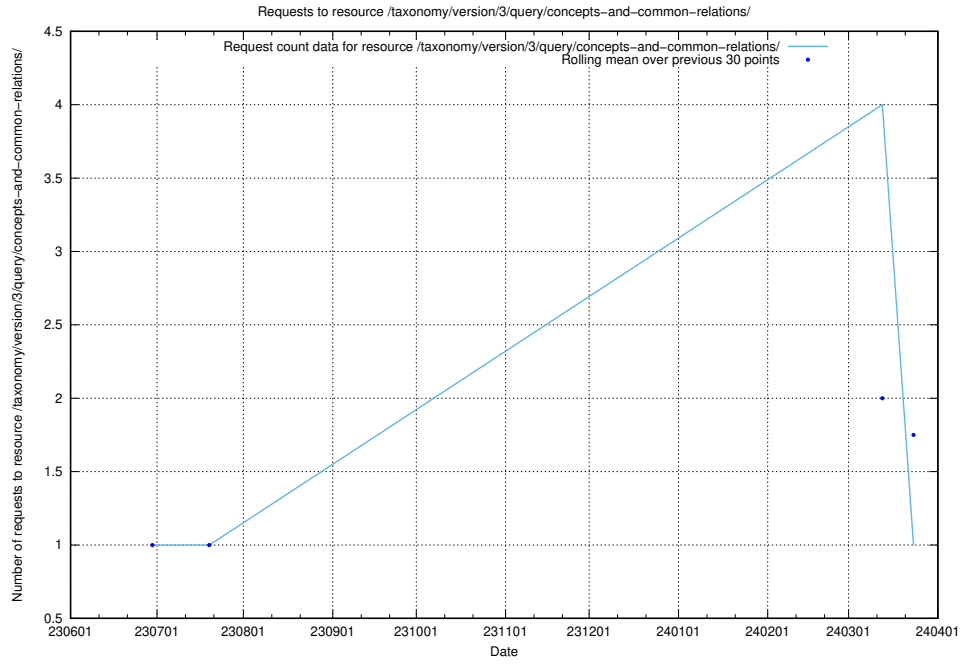

5.5112 Usage of /taxonomy/version/3/query/concepts-and-common-relations/

Here, we count the number of requests to resource /taxonomy/version/3/query/concepts-and-common-relations/.