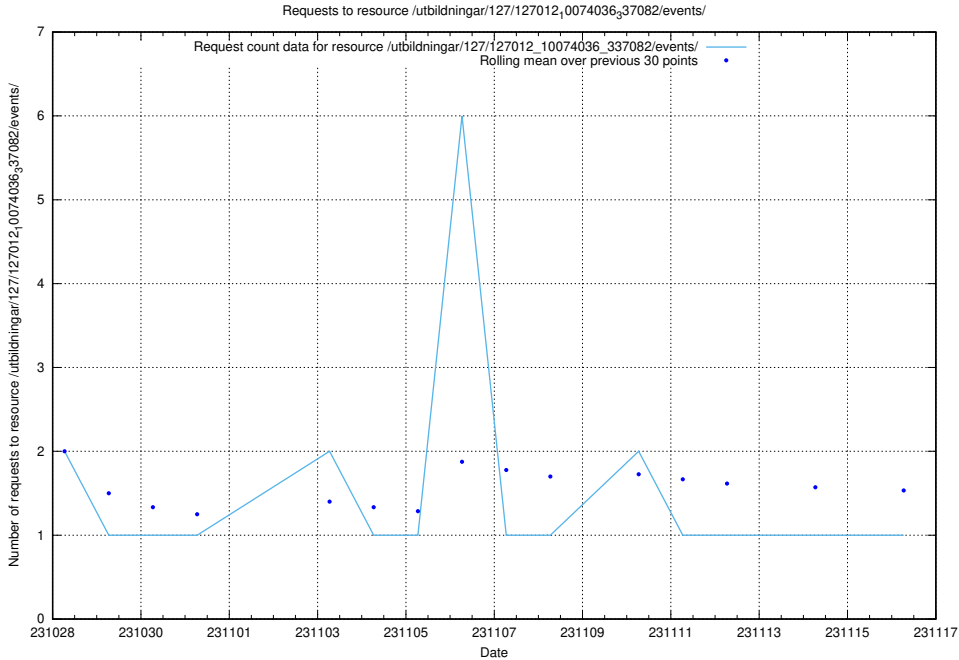

5.3903 Usage of /utbildningar/127/127012_10074036_337082/events/

Here, we count the number of requests to resource /utbildningar/127/127012_10074036_337082/events/

5.3904 Usage of /utbildningar/126/126795_10073175_334956/events/