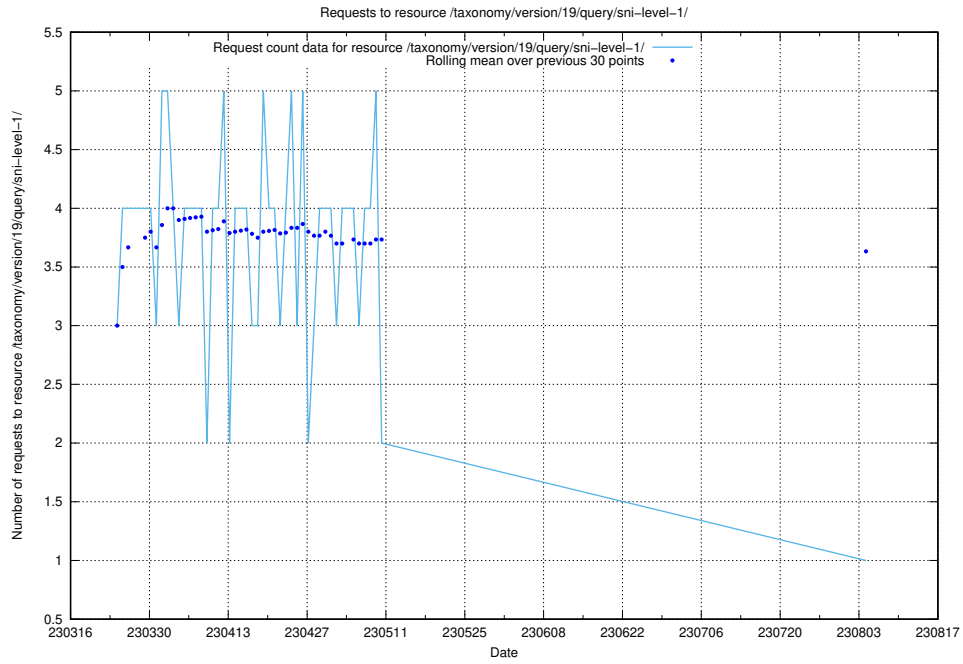

5.5845 Usage of /taxonomy/version/19/query/sni-level-1/

Here, we count the number of requests to resource /taxonomy/version/19/query/sni-level-1/.