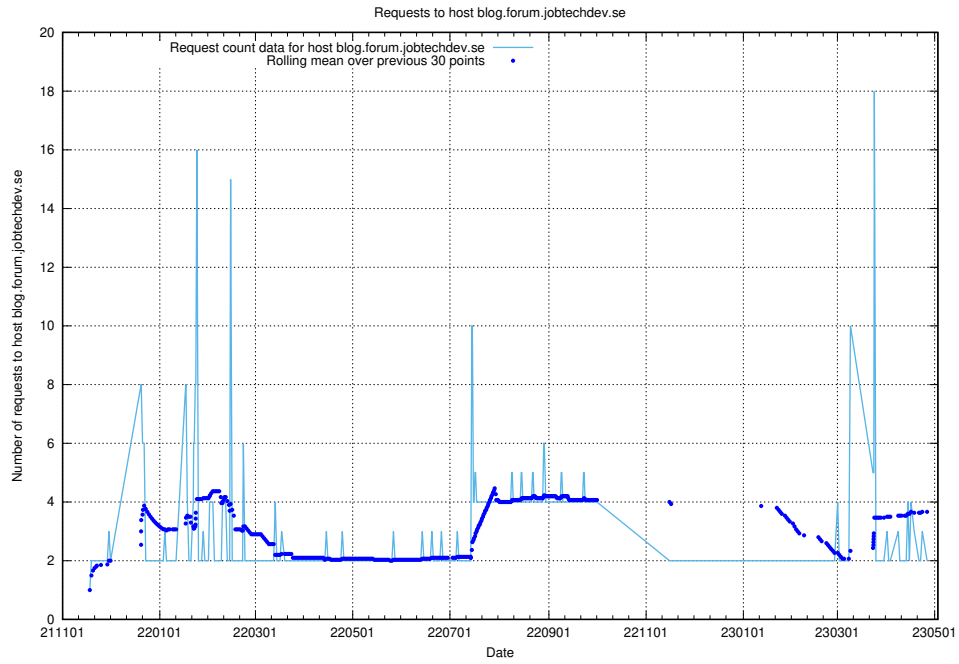

7.482 Usage of `blog.forum.jobtechdev.se`

Here, we count the number of requests to host `blog.forum.jobtechdev.se`.