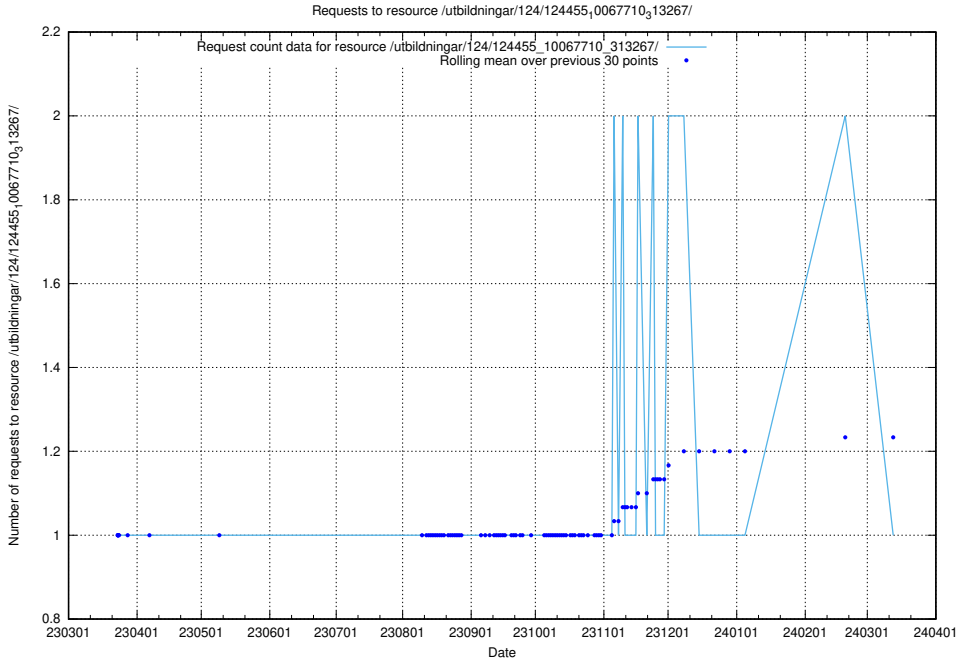

5.3177 Usage of /utbildningar/124/124455_10067710_313267/

Here, we count the number of requests to resource /utbildningar/124/124455_10067710_313267/.