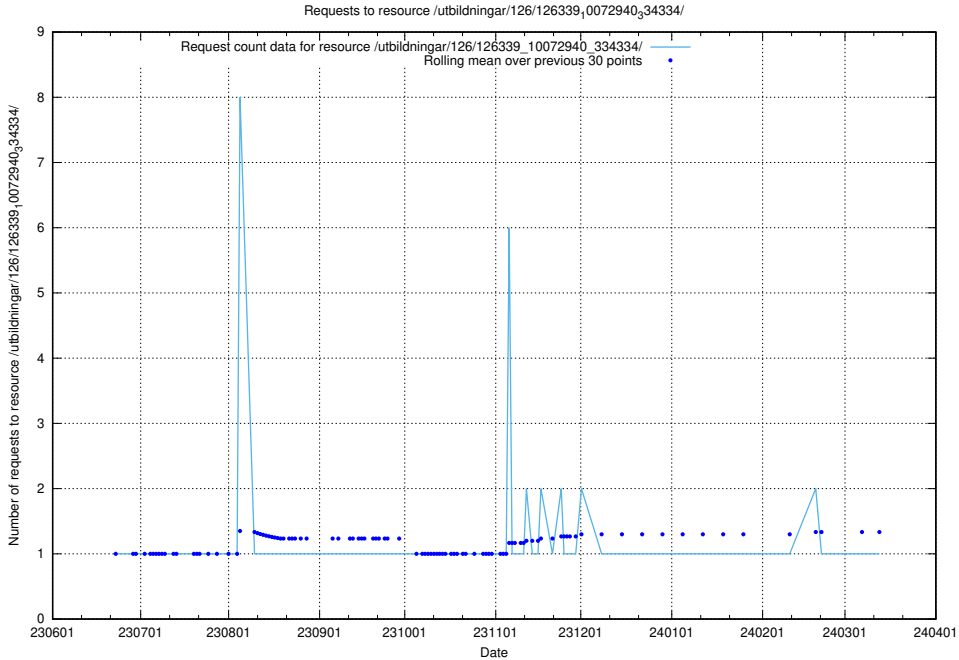

5.5358 Usage of /utbildningar/126/126339_10072940_334334/

Here, we count the number of requests to resource /utbildningar/126/126339_10072940_334334/.