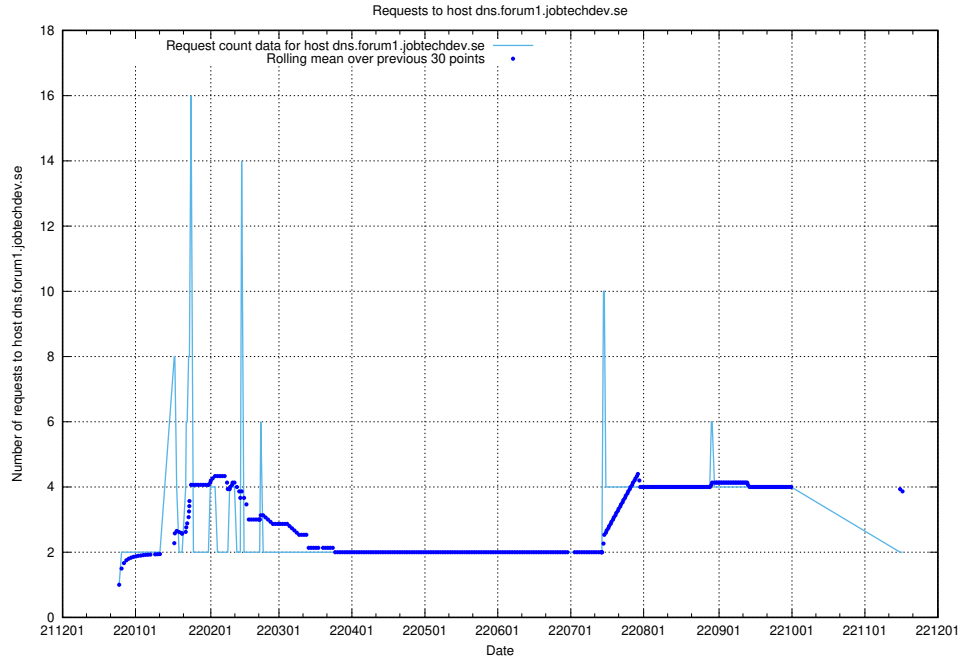

7.361 Usage of dns.forum1.jobtechdev.se

Here, we count the number of requests to host dns.forum1.jobtechdev.se.