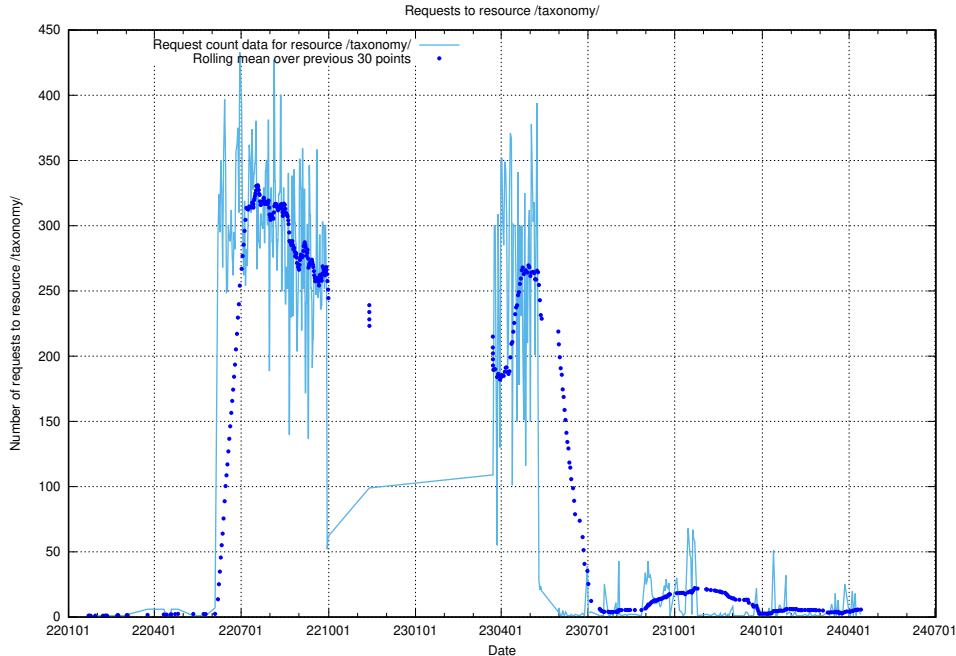

5.817 Usage of /taxonomy/

Here, we count the number of requests to resource /taxonomy/.