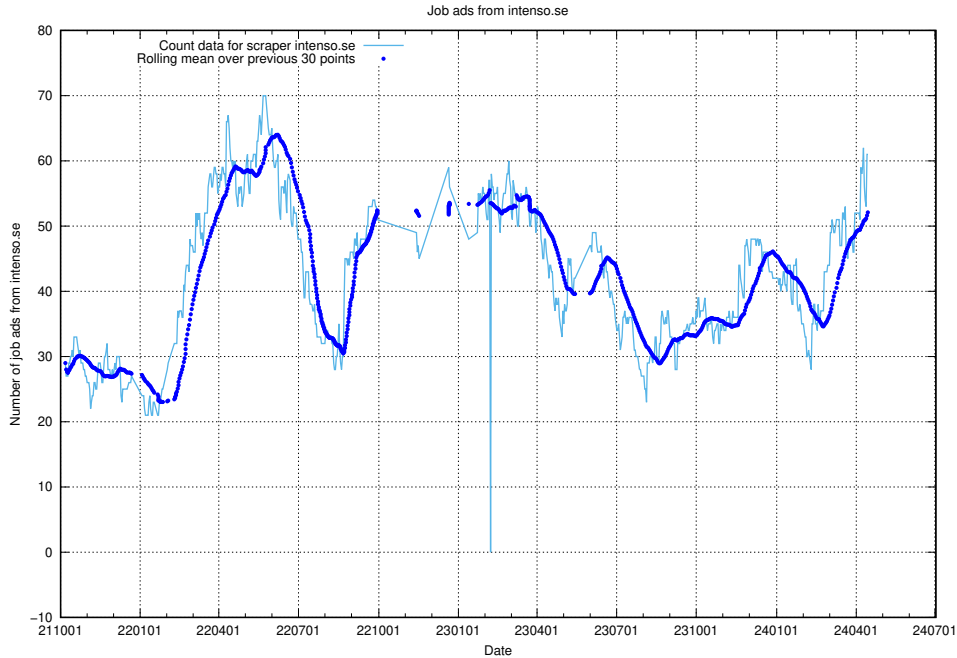

13.17 Number of ads by scraper intenso.se

Here, we count the number of job ads scraped from intenso.se.