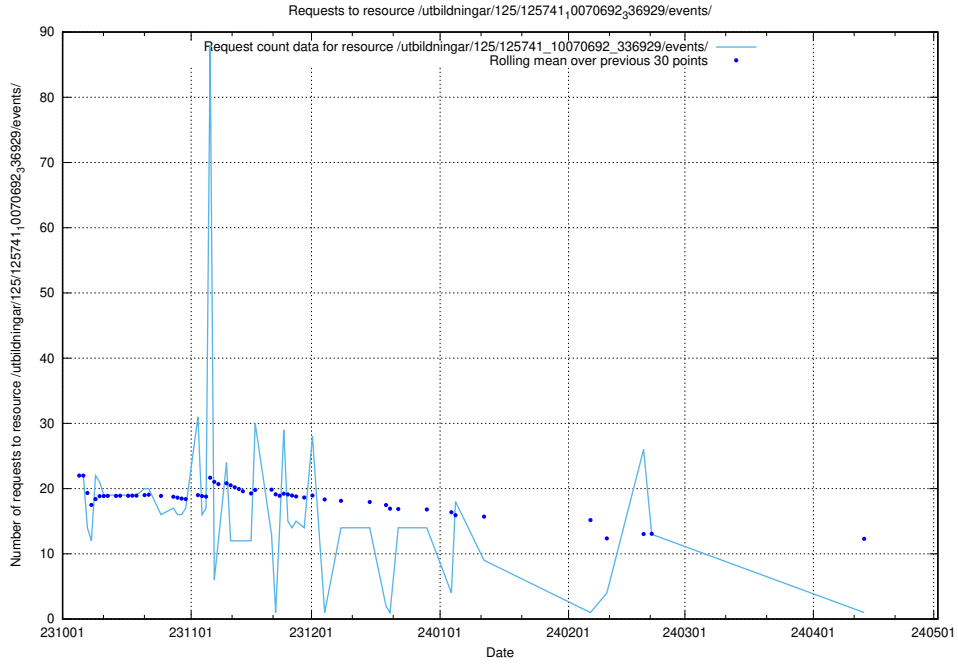

5.4117 Usage of /utbildningar/125/125741_10070692_336929/events/

Here, we count the number of requests to resource /utbildningar/125/125741_10070692_336929/events/