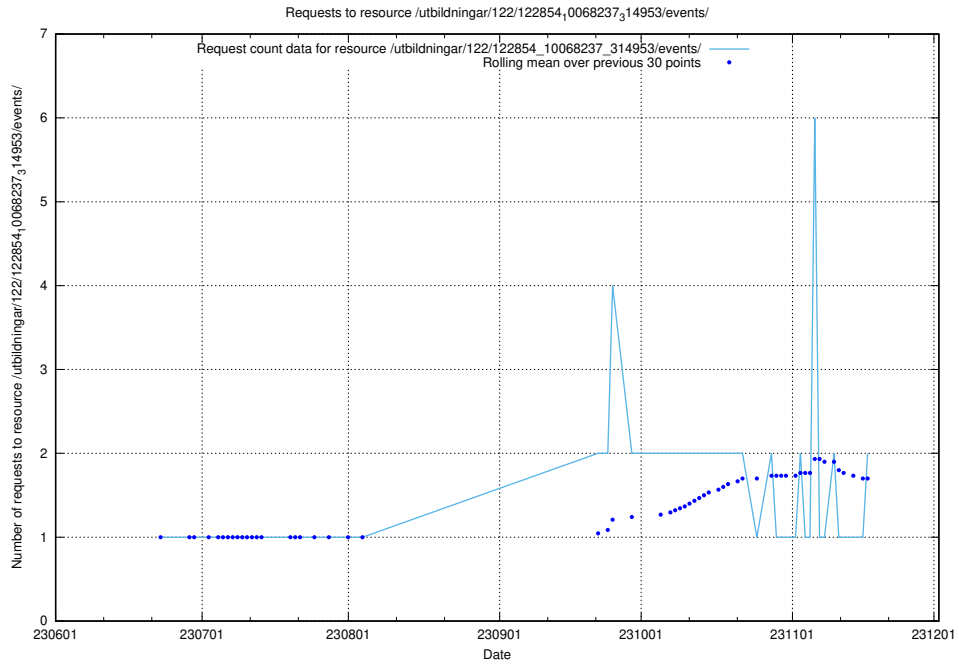

5.883 Usage of /utbildningar/122/122854_10068237_314953/events/

Here, we count the number of requests to resource /utbildningar/122/122854_10068237_314953/events/