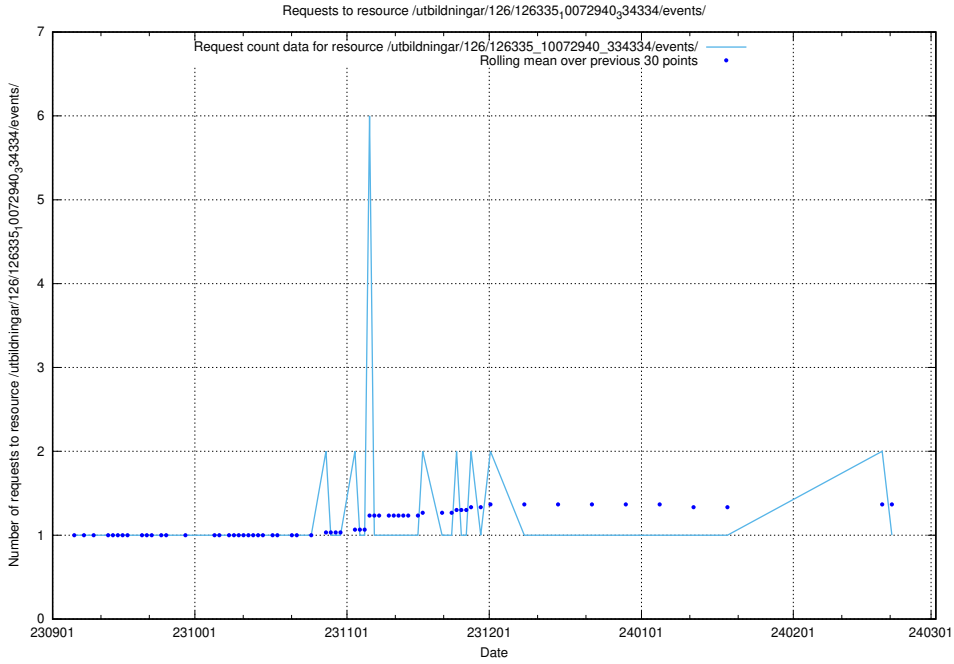

5.4379 Usage of /utbildningar/126/126335_10072940_334334/events/

Here, we count the number of requests to resource /utbildningar/126/126335_10072940_334334/events/