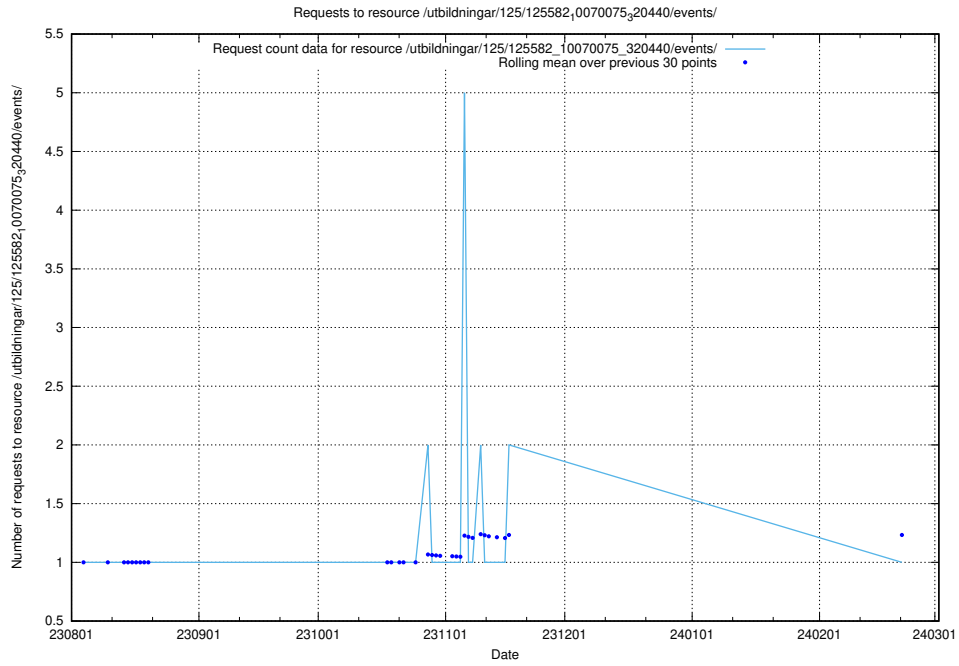

5.4587 Usage of /utbildningar/125/125582_10070075_320440/events/

Here, we count the number of requests to resource /utbildningar/125/125582_10070075_320440/events/