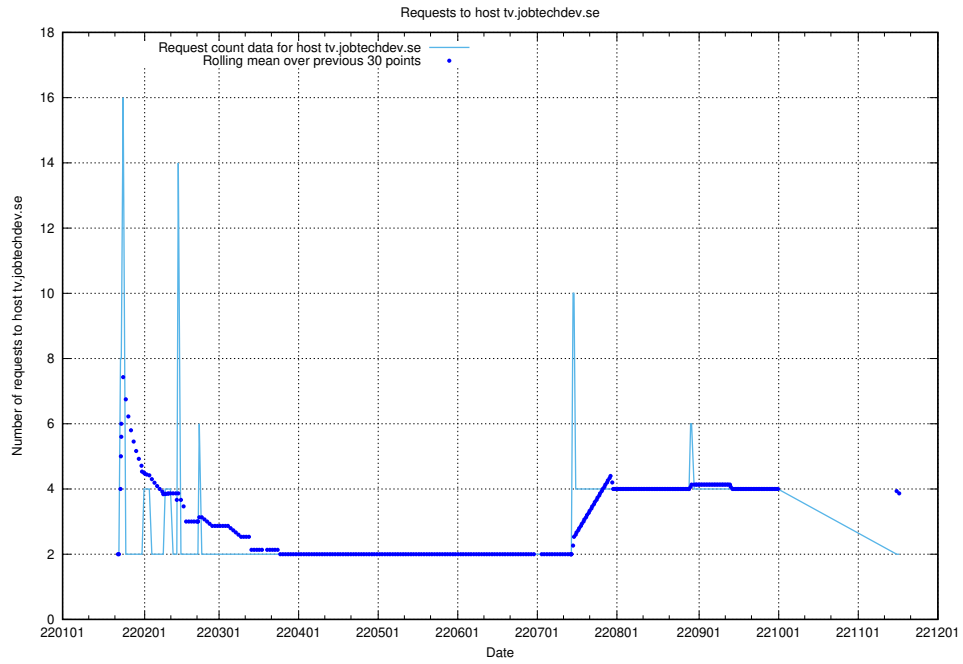

7.579 Usage of tv.jobtechdev.se

Here, we count the number of requests to host tv.jobtechdev.se.