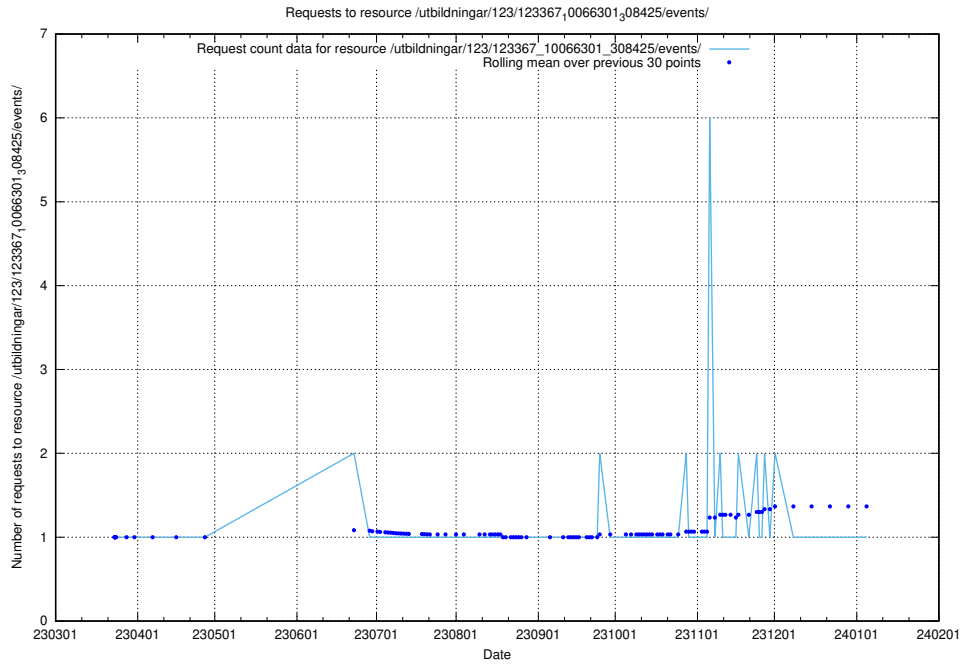

Here, we count the number of requests to resource /utbildningar/126/126254_10071449_329487/.

5.4261 Usage of /utbildningar/123/123367_10066301_308425/events/

Here, we count the number of requests to resource /utbildningar/123/123367_10066301_308425/events/