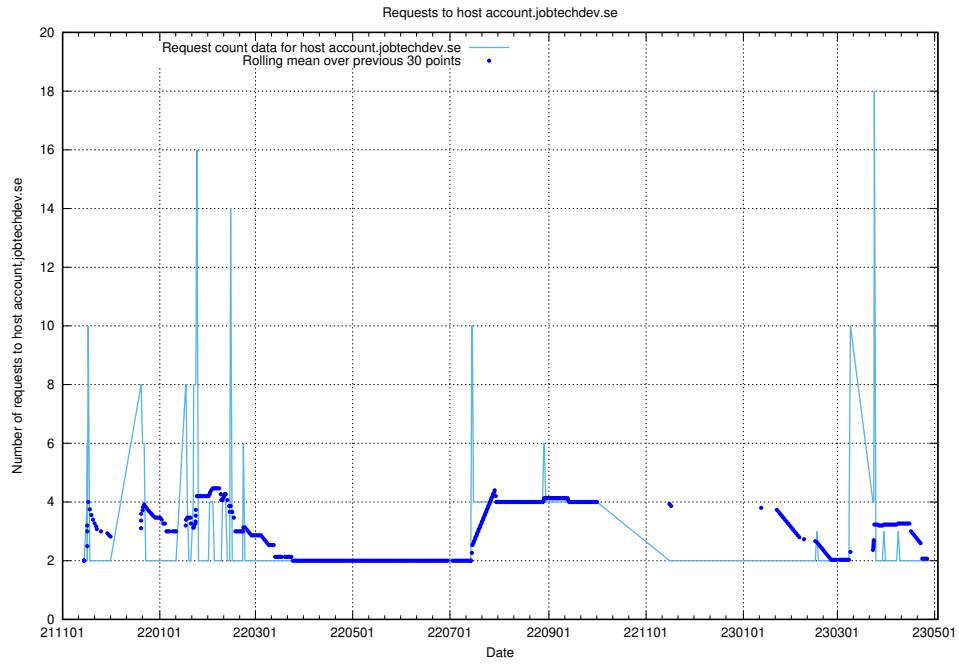

7.293 Usage of account.jobtechdev.se

Here, we count the number of requests to host account.jobtechdev.se.