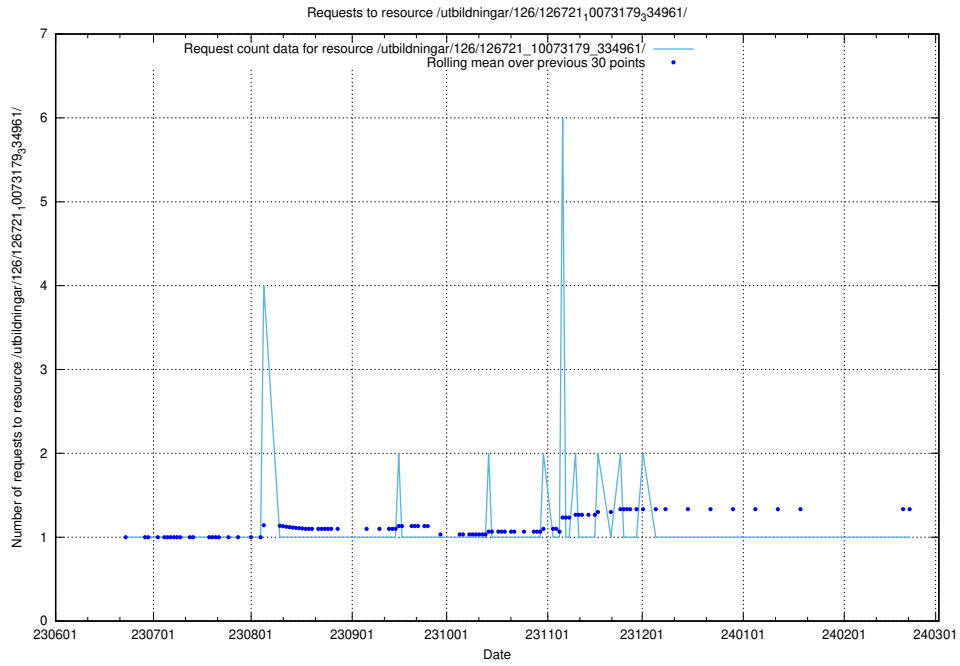

5.5305 Usage of /utbildningar/126/126721_10073179_334961/

Here, we count the number of requests to resource /utbildningar/126/126721_10073179_334961/.