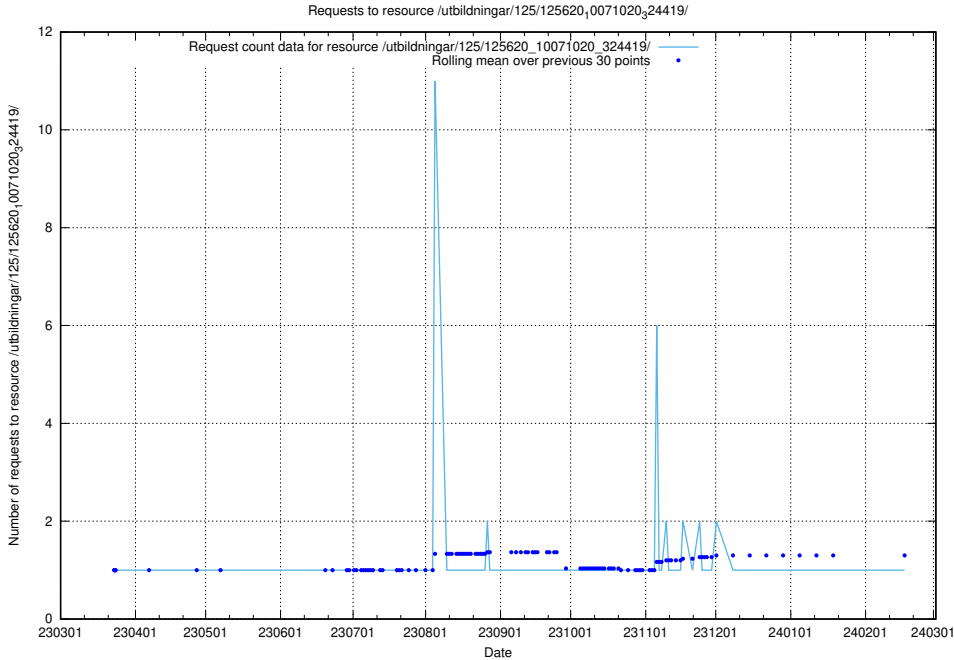

5.1059 Usage of /utbildningar/125/125620_10071020_324419/

Here, we count the number of requests to resource /utbildningar/125/125620_10071020_324419/.