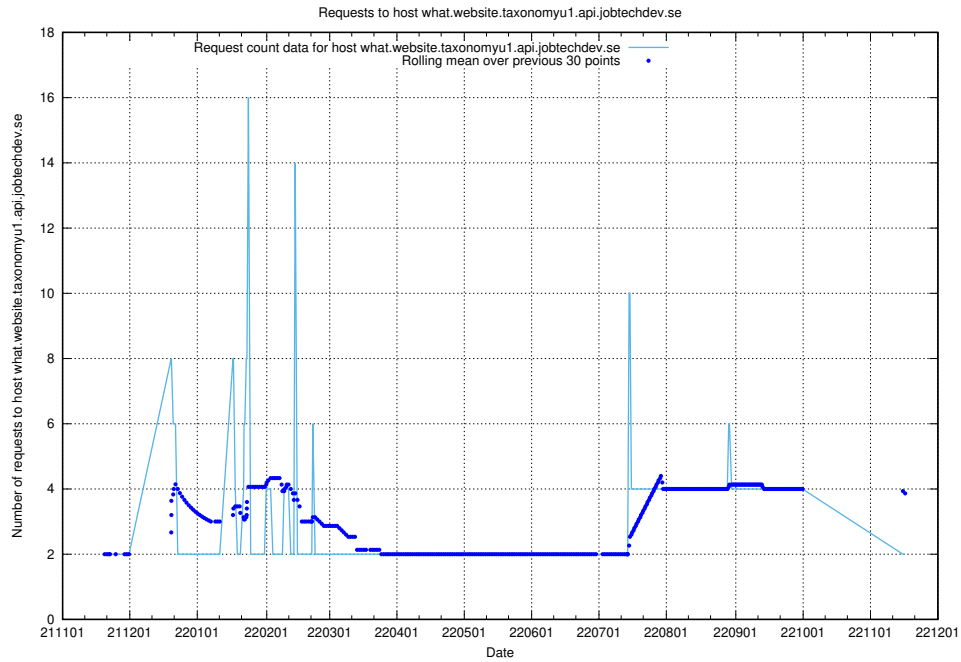

7.447 Usage of what.website.taxonomy1.api.jobtechdev.se

Here, we count the number of requests to host what.website.taxonomy1.api.jobtechdev.se.