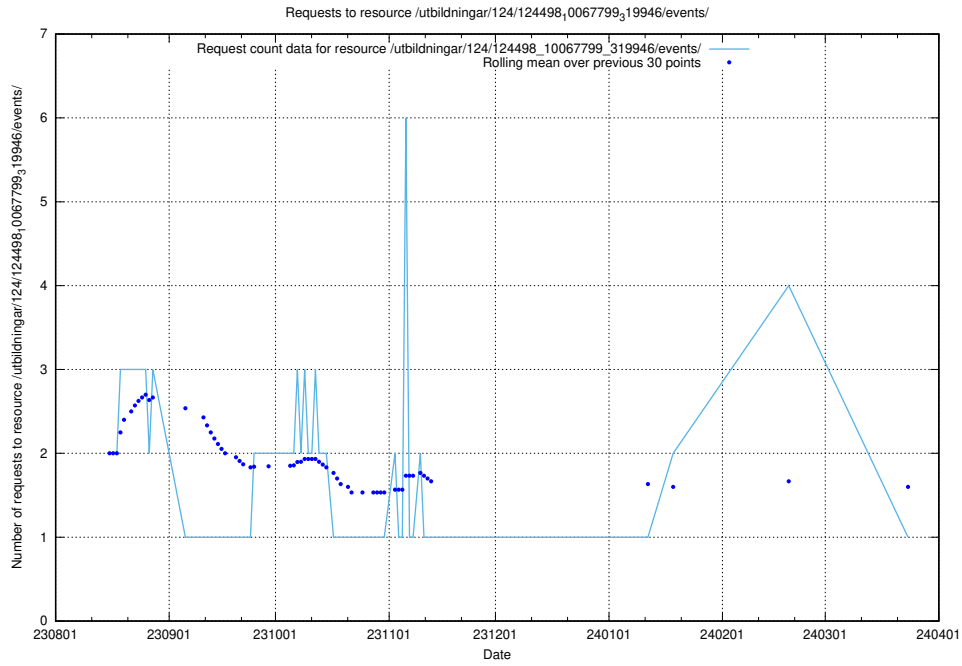

5.4506 Usage of /utbildningar/124/124498_10067799_319946/events/

Here, we count the number of requests to resource /utbildningar/124/124498_10067799_319946/events/