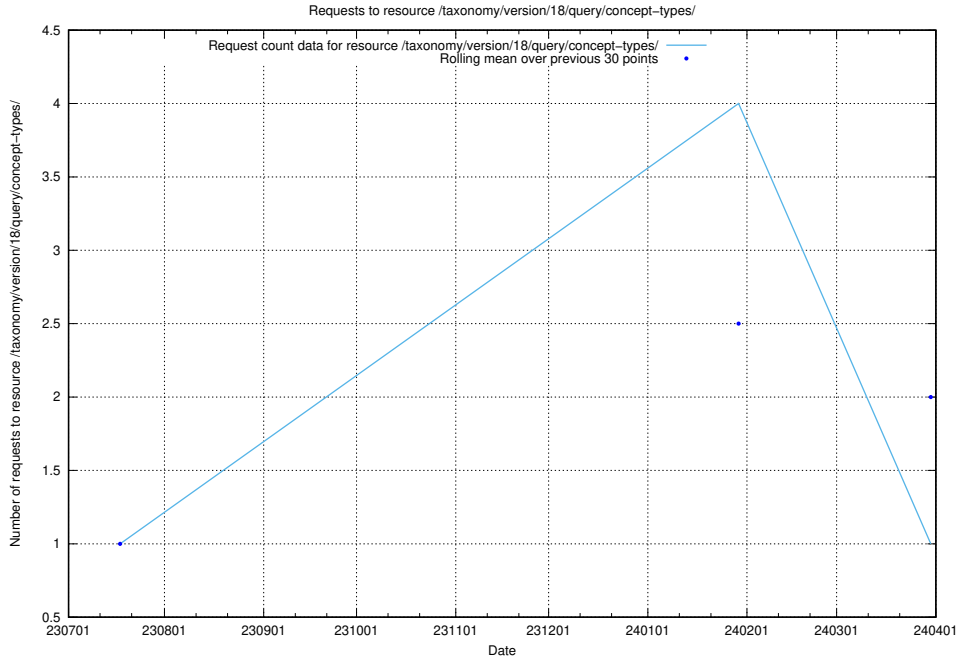

Here, we count the number of requests to resource /taxonomy/version/18/query/keyword-concepts-with-relations/.

5.4749 Usage of /taxonomy/version/18/query/concept-types/

Here, we count the number of requests to resource /taxonomy/version/18/query/concept-types/.