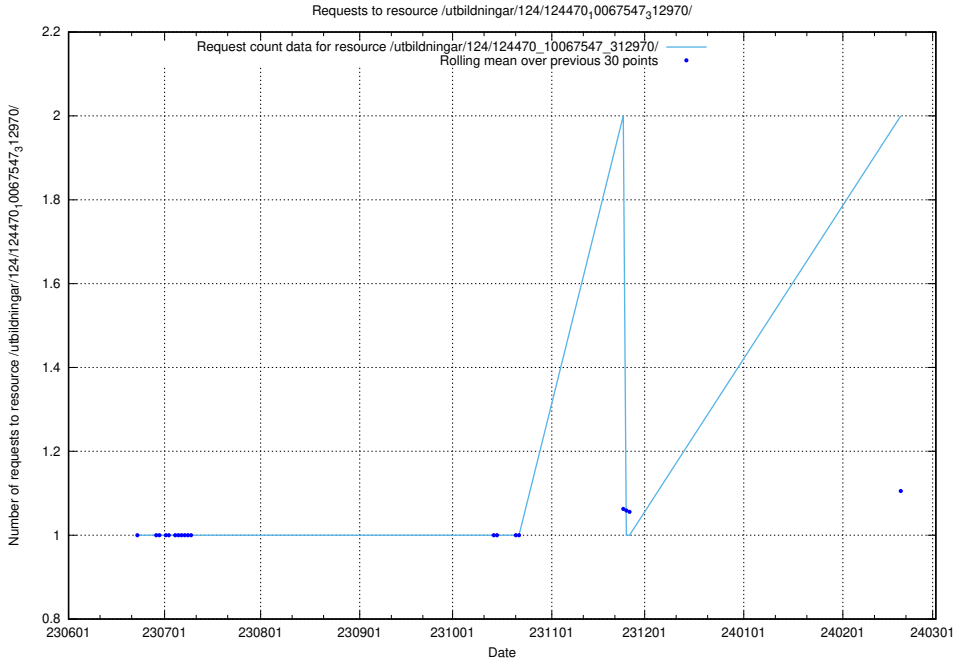

5.876 Usage of /utbildningar/124/124470_10067547_312970/

Here, we count the number of requests to resource /utbildningar/124/124470_10067547_312970/.