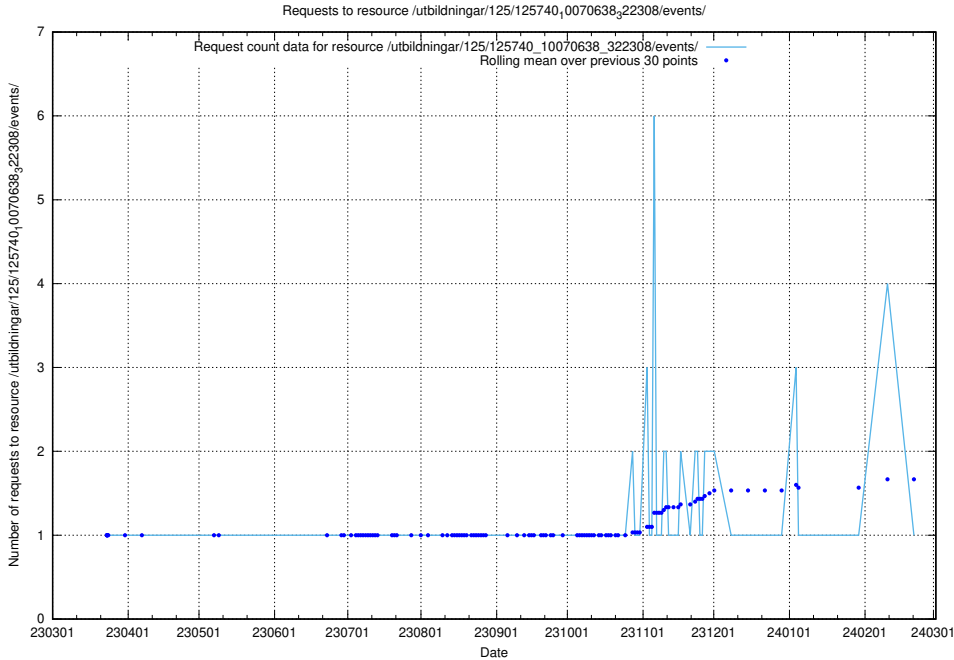

5.1011 Usage of /utbildningar/125/125740_10070638_322308/events/

Here, we count the number of requests to resource /utbildningar/125/125740_10070638_322308/events/