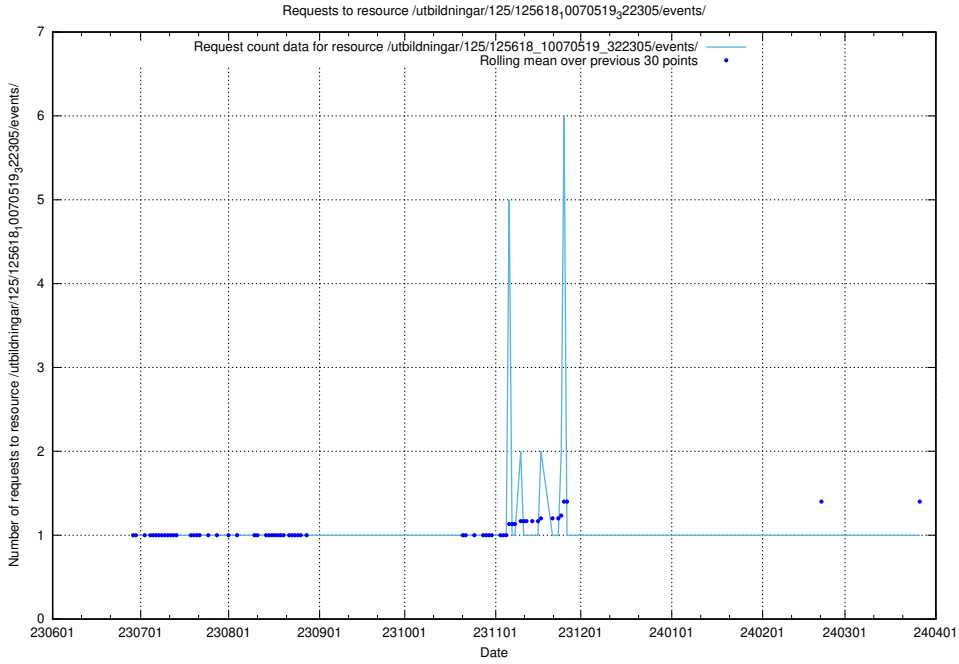

5.5172 Usage of /utbildningar/125/125618_10070519_322305/events/

Here, we count the number of requests to resource /utbildningar/125/125618_10070519_322305/events/