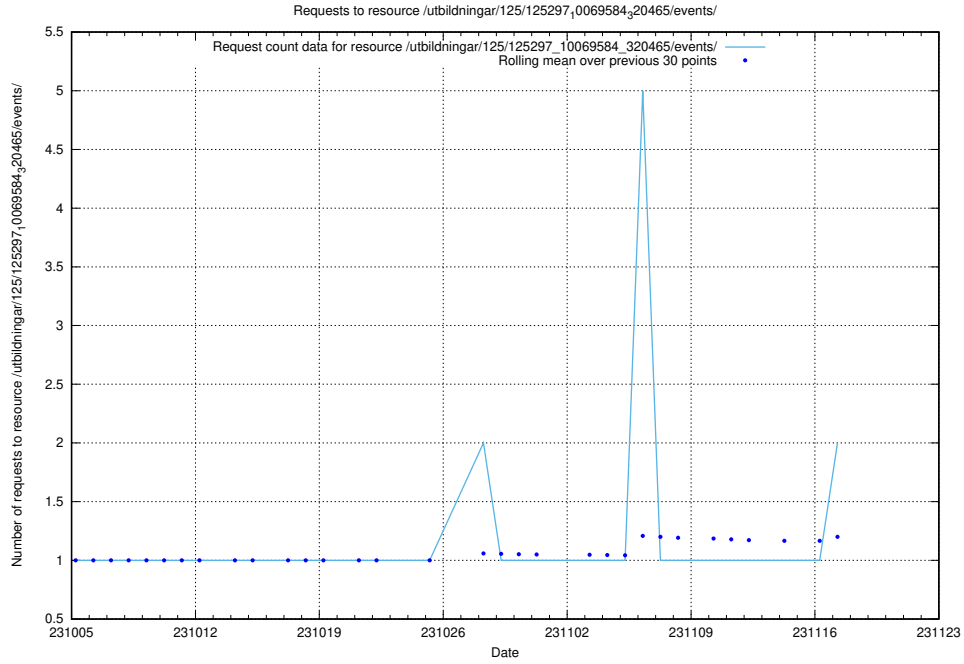

5.732 Usage of /utbildningar/125/125297_10069584_320465/events/

Here, we count the number of requests to resource /utbildningar/125/125297_10069584_320465/events/