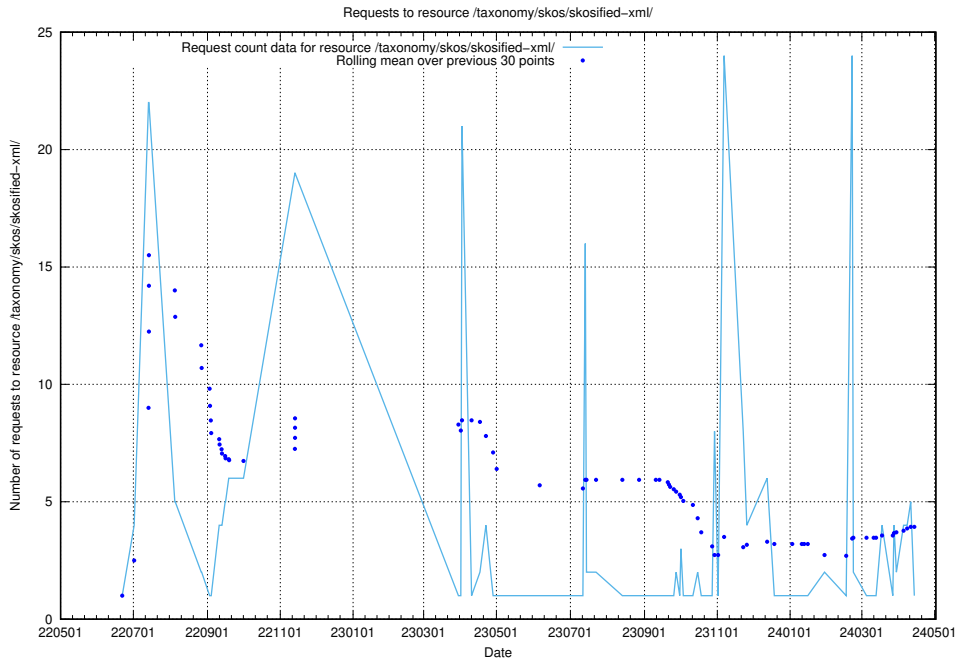

Here, we count the number of requests to resource /utbildningar/125/125696_10070500_321926/events/

5.1033 Usage of /taxonomy/skos/skosified-xml/

Here, we count the number of requests to resource /taxonomy/skos/skosified-xml/.