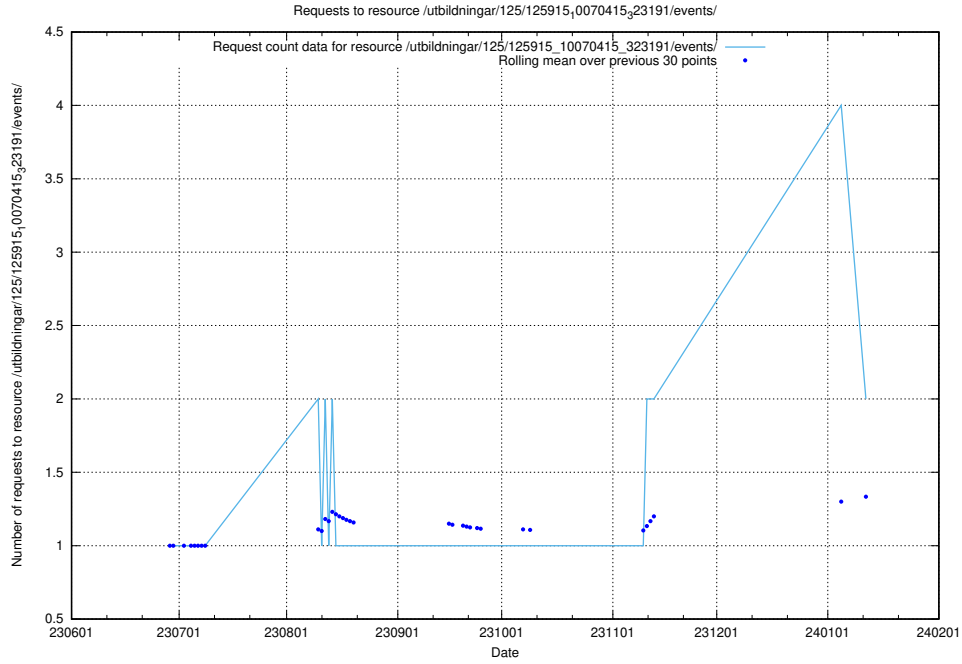

5.833 Usage of /utbildningar/125/125915_10070415_323191/events/

Here, we count the number of requests to resource /utbildningar/125/125915_10070415_323191/events/