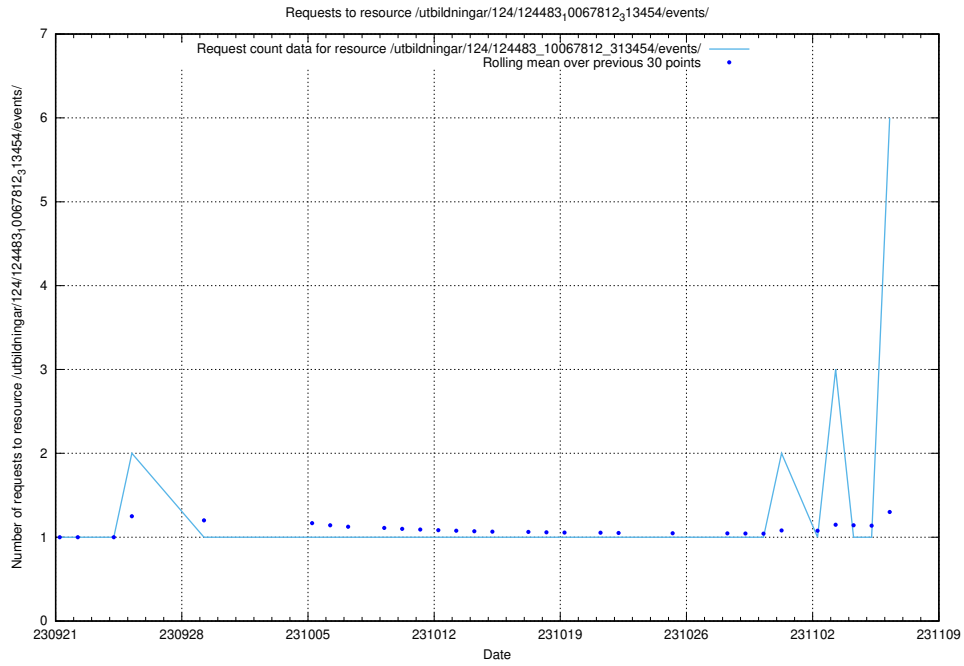

5.74 Usage of /utbildningar/124/124483_10067812_313454/events/

Here, we count the number of requests to resource /utbildningar/124/124483_10067812_313454/events/