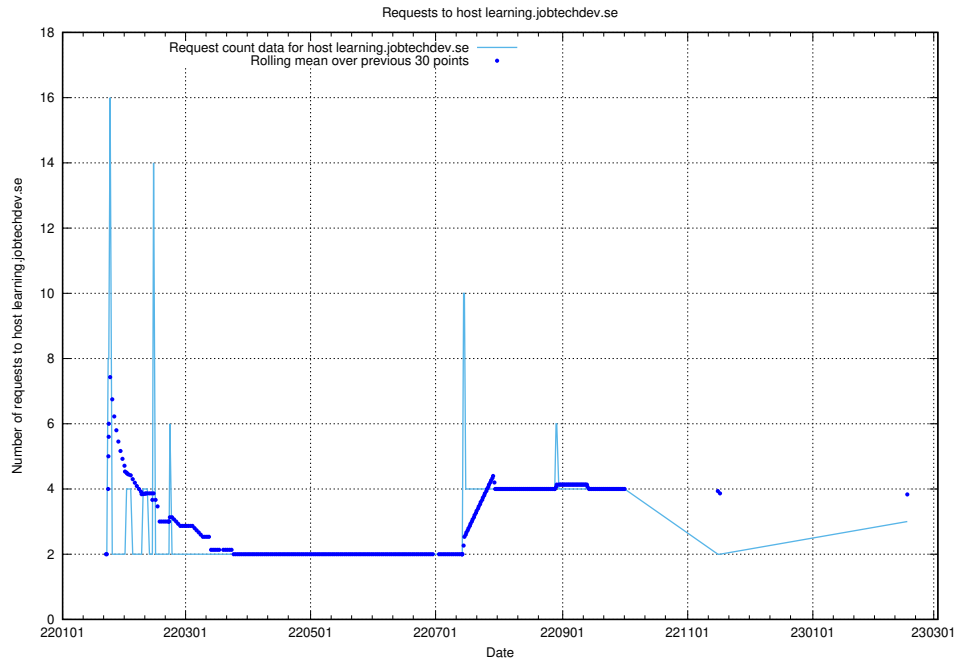

Here, we count the number of requests to host learning.jobtechdev.se.

7.250 Usage of intranet.jobtechdev.se

Here, we count the number of requests to host intranet.jobtechdev.se.

7.251 Usage of ecommerce.jobtechdev.se