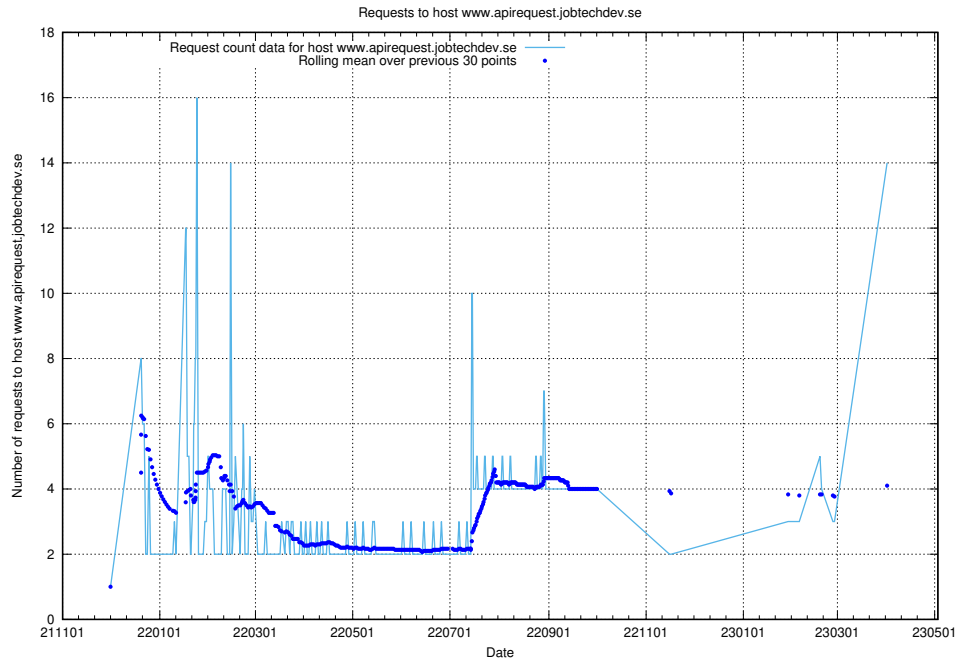

7.41 Usage of `www.apirequest.jobtechdev.se`

Here, we count the number of requests to host `www.apirequest.jobtechdev.se`.