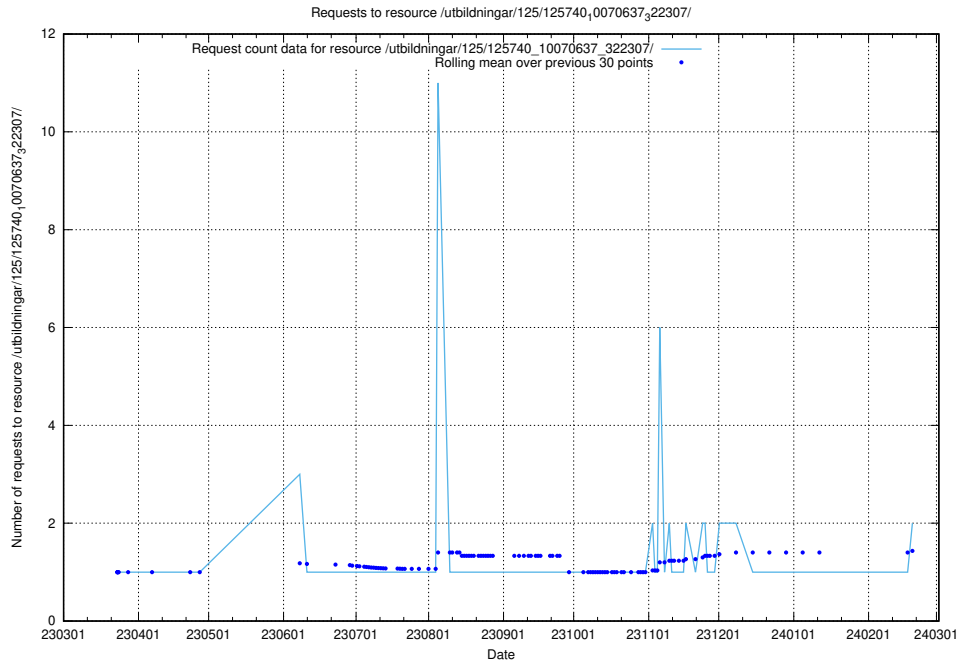

5.480 Usage of /utbildningar/125/125740_10070637_322307/

Here, we count the number of requests to resource /utbildningar/125/125740_10070637_322307/.