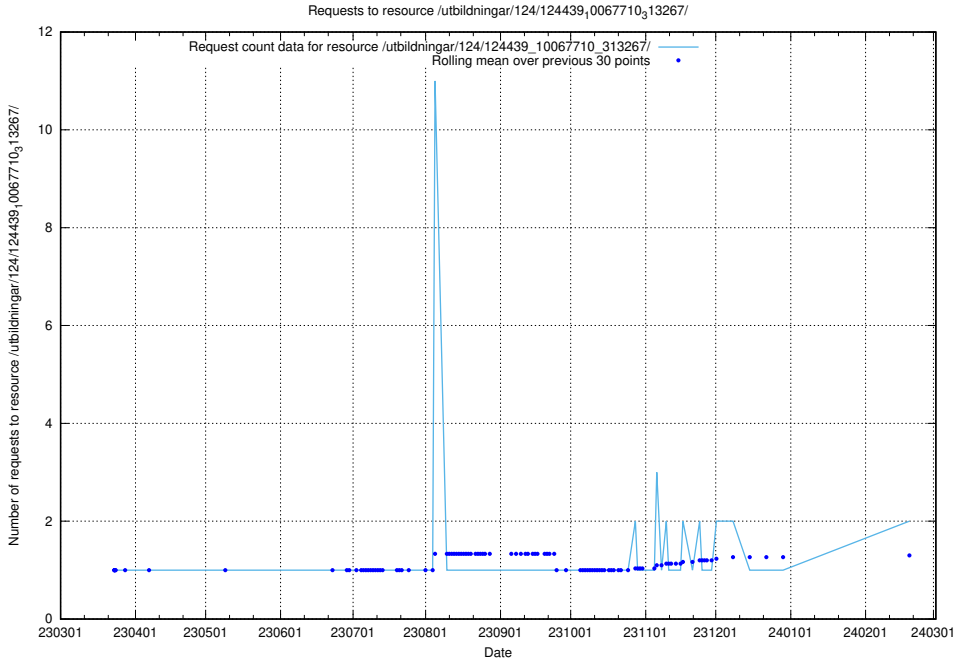

5.663 Usage of /utbildningar/124/124439_10067710_313267/

Here, we count the number of requests to resource /utbildningar/124/124439_10067710_313267/.