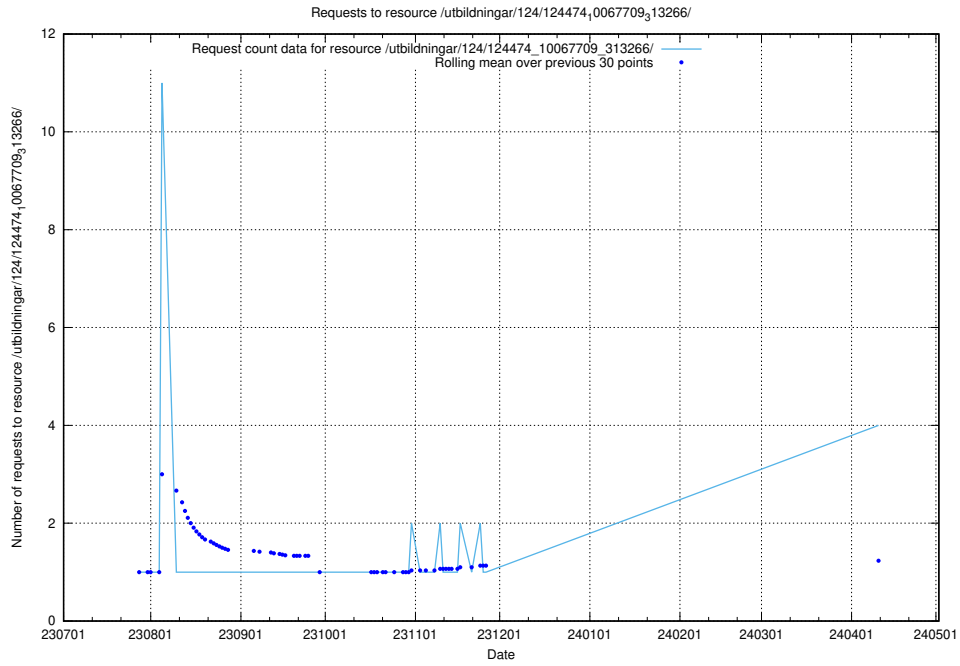

5.225 Usage of /utbildningar/124/124474_10067709_313266/

Here, we count the number of requests to resource /utbildningar/124/124474_10067709_313266/.