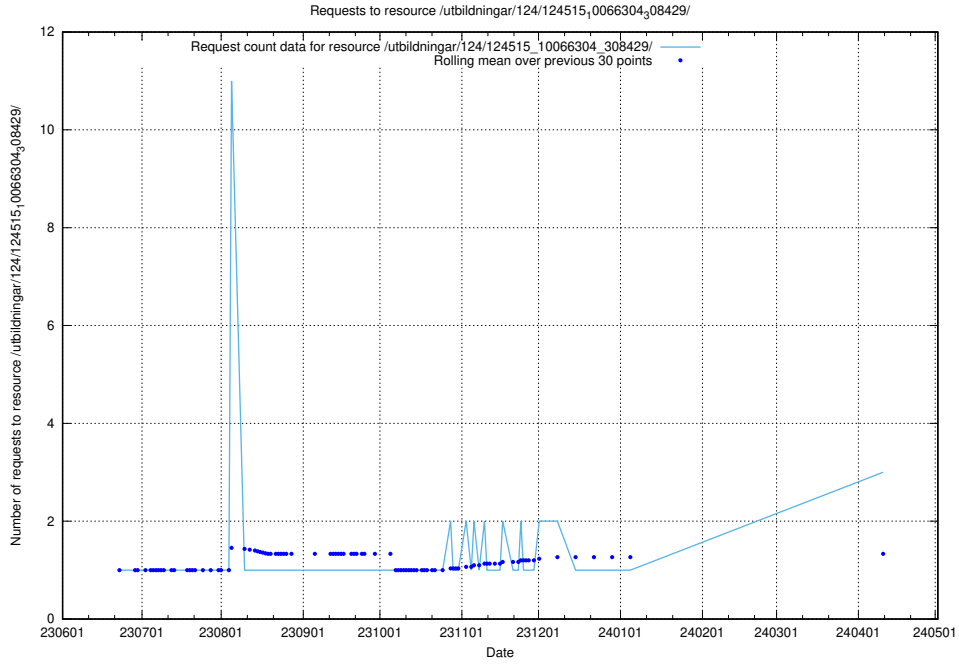

5.413 Usage of /utbildningar/124/124515_10066304_308429/

Here, we count the number of requests to resource /utbildningar/124/124515_10066304_308429/.