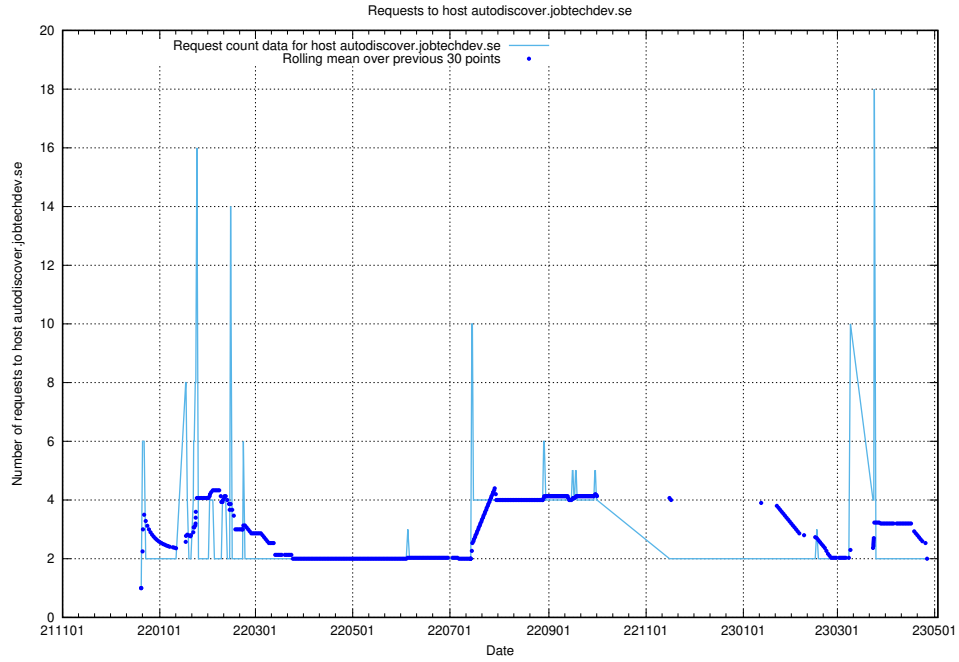

7.374 Usage of autodiscover.jobtechdev.se

Here, we count the number of requests to host autodiscover.jobtechdev.se.

7.375 Usage of app-yrkesinfo.jobtechdev.se:443

Here, we count the number of requests to host app-yrkesinfo.jobtechdev.se:443.