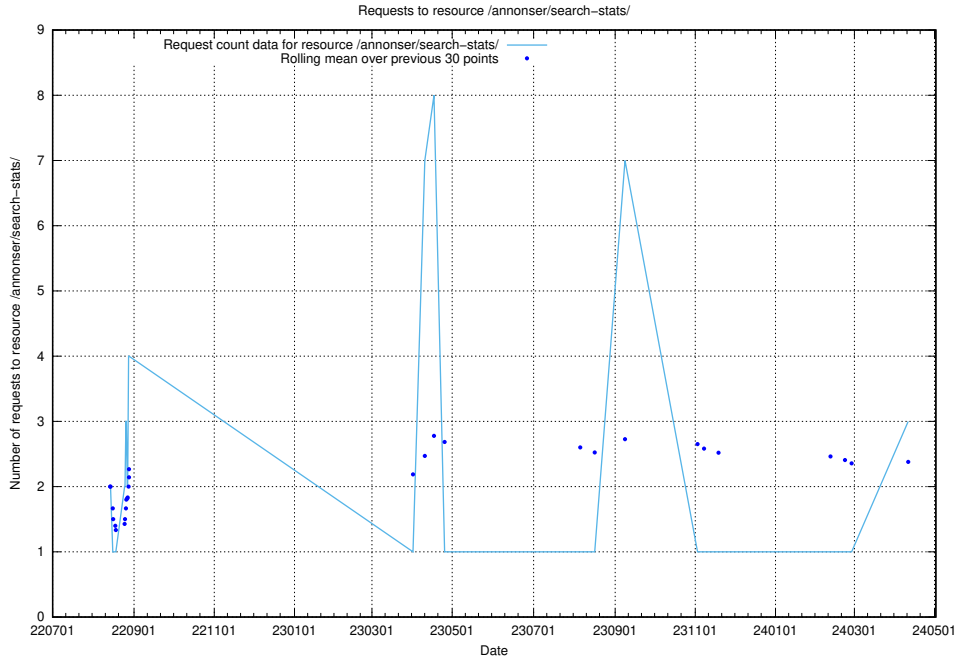

5.469 Usage of /annonser/search-stats/

Here, we count the number of requests to resource /annonser/search-stats/.