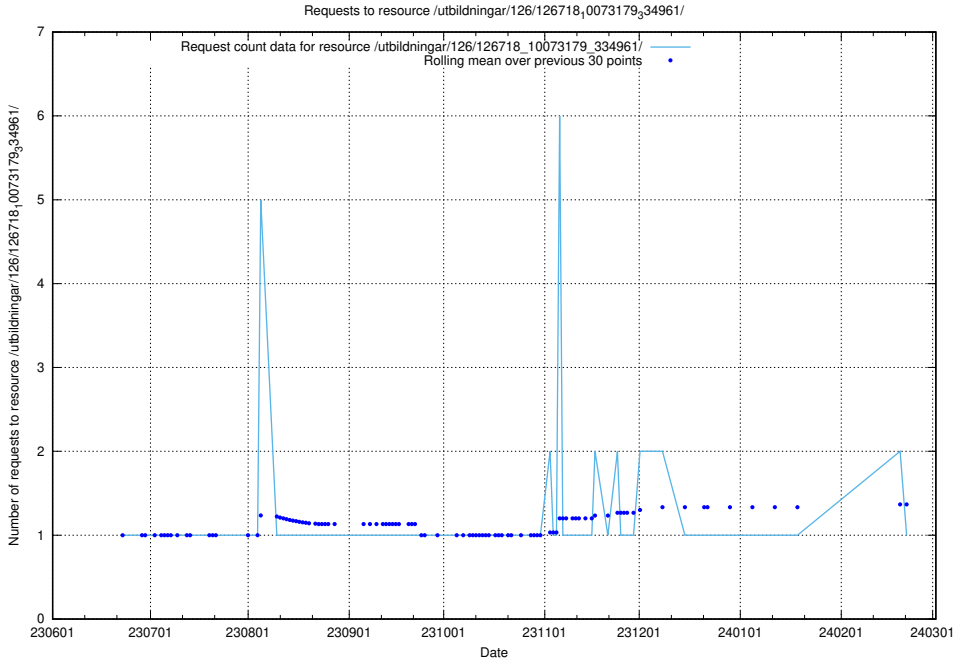

5.5312 Usage of /utbildningar/126/126718_10073179_334961/

Here, we count the number of requests to resource /utbildningar/126/126718_10073179_334961/.