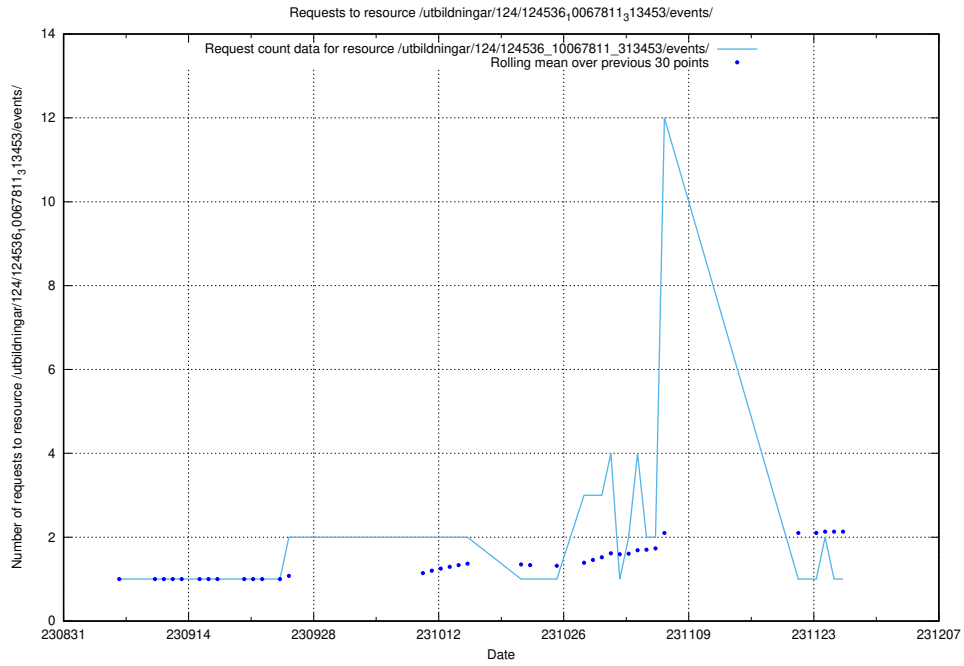

5.4399 Usage of /utbildningar/124/124536_10067811_313453/events/

Here, we count the number of requests to resource /utbildningar/124/124536_10067811_313453/events/