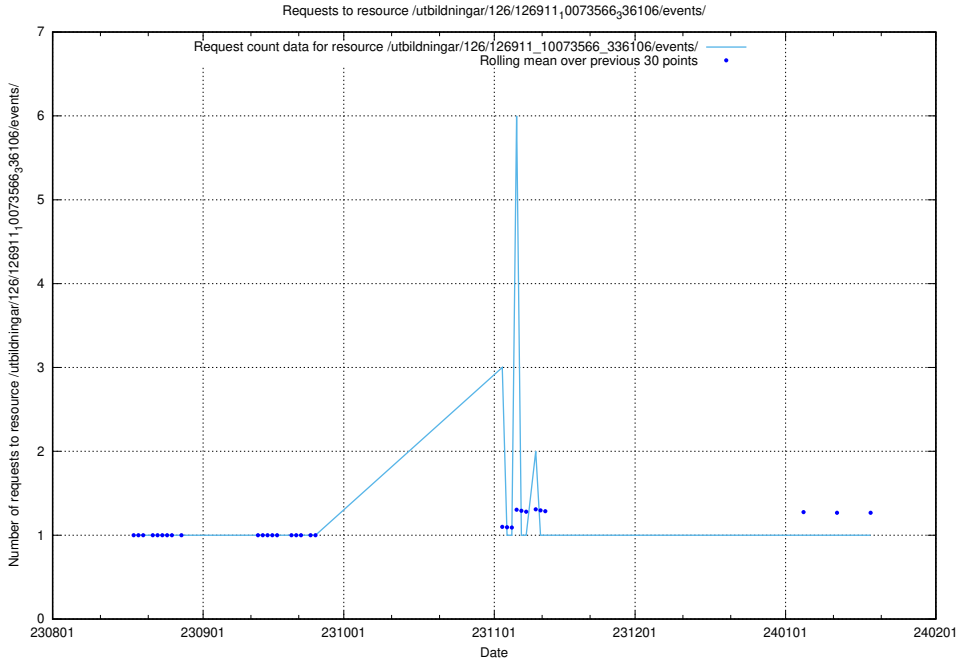

5.4482 Usage of /utbildningar/126/126911_10073566_336106/events/

Here, we count the number of requests to resource /utbildningar/126/126911_10073566_336106/events/