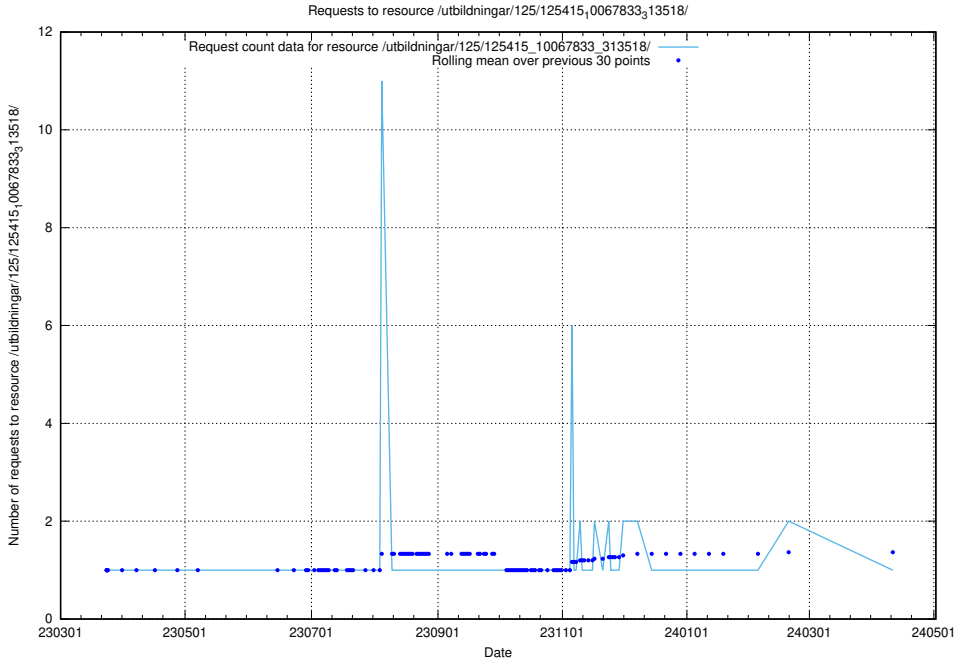

Here, we count the number of requests to resource /utbildningar/125/125415_10067864_313636/.

5.1107 Usage of /utbildningar/125/125415_10067833_313518/

Here, we count the number of requests to resource /utbildningar/125/125415_10067833_313518/.