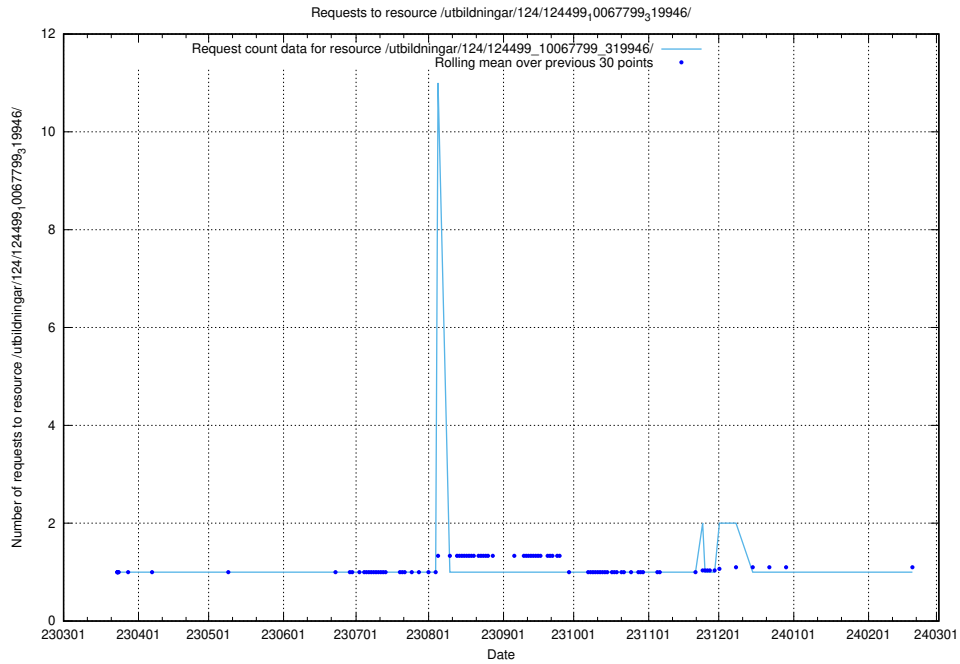

5.2220 Usage of /utbildningar/124/124499_10067799_319946/

Here, we count the number of requests to resource /utbildningar/124/124499_10067799_319946/.