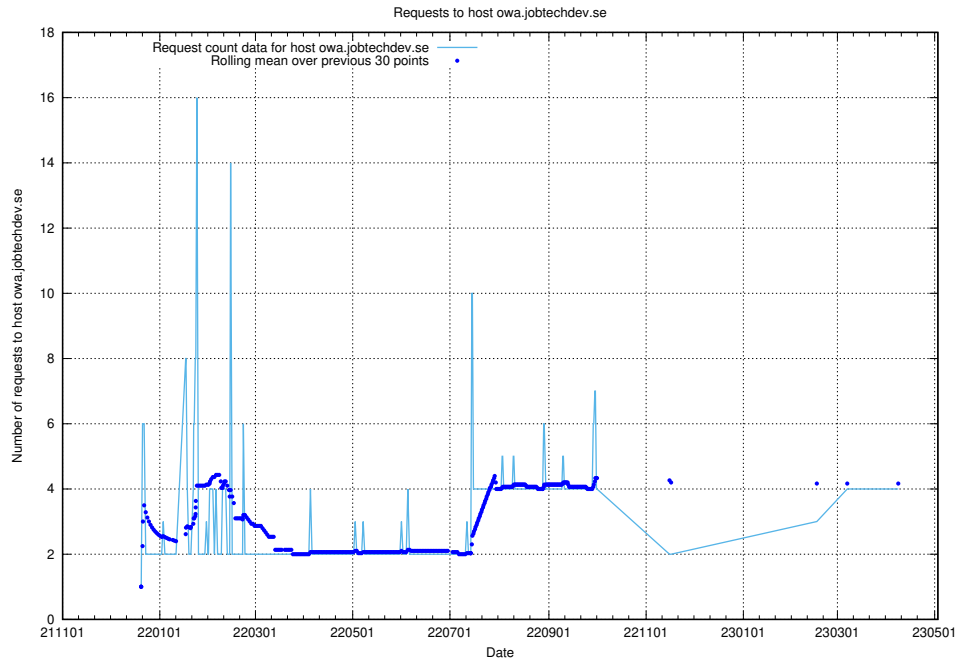

7.130 Usage of owa.jobtechdev.se

Here, we count the number of requests to host owa.jobtechdev.se.