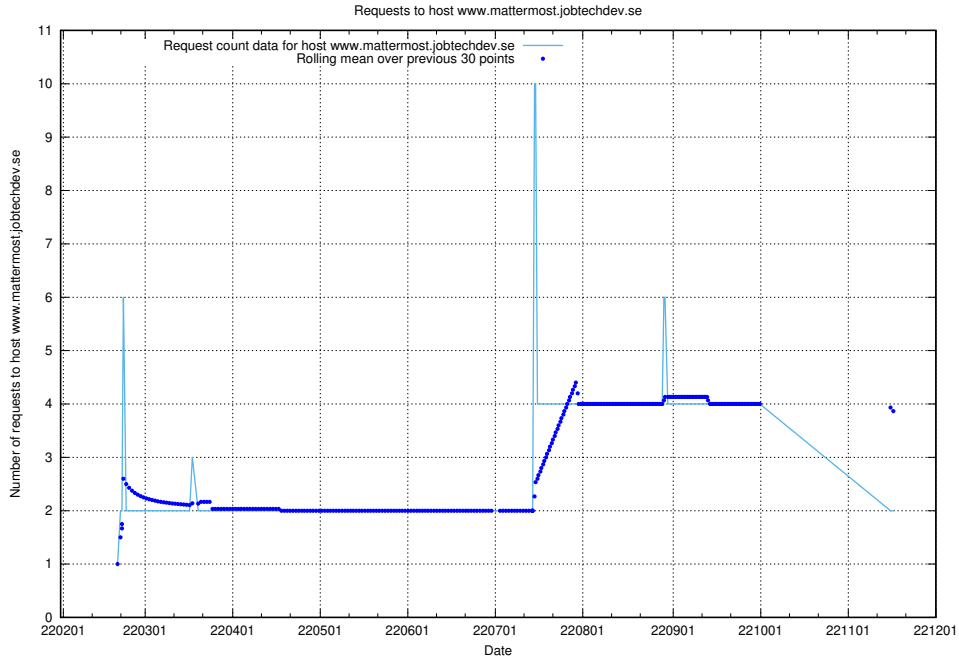

Here, we count the number of requests to host mattermost-test.jobtechdev.se.

7.523 Usage of www.mattermost.jobtechdev.se

Here, we count the number of requests to host www.mattermost.jobtechdev.se.

7.524 Usage of dddd.jobstream.api.jobtechdev.se