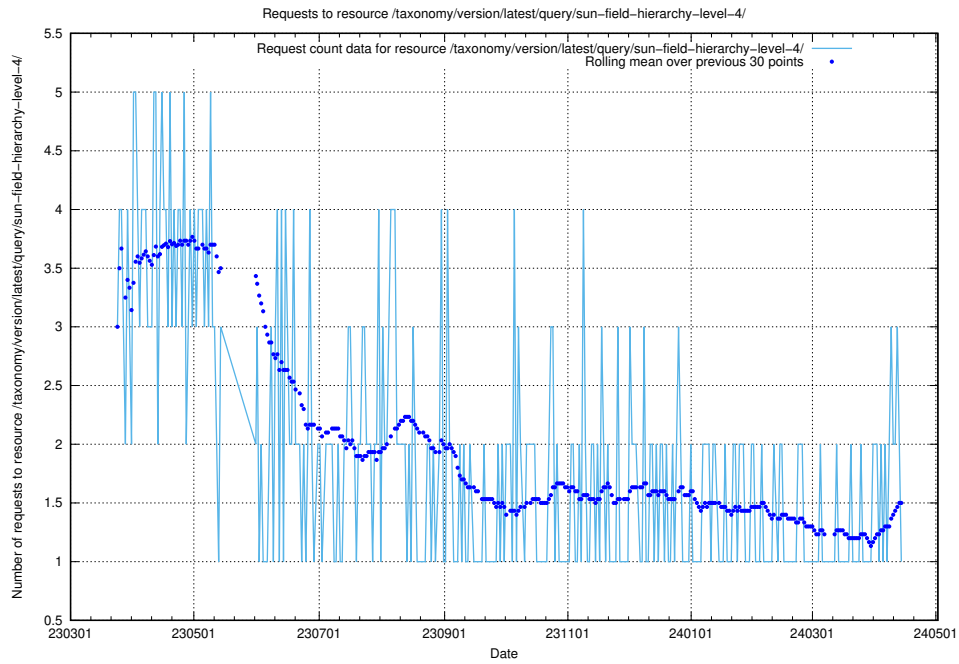

5.5786 Usage of /taxonomy/version/latest/query/sun-field-hierarchy-level-4/

Here, we count the number of requests to resource /taxonomy/version/latest/query/sun-field-hierarchy-level-4/.