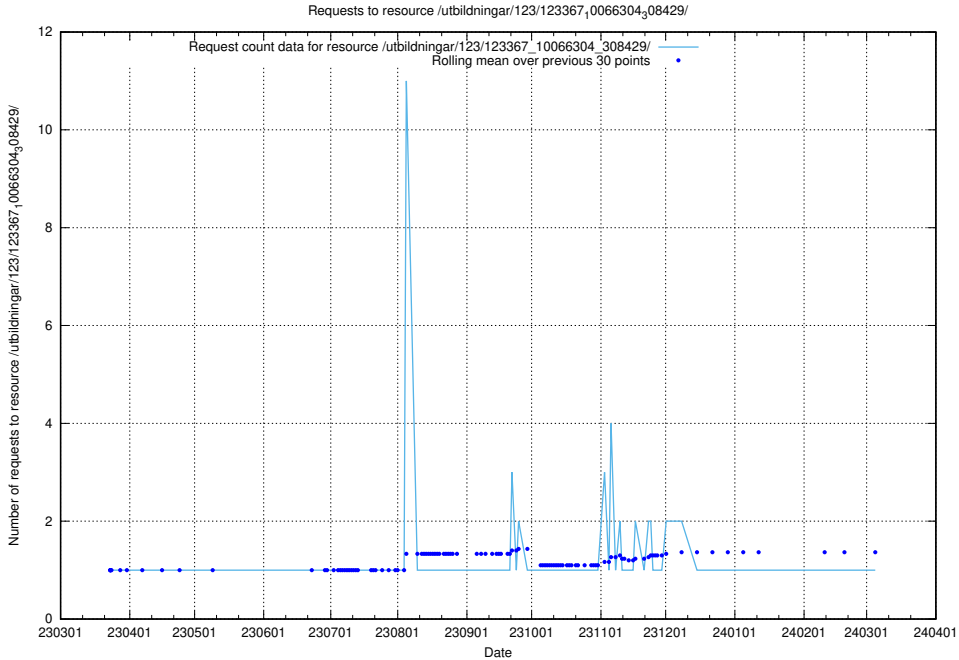

5.4252 Usage of /utbildningar/123/123367_10066304_308429/

Here, we count the number of requests to resource /utbildningar/123/123367_10066304_308429/.