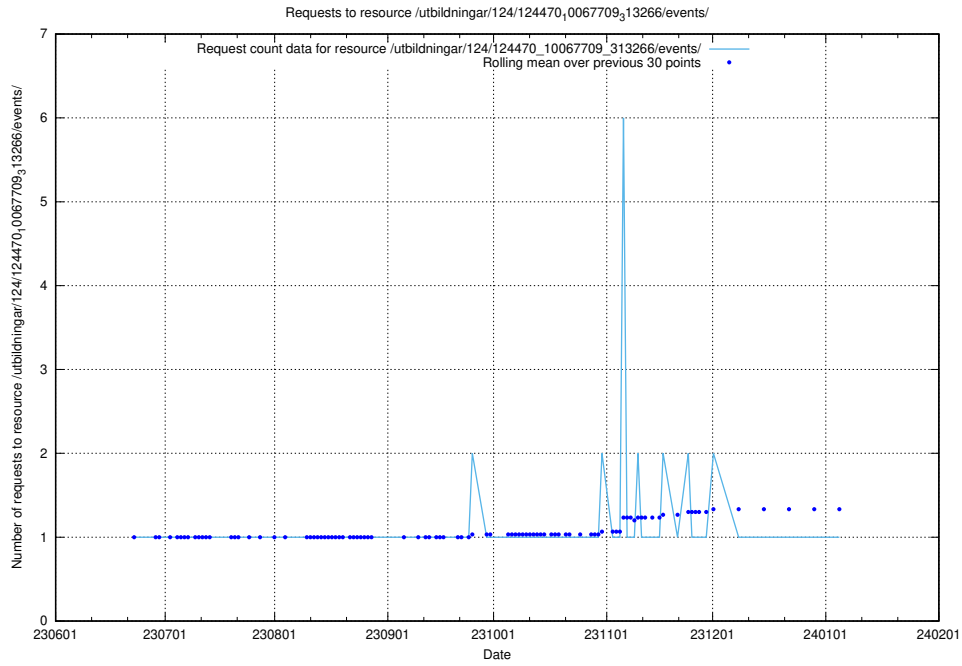

5.5499 Usage of /utbildningar/124/124470_10067709_313266/events/

Here, we count the number of requests to resource /utbildningar/124/124470_10067709_313266/events/