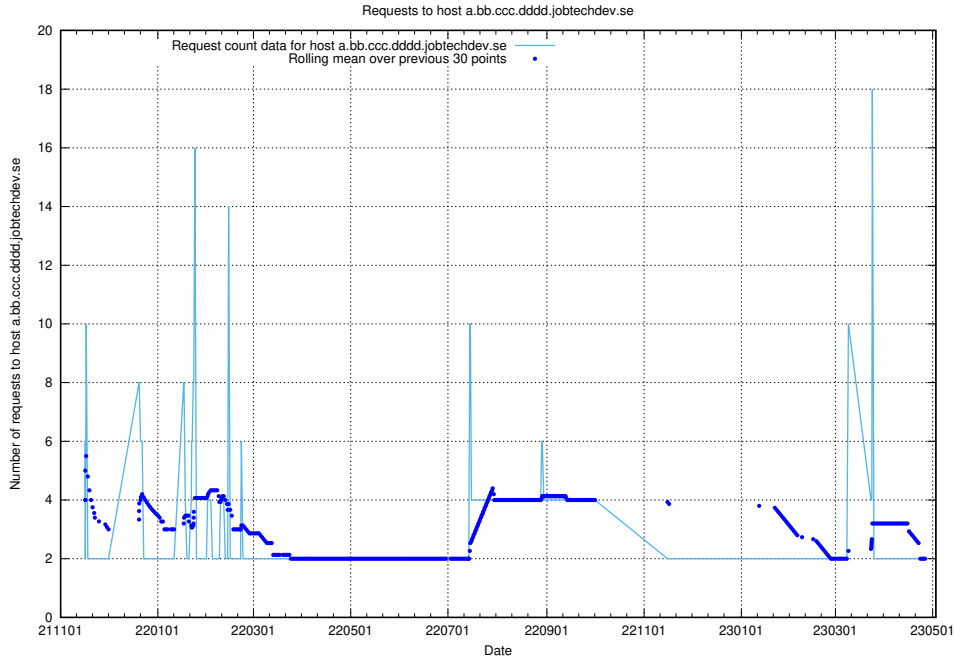

7.527 Usage of a.bb.ccc.dddd.jobtechdev.se

Here, we count the number of requests to host a.bb.ccc.dddd.jobtechdev.se.