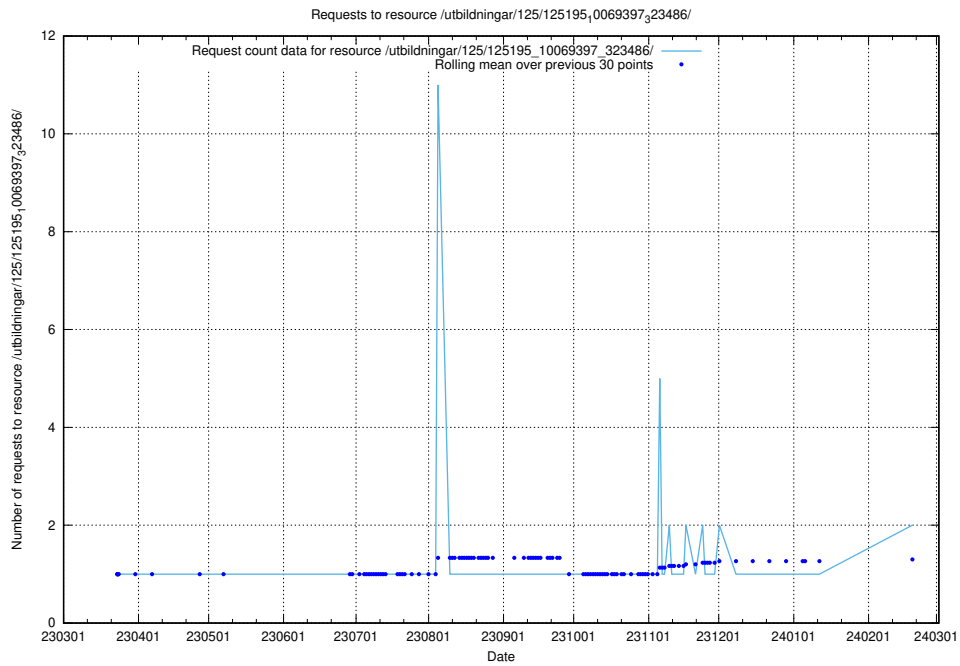

5.496 Usage of /utbildningar/125/125195_10069397_323486/

Here, we count the number of requests to resource /utbildningar/125/125195_10069397_323486/.