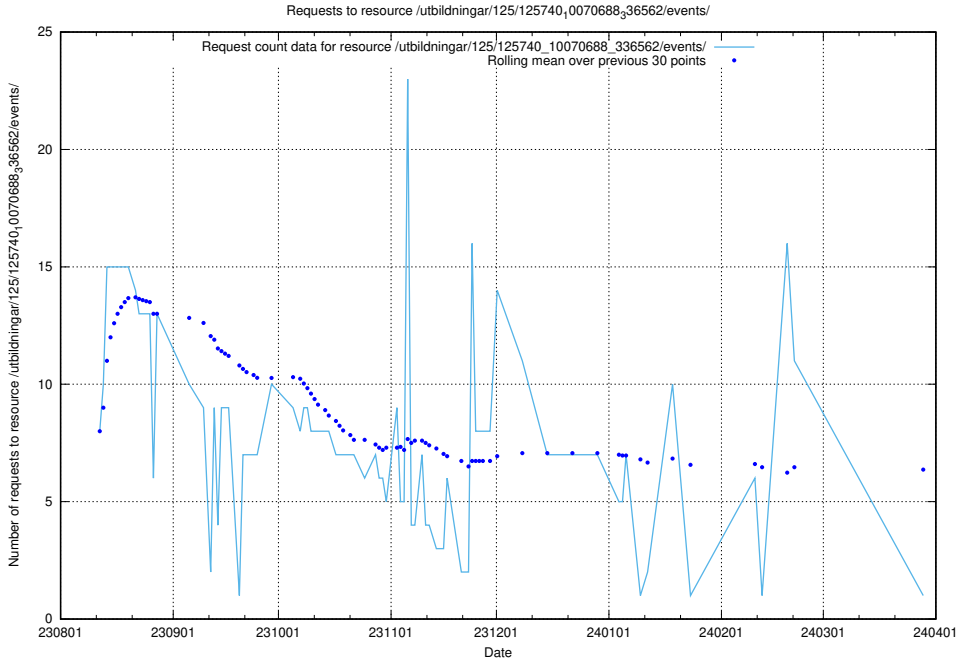

5.4516 Usage of /utbildningar/125/125740_10070688_336562/events/

Here, we count the number of requests to resource /utbildningar/125/125740_10070688_336562/events/