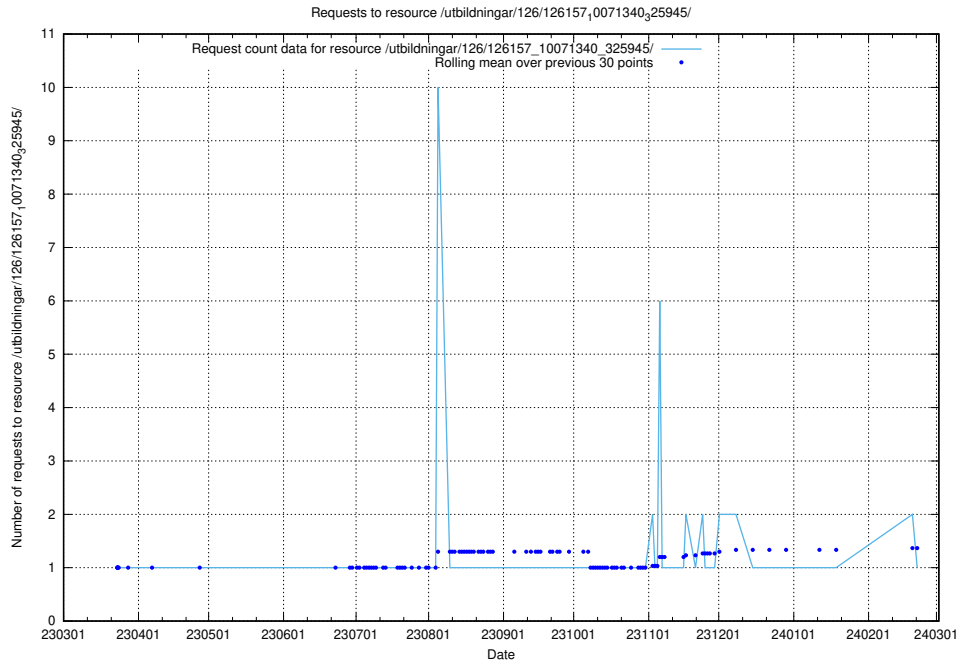

5.6128 Usage of /utbildningar/126/126157_10071340_325945/

Here, we count the number of requests to resource /utbildningar/126/126157_10071340_325945/.