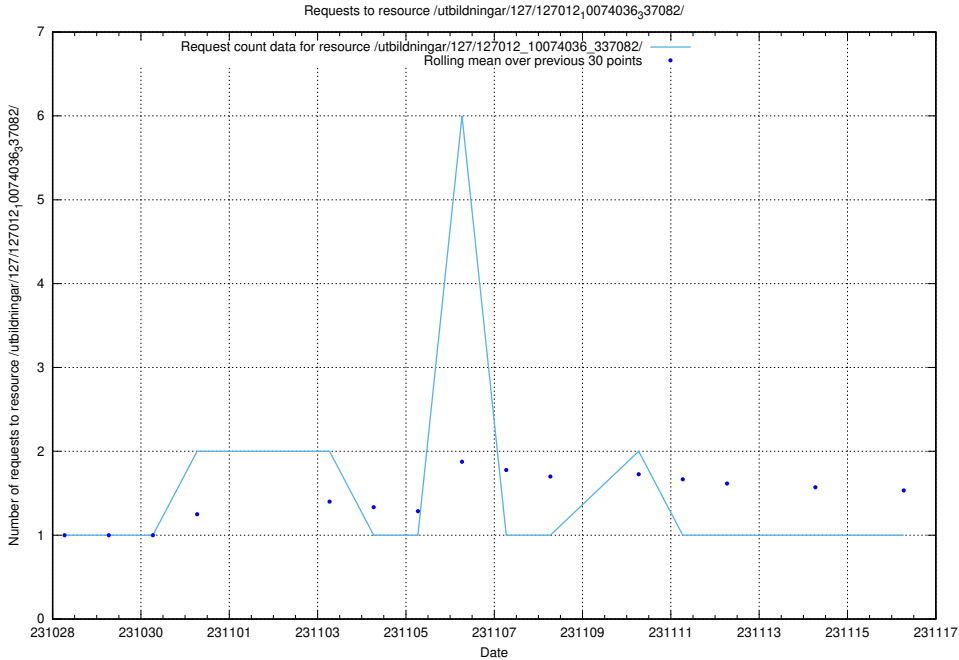

5.3907 Usage of /utbildningar/127/127012_10074036_337082/

Here, we count the number of requests to resource /utbildningar/127/127012_10074036_337082/.