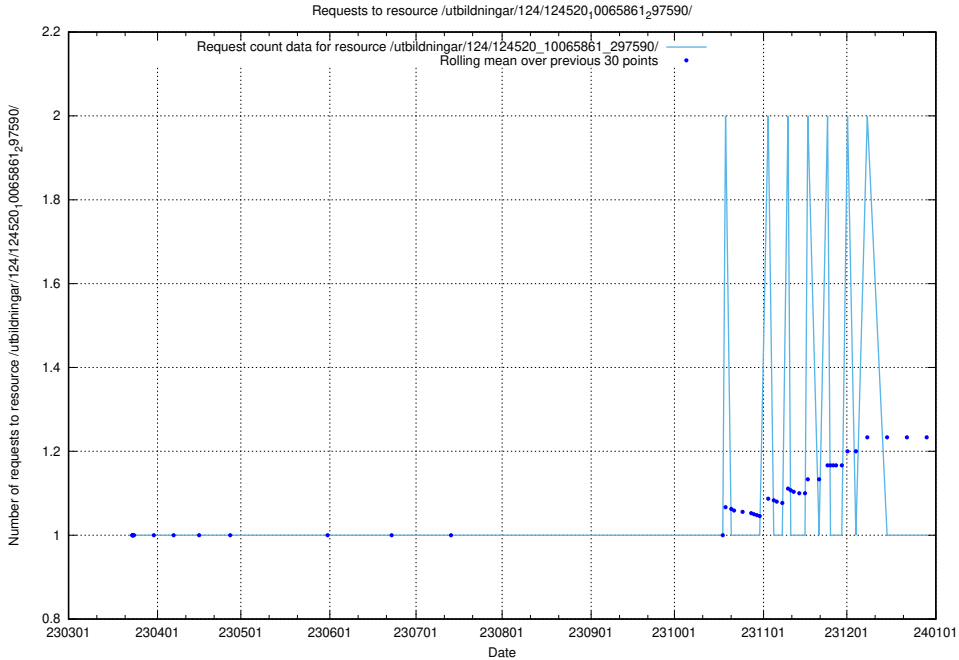

5.1258 Usage of /utbildningar/124/124520_10065861_297590/

Here, we count the number of requests to resource /utbildningar/124/124520_10065861_297590/.