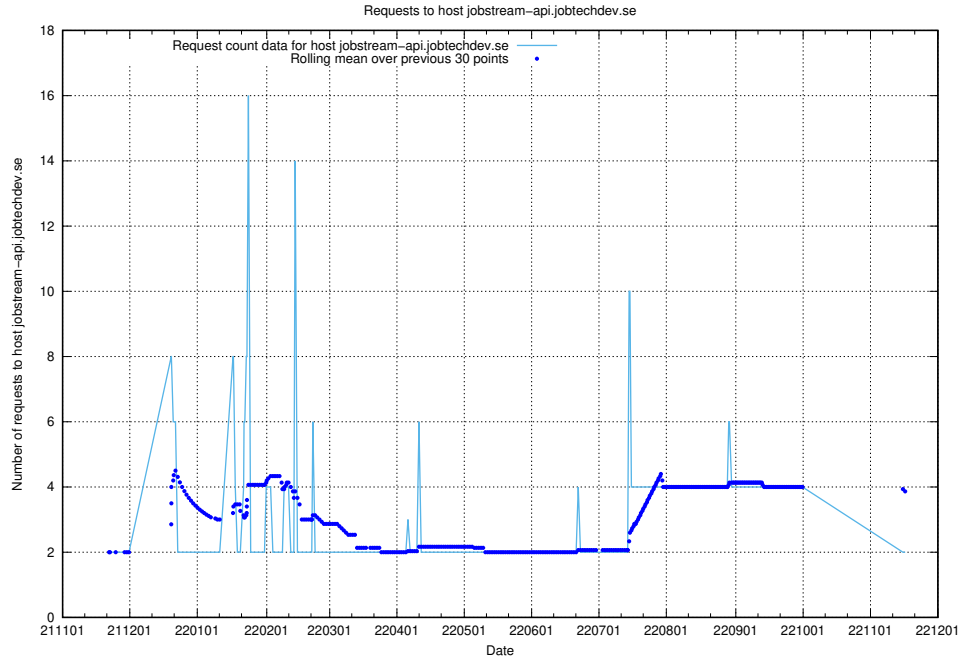

7.433 Usage of jobstream-api.jobtechdev.se

Here, we count the number of requests to host jobstream-api.jobtechdev.se.