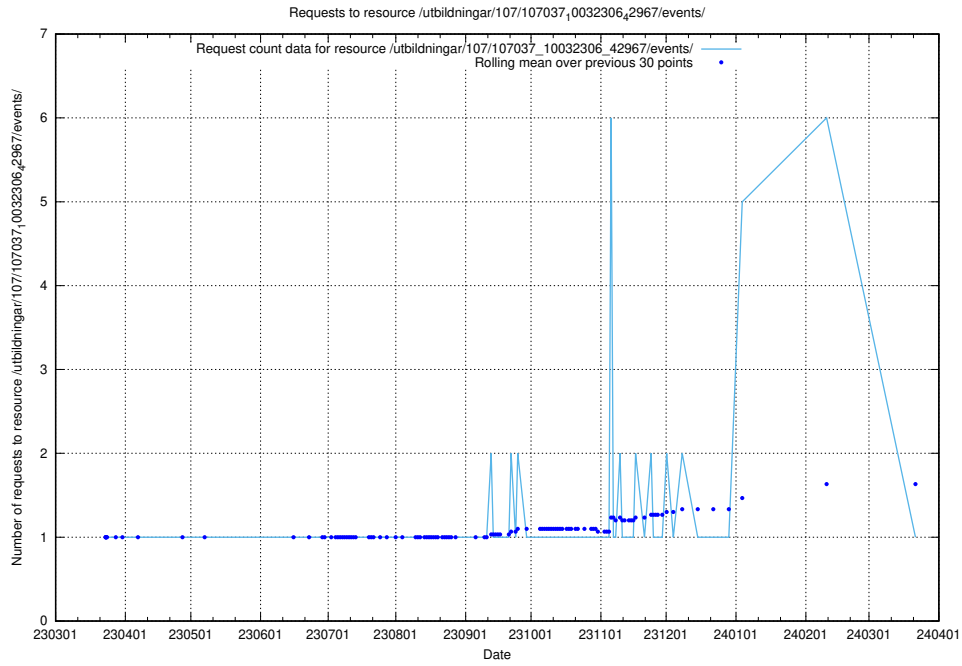

5.5071 Usage of /utbildningar/107/107037_10032306_42967/events/

Here, we count the number of requests to resource /utbildningar/107/107037_10032306_42967/events/.