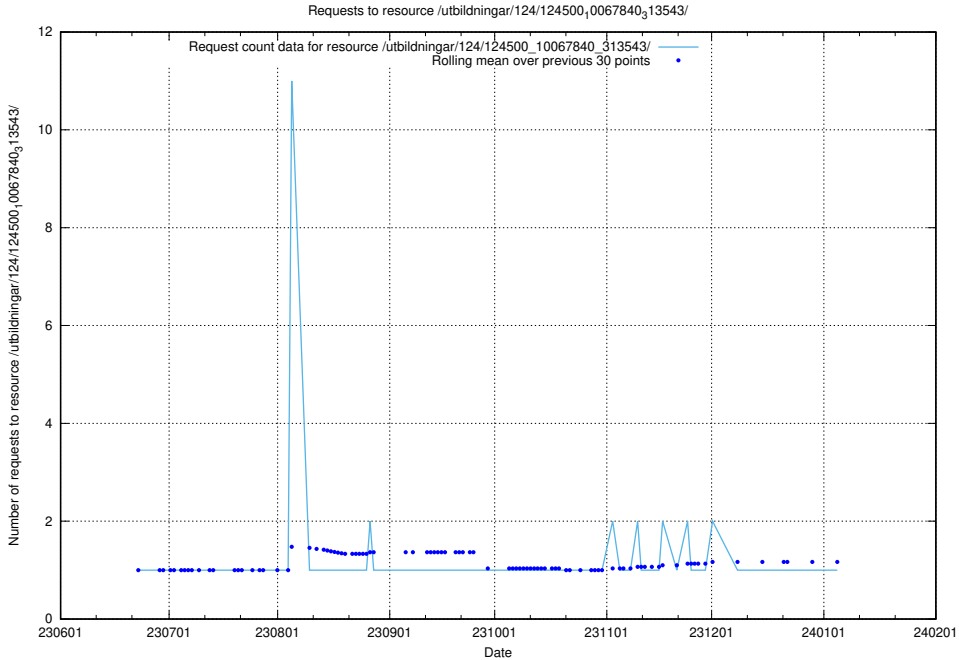

5.5473 Usage of /utbildningar/124/124500_10067840_313543/

Here, we count the number of requests to resource /utbildningar/124/124500_10067840_313543/.