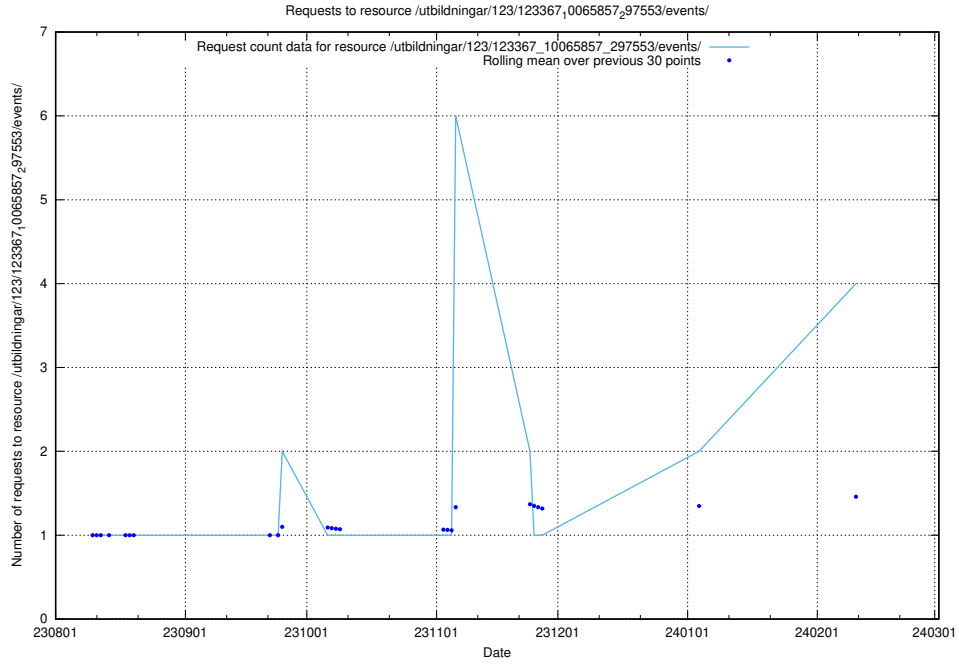

5.223 Usage of /utbildningar/123/123367_10065857_297553/events/

Here, we count the number of requests to resource /utbildningar/123/123367_10065857_297553/events/