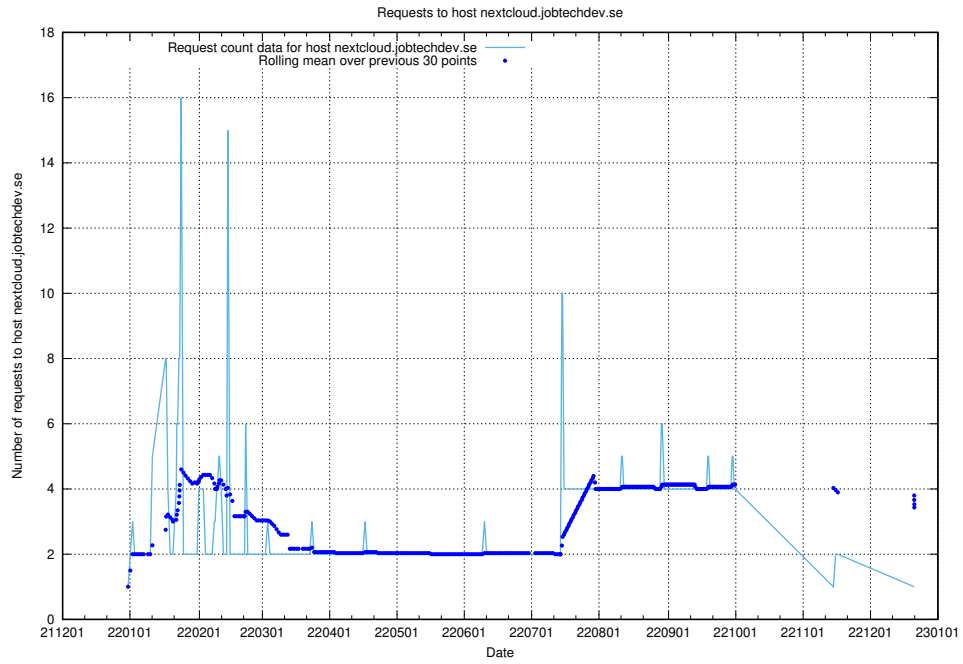

7.619 Usage of nextcloud.jobtechdev.se

Here, we count the number of requests to host nextcloud.jobtechdev.se.