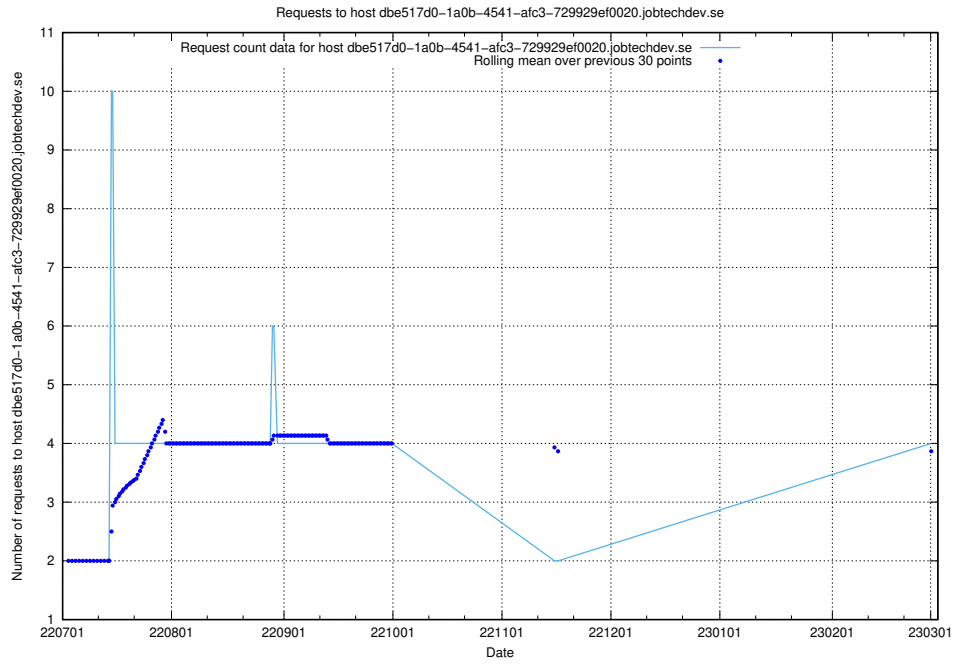

7.136 Usage of db517d0-1a0b-4541-afc3-729929ef0020.jobtechdev.se

Here, we count the number of requests to host db517d0-1a0b-4541-afc3-729929ef0020.jobtechdev.se.