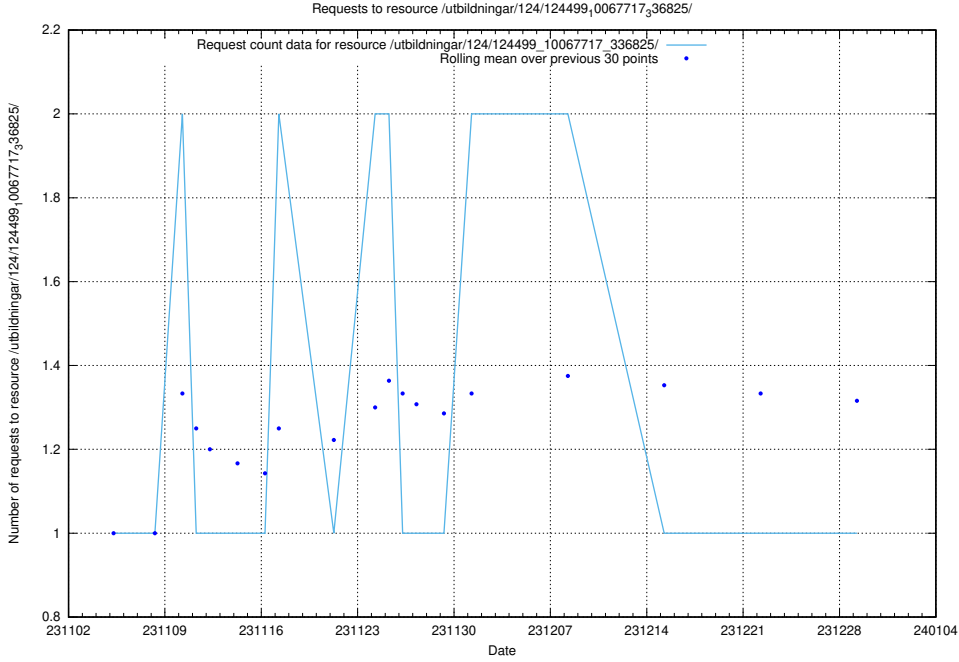

5.3842 Usage of /utbildningar/124/124499_10067717_336825/

Here, we count the number of requests to resource /utbildningar/124/124499_10067717_336825/.