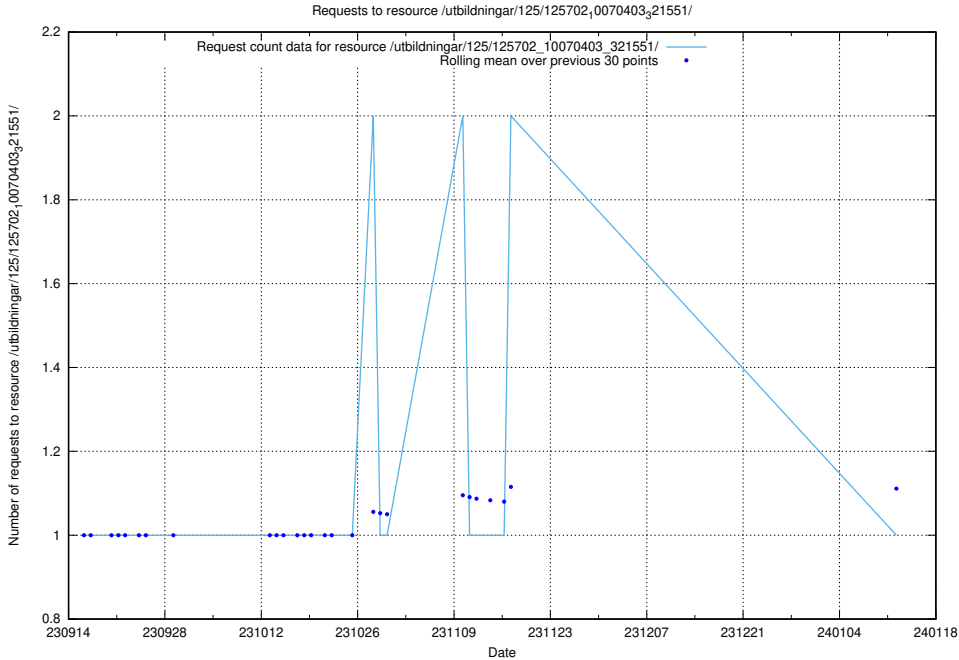

5.4270 Usage of /utbildningar/125/125702_10070403_321551/

Here, we count the number of requests to resource /utbildningar/125/125702_10070403_321551/.