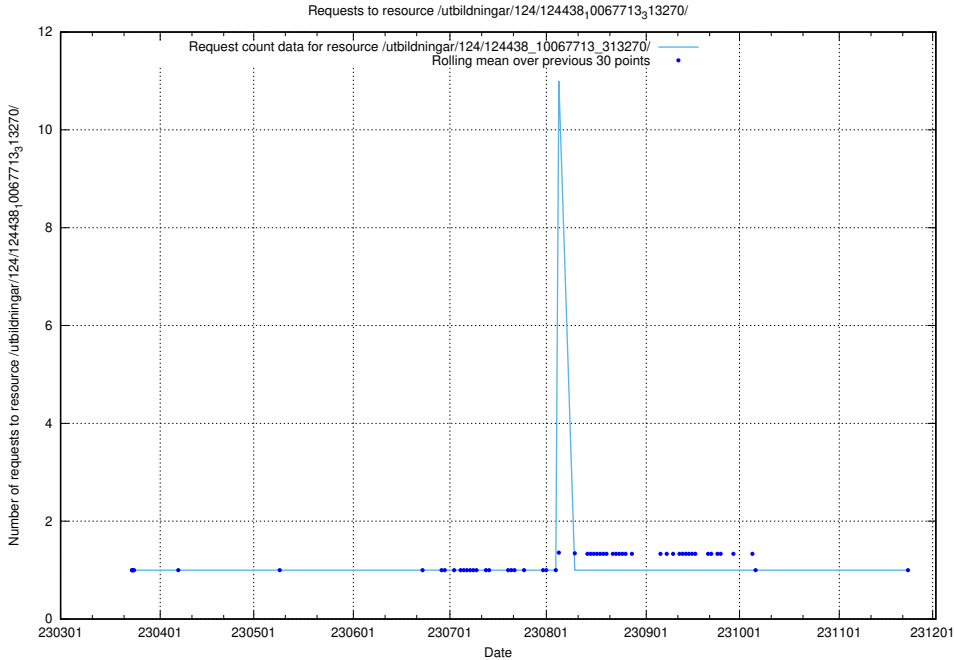

5.3417 Usage of /utbildningar/124/124438_10067713_313270/

Here, we count the number of requests to resource /utbildningar/124/124438_10067713_313270/.