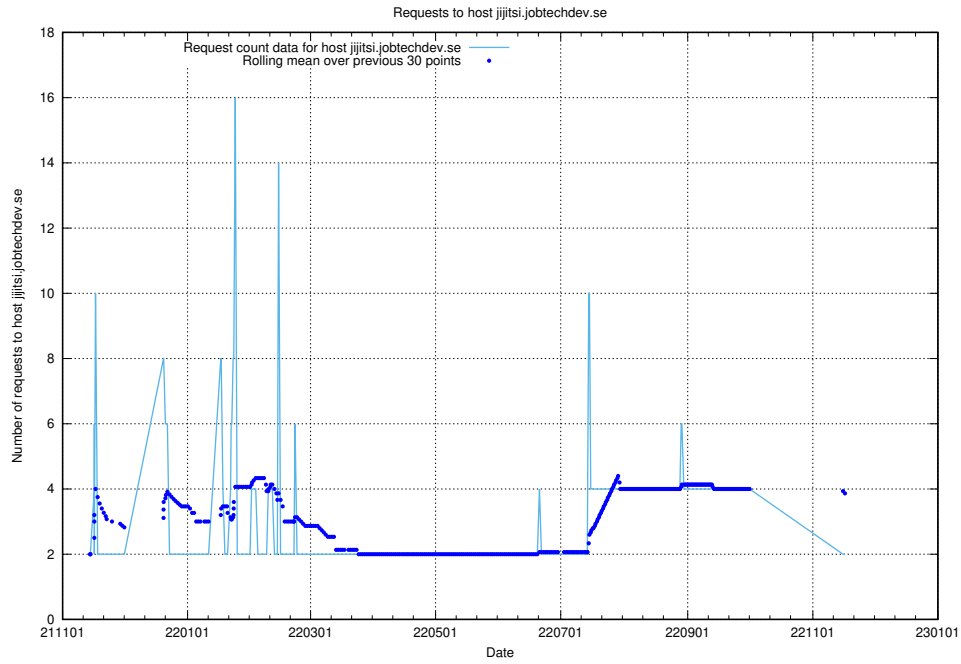

7.583 Usage of shopify.jobtechdev.se

Here, we count the number of requests to host shopify.jobtechdev.se.

7.584 Usage of jijitsi.jobtechdev.se

Here, we count the number of requests to host jijitsi.jobtechdev.se.