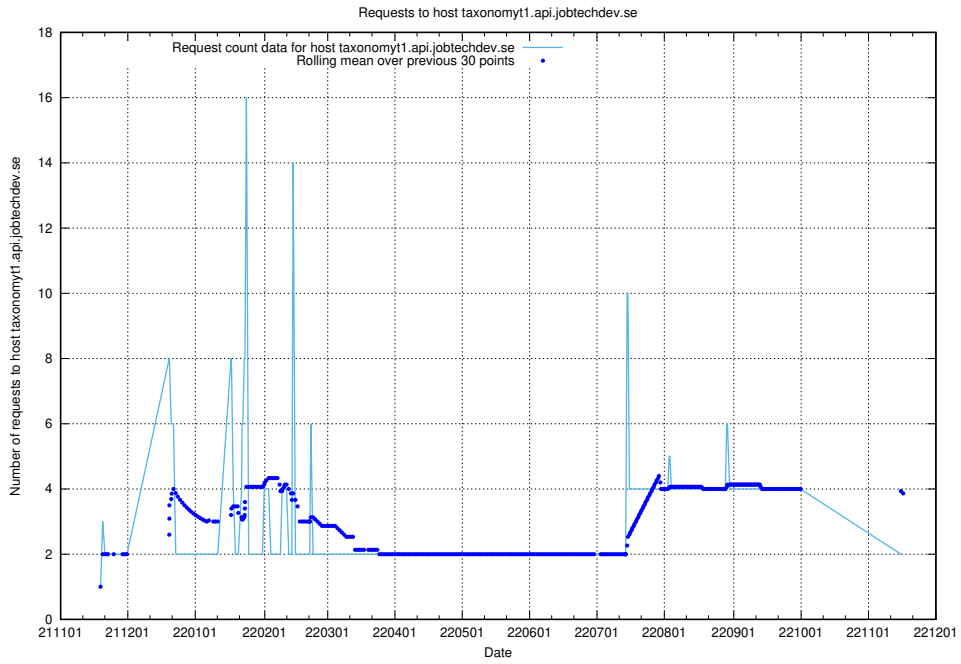

7.462 Usage of taxonomyt1.api.jobtechdev.se

Here, we count the number of requests to host taxonomyt1.api.jobtechdev.se.