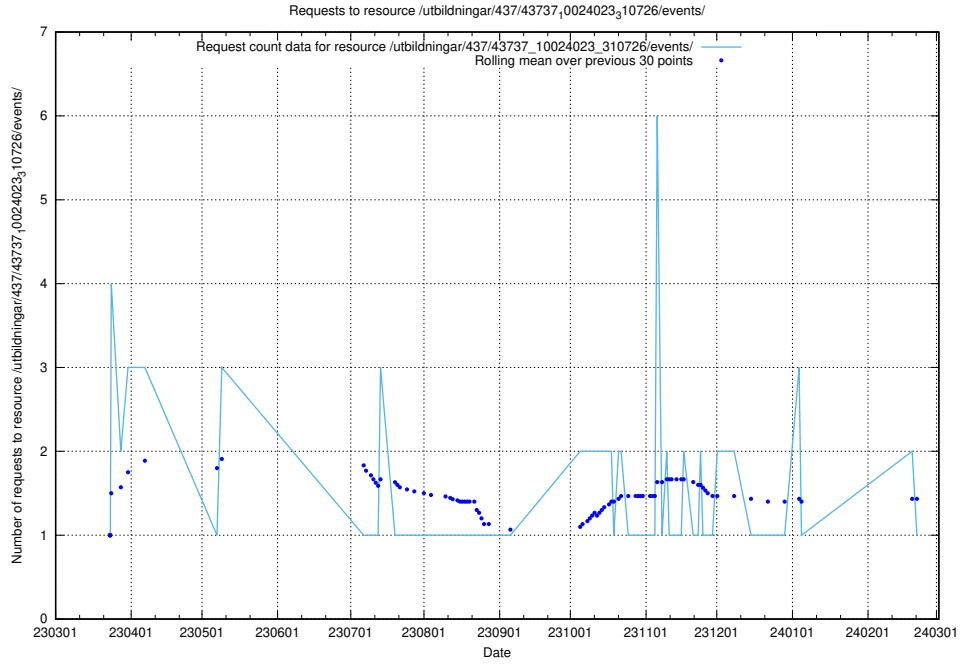

5.6094 Usage of /utbildningar/437/43737_10024023_310726/events/

Here, we count the number of requests to resource /utbildningar/437/43737_10024023_310726/events/.