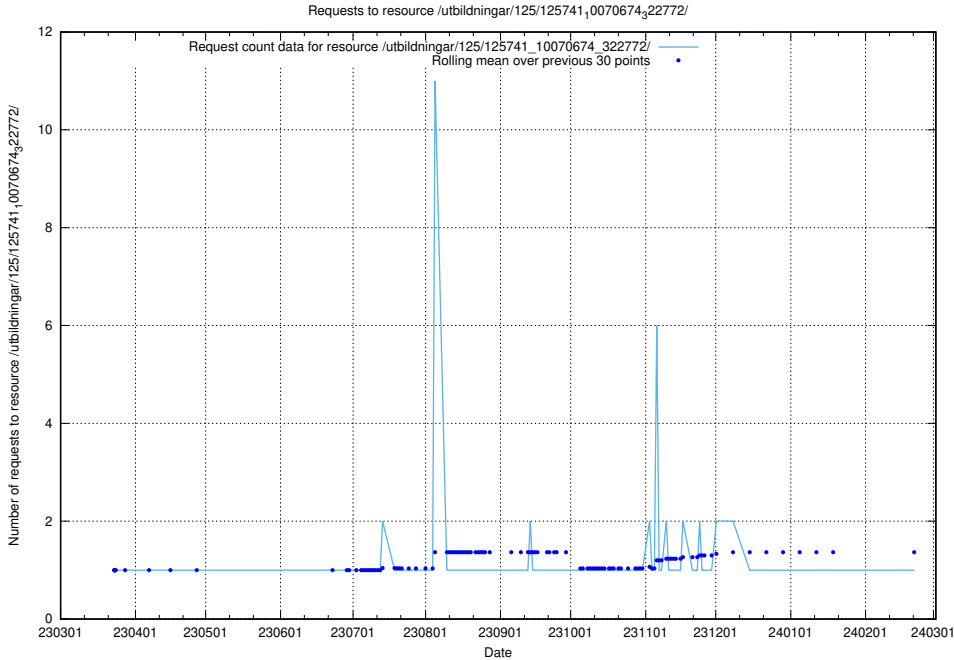

5.6182 Usage of /utbildningar/125/125741_10070674_322772/

Here, we count the number of requests to resource /utbildningar/125/125741_10070674_322772/.