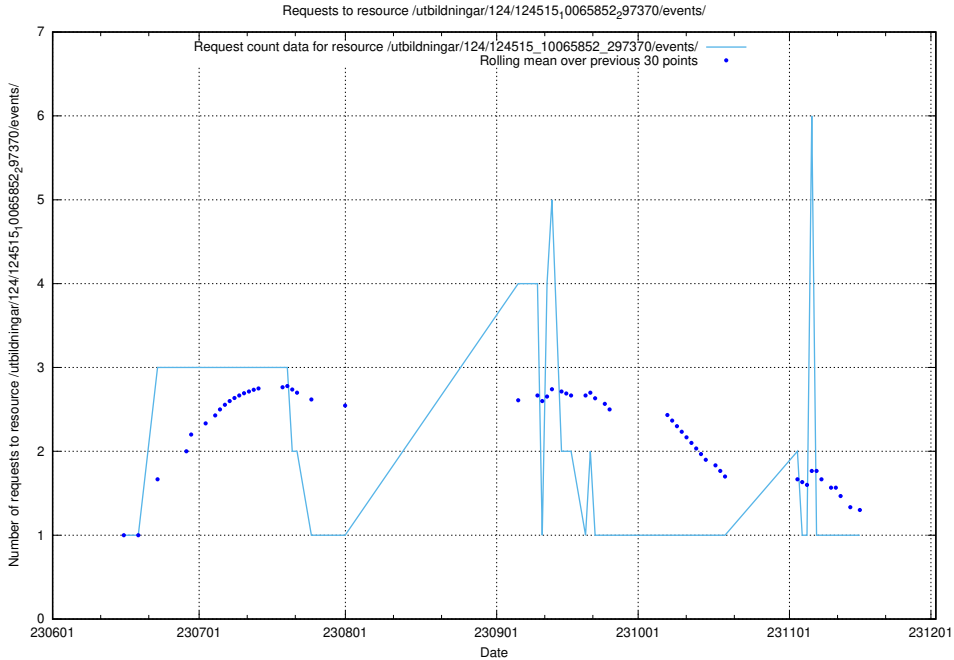

5.5573 Usage of /utbildningar/124/124515_10065852_297370/events/

Here, we count the number of requests to resource /utbildningar/124/124515_10065852_297370/events/

5.5574 Usage of /utbildningar/124/124513_10067867_313646/events/