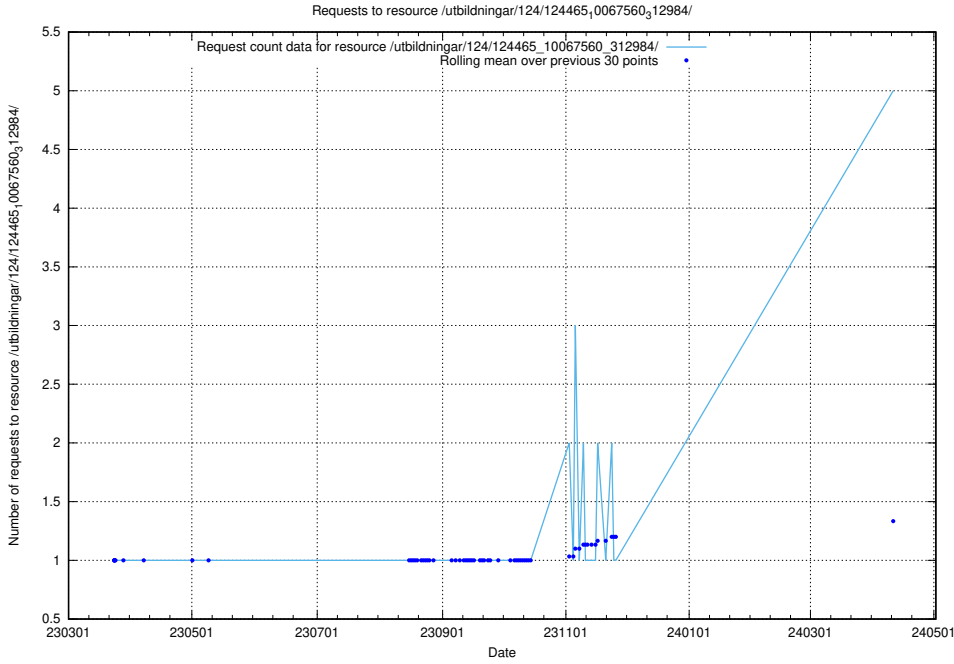

5.134 Usage of /utbildningar/124/124465_10067560_312984/

Here, we count the number of requests to resource /utbildningar/124/124465_10067560_312984/.