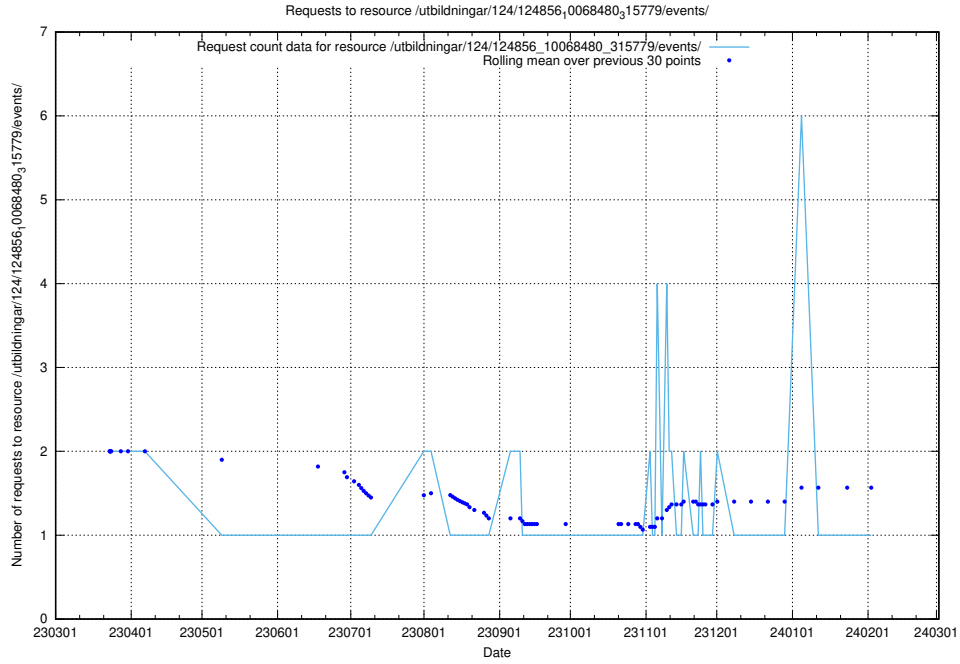

Here, we count the number of requests to resource /utbildningar/124/124856_10069305_318035/events/

5.5991 Usage of /utbildningar/124/124856_10068480_315779/events/

Here, we count the number of requests to resource /utbildningar/124/124856_10068480_315779/events/