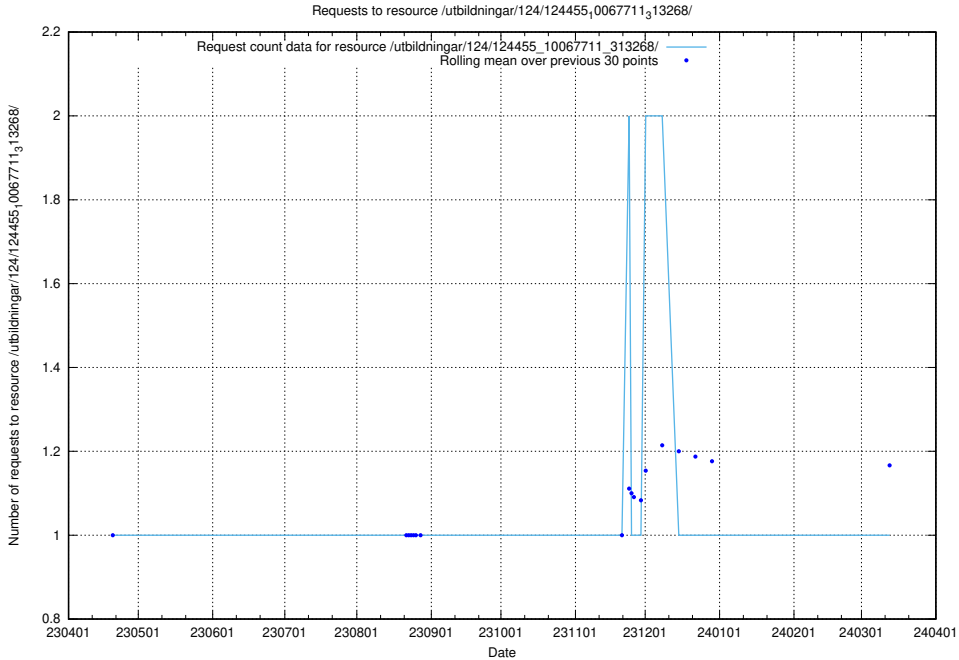

5.5741 Usage of /utbildningar/124/124455_10067711_313268/

Here, we count the number of requests to resource /utbildningar/124/124455_10067711_313268/.