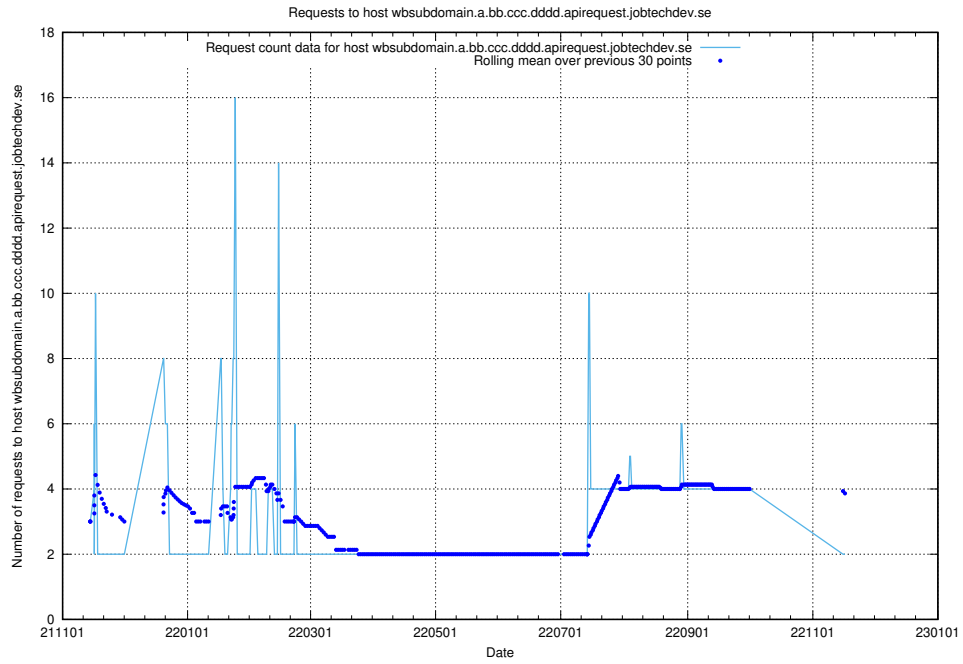

Here, we count the number of requests to host wbsubdomain.a.bb.ccc.dddd.atlas.jobtechdev.se.

7.547 Usage of wbsubdomain.a.bb.ccc.dddd.apirequest.jobtechdev.se

Here, we count the number of requests to host wbsubdomain.a.bb.ccc.dddd.apirequest.jobtechdev.se.