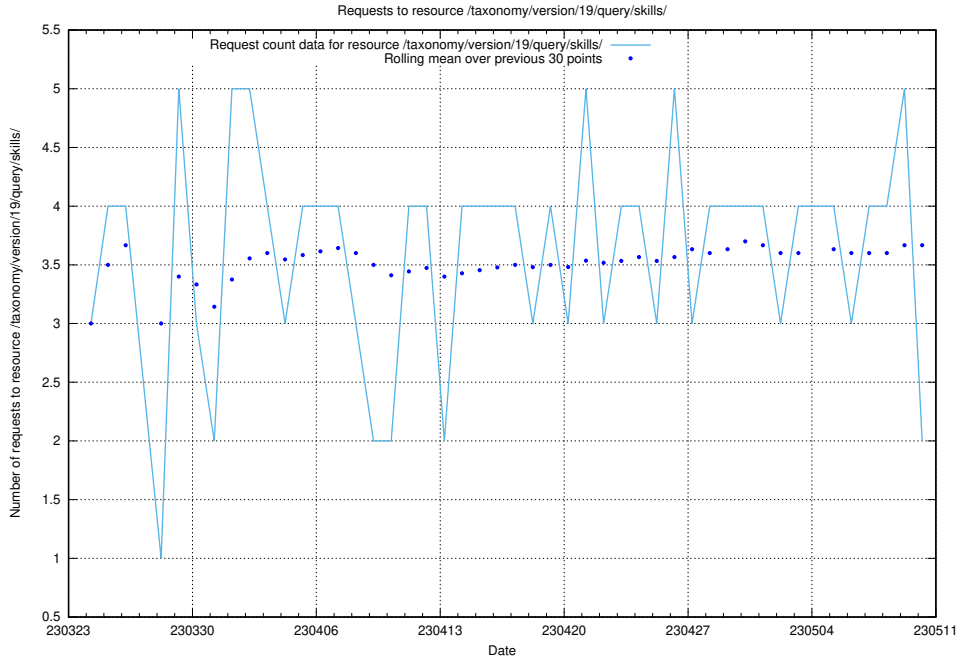

5.925 Usage of /taxonomy/version/19/query/skills/

Here, we count the number of requests to resource /taxonomy/version/19/query/skills/.