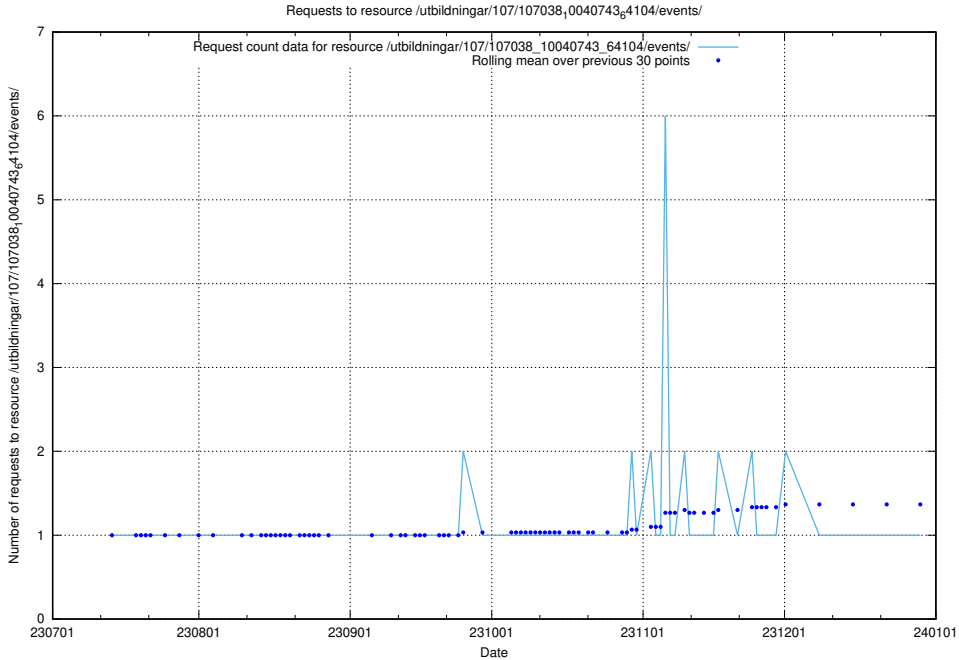

Here, we count the number of requests to resource /utbildningar/107/107038_10040743_64104/events/.

5.4783 Usage of /utbildningar/107/107038_10040743_64104/

Here, we count the number of requests to resource /utbildningar/107/107038_10040743_64104/.