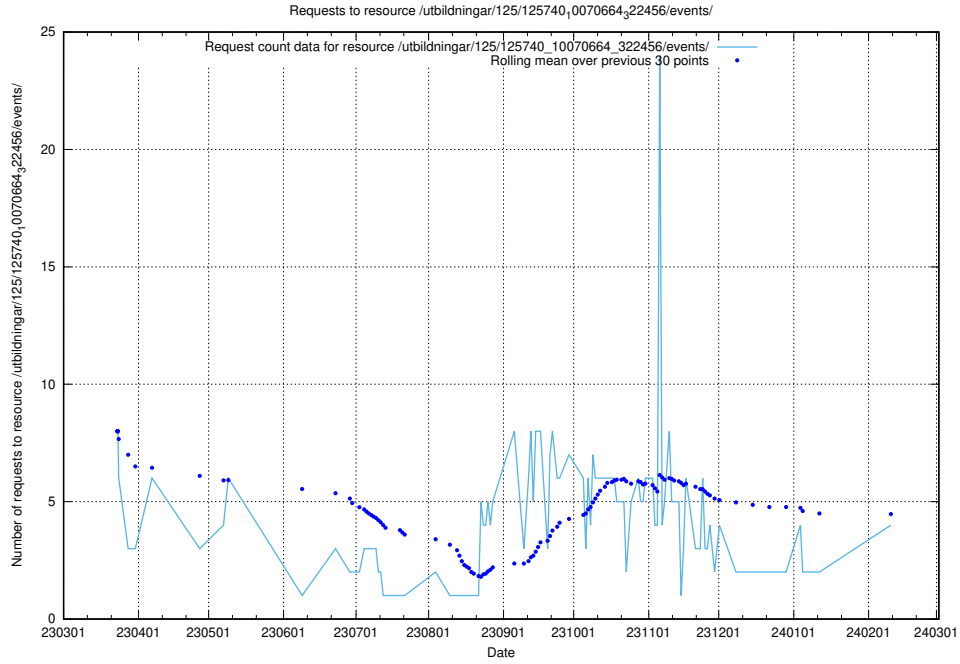

5.252 Usage of /utbildningar/125/125740_10070664_322456/events/

Here, we count the number of requests to resource /utbildningar/125/125740_10070664_322456/events/