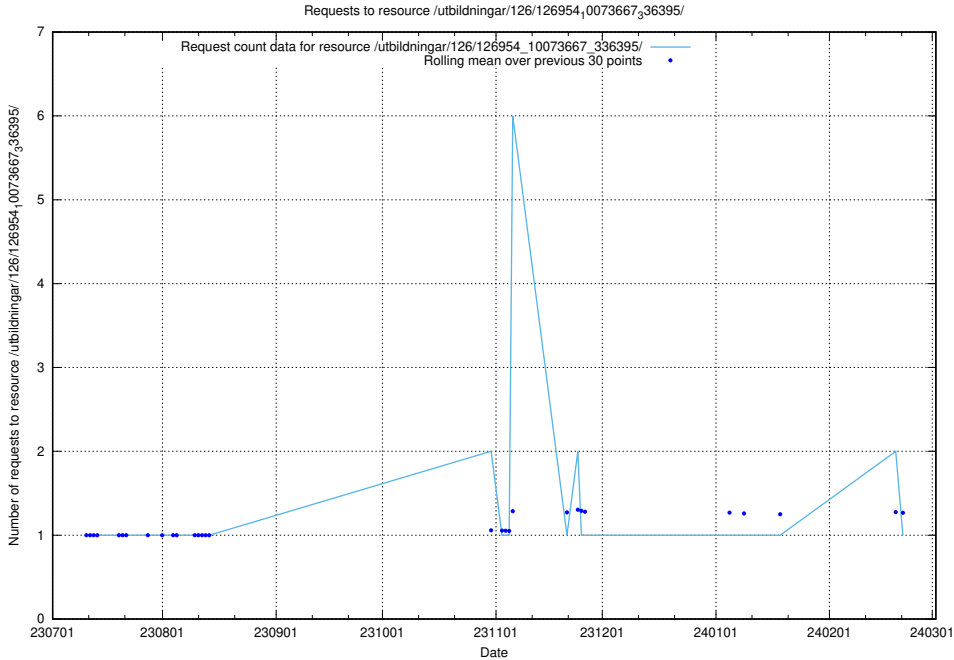

5.4820 Usage of /utbildningar/126/126954_10073667_336395/

Here, we count the number of requests to resource /utbildningar/126/126954_10073667_336395/.