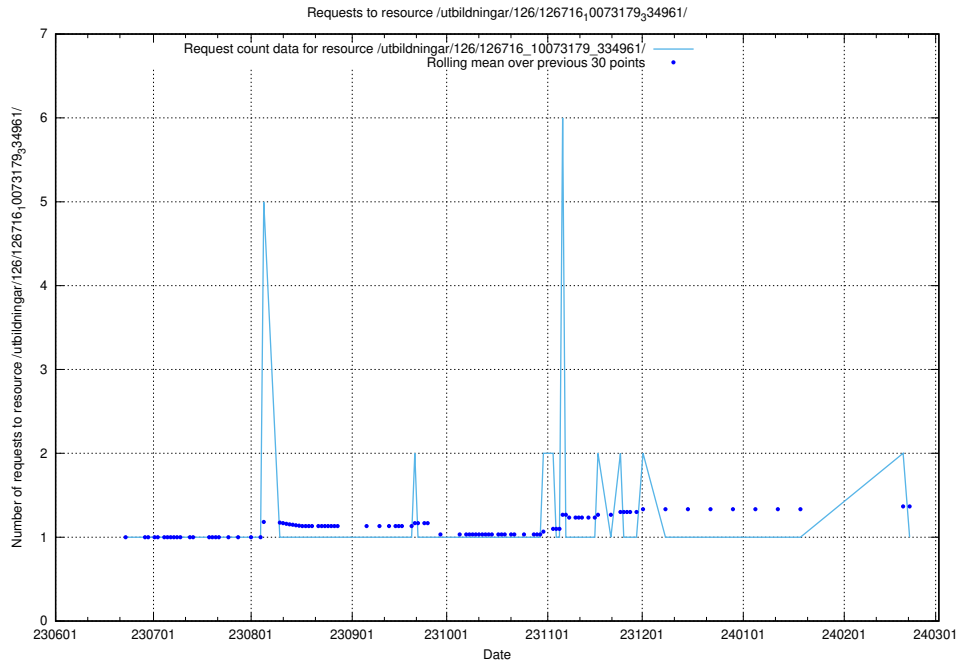

5.5316 Usage of /utbildningar/126/126716_10073179_334961/

Here, we count the number of requests to resource /utbildningar/126/126716_10073179_334961/.