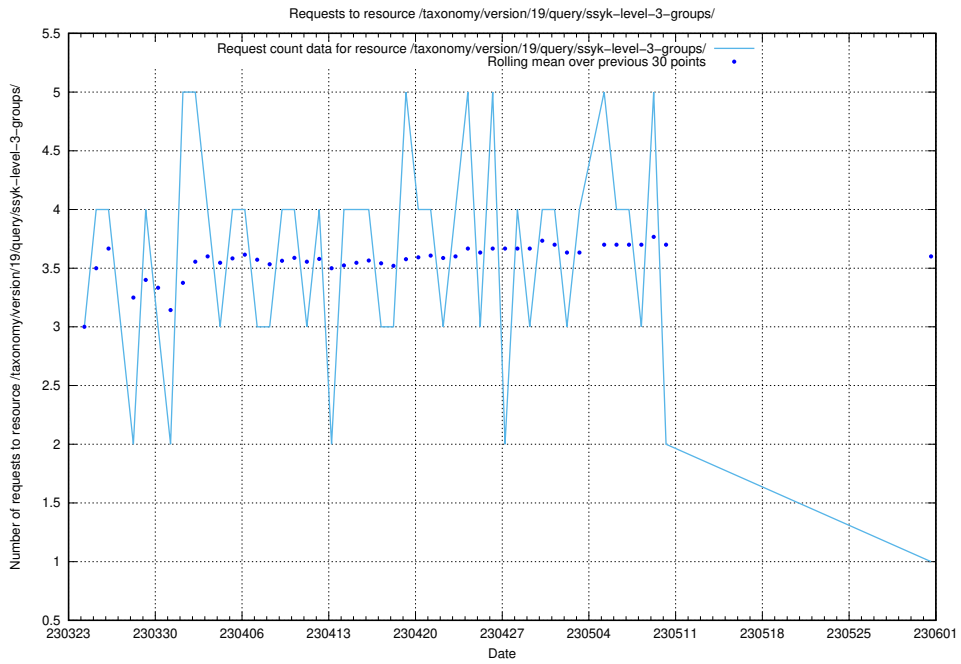

5.5838 Usage of /taxonomy/version/19/query/ssyk-level-3-groups/

Here, we count the number of requests to resource /taxonomy/version/19/query/ssyk-level-3-groups/.