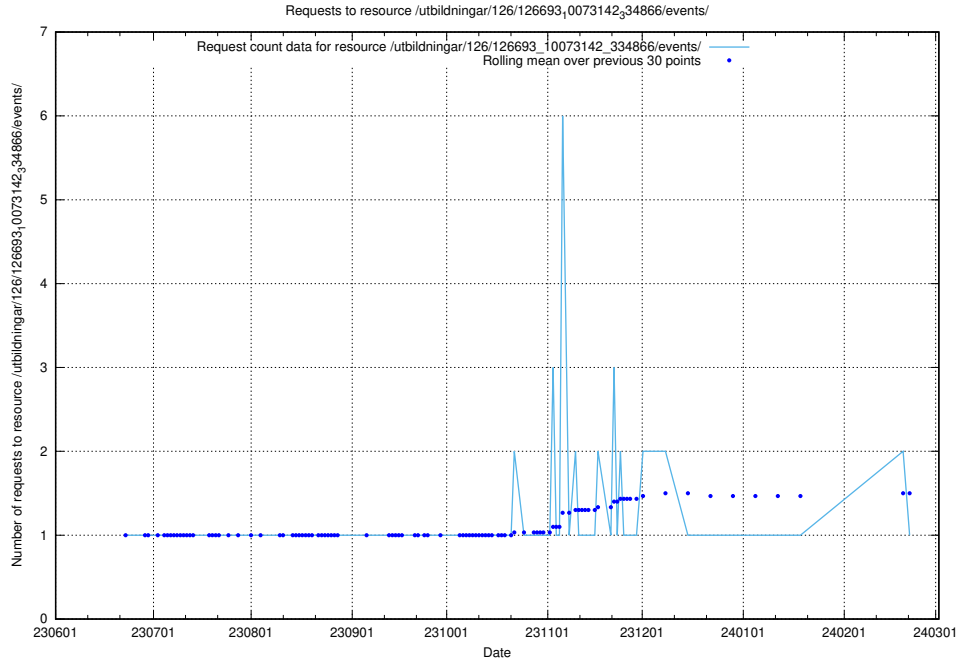

5.5343 Usage of /utbildningar/126/126693_10073142_334866/events/

Here, we count the number of requests to resource /utbildningar/126/126693_10073142_334866/events/