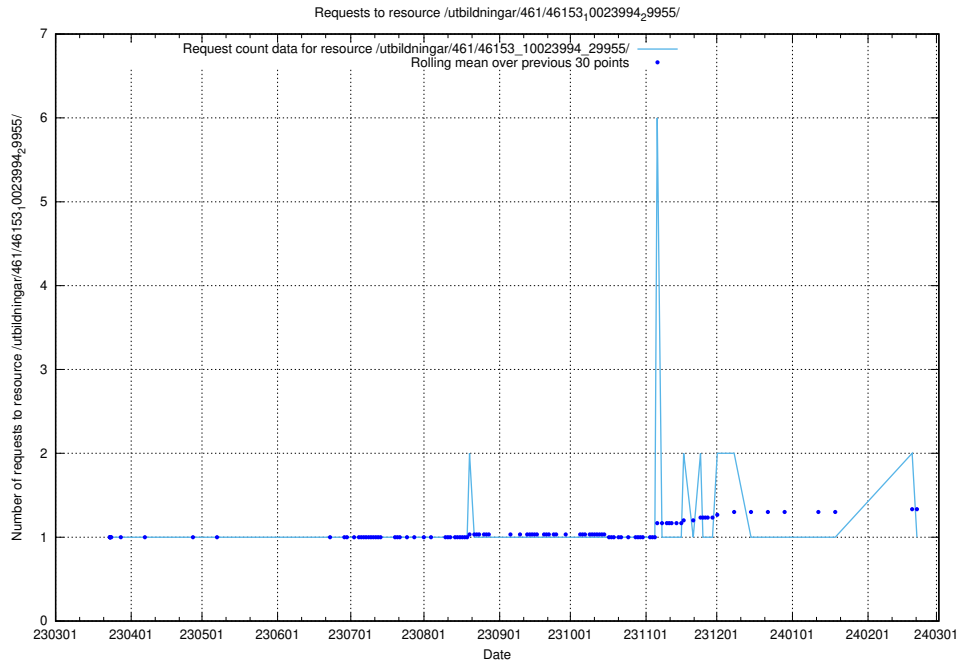

5.6015 Usage of /utbildningar/461/46153_10023994_29955/

Here, we count the number of requests to resource /utbildningar/461/46153_10023994_29955/.