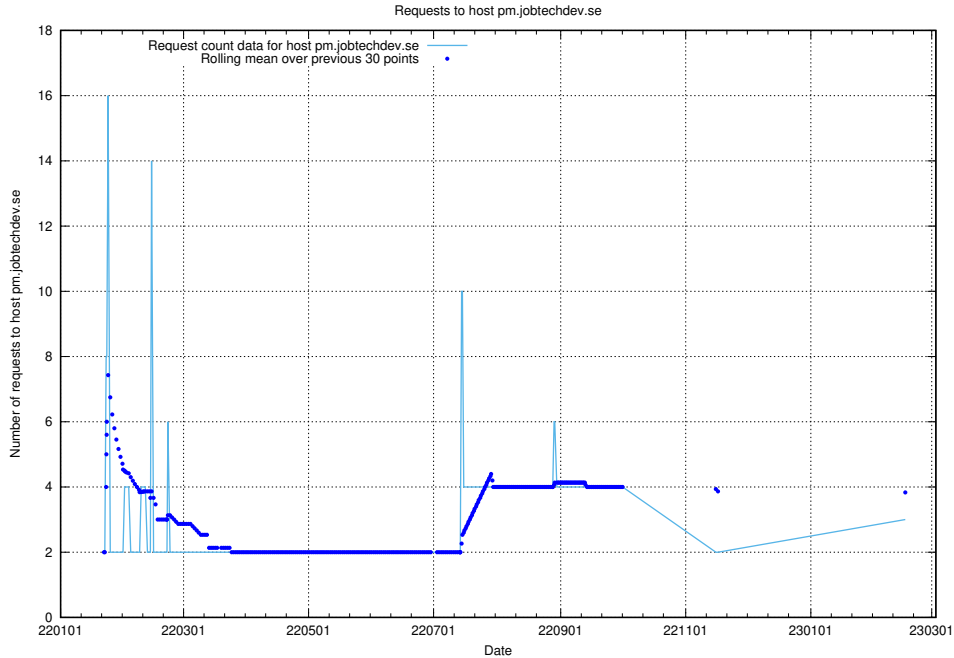

7.244 Usage of pm.jobtechdev.se

Here, we count the number of requests to host pm.jobtechdev.se.