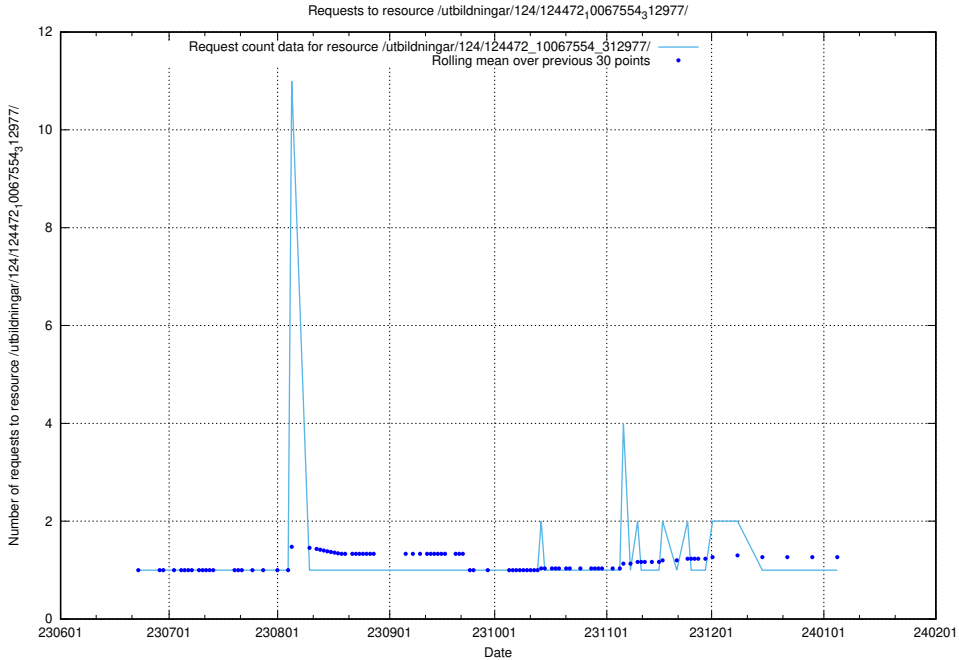

5.5498 Usage of /utbildningar/124/124472_10067554_312977/

Here, we count the number of requests to resource /utbildningar/124/124472_10067554_312977/.