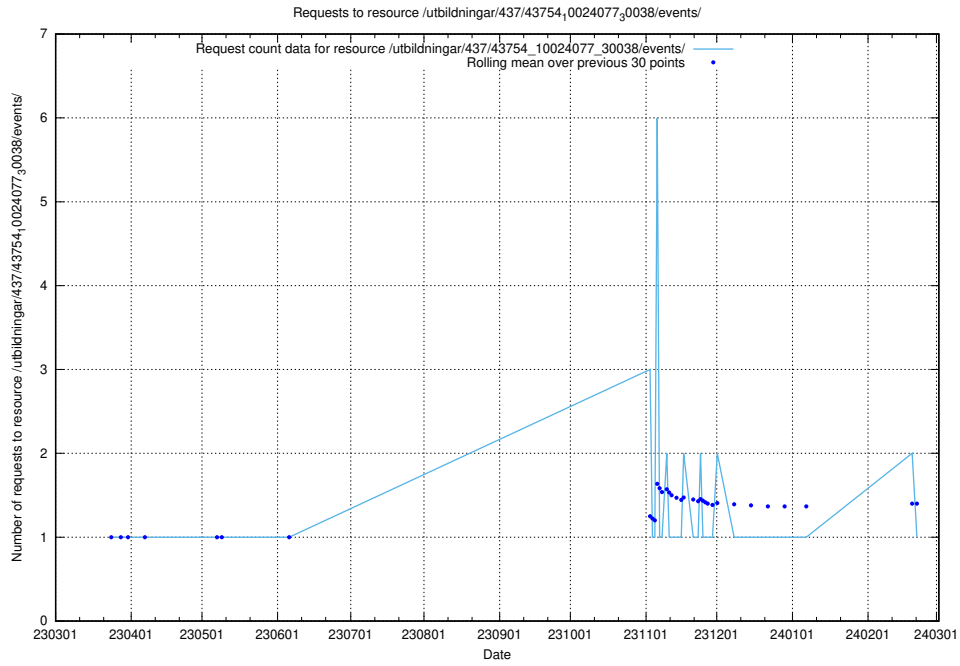

5.5902 Usage of /utbildningar/437/43754_10024077_30038/events/

Here, we count the number of requests to resource /utbildningar/437/43754_10024077_30038/events/.