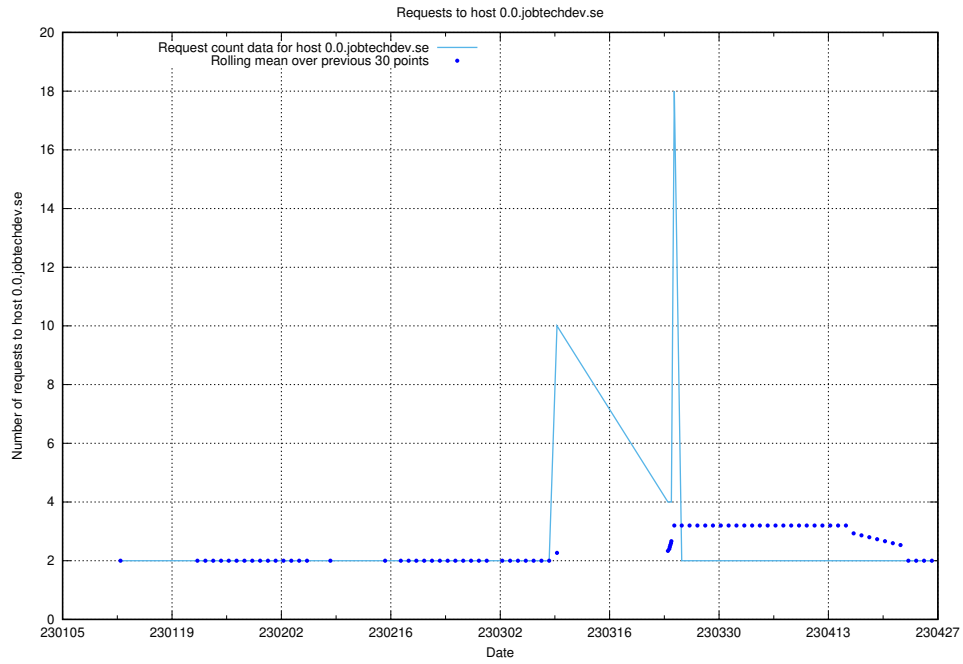

Here, we count the number of requests to host 0.0.jobtechdev.se.

7.299 Usage of idp-test.jobtechdev.se

Here, we count the number of requests to host idp-test.jobtechdev.se.

7.301 Usage of academy.jobtechdev.se