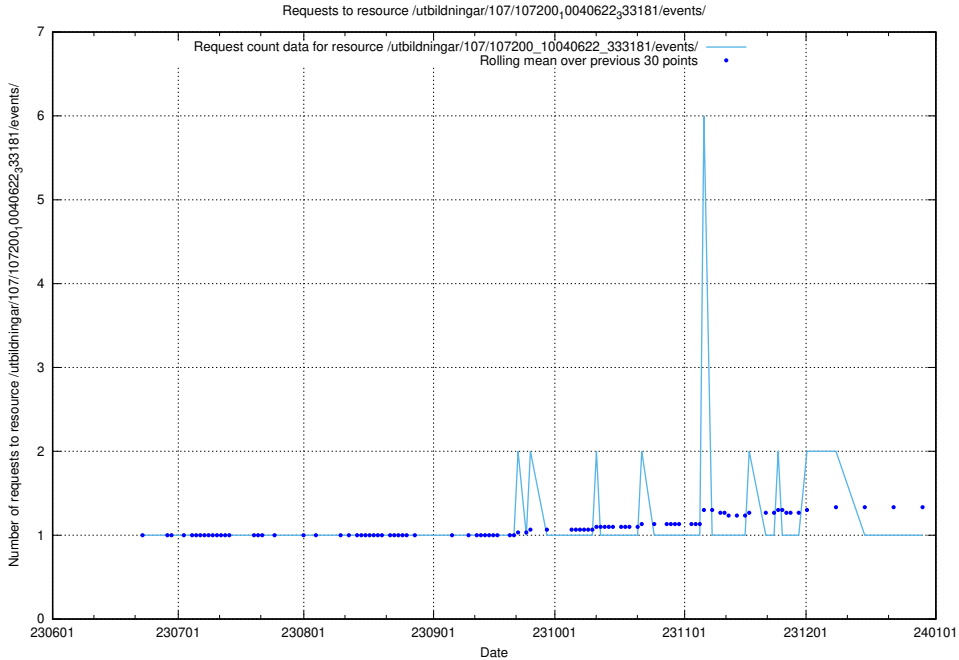

5.5534 Usage of /utbildningar/107/107200_10040622_333181/events/

Here, we count the number of requests to resource /utbildningar/107/107200_10040622_333181/events/