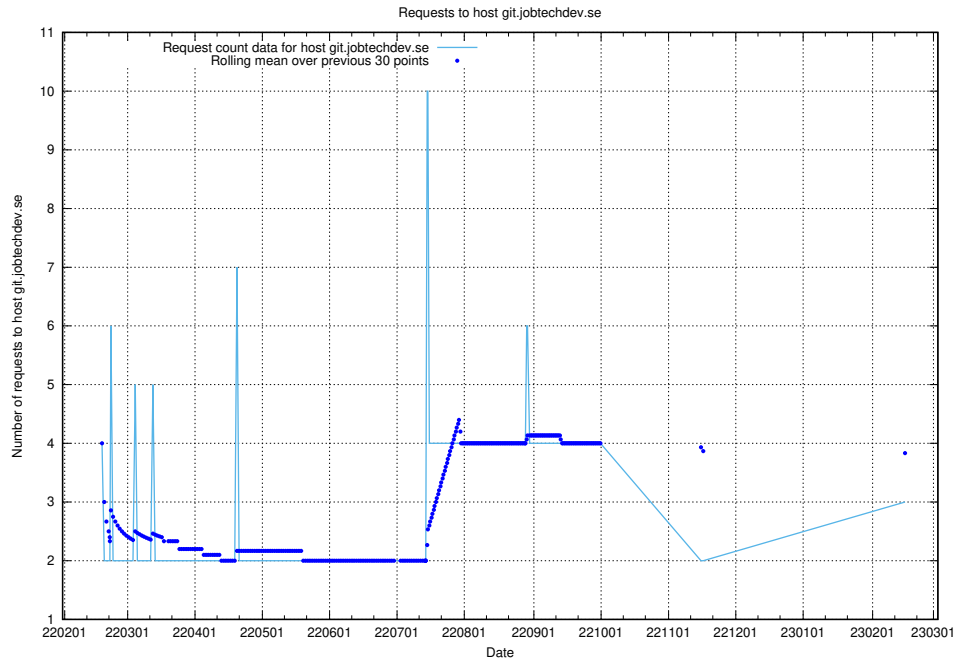

7.225 Usage of git.jobtechdev.se

Here, we count the number of requests to host git.jobtechdev.se.