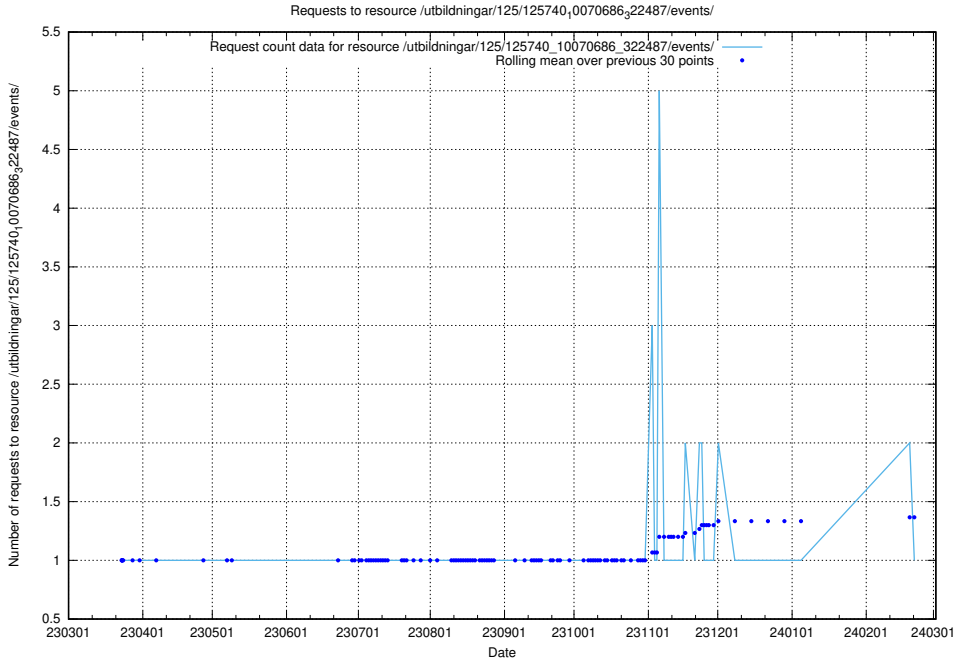

5.988 Usage of /utbildningar/125/125740_10070686_322487/events/

Here, we count the number of requests to resource /utbildningar/125/125740_10070686_322487/events/