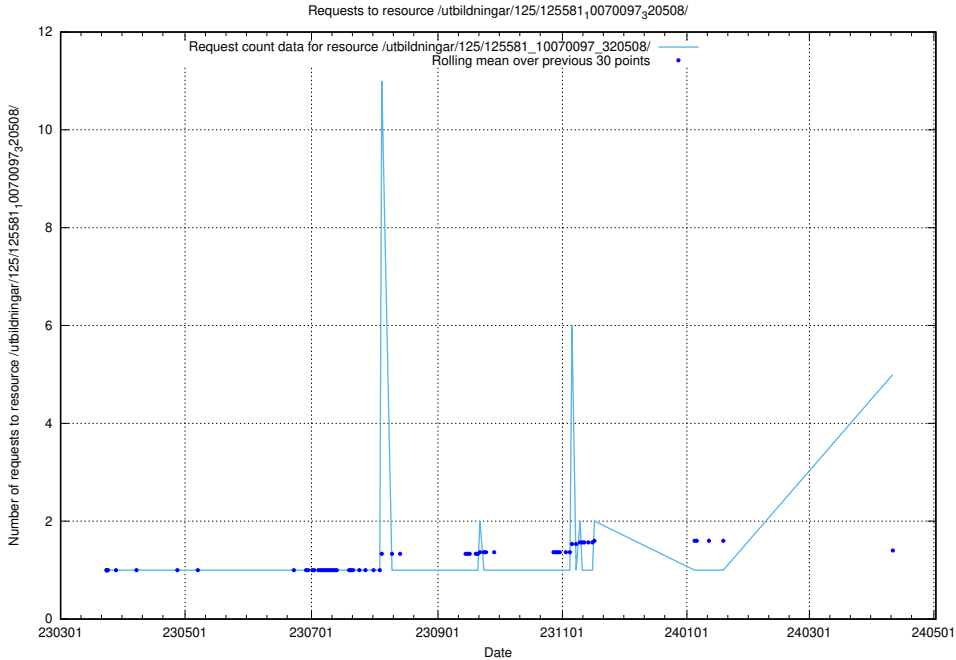

5.113 Usage of /utbildningar/125/125581_10070097_320508/

Here, we count the number of requests to resource /utbildningar/125/125581_10070097_320508/.