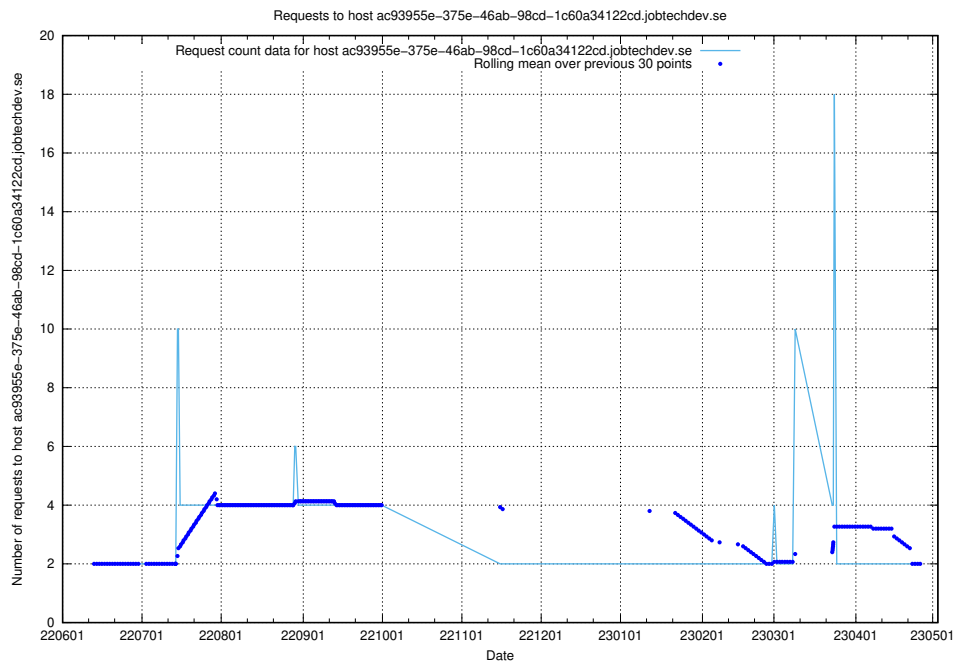

7.403 Usage of fourm.jobtechdev.se

Here, we count the number of requests to host fourm.jobtechdev.se.

7.404 Usage of ac93955e-375e-46ab-98cd-1c60a34122cd.jobtechdev.se

Here, we count the number of requests to host ac93955e-375e-46ab-98cd-1c60a34122cd.jobtechdev.se.