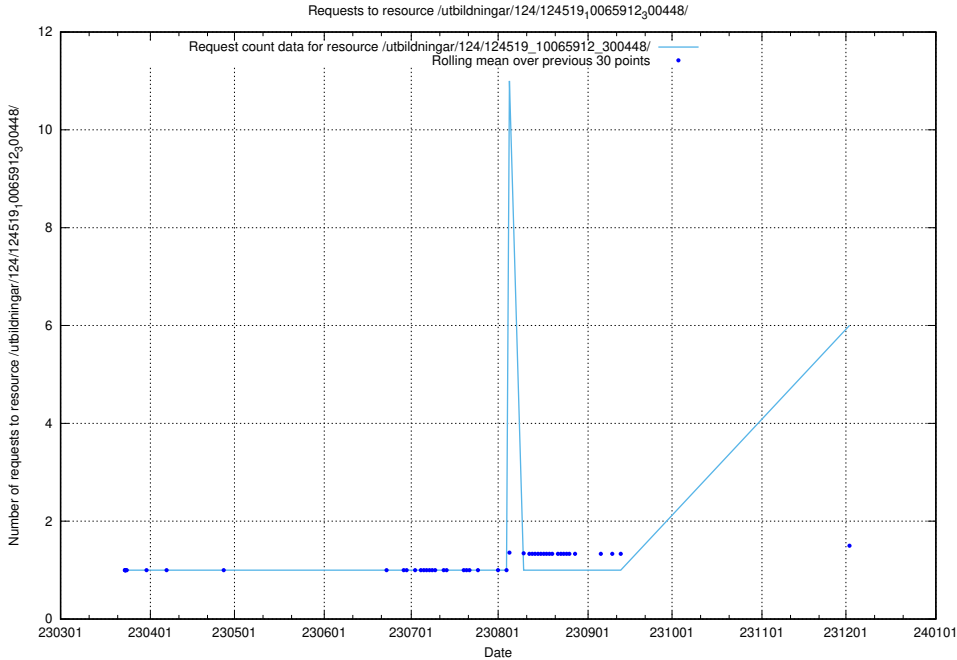

5.46 Usage of /utbildningar/124/124519_10065912_300448/

Here, we count the number of requests to resource /utbildningar/124/124519_10065912_300448/.