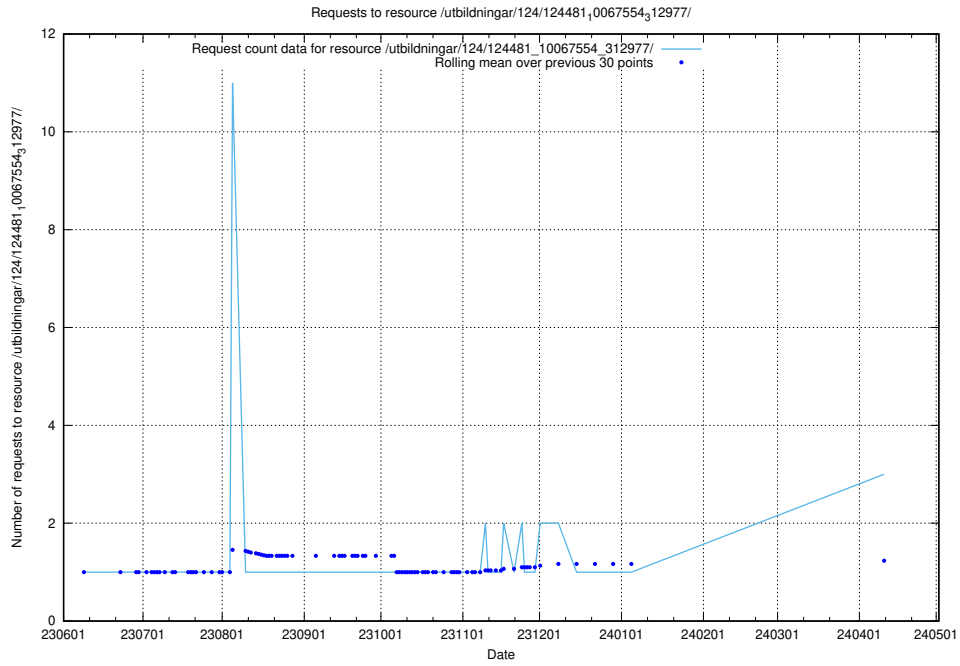

5.430 Usage of /utbildningar/124/124481_10067554_312977/

Here, we count the number of requests to resource /utbildningar/124/124481_10067554_312977/.