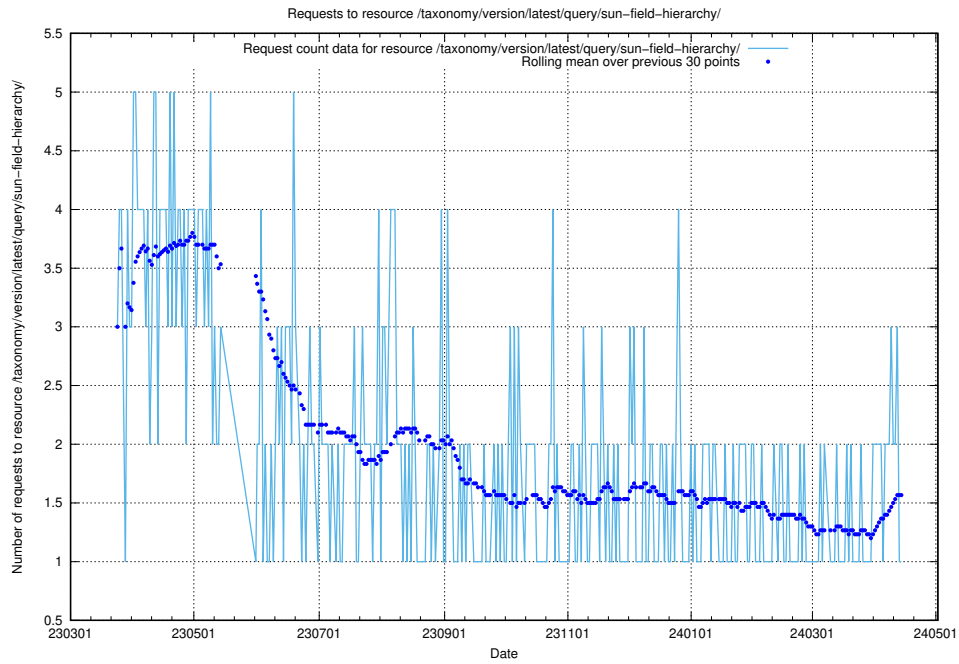

5.5785 Usage of /taxonomy/version/latest/query/sun-field-hierarchy/

Here, we count the number of requests to resource /taxonomy/version/latest/query/sun-field-hierarchy/.