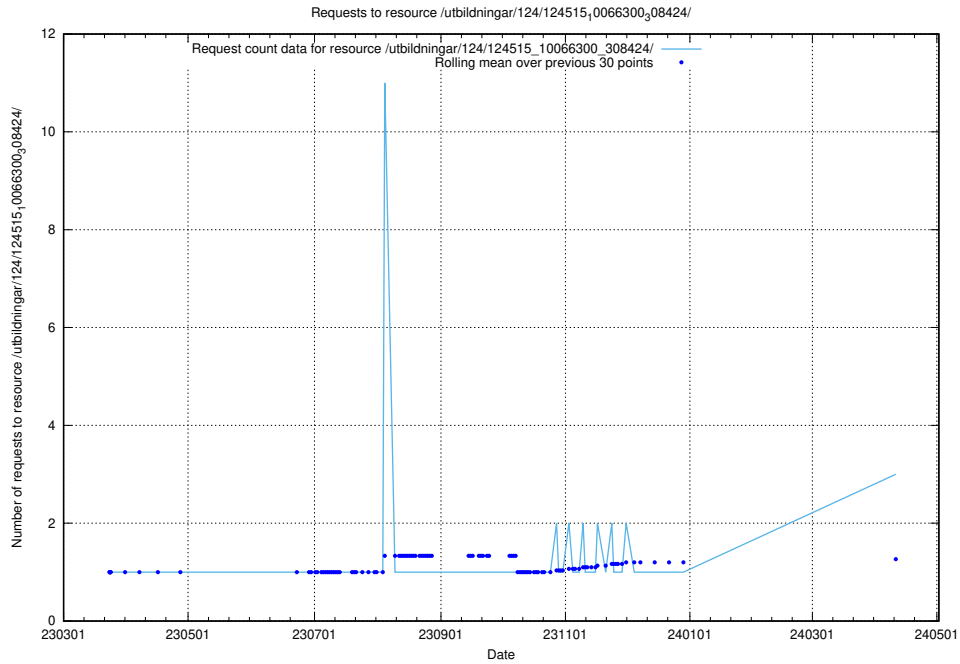

5.282 Usage of /utbildningar/124/124515_10066300_308424/

Here, we count the number of requests to resource /utbildningar/124/124515_10066300_308424/.