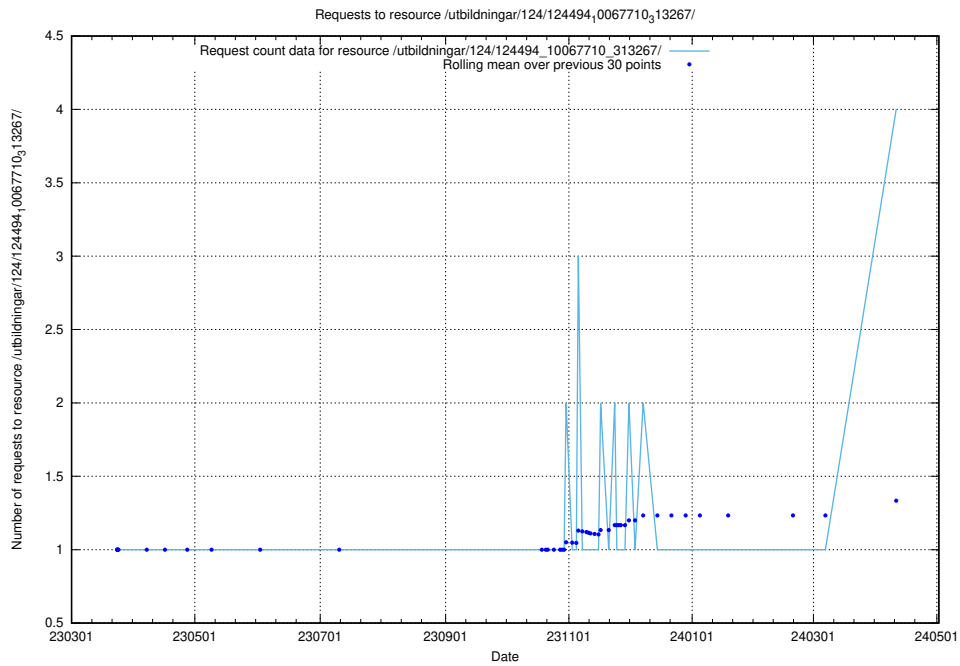

5.191 Usage of /utbildningar/124/124494_10067710_313267/

Here, we count the number of requests to resource /utbildningar/124/124494_10067710_313267/.