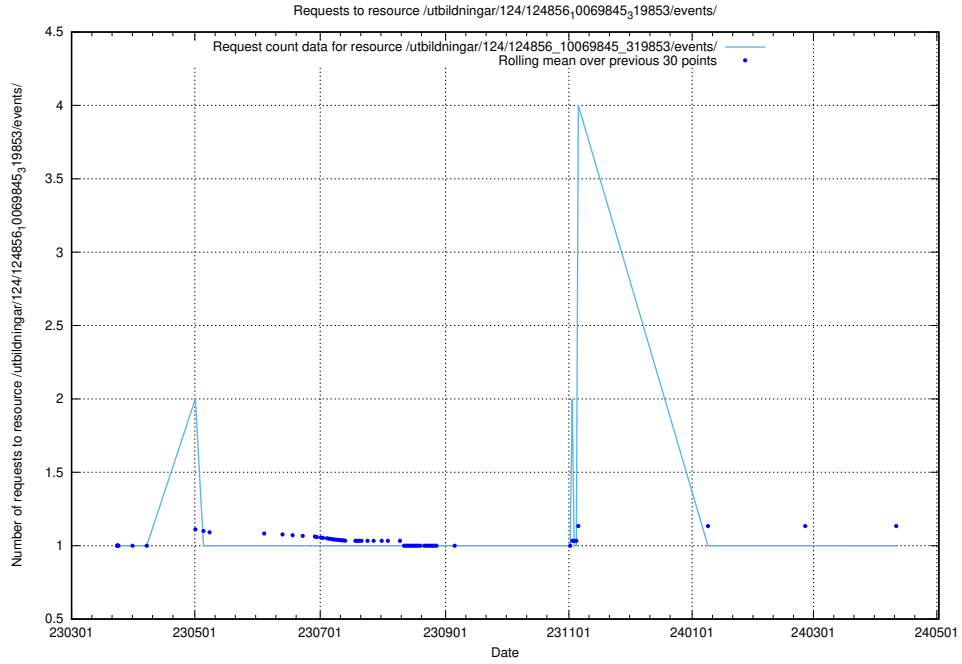

5.1176 Usage of /utbildningar/124/124856_10069845_319853/events/

Here, we count the number of requests to resource /utbildningar/124/124856_10069845_319853/events/