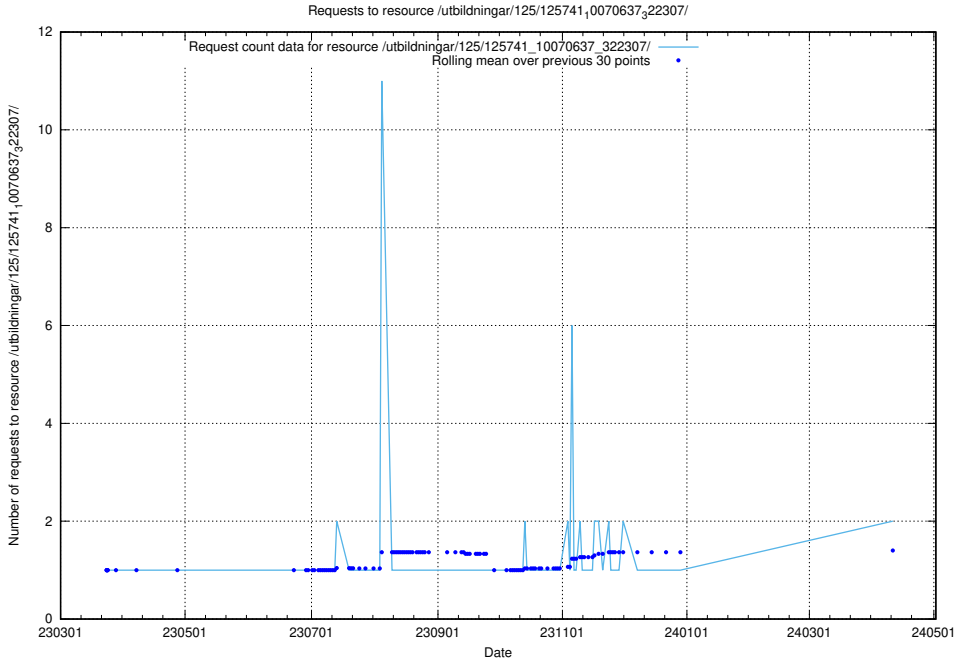

5.471 Usage of /utbildningar/125/125741_10070637_322307/

Here, we count the number of requests to resource /utbildningar/125/125741_10070637_322307/.