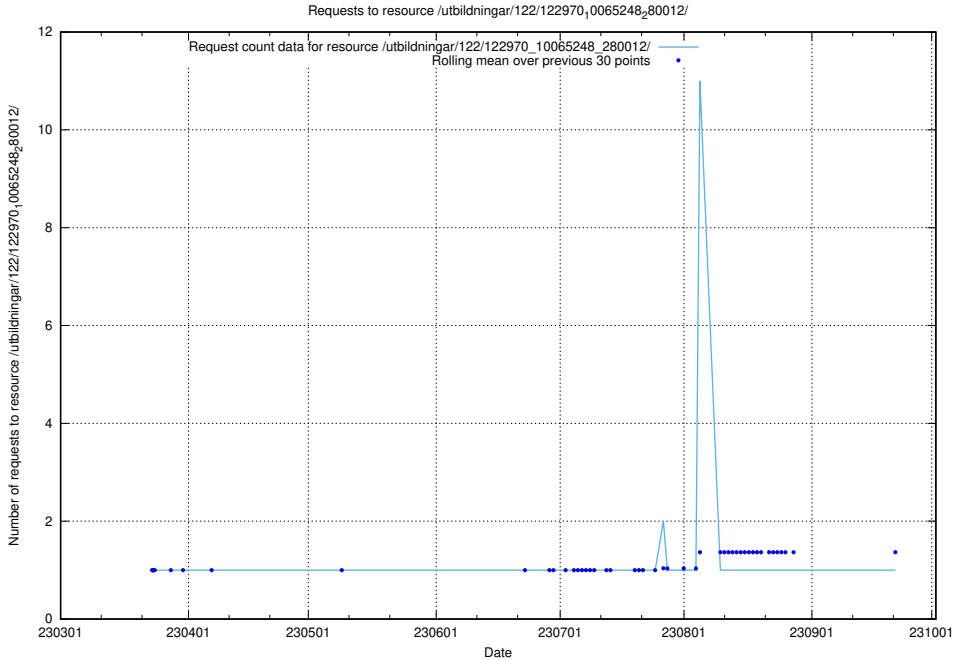

5.4686 Usage of /utbildningar/122/122970_10065248_280012/

Here, we count the number of requests to resource /utbildningar/122/122970_10065248_280012/.