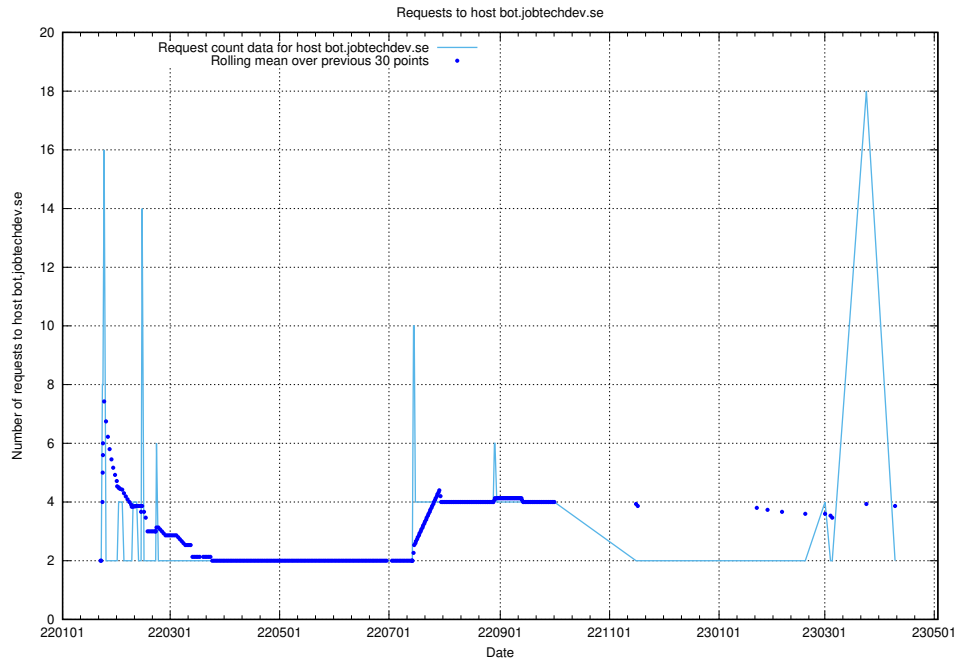

7.253 Usage of bot.jobtechdev.se

Here, we count the number of requests to host bot.jobtechdev.se.