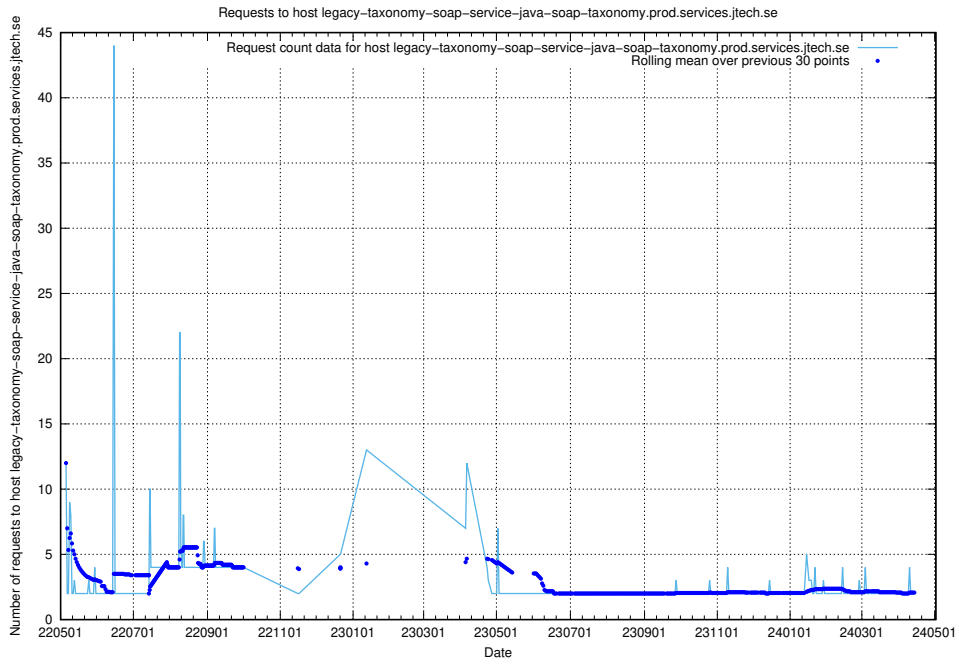

7.428 Usage of odoo-onprem.jobtechdev.se

Here, we count the number of requests to host odoo-onprem.jobtechdev.se.

7.429 Usage of legacy-taxonomy-soap-service-java-soap-taxonomy.prod.services.jtech.se

Here, we count the number of requests to host legacy-taxonomy-soap-service-java-soap-taxonomy.prod.services.jtech.se.