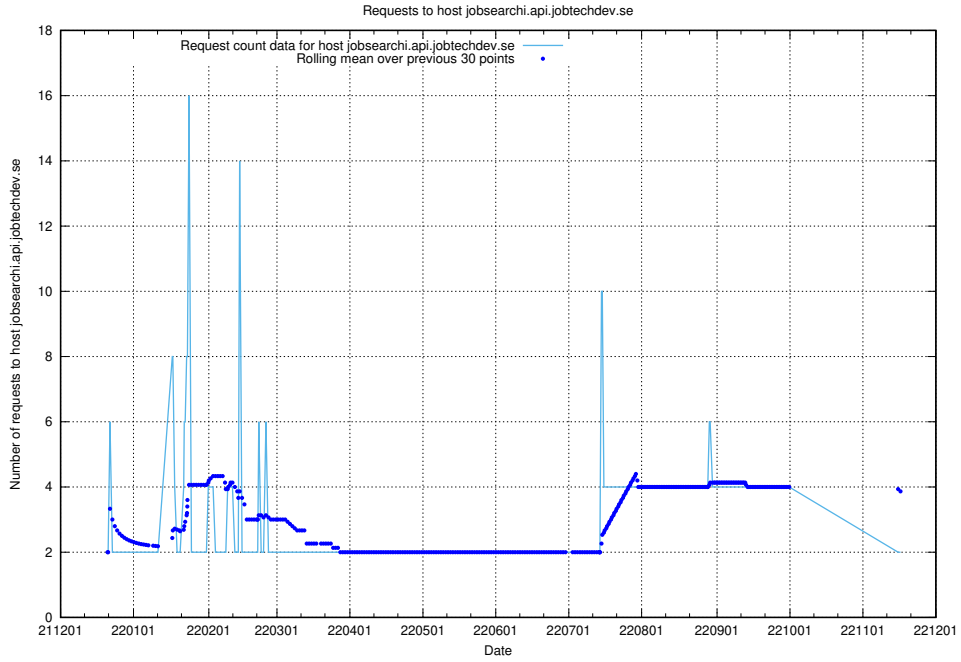

7.362 Usage of jobsearchi.api.jobtechdev.se

Here, we count the number of requests to host jobsearchi.api.jobtechdev.se.