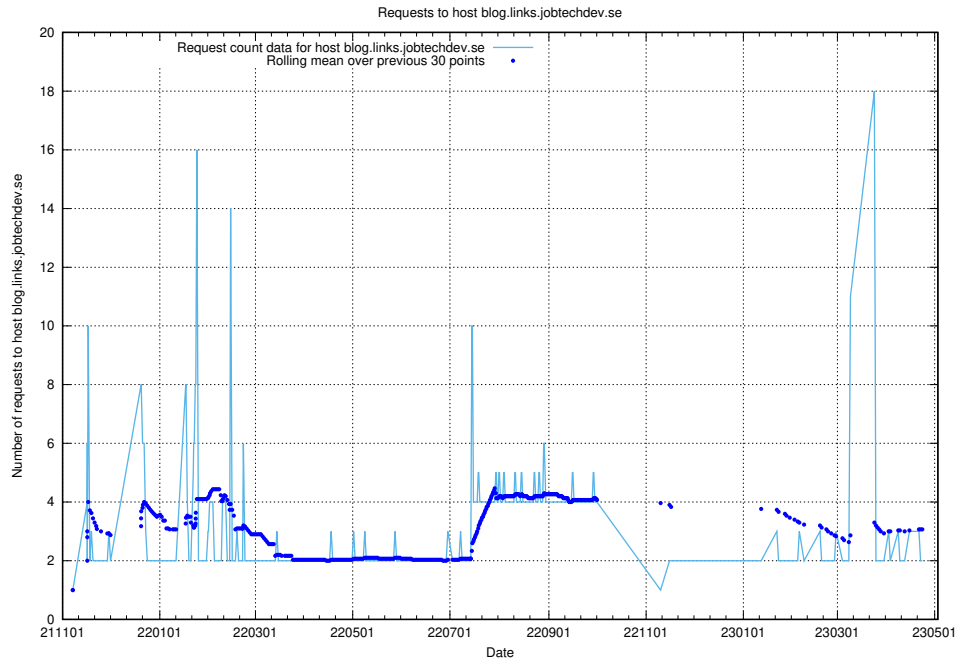

7.427 Usage of `blog.links.jobtechdev.se`

Here, we count the number of requests to host `blog.links.jobtechdev.se`.