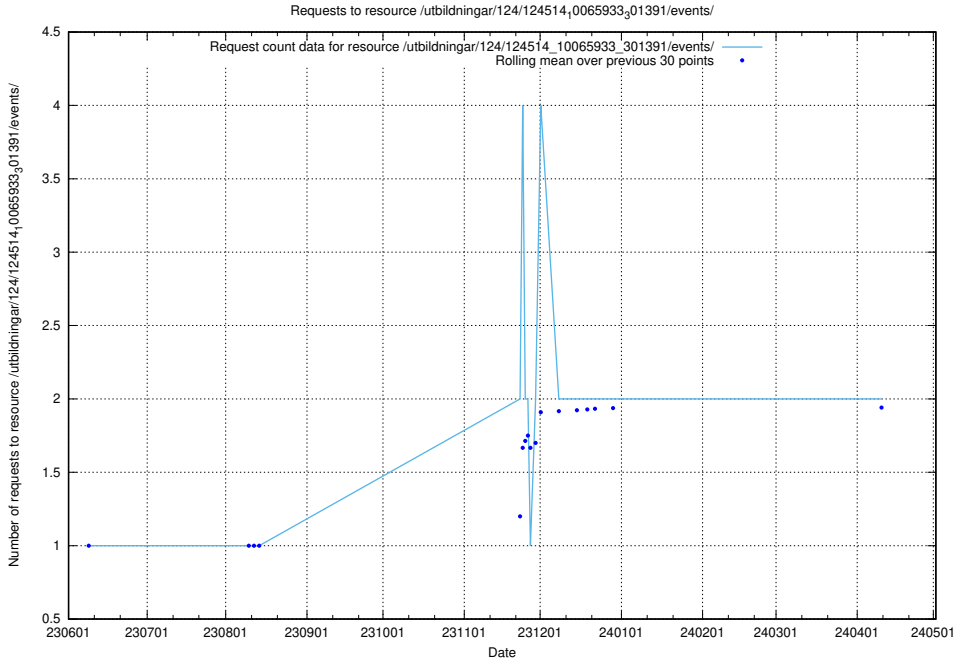

5.895 Usage of /utbildningar/124/124514_10065933_301391/events/

Here, we count the number of requests to resource /utbildningar/124/124514_10065933_301391/events/

5.896 Usage of /utbildningar/124/124455_10067678_313200/