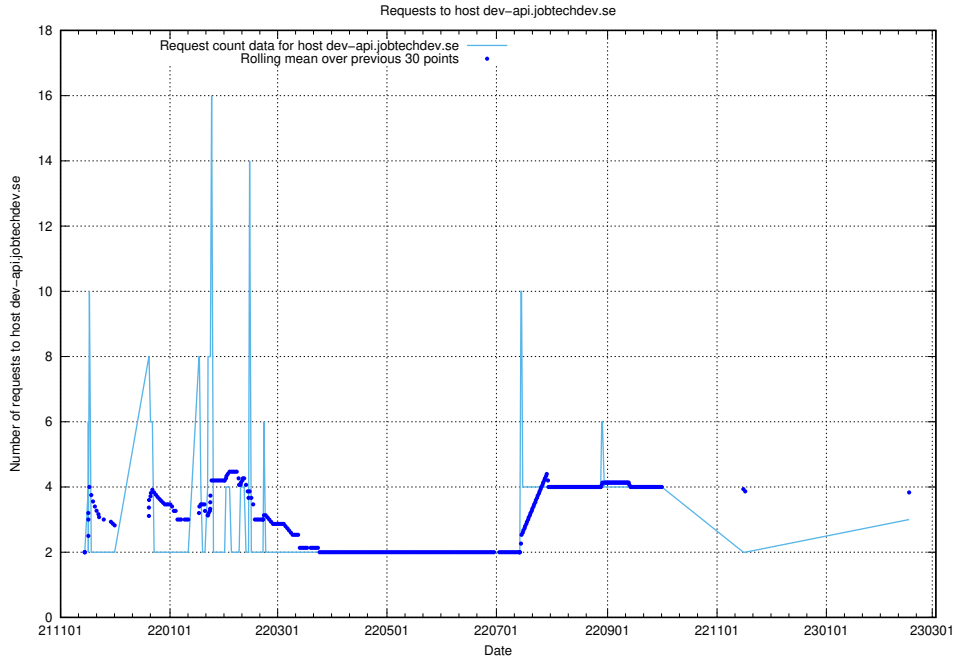

7.164 Usage of dev-api.jobtechdev.se

Here, we count the number of requests to host dev-api.jobtechdev.se.