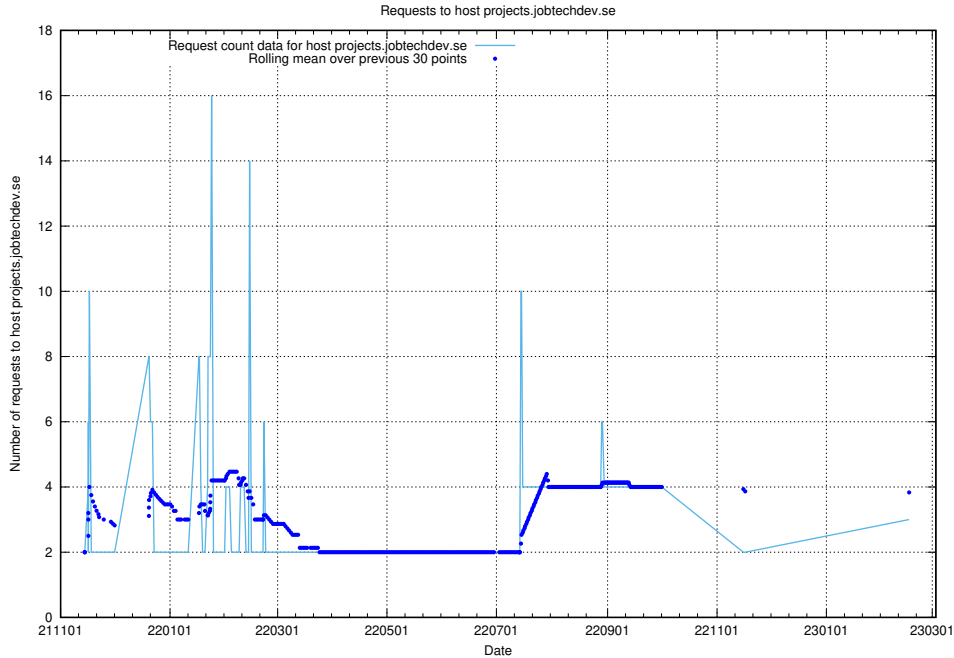

7.232 Usage of projects.jobtechdev.se

Here, we count the number of requests to host projects.jobtechdev.se.