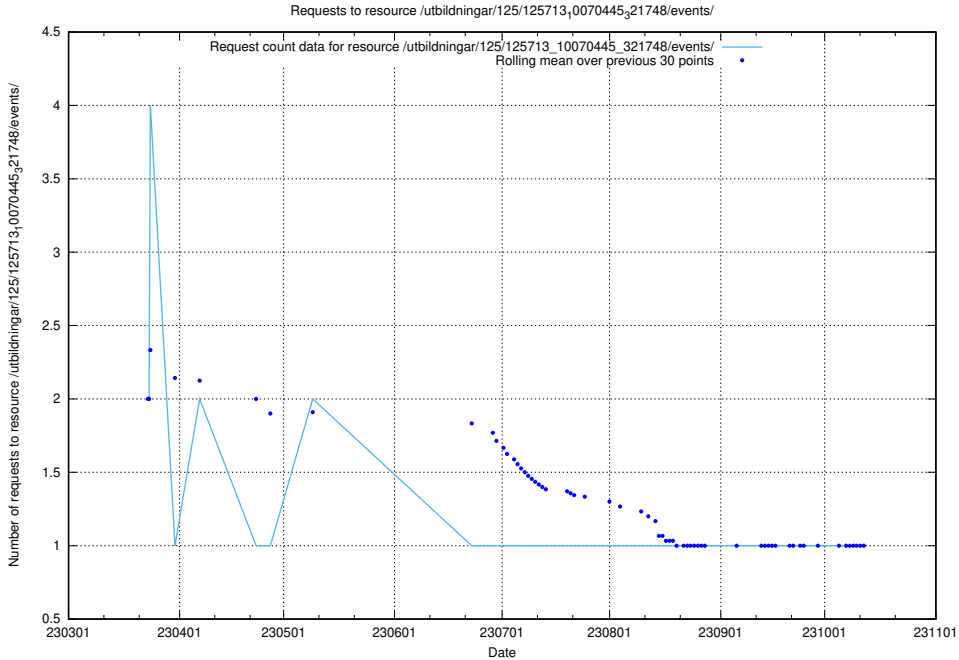

5.5985 Usage of /utbildningar/125/125713_10070445_321748/events/

Here, we count the number of requests to resource /utbildningar/125/125713_10070445_321748/events/