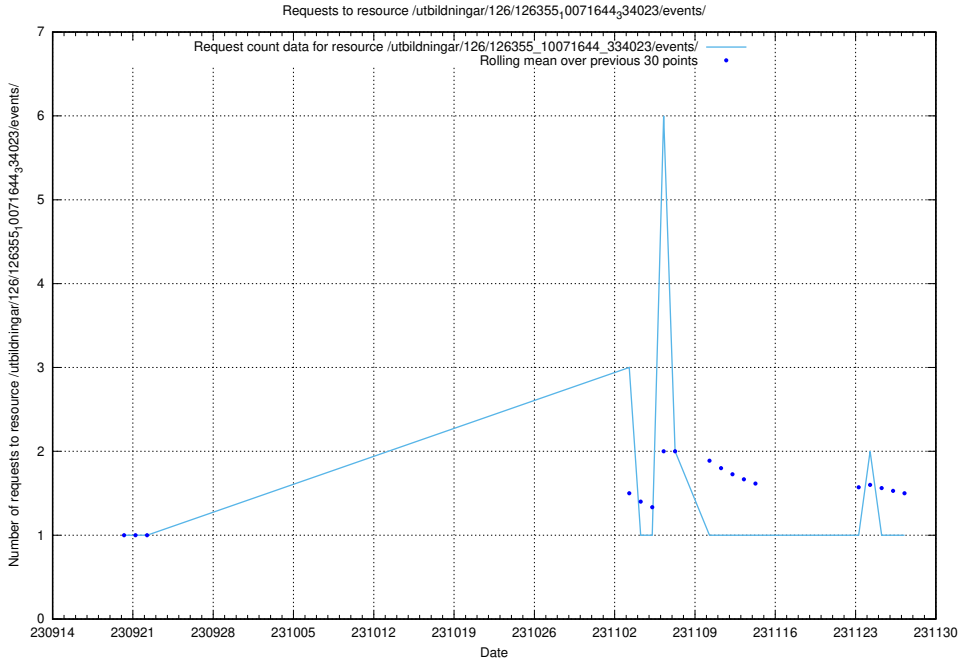

5.4245 Usage of /utbildningar/126/126355_10071644_334023/events/

Here, we count the number of requests to resource /utbildningar/126/126355_10071644_334023/events/