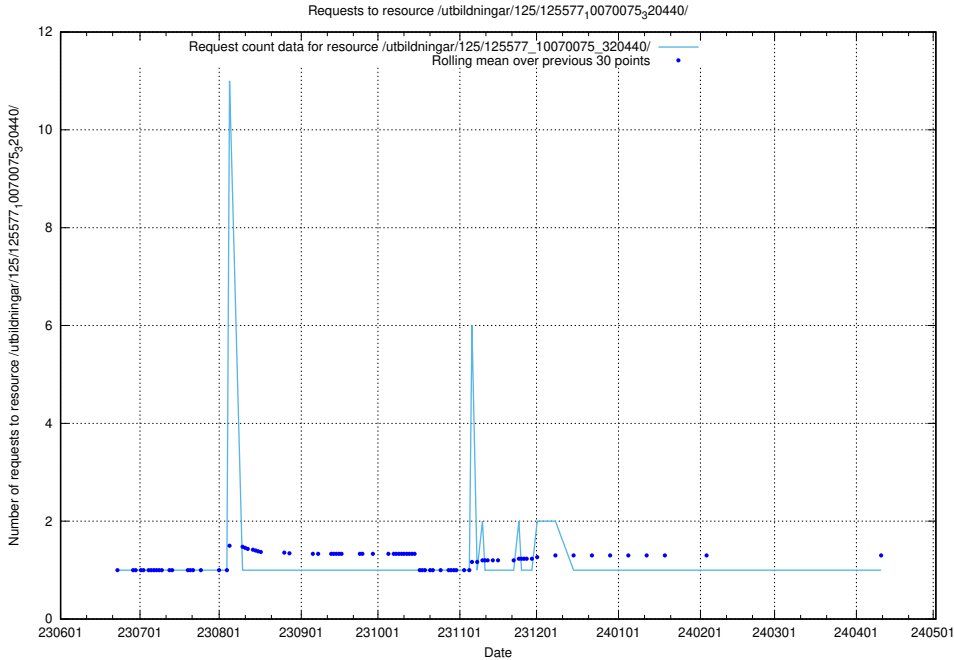

5.5422 Usage of /utbildningar/125/125577_10070075_320440/

Here, we count the number of requests to resource /utbildningar/125/125577_10070075_320440/.