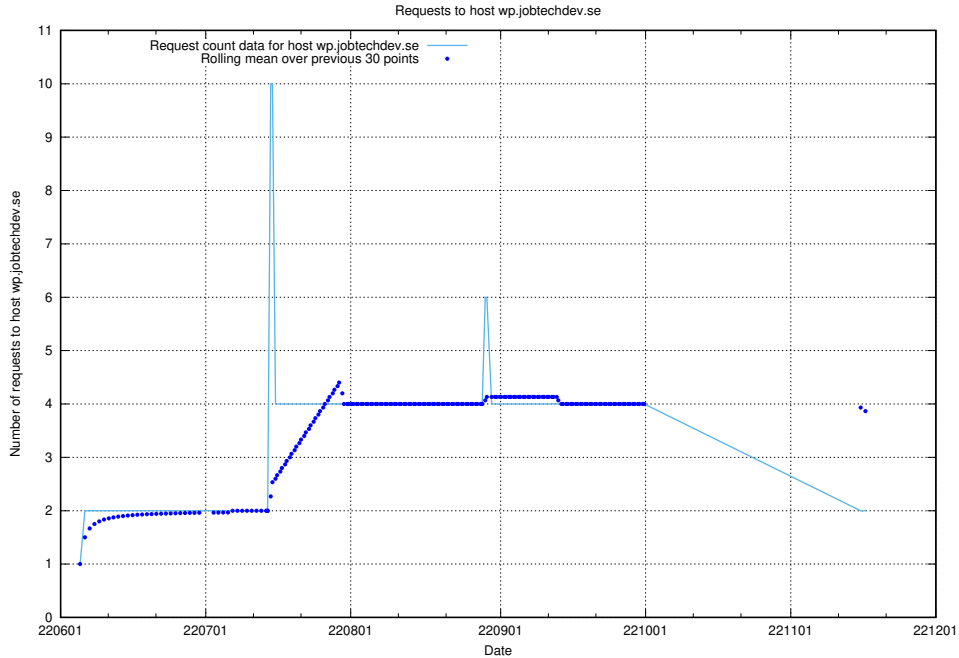

7.409 Usage of wp.jobtechdev.se

Here, we count the number of requests to host wp.jobtechdev.se.