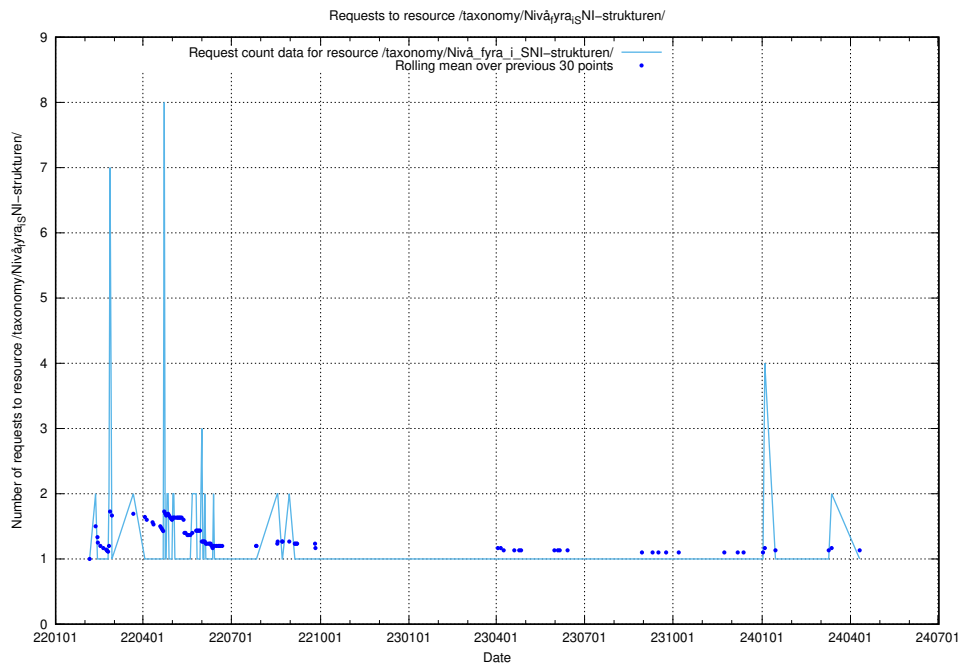

5.2188 Usage of /taxonomy/Nivå_fyra_i_SNI-strukturen/

Here, we count the number of requests to resource /taxonomy/Nivå_fyra_i_SNI-strukturen/.