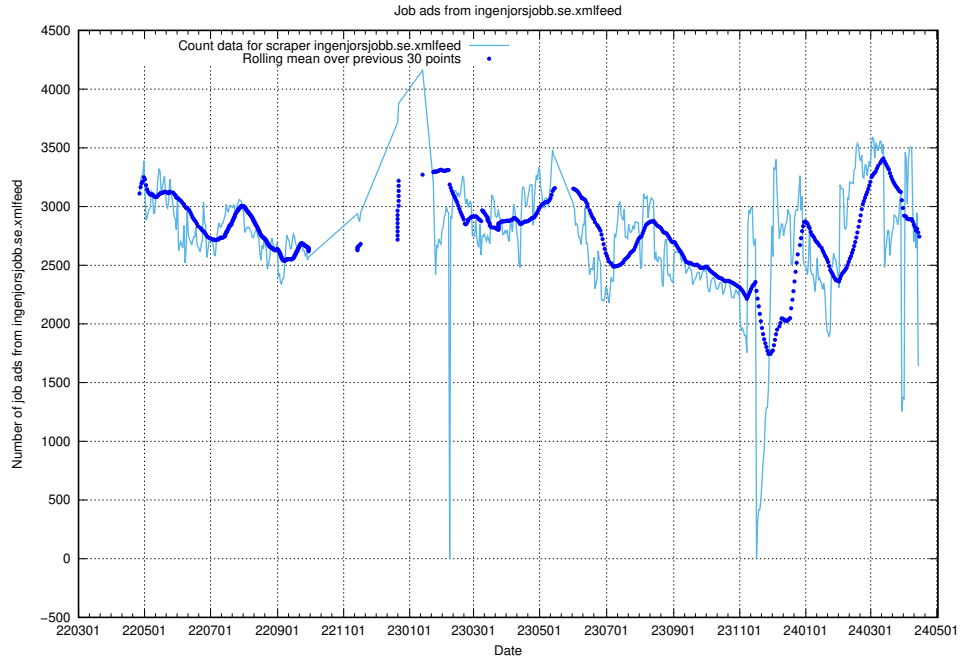

13.7 Number of ads by scraper ingenjorsjobb.se.xmlfeed

Here, we count the number of job ads scraped from ingenjorsjobb.se.xmlfeed.