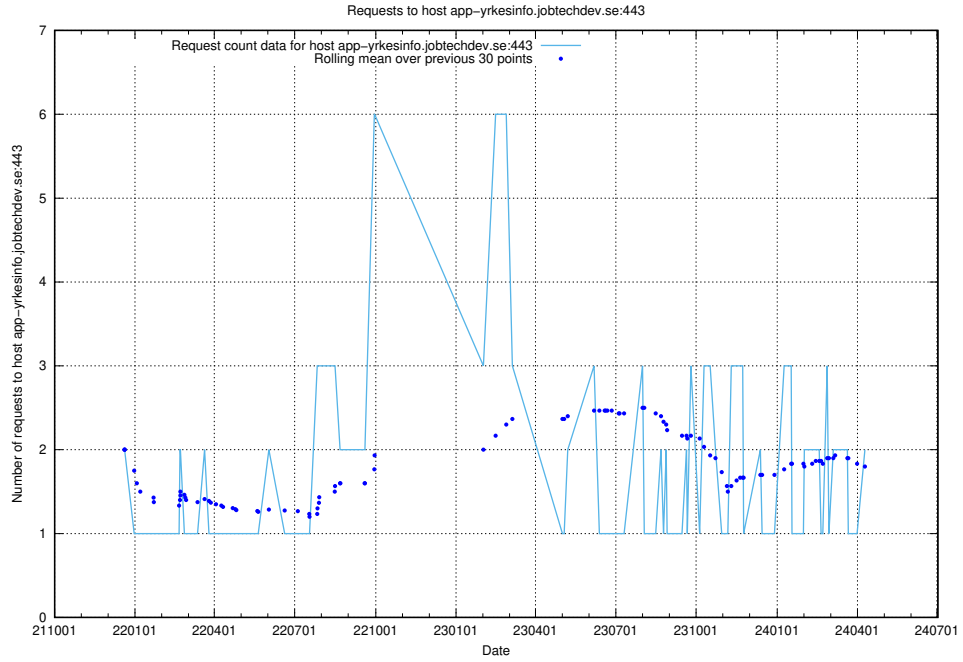

7.374 Usage of autodiscover.jobtechdev.se

Here, we count the number of requests to host autodiscover.jobtechdev.se.

7.375 Usage of app-yrkesinfo.jobtechdev.se:443

Here, we count the number of requests to host app-yrkesinfo.jobtechdev.se:443.