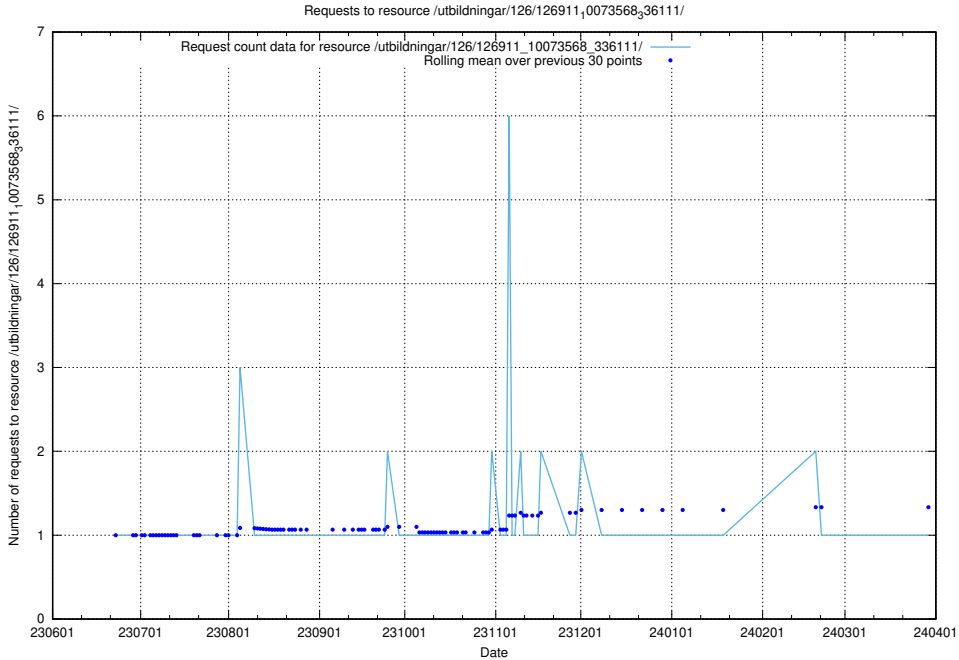

5.5278 Usage of /utbildningar/126/126911_10073568_336111/

Here, we count the number of requests to resource /utbildningar/126/126911_10073568_336111/.