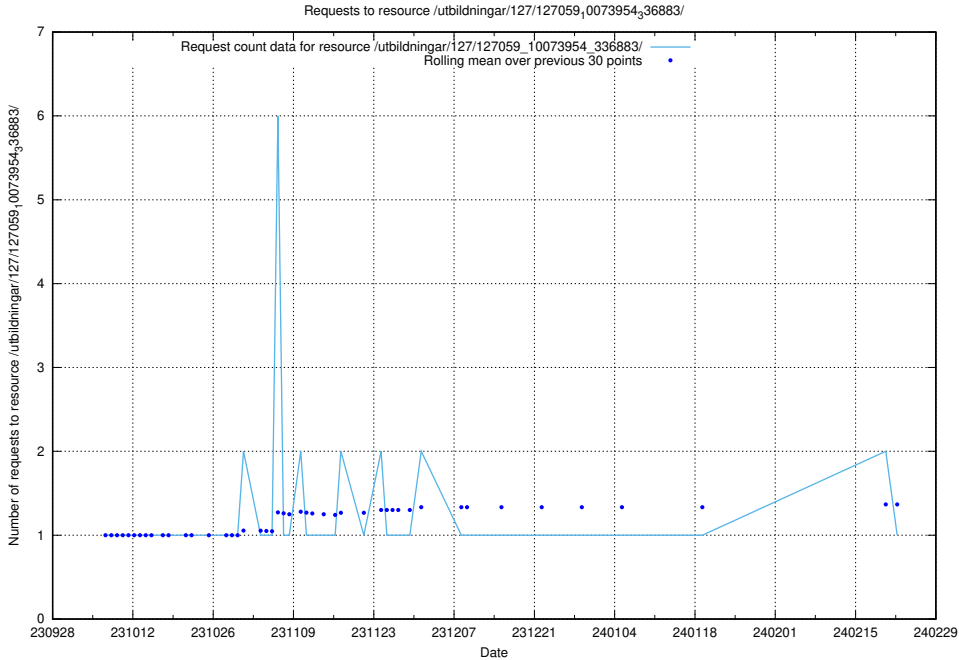

5.4103 Usage of /utbildningar/127/127059_10073954_336883/

Here, we count the number of requests to resource /utbildningar/127/127059_10073954_336883/.