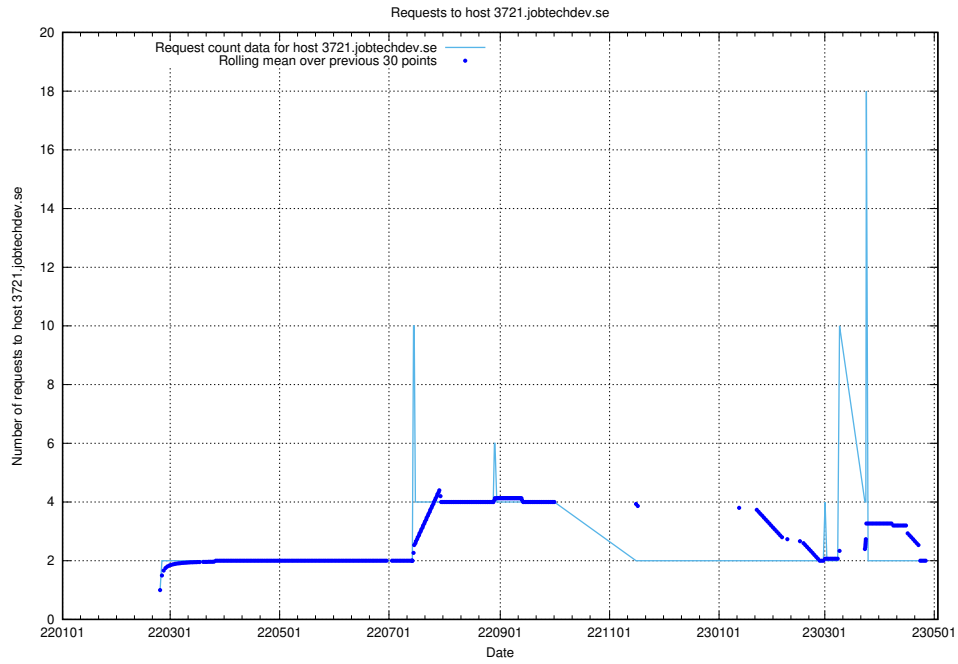

7.510 Usage of 3721.jobtechdev.se

Here, we count the number of requests to host 3721.jobtechdev.se.