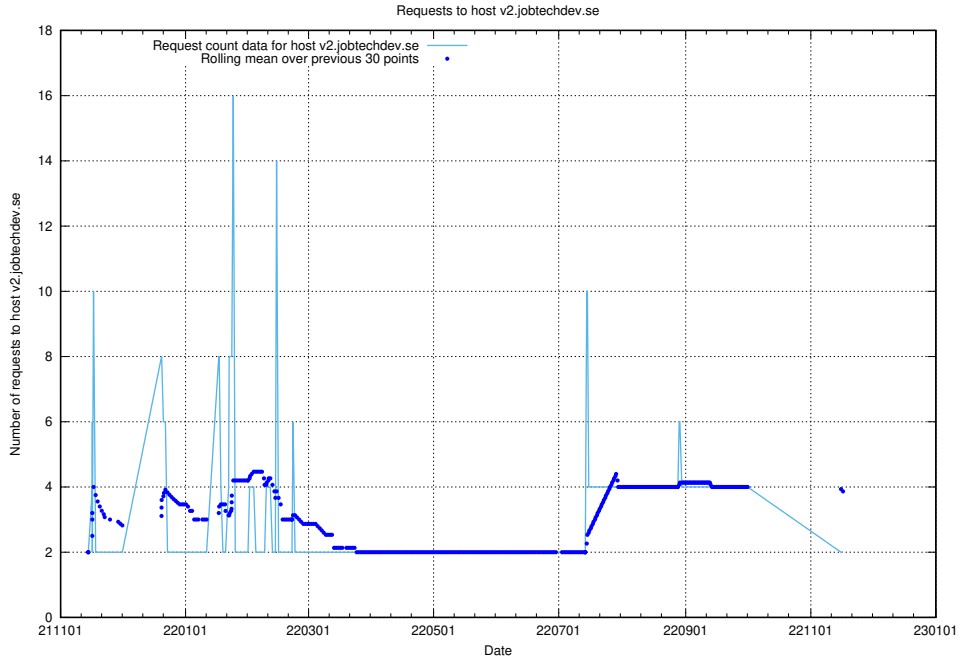

7.548 Usage of v2.jobtechdev.se

Here, we count the number of requests to host v2.jobtechdev.se.