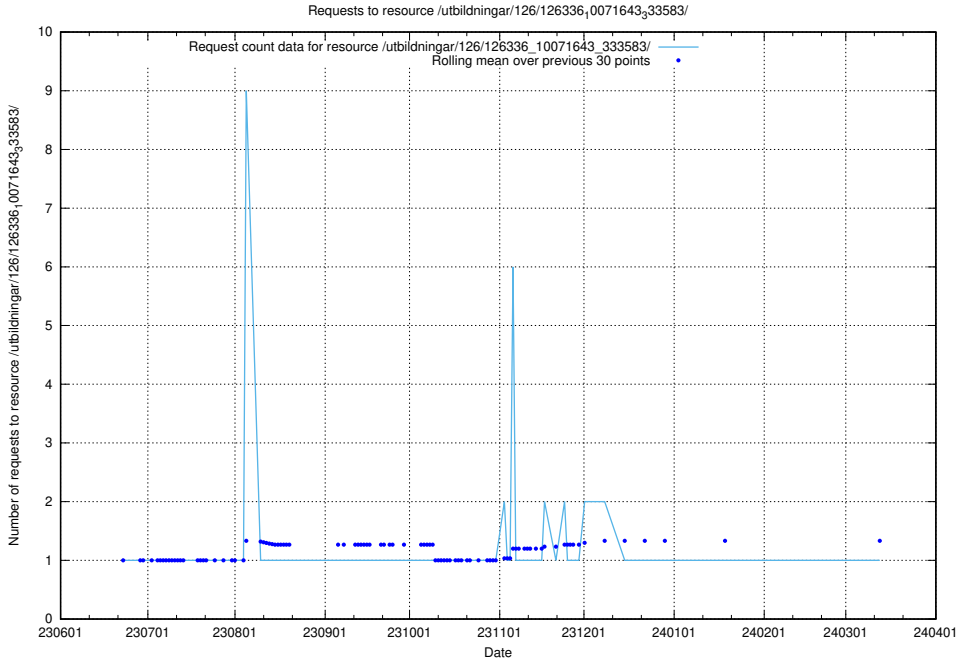

5.5367 Usage of /utbildningar/126/126336_10071643_333583/

Here, we count the number of requests to resource /utbildningar/126/126336_10071643_333583/.