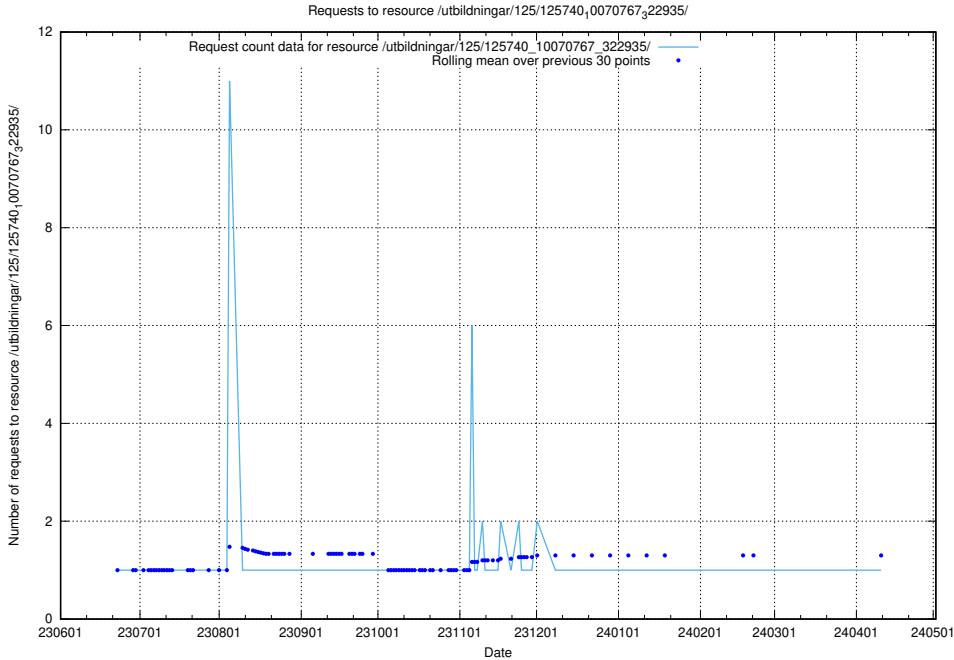

5.5397 Usage of /utbildningar/125/125740_10070767_322935/

Here, we count the number of requests to resource /utbildningar/125/125740_10070767_322935/.