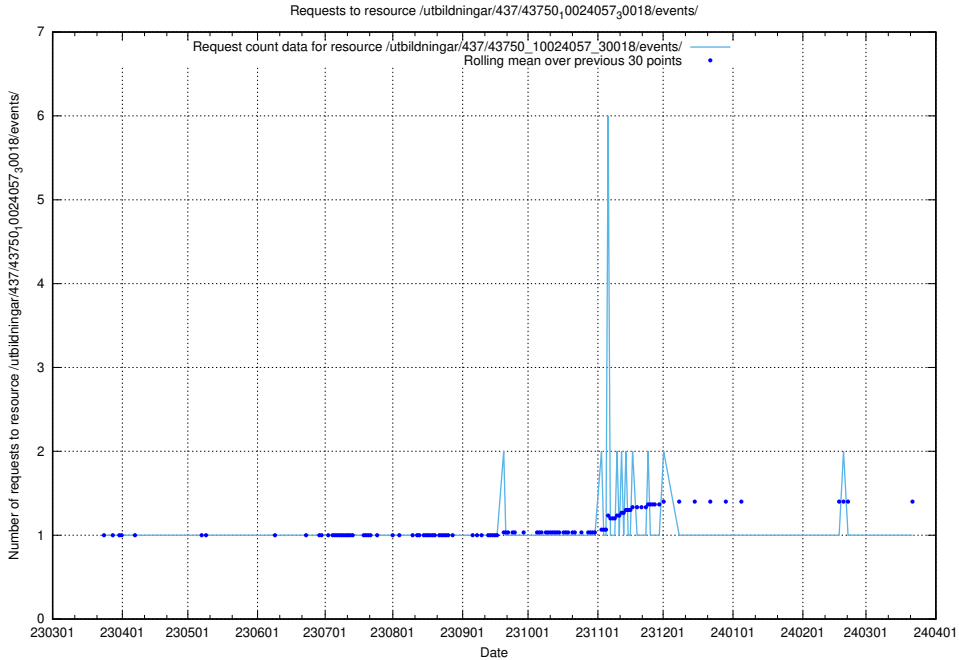

Here, we count the number of requests to resource /utbildningar/437/43751_10024039_313176/events/.

5.5905 Usage of /utbildningar/437/43750_10024057_30018/events/

Here, we count the number of requests to resource /utbildningar/437/43750_10024057_30018/events/.