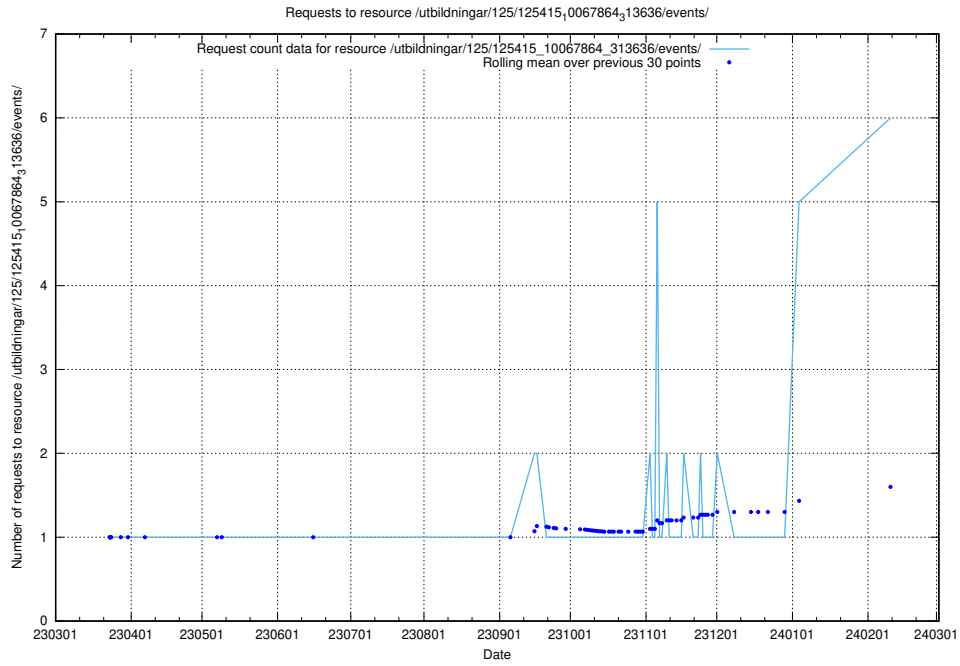

5.44 Usage of /utbildningar/125/125415_10067864_313636/events/

Here, we count the number of requests to resource /utbildningar/125/125415_10067864_313636/events/