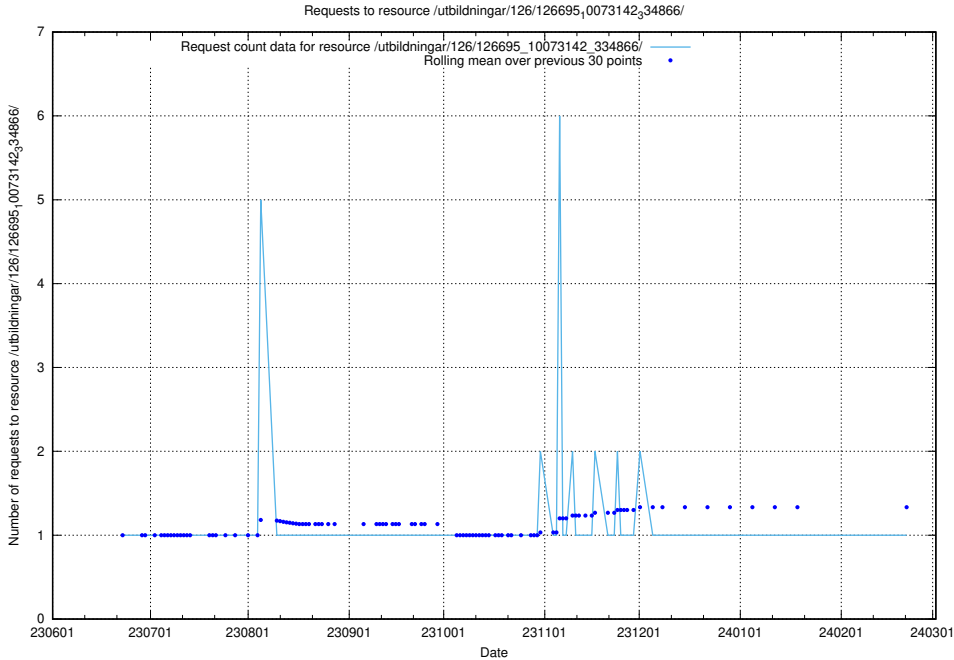

5.5330 Usage of /utbildningar/126/126695_10073142_334866/

Here, we count the number of requests to resource /utbildningar/126/126695_10073142_334866/.