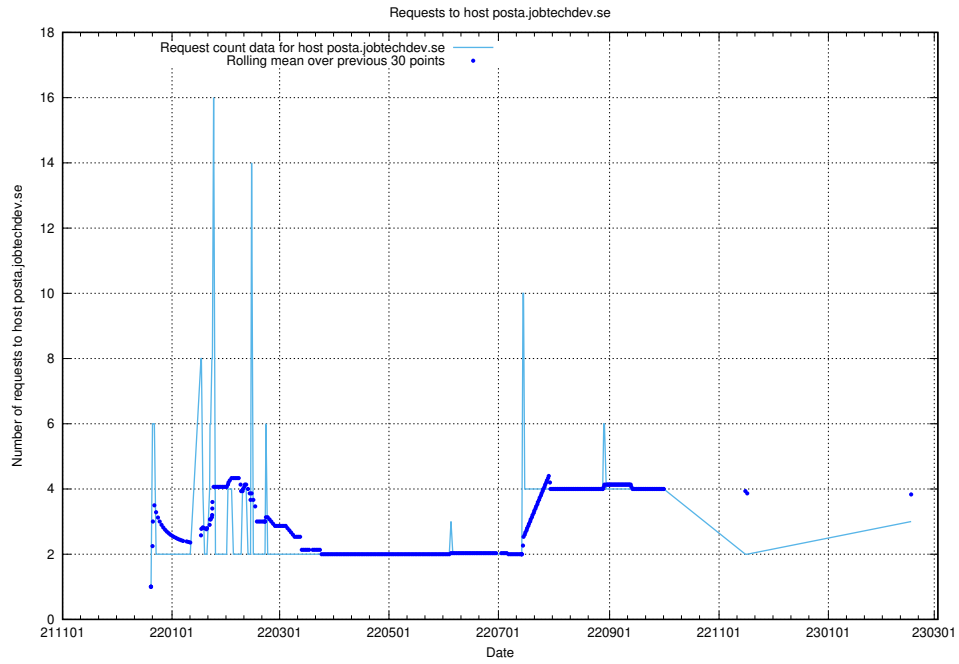

7.192 Usage of `posta.jobtechdev.se`

Here, we count the number of requests to host `posta.jobtechdev.se`.