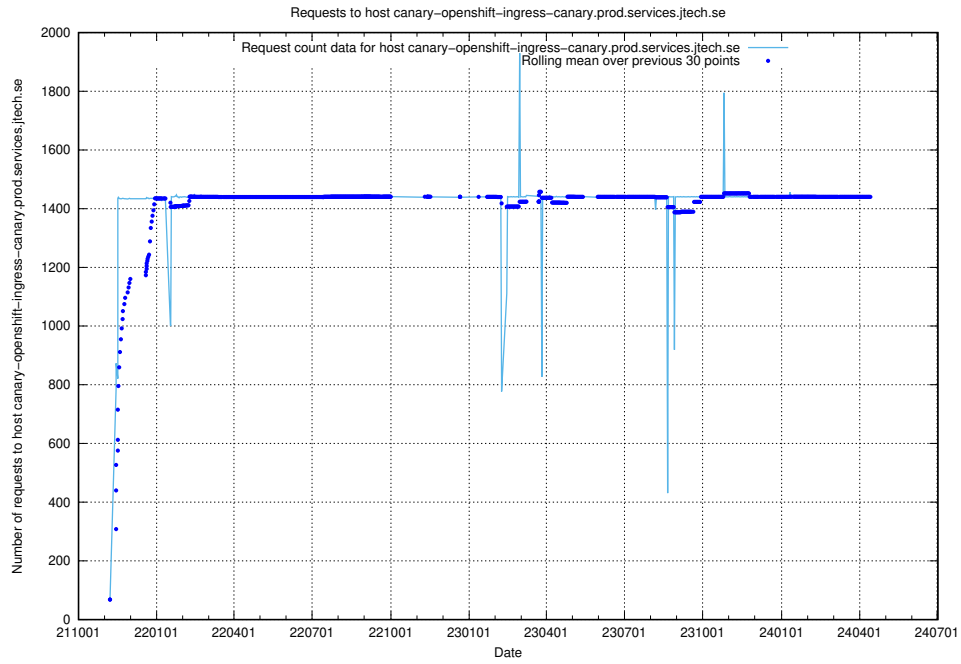

7.21 Usage of canary-openshift-ingress-canary.apps.standby.services.jtech.se

Here, we count the number of requests to host canary-openshift-ingress-canary.apps.standby.services.jtech.se.

7.22 Usage of api-jobtech-taxonomy-api-prod-write.prod.services.jtech.se