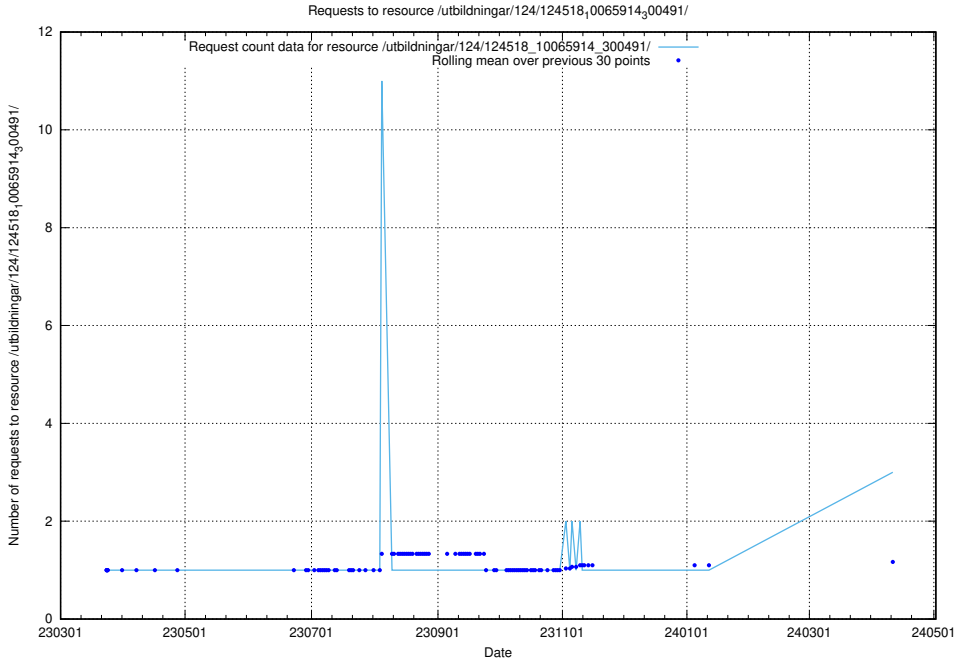

5.279 Usage of /utbildningar/124/124518_10065914_300491/

Here, we count the number of requests to resource /utbildningar/124/124518_10065914_300491/.