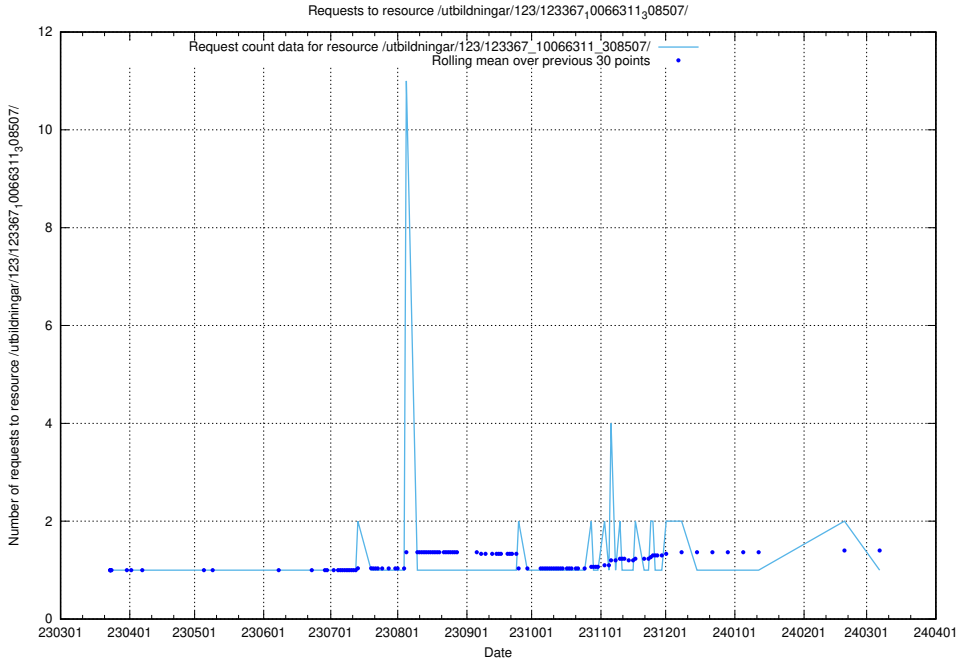

5.4234 Usage of /utbildningar/123/123367_10066311_308507/

Here, we count the number of requests to resource /utbildningar/123/123367_10066311_308507/.