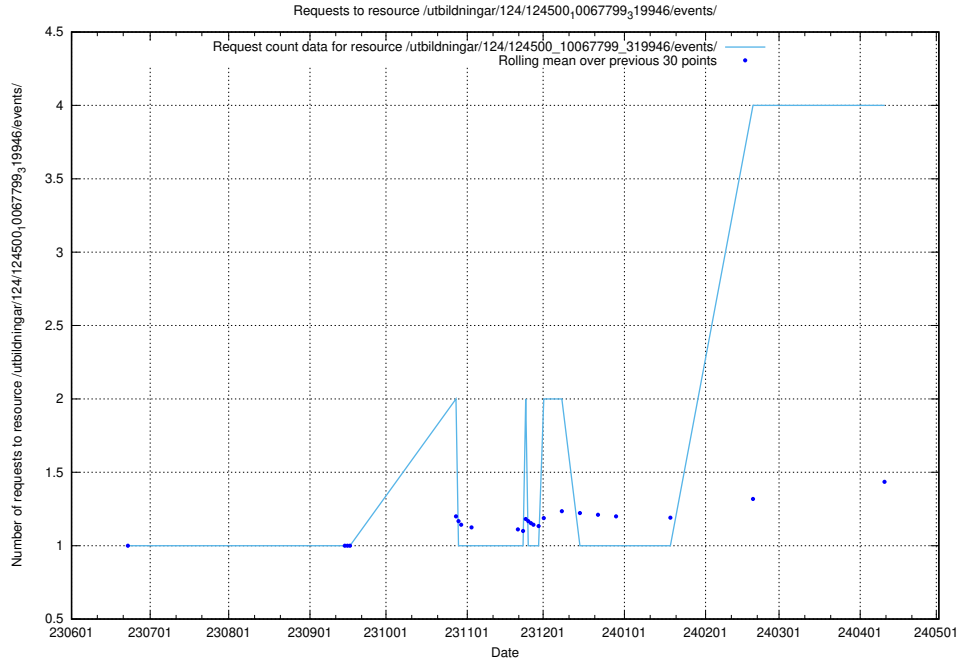

Here, we count the number of requests to resource /utbildningar/124/124553_10067709_313266/.

5.240 Usage of /utbildningar/124/124500_10067799_319946/events/

Here, we count the number of requests to resource /utbildningar/124/124500_10067799_319946/events/