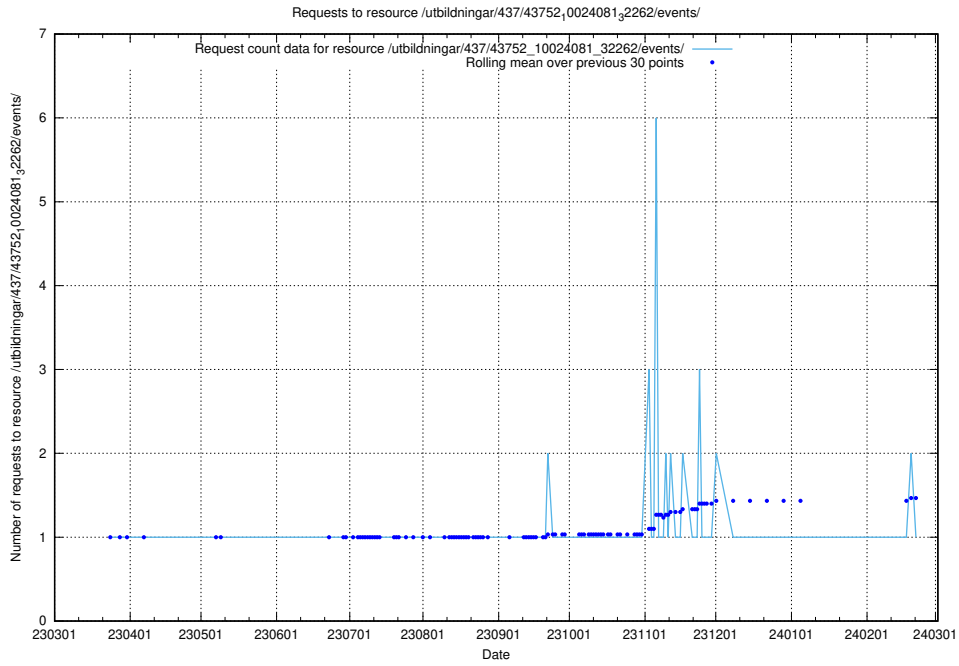

5.5903 Usage of /utbildningar/437/43752_10024081_32262/events/

Here, we count the number of requests to resource /utbildningar/437/43752_10024081_32262/events/.