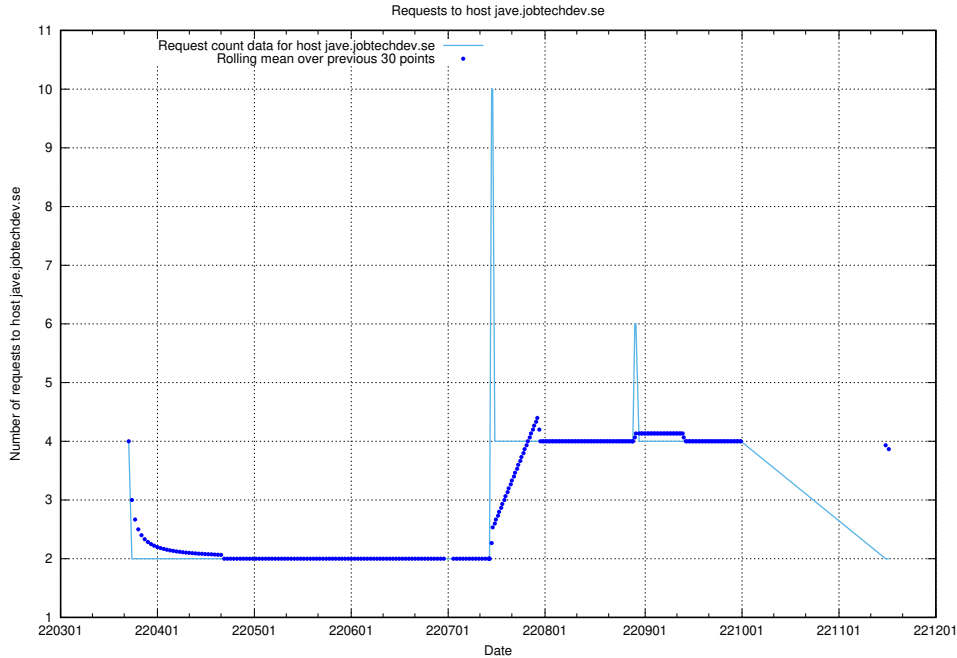

7.489 Usage of `jobstream-smoke.jobtechdev.se`

Here, we count the number of requests to host `jobstream-smoke.jobtechdev.se`.

7.490 Usage of `jobad-enrichments-internal-standby-api.jobtechdev.se`

Here, we count the number of requests to host `jobad-enrichments-internal-standby-api.jobtechdev.se`.