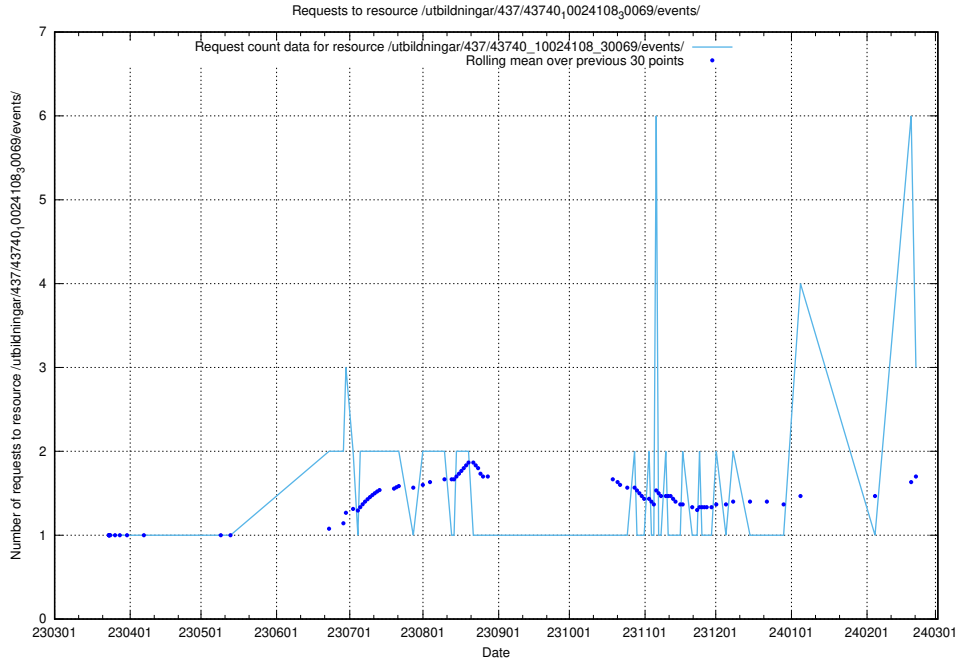

5.461 Usage of /utbildningar/437/43740_10024108_30069/events/

Here, we count the number of requests to resource /utbildningar/437/43740_10024108_30069/events/.