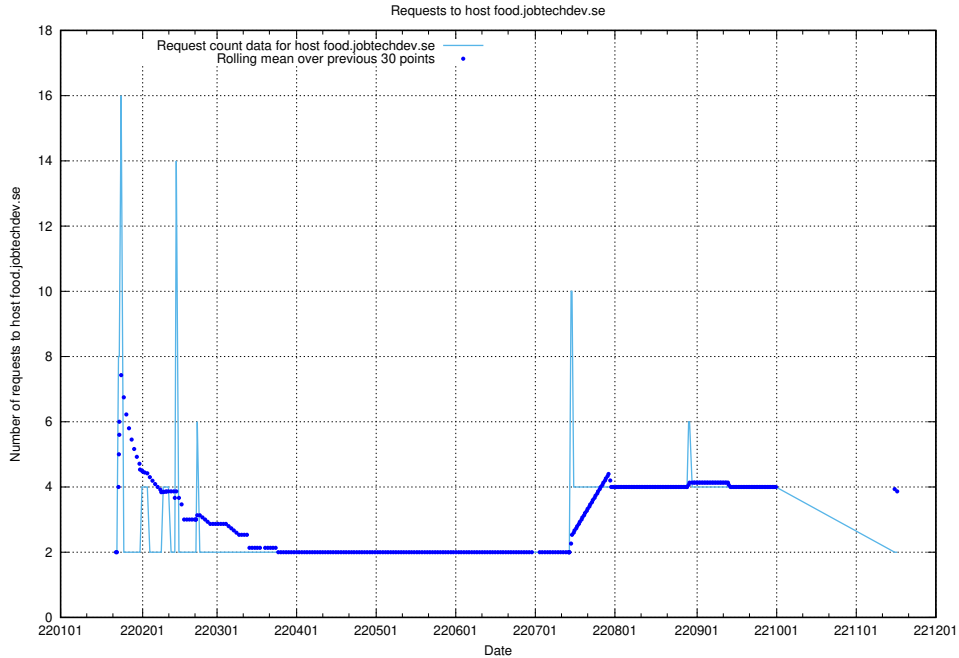

Here, we count the number of requests to host main.jobtechdev.se.

7.594 Usage of hub.jobtechdev.se

Here, we count the number of requests to host hub.jobtechdev.se.

7.595 Usage of food.jobtechdev.se

Here, we count the number of requests to host food.jobtechdev.se.