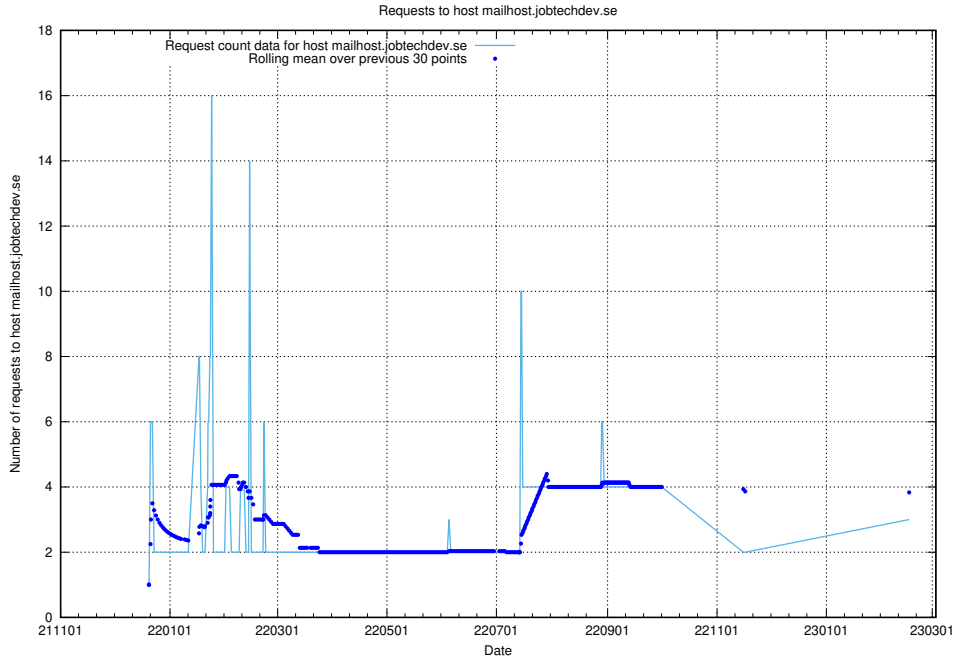

7.195 Usage of mailhost.jobtechdev.se

Here, we count the number of requests to host mailhost.jobtechdev.se.