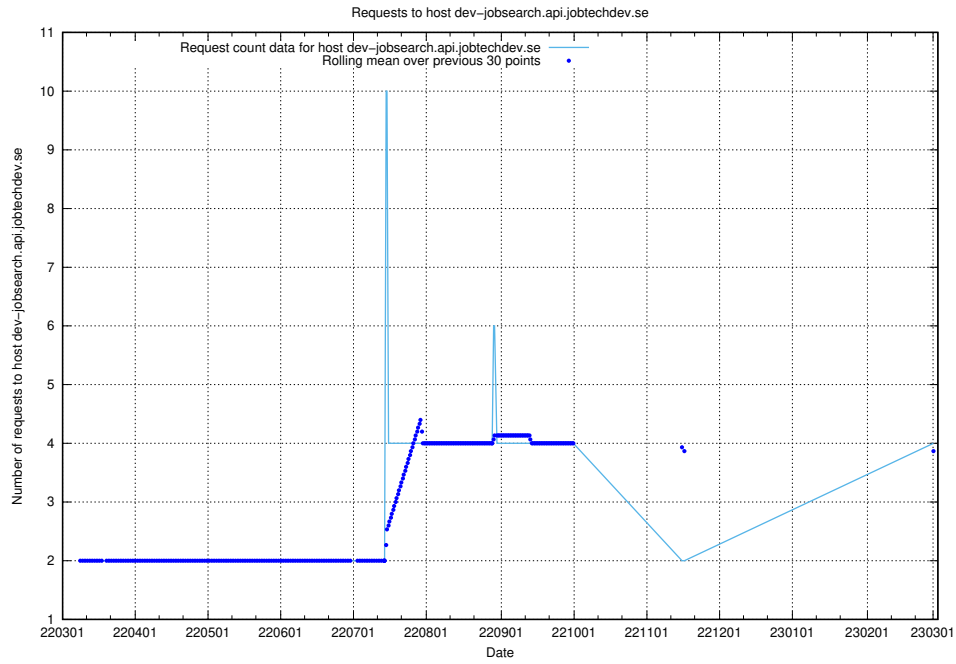

7.150 Usage of dev-jobsearch.api.jobtechdev.se

Here, we count the number of requests to host dev-jobsearch.api.jobtechdev.se.