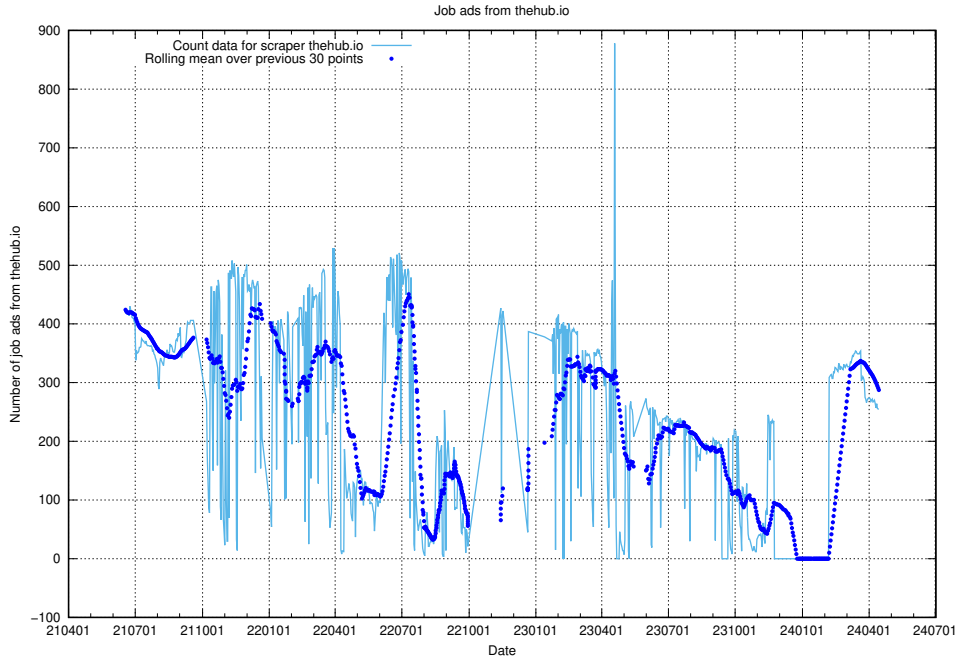

13.12 Number of ads by scraper thehub.io

Here, we count the number of job ads scraped from thehub.io.

13.13 Number of ads by scraper onepartnergroup.se

Here, we count the number of job ads scraped from onepartnergroup.se.