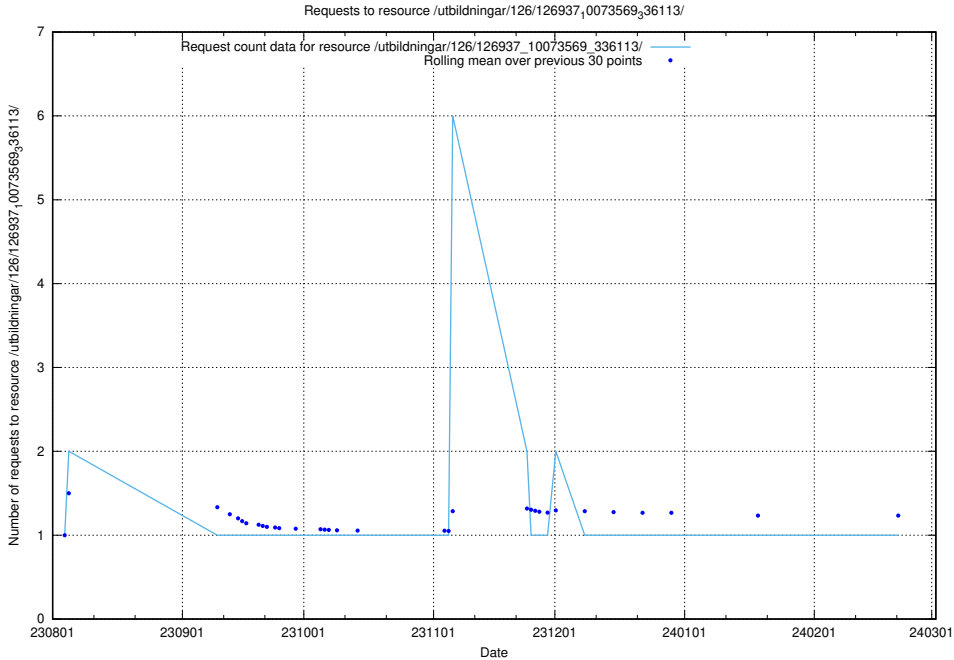

5.4575 Usage of /utbildningar/126/126937_10073569_336113/

Here, we count the number of requests to resource /utbildningar/126/126937_10073569_336113/.