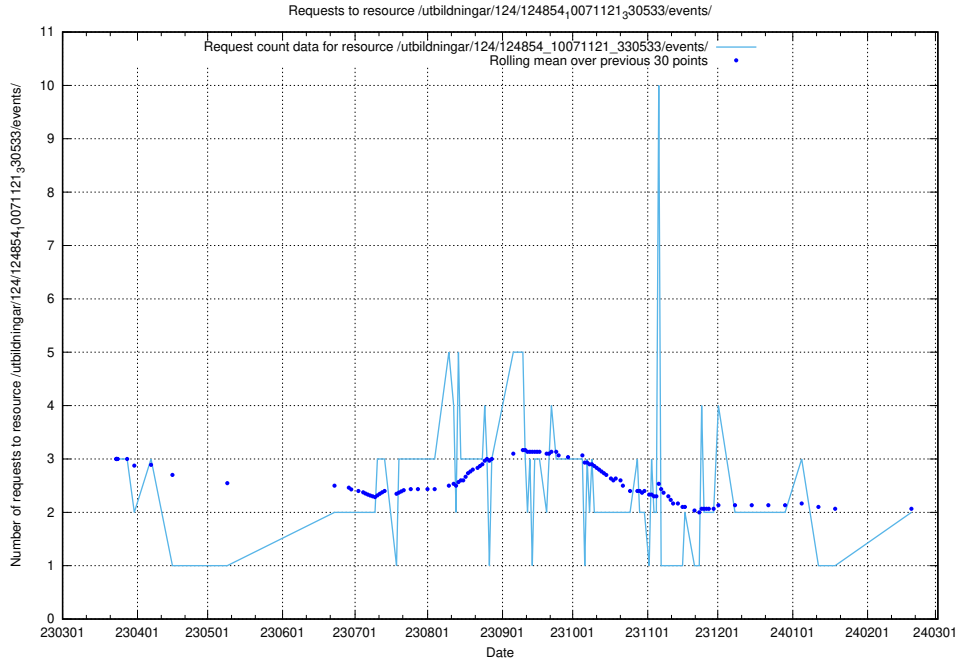

5.941 Usage of /utbildningar/124/124854_10071121_330533/events/

Here, we count the number of requests to resource /utbildningar/124/124854_10071121_330533/events/