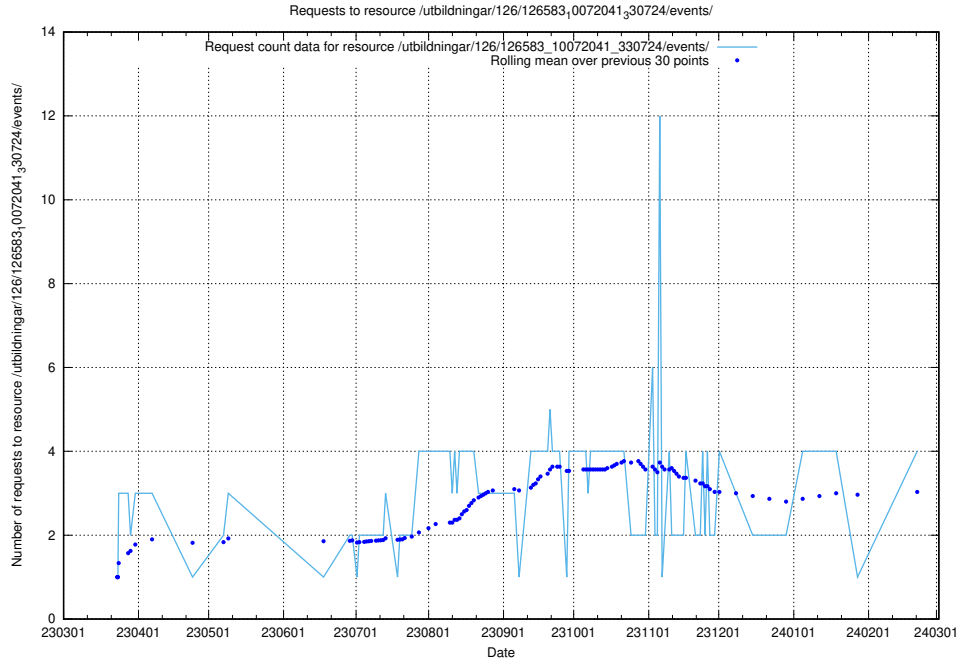

5.258 Usage of /utbildningar/126/126583_10072041_330724/events/

Here, we count the number of requests to resource /utbildningar/126/126583_10072041_330724/events/