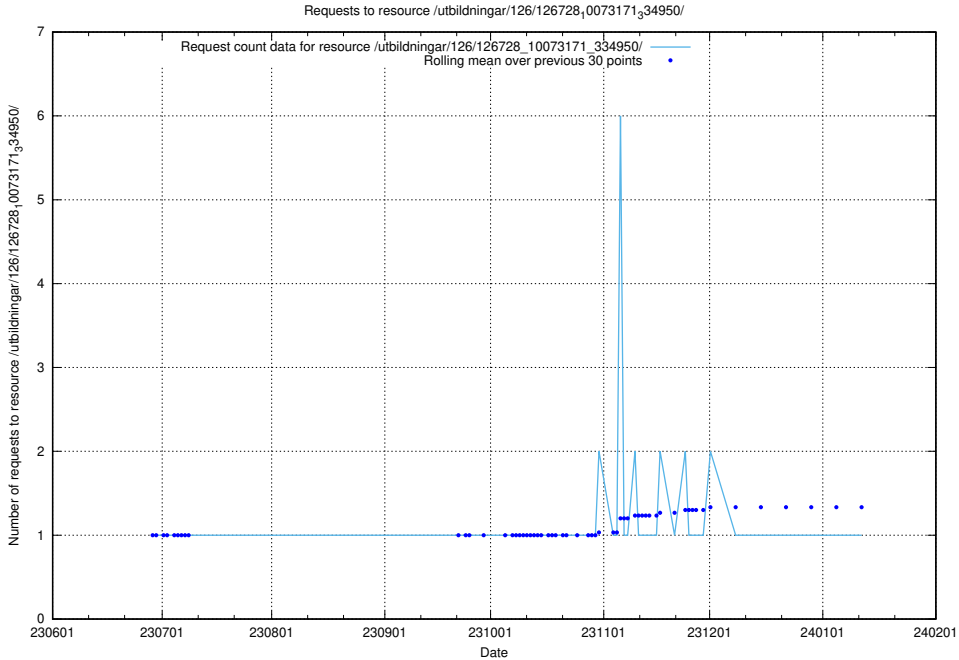

Here, we count the number of requests to resource /utbildningar/126/126728_10073171_334950/events/

5.5149 Usage of /utbildningar/126/126728_10073171_334950/

Here, we count the number of requests to resource /utbildningar/126/126728_10073171_334950/.