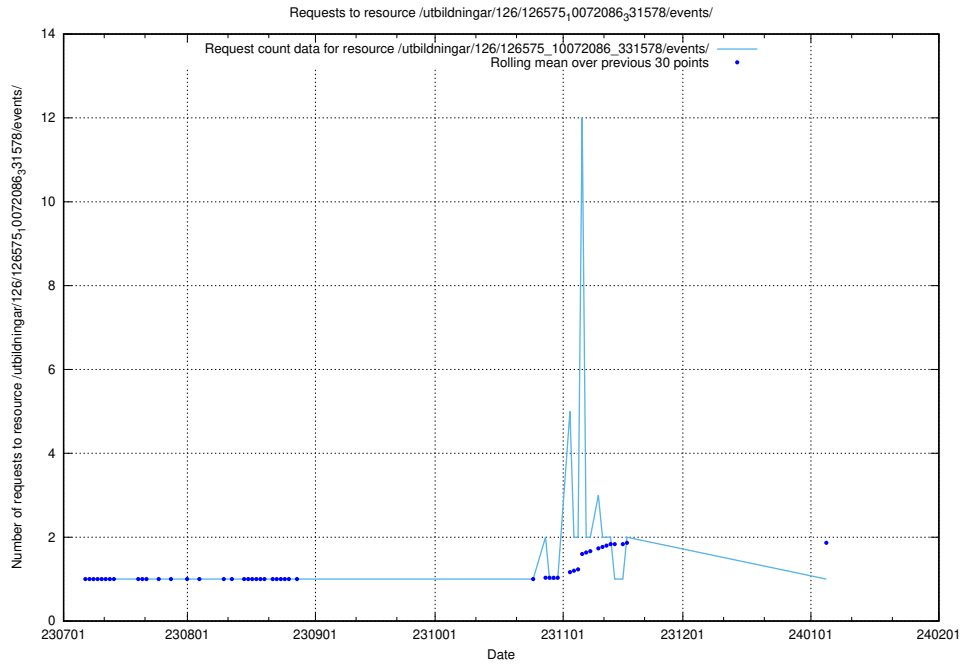

5.5001 Usage of /utbildningar/126/126575_10072086_331578/events/

Here, we count the number of requests to resource /utbildningar/126/126575_10072086_331578/events/