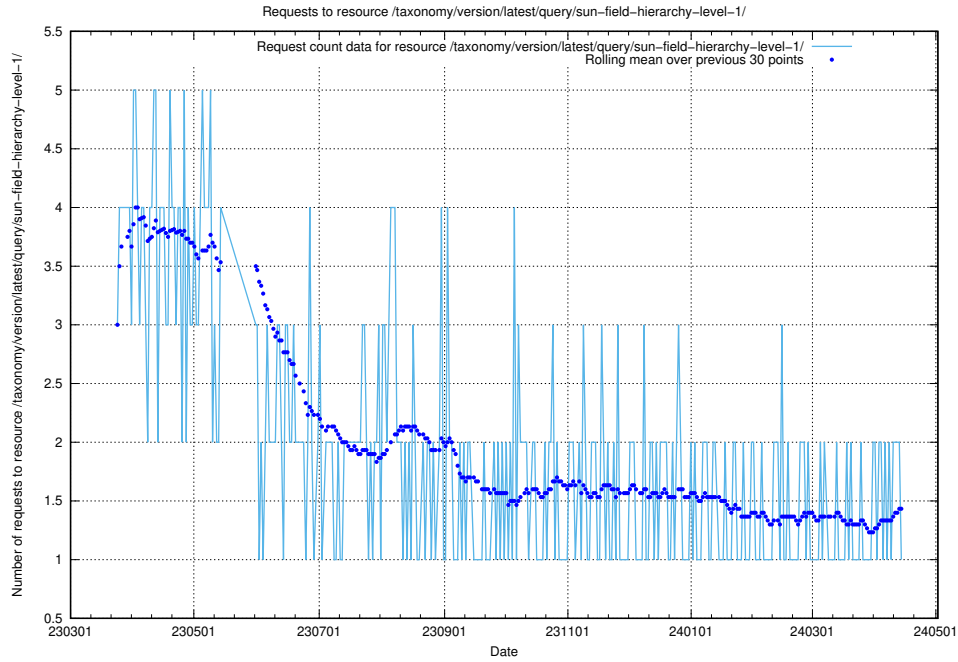

5.5788 Usage of /taxonomy/version/latest/query/sun-field-hierarchy-level-1/

Here, we count the number of requests to resource /taxonomy/version/latest/query/sun-field-hierarchy-level-1/.