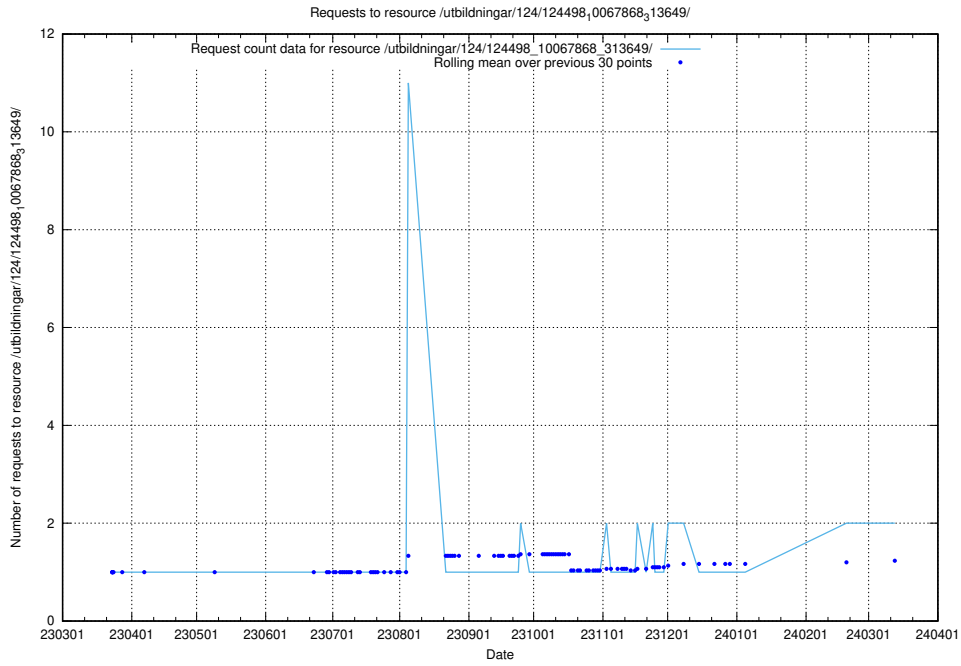

5.593 Usage of /utbildningar/124/124498_10067868_313649/

Here, we count the number of requests to resource /utbildningar/124/124498_10067868_313649/.