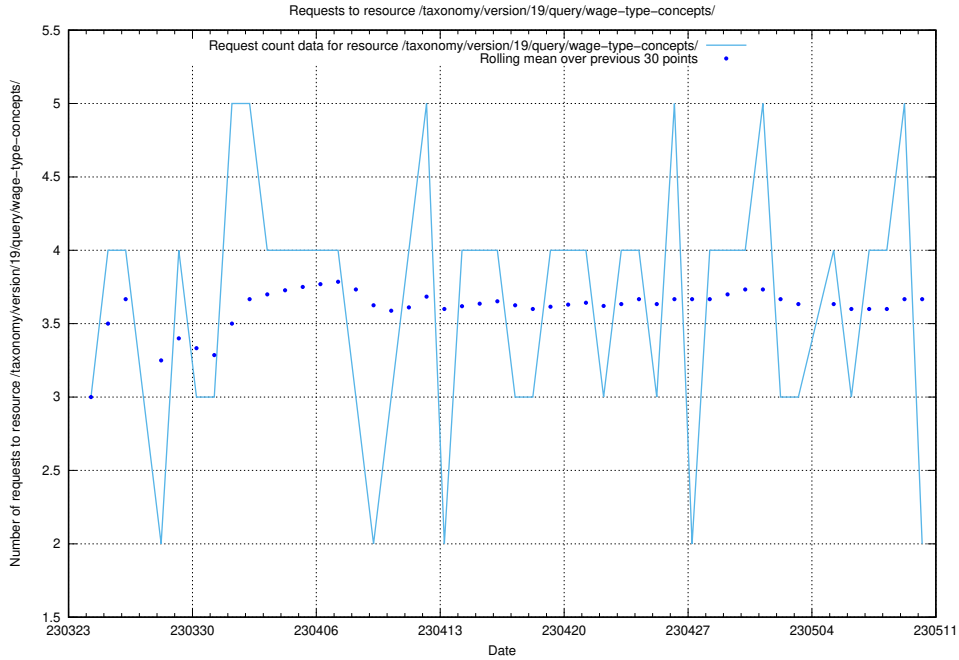

5.922 Usage of /taxonomy/version/19/query/wage-type-concepts/

Here, we count the number of requests to resource /taxonomy/version/19/query/wage-type-concepts/.