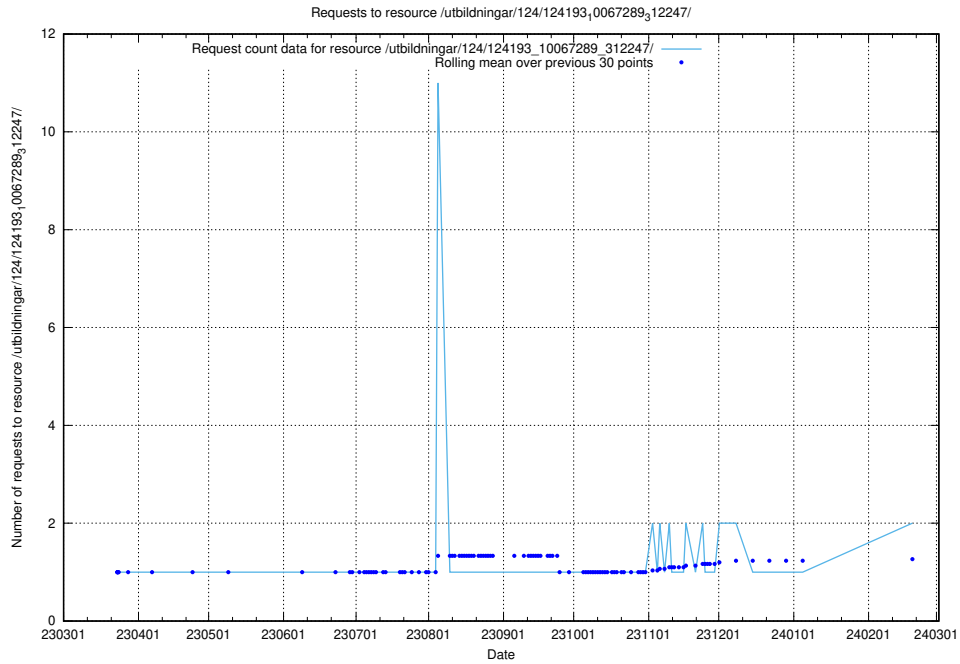

5.694 Usage of /utbildningar/124/124193_10067289_312247/

Here, we count the number of requests to resource /utbildningar/124/124193_10067289_312247/.