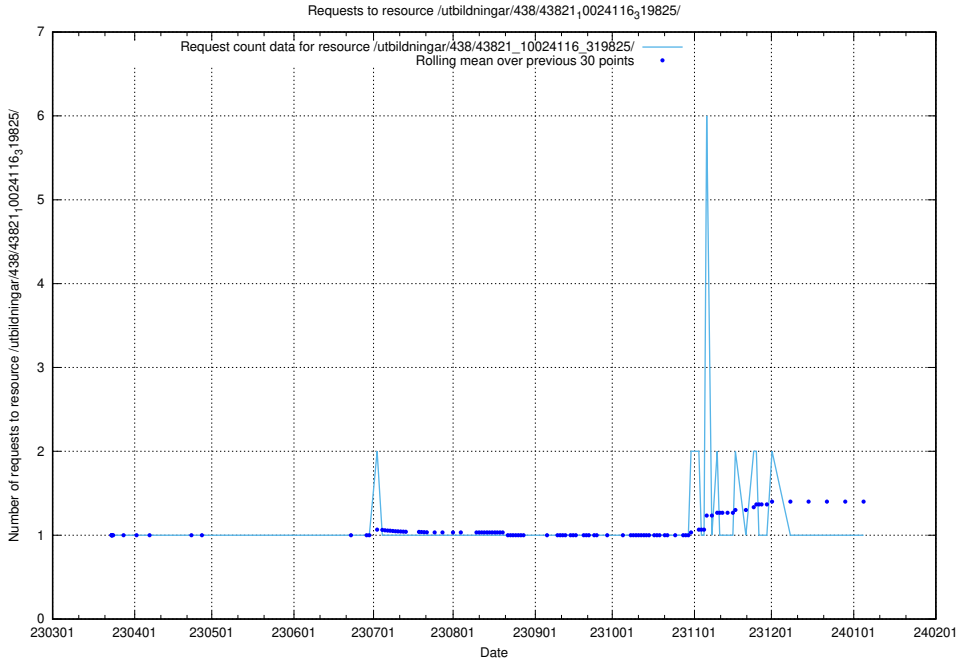

5.6037 Usage of /utbildningar/438/43821_10024116_319825/

Here, we count the number of requests to resource /utbildningar/438/43821_10024116_319825/.