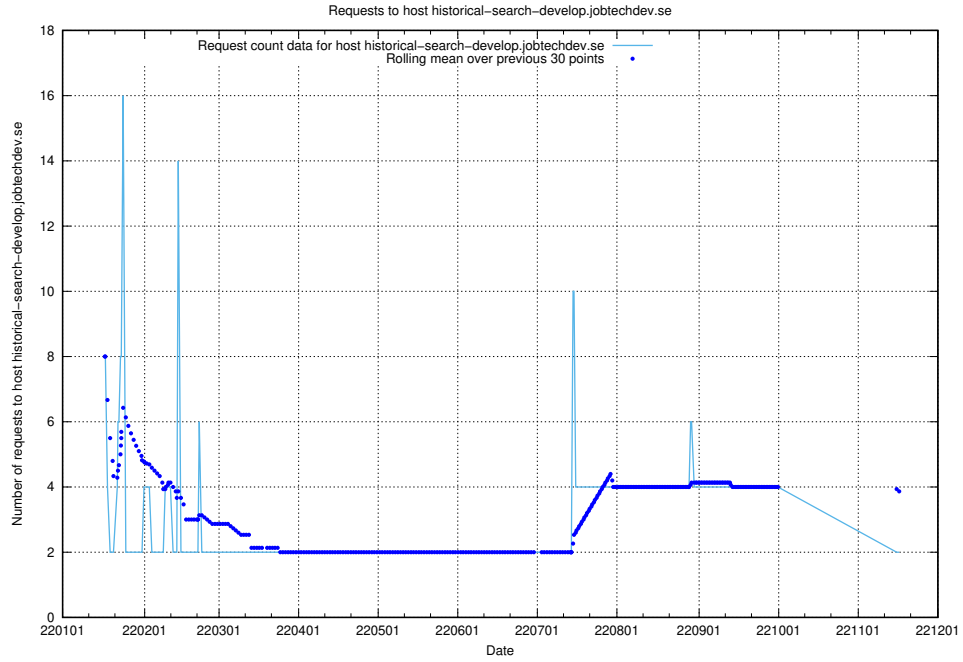

7.268 Usage of historical-search-develop.jobtechdev.se

Here, we count the number of requests to host historical-search-develop.jobtechdev.se.

7.269 Usage of jocp4.jobtechdev.se

Here, we count the number of requests to host jocp4.jobtechdev.se.