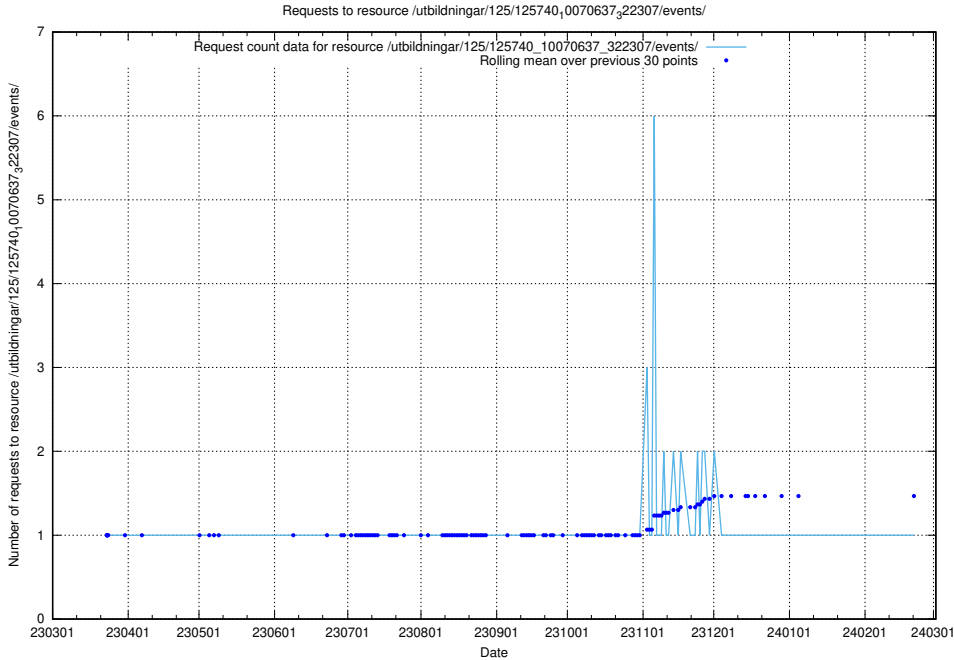

5.1012 Usage of /utbildningar/125/125740_10070637_322307/events/

Here, we count the number of requests to resource /utbildningar/125/125740_10070637_322307/events/