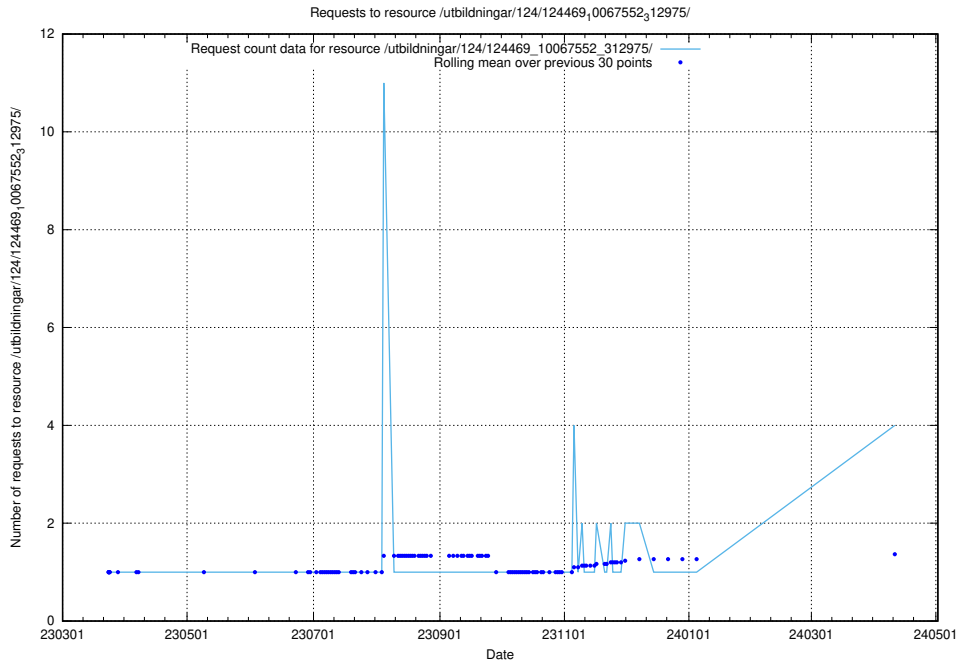

5.197 Usage of /utbildningar/124/124469_10067552_312975/

Here, we count the number of requests to resource /utbildningar/124/124469_10067552_312975/.