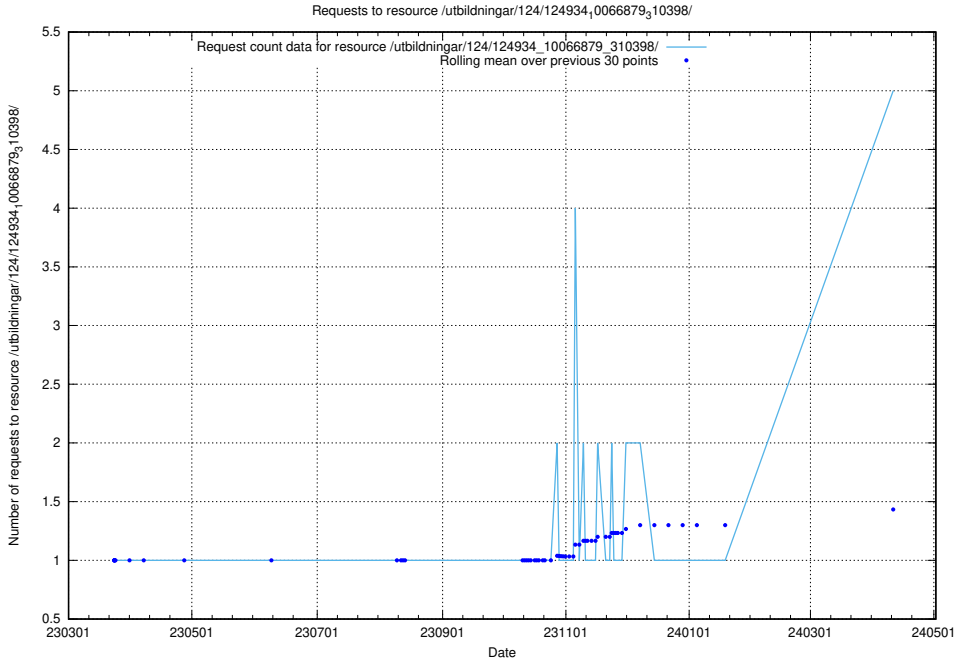

5.117 Usage of /utbildningar/124/124934_10066879_310398/

Here, we count the number of requests to resource /utbildningar/124/124934_10066879_310398/.