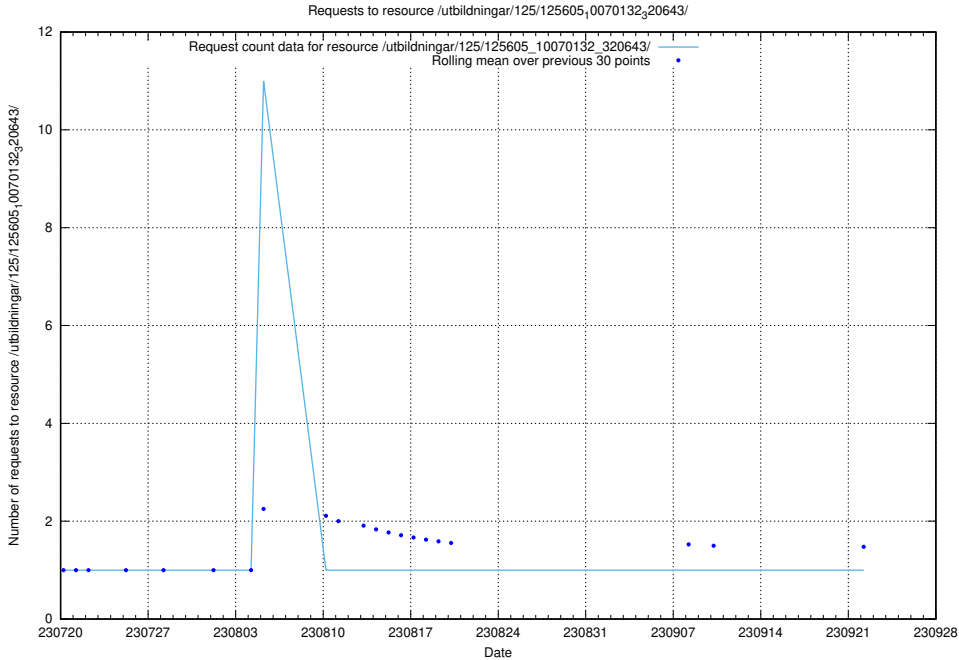

5.4707 Usage of /utbildningar/125/125605_10070132_320643/

Here, we count the number of requests to resource /utbildningar/125/125605_10070132_320643/.