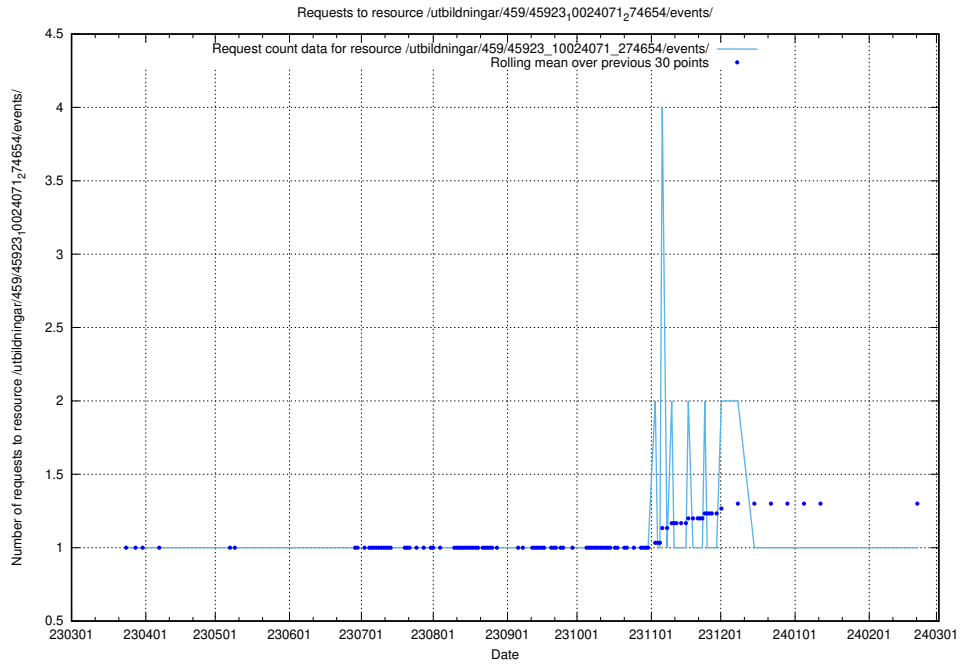

5.5871 Usage of /utbildningar/459/45923_10024071_274654/events/

Here, we count the number of requests to resource /utbildningar/459/45923_10024071_274654/events/.