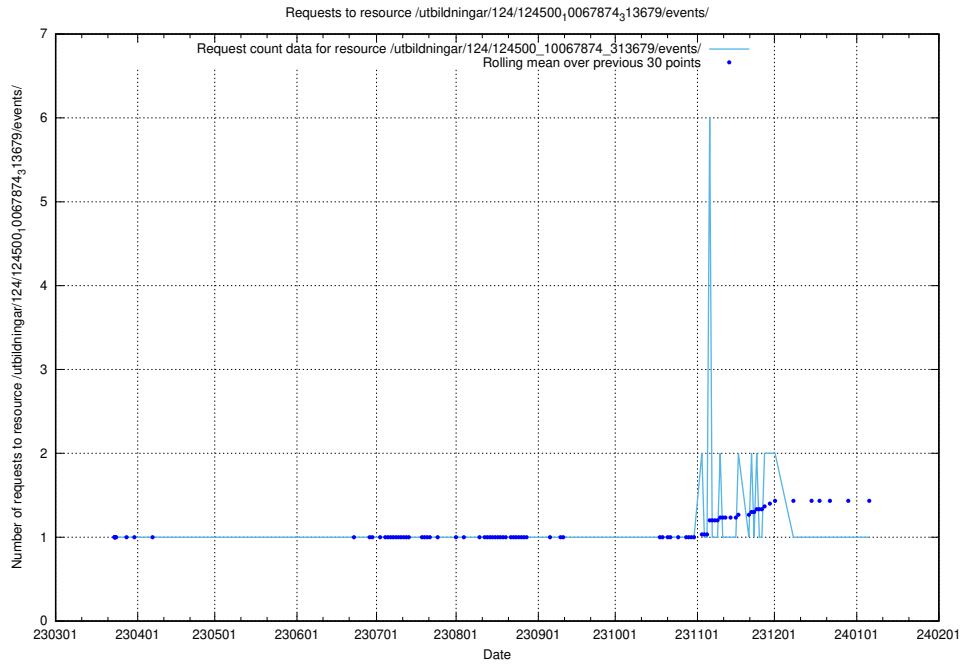

Here, we count the number of requests to resource /taxonomy/version/16/query/swedish-retail-and-wholesale-council-skills/.

5.2033 Usage of /utbildningar/124/124500_10067874_313679/events/

Here, we count the number of requests to resource /utbildningar/124/124500_10067874_313679/events/