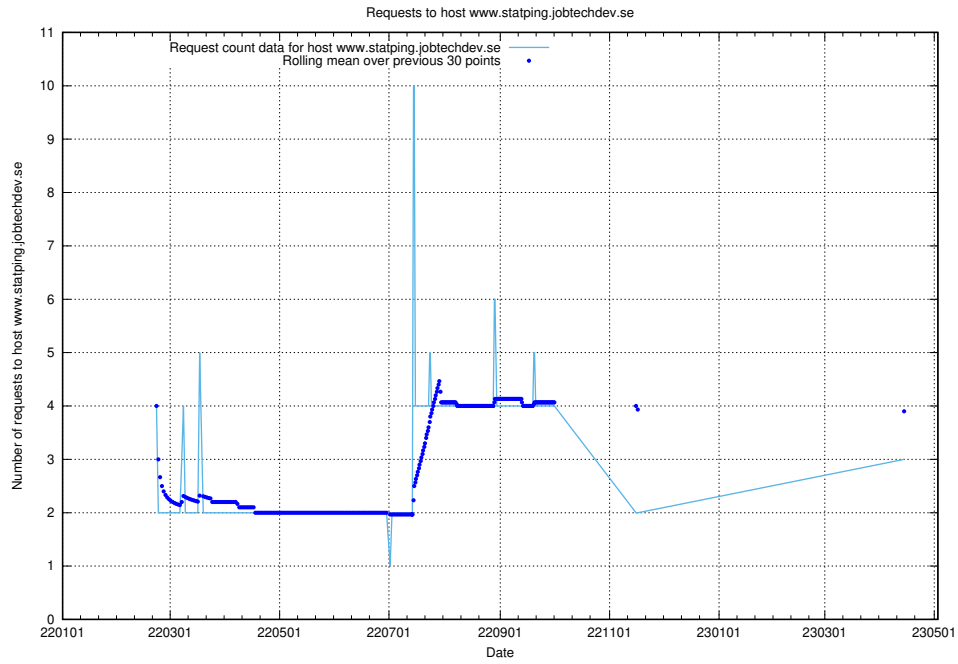

7.221 Usage of `www.statping.jobtechdev.se`

Here, we count the number of requests to host `www.statping.jobtechdev.se`.