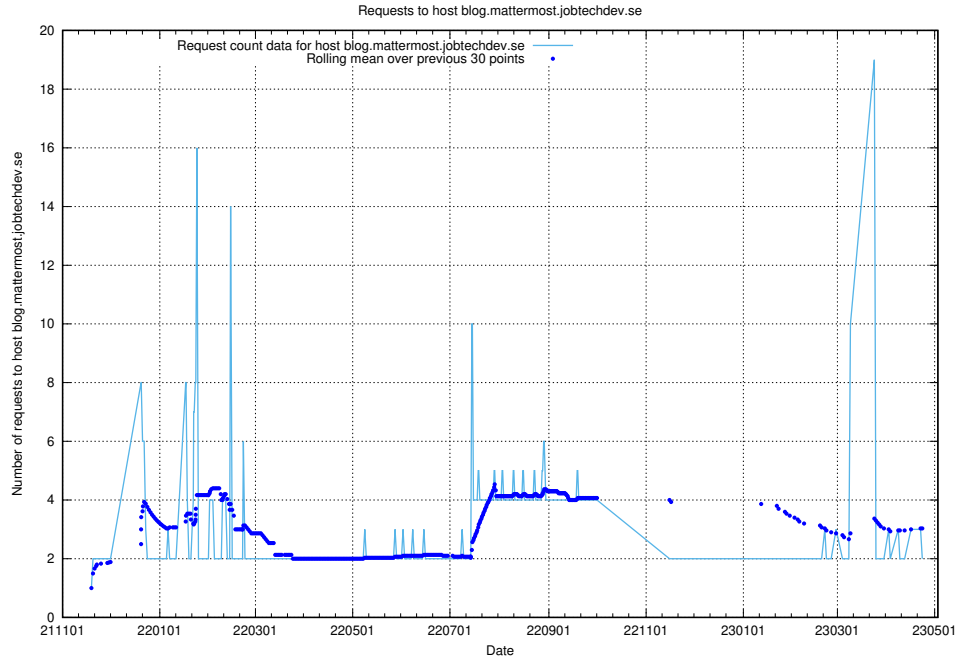

7.470 Usage of `blog.mattermost.jobtechdev.se`

Here, we count the number of requests to host `blog.mattermost.jobtechdev.se`.