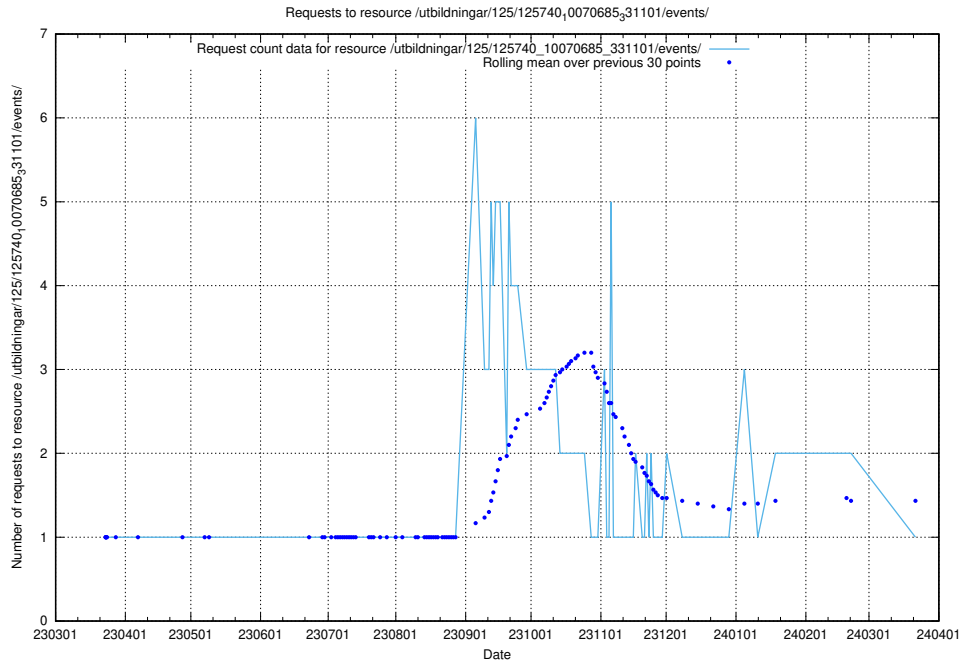

5.991 Usage of /utbildningar/125/125740_10070685_331101/events/

Here, we count the number of requests to resource /utbildningar/125/125740_10070685_331101/events/