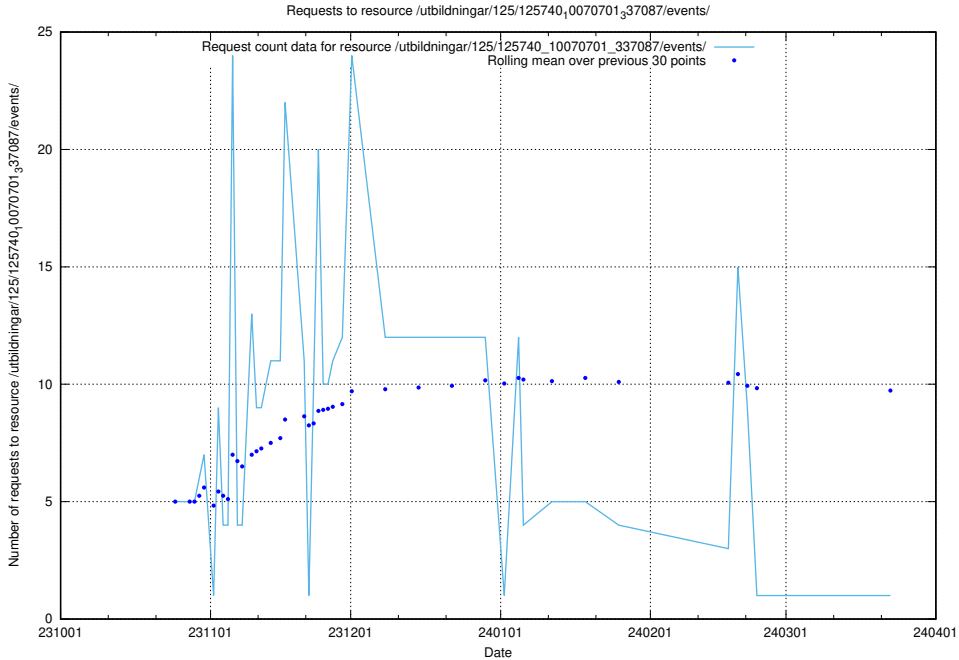

5.3923 Usage of /utbildningar/125/125740_10070701_337087/events/

Here, we count the number of requests to resource /utbildningar/125/125740_10070701_337087/events/