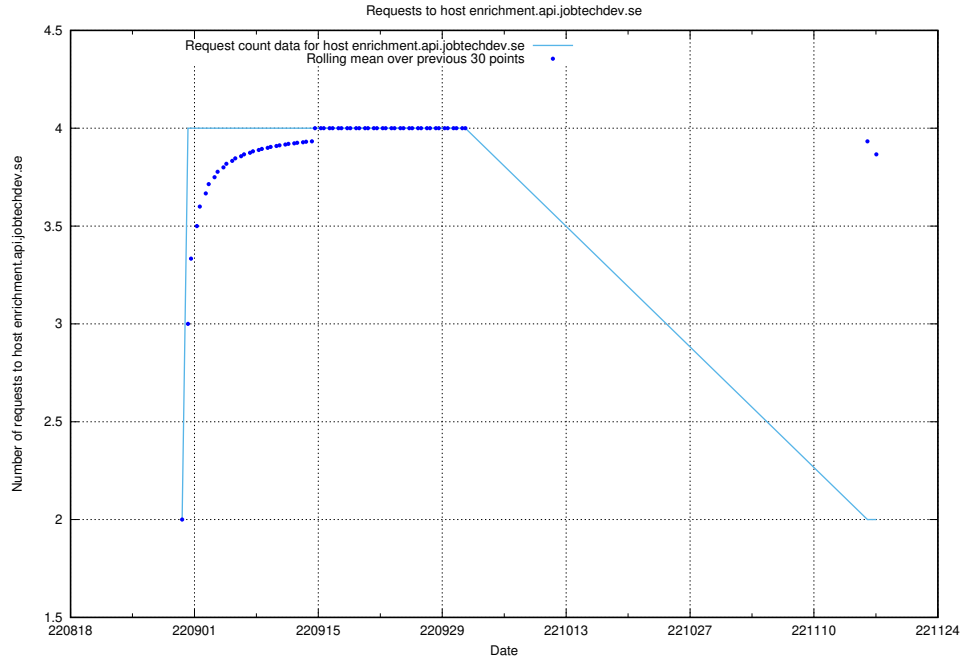

Here, we count the number of requests to host enrichment.api.jobtechdev.se.

7.333 Usage of 268e33cb-63e1-42a5-805a-204a76dc9280.jobtechdev.se

Here, we count the number of requests to host 268e33cb-63e1-42a5-805a-204a76dc9280.jobtechdev.se.