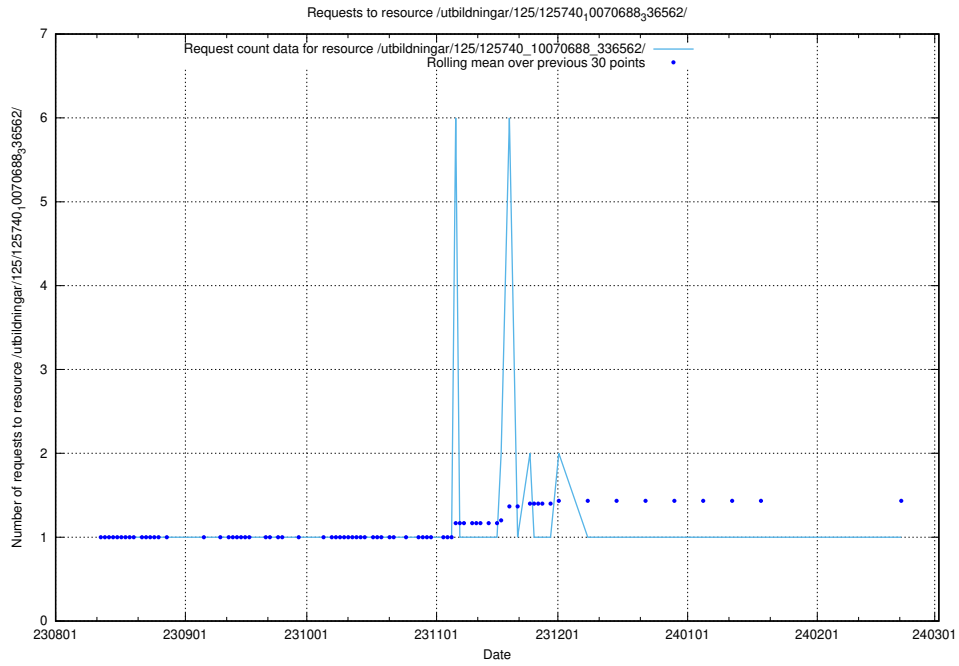

5.4522 Usage of /utbildningar/125/125740_10070688_336562/

Here, we count the number of requests to resource /utbildningar/125/125740_10070688_336562/.