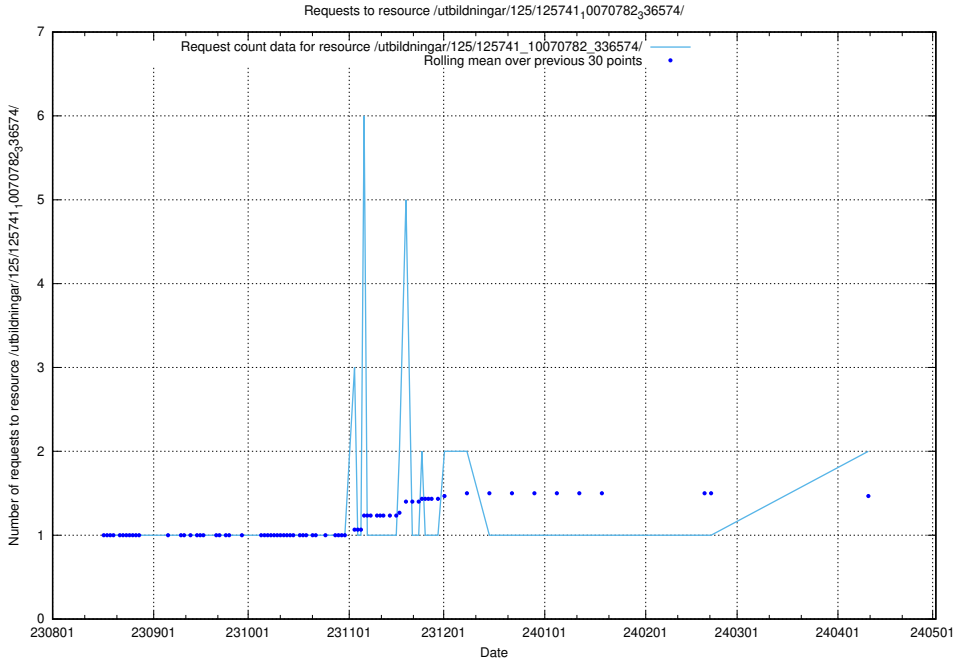

5.761 Usage of /utbildningar/125/125741_10070782_336574/

Here, we count the number of requests to resource /utbildningar/125/125741_10070782_336574/.