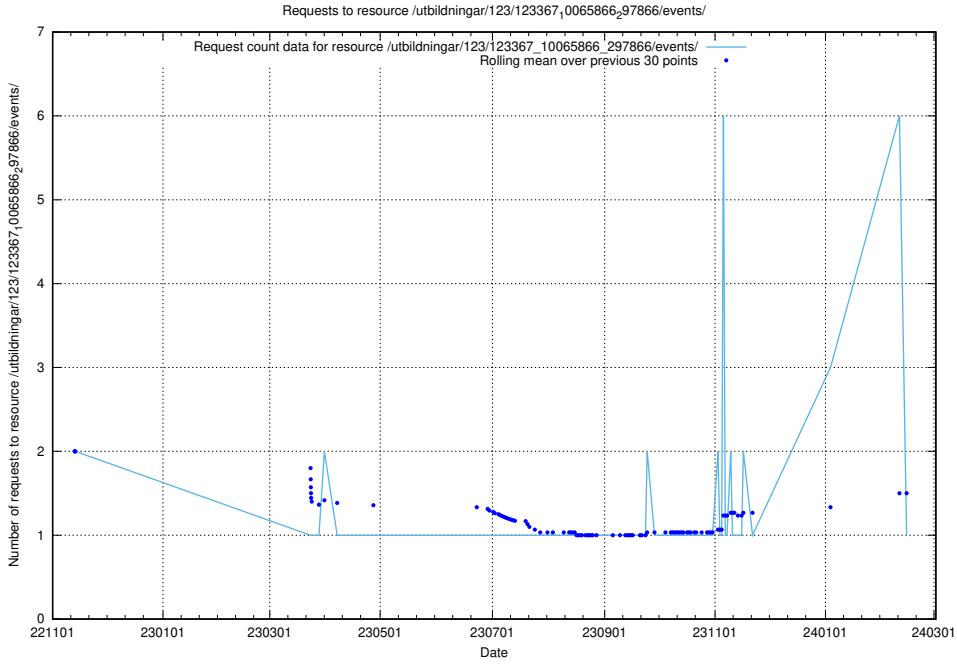

5.5525 Usage of /utbildningar/123/123367_10065866_297866/events/

Here, we count the number of requests to resource /utbildningar/123/123367_10065866_297866/events/

5.5526 Usage of /utbildningar/122/122856_10069060_323400/