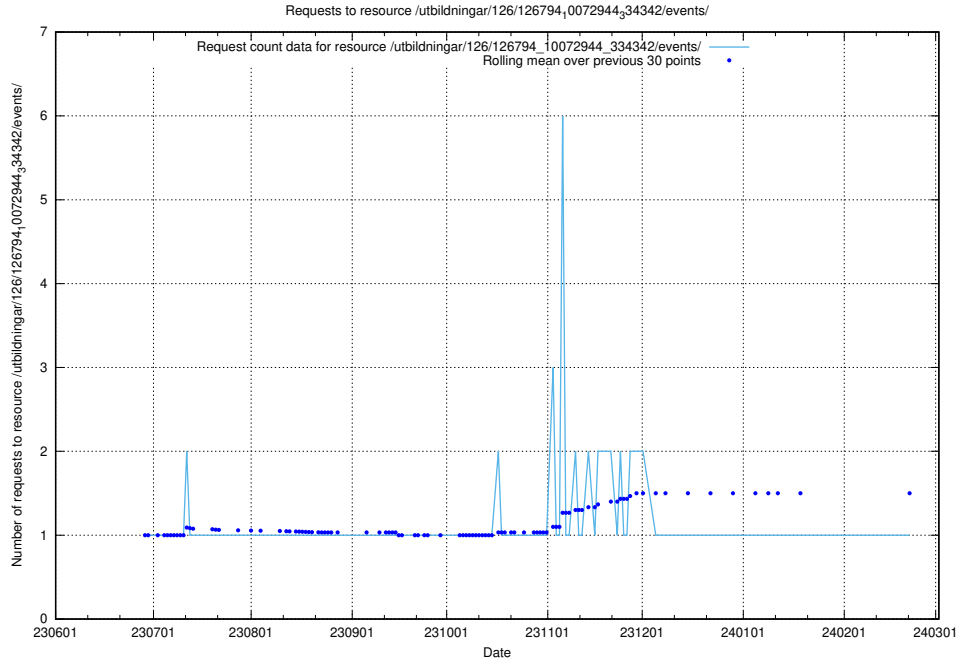

5.5142 Usage of /utbildningar/126/126794_10072944_334342/events/

Here, we count the number of requests to resource /utbildningar/126/126794_10072944_334342/events/