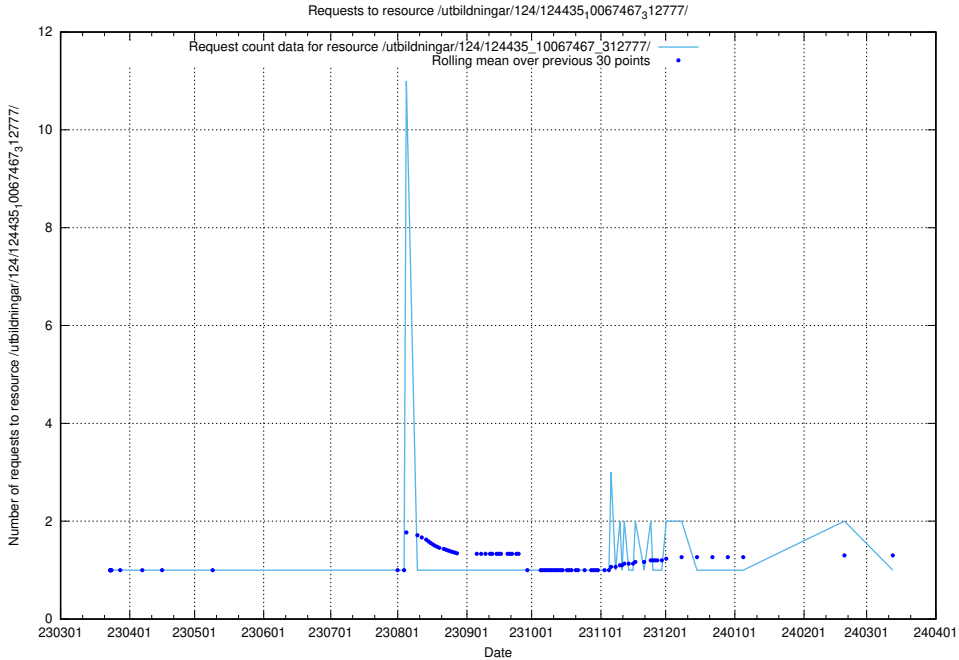

5.3486 Usage of /utbildningar/124/124435_10067467_312777/

Here, we count the number of requests to resource /utbildningar/124/124435_10067467_312777/.