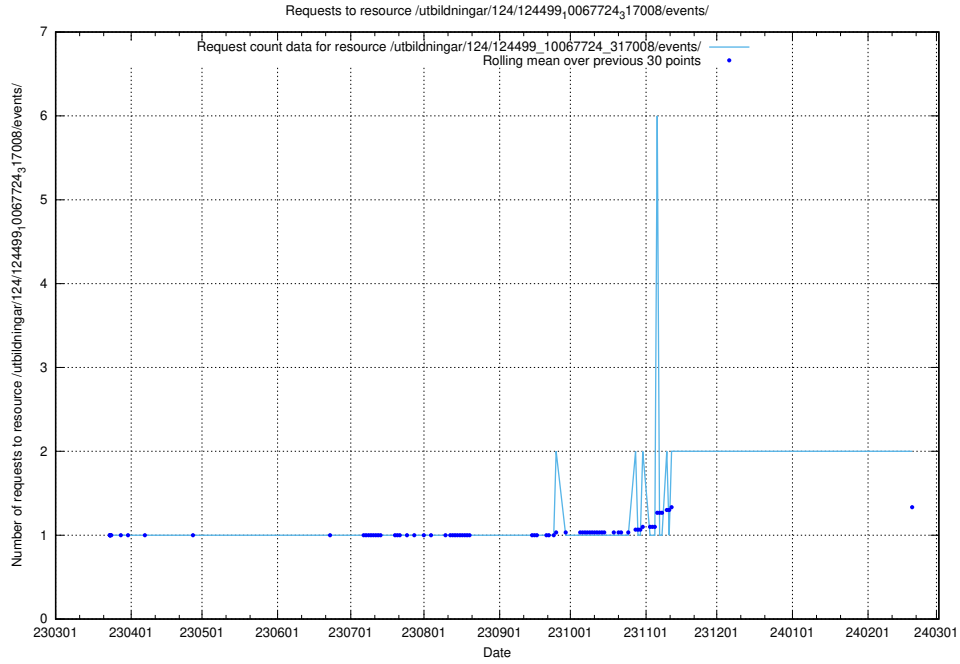

Here, we count the number of requests to resource /utbildningar/utb_emil/124/124474_10067554_312977/

5.570 Usage of /utbildningar/124/124499_10067724_317008/events/

Here, we count the number of requests to resource /utbildningar/124/124499_10067724_317008/events/