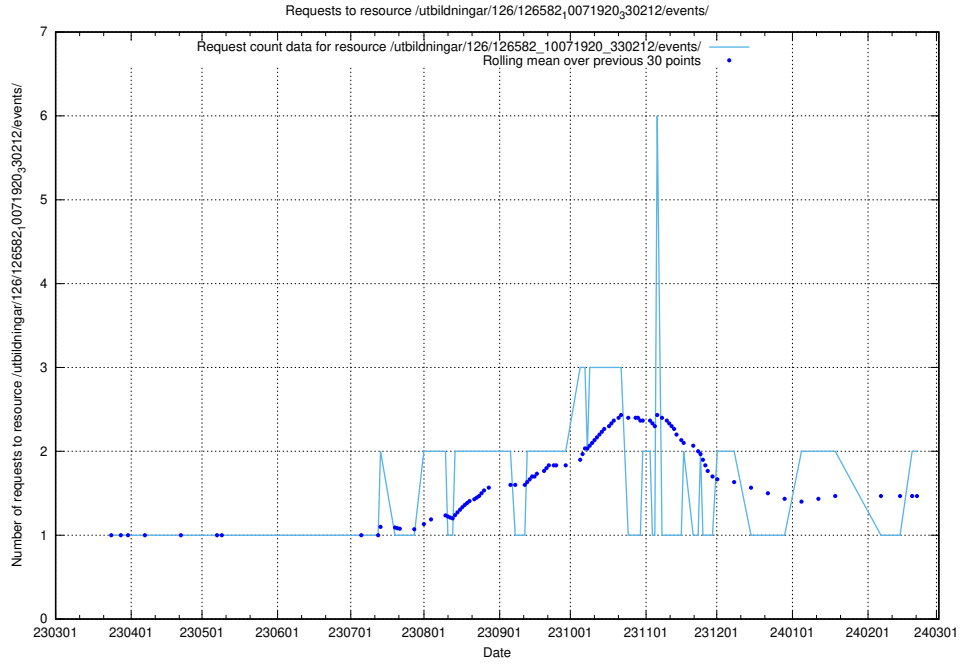

5.935 Usage of /utbildningar/126/126582_10071920_330212/events/

Here, we count the number of requests to resource /utbildningar/126/126582_10071920_330212/events/