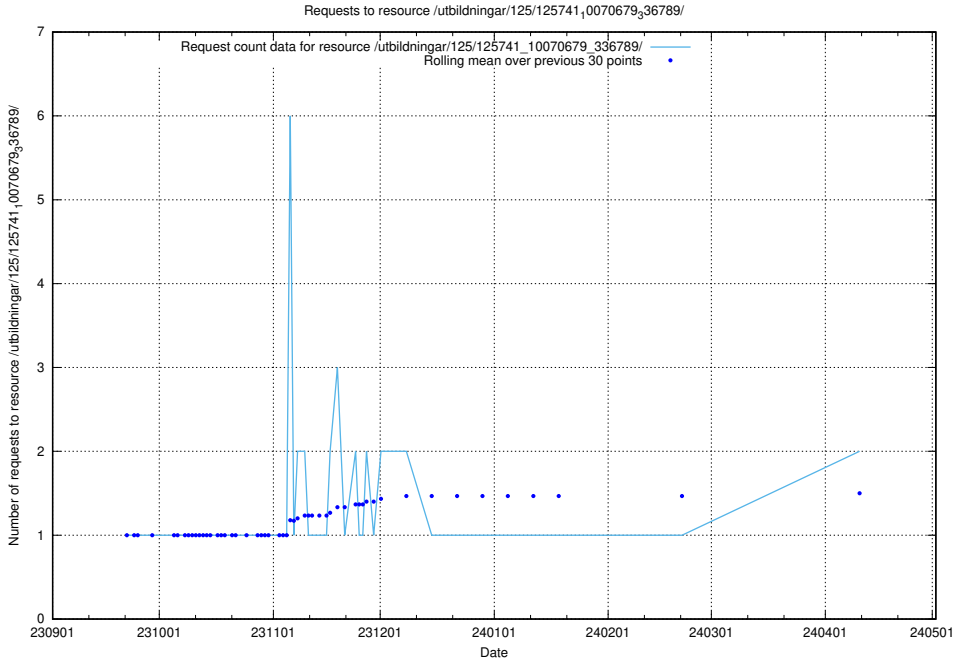

5.742 Usage of /utbildningar/125/125741_10070679_336789/

Here, we count the number of requests to resource /utbildningar/125/125741_10070679_336789/.