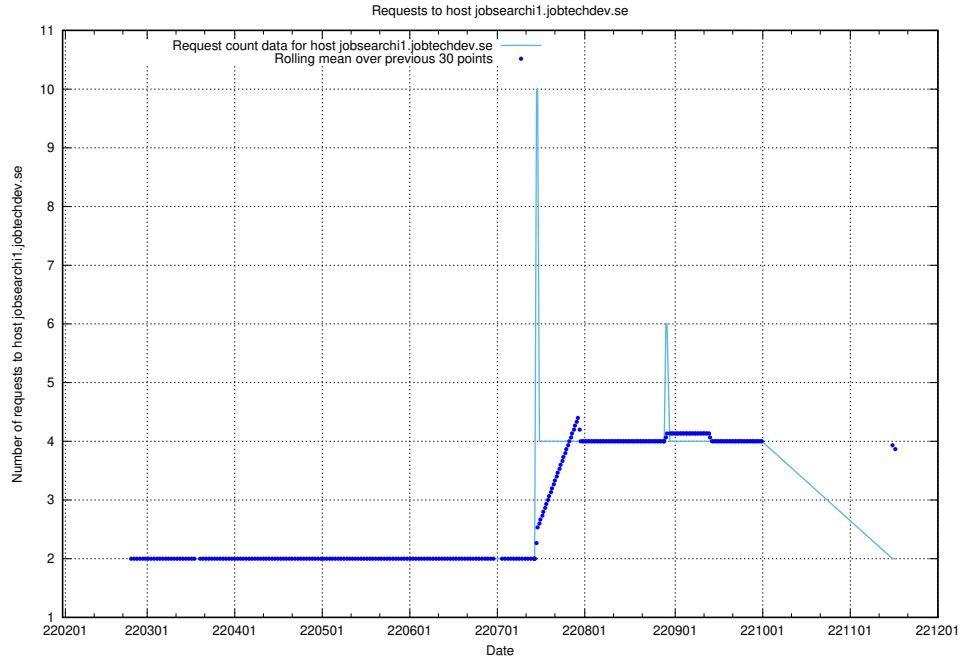

7.508 Usage of jobsearchi1.jobtechdev.se

Here, we count the number of requests to host jobsearchi1.jobtechdev.se.