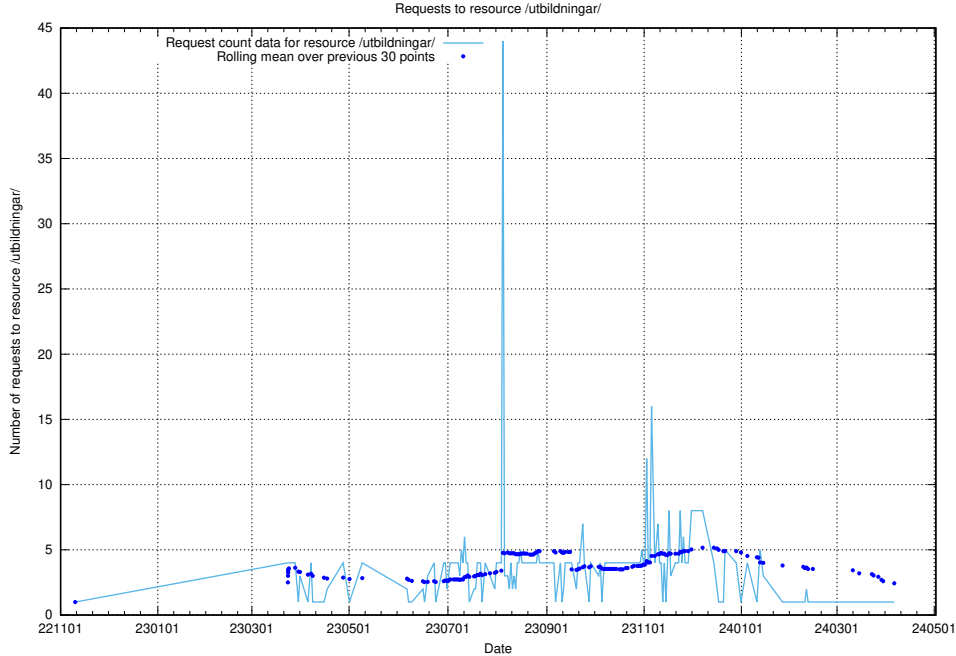

5.5993 Usage of /utbildningar/

Here, we count the number of requests to resource /utbildningar/.