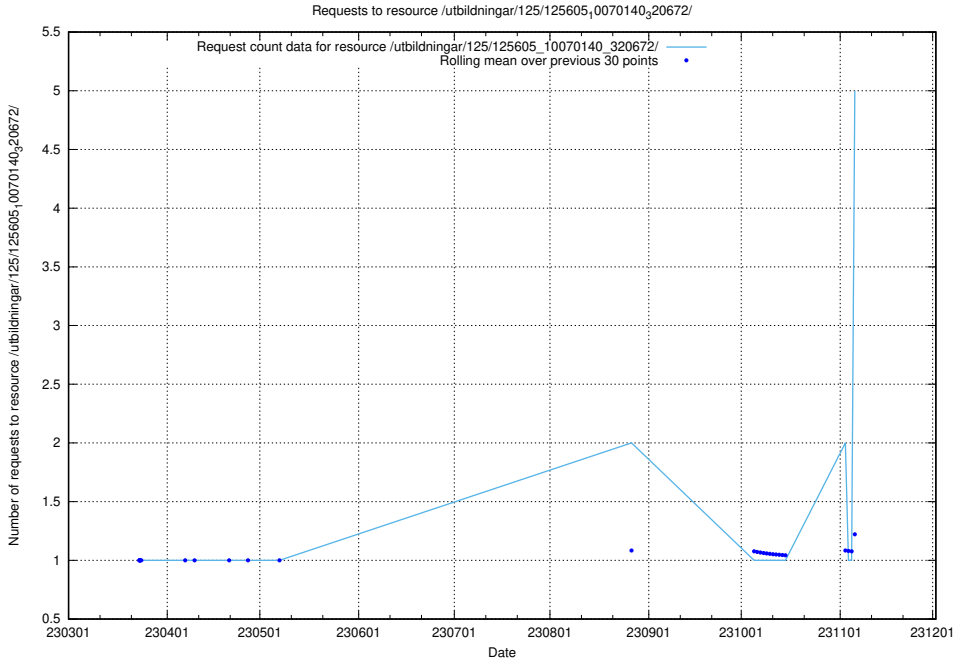

5.111 Usage of /utbildningar/125/125605_10070140_320672/

Here, we count the number of requests to resource /utbildningar/125/125605_10070140_320672/.