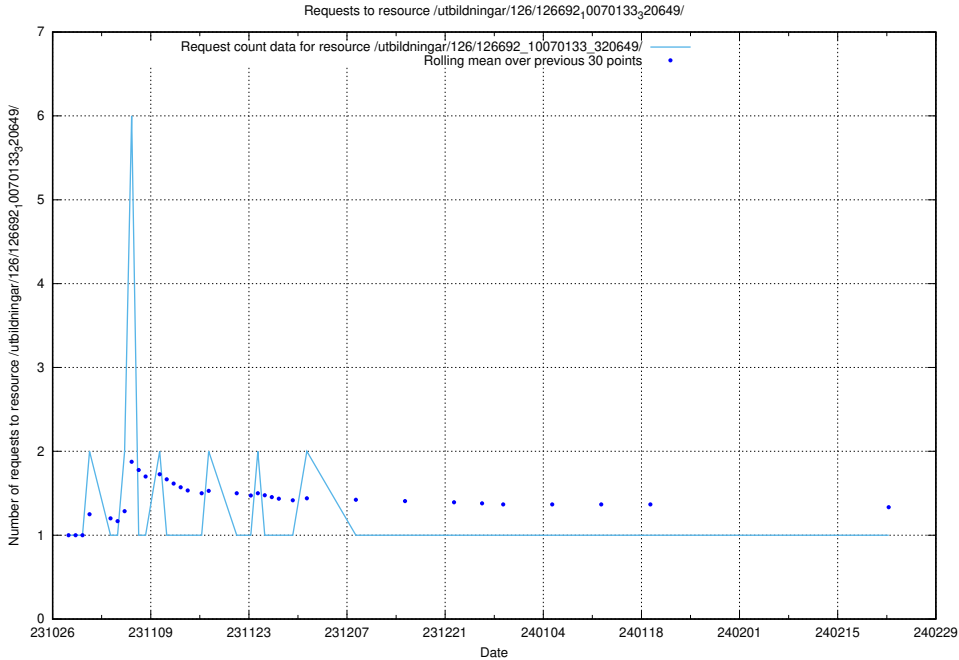

5.3913 Usage of /utbildningar/126/126692_10070133_320649/

Here, we count the number of requests to resource /utbildningar/126/126692_10070133_320649/.