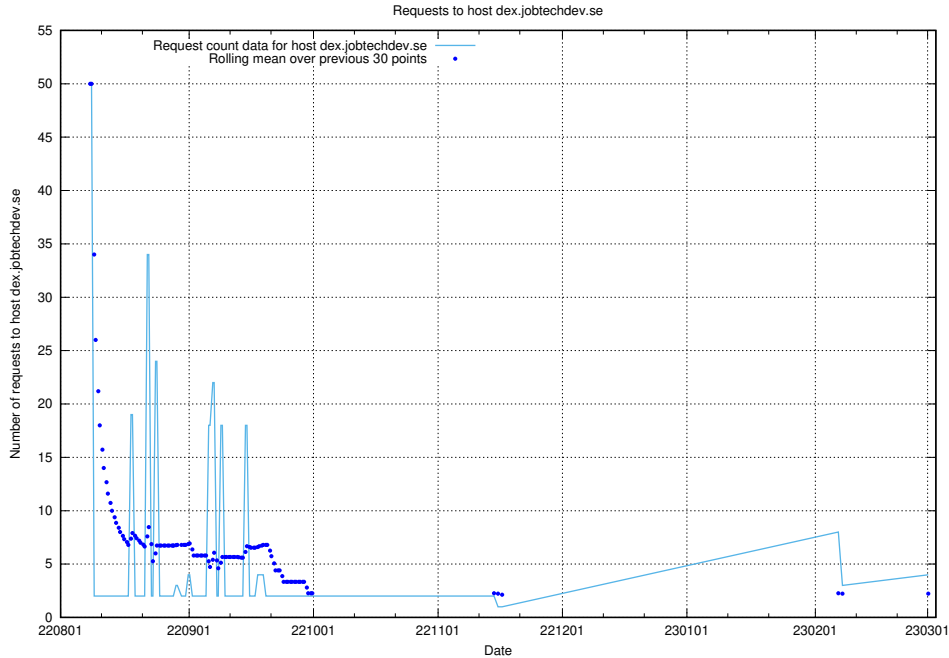

7.126 Usage of dex.jobtechdev.se

Here, we count the number of requests to host dex.jobtechdev.se.