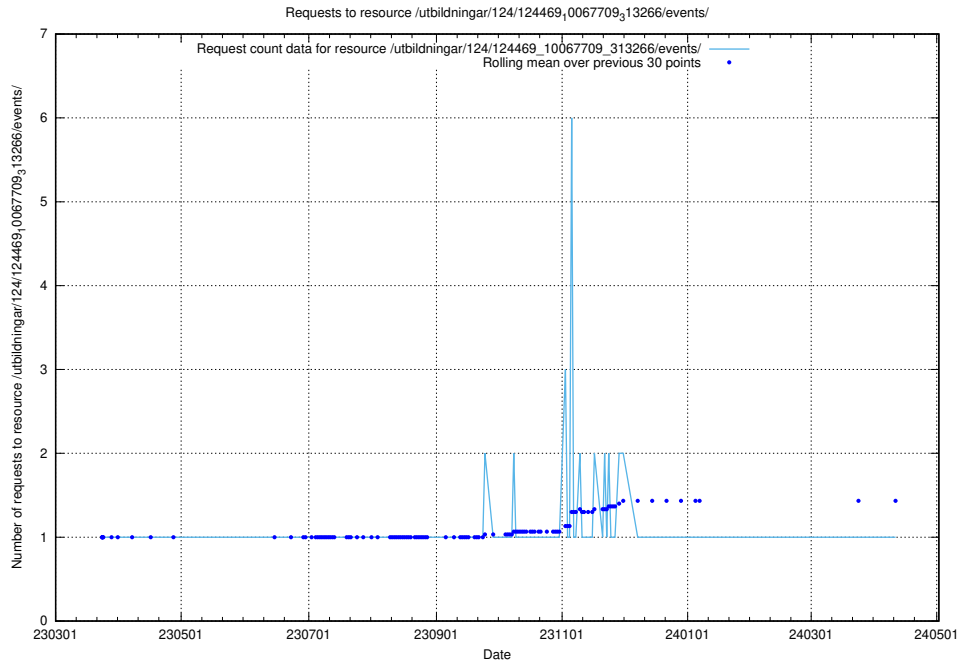

5.2972 Usage of /utbildningar/124/124469_10067709_313266/events/

Here, we count the number of requests to resource /utbildningar/124/124469_10067709_313266/events/