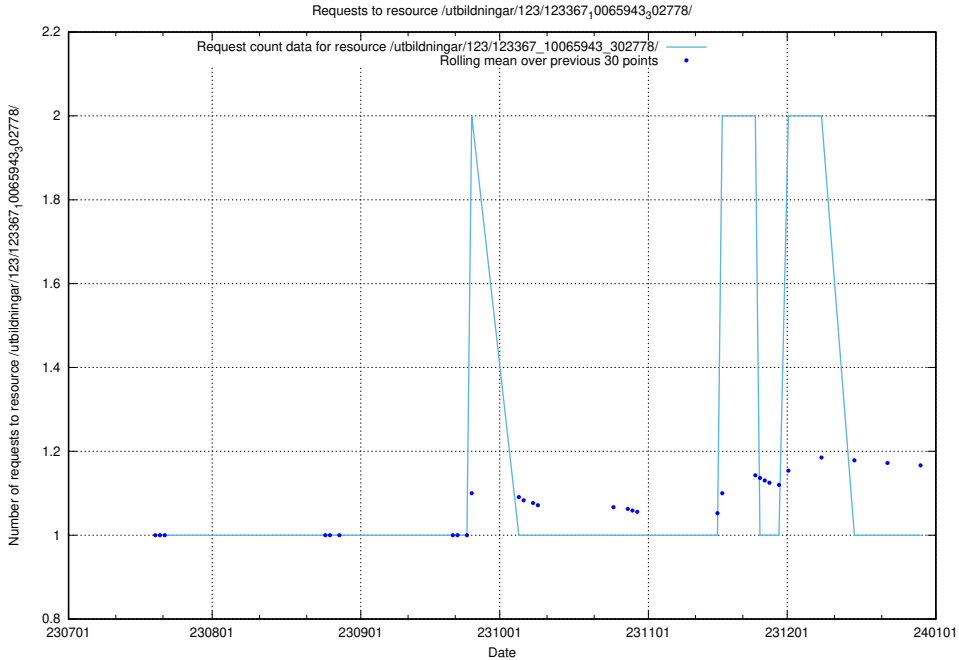

5.4713 Usage of /utbildningar/123/123367_10065943_302778/

Here, we count the number of requests to resource /utbildningar/123/123367_10065943_302778/.