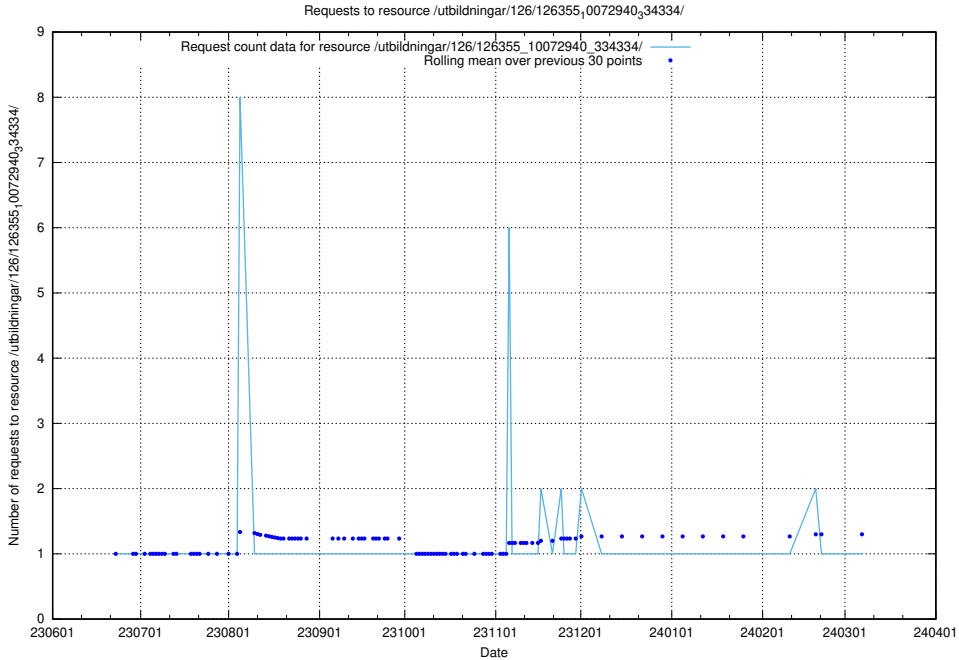

5.5354 Usage of /utbildningar/126/126355_10072940_334334/

Here, we count the number of requests to resource /utbildningar/126/126355_10072940_334334/.