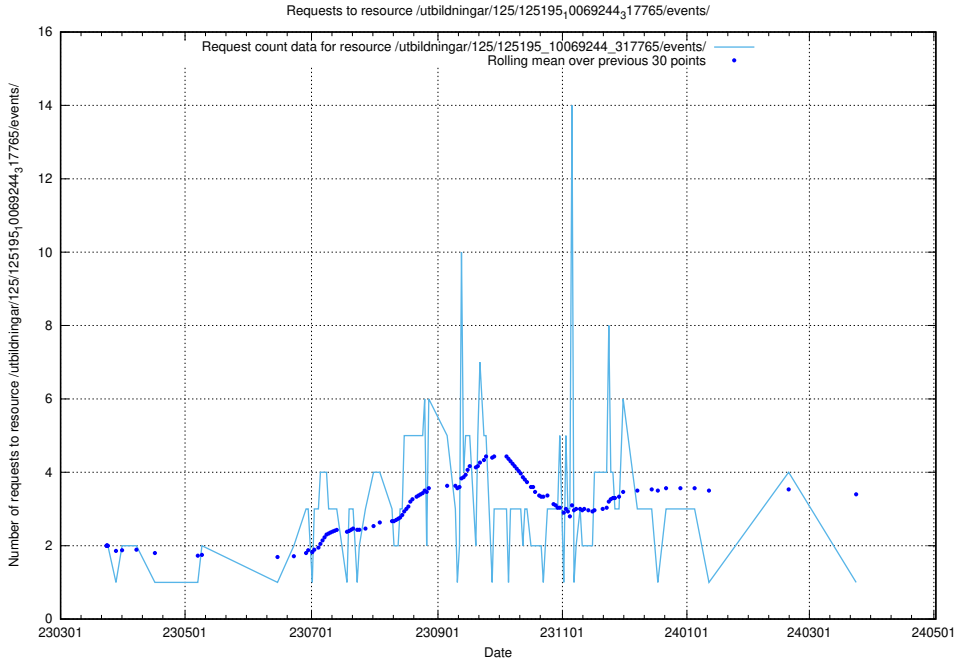

5.5989 Usage of /utbildningar/125/125195_10069244_317765/events/

Here, we count the number of requests to resource /utbildningar/125/125195_10069244_317765/events/