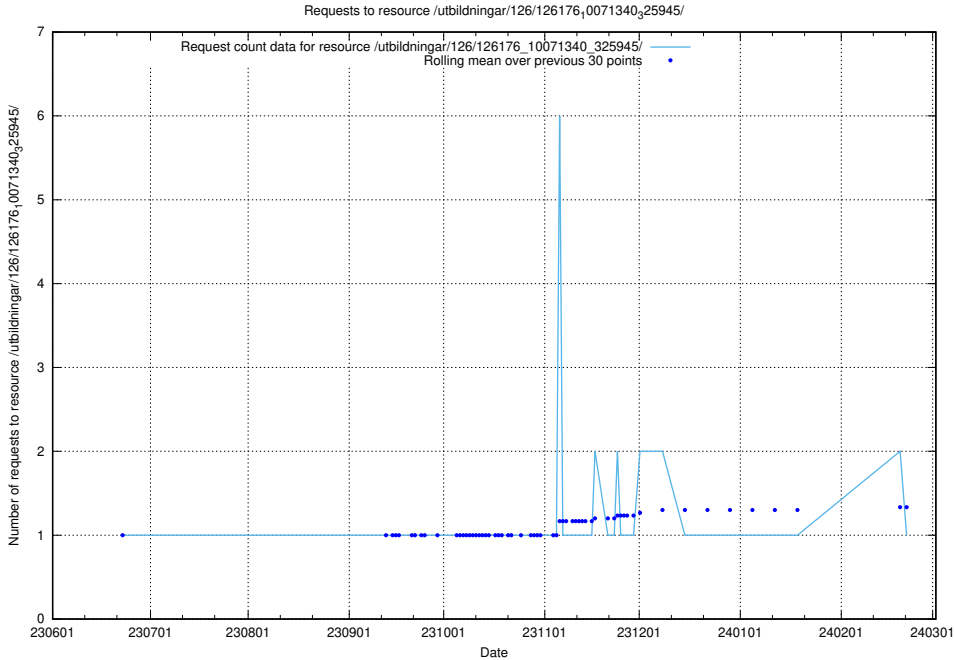

5.5376 Usage of /utbildningar/126/126176_10071340_325945/

Here, we count the number of requests to resource /utbildningar/126/126176_10071340_325945/.