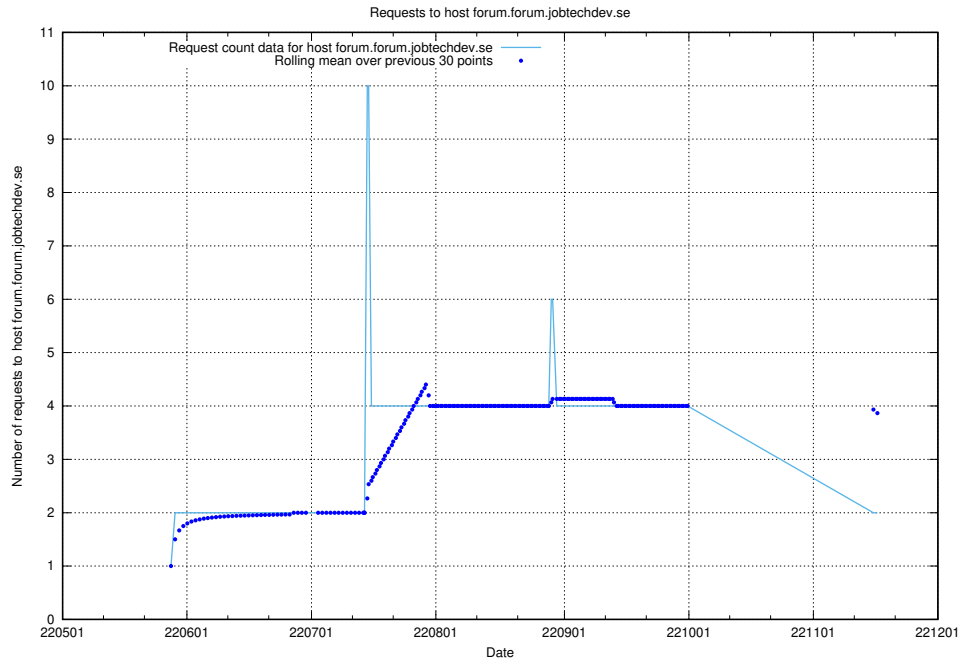

7.416 Usage of forum.forum.jobtechdev.se

Here, we count the number of requests to host forum.forum.jobtechdev.se.