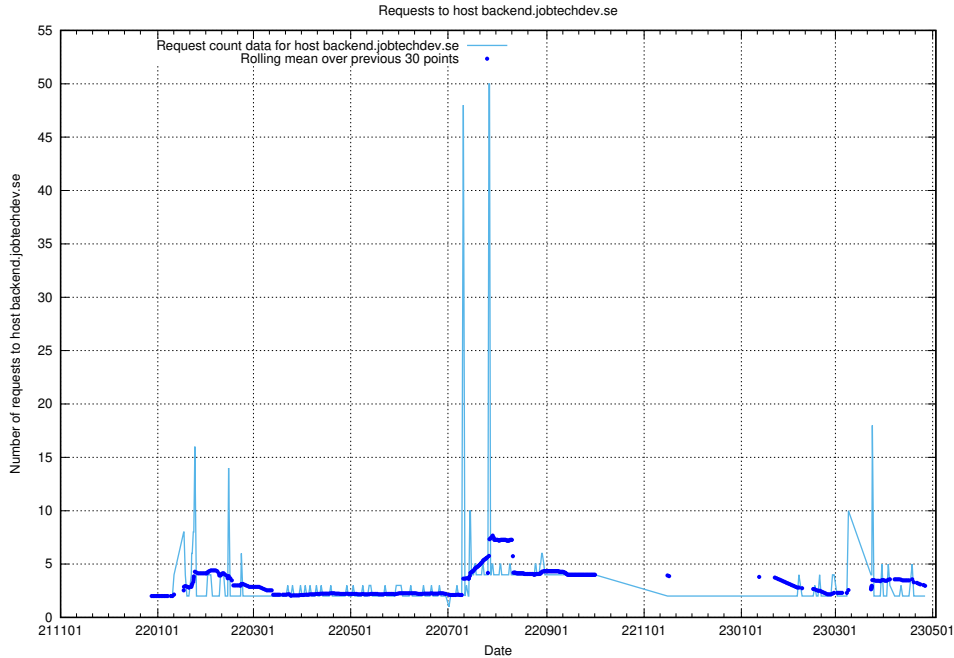

7.355 Usage of backend.jobtechdev.se

Here, we count the number of requests to host backend.jobtechdev.se.