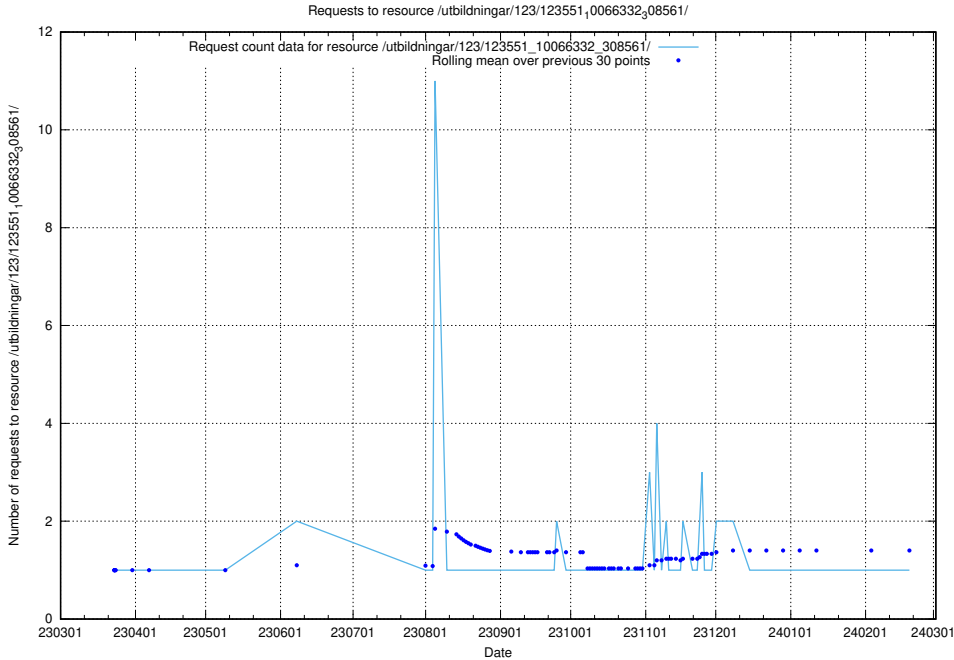

5.4207 Usage of /utbildningar/123/123551_10066332_308561/

Here, we count the number of requests to resource /utbildningar/123/123551_10066332_308561/.