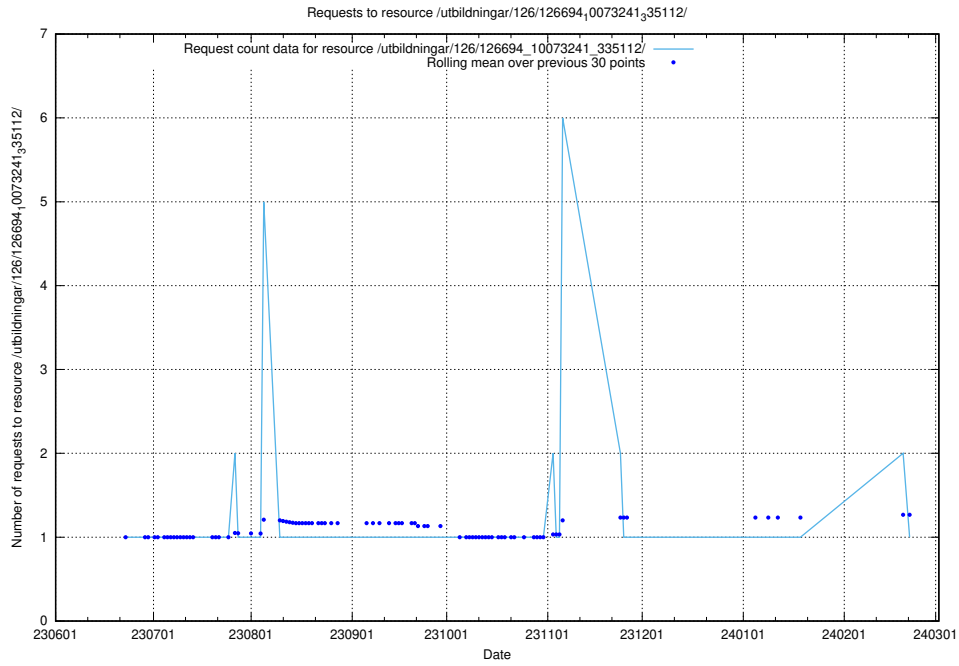

5.5332 Usage of /utbildningar/126/126694_10073241_335112/

Here, we count the number of requests to resource /utbildningar/126/126694_10073241_335112/.