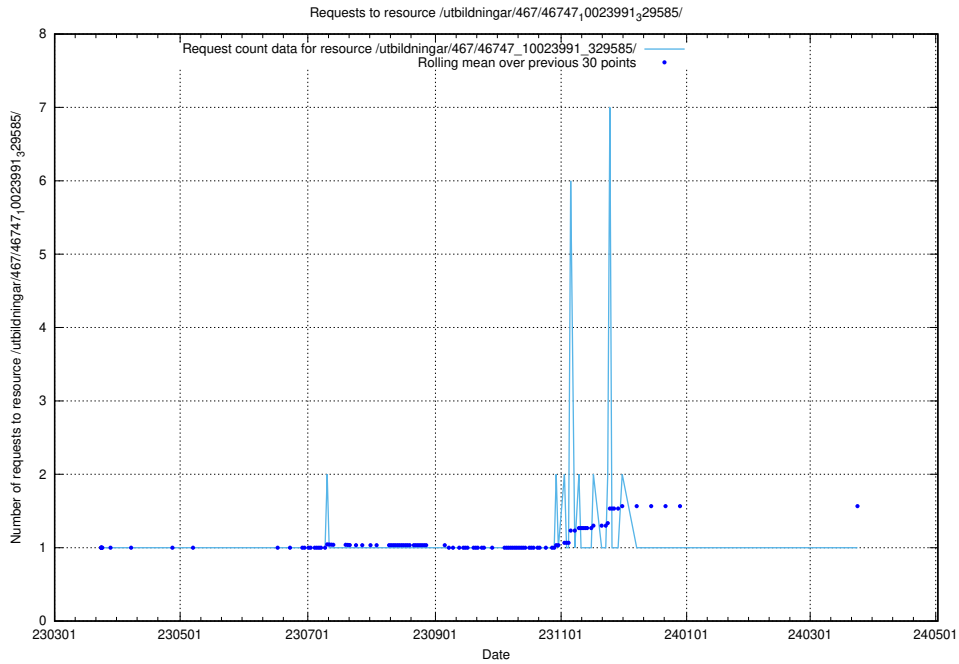

5.6014 Usage of /utbildningar/467/46747_10023991_329585/

Here, we count the number of requests to resource /utbildningar/467/46747_10023991_329585/.