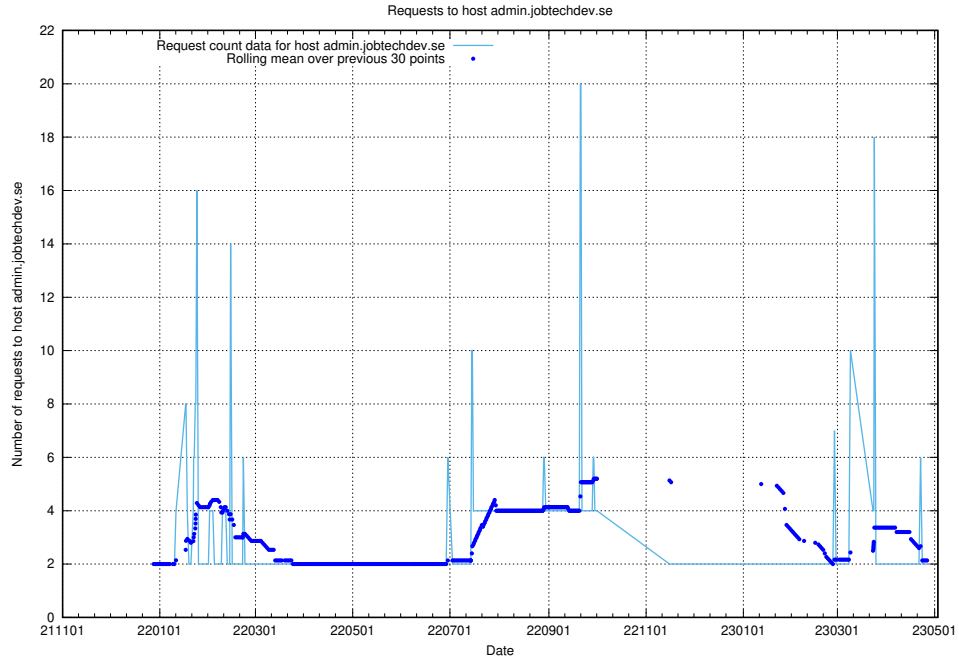

7.358 Usage of admin.jobtechdev.se

Here, we count the number of requests to host admin.jobtechdev.se.