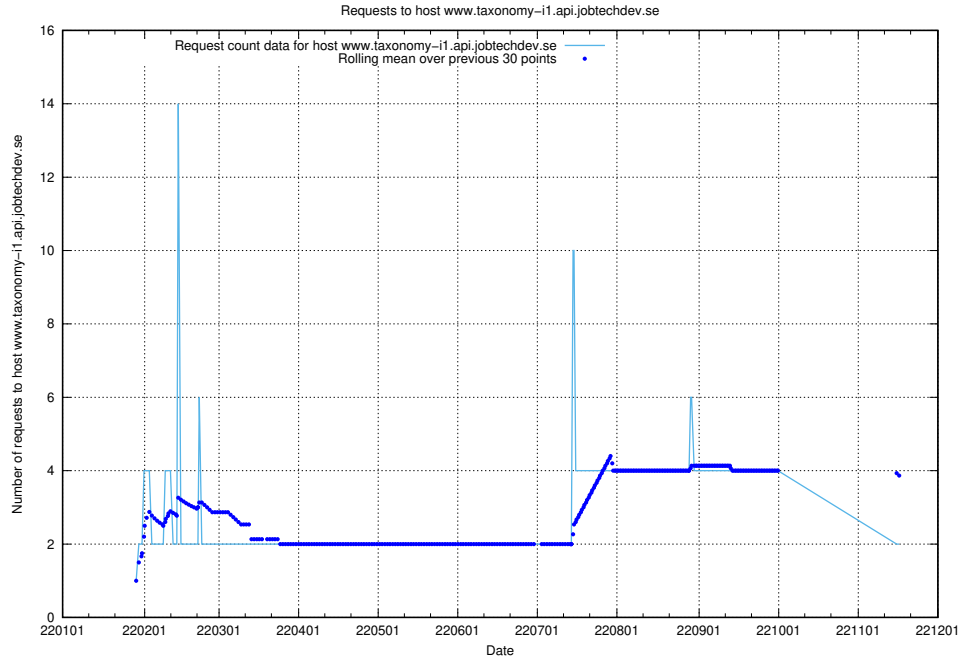

7.564 Usage of `www.taxonomy-i1.api.jobtechdev.se`

Here, we count the number of requests to host `www.taxonomy-i1.api.jobtechdev.se`.