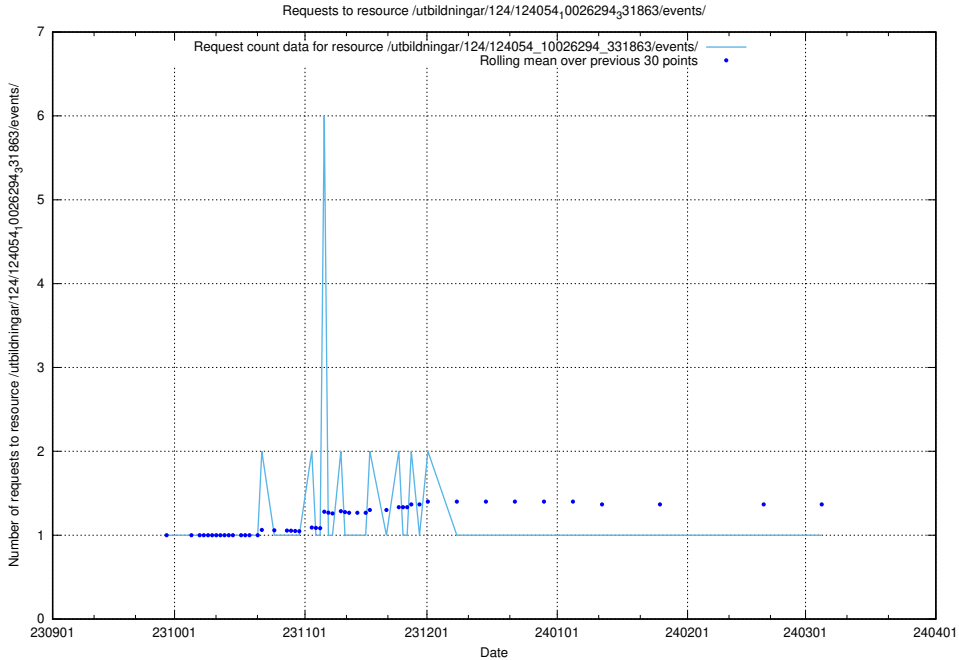

5.4186 Usage of /utbildningar/124/124054_10026294_331863/events/

Here, we count the number of requests to resource /utbildningar/124/124054_10026294_331863/events/