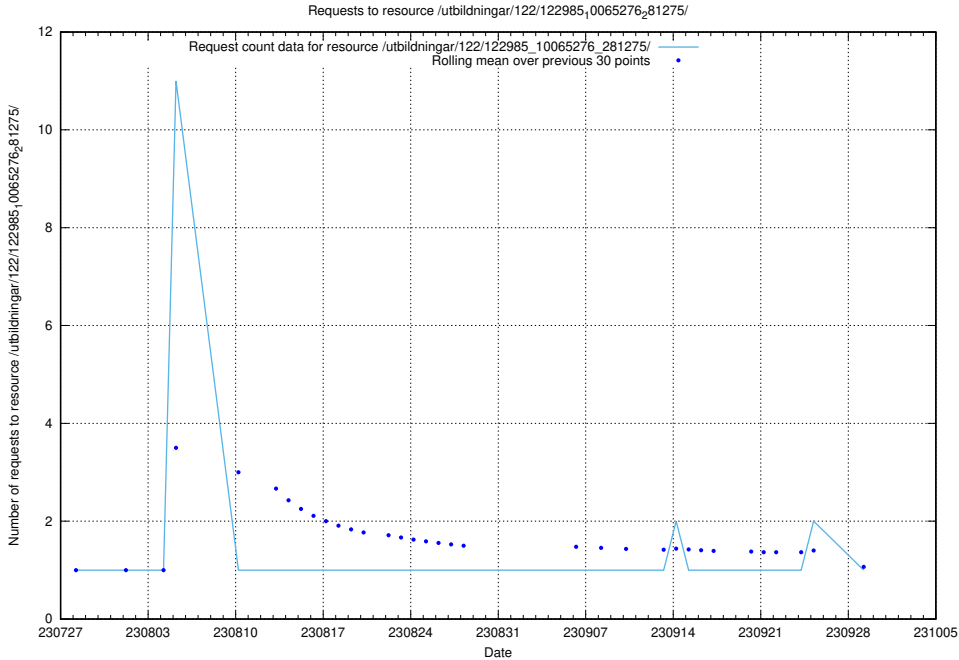

5.4622 Usage of /utbildningar/122/122985_10065276_281275/

Here, we count the number of requests to resource /utbildningar/122/122985_10065276_281275/.