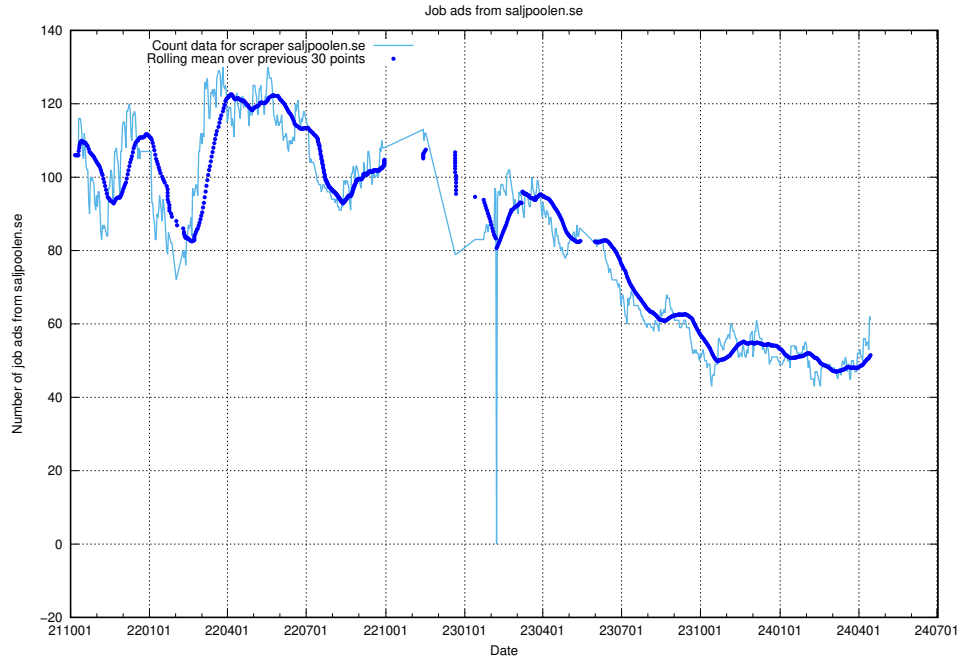

13.16 Number of ads by scraper saljpoolen.se

Here, we count the number of job ads scraped from saljpoolen.se.