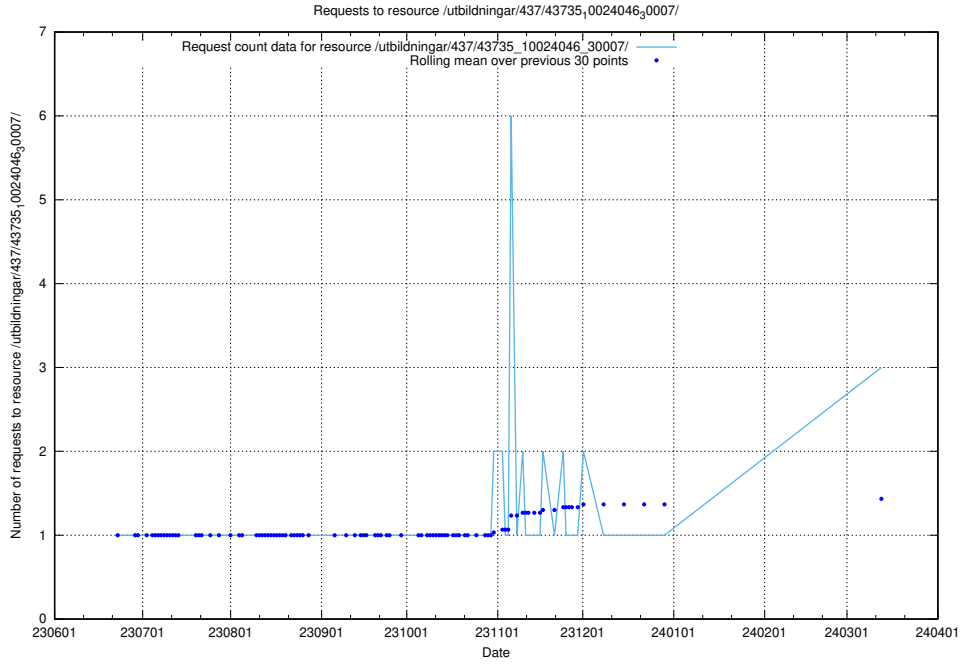

5.401 Usage of /utbildningar/437/43735_10024046_30007/

Here, we count the number of requests to resource /utbildningar/437/43735_10024046_30007/.