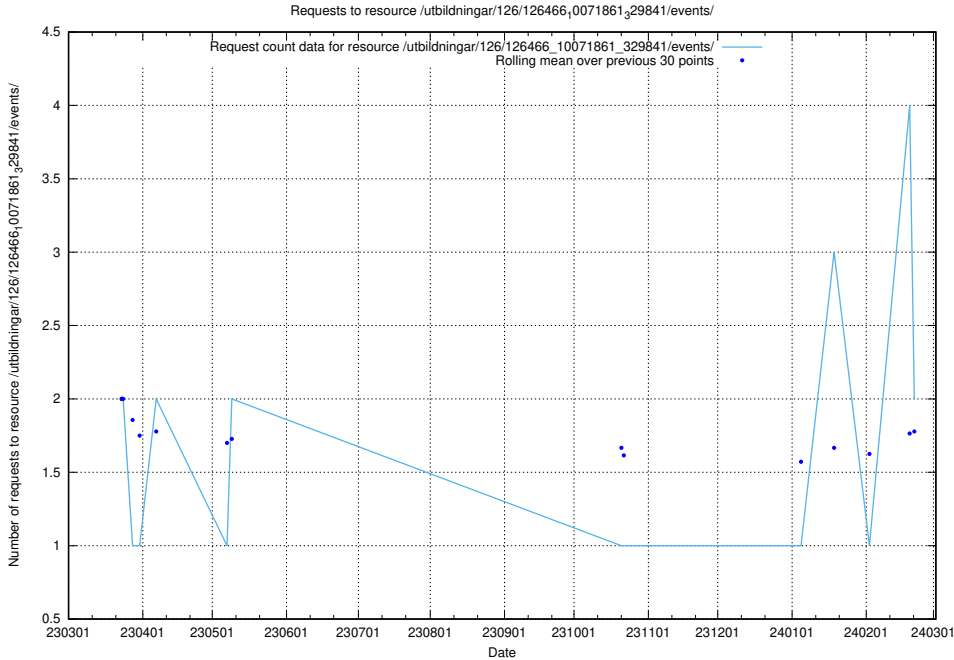

5.943 Usage of /utbildningar/126/126466_10071861_329841/events/

Here, we count the number of requests to resource /utbildningar/126/126466_10071861_329841/events/