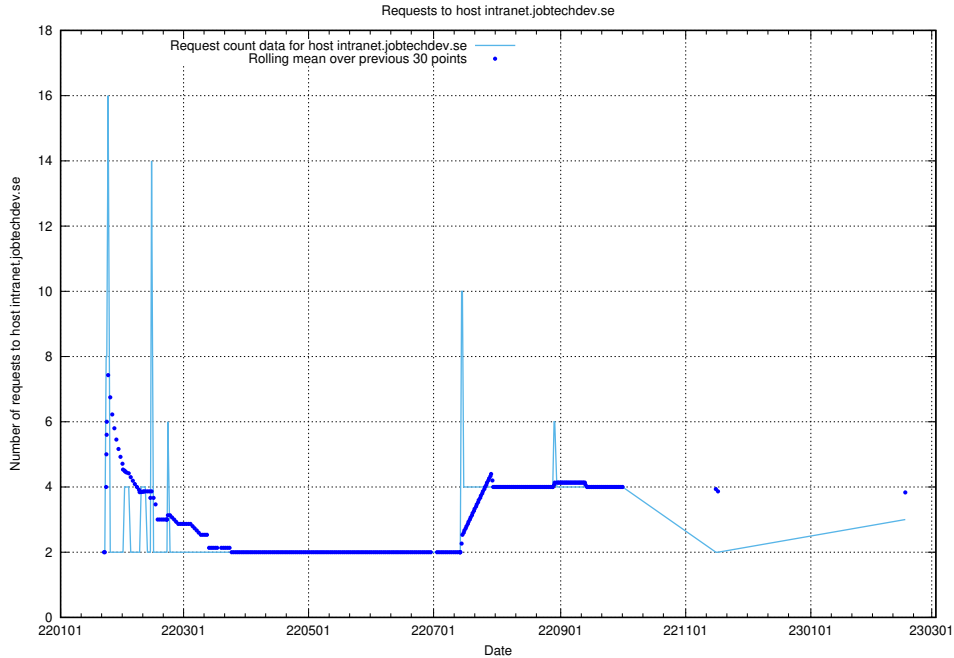

Here, we count the number of requests to host learning.jobtechdev.se.

7.250 Usage of intranet.jobtechdev.se

Here, we count the number of requests to host intranet.jobtechdev.se.

7.251 Usage of ecommerce.jobtechdev.se