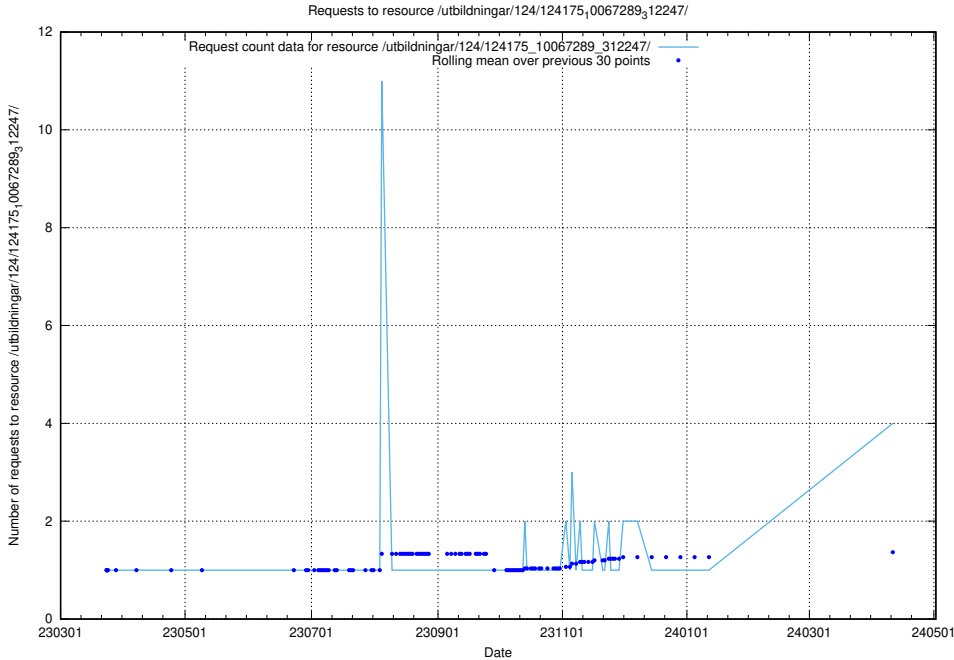

5.205 Usage of /utbildningar/124/124175_10067289_312247/

Here, we count the number of requests to resource /utbildningar/124/124175_10067289_312247/.