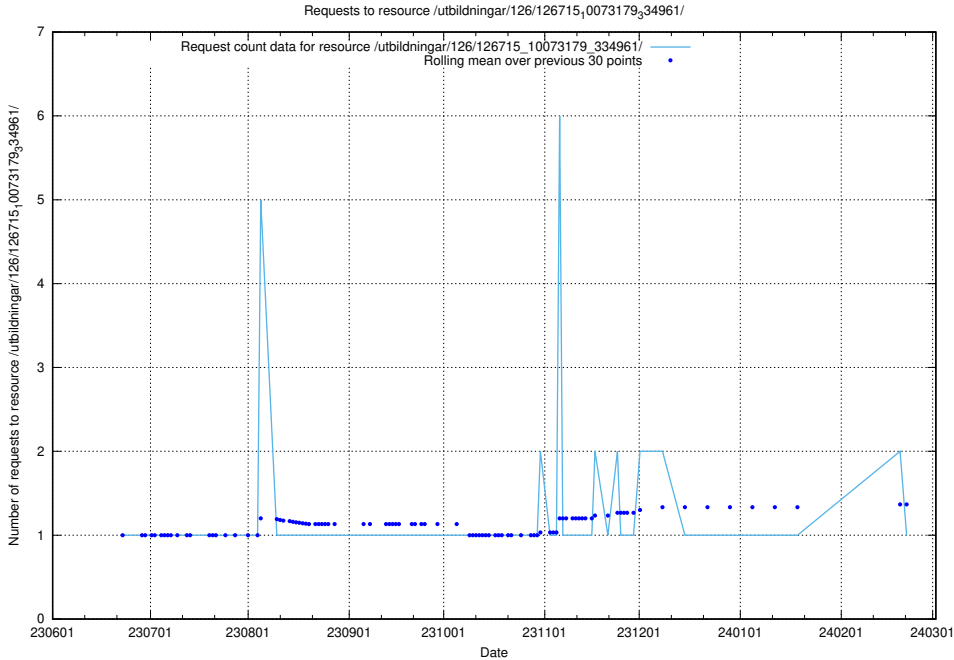

5.5317 Usage of /utbildningar/126/126715_10073179_334961/

Here, we count the number of requests to resource /utbildningar/126/126715_10073179_334961/.