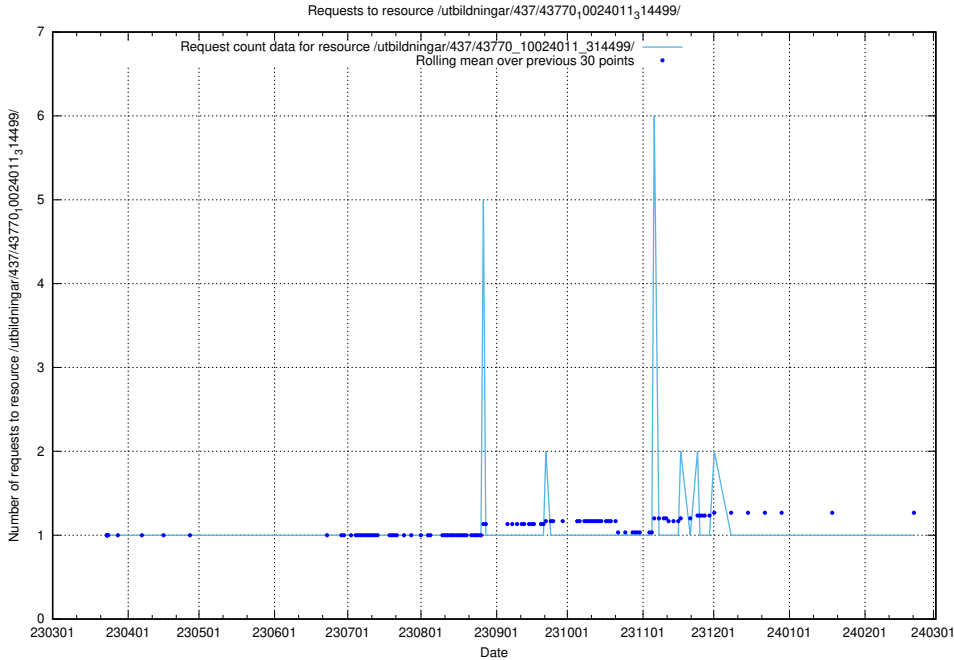

5.6068 Usage of /utbildningar/437/43770_10024011_314499/

Here, we count the number of requests to resource /utbildningar/437/43770_10024011_314499/.