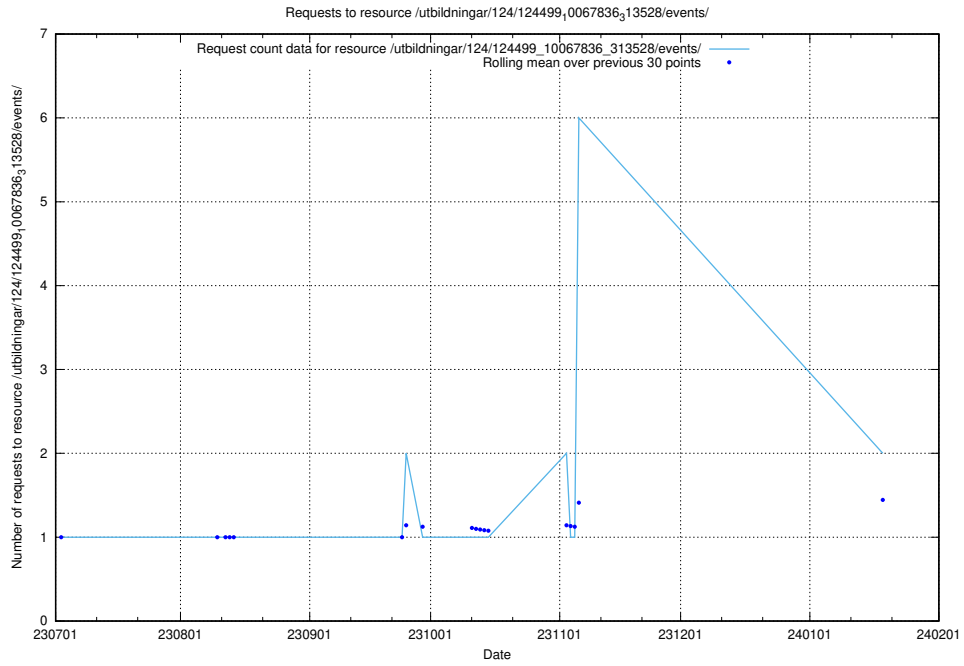

5.824 Usage of /utbildningar/124/124499_10067836_313528/events/

Here, we count the number of requests to resource /utbildningar/124/124499_10067836_313528/events/