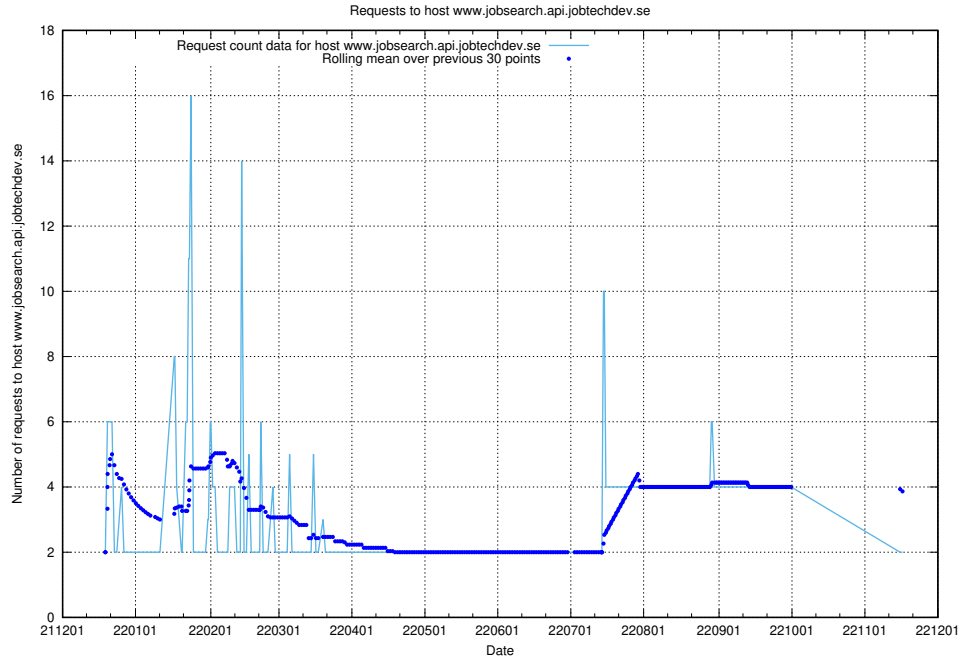

7.377 Usage of www.jobsearch.api.jobtechdev.se

Here, we count the number of requests to host www.jobsearch.api.jobtechdev.se.