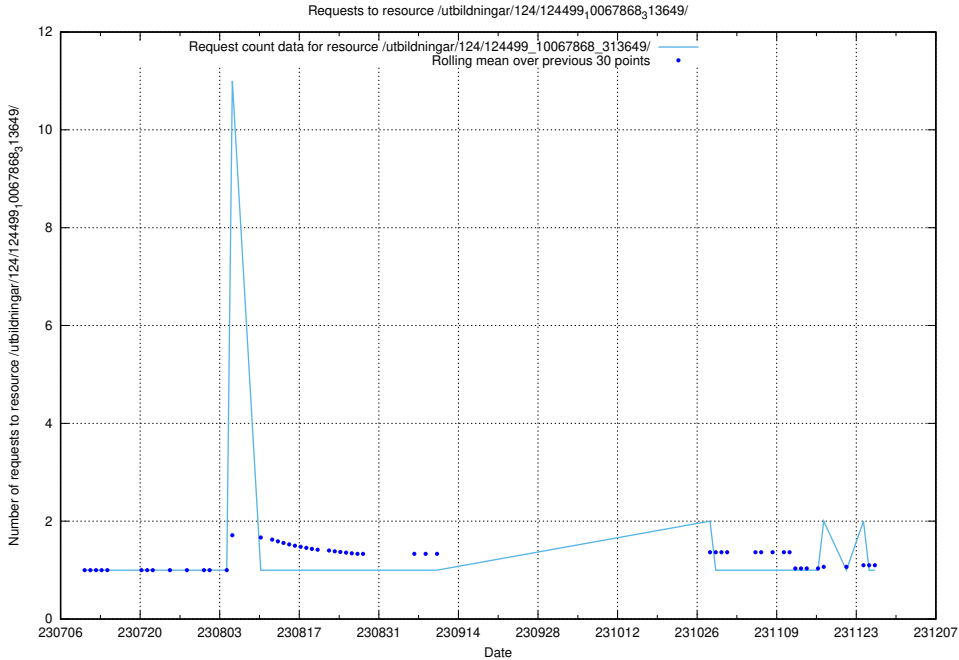

5.4829 Usage of /utbildningar/124/124499_10067868_313649/

Here, we count the number of requests to resource /utbildningar/124/124499_10067868_313649/.