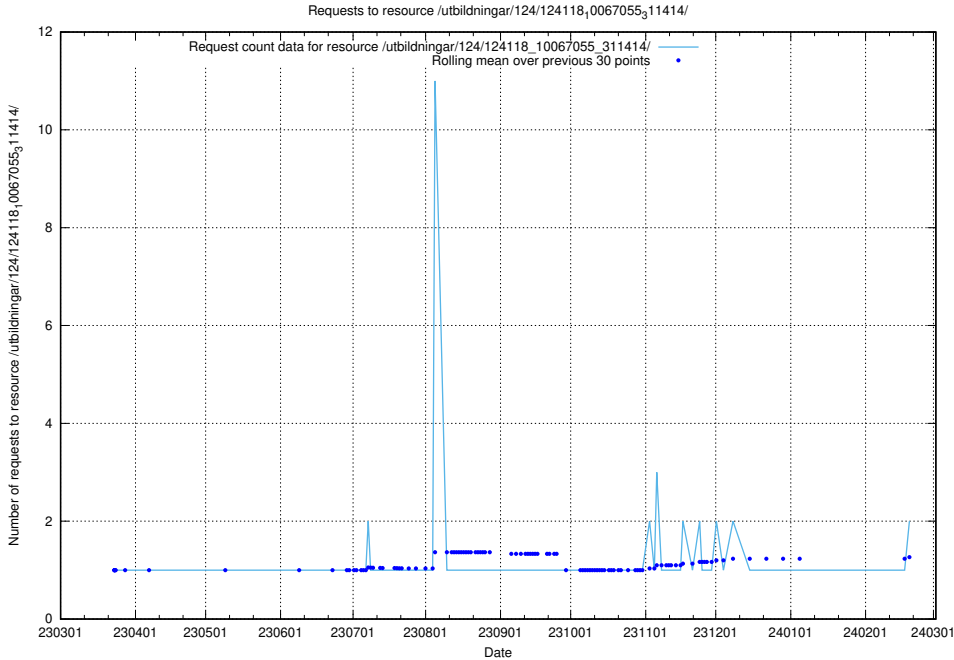

5.708 Usage of /utbildningar/124/124118_10067055_311414/

Here, we count the number of requests to resource /utbildningar/124/124118_10067055_311414/.