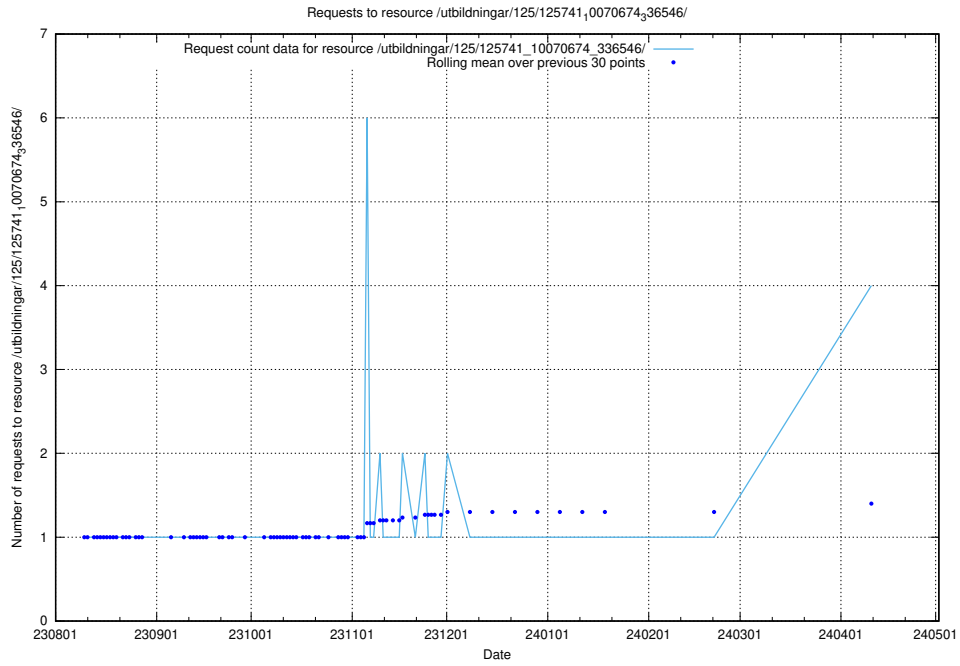

5.222 Usage of /utbildningar/125/125741_10070674_336546/

Here, we count the number of requests to resource /utbildningar/125/125741_10070674_336546/.