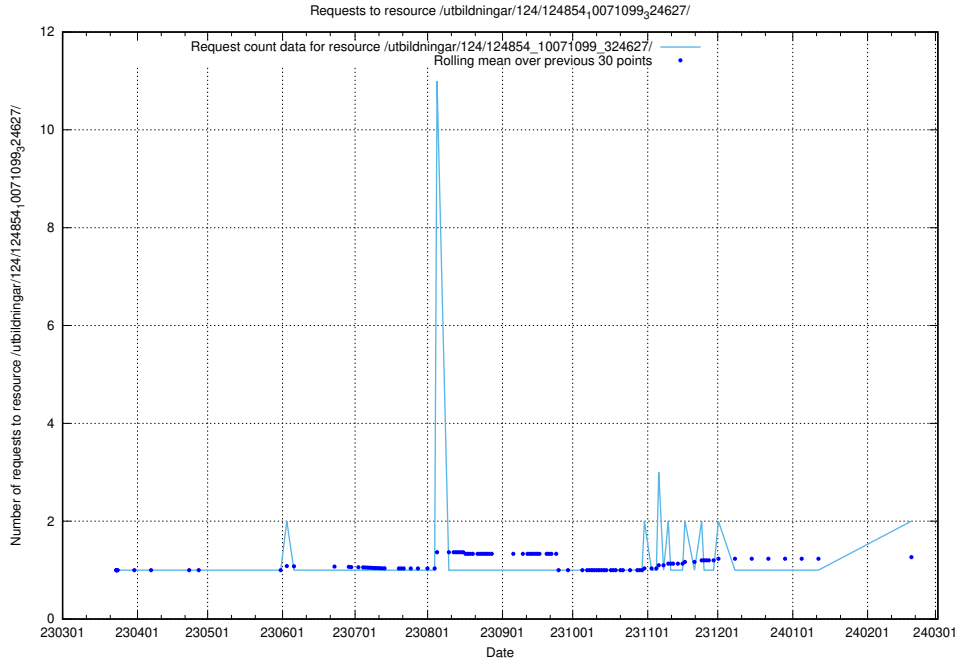

5.504 Usage of /utbildningar/124/124854_10071099_324627/

Here, we count the number of requests to resource /utbildningar/124/124854_10071099_324627/.