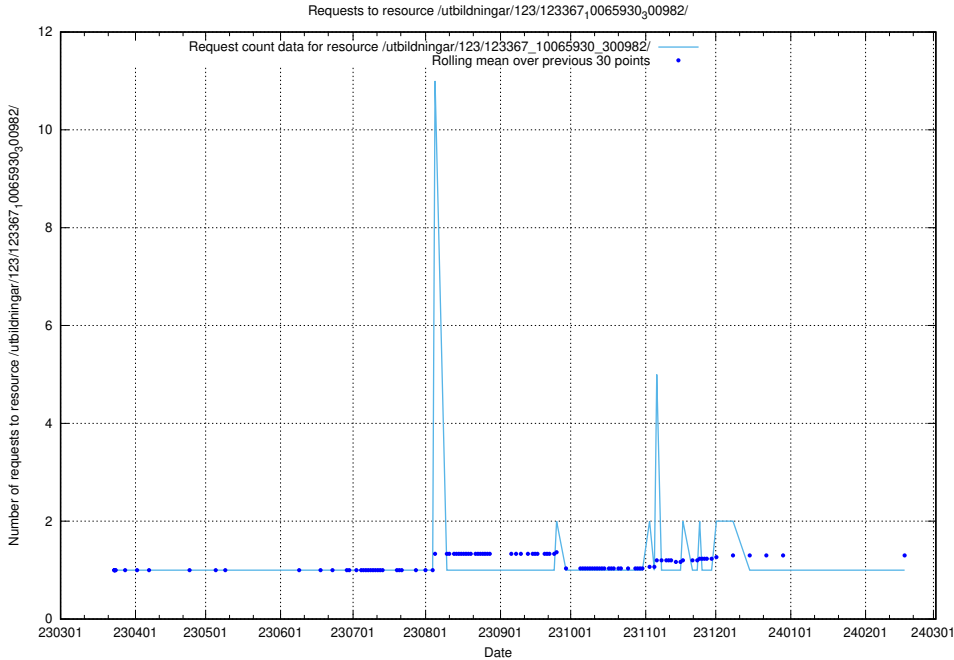

5.4346 Usage of /utbildningar/123/123367_10065930_300982/

Here, we count the number of requests to resource /utbildningar/123/123367_10065930_300982/.