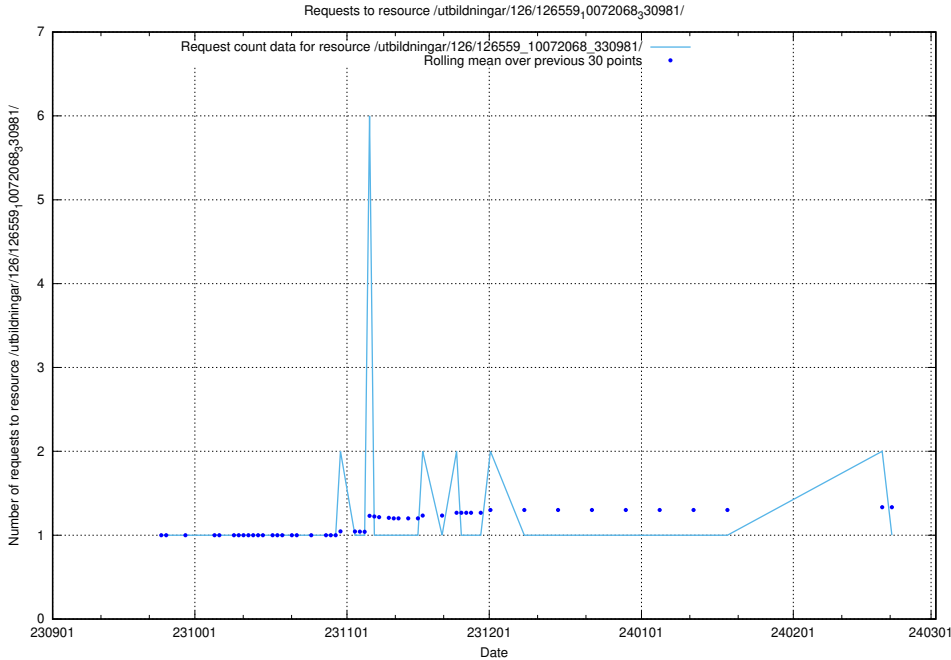

5.4195 Usage of /utbildningar/126/126559_10072068_330981/

Here, we count the number of requests to resource /utbildningar/126/126559_10072068_330981/.