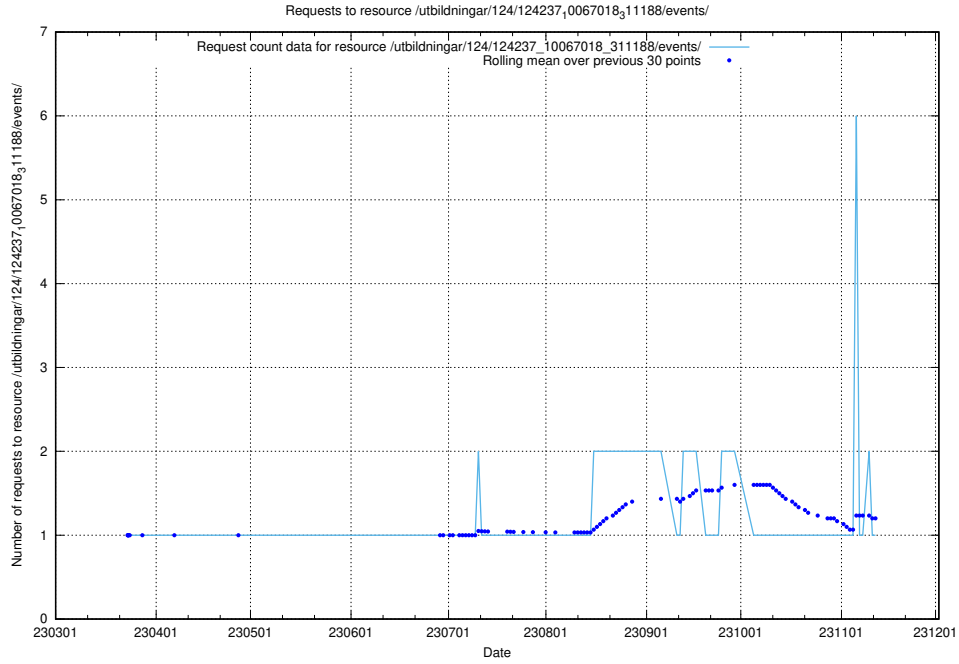

5.3732 Usage of /utbildningar/124/124237_10067018_311188/events/

Here, we count the number of requests to resource /utbildningar/124/124237_10067018_311188/events/