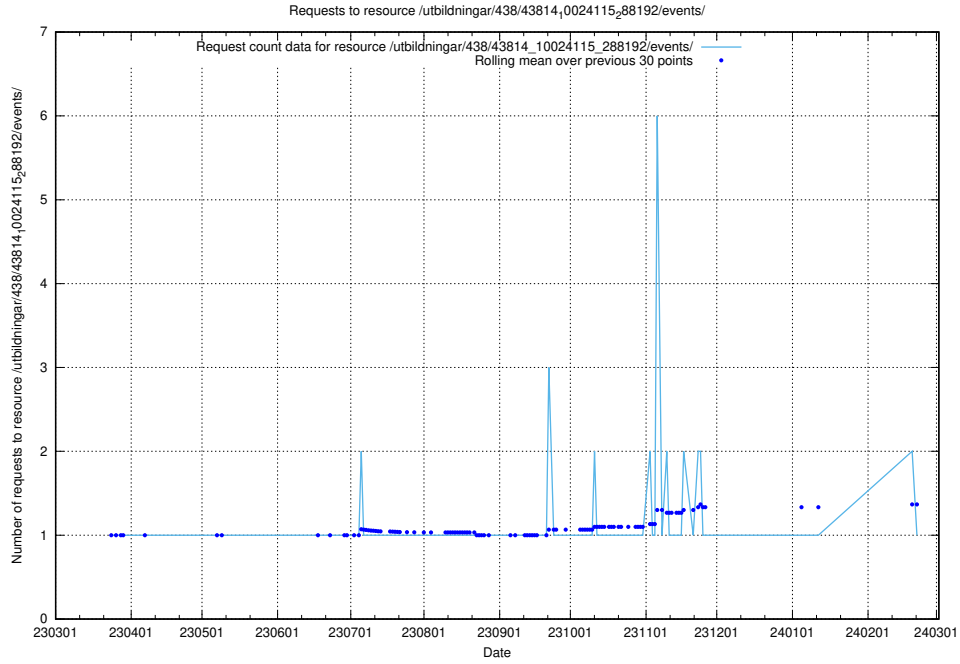

5.5880 Usage of /utbildningar/438/43814_10024115_288192/events/

Here, we count the number of requests to resource /utbildningar/438/43814_10024115_288192/events/.