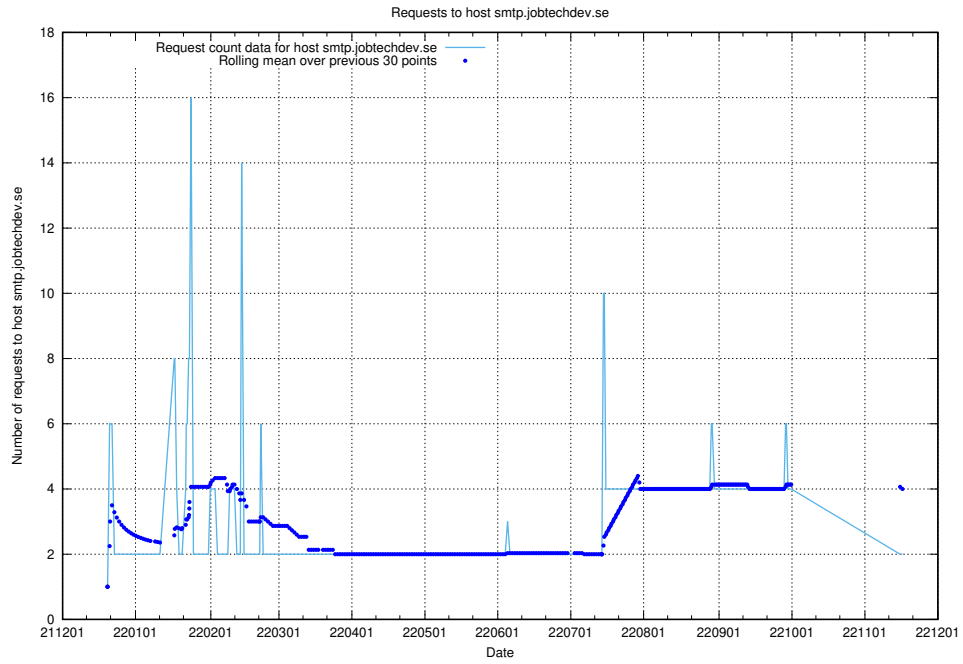

7.364 Usage of smtp.jobtechdev.se

Here, we count the number of requests to host smtp.jobtechdev.se.