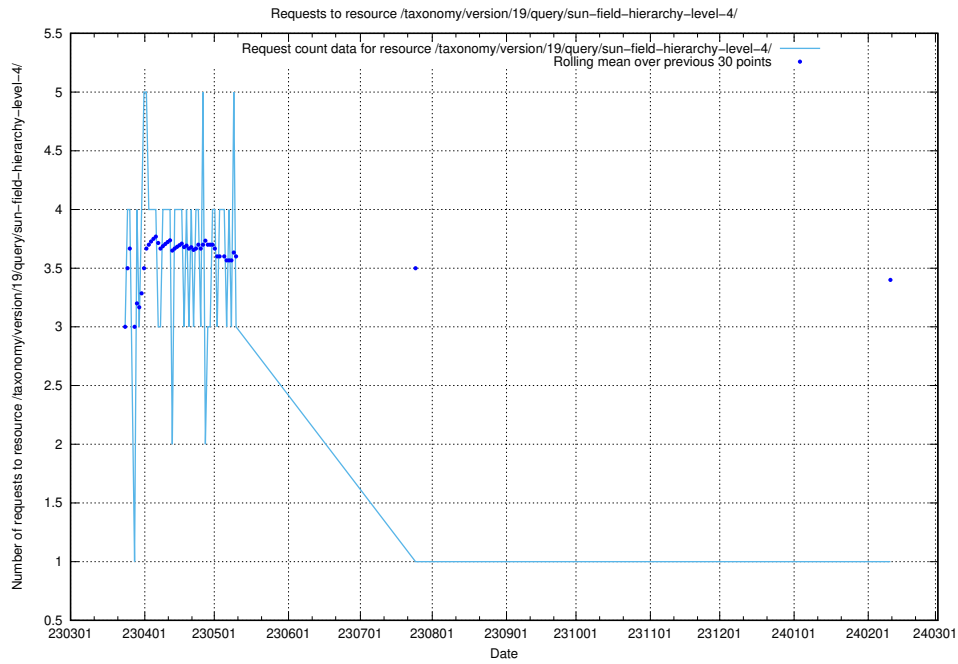

5.5829 Usage of /taxonomy/version/19/query/sun-field-hierarchy-level-4/

Here, we count the number of requests to resource /taxonomy/version/19/query/sun-field-hierarchy-level-4/.