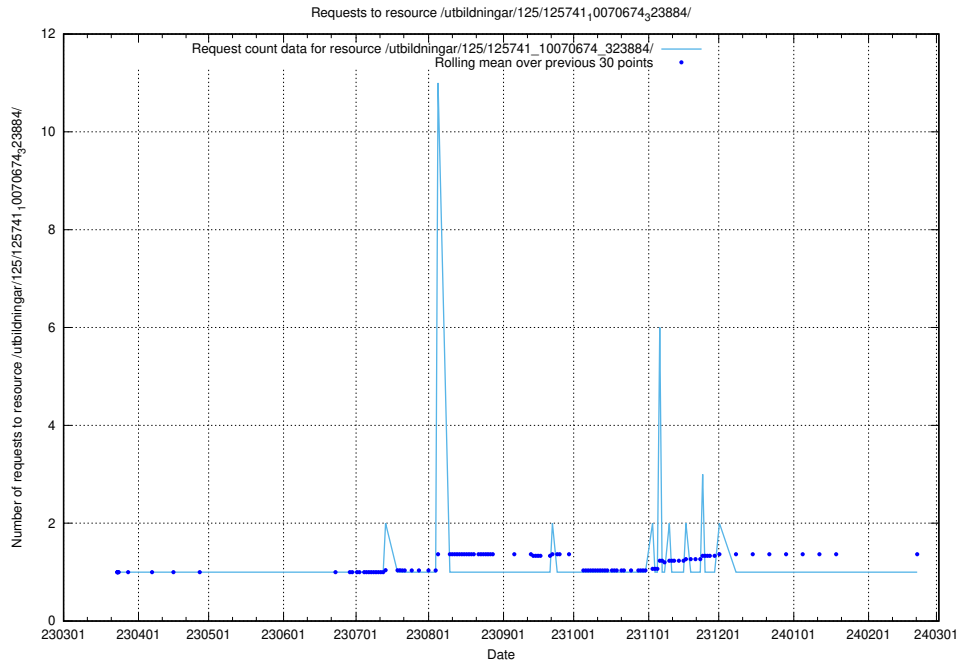

5.6181 Usage of /utbildningar/125/125741_10070674_323884/

Here, we count the number of requests to resource /utbildningar/125/125741_10070674_323884/.