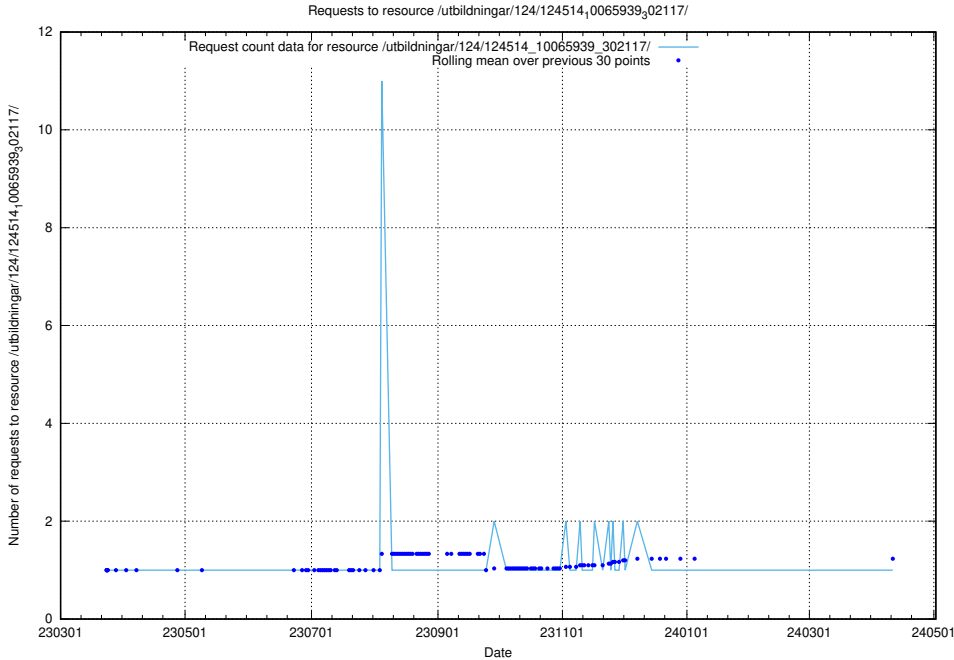

5.1631 Usage of /utbildningar/124/124514_10065939_302117/

Here, we count the number of requests to resource /utbildningar/124/124514_10065939_302117/.