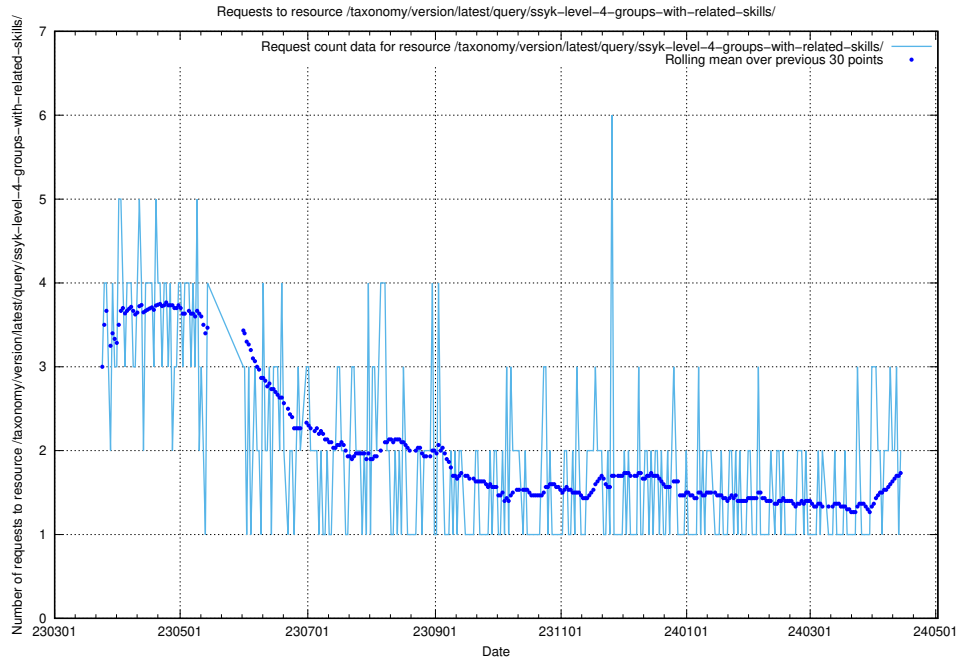

5.916 Usage of /taxonomy/version/latest/query/ssyk-level-4-groups-with-related-skills/

Here, we count the number of requests to resource /taxonomy/version/latest/query/ssyk-level-4-groups-with-related-skills/.