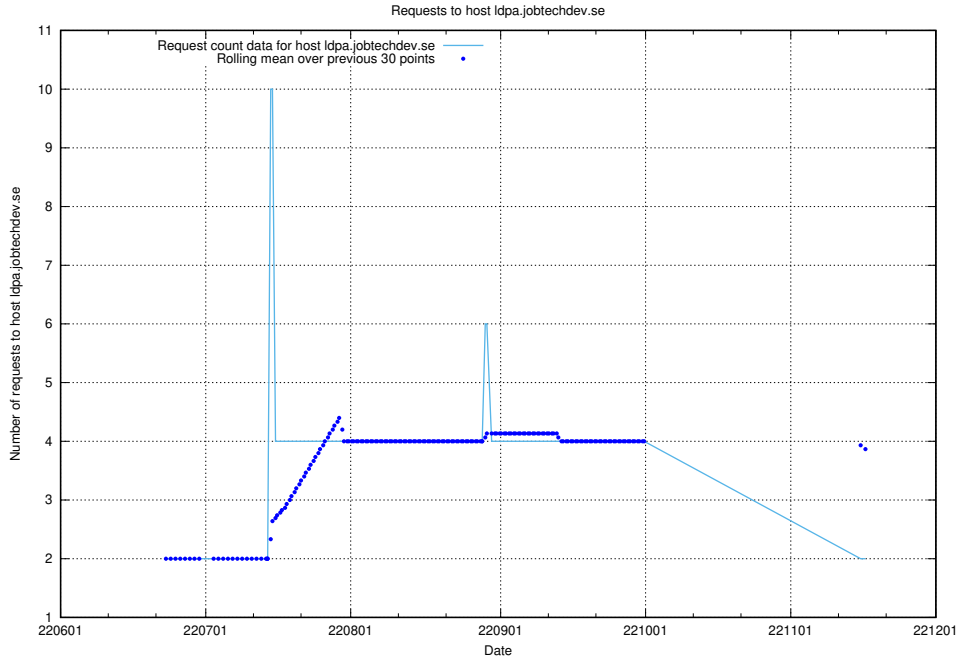

7.395 Usage of ldpa.jobtechdev.se

Here, we count the number of requests to host ldpa.jobtechdev.se.