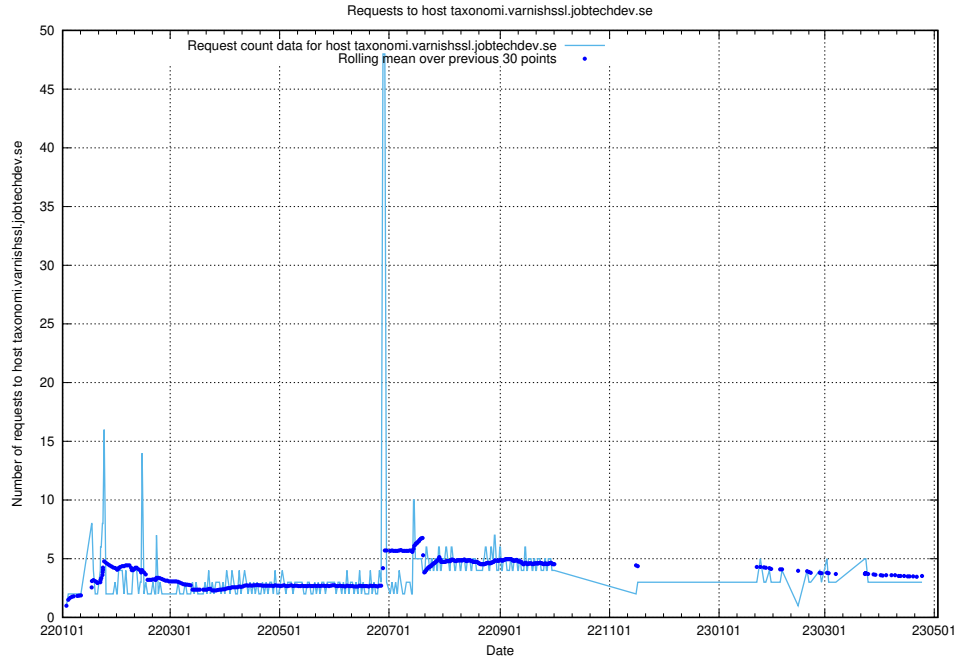

7.173 Usage of `taxonomi.varnishssl.jobtechdev.se`

Here, we count the number of requests to host `taxonomi.varnishssl.jobtechdev.se`.