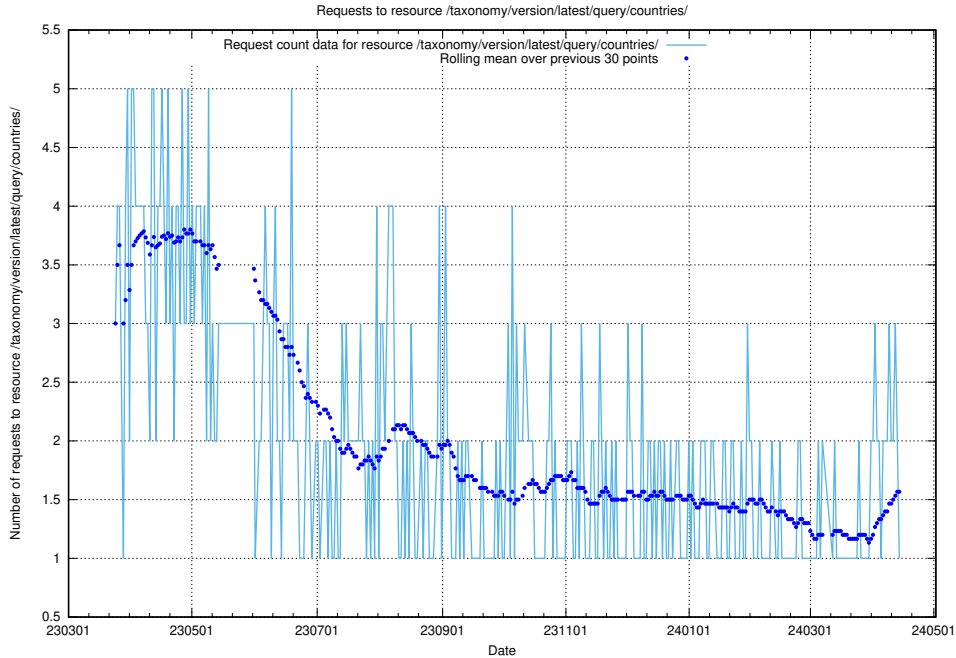

5.5817 Usage of /taxonomy/version/latest/query/countries/

Here, we count the number of requests to resource /taxonomy/version/latest/query/countries/.