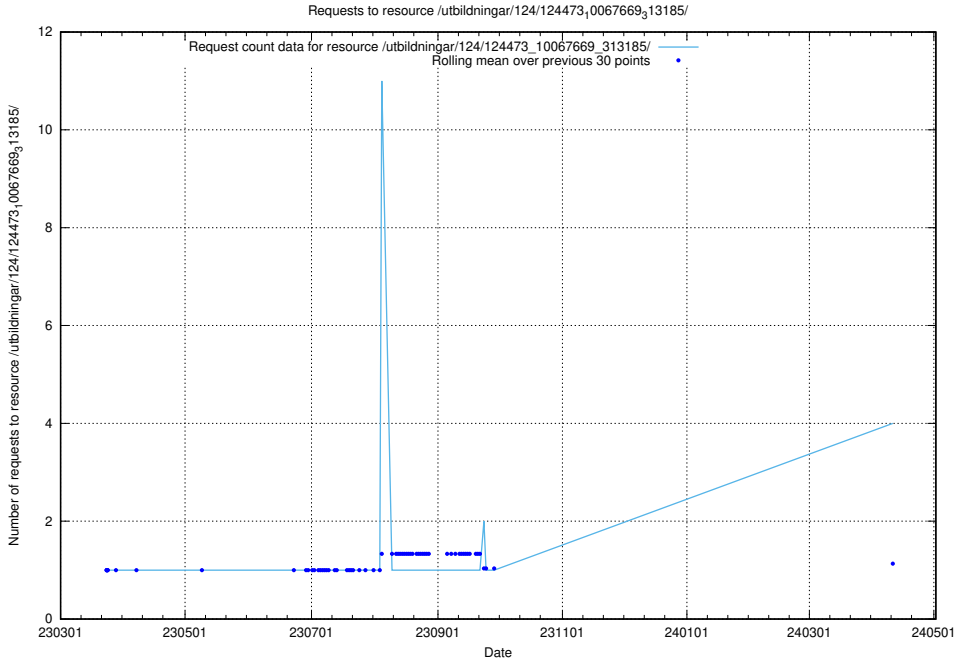

5.193 Usage of /utbildningar/124/124473_10067669_313185/

Here, we count the number of requests to resource /utbildningar/124/124473_10067669_313185/.