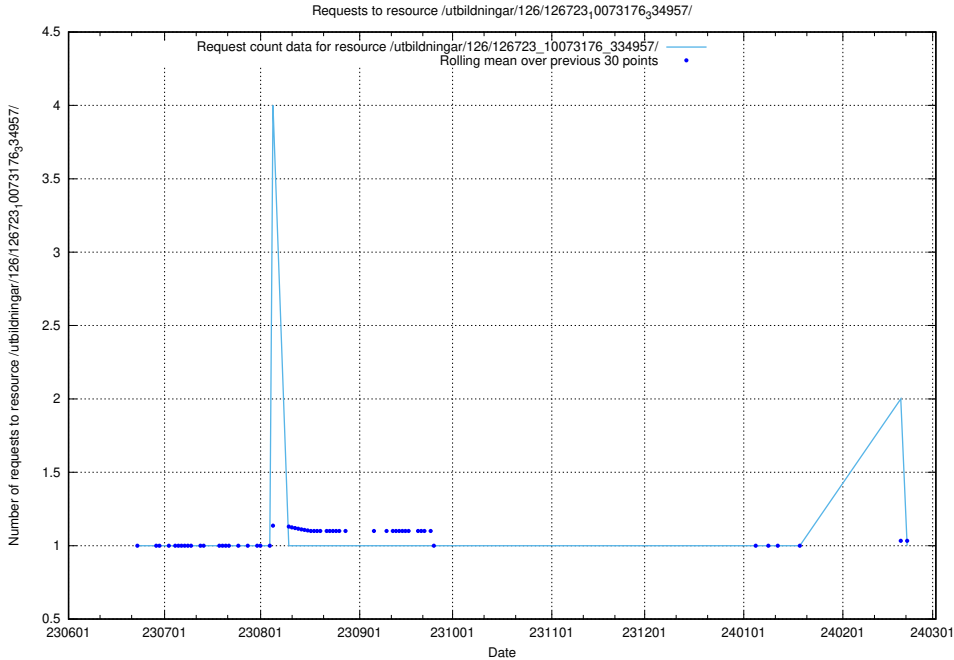

5.5302 Usage of /utbildningar/126/126723_10073176_334957/

Here, we count the number of requests to resource /utbildningar/126/126723_10073176_334957/.