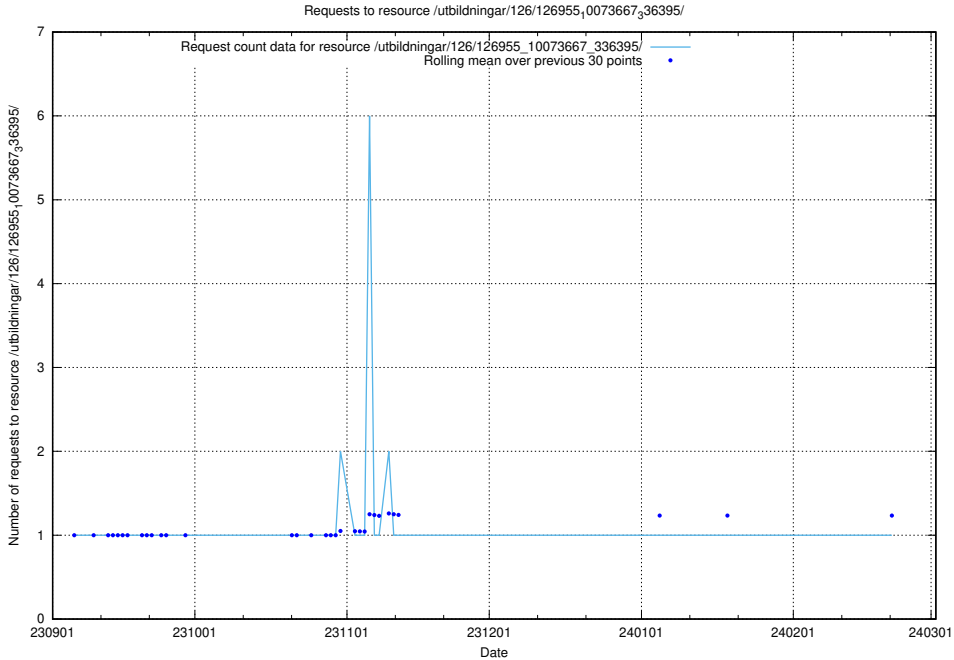

5.4369 Usage of /utbildningar/126/126955_10073667_336395/

Here, we count the number of requests to resource /utbildningar/126/126955_10073667_336395/.