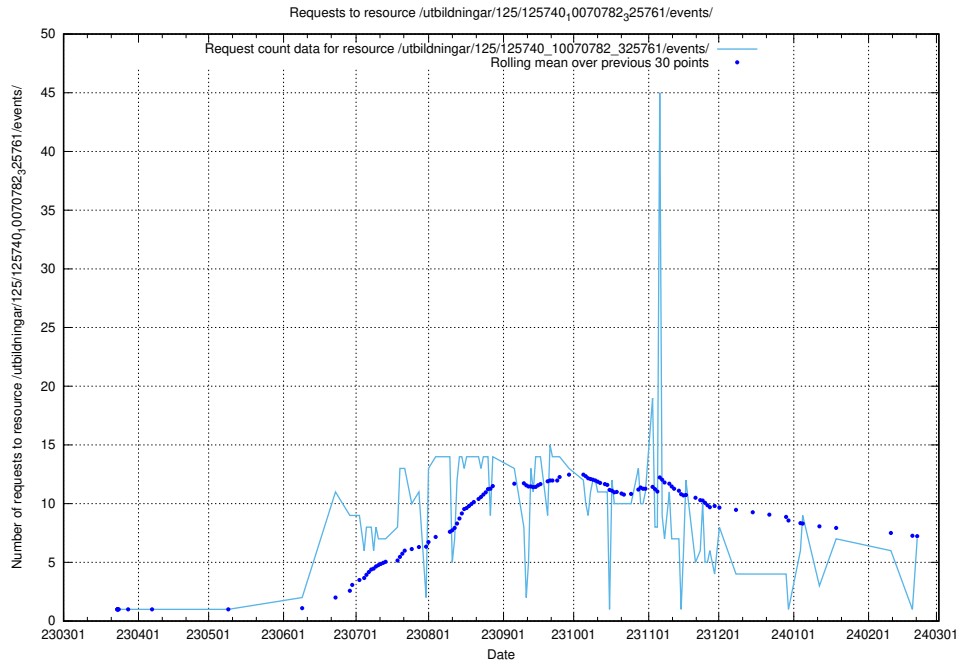

5.38 Usage of /utbildningar/125/125740_10070782_325761/events/

Here, we count the number of requests to resource /utbildningar/125/125740_10070782_325761/events/