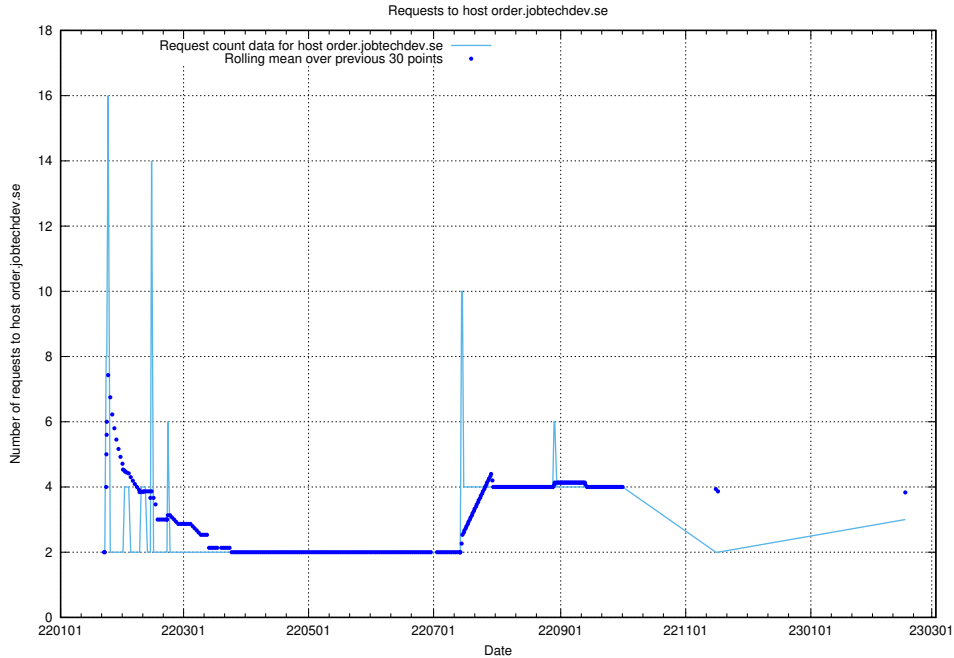

7.245 Usage of order.jobtechdev.se

Here, we count the number of requests to host order.jobtechdev.se.