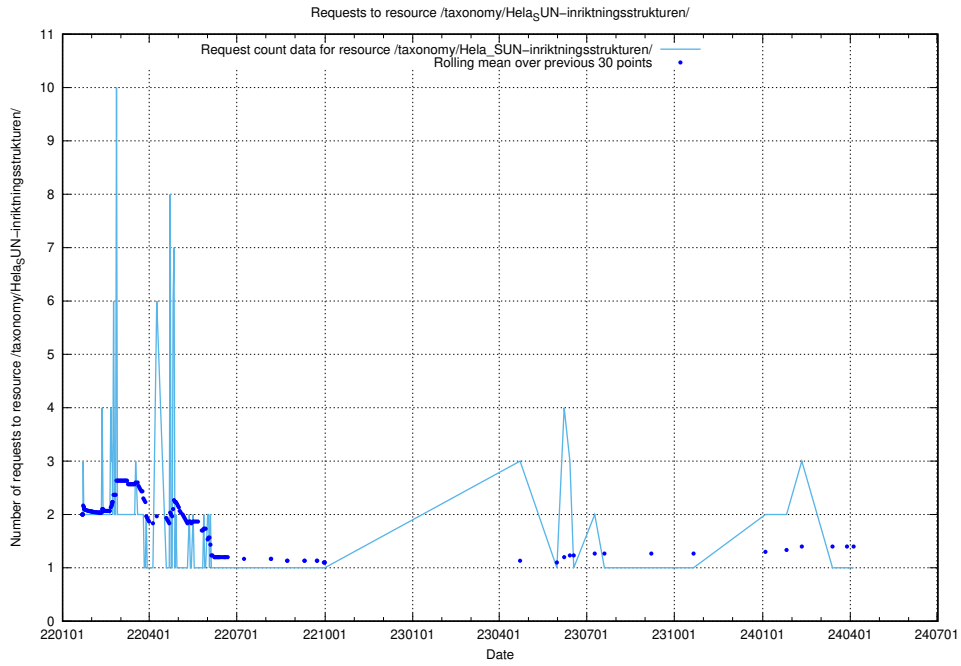

5.6194 Usage of /taxonomy/Hela_SUN-inriktningsstrukturen/

Here, we count the number of requests to resource /taxonomy/Hela_SUN-inriktningsstrukturen/.