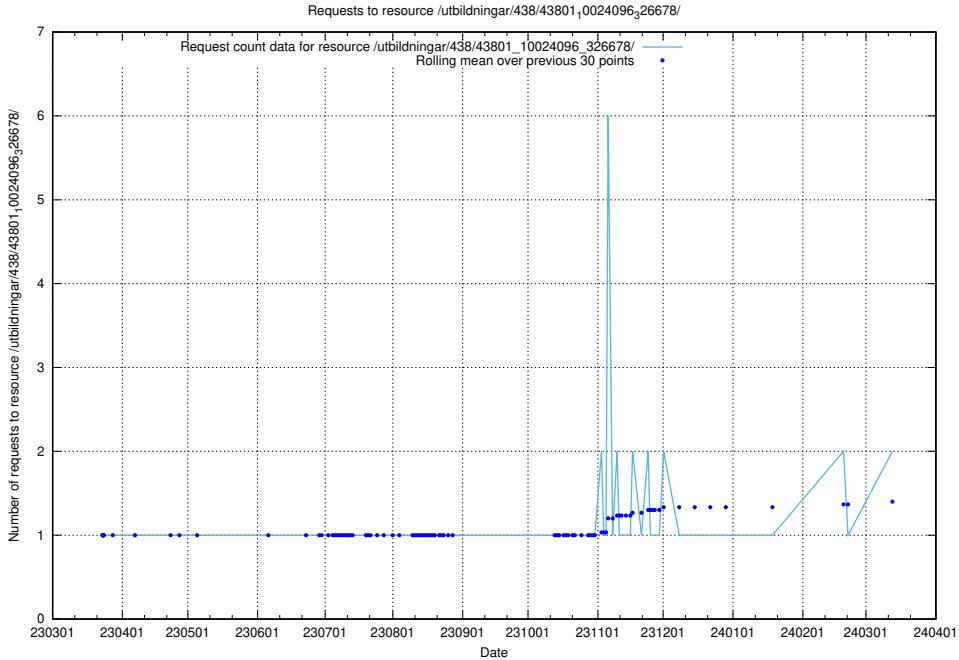

5.957 Usage of /utbildningar/438/43801_10024096_326678/

Here, we count the number of requests to resource /utbildningar/438/43801_10024096_326678/.