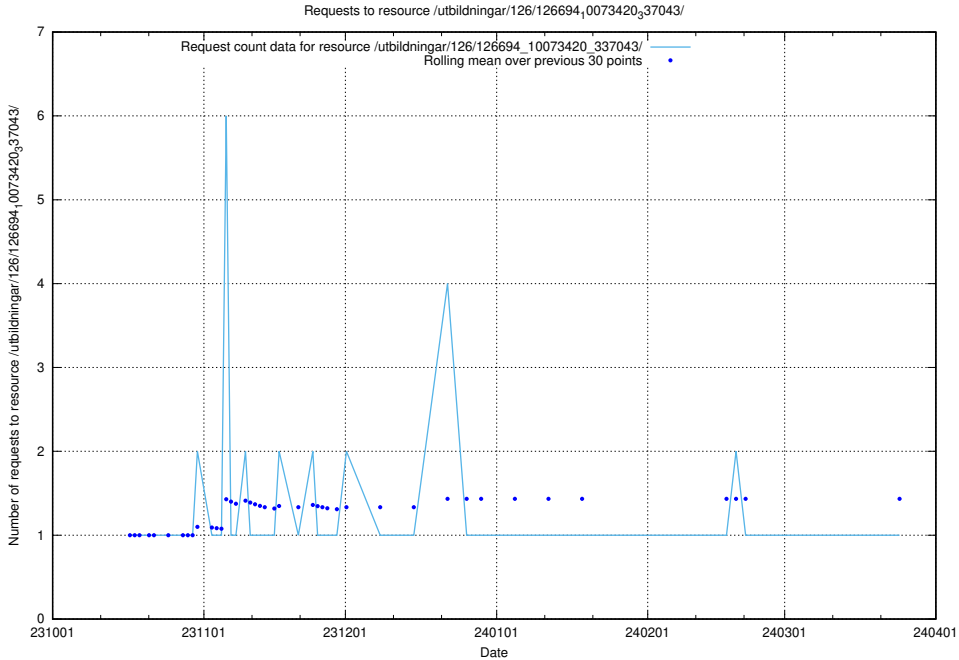

5.4019 Usage of /utbildningar/126/126694_10073420_337043/

Here, we count the number of requests to resource /utbildningar/126/126694_10073420_337043/.