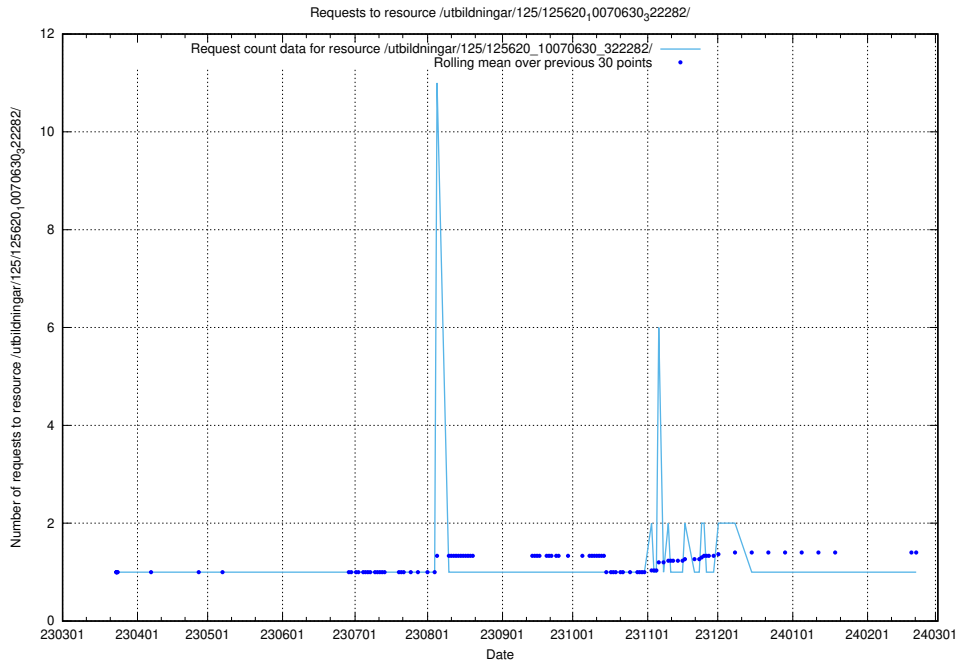

5.1062 Usage of /utbildningar/125/125620_10070630_322282/

Here, we count the number of requests to resource /utbildningar/125/125620_10070630_322282/.