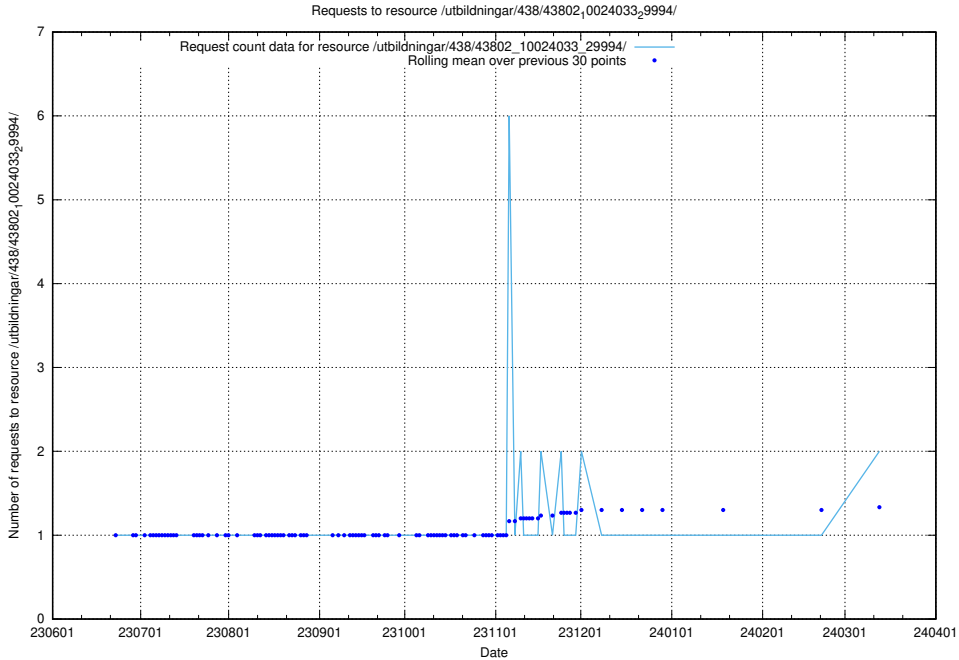

5.848 Usage of /utbildningar/438/43802_10024033_29994/

Here, we count the number of requests to resource /utbildningar/438/43802_10024033_29994/.