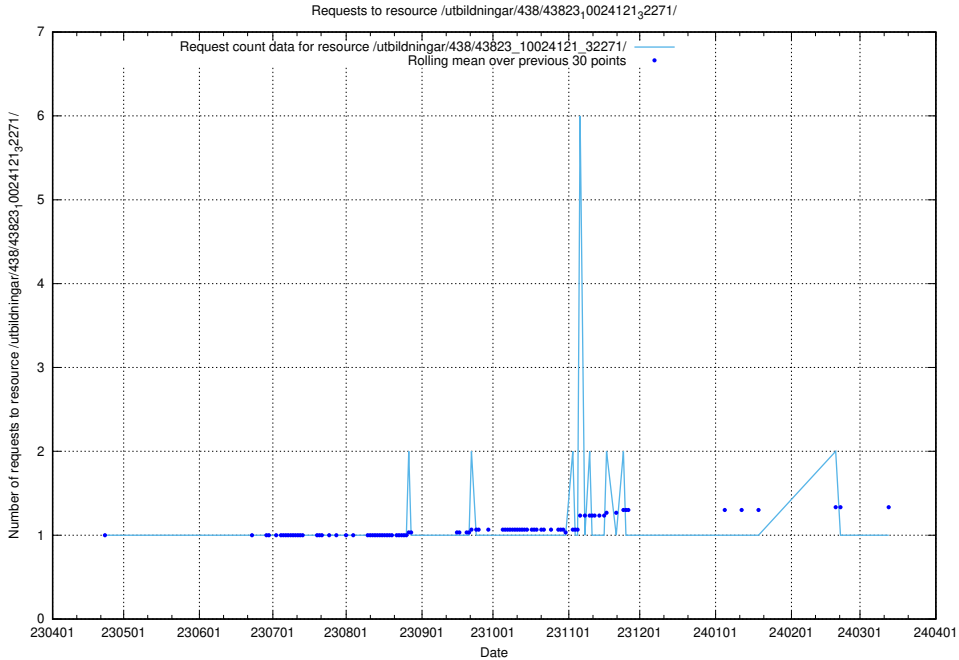

5.5718 Usage of /utbildningar/438/43823_10024121_32271/

Here, we count the number of requests to resource /utbildningar/438/43823_10024121_32271/.