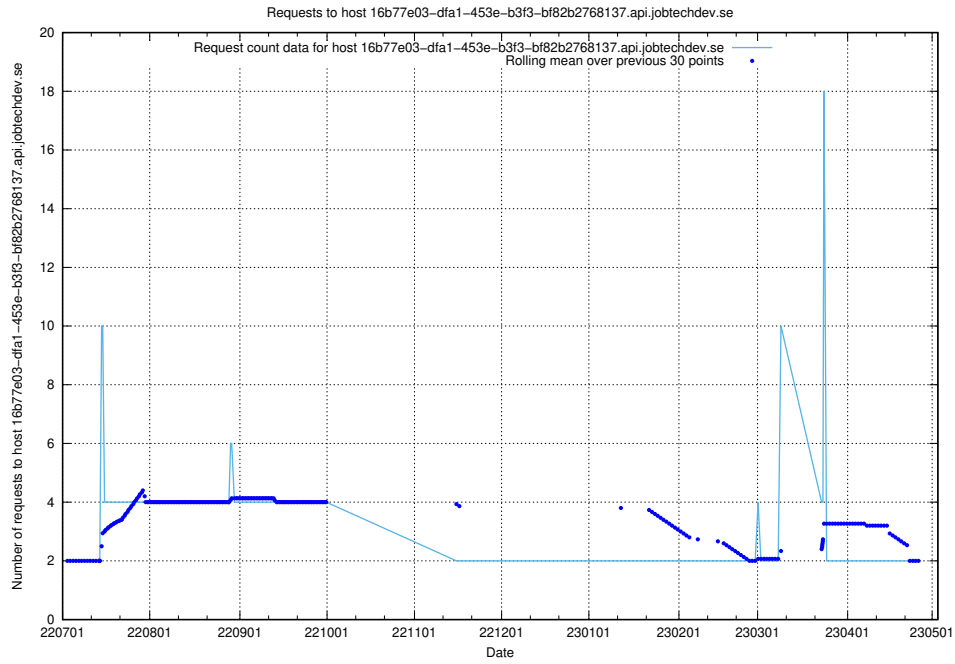

7.386 Usage of 16b77e03-dfa1-453e-b3f3-bf82b2768137.api.jobtechdev.se

Here, we count the number of requests to host 16b77e03-dfa1-453e-b3f3-bf82b2768137.api.jobtechdev.se.