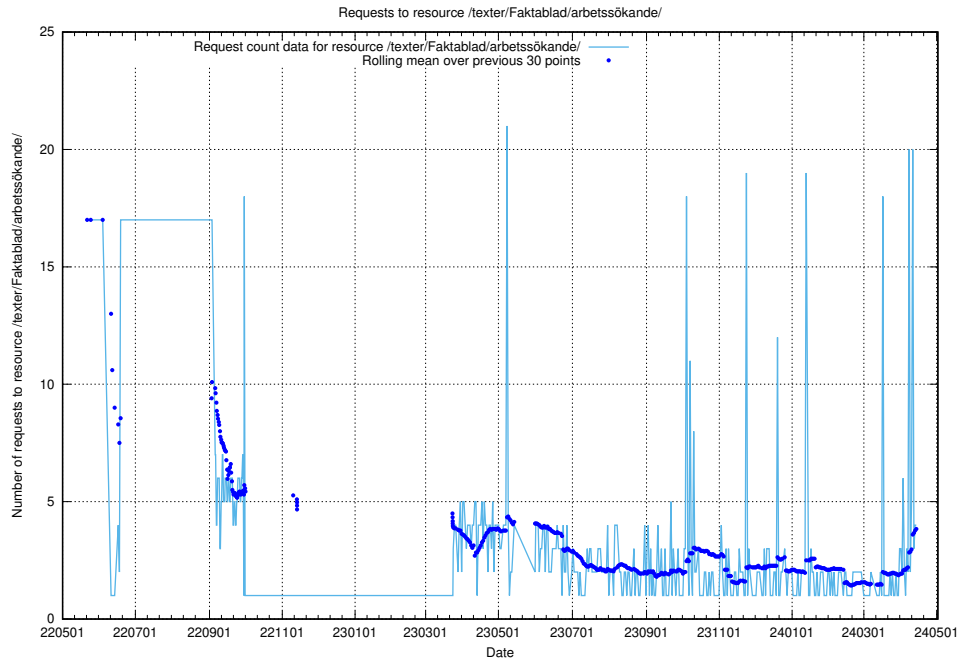

5.164 Usage of /texter/Faktablad/arbetssökande/

Here, we count the number of requests to resource /texter/Faktablad/arbetssökande/.