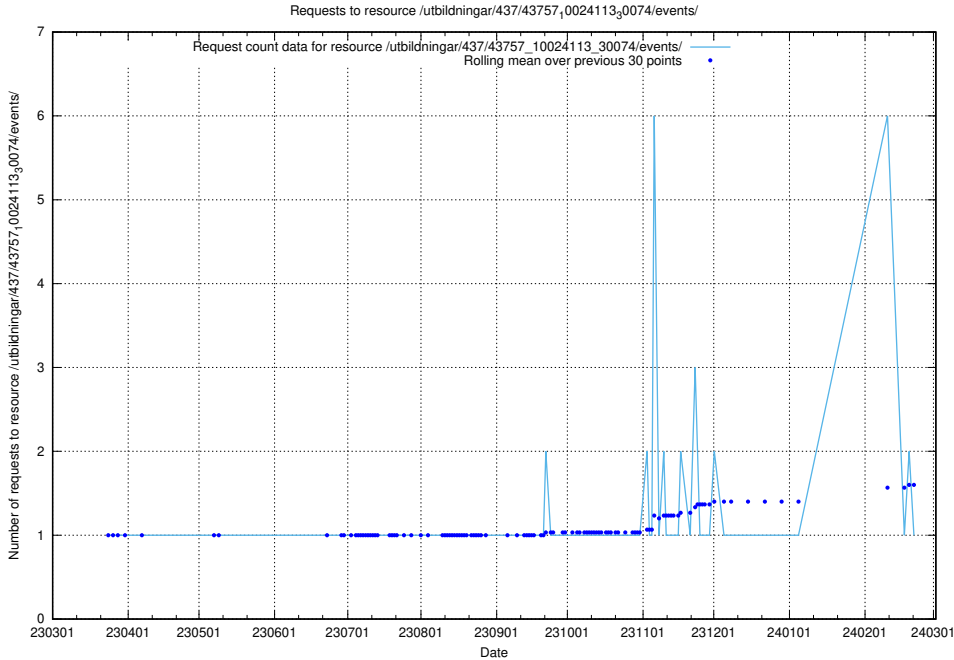

5.5898 Usage of /utbildningar/437/43757_10024113_30074/events/

Here, we count the number of requests to resource /utbildningar/437/43757_10024113_30074/events/.