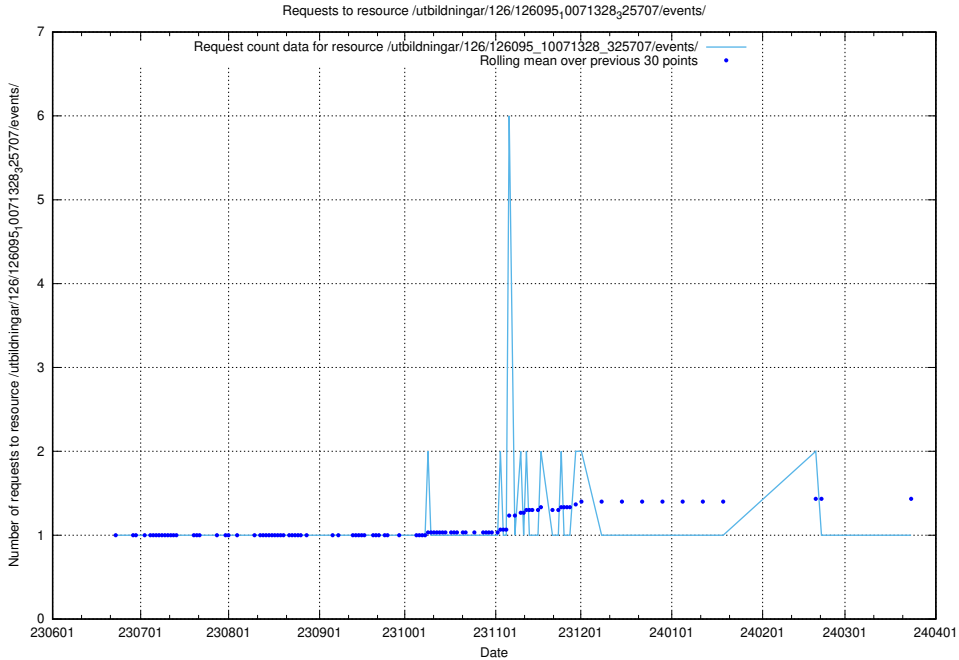

5.5379 Usage of /utbildningar/126/126095_10071328_325707/events/

Here, we count the number of requests to resource /utbildningar/126/126095_10071328_325707/events/