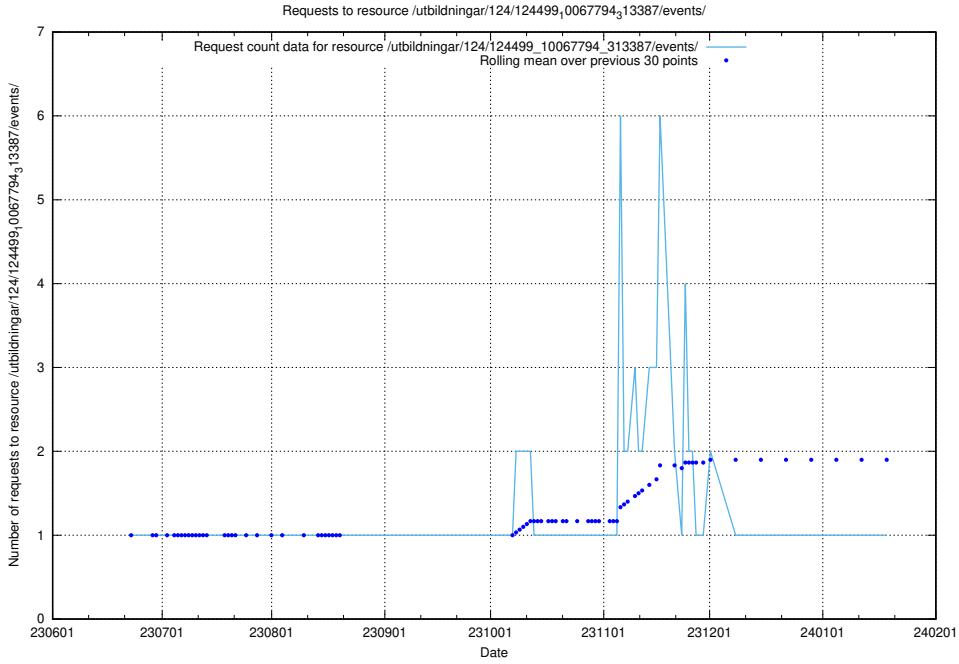

Here, we count the number of requests to resource /utbildningar/124/124499_10067840_313543/.

5.5478 Usage of /utbildningar/124/124499_10067794_313387/events/

Here, we count the number of requests to resource /utbildningar/124/124499_10067794_313387/events/