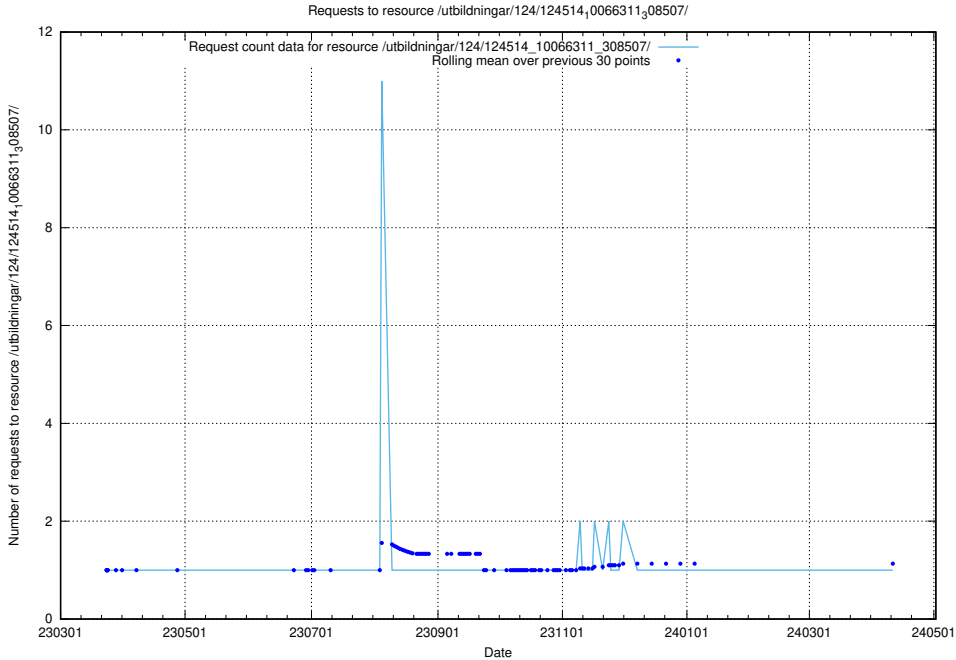

5.1555 Usage of /utbildningar/124/124514_10066311_308507/

Here, we count the number of requests to resource /utbildningar/124/124514_10066311_308507/.