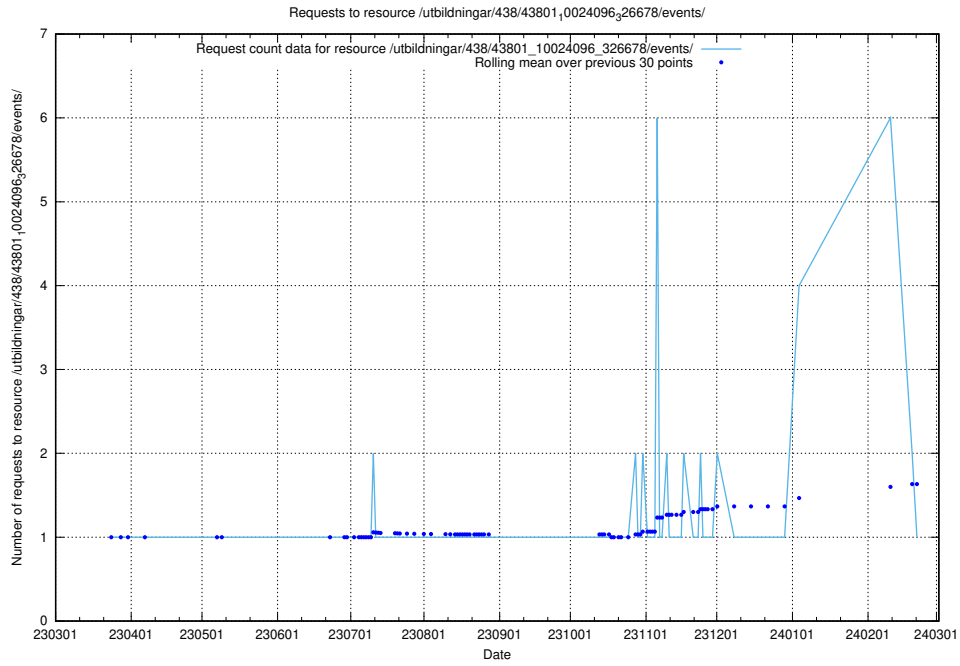

5.5884 Usage of /utbildningar/438/43801_10024096_326678/events/

Here, we count the number of requests to resource /utbildningar/438/43801_10024096_326678/events/.