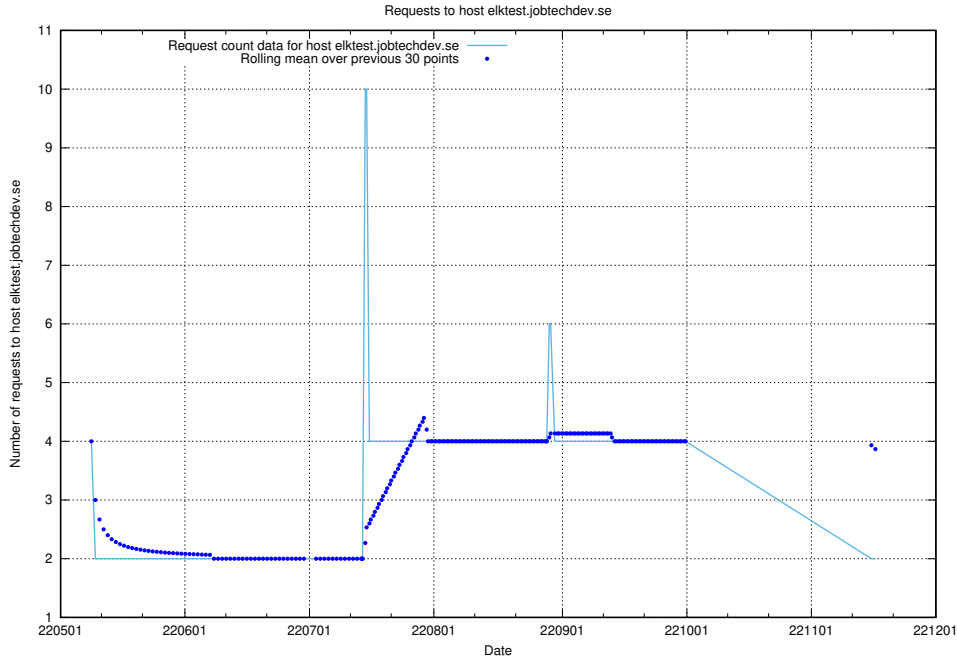

7.425 Usage of elktest.jobtechdev.se

Here, we count the number of requests to host elktest.jobtechdev.se.