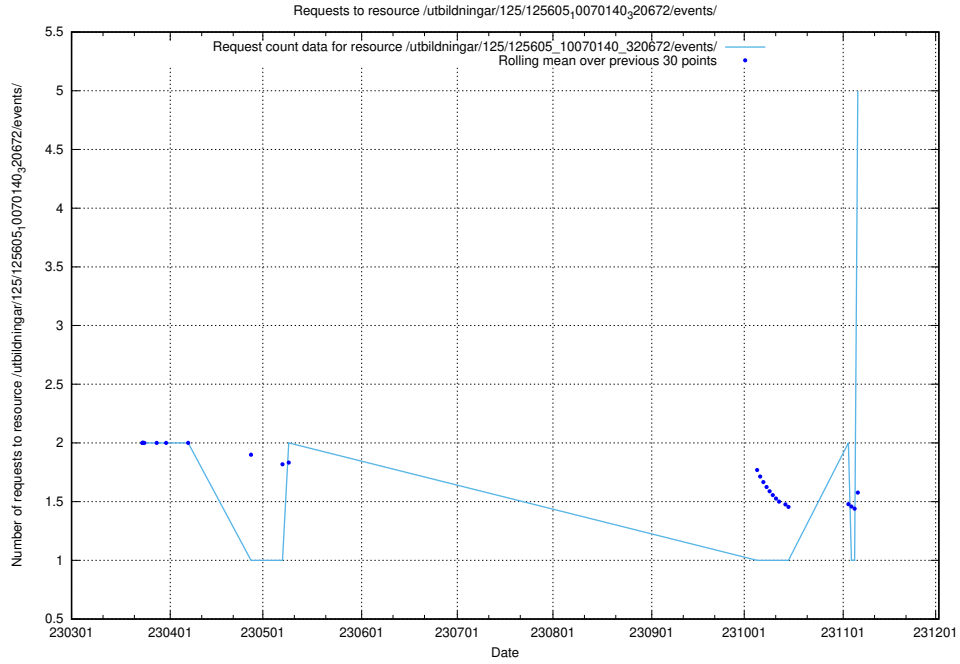

5.159 Usage of /utbildningar/125/125605_10070140_320672/events/

Here, we count the number of requests to resource /utbildningar/125/125605_10070140_320672/events/