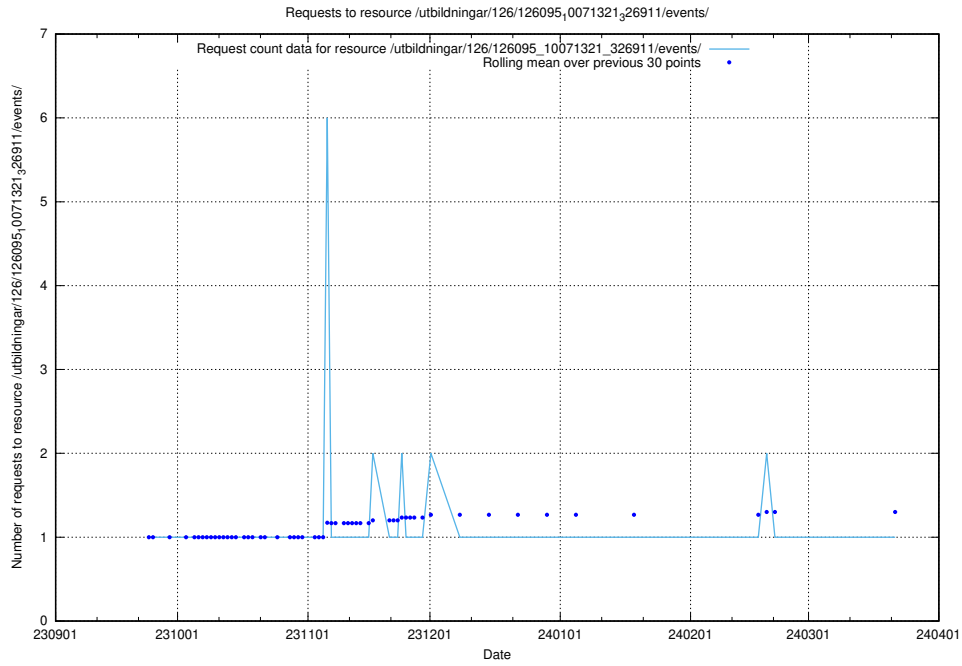

Here, we count the number of requests to resource /utbildningar/126/126535_10072068_330981/.

5.4197 Usage of /utbildningar/126/126095_10071321_326911/events/

Here, we count the number of requests to resource /utbildningar/126/126095_10071321_326911/events/