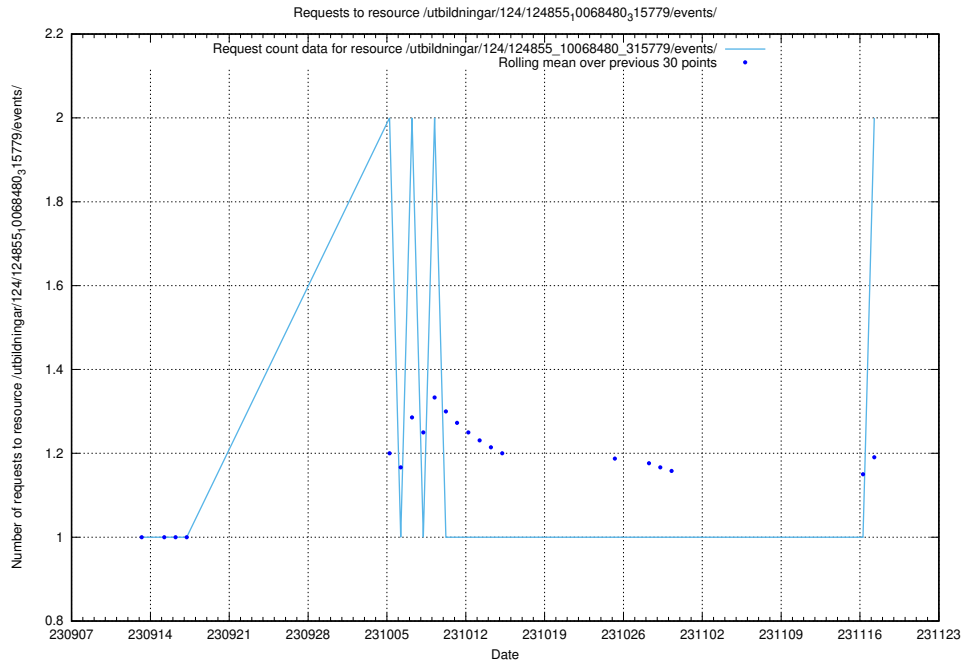

5.750 Usage of /utbildningar/124/124855_10068480_315779/events/

Here, we count the number of requests to resource /utbildningar/124/124855_10068480_315779/events/