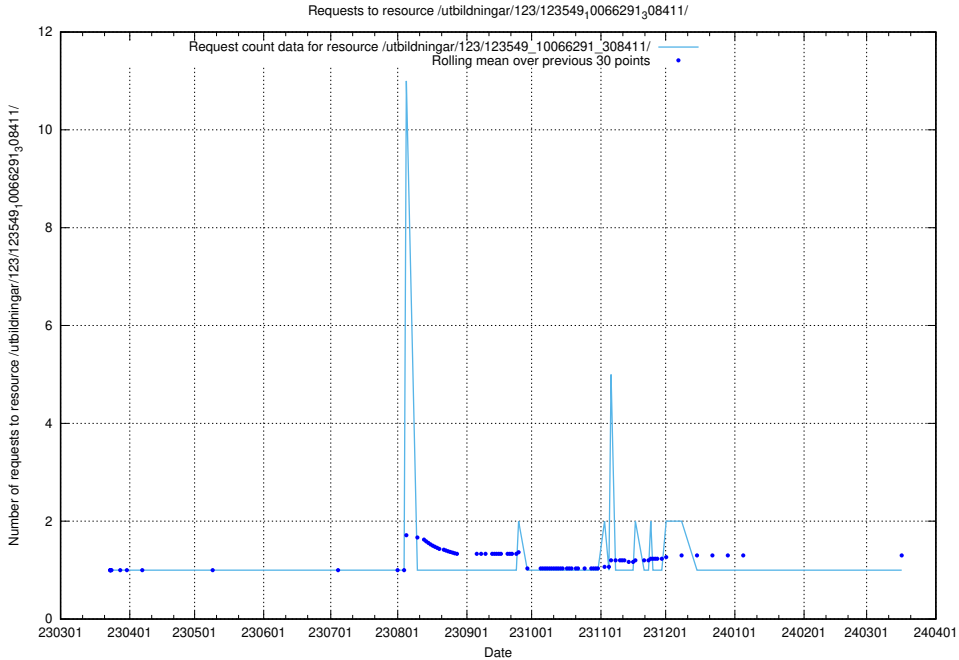

5.4226 Usage of /utbildningar/123/123549_10066291_308411/

Here, we count the number of requests to resource /utbildningar/123/123549_10066291_308411/.