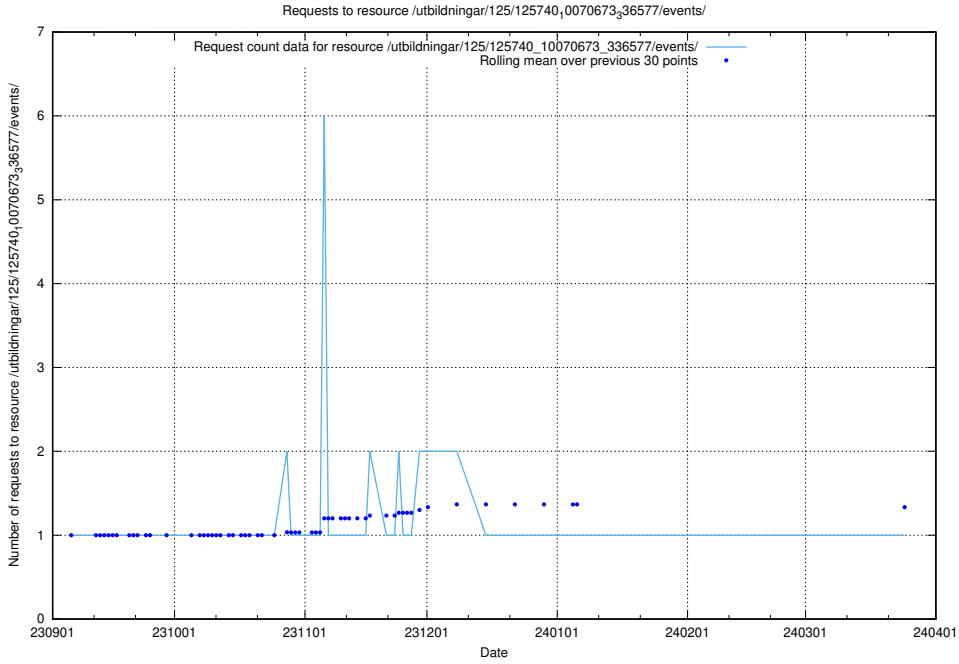

5.4386 Usage of /utbildningar/125/125740_10070673_336577/events/

Here, we count the number of requests to resource /utbildningar/125/125740_10070673_336577/events/