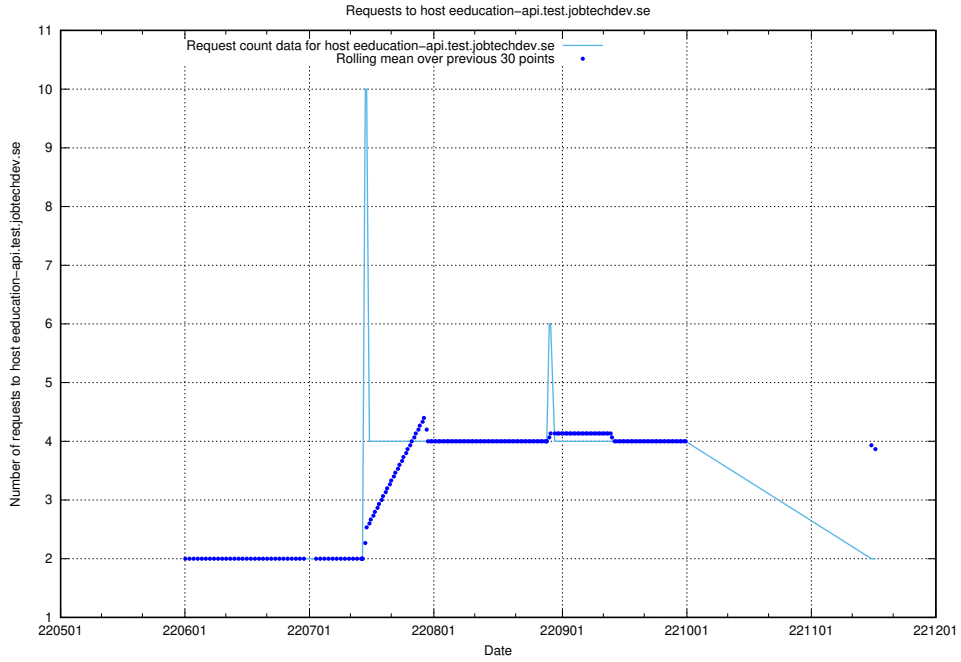

7.413 Usage of eeducation-api.test.jobtechdev.se

Here, we count the number of requests to host eeducation-api.test.jobtechdev.se.