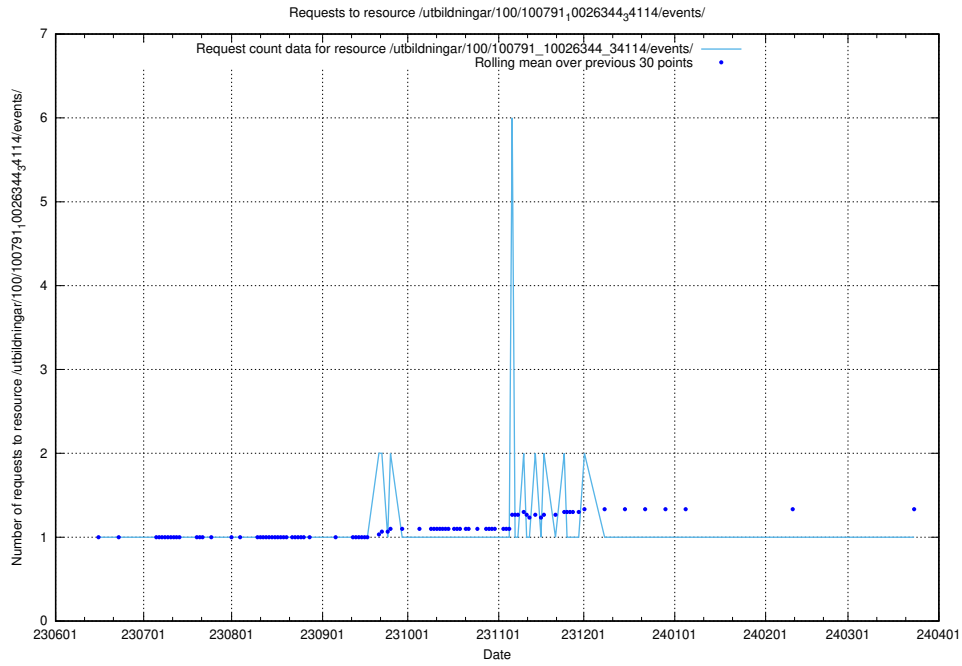

5.5581 Usage of /utbildningar/100/100791_10026344_34114/events/

Here, we count the number of requests to resource /utbildningar/100/100791_10026344_34114/events/.