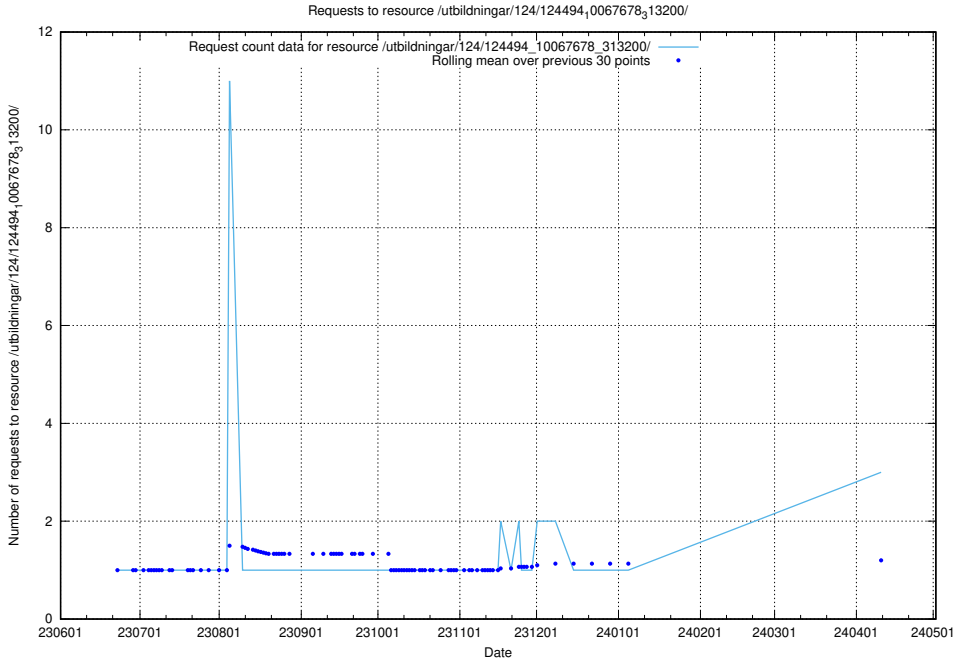

5.416 Usage of /utbildningar/124/124494_10067678_313200/

Here, we count the number of requests to resource /utbildningar/124/124494_10067678_313200/.