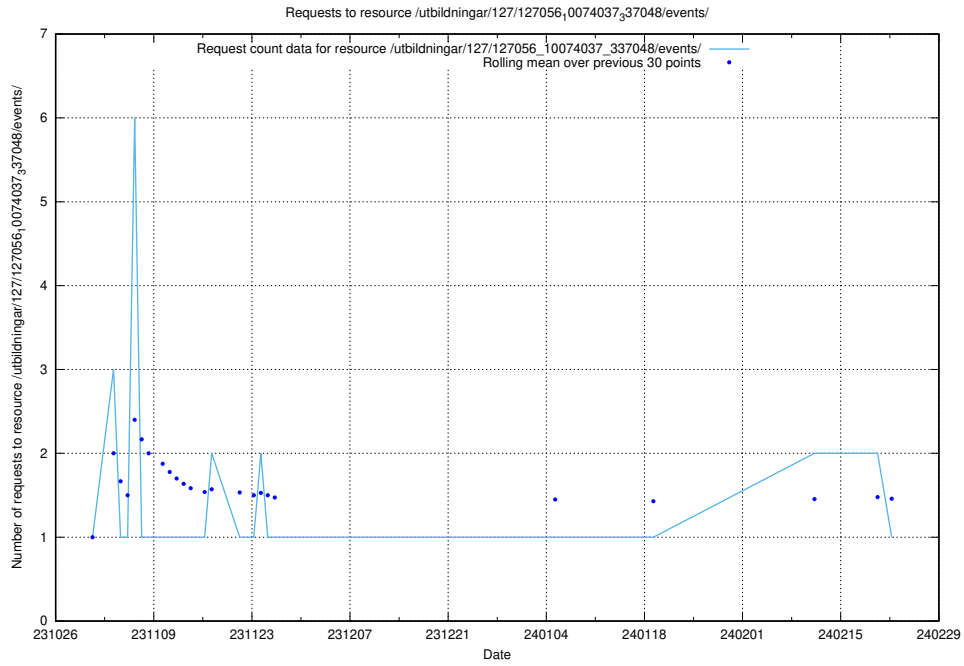

5.3887 Usage of /utbildningar/127/127056_10074037_337048/events/

Here, we count the number of requests to resource /utbildningar/127/127056_10074037_337048/events/