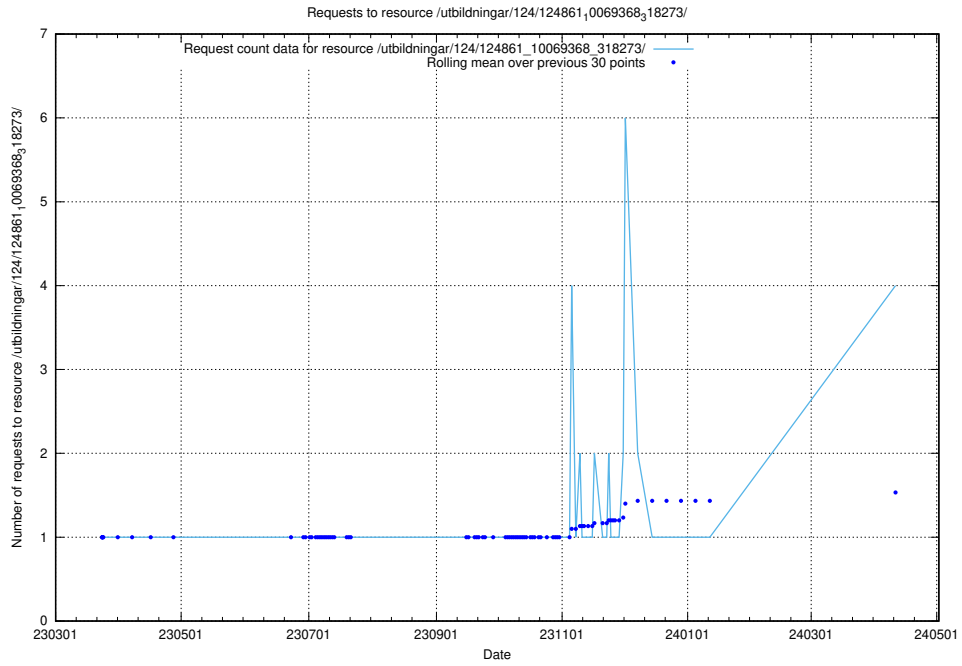

5.175 Usage of /utbildningar/124/124861_10069368_318273/

Here, we count the number of requests to resource /utbildningar/124/124861_10069368_318273/.