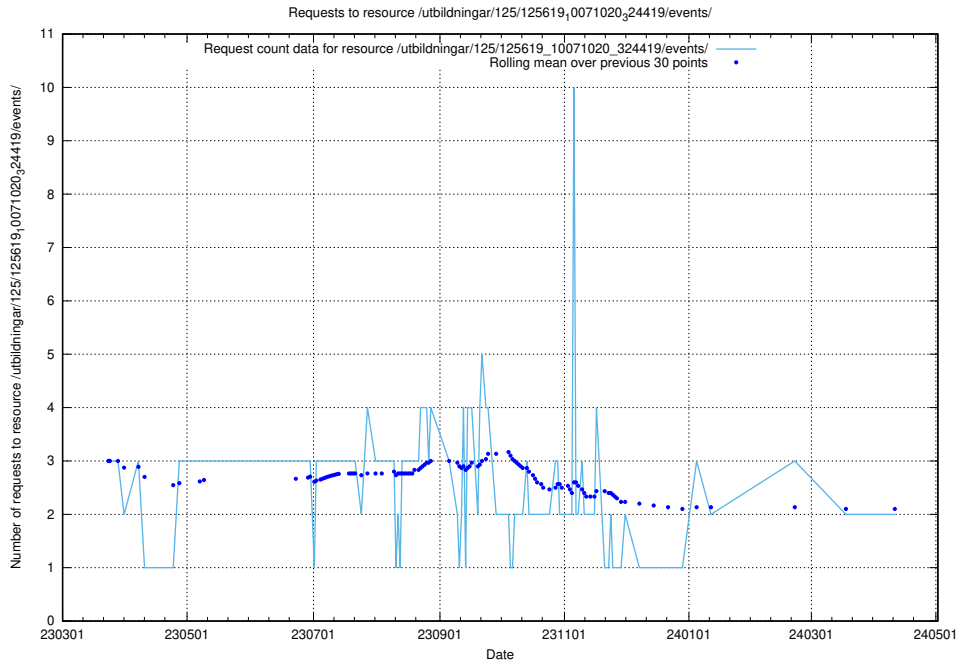

5.940 Usage of /utbildningar/125/125619_10071020_324419/events/

Here, we count the number of requests to resource /utbildningar/125/125619_10071020_324419/events/