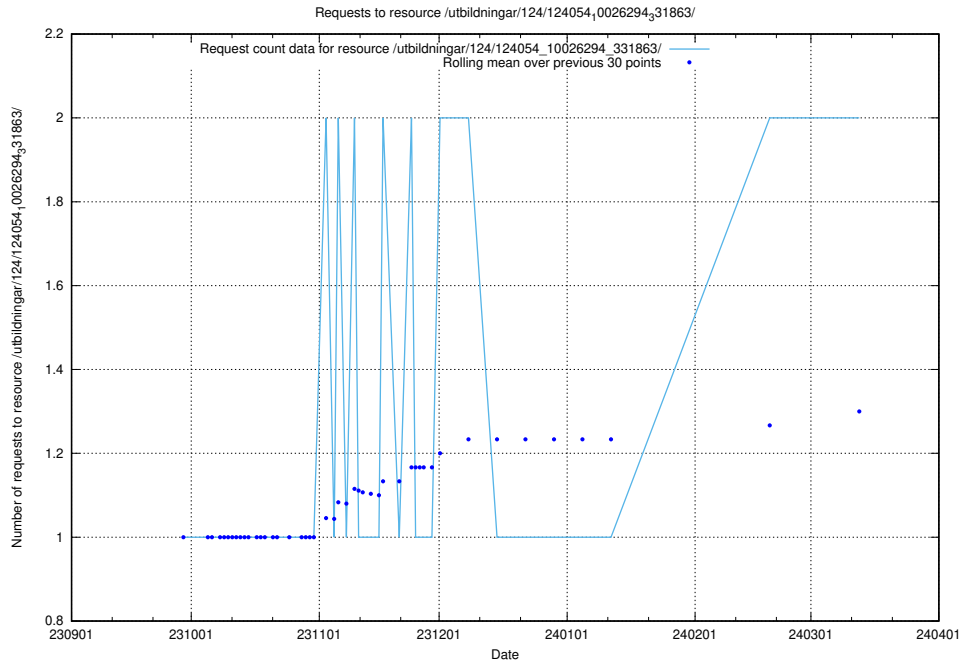

Here, we count the number of requests to resource /utbildningar/124/124118_10067051_317529/events/

5.738 Usage of /utbildningar/124/124054_10026294_331863/

Here, we count the number of requests to resource /utbildningar/124/124054_10026294_331863/.