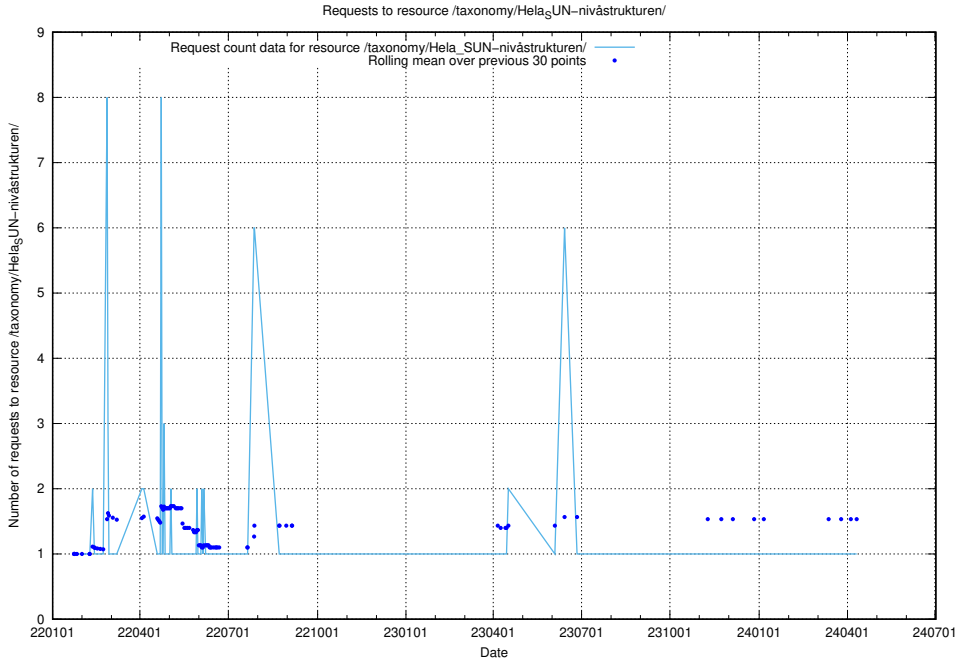

5.4021 Usage of /taxonomy/Hela_SUN-nivåstrukturen/

Here, we count the number of requests to resource /taxonomy/Hela_SUN-nivåstrukturen/.