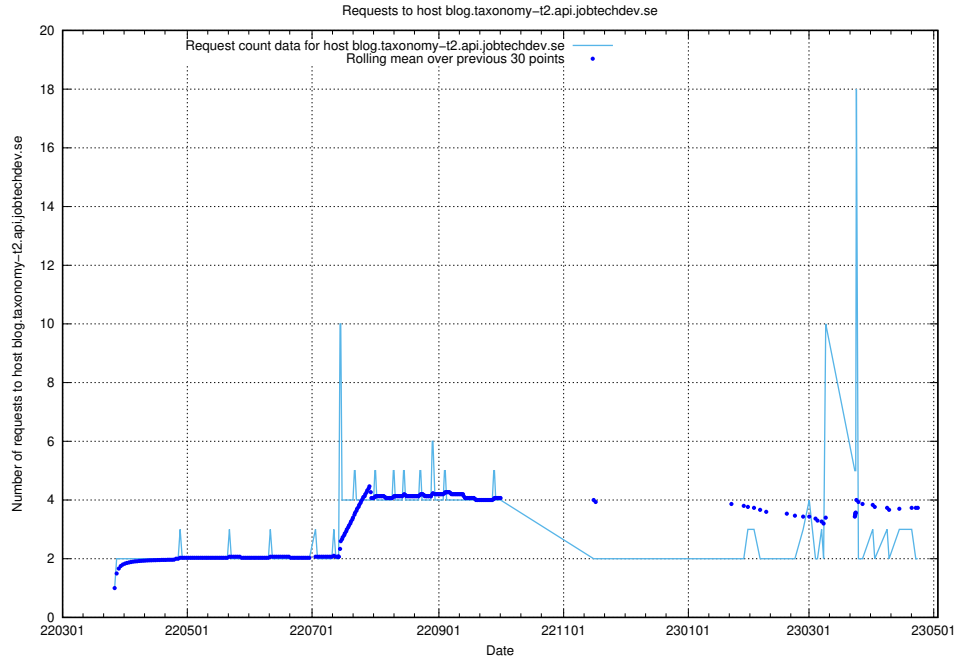

7.487 Usage of `blog.taxonomy-t2.api.jobtechdev.se`

Here, we count the number of requests to host `blog.taxonomy-t2.api.jobtechdev.se`.