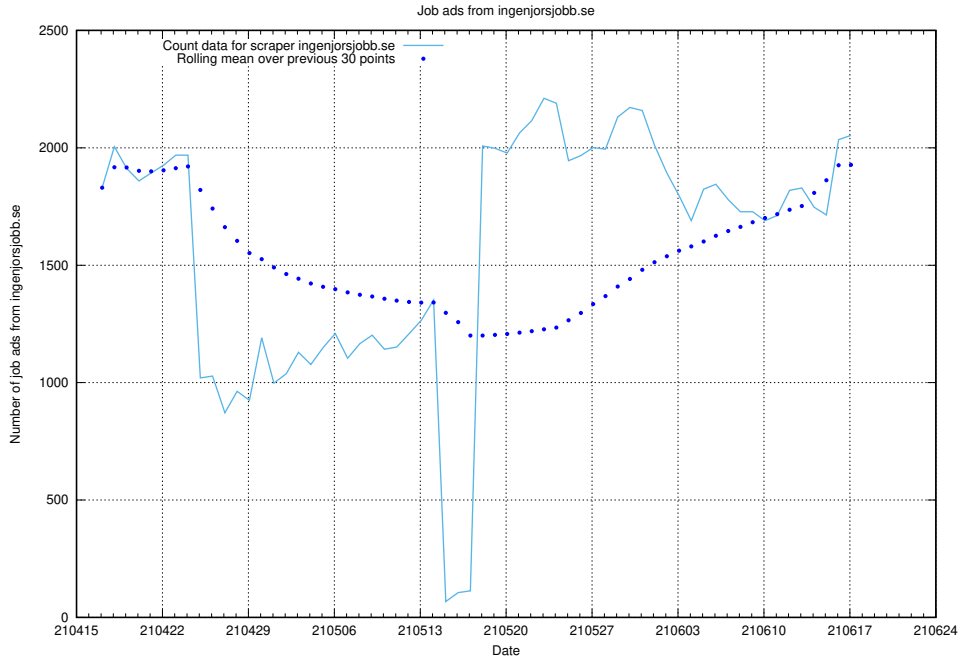

13.6 Number of ads by scraper ingenjorsjobb.se

Here, we count the number of job ads scraped from ingenjorsjobb.se.