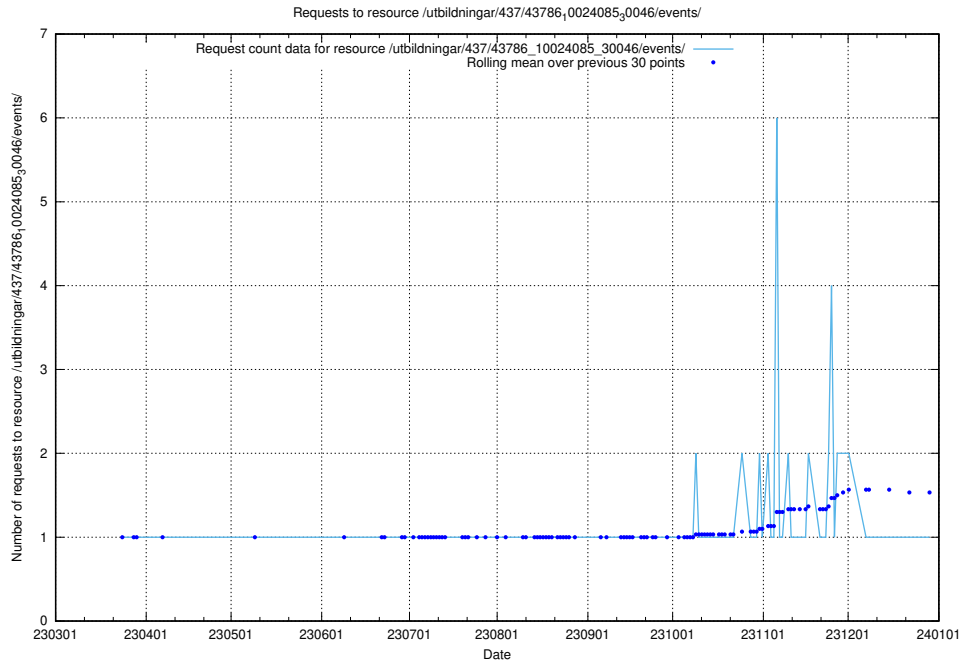

5.5892 Usage of /utbildningar/437/43786_10024085_30046/events/

Here, we count the number of requests to resource /utbildningar/437/43786_10024085_30046/events/.