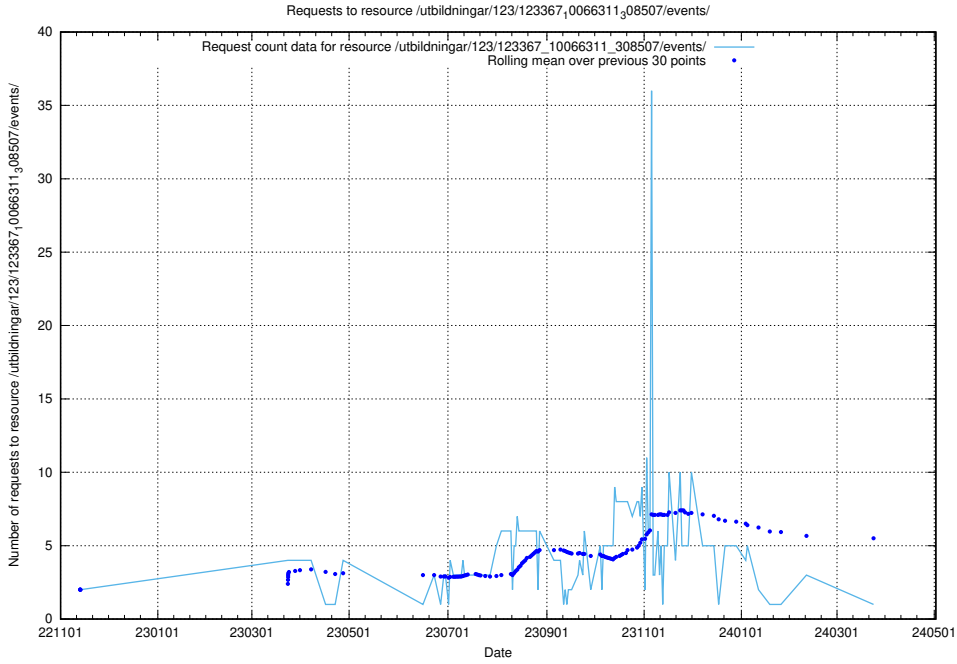

5.5517 Usage of /utbildningar/123/123367_10066311_308507/events/

Here, we count the number of requests to resource /utbildningar/123/123367_10066311_308507/events/