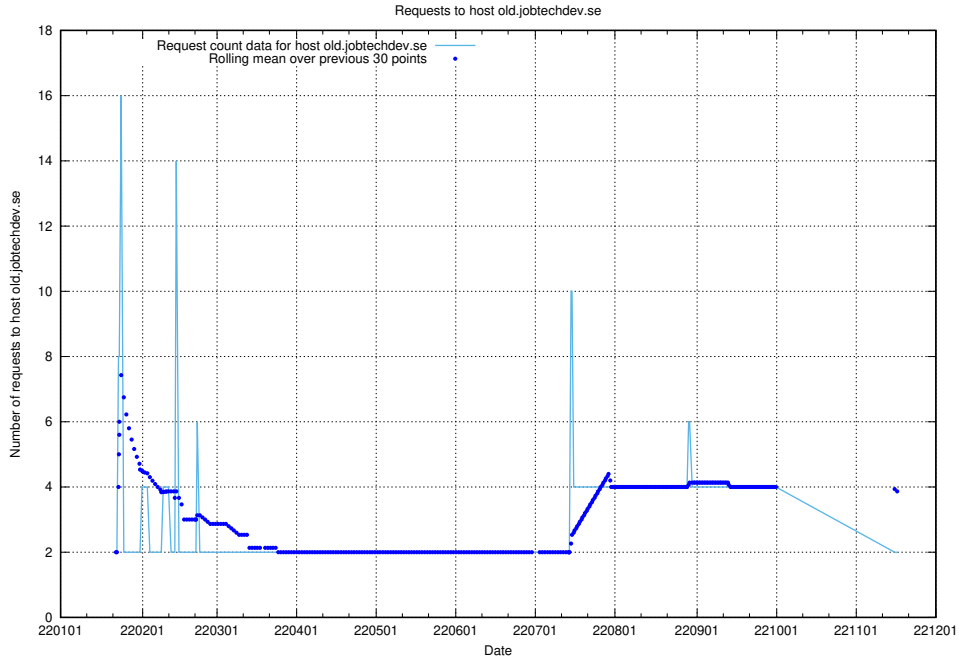

7.589 Usage of old.jobtechdev.se

Here, we count the number of requests to host old.jobtechdev.se.