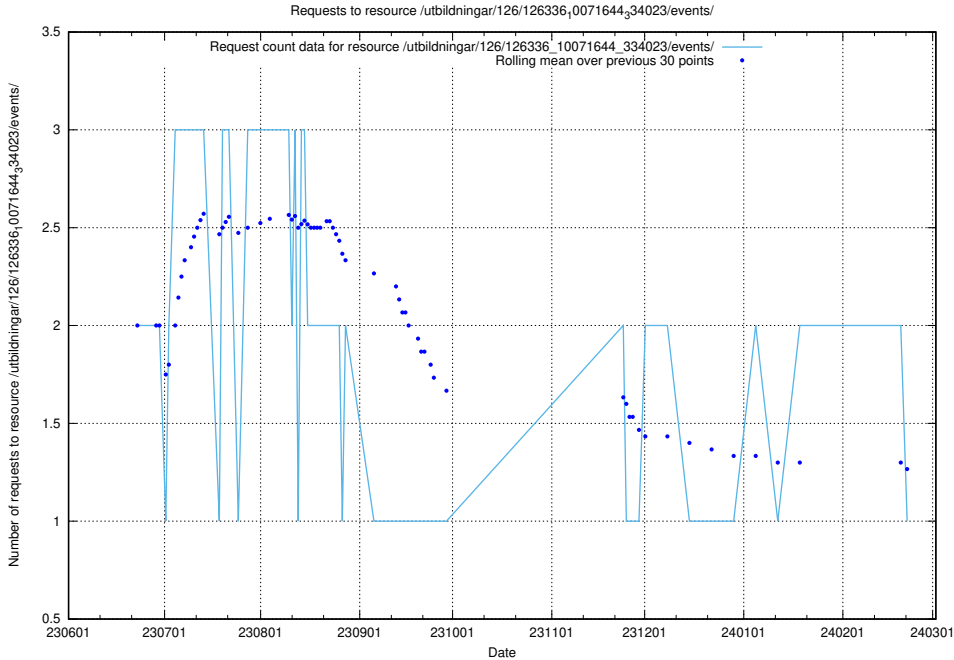

5.5264 Usage of /utbildningar/126/126336_10071644_334023/events/

Here, we count the number of requests to resource /utbildningar/126/126336_10071644_334023/events/