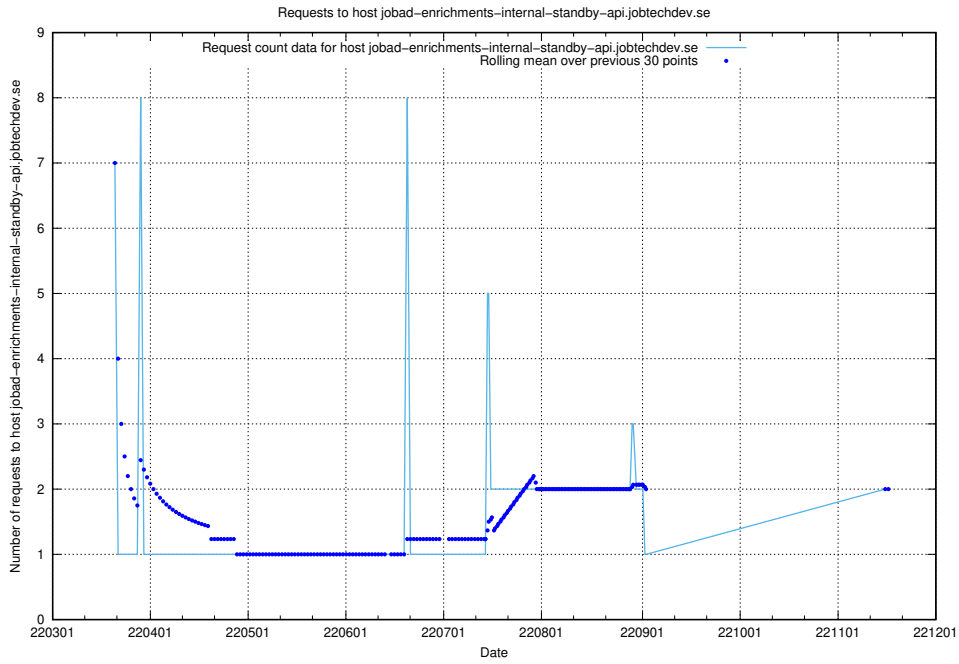

7.489 Usage of `jobstream-smoke.jobtechdev.se`

Here, we count the number of requests to host `jobstream-smoke.jobtechdev.se`.

7.490 Usage of `jobad-enrichments-internal-standby-api.jobtechdev.se`

Here, we count the number of requests to host `jobad-enrichments-internal-standby-api.jobtechdev.se`.