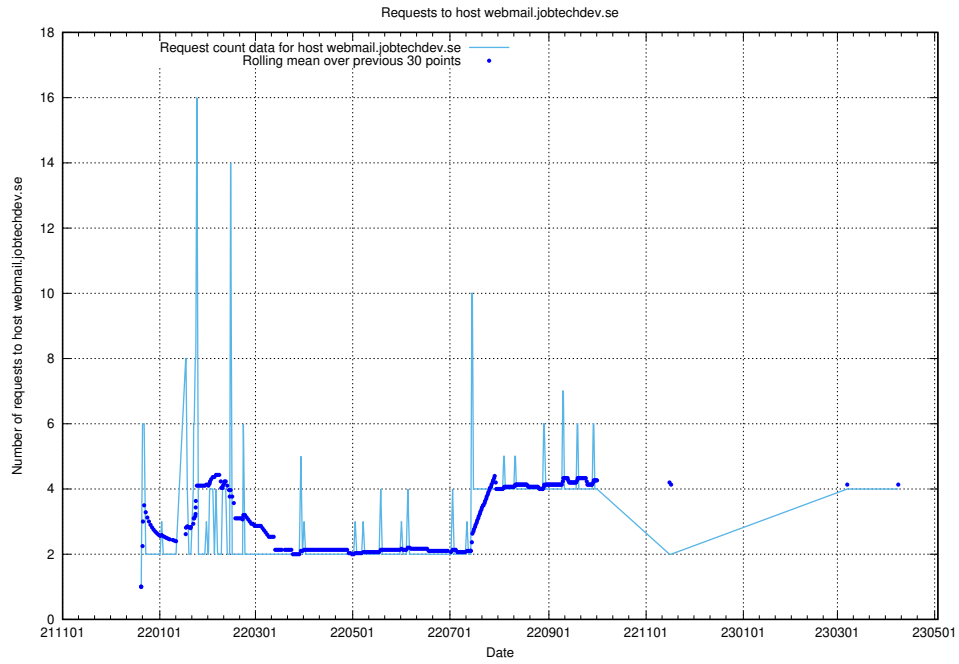

7.129 Usage of webmail.jobtechdev.se

Here, we count the number of requests to host webmail.jobtechdev.se.