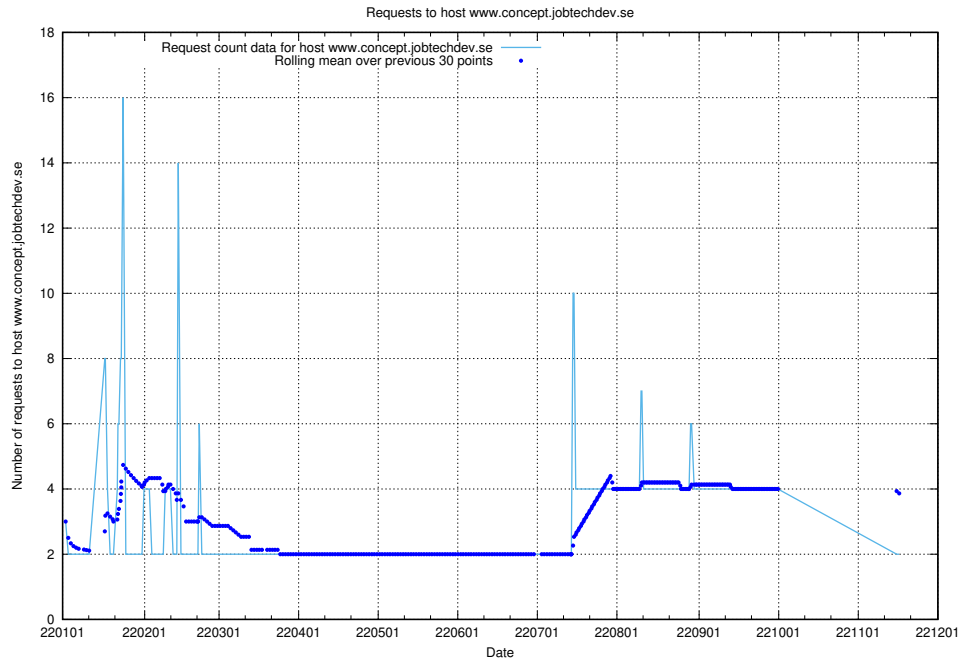

Here, we count the number of requests to host www.concept.jobtechdev.se.

7.304 Usage of 128fe26a-e13b-4af2-9201-97aace8e75ac.jobtechdev.se

Here, we count the number of requests to host 128fe26a-e13b-4af2-9201-97aace8e75ac.jobtechdev.se.