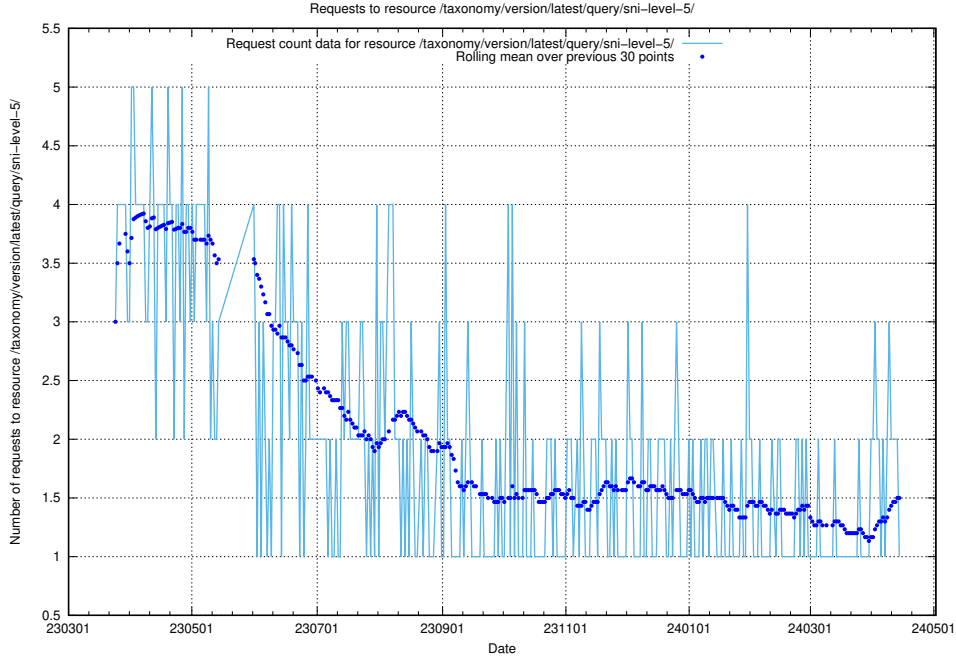

5.5797 Usage of /taxonomy/version/latest/query/sni-level-5/

Here, we count the number of requests to resource /taxonomy/version/latest/query/sni-level-5/.