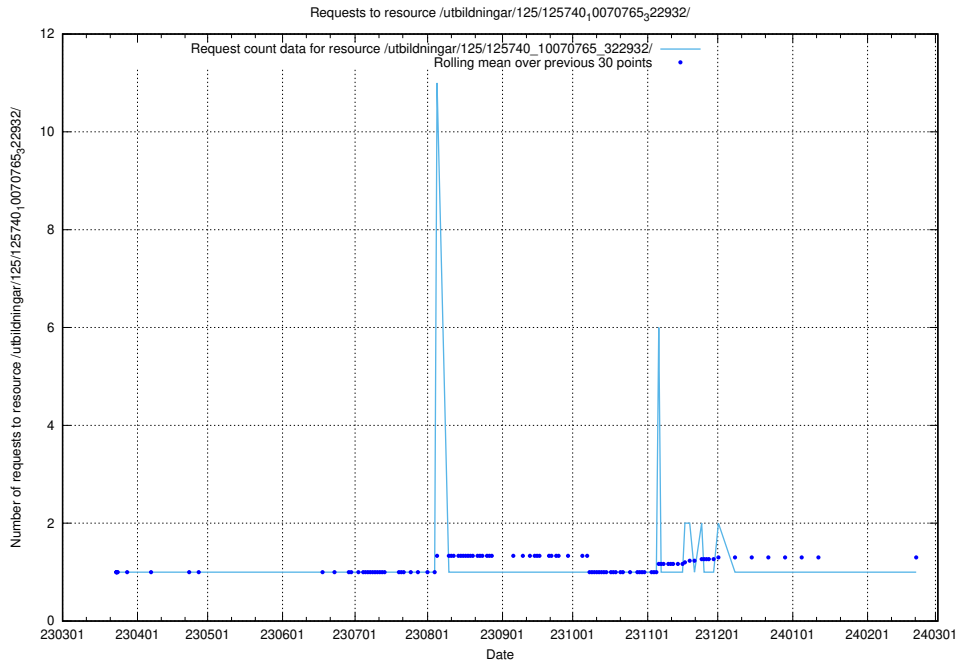

5.977 Usage of /utbildningar/125/125740_10070765_322932/

Here, we count the number of requests to resource /utbildningar/125/125740_10070765_322932/.