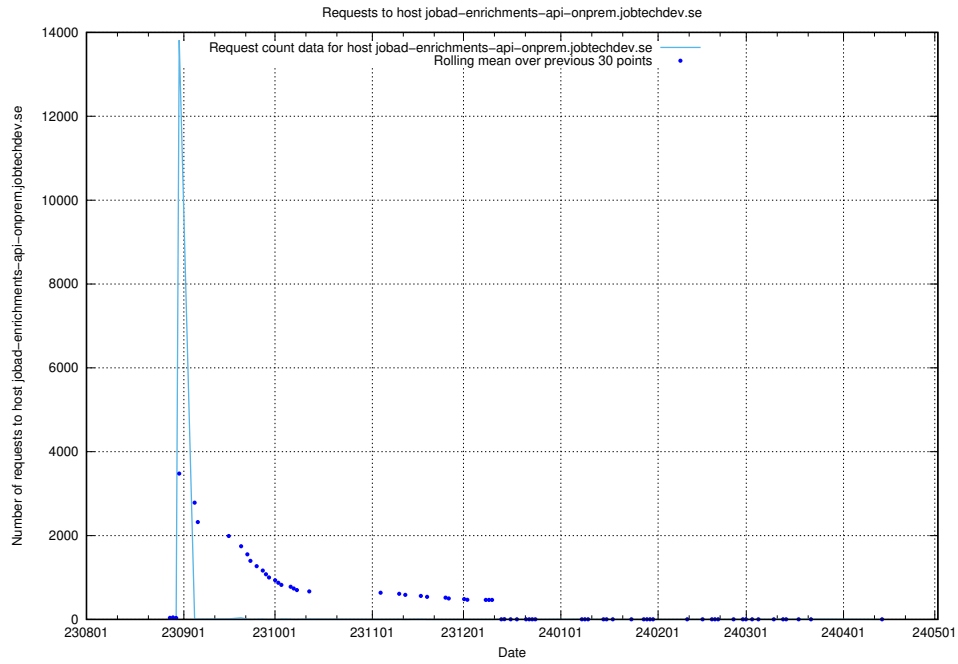

7.601 Usage of jobad-enrichments-api-onprem.jobtechdev.se

Here, we count the number of requests to host jobad-enrichments-api-onprem.jobtechdev.se.