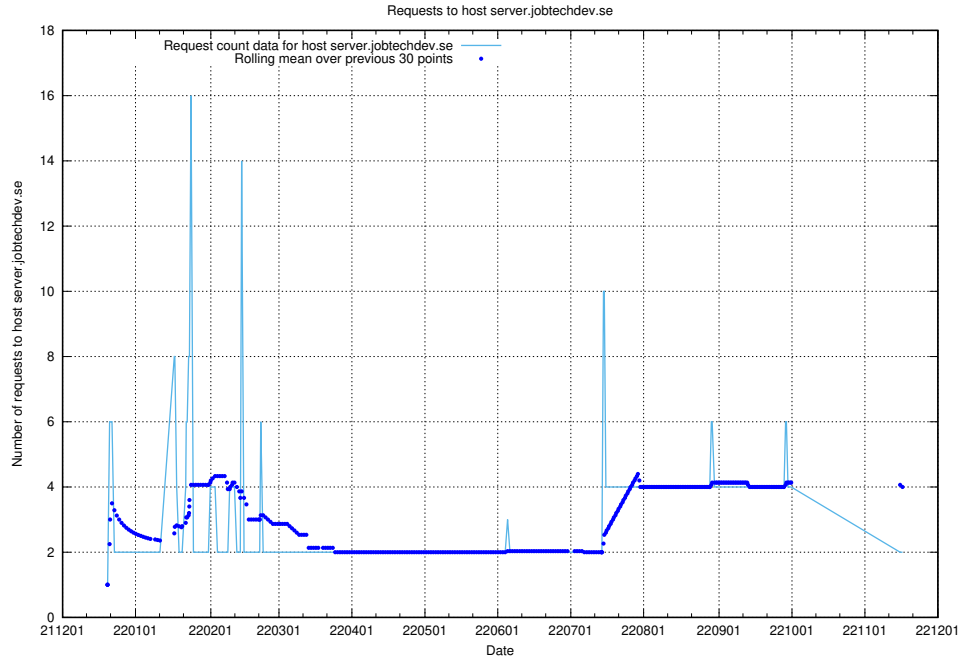

7.365 Usage of server.jobtechdev.se

Here, we count the number of requests to host server.jobtechdev.se.