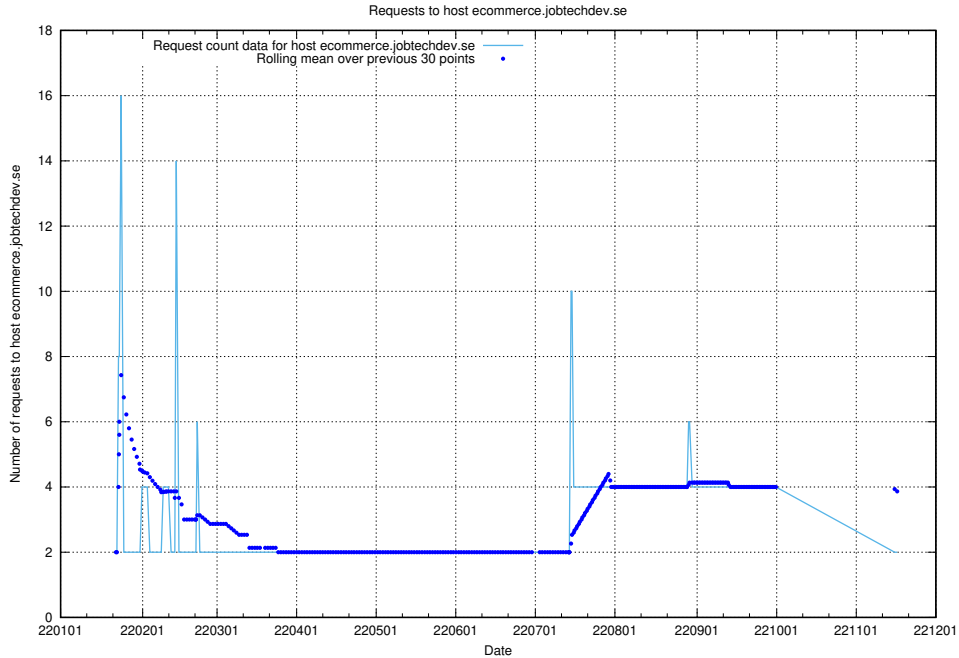

7.251 Usage of ecommerce.jobtechdev.se

Here, we count the number of requests to host ecommerce.jobtechdev.se.