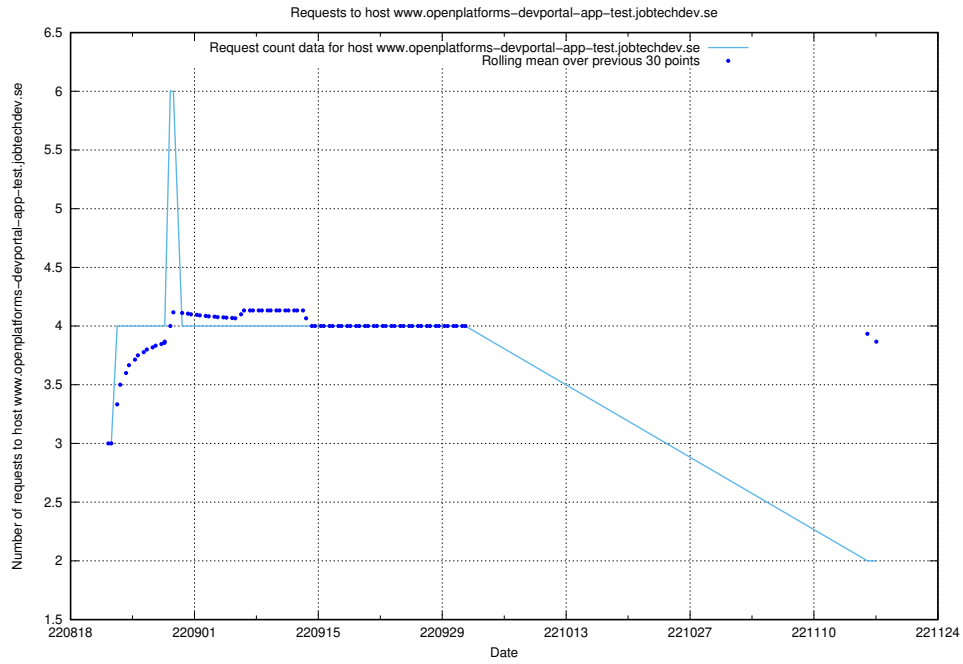

7.336 Usage of `www.openplatforms-devportal-app-test.jobtechdev.se`

Here, we count the number of requests to host `www.openplatforms-devportal-app-test.jobtechdev.se`.

7.337 Usage of taxonomy-soap-prod.jobtechdev.se:443