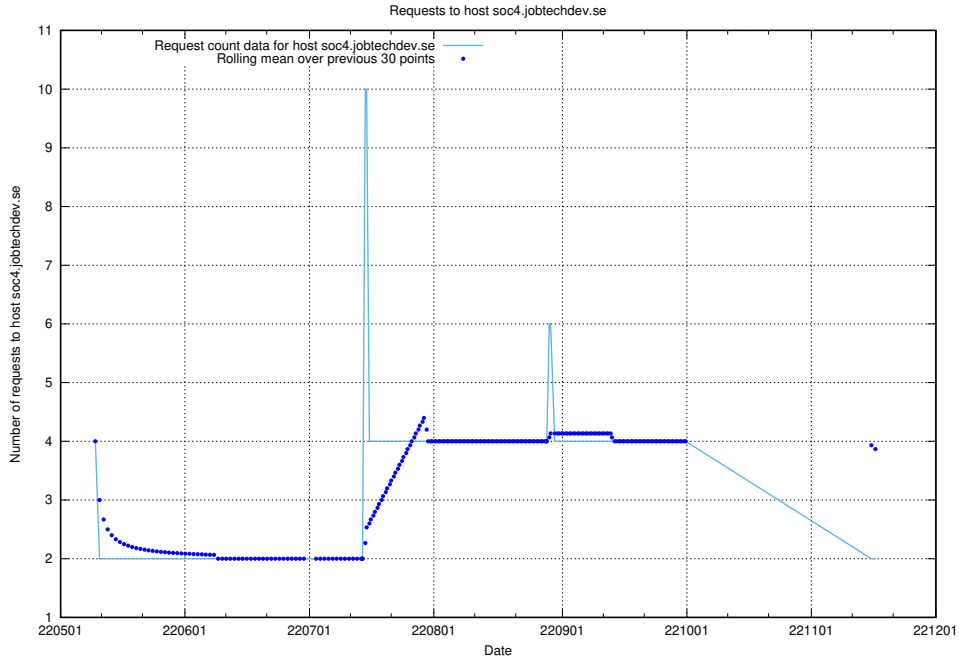

7.424 Usage of soc4.jobtechdev.se

Here, we count the number of requests to host soc4.jobtechdev.se.