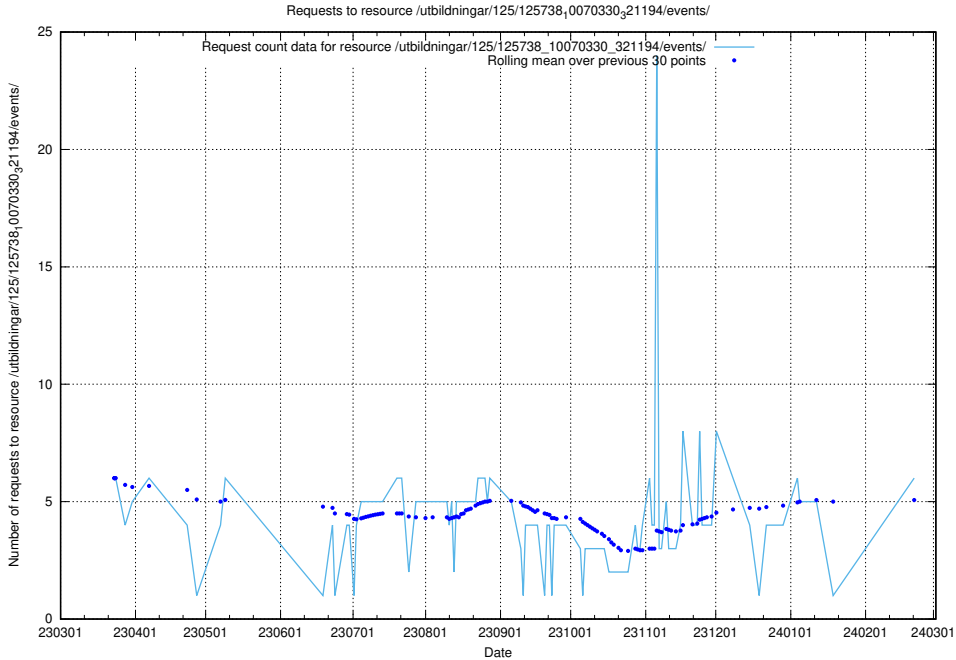

5.101 Usage of /utbildningar/125/125738_10070330_321194/events/

Here, we count the number of requests to resource /utbildningar/125/125738_10070330_321194/events/