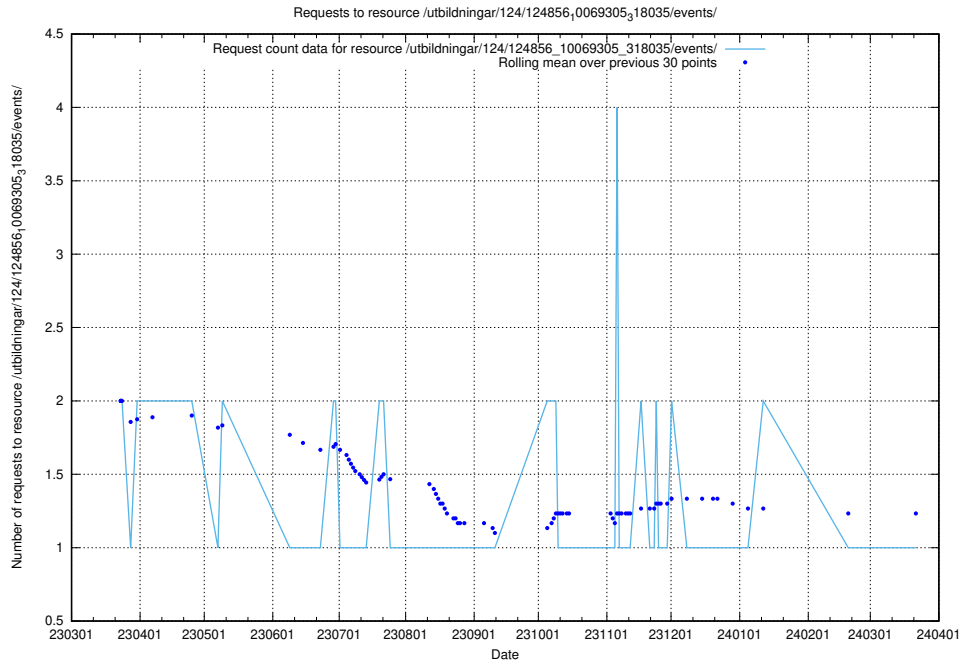

5.5990 Usage of /utbildningar/124/124856_10069305_318035/events/

Here, we count the number of requests to resource /utbildningar/124/124856_10069305_318035/events/