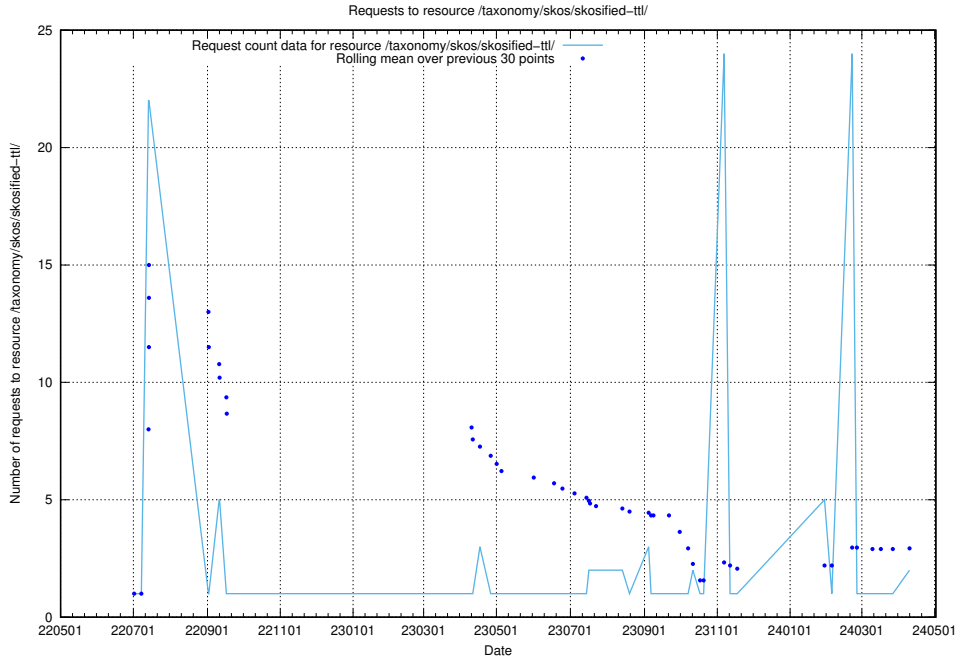

5.476 Usage of /taxonomy/skos/skosified-ttl/

Here, we count the number of requests to resource /taxonomy/skos/skosified-ttl/.