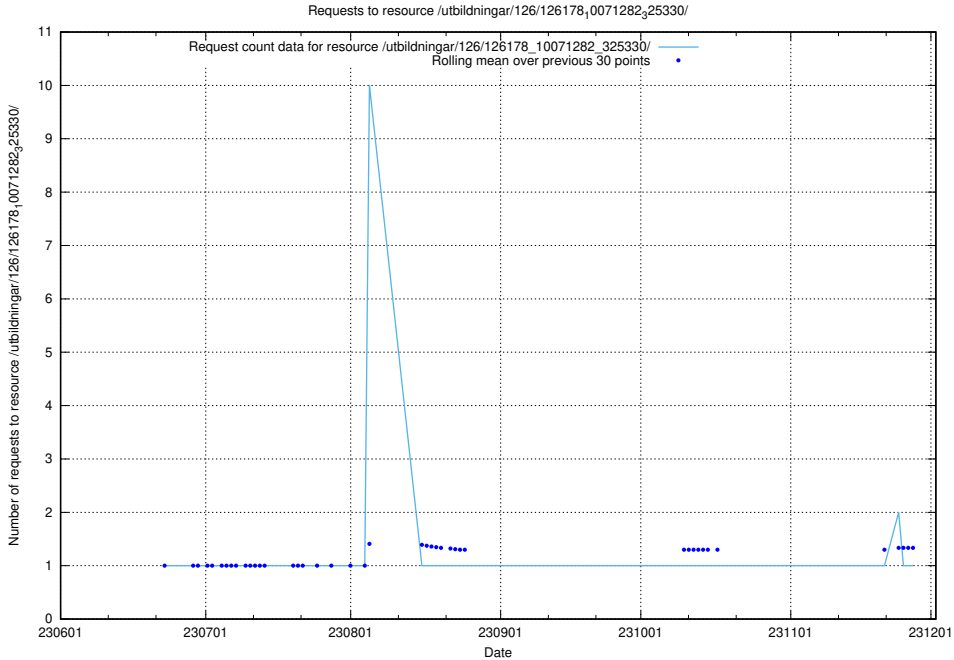

5.5375 Usage of /utbildningar/126/126178_10071282_325330/

Here, we count the number of requests to resource /utbildningar/126/126178_10071282_325330/.