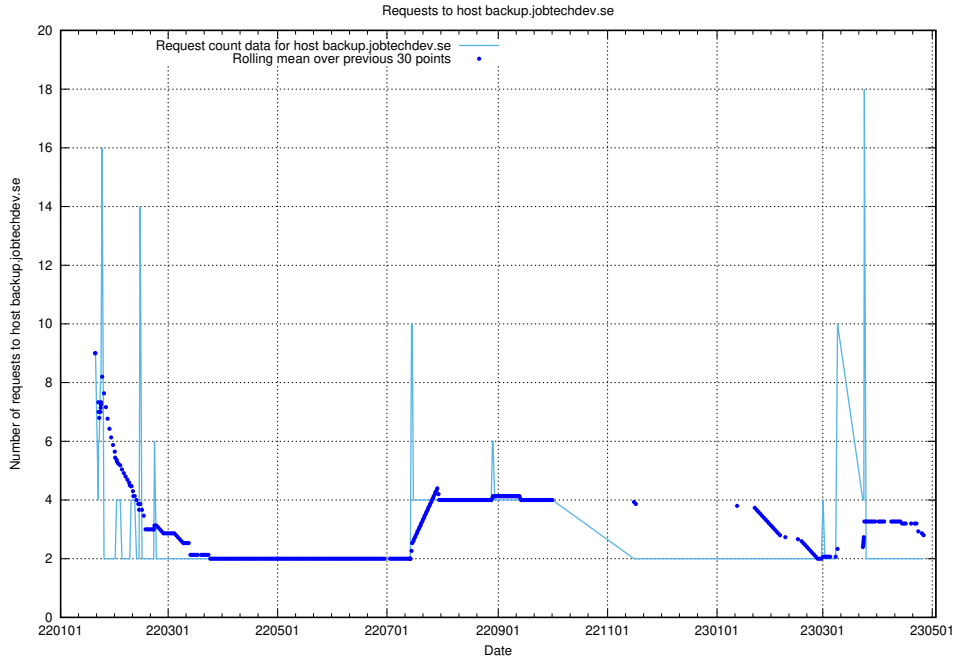

7.261 Usage of backup.jobtechdev.se

Here, we count the number of requests to host backup.jobtechdev.se.