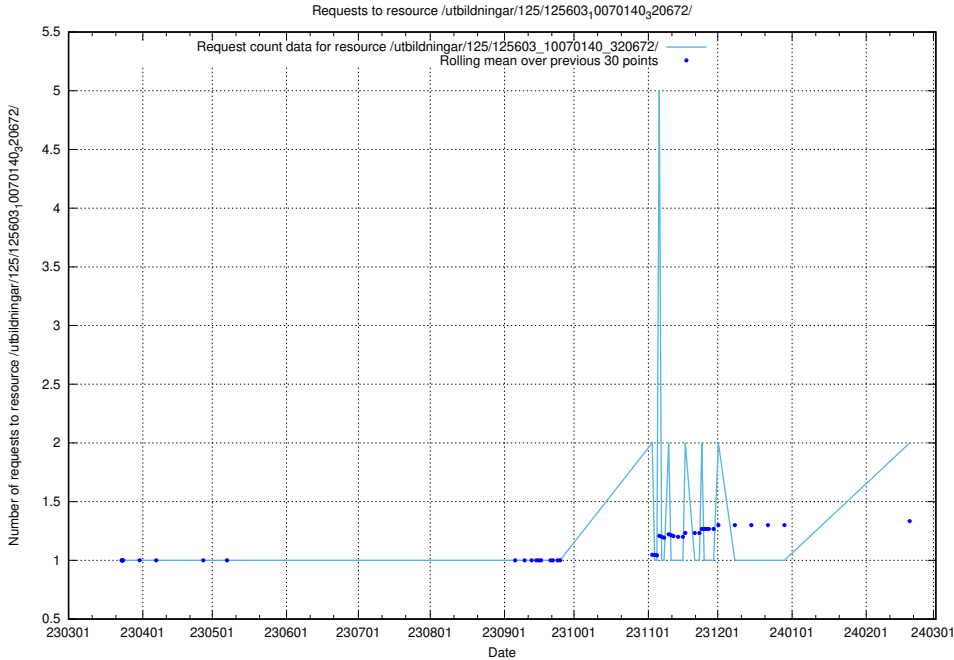

5.489 Usage of /utbildningar/125/125603_10070140_320672/

Here, we count the number of requests to resource /utbildningar/125/125603_10070140_320672/.