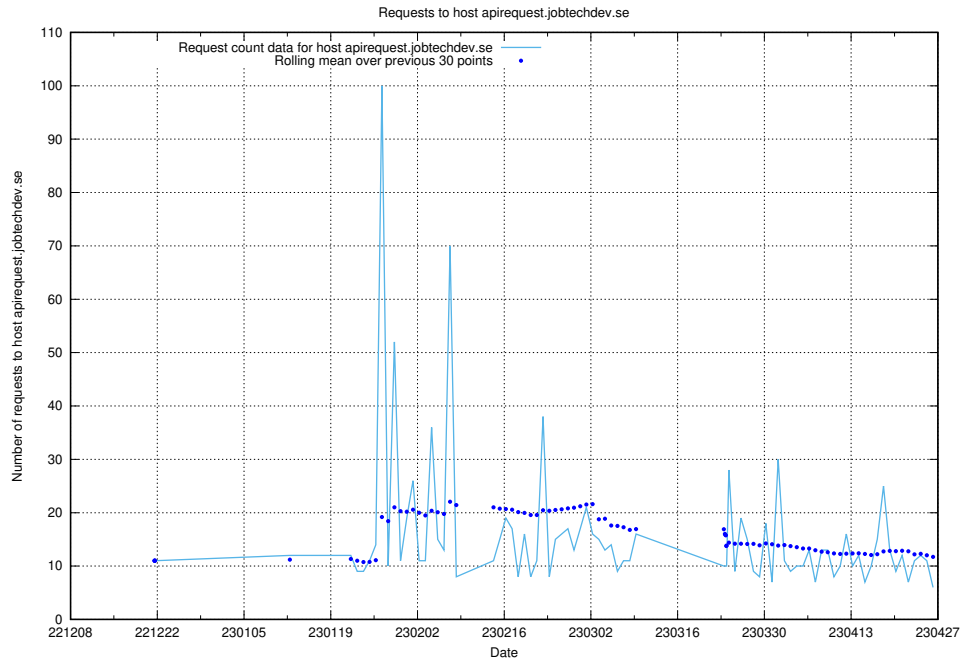

Here, we count the number of requests to host apirequest.jobtechdev.se.

7.79 Usage of opensearch-test.jobtechdev.se

Here, we count the number of requests to host opensearch-test.jobtechdev.se.

7.80 Usage of demo-education-test.jobtechdev.se