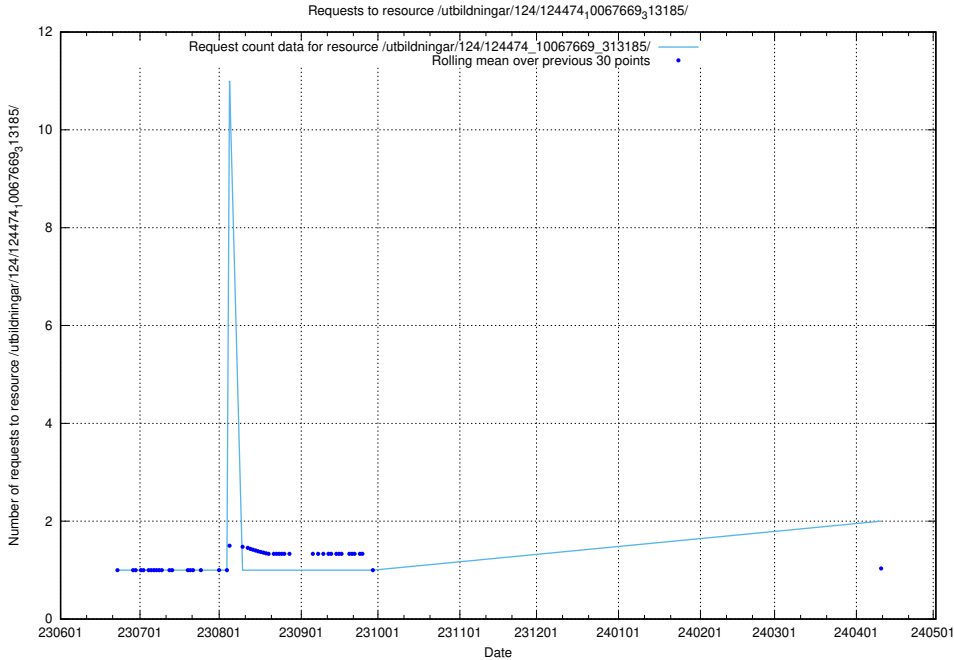

5.871 Usage of /utbildningar/124/124474_10067669_313185/

Here, we count the number of requests to resource /utbildningar/124/124474_10067669_313185/.