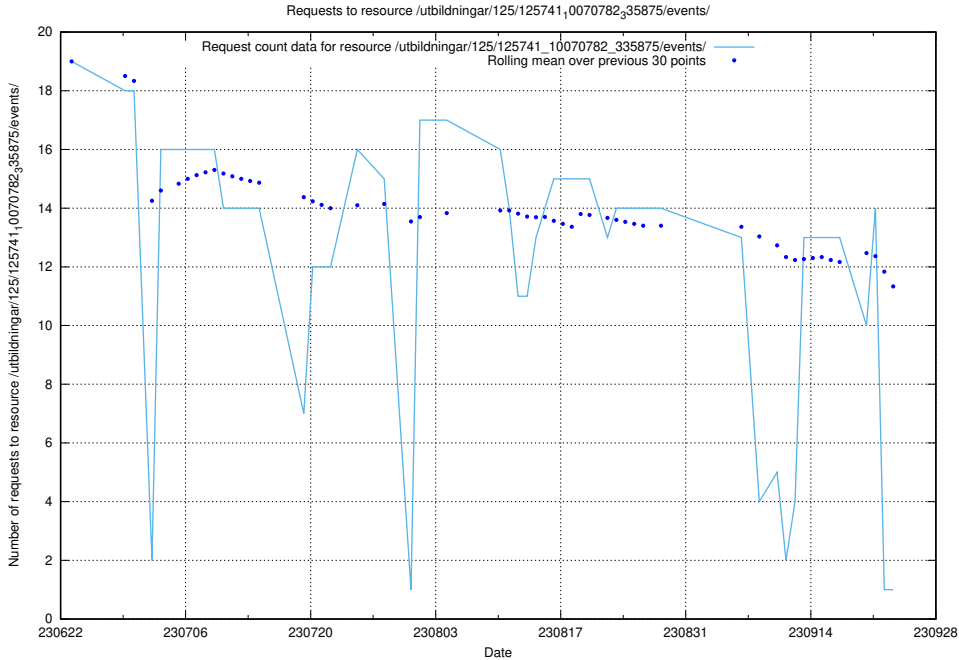

5.5257 Usage of /utbildningar/125/125741_10070782_335875/events/

Here, we count the number of requests to resource /utbildningar/125/125741_10070782_335875/events/