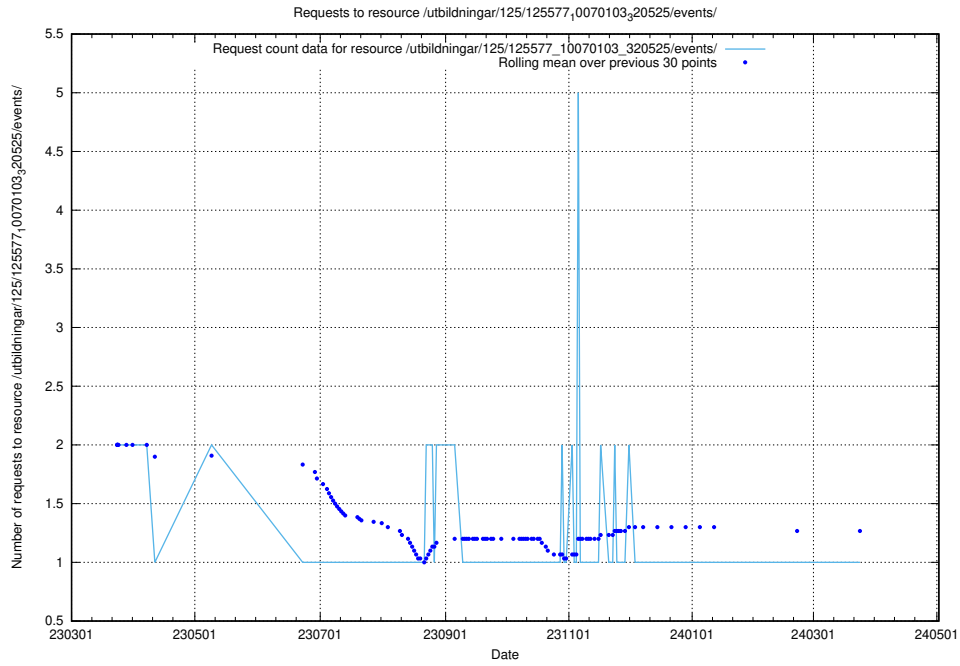

5.5987 Usage of /utbildningar/125/125577_10070103_320525/events/

Here, we count the number of requests to resource /utbildningar/125/125577_10070103_320525/events/