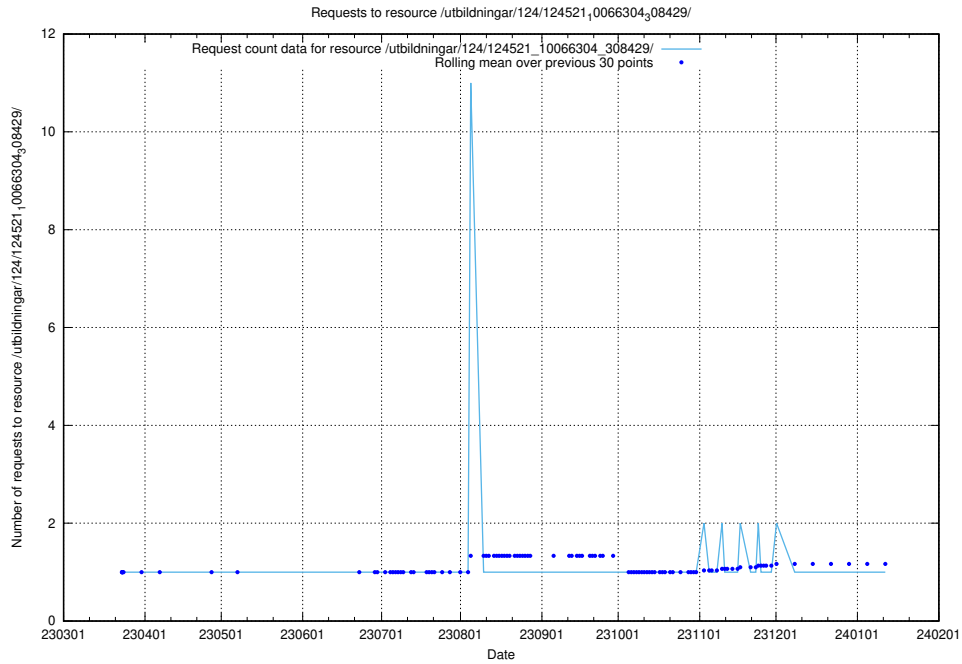

Here, we count the number of requests to resource /utbildningar/124/124533_10067809_313450/.

5.1214 Usage of /utbildningar/124/124521_10066304_308429/

Here, we count the number of requests to resource /utbildningar/124/124521_10066304_308429/.