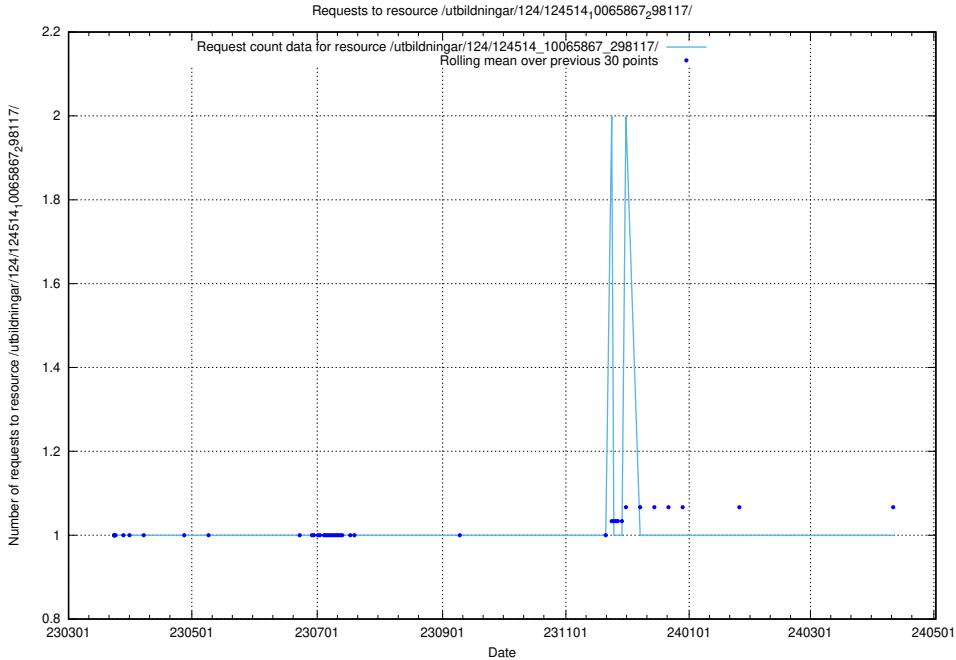

5.1745 Usage of /utbildningar/124/124514_10065867_298117/

Here, we count the number of requests to resource /utbildningar/124/124514_10065867_298117/.