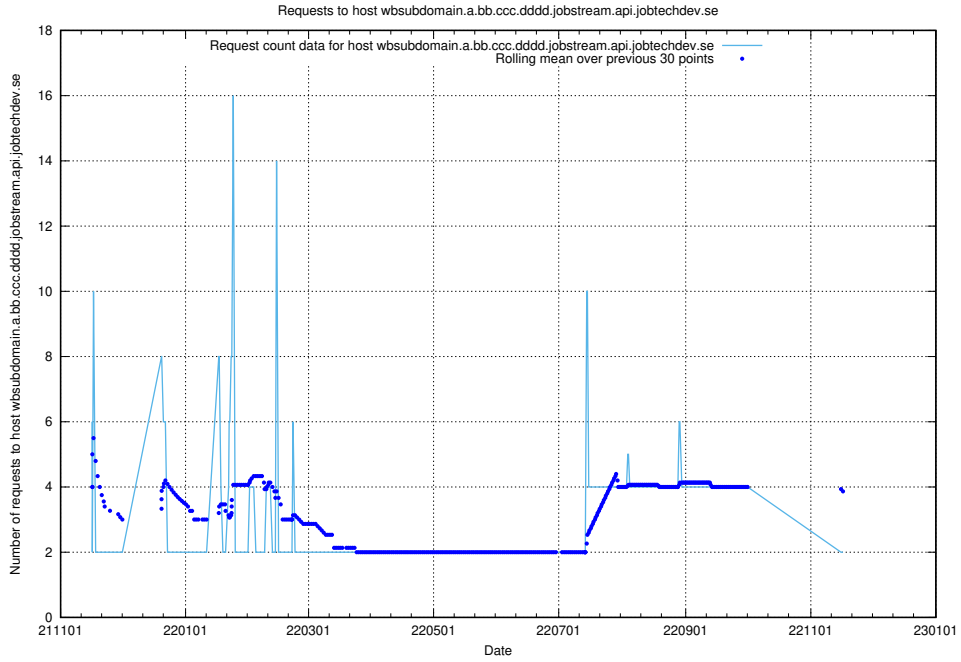

7.521 Usage of wbsubdomain.a.bb.ccc.dddd.jobstream.api.jobtechdev.se

Here, we count the number of requests to host wbsubdomain.a.bb.ccc.dddd.jobstream.api.jobtechdev.se.