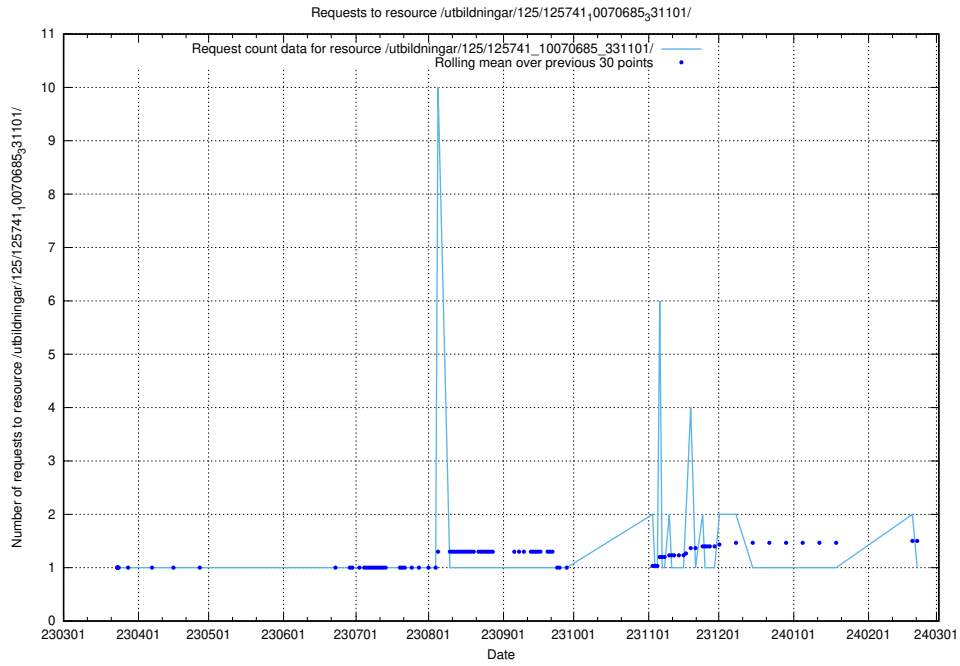

5.6173 Usage of /utbildningar/125/125741_10070685_331101/

Here, we count the number of requests to resource /utbildningar/125/125741_10070685_331101/.