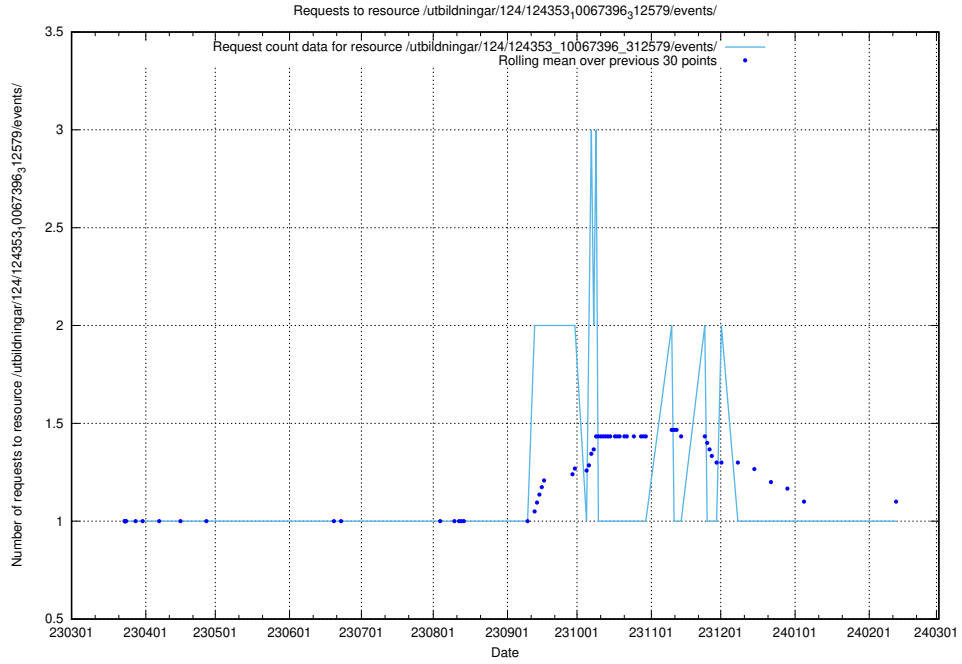

5.3659 Usage of /utbildningar/124/124353_10067396_312579/events/

Here, we count the number of requests to resource /utbildningar/124/124353_10067396_312579/events/