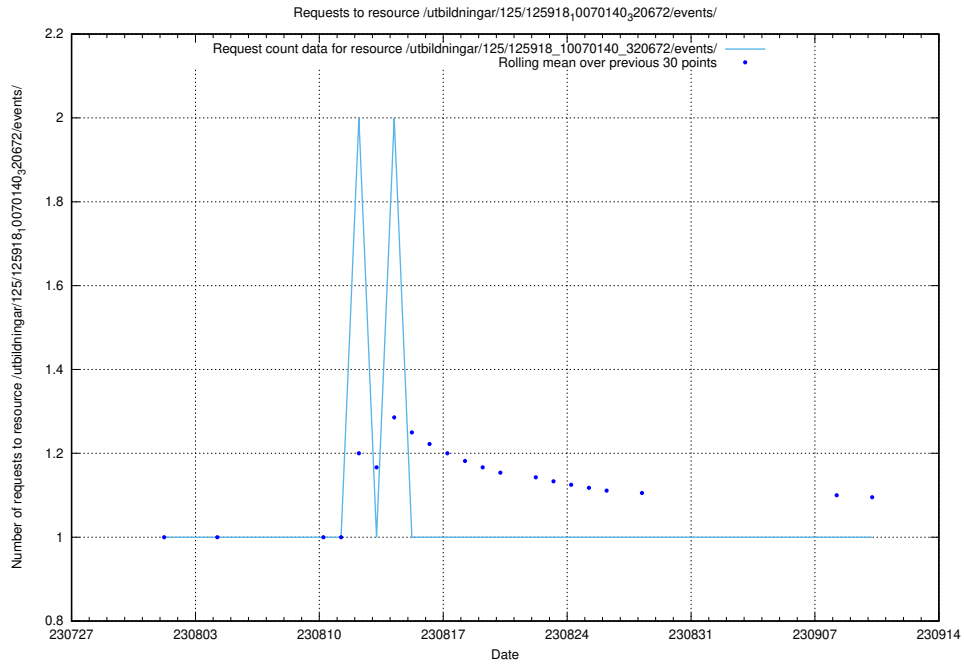

5.4603 Usage of /utbildningar/125/125918_10070140_320672/events/

Here, we count the number of requests to resource /utbildningar/125/125918_10070140_320672/events/