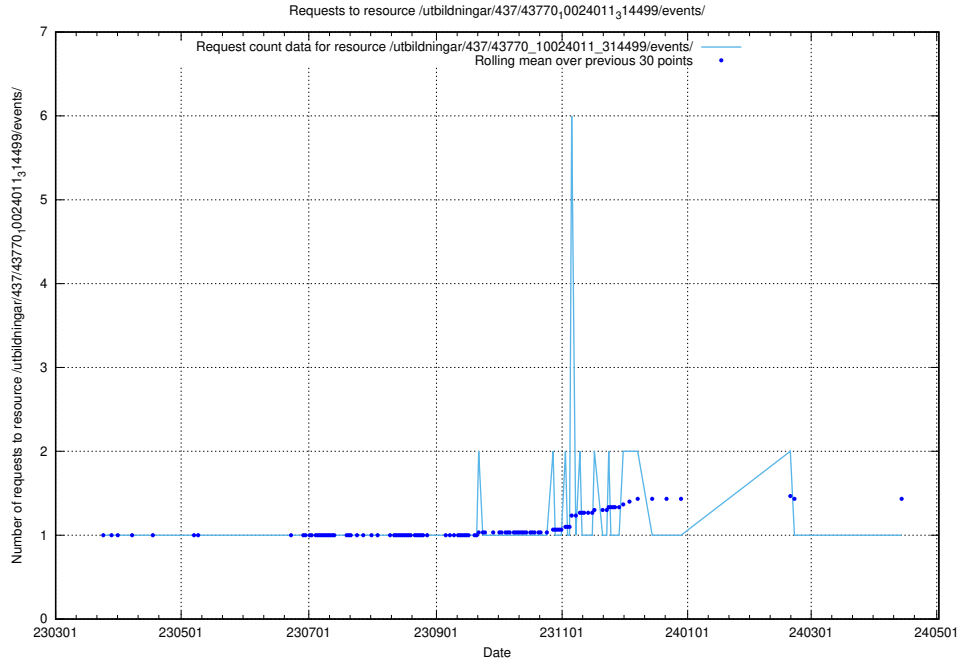

5.5895 Usage of /utbildningar/437/43770_10024011_314499/events/

Here, we count the number of requests to resource /utbildningar/437/43770_10024011_314499/events/.