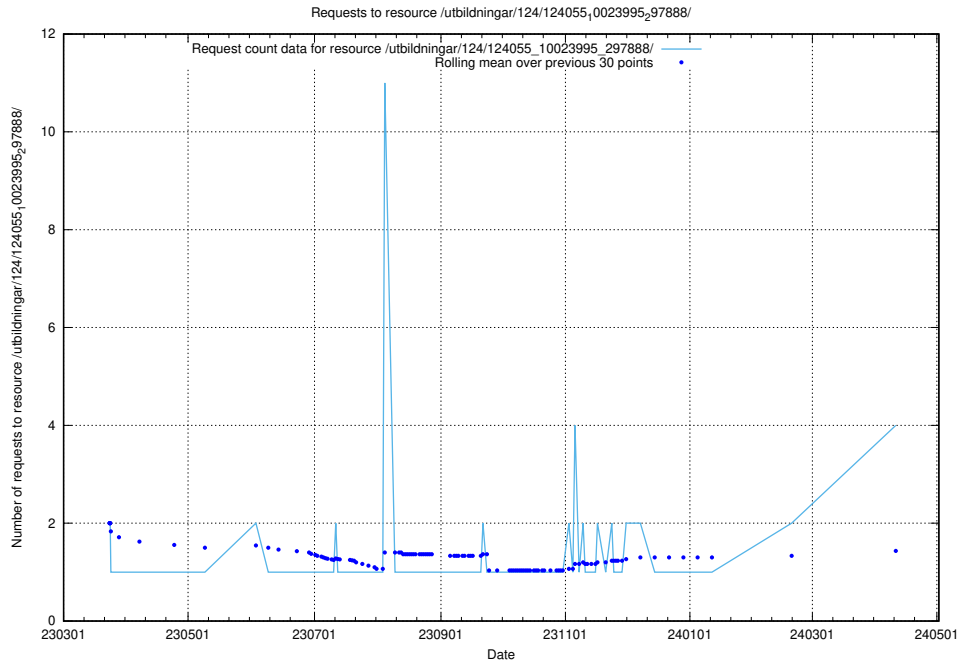

5.256 Usage of /utbildningar/124/124055_10023995_297888/

Here, we count the number of requests to resource /utbildningar/124/124055_10023995_297888/.