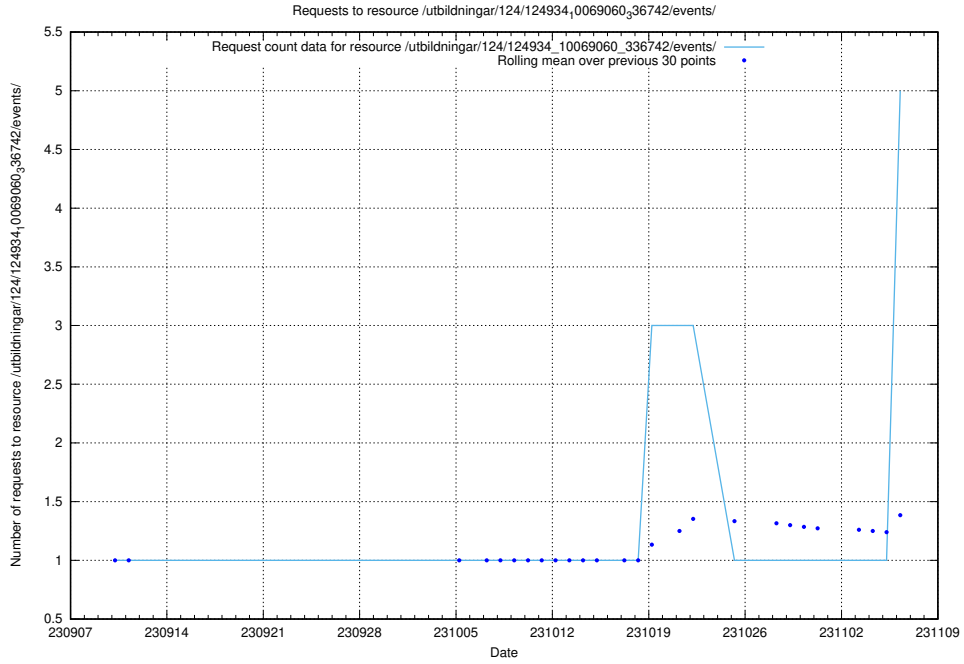

5.147 Usage of /utbildningar/124/124934_10069060_336742/events/

Here, we count the number of requests to resource /utbildningar/124/124934_10069060_336742/events/