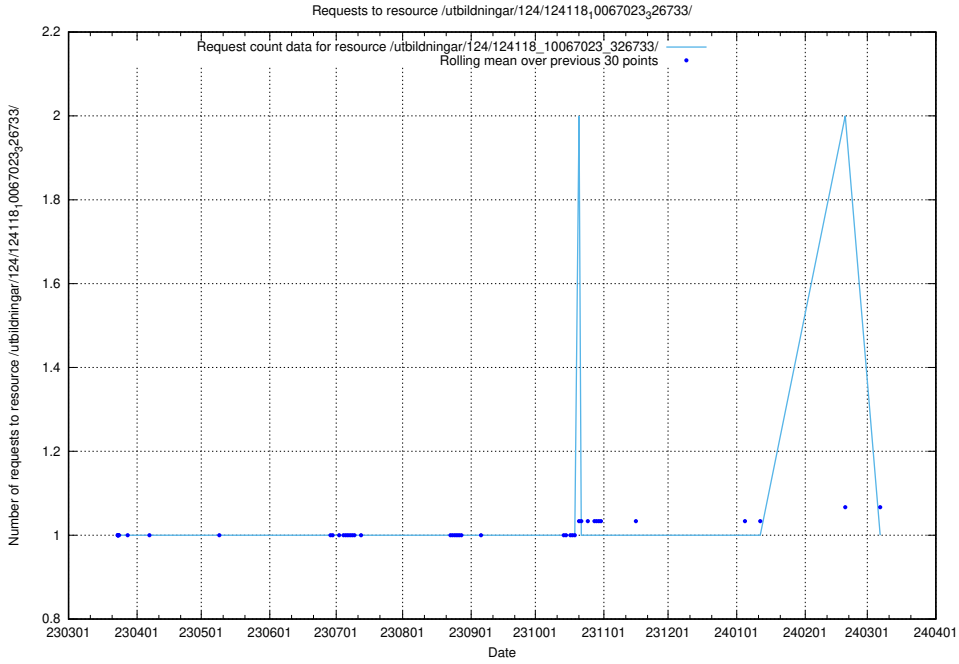

5.3910 Usage of /utbildningar/124/124118_10067023_326733/

Here, we count the number of requests to resource /utbildningar/124/124118_10067023_326733/.