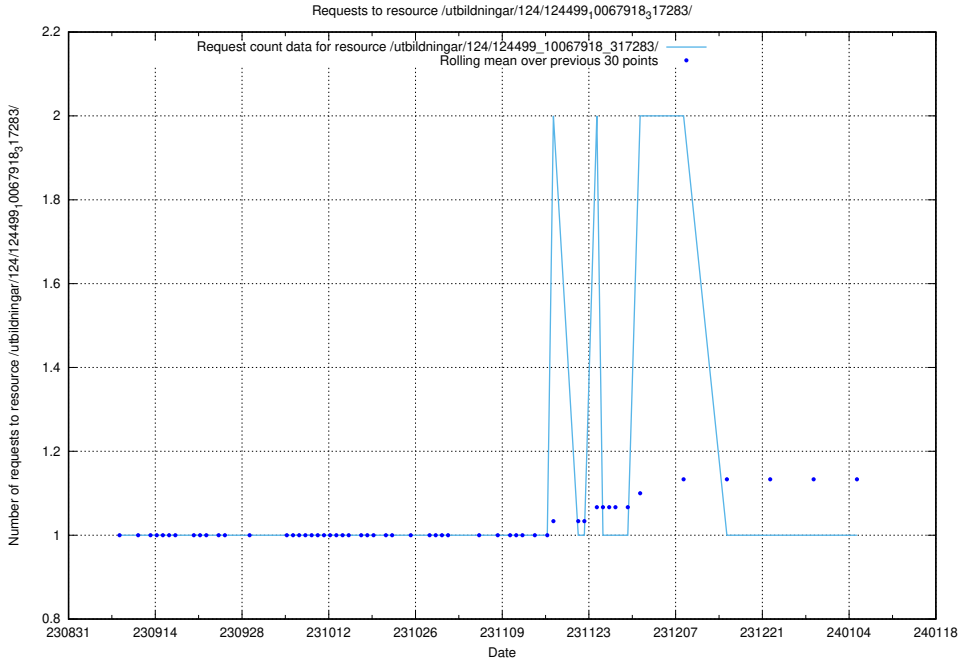

5.4353 Usage of /utbildningar/124/124499_10067918_317283/

Here, we count the number of requests to resource /utbildningar/124/124499_10067918_317283/.