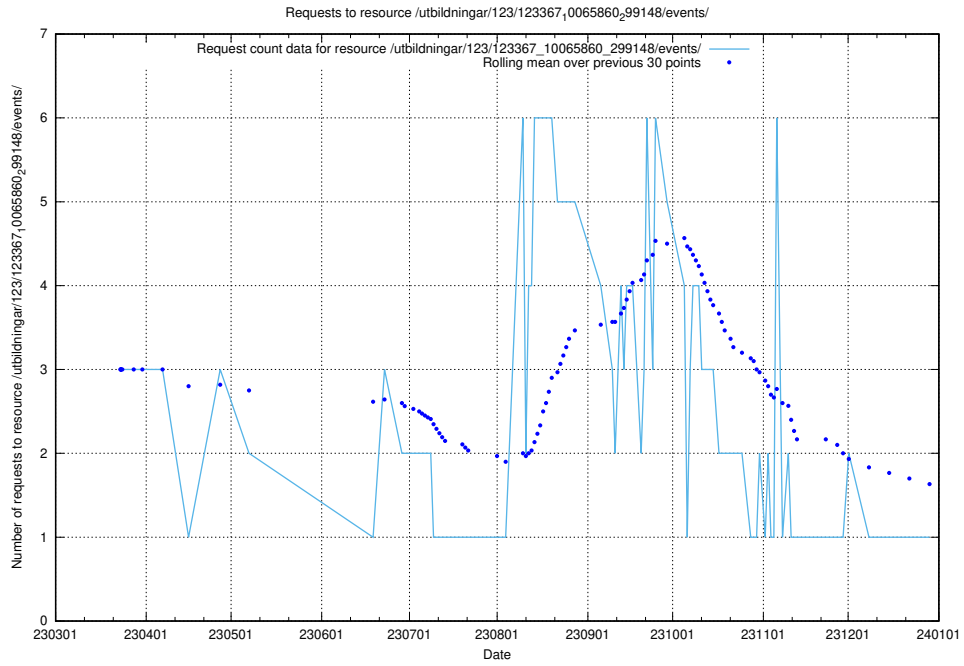

5.5969 Usage of /utbildningar/123/123367_10065860_299148/events/

Here, we count the number of requests to resource /utbildningar/123/123367_10065860_299148/events/