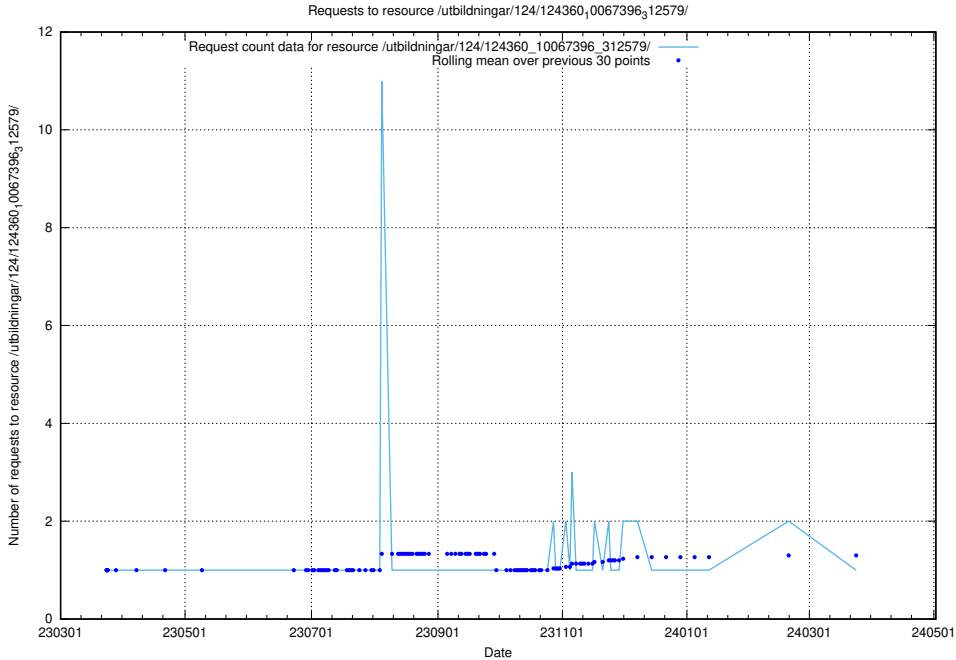

5.3525 Usage of /utbildningar/124/124360_10067396_312579/

Here, we count the number of requests to resource /utbildningar/124/124360_10067396_312579/.