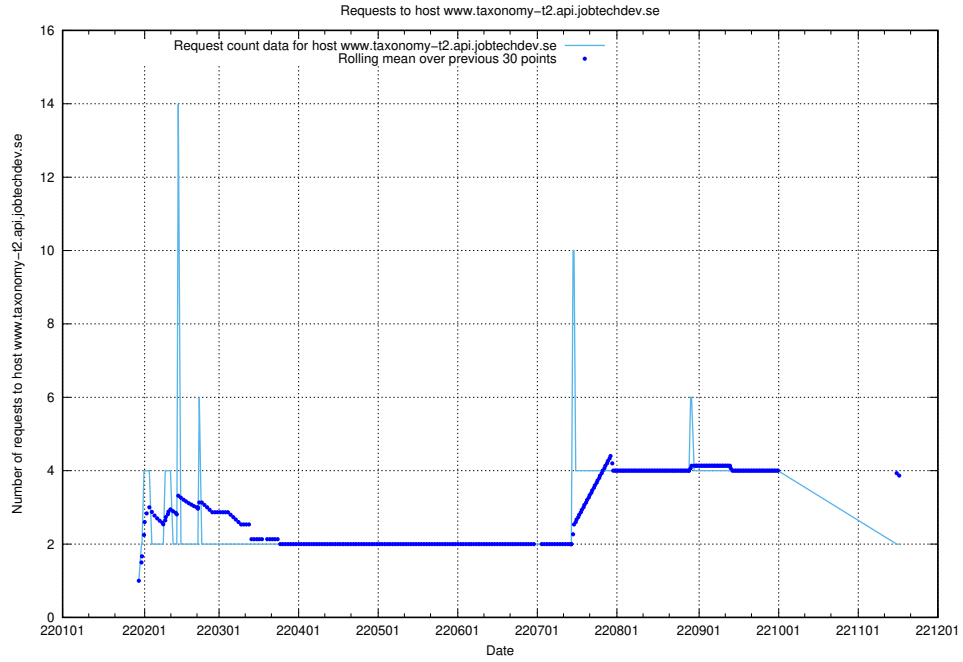

7.563 Usage of `www.taxonomy-t2.api.jobtechdev.se`

Here, we count the number of requests to host `www.taxonomy-t2.api.jobtechdev.se`.