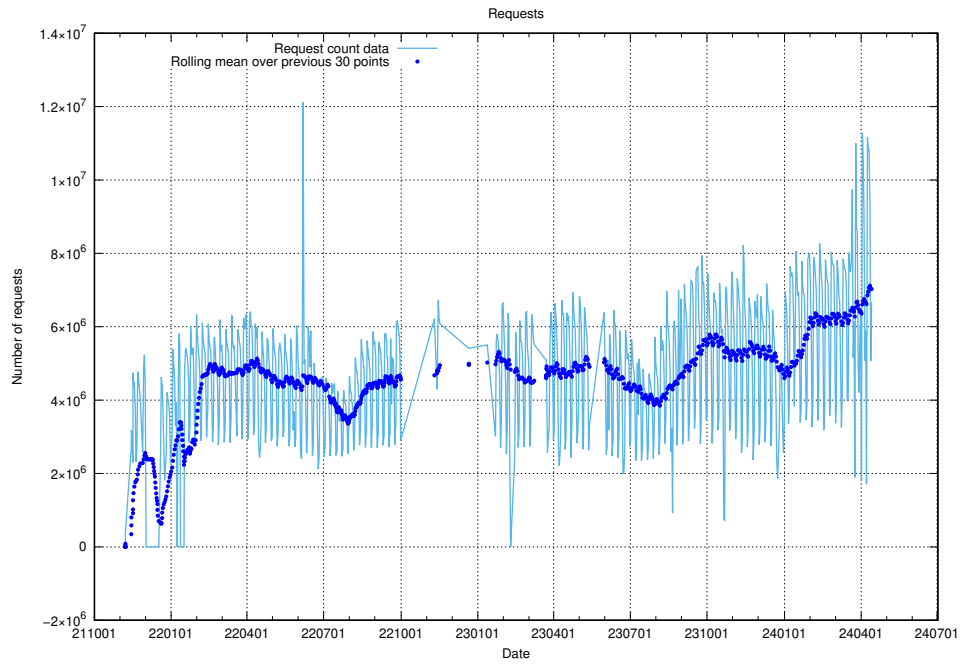

8 Log Stack - General Statistics

This section contains general statistics from [JobTech's log stack](#)⁸.

8.1 Total number of requests

Here, we count the total number of requests.