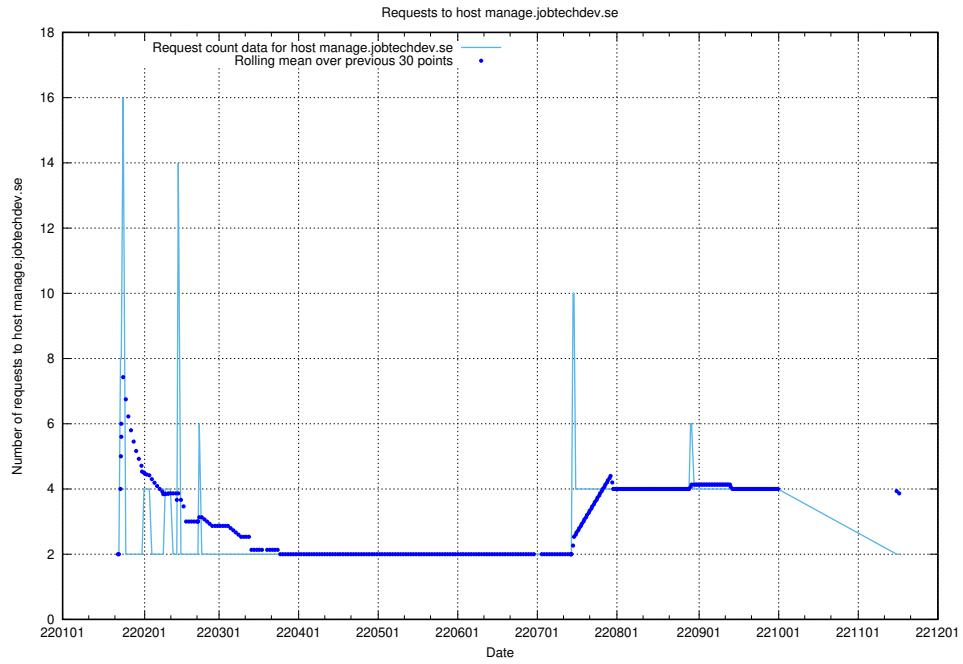

7.592 Usage of manage.jobtechdev.se

Here, we count the number of requests to host manage.jobtechdev.se.