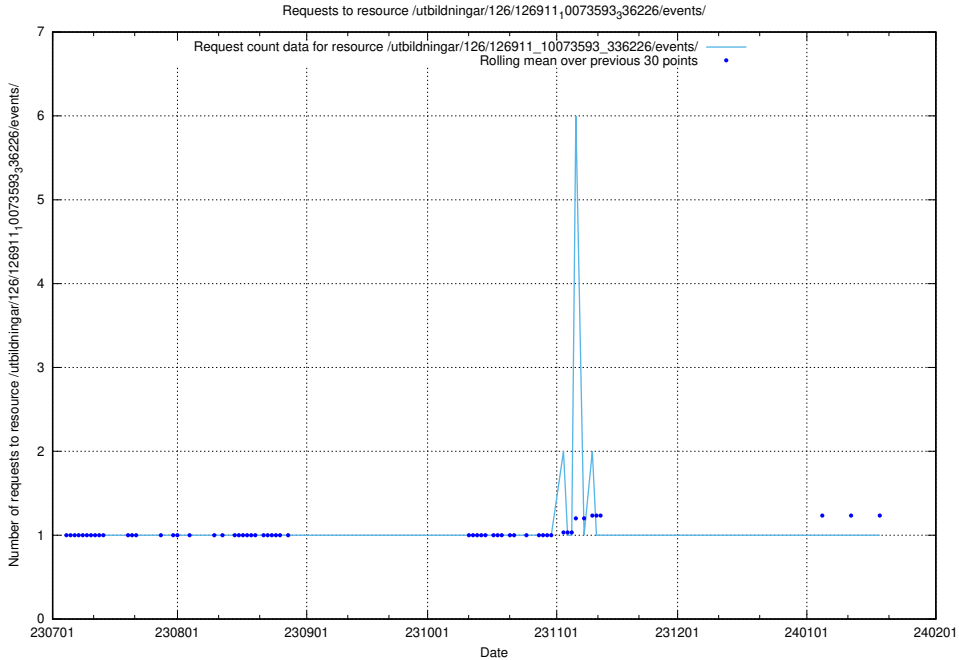

5.5045 Usage of /utbildningar/126/126911_10073593_336226/events/

Here, we count the number of requests to resource /utbildningar/126/126911_10073593_336226/events/

5.5046 Usage of /utbildningar/126/126911_10073593_336226/