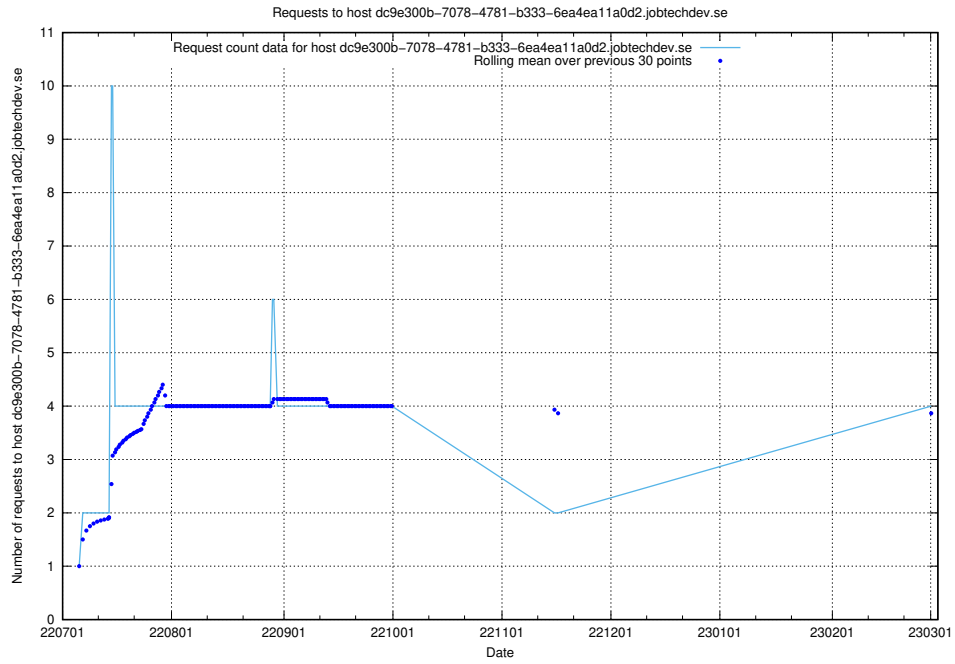

7.134 Usage of taxonomy-editor.api.jobtechdev.se

Here, we count the number of requests to host taxonomy-editor.api.jobtechdev.se.

7.135 Usage of dc9e300b-7078-4781-b333-6ea4ea11a0d2.jobtechdev.se

Here, we count the number of requests to host dc9e300b-7078-4781-b333-6ea4ea11a0d2.jobtechdev.se.