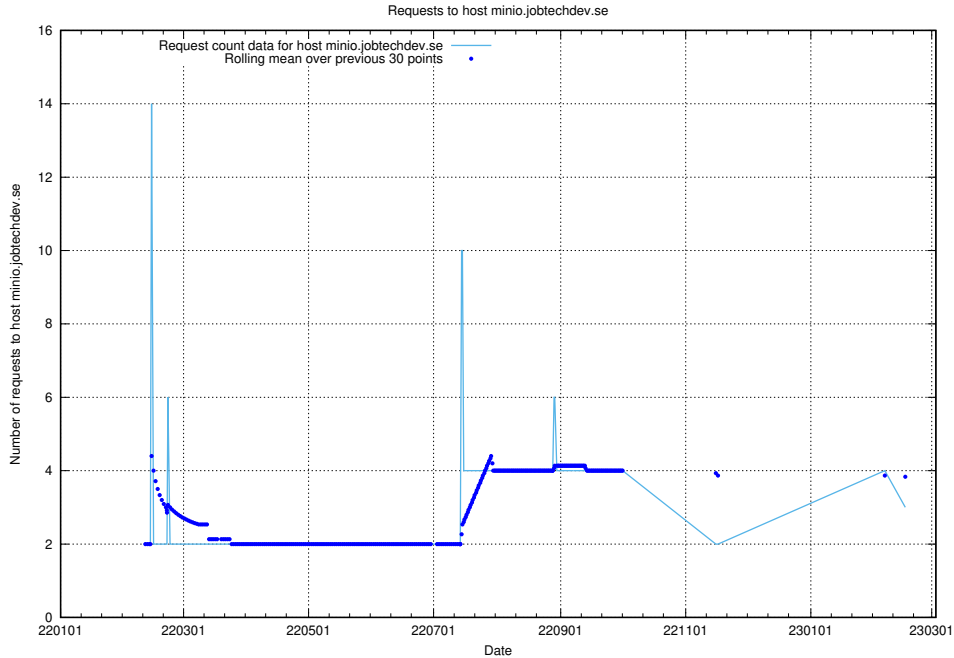

7.229 Usage of minio.jobtechdev.se

Here, we count the number of requests to host minio.jobtechdev.se.