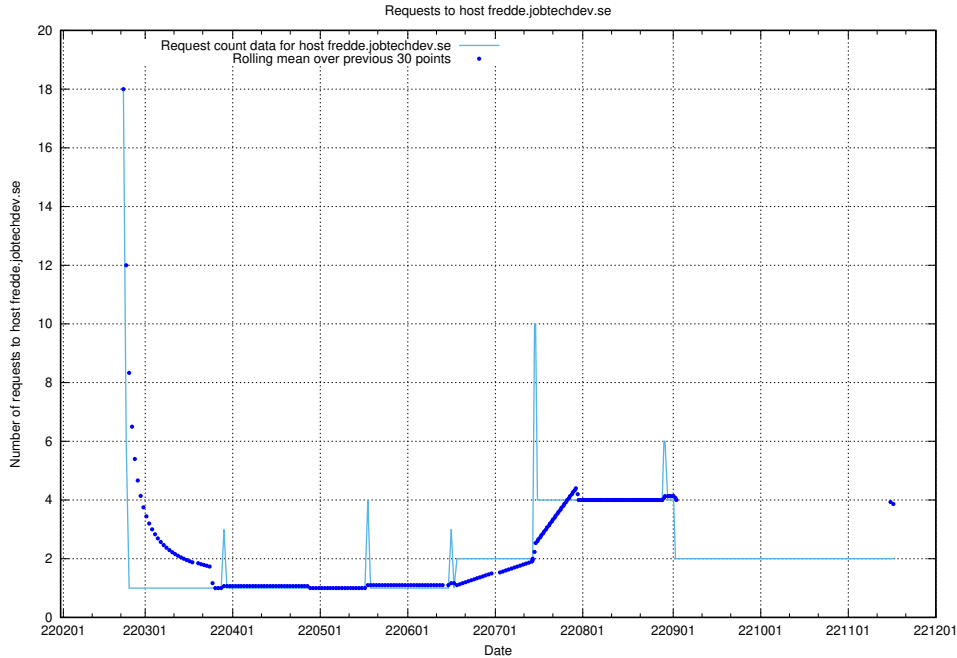

7.515 Usage of fredde.jobtechdev.se

Here, we count the number of requests to host fredde.jobtechdev.se.

7.516 Usage of fredde.api.jobtechdev.se

Here, we count the number of requests to host fredde.api.jobtechdev.se.