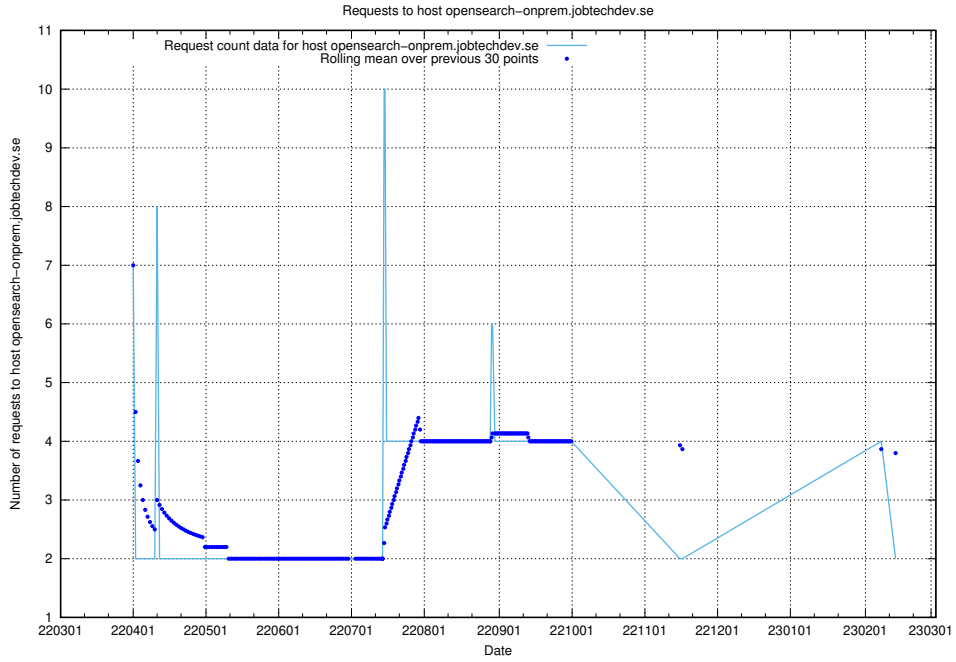

7.475 Usage of gitlab.forum.jobtechdev.se

Here, we count the number of requests to host gitlab.forum.jobtechdev.se.

7.476 Usage of opensearch.jobtechdev.se

Here, we count the number of requests to host opensearch.jobtechdev.se.