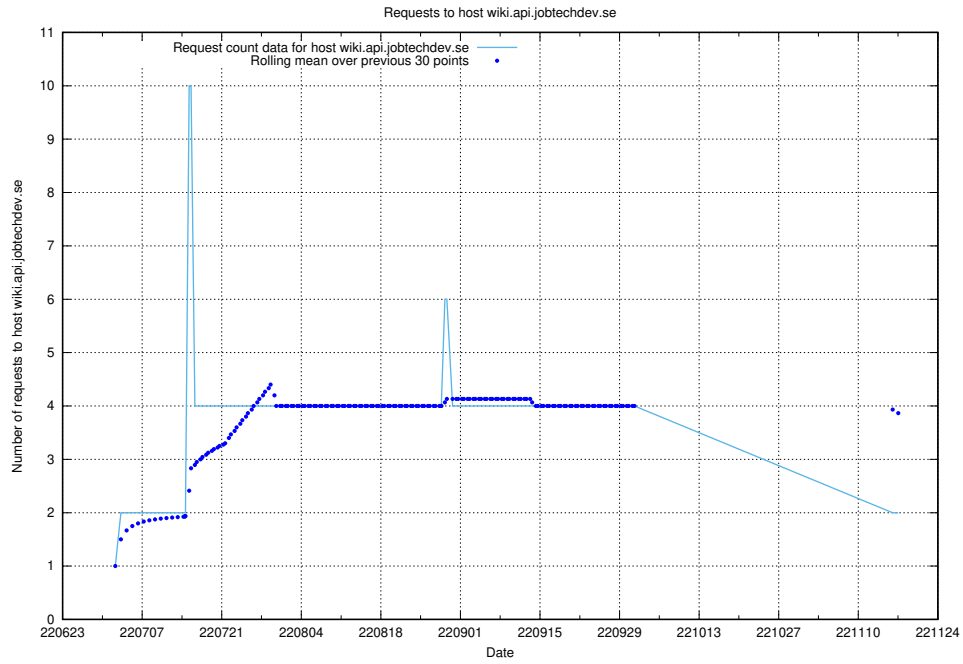

7.388 Usage of wiki.apirequest.jobtechdev.se

Here, we count the number of requests to host wiki.apirequest.jobtechdev.se.

7.389 Usage of wiki.api.jobtechdev.se

Here, we count the number of requests to host wiki.api.jobtechdev.se.