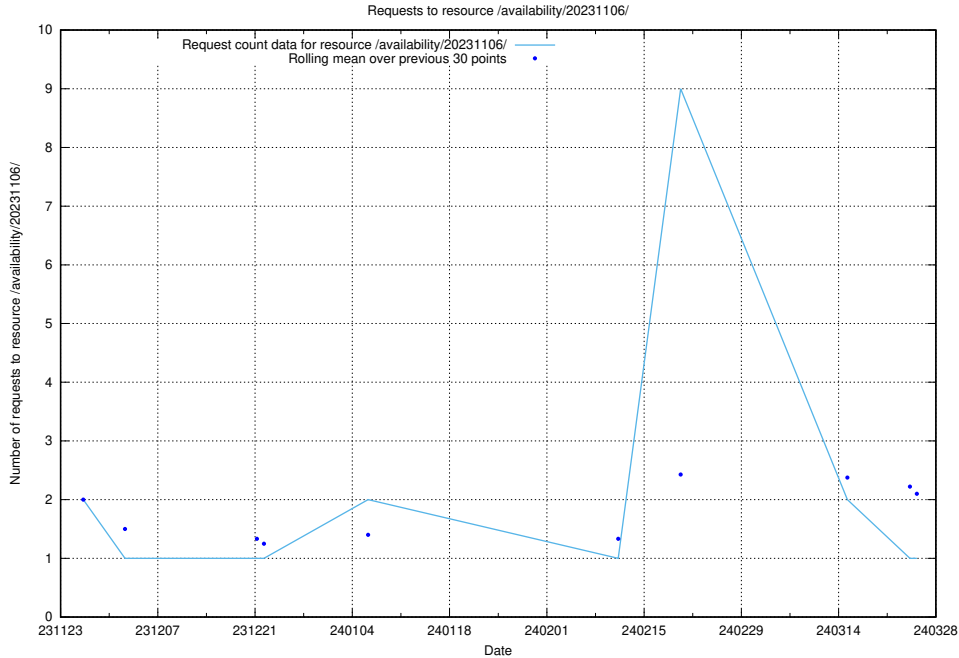

Here, we count the number of requests to resource /taxonomy/version/1/query/concepts-describing-occupation-experience-in-years/.

5.3701 Usage of /availability/20231106/

Here, we count the number of requests to resource /availability/20231106/.