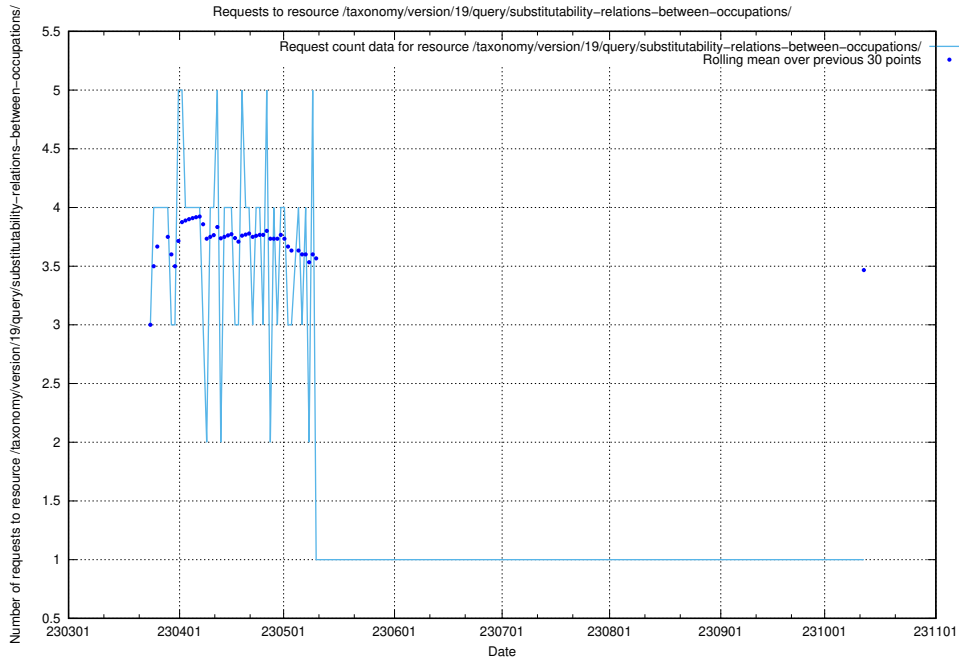

5.5833 Usage of /taxonomy/version/19/query/substitutability-relations-between-occupations/

Here, we count the number of requests to resource /taxonomy/version/19/query/substitutability-relations-between-occupations/.