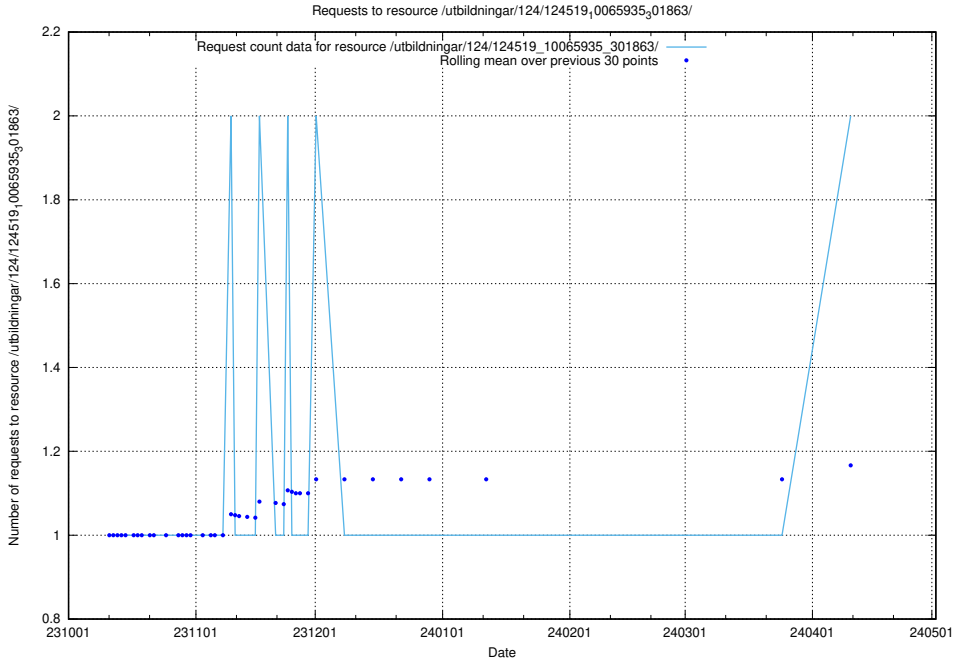

5.729 Usage of /utbildningar/124/124519_10065935_301863/

Here, we count the number of requests to resource /utbildningar/124/124519_10065935_301863/.