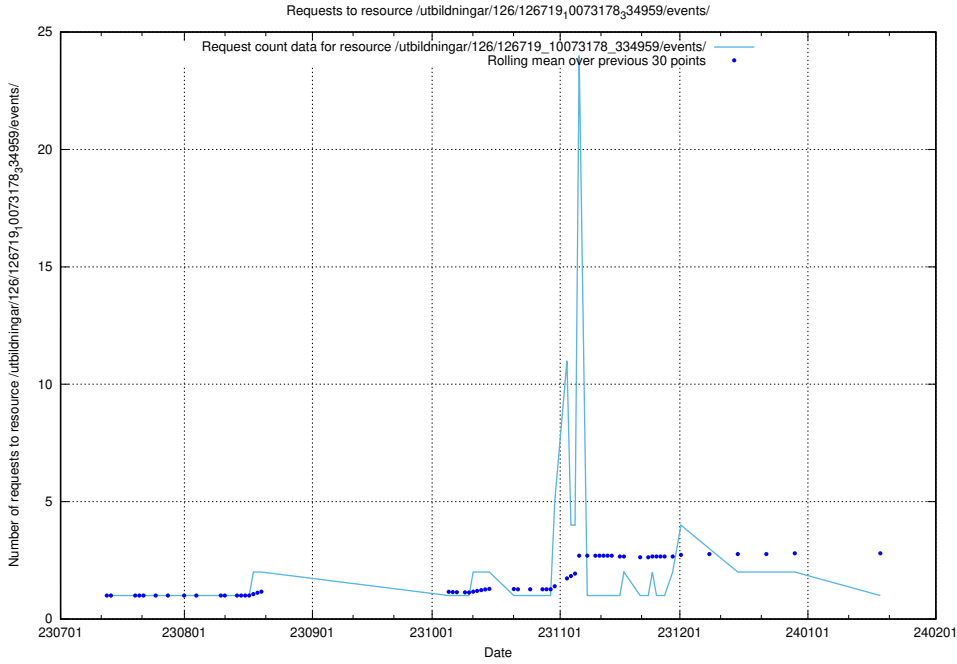

5.4811 Usage of /utbildningar/126/126719_10073178_334959/events/

Here, we count the number of requests to resource /utbildningar/126/126719_10073178_334959/events/