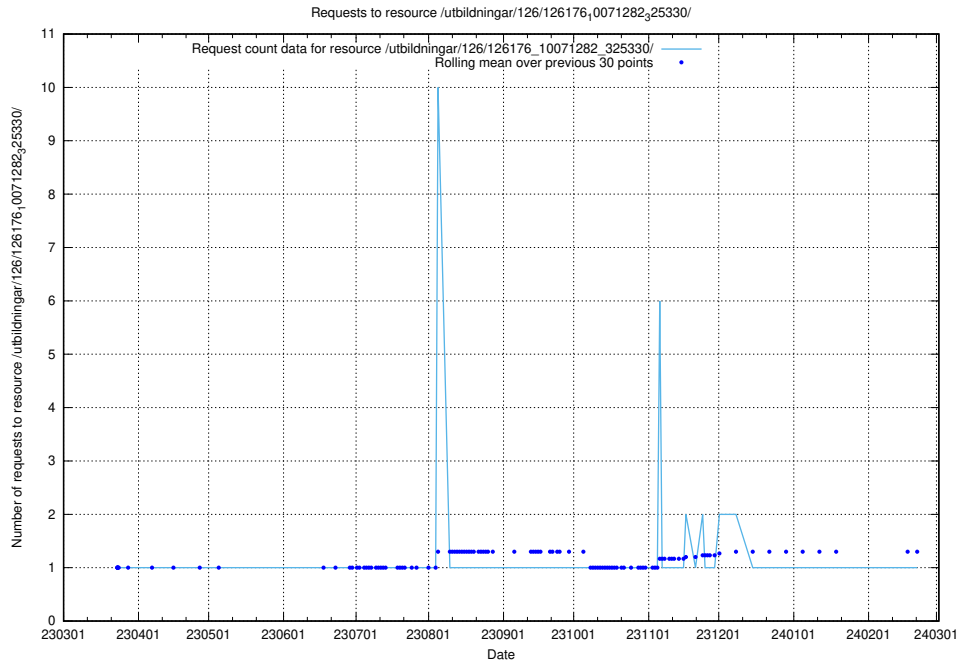

5.6127 Usage of /utbildningar/126/126176_10071282_325330/

Here, we count the number of requests to resource /utbildningar/126/126176_10071282_325330/.