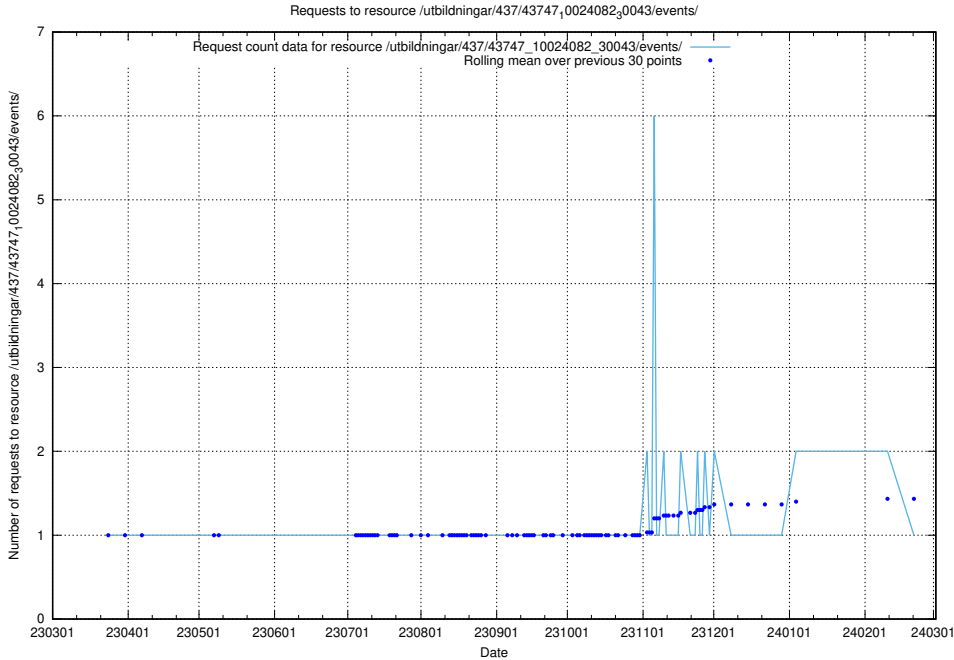

5.5906 Usage of /utbildningar/437/43747_10024082_30043/events/

Here, we count the number of requests to resource /utbildningar/437/43747_10024082_30043/events/.