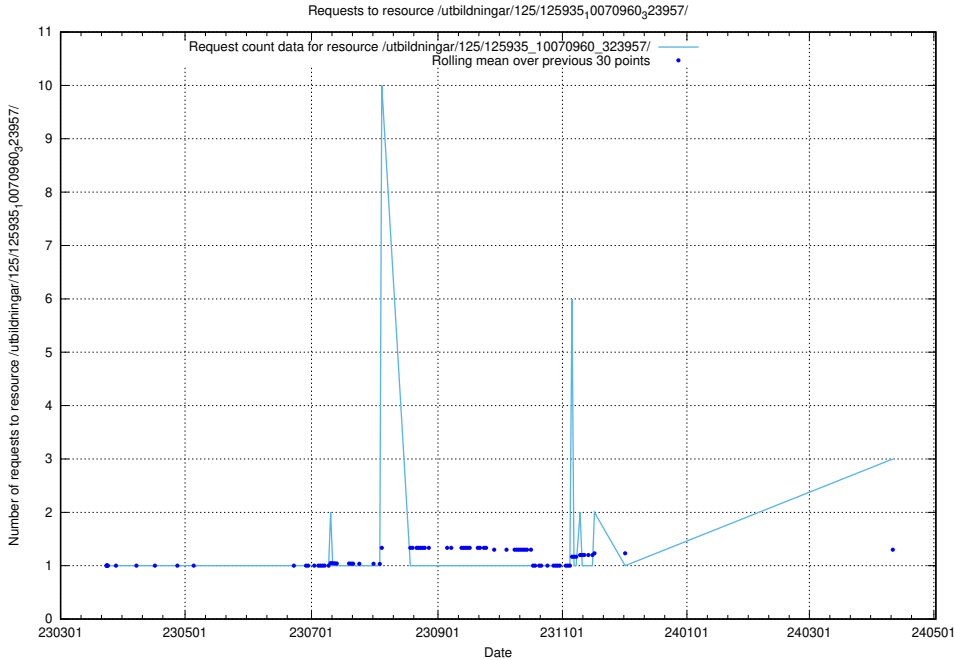

5.463 Usage of /utbildningar/125/125935_10070960_323957/

Here, we count the number of requests to resource /utbildningar/125/125935_10070960_323957/.