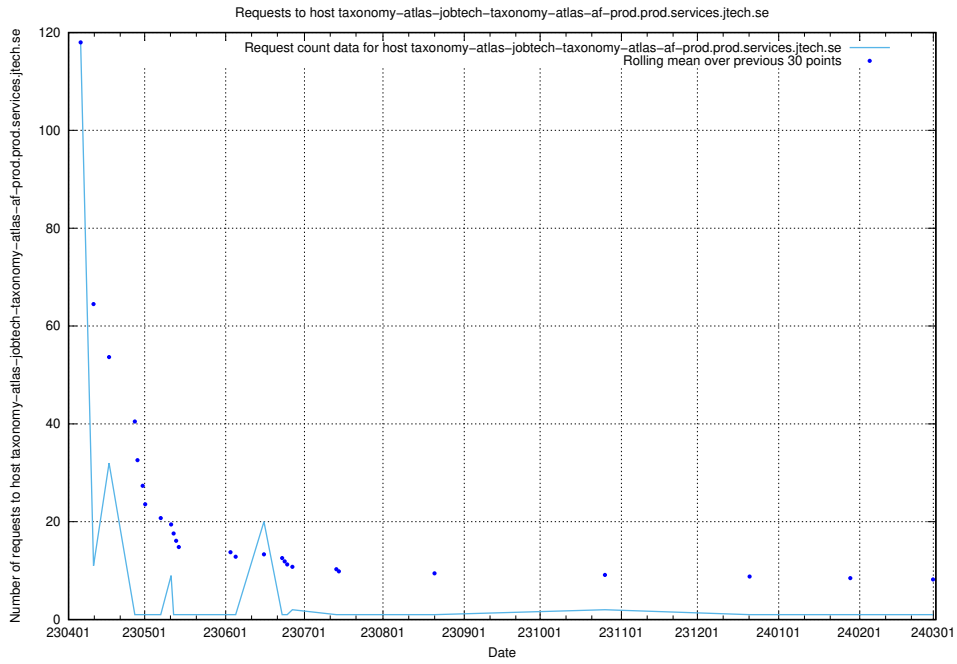

7.606 Usage of taxonomy-atlas-jobtech-taxonomy-atlas-af-prod.prod.services.jtech

Here, we count the number of requests to host taxonomy-atlas-jobtech-taxonomy-atlas-af-prod.prod.services.jtech.se.