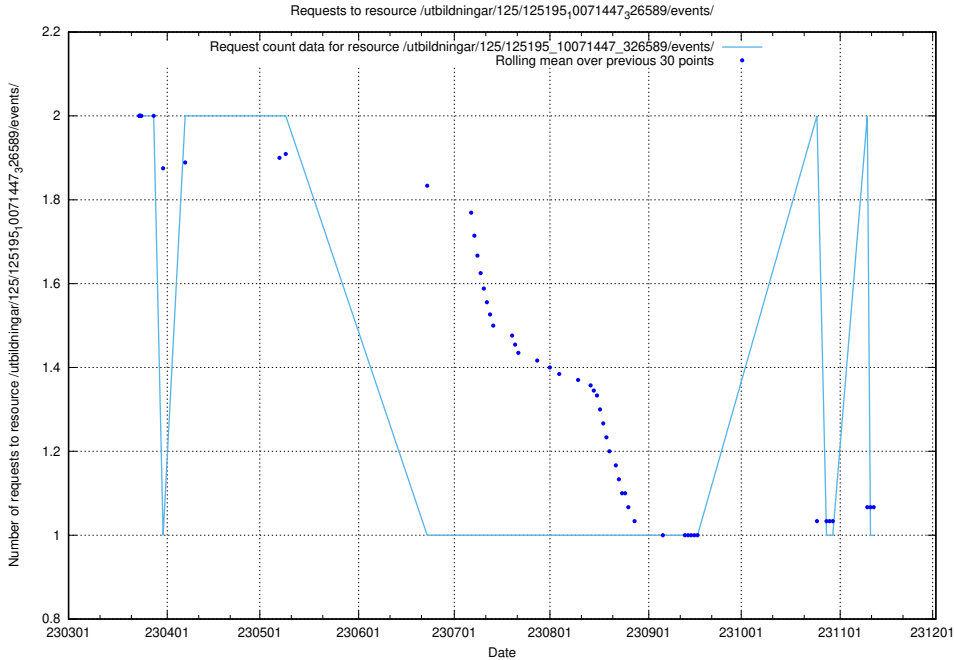

5.5988 Usage of /utbildningar/125/125195_10071447_326589/events/

Here, we count the number of requests to resource /utbildningar/125/125195_10071447_326589/events/