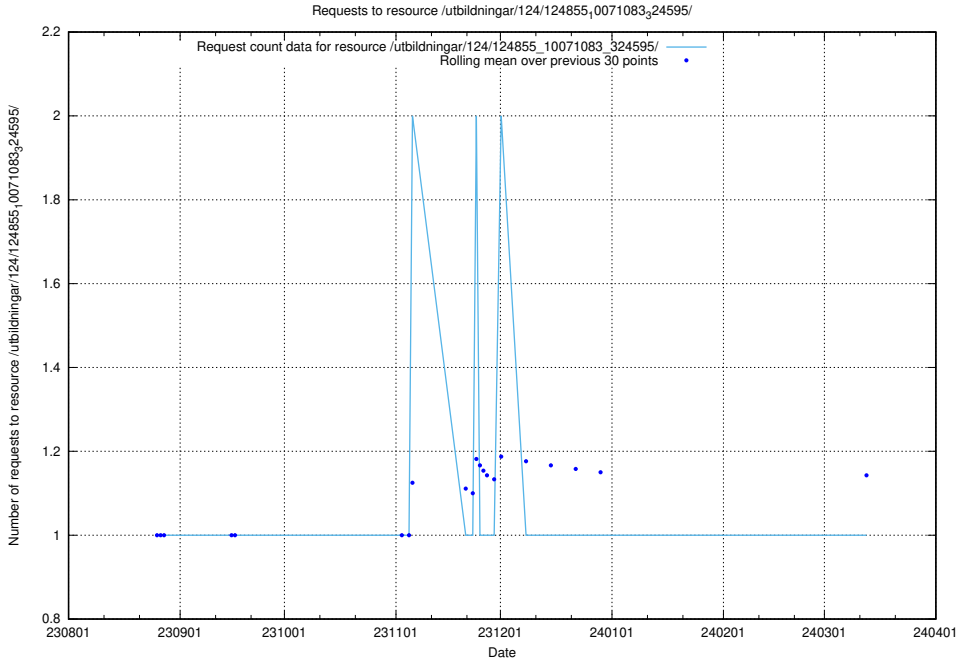

5.4425 Usage of /utbildningar/124/124855_10071083_324595/

Here, we count the number of requests to resource /utbildningar/124/124855_10071083_324595/.