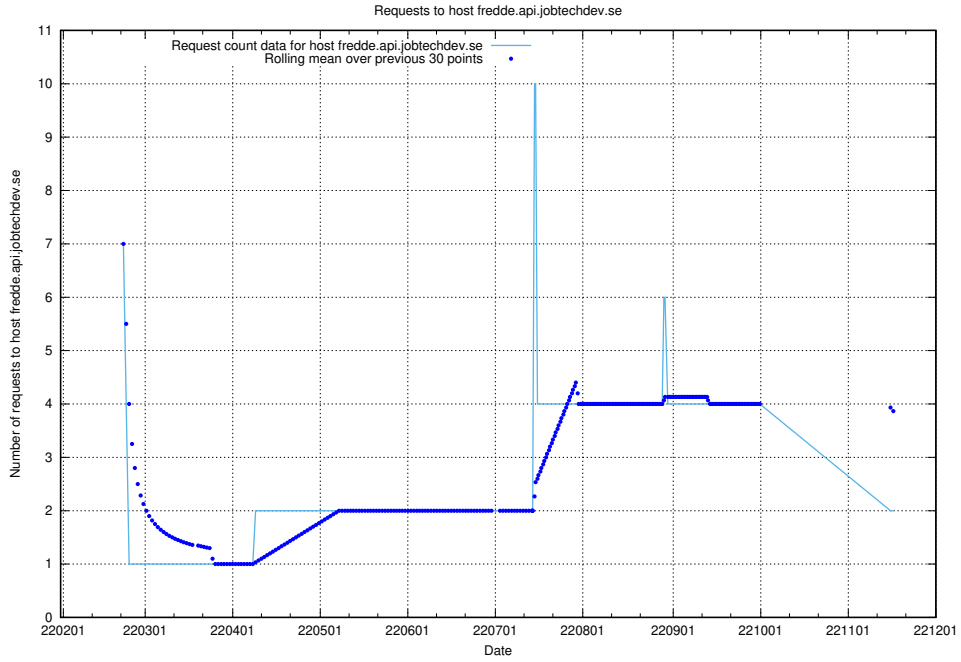

7.515 Usage of fredde.jobtechdev.se

Here, we count the number of requests to host fredde.jobtechdev.se.

7.516 Usage of fredde.api.jobtechdev.se

Here, we count the number of requests to host fredde.api.jobtechdev.se.