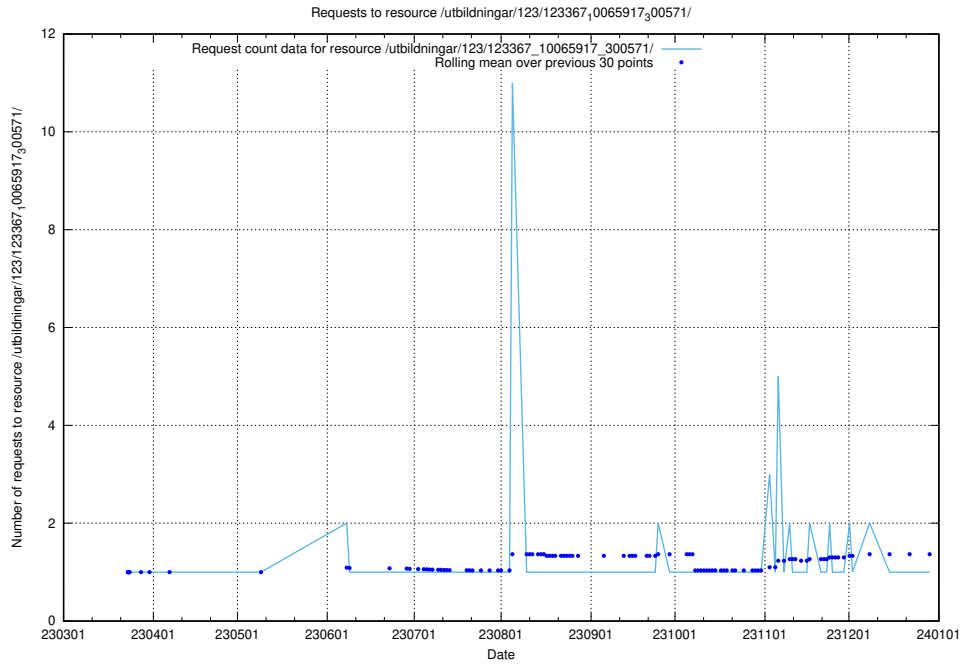

5.4366 Usage of /utbildningar/123/123367_10065917_300571/

Here, we count the number of requests to resource /utbildningar/123/123367_10065917_300571/.