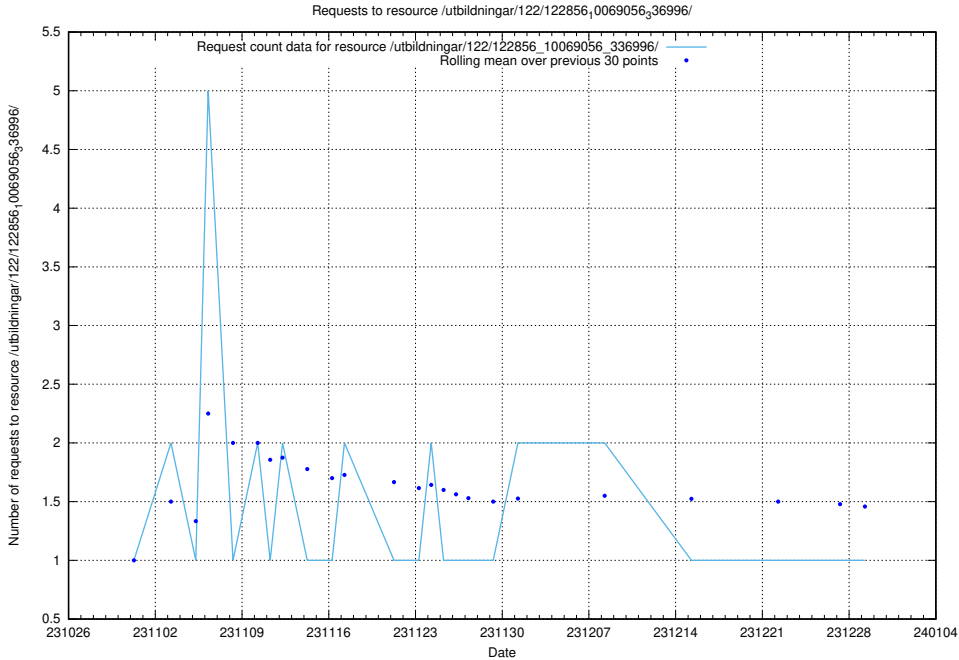

5.3889 Usage of /utbildningar/122/122856_10069056_336996/

Here, we count the number of requests to resource /utbildningar/122/122856_10069056_336996/.