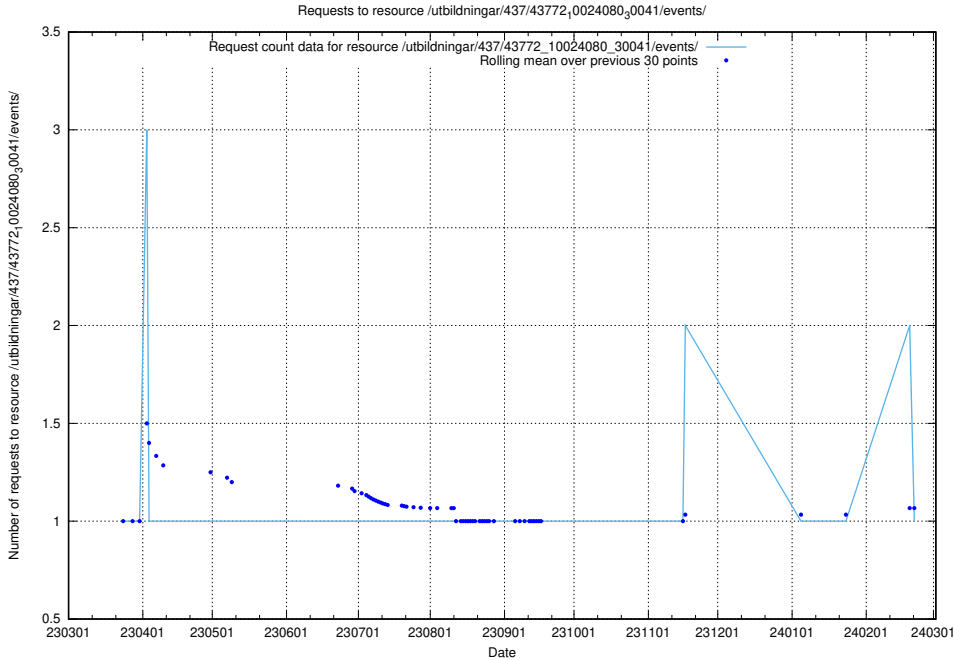

5.5894 Usage of /utbildningar/437/43772_10024080_30041/events/

Here, we count the number of requests to resource /utbildningar/437/43772_10024080_30041/events/.