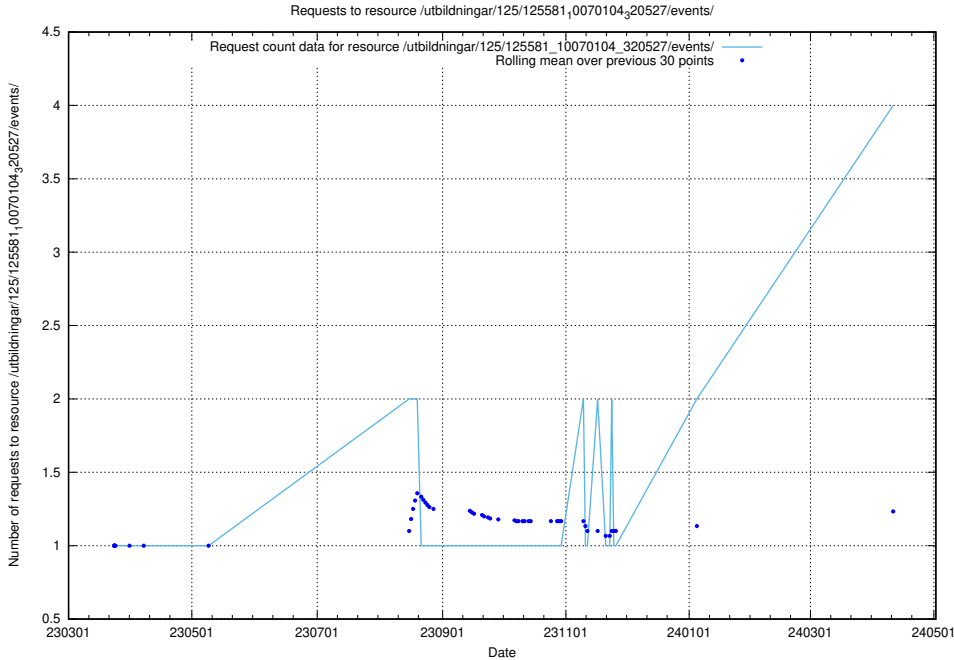

5.166 Usage of /utbildningar/125/125581_10070104_320527/events/

Here, we count the number of requests to resource /utbildningar/125/125581_10070104_320527/events/