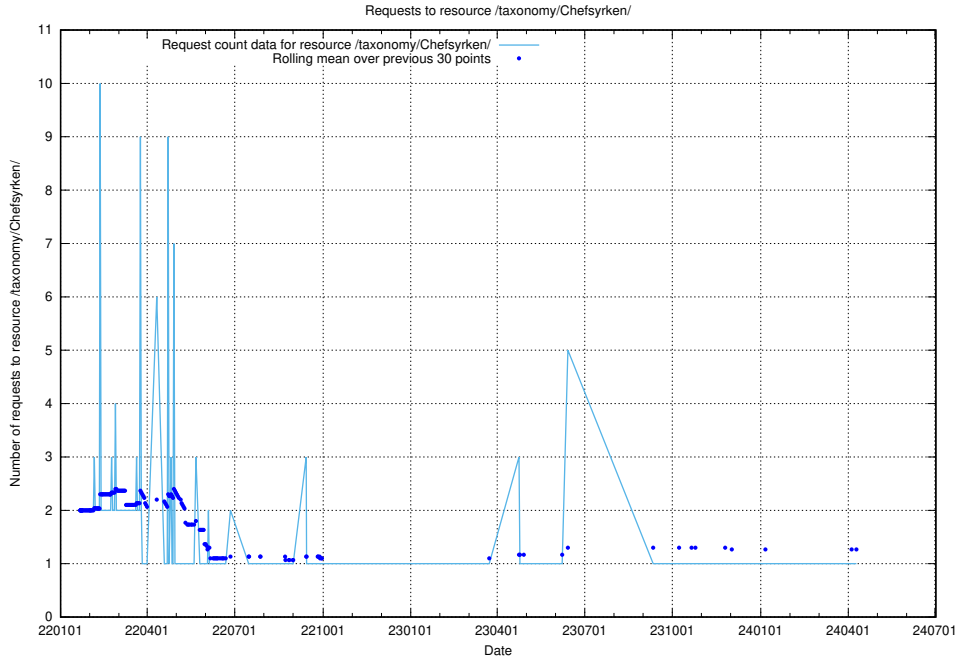

5.1216 Usage of /taxonomy/Chefsyrken/

Here, we count the number of requests to resource /taxonomy/Chefsyrken/.