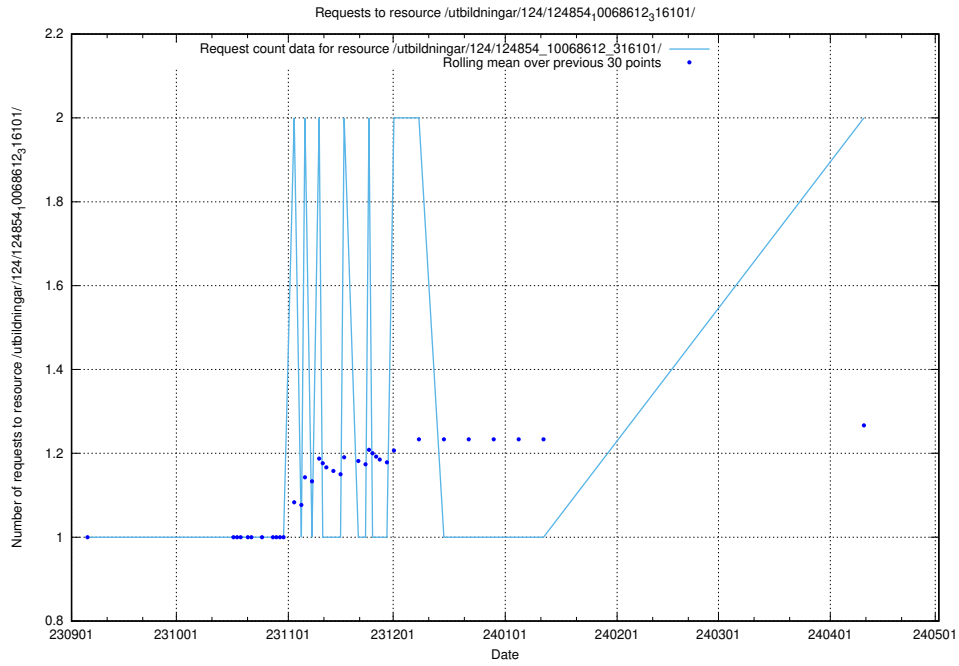

Here, we count the number of requests to resource /utbildningar/123/123367_10065914_300491/events/

5.757 Usage of /utbildningar/124/124854_10068612_316101/

Here, we count the number of requests to resource /utbildningar/124/124854_10068612_316101/.