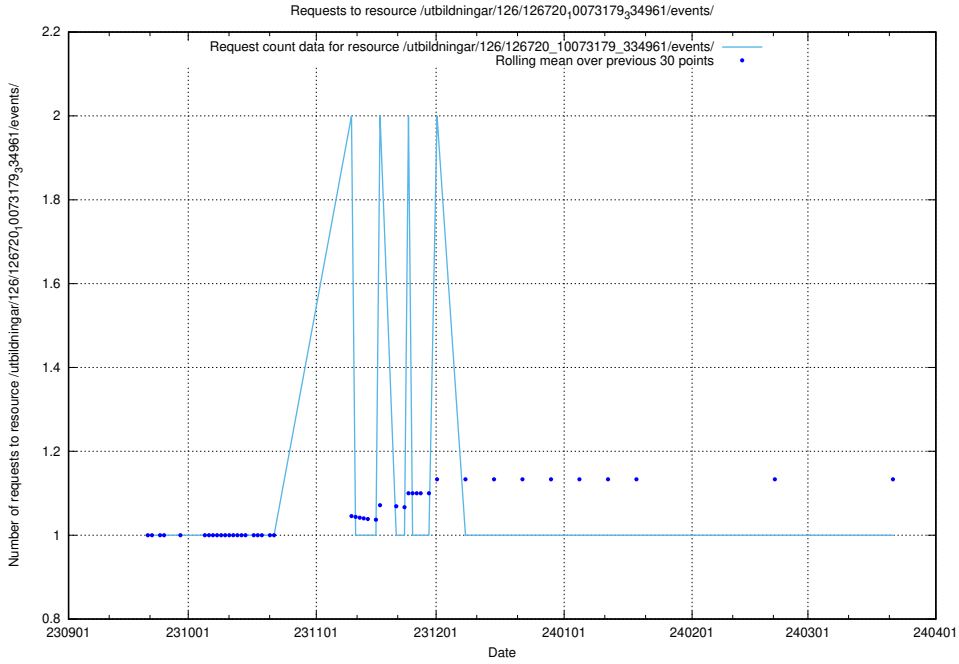

5.4236 Usage of /utbildningar/126/126720_10073179_334961/events/

Here, we count the number of requests to resource /utbildningar/126/126720_10073179_334961/events/