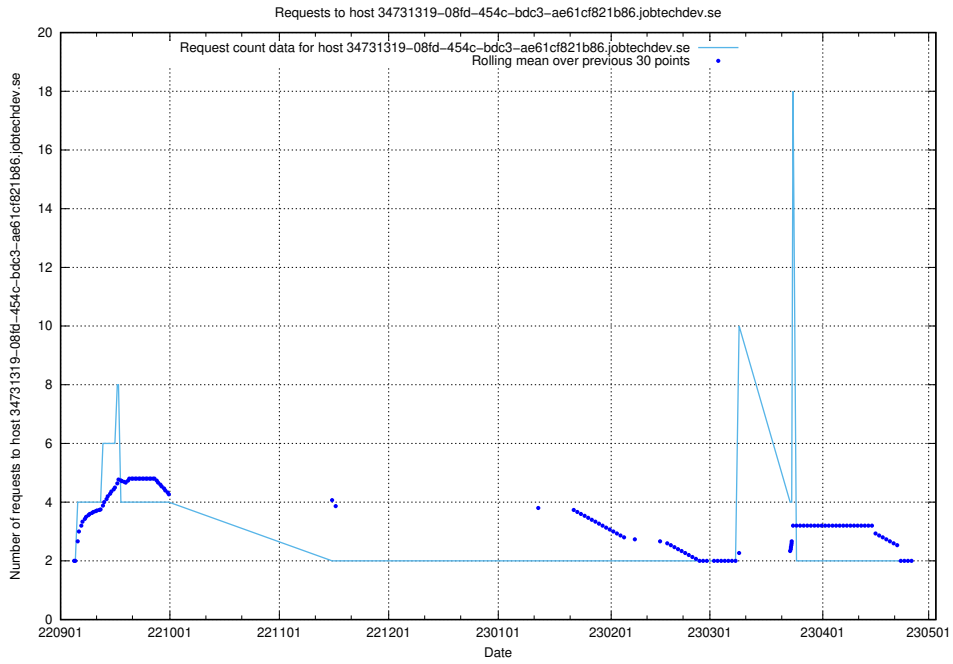

7.325 Usage of 34731319-08fd-454c-bdc3-ae61cf821b86.jobtechdev.se

Here, we count the number of requests to host 34731319-08fd-454c-bdc3-ae61cf821b86.jobtechdev.se.