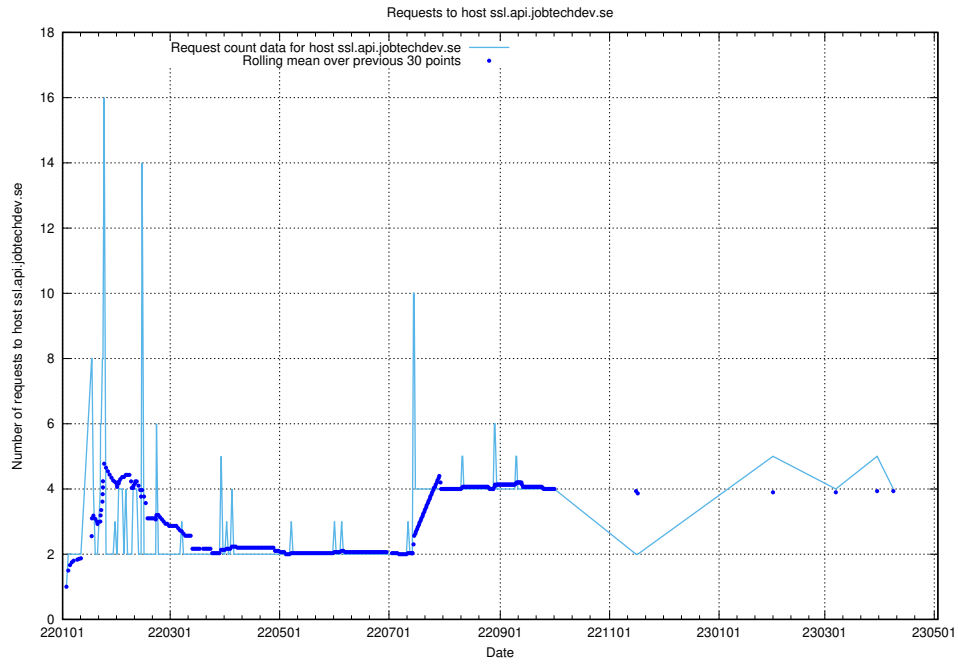

7.106 Usage of ssl.api.jobtechdev.se

Here, we count the number of requests to host ssl.api.jobtechdev.se.