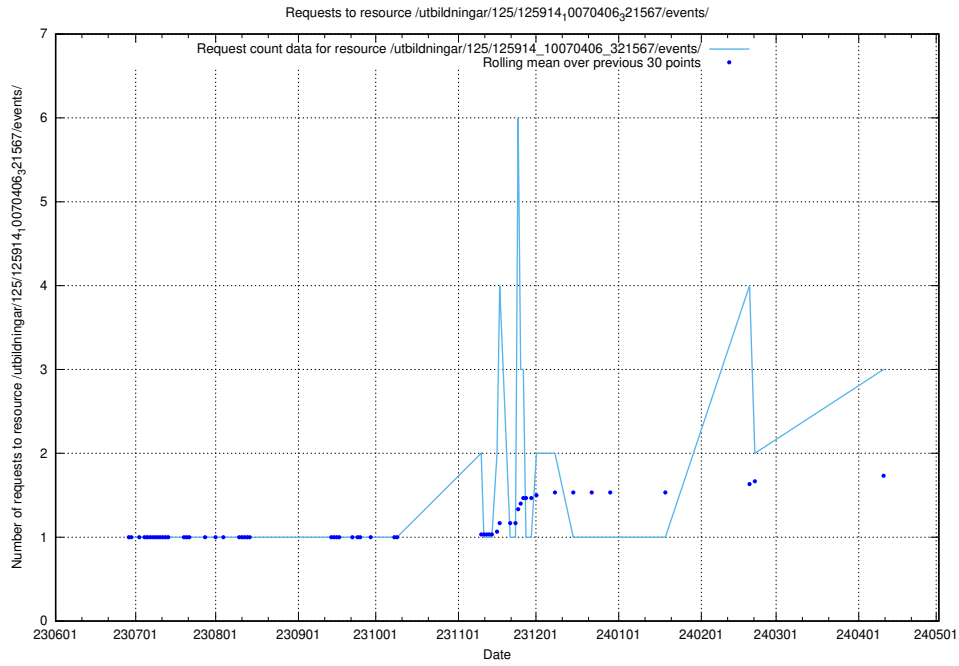

5.396 Usage of /utbildningar/125/125914_10070406_321567/events/

Here, we count the number of requests to resource /utbildningar/125/125914_10070406_321567/events/