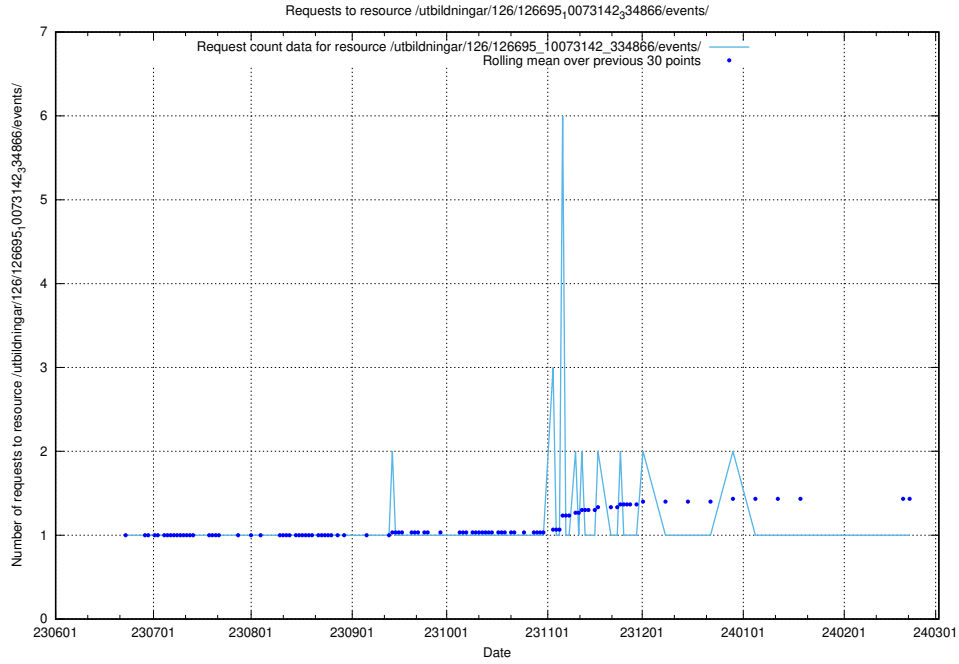

5.5329 Usage of /utbildningar/126/126695_10073142_334866/events/

Here, we count the number of requests to resource /utbildningar/126/126695_10073142_334866/events/