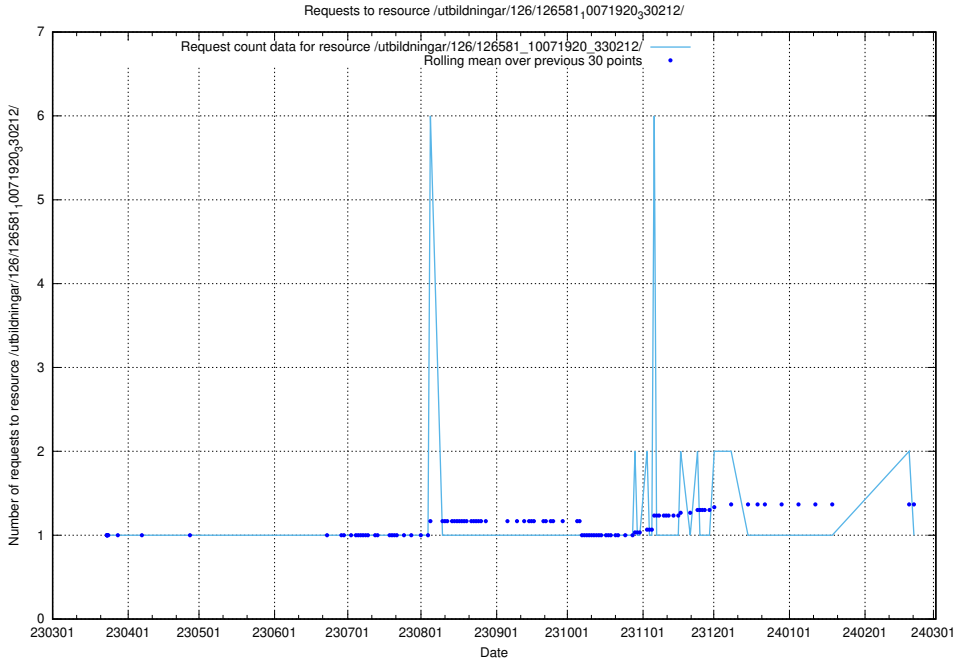

5.6099 Usage of /utbildningar/126/126581_10071920_330212/

Here, we count the number of requests to resource /utbildningar/126/126581_10071920_330212/.