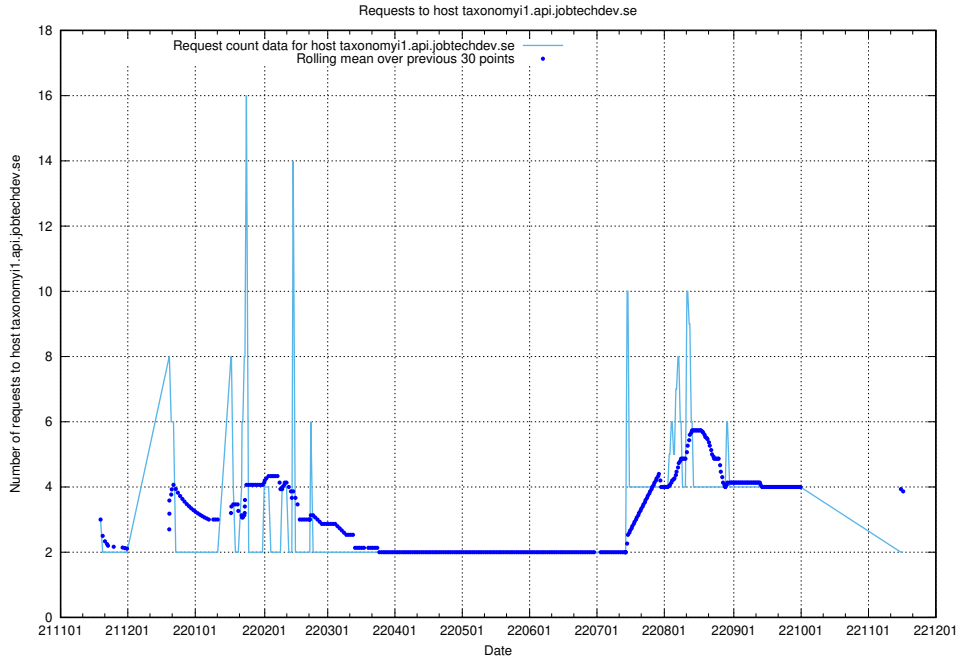

7.463 Usage of taxonomy1.api.jobtechdev.se

Here, we count the number of requests to host taxonomy1.api.jobtechdev.se.