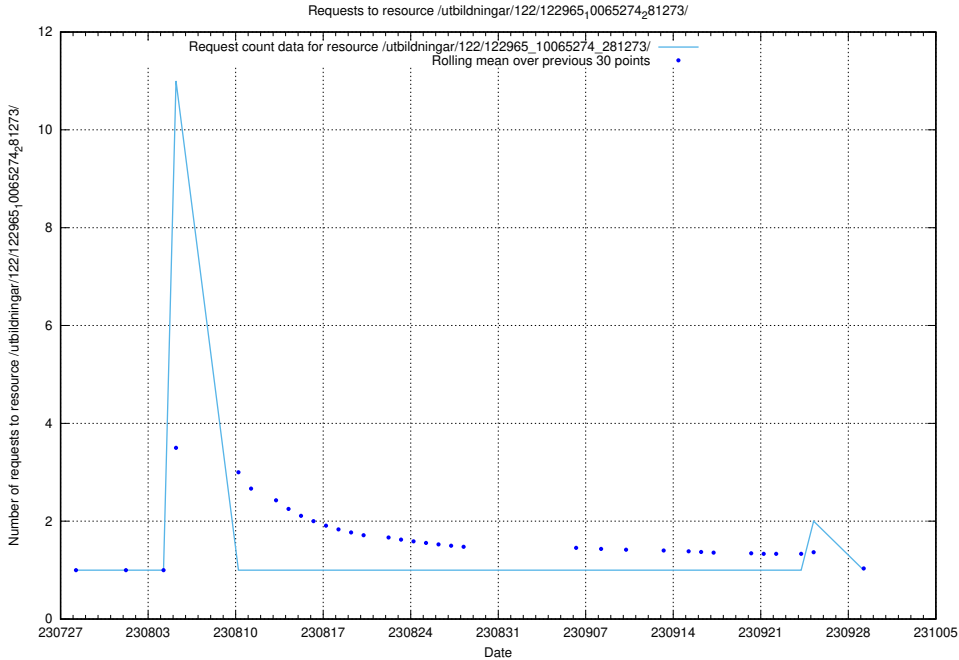

5.4624 Usage of /utbildningar/122/122965_10065274_281273/

Here, we count the number of requests to resource /utbildningar/122/122965_10065274_281273/.