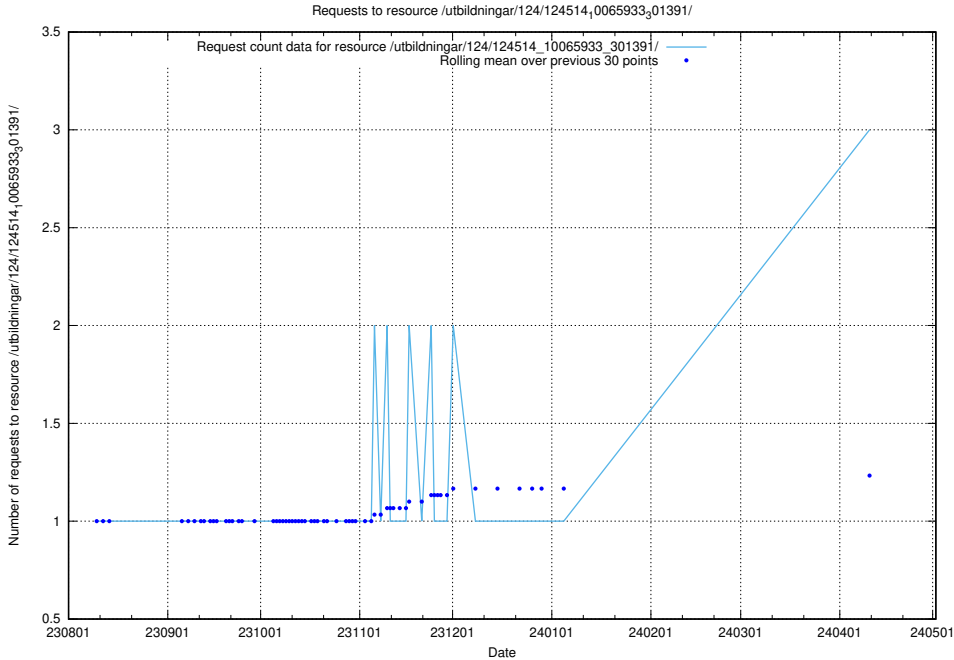

5.375 Usage of /utbildningar/124/124514_10065933_301391/

Here, we count the number of requests to resource /utbildningar/124/124514_10065933_301391/.