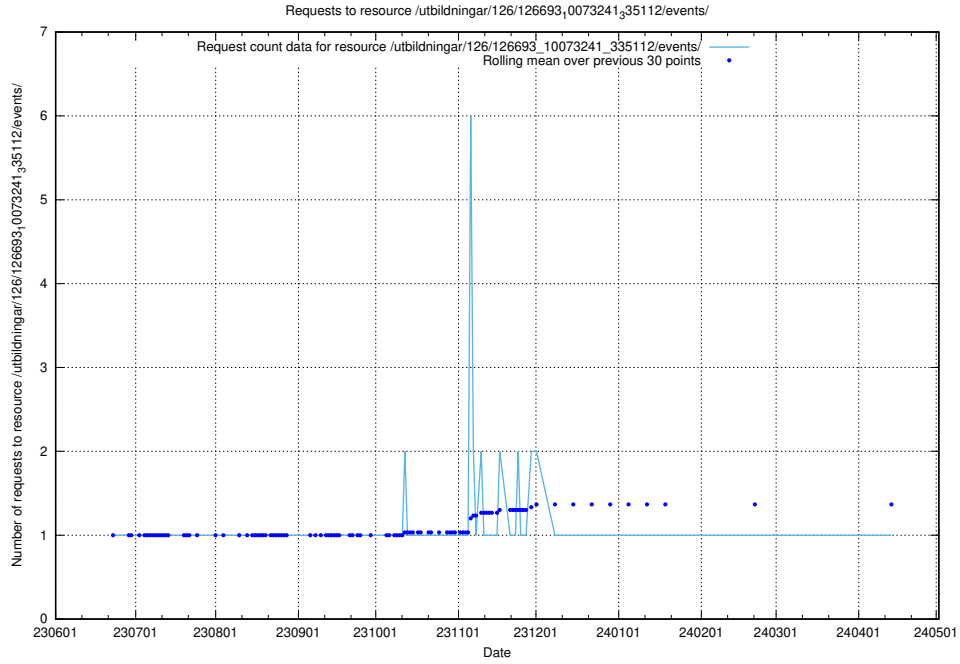

5.5340 Usage of /utbildningar/126/126693_10073241_335112/events/

Here, we count the number of requests to resource /utbildningar/126/126693_10073241_335112/events/