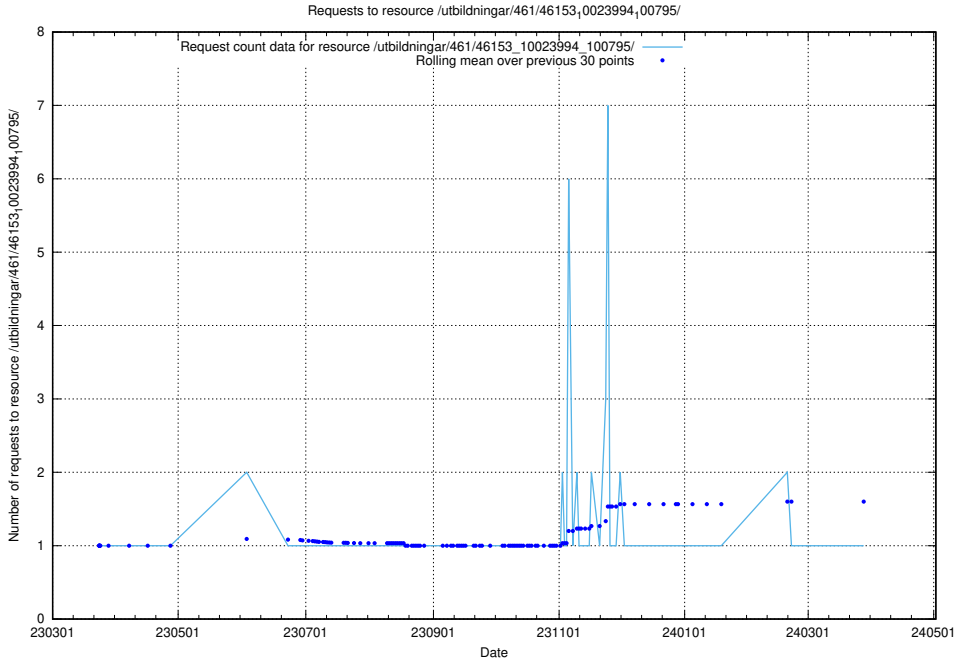

5.6016 Usage of /utbildningar/461/46153_10023994_100795/

Here, we count the number of requests to resource /utbildningar/461/46153_10023994_100795/.