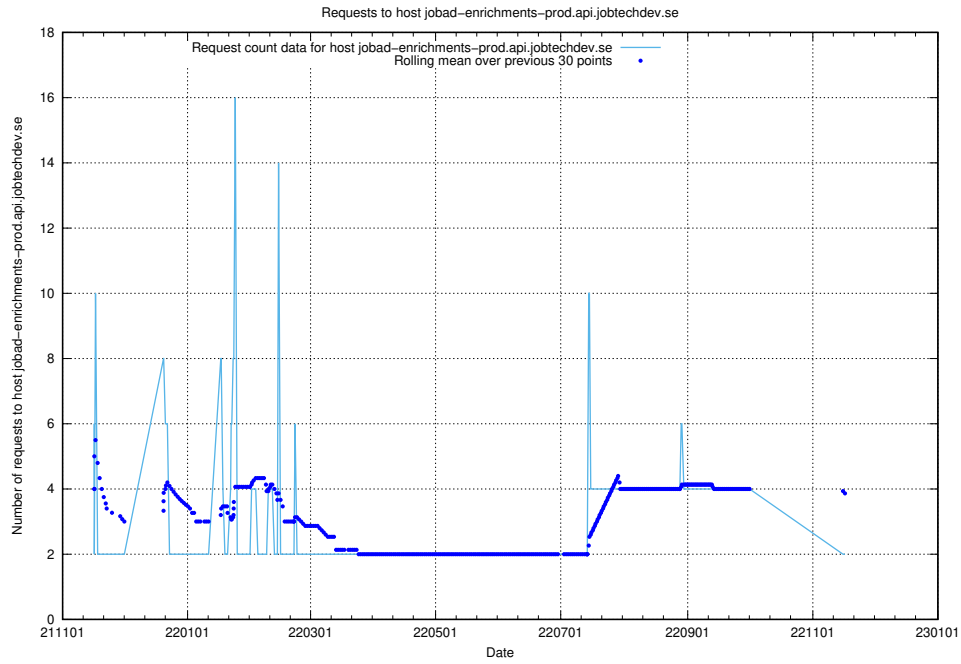

7.541 Usage of jobad-enrichments-prod.api.jobtechdev.se

Here, we count the number of requests to host jobad-enrichments-prod.api.jobtechdev.se.