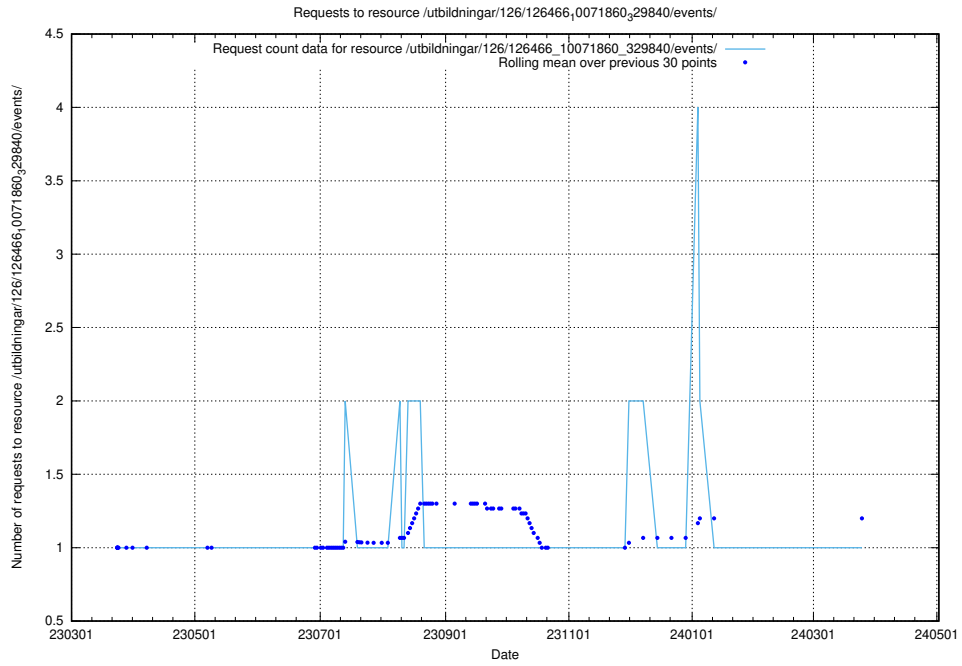

5.6112 Usage of /utbildningar/126/126466_10071860_329840/events/

Here, we count the number of requests to resource /utbildningar/126/126466_10071860_329840/events/