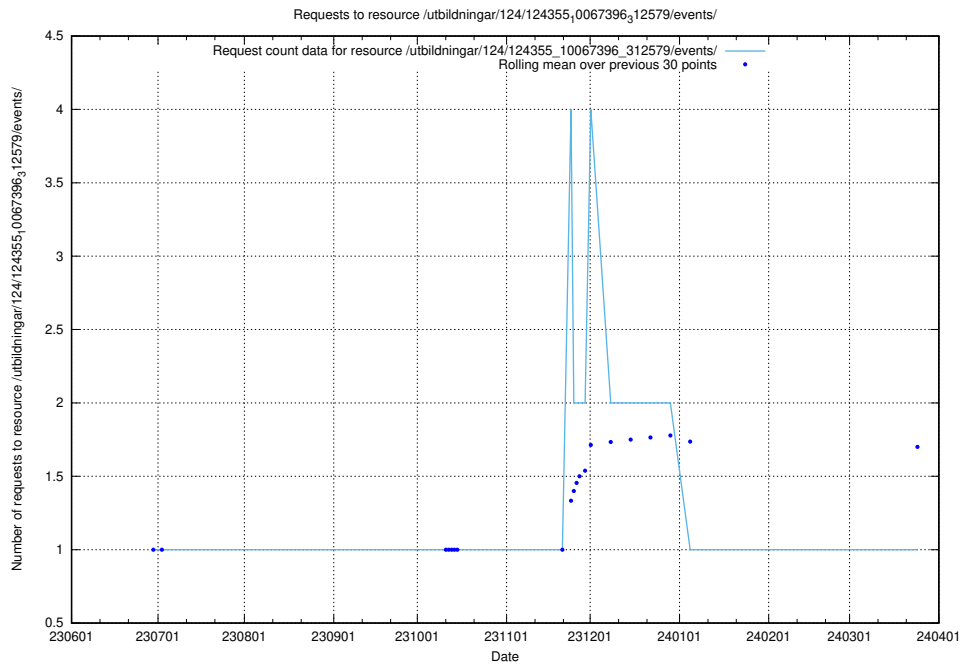

5.5102 Usage of /utbildningar/124/124355_10067396_312579/events/

Here, we count the number of requests to resource /utbildningar/124/124355_10067396_312579/events/