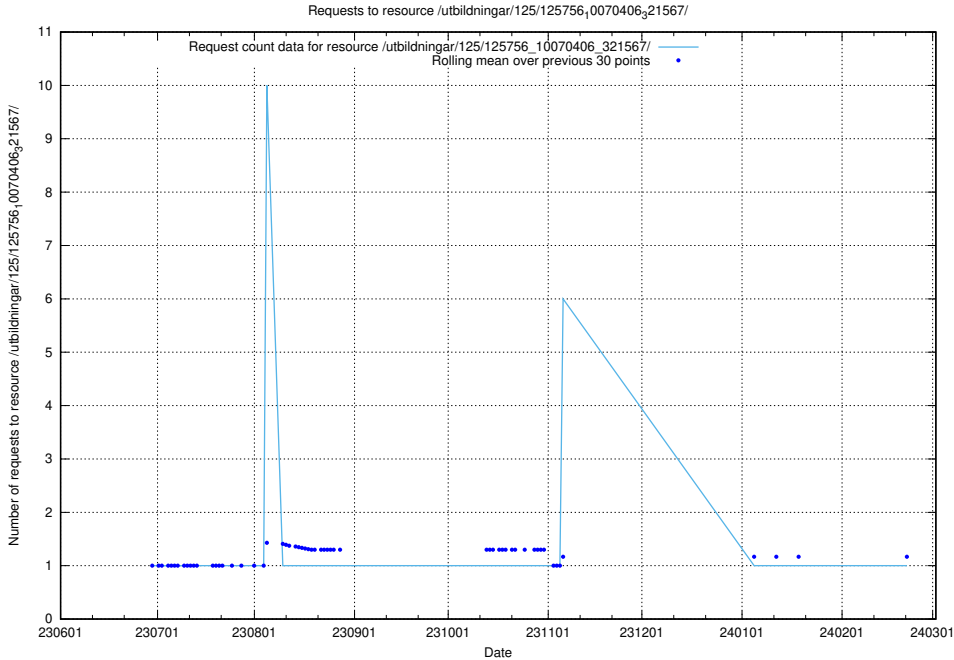

Here, we count the number of requests to resource /utbildningar/125/125756_10070406_321567/events/

5.5086 Usage of /utbildningar/125/125756_10070406_321567/

Here, we count the number of requests to resource /utbildningar/125/125756_10070406_321567/.