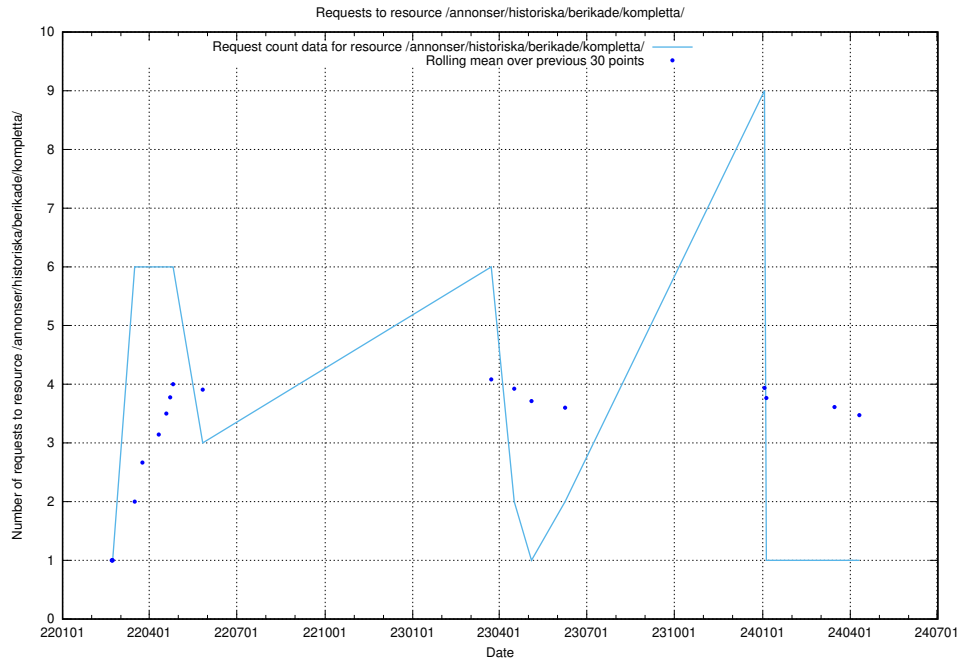

5.1246 Usage of /annonser/historiska/berikade/kompletta/

Here, we count the number of requests to resource /annonser/historiska/berikade/kompletta/.