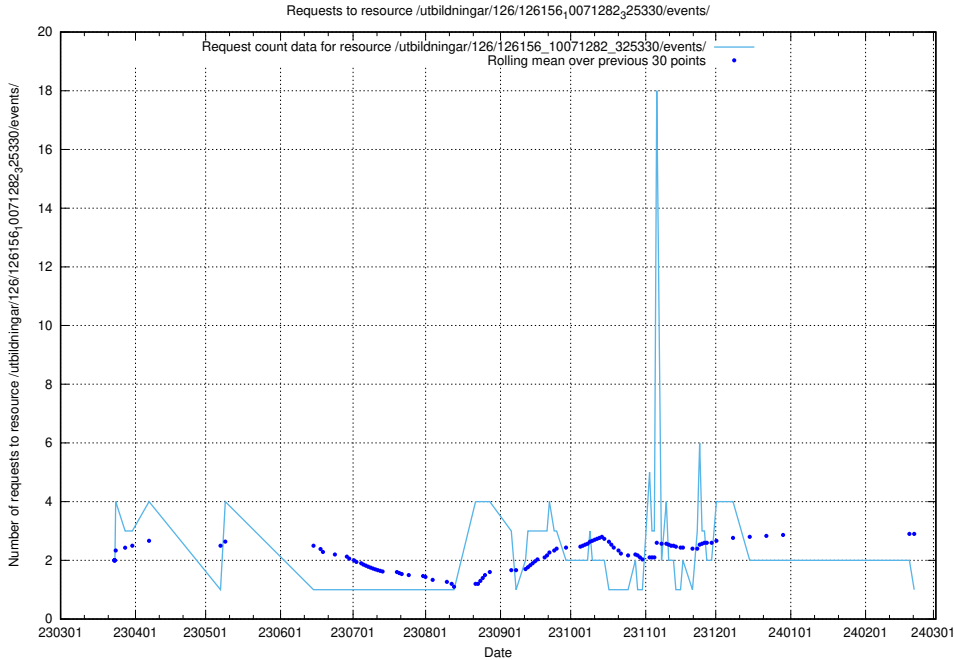

5.5975 Usage of /utbildningar/126/126156_10071282_325330/events/

Here, we count the number of requests to resource /utbildningar/126/126156_10071282_325330/events/