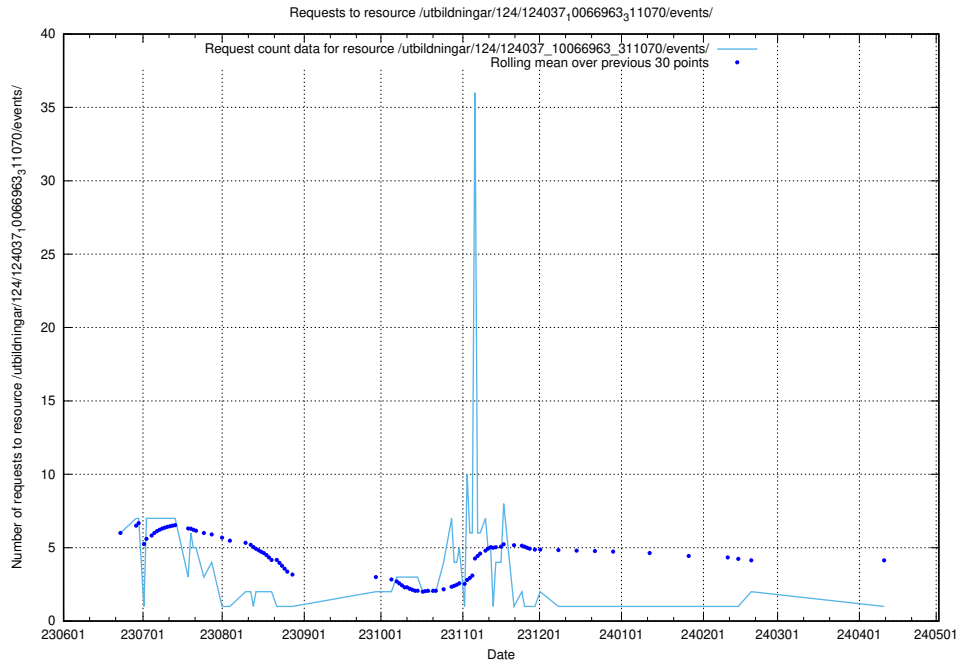

Here, we count the number of requests to resource /utbildningar/124/124037_10066963_311070/events/

5.5260 Usage of /utbildningar/124/124474_10067547_312970/events/

Here, we count the number of requests to resource /utbildningar/124/124474_10067547_312970/events/