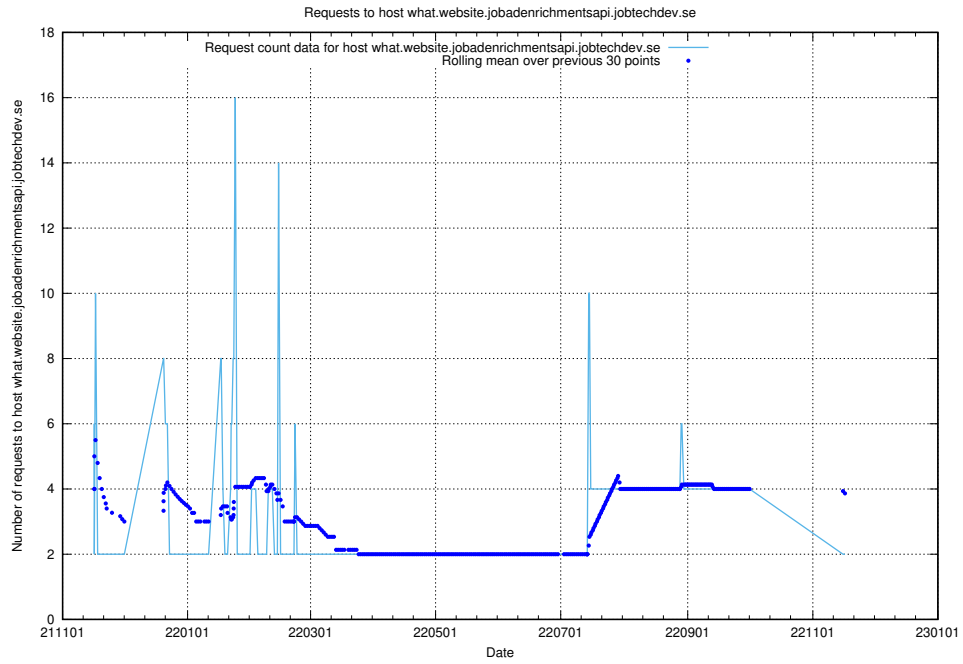

7.500 Usage of what.website.jobadenrichmentsapi.jobtechdev.se

Here, we count the number of requests to host what.website.jobadenrichmentsapi.jobtechdev.se.