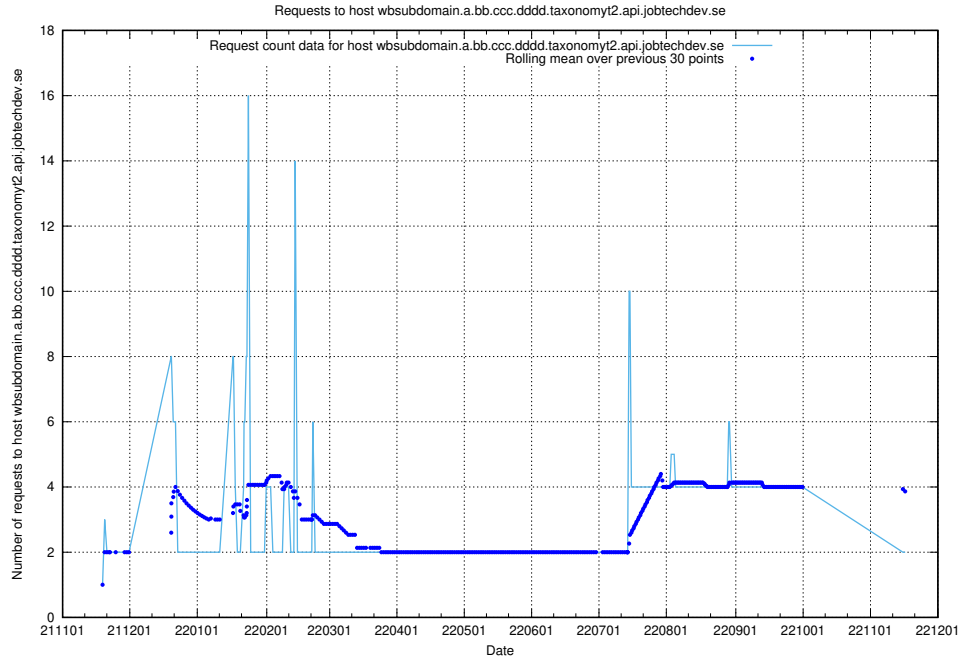

7.455 Usage of wbsubdomain.a.bb.ccc.dddd.taxonomyt2.api.jobtechdev.se

Here, we count the number of requests to host wbsubdomain.a.bb.ccc.dddd.taxonomyt2.api.jobtechdev.se