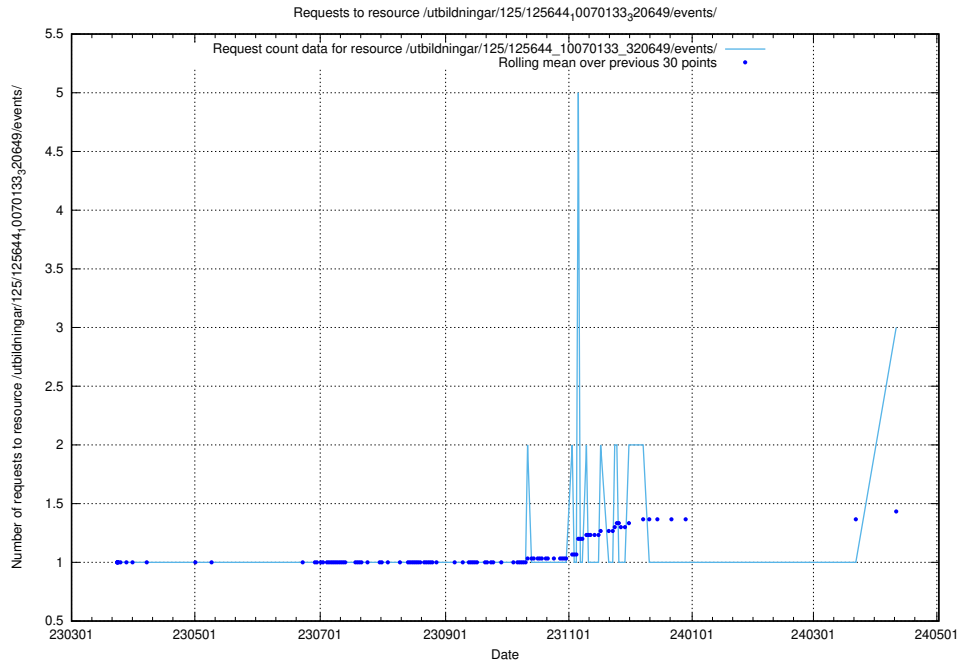

5.265 Usage of /utbildningar/125/125644_10070133_320649/events/

Here, we count the number of requests to resource /utbildningar/125/125644_10070133_320649/events/