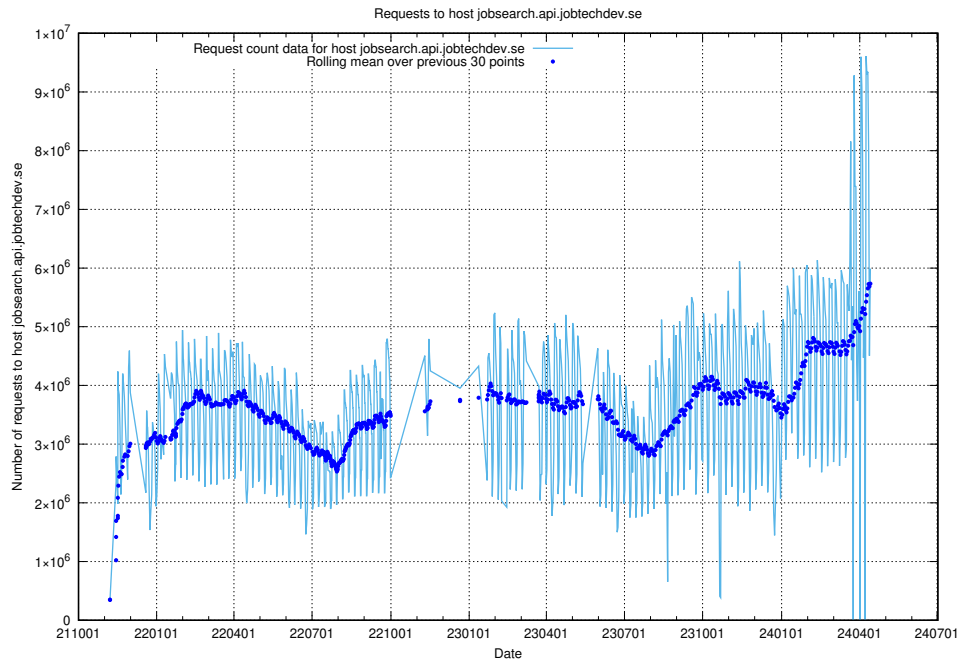

7 Log Stack

This section contains request statistics from [JobTech's log stack](#)⁸.

7.1 Usage of jobsearch.api.jobtechdev.se

Here, we count the number of requests to host jobsearch.api.jobtechdev.se.

---

⁸<https://elk.jobtechdev.se>