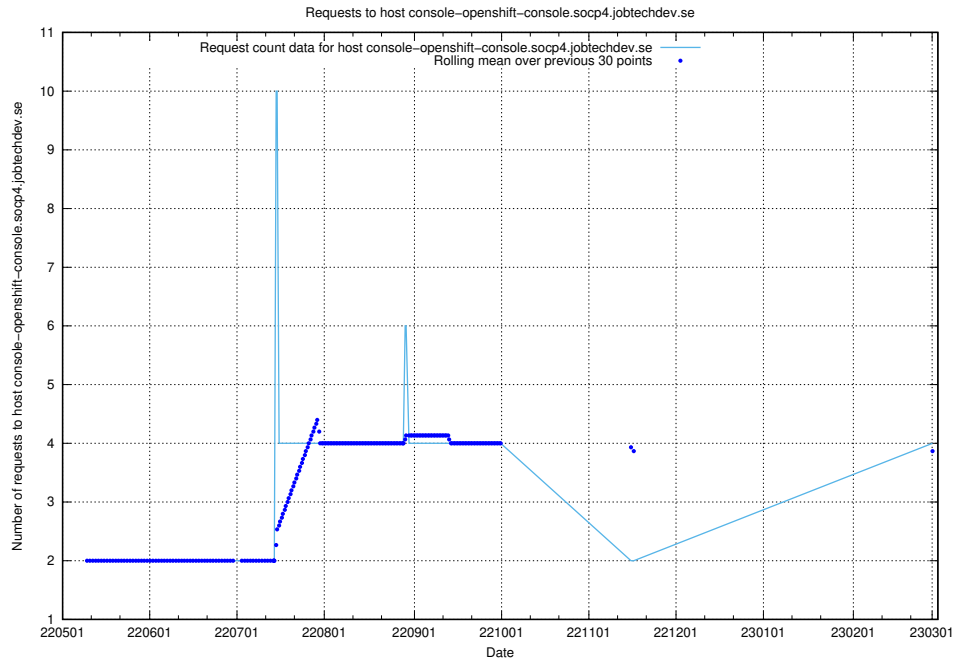

7.146 Usage of console-openshift-console.socp4.jobtechdev.se

Here, we count the number of requests to host console-openshift-console.socp4.jobtechdev.se.