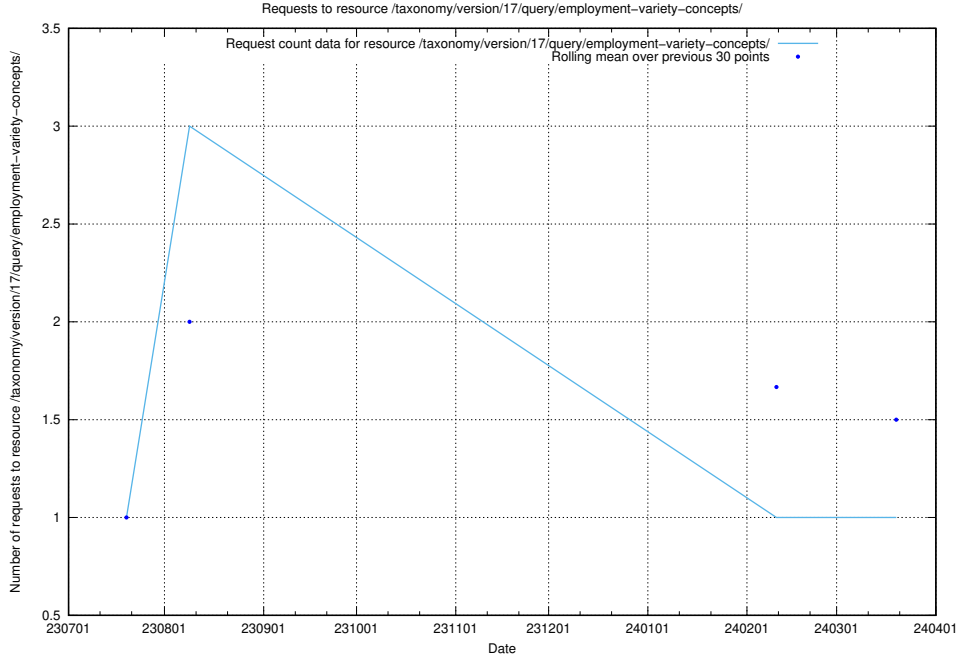

5.4719 Usage of /taxonomy/version/17/query/employment-variety-concepts/

Here, we count the number of requests to resource /taxonomy/version/17/query/employment-variety-concepts/.