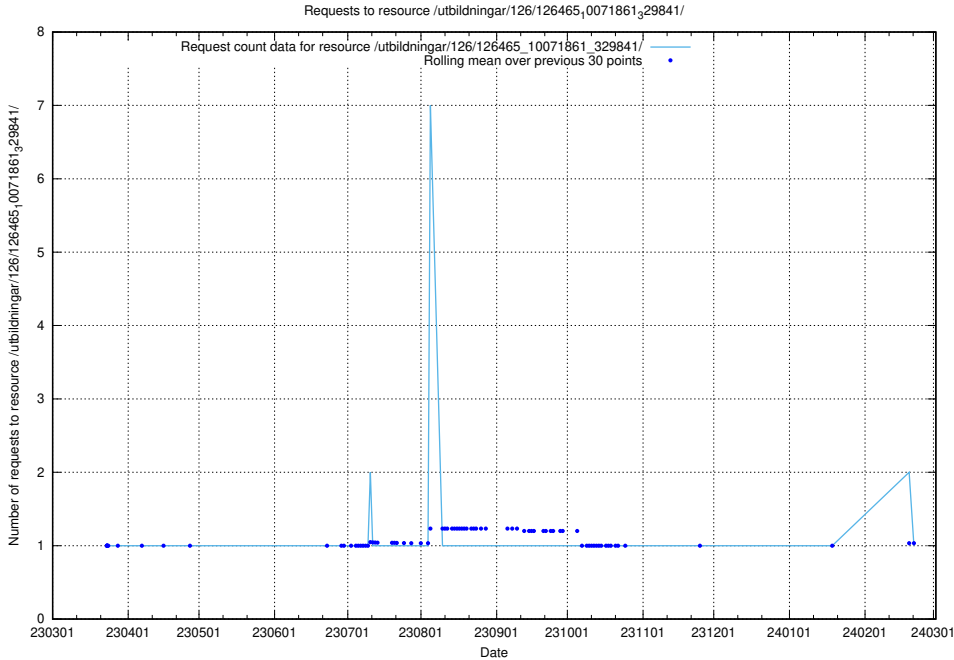

5.6119 Usage of /utbildningar/126/126465_10071861_329841/

Here, we count the number of requests to resource /utbildningar/126/126465_10071861_329841/.