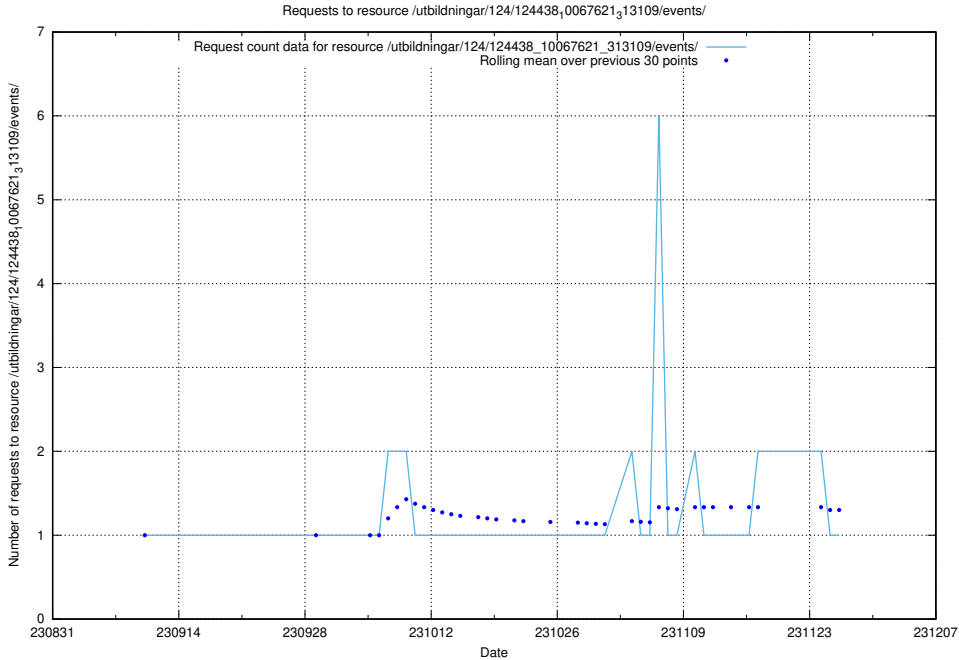

5.4337 Usage of /utbildningar/124/124438_10067621_313109/events/

Here, we count the number of requests to resource /utbildningar/124/124438_10067621_313109/events/