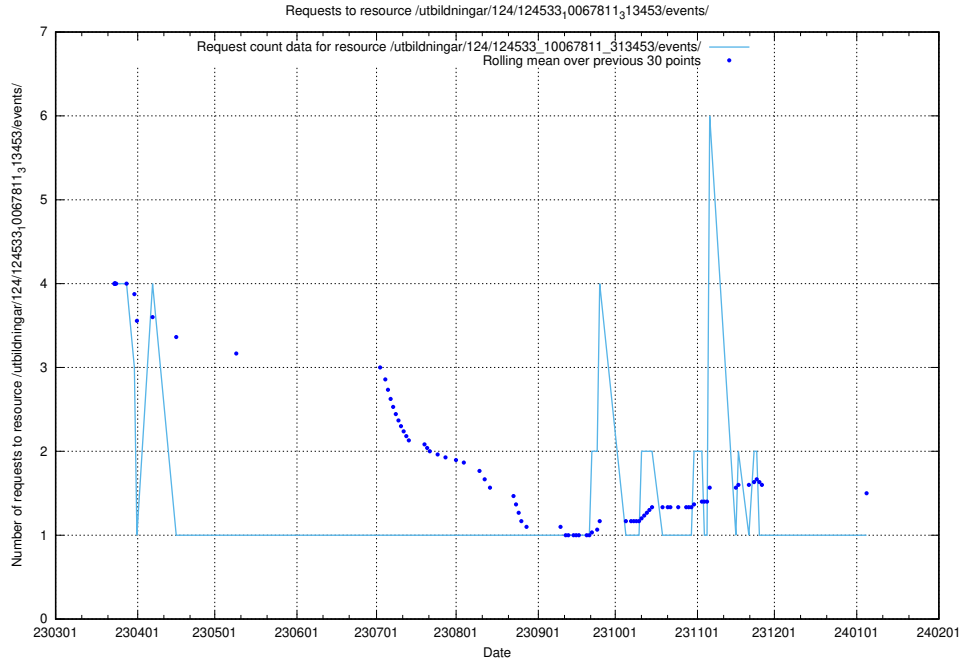

5.5961 Usage of /utbildningar/124/124533_10067811_313453/events/

Here, we count the number of requests to resource /utbildningar/124/124533_10067811_313453/events/