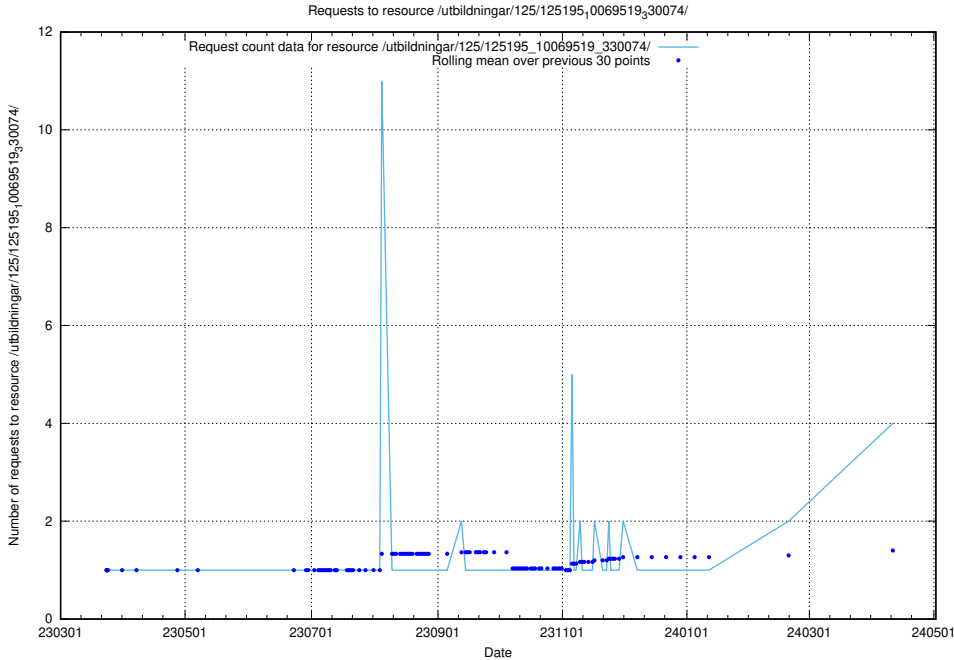

5.169 Usage of /utbildningar/125/125195_10069519_330074/

Here, we count the number of requests to resource /utbildningar/125/125195_10069519_330074/.