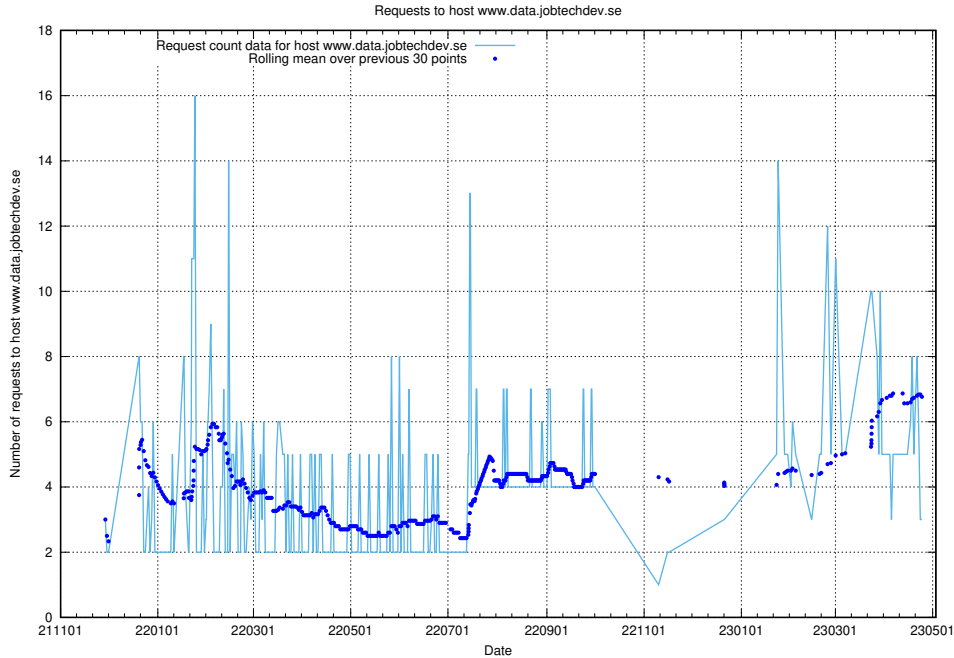

7.204 Usage of `www.jobad-enrichments-api.jobtechdev.se`

Here, we count the number of requests to host `www.jobad-enrichments-api.jobtechdev.se`.

7.205 Usage of magazine.jobtechdev.se

Here, we count the number of requests to host magazine.jobtechdev.se.