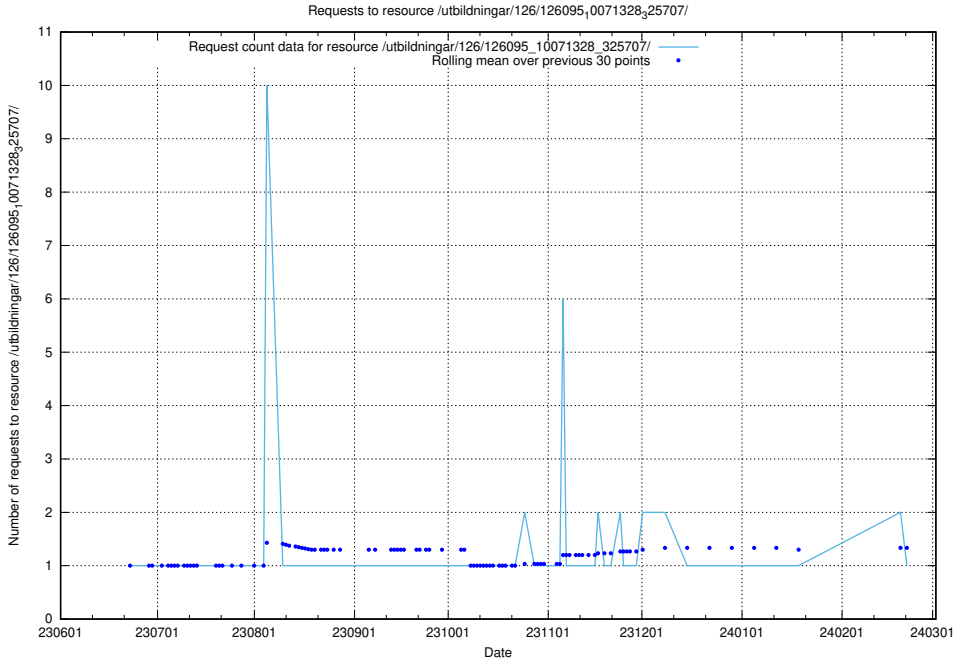

5.5380 Usage of /utbildningar/126/126095_10071328_325707/

Here, we count the number of requests to resource /utbildningar/126/126095_10071328_325707/.