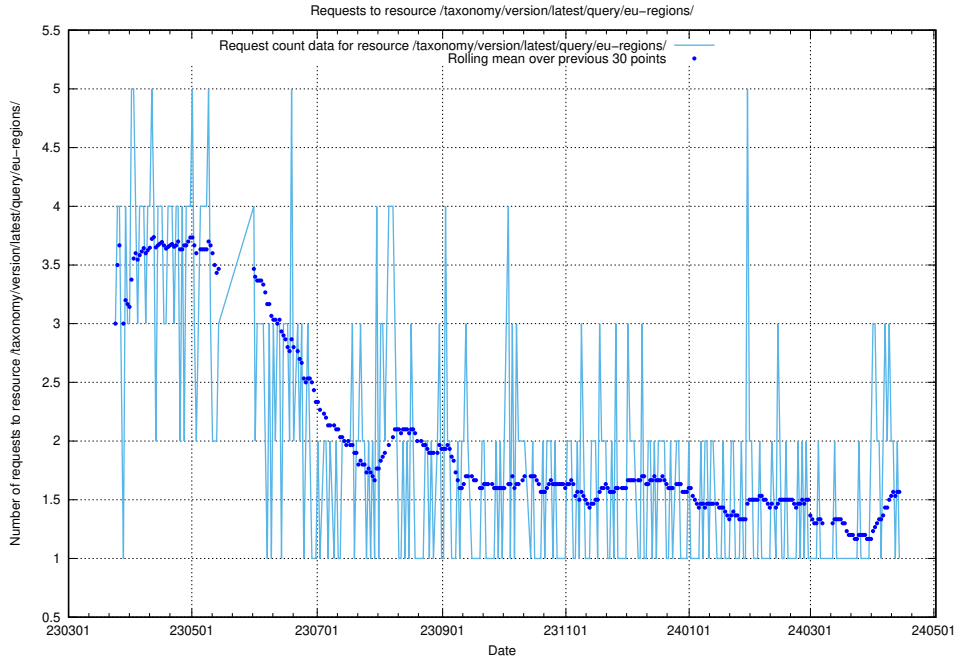

5.5812 Usage of /taxonomy/version/latest/query/eu-regions/

Here, we count the number of requests to resource /taxonomy/version/latest/query/eu-regions/.