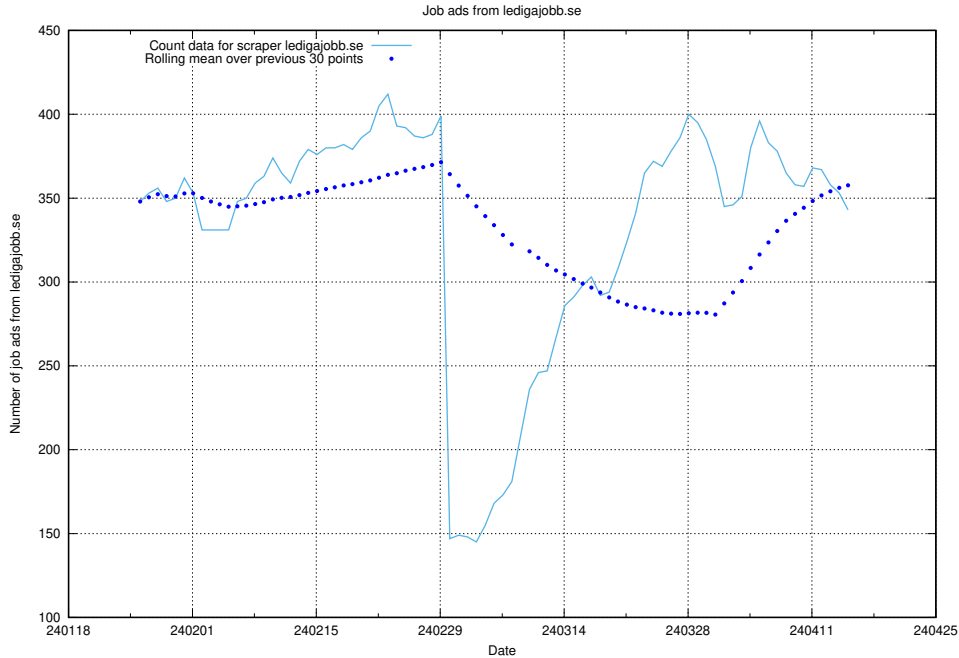

13.10 Number of ads by scraper ledigajobb.se

Here, we count the number of job ads scraped from ledigajobb.se.