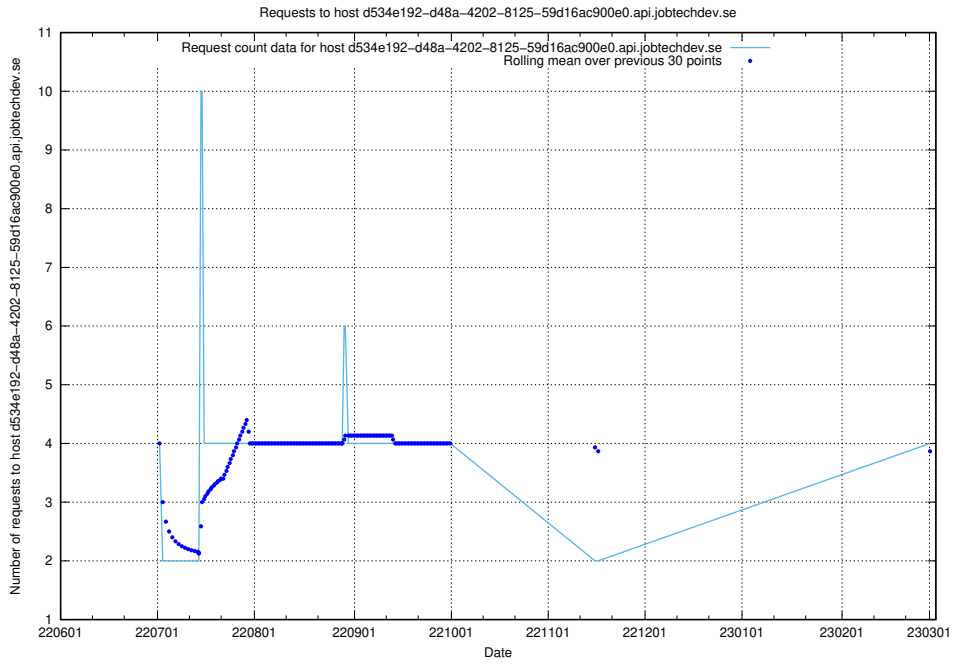

7.137 Usage of d534e192-d48a-4202-8125-59d16ac900e0.api.jobtechdev.se

Here, we count the number of requests to host d534e192-d48a-4202-8125-59d16ac900e0.api.jobtechdev.se.