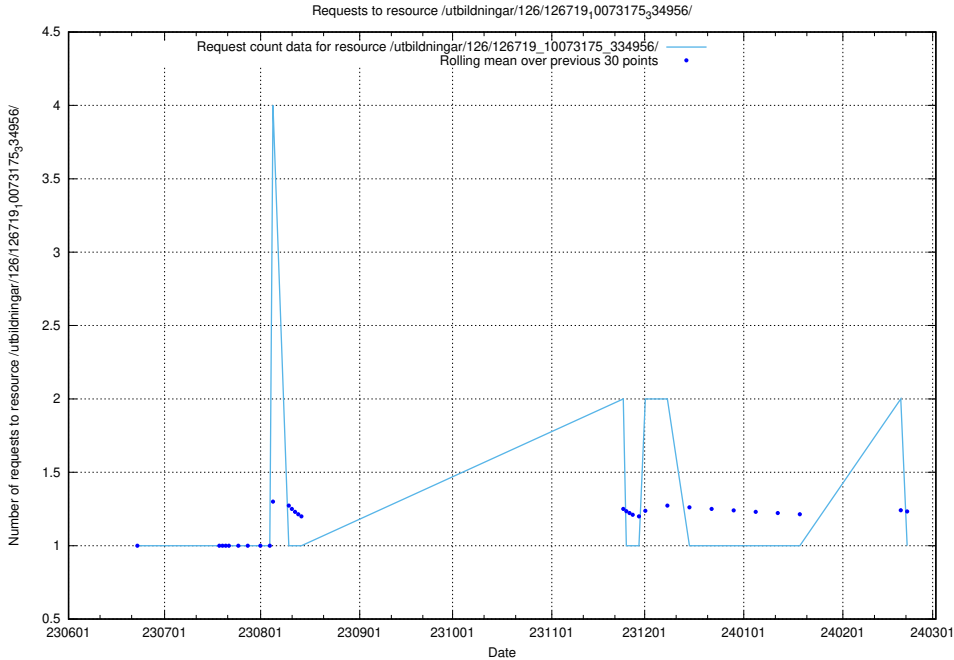

5.5310 Usage of /utbildningar/126/126719_10073175_334956/

Here, we count the number of requests to resource /utbildningar/126/126719_10073175_334956/.