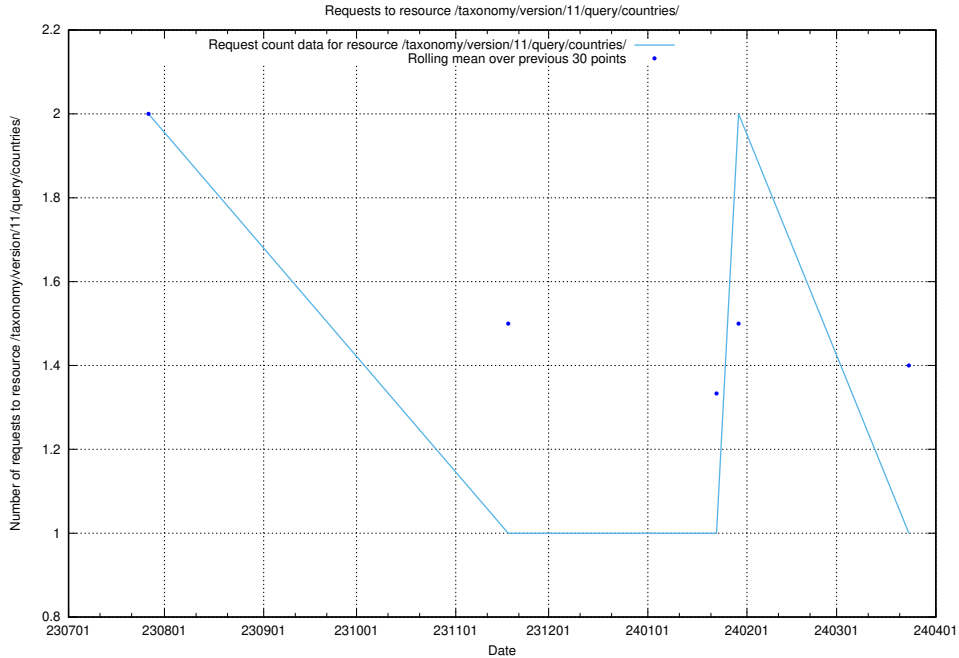

5.4637 Usage of /taxonomy/version/11/query/countries/

Here, we count the number of requests to resource /taxonomy/version/11/query/countries/.