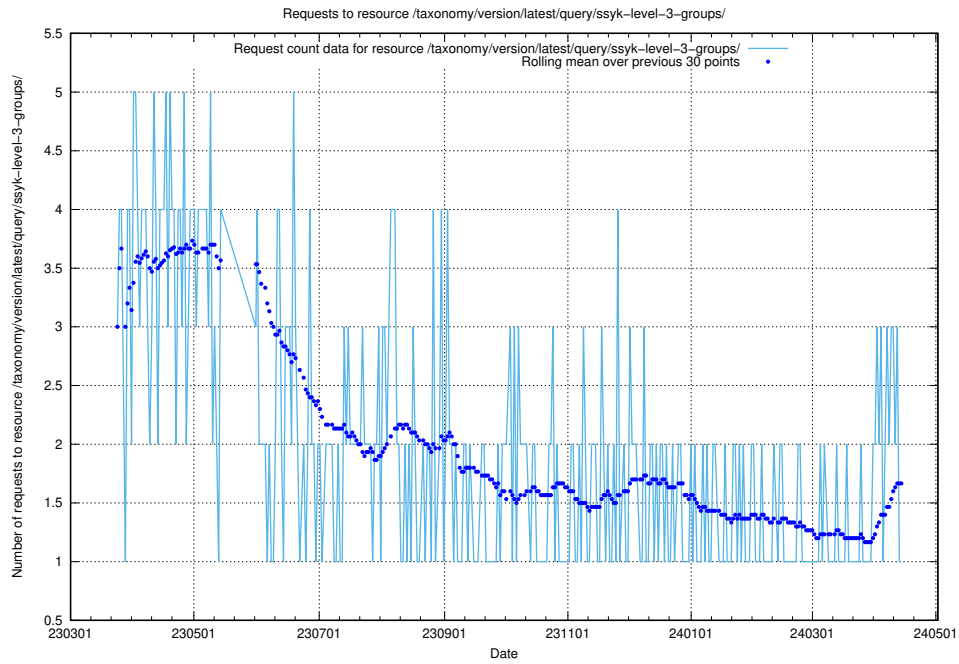

5.5793 Usage of /taxonomy/version/latest/query/ssyk-level-3-groups/

Here, we count the number of requests to resource /taxonomy/version/latest/query/ssyk-level-3-groups/.