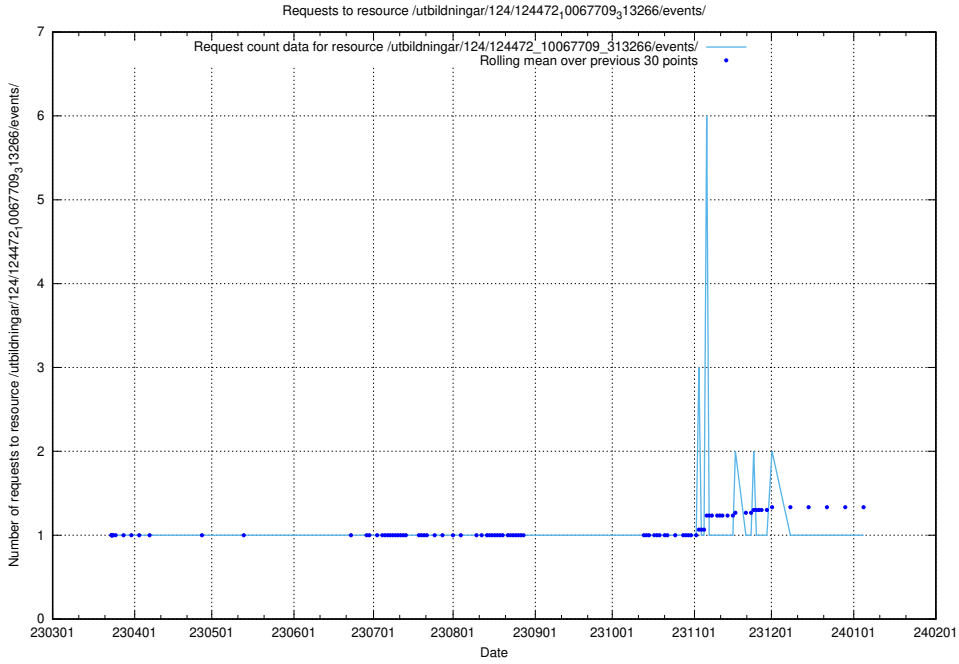

Here, we count the number of requests to resource /utbildningar/utb_emil/126/126911_10073569_336113/events/

5.2774 Usage of /utbildningar/124/124472_10067709_313266/events/

Here, we count the number of requests to resource /utbildningar/124/124472_10067709_313266/events/