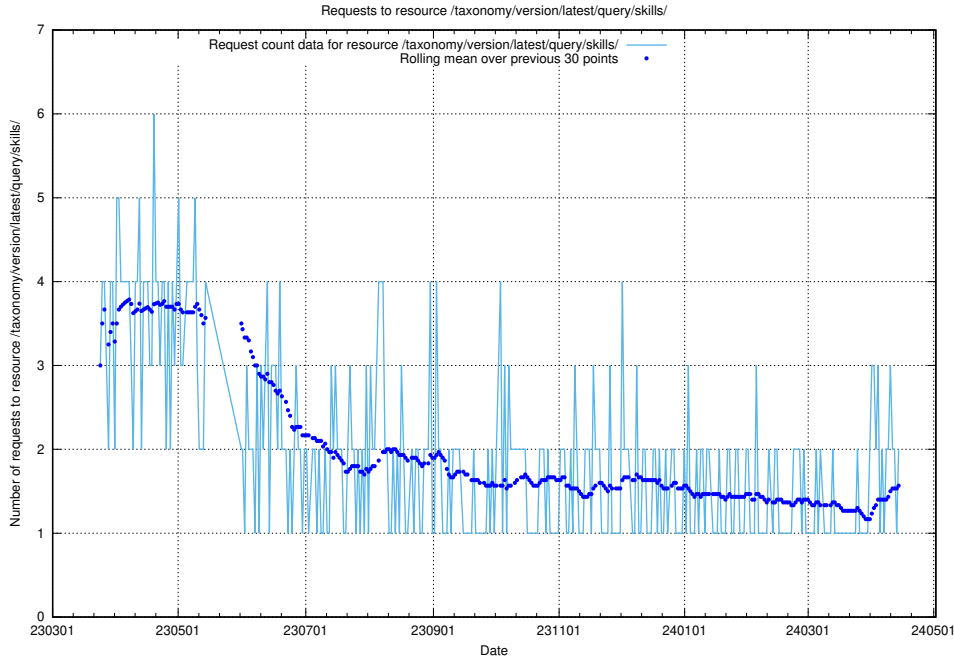

Here, we count the number of requests to resource /taxonomy/version/latest/query/skills/.

5.920 Usage of /taxonomy/version/latest/query/keyword-concepts./

Here, we count the number of requests to resource /taxonomy/version/latest/query/keyword-concepts./.