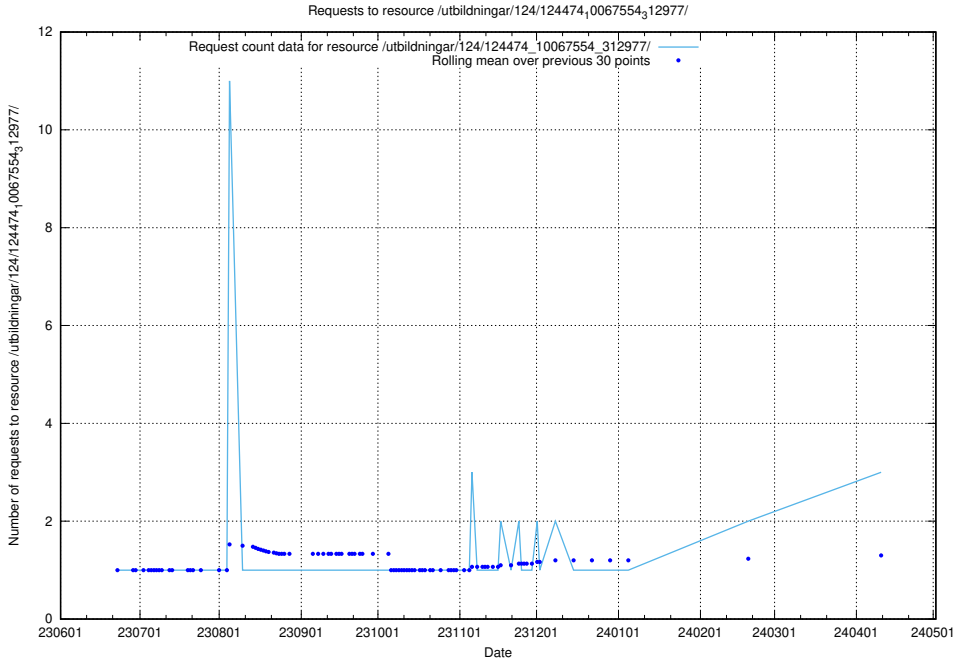

Here, we count the number of requests to resource /utbildningar/124/124477_10067554_312977/.

5.420 Usage of /utbildningar/124/124474_10067554_312977/

Here, we count the number of requests to resource /utbildningar/124/124474_10067554_312977/.