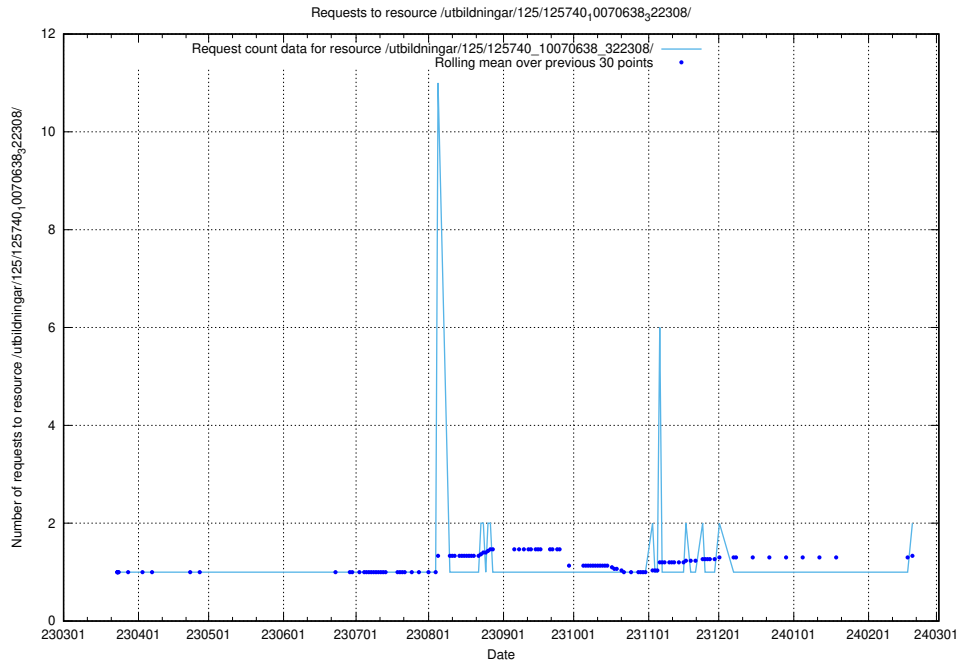

5.479 Usage of /utbildningar/125/125740_10070638_322308/

Here, we count the number of requests to resource /utbildningar/125/125740_10070638_322308/.