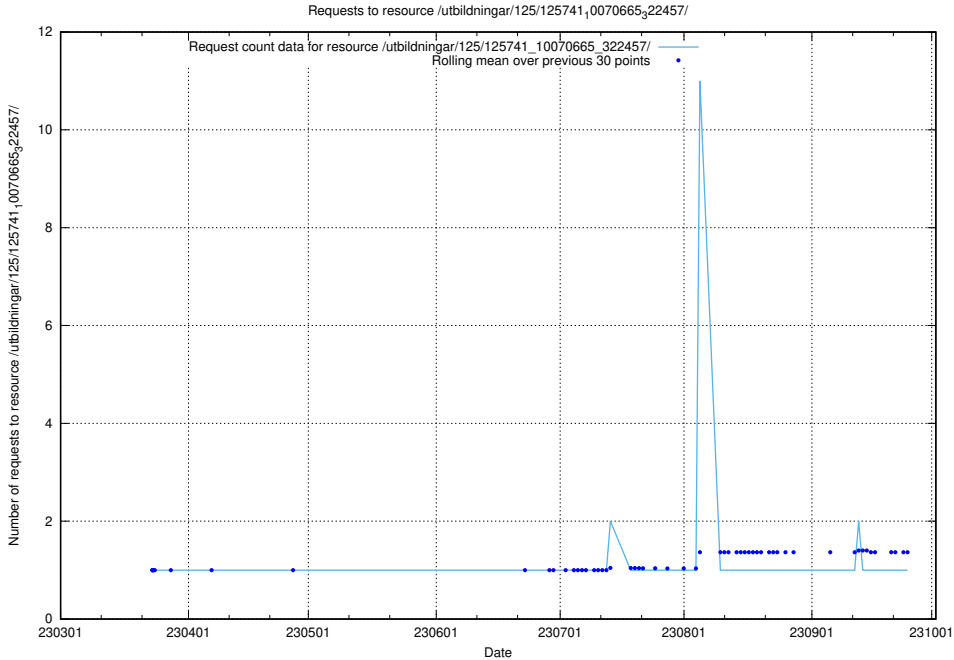

5.6190 Usage of /utbildningar/125/125741_10070665_322457/

Here, we count the number of requests to resource /utbildningar/125/125741_10070665_322457/.