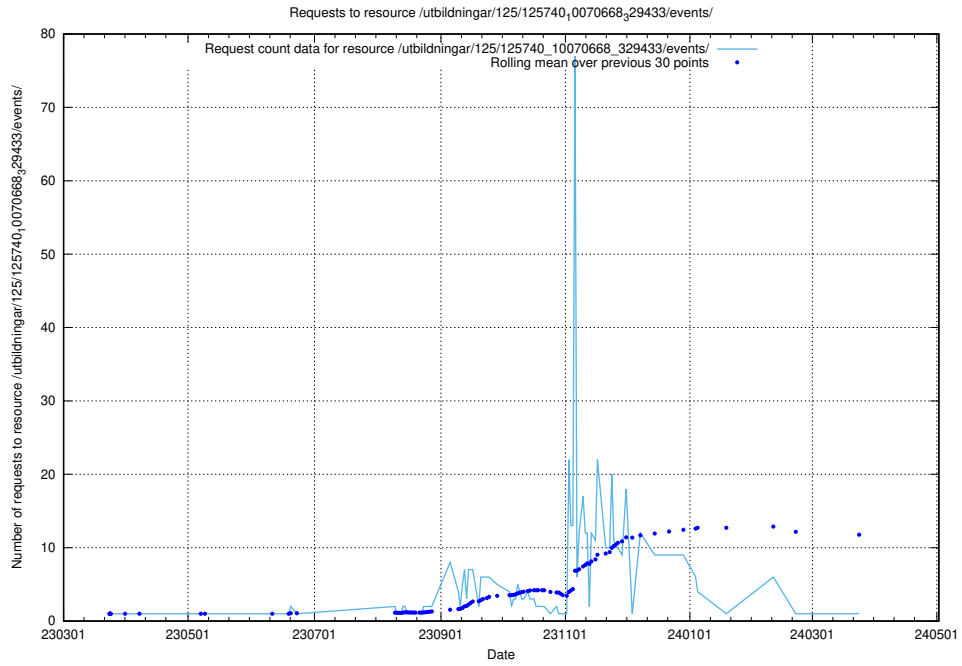

5.1006 Usage of /utbildningar/125/125740_10070668_329433/events/

Here, we count the number of requests to resource /utbildningar/125/125740_10070668_329433/events/