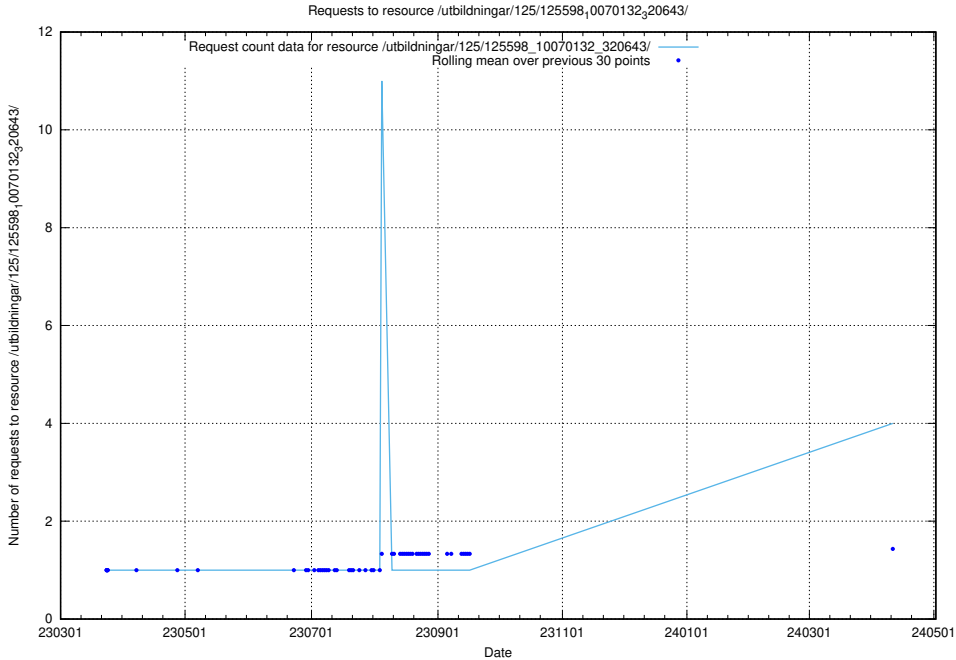

5.165 Usage of /utbildningar/125/125598_10070132_320643/

Here, we count the number of requests to resource /utbildningar/125/125598_10070132_320643/.