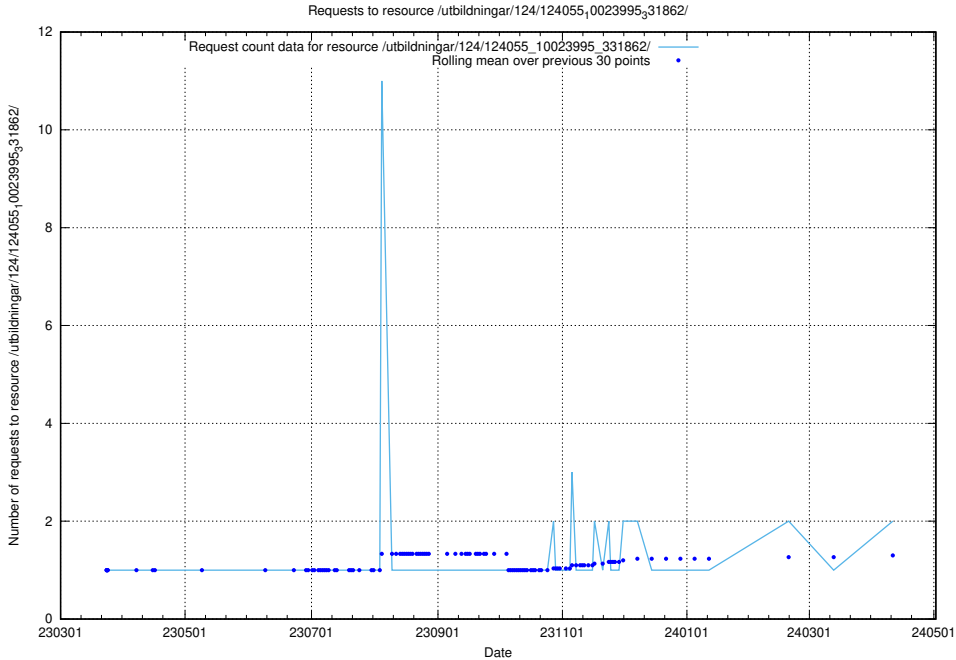

5.724 Usage of /utbildningar/124/124055_10023995_331862/

Here, we count the number of requests to resource /utbildningar/124/124055_10023995_331862/.