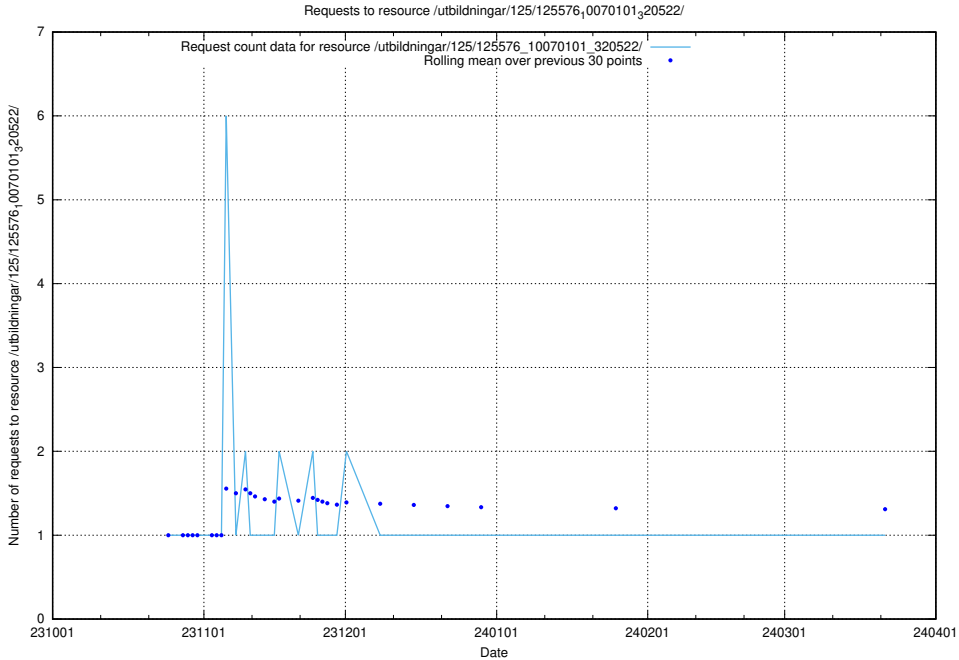

5.3941 Usage of /utbildningar/125/125576_10070101_320522/

Here, we count the number of requests to resource /utbildningar/125/125576_10070101_320522/.