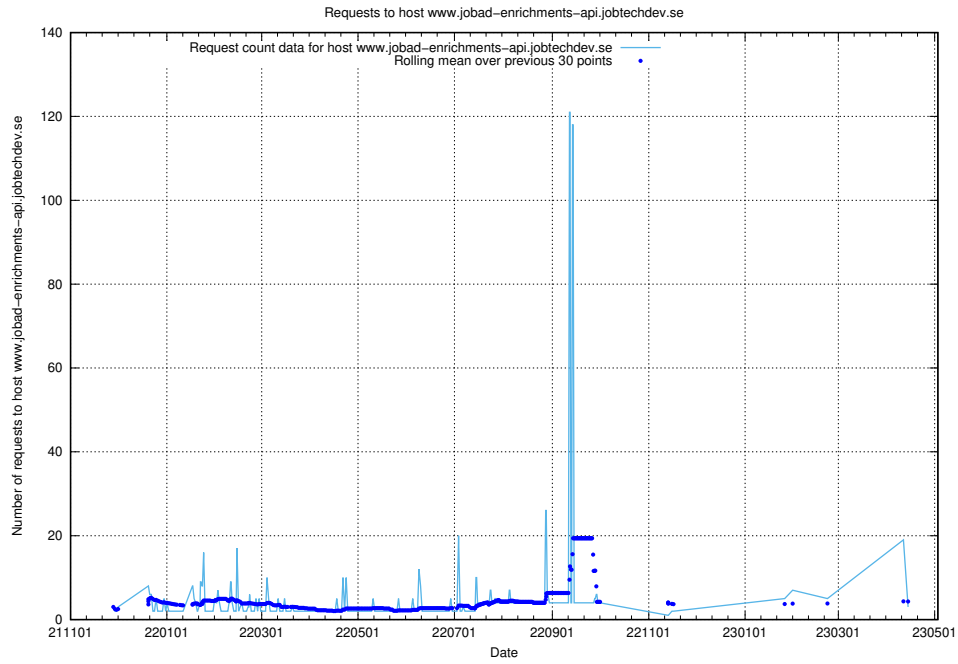

7.204 Usage of `www.jobad-enrichments-api.jobtechdev.se`

Here, we count the number of requests to host `www.jobad-enrichments-api.jobtechdev.se`.

7.205 Usage of magazine.jobtechdev.se

Here, we count the number of requests to host magazine.jobtechdev.se.