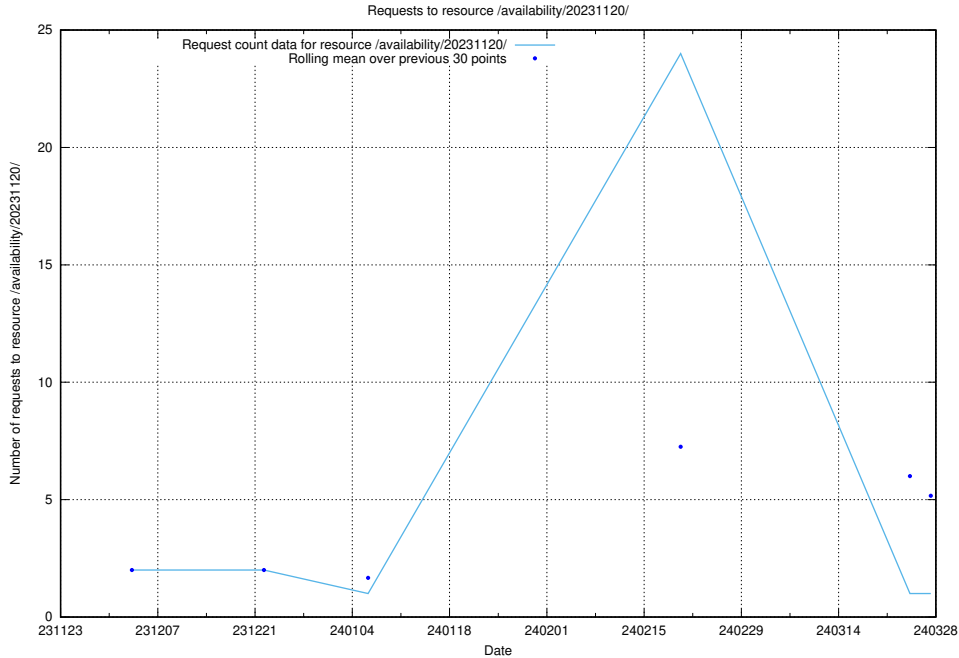

5.3656 Usage of /availability/20231120/

Here, we count the number of requests to resource /availability/20231120/.