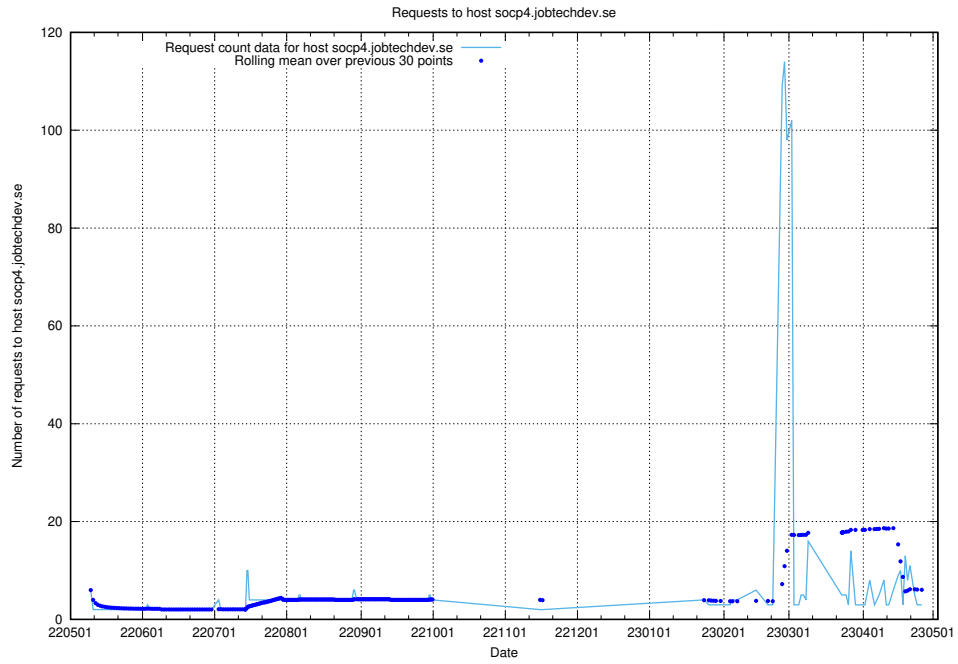

7.212 Usage of socp4.jobtechdev.se

Here, we count the number of requests to host socp4.jobtechdev.se.

7.213 Usage of oa.jobtechdev.se

Here, we count the number of requests to host oa.jobtechdev.se.

7.214 Usage of data.jobtechdev.se:80