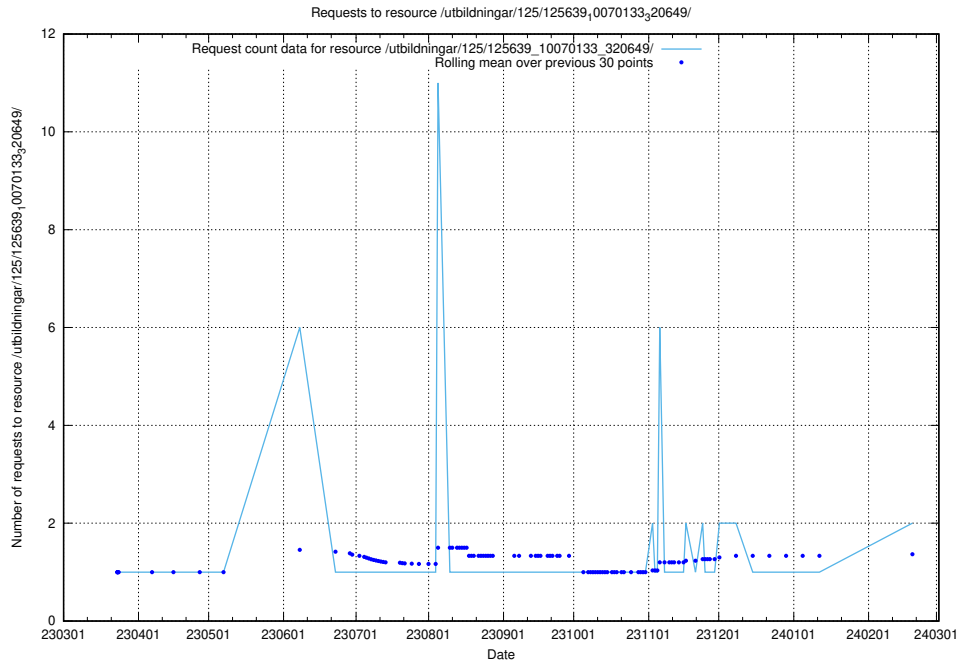

5.486 Usage of /utbildningar/125/125639_10070133_320649/

Here, we count the number of requests to resource /utbildningar/125/125639_10070133_320649/.