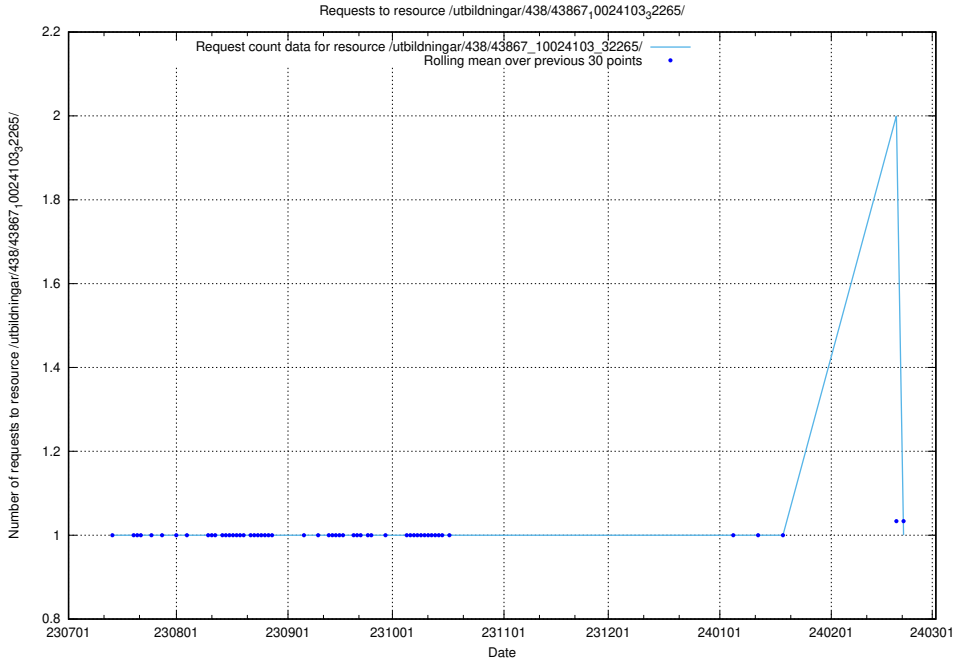

5.4775 Usage of /utbildningar/126/126728_10073173_334952/events/

Here, we count the number of requests to resource /utbildningar/126/126728_10073173_334952/events/

5.4776 Usage of /utbildningar/126/126728_10073173_334952/