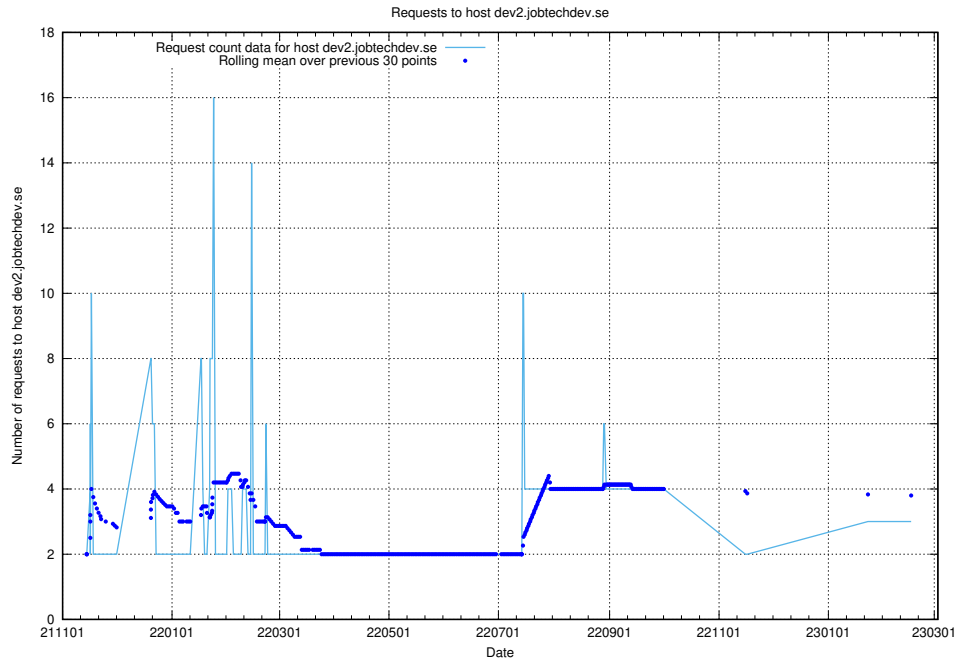

7.163 Usage of dev2.jobtechdev.se

Here, we count the number of requests to host dev2.jobtechdev.se.