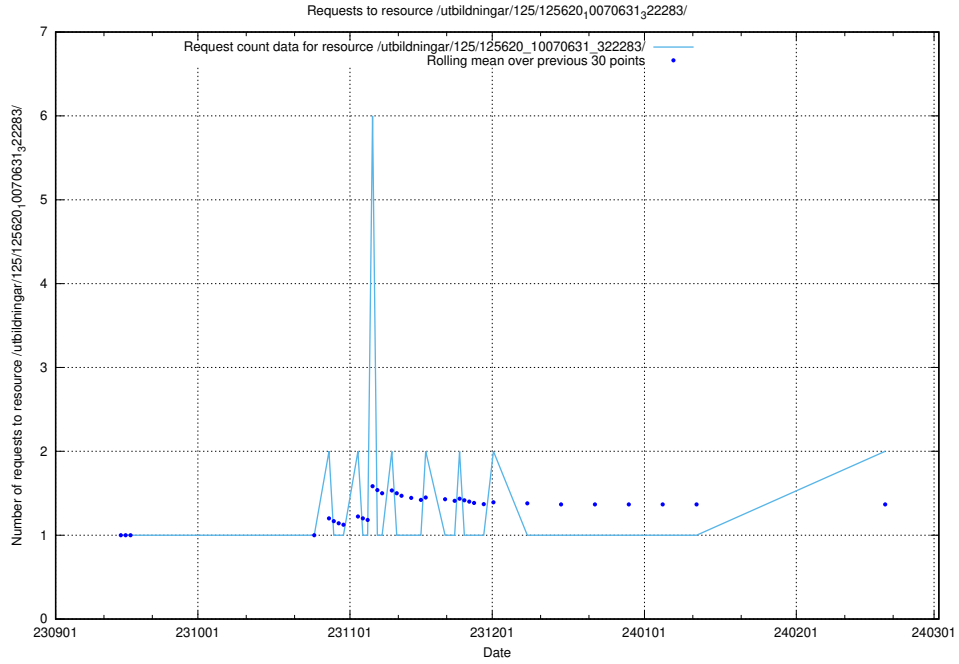

5.748 Usage of /utbildningar/125/125620_10070631_322283/

Here, we count the number of requests to resource /utbildningar/125/125620_10070631_322283/.