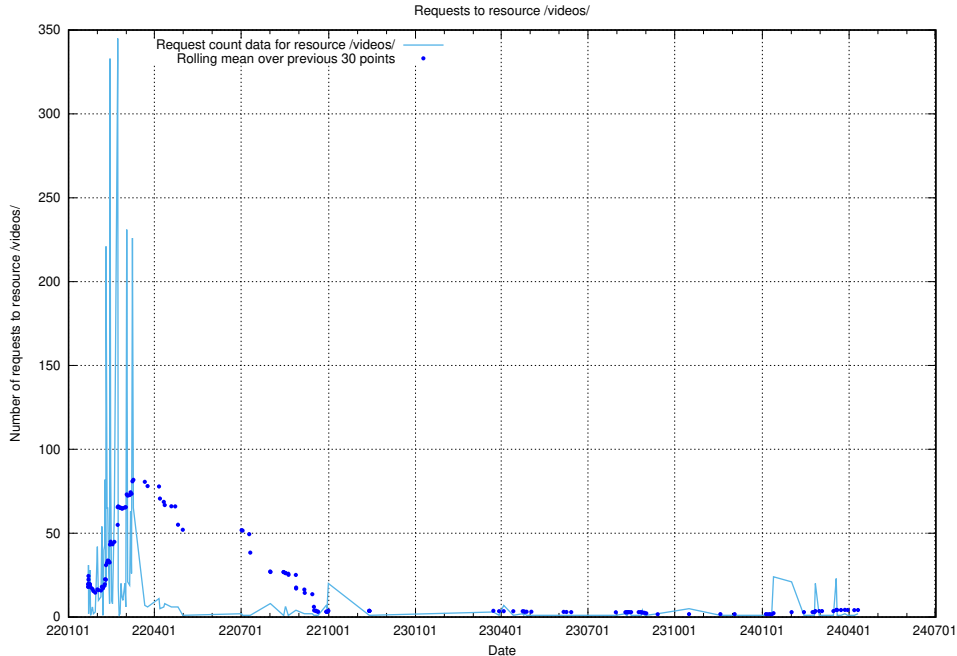

5.904 Usage of /videos/

Here, we count the number of requests to resource /videos/.