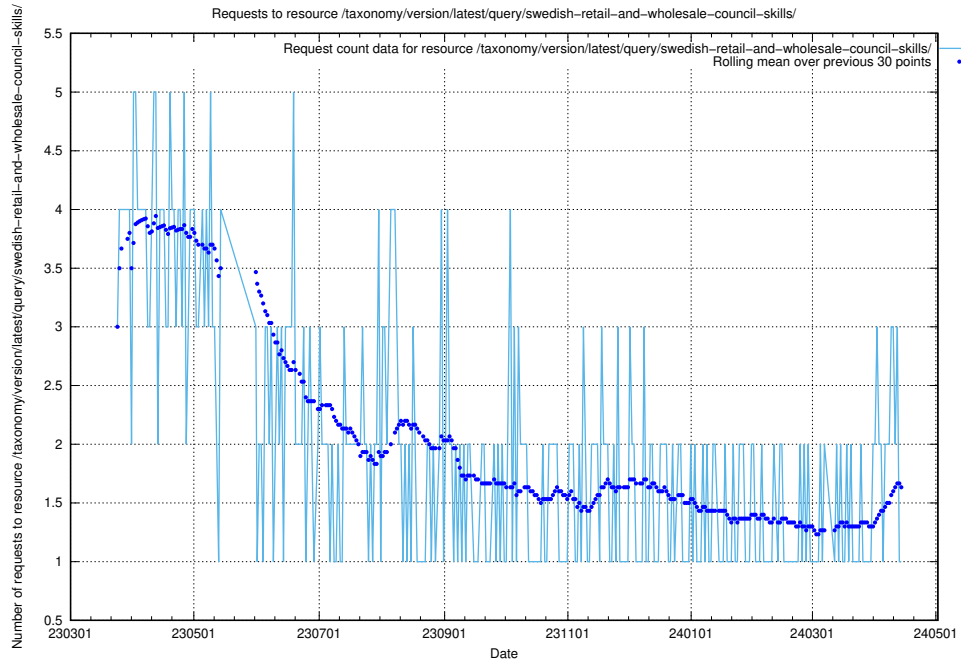

5.5781 Usage of /taxonomy/version/latest/query/swedish-retail-and-wholesale-council-skills/

Here, we count the number of requests to resource /taxonomy/version/latest/query/swedish-retail-and-wholesale-council-skills/.