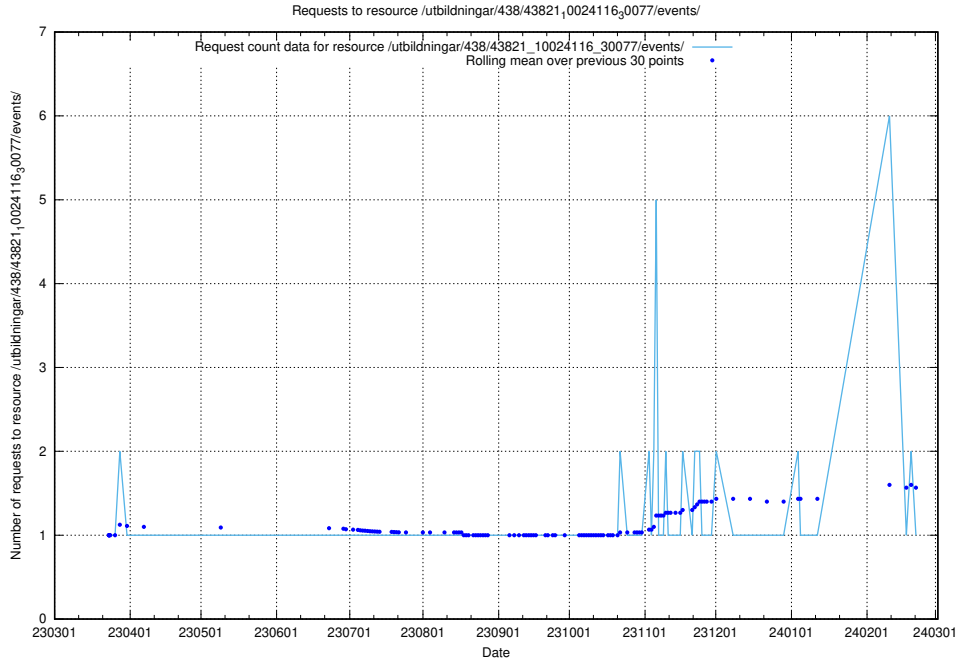

Here, we count the number of requests to resource /utbildningar/438/43821_10024116_319825/.

5.6038 Usage of /utbildningar/438/43821_10024116_30077/events/

Here, we count the number of requests to resource /utbildningar/438/43821_10024116_30077/events/.