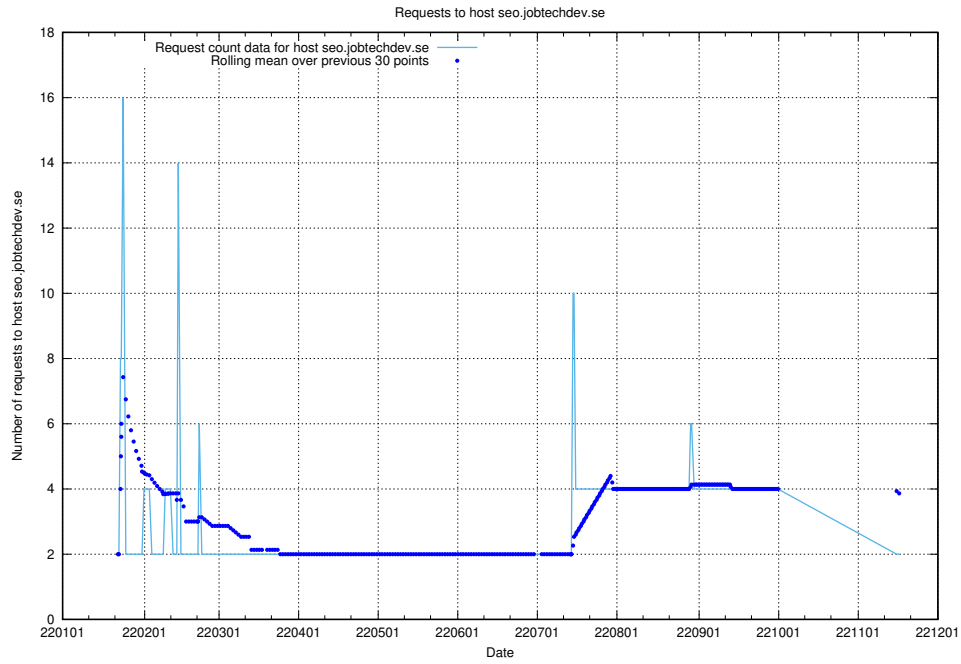

7.586 Usage of seo.jobtechdev.se

Here, we count the number of requests to host seo.jobtechdev.se.