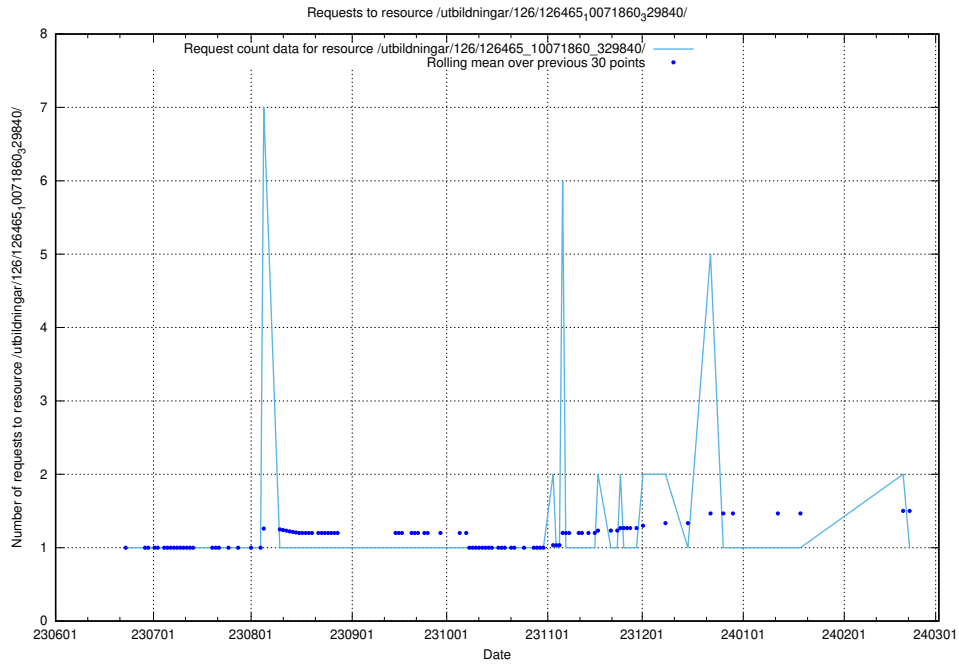

5.5353 Usage of /utbildningar/126/126465_10071860_329840/

Here, we count the number of requests to resource /utbildningar/126/126465_10071860_329840/.