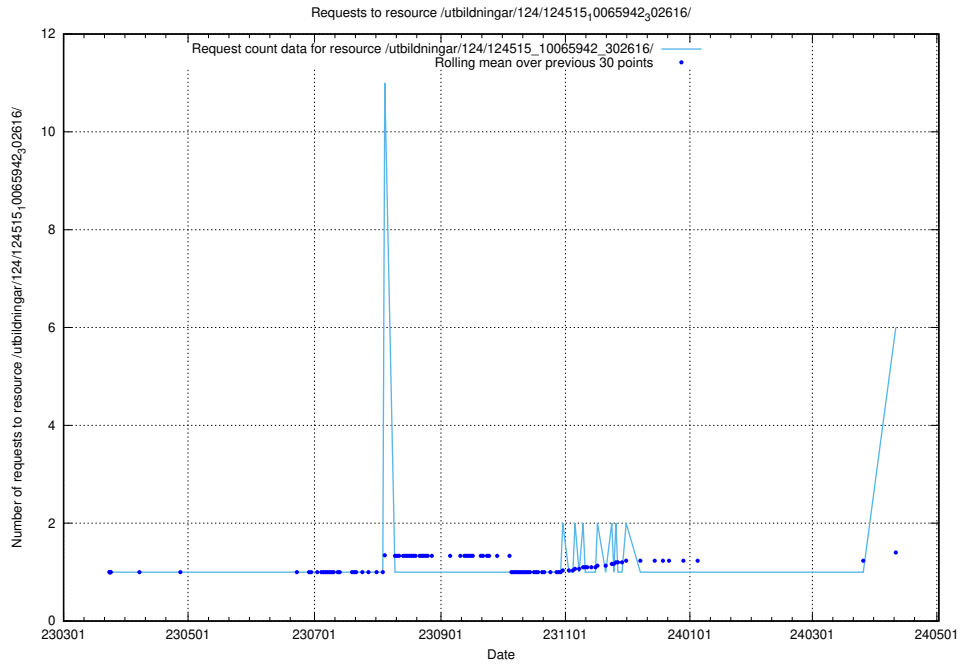

5.48 Usage of /utbildningar/124/124515_10065942_302616/

Here, we count the number of requests to resource /utbildningar/124/124515_10065942_302616/.