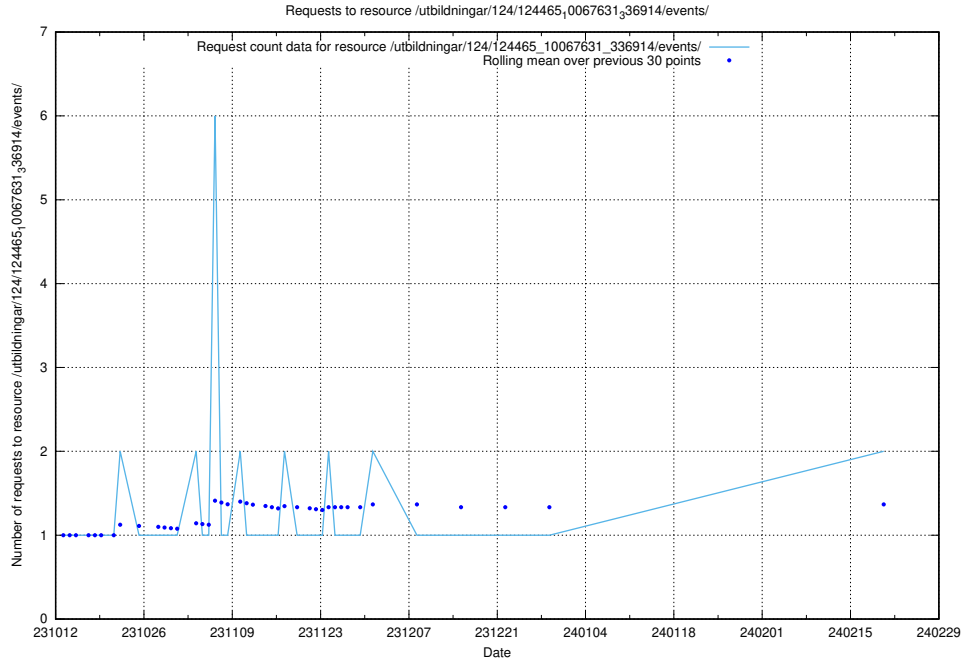

5.728 Usage of /utbildningar/124/124465_10067631_336914/events/

Here, we count the number of requests to resource /utbildningar/124/124465_10067631_336914/events/