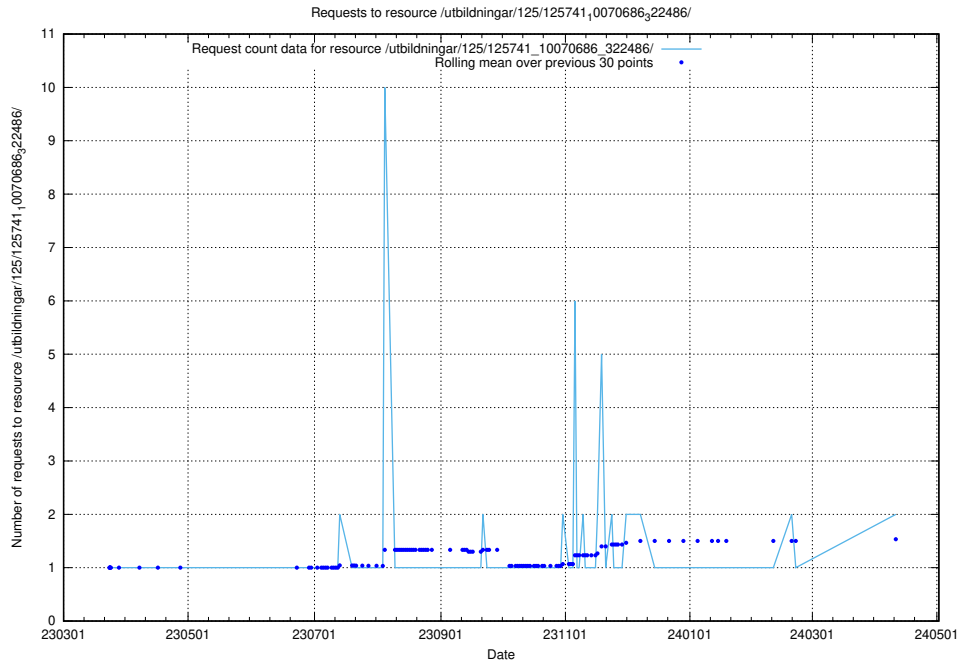

5.967 Usage of /utbildningar/125/125741_10070686_322486/

Here, we count the number of requests to resource /utbildningar/125/125741_10070686_322486/.