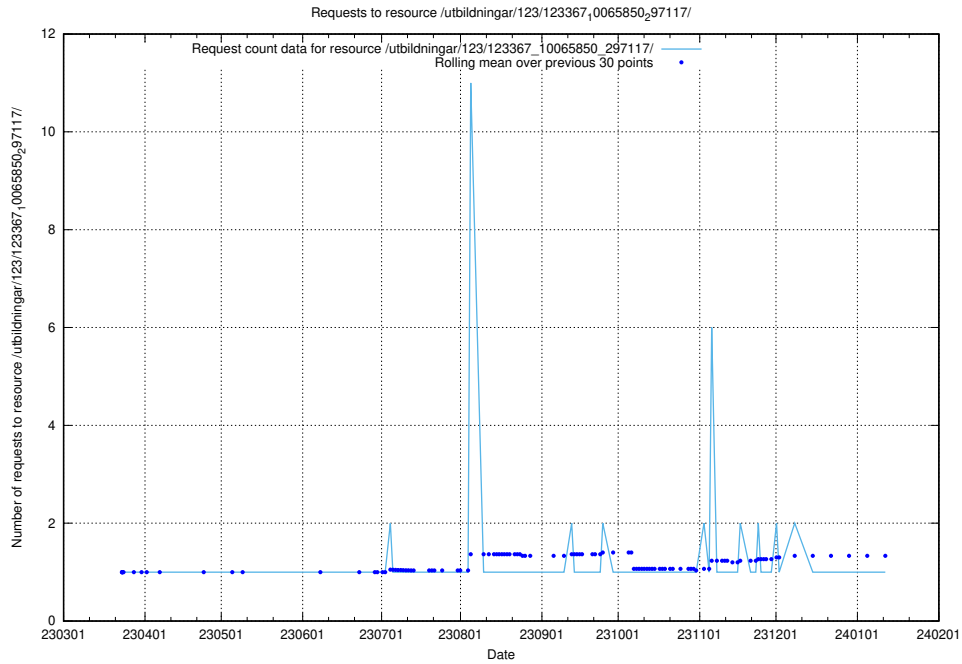

Here, we count the number of requests to resource /taxonomy/version/17/query/skills-with-related-skill-headlines-and-ssyk-level-4-groups/.

5.4563 Usage of /utbildningar/123/123367_10065850_297117/

Here, we count the number of requests to resource /utbildningar/123/123367_10065850_297117/.