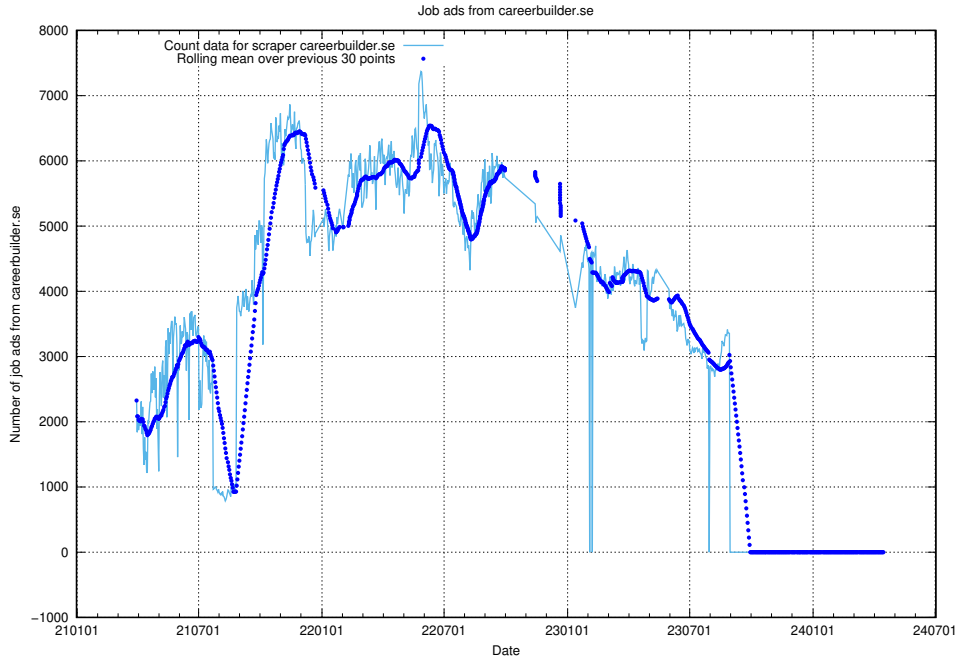

13.20 Number of ads by scraper careerbuilder.se

Here, we count the number of job ads scraped from careerbuilder.se.