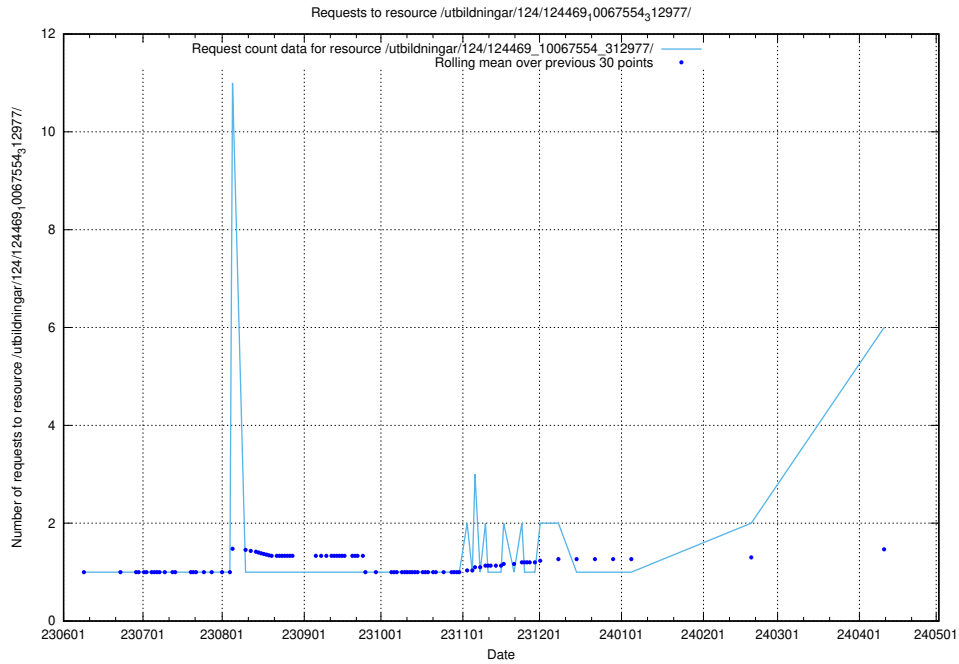

5.96 Usage of /utbildningar/124/124469_10067554_312977/

Here, we count the number of requests to resource /utbildningar/124/124469_10067554_312977/.