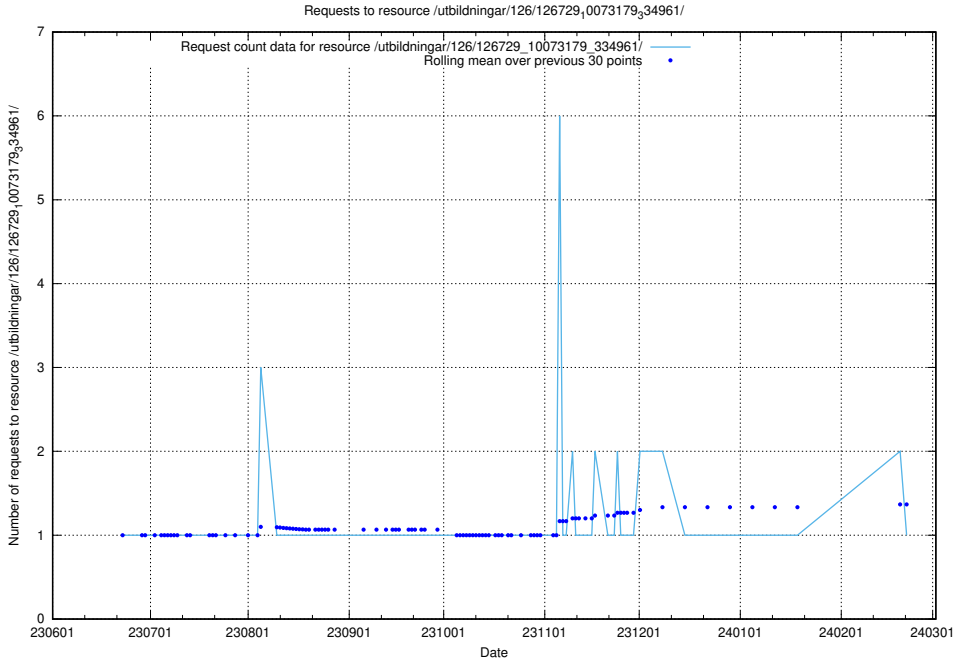

5.5295 Usage of /utbildningar/126/126729_10073179_334961/

Here, we count the number of requests to resource /utbildningar/126/126729_10073179_334961/.