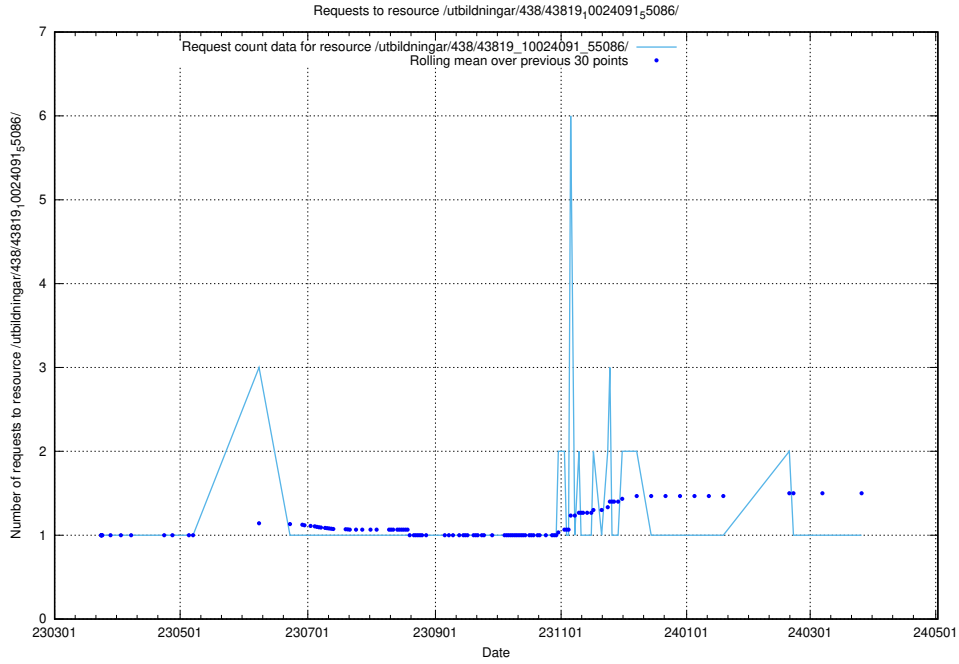

5.6041 Usage of /utbildningar/438/43819_10024091_55086/

Here, we count the number of requests to resource /utbildningar/438/43819_10024091_55086/.