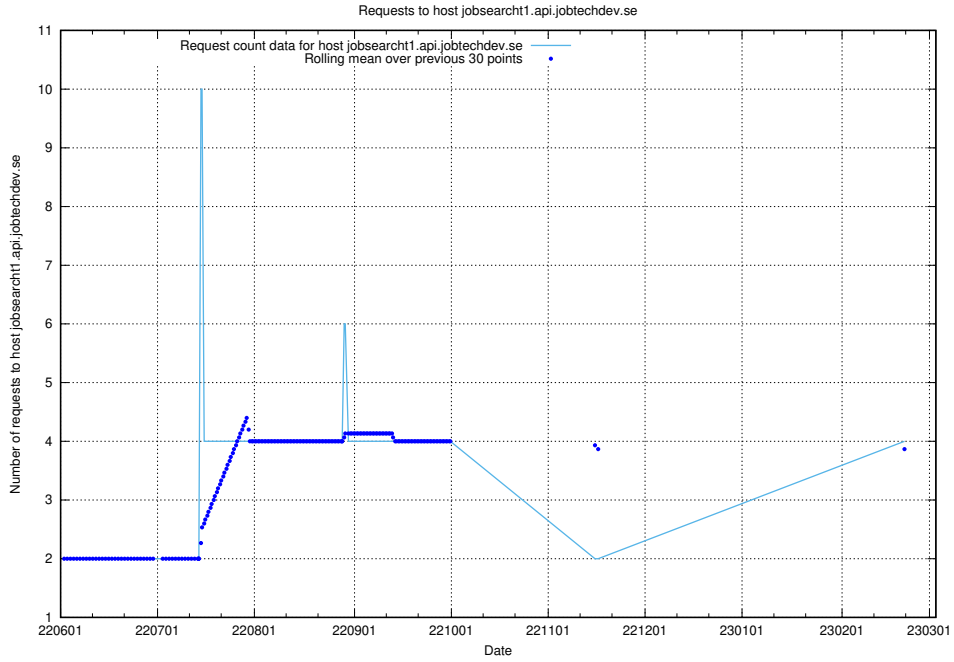

7.143 Usage of jobsearcht1.api.jobtechdev.se

Here, we count the number of requests to host jobsearcht1.api.jobtechdev.se.