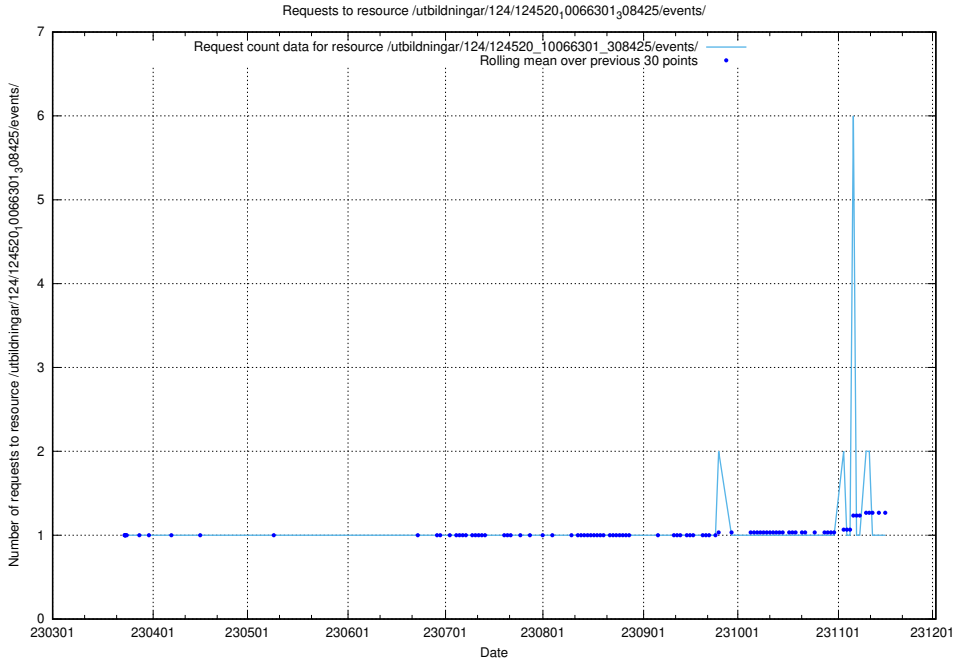

5.1240 Usage of /utbildningar/124/124520_10066301_308425/events/

Here, we count the number of requests to resource /utbildningar/124/124520_10066301_308425/events/