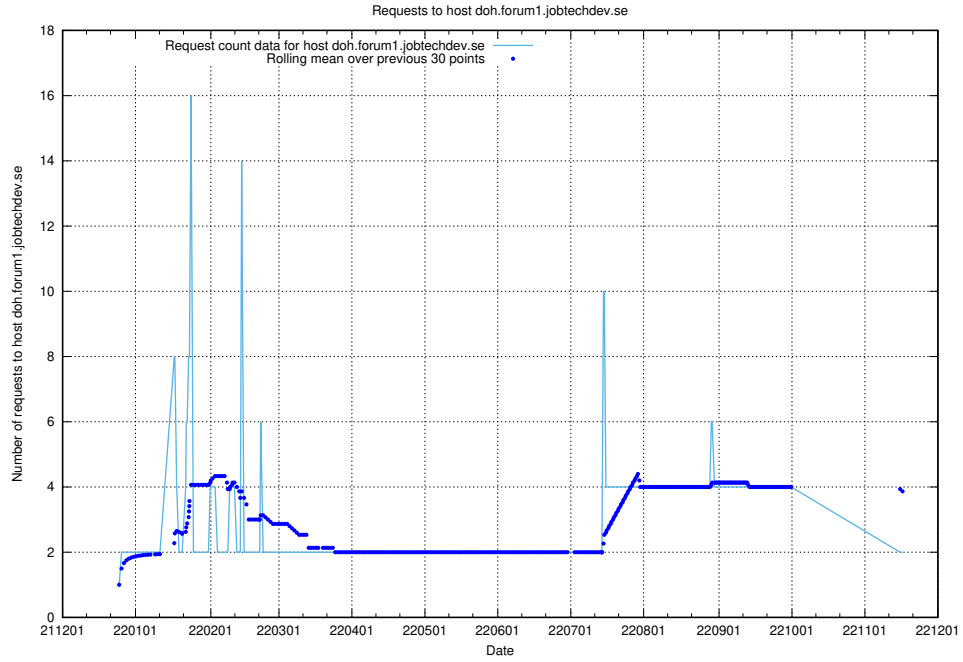

Here, we count the number of requests to host test.jobtechdev.se.

7.360 Usage of doh.forum1.jobtechdev.se

Here, we count the number of requests to host doh.forum1.jobtechdev.se.

7.361 Usage of dns.forum1.jobtechdev.se