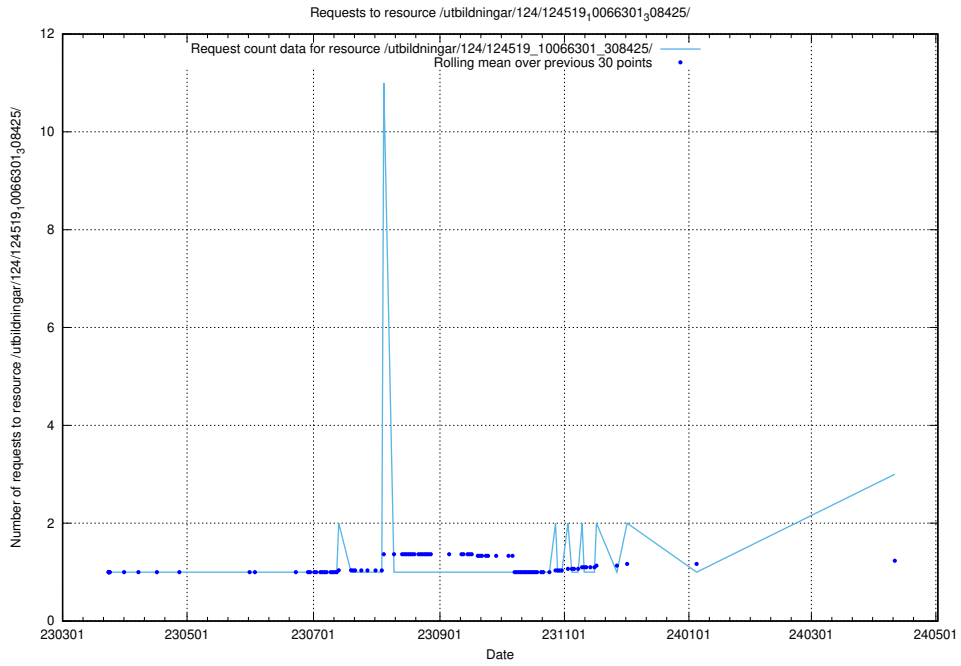

5.277 Usage of /utbildningar/124/124519_10066301_308425/

Here, we count the number of requests to resource /utbildningar/124/124519_10066301_308425/.