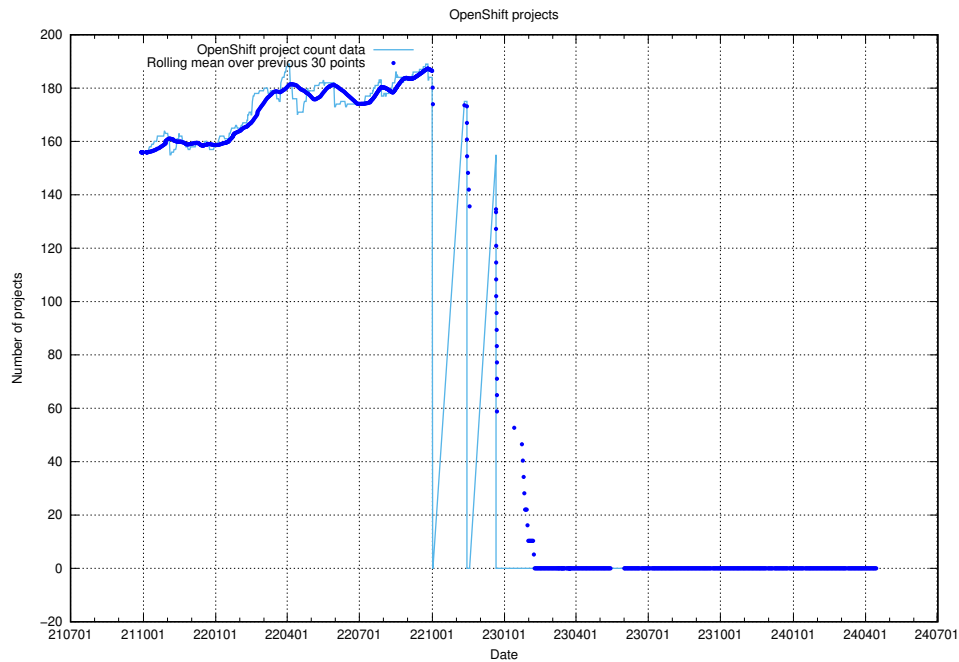

10.1 Number of projects in OpenShift

A graph of the number of projects in JobTech's production cluster of OpenShift.

¹⁰<https://console-openshift-console.prod.services.jtech.se>

11 Customer Relation Management