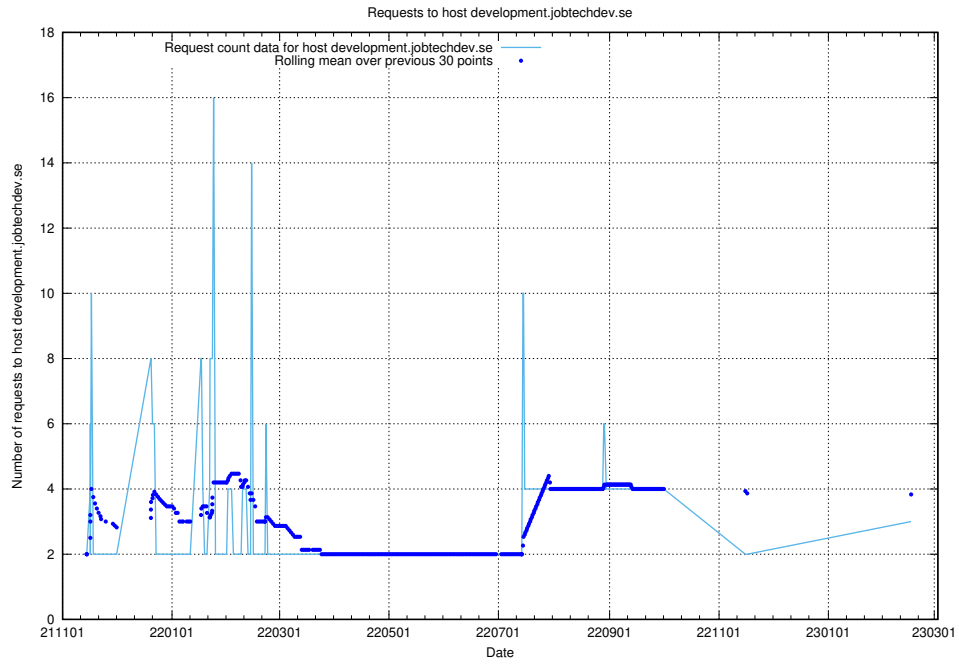

7.162 Usage of development.jobtechdev.se

Here, we count the number of requests to host development.jobtechdev.se.