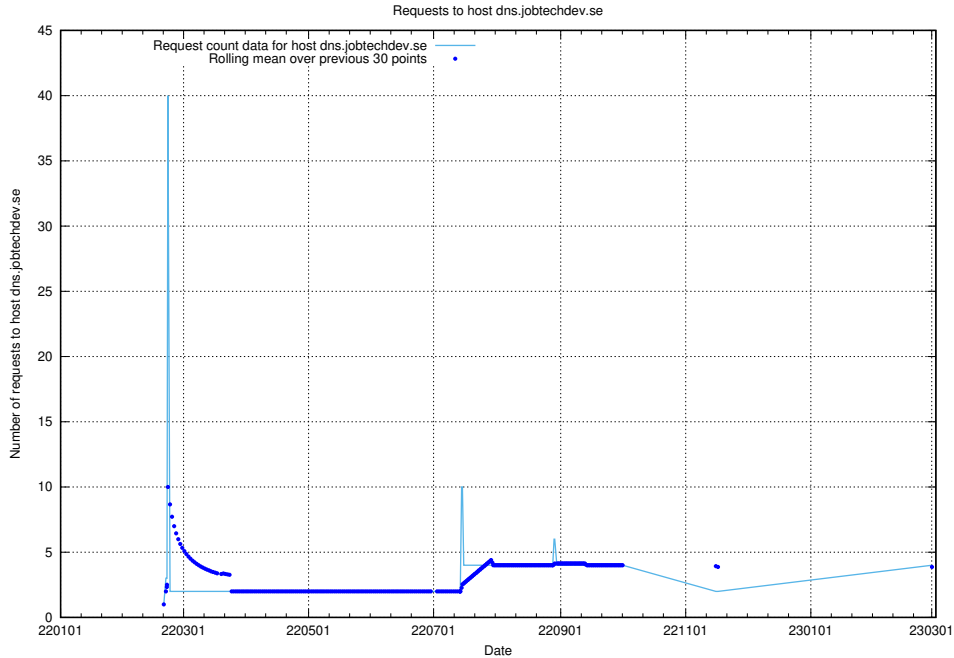

7.153 Usage of dns.jobtechdev.se

Here, we count the number of requests to host dns.jobtechdev.se.