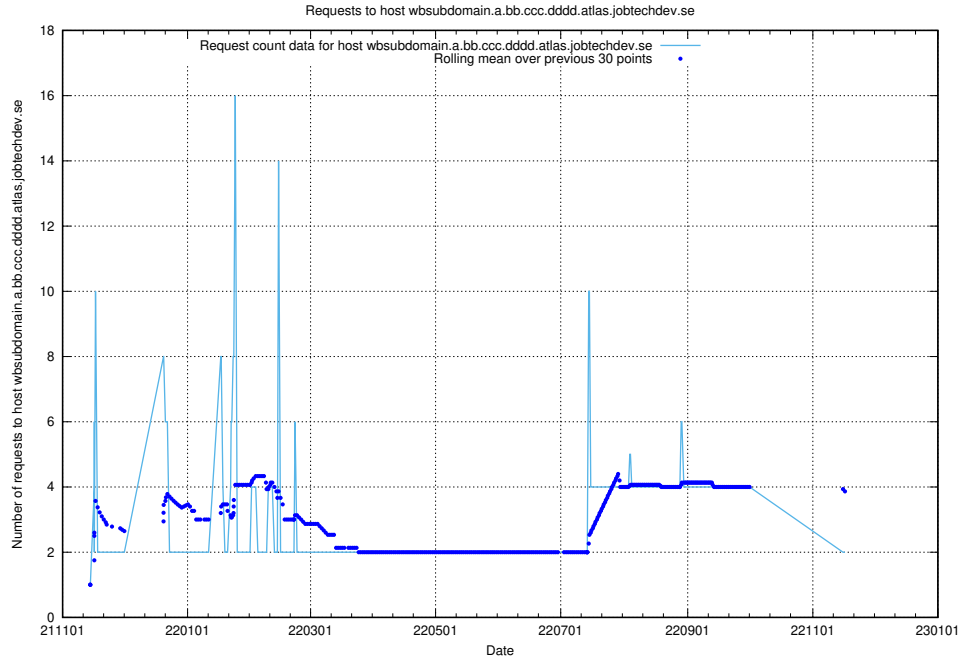

7.546 Usage of wbsubdomain.a.bb.ccc.dddd.atlas.jobtechdev.se

Here, we count the number of requests to host wbsubdomain.a.bb.ccc.dddd.atlas.jobtechdev.se.