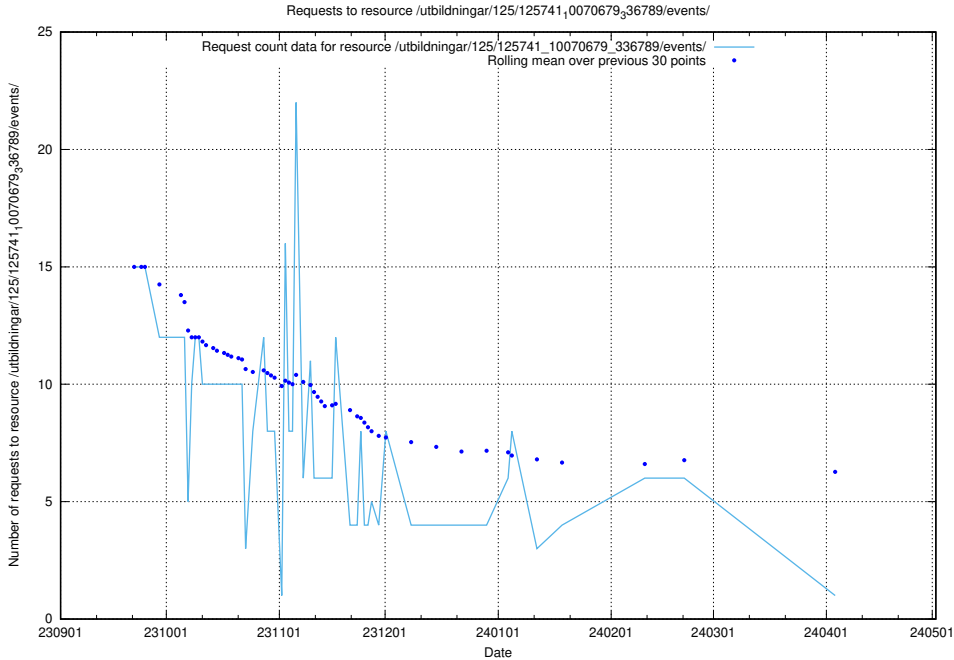

5.4211 Usage of /utbildningar/125/125741_10070679_336789/events/

Here, we count the number of requests to resource /utbildningar/125/125741_10070679_336789/events/