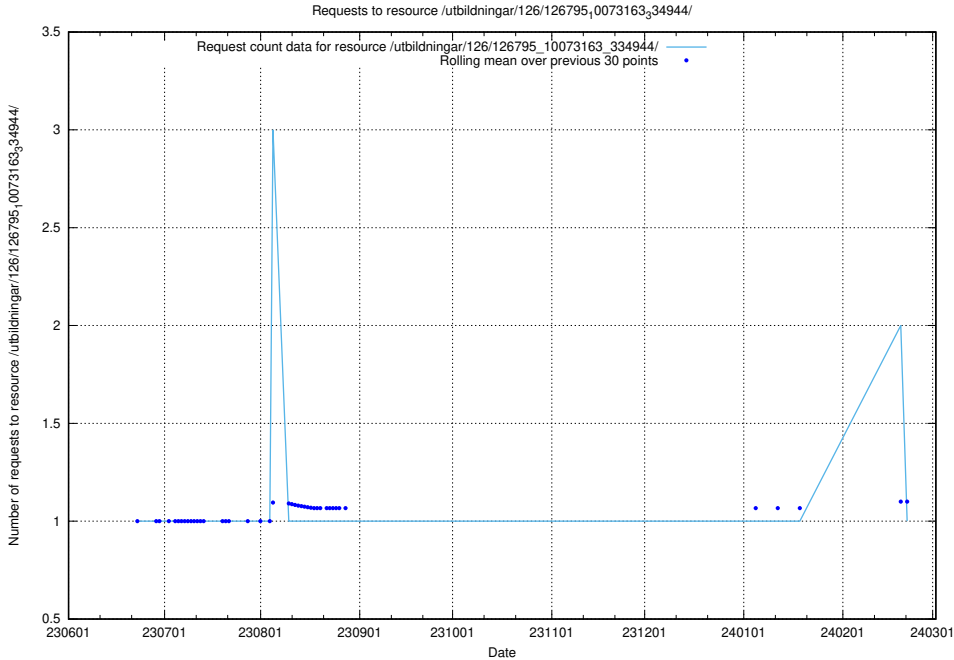

5.5285 Usage of /utbildningar/126/126795_10073163_334944/

Here, we count the number of requests to resource /utbildningar/126/126795_10073163_334944/.