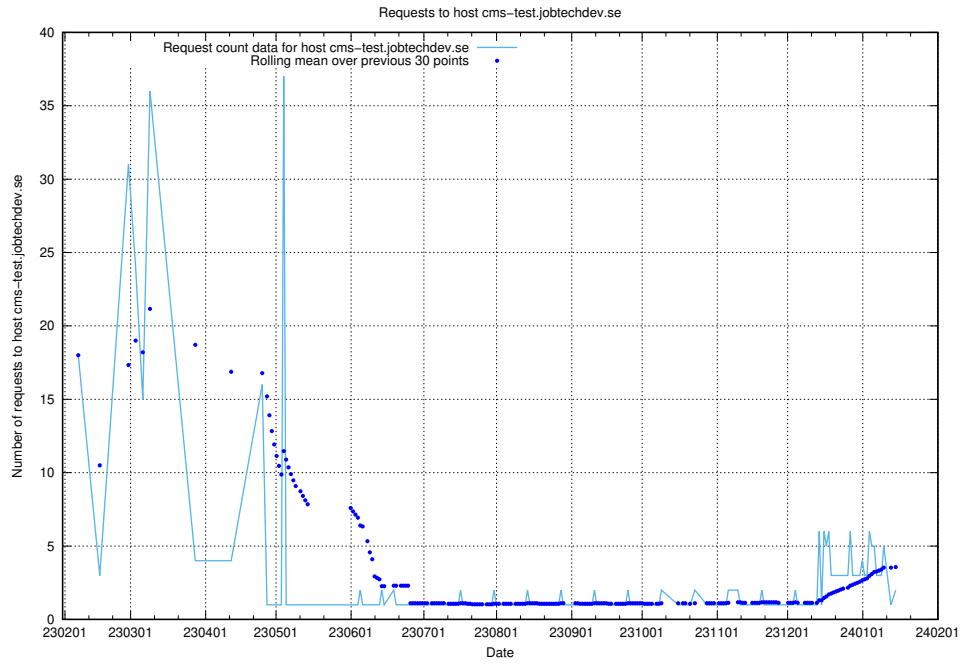

7.286 Usage of cms-test.jobtechdev.se

Here, we count the number of requests to host cms-test.jobtechdev.se.