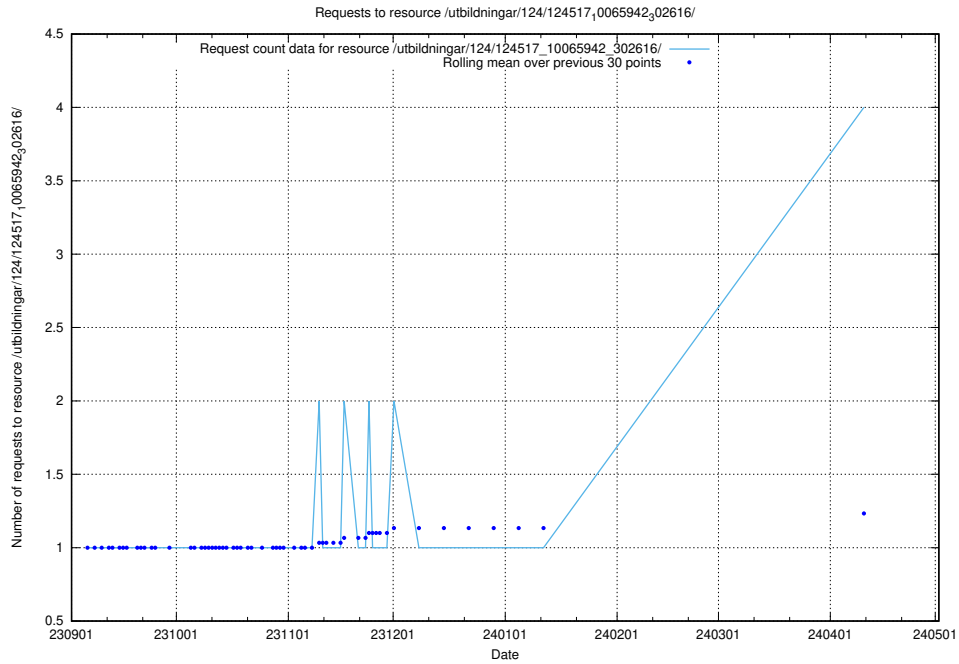

5.221 Usage of /utbildningar/124/124517_10065942_302616/

Here, we count the number of requests to resource /utbildningar/124/124517_10065942_302616/.