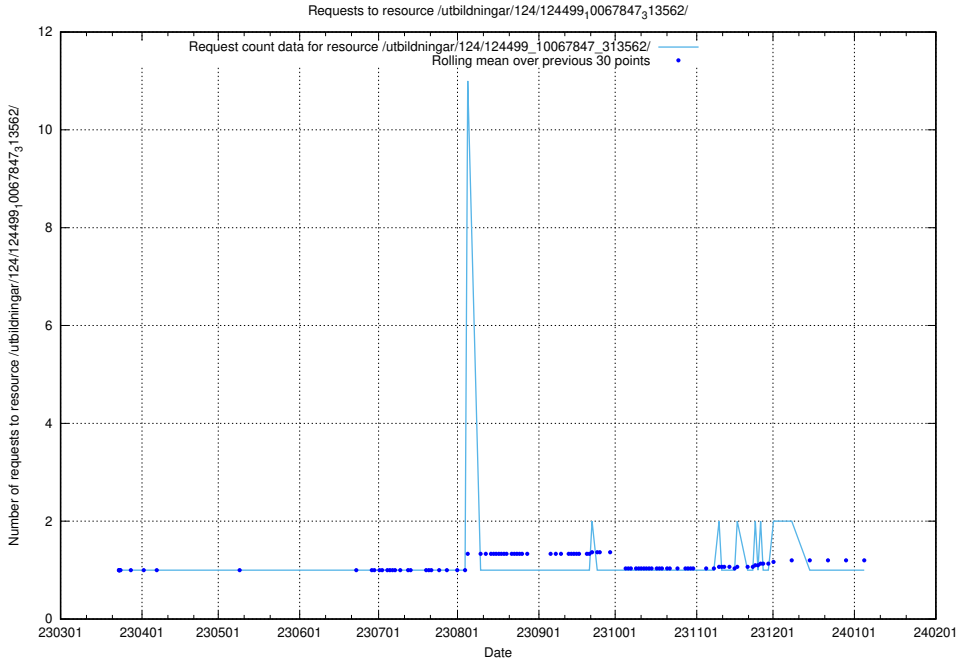

5.2143 Usage of /utbildningar/124/124499_10067847_313562/

Here, we count the number of requests to resource /utbildningar/124/124499_10067847_313562/.