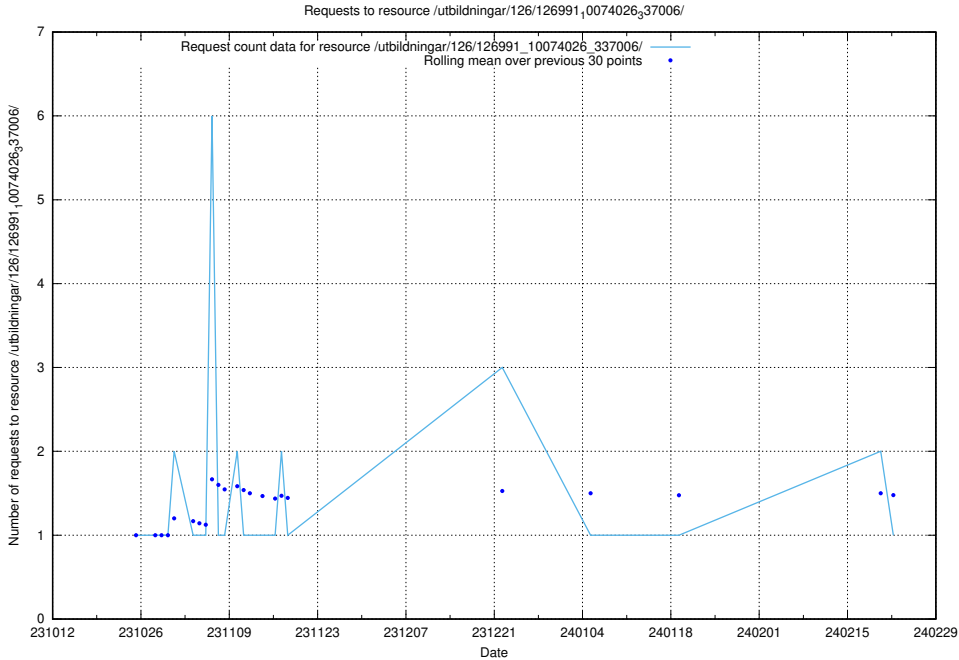

5.3937 Usage of /utbildningar/126/126991_10074026_337006/

Here, we count the number of requests to resource /utbildningar/126/126991_10074026_337006/.