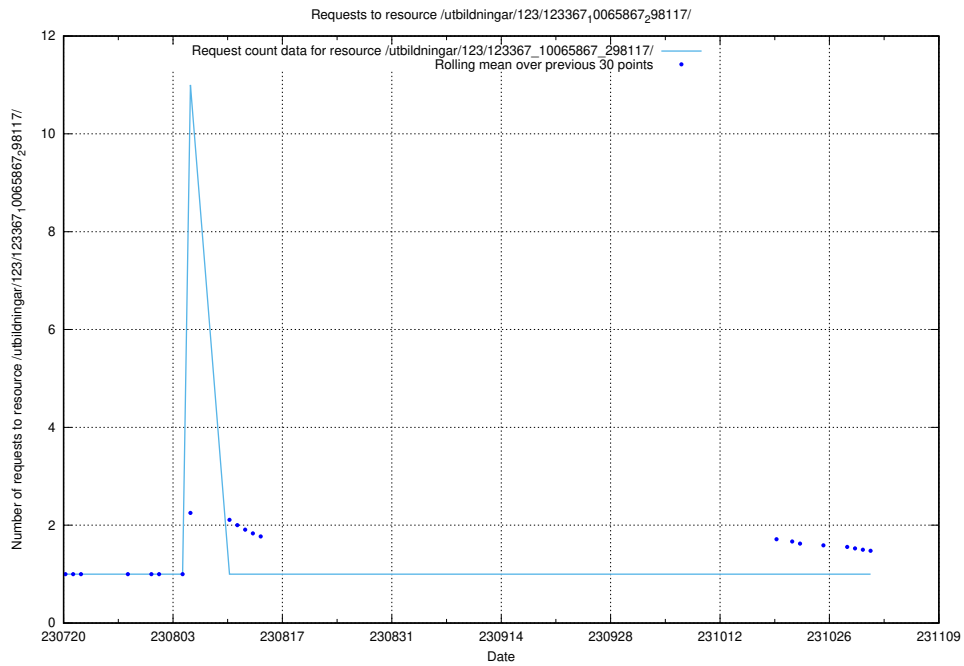

5.4714 Usage of /utbildningar/123/123367_10065867_298117/

Here, we count the number of requests to resource /utbildningar/123/123367_10065867_298117/.