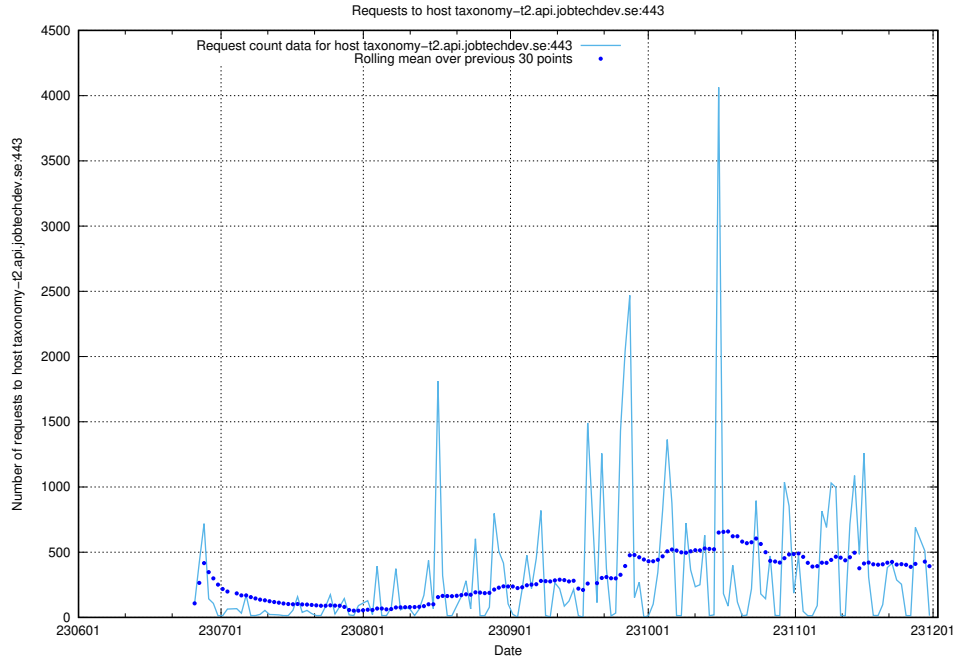

7.43 Usage of taxonomy-t2.api.jobtechdev.se:443

Here, we count the number of requests to host taxonomy-t2.api.jobtechdev.se:443.