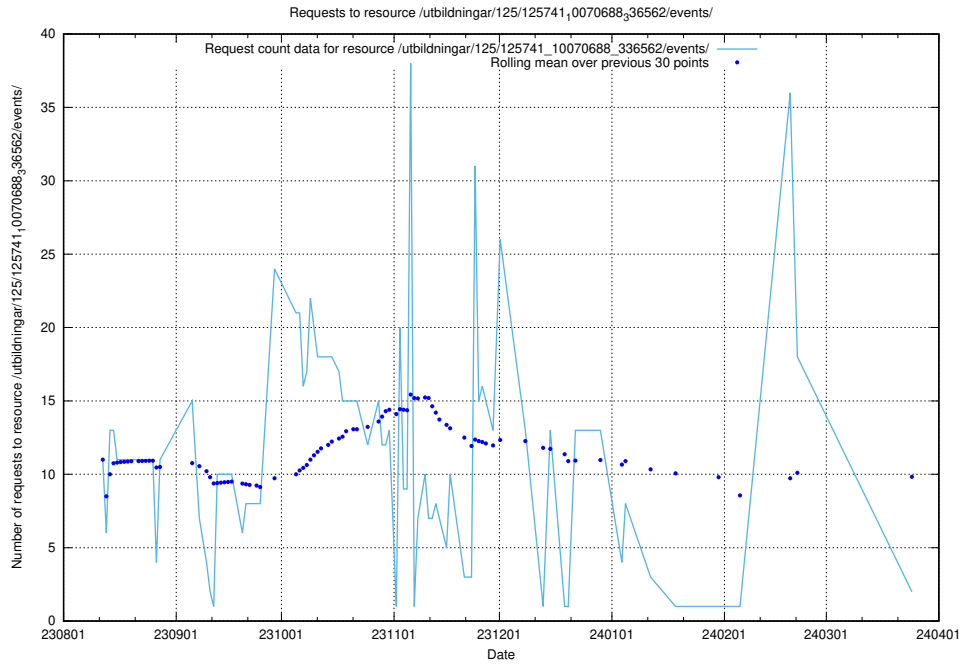

5.766 Usage of /utbildningar/125/125741_10070688_336562/events/

Here, we count the number of requests to resource /utbildningar/125/125741_10070688_336562/events/