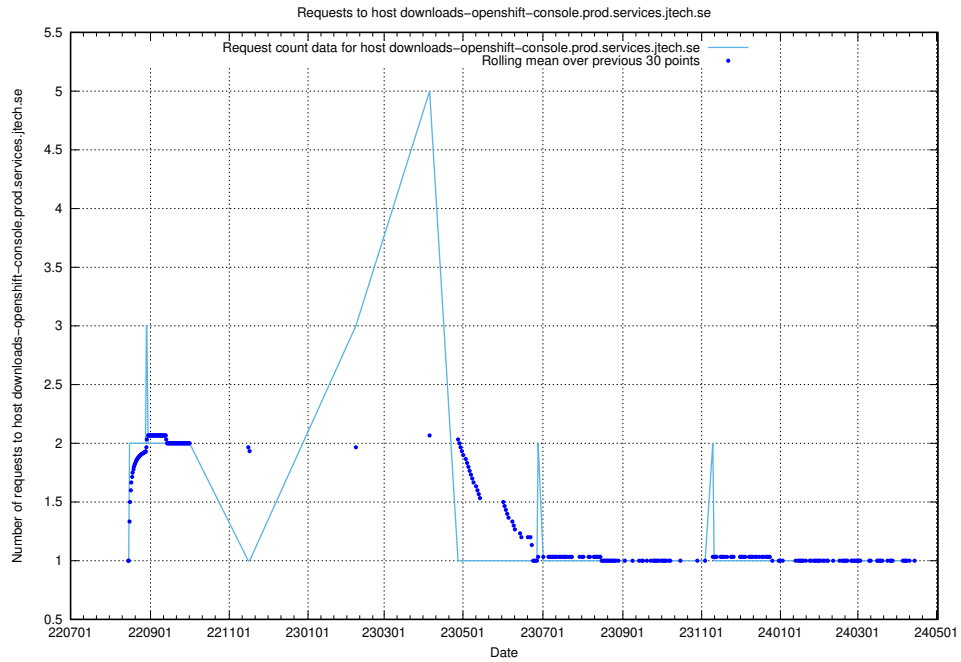

7.617 Usage of downloads-openshift-console.prod.services.jtech.se

Here, we count the number of requests to host downloads-openshift-console.prod.services.jtech.se.