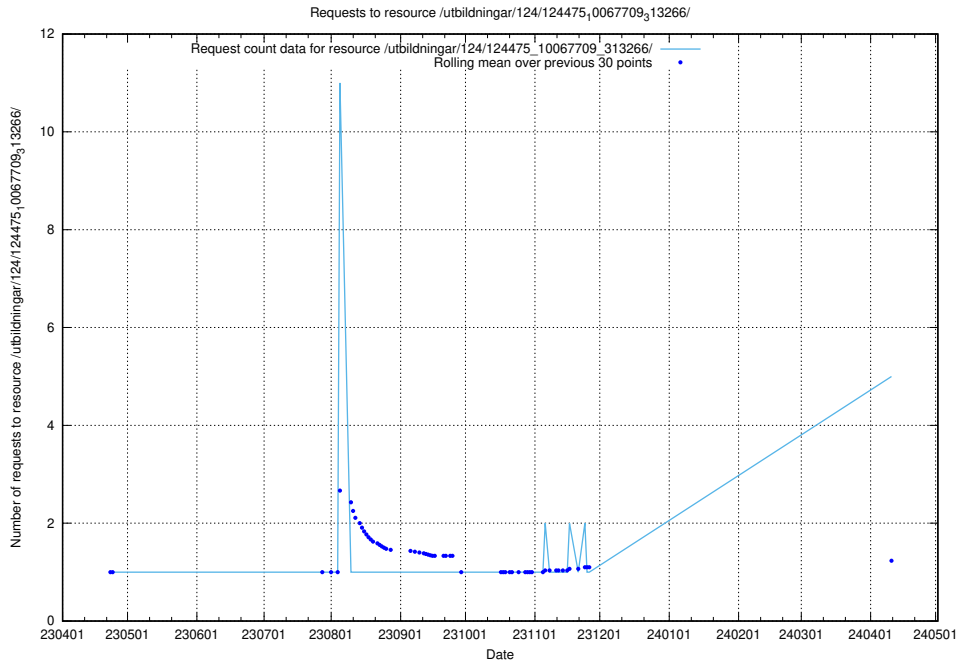

5.157 Usage of /utbildningar/124/124475_10067709_313266/

Here, we count the number of requests to resource /utbildningar/124/124475_10067709_313266/.