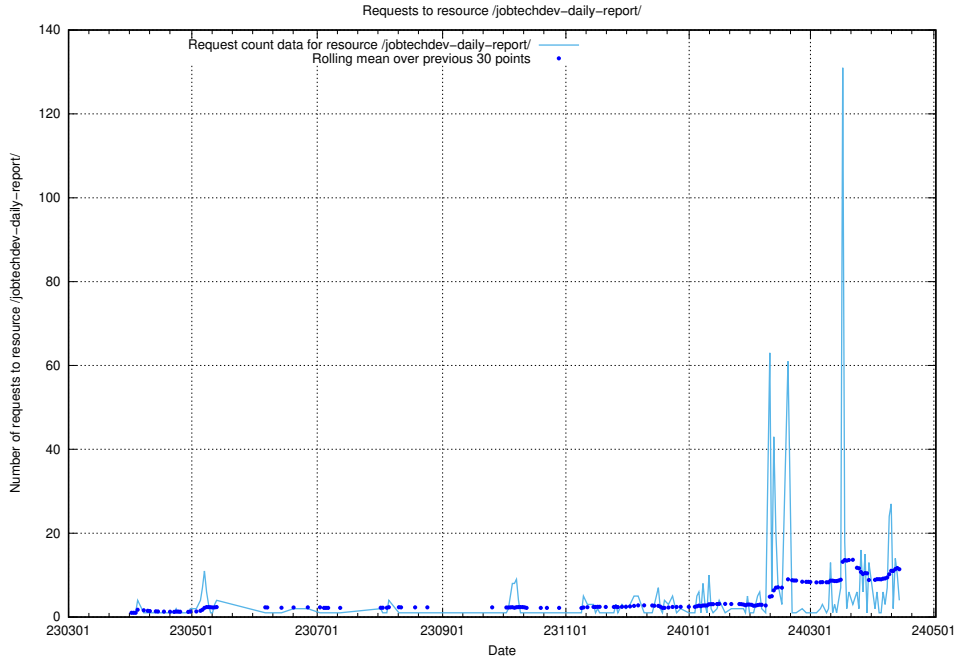

5.248 Usage of /jobtechdev-daily-report/

Here, we count the number of requests to resource /jobtechdev-daily-report/.