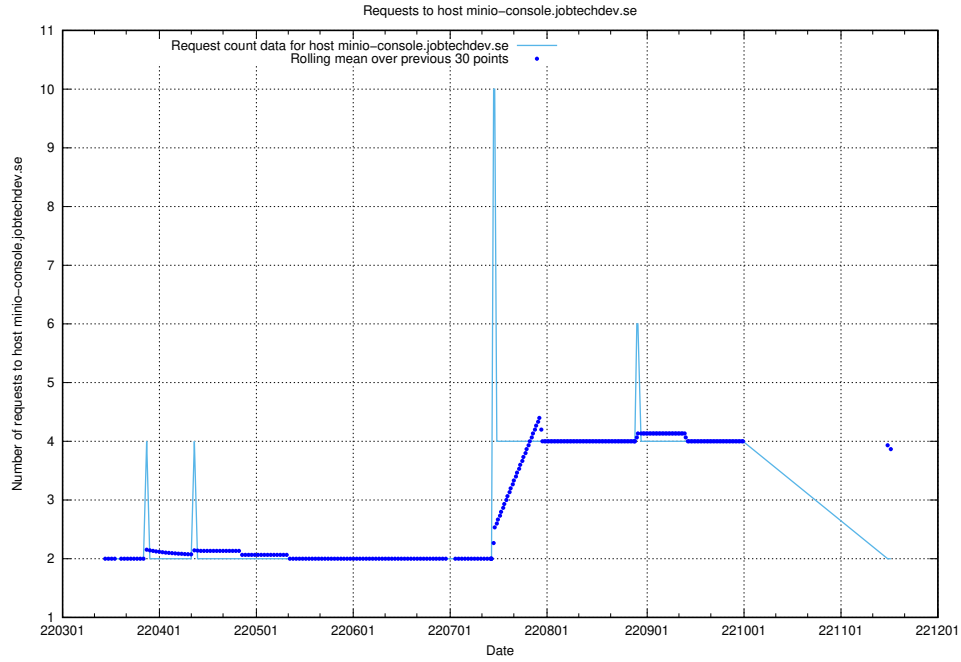

7.493 Usage of minioconsole.jobtechdev.se

Here, we count the number of requests to host minioconsole.jobtechdev.se.

7.494 Usage of minio-console.jobtechdev.se

Here, we count the number of requests to host minio-console.jobtechdev.se.