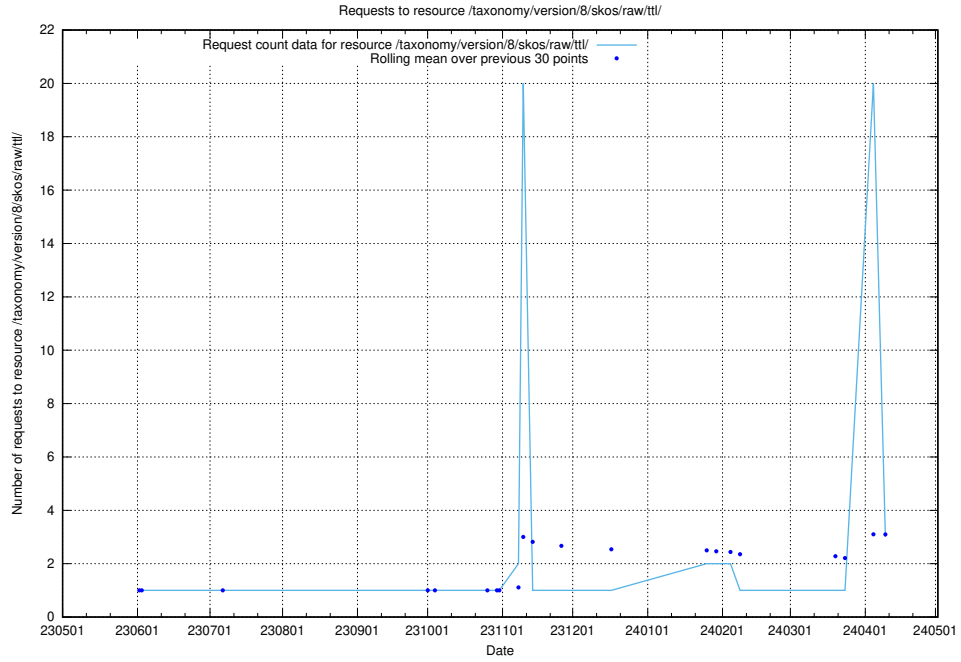

5.431 Usage of /taxonomy/version/8/skos/raw/ttl/

Here, we count the number of requests to resource /taxonomy/version/8/skos/raw/ttl/.