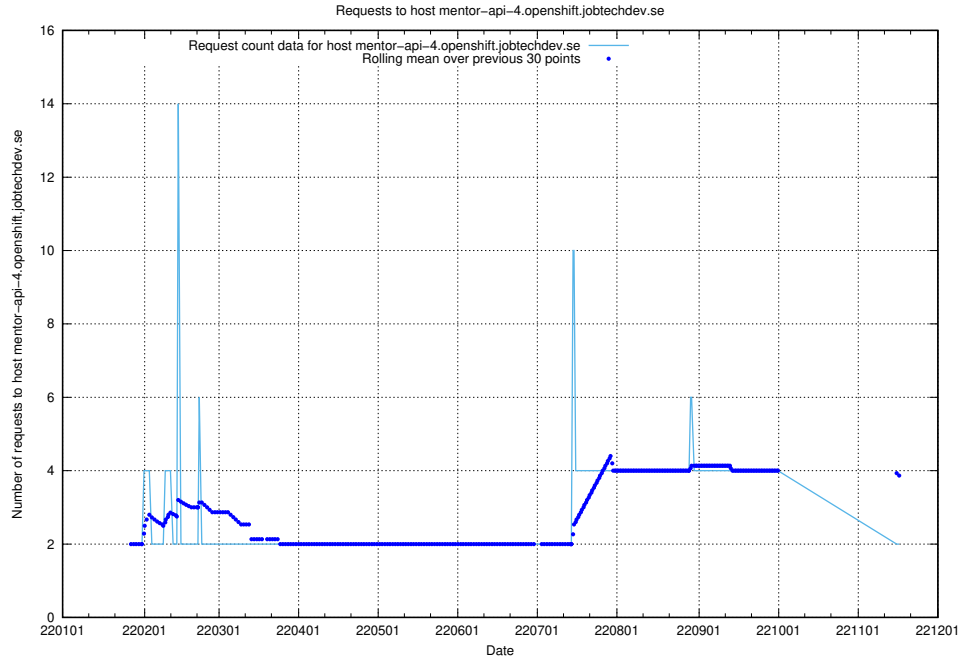

7.568 Usage of mentor-api.openshift.jobtechdev.se

Here, we count the number of requests to host mentor-api.openshift.jobtechdev.se.

7.569 Usage of mentor-api-4.openshift.jobtechdev.se

Here, we count the number of requests to host mentor-api-4.openshift.jobtechdev.se.