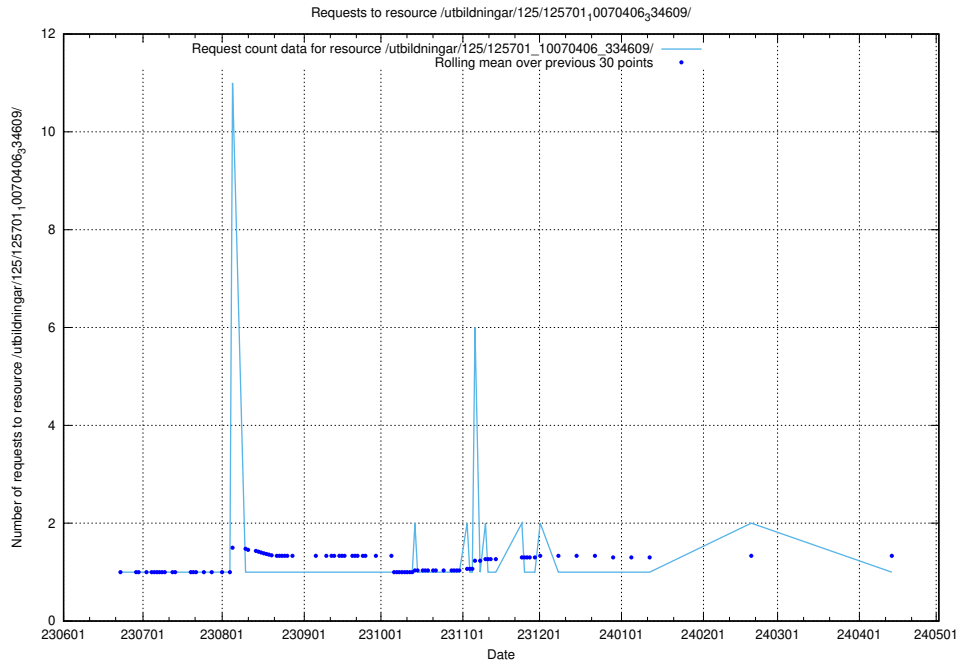

5.5404 Usage of /utbildningar/125/125701_10070406_334609/

Here, we count the number of requests to resource /utbildningar/125/125701_10070406_334609/.