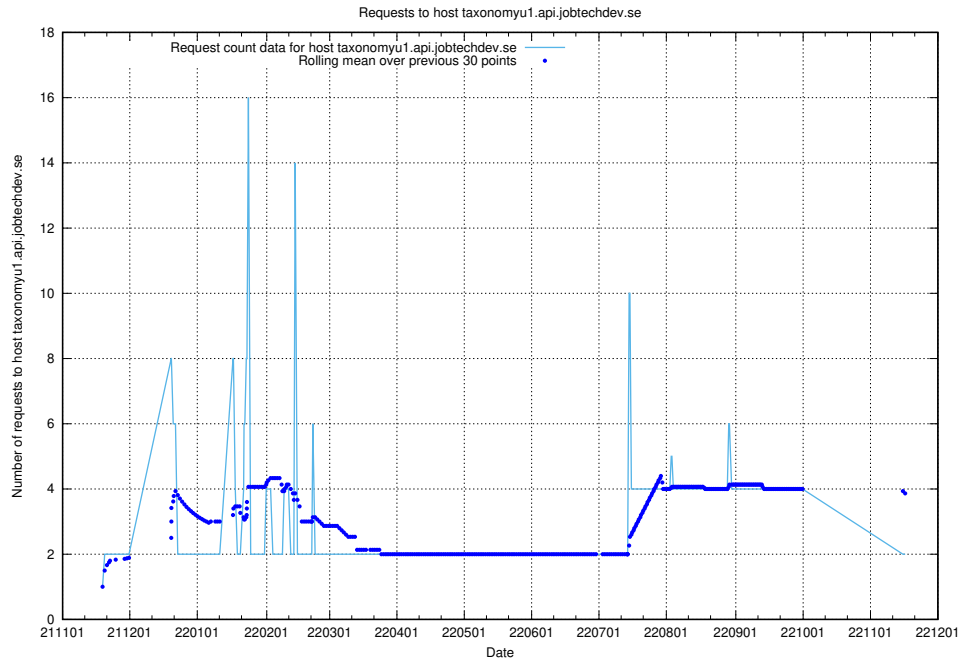

7.460 Usage of taxonomyt2.api.jobtechdev.se

Here, we count the number of requests to host taxonomyt2.api.jobtechdev.se.

7.461 Usage of widget.jobtechdev.se

Here, we count the number of requests to host widget.jobtechdev.se.