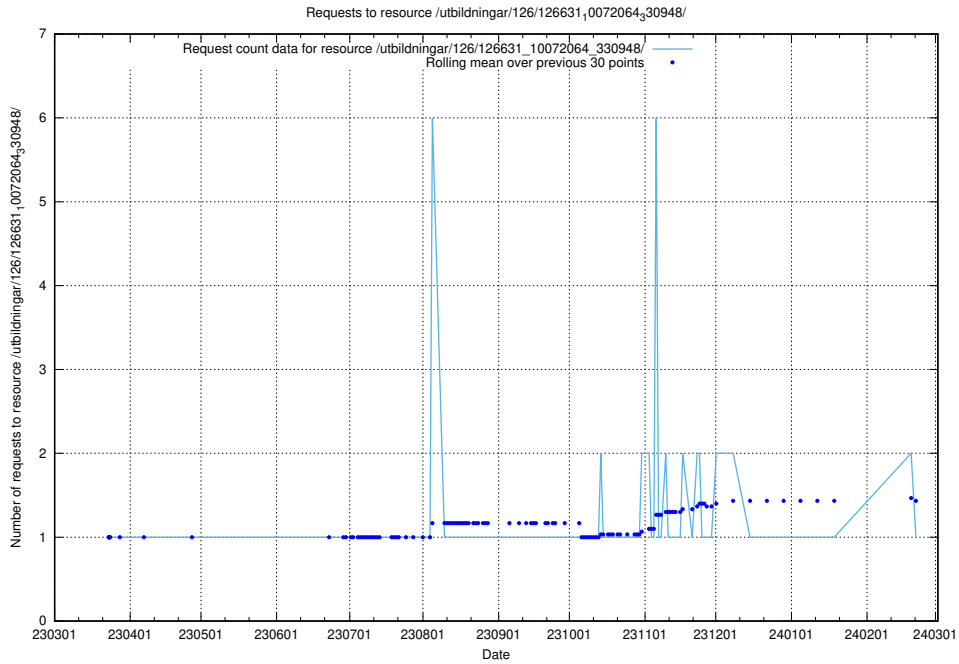

5.6095 Usage of /utbildningar/126/126631_10072064_330948/

Here, we count the number of requests to resource /utbildningar/126/126631_10072064_330948/.