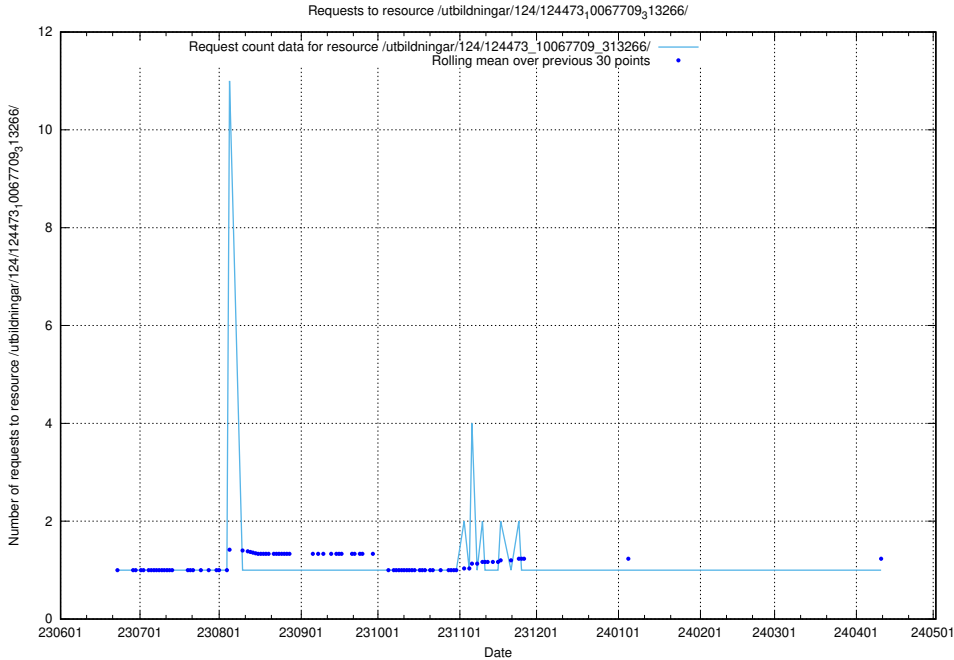

5.5496 Usage of /utbildningar/124/124473_10067709_313266/

Here, we count the number of requests to resource /utbildningar/124/124473_10067709_313266/.