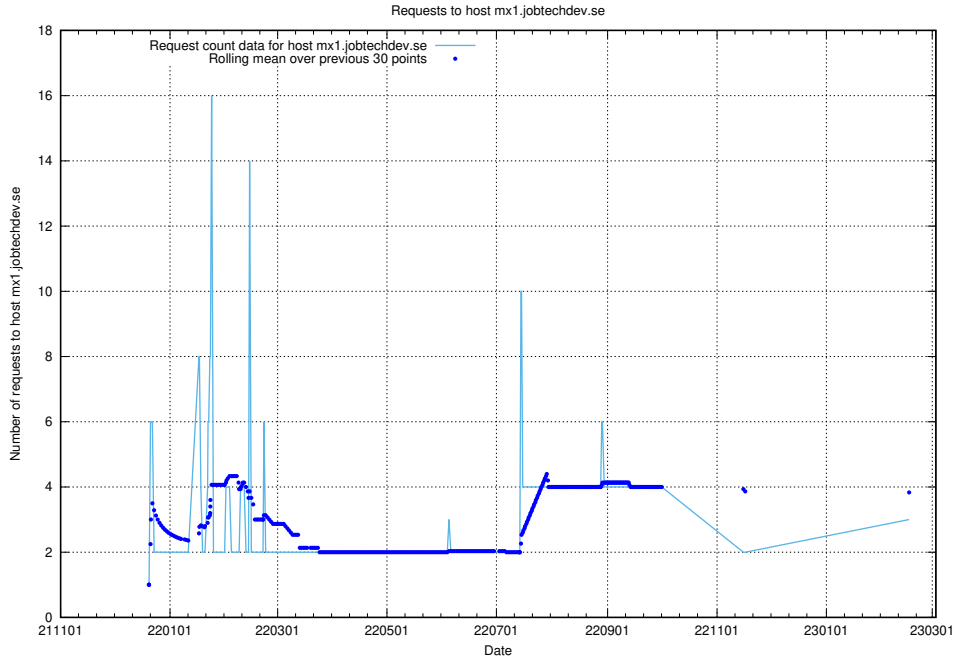

7.194 Usage of mx1.jobtechdev.se

Here, we count the number of requests to host mx1.jobtechdev.se.