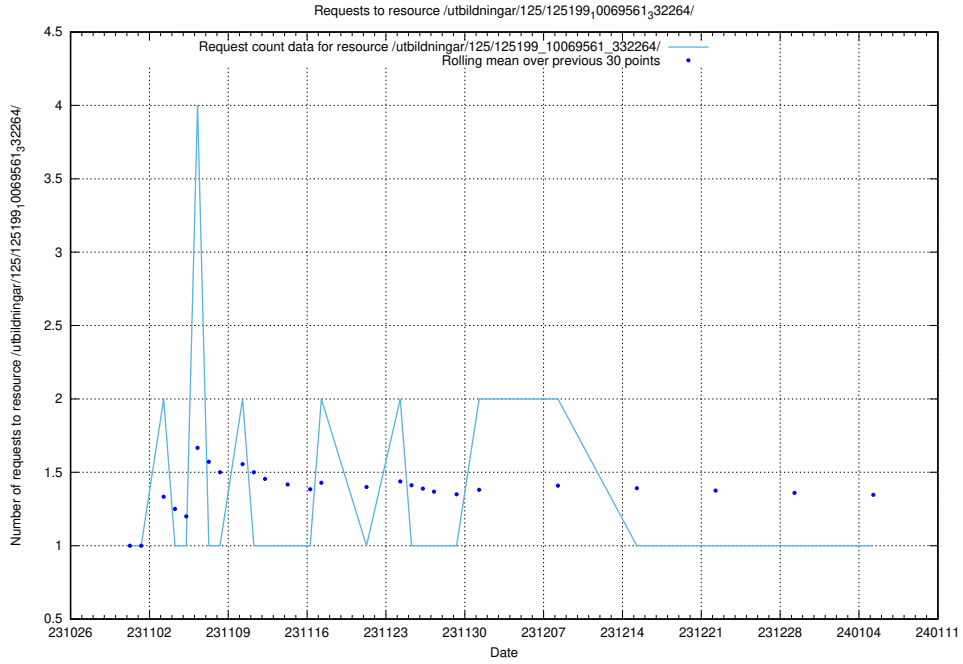

5.3888 Usage of /utbildningar/125/125199_10069561_332264/

Here, we count the number of requests to resource /utbildningar/125/125199_10069561_332264/.