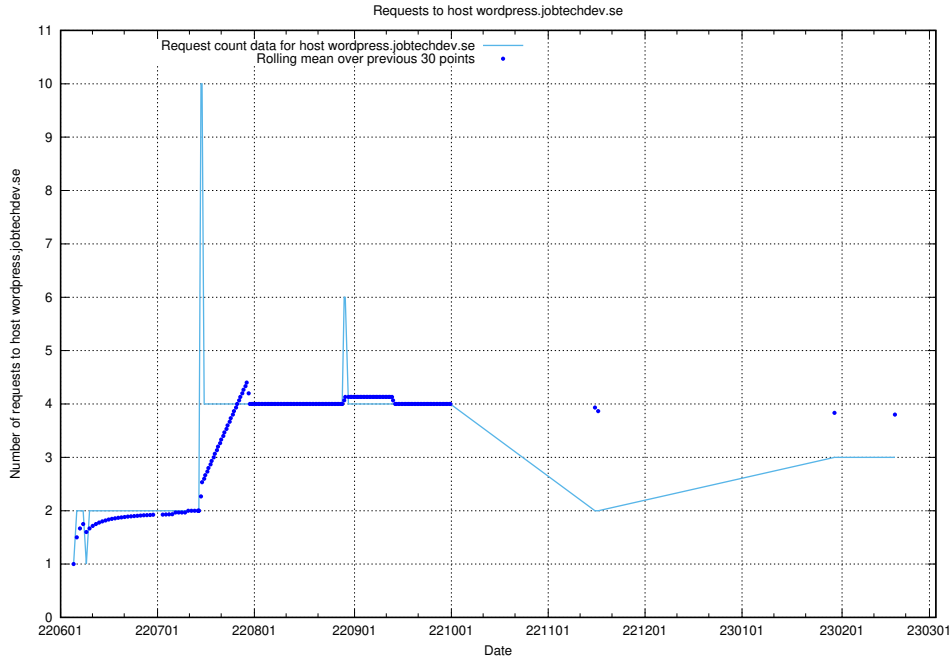

7.210 Usage of wordpress.jobtechdev.se

Here, we count the number of requests to host wordpress.jobtechdev.se.