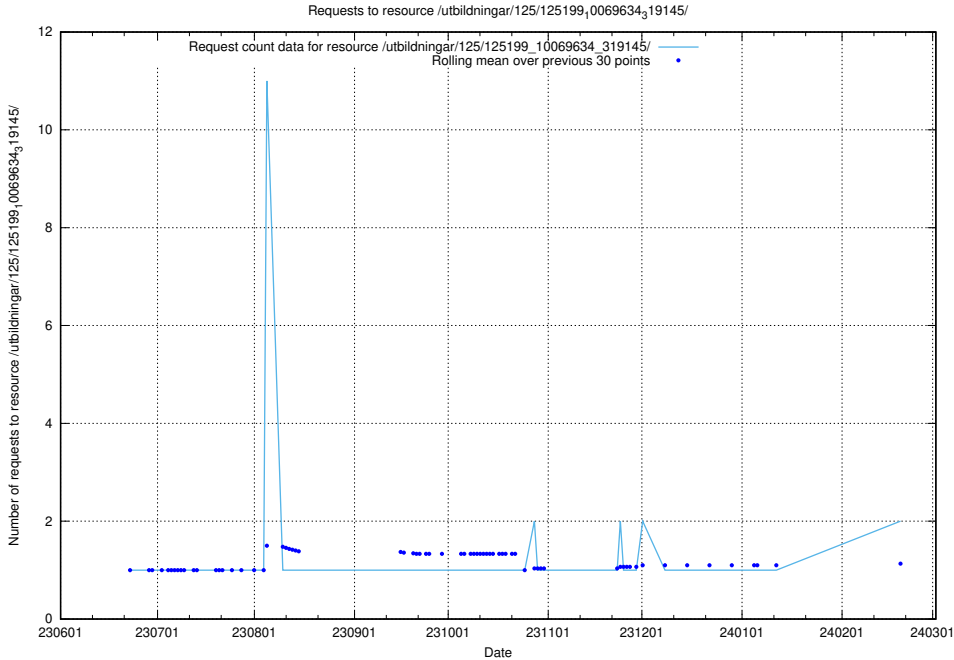

5.858 Usage of /utbildningar/125/125199_10069634_319145/

Here, we count the number of requests to resource /utbildningar/125/125199_10069634_319145/.