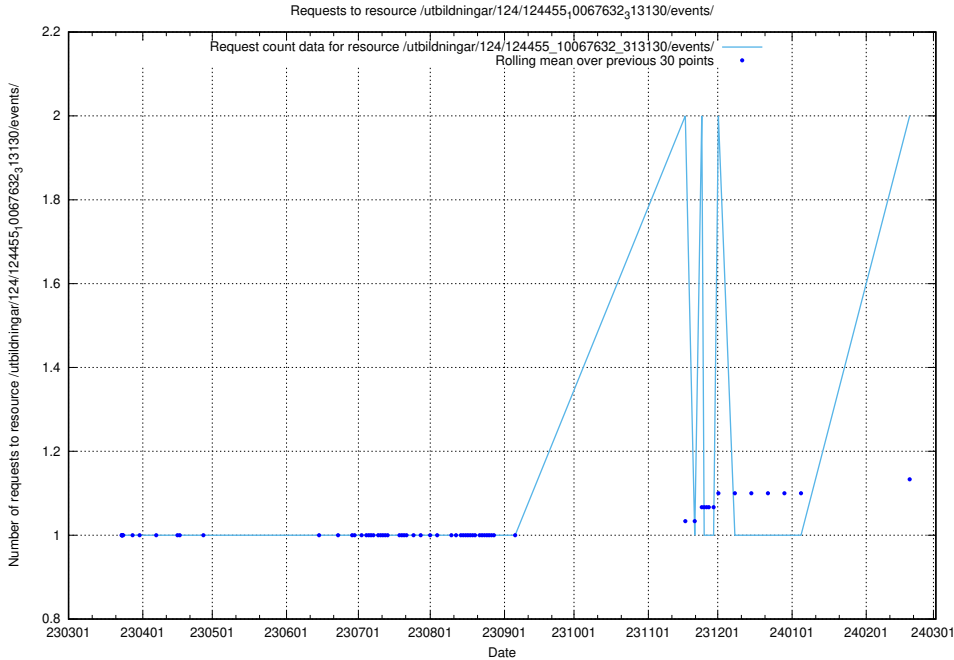

5.654 Usage of /utbildningar/124/124455_10067632_313130/events/

Here, we count the number of requests to resource /utbildningar/124/124455_10067632_313130/events/