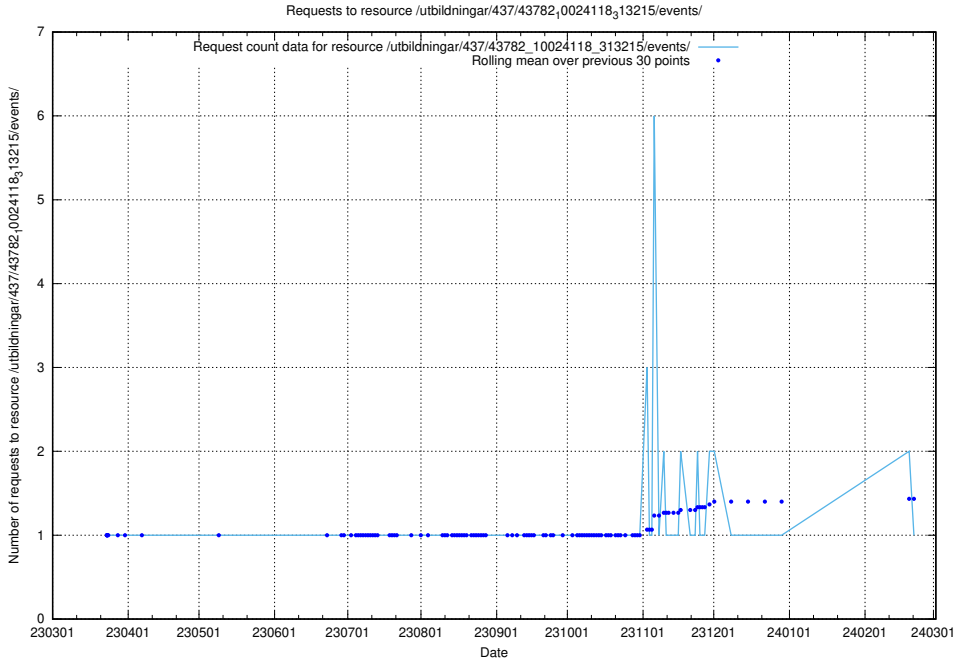

5.6065 Usage of /utbildningar/437/43782_10024118_313215/events/

Here, we count the number of requests to resource /utbildningar/437/43782_10024118_313215/events/.