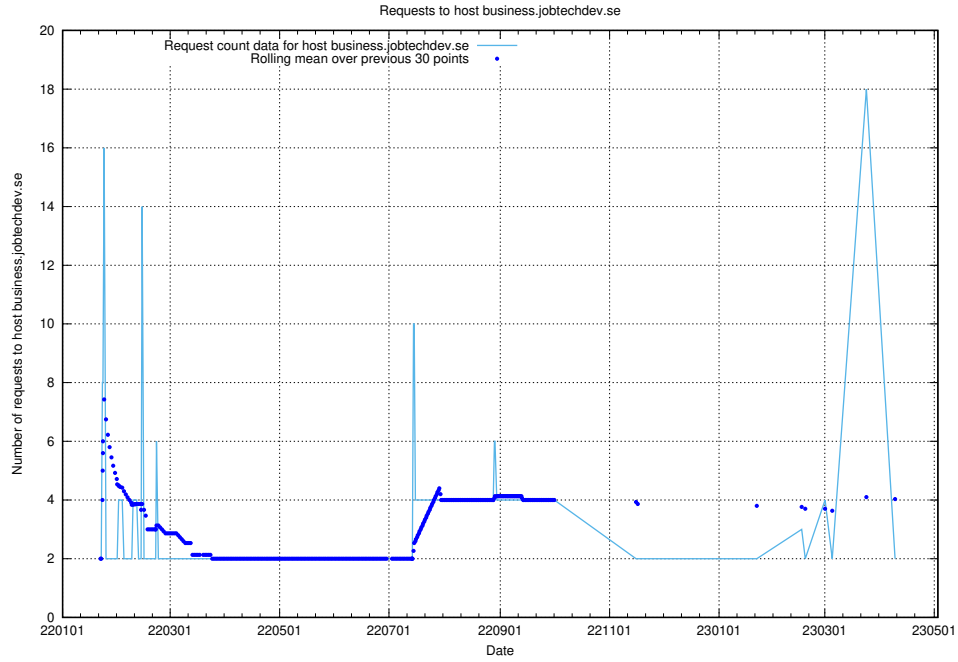

7.252 Usage of business.jobtechdev.se

Here, we count the number of requests to host business.jobtechdev.se.