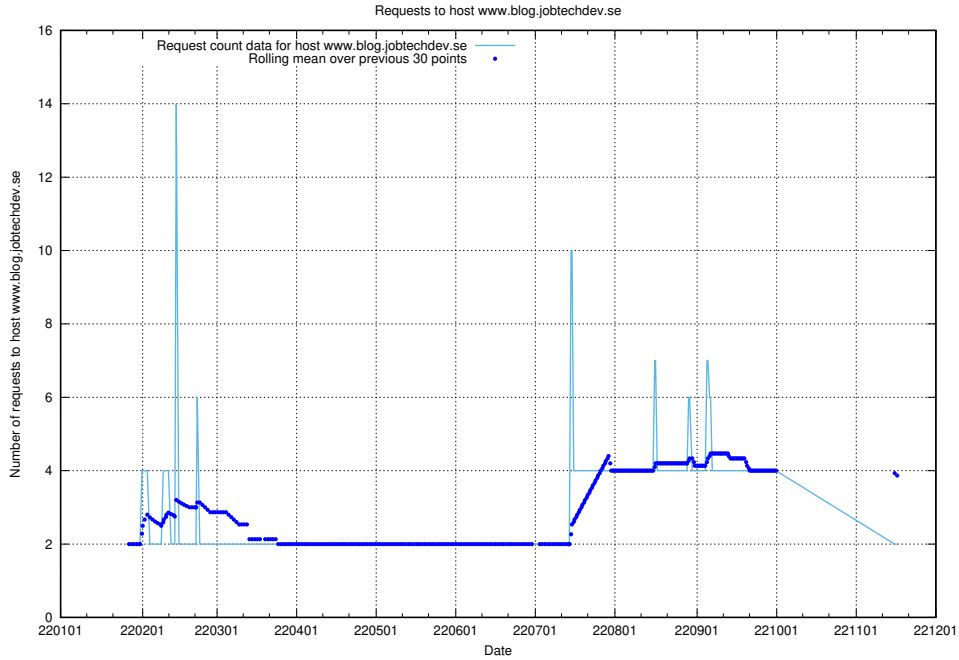

7.566 Usage of www.blog.jobtechdev.se

Here, we count the number of requests to host www.blog.jobtechdev.se.