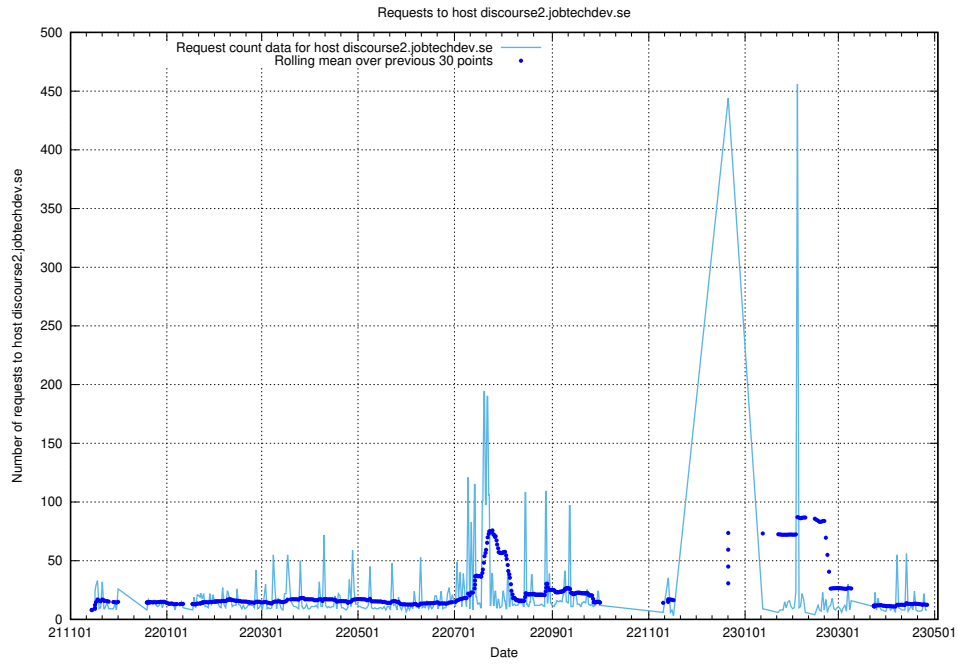

7.65 Usage of taxonomy.jobtechdev.se

Here, we count the number of requests to host taxonomy.jobtechdev.se.

7.66 Usage of demo-jobed-connect.jobtechdev.se

Here, we count the number of requests to host demo-jobed-connect.jobtechdev.se.