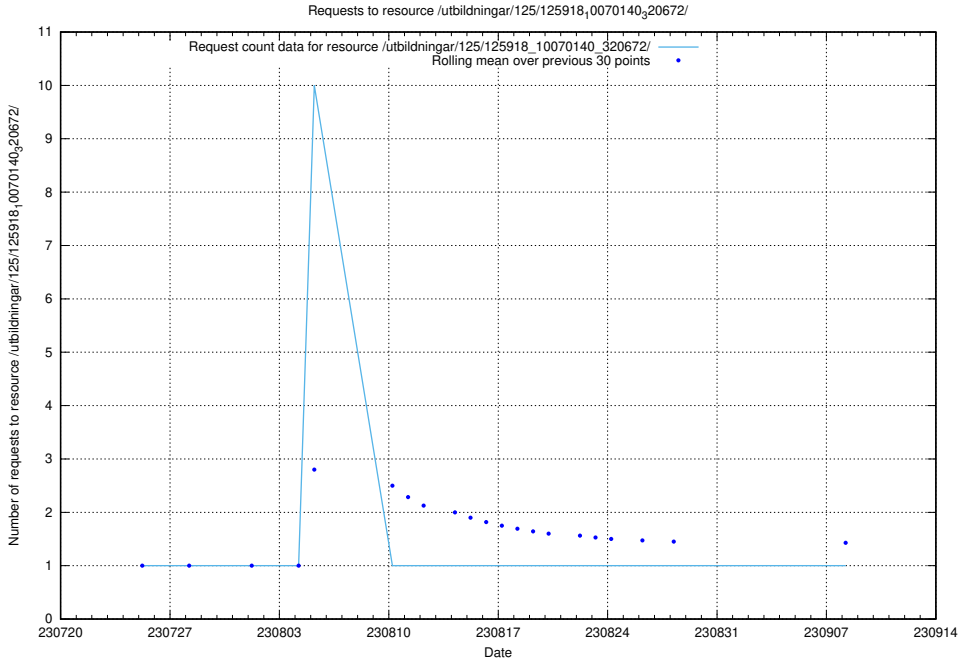

5.4659 Usage of /utbildningar/125/125918_10070140_320672/

Here, we count the number of requests to resource /utbildningar/125/125918_10070140_320672/.