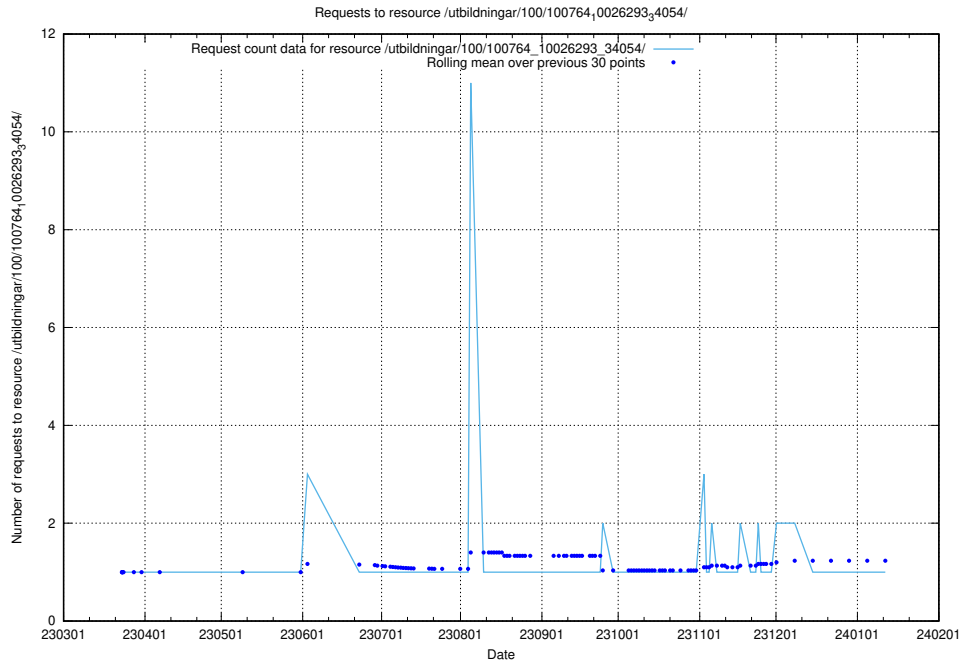

5.5244 Usage of /utbildningar/100/100764_10026293_34054/

Here, we count the number of requests to resource /utbildningar/100/100764_10026293_34054/.