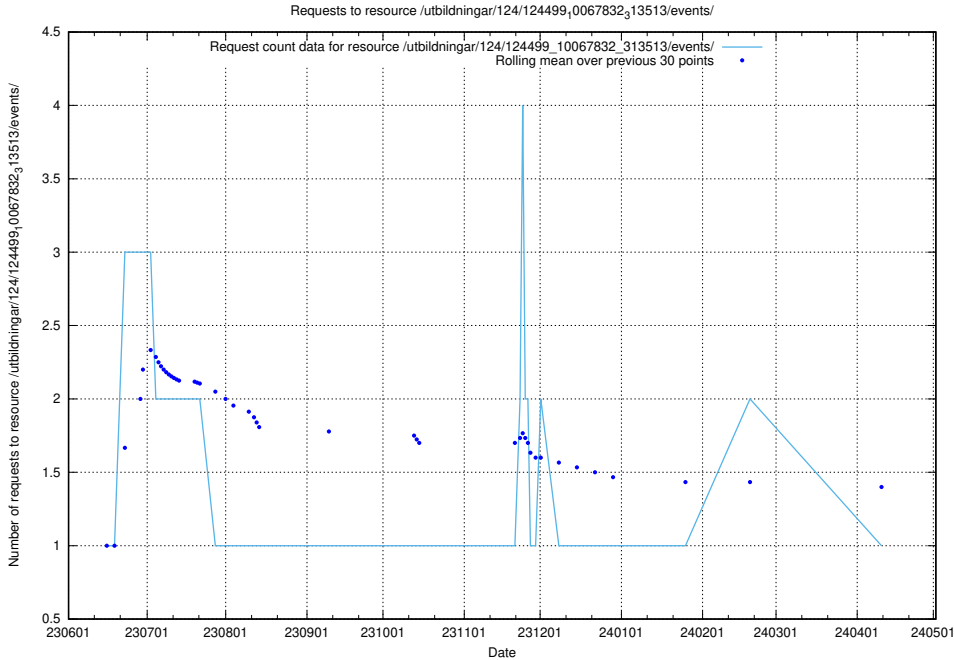

5.5575 Usage of /utbildningar/124/124499_10067832_313513/events/

Here, we count the number of requests to resource /utbildningar/124/124499_10067832_313513/events/