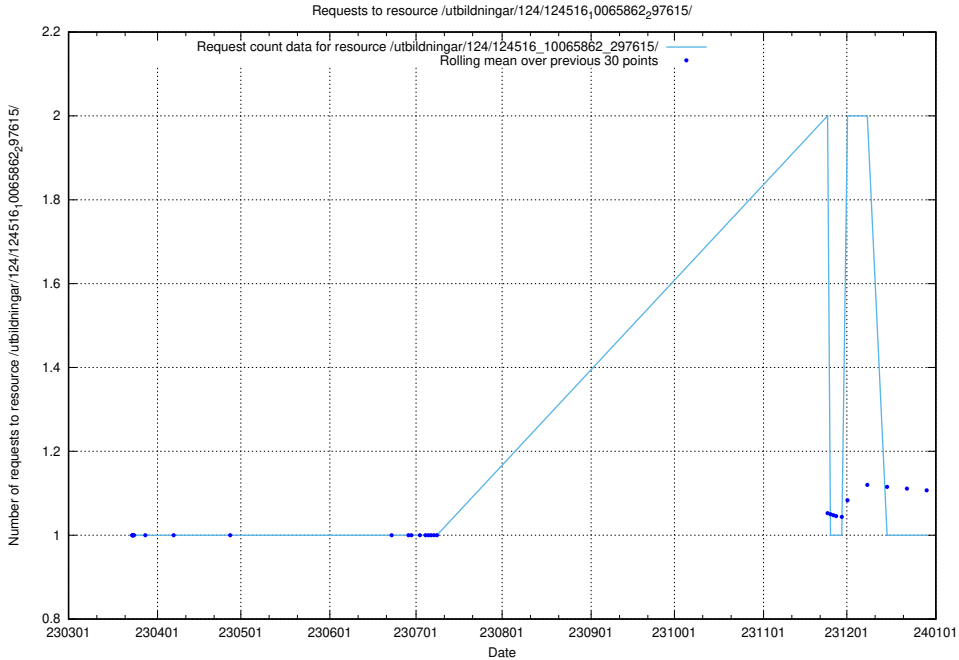

5.1288 Usage of /utbildningar/124/124516_10065862_297615/

Here, we count the number of requests to resource /utbildningar/124/124516_10065862_297615/.