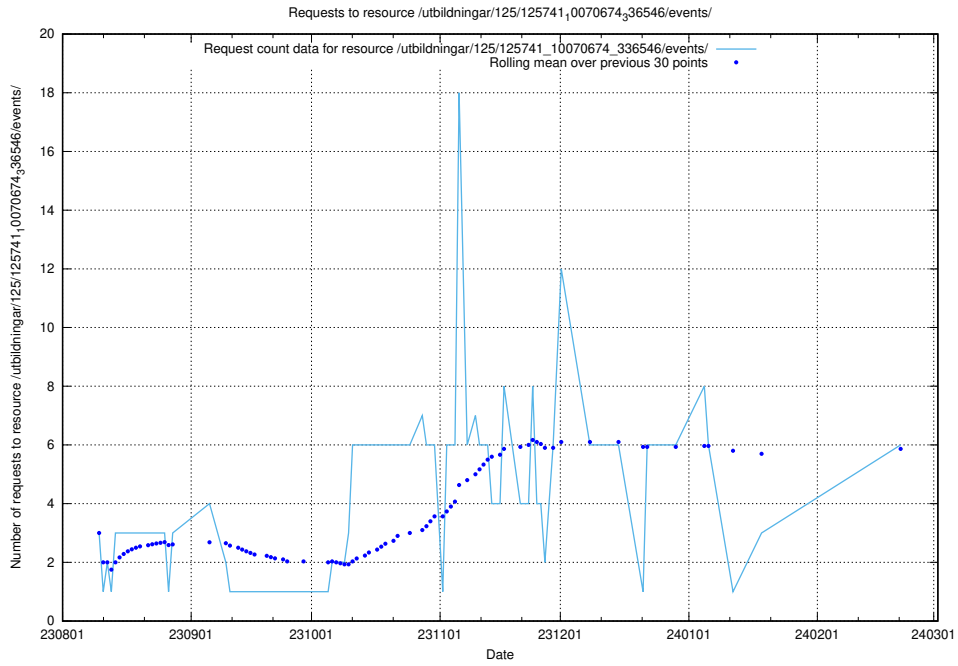

5.79 Usage of /utbildningar/125/125741_10070674_336546/events/

Here, we count the number of requests to resource /utbildningar/125/125741_10070674_336546/events/