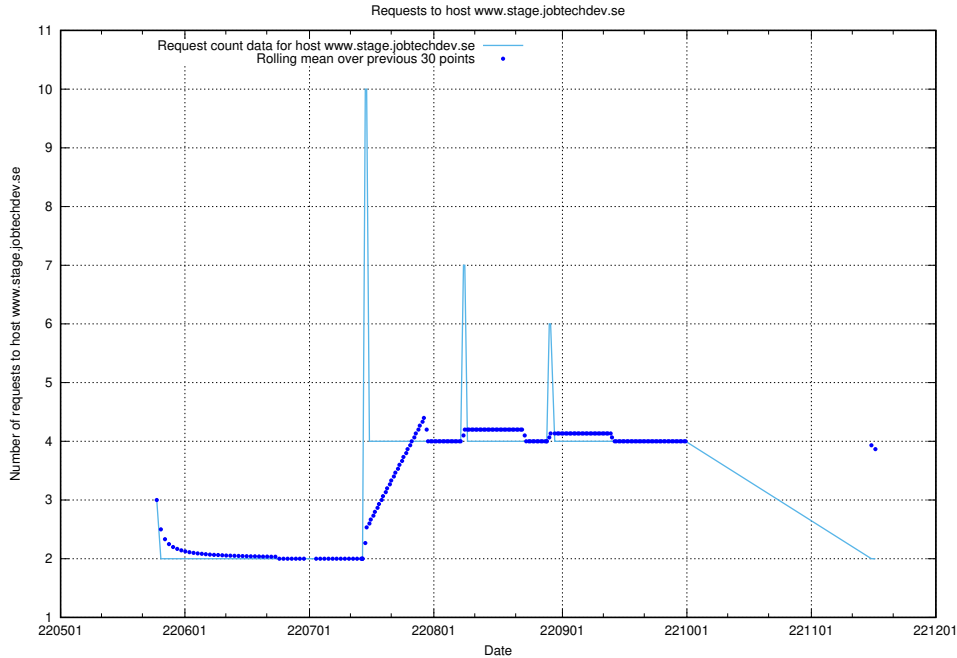

7.417 Usage of www.stage.jobtechdev.se

Here, we count the number of requests to host www.stage.jobtechdev.se.