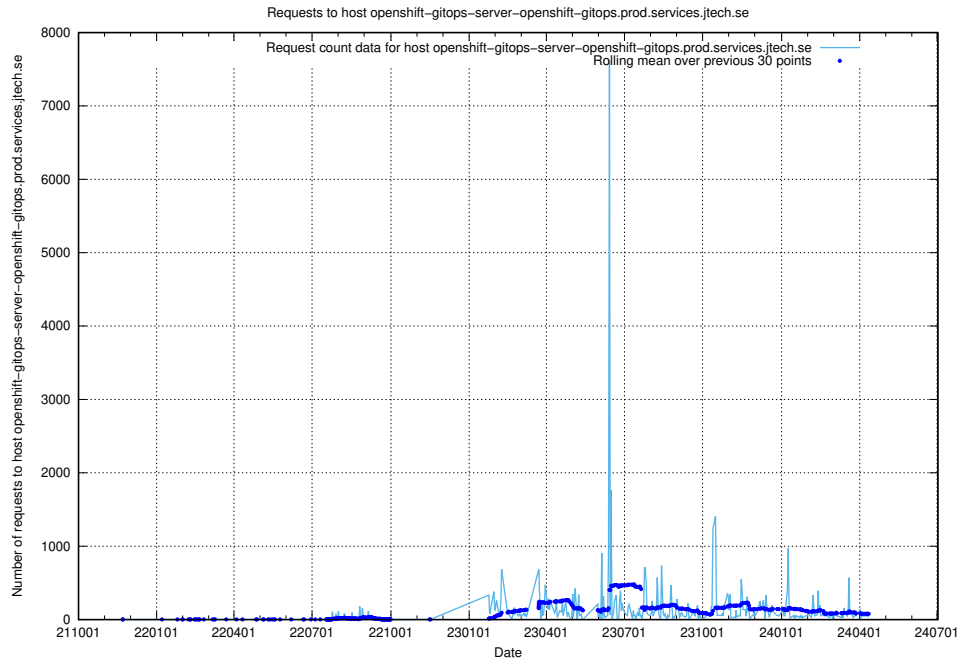

7.30 Usage of openshift-gitops-server-openshift-gitops.prod.services.jtech.se

Here, we count the number of requests to host openshift-gitops-server-openshift-gitops.prod.services.jtech.se.

7.31 Usage of links-api-onprem.jobtechdev.se