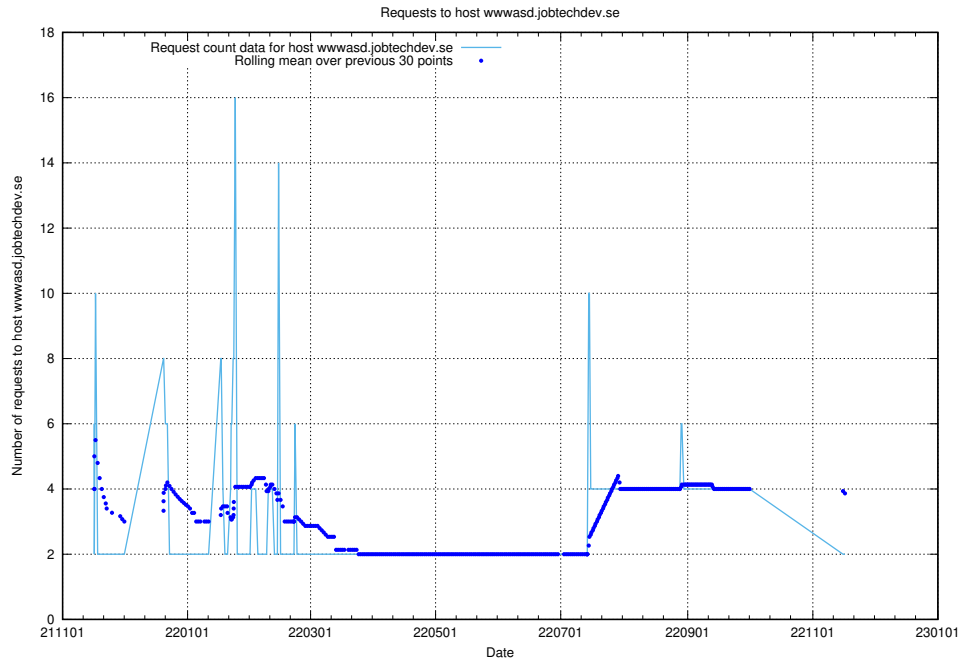

7.533 Usage of wwwasd.jobtechdev.se

Here, we count the number of requests to host wwwasd.jobtechdev.se.