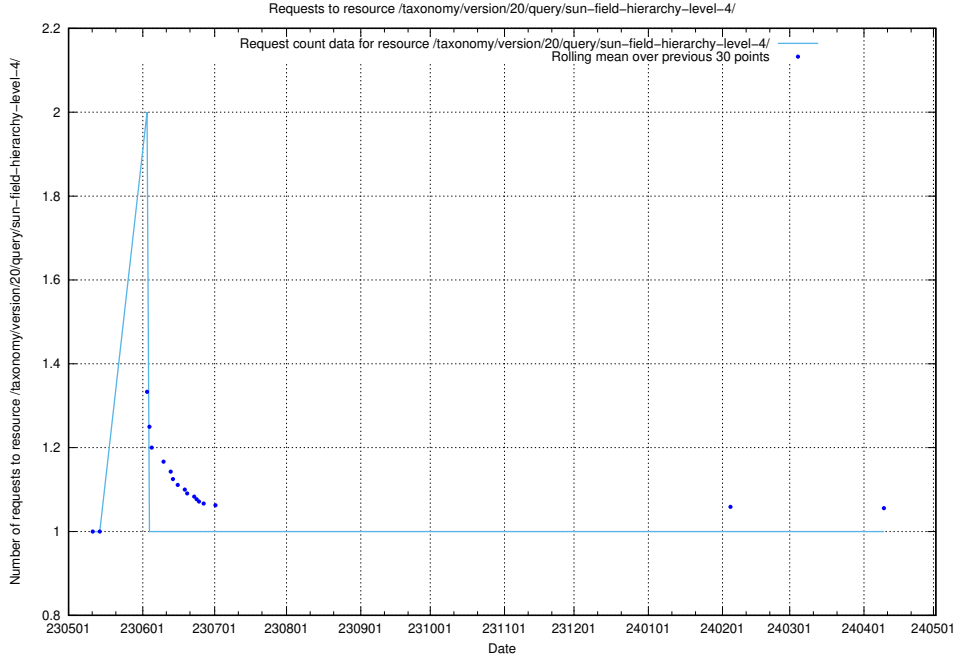

5.5648 Usage of /taxonomy/version/20/query/sun-field-hierarchy-level-4/

Here, we count the number of requests to resource /taxonomy/version/20/query/sun-field-hierarchy-level-4/.