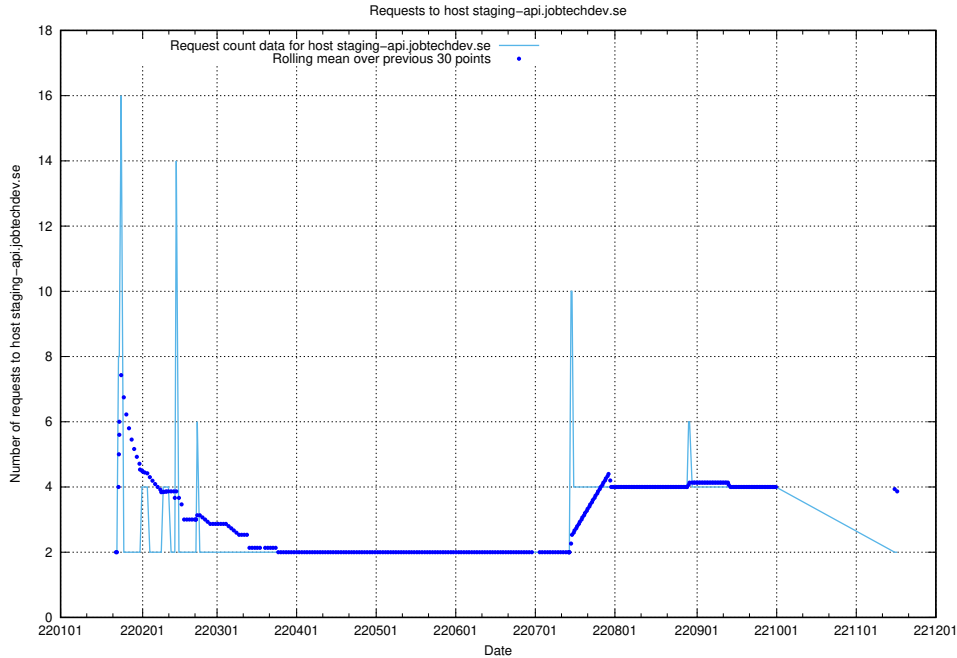

7.580 Usage of staging-api.jobtechdev.se

Here, we count the number of requests to host staging-api.jobtechdev.se.