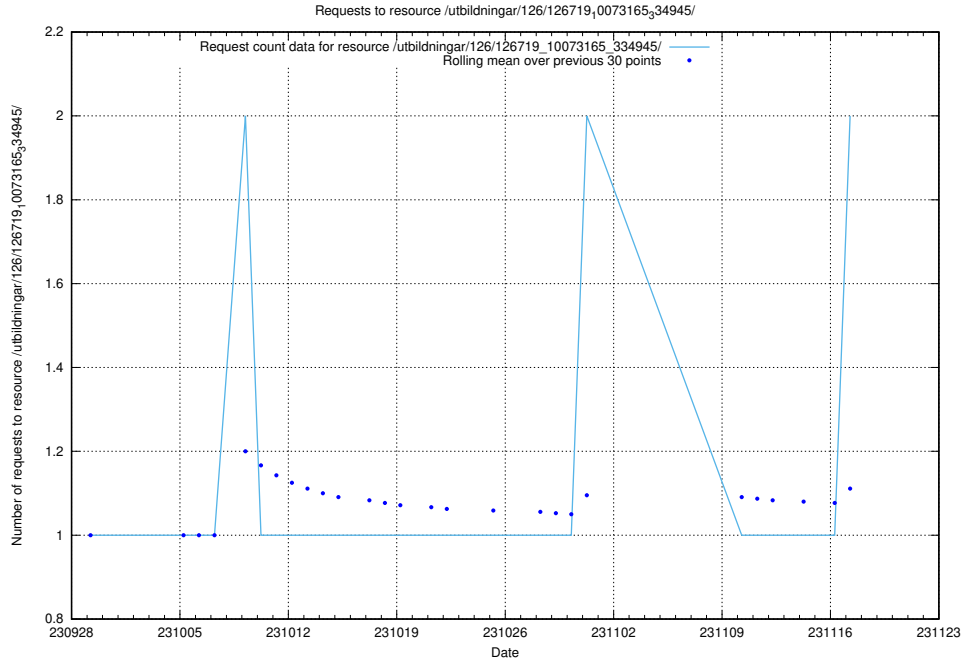

5.736 Usage of /utbildningar/126/126719_10073165_334945/

Here, we count the number of requests to resource /utbildningar/126/126719_10073165_334945/.