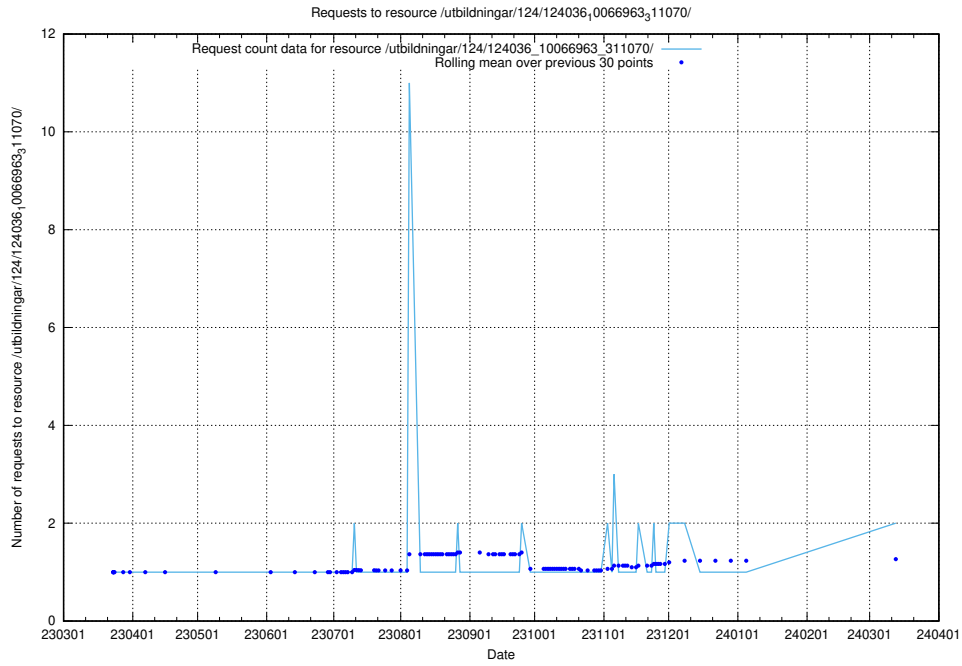

5.730 Usage of /utbildningar/124/124036_10066963_311070/

Here, we count the number of requests to resource /utbildningar/124/124036_10066963_311070/.