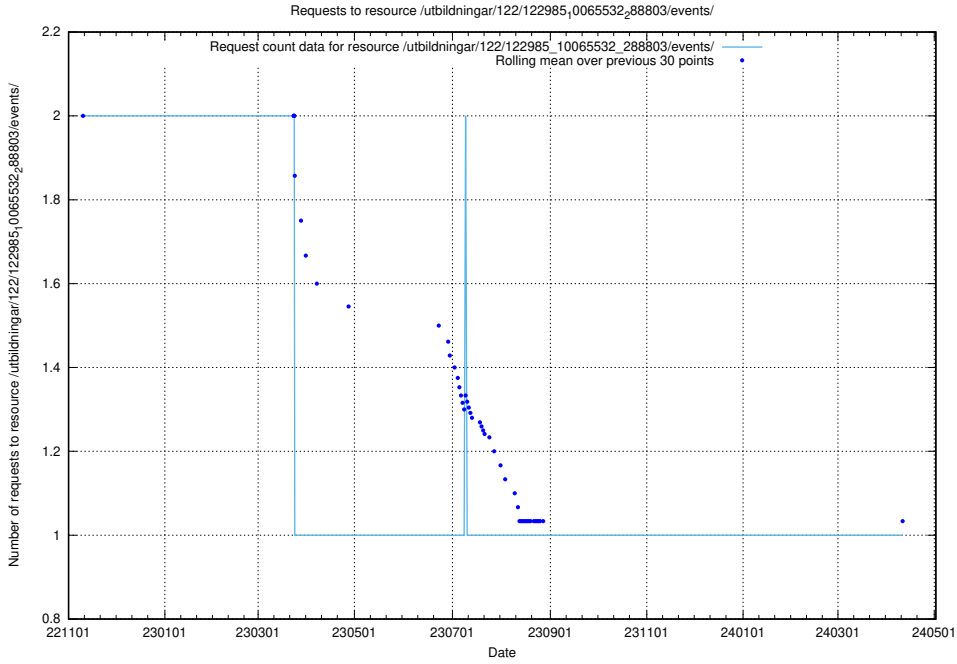

5.5967 Usage of /utbildningar/122/122985_10065532_288803/events/

Here, we count the number of requests to resource /utbildningar/122/122985_10065532_288803/events/