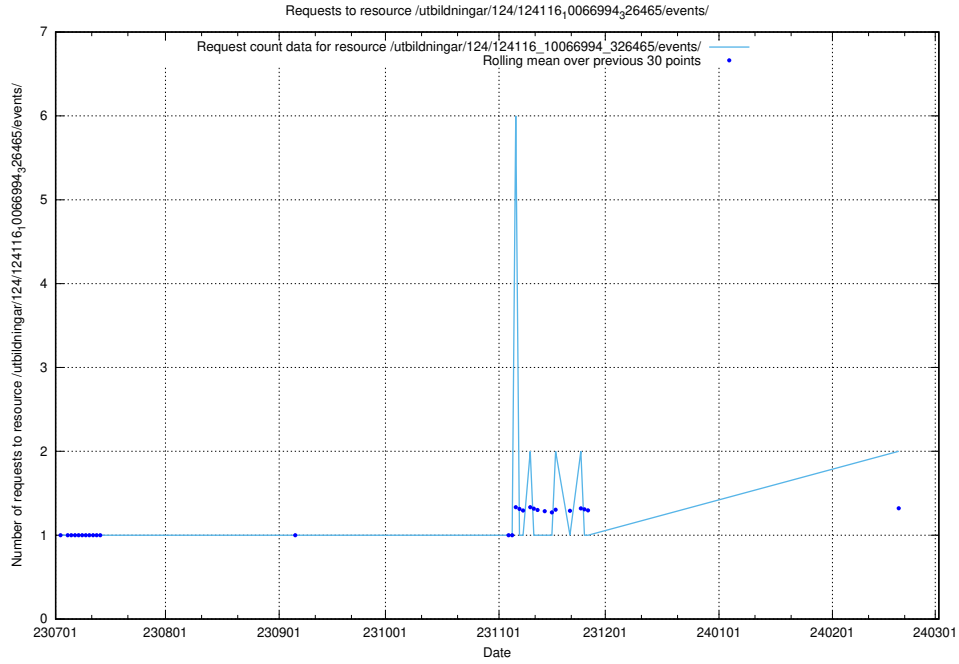

5.826 Usage of /utbildningar/124/124116_10066994_326465/events/

Here, we count the number of requests to resource /utbildningar/124/124116_10066994_326465/events/