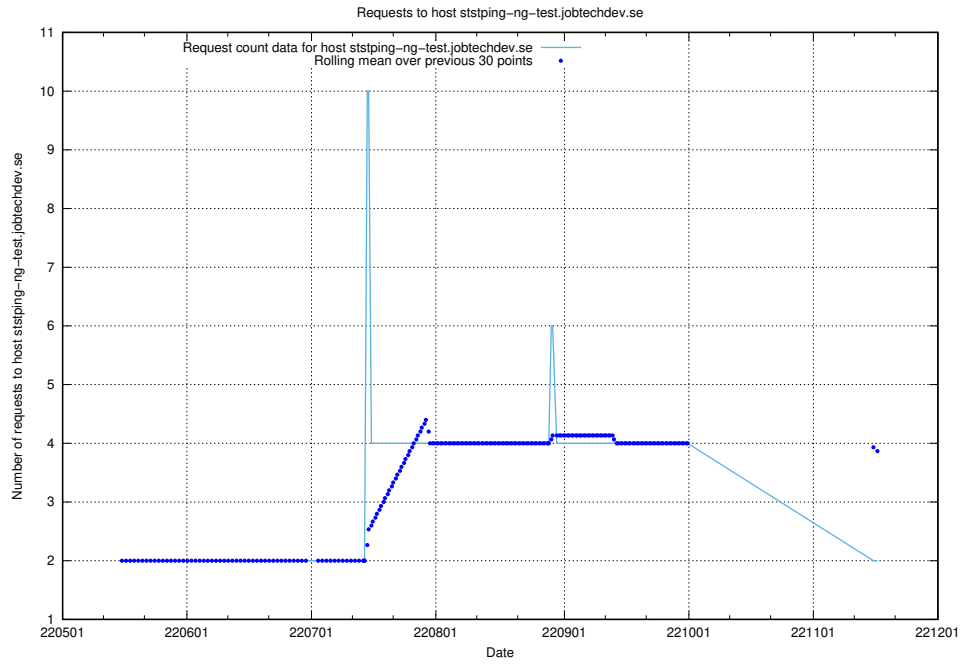

7.423 Usage of ststping-ng-test.jobtechdev.se

Here, we count the number of requests to host ststping-ng-test.jobtechdev.se.