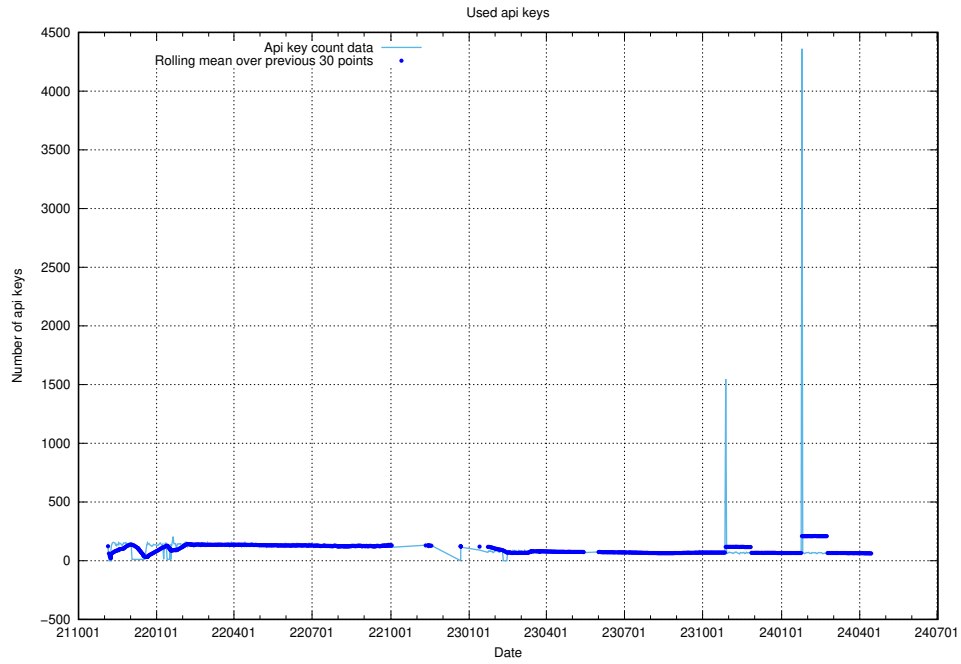

8.3 Number of used api keys

Here we extract the number of keys that were used for at least one request.