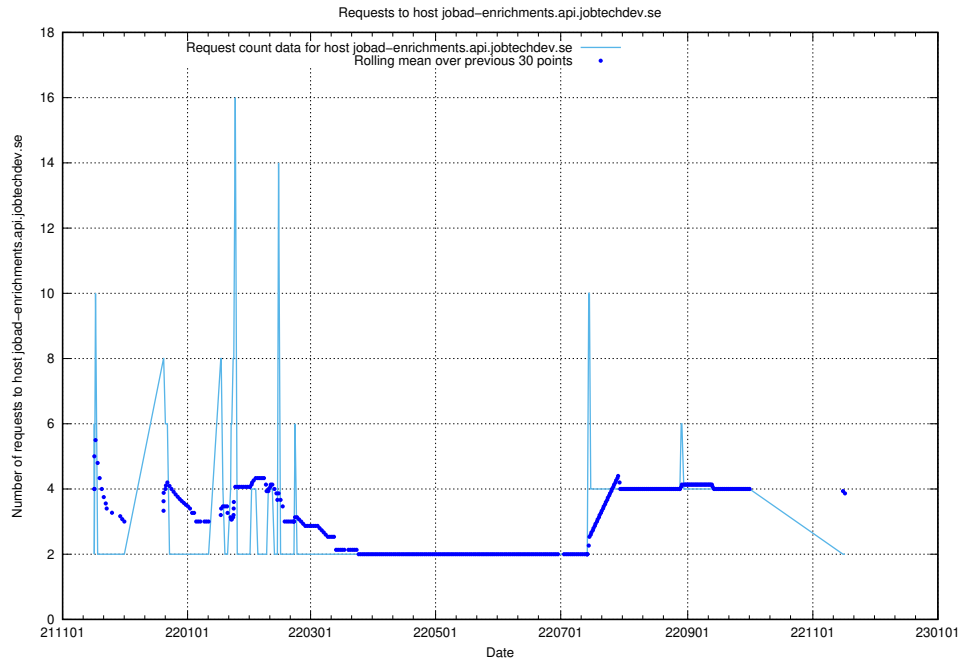

7.539 Usage of jobad-enrichments.api.jobtechdev.se

Here, we count the number of requests to host jobad-enrichments.api.jobtechdev.se.