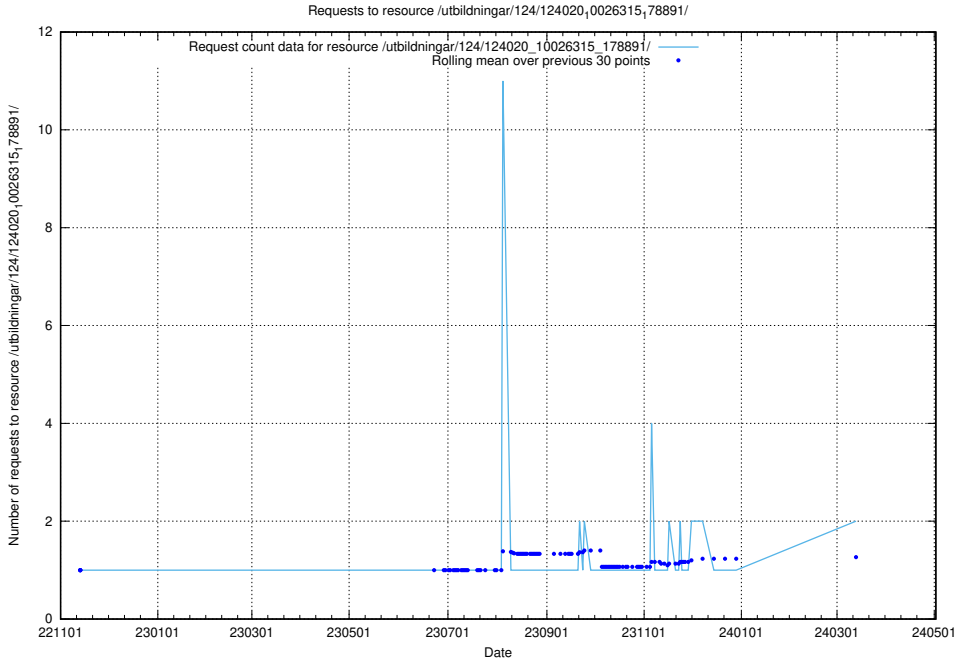

5.889 Usage of /utbildningar/124/124020_10026315_178891/

Here, we count the number of requests to resource /utbildningar/124/124020_10026315_178891/.