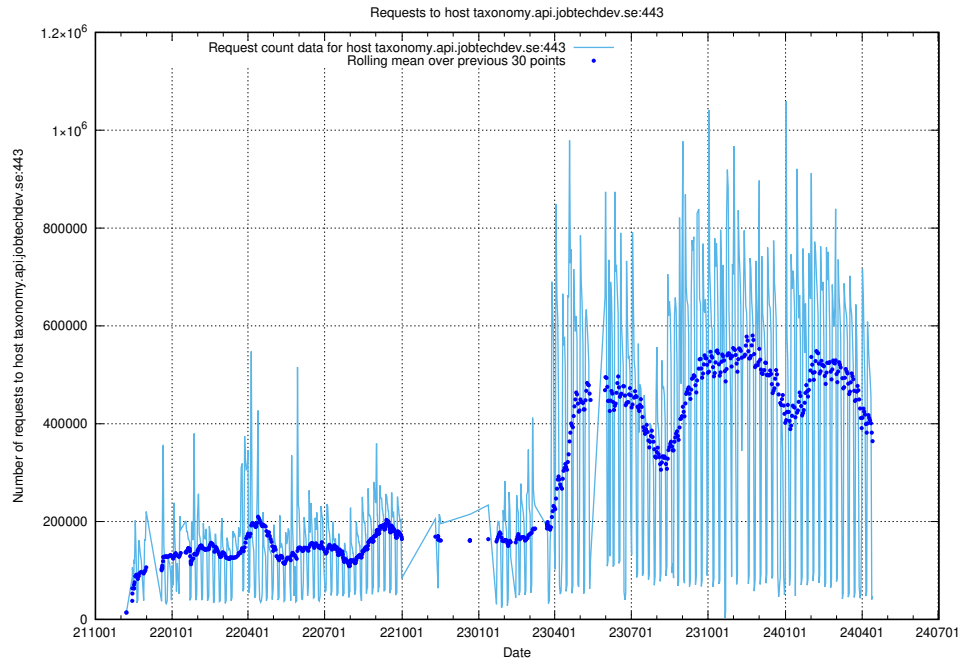

7.4 Usage of taxonomy.api.jobtechdev.se:443

Here, we count the number of requests to host taxonomy.api.jobtechdev.se:443.

7.5 Usage of jobad-enrichments-api.jobtechdev.se

Here, we count the number of requests to host jobad-enrichments-api.jobtechdev.se.