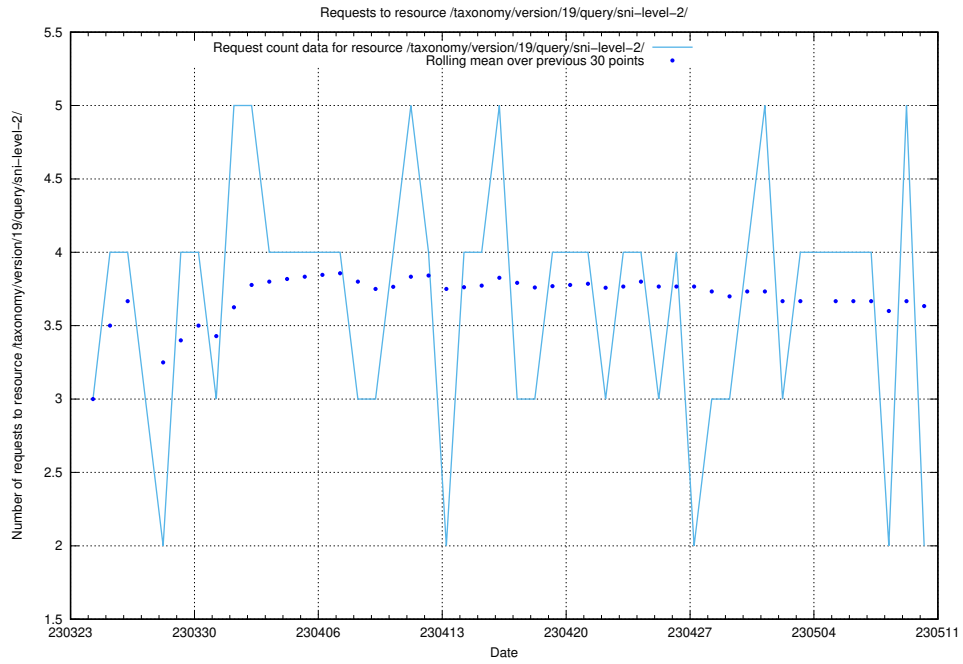

5.924 Usage of /taxonomy/version/19/query/sni-level-2/

Here, we count the number of requests to resource /taxonomy/version/19/query/sni-level-2/.