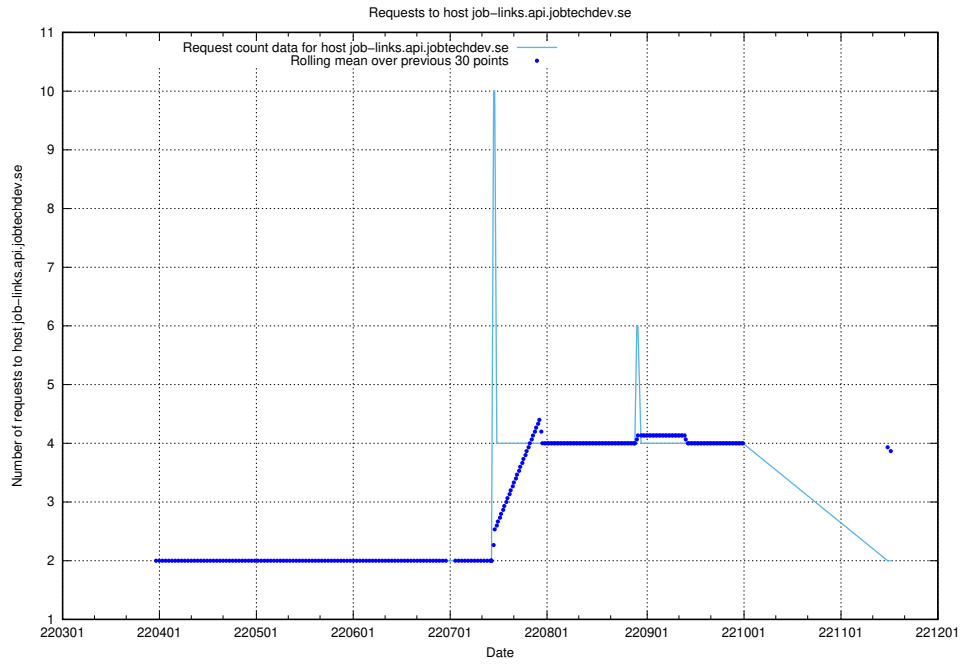

7.478 Usage of job-links.api.jobtechdev.se

Here, we count the number of requests to host job-links.api.jobtechdev.se.