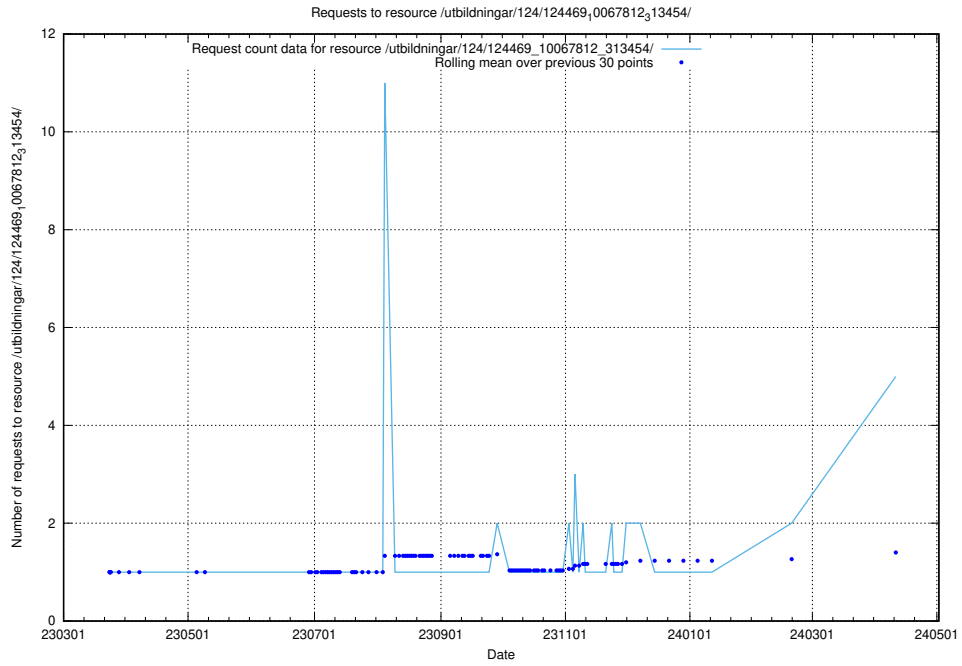

5.131 Usage of /utbildningar/124/124469_10067812_313454/

Here, we count the number of requests to resource /utbildningar/124/124469_10067812_313454/.