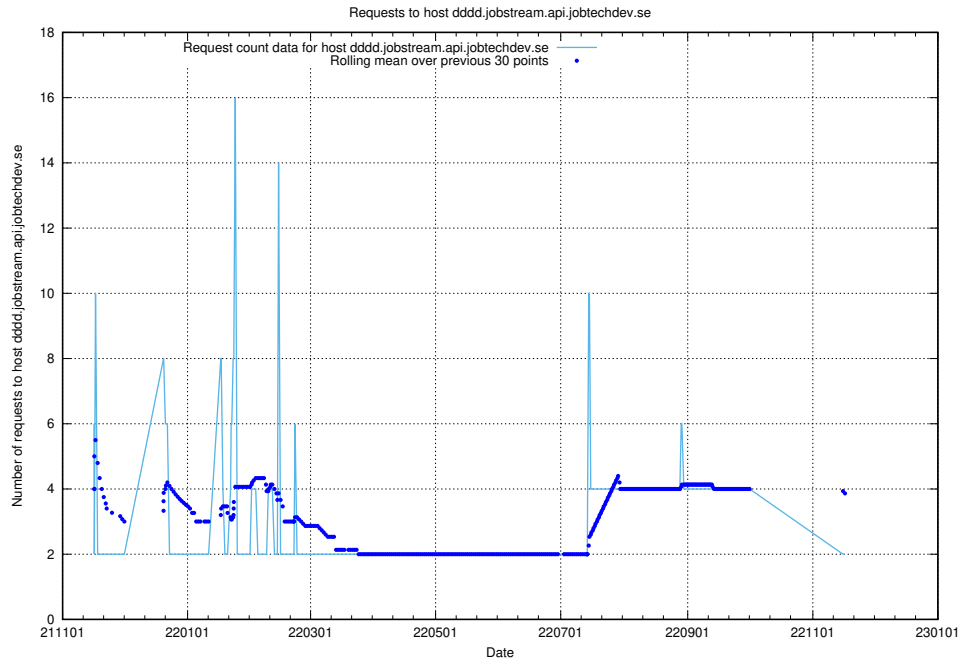

7.524 Usage of dddd.jobstream.api.jobtechdev.se

Here, we count the number of requests to host dddd.jobstream.api.jobtechdev.se.