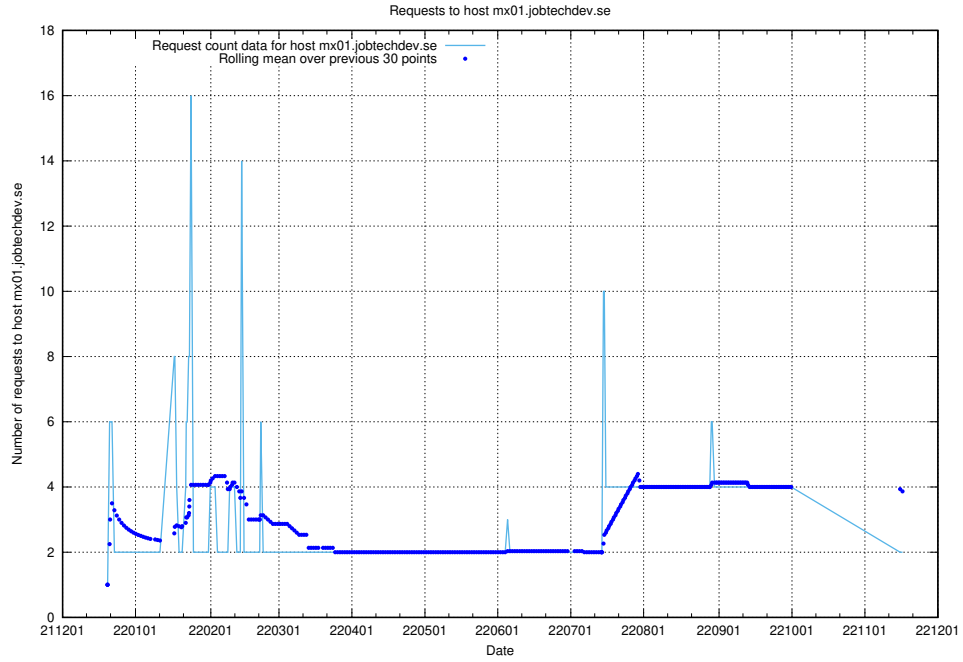

7.366 Usage of mx01.jobtechdev.se

Here, we count the number of requests to host mx01.jobtechdev.se.