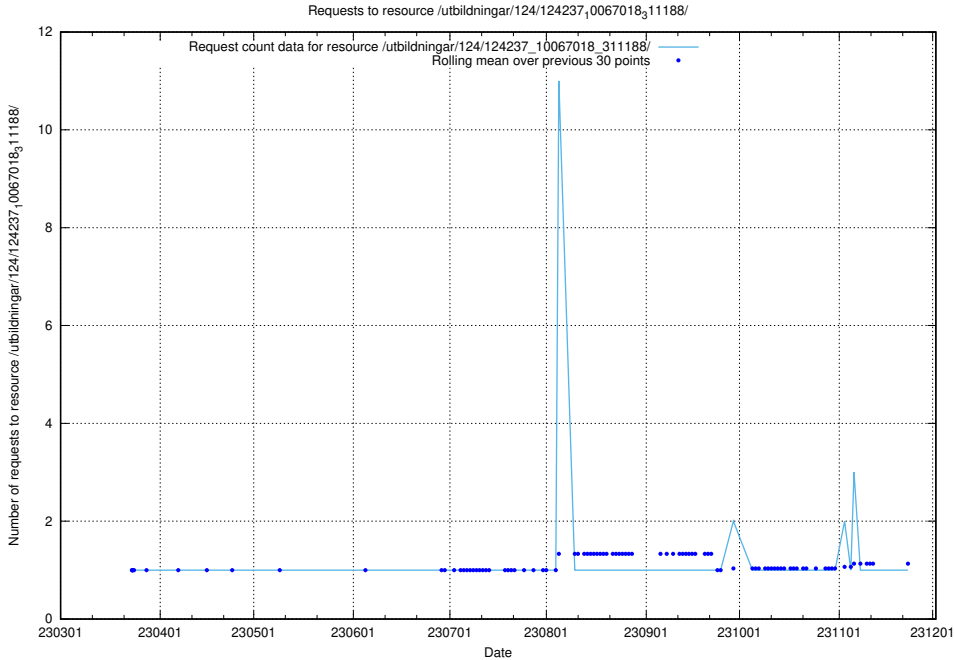

5.3741 Usage of /utbildningar/124/124237_10067018_311188/

Here, we count the number of requests to resource /utbildningar/124/124237_10067018_311188/.