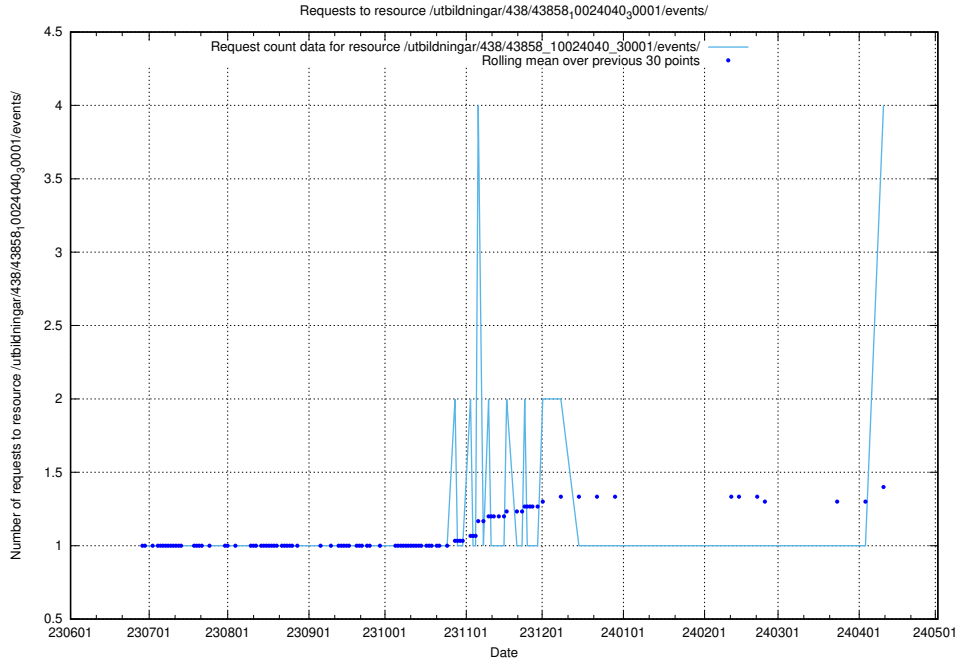

5.236 Usage of /utbildningar/438/43858_10024040_30001/events/

Here, we count the number of requests to resource /utbildningar/438/43858_10024040_30001/events/.