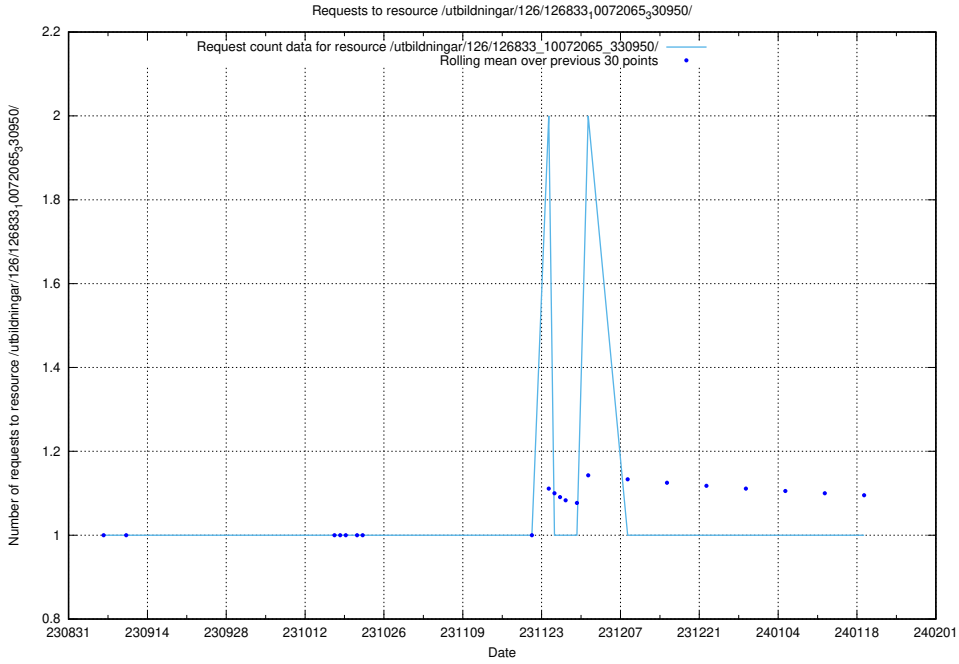

5.4377 Usage of /utbildningar/126/126833_10072065_330950/

Here, we count the number of requests to resource /utbildningar/126/126833_10072065_330950/.