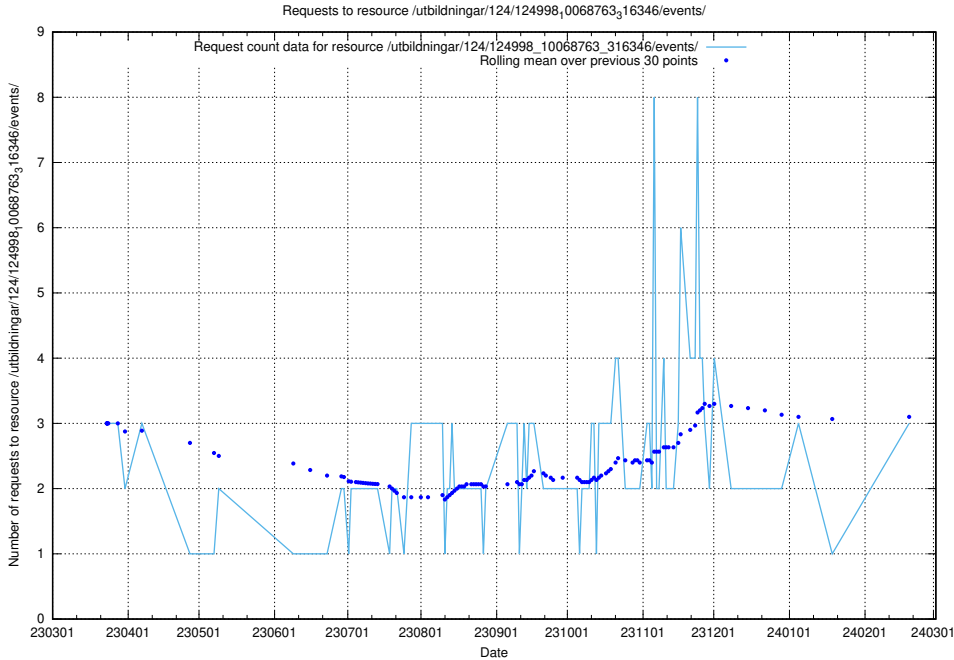

5.455 Usage of /utbildningar/124/124998_10068763_316346/events/

Here, we count the number of requests to resource /utbildningar/124/124998_10068763_316346/events/