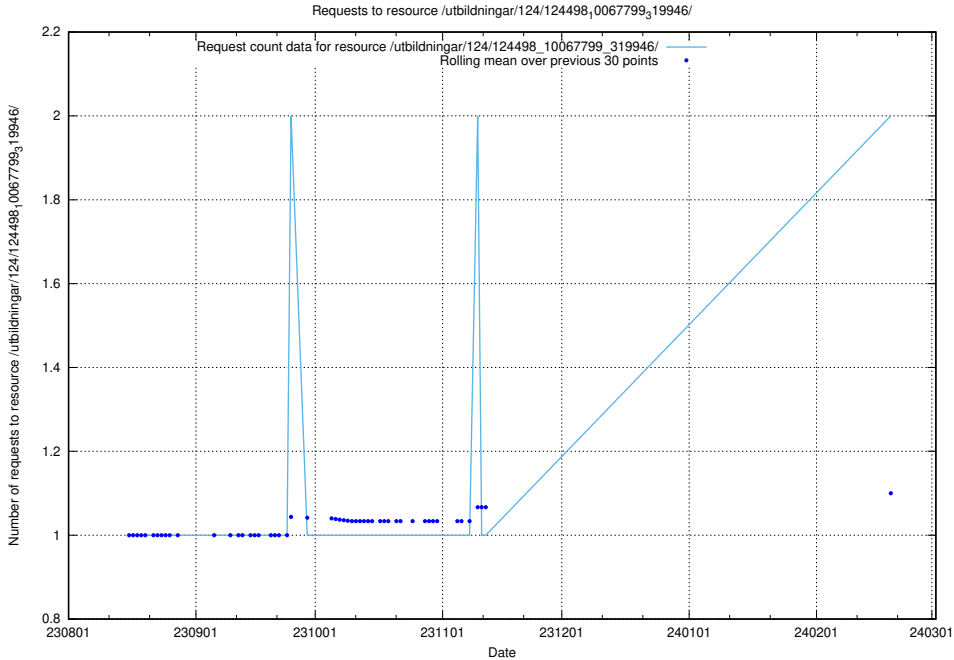

5.764 Usage of /utbildningar/124/124498_10067799_319946/

Here, we count the number of requests to resource /utbildningar/124/124498_10067799_319946/.