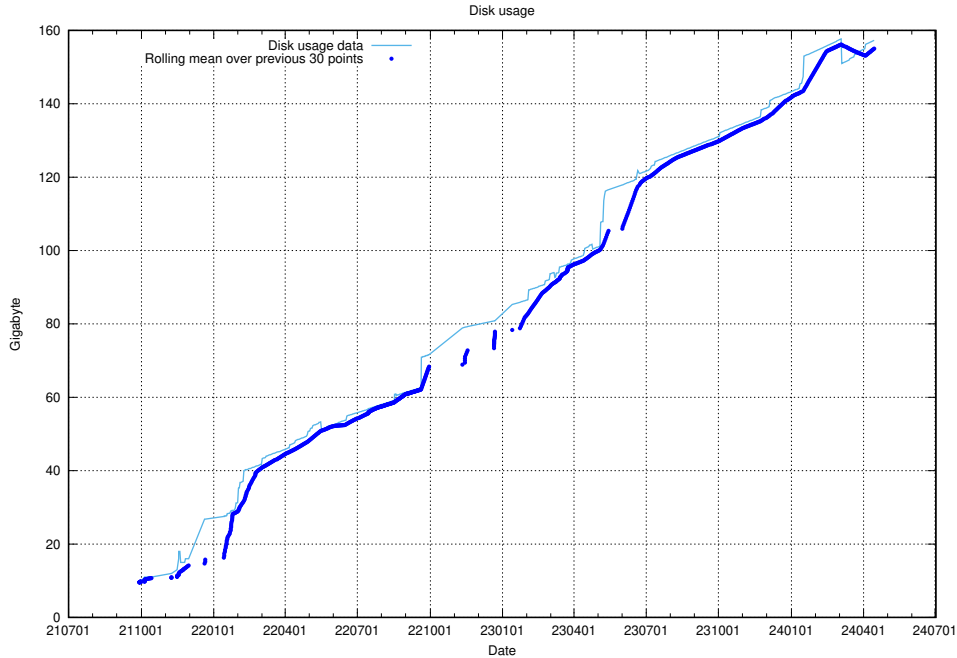

⁶<https://data.jobtechdev.se>

5.2 Usage of /taxonomy/concept/

Here, we count the number of requests to resource /taxonomy/concept/.

5.3 Disk space usage

A table showing the disk space usage on the data server.