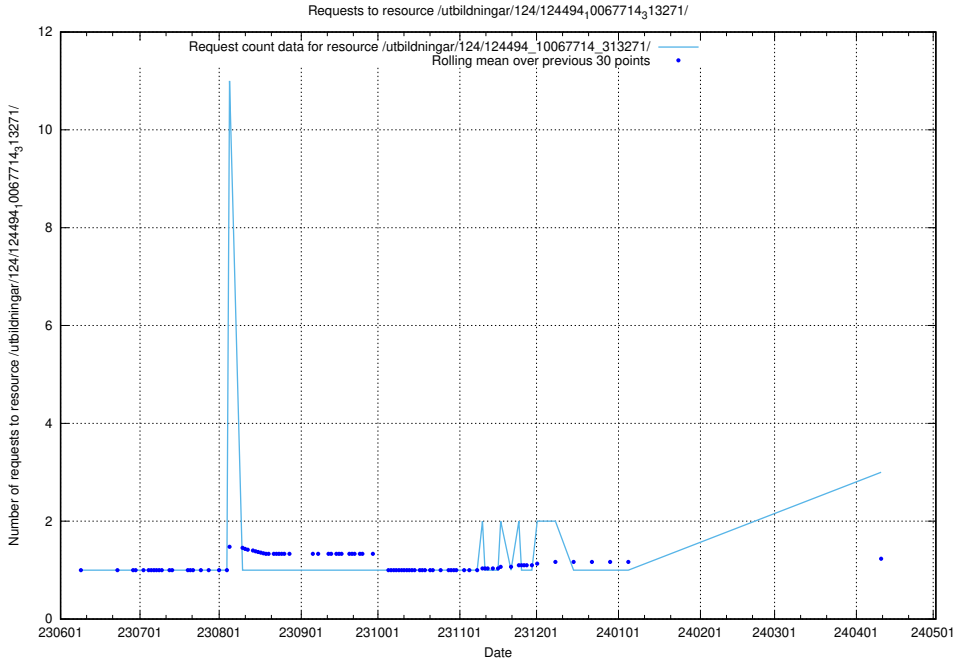

5.429 Usage of /utbildningar/124/124494_10067714_313271/

Here, we count the number of requests to resource /utbildningar/124/124494_10067714_313271/.