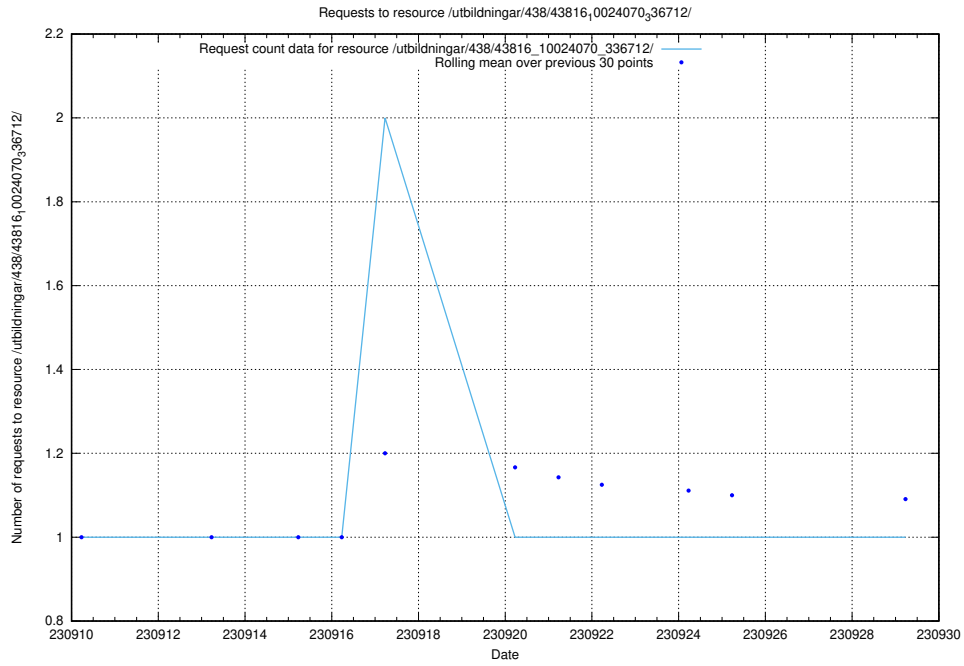

5.4320 Usage of /utbildningar/438/43816_10024070_336712/

Here, we count the number of requests to resource /utbildningar/438/43816_10024070_336712/.