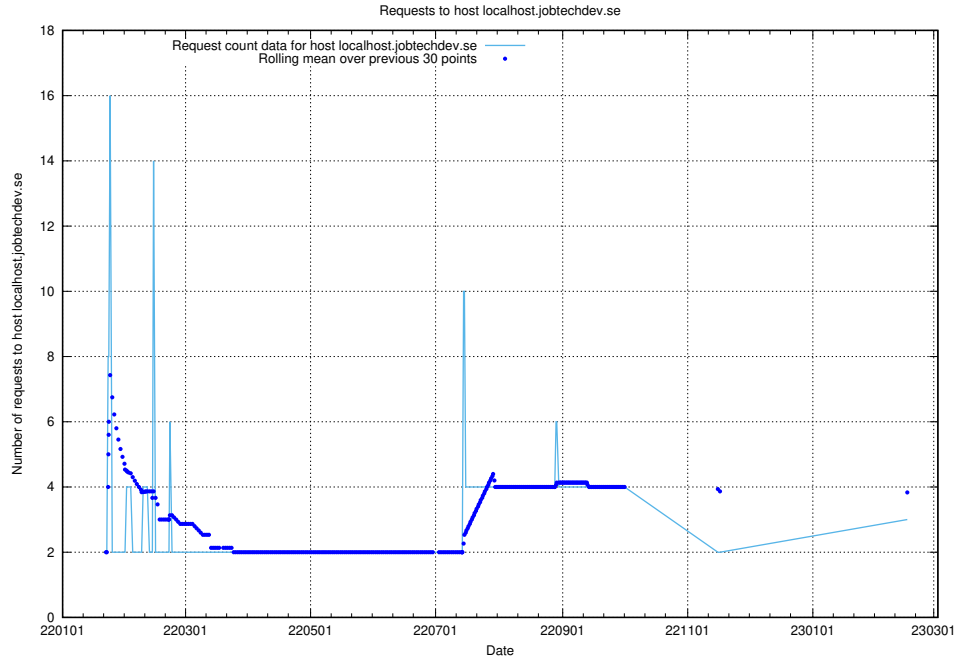

7.248 Usage of localhost.jobtechdev.se

Here, we count the number of requests to host localhost.jobtechdev.se.