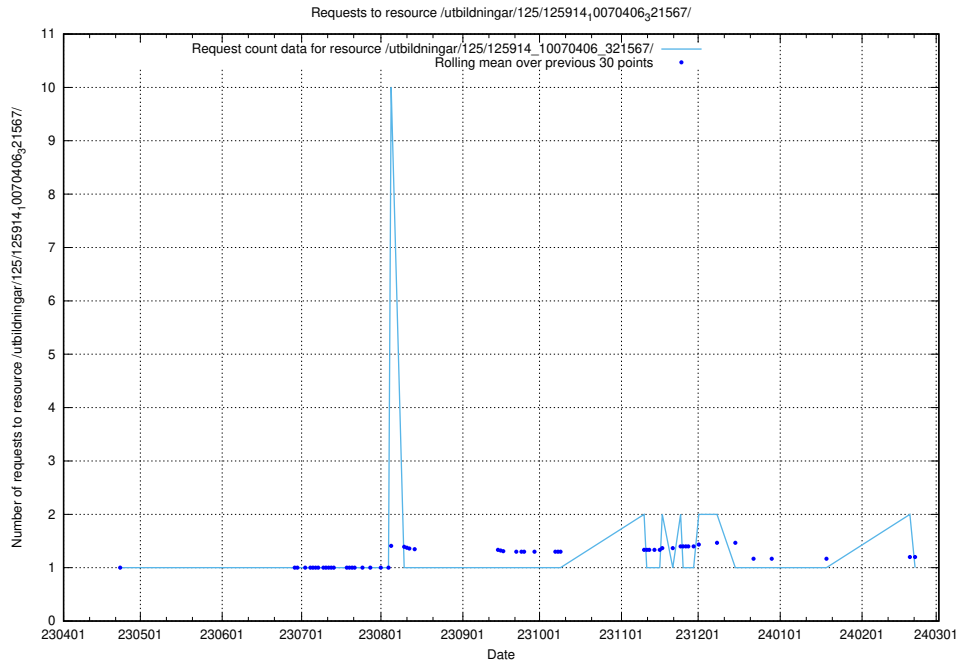

5.5720 Usage of /utbildningar/125/125914_10070406_321567/

Here, we count the number of requests to resource /utbildningar/125/125914_10070406_321567/.