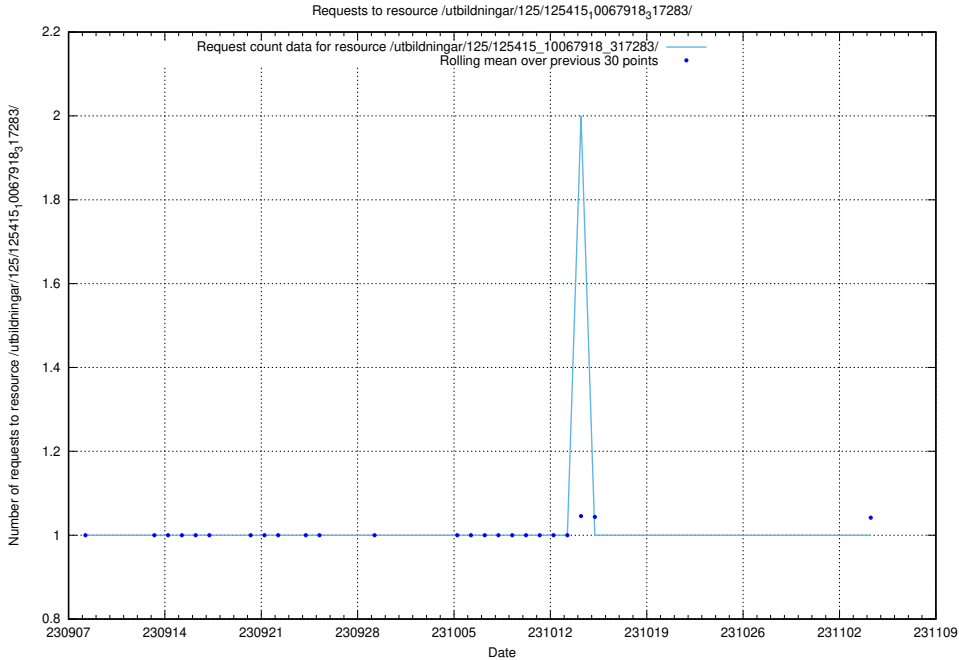

5.4350 Usage of /utbildningar/125/125415_10067918_317283/

Here, we count the number of requests to resource /utbildningar/125/125415_10067918_317283/.