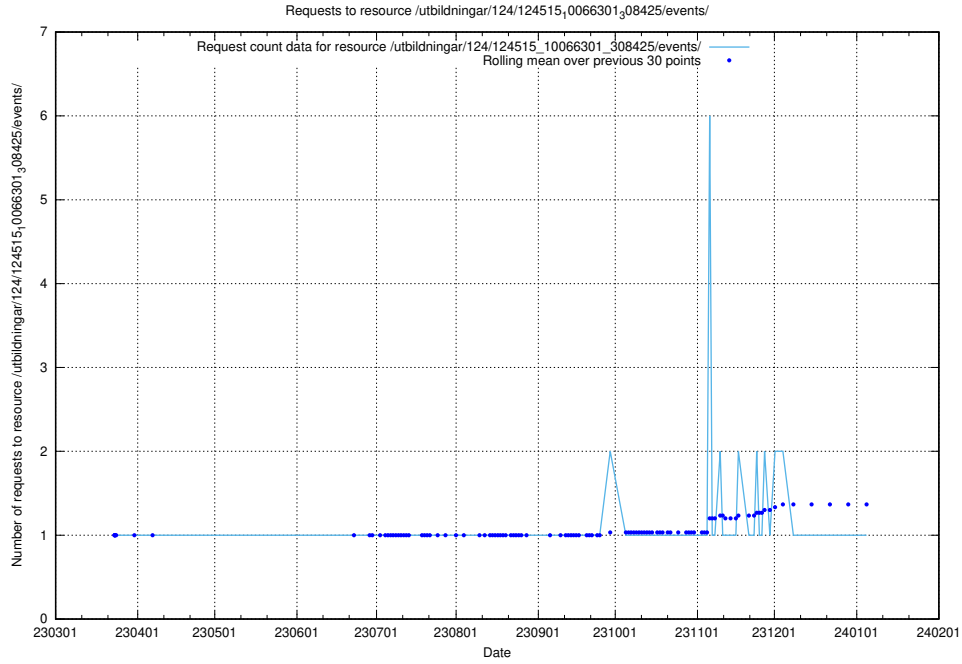

5.1290 Usage of /utbildningar/124/124515_10066301_308425/events/

Here, we count the number of requests to resource /utbildningar/124/124515_10066301_308425/events/