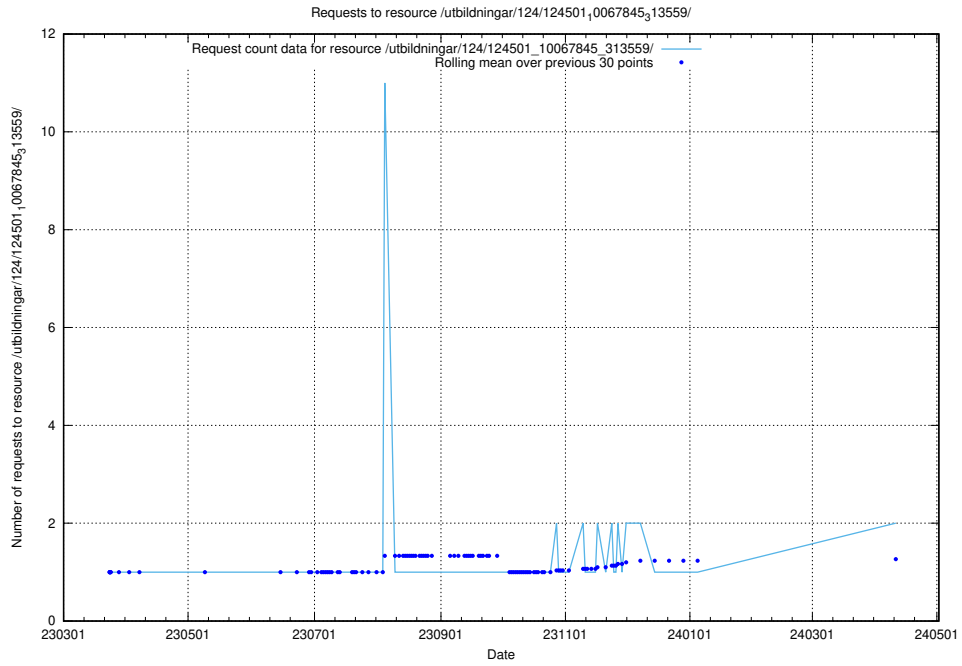

5.553 Usage of /utbildningar/124/124501_10067845_313559/

Here, we count the number of requests to resource /utbildningar/124/124501_10067845_313559/.