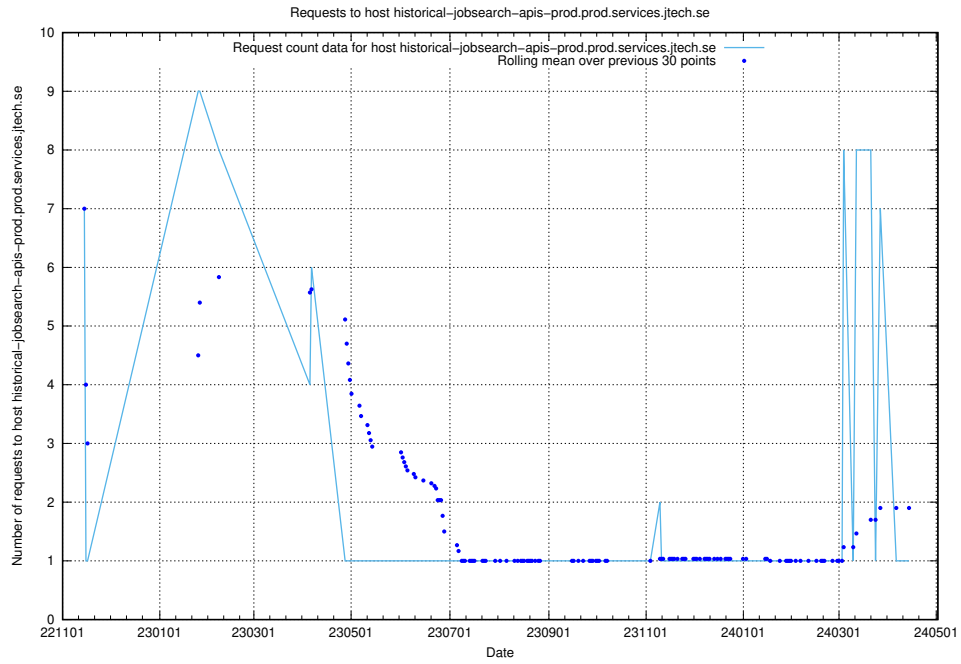

7.611 Usage of historical-jobsearch-apis-prod.prod.services.jtech.se

Here, we count the number of requests to host historical-jobsearch-apis-prod.prod.services.jtech.se.