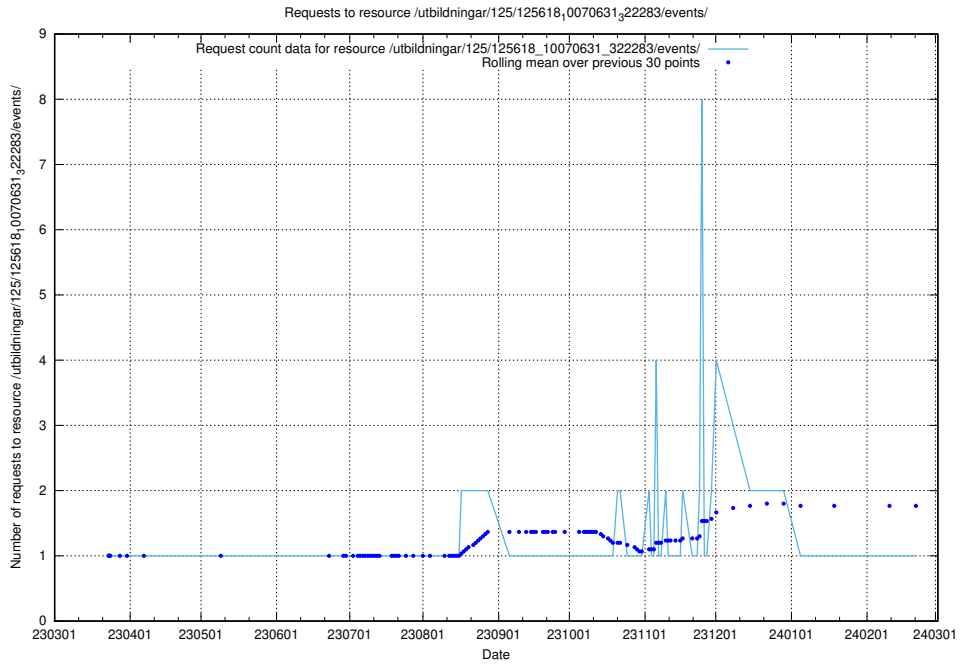

5.1071 Usage of /utbildningar/125/125618_10070631_322283/events/

Here, we count the number of requests to resource /utbildningar/125/125618_10070631_322283/events/