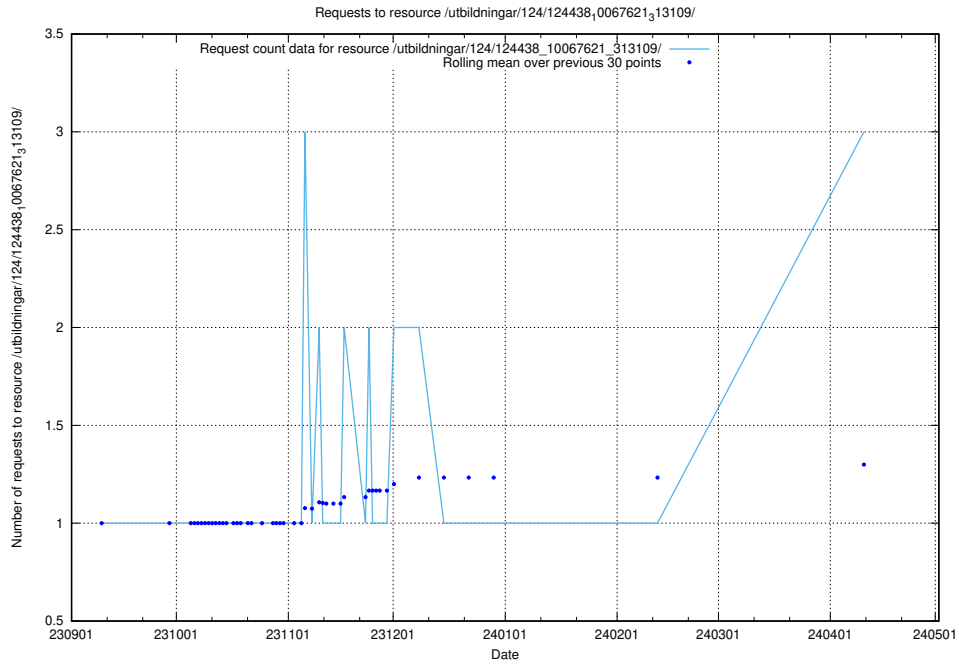

5.371 Usage of /utbildningar/124/124438_10067621_313109/

Here, we count the number of requests to resource /utbildningar/124/124438_10067621_313109/.