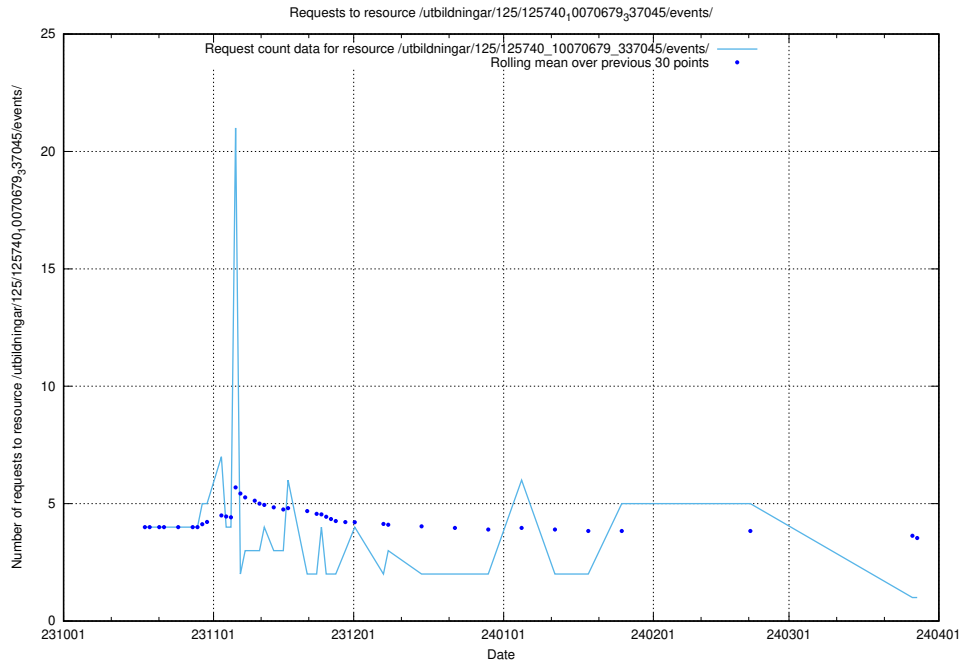

Here, we count the number of requests to resource /taxonomy/version/12/query/ssyk-level-4-groups-with-related-skills/.

5.4001 Usage of /utbildningar/125/125740_10070679_337045/events/

Here, we count the number of requests to resource /utbildningar/125/125740_10070679_337045/events/