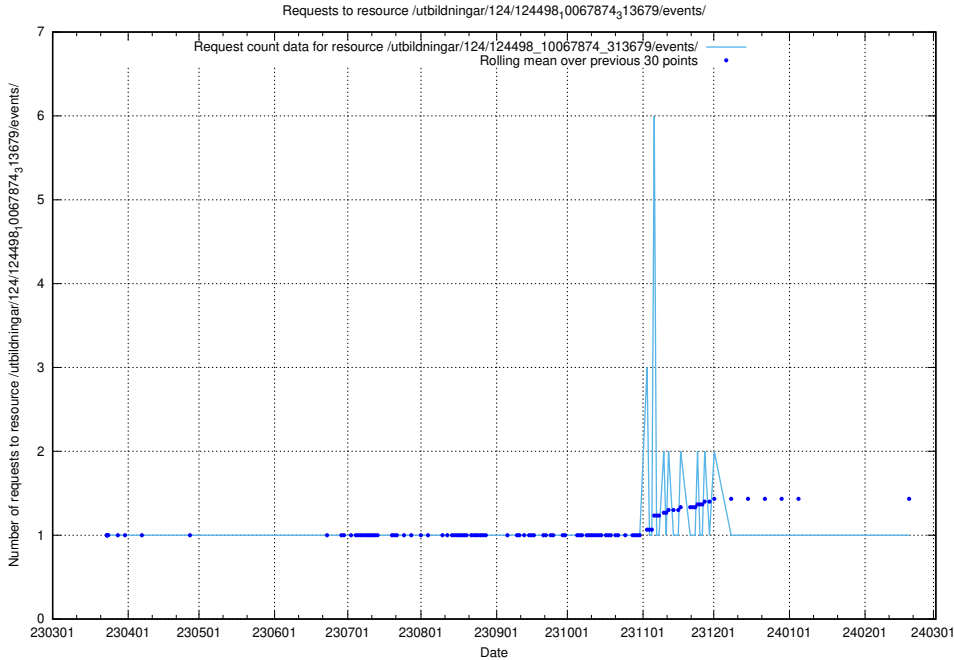

5.2373 Usage of /utbildningar/124/124498_10067874_313679/events/

Here, we count the number of requests to resource /utbildningar/124/124498_10067874_313679/events/