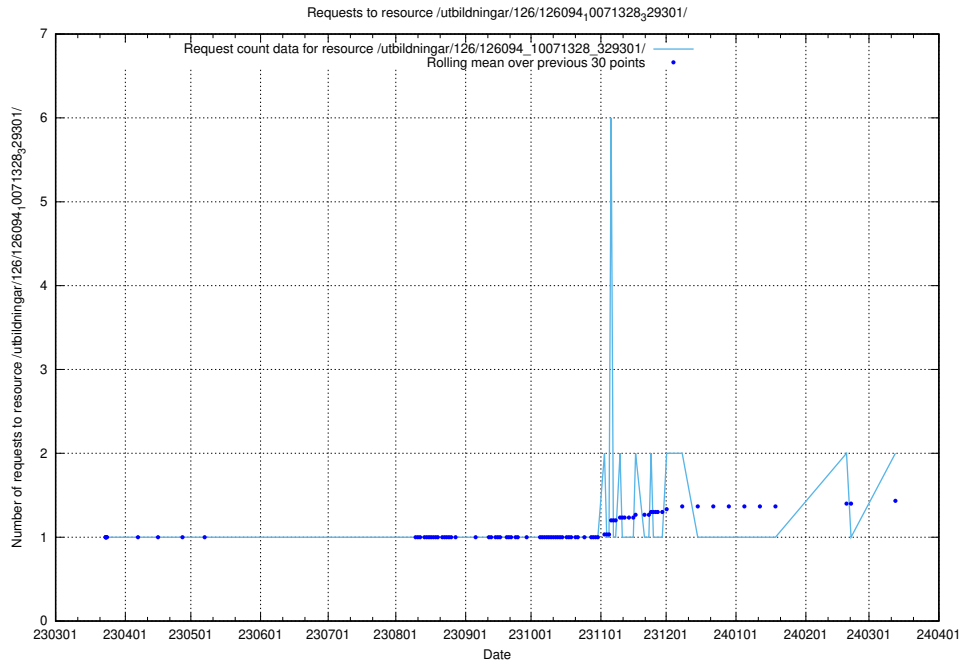

5.960 Usage of /utbildningar/126/126094_10071328_329301/

Here, we count the number of requests to resource /utbildningar/126/126094_10071328_329301/.