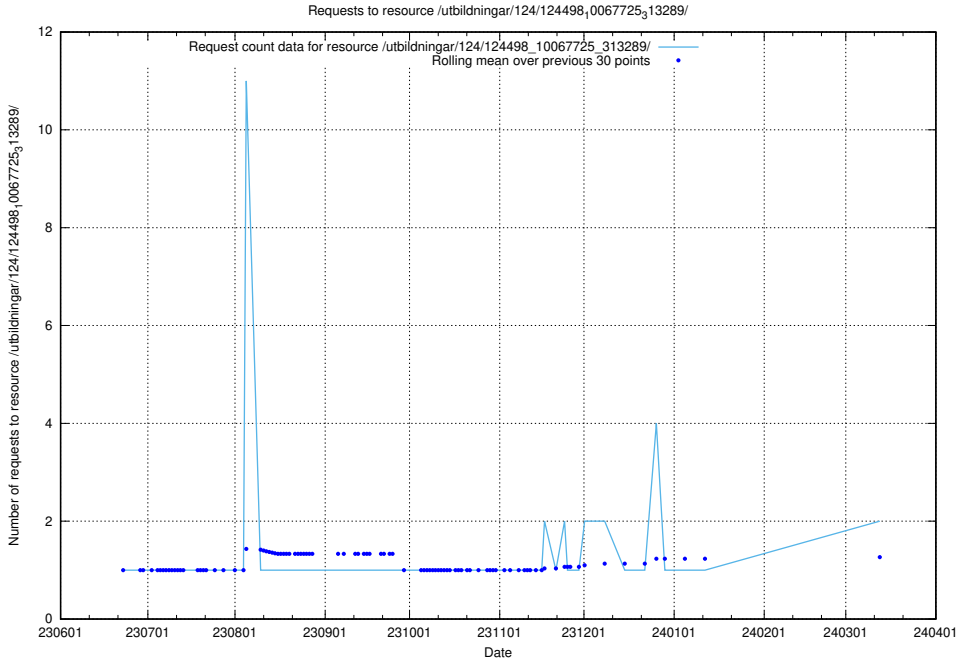

5.868 Usage of /utbildningar/124/124498_10067725_313289/

Here, we count the number of requests to resource /utbildningar/124/124498_10067725_313289/.