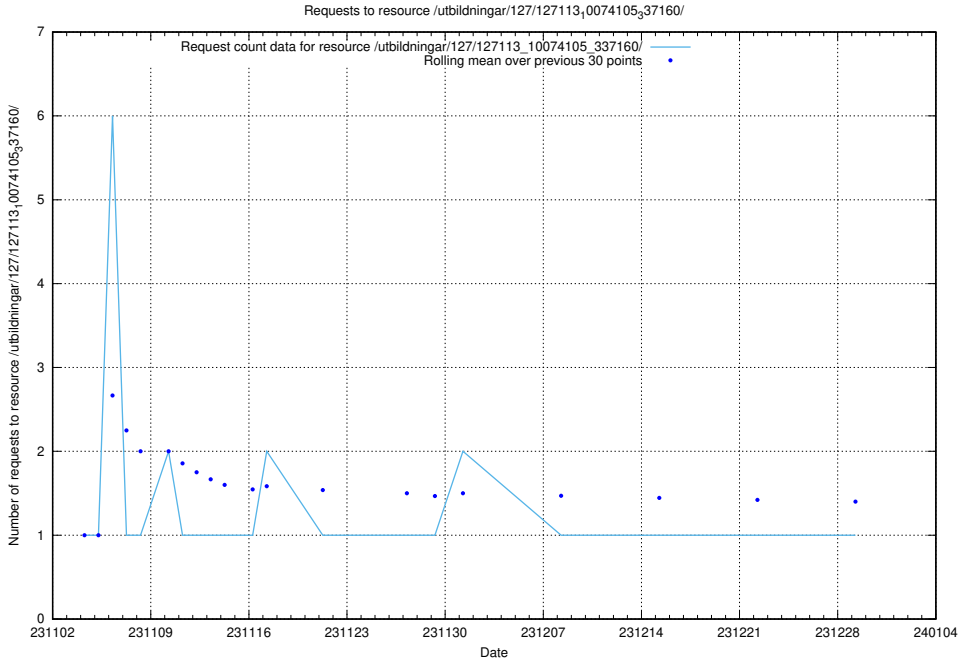

5.3844 Usage of /utbildningar/127/127113_10074105_337160/

Here, we count the number of requests to resource /utbildningar/127/127113_10074105_337160/.