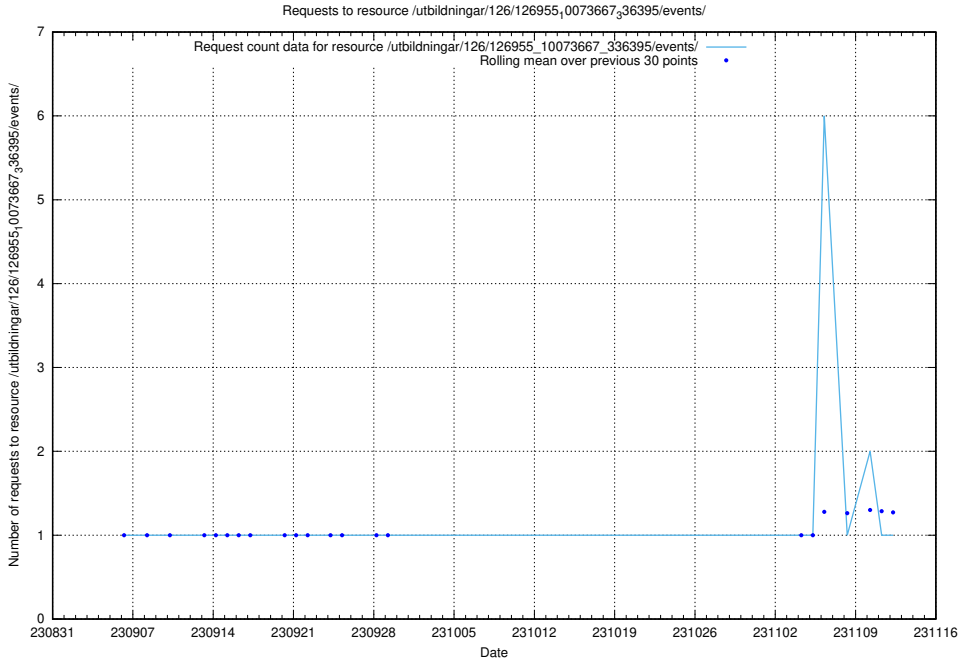

Here, we count the number of requests to resource /utbildningar/437/43758_10024008_29969/.

5.4368 Usage of /utbildningar/126/126955_10073667_336395/events/

Here, we count the number of requests to resource /utbildningar/126/126955_10073667_336395/events/