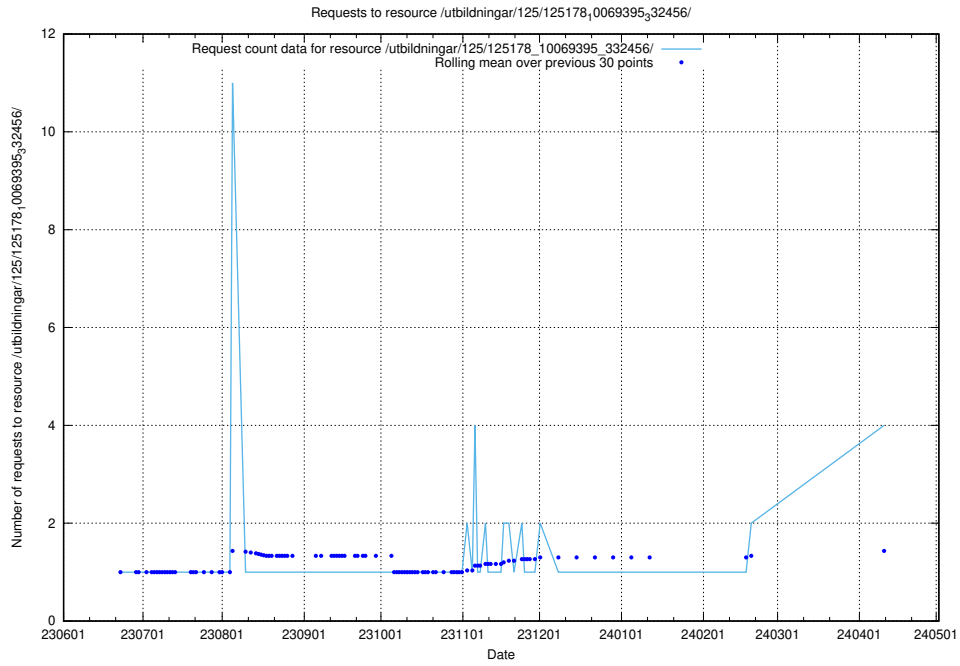

5.238 Usage of /utbildningar/125/125178_10069395_332456/

Here, we count the number of requests to resource /utbildningar/125/125178_10069395_332456/.