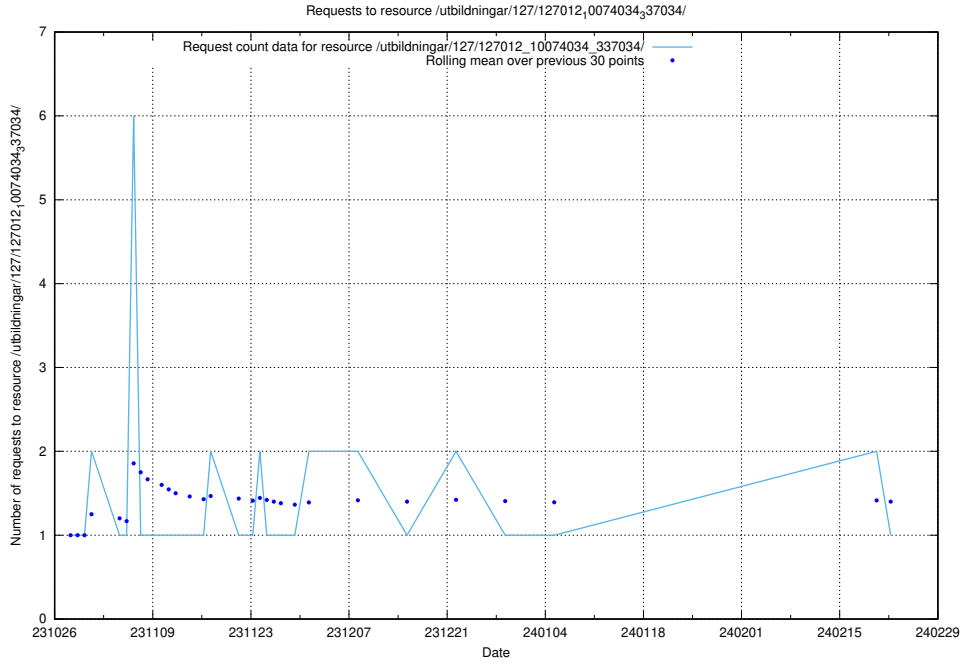

5.3908 Usage of /utbildningar/127/127012_10074034_337034/

Here, we count the number of requests to resource /utbildningar/127/127012_10074034_337034/.