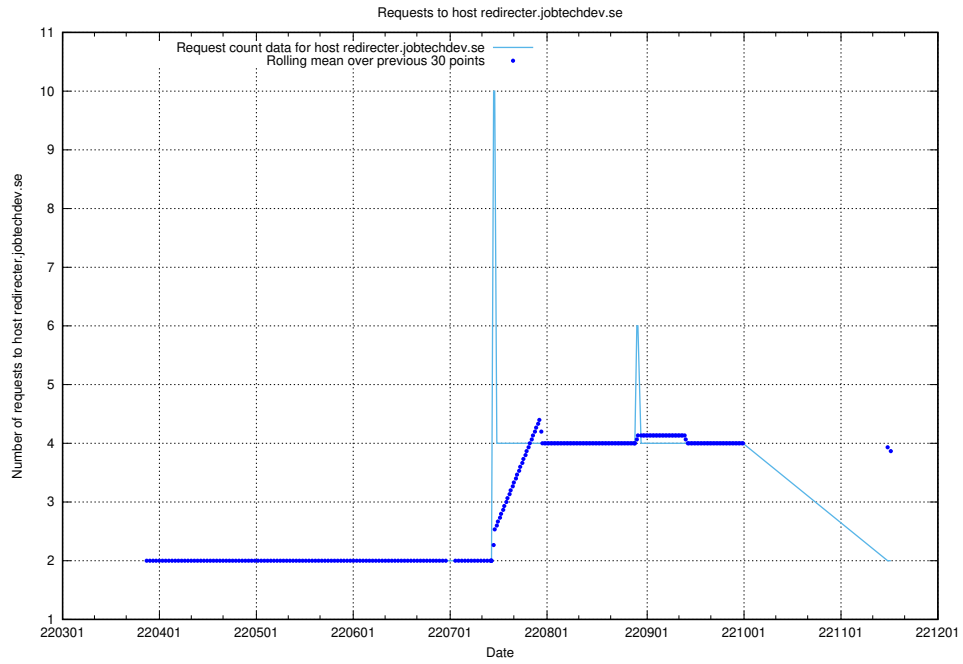

7.483 Usage of redirecter.jobtechdev.se

Here, we count the number of requests to host redirecter.jobtechdev.se.