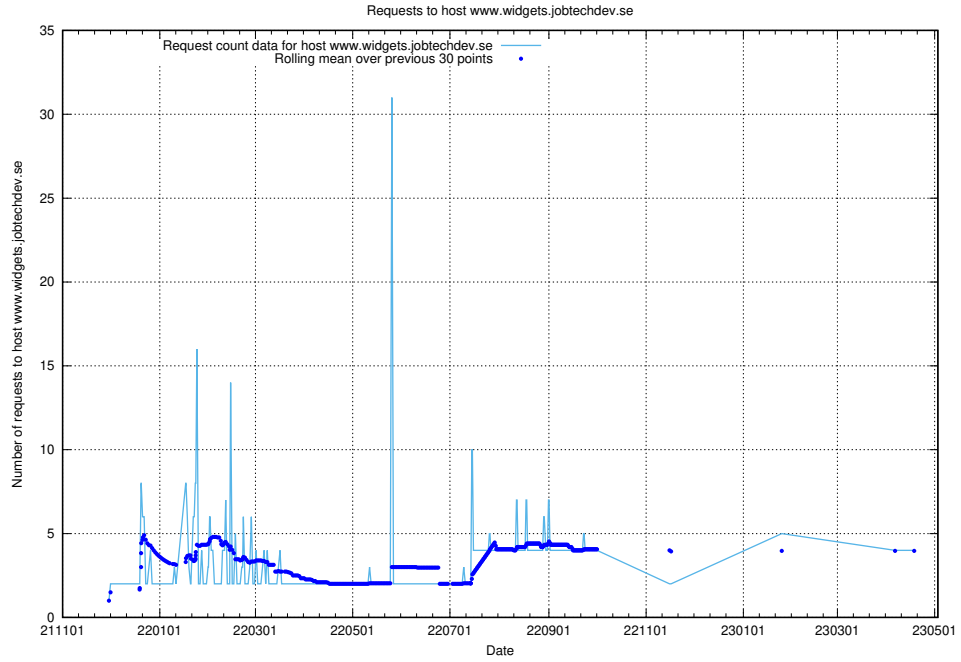

7.132 Usage of www.widgets.jobtechdev.se

Here, we count the number of requests to host www.widgets.jobtechdev.se.