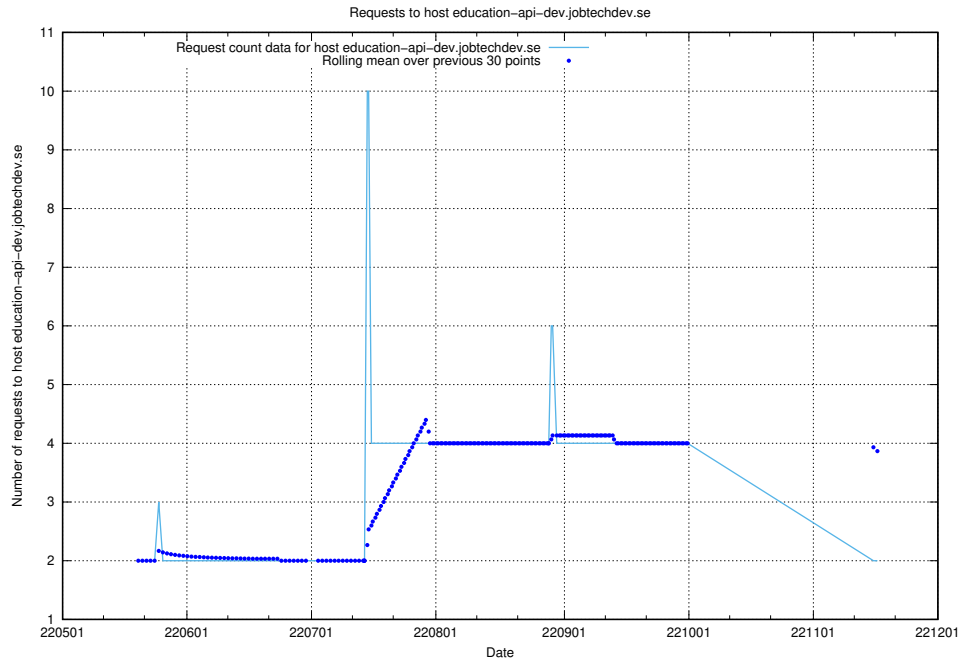

7.420 Usage of education-api-dev.jobtechdev.se

Here, we count the number of requests to host education-api-dev.jobtechdev.se.

7.421 Usage of education-enrichments-api.jobtechdev.se

Here, we count the number of requests to host education-enrichments-api.jobtechdev.se.