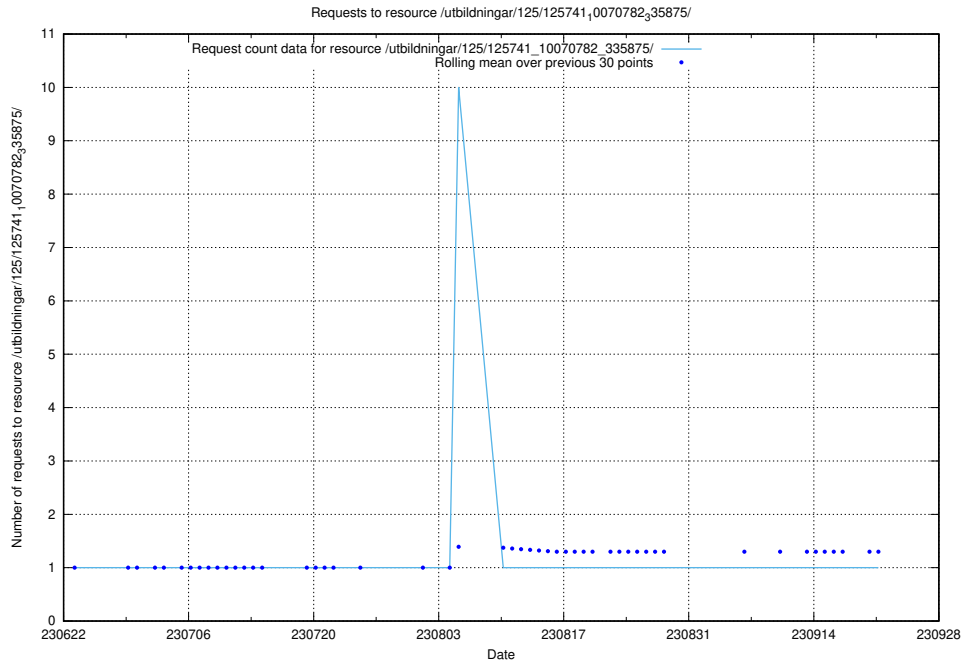

5.5391 Usage of /utbildningar/125/125741_10070782_335875/

Here, we count the number of requests to resource /utbildningar/125/125741_10070782_335875/.