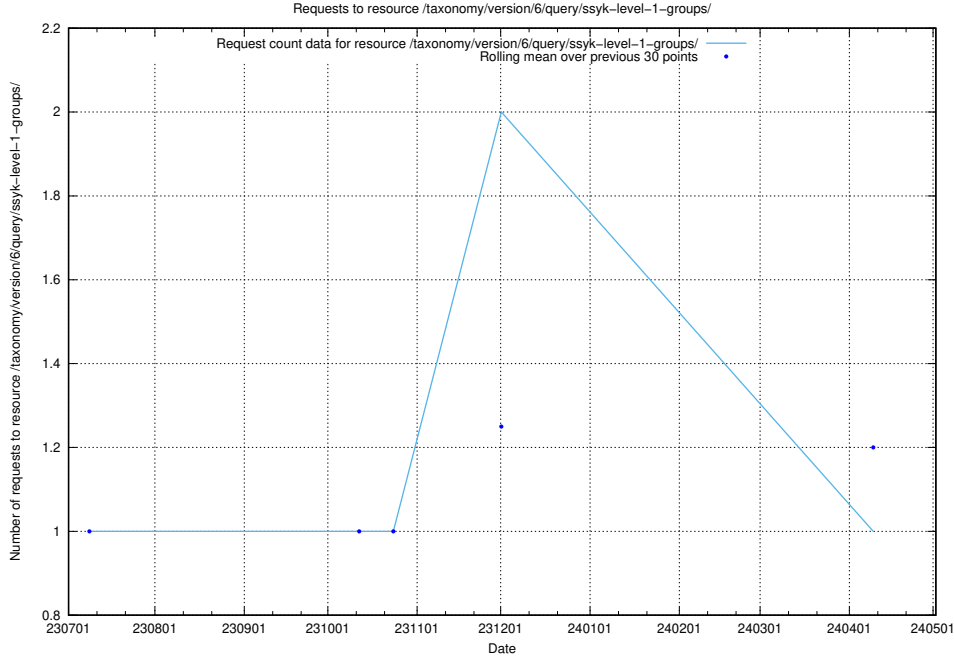

5.4933 Usage of /taxonomy/version/6/query/ssyk-level-1-groups/

Here, we count the number of requests to resource /taxonomy/version/6/query/ssyk-level-1-groups/.