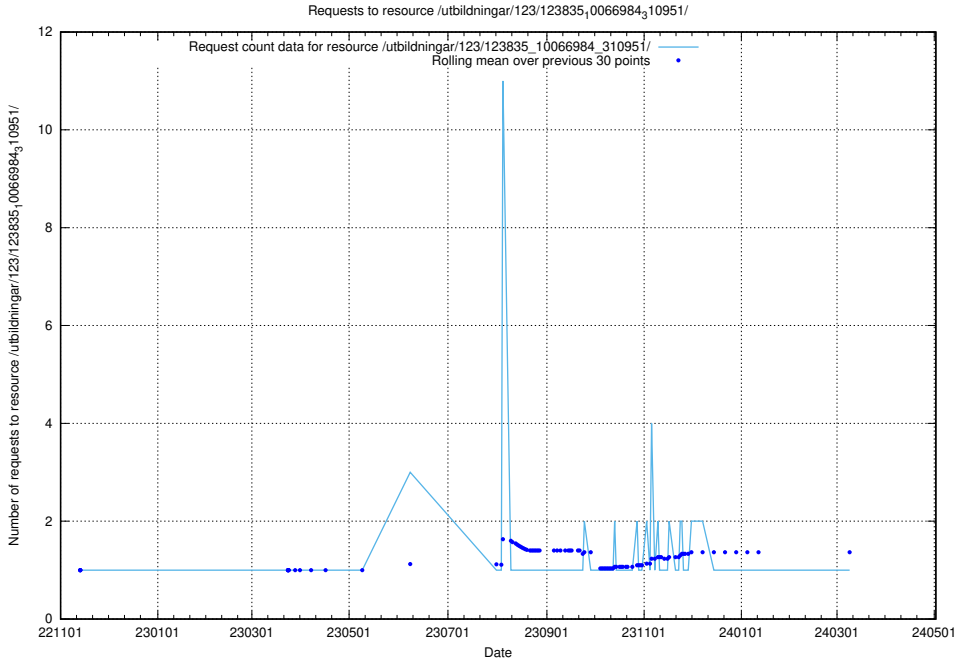

5.5598 Usage of /utbildningar/123/123835_10066984_310951/

Here, we count the number of requests to resource /utbildningar/123/123835_10066984_310951/.