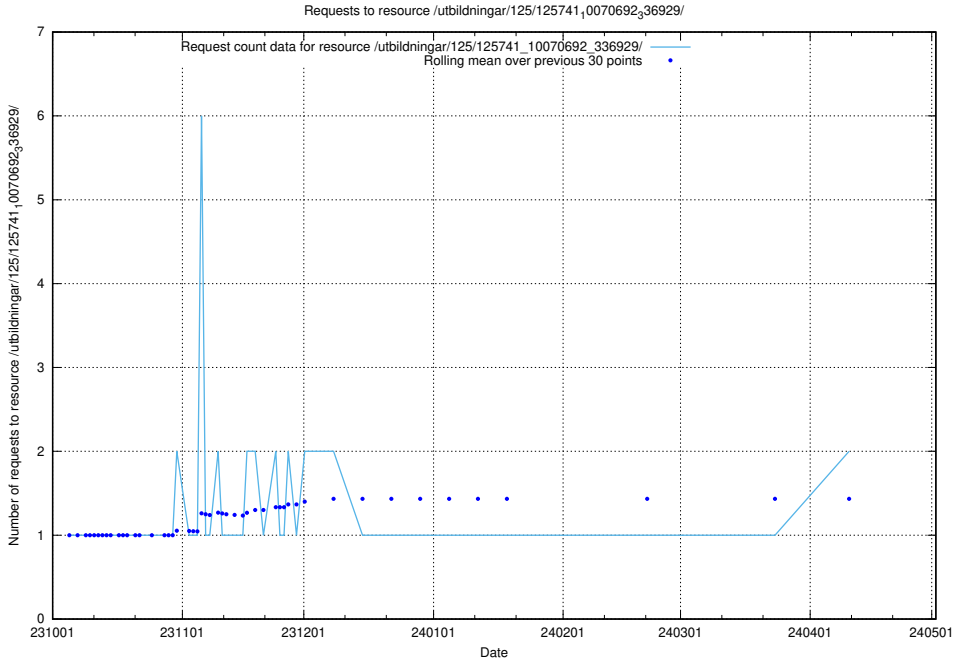

5.731 Usage of /utbildningar/125/125741_10070692_336929/

Here, we count the number of requests to resource /utbildningar/125/125741_10070692_336929/.