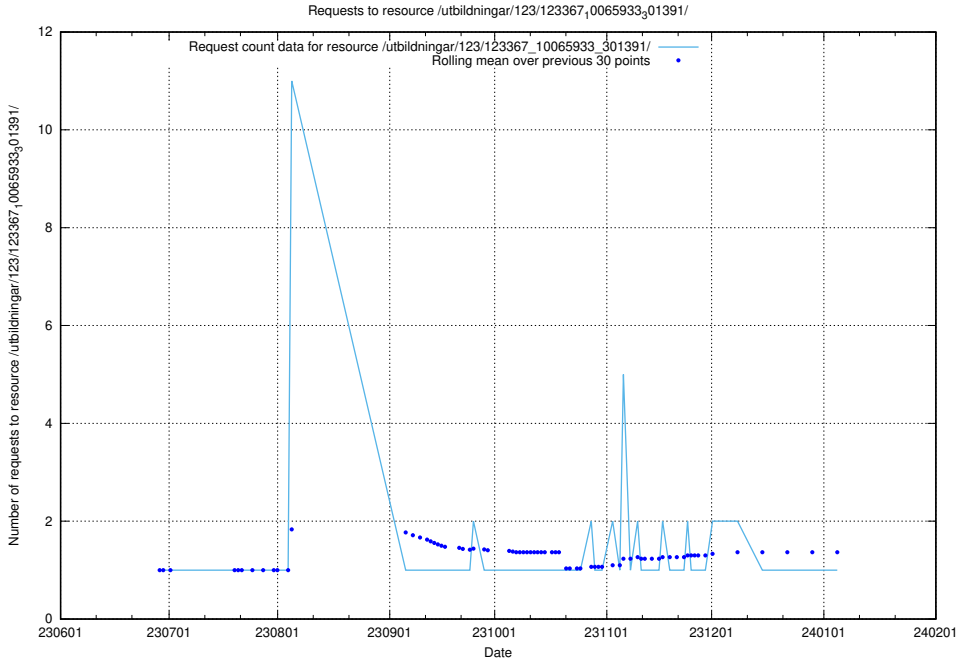

5.5230 Usage of /utbildningar/123/123367_10065933_301391/

Here, we count the number of requests to resource /utbildningar/123/123367_10065933_301391/.