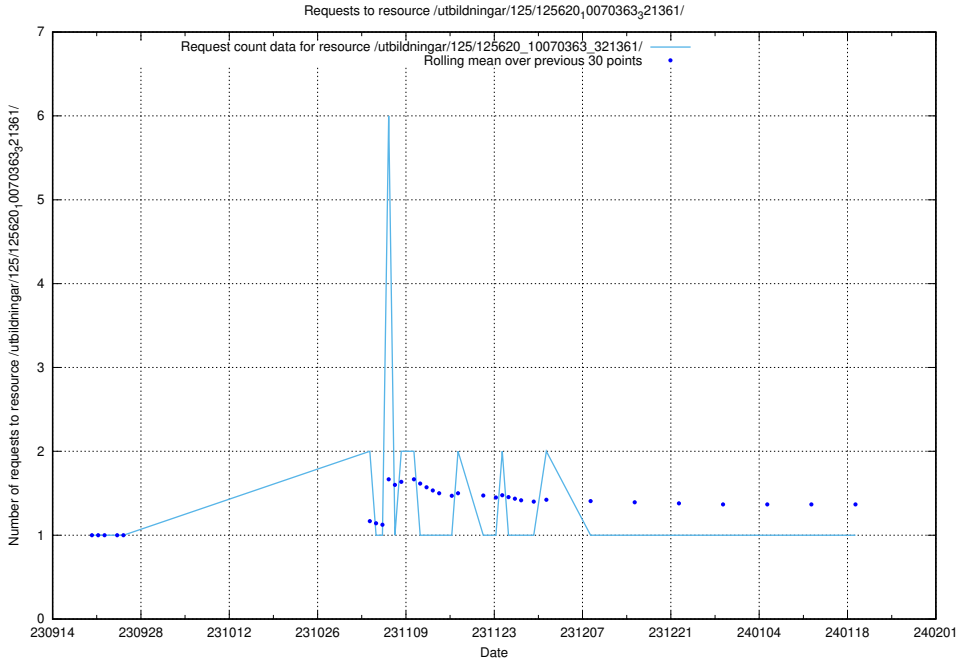

5.4249 Usage of /utbildningar/125/125620_10070363_321361/

Here, we count the number of requests to resource /utbildningar/125/125620_10070363_321361/.