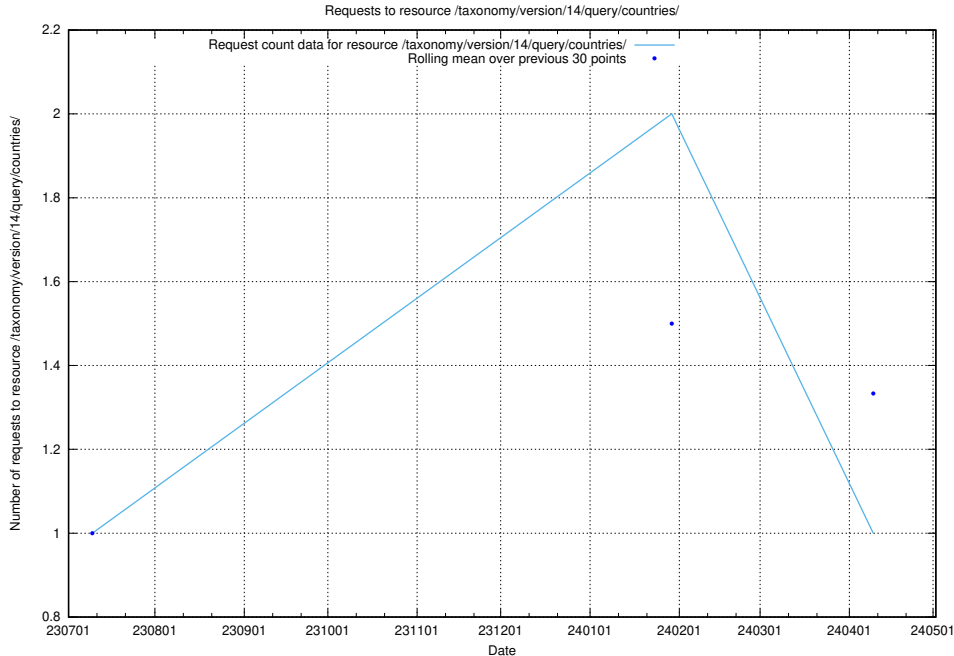

5.4848 Usage of /taxonomy/version/14/query/countries/

Here, we count the number of requests to resource /taxonomy/version/14/query/countries/.