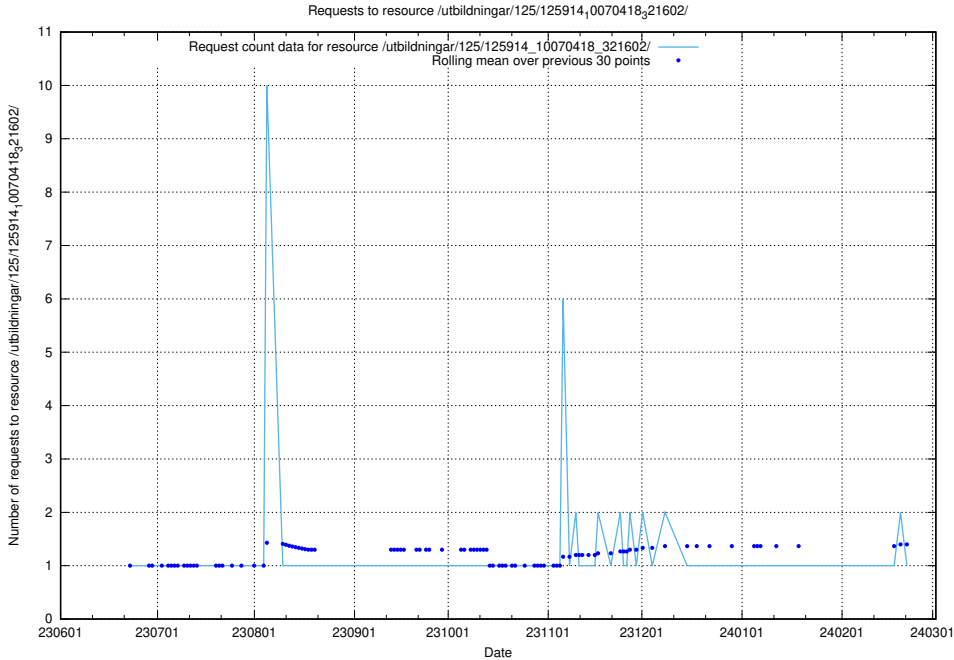

5.5387 Usage of /utbildningar/125/125914_10070418_321602/

Here, we count the number of requests to resource /utbildningar/125/125914_10070418_321602/.