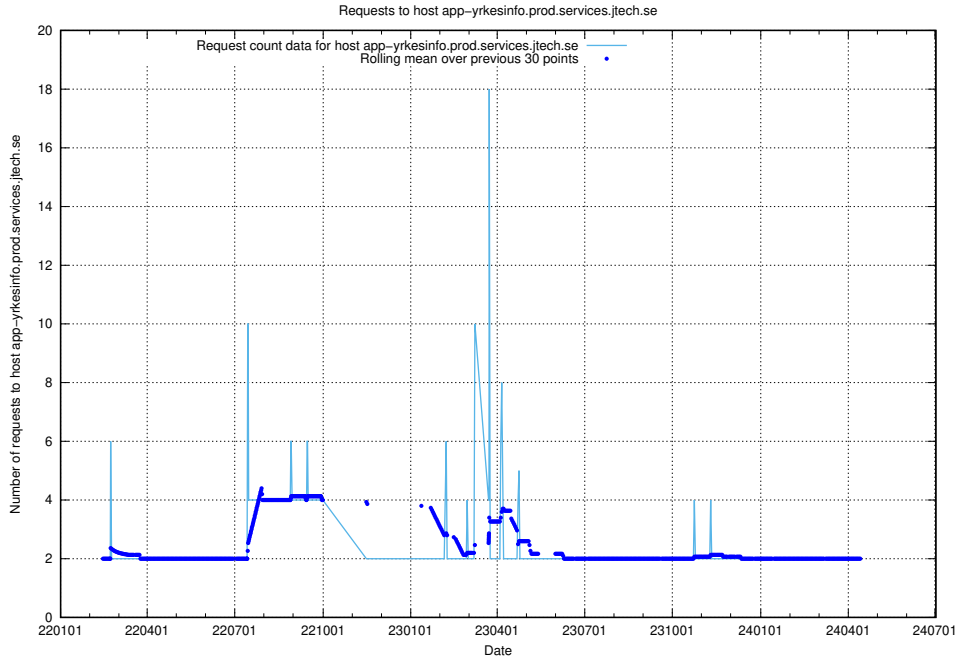

7.538 Usage of app-yrkesinfo.prod.services.jtech.se

Here, we count the number of requests to host app-yrkesinfo.prod.services.jtech.se.