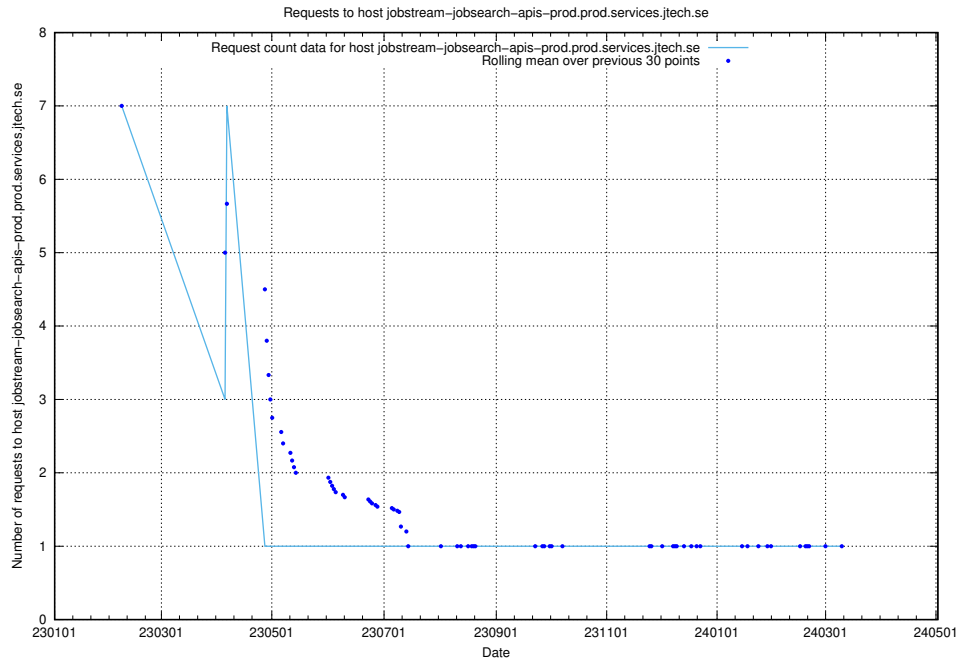

7.610 Usage of jobstream-jobsearch-apis-prod.prod.services.jtech.se

Here, we count the number of requests to host jobstream-jobsearch-apis-prod.prod.services.jtech.se.