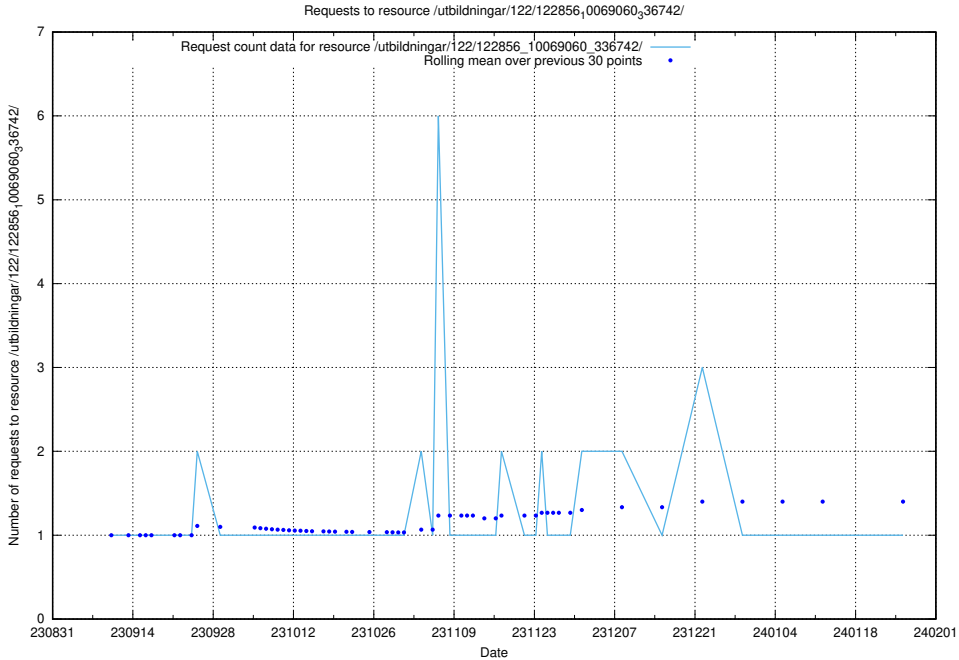

5.4342 Usage of /utbildningar/122/122856_10069060_336742/

Here, we count the number of requests to resource /utbildningar/122/122856_10069060_336742/.