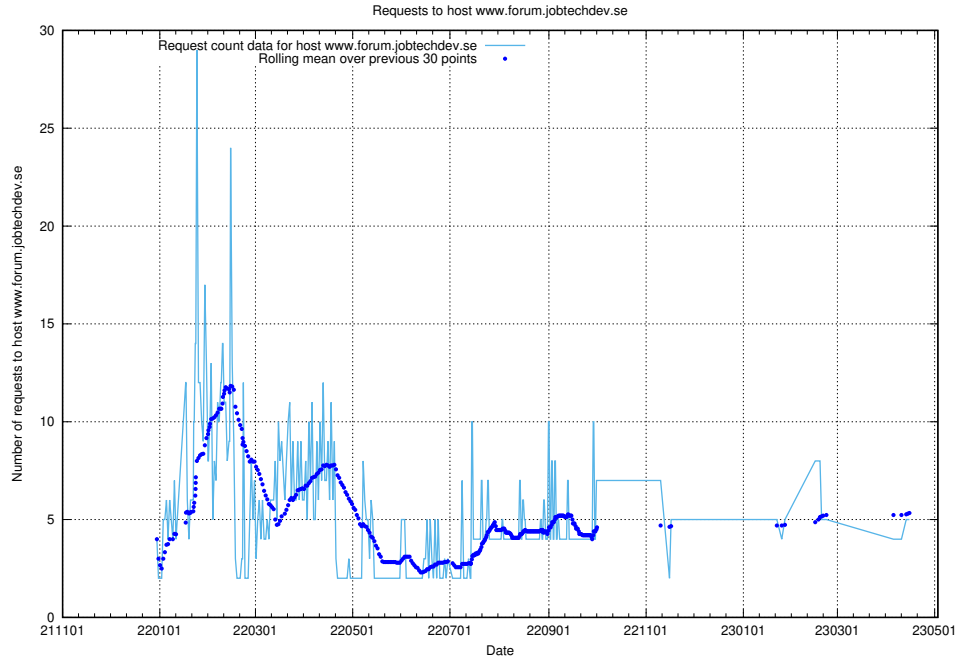

7.88 Usage of `www.forum.jobtechdev.se`

Here, we count the number of requests to host `www.forum.jobtechdev.se`.