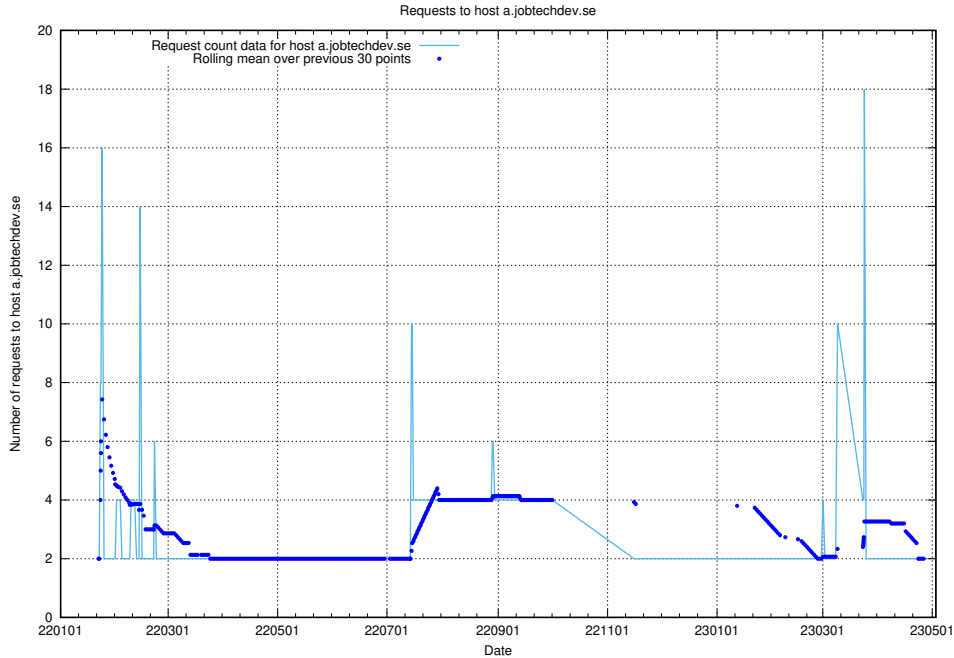

7.258 Usage of a.jobtechdev.se

Here, we count the number of requests to host a.jobtechdev.se.