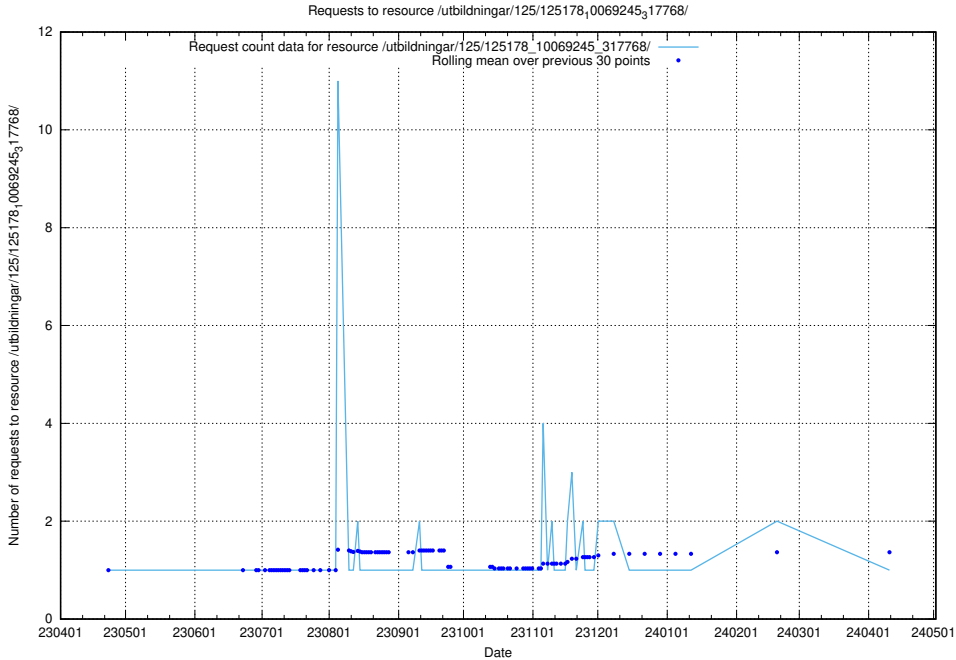

5.5730 Usage of /utbildningar/125/125178_10069245_317768/

Here, we count the number of requests to resource /utbildningar/125/125178_10069245_317768/.