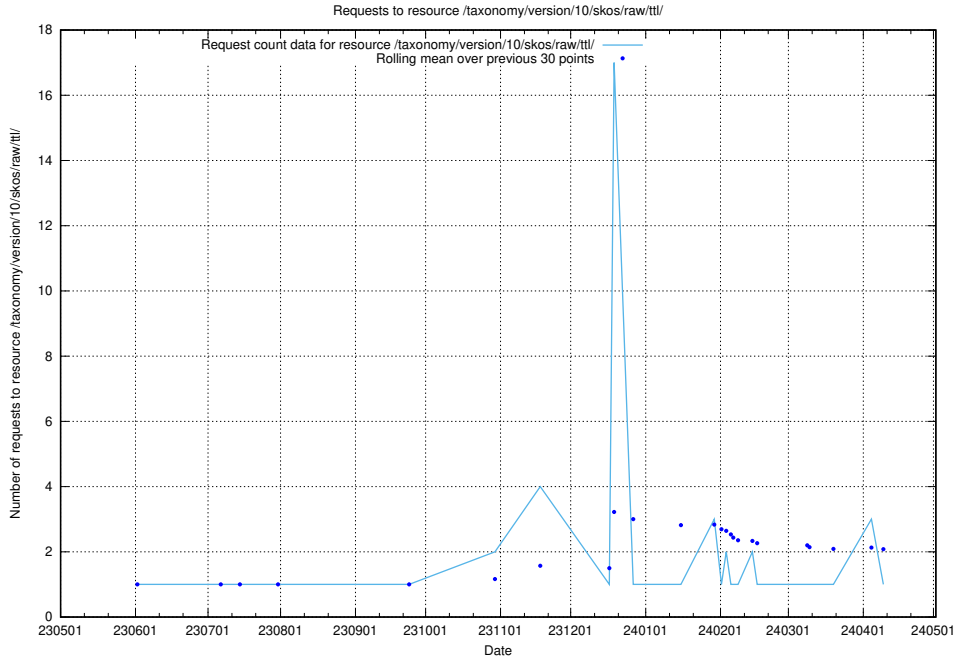

5.5622 Usage of /taxonomy/version/10/skos/raw/ttl/

Here, we count the number of requests to resource /taxonomy/version/10/skos/raw/ttl/.