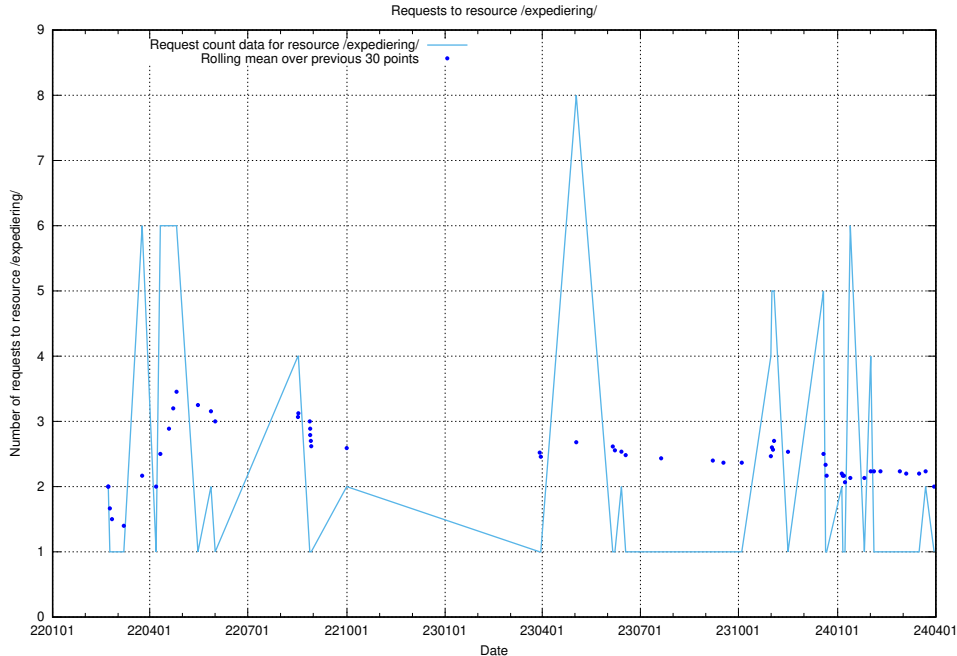

Here, we count the number of requests to resource /utbildningar/124/124521_10065867_298117/events/

5.1225 Usage of /expediering/

Here, we count the number of requests to resource /expediering/.

5.1226 Usage of /utbildningar/124/124521_10065866_297866/events/