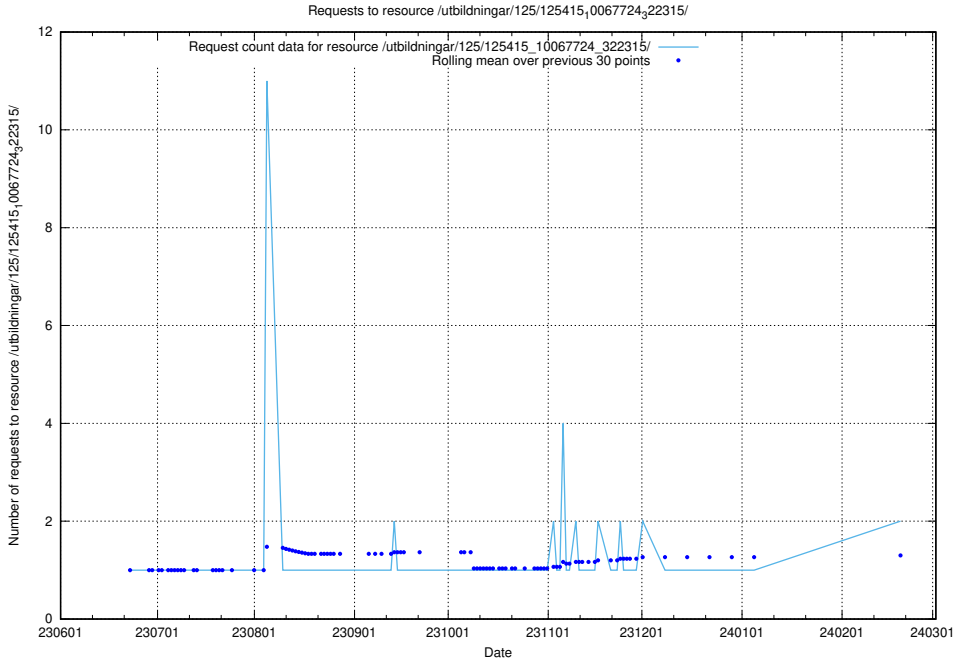

5.857 Usage of /utbildningar/125/125415_10067724_322315/

Here, we count the number of requests to resource /utbildningar/125/125415_10067724_322315/.