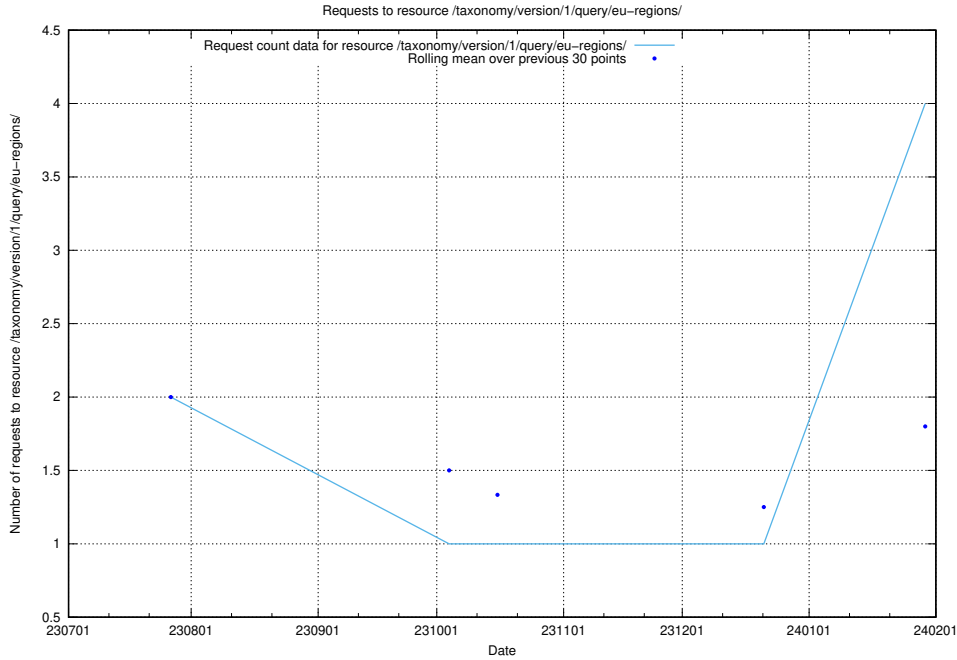

5.229 Usage of /taxonomy/version/1/query/eu-regions/

Here, we count the number of requests to resource /taxonomy/version/1/query/eu-regions/.