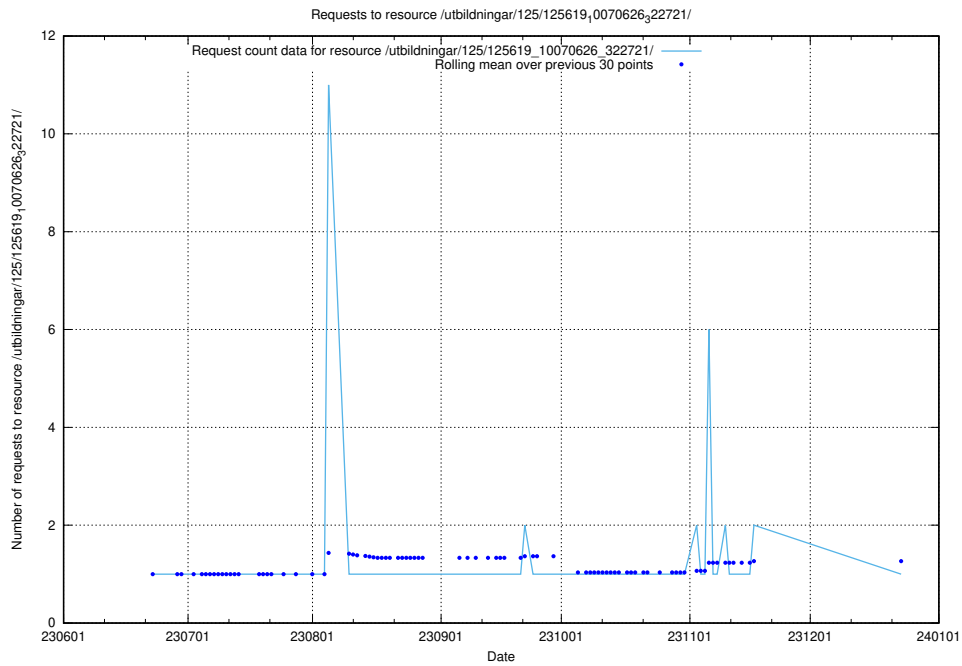

5.5418 Usage of /utbildningar/125/125619_10070626_322721/

Here, we count the number of requests to resource /utbildningar/125/125619_10070626_322721/.