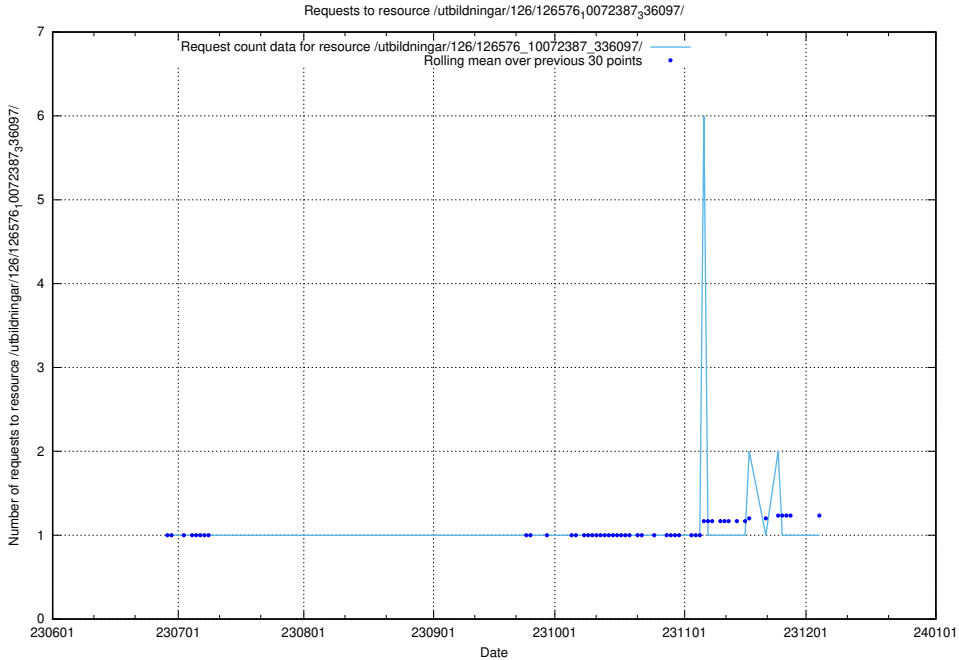

Here, we count the number of requests to resource /utbildningar/126/126576_10072387_336097/events/

5.5153 Usage of /utbildningar/126/126576_10072387_336097/

Here, we count the number of requests to resource /utbildningar/126/126576_10072387_336097/.