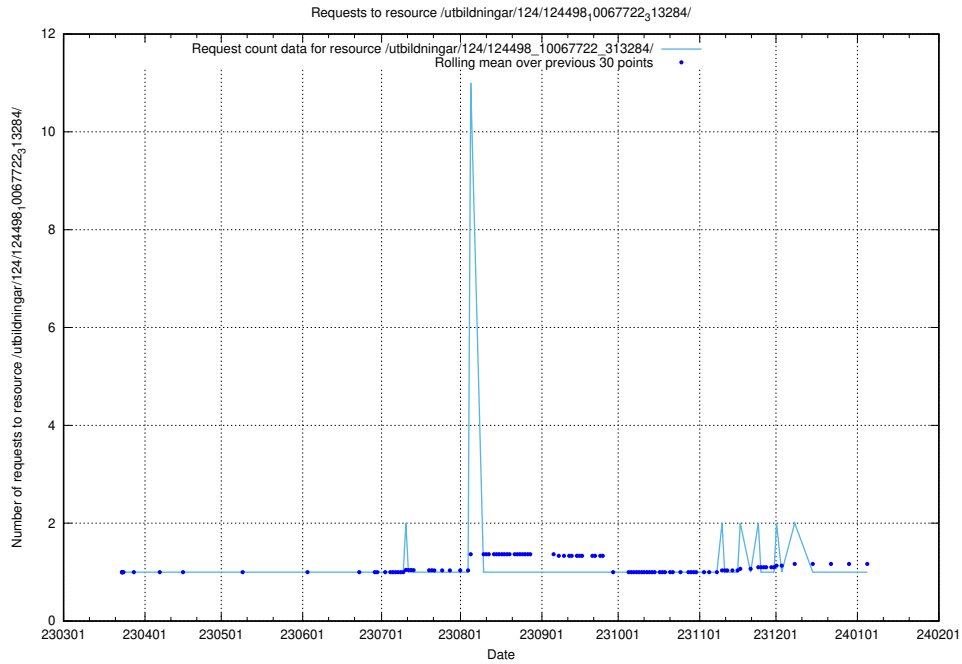

5.2449 Usage of /utbildningar/124/124498_10067722_313284/

Here, we count the number of requests to resource /utbildningar/124/124498_10067722_313284/.