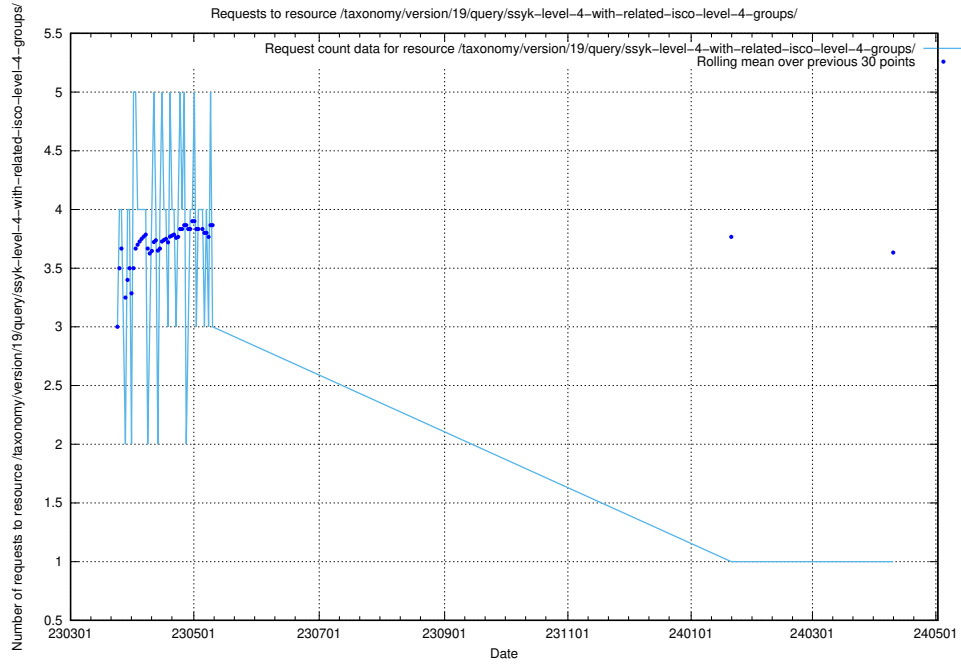

5.5835 Usage of /taxonomy/version/19/query/ssyk-level-4-with-related-isco-level-4-groups/

Here, we count the number of requests to resource /taxonomy/version/19/query/ssyk-level-4-with-related-isco-level-4-groups/.