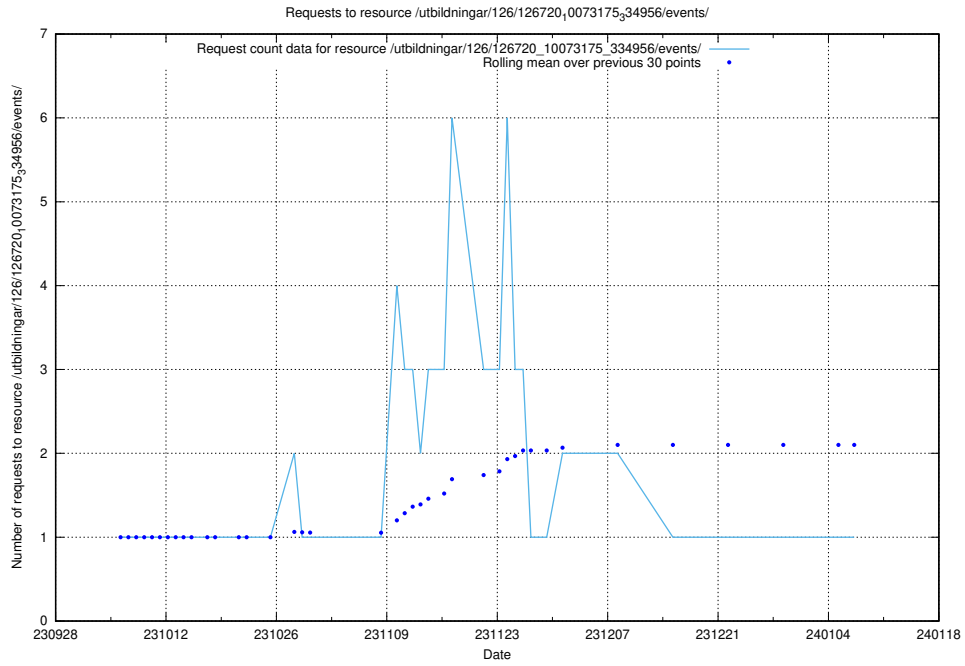

5.4112 Usage of /utbildningar/126/126720_10073175_334956/events/

Here, we count the number of requests to resource /utbildningar/126/126720_10073175_334956/events/