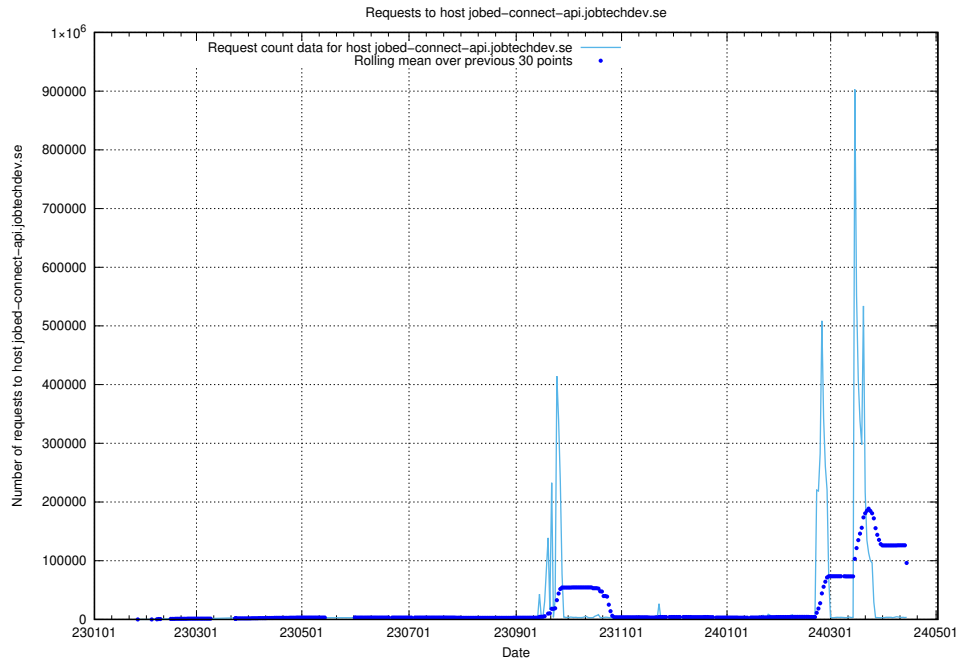

7.15 Usage of `jobed-connect-api.jobtechdev.se`

Here, we count the number of requests to host `jobed-connect-api.jobtechdev.se`.