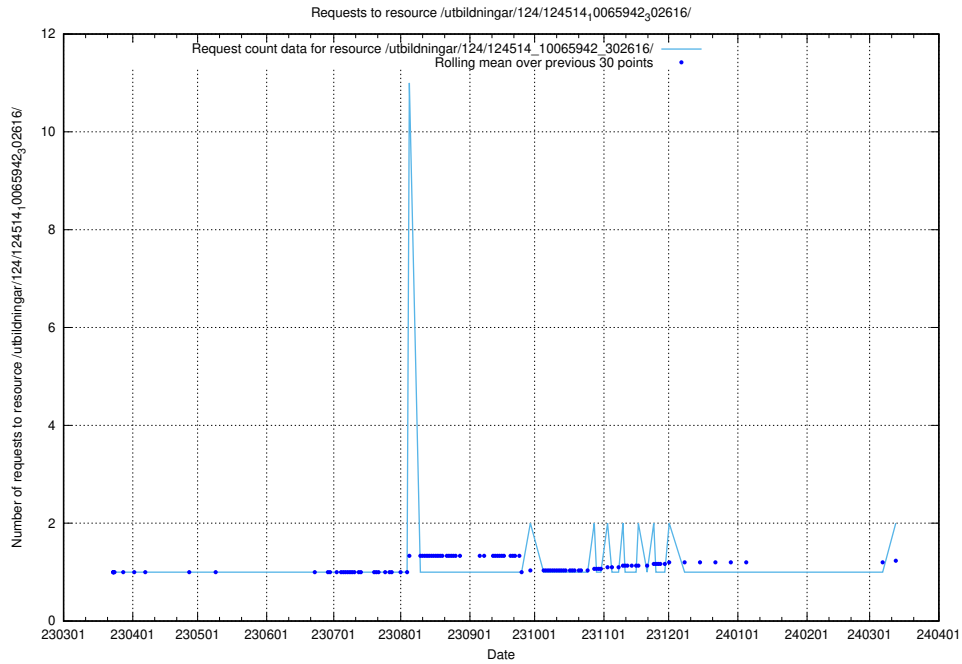

5.529 Usage of /utbildningar/124/124514_10065942_302616/

Here, we count the number of requests to resource /utbildningar/124/124514_10065942_302616/.