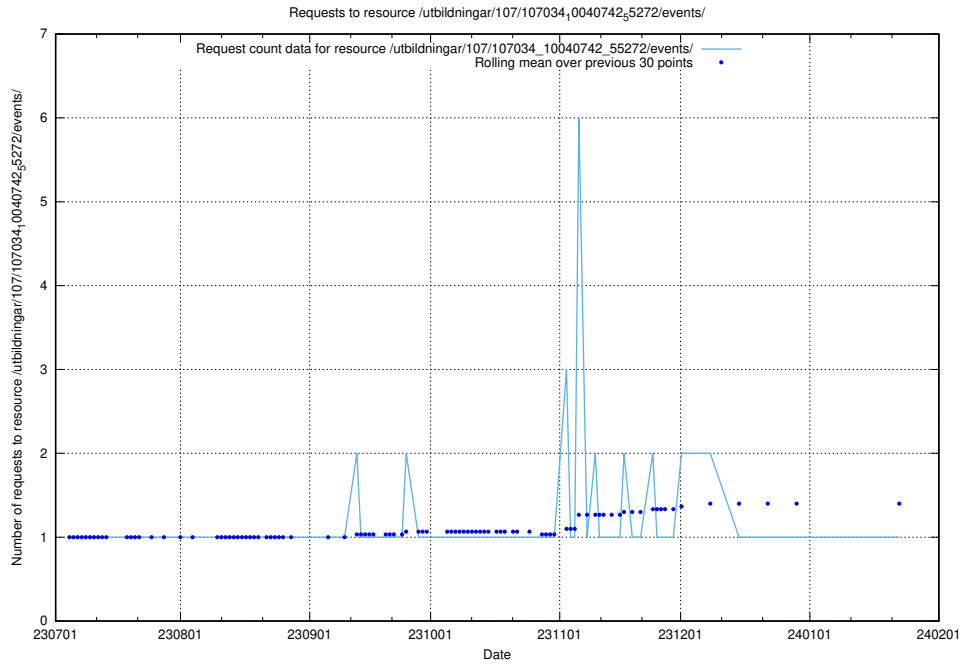

5.5060 Usage of /utbildningar/107/107034_10040742_55272/events/

Here, we count the number of requests to resource /utbildningar/107/107034_10040742_55272/events/.