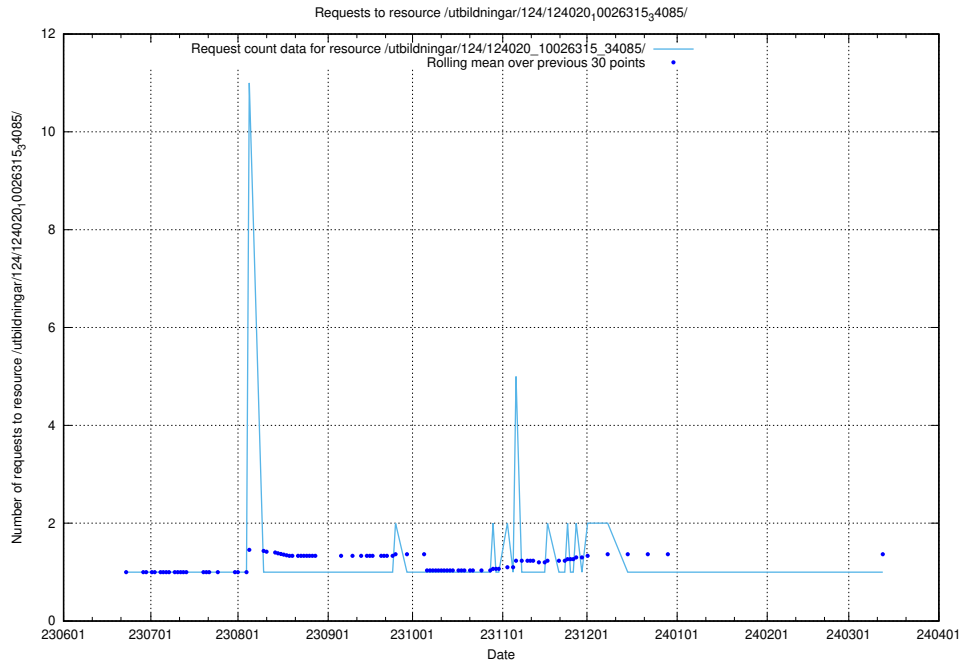

5.5524 Usage of /utbildningar/124/124020_10026315_34085/

Here, we count the number of requests to resource /utbildningar/124/124020_10026315_34085/.