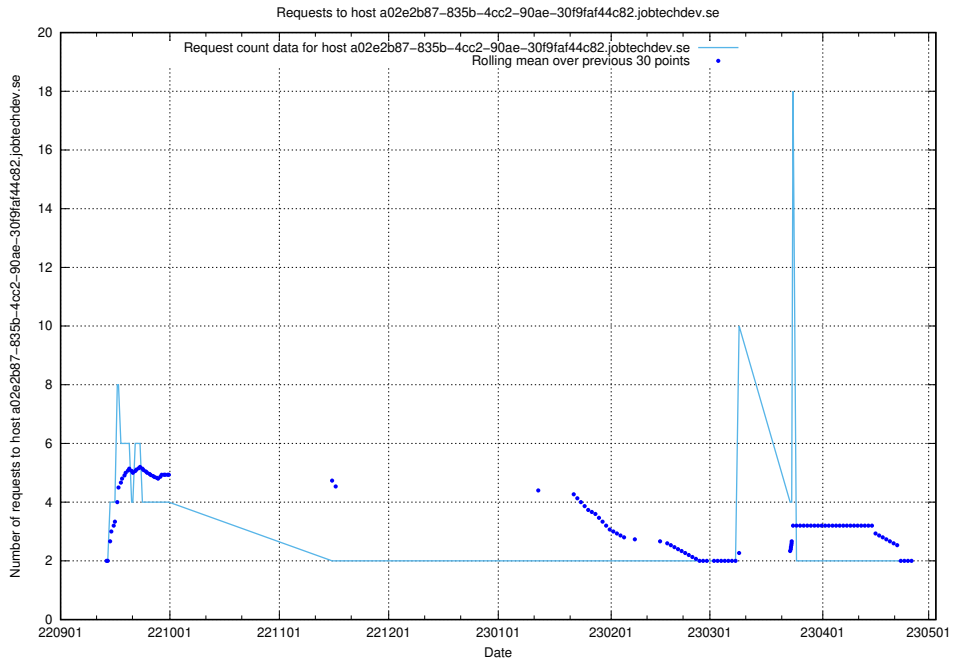

Here, we count the number of requests to host a02e2b87-835b-4cc2-90ae-30f9faf44c82.jobtechdev.se.

7.320 Usage of demo-jobad-enrichments-api.jobtechdev.se

Here, we count the number of requests to host demo-jobad-enrichments-api.jobtechdev.se.