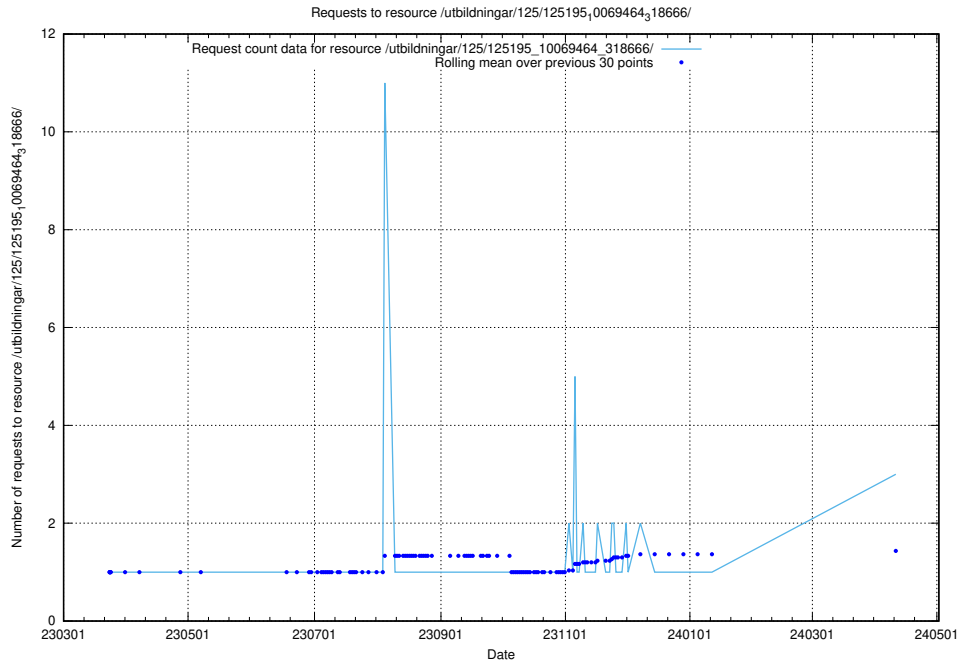

5.268 Usage of /utbildningar/125/125195_10069464_318666/

Here, we count the number of requests to resource /utbildningar/125/125195_10069464_318666/.