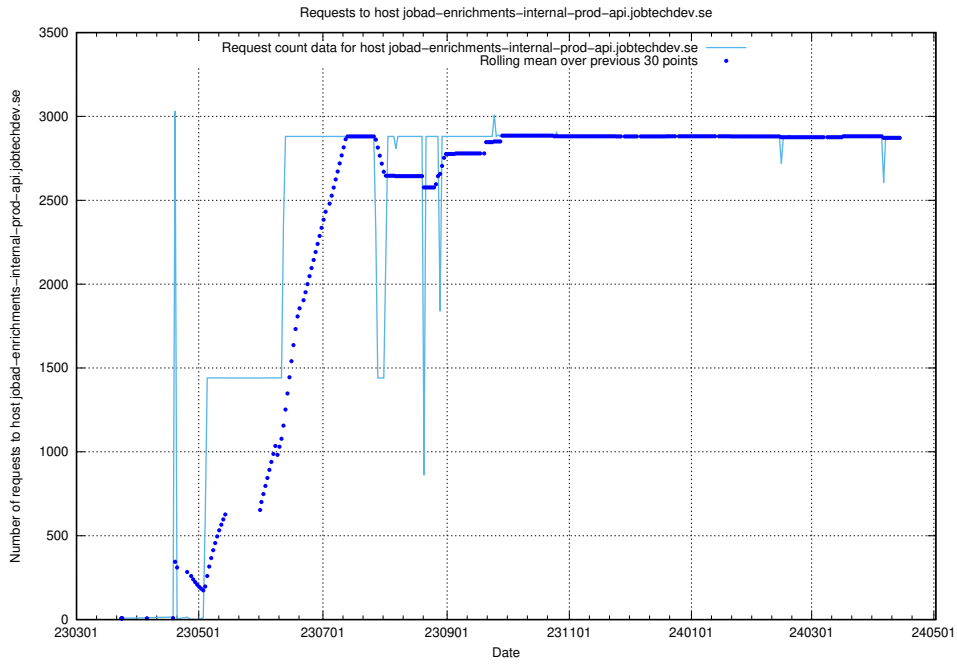

7.17 Usage of jobad-enrichments-internal-prod-api.jobtechdev.se

Here, we count the number of requests to host jobad-enrichments-internal-prod-api.jobtechdev.se.