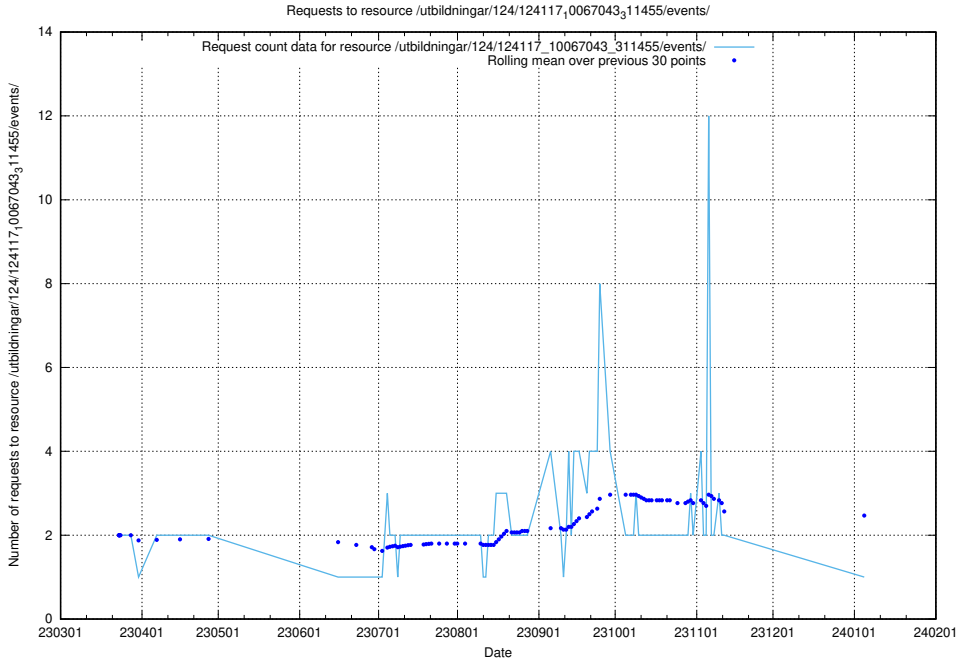

5.6006 Usage of /utbildningar/124/124117_10067043_311455/events/

Here, we count the number of requests to resource /utbildningar/124/124117_10067043_311455/events/