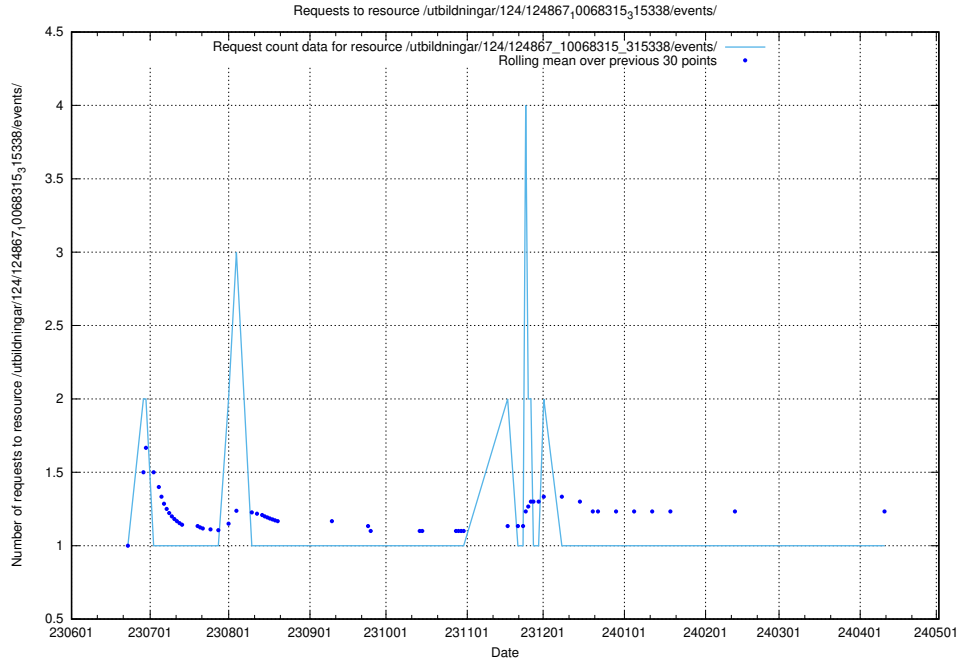

5.5435 Usage of /utbildningar/124/124867_10068315_315338/events/

Here, we count the number of requests to resource /utbildningar/124/124867_10068315_315338/events/