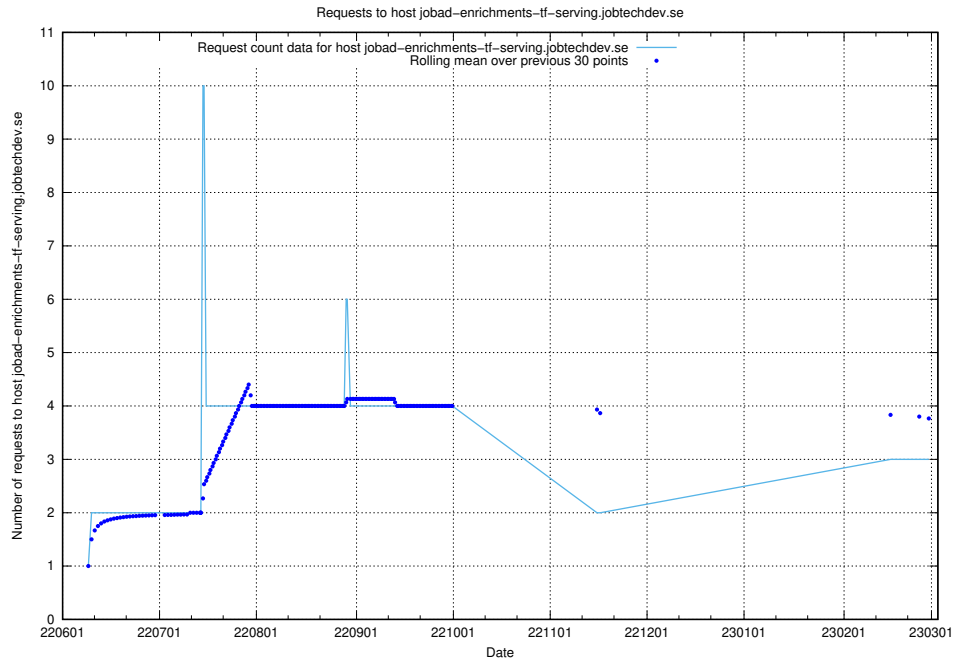

7.209 Usage of `jobad-enrichments-tf-serving.jobtechdev.se`

Here, we count the number of requests to host `jobad-enrichments-tf-serving.jobtechdev.se`.