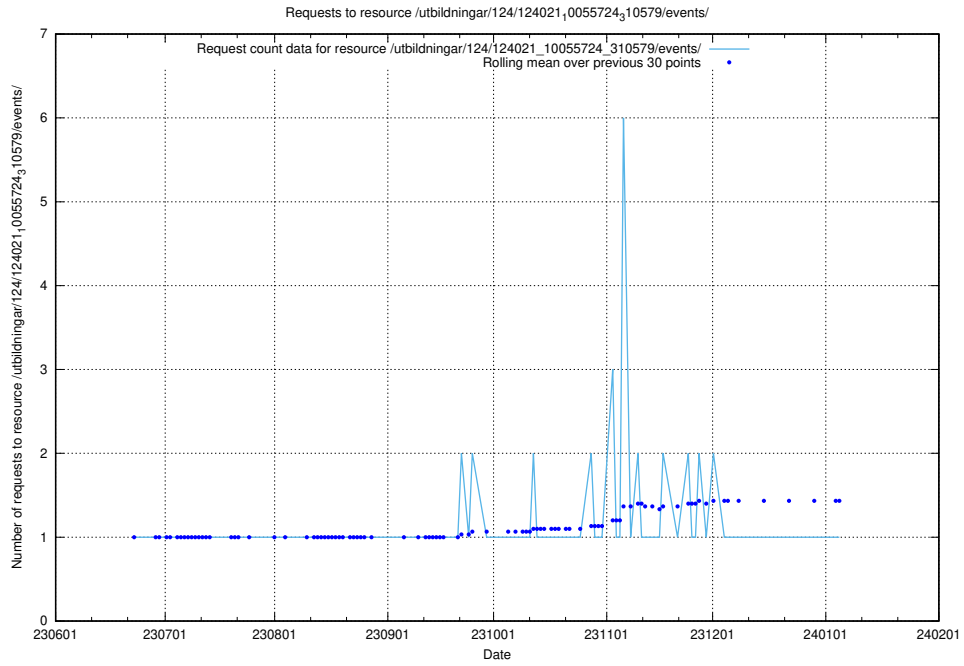

5.5516 Usage of /utbildningar/124/124021_10055724_310579/events/

Here, we count the number of requests to resource /utbildningar/124/124021_10055724_310579/events/