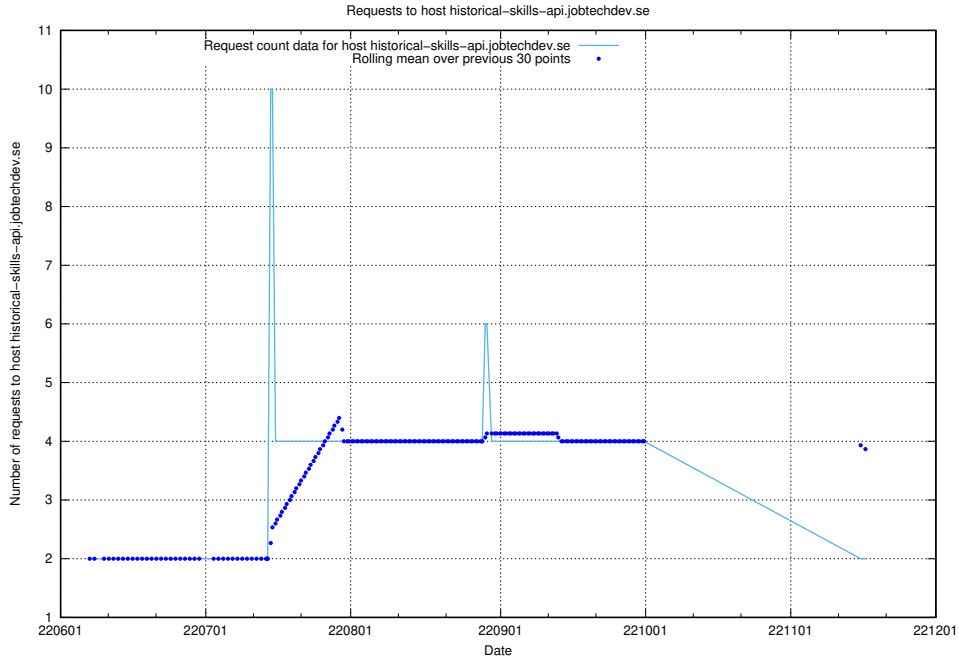

7.408 Usage of historical-skills-api.jobtechdev.se

Here, we count the number of requests to host historical-skills-api.jobtechdev.se.