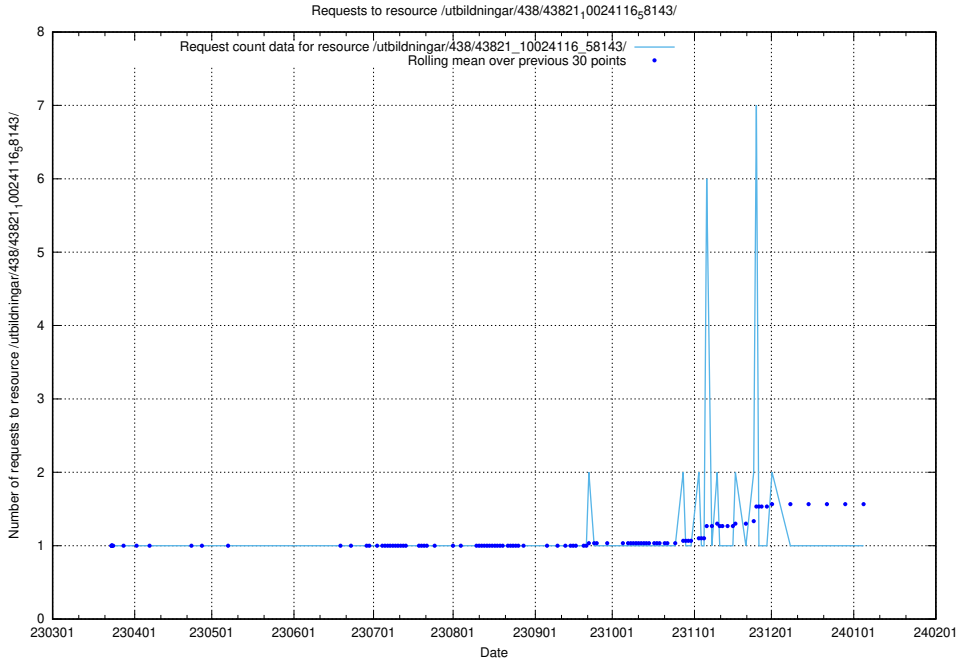

5.6036 Usage of /utbildningar/438/43821_10024116_58143/

Here, we count the number of requests to resource /utbildningar/438/43821_10024116_58143/.