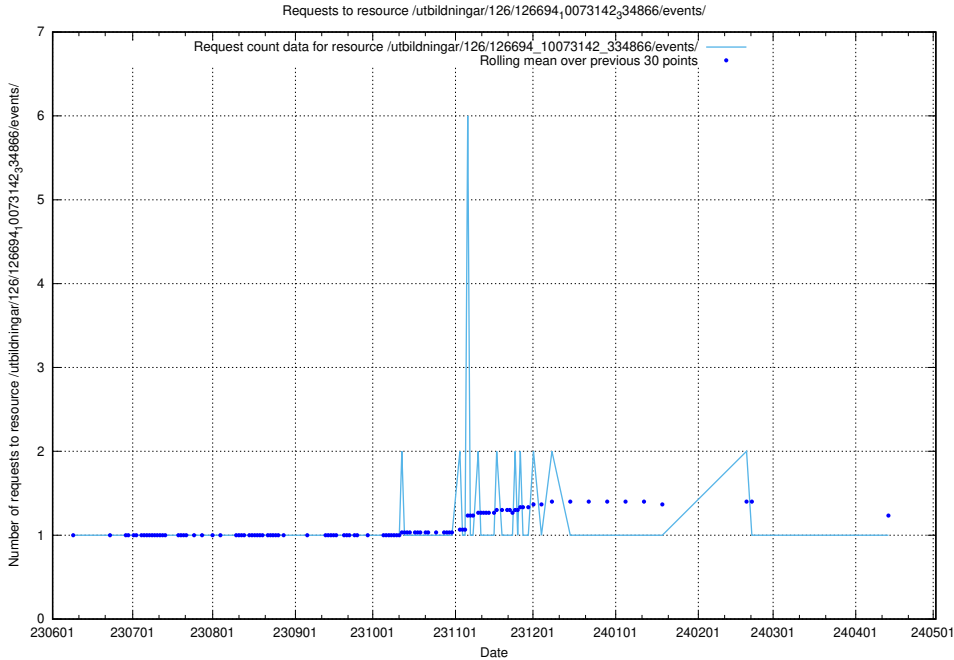

5.5584 Usage of /utbildningar/126/126694_10073142_334866/events/

Here, we count the number of requests to resource /utbildningar/126/126694_10073142_334866/events/