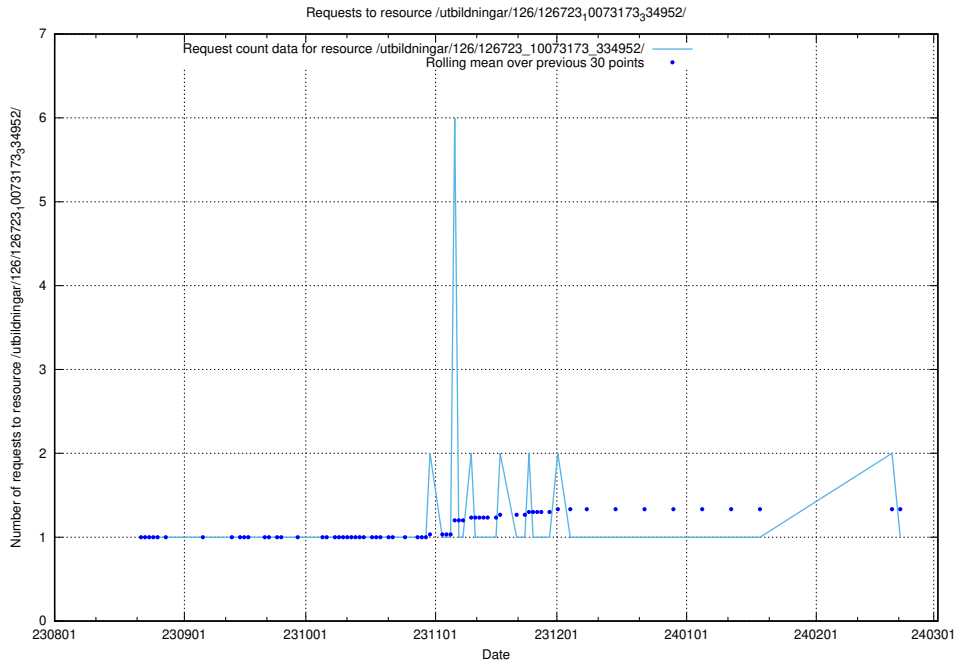

5.4455 Usage of /utbildningar/126/126723_10073173_334952/

Here, we count the number of requests to resource /utbildningar/126/126723_10073173_334952/.