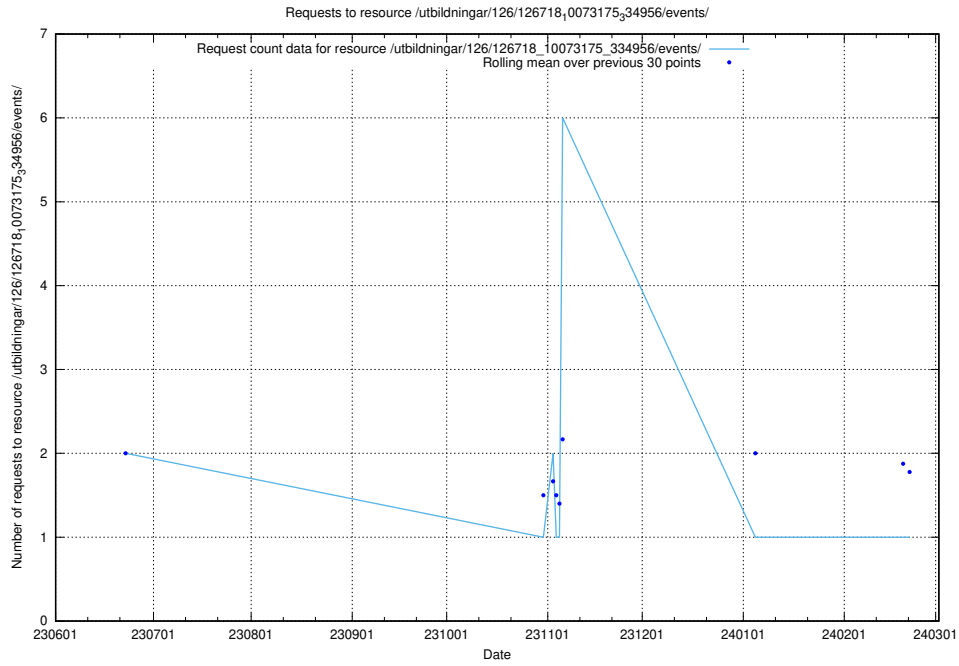

5.5261 Usage of /utbildningar/126/126718_10073175_334956/events/

Here, we count the number of requests to resource /utbildningar/126/126718_10073175_334956/events/