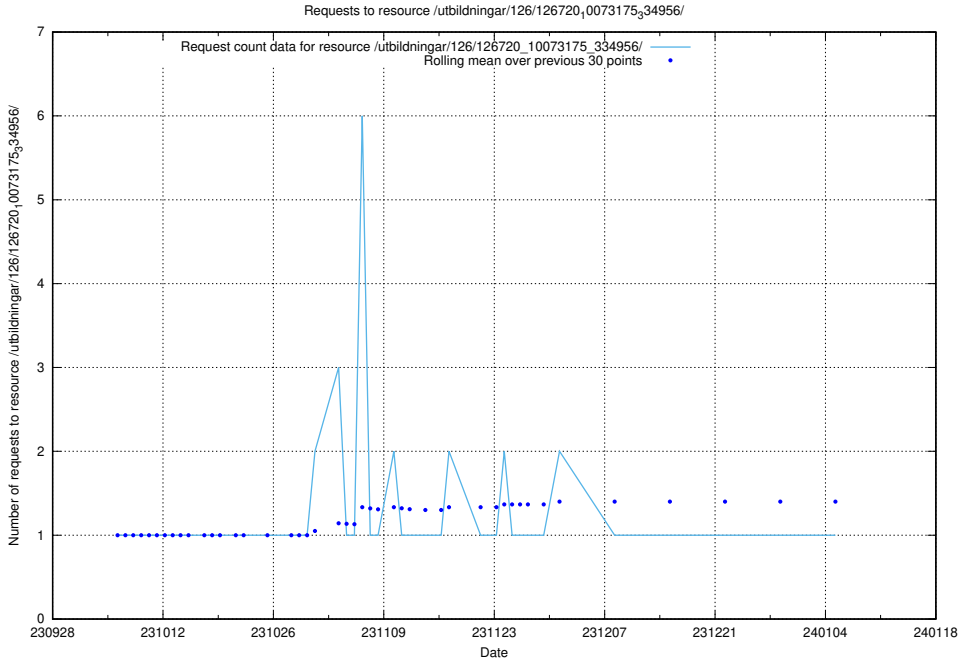

5.4113 Usage of /utbildningar/126/126720_10073175_334956/

Here, we count the number of requests to resource /utbildningar/126/126720_10073175_334956/.