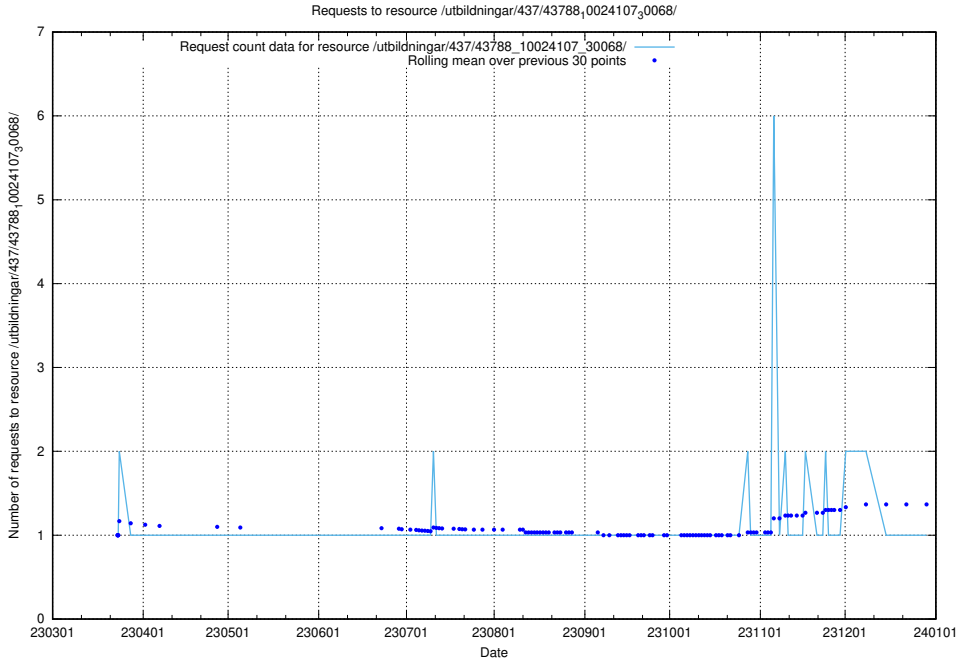

5.6061 Usage of /utbildningar/437/43788_10024107_30068/

Here, we count the number of requests to resource /utbildningar/437/43788_10024107_30068/.