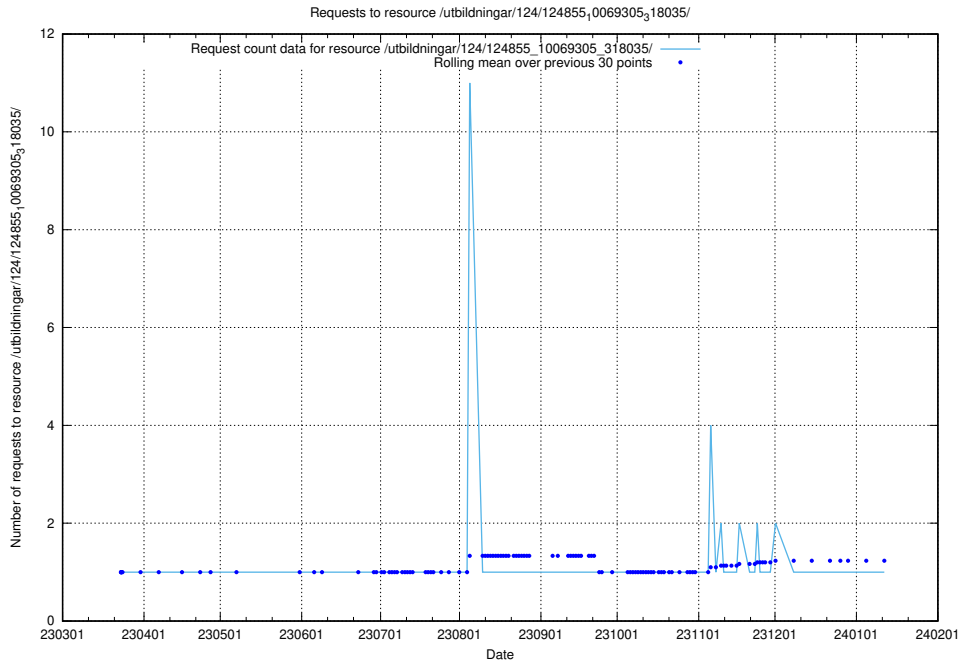

5.1189 Usage of /utbildningar/124/124855_10069305_318035/

Here, we count the number of requests to resource /utbildningar/124/124855_10069305_318035/.