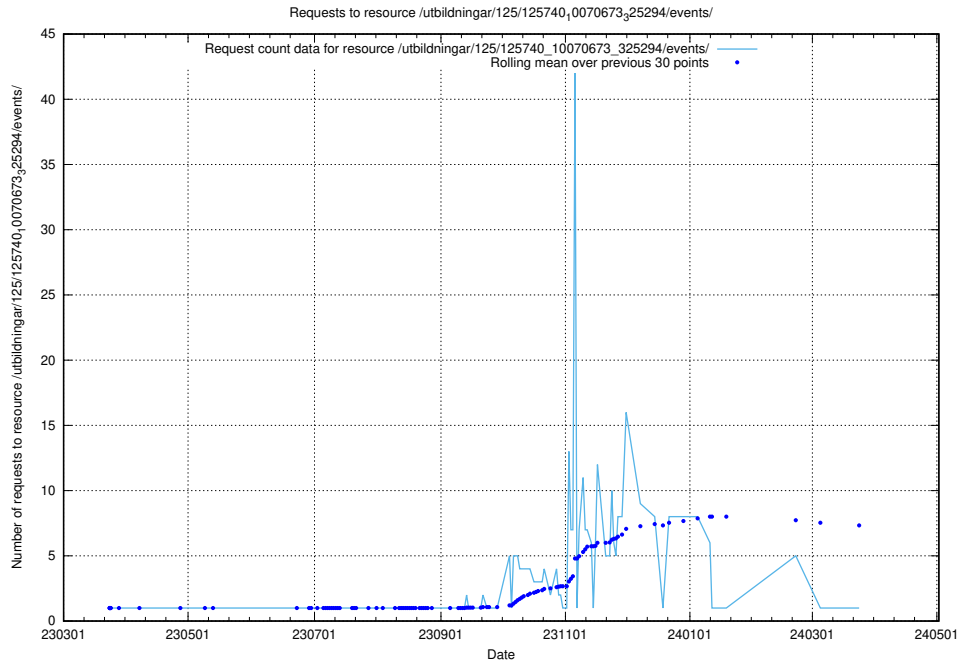

5.1003 Usage of /utbildningar/125/125740_10070673_325294/events/

Here, we count the number of requests to resource /utbildningar/125/125740_10070673_325294/events/