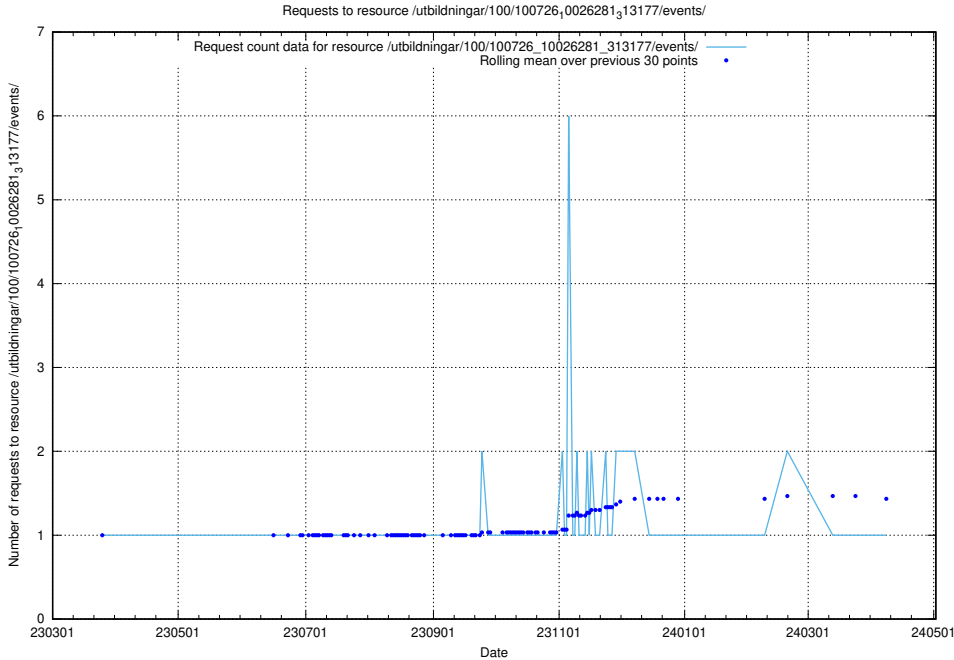

5.5772 Usage of /utbildningar/100/100726_10026281_313177/events/

Here, we count the number of requests to resource /utbildningar/100/100726_10026281_313177/events/