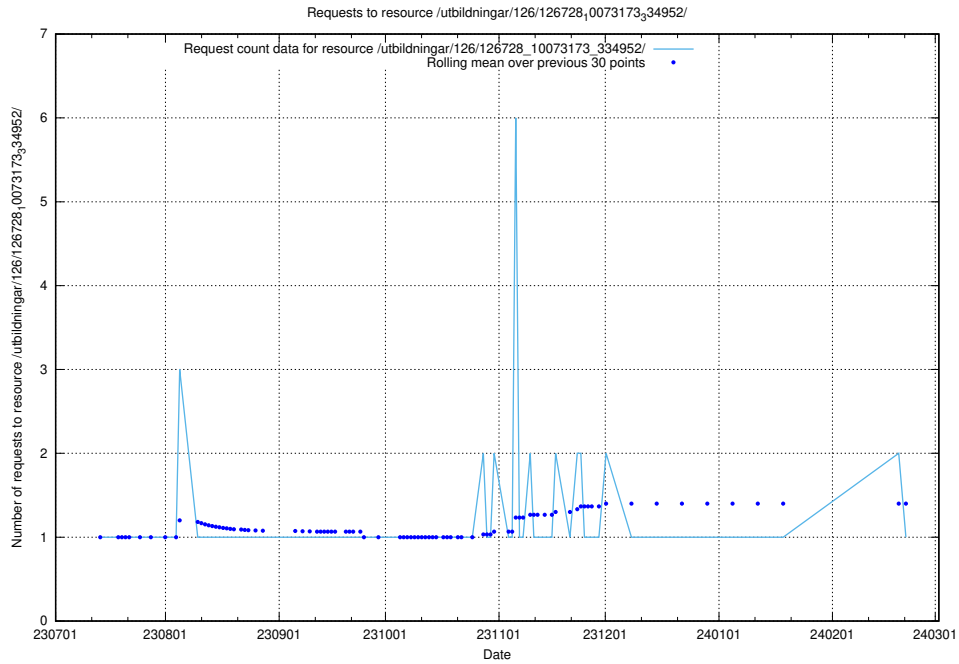

5.4776 Usage of /utbildningar/126/126728_10073173_334952/

Here, we count the number of requests to resource /utbildningar/126/126728_10073173_334952/.