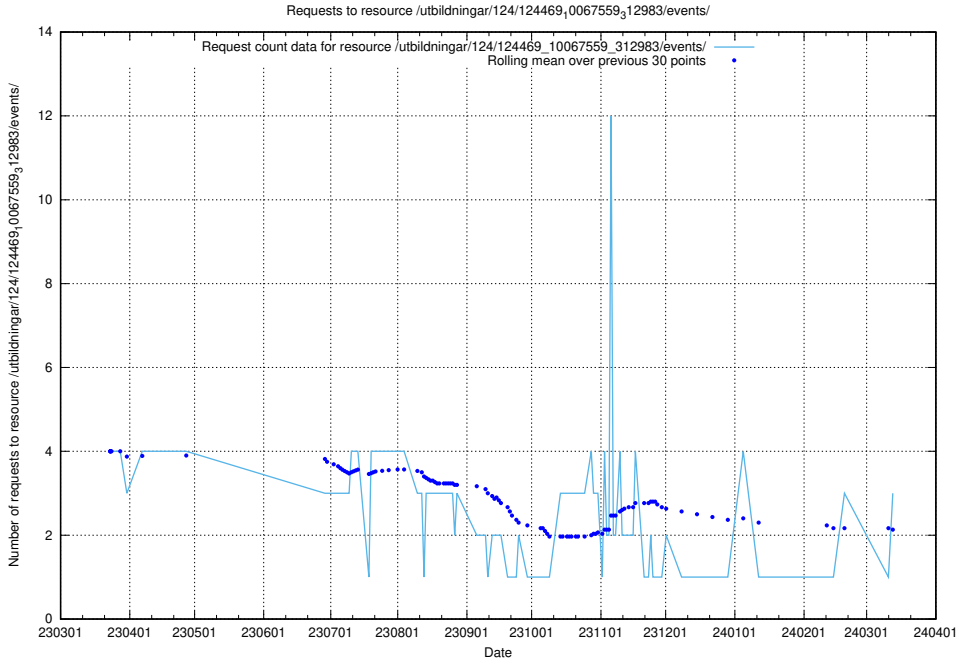

5.453 Usage of /utbildningar/124/124469_10067559_312983/events/

Here, we count the number of requests to resource /utbildningar/124/124469_10067559_312983/events/