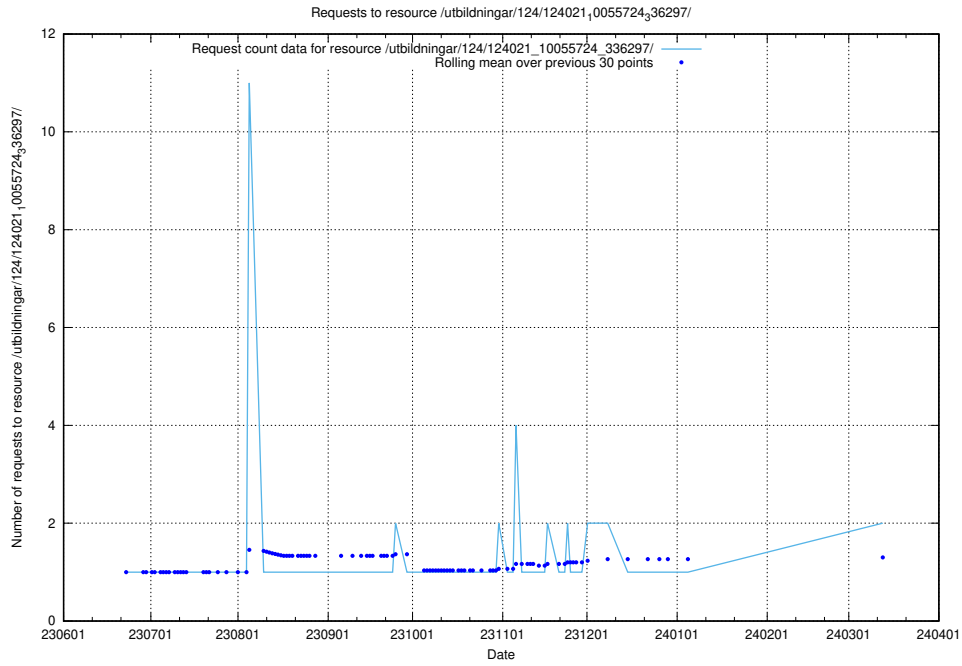

Here, we count the number of requests to resource /utbildningar/124/124438_10067711_313268/events/

5.881 Usage of /utbildningar/124/124021_10055724_336297/

Here, we count the number of requests to resource /utbildningar/124/124021_10055724_336297/.