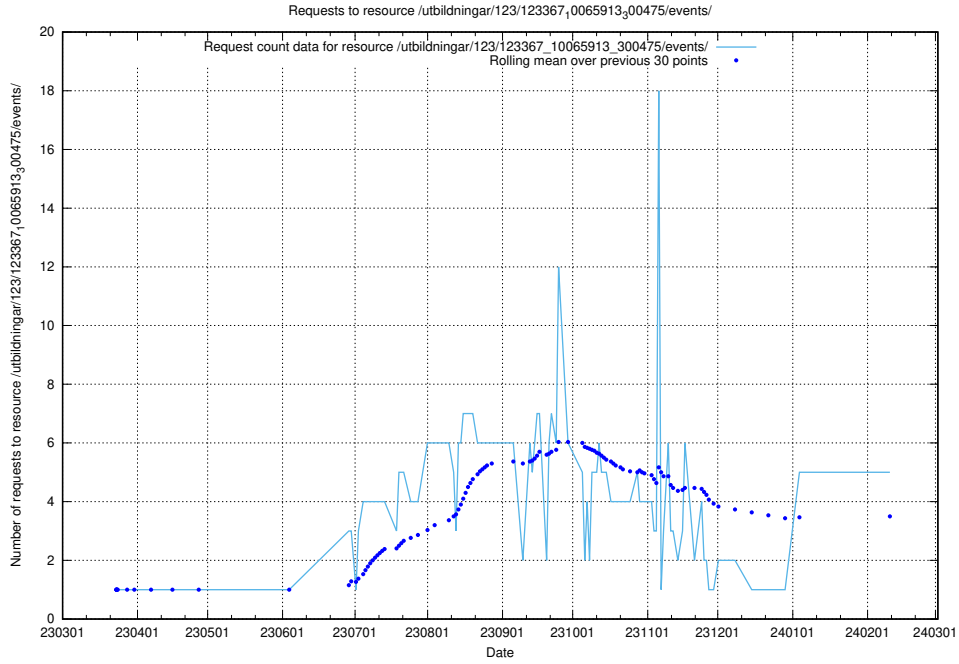

5.148 Usage of /utbildningar/123/123367_10065913_300475/events/

Here, we count the number of requests to resource /utbildningar/123/123367_10065913_300475/events/