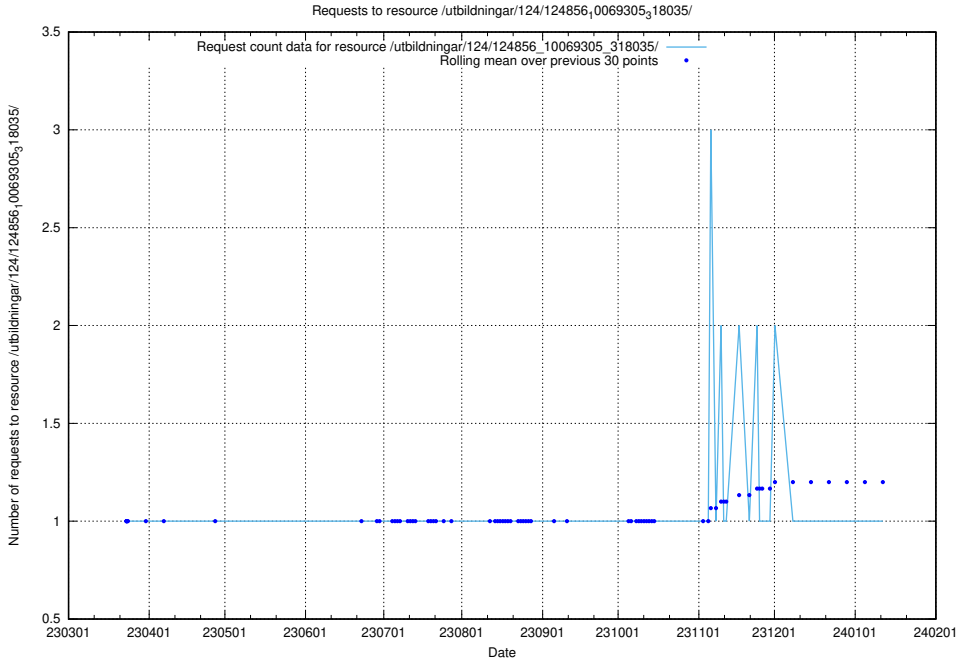

5.1179 Usage of /utbildningar/124/124856_10069305_318035/

Here, we count the number of requests to resource /utbildningar/124/124856_10069305_318035/.