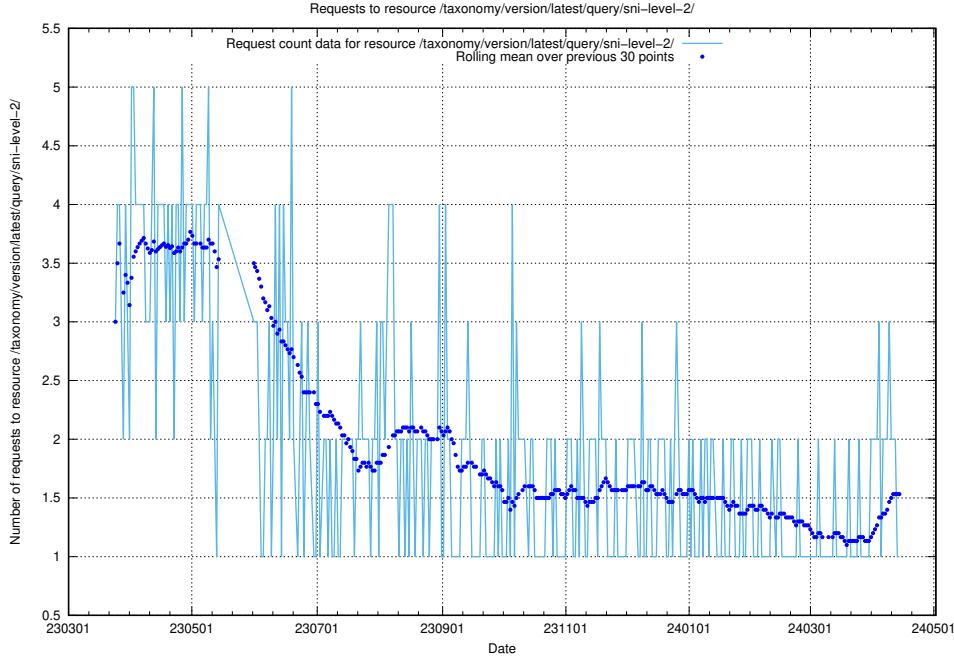

5.5799 Usage of /taxonomy/version/latest/query/sni-level-2/

Here, we count the number of requests to resource /taxonomy/version/latest/query/sni-level-2/.