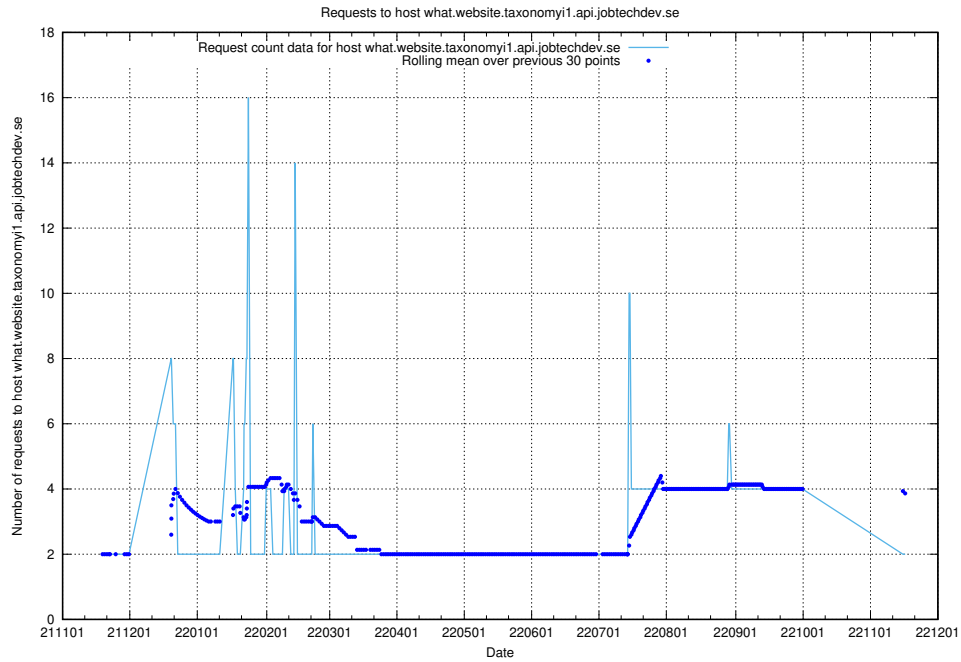

7.452 Usage of what.website.taxonomy1.api.jobtechdev.se

Here, we count the number of requests to host what.website.taxonomy1.api.jobtechdev.se.