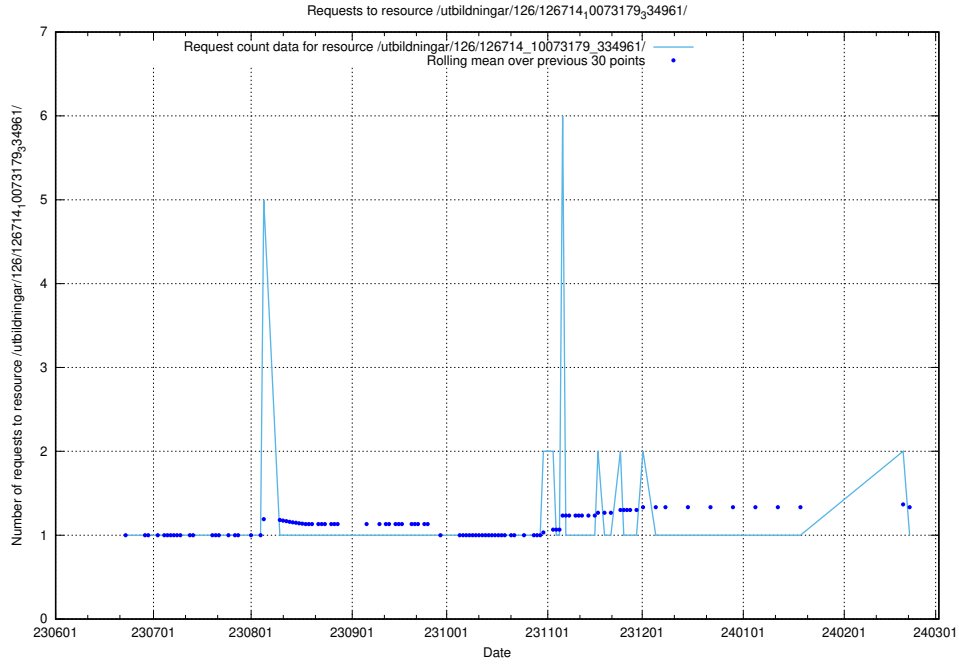

5.5318 Usage of /utbildningar/126/126714_10073179_334961/

Here, we count the number of requests to resource /utbildningar/126/126714_10073179_334961/.