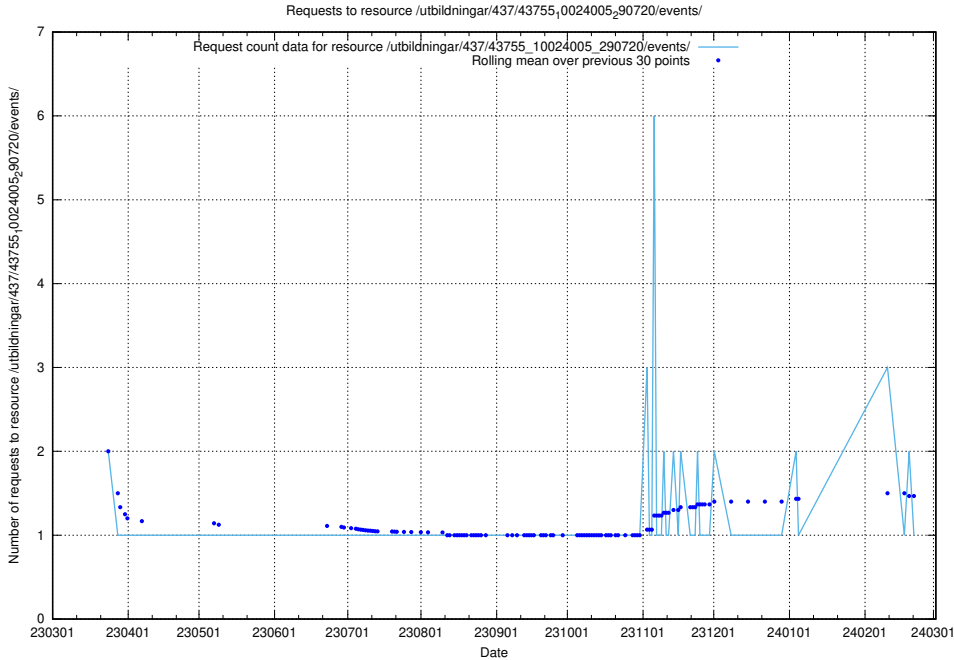

5.5864 Usage of /utbildningar/437/43755_10024005_290720/events/

Here, we count the number of requests to resource /utbildningar/437/43755_10024005_290720/events/.