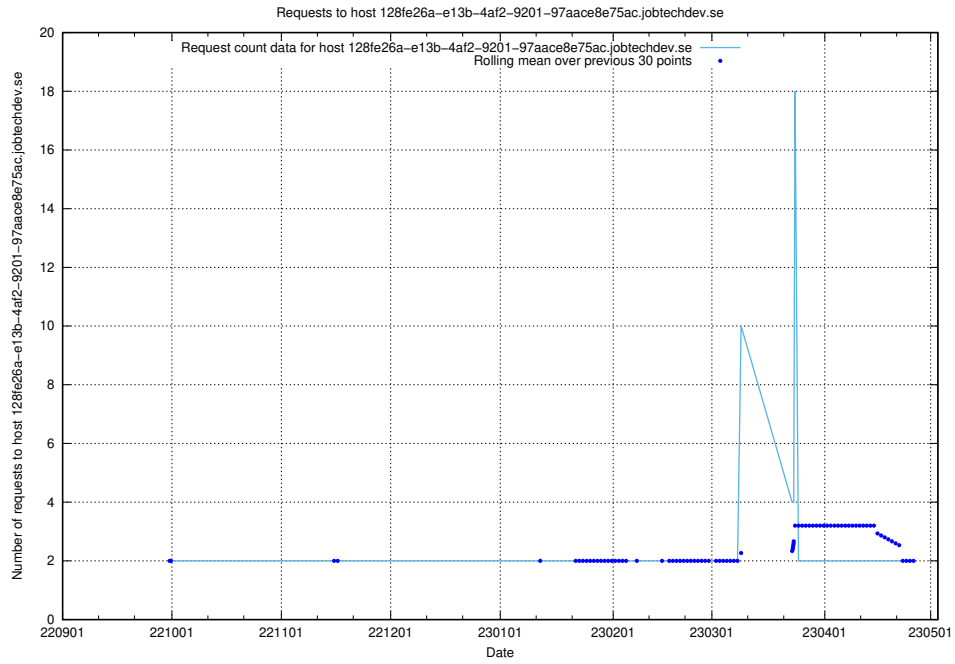

Here, we count the number of requests to host www.concept.jobtechdev.se.

7.304 Usage of 128fe26a-e13b-4af2-9201-97aace8e75ac.jobtechdev.se

Here, we count the number of requests to host 128fe26a-e13b-4af2-9201-97aace8e75ac.jobtechdev.se.