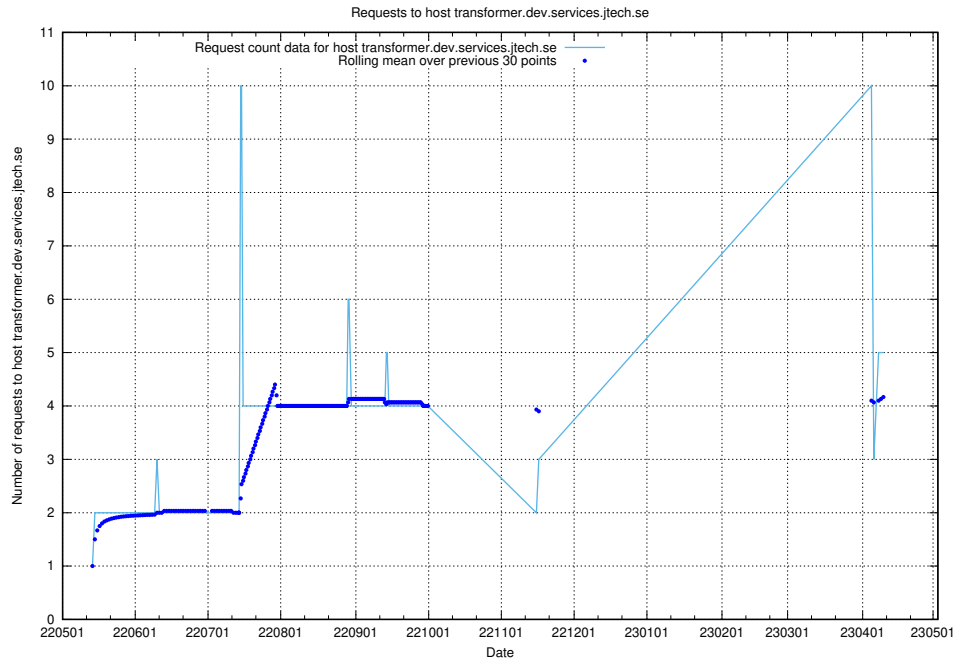

7.91 Usage of transformer.dev.services.jtech.se

Here, we count the number of requests to host transformer.dev.services.jtech.se.