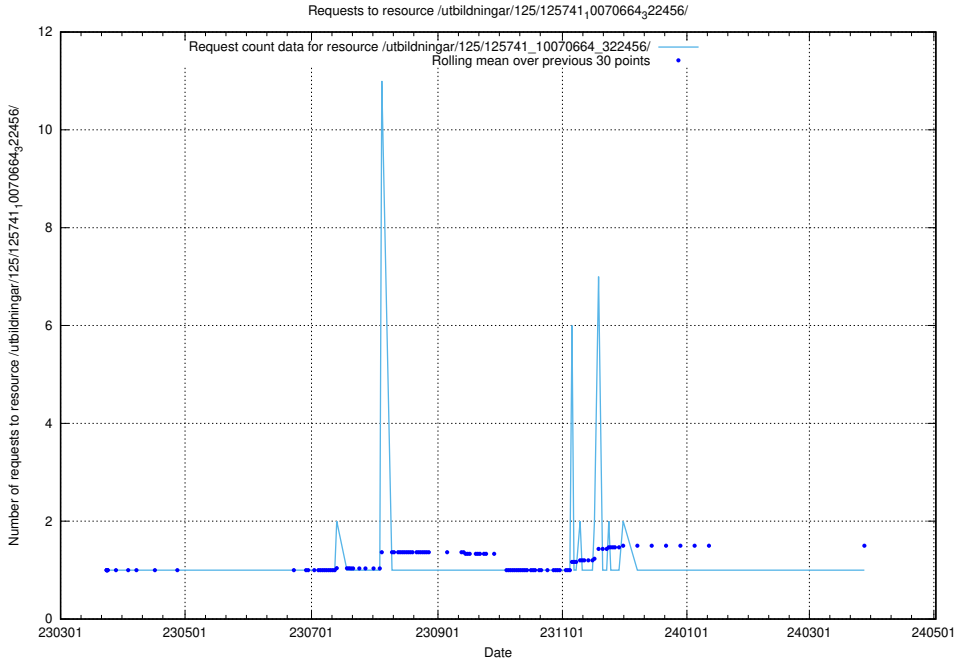

5.6191 Usage of /utbildningar/125/125741_10070664_322456/

Here, we count the number of requests to resource /utbildningar/125/125741_10070664_322456/.