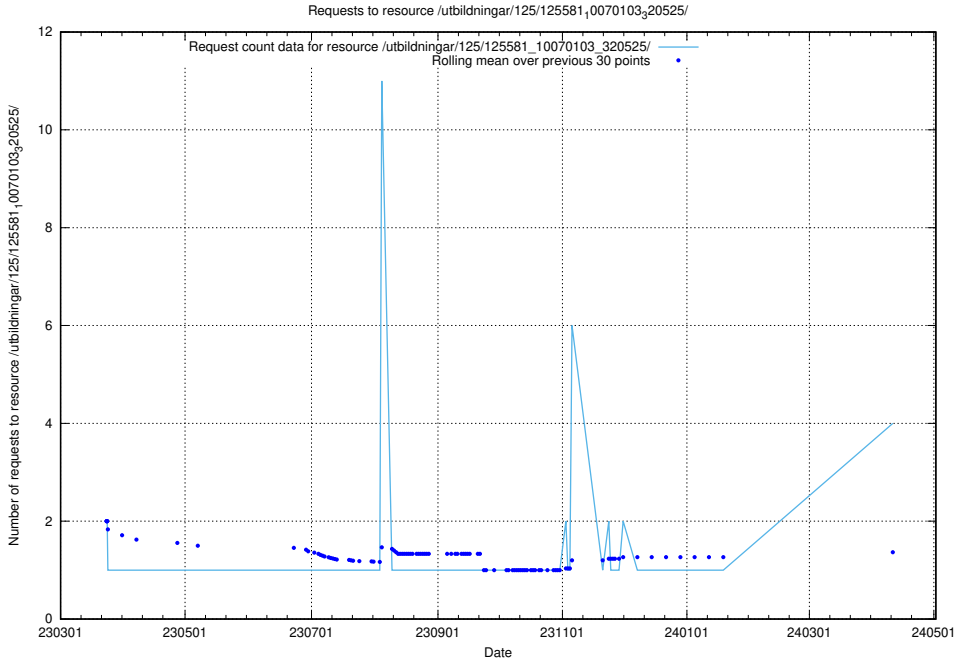

5.254 Usage of /utbildningar/125/125581_10070103_320525/

Here, we count the number of requests to resource /utbildningar/125/125581_10070103_320525/.