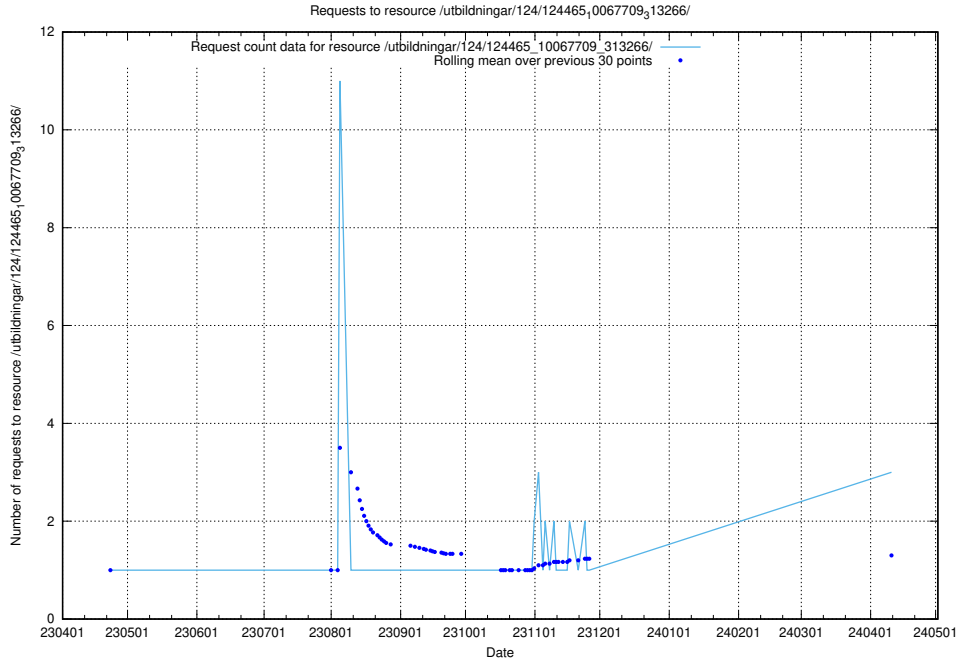

Here, we count the number of requests to resource /utbildningar/124/124465_10067709_313266/.

5.442 Usage of /utbildningar/124/124856_10071083_324595/

Here, we count the number of requests to resource /utbildningar/124/124856_10071083_324595/.