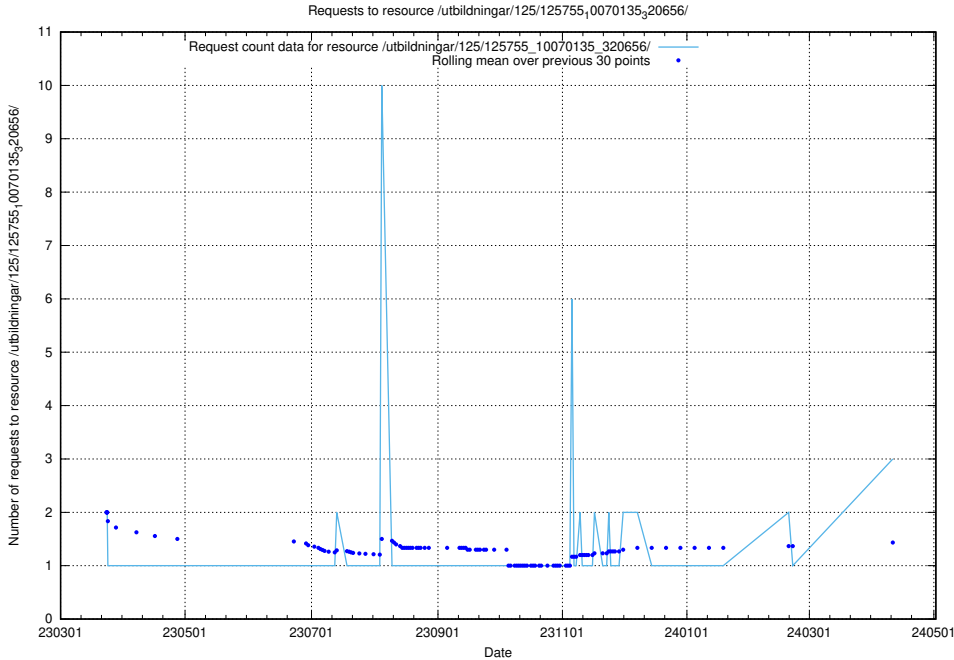

5.458 Usage of /utbildningar/125/125755_10070135_320656/

Here, we count the number of requests to resource /utbildningar/125/125755_10070135_320656/.