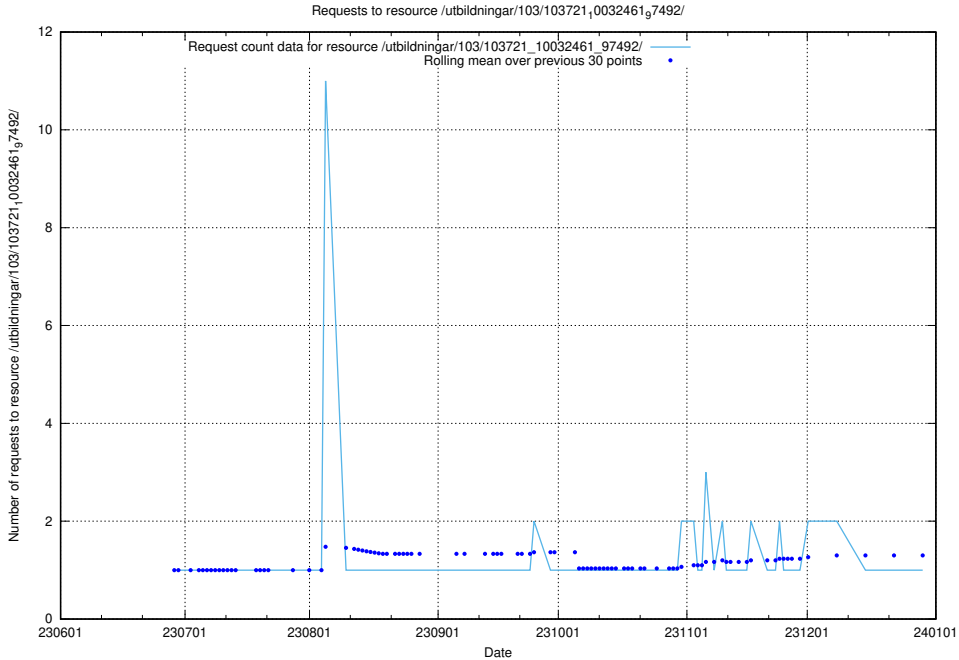

5.5233 Usage of /utbildningar/103/103721_10032461_97492/

Here, we count the number of requests to resource /utbildningar/103/103721_10032461_97492/.