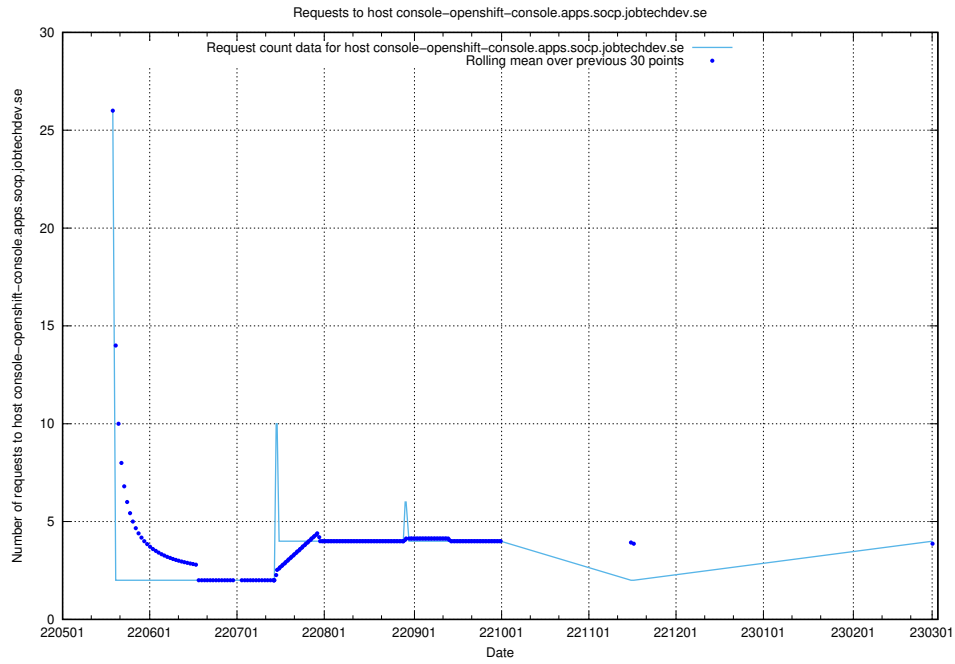

7.145 Usage of console-openshift-console.apps.socp.jobtechdev.se

Here, we count the number of requests to host console-openshift-console.apps.socp.jobtechdev.se.