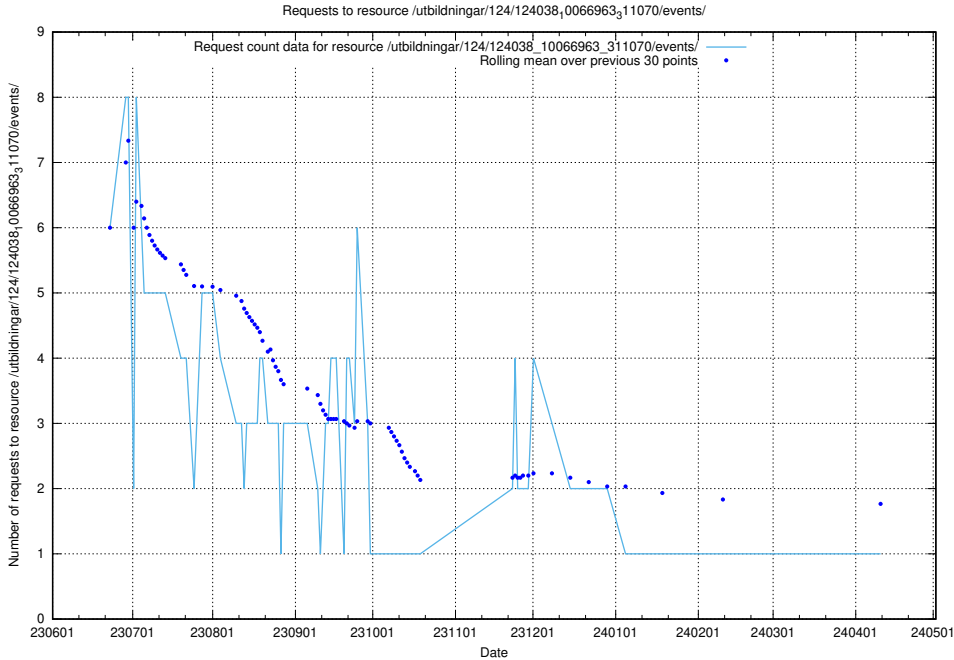

5.5258 Usage of /utbildningar/124/124038_10066963_311070/events/

Here, we count the number of requests to resource /utbildningar/124/124038_10066963_311070/events/