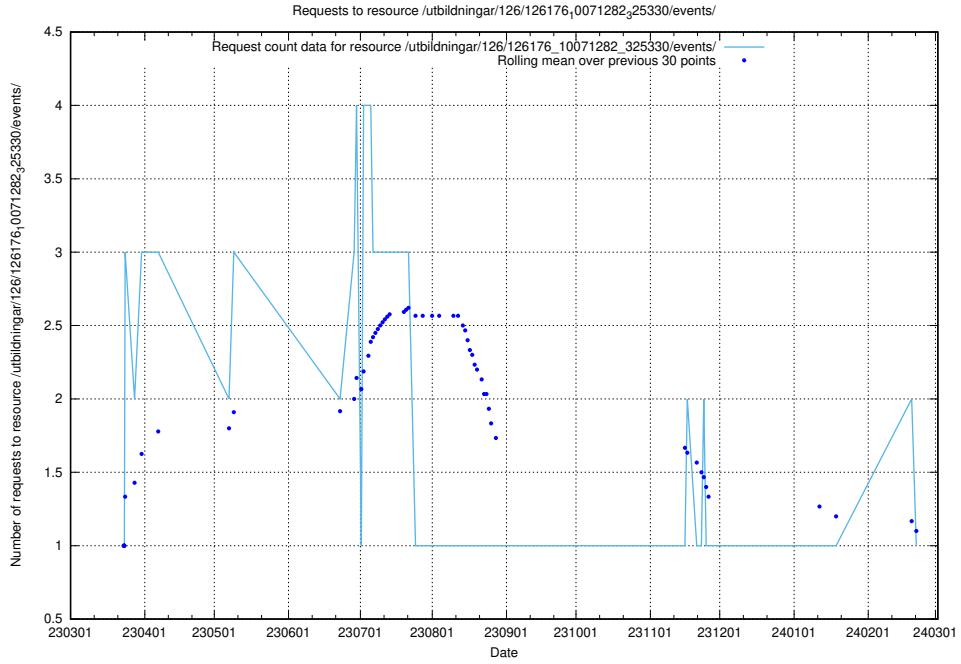

5.6126 Usage of /utbildningar/126/126176_10071282_325330/events/

Here, we count the number of requests to resource /utbildningar/126/126176_10071282_325330/events/