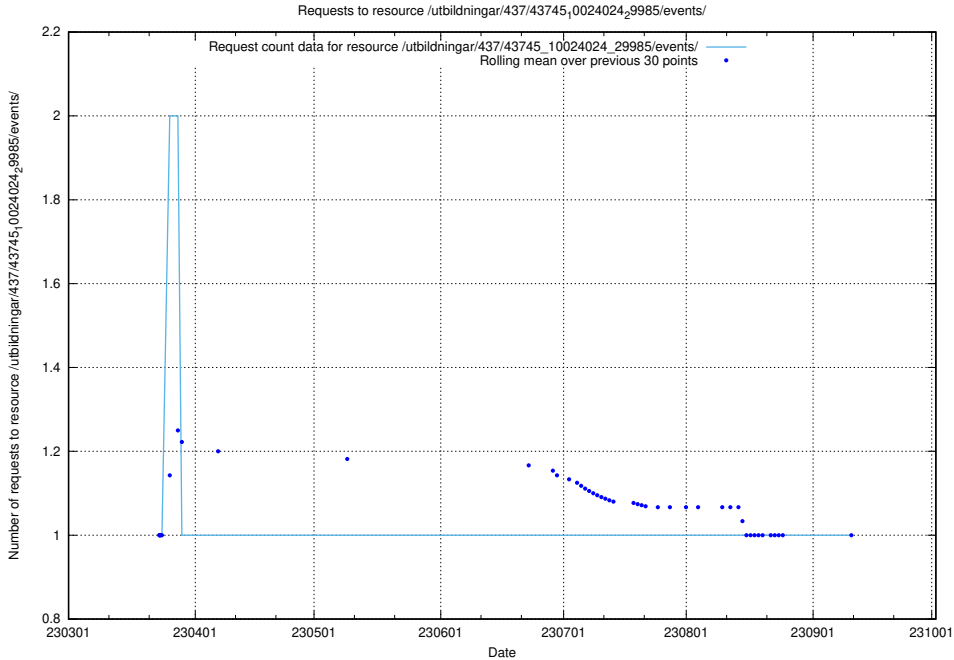

5.6086 Usage of /utbildningar/437/43745_10024024_29985/events/

Here, we count the number of requests to resource /utbildningar/437/43745_10024024_29985/events/.