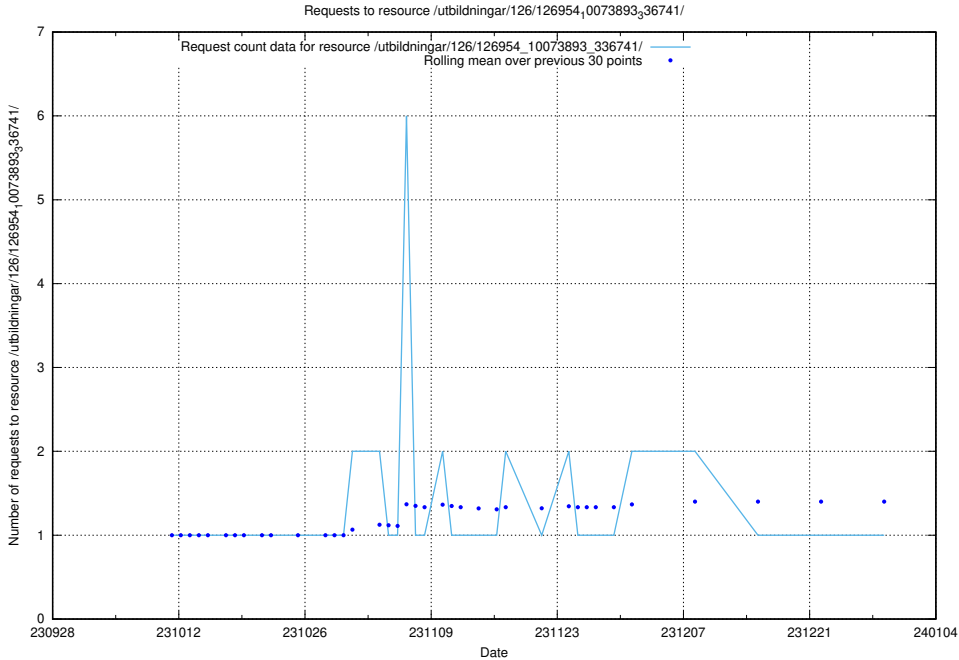

Here, we count the number of requests to resource /utbildningar/126/126954_10073893_336741/.

5.4084 Usage of /utbildningar/126/126751_10072075_331197/events/

Here, we count the number of requests to resource /utbildningar/126/126751_10072075_331197/events/