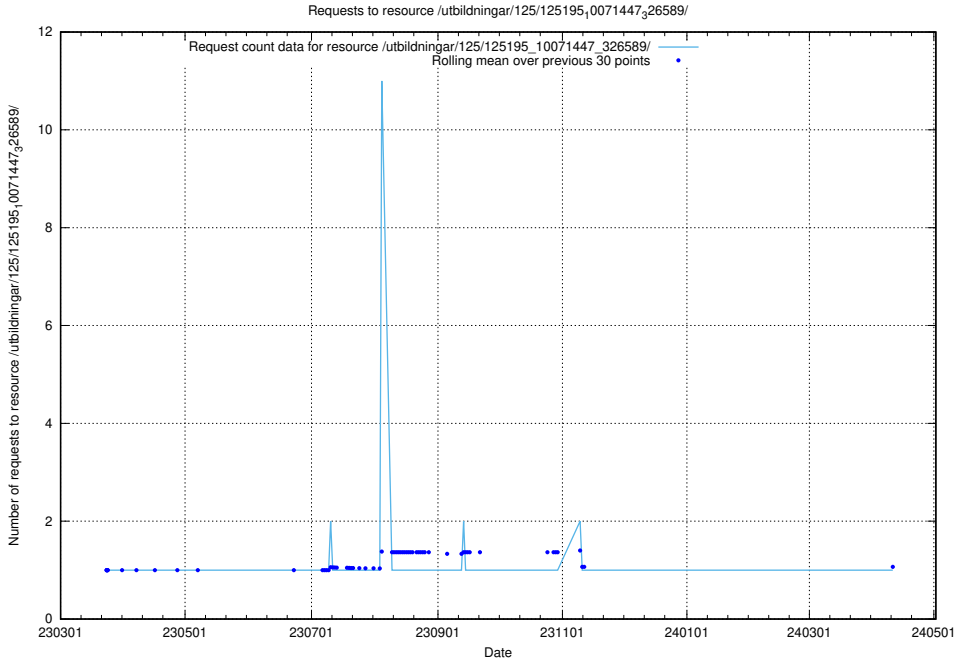

5.1123 Usage of /utbildningar/125/125195_10071447_326589/

Here, we count the number of requests to resource /utbildningar/125/125195_10071447_326589/.