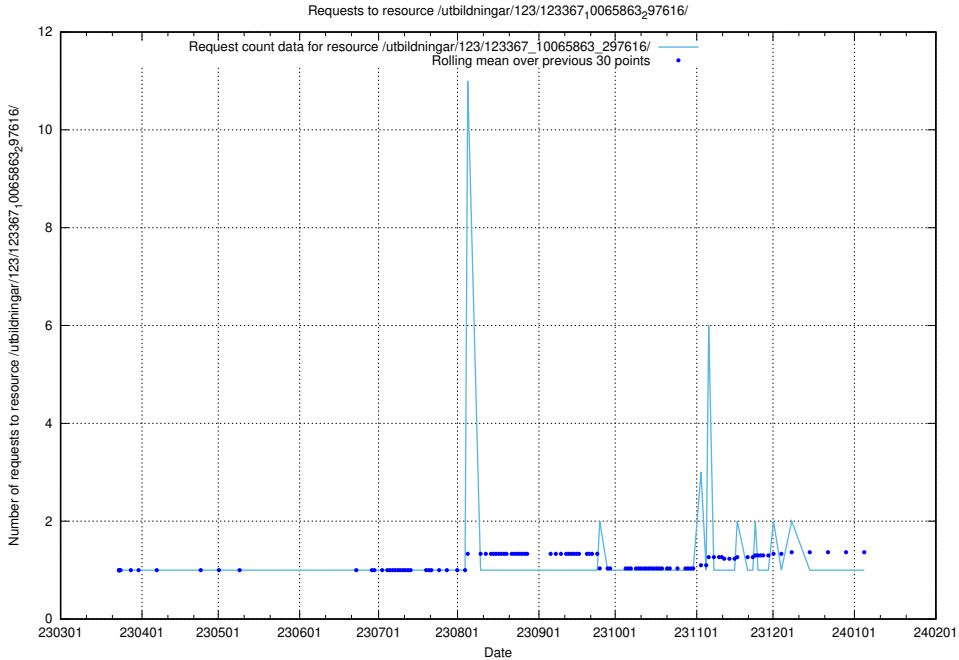

Here, we count the number of requests to resource /utbildningar/124/124854_10073707_336464/events/

5.4501 Usage of /utbildningar/123/123367_10065863_297616/

Here, we count the number of requests to resource /utbildningar/123/123367_10065863_297616/.