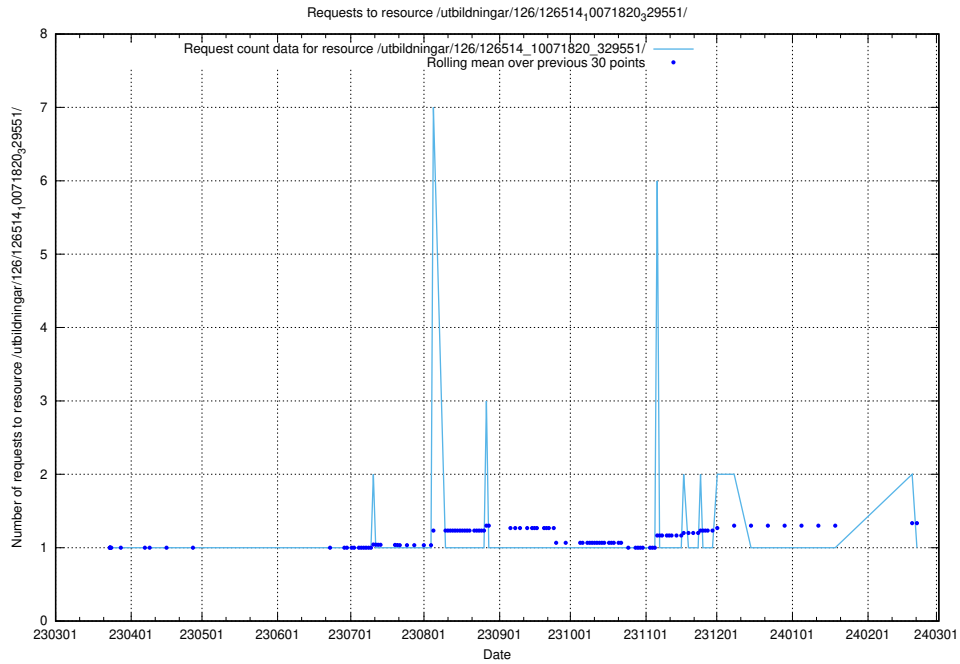

5.6107 Usage of /utbildningar/126/126514_10071820_329551/

Here, we count the number of requests to resource /utbildningar/126/126514_10071820_329551/.