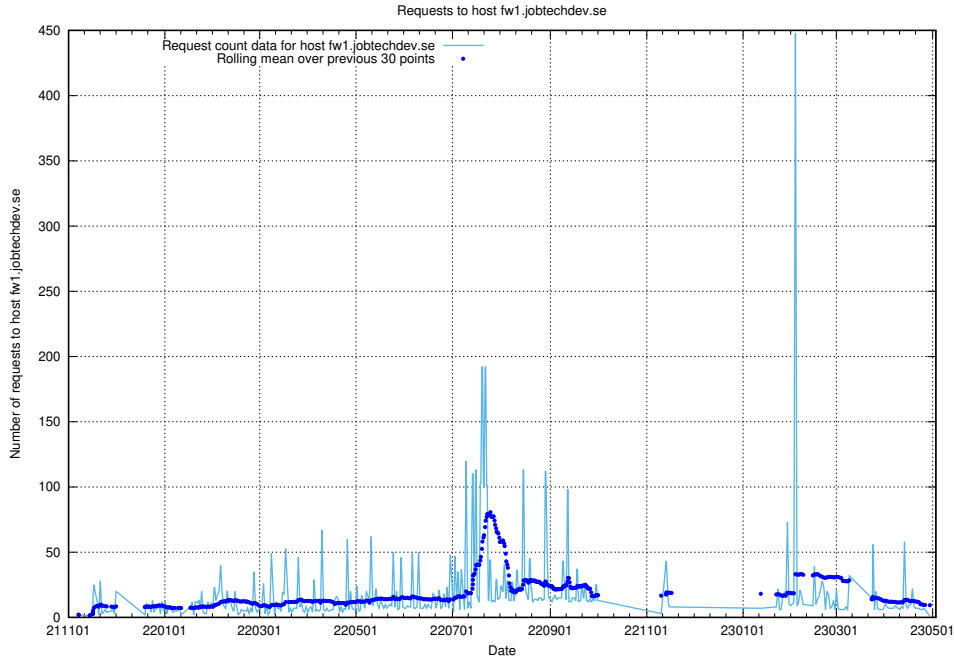

7.629 Usage of fw1.jobtechdev.se

Here, we count the number of requests to host fw1.jobtechdev.se.