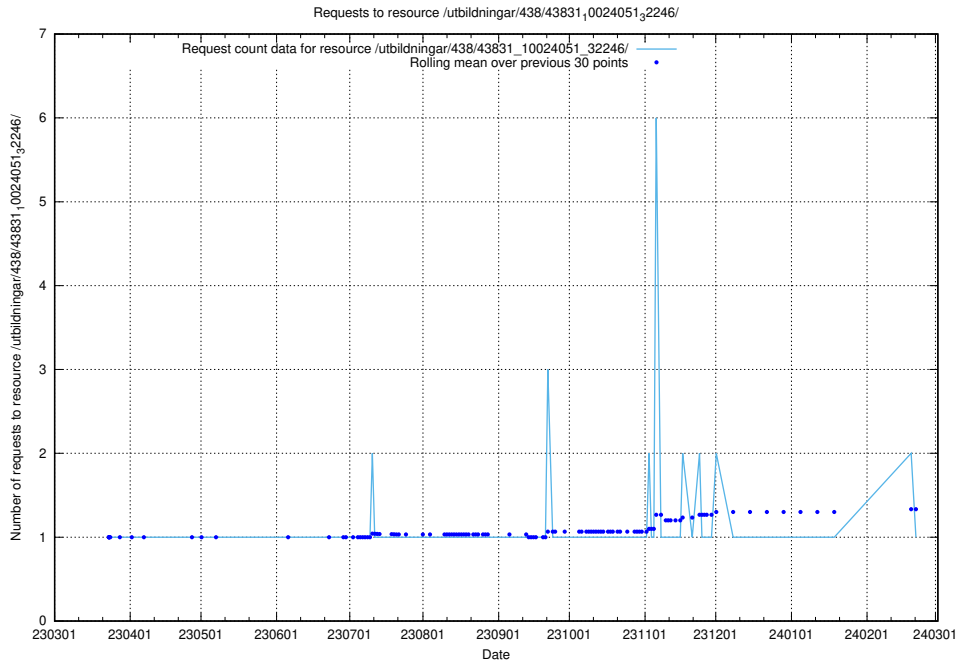

5.6033 Usage of /utbildningar/438/43831_10024051_32246/

Here, we count the number of requests to resource /utbildningar/438/43831_10024051_32246/.

5.6034 Usage of /utbildningar/438/43830_10023988_29949/events/