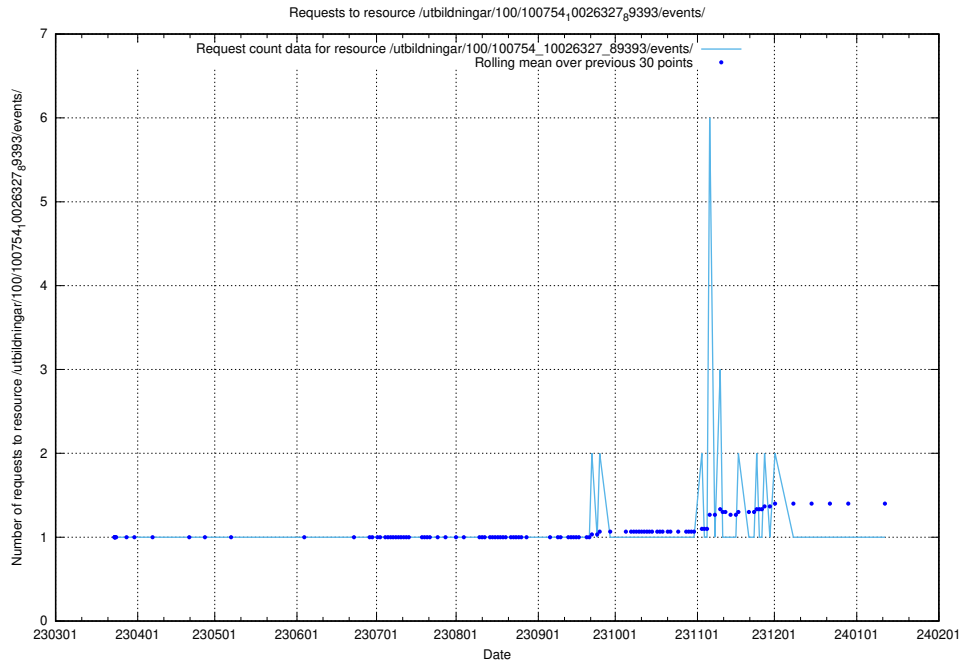

5.5255 Usage of /utbildningar/100/100754_10026327_89393/events/

Here, we count the number of requests to resource /utbildningar/100/100754_10026327_89393/events/.