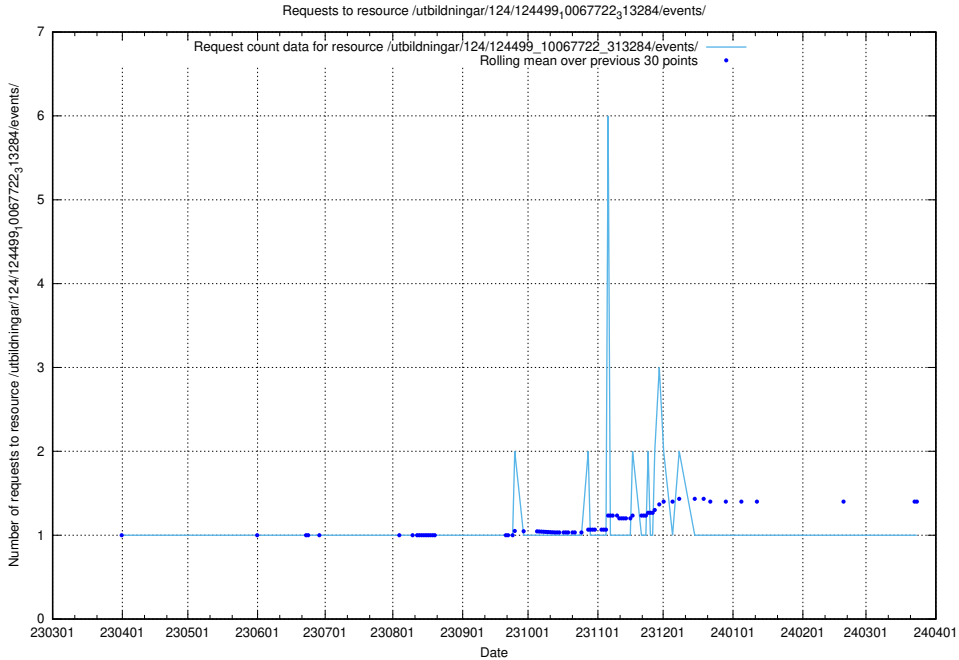

5.5751 Usage of /utbildningar/124/124499_10067722_313284/events/

Here, we count the number of requests to resource /utbildningar/124/124499_10067722_313284/events/