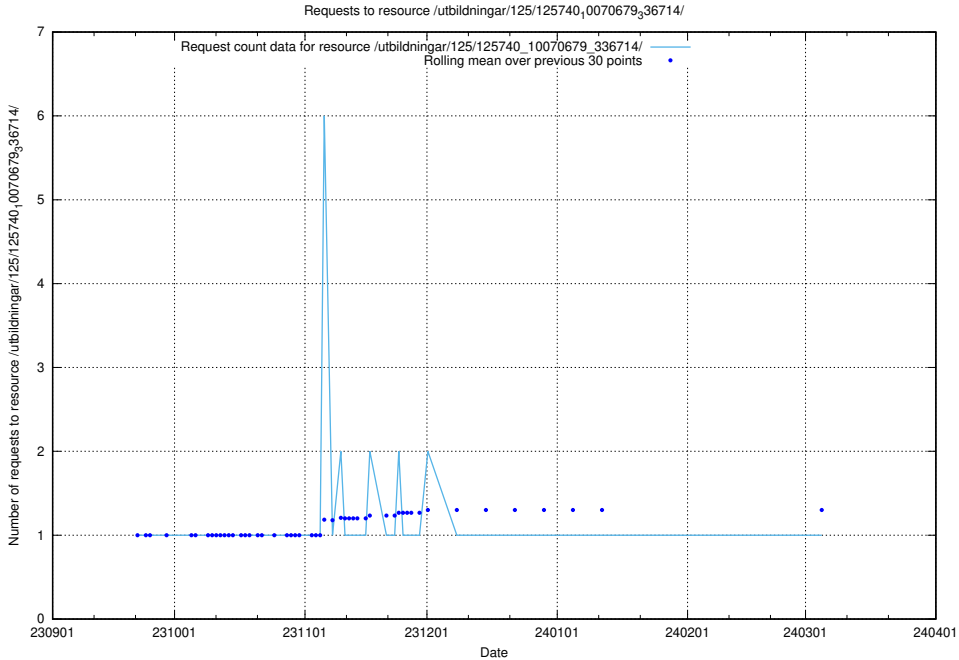

Here, we count the number of requests to resource /utbildningar/125/125740_10070679_336789/.

5.4225 Usage of /utbildningar/125/125740_10070679_336714/

Here, we count the number of requests to resource /utbildningar/125/125740_10070679_336714/.