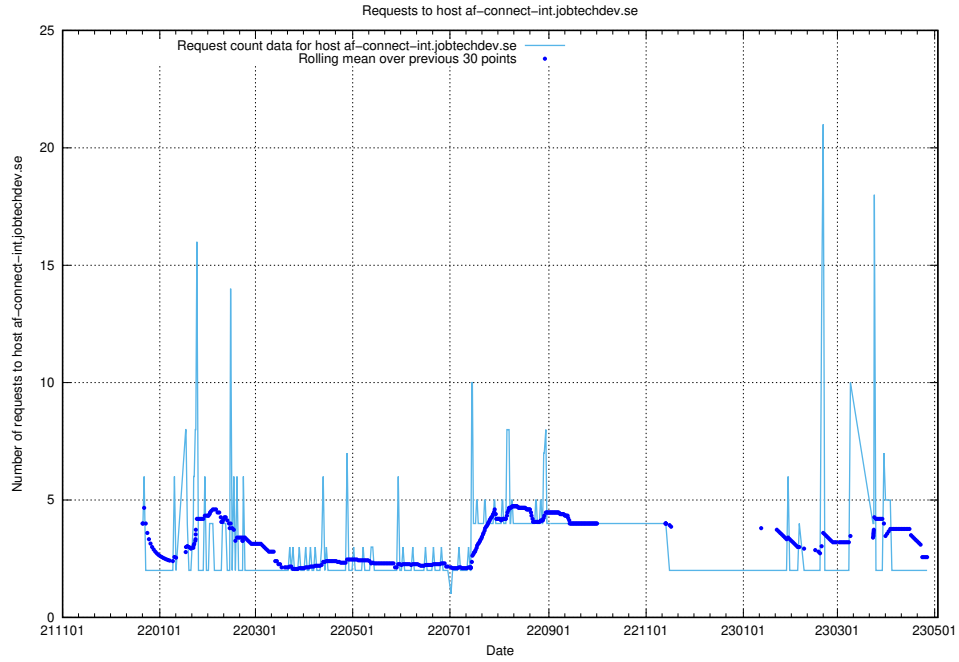

7.363 Usage of af-connect-int.jobtechdev.se

Here, we count the number of requests to host af-connect-int.jobtechdev.se.