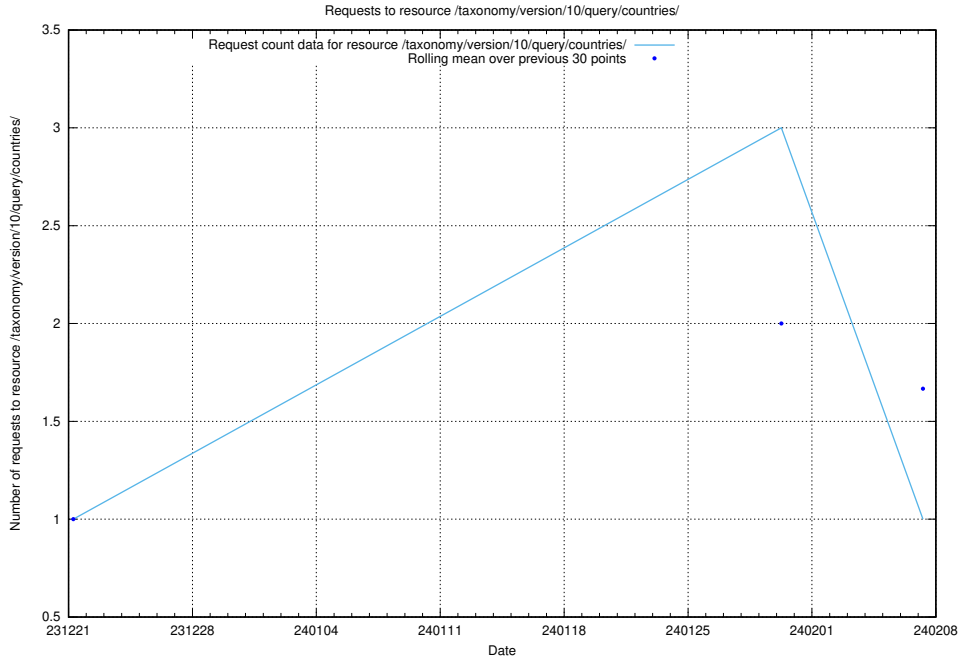

5.3634 Usage of /taxonomy/version/10/query/countries/

Here, we count the number of requests to resource /taxonomy/version/10/query/countries/.