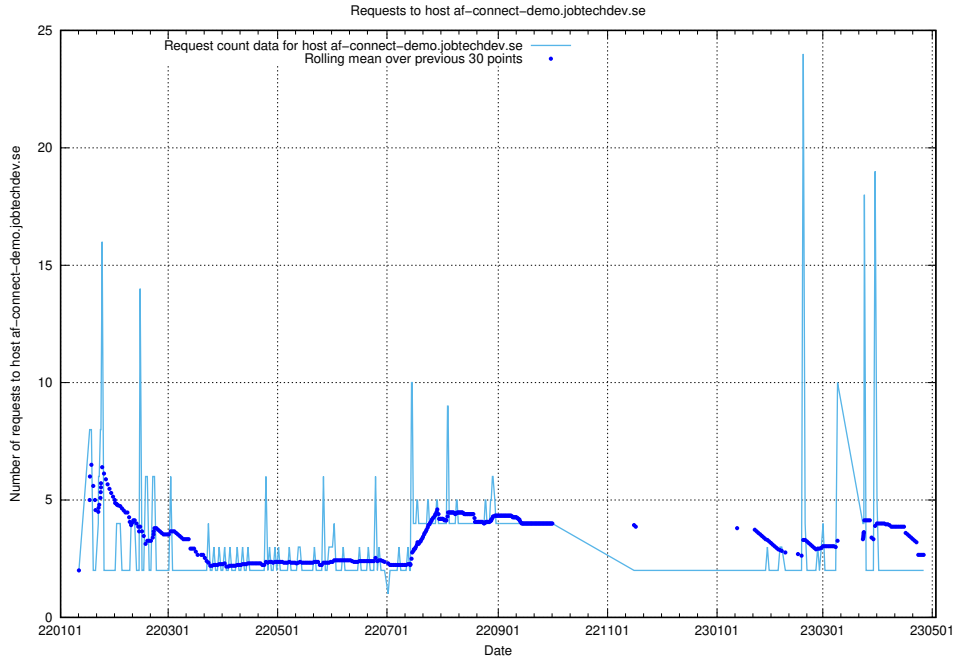

7.277 Usage of af-connect-demo.jobtechdev.se

Here, we count the number of requests to host af-connect-demo.jobtechdev.se.