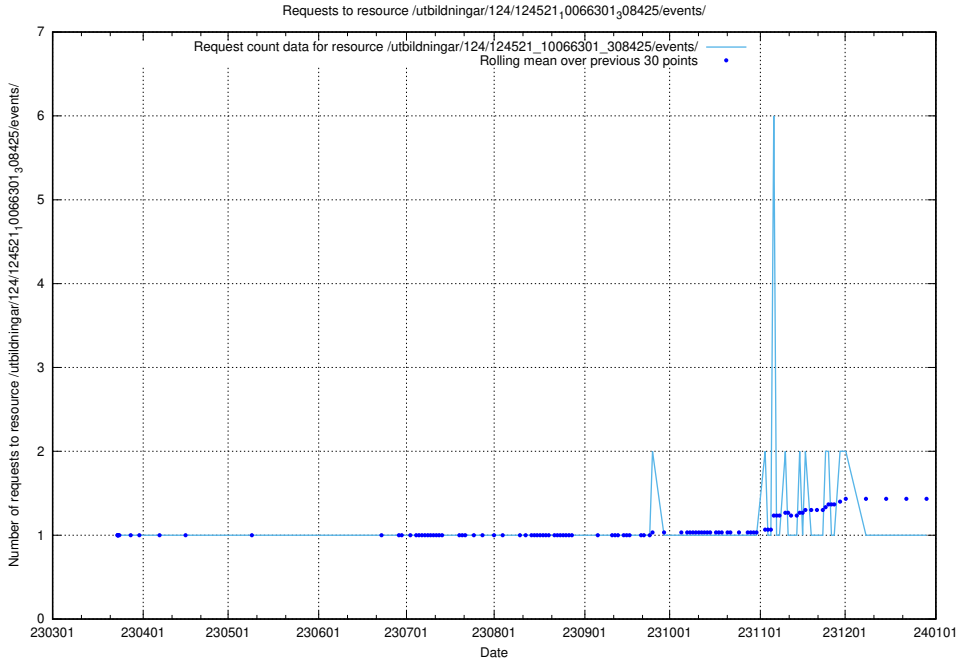

5.1217 Usage of /utbildningar/124/124521_10066301_308425/events/

Here, we count the number of requests to resource /utbildningar/124/124521_10066301_308425/events/

5.1218 Usage of /utbildningar/124/124521_10066301_308425/