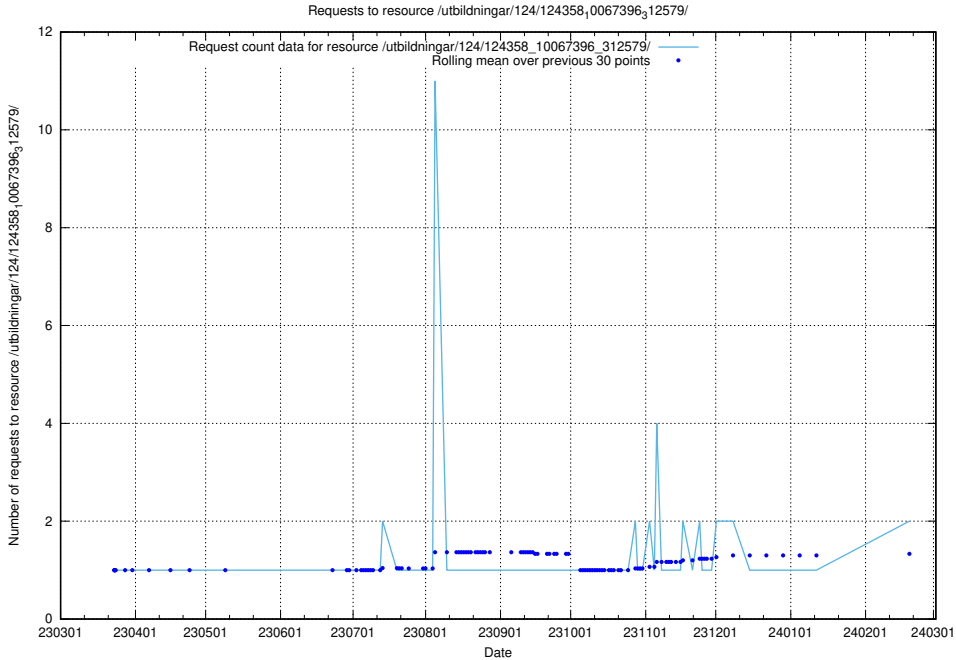

5.679 Usage of /utbildningar/124/124358_10067396_312579/

Here, we count the number of requests to resource /utbildningar/124/124358_10067396_312579/.