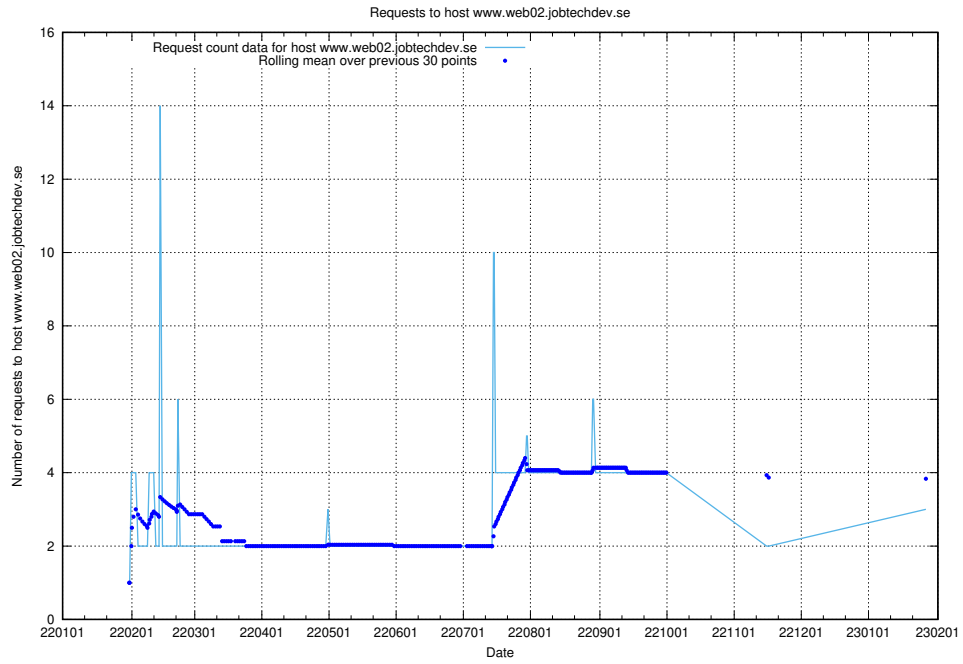

7.234 Usage of www.web02.jobtechdev.se

Here, we count the number of requests to host www.web02.jobtechdev.se.