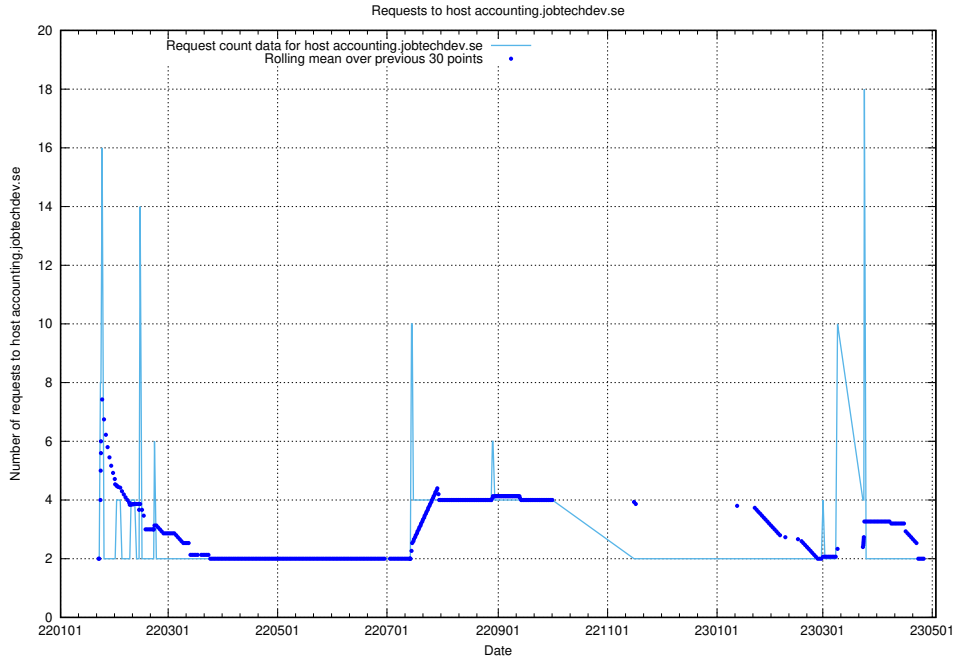

7.257 Usage of accounting.jobtechdev.se

Here, we count the number of requests to host accounting.jobtechdev.se.