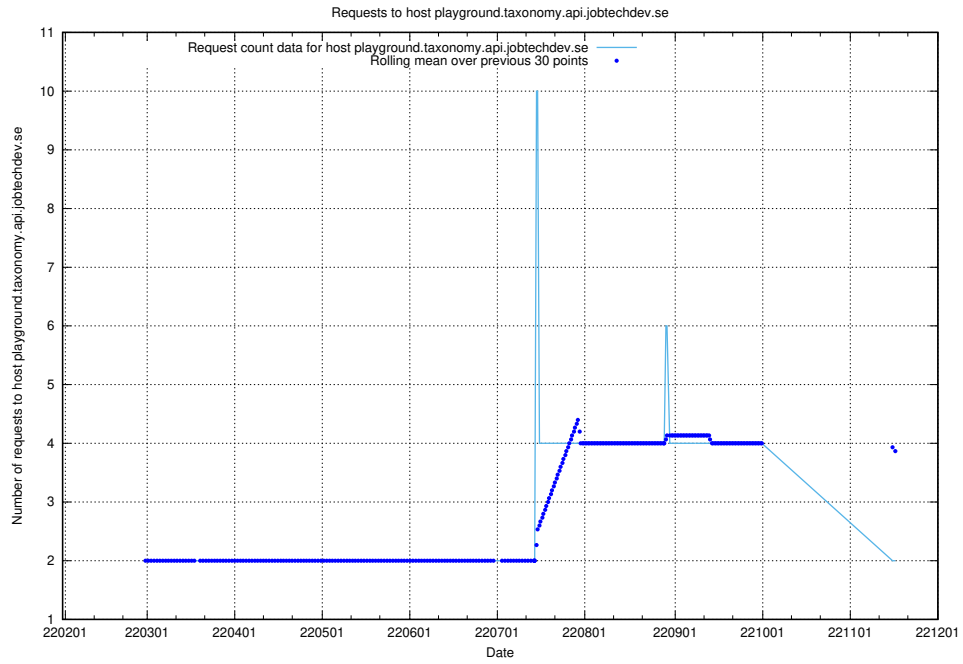

7.505 Usage of playground.taxonomy.api.jobtechdev.se

Here, we count the number of requests to host playground.taxonomy.api.jobtechdev.se.

7.506 Usage of jobscanner.jobtechdev.se:443

Here, we count the number of requests to host jobscanner.jobtechdev.se:443.