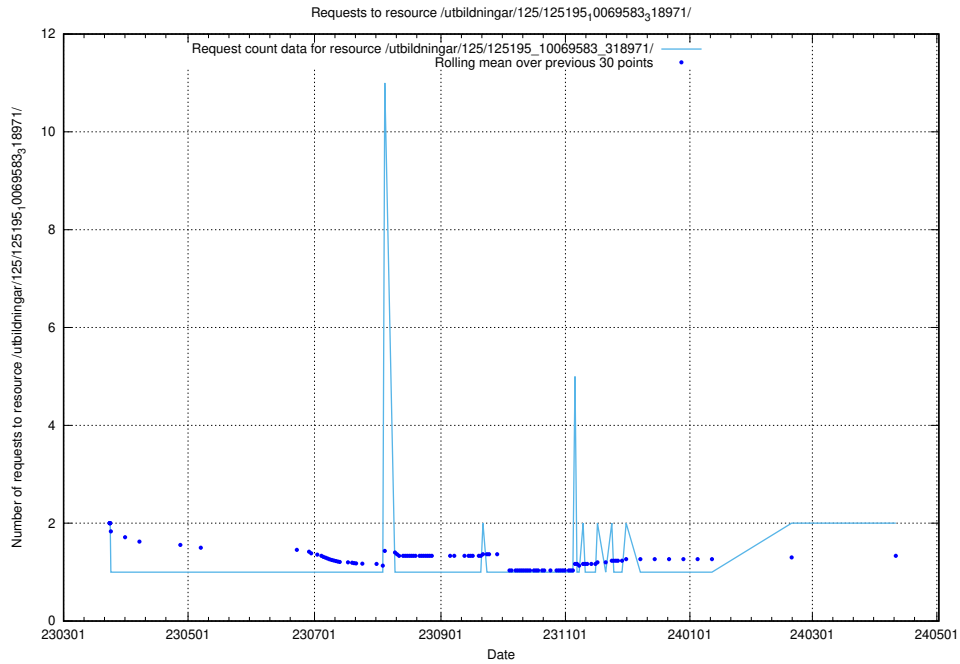

5.949 Usage of /utbildningar/125/125195_10069583_318971/

Here, we count the number of requests to resource /utbildningar/125/125195_10069583_318971/.