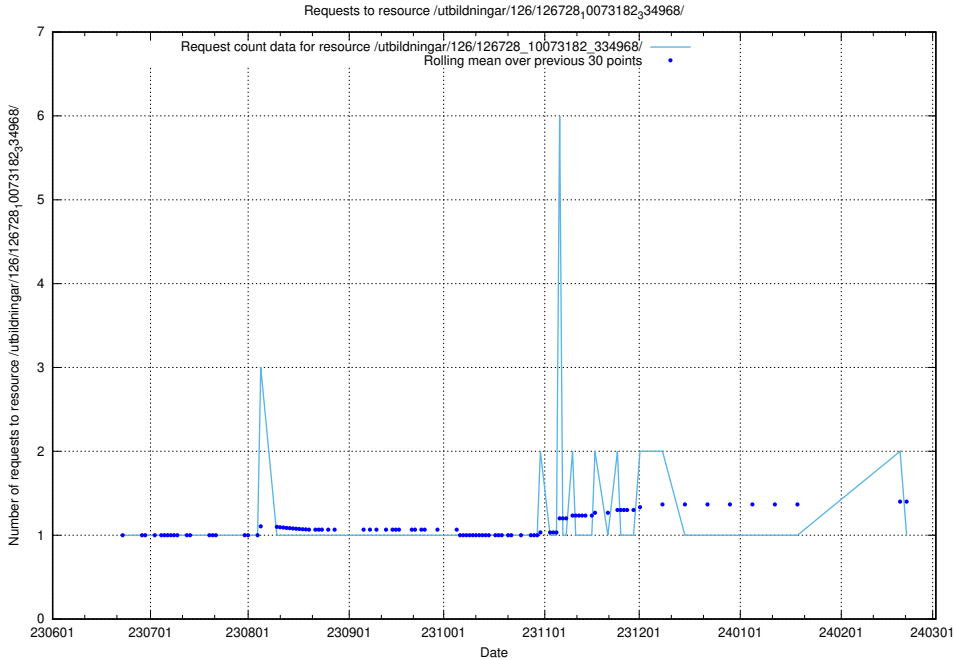

5.5297 Usage of /utbildningar/126/126728_10073182_334968/

Here, we count the number of requests to resource /utbildningar/126/126728_10073182_334968/.