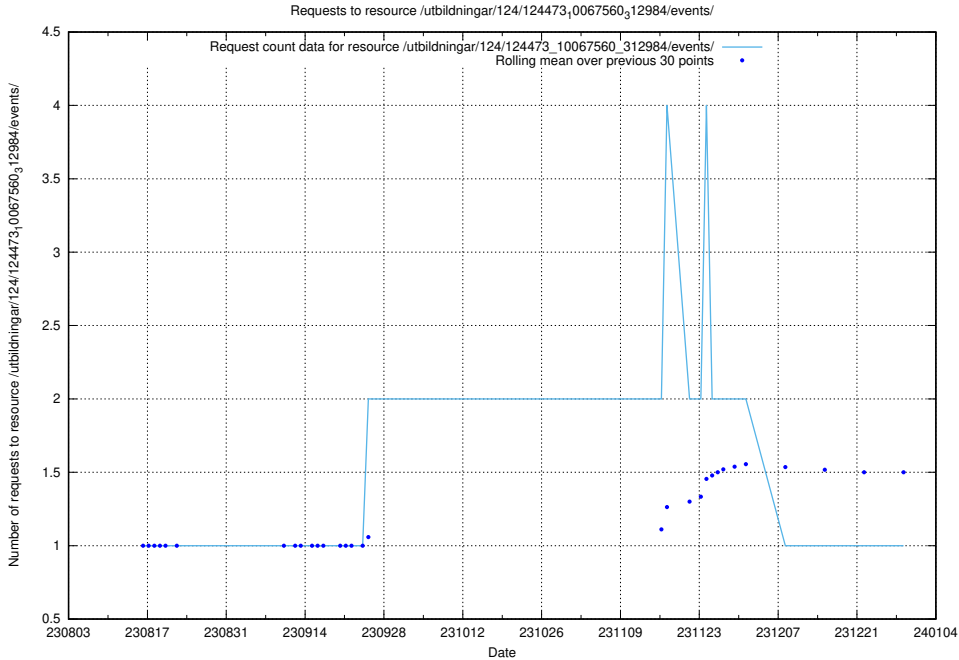

5.4508 Usage of /utbildningar/124/124473_10067560_312984/events/

Here, we count the number of requests to resource /utbildningar/124/124473_10067560_312984/events/