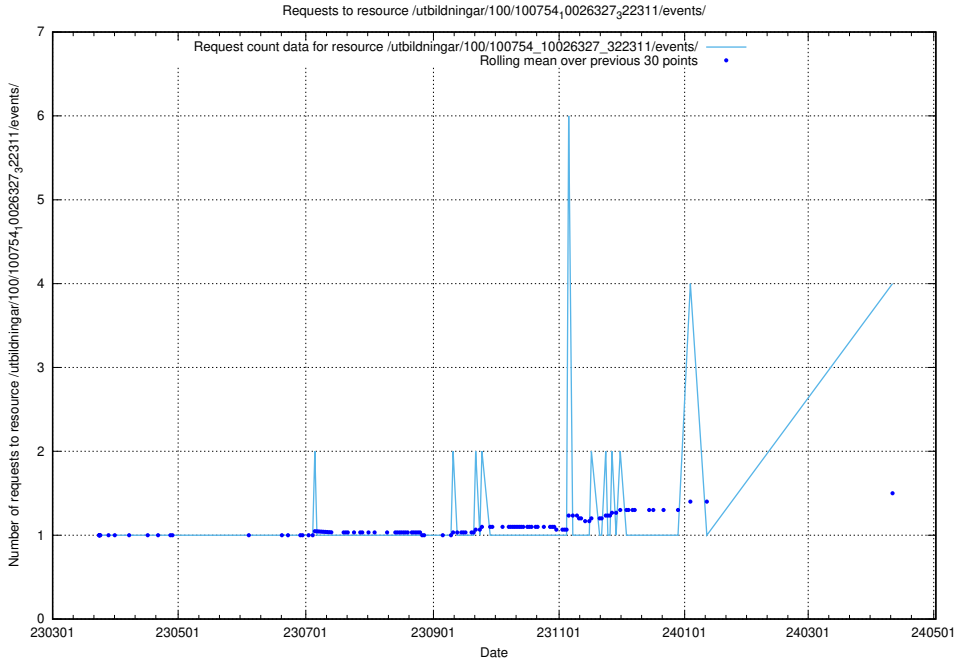

5.237 Usage of /utbildningar/100/100754_10026327_322311/events/

Here, we count the number of requests to resource /utbildningar/100/100754_10026327_322311/events/