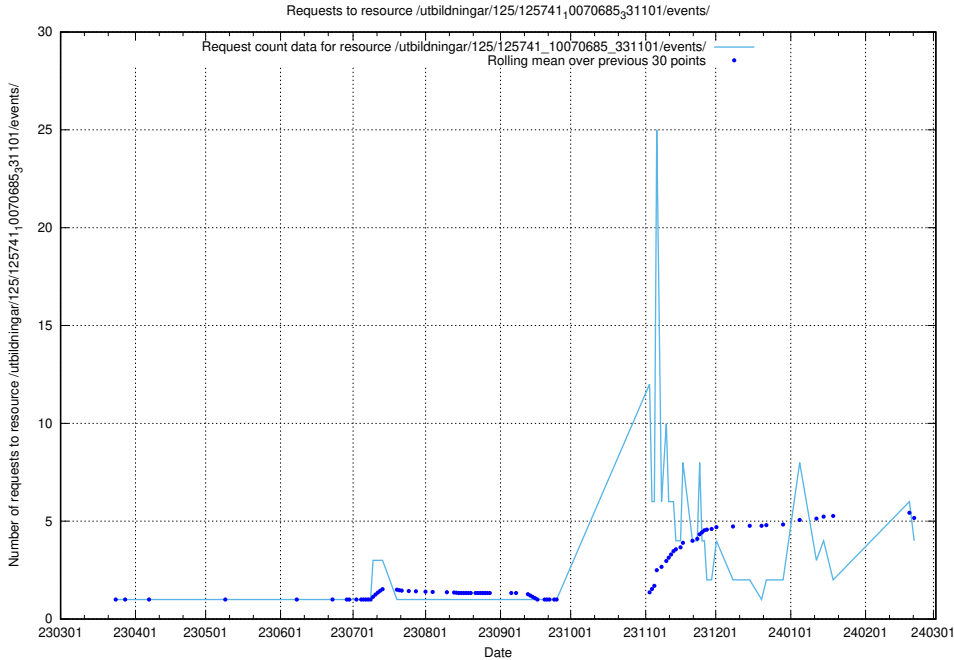

5.251 Usage of /utbildningar/125/125741_10070685_331101/events/

Here, we count the number of requests to resource /utbildningar/125/125741_10070685_331101/events/