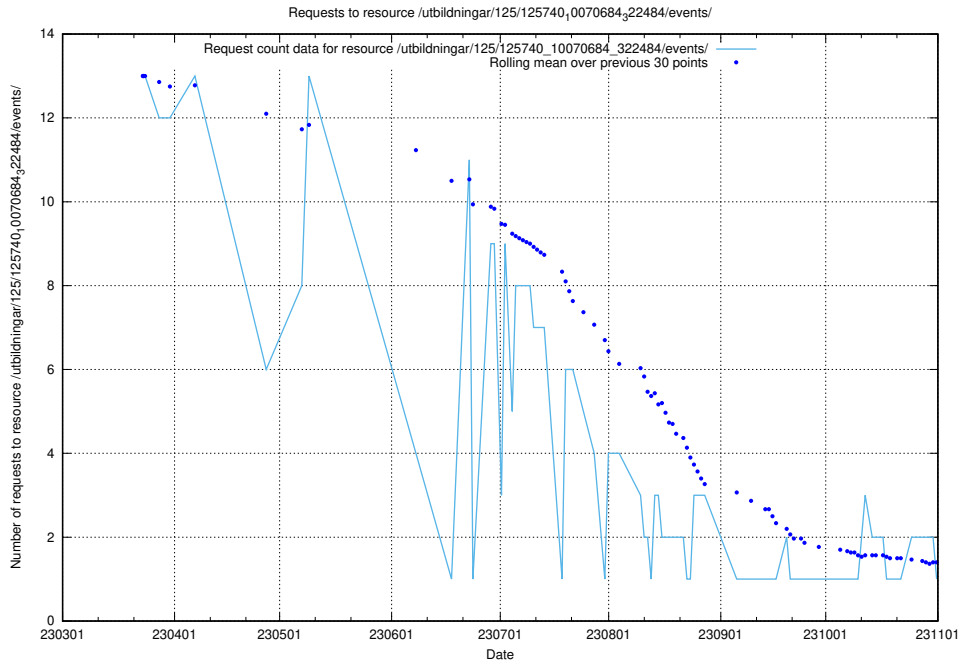

5.5954 Usage of /utbildningar/125/125740_10070684_322484/events/

Here, we count the number of requests to resource /utbildningar/125/125740_10070684_322484/events/