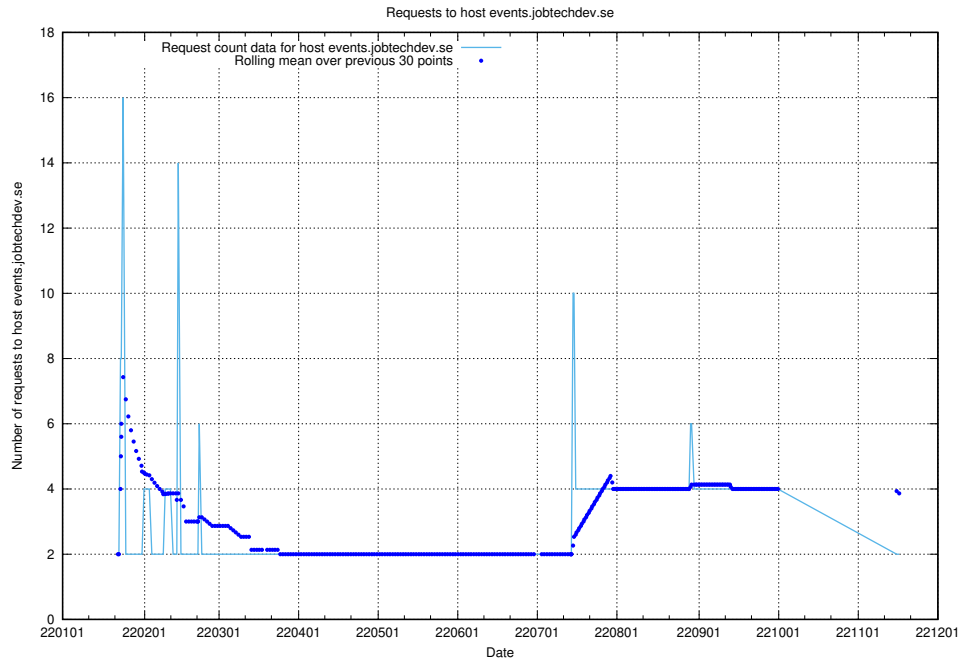

7.596 Usage of events.jobtechdev.se

Here, we count the number of requests to host events.jobtechdev.se.