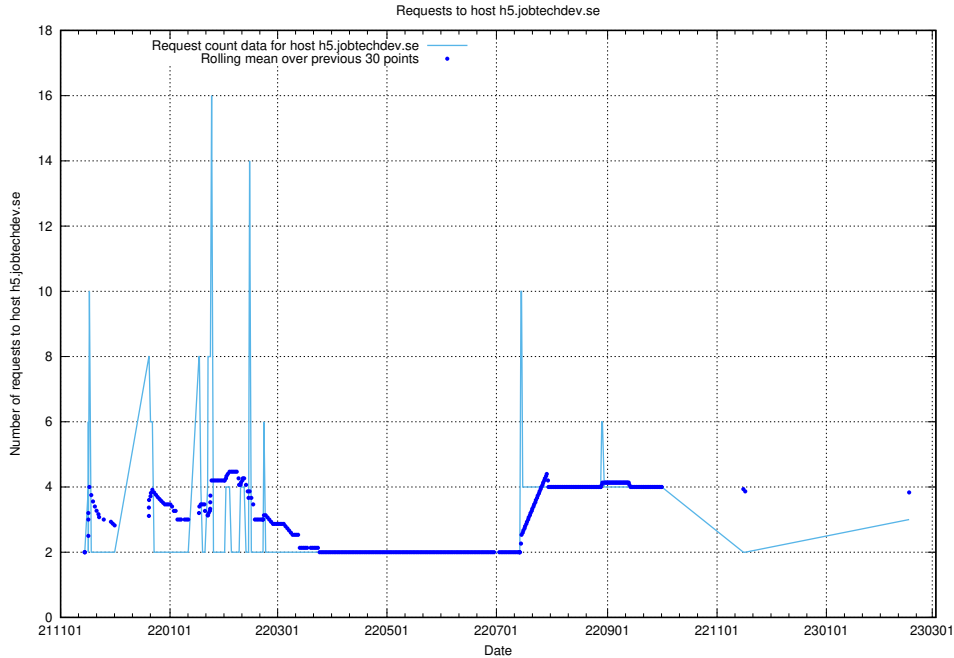

7.161 Usage of h5.jobtechdev.se

Here, we count the number of requests to host h5.jobtechdev.se.