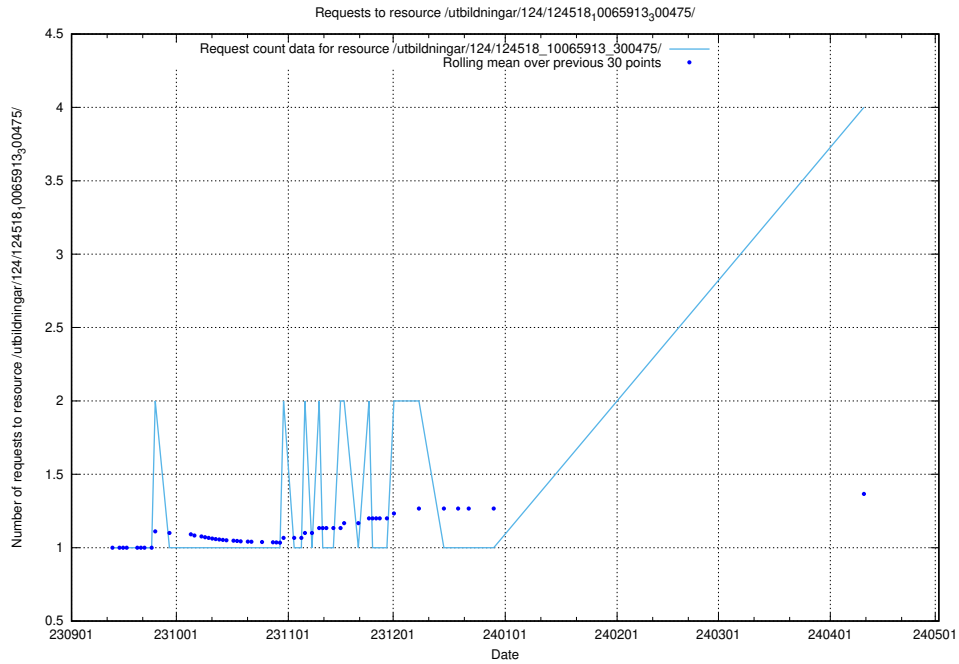

5.219 Usage of /utbildningar/124/124518_10065913_300475/

Here, we count the number of requests to resource /utbildningar/124/124518_10065913_300475/.