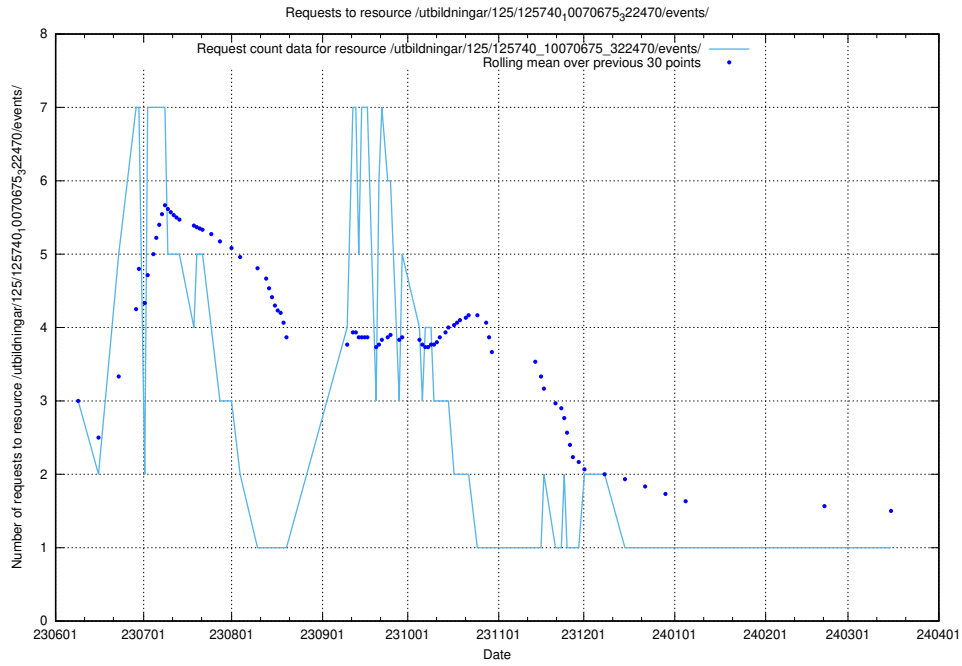

5.5583 Usage of /utbildningar/125/125740_10070675_322470/events/

Here, we count the number of requests to resource /utbildningar/125/125740_10070675_322470/events/