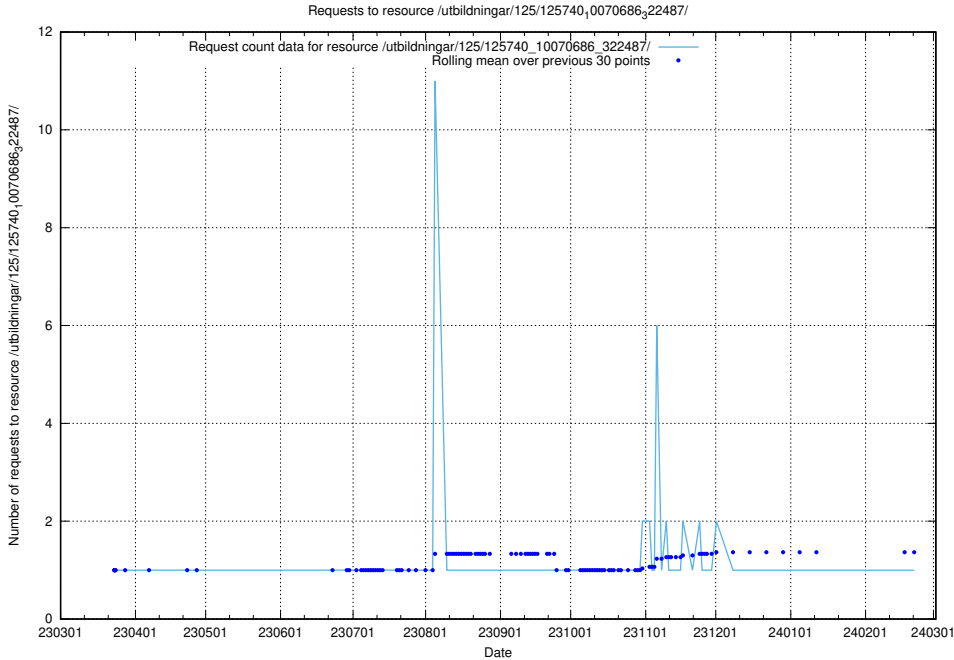

5.989 Usage of /utbildningar/125/125740_10070686_322487/

Here, we count the number of requests to resource /utbildningar/125/125740_10070686_322487/.