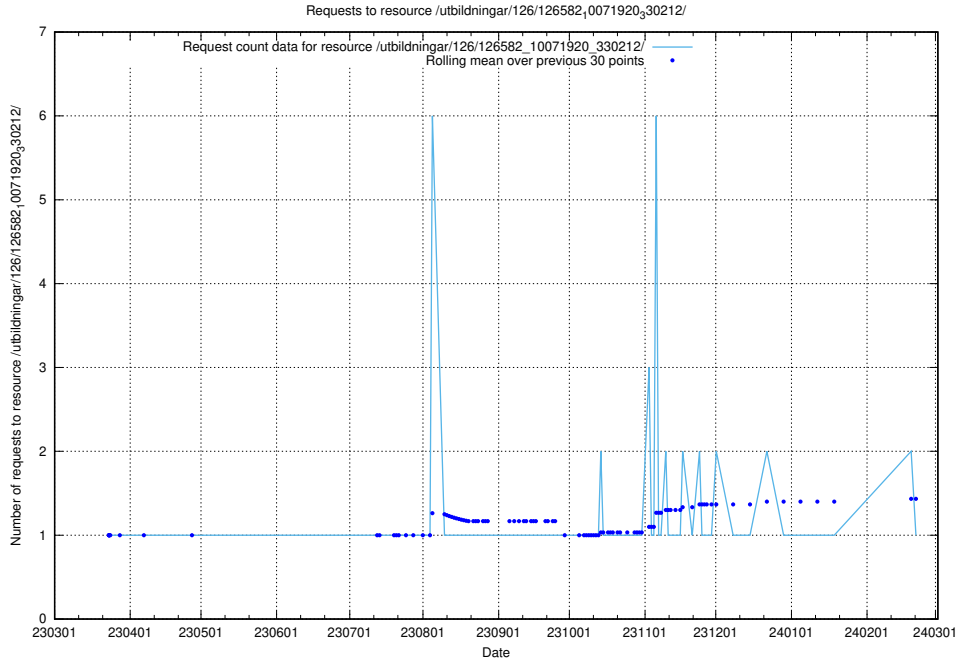

5.6097 Usage of /utbildningar/126/126582_10071920_330212/

Here, we count the number of requests to resource /utbildningar/126/126582_10071920_330212/.