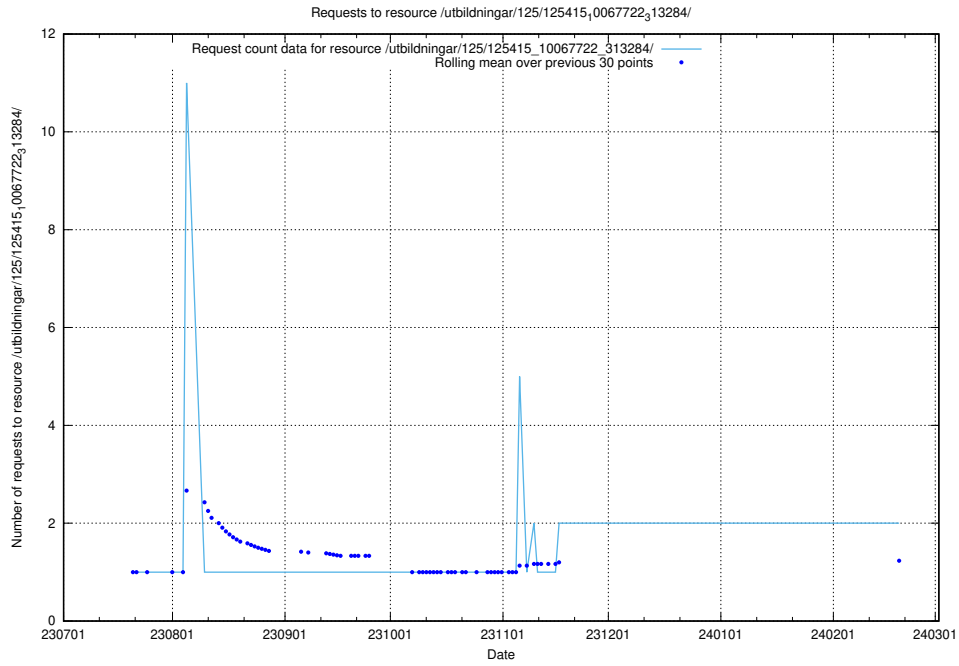

5.793 Usage of /utbildningar/125/125415_10067722_313284/

Here, we count the number of requests to resource /utbildningar/125/125415_10067722_313284/.