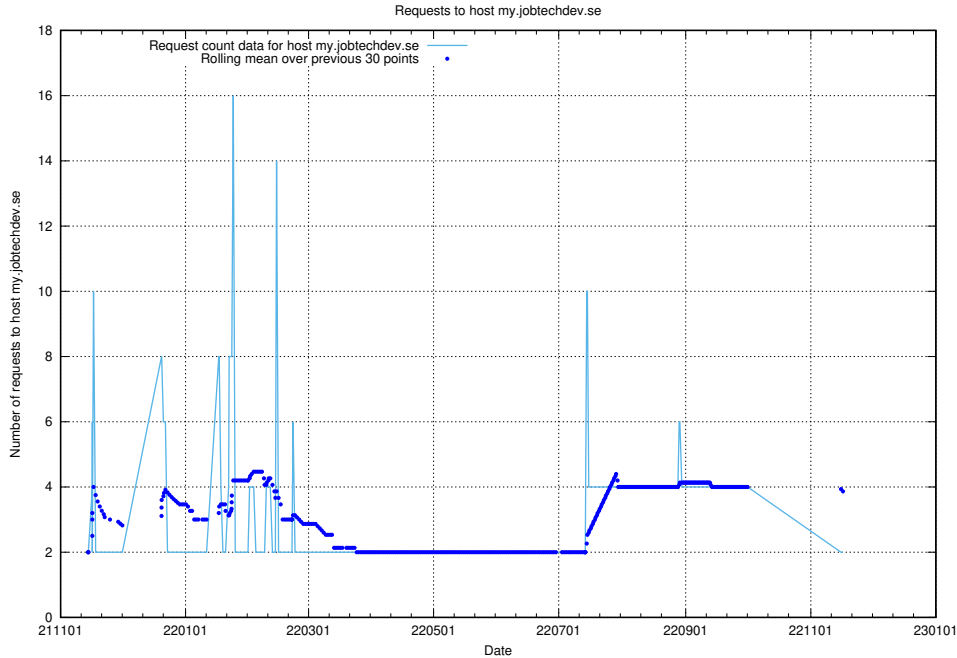

7.561 Usage of my.jobtechdev.se

Here, we count the number of requests to host my.jobtechdev.se.