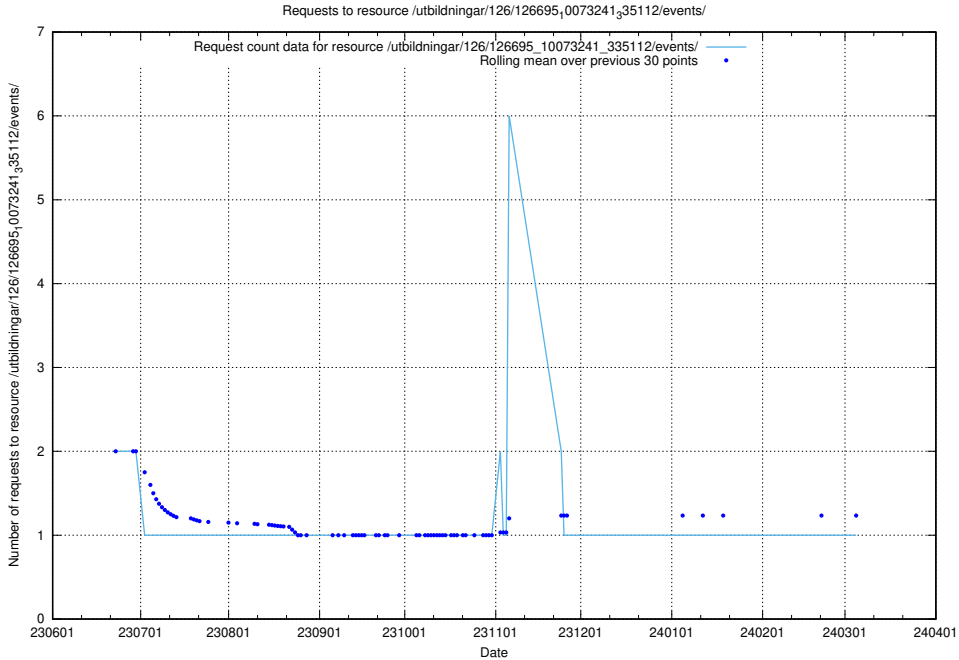

5.5262 Usage of /utbildningar/126/126695_10073241_335112/events/

Here, we count the number of requests to resource /utbildningar/126/126695_10073241_335112/events/