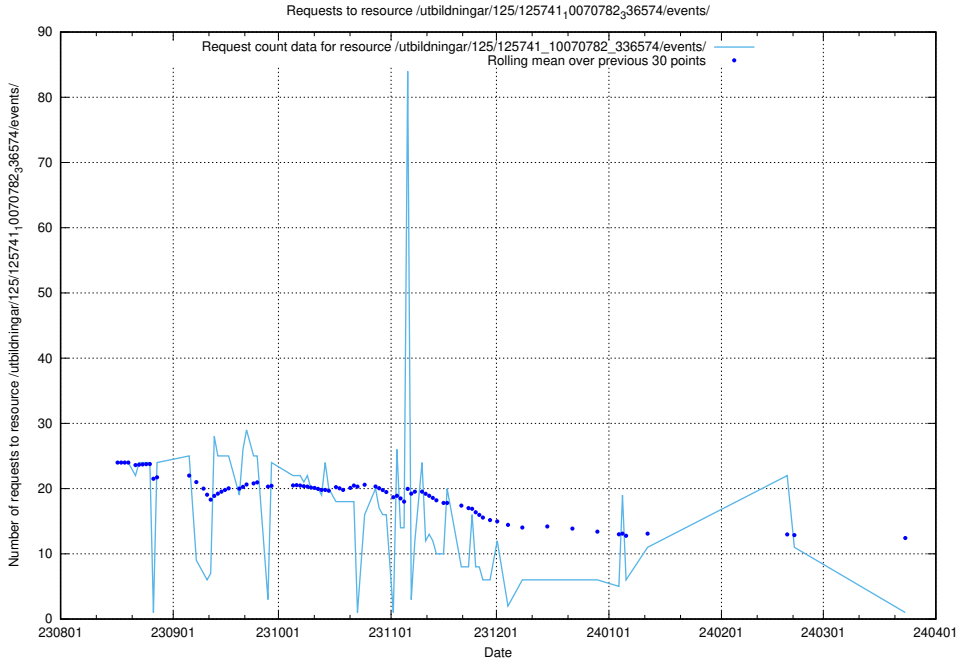

5.4490 Usage of /utbildningar/125/125741_10070782_336574/events/

Here, we count the number of requests to resource /utbildningar/125/125741_10070782_336574/events/