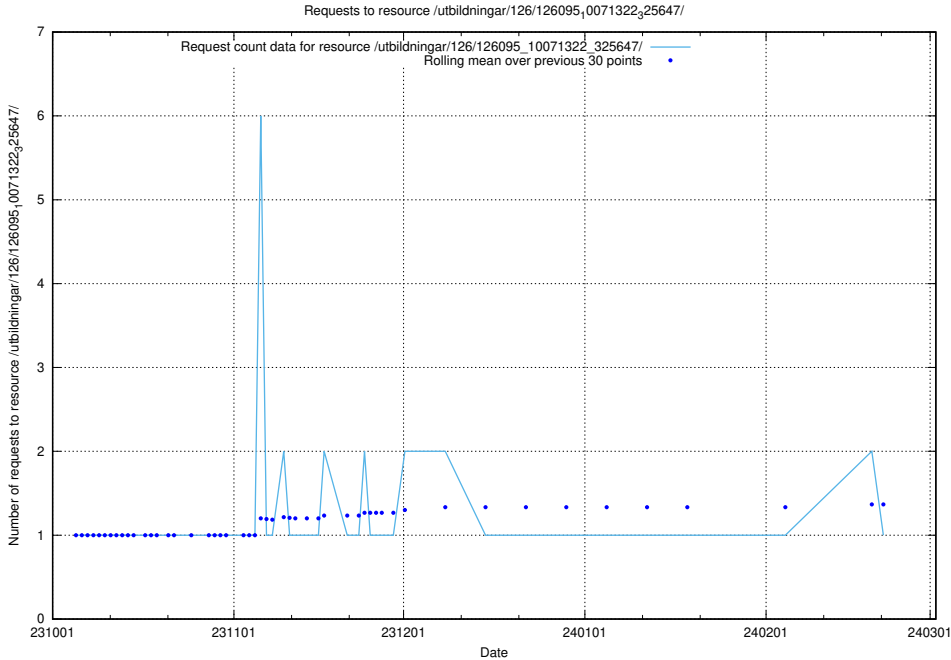

5.4123 Usage of /utbildningar/126/126095_10071322_325647/

Here, we count the number of requests to resource /utbildningar/126/126095_10071322_325647/.