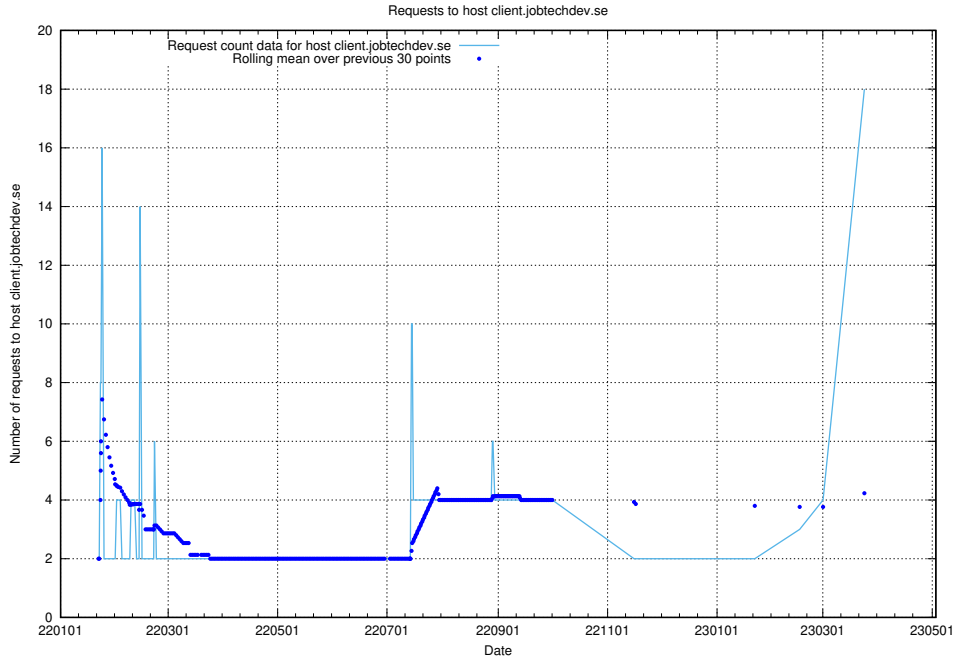

7.35 Usage of client.jobtechdev.se

Here, we count the number of requests to host client.jobtechdev.se.