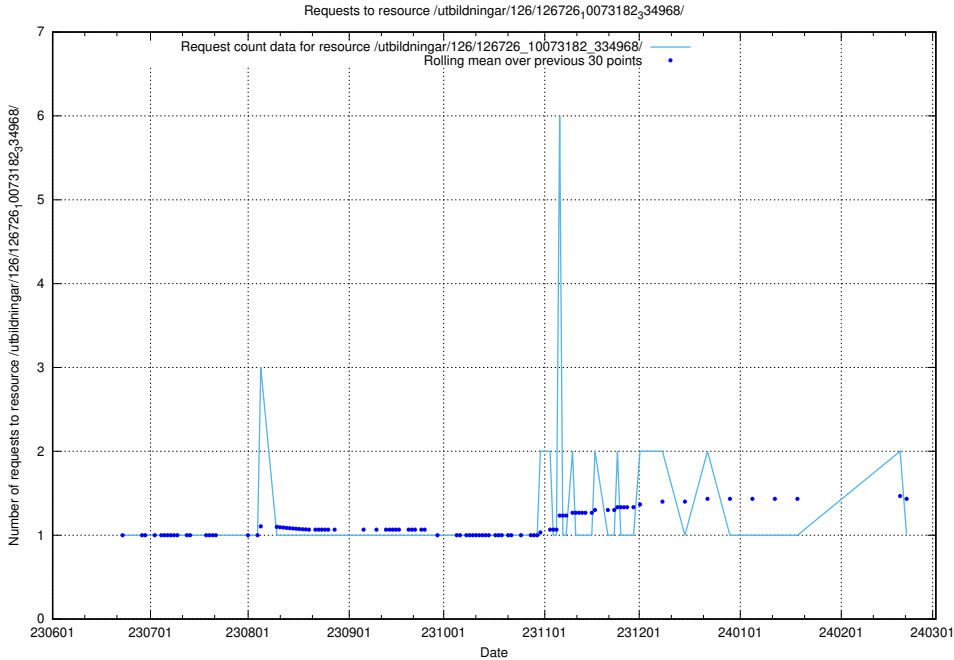

5.5299 Usage of /utbildningar/126/126726_10073182_334968/

Here, we count the number of requests to resource /utbildningar/126/126726_10073182_334968/.