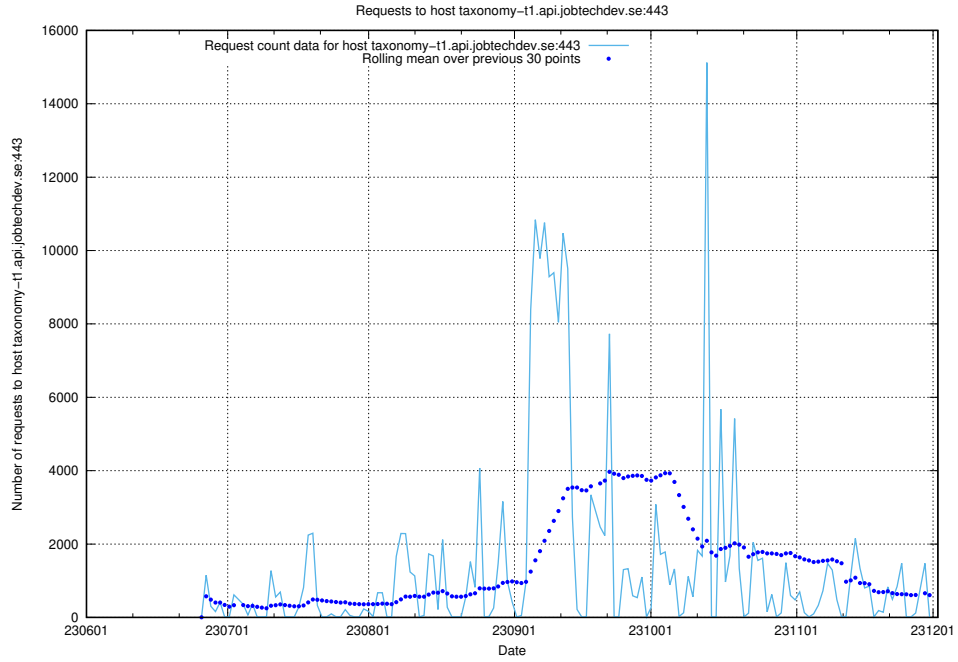

7.58 Usage of taxonomy-t1.api.jobtechdev.se:443

Here, we count the number of requests to host taxonomy-t1.api.jobtechdev.se:443.