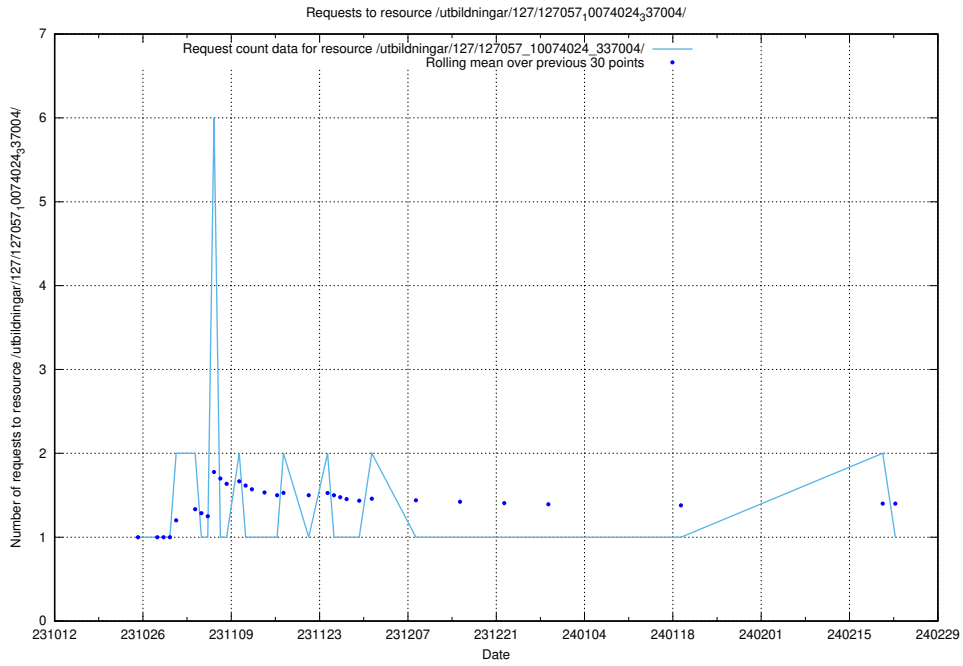

5.3930 Usage of /utbildningar/127/127057_10074024_337004/

Here, we count the number of requests to resource /utbildningar/127/127057_10074024_337004/.