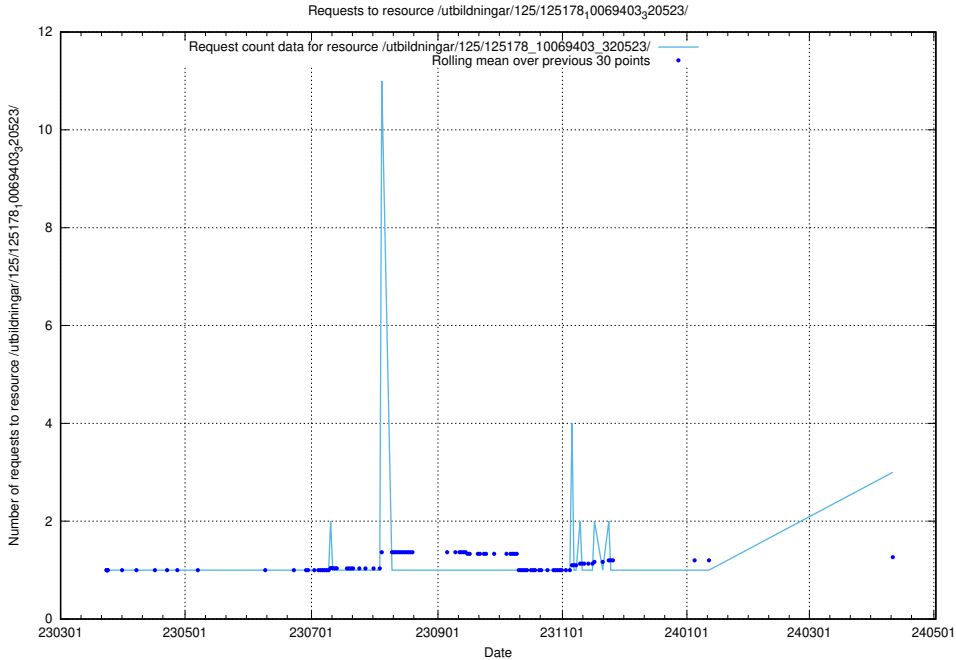

5.272 Usage of /utbildningar/125/125178_10069403_320523/

Here, we count the number of requests to resource /utbildningar/125/125178_10069403_320523/.