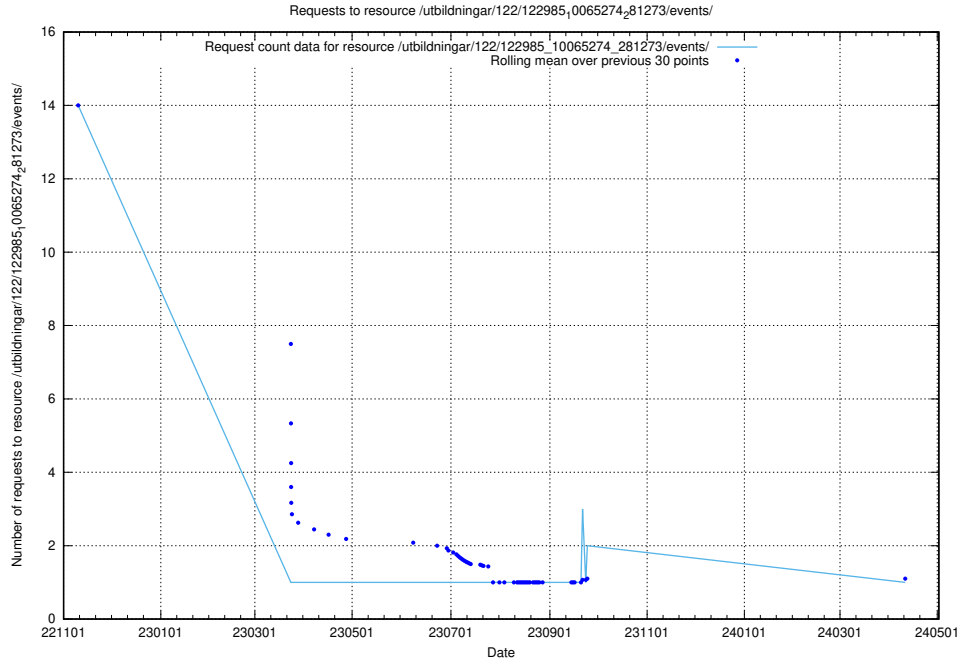

5.5929 Usage of /utbildningar/122/122985_10065274_281273/events/

Here, we count the number of requests to resource /utbildningar/122/122985_10065274_281273/events/