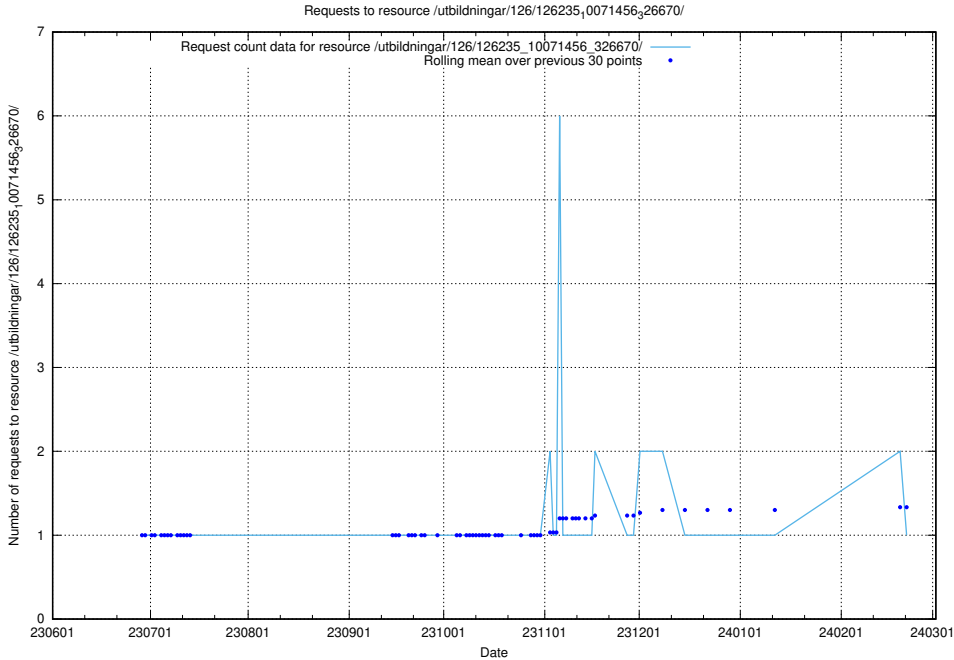

5.5161 Usage of /utbildningar/126/126235_10071456_326670/

Here, we count the number of requests to resource /utbildningar/126/126235_10071456_326670/.