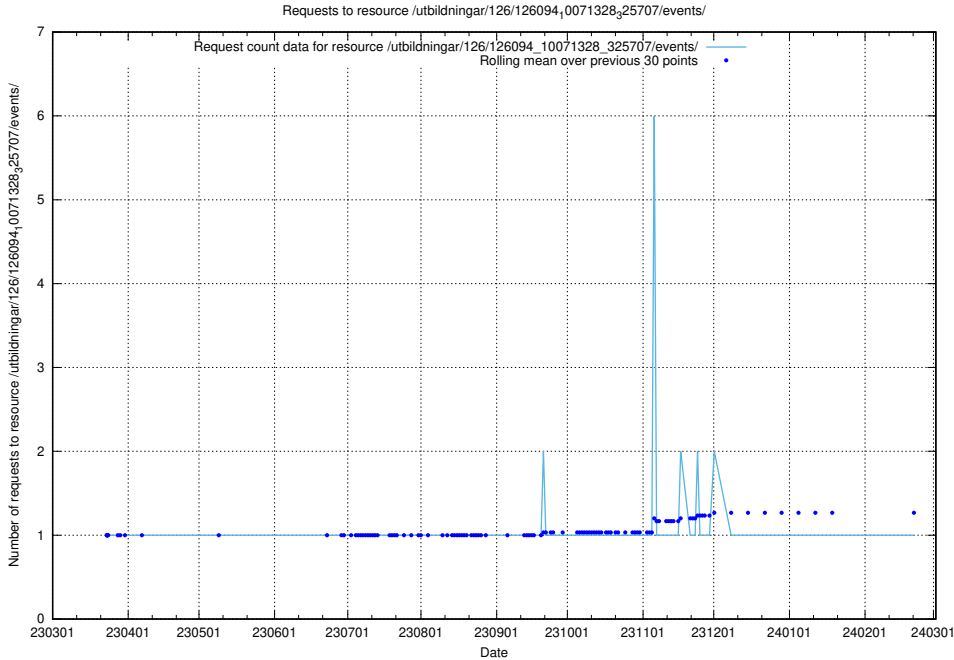

5.6132 Usage of /utbildningar/126/126094_10071328_325707/events/

Here, we count the number of requests to resource /utbildningar/126/126094_10071328_325707/events/