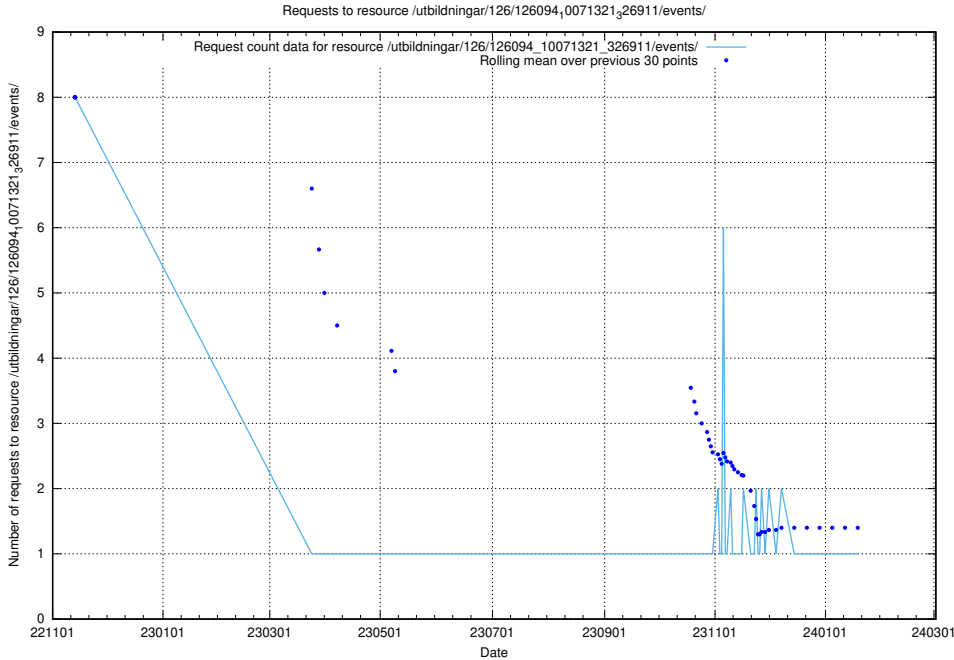

5.5464 Usage of /utbildningar/126/126094_10071321_326911/events/

Here, we count the number of requests to resource /utbildningar/126/126094_10071321_326911/events/