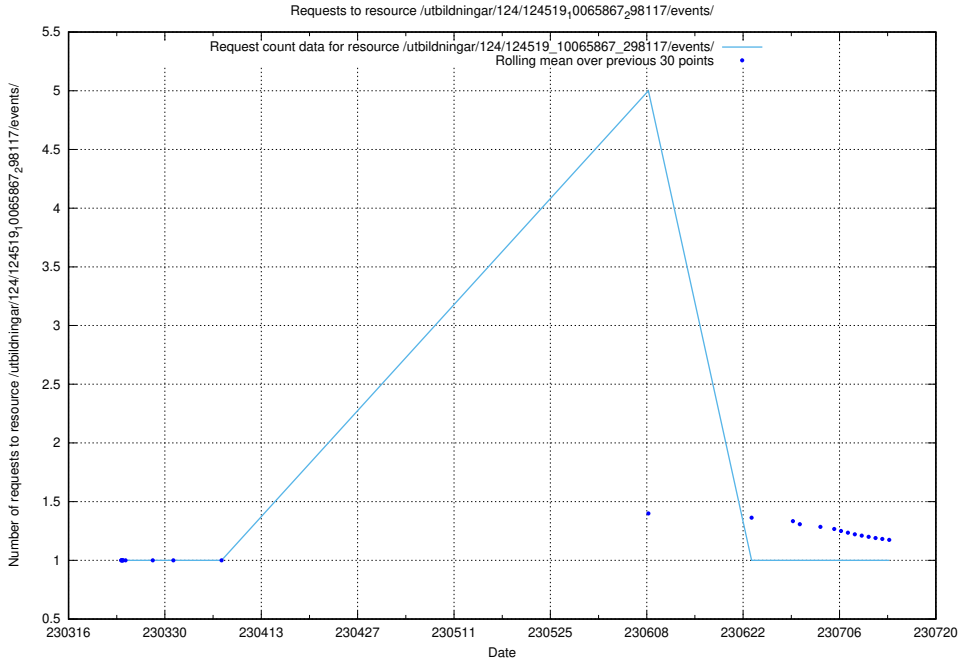

5.1270 Usage of /utbildningar/124/124519_10065867_298117/events/

Here, we count the number of requests to resource /utbildningar/124/124519_10065867_298117/events/