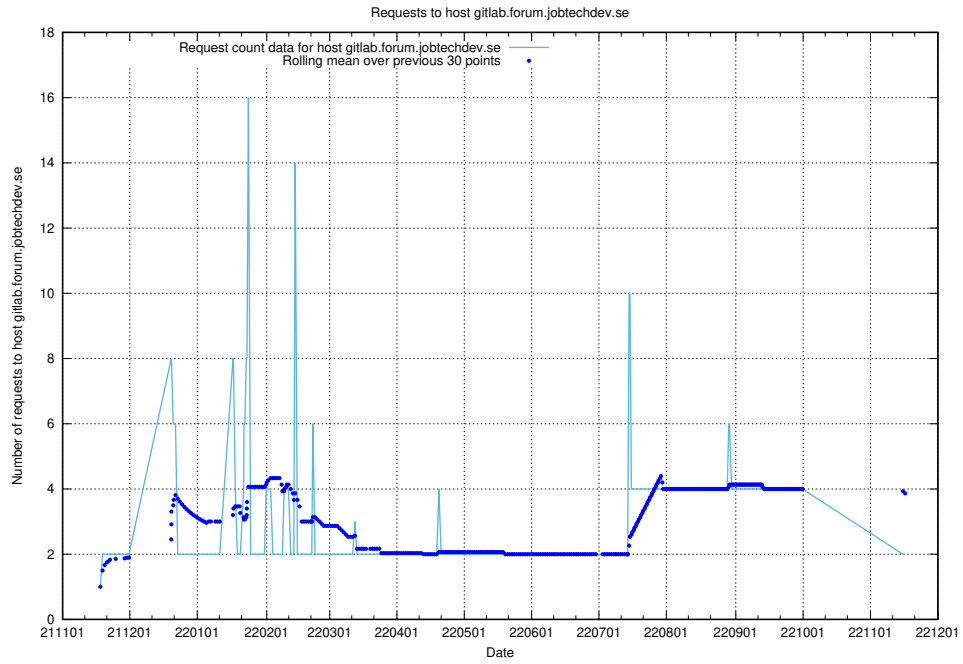

7.475 Usage of gitlab.forum.jobtechdev.se

Here, we count the number of requests to host gitlab.forum.jobtechdev.se.

7.476 Usage of opensearch.jobtechdev.se

Here, we count the number of requests to host opensearch.jobtechdev.se.