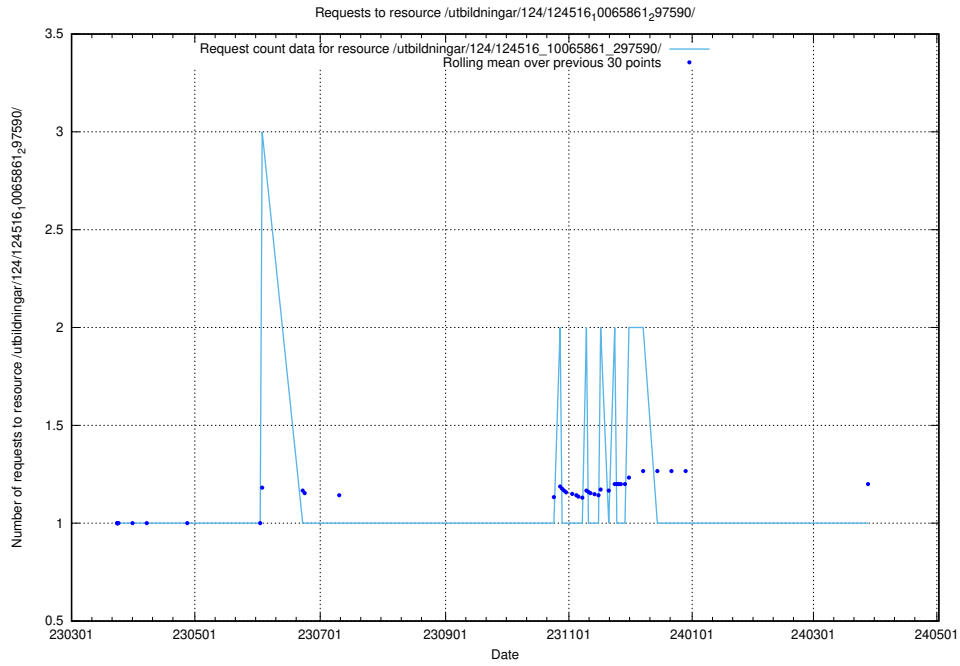

5.1289 Usage of /utbildningar/124/124516_10065861_297590/

Here, we count the number of requests to resource /utbildningar/124/124516_10065861_297590/.