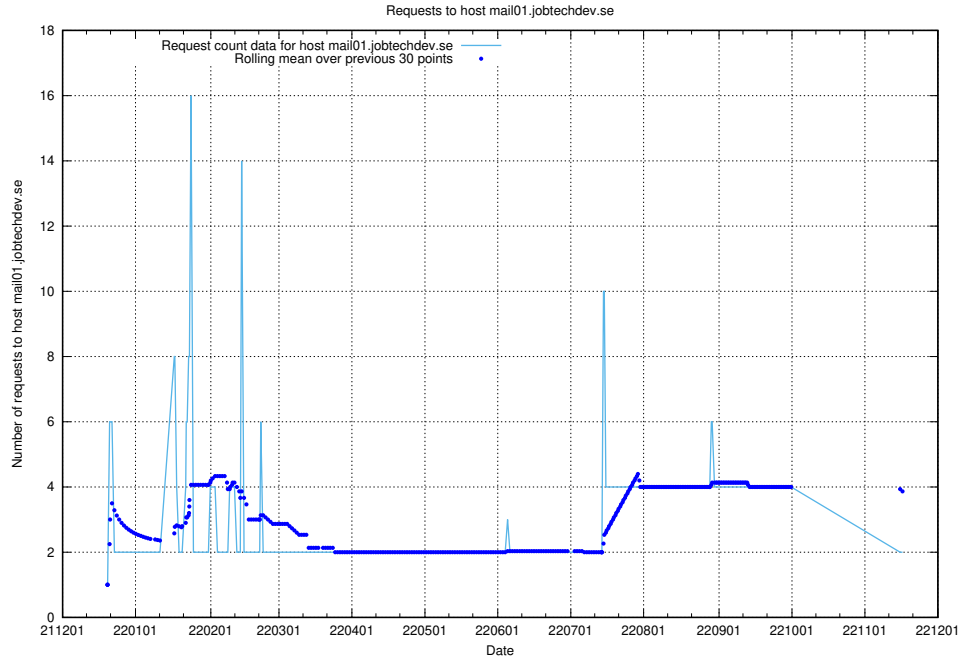

7.372 Usage of mail01.jobtechdev.se

Here, we count the number of requests to host mail01.jobtechdev.se.