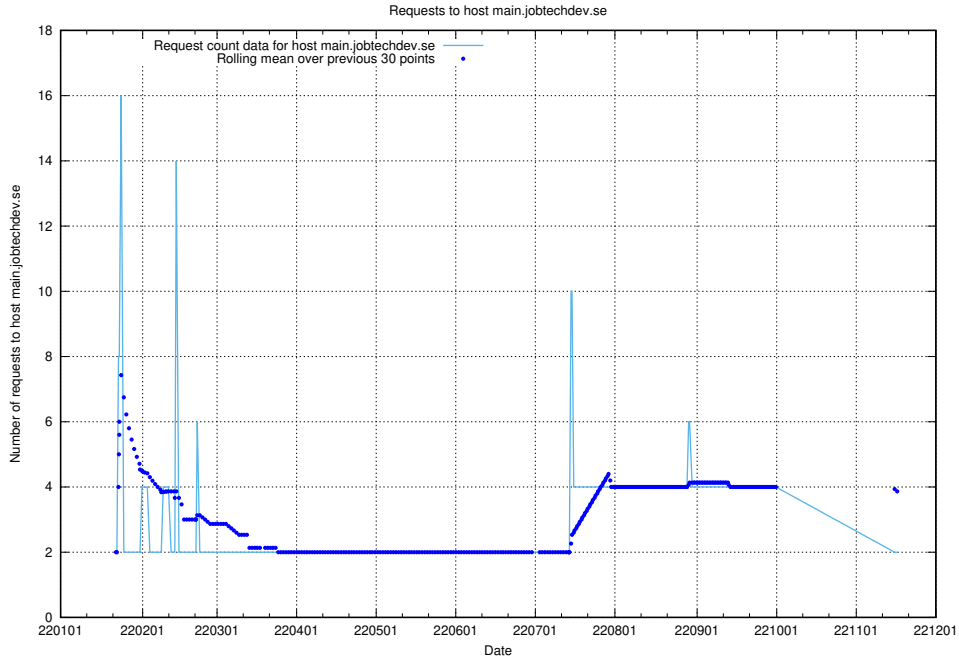

7.593 Usage of main.jobtechdev.se

Here, we count the number of requests to host main.jobtechdev.se.