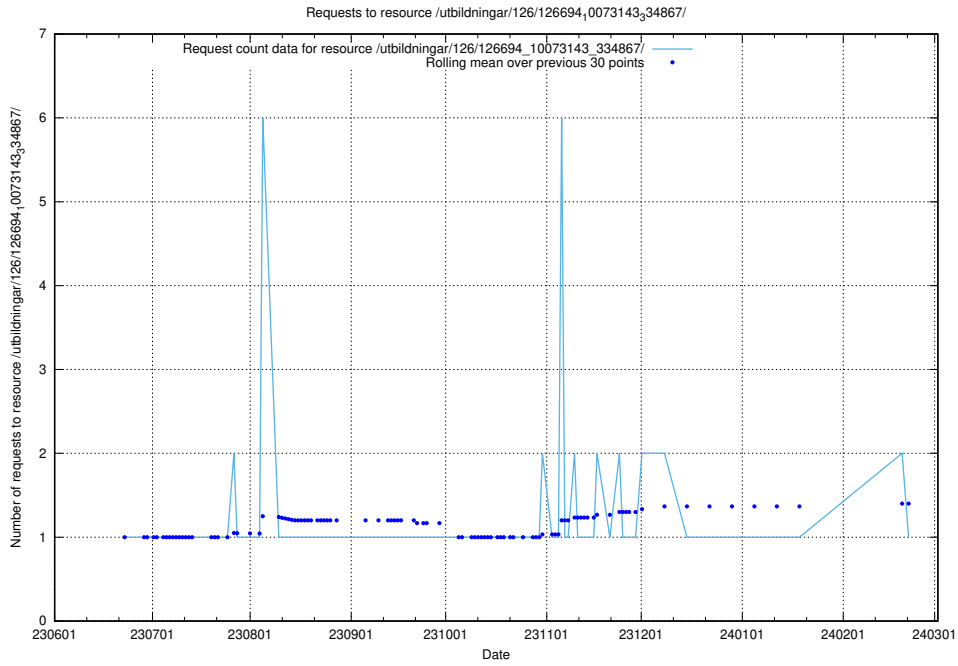

5.5334 Usage of /utbildningar/126/126694_10073143_334867/

Here, we count the number of requests to resource /utbildningar/126/126694_10073143_334867/.