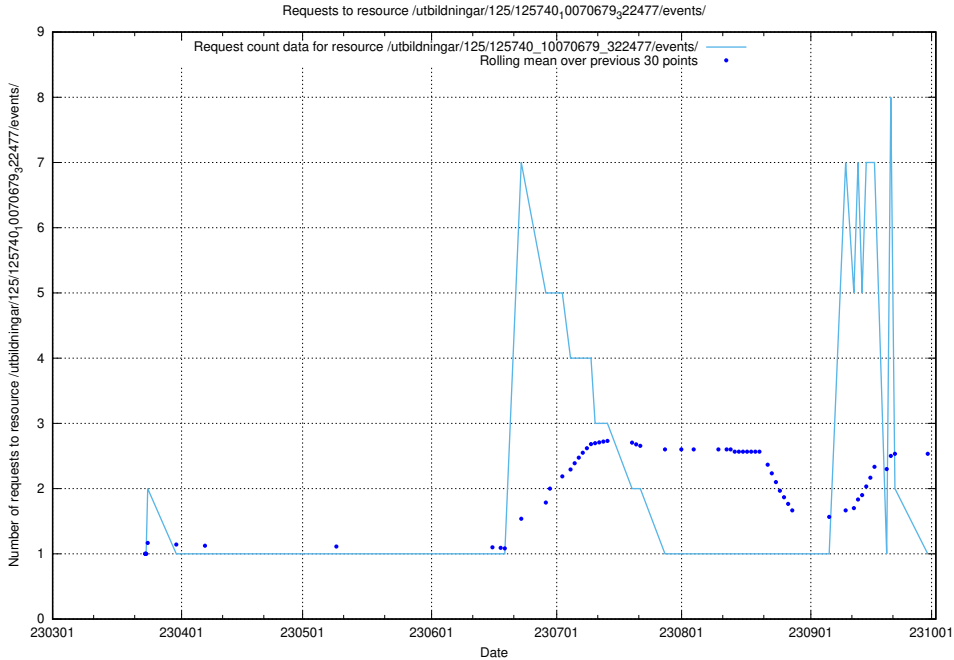

5.996 Usage of /utbildningar/125/125740_10070679_322477/events/

Here, we count the number of requests to resource /utbildningar/125/125740_10070679_322477/events/