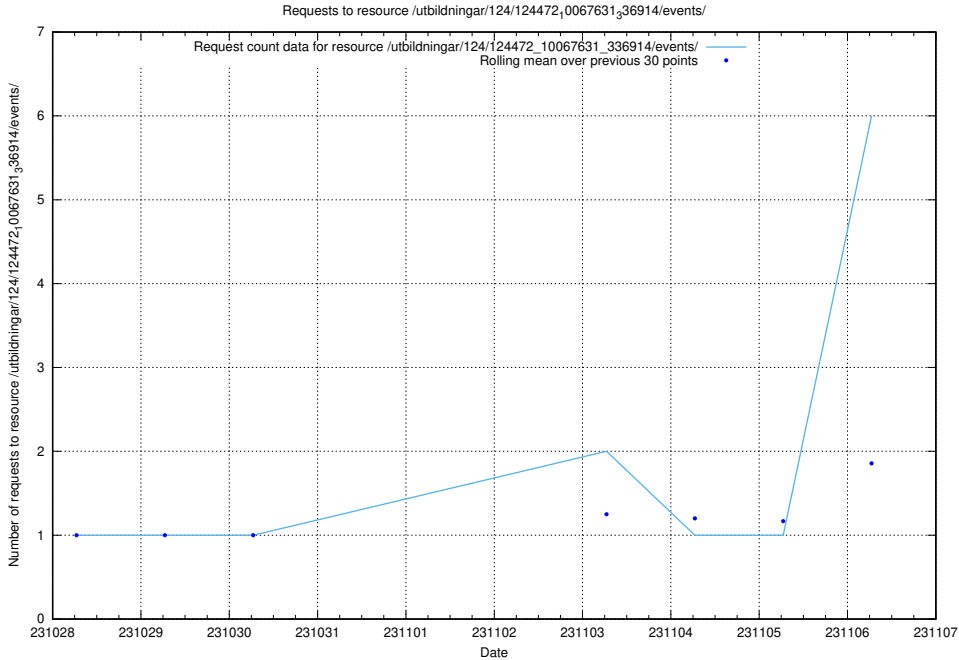

Here, we count the number of requests to resource /utbildningar/127/127057_10073954_336883/events/

5.63 Usage of /utbildningar/124/124472_10067631_336914/events/

Here, we count the number of requests to resource /utbildningar/124/124472_10067631_336914/events/