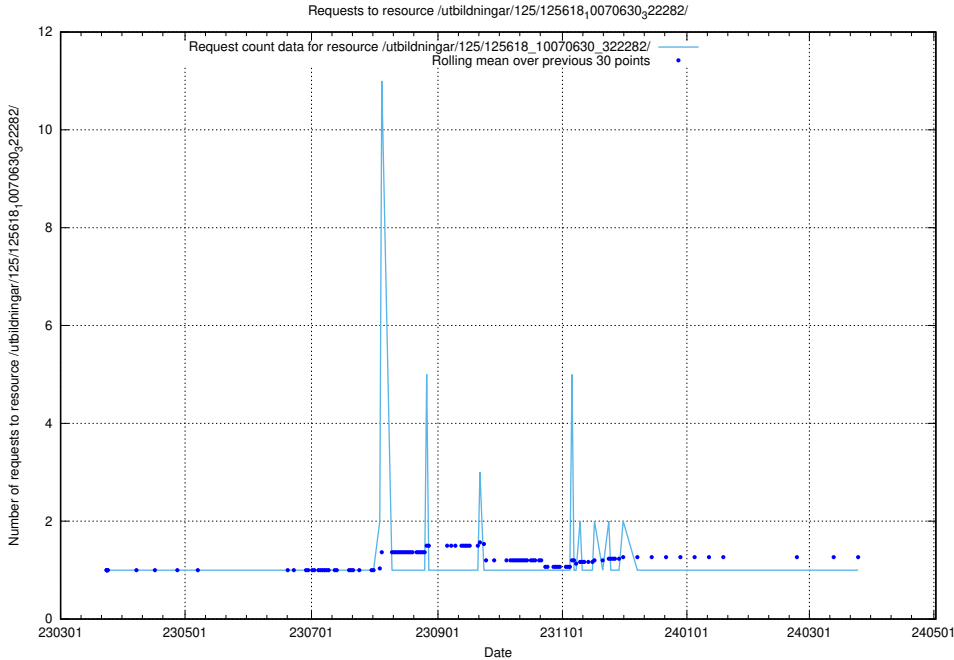

Here, we count the number of requests to resource /utbildningar/125/125618_10070631_322283/events/

5.1072 Usage of /utbildningar/125/125618_10070630_322282/

Here, we count the number of requests to resource /utbildningar/125/125618_10070630_322282/.