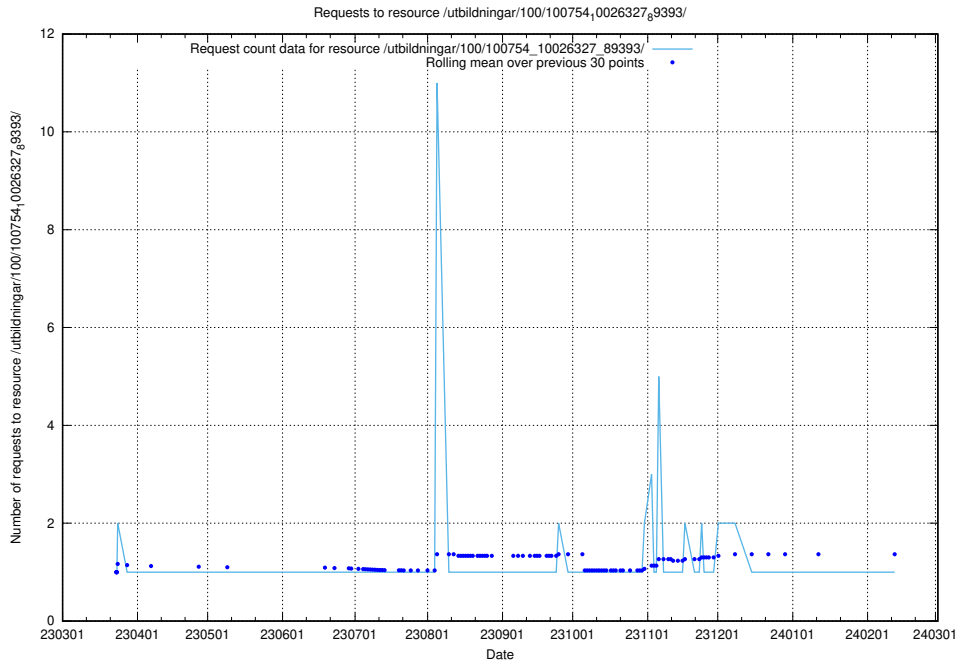

5.5265 Usage of /utbildningar/100/100754_10026327_89393/

Here, we count the number of requests to resource /utbildningar/100/100754_10026327_89393/.