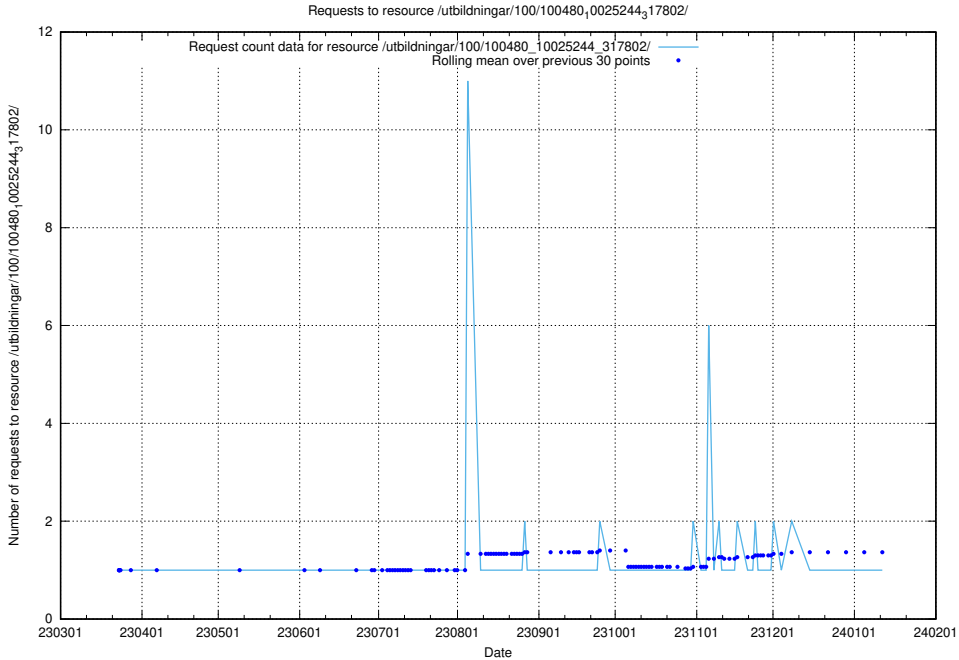

5.5413 Usage of /utbildningar/100/100480_10025244_317802/

Here, we count the number of requests to resource /utbildningar/100/100480_10025244_317802/.