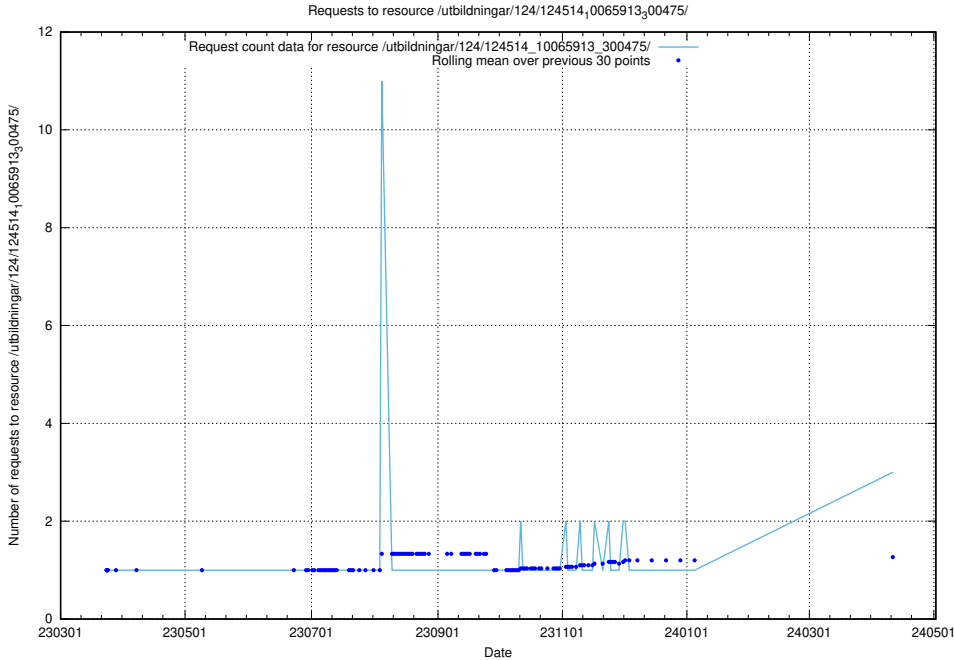

5.299 Usage of /utbildningar/124/124514_10065913_300475/

Here, we count the number of requests to resource /utbildningar/124/124514_10065913_300475/.