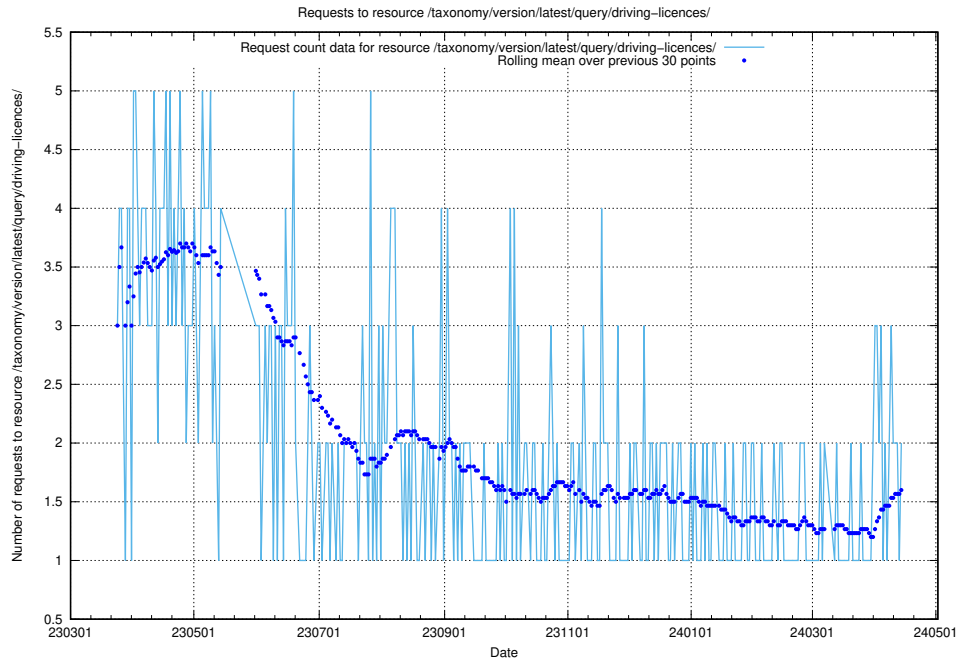

5.921 Usage of /taxonomy/version/latest/query/driving-licences/

Here, we count the number of requests to resource /taxonomy/version/latest/query/driving-licences/.