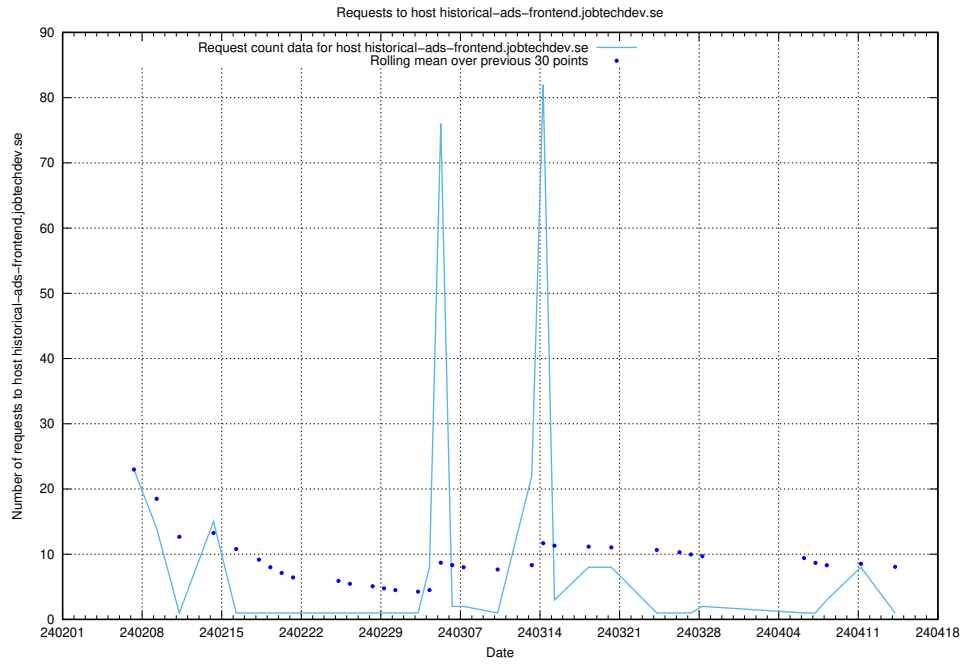

7.657 Usage of historical-ads-frontend.jobtechdev.se

Here, we count the number of requests to host historical-ads-frontend.jobtechdev.se.