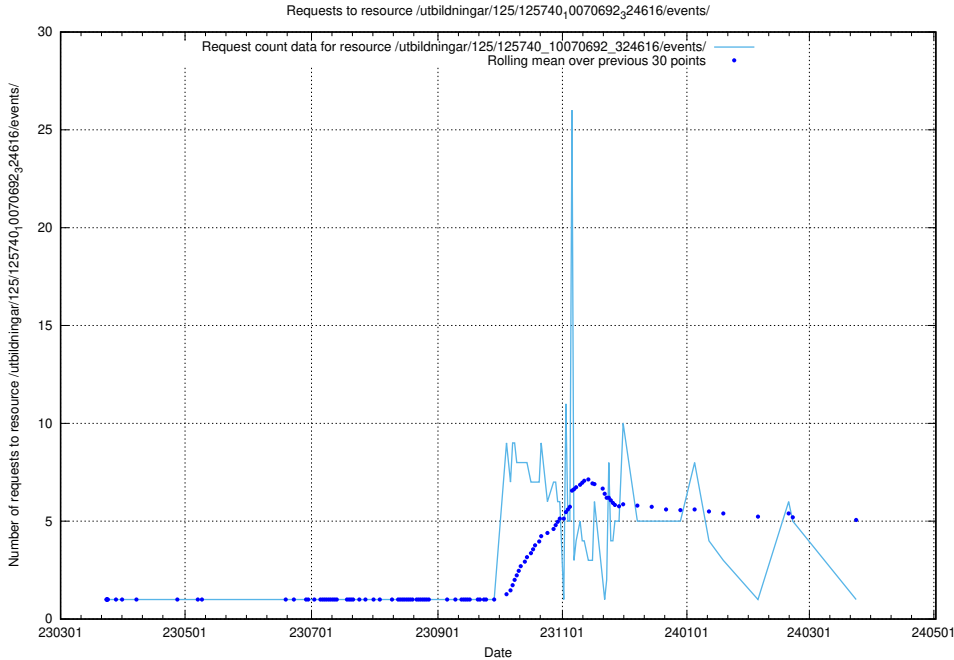

5.980 Usage of /utbildningar/125/125740_10070692_324616/events/

Here, we count the number of requests to resource /utbildningar/125/125740_10070692_324616/events/