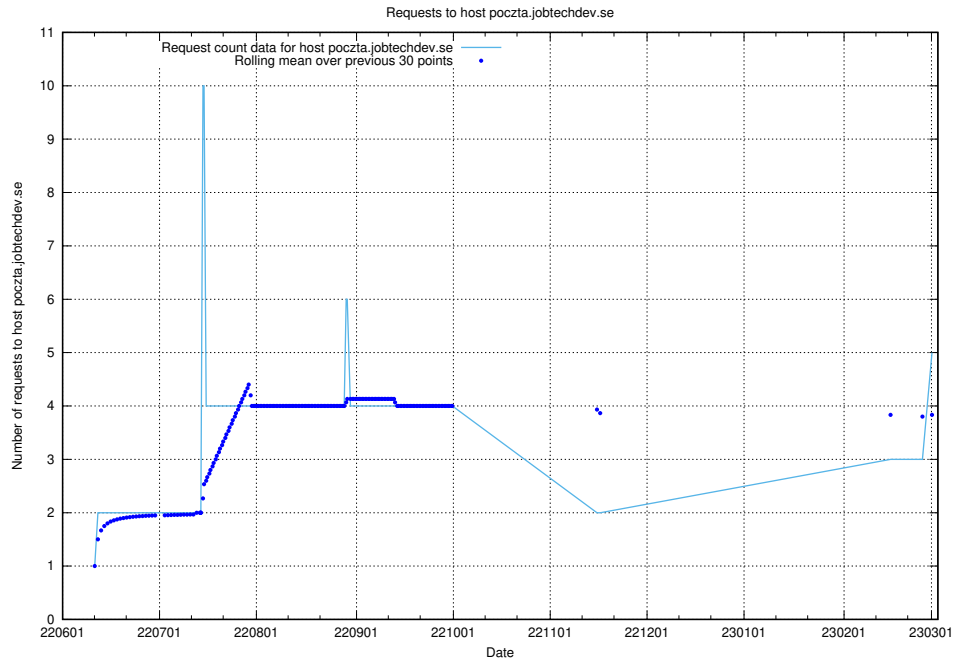

7.89 Usage of poczta.jobtechdev.se

Here, we count the number of requests to host poczta.jobtechdev.se.