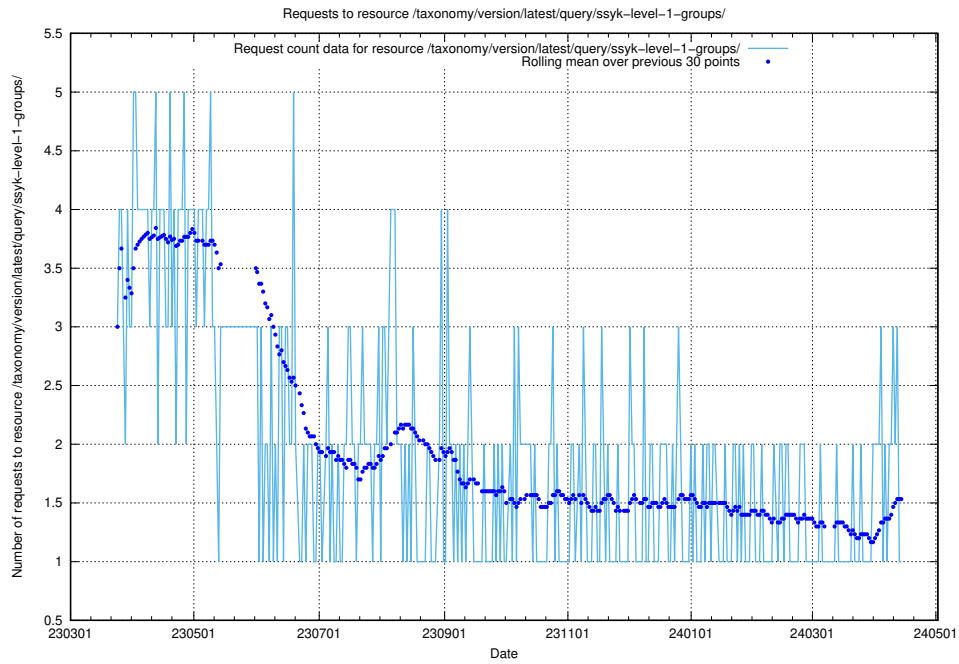

5.5795 Usage of /taxonomy/version/latest/query/ssyk-level-1-groups/

Here, we count the number of requests to resource /taxonomy/version/latest/query/ssyk-level-1-groups/.