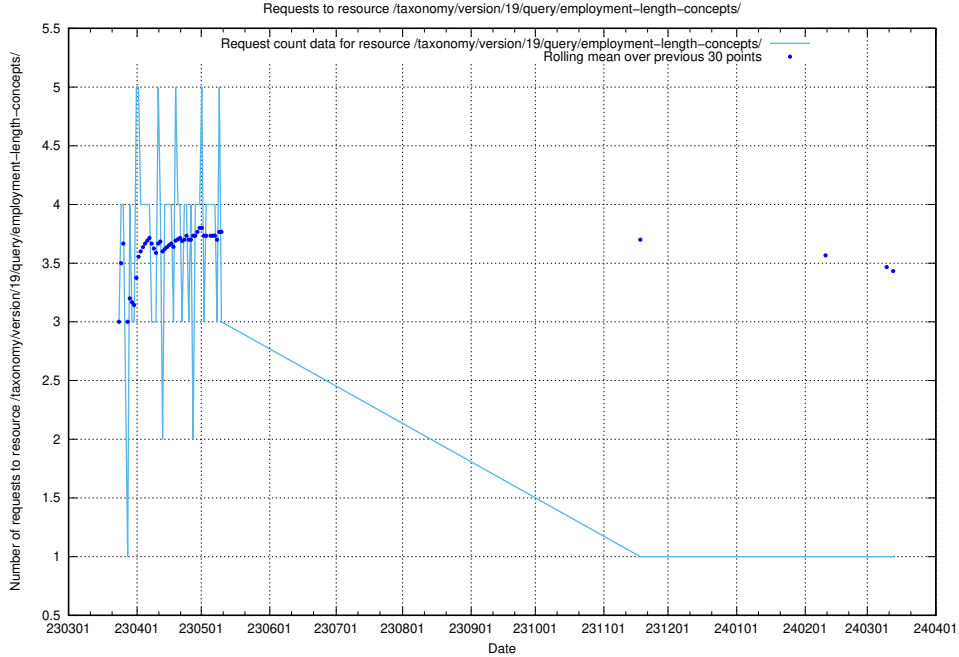

5.5857 Usage of /taxonomy/version/19/query/employment-length-concepts/

Here, we count the number of requests to resource /taxonomy/version/19/query/employment-length-concepts/.