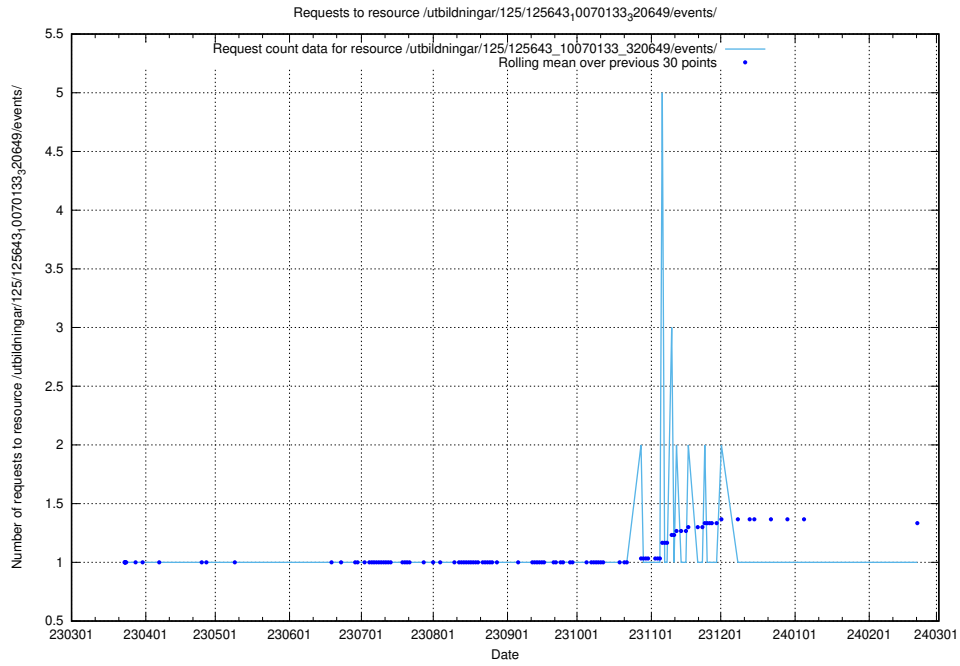

5.1049 Usage of /utbildningar/125/125643_10070133_320649/events/

Here, we count the number of requests to resource /utbildningar/125/125643_10070133_320649/events/