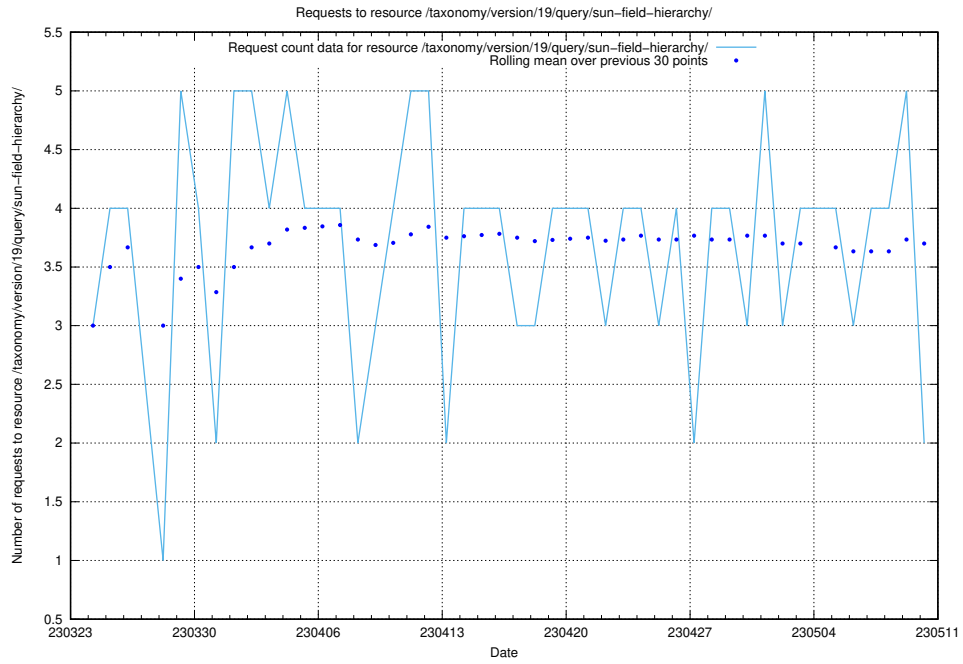

5.923 Usage of /taxonomy/version/19/query/sun-field-hierarchy/

Here, we count the number of requests to resource /taxonomy/version/19/query/sun-field-hierarchy/.