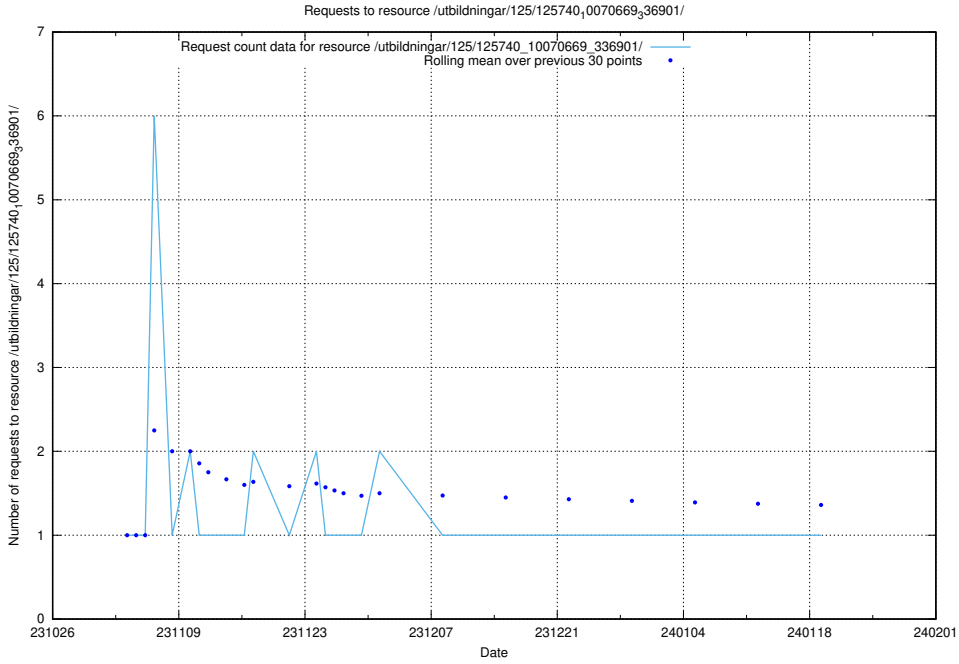

Here, we count the number of requests to resource /utbildningar/125/125740_10070669_336901/.

5.3876 Usage of /utbildningar/125/125618_10070636_322304/events/

Here, we count the number of requests to resource /utbildningar/125/125618_10070636_322304/events/