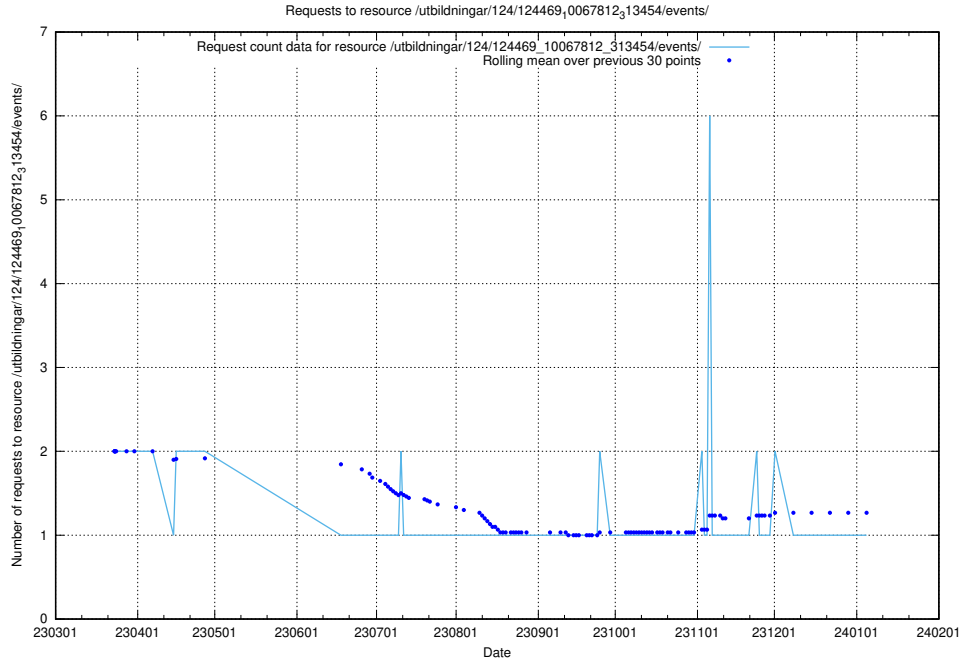

5.6001 Usage of /utbildningar/124/124469_10067812_313454/events/

Here, we count the number of requests to resource /utbildningar/124/124469_10067812_313454/events/