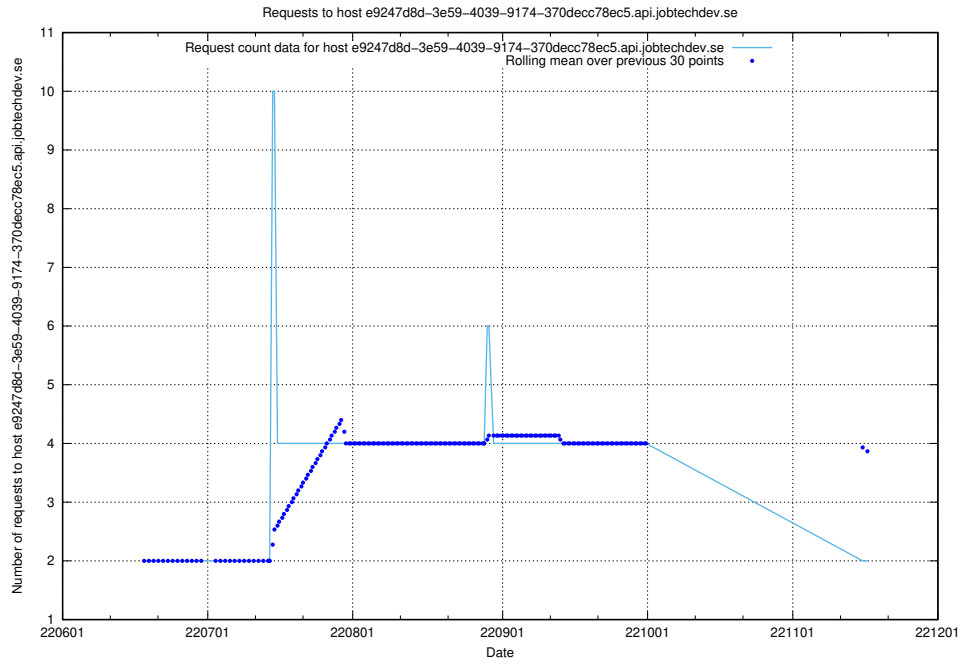

7.396 Usage of e9247d8d-3e59-4039-9174-370decc78ec5.api.jobtechdev.se

Here, we count the number of requests to host e9247d8d-3e59-4039-9174-370decc78ec5.api.jobtechdev.se.