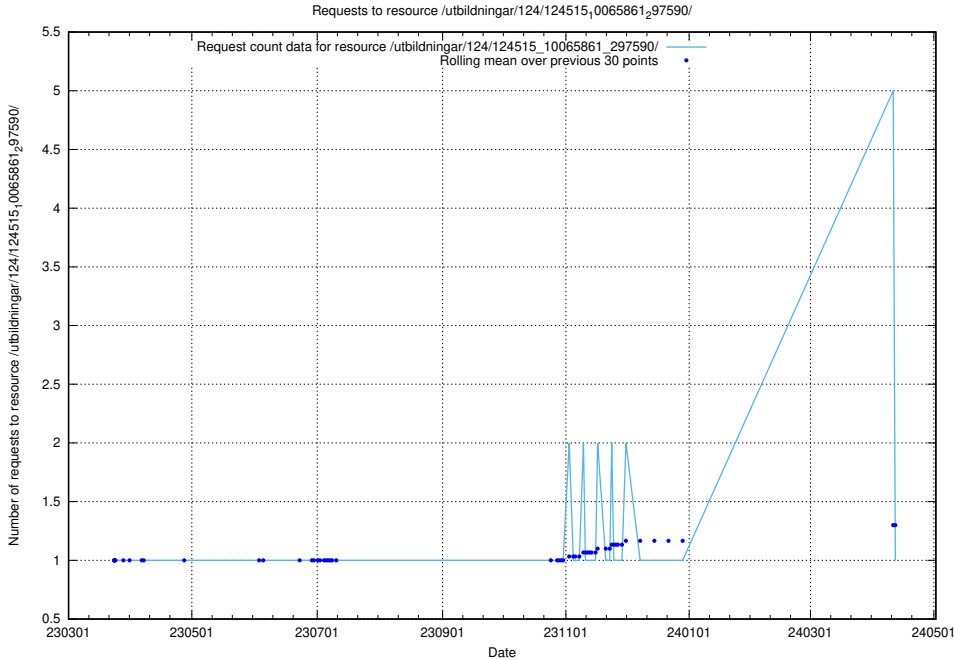

5.1493 Usage of /utbildningar/124/124515_10065861_297590/

Here, we count the number of requests to resource /utbildningar/124/124515_10065861_297590/.