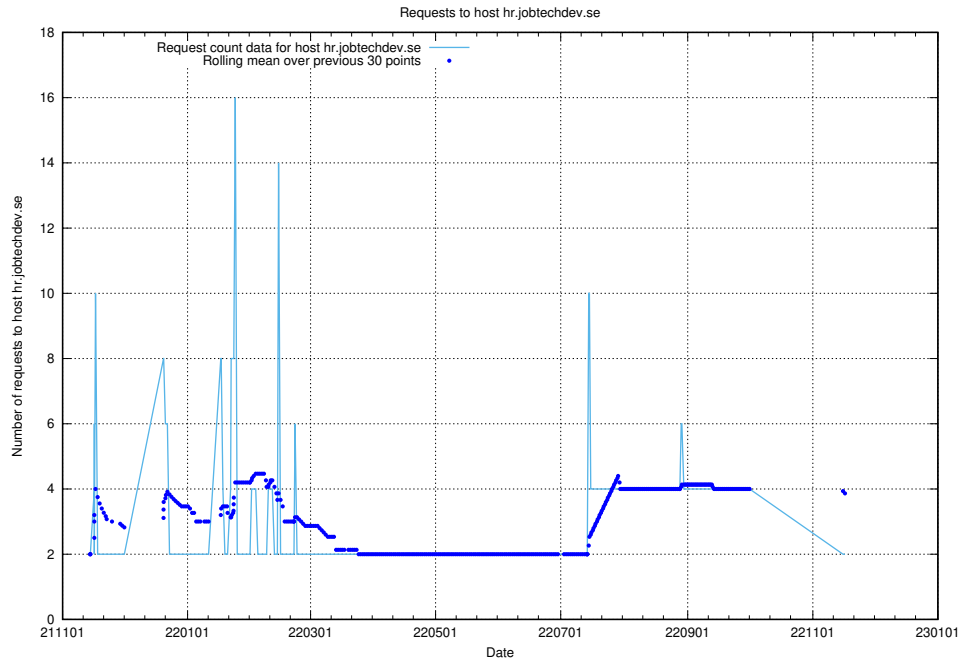

7.596 Usage of events.jobtechdev.se

Here, we count the number of requests to host events.jobtechdev.se.

7.597 Usage of hr.jobtechdev.se

Here, we count the number of requests to host hr.jobtechdev.se.

7.598 Usage of historical-ads-frontend-onprem.jobtechdev.se