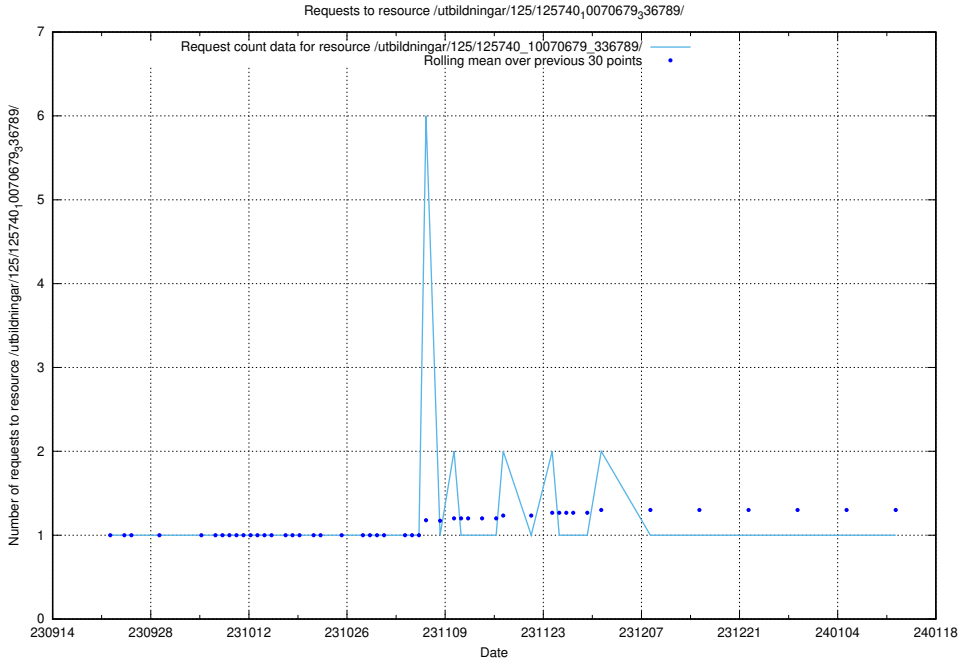

5.4224 Usage of /utbildningar/125/125740_10070679_336789/

Here, we count the number of requests to resource /utbildningar/125/125740_10070679_336789/.