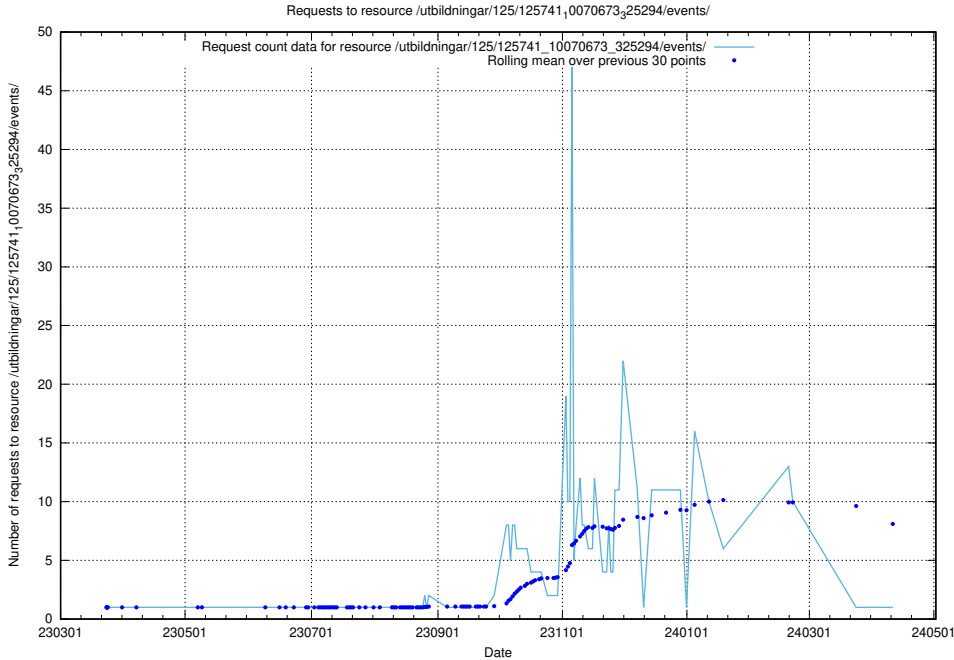

5.6185 Usage of /utbildningar/125/125741_10070673_325294/events/

Here, we count the number of requests to resource /utbildningar/125/125741_10070673_325294/events/