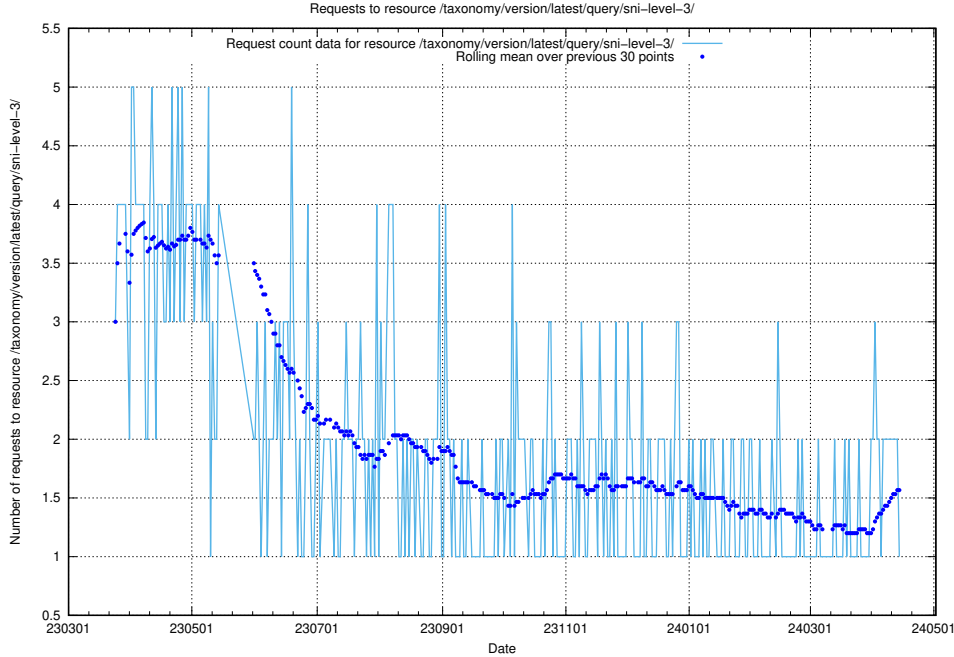

5.5798 Usage of /taxonomy/version/latest/query/sni-level-3/

Here, we count the number of requests to resource /taxonomy/version/latest/query/sni-level-3/.