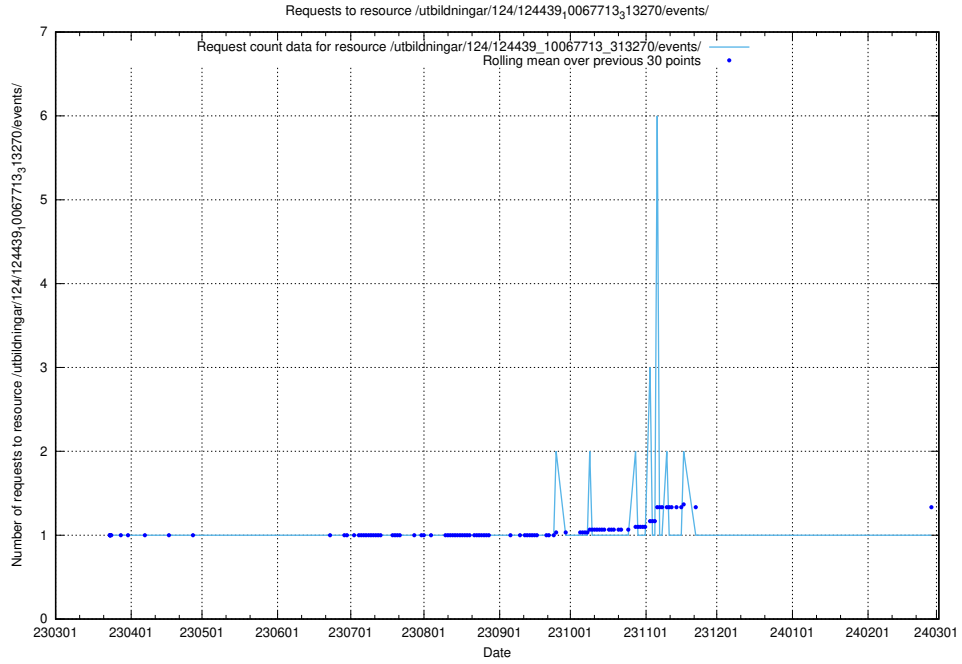

5.3303 Usage of /utbildningar/124/124439_10067713_313270/events/

Here, we count the number of requests to resource /utbildningar/124/124439_10067713_313270/events/