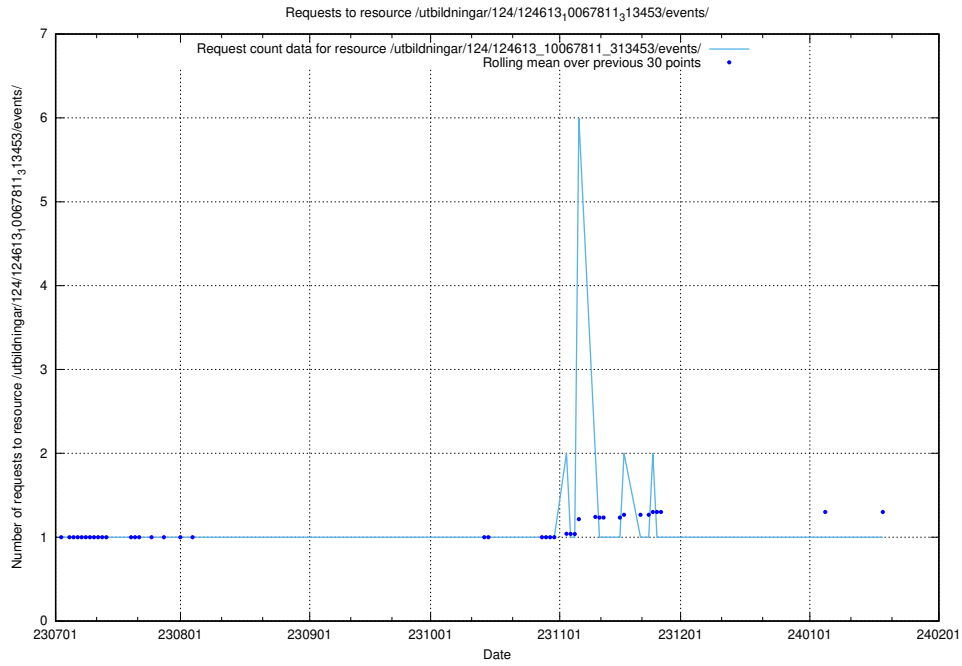

5.5072 Usage of /utbildningar/124/124613_10067811_313453/events/

Here, we count the number of requests to resource /utbildningar/124/124613_10067811_313453/events/