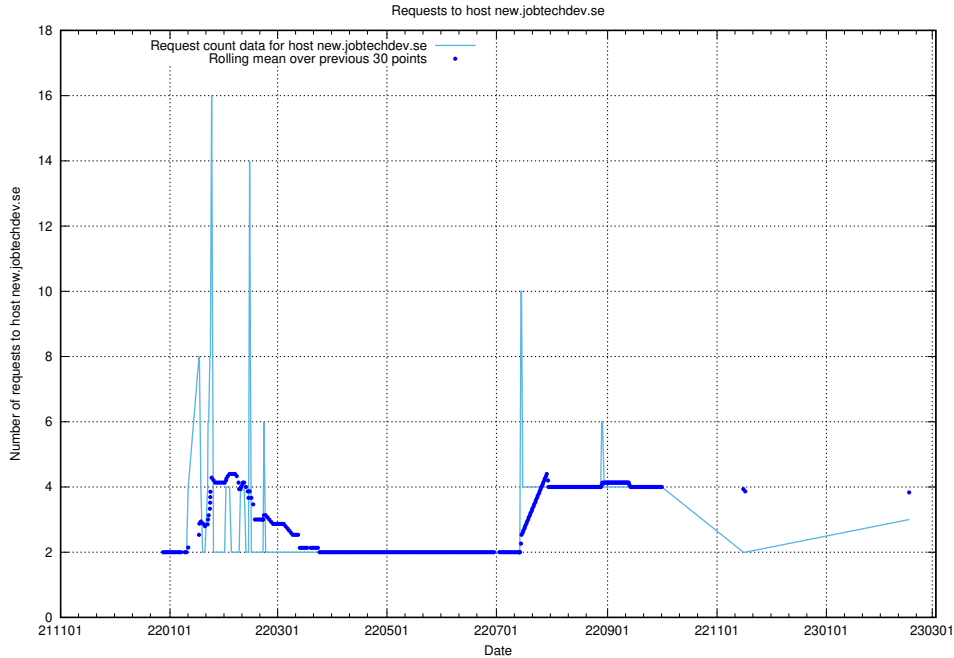

7.188 Usage of new.jobtechdev.se

Here, we count the number of requests to host new.jobtechdev.se.