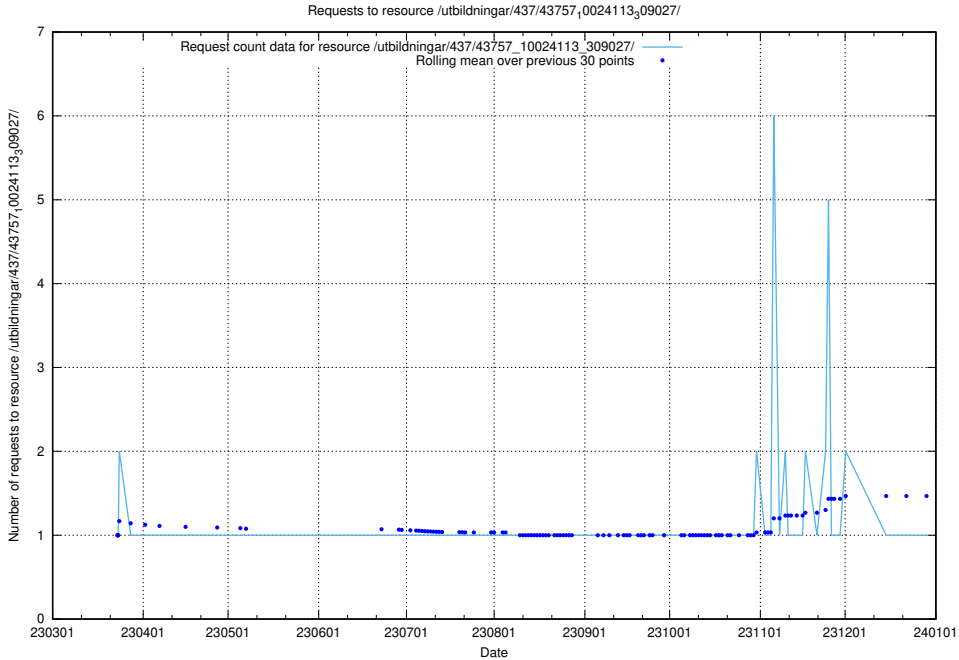

5.6072 Usage of /utbildningar/437/43757_10024113_309027/

Here, we count the number of requests to resource /utbildningar/437/43757_10024113_309027/.