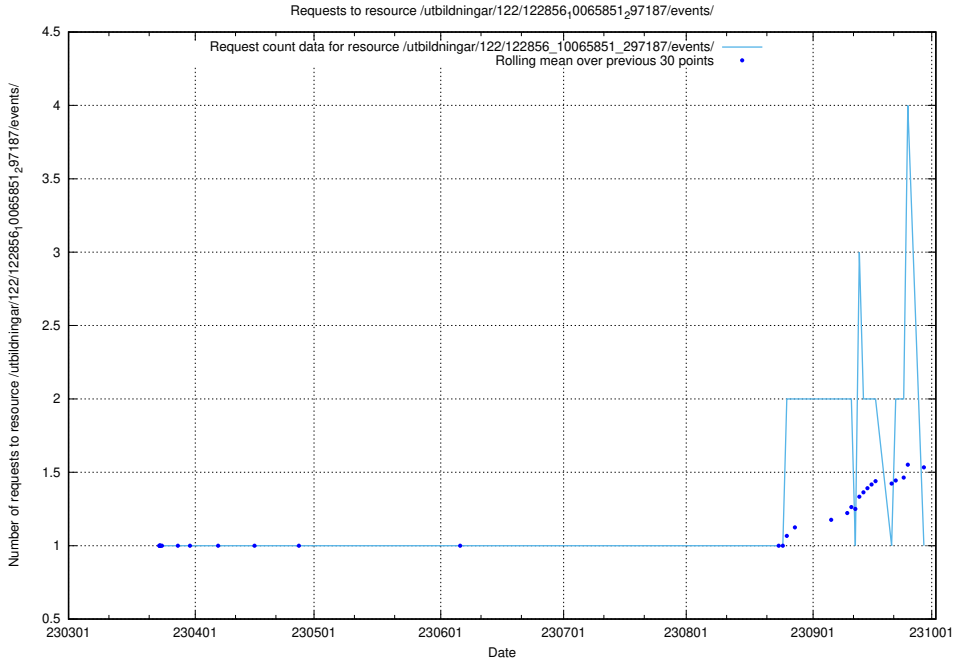

5.4865 Usage of /utbildningar/122/122856_10065851_297187/events/

Here, we count the number of requests to resource /utbildningar/122/122856_10065851_297187/events/