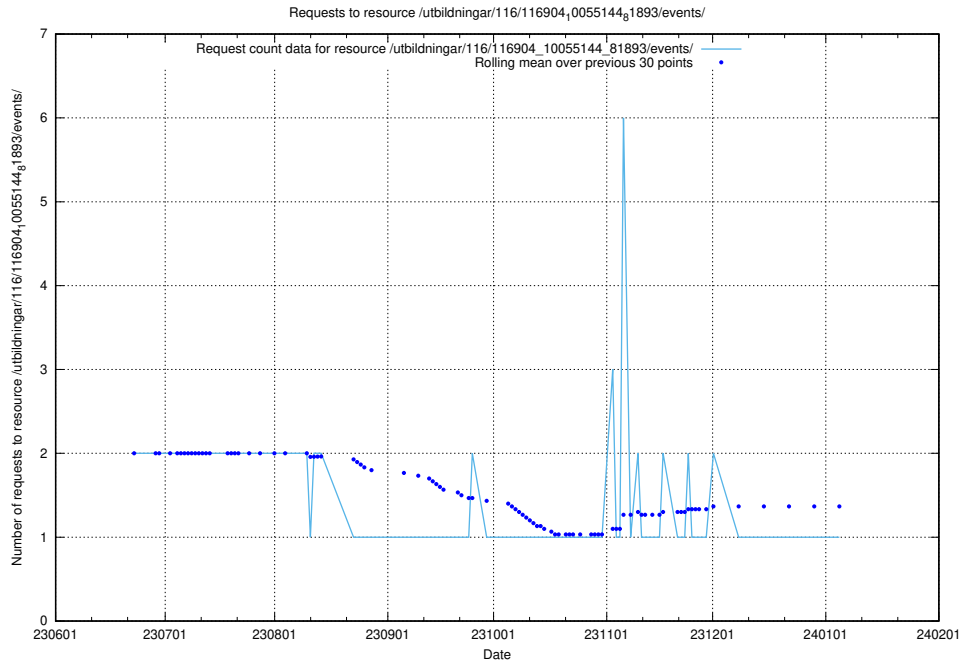

5.5269 Usage of /utbildningar/116/116904_10055144_81893/events/

Here, we count the number of requests to resource /utbildningar/116/116904_10055144_81893/events/.