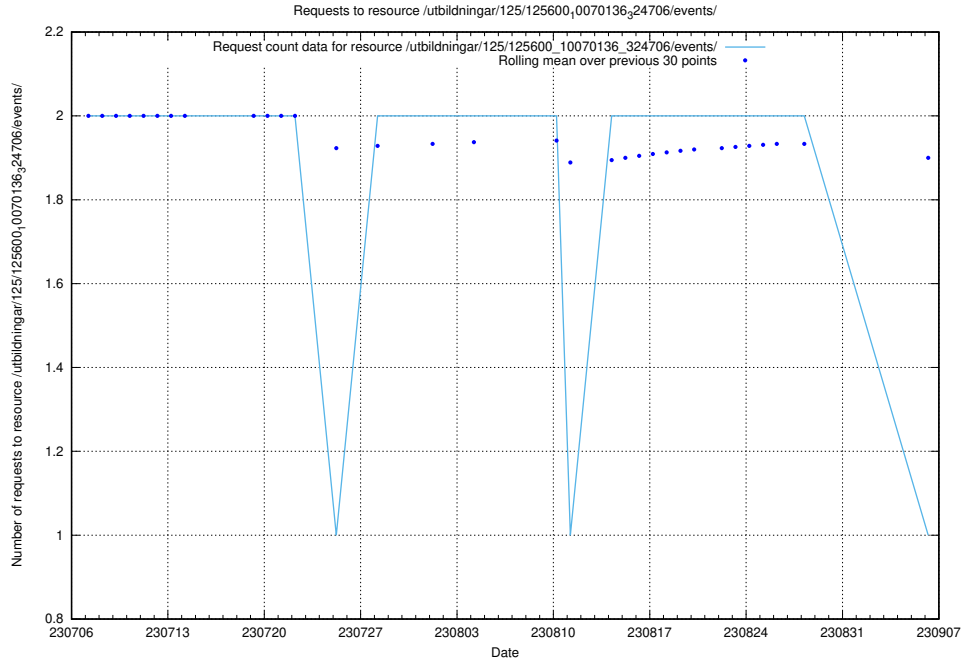

Here, we count the number of requests to resource /utbildningar/125/125600_10070136_324706/events/

5.5000 Usage of /utbildningar/126/126576_10072086_331578/

Here, we count the number of requests to resource /utbildningar/126/126576_10072086_331578/.