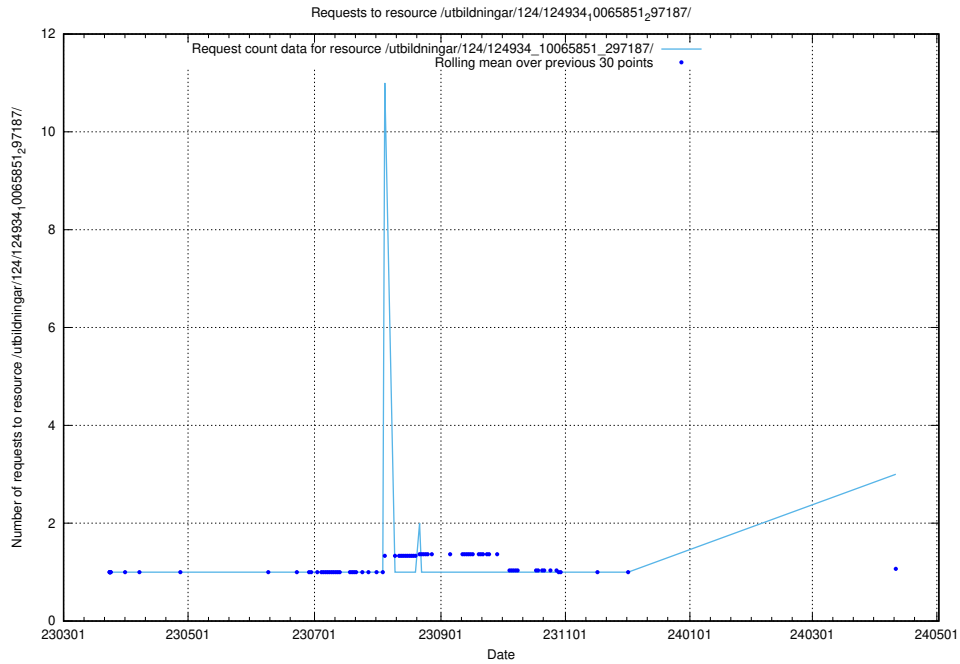

5.274 Usage of /utbildningar/124/124934_10065851_297187/

Here, we count the number of requests to resource /utbildningar/124/124934_10065851_297187/.