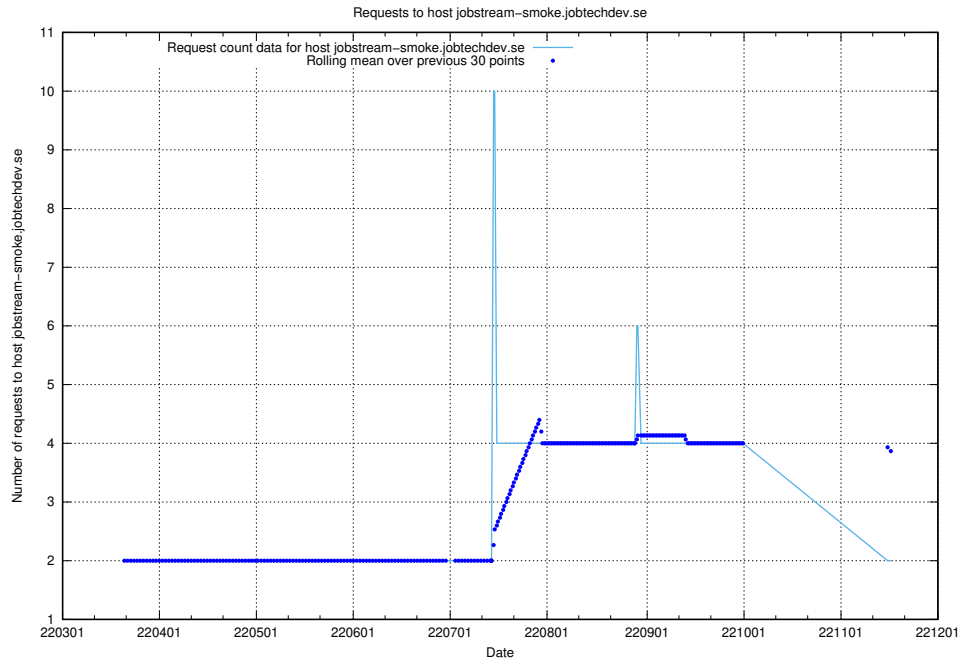

7.489 Usage of `jobstream-smoke.jobtechdev.se`

Here, we count the number of requests to host `jobstream-smoke.jobtechdev.se`.

7.490 Usage of `jobad-enrichments-internal-standby-api.jobtechdev.se`

Here, we count the number of requests to host `jobad-enrichments-internal-standby-api.jobtechdev.se`.