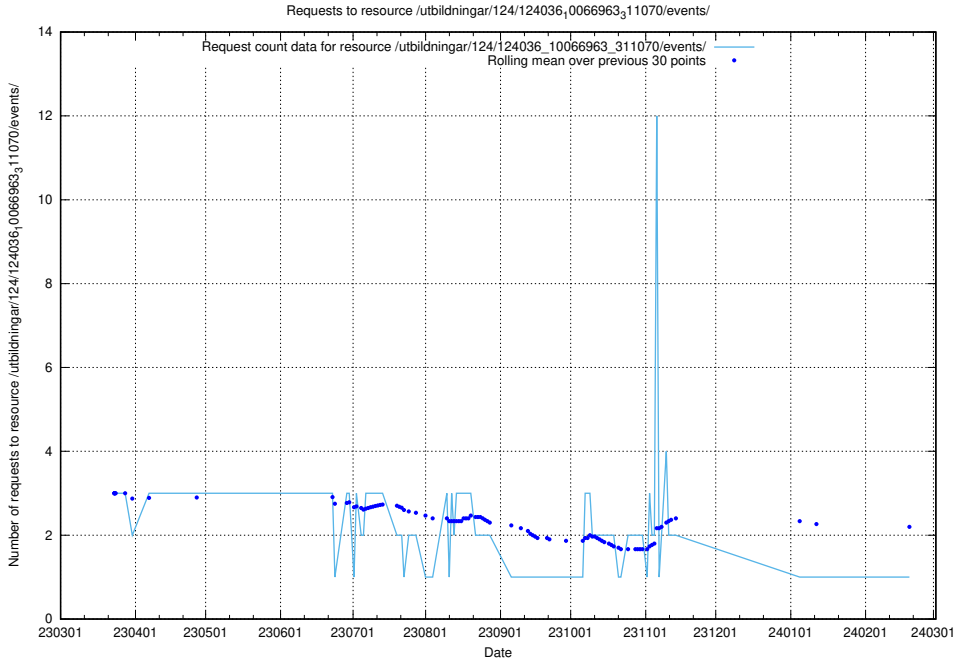

5.5968 Usage of /utbildningar/124/124036_10066963_311070/events/

Here, we count the number of requests to resource /utbildningar/124/124036_10066963_311070/events/

5.5969 Usage of /utbildningar/123/123367_10065860_299148/events/