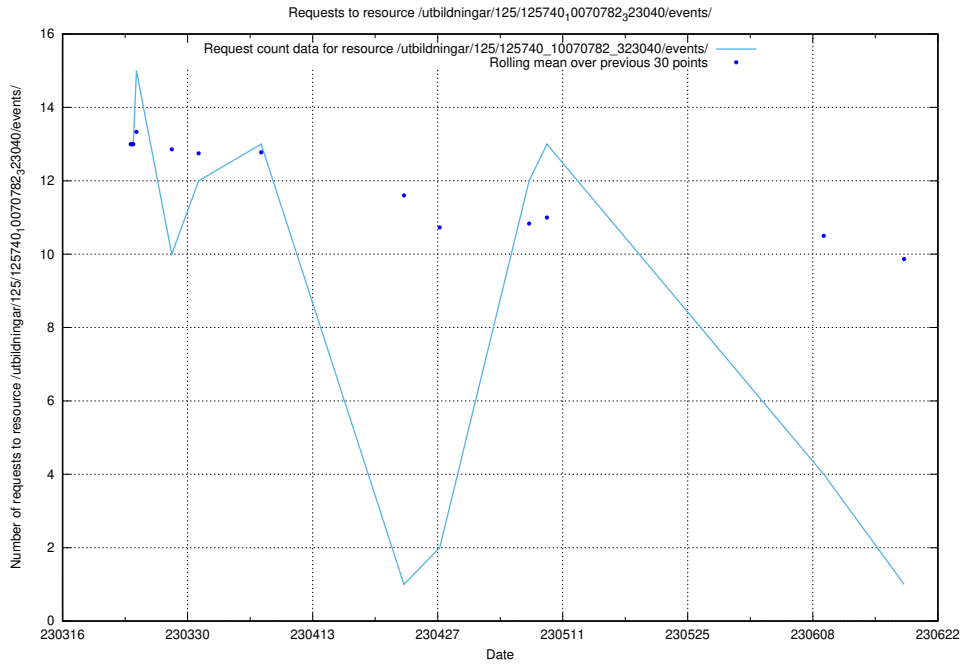

5.5953 Usage of /utbildningar/125/125740_10070782_323040/events/

Here, we count the number of requests to resource /utbildningar/125/125740_10070782_323040/events/