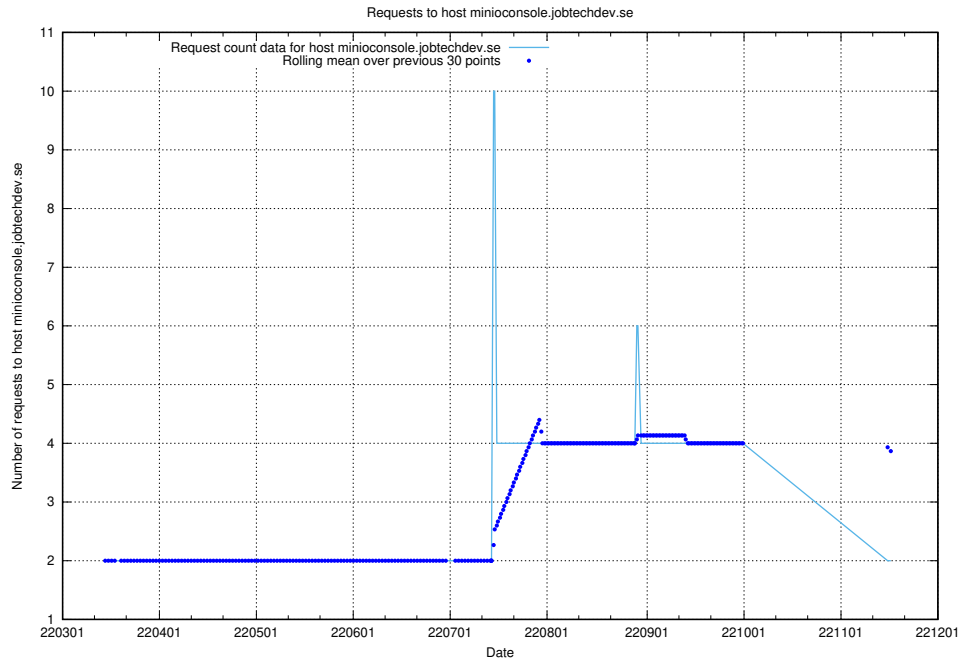

7.493 Usage of minioconsole.jobtechdev.se

Here, we count the number of requests to host minioconsole.jobtechdev.se.

7.494 Usage of minio-console.jobtechdev.se

Here, we count the number of requests to host minio-console.jobtechdev.se.