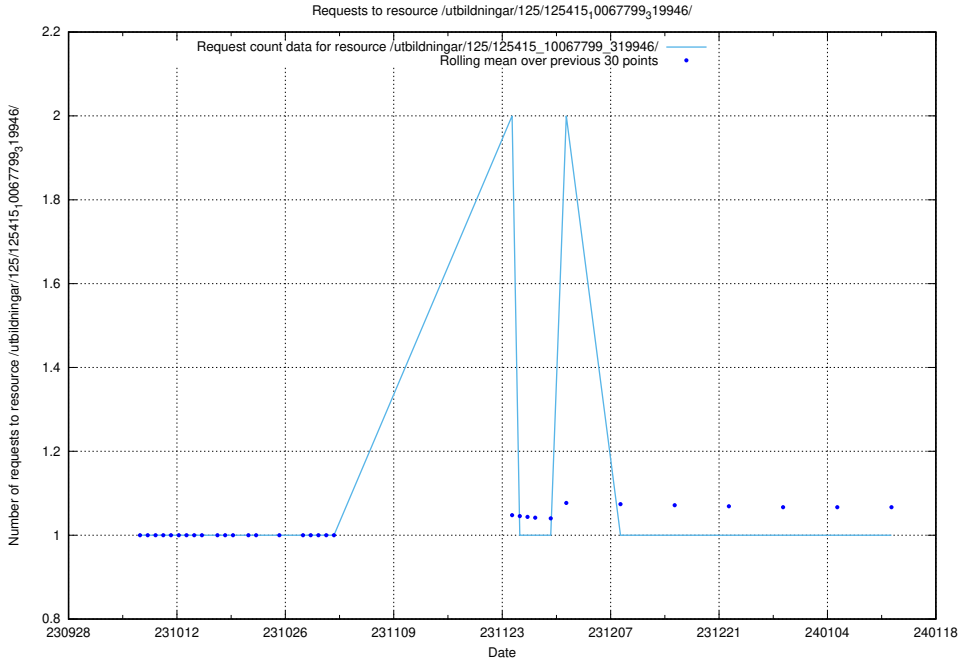

5.4108 Usage of /utbildningar/125/125415_10067799_319946/

Here, we count the number of requests to resource /utbildningar/125/125415_10067799_319946/.