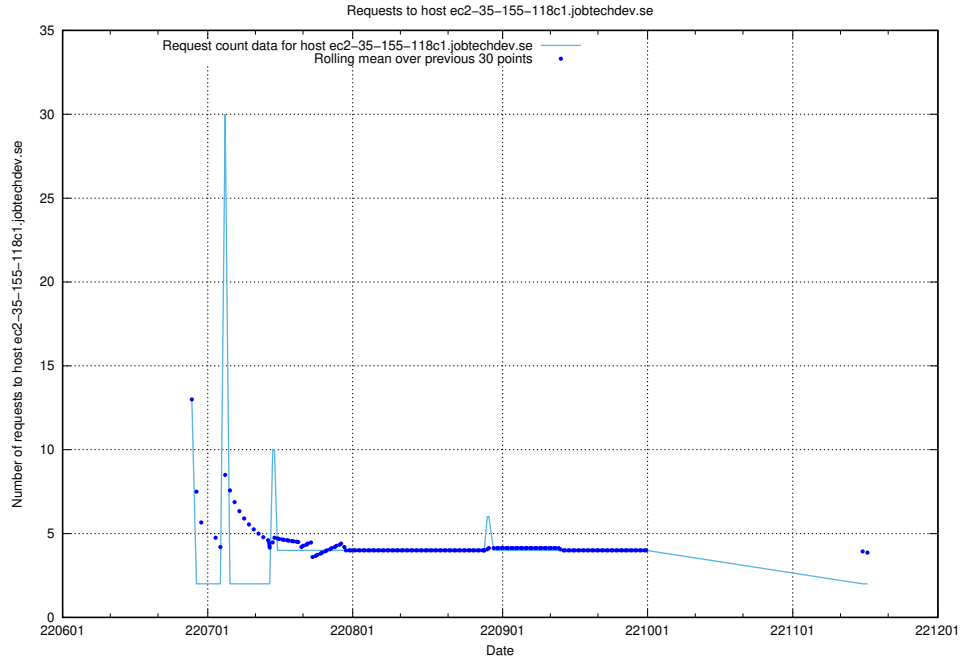

7.392 Usage of ec2-35-155-118c1.jobtechdev.se

Here, we count the number of requests to host ec2-35-155-118c1.jobtechdev.se.