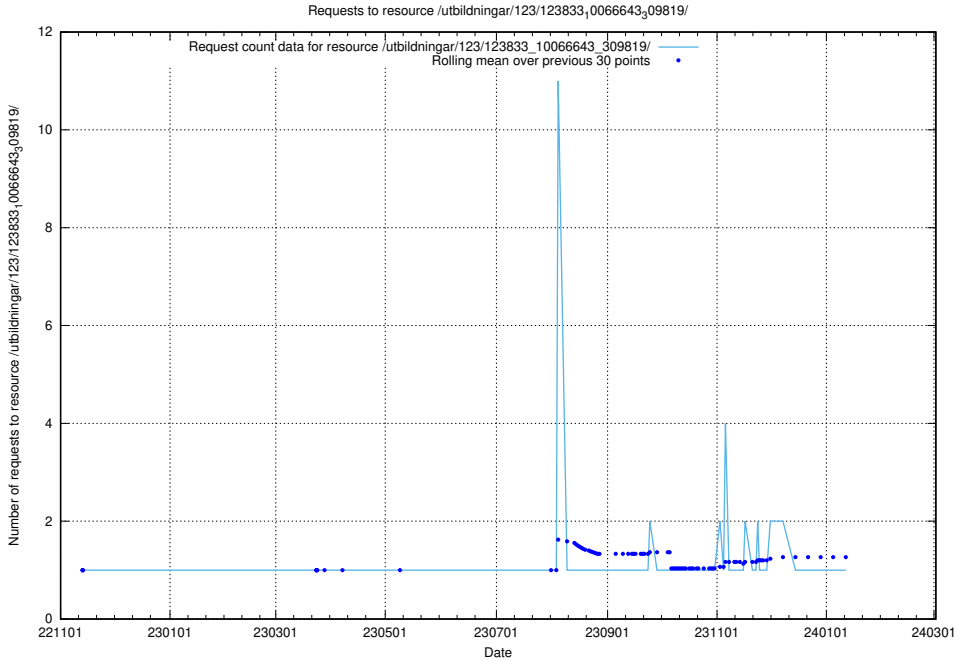

5.5609 Usage of /utbildningar/123/123833_10066643_309819/

Here, we count the number of requests to resource /utbildningar/123/123833_10066643_309819/.