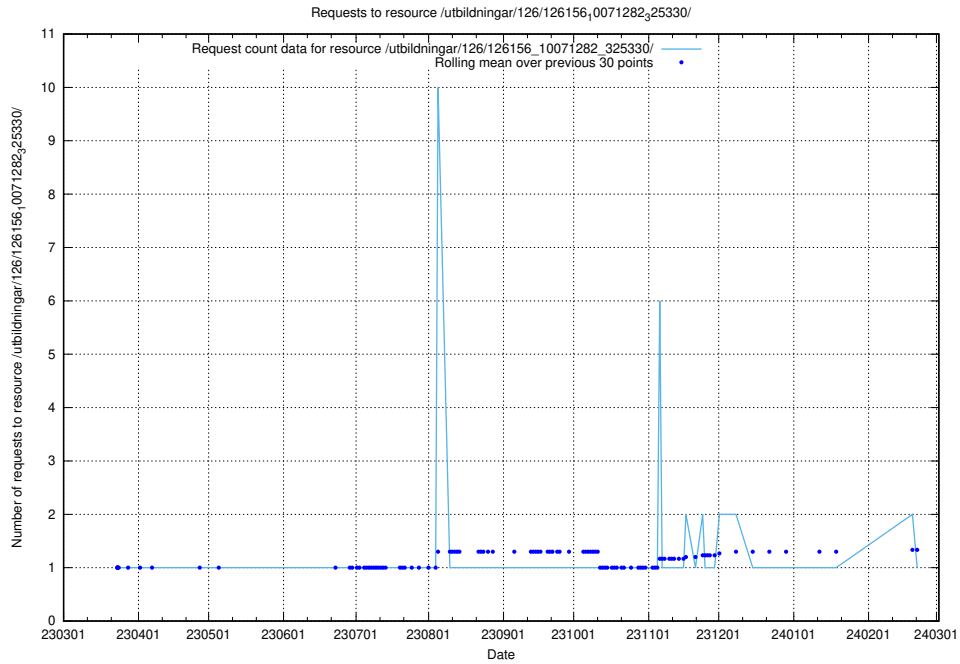

5.6129 Usage of /utbildningar/126/126156_10071282_325330/

Here, we count the number of requests to resource /utbildningar/126/126156_10071282_325330/.