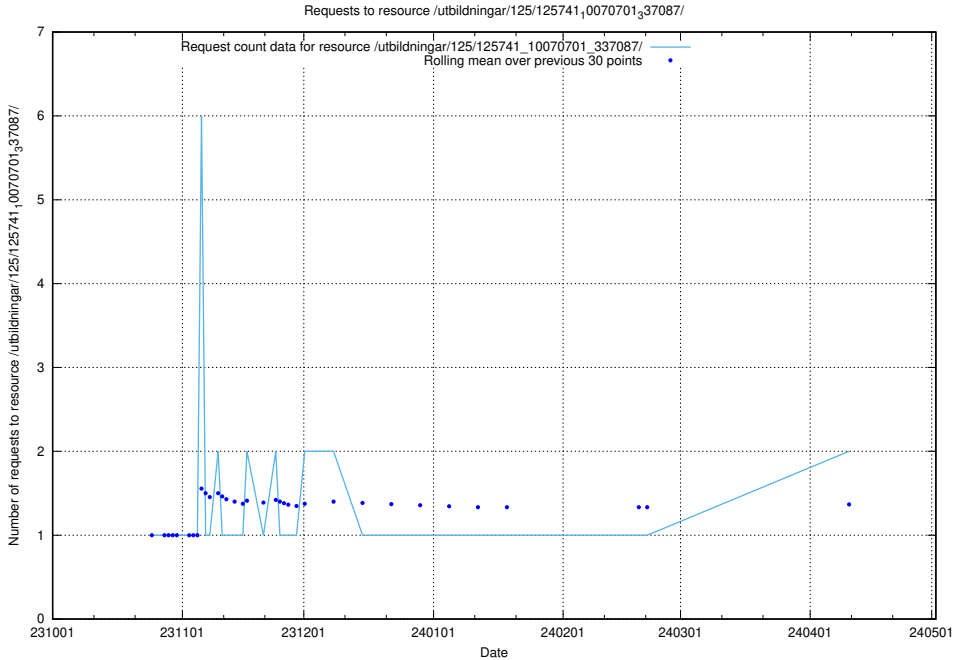

5.717 Usage of /utbildningar/125/125741_10070701_337087/

Here, we count the number of requests to resource /utbildningar/125/125741_10070701_337087/.