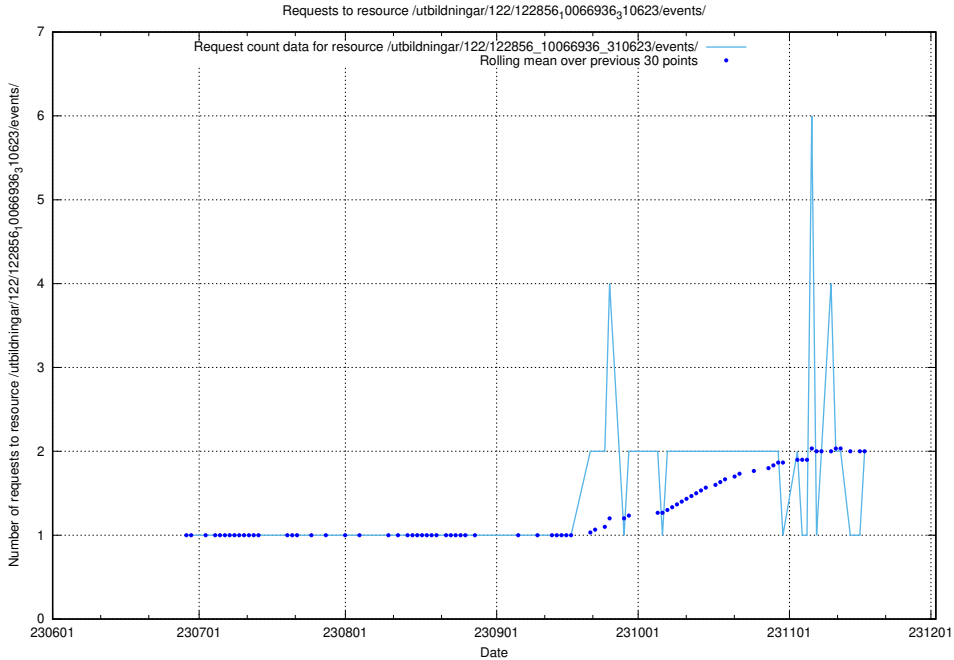

5.846 Usage of /utbildningar/122/122856_10066936_310623/events/

Here, we count the number of requests to resource /utbildningar/122/122856_10066936_310623/events/