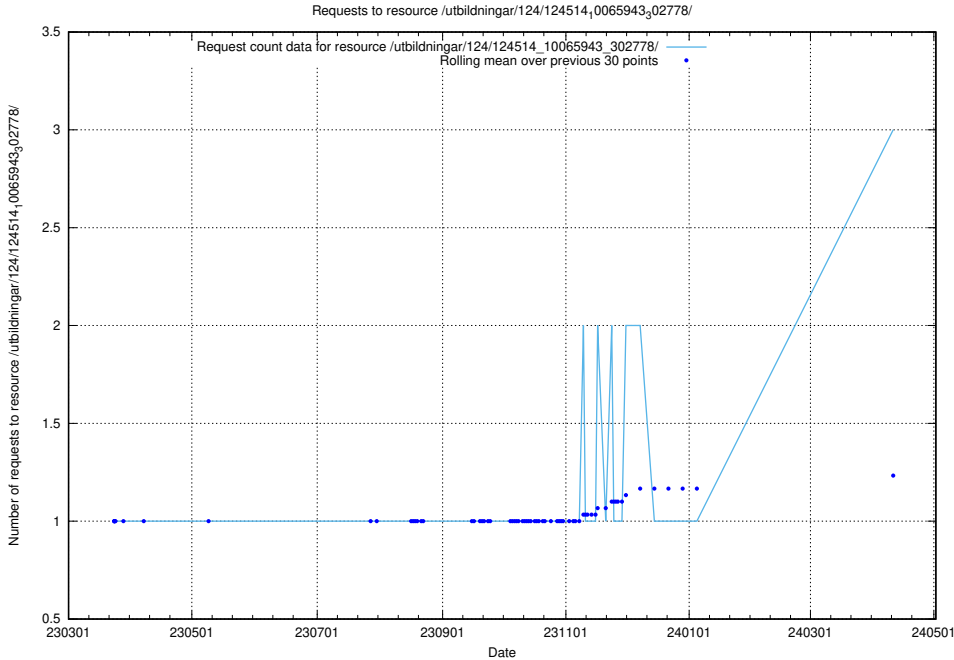

5.291 Usage of /utbildningar/124/124514_10065943_302778/

Here, we count the number of requests to resource /utbildningar/124/124514_10065943_302778/.