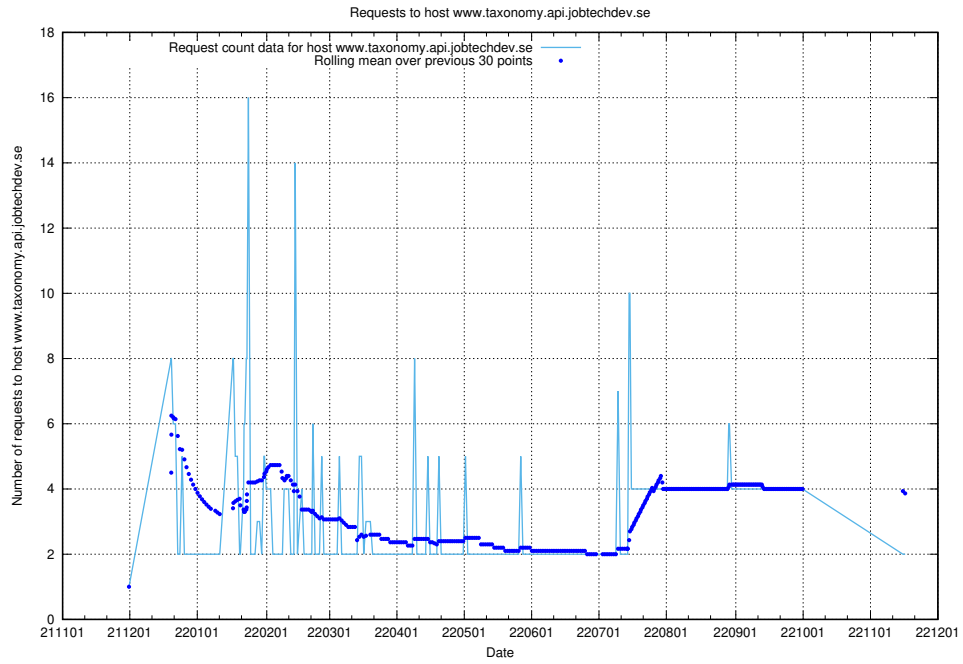

7.379 Usage of `www.taxonomy.api.jobtechdev.se`

Here, we count the number of requests to host `www.taxonomy.api.jobtechdev.se`.