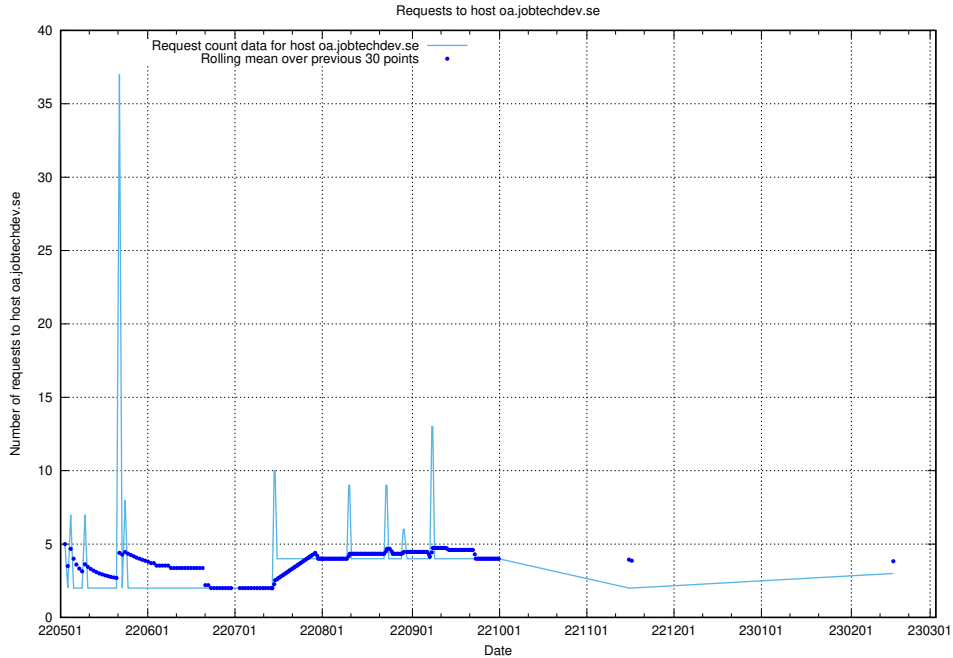

7.212 Usage of socp4.jobtechdev.se

Here, we count the number of requests to host socp4.jobtechdev.se.

7.213 Usage of oa.jobtechdev.se

Here, we count the number of requests to host oa.jobtechdev.se.

7.214 Usage of data.jobtechdev.se:80