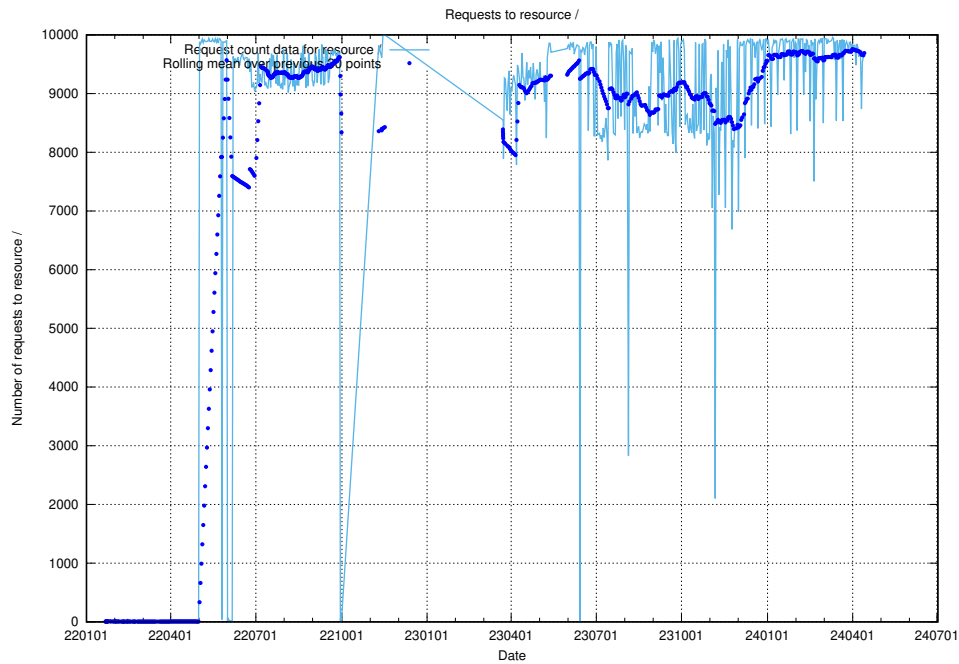

⁶<https://data.jobtechdev.se>

5.2 Usage of /taxonomy/concept/

Here, we count the number of requests to resource /taxonomy/concept/.

5.3 Disk space usage

A table showing the disk space usage on the data server.