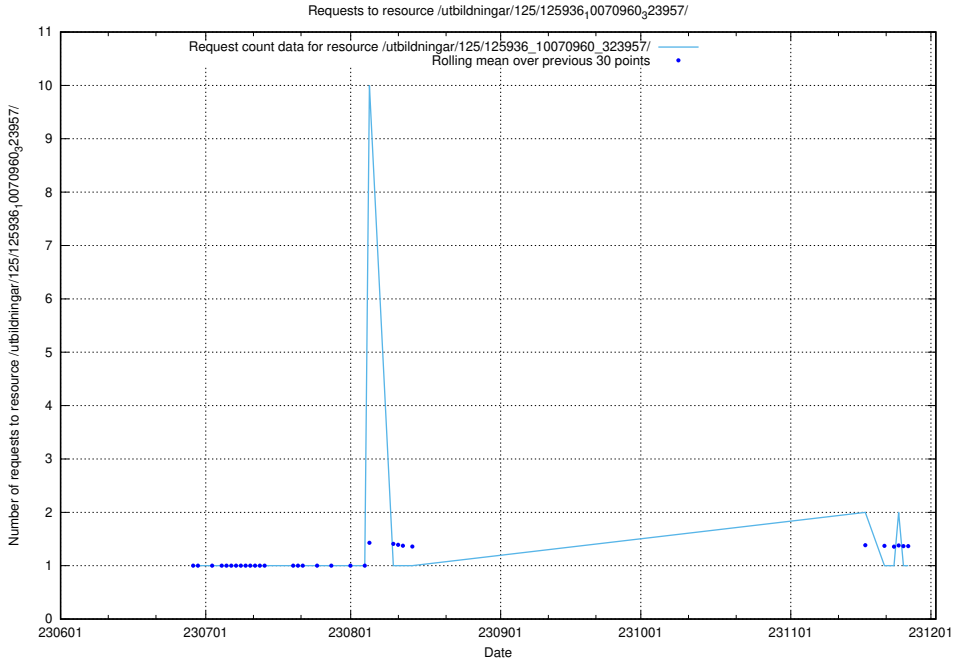

5.5163 Usage of /utbildningar/125/125936_10070960_323957/

Here, we count the number of requests to resource /utbildningar/125/125936_10070960_323957/.