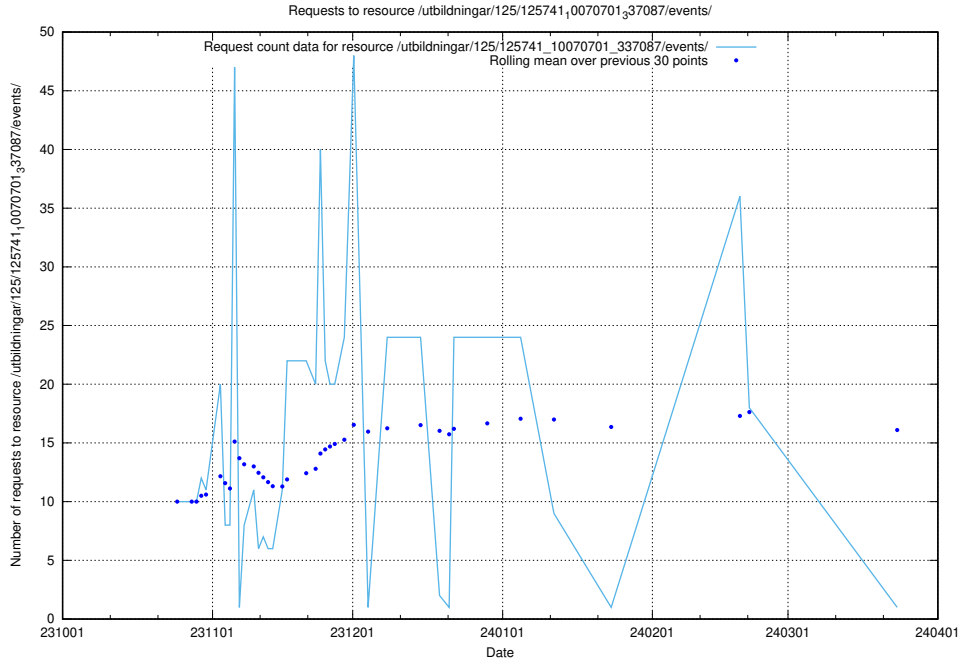

5.3922 Usage of /utbildningar/125/125741_10070701_337087/events/

Here, we count the number of requests to resource /utbildningar/125/125741_10070701_337087/events/