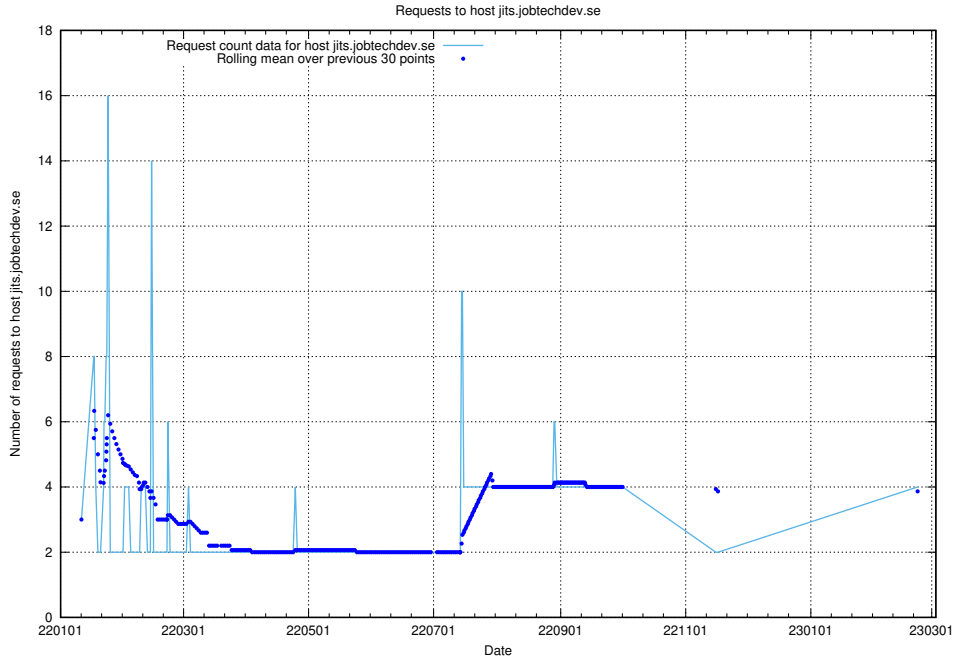

7.102 Usage of jits.jobtechdev.se

Here, we count the number of requests to host jits.jobtechdev.se.

7.103 Usage of jobstream.api.jobtechdev.se:80

Here, we count the number of requests to host jobstream.api.jobtechdev.se:80.