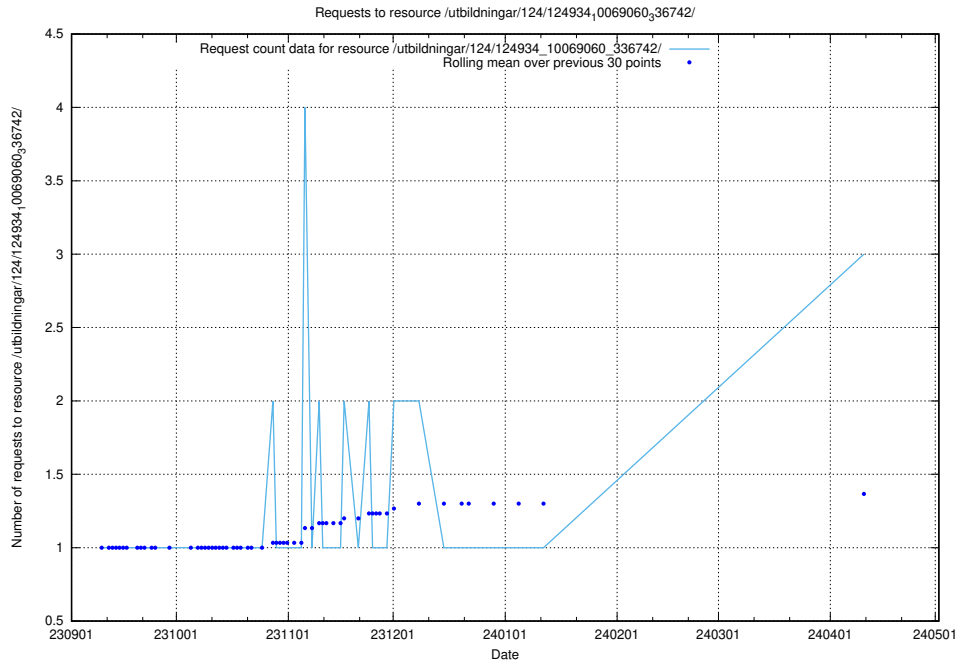

5.370 Usage of /utbildningar/124/124934_10069060_336742/

Here, we count the number of requests to resource /utbildningar/124/124934_10069060_336742/.