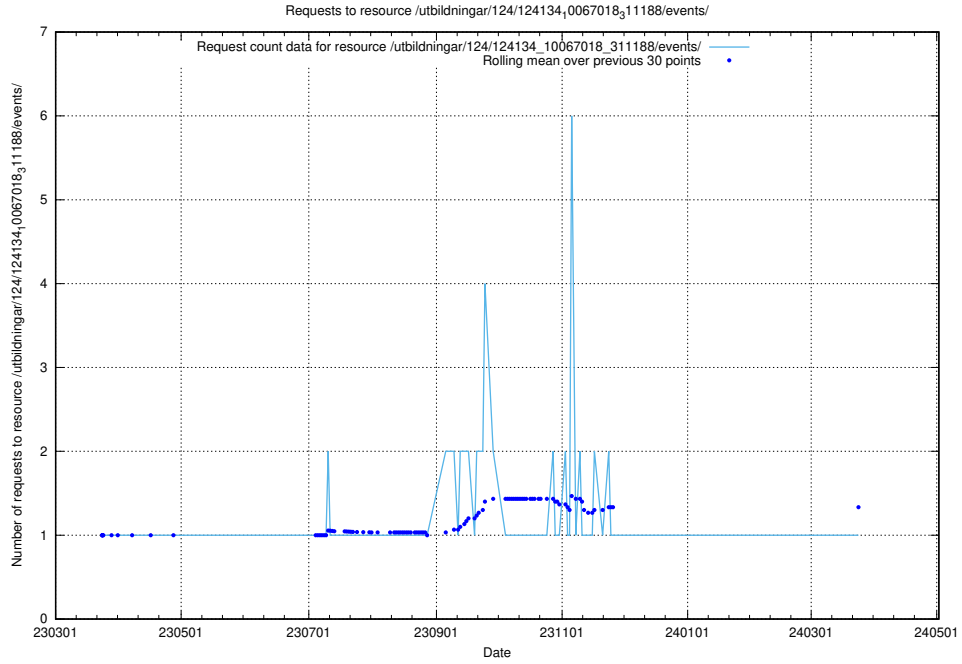

Here, we count the number of requests to resource /utbildningar/127/127055_10074137_337243/events/

5.3803 Usage of /utbildningar/124/124134_10067018_311188/events/

Here, we count the number of requests to resource /utbildningar/124/124134_10067018_311188/events/