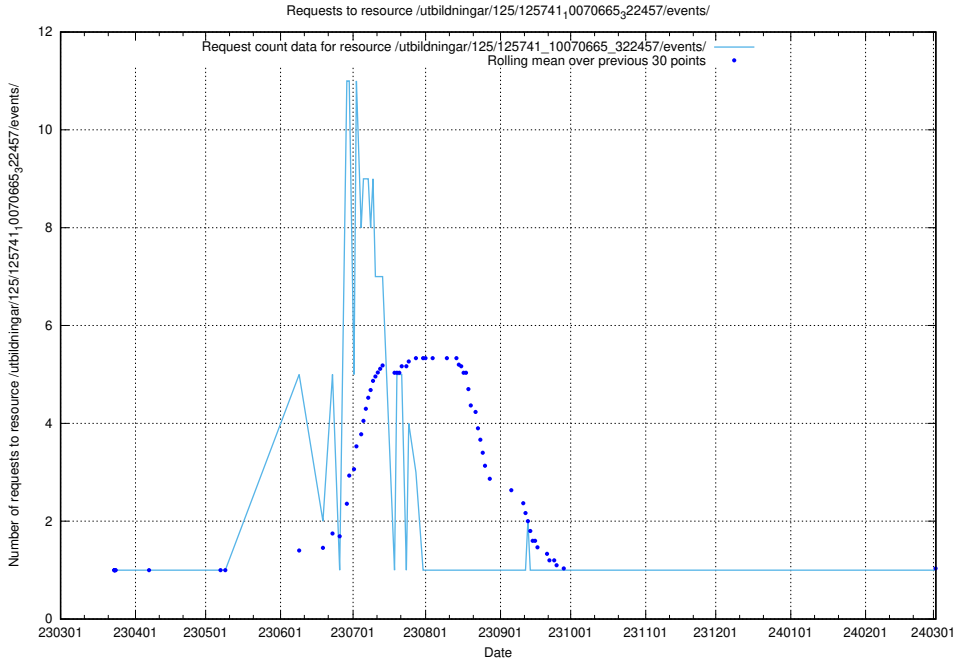

Here, we count the number of requests to resource /utbildningar/125/125741_10070668_329433/.

5.6189 Usage of /utbildningar/125/125741_10070665_322457/events/

Here, we count the number of requests to resource /utbildningar/125/125741_10070665_322457/events/