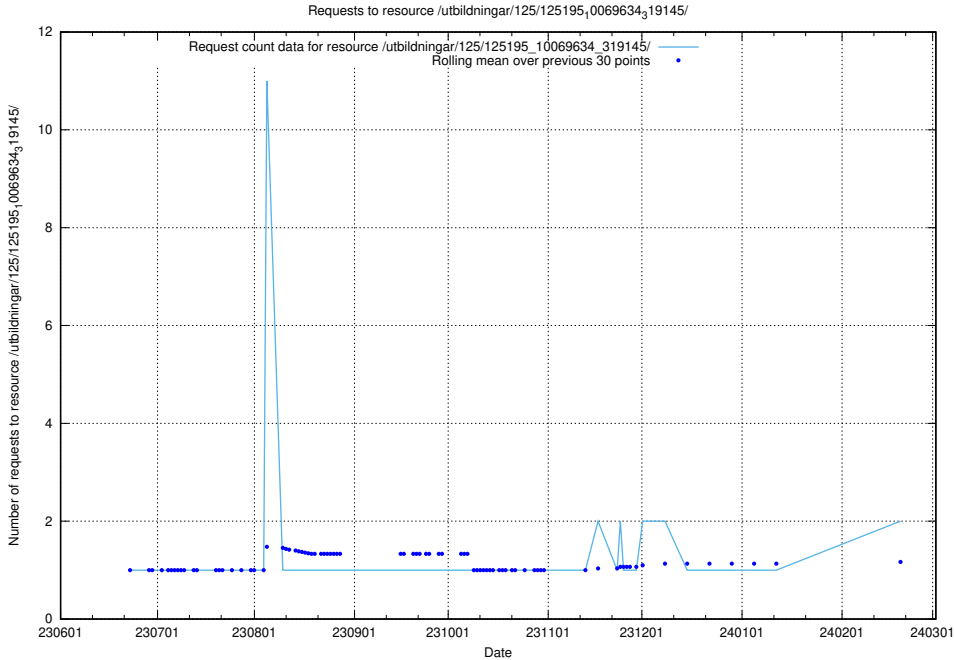

5.859 Usage of /utbildningar/125/125195_10069634_319145/

Here, we count the number of requests to resource /utbildningar/125/125195_10069634_319145/.