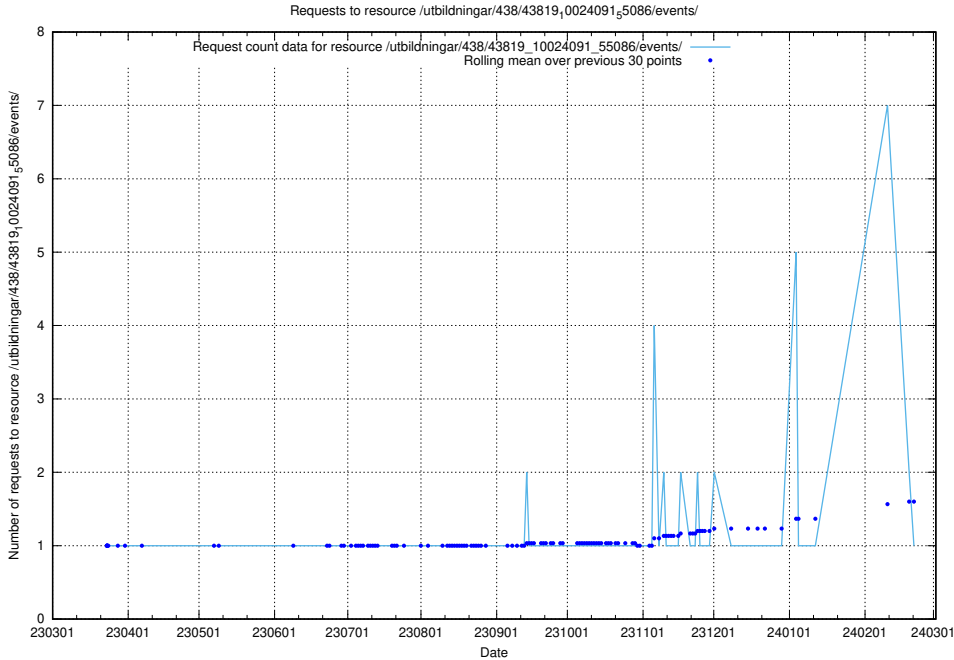

5.6040 Usage of /utbildningar/438/43819_10024091_55086/events/

Here, we count the number of requests to resource /utbildningar/438/43819_10024091_55086/events/.