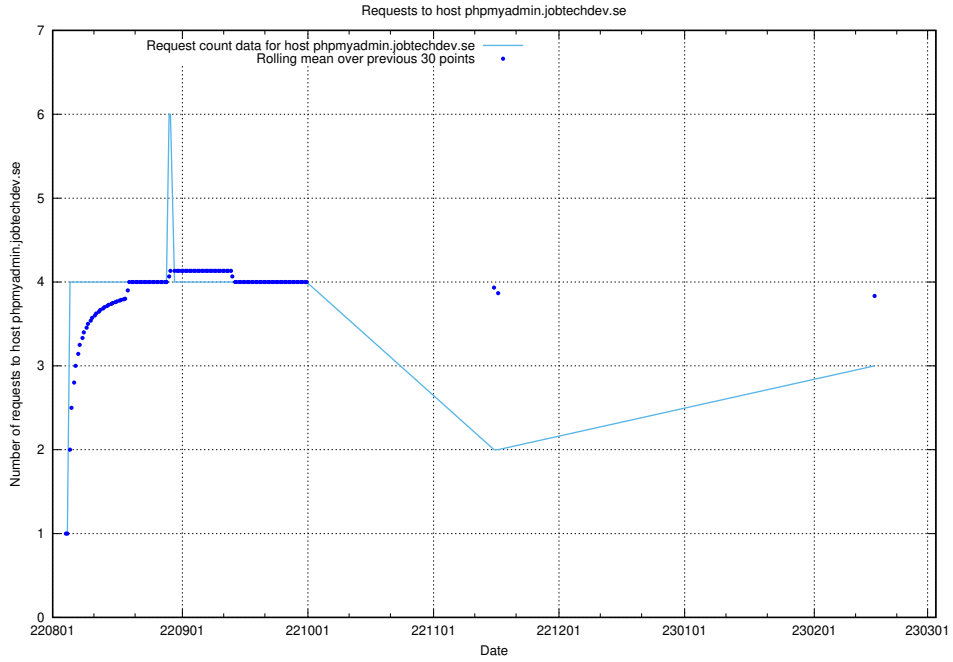

7.183 Usage of `phpmyadmin.jobtechdev.se`

Here, we count the number of requests to host `phpmyadmin.jobtechdev.se`.