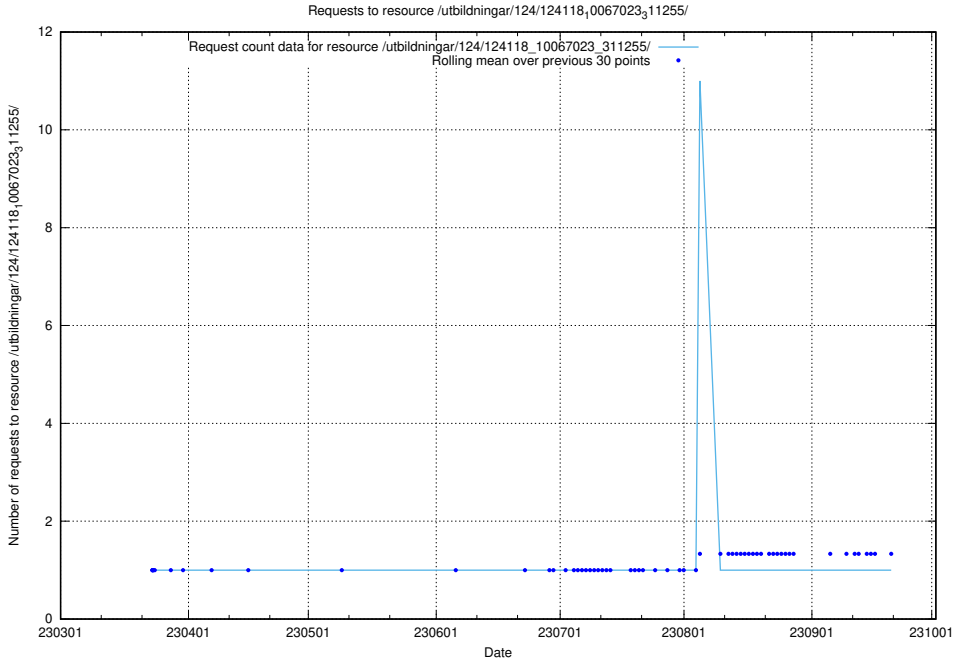

5.3919 Usage of /utbildningar/124/124118_10067023_311255/

Here, we count the number of requests to resource /utbildningar/124/124118_10067023_311255/.