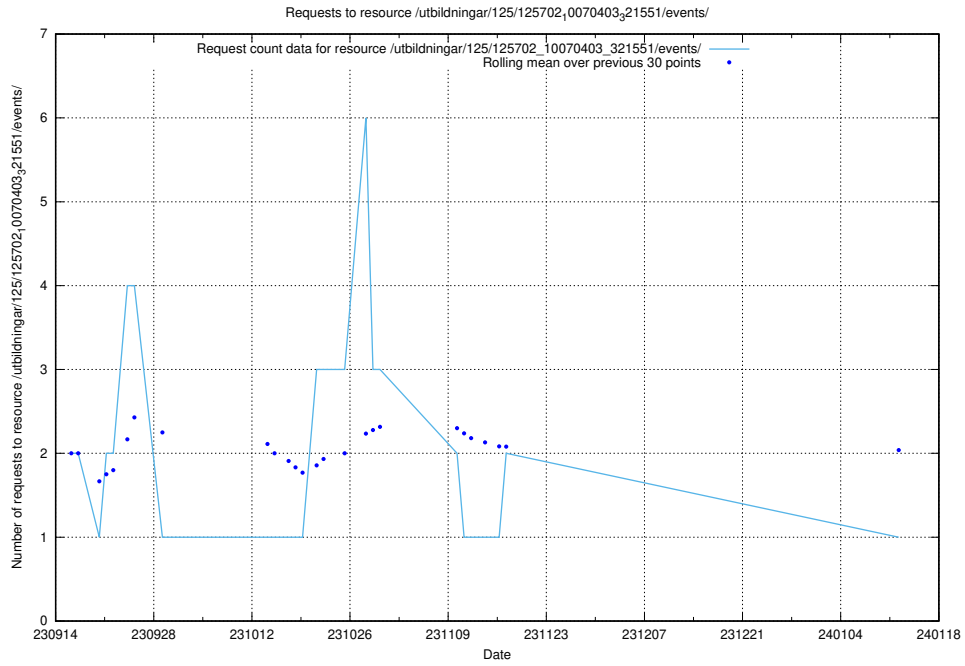

5.4255 Usage of /utbildningar/125/125702_10070403_321551/events/

Here, we count the number of requests to resource /utbildningar/125/125702_10070403_321551/events/