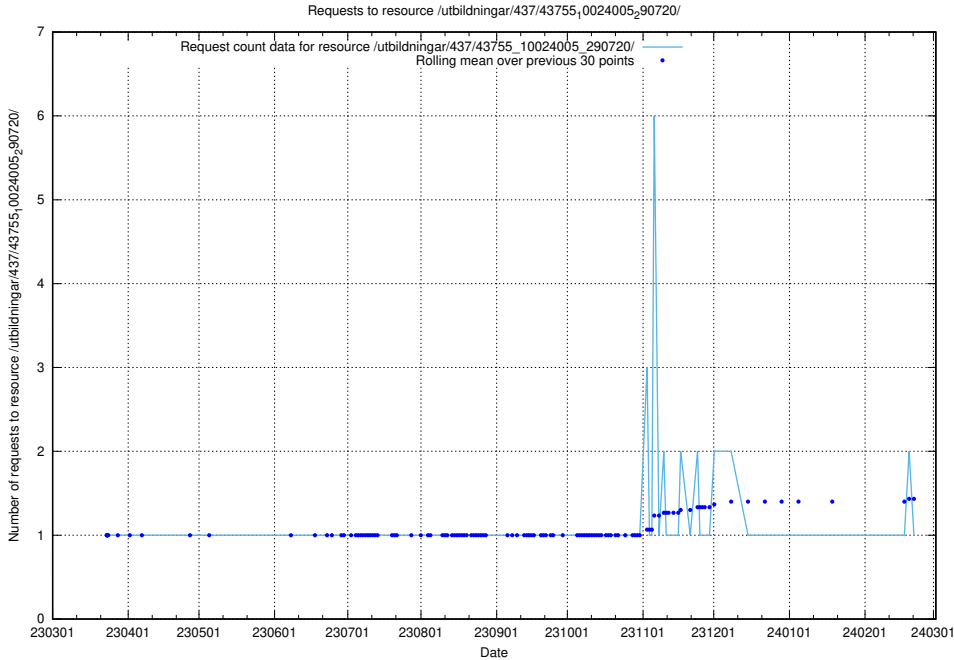

5.6074 Usage of /utbildningar/437/43755_10024005_290720/

Here, we count the number of requests to resource /utbildningar/437/43755_10024005_290720/.