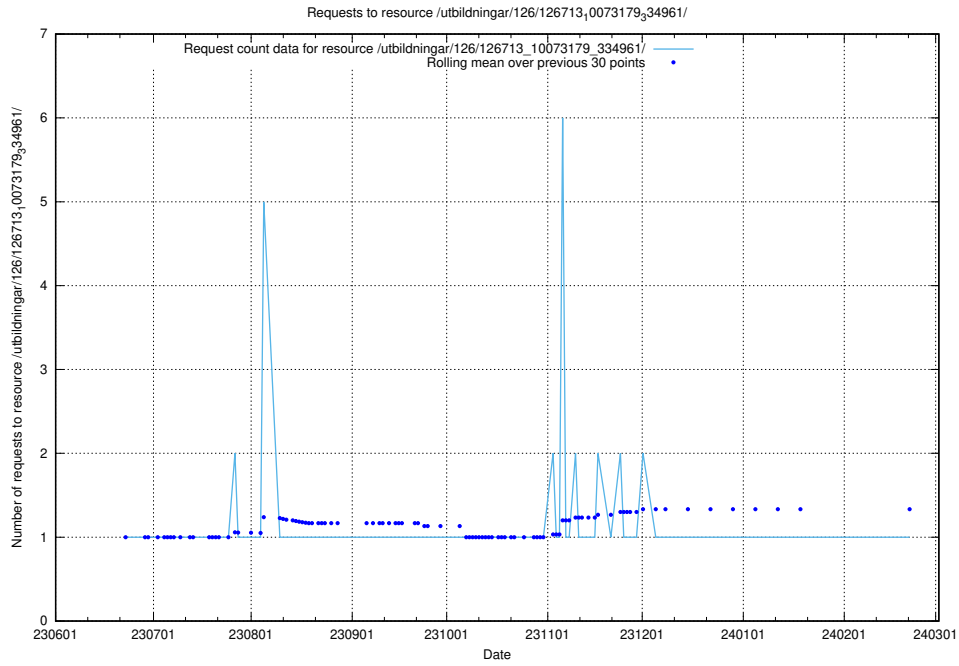

5.5319 Usage of /utbildningar/126/126713_10073179_334961/

Here, we count the number of requests to resource /utbildningar/126/126713_10073179_334961/.