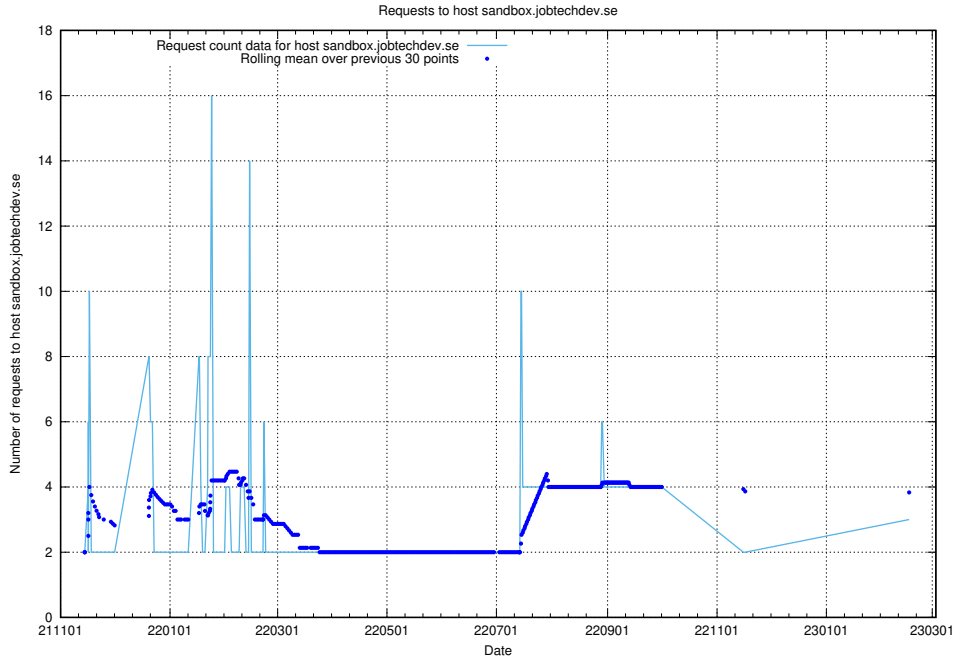

7.231 Usage of sandbox.jobtechdev.se

Here, we count the number of requests to host sandbox.jobtechdev.se.