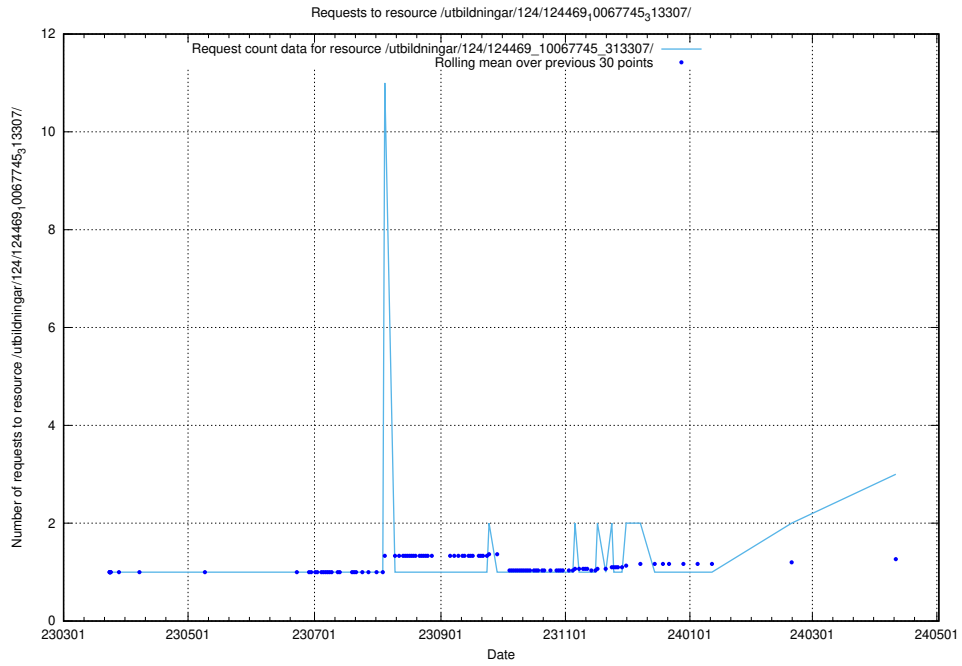

5.324 Usage of /utbildningar/124/124469_10067745_313307/

Here, we count the number of requests to resource /utbildningar/124/124469_10067745_313307/.