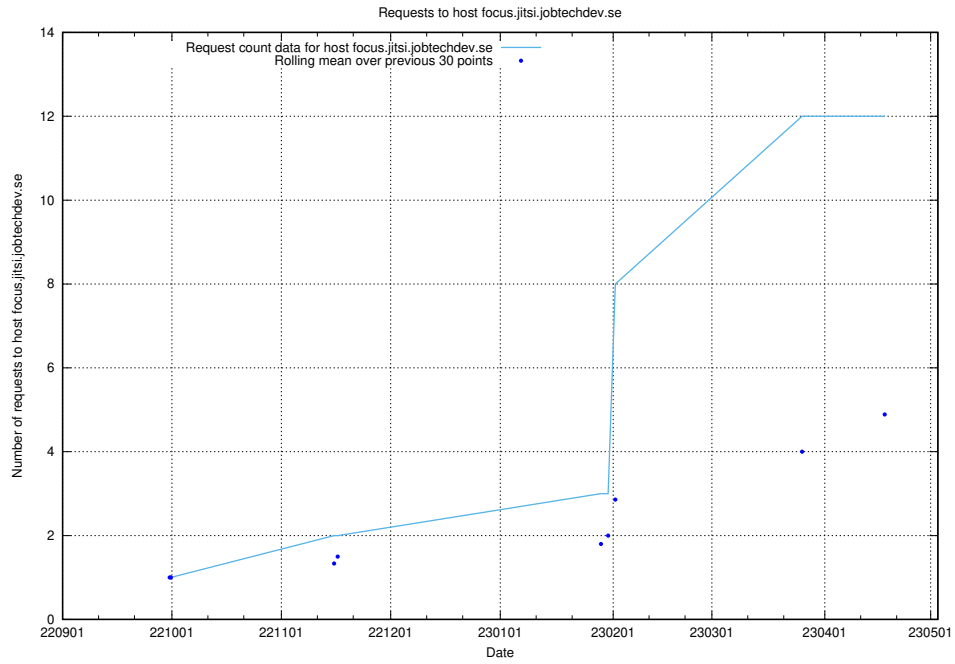

7.52 Usage of focus.jitsi.jobtechdev.se

Here, we count the number of requests to host focus.jitsi.jobtechdev.se.