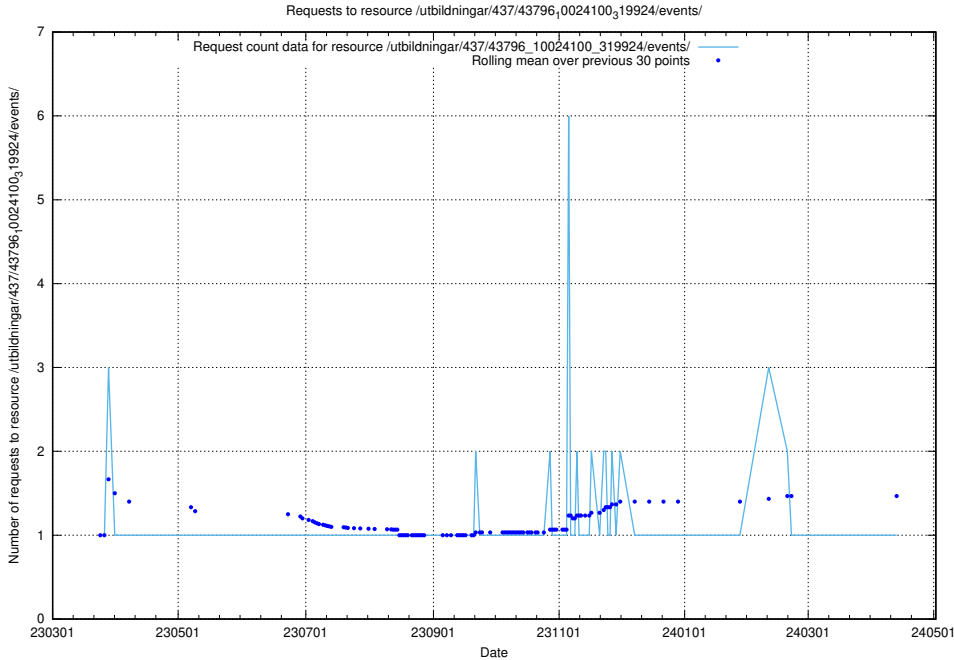

5.5889 Usage of /utbildningar/437/43796_10024100_319924/events/

Here, we count the number of requests to resource /utbildningar/437/43796_10024100_319924/events/.