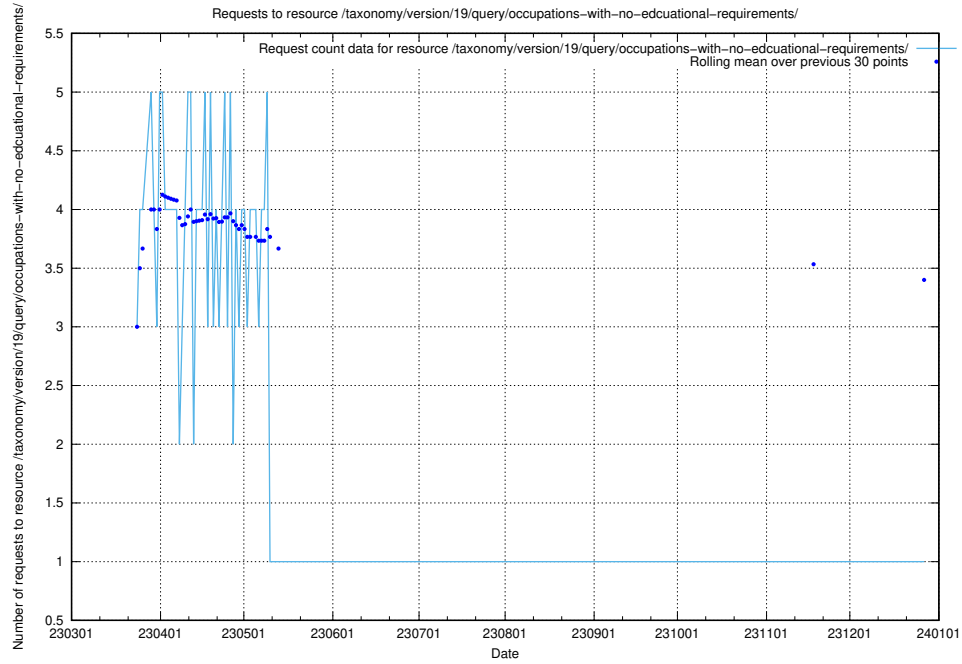

5.5849 Usage of /taxonomy/version/19/query/occupations-with-no-educational-requirements/

Here, we count the number of requests to resource /taxonomy/version/19/query/occupations-with-no-educational-requirements/.