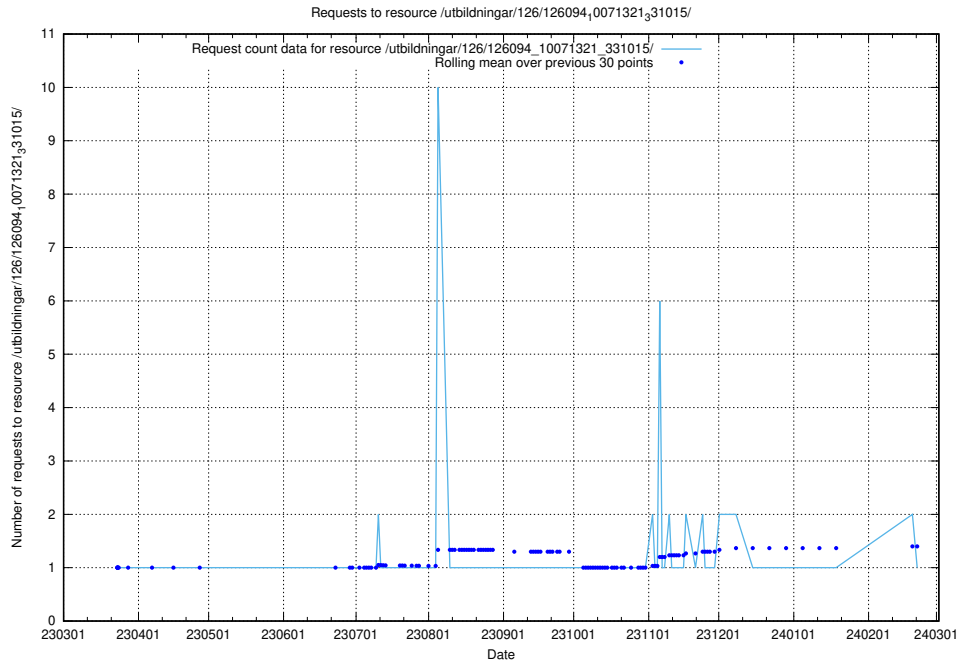

5.6135 Usage of /utbildningar/126/126094_10071321_331015/

Here, we count the number of requests to resource /utbildningar/126/126094_10071321_331015/.