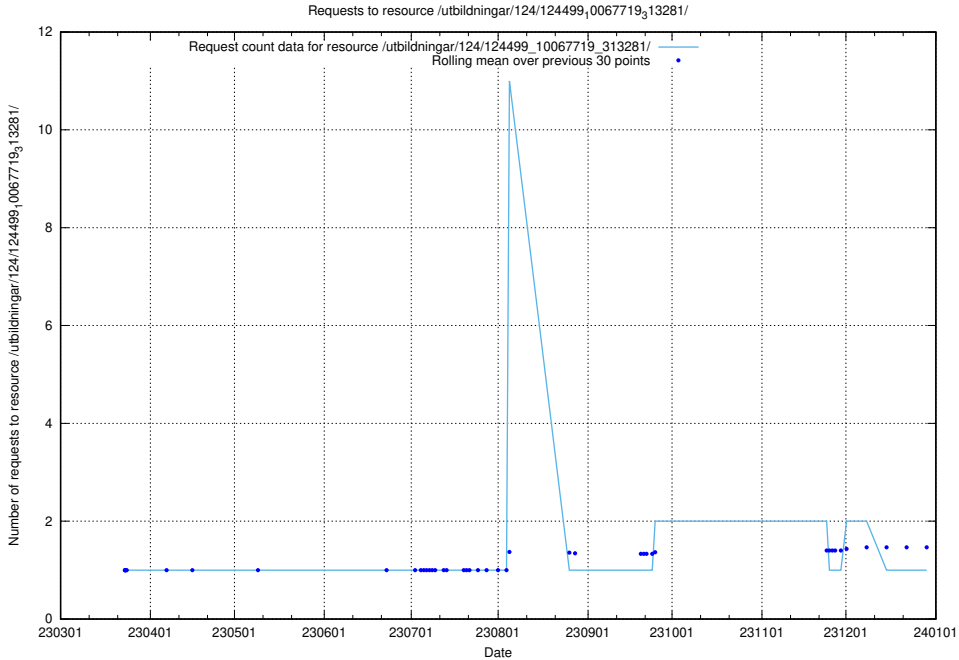

5.2294 Usage of /utbildningar/124/124499_10067719_313281/

Here, we count the number of requests to resource /utbildningar/124/124499_10067719_313281/.