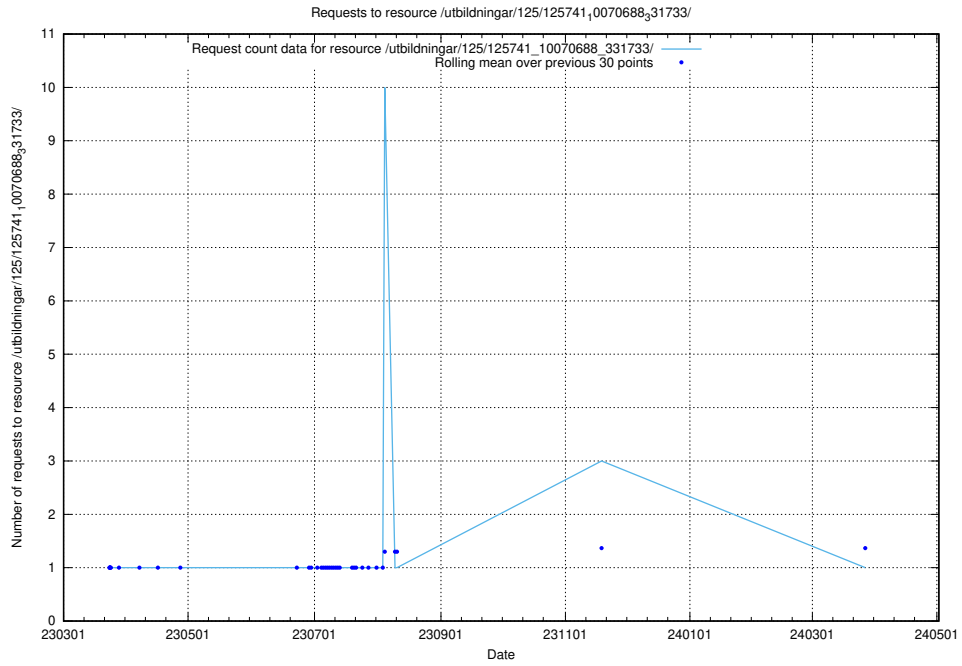

5.6171 Usage of /utbildningar/125/125741_10070688_331733/

Here, we count the number of requests to resource /utbildningar/125/125741_10070688_331733/.