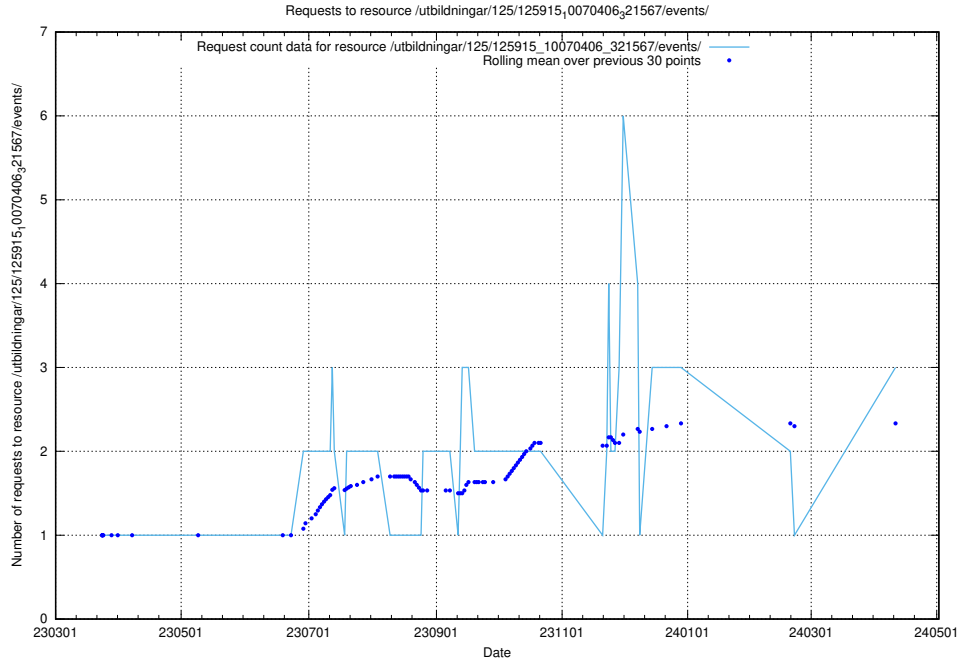

5.464 Usage of /utbildningar/125/125915_10070406_321567/events/

Here, we count the number of requests to resource /utbildningar/125/125915_10070406_321567/events/