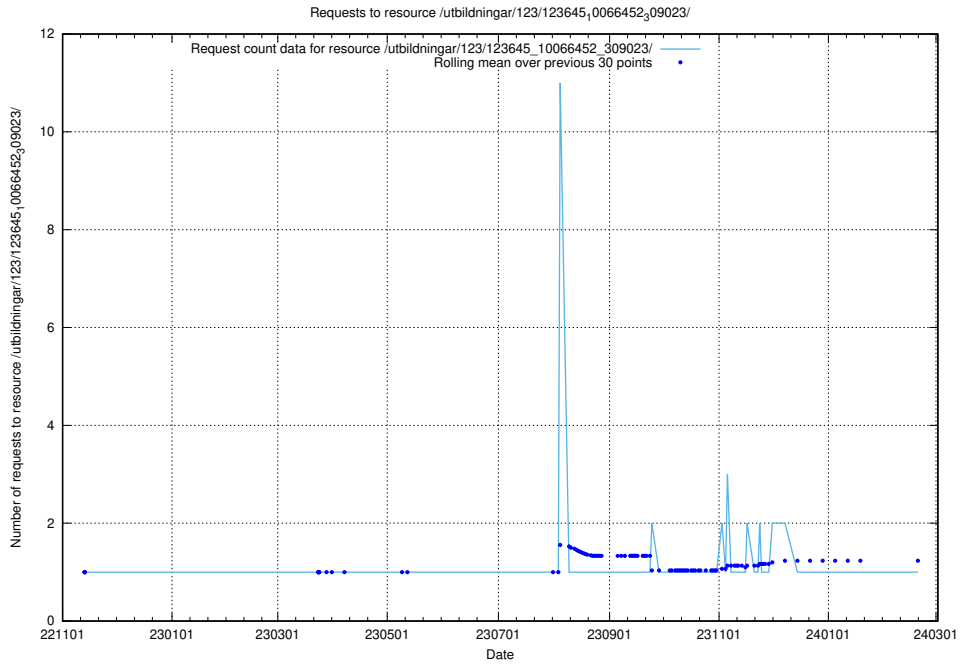

Here, we count the number of requests to resource /taxonomy/version/13/query/employment-variety-concepts/.

5.5633 Usage of /utbildningar/123/123645_10066452_309023/

Here, we count the number of requests to resource /utbildningar/123/123645_10066452_309023/.