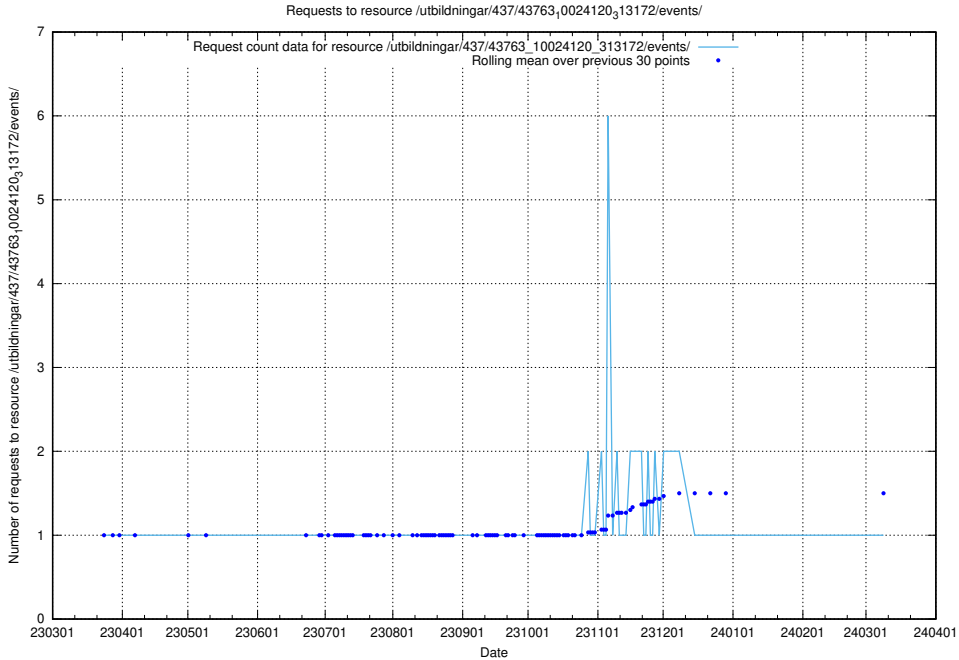

5.5896 Usage of /utbildningar/437/43763_10024120_313172/events/

Here, we count the number of requests to resource /utbildningar/437/43763_10024120_313172/events/.