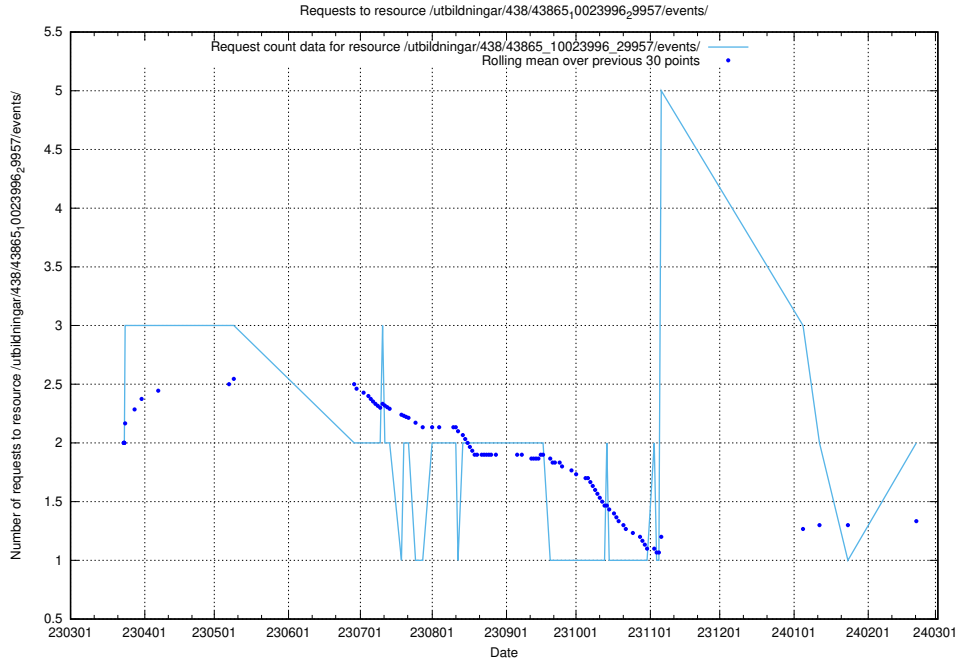

5.942 Usage of /utbildningar/438/43865_10023996_29957/events/

Here, we count the number of requests to resource /utbildningar/438/43865_10023996_29957/events/.