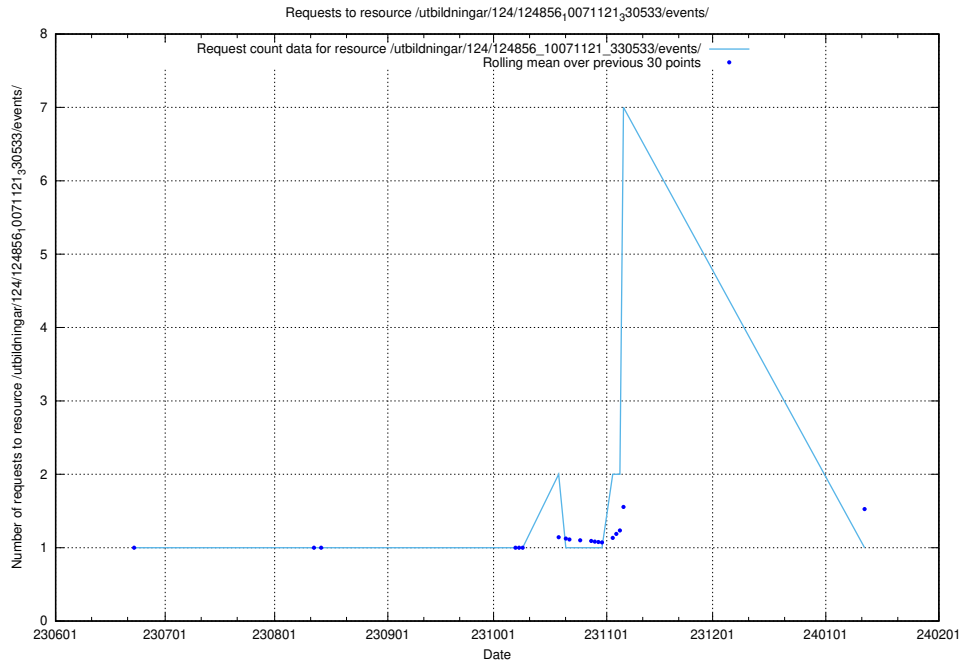

5.5439 Usage of /utbildningar/124/124856_10071121_330533/events/

Here, we count the number of requests to resource /utbildningar/124/124856_10071121_330533/events/