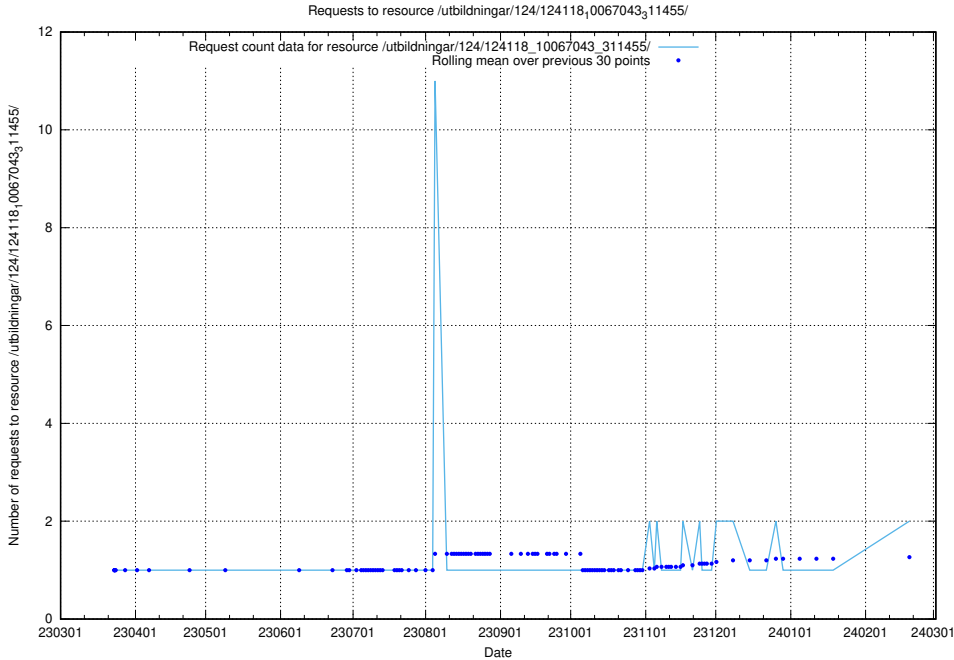

5.714 Usage of /utbildningar/124/124118_10067043_311455/

Here, we count the number of requests to resource /utbildningar/124/124118_10067043_311455/.