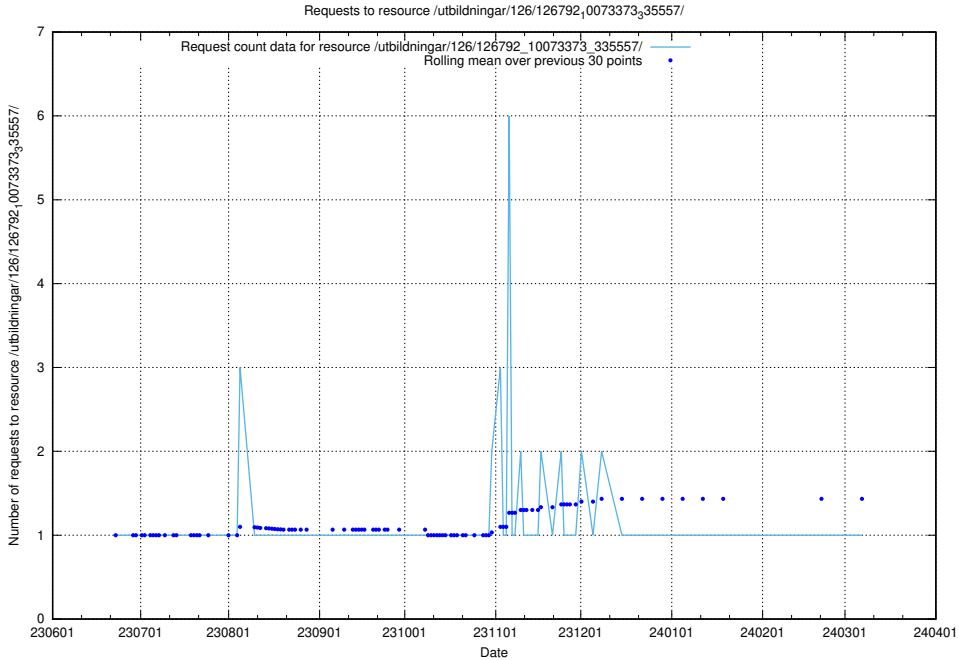

5.5289 Usage of /utbildningar/126/126792_10073373_335557/

Here, we count the number of requests to resource /utbildningar/126/126792_10073373_335557/.