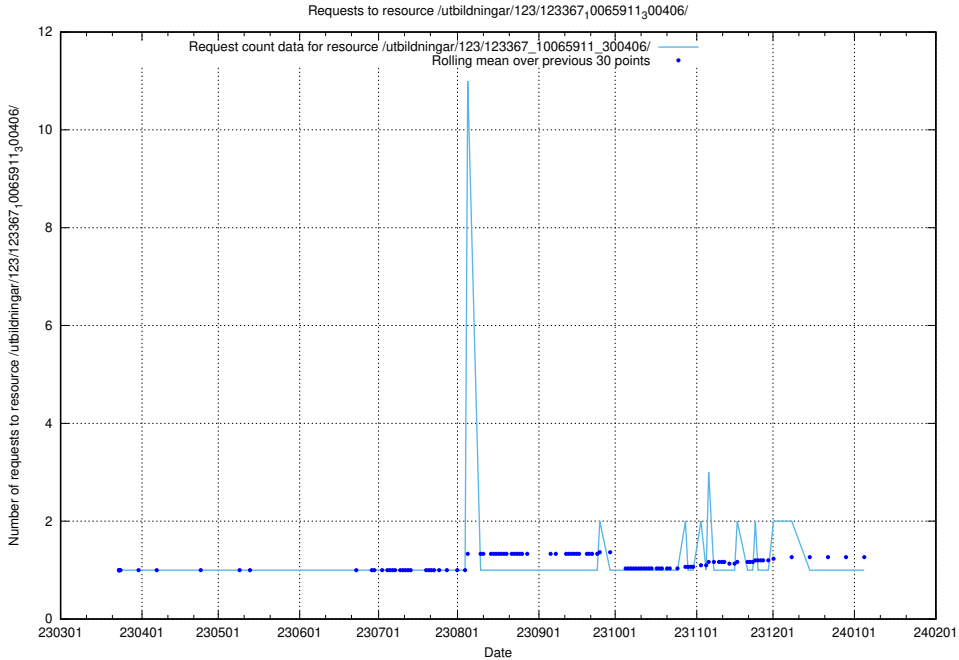

5.4439 Usage of /utbildningar/123/123367_10065911_300406/

Here, we count the number of requests to resource /utbildningar/123/123367_10065911_300406/.