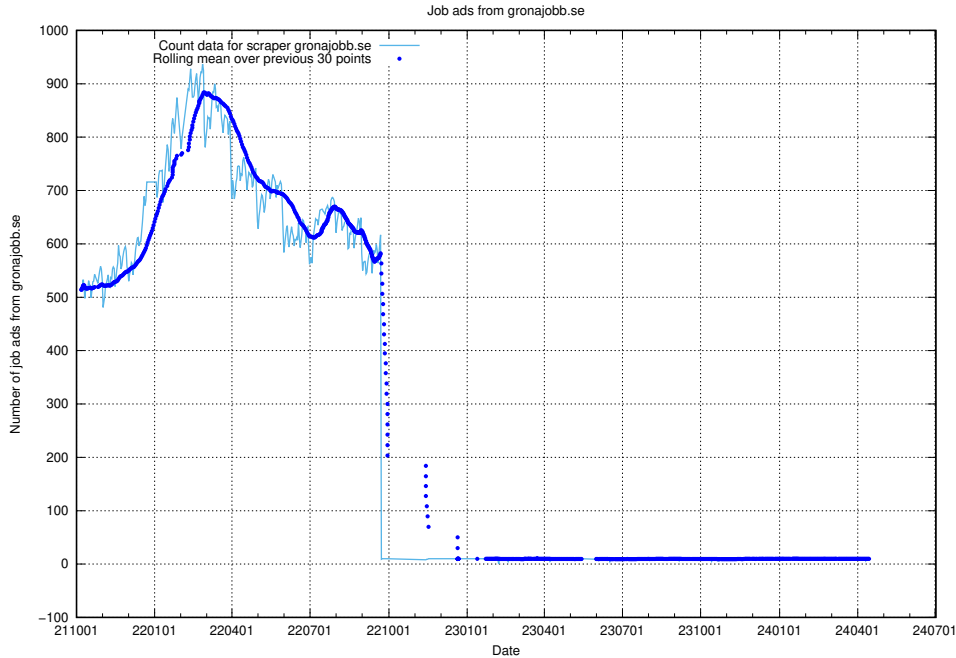

13.18 Number of ads by scraper studentjob.se

Here, we count the number of job ads scraped from studentjob.se.

13.19 Number of ads by scraper gronajobb.se

Here, we count the number of job ads scraped from gronajobb.se.