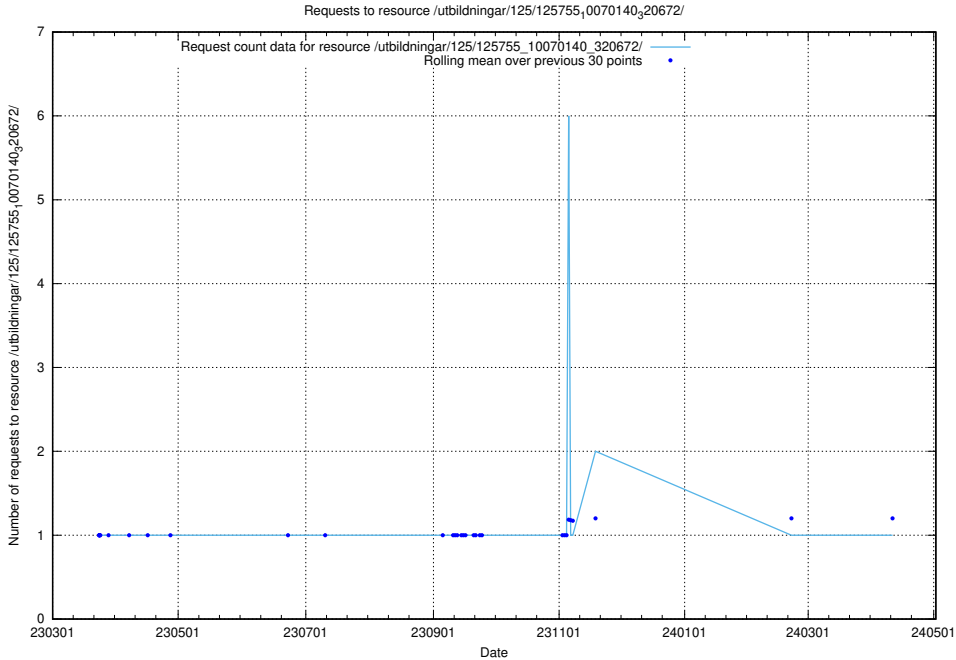

5.6157 Usage of /utbildningar/125/125755_10070140_320672/

Here, we count the number of requests to resource /utbildningar/125/125755_10070140_320672/.