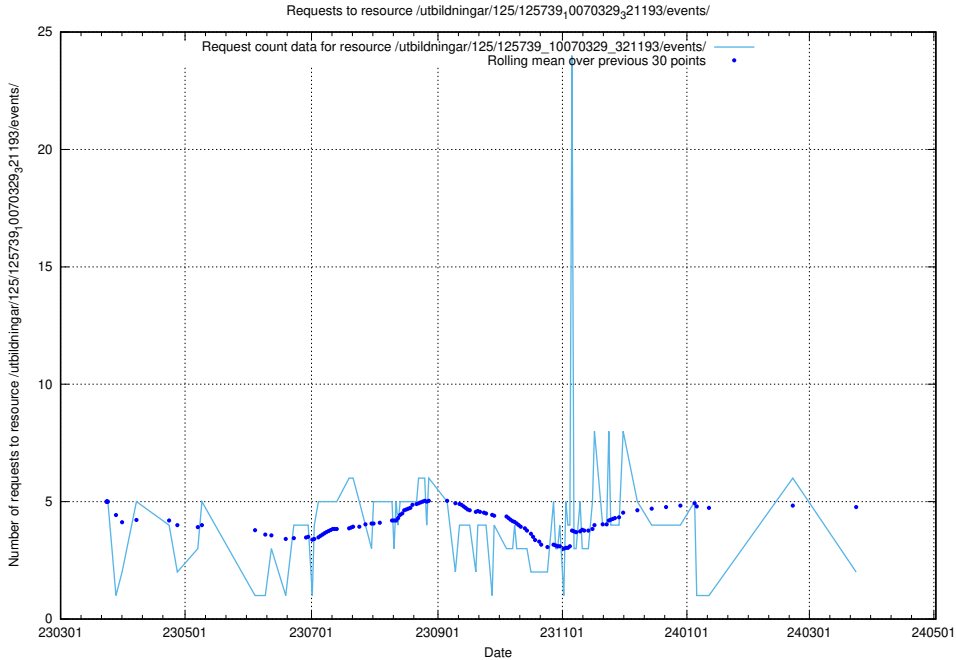

5.939 Usage of /utbildningar/125/125739_10070329_321193/events/

Here, we count the number of requests to resource /utbildningar/125/125739_10070329_321193/events/