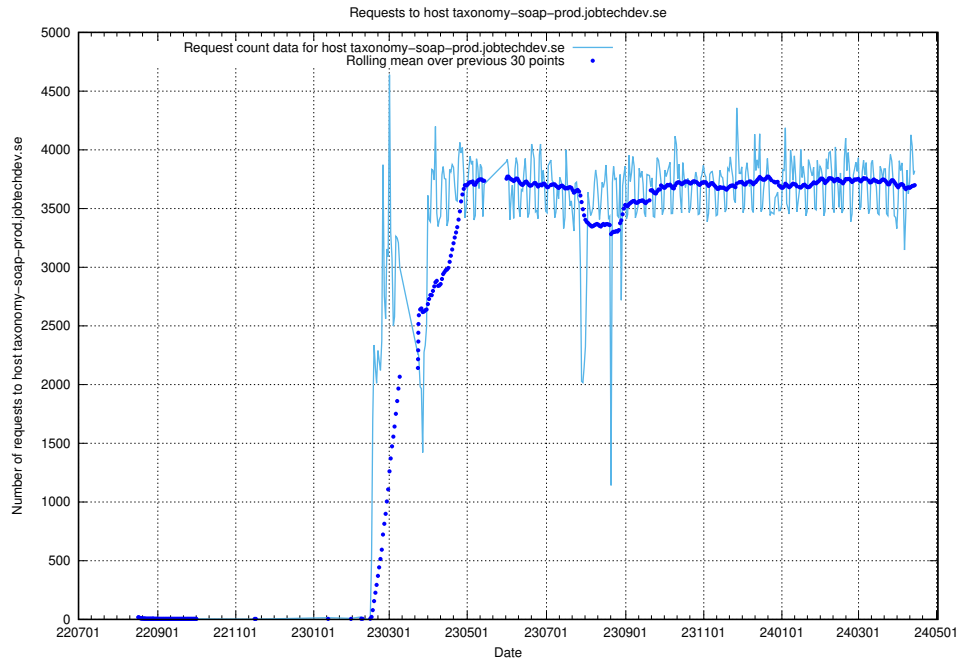

7.14 Usage of taxonomy-soap-prod.jobtechdev.se

Here, we count the number of requests to host taxonomy-soap-prod.jobtechdev.se.