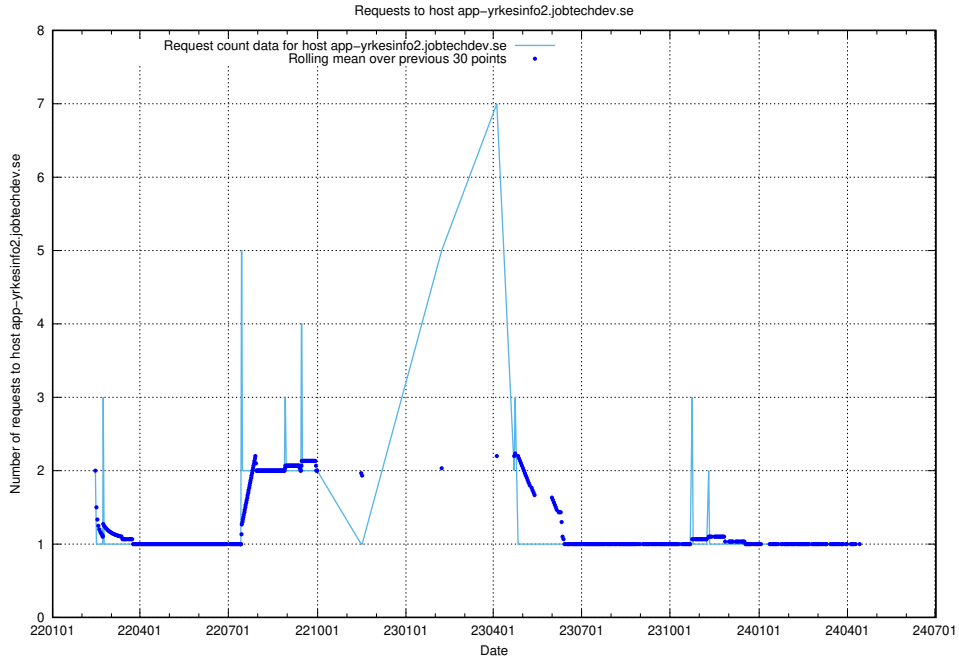

Here, we count the number of requests to host app-yrkesinfo2.jobtechdev.se.

7.656 Usage of djs-frontend-data-jobtechdev-se-prod.prod.services.jtech.se

Here, we count the number of requests to host djs-frontend-data-jobtechdev-se-prod.prod.services.jtech.se.