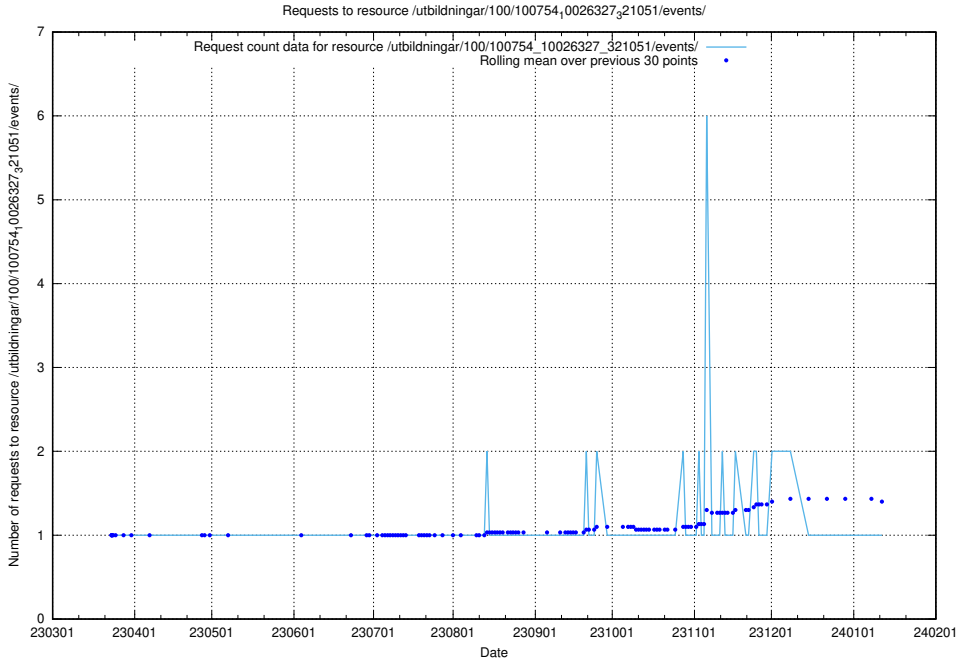

Here, we count the number of requests to resource /utbildningar/126/126791_10073182_334968/.

5.5293 Usage of /utbildningar/100/100754_10026327_321051/events/

Here, we count the number of requests to resource /utbildningar/100/100754_10026327_321051/events/