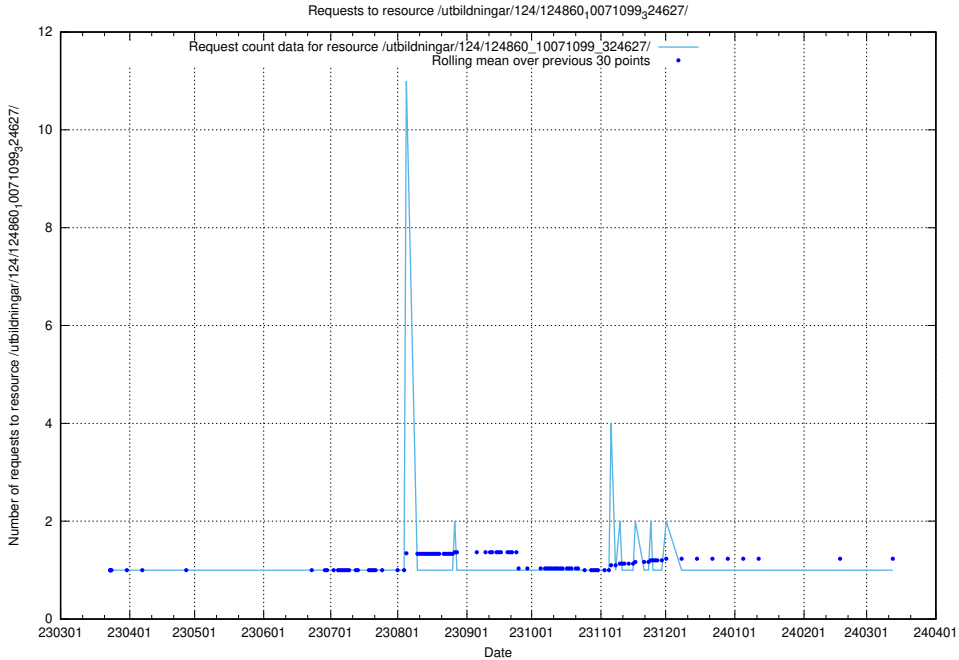

5.1162 Usage of /utbildningar/124/124860_10071099_324627/

Here, we count the number of requests to resource /utbildningar/124/124860_10071099_324627/.