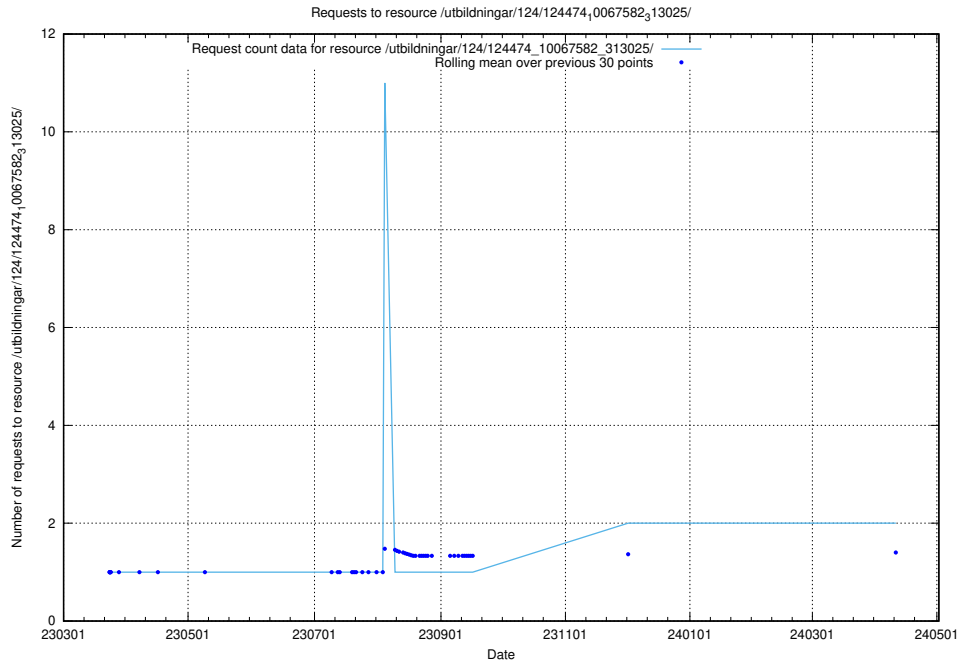

5.629 Usage of /utbildningar/124/124474_10067582_313025/

Here, we count the number of requests to resource /utbildningar/124/124474_10067582_313025/.