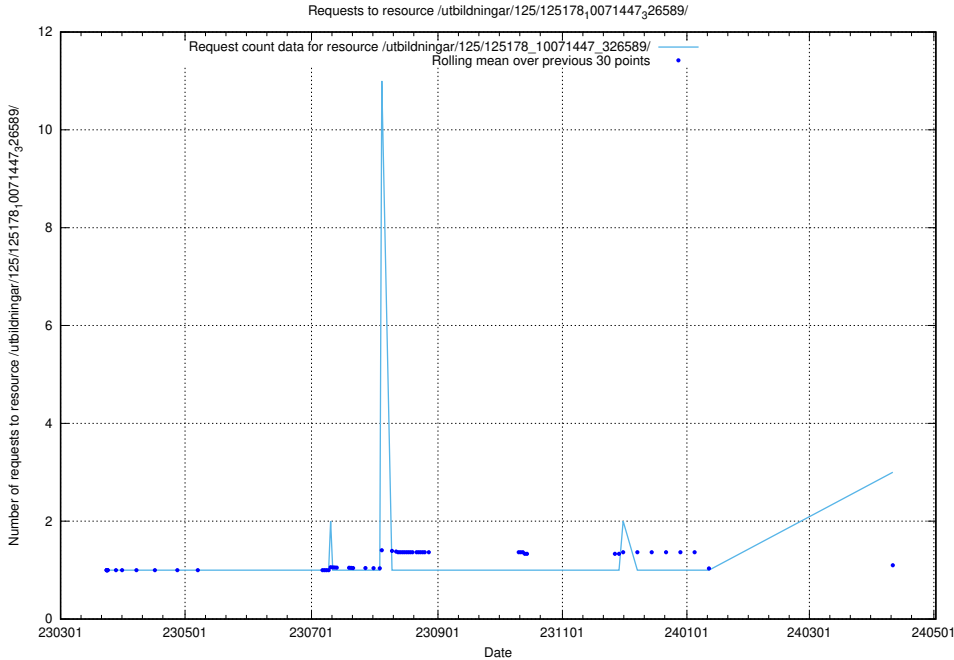

5.269 Usage of /utbildningar/125/125178_10071447_326589/

Here, we count the number of requests to resource /utbildningar/125/125178_10071447_326589/.