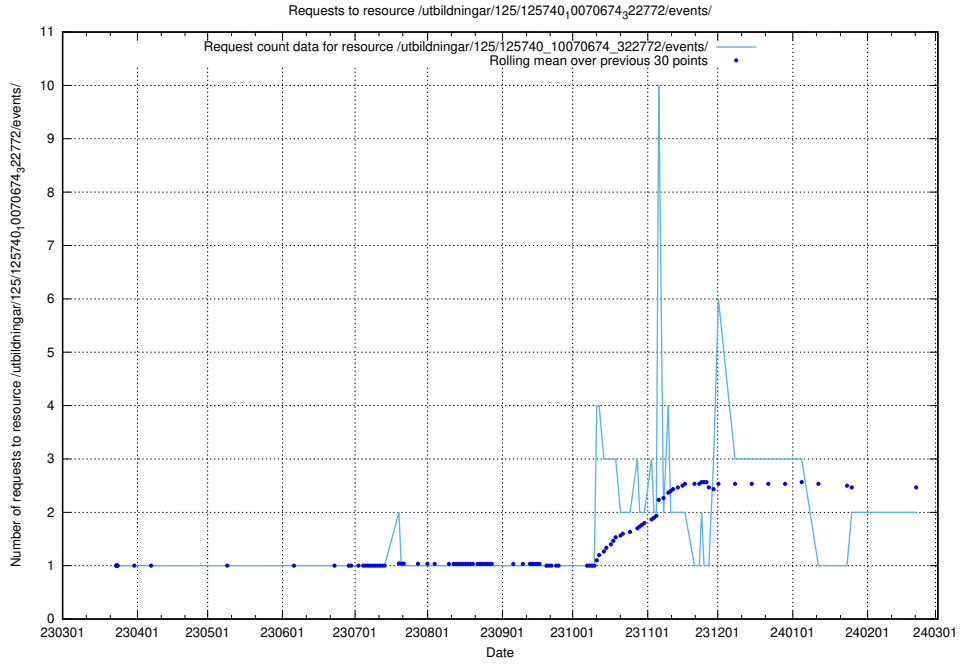

5.477 Usage of /utbildningar/125/125740_10070674_322772/events/

Here, we count the number of requests to resource /utbildningar/125/125740_10070674_322772/events/