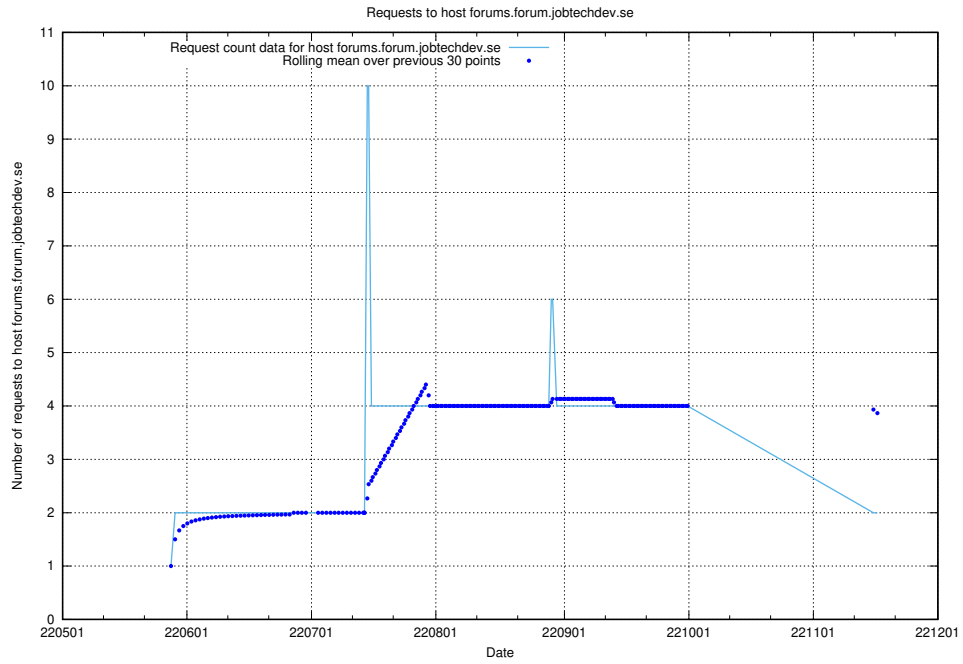

7.415 Usage of forums.forum.jobtechdev.se

Here, we count the number of requests to host forums.forum.jobtechdev.se.