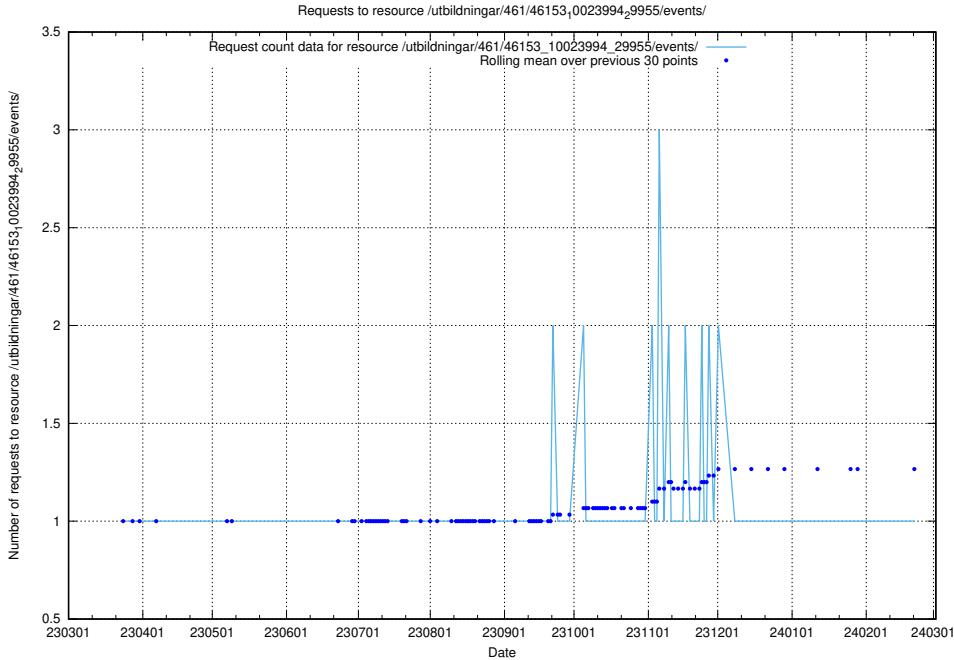

5.5869 Usage of /utbildningar/461/46153_10023994_29955/events/

Here, we count the number of requests to resource /utbildningar/461/46153_10023994_29955/events/.