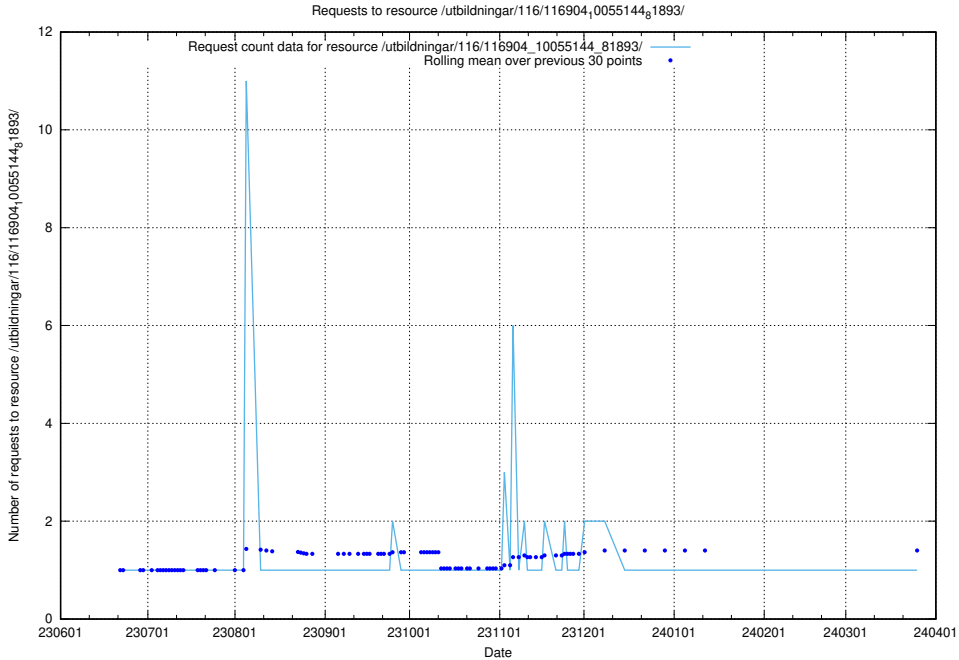

5.5539 Usage of /utbildningar/116/116904_10055144_81893/

Here, we count the number of requests to resource /utbildningar/116/116904_10055144_81893/.