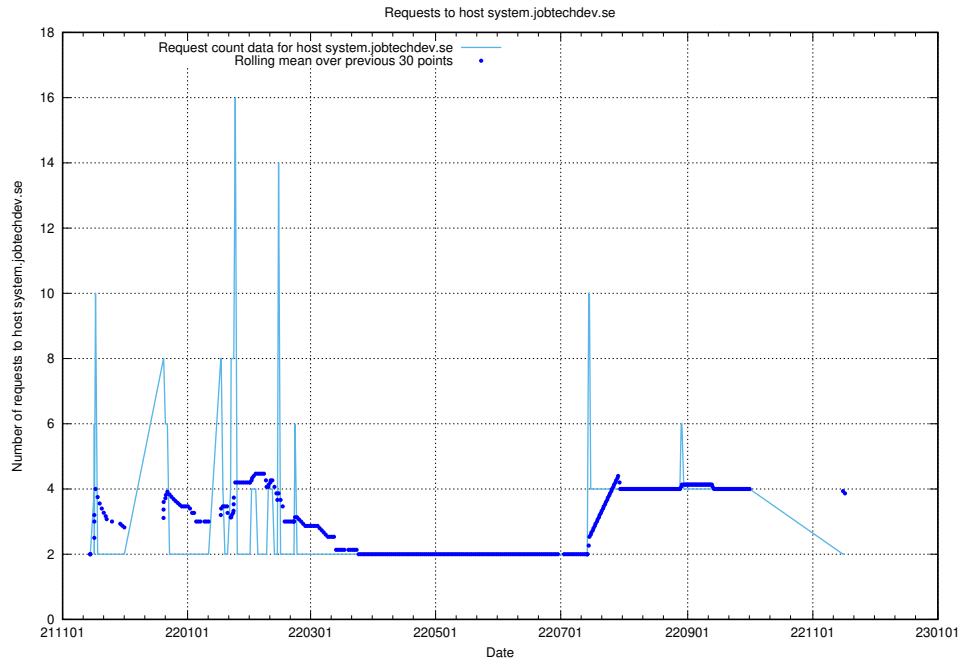

7.550 Usage of system.jobtechdev.se

Here, we count the number of requests to host system.jobtechdev.se.