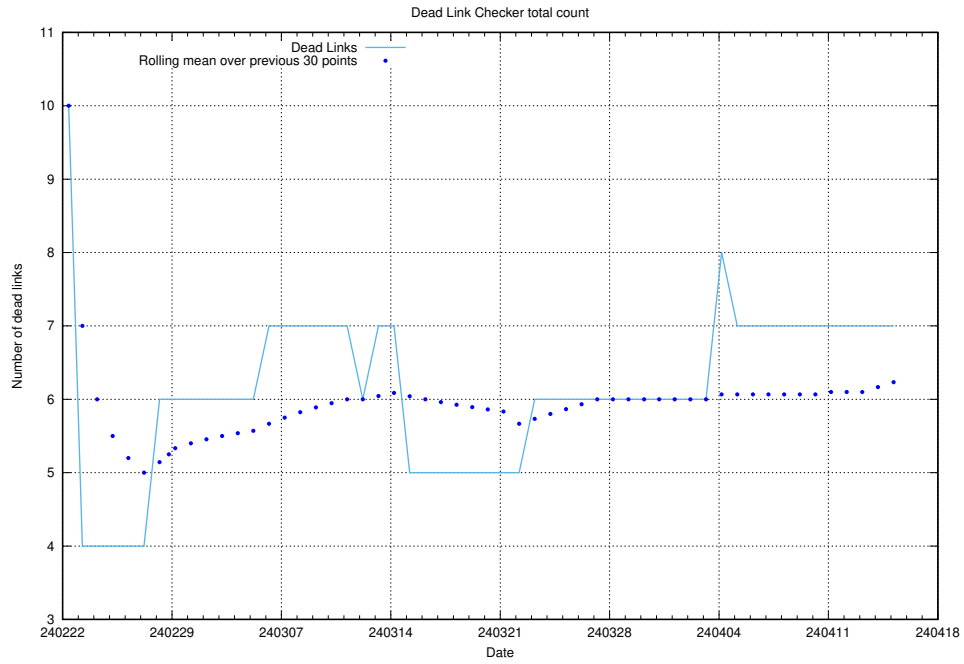

3.2 Total count of dead links

Here is presented the total number of found dead links across all pages.