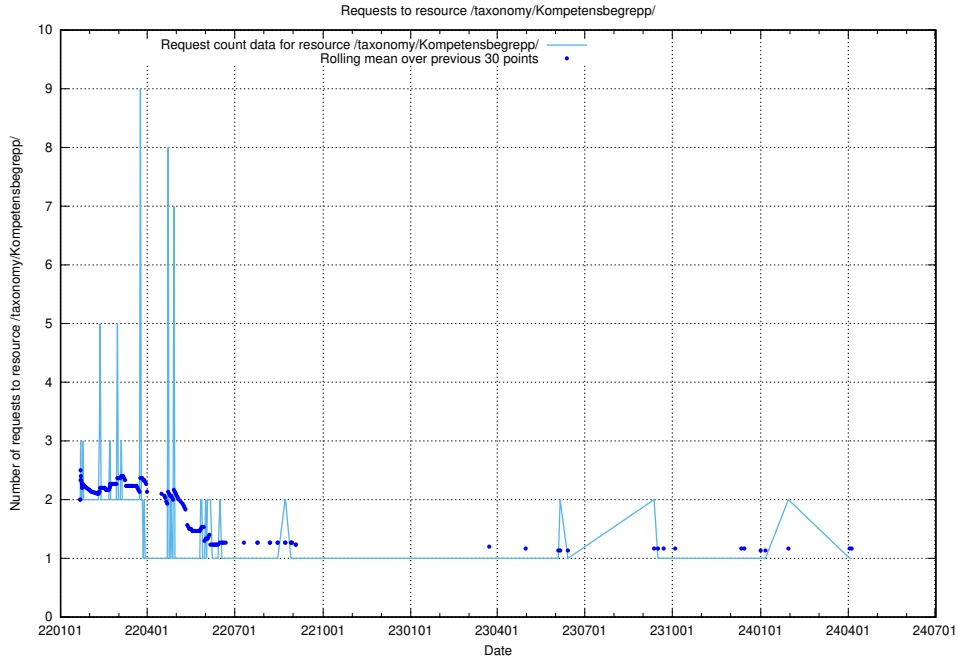

5.6110 Usage of /taxonomy/Kompetensbegrepp/

Here, we count the number of requests to resource /taxonomy/Kompetensbegrepp/.

5.6111 Usage of /utbildningar/126/126466_10071963_330384/

Here, we count the number of requests to resource /utbildningar/126/126466_10071963_330384/.