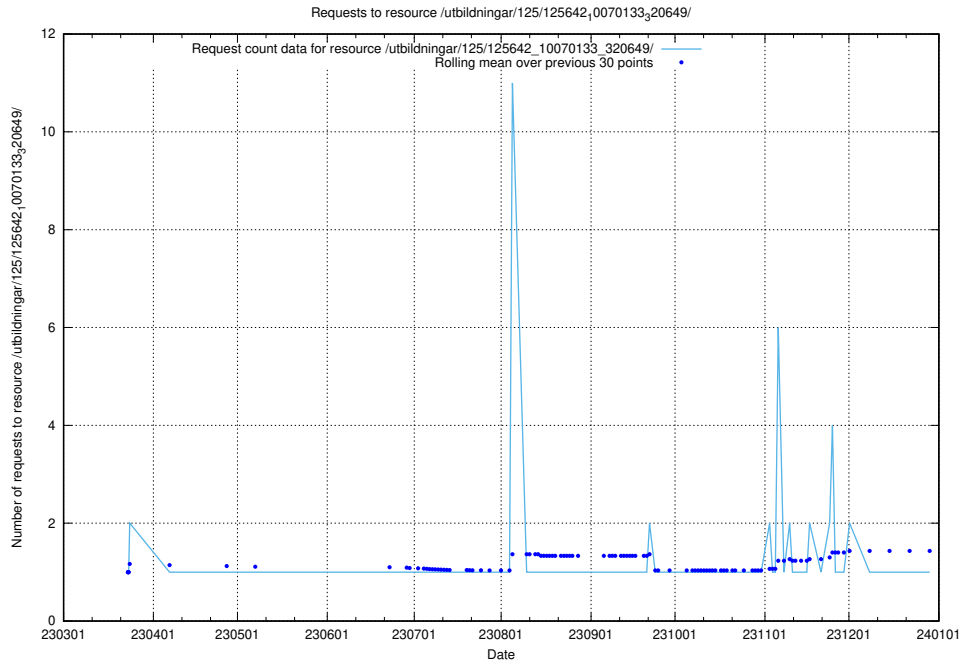

5.1052 Usage of /utbildningar/125/125642_10070133_320649/

Here, we count the number of requests to resource /utbildningar/125/125642_10070133_320649/.