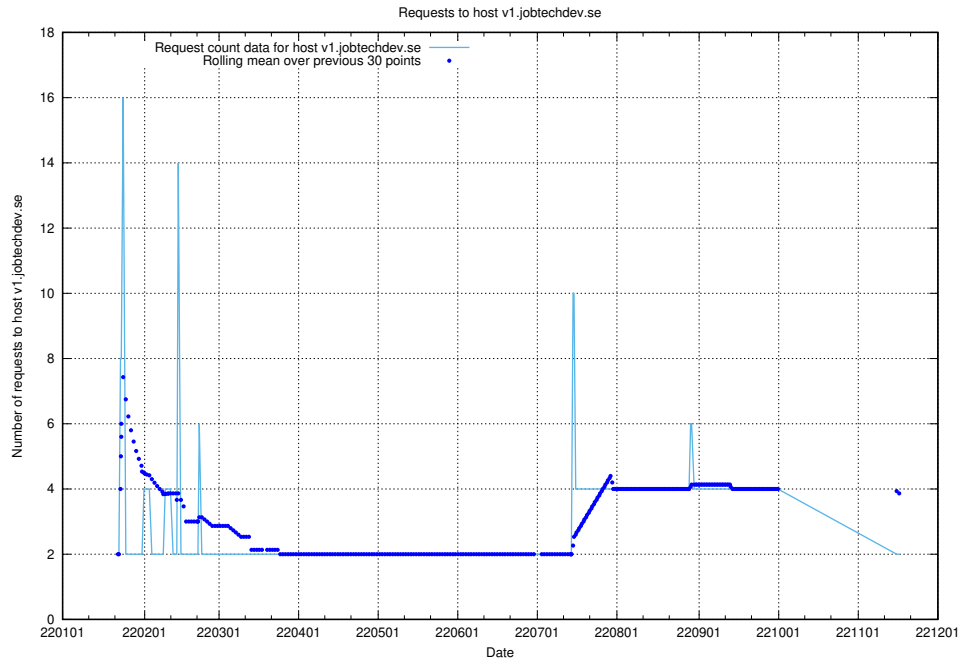

7.577 Usage of v1.jobtechdev.se

Here, we count the number of requests to host v1.jobtechdev.se.