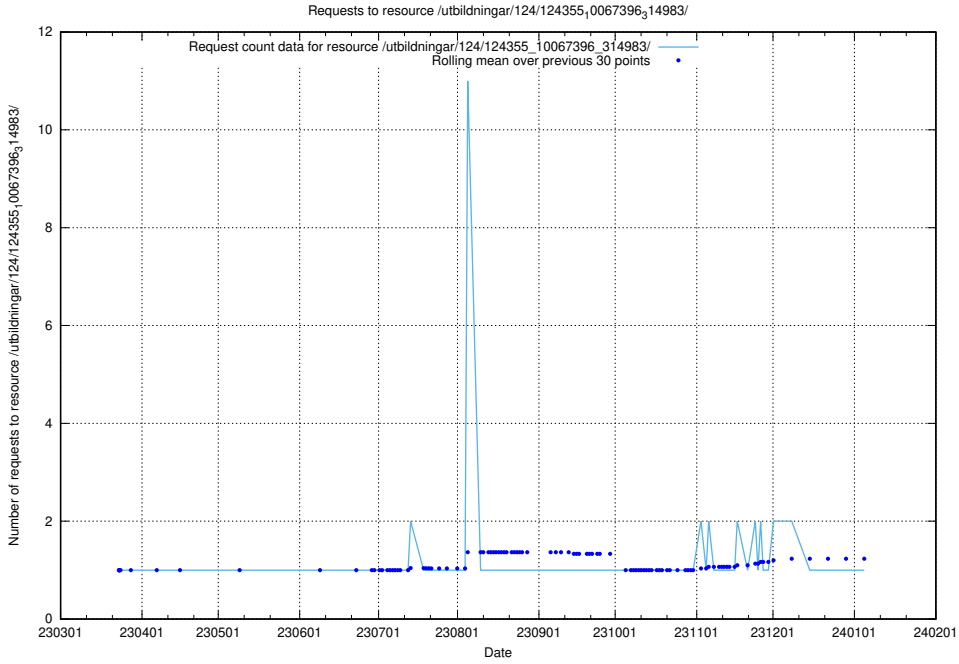

5.3612 Usage of /utbildningar/124/124355_10067396_314983/

Here, we count the number of requests to resource /utbildningar/124/124355_10067396_314983/.