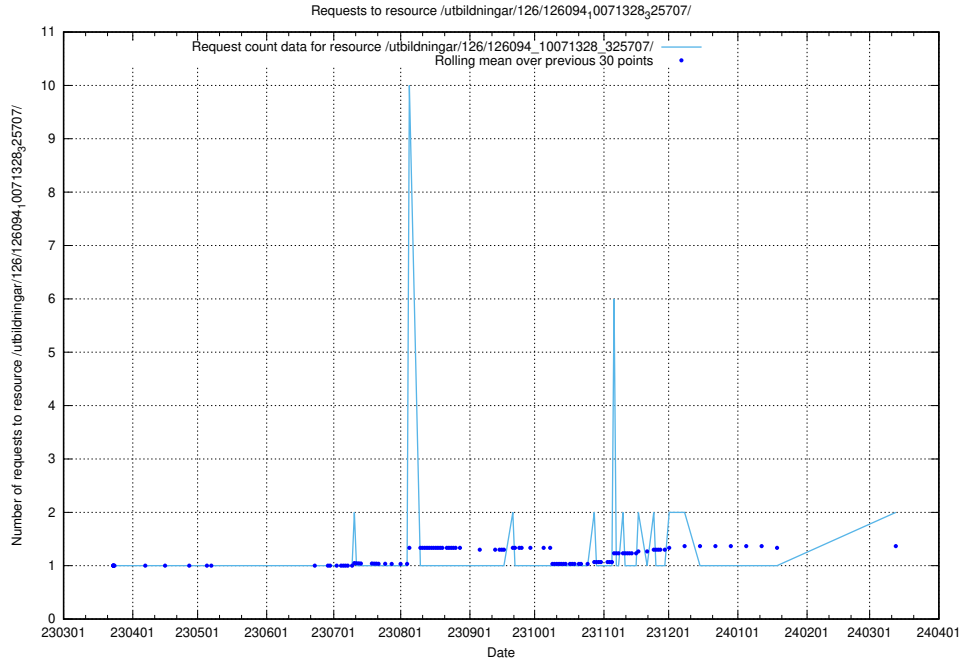

5.961 Usage of /utbildningar/126/126094_10071328_325707/

Here, we count the number of requests to resource /utbildningar/126/126094_10071328_325707/.