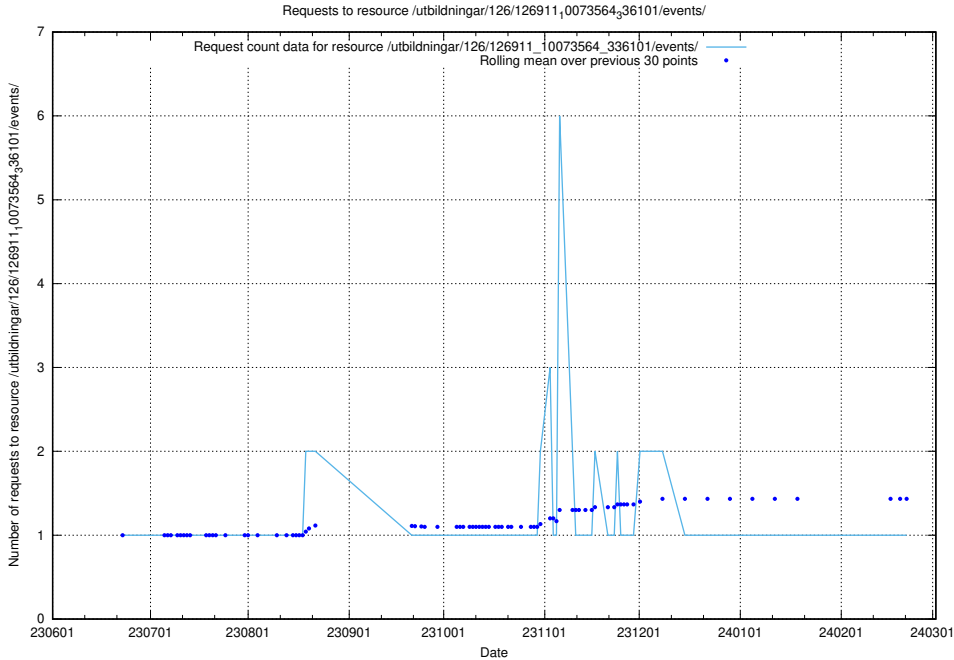

5.5279 Usage of /utbildningar/126/126911_10073564_336101/events/

Here, we count the number of requests to resource /utbildningar/126/126911_10073564_336101/events/