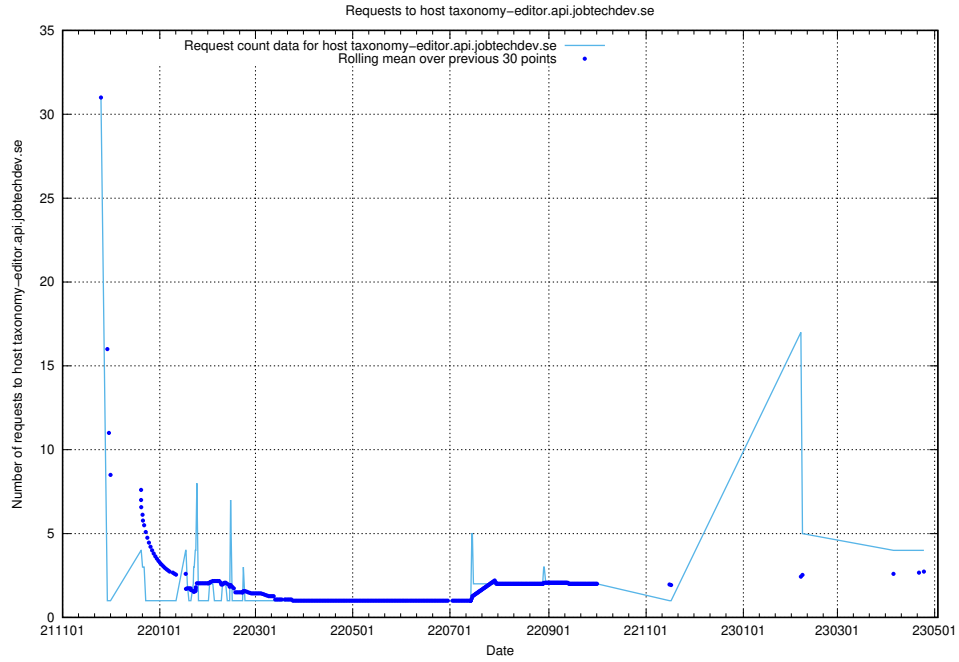

7.134 Usage of taxonomy-editor.api.jobtechdev.se

Here, we count the number of requests to host taxonomy-editor.api.jobtechdev.se.

7.135 Usage of dc9e300b-7078-4781-b333-6ea4ea11a0d2.jobtechdev.se

Here, we count the number of requests to host dc9e300b-7078-4781-b333-6ea4ea11a0d2.jobtechdev.se.