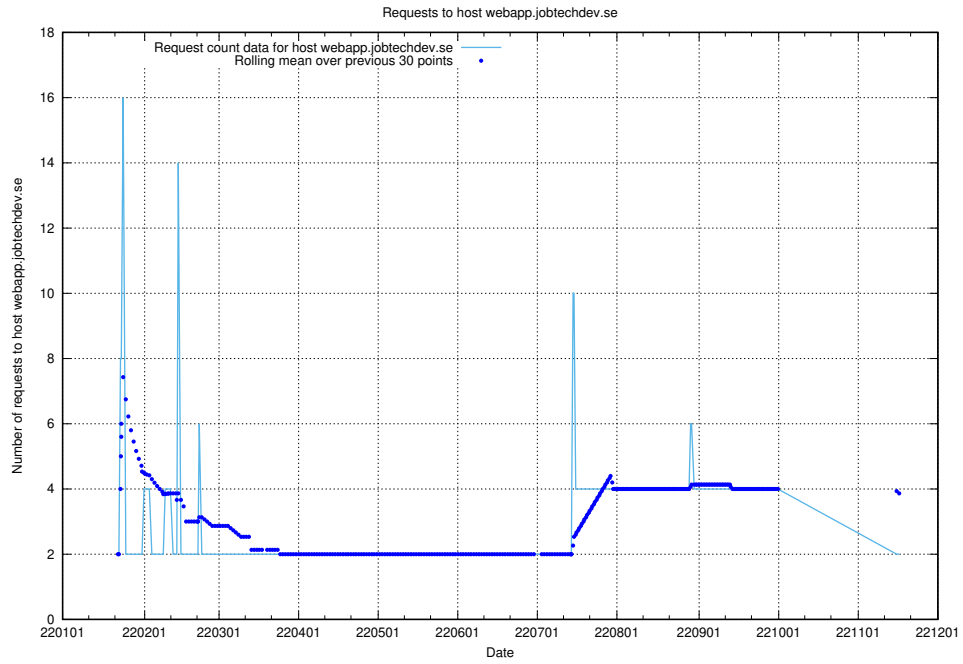

7.575 Usage of webapp.jobtechdev.se

Here, we count the number of requests to host webapp.jobtechdev.se.