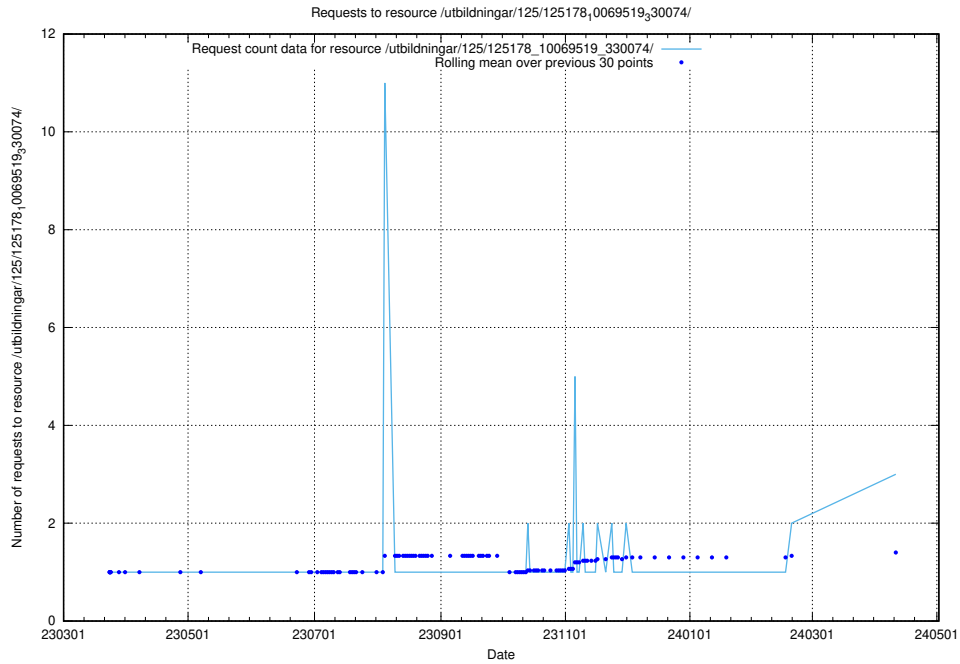

5.271 Usage of /utbildningar/125/125178_10069519_330074/

Here, we count the number of requests to resource /utbildningar/125/125178_10069519_330074/.