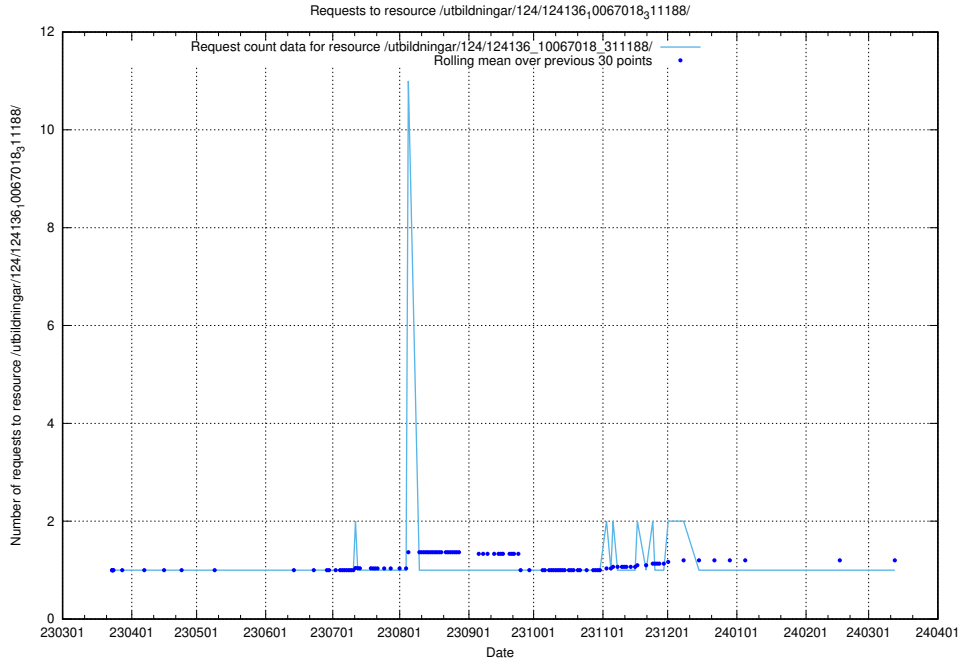

5.3784 Usage of /utbildningar/124/124136_10067018_311188/

Here, we count the number of requests to resource /utbildningar/124/124136_10067018_311188/.