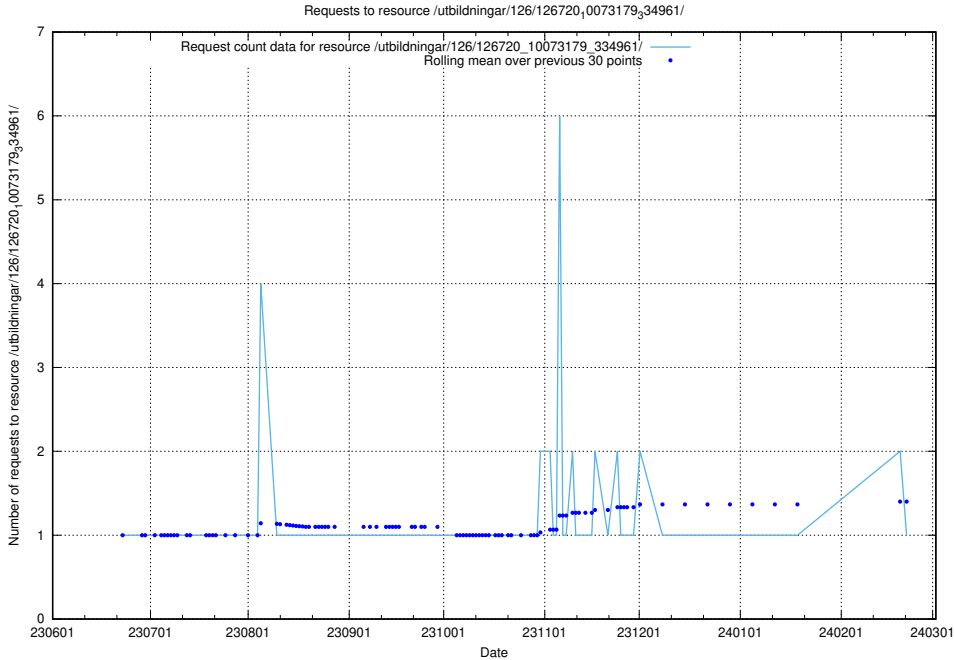

5.5306 Usage of /utbildningar/126/126720_10073179_334961/

Here, we count the number of requests to resource /utbildningar/126/126720_10073179_334961/.

5.5307 Usage of /utbildningar/126/126719_10073372_335556/events/