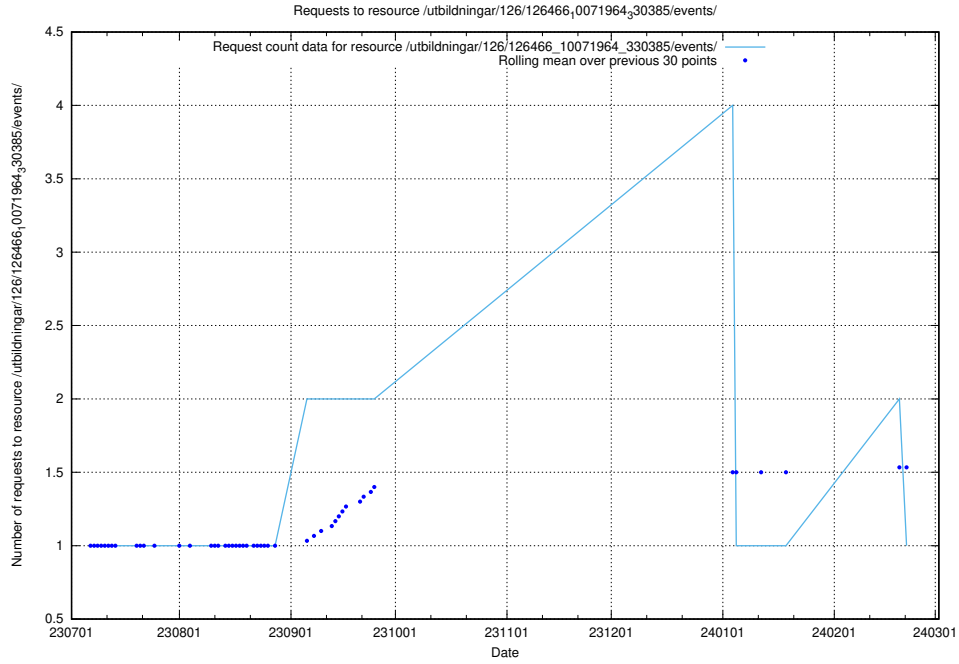

5.5002 Usage of /utbildningar/126/126466_10071964_330385/events/

Here, we count the number of requests to resource /utbildningar/126/126466_10071964_330385/events/