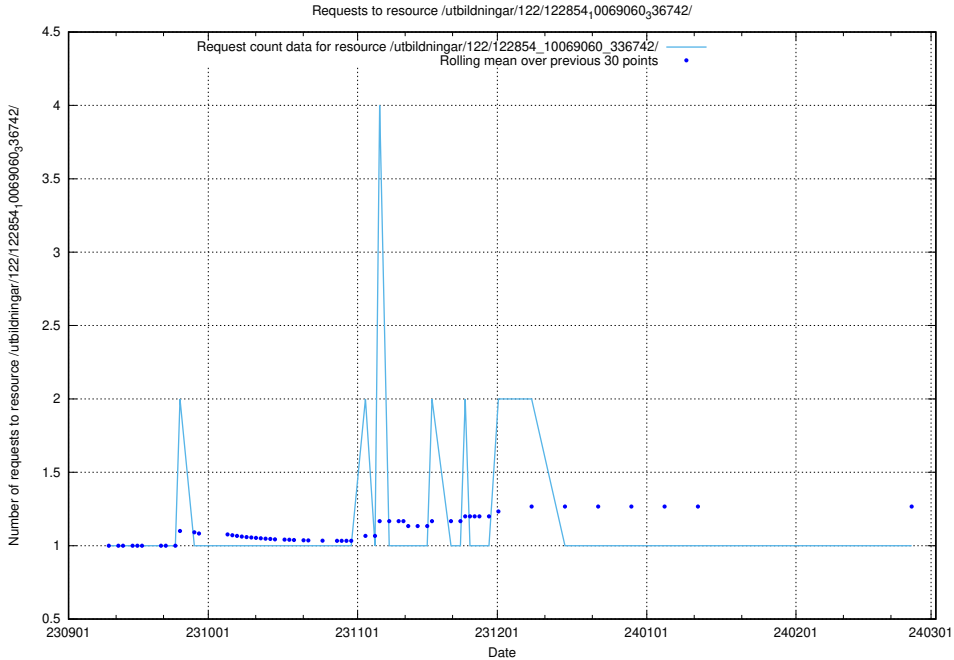

5.4343 Usage of /utbildningar/122/122854_10069060_336742/

Here, we count the number of requests to resource /utbildningar/122/122854_10069060_336742/.