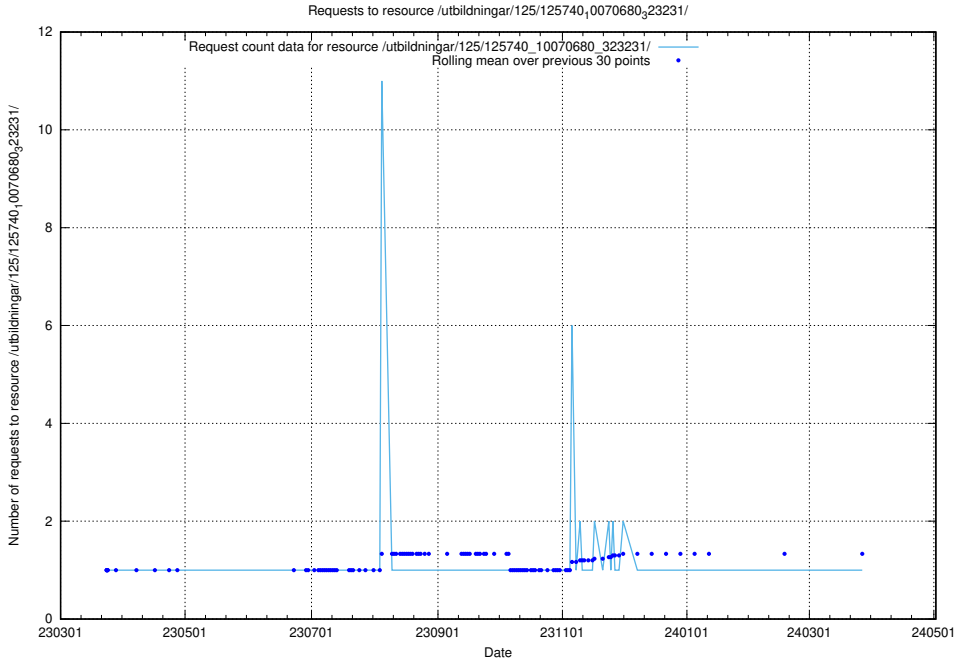

5.995 Usage of /utbildningar/125/125740_10070680_323231/

Here, we count the number of requests to resource /utbildningar/125/125740_10070680_323231/.

5.996 Usage of /utbildningar/125/125740_10070679_322477/events/