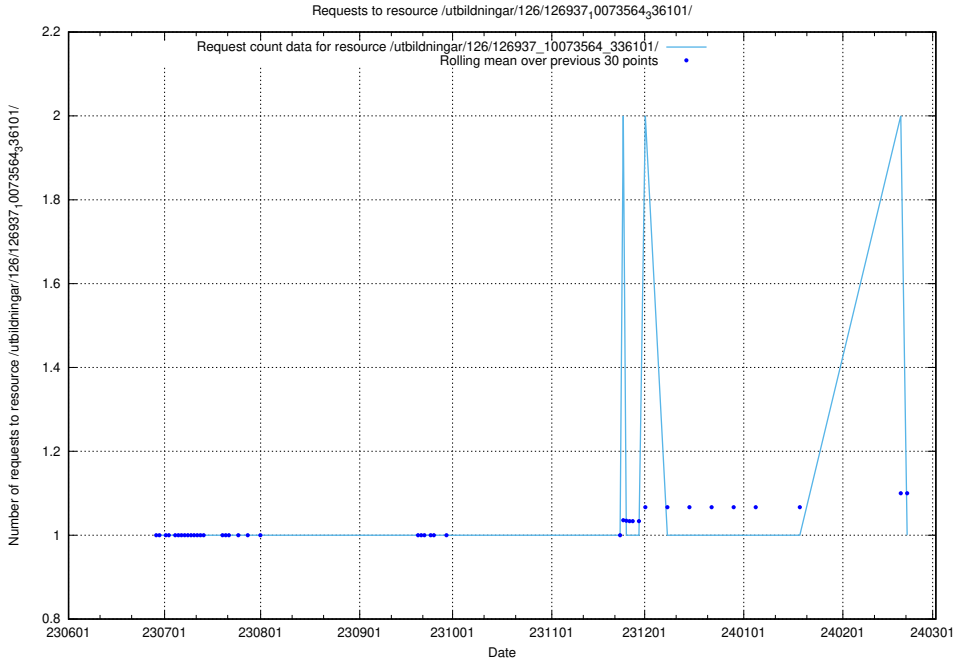

5.5141 Usage of /utbildningar/126/126937_10073564_336101/

Here, we count the number of requests to resource /utbildningar/126/126937_10073564_336101/.