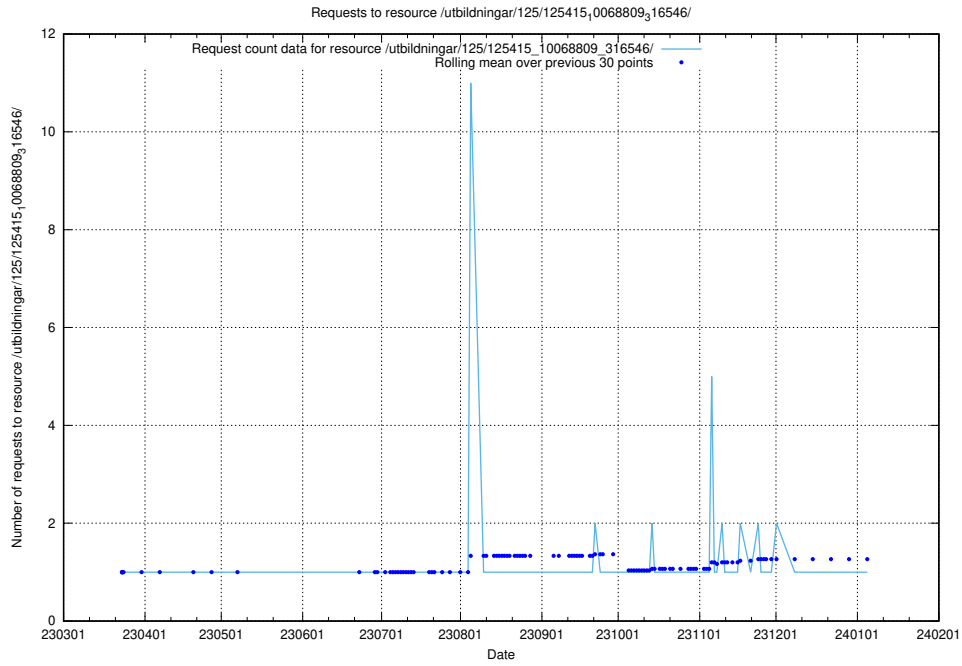

5.1104 Usage of /utbildningar/125/125415_10068809_316546/

Here, we count the number of requests to resource /utbildningar/125/125415_10068809_316546/.