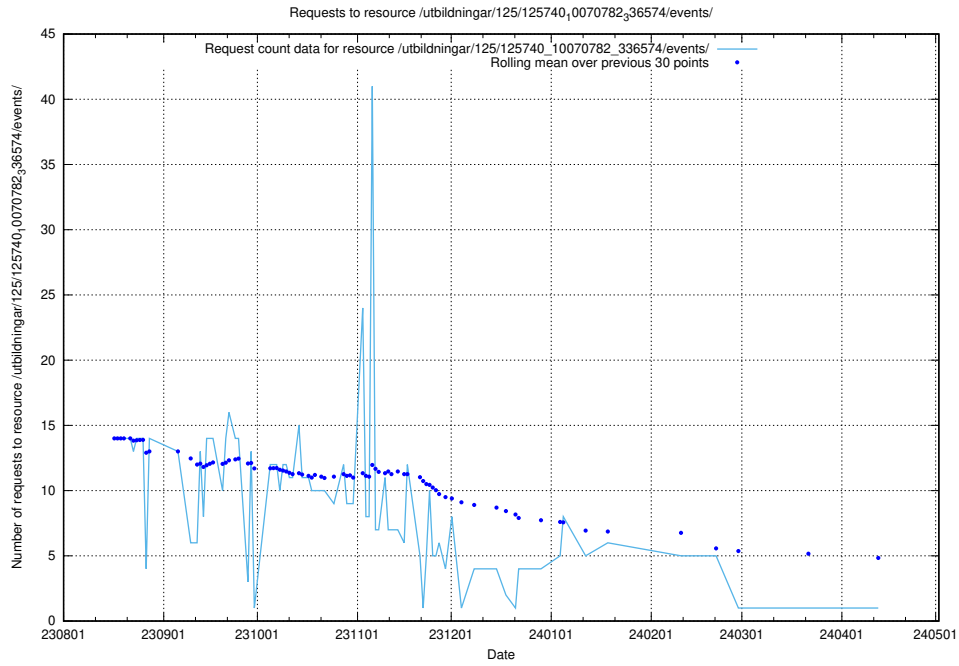

5.4492 Usage of /utbildningar/125/125740_10070782_336574/events/

Here, we count the number of requests to resource /utbildningar/125/125740_10070782_336574/events/