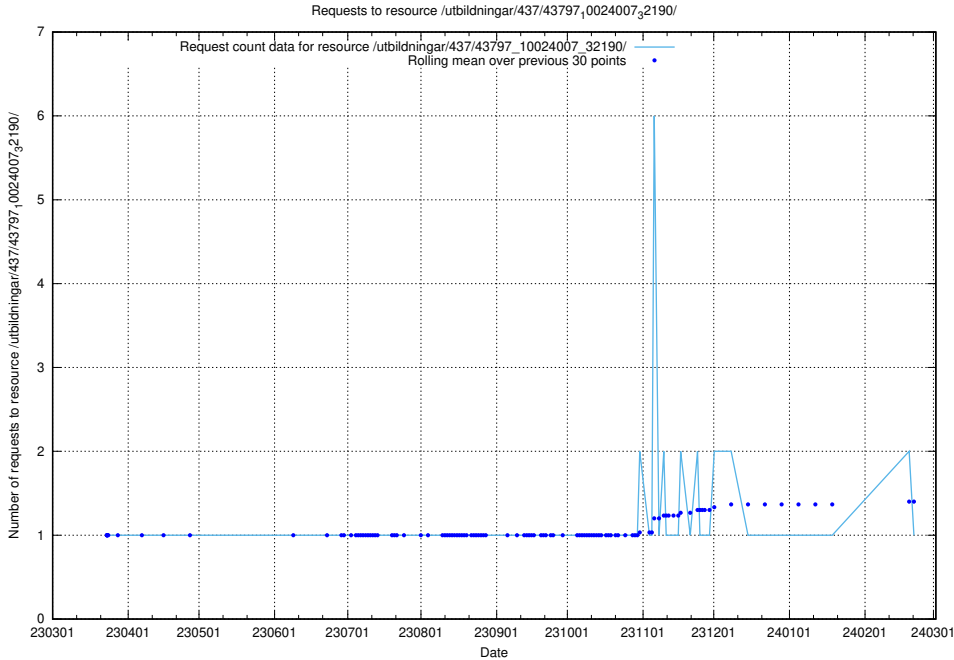

5.6051 Usage of /utbildningar/437/43797_10024007_32190/

Here, we count the number of requests to resource /utbildningar/437/43797_10024007_32190/.