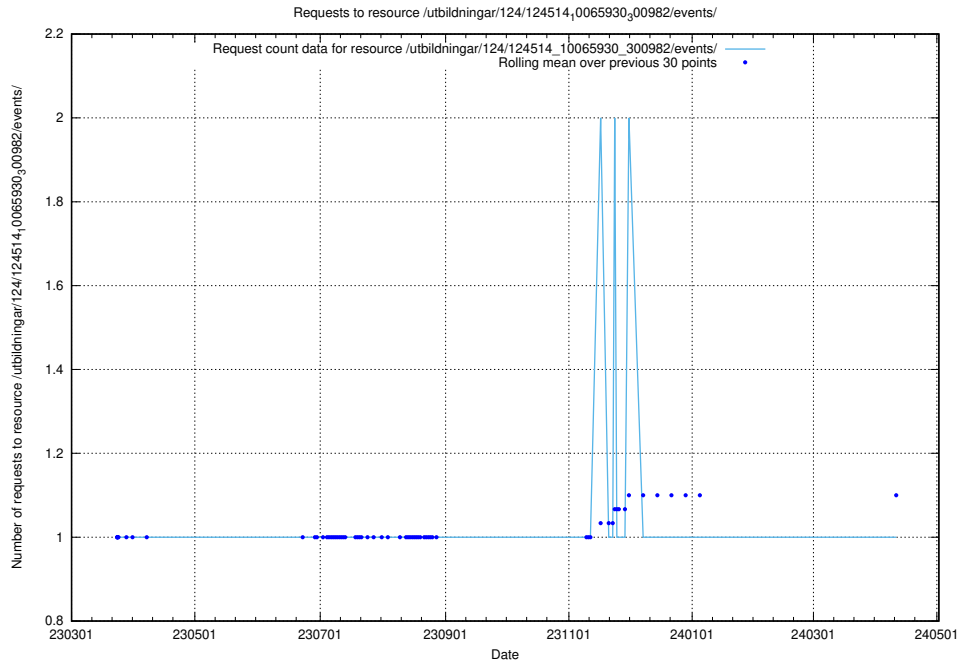

5.1650 Usage of /utbildningar/124/124514_10065930_300982/events/

Here, we count the number of requests to resource /utbildningar/124/124514_10065930_300982/events/