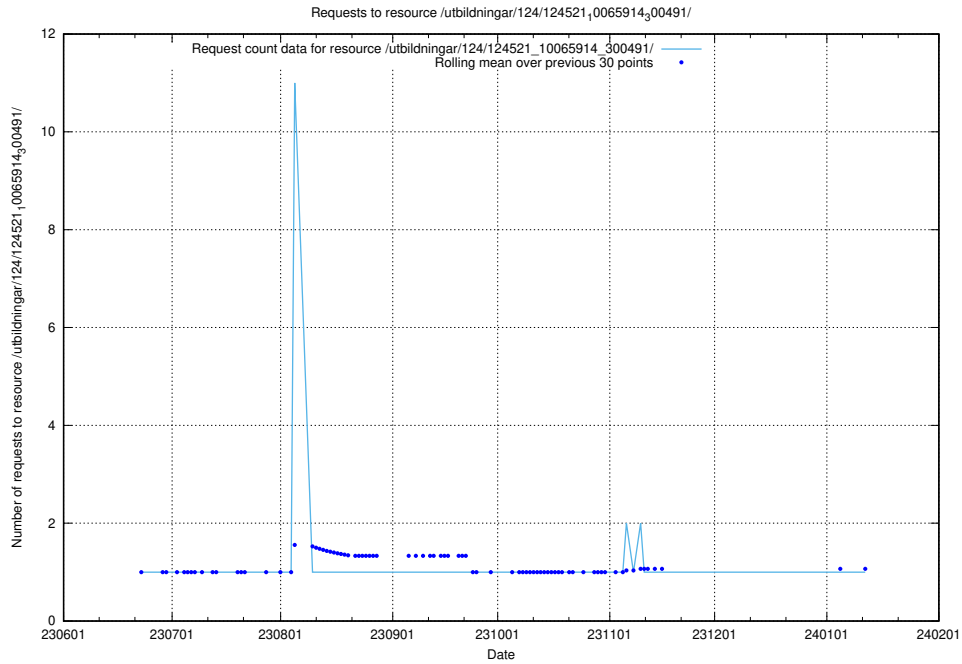

5.5449 Usage of /utbildningar/124/124521_10065914_300491/

Here, we count the number of requests to resource /utbildningar/124/124521_10065914_300491/.