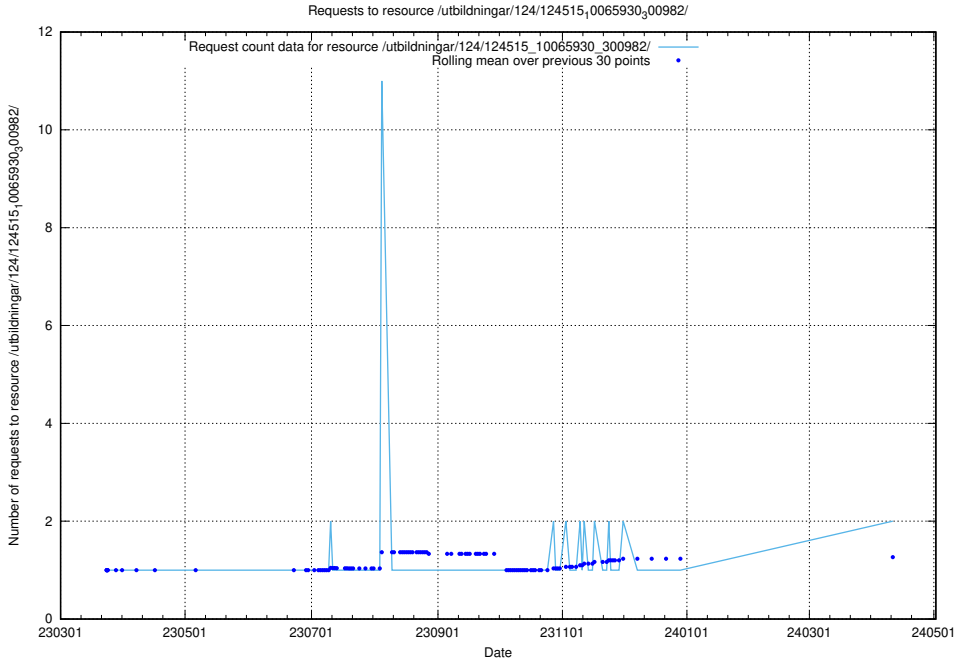

5.516 Usage of /utbildningar/124/124515_10065930_300982/

Here, we count the number of requests to resource /utbildningar/124/124515_10065930_300982/.