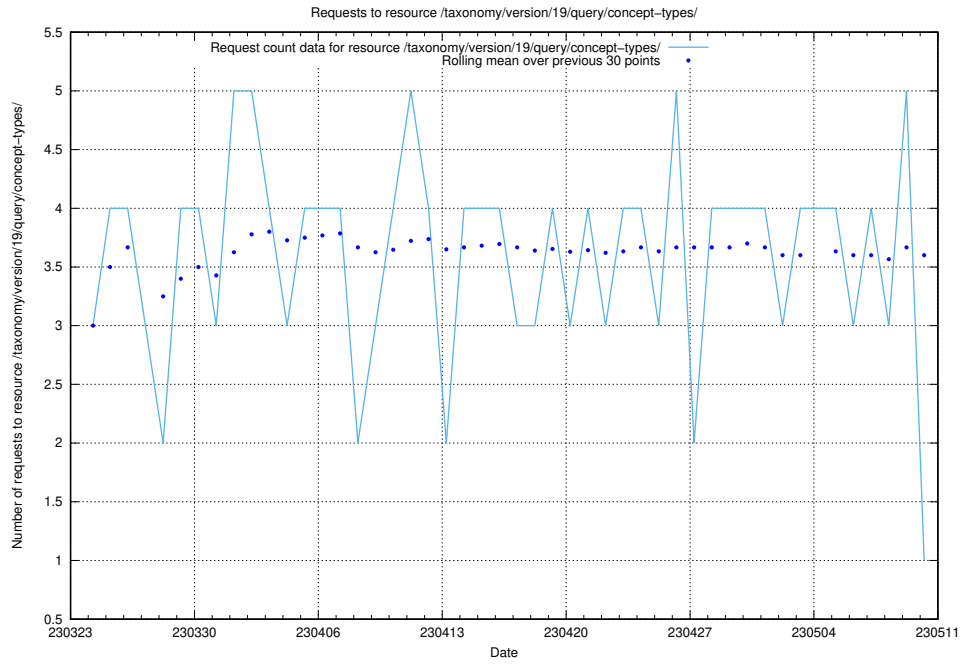

Here, we count the number of requests to resource /taxonomy/version/19/query/concept-types/.

5.5863 Usage of /taxonomy/version/19/query/all-concepts/

Here, we count the number of requests to resource /taxonomy/version/19/query/all-concepts/.