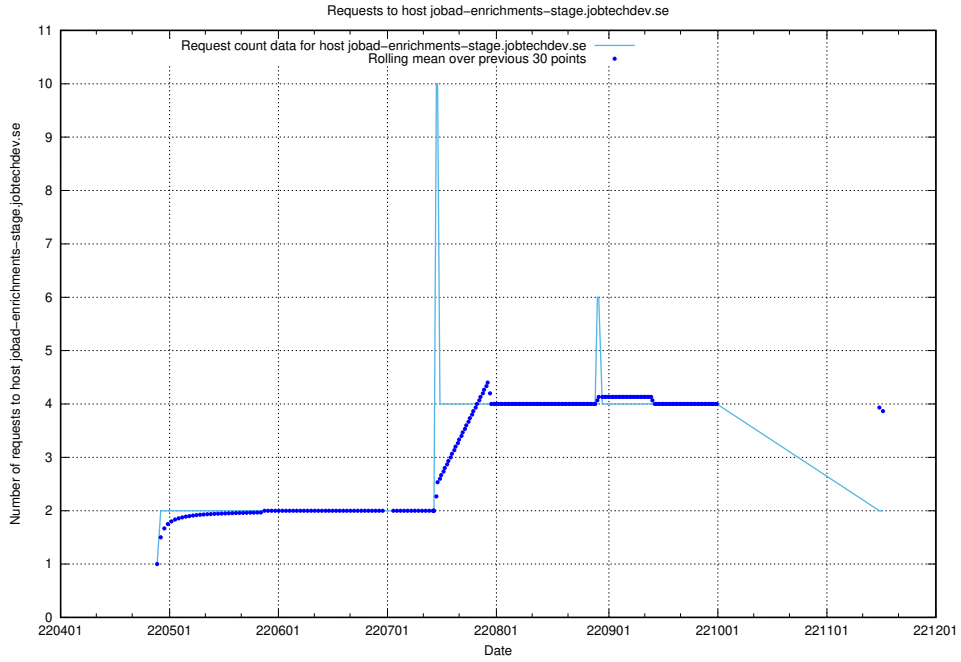

7.439 Usage of jobad-enrichments-stage.jobtechdev.se

Here, we count the number of requests to host jobad-enrichments-stage.jobtechdev.se.