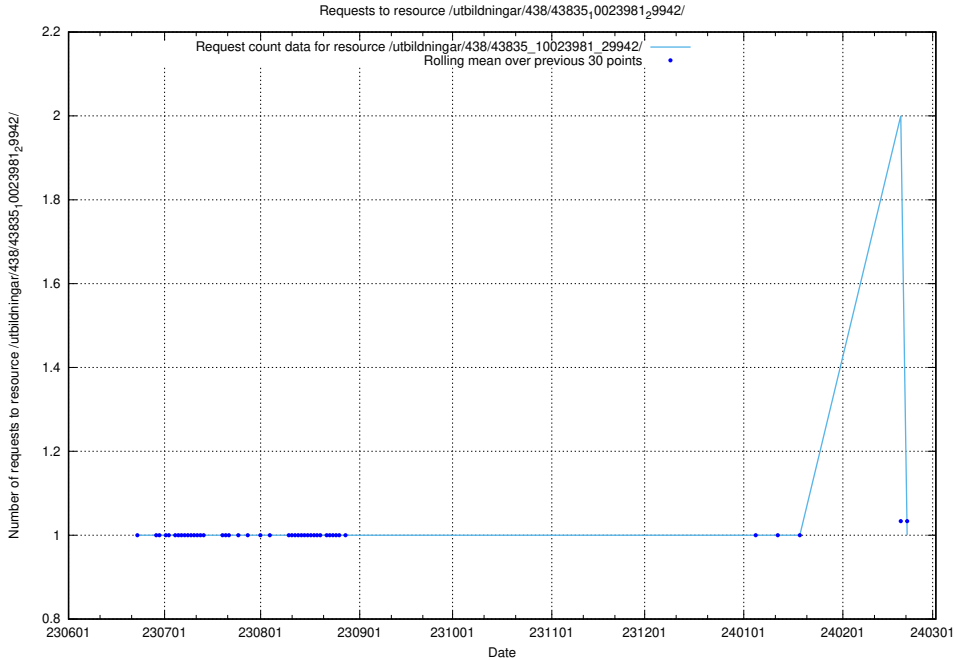

5.5271 Usage of /utbildningar/438/43835_10023981_29942/

Here, we count the number of requests to resource /utbildningar/438/43835_10023981_29942/.