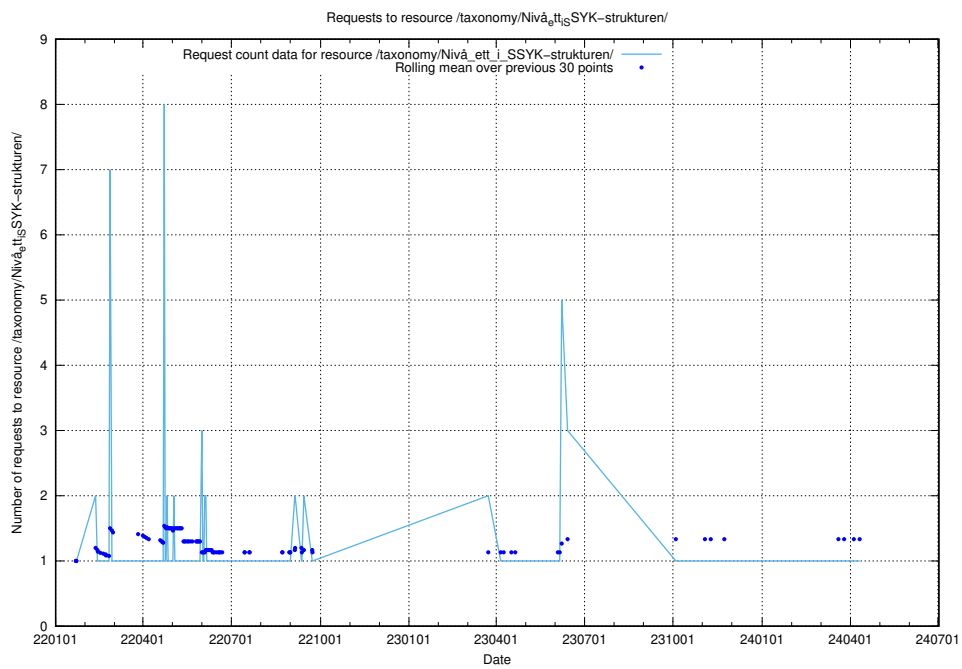

5.5336 Usage of /taxonomy/Nivå_ett_i_SSYK-strukturen/

Here, we count the number of requests to resource /taxonomy/Nivå_ett_i_SSYK-strukturen/.