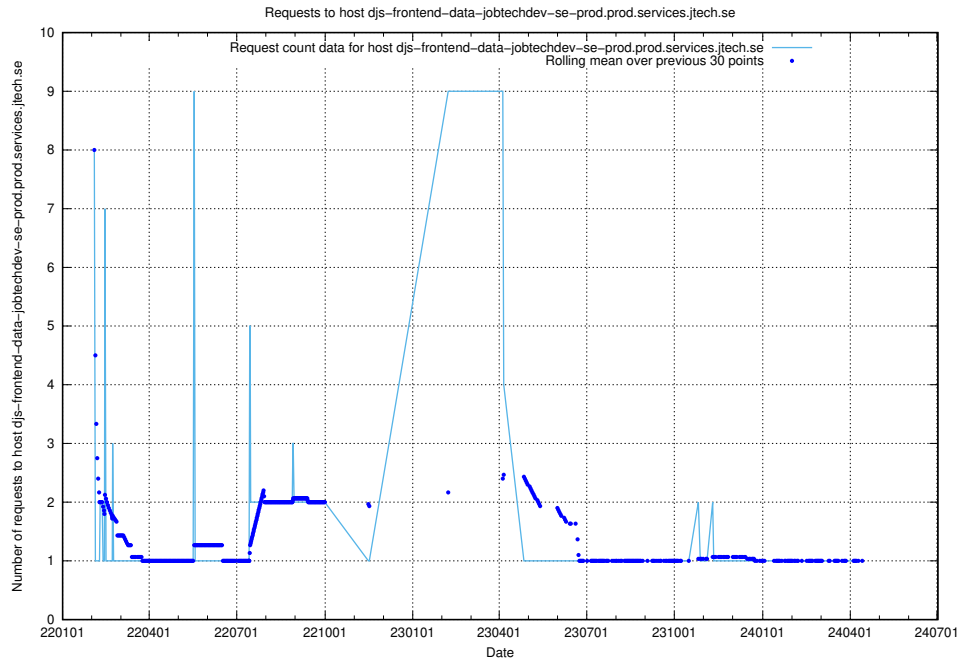

Here, we count the number of requests to host app-yrkesinfo2.jobtechdev.se.

7.656 Usage of djs-frontend-data-jobtechdev-se-prod.prod.services.jtech.se

Here, we count the number of requests to host djs-frontend-data-jobtechdev-se-prod.prod.services.jtech.se.