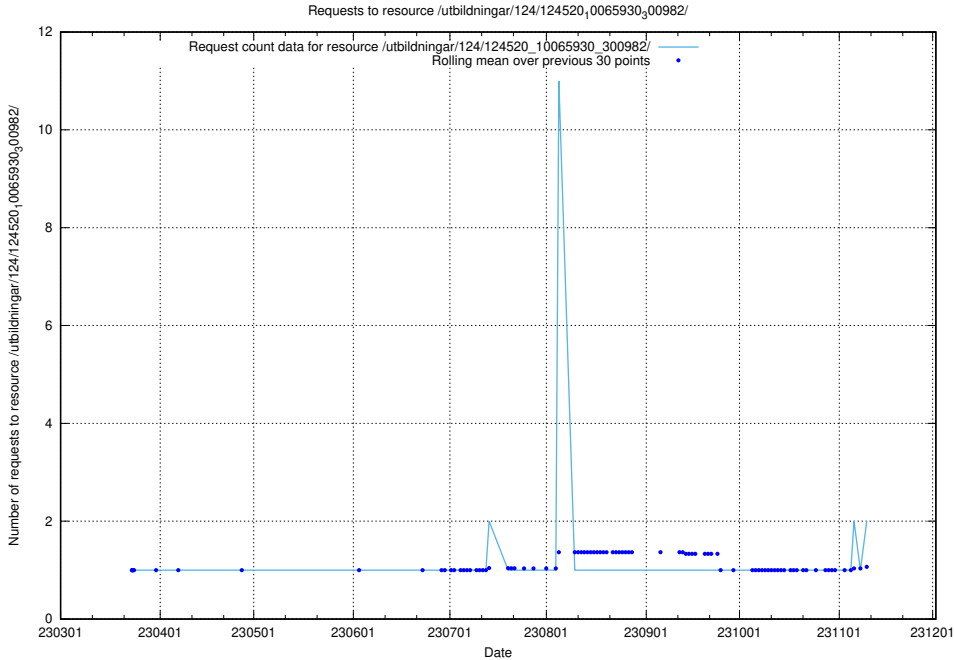

5.508 Usage of /utbildningar/124/124520_10065930_300982/

Here, we count the number of requests to resource /utbildningar/124/124520_10065930_300982/.