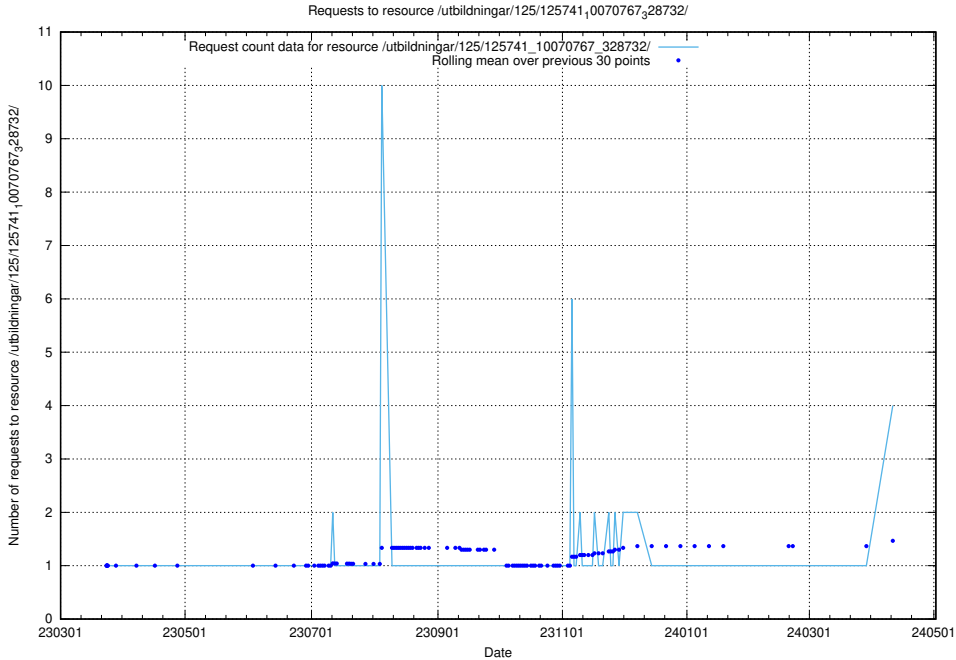

5.262 Usage of /utbildningar/125/125741_10070767_328732/

Here, we count the number of requests to resource /utbildningar/125/125741_10070767_328732/.