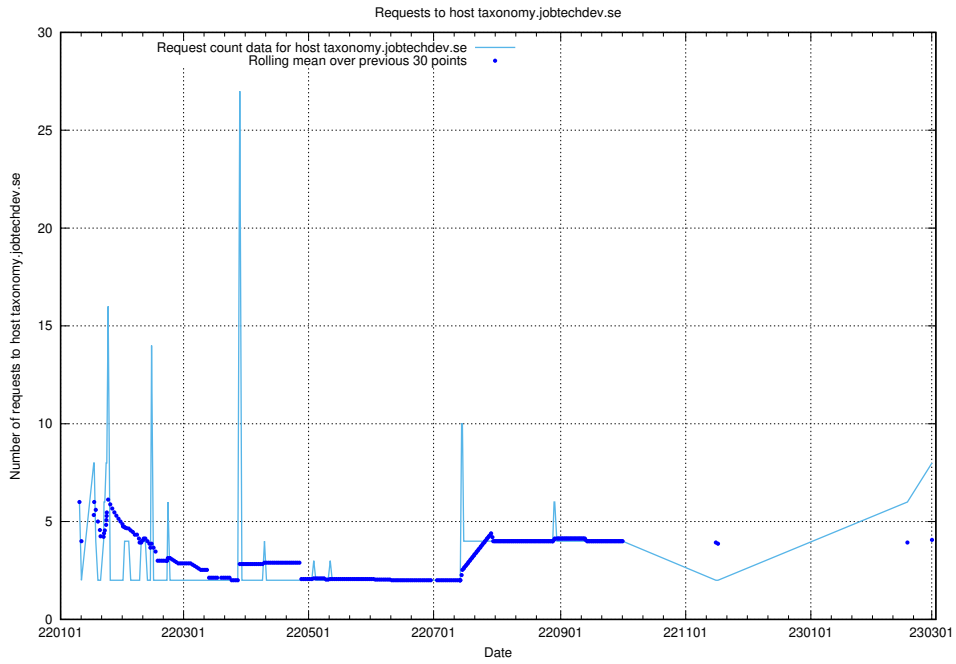

7.65 Usage of taxonomy.jobtechdev.se

Here, we count the number of requests to host taxonomy.jobtechdev.se.

7.66 Usage of demo-jobed-connect.jobtechdev.se

Here, we count the number of requests to host demo-jobed-connect.jobtechdev.se.