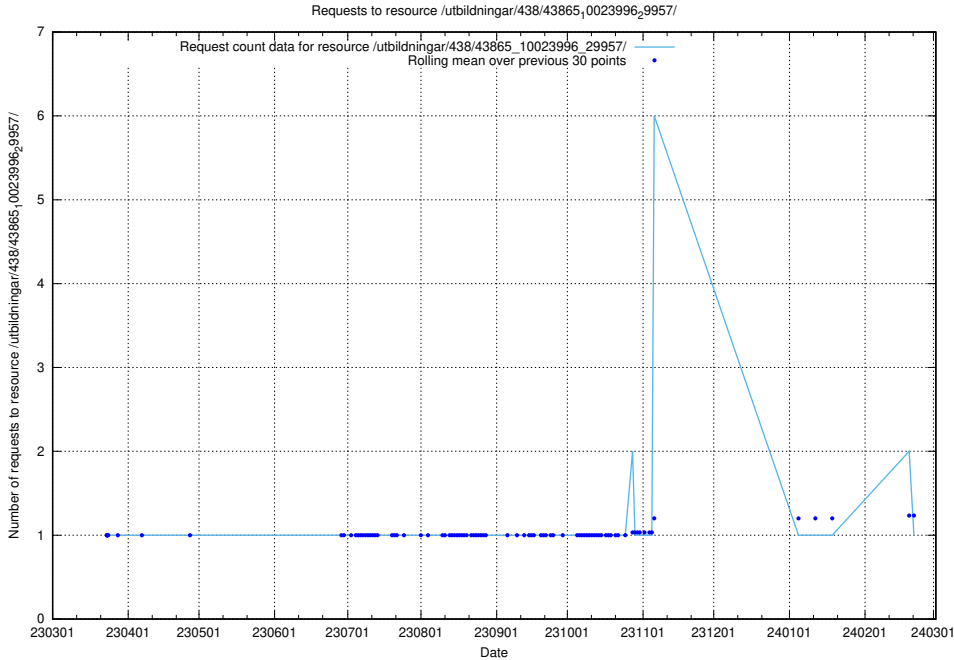

5.6022 Usage of /utbildningar/438/43865_10023996_29957/

Here, we count the number of requests to resource /utbildningar/438/43865_10023996_29957/.