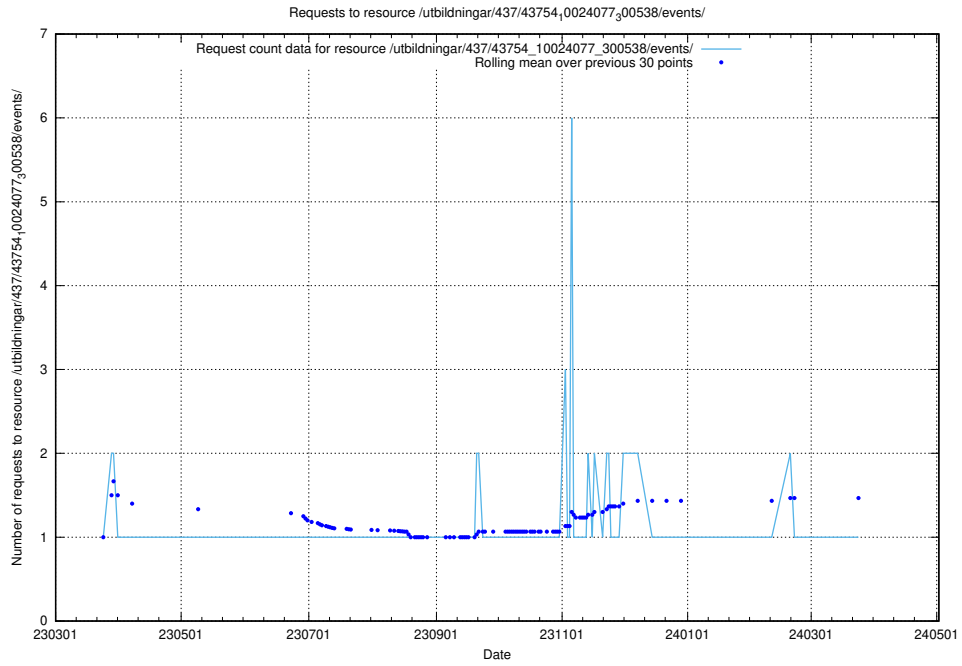

5.5901 Usage of /utbildningar/437/43754_10024077_300538/events/

Here, we count the number of requests to resource /utbildningar/437/43754_10024077_300538/events/.