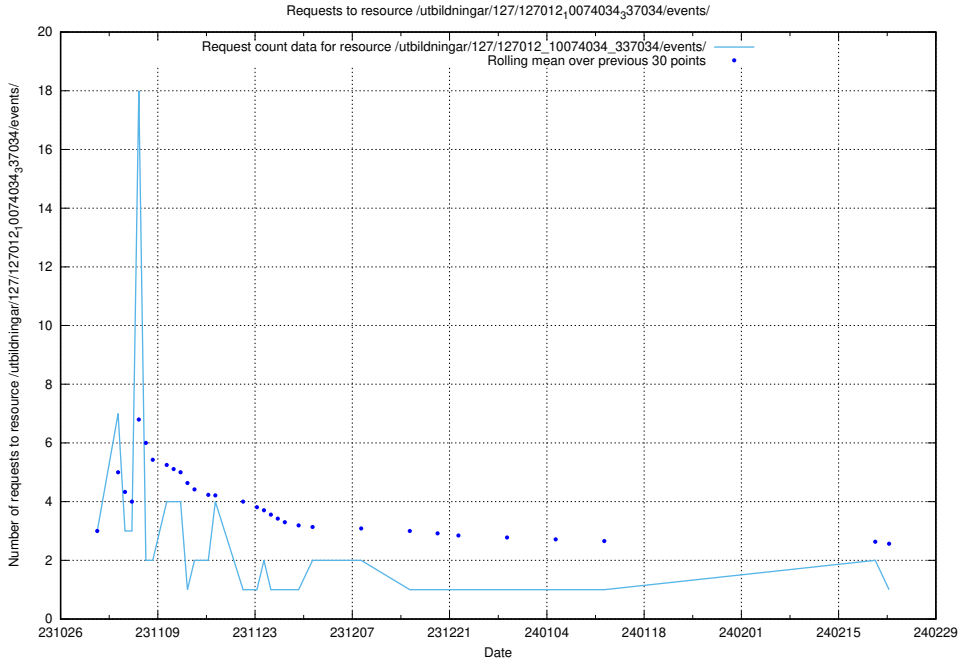

5.3884 Usage of /utbildningar/127/127012_10074034_337034/events/

Here, we count the number of requests to resource /utbildningar/127/127012_10074034_337034/events/