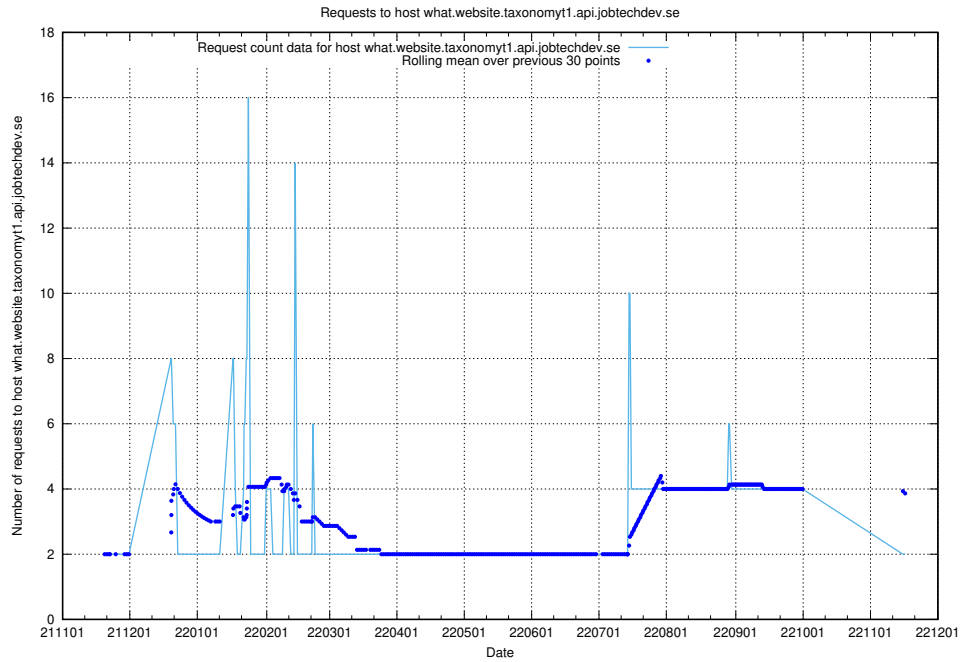

7.449 Usage of what.website.taxonomyt1.api.jobtechdev.se

Here, we count the number of requests to host what.website.taxonomyt1.api.jobtechdev.se.