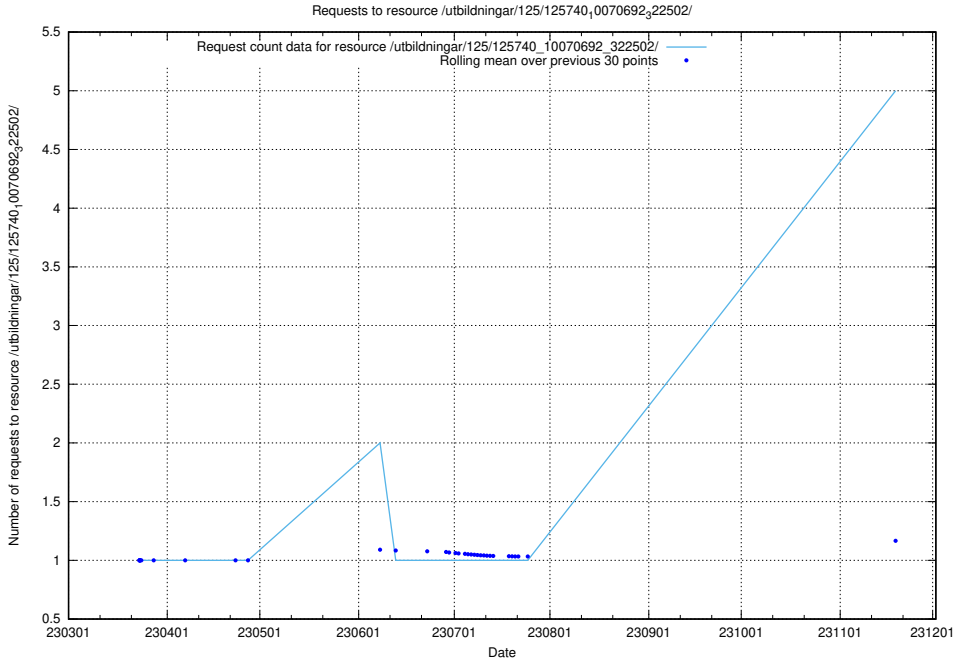

5.108 Usage of /utbildningar/125/125740_10070692_322502/

Here, we count the number of requests to resource /utbildningar/125/125740_10070692_322502/.