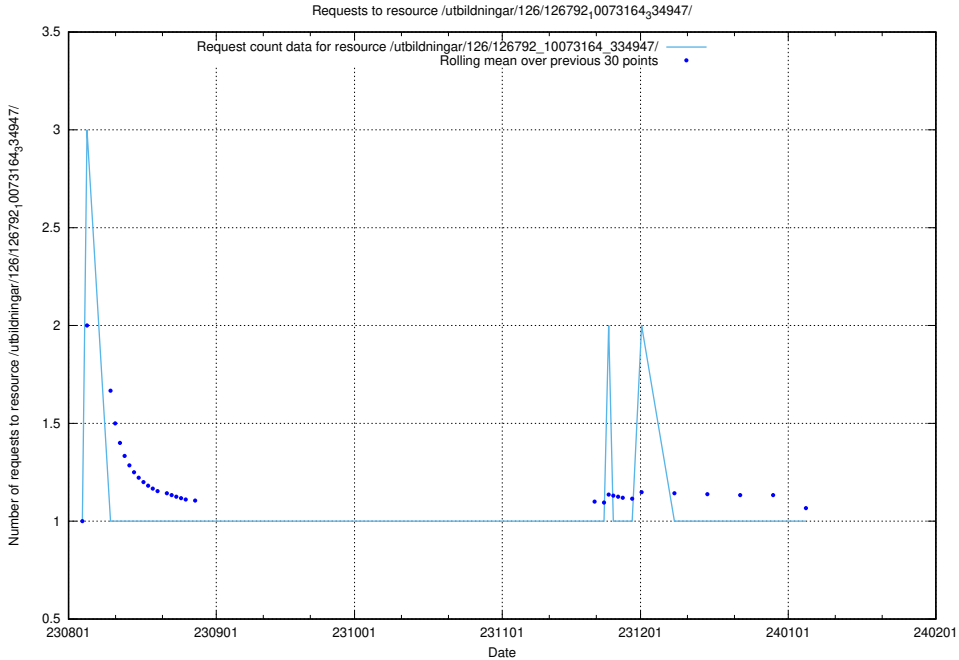

5.4579 Usage of /utbildningar/126/126792_10073164_334947/

Here, we count the number of requests to resource /utbildningar/126/126792_10073164_334947/.