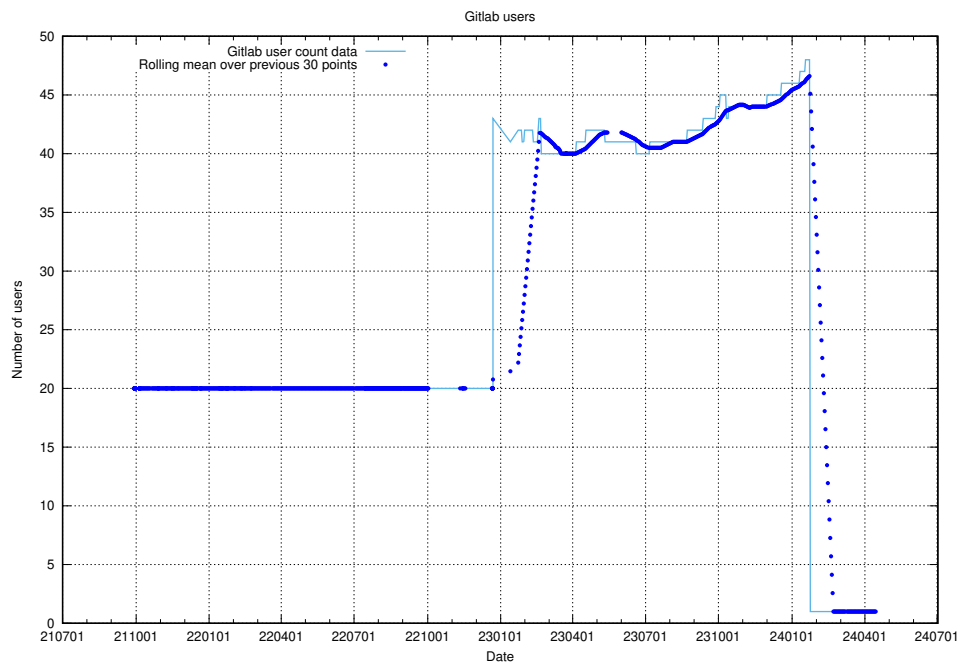

6 Gitlab

This section summarises the state of [JobTech's code repositories](https://gitlab.com/arbetsformedlingen)⁷.

6.1 User count

A graph of users in JobTech's official code repository.

⁷<https://gitlab.com/arbetsformedlingen>