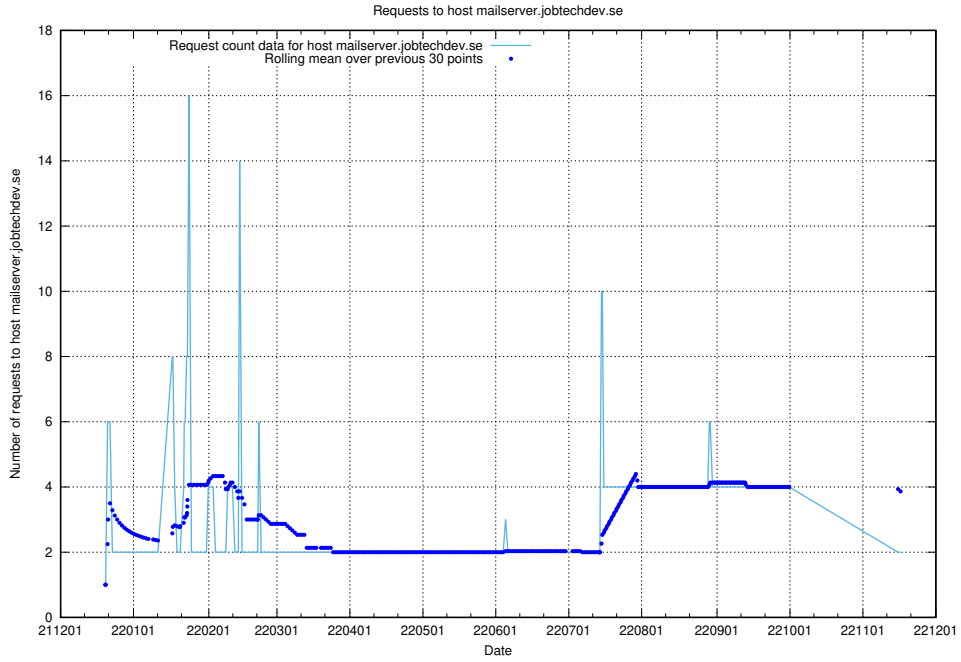

7.368 Usage of mailserver.jobtechdev.se

Here, we count the number of requests to host mailserver.jobtechdev.se.