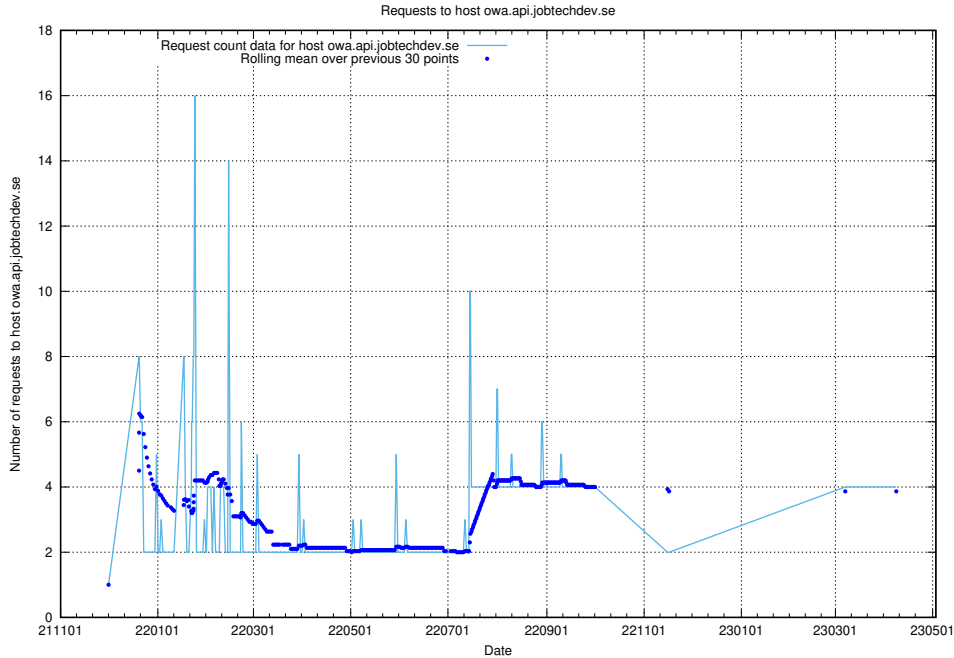

7.131 Usage of owa.api.jobtechdev.se

Here, we count the number of requests to host owa.api.jobtechdev.se.