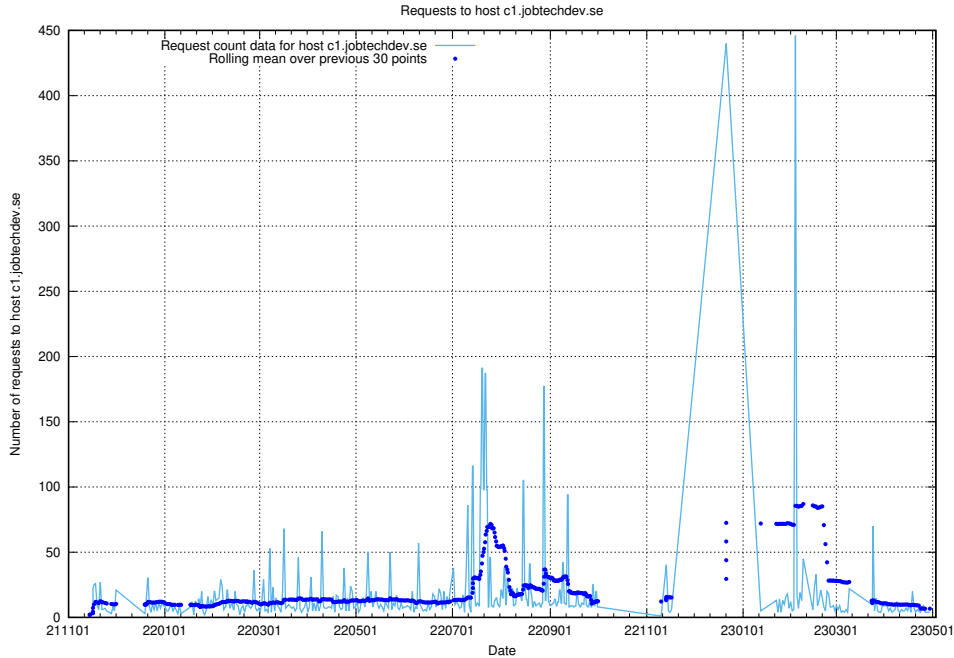

7.98 Usage of c1.jobtechdev.se

Here, we count the number of requests to host c1.jobtechdev.se.