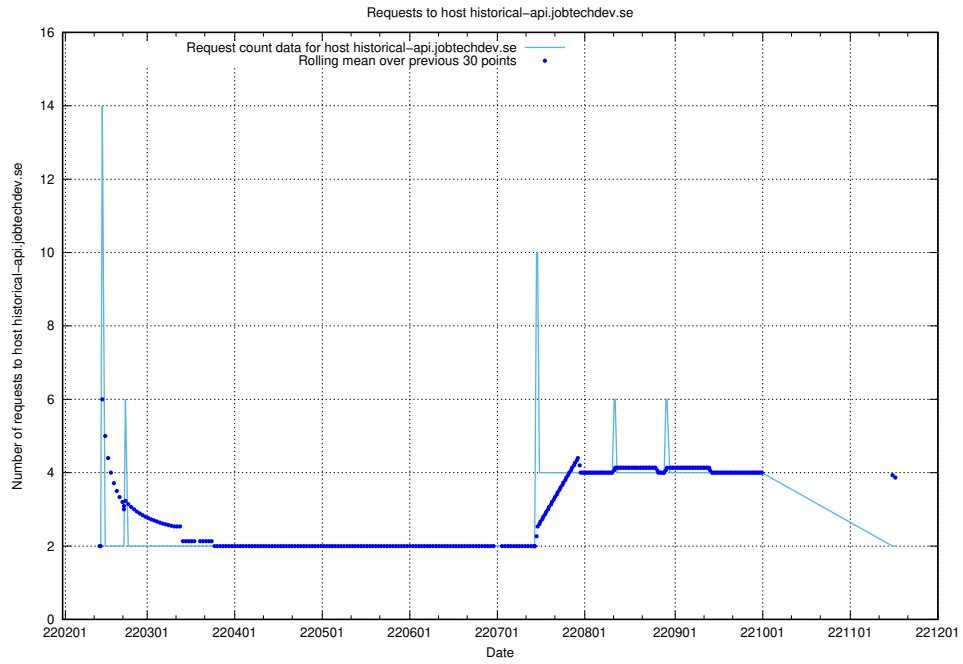

7.540 Usage of historical-api.jobtechdev.se

Here, we count the number of requests to host historical-api.jobtechdev.se.