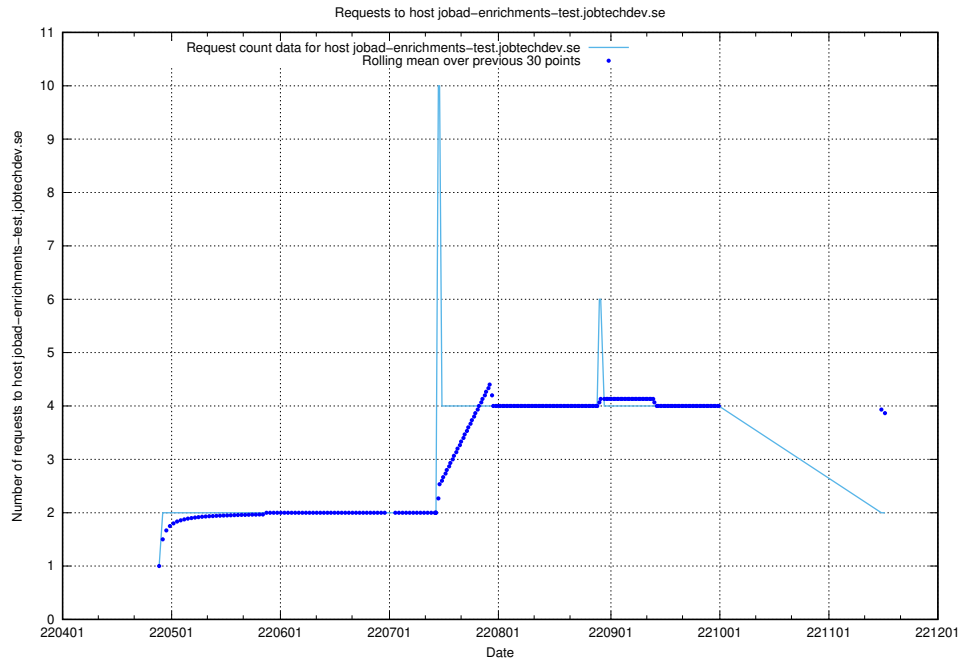

7.438 Usage of jobad-enrichments-test.jobtechdev.se

Here, we count the number of requests to host jobad-enrichments-test.jobtechdev.se.