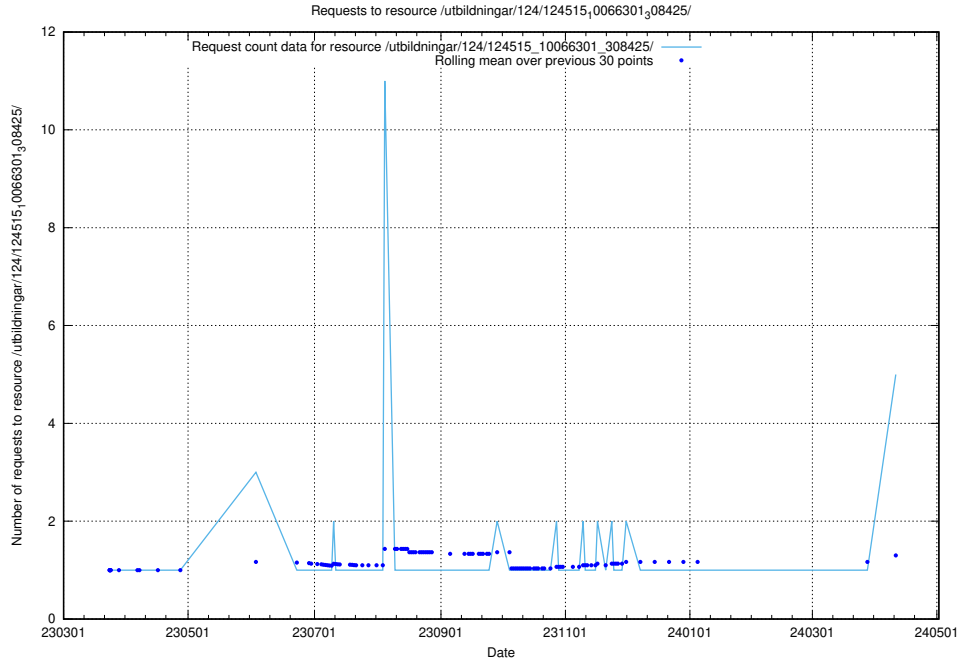

5.122 Usage of /utbildningar/124/124515_10066301_308425/

Here, we count the number of requests to resource /utbildningar/124/124515_10066301_308425/.