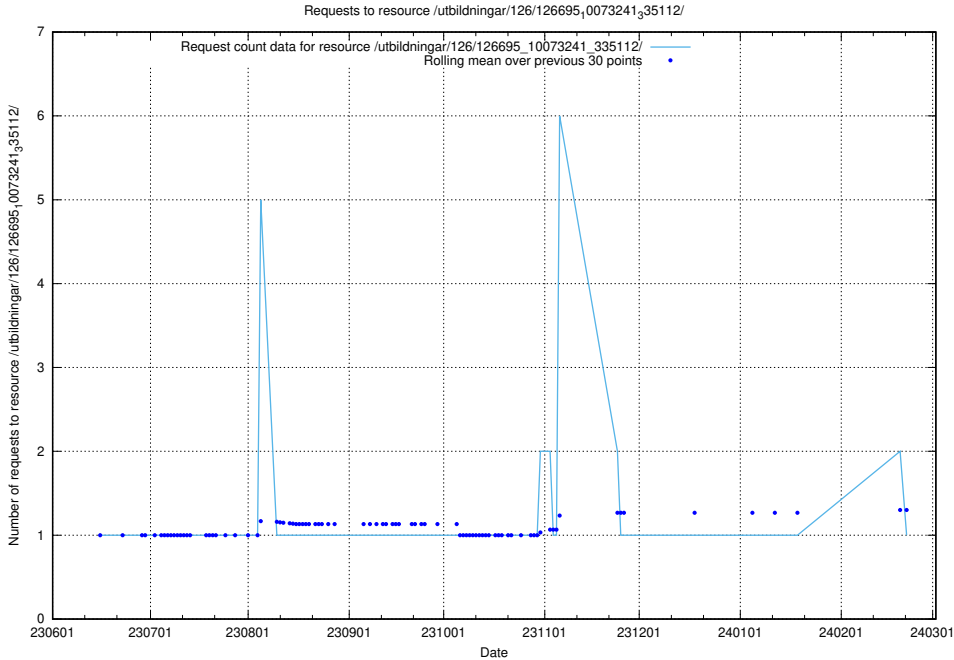

5.5568 Usage of /utbildningar/126/126695_10073241_335112/

Here, we count the number of requests to resource /utbildningar/126/126695_10073241_335112/.