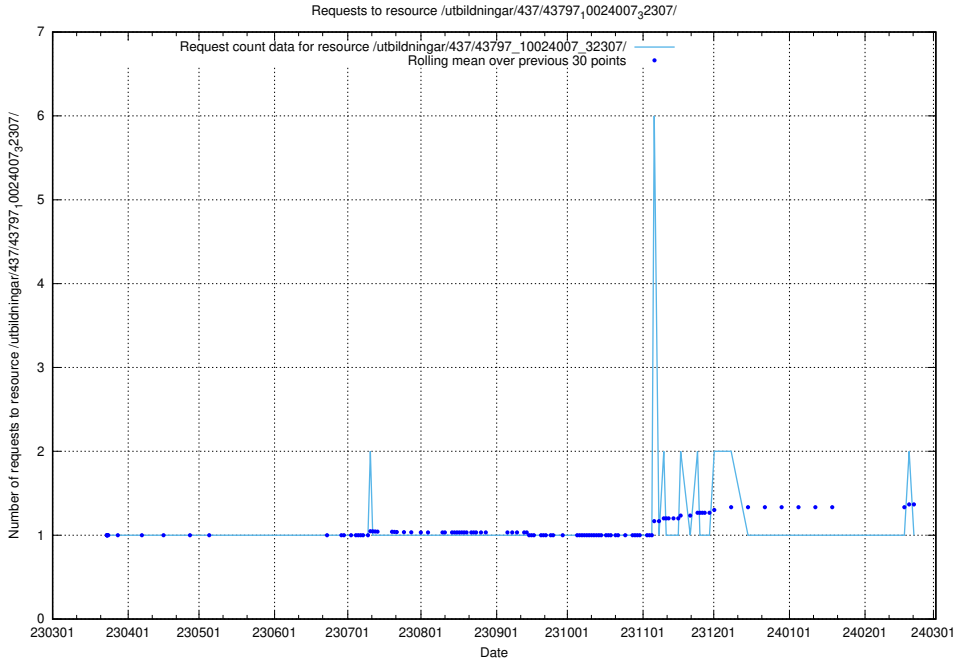

5.6050 Usage of /utbildningar/437/43797_10024007_32307/

Here, we count the number of requests to resource /utbildningar/437/43797_10024007_32307/.