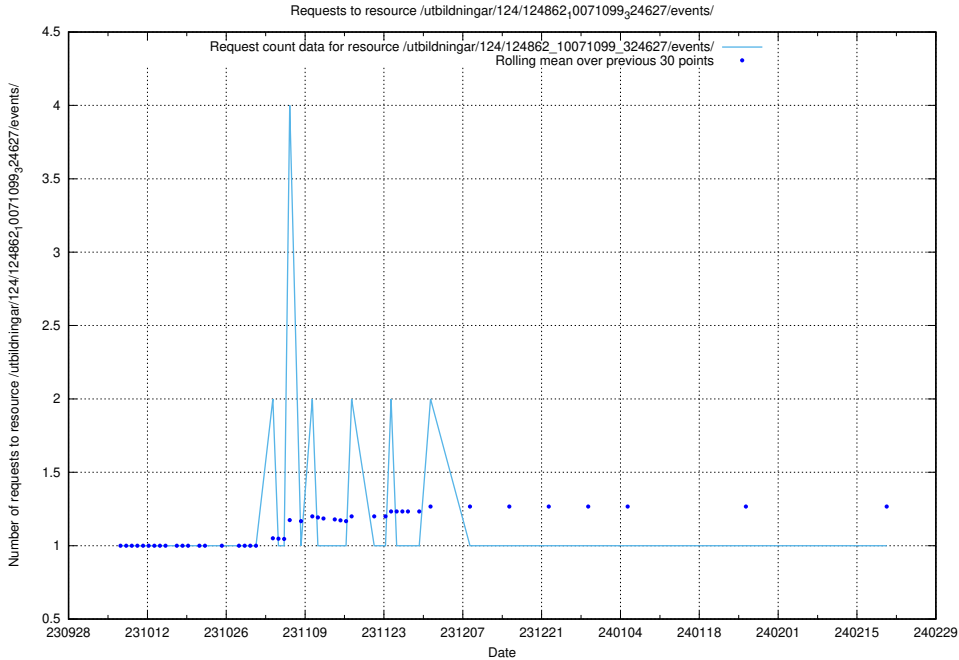

Here, we count the number of requests to resource /utbildningar/125/125415_10067799_319946/.

5.4109 Usage of /utbildningar/124/124862_10071099_324627/events/

Here, we count the number of requests to resource /utbildningar/124/124862_10071099_324627/events/