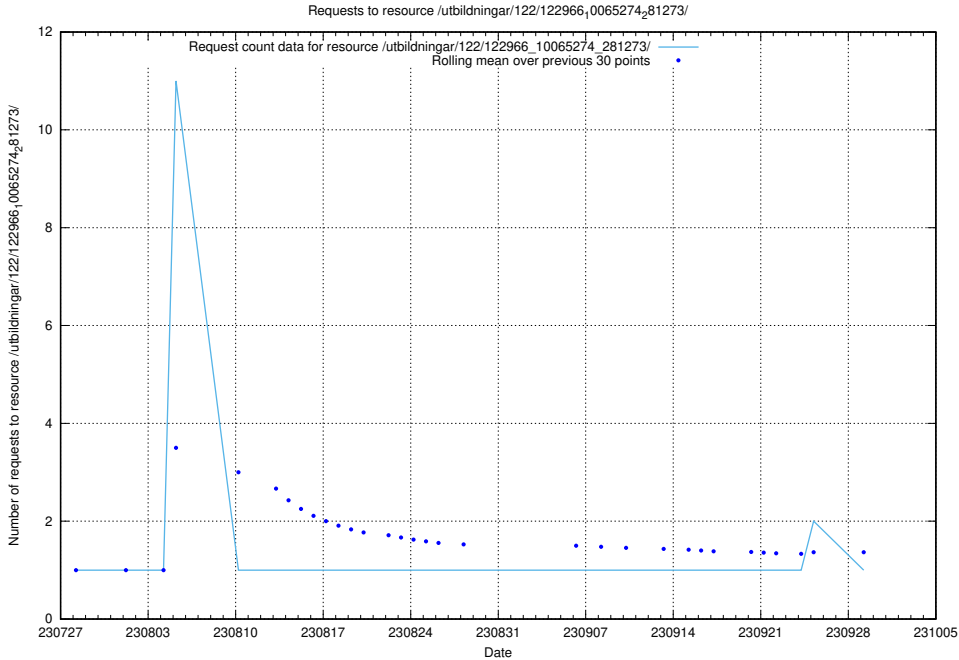

5.4623 Usage of /utbildningar/122/122966_10065274_281273/

Here, we count the number of requests to resource /utbildningar/122/122966_10065274_281273/.