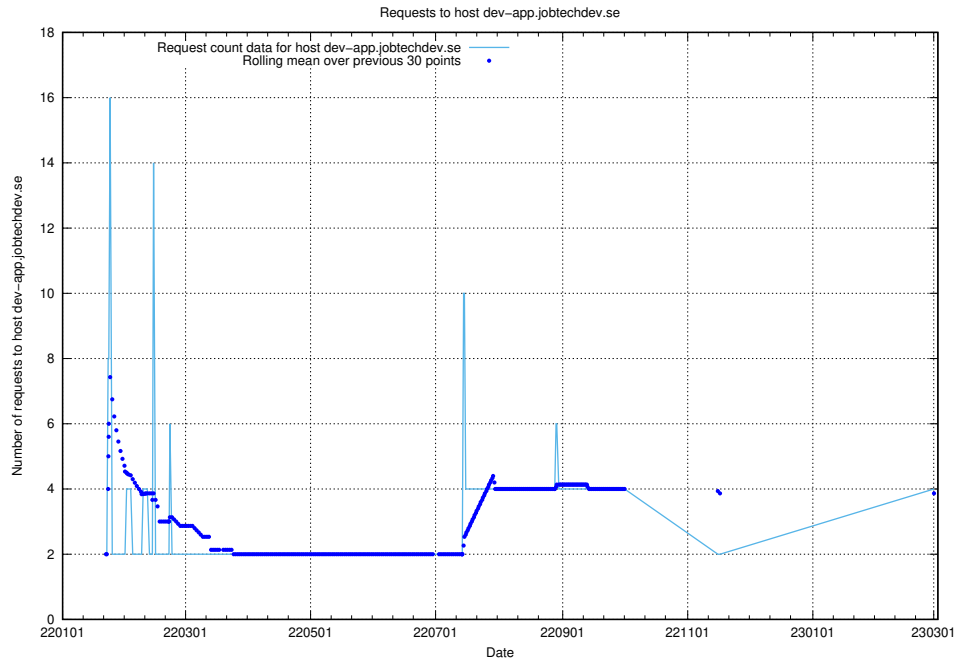

7.94 Usage of dev-app.jobtechdev.se

Here, we count the number of requests to host dev-app.jobtechdev.se.