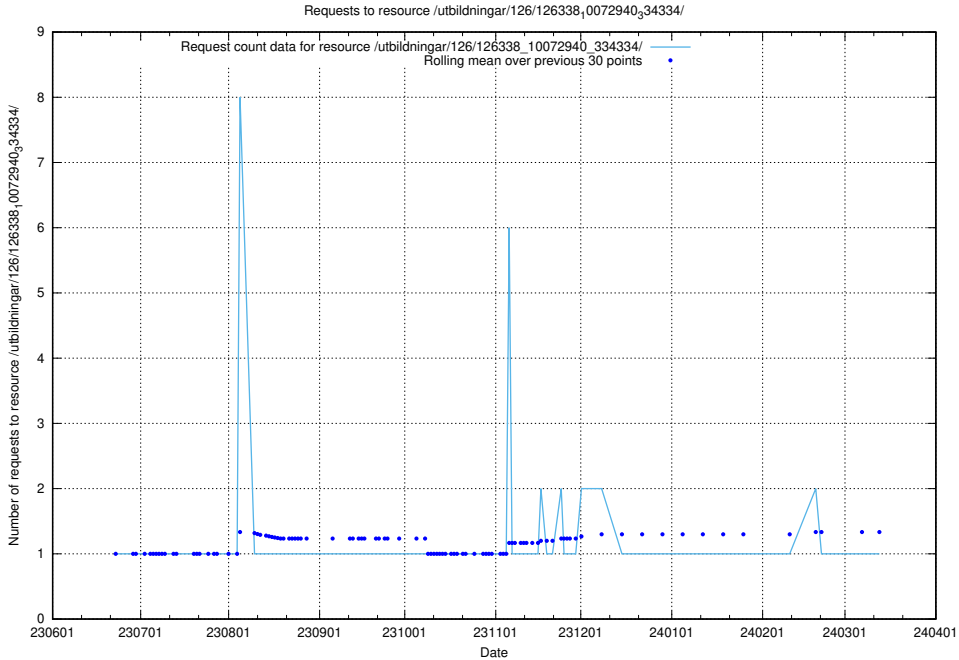

5.5360 Usage of /utbildningar/126/126338_10072940_334334/

Here, we count the number of requests to resource /utbildningar/126/126338_10072940_334334/.