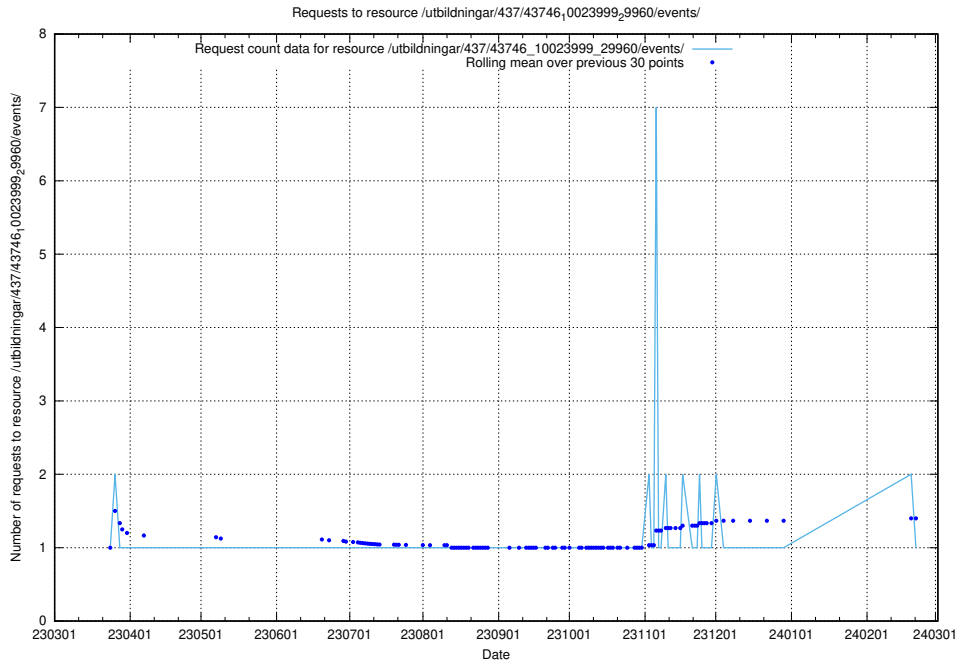

5.5907 Usage of /utbildningar/437/43746_10023999_29960/events/

Here, we count the number of requests to resource /utbildningar/437/43746_10023999_29960/events/.