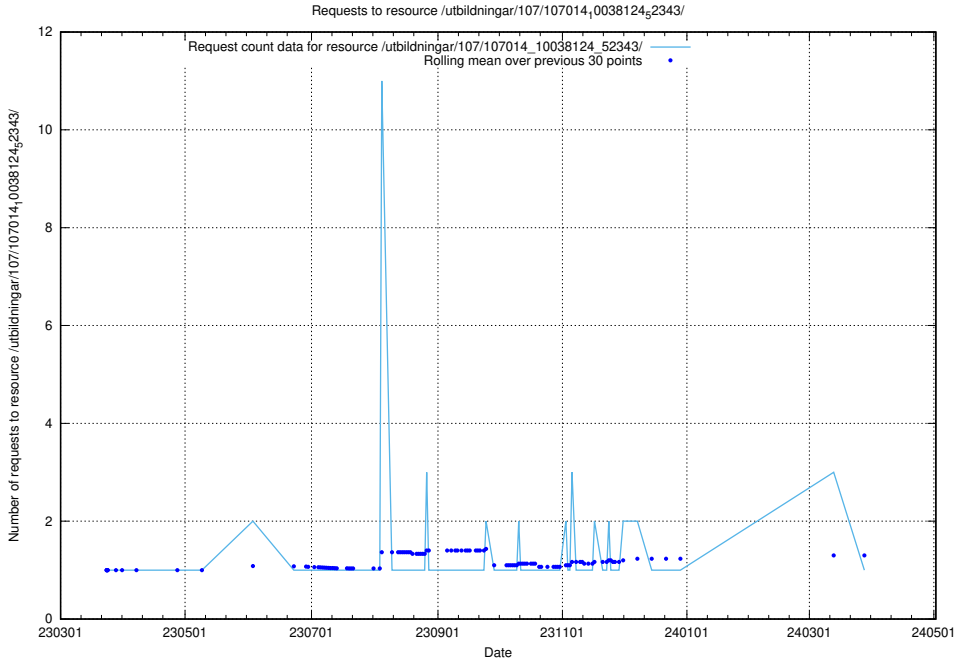

5.5100 Usage of /utbildningar/107/107014_10038124_52343/

Here, we count the number of requests to resource /utbildningar/107/107014_10038124_52343/.