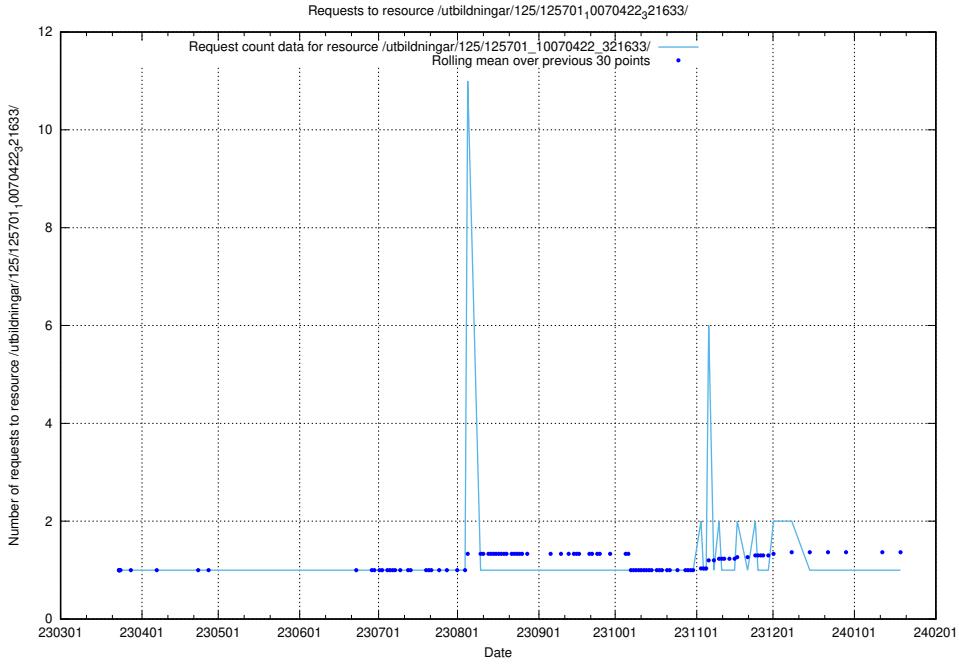

5.1027 Usage of /utbildningar/125/125701_10070422_321633/

Here, we count the number of requests to resource /utbildningar/125/125701_10070422_321633/.