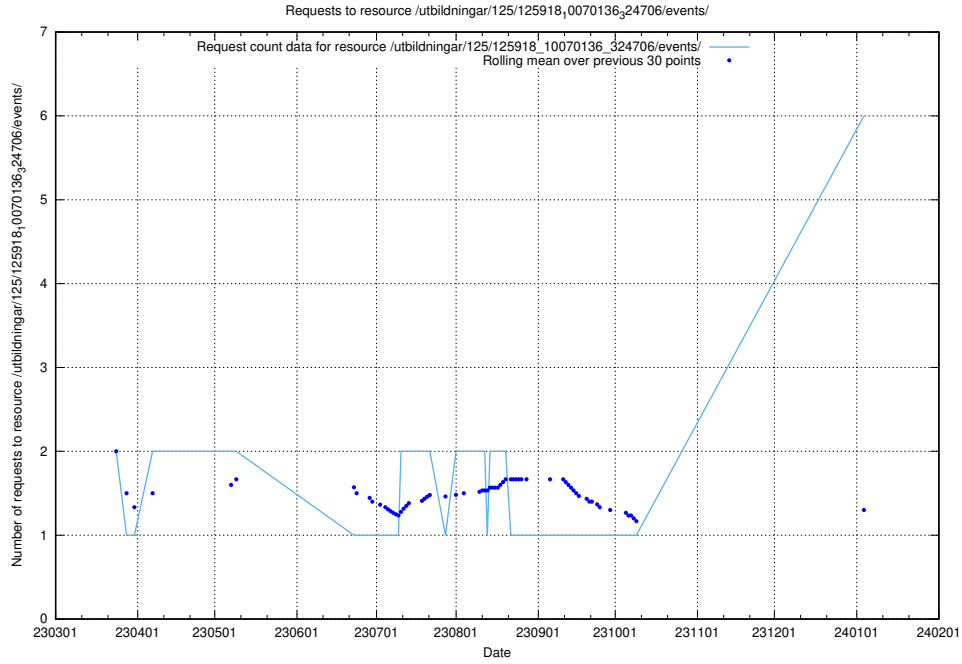

5.99 Usage of /utbildningar/125/125918_10070136_324706/events/

Here, we count the number of requests to resource /utbildningar/125/125918_10070136_324706/events/