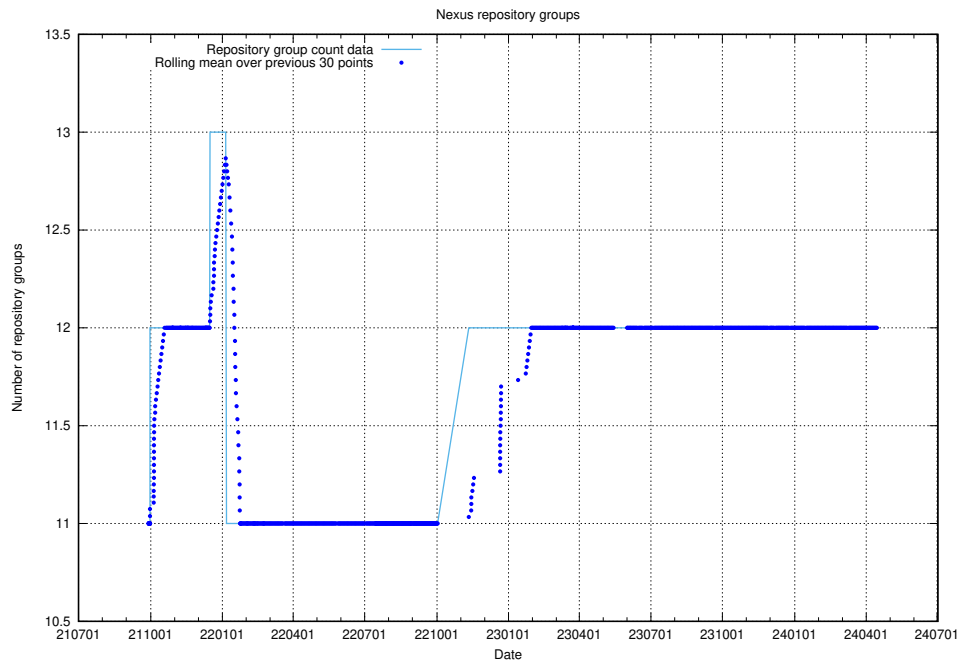

9 Nexus

This section contains statistics from the [image and package repositories](https://nexus.jobtechdev.se)⁹ of JobTech.

9.1 Number of repository groups in Nexus

A graph showing the number of repository groups.

⁹<https://nexus.jobtechdev.se>