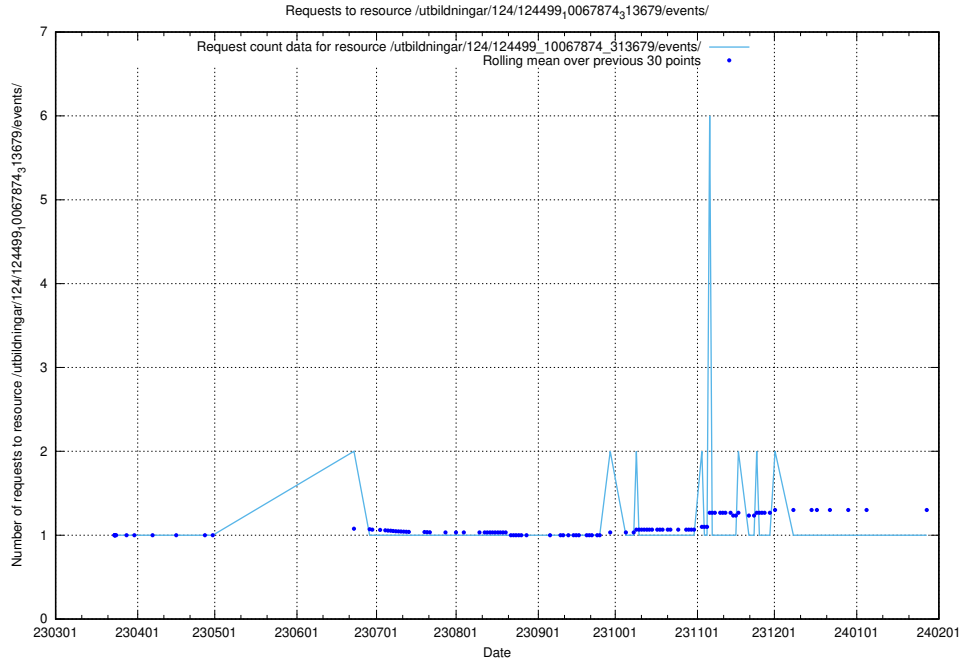

5.2095 Usage of /utbildningar/124/124499_10067874_313679/events/

Here, we count the number of requests to resource /utbildningar/124/124499_10067874_313679/events/