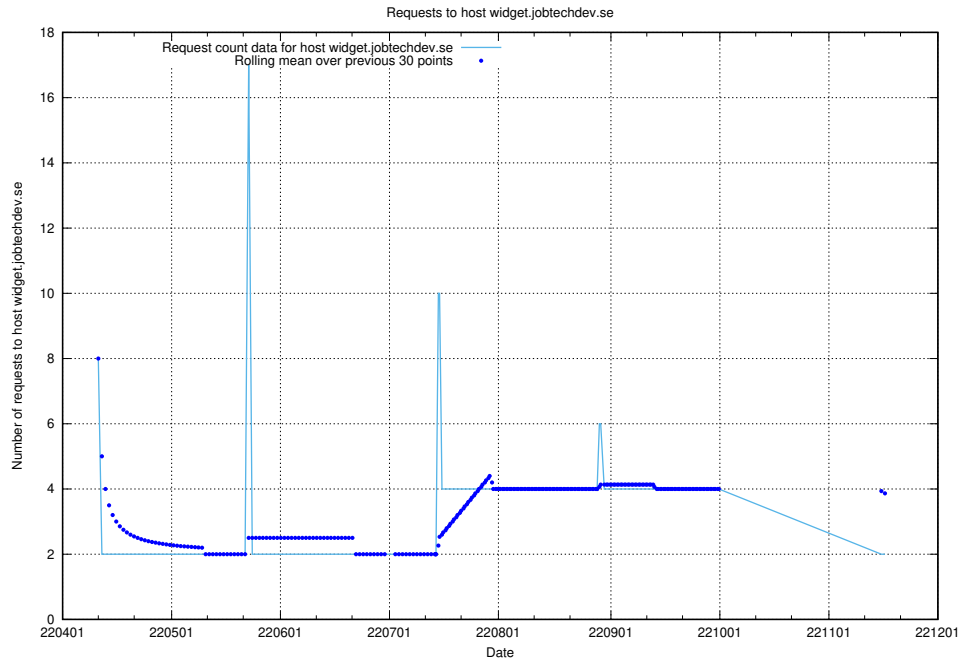

7.460 Usage of taxonomyt2.api.jobtechdev.se

Here, we count the number of requests to host taxonomyt2.api.jobtechdev.se.

7.461 Usage of widget.jobtechdev.se

Here, we count the number of requests to host widget.jobtechdev.se.