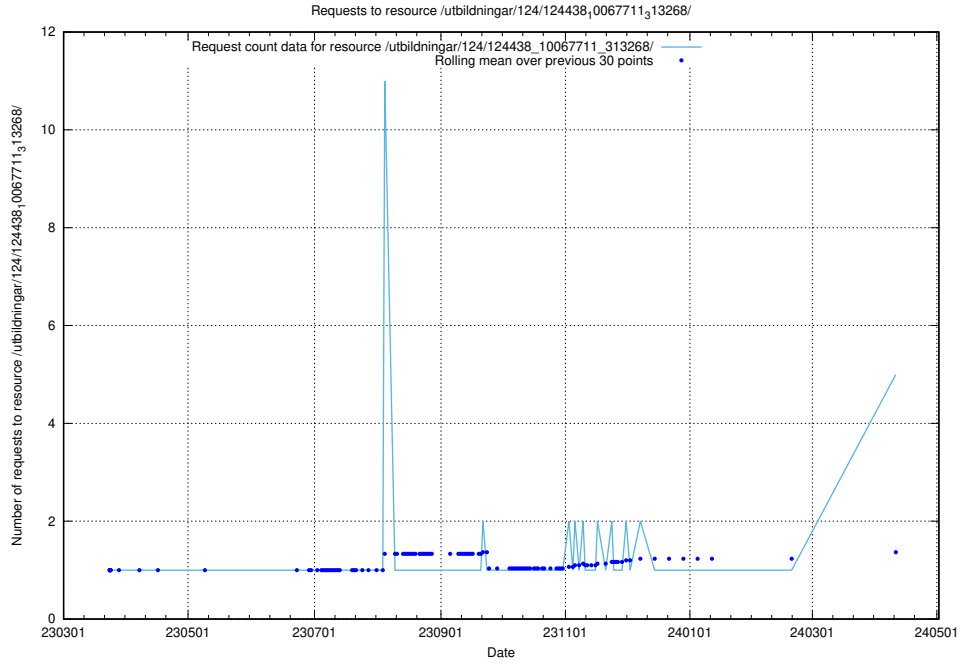

5.136 Usage of /utbildningar/124/124438_10067711_313268/

Here, we count the number of requests to resource /utbildningar/124/124438_10067711_313268/.