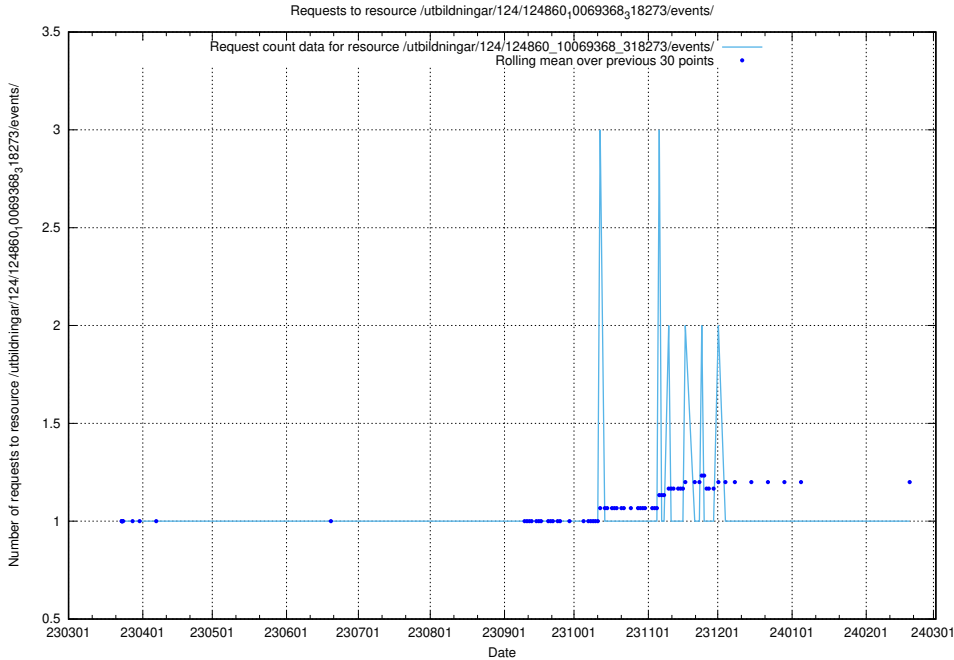

5.1165 Usage of /utbildningar/124/124860_10069368_318273/events/

Here, we count the number of requests to resource /utbildningar/124/124860_10069368_318273/events/