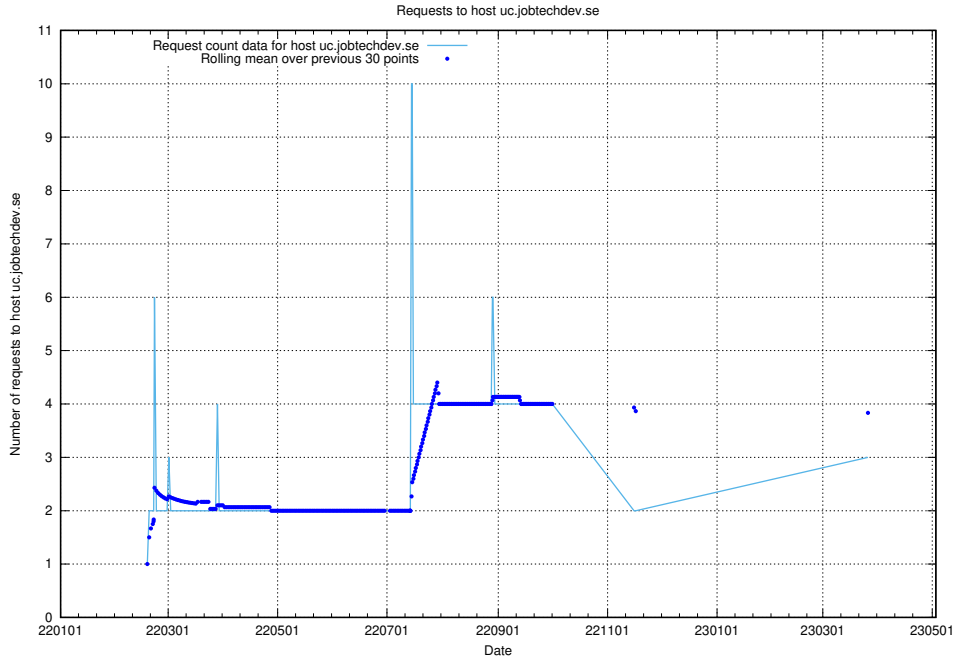

7.224 Usage of uc.jobtechdev.se

Here, we count the number of requests to host uc.jobtechdev.se.