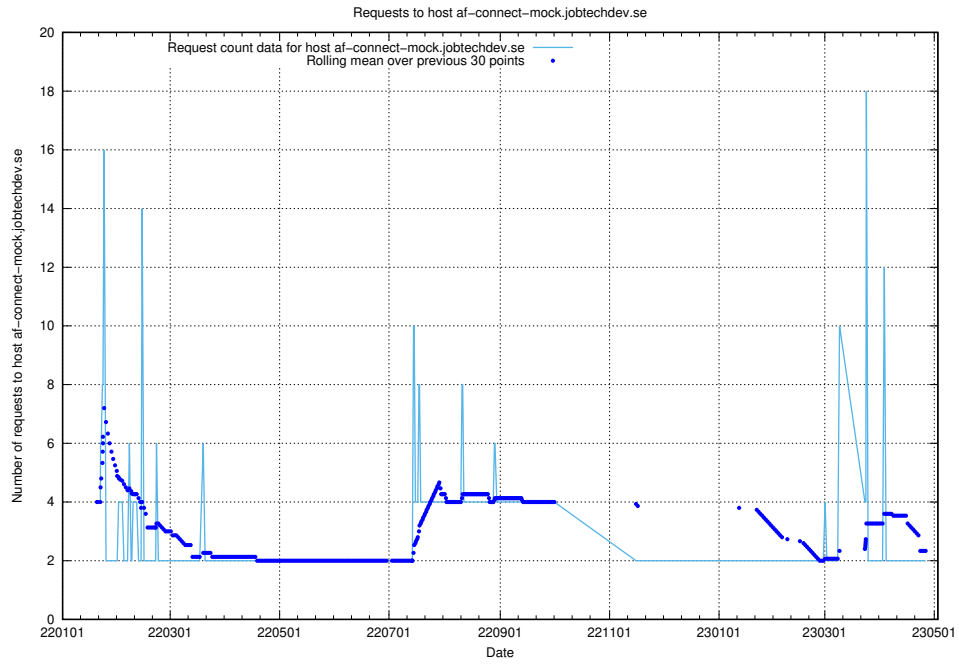

Here, we count the number of requests to host af-connect-mock.jobtechdev.se.

7.263 Usage of jittsi.jobtechdev.se

Here, we count the number of requests to host jittsi.jobtechdev.se.

7.264 Usage of api-jobtech-taxonomy-api-test-in-prod-read.prod.services.jtech.se