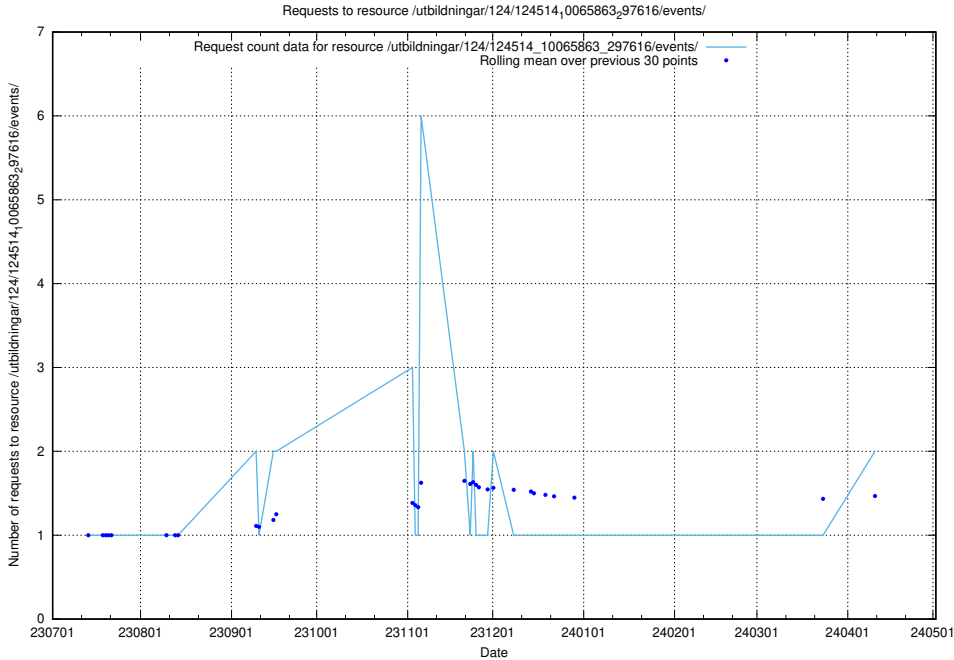

5.804 Usage of /utbildningar/124/124514_10065863_297616/events/

Here, we count the number of requests to resource /utbildningar/124/124514_10065863_297616/events/