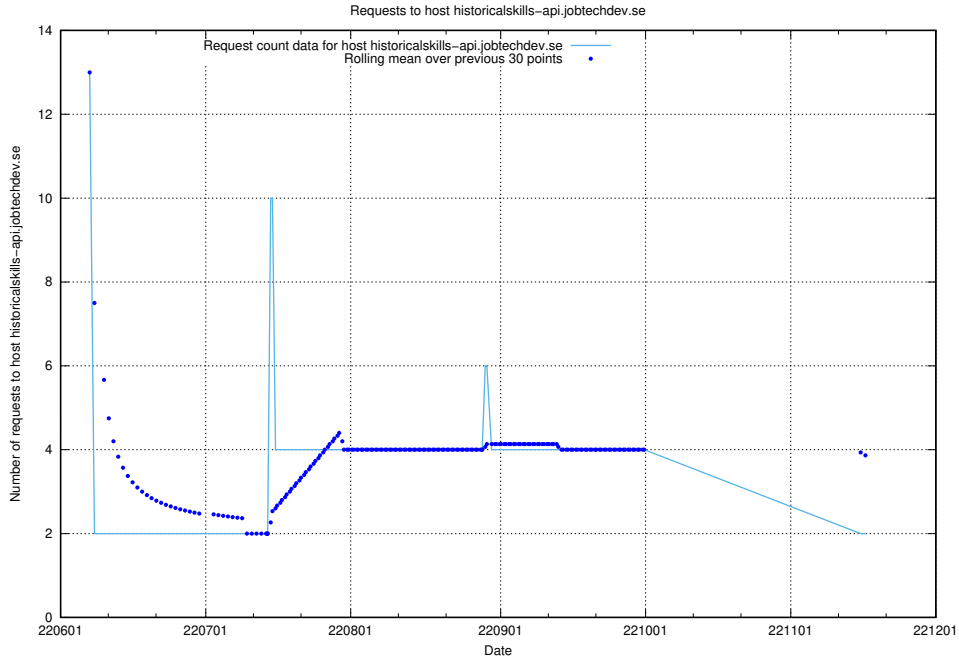

Here, we count the number of requests to host mentor-api-prod.jobtechdev.se.

7.407 Usage of historicalskills-api.jobtechdev.se

Here, we count the number of requests to host historicalskills-api.jobtechdev.se.