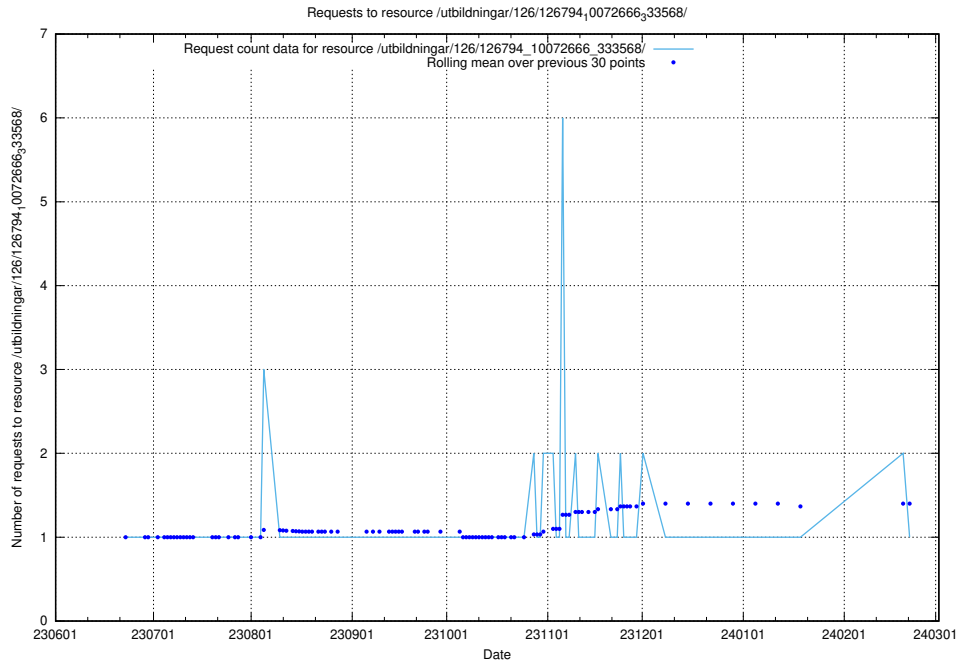

5.5287 Usage of /utbildningar/126/126794_10072666_333568/

Here, we count the number of requests to resource /utbildningar/126/126794_10072666_333568/.