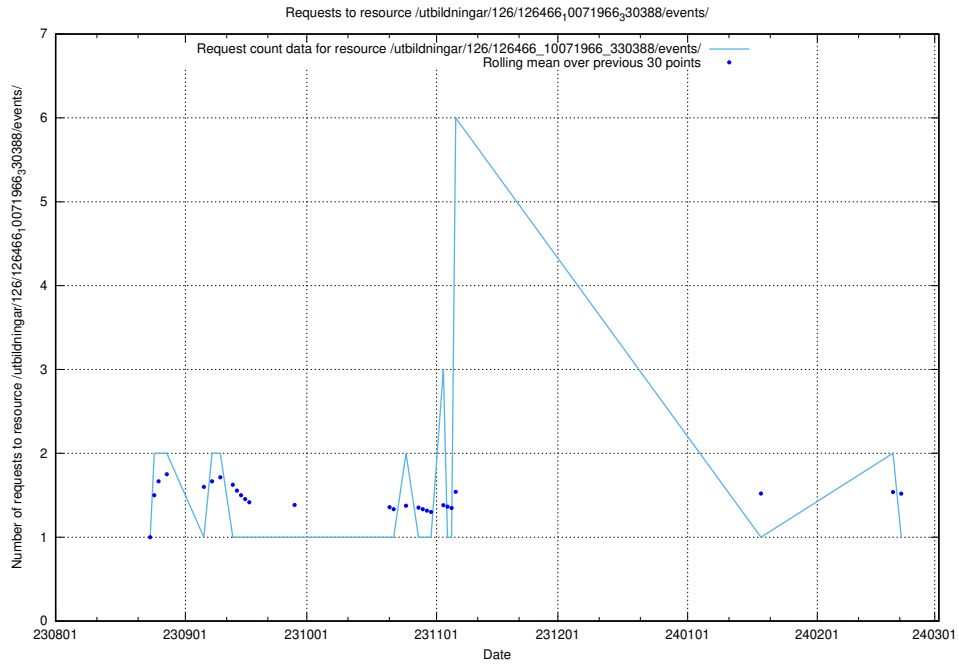

5.4438 Usage of /utbildningar/126/126466_10071966_330388/events/

Here, we count the number of requests to resource /utbildningar/126/126466_10071966_330388/events/