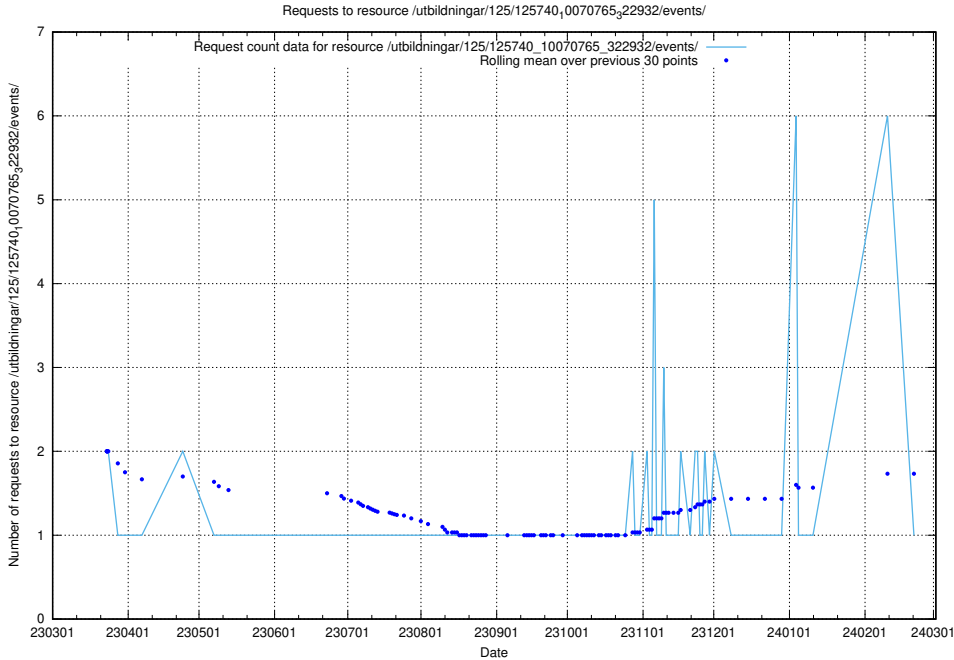

5.5980 Usage of /utbildningar/125/125740_10070765_322932/events/

Here, we count the number of requests to resource /utbildningar/125/125740_10070765_322932/events/