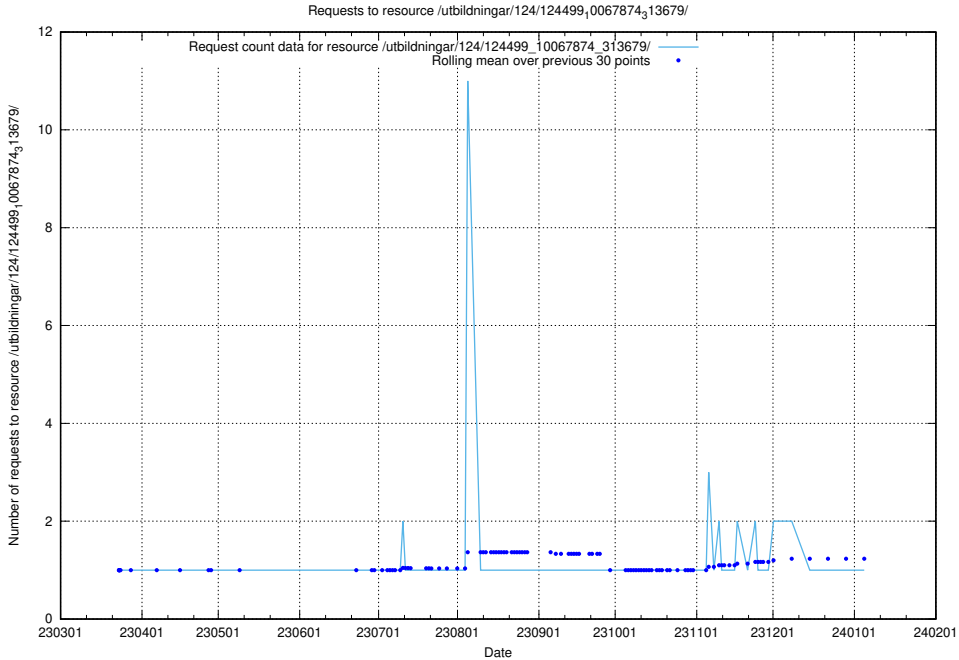

5.2105 Usage of /utbildningar/124/124499_10067874_313679/

Here, we count the number of requests to resource /utbildningar/124/124499_10067874_313679/.