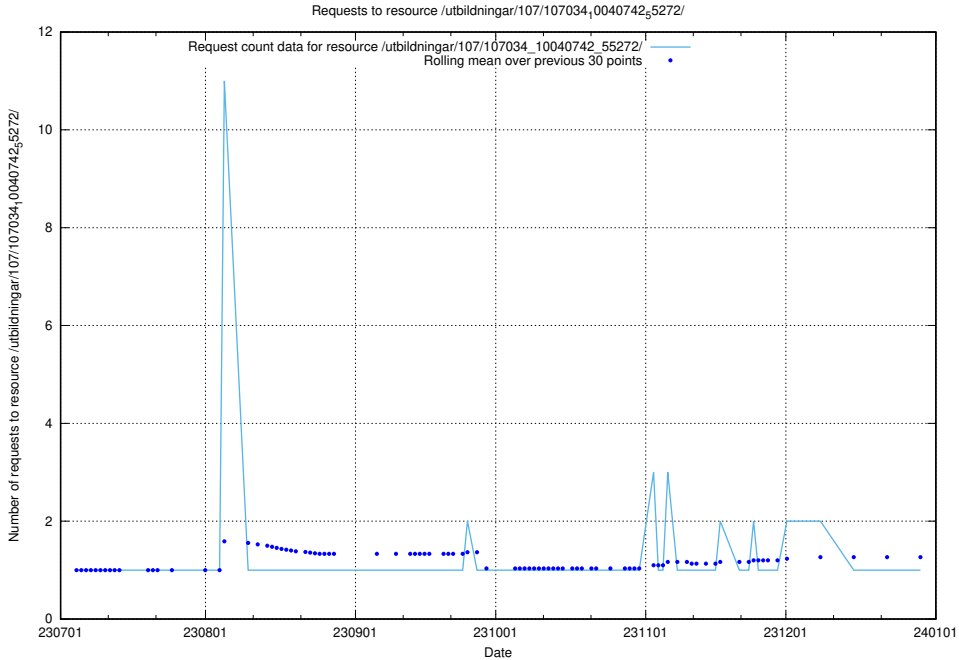

5.5062 Usage of /utbildningar/107/107034_10040742_55272/

Here, we count the number of requests to resource /utbildningar/107/107034_10040742_55272/.