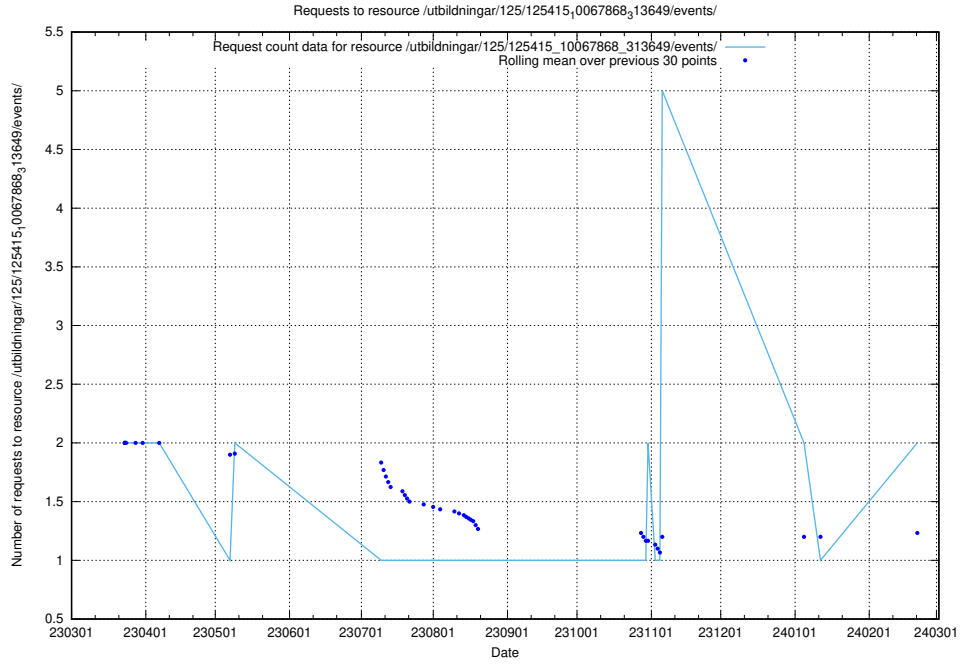

5.948 Usage of /utbildningar/125/125415_10067868_313649/events/

Here, we count the number of requests to resource /utbildningar/125/125415_10067868_313649/events/