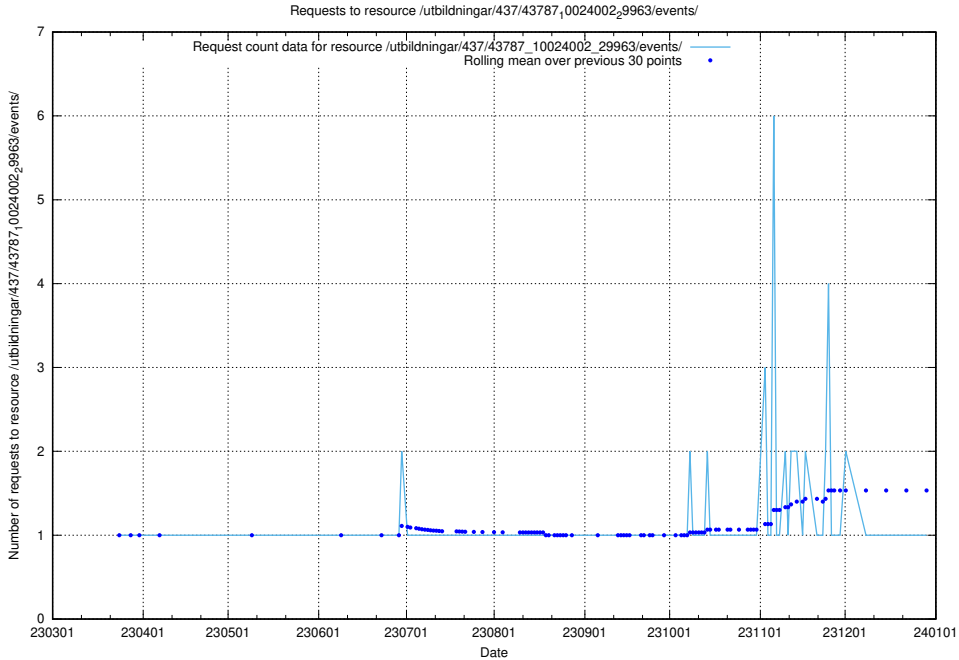

5.5891 Usage of /utbildningar/437/43787_10024002_29963/events/

Here, we count the number of requests to resource /utbildningar/437/43787_10024002_29963/events/.