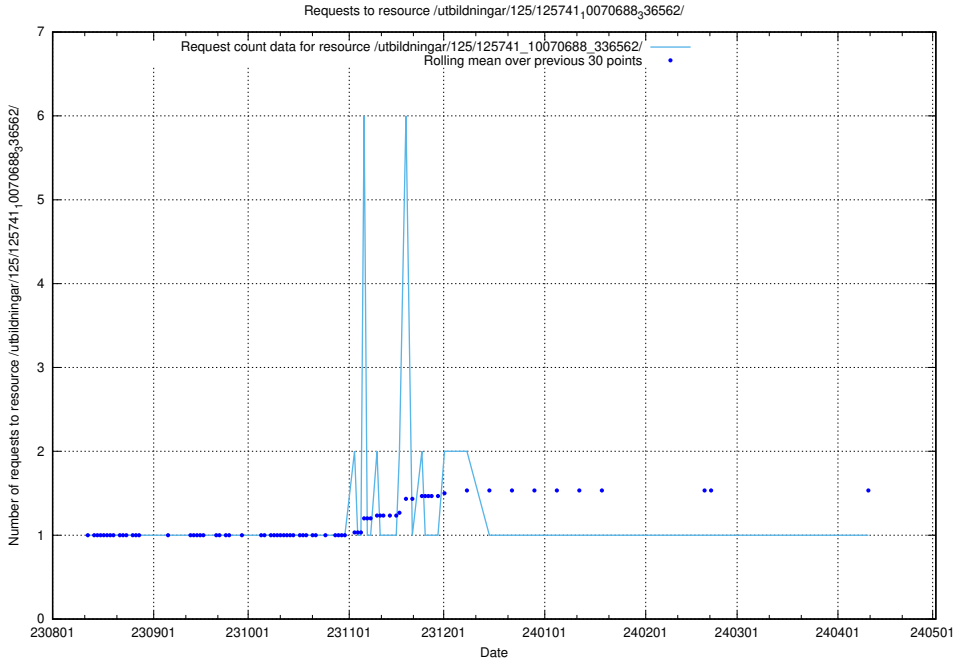

5.4521 Usage of /utbildningar/125/125741_10070688_336562/

Here, we count the number of requests to resource /utbildningar/125/125741_10070688_336562/.