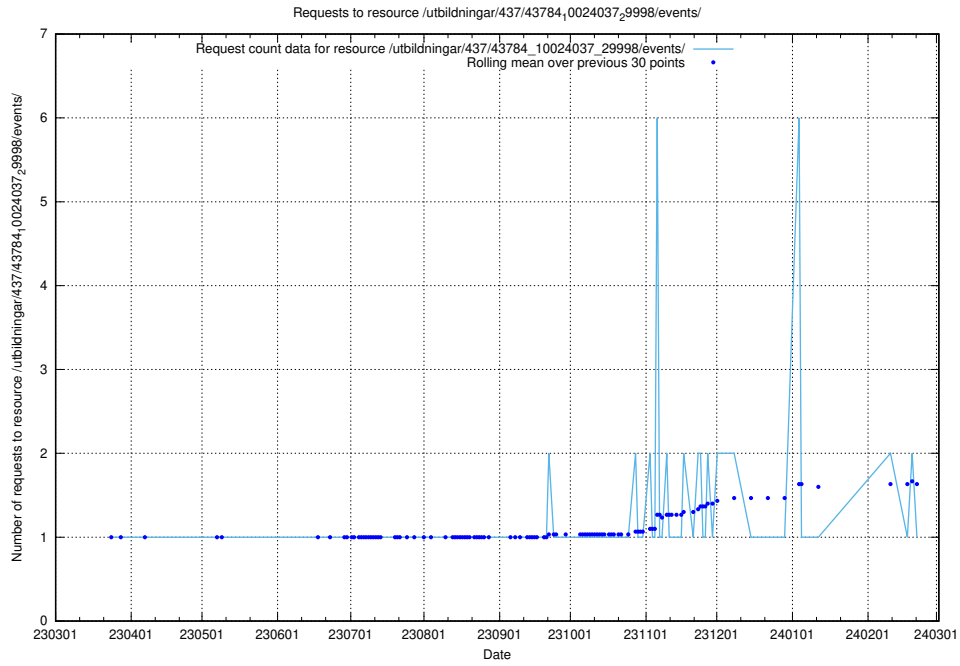

5.5893 Usage of /utbildningar/437/43784_10024037_29998/events/

Here, we count the number of requests to resource /utbildningar/437/43784_10024037_29998/events/.