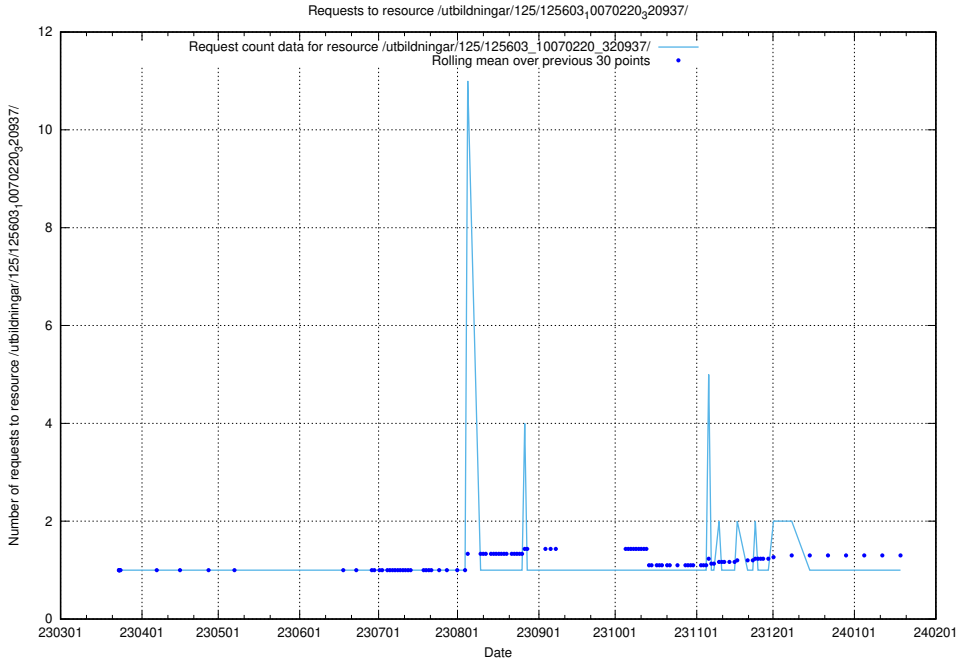

5.1081 Usage of /utbildningar/125/125603_10070220_320937/

Here, we count the number of requests to resource /utbildningar/125/125603_10070220_320937/.