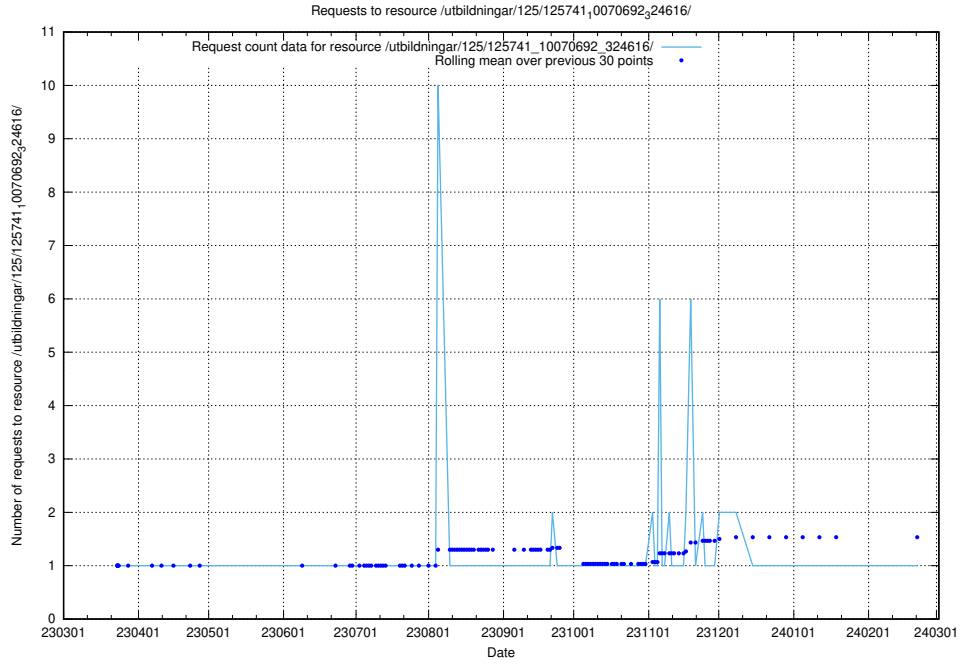

5.6167 Usage of /utbildningar/125/125741_10070692_324616/

Here, we count the number of requests to resource /utbildningar/125/125741_10070692_324616/.