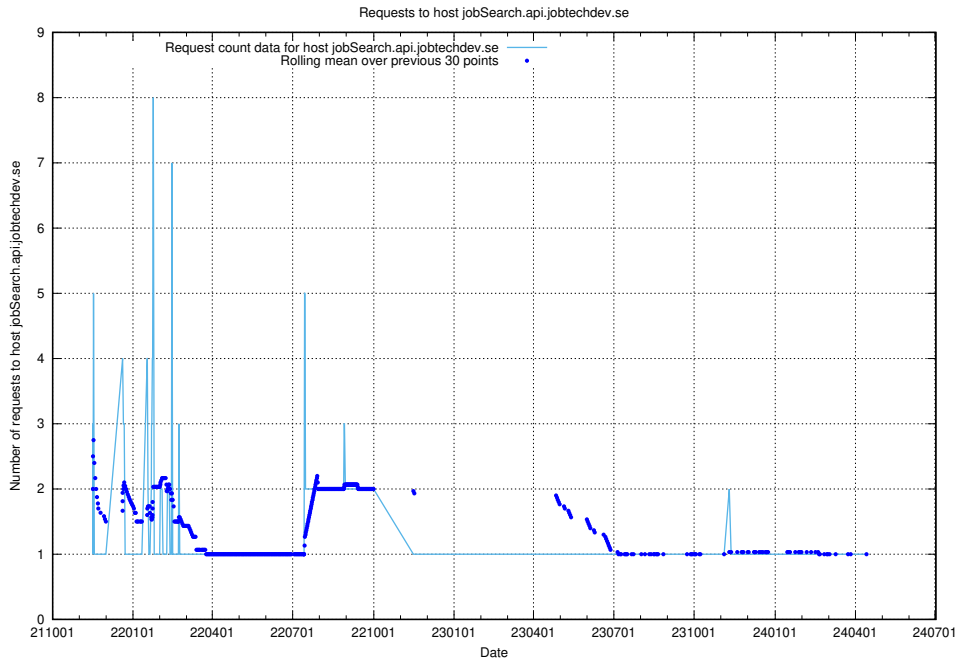

7.646 Usage of jobSearch.api.jobtechdev.se

Here, we count the number of requests to host jobSearch.api.jobtechdev.se.