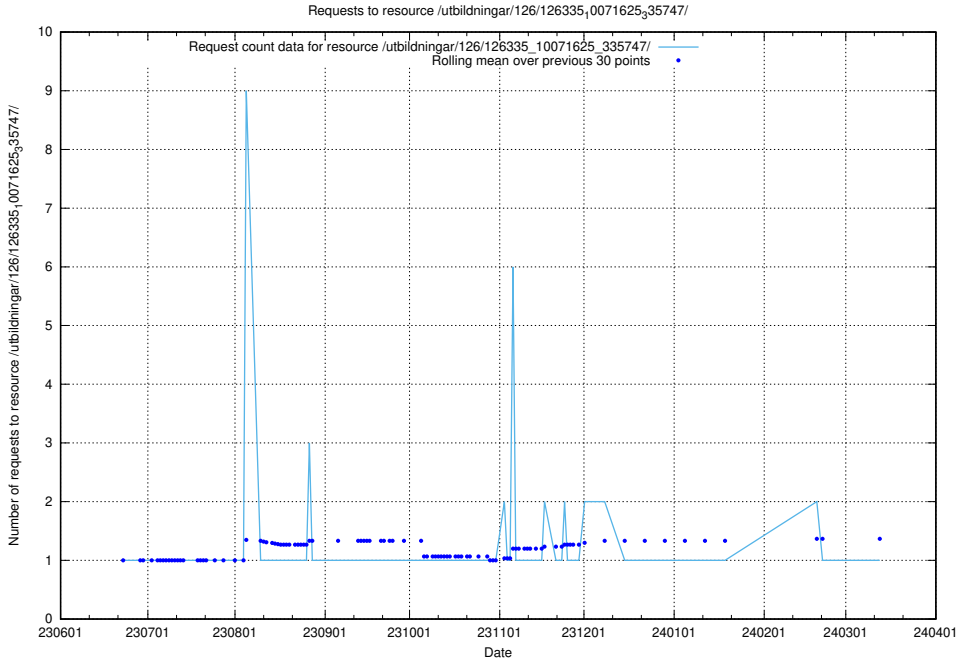

5.5372 Usage of /utbildningar/126/126335_10071625_335747/

Here, we count the number of requests to resource /utbildningar/126/126335_10071625_335747/.