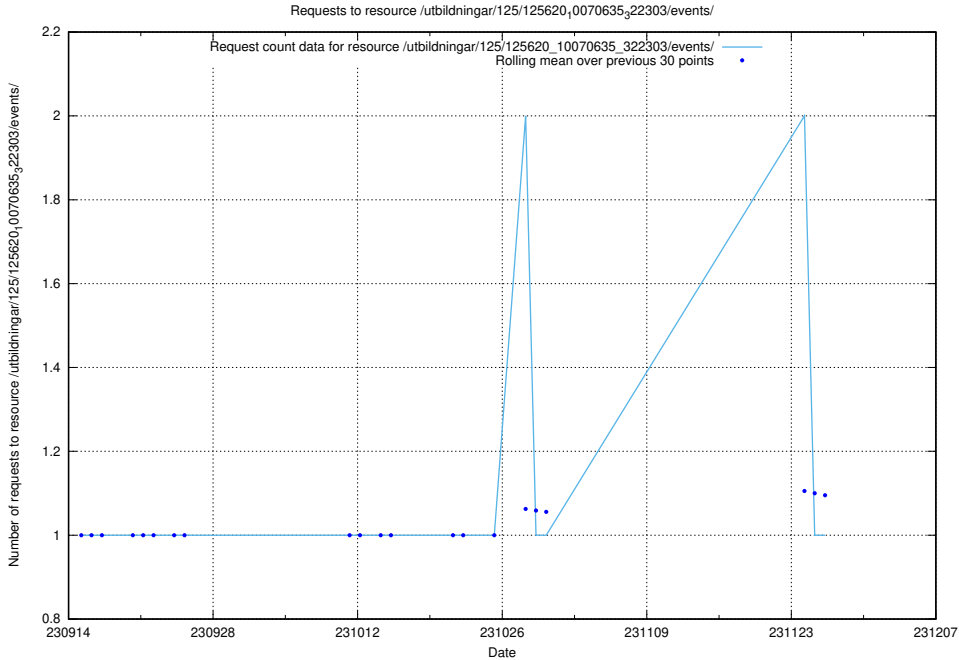

5.4289 Usage of /utbildningar/125/125620_10070635_322303/events/

Here, we count the number of requests to resource /utbildningar/125/125620_10070635_322303/events/