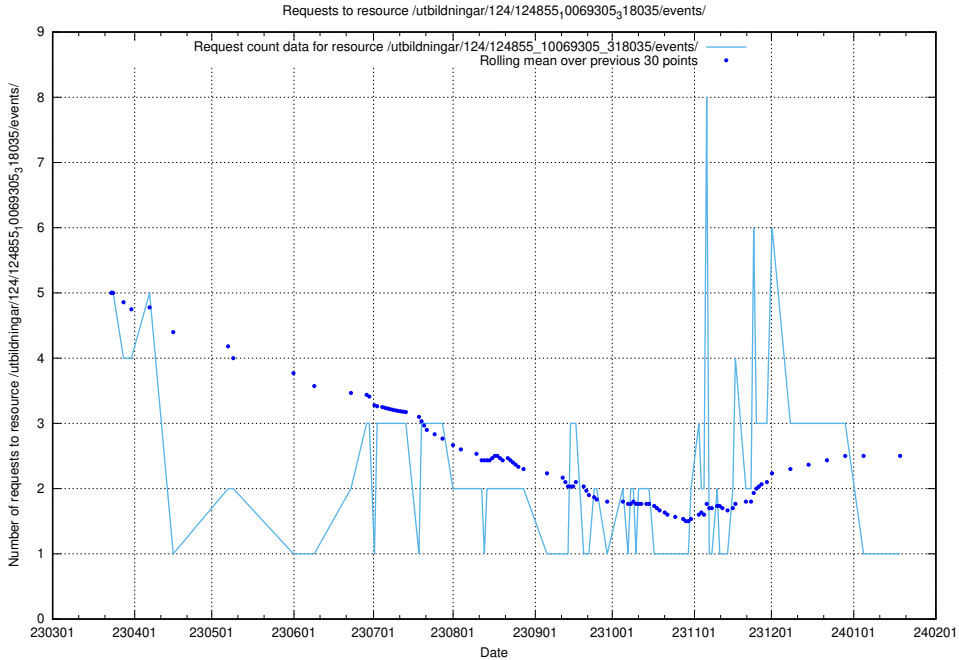

5.5959 Usage of /utbildningar/124/124855_10069305_318035/events/

Here, we count the number of requests to resource /utbildningar/124/124855_10069305_318035/events/