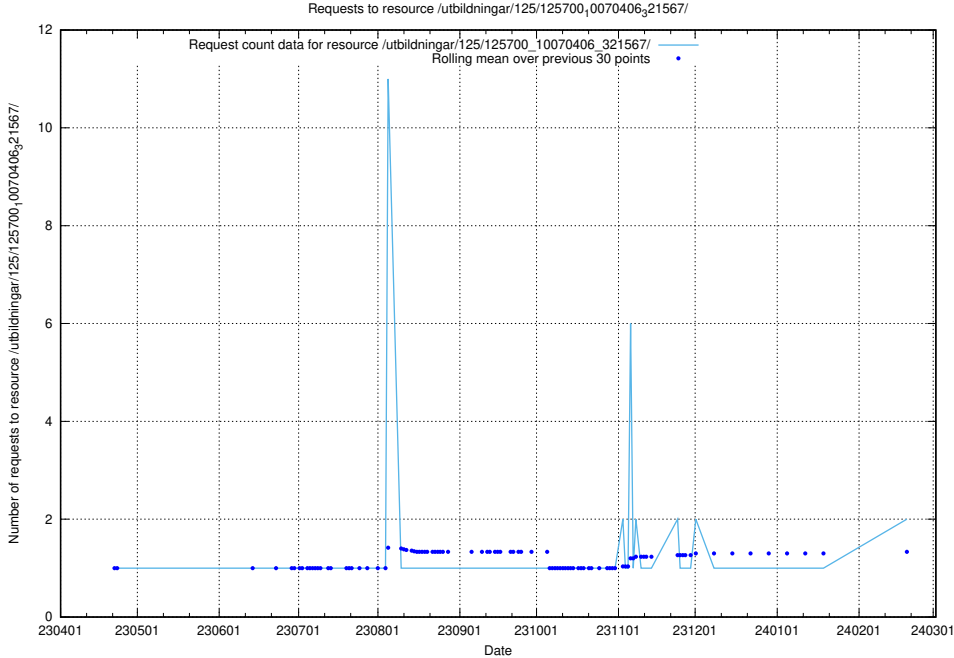

5.908 Usage of /utbildningar/125/125700_10070406_321567/

Here, we count the number of requests to resource /utbildningar/125/125700_10070406_321567/.