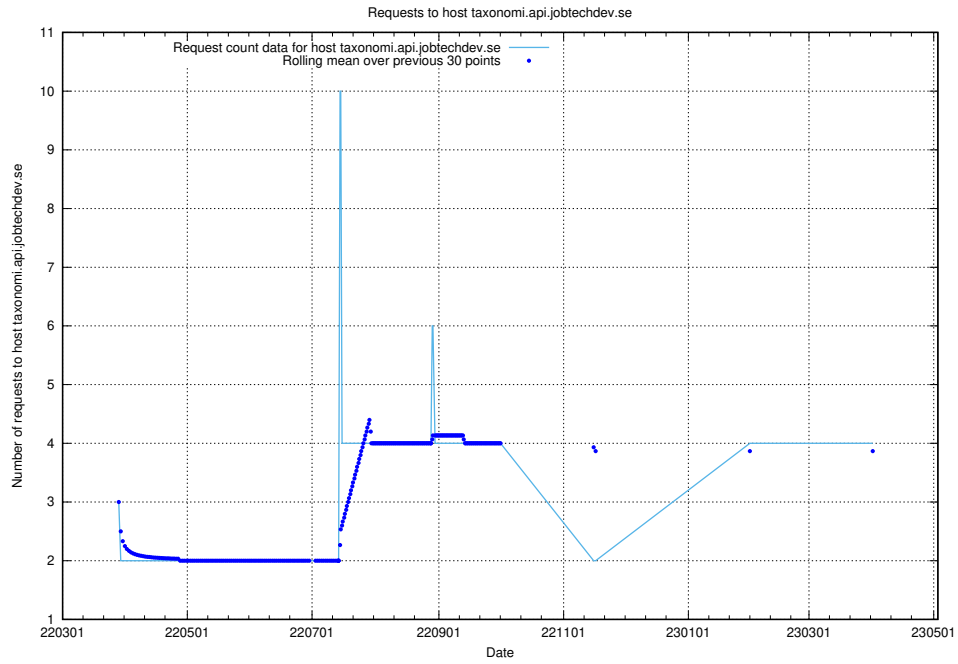

7.149 Usage of taxonomi.api.jobtechdev.se

Here, we count the number of requests to host taxonomi.api.jobtechdev.se.