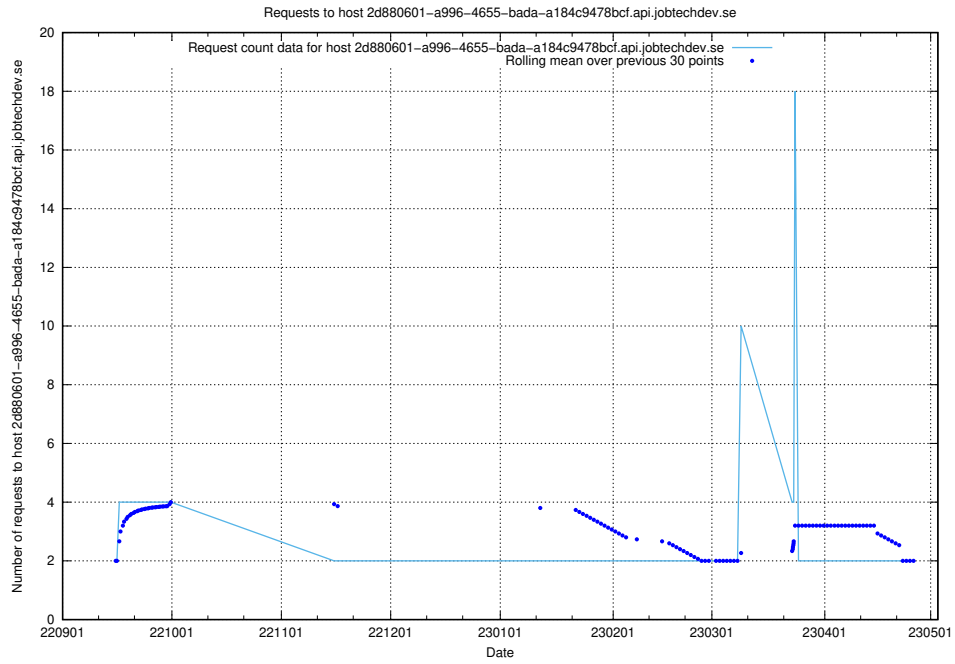

7.318 Usage of 2d880601-a996-4655-bada-a184c9478bcf.api.jobtechdev.se

Here, we count the number of requests to host 2d880601-a996-4655-bada-a184c9478bcf.api.jobtechdev.se.