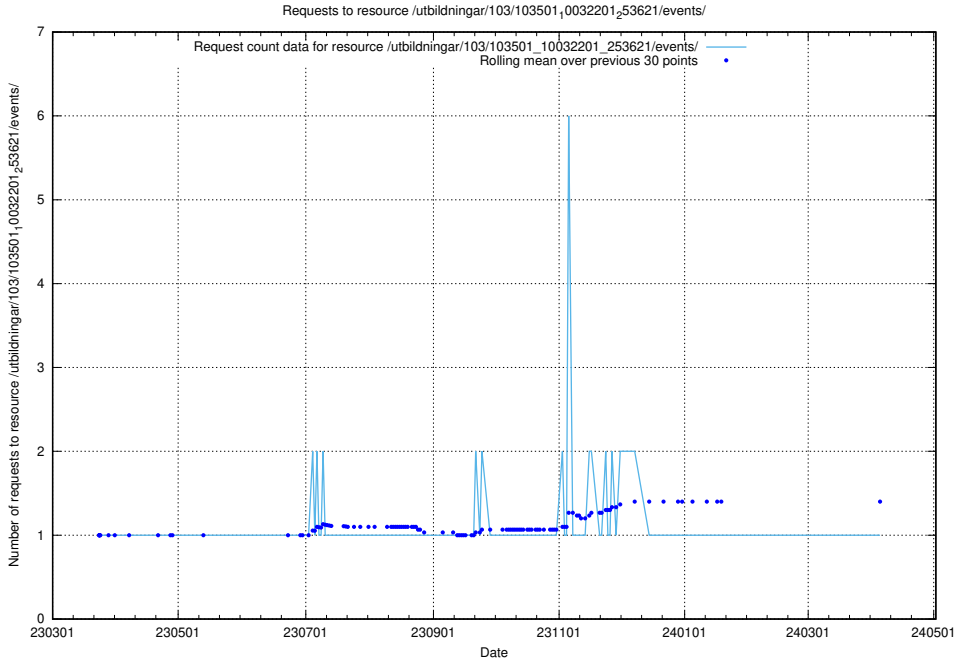

5.5182 Usage of /utbildningar/103/103501_10032201_253621/events/

Here, we count the number of requests to resource /utbildningar/103/103501_10032201_253621/events/