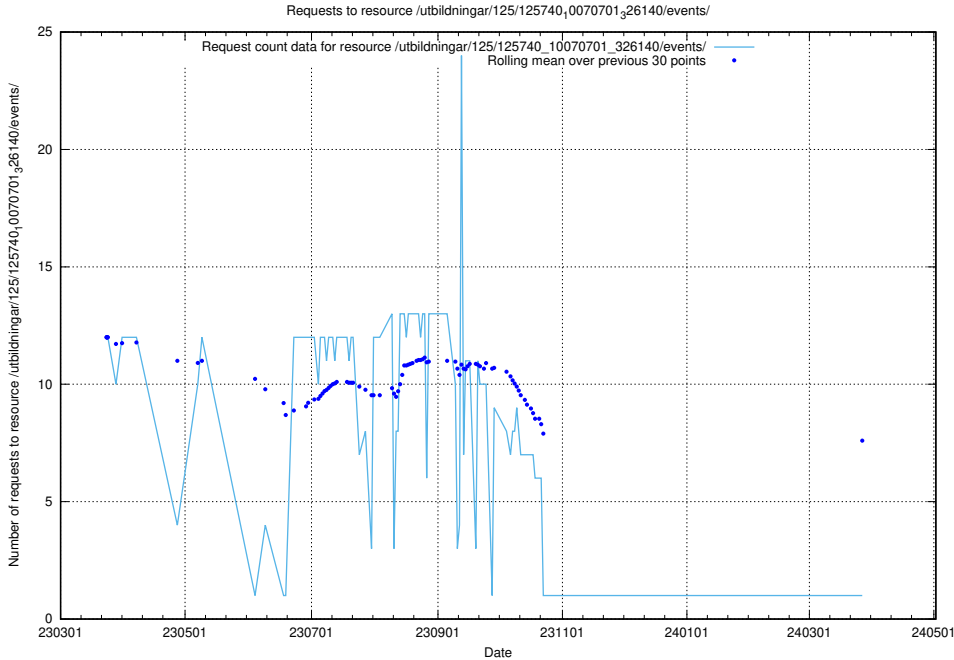

5.5956 Usage of /utbildningar/125/125740_10070701_326140/events/

Here, we count the number of requests to resource /utbildningar/125/125740_10070701_326140/events/