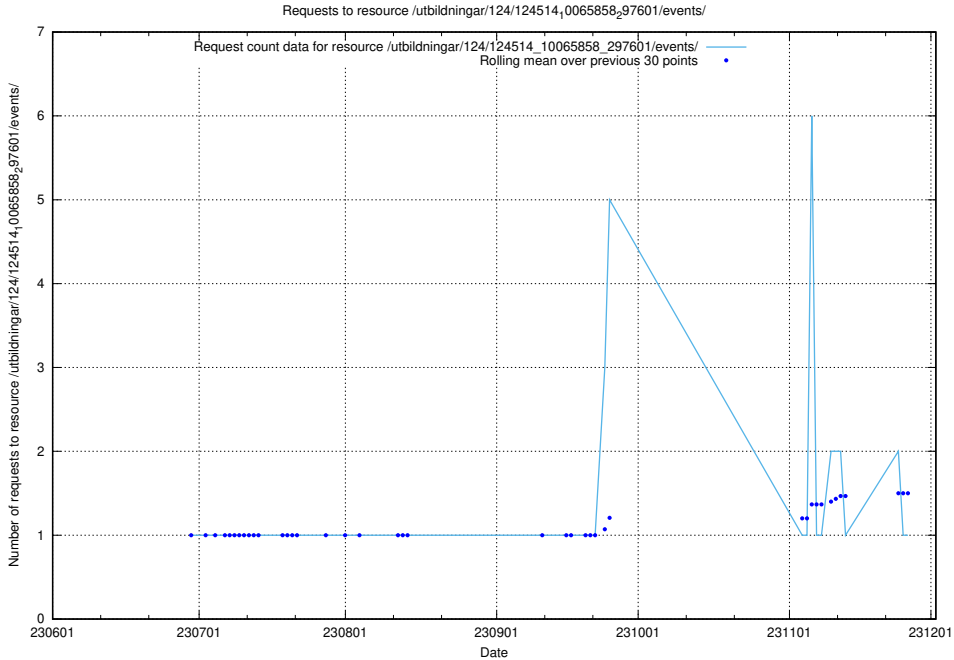

5.5097 Usage of /utbildningar/124/124514_10065858_297601/events/

Here, we count the number of requests to resource /utbildningar/124/124514_10065858_297601/events/