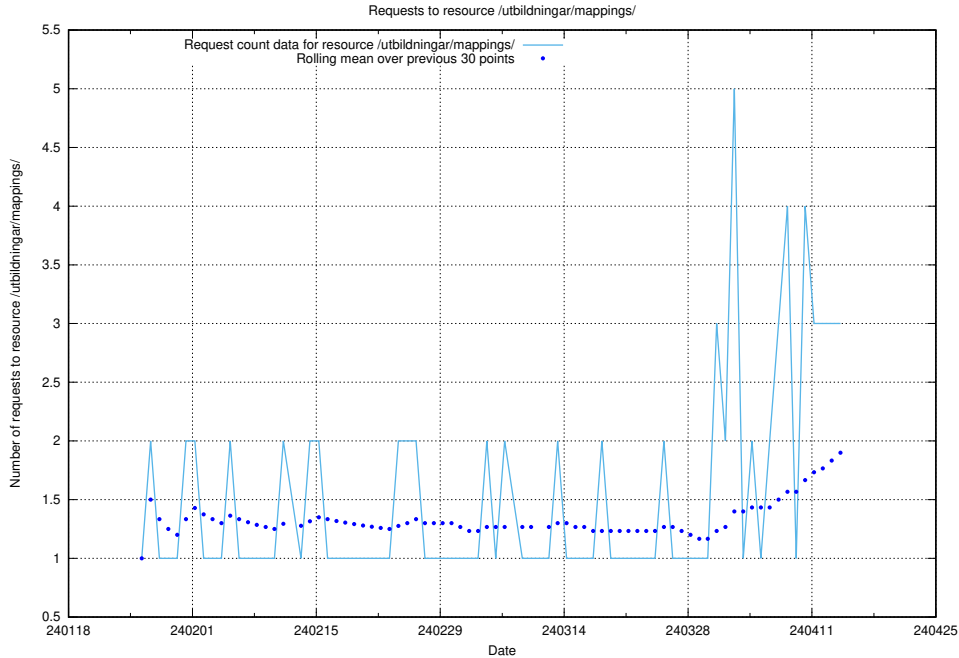

5.329 Usage of /utbildningar/mappings/

Here, we count the number of requests to resource /utbildningar/mappings/.