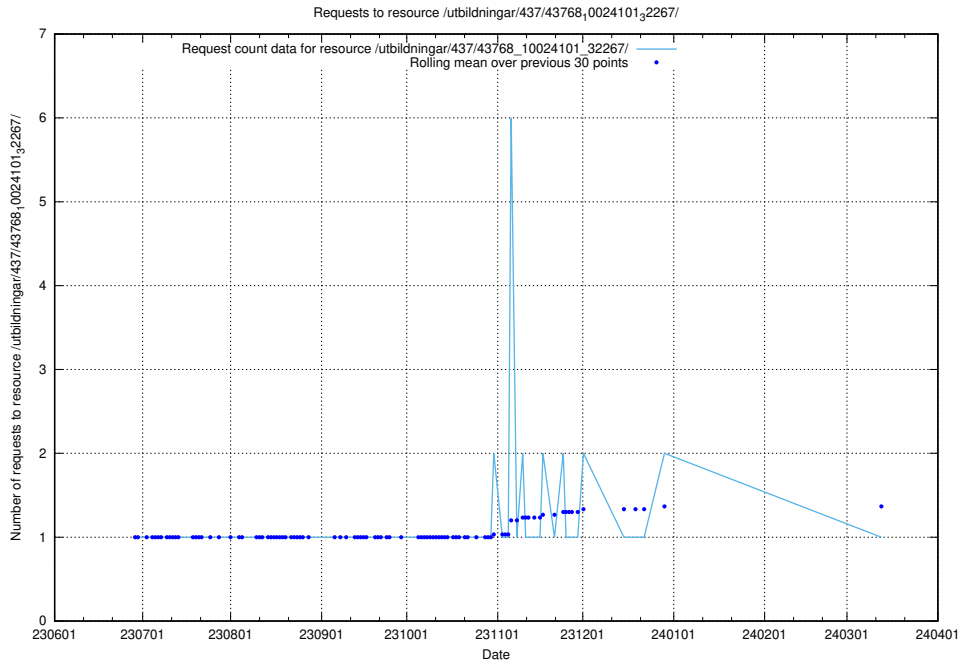

5.5130 Usage of /utbildningar/437/43768_10024101_32267/

Here, we count the number of requests to resource /utbildningar/437/43768_10024101_32267/.