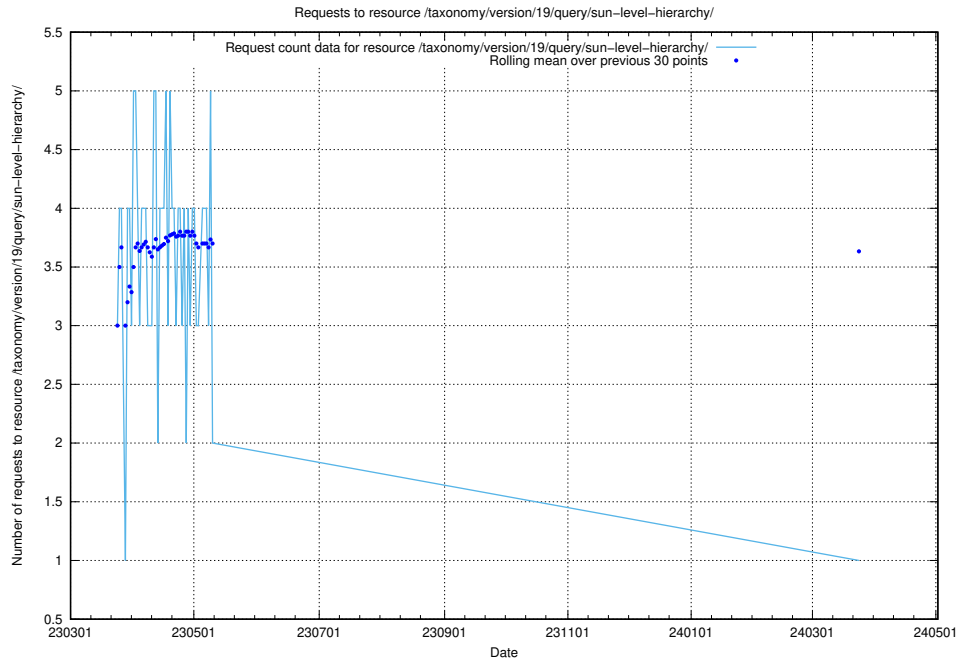

5.5826 Usage of /taxonomy/version/19/query/sun-level-hierarchy/

Here, we count the number of requests to resource /taxonomy/version/19/query/sun-level-hierarchy/.