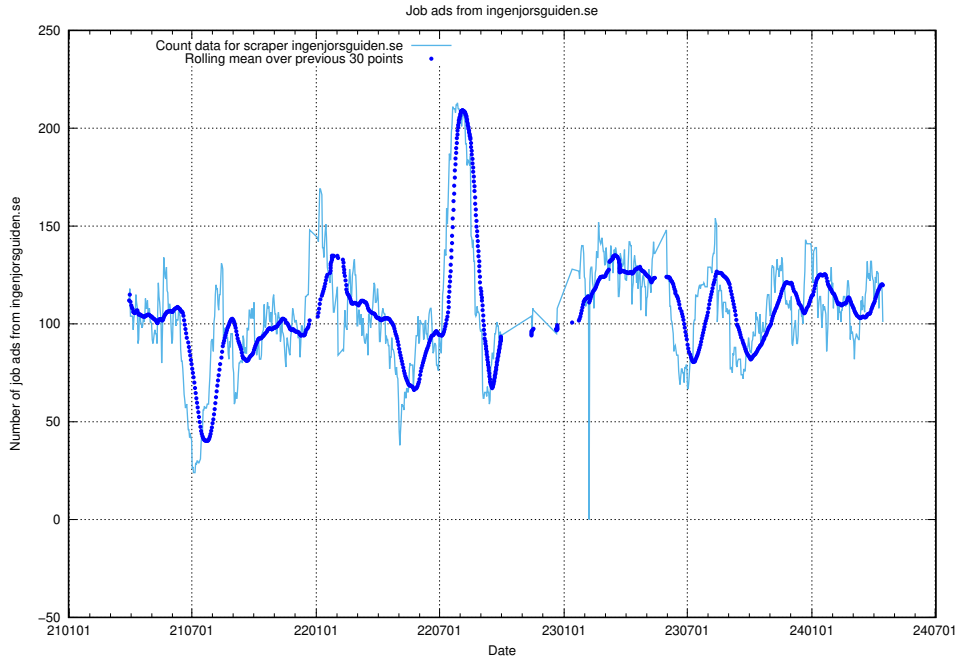

13.14 Number of ads by scraper ingenjorsguiden.se

Here, we count the number of job ads scraped from ingenjorsguiden.se.