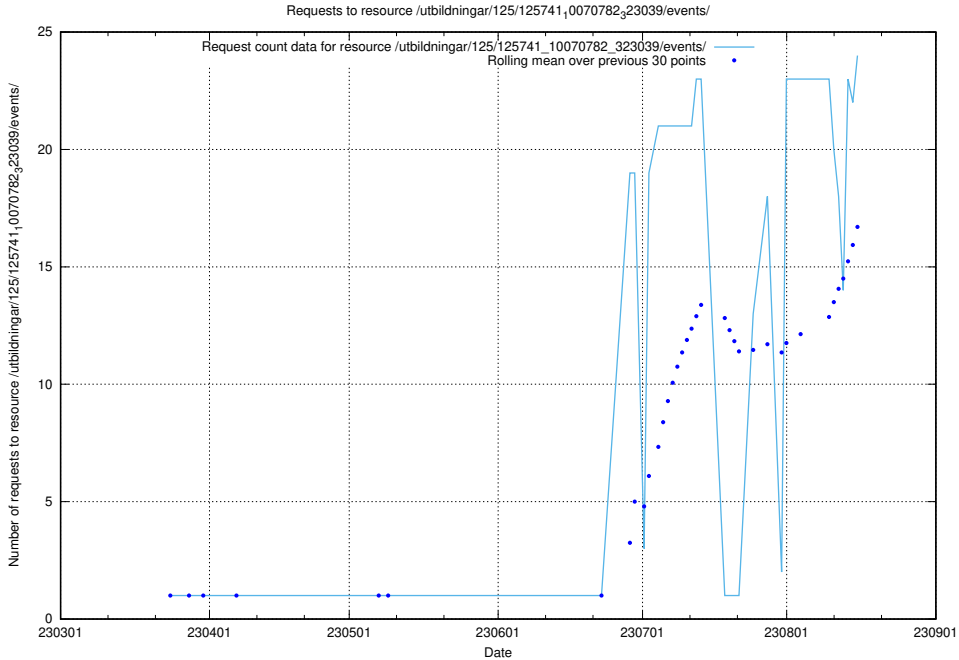

5.10 Usage of /utbildningar/125/125741_10070782_323039/events/

Here, we count the number of requests to resource /utbildningar/125/125741_10070782_323039/events/

5.11 Usage of /taxonomy/version/19/

Here, we count the number of requests to resource /taxonomy/version/19/.