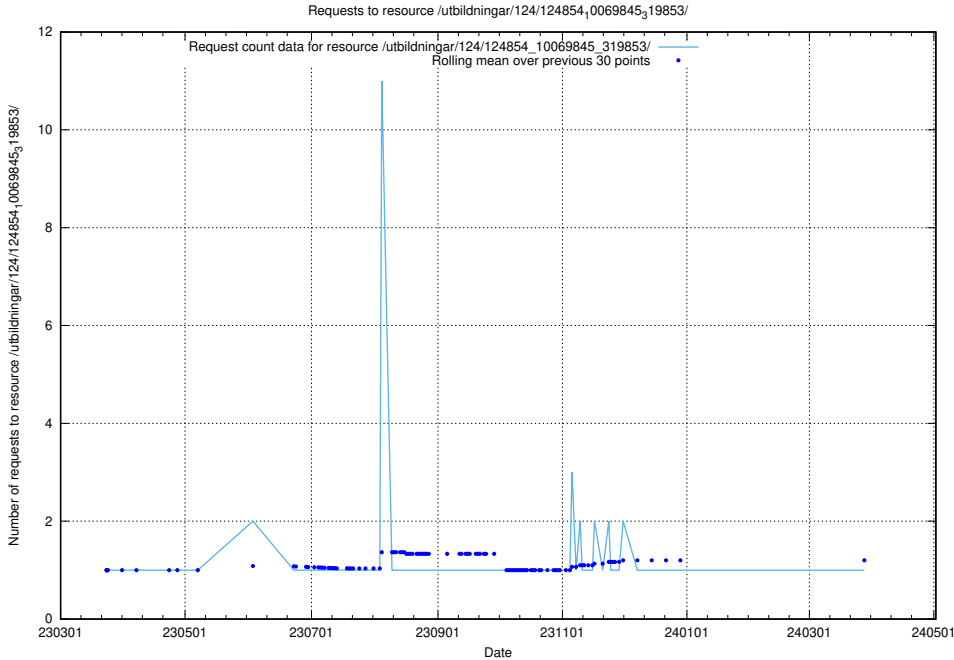

5.1195 Usage of /utbildningar/124/124854_10069845_319853/

Here, we count the number of requests to resource /utbildningar/124/124854_10069845_319853/.