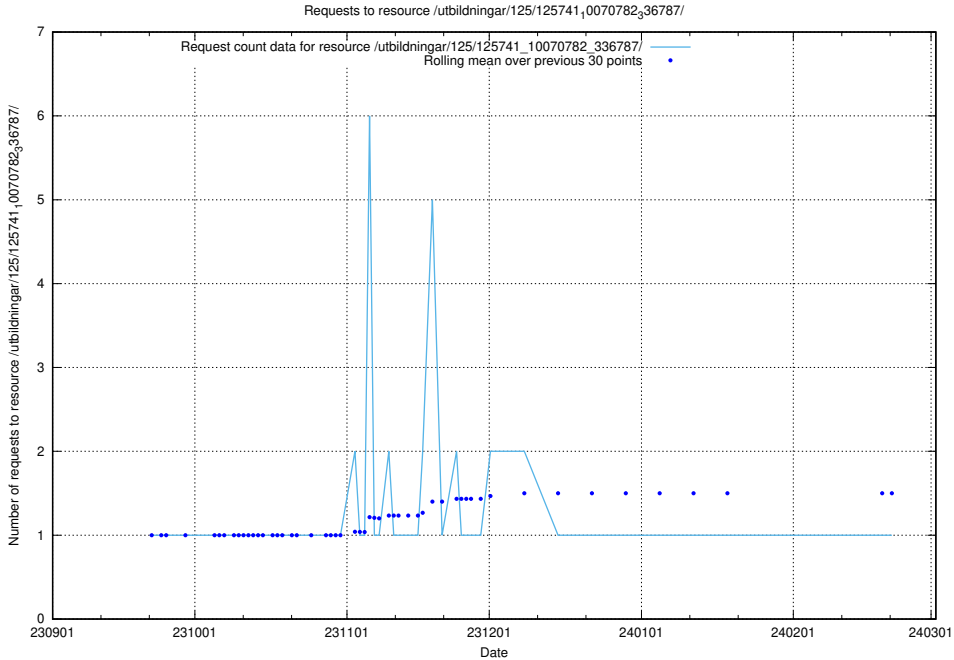

5.4221 Usage of /utbildningar/125/125741_10070782_336787/

Here, we count the number of requests to resource /utbildningar/125/125741_10070782_336787/.