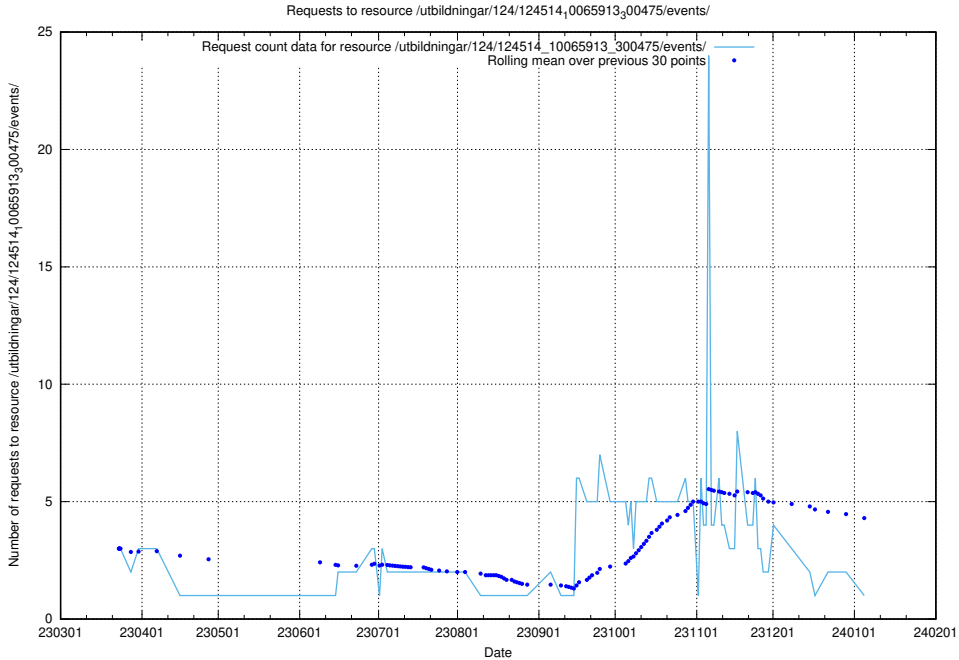

5.5966 Usage of /utbildningar/124/124514_10065913_300475/events/

Here, we count the number of requests to resource /utbildningar/124/124514_10065913_300475/events/