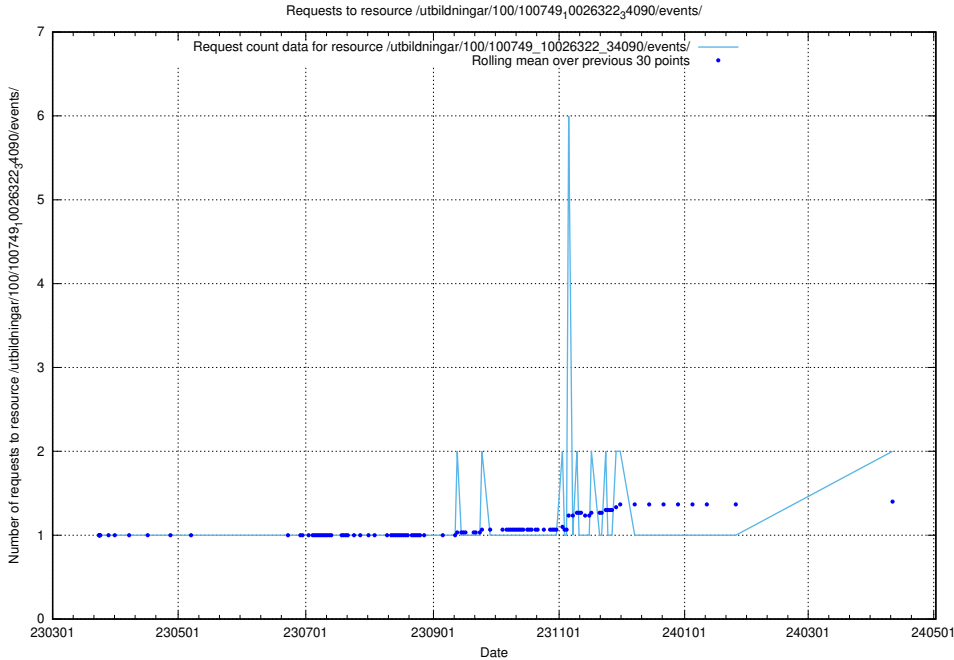

5.851 Usage of /utbildningar/100/100749_10026322_34090/events/

Here, we count the number of requests to resource /utbildningar/100/100749_10026322_34090/events/.