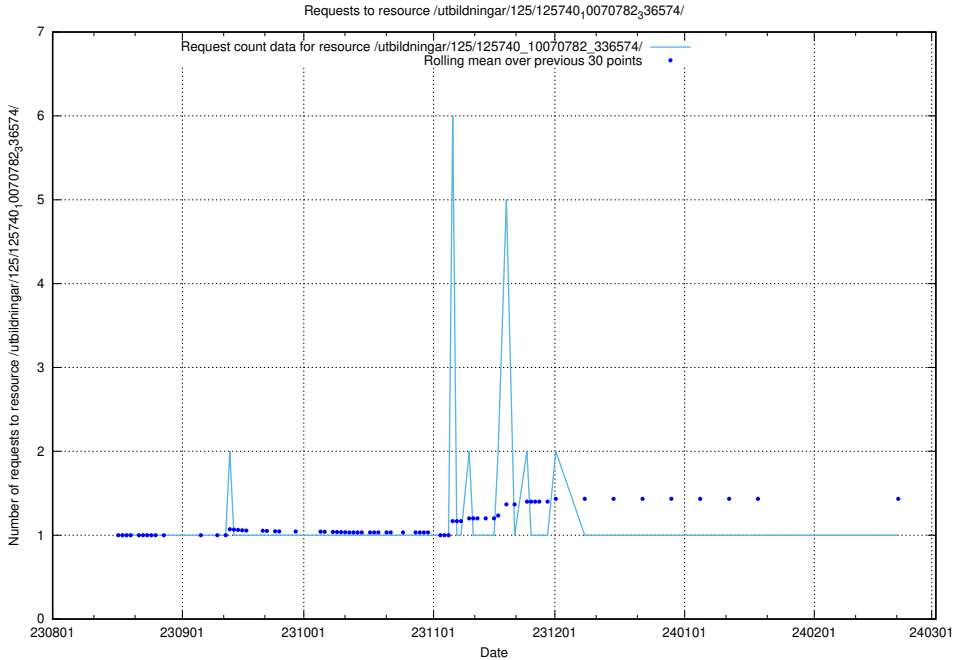

5.4499 Usage of /utbildningar/125/125740_10070782_336574/

Here, we count the number of requests to resource /utbildningar/125/125740_10070782_336574/.