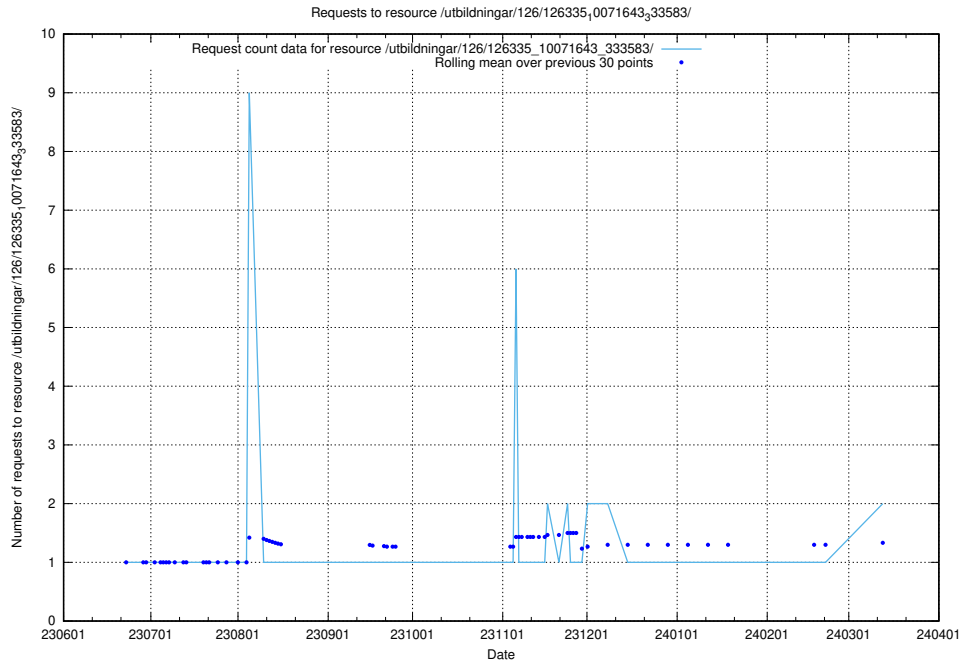

5.854 Usage of /utbildningar/126/126335_10071643_333583/

Here, we count the number of requests to resource /utbildningar/126/126335_10071643_333583/.