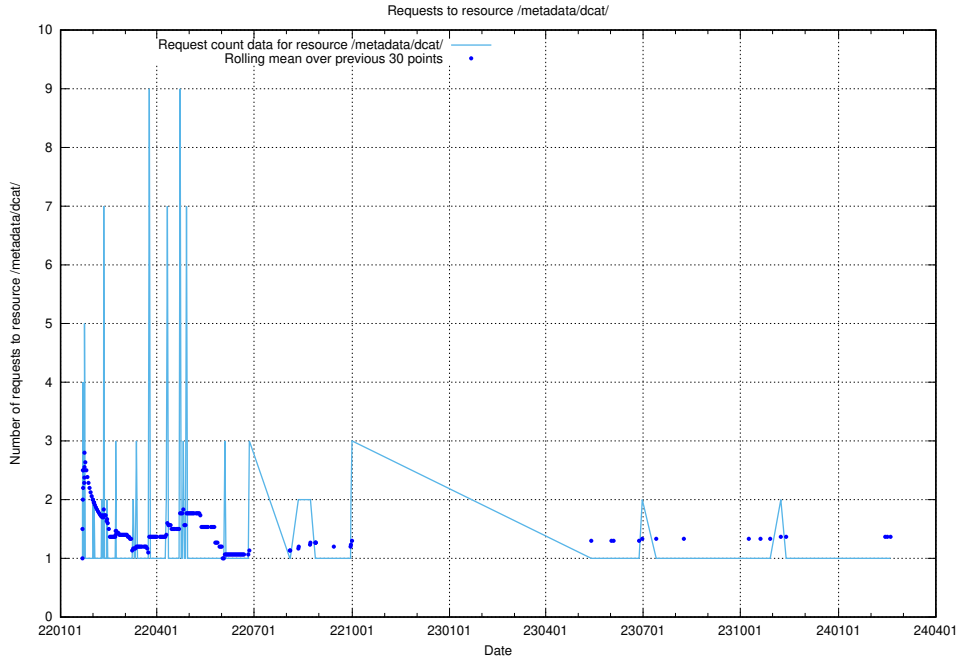

5.6195 Usage of /metadata/dcat/

Here, we count the number of requests to resource /metadata/dcat/.