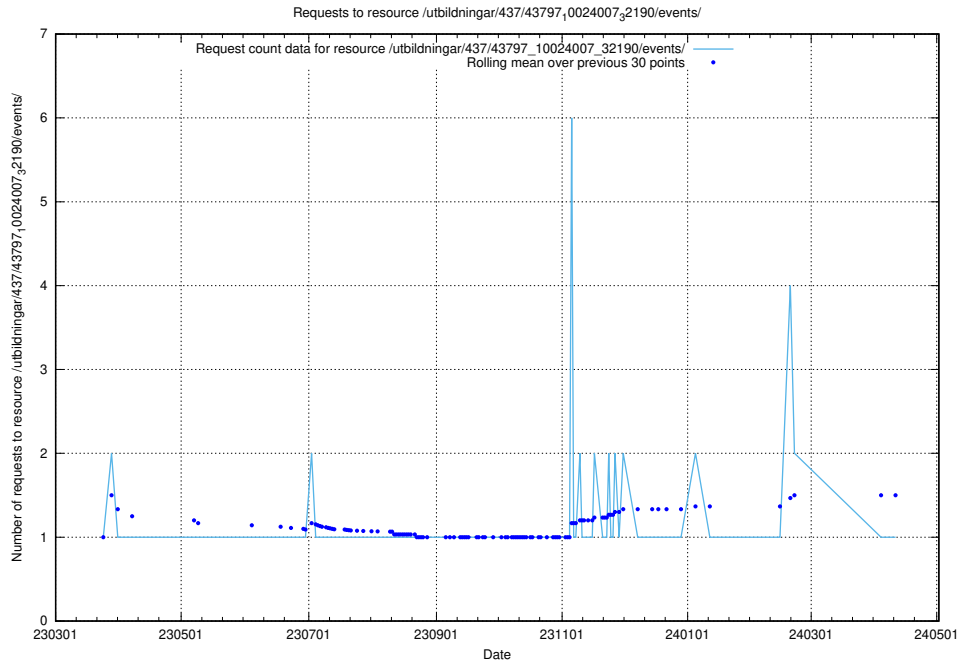

5.5887 Usage of /utbildningar/437/43797_10024007_32190/events/

Here, we count the number of requests to resource /utbildningar/437/43797_10024007_32190/events/.