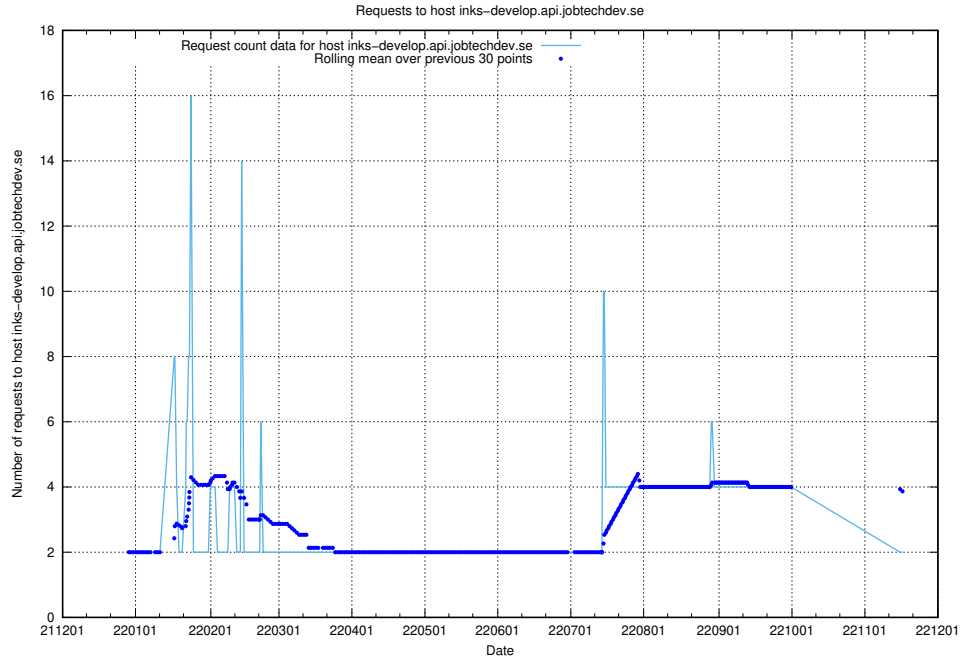

7.349 Usage of inks-develop.api.jobtechdev.se

Here, we count the number of requests to host inks-develop.api.jobtechdev.se.

7.350 Usage of web.jobtechdev.se

Here, we count the number of requests to host web.jobtechdev.se.