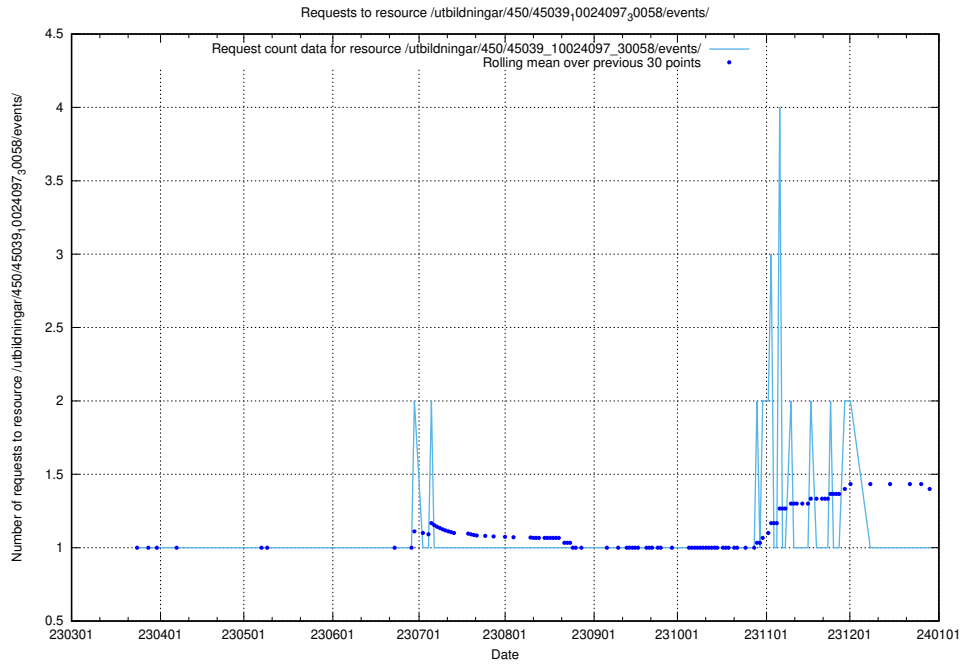

5.5873 Usage of /utbildningar/122/122269_10064237_242386/

Here, we count the number of requests to resource /utbildningar/122/122269_10064237_242386/.

5.5874 Usage of /utbildningar/438/43850_10024000_30945/events/