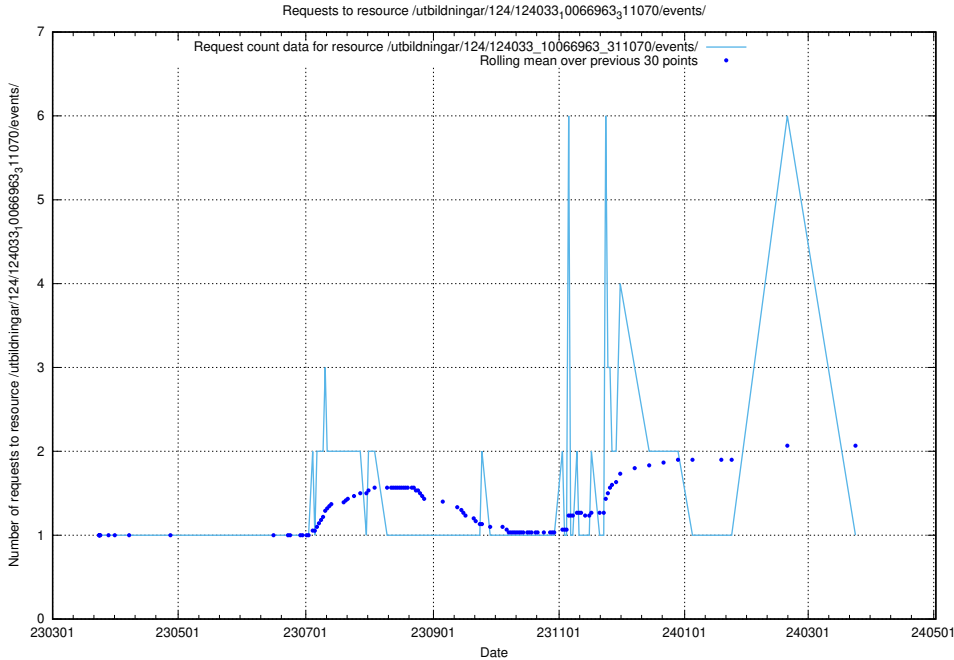

5.4159 Usage of /utbildningar/124/124033_10066963_311070/events/

Here, we count the number of requests to resource /utbildningar/124/124033_10066963_311070/events/