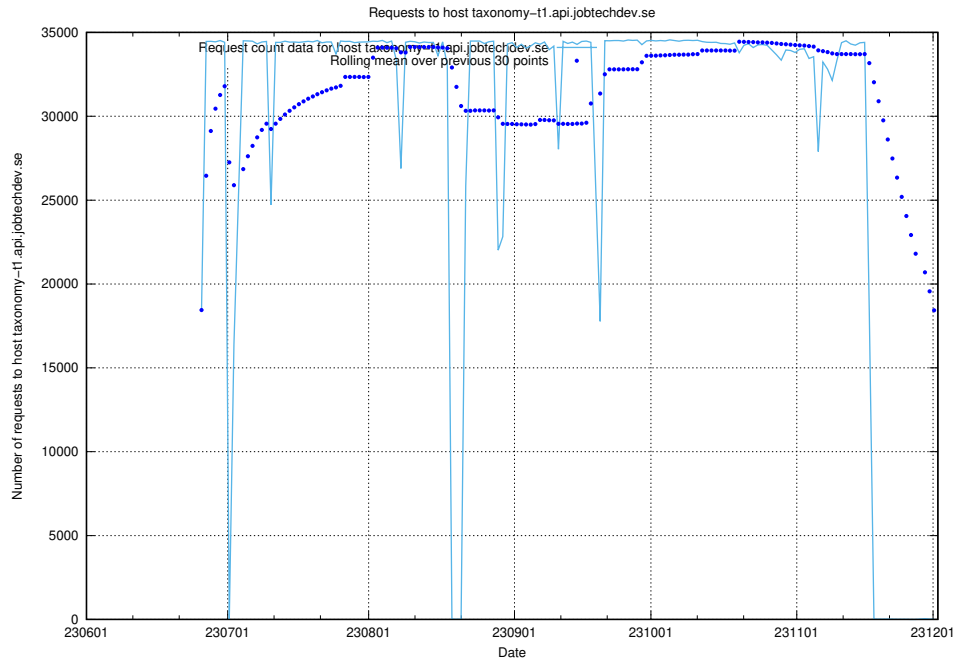

7.165 Usage of taxonomy-t1.api.jobtechdev.se

Here, we count the number of requests to host taxonomy-t1.api.jobtechdev.se.