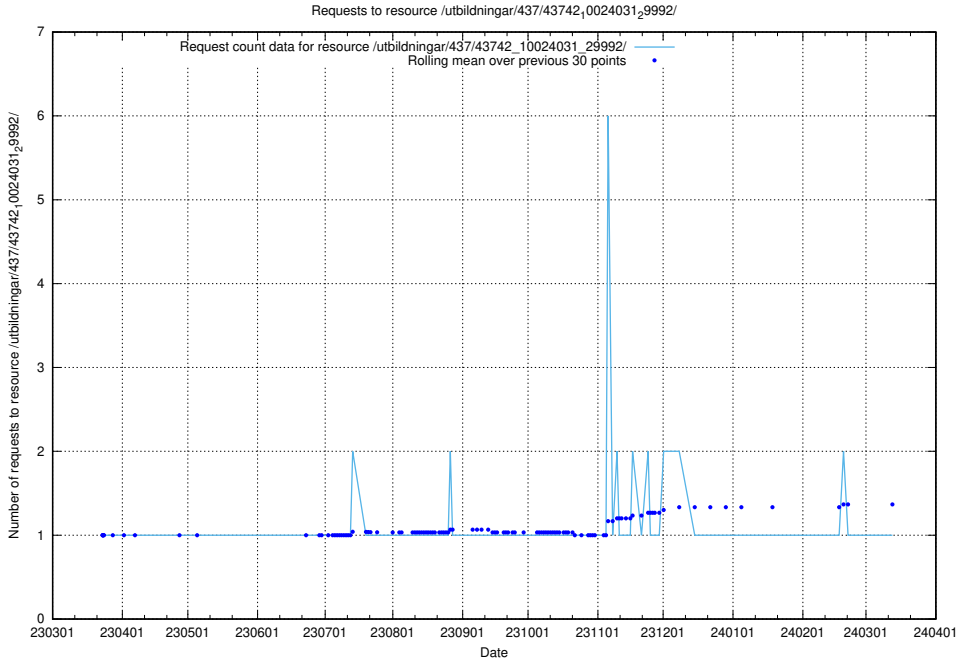

5.6089 Usage of /utbildningar/437/43742_10024031_29992/

Here, we count the number of requests to resource /utbildningar/437/43742_10024031_29992/.