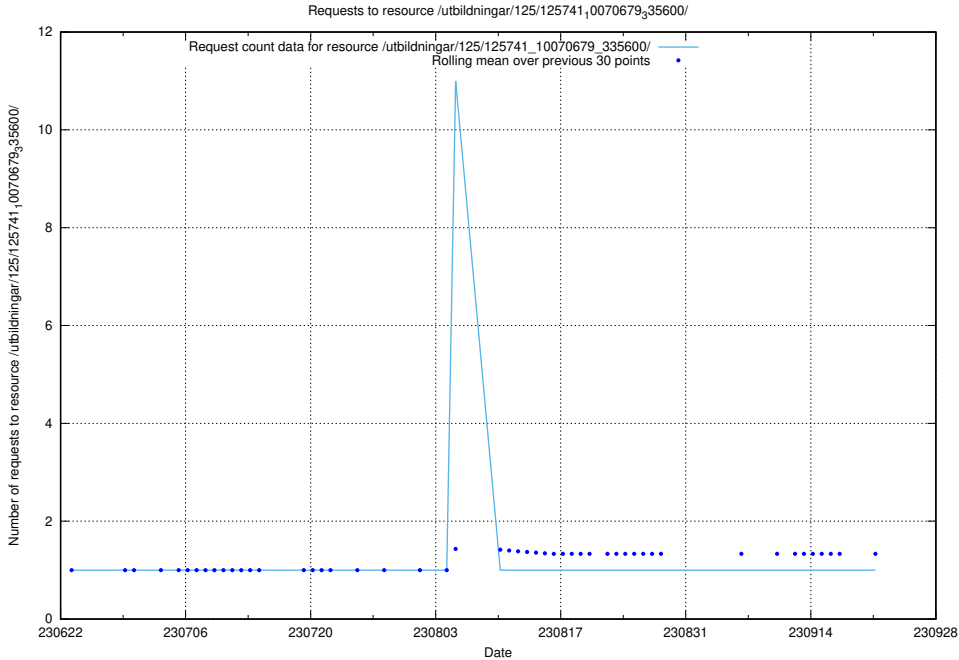

5.5394 Usage of /utbildningar/125/125741_10070679_335600/

Here, we count the number of requests to resource /utbildningar/125/125741_10070679_335600/.