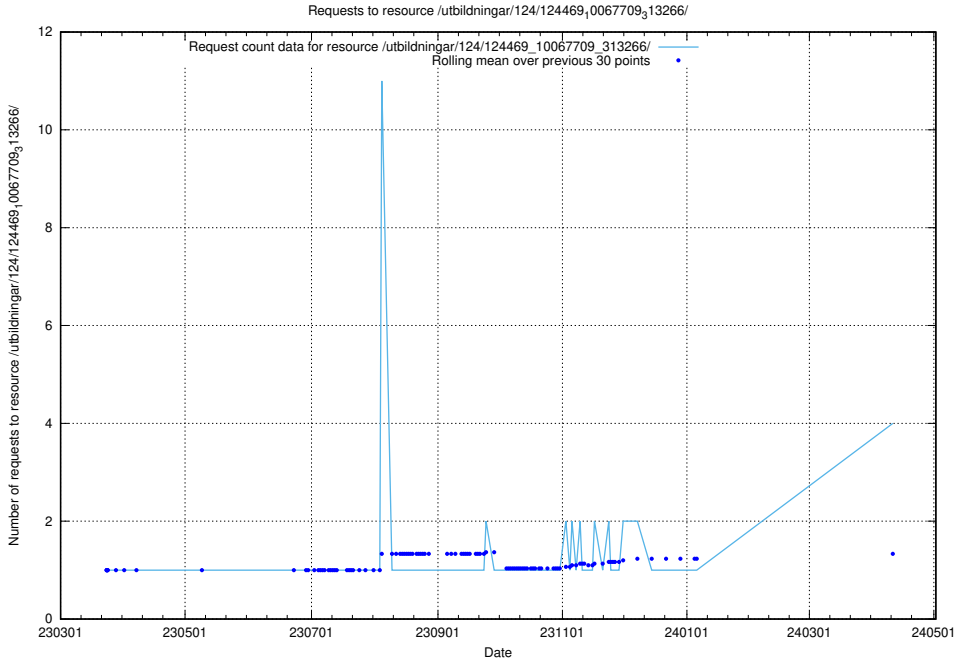

5.196 Usage of /utbildningar/124/124469_10067709_313266/

Here, we count the number of requests to resource /utbildningar/124/124469_10067709_313266/.