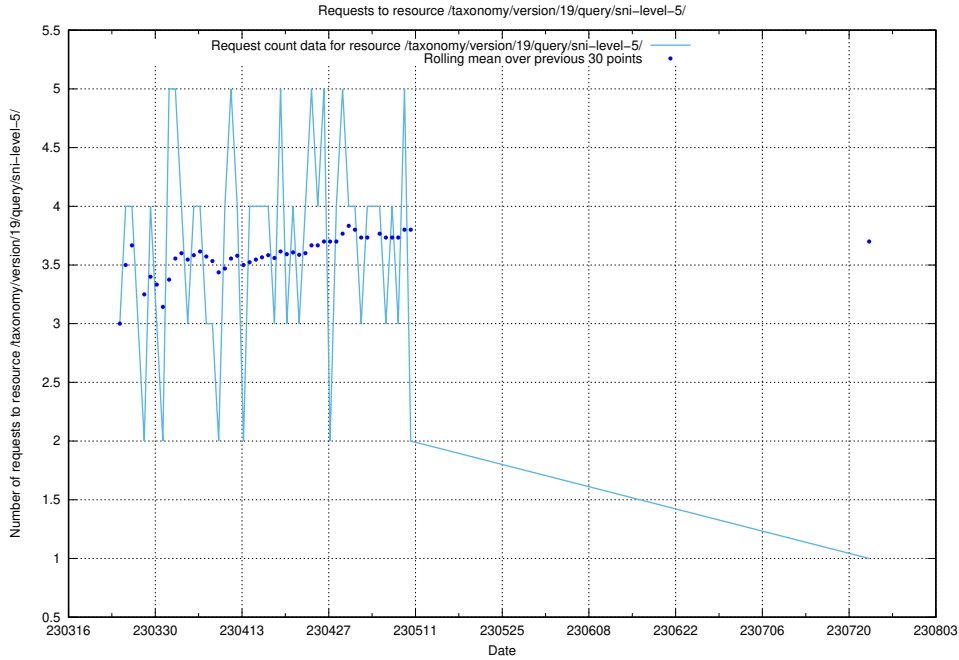

5.5842 Usage of /taxonomy/version/19/query/sni-level-5/

Here, we count the number of requests to resource /taxonomy/version/19/query/sni-level-5/.