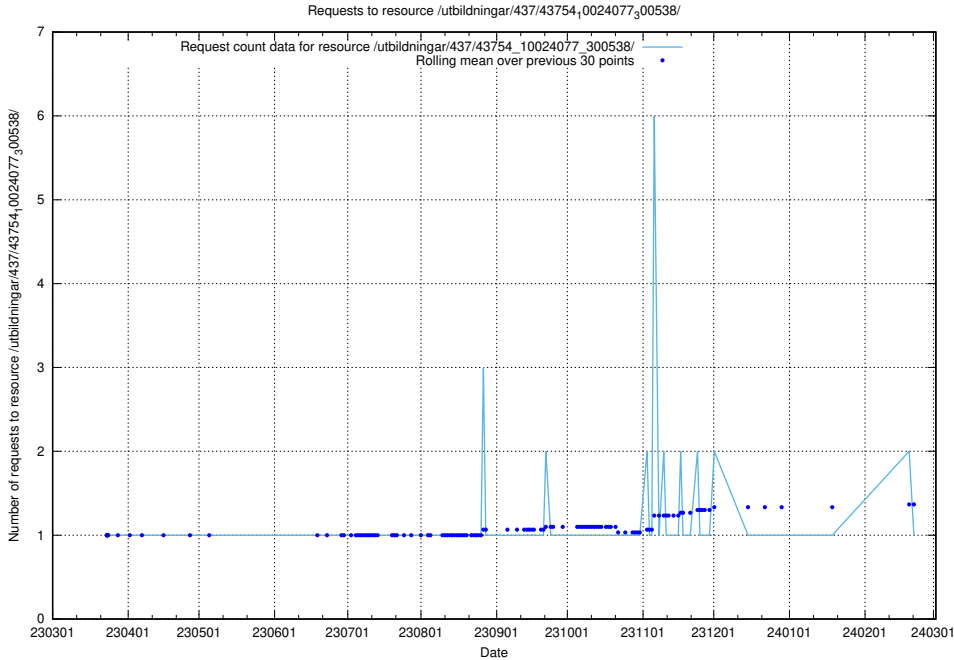

5.6075 Usage of /utbildningar/437/43754_10024077_300538/

Here, we count the number of requests to resource /utbildningar/437/43754_10024077_300538/.