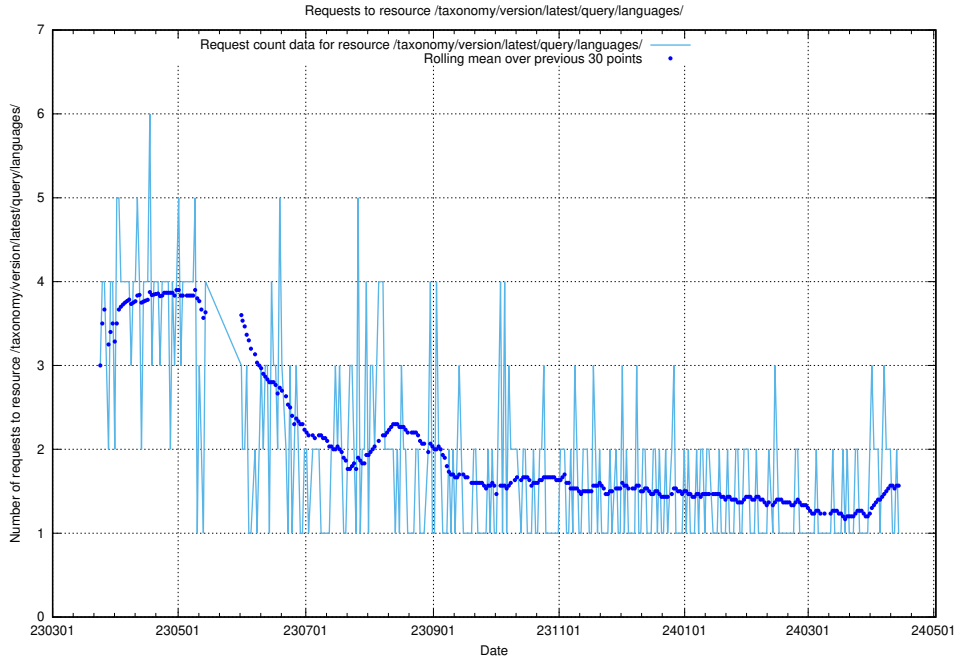

Here, we count the number of requests to resource /taxonomy/version/latest/query/languages/.

5.5810 Usage of /taxonomy/version/latest/query/keyword-concepts-with-relations/

Here, we count the number of requests to resource /taxonomy/version/latest/query/keyword-concepts-with-relations/.