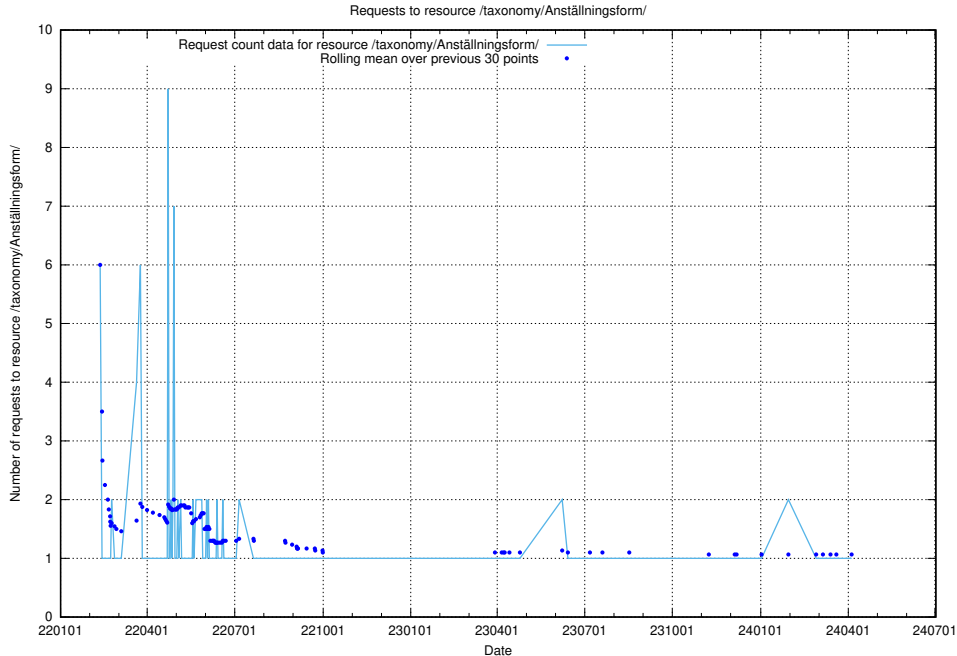

5.1274 Usage of /taxonomy/Anställningsform/

Here, we count the number of requests to resource /taxonomy/Anställningsform/.