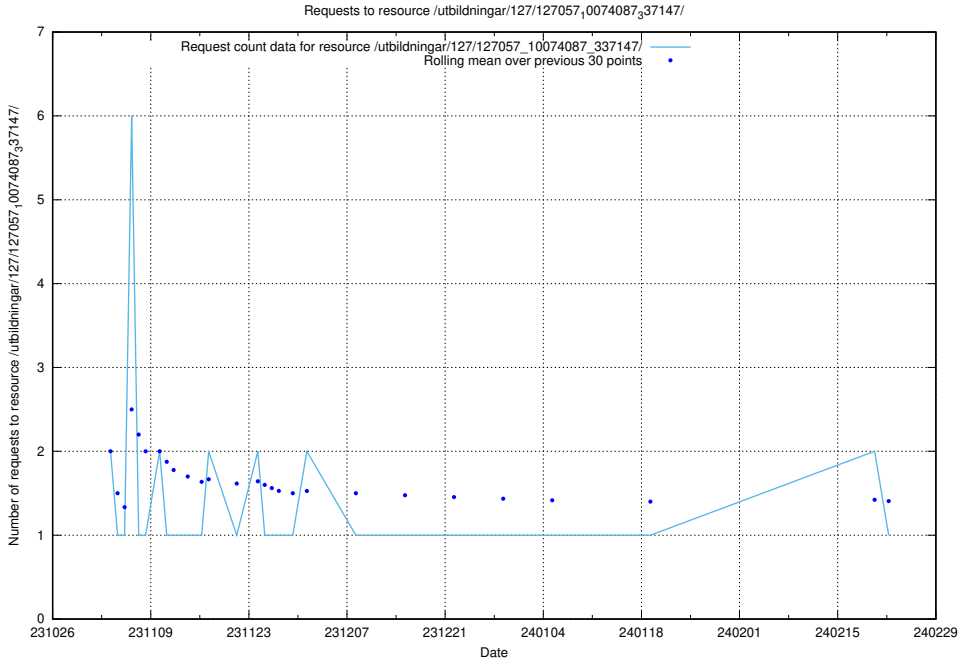

5.3863 Usage of /utbildningar/127/127057_10074087_337147/

Here, we count the number of requests to resource /utbildningar/127/127057_10074087_337147/.