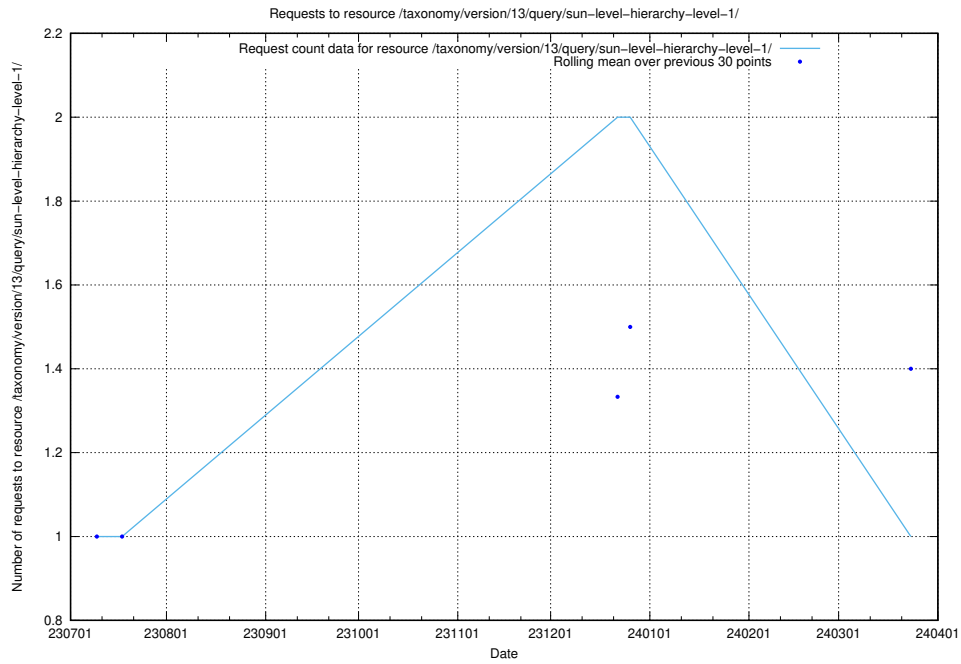

5.4861 Usage of /taxonomy/version/13/query/sun-level-hierarchy-level-1/

Here, we count the number of requests to resource /taxonomy/version/13/query/sun-level-hierarchy-level-1/.