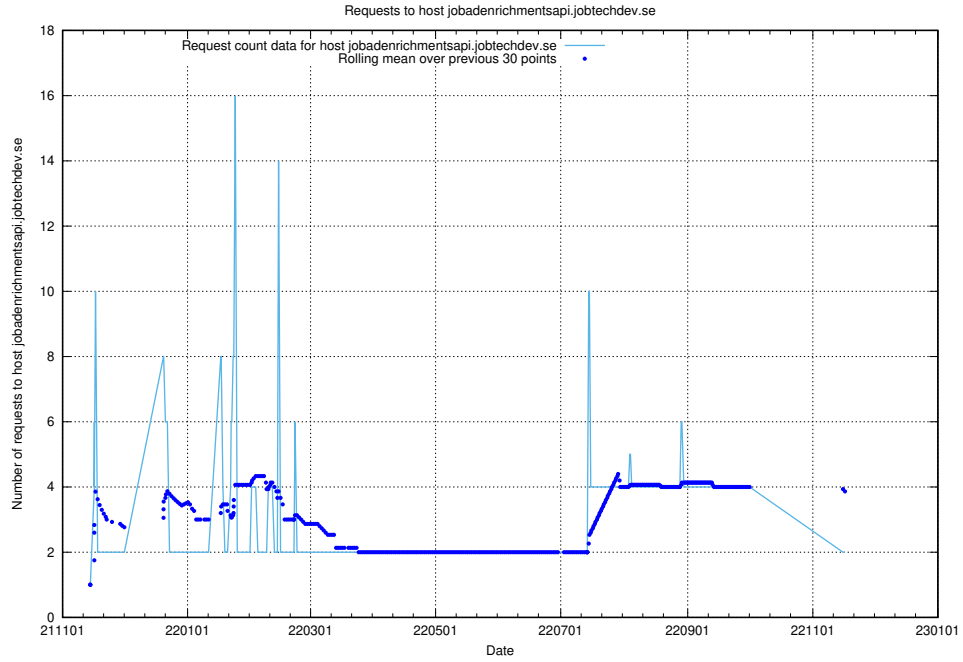

7.573 Usage of jobadenrichmentsapi.jobtechdev.se

Here, we count the number of requests to host jobadenrichmentsapi.jobtechdev.se.