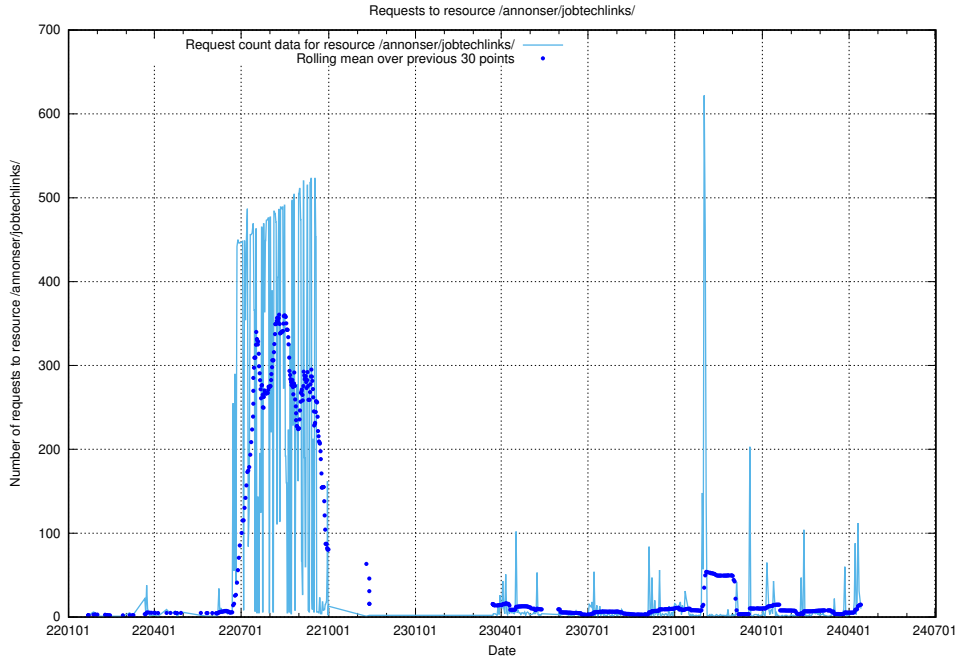

5.25 Usage of /annonser/jobtechlinks/

Here, we count the number of requests to resource /annonser/jobtechlinks/.