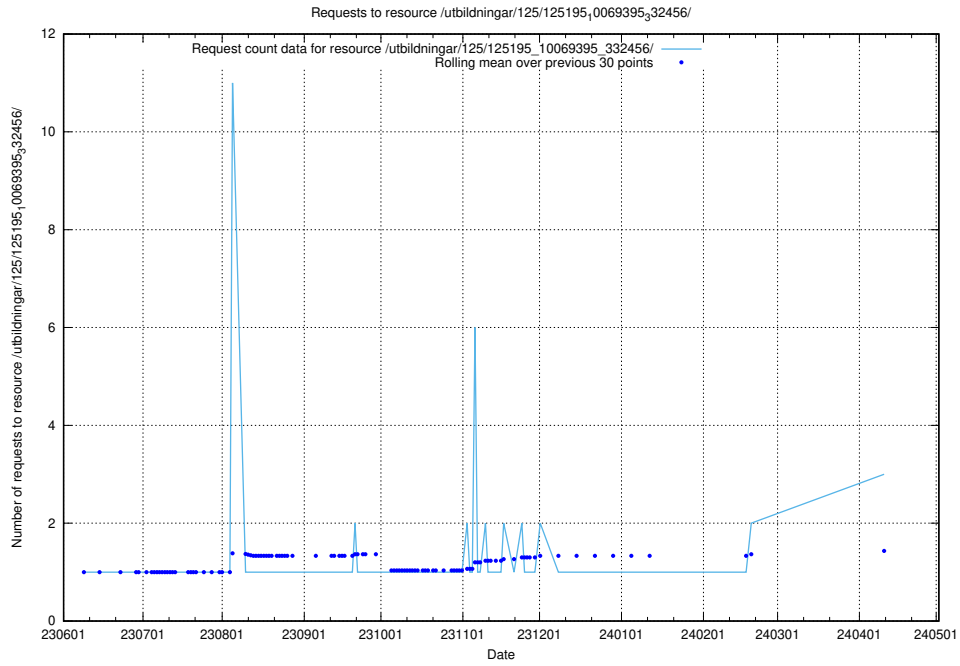

5.427 Usage of /utbildningar/125/125195_10069395_332456/

Here, we count the number of requests to resource /utbildningar/125/125195_10069395_332456/.