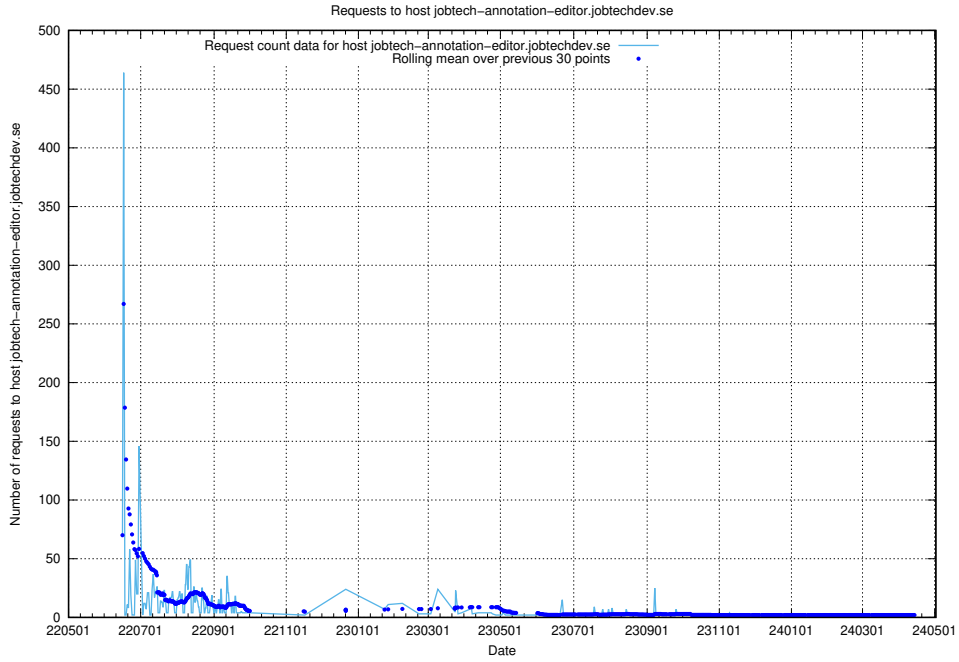

7.400 Usage of `jobtech-annotation-editor.jobtechdev.se`

Here, we count the number of requests to host `jobtech-annotation-editor.jobtechdev.se`.