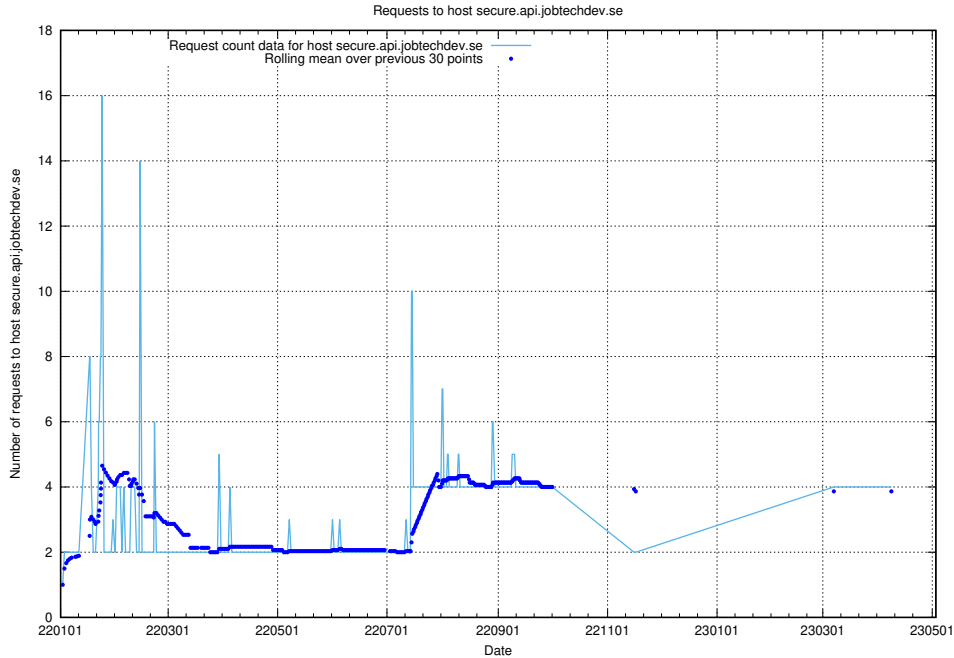

7.113 Usage of secure.api.jobtechdev.se

Here, we count the number of requests to host secure.api.jobtechdev.se.