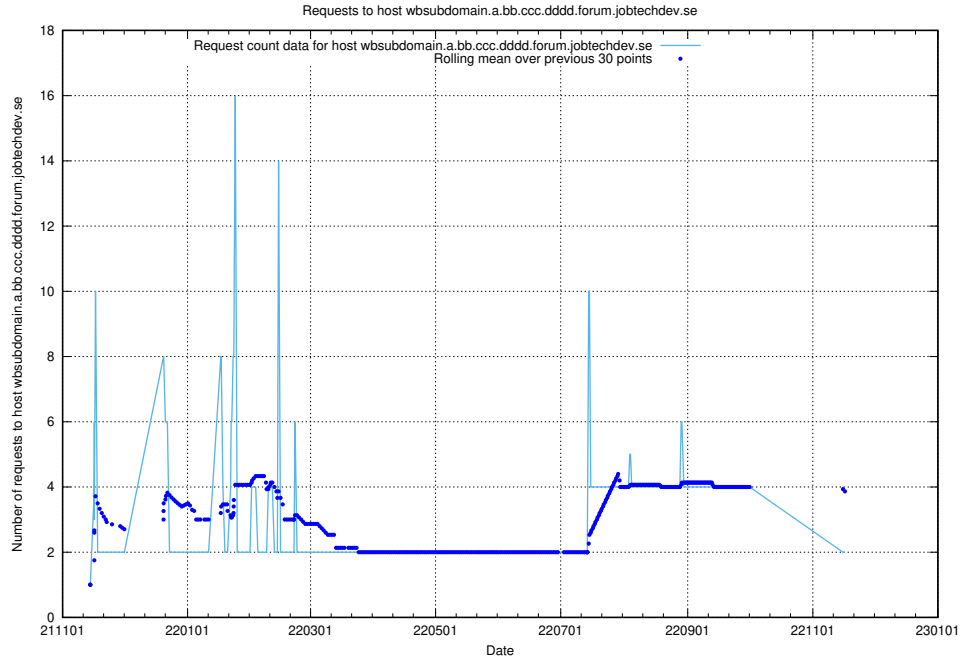

7.545 Usage of wbsubdomain.a.bb.ccc.dddd.forum.jobtechdev.se

Here, we count the number of requests to host wbsubdomain.a.bb.ccc.dddd.forum.jobtechdev.se.