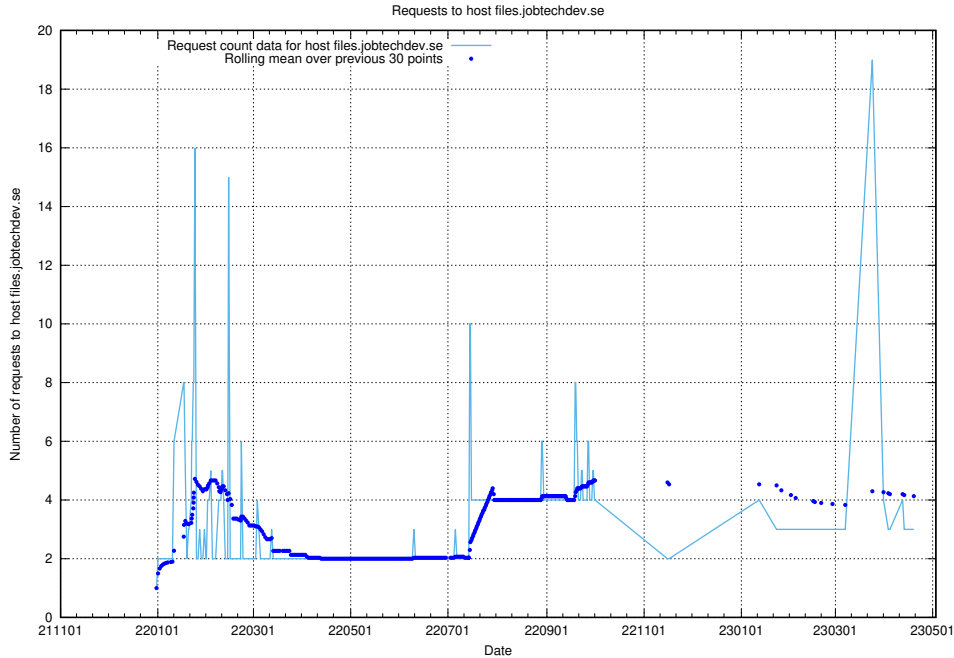

7.185 Usage of files.jobtechdev.se

Here, we count the number of requests to host files.jobtechdev.se.