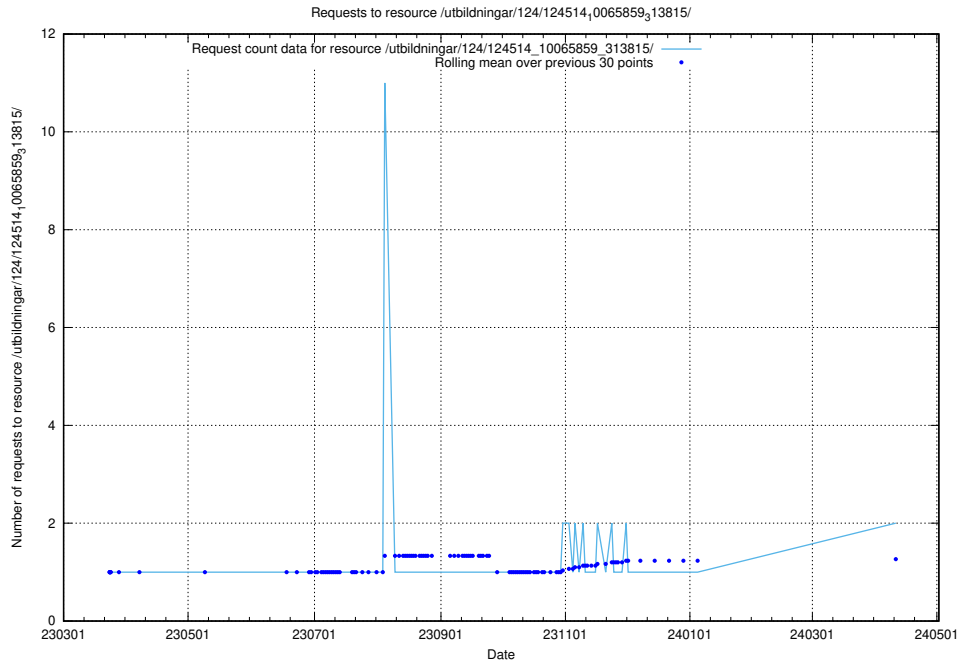

5.541 Usage of /utbildningar/124/124514_10065859_313815/

Here, we count the number of requests to resource /utbildningar/124/124514_10065859_313815/.