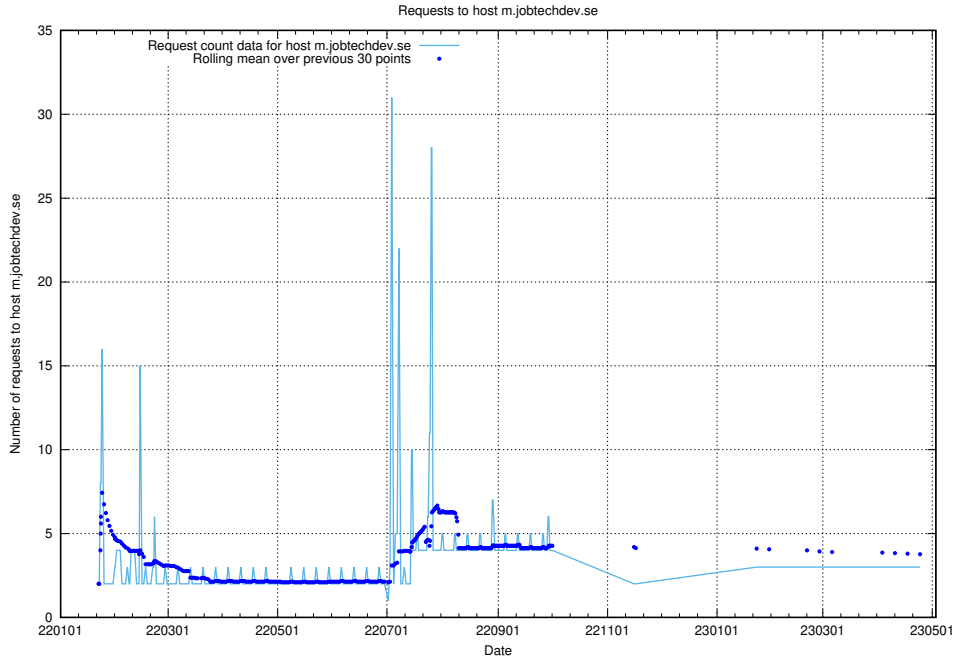

7.247 Usage of m.jobtechdev.se

Here, we count the number of requests to host m.jobtechdev.se.