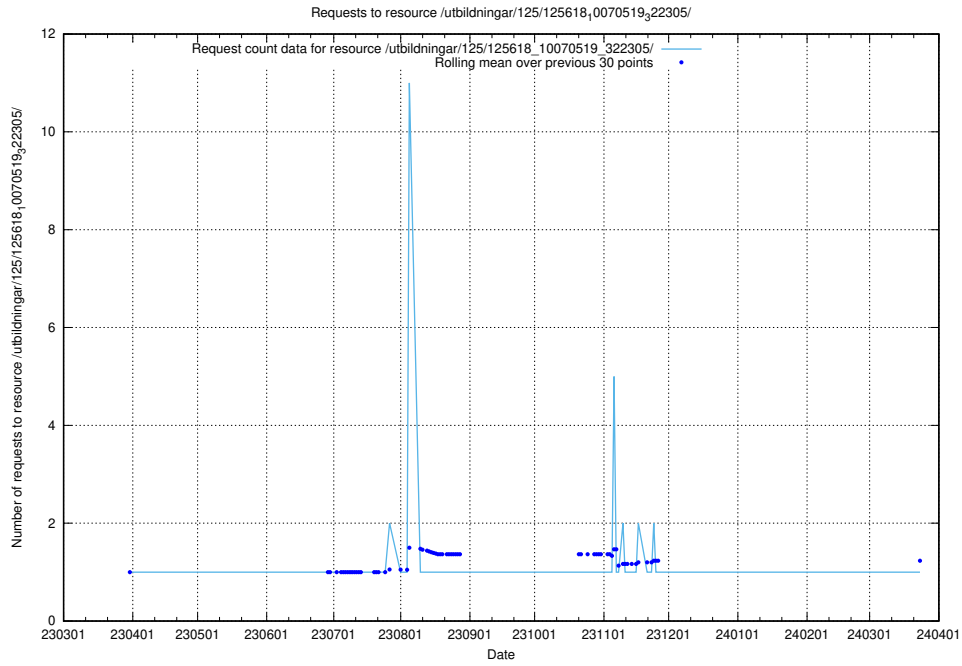

5.5753 Usage of /utbildningar/125/125618_10070519_322305/

Here, we count the number of requests to resource /utbildningar/125/125618_10070519_322305/.