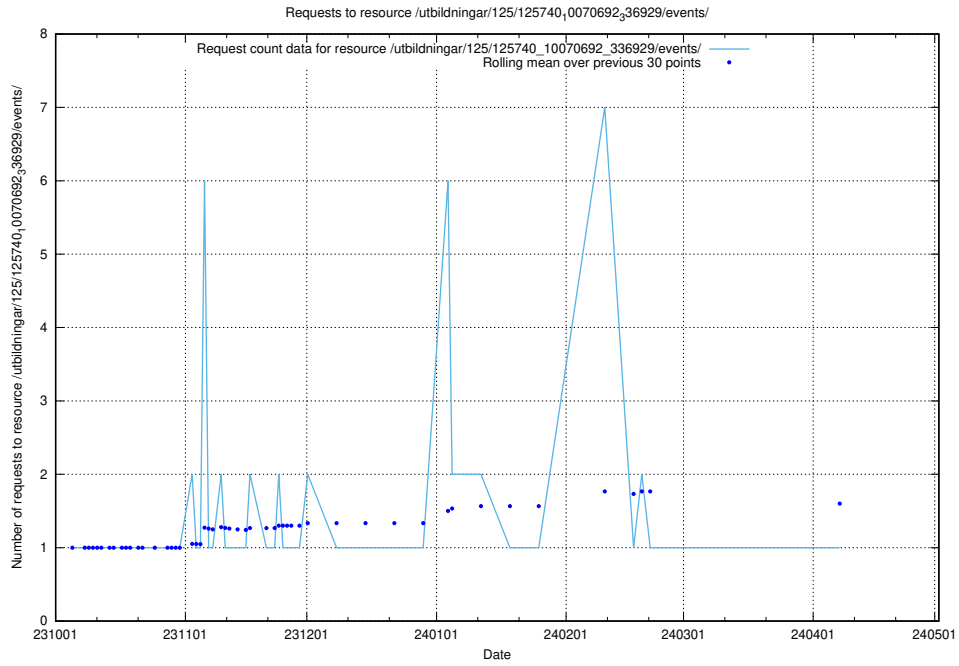

5.4125 Usage of /utbildningar/125/125740_10070692_336929/events/

Here, we count the number of requests to resource /utbildningar/125/125740_10070692_336929/events/