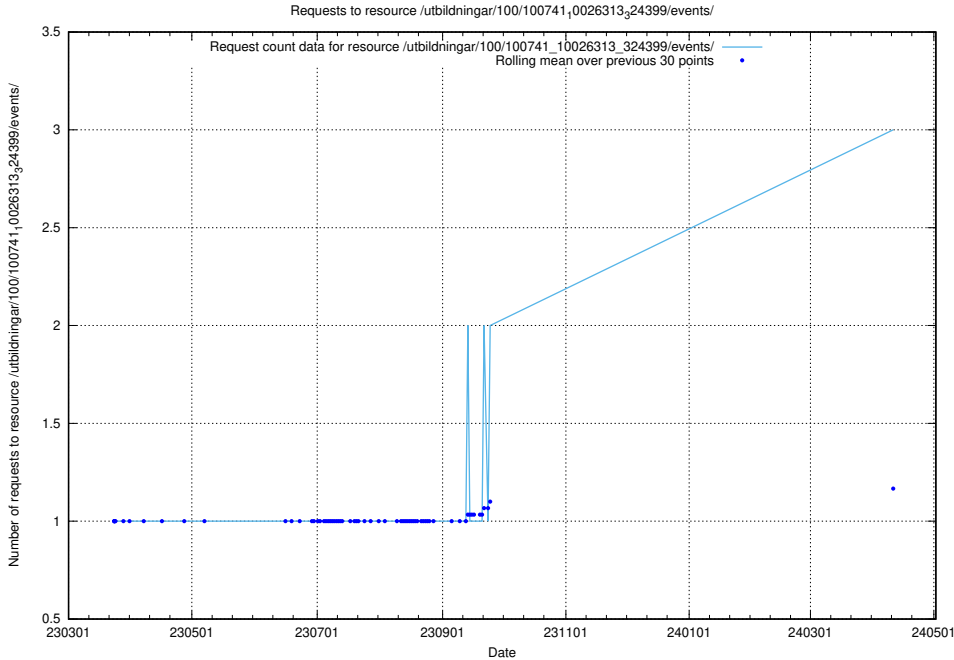

5.403 Usage of /utbildningar/100/100741_10026313_324399/events/

Here, we count the number of requests to resource /utbildningar/100/100741_10026313_324399/events/