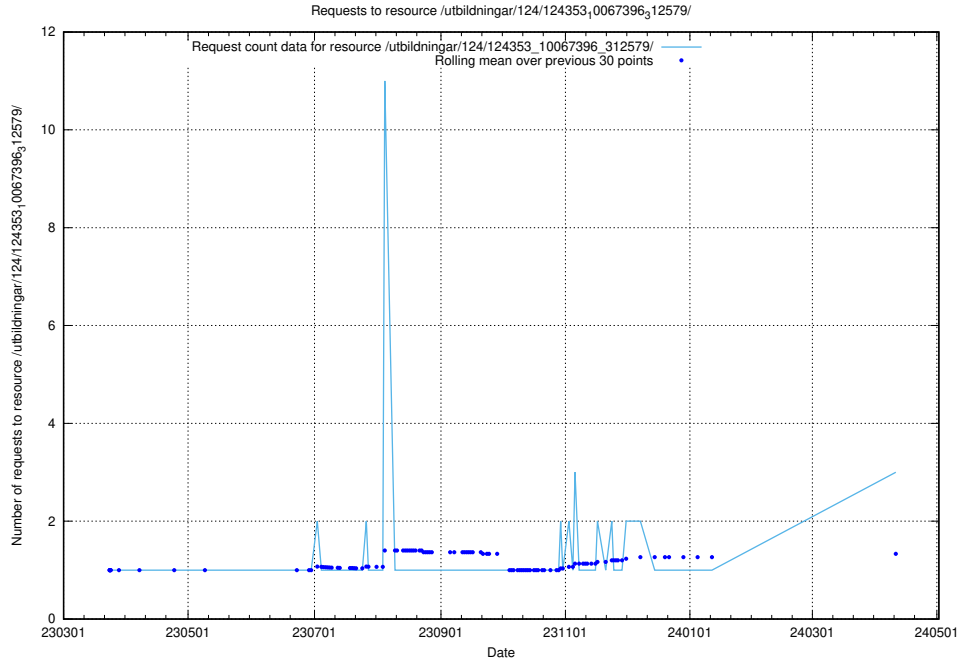

5.334 Usage of /utbildningar/124/124353_10067396_312579/

Here, we count the number of requests to resource /utbildningar/124/124353_10067396_312579/.