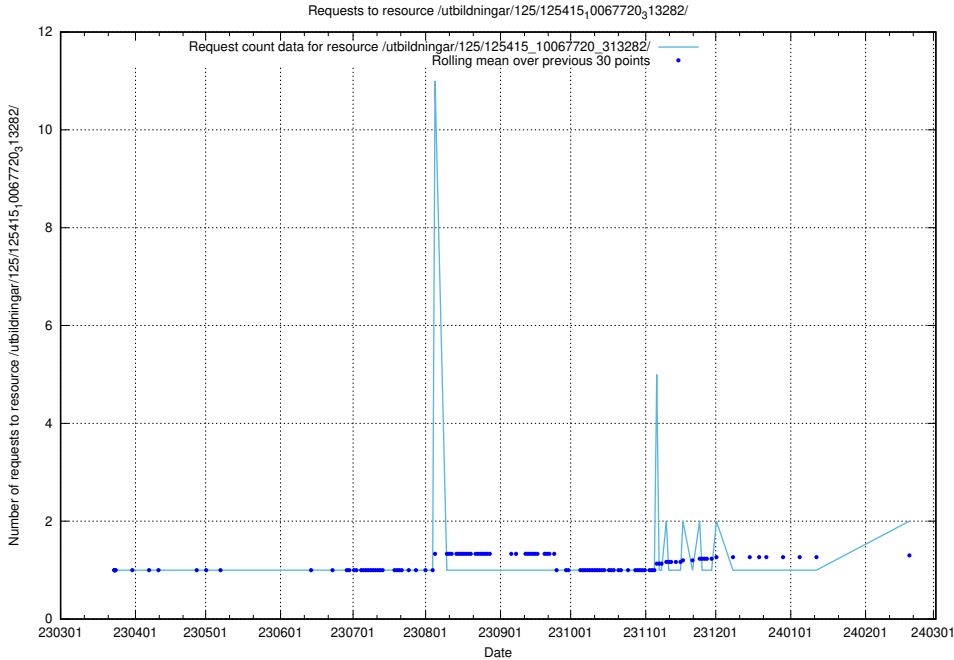

5.495 Usage of /utbildningar/125/125415_10067720_313282/

Here, we count the number of requests to resource /utbildningar/125/125415_10067720_313282/.