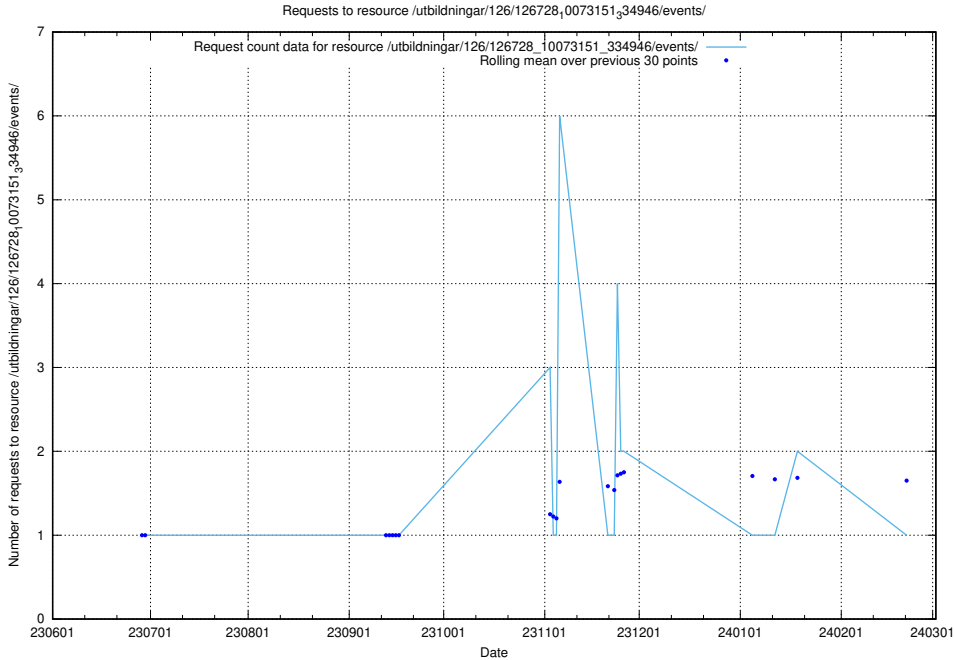

5.5150 Usage of /utbildningar/126/126728_10073151_334946/events/

Here, we count the number of requests to resource /utbildningar/126/126728_10073151_334946/events/