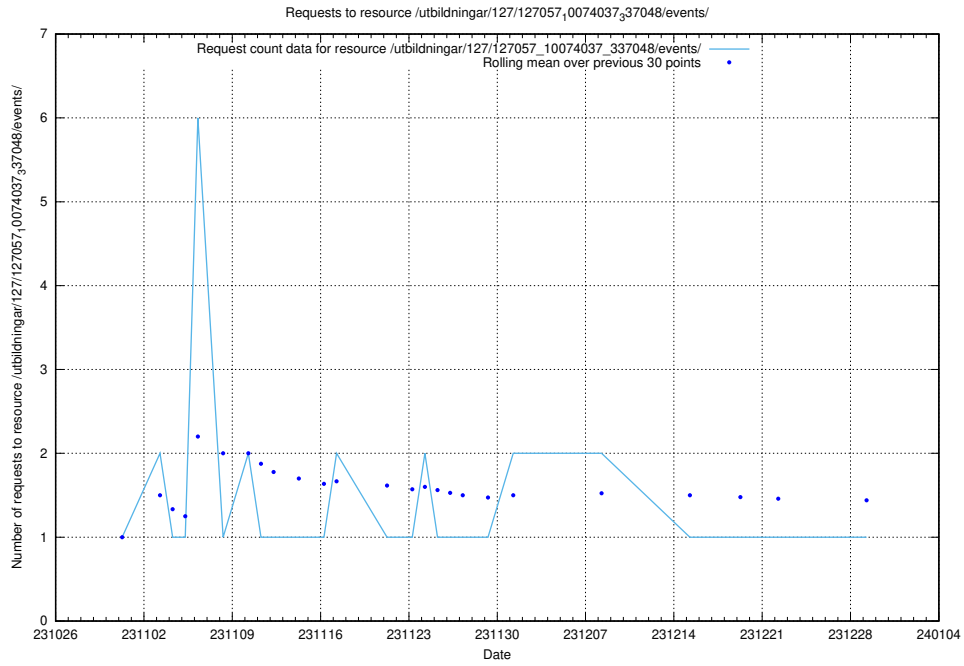

5.3886 Usage of /utbildningar/127/127057_10074037_337048/events/

Here, we count the number of requests to resource /utbildningar/127/127057_10074037_337048/events/