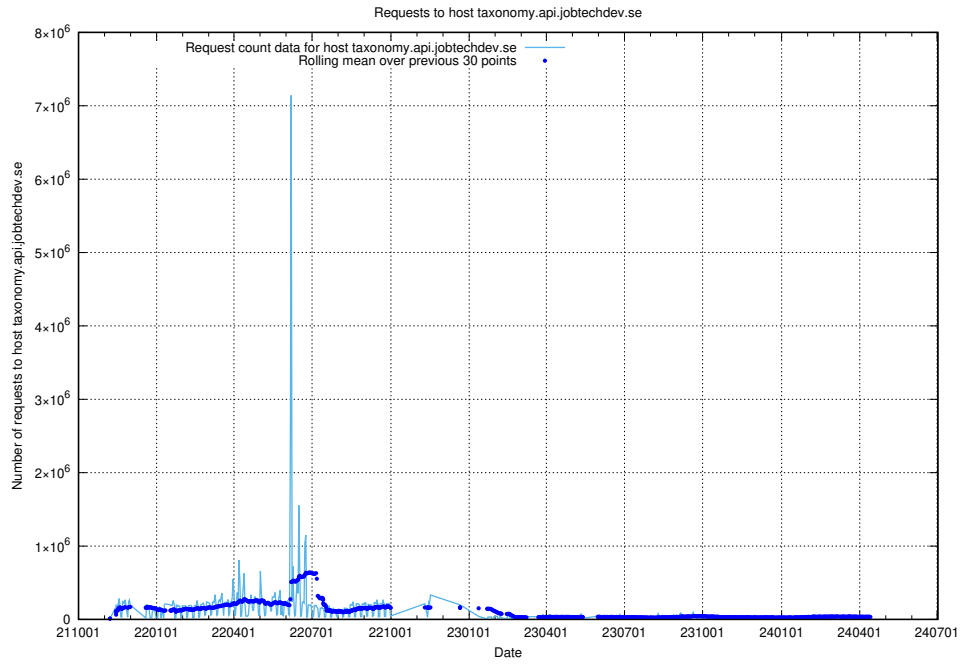

7.8 Usage of taxonomy.api.jobtechdev.se

Here, we count the number of requests to host taxonomy.api.jobtechdev.se.