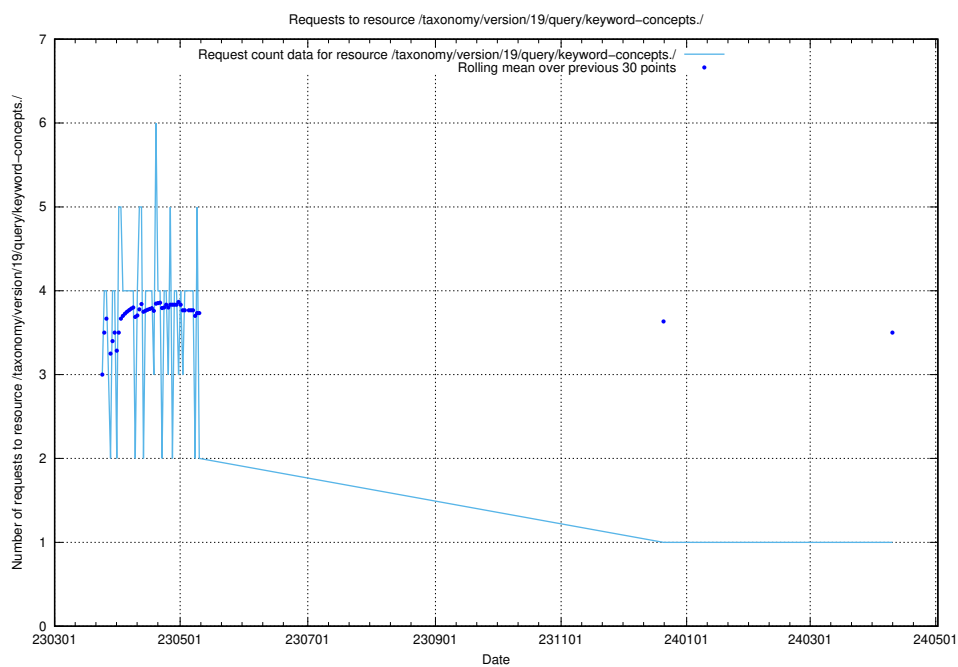

5.5854 Usage of /taxonomy/version/19/query/keyword-concepts-with-relations/

Here, we count the number of requests to resource /taxonomy/version/19/query/keyword-concepts-with-relations/.

5.5855 Usage of /utbildningar/122/122290_10064537_291120/