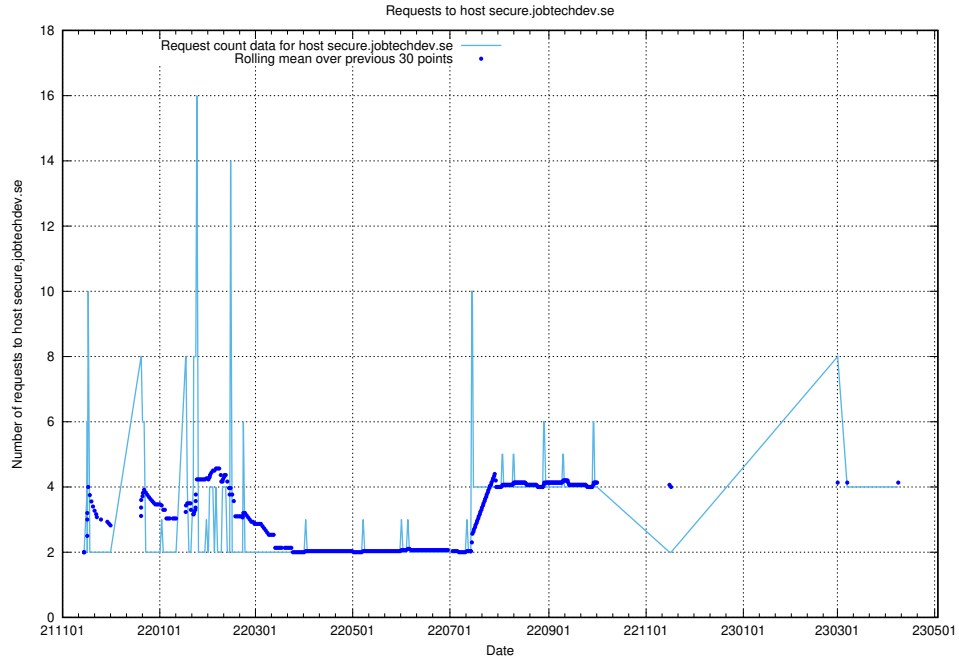

Here, we count the number of requests to host secure.jobtechdev.se.

7.158 Usage of dex-test.jobtechdev.se

Here, we count the number of requests to host dex-test.jobtechdev.se.

7.159 Usage of noc.jobtechdev.se