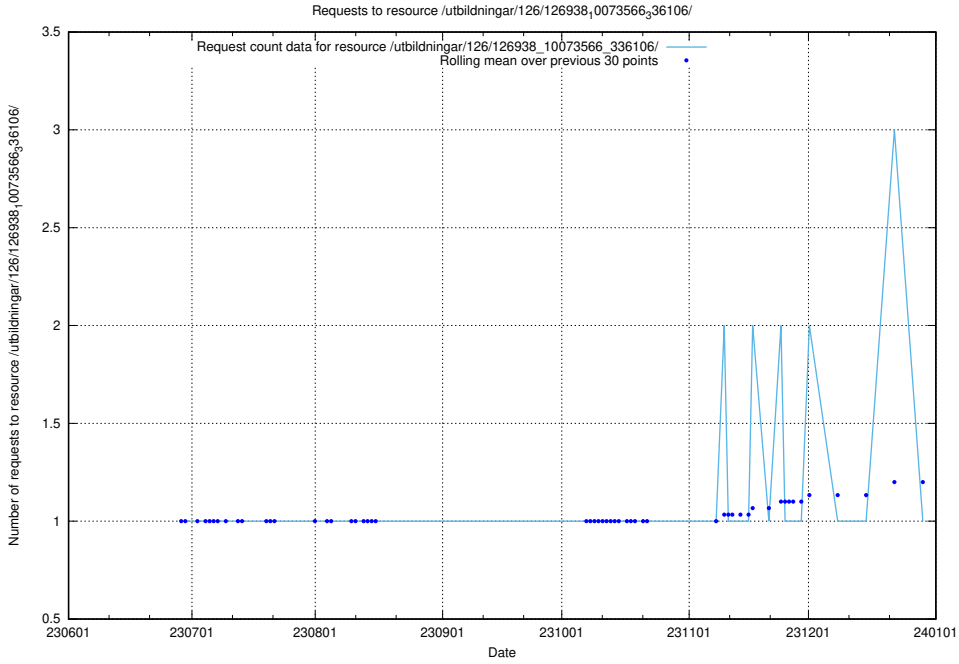

5.5135 Usage of /utbildningar/126/126938_10073566_336106/

Here, we count the number of requests to resource /utbildningar/126/126938_10073566_336106/.