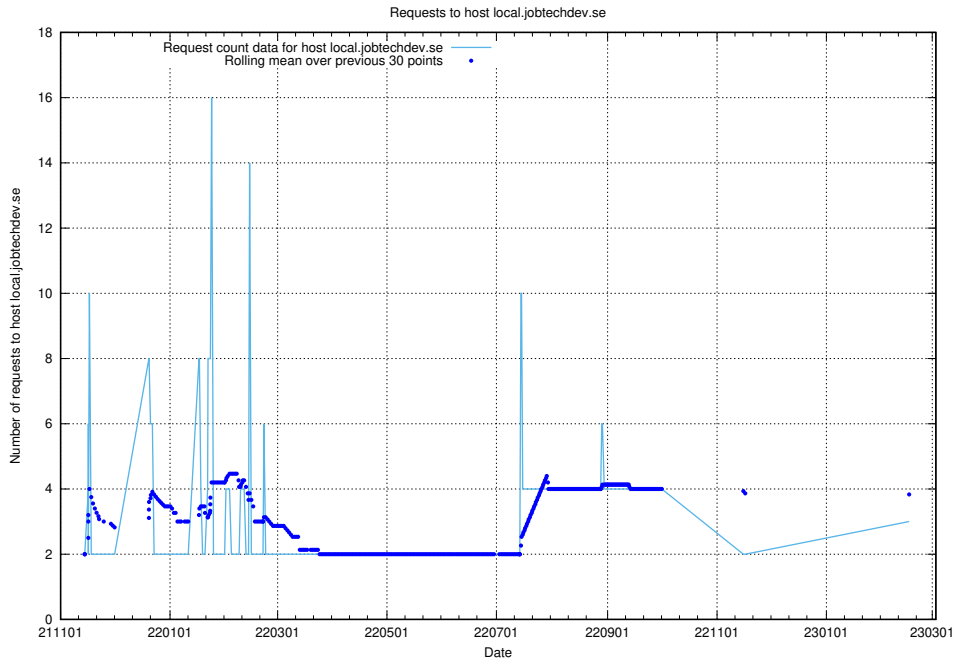

7.242 Usage of local.jobtechdev.se

Here, we count the number of requests to host local.jobtechdev.se.