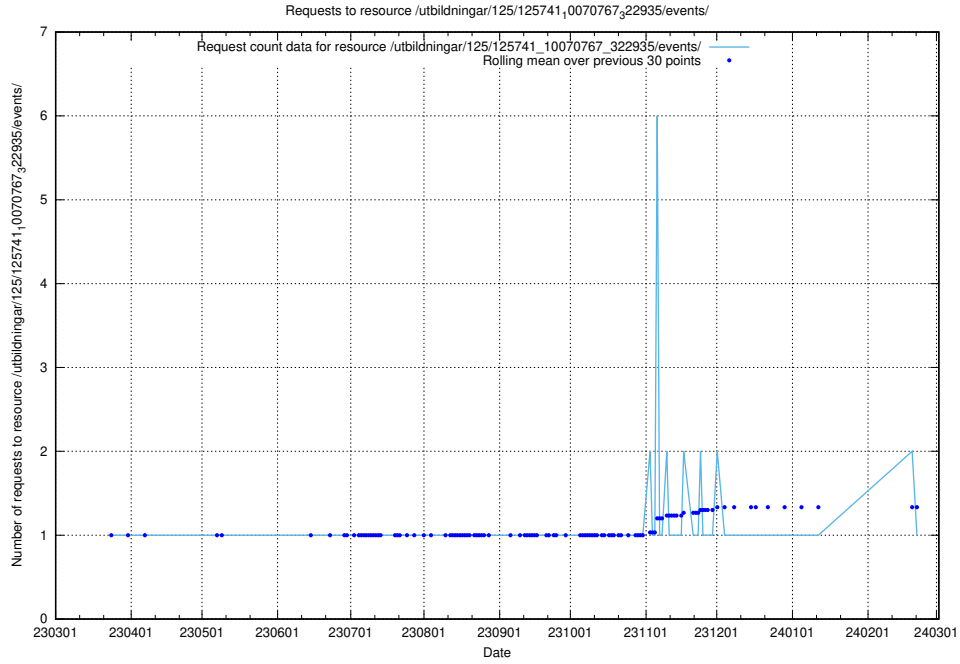

Here, we count the number of requests to resource /utbildningar/125/125741_10070767_328732/events/

5.5932 Usage of /utbildningar/125/125741_10070767_322935/events/

Here, we count the number of requests to resource /utbildningar/125/125741_10070767_322935/events/