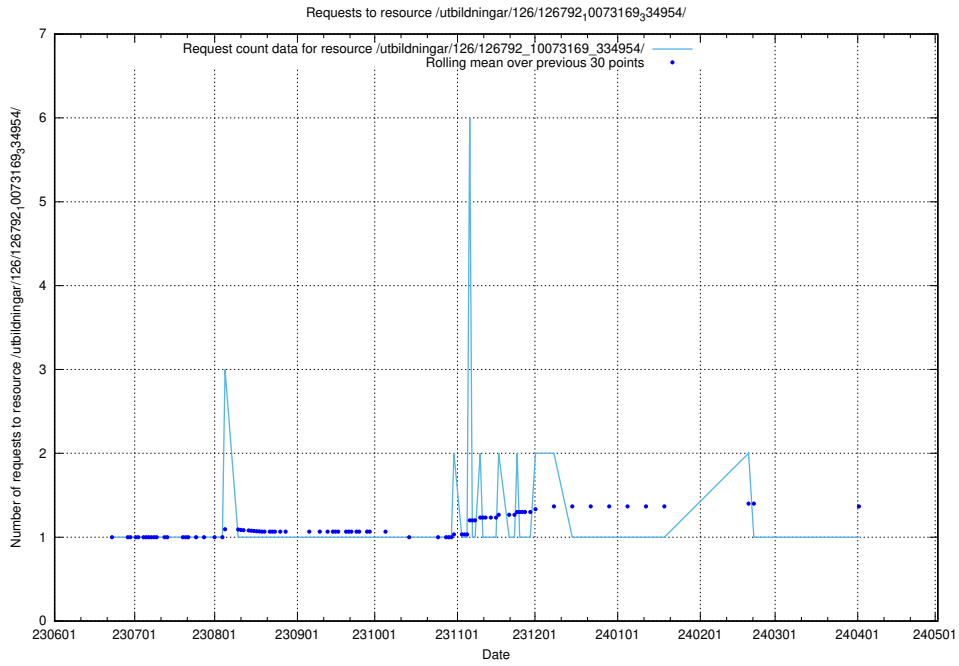

5.5291 Usage of /utbildningar/126/126792_10073169_334954/

Here, we count the number of requests to resource /utbildningar/126/126792_10073169_334954/.