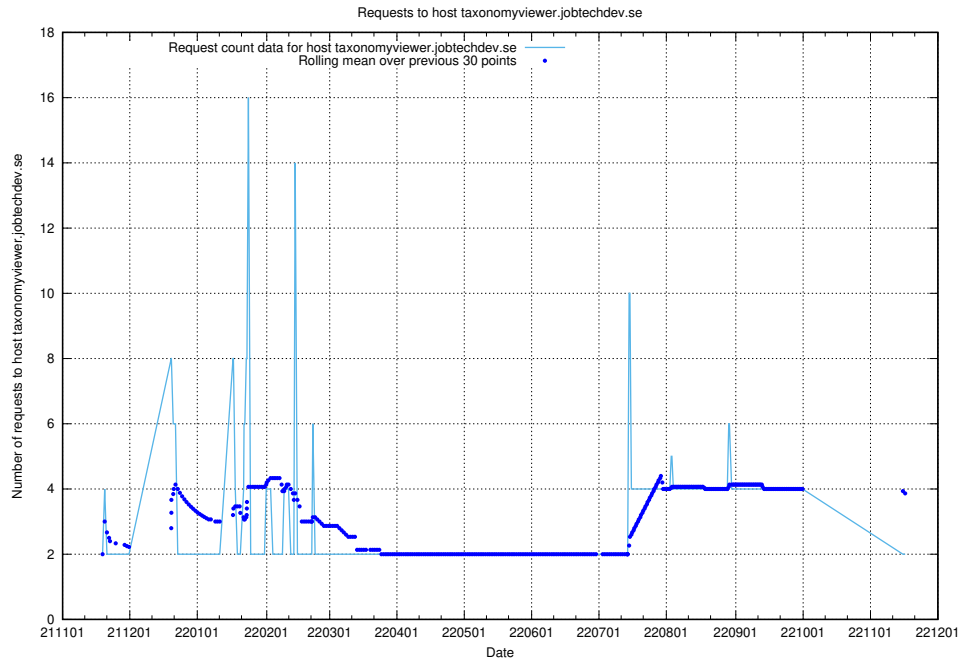

7.458 Usage of taxonomyviewer.jobtechdev.se

Here, we count the number of requests to host taxonomyviewer.jobtechdev.se.