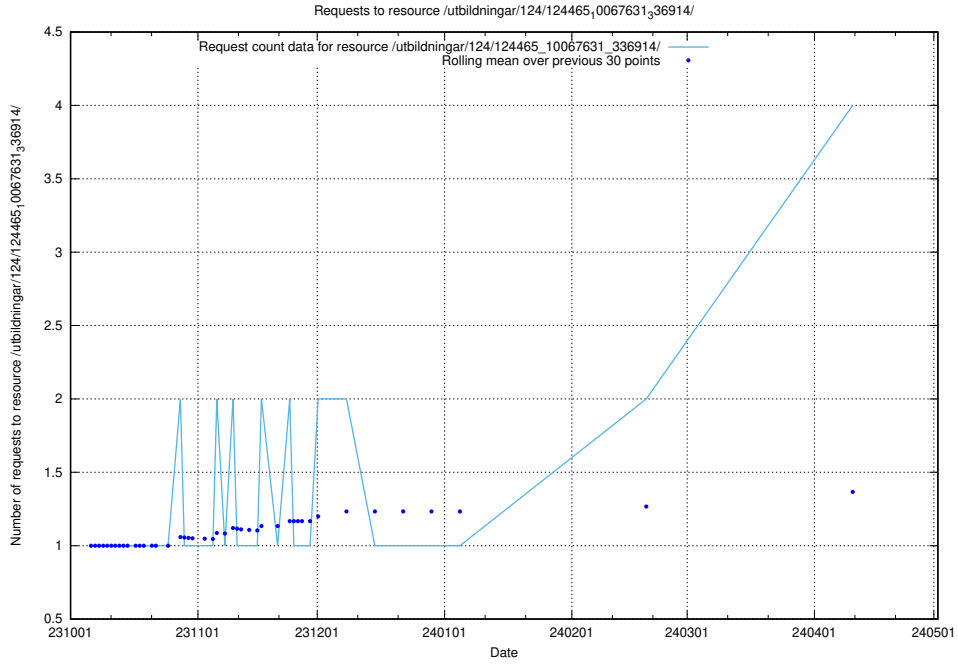

5.217 Usage of /utbildningar/124/124465_10067631_336914/

Here, we count the number of requests to resource /utbildningar/124/124465_10067631_336914/.