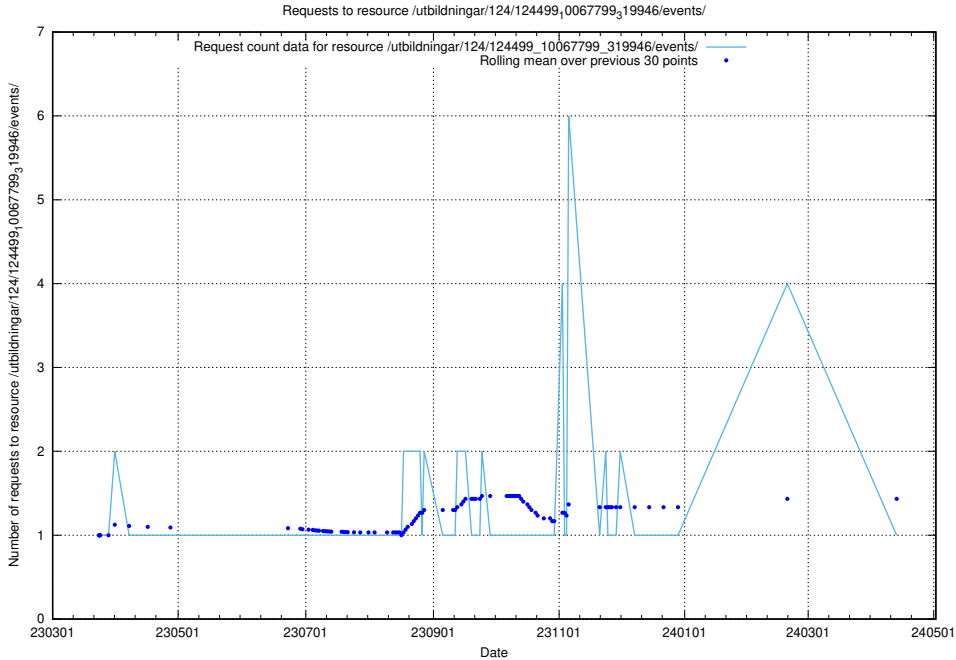

5.2210 Usage of /utbildningar/124/124499_10067799_319946/events/

Here, we count the number of requests to resource /utbildningar/124/124499_10067799_319946/events/