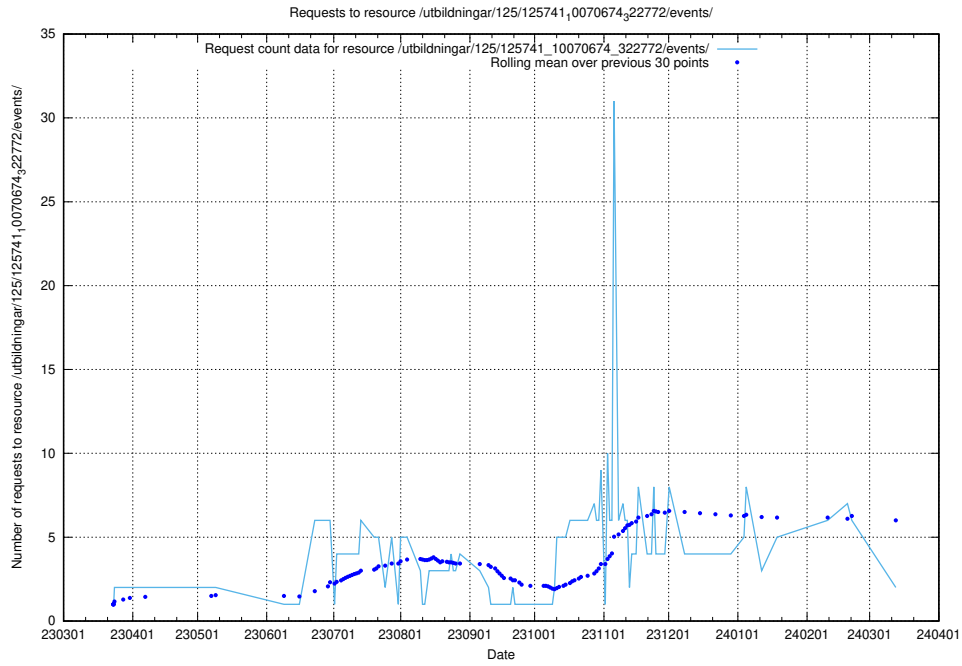

5.969 Usage of /utbildningar/125/125741_10070674_322772/events/

Here, we count the number of requests to resource /utbildningar/125/125741_10070674_322772/events/