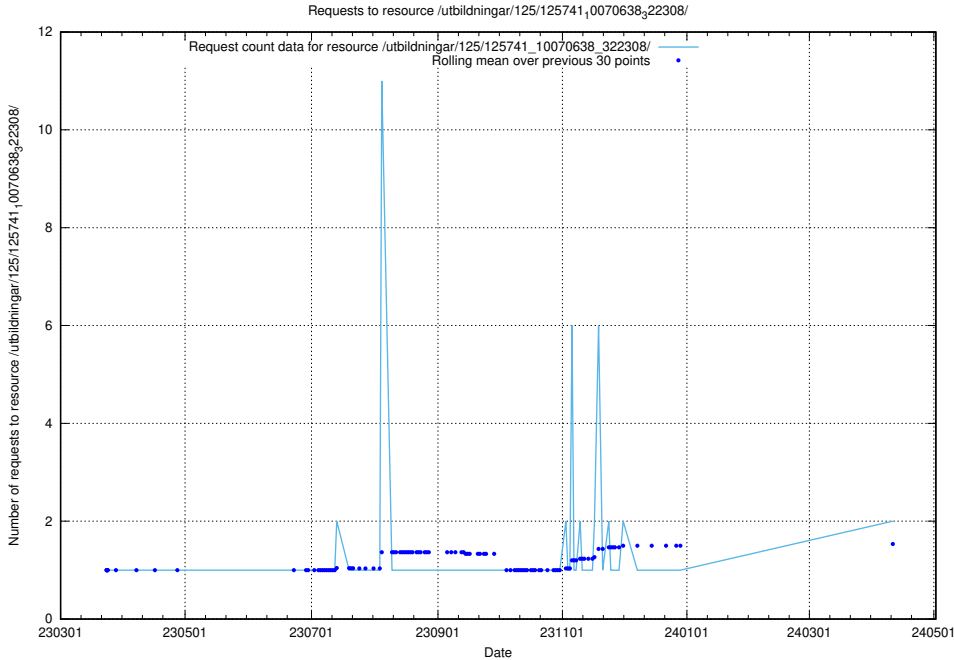

5.470 Usage of /utbildningar/125/125741_10070638_322308/

Here, we count the number of requests to resource /utbildningar/125/125741_10070638_322308/.