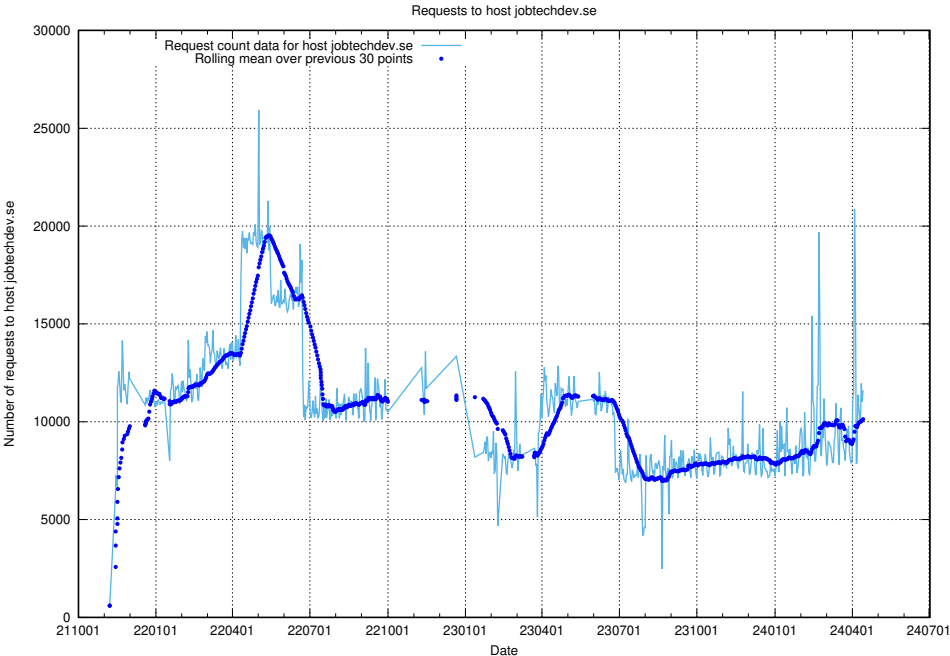

7.9 Usage of jobtechdev.se

Here, we count the number of requests to host jobtechdev.se.