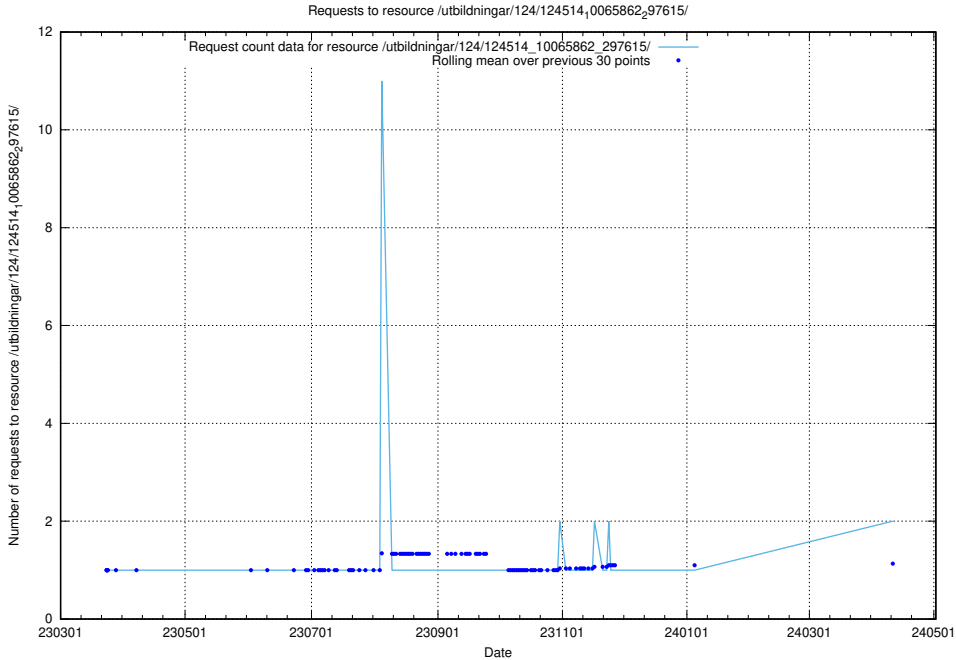

5.535 Usage of /utbildningar/124/124514_10065862_297615/

Here, we count the number of requests to resource /utbildningar/124/124514_10065862_297615/.