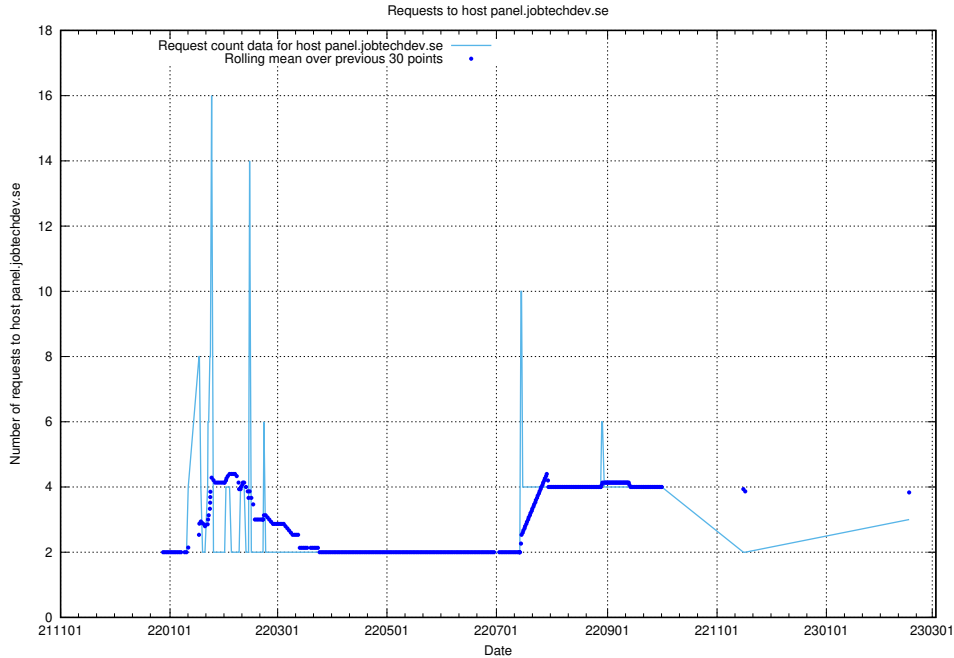

7.186 Usage of portal.jobtechdev.se

Here, we count the number of requests to host portal.jobtechdev.se.

7.187 Usage of panel.jobtechdev.se

Here, we count the number of requests to host panel.jobtechdev.se.