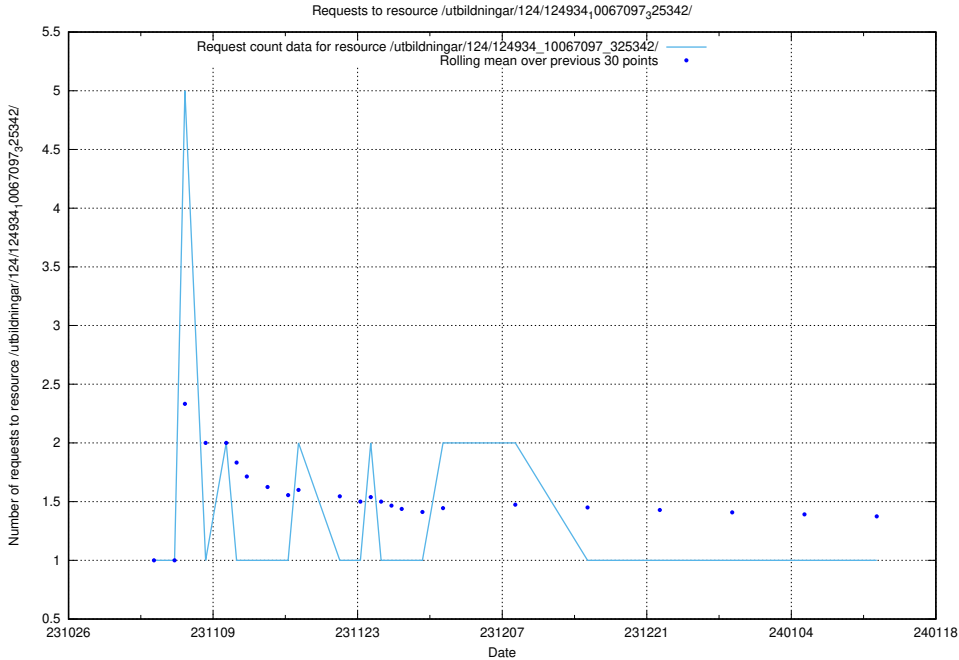

5.3878 Usage of /utbildningar/124/124934_10067097_325342/

Here, we count the number of requests to resource /utbildningar/124/124934_10067097_325342/.