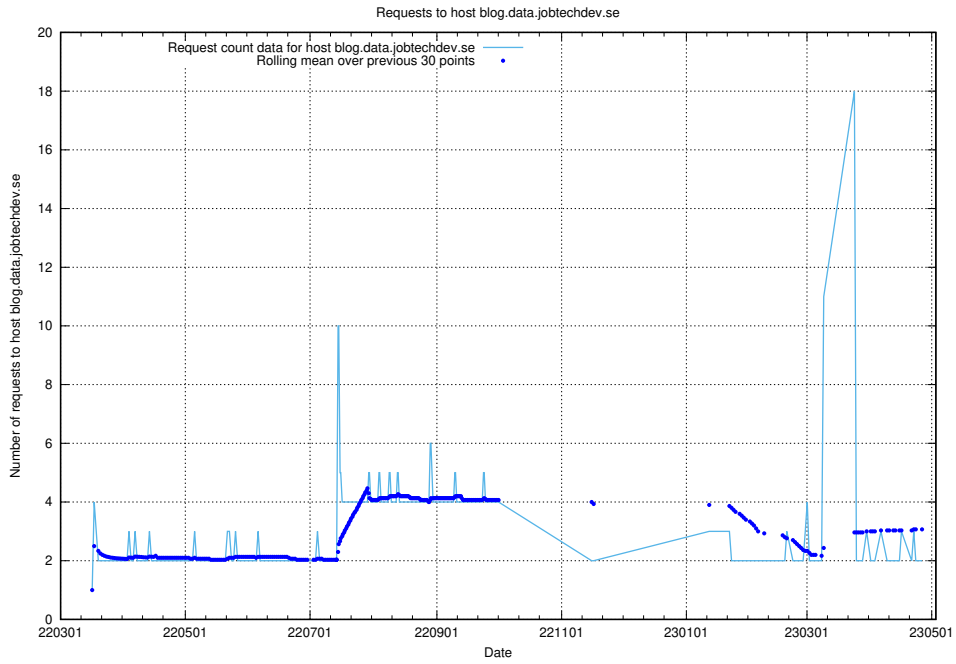

7.492 Usage of blog.data.jobtechdev.se

Here, we count the number of requests to host blog.data.jobtechdev.se.