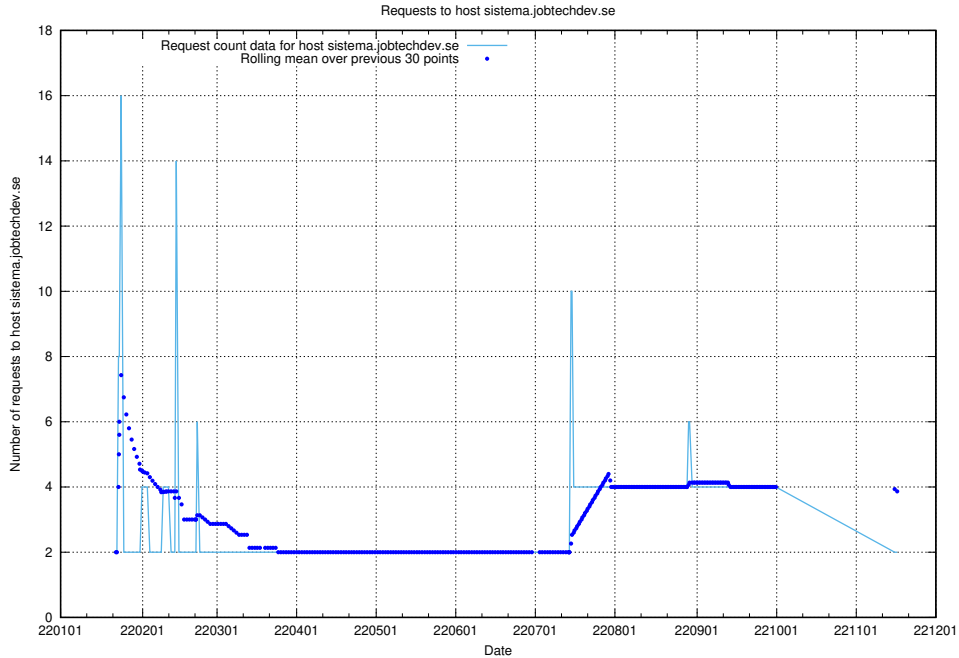

7.583 Usage of shopify.jobtechdev.se

Here, we count the number of requests to host shopify.jobtechdev.se.

7.584 Usage of jijitsi.jobtechdev.se

Here, we count the number of requests to host jijitsi.jobtechdev.se.