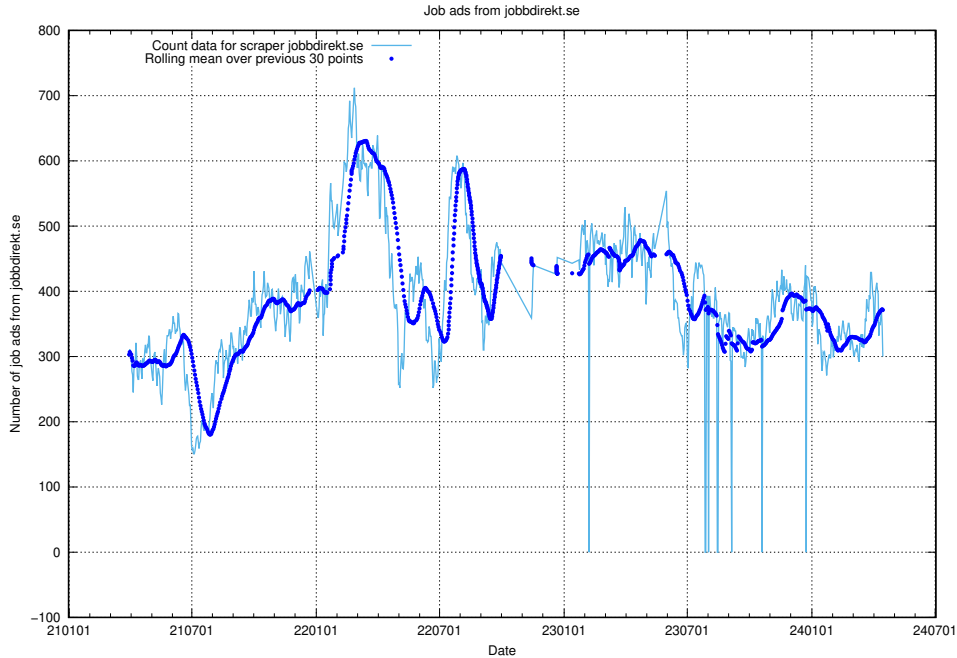

13.12 Number of ads by scraper thehub.io

Here, we count the number of job ads scraped from thehub.io.

13.13 Number of ads by scraper onepartnergroup.se

Here, we count the number of job ads scraped from onepartnergroup.se.