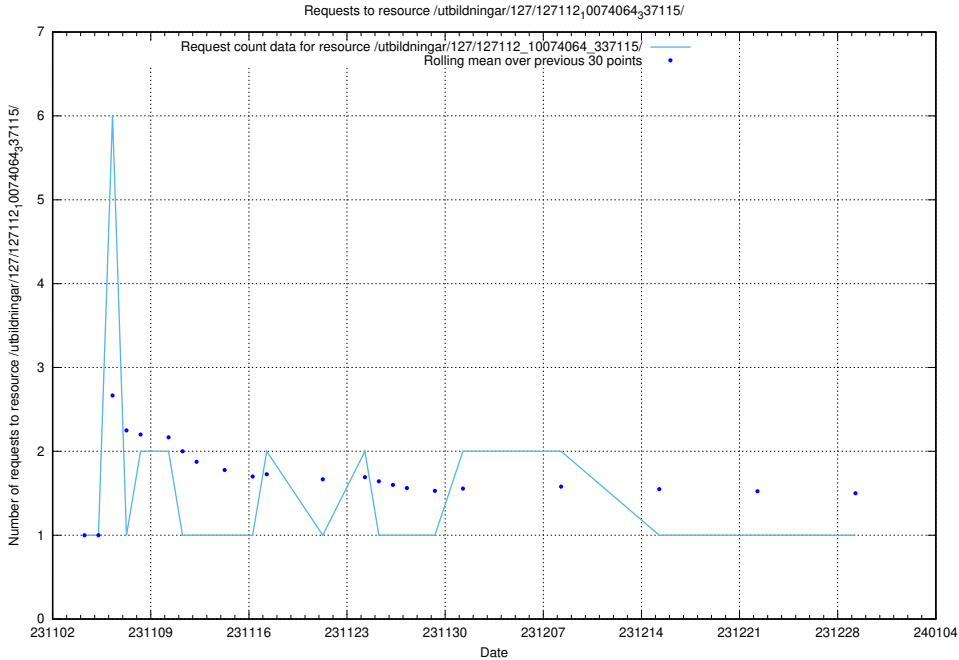

5.3851 Usage of /utbildningar/127/127112_10074064_337115/

Here, we count the number of requests to resource /utbildningar/127/127112_10074064_337115/.