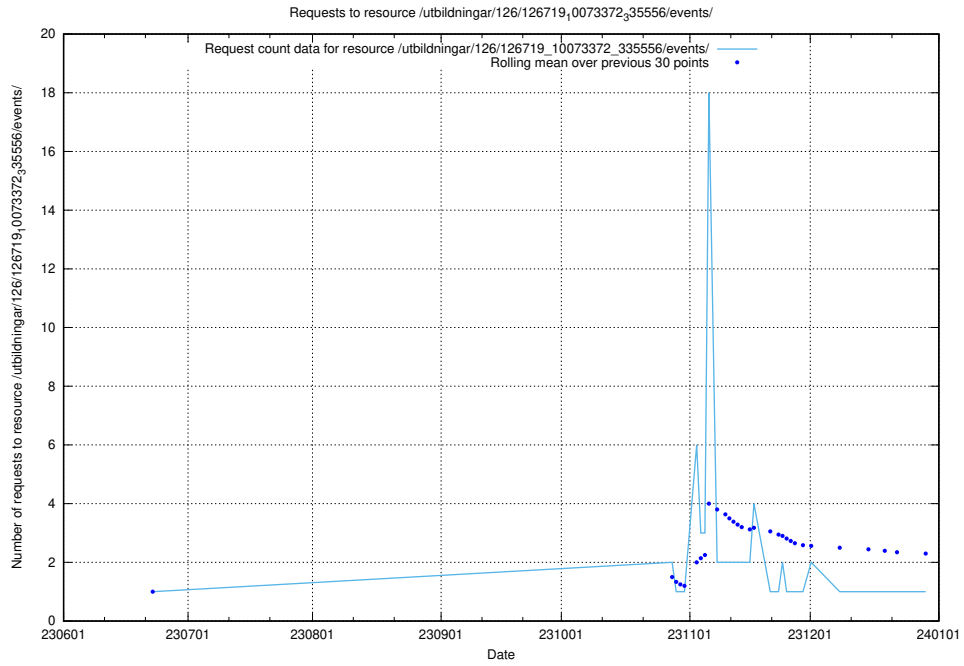

5.5307 Usage of /utbildningar/126/126719_10073372_335556/events/

Here, we count the number of requests to resource /utbildningar/126/126719_10073372_335556/events/