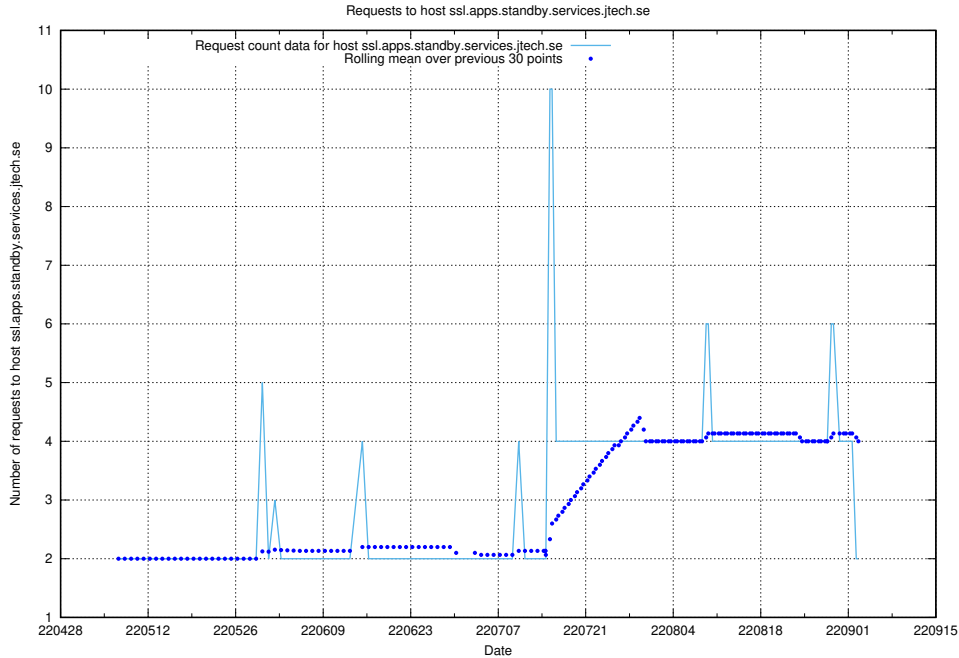

7.426 Usage of ssl.apps.standby.services.jtech.se

Here, we count the number of requests to host ssl.apps.standby.services.jtech.se.