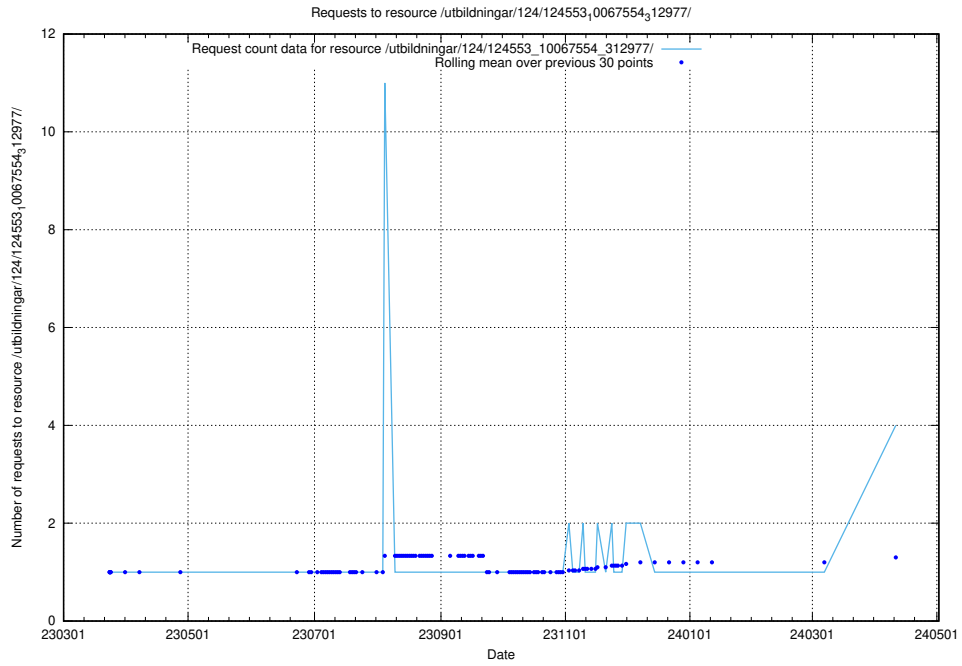

5.177 Usage of /utbildningar/124/124553_10067554_312977/

Here, we count the number of requests to resource /utbildningar/124/124553_10067554_312977/.