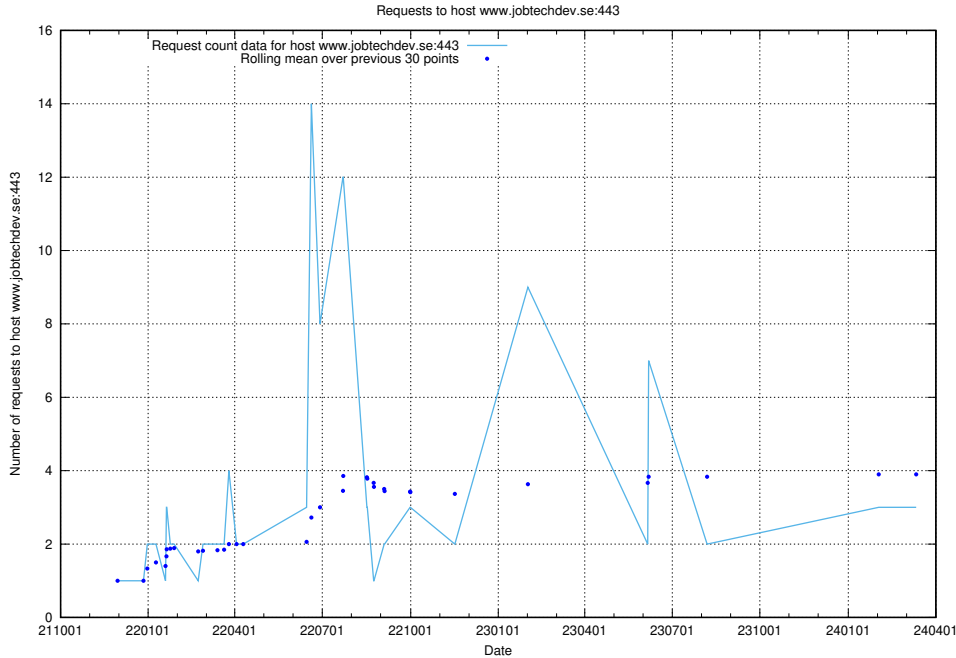

7.201 Usage of www.jobtechdev.se:443

Here, we count the number of requests to host www.jobtechdev.se:443.