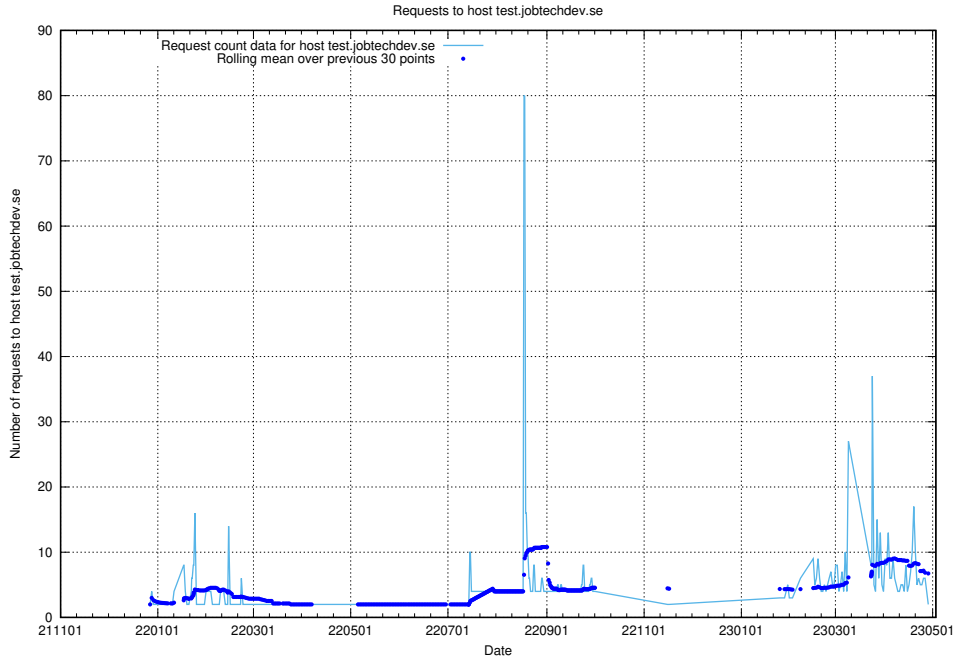

Here, we count the number of requests to host test.jobtechdev.se.

7.360 Usage of doh.forum1.jobtechdev.se

Here, we count the number of requests to host doh.forum1.jobtechdev.se.

7.361 Usage of dns.forum1.jobtechdev.se