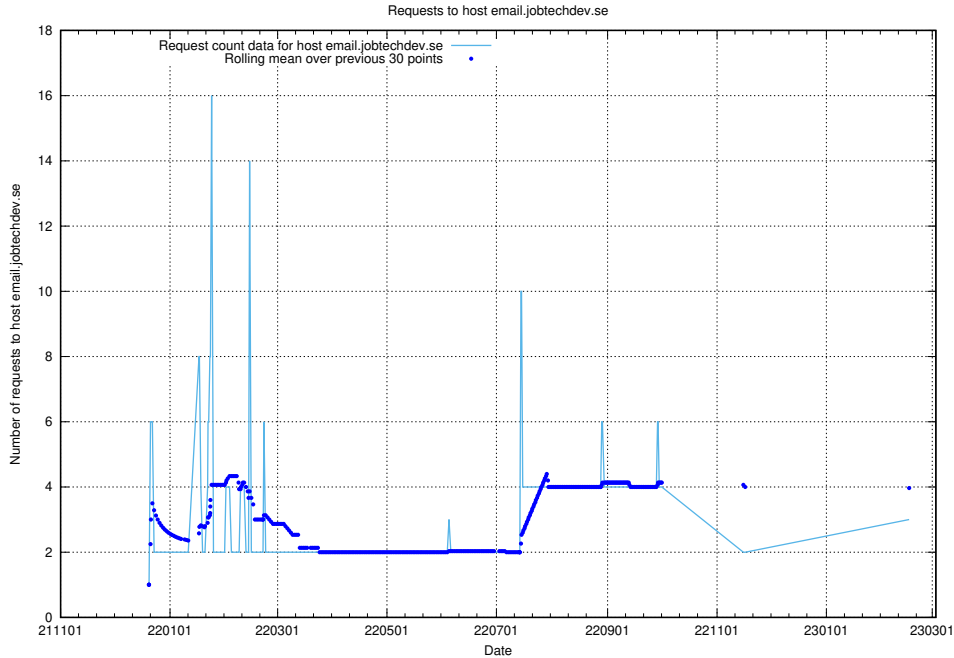

7.198 Usage of email.jobtechdev.se

Here, we count the number of requests to host email.jobtechdev.se.

7.199 Usage of correo.jobtechdev.se

Here, we count the number of requests to host correo.jobtechdev.se.