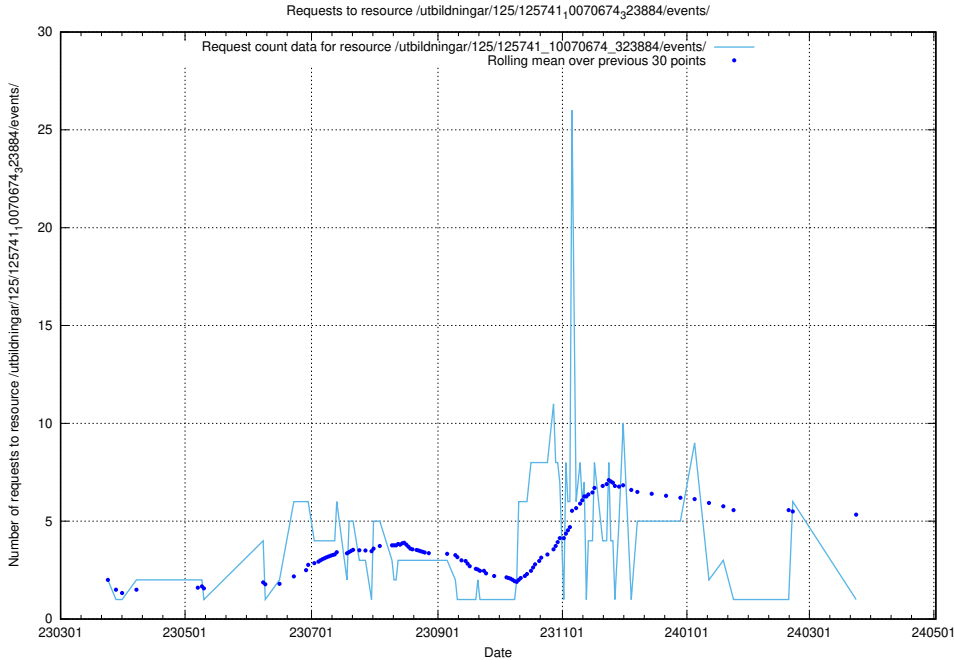

5.5868 Usage of /utbildningar/125/125741_10070674_323884/events/

Here, we count the number of requests to resource /utbildningar/125/125741_10070674_323884/events/