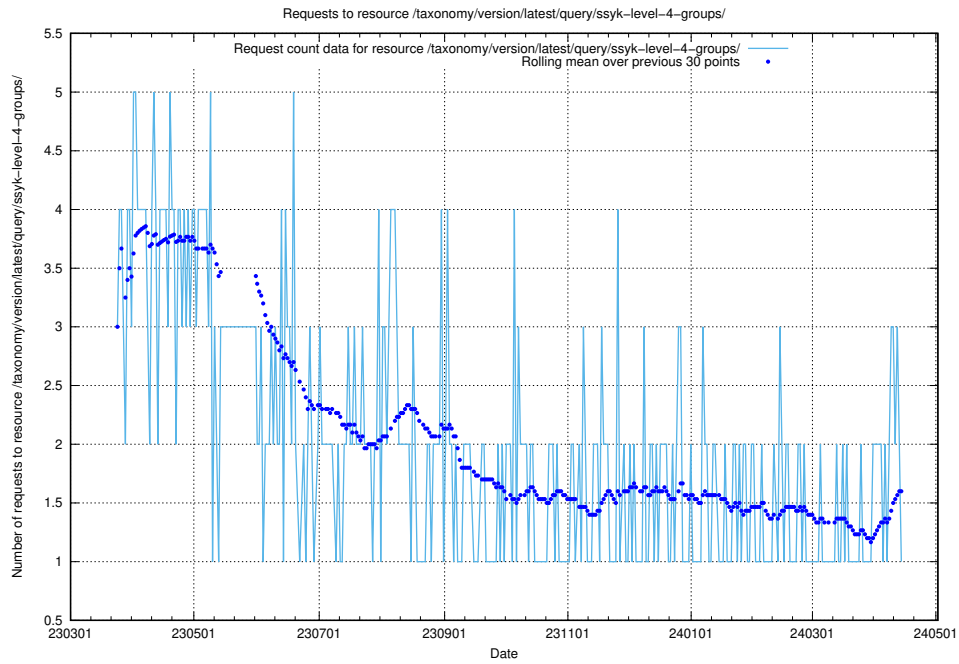

5.5791 Usage of /taxonomy/version/latest/query/ssyk-level-4-groups/

Here, we count the number of requests to resource /taxonomy/version/latest/query/ssyk-level-4-groups/.