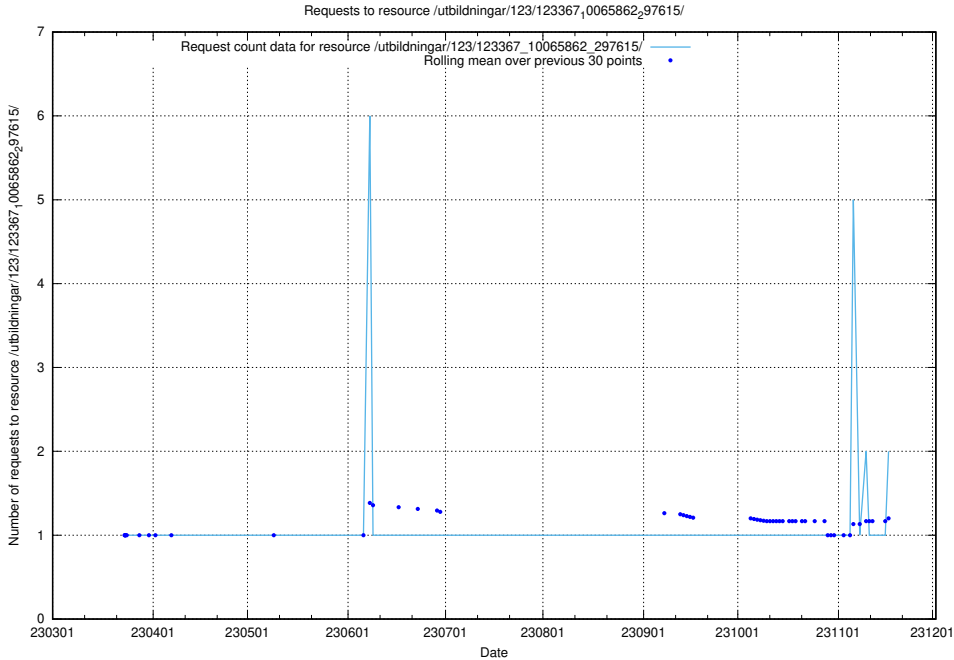

5.765 Usage of /utbildningar/123/123367_10065862_297615/

Here, we count the number of requests to resource /utbildningar/123/123367_10065862_297615/.