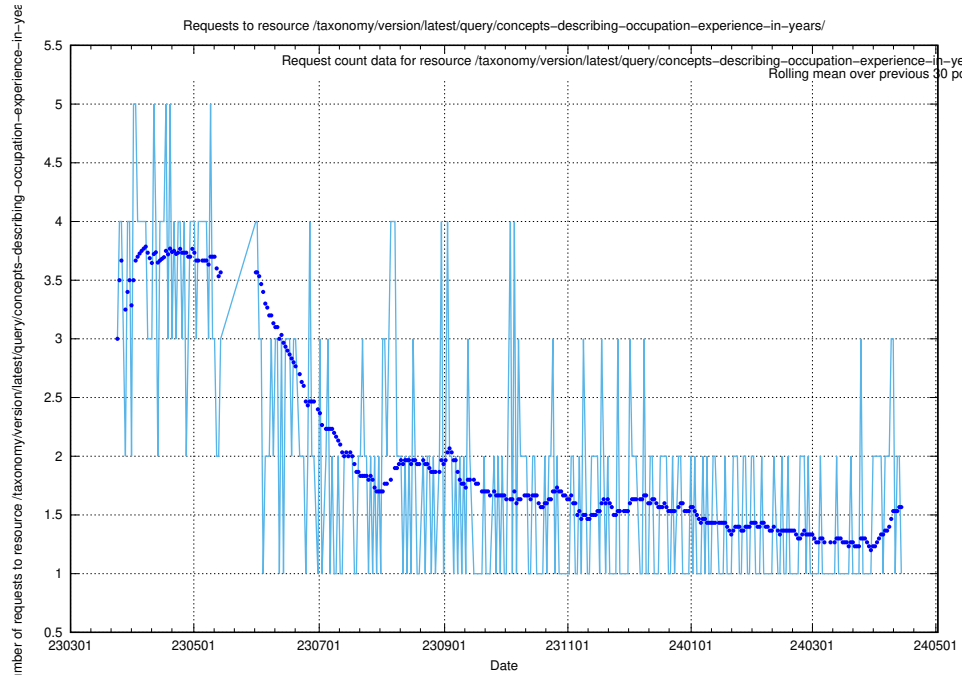

5.5819 Usage of /taxonomy/version/latest/query/concepts-describing-occupation-experience-in-years/

Here, we count the number of requests to resource /taxonomy/version/latest/query/concepts-describing-occupation-experience-in-years/.