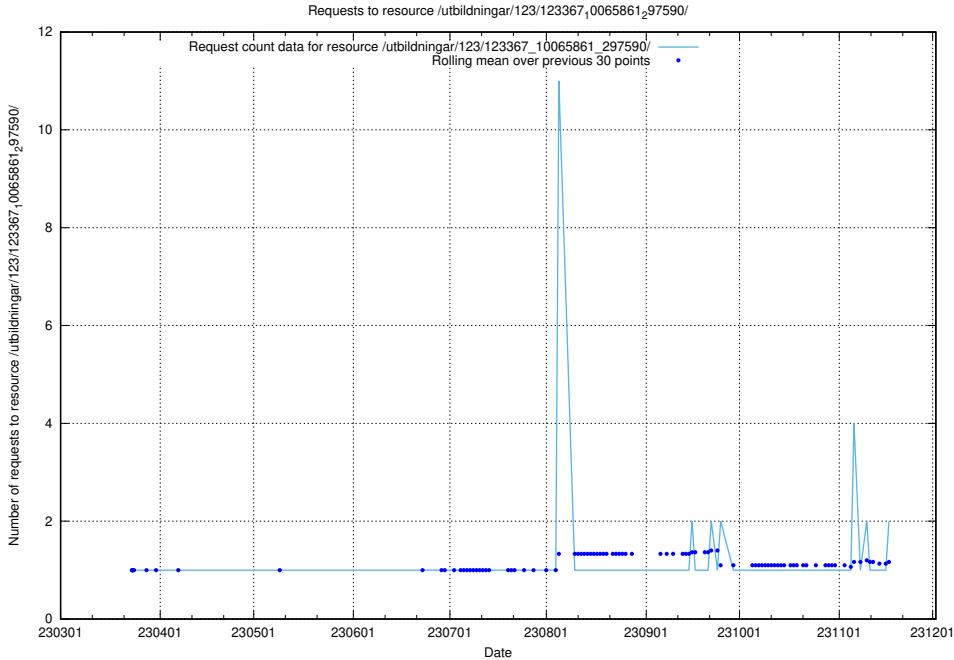

5.768 Usage of /utbildningar/123/123367_10065861_297590/

Here, we count the number of requests to resource /utbildningar/123/123367_10065861_297590/.