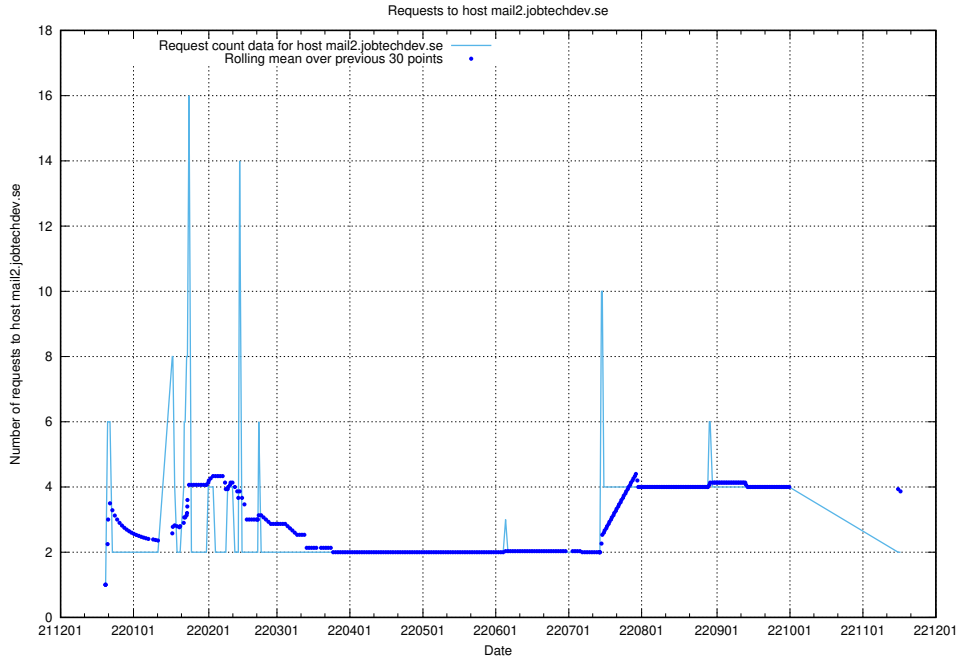

7.370 Usage of mail2.jobtechdev.se

Here, we count the number of requests to host mail2.jobtechdev.se.