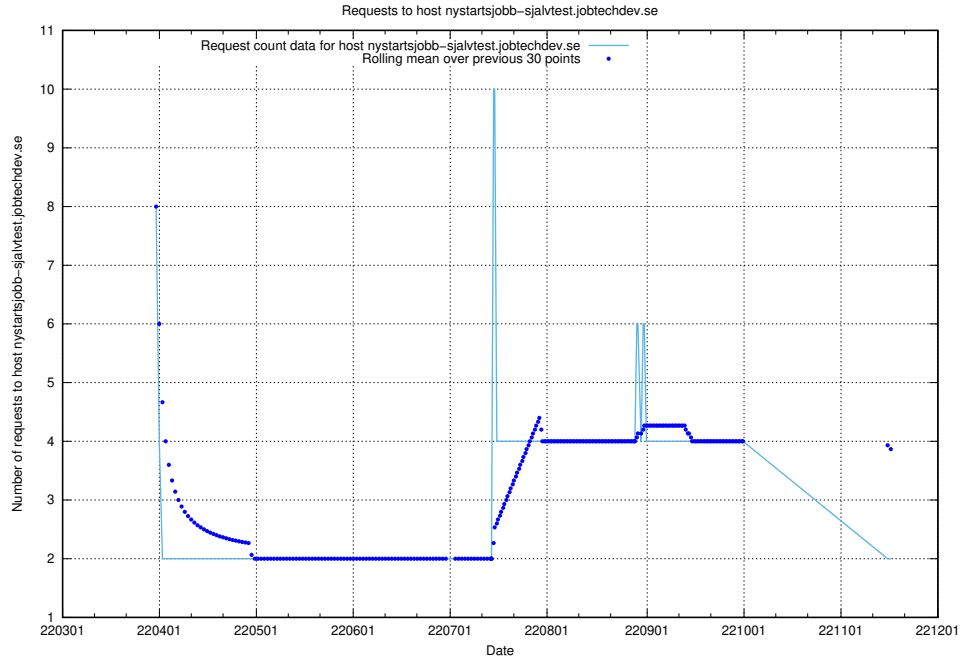

7.477 Usage of nystartsjobb-sjalvtest.jobtechdev.se

Here, we count the number of requests to host nystartsjobb-sjalvtest.jobtechdev.se.