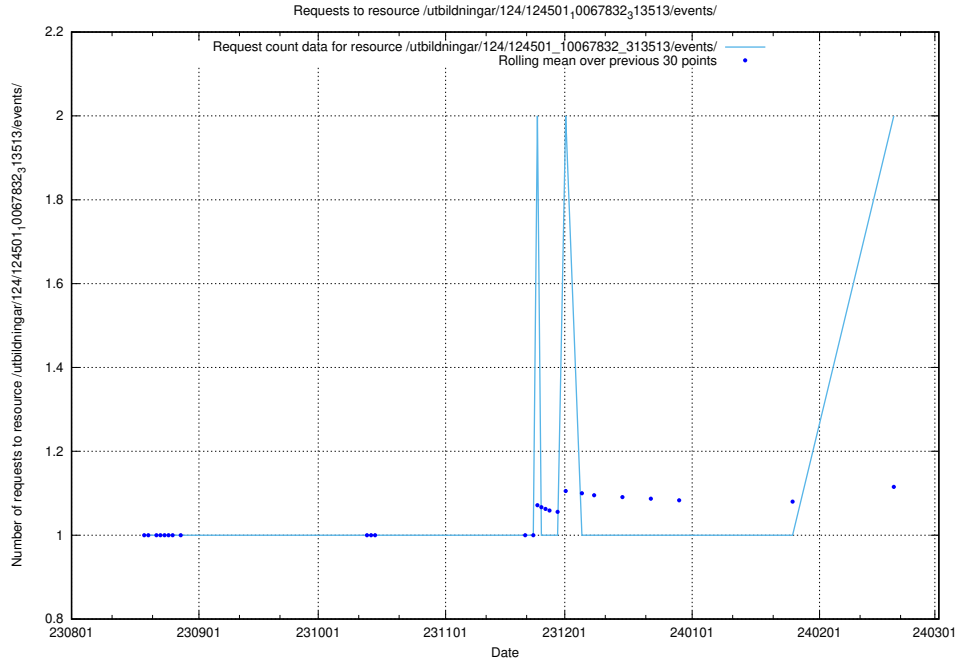

5.760 Usage of /utbildningar/124/124501_10067832_313513/events/

Here, we count the number of requests to resource /utbildningar/124/124501_10067832_313513/events/