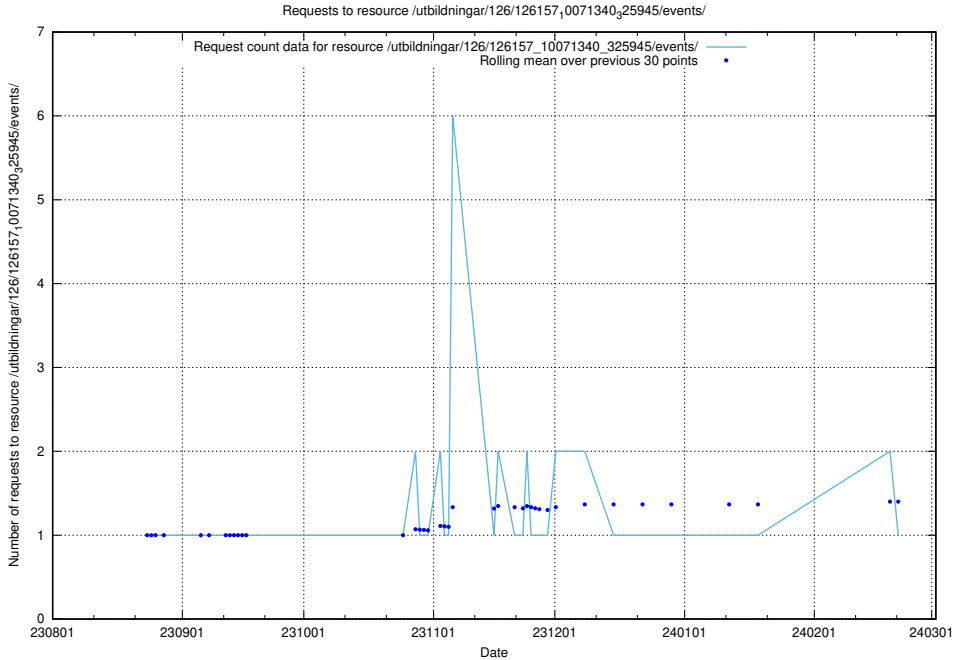

Here, we count the number of requests to resource /utbildningar/123/123367_10065911_300406/.

5.4440 Usage of /utbildningar/126/126157_10071340_325945/events/

Here, we count the number of requests to resource /utbildningar/126/126157_10071340_325945/events/