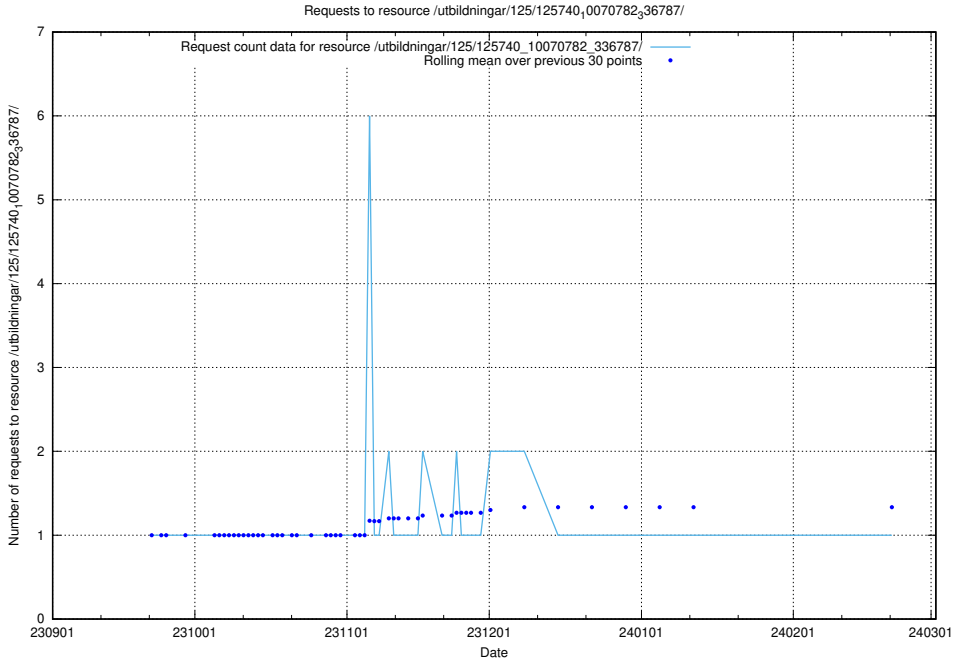

5.4223 Usage of /utbildningar/125/125740_10070782_336787/

Here, we count the number of requests to resource /utbildningar/125/125740_10070782_336787/.