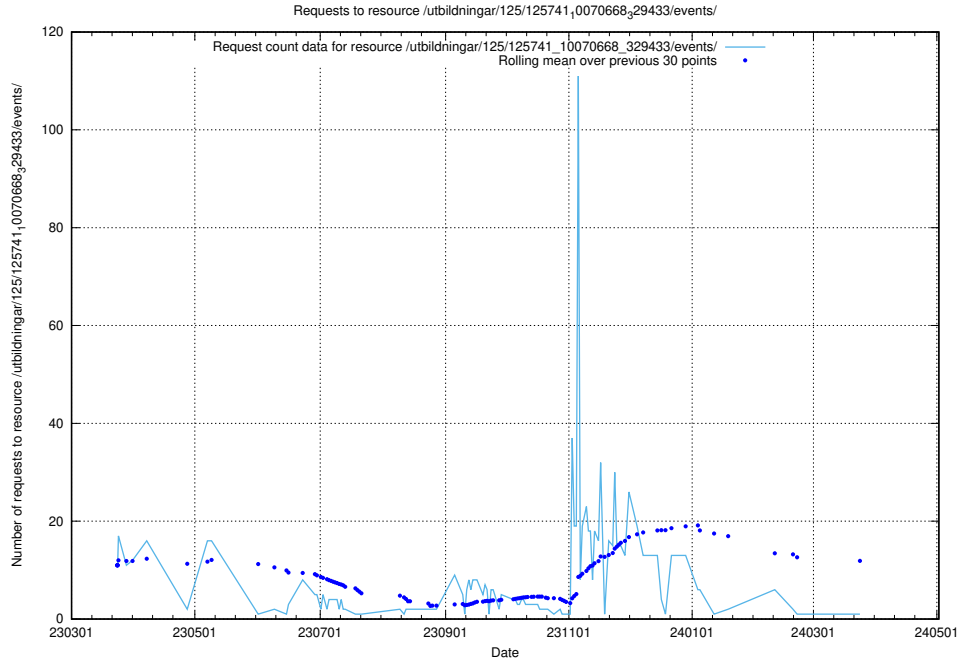

5.5957 Usage of /utbildningar/125/125741_10070668_329433/events/

Here, we count the number of requests to resource /utbildningar/125/125741_10070668_329433/events/