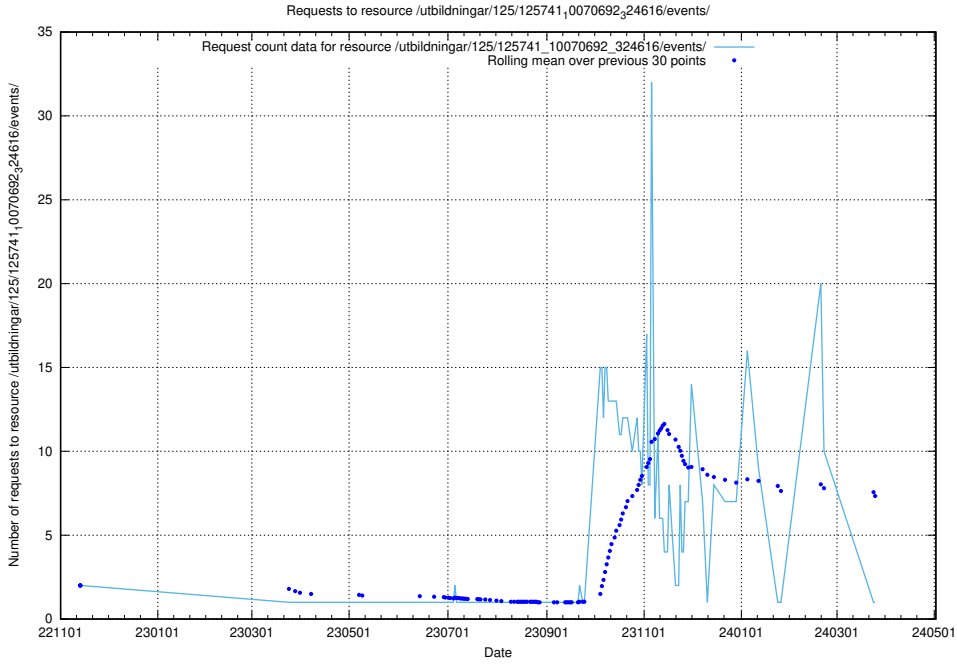

5.5509 Usage of /utbildningar/125/125741_10070692_324616/events/

Here, we count the number of requests to resource /utbildningar/125/125741_10070692_324616/events/