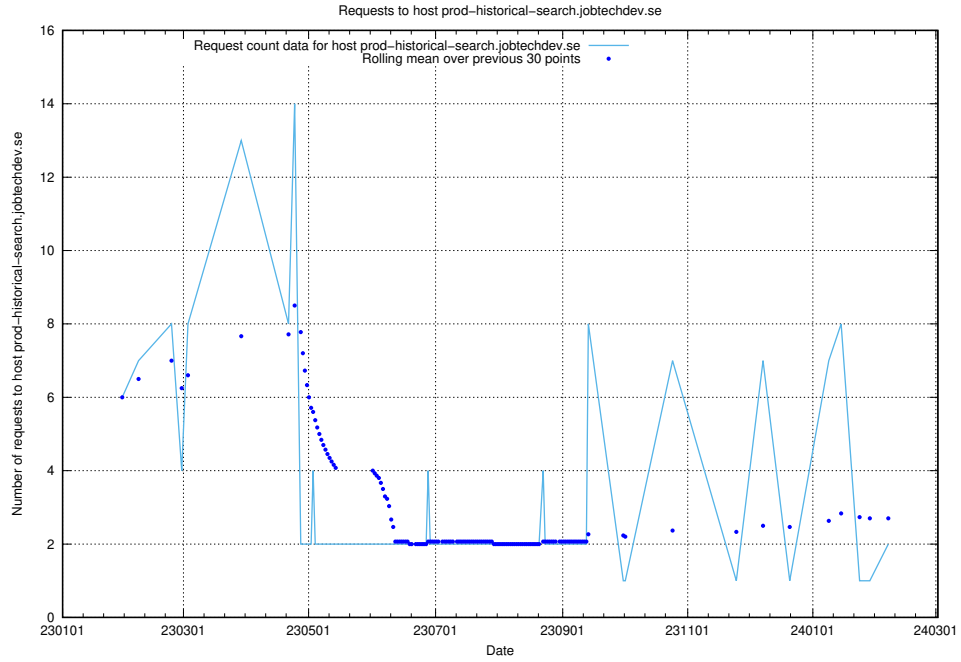

7.288 Usage of prod-historical-search.jobtechdev.se

Here, we count the number of requests to host prod-historical-search.jobtechdev.se.

7.289 Usage of accounts.jobtechdev.se

Here, we count the number of requests to host accounts.jobtechdev.se.