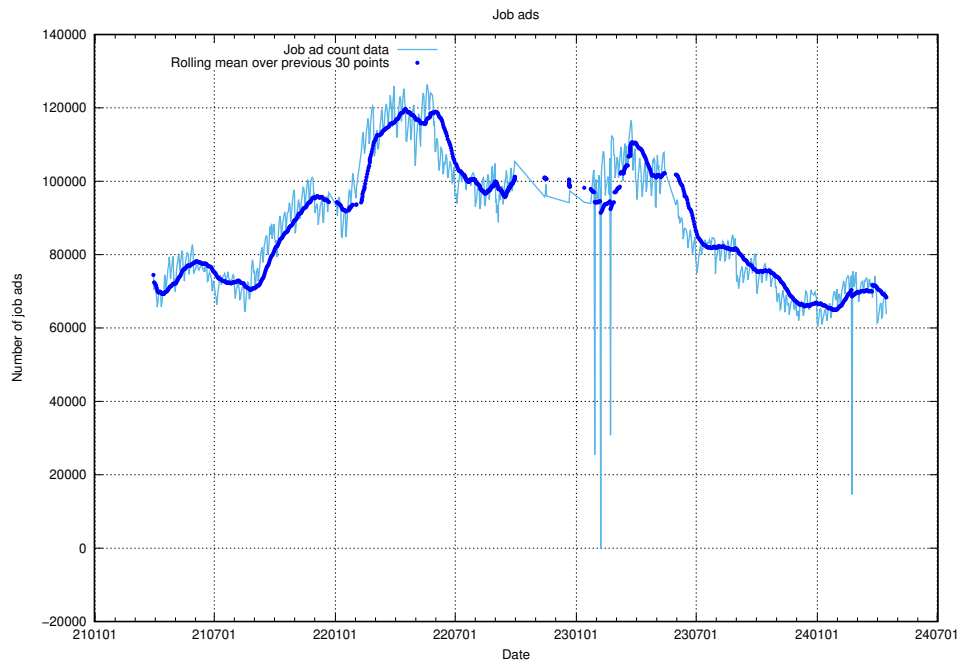

13 JobTechLinks Pipeline

This section contains a summary of last night's job ad processing in the [JobTech Links pipeline](#)¹³.

For a detailed statistical summary, please see [14.1](#).

13.1 Number of job ads

Here, we count the number of job ads processed by the pipeline each night.

¹³<https://gitlab.com/arbetsformedlingen/joblinks/wiki/-/wikis/home>