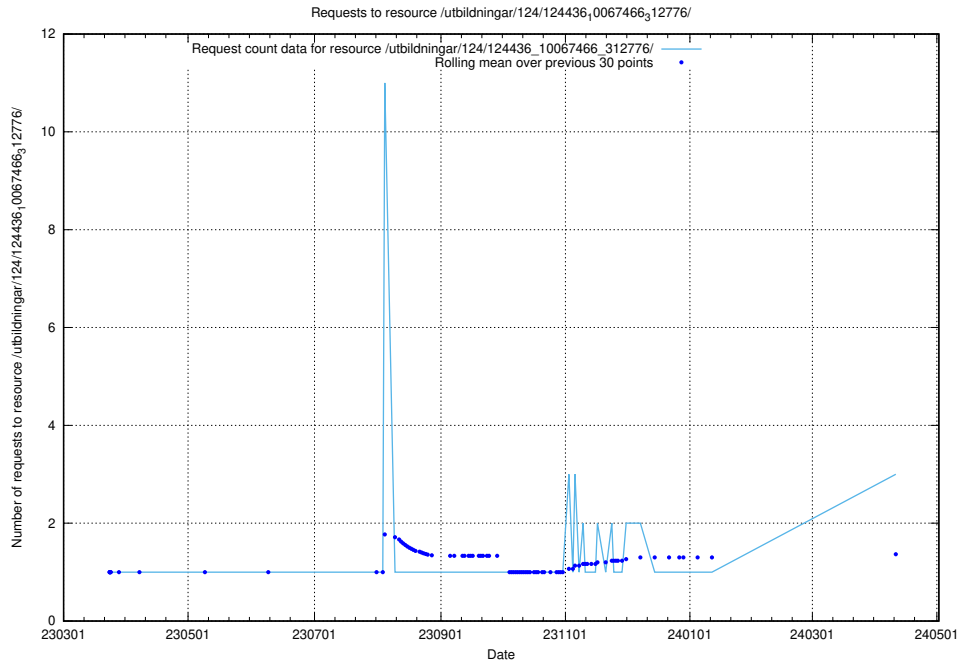

5.331 Usage of /utbildningar/124/124436_10067466_312776/

Here, we count the number of requests to resource /utbildningar/124/124436_10067466_312776/.