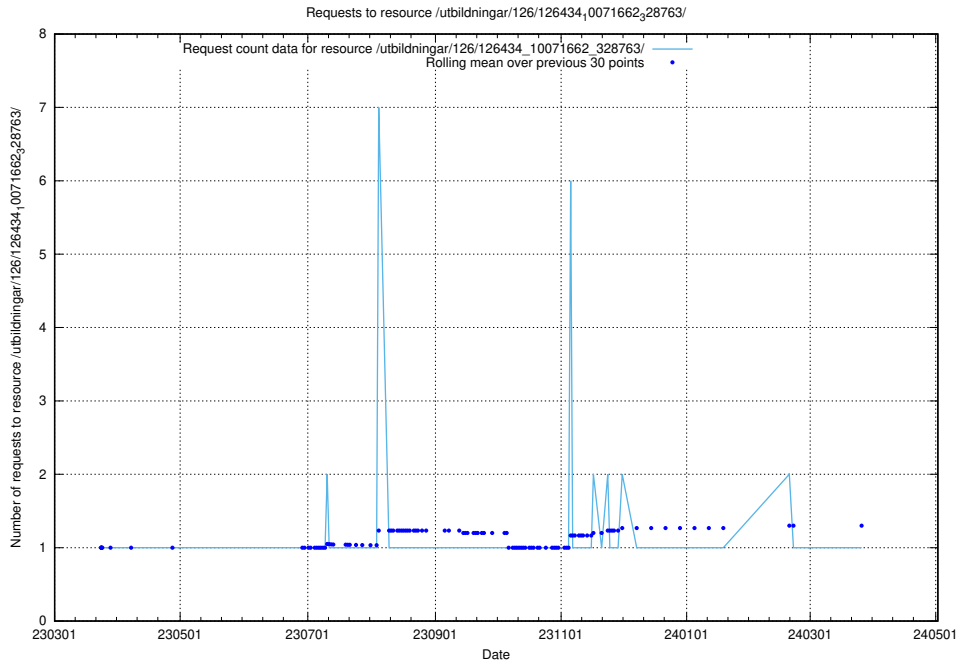

Here, we count the number of requests to resource /utbildningar/126/126465_10071861_329841/.

5.6121 Usage of /utbildningar/126/126434_10071662_328763/

Here, we count the number of requests to resource /utbildningar/126/126434_10071662_328763/.