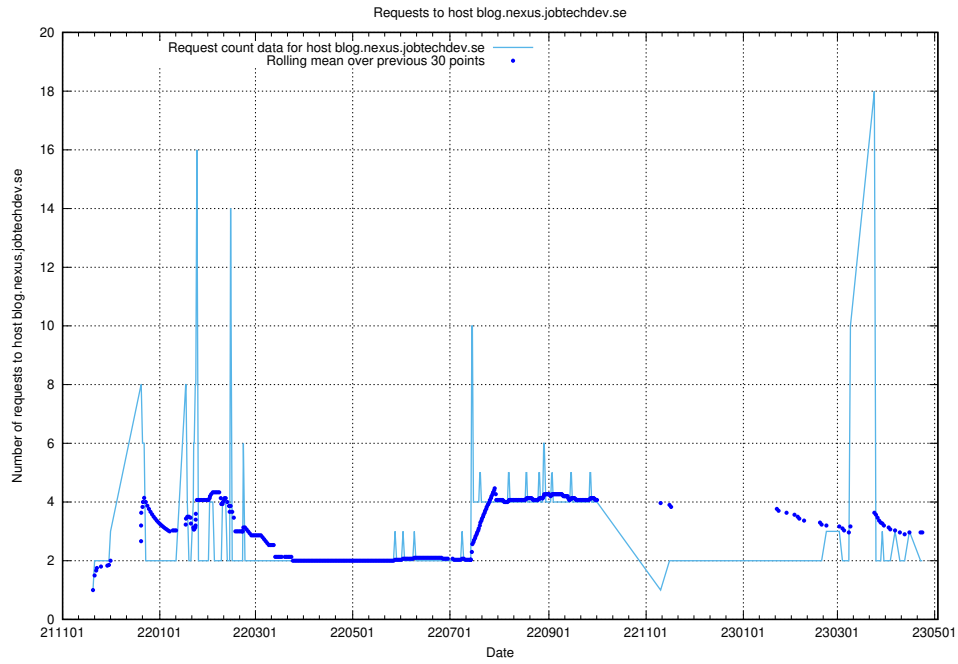

7.450 Usage of `blog.nexus.jobtechdev.se`

Here, we count the number of requests to host `blog.nexus.jobtechdev.se`.