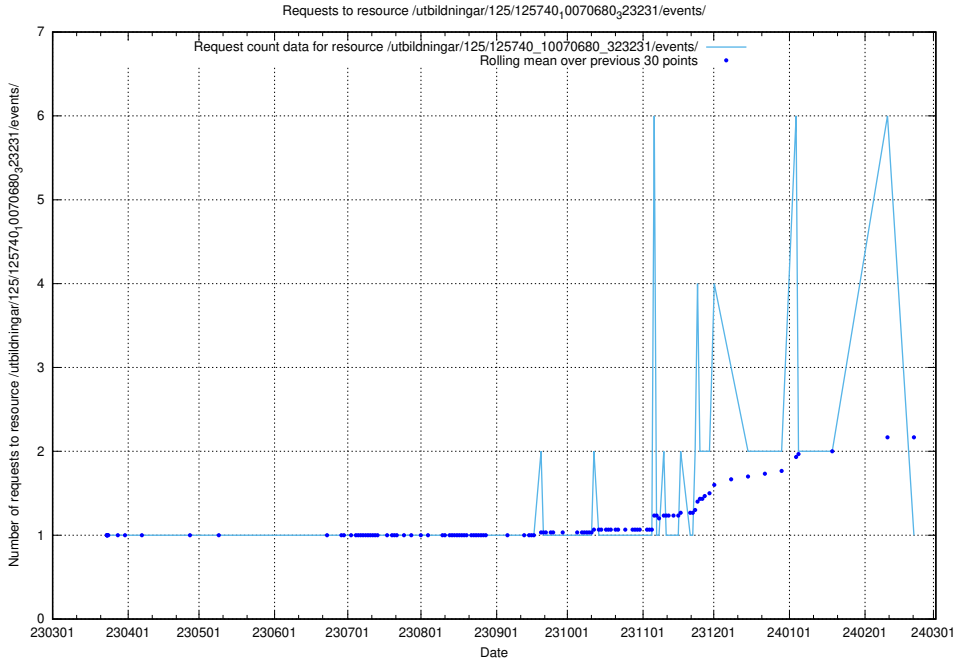

5.994 Usage of /utbildningar/125/125740_10070680_323231/events/

Here, we count the number of requests to resource /utbildningar/125/125740_10070680_323231/events/