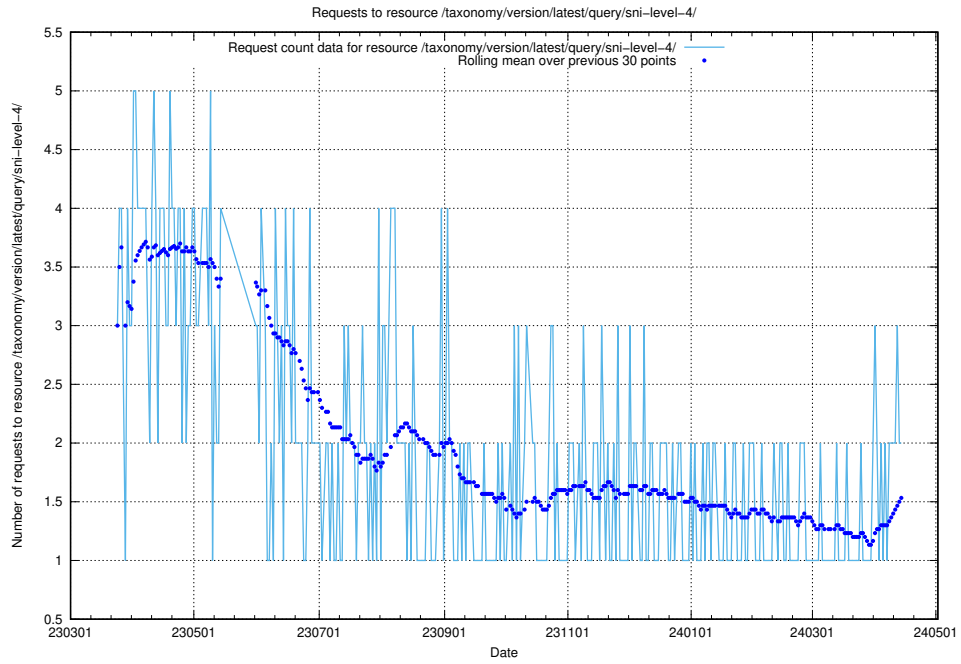

5.917 Usage of /taxonomy/version/latest/query/sni-level-4/

Here, we count the number of requests to resource /taxonomy/version/latest/query/sni-level-4/.