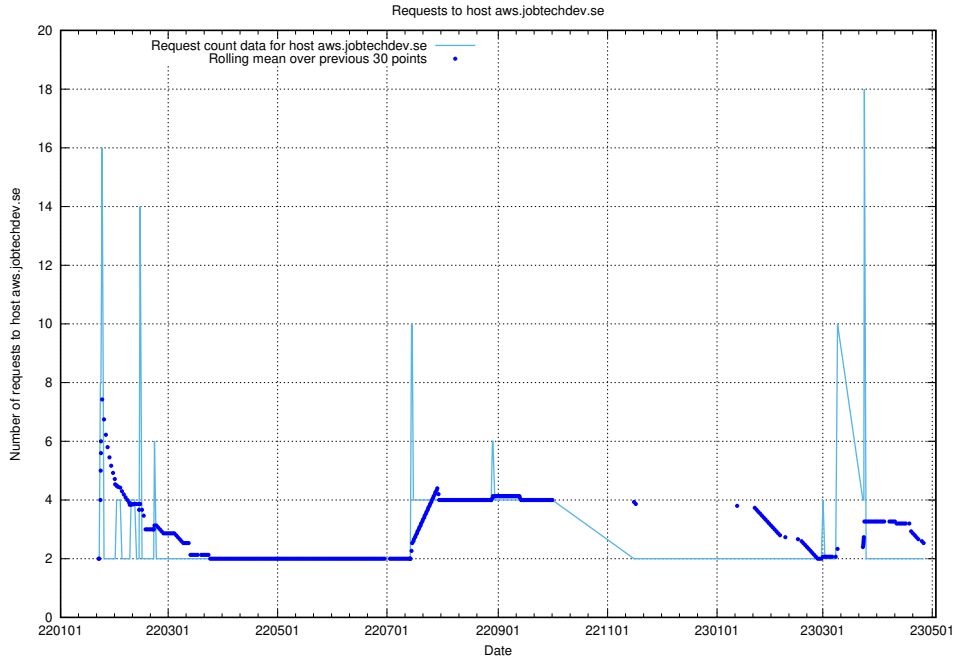

7.254 Usage of aws.jobtechdev.se

Here, we count the number of requests to host aws.jobtechdev.se.