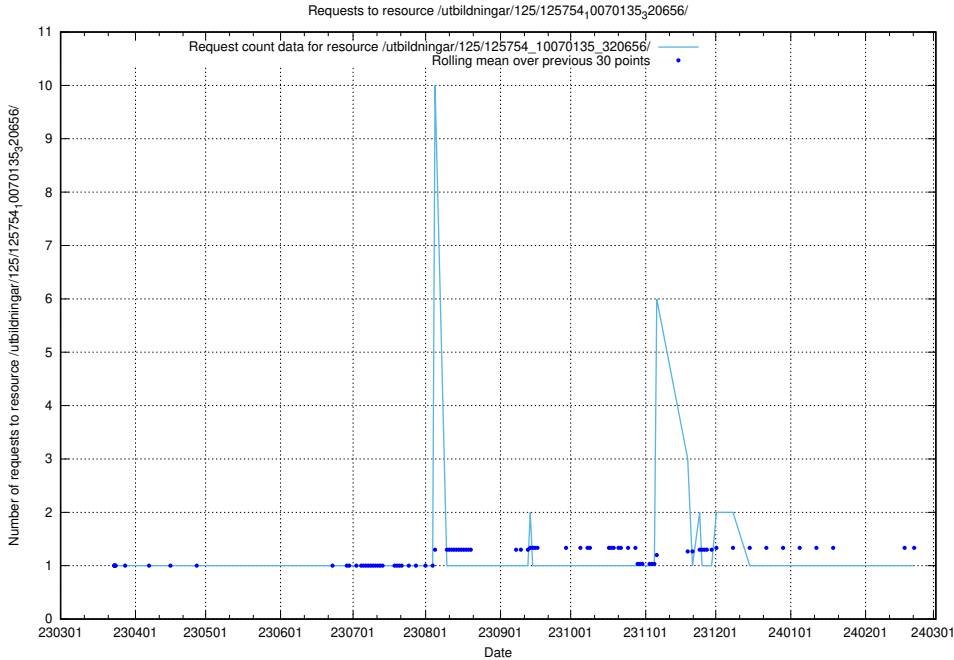

5.6160 Usage of /utbildningar/125/125754_10070135_320656/

Here, we count the number of requests to resource /utbildningar/125/125754_10070135_320656/.