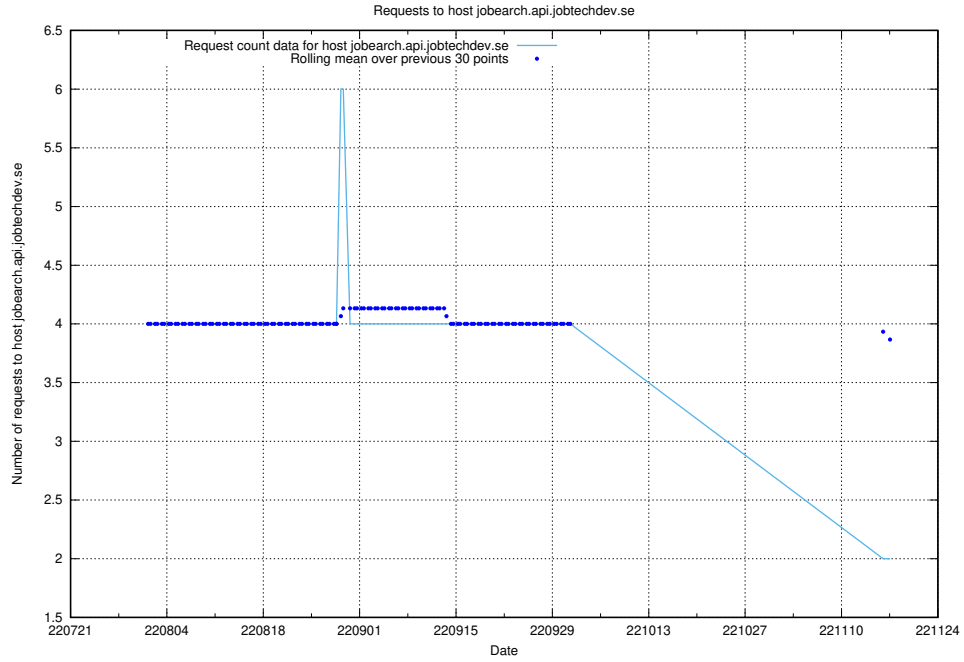

7.378 Usage of jobearch.api.jobtechdev.se

Here, we count the number of requests to host jobearch.api.jobtechdev.se.