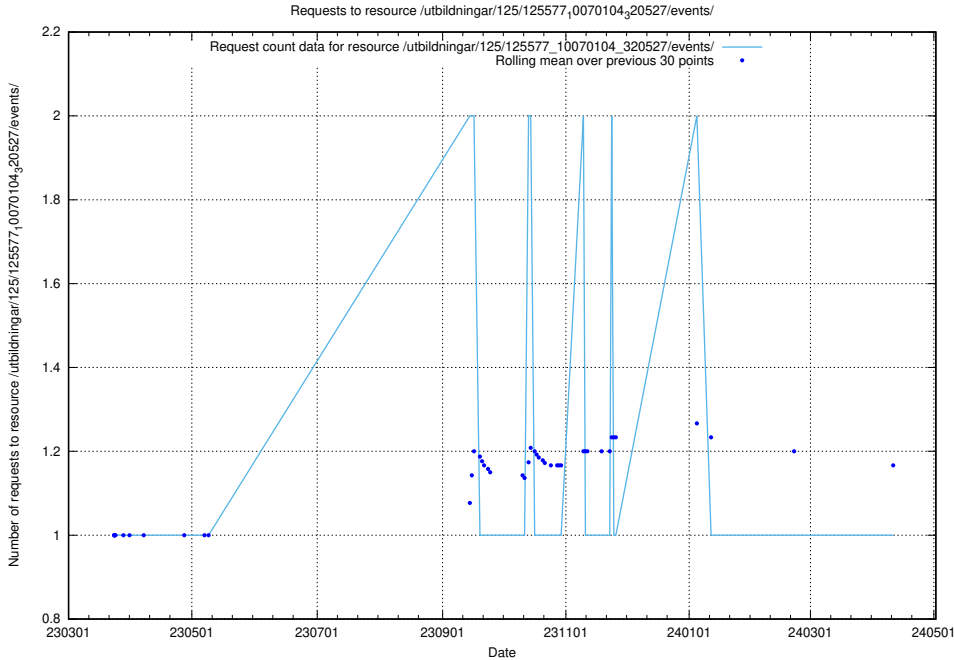

5.1098 Usage of /utbildningar/125/125577_10070104_320527/events/

Here, we count the number of requests to resource /utbildningar/125/125577_10070104_320527/events/