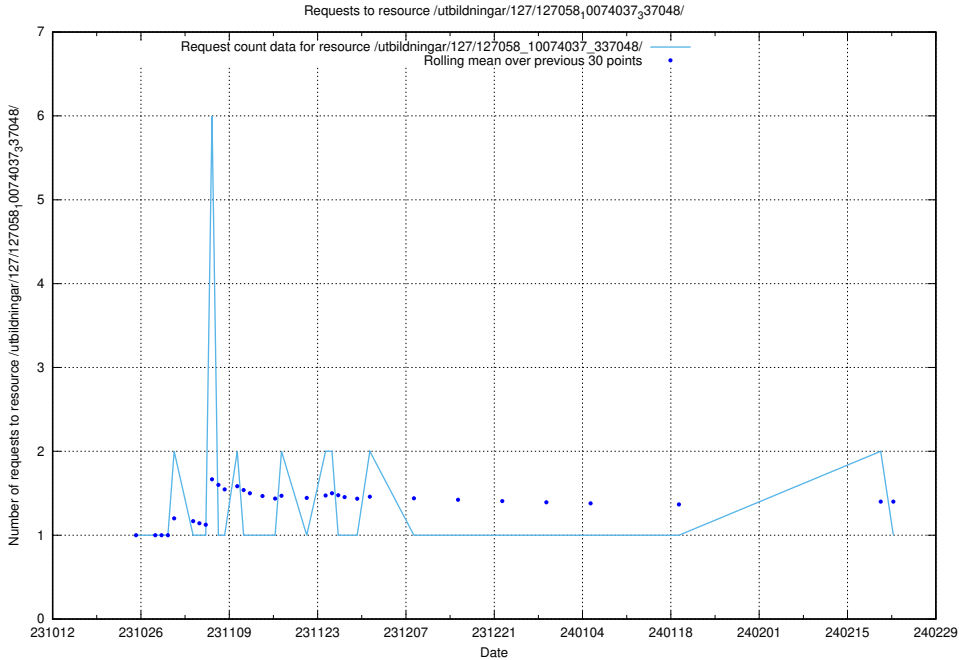

5.3927 Usage of /utbildningar/127/127058_10074037_337048/

Here, we count the number of requests to resource /utbildningar/127/127058_10074037_337048/.