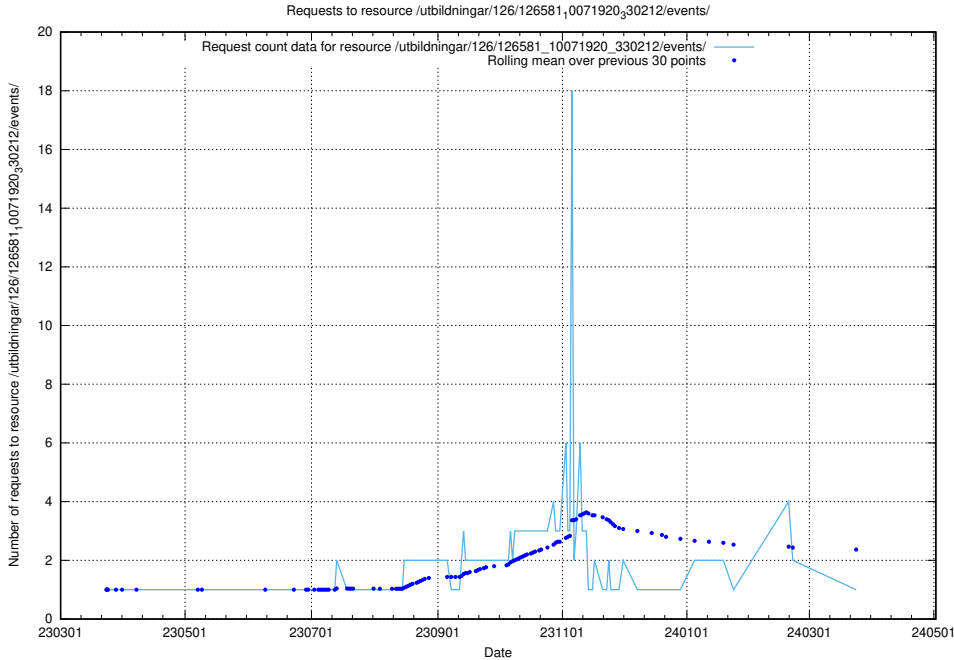

5.6098 Usage of /utbildningar/126/126581_10071920_330212/events/

Here, we count the number of requests to resource /utbildningar/126/126581_10071920_330212/events/