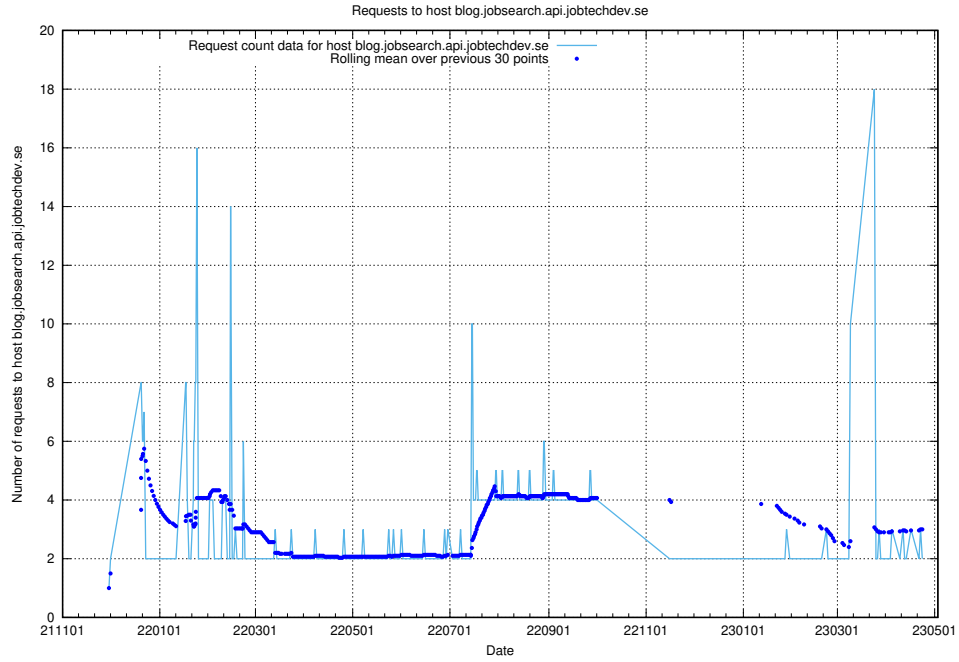

7.380 Usage of `blog.jobsearch.api.jobtechdev.se`

Here, we count the number of requests to host `blog.jobsearch.api.jobtechdev.se`.