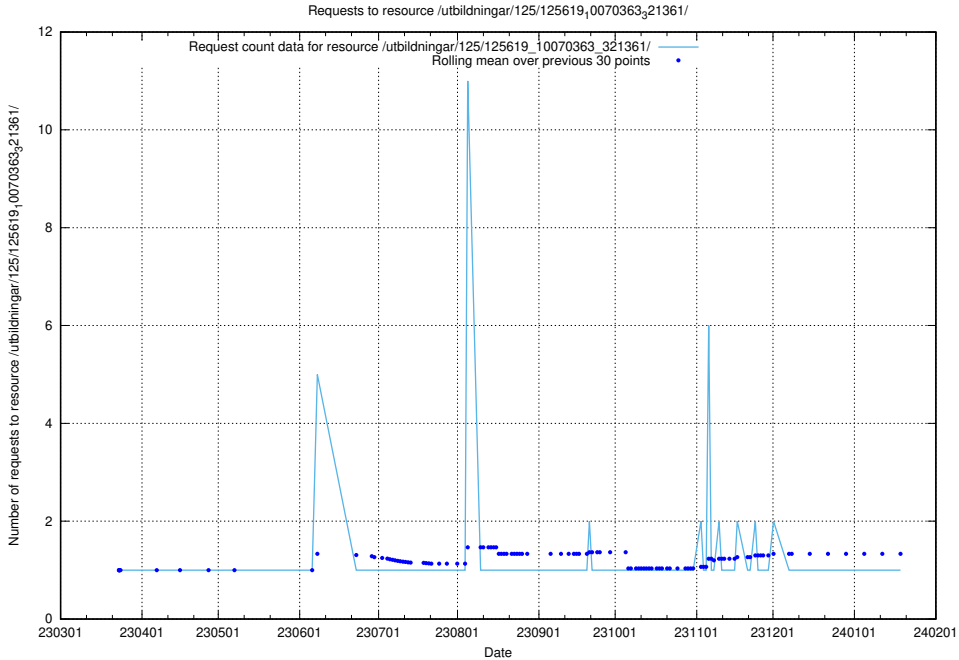

5.1068 Usage of /utbildningar/125/125619_10070363_321361/

Here, we count the number of requests to resource /utbildningar/125/125619_10070363_321361/.