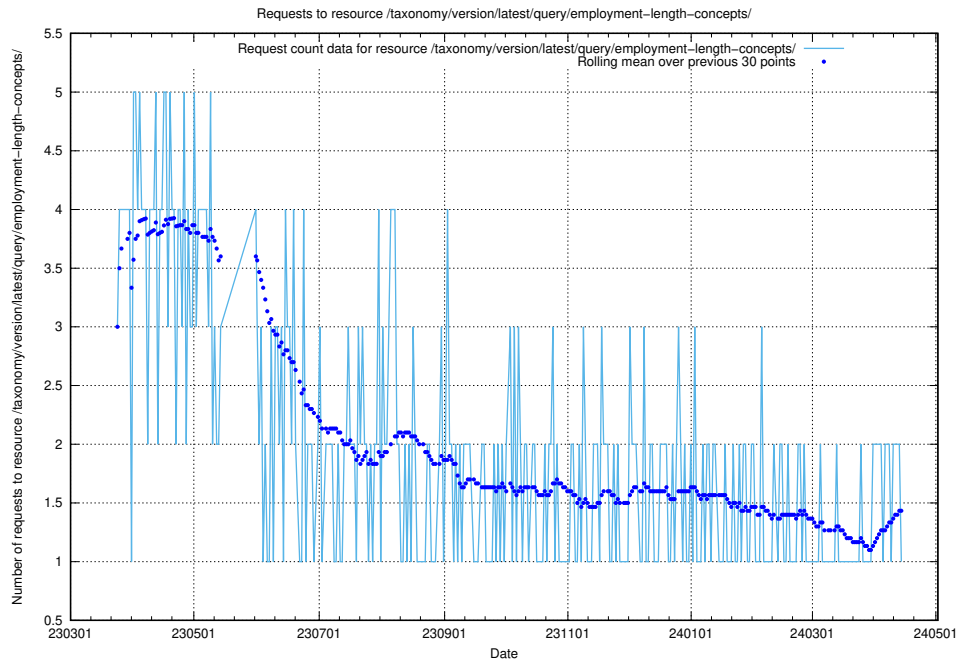

5.5816 Usage of /taxonomy/version/latest/query/employment-length-concepts/

Here, we count the number of requests to resource /taxonomy/version/latest/query/employment-length-concepts/.