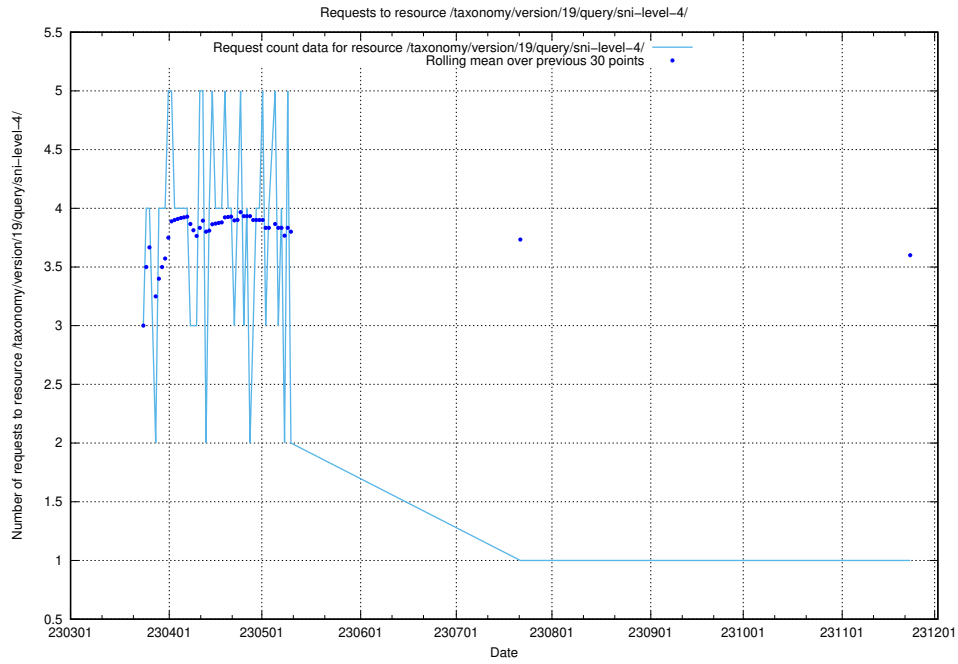

5.5843 Usage of /taxonomy/version/19/query/sni-level-4/

Here, we count the number of requests to resource /taxonomy/version/19/query/sni-level-4/.