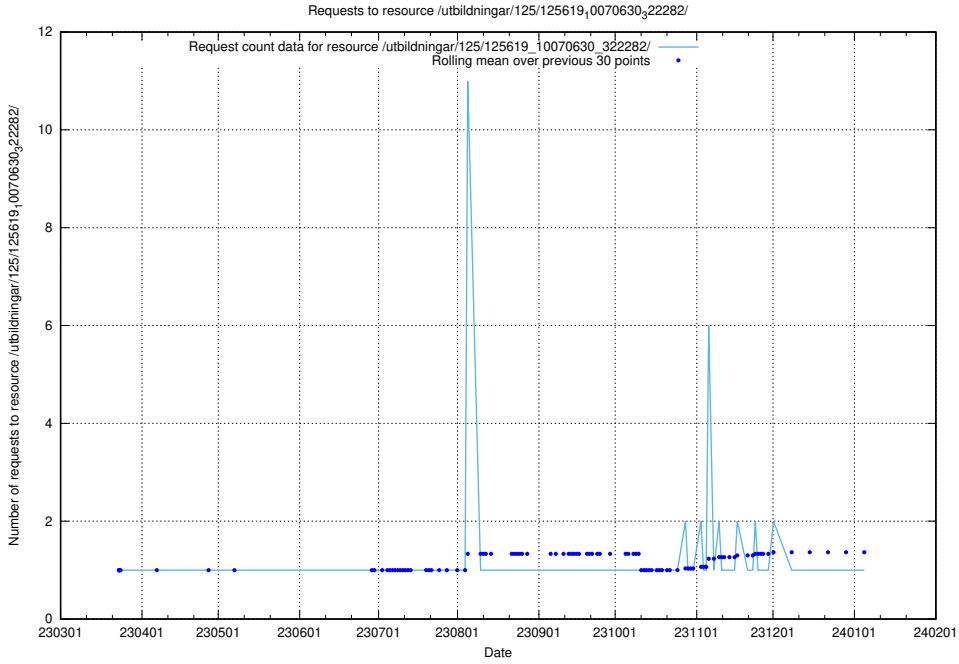

Here, we count the number of requests to resource /utbildningar/125/125619_10070636_322304/.

5.1066 Usage of /utbildningar/125/125619_10070630_322282/

Here, we count the number of requests to resource /utbildningar/125/125619_10070630_322282/.