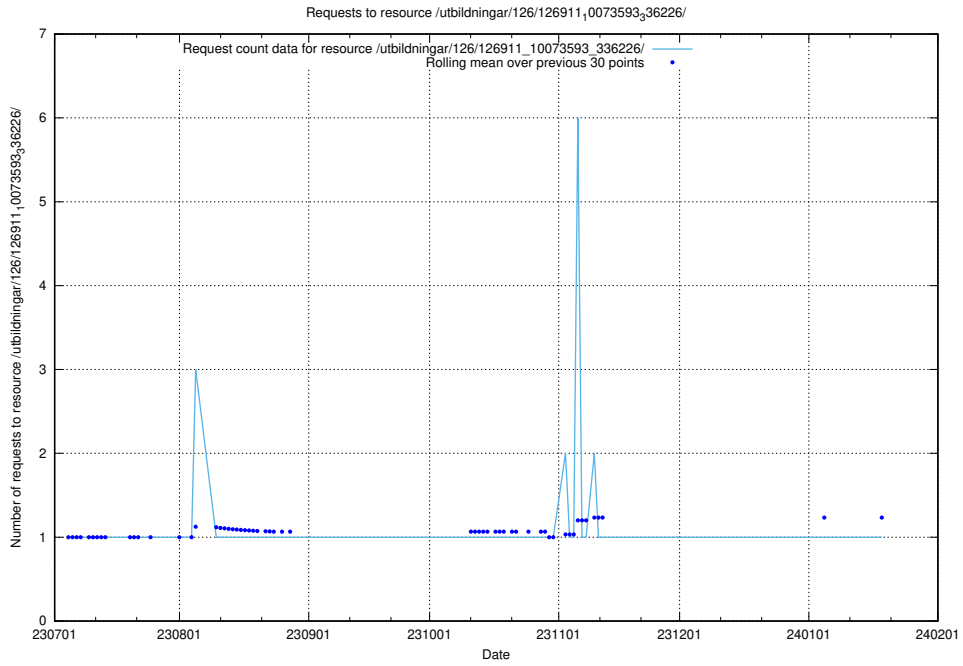

5.5046 Usage of /utbildningar/126/126911_10073593_336226/

Here, we count the number of requests to resource /utbildningar/126/126911_10073593_336226/.