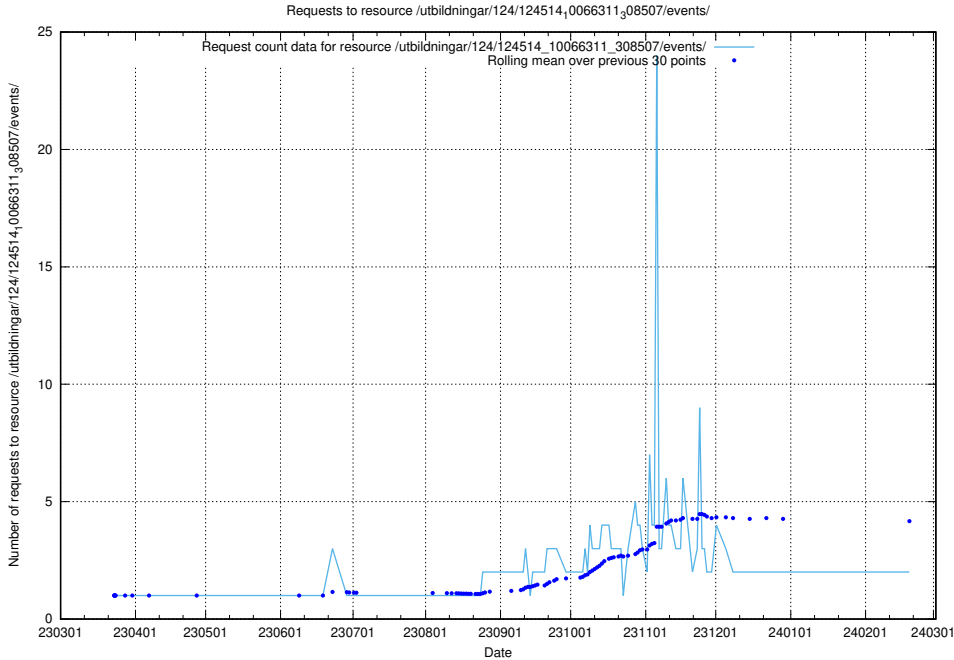

5.526 Usage of /utbildningar/124/124514_10066311_308507/events/

Here, we count the number of requests to resource /utbildningar/124/124514_10066311_308507/events/