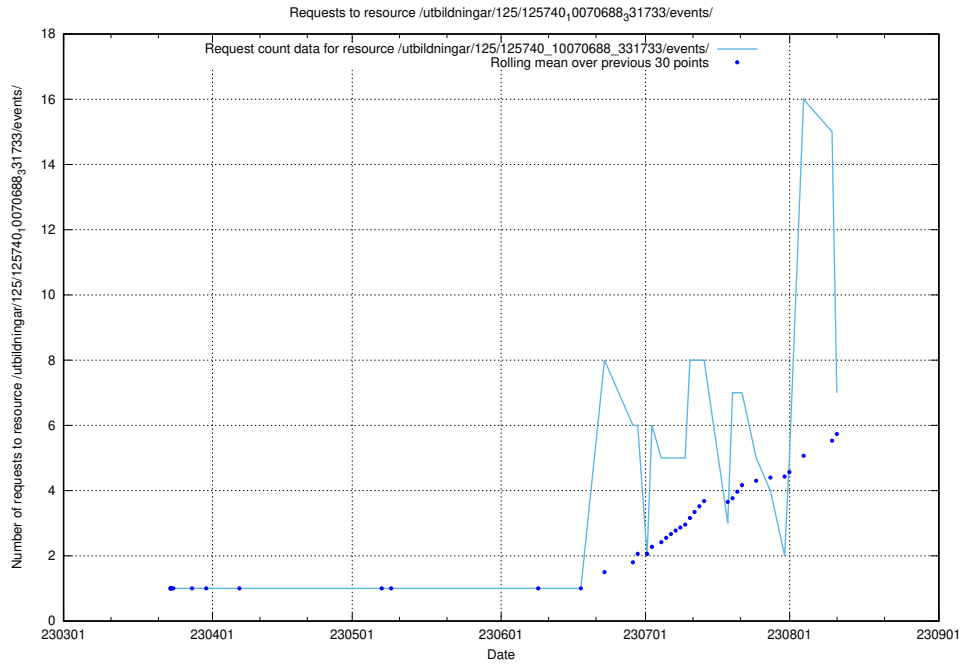

5.39 Usage of /utbildningar/125/125740_10070688_331733/events/

Here, we count the number of requests to resource /utbildningar/125/125740_10070688_331733/events/