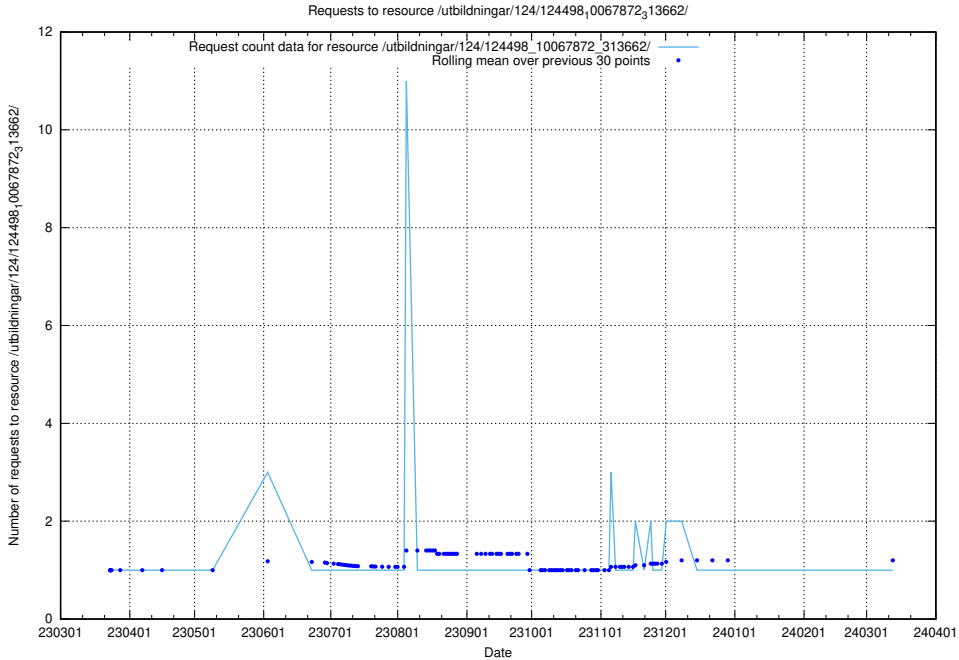

Here, we count the number of requests to resource /utbildningar/utb_emil/125/125741_10070701_337087/events/

5.2396 Usage of /utbildningar/124/124498_10067872_313662/

Here, we count the number of requests to resource /utbildningar/124/124498_10067872_313662/.