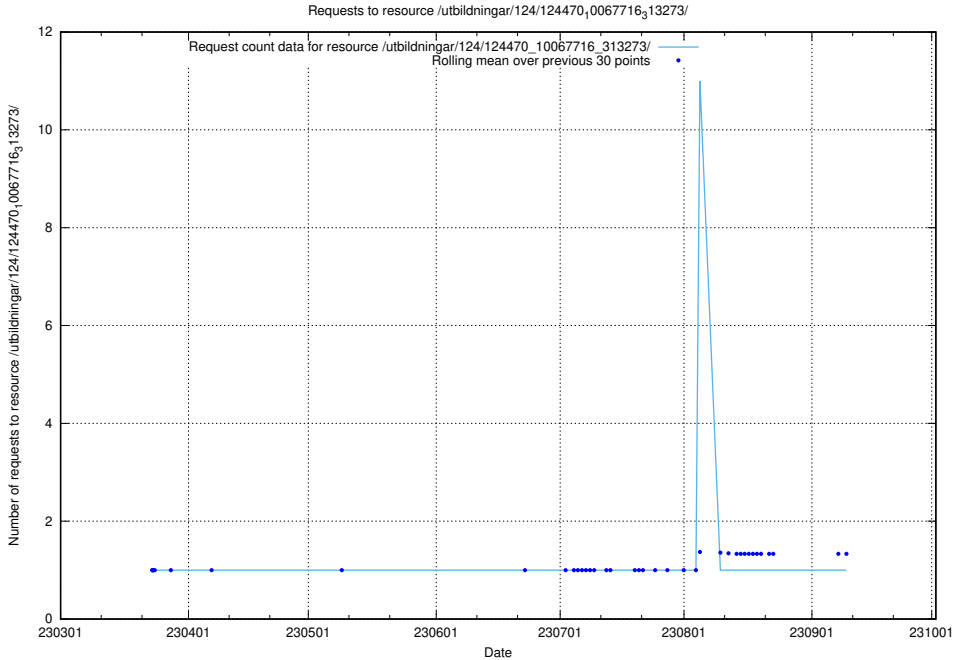

Here, we count the number of requests to resource /utbildningar/124/124470_10067716_313273/.

5.2903 Usage of /utbildningar/utb_emil/126/126466_10074437_337741/events/

Here, we count the number of requests to resource /utbildningar/utb_emil/126/126466_10074437_337741/events/