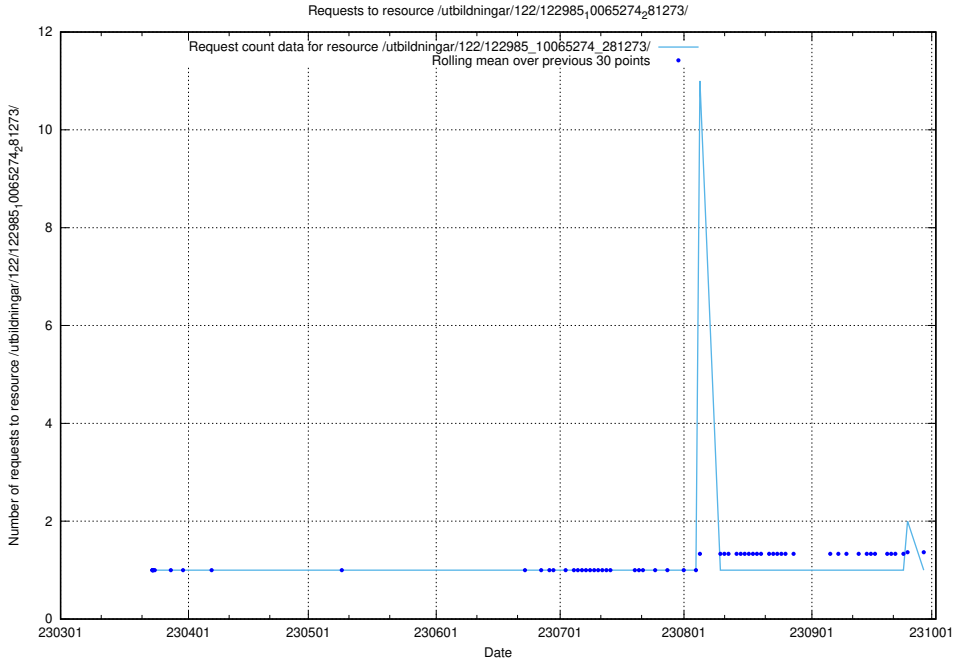

5.4632 Usage of /utbildningar/122/122985_10065274_281273/

Here, we count the number of requests to resource /utbildningar/122/122985_10065274_281273/.