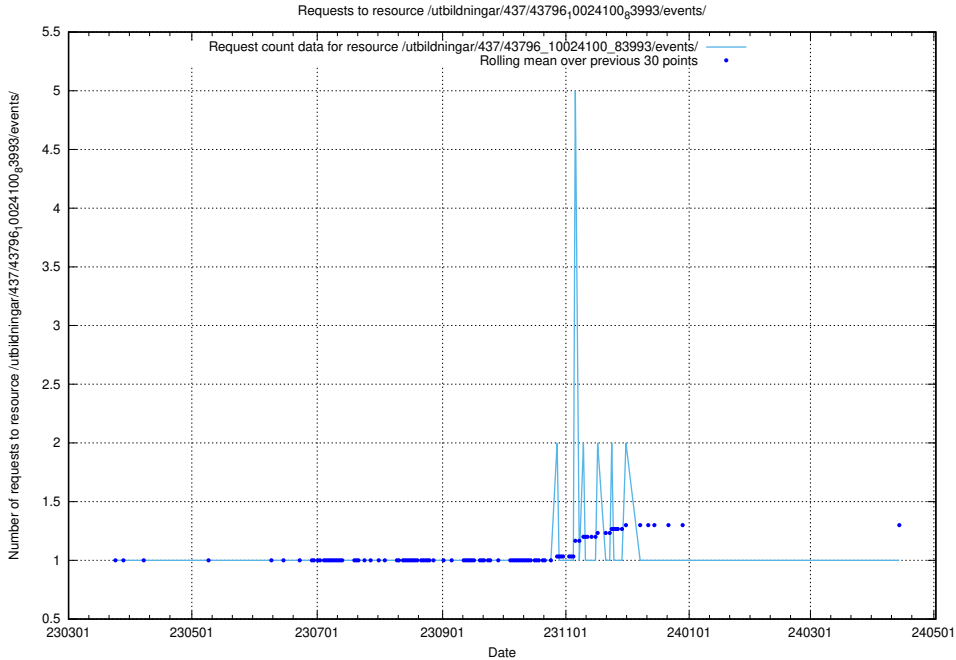

5.5888 Usage of /utbildningar/437/43796_10024100_83993/events/

Here, we count the number of requests to resource /utbildningar/437/43796_10024100_83993/events/.