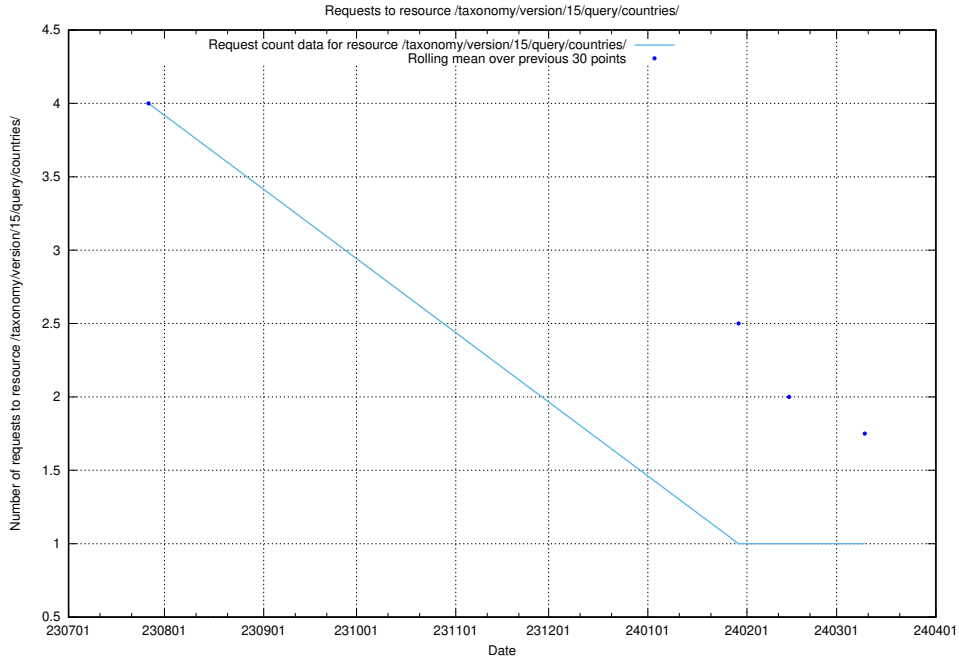

5.4627 Usage of /taxonomy/version/15/query/countries/

Here, we count the number of requests to resource /taxonomy/version/15/query/countries/.