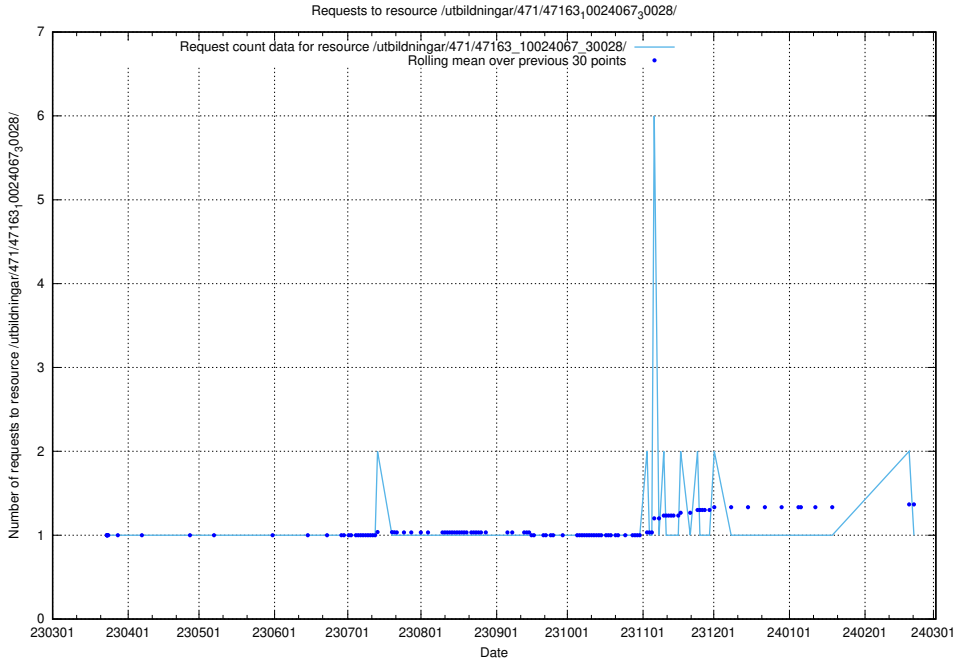

5.6013 Usage of /utbildningar/471/47163_10024067_30028/

Here, we count the number of requests to resource /utbildningar/471/47163_10024067_30028/.