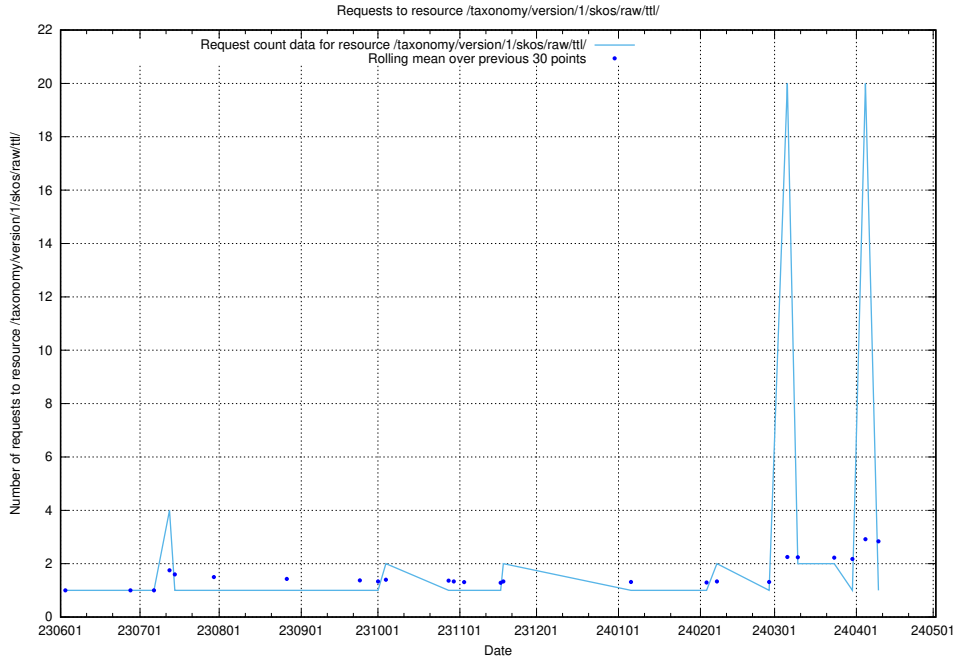

5.5614 Usage of /taxonomy/version/1/skos/raw/ttl/

Here, we count the number of requests to resource /taxonomy/version/1/skos/raw/ttl/.