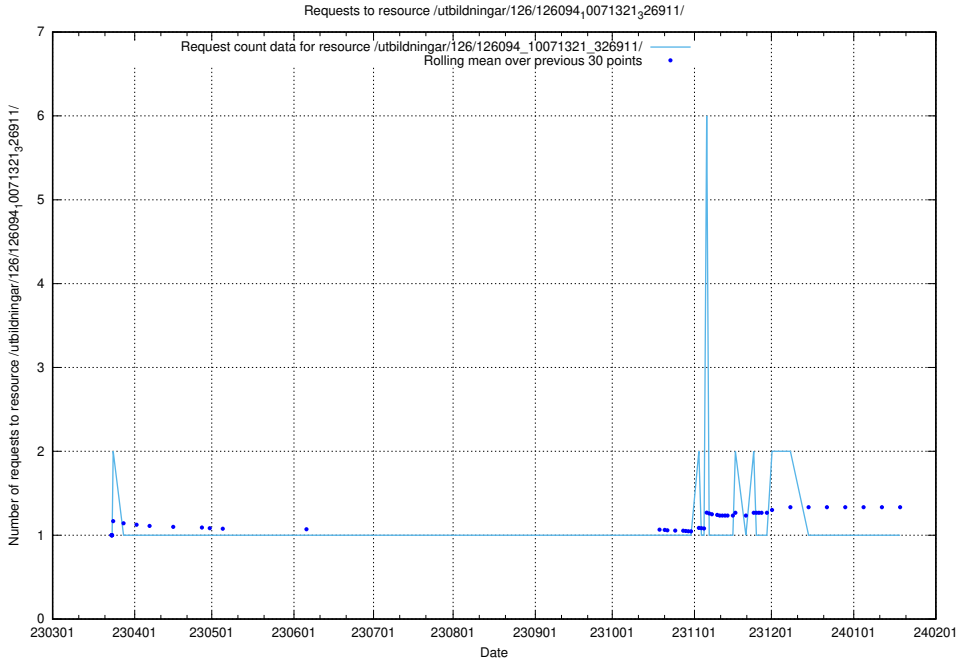

5.6136 Usage of /utbildningar/126/126094_10071321_326911/

Here, we count the number of requests to resource /utbildningar/126/126094_10071321_326911/.