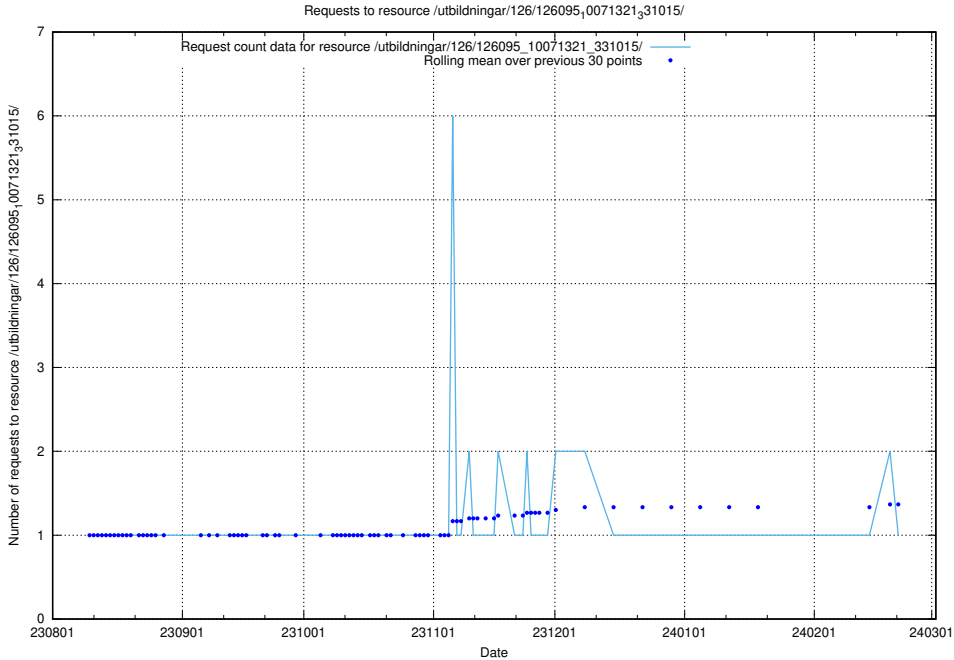

5.4543 Usage of /utbildningar/126/126095_10071321_331015/

Here, we count the number of requests to resource /utbildningar/126/126095_10071321_331015/.