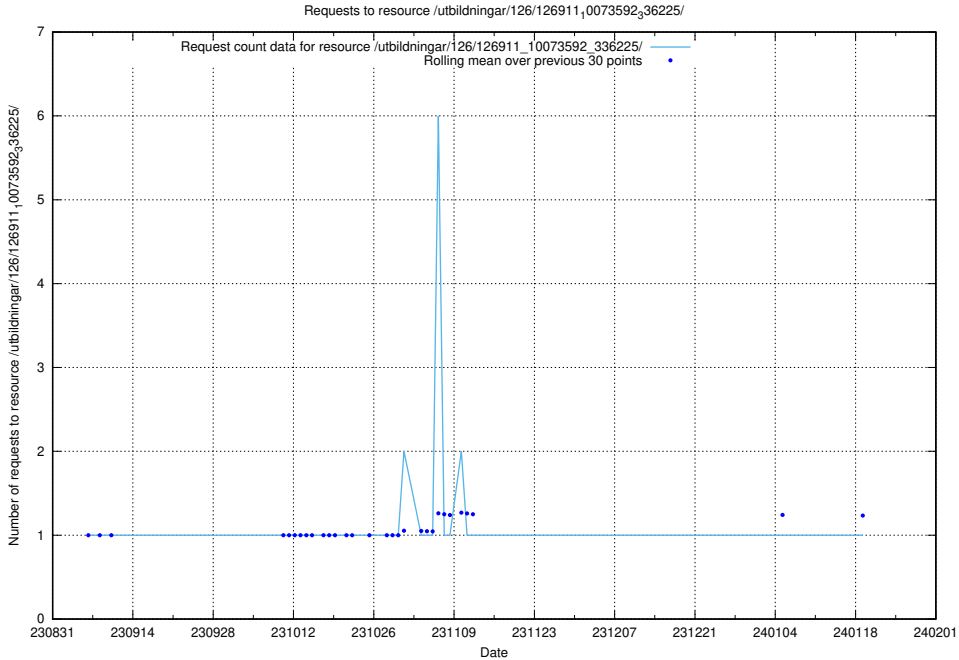

5.4374 Usage of /utbildningar/126/126911_10073592_336225/

Here, we count the number of requests to resource /utbildningar/126/126911_10073592_336225/.