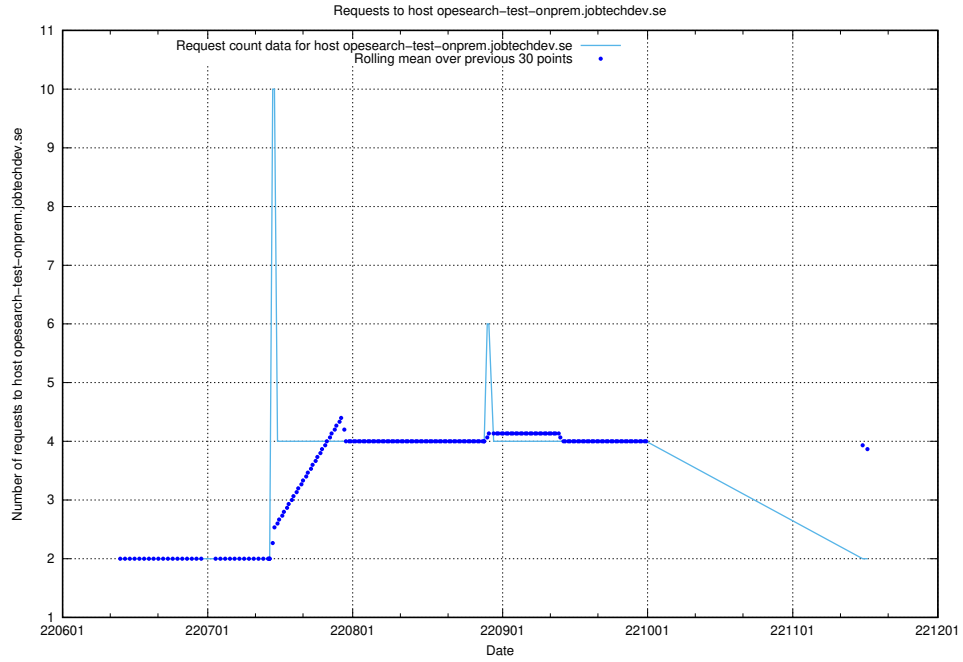

7.401 Usage of opesearch-test-onprem.jobtechdev.se

Here, we count the number of requests to host opesearch-test-onprem.jobtechdev.se.