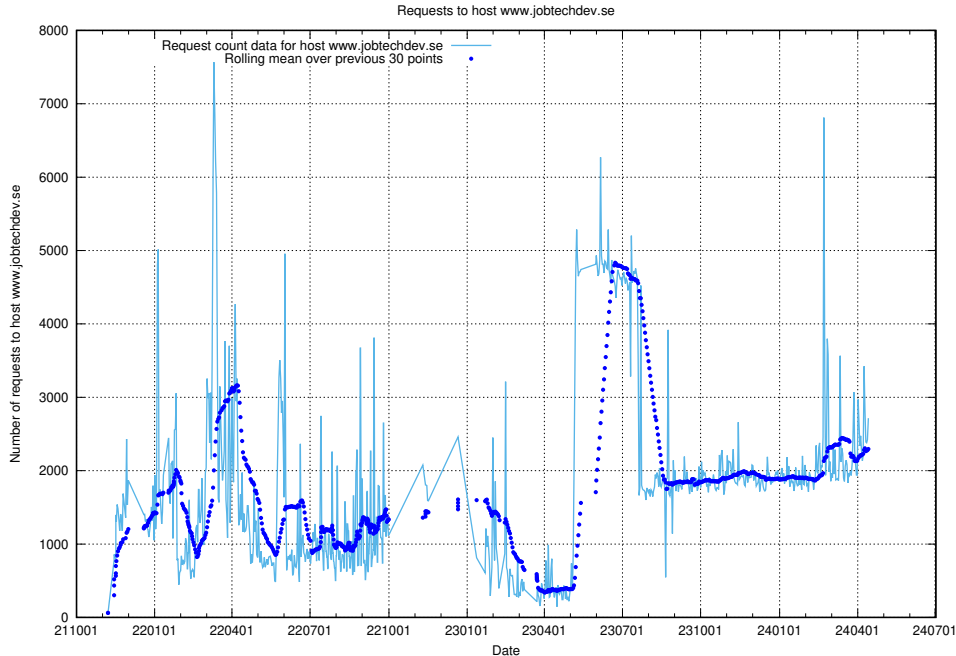

7.19 Usage of giggi.jobtechdev.se

Here, we count the number of requests to host giggi.jobtechdev.se.

7.20 Usage of canary-openshift-ingress-canary.prod.services.jtech.se

Here, we count the number of requests to host canary-openshift-ingress-canary.prod.services.jtech.se.