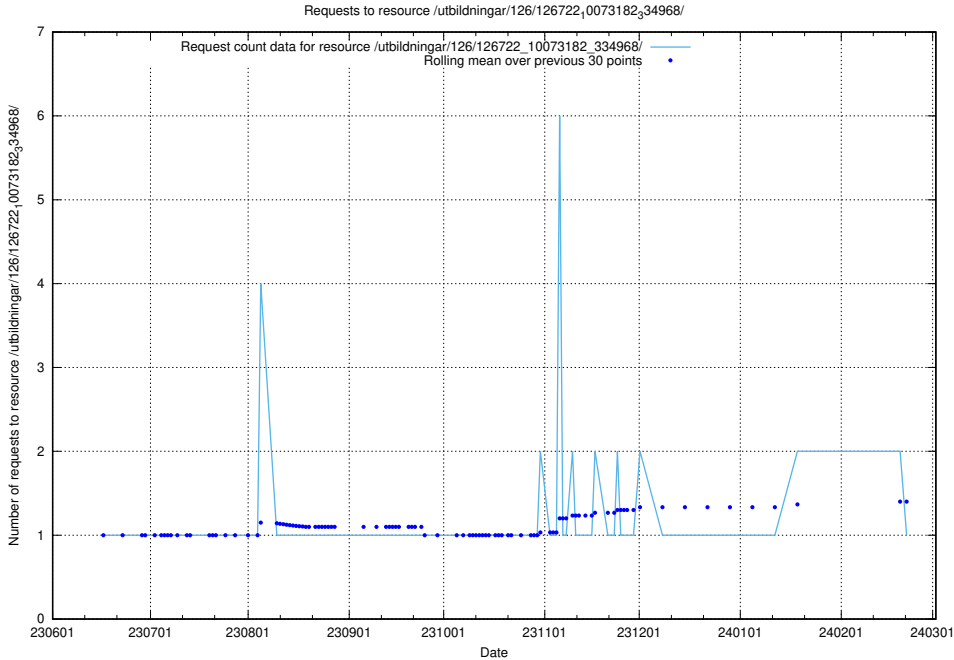

5.5560 Usage of /utbildningar/126/126722_10073182_334968/

Here, we count the number of requests to resource /utbildningar/126/126722_10073182_334968/.