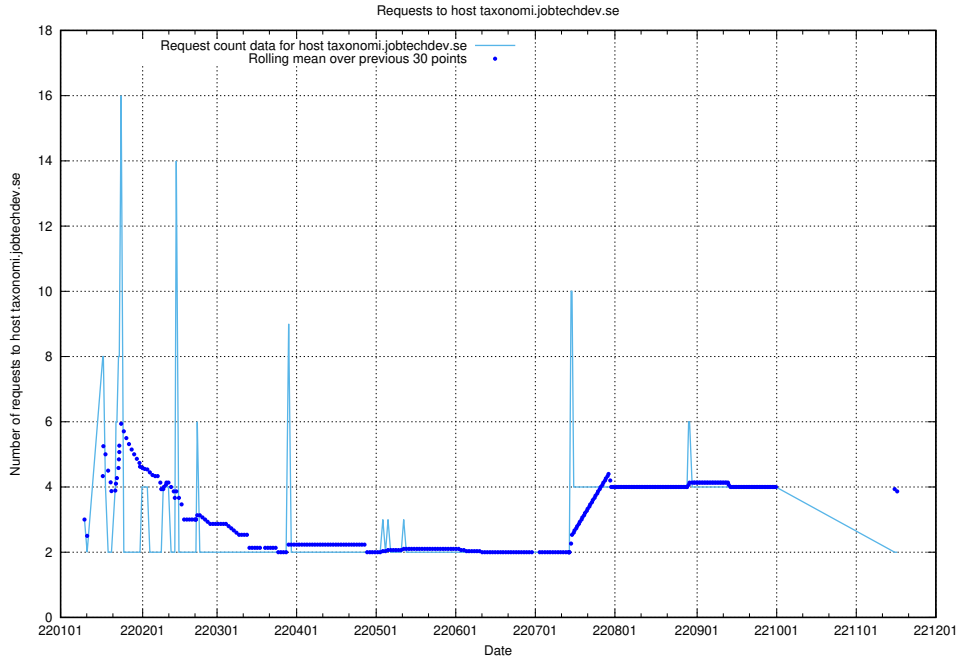

7.278 Usage of taxonomy.api.jobtechdev.se:80

Here, we count the number of requests to host taxonomy.api.jobtechdev.se:80.

7.279 Usage of taxonomi.jobtechdev.se

Here, we count the number of requests to host taxonomi.jobtechdev.se.