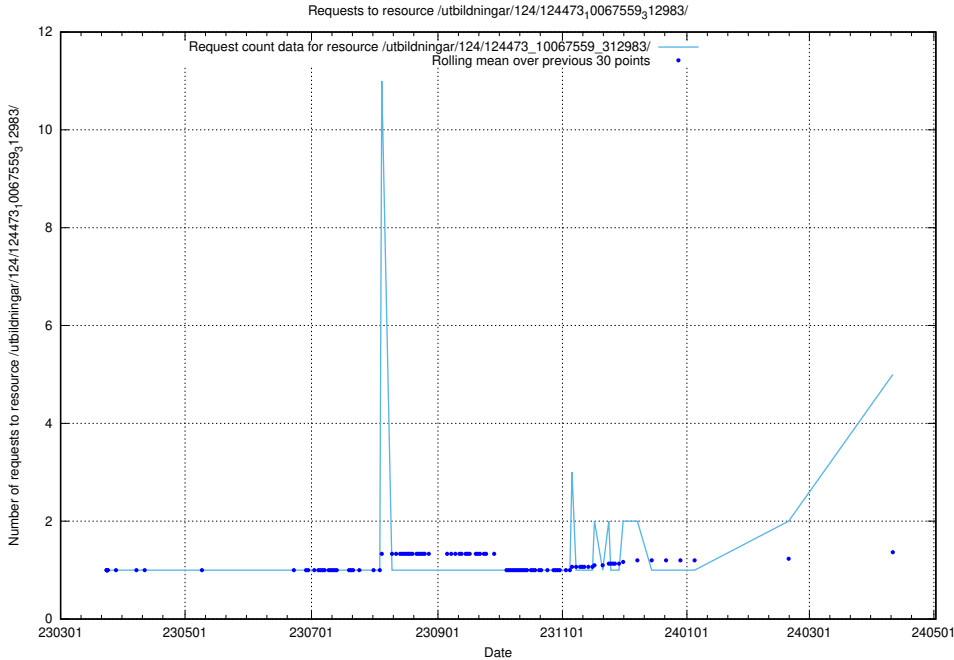

5.129 Usage of /utbildningar/124/124473_10067559_312983/

Here, we count the number of requests to resource /utbildningar/124/124473_10067559_312983/.