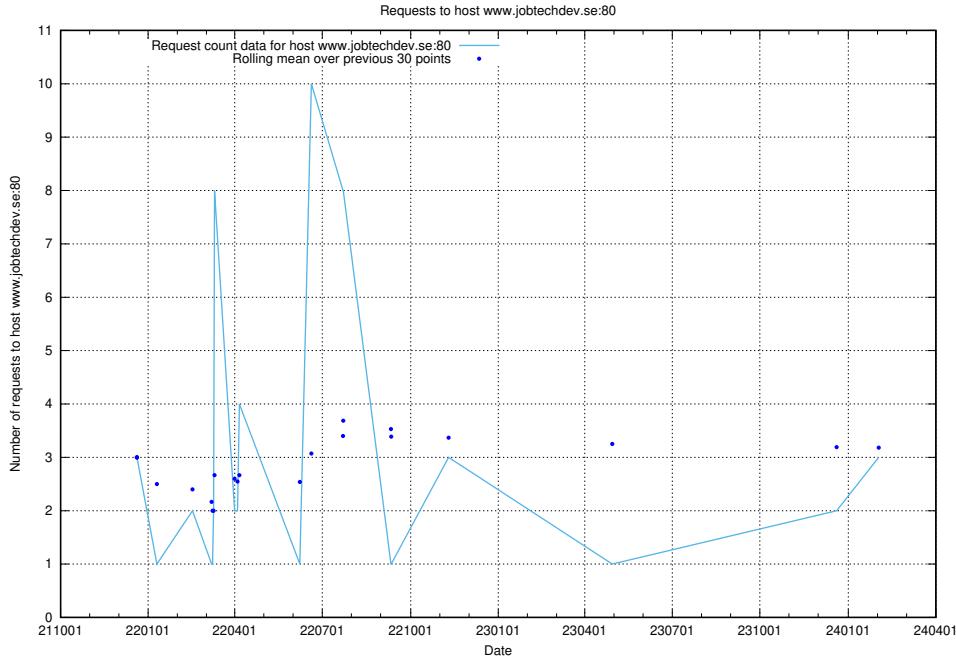

7.190 Usage of www.jobtechdev.se:80

Here, we count the number of requests to host www.jobtechdev.se:80.