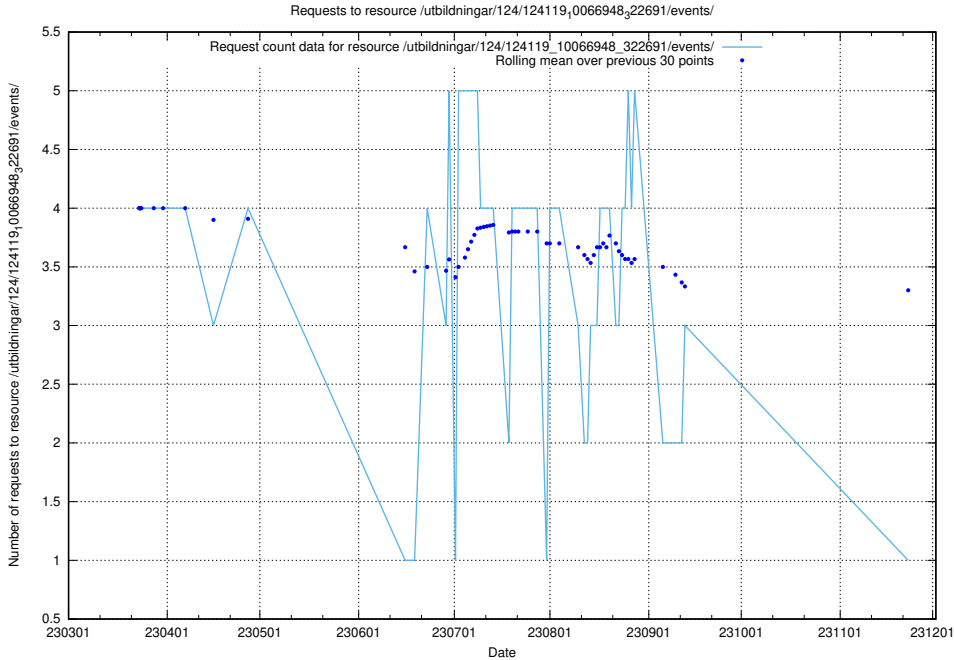

5.5964 Usage of /utbildningar/124/124119_10066948_322691/events/

Here, we count the number of requests to resource /utbildningar/124/124119_10066948_322691/events/