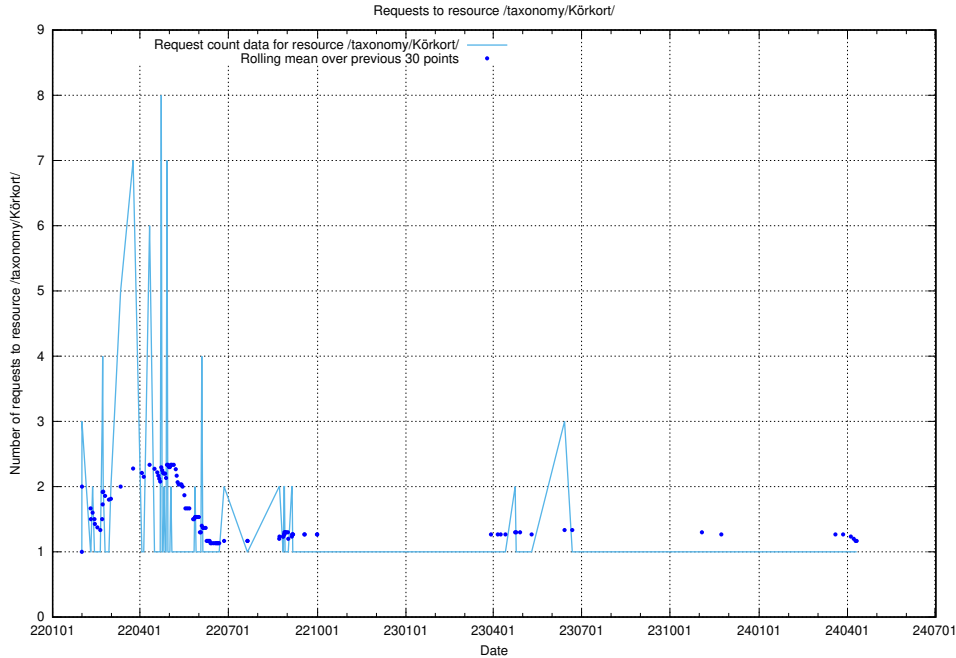

5.3166 Usage of /taxonomy/Körkort/

Here, we count the number of requests to resource /taxonomy/Körkort/.