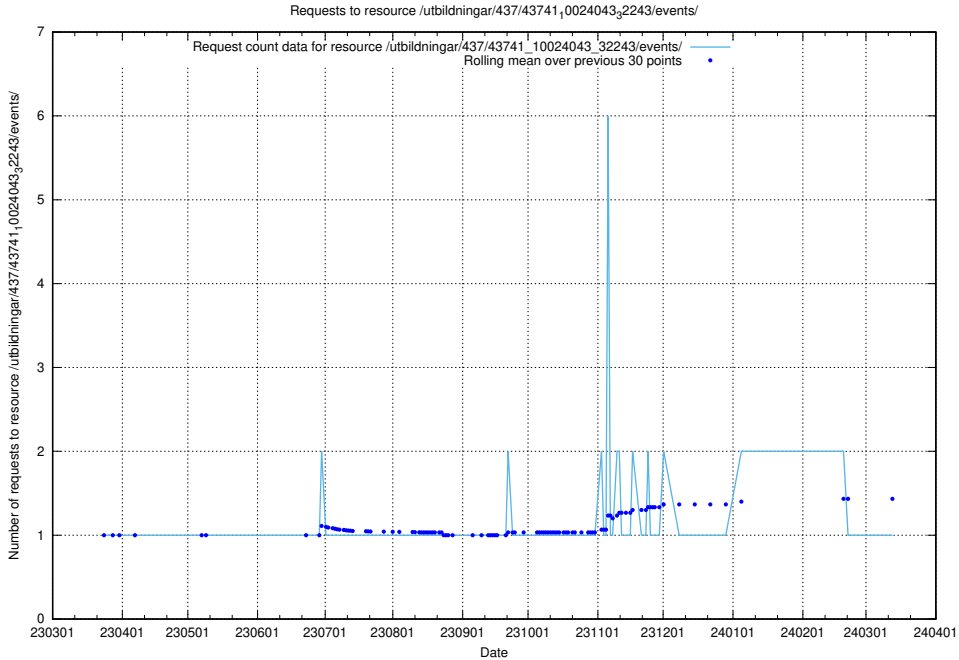

5.5909 Usage of /utbildningar/437/43741_10024043_32243/events/

Here, we count the number of requests to resource /utbildningar/437/43741_10024043_32243/events/.