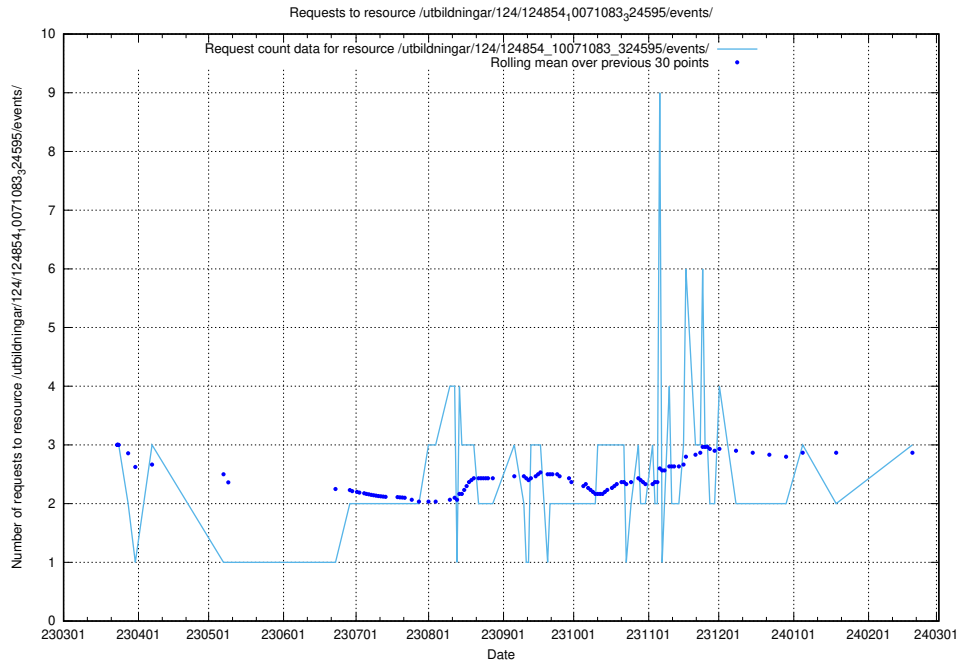

5.456 Usage of /utbildningar/124/124854_10071083_324595/events/

Here, we count the number of requests to resource /utbildningar/124/124854_10071083_324595/events/