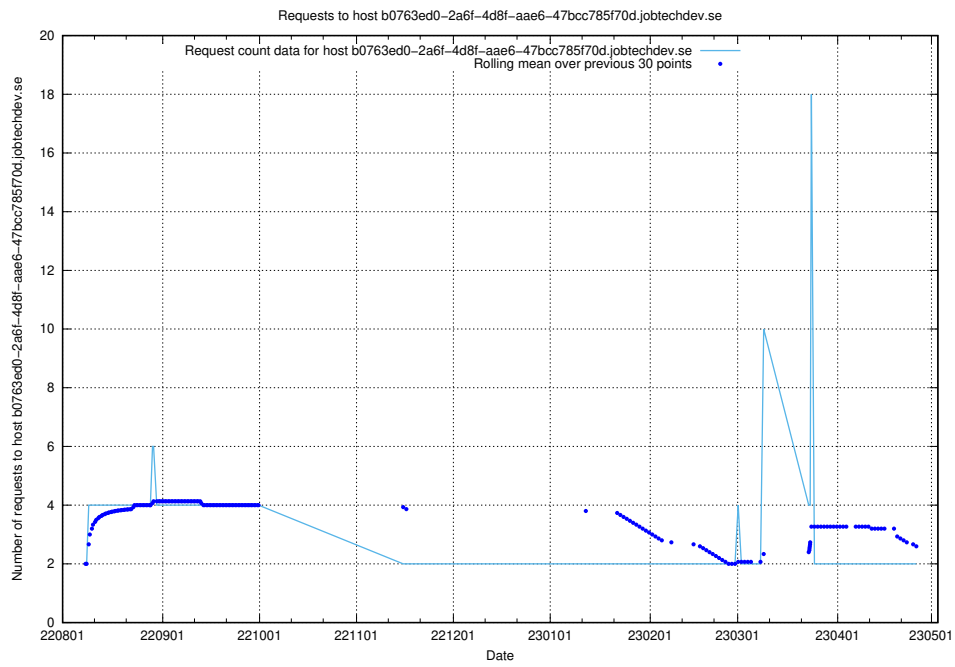

7.343 Usage of b0763ed0-2a6f-4d8f-aae6-47bcc785f70d.jobtechdev.se

Here, we count the number of requests to host b0763ed0-2a6f-4d8f-aae6-47bcc785f70d.jobtechdev.se.