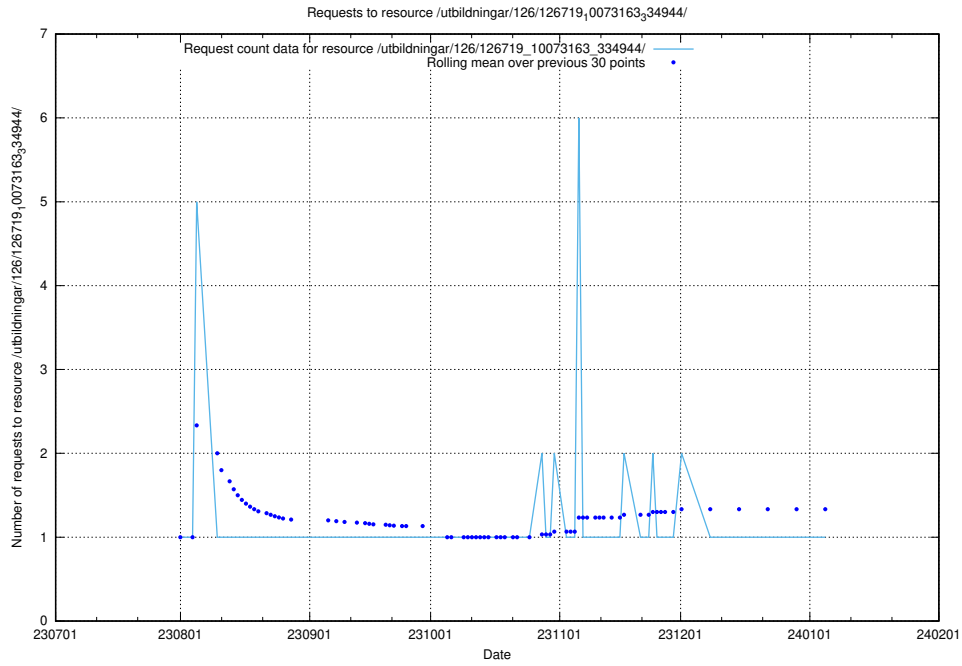

5.4602 Usage of /utbildningar/126/126719_10073163_334944/

Here, we count the number of requests to resource /utbildningar/126/126719_10073163_334944/.