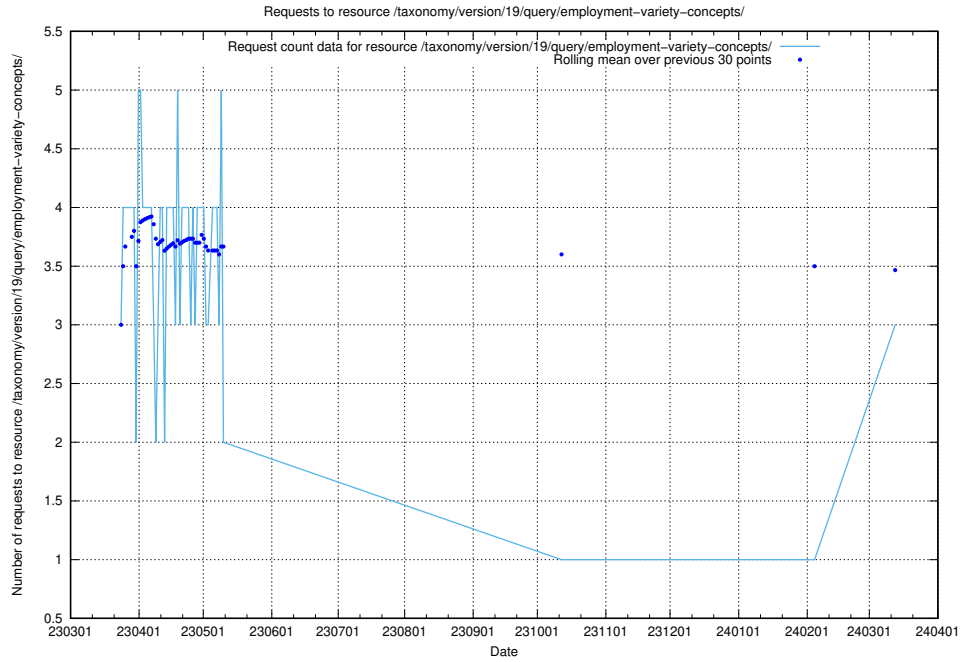

5.449 Usage of /taxonomy/version/19/query/employment-variety-concepts/

Here, we count the number of requests to resource /taxonomy/version/19/query/employment-variety-concepts/.

5.450 Usage of /utbildningar/438/43817_10024102_242987/events/