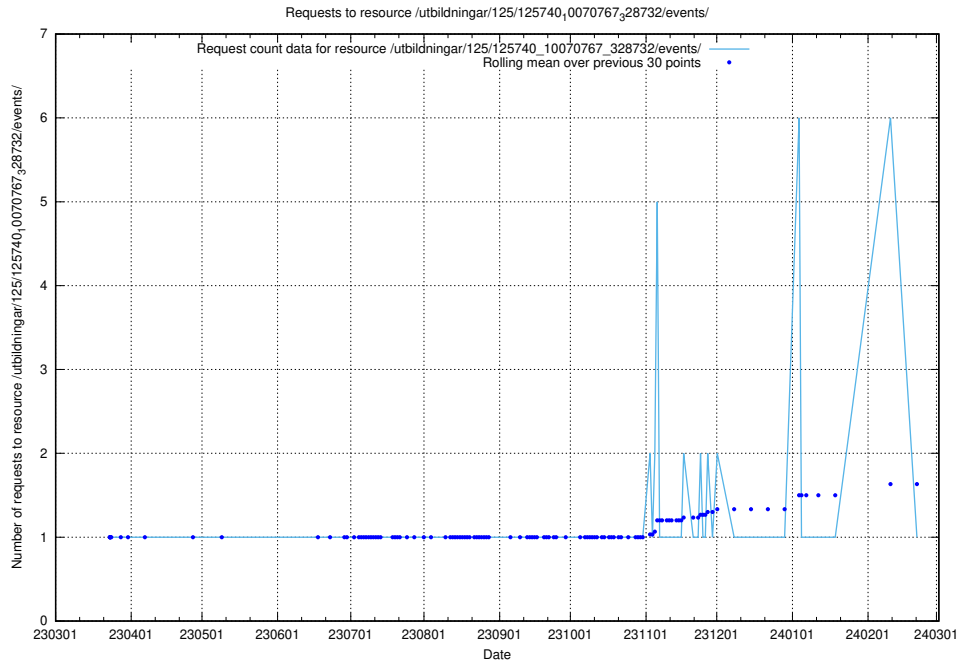

5.975 Usage of /utbildningar/125/125740_10070767_328732/events/

Here, we count the number of requests to resource /utbildningar/125/125740_10070767_328732/events/