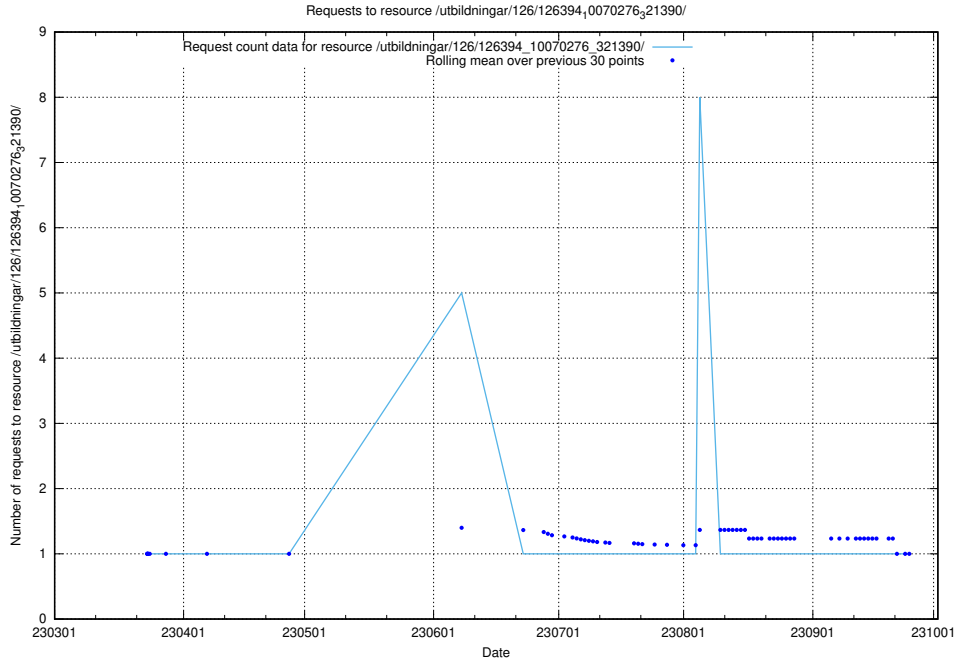

5.6122 Usage of /utbildningar/126/126394_10070276_321390/

Here, we count the number of requests to resource /utbildningar/126/126394_10070276_321390/.