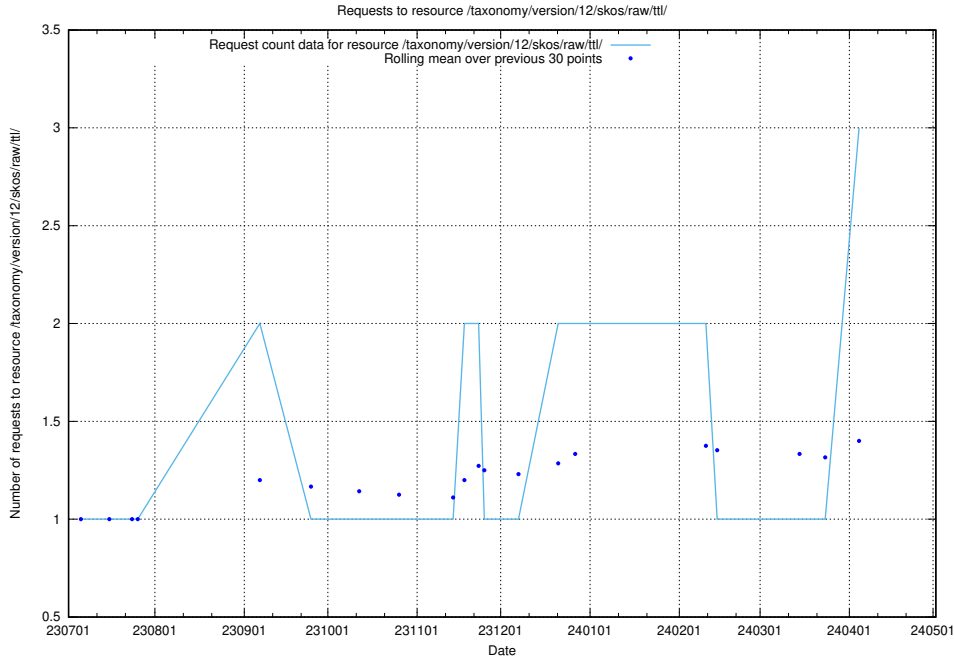

5.394 Usage of /utbildningar/106/106995_10040732_55261/events/

Here, we count the number of requests to resource /utbildningar/106/106995_10040732_55261/events/.

5.395 Usage of /utbildningar/125/125918_10070220_320937/events/