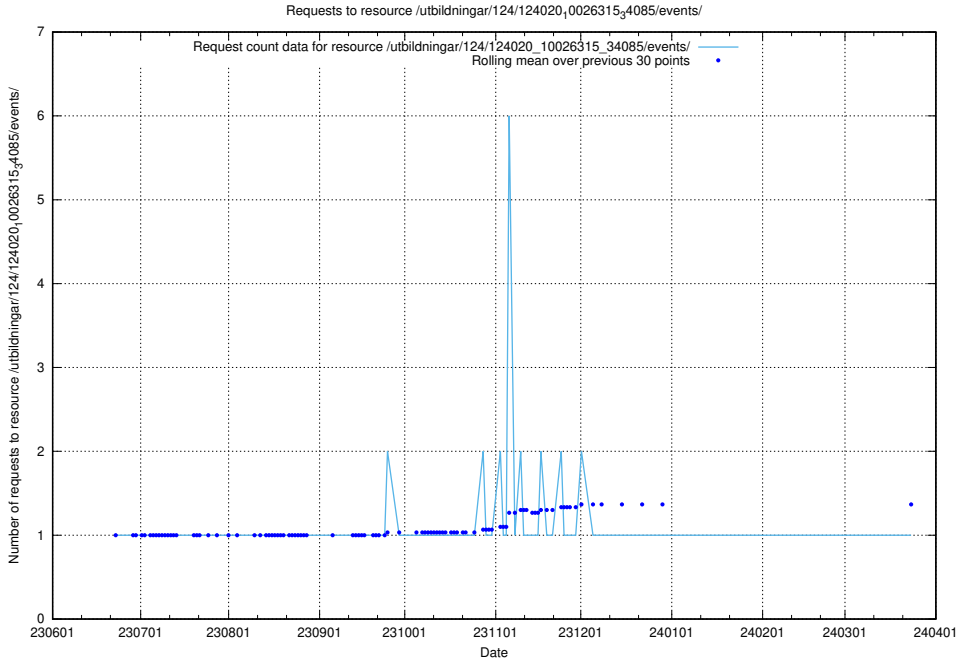

5.5523 Usage of /utbildningar/124/124020_10026315_34085/events/

Here, we count the number of requests to resource /utbildningar/124/124020_10026315_34085/events/.