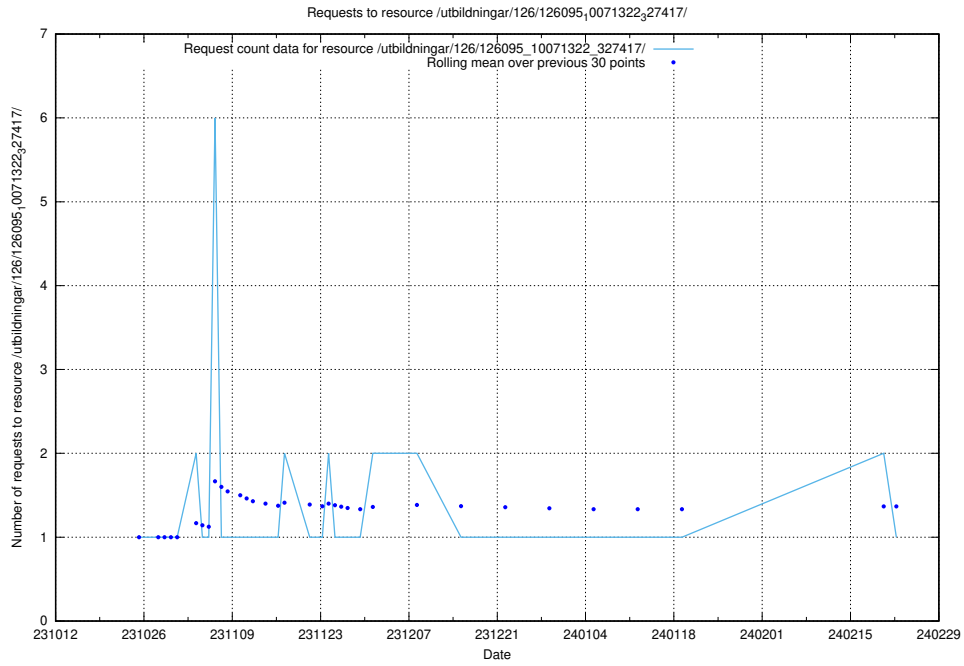

5.3939 Usage of /utbildningar/126/126095_10071322_327417/

Here, we count the number of requests to resource /utbildningar/126/126095_10071322_327417/.