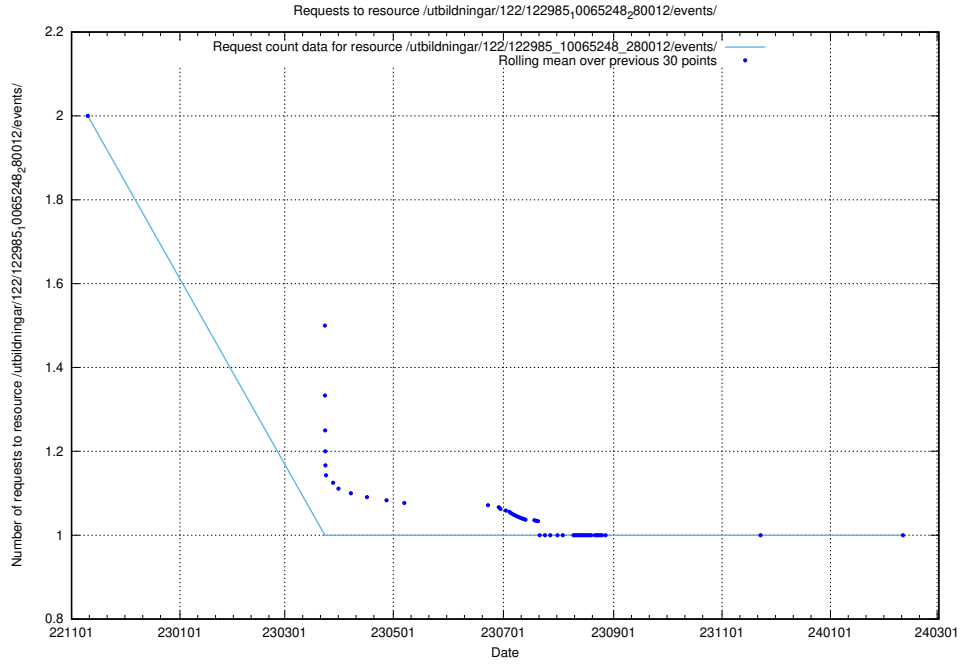

5.5974 Usage of /utbildningar/122/122985_10065248_280012/events/

Here, we count the number of requests to resource /utbildningar/122/122985_10065248_280012/events/