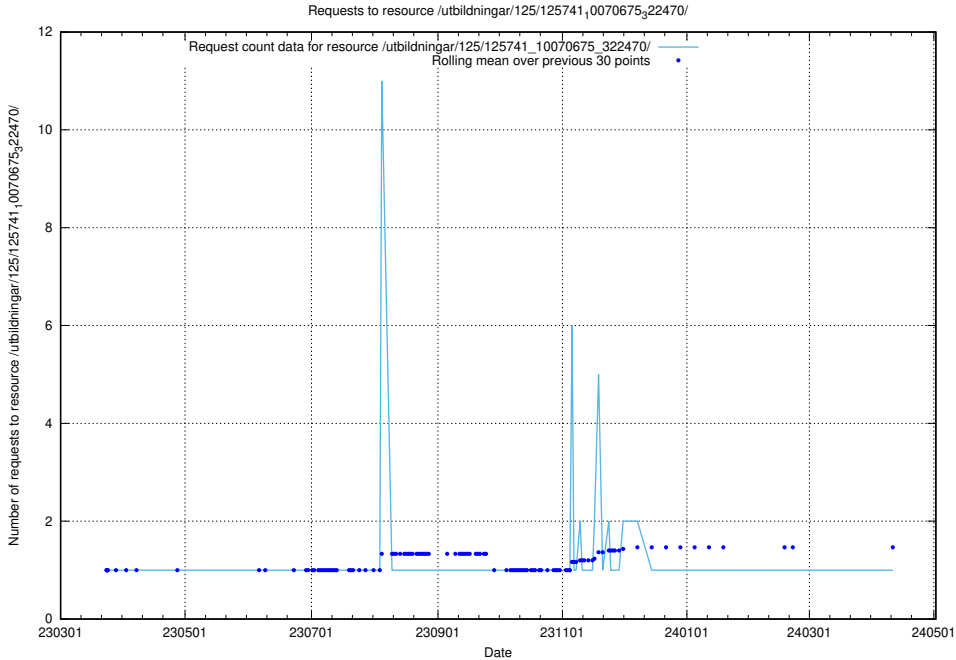

5.6180 Usage of /utbildningar/125/125741_10070675_322470/

Here, we count the number of requests to resource /utbildningar/125/125741_10070675_322470/.