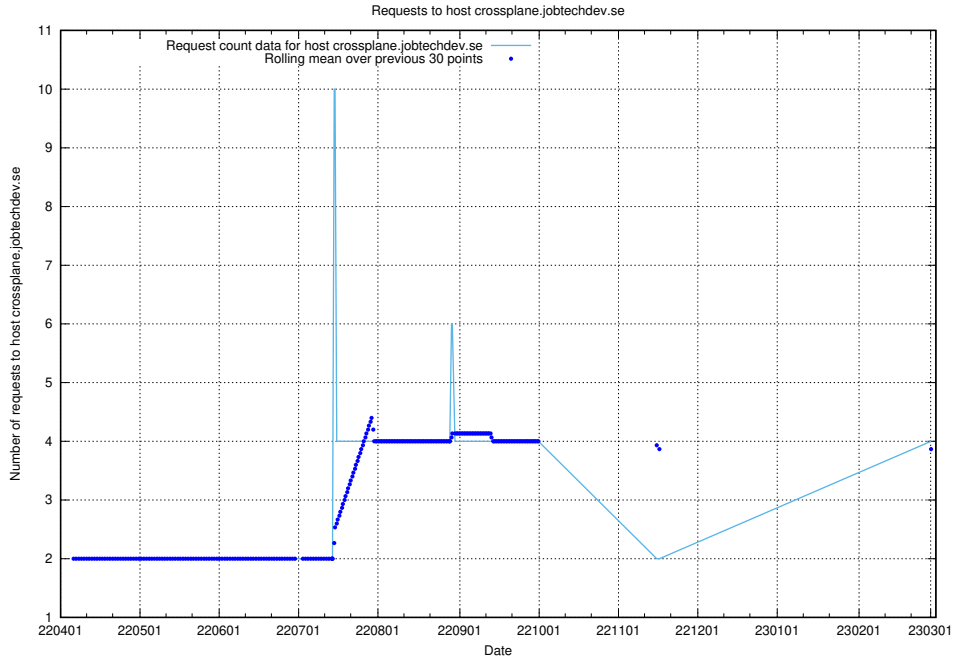

Here, we count the number of requests to host dev-jobad-enrichments-api.jobtechdev.se.

7.148 Usage of crossplane.jobtechdev.se

Here, we count the number of requests to host crossplane.jobtechdev.se.

7.149 Usage of taxonomi.api.jobtechdev.se