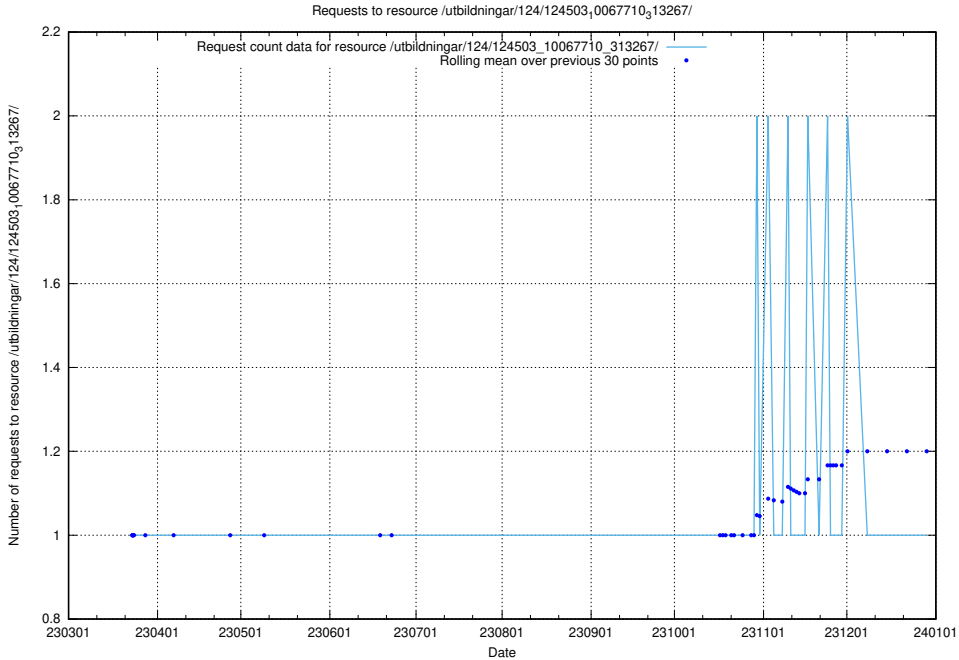

5.1891 Usage of /utbildningar/124/124503_10067710_313267/

Here, we count the number of requests to resource /utbildningar/124/124503_10067710_313267/.