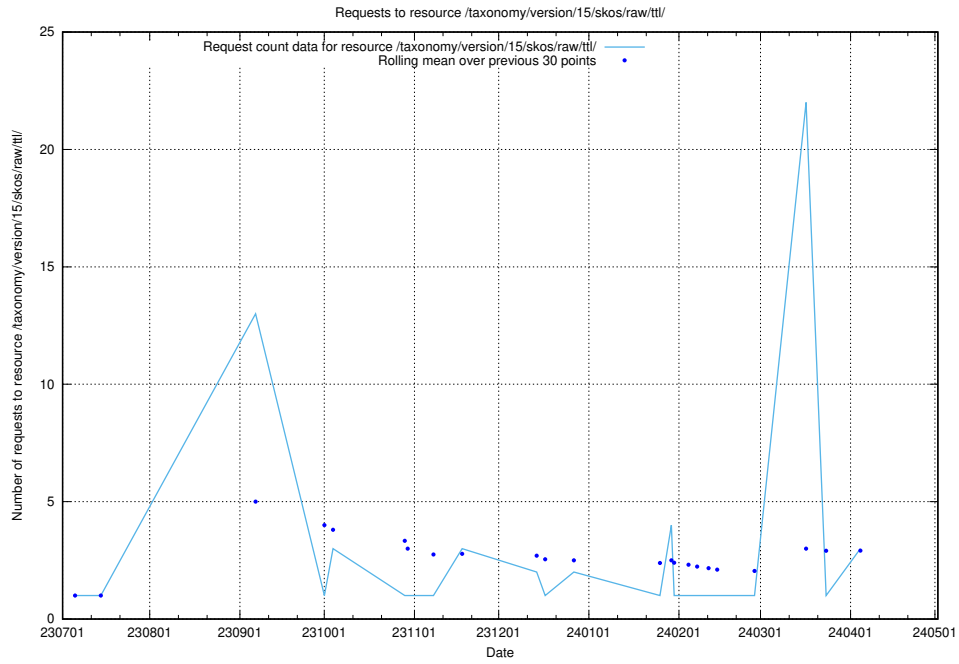

5.392 Usage of `/taxonomy/version/15/skos/raw/ttl/`

Here, we count the number of requests to resource `/taxonomy/version/15/skos/raw/ttl/`.