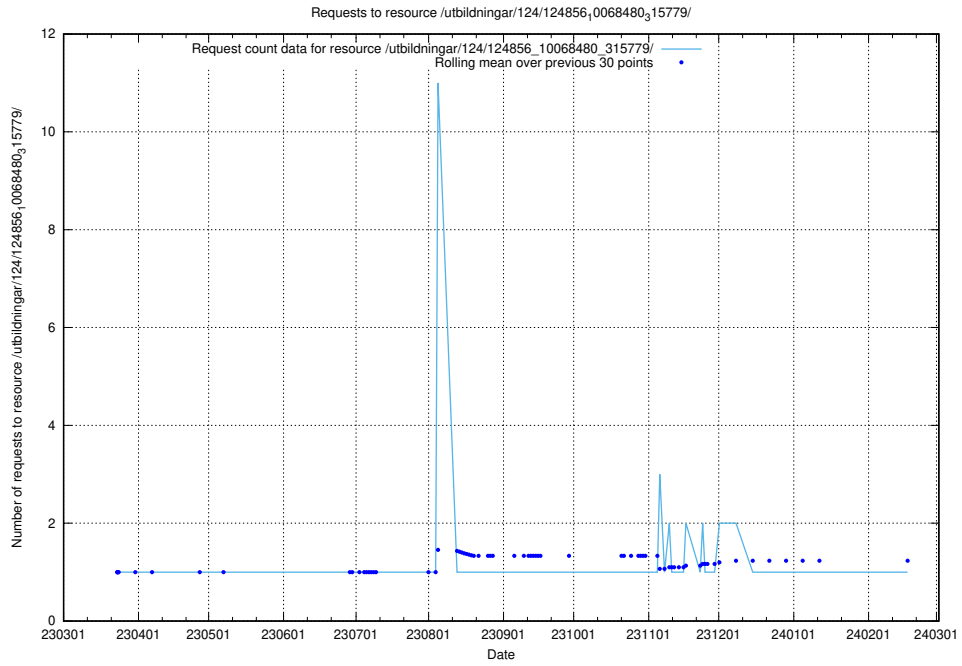

5.1183 Usage of /utbildningar/124/124856_10068480_315779/

Here, we count the number of requests to resource /utbildningar/124/124856_10068480_315779/.