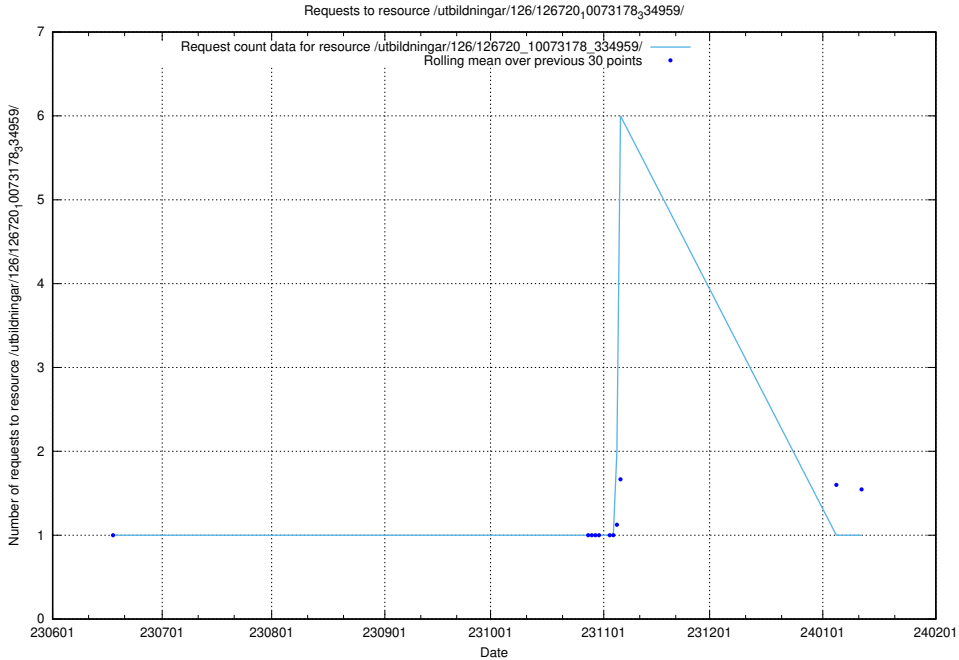

5.5551 Usage of /utbildningar/126/126720_10073178_334959/

Here, we count the number of requests to resource /utbildningar/126/126720_10073178_334959/.