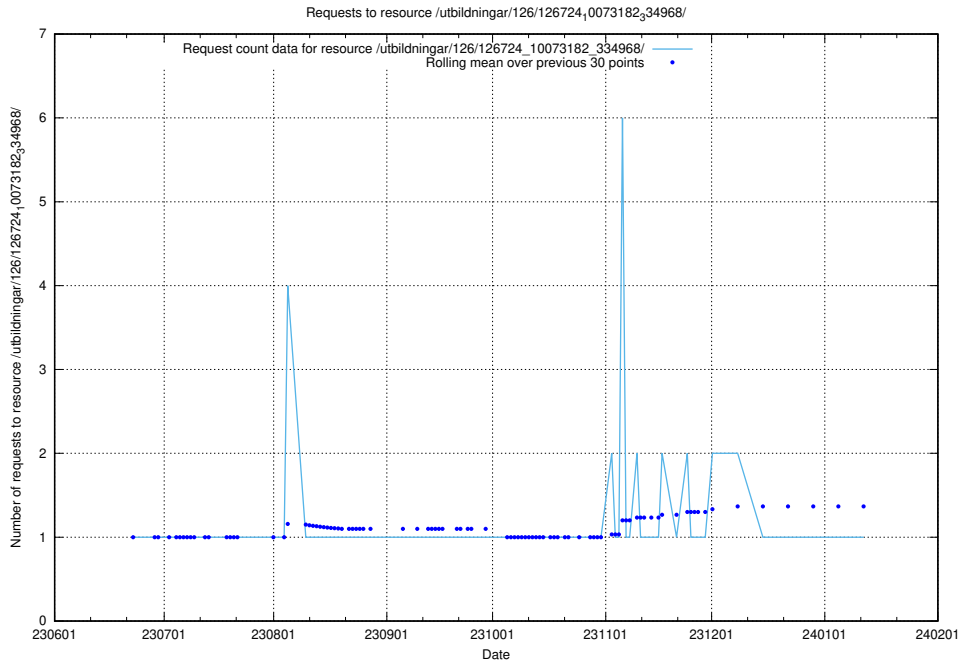

5.5300 Usage of /utbildningar/126/126724_10073182_334968/

Here, we count the number of requests to resource /utbildningar/126/126724_10073182_334968/.