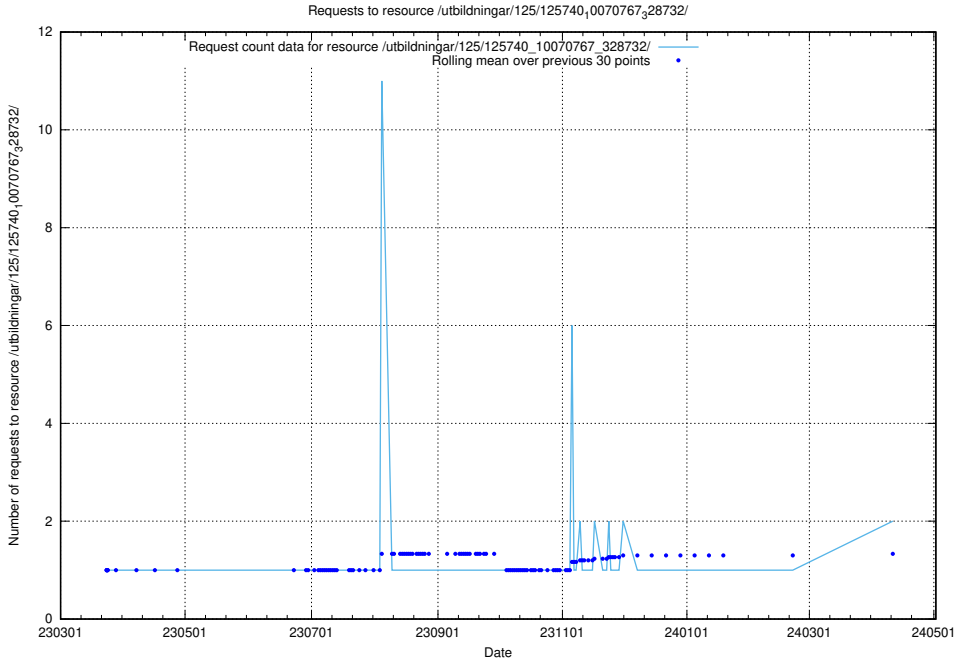

5.472 Usage of /utbildningar/125/125740_10070767_328732/

Here, we count the number of requests to resource /utbildningar/125/125740_10070767_328732/.