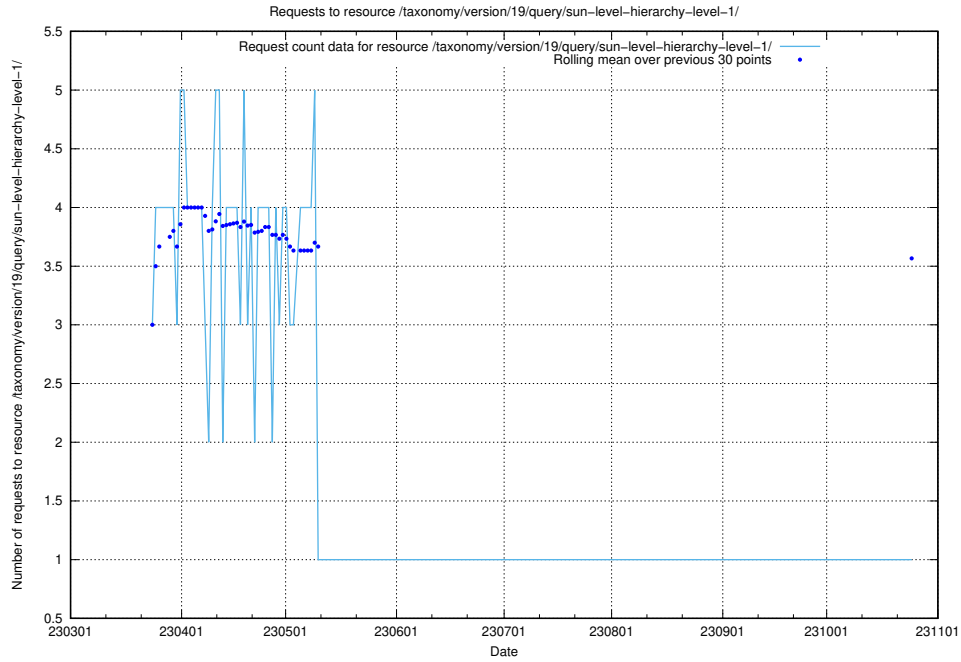

5.5828 Usage of /taxonomy/version/19/query/sun-level-hierarchy-level-1/

Here, we count the number of requests to resource /taxonomy/version/19/query/sun-level-hierarchy-level-1/.