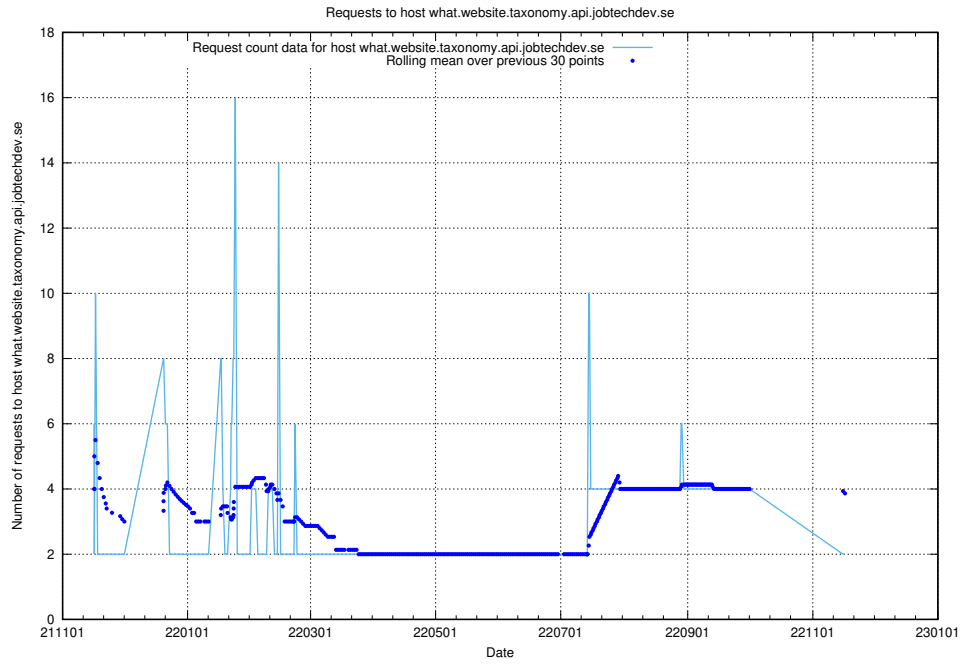

7.517 Usage of what.website.taxonomy.api.jobtechdev.se

Here, we count the number of requests to host what.website.taxonomy.api.jobtechdev.se.