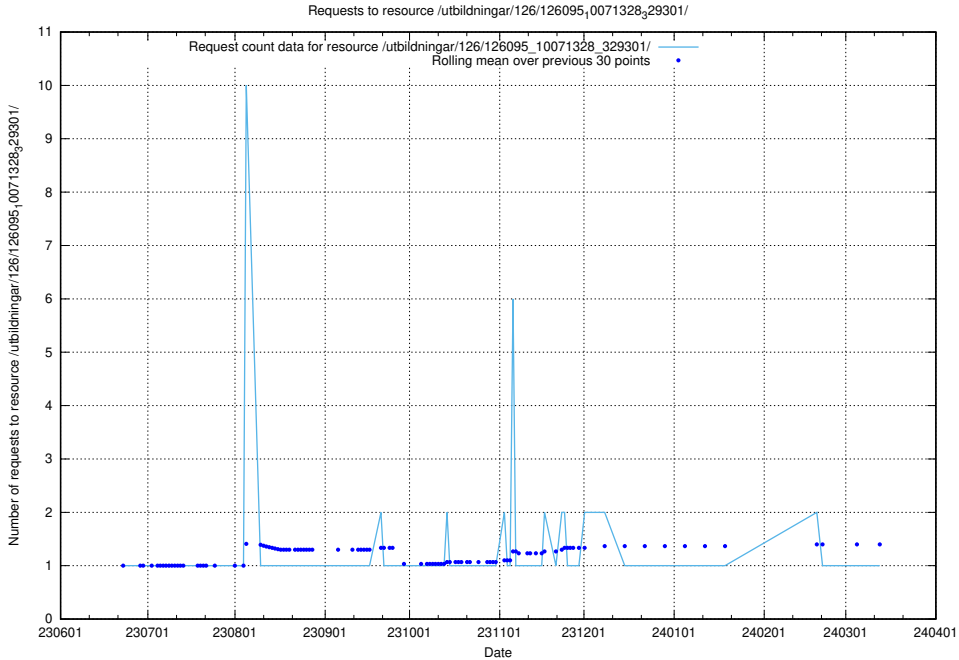

5.5378 Usage of /utbildningar/126/126095_10071328_329301/

Here, we count the number of requests to resource /utbildningar/126/126095_10071328_329301/.