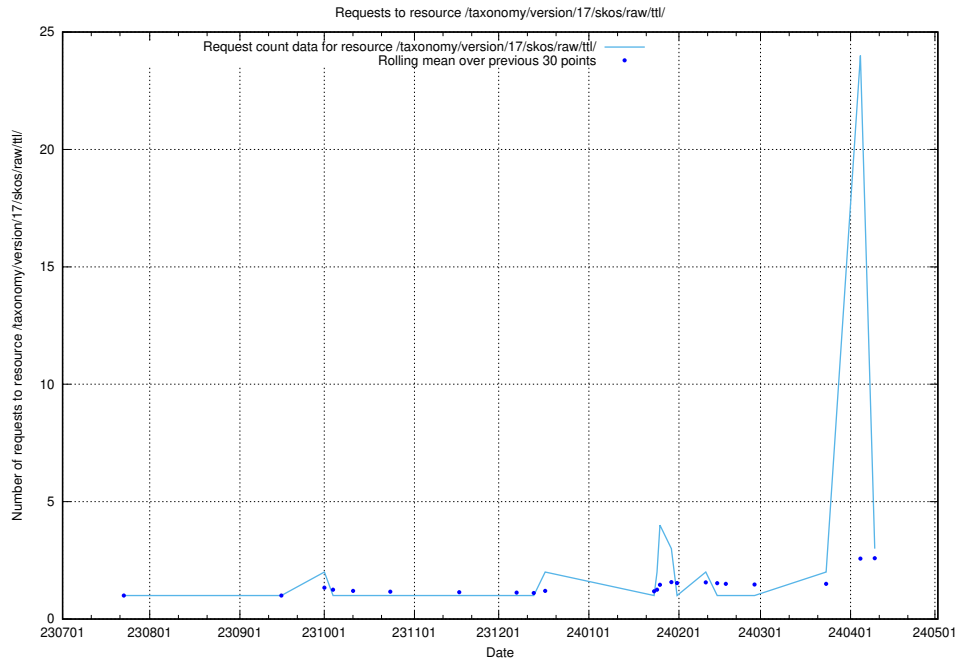

5.383 Usage of `/taxonomy/version/17/skos/raw/ttl/`

Here, we count the number of requests to resource `/taxonomy/version/17/skos/raw/ttl/`.