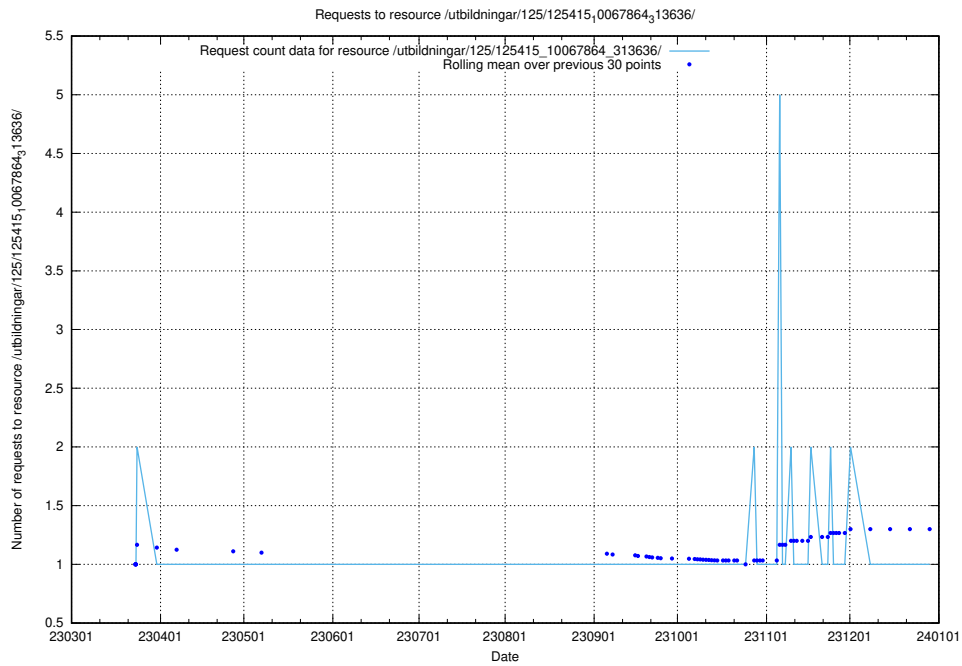

5.1106 Usage of /utbildningar/125/125415_10067864_313636/

Here, we count the number of requests to resource /utbildningar/125/125415_10067864_313636/.