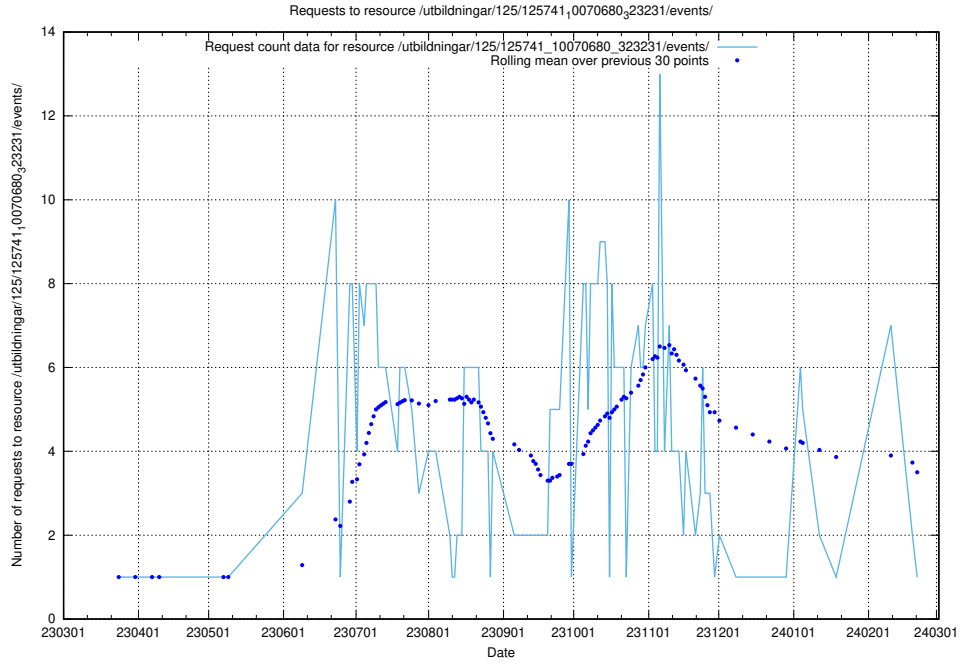

5.5938 Usage of /utbildningar/125/125741_10070680_323231/events/

Here, we count the number of requests to resource /utbildningar/125/125741_10070680_323231/events/