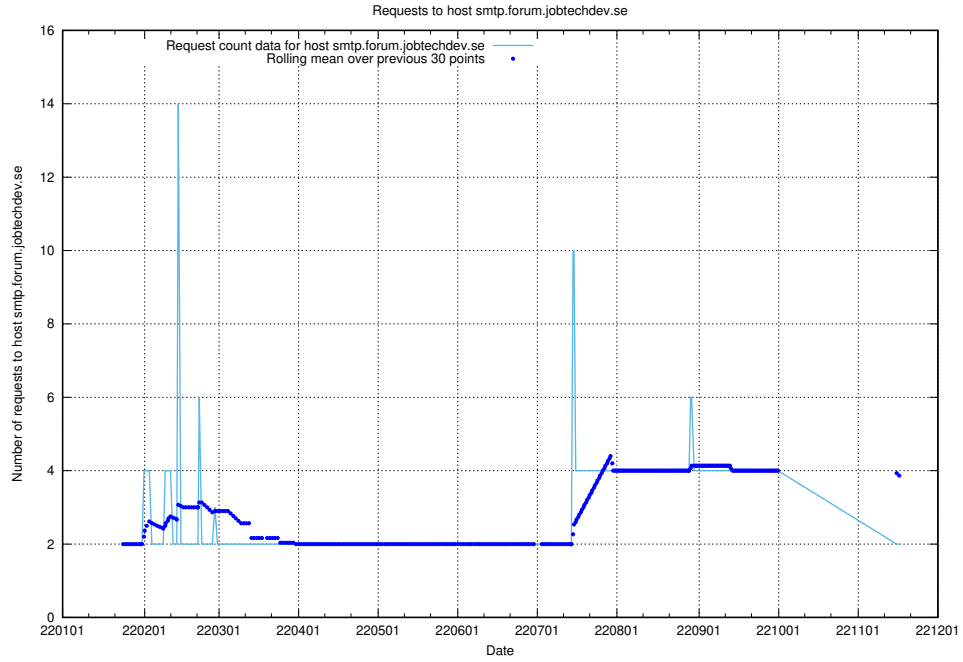

7.572 Usage of smtp.forum.jobtechdev.se

Here, we count the number of requests to host smtp.forum.jobtechdev.se.