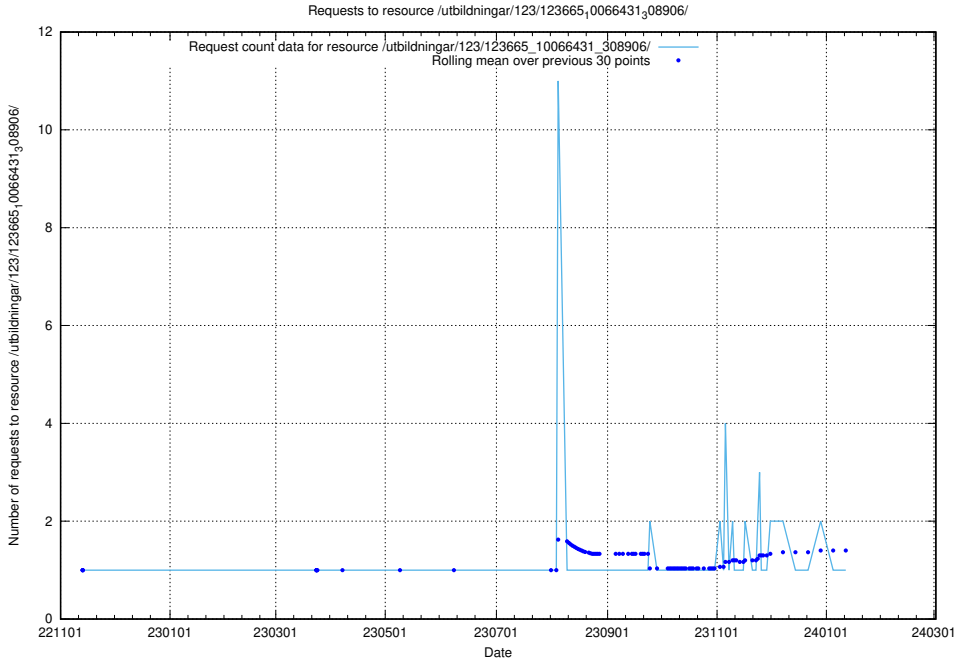

5.5623 Usage of /utbildningar/123/123665_10066431_308906/

Here, we count the number of requests to resource /utbildningar/123/123665_10066431_308906/.