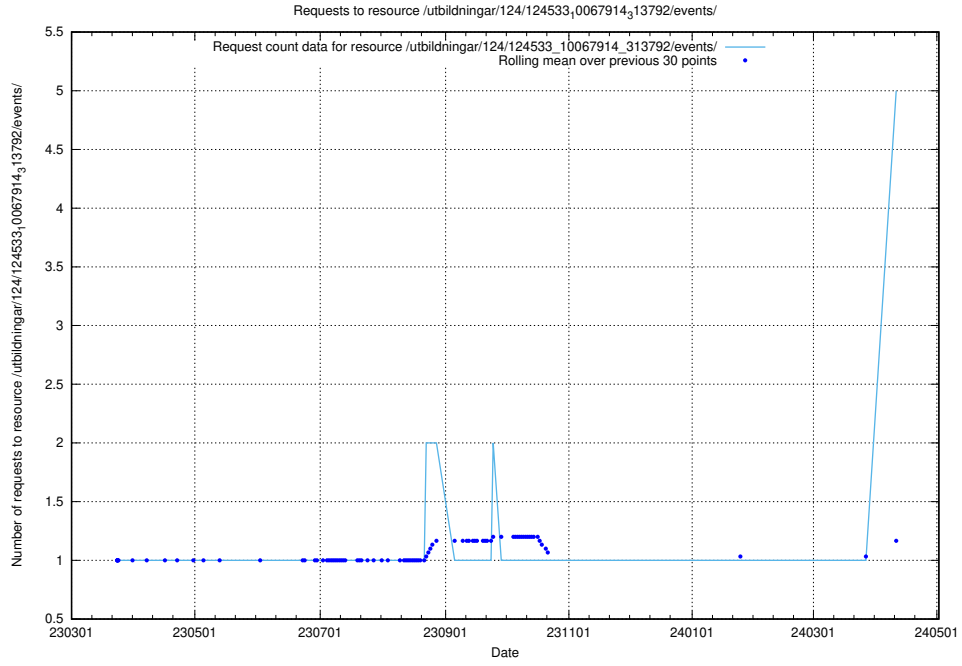

5.119 Usage of /utbildningar/124/124533_10067914_313792/events/

Here, we count the number of requests to resource /utbildningar/124/124533_10067914_313792/events/