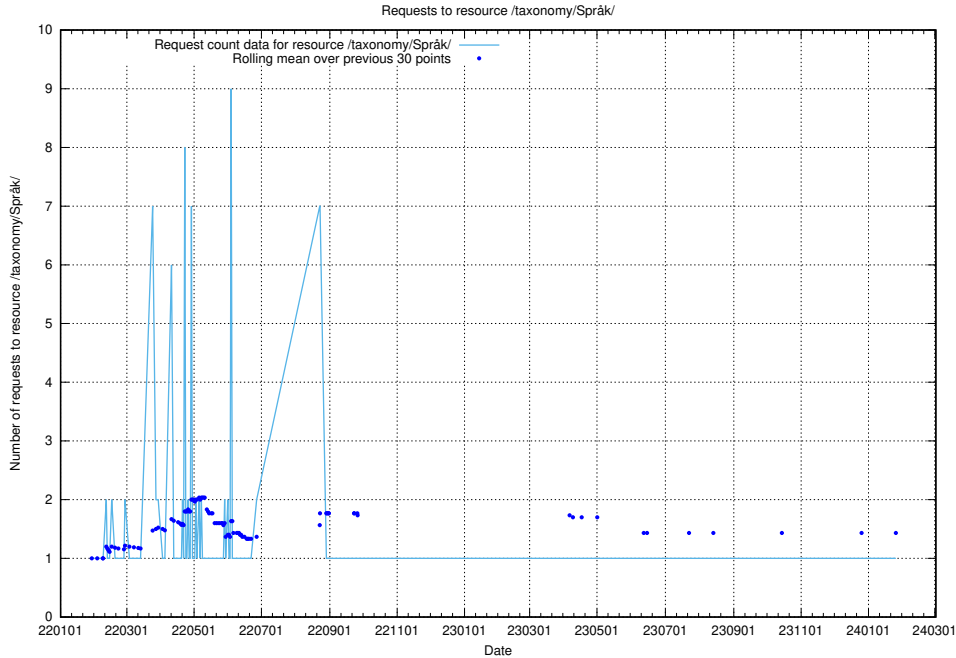

5.3573 Usage of /taxonomy/Språk/

Here, we count the number of requests to resource /taxonomy/Språk/.