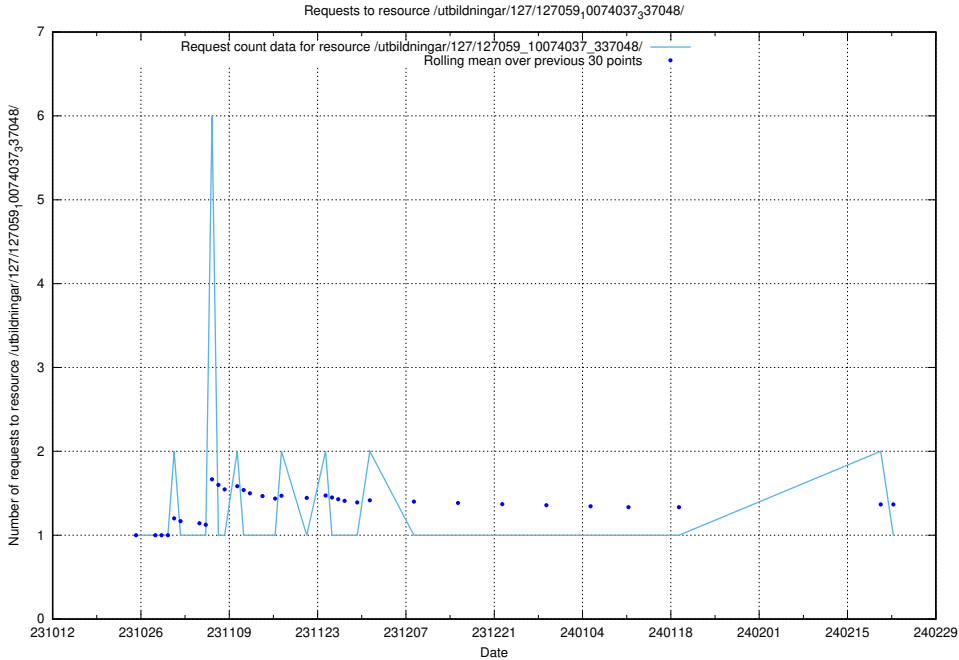

5.3926 Usage of /utbildningar/127/127059_10074037_337048/

Here, we count the number of requests to resource /utbildningar/127/127059_10074037_337048/.