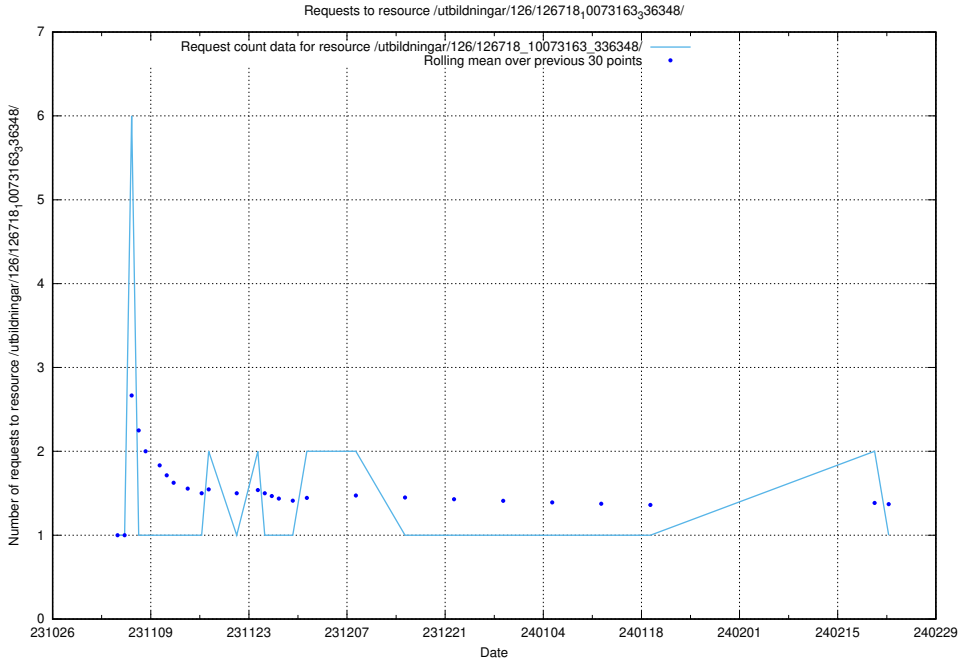

5.3854 Usage of /utbildningar/126/126718_10073163_336348/

Here, we count the number of requests to resource /utbildningar/126/126718_10073163_336348/.