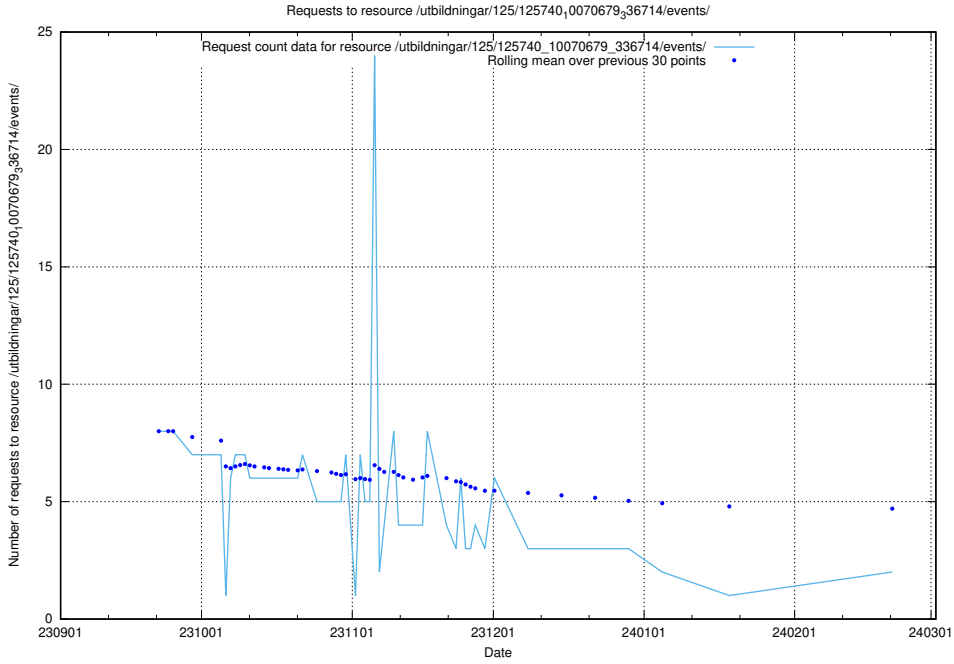

5.741 Usage of /utbildningar/125/125740_10070679_336714/events/

Here, we count the number of requests to resource /utbildningar/125/125740_10070679_336714/events/