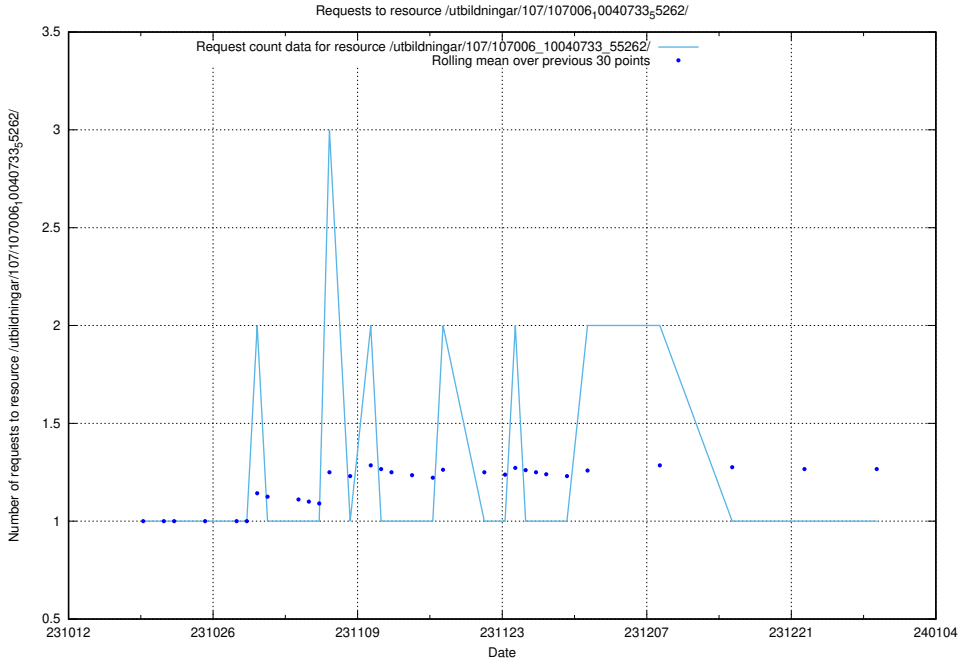

5.3992 Usage of /utbildningar/107/107006_10040733_55262/

Here, we count the number of requests to resource /utbildningar/107/107006_10040733_55262/.