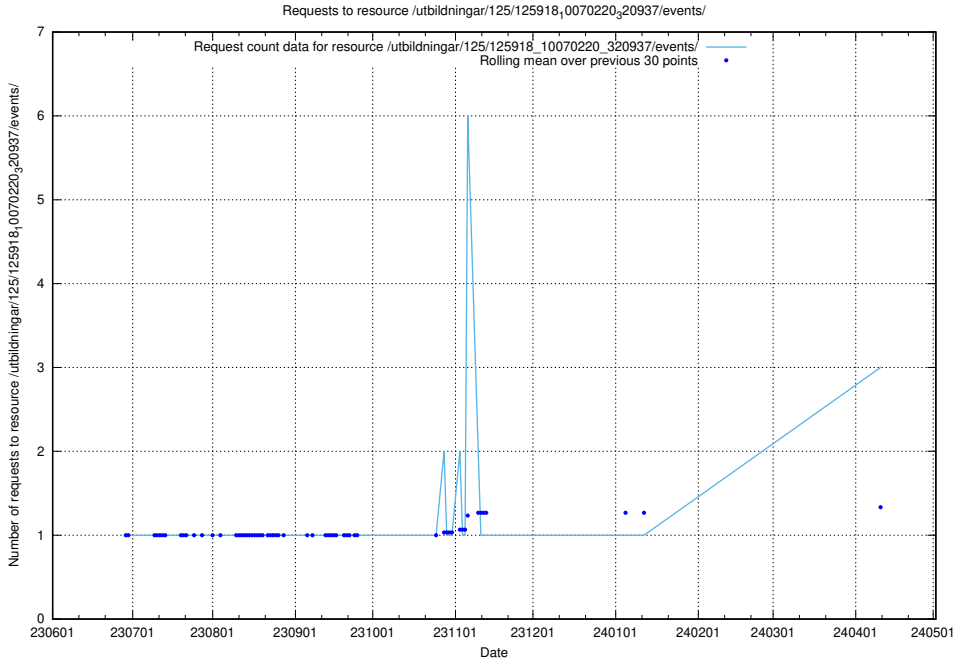

5.395 Usage of /utbildningar/125/125918_10070220_320937/events/

Here, we count the number of requests to resource /utbildningar/125/125918_10070220_320937/events/