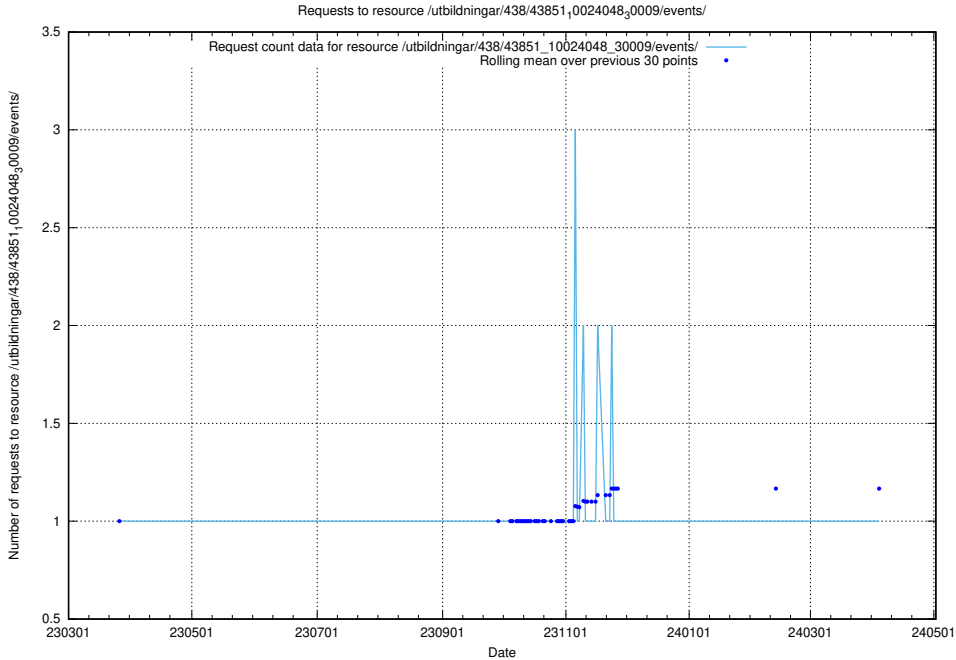

5.5765 Usage of /utbildningar/438/43851_10024048_30009/events/

Here, we count the number of requests to resource /utbildningar/438/43851_10024048_30009/events/.