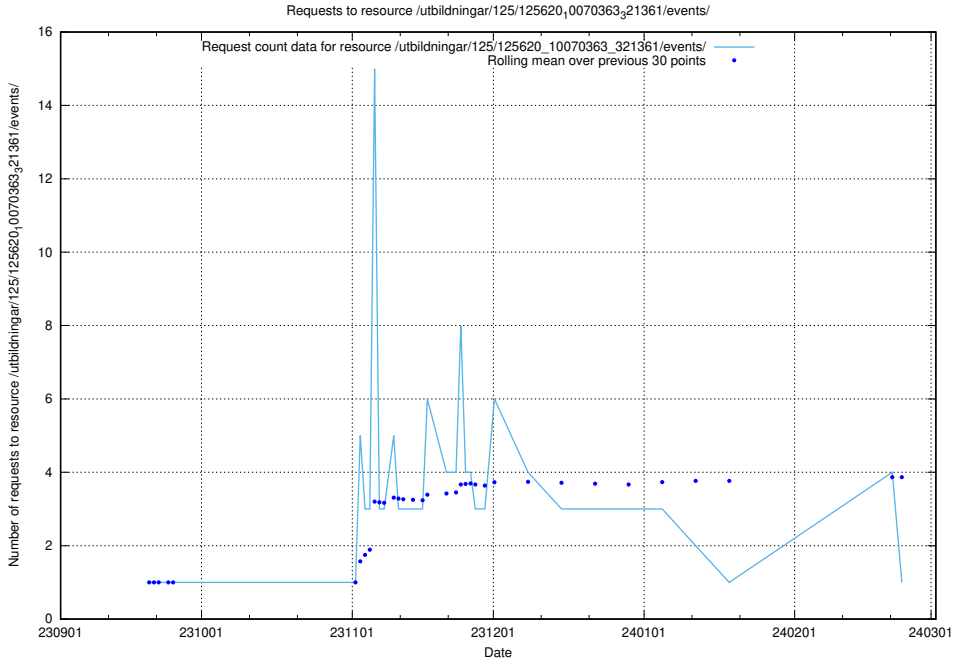

5.4248 Usage of /utbildningar/125/125620_10070363_321361/events/

Here, we count the number of requests to resource /utbildningar/125/125620_10070363_321361/events/