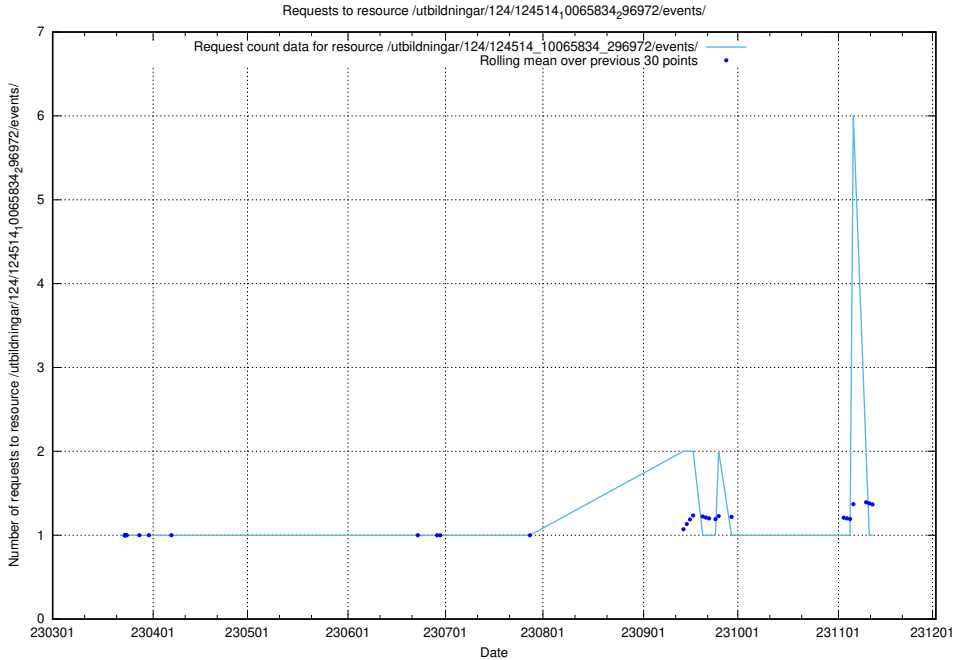

5.1850 Usage of /utbildningar/124/124514_10065834_296972/events/

Here, we count the number of requests to resource /utbildningar/124/124514_10065834_296972/events/