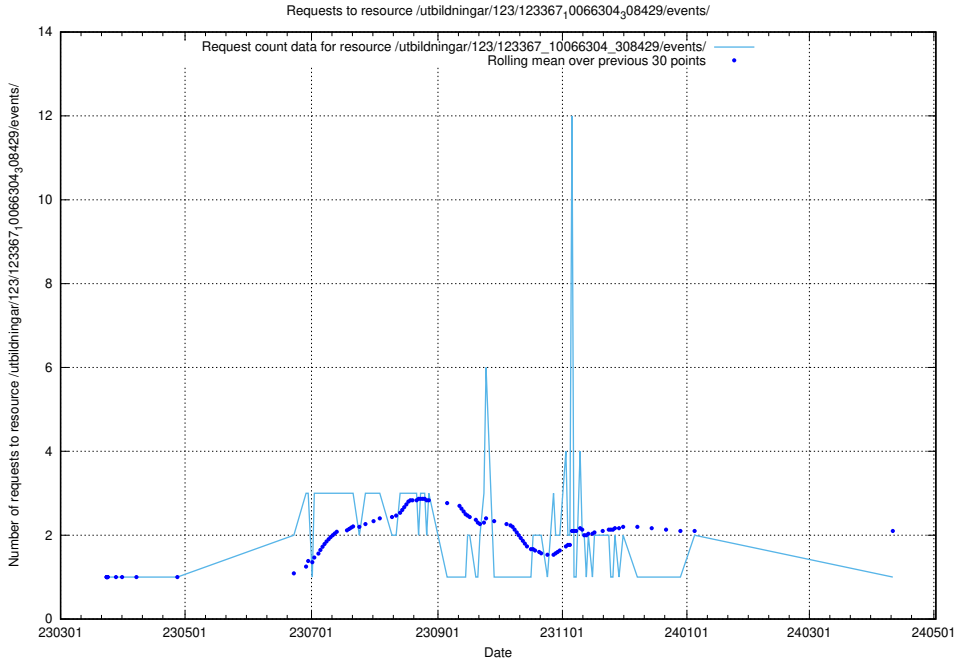

5.4243 Usage of /utbildningar/123/123367_10066304_308429/events/

Here, we count the number of requests to resource /utbildningar/123/123367_10066304_308429/events/