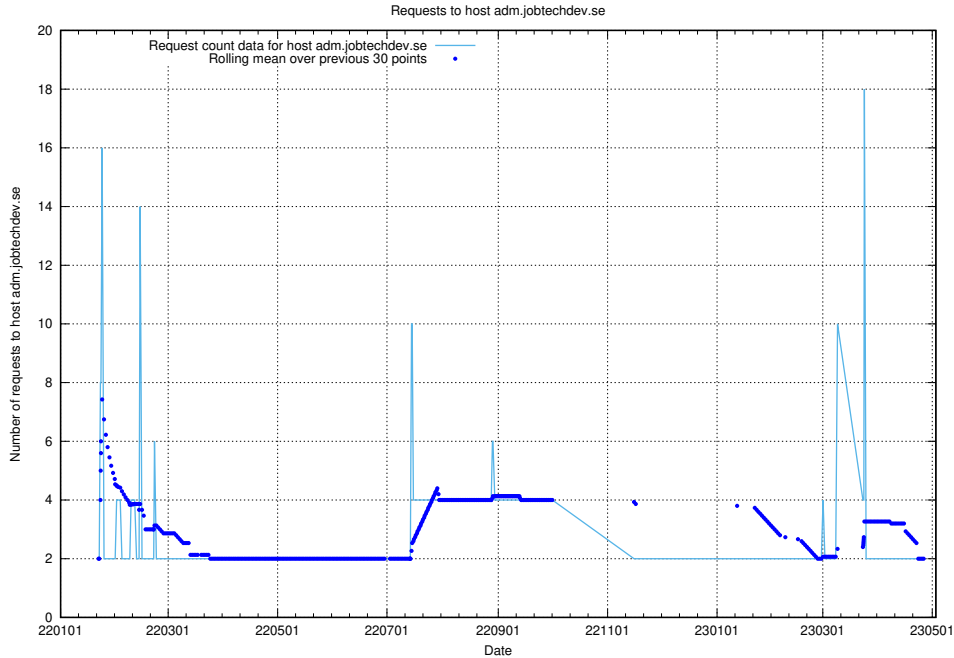

7.256 Usage of adm.jobtechdev.se

Here, we count the number of requests to host adm.jobtechdev.se.