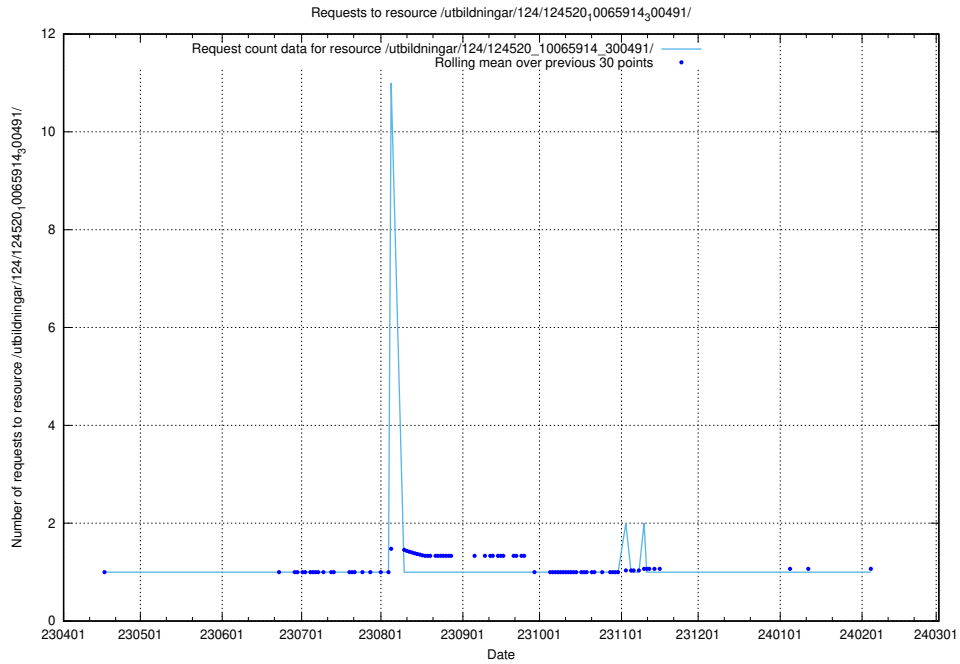

5.5742 Usage of /utbildningar/124/124520_10065914_300491/

Here, we count the number of requests to resource /utbildningar/124/124520_10065914_300491/.