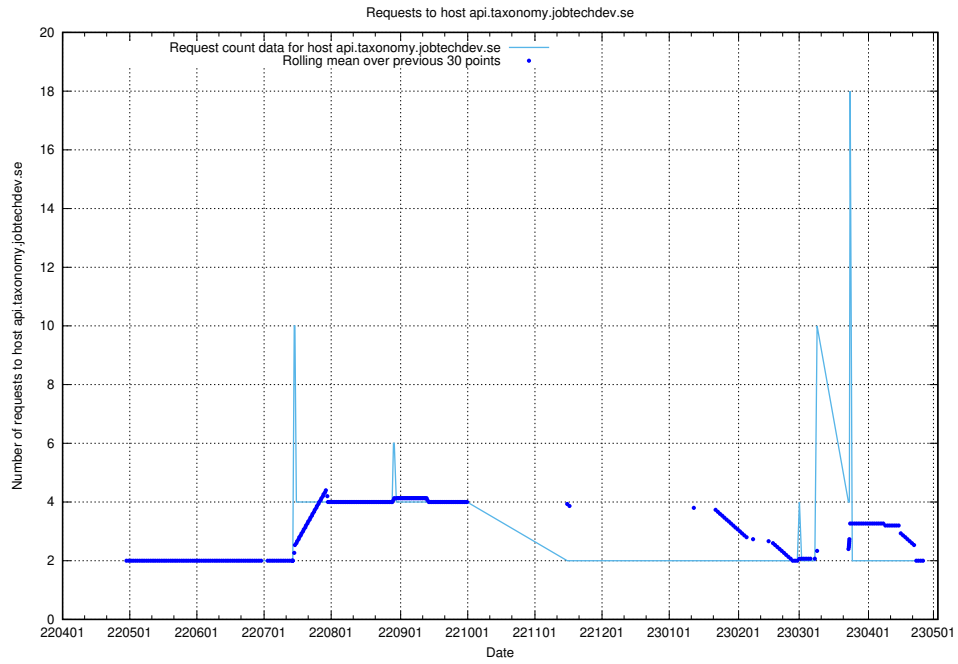

7.434 Usage of api.taxonomy.jobtechdev.se

Here, we count the number of requests to host api.taxonomy.jobtechdev.se.