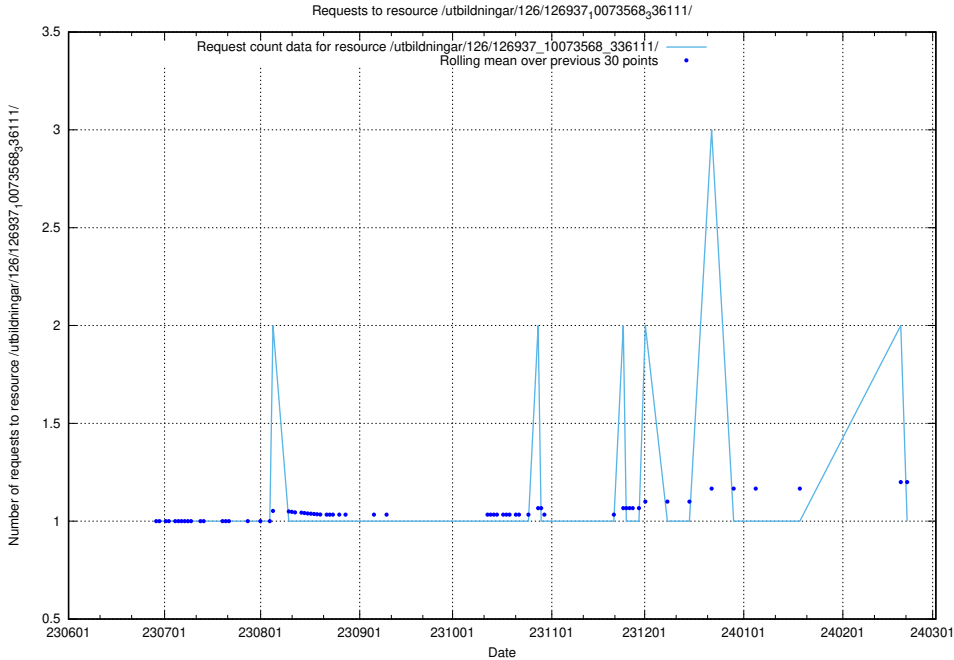

5.5138 Usage of /utbildningar/126/126937_10073568_336111/

Here, we count the number of requests to resource /utbildningar/126/126937_10073568_336111/.