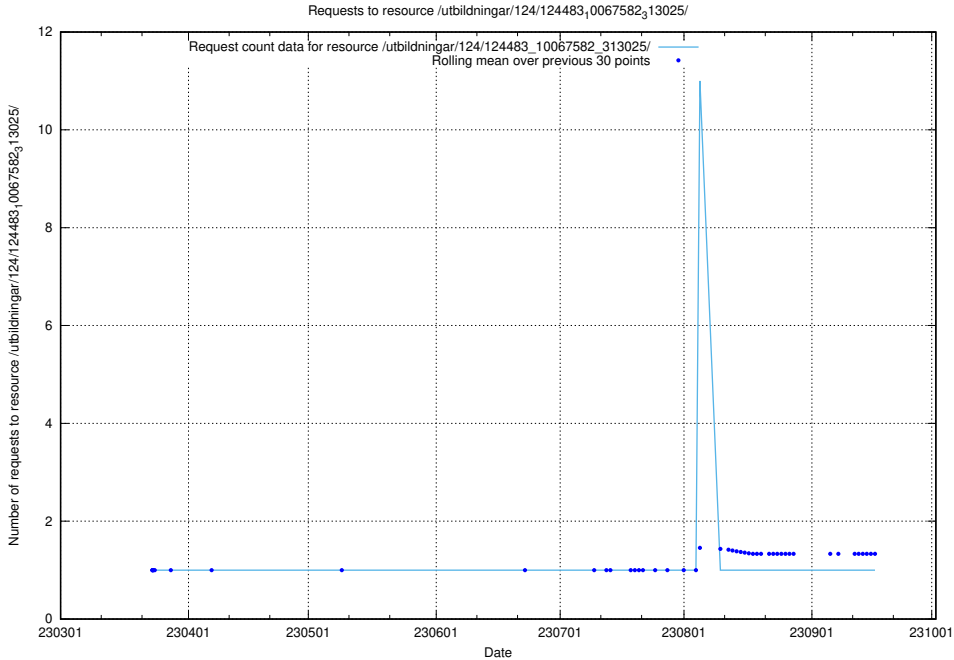

5.2521 Usage of /utbildningar/124/124483_10067582_313025/

Here, we count the number of requests to resource /utbildningar/124/124483_10067582_313025/.