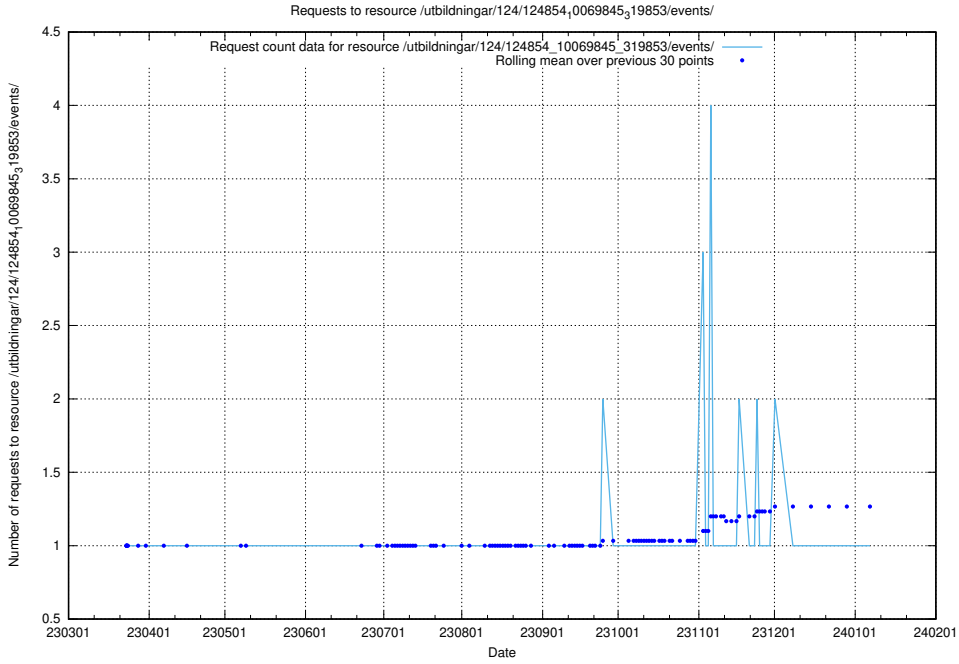

5.1194 Usage of /utbildningar/124/124854_10069845_319853/events/

Here, we count the number of requests to resource /utbildningar/124/124854_10069845_319853/events/