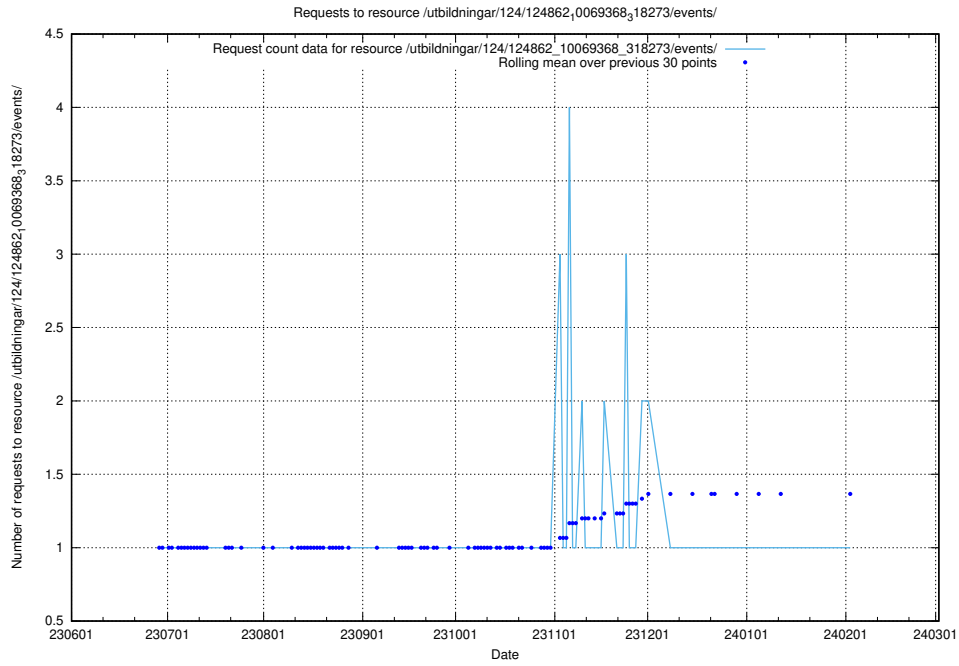

5.5178 Usage of /utbildningar/124/124862_10069368_318273/events/

Here, we count the number of requests to resource /utbildningar/124/124862_10069368_318273/events/