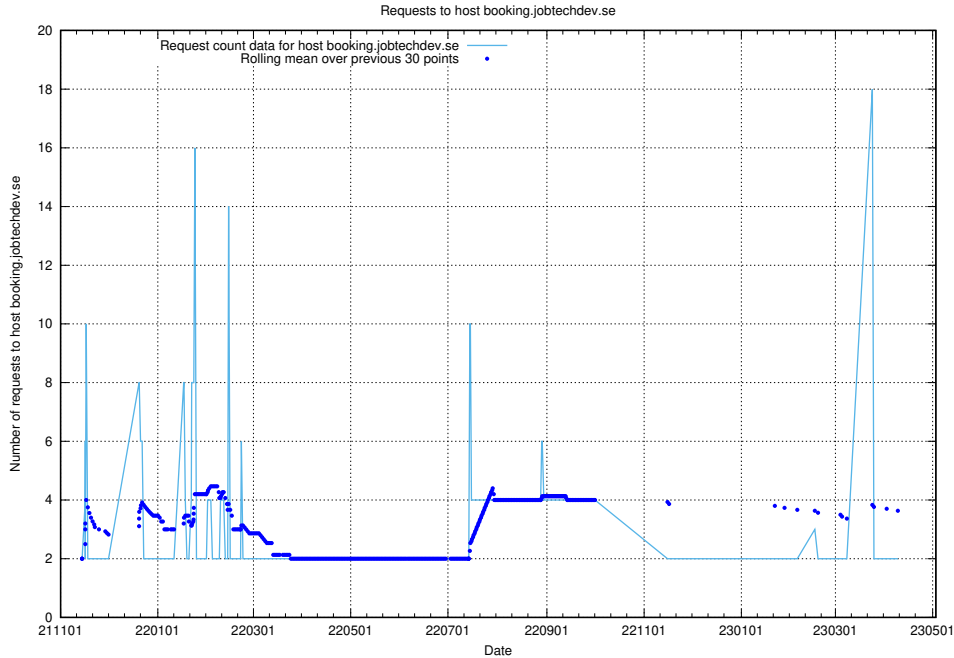

7.276 Usage of booking.jobtechdev.se

Here, we count the number of requests to host booking.jobtechdev.se.