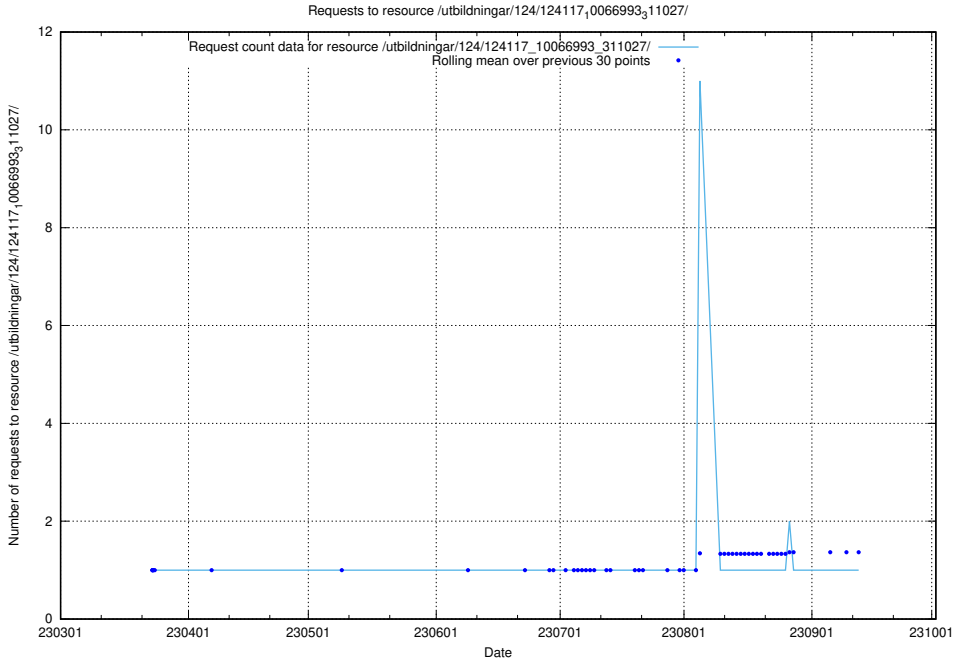

5.3963 Usage of /utbildningar/124/124117_10066993_311027/

Here, we count the number of requests to resource /utbildningar/124/124117_10066993_311027/.