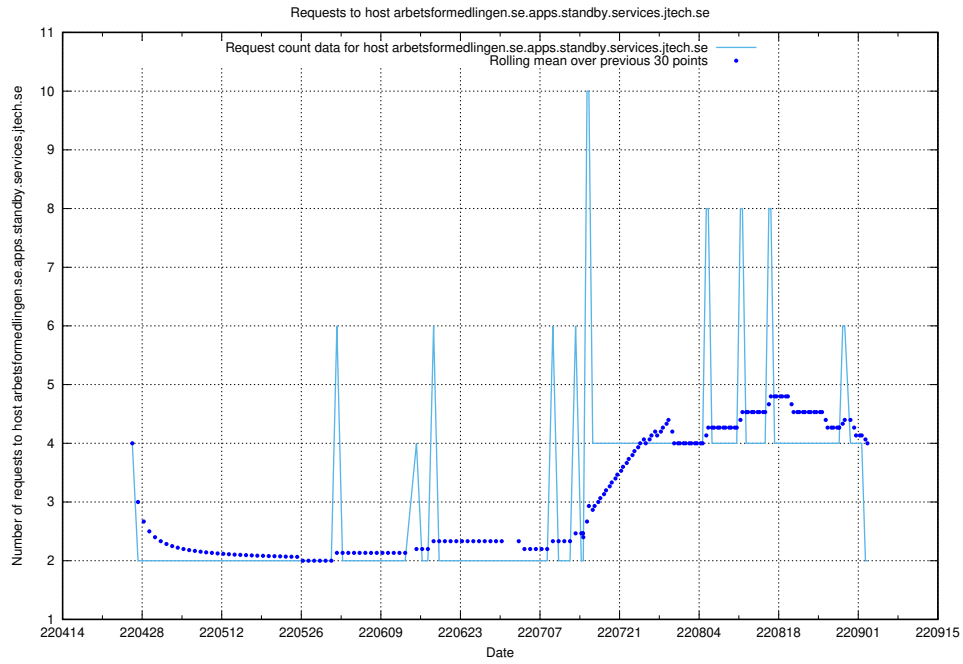

7.444 Usage of rhvms.jobtechdev.se

Here, we count the number of requests to host rhvms.jobtechdev.se.

7.445 Usage of arbetsformedlingen.se.apps.standby.services.jtech.se

Here, we count the number of requests to host arbetsformedlingen.se.apps.standby.services.jtech.se.