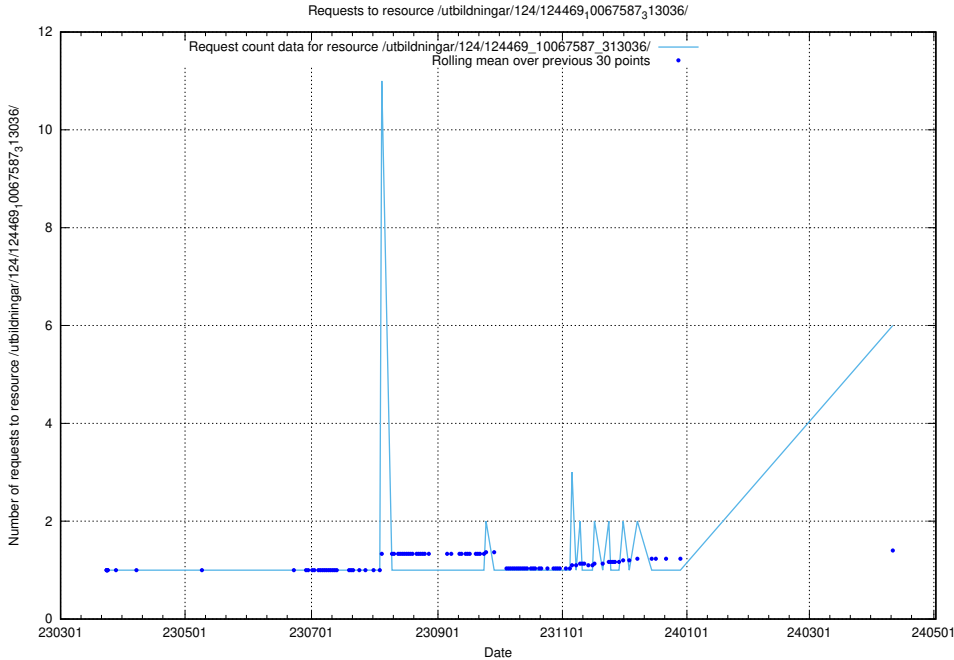

5.54 Usage of /utbildningar/124/124469_10067587_313036/

Here, we count the number of requests to resource /utbildningar/124/124469_10067587_313036/.