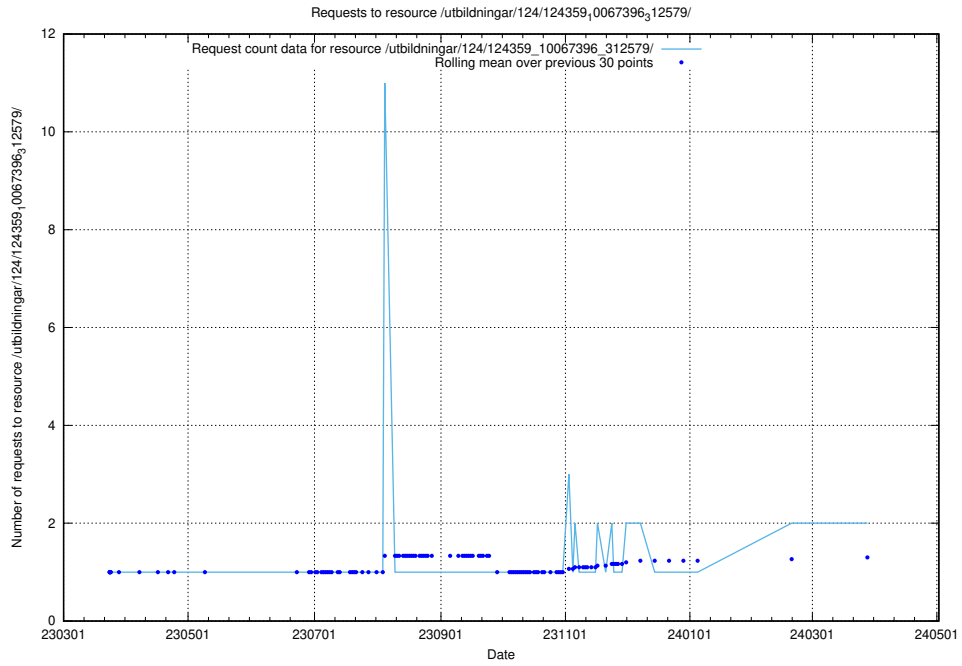

5.674 Usage of /utbildningar/124/124359_10067396_312579/

Here, we count the number of requests to resource /utbildningar/124/124359_10067396_312579/.