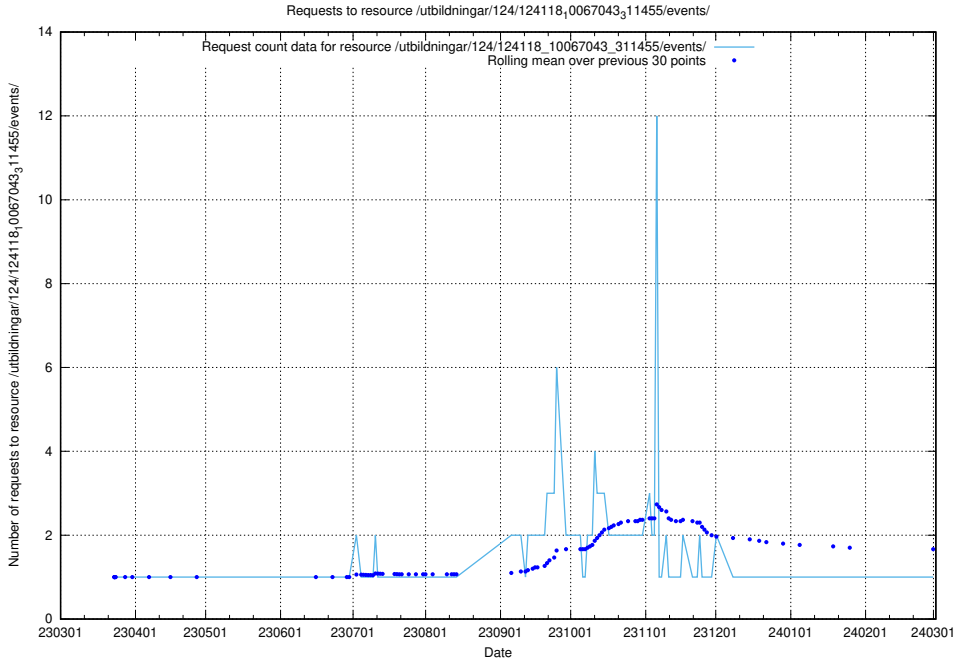

5.3892 Usage of /utbildningar/124/124118_10067043_311455/events/

Here, we count the number of requests to resource /utbildningar/124/124118_10067043_311455/events/