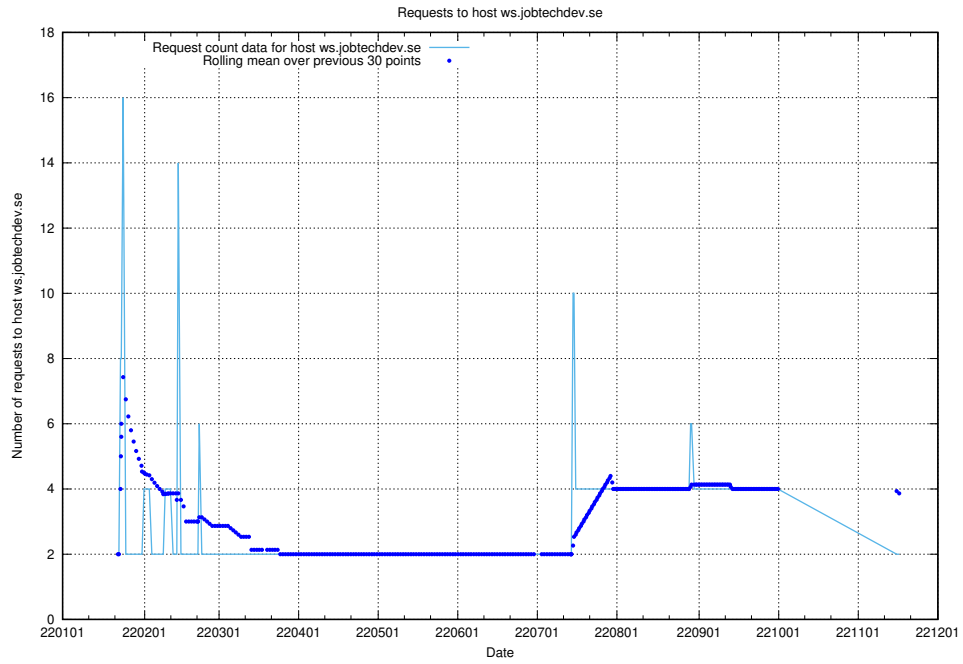

7.574 Usage of ws.jobtechdev.se

Here, we count the number of requests to host ws.jobtechdev.se.