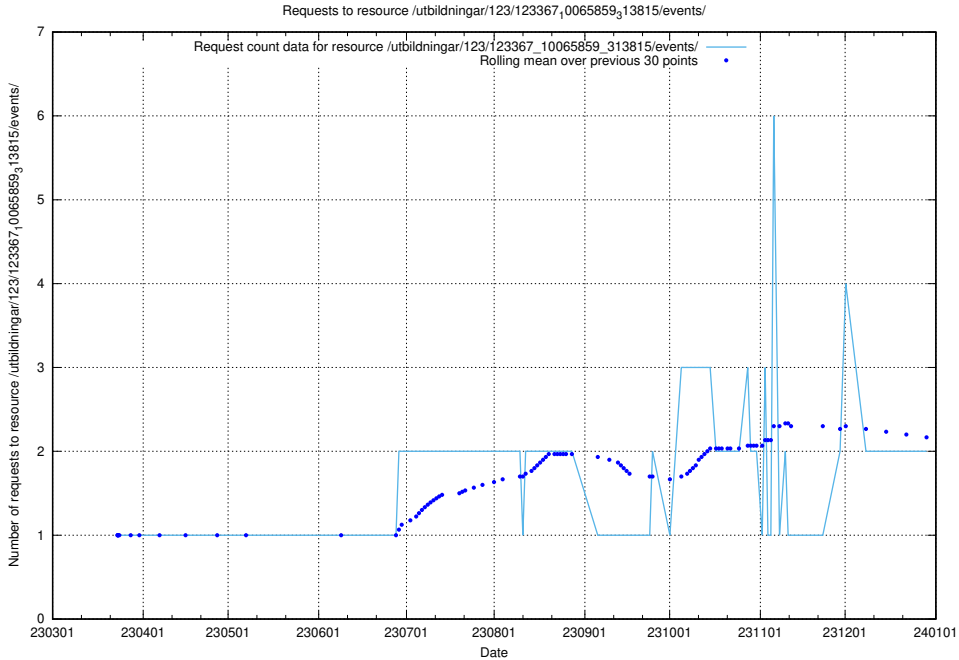

5.775 Usage of /utbildningar/123/123367_10065859_313815/events/

Here, we count the number of requests to resource /utbildningar/123/123367_10065859_313815/events/