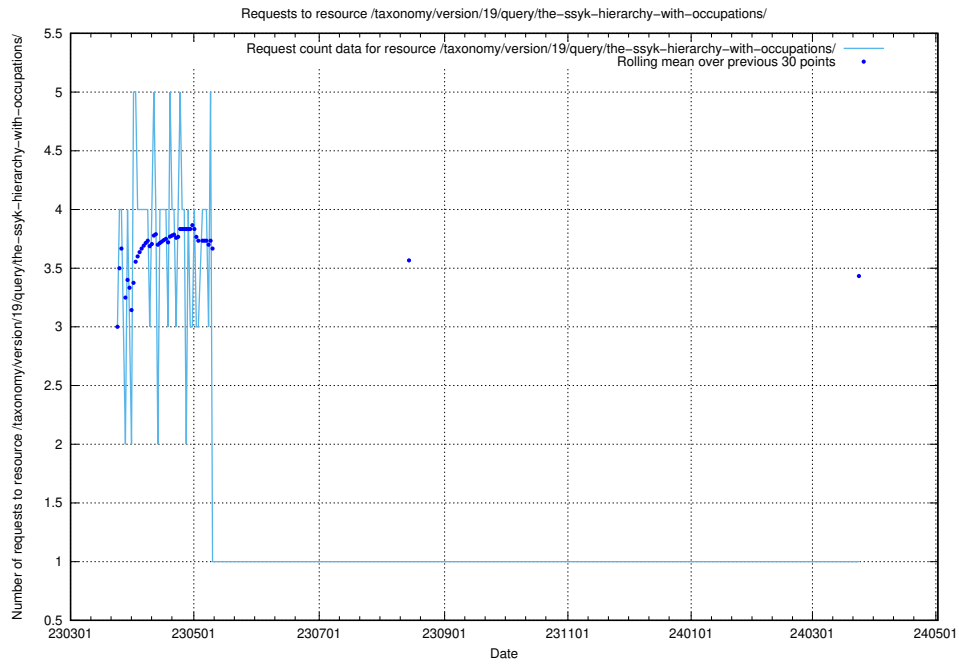

5.5824 Usage of /taxonomy/version/19/query/the-ssyk-hierarchy-with-occupations/

Here, we count the number of requests to resource /taxonomy/version/19/query/the-ssyk-hierarchy-with-occupations/.