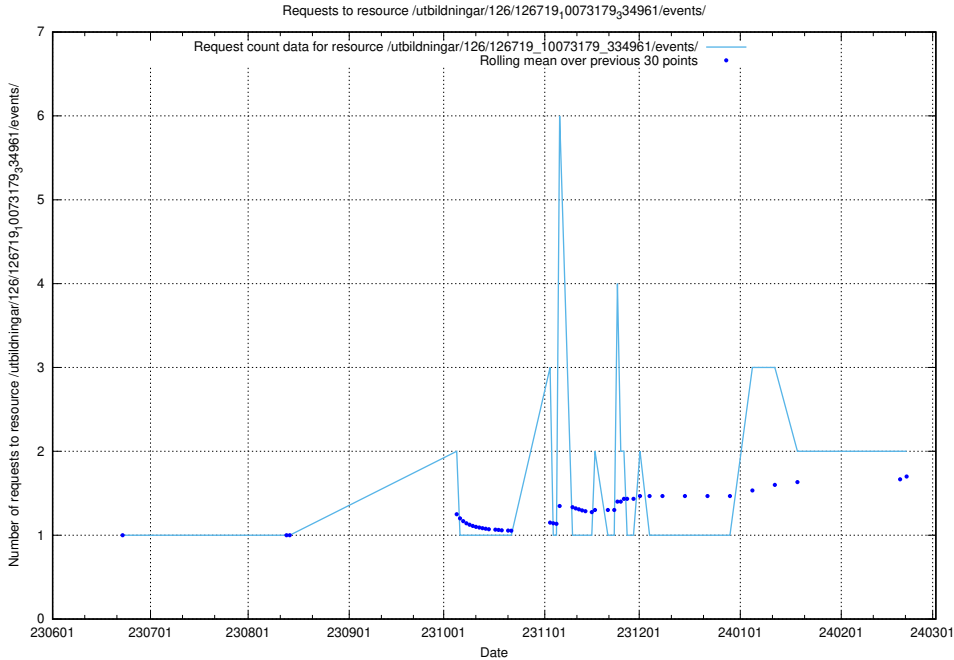

5.850 Usage of /utbildningar/126/126719_10073179_334961/events/

Here, we count the number of requests to resource /utbildningar/126/126719_10073179_334961/events/