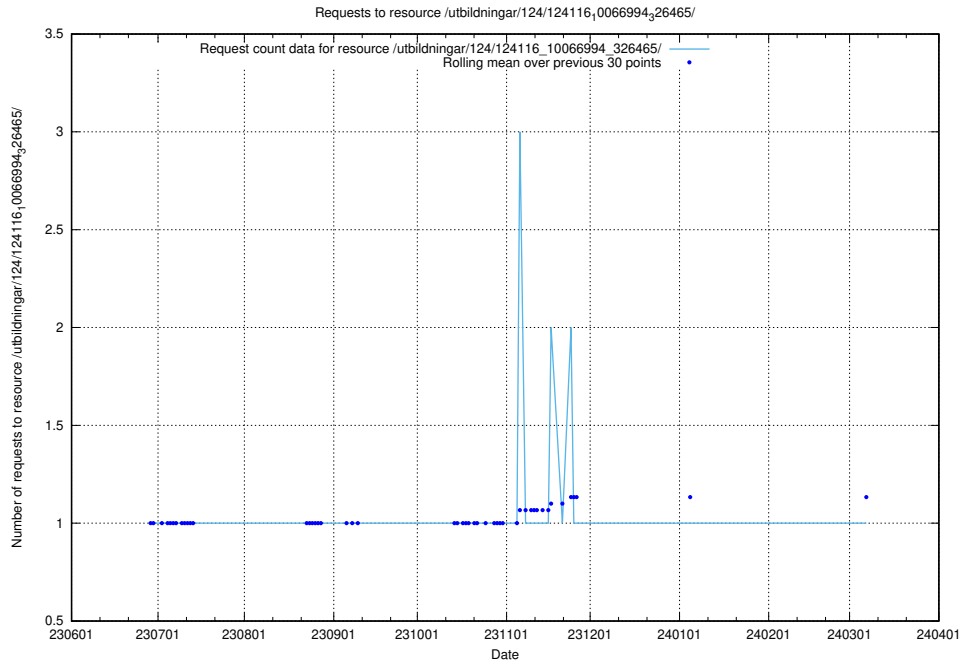

5.5225 Usage of /utbildningar/124/124116_10066994_326465/

Here, we count the number of requests to resource /utbildningar/124/124116_10066994_326465/.