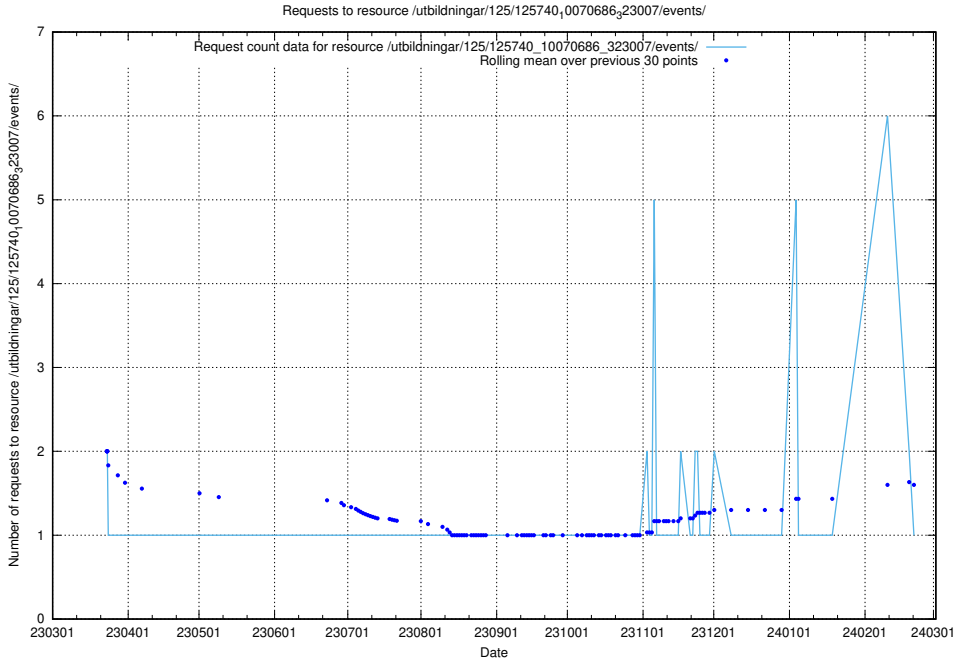

5.5981 Usage of /utbildningar/125/125740_10070686_323007/events/

Here, we count the number of requests to resource /utbildningar/125/125740_10070686_323007/events/