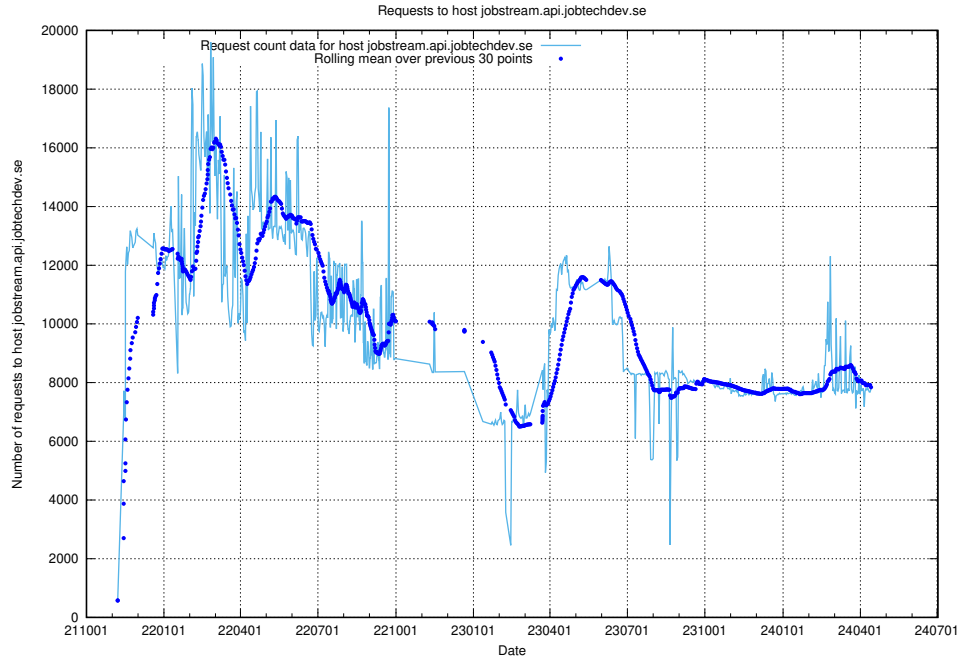

Here, we count the number of requests to host `jobstream.api.jobtechdev.se`.

7.11 Usage of api-jobtech-taxonomy-api-prod-read.prod.services.jtech.se

Here, we count the number of requests to host api-jobtech-taxonomy-api-prod-read.prod.services.jtech.se.