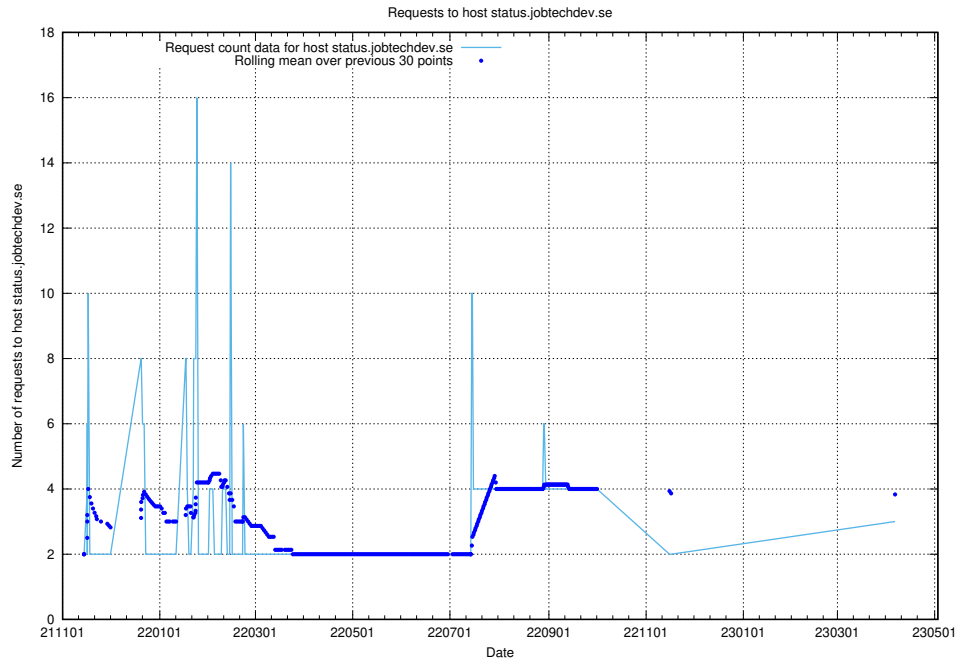

7.230 Usage of status.jobtechdev.se

Here, we count the number of requests to host status.jobtechdev.se.