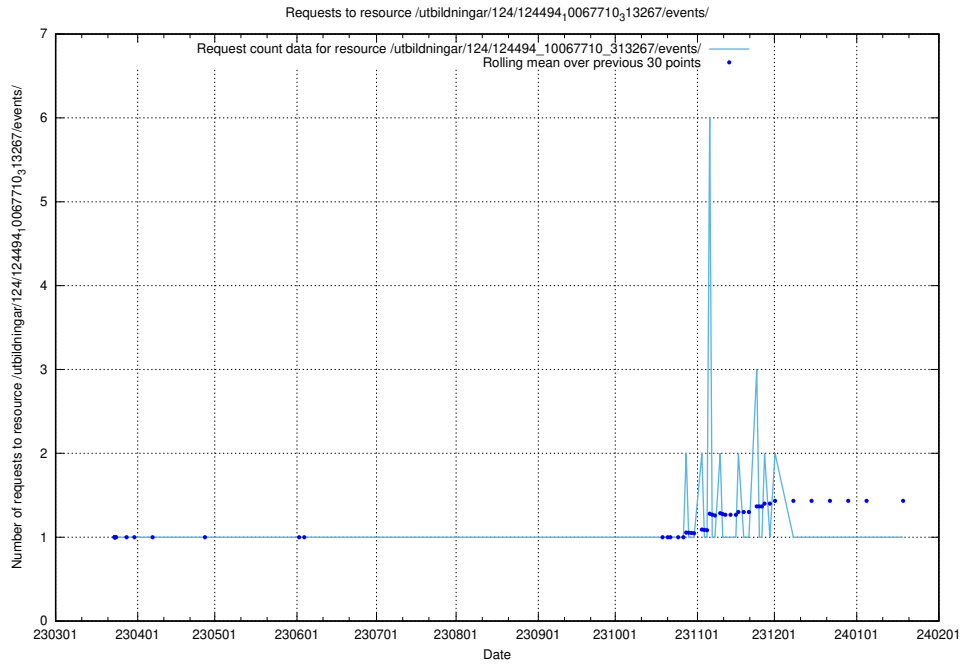

5.2475 Usage of /utbildningar/124/124494_10067710_313267/events/

Here, we count the number of requests to resource /utbildningar/124/124494_10067710_313267/events/