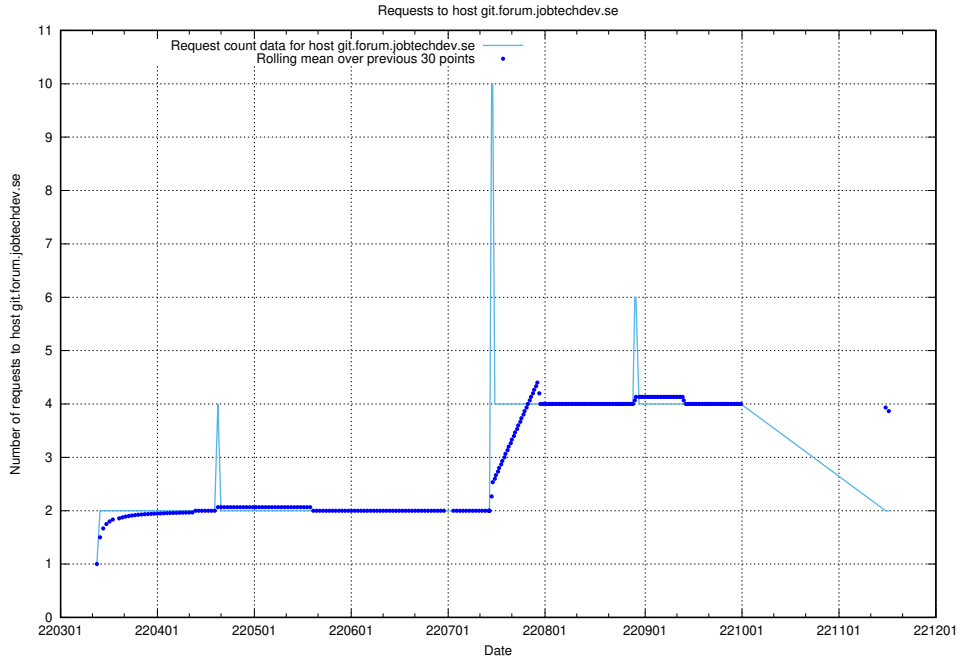

7.497 Usage of git.forum.jobtechdev.se

Here, we count the number of requests to host git.forum.jobtechdev.se.