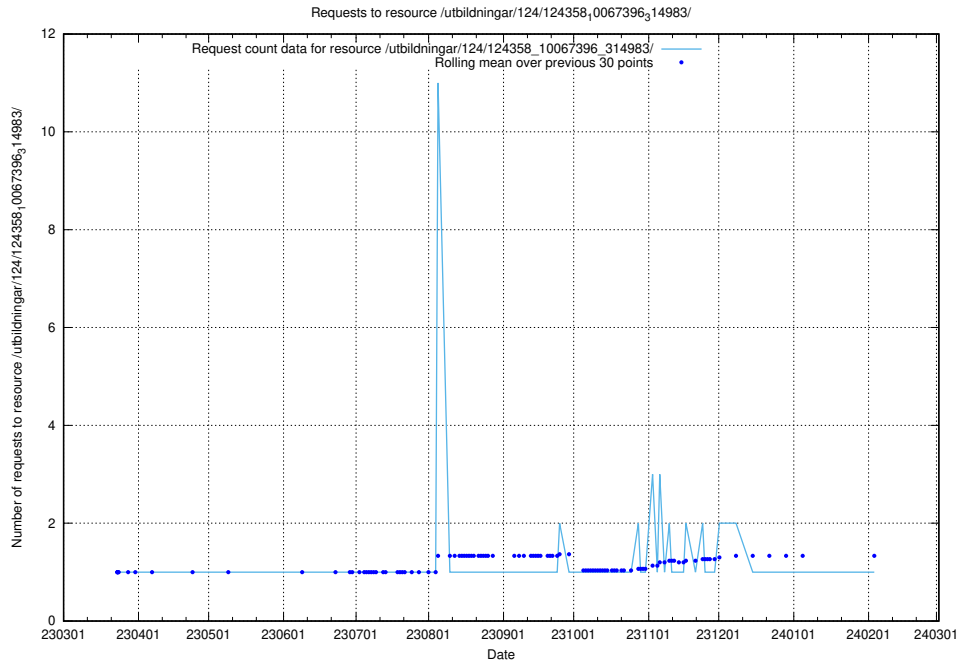

5.3555 Usage of /utbildningar/124/124358_10067396_314983/

Here, we count the number of requests to resource /utbildningar/124/124358_10067396_314983/.