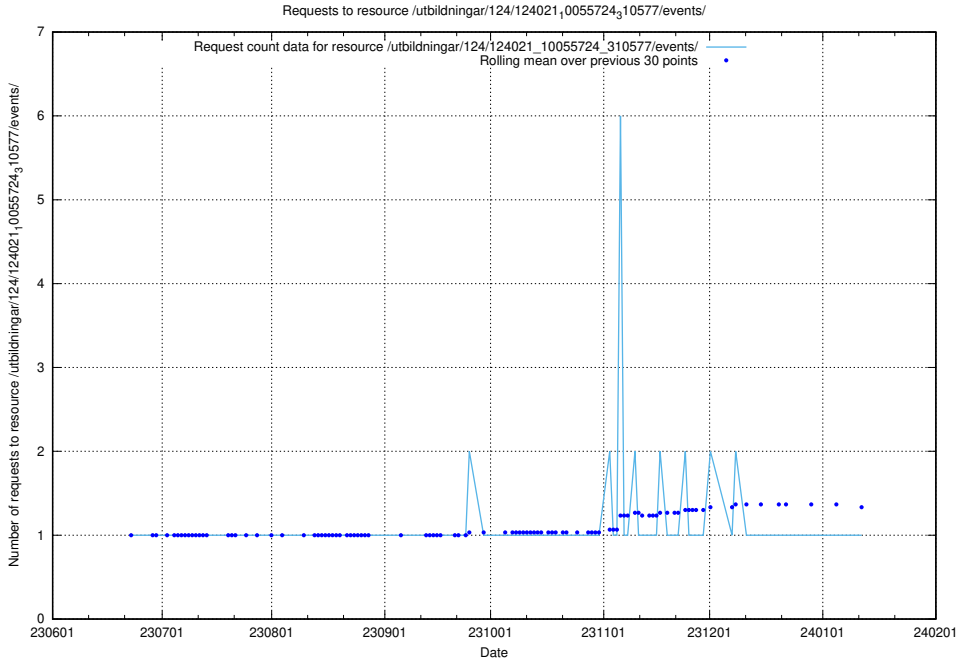

5.5519 Usage of /utbildningar/124/124021_10055724_310577/events/

Here, we count the number of requests to resource /utbildningar/124/124021_10055724_310577/events/