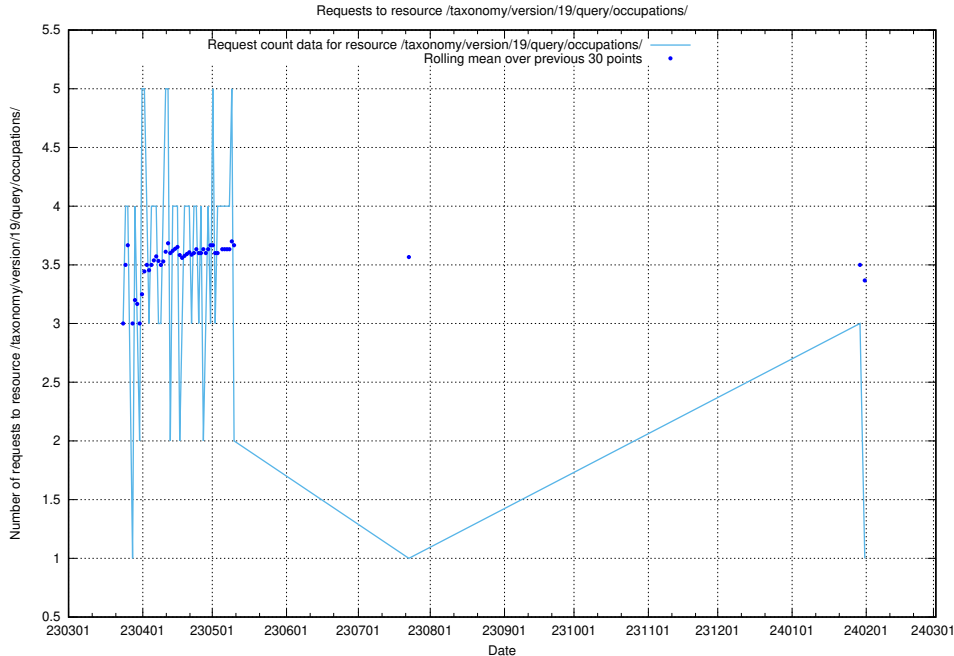

Here, we count the number of requests to resource /taxonomy/version/19/query/occupations/.

5.5848 Usage of /utbildningar/122/122290_10064538_314862/

Here, we count the number of requests to resource /utbildningar/122/122290_10064538_314862/.