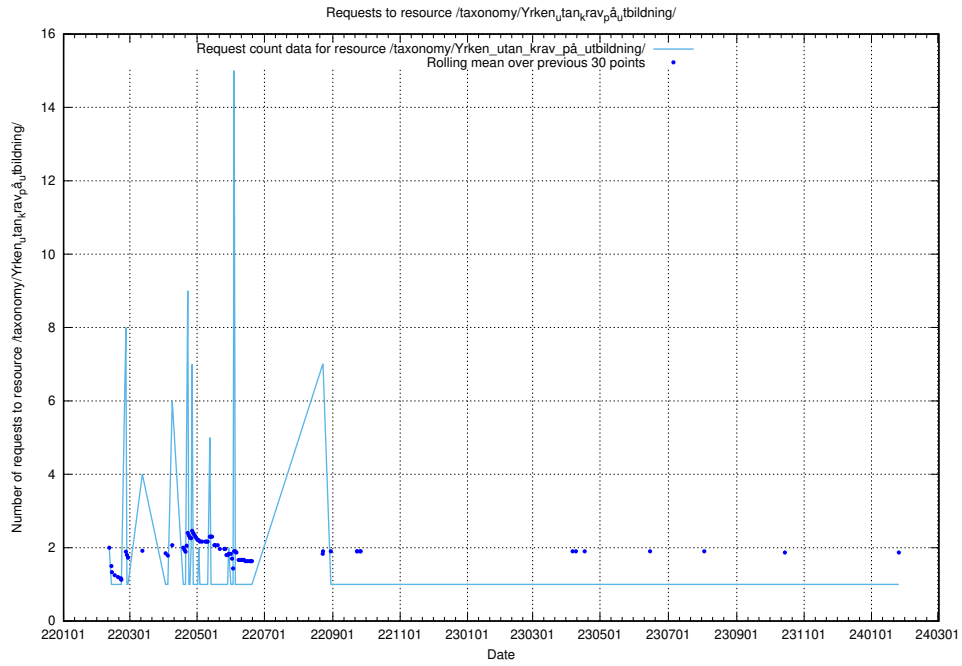

5.1282 Usage of /taxonomy/Yrken_utan_krav_på_utbildning/

Here, we count the number of requests to resource /taxonomy/Yrken_utan_krav_på_utbildning/.