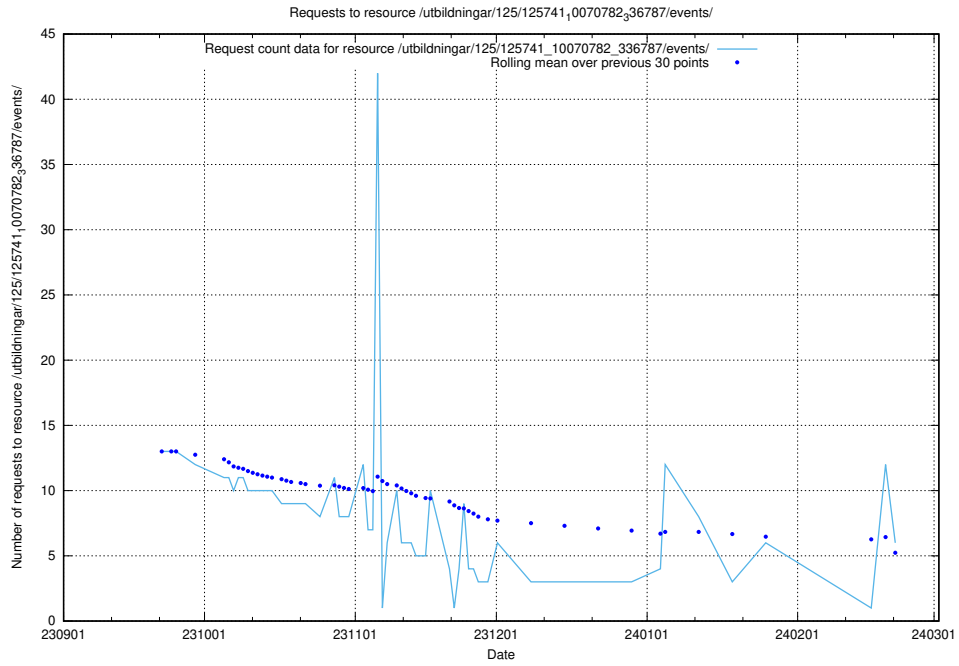

5.73 Usage of /utbildningar/125/125741_10070782_336787/events/

Here, we count the number of requests to resource /utbildningar/125/125741_10070782_336787/events/