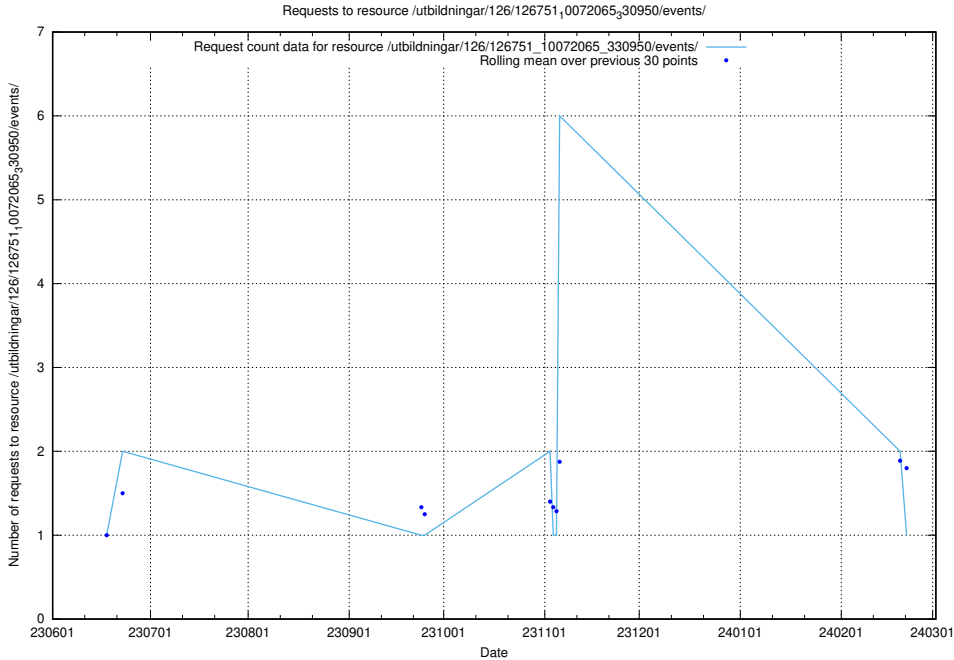

5.5550 Usage of /utbildningar/126/126751_10072065_330950/events/

Here, we count the number of requests to resource /utbildningar/126/126751_10072065_330950/events/