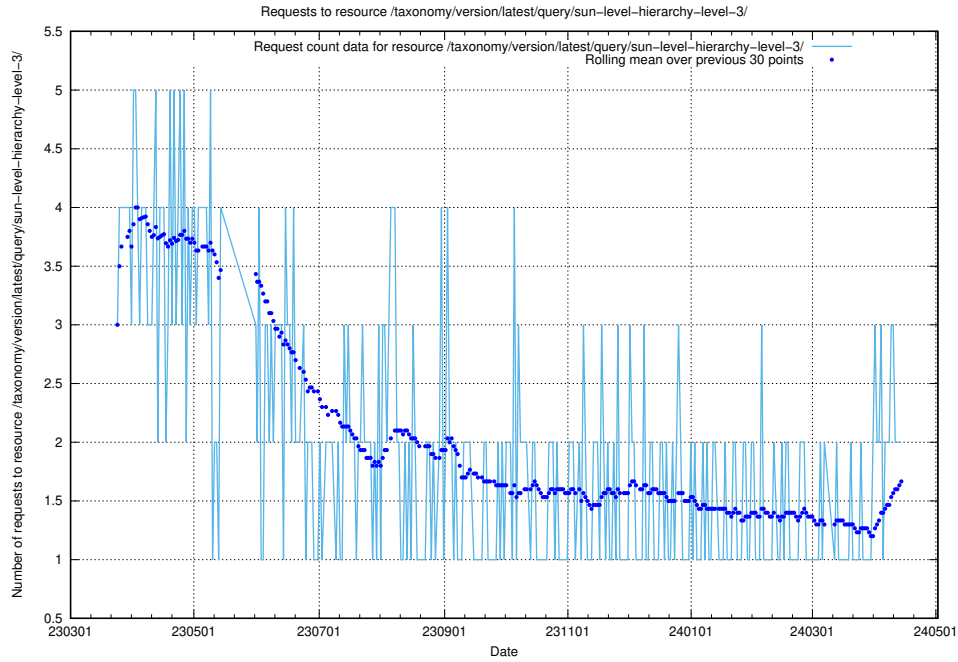

5.912 Usage of /taxonomy/version/latest/query/sun-level-hierarchy-level-3/

Here, we count the number of requests to resource /taxonomy/version/latest/query/sun-level-hierarchy-level-3/.