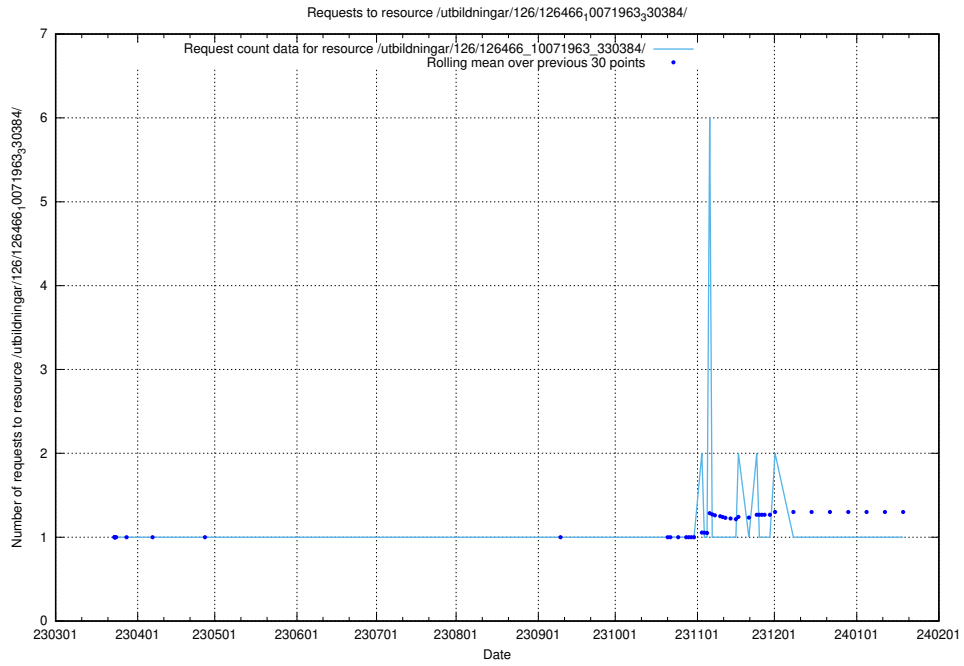

5.6110 Usage of /taxonomy/Kompetensbegrepp/

Here, we count the number of requests to resource /taxonomy/Kompetensbegrepp/.

5.6111 Usage of /utbildningar/126/126466_10071963_330384/

Here, we count the number of requests to resource /utbildningar/126/126466_10071963_330384/.