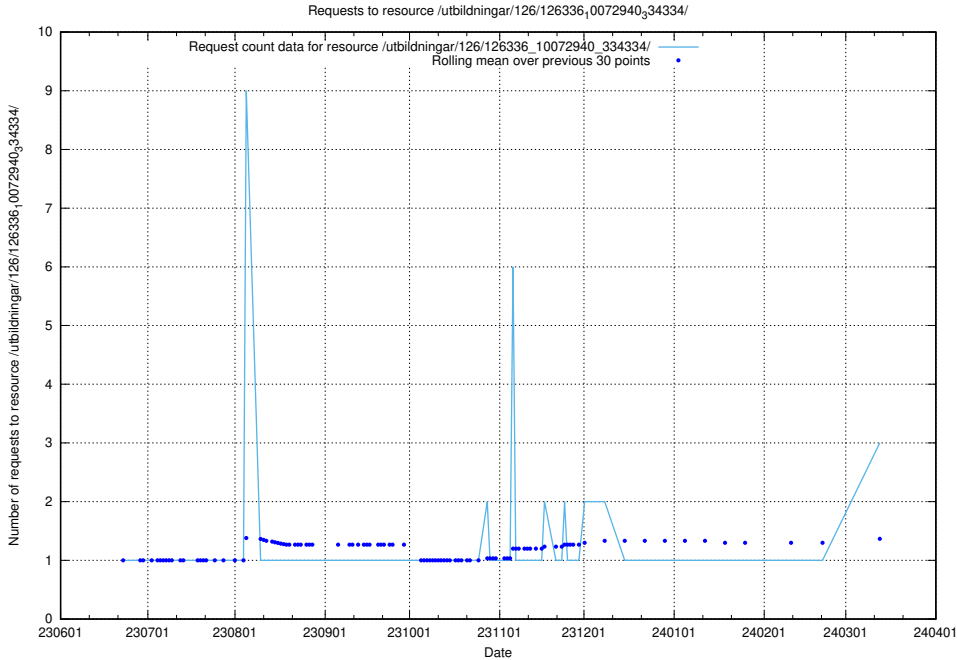

5.405 Usage of /utbildningar/126/126336_10072940_334334/

Here, we count the number of requests to resource /utbildningar/126/126336_10072940_334334/.