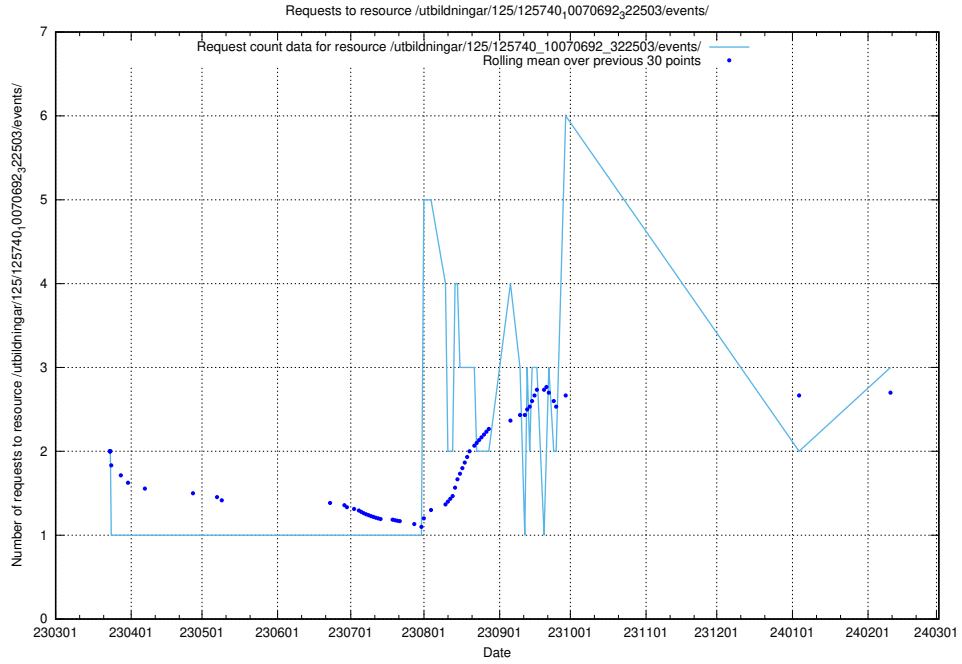

5.459 Usage of /utbildningar/125/125740_10070692_322503/events/

Here, we count the number of requests to resource /utbildningar/125/125740_10070692_322503/events/