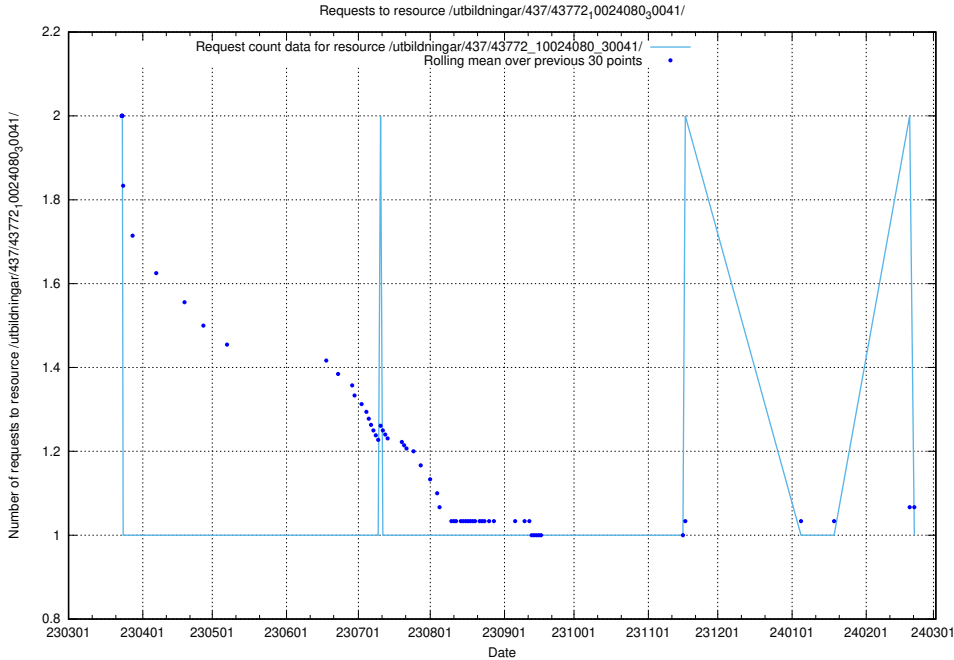

5.5971 Usage of /utbildningar/437/43772_10024080_30041/

Here, we count the number of requests to resource /utbildningar/437/43772_10024080_30041/.