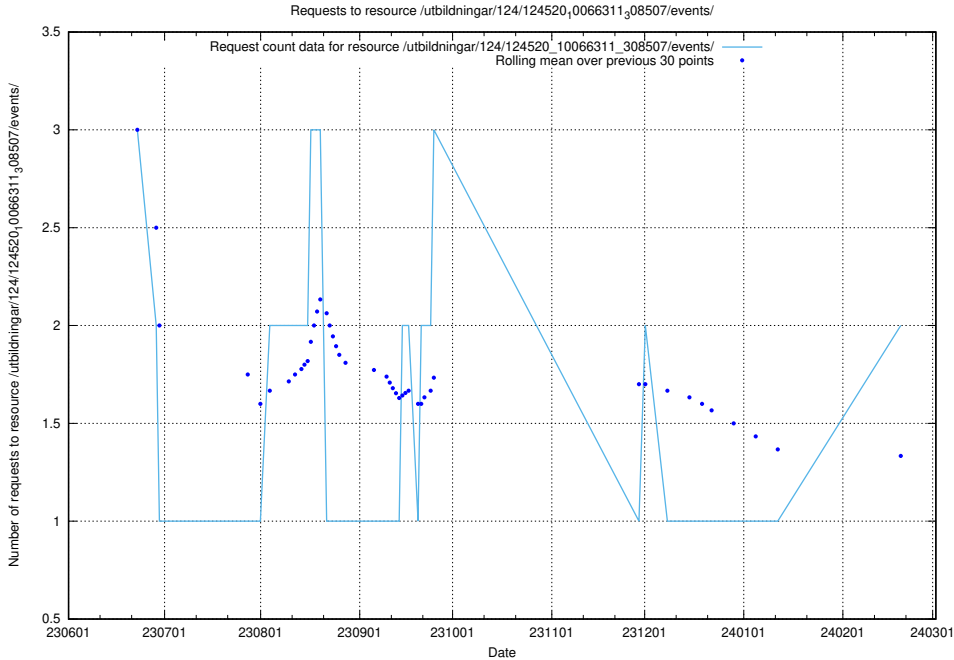

5.847 Usage of /utbildningar/124/124520_10066311_308507/events/

Here, we count the number of requests to resource /utbildningar/124/124520_10066311_308507/events/