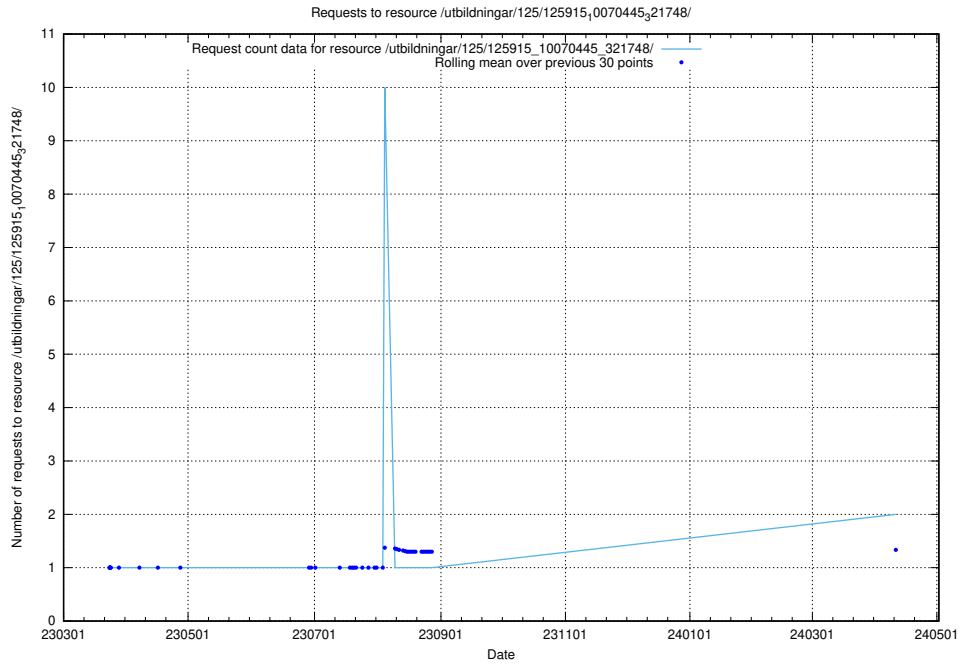

5.962 Usage of /utbildningar/125/125915_10070445_321748/

Here, we count the number of requests to resource /utbildningar/125/125915_10070445_321748/.