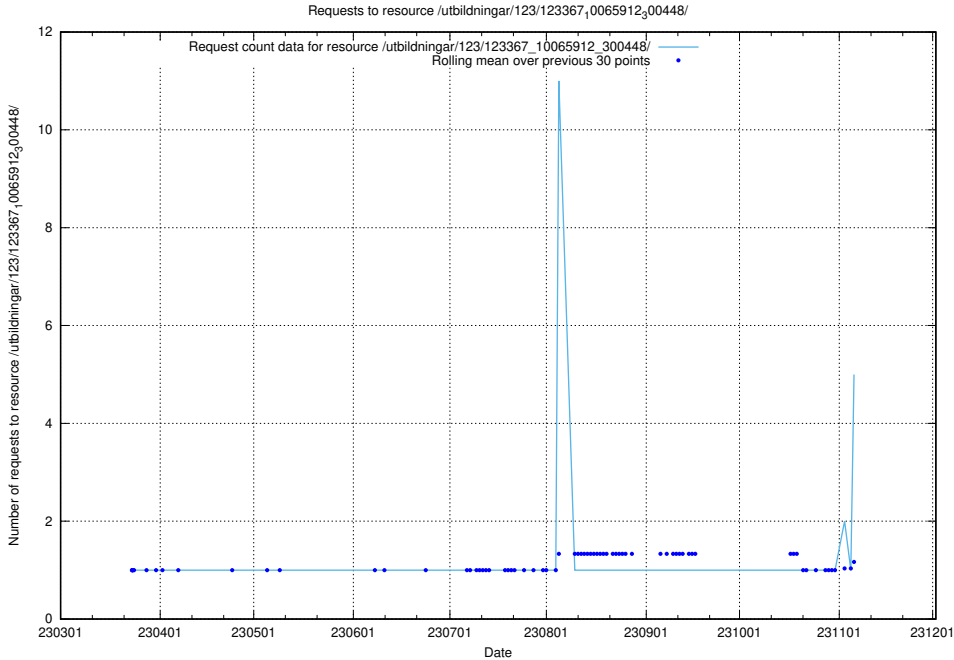

5.149 Usage of /utbildningar/123/123367_10065912_300448/

Here, we count the number of requests to resource /utbildningar/123/123367_10065912_300448/.