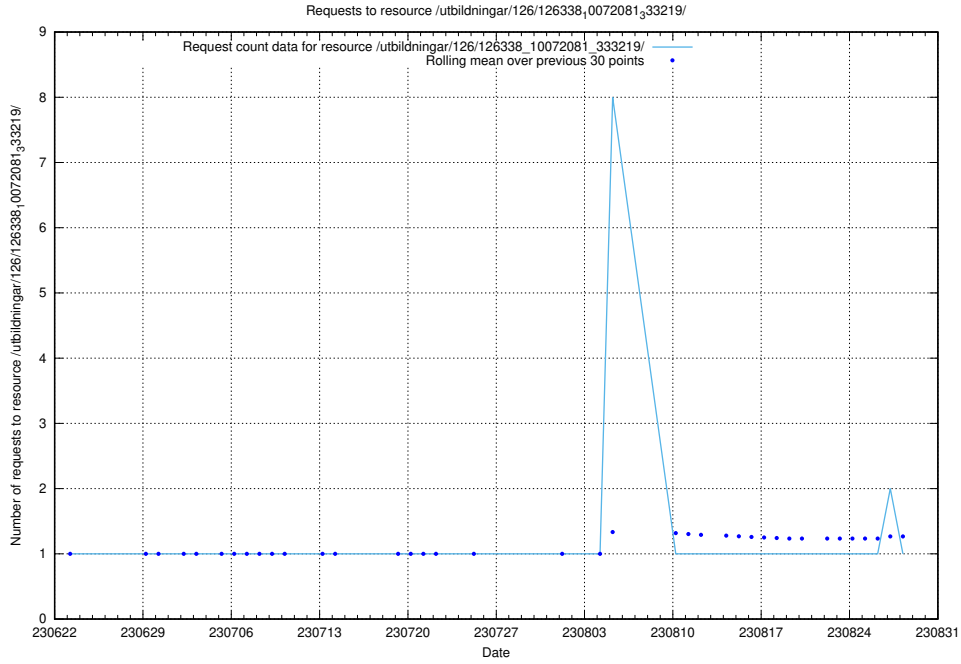

5.5361 Usage of /utbildningar/126/126338_10072081_333219/

Here, we count the number of requests to resource /utbildningar/126/126338_10072081_333219/.