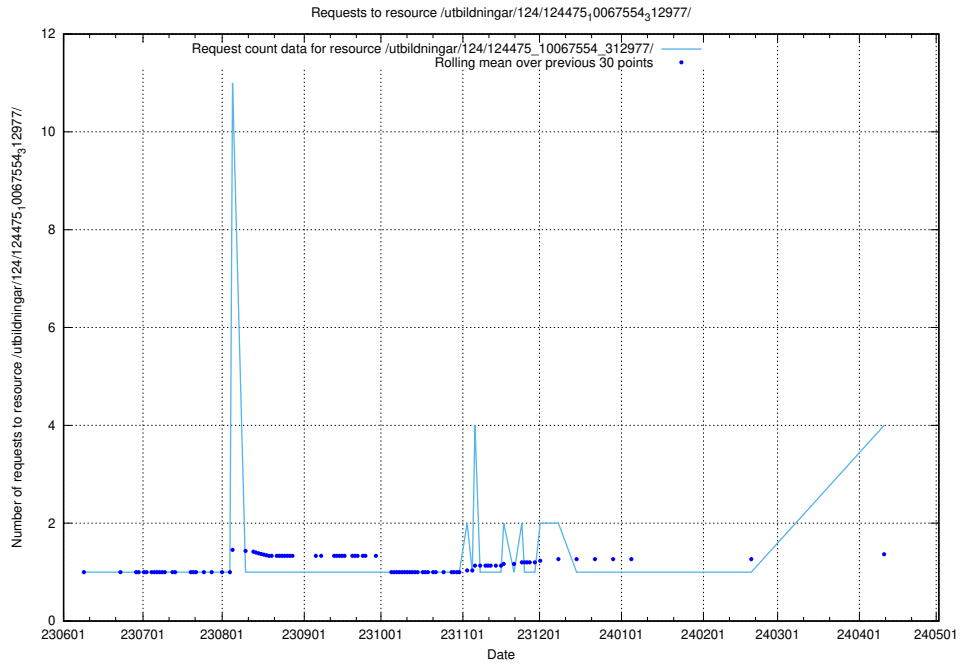

5.244 Usage of /utbildningar/124/124475_10067554_312977/

Here, we count the number of requests to resource /utbildningar/124/124475_10067554_312977/.