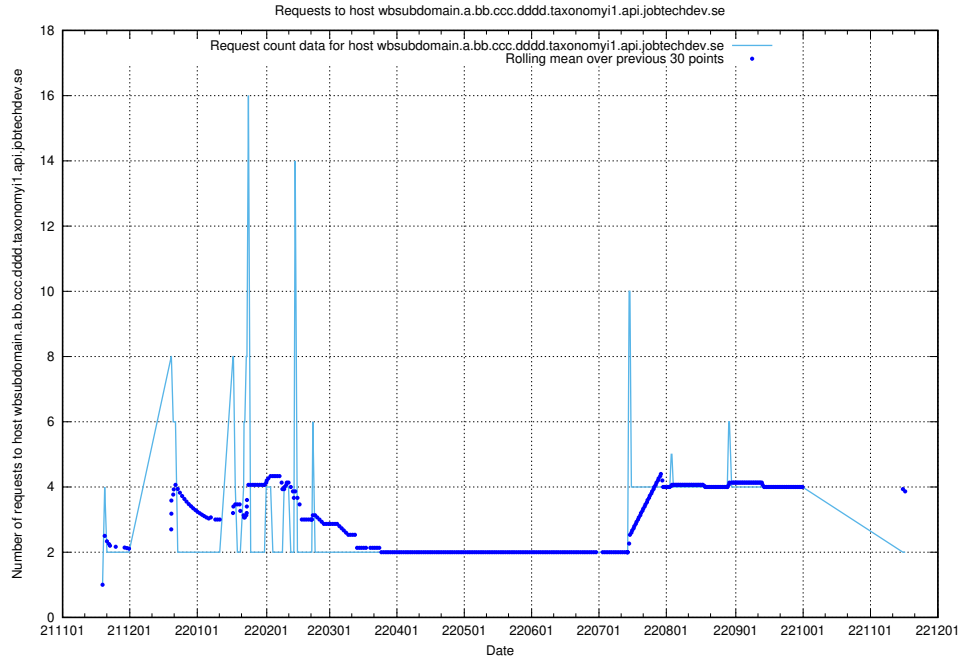

7.457 Usage of wbsubdomain.a.bb.ccc.dddd.taxonomy1.api.jobtechdev.se

Here, we count the number of requests to host wbsubdomain.a.bb.ccc.dddd.taxonomy1.api.jobtechdev.se