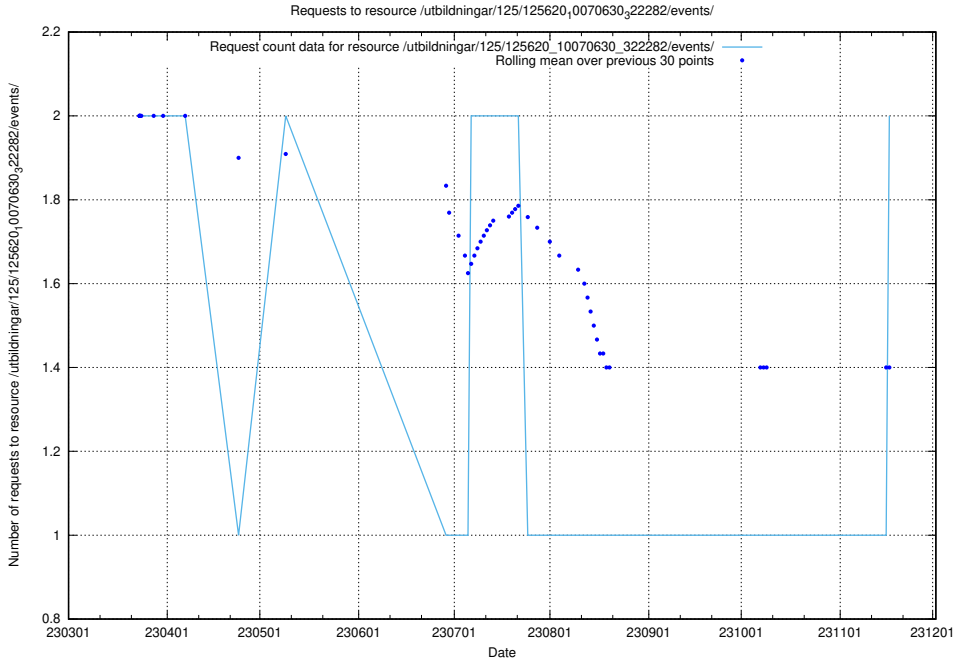

5.945 Usage of /utbildningar/125/125620_10070630_322282/events/

Here, we count the number of requests to resource /utbildningar/125/125620_10070630_322282/events/