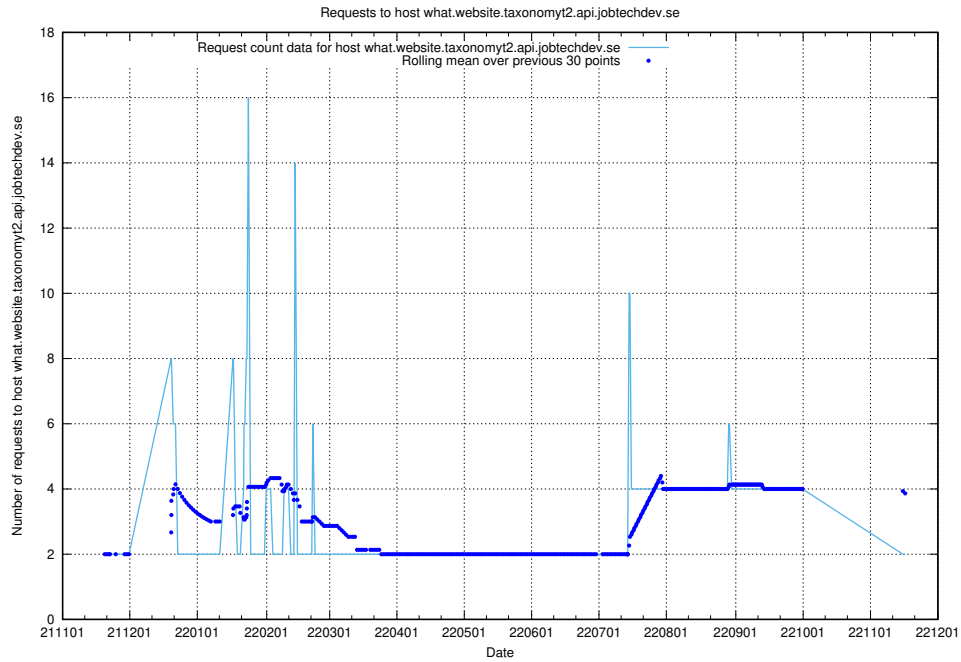

7.448 Usage of what.website.taxonomy2.api.jobtechdev.se

Here, we count the number of requests to host what.website.taxonomy2.api.jobtechdev.se.