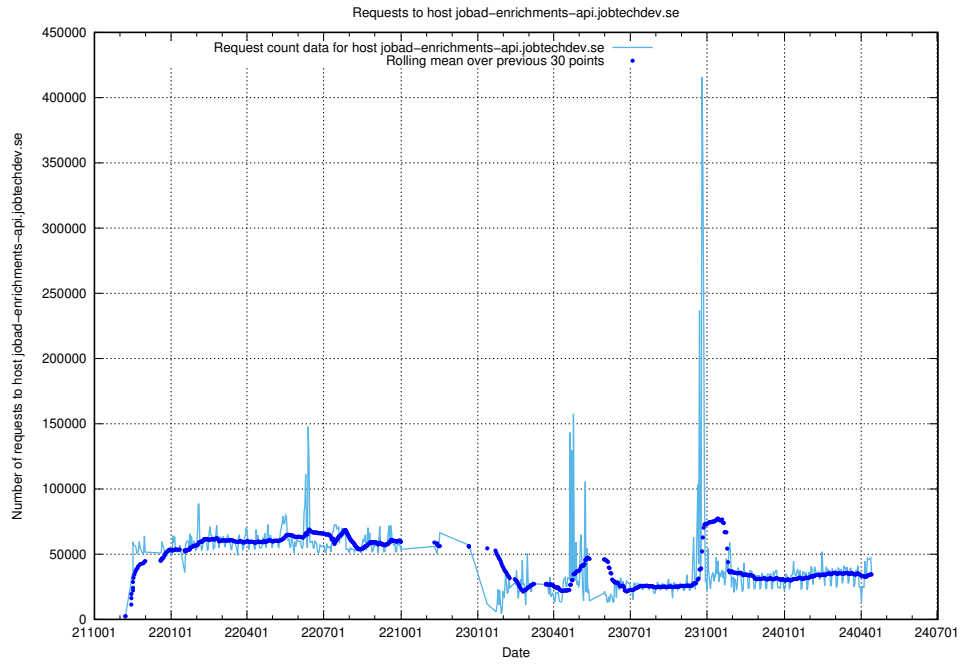

7.5 Usage of jobad-enrichments-api.jobtechdev.se

Here, we count the number of requests to host jobad-enrichments-api.jobtechdev.se.