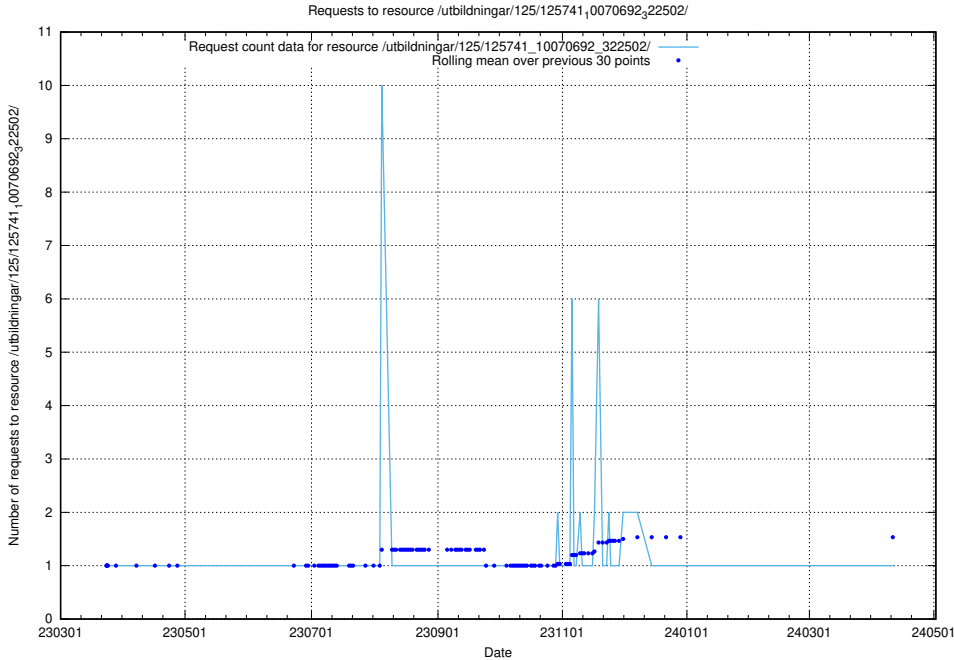

5.6169 Usage of /utbildningar/125/125741_10070692_322502/

Here, we count the number of requests to resource /utbildningar/125/125741_10070692_322502/.