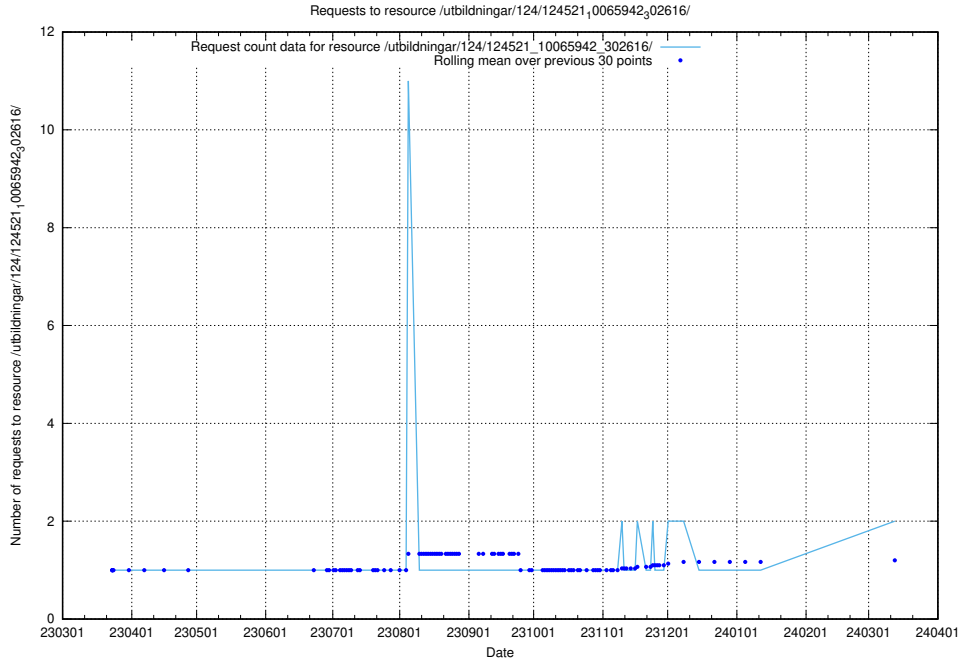

5.507 Usage of /utbildningar/124/124521_10065942_302616/

Here, we count the number of requests to resource /utbildningar/124/124521_10065942_302616/.