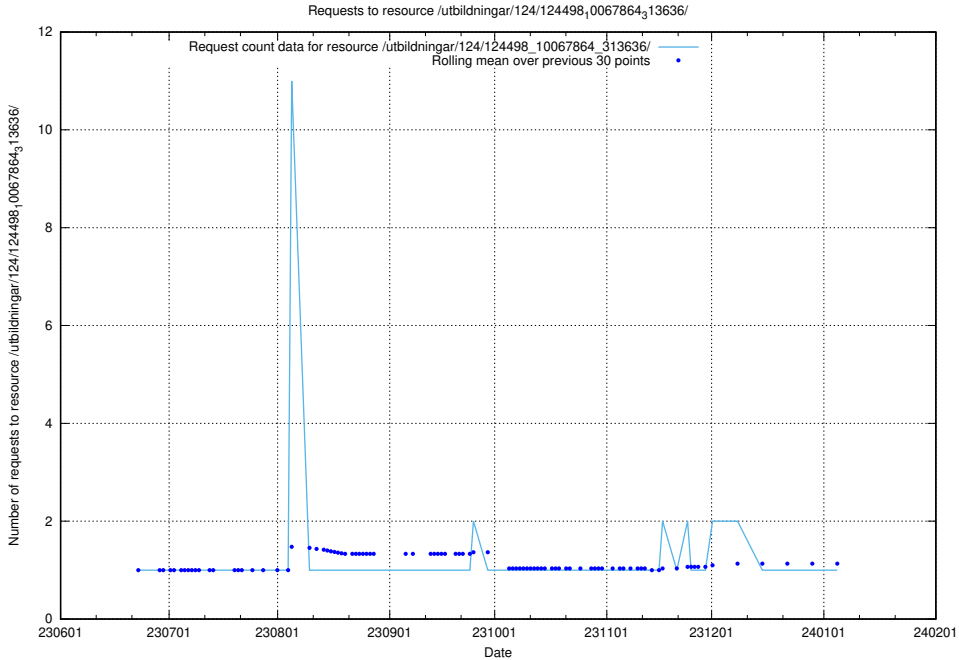

5.5483 Usage of /utbildningar/124/124498_10067864_313636/

Here, we count the number of requests to resource /utbildningar/124/124498_10067864_313636/.