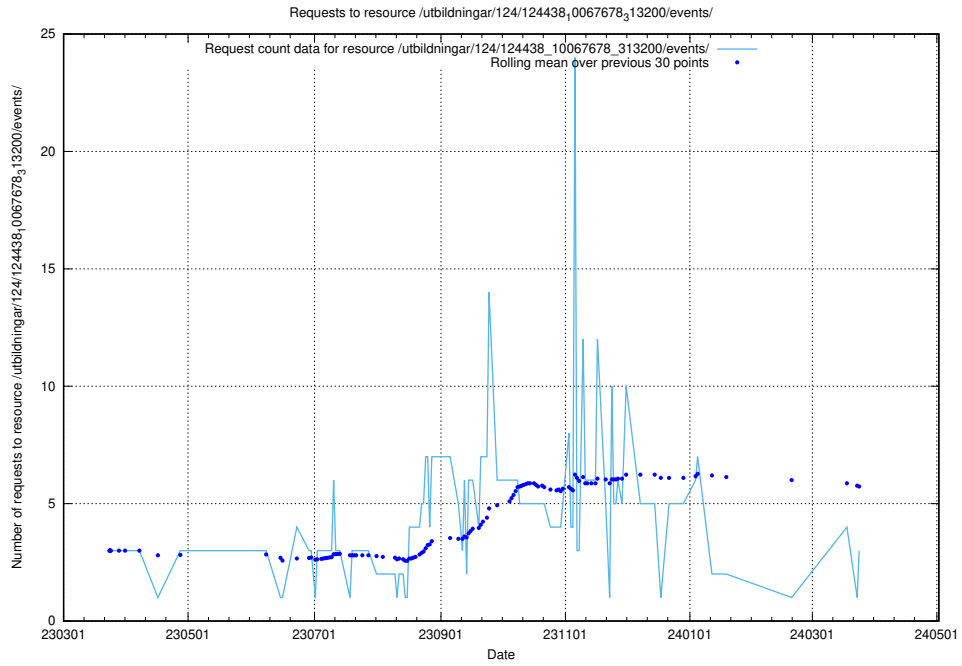

5.457 Usage of /utbildningar/124/124438_10067678_313200/events/

Here, we count the number of requests to resource /utbildningar/124/124438_10067678_313200/events/