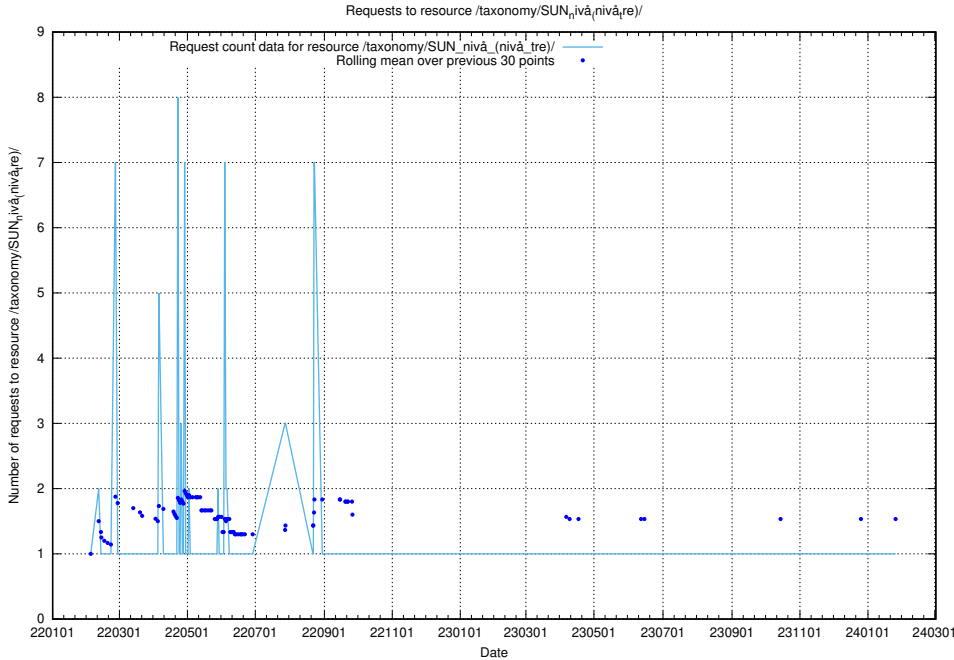

5.2458 Usage of /taxonomy/SUN_nivå_(nivå_tre)/

Here, we count the number of requests to resource /taxonomy/SUN_nivå_(nivå_tre)/.