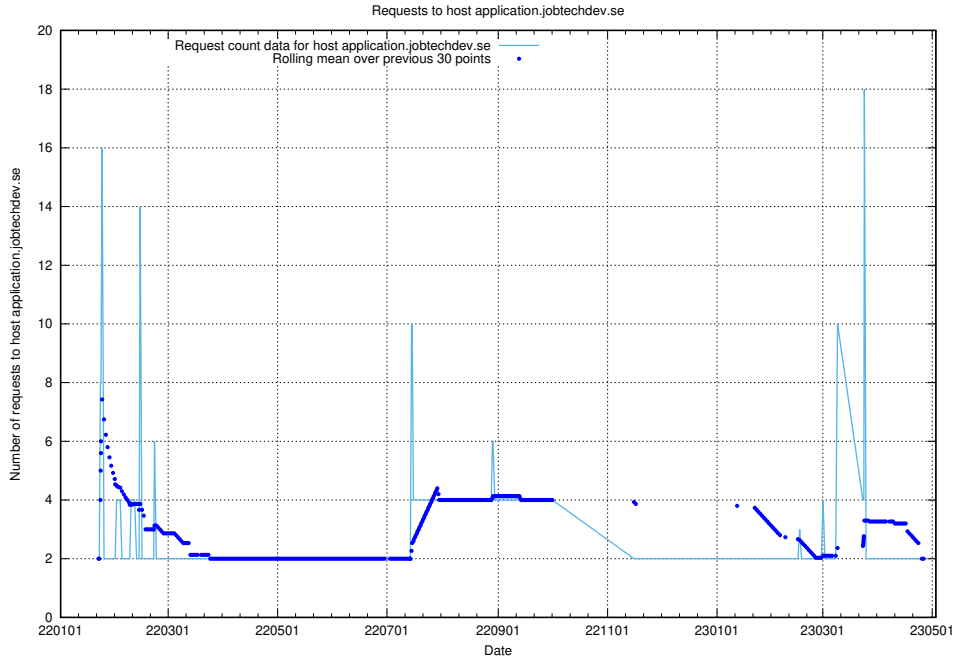

7.255 Usage of application.jobtechdev.se

Here, we count the number of requests to host application.jobtechdev.se.