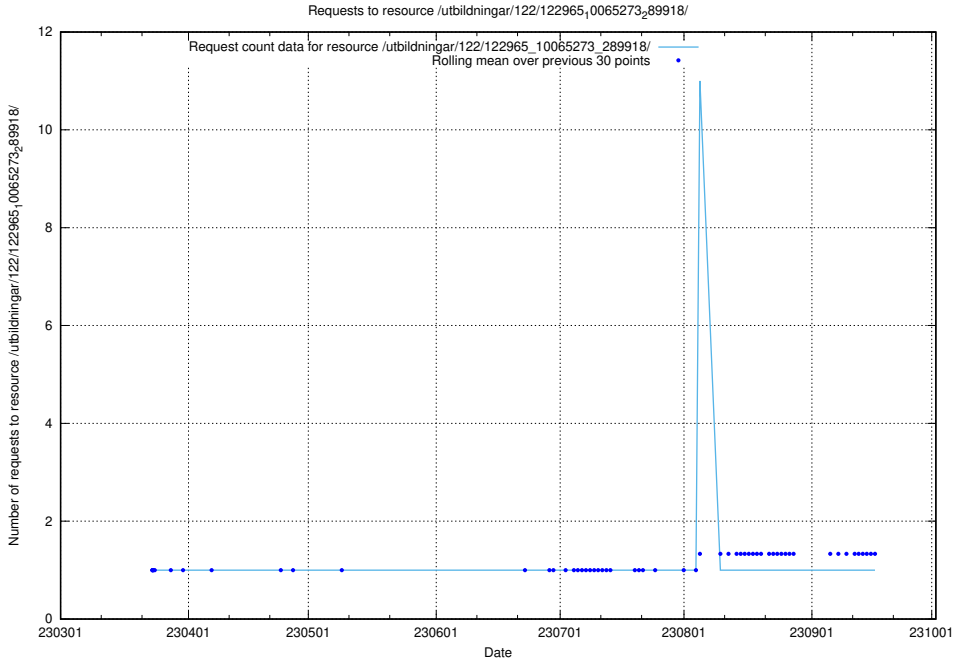

Here, we count the number of requests to resource /taxonomy/version/14/query/isco-level-4-groups/.

5.4843 Usage of /utbildningar/122/122965_10065273_289918/

Here, we count the number of requests to resource /utbildningar/122/122965_10065273_289918/.