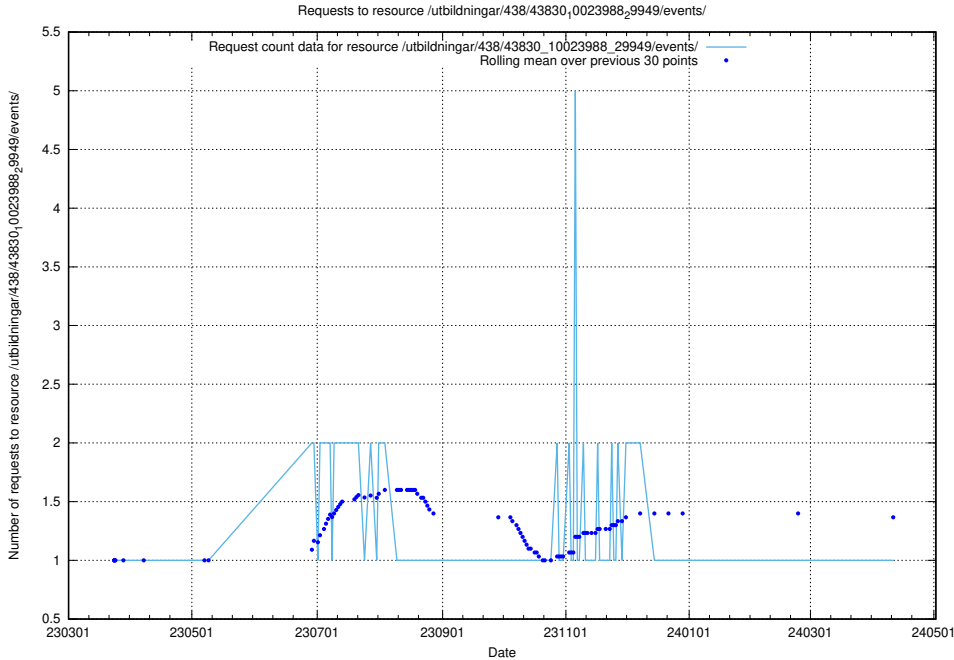

5.6034 Usage of /utbildningar/438/43830_10023988_29949/events/

Here, we count the number of requests to resource /utbildningar/438/43830_10023988_29949/events/.