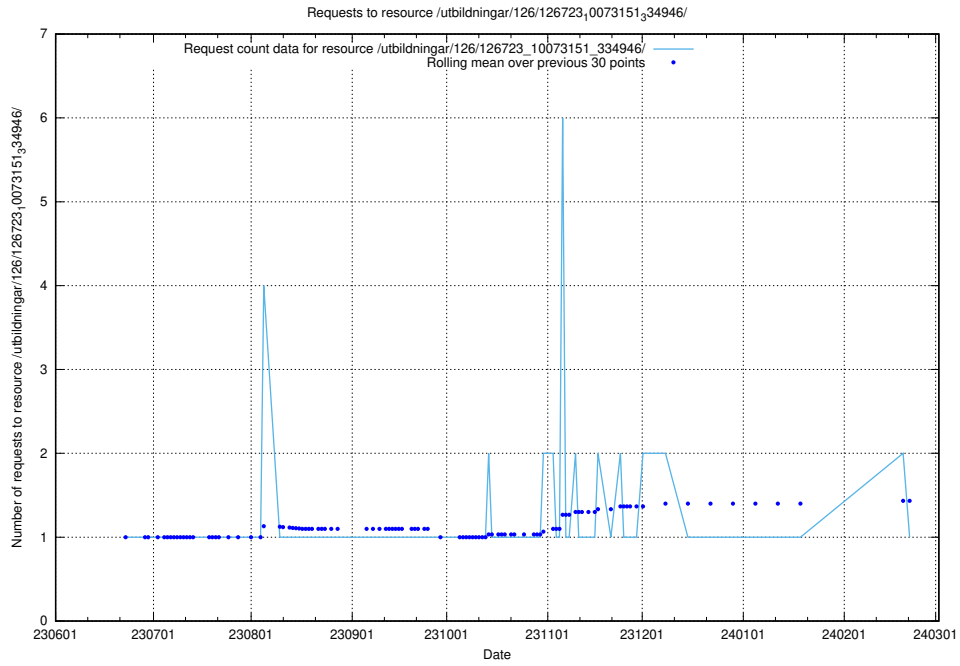

5.5303 Usage of /utbildningar/126/126723_10073151_334946/

Here, we count the number of requests to resource /utbildningar/126/126723_10073151_334946/.