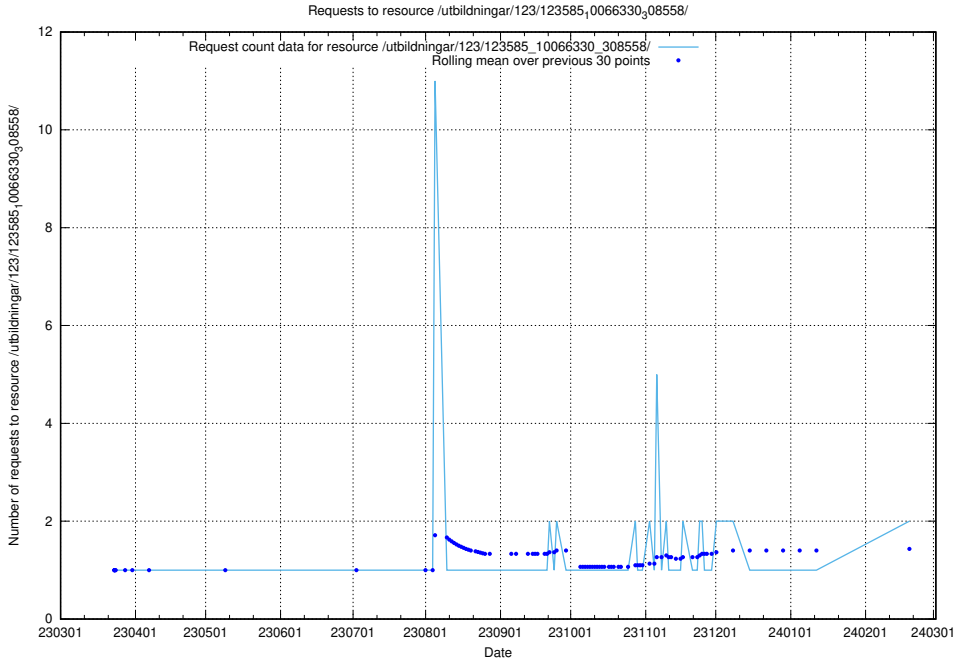

5.739 Usage of /utbildningar/123/123585_10066330_308558/

Here, we count the number of requests to resource /utbildningar/123/123585_10066330_308558/.