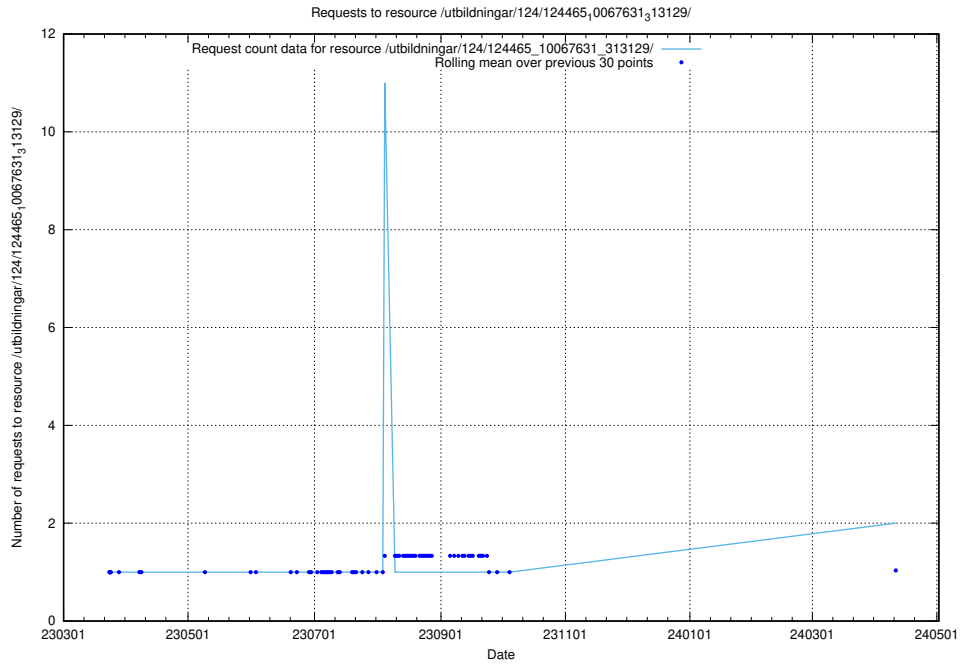

5.652 Usage of /utbildningar/124/124465_10067631_313129/

Here, we count the number of requests to resource /utbildningar/124/124465_10067631_313129/.