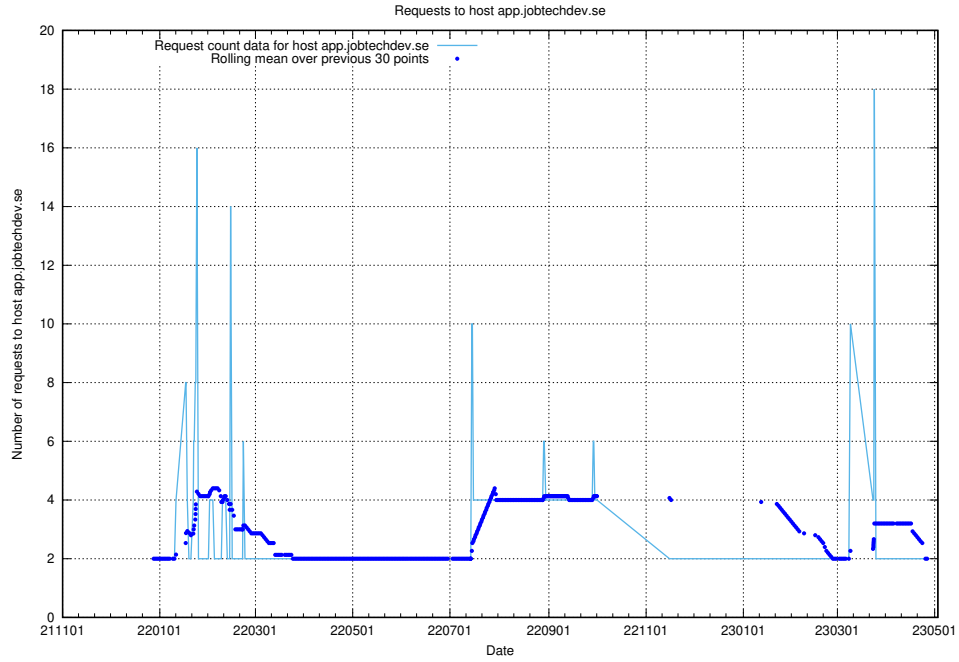

7.357 Usage of app.jobtechdev.se

Here, we count the number of requests to host app.jobtechdev.se.