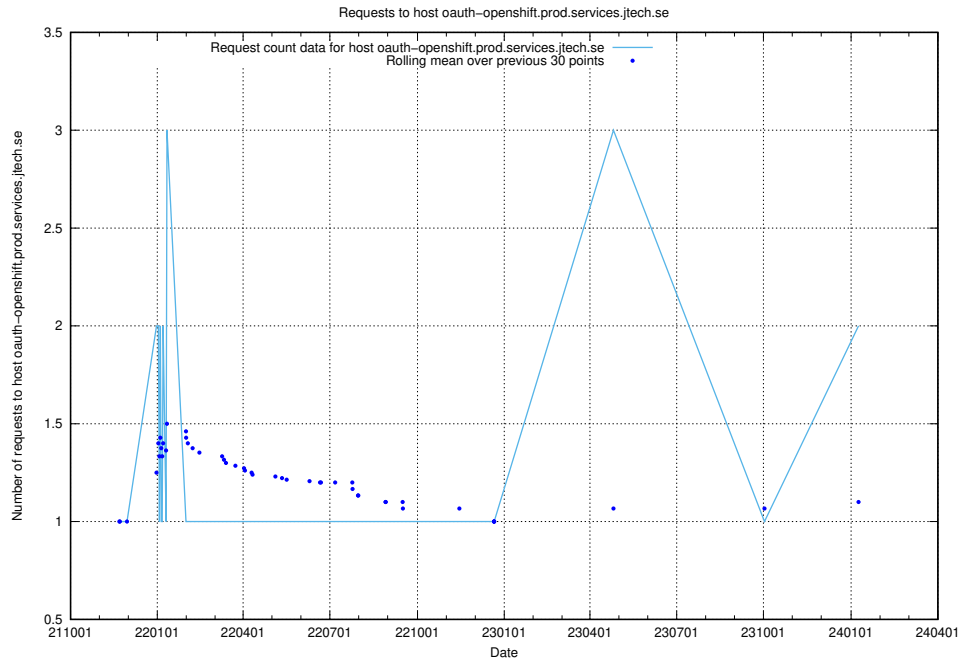

7.430 Usage of `oauth-openshift.prod.services.jtech.se`

Here, we count the number of requests to host `oauth-openshift.prod.services.jtech.se`.