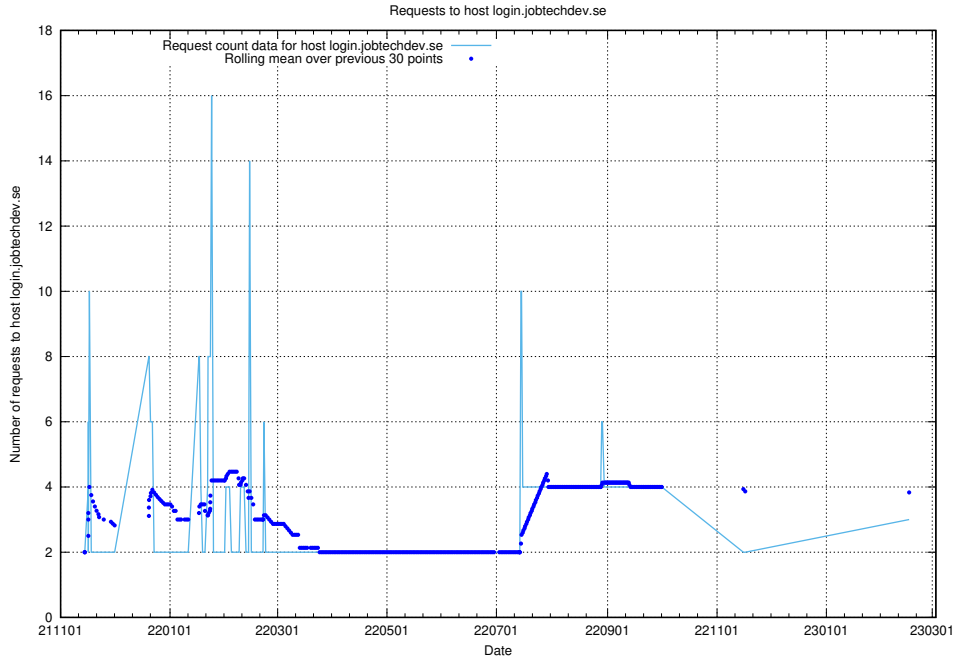

7.241 Usage of login.jobtechdev.se

Here, we count the number of requests to host login.jobtechdev.se.