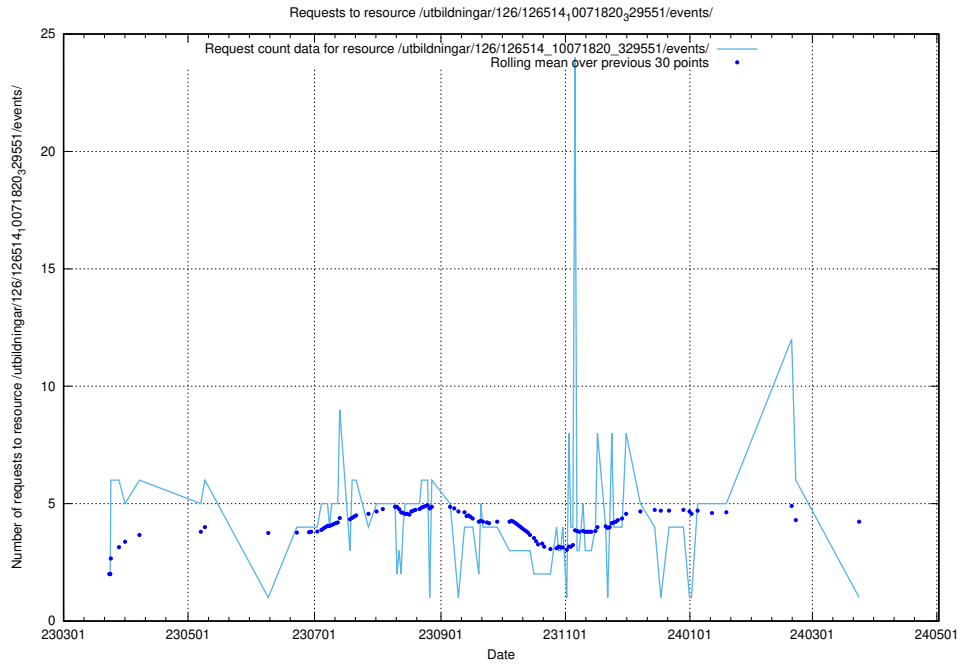

5.5972 Usage of /utbildningar/126/126514_10071820_329551/events/

Here, we count the number of requests to resource /utbildningar/126/126514_10071820_329551/events/