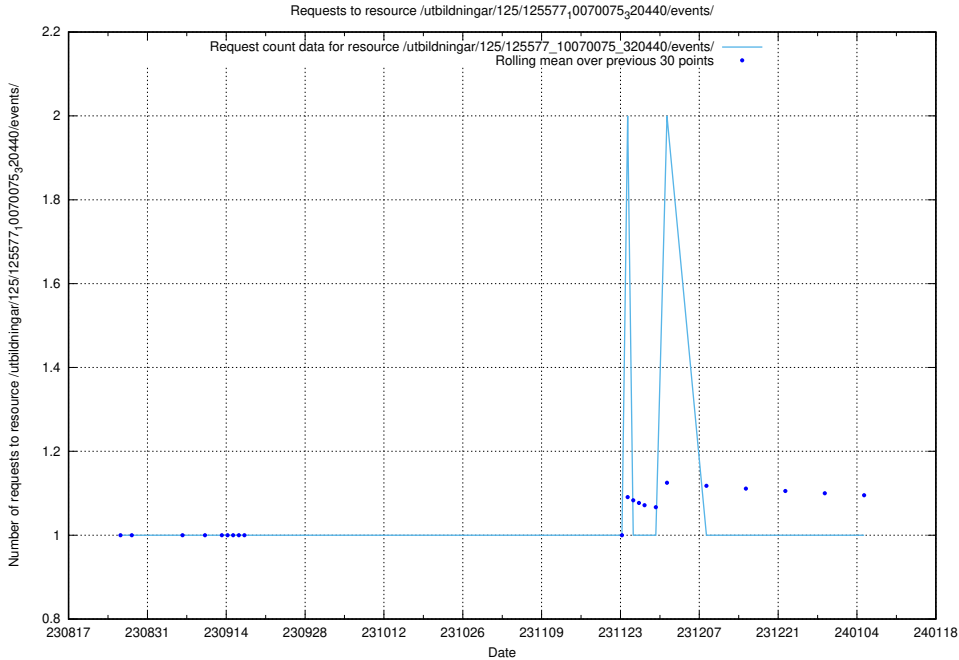

5.4422 Usage of /utbildningar/125/125577_10070075_320440/events/

Here, we count the number of requests to resource /utbildningar/125/125577_10070075_320440/events/