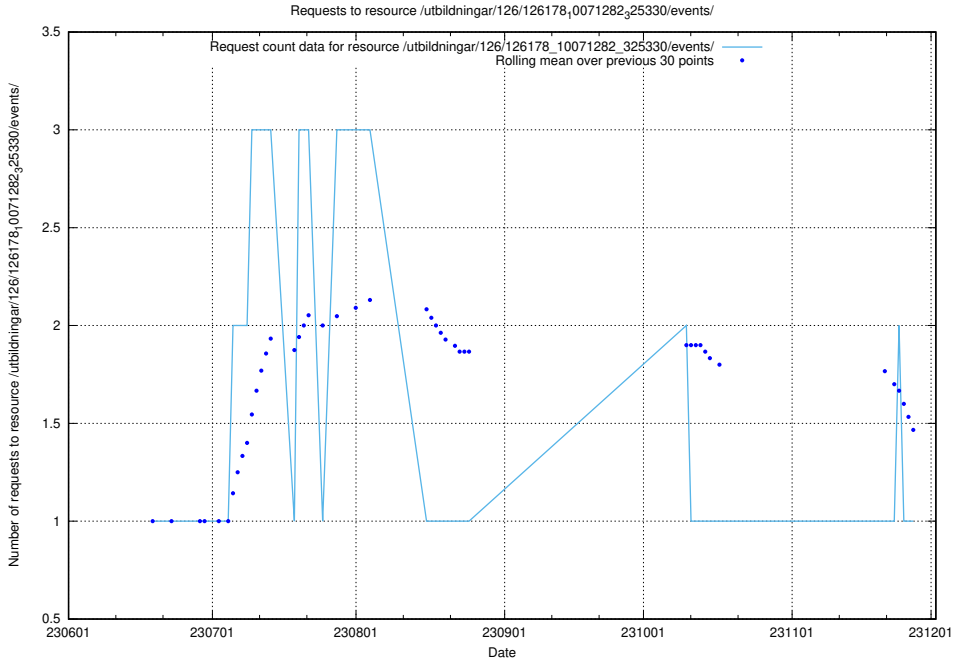

5.5545 Usage of /utbildningar/126/126178_10071282_325330/events/

Here, we count the number of requests to resource /utbildningar/126/126178_10071282_325330/events/