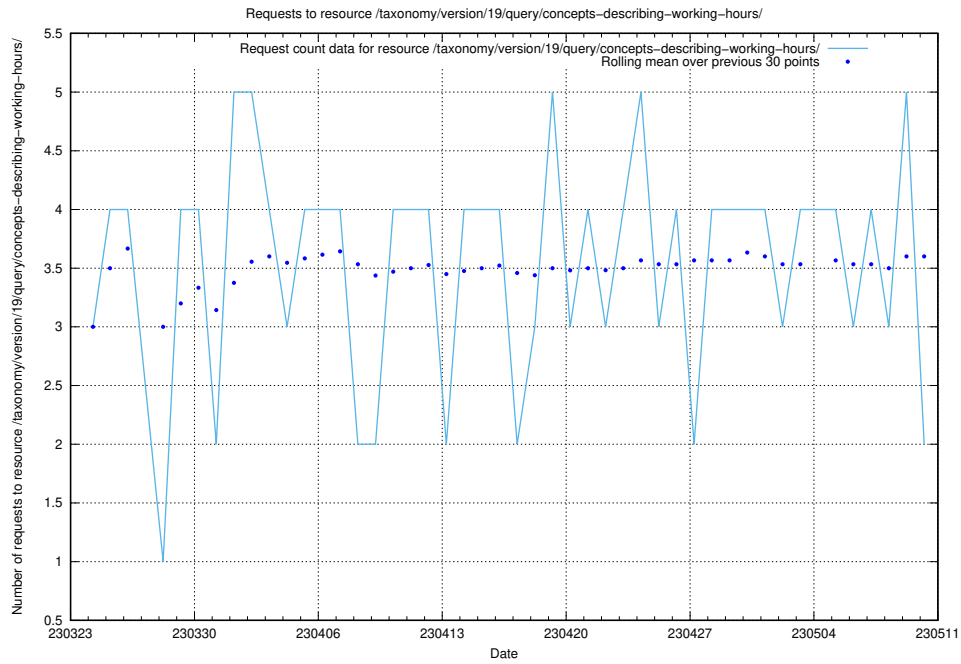

5.929 Usage of /taxonomy/version/19/query/concepts-describing-working-hours/

Here, we count the number of requests to resource /taxonomy/version/19/query/concepts-describing-working-hours/.