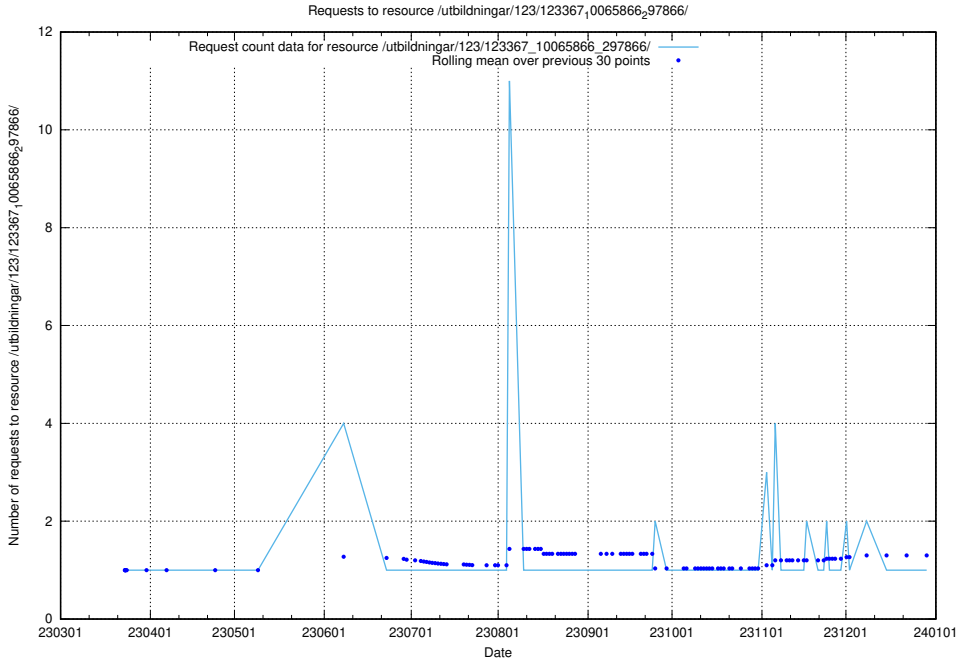

5.4491 Usage of /utbildningar/123/123367_10065866_297866/

Here, we count the number of requests to resource /utbildningar/123/123367_10065866_297866/.