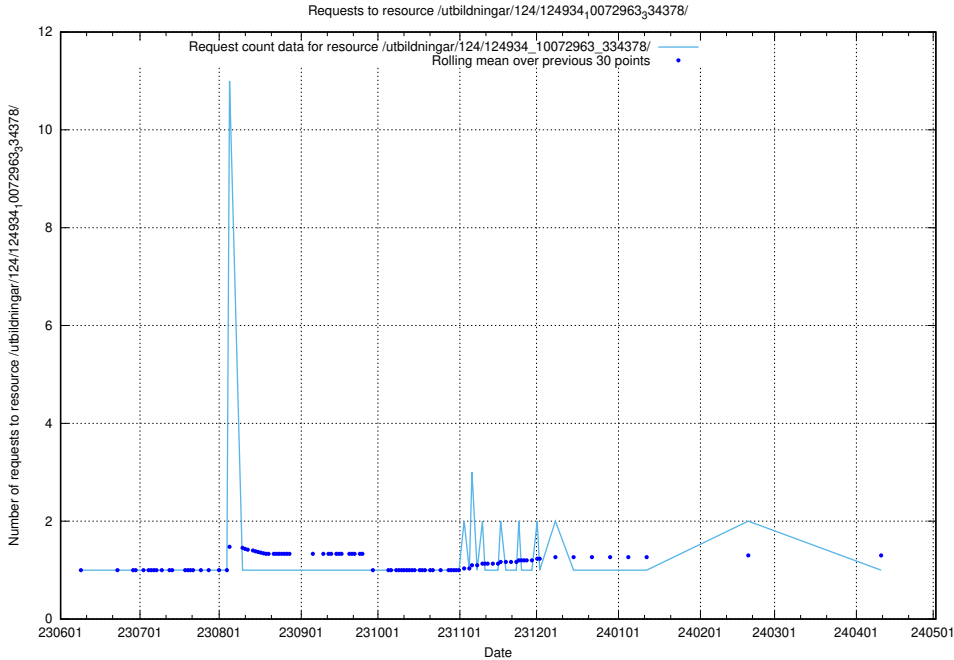

5.5587 Usage of /utbildningar/124/124934_10072963_334378/

Here, we count the number of requests to resource /utbildningar/124/124934_10072963_334378/.