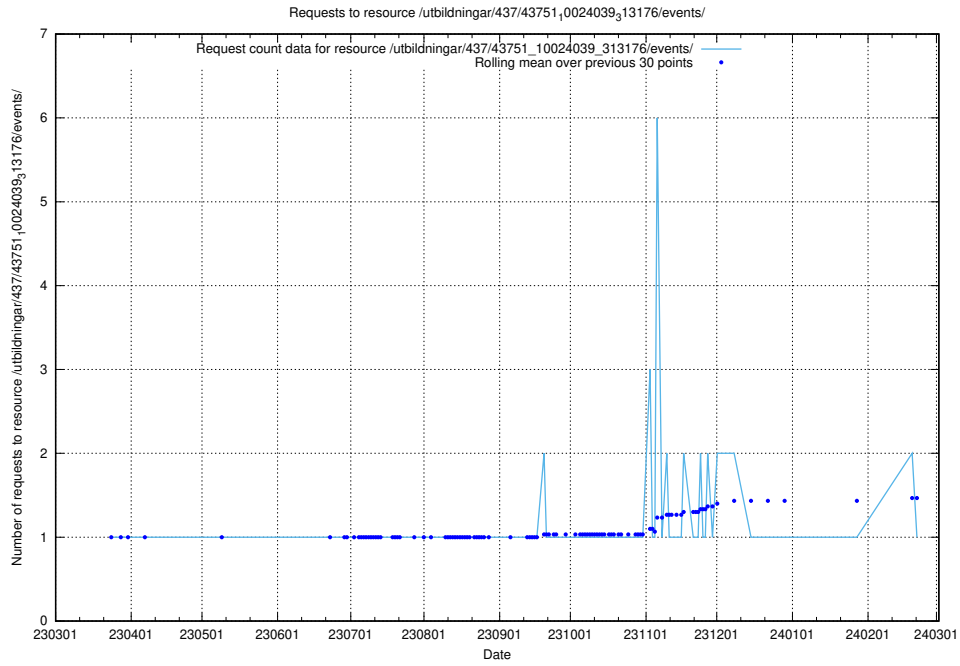

5.5904 Usage of /utbildningar/437/43751_10024039_313176/events/

Here, we count the number of requests to resource /utbildningar/437/43751_10024039_313176/events/.