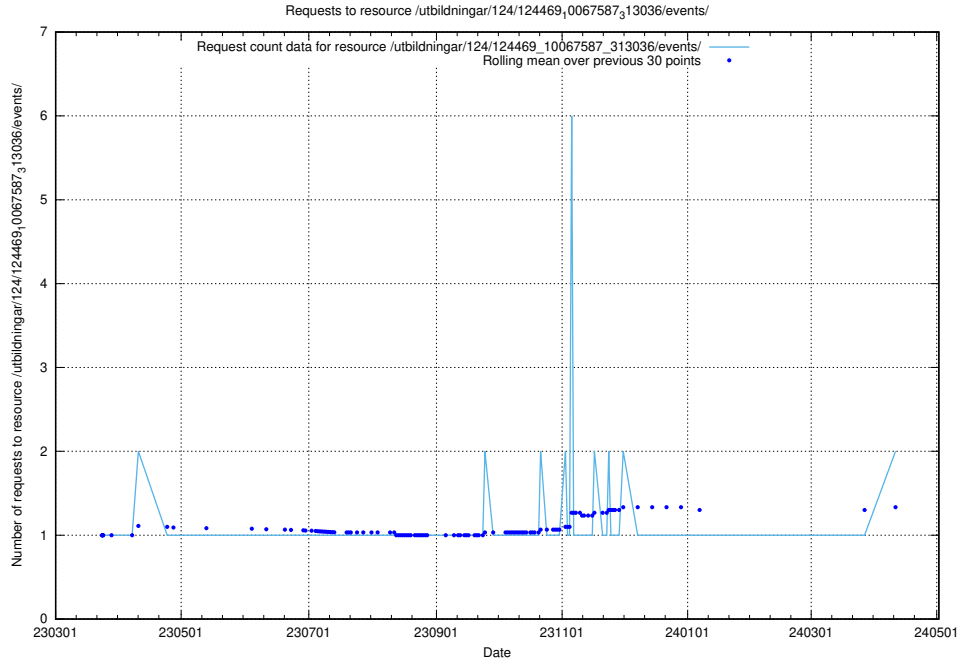

5.646 Usage of /utbildningar/124/124469_10067587_313036/events/

Here, we count the number of requests to resource /utbildningar/124/124469_10067587_313036/events/