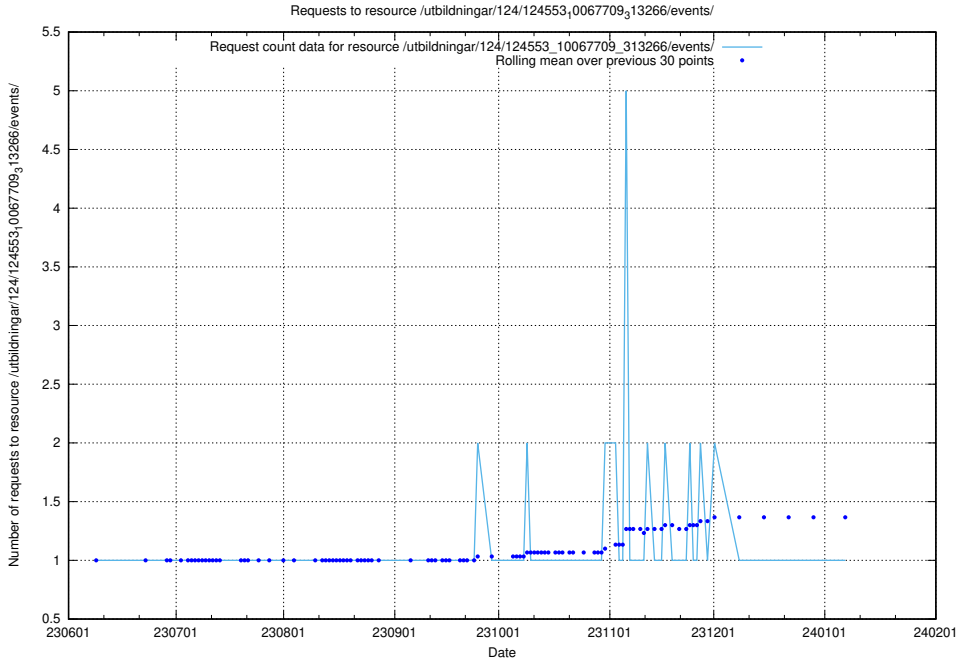

5.5588 Usage of /utbildningar/124/124553_10067709_313266/events/

Here, we count the number of requests to resource /utbildningar/124/124553_10067709_313266/events/