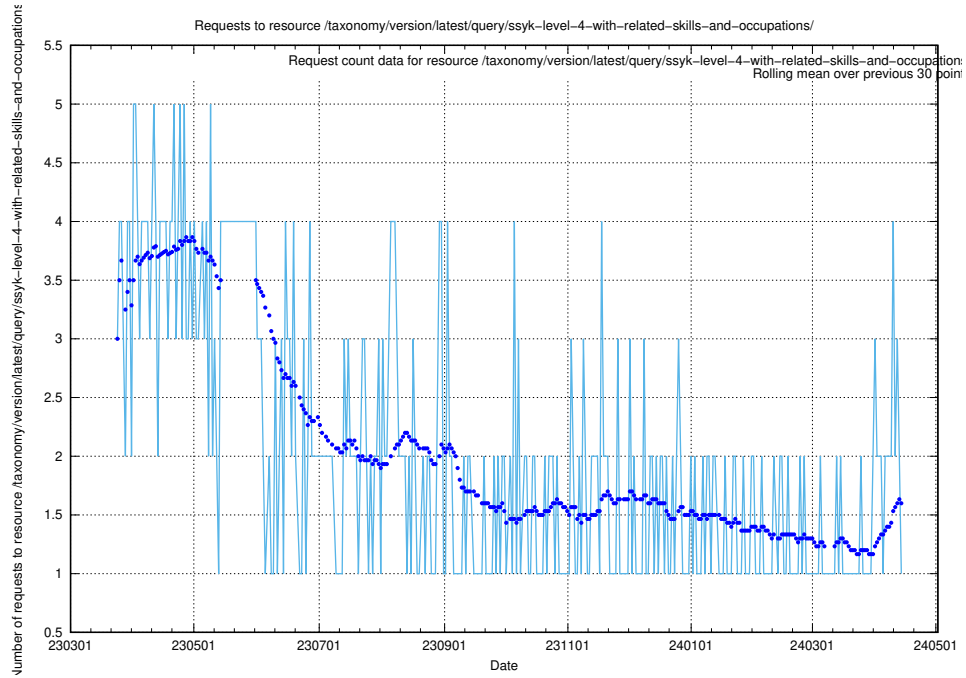

Here, we count the number of requests to resource /taxonomy/version/latest/query/ssyk-level-4-with-related-skills-and-occupations/.

5.5790 Usage of /taxonomy/version/latest/query/ssyk-level-4-with-related-isco-level-4-groups/