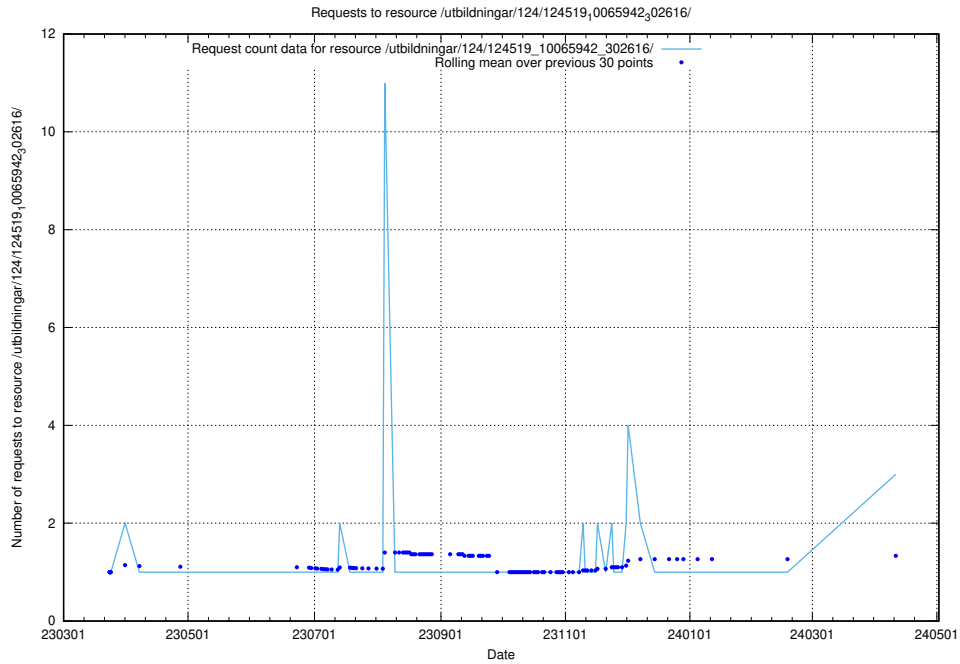

5.278 Usage of /utbildningar/124/124519_10065942_302616/

Here, we count the number of requests to resource /utbildningar/124/124519_10065942_302616/.