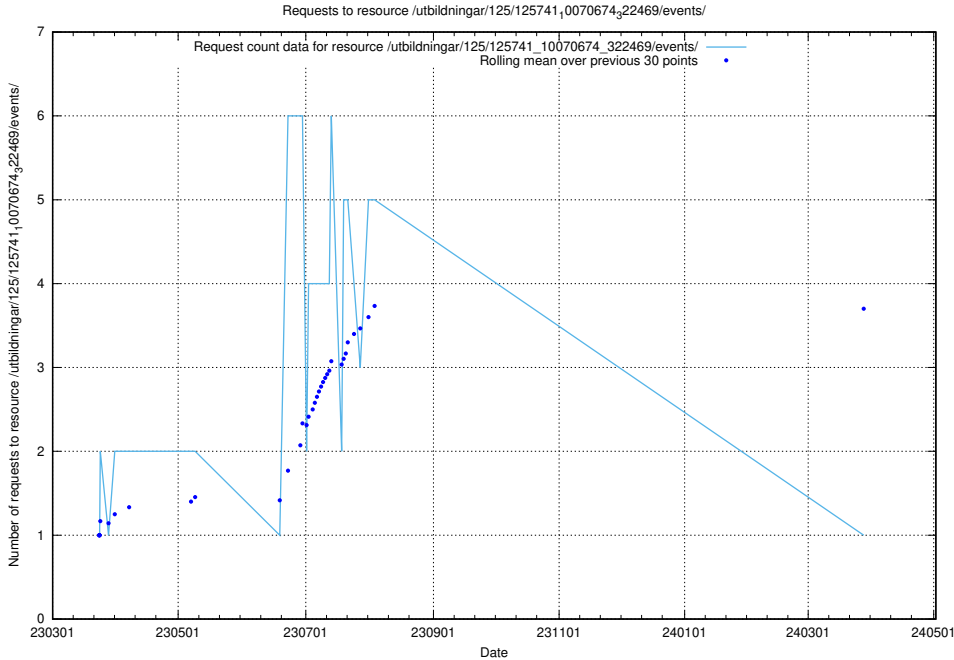

Here, we count the number of requests to resource /utbildningar/125/125741_10070674_322772/.

5.6183 Usage of /utbildningar/125/125741_10070674_322469/events/

Here, we count the number of requests to resource /utbildningar/125/125741_10070674_322469/events/