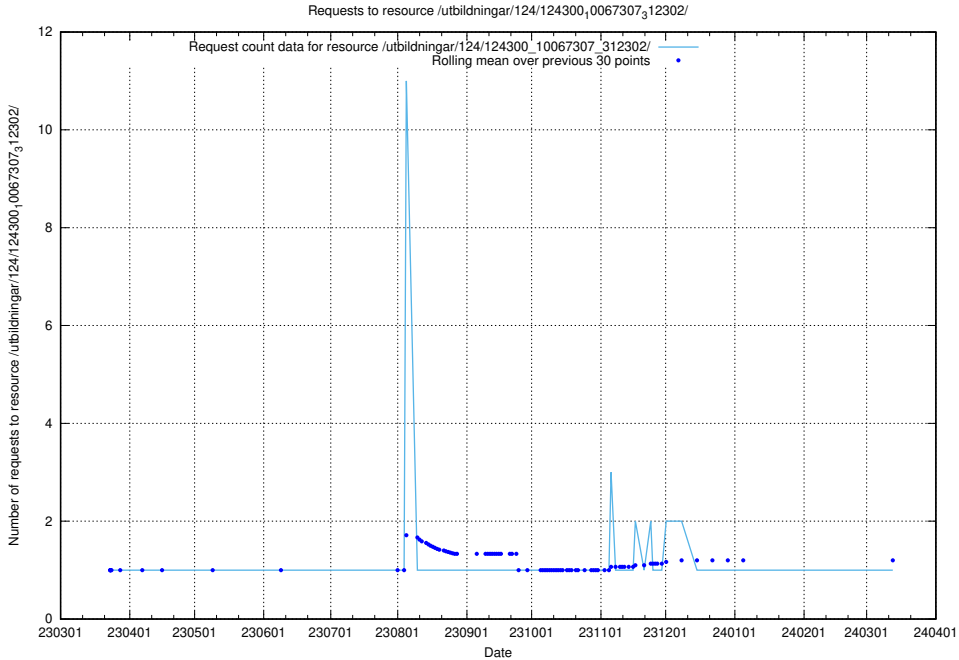

5.3676 Usage of /utbildningar/124/124300_10067307_312302/

Here, we count the number of requests to resource /utbildningar/124/124300_10067307_312302/.