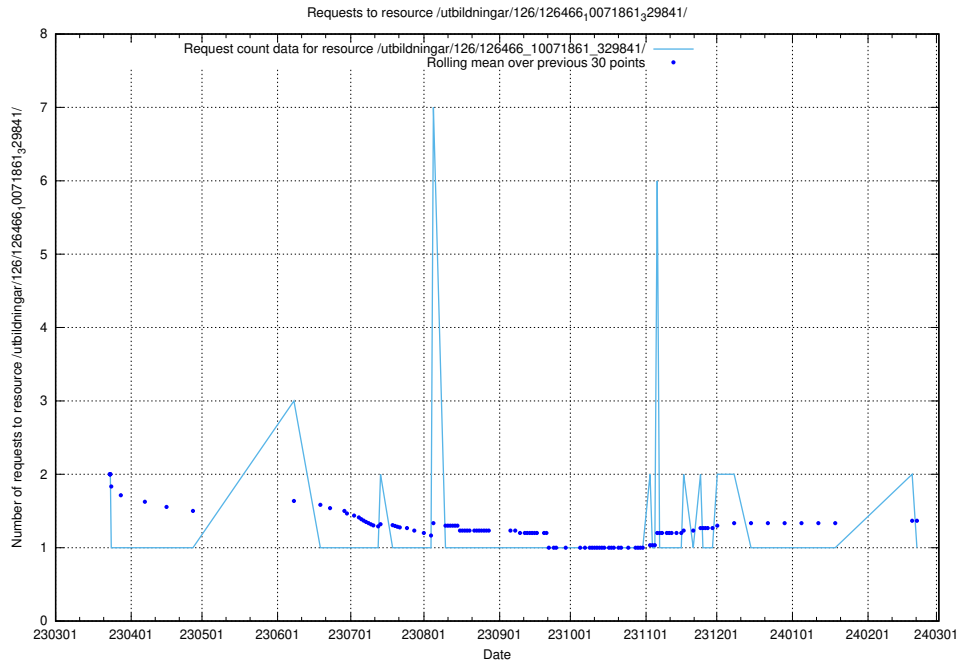

Here, we count the number of requests to resource /utbildningar/126/126514_10071820_329551/events/

5.5973 Usage of /utbildningar/126/126466_10071861_329841/

Here, we count the number of requests to resource /utbildningar/126/126466_10071861_329841/.