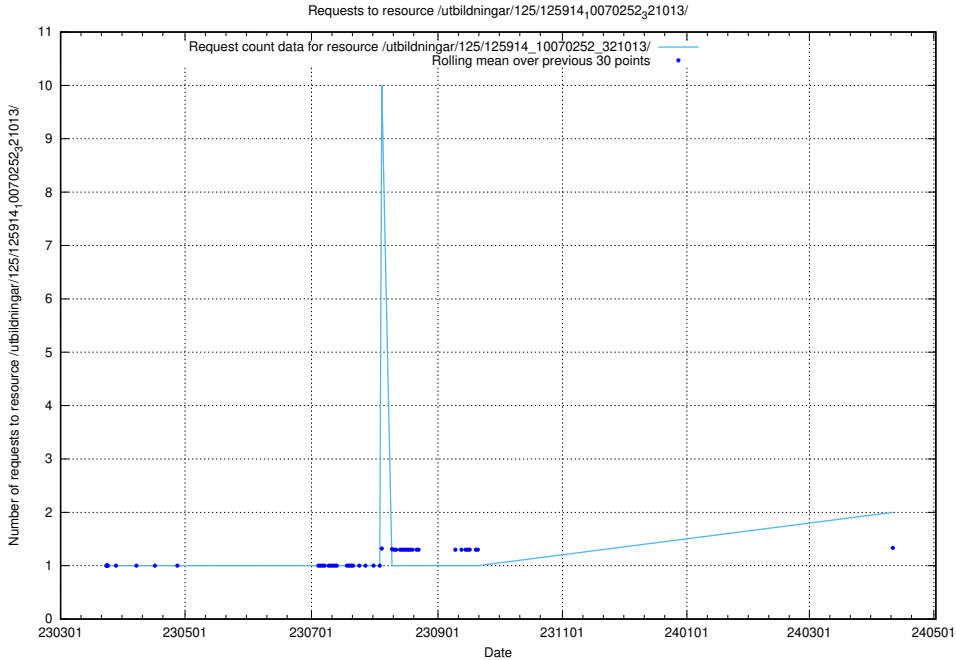

5.964 Usage of /utbildningar/125/125914_10070252_321013/

Here, we count the number of requests to resource /utbildningar/125/125914_10070252_321013/.