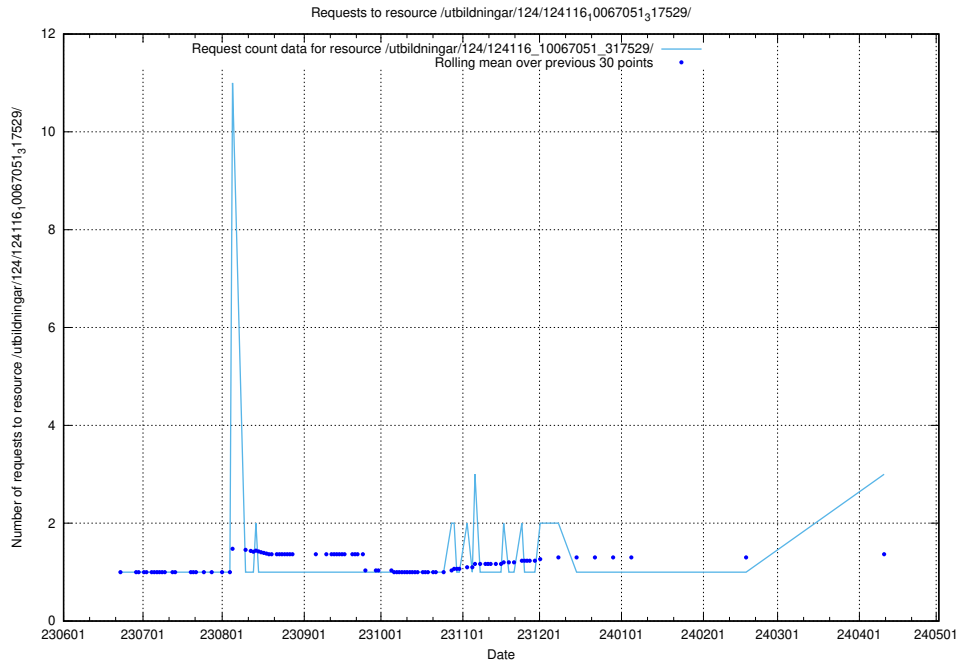

5.423 Usage of /utbildningar/124/124116_10067051_317529/

Here, we count the number of requests to resource /utbildningar/124/124116_10067051_317529/.