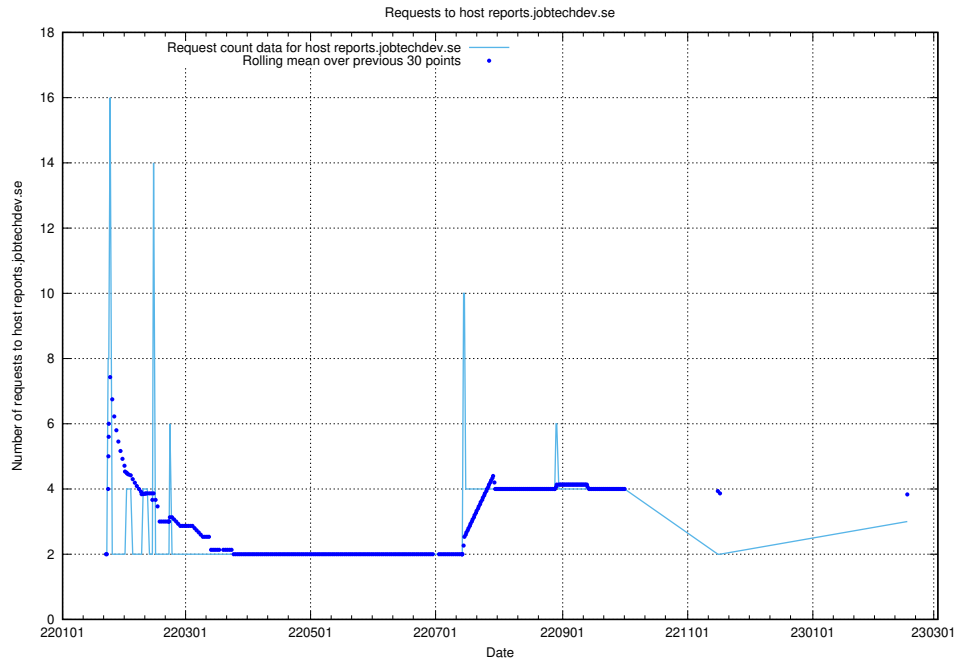

7.243 Usage of reports.jobtechdev.se

Here, we count the number of requests to host reports.jobtechdev.se.