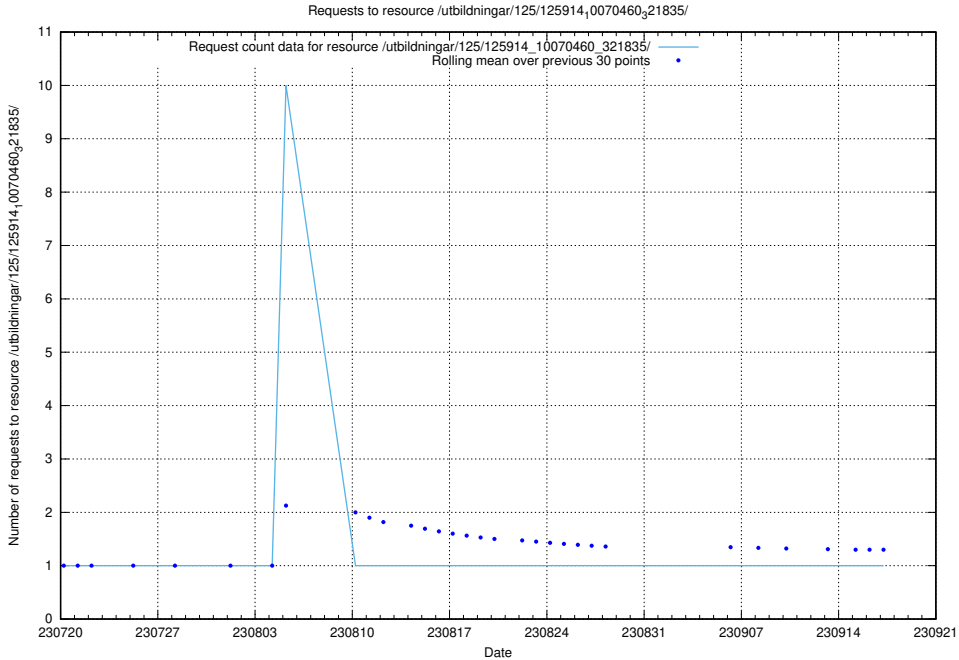

5.4701 Usage of /utbildningar/125/125914_10070460_321835/

Here, we count the number of requests to resource /utbildningar/125/125914_10070460_321835/.