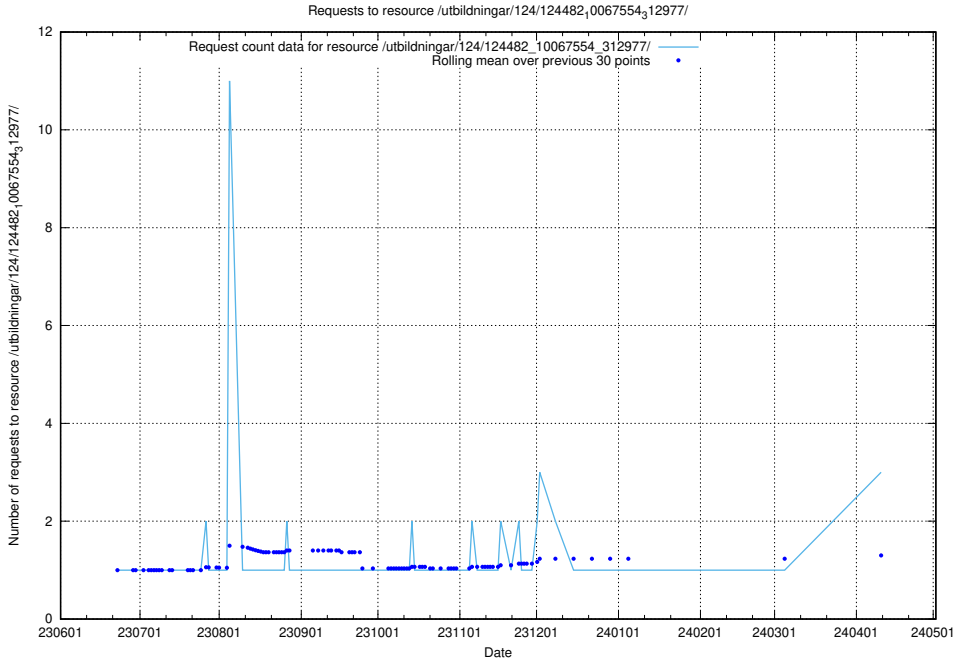

5.417 Usage of /utbildningar/124/124482_10067554_312977/

Here, we count the number of requests to resource /utbildningar/124/124482_10067554_312977/.