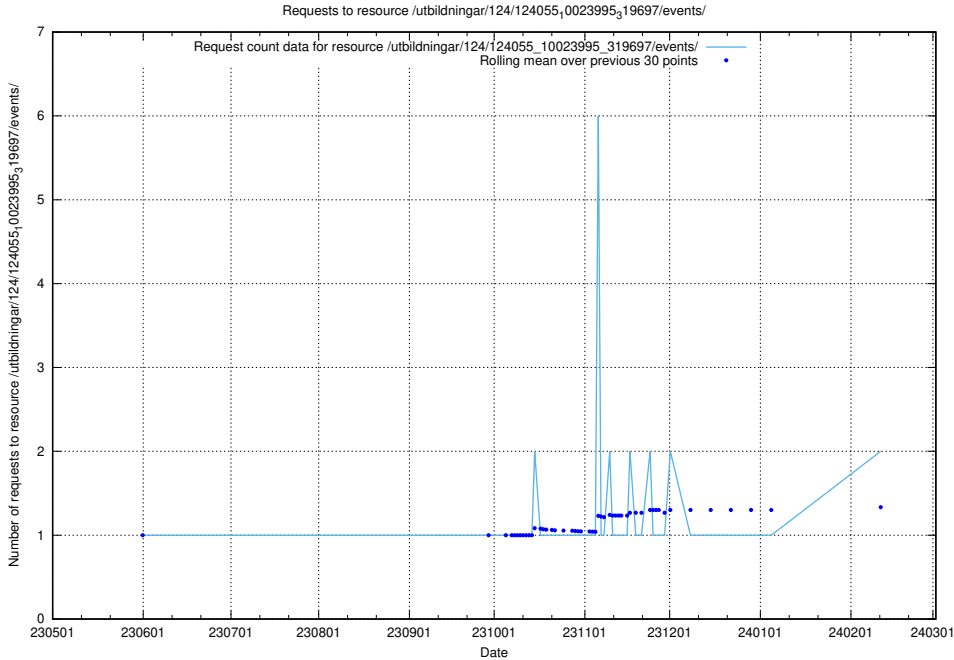

5.899 Usage of /utbildningar/124/124055_10023995_319697/events/

Here, we count the number of requests to resource /utbildningar/124/124055_10023995_319697/events/