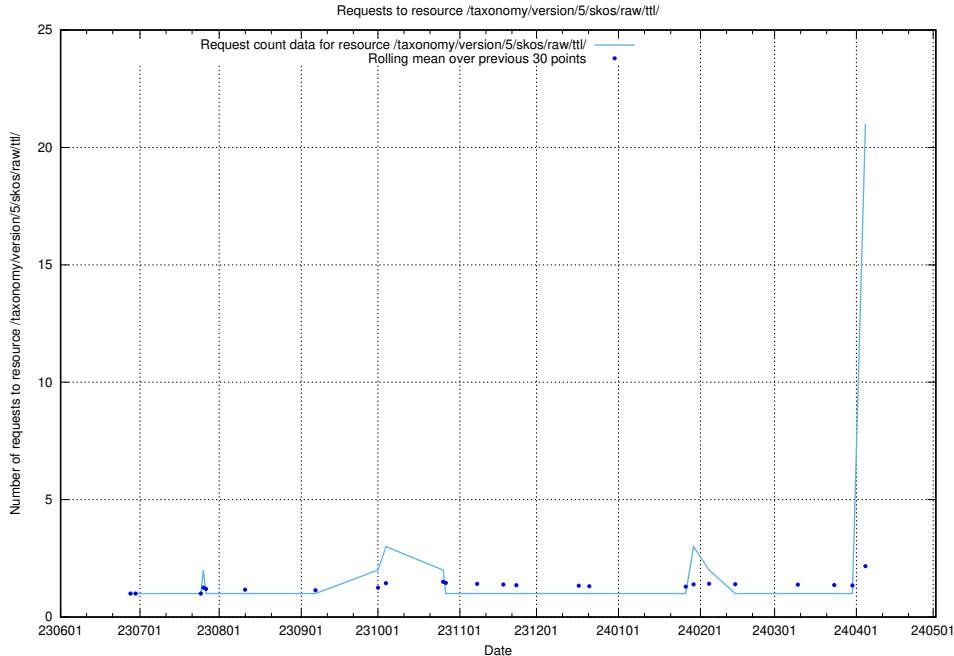

5.12 Usage of /taxonomy/version/5/skos/raw/ttl/

Here, we count the number of requests to resource /taxonomy/version/5/skos/raw/ttl/.