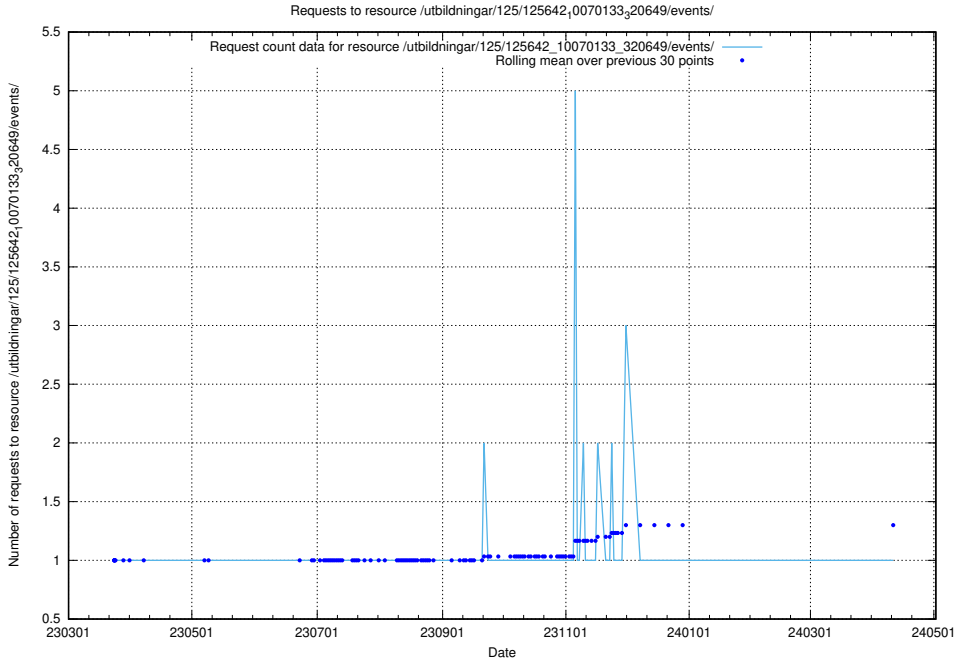

5.1051 Usage of /utbildningar/125/125642_10070133_320649/events/

Here, we count the number of requests to resource /utbildningar/125/125642_10070133_320649/events/