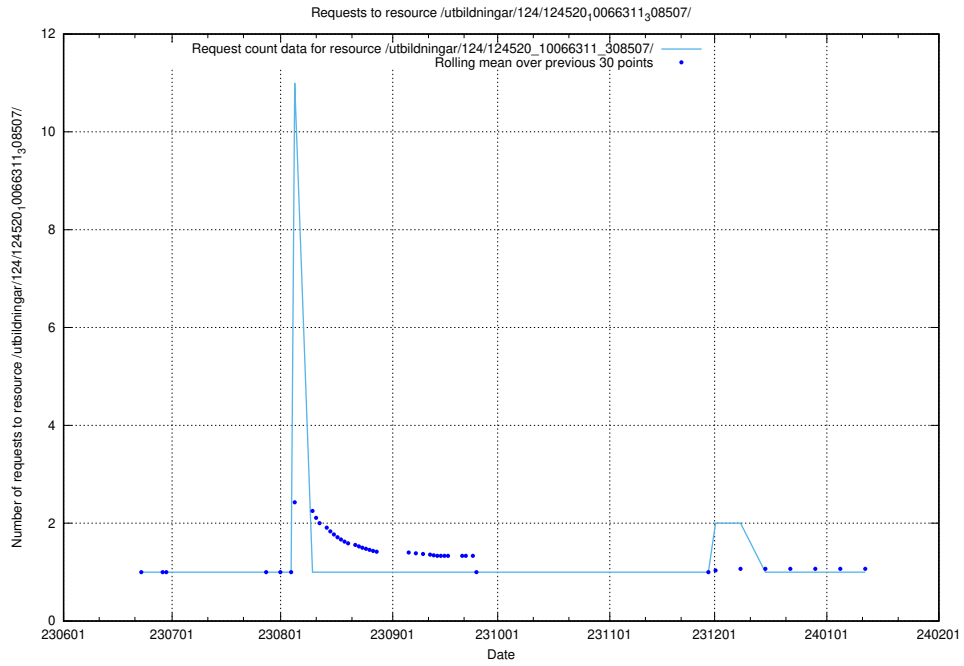

5.5453 Usage of /utbildningar/124/124520_10066311_308507/

Here, we count the number of requests to resource /utbildningar/124/124520_10066311_308507/.