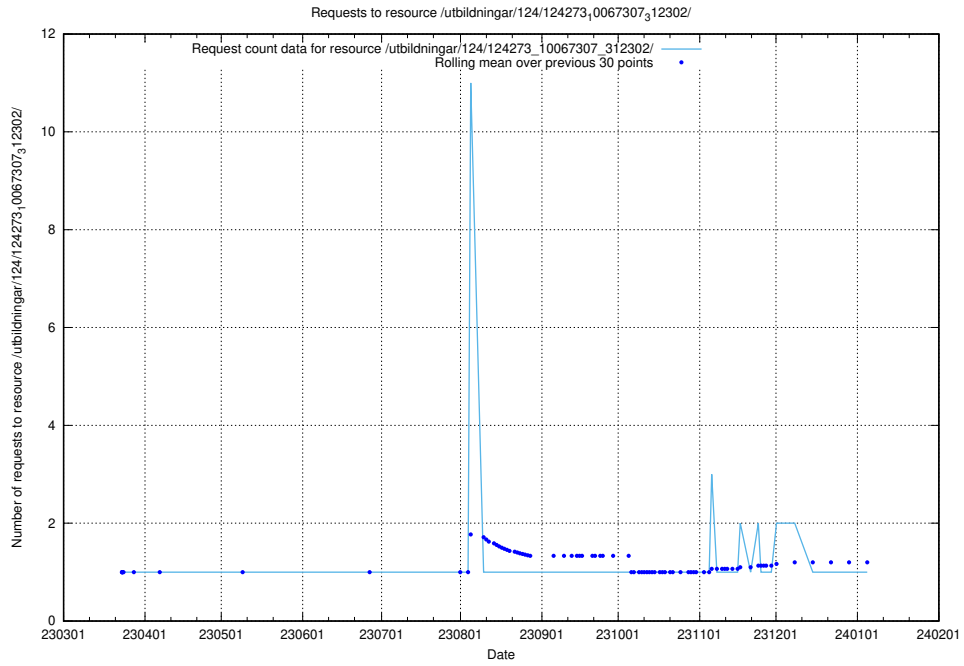

Here, we count the number of requests to resource /utbildningar/124/124273_10067307_312302/.

5.3715 Usage of /taxonomy/version/18/query/concepts-describing-working-hours/

Here, we count the number of requests to resource /taxonomy/version/18/query/concepts-describing-working-hours/.