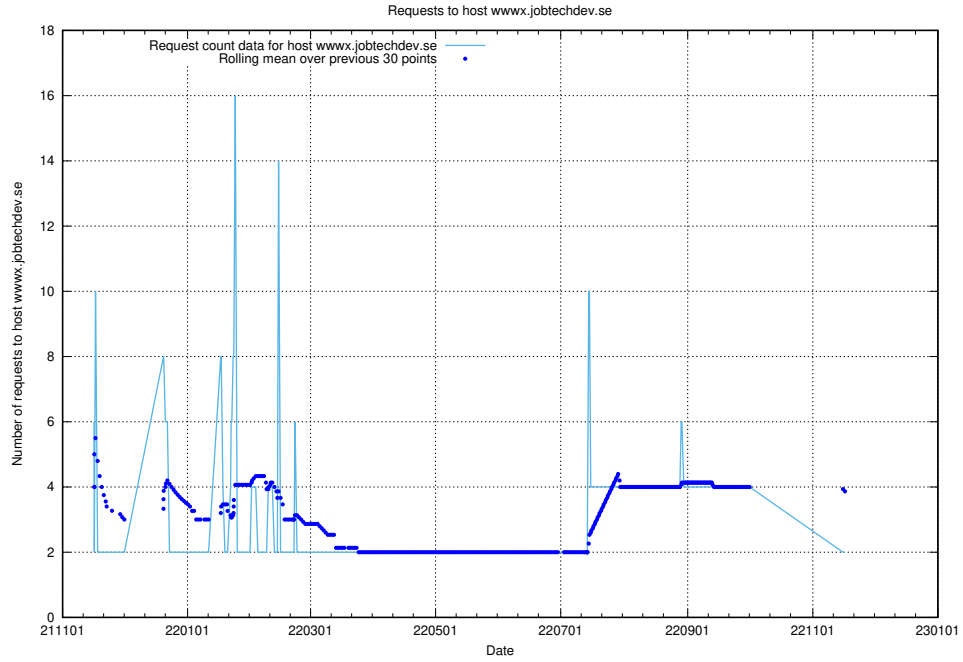

7.532 Usage of wwwx.jobtechdev.se

Here, we count the number of requests to host wwwx.jobtechdev.se.