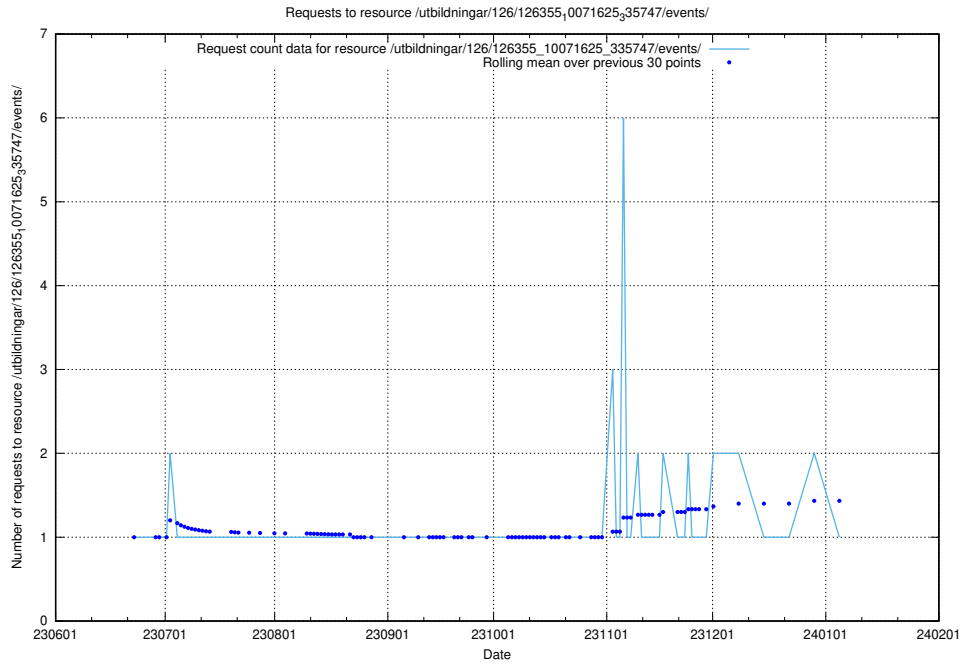

5.5356 Usage of /utbildningar/126/126355_10071625_335747/events/

Here, we count the number of requests to resource /utbildningar/126/126355_10071625_335747/events/