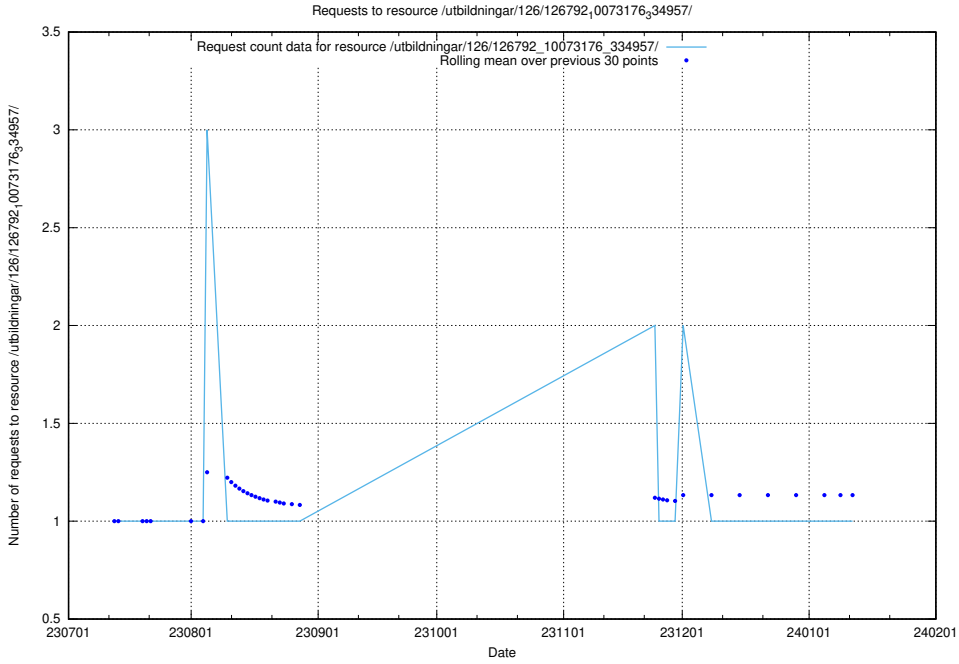

5.4810 Usage of /utbildningar/126/126792_10073176_334957/

Here, we count the number of requests to resource /utbildningar/126/126792_10073176_334957/.