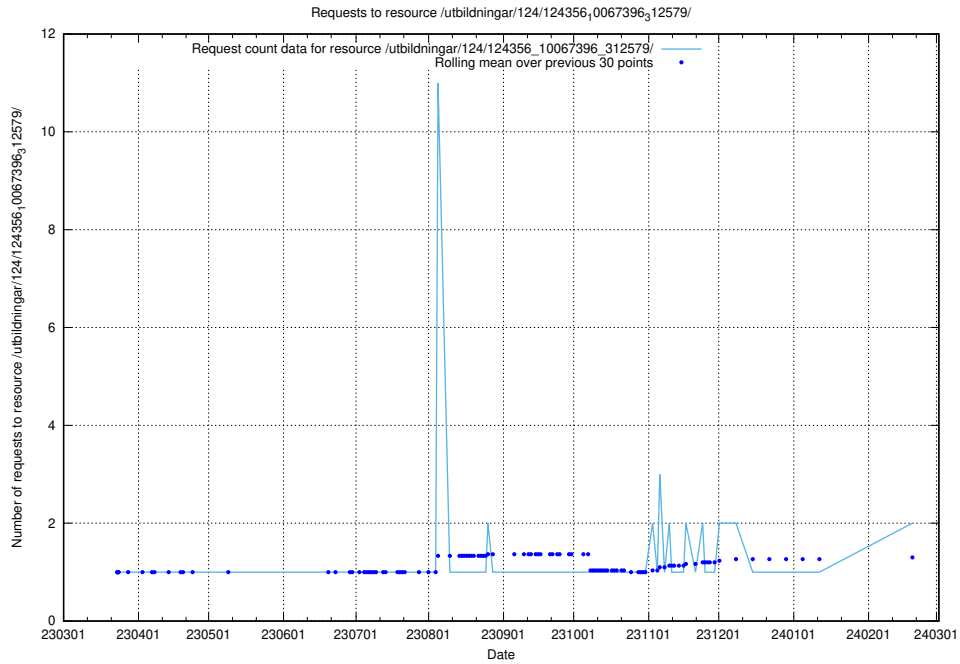

5.680 Usage of /utbildningar/124/124356_10067396_312579/

Here, we count the number of requests to resource /utbildningar/124/124356_10067396_312579/.