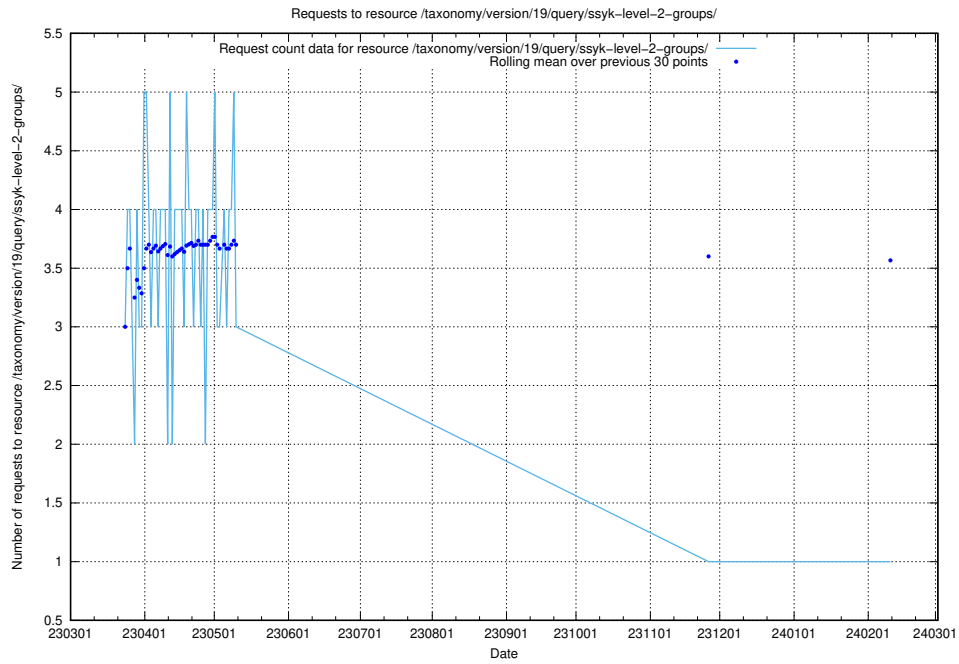

5.5839 Usage of /taxonomy/version/19/query/ssyk-level-2-groups/

Here, we count the number of requests to resource /taxonomy/version/19/query/ssyk-level-2-groups/.