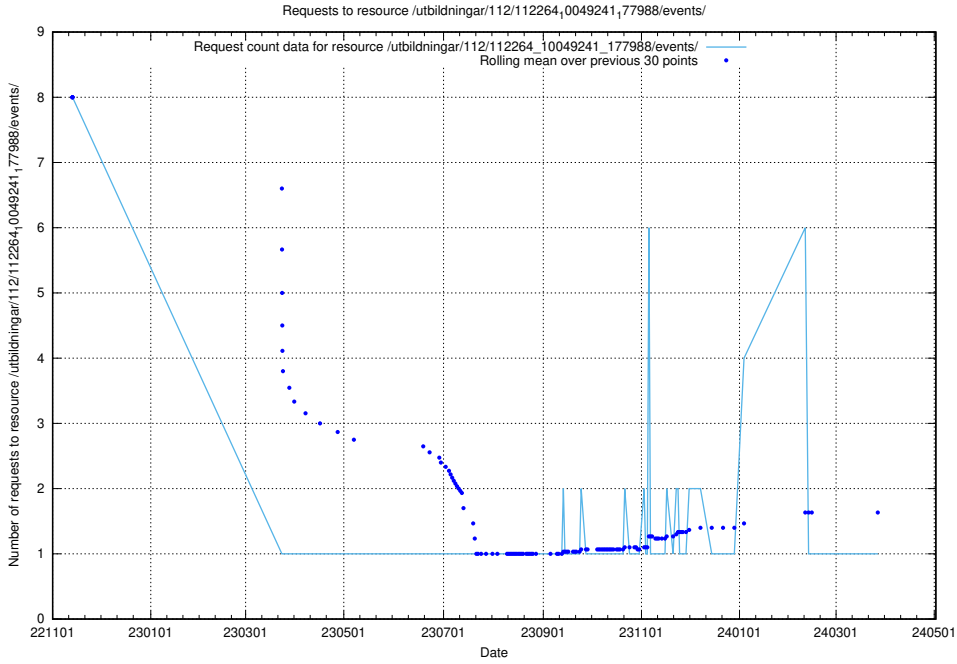

5.5485 Usage of /utbildningar/112/112264_10049241_177988/events/

Here, we count the number of requests to resource /utbildningar/112/112264_10049241_177988/events/