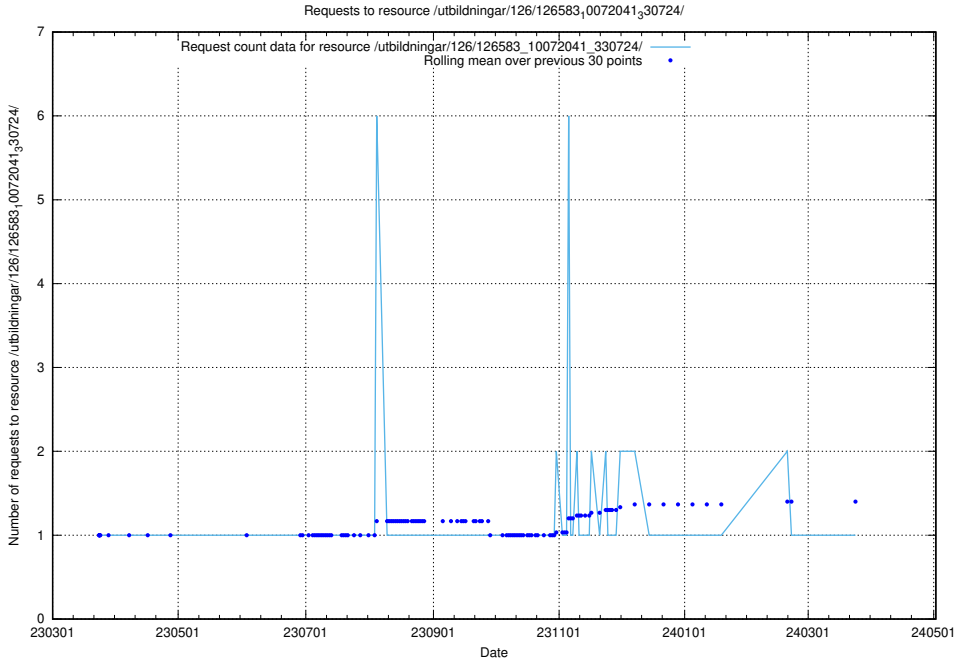

5.6096 Usage of /utbildningar/126/126583_10072041_330724/

Here, we count the number of requests to resource /utbildningar/126/126583_10072041_330724/.