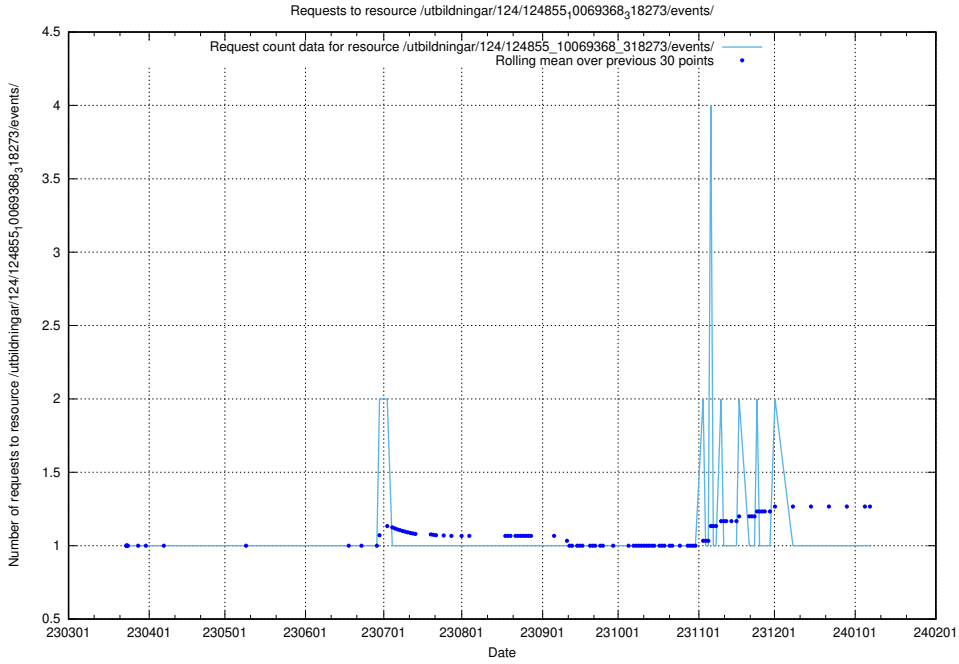

Here, we count the number of requests to resource /utbildningar/124/124855_10069845_319853/.

5.1187 Usage of /utbildningar/124/124855_10069368_318273/events/

Here, we count the number of requests to resource /utbildningar/124/124855_10069368_318273/events/