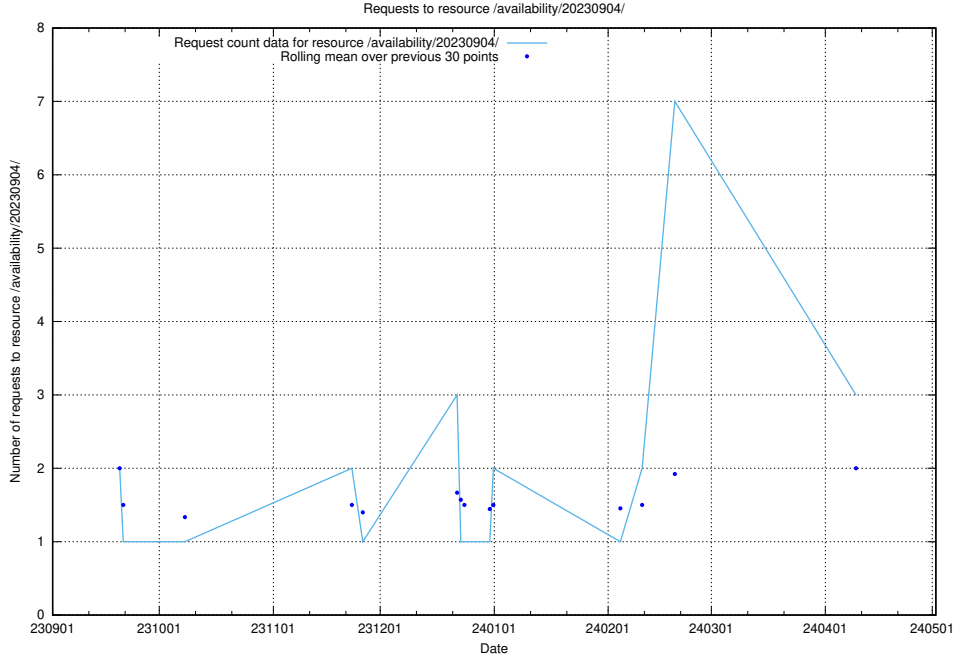

5.367 Usage of /availability/20230904/

Here, we count the number of requests to resource /availability/20230904/.