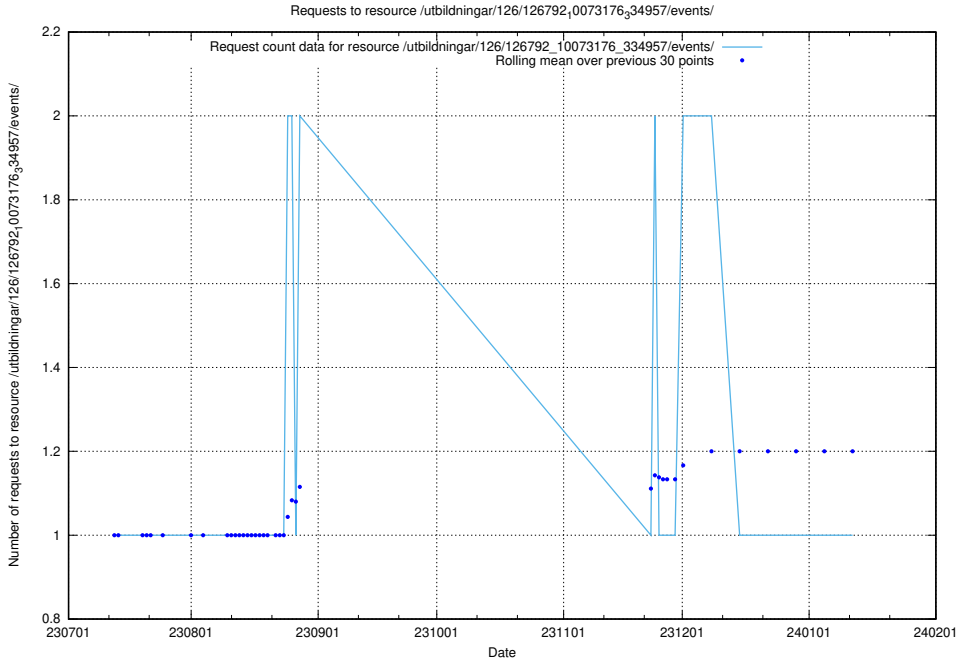

5.4809 Usage of /utbildningar/126/126792_10073176_334957/events/

Here, we count the number of requests to resource /utbildningar/126/126792_10073176_334957/events/