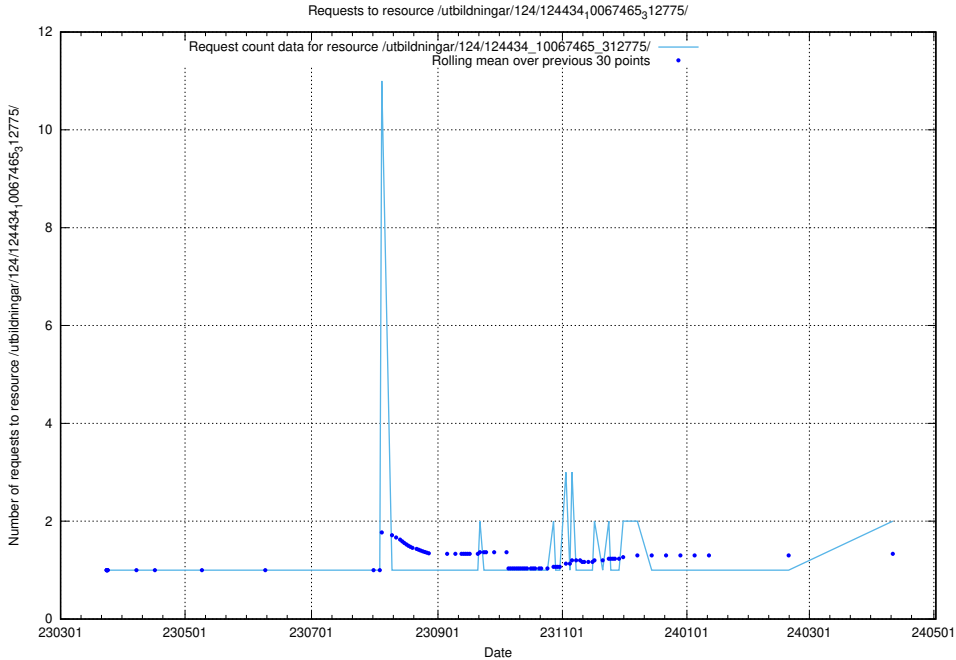

5.671 Usage of /utbildningar/124/124434_10067465_312775/

Here, we count the number of requests to resource /utbildningar/124/124434_10067465_312775/.