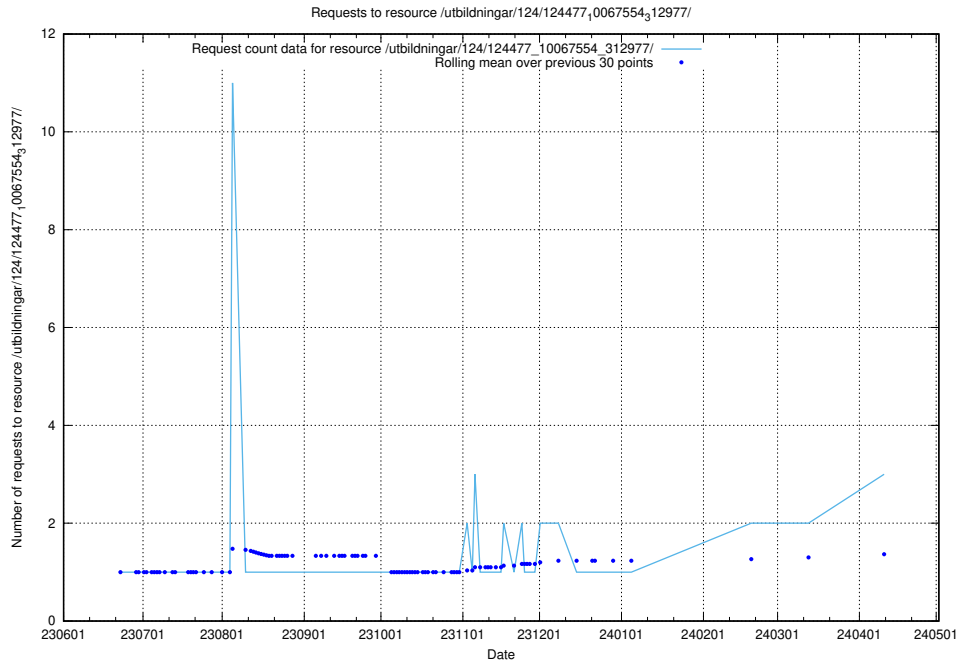

5.419 Usage of /utbildningar/124/124477_10067554_312977/

Here, we count the number of requests to resource /utbildningar/124/124477_10067554_312977/.