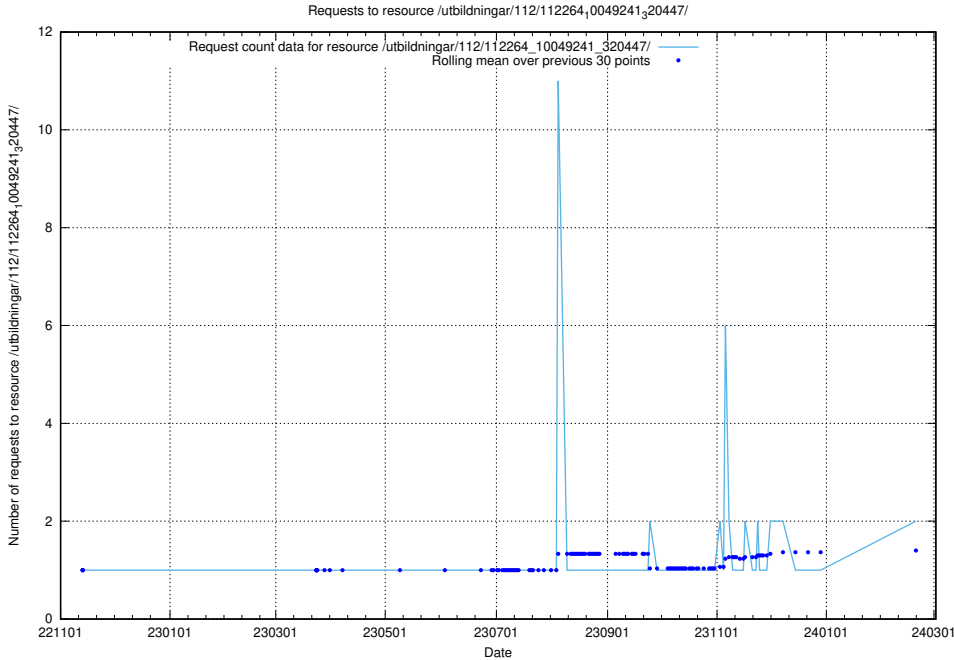

5.933 Usage of /utbildningar/112/112264_10049241_320447/

Here, we count the number of requests to resource /utbildningar/112/112264_10049241_320447/.