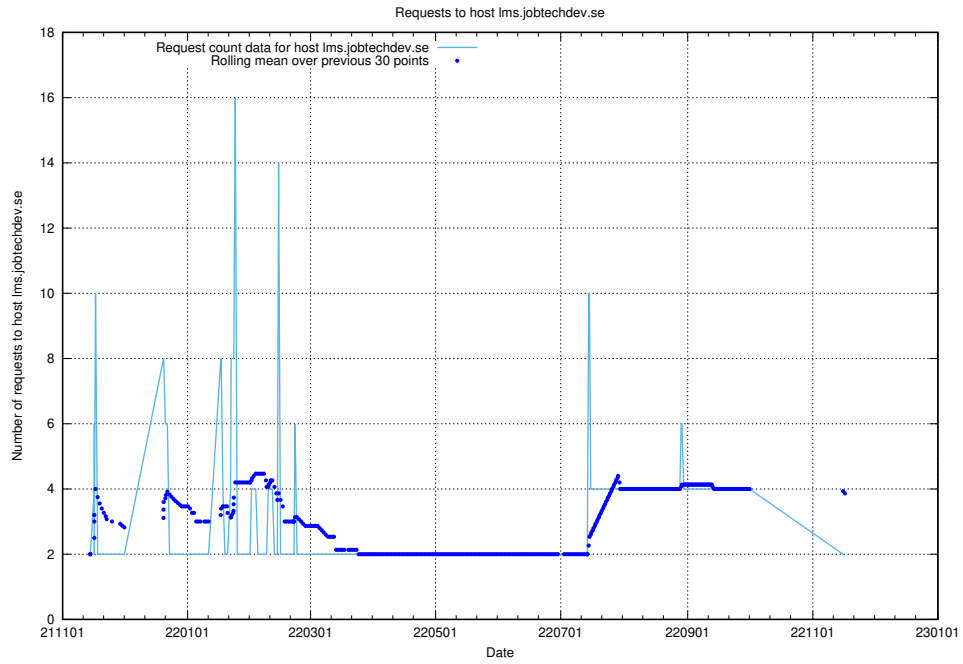

7.571 Usage of lms.jobtechdev.se

Here, we count the number of requests to host lms.jobtechdev.se.