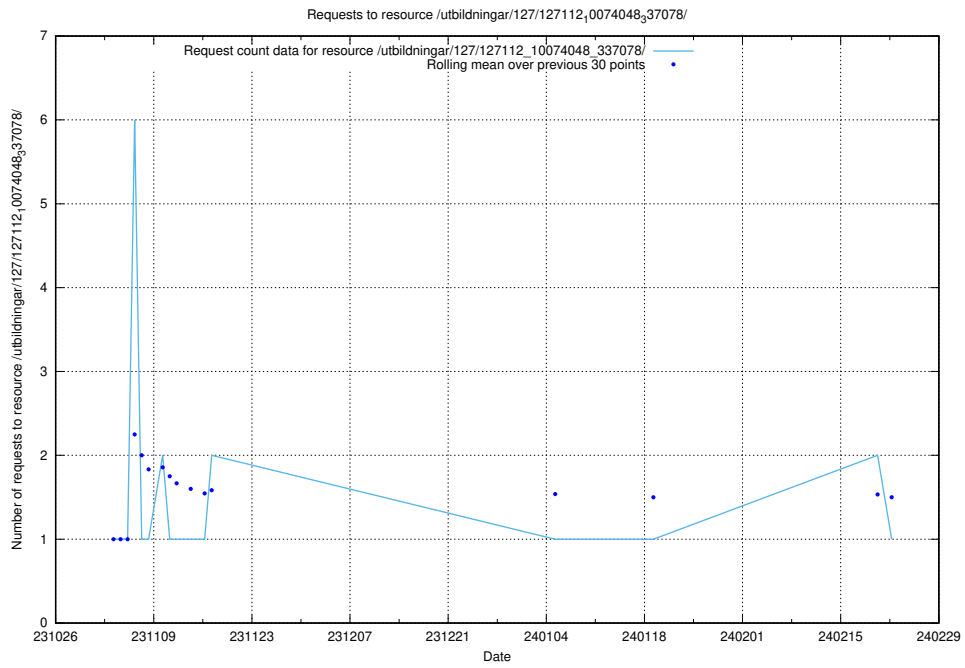

5.3870 Usage of /utbildningar/127/127112_10074048_337078/

Here, we count the number of requests to resource /utbildningar/127/127112_10074048_337078/.