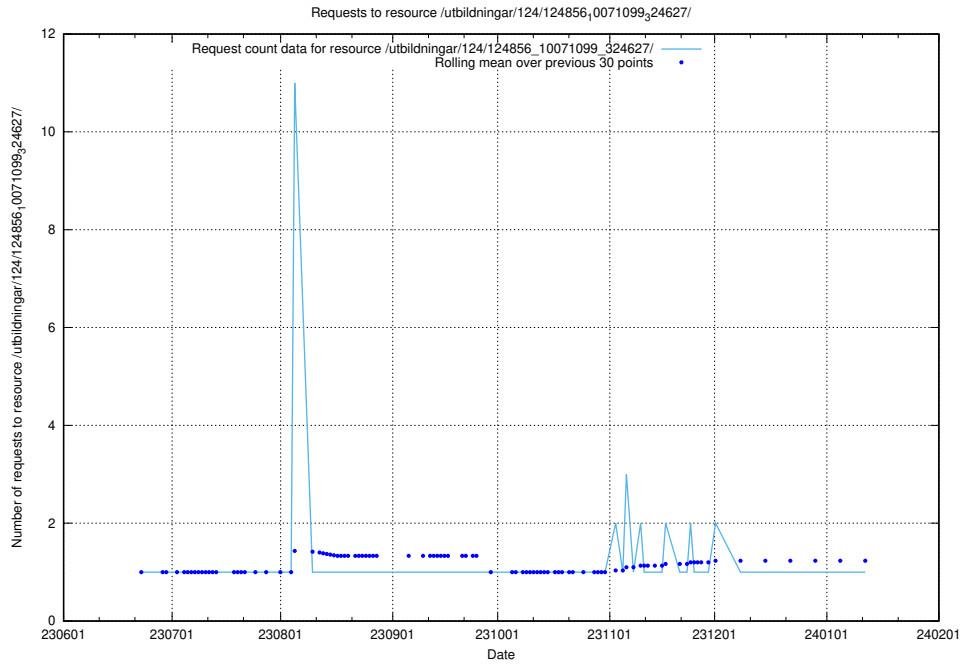

5.5442 Usage of /utbildningar/124/124856_10071099_324627/

Here, we count the number of requests to resource /utbildningar/124/124856_10071099_324627/.