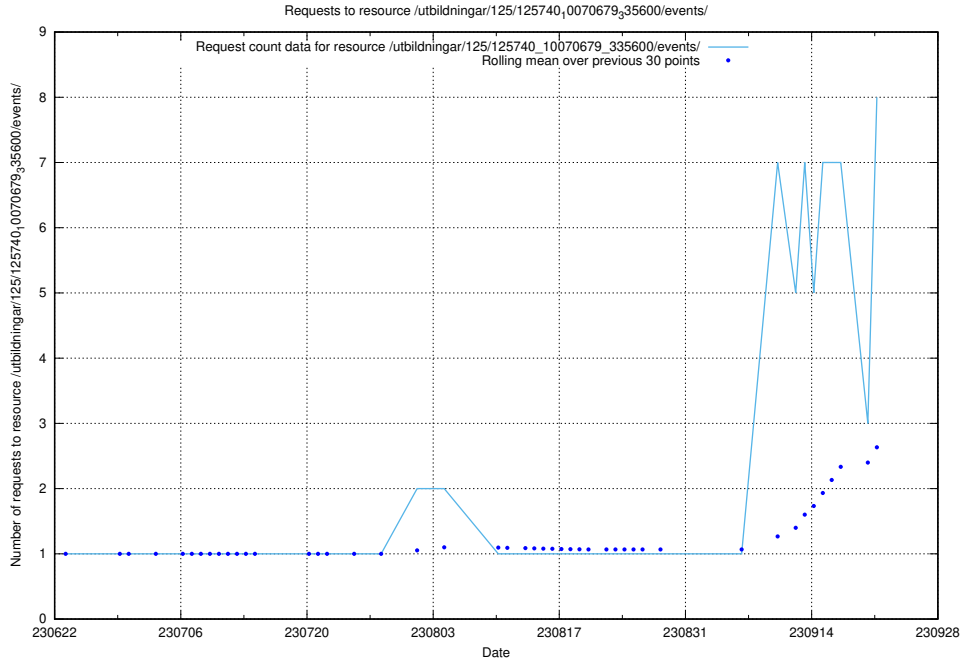

Here, we count the number of requests to resource /utbildningar/utb_emil/438/43803_10023980_325143/events/

5.37 Usage of /utbildningar/125/125740_10070679_335600/events/

Here, we count the number of requests to resource /utbildningar/125/125740_10070679_335600/events/