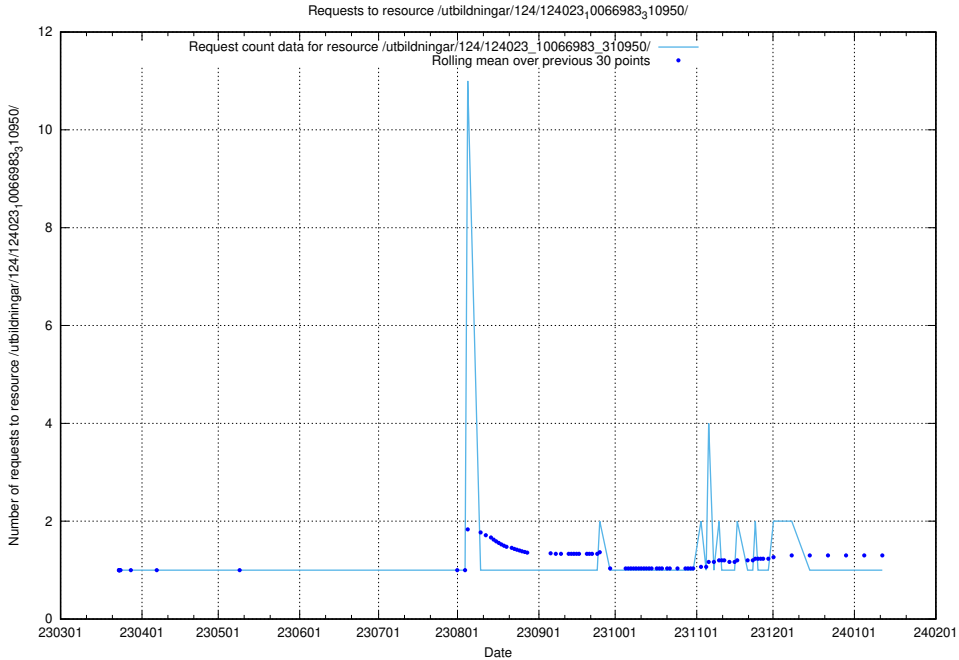

5.4179 Usage of /utbildningar/124/124023_10066983_310950/

Here, we count the number of requests to resource /utbildningar/124/124023_10066983_310950/.