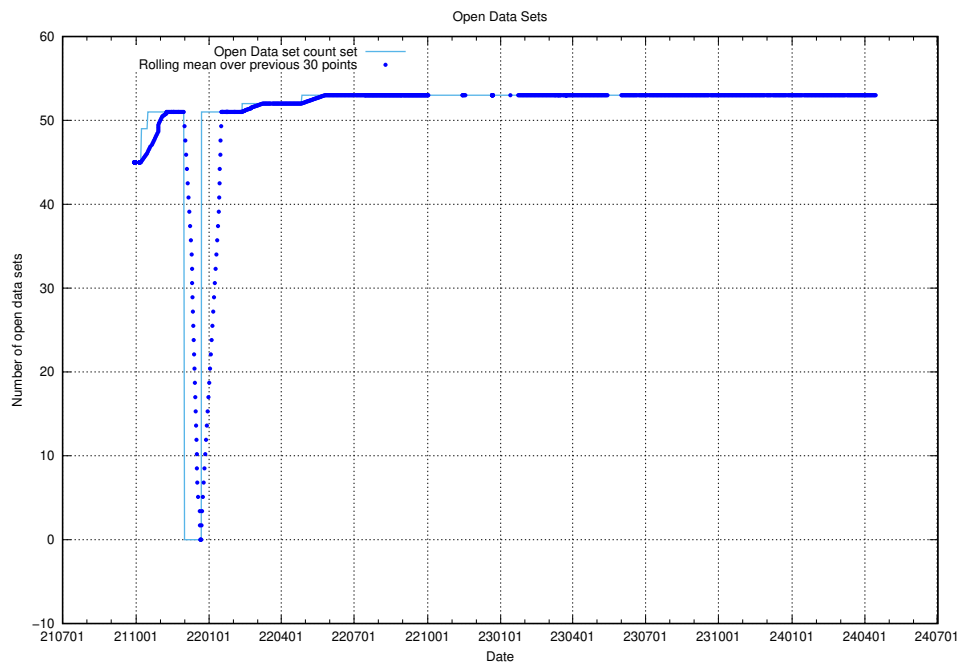

12 Open Data

This section contains statistics about JobTech's published open data in DIGG's [Sweden's data portal](https://www.dataportal.se)¹².

12.1 Number of open data sets

The tables shows the number of open data sets published by JobTech on DIGG's data portal.

¹²<https://www.dataportal.se>