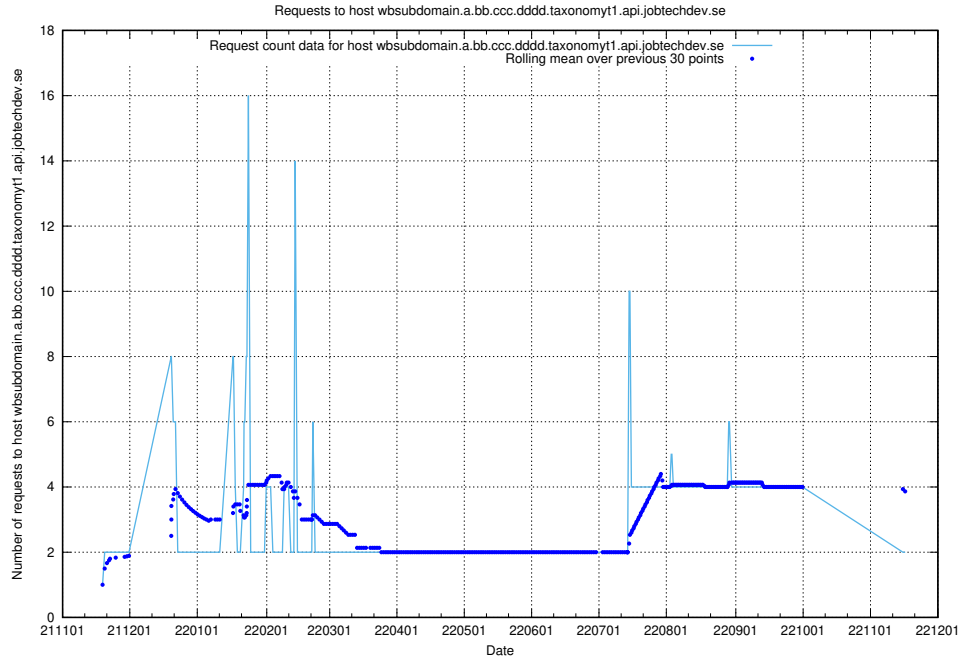

7.456 Usage of wbsubdomain.a.bb.ccc.dddd.taxonomyt1.api.jobtechdev.se

Here, we count the number of requests to host wbsubdomain.a.bb.ccc.dddd.taxonomyt1.api.jobtechdev.se