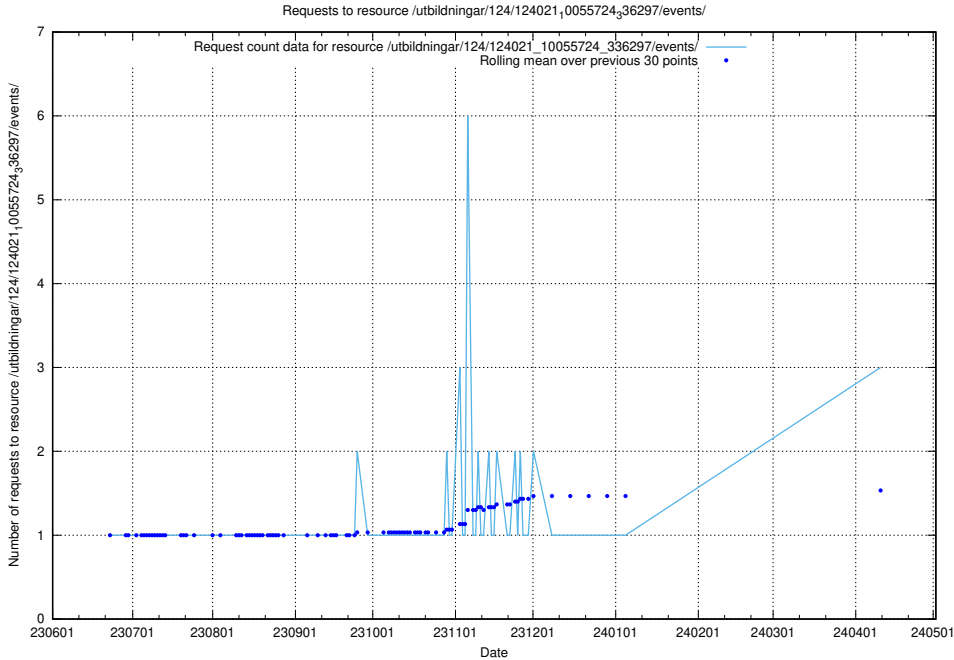

5.424 Usage of /utbildningar/124/124021_10055724_336297/events/

Here, we count the number of requests to resource /utbildningar/124/124021_10055724_336297/events/