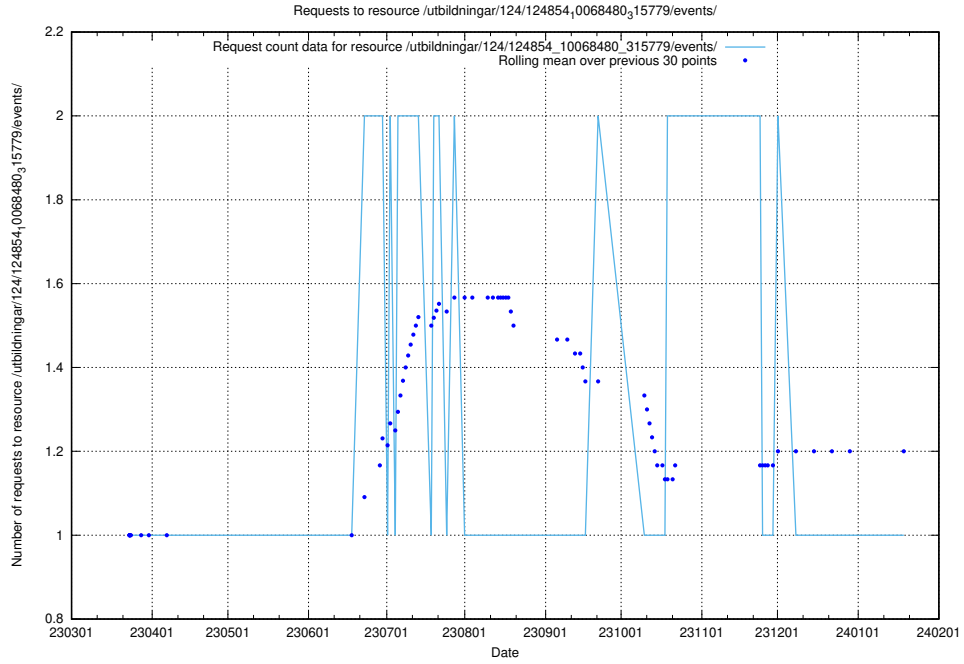

5.1202 Usage of /utbildningar/124/124854_10068480_315779/events/

Here, we count the number of requests to resource /utbildningar/124/124854_10068480_315779/events/