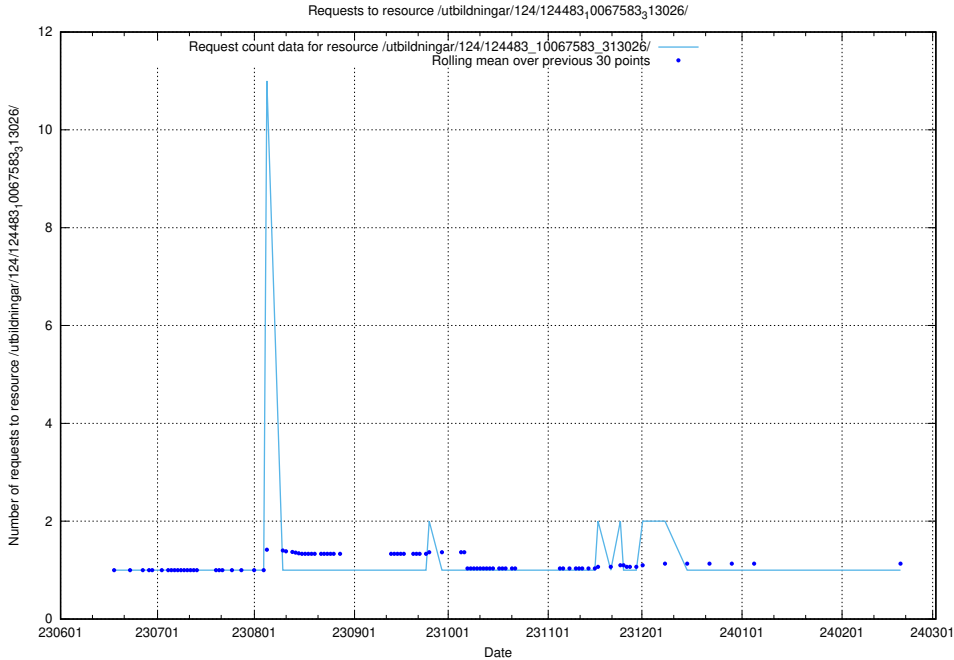

5.5557 Usage of /utbildningar/124/124483_10067583_313026/

Here, we count the number of requests to resource /utbildningar/124/124483_10067583_313026/.