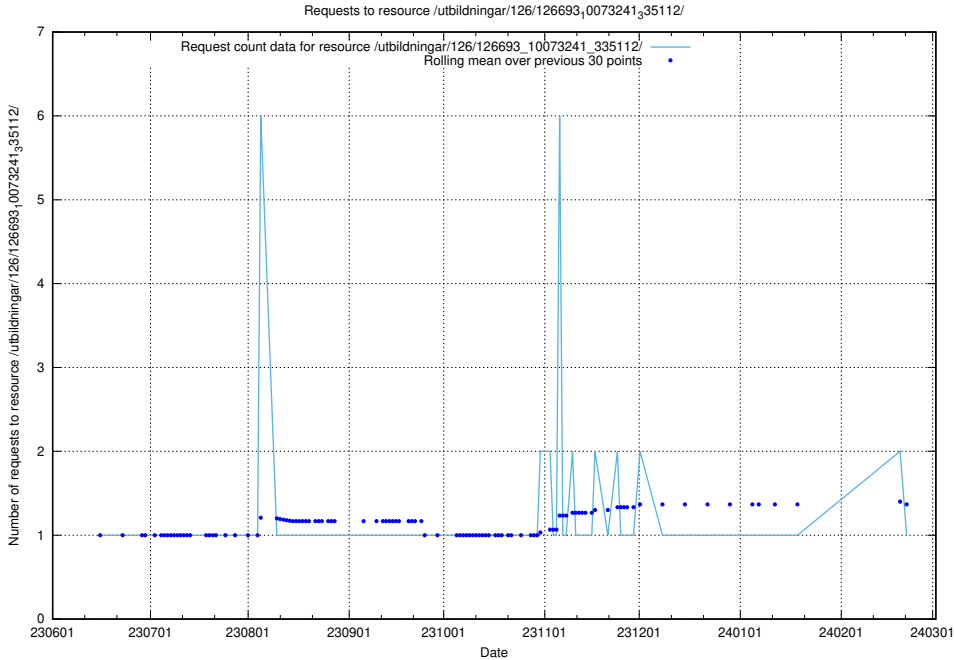

5.5569 Usage of /utbildningar/126/126693_10073241_335112/

Here, we count the number of requests to resource /utbildningar/126/126693_10073241_335112/.