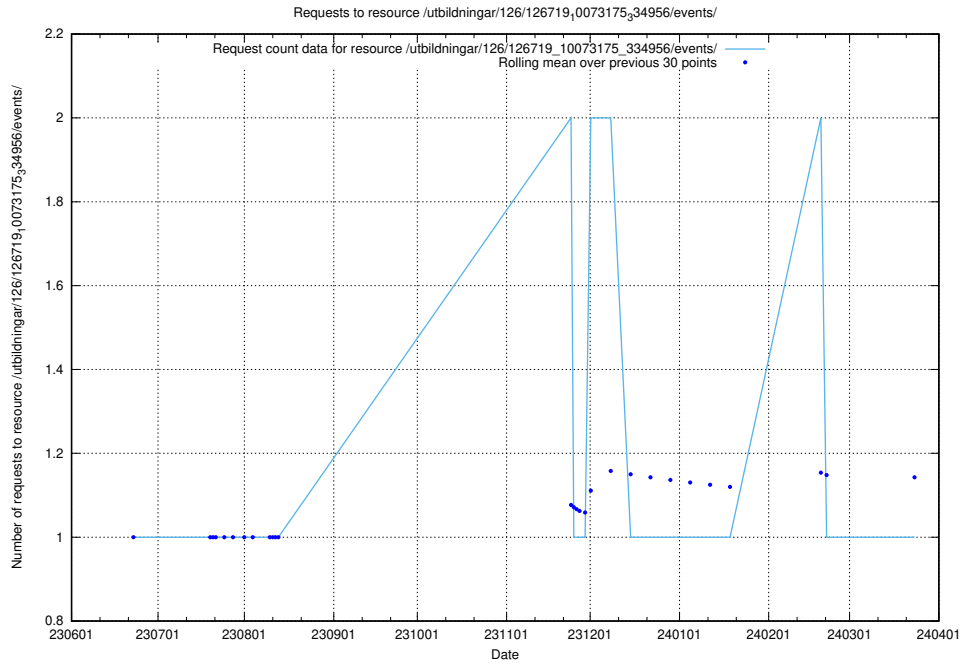

5.5309 Usage of /utbildningar/126/126719_10073175_334956/events/

Here, we count the number of requests to resource /utbildningar/126/126719_10073175_334956/events/