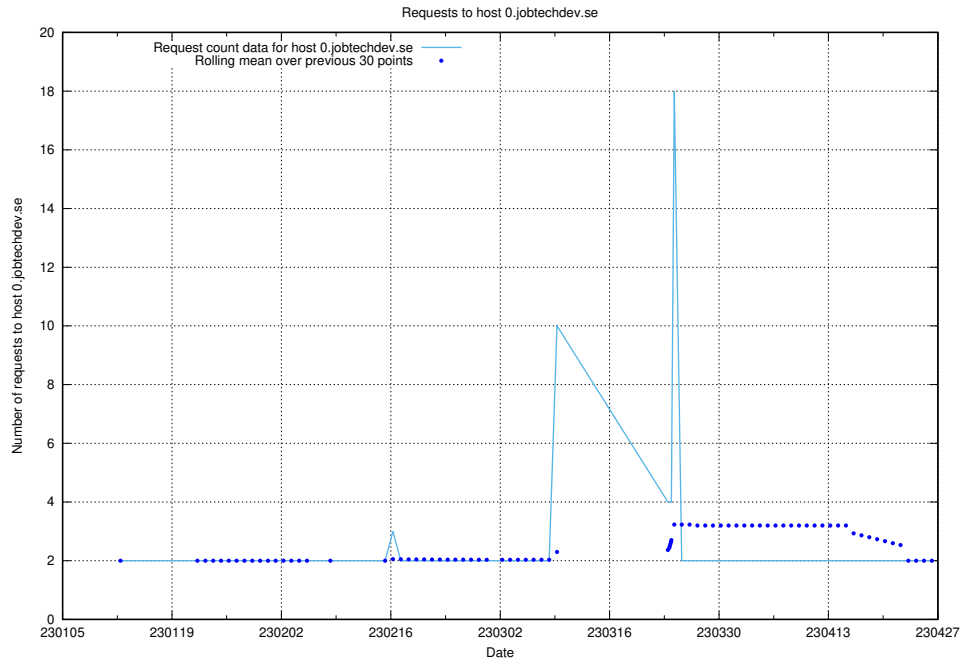

7.297 Usage of 0.jobtechdev.se

Here, we count the number of requests to host 0.jobtechdev.se.