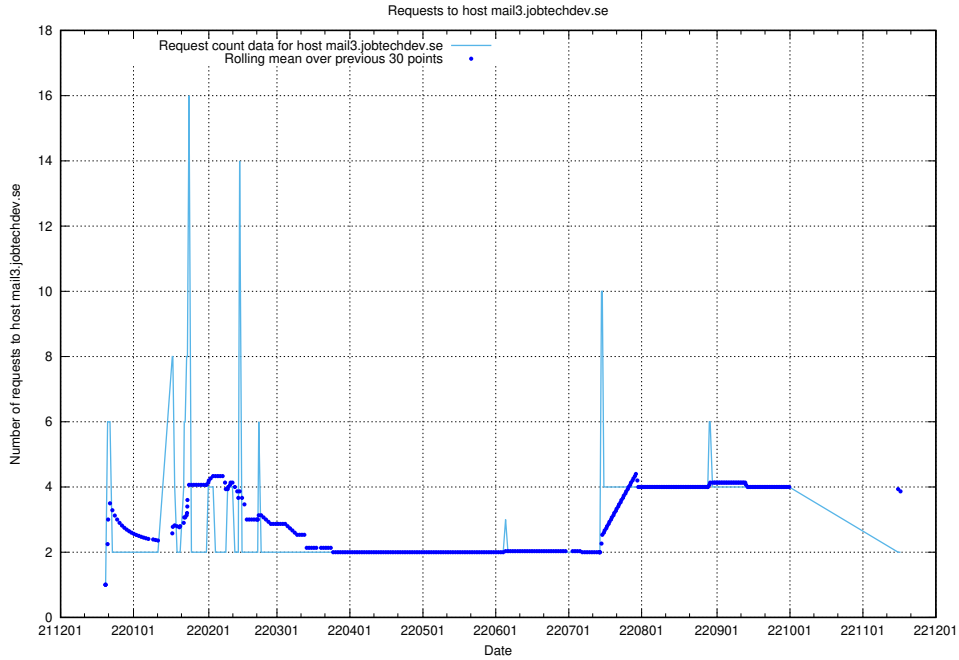

7.369 Usage of mail3.jobtechdev.se

Here, we count the number of requests to host mail3.jobtechdev.se.