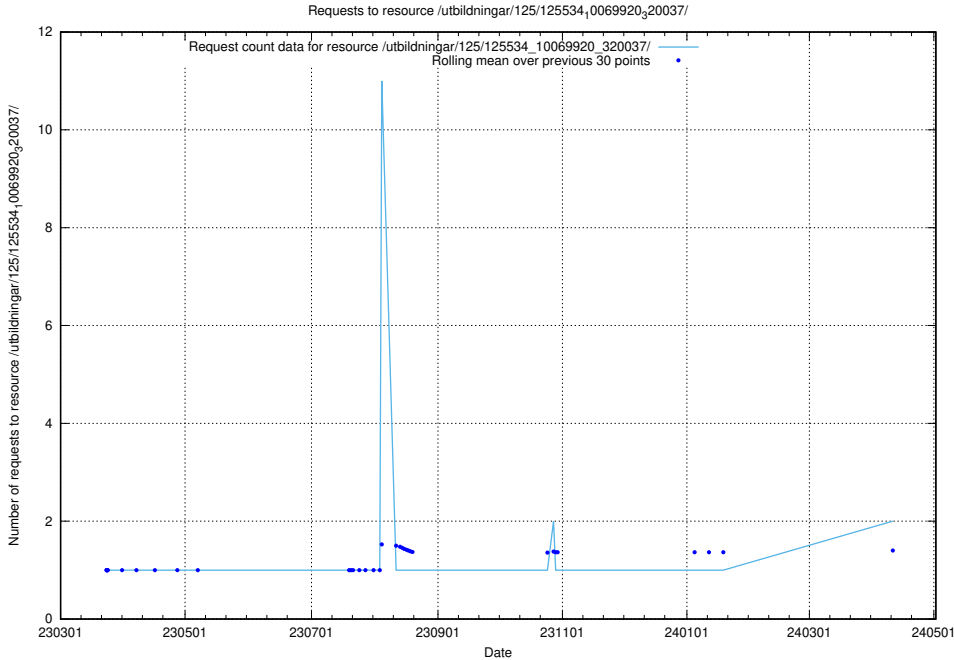

5.493 Usage of /utbildningar/125/125534_10069920_320037/

Here, we count the number of requests to resource /utbildningar/125/125534_10069920_320037/.