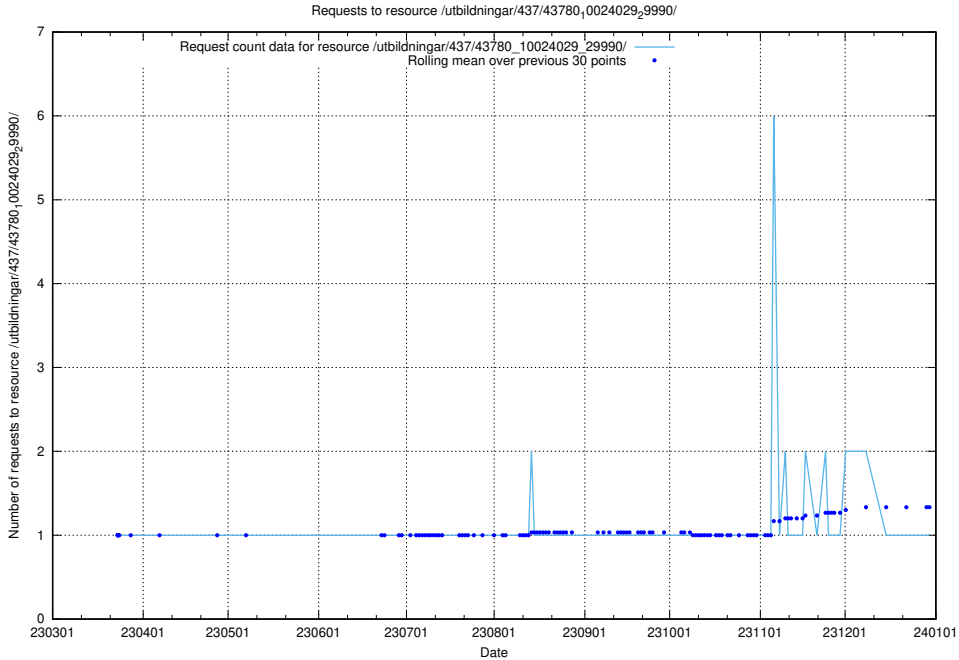

5.6067 Usage of /utbildningar/437/43780_10024029_29990/

Here, we count the number of requests to resource /utbildningar/437/43780_10024029_29990/.