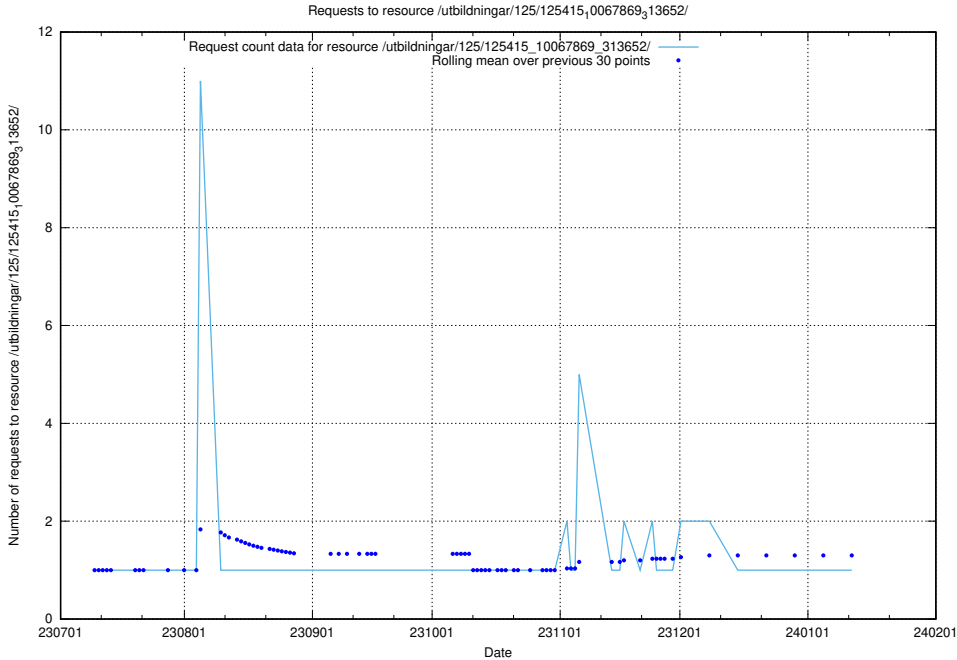

5.4827 Usage of /utbildningar/125/125415_10067869_313652/

Here, we count the number of requests to resource /utbildningar/125/125415_10067869_313652/.