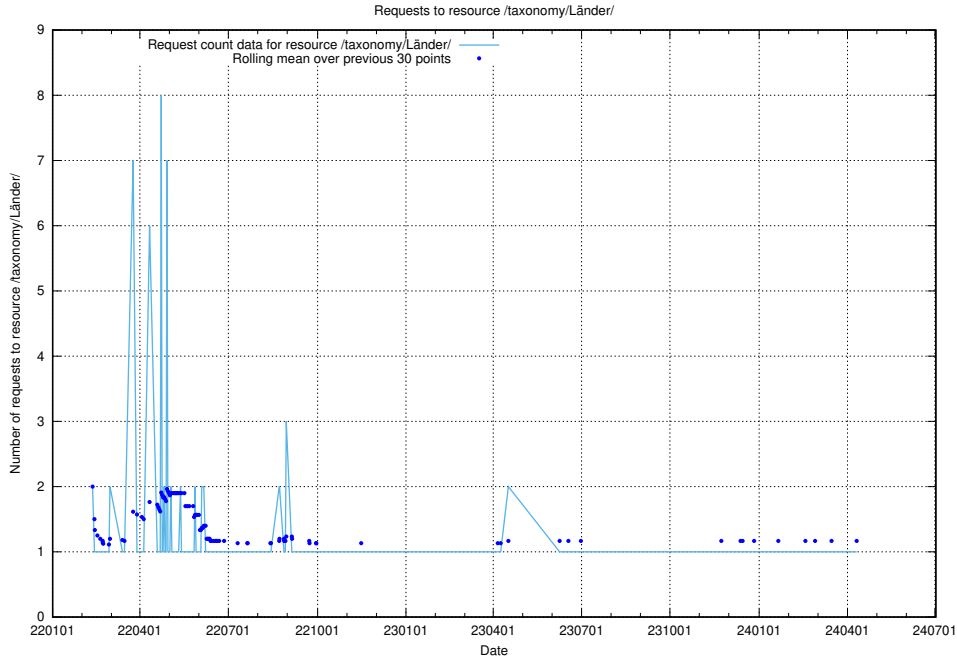

5.1381 Usage of /taxonomy/Länder/

Here, we count the number of requests to resource /taxonomy/Länder/.