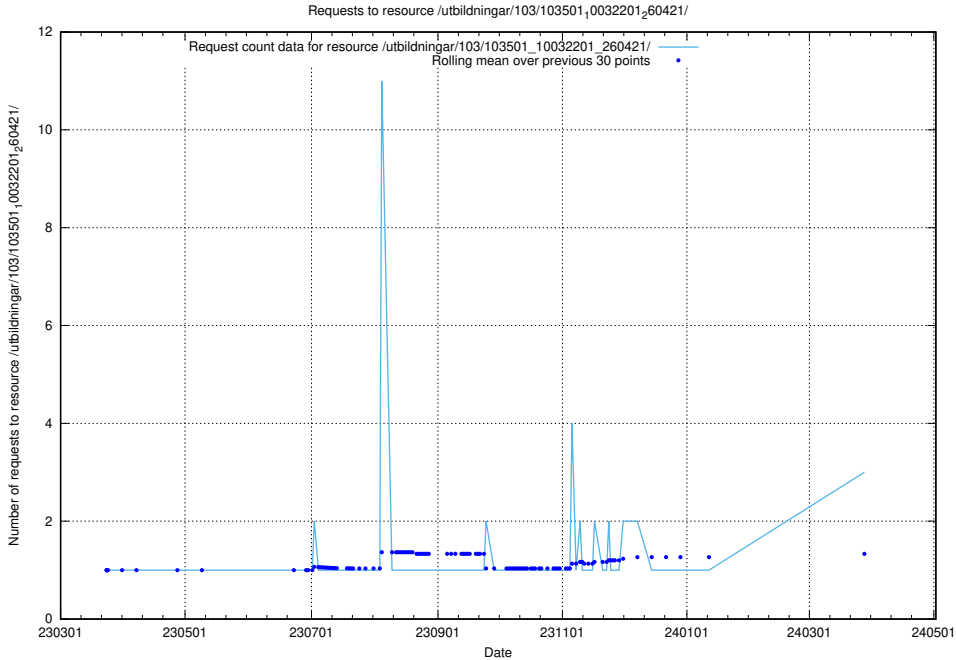

5.398 Usage of /utbildningar/103/103501_10032201_260421/

Here, we count the number of requests to resource /utbildningar/103/103501_10032201_260421/.