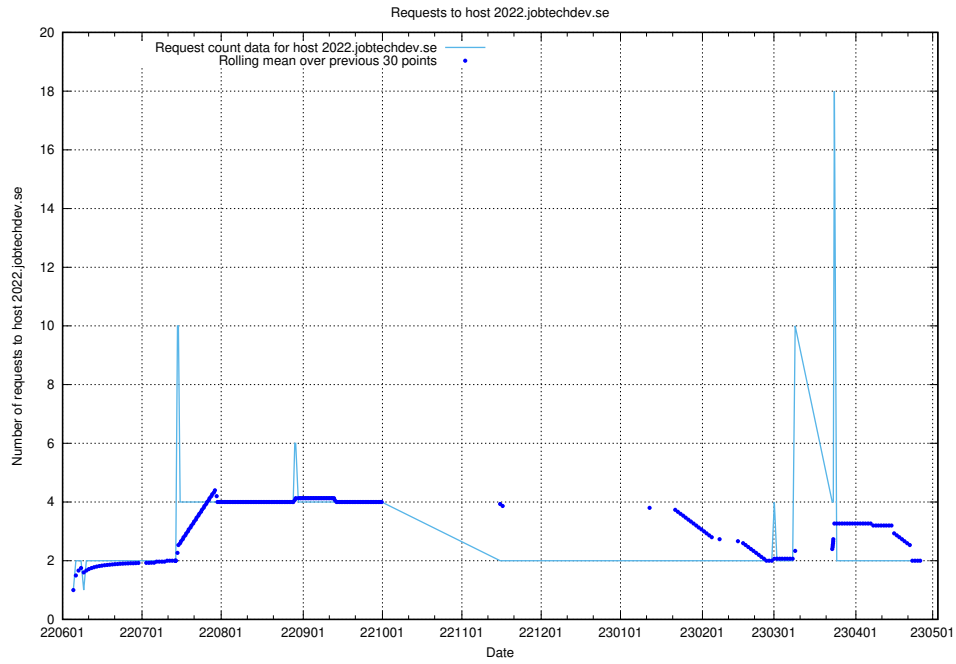

7.410 Usage of 2022.jobtechdev.se

Here, we count the number of requests to host 2022.jobtechdev.se.