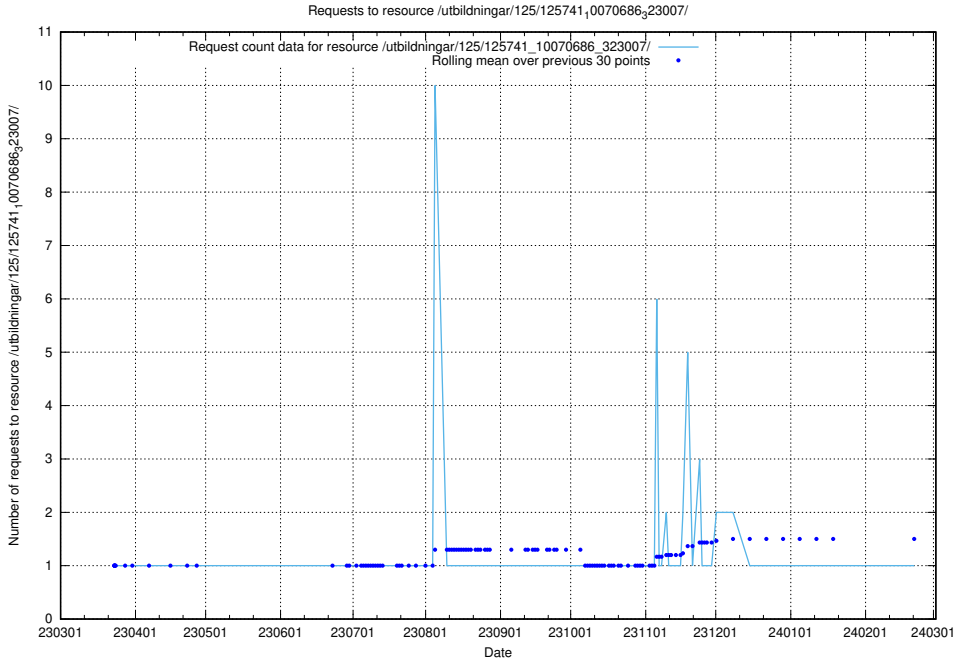

5.6172 Usage of /utbildningar/125/125741_10070686_323007/

Here, we count the number of requests to resource /utbildningar/125/125741_10070686_323007/.