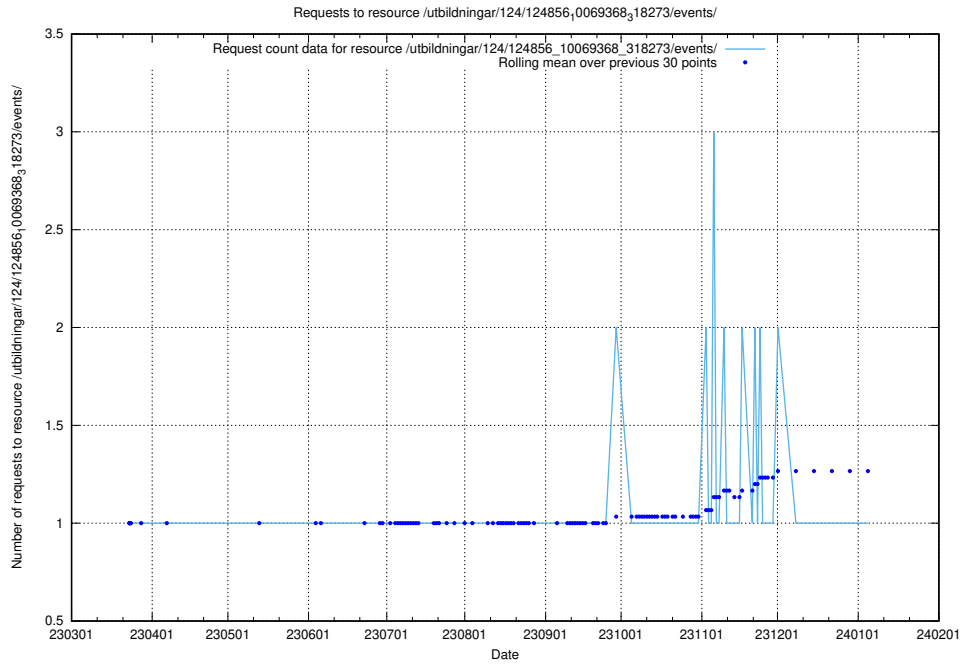

5.1177 Usage of /utbildningar/124/124856_10069368_318273/events/

Here, we count the number of requests to resource /utbildningar/124/124856_10069368_318273/events/