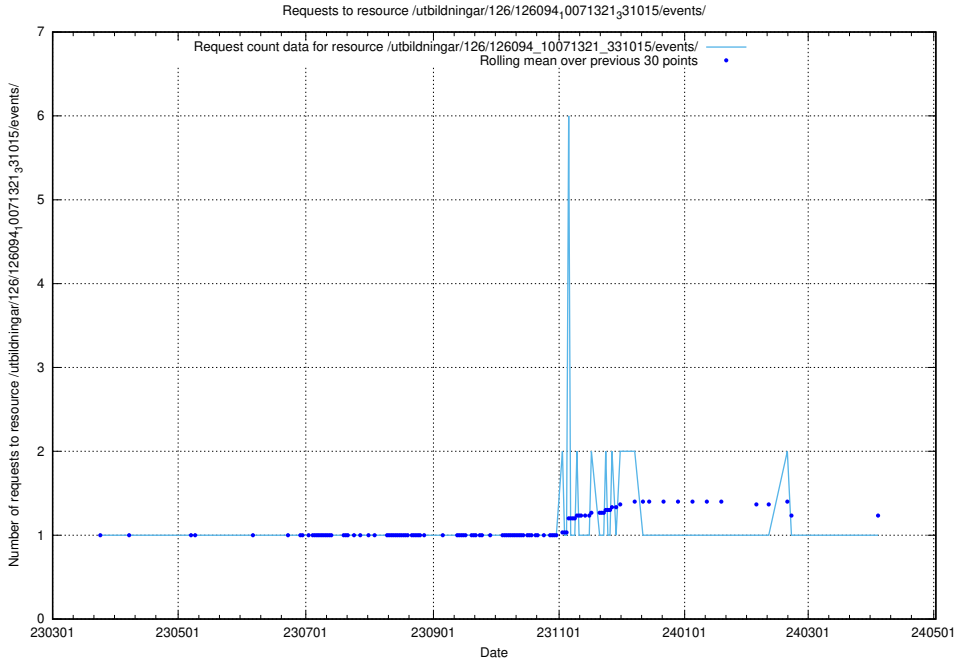

5.5916 Usage of /utbildningar/126/126094_10071321_331015/events/

Here, we count the number of requests to resource /utbildningar/126/126094_10071321_331015/events/