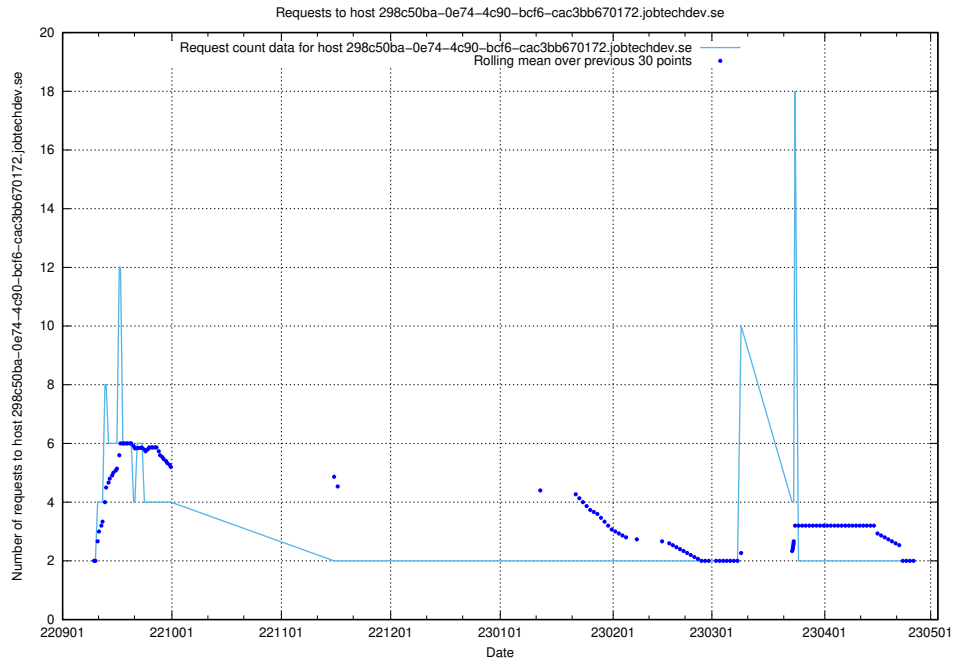

7.322 Usage of 298c50ba-0e74-4c90-bcf6-cac3bb670172.jobtechdev.se

Here, we count the number of requests to host 298c50ba-0e74-4c90-bcf6-cac3bb670172.jobtechdev.se.