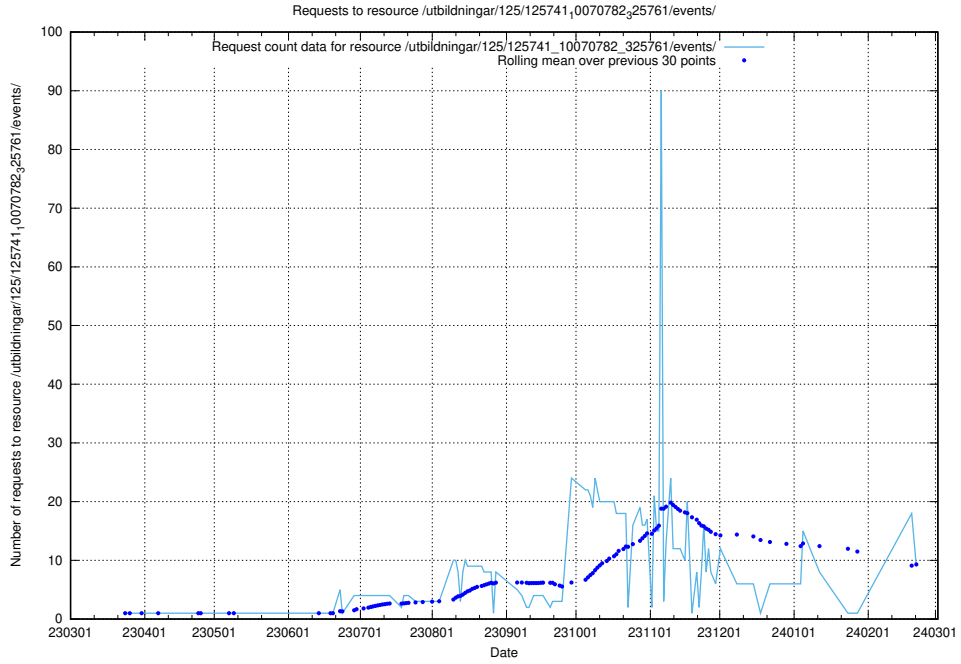

5.32 Usage of /utbildningar/125/125741_10070782_325761/events/

Here, we count the number of requests to resource /utbildningar/125/125741_10070782_325761/events/