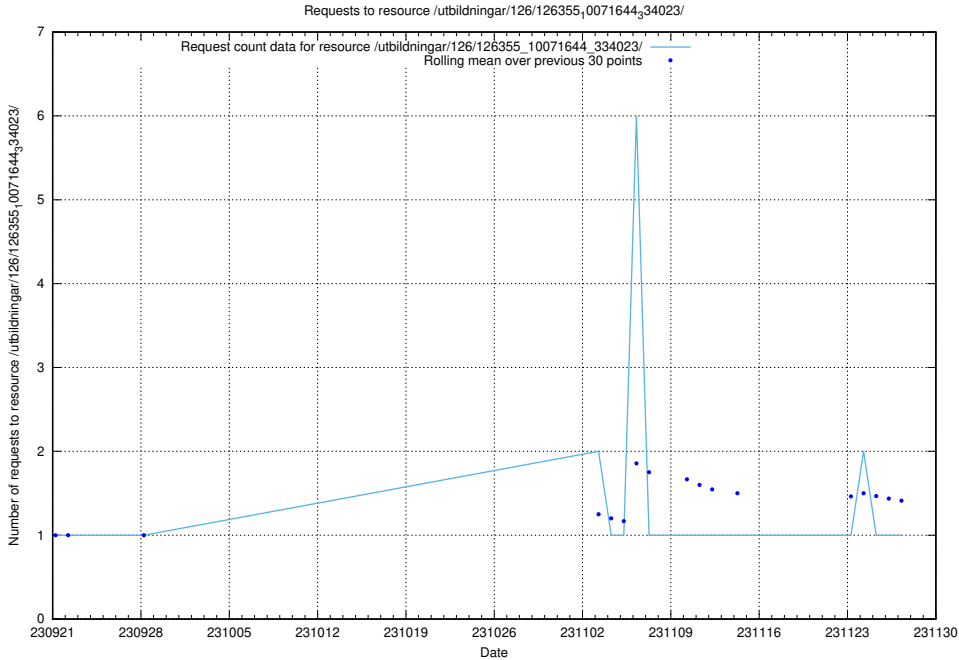

5.4238 Usage of /utbildningar/126/126355_10071644_334023/

Here, we count the number of requests to resource /utbildningar/126/126355_10071644_334023/.