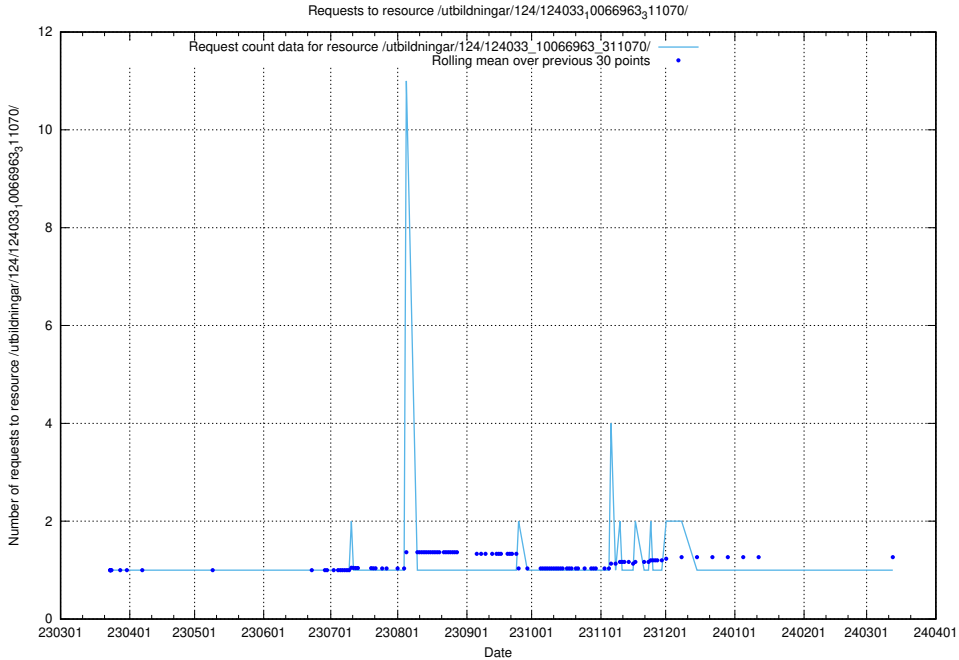

5.4168 Usage of /utbildningar/124/124033_10066963_311070/

Here, we count the number of requests to resource /utbildningar/124/124033_10066963_311070/.