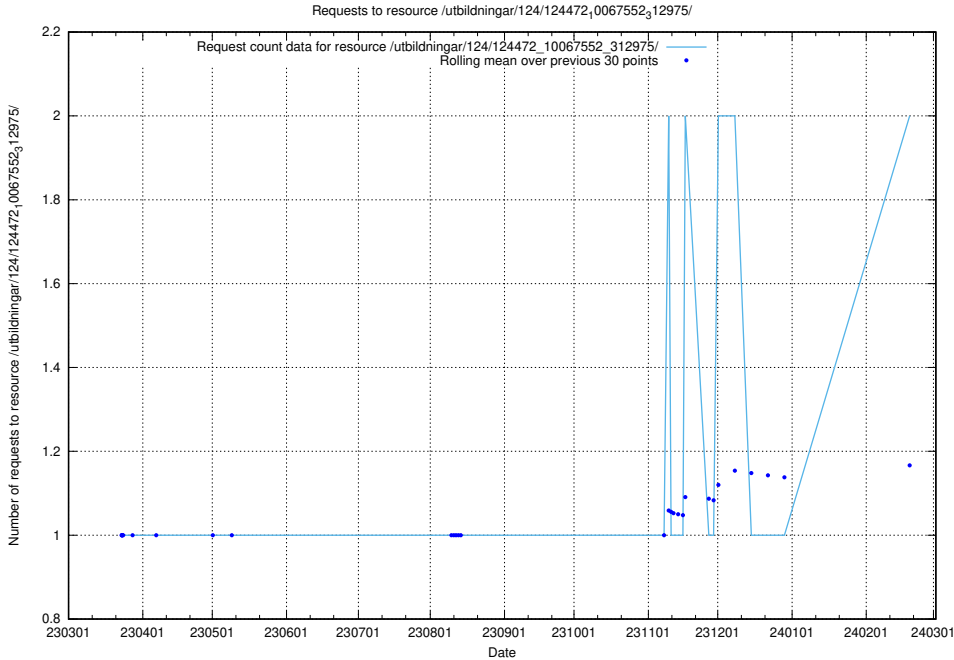

5.639 Usage of /utbildningar/124/124472_10067552_312975/

Here, we count the number of requests to resource /utbildningar/124/124472_10067552_312975/.