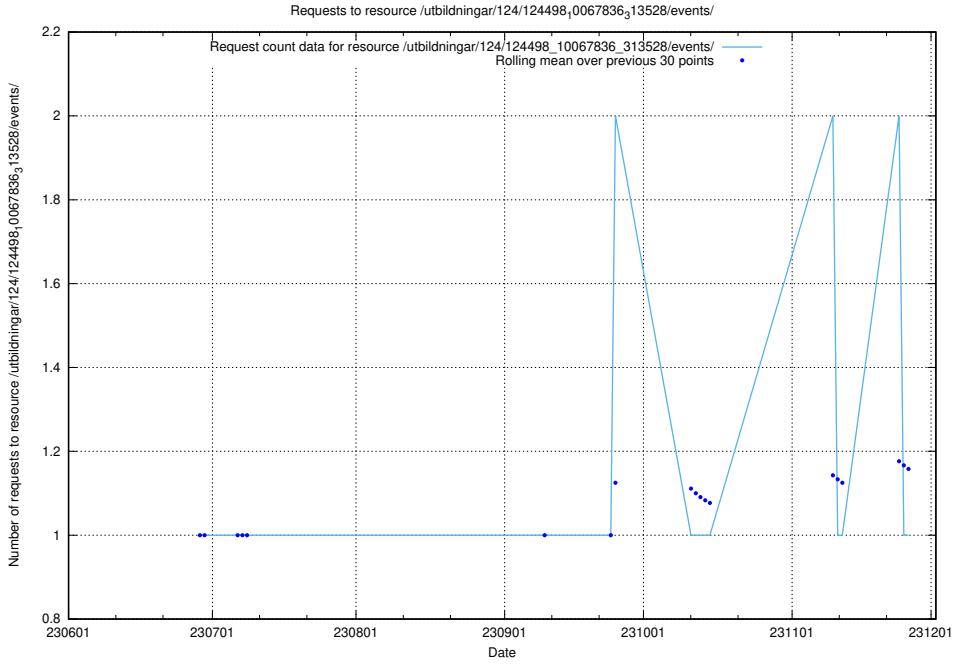

5.5210 Usage of /utbildningar/124/124498_10067836_313528/events/

Here, we count the number of requests to resource /utbildningar/124/124498_10067836_313528/events/