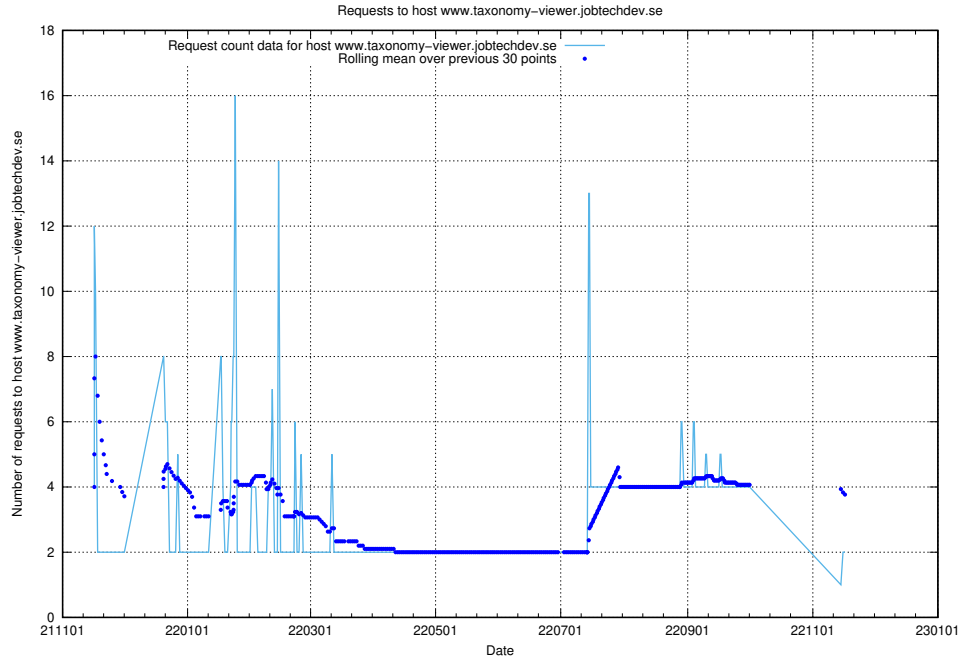

7.499 Usage of www.taxonomy-viewer.jobtechdev.se

Here, we count the number of requests to host www.taxonomy-viewer.jobtechdev.se.