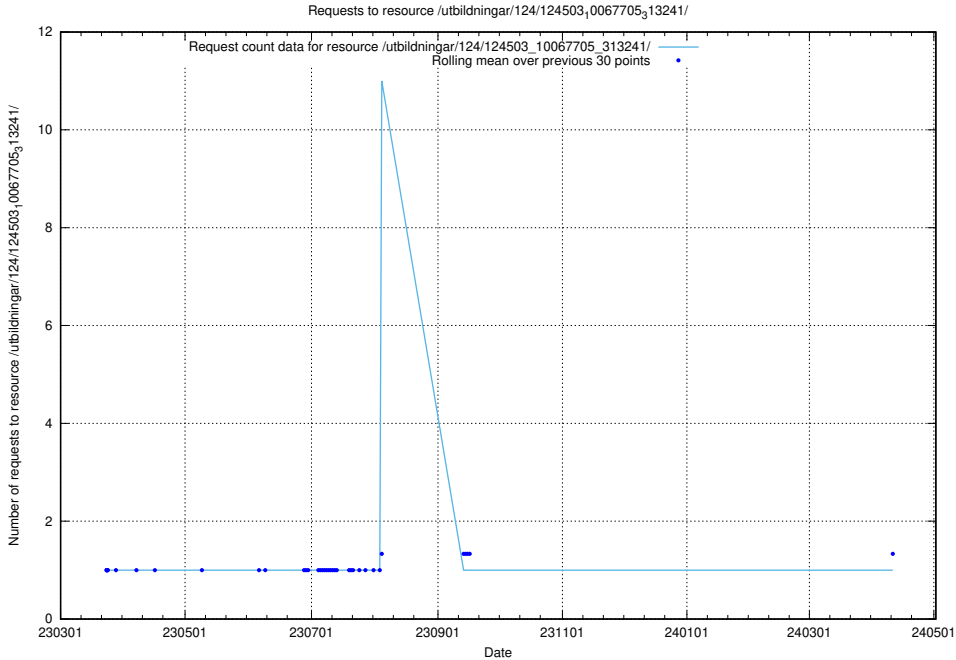

5.1902 Usage of /utbildningar/124/124503_10067705_313241/

Here, we count the number of requests to resource /utbildningar/124/124503_10067705_313241/.