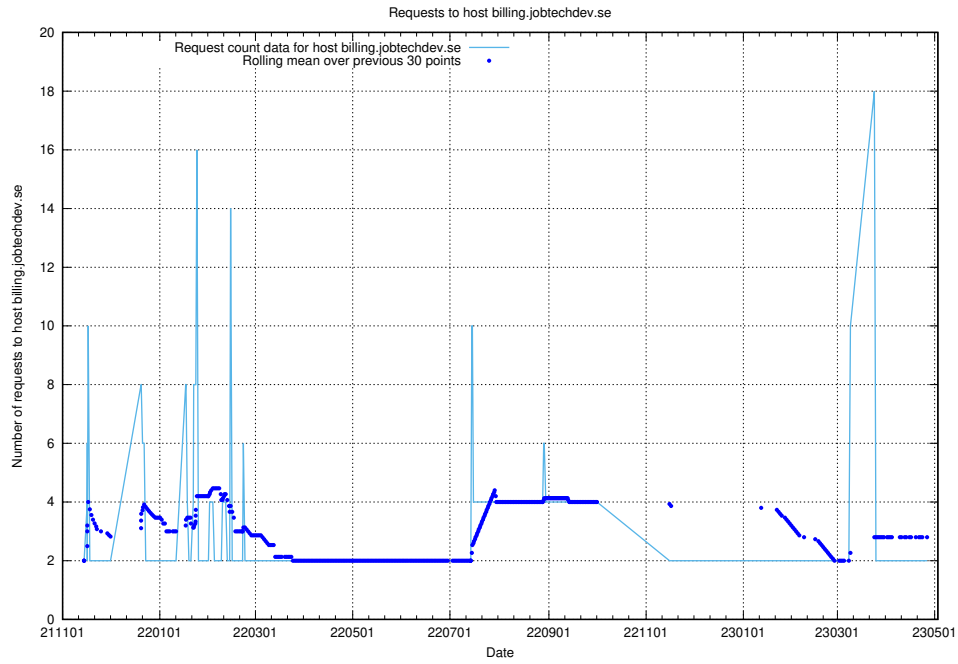

7.281 Usage of billing.jobtechdev.se

Here, we count the number of requests to host billing.jobtechdev.se.