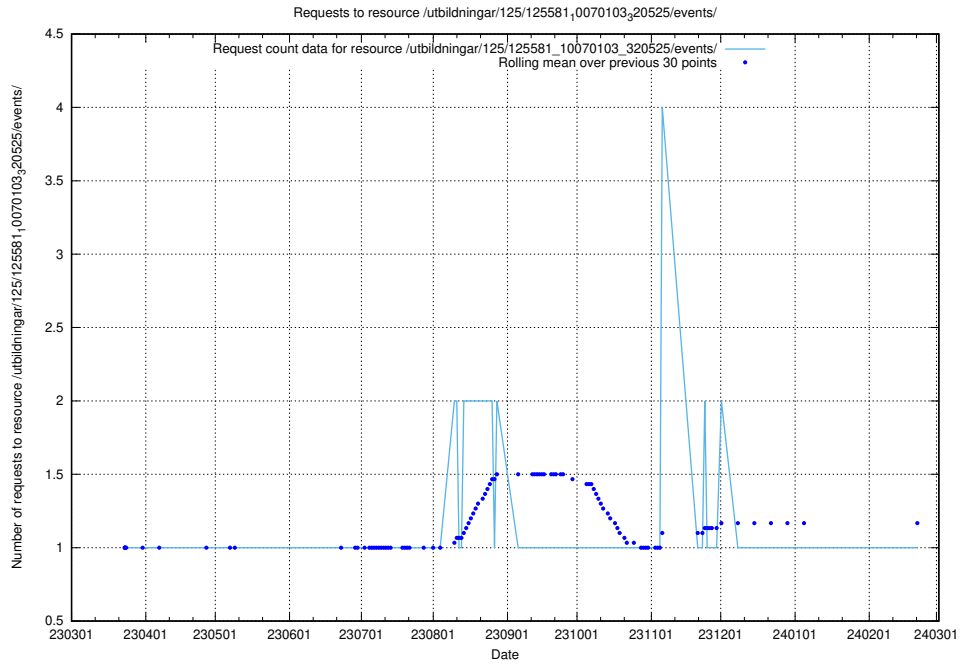

Here, we count the number of requests to resource /utbildningar/125/125581_10070104_320527/.

5.1095 Usage of /utbildningar/125/125581_10070103_320525/events/

Here, we count the number of requests to resource /utbildningar/125/125581_10070103_320525/events/