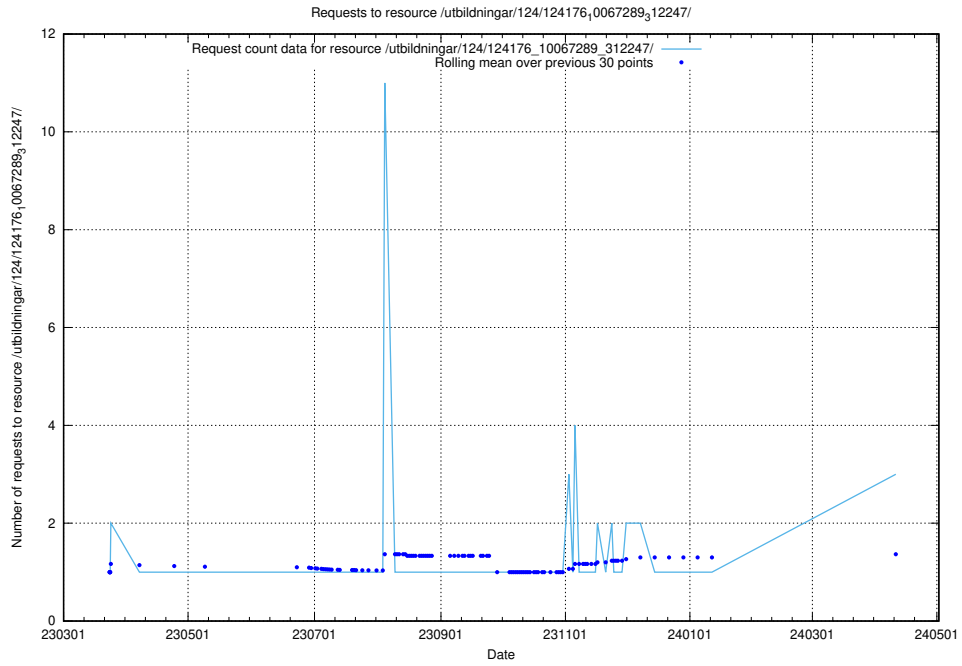

5.341 Usage of /utbildningar/124/124176_10067289_312247/

Here, we count the number of requests to resource /utbildningar/124/124176_10067289_312247/.