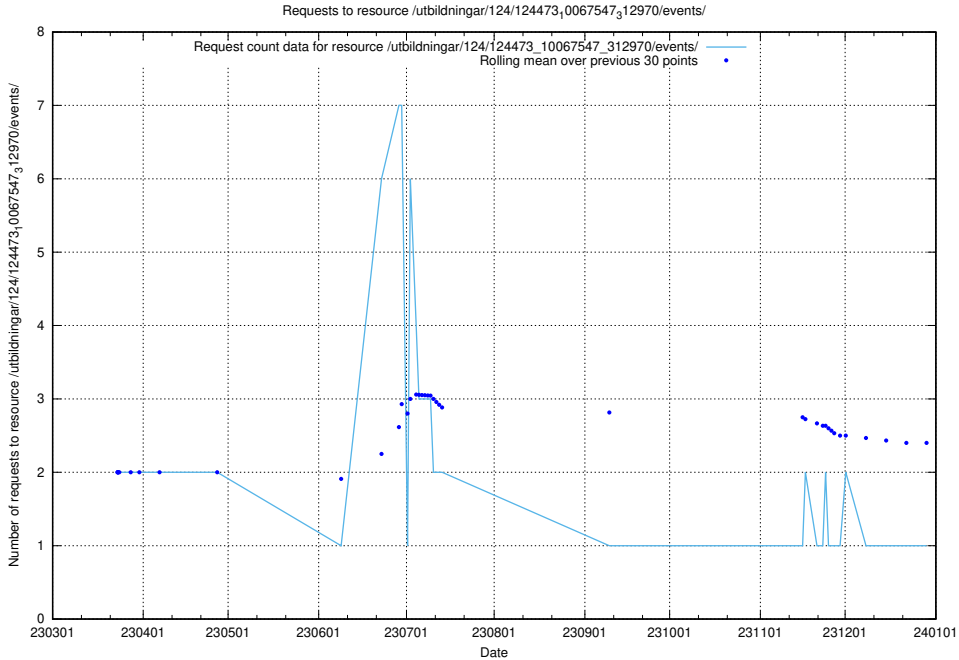

5.5999 Usage of /utbildningar/124/124473_10067547_312970/events/

Here, we count the number of requests to resource /utbildningar/124/124473_10067547_312970/events/