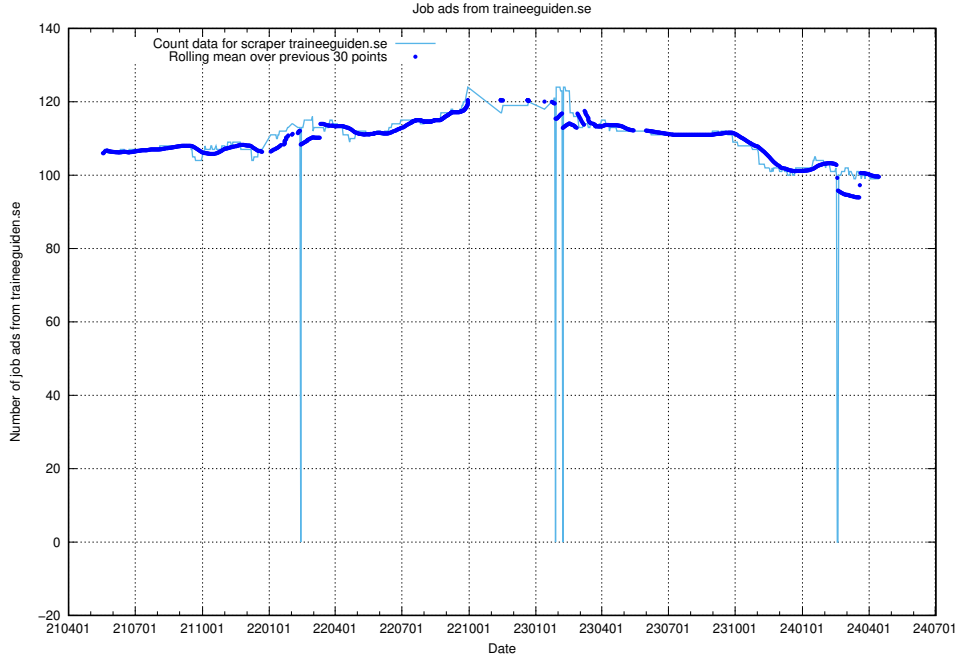

13.15 Number of ads by scraper traineeguiden.se

Here, we count the number of job ads scraped from traineeguiden.se.