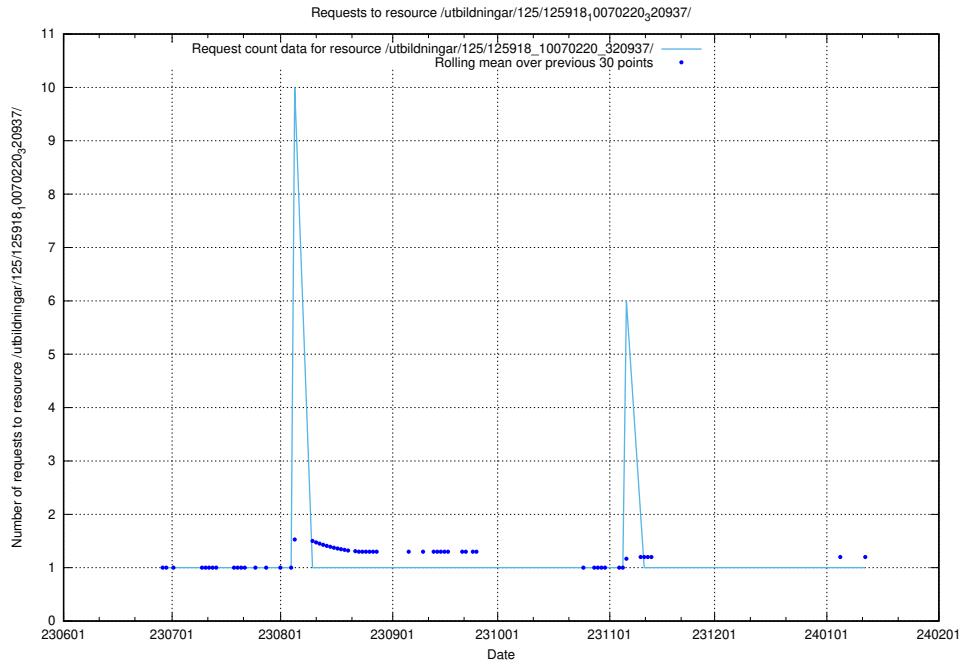

5.5164 Usage of /utbildningar/125/125918_10070220_320937/

Here, we count the number of requests to resource /utbildningar/125/125918_10070220_320937/.