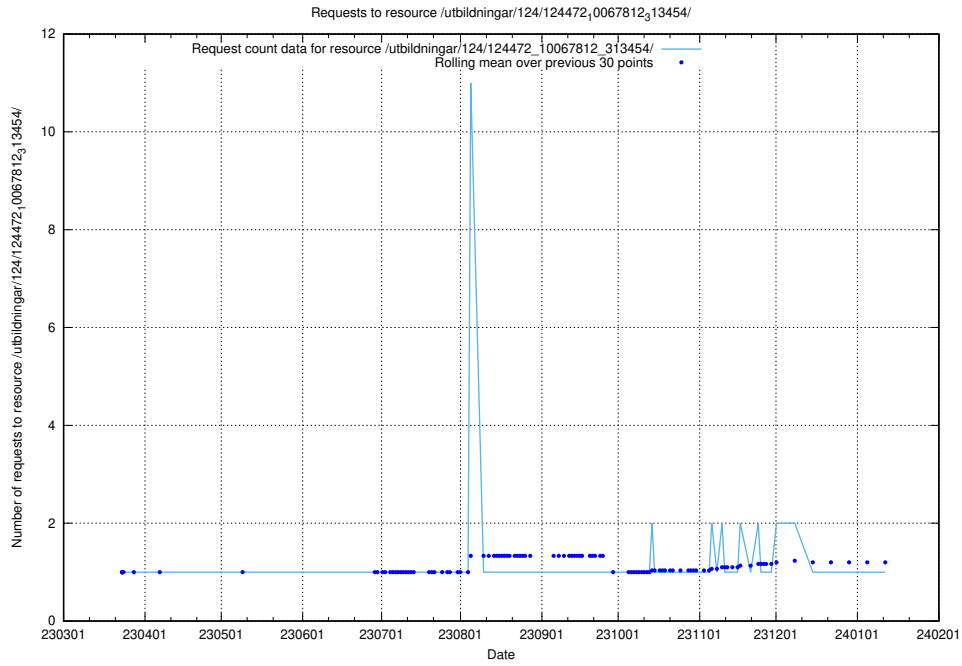

5.2724 Usage of /utbildningar/124/124472_10067812_313454/

Here, we count the number of requests to resource /utbildningar/124/124472_10067812_313454/.