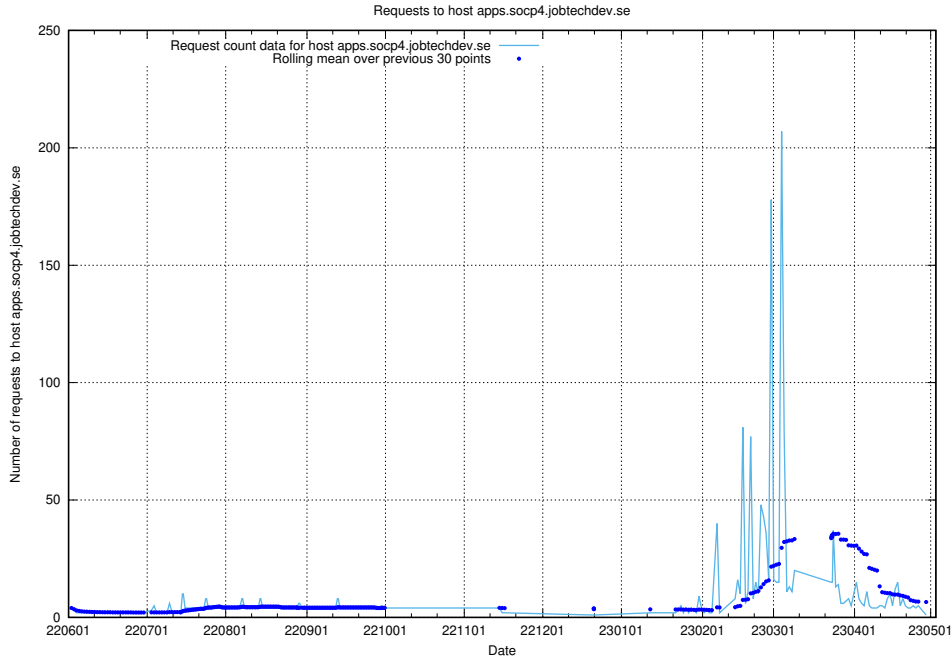

7.628 Usage of apps.socp4.jobtechdev.se

Here, we count the number of requests to host apps.socp4.jobtechdev.se.