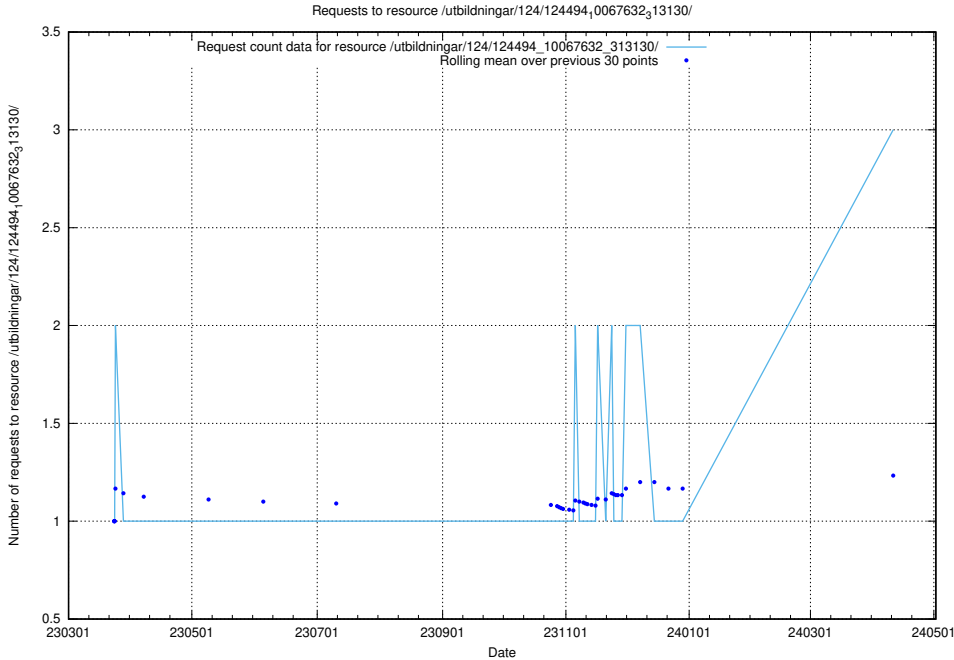

5.318 Usage of /utbildningar/124/124494_10067632_313130/

Here, we count the number of requests to resource /utbildningar/124/124494_10067632_313130/.