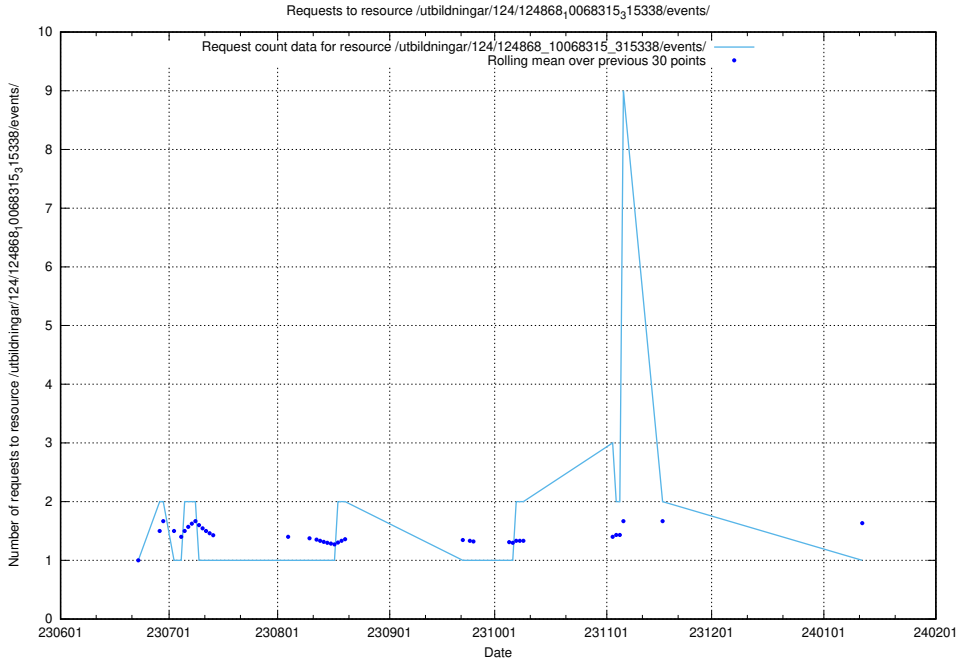

5.5434 Usage of /utbildningar/124/124868_10068315_315338/events/

Here, we count the number of requests to resource /utbildningar/124/124868_10068315_315338/events/