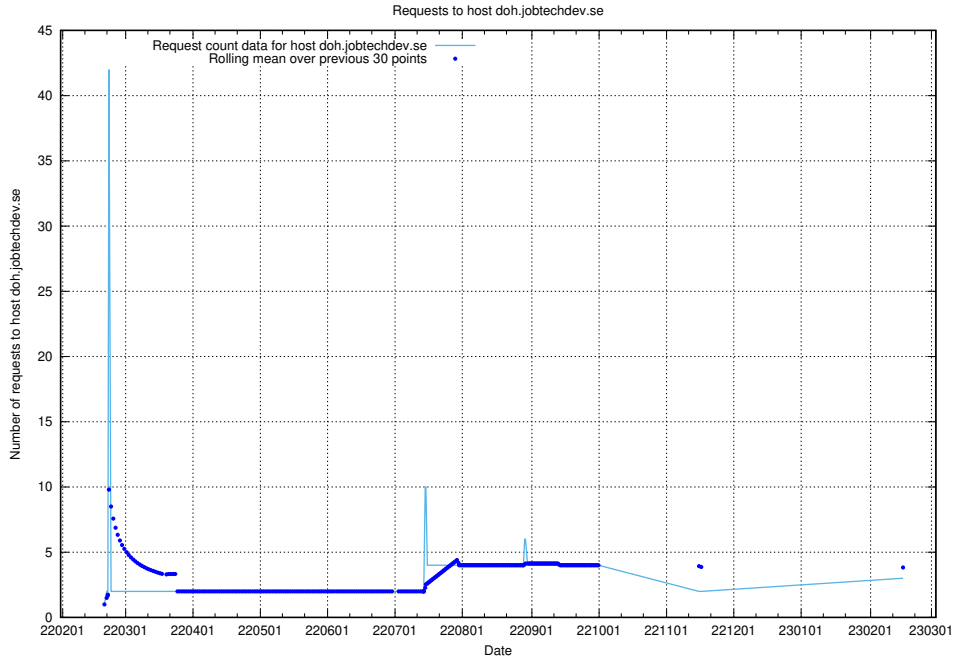

7.222 Usage of doh.jobtechdev.se

Here, we count the number of requests to host doh.jobtechdev.se.