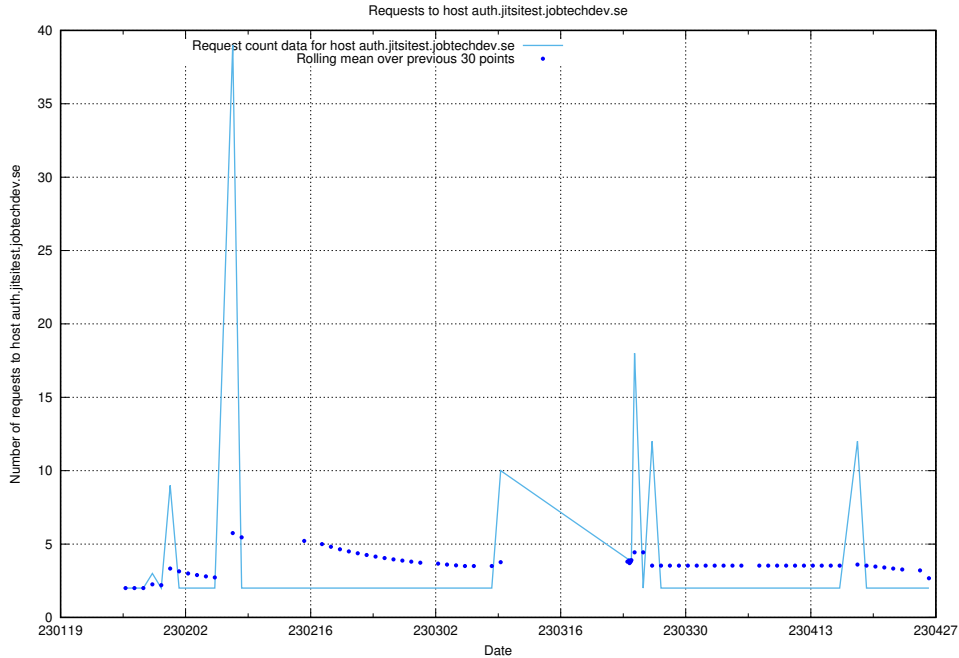

7.290 Usage of auth.jitsitest.jobtechdev.se

Here, we count the number of requests to host auth.jitsitest.jobtechdev.se.