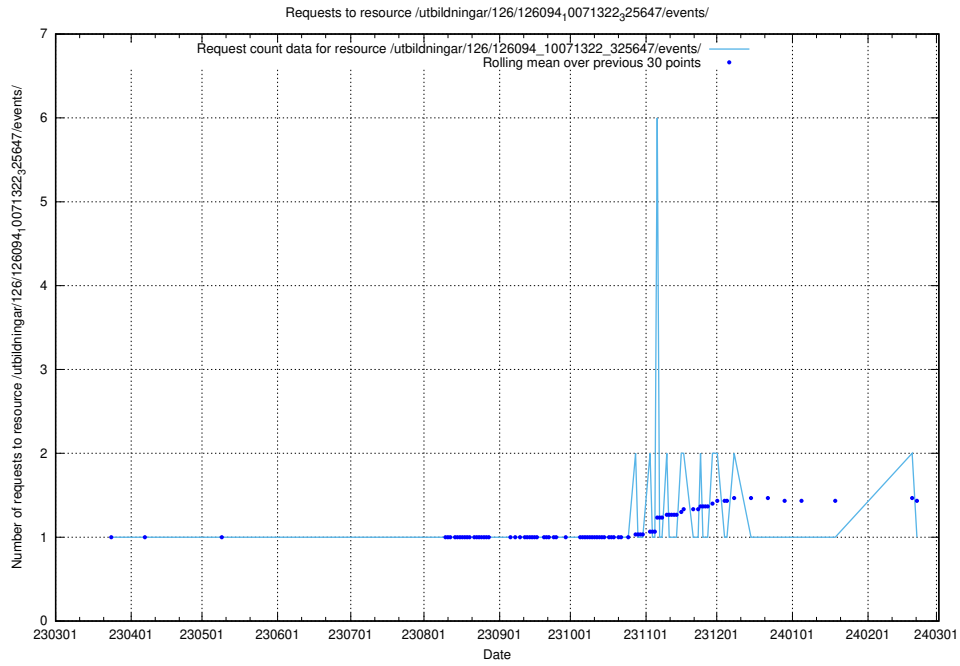

5.5915 Usage of /utbildningar/126/126094_10071322_325647/events/

Here, we count the number of requests to resource /utbildningar/126/126094_10071322_325647/events/