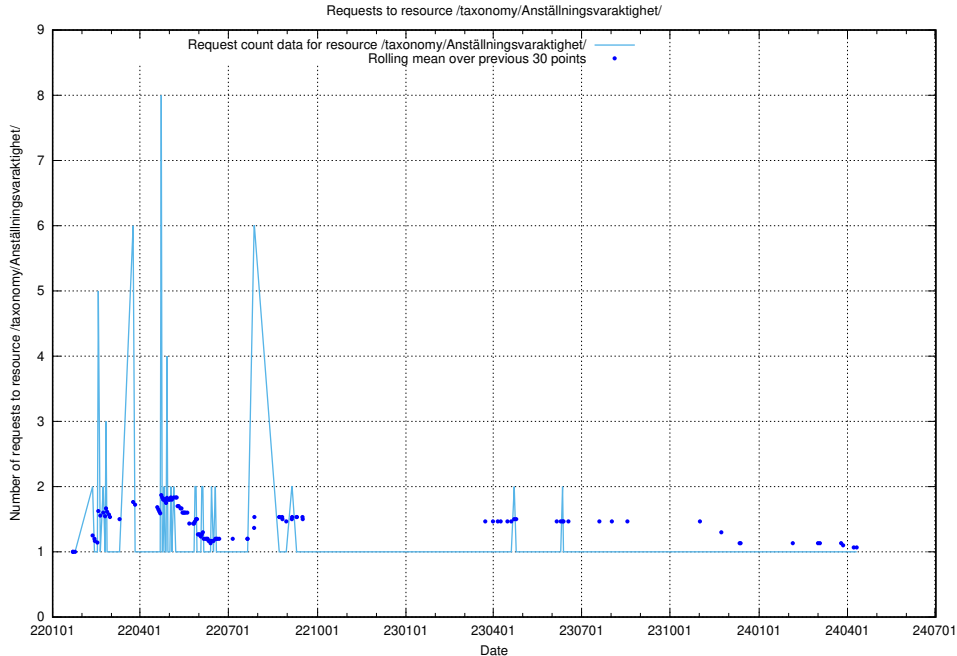

5.5430 Usage of /taxonomy/Anställningsvaraktighet/

Here, we count the number of requests to resource /taxonomy/Anställningsvaraktighet/.