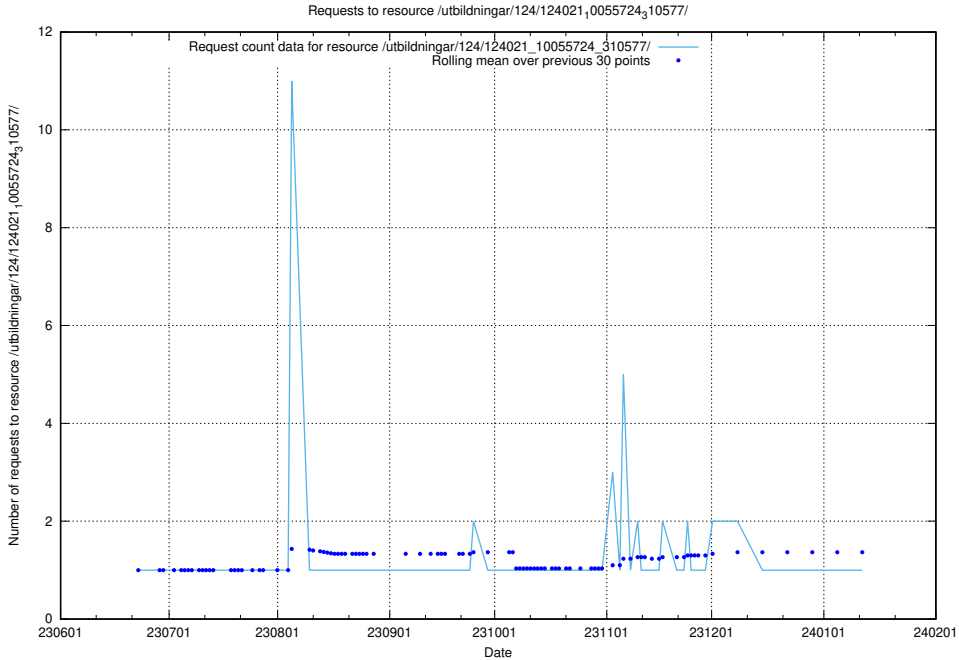

5.5520 Usage of /utbildningar/124/124021_10055724_310577/

Here, we count the number of requests to resource /utbildningar/124/124021_10055724_310577/.