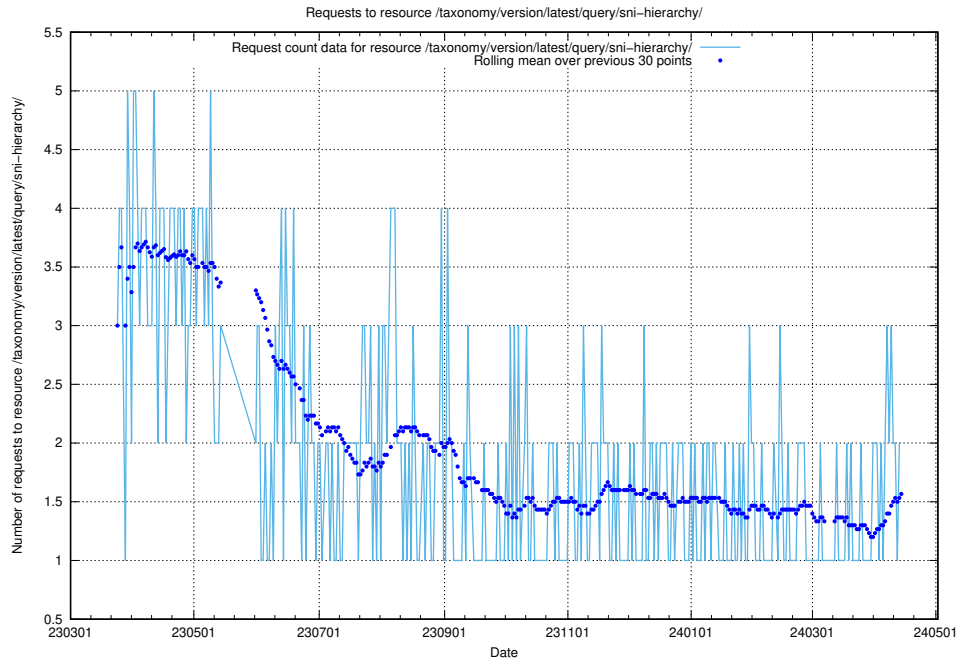

5.918 Usage of /taxonomy/version/latest/query/sni-hierarchy/

Here, we count the number of requests to resource /taxonomy/version/latest/query/sni-hierarchy/.