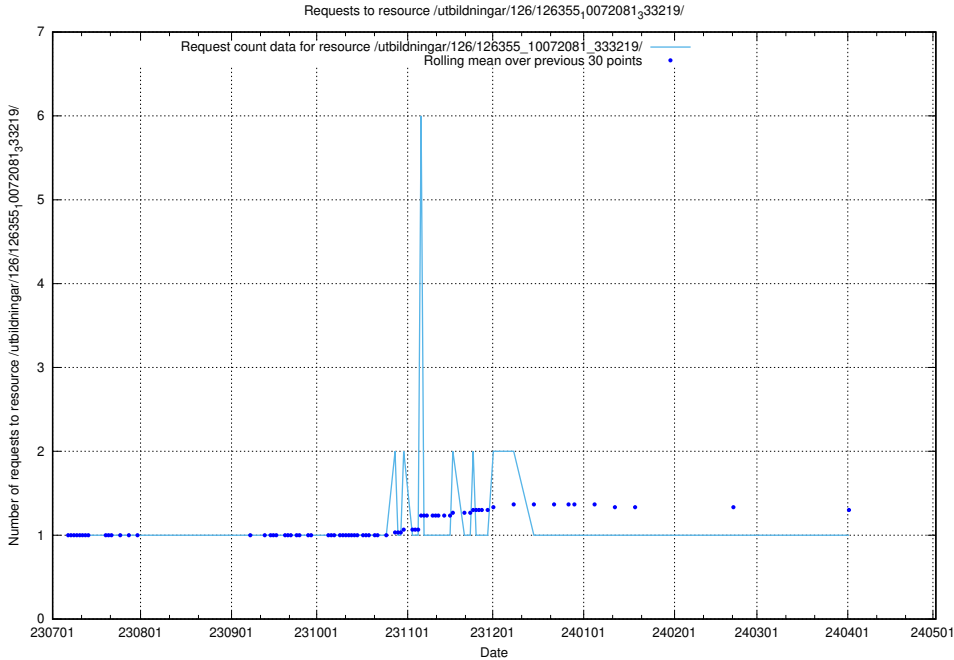

5.5007 Usage of /utbildningar/126/126355_10072081_333219/

Here, we count the number of requests to resource /utbildningar/126/126355_10072081_333219/.