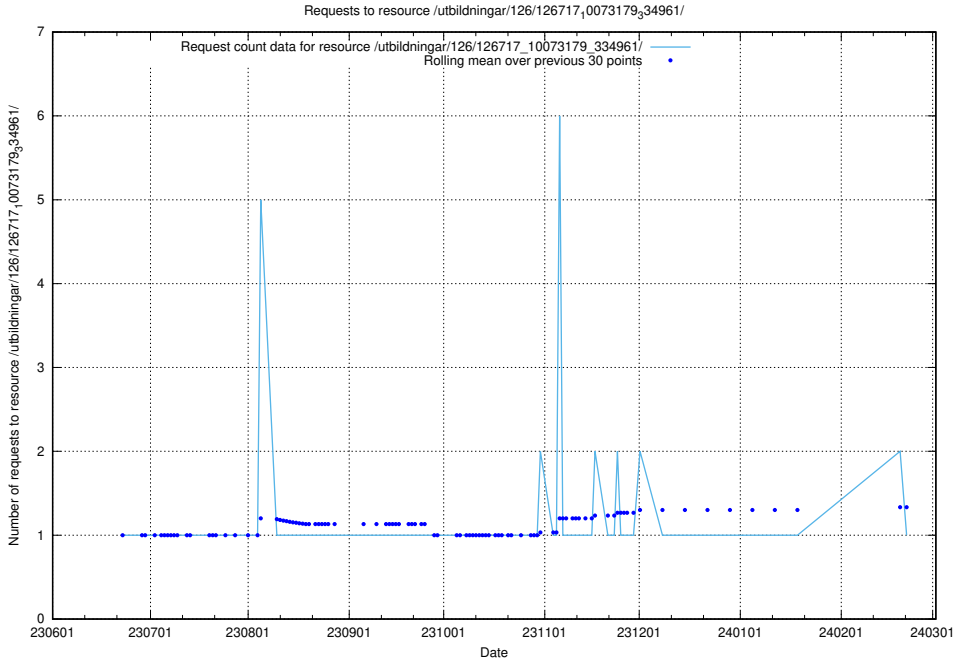

5.5315 Usage of /utbildningar/126/126717_10073179_334961/

Here, we count the number of requests to resource /utbildningar/126/126717_10073179_334961/.