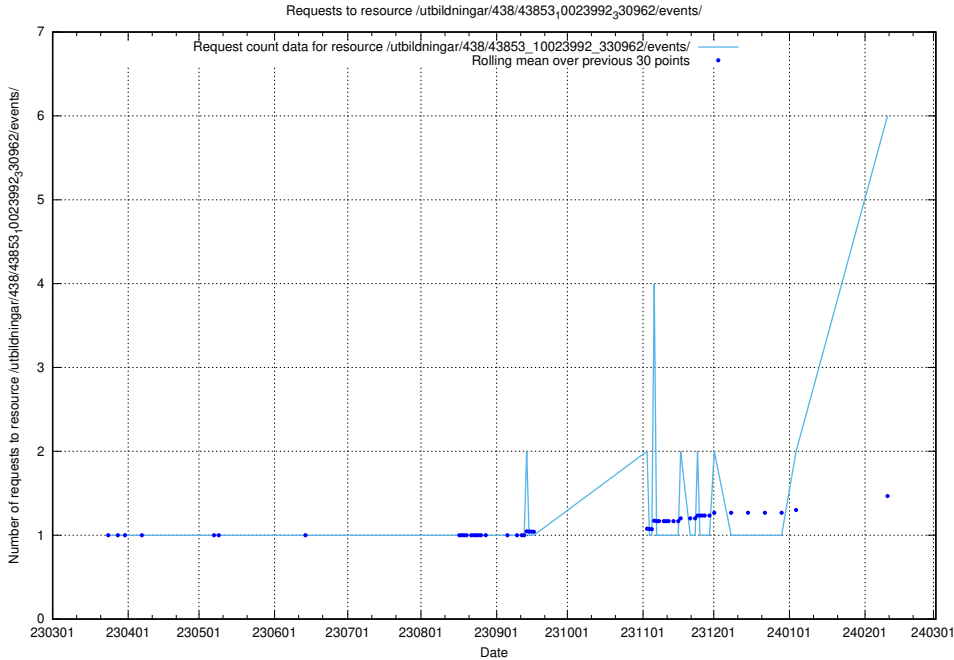

5.100 Usage of /utbildningar/438/43853_10023992_330962/events/

Here, we count the number of requests to resource /utbildningar/438/43853_10023992_330962/events/.