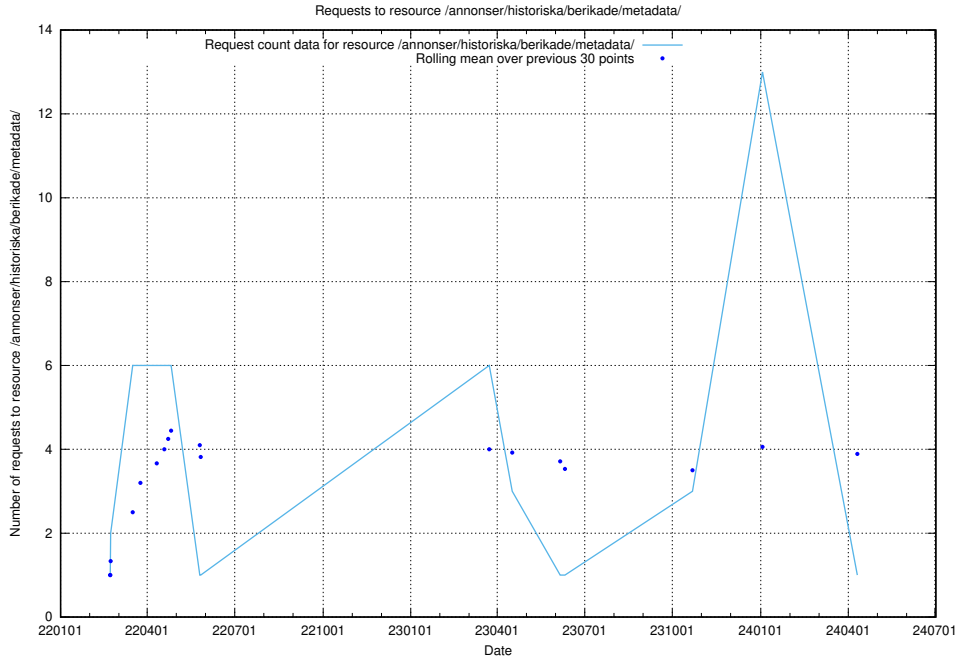

5.1236 Usage of /annonser/historiska/berikade/metadata/

Here, we count the number of requests to resource /annonser/historiska/berikade/metadata/.