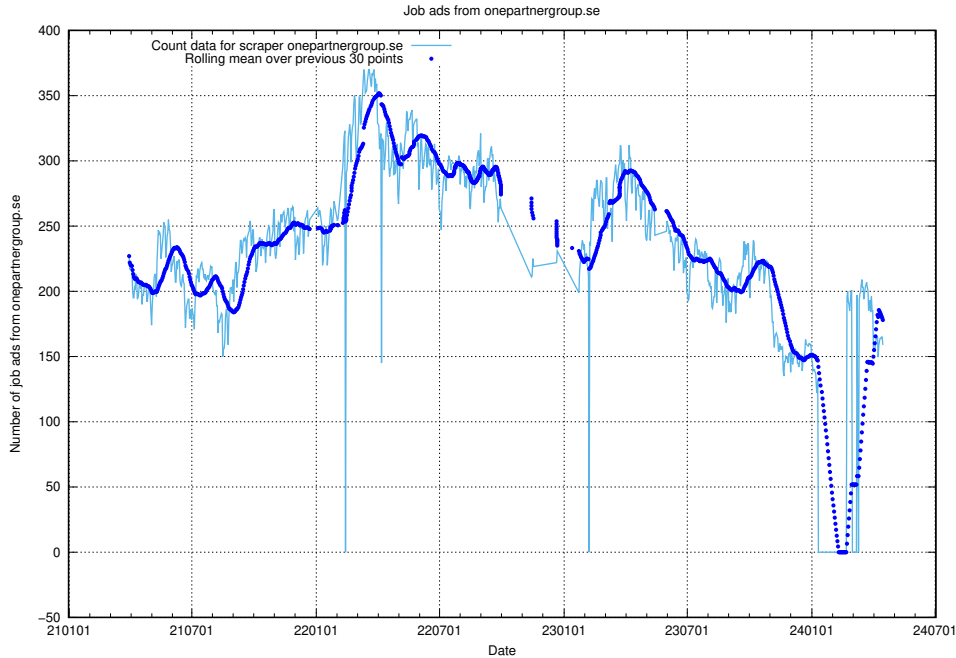

13.12 Number of ads by scraper thehub.io

Here, we count the number of job ads scraped from thehub.io.

13.13 Number of ads by scraper onepartnergroup.se

Here, we count the number of job ads scraped from onepartnergroup.se.