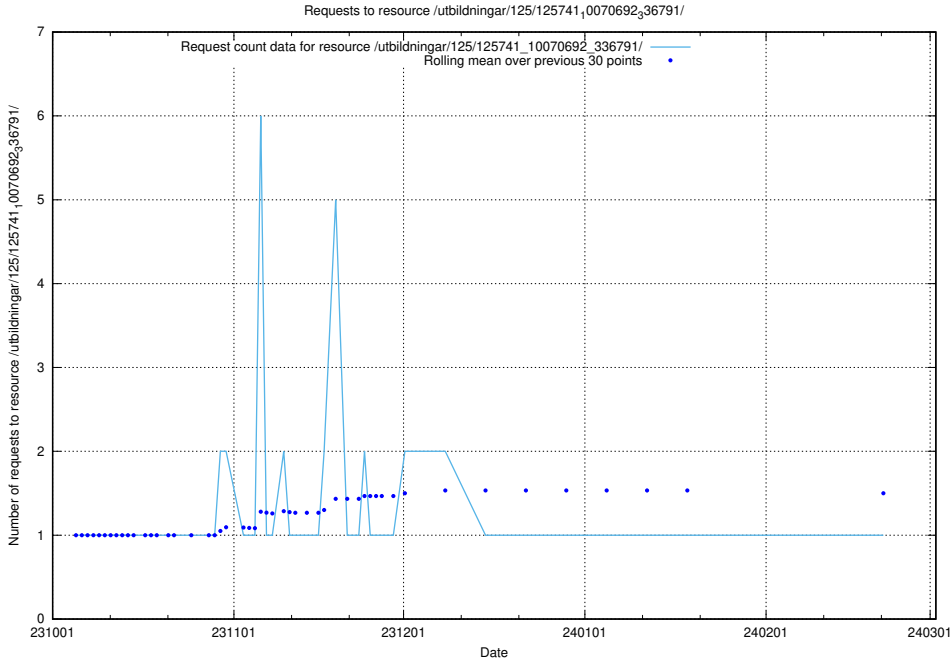

5.4124 Usage of /utbildningar/125/125741_10070692_336791/

Here, we count the number of requests to resource /utbildningar/125/125741_10070692_336791/.