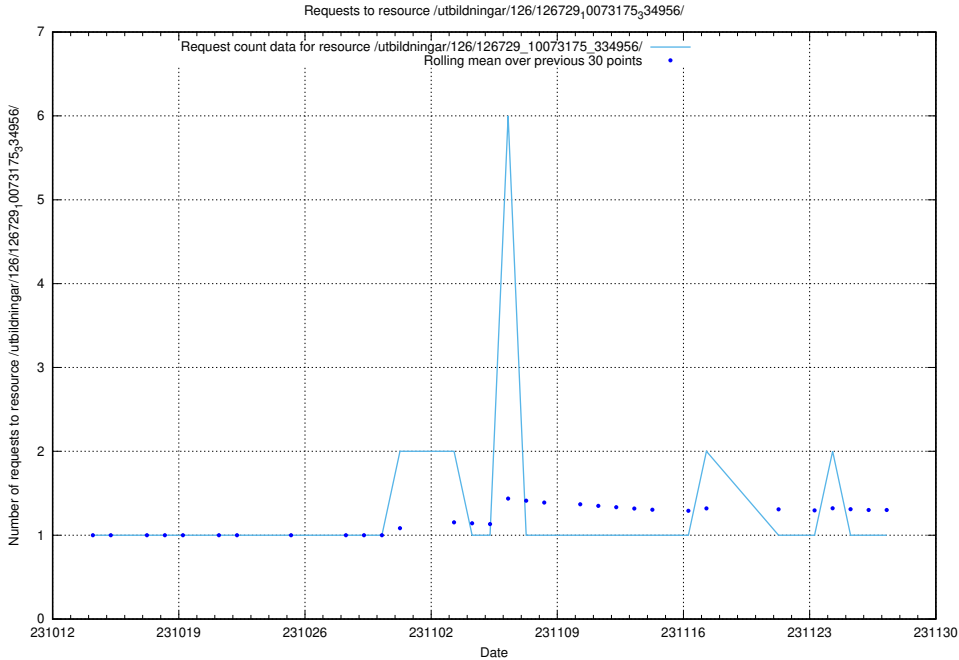

5.4047 Usage of /utbildningar/126/126729_10073175_334956/

Here, we count the number of requests to resource /utbildningar/126/126729_10073175_334956/.