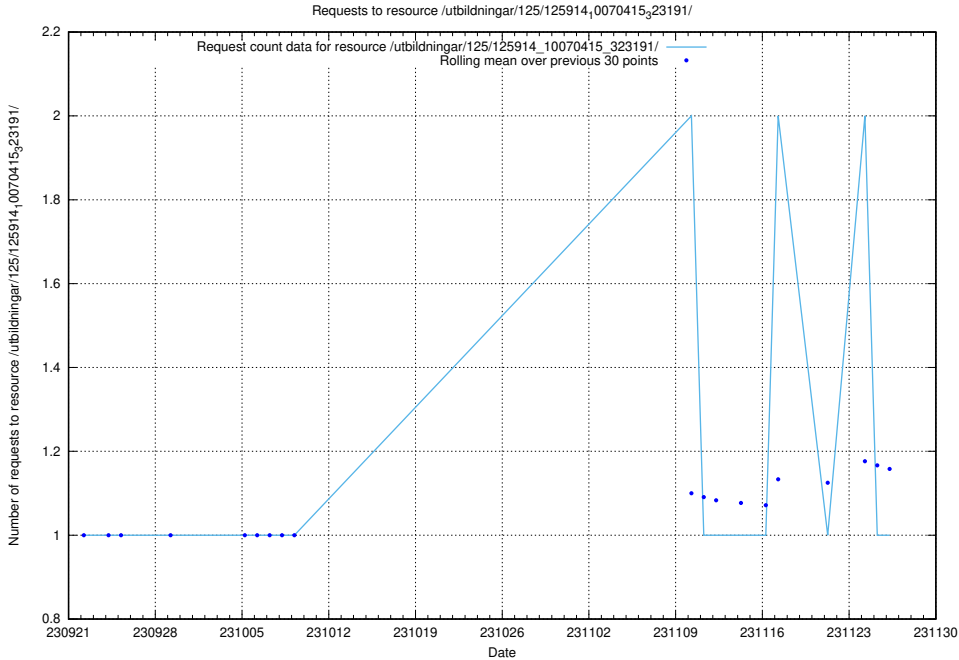

5.4220 Usage of /utbildningar/125/125914_10070415_323191/

Here, we count the number of requests to resource /utbildningar/125/125914_10070415_323191/.