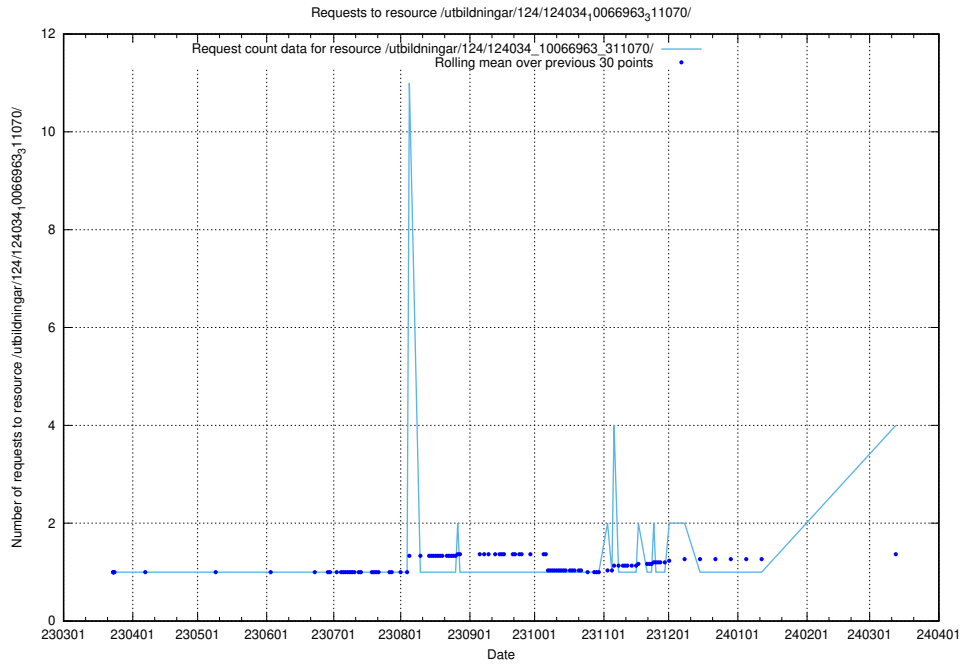

5.218 Usage of /utbildningar/124/124034_10066963_311070/

Here, we count the number of requests to resource /utbildningar/124/124034_10066963_311070/.