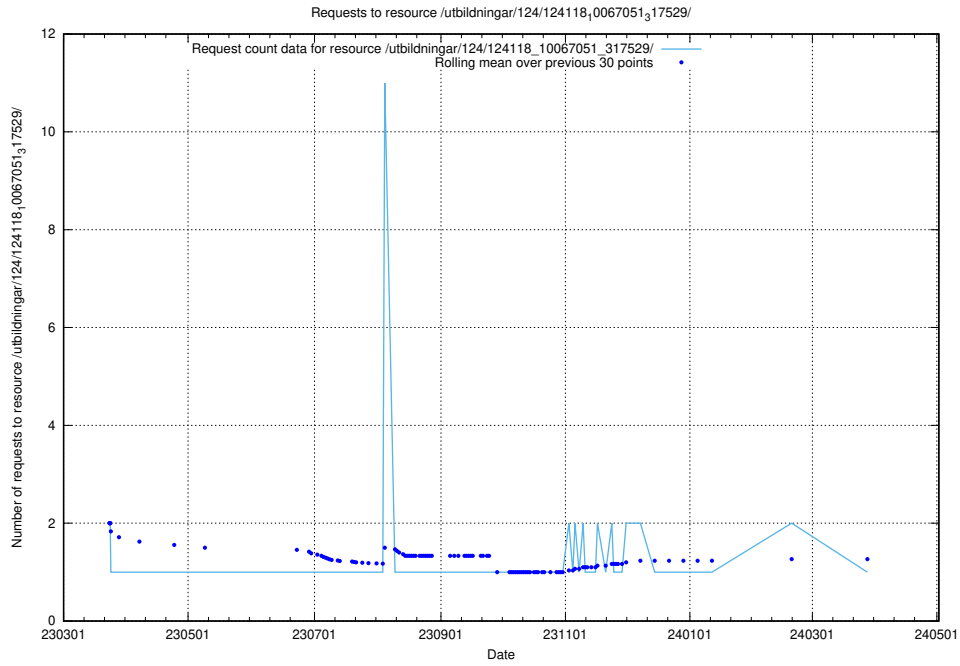

5.6005 Usage of /utbildningar/124/124118_10067051_317529/

Here, we count the number of requests to resource /utbildningar/124/124118_10067051_317529/.