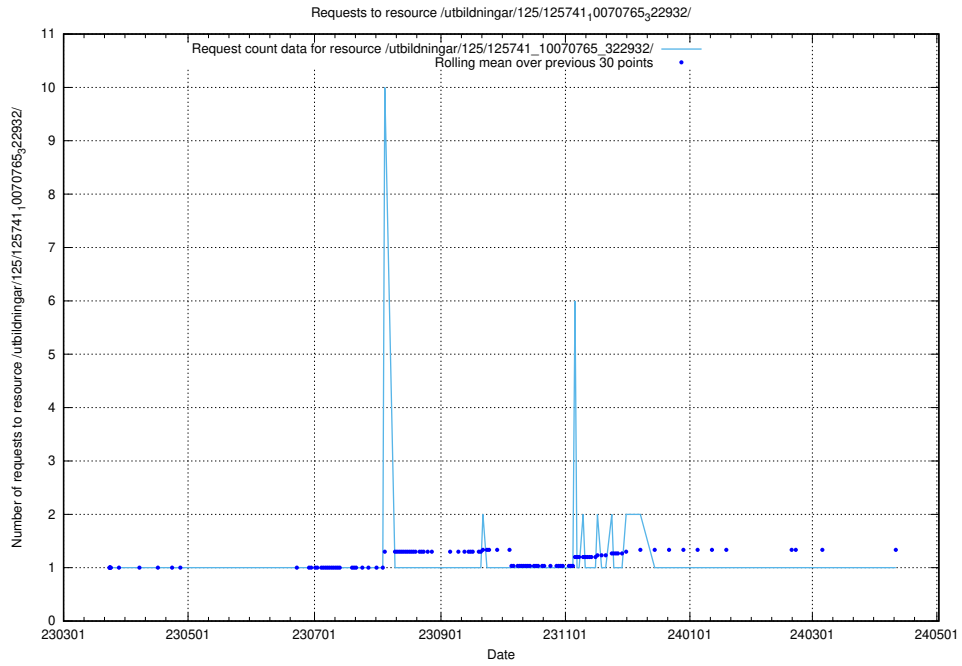

5.6165 Usage of /utbildningar/125/125741_10070765_322932/

Here, we count the number of requests to resource /utbildningar/125/125741_10070765_322932/.