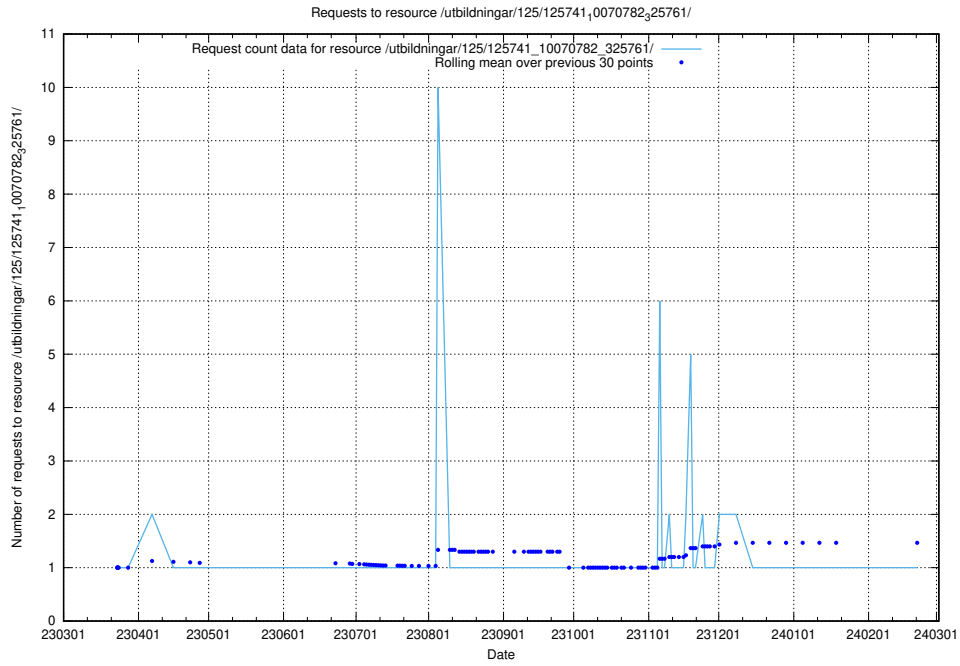

5.6162 Usage of /utbildningar/125/125741_10070782_325761/

Here, we count the number of requests to resource /utbildningar/125/125741_10070782_325761/.