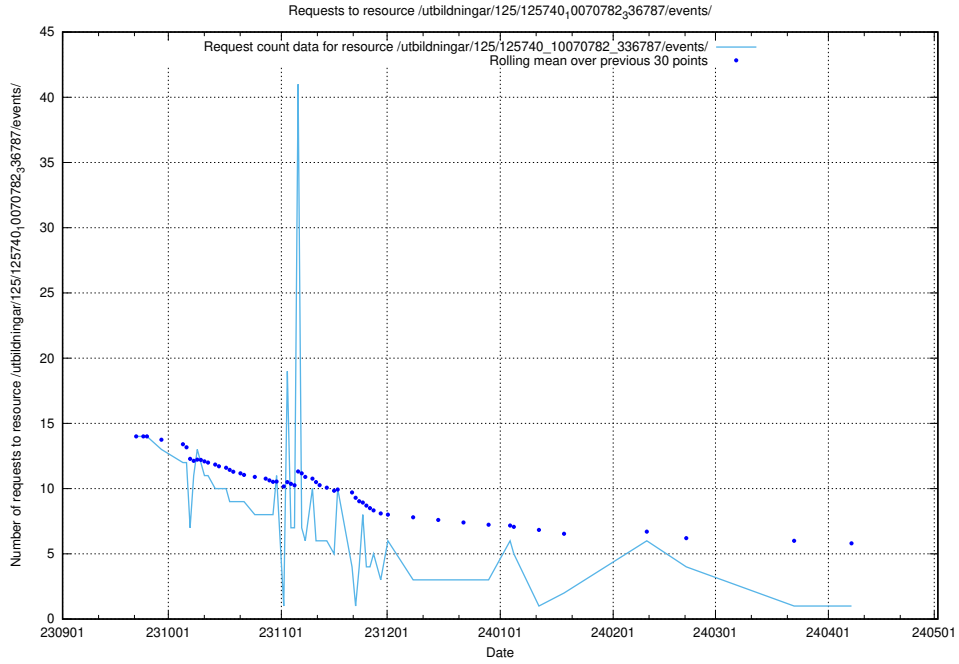

5.4213 Usage of /utbildningar/125/125740_10070782_336787/events/

Here, we count the number of requests to resource /utbildningar/125/125740_10070782_336787/events/