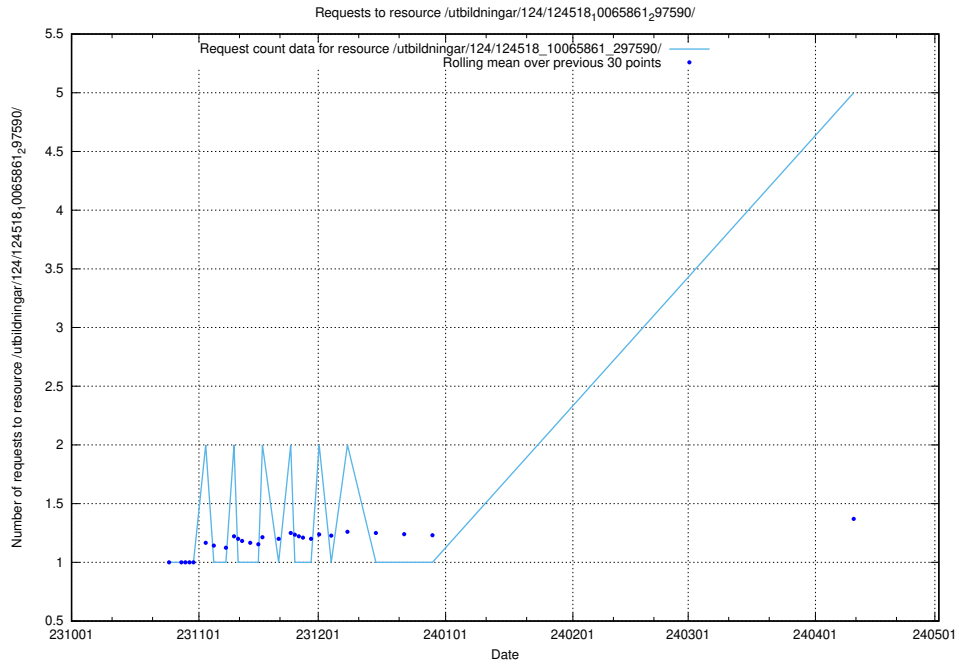

5.144 Usage of /utbildningar/124/124518_10065861_297590/

Here, we count the number of requests to resource /utbildningar/124/124518_10065861_297590/.