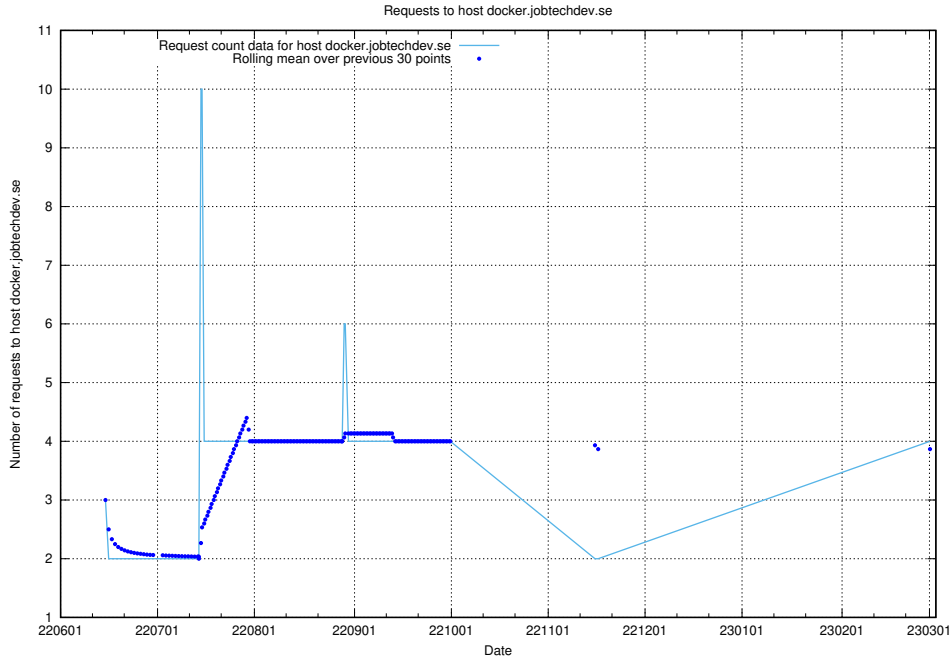

7.140 Usage of docker.jobtechdev.se

Here, we count the number of requests to host docker.jobtechdev.se.