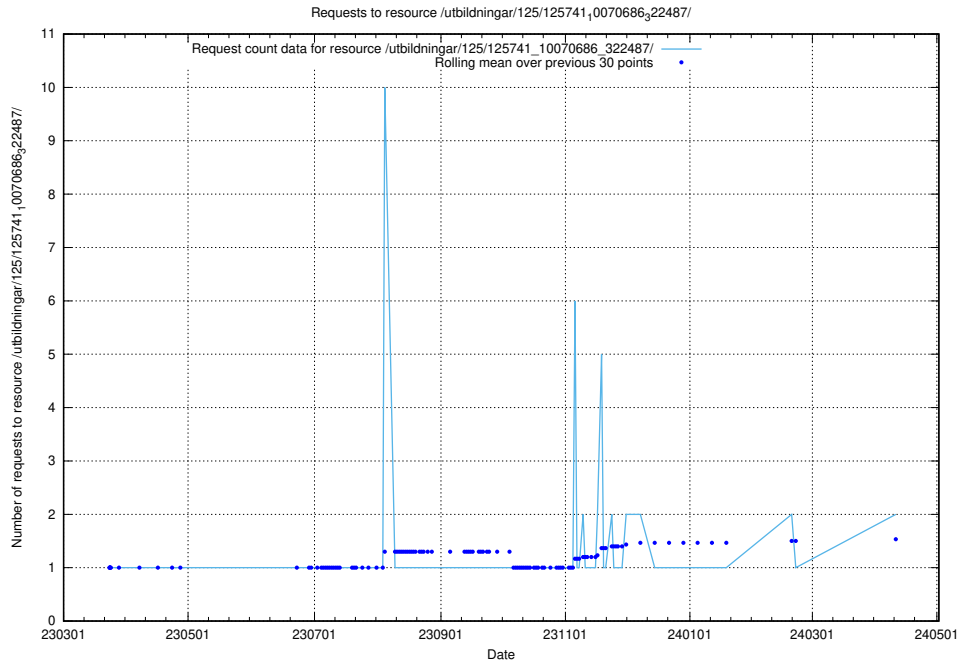

5.966 Usage of /utbildningar/125/125741_10070686_322487/

Here, we count the number of requests to resource /utbildningar/125/125741_10070686_322487/.