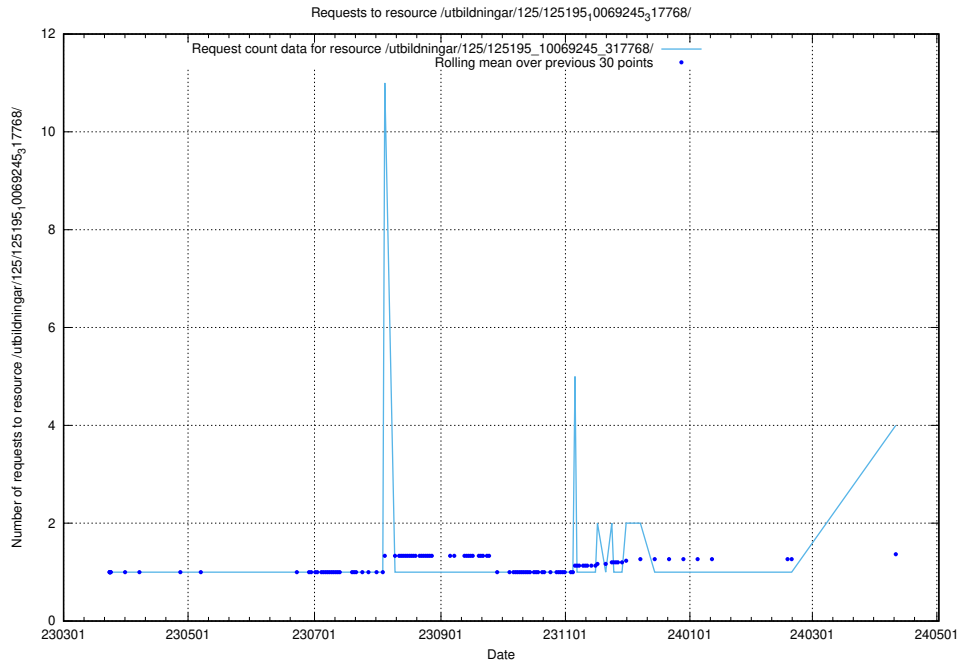

5.170 Usage of /utbildningar/125/125195_10069245_317768/

Here, we count the number of requests to resource /utbildningar/125/125195_10069245_317768/.