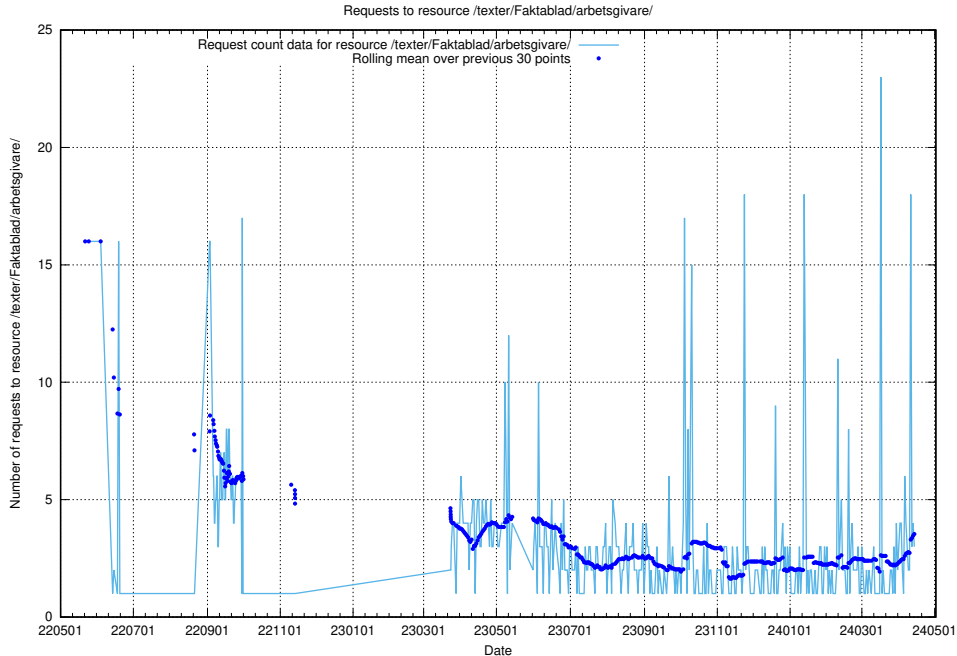

5.266 Usage of /texter/Faktablad/arbetsgivare/

Here, we count the number of requests to resource /texter/Faktablad/arbetsgivare/.