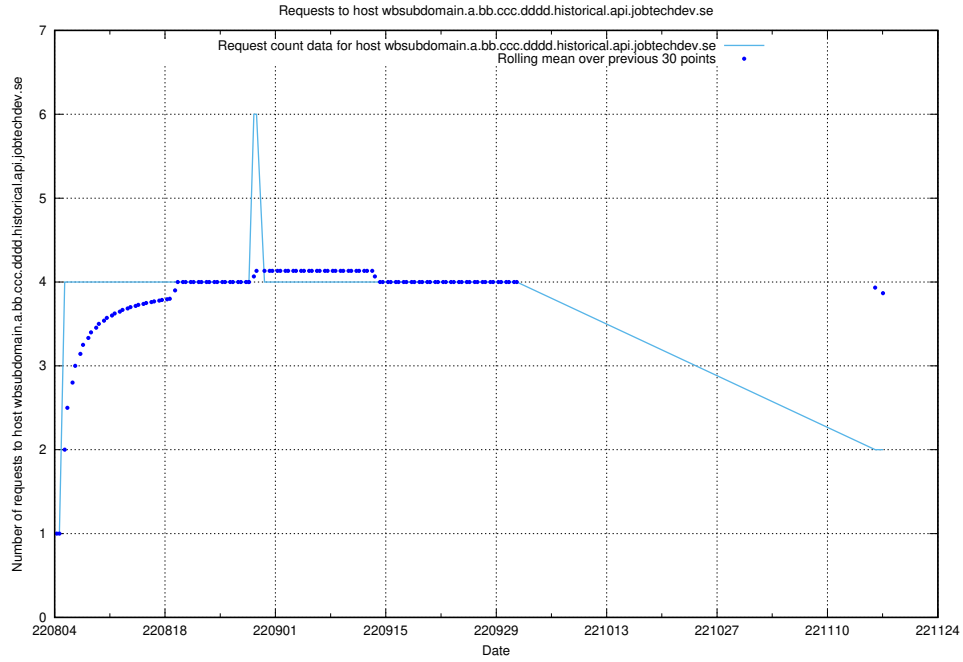

7.346 Usage of wbsubdomain.a.bb.ccc.dddd.historical.api.jobtechdev.se

Here, we count the number of requests to host wbsubdomain.a.bb.ccc.dddd.historical.api.jobtechdev.se.