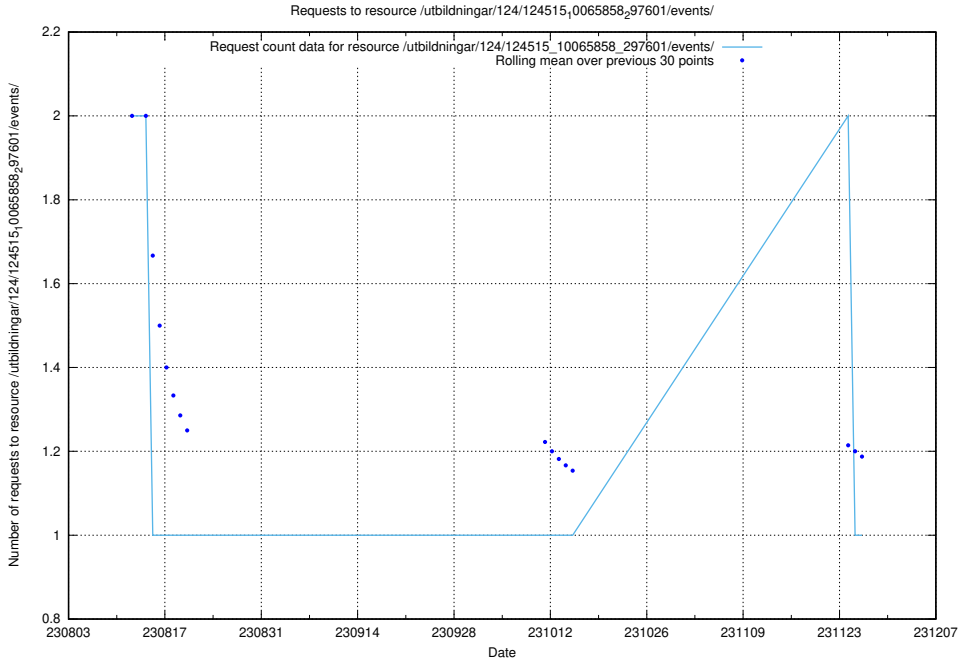

5.4519 Usage of /utbildningar/124/124515_10065858_297601/events/

Here, we count the number of requests to resource /utbildningar/124/124515_10065858_297601/events/