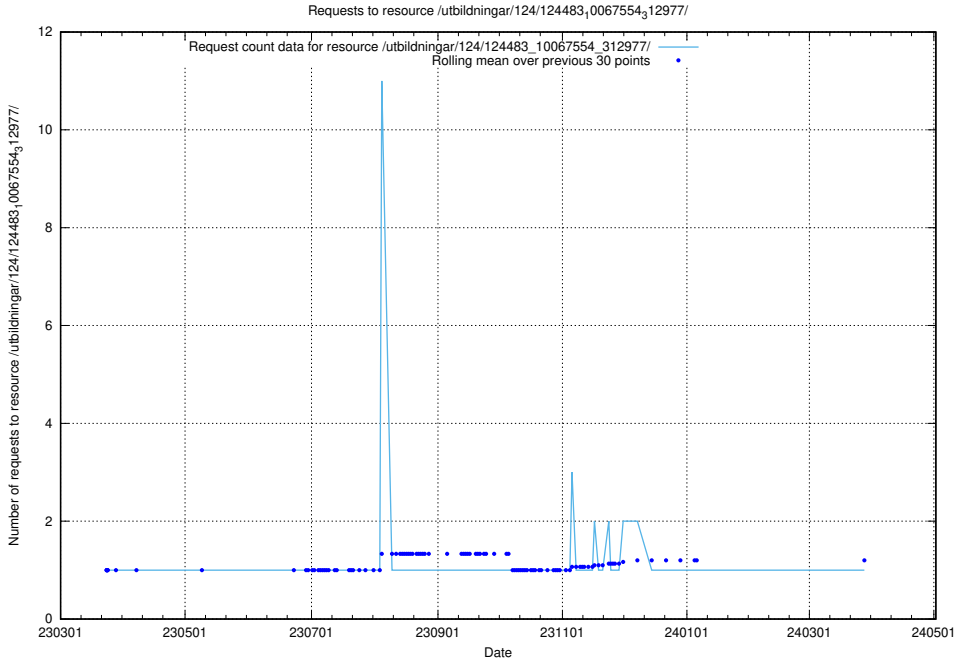

5.2532 Usage of /utbildningar/124/124483_10067554_312977/

Here, we count the number of requests to resource /utbildningar/124/124483_10067554_312977/.