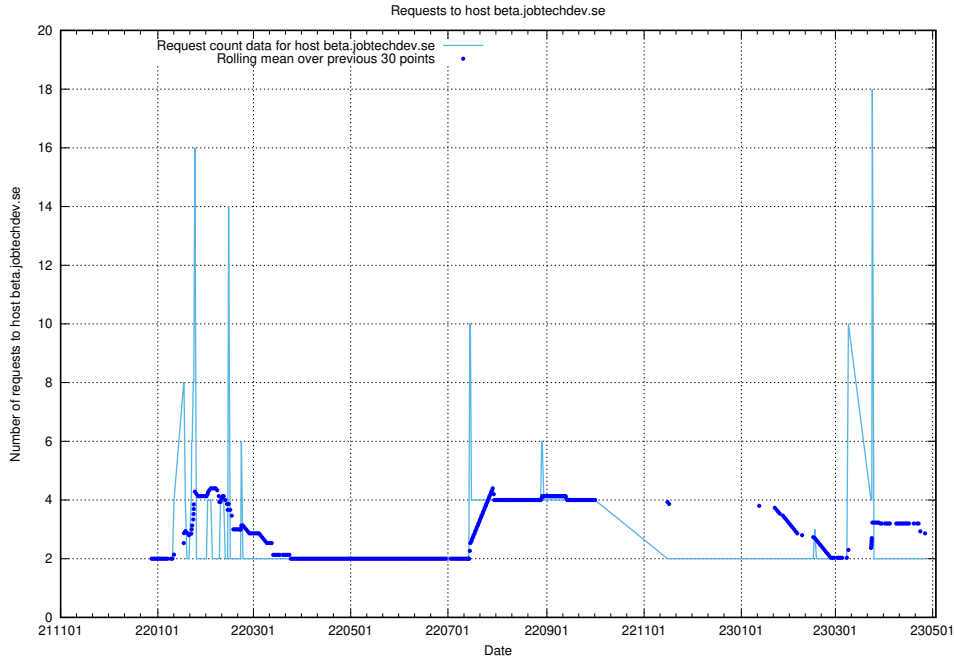

7.354 Usage of beta.jobtechdev.se

Here, we count the number of requests to host beta.jobtechdev.se.