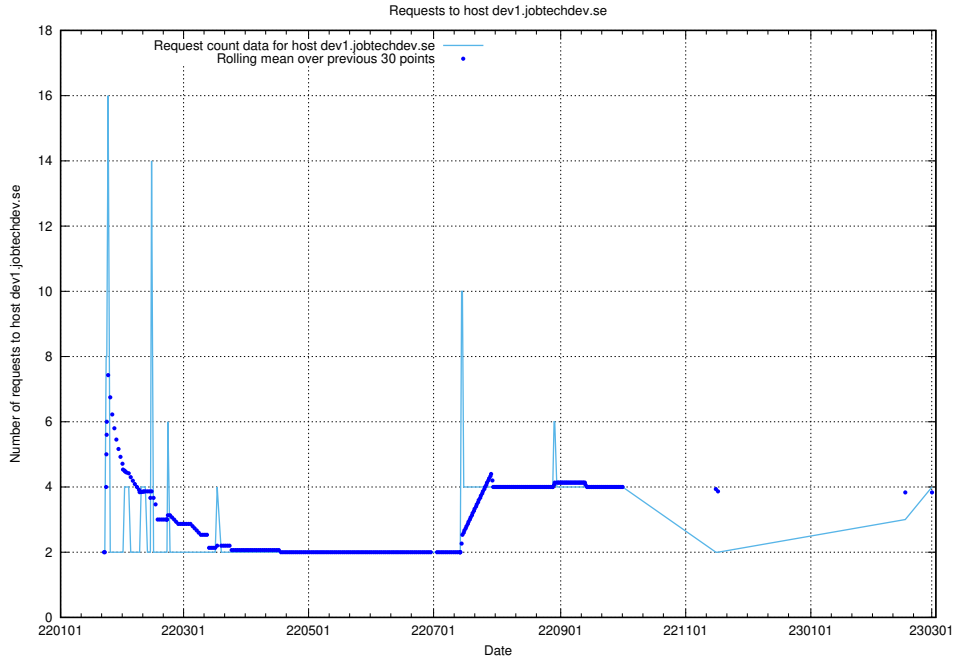

7.93 Usage of dev1.jobtechdev.se

Here, we count the number of requests to host dev1.jobtechdev.se.