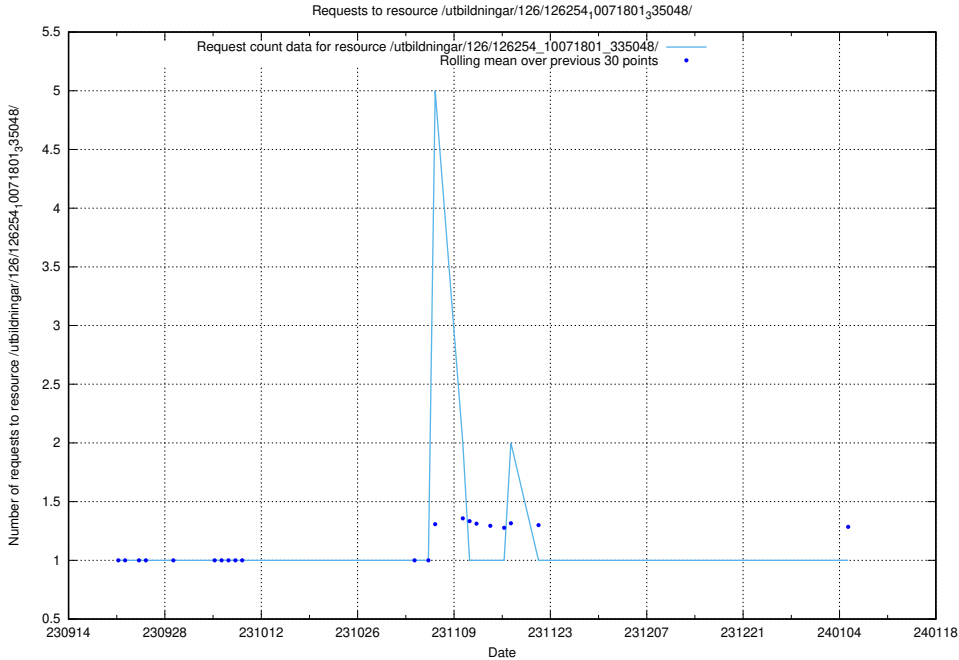

5.4239 Usage of /utbildningar/126/126254_10071801_335048/

Here, we count the number of requests to resource /utbildningar/126/126254_10071801_335048/.