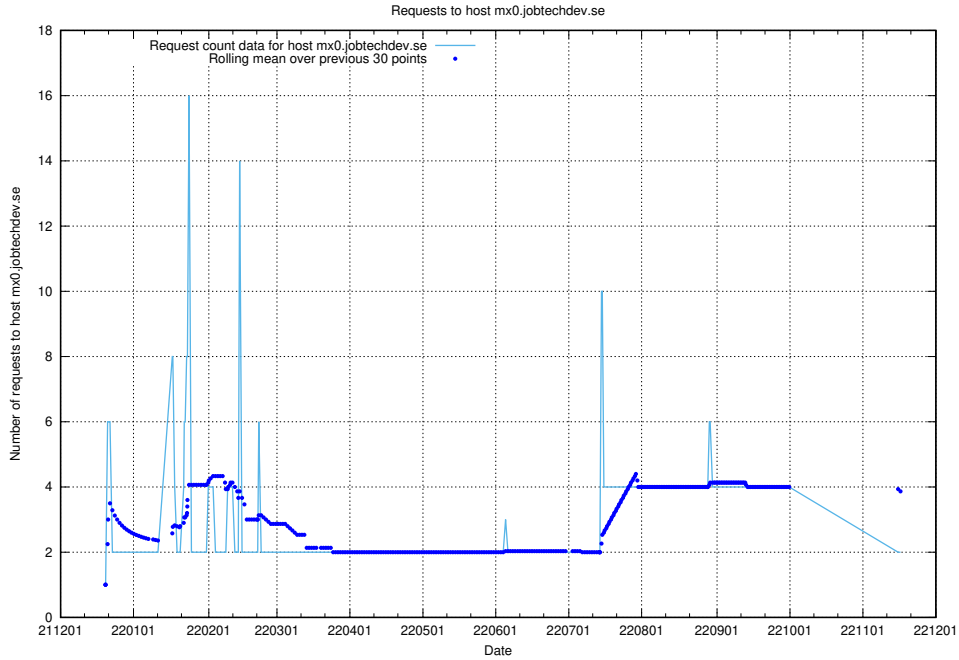

Here, we count the number of requests to host server.jobtechdev.se.

7.366 Usage of mx01.jobtechdev.se

Here, we count the number of requests to host mx01.jobtechdev.se.

7.367 Usage of mx0.jobtechdev.se

Here, we count the number of requests to host mx0.jobtechdev.se.