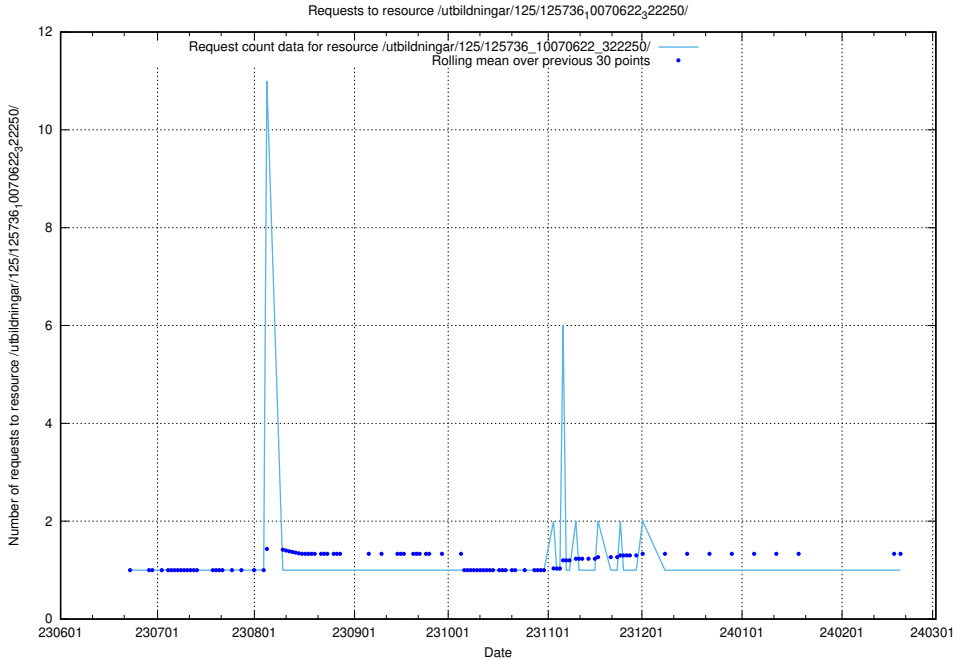

5.5399 Usage of /utbildningar/125/125736_10070622_322250/

Here, we count the number of requests to resource /utbildningar/125/125736_10070622_322250/.