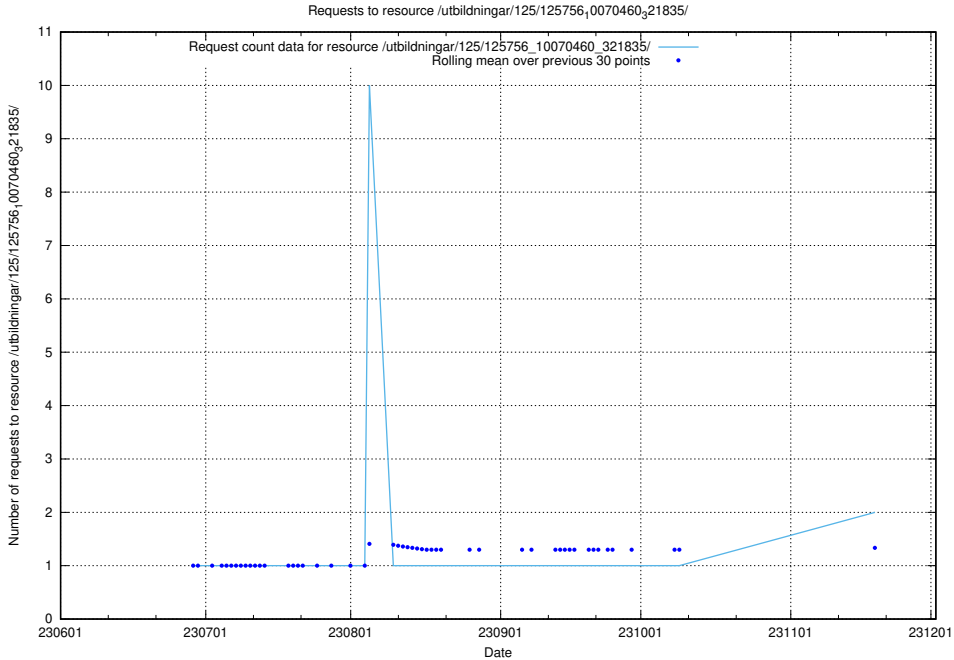

5.834 Usage of /utbildningar/125/125756_10070460_321835/

Here, we count the number of requests to resource /utbildningar/125/125756_10070460_321835/.