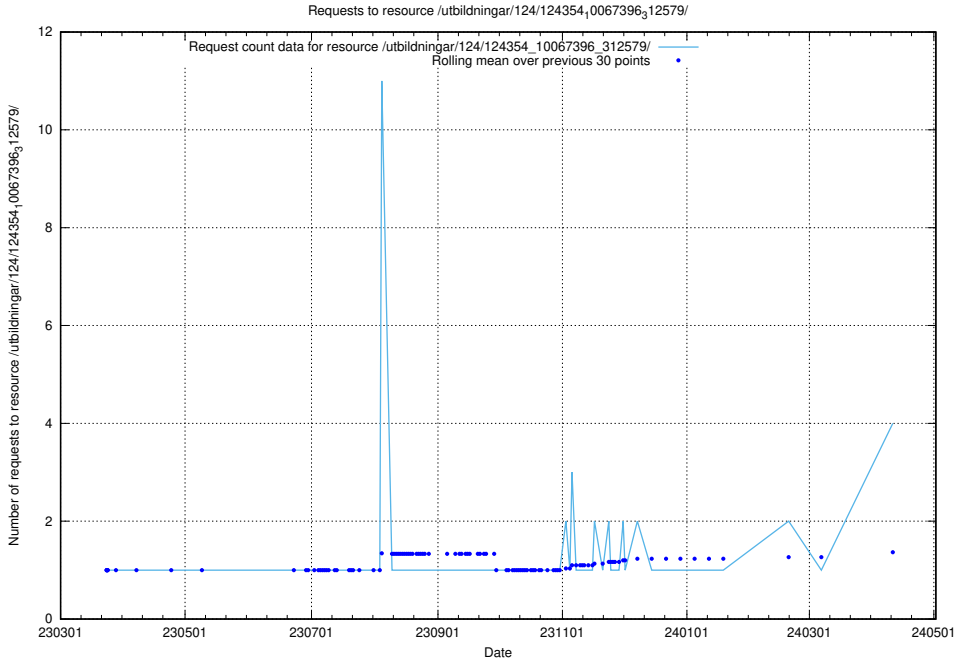

5.200 Usage of /utbildningar/124/124354_10067396_312579/

Here, we count the number of requests to resource /utbildningar/124/124354_10067396_312579/.