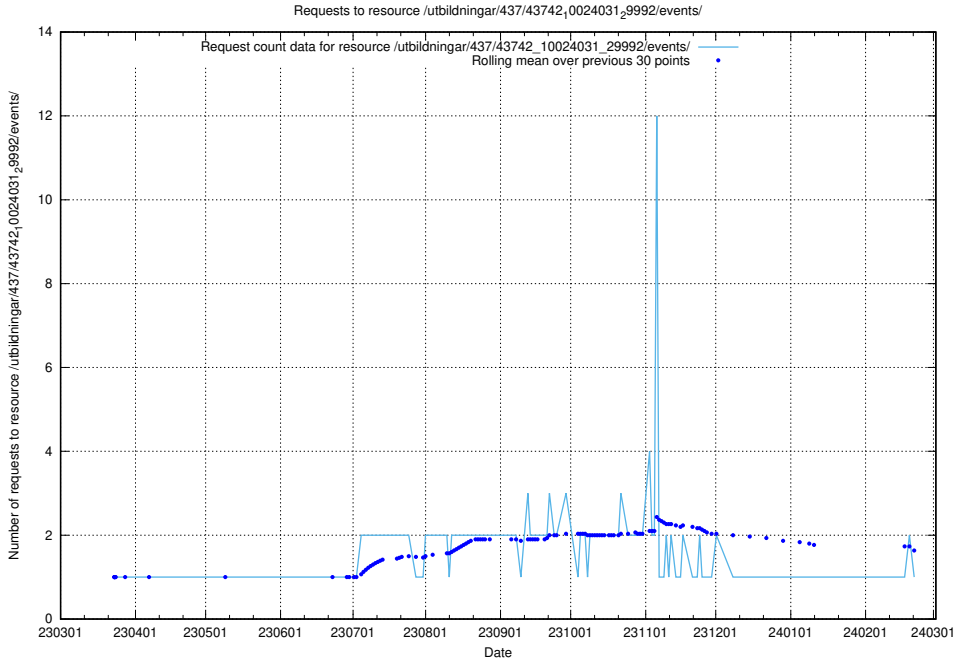

5.6088 Usage of /utbildningar/437/43742_10024031_29992/events/

Here, we count the number of requests to resource /utbildningar/437/43742_10024031_29992/events/.