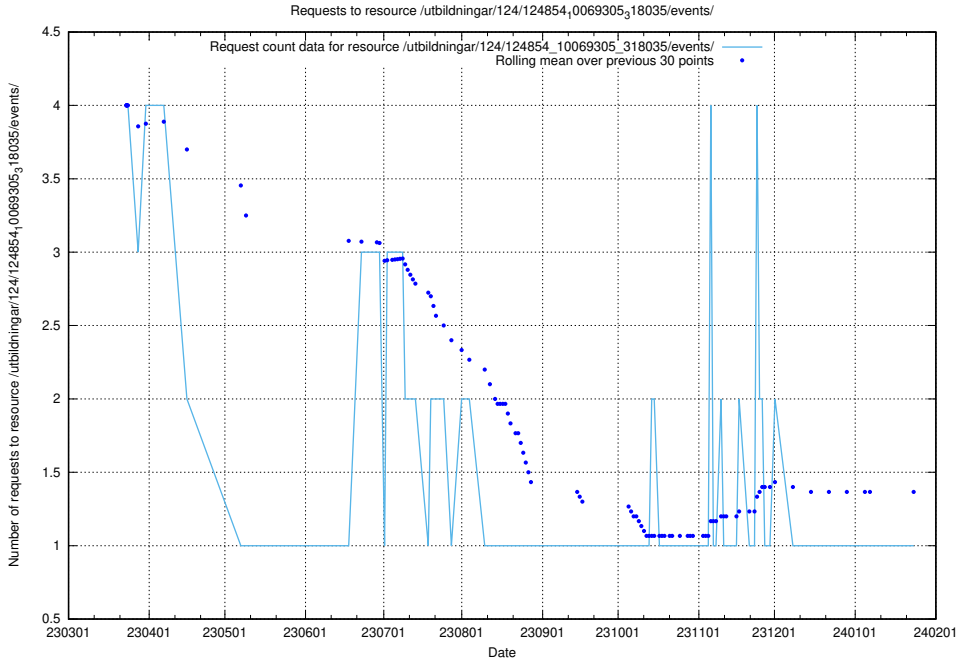

5.5960 Usage of /utbildningar/124/124854_10069305_318035/events/

Here, we count the number of requests to resource /utbildningar/124/124854_10069305_318035/events/