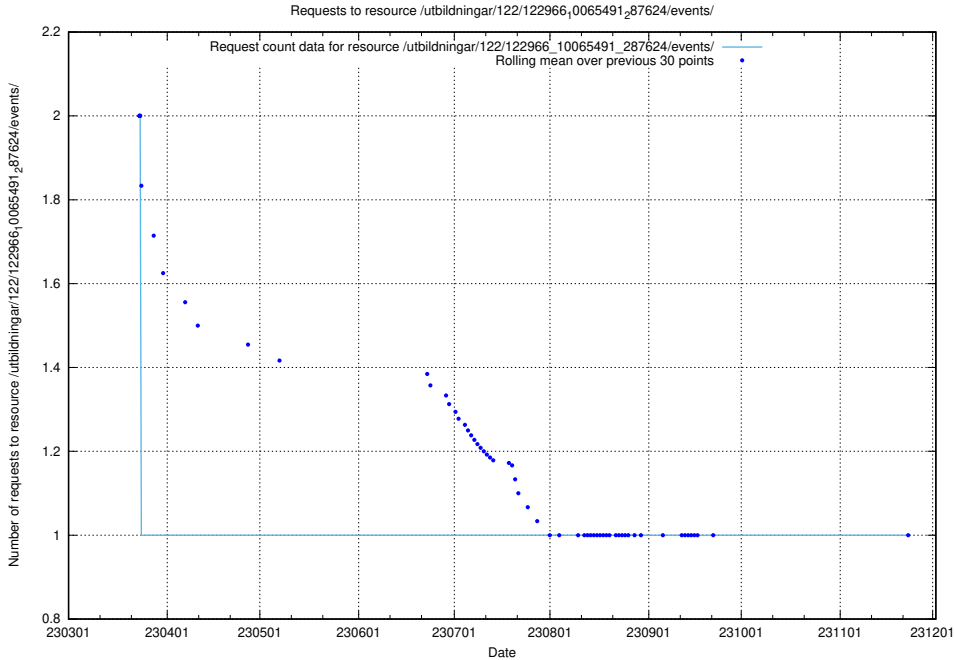

5.6011 Usage of /utbildningar/122/122966_10065491_287624/events/

Here, we count the number of requests to resource /utbildningar/122/122966_10065491_287624/events/