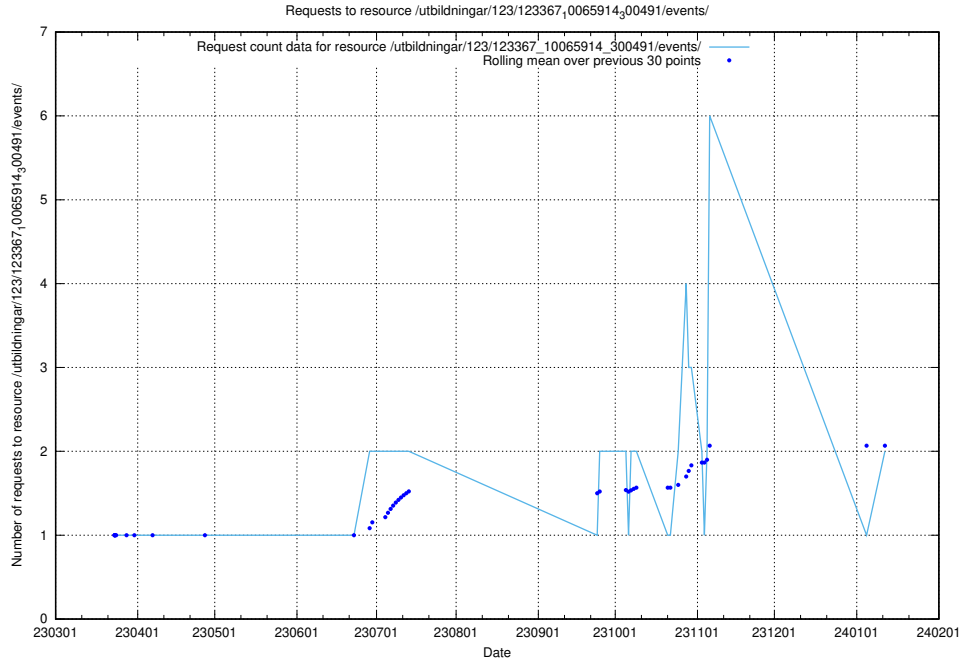

5.756 Usage of /utbildningar/123/123367_10065914_300491/events/

Here, we count the number of requests to resource /utbildningar/123/123367_10065914_300491/events/