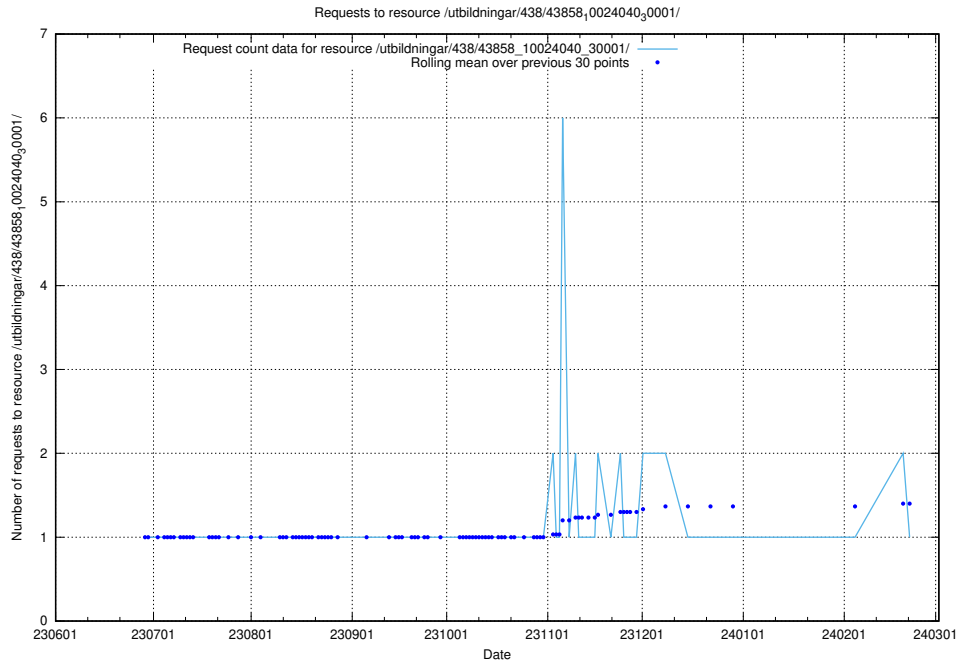

5.5123 Usage of /utbildningar/438/43858_10024040_30001/

Here, we count the number of requests to resource /utbildningar/438/43858_10024040_30001/.