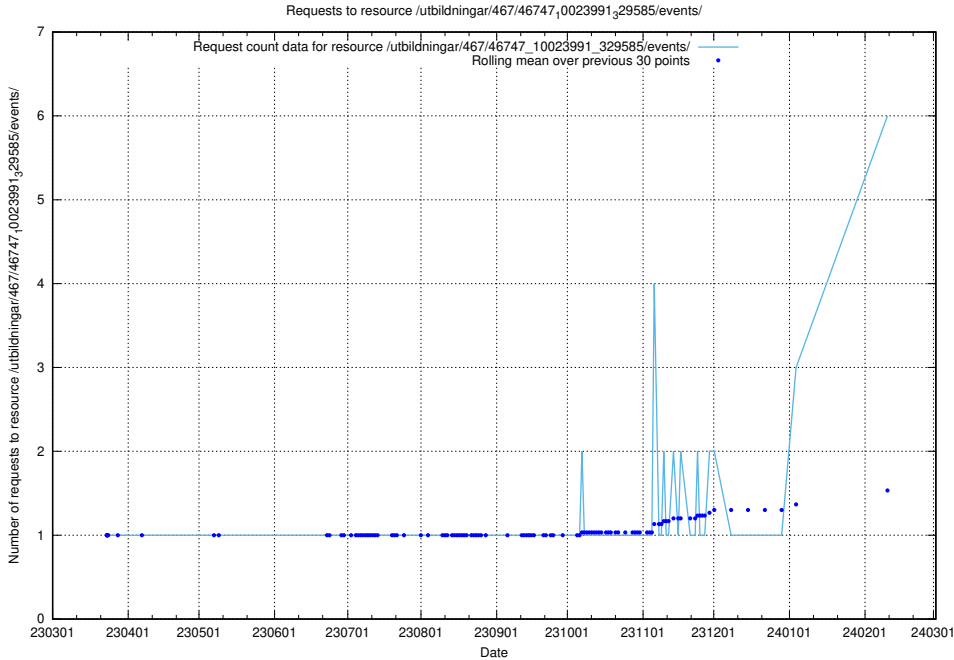

Here, we count the number of requests to resource /utbildningar/124/124499_10067720_313282/events/

5.104 Usage of /utbildningar/467/46747_10023991_329585/events/

Here, we count the number of requests to resource /utbildningar/467/46747_10023991_329585/events/.