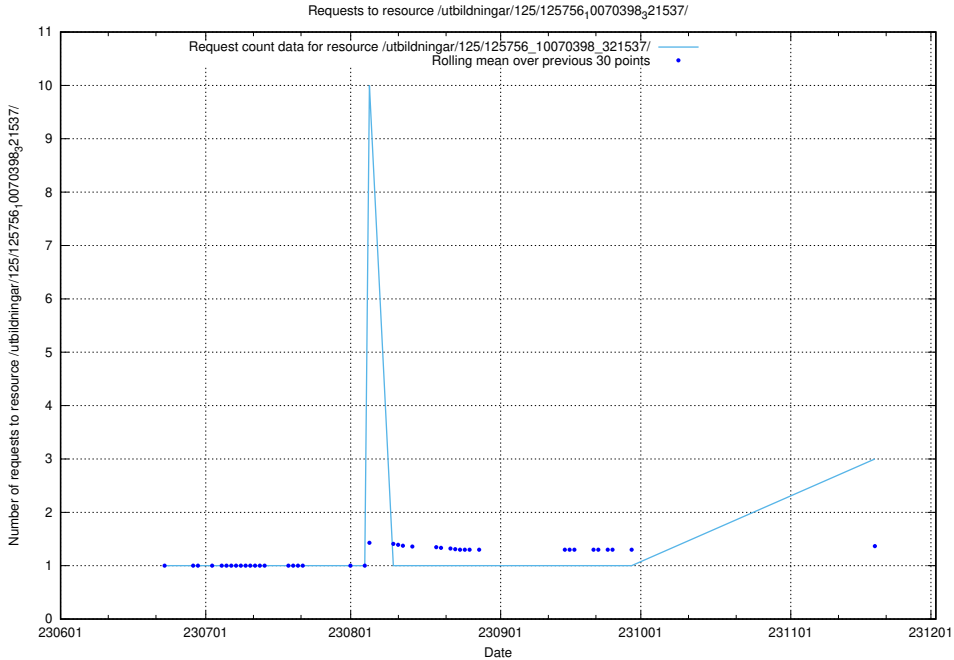

5.408 Usage of /utbildningar/125/125756_10070398_321537/

Here, we count the number of requests to resource /utbildningar/125/125756_10070398_321537/.