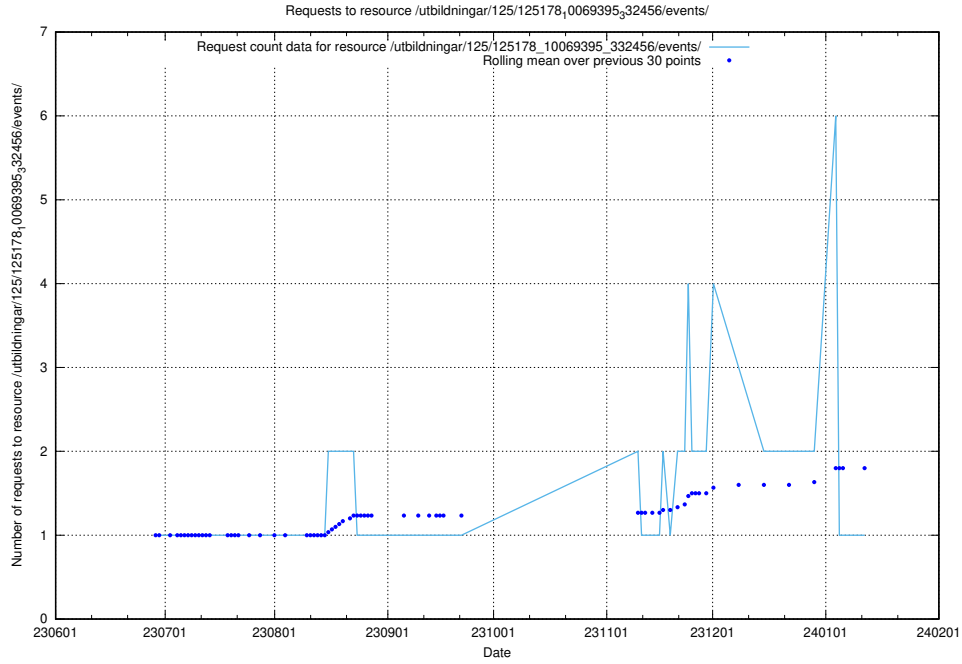

5.5177 Usage of /utbildningar/125/125178_10069395_332456/events/

Here, we count the number of requests to resource /utbildningar/125/125178_10069395_332456/events/