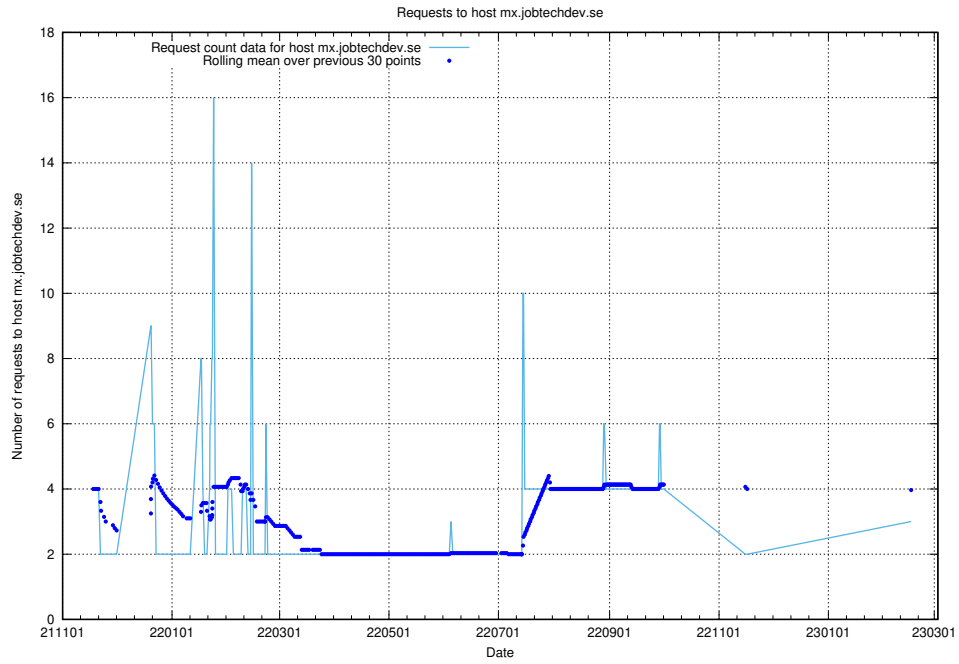

Here, we count the number of requests to host data.jobtechdev.se:80.

7.215 Usage of se.jobtechdev.se

Here, we count the number of requests to host se.jobtechdev.se.

7.216 Usage of mx.jobtechdev.se

Here, we count the number of requests to host mx.jobtechdev.se.