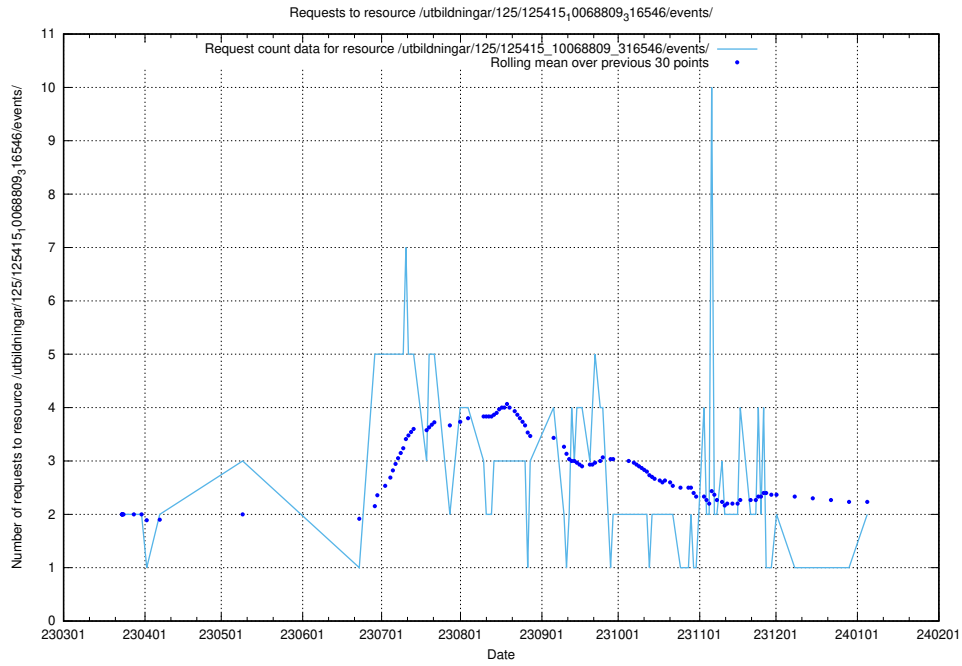

5.946 Usage of /utbildningar/125/125415_10068809_316546/events/

Here, we count the number of requests to resource /utbildningar/125/125415_10068809_316546/events/