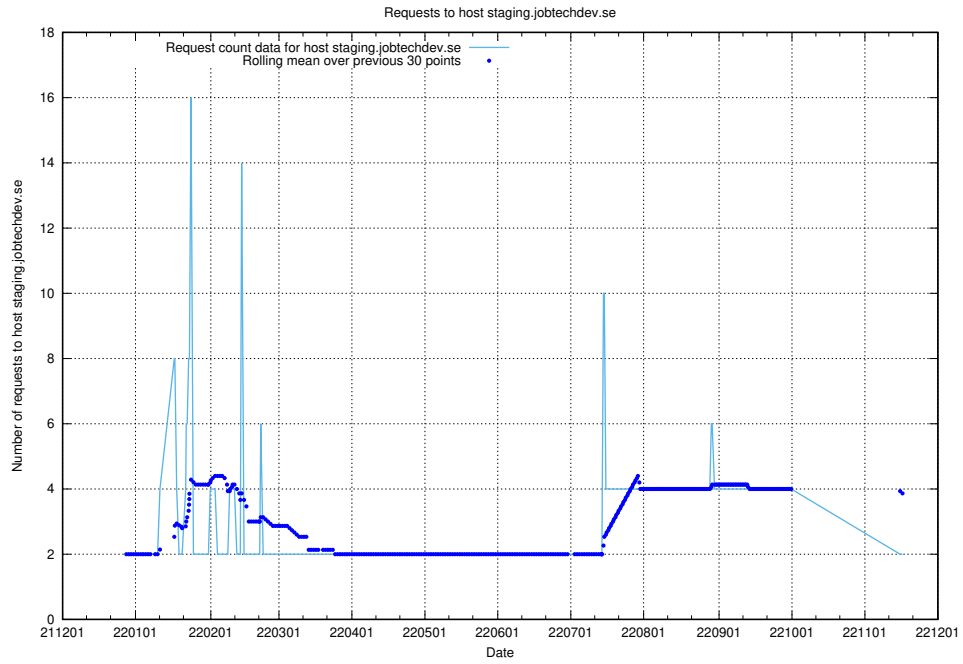

7.353 Usage of staging.jobtechdev.se

Here, we count the number of requests to host staging.jobtechdev.se.