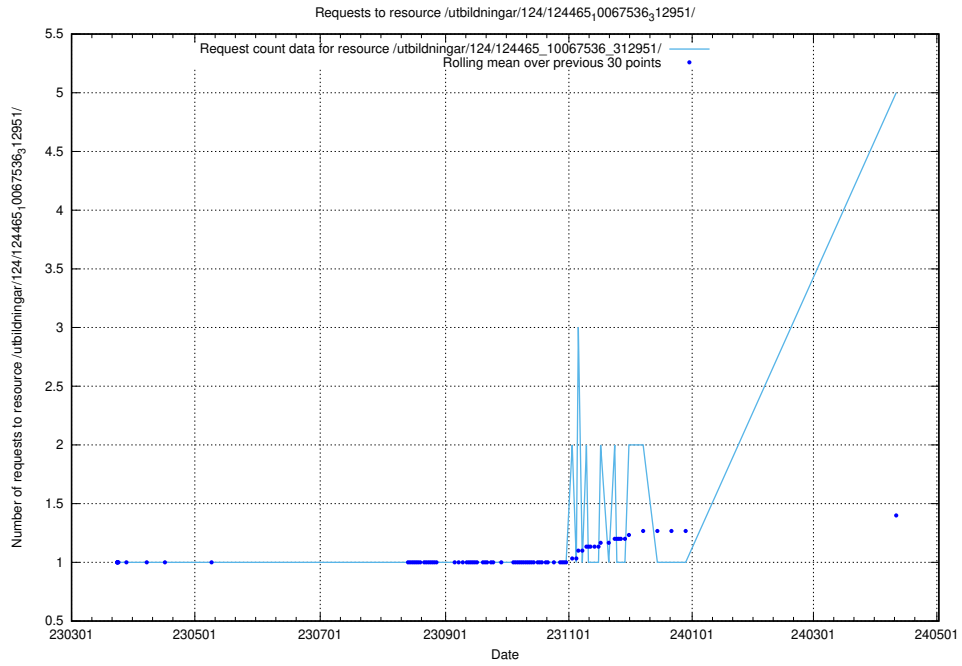

5.135 Usage of /utbildningar/124/124465_10067536_312951/

Here, we count the number of requests to resource /utbildningar/124/124465_10067536_312951/.