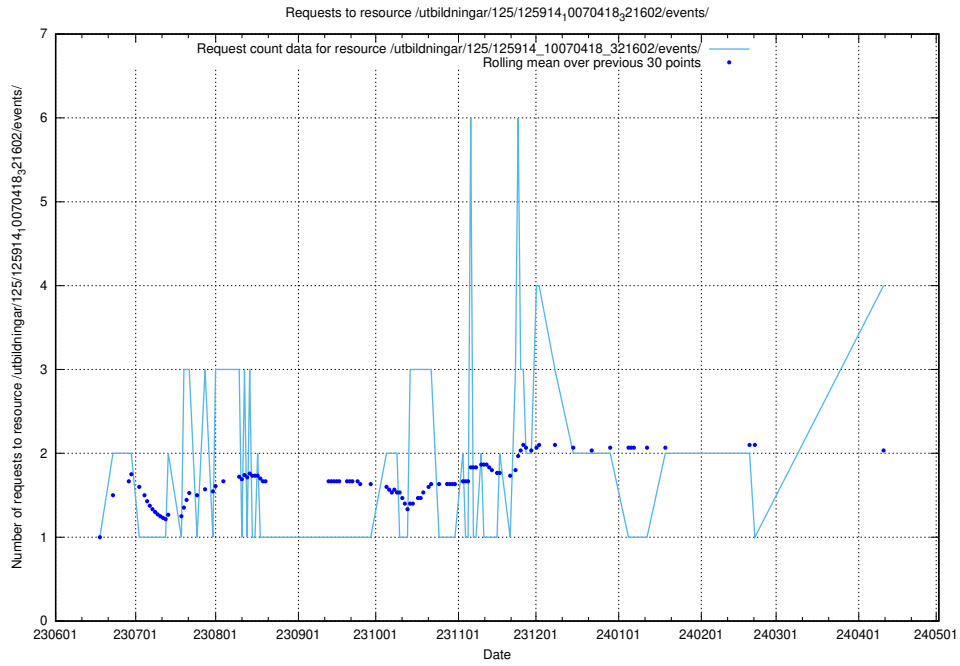

5.241 Usage of /utbildningar/125/125914_10070418_321602/events/

Here, we count the number of requests to resource /utbildningar/125/125914_10070418_321602/events/