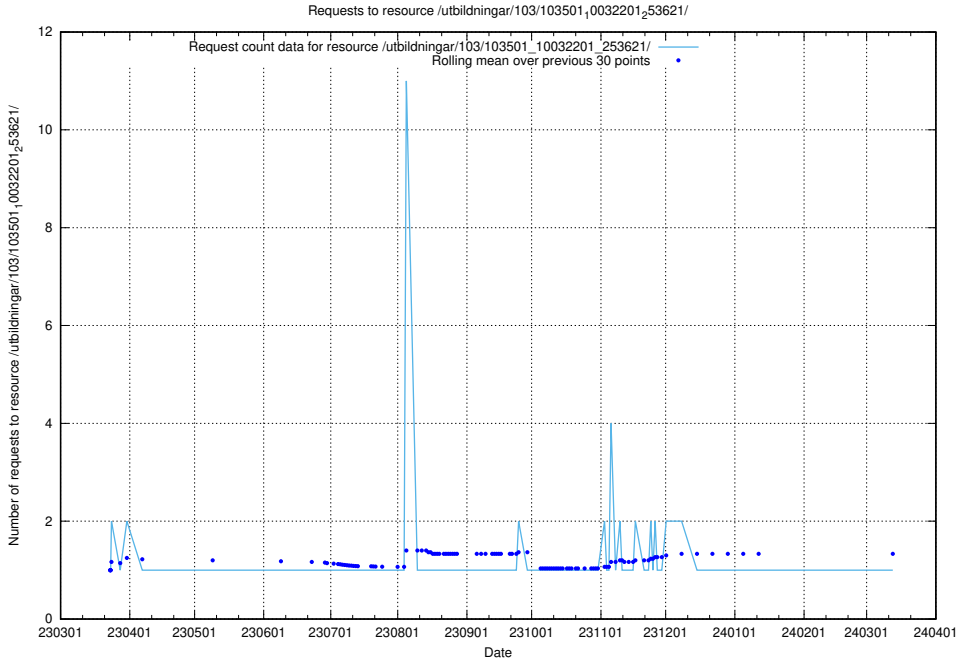

5.5192 Usage of /utbildningar/103/103501_10032201_253621/

Here, we count the number of requests to resource /utbildningar/103/103501_10032201_253621/.