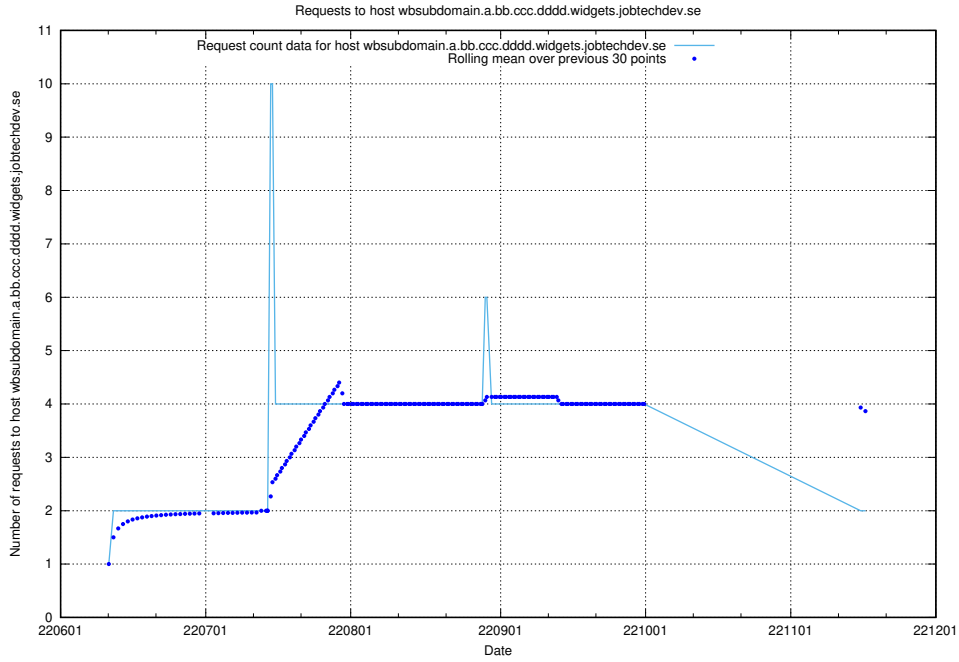

7.405 Usage of wbsubdomain.a.bb.ccc.dddd.widgets.jobtechdev.se

Here, we count the number of requests to host wbsubdomain.a.bb.ccc.dddd.widgets.jobtechdev.se.