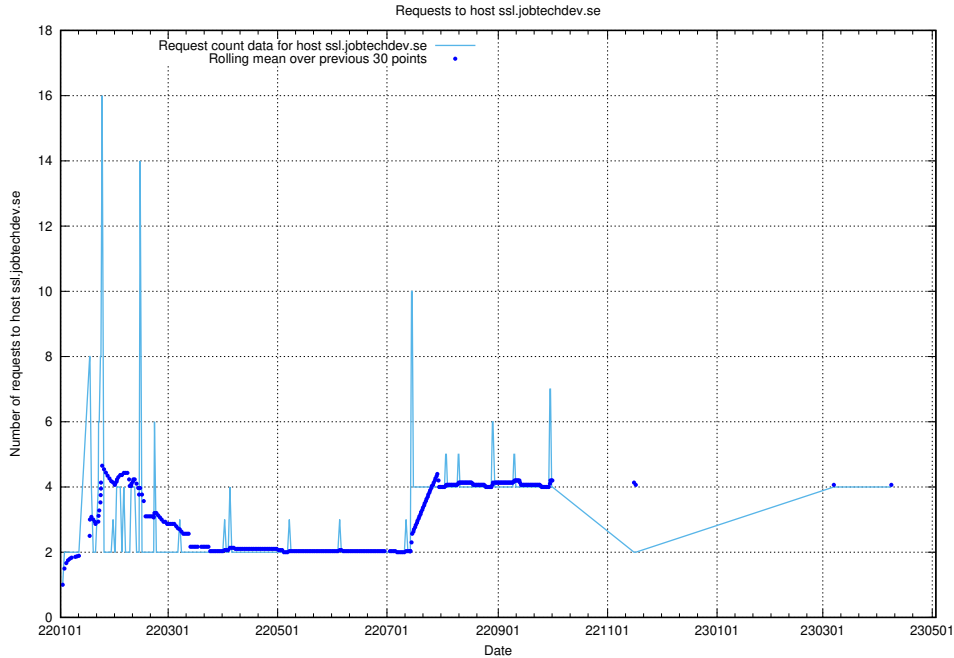

7.112 Usage of ssl.jobtechdev.se

Here, we count the number of requests to host ssl.jobtechdev.se.