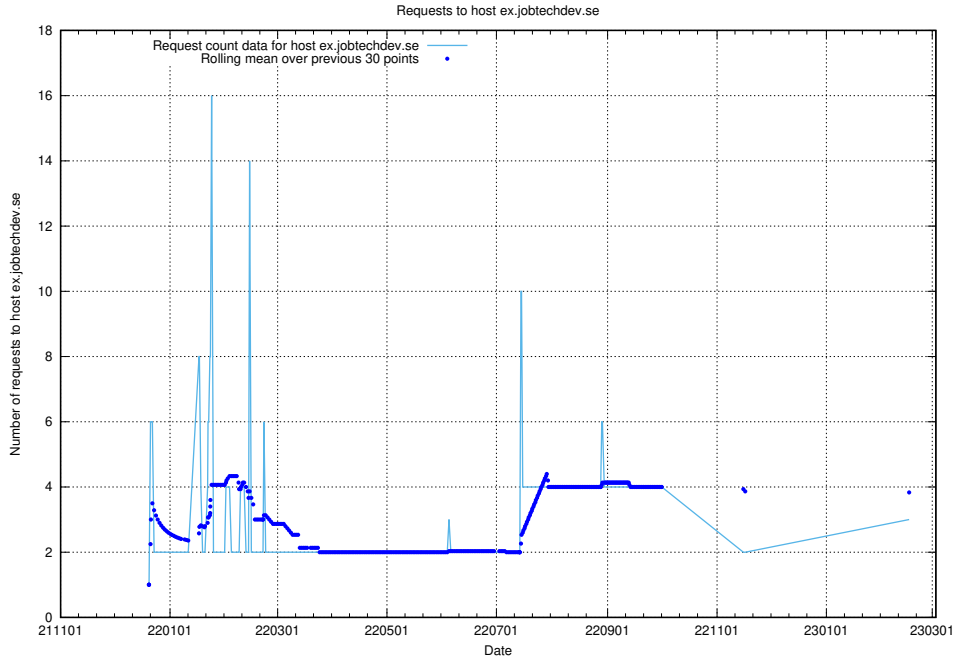

7.197 Usage of ex.jobtechdev.se

Here, we count the number of requests to host ex.jobtechdev.se.