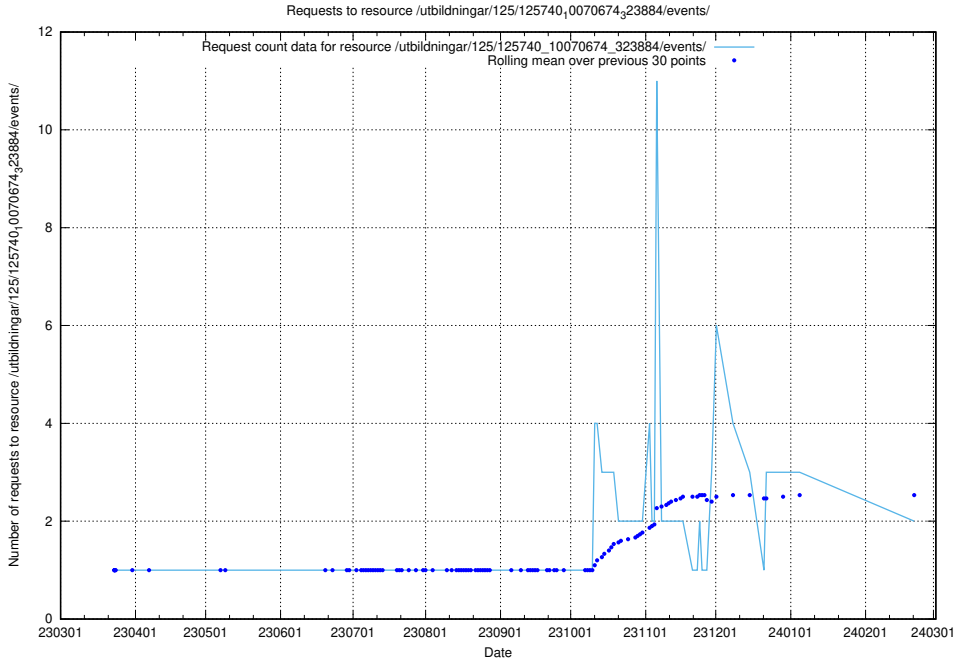

5.475 Usage of /utbildningar/125/125740_10070674_323884/events/

Here, we count the number of requests to resource /utbildningar/125/125740_10070674_323884/events/