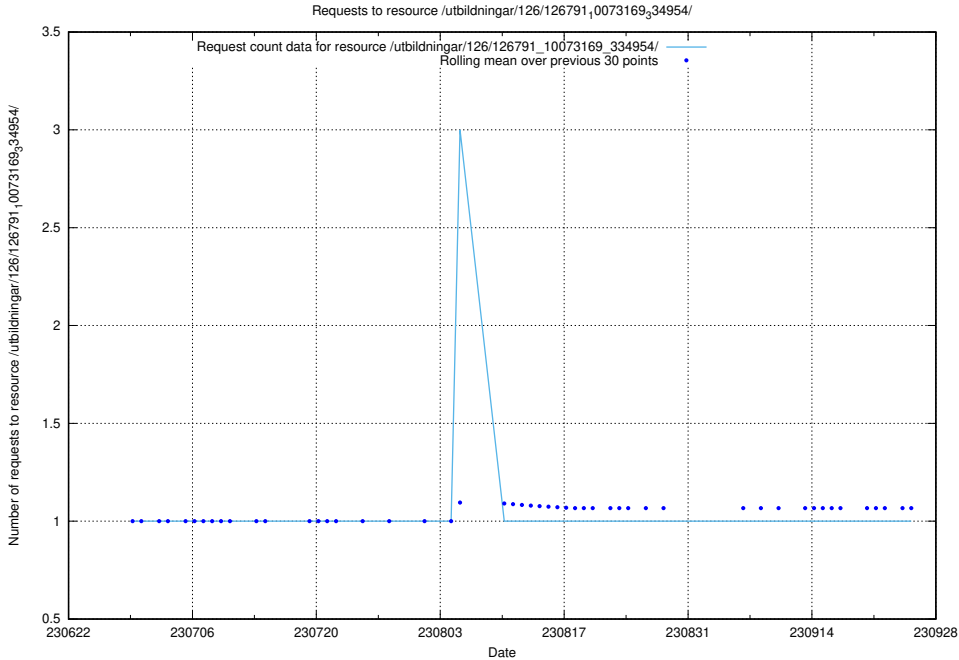

5.5146 Usage of /utbildningar/126/126791_10073169_334954/

Here, we count the number of requests to resource /utbildningar/126/126791_10073169_334954/.