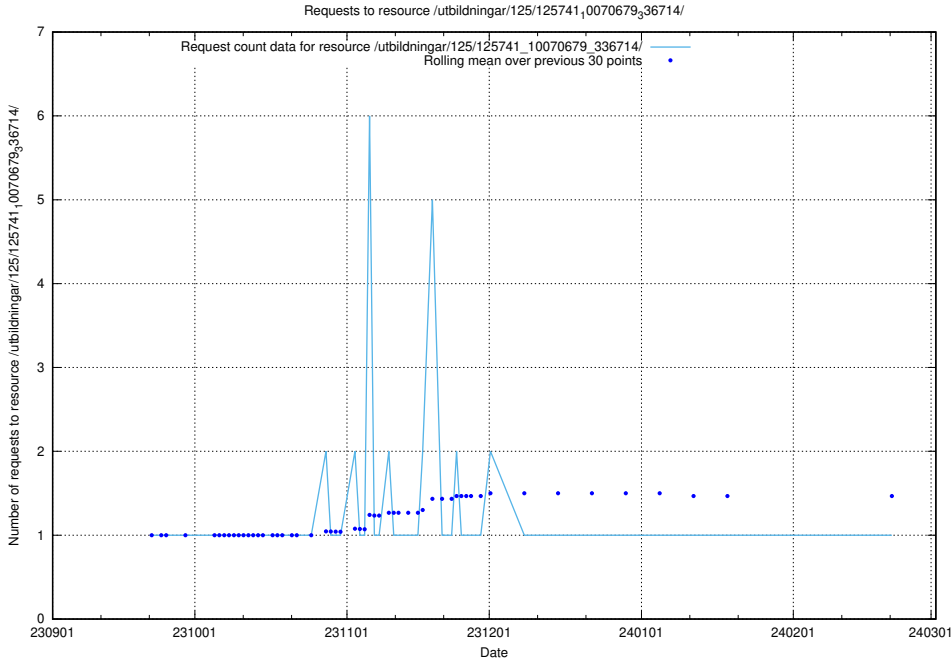

5.4222 Usage of /utbildningar/125/125741_10070679_336714/

Here, we count the number of requests to resource /utbildningar/125/125741_10070679_336714/.