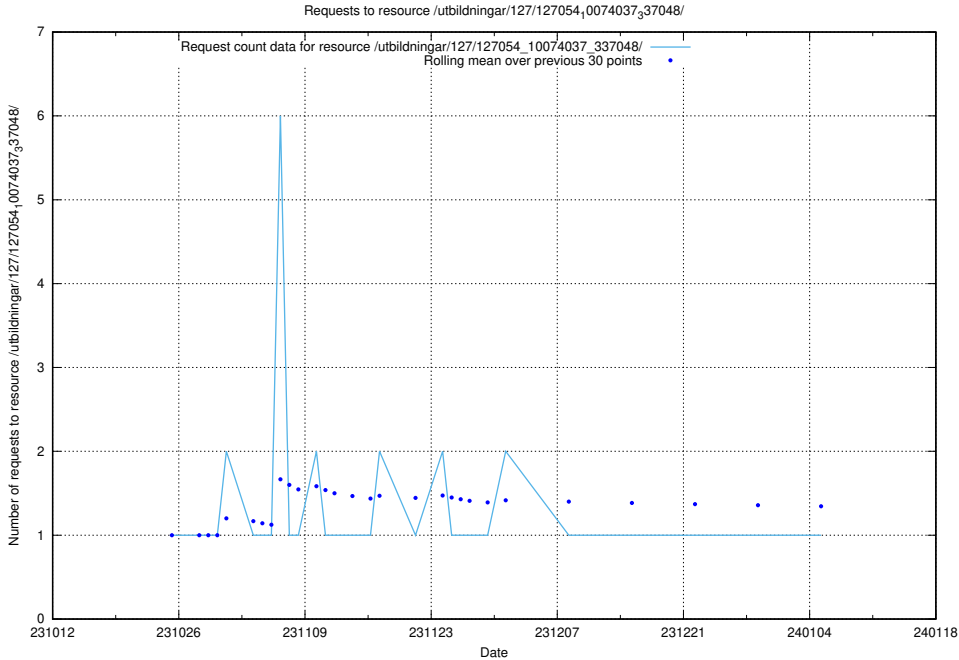

5.3936 Usage of /utbildningar/127/127054_10074037_337048/

Here, we count the number of requests to resource /utbildningar/127/127054_10074037_337048/.