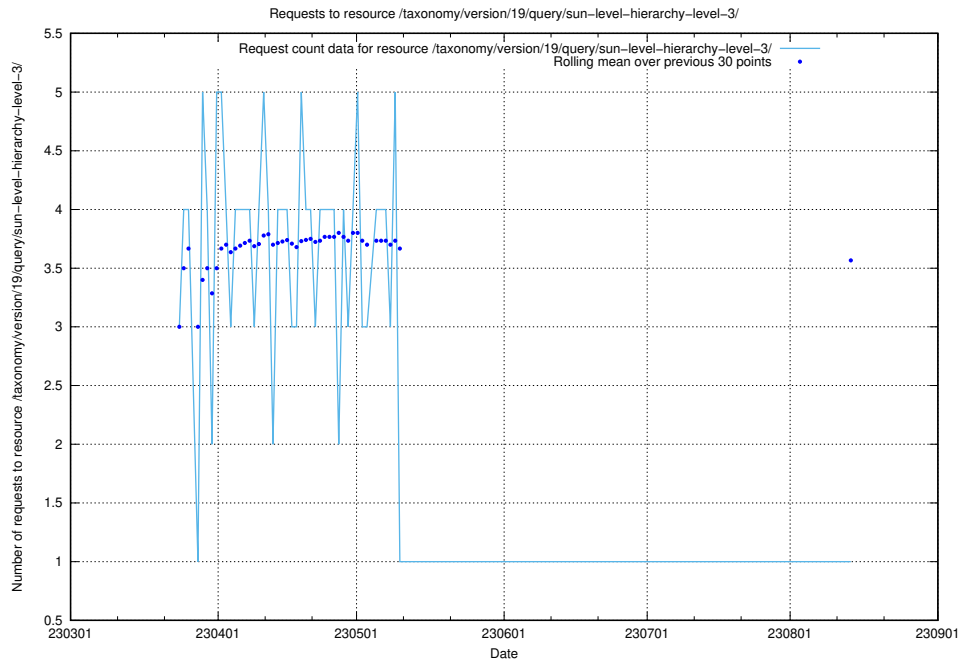

5.5827 Usage of /taxonomy/version/19/query/sun-level-hierarchy-level-3/

Here, we count the number of requests to resource /taxonomy/version/19/query/sun-level-hierarchy-level-3/.