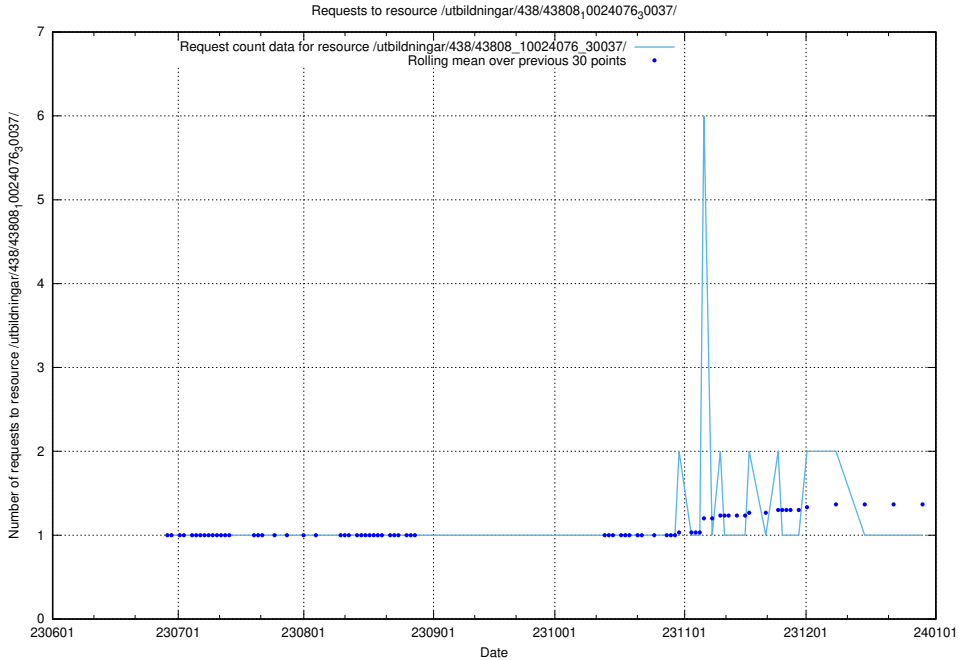

5.5129 Usage of /utbildningar/438/43808_10024076_30037/

Here, we count the number of requests to resource /utbildningar/438/43808_10024076_30037/.