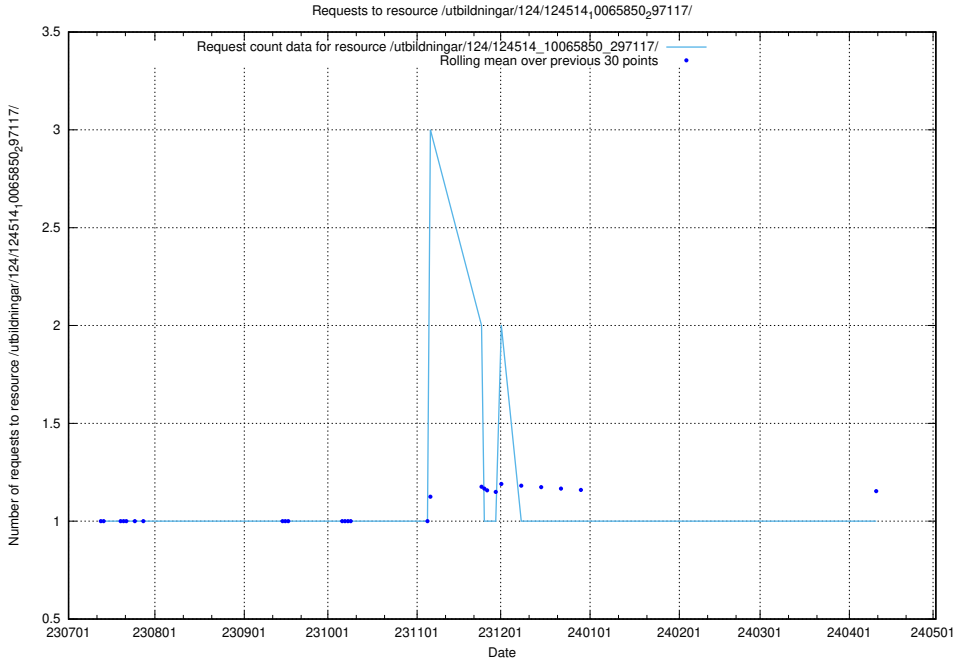

5.4816 Usage of /utbildningar/124/124514_10065850_297117/

Here, we count the number of requests to resource /utbildningar/124/124514_10065850_297117/.