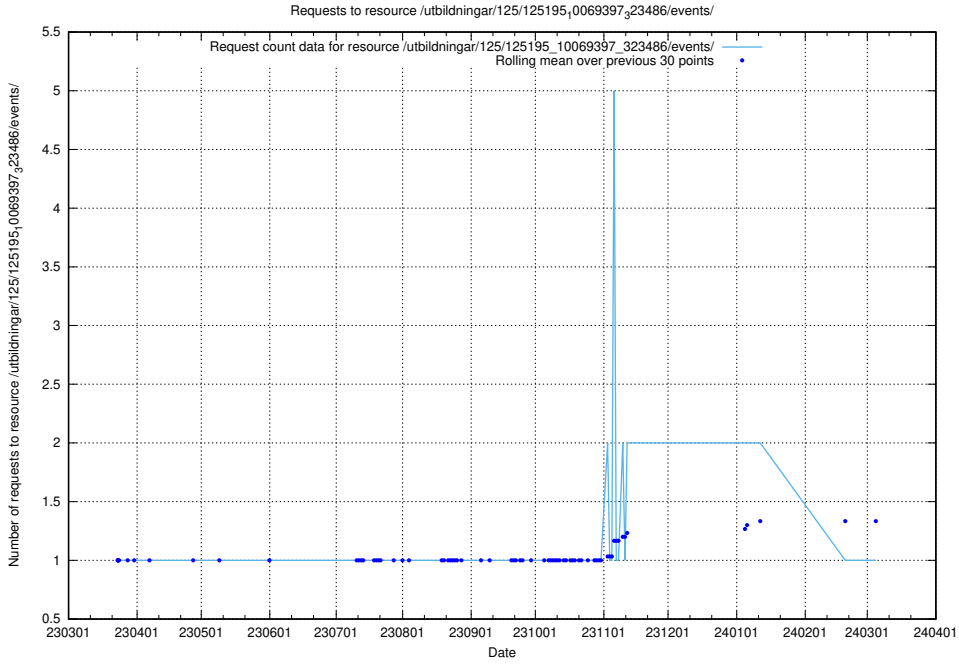

5.1127 Usage of /utbildningar/125/125195_10069397_323486/events/

Here, we count the number of requests to resource /utbildningar/125/125195_10069397_323486/events/