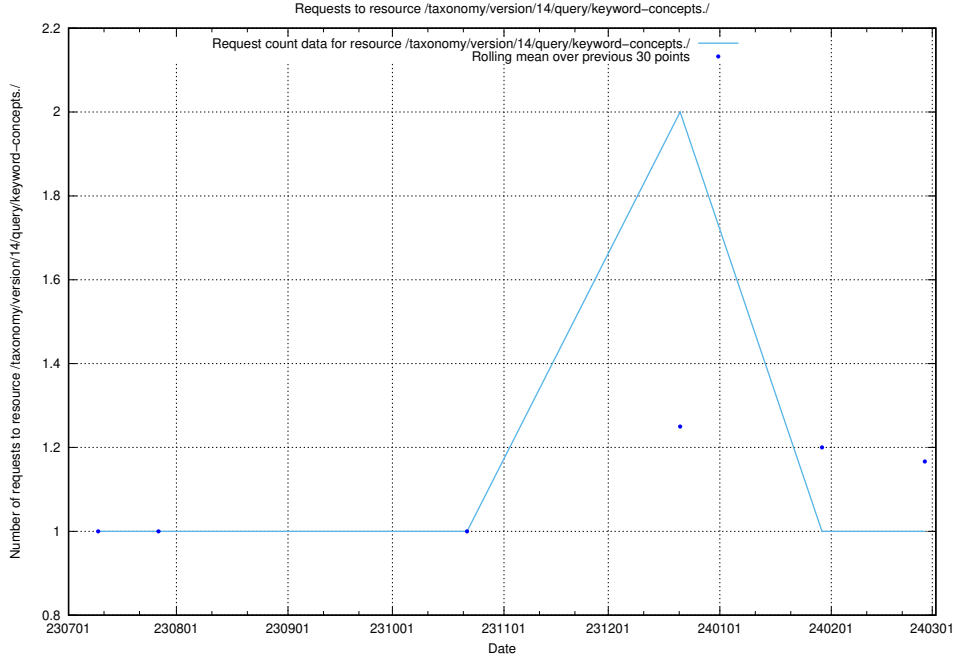

5.4841 Usage of /taxonomy/version/14/query/keyword-concepts./

Here, we count the number of requests to resource /taxonomy/version/14/query/keyword-concepts./.