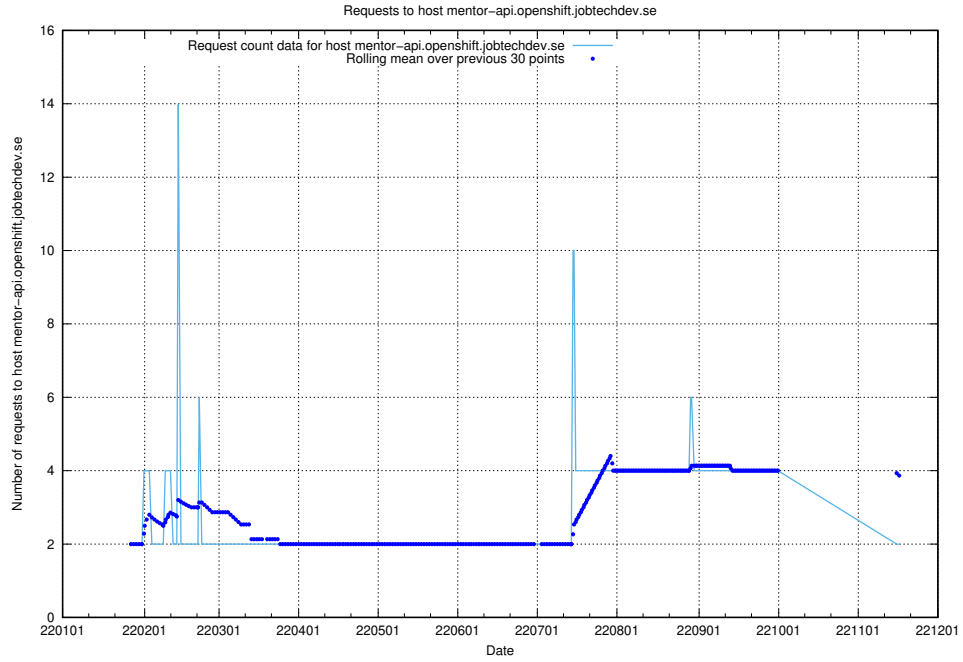

7.568 Usage of mentor-api.openshift.jobtechdev.se

Here, we count the number of requests to host mentor-api.openshift.jobtechdev.se.

7.569 Usage of mentor-api-4.openshift.jobtechdev.se

Here, we count the number of requests to host mentor-api-4.openshift.jobtechdev.se.