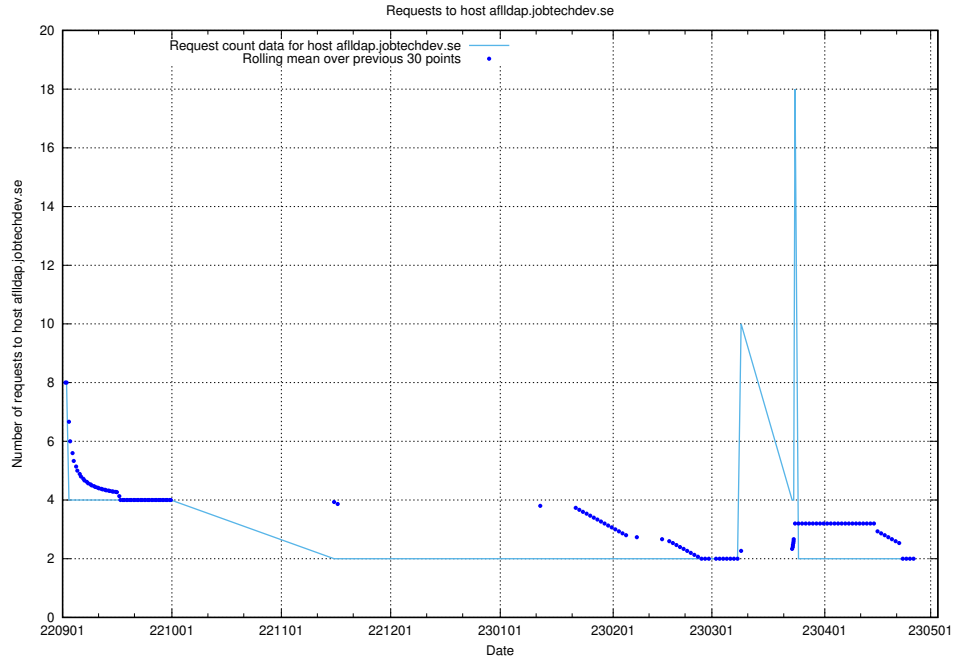

7.328 Usage of afldap.jobtechdev.se

Here, we count the number of requests to host afldap.jobtechdev.se.