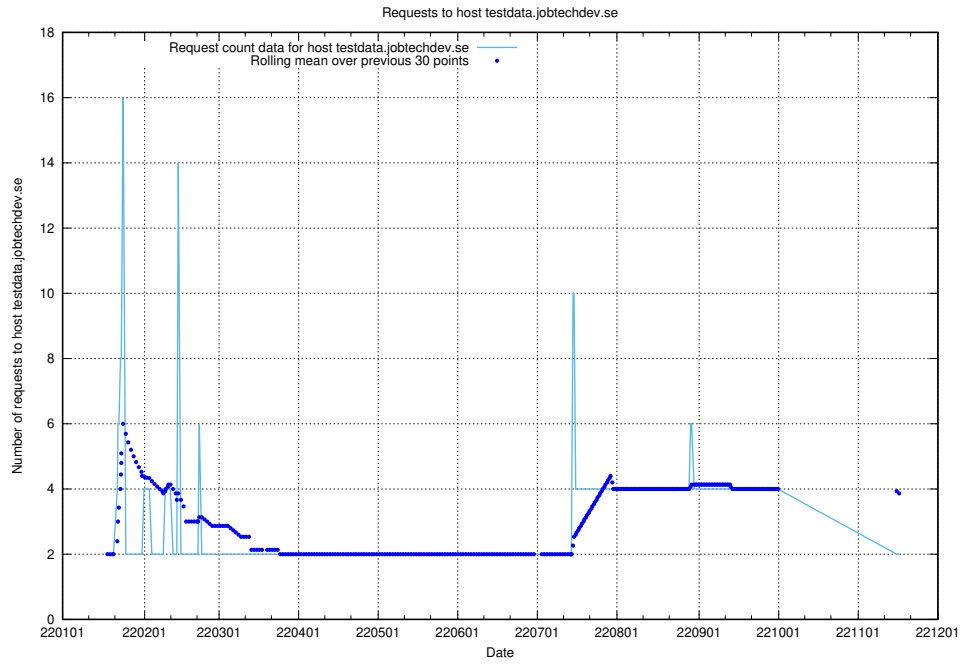

7.266 Usage of testdata.jobtechdev.se

Here, we count the number of requests to host testdata.jobtechdev.se.