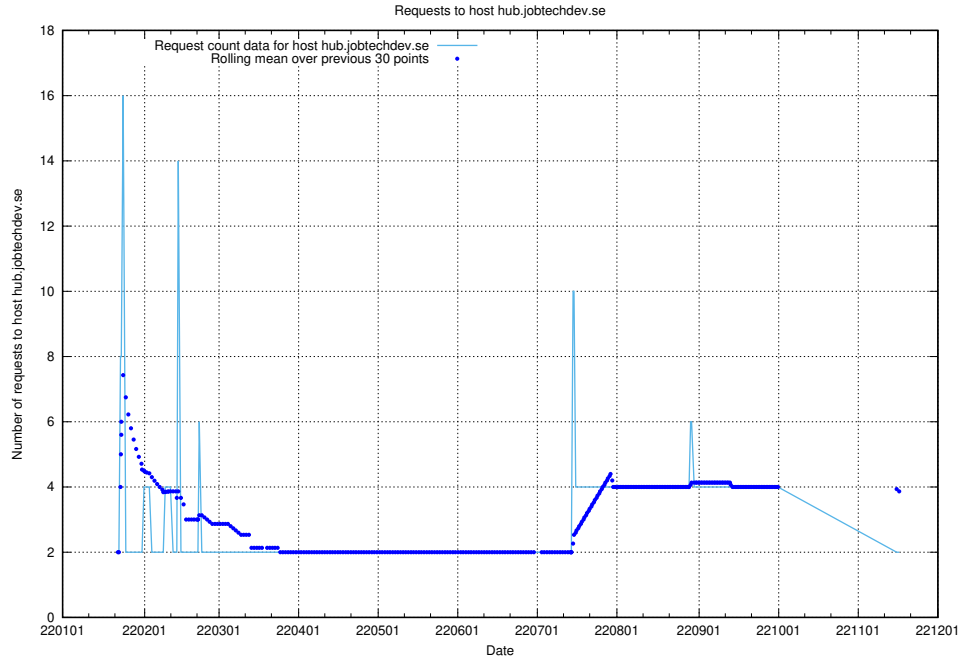

7.594 Usage of hub.jobtechdev.se

Here, we count the number of requests to host hub.jobtechdev.se.