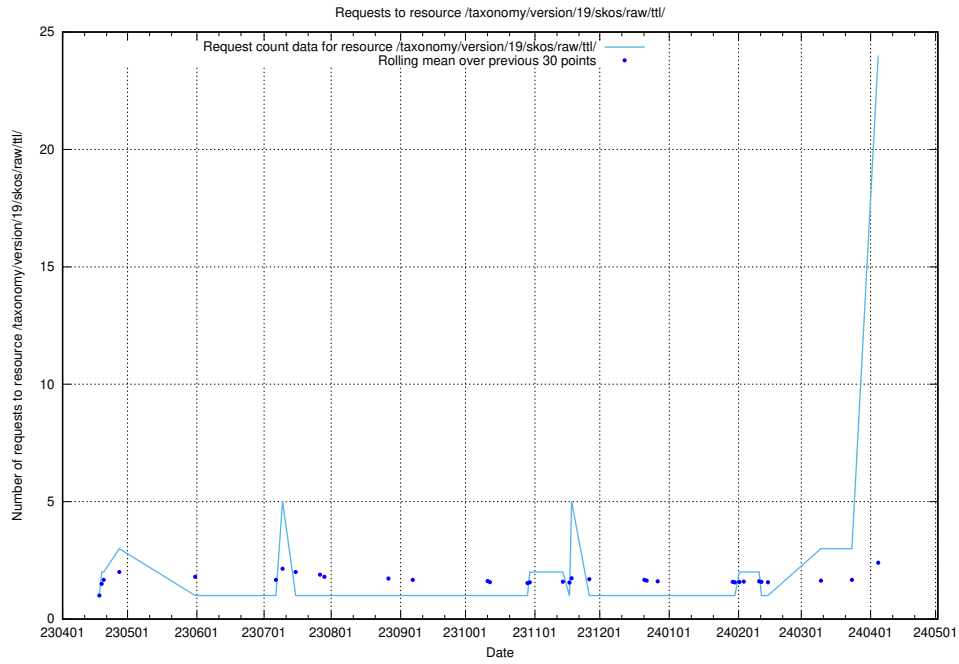

5.9 Usage of /taxonomy/version/19/skos/raw/ttl/

Here, we count the number of requests to resource /taxonomy/version/19/skos/raw/ttl/.