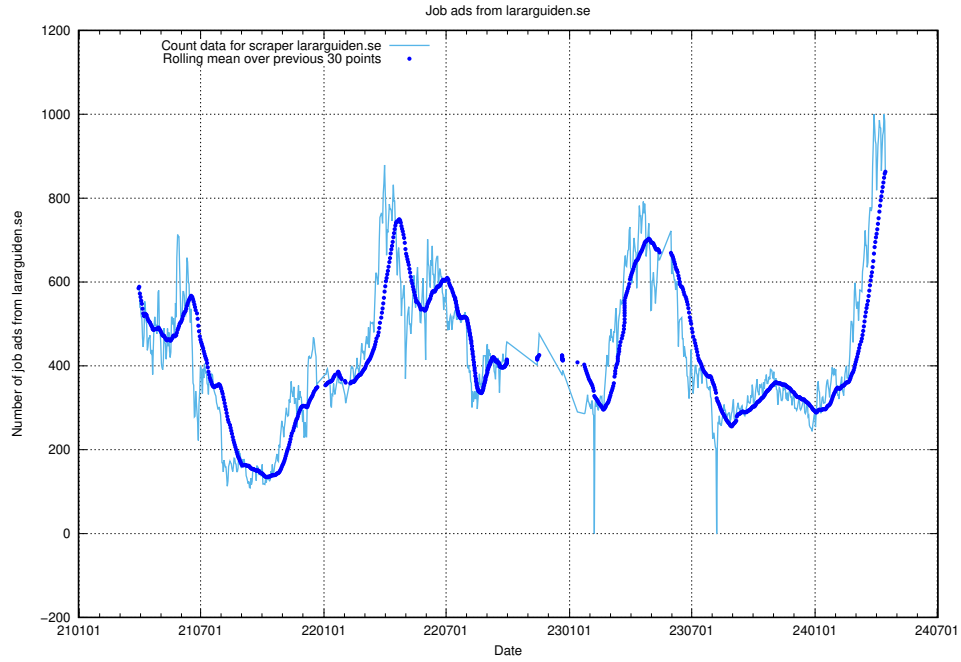

13.8 Number of ads by scraper lararguiden.se

Here, we count the number of job ads scraped from lararguiden.se.