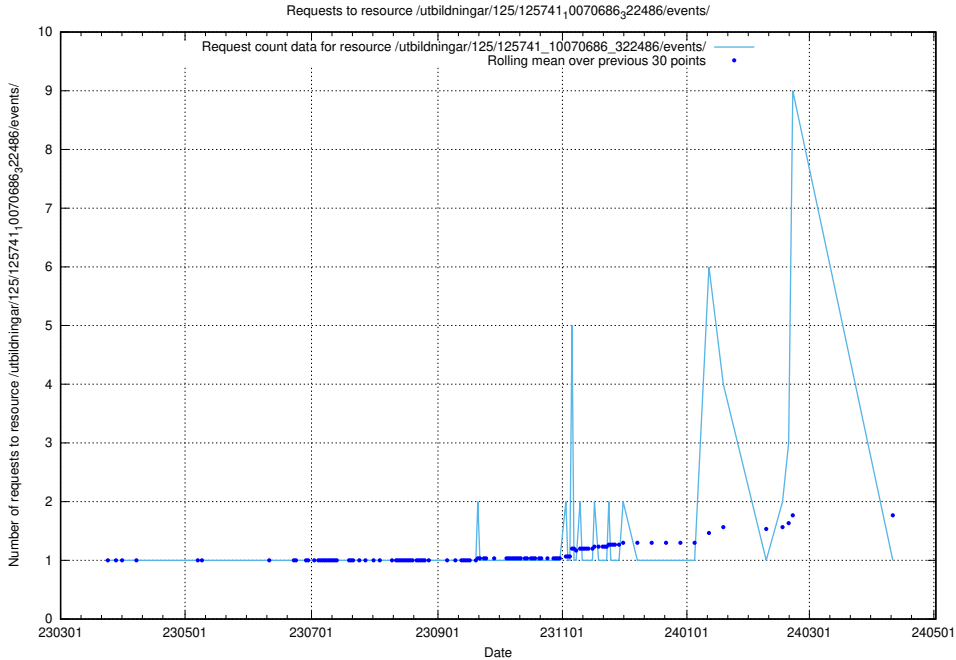

5.5937 Usage of /utbildningar/125/125741_10070686_322486/events/

Here, we count the number of requests to resource /utbildningar/125/125741_10070686_322486/events/