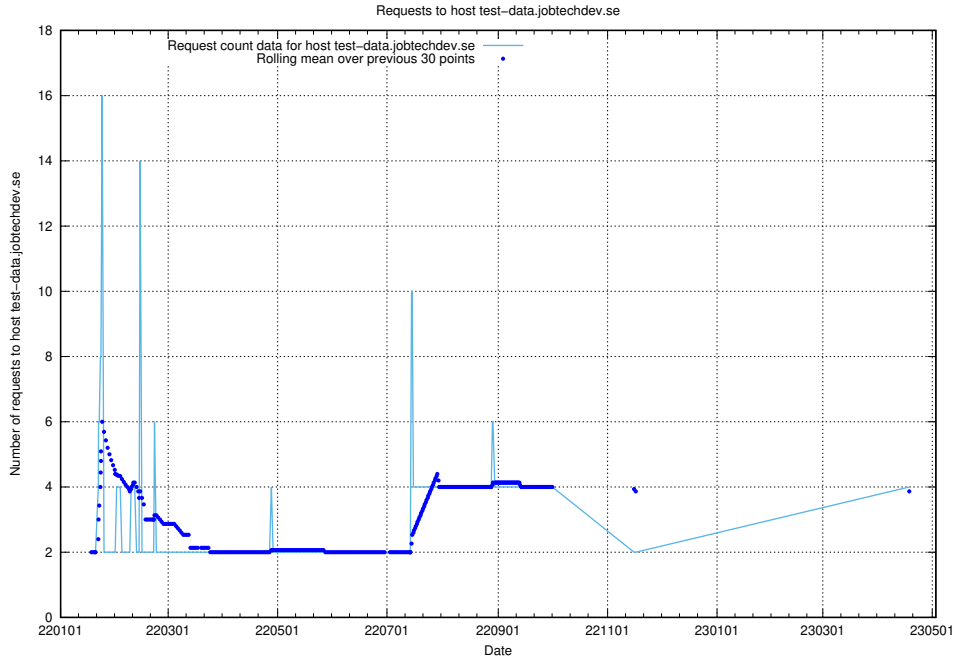

7.97 Usage of test-data.jobtechdev.se

Here, we count the number of requests to host test-data.jobtechdev.se.