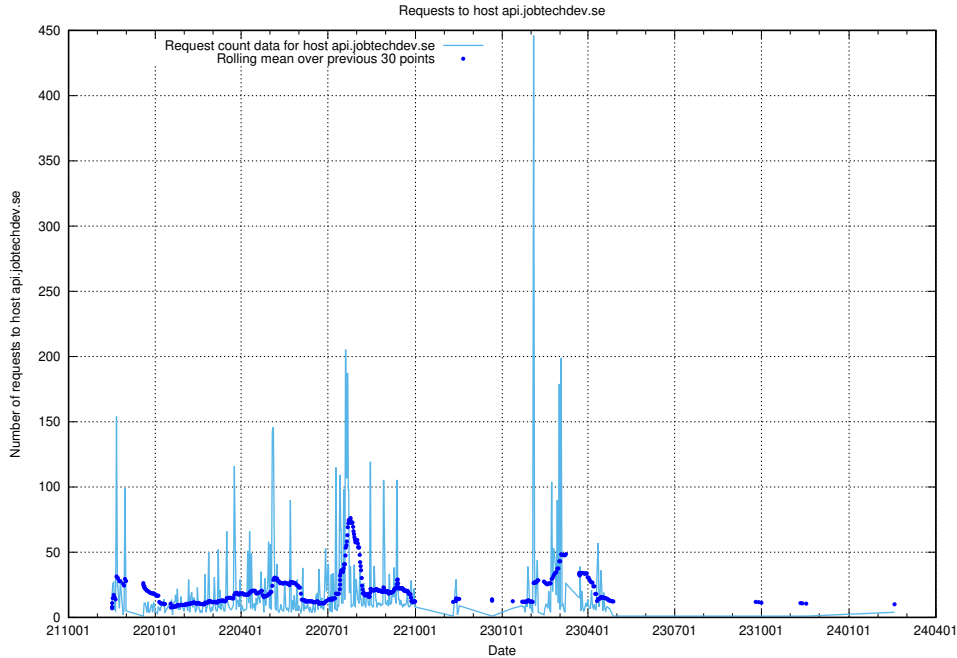

7.151 Usage of api.jobtechdev.se

Here, we count the number of requests to host api.jobtechdev.se.