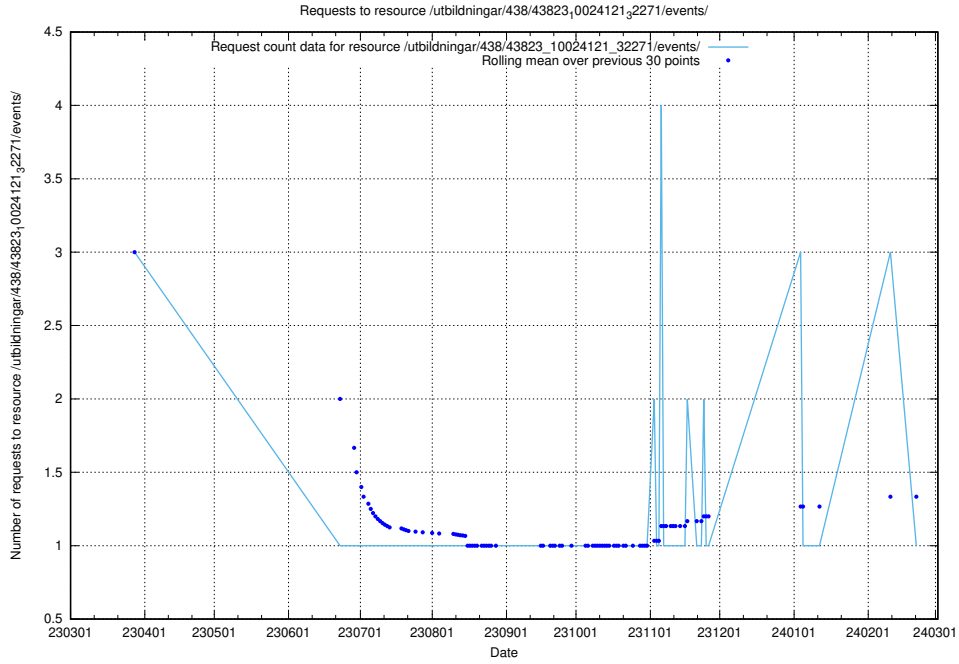

5.5763 Usage of /utbildningar/438/43823_10024121_32271/events/

Here, we count the number of requests to resource /utbildningar/438/43823_10024121_32271/events/.