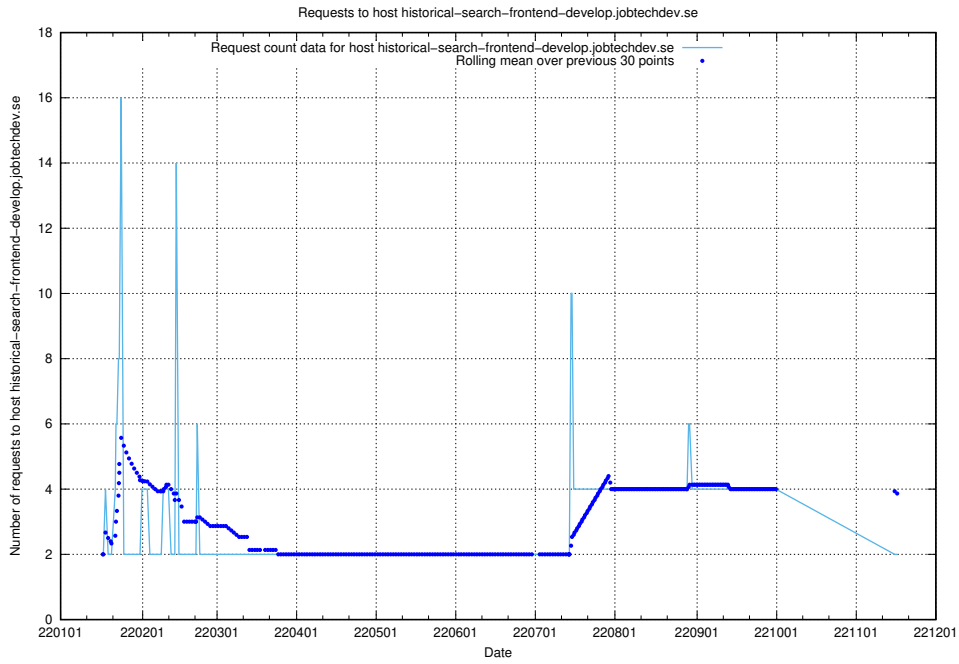

7.267 Usage of historical-search-frontend-develop.jobtechdev.se

Here, we count the number of requests to host historical-search-frontend-develop.jobtechdev.se.