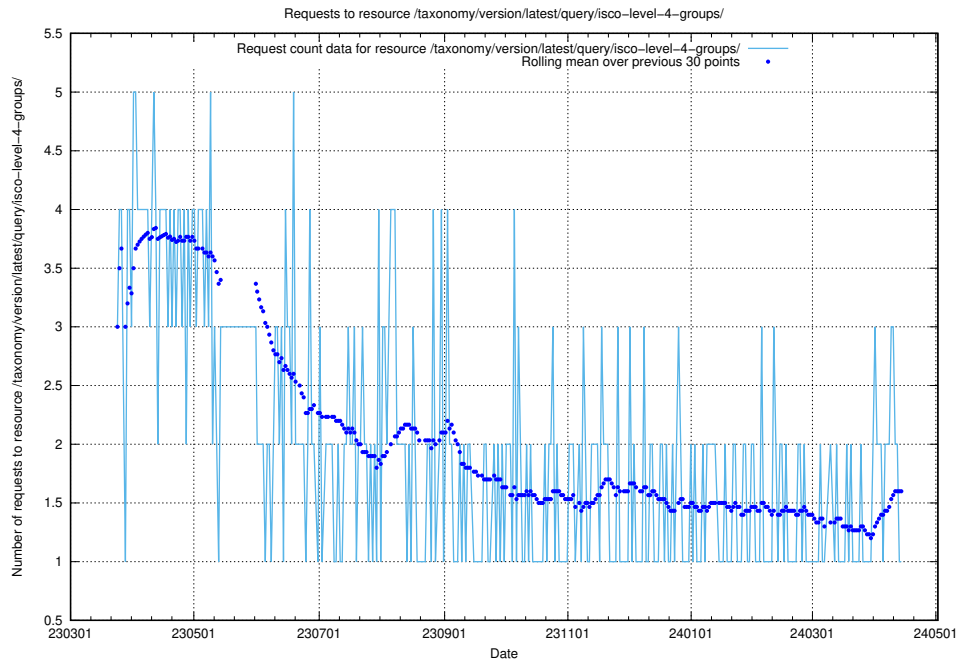

5.5811 Usage of /taxonomy/version/latest/query/isco-level-4-groups/

Here, we count the number of requests to resource /taxonomy/version/latest/query/isco-level-4-groups/.