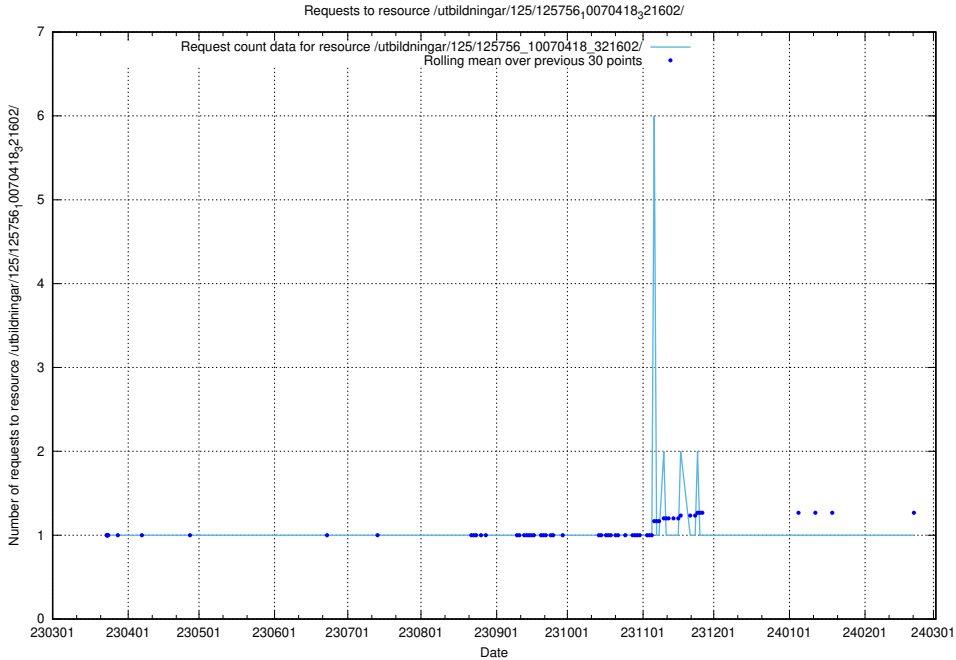

5.6152 Usage of /utbildningar/125/125756_10070418_321602/

Here, we count the number of requests to resource /utbildningar/125/125756_10070418_321602/.