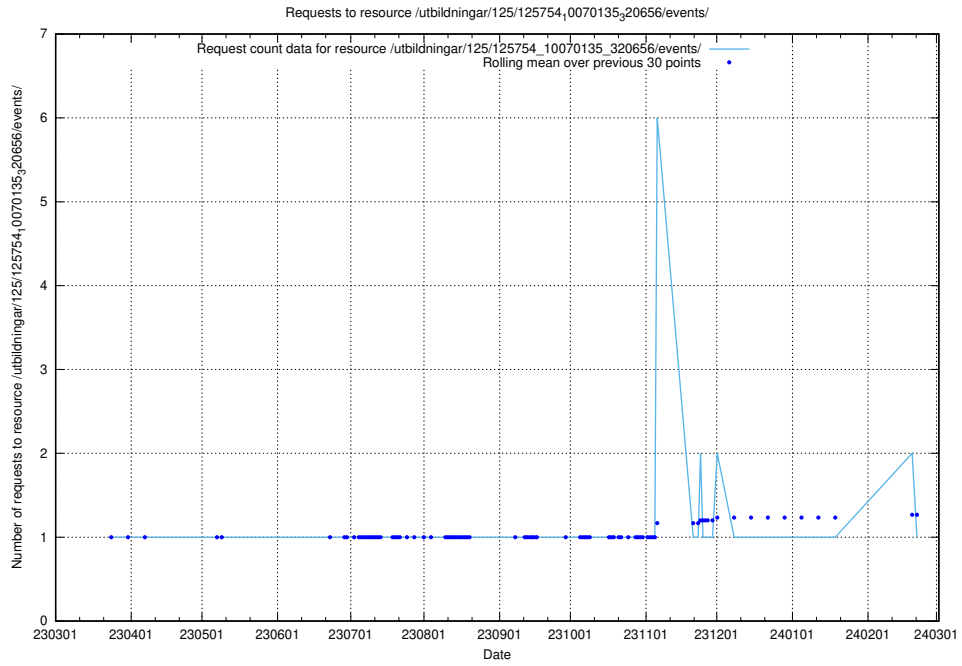

5.5930 Usage of /utbildningar/125/125754_10070135_320656/events/

Here, we count the number of requests to resource /utbildningar/125/125754_10070135_320656/events/