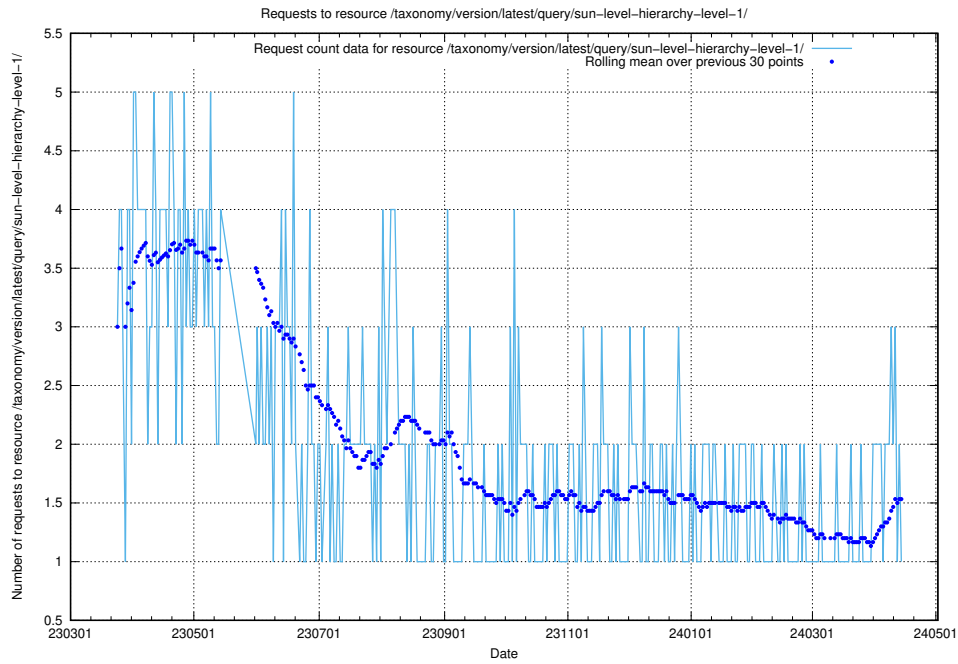

5.5784 Usage of /taxonomy/version/latest/query/sun-level-hierarchy-level-1/

Here, we count the number of requests to resource /taxonomy/version/latest/query/sun-level-hierarchy-level-1/.