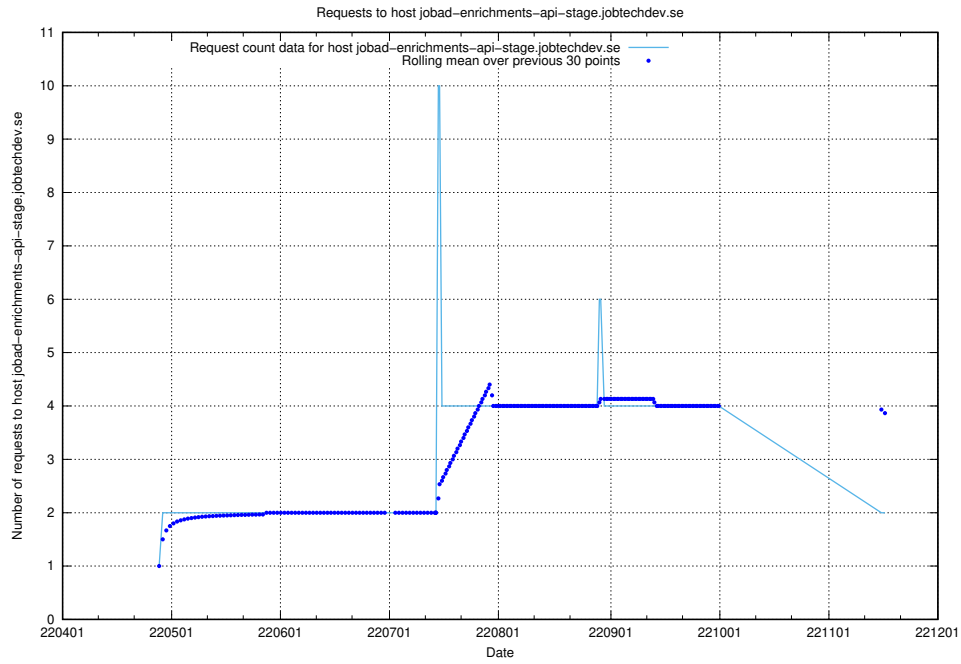

7.442 Usage of jobad-enrichments-api-stage.jobtechdev.se

Here, we count the number of requests to host jobad-enrichments-api-stage.jobtechdev.se.