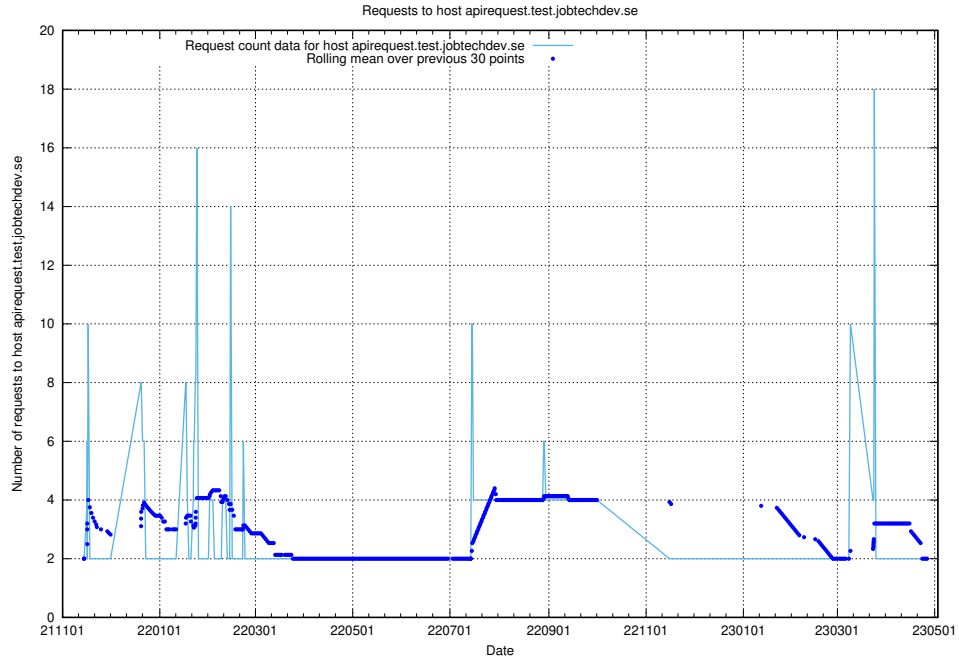

7.283 Usage of `apirequest.test.jobtechdev.se`

Here, we count the number of requests to host `apirequest.test.jobtechdev.se`.