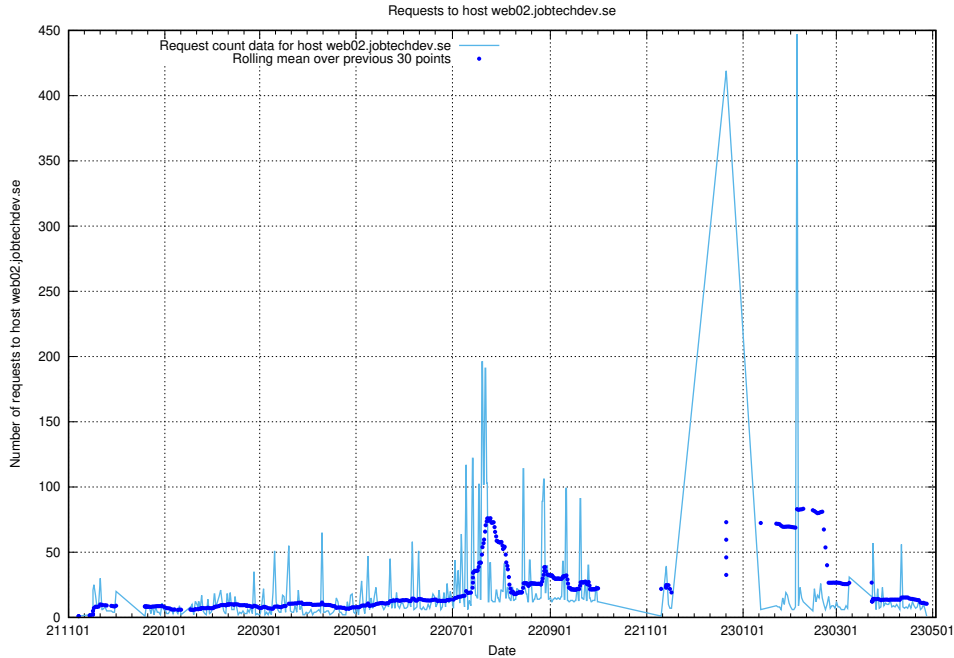

7.621 Usage of web02.jobtechdev.se

Here, we count the number of requests to host web02.jobtechdev.se.