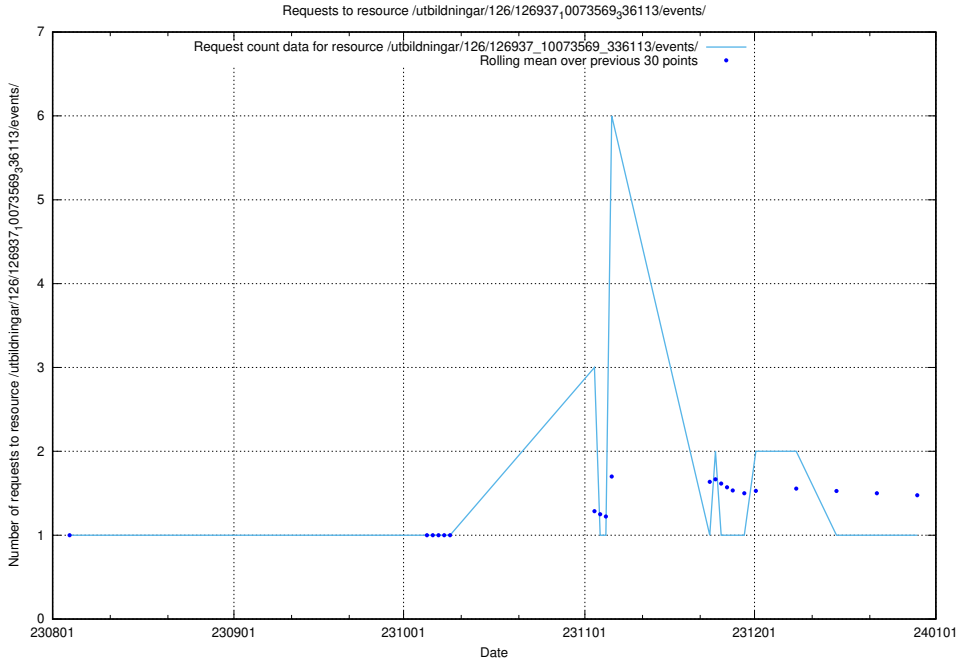

5.4574 Usage of /utbildningar/126/126937_10073569_336113/events/

Here, we count the number of requests to resource /utbildningar/126/126937_10073569_336113/events/