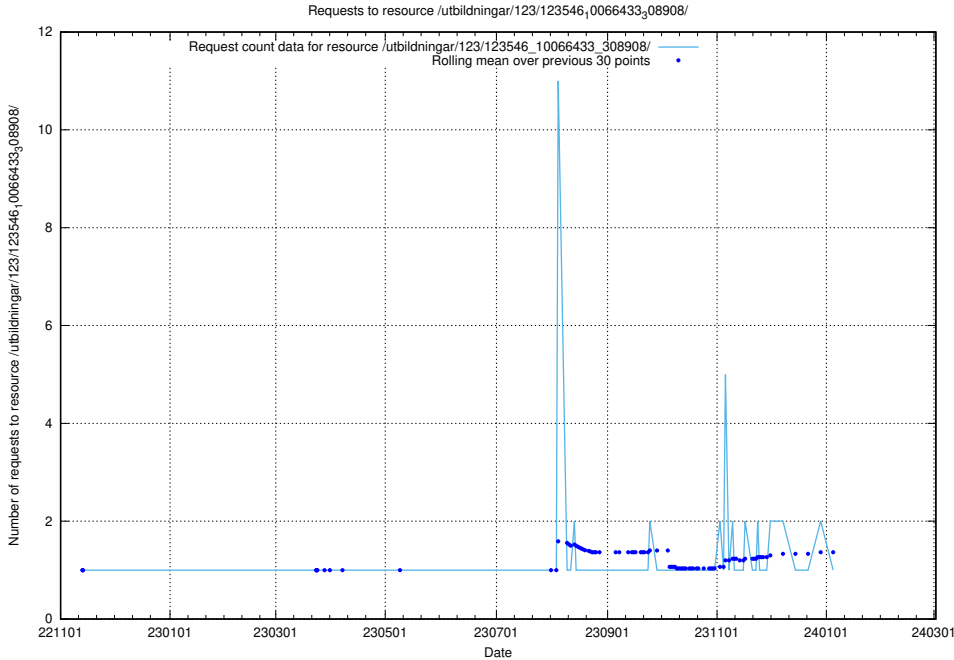

5.5641 Usage of /utbildningar/123/123546_10066433_308908/

Here, we count the number of requests to resource /utbildningar/123/123546_10066433_308908/.