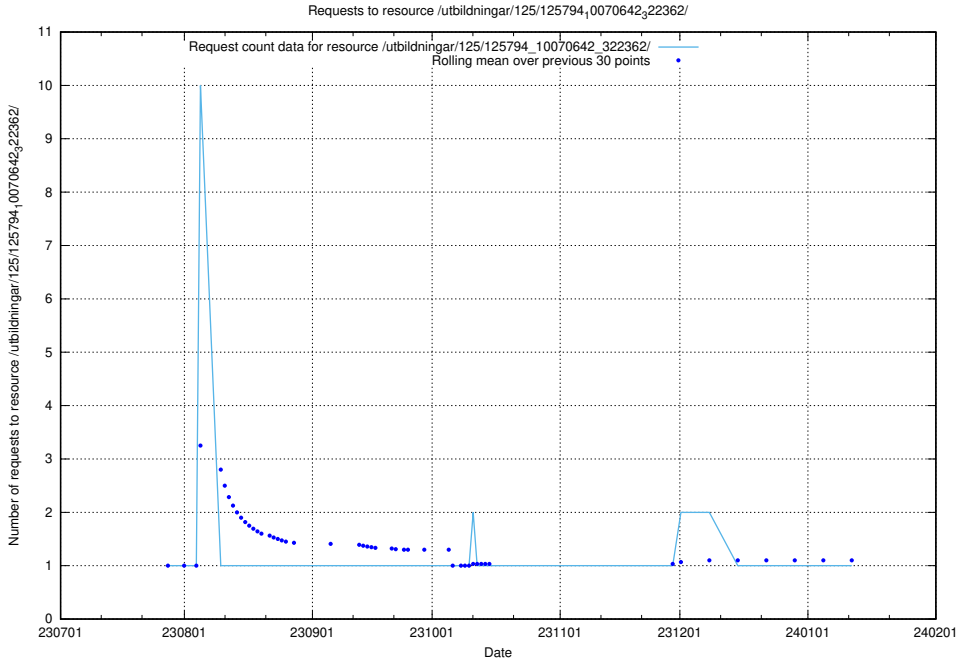

5.4614 Usage of /utbildningar/125/125794_10070642_322362/

Here, we count the number of requests to resource /utbildningar/125/125794_10070642_322362/.