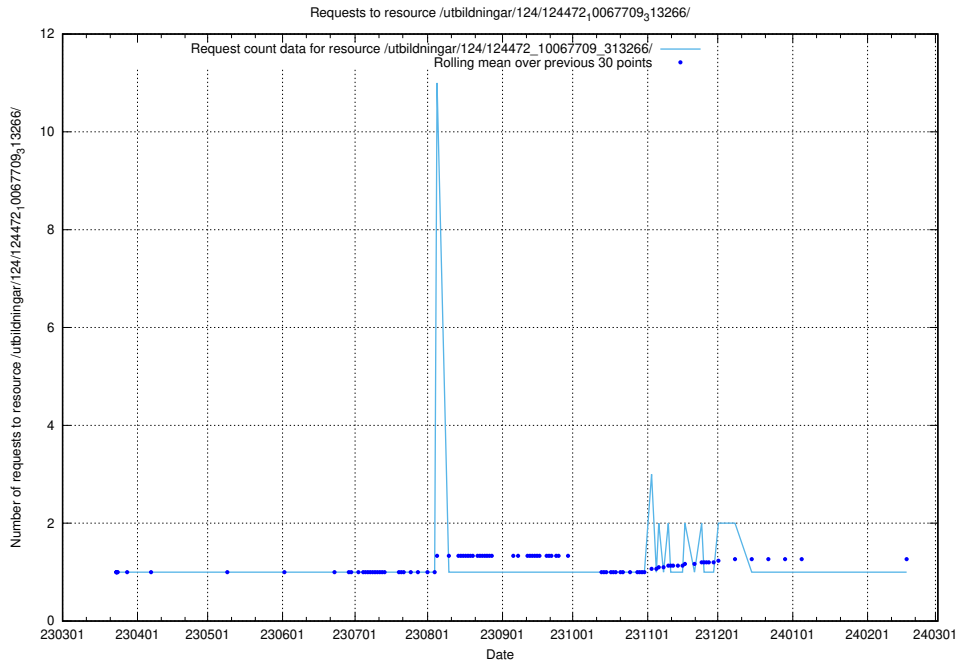

5.2784 Usage of /utbildningar/124/124472_10067709_313266/

Here, we count the number of requests to resource /utbildningar/124/124472_10067709_313266/.