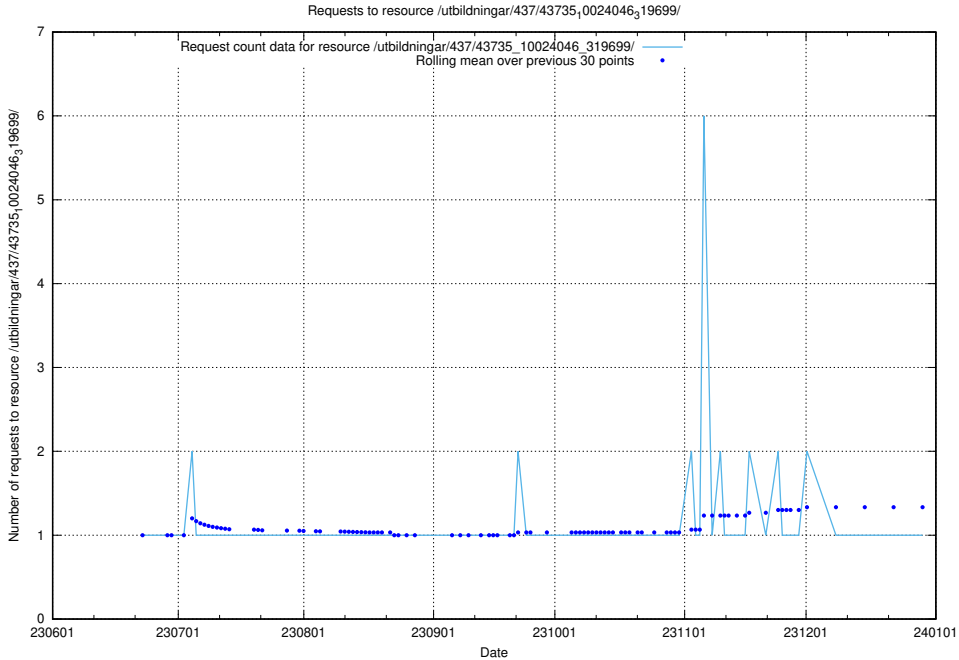

5.5275 Usage of /utbildningar/437/43735_10024046_319699/

Here, we count the number of requests to resource /utbildningar/437/43735_10024046_319699/.