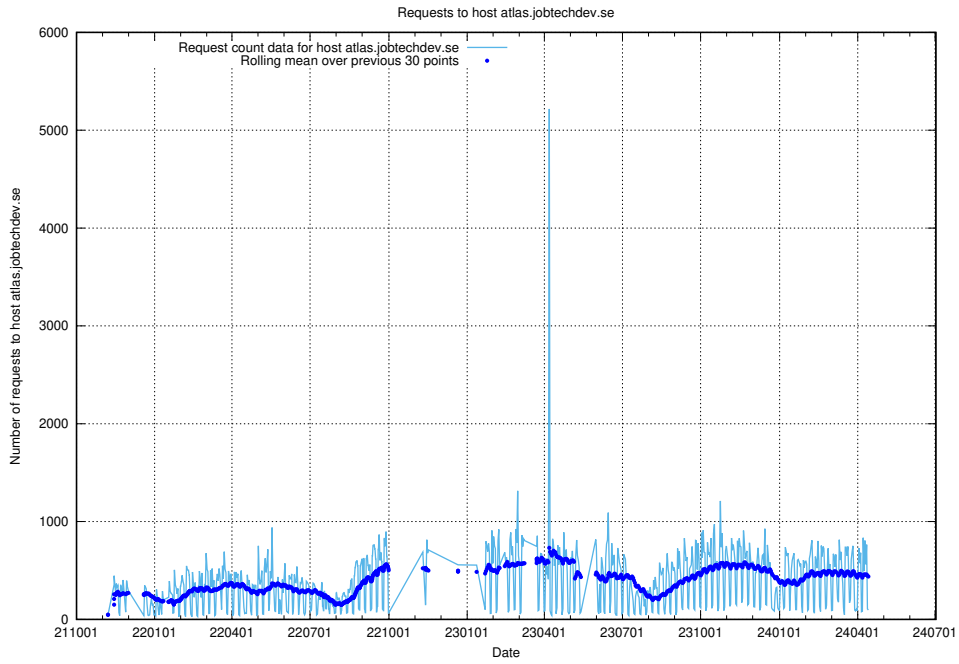

7.23 Usage of atlas.jobtechdev.se

Here, we count the number of requests to host atlas.jobtechdev.se.