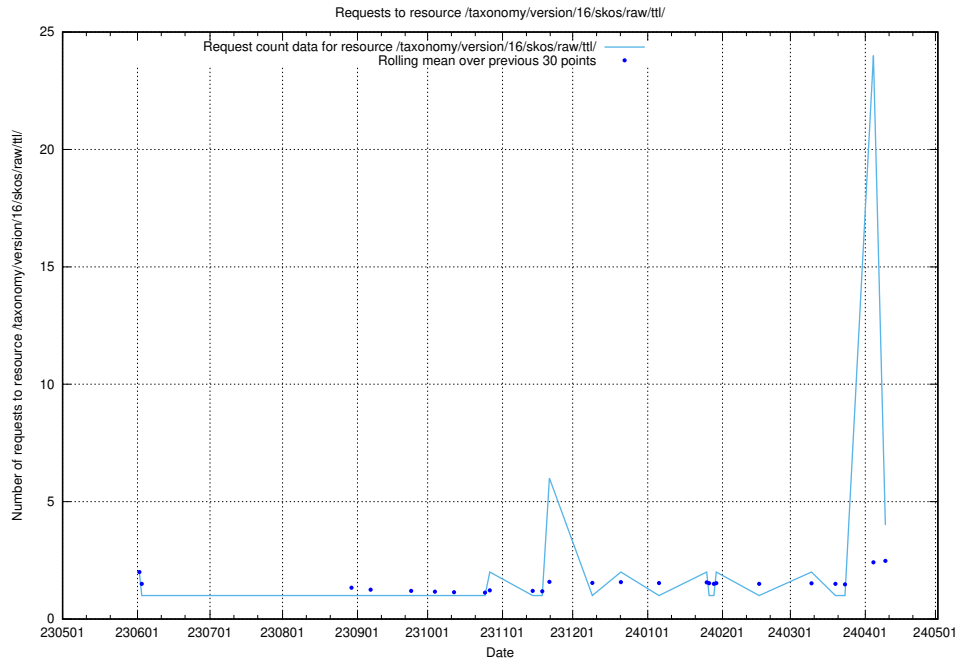

5.245 Usage of /taxonomy/version/16/skos/raw/ttl/

Here, we count the number of requests to resource /taxonomy/version/16/skos/raw/ttl/.