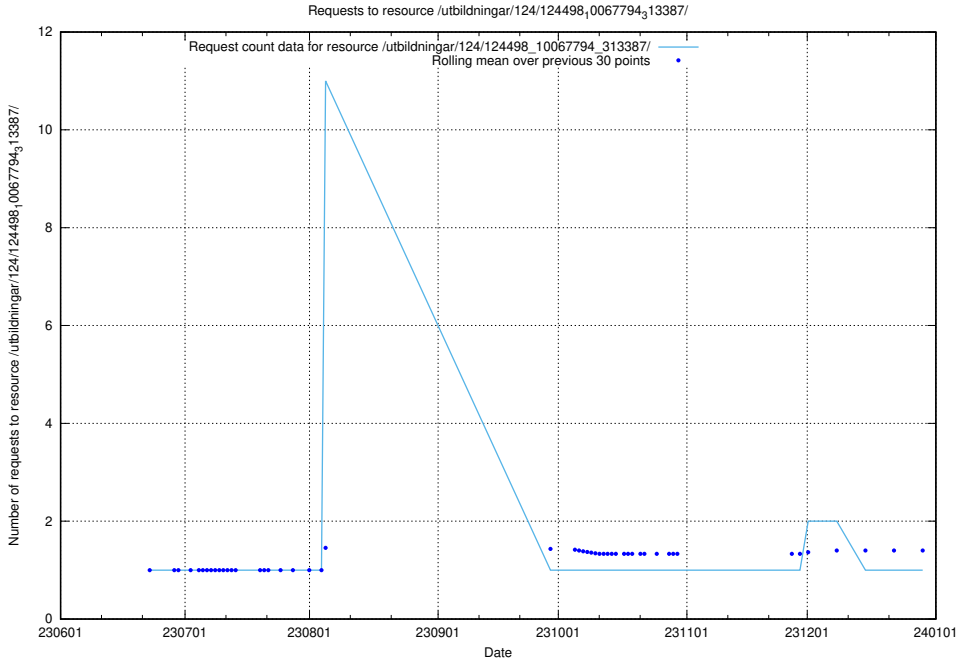

Here, we count the number of requests to resource /utbildningar/124/124498_10067794_313387/events/

5.5487 Usage of /utbildningar/124/124498_10067794_313387/

Here, we count the number of requests to resource /utbildningar/124/124498_10067794_313387/.