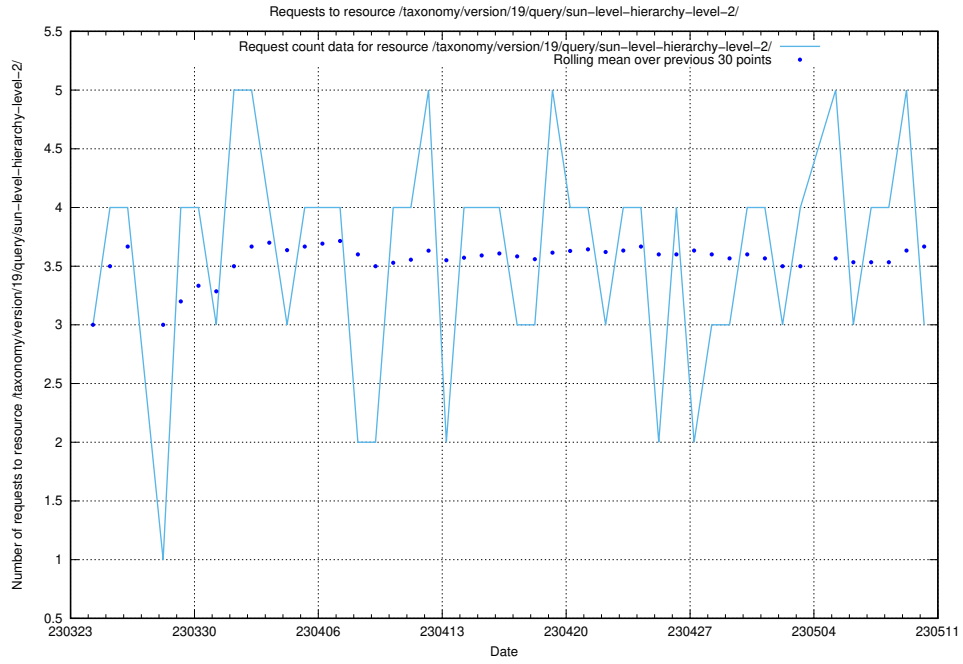

5.444 Usage of /taxonomy/version/19/query/sun-level-hierarchy-level-2/

Here, we count the number of requests to resource /taxonomy/version/19/query/sun-level-hierarchy-level-2/.