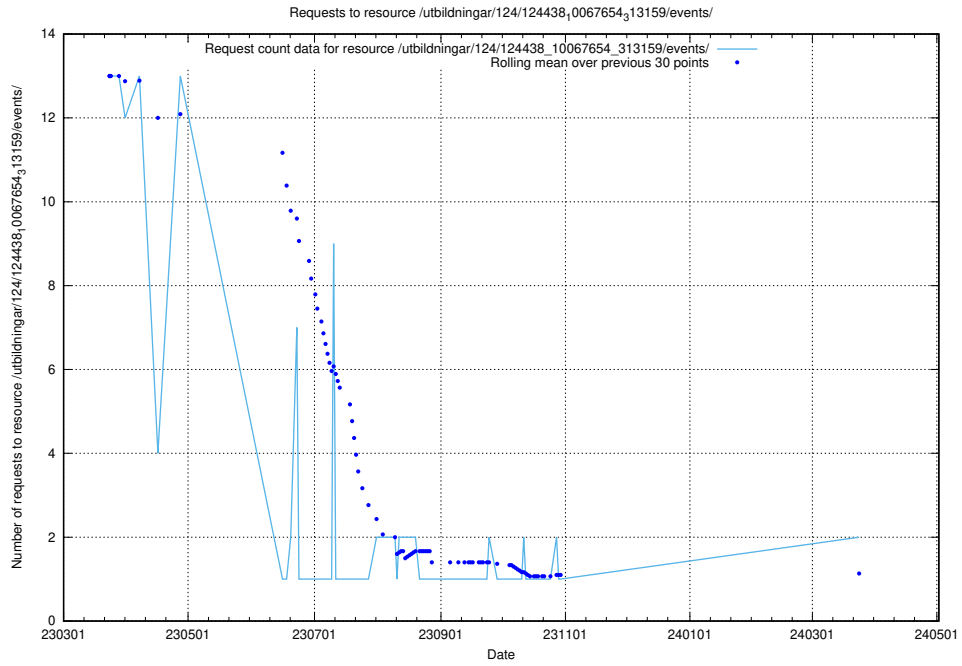

5.938 Usage of /utbildningar/124/124438_10067654_313159/events/

Here, we count the number of requests to resource /utbildningar/124/124438_10067654_313159/events/