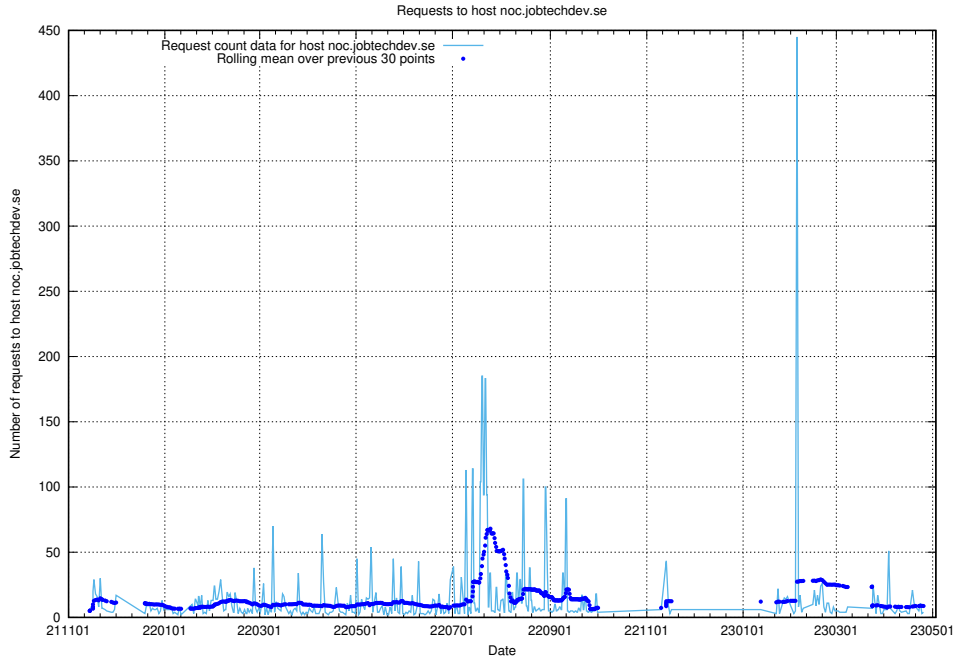

7.159 Usage of noc.jobtechdev.se

Here, we count the number of requests to host noc.jobtechdev.se.