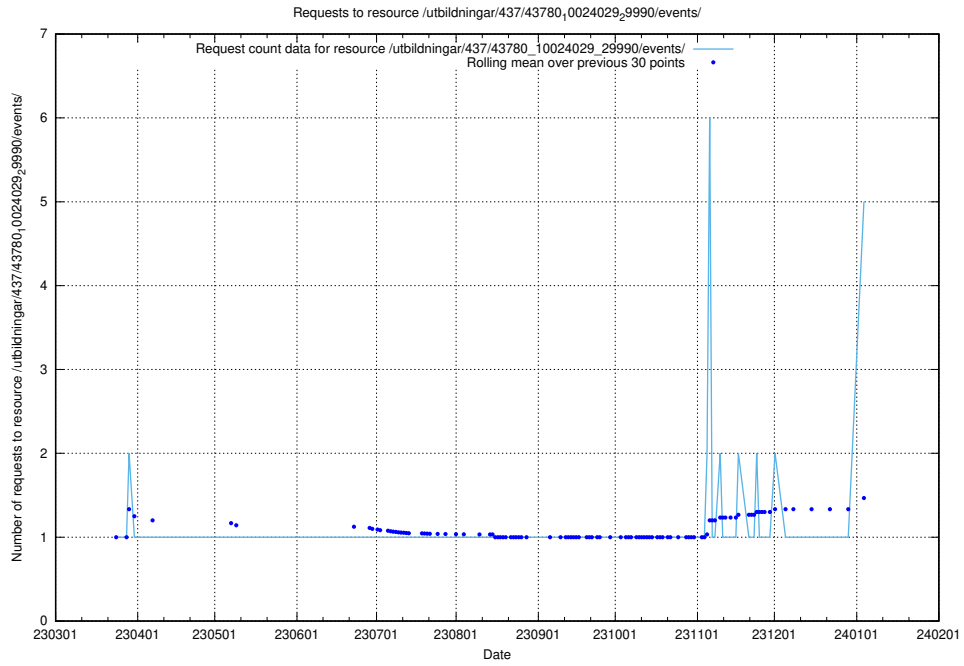

5.158 Usage of /utbildningar/437/43780_10024029_29990/events/

Here, we count the number of requests to resource /utbildningar/437/43780_10024029_29990/events/.