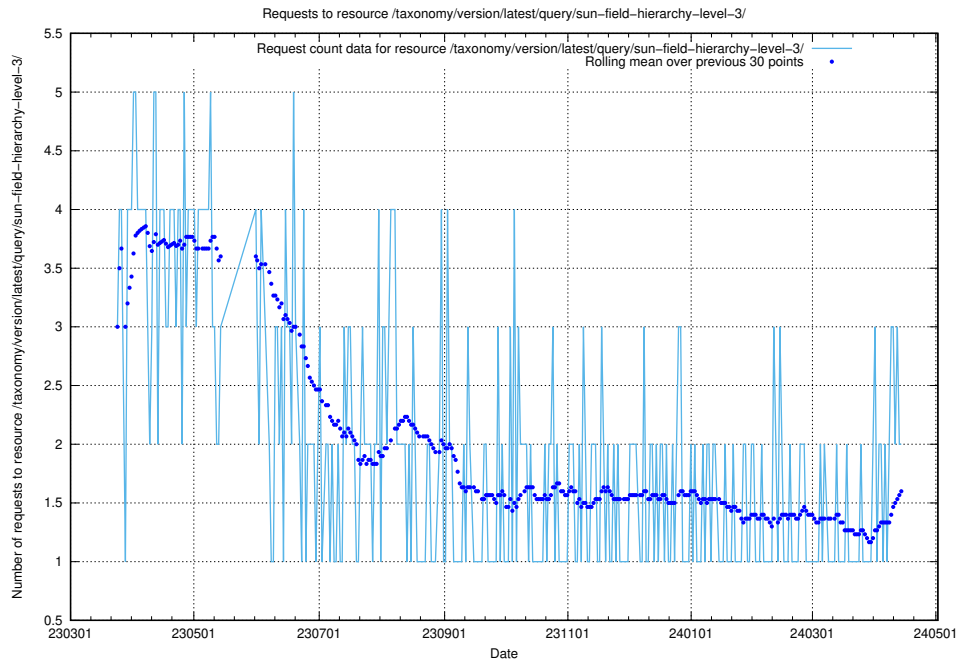

5.913 Usage of /taxonomy/version/latest/query/sun-field-hierarchy-level-3/

Here, we count the number of requests to resource /taxonomy/version/latest/query/sun-field-hierarchy-level-3/.