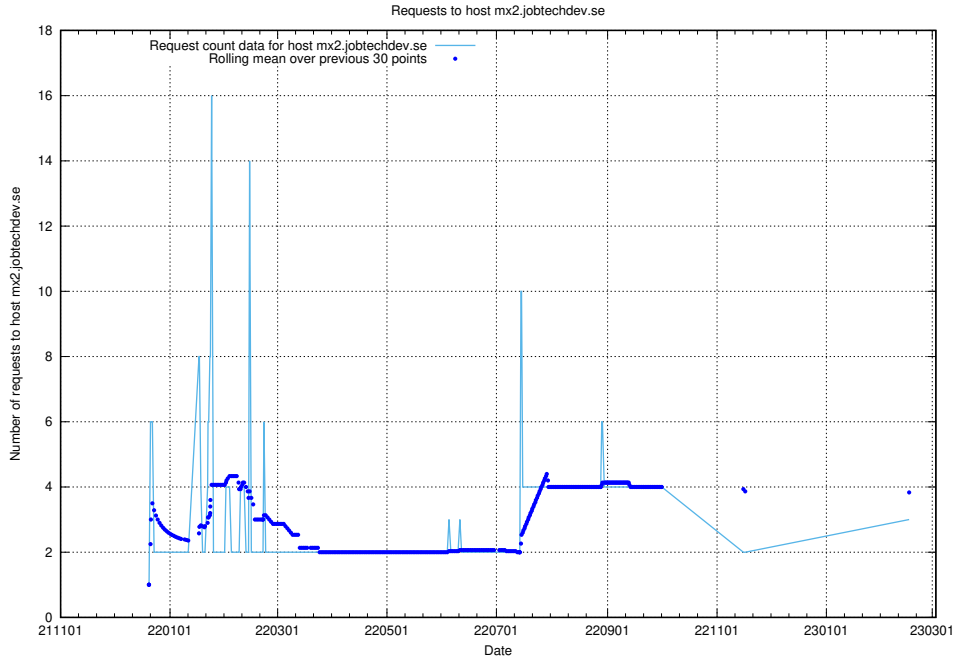

7.193 Usage of mx2.jobtechdev.se

Here, we count the number of requests to host mx2.jobtechdev.se.