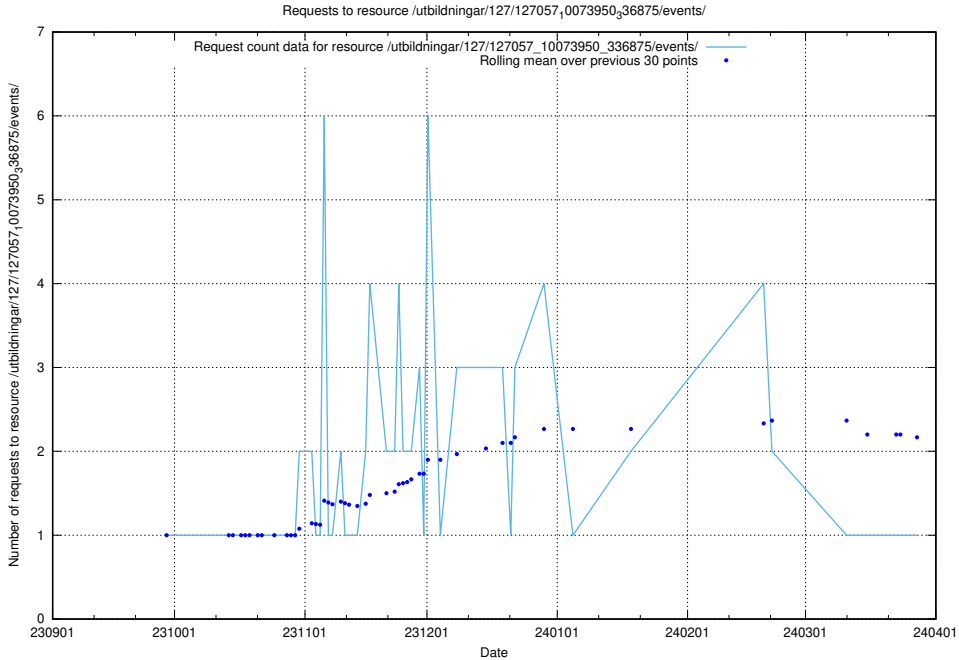

5.4161 Usage of /utbildningar/127/127057_10073950_336875/events/

Here, we count the number of requests to resource /utbildningar/127/127057_10073950_336875/events/