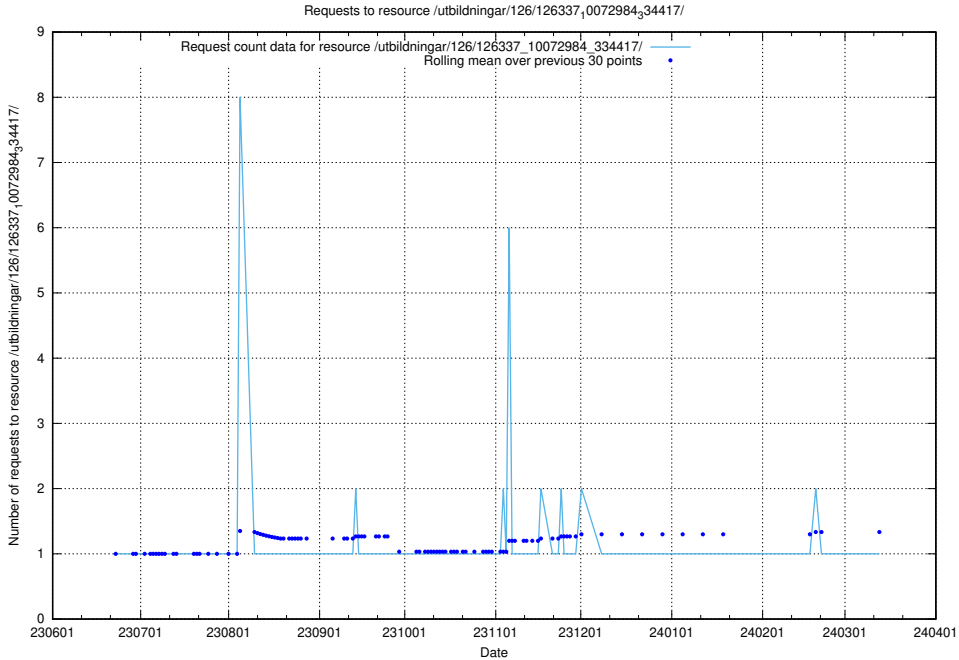

5.5362 Usage of /utbildningar/126/126337_10072984_334417/

Here, we count the number of requests to resource /utbildningar/126/126337_10072984_334417/.