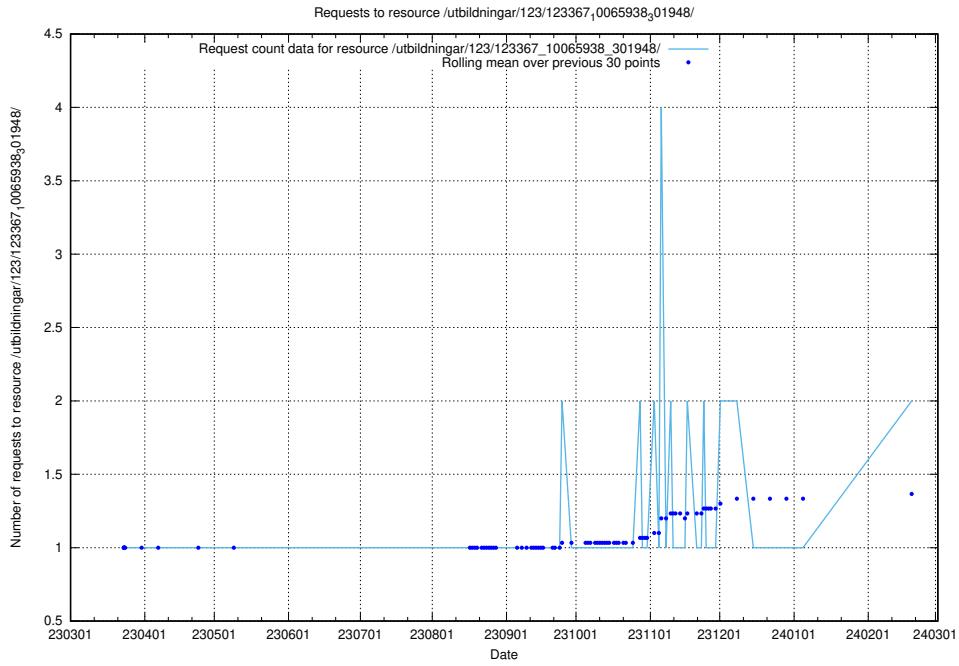

5.752 Usage of /utbildningar/123/123367_10065938_301948/

Here, we count the number of requests to resource /utbildningar/123/123367_10065938_301948/.