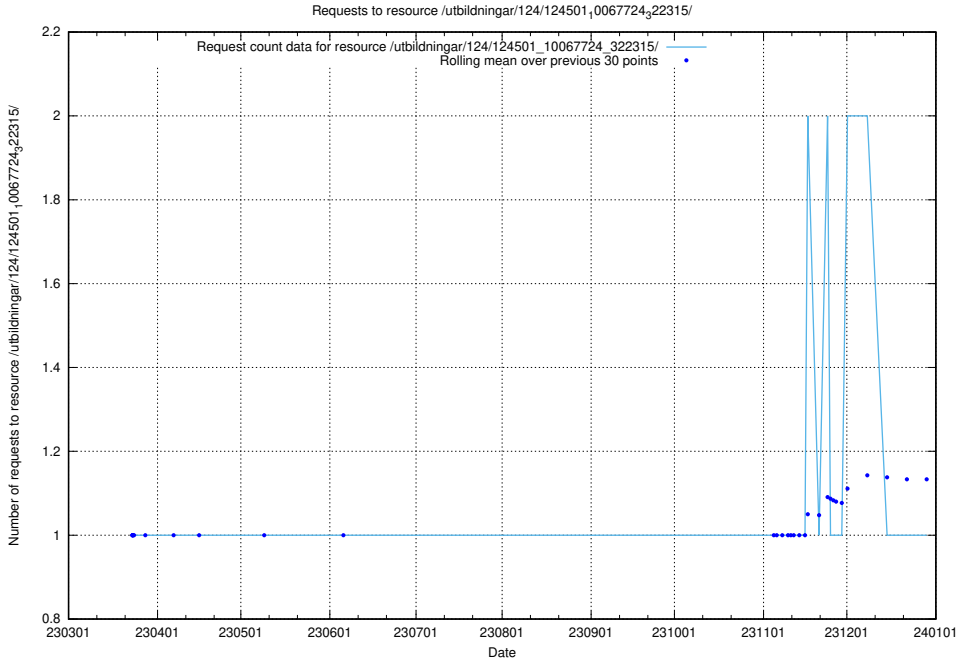

5.2014 Usage of /utbildningar/124/124501_10067724_322315/

Here, we count the number of requests to resource /utbildningar/124/124501_10067724_322315/.