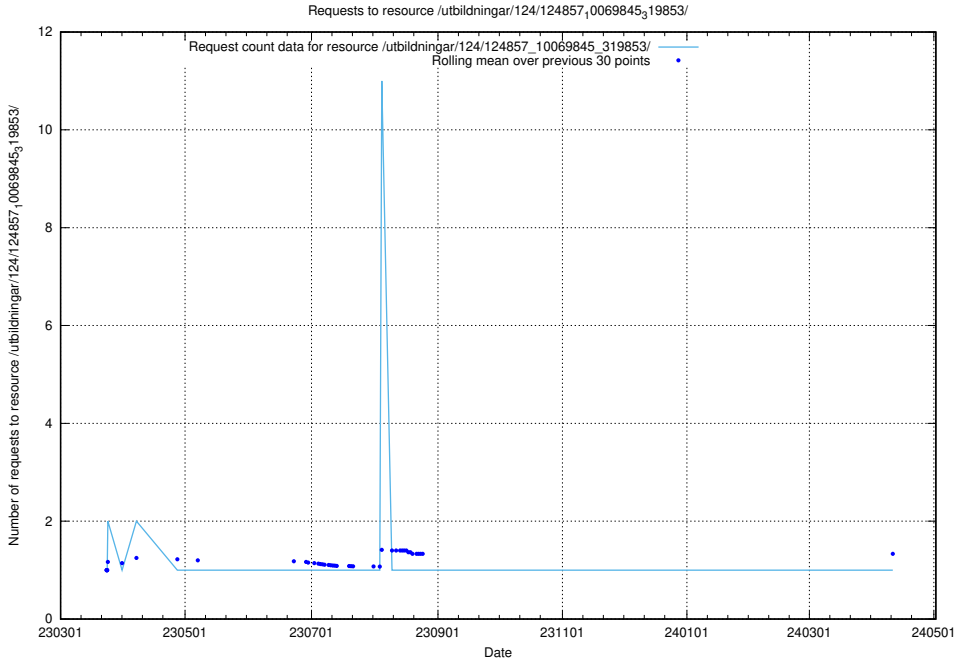

Here, we count the number of requests to resource /utbildningar/124/124857_10069845_319853/events/

5.1175 Usage of /utbildningar/124/124857_10069845_319853/

Here, we count the number of requests to resource /utbildningar/124/124857_10069845_319853/.