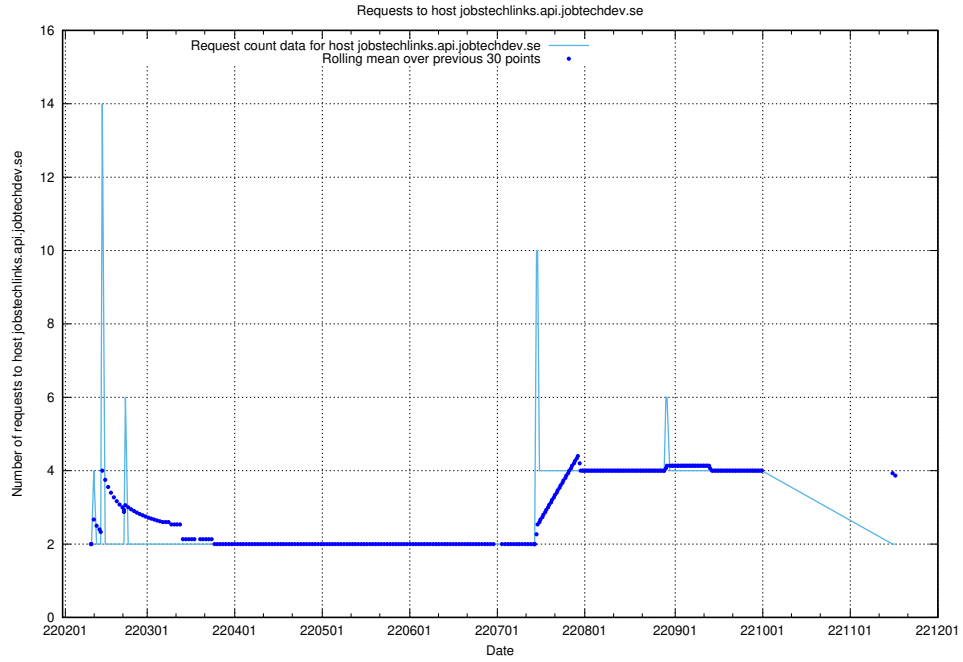

7.553 Usage of `jobstechlinks.api.jobtechdev.se`

Here, we count the number of requests to host `jobstechlinks.api.jobtechdev.se`.