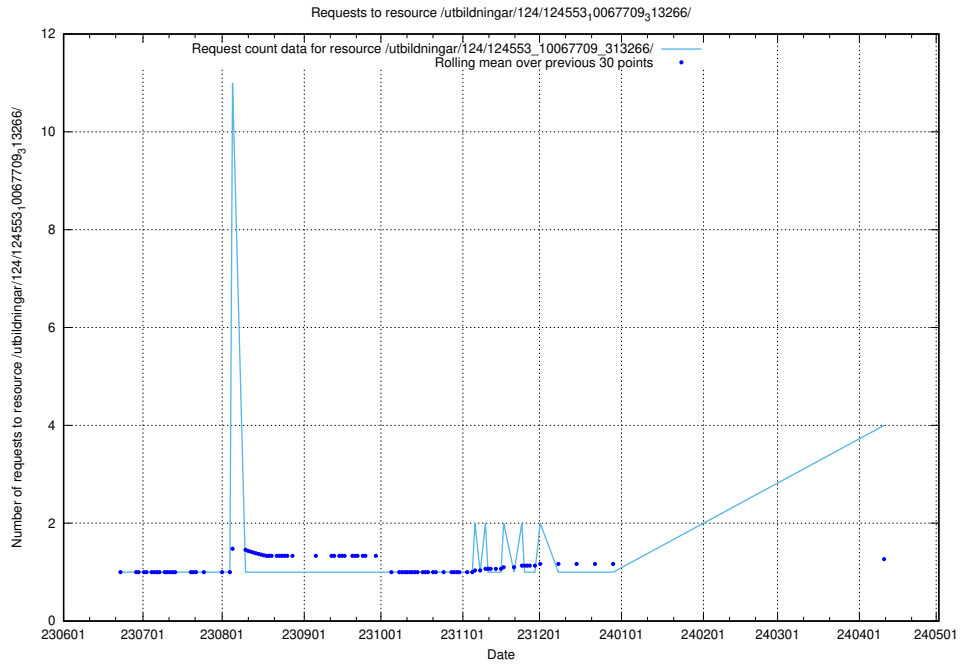

5.239 Usage of /utbildningar/124/124553_10067709_313266/

Here, we count the number of requests to resource /utbildningar/124/124553_10067709_313266/.