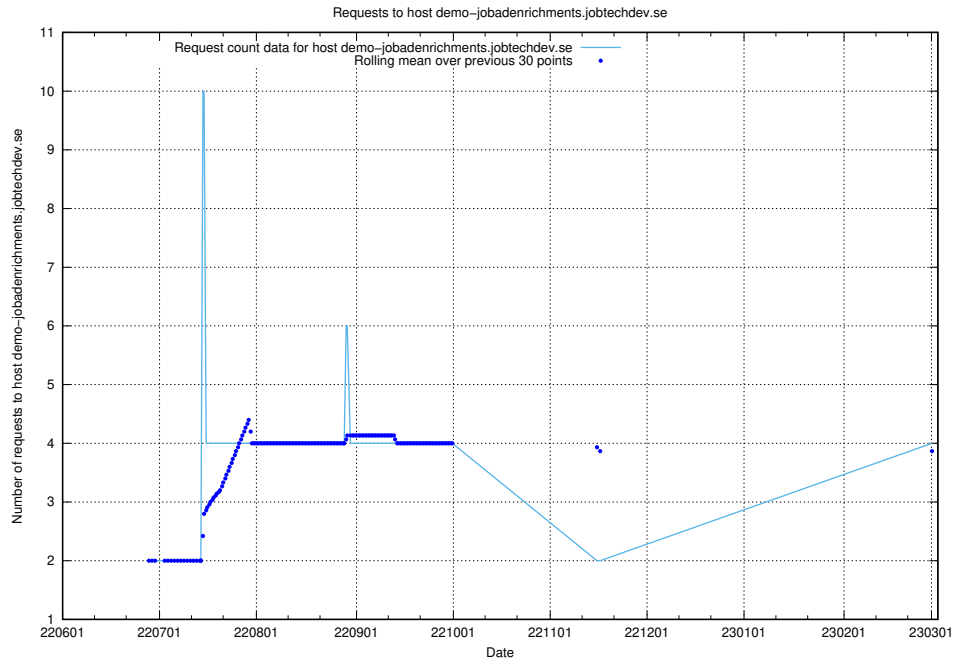

Here, we count the number of requests to host d534e192-d48a-4202-8125-59d16ac900e0.api.jobtechdev.se.

7.138 Usage of demo-jobadenrichments.jobtechdev.se

Here, we count the number of requests to host demo-jobadenrichments.jobtechdev.se.