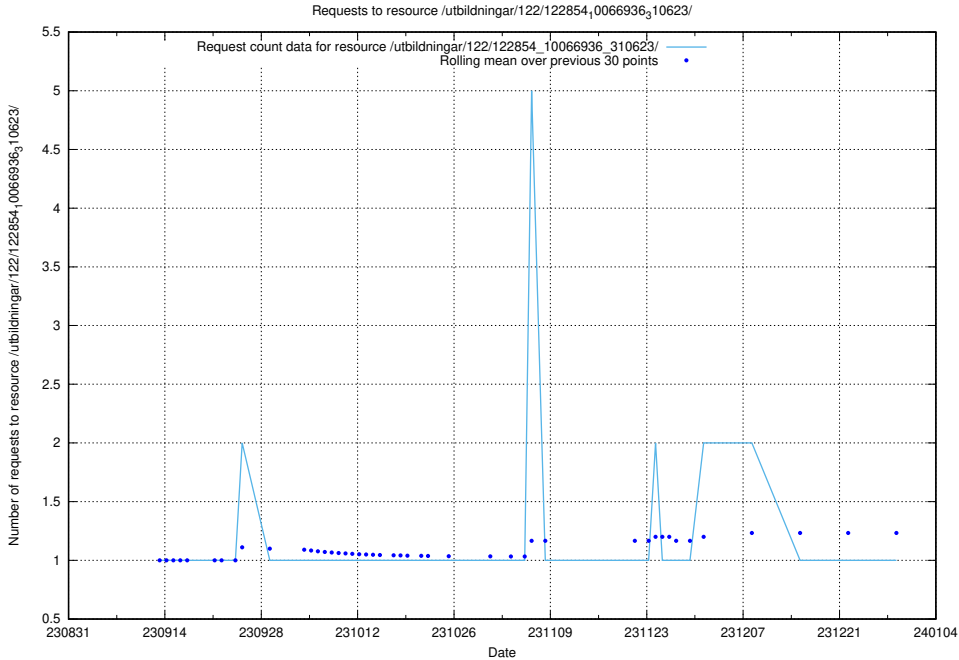

5.4310 Usage of /utbildningar/122/122854_10066936_310623/

Here, we count the number of requests to resource /utbildningar/122/122854_10066936_310623/.