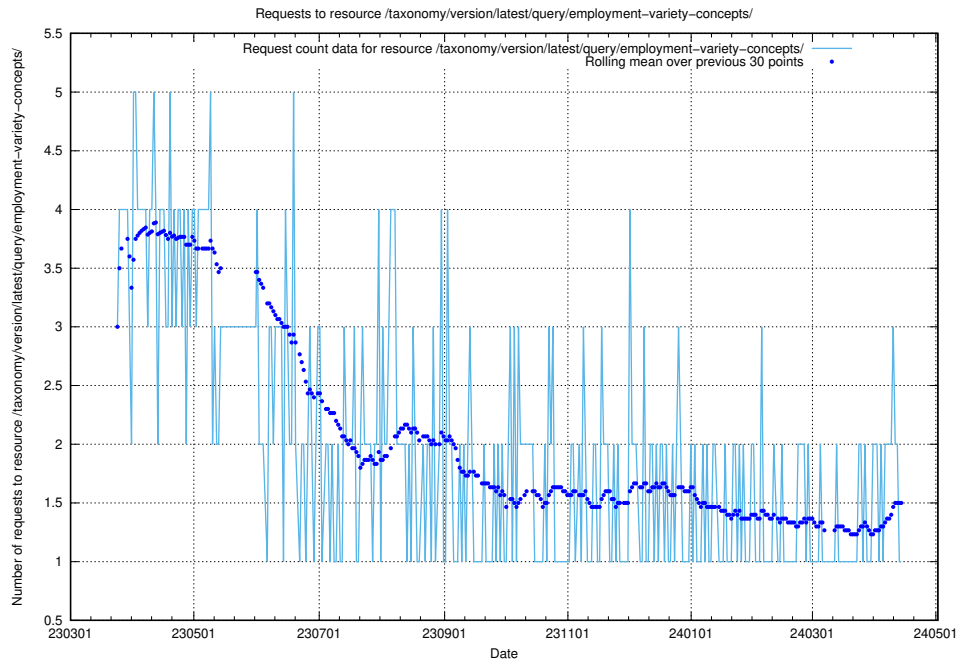

Here, we count the number of requests to resource /taxonomy/version/latest/query/eu-regions/.

5.5813 Usage of /taxonomy/version/latest/query/employment-variety-concepts/

Here, we count the number of requests to resource /taxonomy/version/latest/query/employment-variety-concepts/.