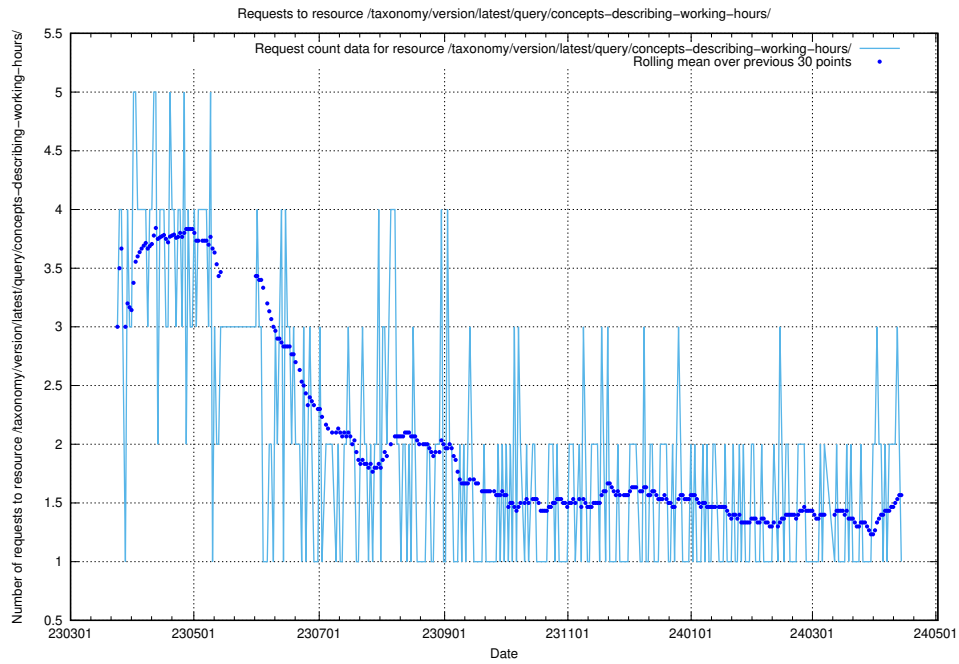

5.5818 Usage of /taxonomy/version/latest/query/concepts-describing-working-hours/

Here, we count the number of requests to resource /taxonomy/version/latest/query/concepts-describing-working-hours/.