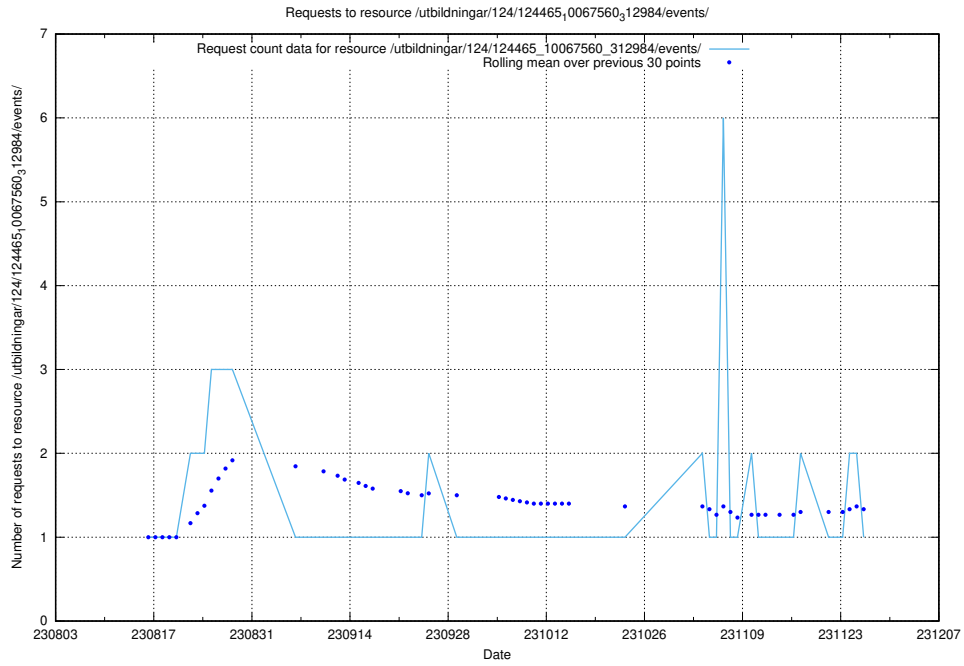

5.4509 Usage of /utbildningar/124/124465_10067560_312984/events/

Here, we count the number of requests to resource /utbildningar/124/124465_10067560_312984/events/