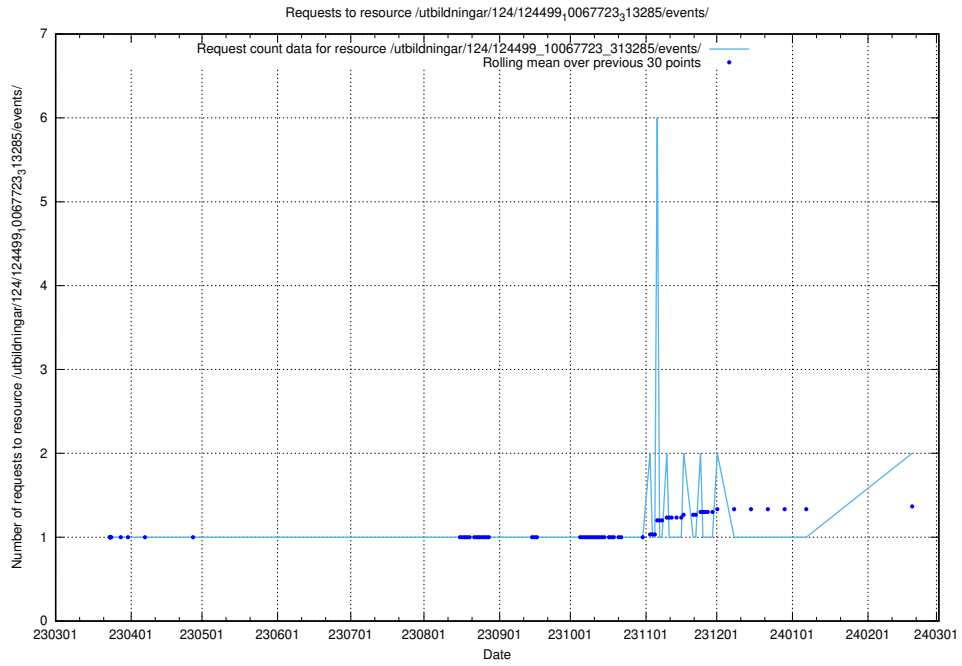

5.571 Usage of /utbildningar/124/124499_10067723_313285/events/

Here, we count the number of requests to resource /utbildningar/124/124499_10067723_313285/events/