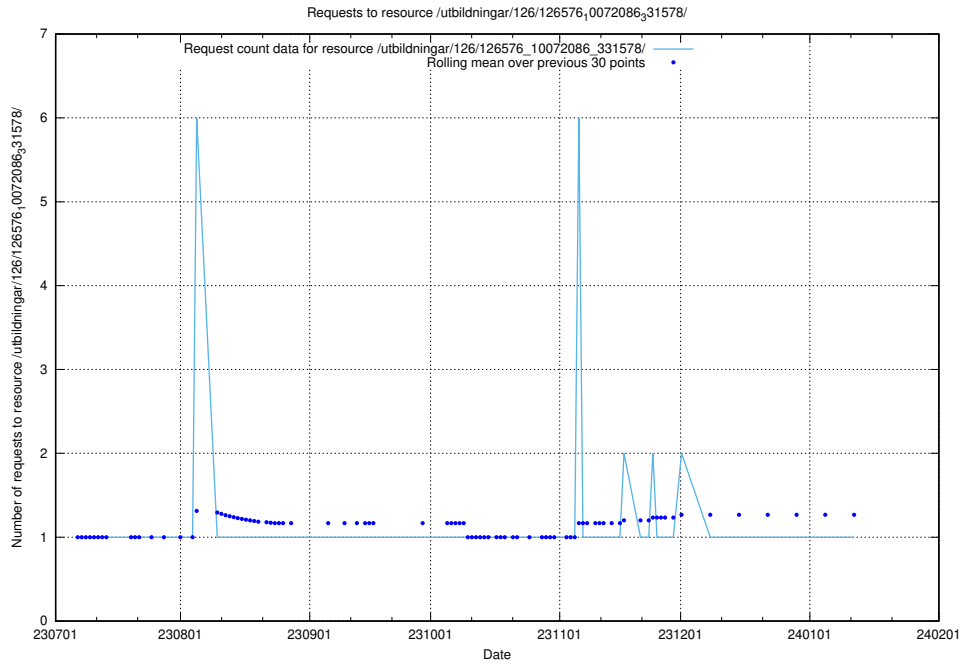

Here, we count the number of requests to resource /utbildningar/125/125600_10070136_324706/events/

5.5000 Usage of /utbildningar/126/126576_10072086_331578/

Here, we count the number of requests to resource /utbildningar/126/126576_10072086_331578/.