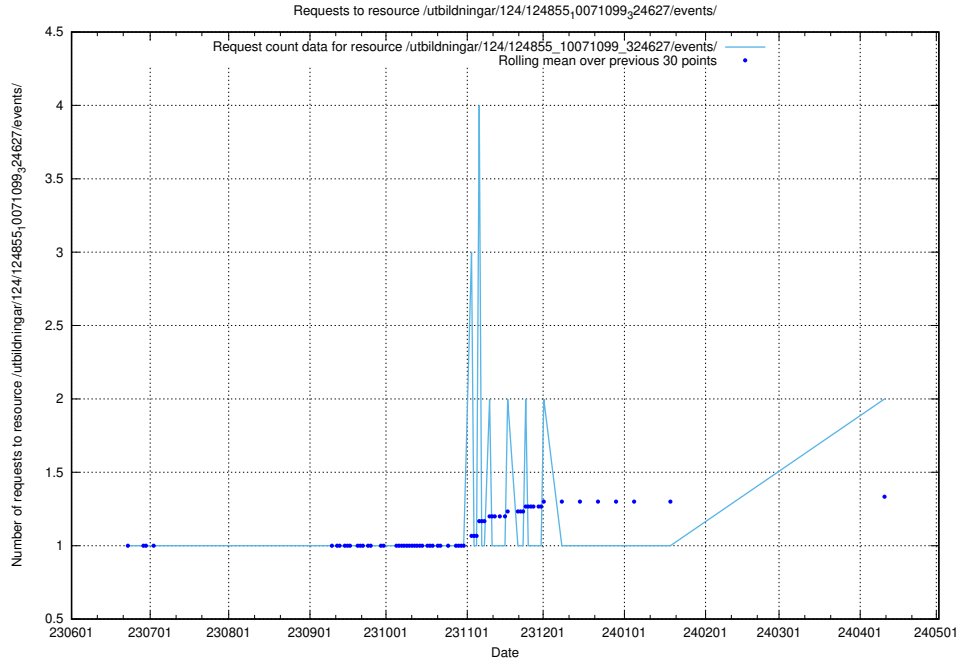

5.861 Usage of /utbildningar/124/124855_10071099_324627/events/

Here, we count the number of requests to resource /utbildningar/124/124855_10071099_324627/events/