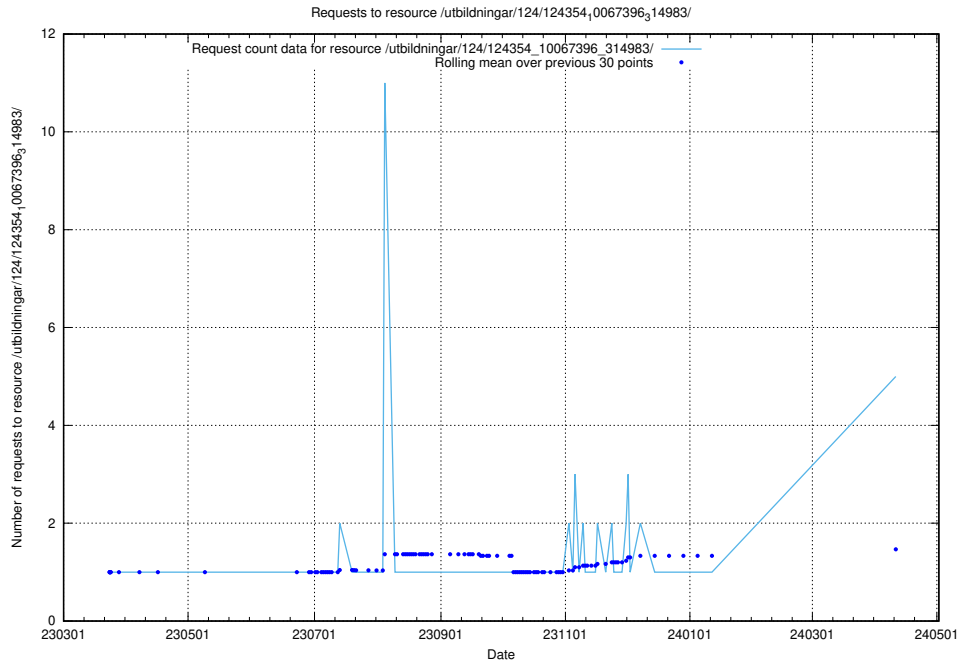

5.139 Usage of /utbildningar/124/124354_10067396_314983/

Here, we count the number of requests to resource /utbildningar/124/124354_10067396_314983/.