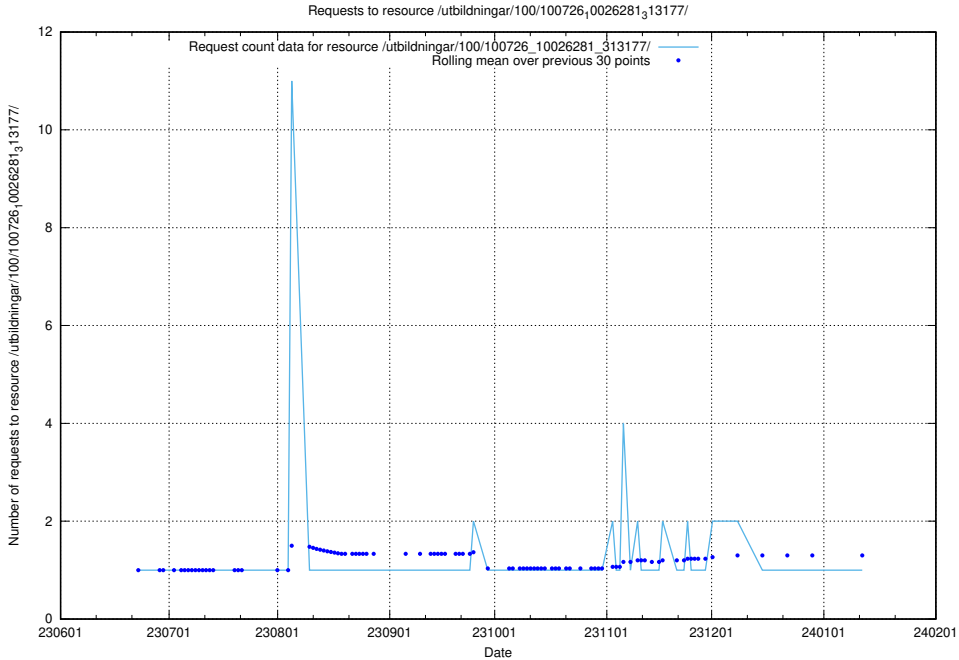

5.5537 Usage of /utbildningar/100/100726_10026281_313177/

Here, we count the number of requests to resource /utbildningar/100/100726_10026281_313177/.