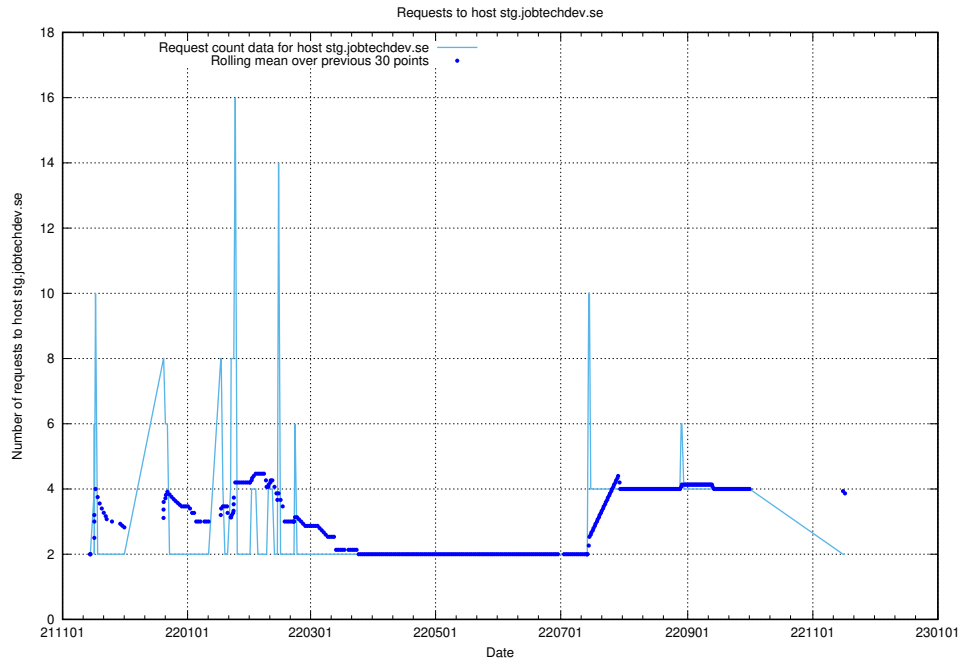

7.555 Usage of stg.jobtechdev.se

Here, we count the number of requests to host stg.jobtechdev.se.