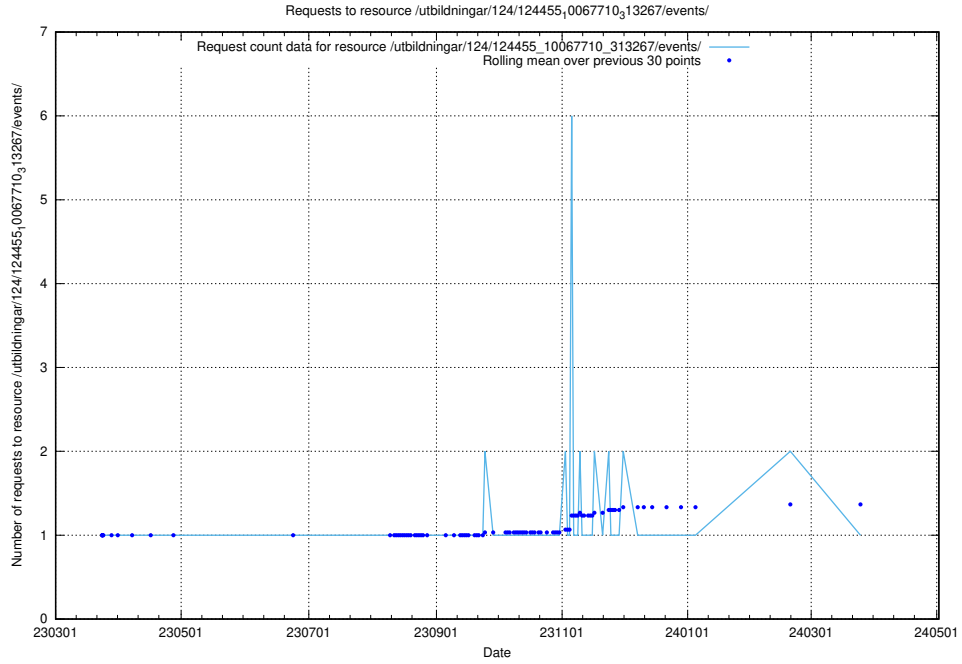

5.3165 Usage of /utbildningar/124/124455_10067710_313267/events/

Here, we count the number of requests to resource /utbildningar/124/124455_10067710_313267/events/