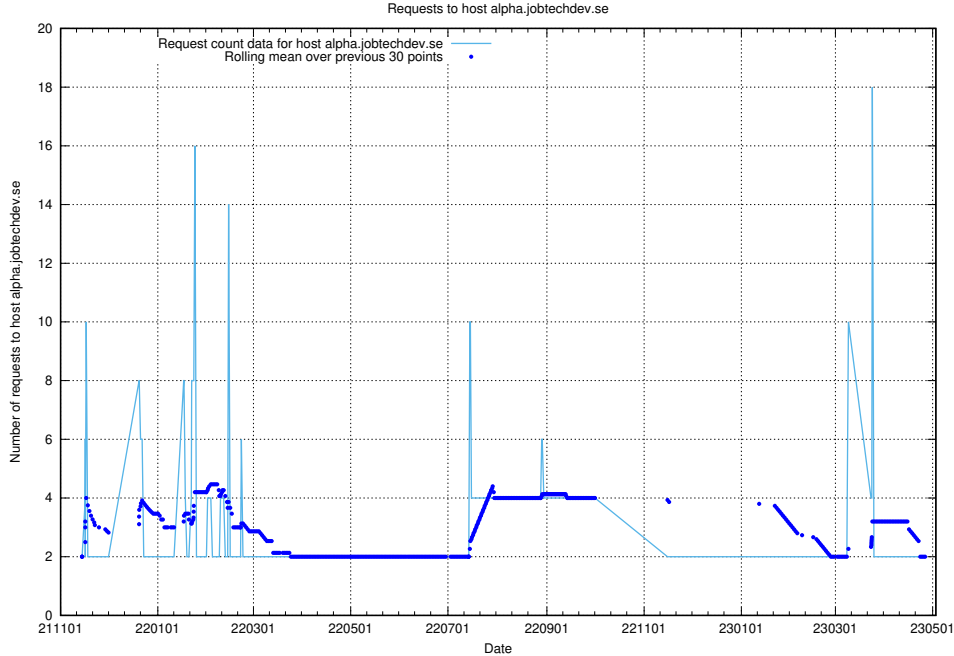

7.285 Usage of alpha.jobtechdev.se

Here, we count the number of requests to host alpha.jobtechdev.se.