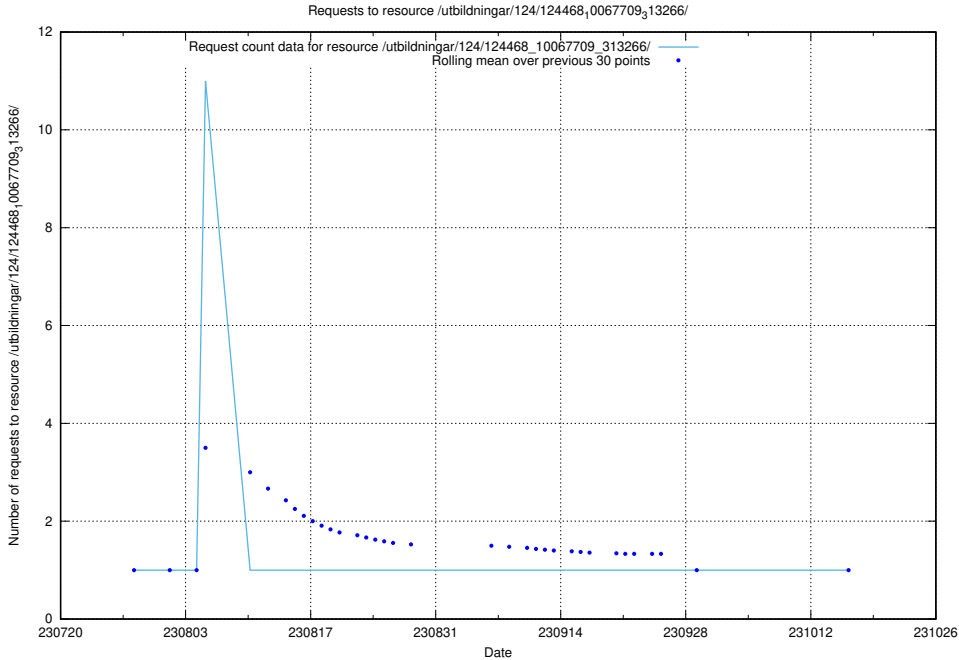

5.4621 Usage of /utbildningar/124/124468_10067709_313266/

Here, we count the number of requests to resource /utbildningar/124/124468_10067709_313266/.