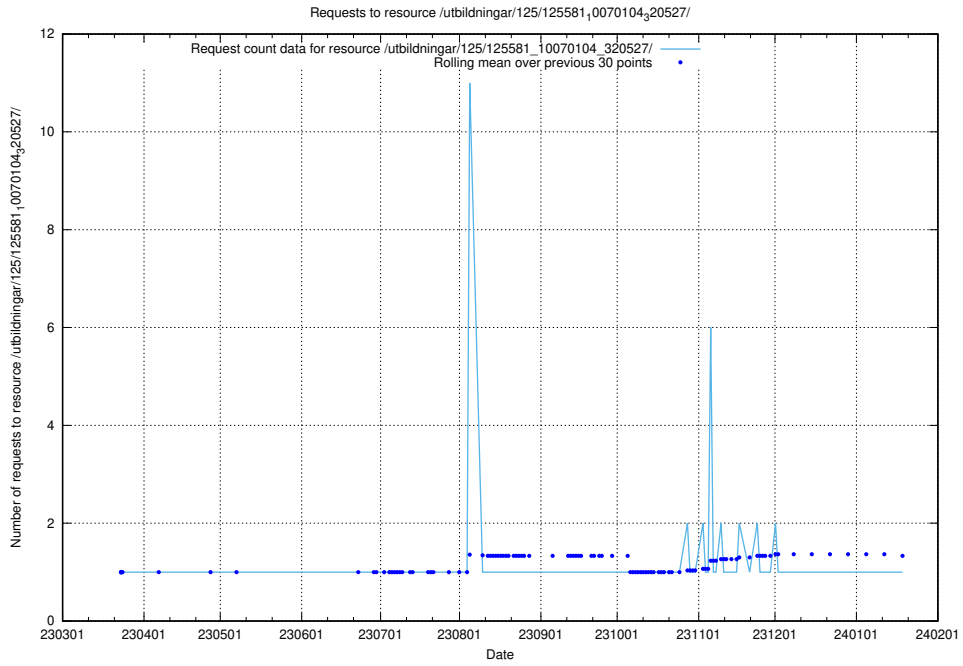

5.1094 Usage of /utbildningar/125/125581_10070104_320527/

Here, we count the number of requests to resource /utbildningar/125/125581_10070104_320527/.