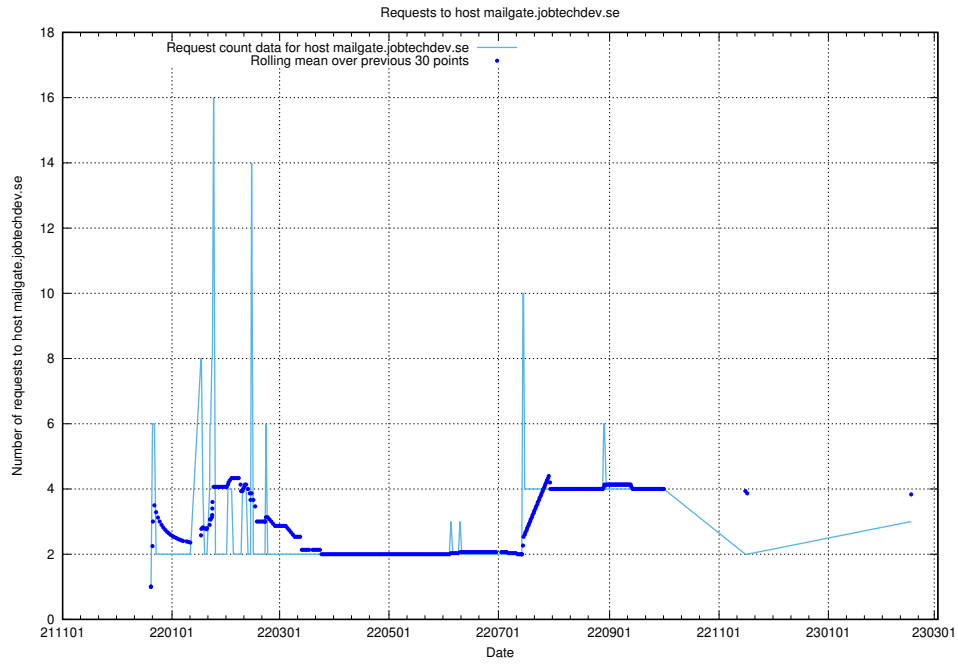

7.196 Usage of mailgate.jobtechdev.se

Here, we count the number of requests to host mailgate.jobtechdev.se.