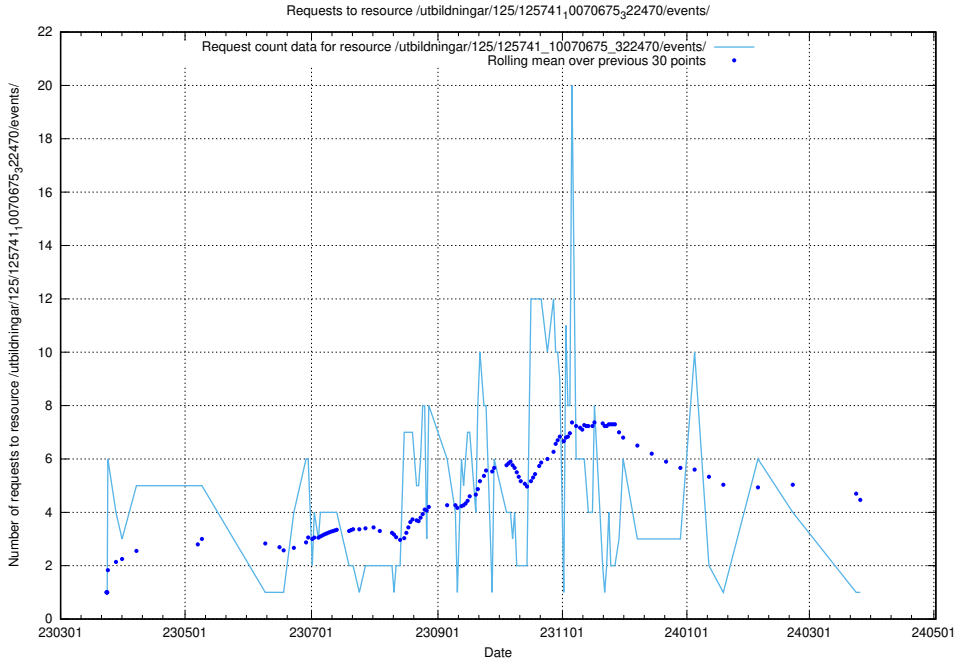

5.6179 Usage of /utbildningar/125/125741_10070675_322470/events/

Here, we count the number of requests to resource /utbildningar/125/125741_10070675_322470/events/