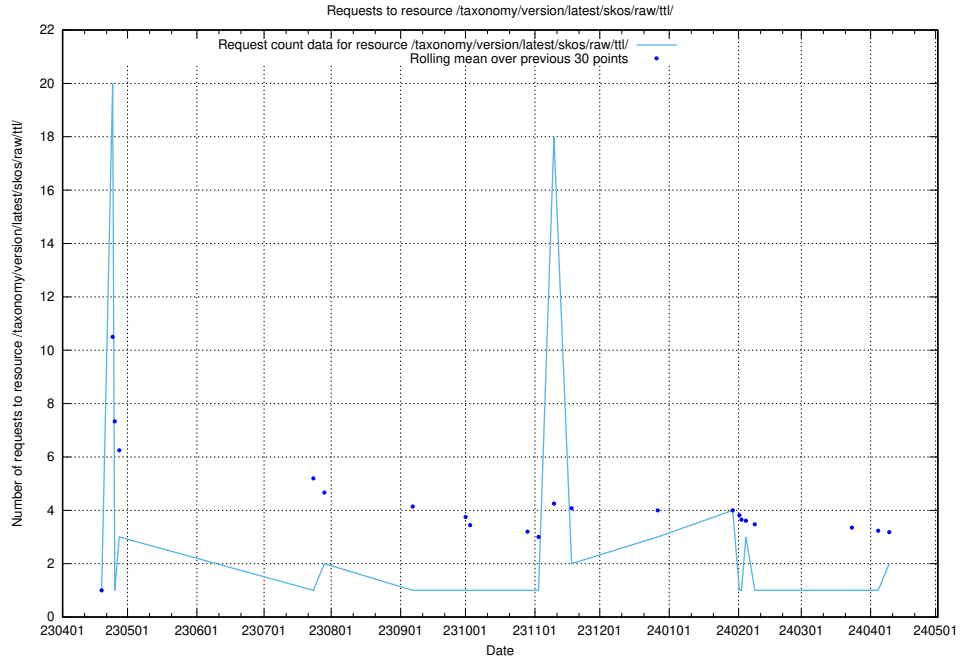

5.909 Usage of `/taxonomy/version/latest/skos/raw/ttl/`

Here, we count the number of requests to resource `/taxonomy/version/latest/skos/raw/ttl/`.