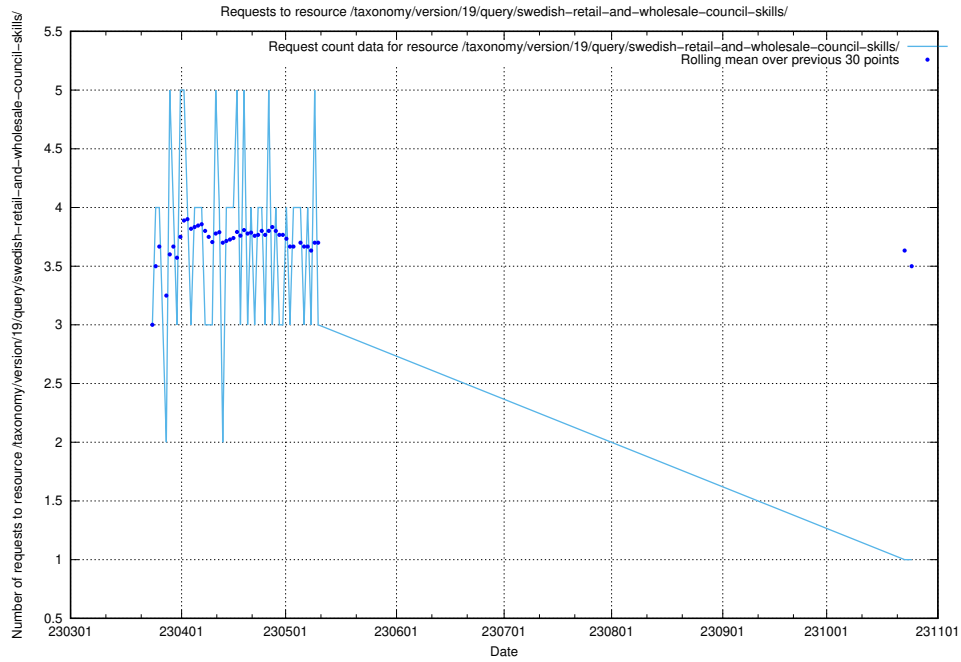

5.5825 Usage of /taxonomy/version/19/query/swedish-retail-and-wholesale-council-skills/

Here, we count the number of requests to resource /taxonomy/version/19/query/swedish-retail-and-wholesale-council-skills/.