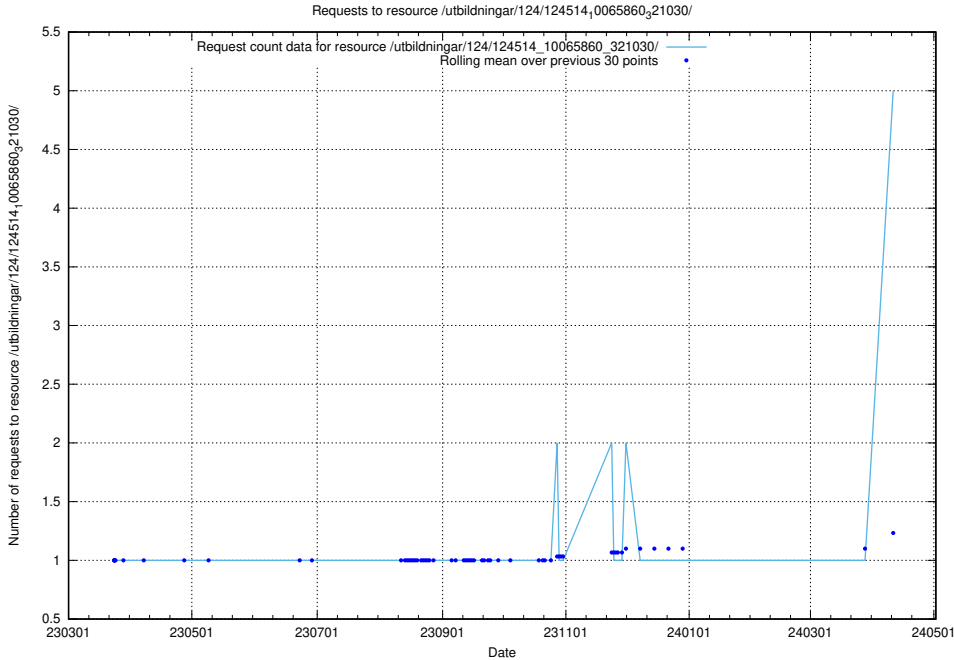

5.126 Usage of /utbildningar/124/124514_10065860_321030/

Here, we count the number of requests to resource /utbildningar/124/124514_10065860_321030/.