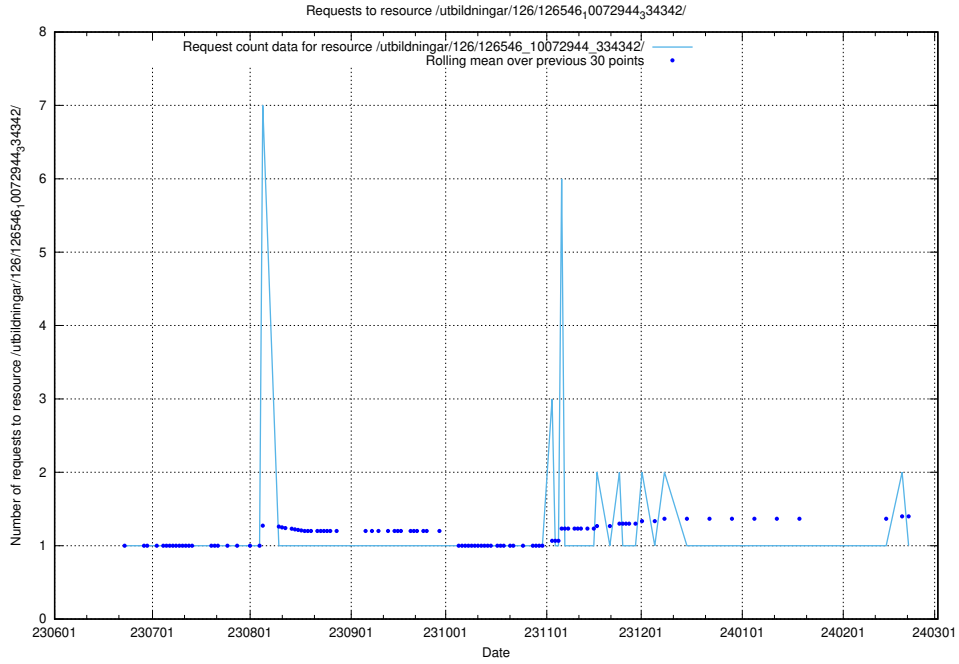

5.5346 Usage of /utbildningar/126/126546_10072944_334342/

Here, we count the number of requests to resource /utbildningar/126/126546_10072944_334342/.