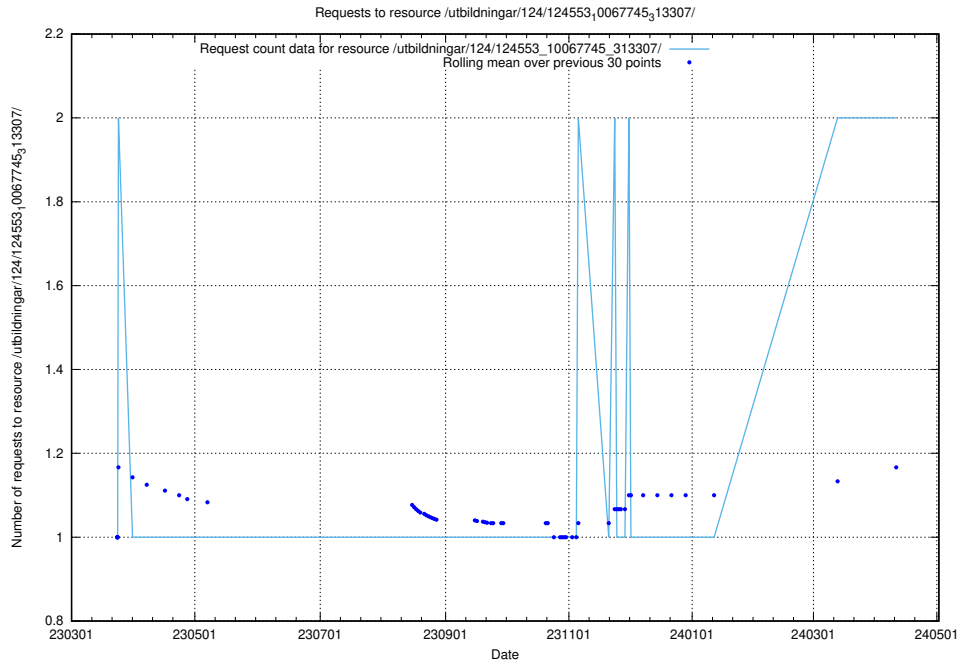

5.506 Usage of /utbildningar/124/124553_10067745_313307/

Here, we count the number of requests to resource /utbildningar/124/124553_10067745_313307/.