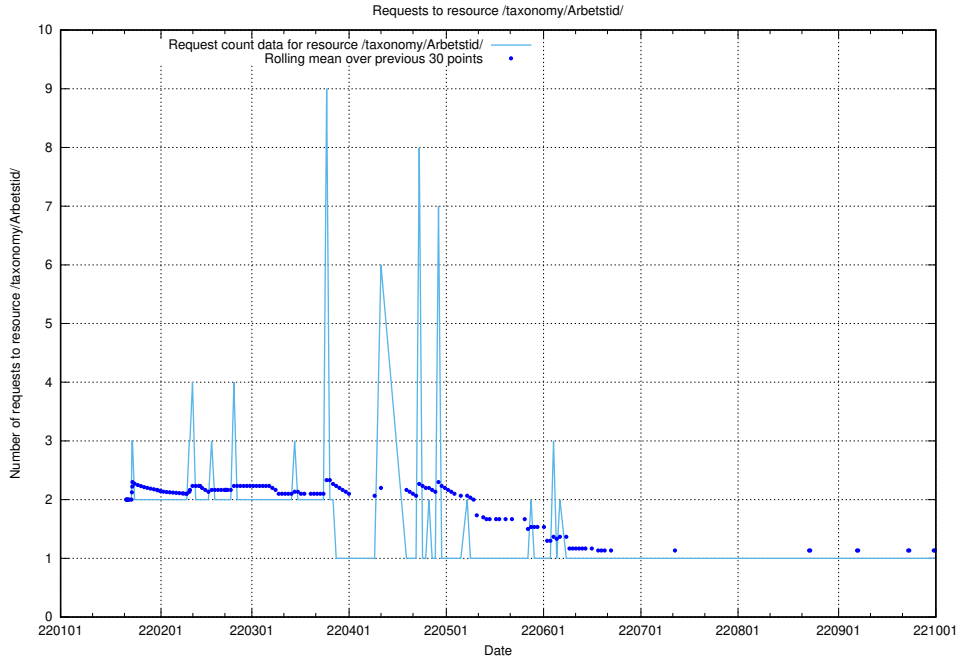

5.1486 Usage of /taxonomy/Arbetstid/

Here, we count the number of requests to resource /taxonomy/Arbetstid/.