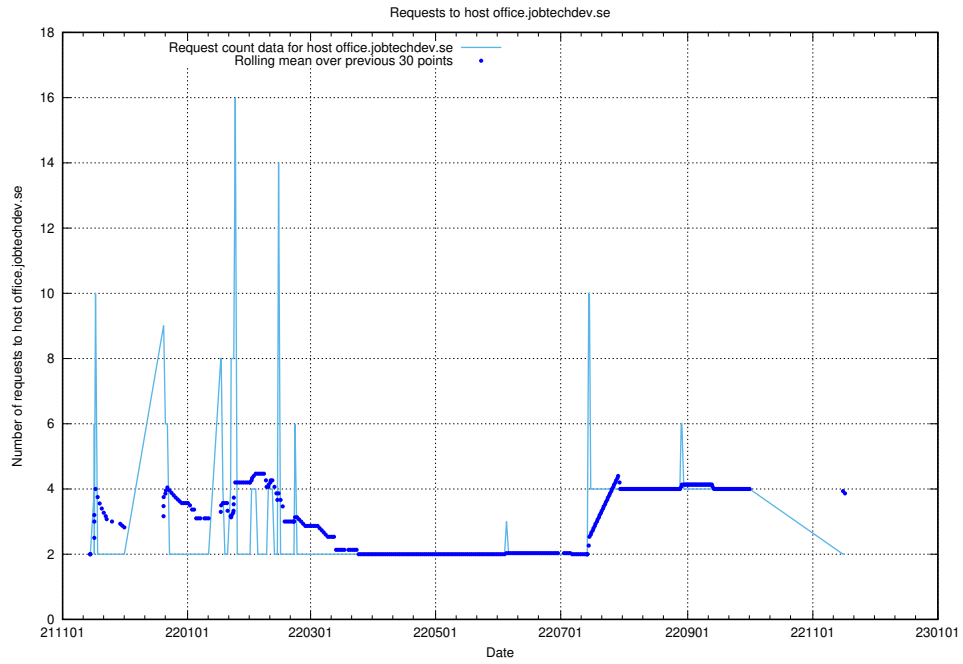

7.560 Usage of office.jobtechdev.se

Here, we count the number of requests to host office.jobtechdev.se.