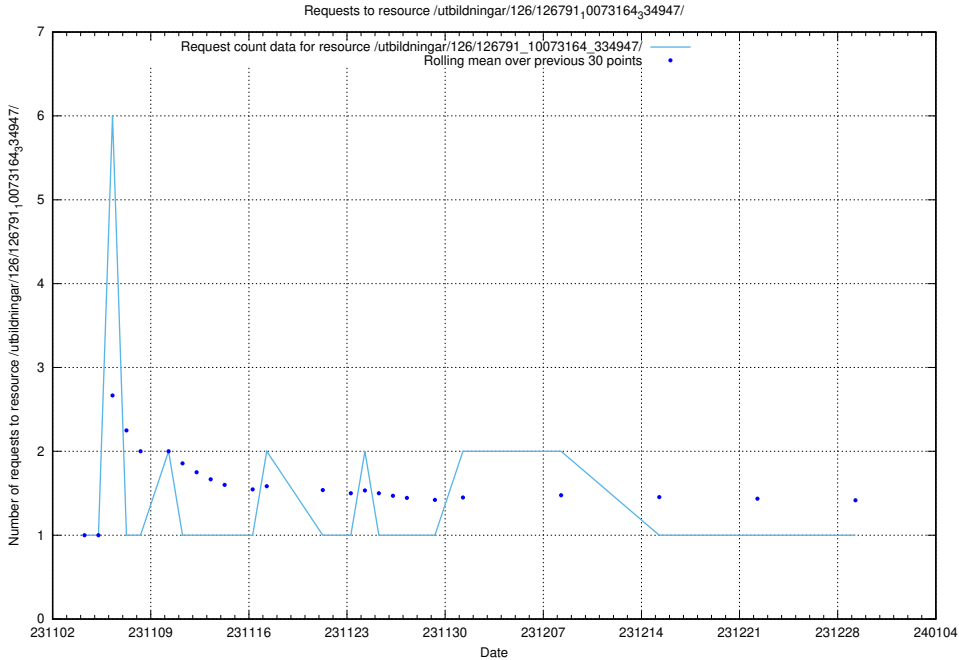

5.3853 Usage of /utbildningar/126/126791_10073164_334947/

Here, we count the number of requests to resource /utbildningar/126/126791_10073164_334947/.