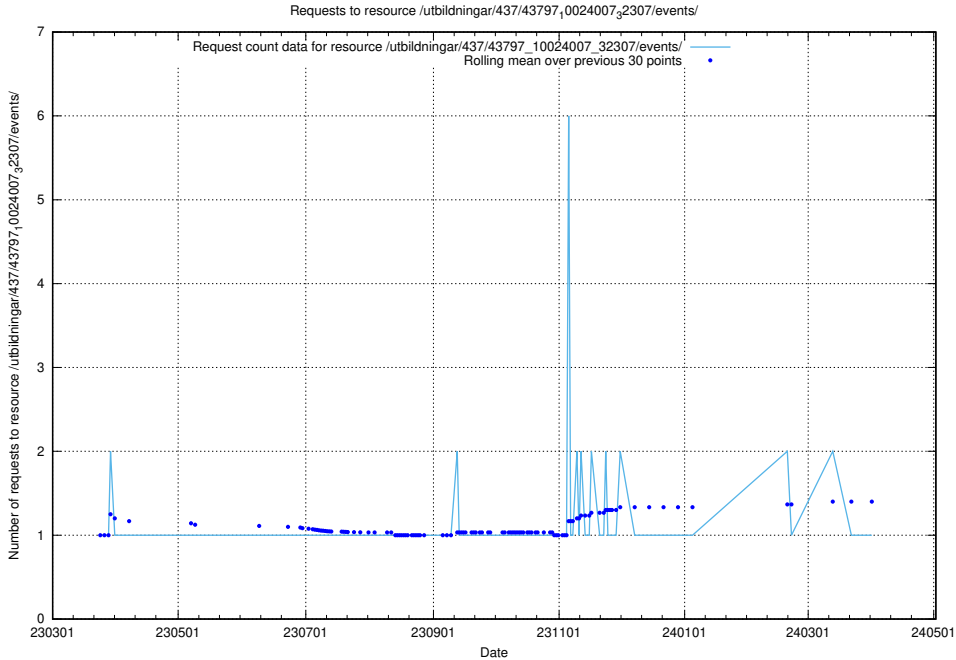

5.5886 Usage of /utbildningar/437/43797_10024007_32307/events/

Here, we count the number of requests to resource /utbildningar/437/43797_10024007_32307/events/.