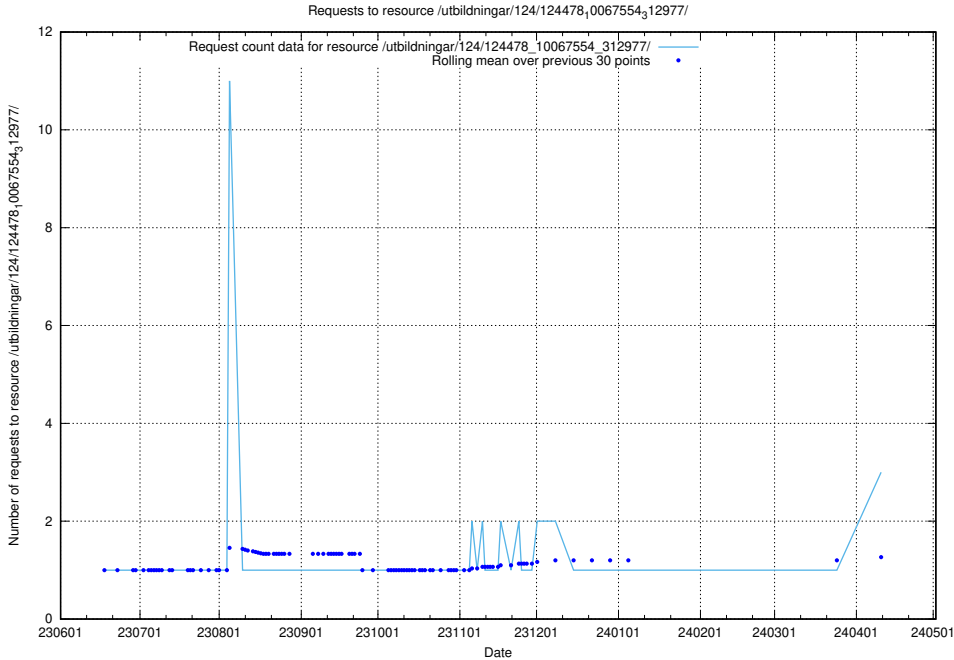

5.425 Usage of /utbildningar/124/124478_10067554_312977/

Here, we count the number of requests to resource /utbildningar/124/124478_10067554_312977/.