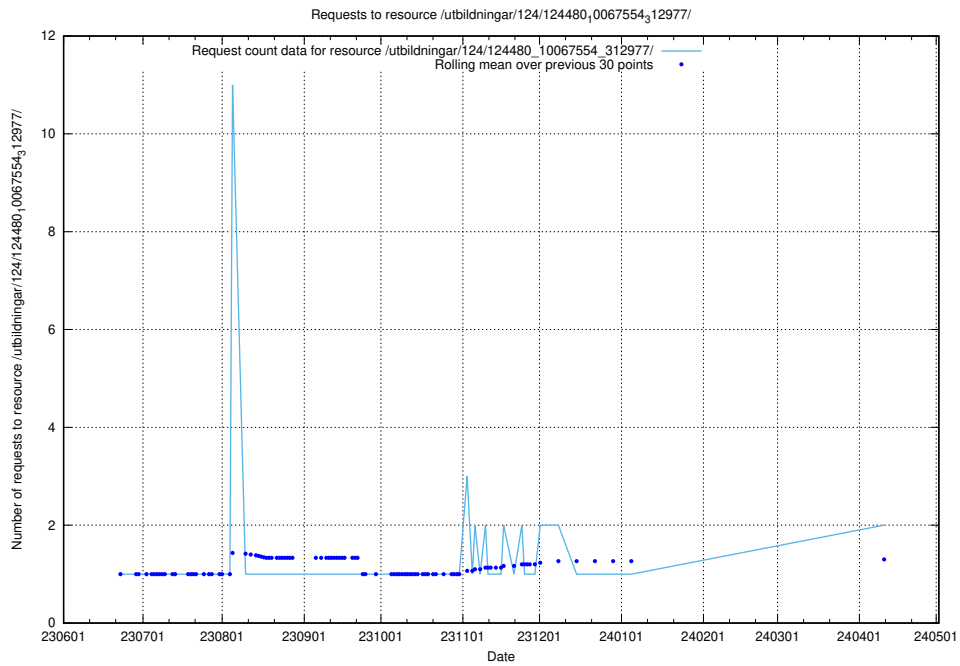

5.870 Usage of /utbildningar/124/124480_10067554_312977/

Here, we count the number of requests to resource /utbildningar/124/124480_10067554_312977/.