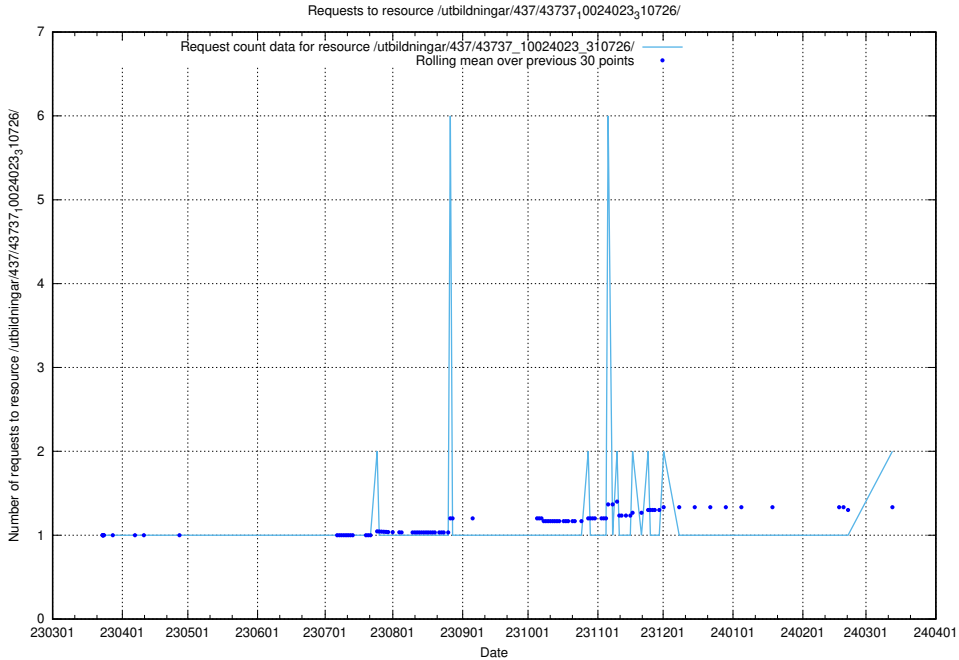

5.958 Usage of /utbildningar/437/43737_10024023_310726/

Here, we count the number of requests to resource /utbildningar/437/43737_10024023_310726/.