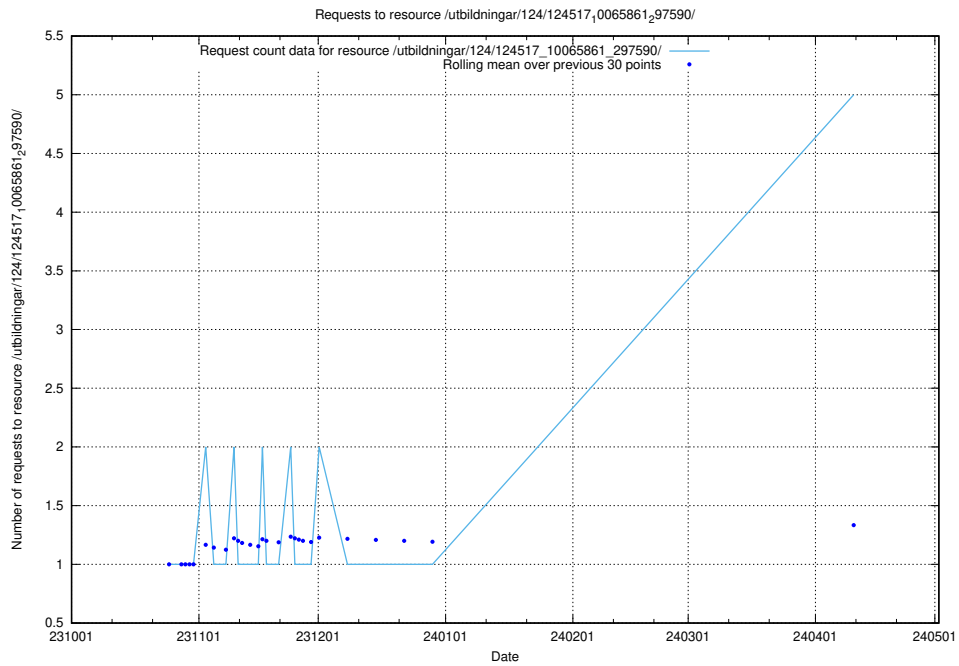

5.145 Usage of /utbildningar/124/124517_10065861_297590/

Here, we count the number of requests to resource /utbildningar/124/124517_10065861_297590/.