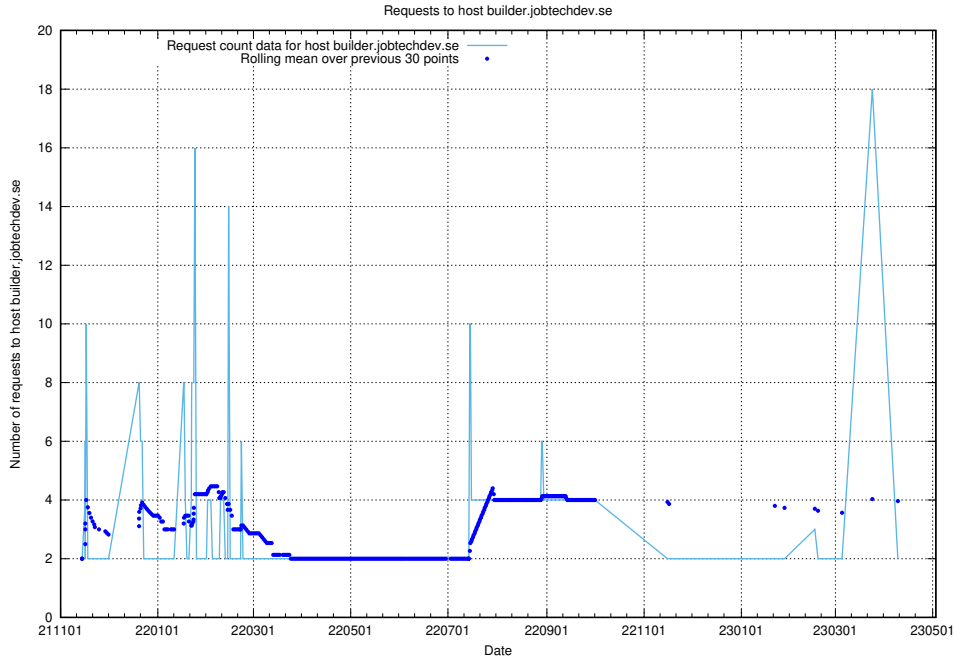

7.274 Usage of builder.jobtechdev.se

Here, we count the number of requests to host builder.jobtechdev.se.