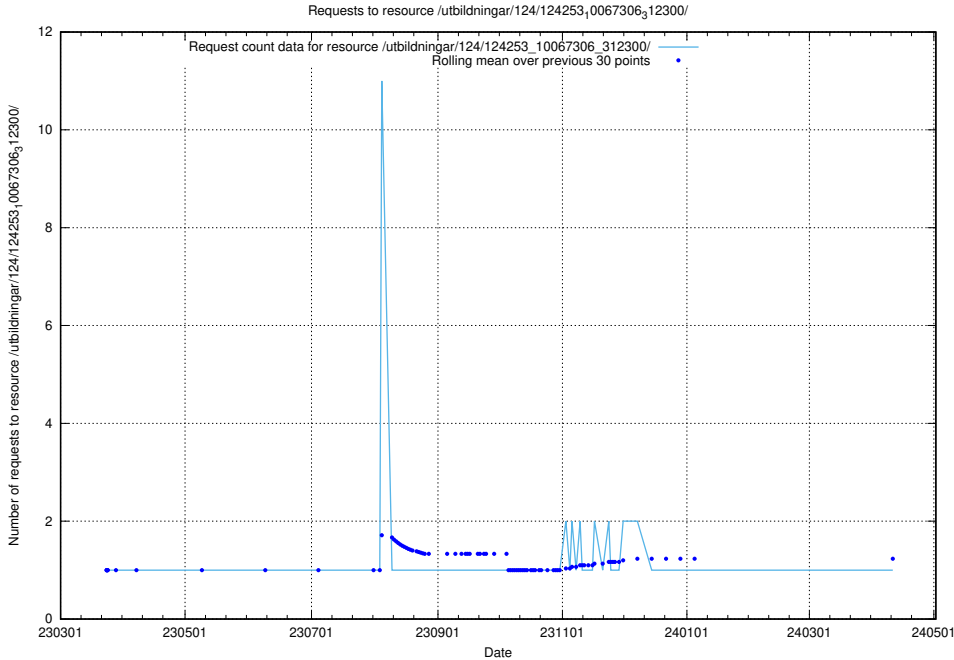

5.3725 Usage of /utbildningar/124/124253_10067306_312300/

Here, we count the number of requests to resource /utbildningar/124/124253_10067306_312300/.