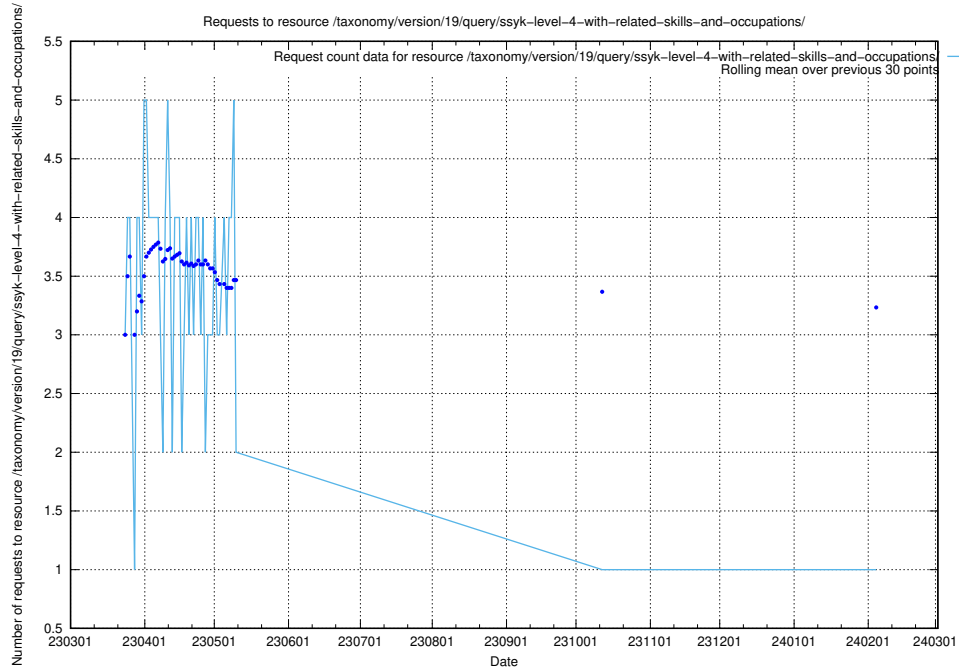

5.5835 Usage of /taxonomy/version/19/query/ssyk-level-4-with-related-isco-level-4-groups/

Here, we count the number of requests to resource /taxonomy/version/19/query/ssyk-level-4-with-related-isco-level-4-groups/.