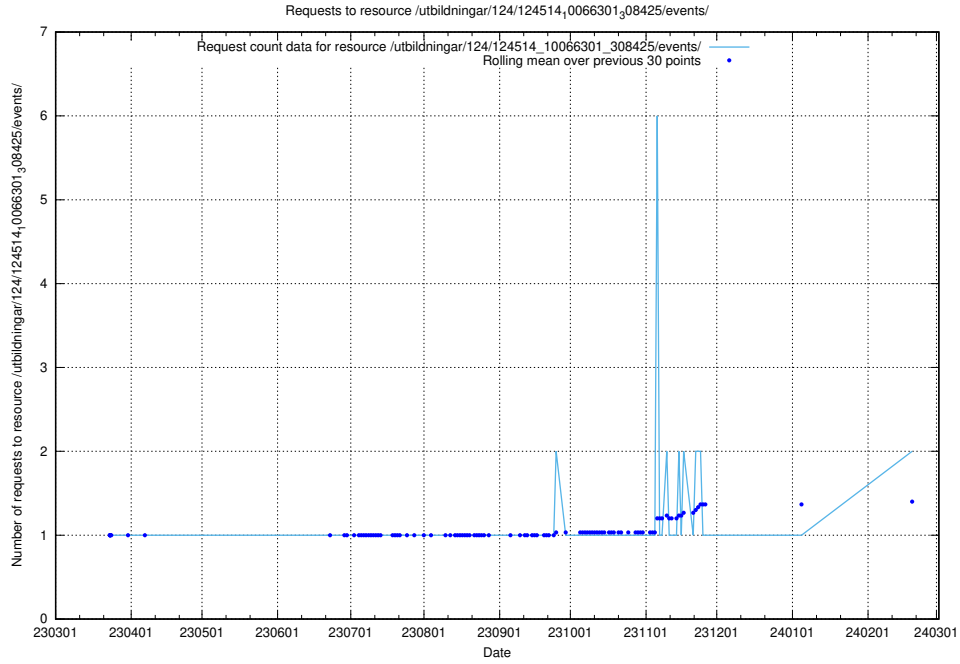

5.528 Usage of /utbildningar/124/124514_10066301_308425/events/

Here, we count the number of requests to resource /utbildningar/124/124514_10066301_308425/events/