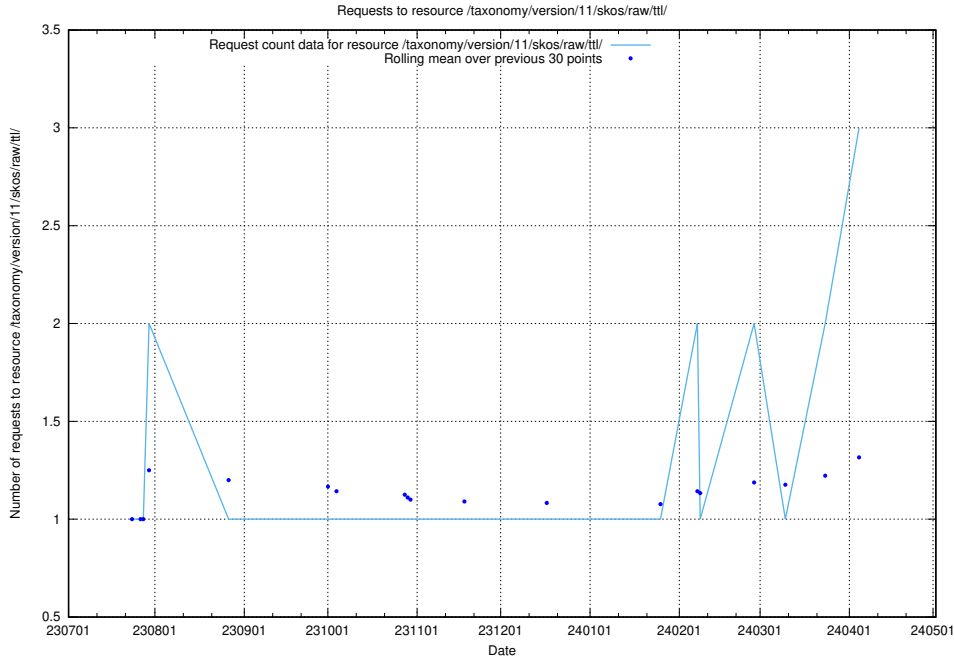

5.382 Usage of /taxonomy/version/11/skos/raw/ttl/

Here, we count the number of requests to resource /taxonomy/version/11/skos/raw/ttl/.