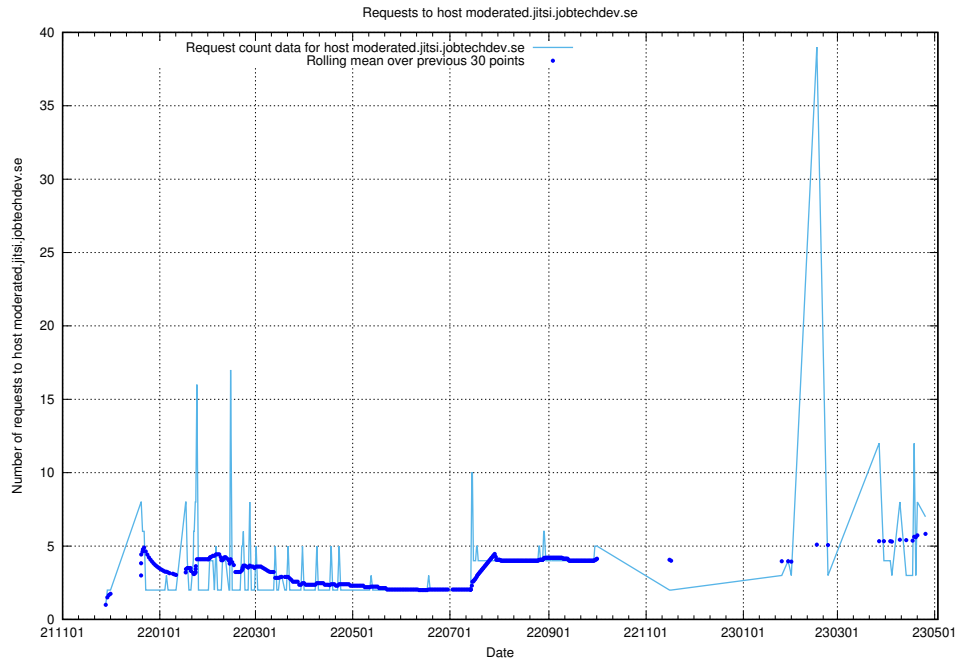

7.75 Usage of moderated.jitsi.jobtechdev.se

Here, we count the number of requests to host moderated.jitsi.jobtechdev.se.