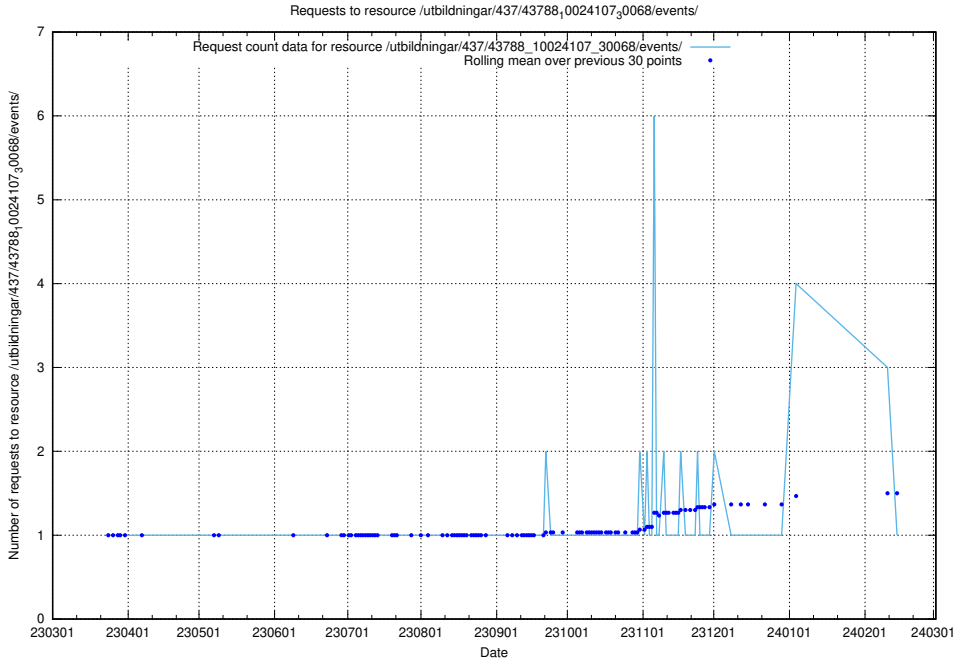

5.5890 Usage of /utbildningar/437/43788_10024107_30068/events/

Here, we count the number of requests to resource /utbildningar/437/43788_10024107_30068/events/.