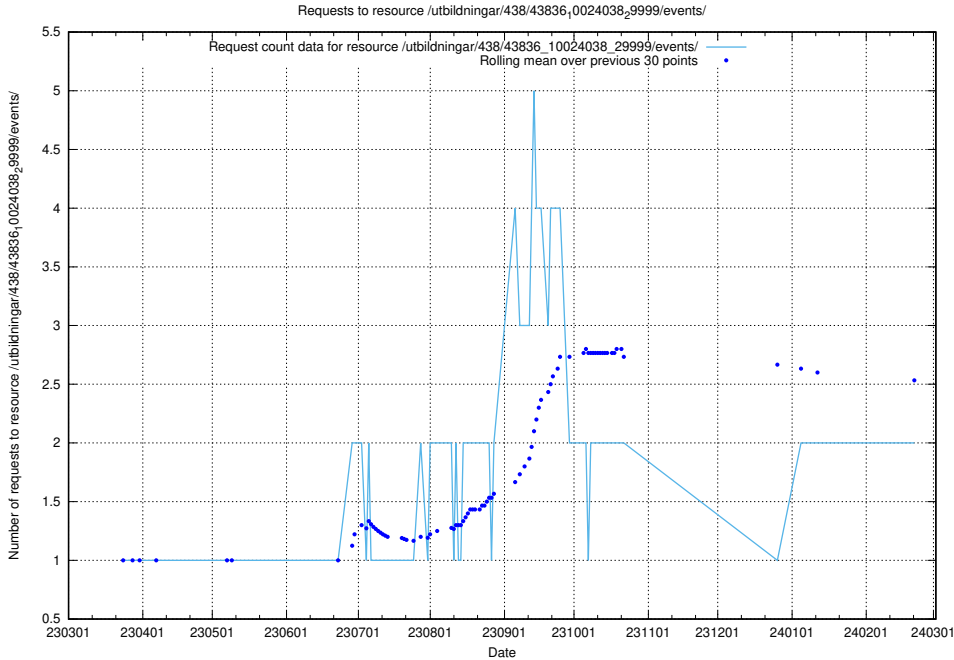

5.931 Usage of /utbildningar/438/43836_10024038_29999/events/

Here, we count the number of requests to resource /utbildningar/438/43836_10024038_29999/events/.