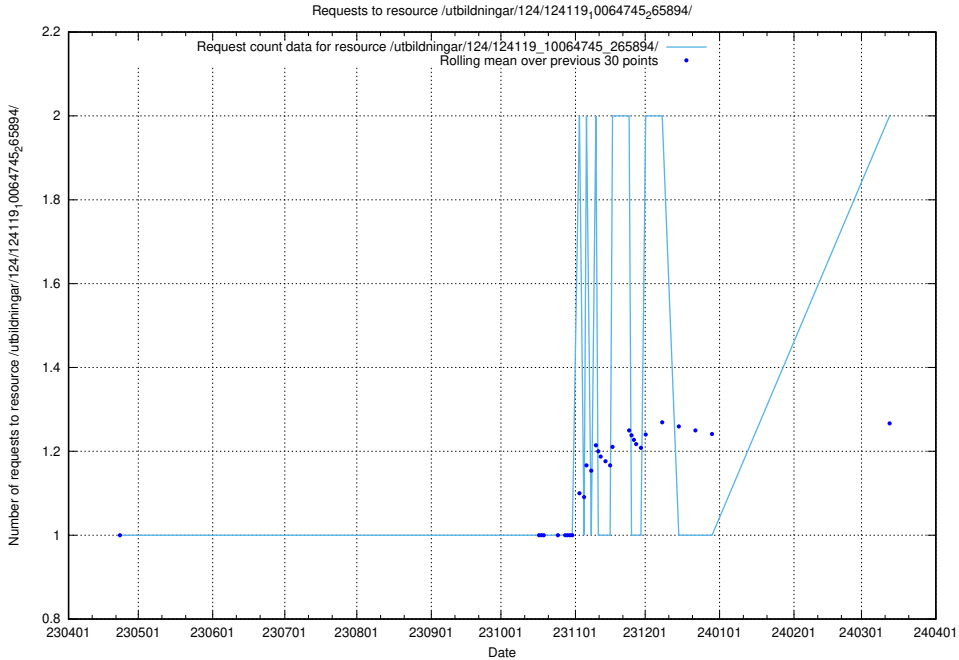

5.907 Usage of /utbildningar/124/124119_10064745_265894/

Here, we count the number of requests to resource /utbildningar/124/124119_10064745_265894/.

5.908 Usage of /utbildningar/125/125700_10070406_321567/