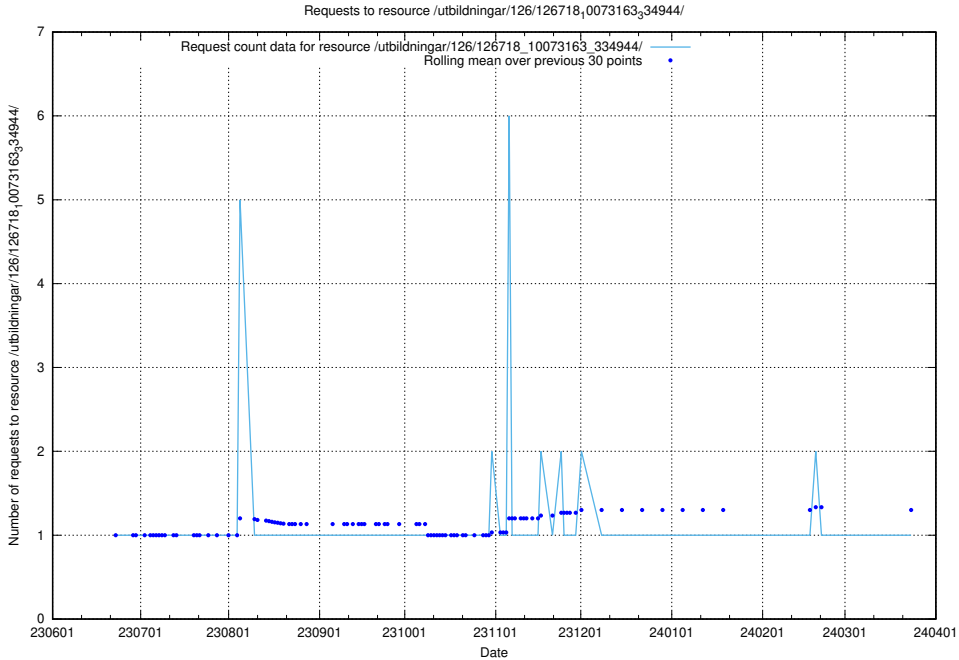

Here, we count the number of requests to resource /utbildningar/126/126718_10073175_334956/.

5.5314 Usage of /utbildningar/126/126718_10073163_334944/

Here, we count the number of requests to resource /utbildningar/126/126718_10073163_334944/.