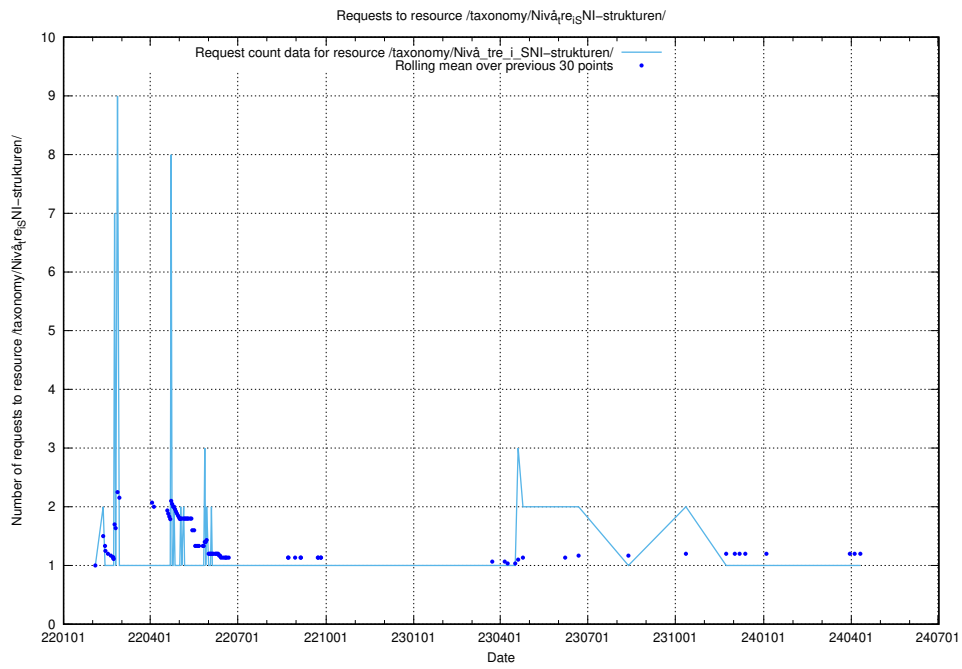

5.2755 Usage of /taxonomy/Nivå_tre_i_SNI-strukturen/

Here, we count the number of requests to resource /taxonomy/Nivå_tre_i_SNI-strukturen/.