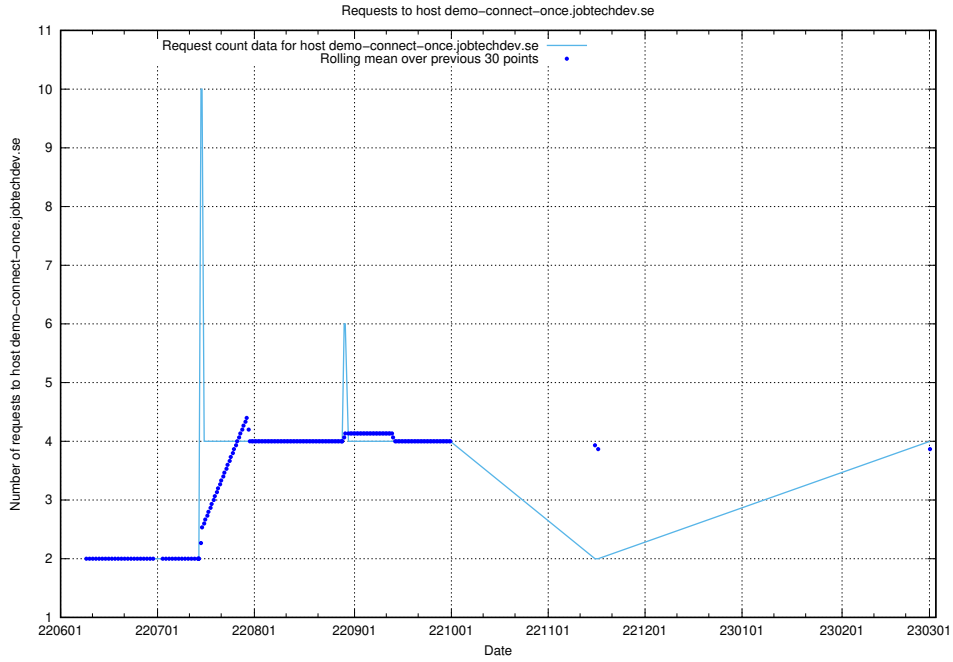

7.142 Usage of demo-connect-once.jobtechdev.se

Here, we count the number of requests to host demo-connect-once.jobtechdev.se.