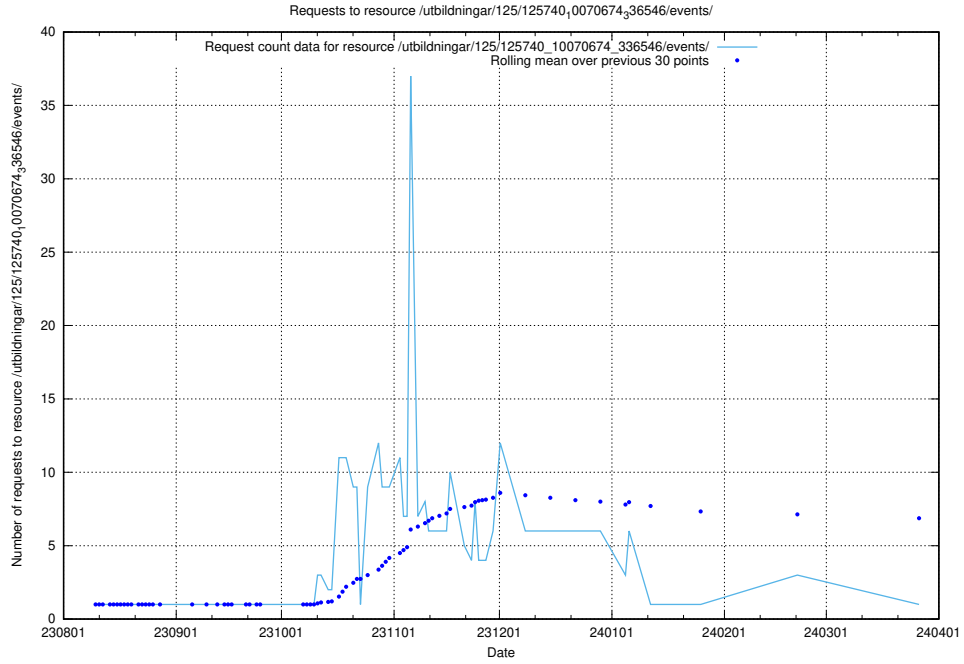

5.4545 Usage of /utbildningar/125/125740_10070674_336546/events/

Here, we count the number of requests to resource /utbildningar/125/125740_10070674_336546/events/