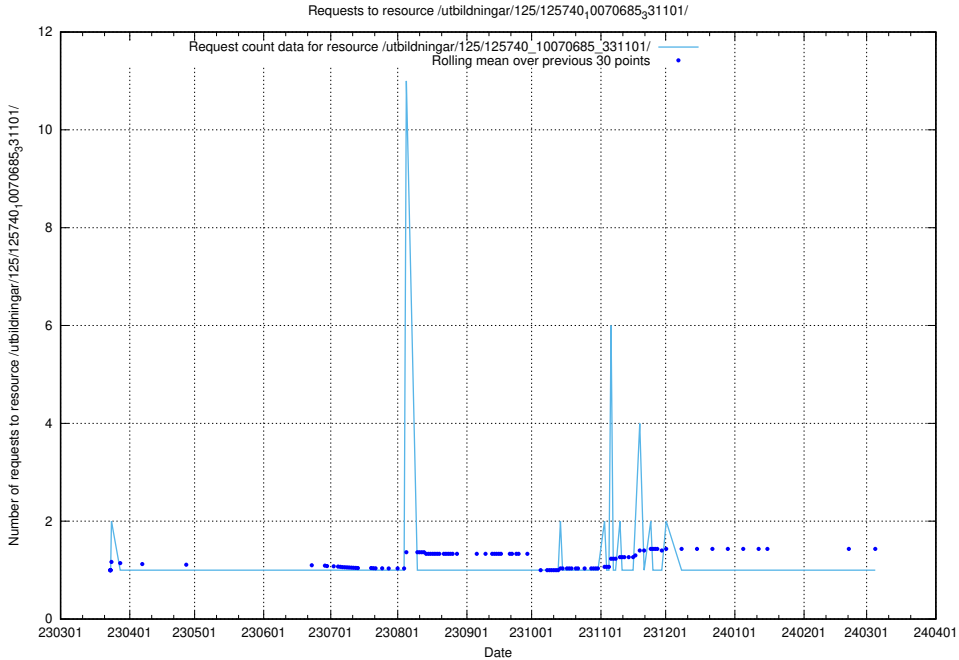

5.992 Usage of /utbildningar/125/125740_10070685_331101/

Here, we count the number of requests to resource /utbildningar/125/125740_10070685_331101/.