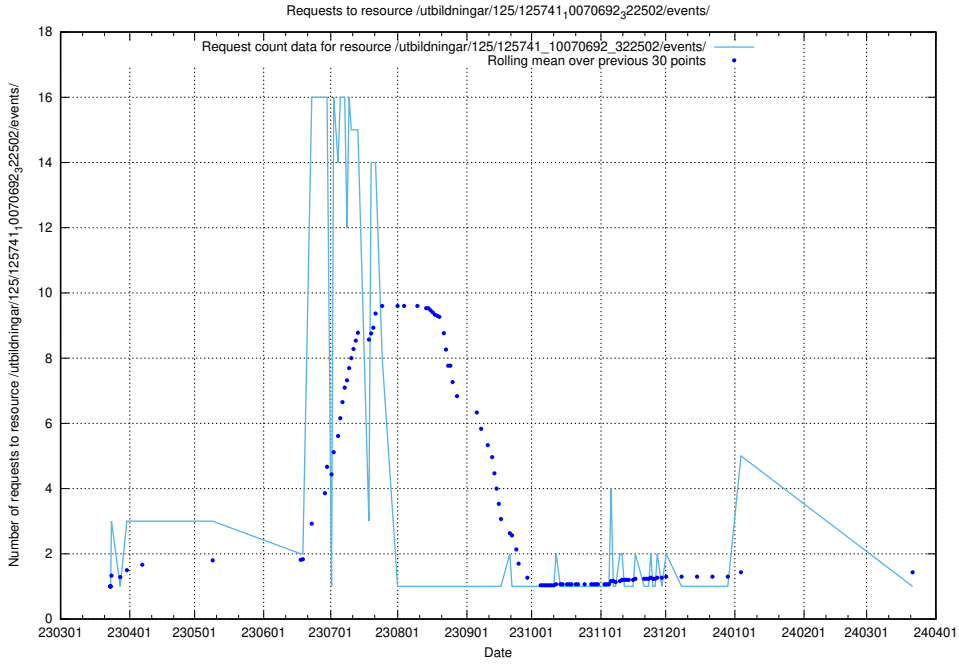

5.6168 Usage of /utbildningar/125/125741_10070692_322502/events/

Here, we count the number of requests to resource /utbildningar/125/125741_10070692_322502/events/