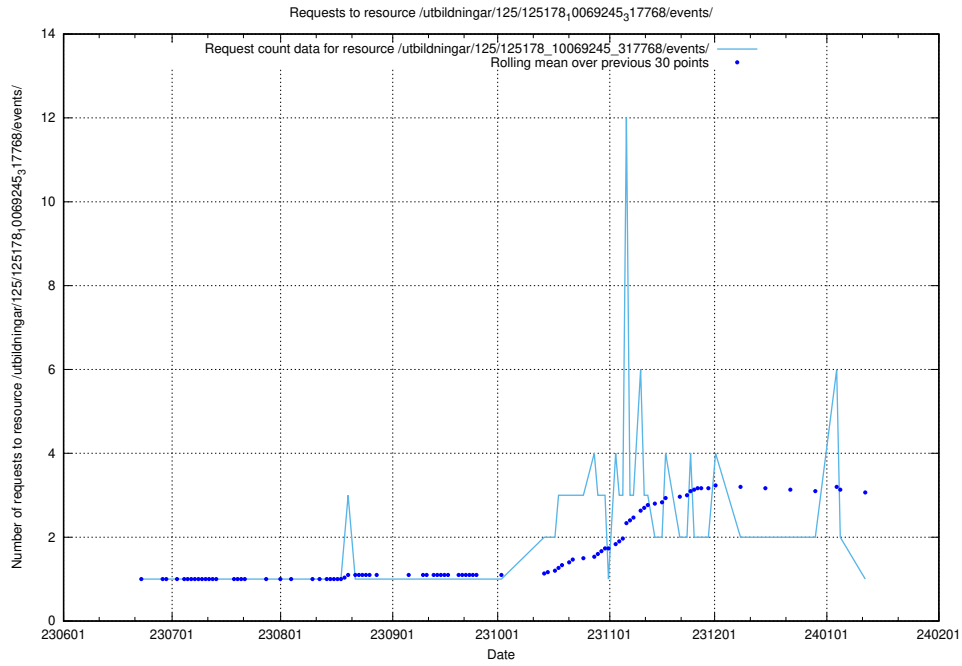

5.5431 Usage of /utbildningar/125/125178_10069245_317768/events/

Here, we count the number of requests to resource /utbildningar/125/125178_10069245_317768/events/