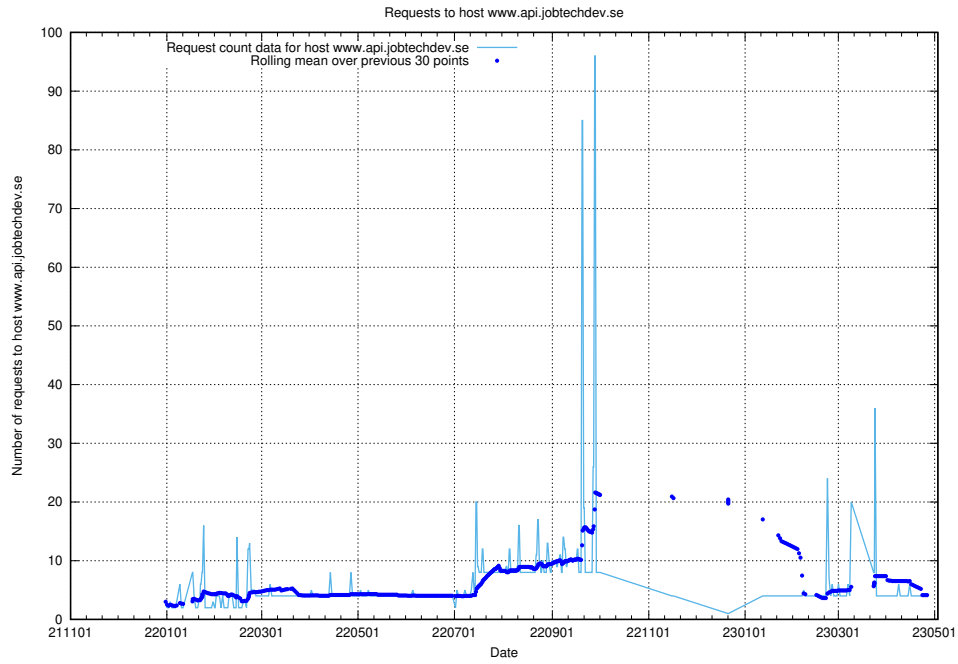

7.127 Usage of www.api.jobtechdev.se

Here, we count the number of requests to host www.api.jobtechdev.se.