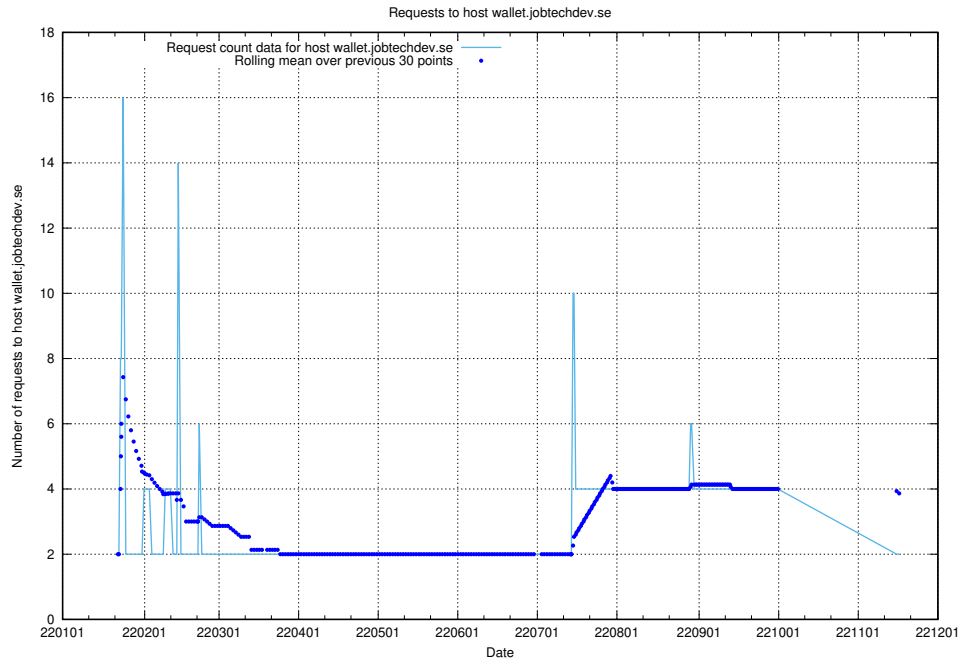

7.576 Usage of wallet.jobtechdev.se

Here, we count the number of requests to host wallet.jobtechdev.se.