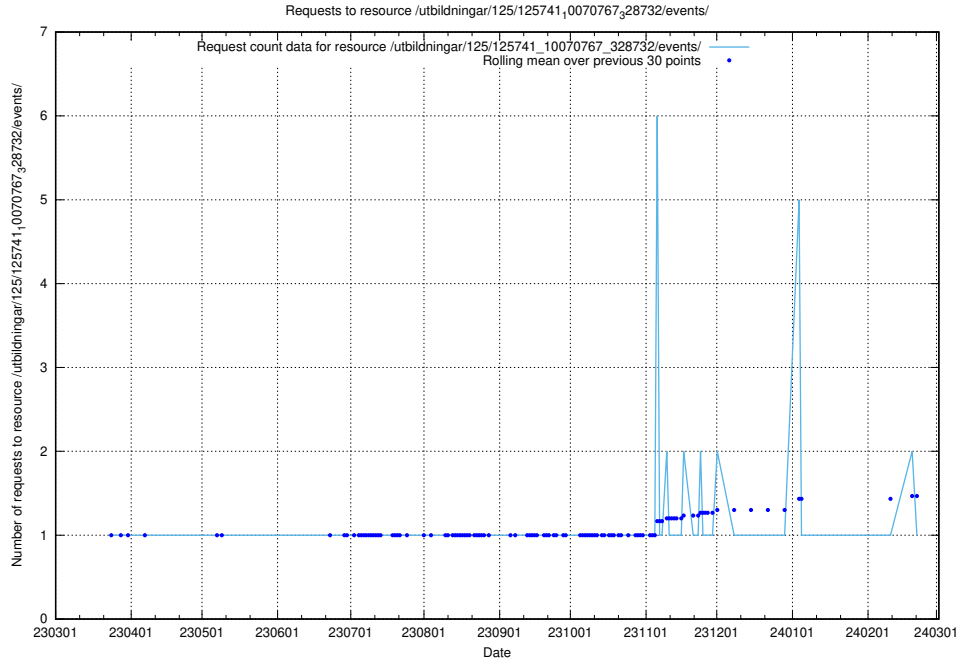

5.5931 Usage of /utbildningar/125/125741_10070767_328732/events/

Here, we count the number of requests to resource /utbildningar/125/125741_10070767_328732/events/