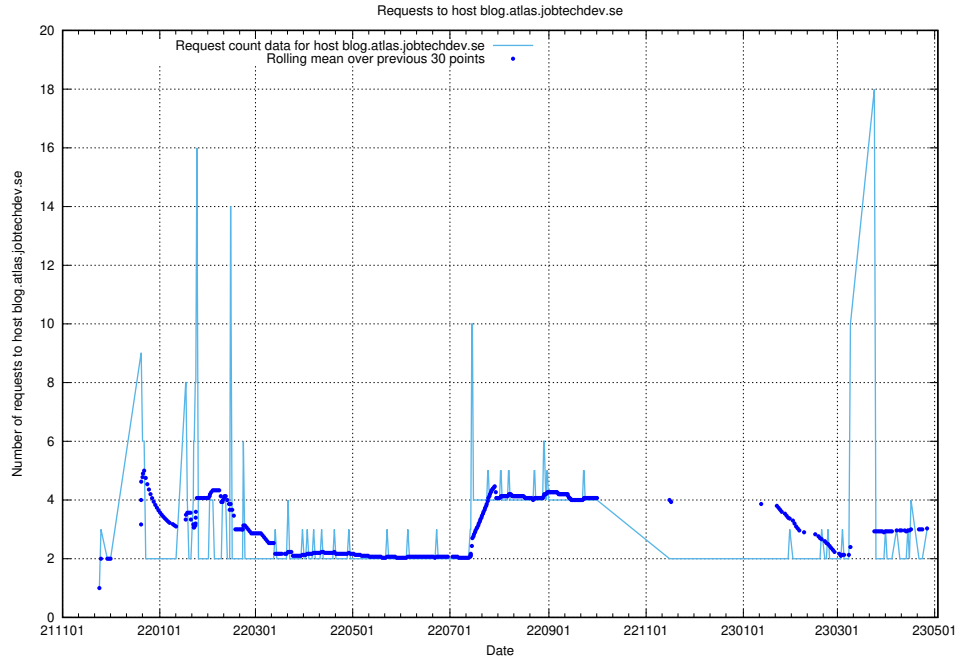

7.206 Usage of `blog.atlas.jobtechdev.se`

Here, we count the number of requests to host `blog.atlas.jobtechdev.se`.