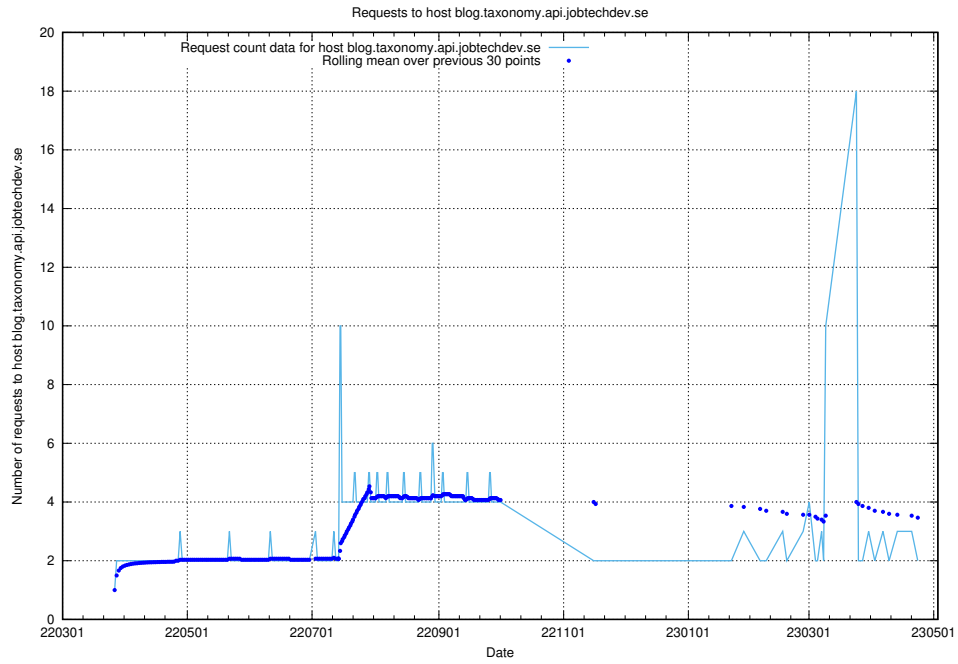

7.486 Usage of `blog.taxonomy.api.jobtechdev.se`

Here, we count the number of requests to host `blog.taxonomy.api.jobtechdev.se`.