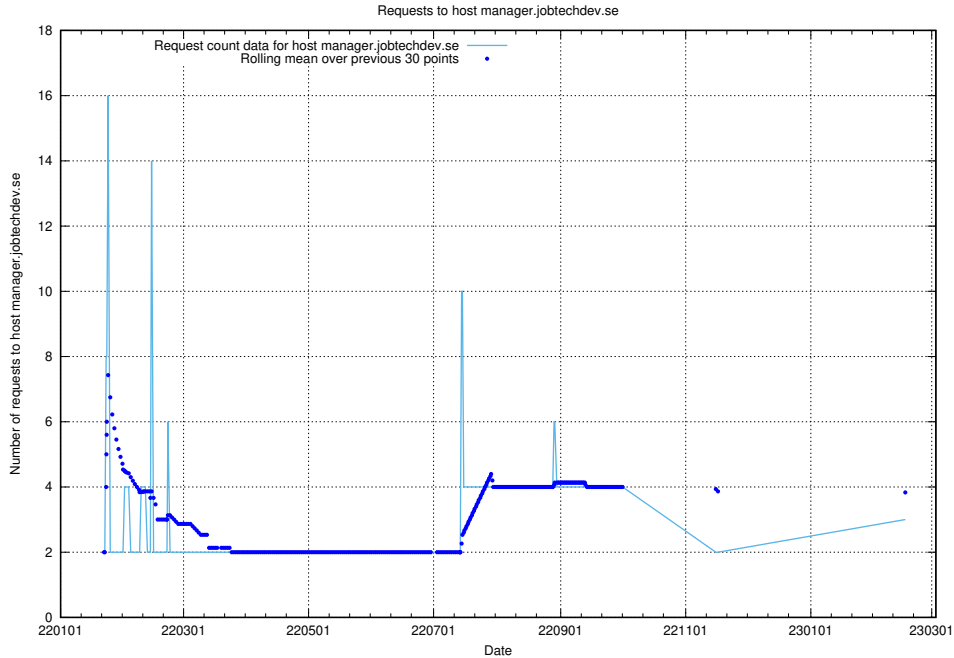

7.246 Usage of manager.jobtechdev.se

Here, we count the number of requests to host manager.jobtechdev.se.