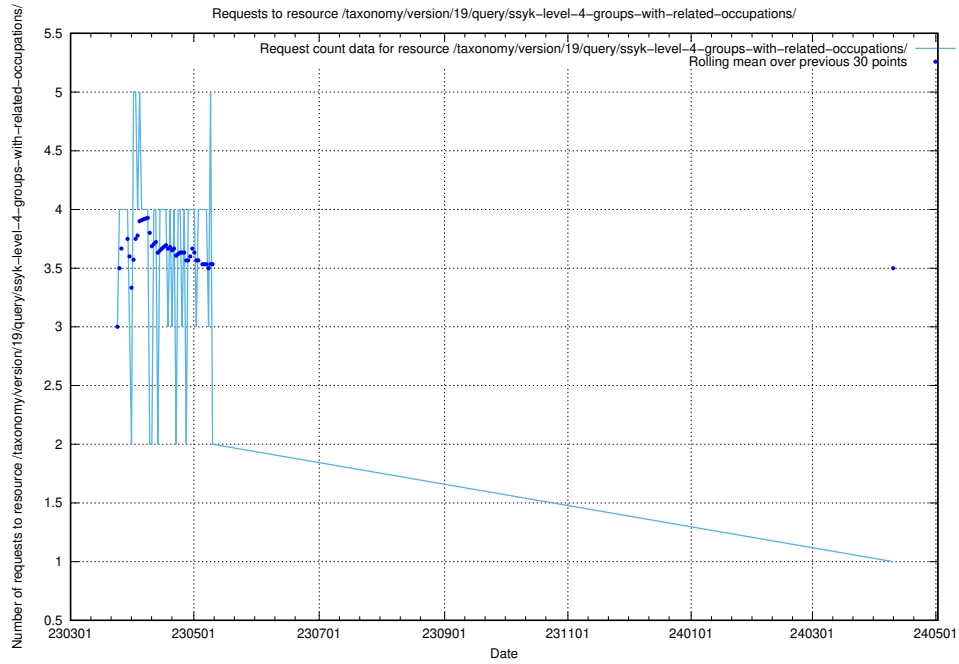

5.5837 Usage of /taxonomy/version/19/query/ssyk-level-4-groups-with-related-occupations/

Here, we count the number of requests to resource /taxonomy/version/19/query/ssyk-level-4-groups-with-related-occupations/.