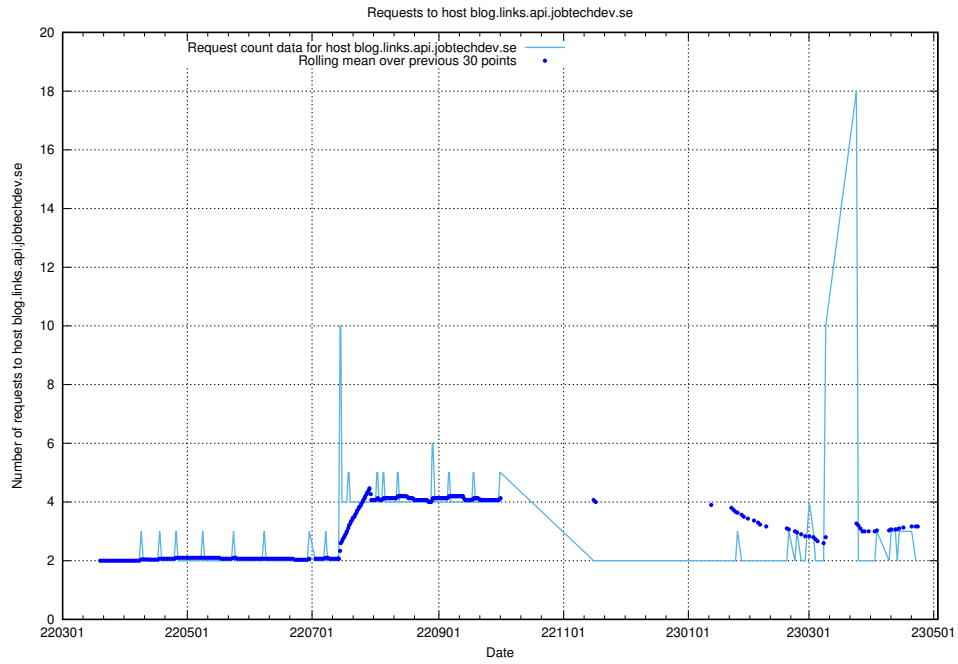

7.491 Usage of `blog.links.api.jobtechdev.se`

Here, we count the number of requests to host `blog.links.api.jobtechdev.se`.