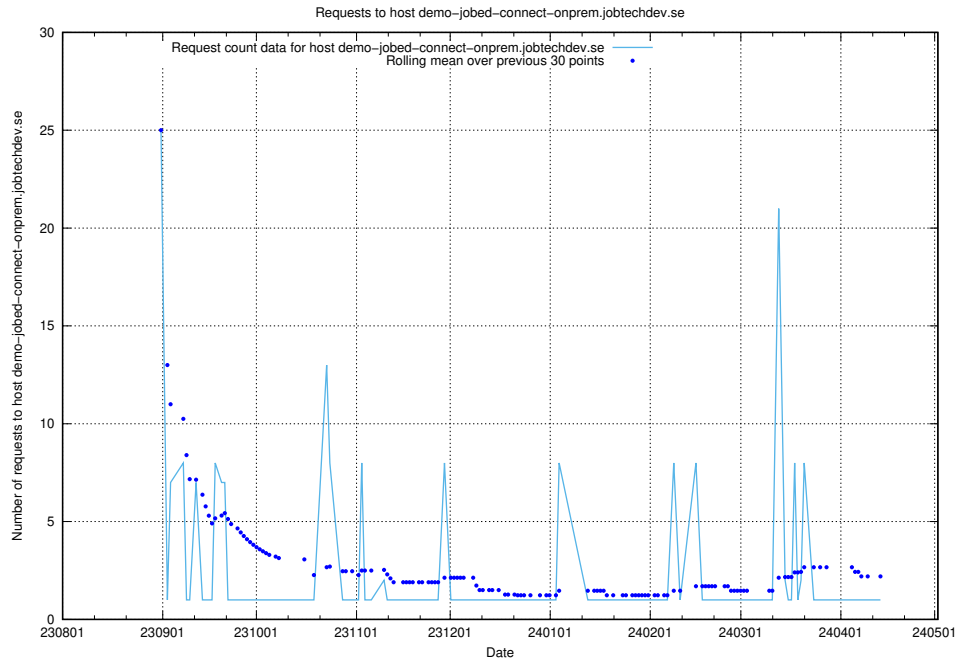

Here, we count the number of requests to host historical-ads-frontend-onprem.jobtechdev.se.

7.599 Usage of demo-jobed-connect-onprem.jobtechdev.se

Here, we count the number of requests to host demo-jobed-connect-onprem.jobtechdev.se.