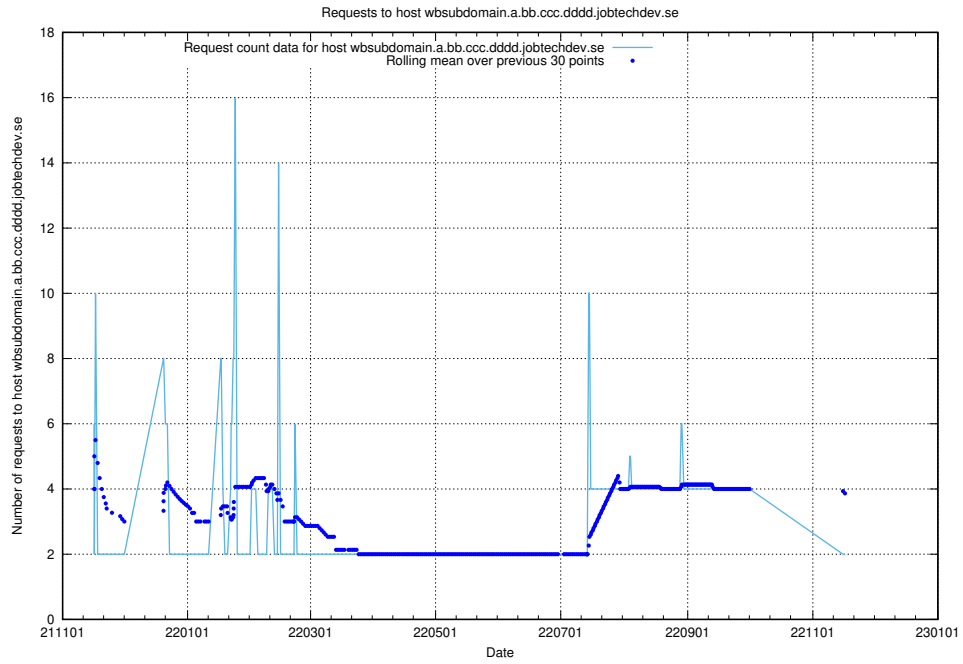

7.520 Usage of wbsubdomain.a.bb.ccc.dddd.jobtechdev.se

Here, we count the number of requests to host wbsubdomain.a.bb.ccc.dddd.jobtechdev.se.