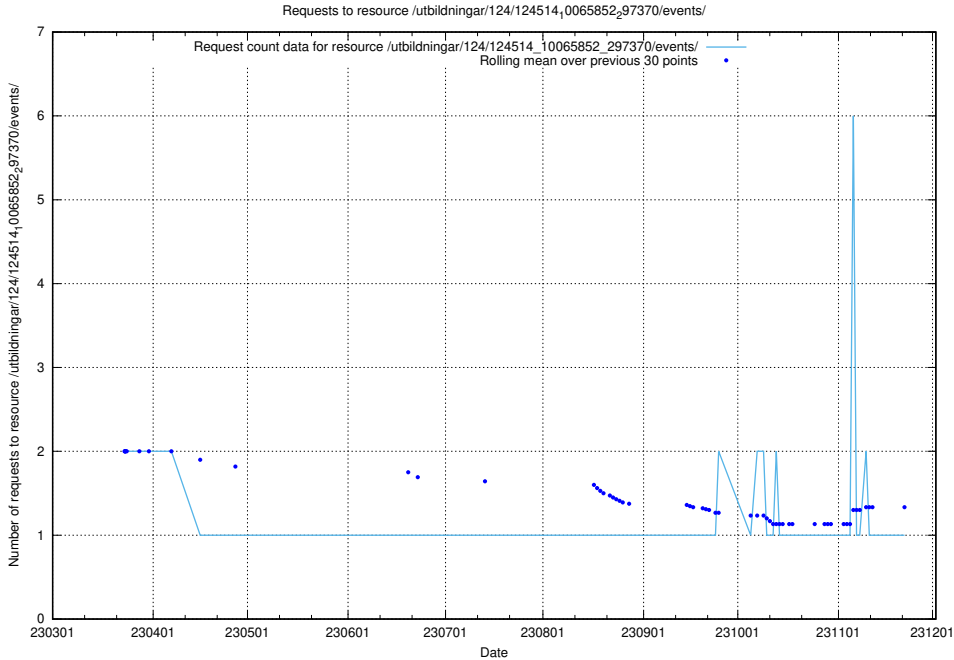

5.5997 Usage of /utbildningar/124/124514_10065852_297370/events/

Here, we count the number of requests to resource /utbildningar/124/124514_10065852_297370/events/