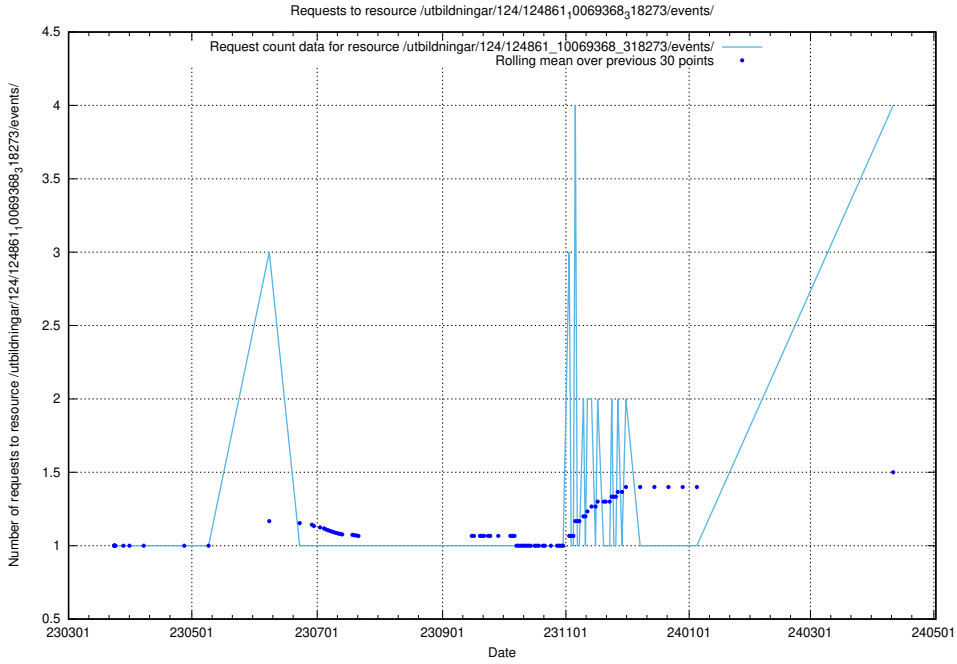

5.174 Usage of /utbildningar/124/124861_10069368_318273/events/

Here, we count the number of requests to resource /utbildningar/124/124861_10069368_318273/events/