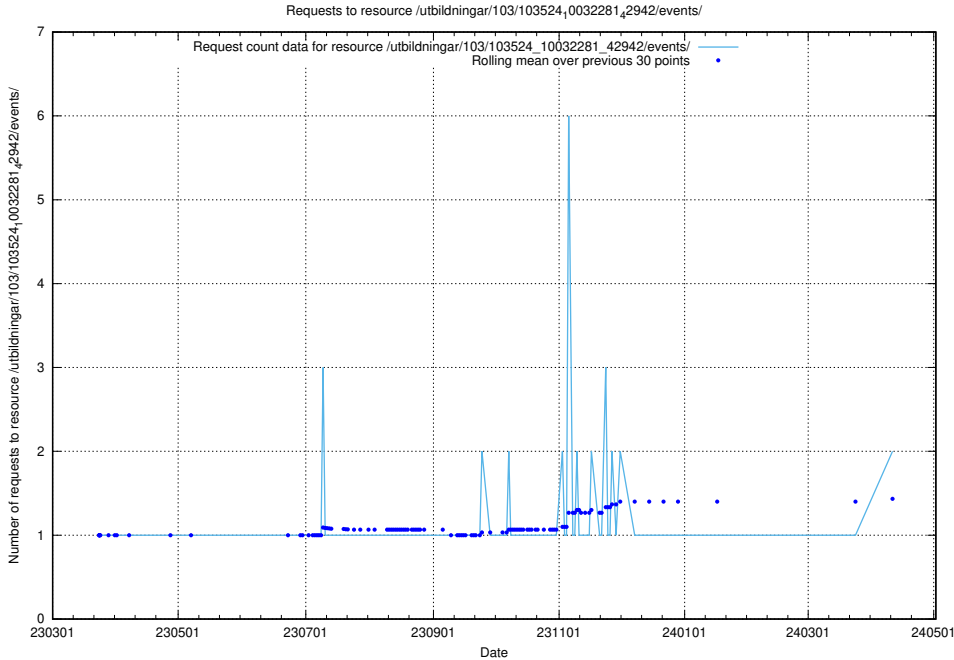

5.831 Usage of /utbildningar/103/103524_10032281_42942/events/

Here, we count the number of requests to resource /utbildningar/103/103524_10032281_42942/events/.