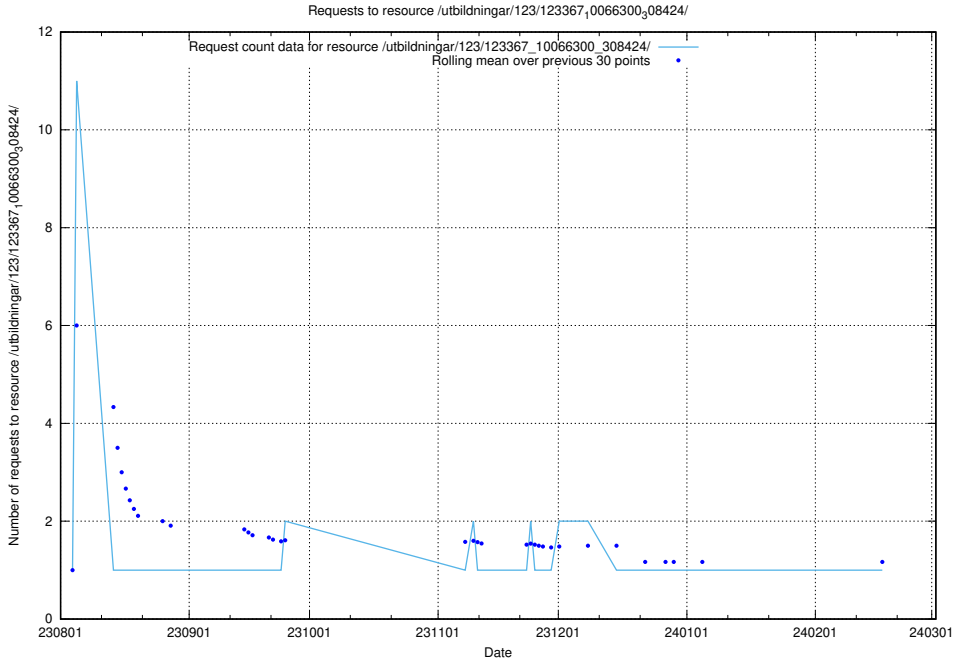

Here, we count the number of requests to resource /utbildningar/123/123367_10066300_308424/events/

5.4597 Usage of /utbildningar/123/123367_10066300_308424/

Here, we count the number of requests to resource /utbildningar/123/123367_10066300_308424/.