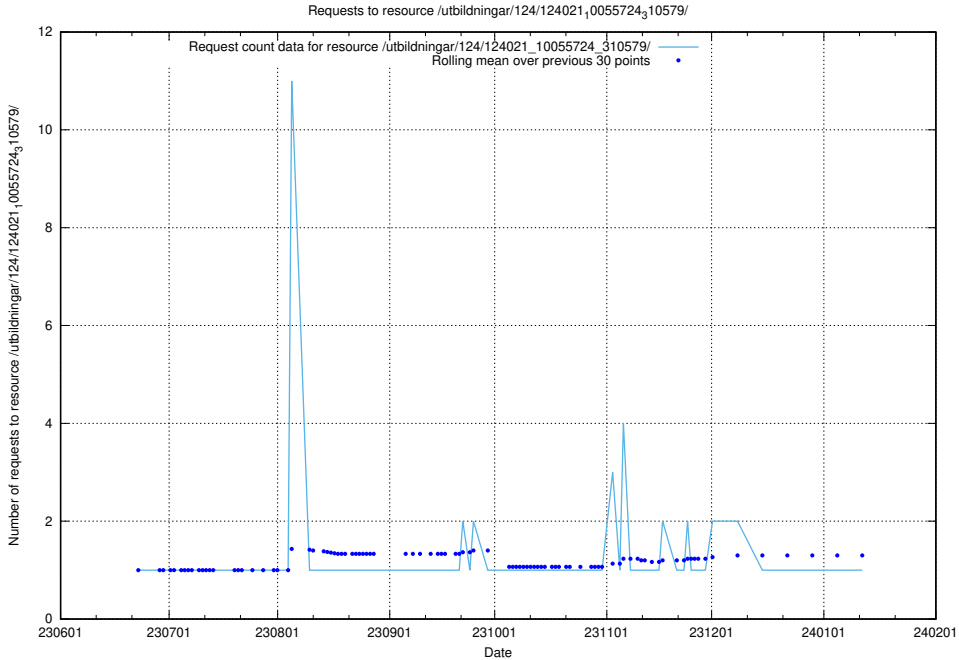

5.5518 Usage of /utbildningar/124/124021_10055724_310579/

Here, we count the number of requests to resource /utbildningar/124/124021_10055724_310579/.