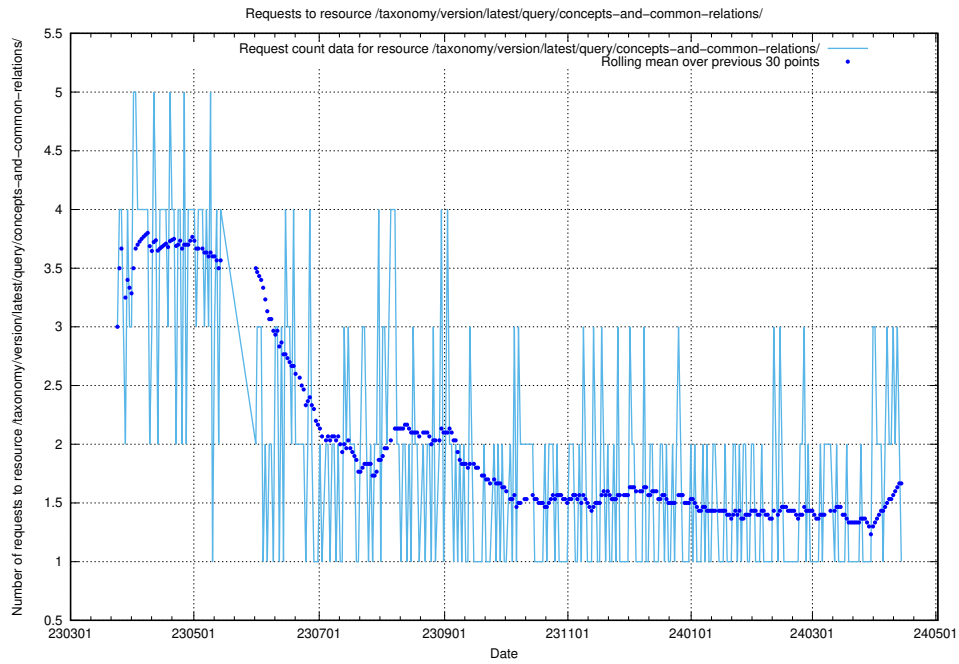

Here, we count the number of requests to resource /taxonomy/version/latest/query/concepts-and-common-relations/.

5.5821 Usage of /taxonomy/version/latest/query/concept-types/

Here, we count the number of requests to resource /taxonomy/version/latest/query/concept-types/.