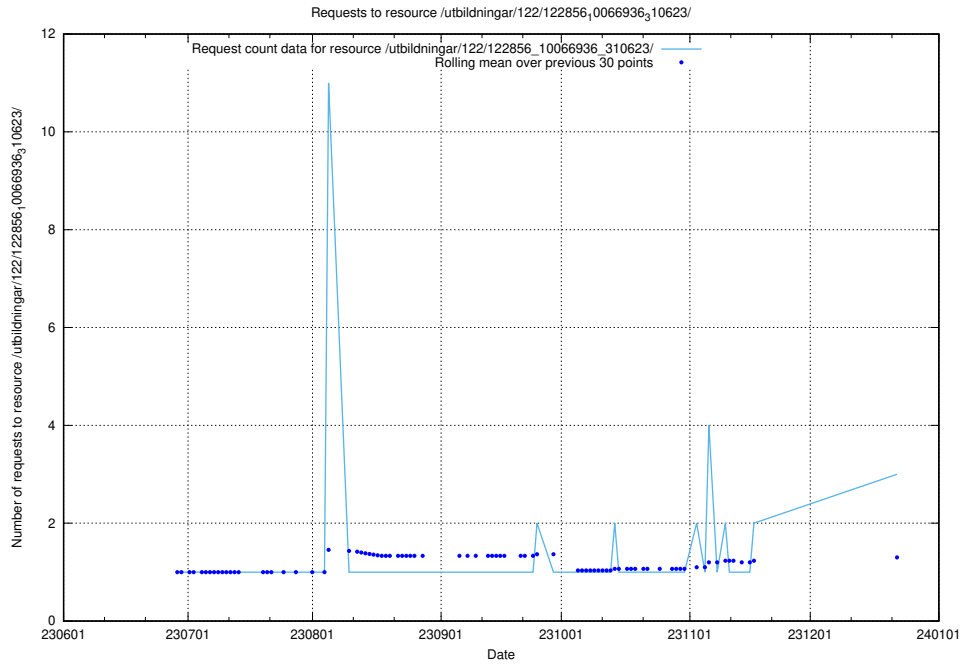

5.399 Usage of /utbildningar/122/122856_10066936_310623/

Here, we count the number of requests to resource /utbildningar/122/122856_10066936_310623/.