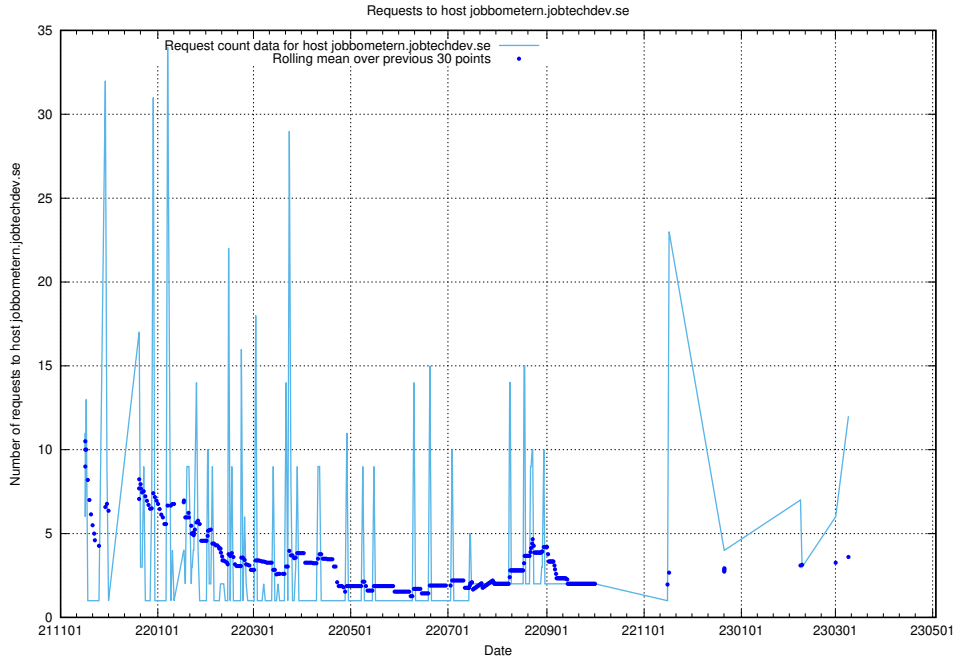

7.56 Usage of `jobbometern.jobtechdev.se`

Here, we count the number of requests to host `jobbometern.jobtechdev.se`.