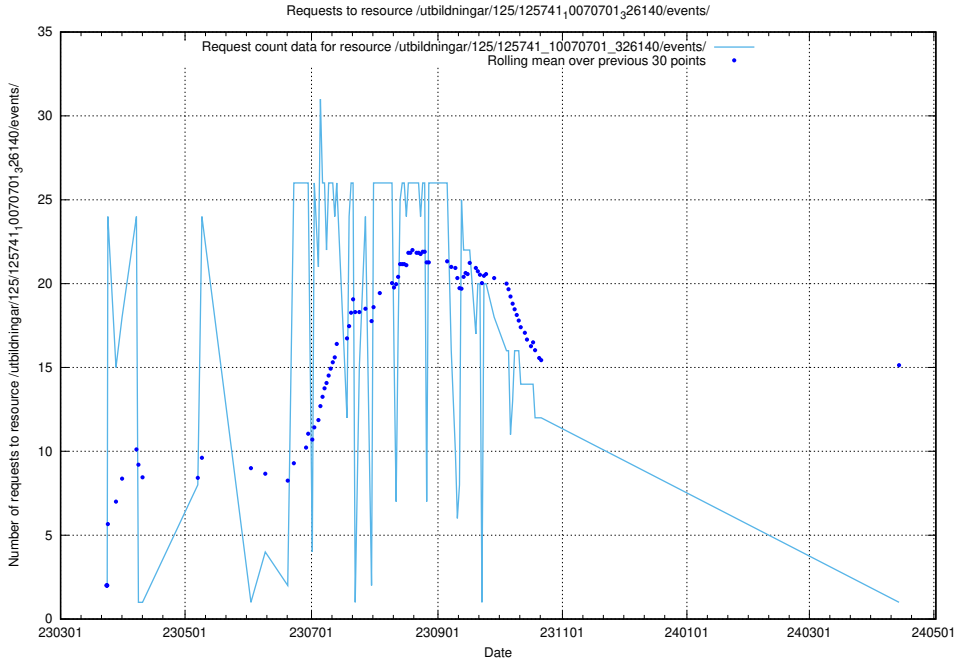

5.5977 Usage of /utbildningar/125/125741_10070701_326140/events/

Here, we count the number of requests to resource /utbildningar/125/125741_10070701_326140/events/