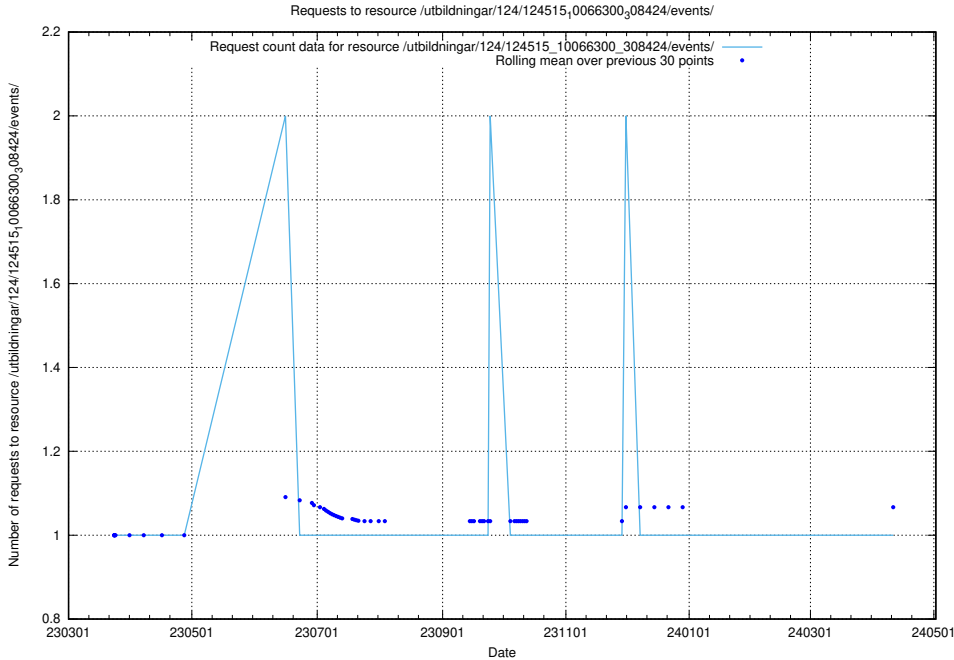

5.1291 Usage of /utbildningar/124/124515_10066300_308424/events/

Here, we count the number of requests to resource /utbildningar/124/124515_10066300_308424/events/