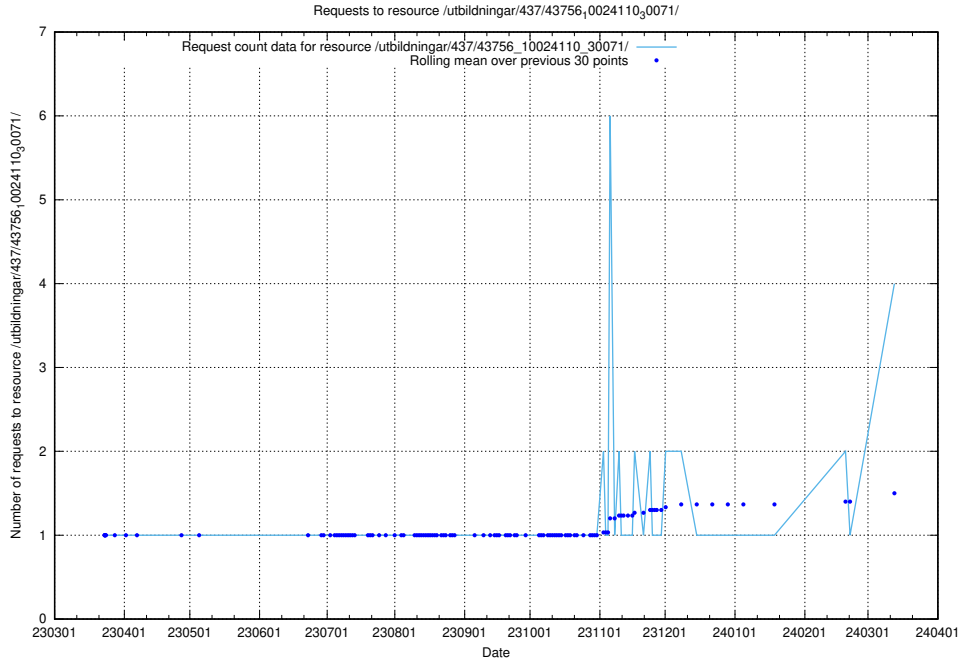

5.257 Usage of /utbildningar/437/43756_10024110_30071/

Here, we count the number of requests to resource /utbildningar/437/43756_10024110_30071/.