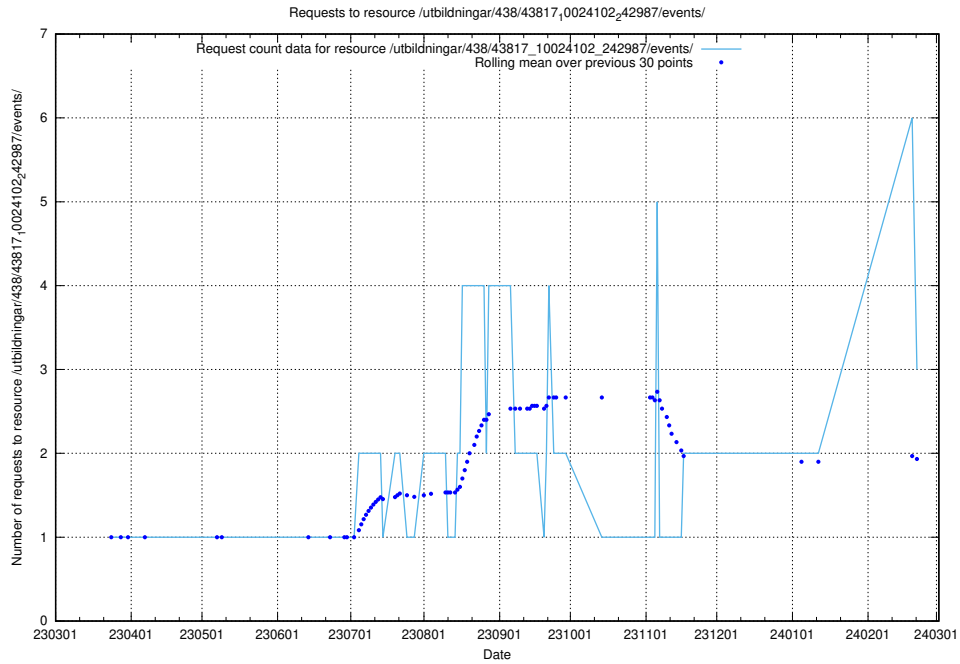

Here, we count the number of requests to resource /utbildningar/438/43817_10024102_242987/events/.

5.451 Usage of /utbildningar/437/43757_10024113_309027/events/

Here, we count the number of requests to resource /utbildningar/437/43757_10024113_309027/events/.