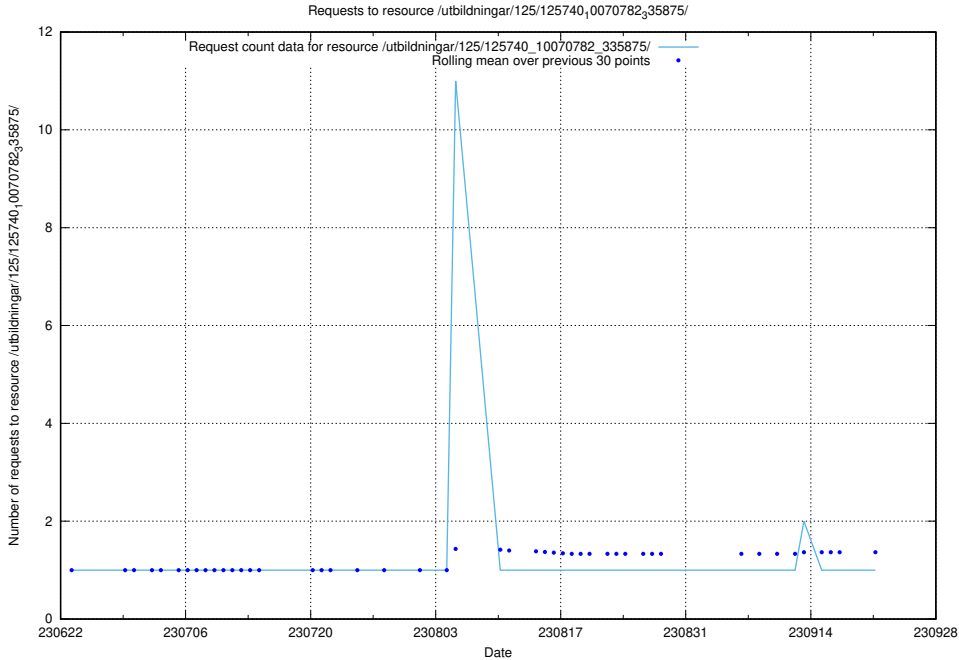

5.5395 Usage of /utbildningar/125/125740_10070782_335875/

Here, we count the number of requests to resource /utbildningar/125/125740_10070782_335875/.