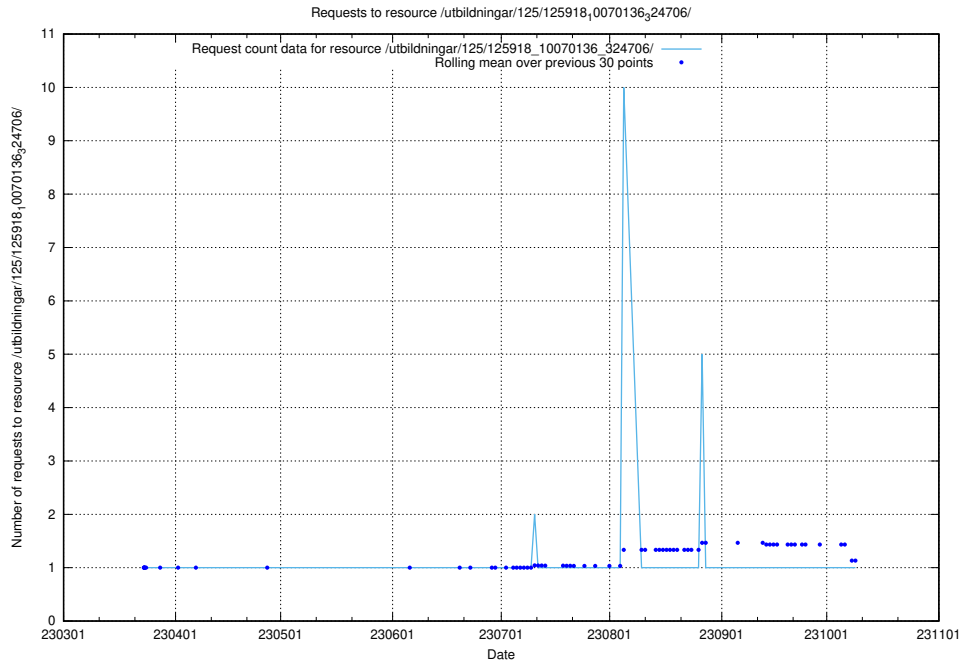

5.6140 Usage of /utbildningar/125/125918_10070136_324706/

Here, we count the number of requests to resource /utbildningar/125/125918_10070136_324706/.