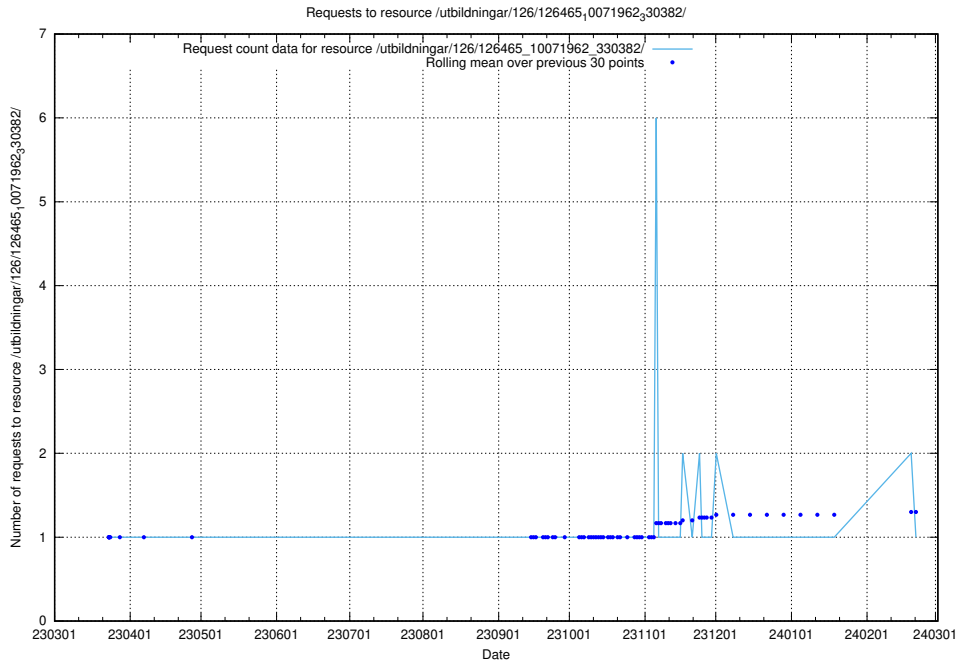

5.6118 Usage of /utbildningar/126/126465_10071962_330382/

Here, we count the number of requests to resource /utbildningar/126/126465_10071962_330382/.