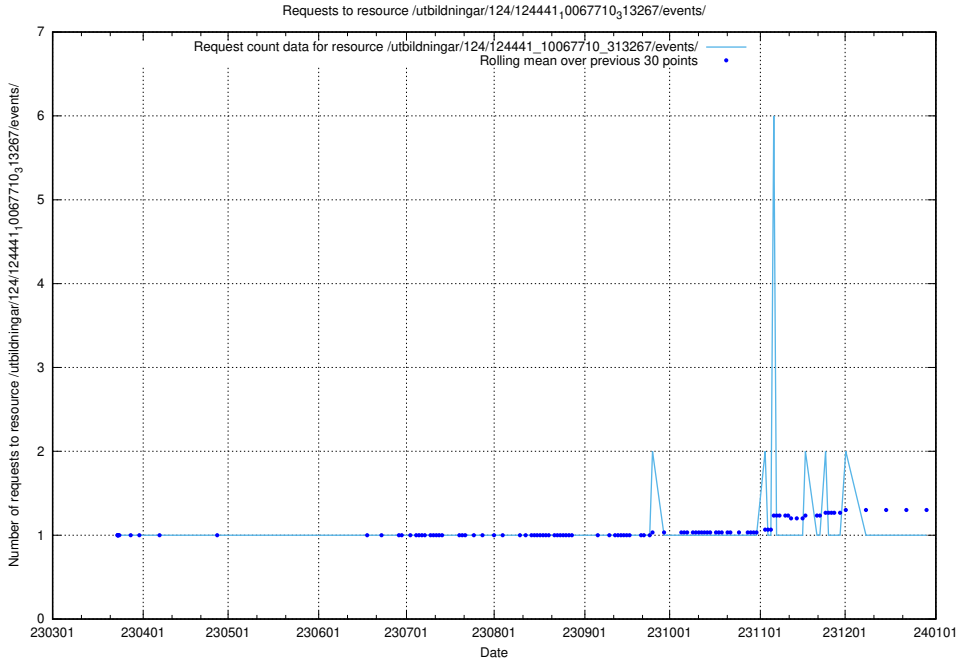

5.3251 Usage of /utbildningar/124/124441_10067710_313267/events/

Here, we count the number of requests to resource /utbildningar/124/124441_10067710_313267/events/