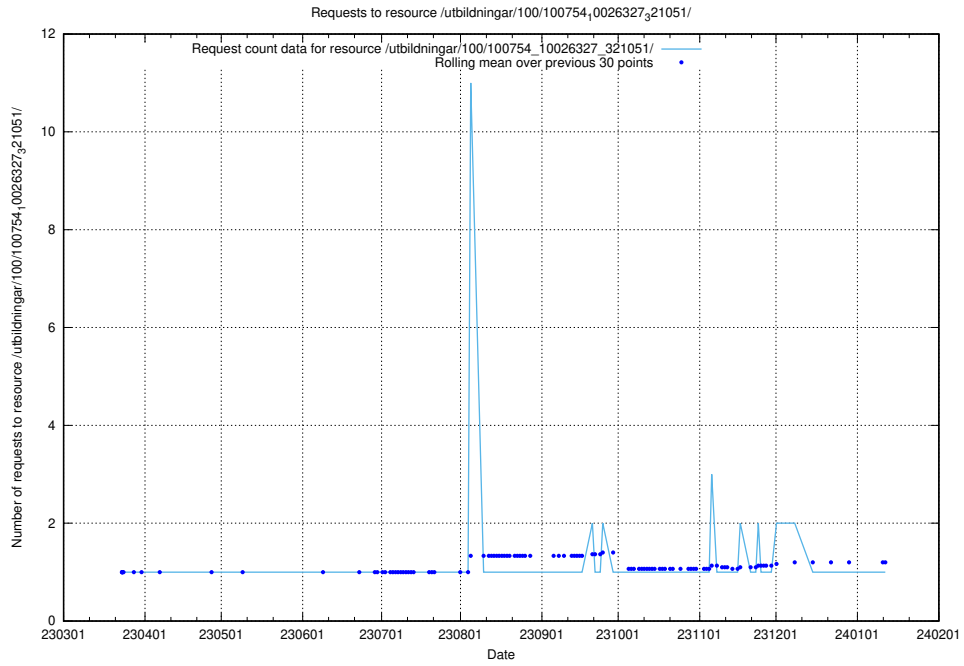

5.5304 Usage of /utbildningar/100/100754_10026327_321051/

Here, we count the number of requests to resource /utbildningar/100/100754_10026327_321051/.