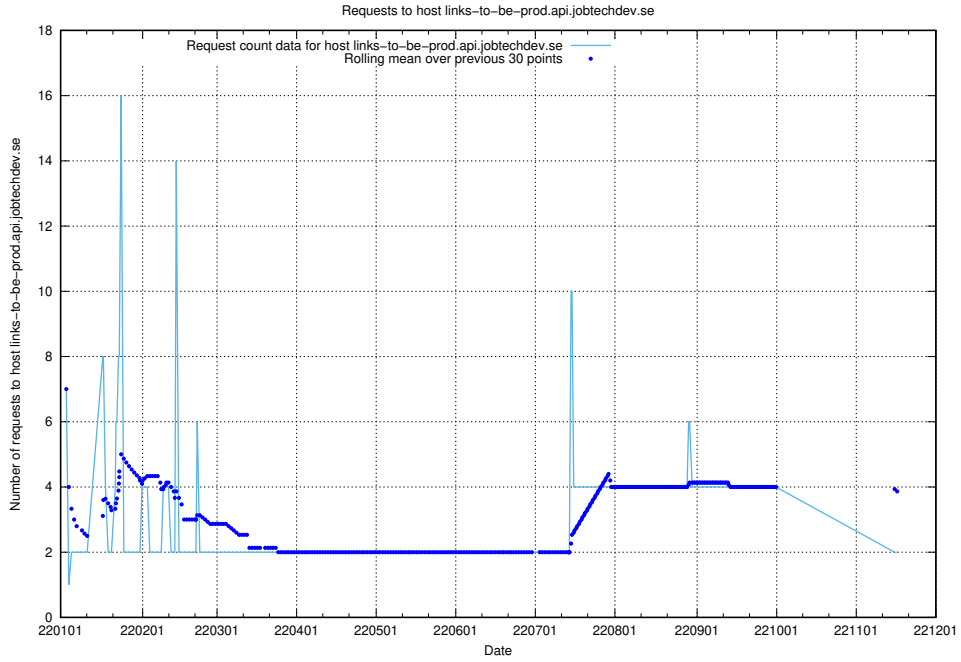

7.292 Usage of links-to-be-prod.api.jobtechdev.se

Here, we count the number of requests to host links-to-be-prod.api.jobtechdev.se.