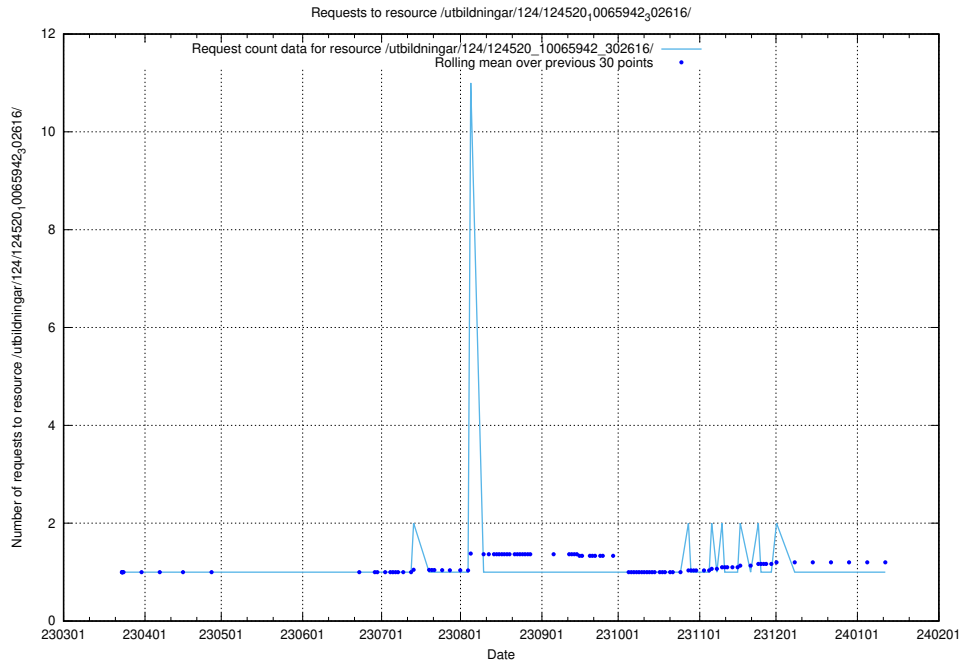

5.1242 Usage of /utbildningar/124/124520_10065942_302616/

Here, we count the number of requests to resource /utbildningar/124/124520_10065942_302616/.