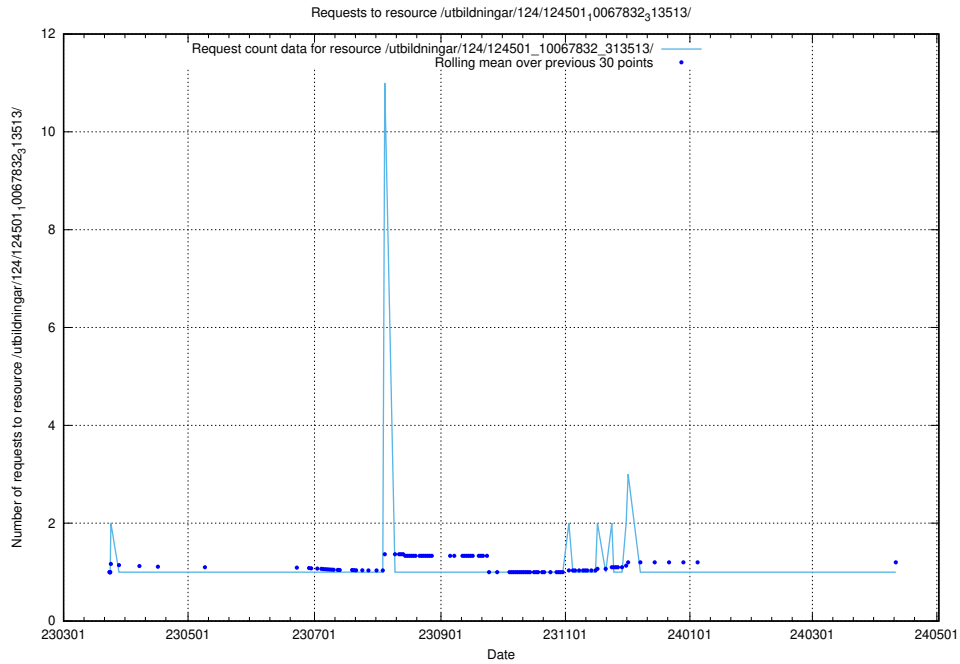

Here, we count the number of requests to resource /utbildningar/utb_emil/125/125796_10070642_322362/events/

5.1982 Usage of /utbildningar/124/124501_10067832_313513/

Here, we count the number of requests to resource /utbildningar/124/124501_10067832_313513/.