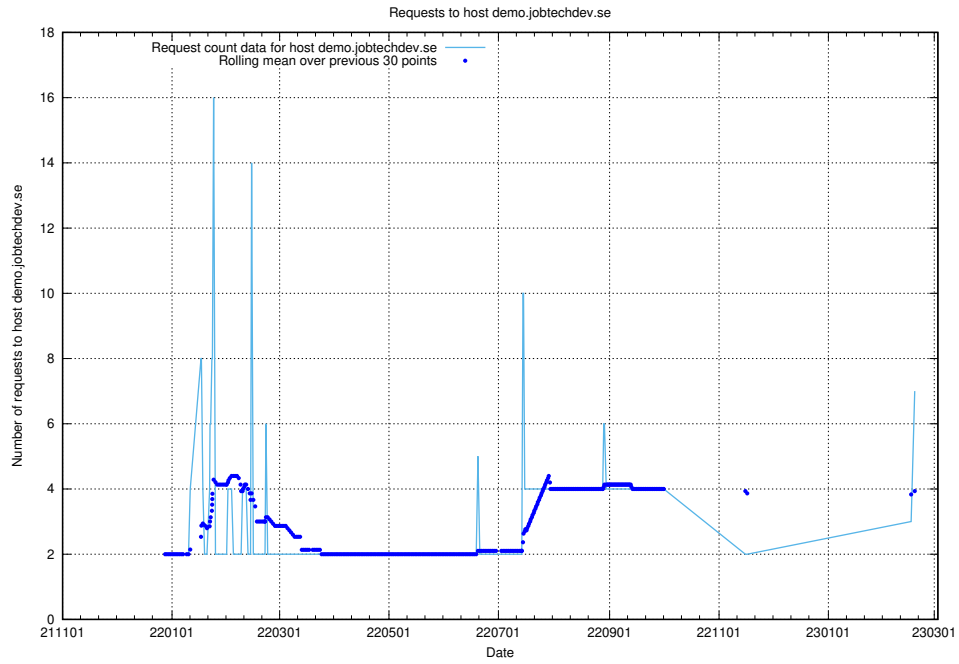

Here, we count the number of requests to host education-api.jobtechdev.se.

7.73 Usage of demo.jobtechdev.se

Here, we count the number of requests to host demo.jobtechdev.se.

7.74 Usage of taxonomy-viewer.jobtechdev.se