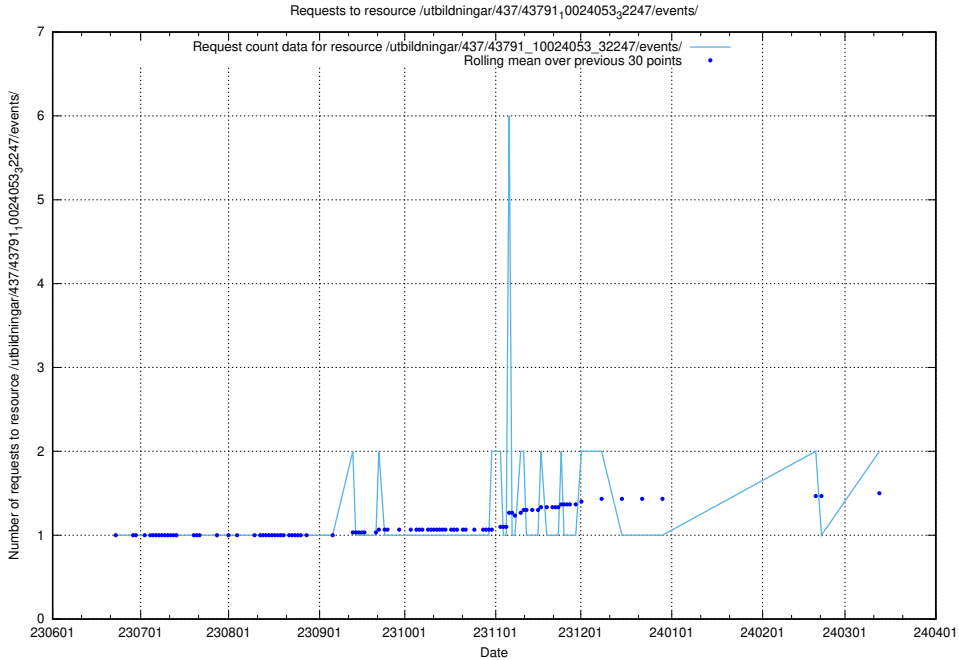

5.849 Usage of /utbildningar/437/43791_10024053_32247/events/

Here, we count the number of requests to resource /utbildningar/437/43791_10024053_32247/events/.