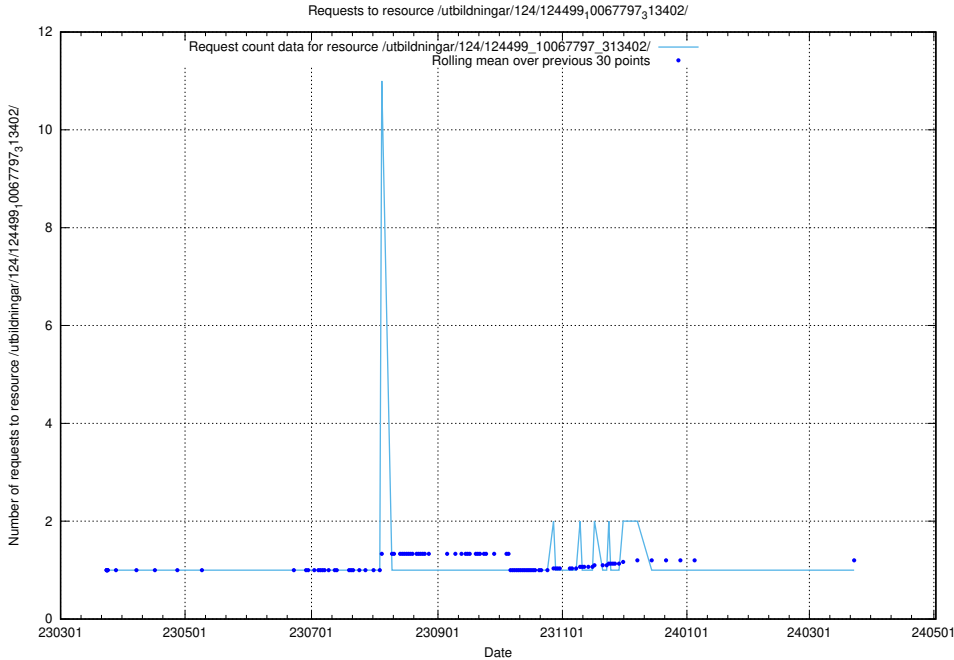

5.2231 Usage of /utbildningar/124/124499_10067797_313402/

Here, we count the number of requests to resource /utbildningar/124/124499_10067797_313402/.