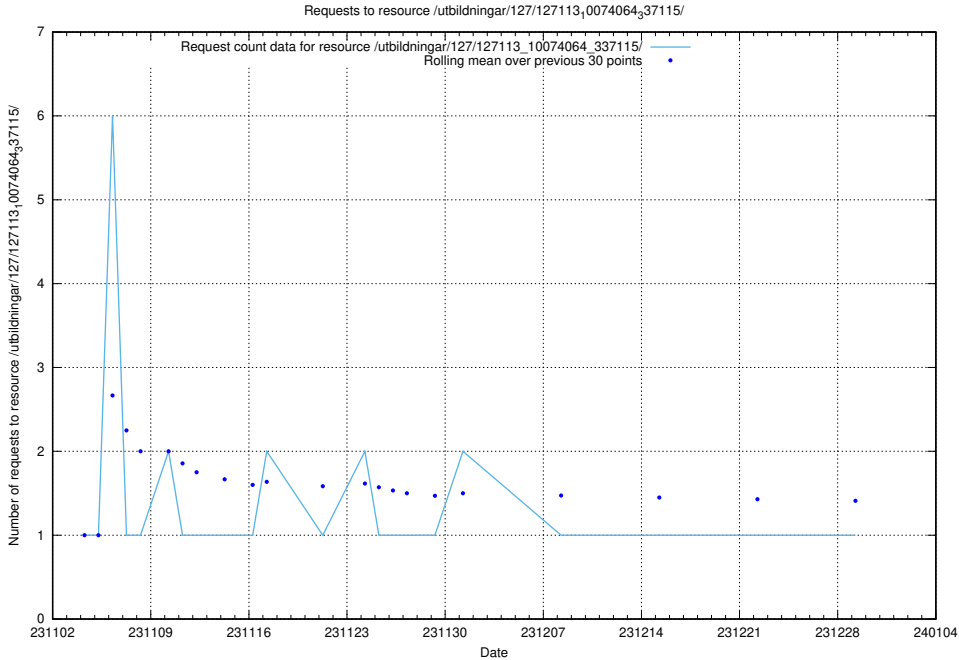

5.3846 Usage of /utbildningar/127/127113_10074064_337115/

Here, we count the number of requests to resource /utbildningar/127/127113_10074064_337115/.