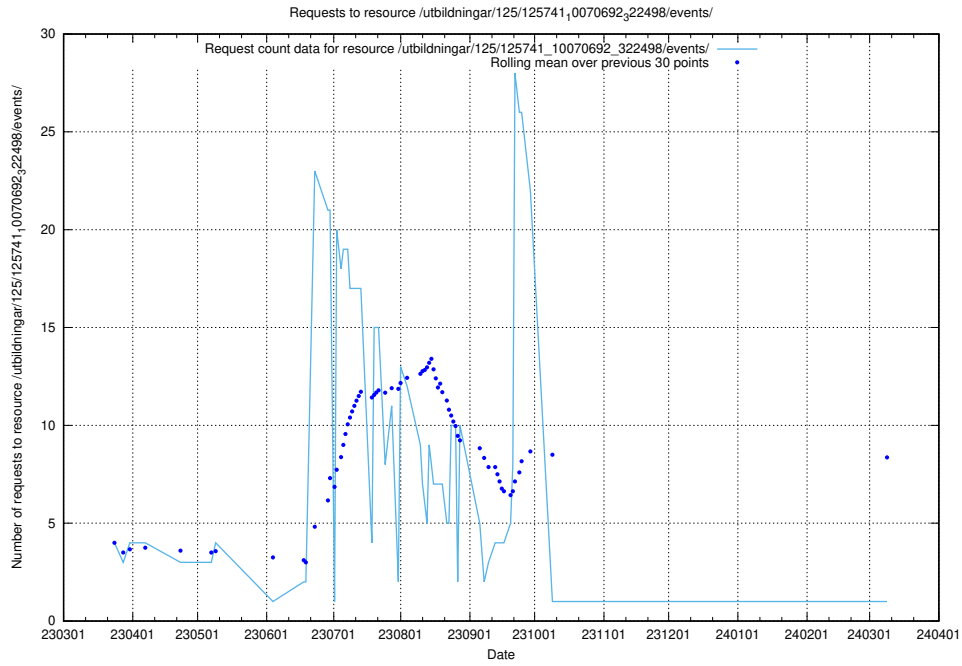

5.5776 Usage of /utbildningar/125/125741_10070692_322498/events/

Here, we count the number of requests to resource /utbildningar/125/125741_10070692_322498/events/