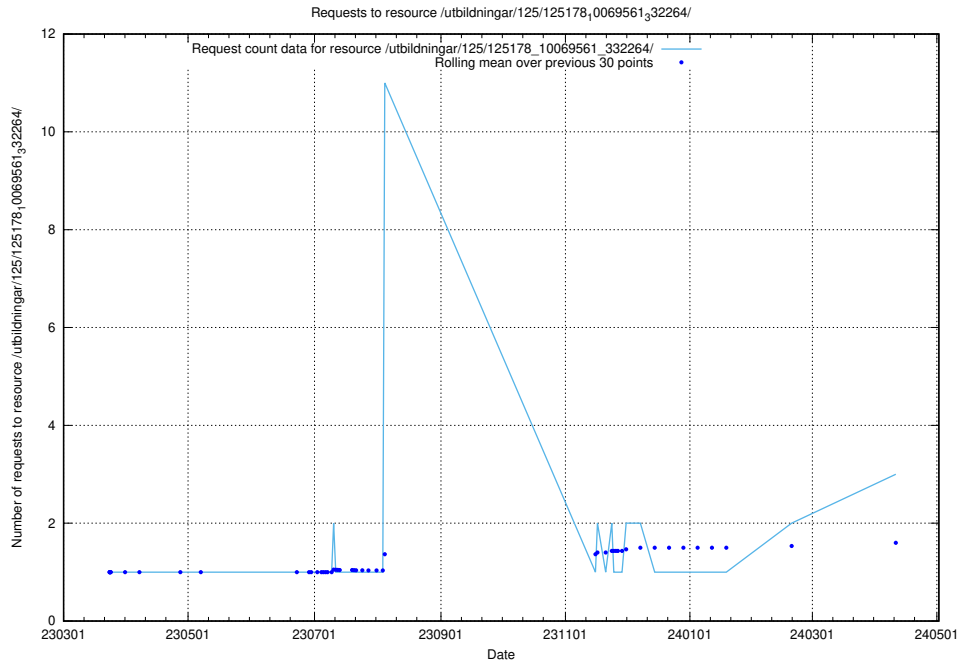

5.270 Usage of /utbildningar/125/125178_10069561_332264/

Here, we count the number of requests to resource /utbildningar/125/125178_10069561_332264/.