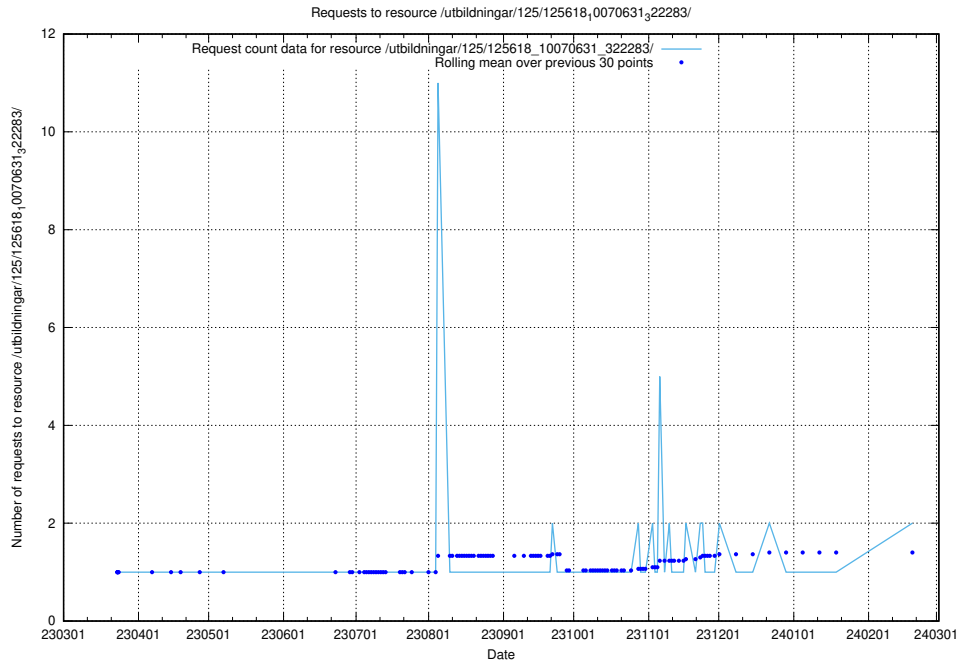

Here, we count the number of requests to resource /utbildningar/125/125618_10070631_322283/.

5.488 Usage of /utbildningar/125/125608_10070196_320822/events/

Here, we count the number of requests to resource /utbildningar/125/125608_10070196_320822/events/