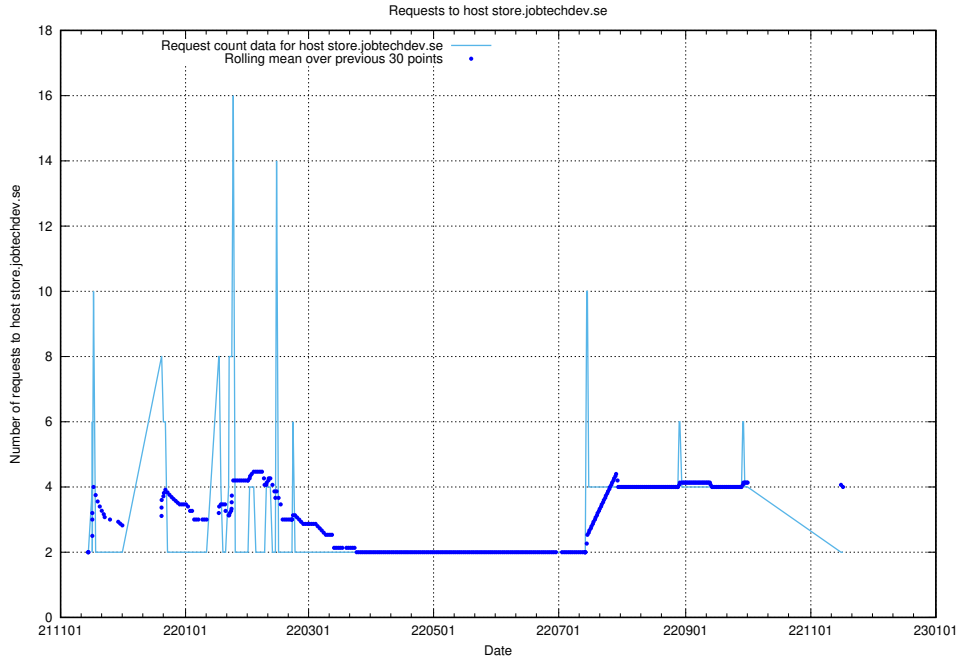

7.551 Usage of store.jobtechdev.se

Here, we count the number of requests to host store.jobtechdev.se.