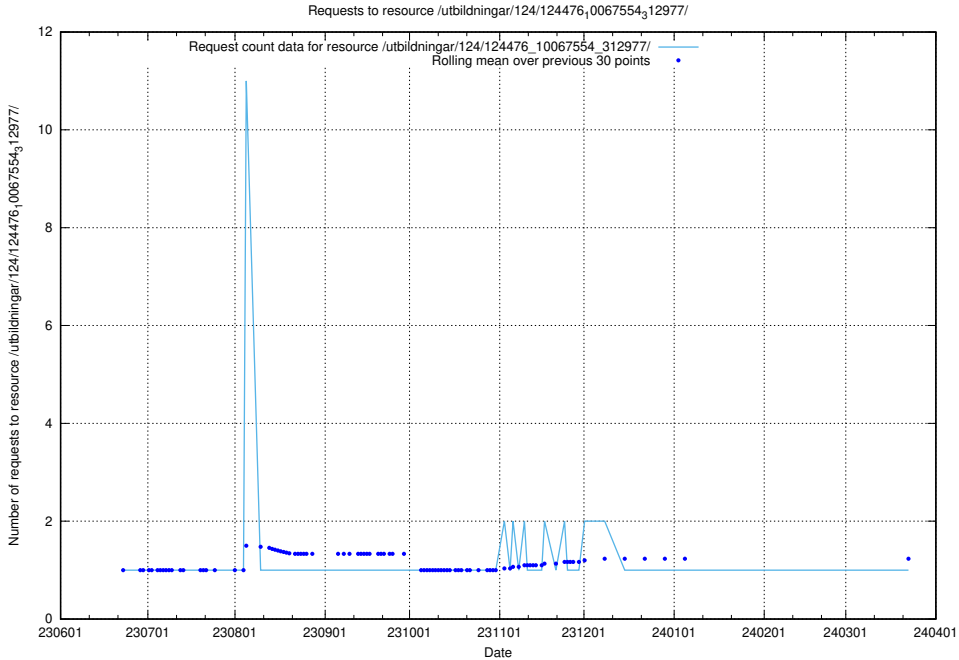

5.5494 Usage of /utbildningar/124/124476_10067554_312977/

Here, we count the number of requests to resource /utbildningar/124/124476_10067554_312977/.