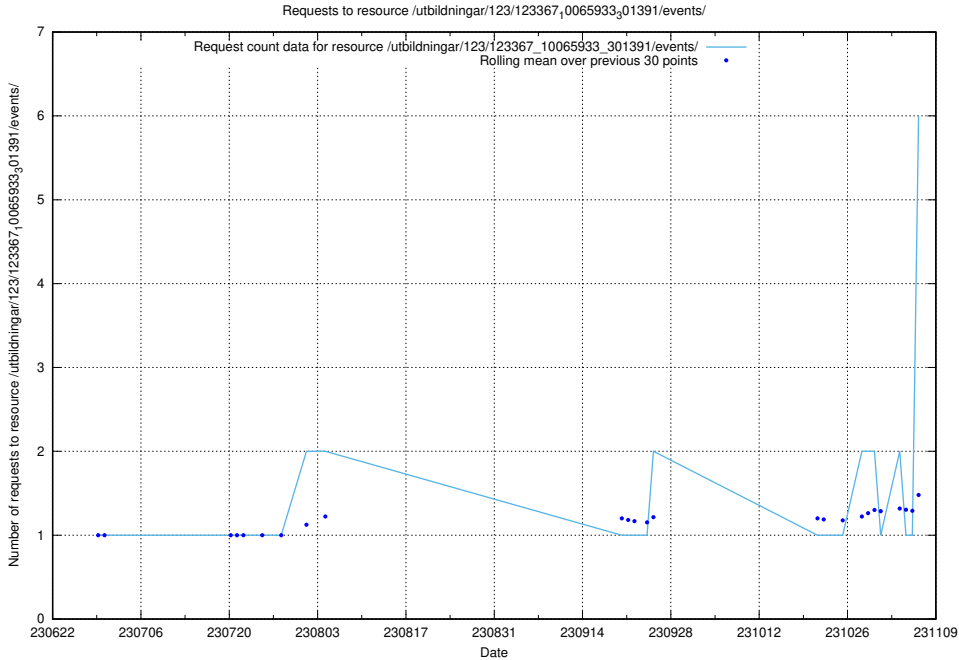

5.89 Usage of /utbildningar/123/123367_10065933_301391/events/

Here, we count the number of requests to resource /utbildningar/123/123367_10065933_301391/events/