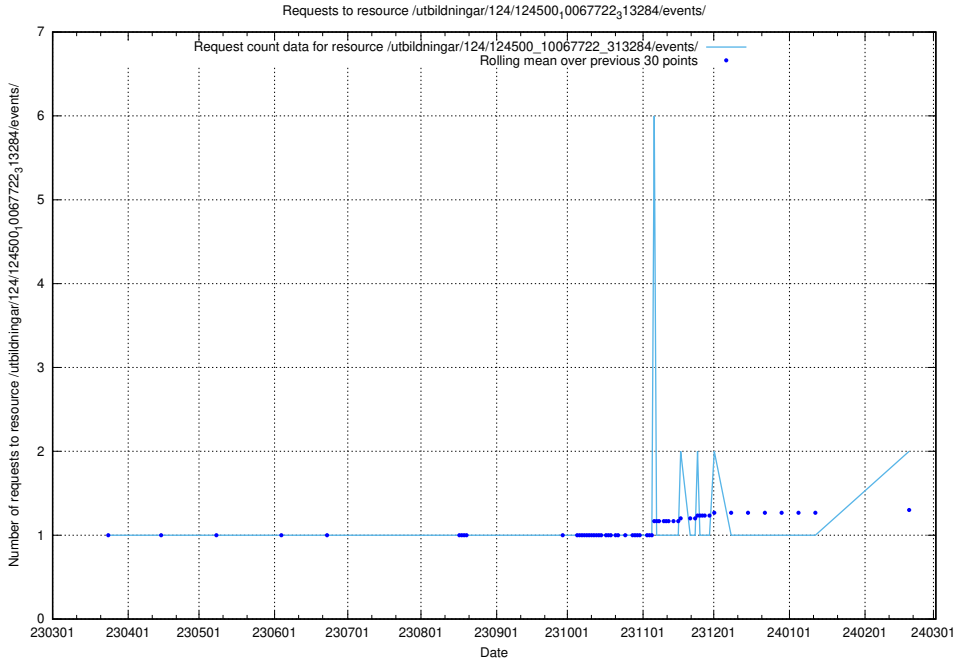

5.937 Usage of /utbildningar/124/124500_10067722_313284/events/

Here, we count the number of requests to resource /utbildningar/124/124500_10067722_313284/events/