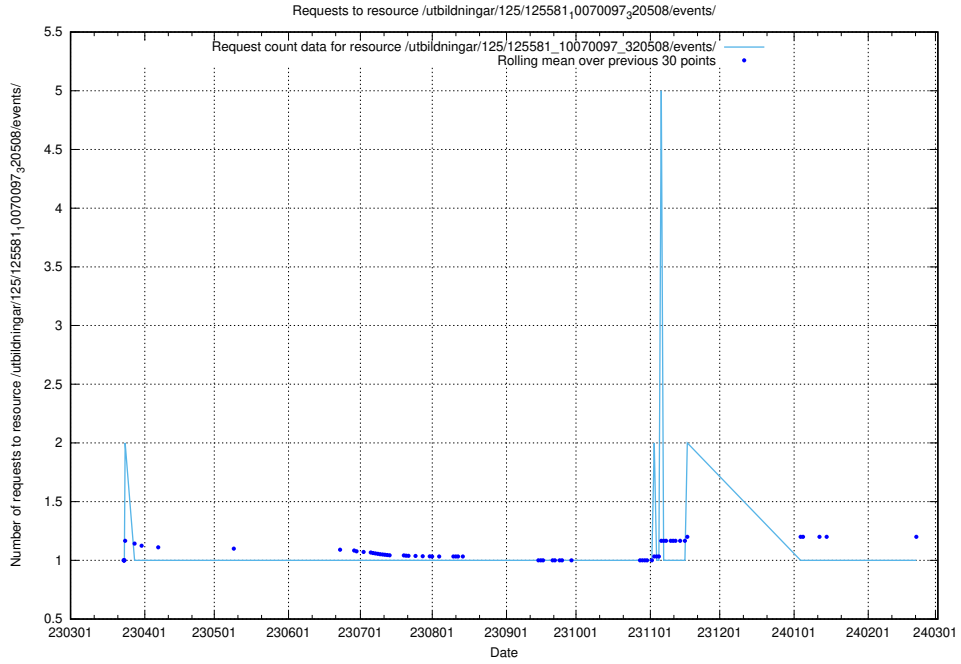

5.1097 Usage of /utbildningar/125/125581_10070097_320508/events/

Here, we count the number of requests to resource /utbildningar/125/125581_10070097_320508/events/