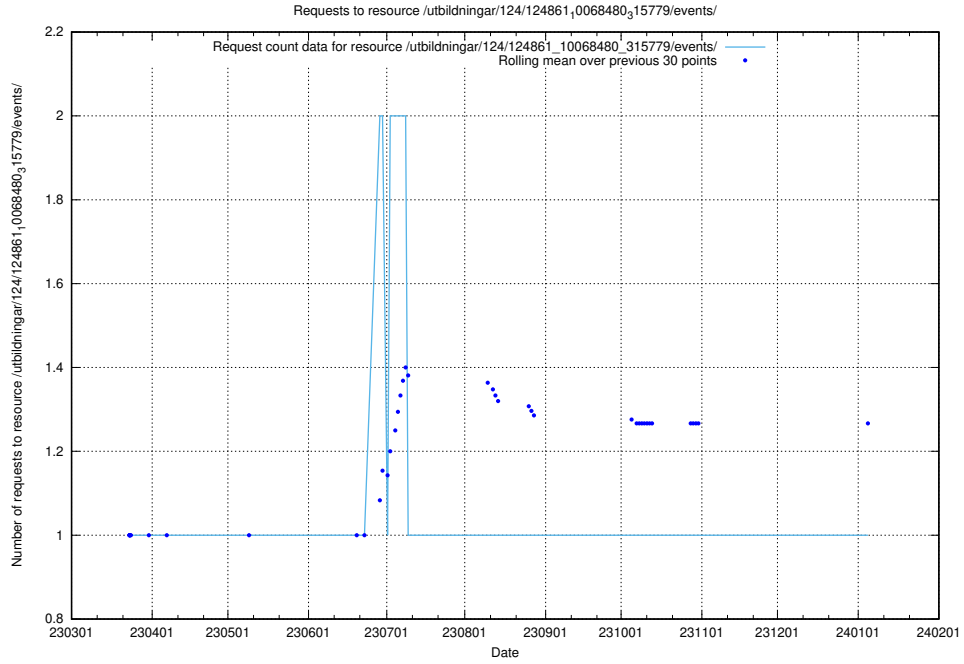

Here, we count the number of requests to resource /utbildningar/124/124861_10069845_319853/.

5.1159 Usage of /utbildningar/124/124861_10068480_315779/events/

Here, we count the number of requests to resource /utbildningar/124/124861_10068480_315779/events/