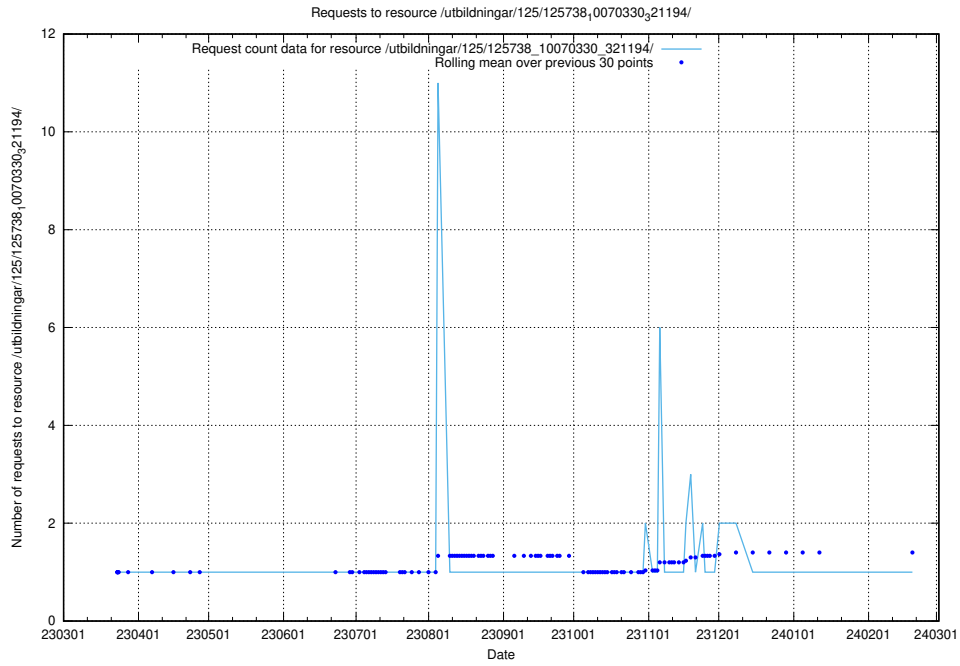

5.1014 Usage of /utbildningar/125/125738_10070330_321194/

Here, we count the number of requests to resource /utbildningar/125/125738_10070330_321194/.