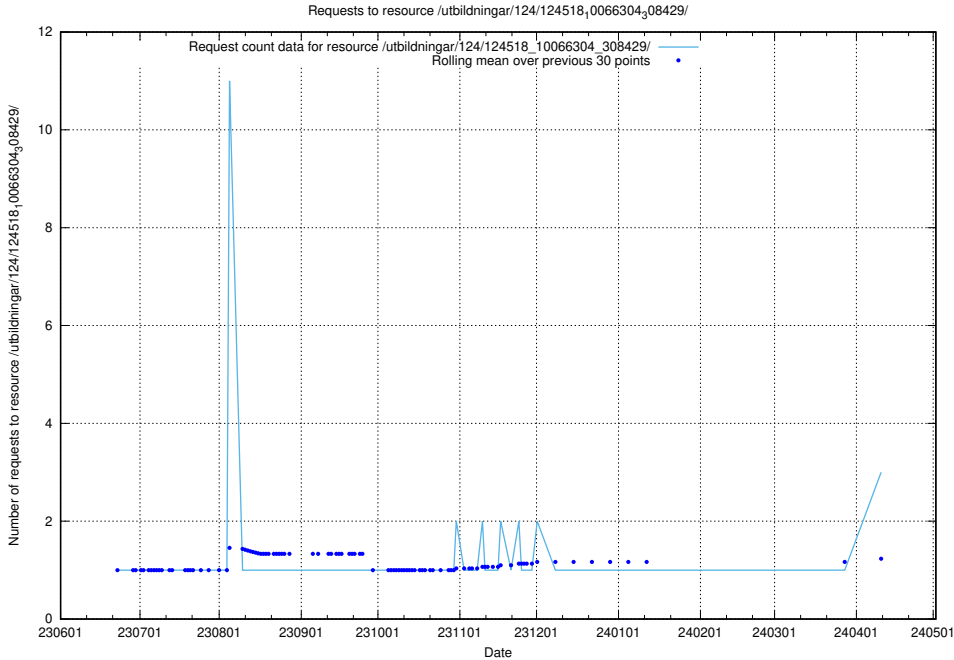

5.412 Usage of /utbildningar/124/124518_10066304_308429/

Here, we count the number of requests to resource /utbildningar/124/124518_10066304_308429/.