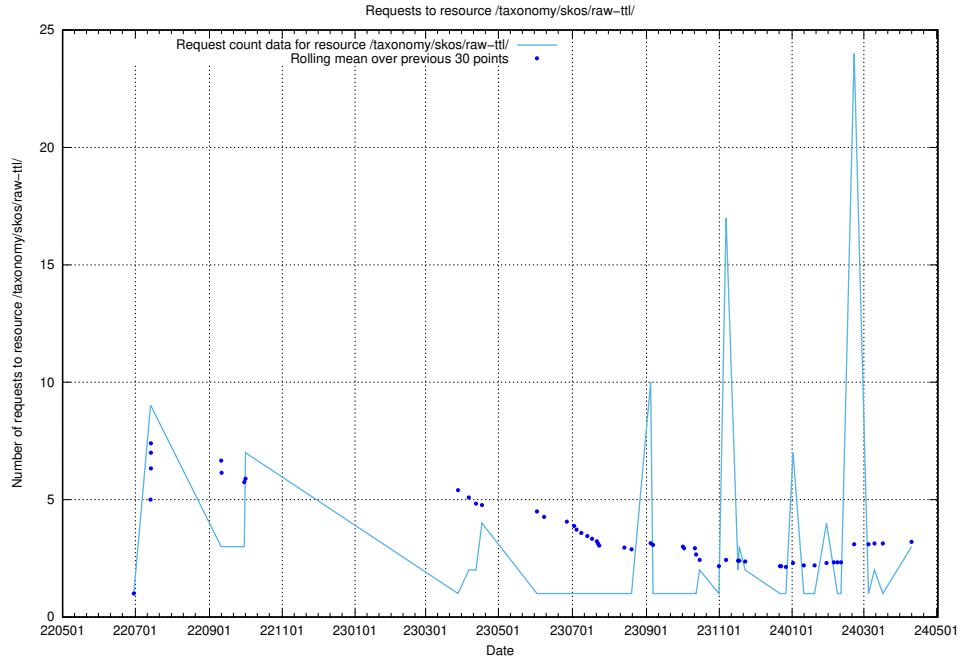

5.264 Usage of /taxonomy/skos/raw-ttl/

Here, we count the number of requests to resource /taxonomy/skos/raw-ttl/.