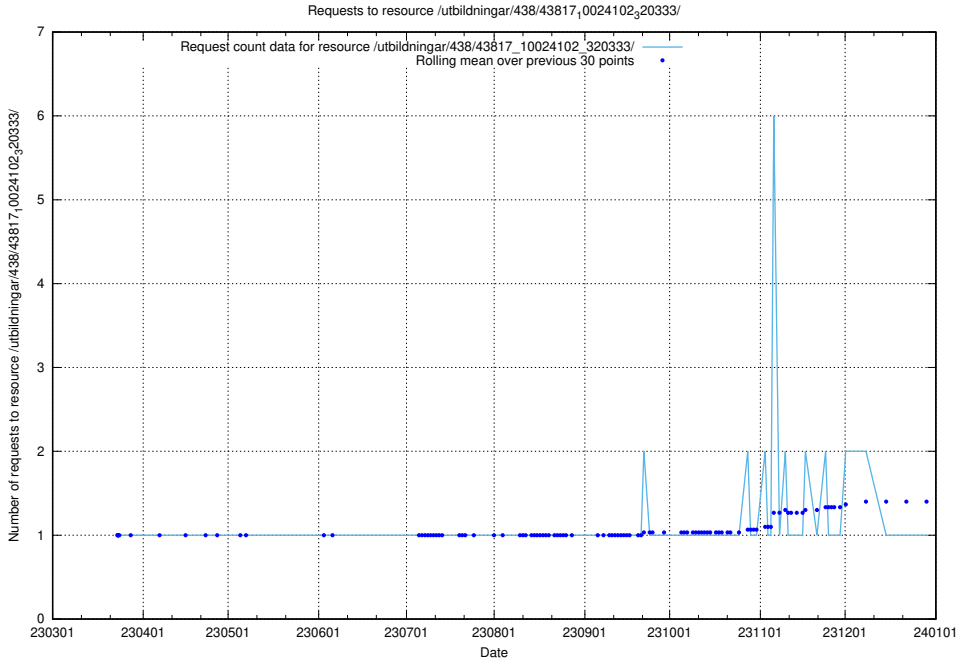

5.6042 Usage of /utbildningar/438/43817_10024102_320333/

Here, we count the number of requests to resource /utbildningar/438/43817_10024102_320333/.