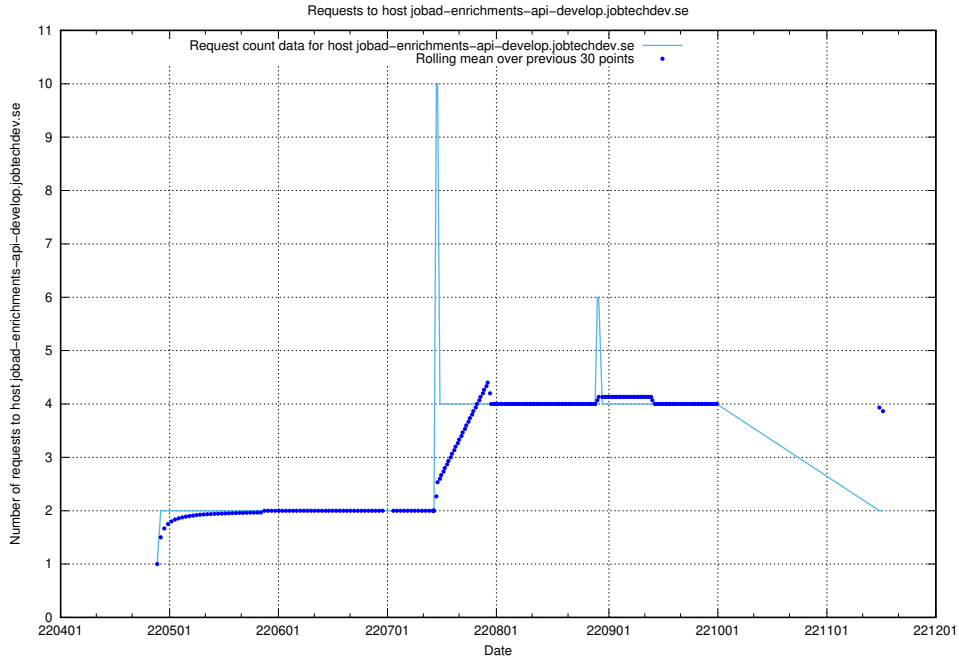

7.444 Usage of rhvms.jobtechdev.se

Here, we count the number of requests to host rhvms.jobtechdev.se.

7.445 Usage of arbetsformedlingen.se.apps.standby.services.jtech.se

Here, we count the number of requests to host arbetsformedlingen.se.apps.standby.services.jtech.se.