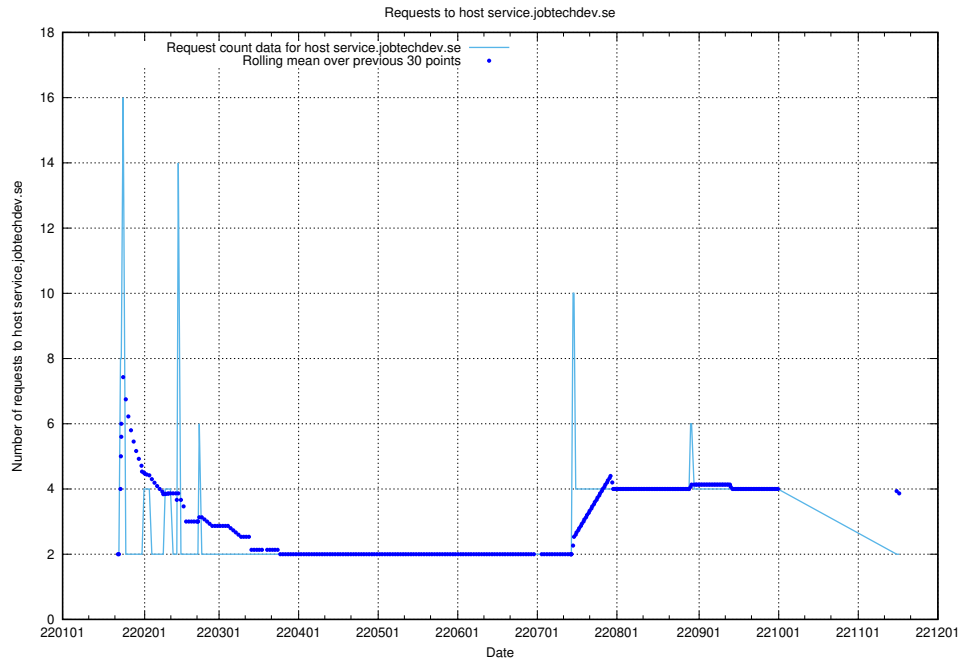

7.585 Usage of service.jobtechdev.se

Here, we count the number of requests to host service.jobtechdev.se.