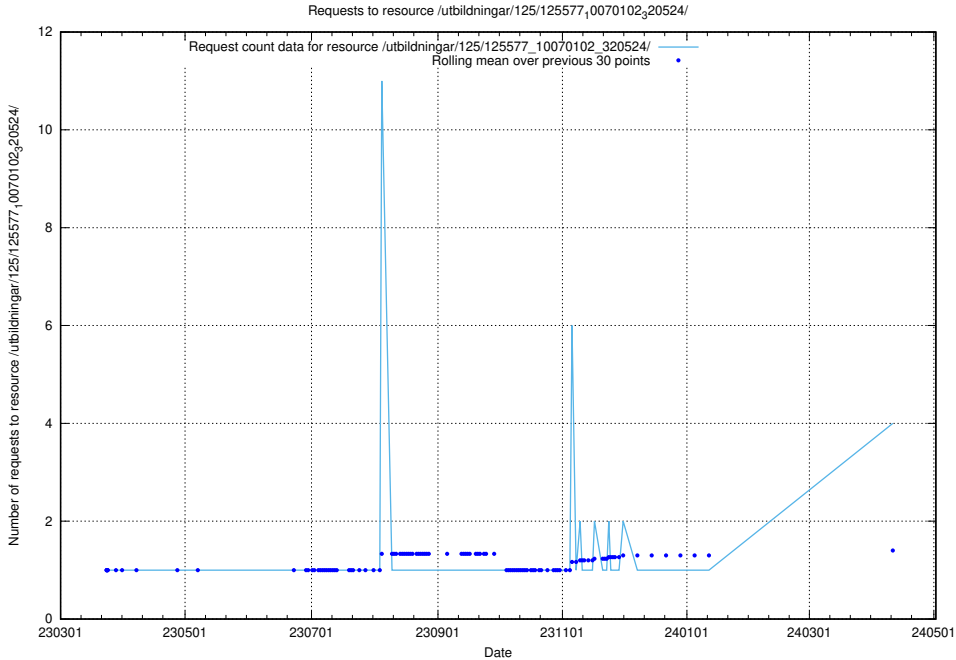

5.167 Usage of /utbildningar/125/125577_10070102_320524/

Here, we count the number of requests to resource /utbildningar/125/125577_10070102_320524/.