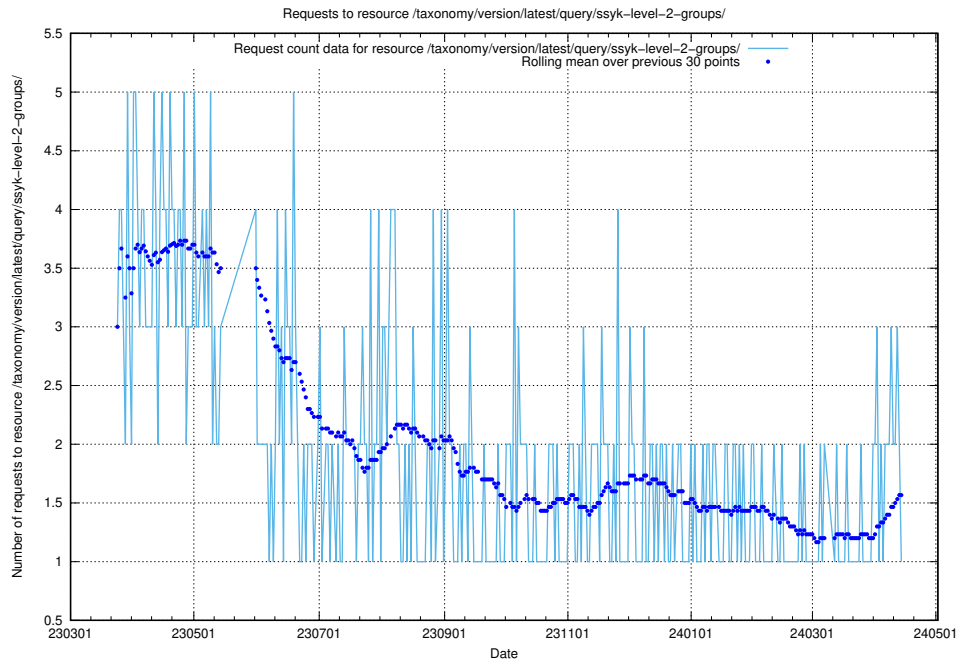

5.5794 Usage of /taxonomy/version/latest/query/ssyk-level-2-groups/

Here, we count the number of requests to resource /taxonomy/version/latest/query/ssyk-level-2-groups/.