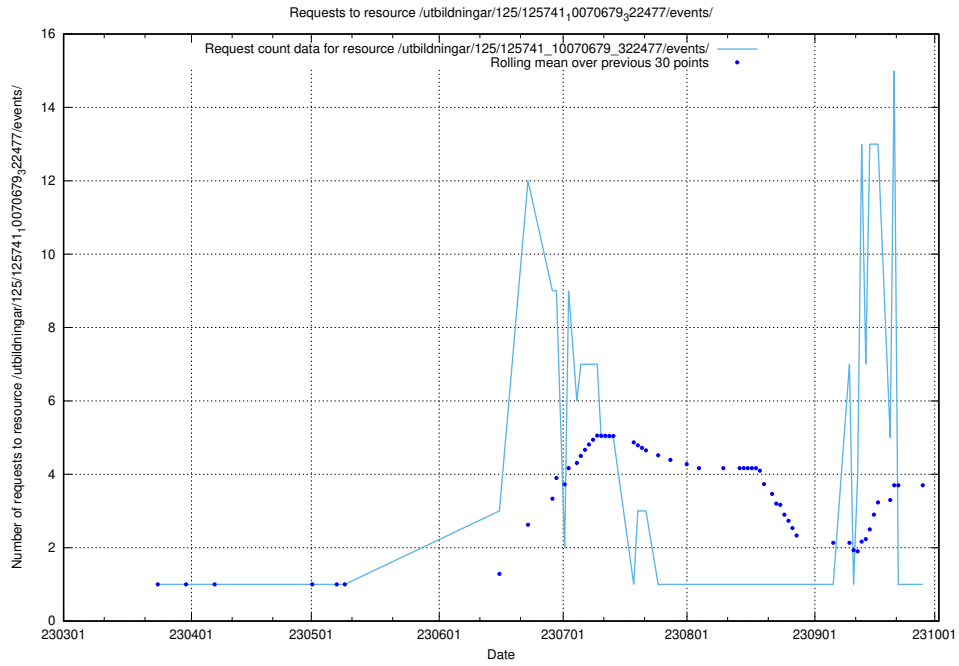

5.5939 Usage of /utbildningar/125/125741_10070679_322477/events/

Here, we count the number of requests to resource /utbildningar/125/125741_10070679_322477/events/