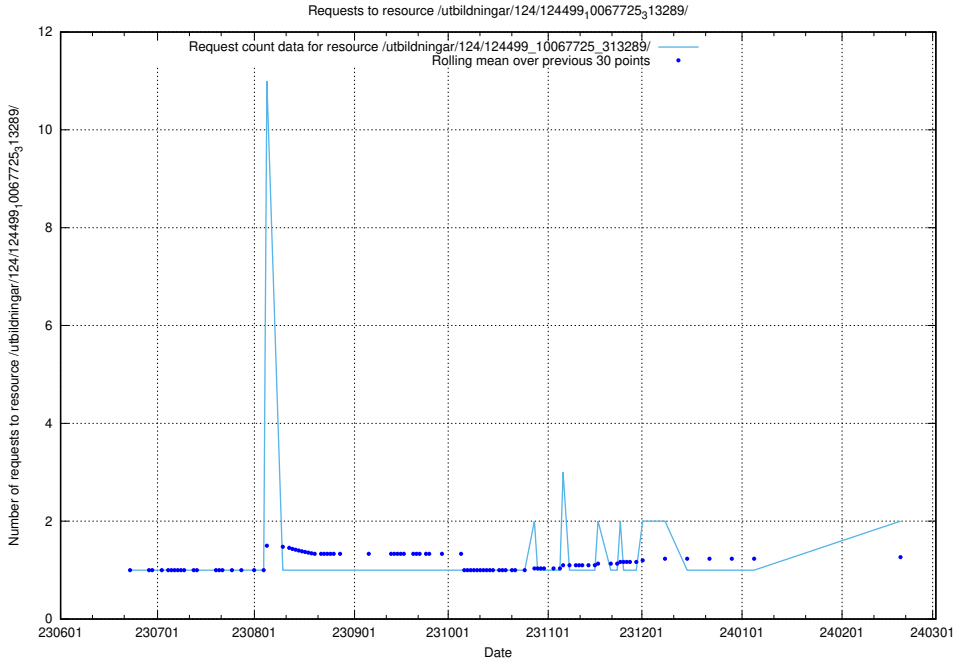

5.867 Usage of /utbildningar/124/124499_10067725_313289/

Here, we count the number of requests to resource /utbildningar/124/124499_10067725_313289/.