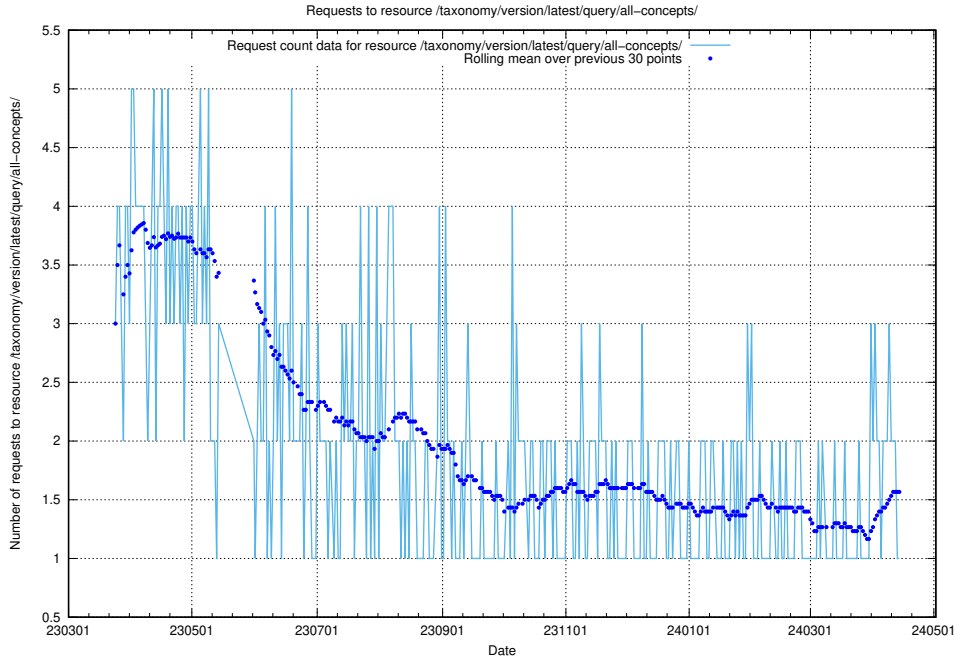

5.5822 Usage of /taxonomy/version/latest/query/all-concepts/

Here, we count the number of requests to resource /taxonomy/version/latest/query/all-concepts/.