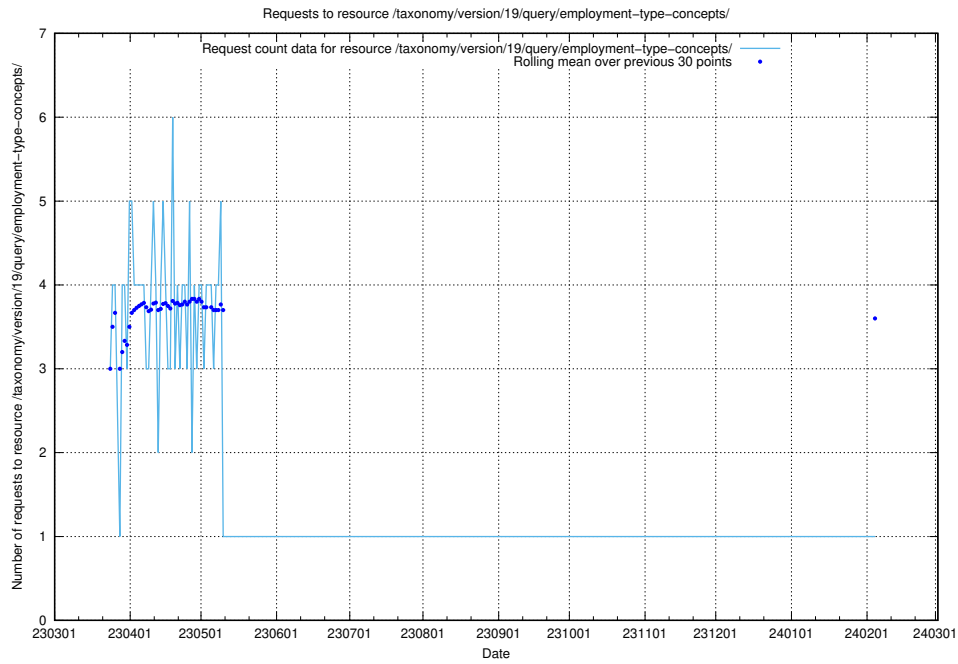

5.5856 Usage of /taxonomy/version/19/query/employment-type-concepts/

Here, we count the number of requests to resource /taxonomy/version/19/query/employment-type-concepts/.