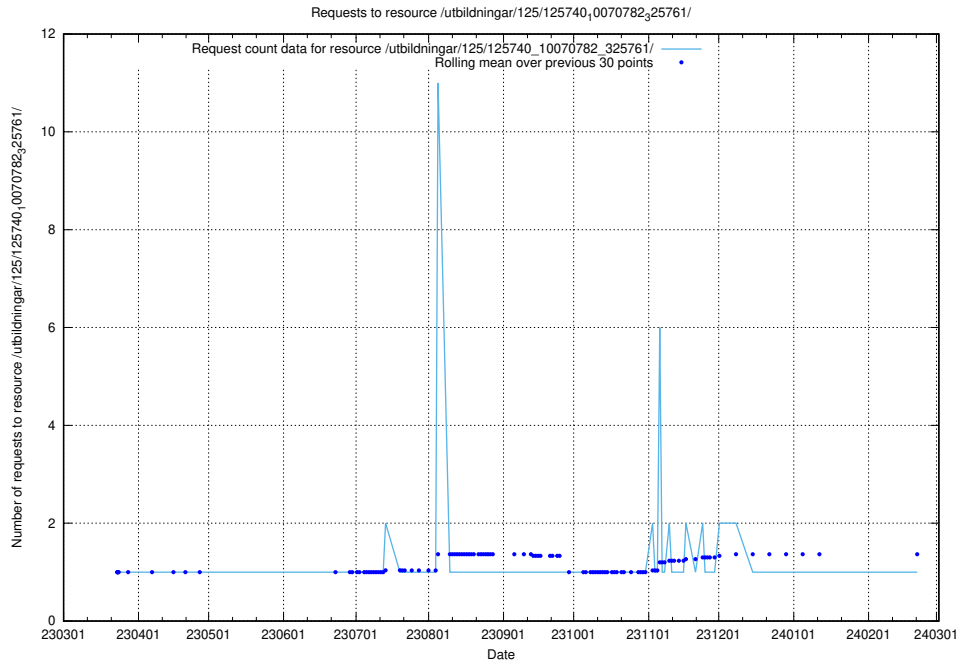

5.972 Usage of /utbildningar/125/125740_10070782_325761/

Here, we count the number of requests to resource /utbildningar/125/125740_10070782_325761/.