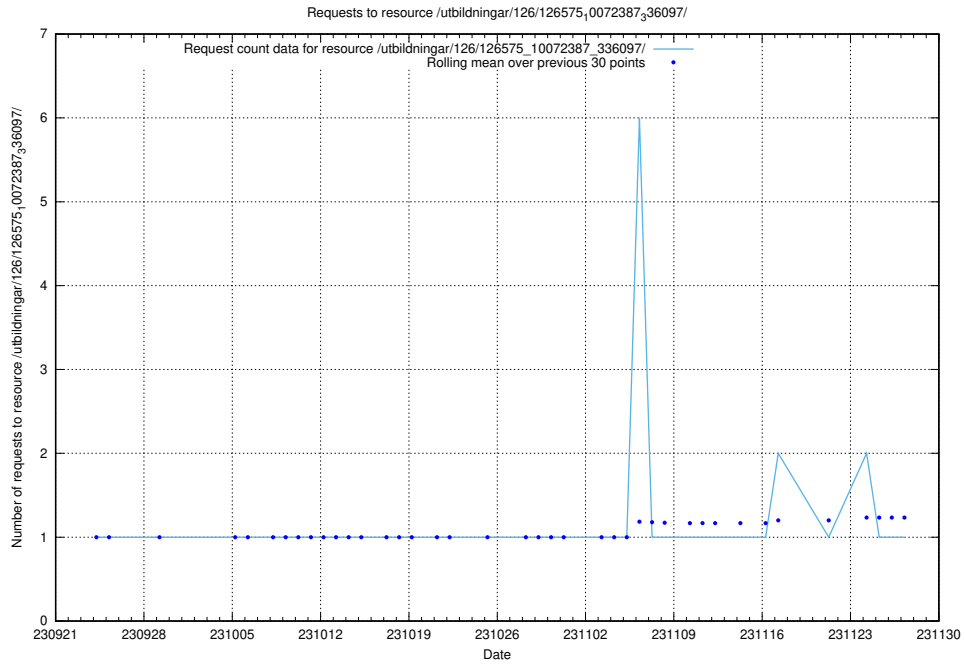

5.4194 Usage of /utbildningar/126/126575_10072387_336097/

Here, we count the number of requests to resource /utbildningar/126/126575_10072387_336097/.