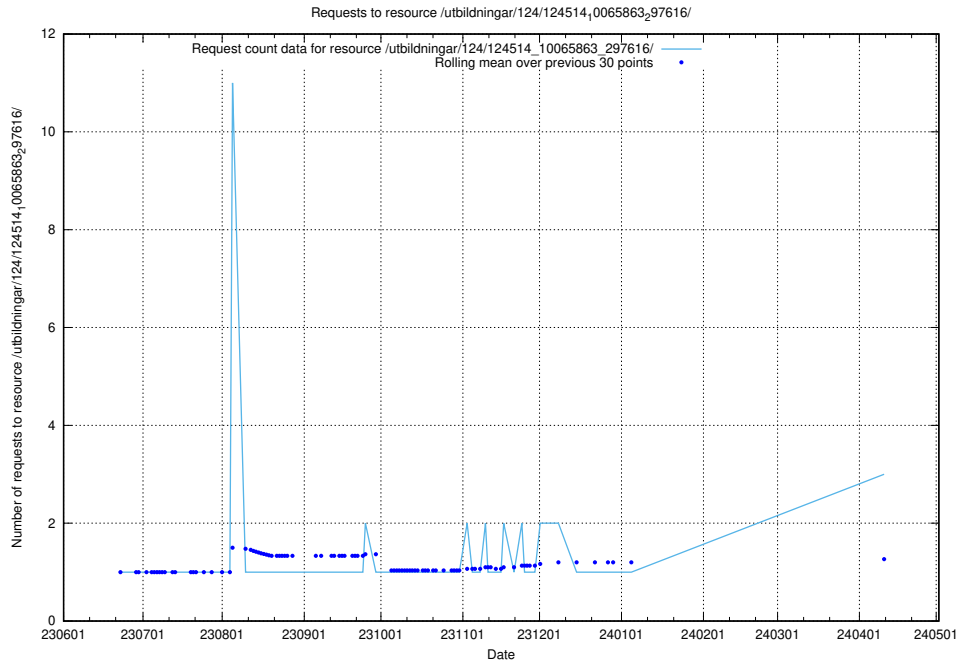

5.415 Usage of /utbildningar/124/124514_10065863_297616/

Here, we count the number of requests to resource /utbildningar/124/124514_10065863_297616/.