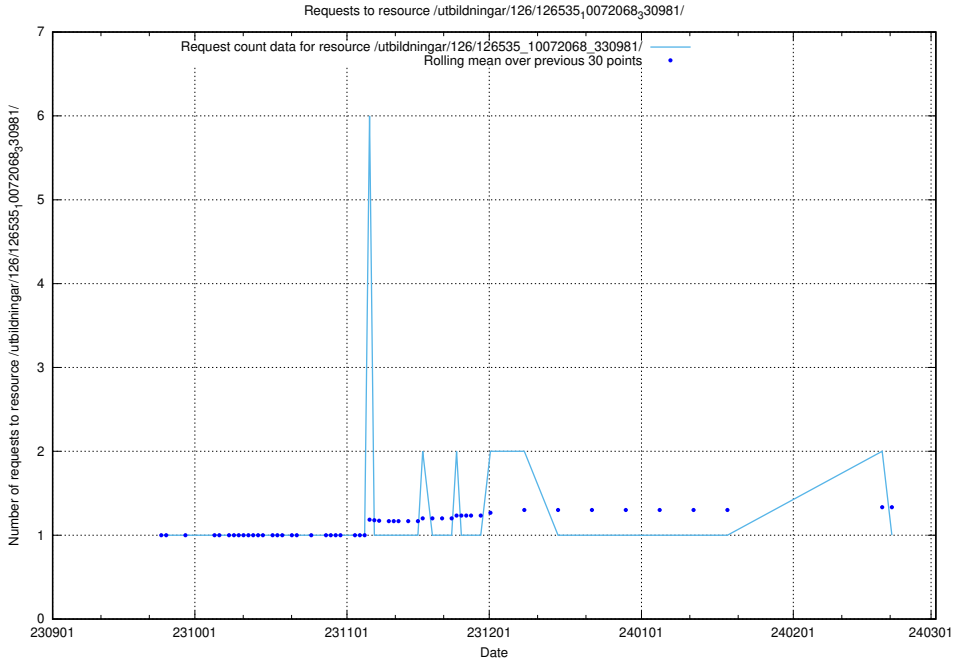

Here, we count the number of requests to resource /utbildningar/126/126535_10072068_330981/.

5.4197 Usage of /utbildningar/126/126095_10071321_326911/events/

Here, we count the number of requests to resource /utbildningar/126/126095_10071321_326911/events/