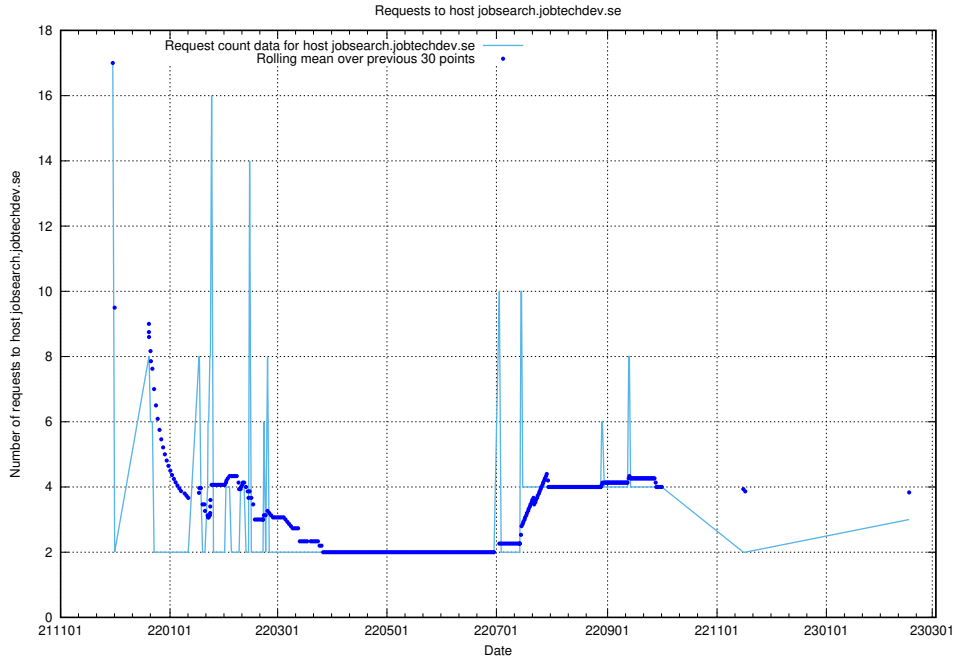

7.202 Usage of jobsearch.jobtechdev.se

Here, we count the number of requests to host jobsearch.jobtechdev.se.