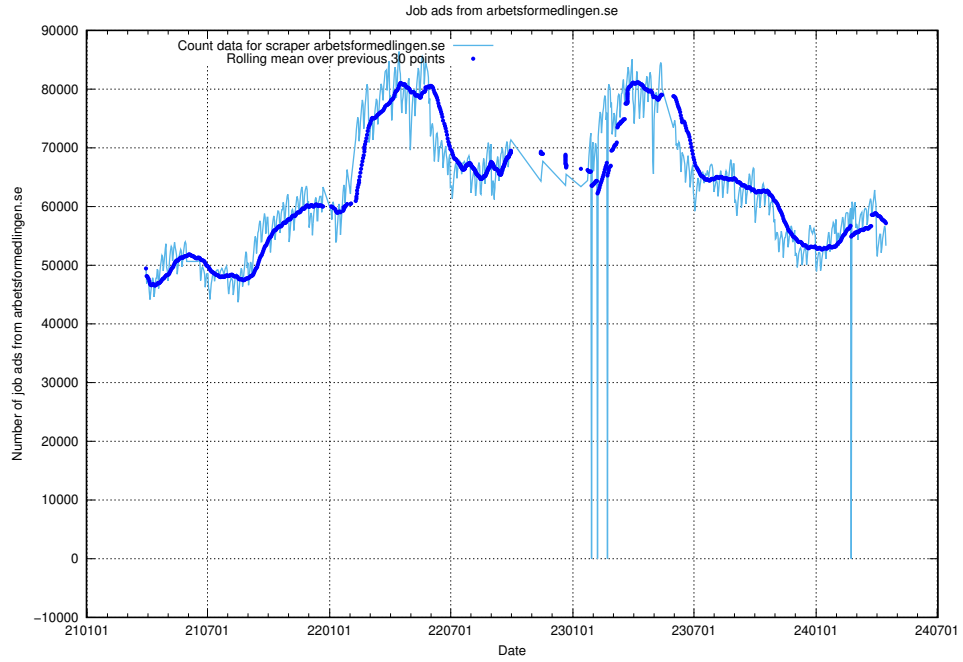

13.2 Number of ads by scraper arbetsformedlingen.se

Here, we count the number of job ads scraped from arbetsformedlingen.se.