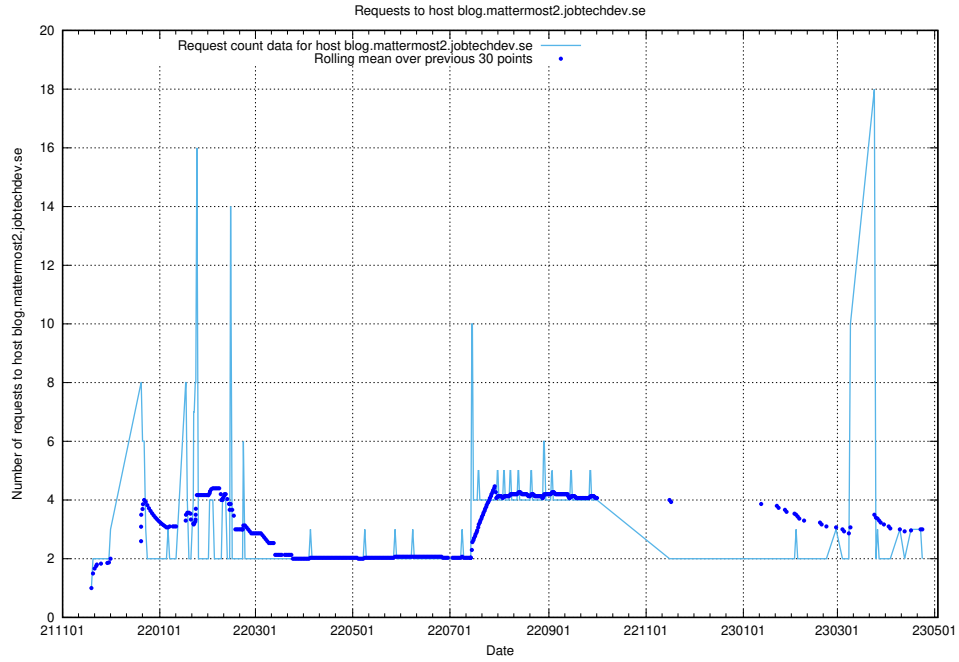

7.469 Usage of `blog.mattermost2.jobtechdev.se`

Here, we count the number of requests to host `blog.mattermost2.jobtechdev.se`.