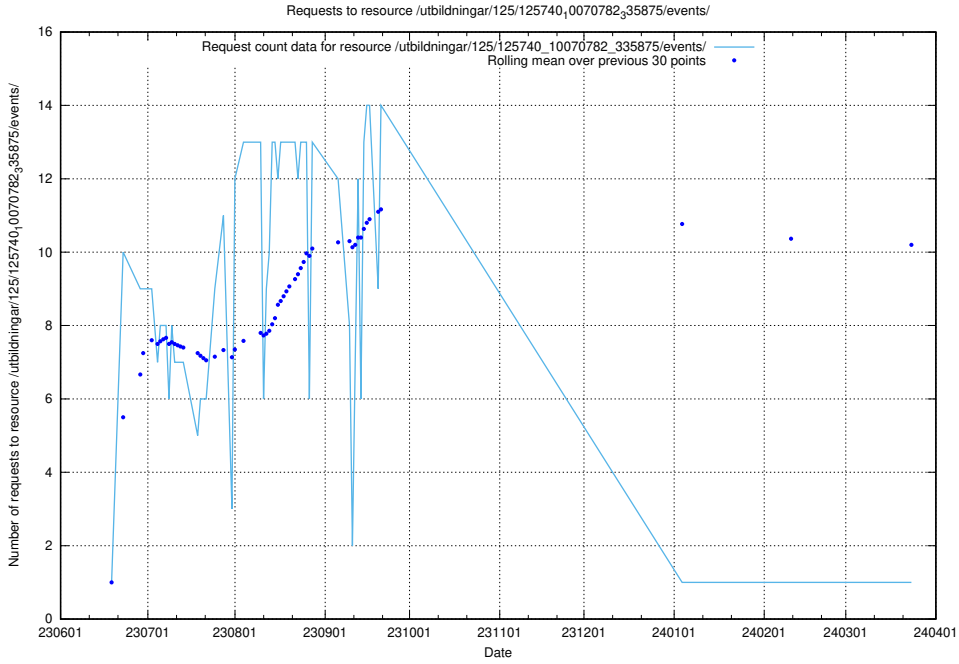

5.5546 Usage of /utbildningar/125/125740_10070782_335875/events/

Here, we count the number of requests to resource /utbildningar/125/125740_10070782_335875/events/