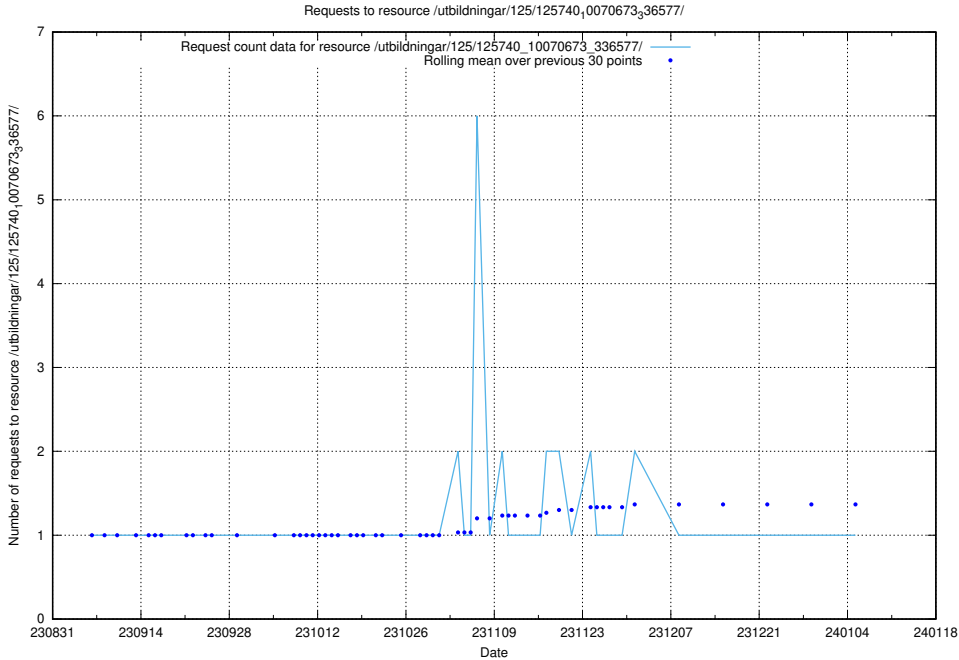

5.4388 Usage of /utbildningar/125/125740_10070673_336577/

Here, we count the number of requests to resource /utbildningar/125/125740_10070673_336577/.