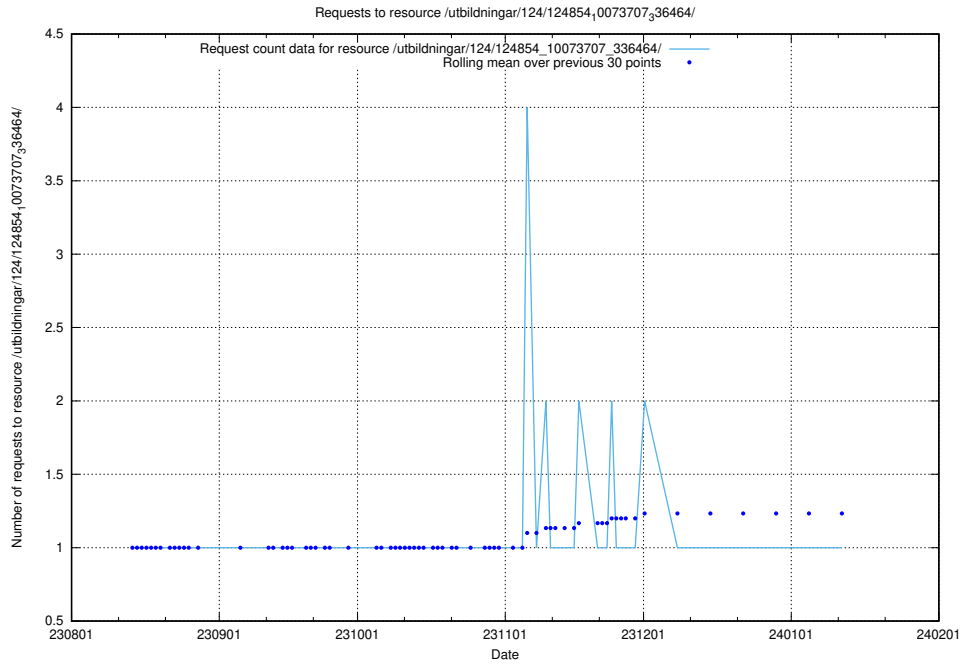

5.4513 Usage of /utbildningar/124/124854_10073707_336464/

Here, we count the number of requests to resource /utbildningar/124/124854_10073707_336464/.