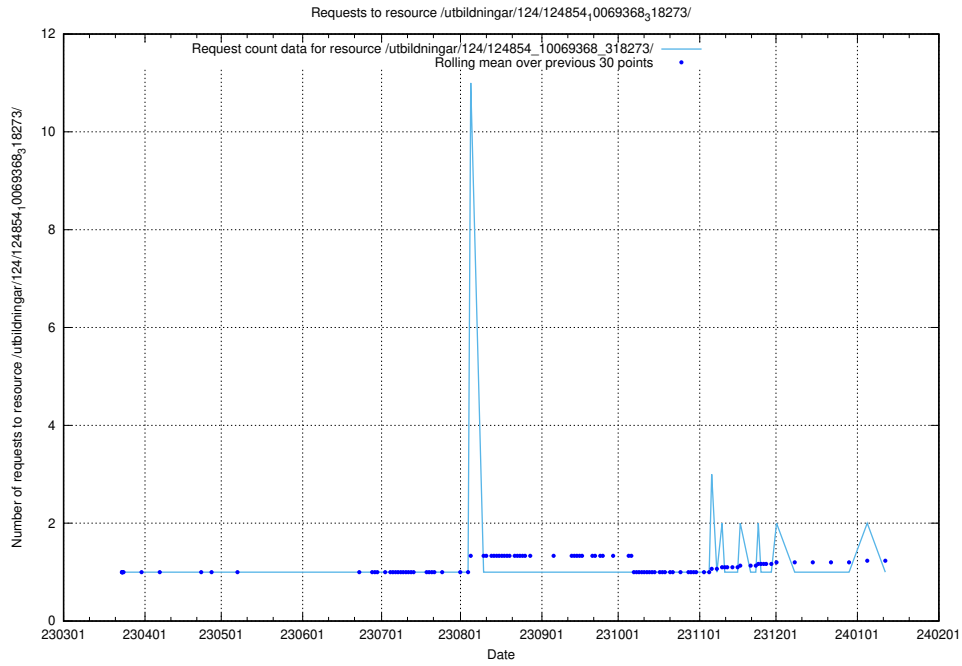

5.1197 Usage of /utbildningar/124/124854_10069368_318273/

Here, we count the number of requests to resource /utbildningar/124/124854_10069368_318273/.