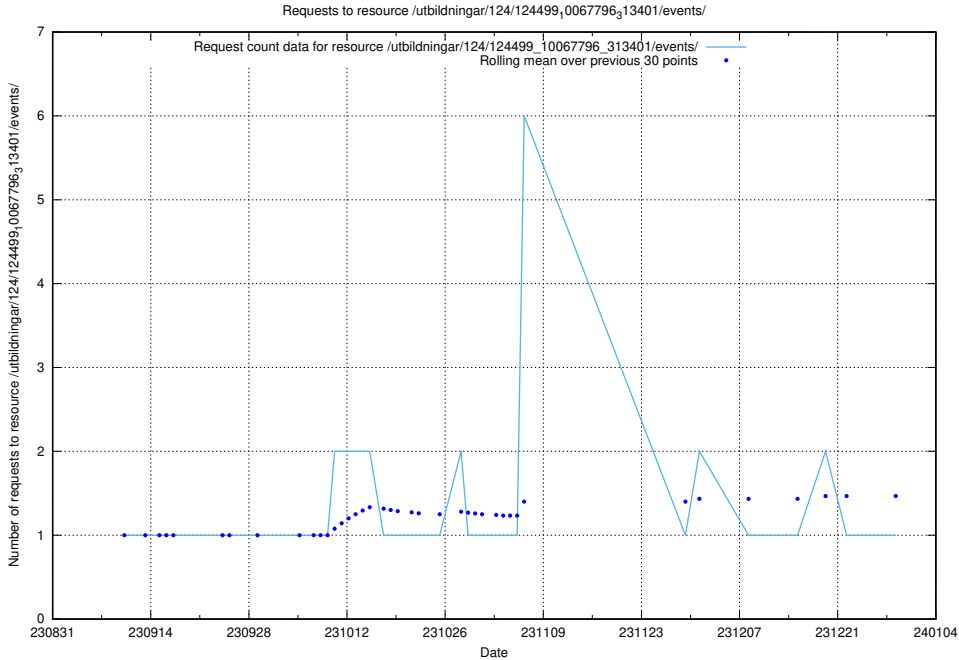

5.4330 Usage of /utbildningar/124/124499_10067796_313401/events/

Here, we count the number of requests to resource /utbildningar/124/124499_10067796_313401/events/