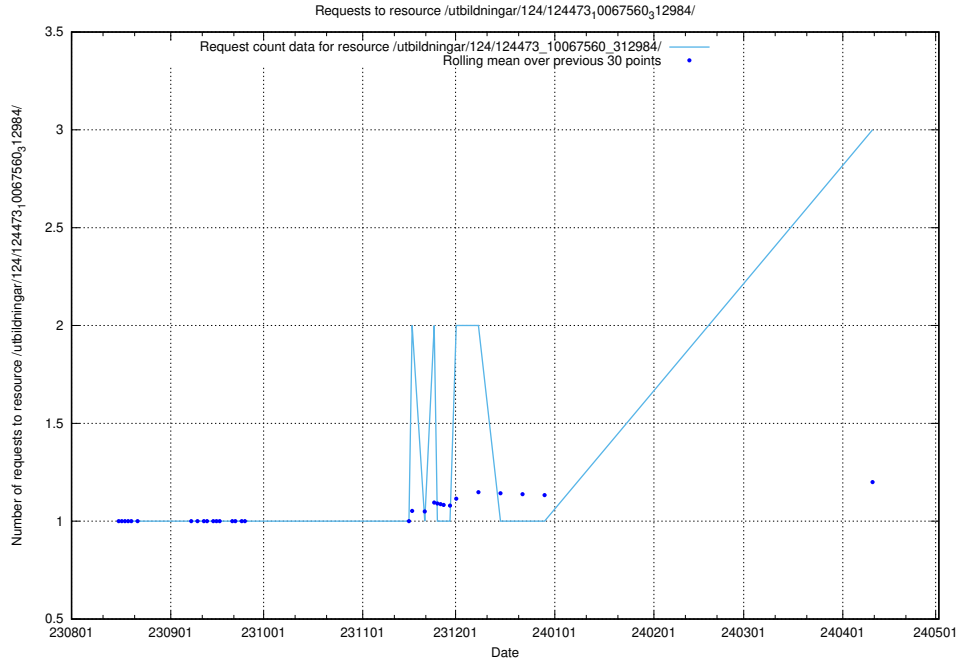

5.373 Usage of /utbildningar/124/124473_10067560_312984/

Here, we count the number of requests to resource /utbildningar/124/124473_10067560_312984/.