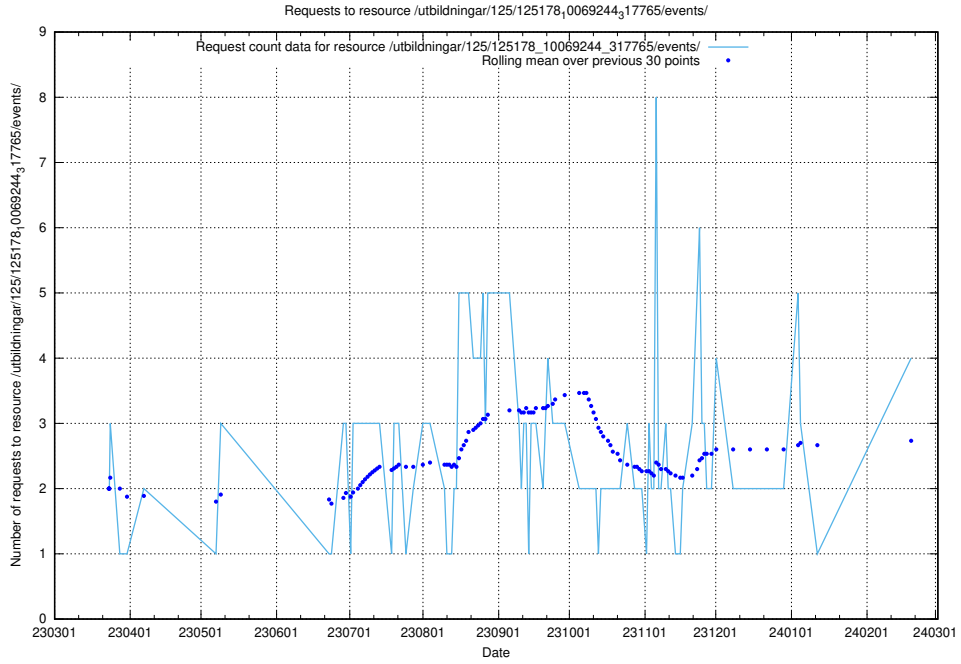

5.255 Usage of /utbildningar/125/125178_10069244_317765/events/

Here, we count the number of requests to resource /utbildningar/125/125178_10069244_317765/events/