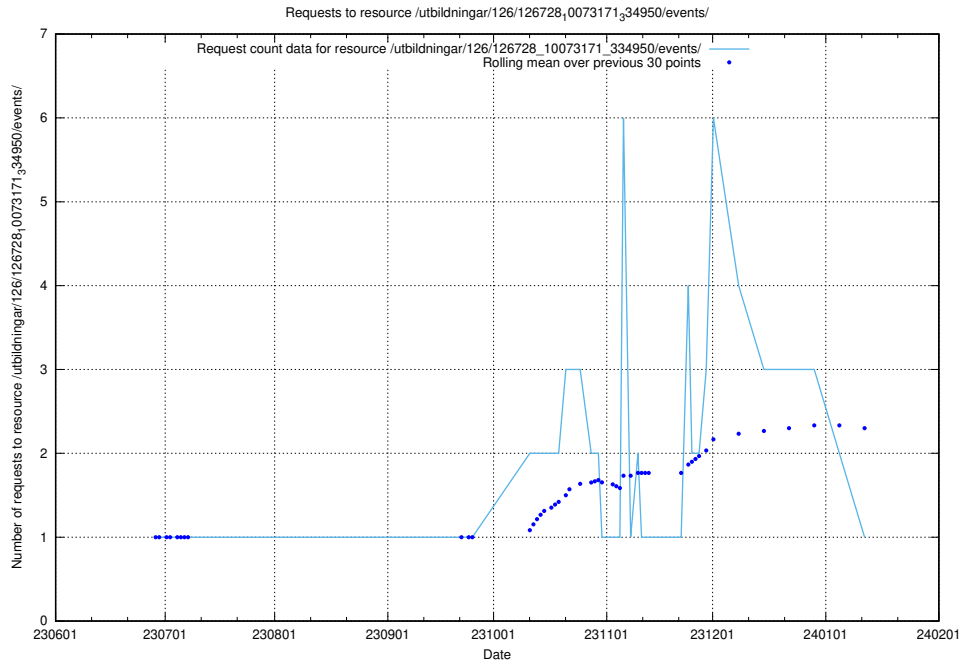

5.5148 Usage of /utbildningar/126/126728_10073171_334950/events/

Here, we count the number of requests to resource /utbildningar/126/126728_10073171_334950/events/