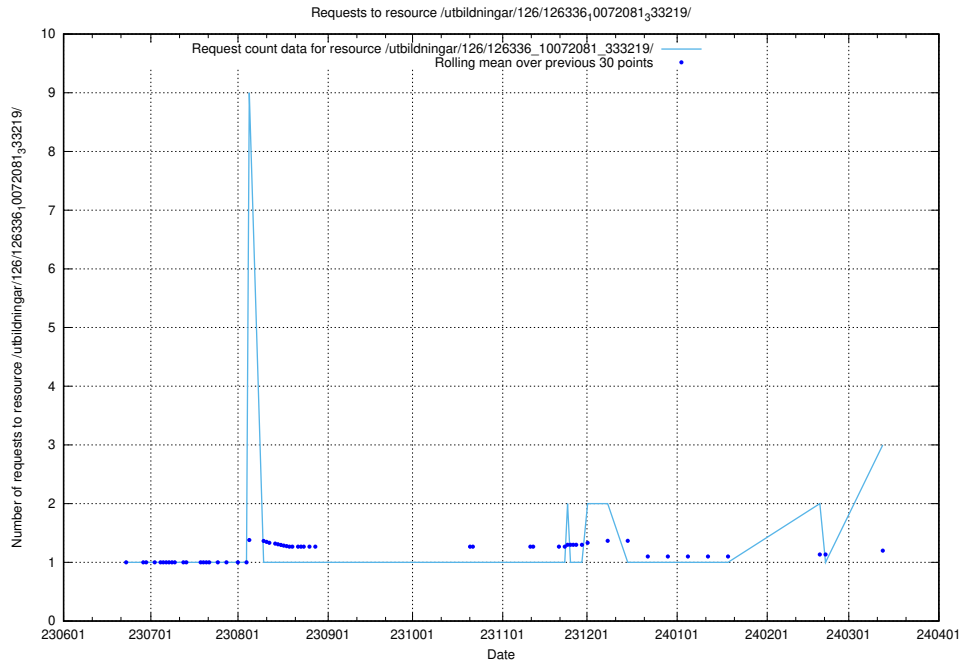

5.406 Usage of /utbildningar/126/126336_10072081_333219/

Here, we count the number of requests to resource /utbildningar/126/126336_10072081_333219/.