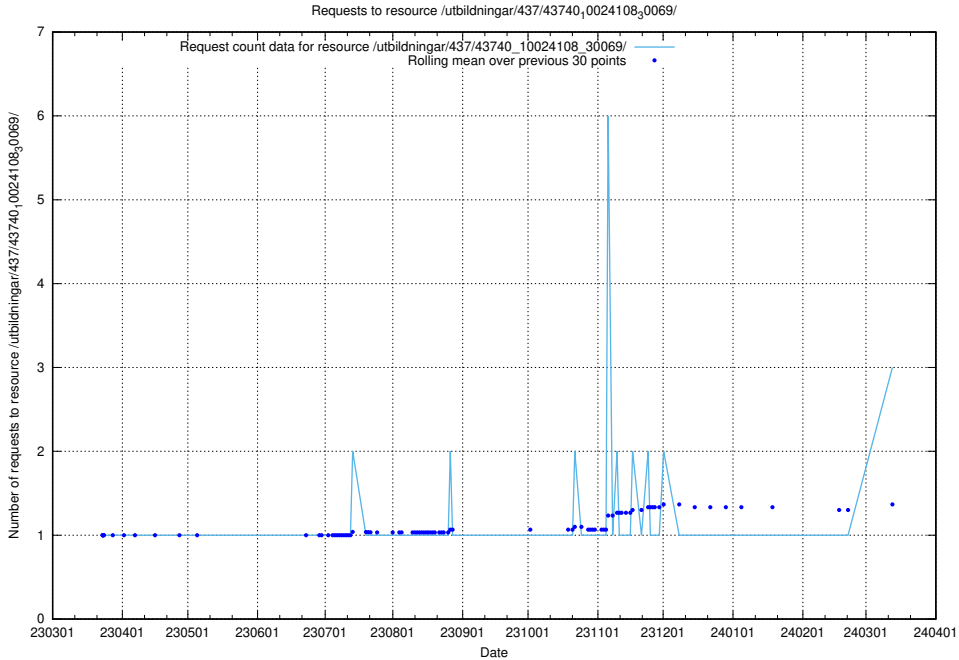

5.462 Usage of /utbildningar/437/43740_10024108_30069/

Here, we count the number of requests to resource /utbildningar/437/43740_10024108_30069/.