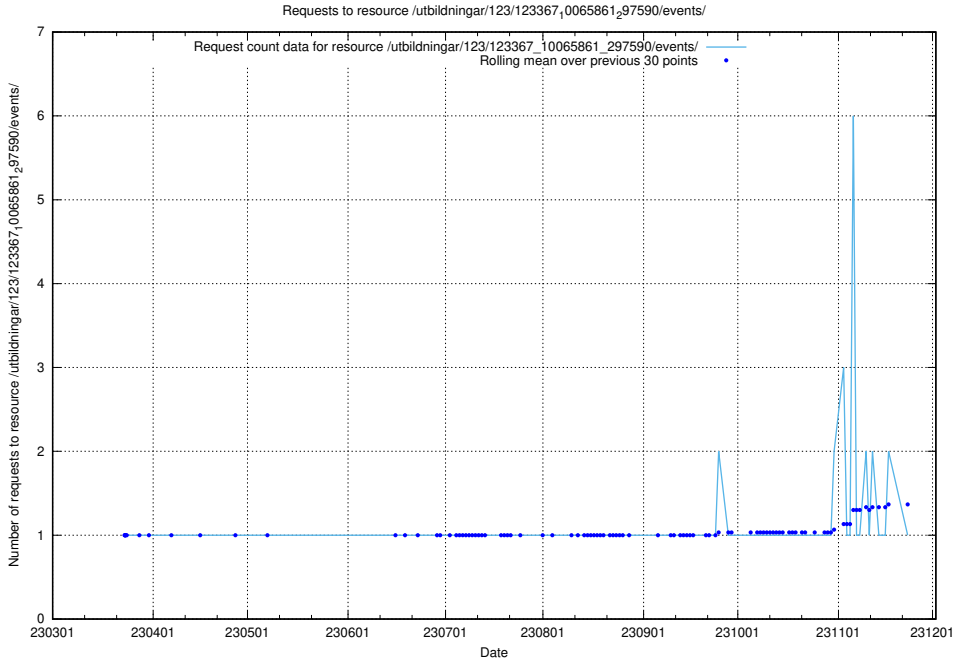

5.4517 Usage of /utbildningar/123/123367_10065861_297590/events/

Here, we count the number of requests to resource /utbildningar/123/123367_10065861_297590/events/