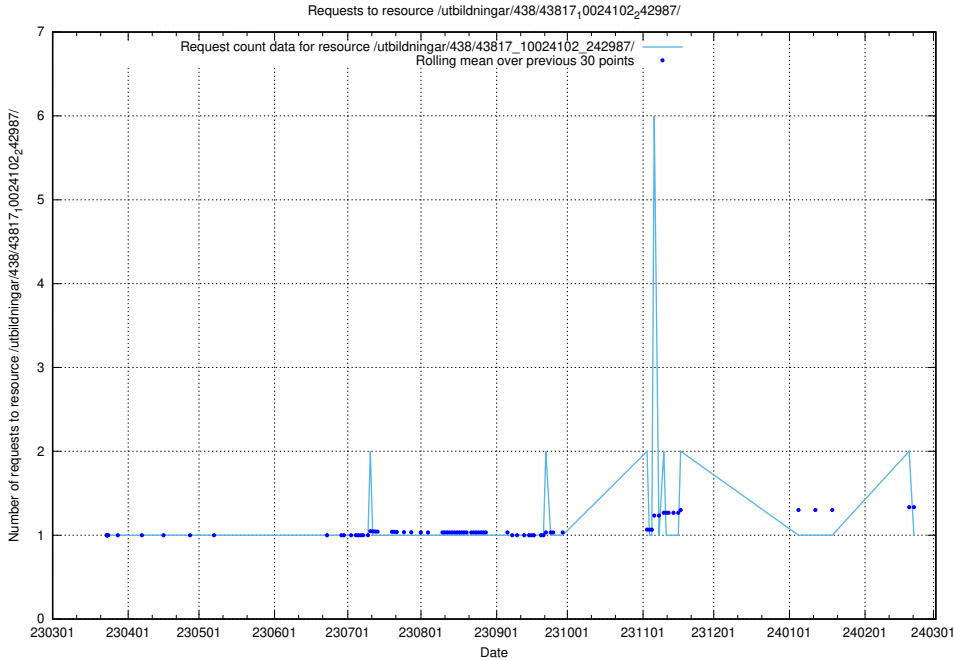

5.6044 Usage of /utbildningar/438/43817_10024102_242987/

Here, we count the number of requests to resource /utbildningar/438/43817_10024102_242987/.