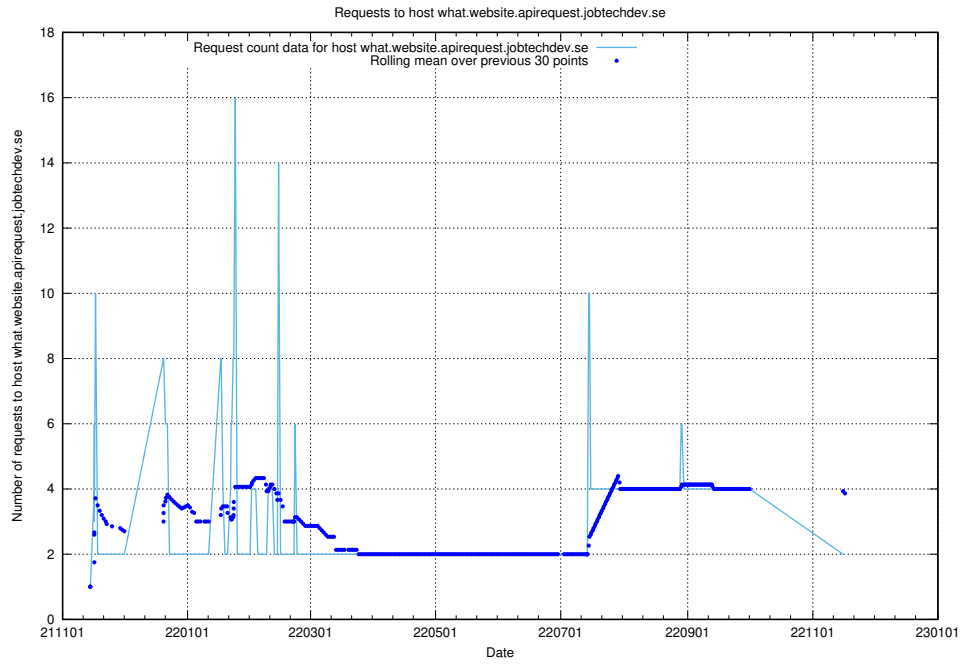

7.542 Usage of what.website.apirequest.jobtechdev.se

Here, we count the number of requests to host what.website.apirequest.jobtechdev.se.