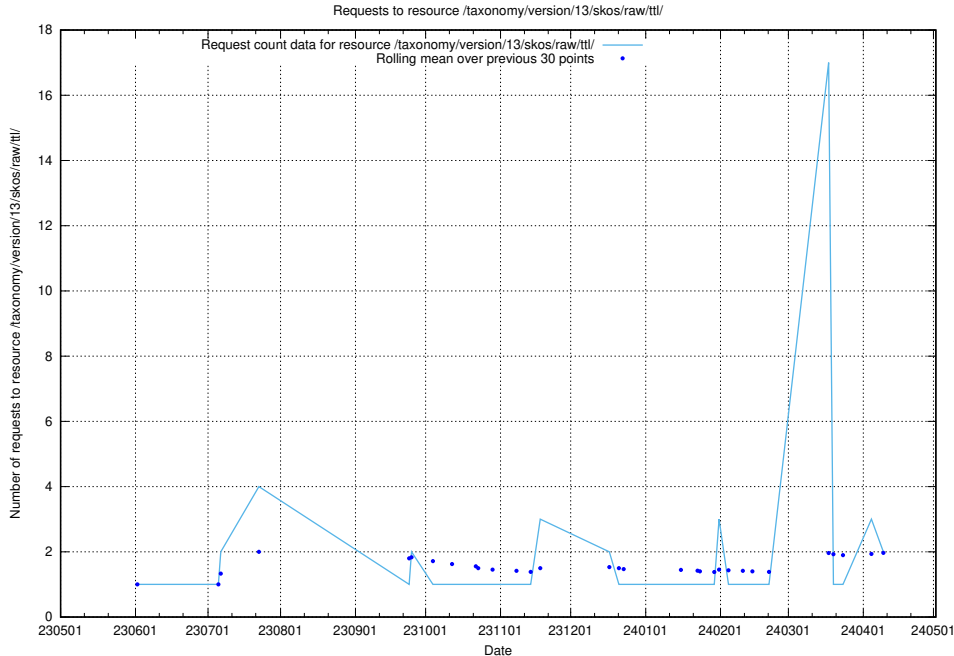

5.898 Usage of /taxonomy/version/13/skos/raw/ttl/

Here, we count the number of requests to resource /taxonomy/version/13/skos/raw/ttl/.