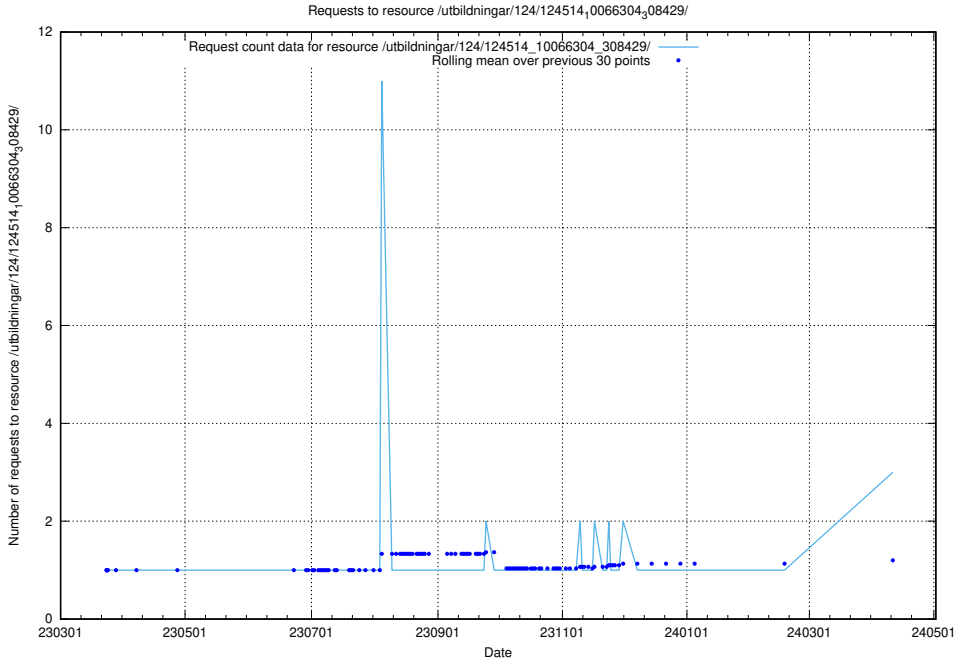

5.290 Usage of /utbildningar/124/124514_10066304_308429/

Here, we count the number of requests to resource /utbildningar/124/124514_10066304_308429/.

5.291 Usage of /utbildningar/124/124514_10065943_302778/