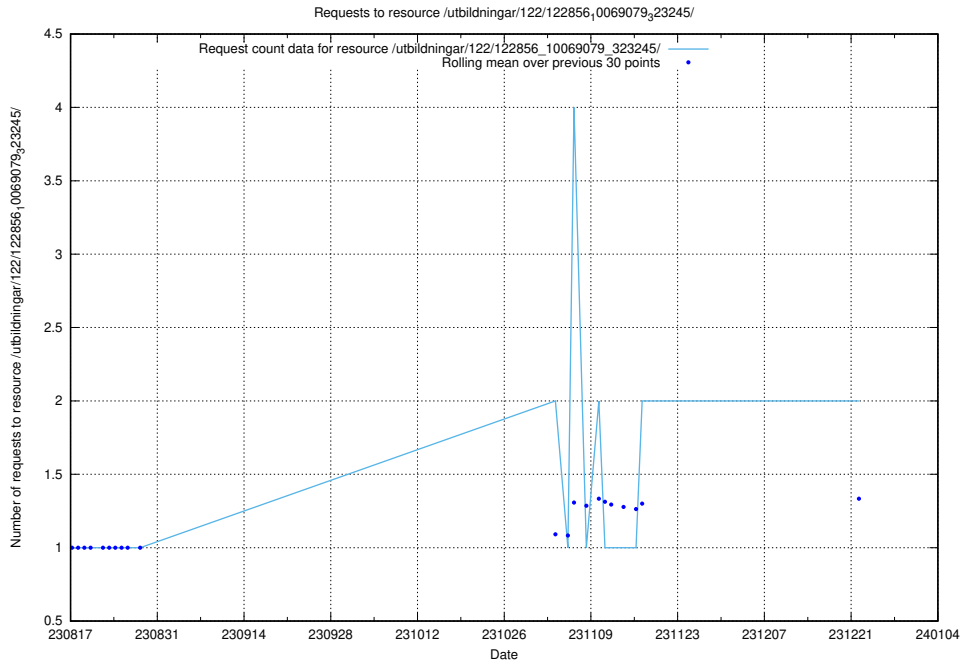

Here, we count the number of requests to resource /utbildningar/122/122856_10069079_323245/events/

5.763 Usage of /utbildningar/122/122856_10069079_323245/

Here, we count the number of requests to resource /utbildningar/122/122856_10069079_323245/.