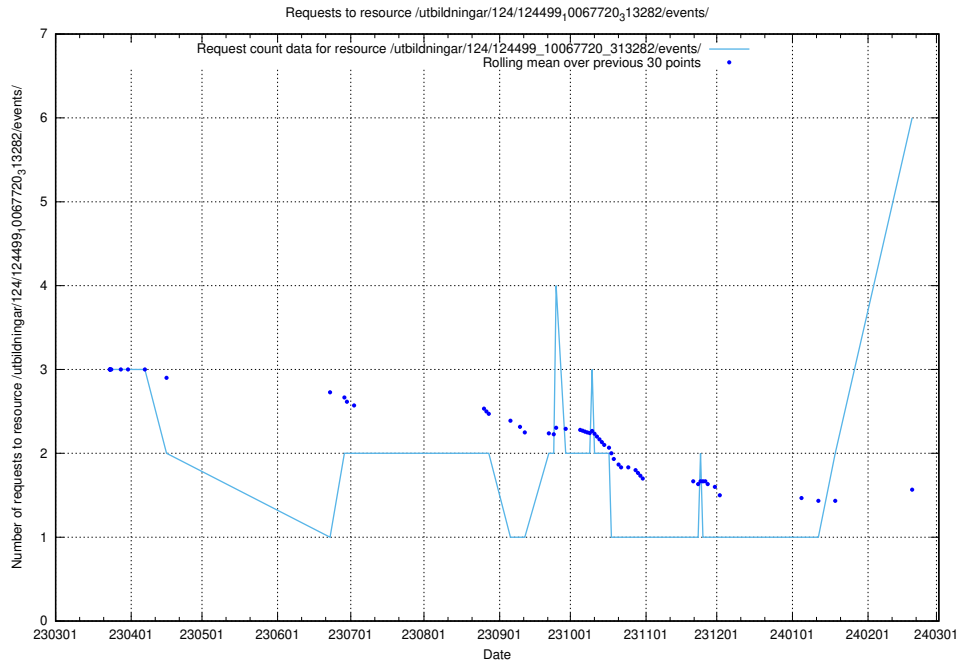

5.103 Usage of /utbildningar/124/124499_10067720_313282/events/

Here, we count the number of requests to resource /utbildningar/124/124499_10067720_313282/events/