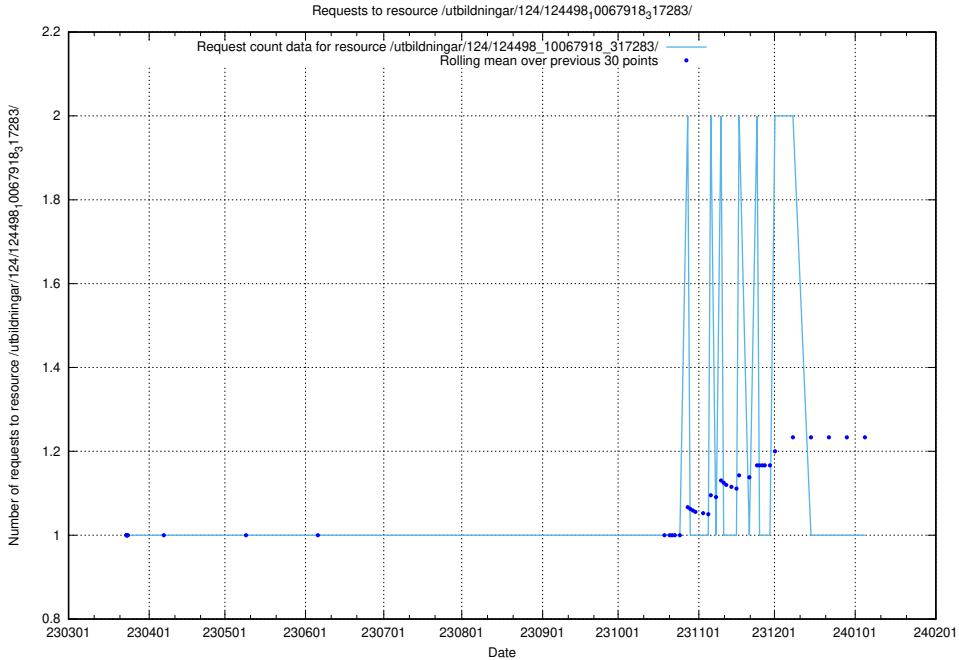

5.2359 Usage of /utbildningar/124/124498_10067918_317283/

Here, we count the number of requests to resource /utbildningar/124/124498_10067918_317283/.