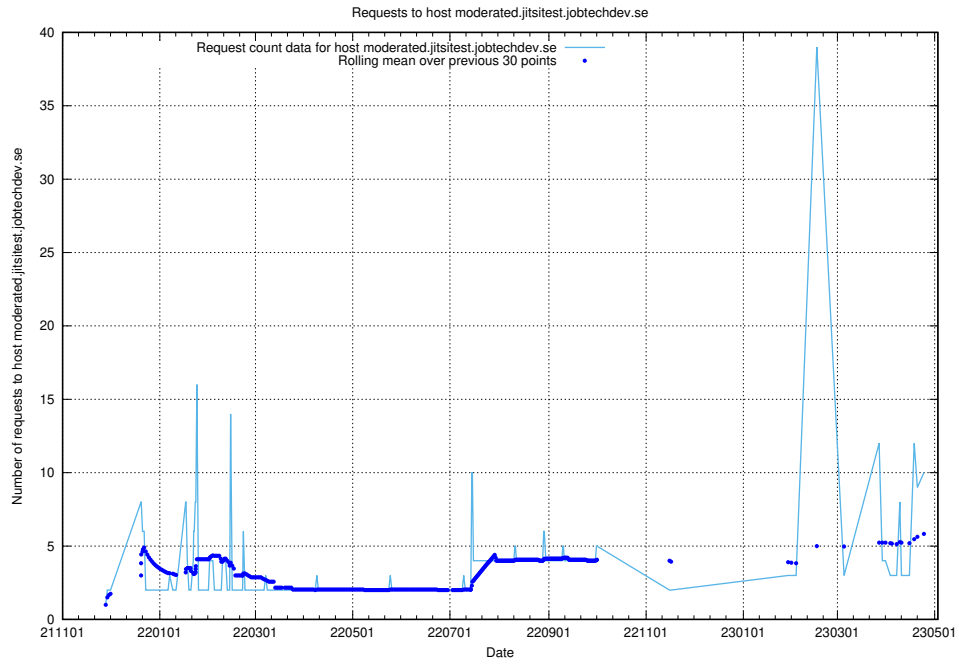

7.61 Usage of moderated.jitsitest.jobtechdev.se

Here, we count the number of requests to host moderated.jitsitest.jobtechdev.se.