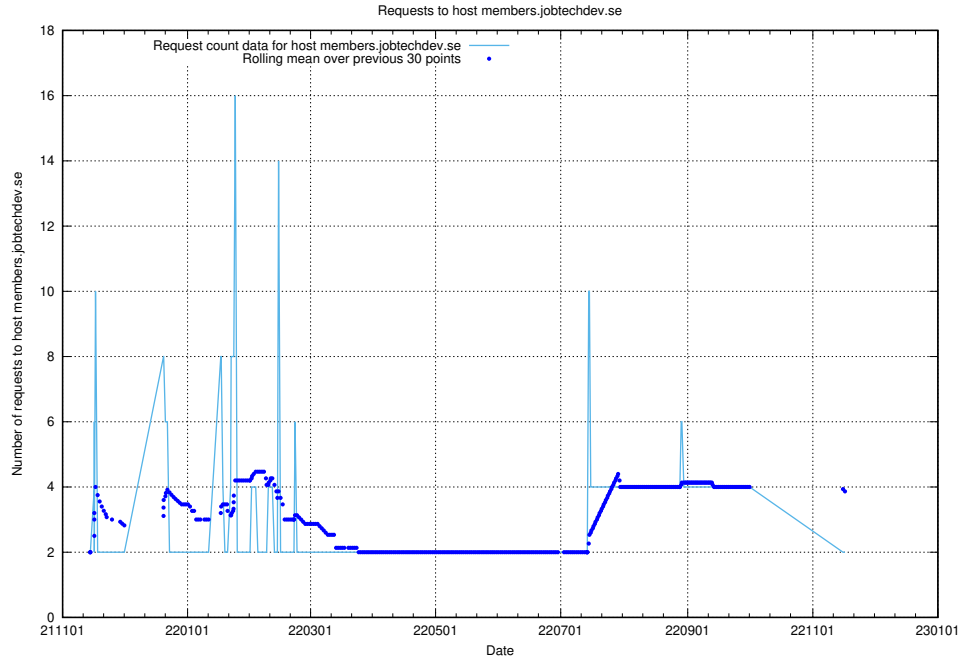

7.565 Usage of members.jobtechdev.se

Here, we count the number of requests to host members.jobtechdev.se.