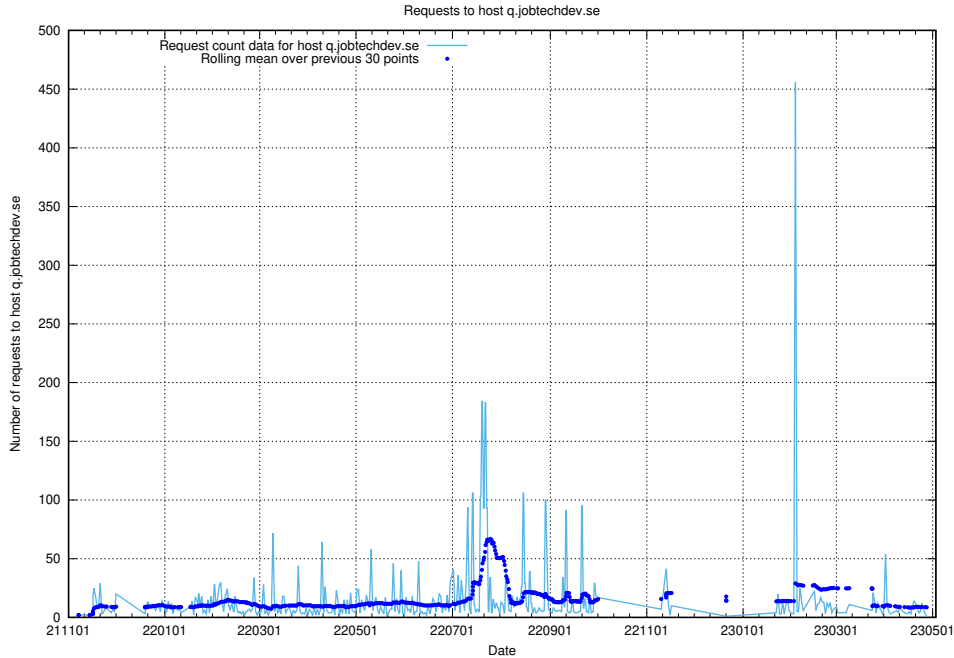

7.623 Usage of q.jobtechdev.se

Here, we count the number of requests to host q.jobtechdev.se.

7.624 Usage of mc.jobtechdev.se

Here, we count the number of requests to host mc.jobtechdev.se.

7.625 Usage of list.jobtechdev.se