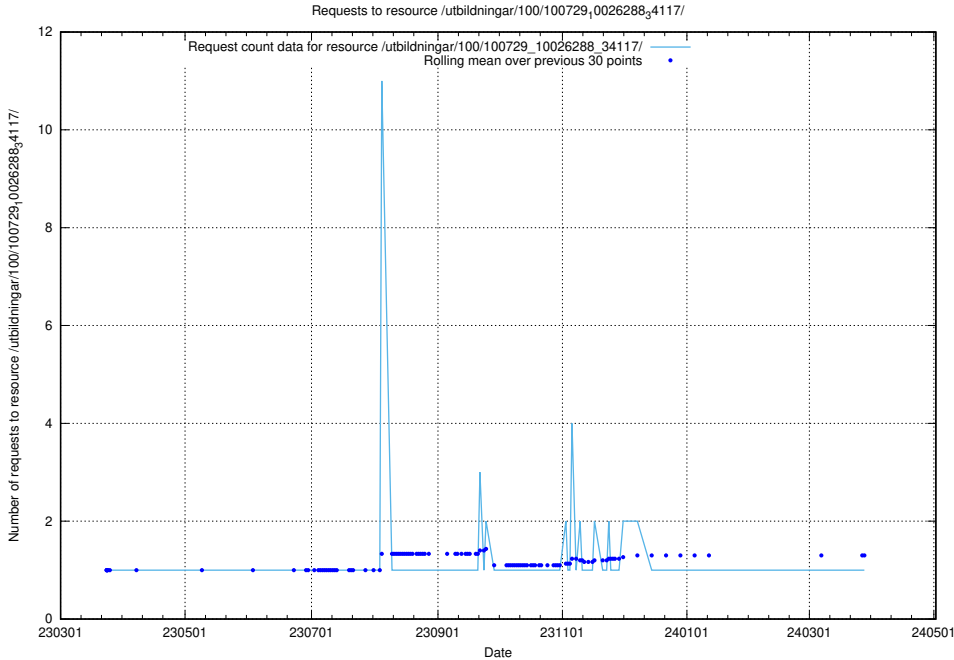

5.5383 Usage of /utbildningar/100/100729_10026288_34117/

Here, we count the number of requests to resource /utbildningar/100/100729_10026288_34117/.