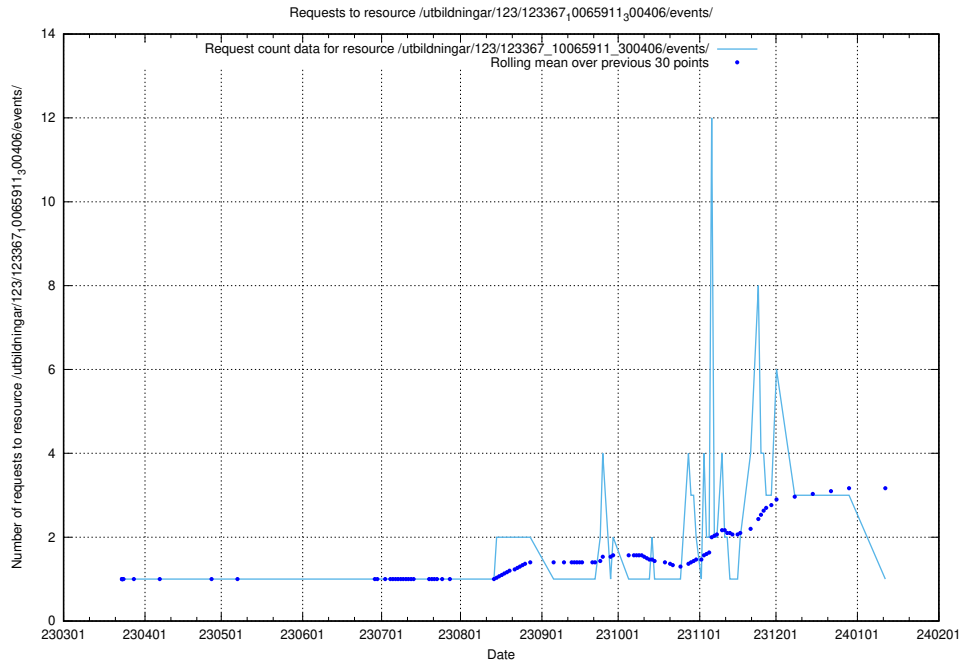

5.4428 Usage of /utbildningar/123/123367_10065911_300406/events/

Here, we count the number of requests to resource /utbildningar/123/123367_10065911_300406/events/