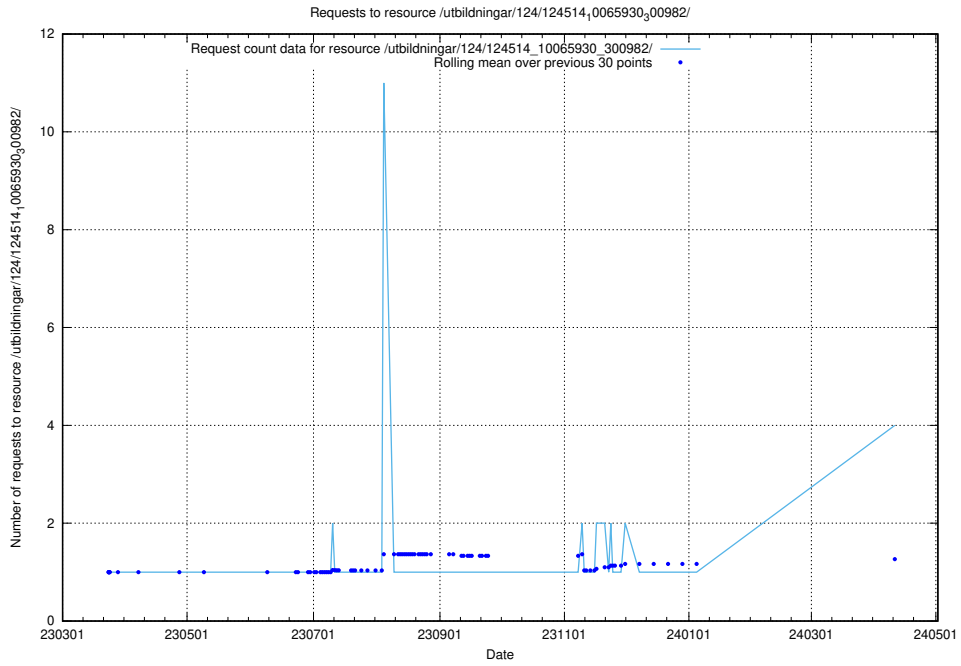

5.181 Usage of /utbildningar/124/124514_10065930_300982/

Here, we count the number of requests to resource /utbildningar/124/124514_10065930_300982/.