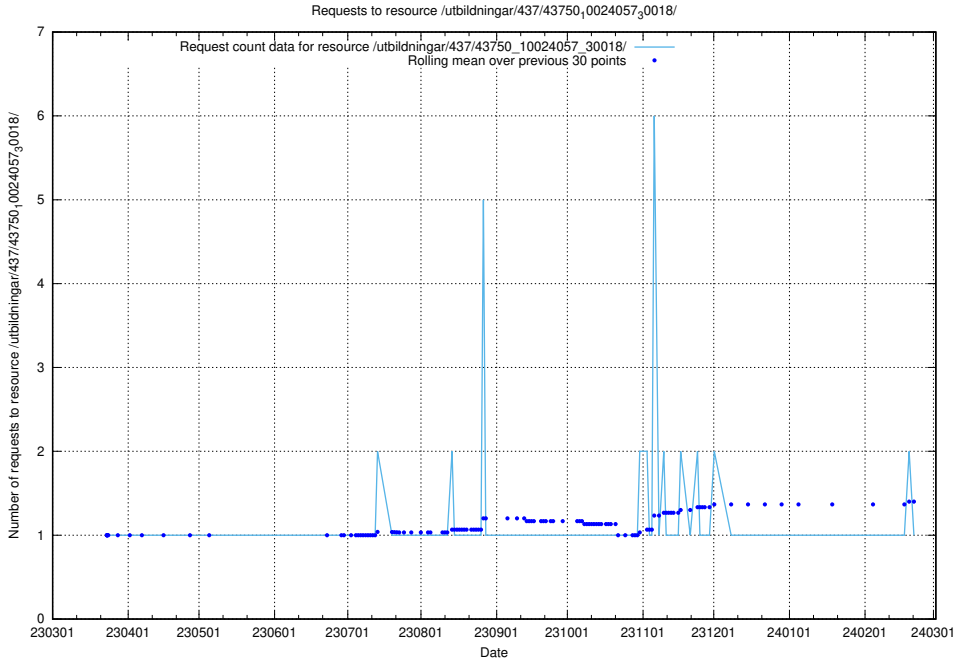

5.6079 Usage of /utbildningar/437/43750_10024057_30018/

Here, we count the number of requests to resource /utbildningar/437/43750_10024057_30018/.