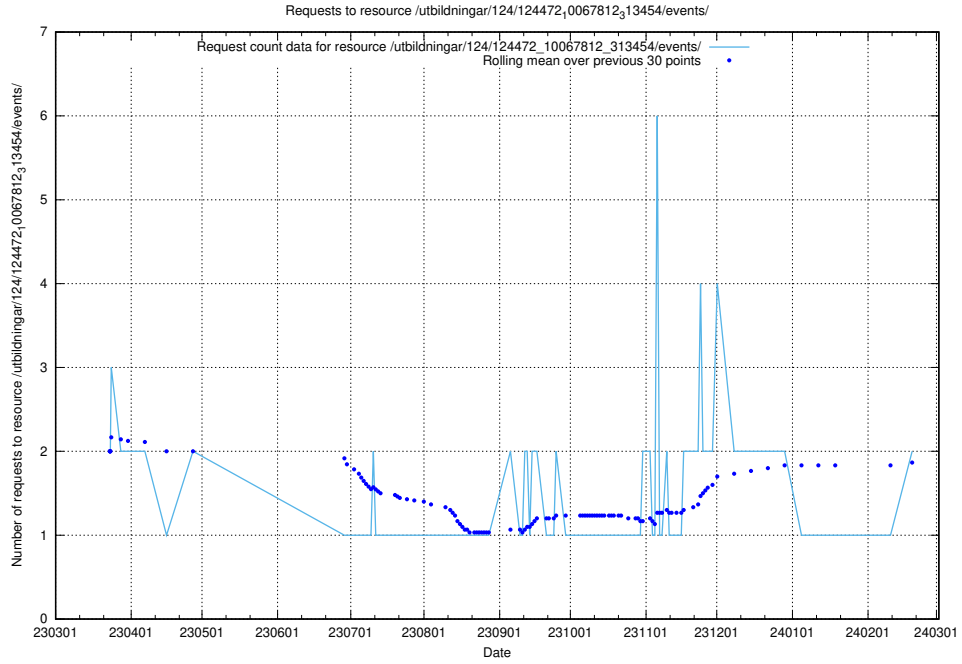

5.955 Usage of /utbildningar/124/124472_10067812_313454/events/

Here, we count the number of requests to resource /utbildningar/124/124472_10067812_313454/events/