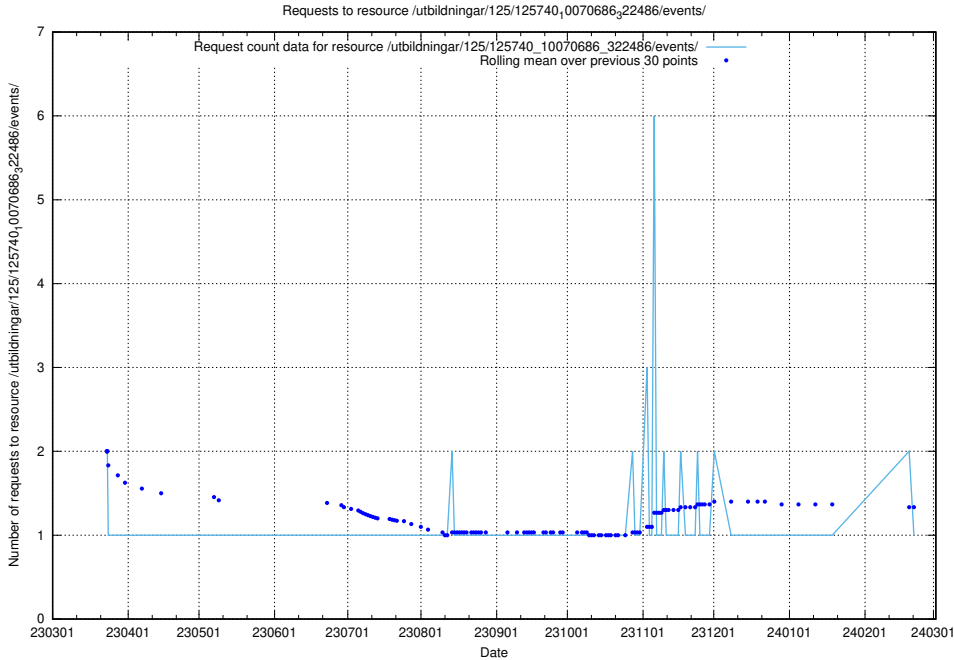

5.5982 Usage of /utbildningar/125/125740_10070686_322486/events/

Here, we count the number of requests to resource /utbildningar/125/125740_10070686_322486/events/