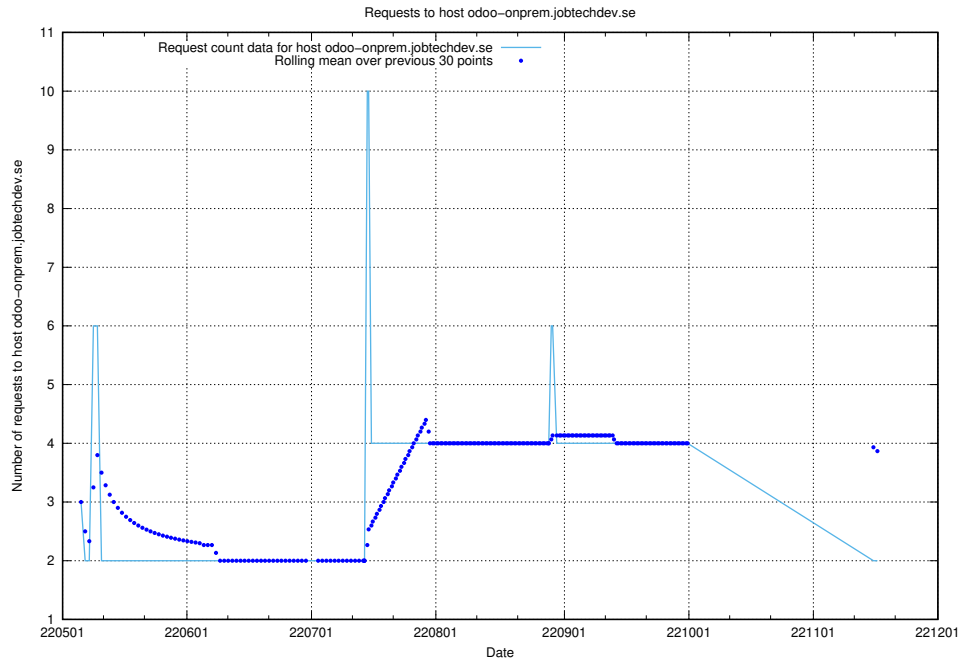

7.428 Usage of odoo-onprem.jobtechdev.se

Here, we count the number of requests to host odoo-onprem.jobtechdev.se.