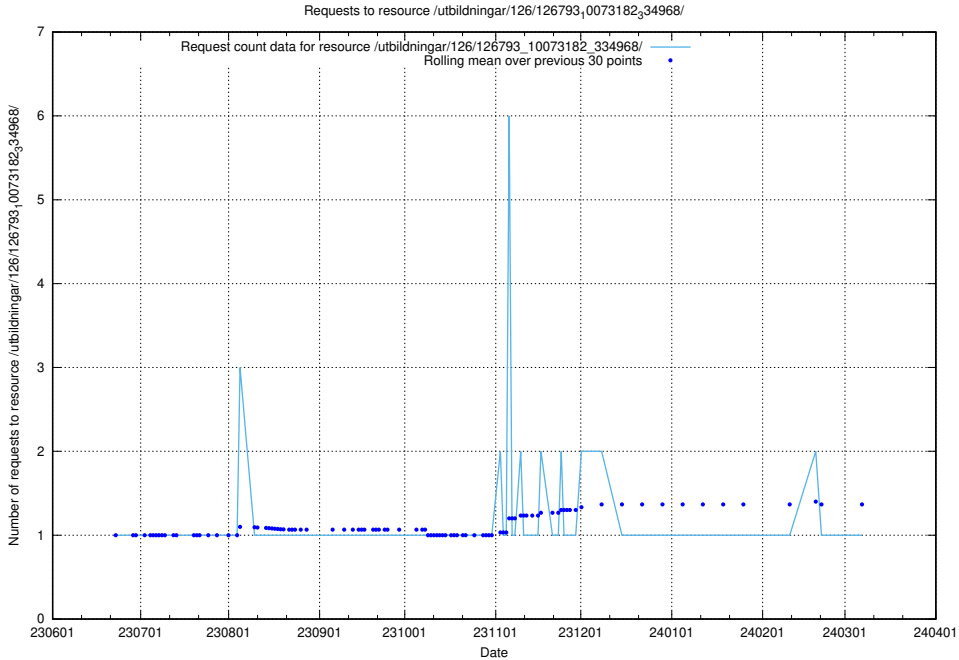

5.5288 Usage of /utbildningar/126/126793_10073182_334968/

Here, we count the number of requests to resource /utbildningar/126/126793_10073182_334968/.