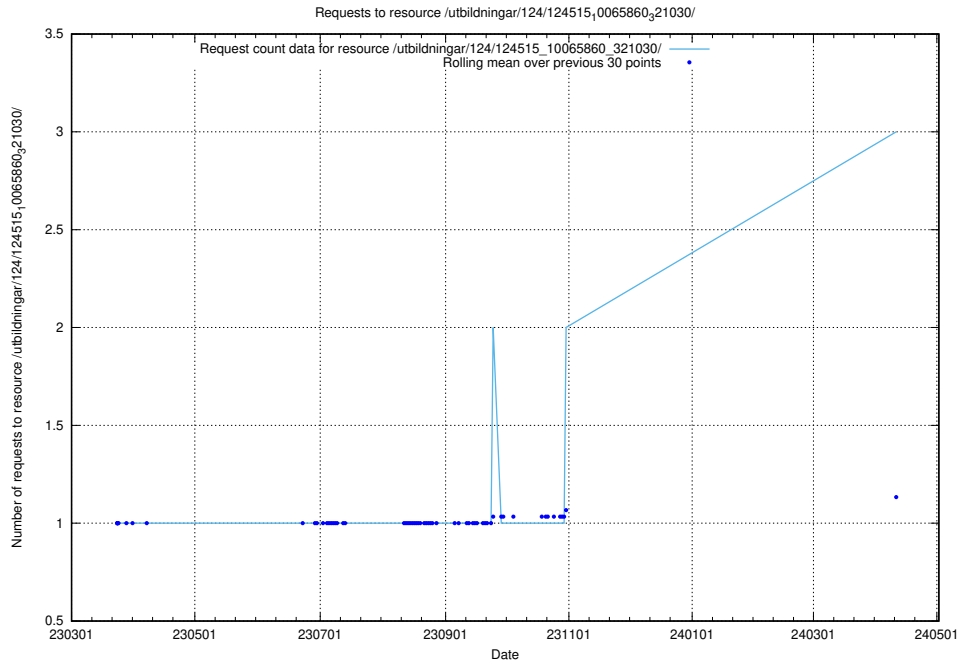

5.289 Usage of /utbildningar/124/124515_10065860_321030/

Here, we count the number of requests to resource /utbildningar/124/124515_10065860_321030/.