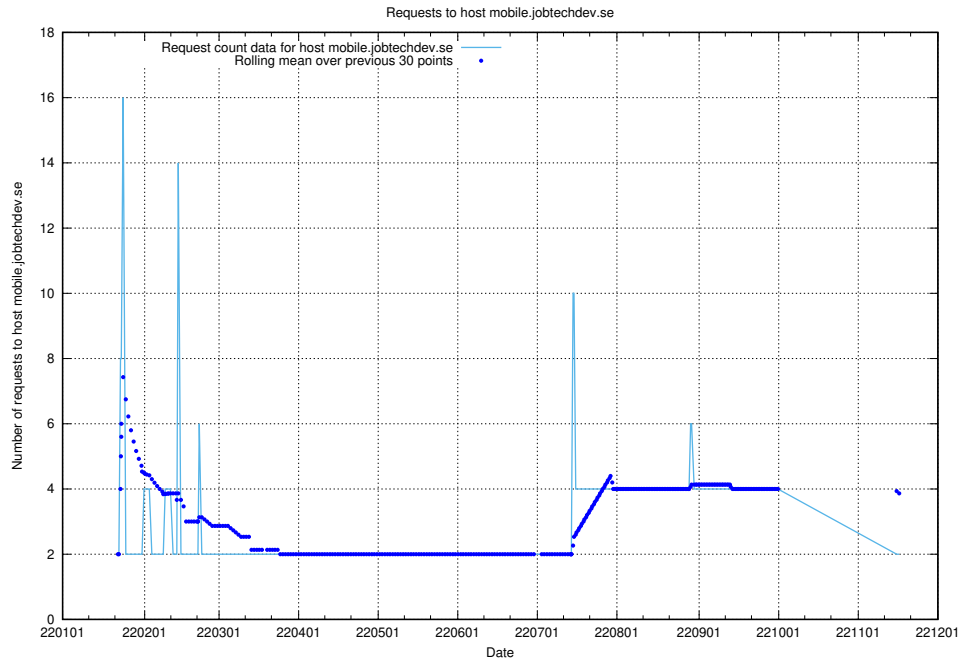

7.590 Usage of mobile.jobtechdev.se

Here, we count the number of requests to host mobile.jobtechdev.se.