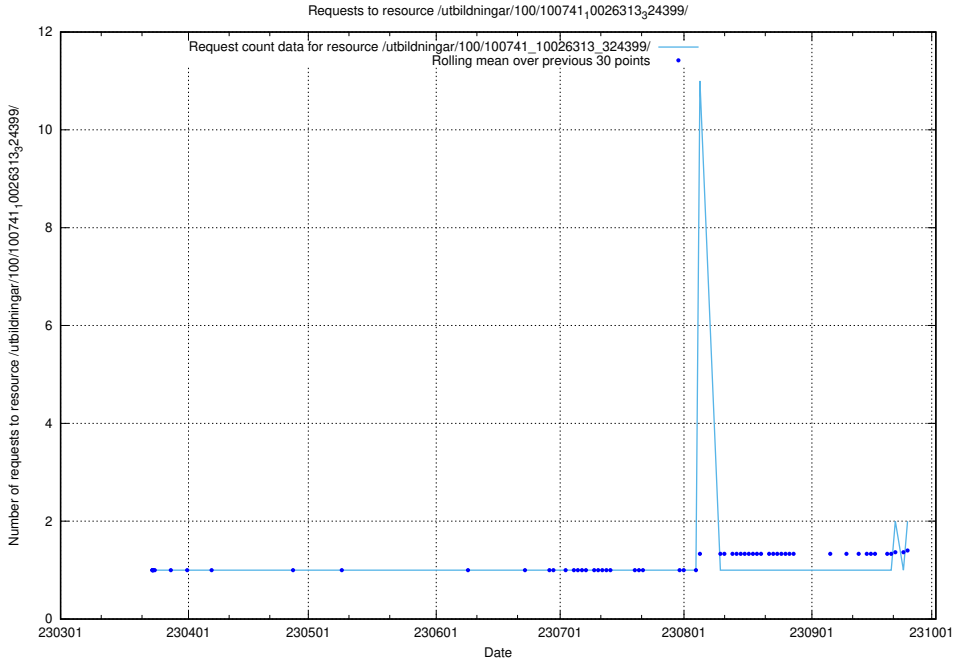

5.853 Usage of /utbildningar/100/100741_10026313_324399/

Here, we count the number of requests to resource /utbildningar/100/100741_10026313_324399/.