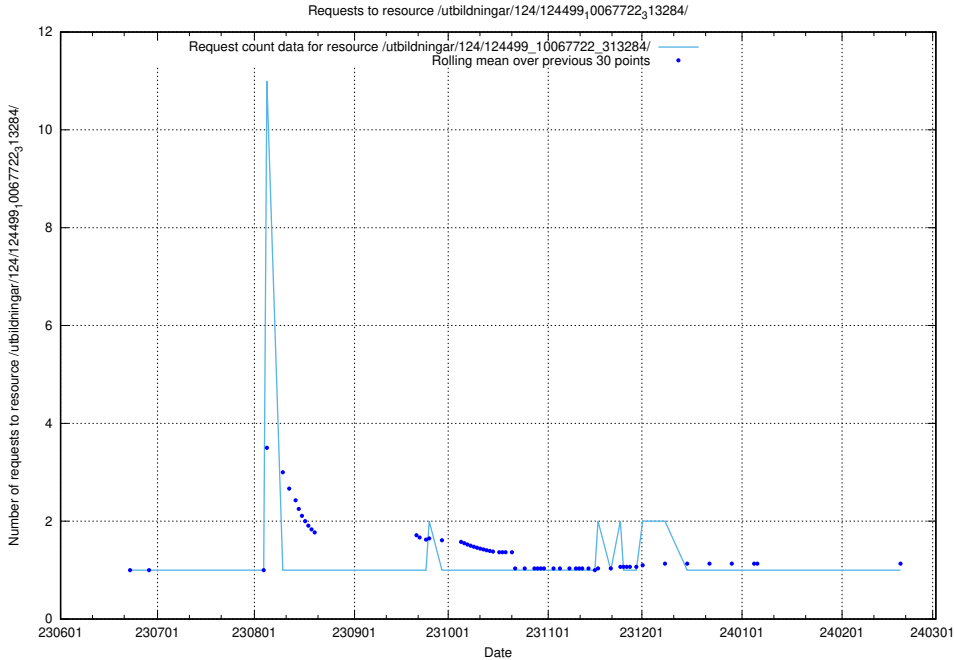

5.5481 Usage of /utbildningar/124/124499_10067722_313284/

Here, we count the number of requests to resource /utbildningar/124/124499_10067722_313284/.