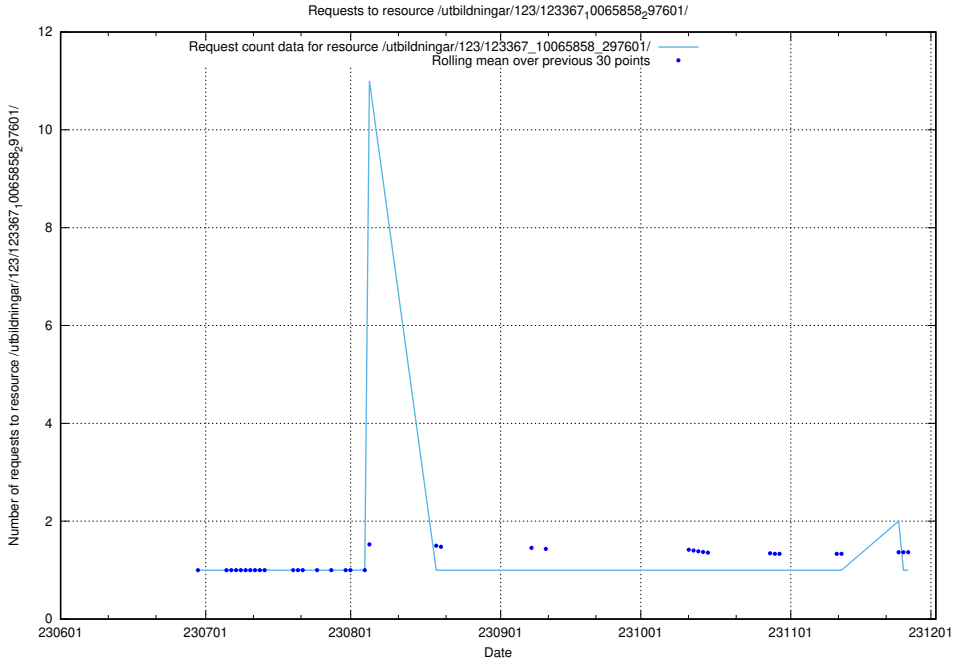

Here, we count the number of requests to resource /utbildningar/123/123367_10065858_297601/events/

5.5104 Usage of /utbildningar/123/123367_10065858_297601/

Here, we count the number of requests to resource /utbildningar/123/123367_10065858_297601/.