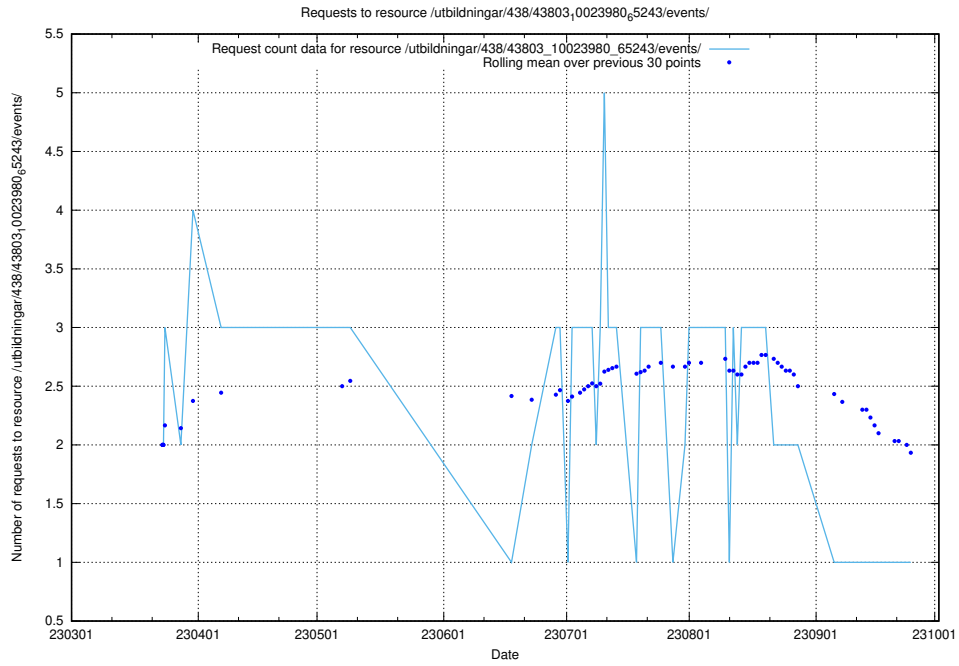

5.5970 Usage of /utbildningar/438/43803_10023980_65243/events/

Here, we count the number of requests to resource /utbildningar/438/43803_10023980_65243/events/.