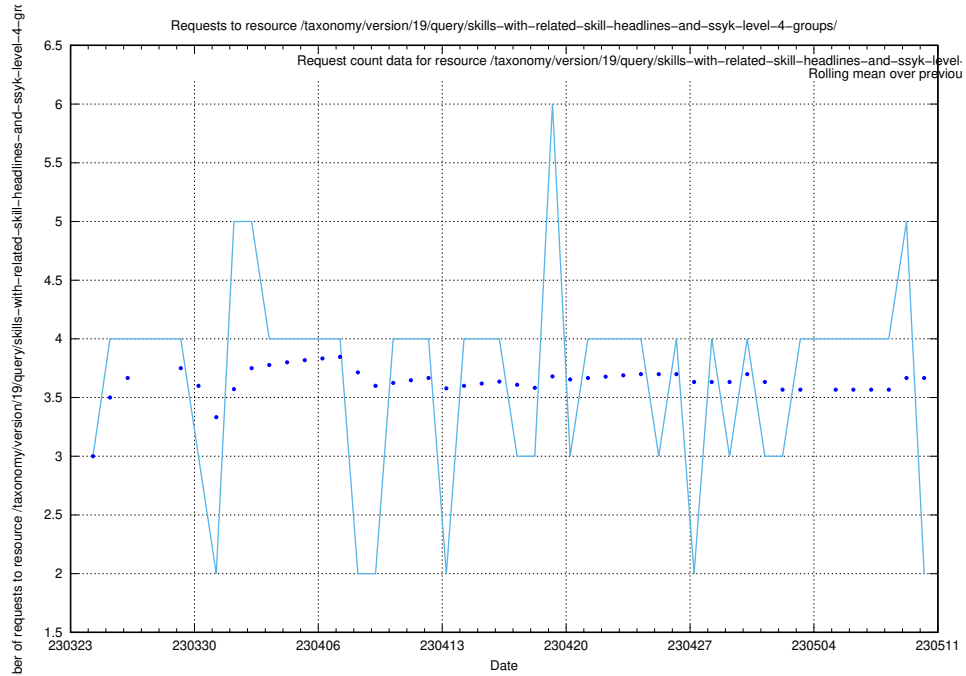

5.926 Usage of /taxonomy/version/19/query/skills-with-related-skill-headlines-and-ssyk-level-4-groups/

Here, we count the number of requests to resource /taxonomy/version/19/query/skills-with-related-skill-headlines-and-ssyk-level-4-groups/.