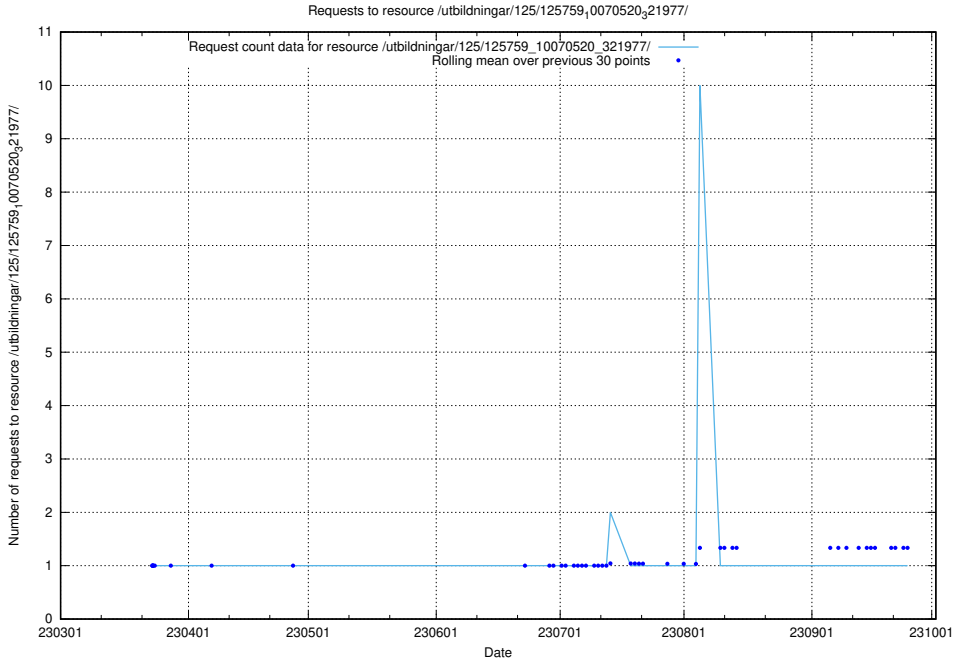

5.6148 Usage of /utbildningar/125/125759_10070520_321977/

Here, we count the number of requests to resource /utbildningar/125/125759_10070520_321977/.