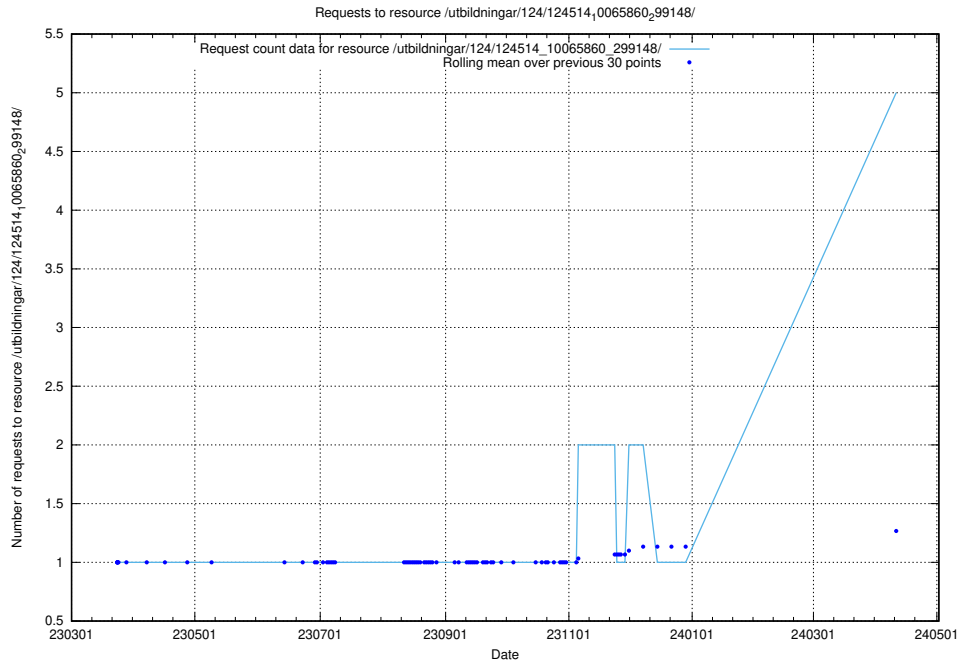

5.127 Usage of /utbildningar/124/124514_10065860_299148/

Here, we count the number of requests to resource /utbildningar/124/124514_10065860_299148/.