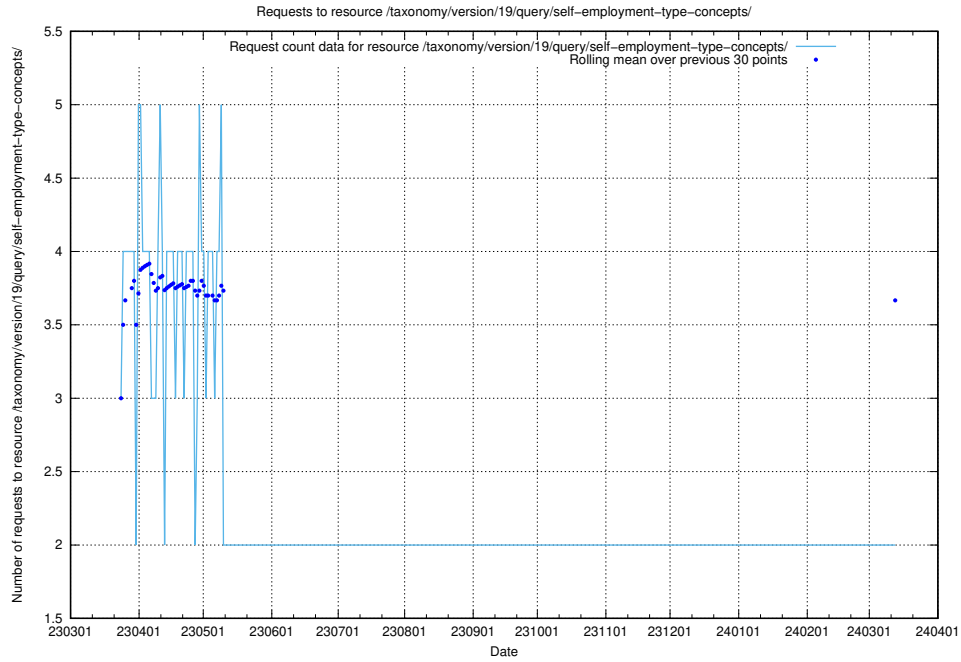

5.927 Usage of /taxonomy/version/19/query/self-employment-type-concepts/

Here, we count the number of requests to resource /taxonomy/version/19/query/self-employment-type-concepts/.