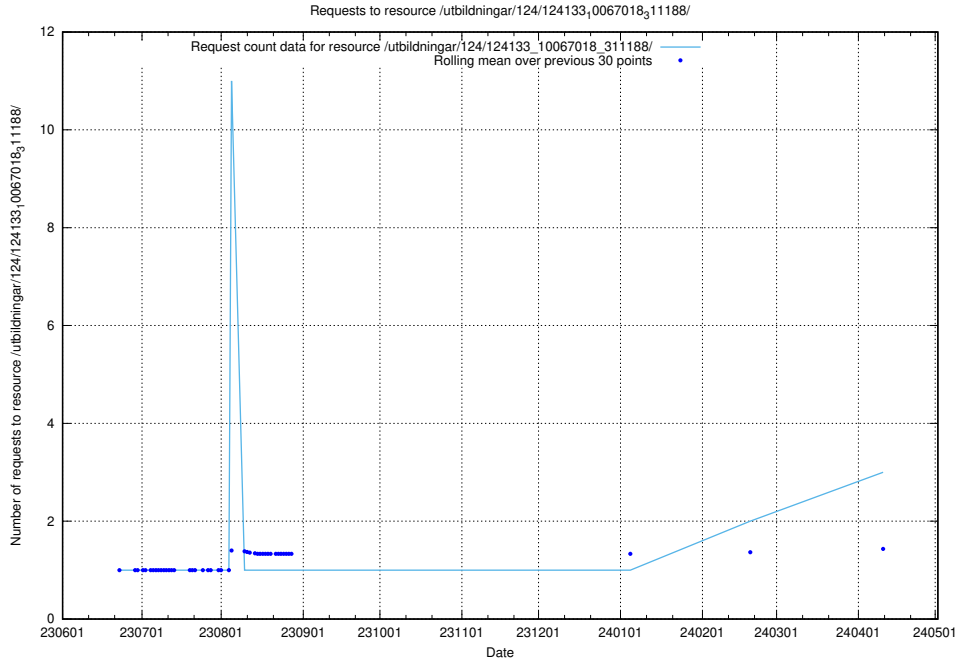

5.422 Usage of /utbildningar/124/124133_10067018_311188/

Here, we count the number of requests to resource /utbildningar/124/124133_10067018_311188/.