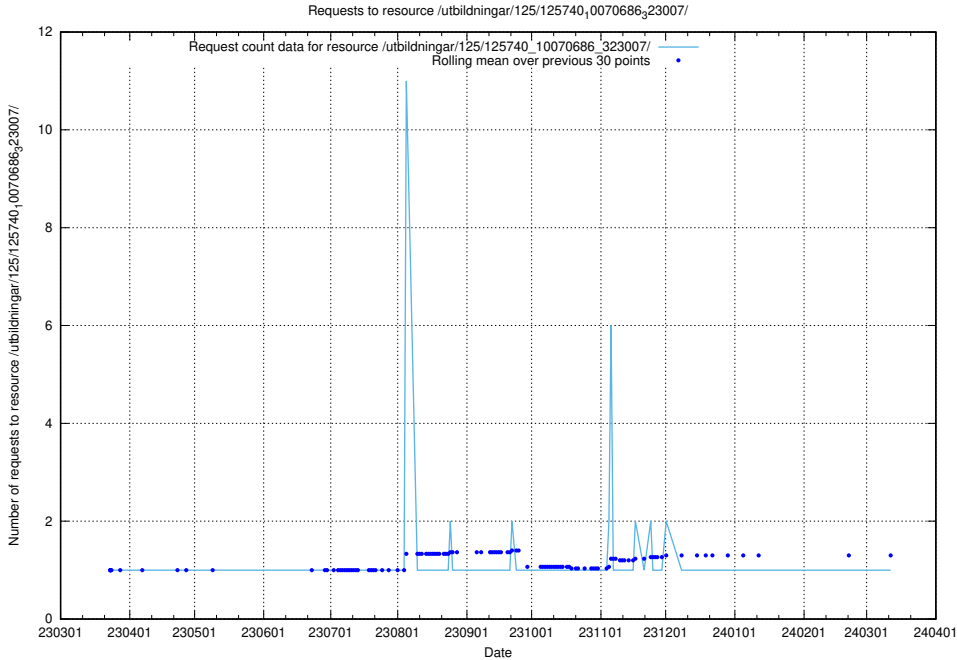

5.987 Usage of /utbildningar/125/125740_10070686_323007/

Here, we count the number of requests to resource /utbildningar/125/125740_10070686_323007/.

5.988 Usage of /utbildningar/125/125740_10070686_322487/events/