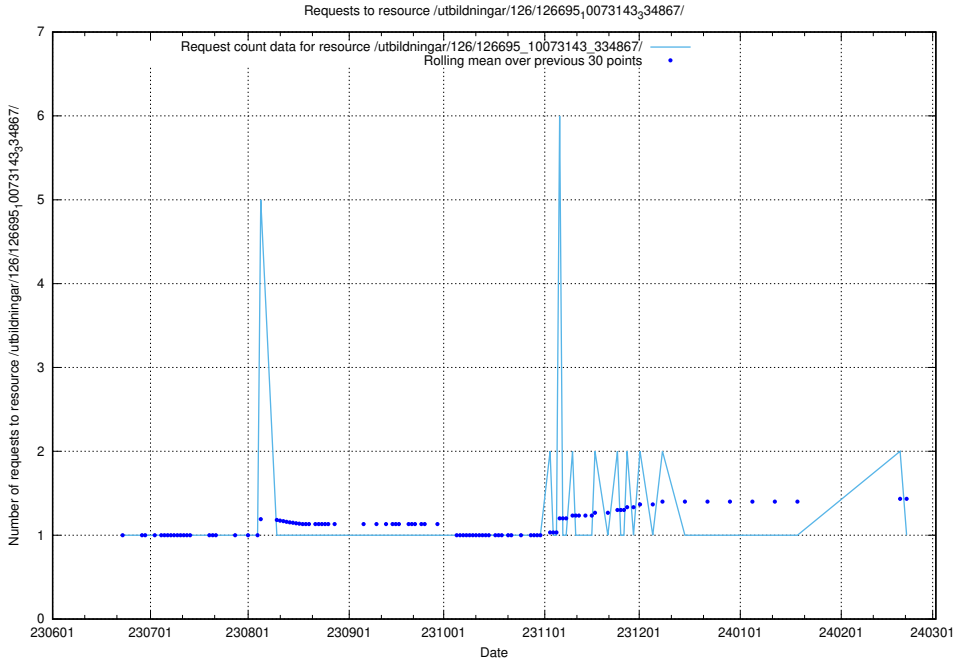

5.5328 Usage of /utbildningar/126/126695_10073143_334867/

Here, we count the number of requests to resource /utbildningar/126/126695_10073143_334867/.