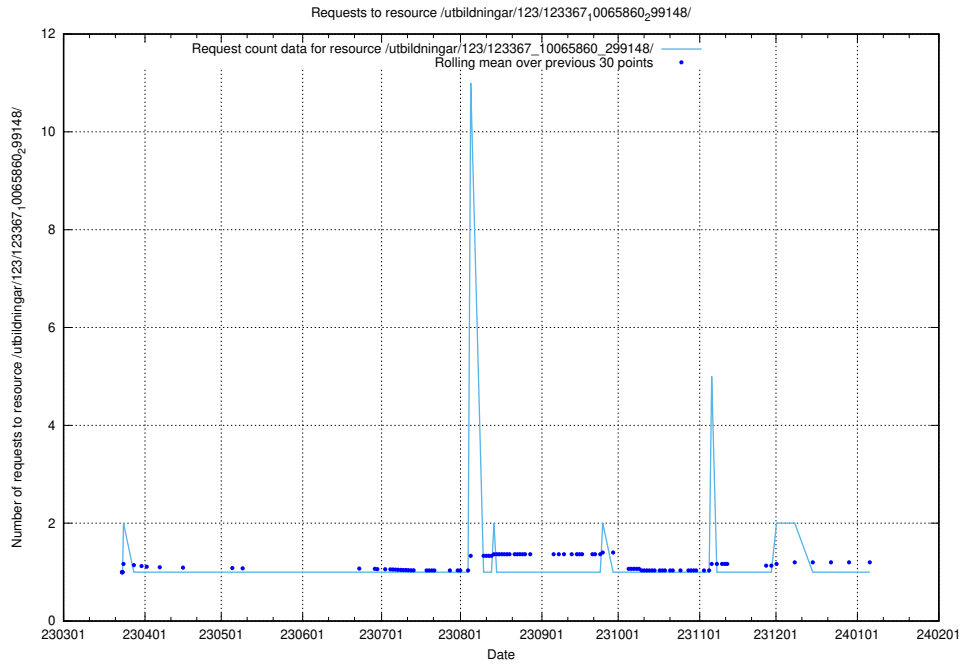

Here, we count the number of requests to resource /utbildningar/126/126336_10072081_333219/events/

5.4541 Usage of /utbildningar/123/123367_10065860_299148/

Here, we count the number of requests to resource /utbildningar/123/123367_10065860_299148/.