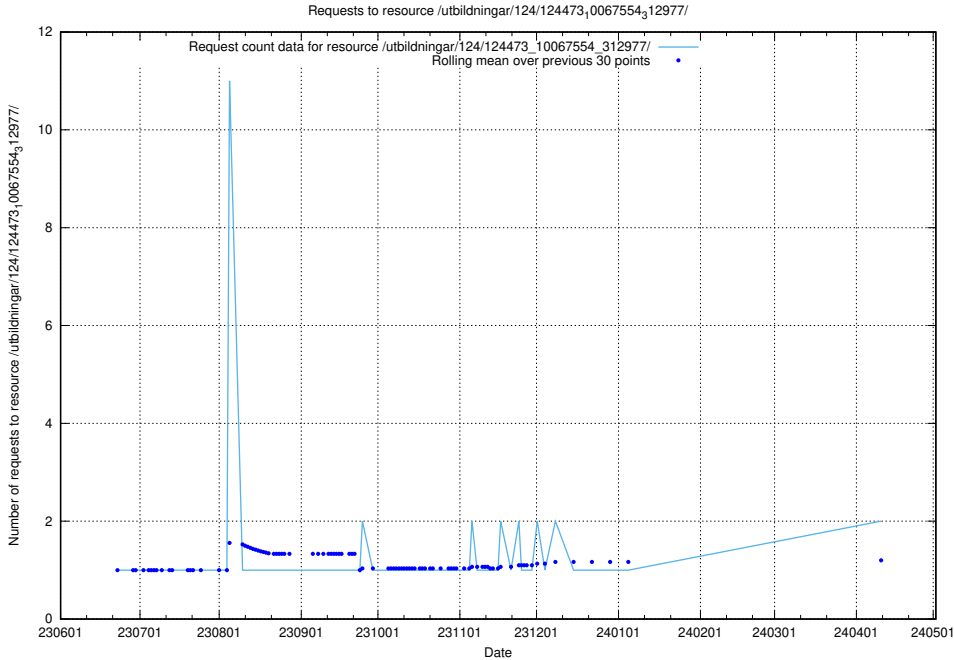

5.873 Usage of /utbildningar/124/124473_10067554_312977/

Here, we count the number of requests to resource /utbildningar/124/124473_10067554_312977/.