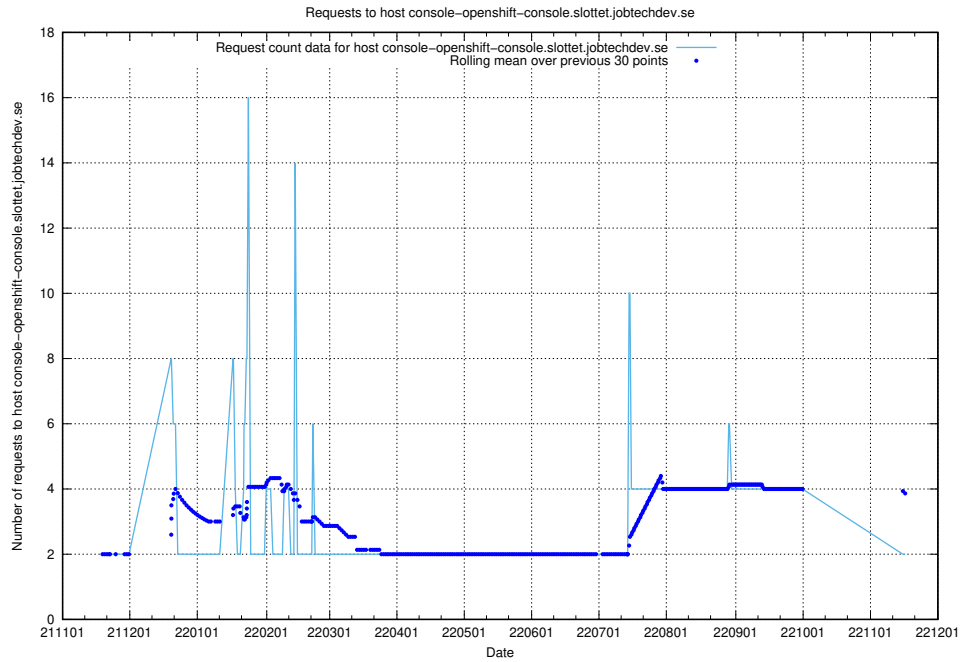

7.468 Usage of console-openshift-console.slottet.jobtechdev.se

Here, we count the number of requests to host console-openshift-console.slottet.jobtechdev.se.

7.469 Usage of `blog.mattermost2.jobtechdev.se`