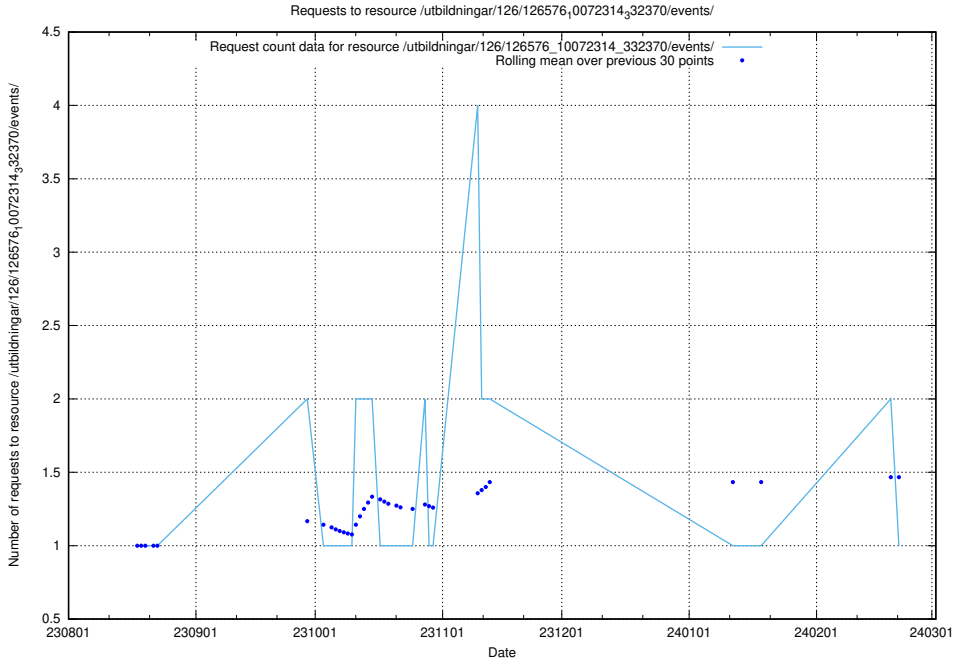

5.4483 Usage of /utbildningar/126/126576_10072314_332370/events/

Here, we count the number of requests to resource /utbildningar/126/126576_10072314_332370/events/