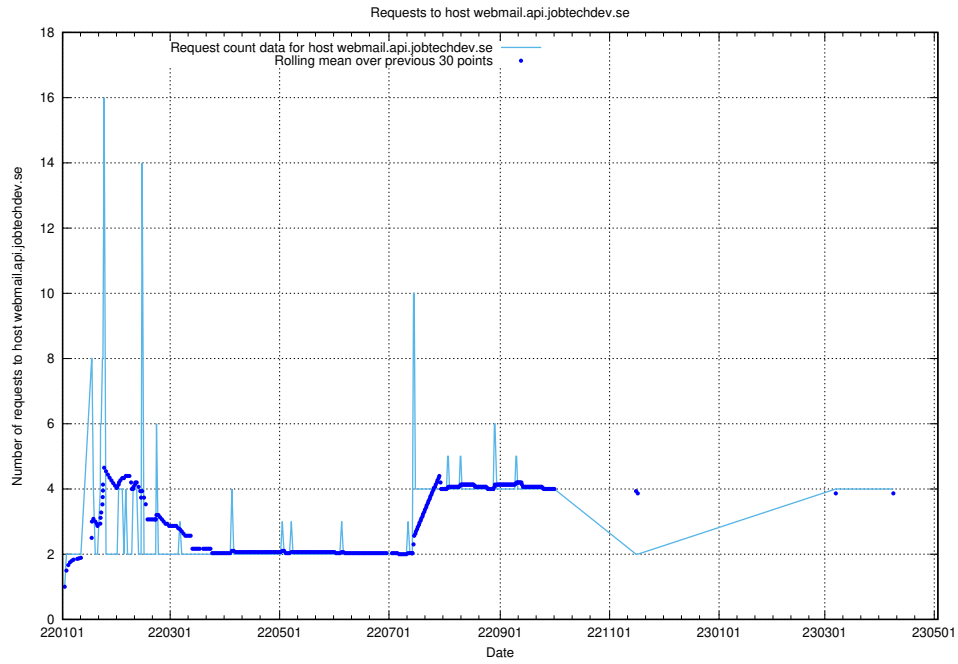

7.111 Usage of webmail.api.jobtechdev.se

Here, we count the number of requests to host webmail.api.jobtechdev.se.