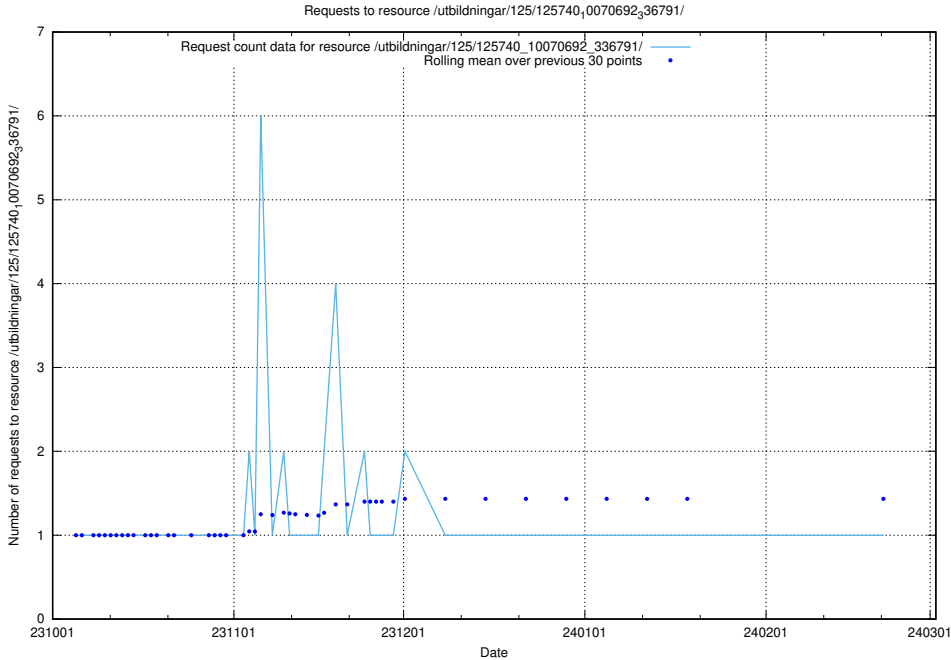

5.4127 Usage of /utbildningar/125/125740_10070692_336791/

Here, we count the number of requests to resource /utbildningar/125/125740_10070692_336791/.