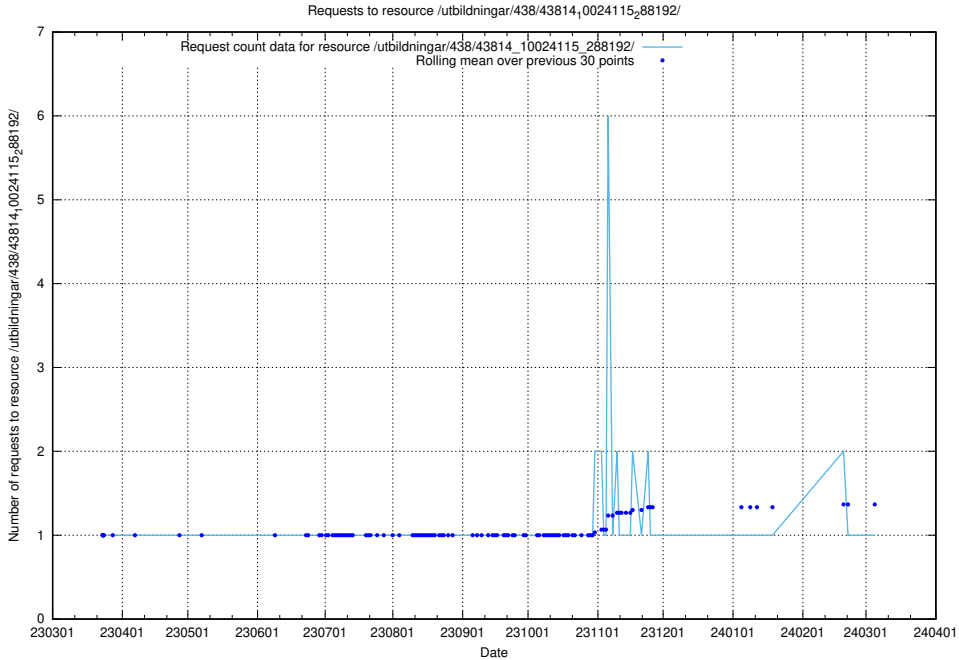

5.6045 Usage of /utbildningar/438/43814_10024115_288192/

Here, we count the number of requests to resource /utbildningar/438/43814_10024115_288192/.