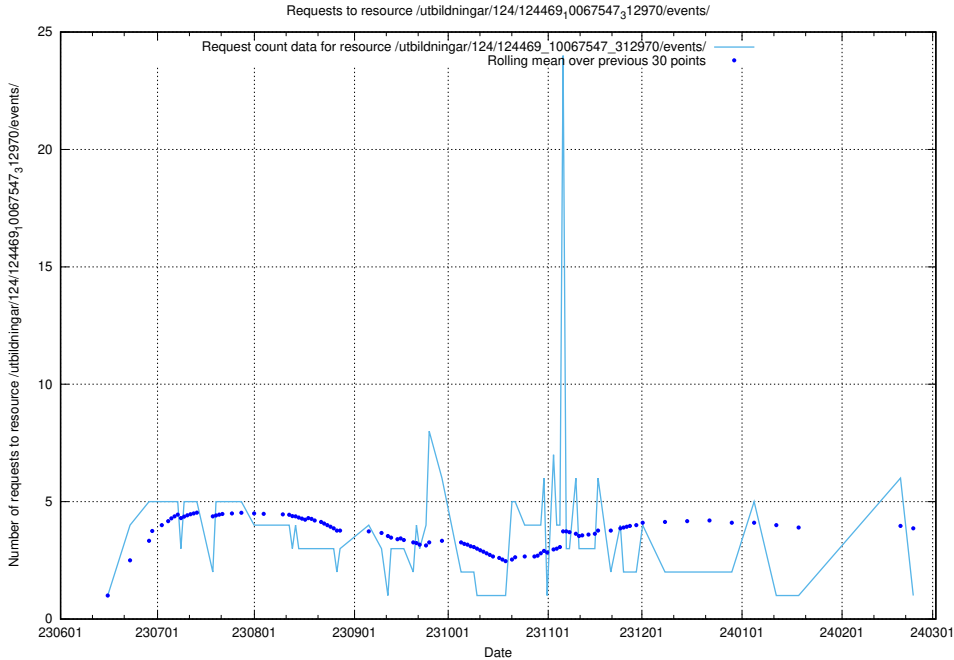

5.5578 Usage of /utbildningar/124/124469_10067547_312970/events/

Here, we count the number of requests to resource /utbildningar/124/124469_10067547_312970/events/