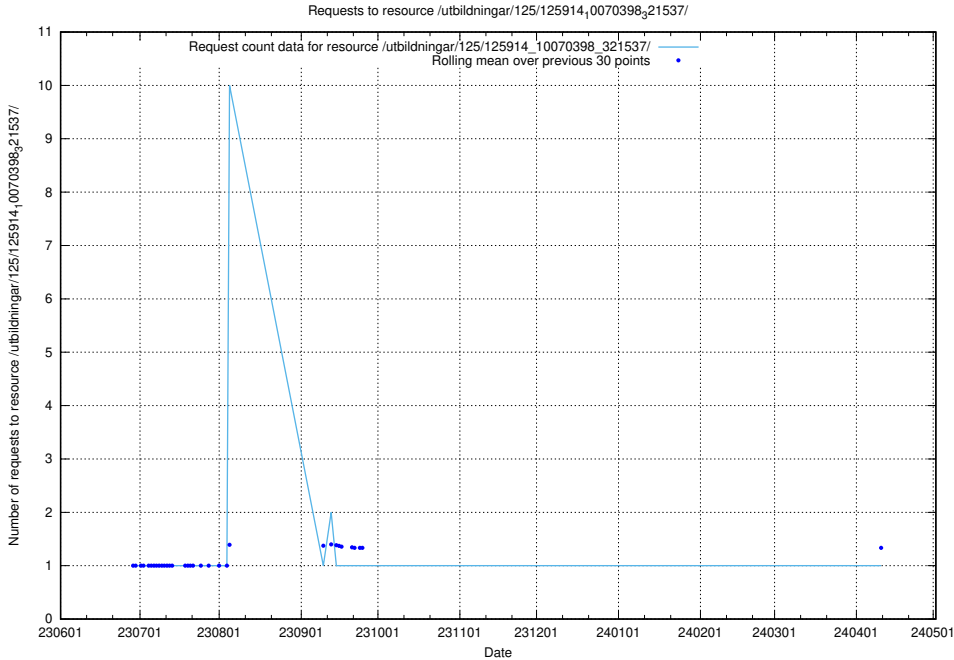

Here, we count the number of requests to resource /utbildningar/125/125914_10070398_321537/events/

5.5168 Usage of /utbildningar/125/125914_10070398_321537/

Here, we count the number of requests to resource /utbildningar/125/125914_10070398_321537/.