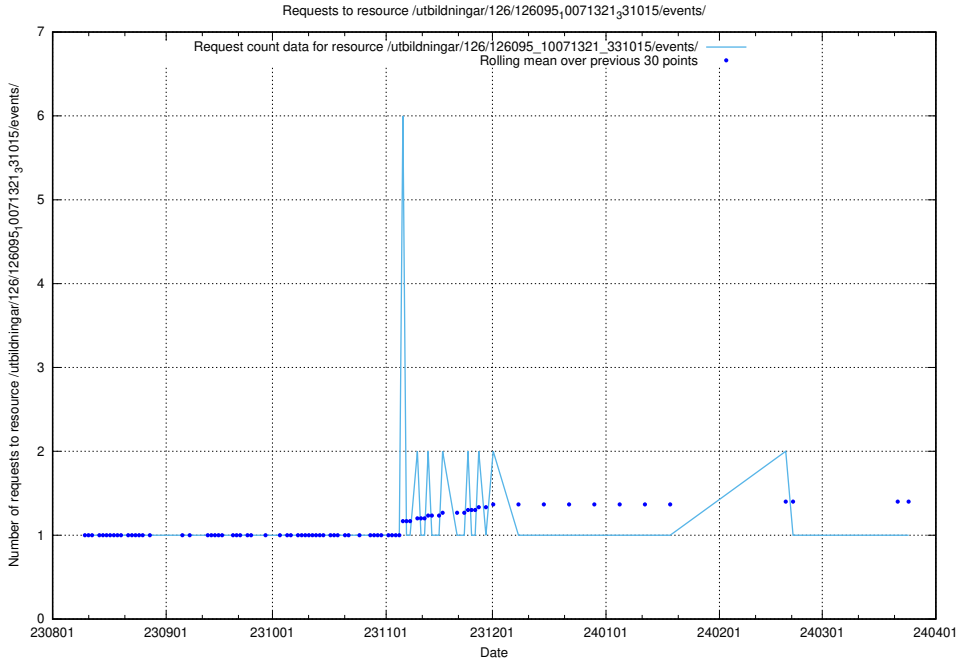

5.4542 Usage of /utbildningar/126/126095_10071321_331015/events/

Here, we count the number of requests to resource /utbildningar/126/126095_10071321_331015/events/