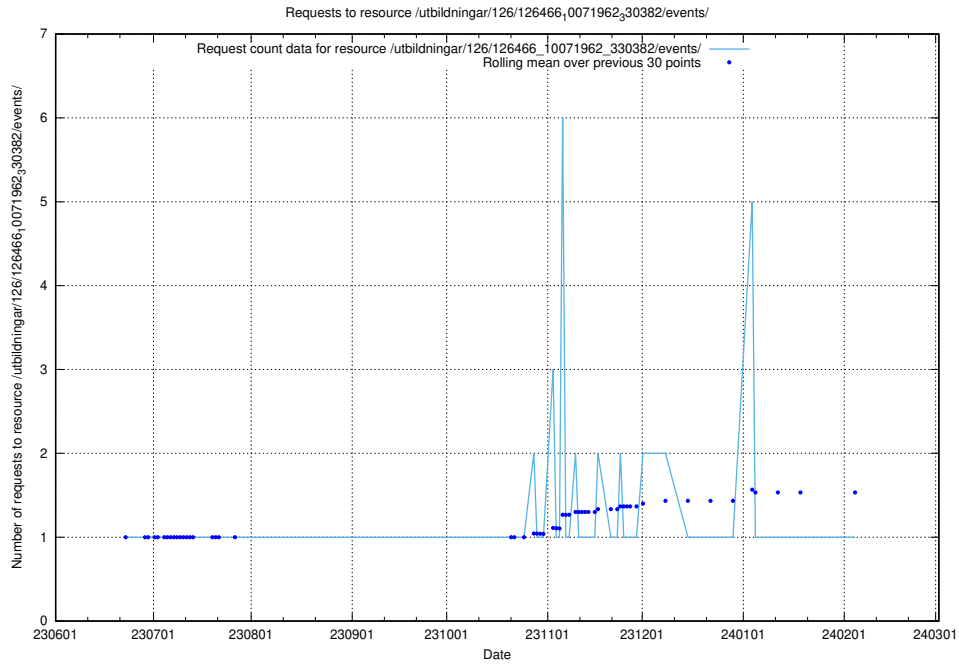

5.5351 Usage of /utbildningar/126/126466_10071962_330382/events/

Here, we count the number of requests to resource /utbildningar/126/126466_10071962_330382/events/

5.5352 Usage of /utbildningar/126/126465_10071860_329840/events/