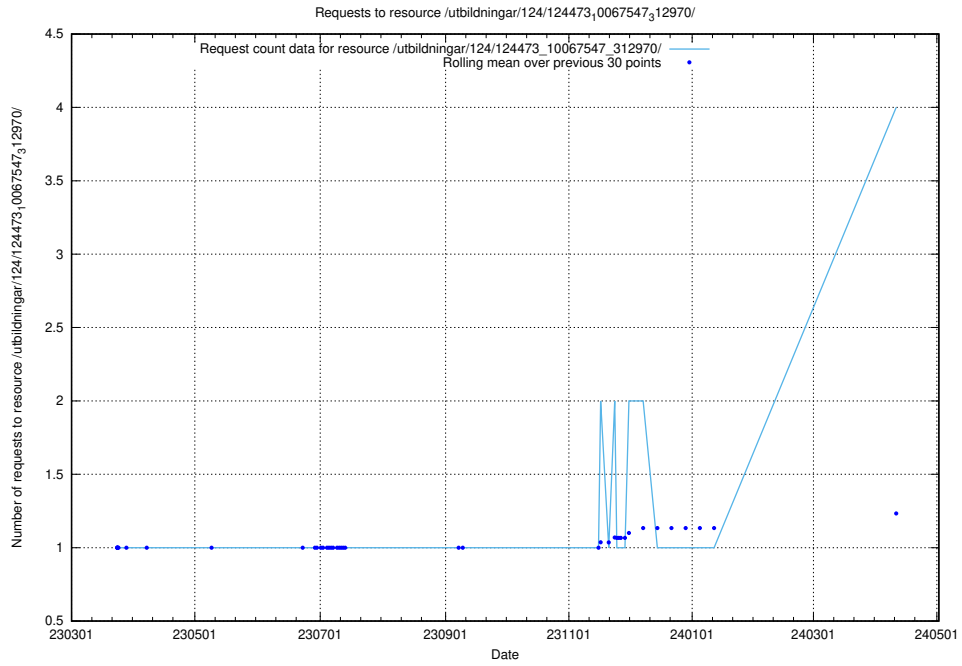

5.194 Usage of /utbildningar/124/124473_10067547_312970/

Here, we count the number of requests to resource /utbildningar/124/124473_10067547_312970/.