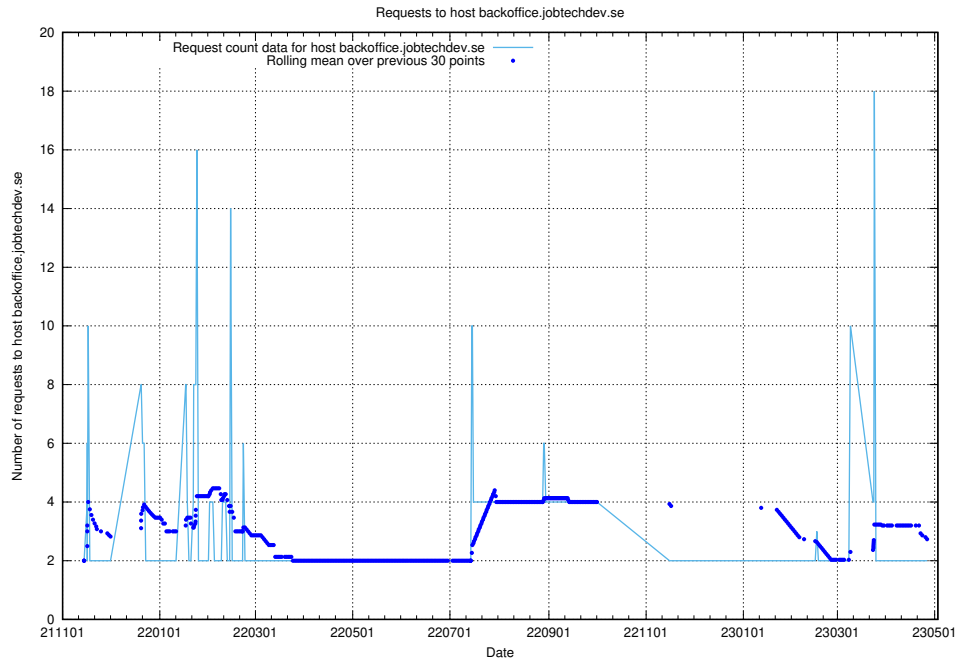

7.282 Usage of backoffice.jobtechdev.se

Here, we count the number of requests to host backoffice.jobtechdev.se.