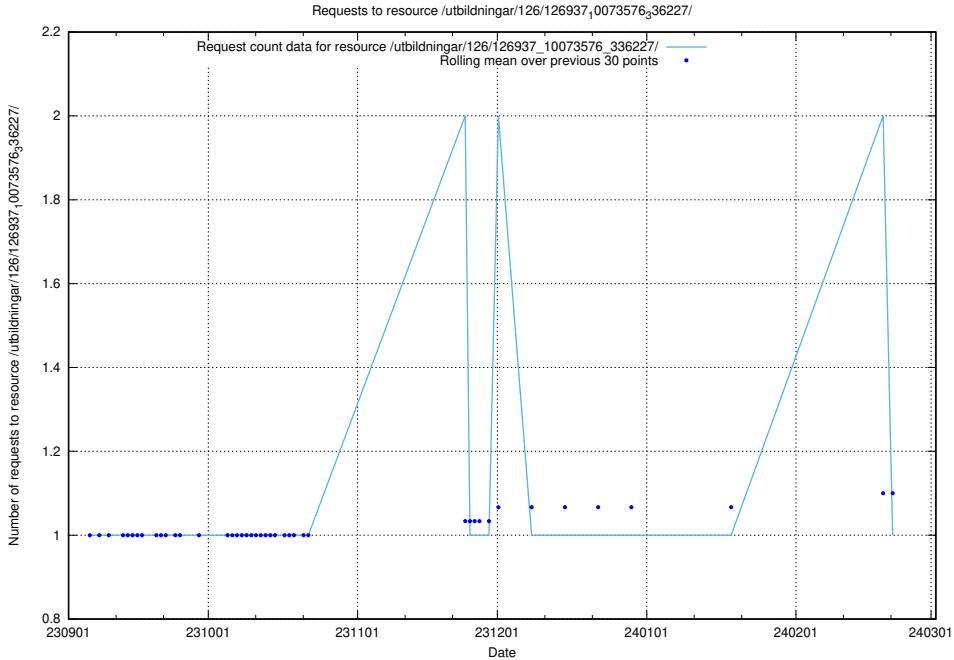

5.4372 Usage of /utbildningar/126/126937_10073576_336227/

Here, we count the number of requests to resource /utbildningar/126/126937_10073576_336227/.