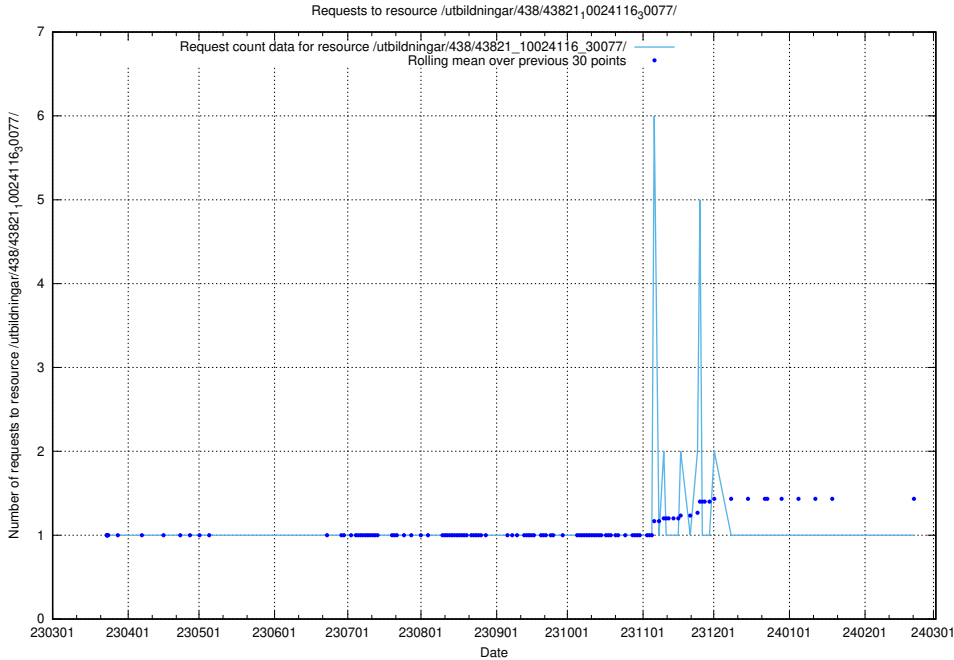

5.6039 Usage of /utbildningar/438/43821_10024116_30077/

Here, we count the number of requests to resource /utbildningar/438/43821_10024116_30077/.