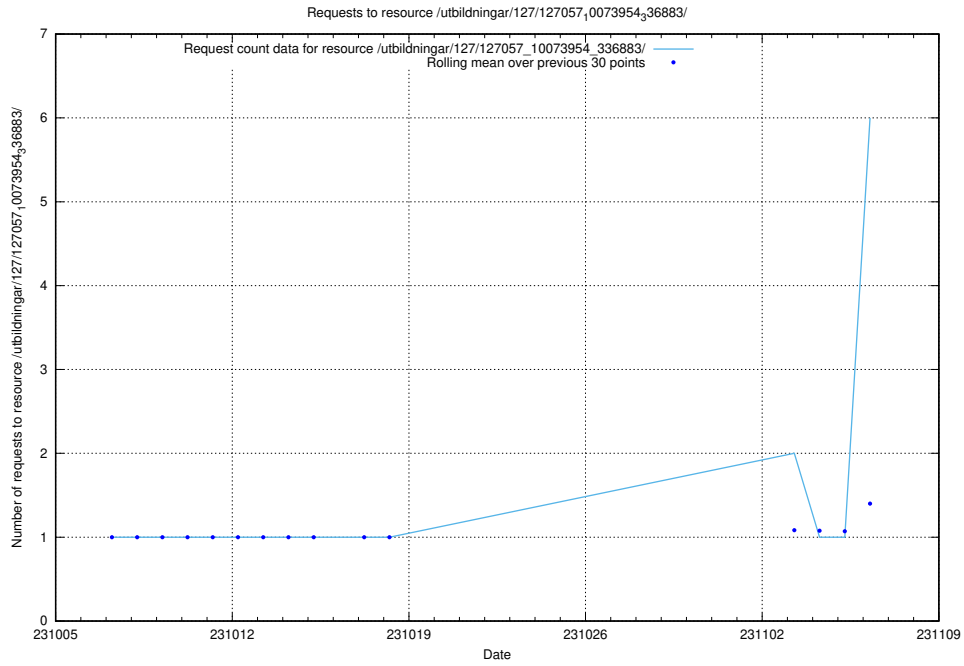

5.70 Usage of /utbildningar/127/127057_10073954_336883/

Here, we count the number of requests to resource /utbildningar/127/127057_10073954_336883/.