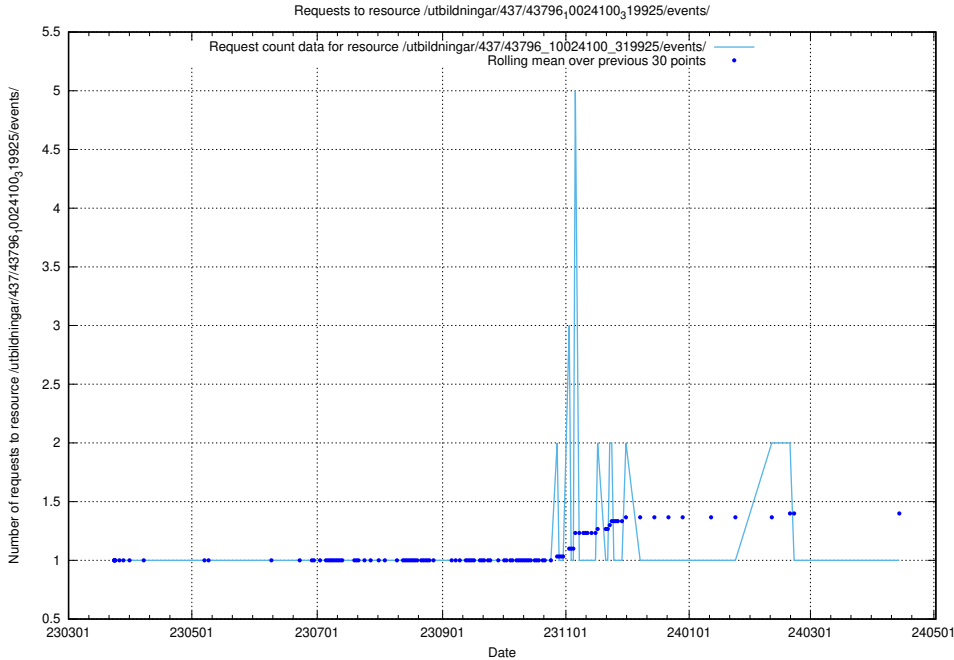

Here, we count the number of requests to resource /utbildningar/437/43796_10024100_32268/.

5.6054 Usage of /utbildningar/437/43796_10024100_319925/events/

Here, we count the number of requests to resource /utbildningar/437/43796_10024100_319925/events/.