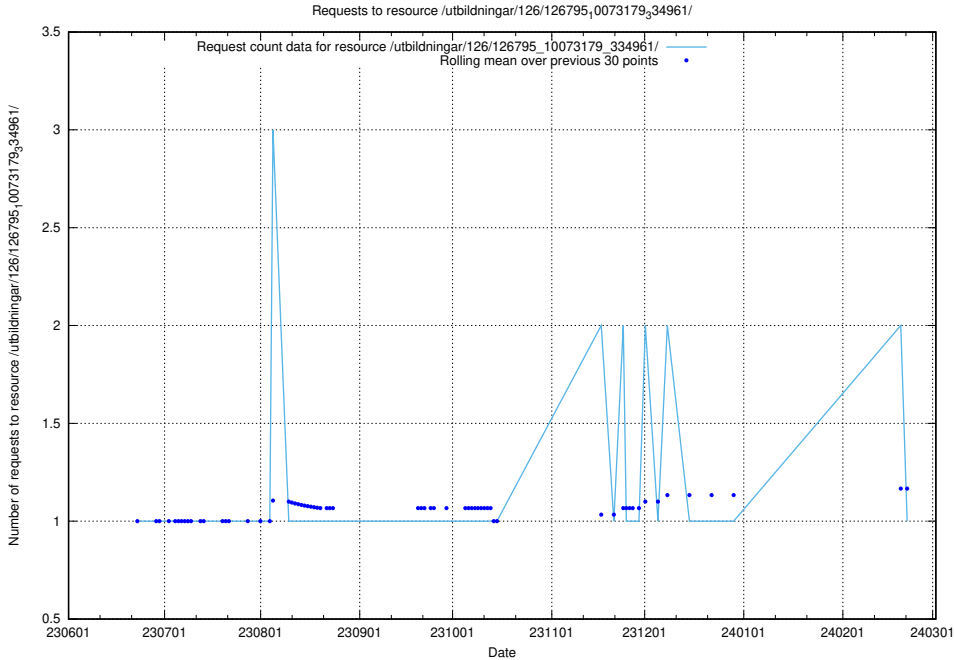

5.5283 Usage of /utbildningar/126/126795_10073179_334961/

Here, we count the number of requests to resource /utbildningar/126/126795_10073179_334961/.