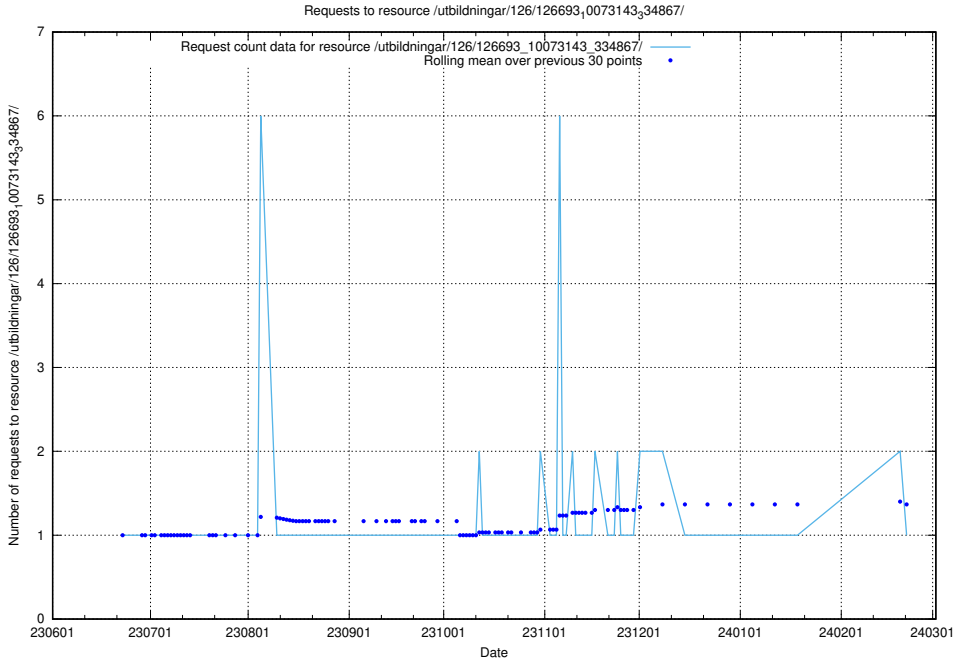

5.5342 Usage of /utbildningar/126/126693_10073143_334867/

Here, we count the number of requests to resource /utbildningar/126/126693_10073143_334867/.