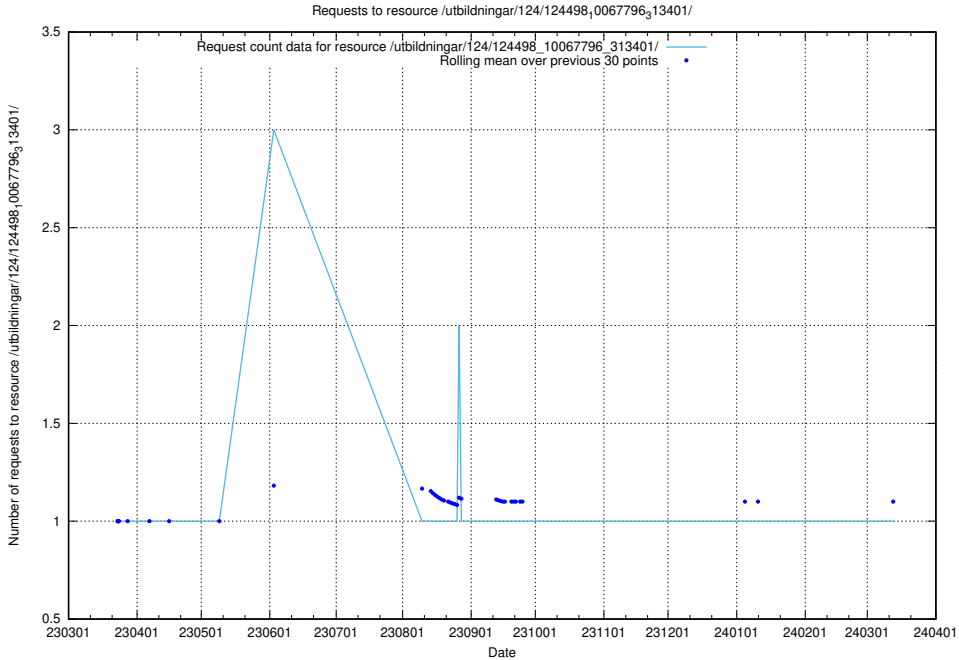

5.2433 Usage of /utbildningar/124/124498_10067796_313401/

Here, we count the number of requests to resource /utbildningar/124/124498_10067796_313401/.