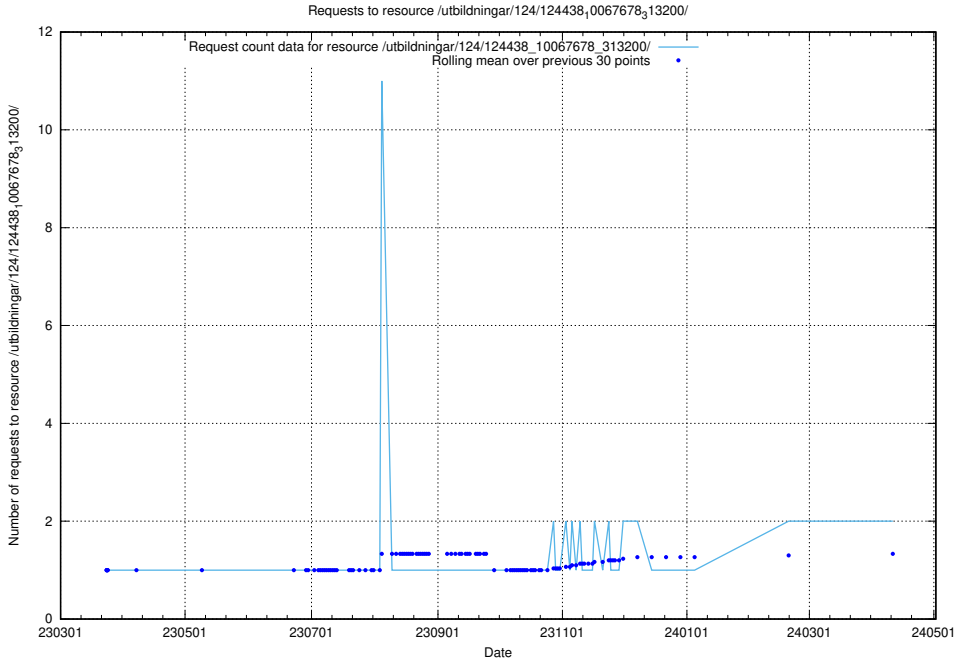

5.668 Usage of /utbildningar/124/124438_10067678_313200/

Here, we count the number of requests to resource /utbildningar/124/124438_10067678_313200/.