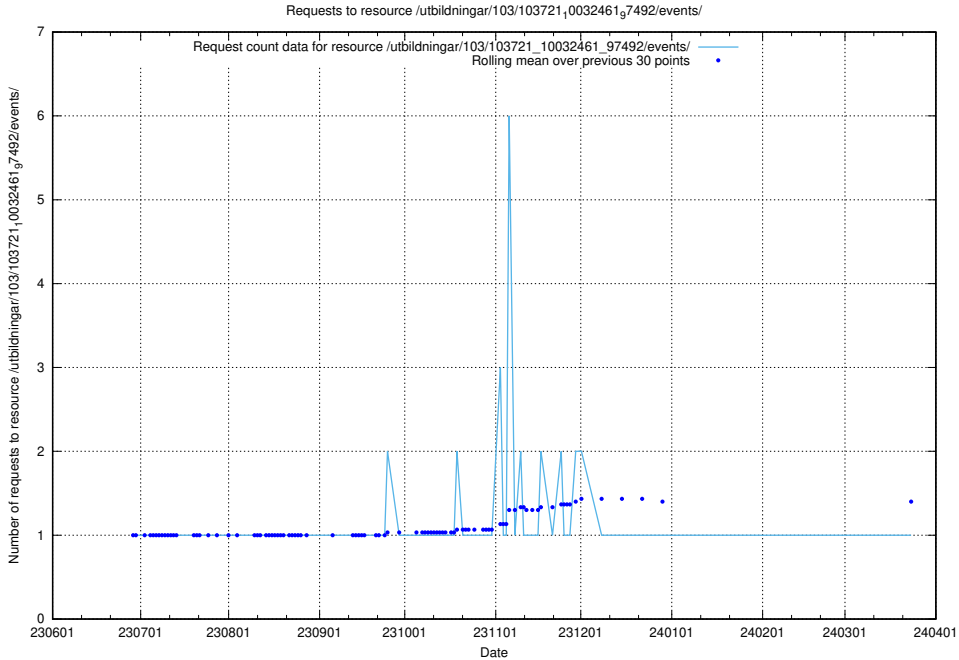

5.5232 Usage of /utbildningar/103/103721_10032461_97492/events/

Here, we count the number of requests to resource /utbildningar/103/103721_10032461_97492/events/.