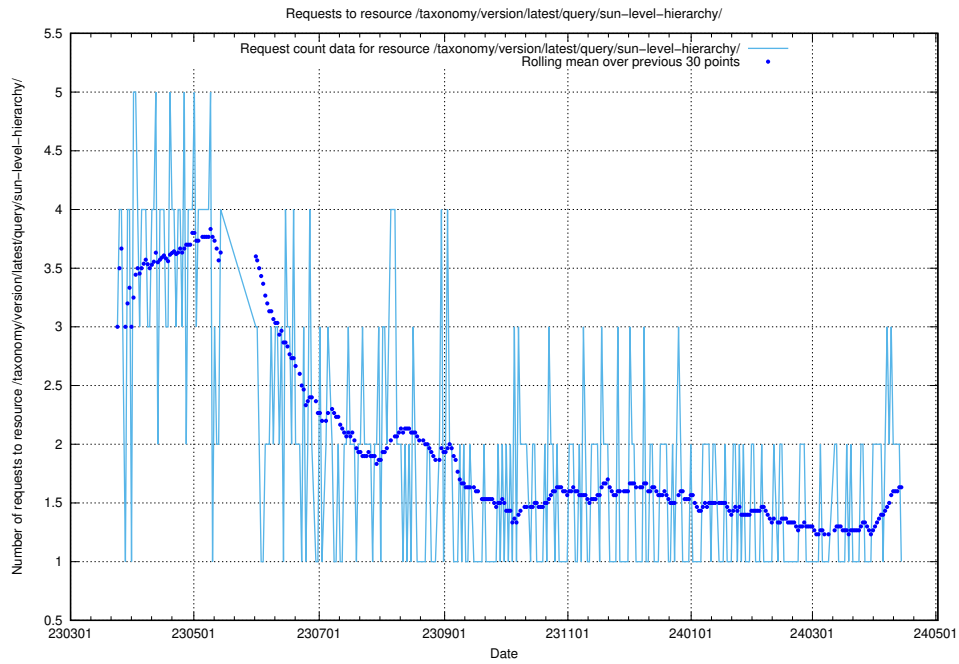

5.5782 Usage of /taxonomy/version/latest/query/sun-level-hierarchy/

Here, we count the number of requests to resource /taxonomy/version/latest/query/sun-level-hierarchy/.