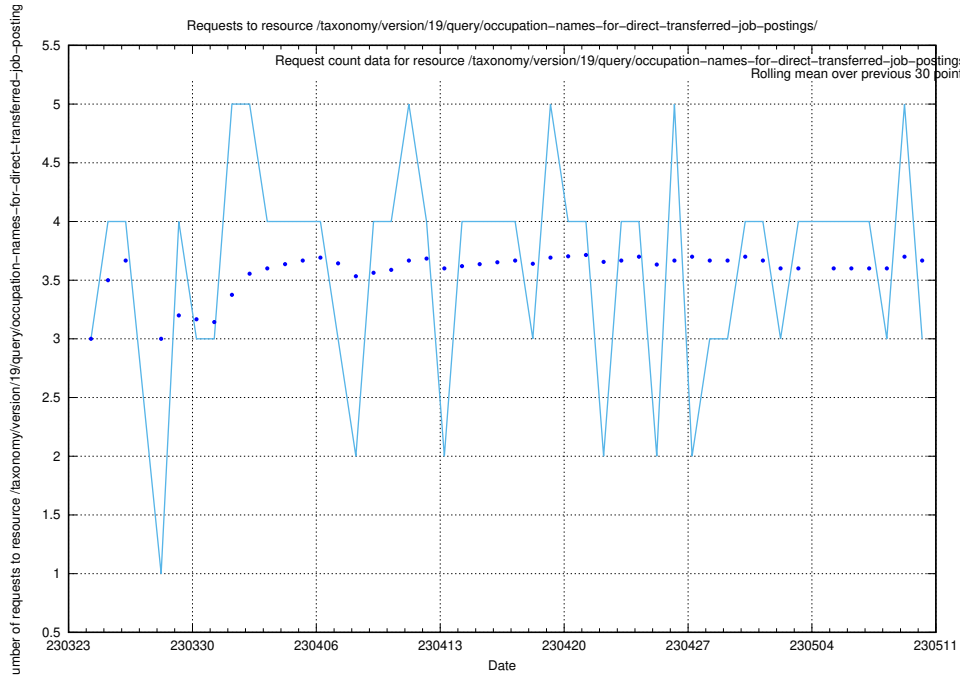

5.447 Usage of /taxonomy/version/19/query/occupation-names-for-direct-transferred-job-postings/

Here, we count the number of requests to resource /taxonomy/version/19/query/occupation-names-for-direct-transferred-job-postings/.