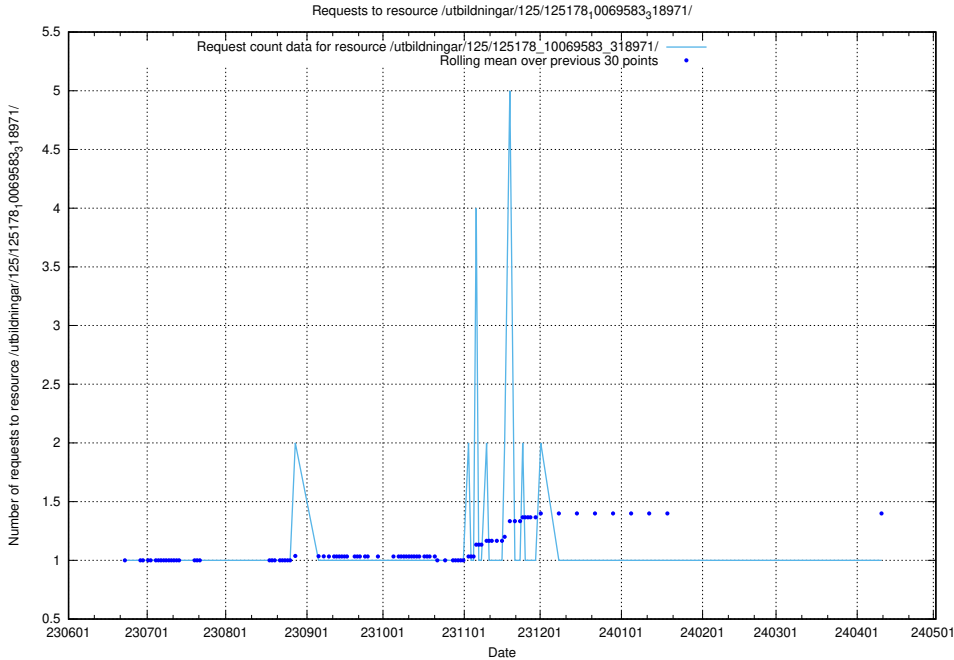

5.5429 Usage of /utbildningar/125/125178_10069583_318971/

Here, we count the number of requests to resource /utbildningar/125/125178_10069583_318971/.