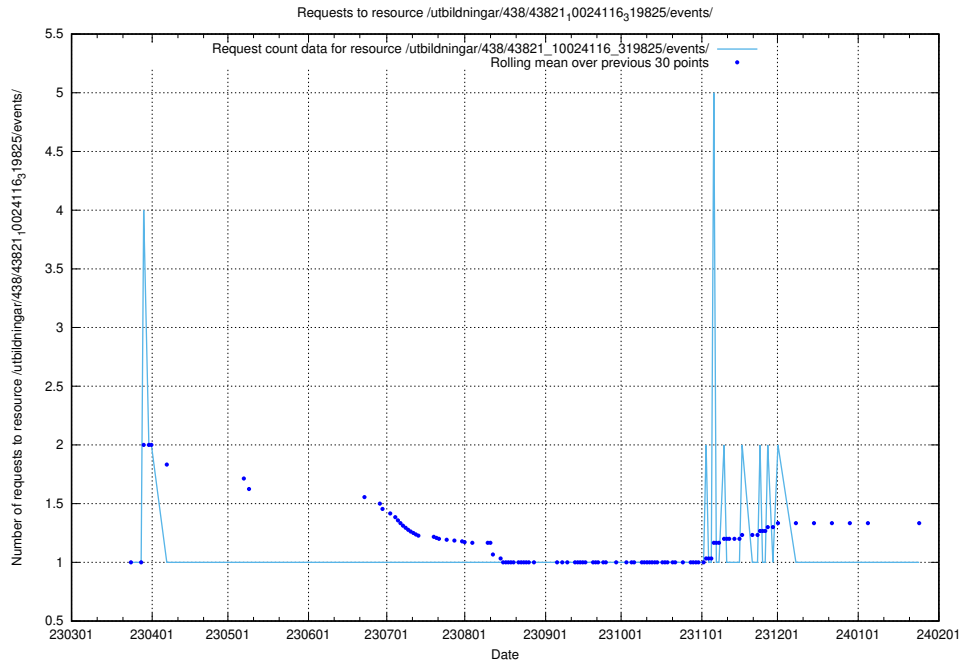

5.5878 Usage of /utbildningar/438/43821_10024116_319825/events/

Here, we count the number of requests to resource /utbildningar/438/43821_10024116_319825/events/.