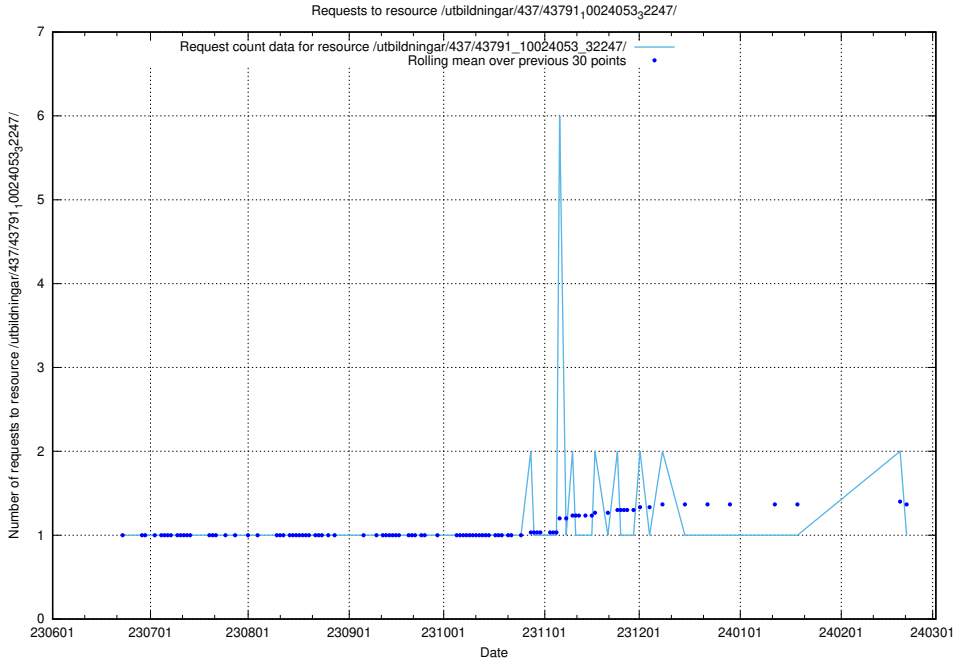

5.5272 Usage of /utbildningar/437/43791_10024053_32247/

Here, we count the number of requests to resource /utbildningar/437/43791_10024053_32247/.