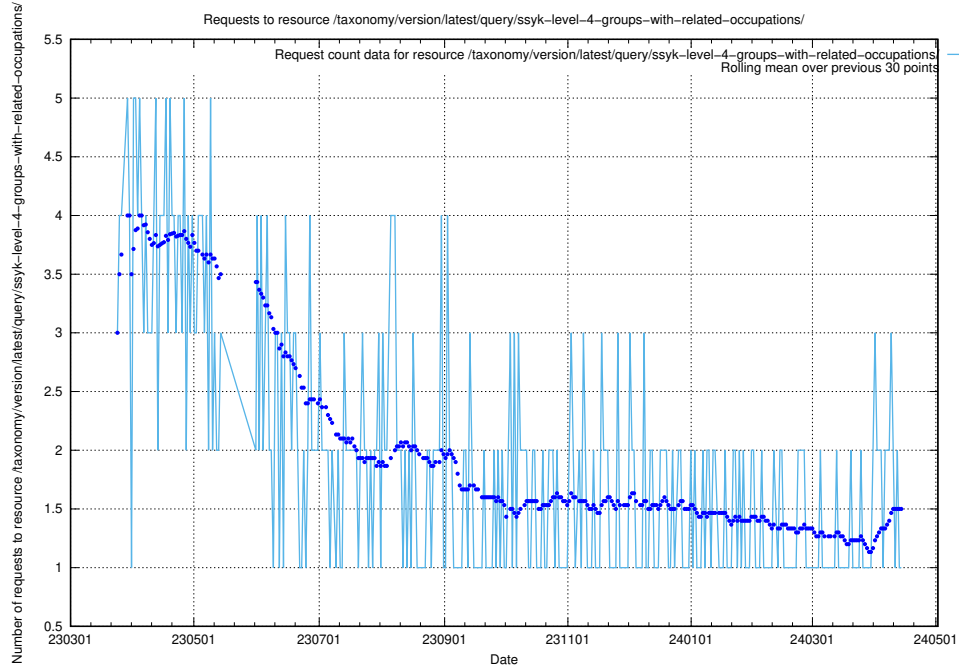

5.5792 Usage of /taxonomy/version/latest/query/ssyk-level-4-groups-with-related-occupations/

Here, we count the number of requests to resource /taxonomy/version/latest/query/ssyk-level-4-groups-with-related-occupations/.