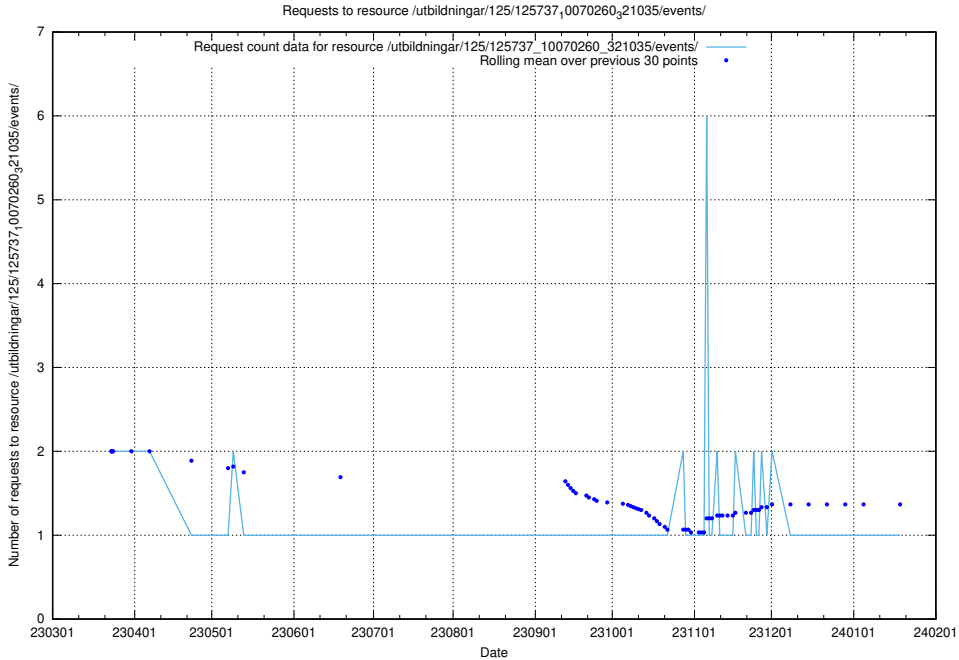

5.5984 Usage of /utbildningar/125/125737_10070260_321035/events/

Here, we count the number of requests to resource /utbildningar/125/125737_10070260_321035/events/