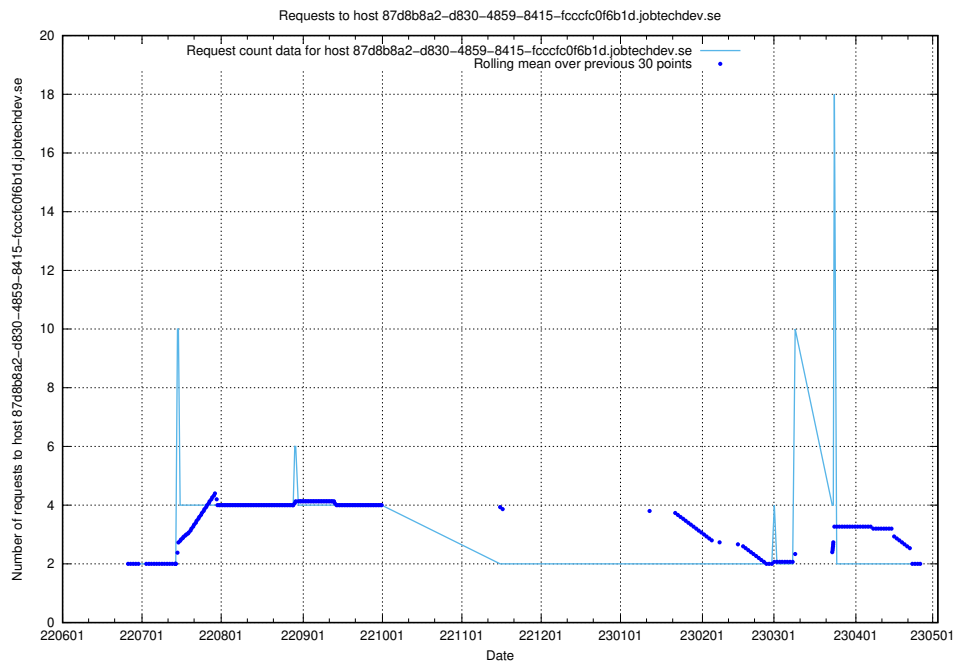

7.394 Usage of 87d8b8a2-d830-4859-8415-fccfc0f6b1d.jobtechdev.se

Here, we count the number of requests to host 87d8b8a2-d830-4859-8415-fccfc0f6b1d.jobtechdev.se.