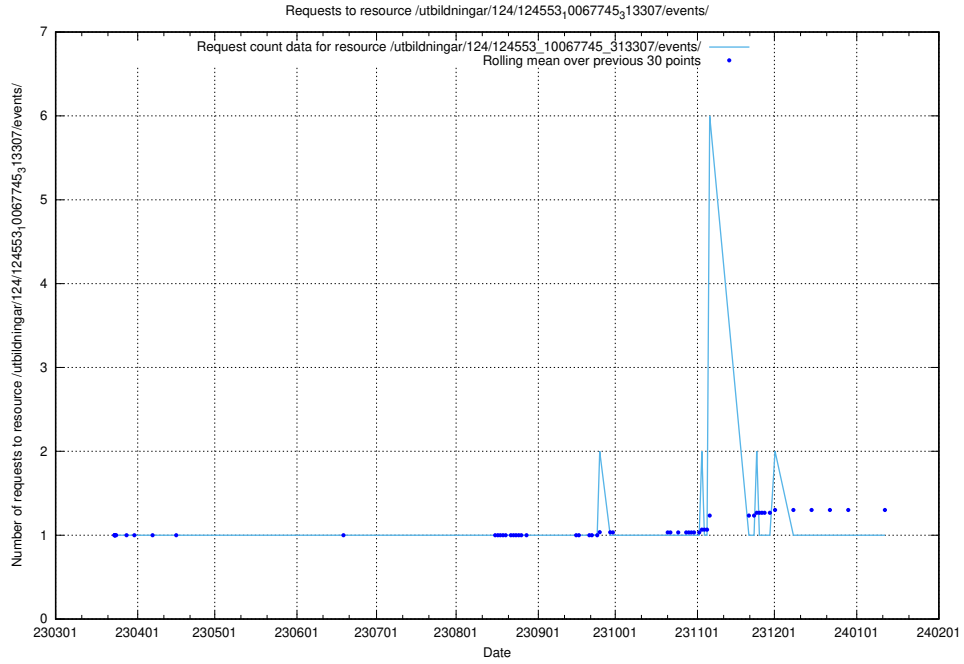

5.1205 Usage of /utbildningar/124/124553_10067745_313307/events/

Here, we count the number of requests to resource /utbildningar/124/124553_10067745_313307/events/