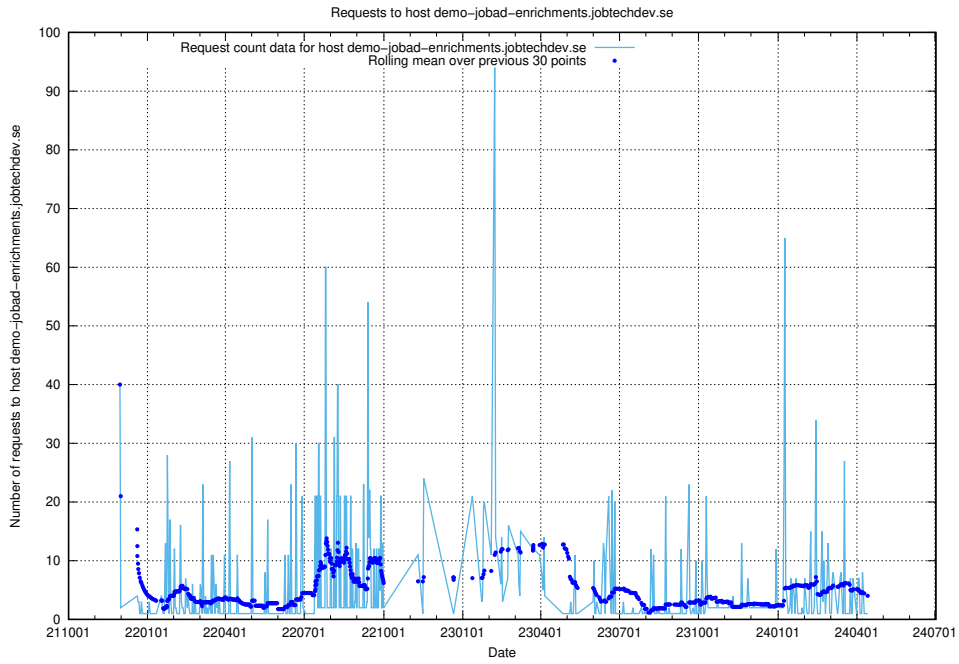

7.623 Usage of q.jobtechdev.se

Here, we count the number of requests to host q.jobtechdev.se.

7.624 Usage of mc.jobtechdev.se

Here, we count the number of requests to host mc.jobtechdev.se.

7.625 Usage of list.jobtechdev.se