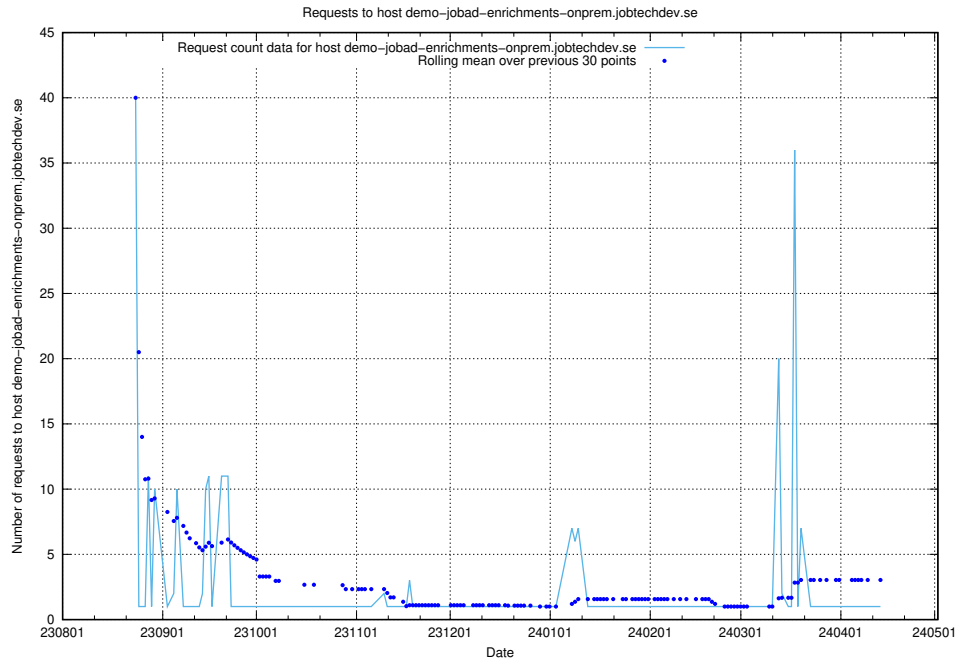

7.603 Usage of demo-jobad-enrichments-onprem.jobtechdev.se

Here, we count the number of requests to host demo-jobad-enrichments-onprem.jobtechdev.se.