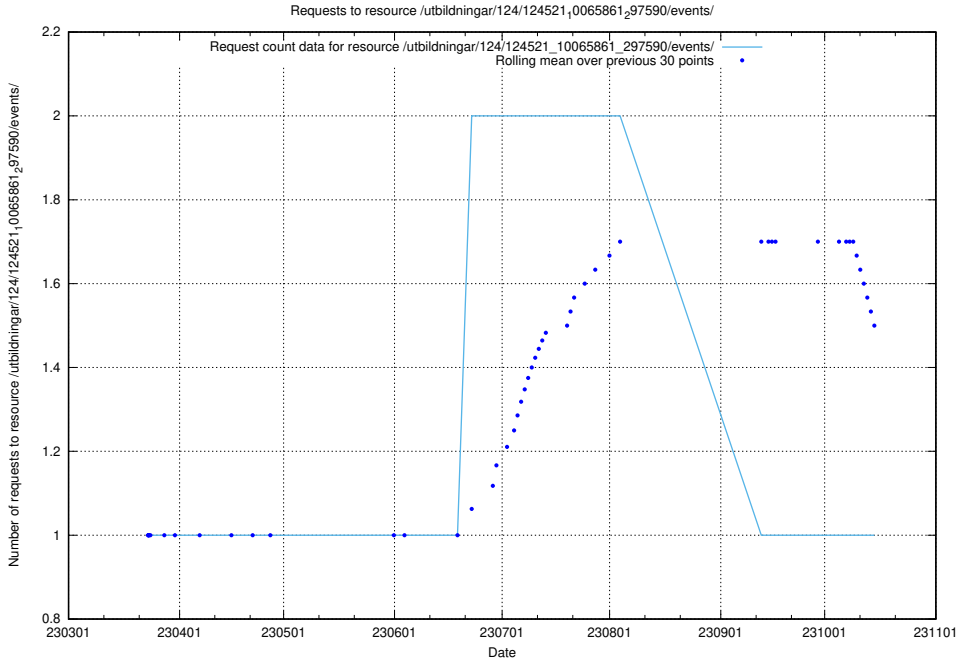

5.1231 Usage of /utbildningar/124/124521_10065861_297590/events/

Here, we count the number of requests to resource /utbildningar/124/124521_10065861_297590/events/