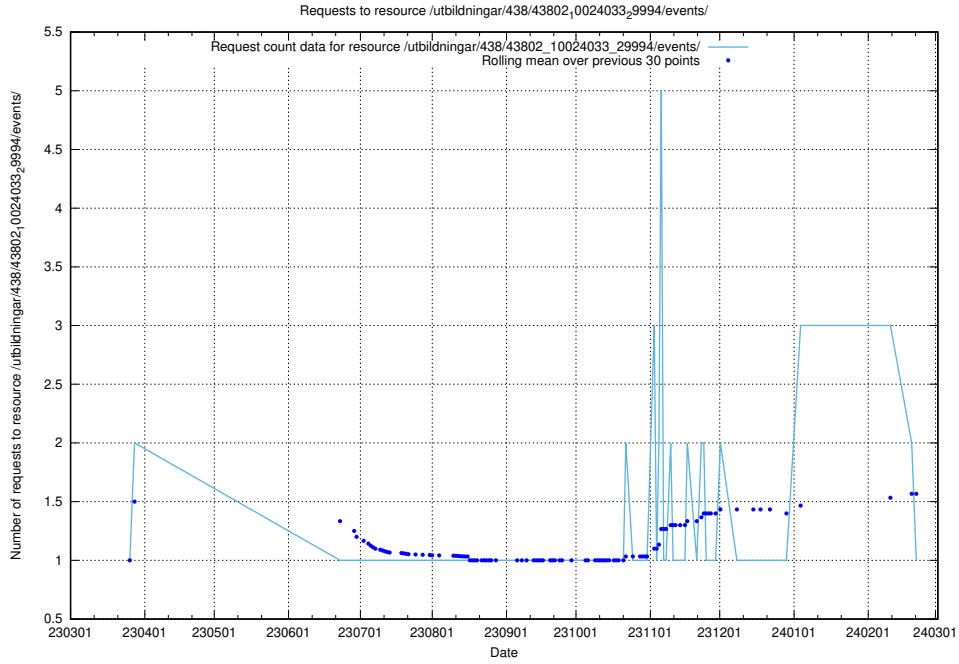

5.5767 Usage of /utbildningar/438/43802_10024033_29994/events/

Here, we count the number of requests to resource /utbildningar/438/43802_10024033_29994/events/.