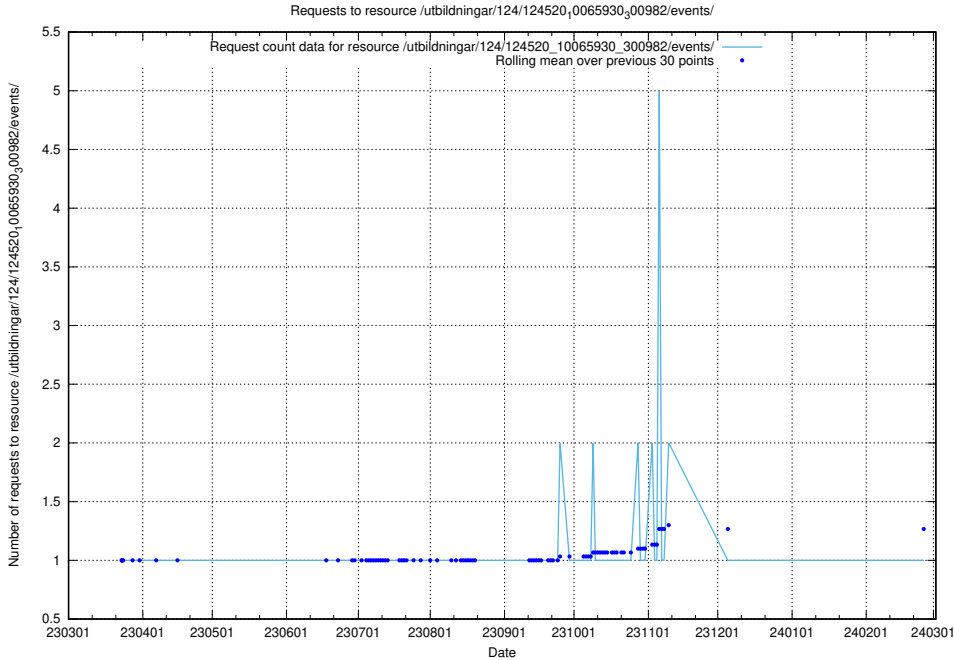

5.1243 Usage of /utbildningar/124/124520_10065930_300982/events/

Here, we count the number of requests to resource /utbildningar/124/124520_10065930_300982/events/