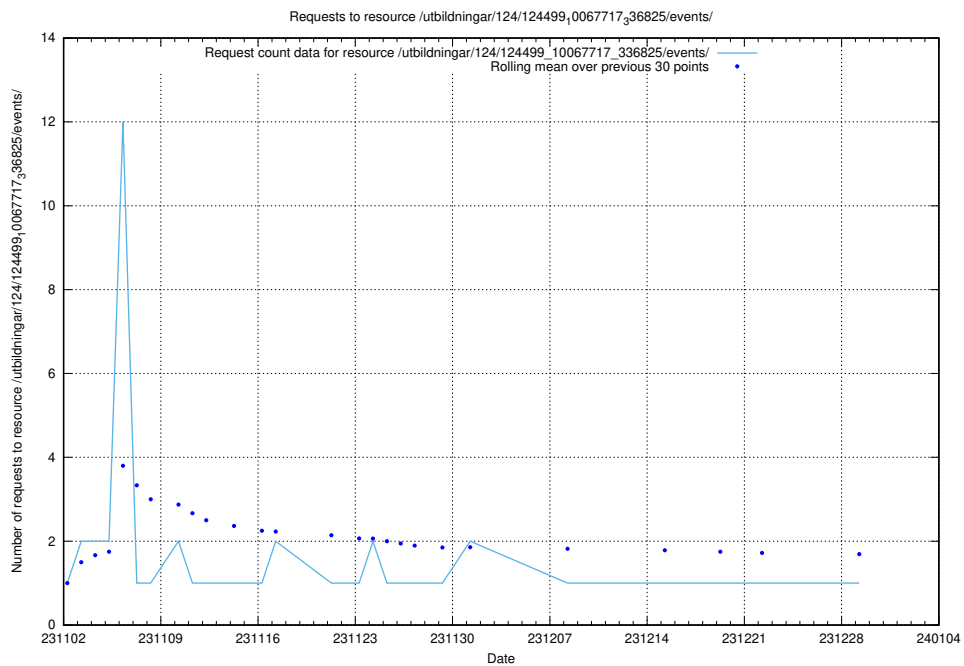

5.3880 Usage of /utbildningar/124/124499_10067717_336825/events/

Here, we count the number of requests to resource /utbildningar/124/124499_10067717_336825/events/

5.3881 Usage of /taxonomy/version/2/query/swedish-retail-and-wholesale-council-skills/