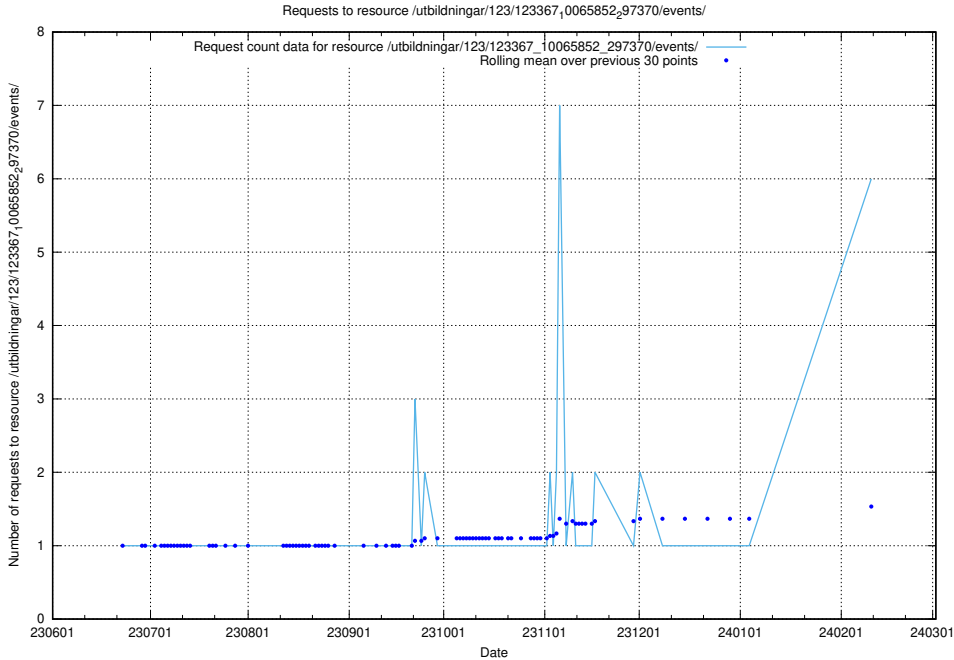

Here, we count the number of requests to resource /utbildningar/124/124465_10067554_312977/.

5.95 Usage of /utbildningar/123/123367_10065852_297370/events/

Here, we count the number of requests to resource /utbildningar/123/123367_10065852_297370/events/