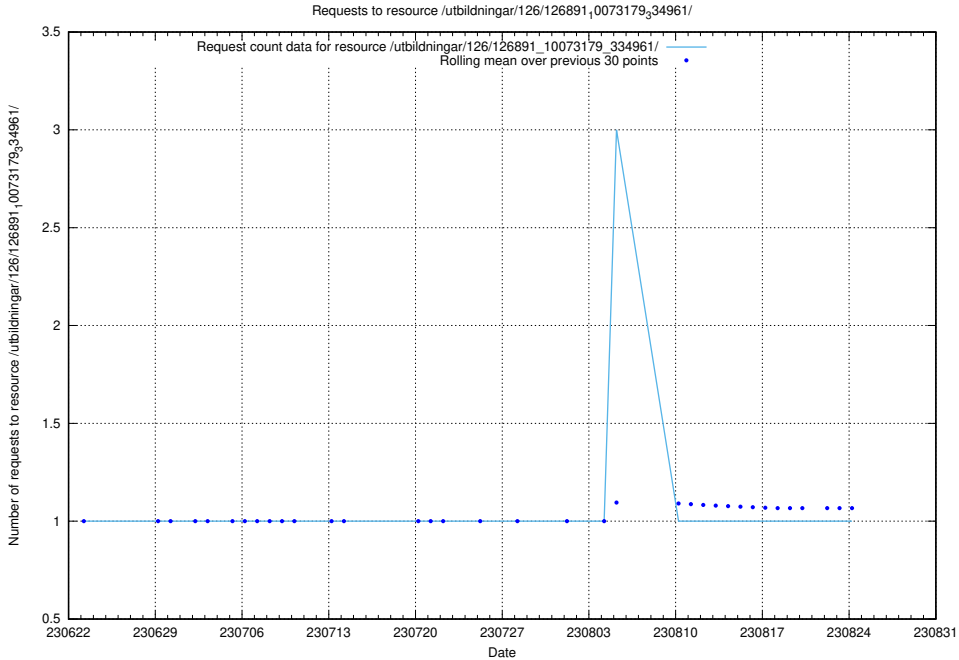

5.5281 Usage of /utbildningar/126/126891_10073179_334961/

Here, we count the number of requests to resource /utbildningar/126/126891_10073179_334961/.