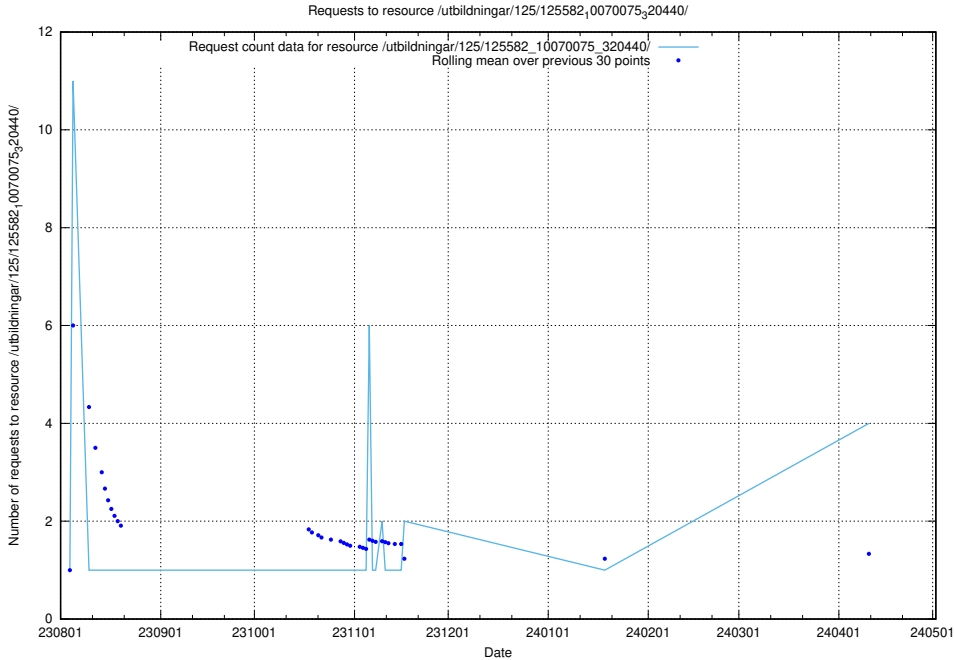

5.224 Usage of /utbildningar/125/125582_10070075_320440/

Here, we count the number of requests to resource /utbildningar/125/125582_10070075_320440/.