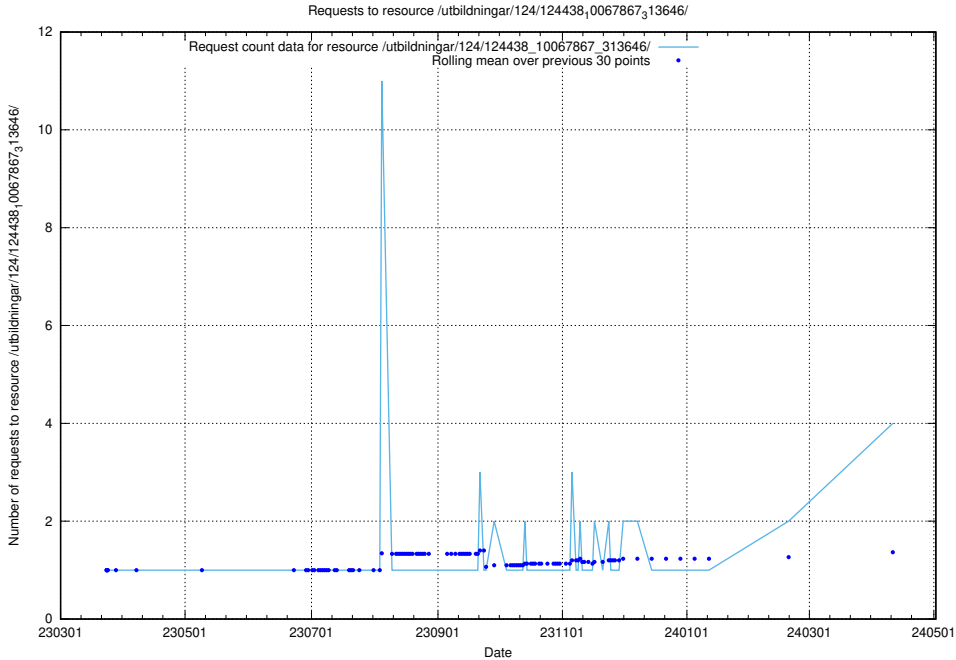

5.198 Usage of /utbildningar/124/124438_10067867_313646/

Here, we count the number of requests to resource /utbildningar/124/124438_10067867_313646/.