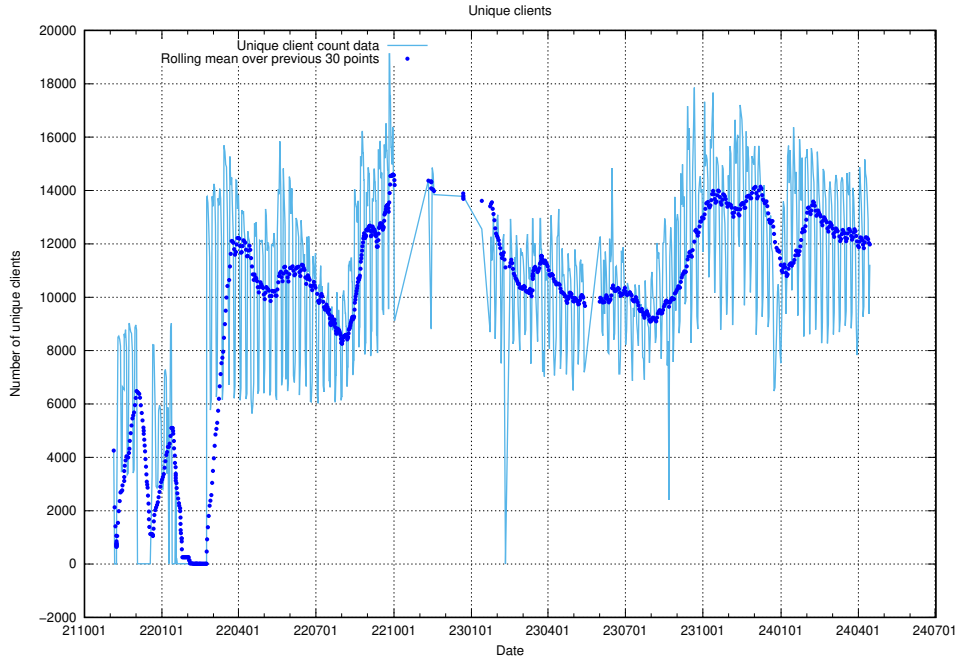

8.2 Number of unique clients

Here we extract the number of unique clients that have used our APIs.