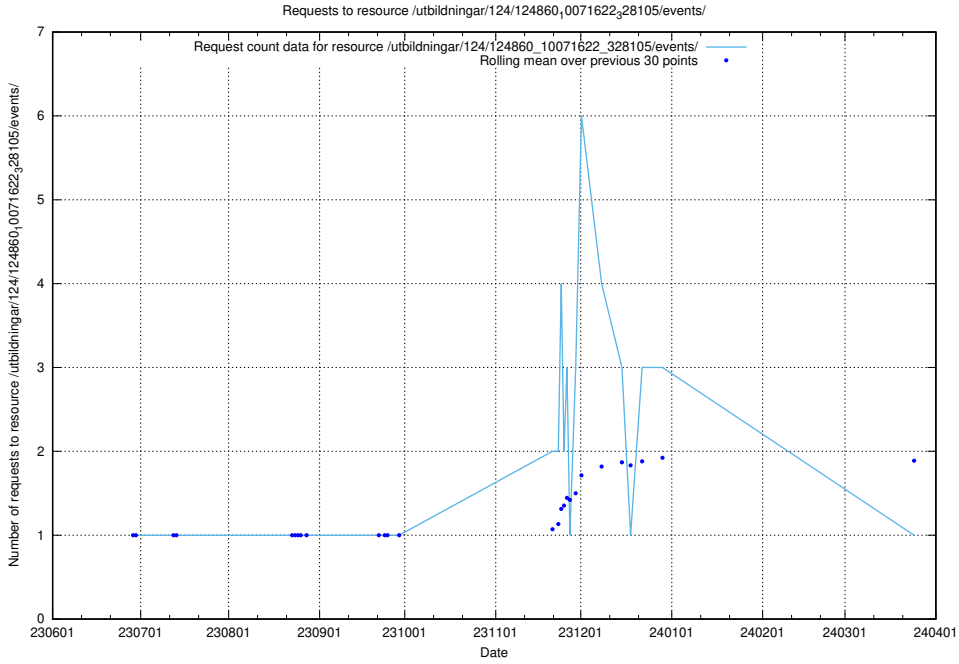

5.5184 Usage of /utbildningar/124/124860_10071622_328105/events/

Here, we count the number of requests to resource /utbildningar/124/124860_10071622_328105/events/