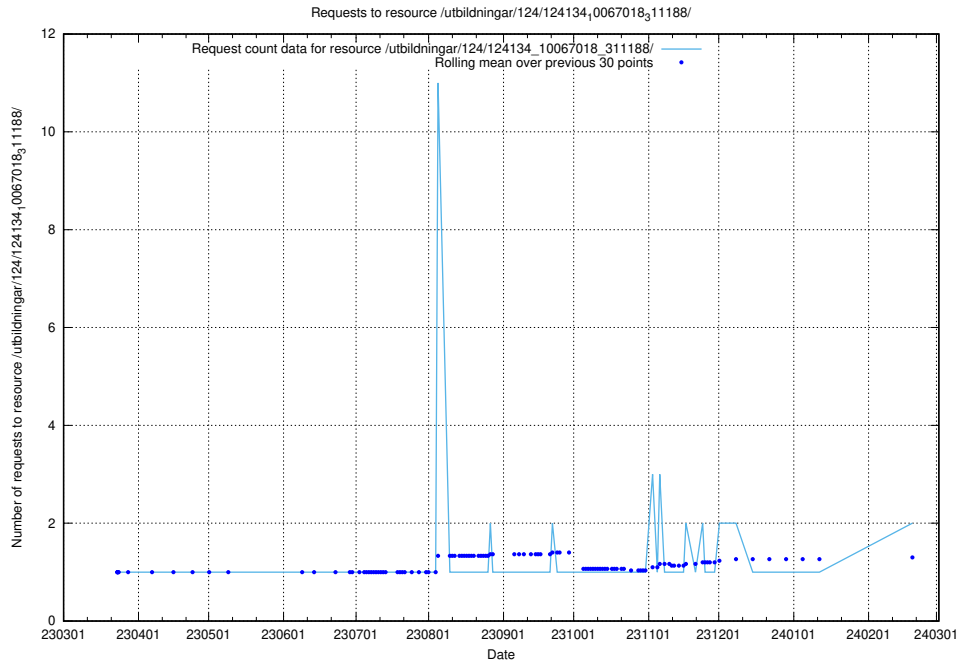

5.702 Usage of /utbildningar/124/124134_10067018_311188/

Here, we count the number of requests to resource /utbildningar/124/124134_10067018_311188/.