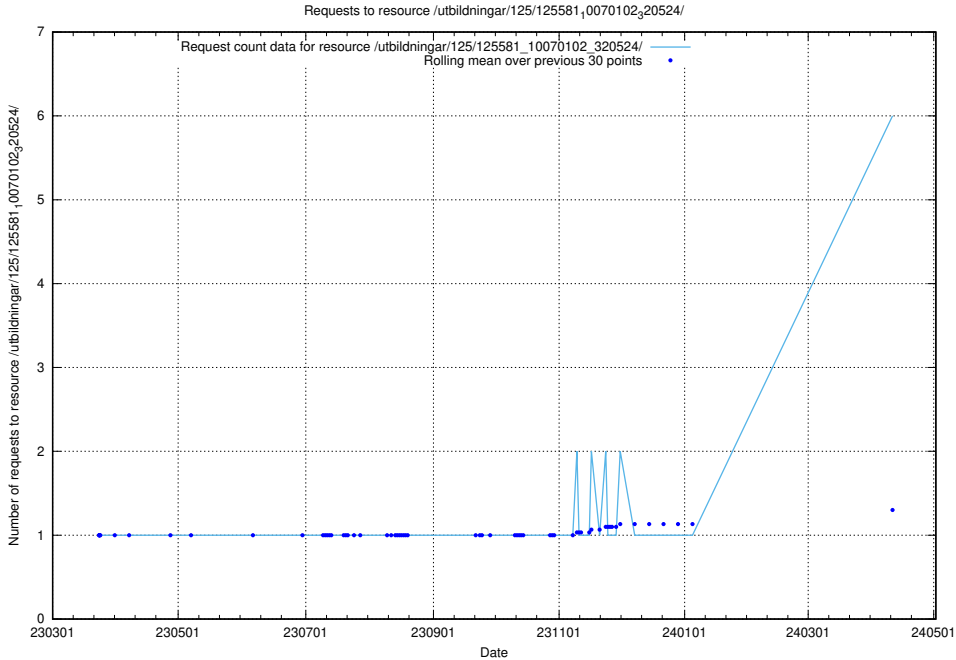

5.43 Usage of /utbildningar/125/125581_10070102_320524/

Here, we count the number of requests to resource /utbildningar/125/125581_10070102_320524/.