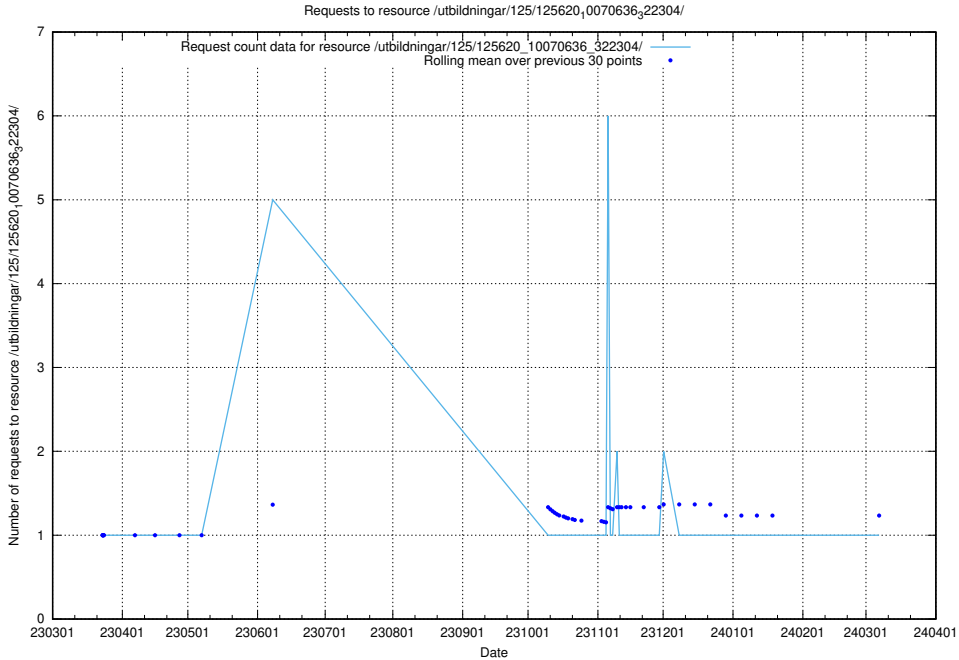

5.1060 Usage of /utbildningar/125/125620_10070636_322304/

Here, we count the number of requests to resource /utbildningar/125/125620_10070636_322304/.