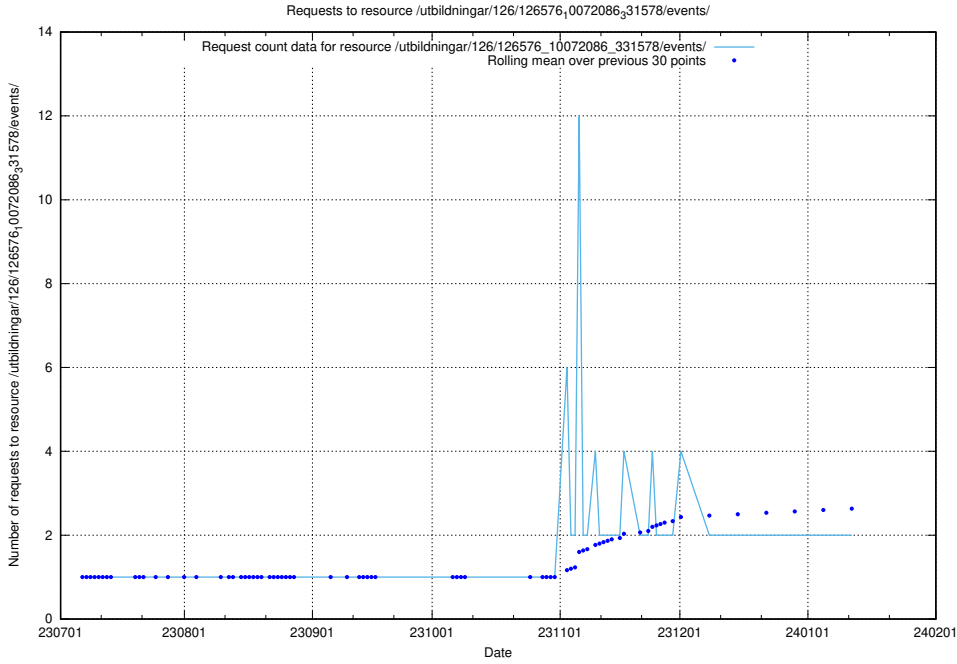

Here, we count the number of requests to resource /utbildningar/126/126576_10072086_331578/events/

5.821 Usage of /utbildningar/124/124862_10071083_324595/events/

Here, we count the number of requests to resource /utbildningar/124/124862_10071083_324595/events/