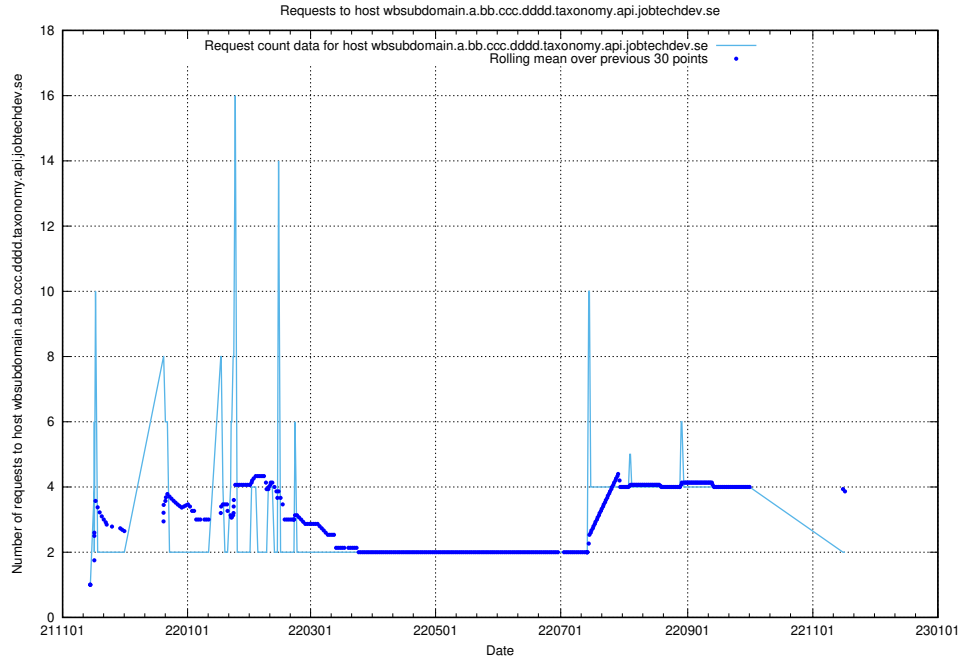

7.543 Usage of wbsubdomain.a.bb.ccc.dddd.taxonomy.api.jobtechdev.se

Here, we count the number of requests to host wbsubdomain.a.bb.ccc.dddd.taxonomy.api.jobtechdev.se.