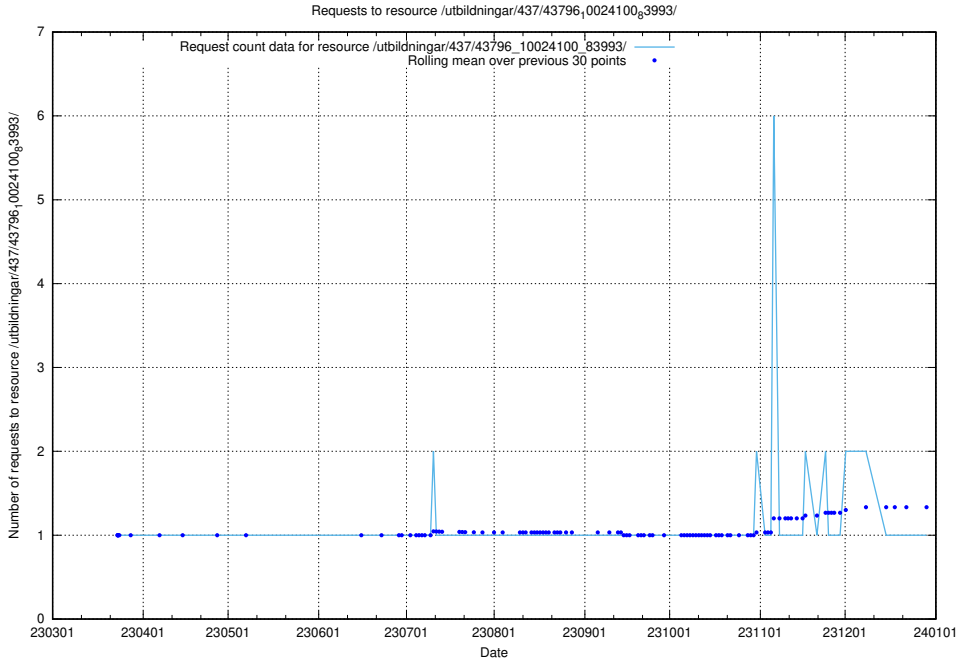

5.6052 Usage of /utbildningar/437/43796_10024100_83993/

Here, we count the number of requests to resource /utbildningar/437/43796_10024100_83993/.