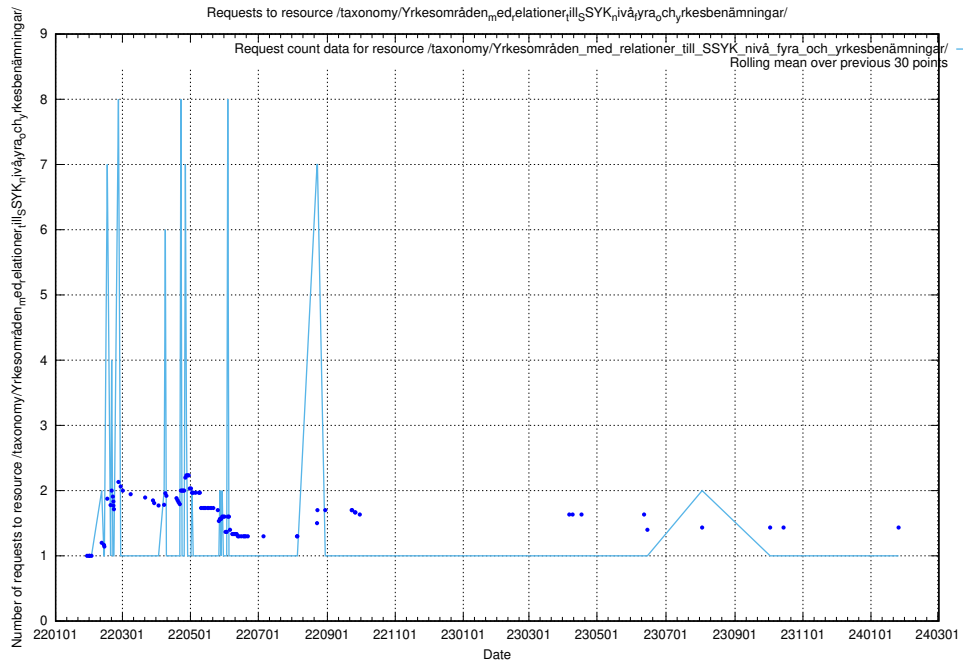

5.3474 Usage of /taxonomy/Yrkesområden_med_relationer_till_SSYK_nivå_fy

Here, we count the number of requests to resource /taxonomy/Yrkesområden_med_relationer_till_SSYK_nivå_fy