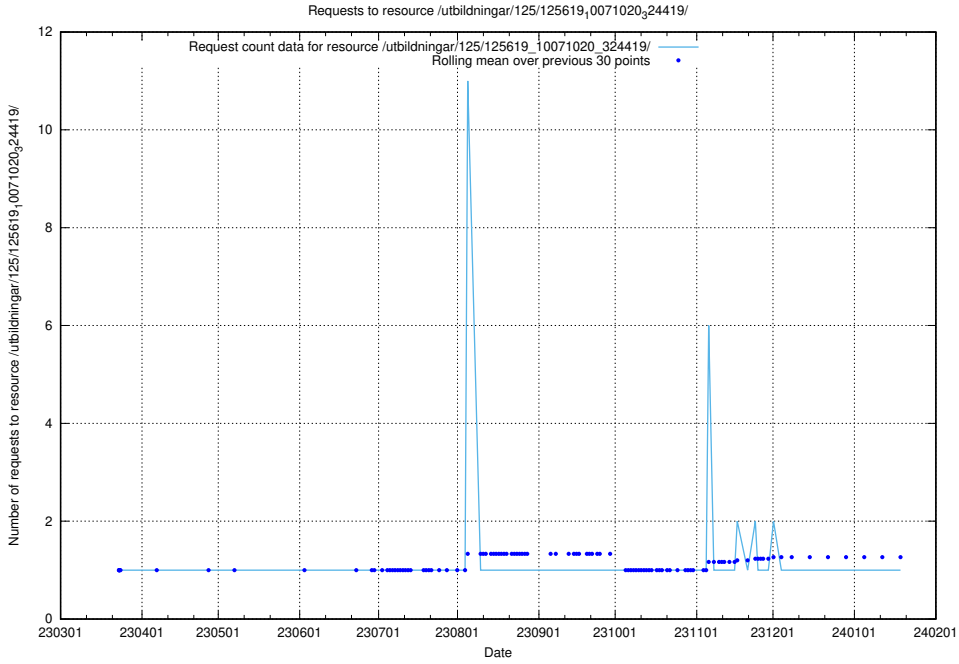

5.1064 Usage of /utbildningar/125/125619_10071020_324419/

Here, we count the number of requests to resource /utbildningar/125/125619_10071020_324419/.