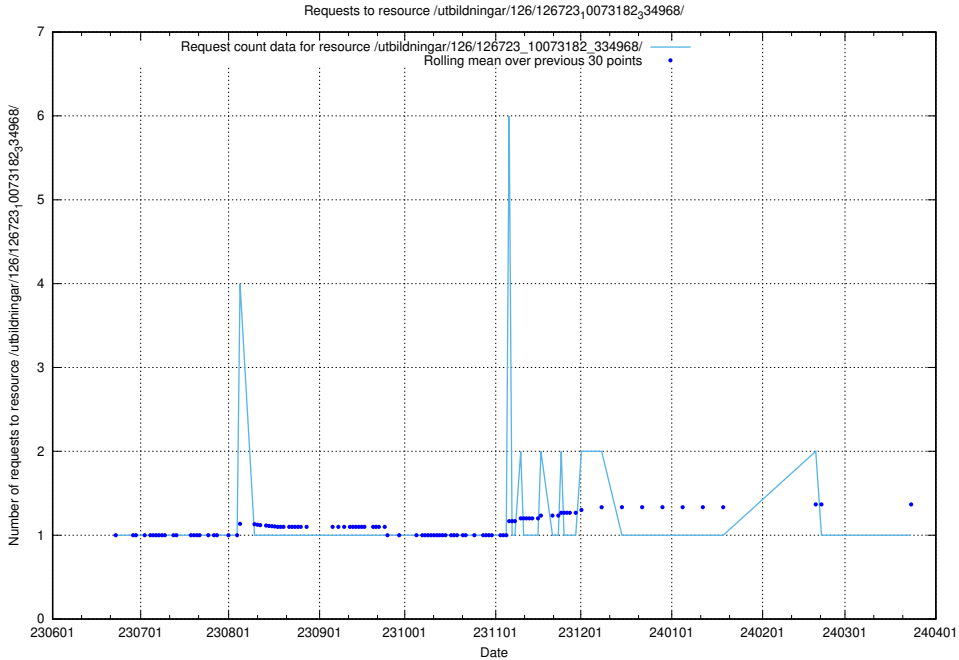

5.5301 Usage of /utbildningar/126/126723_10073182_334968/

Here, we count the number of requests to resource /utbildningar/126/126723_10073182_334968/.