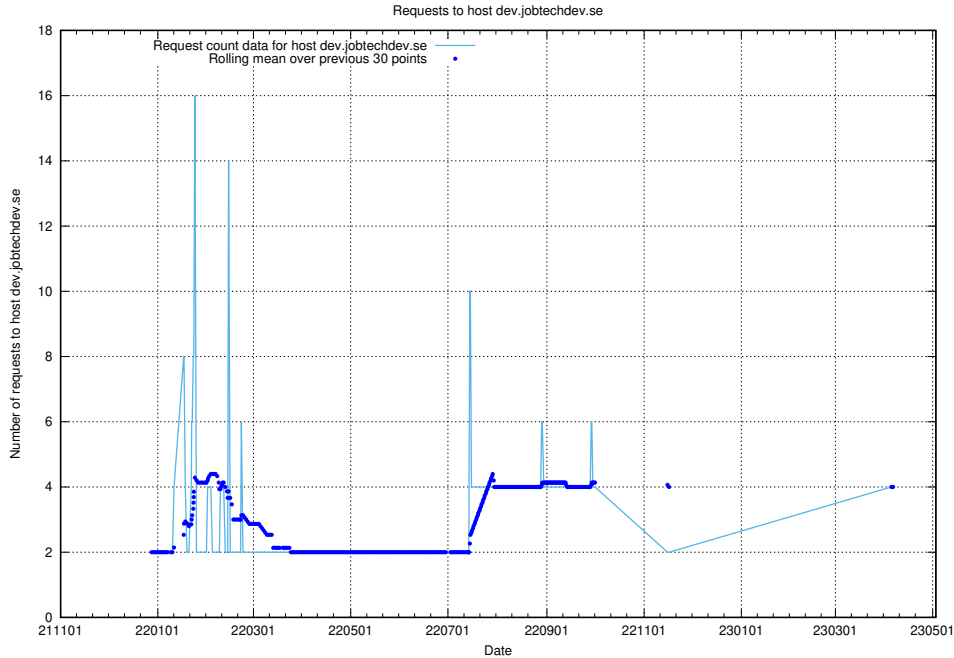

7.128 Usage of dev.jobtechdev.se

Here, we count the number of requests to host dev.jobtechdev.se.