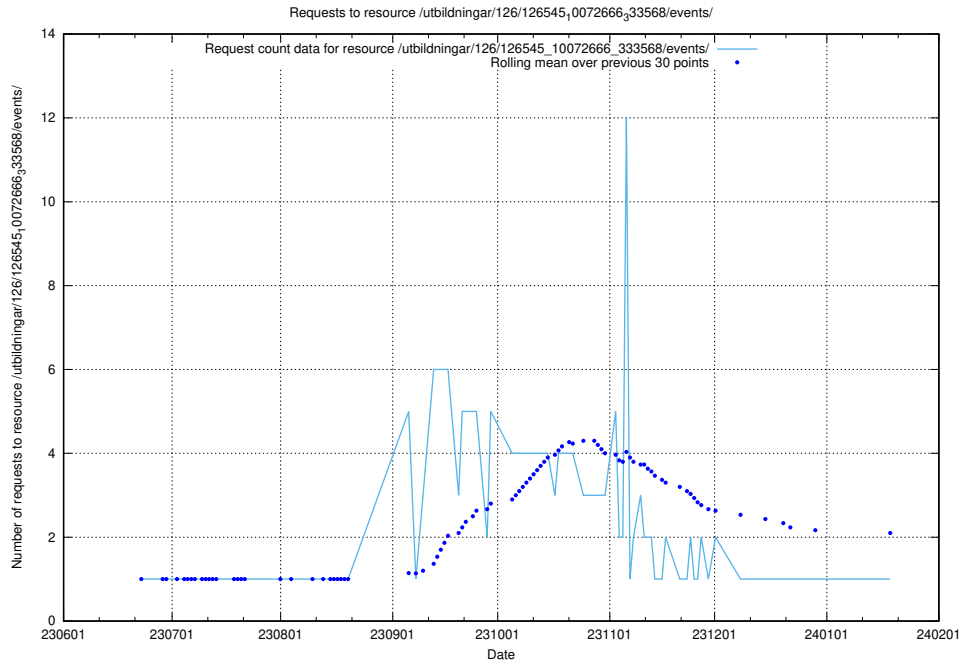

Here, we count the number of requests to resource /utbildningar/126/126546_10072944_334342/.

5.5347 Usage of /utbildningar/126/126545_10072666_333568/events/

Here, we count the number of requests to resource /utbildningar/126/126545_10072666_333568/events/