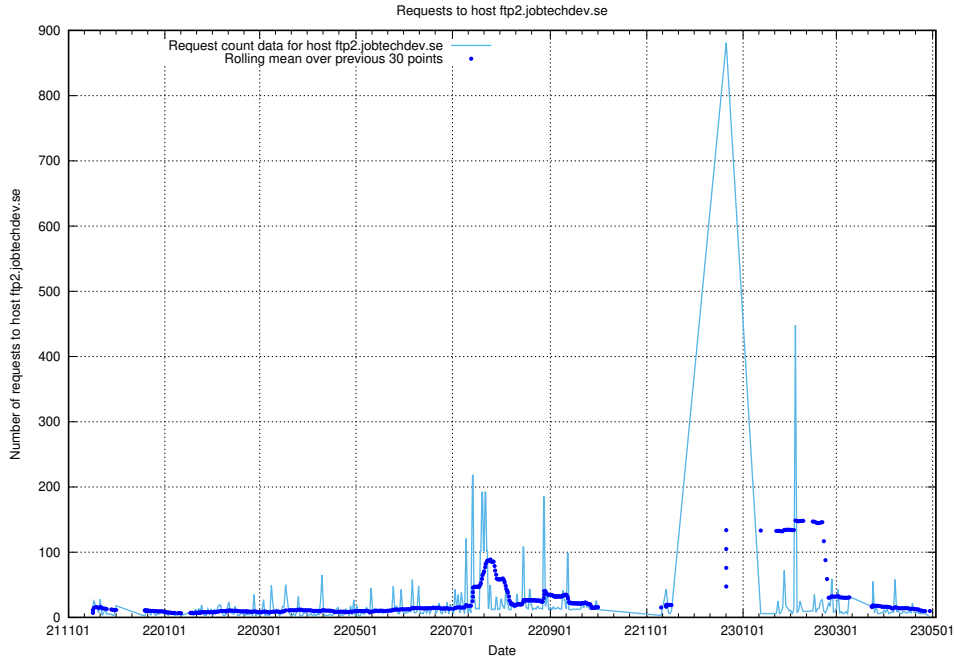

7.654 Usage of ftp2.jobtechdev.se

Here, we count the number of requests to host ftp2.jobtechdev.se.