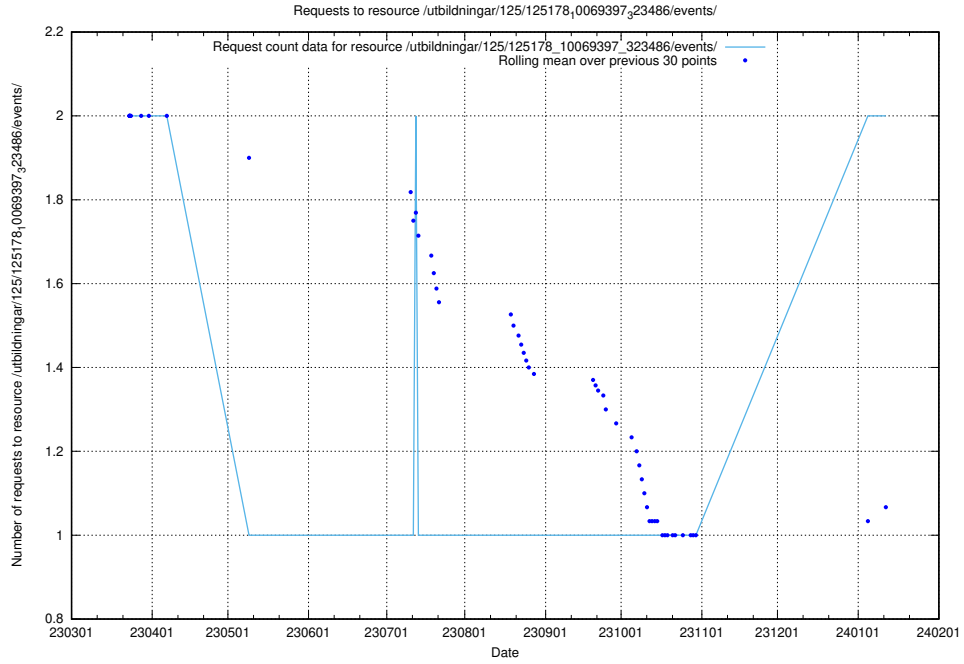

5.951 Usage of /utbildningar/125/125178_10069397_323486/events/

Here, we count the number of requests to resource /utbildningar/125/125178_10069397_323486/events/