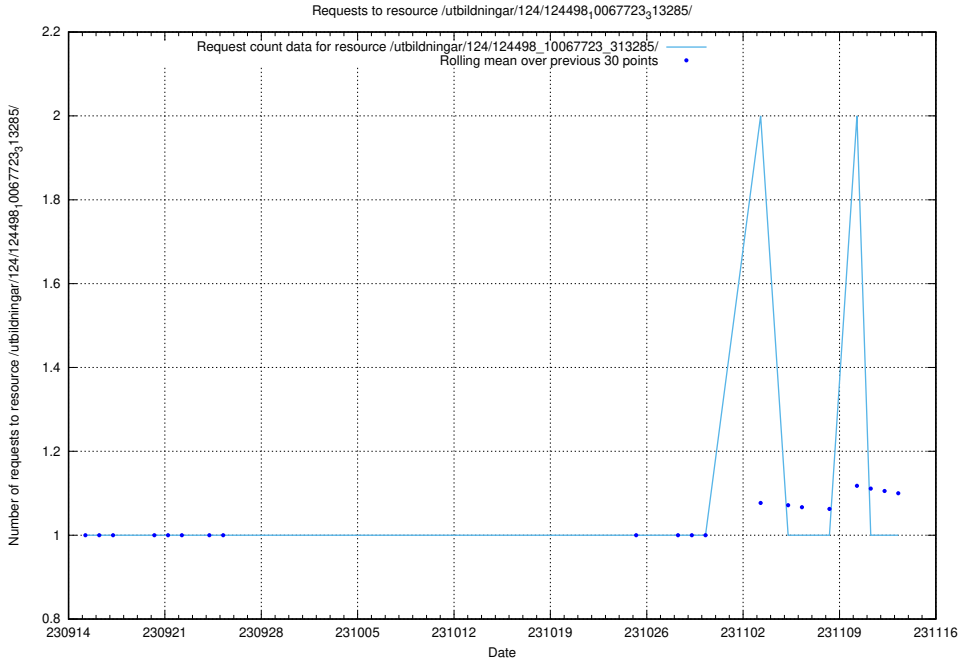

5.4296 Usage of /utbildningar/124/124498_10067723_313285/

Here, we count the number of requests to resource /utbildningar/124/124498_10067723_313285/.