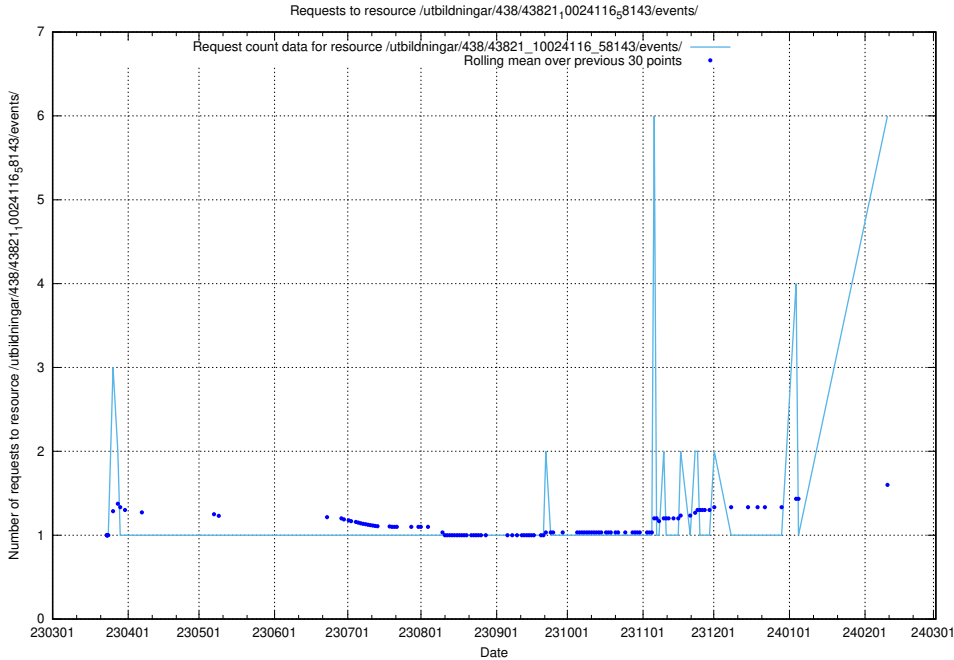

5.105 Usage of /utbildningar/438/43821_10024116_58143/events/

Here, we count the number of requests to resource /utbildningar/438/43821_10024116_58143/events/.