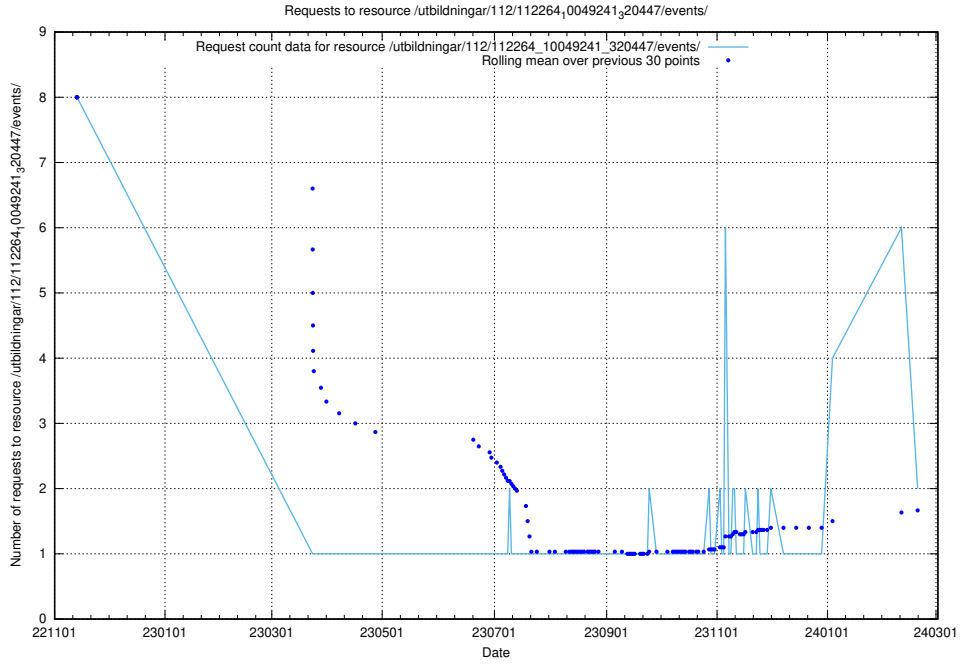

5.866 Usage of /utbildningar/112/112264_10049241_320447/events/

Here, we count the number of requests to resource /utbildningar/112/112264_10049241_320447/events/