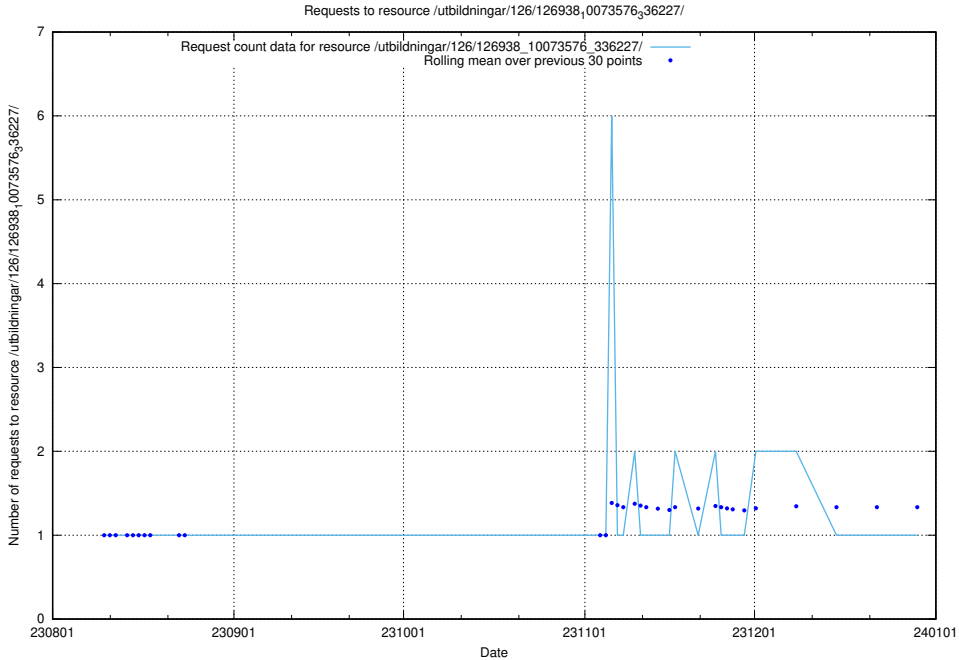

5.4532 Usage of /utbildningar/126/126938_10073576_336227/

Here, we count the number of requests to resource /utbildningar/126/126938_10073576_336227/.