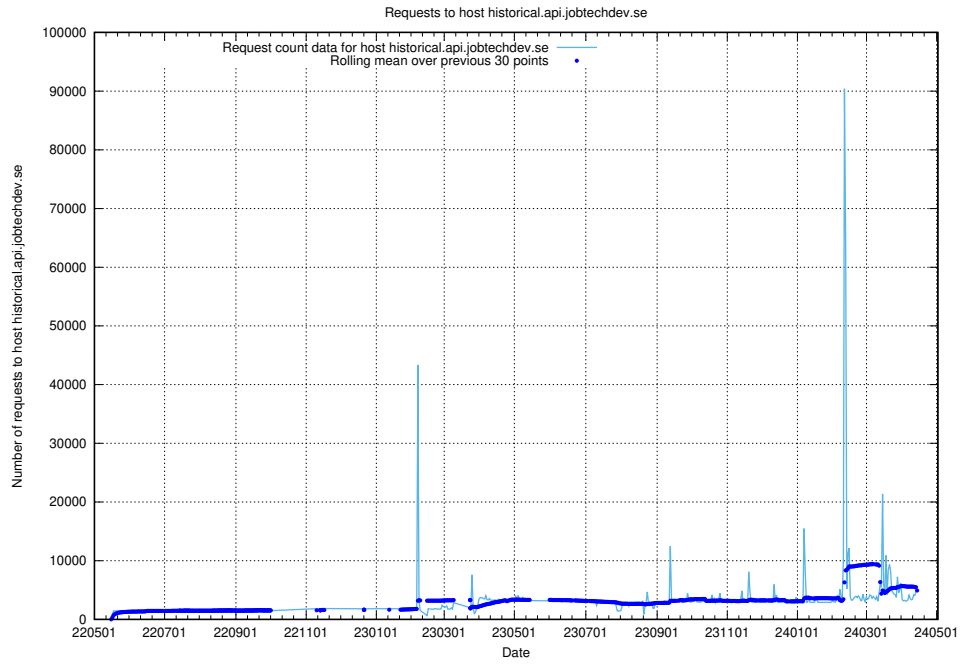

7.13 Usage of historical.api.jobtechdev.se

Here, we count the number of requests to host historical.api.jobtechdev.se.