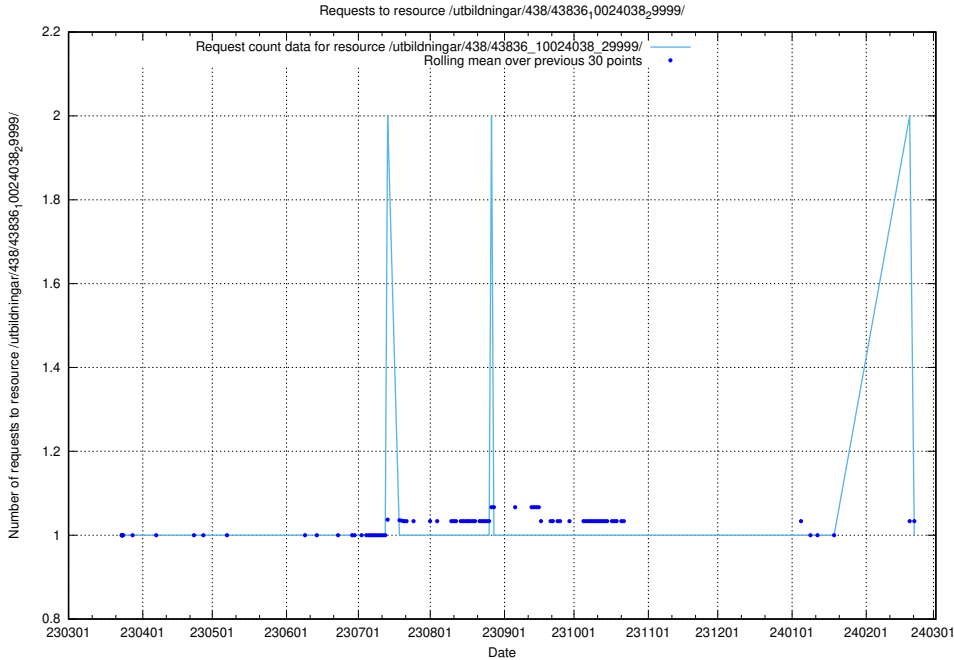

5.6033 Usage of /utbildningar/438/43831_10024051_32246/

Here, we count the number of requests to resource /utbildningar/438/43831_10024051_32246/.

5.6034 Usage of /utbildningar/438/43830_10023988_29949/events/