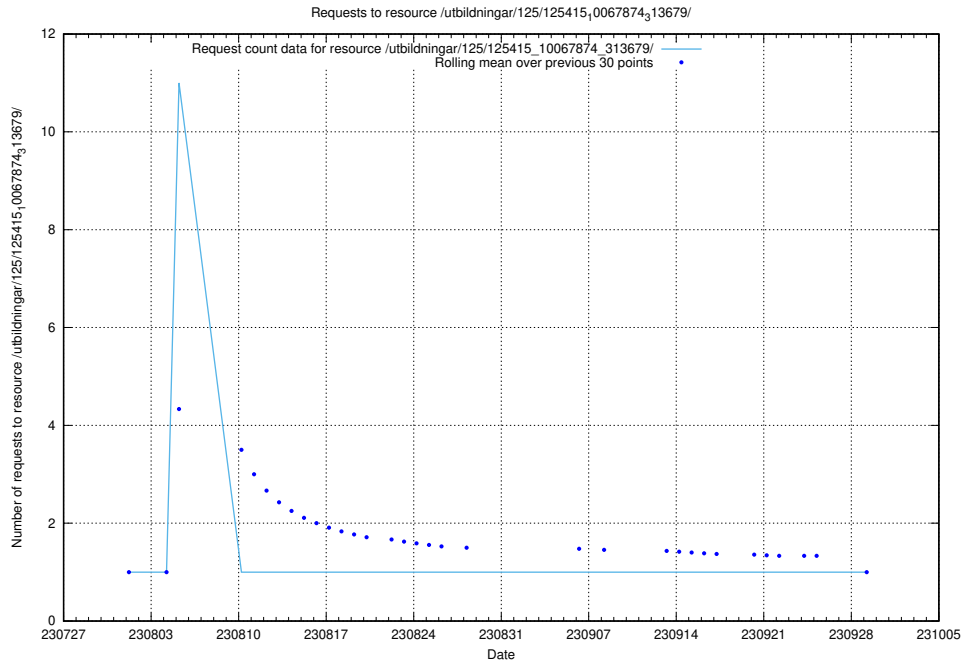

5.4606 Usage of /utbildningar/125/125415_10067874_313679/

Here, we count the number of requests to resource /utbildningar/125/125415_10067874_313679/.