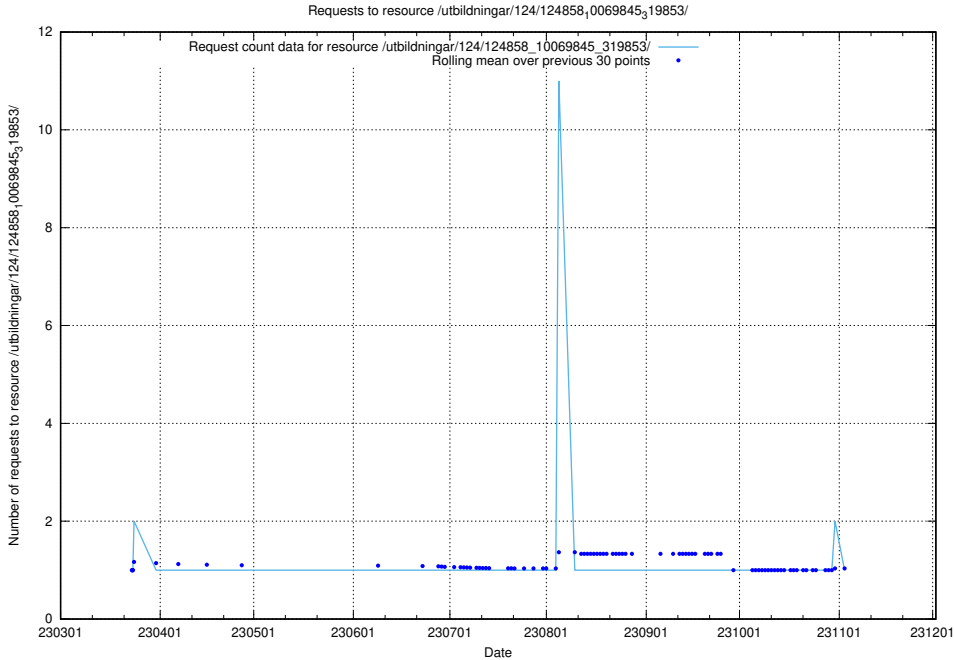

5.1173 Usage of /utbildningar/124/124858_10069845_319853/

Here, we count the number of requests to resource /utbildningar/124/124858_10069845_319853/.