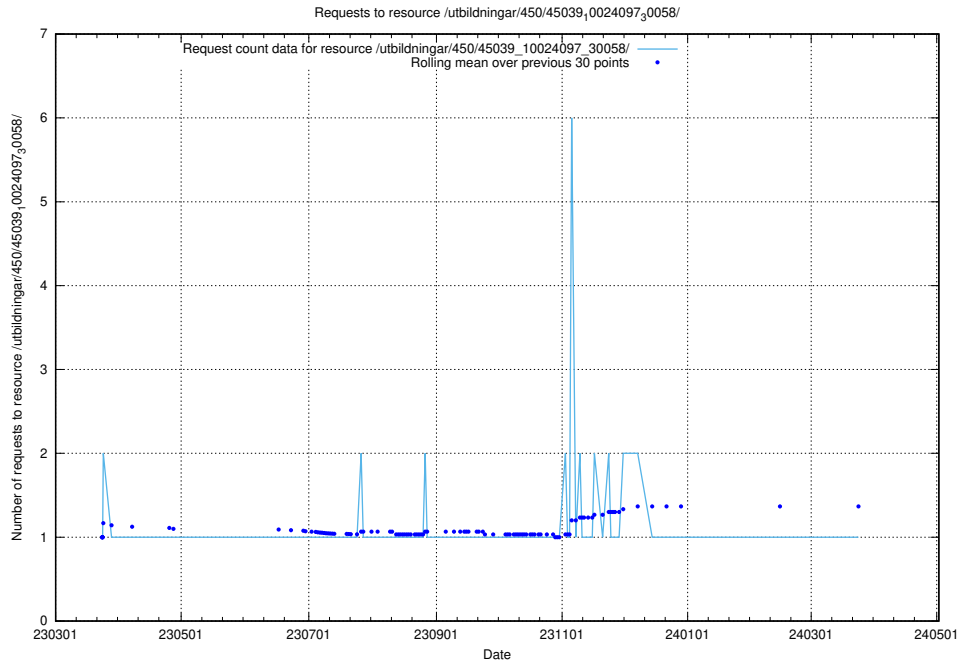

5.6021 Usage of /utbildningar/450/45039_10024097_30058/

Here, we count the number of requests to resource /utbildningar/450/45039_10024097_30058/.