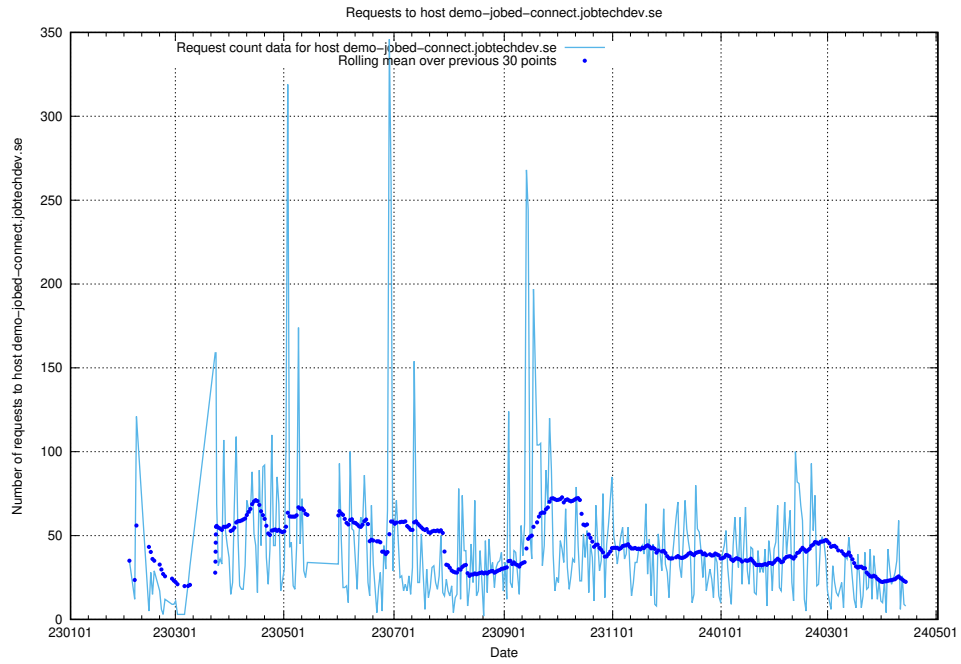

7.65 Usage of taxonomy.jobtechdev.se

Here, we count the number of requests to host taxonomy.jobtechdev.se.

7.66 Usage of demo-jobed-connect.jobtechdev.se

Here, we count the number of requests to host demo-jobed-connect.jobtechdev.se.