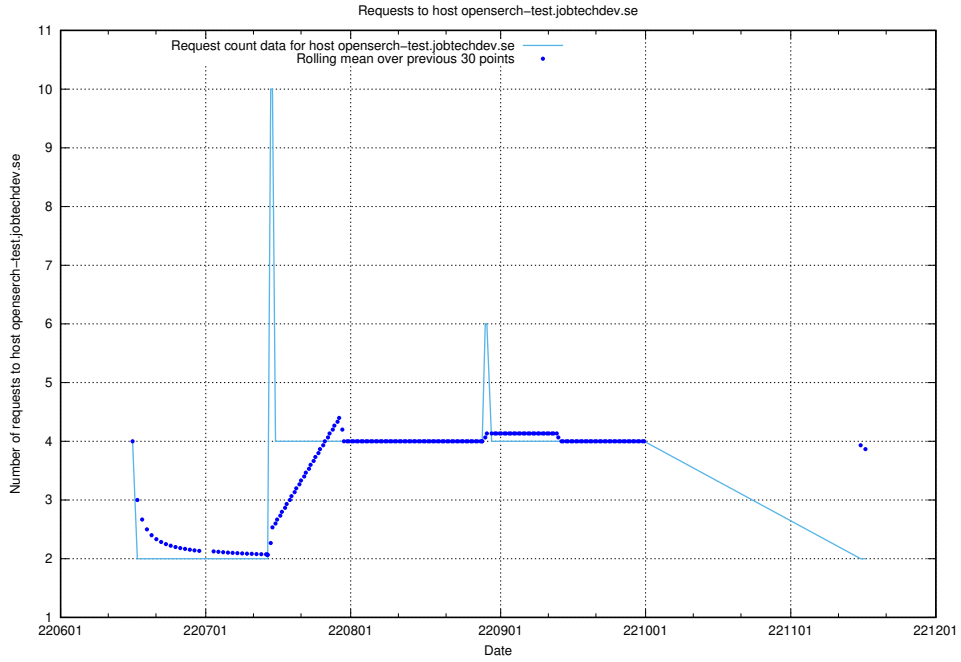

Here, we count the number of requests to host 2f0b40cd-39bc-429b-8f6c-c3d864c6fbd6.jobtechdev.se.

7.398 Usage of openserch-test.jobtechdev.se

Here, we count the number of requests to host openserch-test.jobtechdev.se.