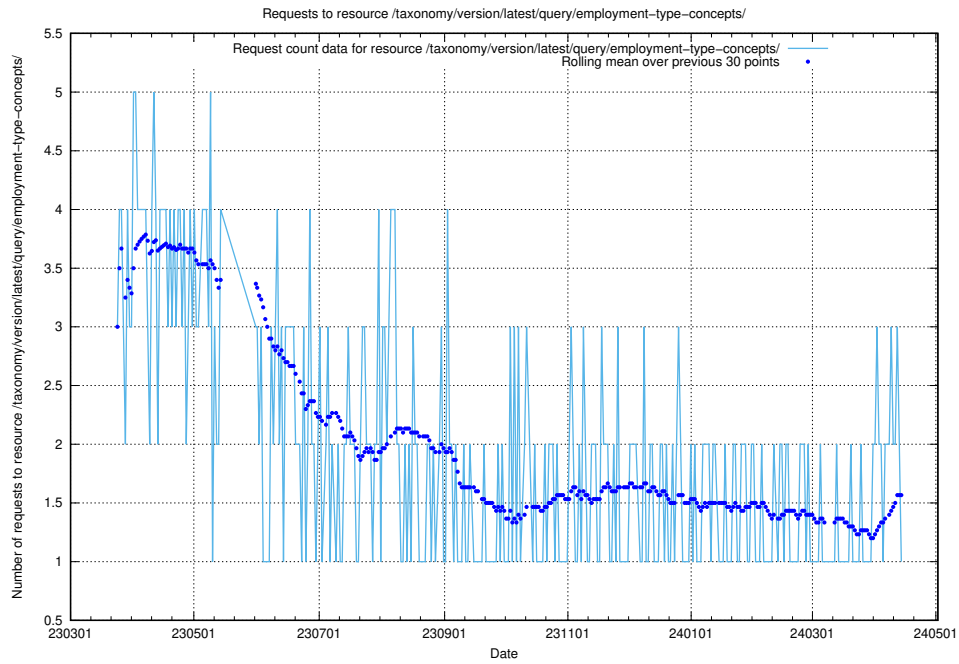

5.5815 Usage of /taxonomy/version/latest/query/employment-type-concepts/

Here, we count the number of requests to resource /taxonomy/version/latest/query/employment-type-concepts/.