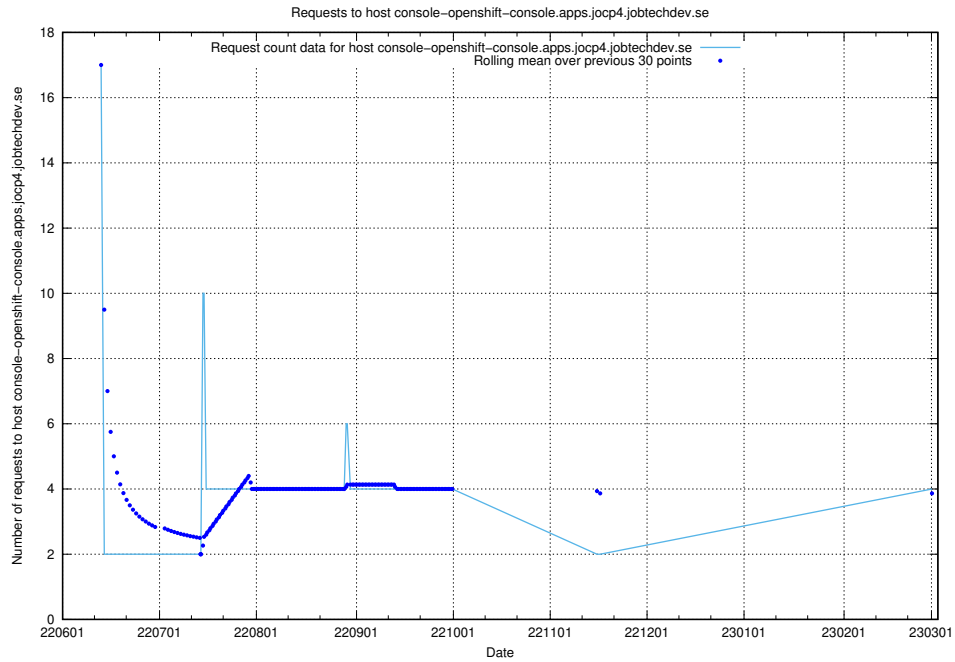

7.141 Usage of console-openshift-console.apps.jocp4.jobtechdev.se

Here, we count the number of requests to host console-openshift-console.apps.jocp4.jobtechdev.se.

7.142 Usage of demo-connect-once.jobtechdev.se