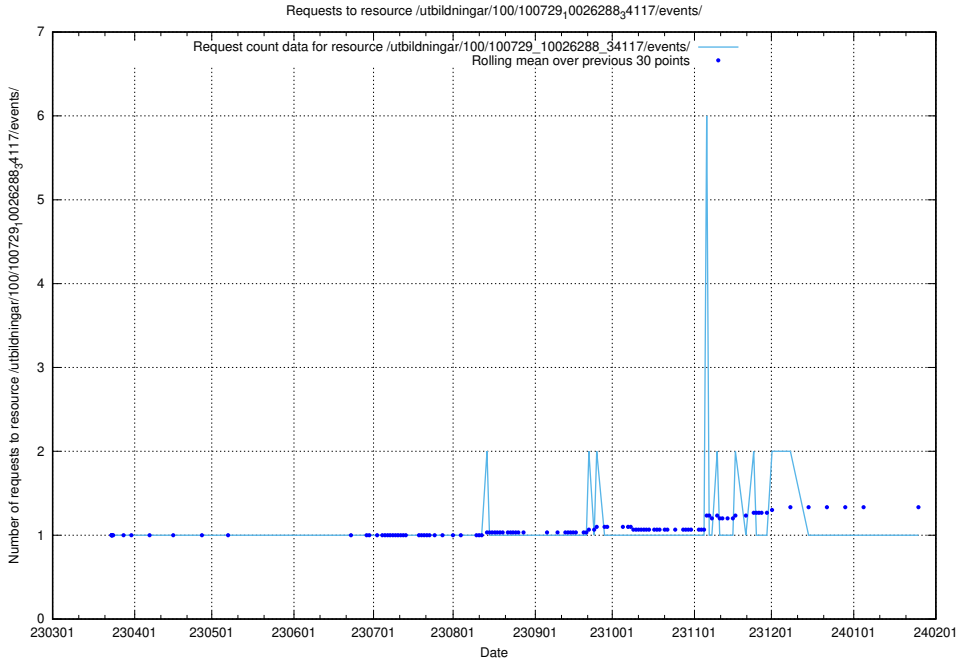

5.5373 Usage of /utbildningar/100/100729_10026288_34117/events/

Here, we count the number of requests to resource /utbildningar/100/100729_10026288_34117/events/.