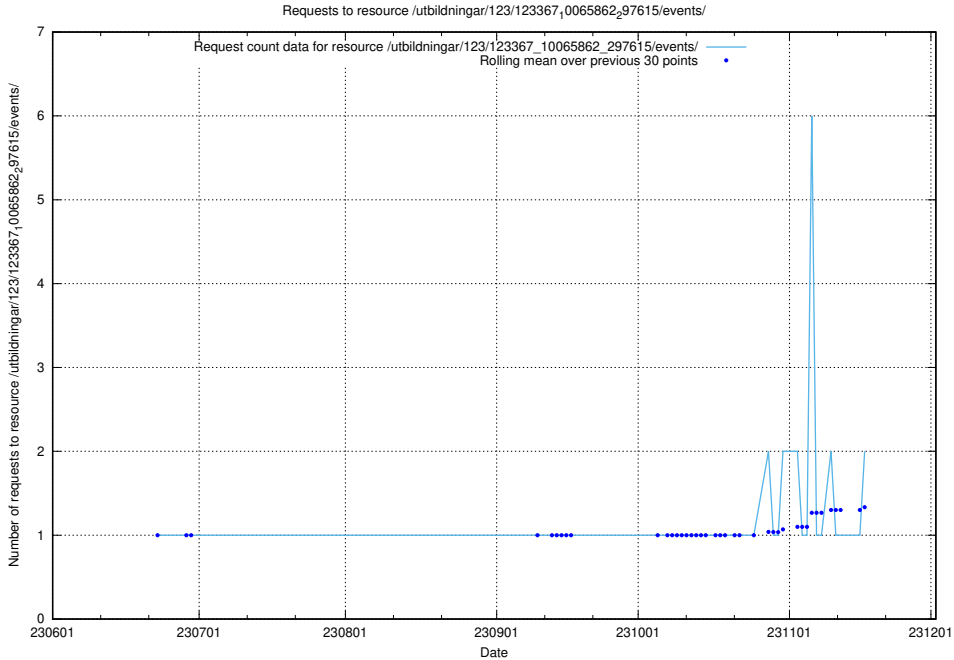

5.882 Usage of /utbildningar/123/123367_10065862_297615/events/

Here, we count the number of requests to resource /utbildningar/123/123367_10065862_297615/events/