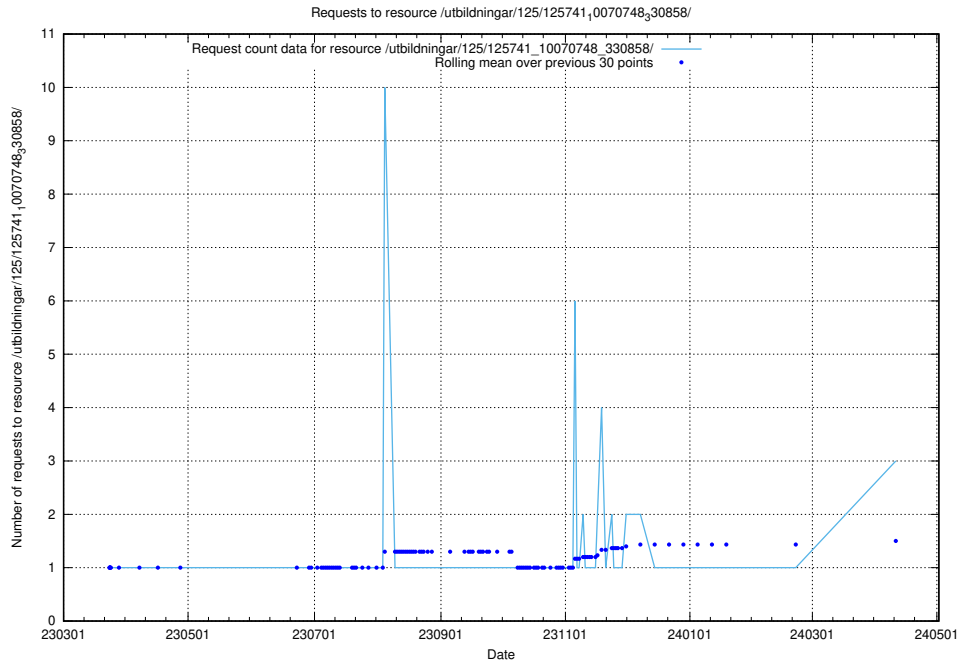

5.468 Usage of /utbildningar/125/125741_10070748_330858/

Here, we count the number of requests to resource /utbildningar/125/125741_10070748_330858/.