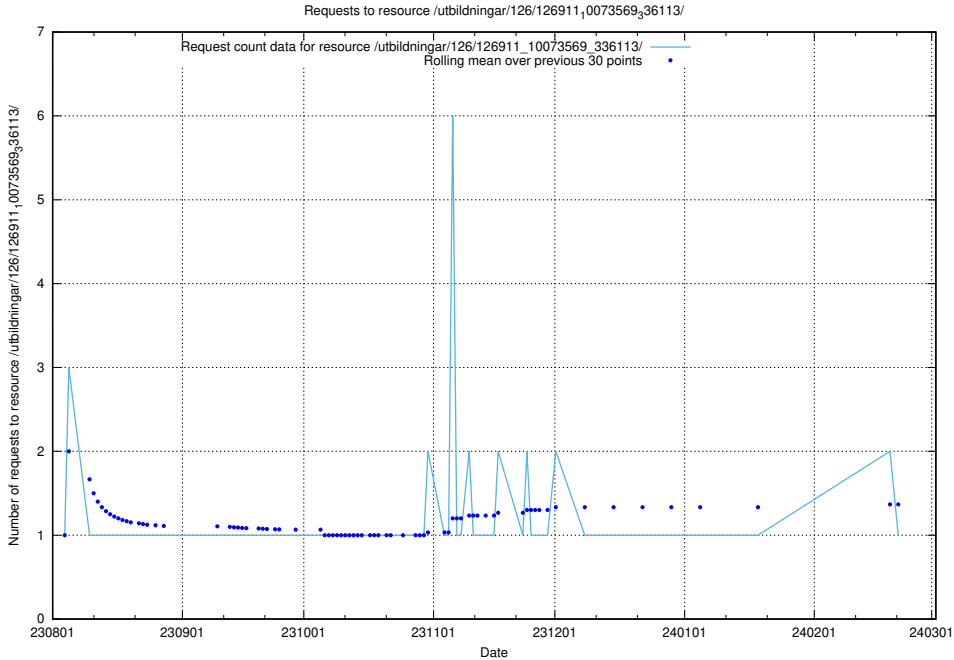

5.4577 Usage of /utbildningar/126/126911_10073569_336113/

Here, we count the number of requests to resource /utbildningar/126/126911_10073569_336113/.