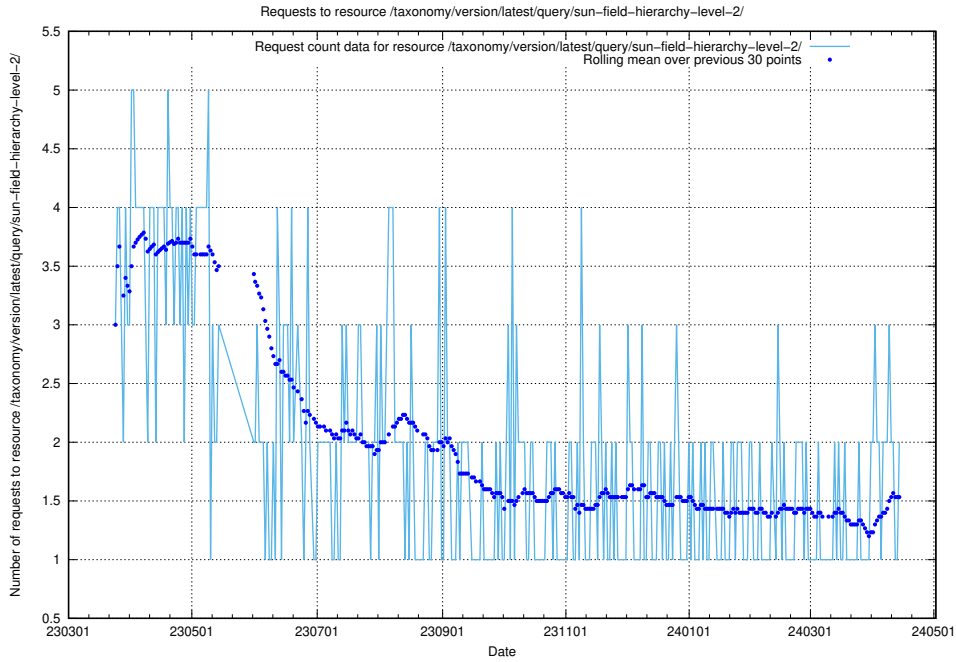

5.914 Usage of /taxonomy/version/latest/query/sun-field-hierarchy-level-2/

Here, we count the number of requests to resource /taxonomy/version/latest/query/sun-field-hierarchy-level-2/.