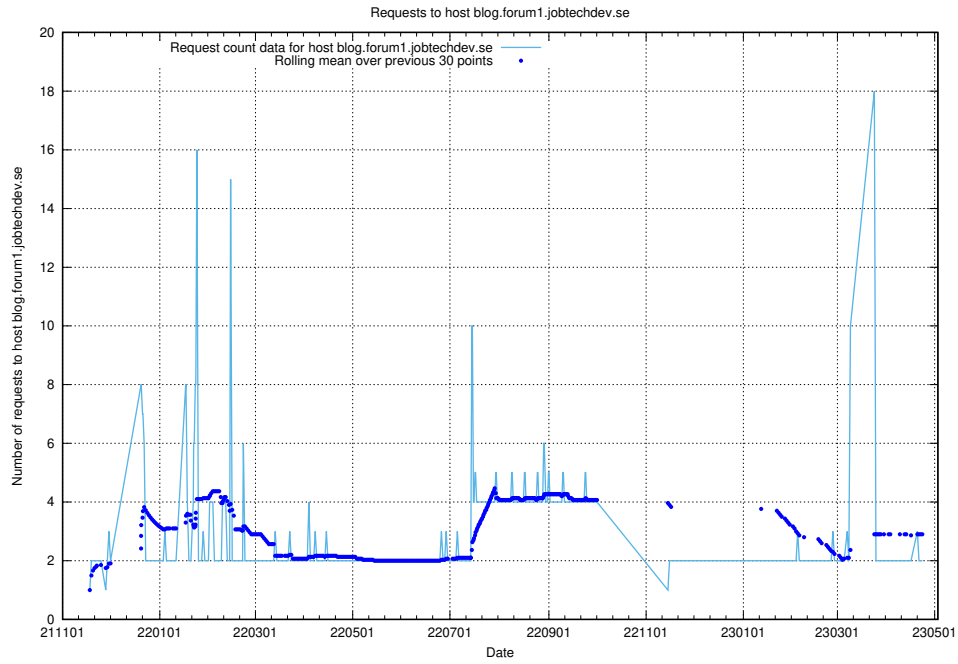

7.480 Usage of `blog.forum1.jobtechdev.se`

Here, we count the number of requests to host `blog.forum1.jobtechdev.se`.