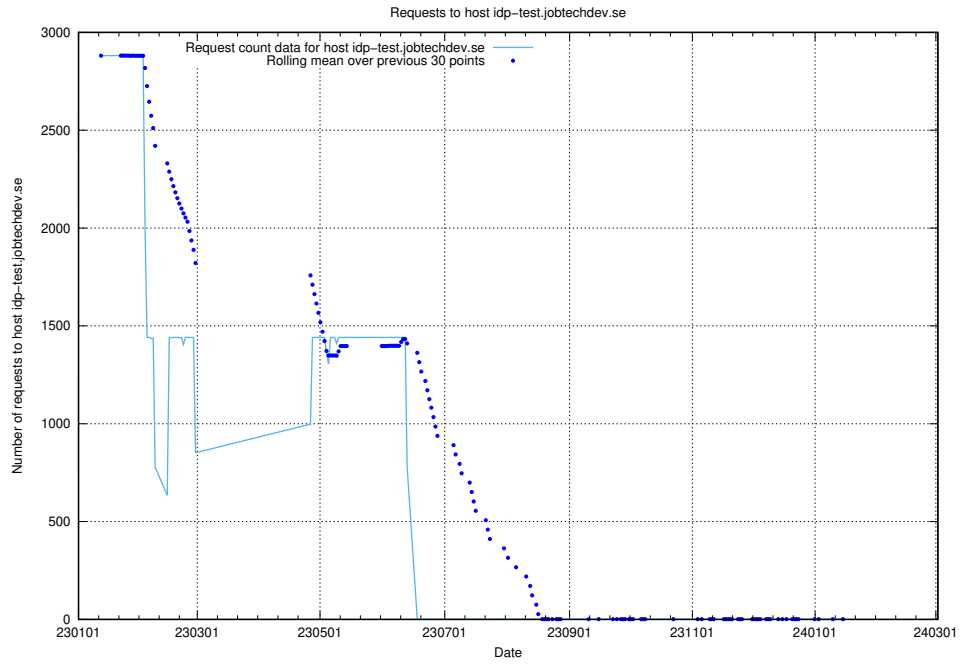

Here, we count the number of requests to host 0.0.jobtechdev.se.

7.299 Usage of idp-test.jobtechdev.se

Here, we count the number of requests to host idp-test.jobtechdev.se.

7.301 Usage of academy.jobtechdev.se