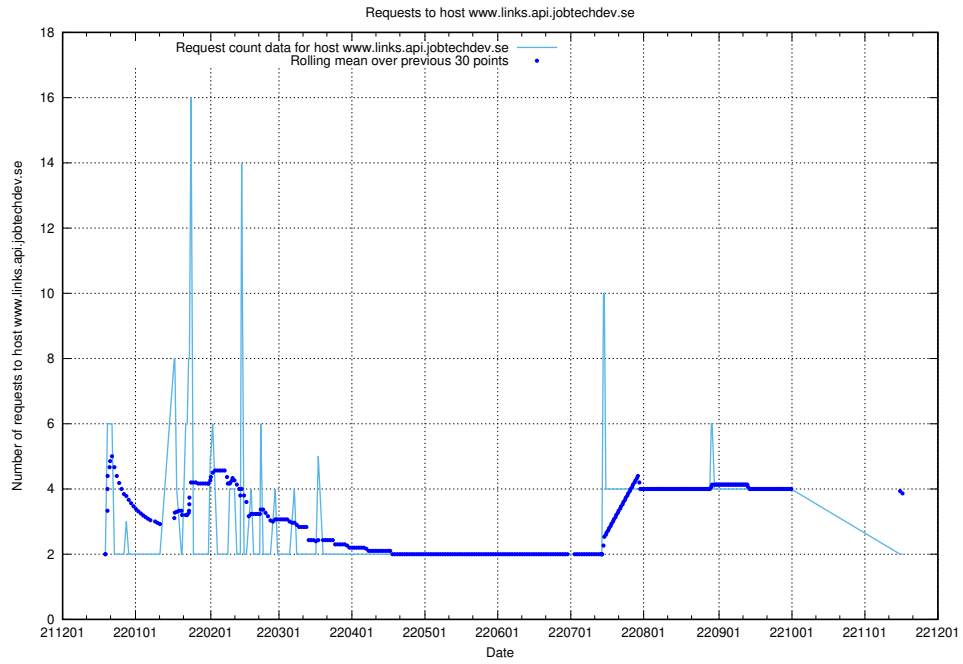

7.376 Usage of `www.links.api.jobtechdev.se`

Here, we count the number of requests to host `www.links.api.jobtechdev.se`.