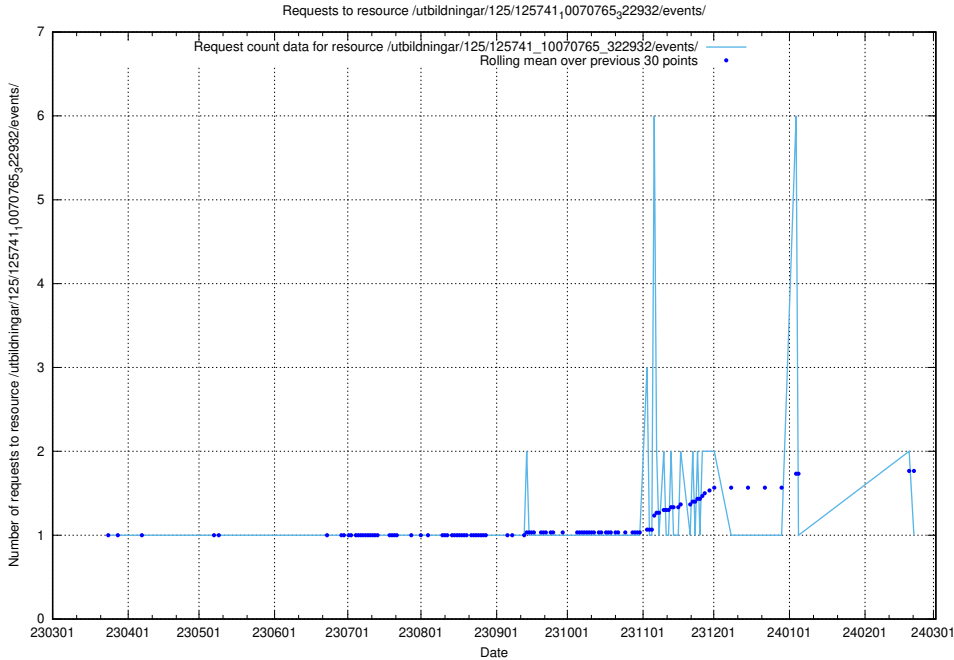

5.5933 Usage of /utbildningar/125/125741_10070765_322932/events/

Here, we count the number of requests to resource /utbildningar/125/125741_10070765_322932/events/