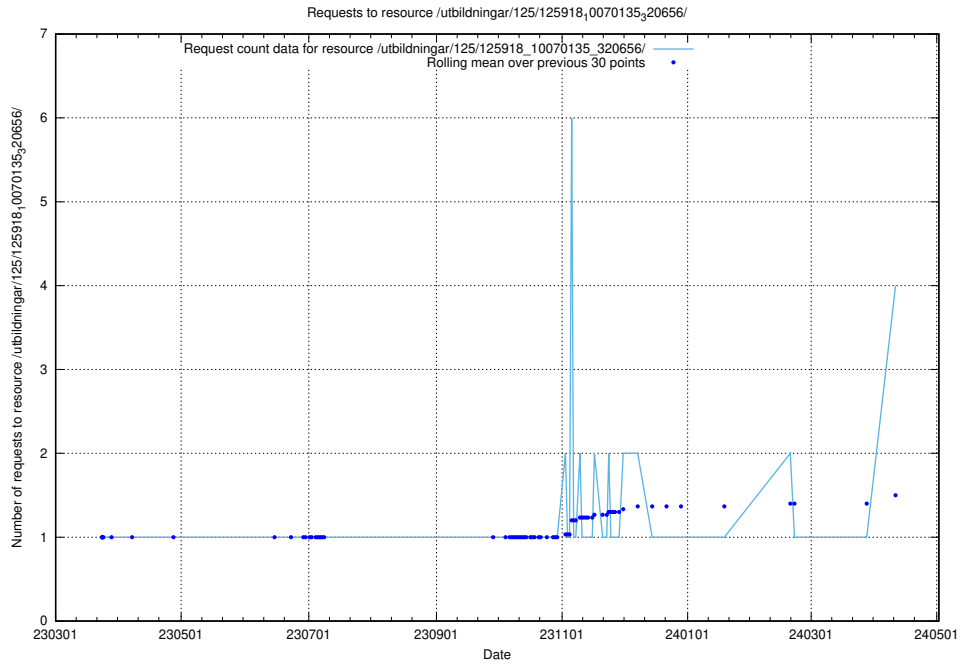

5.259 Usage of /utbildningar/125/125918_10070135_320656/

Here, we count the number of requests to resource /utbildningar/125/125918_10070135_320656/.