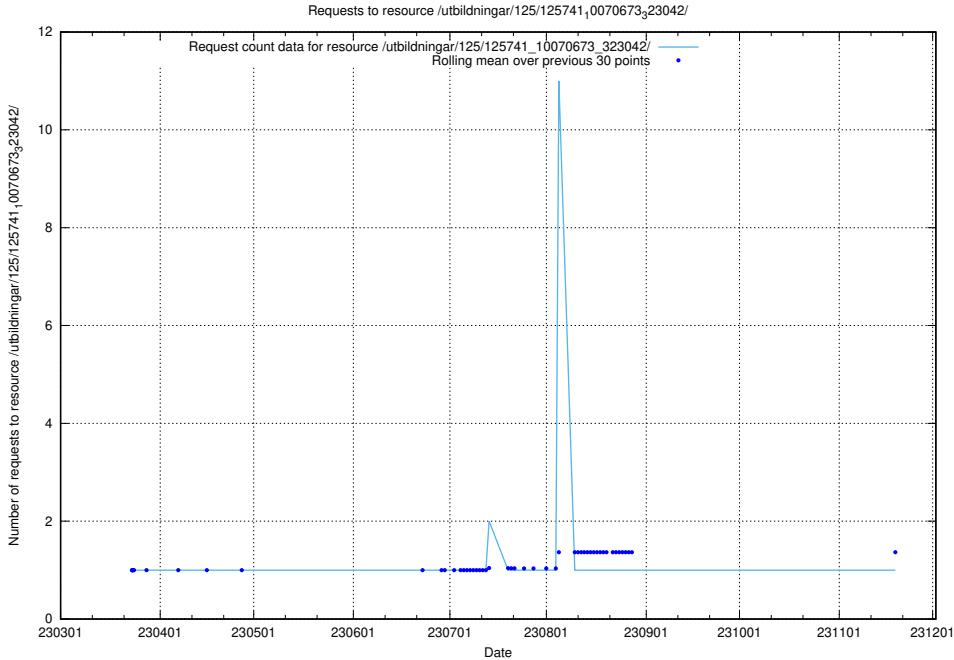

5.6187 Usage of /utbildningar/125/125741_10070673_323042/

Here, we count the number of requests to resource /utbildningar/125/125741_10070673_323042/.