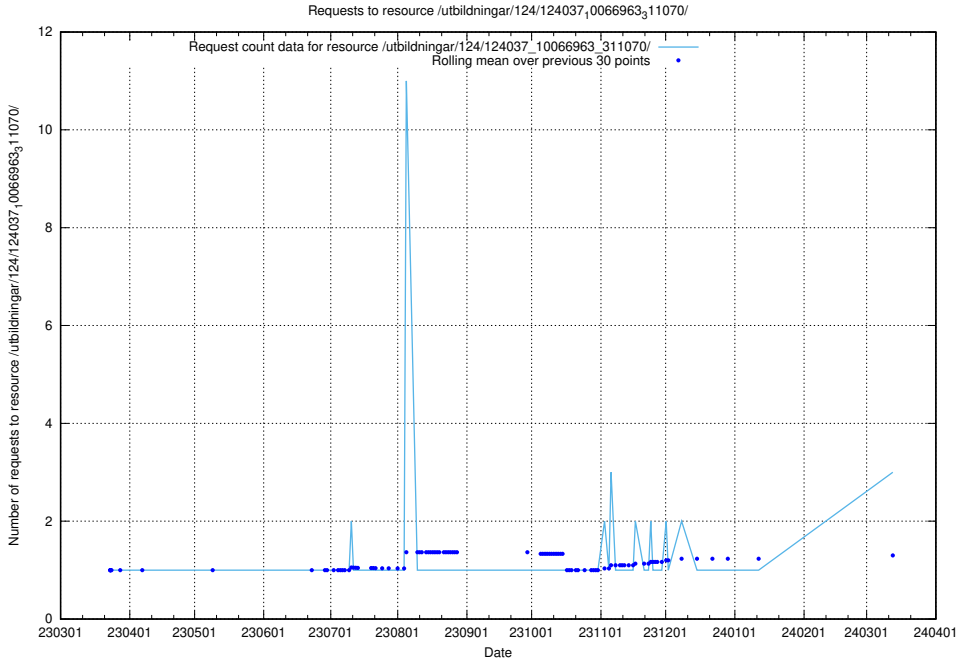

5.362 Usage of /utbildningar/124/124862_10071099_324627/

Here, we count the number of requests to resource /utbildningar/124/124862_10071099_324627/.

5.363 Usage of /utbildningar/124/124034_10066963_311070/events/