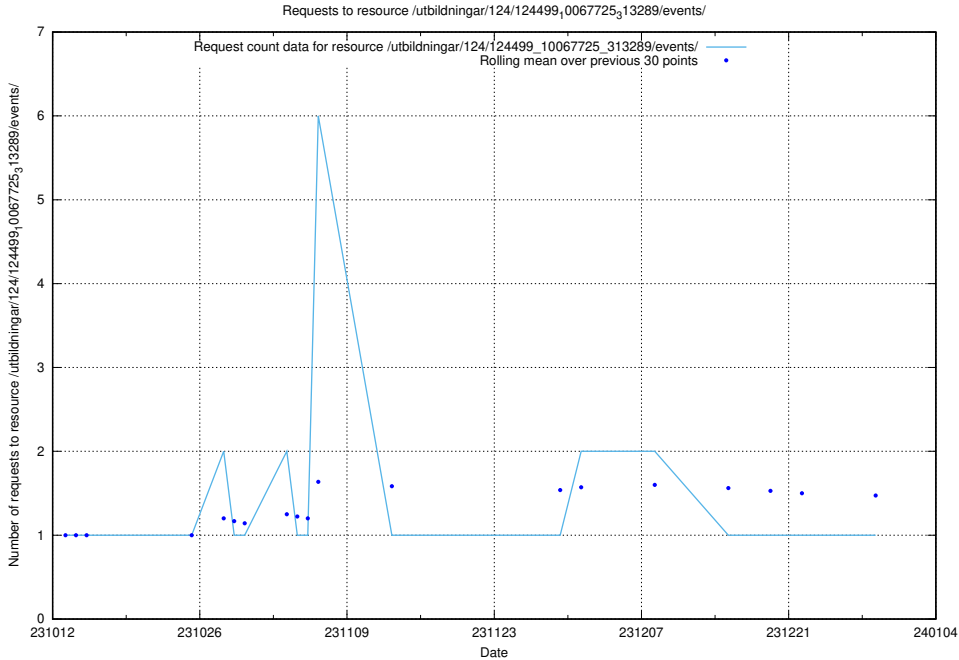

5.4072 Usage of /utbildningar/124/124499_10067725_313289/events/

Here, we count the number of requests to resource /utbildningar/124/124499_10067725_313289/events/