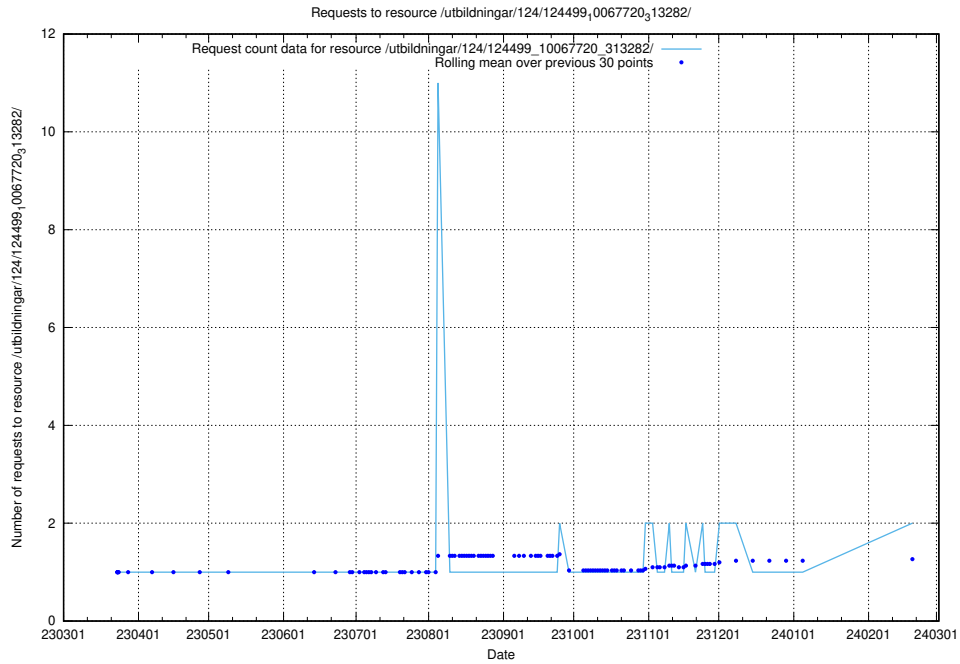

5.572 Usage of /utbildningar/124/124499_10067720_313282/

Here, we count the number of requests to resource /utbildningar/124/124499_10067720_313282/.