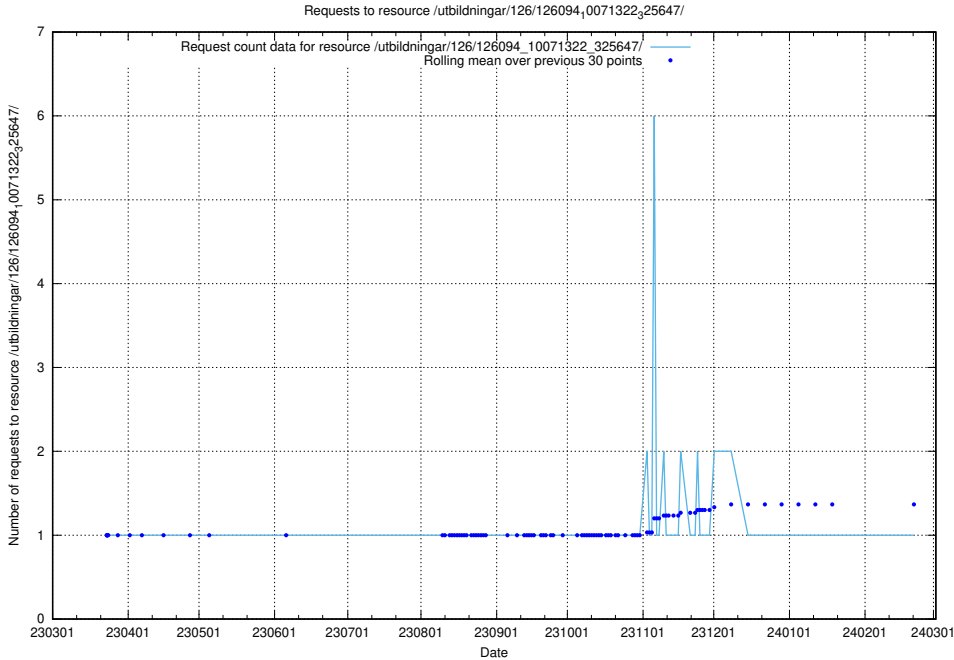

5.6134 Usage of /utbildningar/126/126094_10071322_325647/

Here, we count the number of requests to resource /utbildningar/126/126094_10071322_325647/.