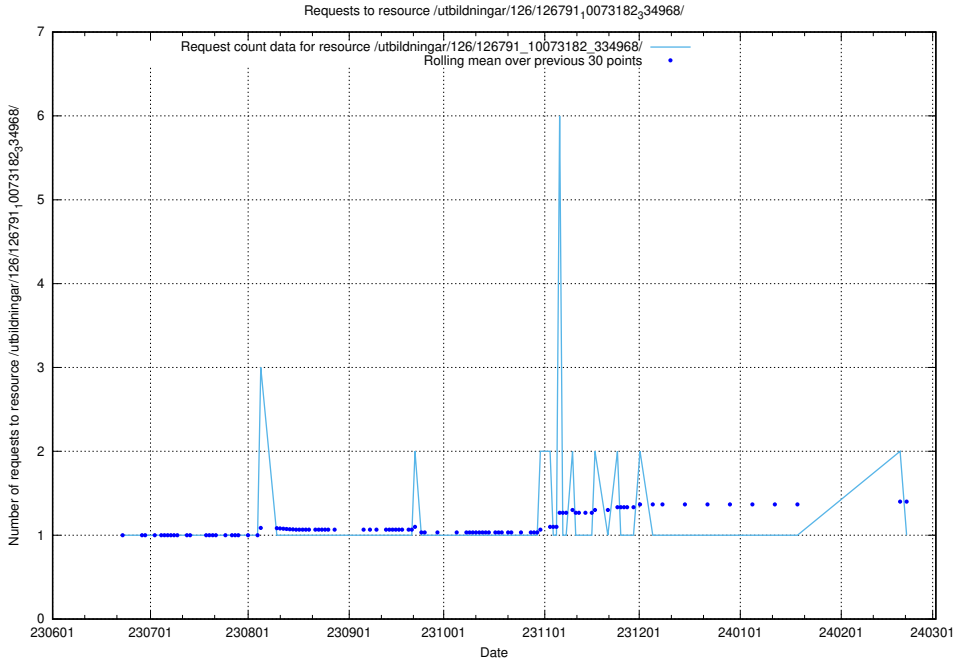

5.5292 Usage of /utbildningar/126/126791_10073182_334968/

Here, we count the number of requests to resource /utbildningar/126/126791_10073182_334968/.