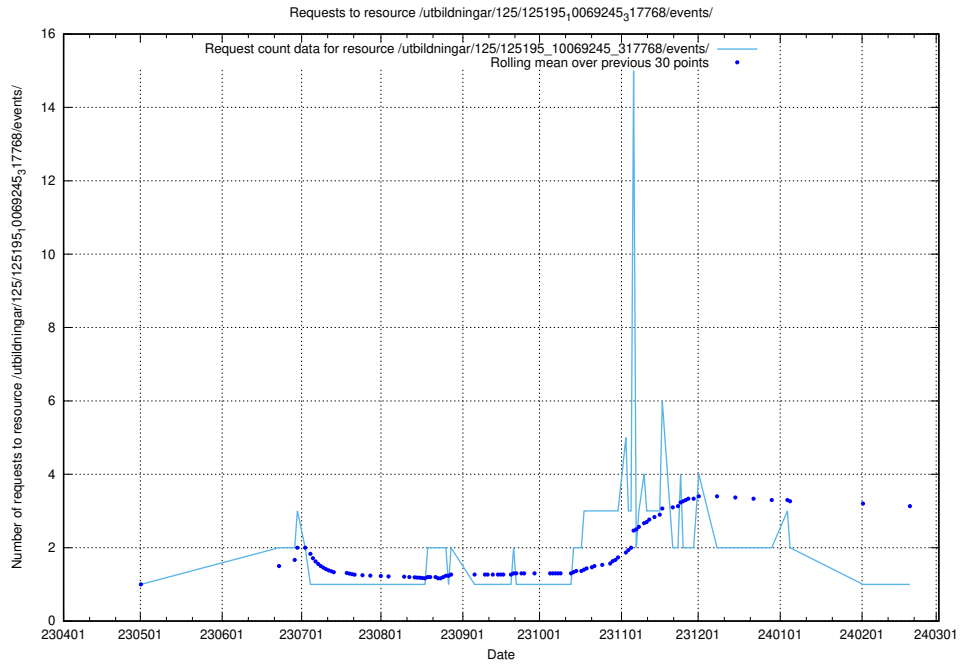

5.5690 Usage of /utbildningar/125/125195_10069245_317768/events/

Here, we count the number of requests to resource /utbildningar/125/125195_10069245_317768/events/