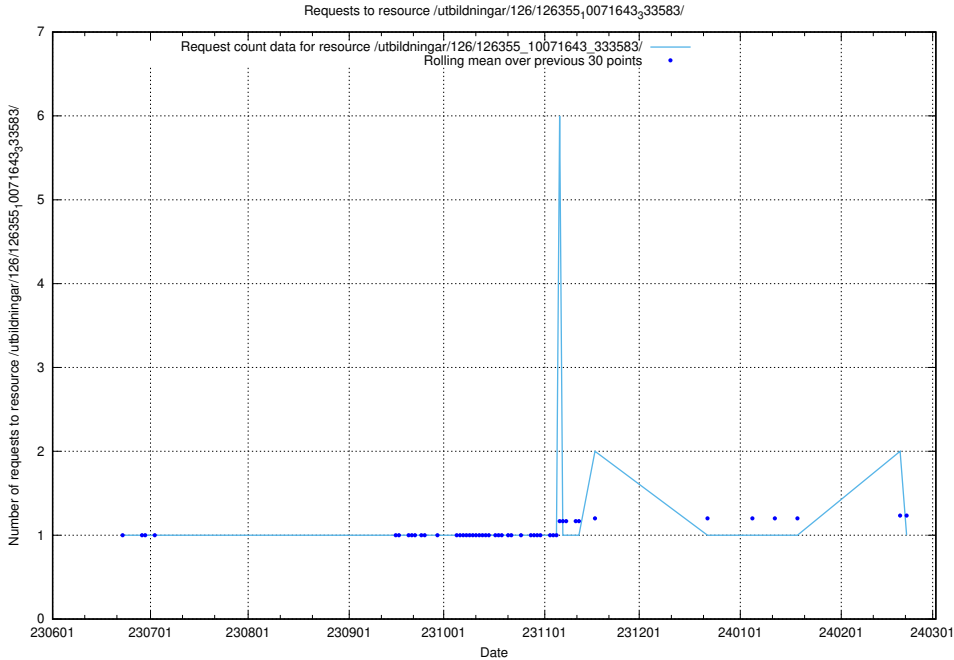

5.5355 Usage of /utbildningar/126/126355_10071643_333583/

Here, we count the number of requests to resource /utbildningar/126/126355_10071643_333583/.