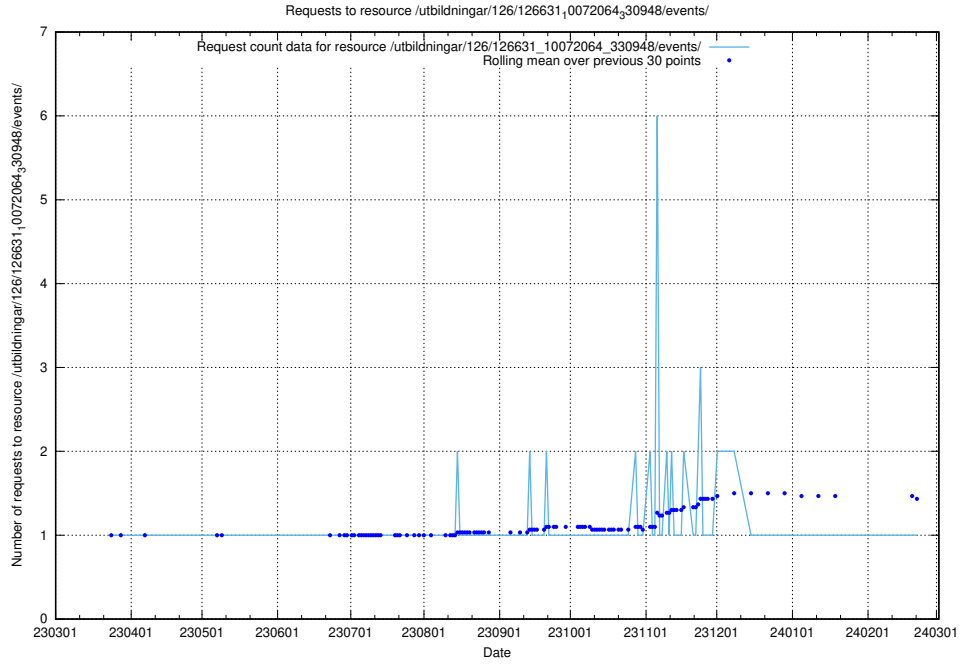

5.5910 Usage of /utbildningar/126/126631_10072064_330948/events/

Here, we count the number of requests to resource /utbildningar/126/126631_10072064_330948/events/