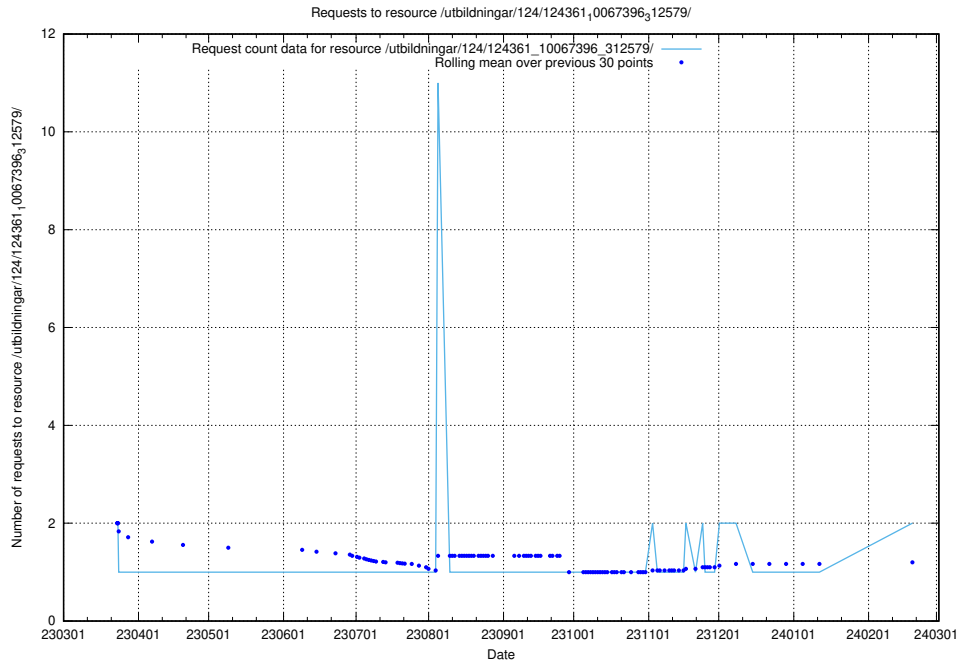

5.956 Usage of /utbildningar/124/124361_10067396_312579/

Here, we count the number of requests to resource /utbildningar/124/124361_10067396_312579/.