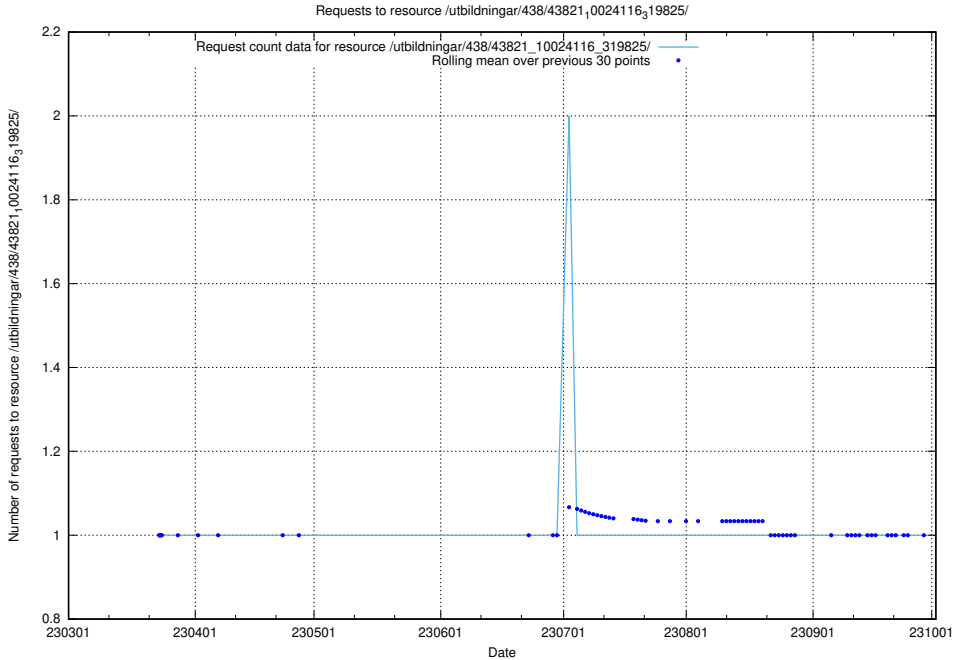

5.3085 Usage of /utbildningar/438/43821_10024116_319825/

Here, we count the number of requests to resource /utbildningar/438/43821_10024116_319825/.