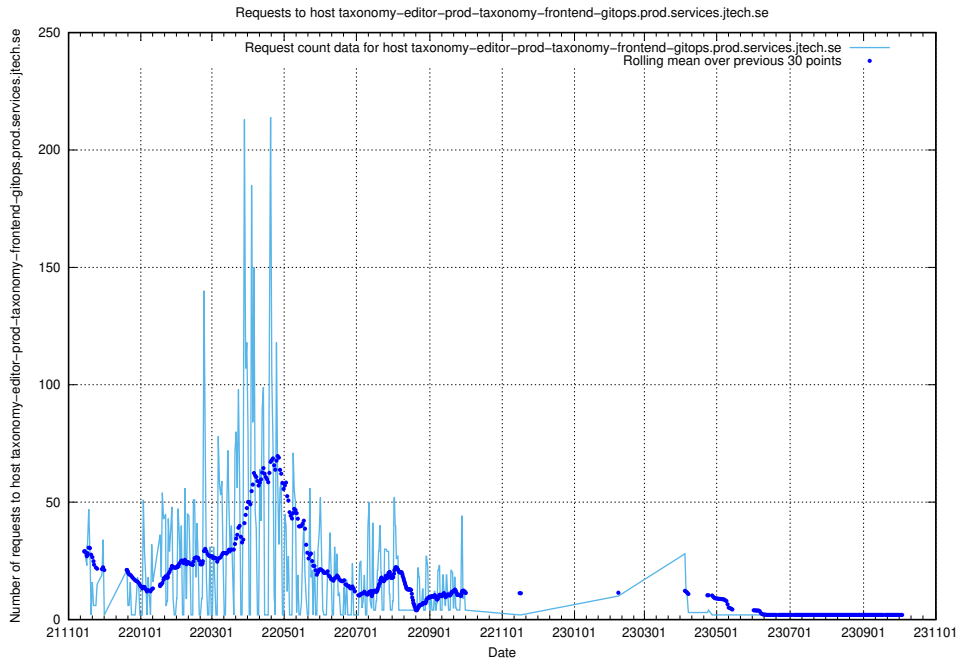

Here, we count the number of requests to host taxonomy-editor-prod-taxonomy-frontend-gitops.prod.services.jtech.se.

7.536 Usage of system.jobtechdev.se

Here, we count the number of requests to host system.jobtechdev.se.