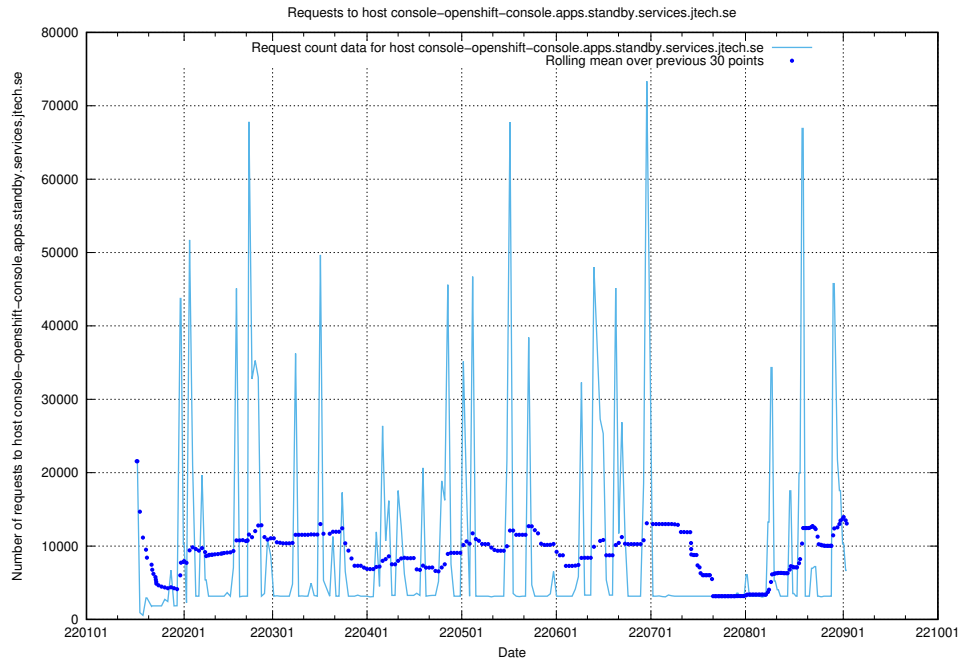

7.15 Usage of console-openshift-console.apps.standby.services.jtech.se

Here, we count the number of requests to host console-openshift-console.apps.standby.services.jtech.se.