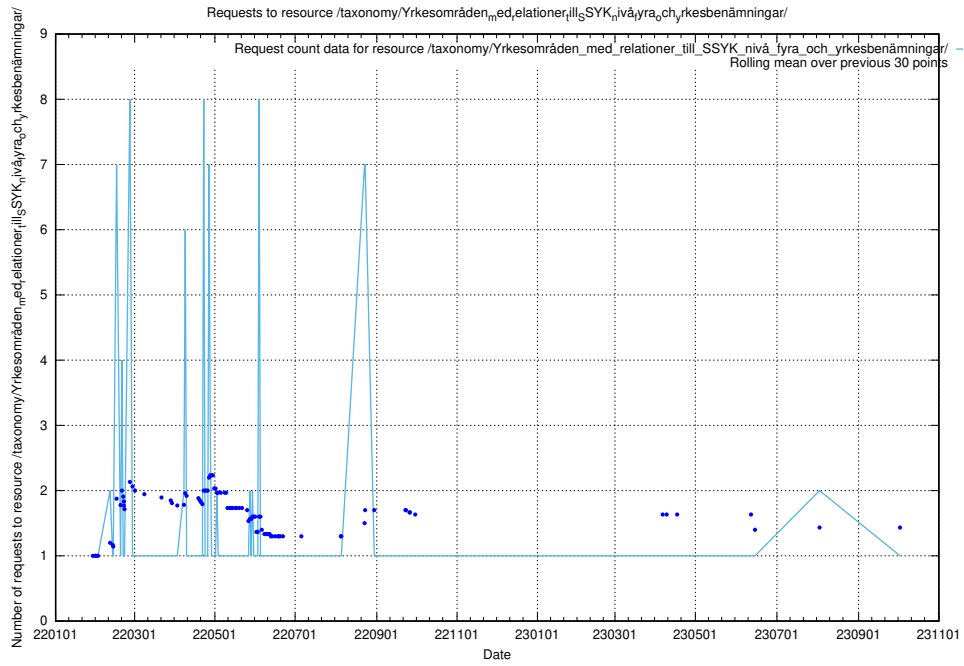

5.1009 Usage of /taxonomy/Yrkesområden_med_relationer_till_SSYK_nivå_fy

Here, we count the number of requests to resource /taxonomy/Yrkesområden_med_relationer_till_SSYK_nivå_fy