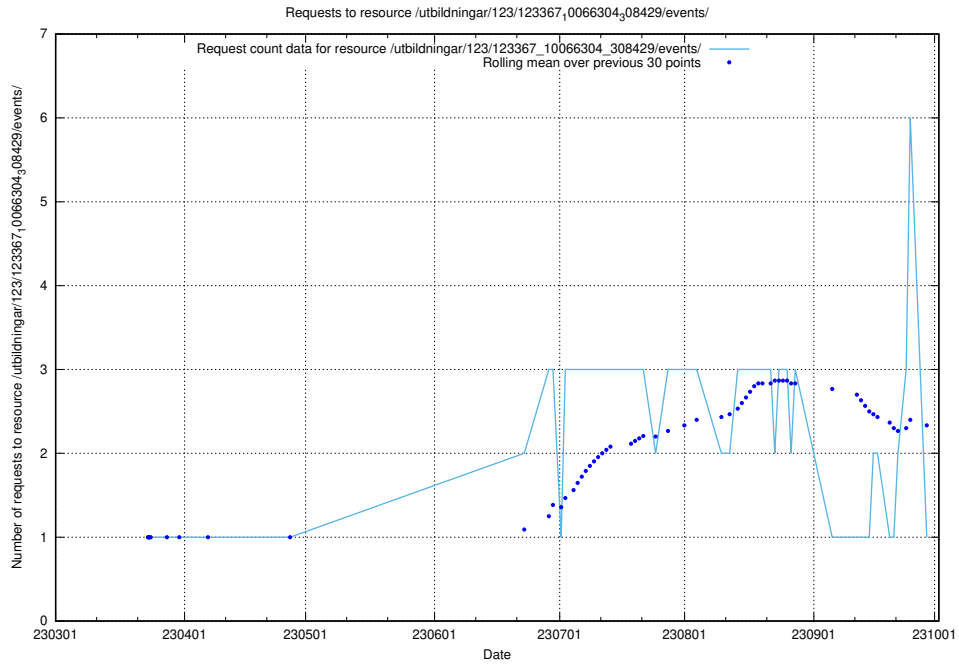

5.1191 Usage of /utbildningar/123/123367_10066304_308429/events/

Here, we count the number of requests to resource /utbildningar/123/123367_10066304_308429/events/