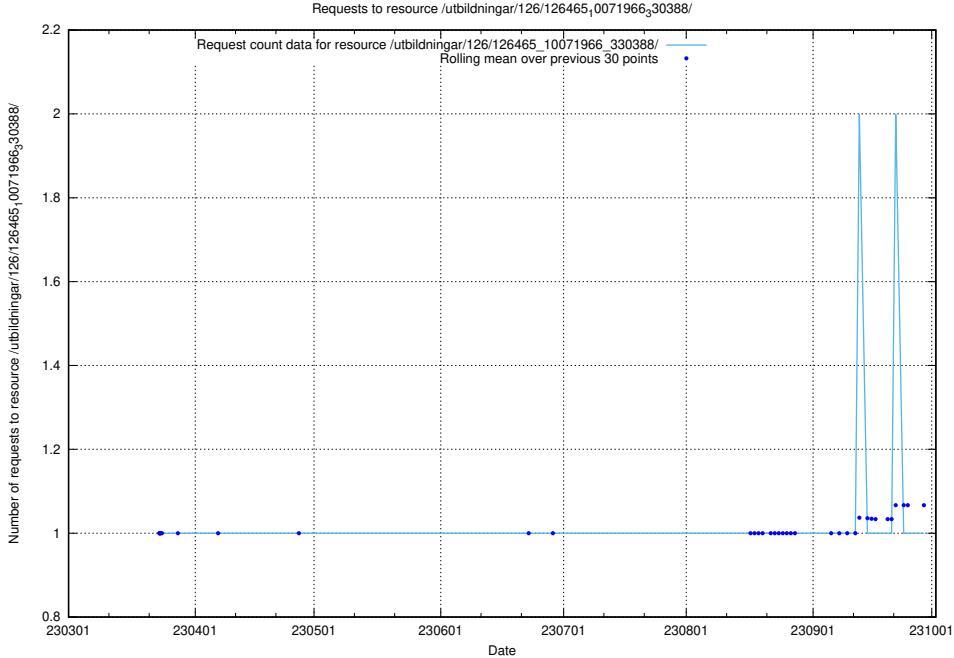

5.3167 Usage of /utbildningar/126/126465_10071966_330388/

Here, we count the number of requests to resource /utbildningar/126/126465_10071966_330388/.