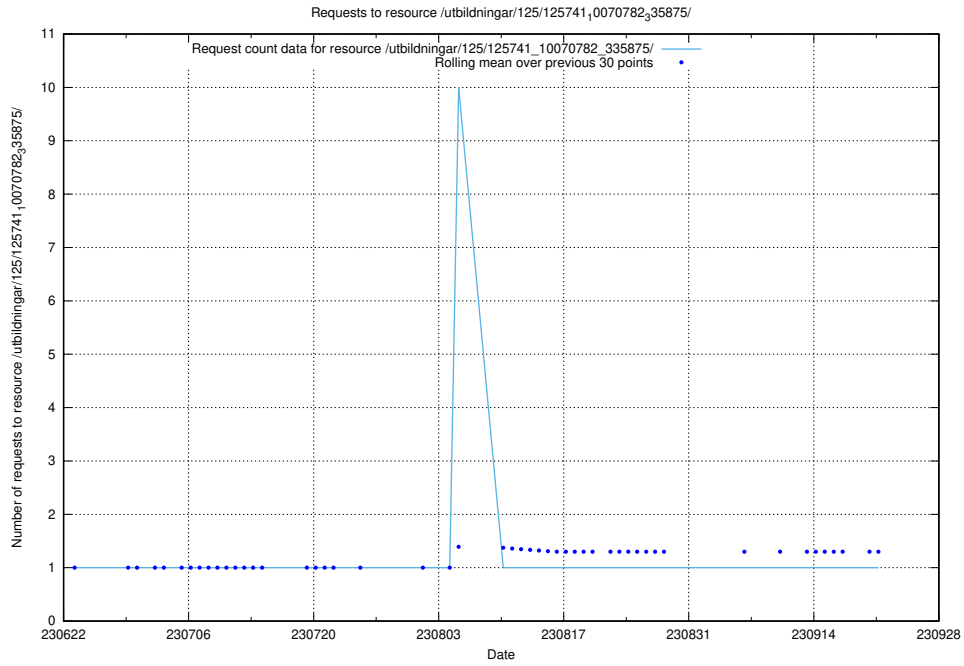

5.2423 Usage of /utbildningar/125/125741_10070782_335875/

Here, we count the number of requests to resource /utbildningar/125/125741_10070782_335875/.