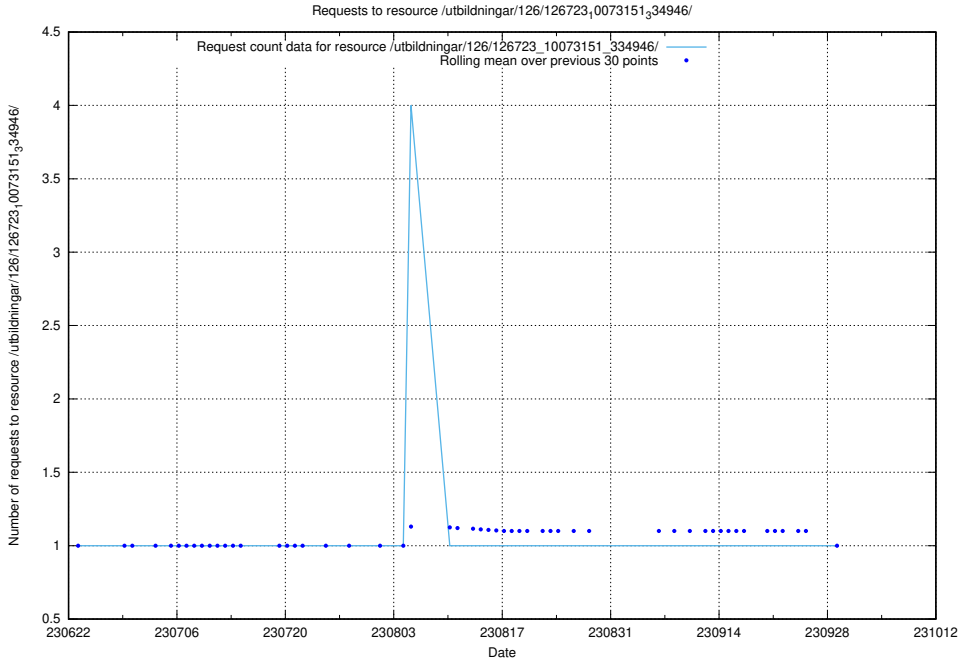

5.2327 Usage of /utbildningar/126/126723_10073151_334946/

Here, we count the number of requests to resource /utbildningar/126/126723_10073151_334946/.