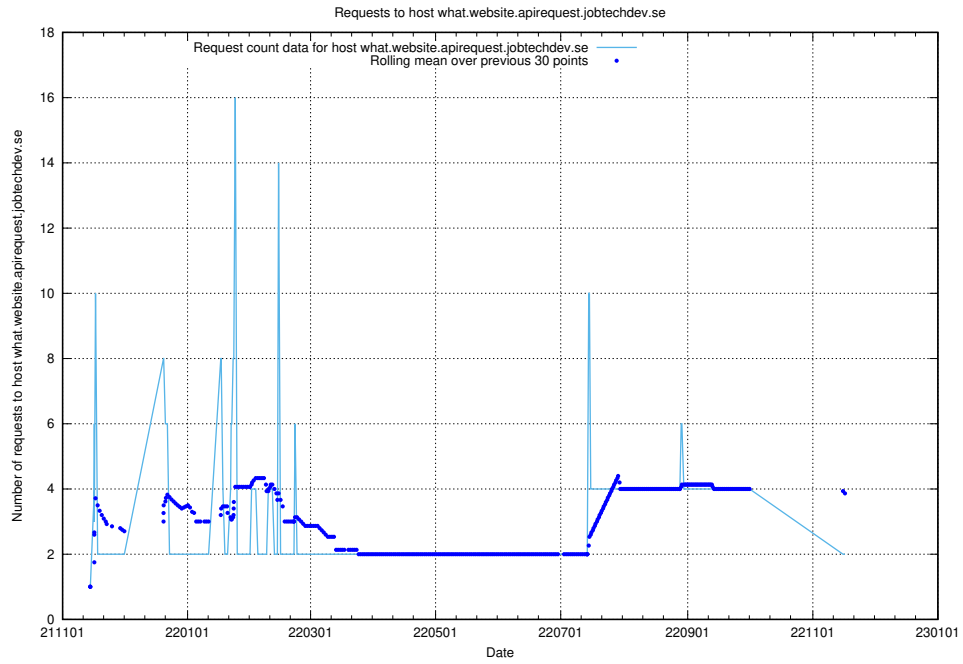

7.527 Usage of what.website.apirequest.jobtechdev.se

Here, we count the number of requests to host what.website.apirequest.jobtechdev.se.