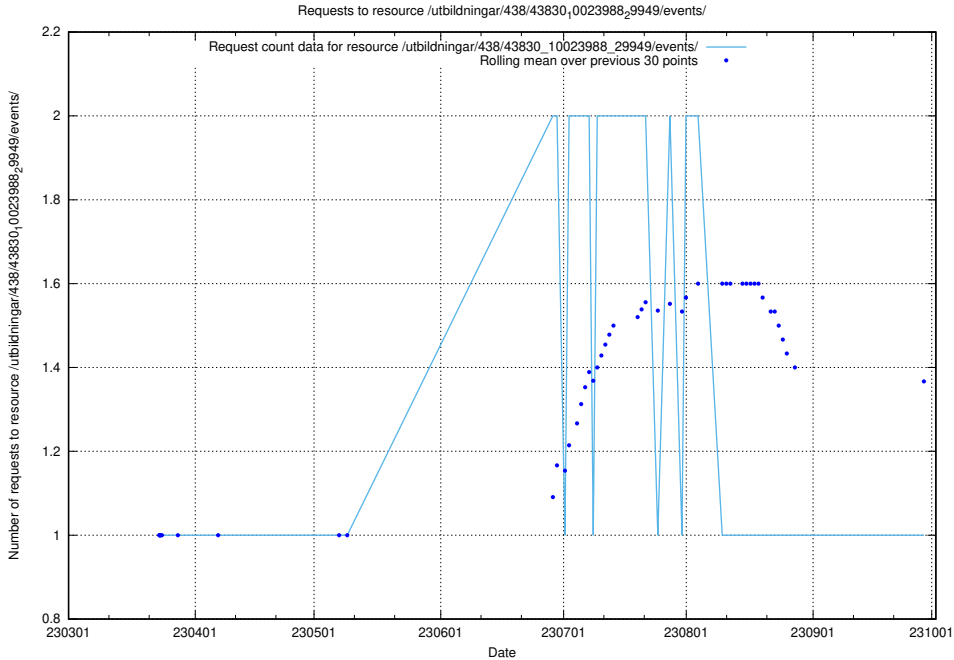

Here, we count the number of requests to resource /utbildningar/438/43831_10024051_32246/.

5.3081 Usage of /utbildningar/438/43830_10023988_29949/events/

Here, we count the number of requests to resource /utbildningar/438/43830_10023988_29949/events/.