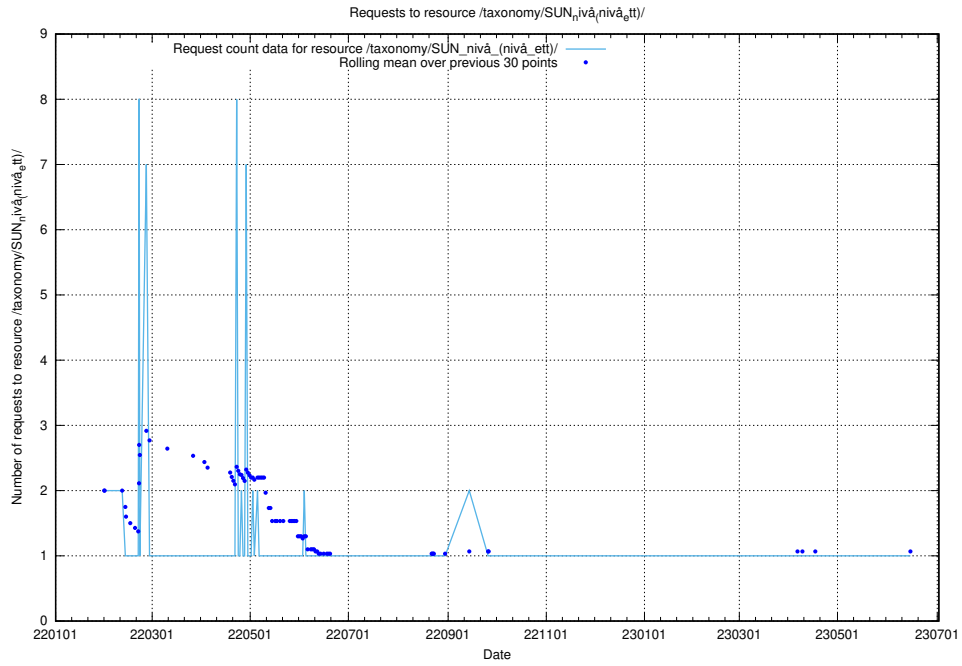

5.968 Usage of /taxonomy/SUN_nivå_(nivå_ett)/

Here, we count the number of requests to resource /taxonomy/SUN_nivå_(nivå_ett)/.