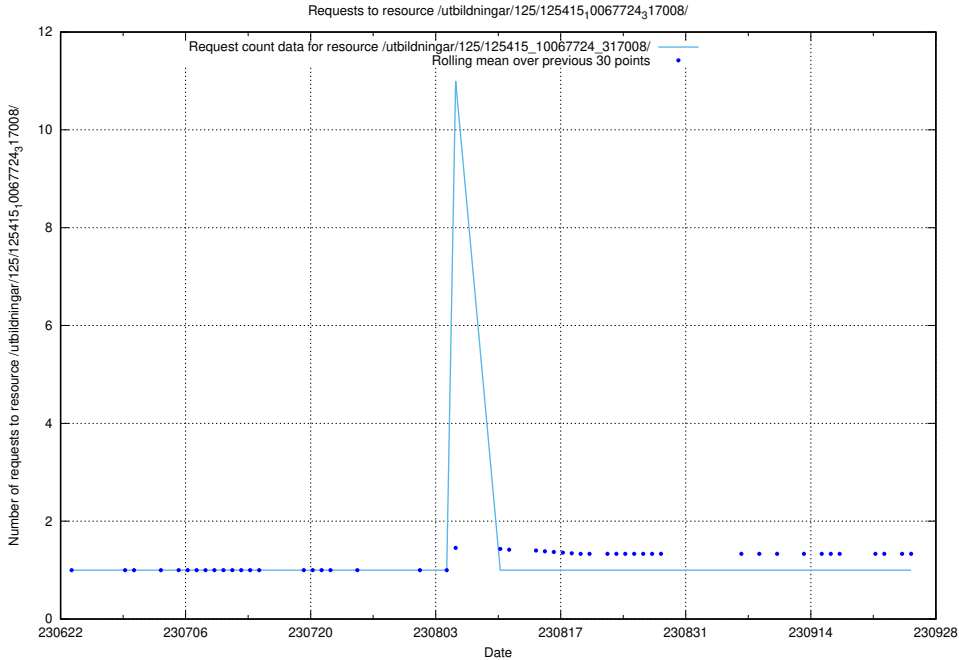

5.2458 Usage of /utbildningar/125/125415_10067724_317008/

Here, we count the number of requests to resource /utbildningar/125/125415_10067724_317008/.