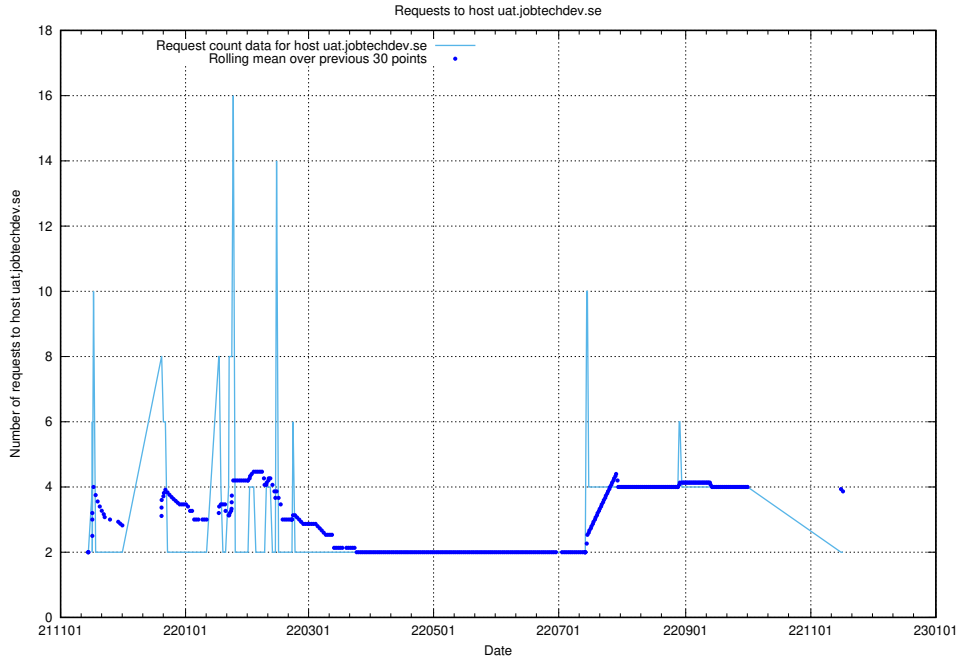

7.534 Usage of uat.jobtechdev.se

Here, we count the number of requests to host uat.jobtechdev.se.