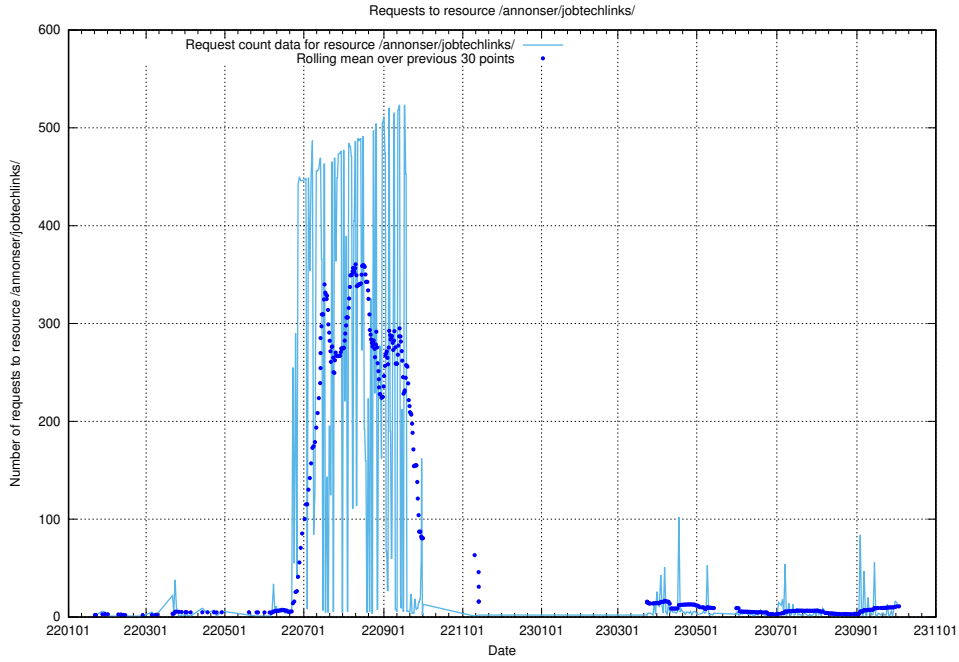

5.47 Usage of /annonser/jobtechlinks/

Here, we count the number of requests to resource /annonser/jobtechlinks/.