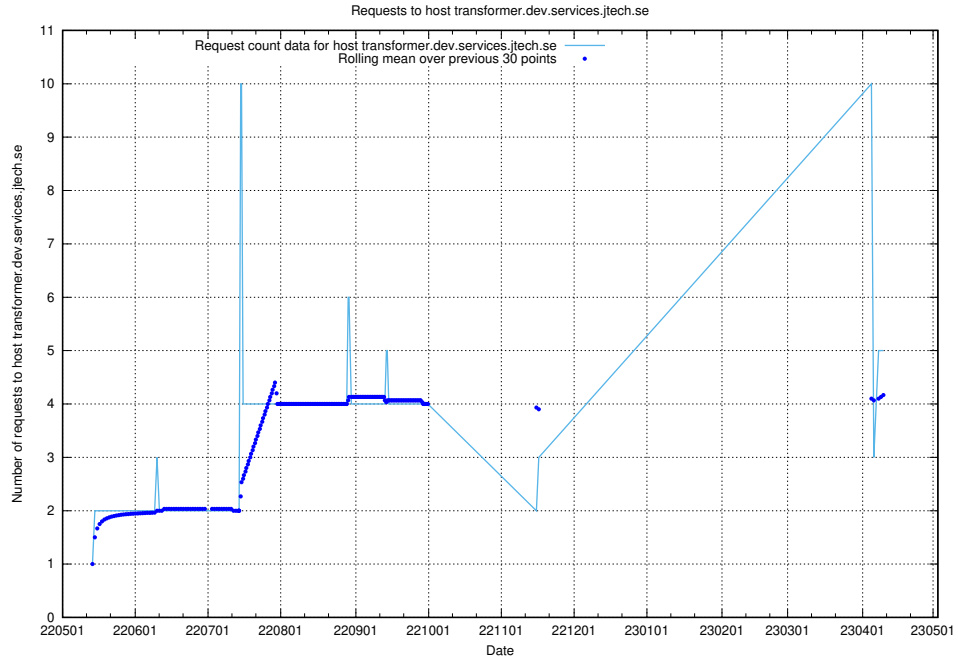

7.93 Usage of transformer.dev.services.jtech.se

Here, we count the number of requests to host transformer.dev.services.jtech.se.

7.94 Usage of prod.jobtechdev.se

Here, we count the number of requests to host prod.jobtechdev.se.