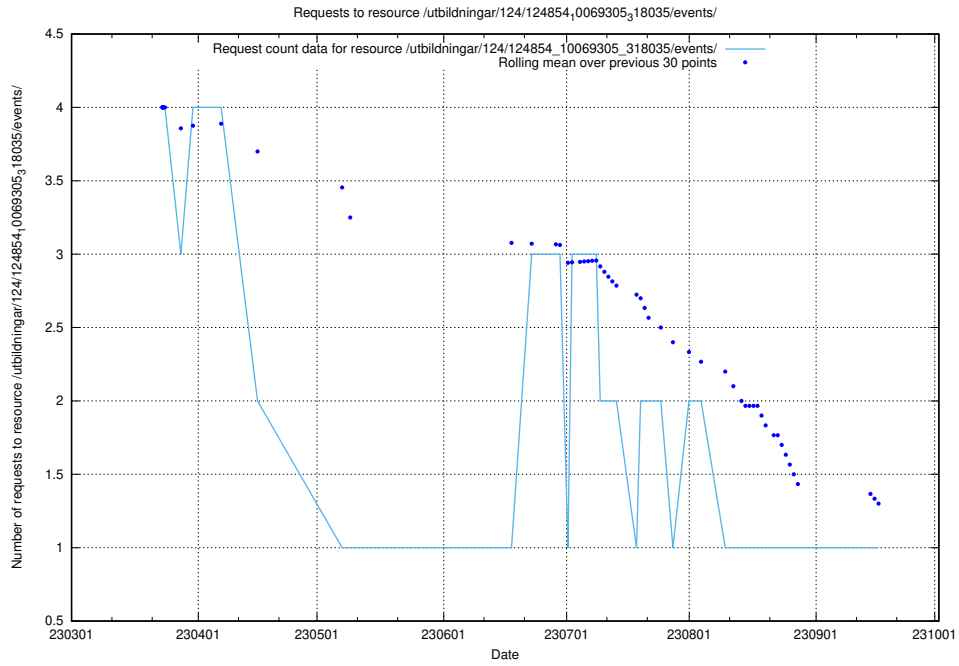

5.3008 Usage of /utbildningar/124/124854_10069305_318035/events/

Here, we count the number of requests to resource /utbildningar/124/124854_10069305_318035/events/