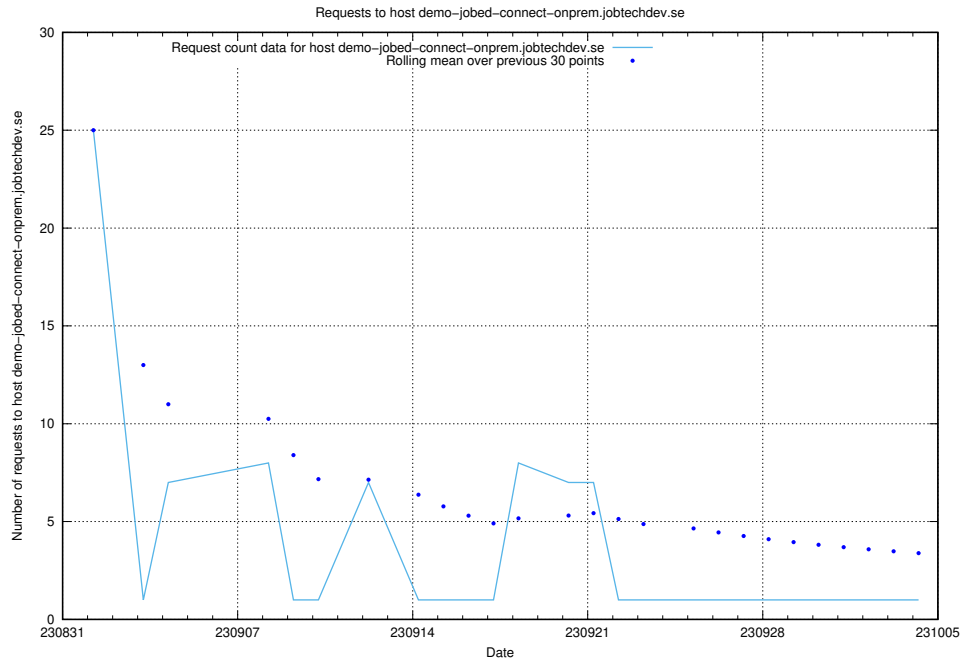

7.583 Usage of demo-jobed-connect-onprem.jobtechdev.se

Here, we count the number of requests to host demo-jobed-connect-onprem.jobtechdev.se.