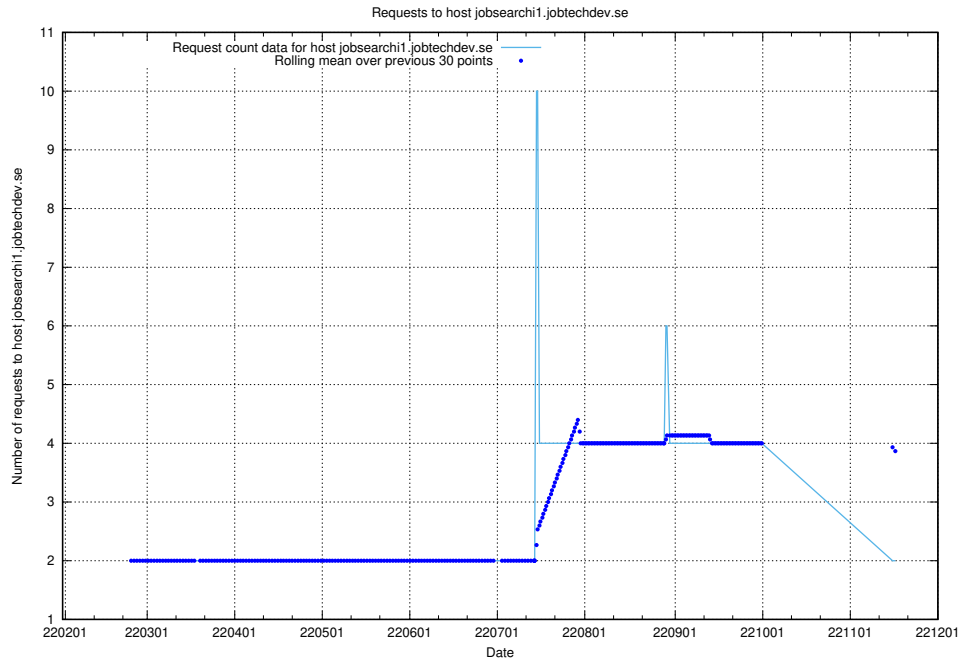

7.494 Usage of jobsearchi1.jobtechdev.se

Here, we count the number of requests to host jobsearchi1.jobtechdev.se.