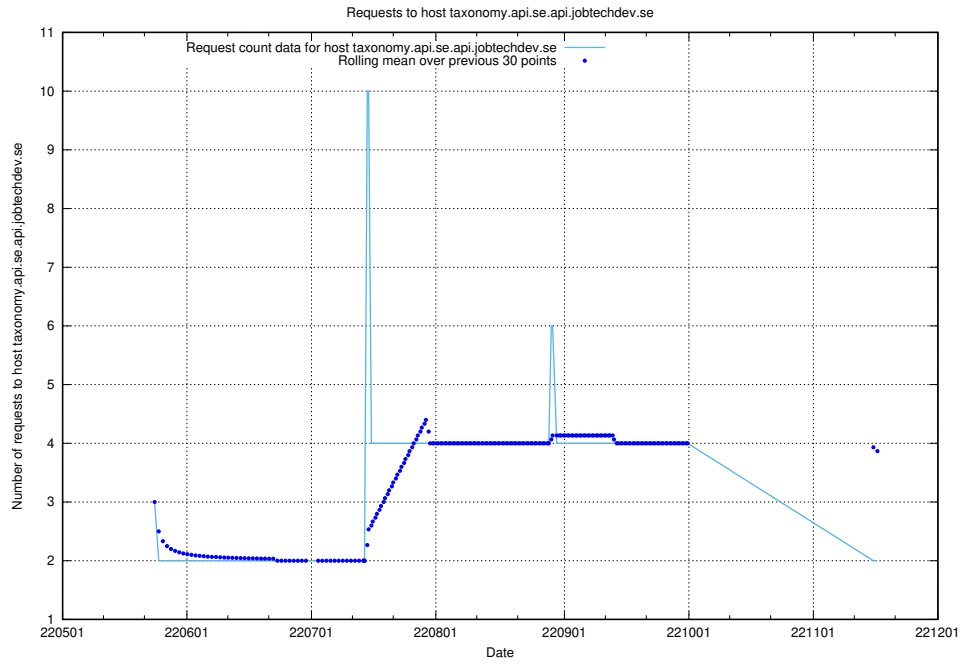

7.405 Usage of taxonomy.api.se.api.jobtechdev.se

Here, we count the number of requests to host taxonomy.api.se.api.jobtechdev.se.