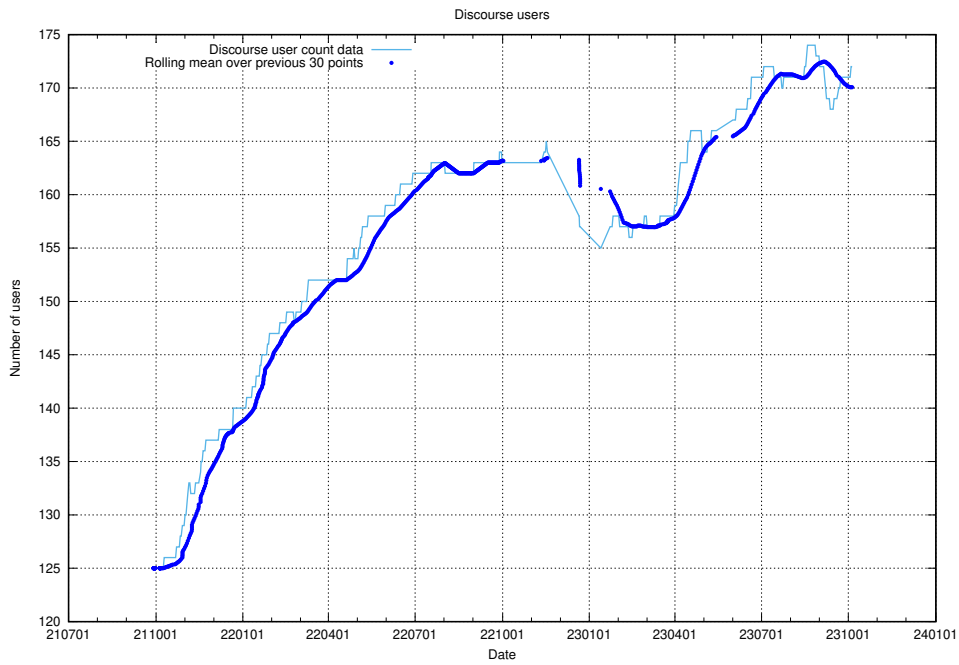

4 Discourse

This section summarises activities from the [JobTech Discourse Forum](https://forum.jobtechdev.se)⁵.

4.1 User count

A table of the number of users in Discourse.

⁵<https://forum.jobtechdev.se>