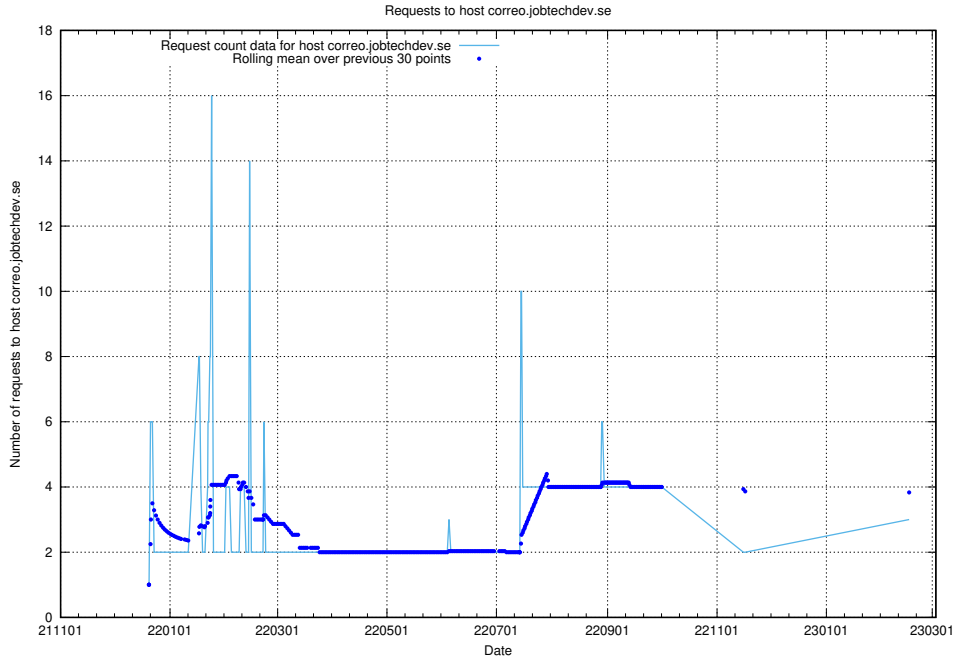

Here, we count the number of requests to host correo.jobtechdev.se.

7.198 Usage of app-yrkesinfo.jobtechdev.se:443

Here, we count the number of requests to host app-yrkesinfo.jobtechdev.se:443.

7.199 Usage of www.atlas.jobtechdev.se