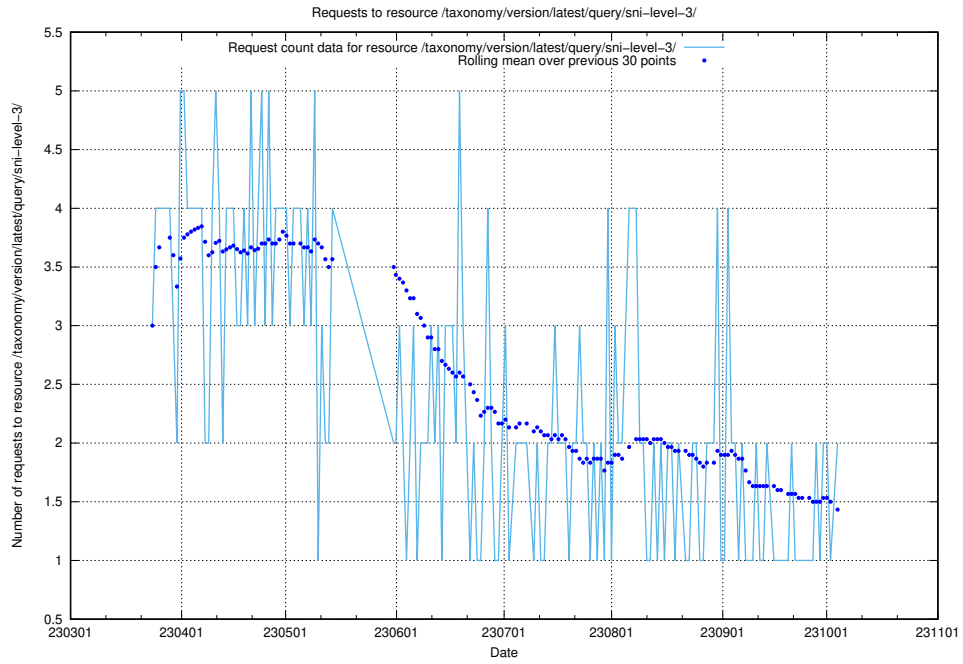

5.343 Usage of /taxonomy/version/latest/query/sni-level-3/

Here, we count the number of requests to resource /taxonomy/version/latest/query/sni-level-3/.