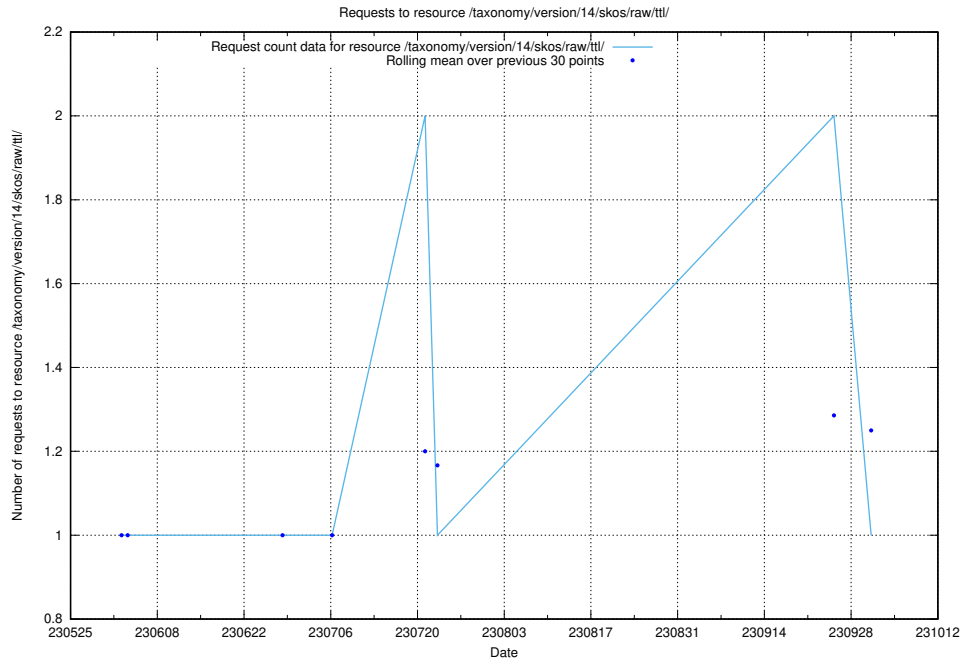

5.2711 Usage of /taxonomy/version/14/skos/raw/ttl/

Here, we count the number of requests to resource /taxonomy/version/14/skos/raw/ttl/.