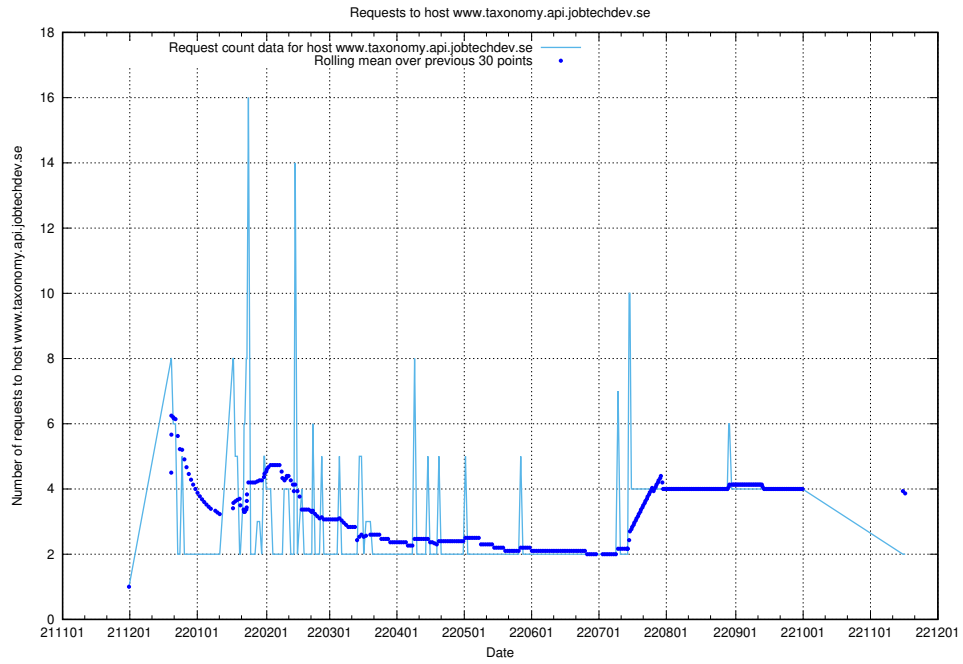

7.365 Usage of `www.taxonomy.api.jobtechdev.se`

Here, we count the number of requests to host `www.taxonomy.api.jobtechdev.se`.