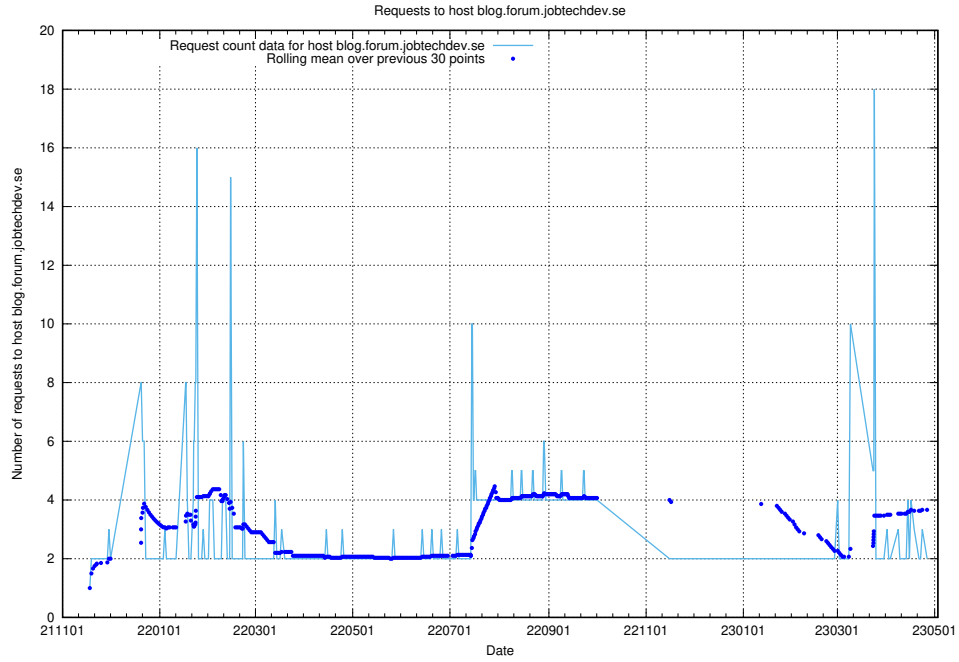

7.469 Usage of `blog.forum.jobtechdev.se`

Here, we count the number of requests to host `blog.forum.jobtechdev.se`.