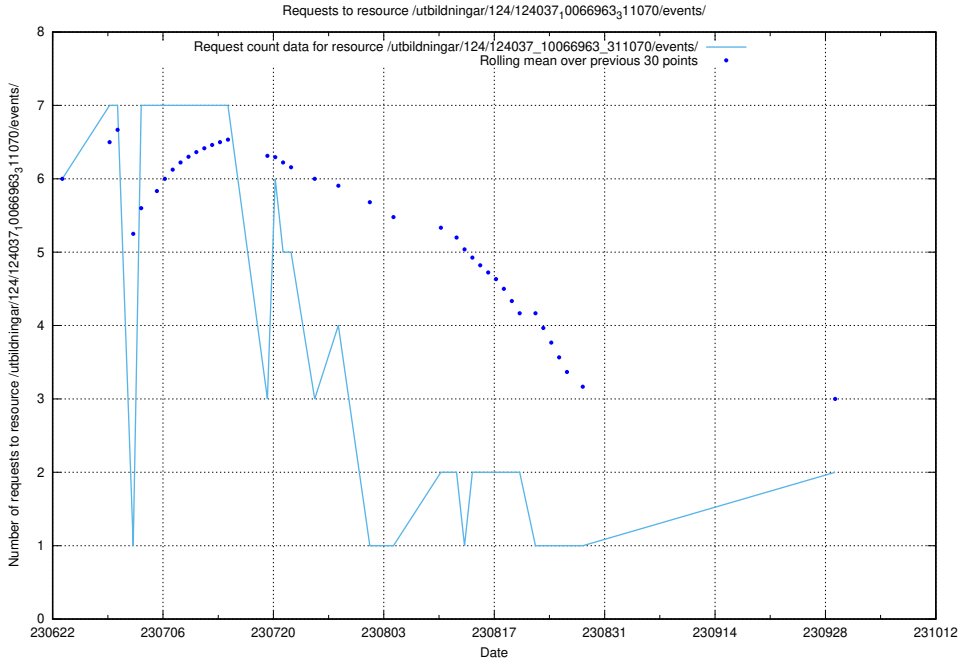

5.296 Usage of /utbildningar/124/124037_10066963_311070/events/

Here, we count the number of requests to resource /utbildningar/124/124037_10066963_311070/events/