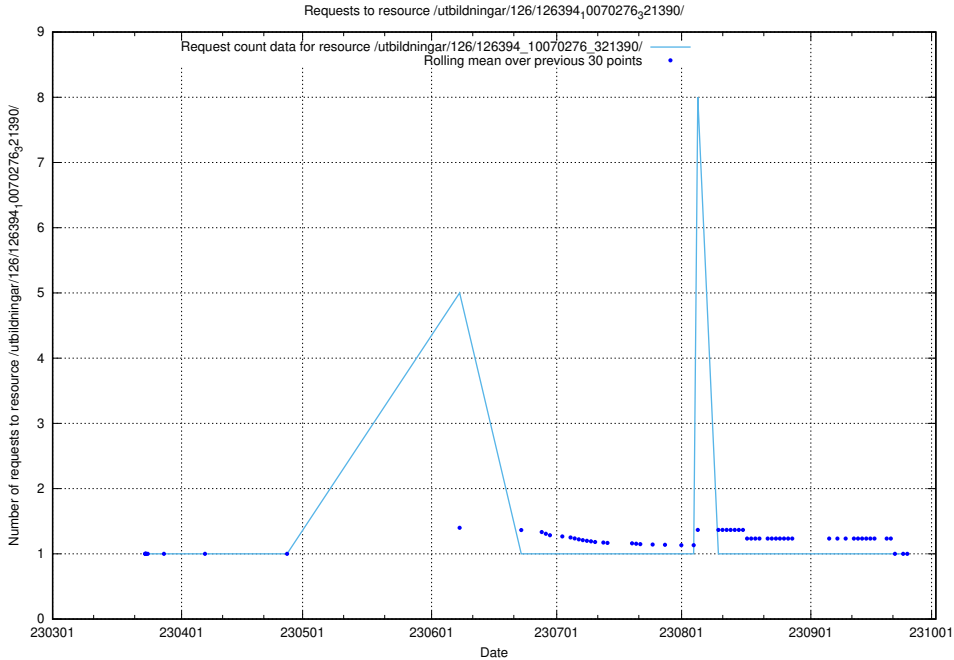

5.3175 Usage of /utbildningar/126/126394_10070276_321390/

Here, we count the number of requests to resource /utbildningar/126/126394_10070276_321390/.