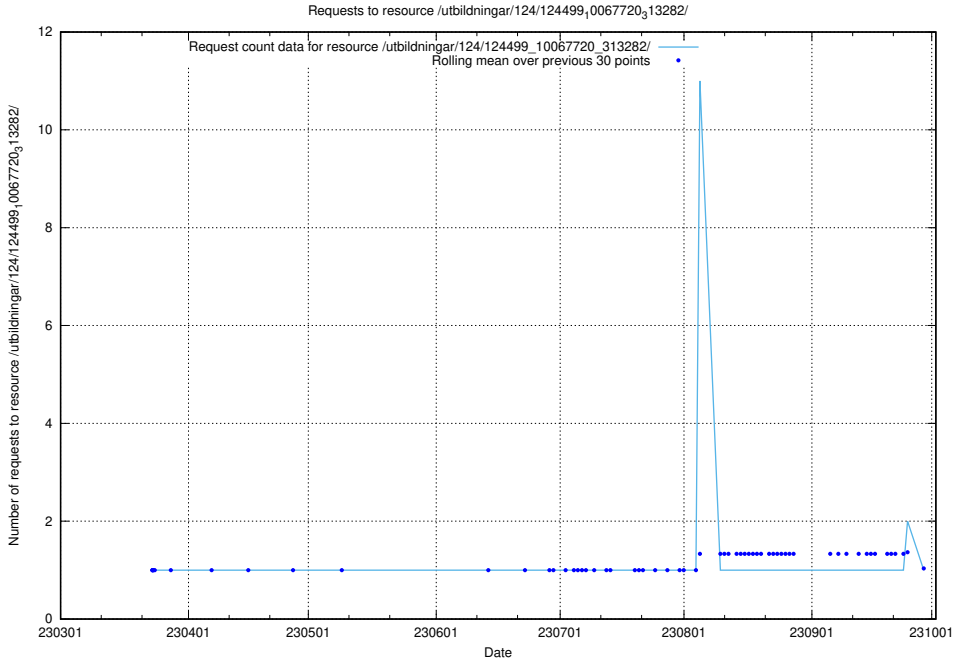

5.888 Usage of /utbildningar/124/124499_10067720_313282/

Here, we count the number of requests to resource /utbildningar/124/124499_10067720_313282/.