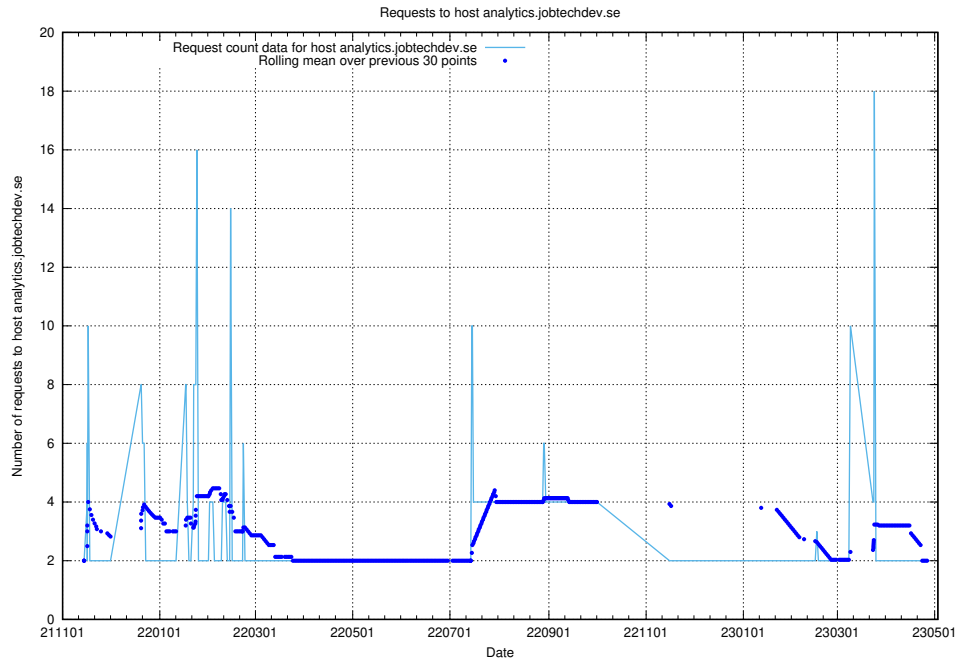

7.274 Usage of analytics.jobtechdev.se

Here, we count the number of requests to host analytics.jobtechdev.se.