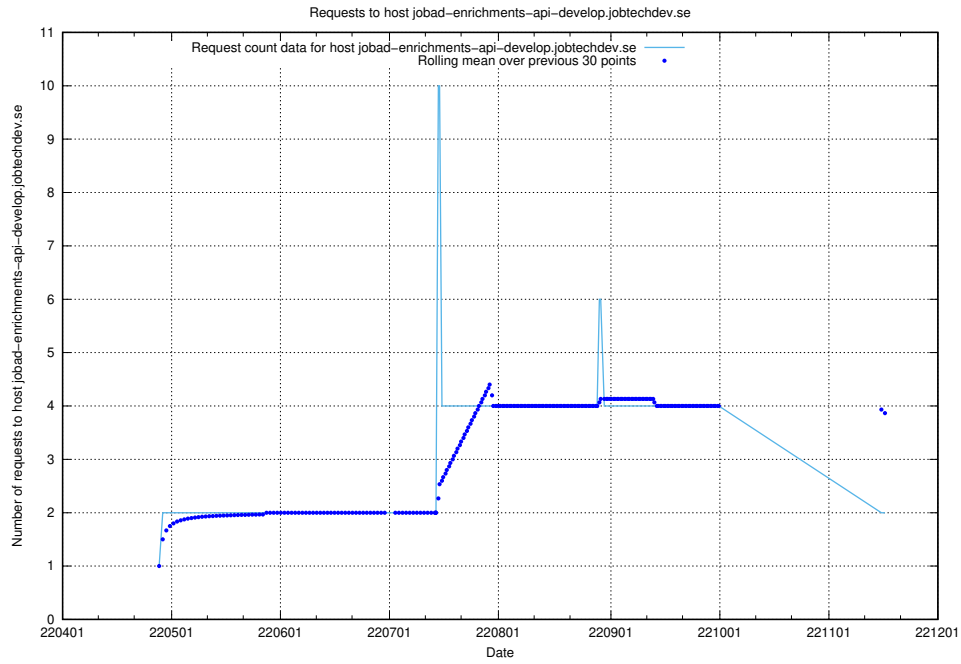

7.429 Usage of jobad-enrichments-api-develop.jobtechdev.se

Here, we count the number of requests to host jobad-enrichments-api-develop.jobtechdev.se.