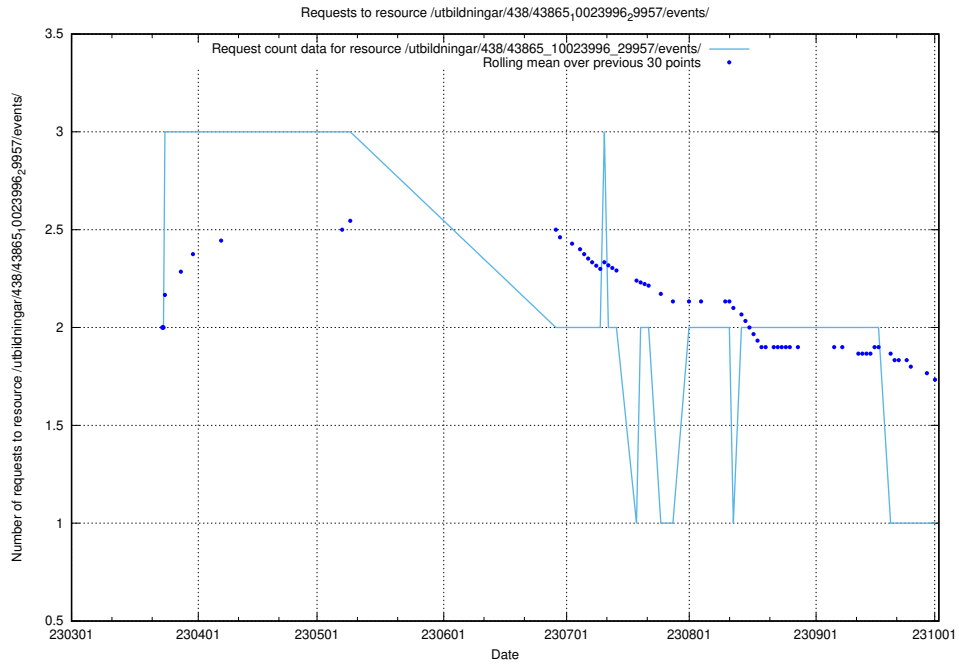

5.3014 Usage of /utbildningar/438/43865_10023996_29957/events/

Here, we count the number of requests to resource /utbildningar/438/43865_10023996_29957/events/.