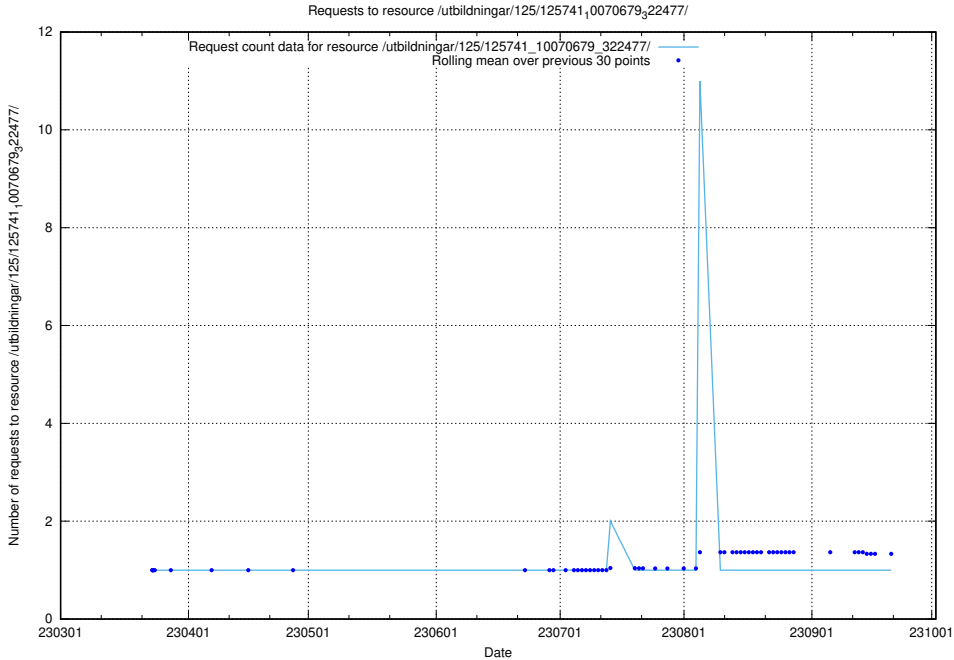

5.3248 Usage of /utbildningar/125/125741_10070679_322477/

Here, we count the number of requests to resource /utbildningar/125/125741_10070679_322477/.