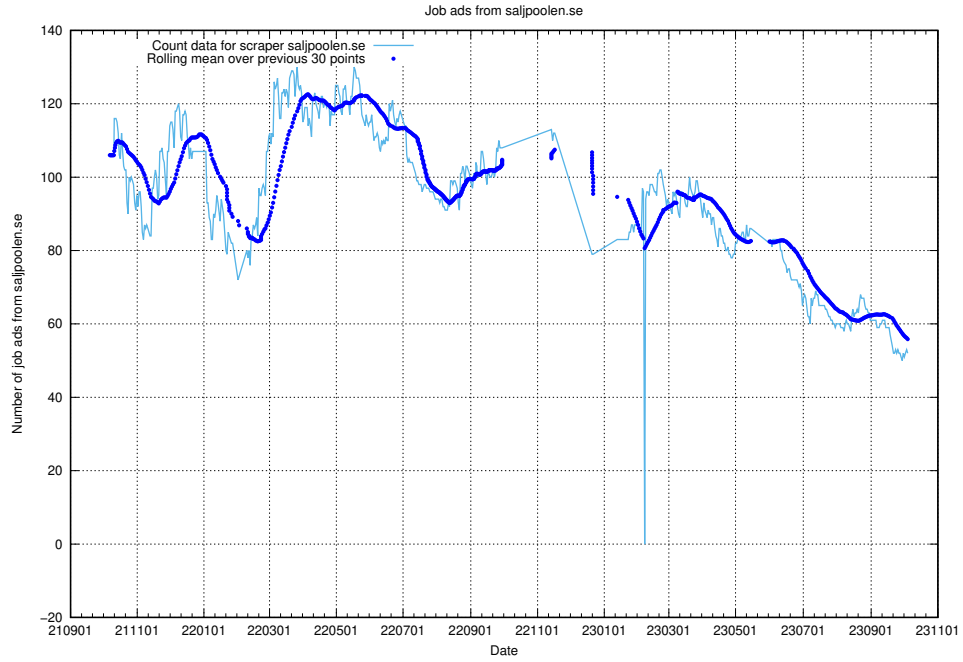

13.16 Number of ads by scraper saljpoolen.se

Here, we count the number of job ads scraped from saljpoolen.se.