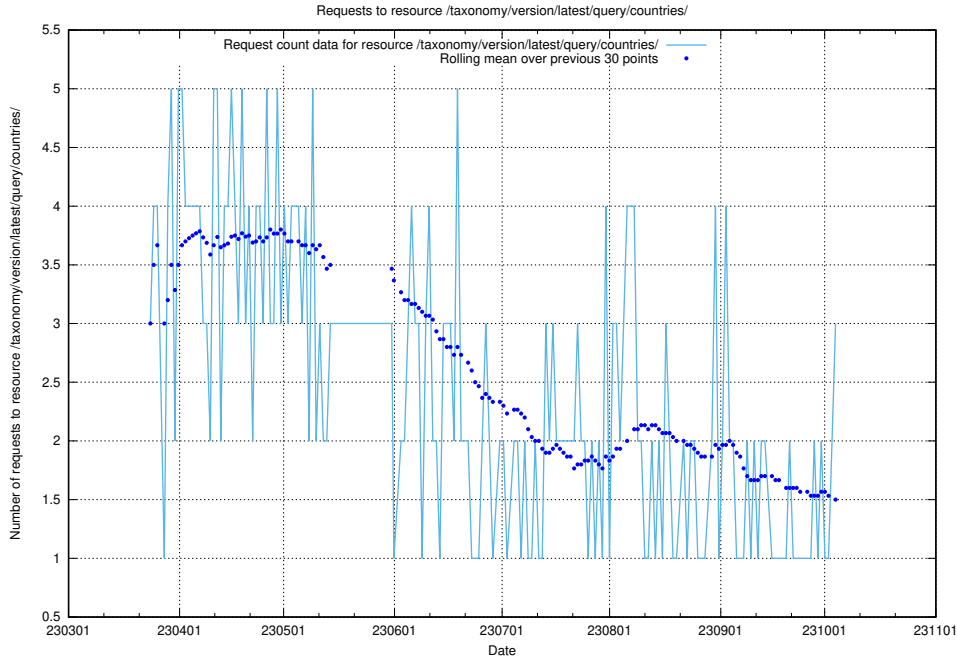

5.168 Usage of /taxonomy/version/latest/query/countries/

Here, we count the number of requests to resource /taxonomy/version/latest/query/countries/.