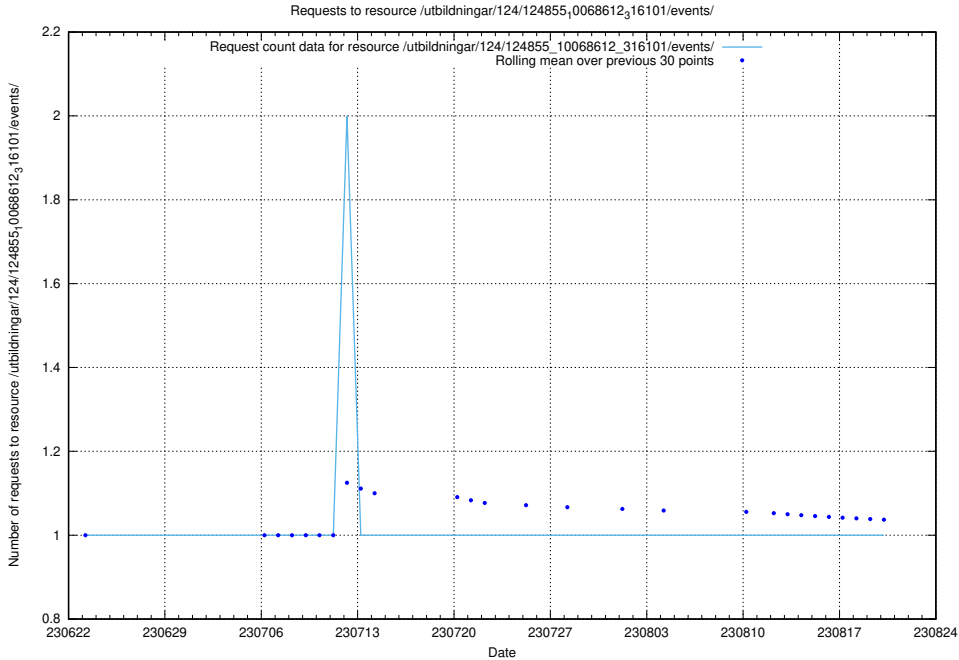

5.2483 Usage of /utbildningar/124/124855_10068612_316101/events/

Here, we count the number of requests to resource /utbildningar/124/124855_10068612_316101/events/