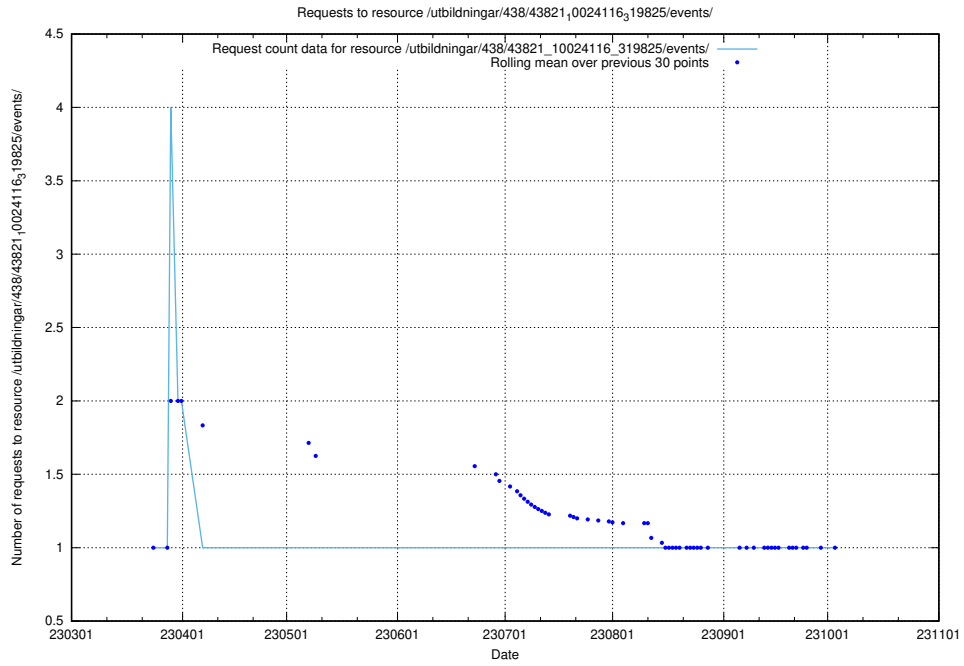

Here, we count the number of requests to resource /utbildningar/438/43831_10024051_32246/events/.

5.2924 Usage of /utbildningar/438/43821_10024116_319825/events/

Here, we count the number of requests to resource /utbildningar/438/43821_10024116_319825/events/.