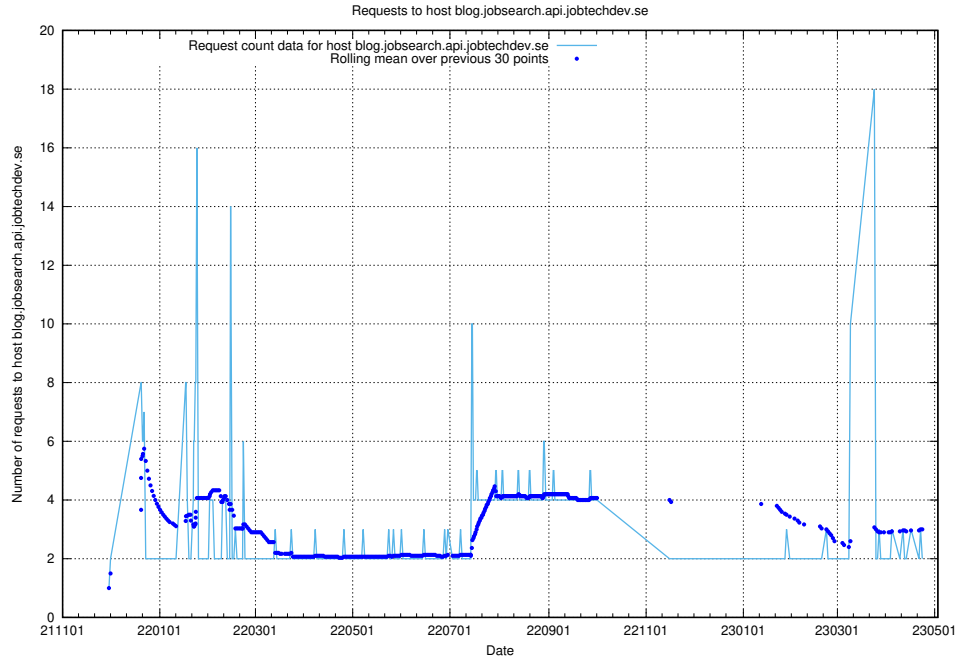

7.367 Usage of `blog.jobsearch.api.jobtechdev.se`

Here, we count the number of requests to host `blog.jobsearch.api.jobtechdev.se`.