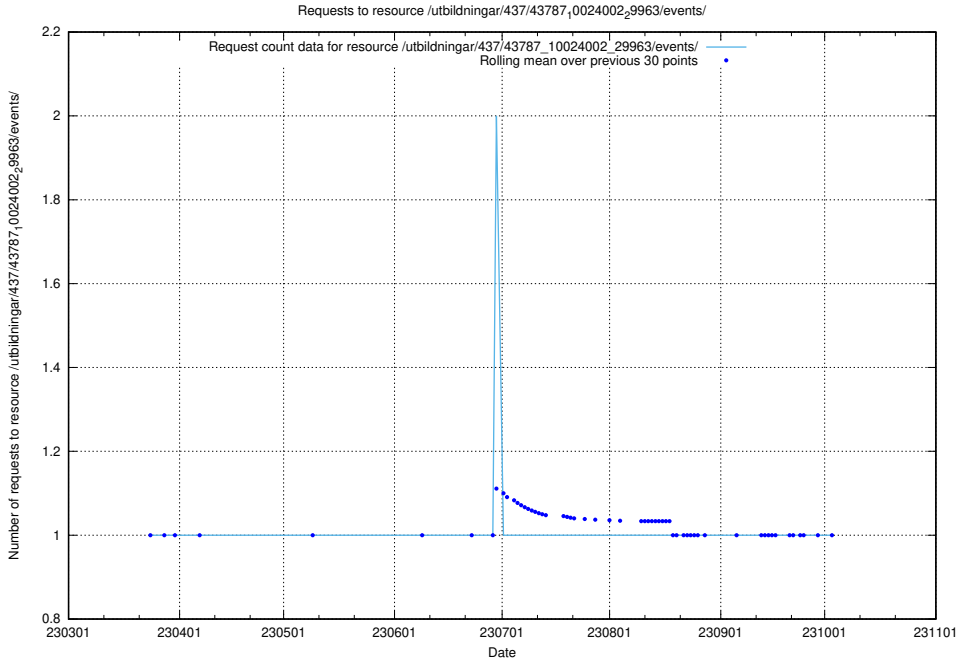

5.2938 Usage of /utbildningar/437/43787_10024002_29963/events/

Here, we count the number of requests to resource /utbildningar/437/43787_10024002_29963/events/.