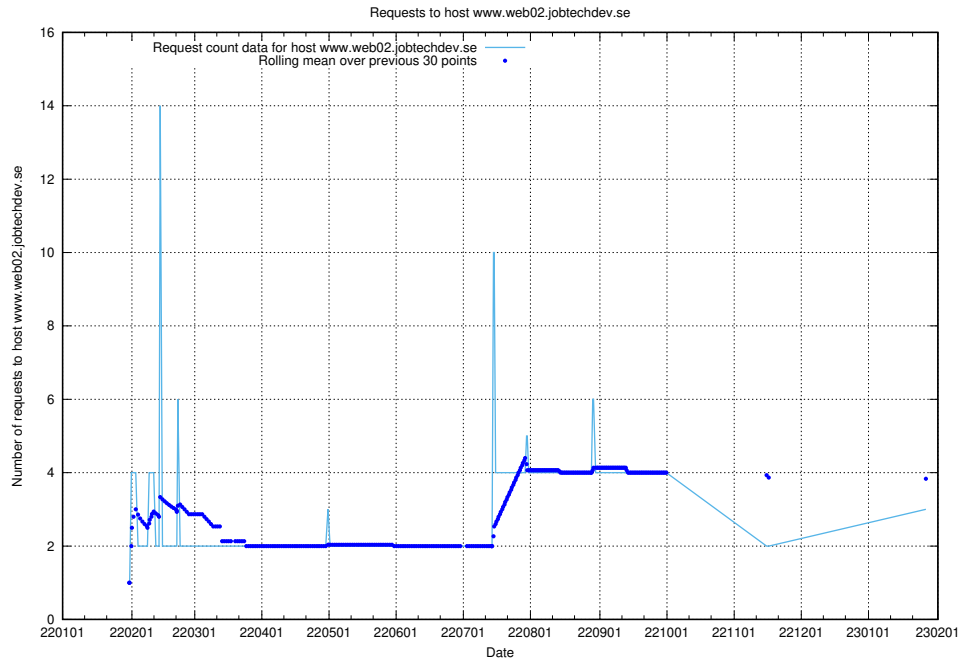

7.229 Usage of www.web02.jobtechdev.se

Here, we count the number of requests to host www.web02.jobtechdev.se.