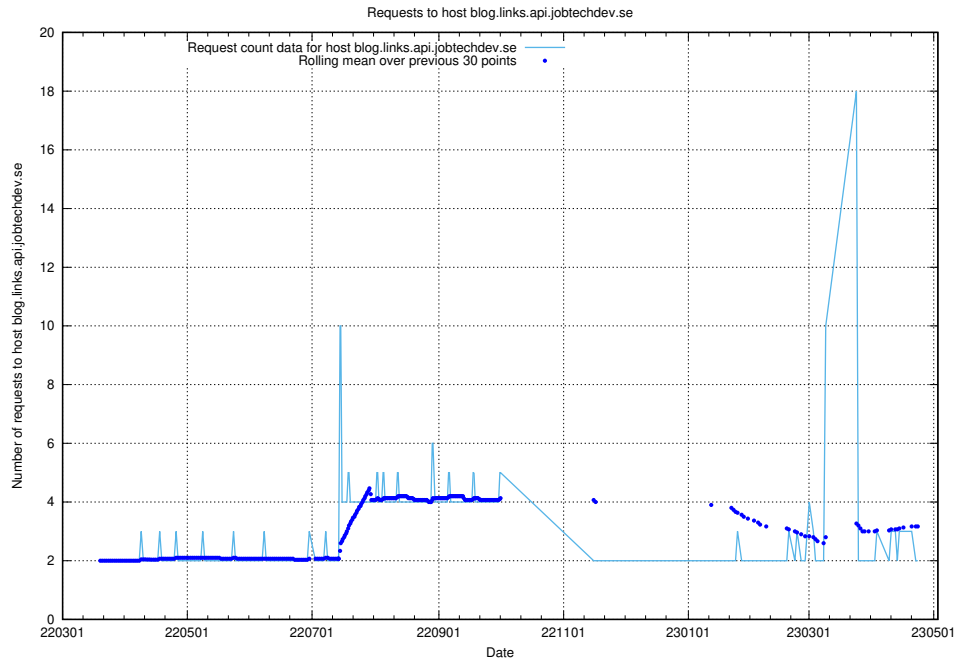

7.478 Usage of `blog.links.api.jobtechdev.se`

Here, we count the number of requests to host `blog.links.api.jobtechdev.se`.