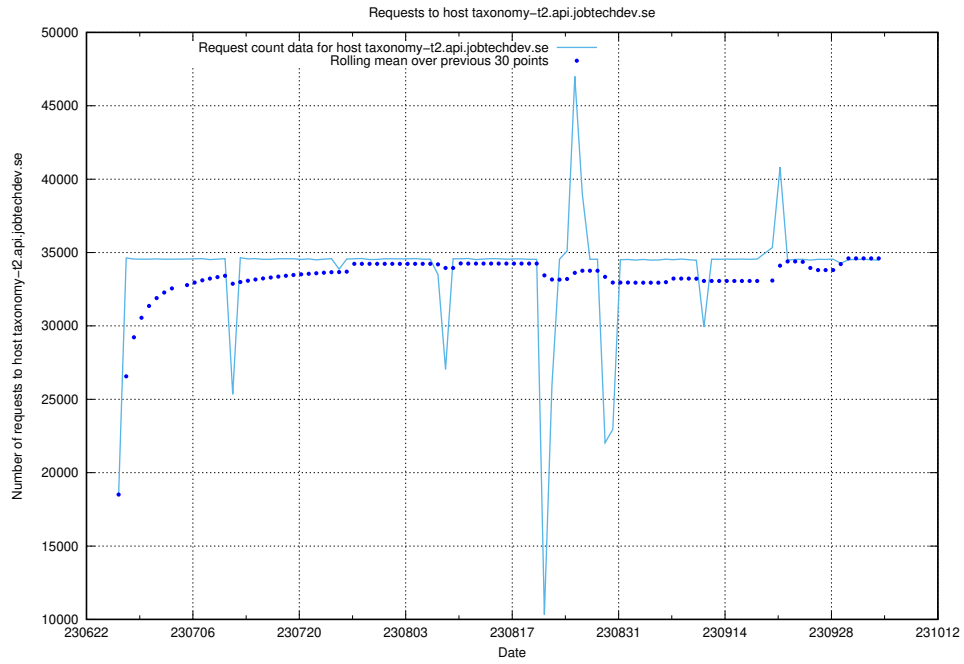

7.8 Usage of taxonomy-t2.api.jobtechdev.se

Here, we count the number of requests to host taxonomy-t2.api.jobtechdev.se.