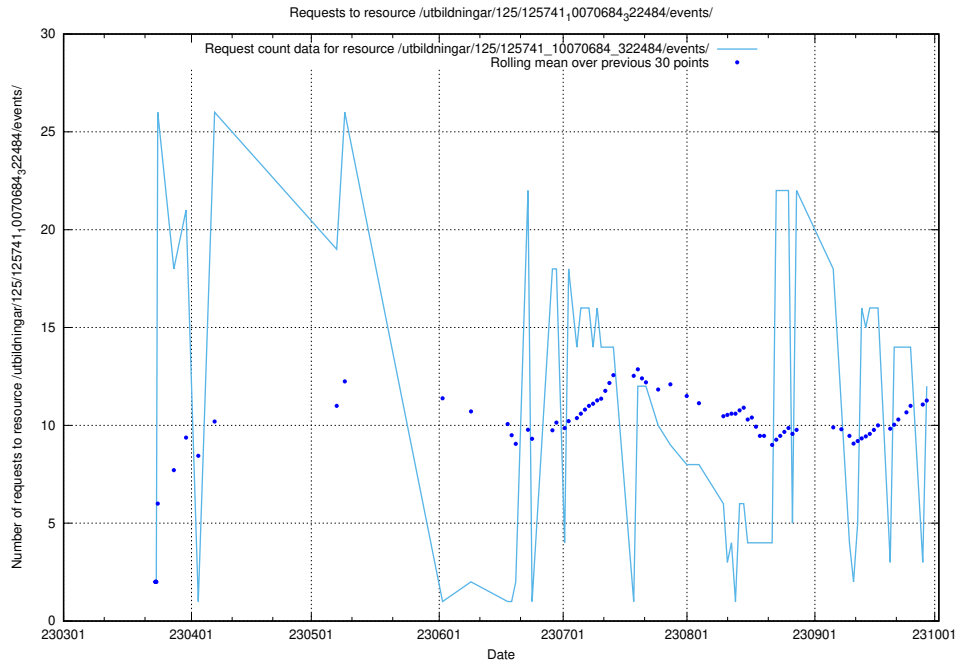

5.25 Usage of /utbildningar/125/125741_10070684_322484/events/

Here, we count the number of requests to resource /utbildningar/125/125741_10070684_322484/events/