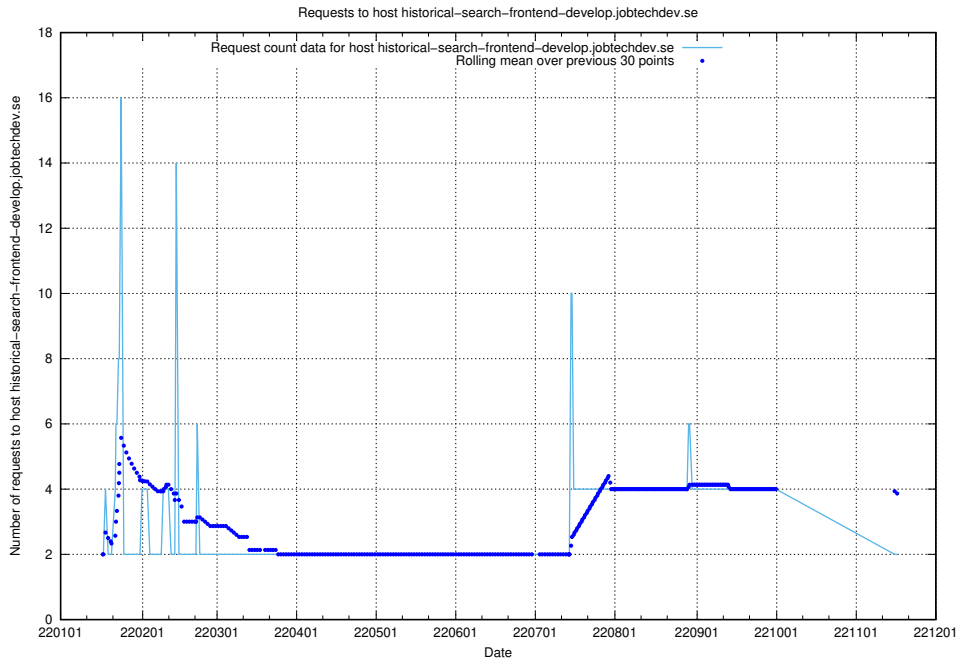

7.256 Usage of historical-search-frontend-develop.jobtechdev.se

Here, we count the number of requests to host historical-search-frontend-develop.jobtechdev.se.