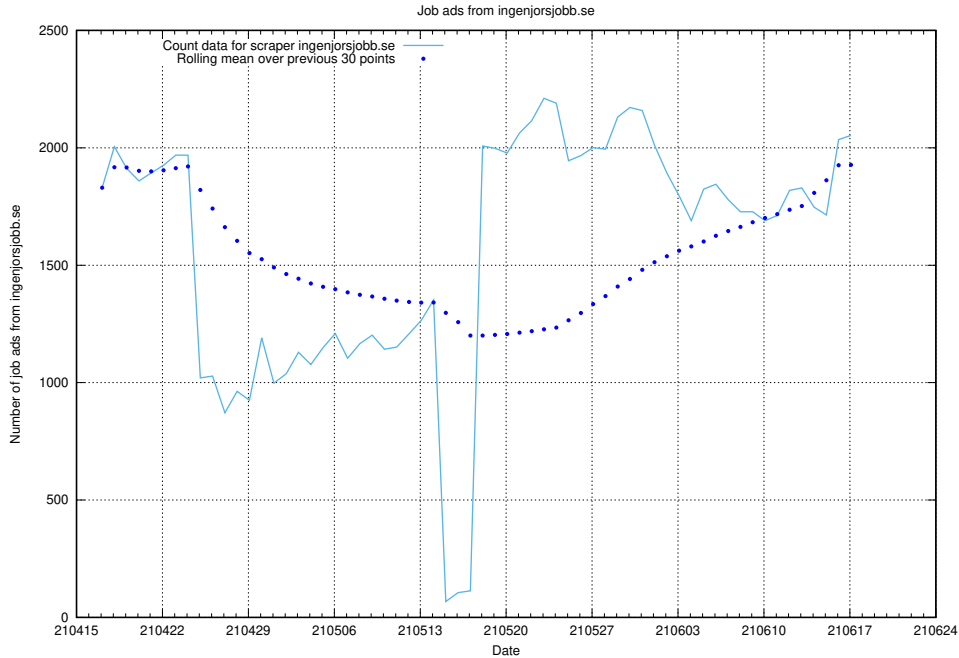

13.7 Number of ads by scraper ingenjorsjobb.se

Here, we count the number of job ads scraped from ingenjorsjobb.se.