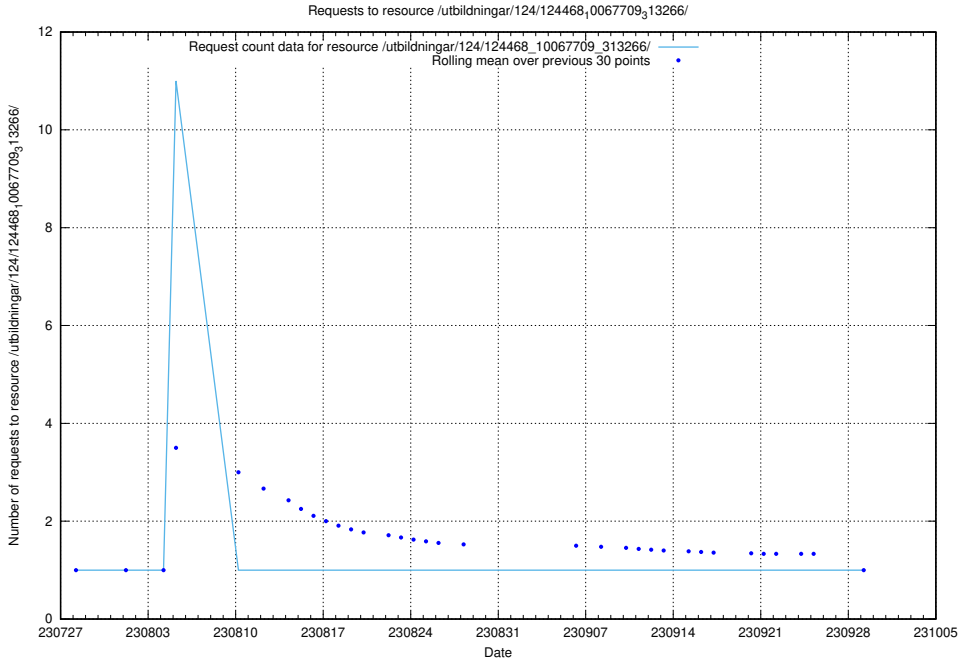

5.1589 Usage of /utbildningar/124/124468_10067709_313266/

Here, we count the number of requests to resource /utbildningar/124/124468_10067709_313266/.