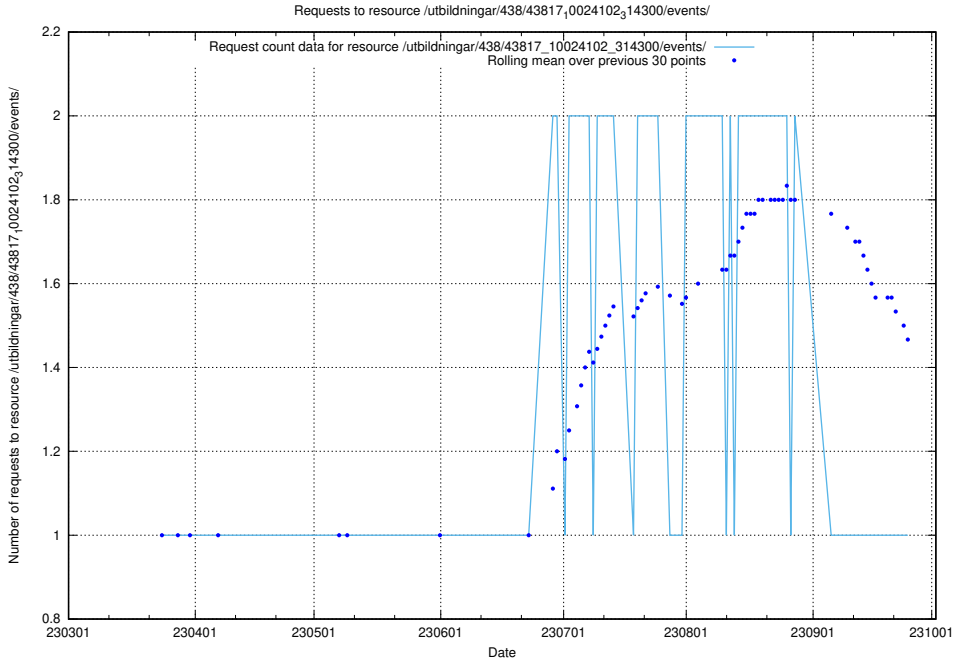

5.2926 Usage of /utbildningar/438/43817_10024102_314300/events/

Here, we count the number of requests to resource /utbildningar/438/43817_10024102_314300/events/.