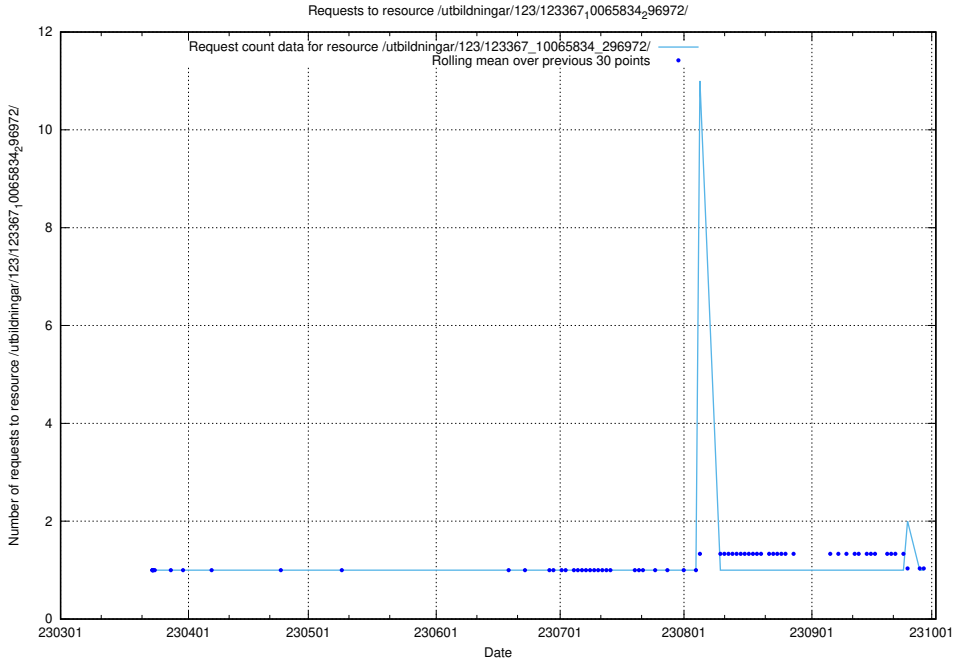

5.1553 Usage of /utbildningar/123/123367_10065834_296972/

Here, we count the number of requests to resource /utbildningar/123/123367_10065834_296972/.