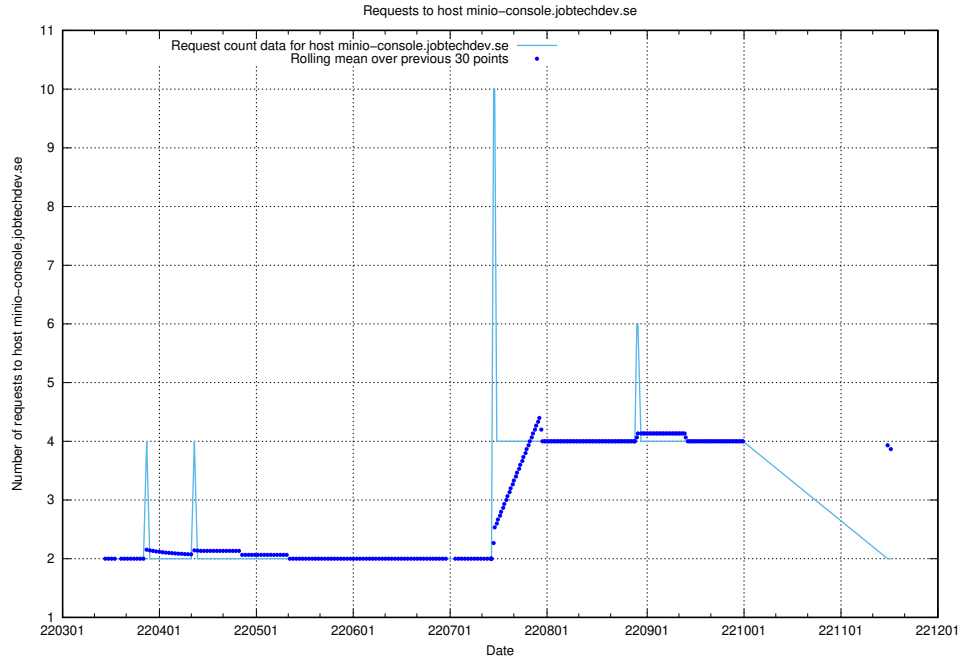

Here, we count the number of requests to host minioconsole.jobtechdev.se.

7.481 Usage of minio-console.jobtechdev.se

Here, we count the number of requests to host minio-console.jobtechdev.se.

7.482 Usage of jitsit.jobtechdev.se