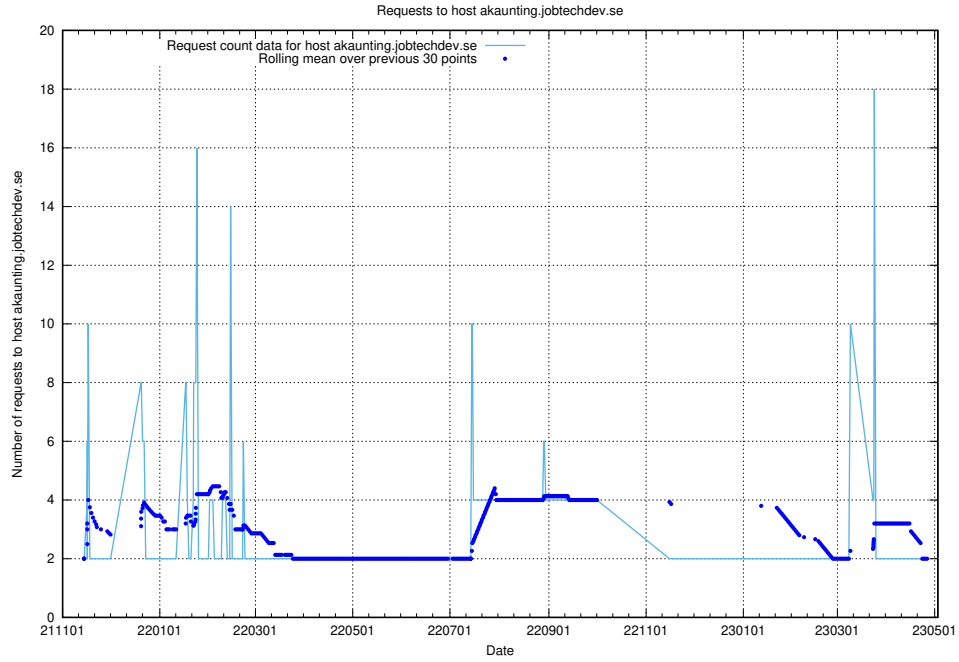

Here, we count the number of requests to host akaunting.jobtechdev.se.

7.277 Usage of accounts.jobtechdev.se

Here, we count the number of requests to host accounts.jobtechdev.se.

7.278 Usage of auth.jitsitest.jobtechdev.se