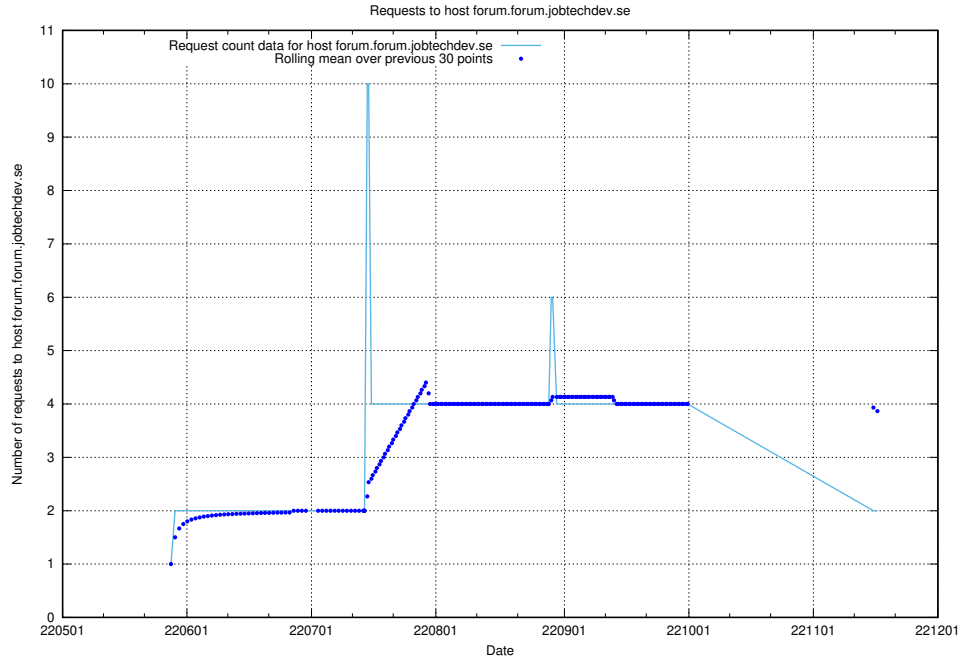

7.403 Usage of forum.forum.jobtechdev.se

Here, we count the number of requests to host forum.forum.jobtechdev.se.