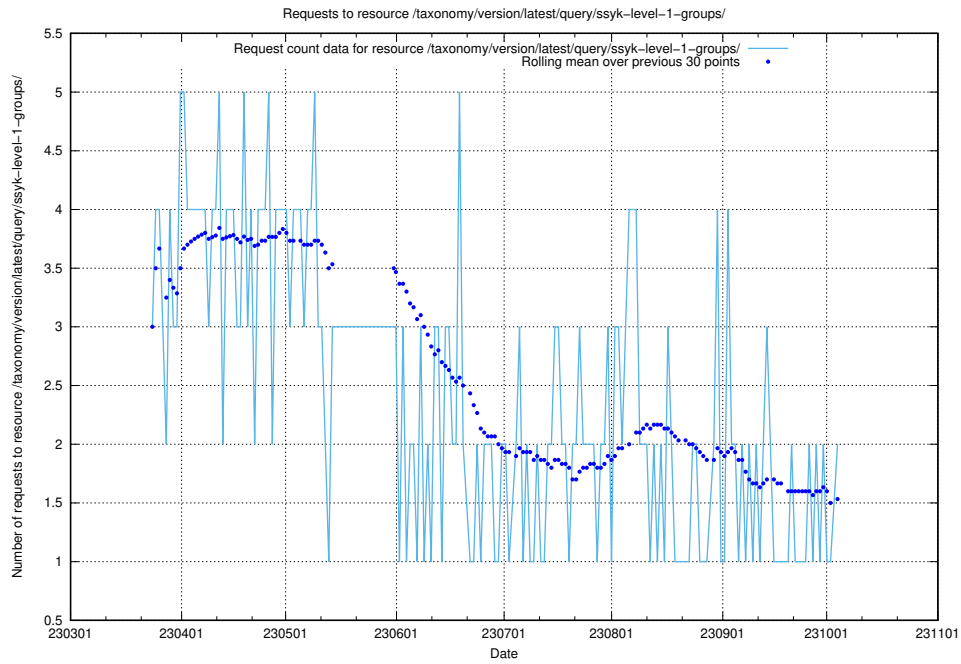

5.341 Usage of /taxonomy/version/latest/query/ssyk-level-1-groups/

Here, we count the number of requests to resource /taxonomy/version/latest/query/ssyk-level-1-groups/.