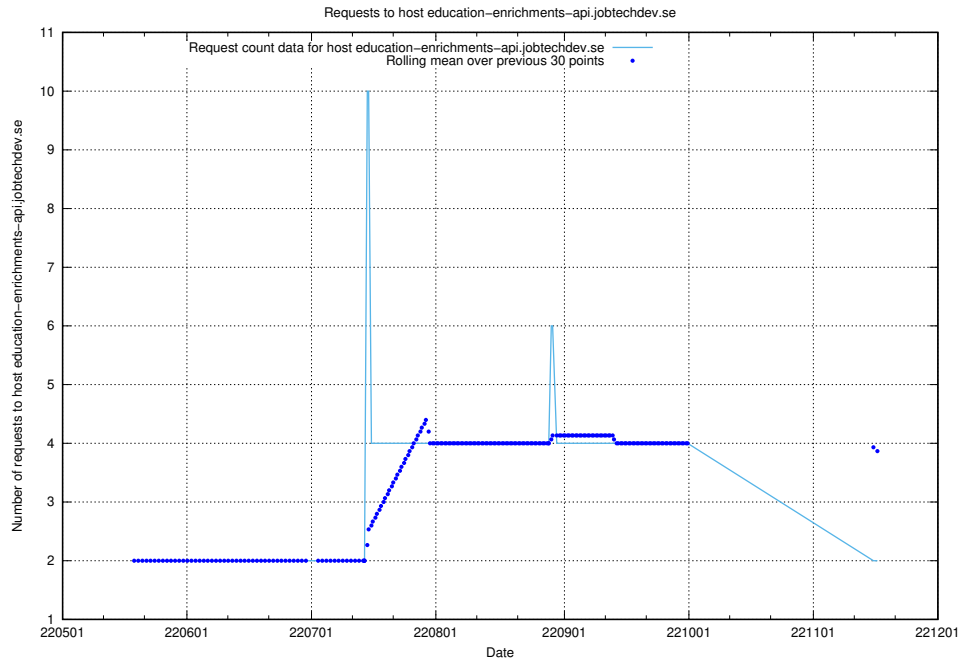

7.408 Usage of education-enrichments-api.jobtechdev.se

Here, we count the number of requests to host education-enrichments-api.jobtechdev.se.