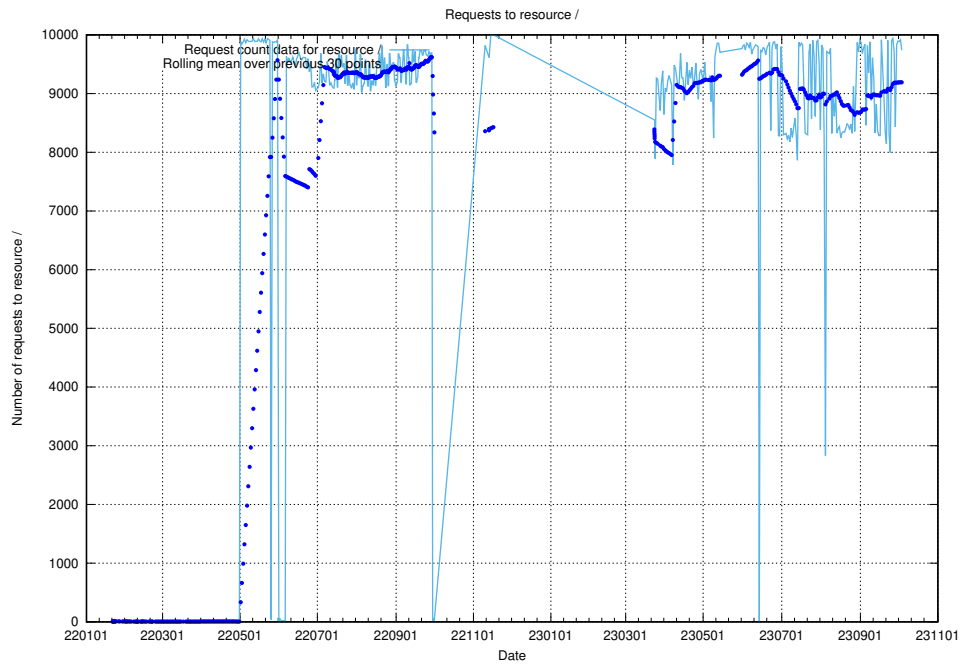

⁶<https://data.jobtechdev.se>

5.2 Disk space usage

A table showing the disk space usage on the data server.

5.3 Usage of /utbildningar/122/122546_10064745_265894/events/

Here, we count the number of requests to resource /utbildningar/122/122546_10064745_265894/events/