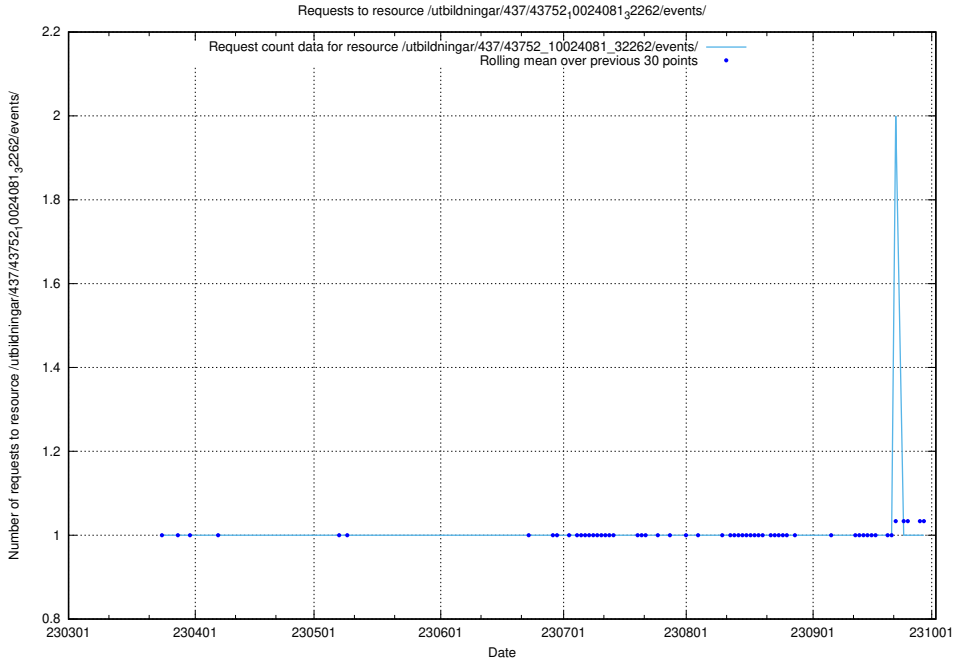

5.2953 Usage of /utbildningar/437/43752_10024081_32262/events/

Here, we count the number of requests to resource /utbildningar/437/43752_10024081_32262/events/.