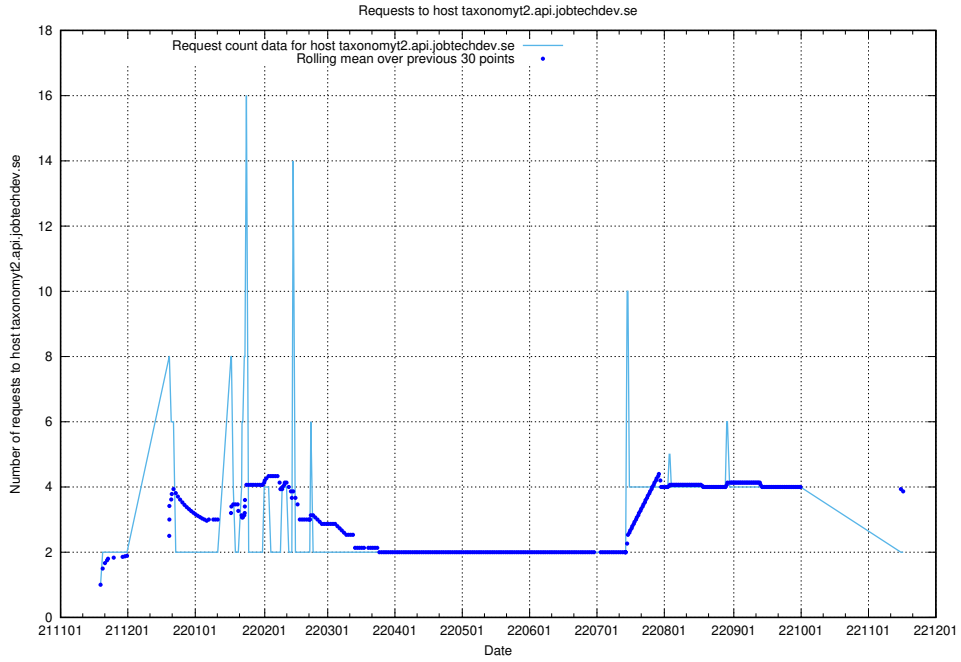

7.447 Usage of widget.jobtechdev.se

Here, we count the number of requests to host widget.jobtechdev.se.

7.448 Usage of taxonomyt1.api.jobtechdev.se

Here, we count the number of requests to host taxonomyt1.api.jobtechdev.se.