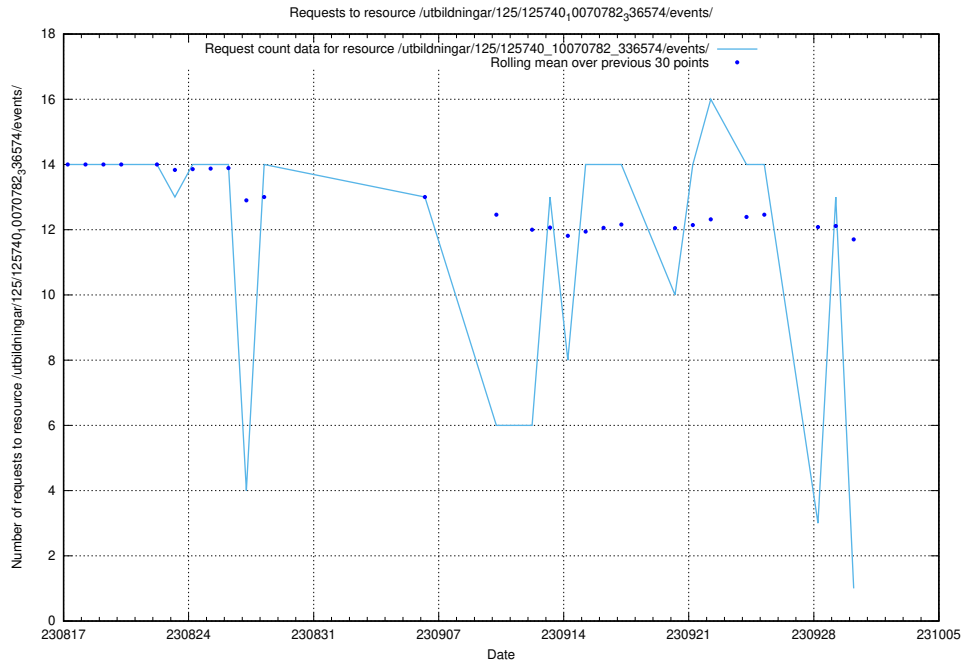

5.1450 Usage of /utbildningar/125/125740_10070782_336574/events/

Here, we count the number of requests to resource /utbildningar/125/125740_10070782_336574/events/