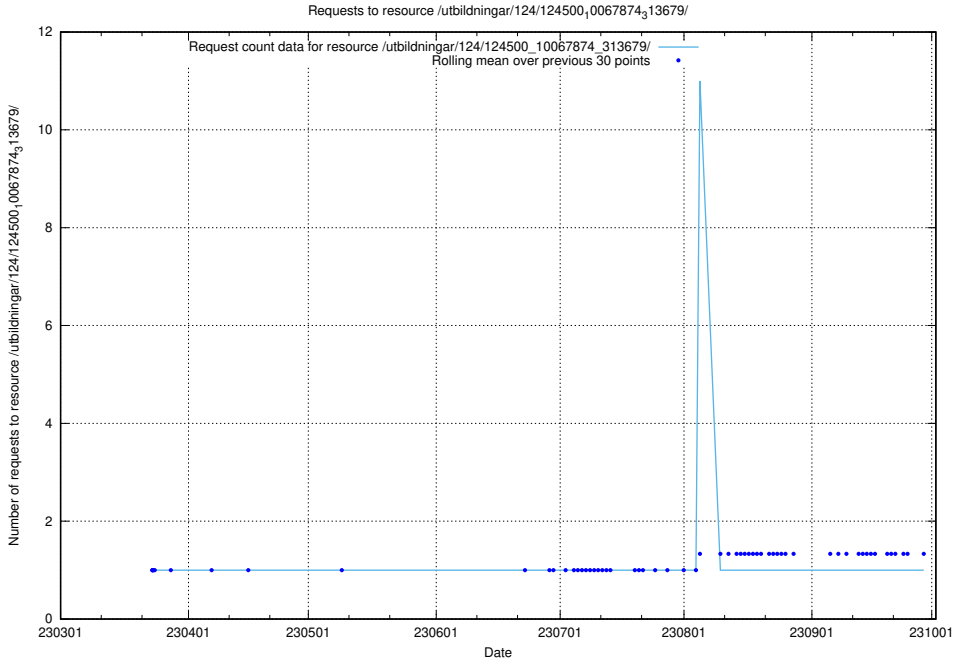

5.864 Usage of /utbildningar/124/124500_10067874_313679/

Here, we count the number of requests to resource /utbildningar/124/124500_10067874_313679/.