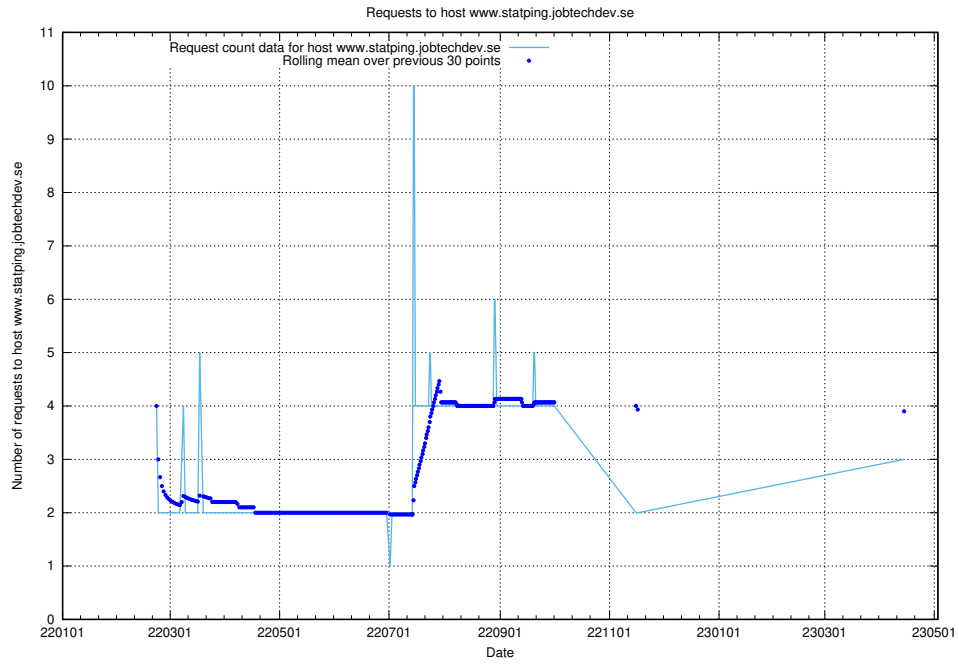

7.216 Usage of `www.statping.jobtechdev.se`

Here, we count the number of requests to host `www.statping.jobtechdev.se`.