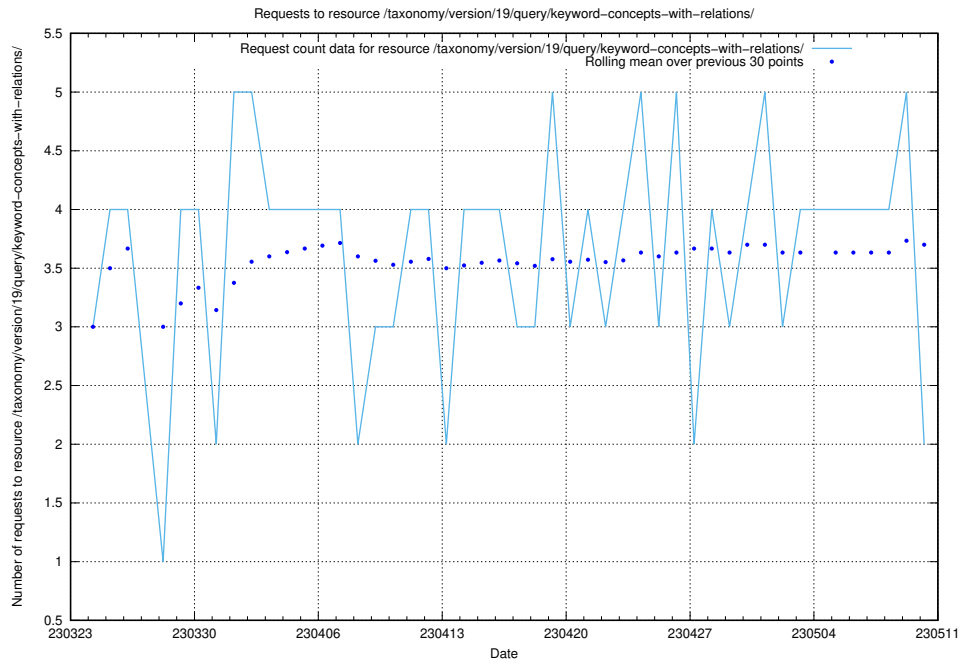

5.364 Usage of /taxonomy/version/19/query/keyword-concepts-with-relations/

Here, we count the number of requests to resource /taxonomy/version/19/query/keyword-concepts-with-relations/.

5.365 Usage of /taxonomy/version/19/query/employment-variety-concepts/