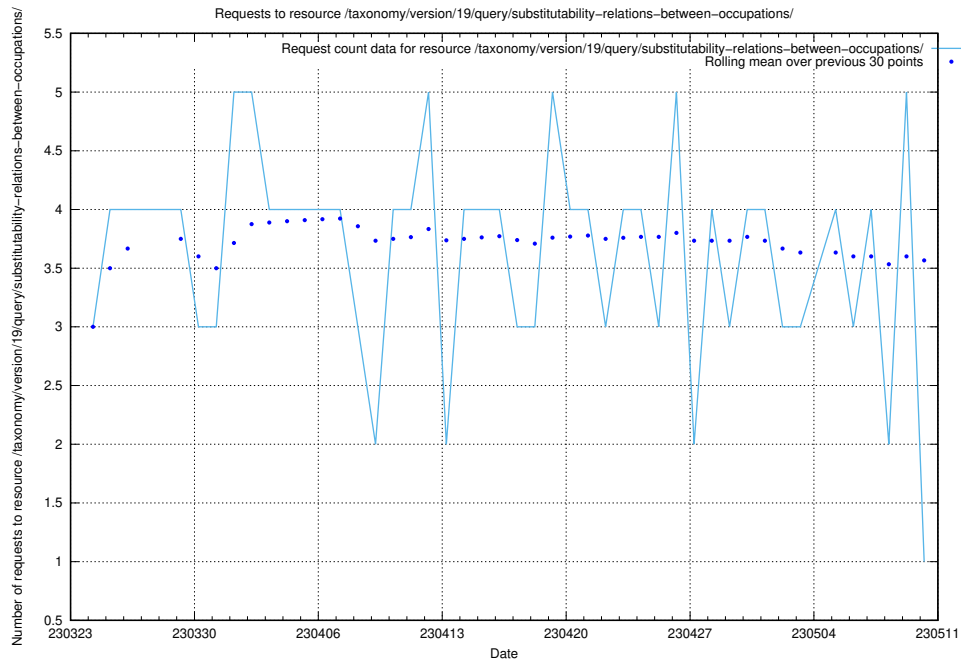

5.2888 Usage of /taxonomy/version/19/query/substitutability-relations-between-occupations/

Here, we count the number of requests to resource /taxonomy/version/19/query/substitutability-relations-between-occupations/.