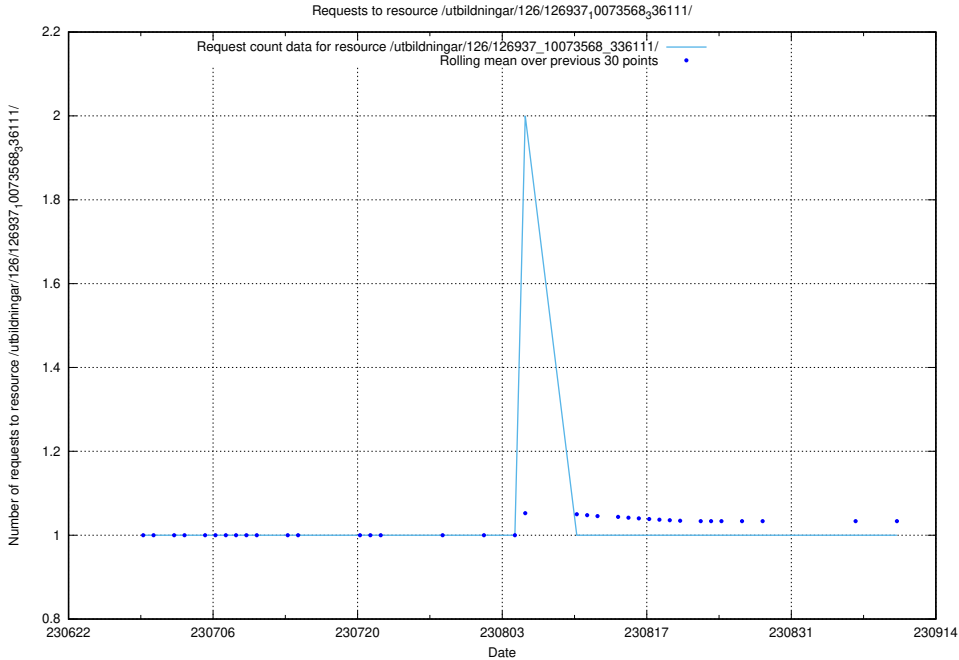

5.2145 Usage of /utbildningar/126/126937_10073568_336111/

Here, we count the number of requests to resource /utbildningar/126/126937_10073568_336111/.