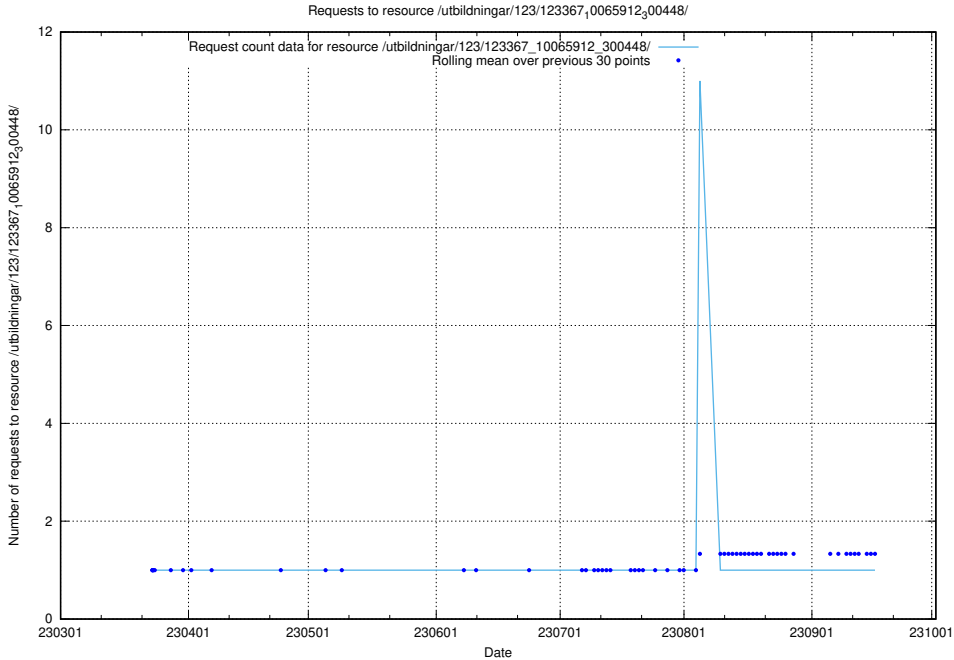

Here, we count the number of requests to resource /utbildningar/126/126237_10071454_326668/.

5.1377 Usage of /utbildningar/123/123367_10065912_300448/

Here, we count the number of requests to resource /utbildningar/123/123367_10065912_300448/.