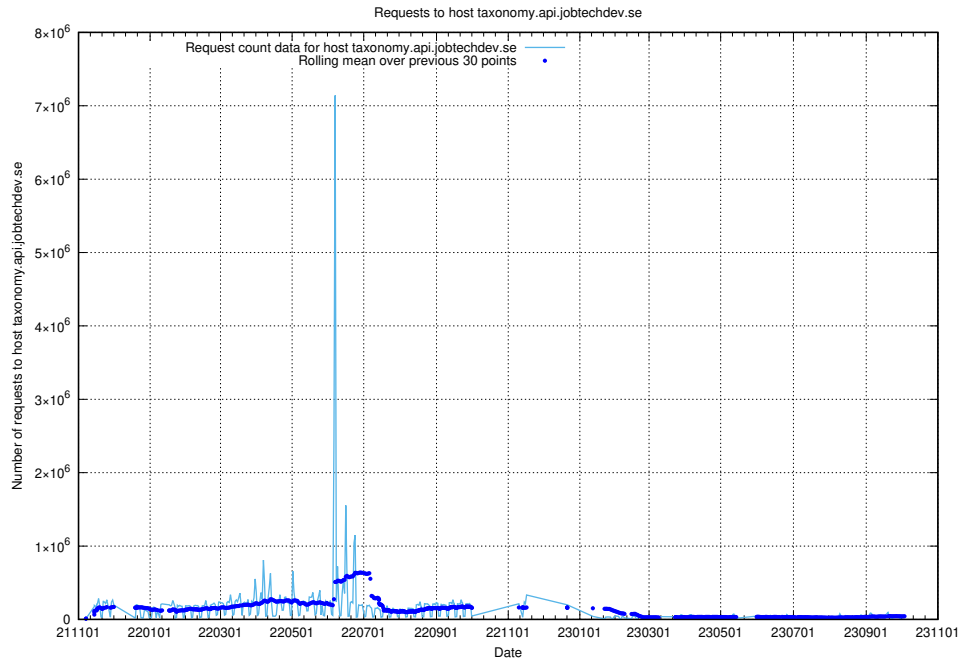

7.6 Usage of taxonomy.api.jobtechdev.se

Here, we count the number of requests to host taxonomy.api.jobtechdev.se.