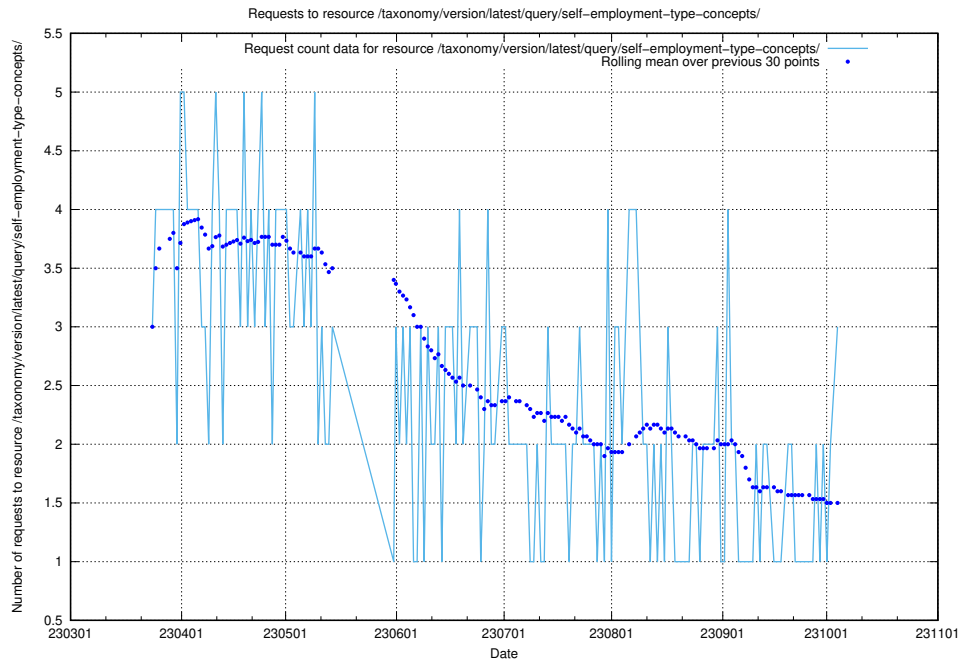

5.161 Usage of /taxonomy/version/latest/query/self-employment-type-concepts/

Here, we count the number of requests to resource /taxonomy/version/latest/query/self-employment-type-concepts/.