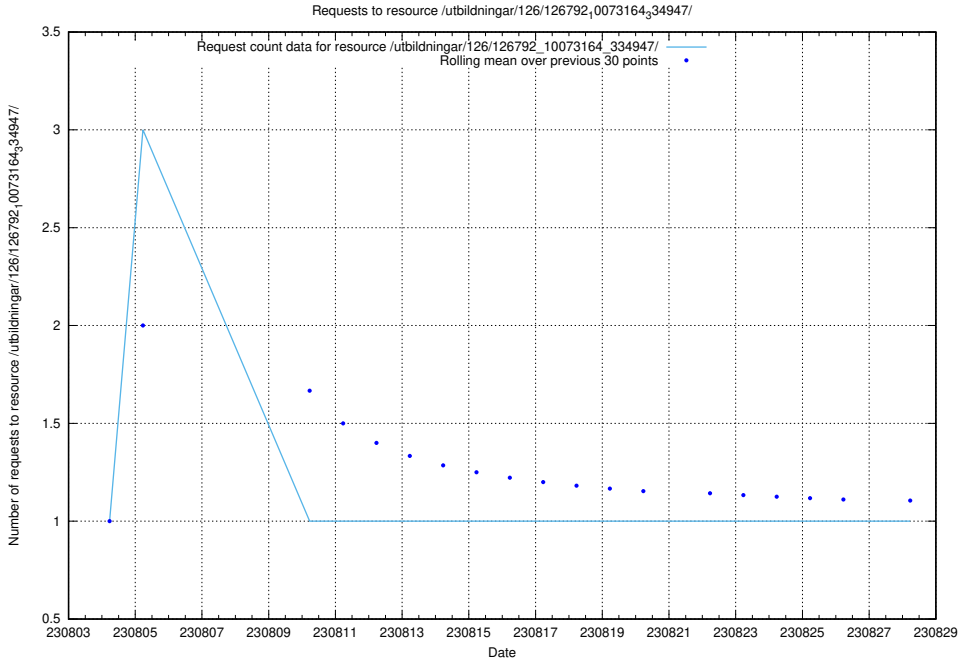

5.1552 Usage of /utbildningar/126/126792_10073164_334947/

Here, we count the number of requests to resource /utbildningar/126/126792_10073164_334947/.