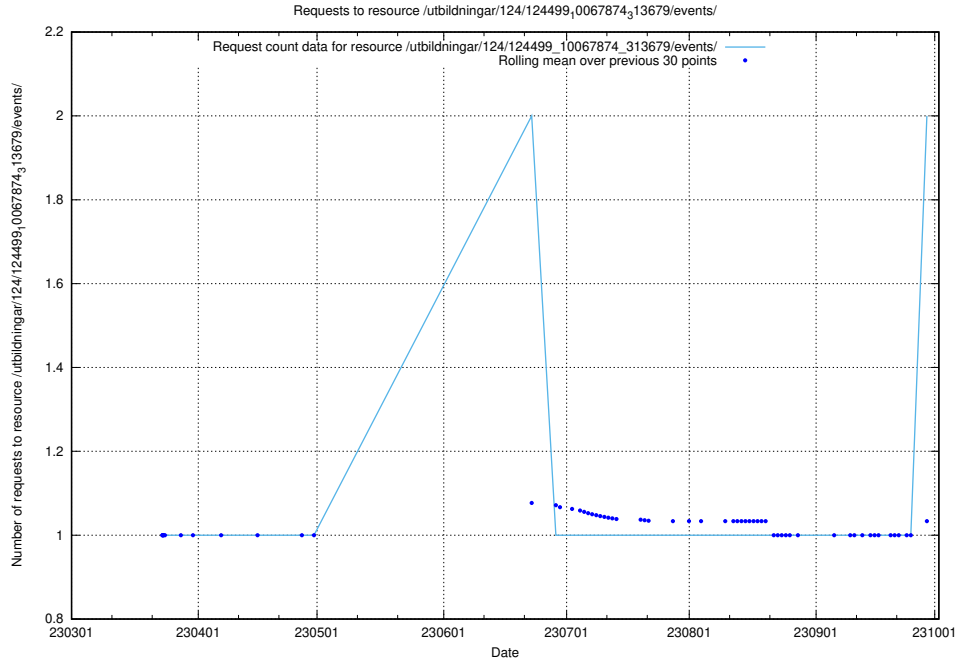

5.206 Usage of /utbildningar/124/124499_10067874_313679/events/

Here, we count the number of requests to resource /utbildningar/124/124499_10067874_313679/events/