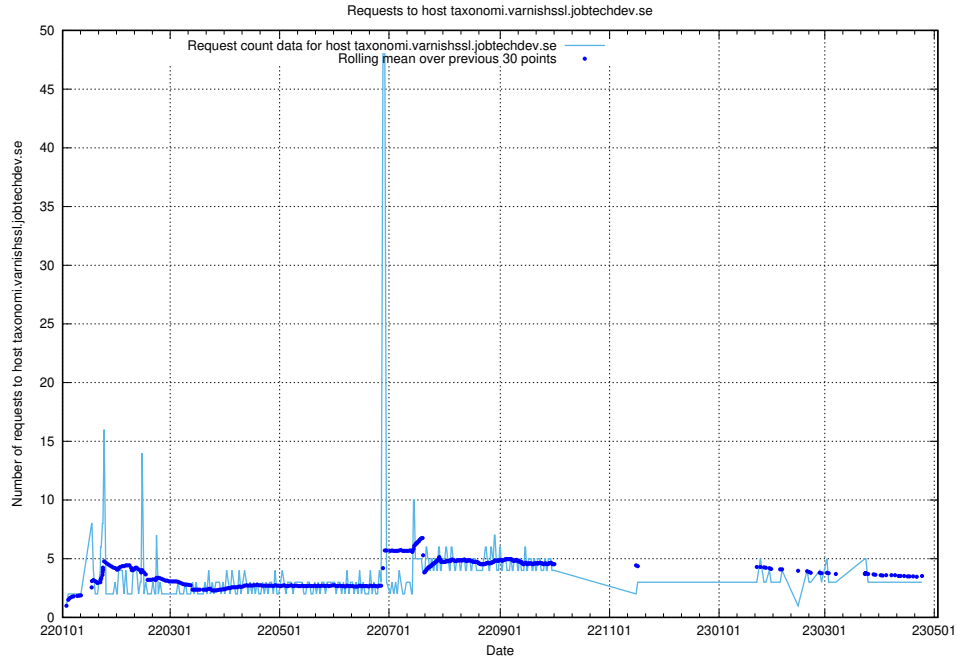

7.173 Usage of `taxonomi.varnishssl.jobtechdev.se`

Here, we count the number of requests to host `taxonomi.varnishssl.jobtechdev.se`.