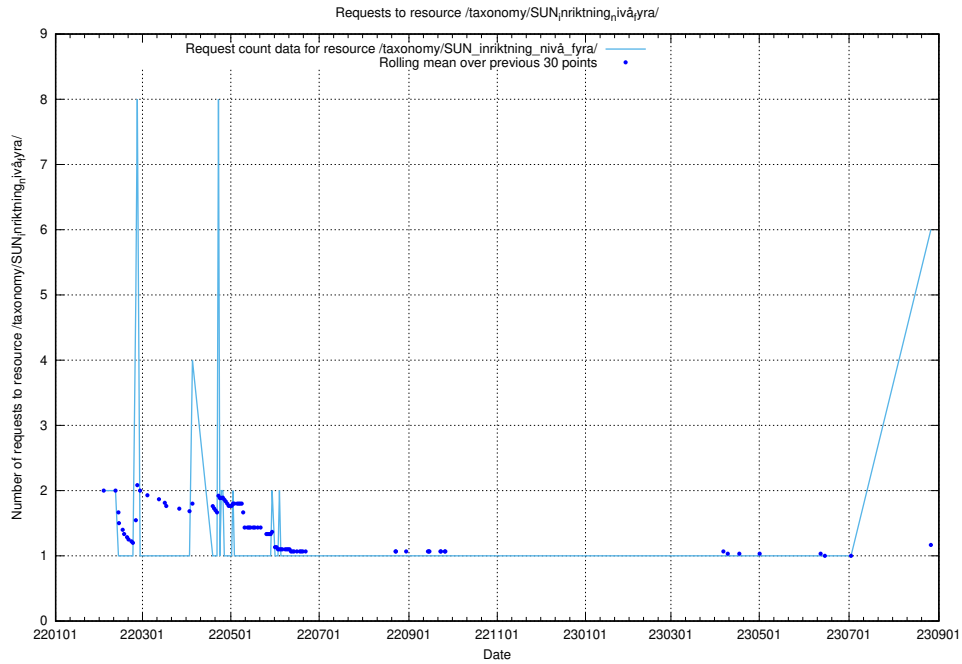

5.61 Usage of /taxonomy/SUN_inriktning_nivå_fyra/

Here, we count the number of requests to resource /taxonomy/SUN_inriktning_nivå_fyra/.