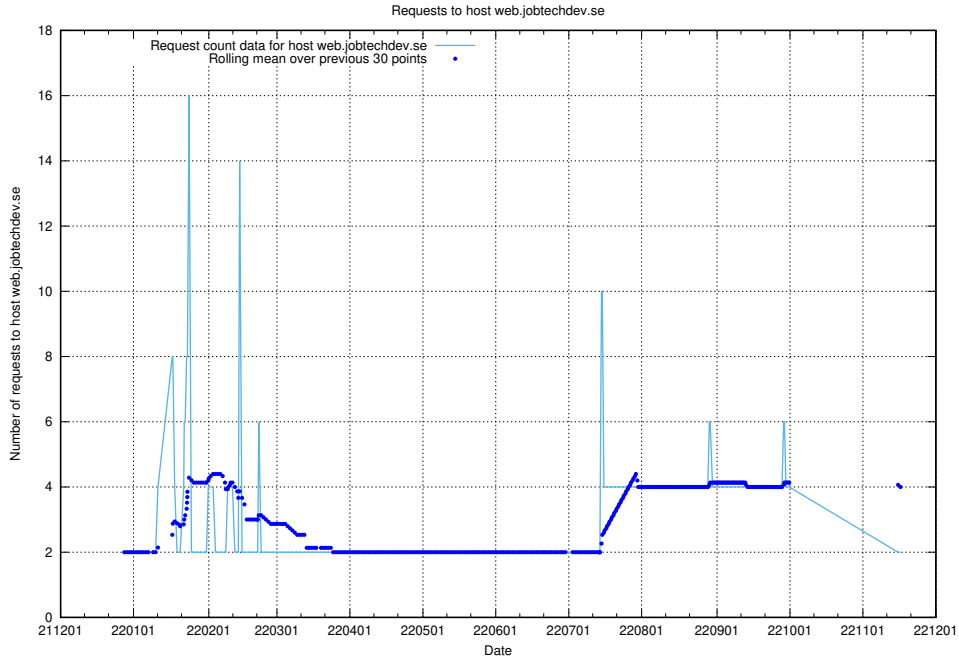

7.338 Usage of testing.jobtechdev.se

Here, we count the number of requests to host testing.jobtechdev.se.

7.339 Usage of support.jobtechdev.se

Here, we count the number of requests to host support.jobtechdev.se.