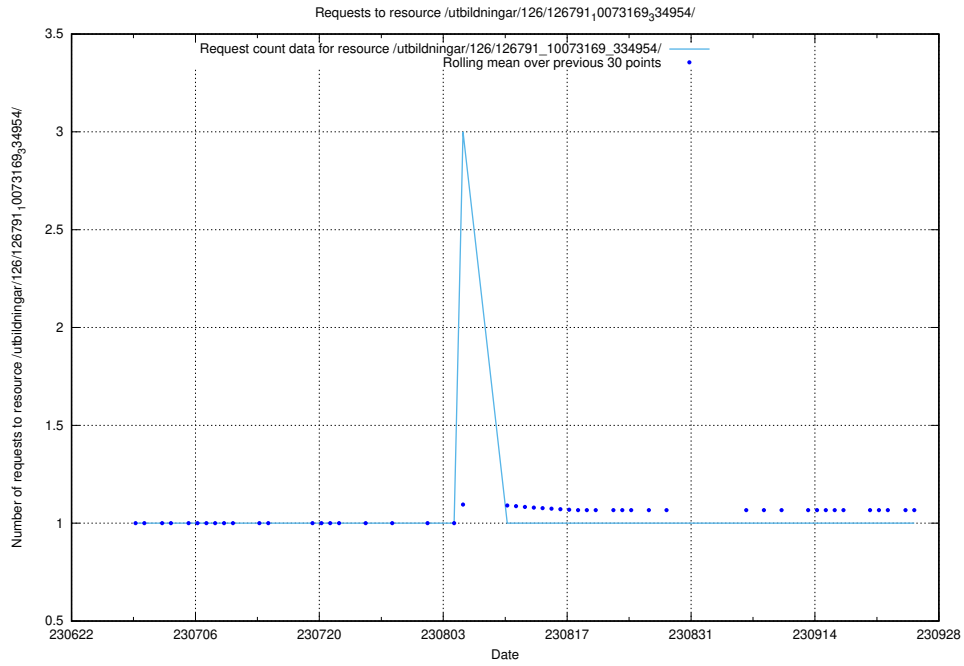

5.2153 Usage of /utbildningar/126/126791_10073169_334954/

Here, we count the number of requests to resource /utbildningar/126/126791_10073169_334954/.