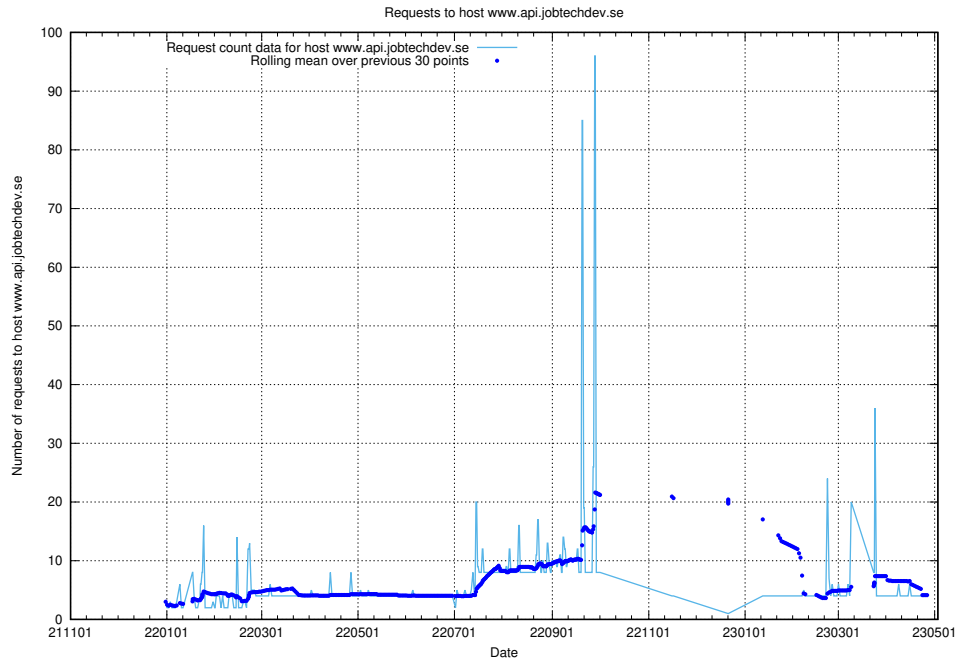

7.129 Usage of www.api.jobtechdev.se

Here, we count the number of requests to host www.api.jobtechdev.se.