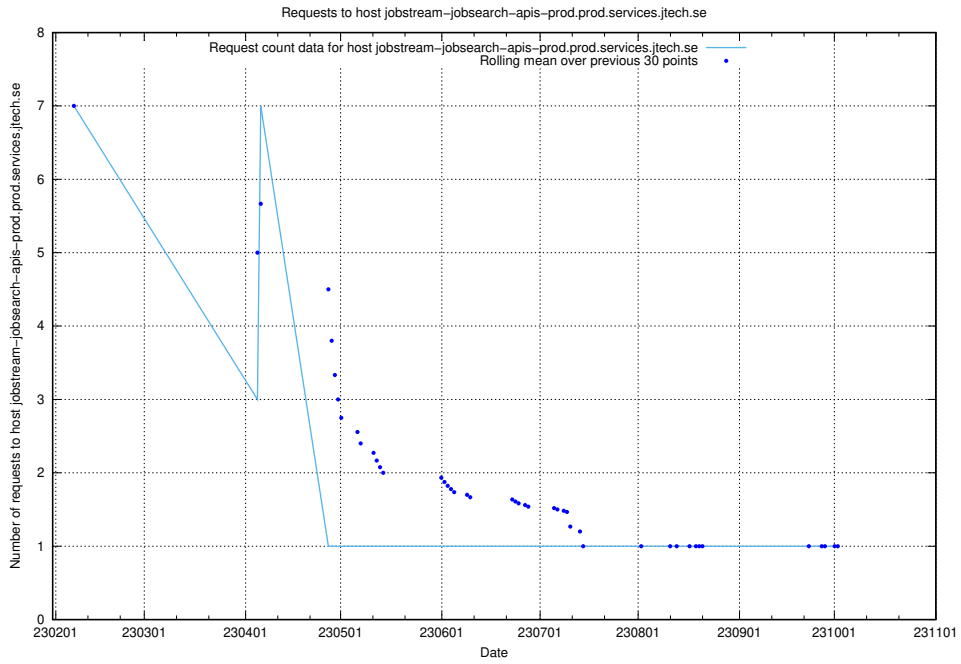

7.592 Usage of jobstream-jobsearch-apis-prod.prod.services.jtech.se

Here, we count the number of requests to host jobstream-jobsearch-apis-prod.prod.services.jtech.se.