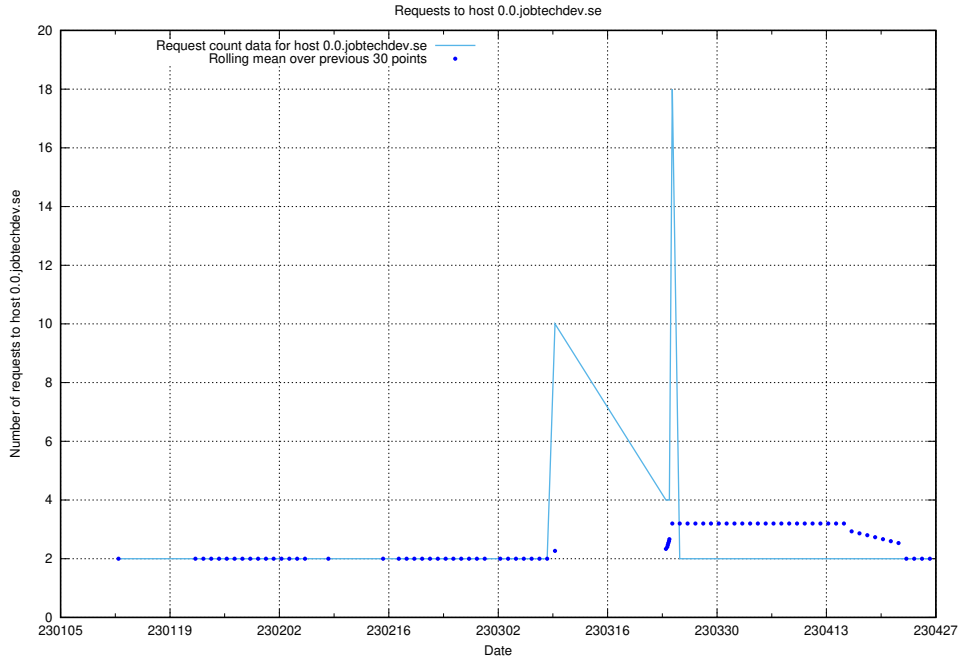

Here, we count the number of requests to host 0.0.jobtechdev.se.

7.287 Usage of jobstore.jobtechdev.se

Here, we count the number of requests to host jobstore.jobtechdev.se.

7.288 Usage of academy.jobtechdev.se