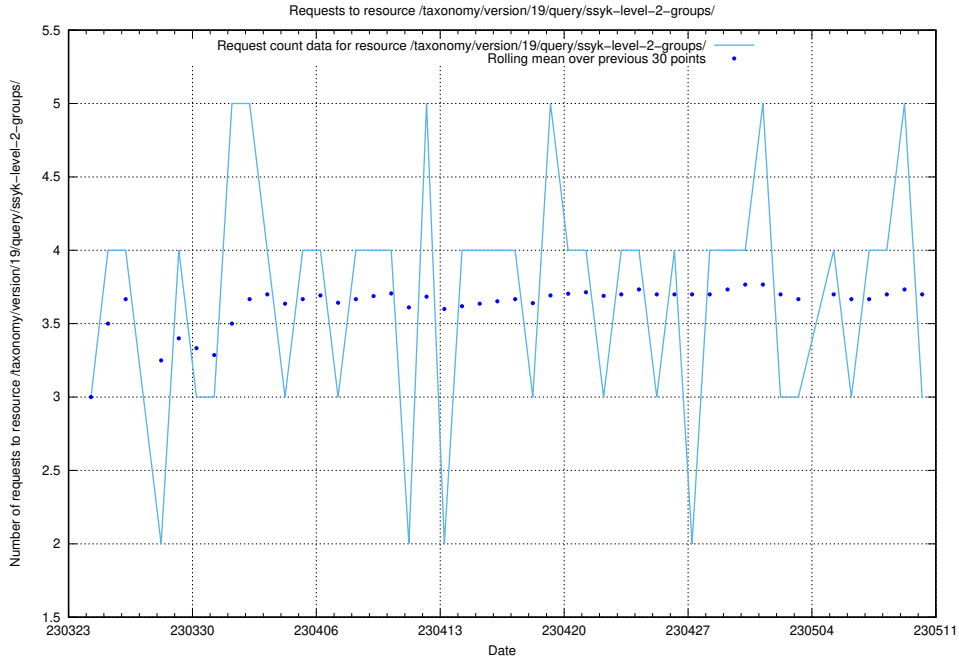

5.175 Usage of /taxonomy/version/19/query/ssyk-level-2-groups/

Here, we count the number of requests to resource /taxonomy/version/19/query/ssyk-level-2-groups/.