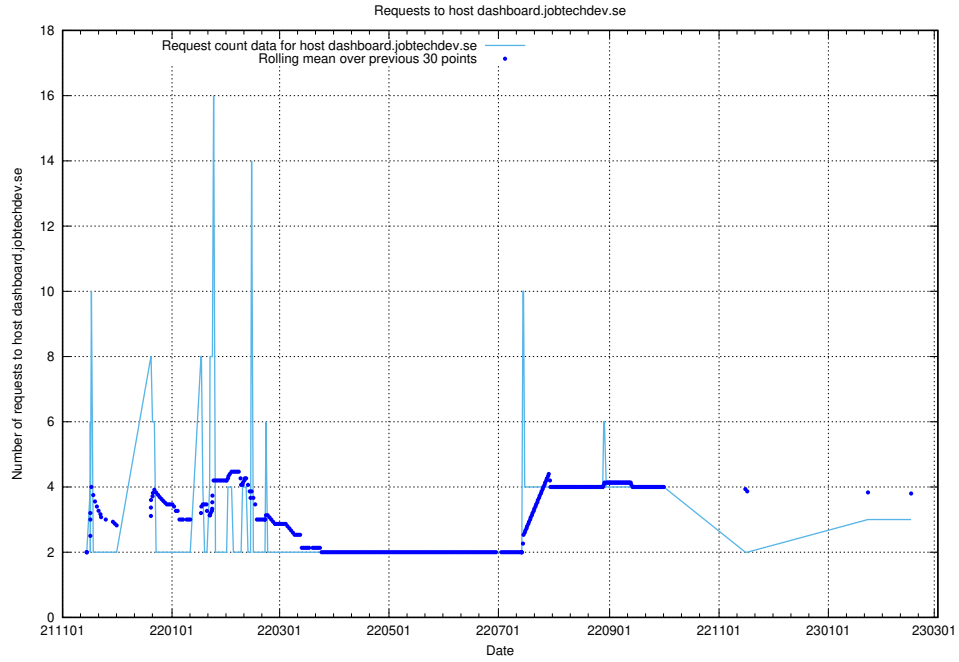

7.167 Usage of dashboard.jobtechdev.se

Here, we count the number of requests to host dashboard.jobtechdev.se.