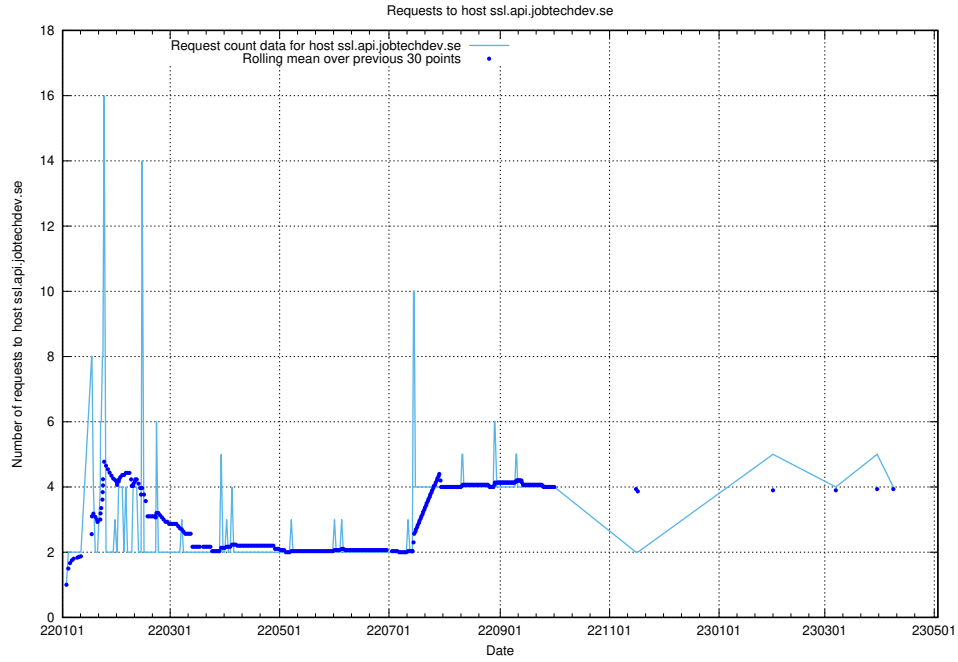

7.108 Usage of ssl.api.jobtechdev.se

Here, we count the number of requests to host ssl.api.jobtechdev.se.