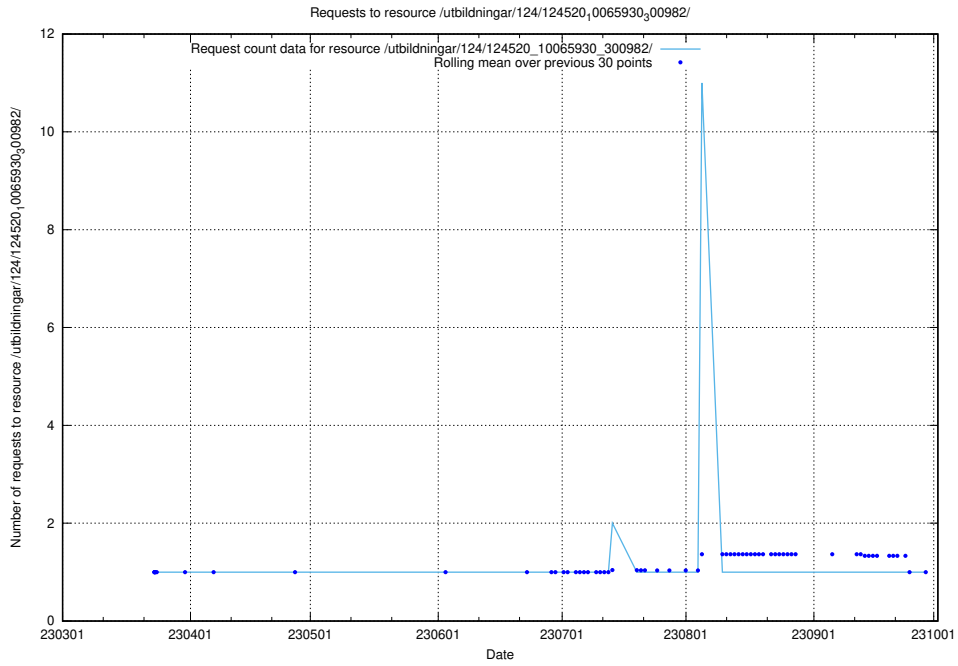

5.730 Usage of /utbildningar/124/124520_10065930_300982/

Here, we count the number of requests to resource /utbildningar/124/124520_10065930_300982/.