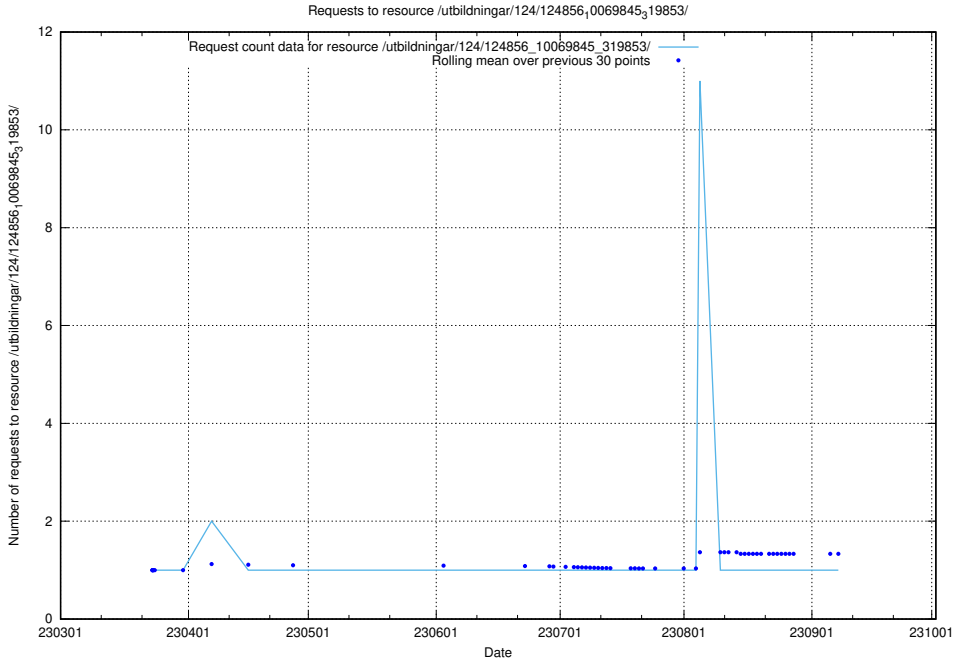

5.657 Usage of /utbildningar/124/124856_10069845_319853/

Here, we count the number of requests to resource /utbildningar/124/124856_10069845_319853/.