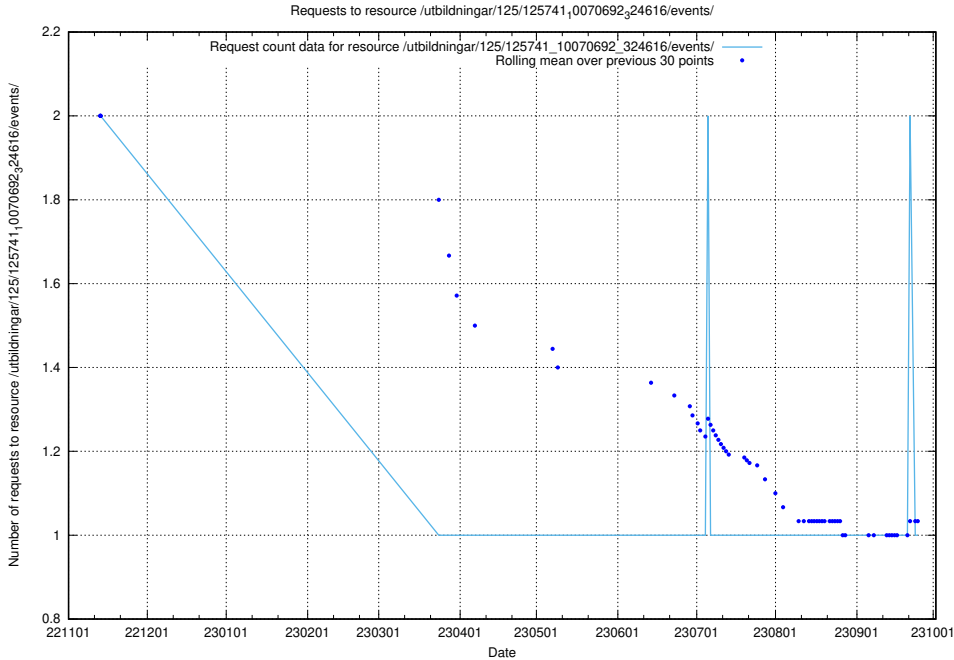

5.2582 Usage of /utbildningar/125/125741_10070692_324616/events/

Here, we count the number of requests to resource /utbildningar/125/125741_10070692_324616/events/