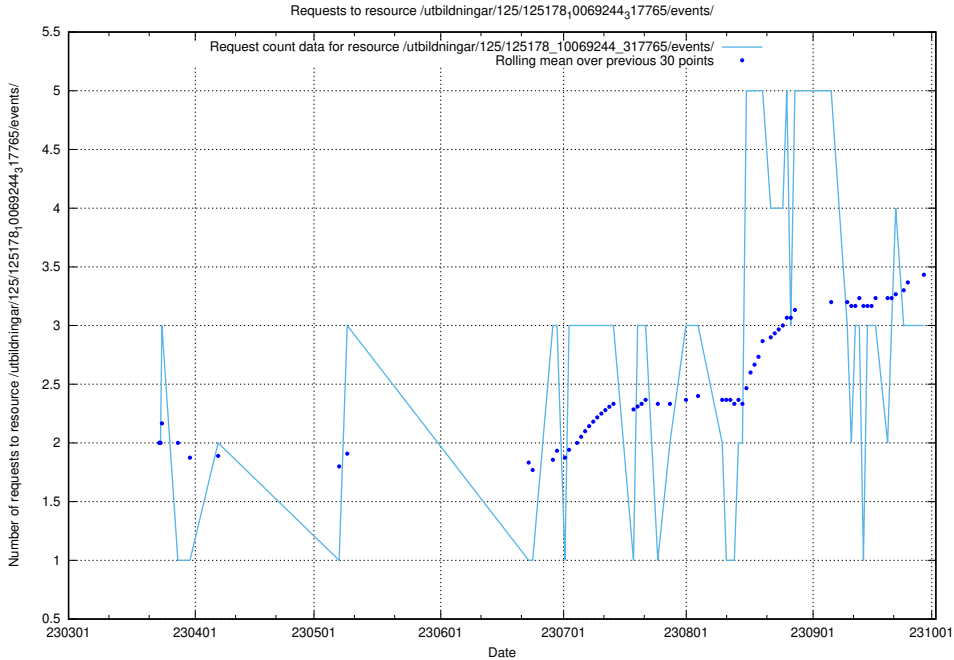

5.184 Usage of /utbildningar/125/125178_10069244_317765/events/

Here, we count the number of requests to resource /utbildningar/125/125178_10069244_317765/events/