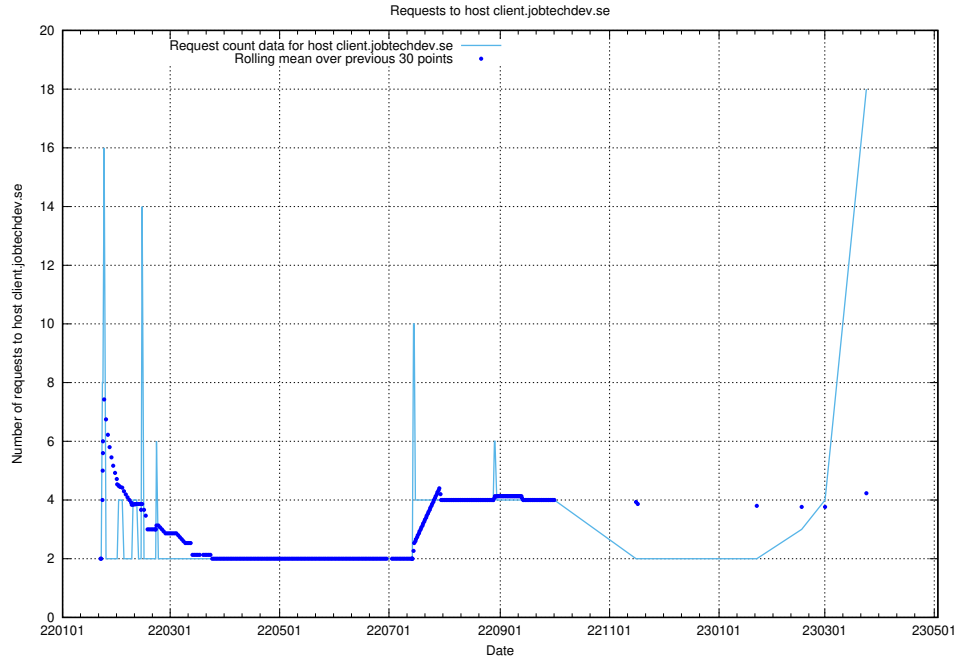

7.38 Usage of client.jobtechdev.se

Here, we count the number of requests to host client.jobtechdev.se.