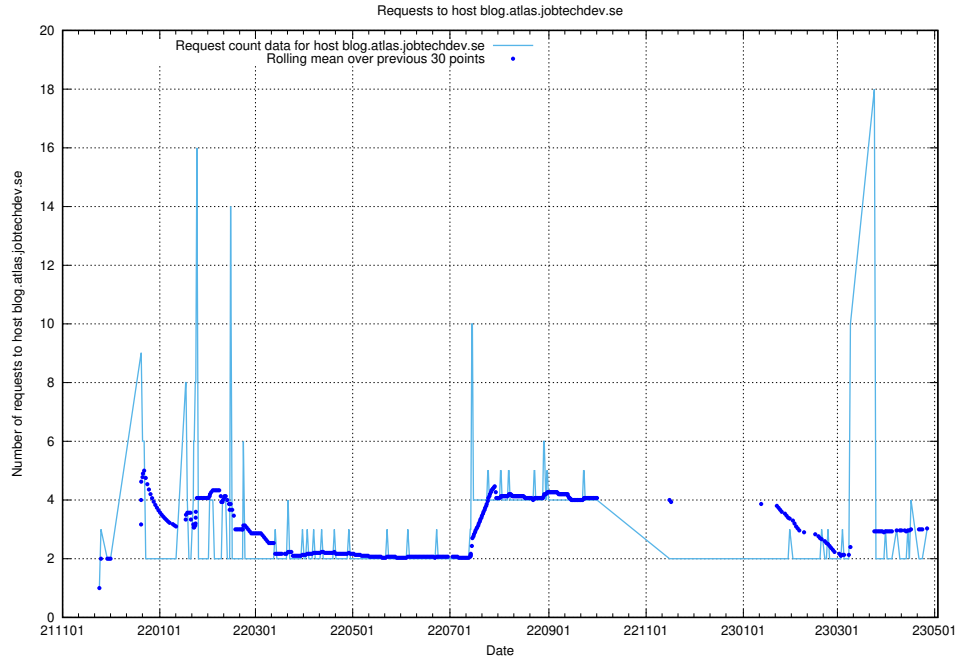

7.204 Usage of `blog.atlas.jobtechdev.se`

Here, we count the number of requests to host `blog.atlas.jobtechdev.se`.