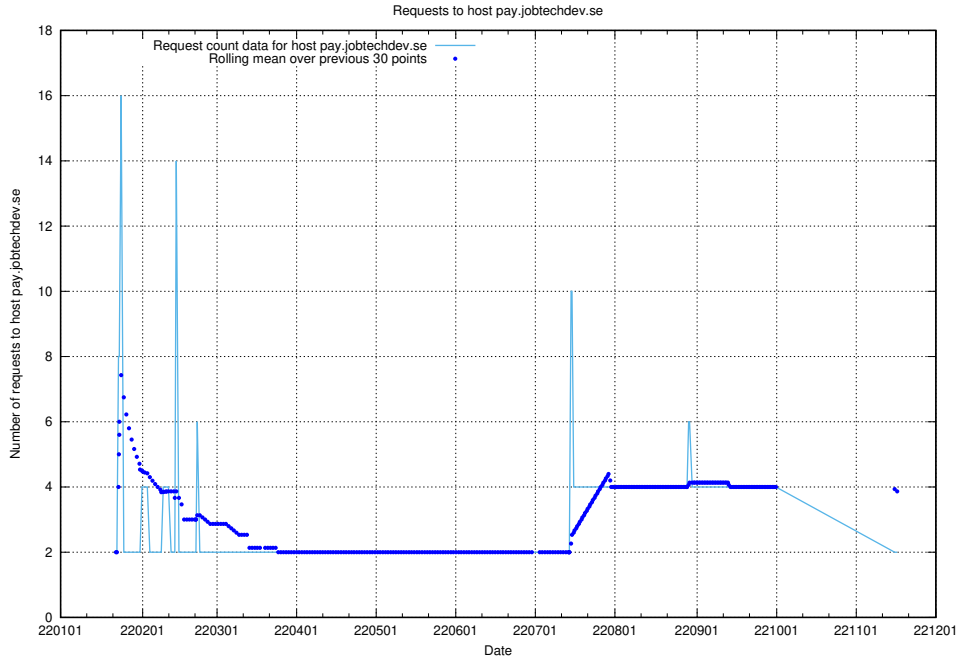

7.573 Usage of pay.jobtechdev.se

Here, we count the number of requests to host pay.jobtechdev.se.