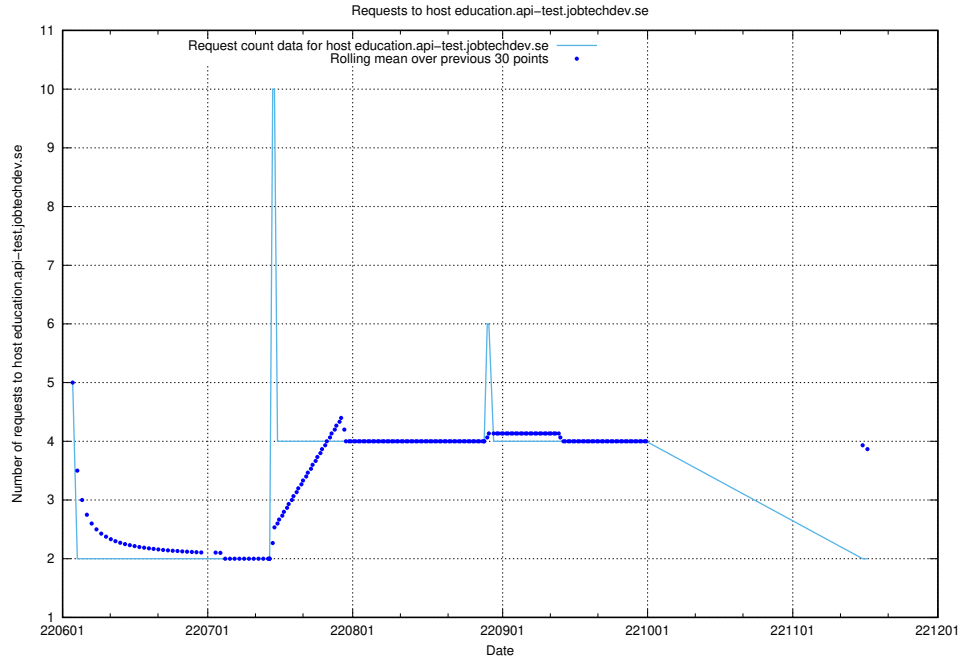

7.399 Usage of education.api-test.jobtechdev.se

Here, we count the number of requests to host education.api-test.jobtechdev.se.