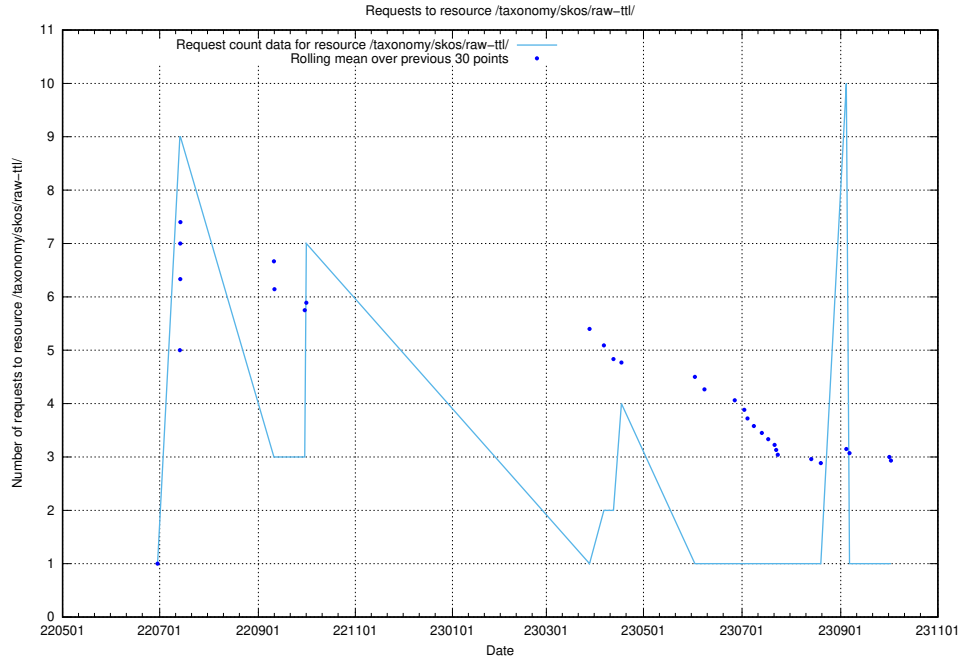

5.445 Usage of /taxonomy/skos/raw-ttl/

Here, we count the number of requests to resource /taxonomy/skos/raw-ttl/.