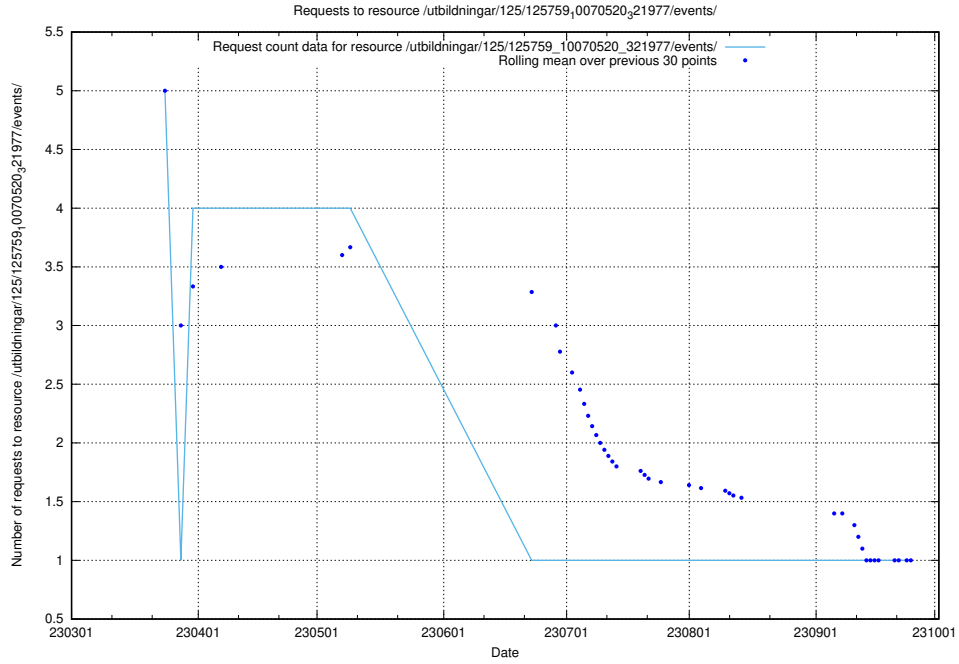

5.2874 Usage of /utbildningar/125/125759_10070520_321977/events/

Here, we count the number of requests to resource /utbildningar/125/125759_10070520_321977/events/