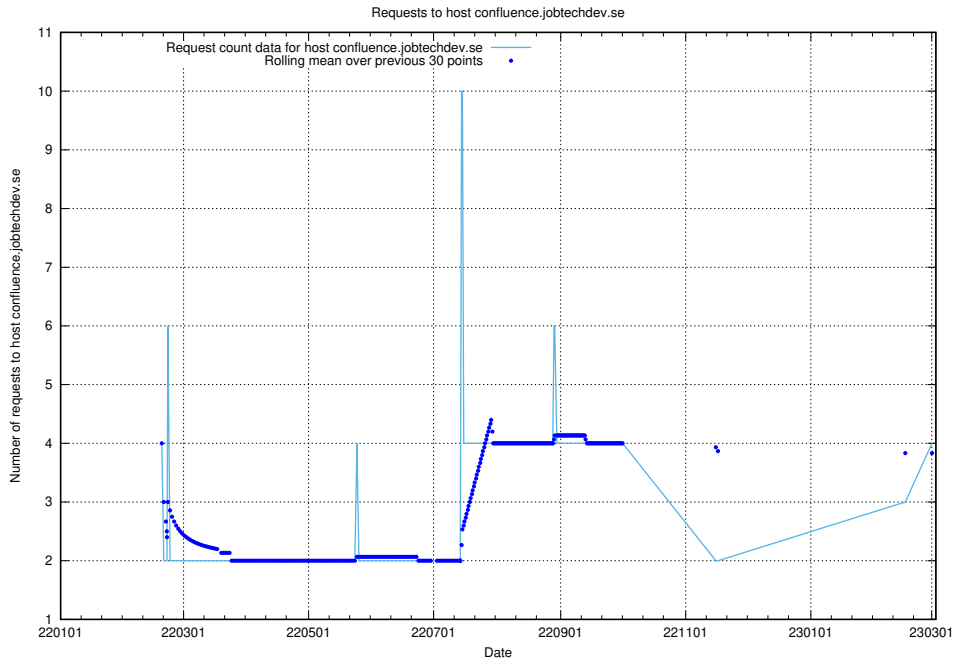

7.157 Usage of confluence.jobtechdev.se

Here, we count the number of requests to host confluence.jobtechdev.se.