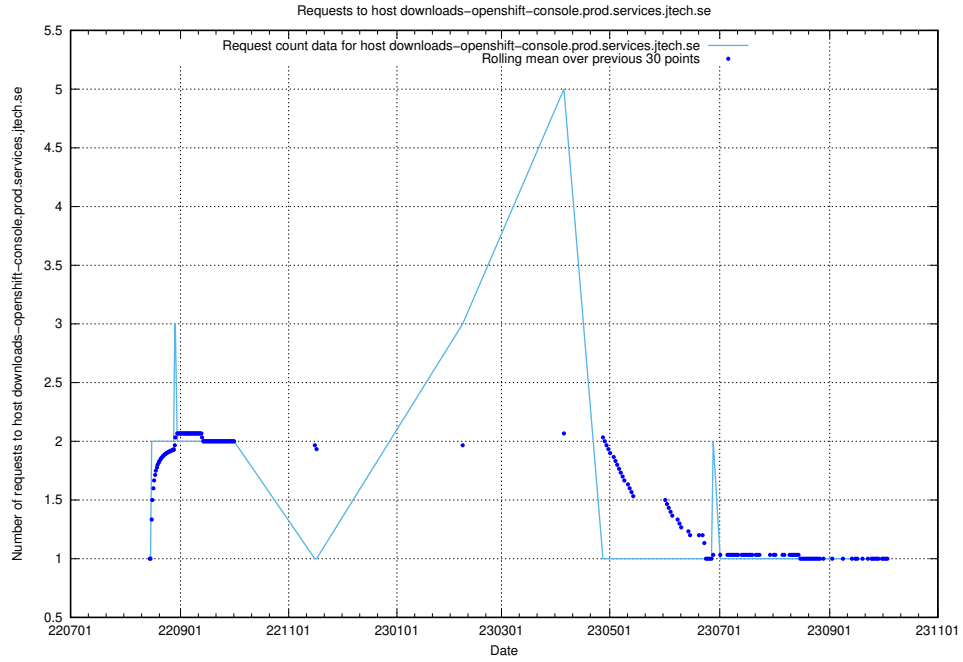

7.602 Usage of downloads-openshift-console.prod.services.jtech.se

Here, we count the number of requests to host downloads-openshift-console.prod.services.jtech.se.