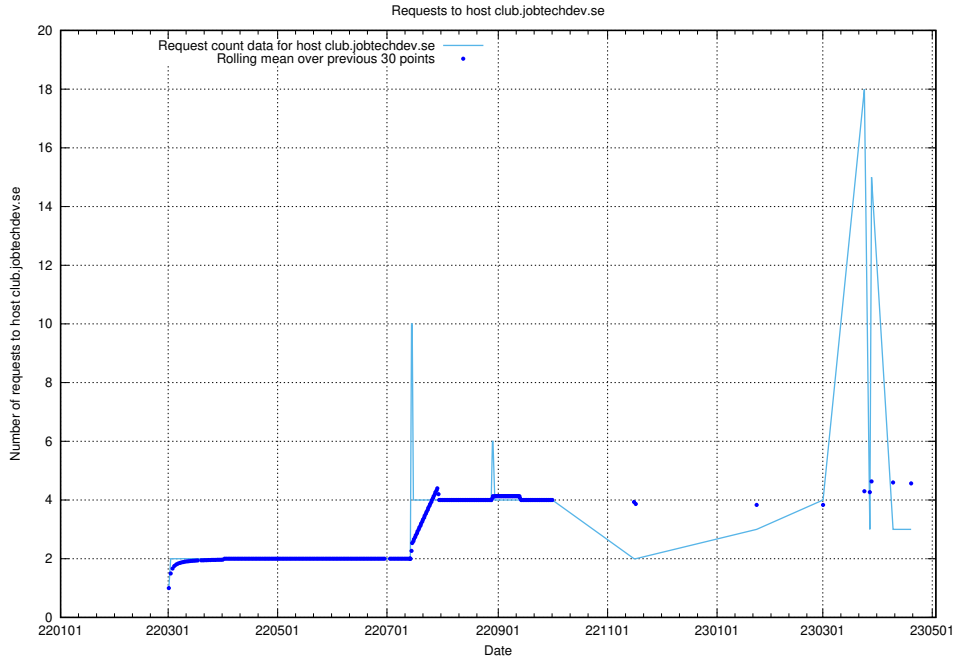

7.215 Usage of club.jobtechdev.se

Here, we count the number of requests to host club.jobtechdev.se.