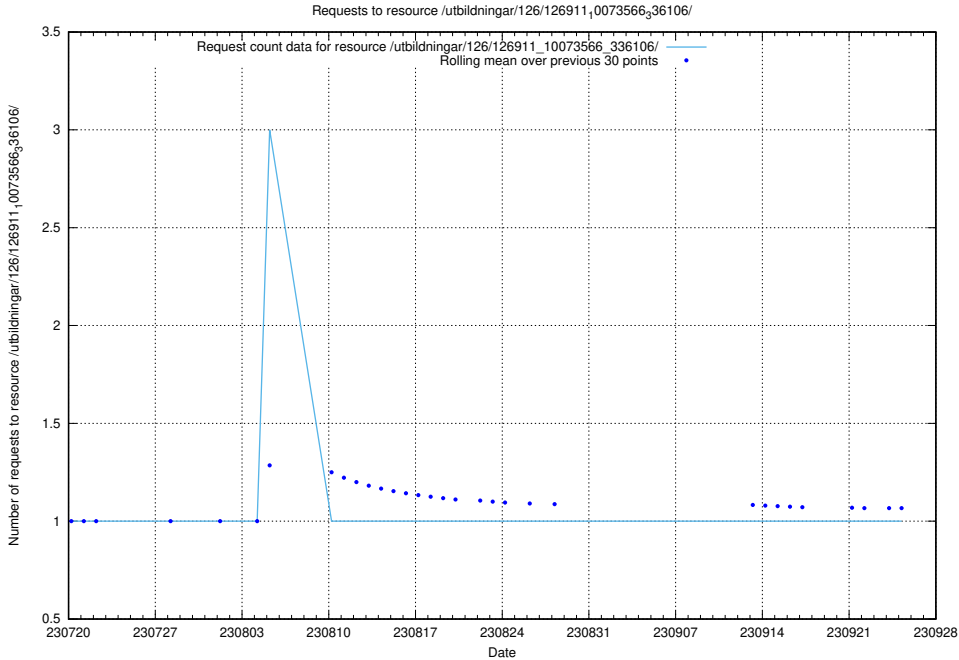

Here, we count the number of requests to resource /utbildningar/126/126911_10073566_336106/.

5.1668 Usage of /utbildningar/125/125914_10070460_321835/events/

Here, we count the number of requests to resource /utbildningar/125/125914_10070460_321835/events/