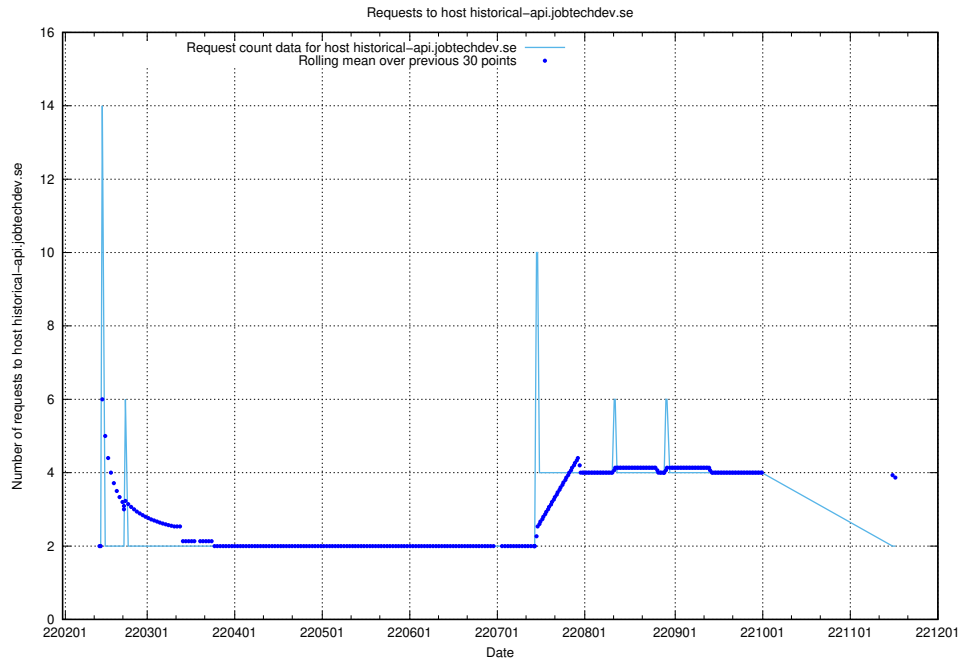

7.525 Usage of historical-api.jobtechdev.se

Here, we count the number of requests to host historical-api.jobtechdev.se.