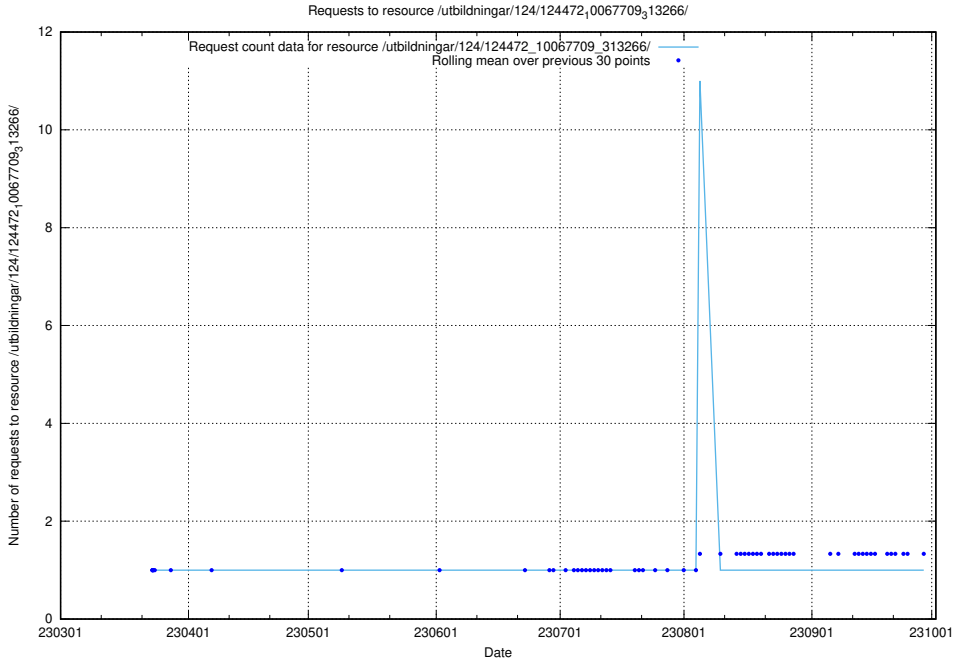

5.945 Usage of /utbildningar/124/124472_10067709_313266/

Here, we count the number of requests to resource /utbildningar/124/124472_10067709_313266/.