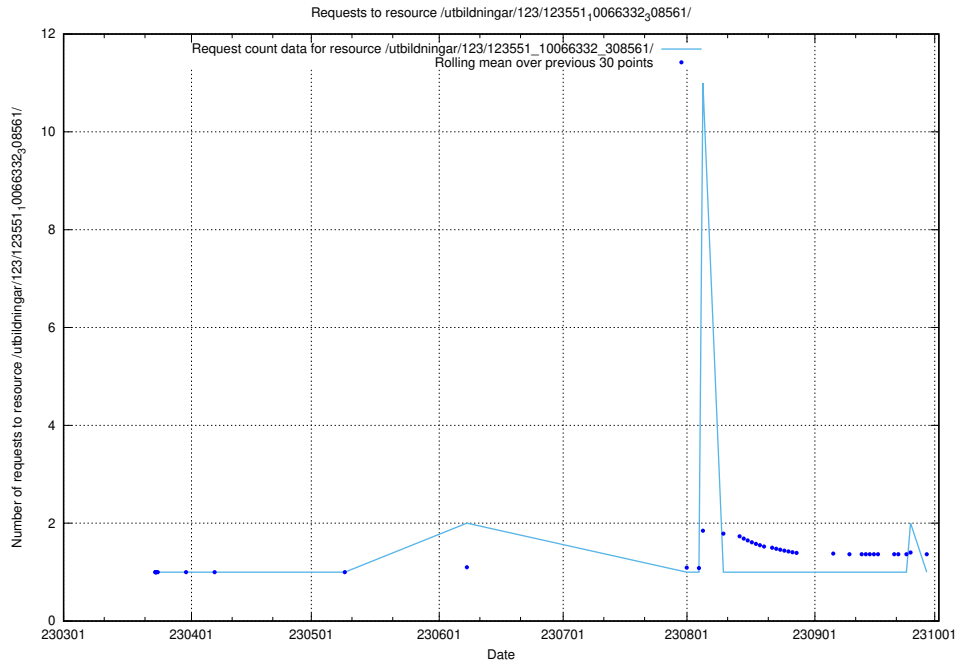

5.1156 Usage of /utbildningar/123/123551_10066332_308561/

Here, we count the number of requests to resource /utbildningar/123/123551_10066332_308561/.