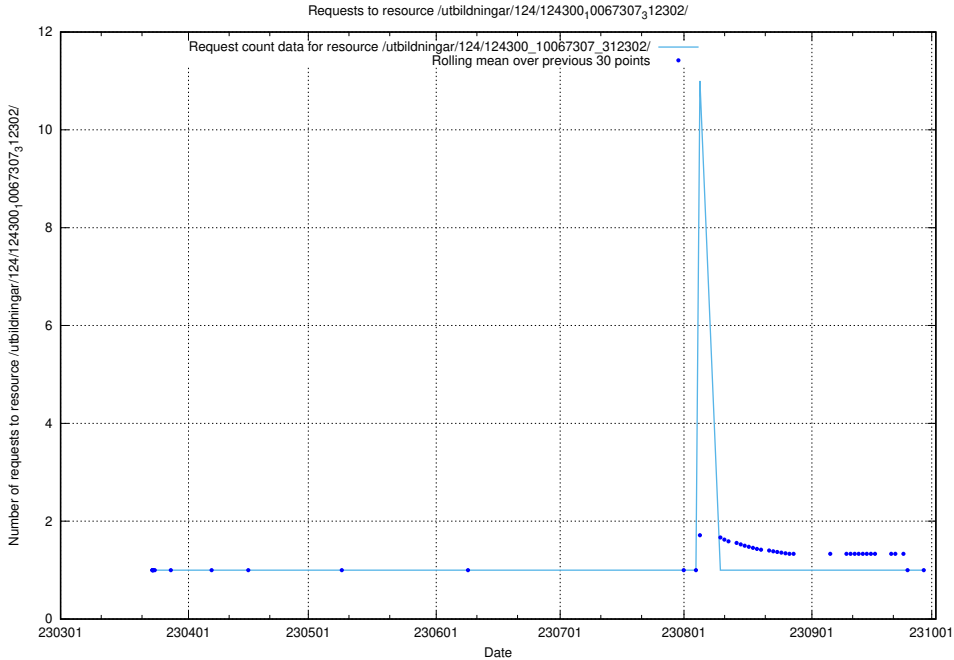

5.1032 Usage of /utbildningar/124/124300_10067307_312302/

Here, we count the number of requests to resource /utbildningar/124/124300_10067307_312302/.