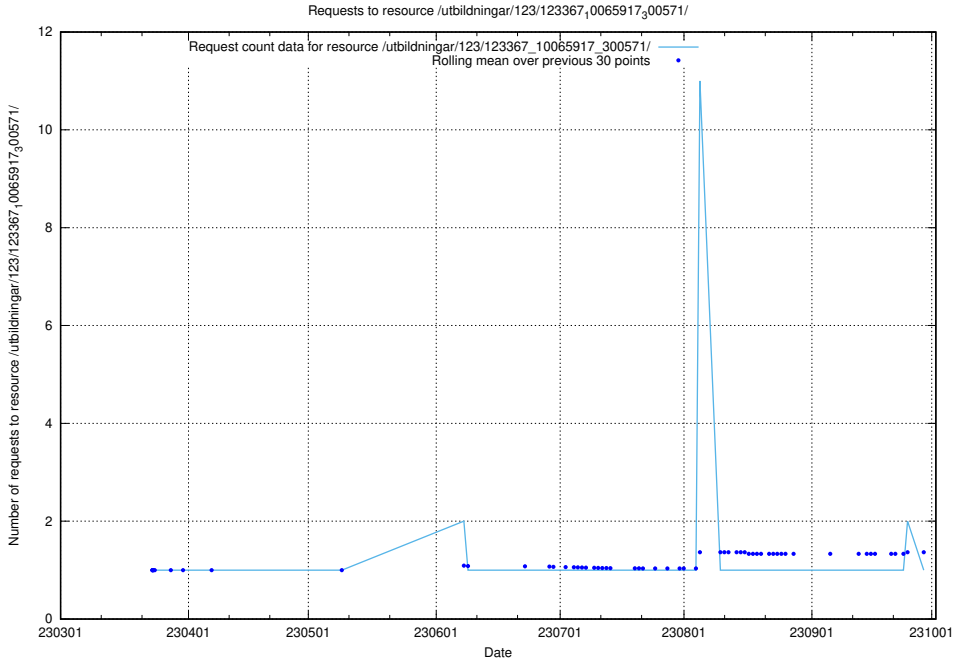

5.1328 Usage of /utbildningar/123/123367_10065917_300571/

Here, we count the number of requests to resource /utbildningar/123/123367_10065917_300571/.