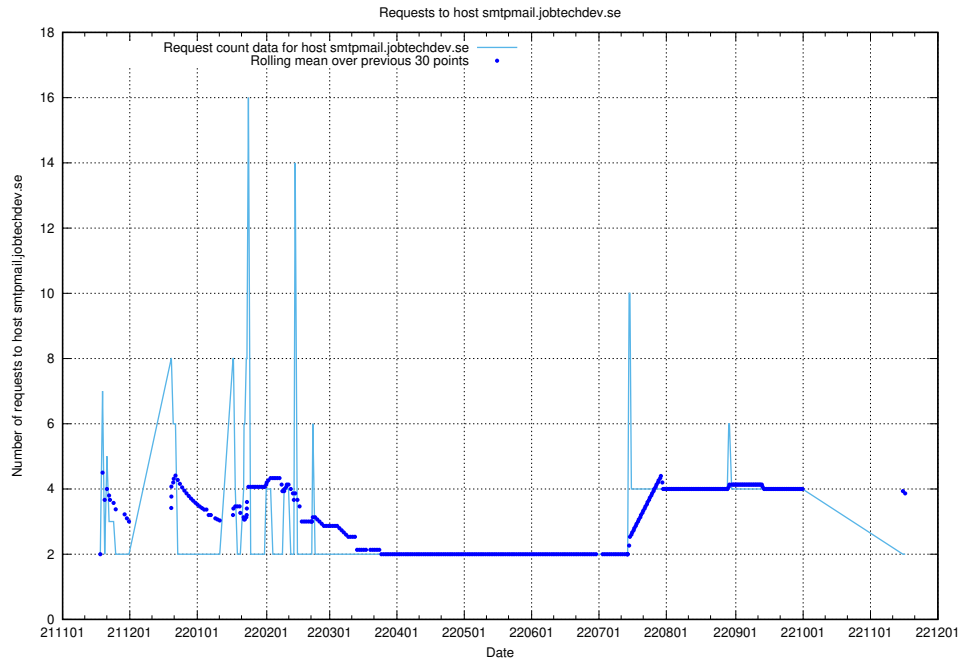

7.458 Usage of smtpmail.jobtechdev.se

Here, we count the number of requests to host smtpmail.jobtechdev.se.