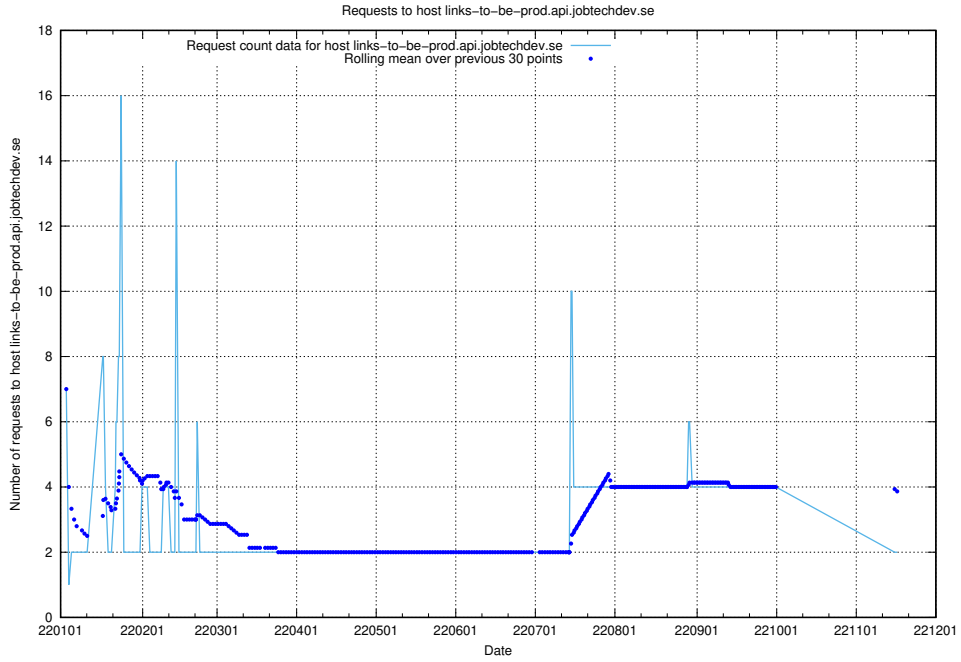

7.280 Usage of links-to-be-prod.api.jobtechdev.se

Here, we count the number of requests to host links-to-be-prod.api.jobtechdev.se.