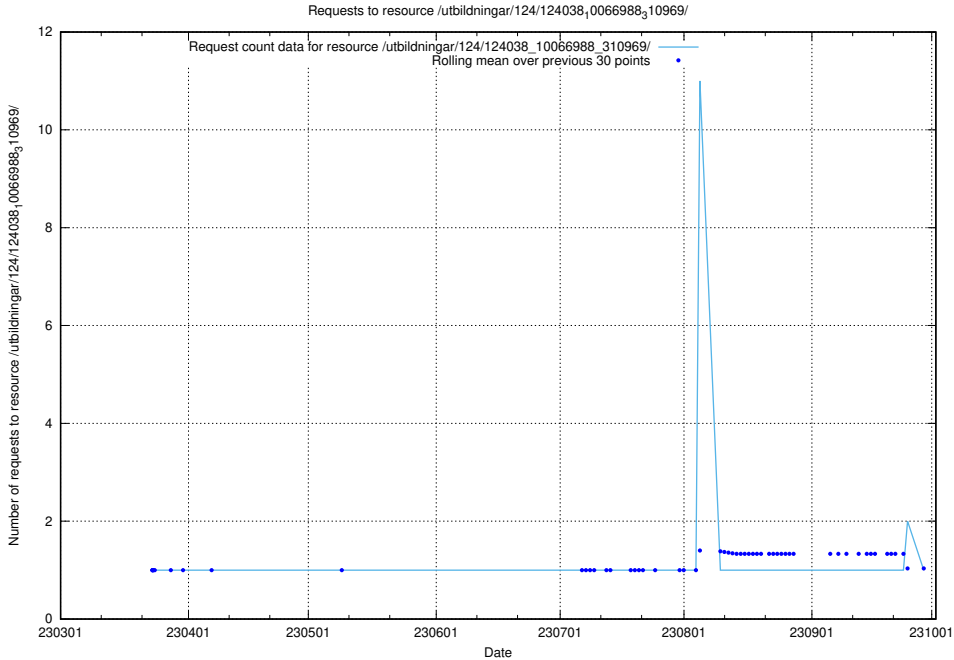

5.1073 Usage of /utbildningar/124/124038_10066988_310969/

Here, we count the number of requests to resource /utbildningar/124/124038_10066988_310969/.