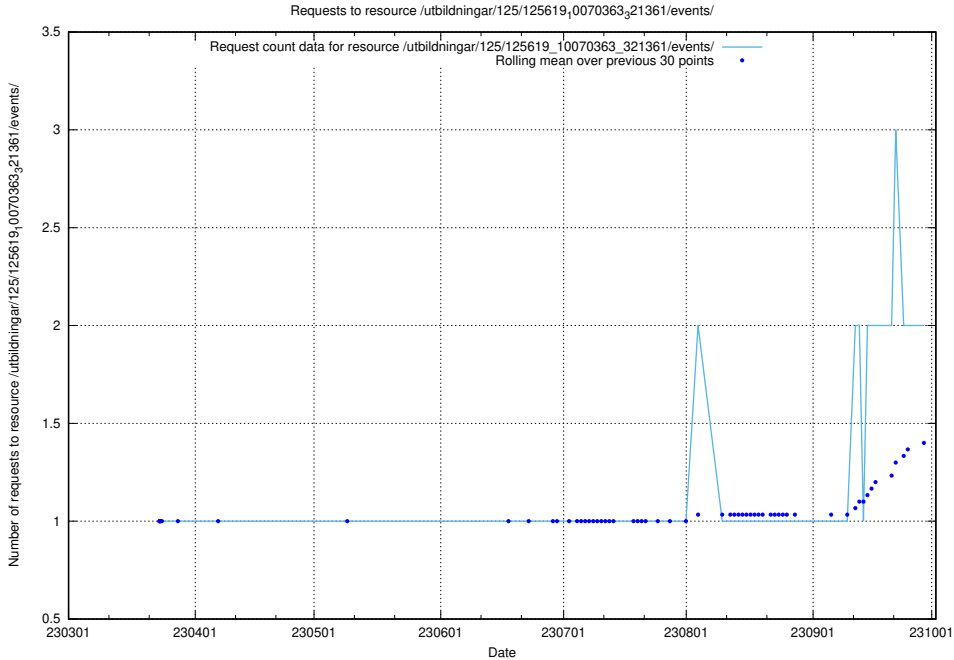

5.187 Usage of /utbildningar/125/125619_10070363_321361/events/

Here, we count the number of requests to resource /utbildningar/125/125619_10070363_321361/events/