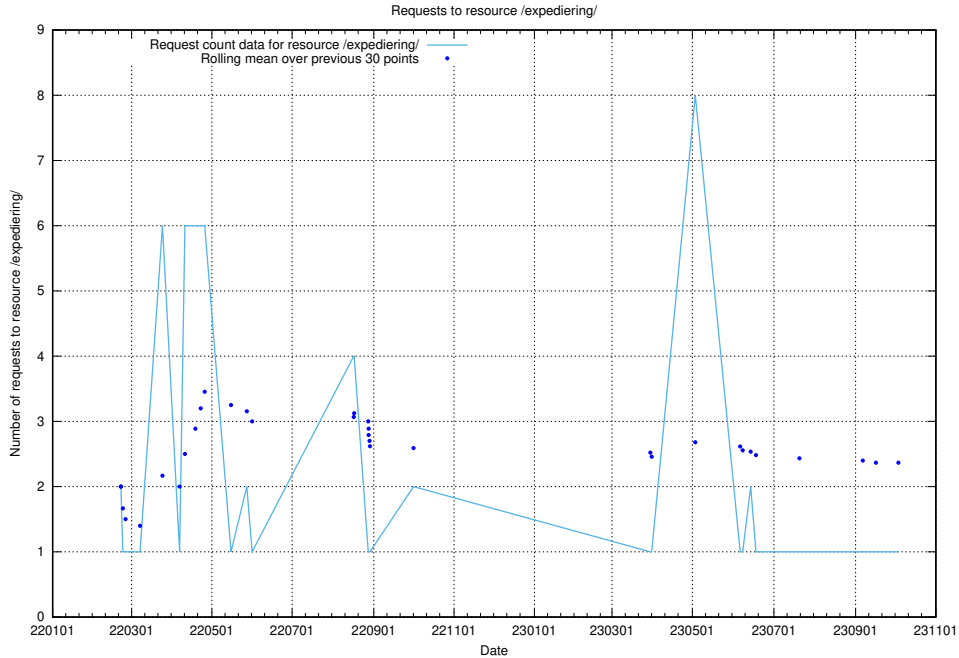

5.711 Usage of /expediering/

Here, we count the number of requests to resource /expediering/.