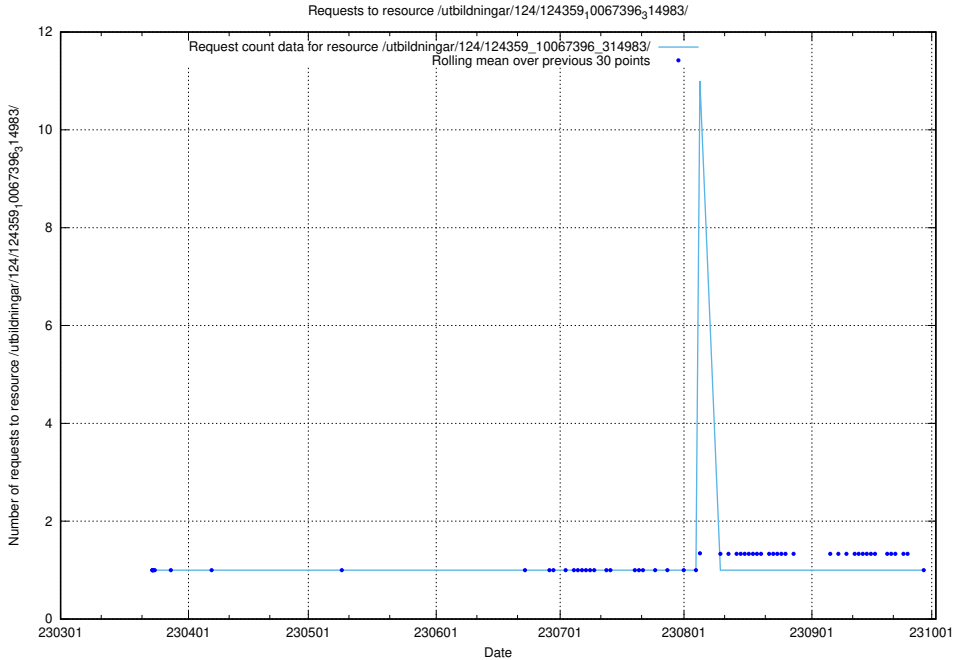

5.1016 Usage of /utbildningar/124/124359_10067396_314983/

Here, we count the number of requests to resource /utbildningar/124/124359_10067396_314983/.