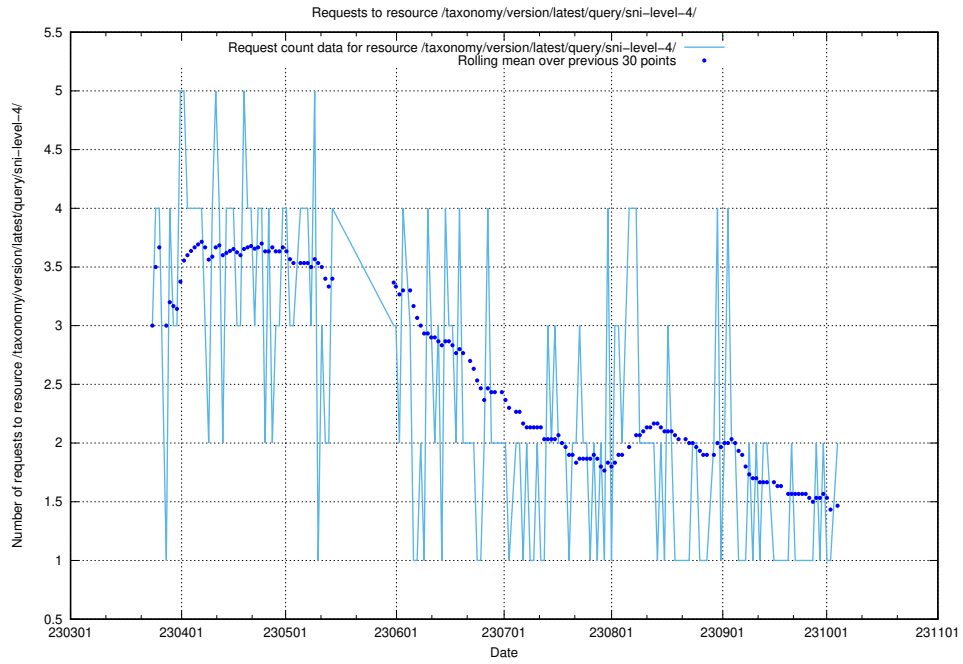

5.342 Usage of /taxonomy/version/latest/query/sni-level-4/

Here, we count the number of requests to resource /taxonomy/version/latest/query/sni-level-4/.