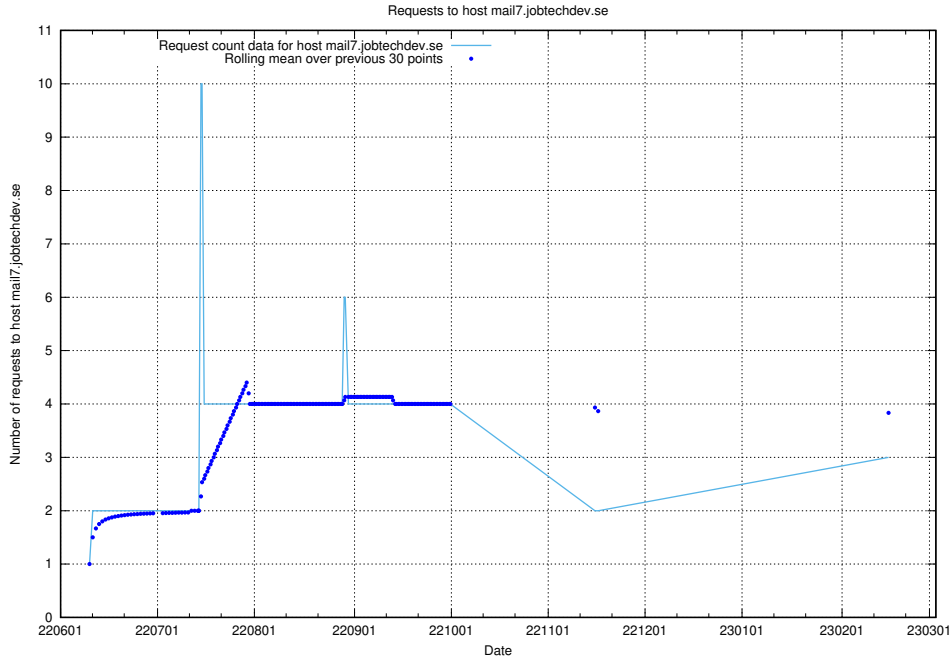

7.206 Usage of mail7.jobtechdev.se

Here, we count the number of requests to host mail7.jobtechdev.se.