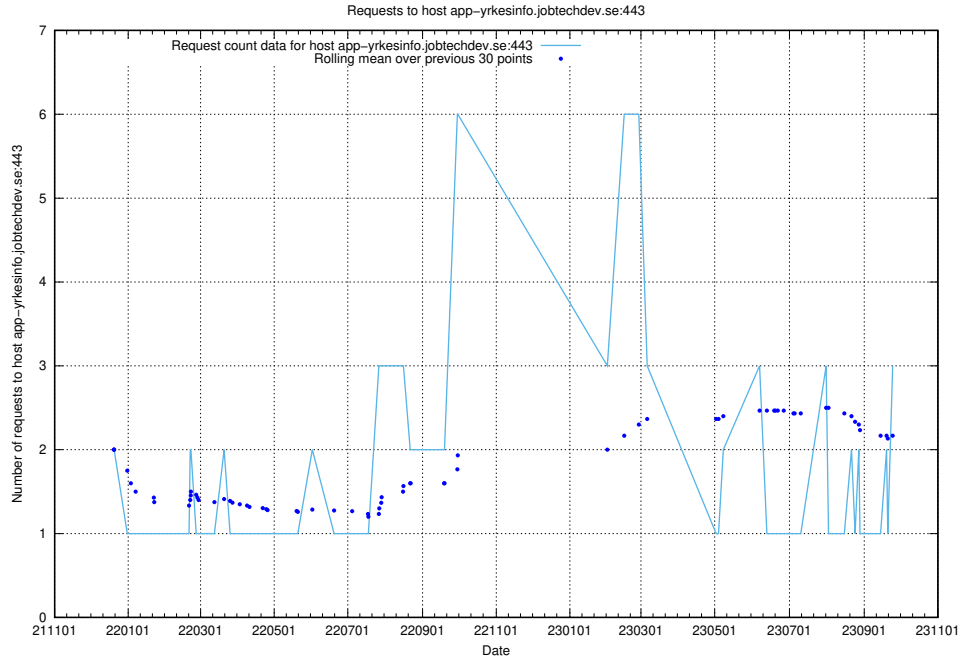

Here, we count the number of requests to host correo.jobtechdev.se.

7.198 Usage of app-yrkesinfo.jobtechdev.se:443

Here, we count the number of requests to host app-yrkesinfo.jobtechdev.se:443.

7.199 Usage of www.atlas.jobtechdev.se