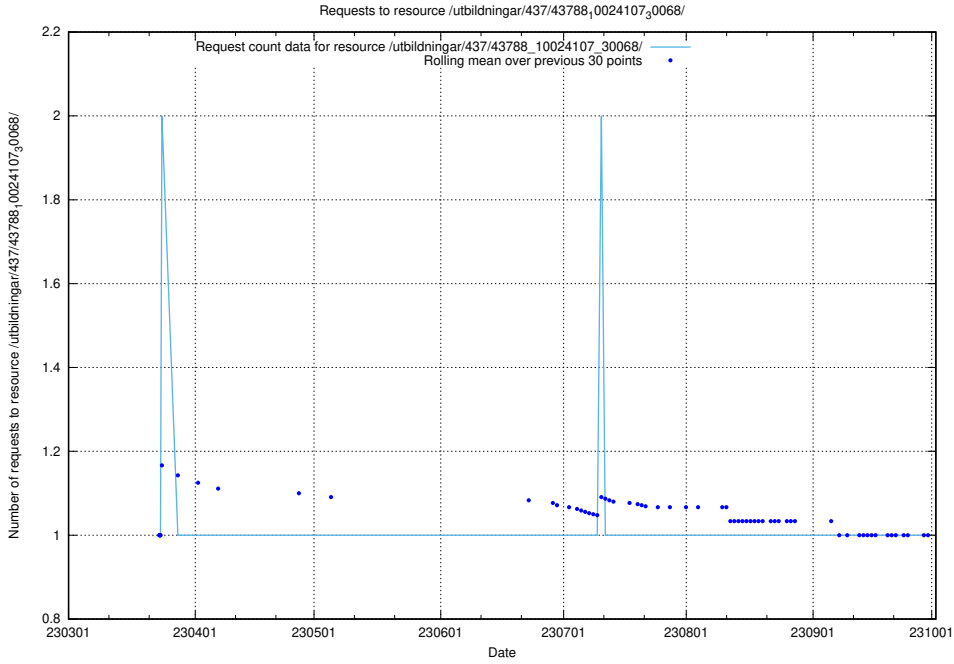

5.3110 Usage of /utbildningar/437/43788_10024107_30068/

Here, we count the number of requests to resource /utbildningar/437/43788_10024107_30068/.