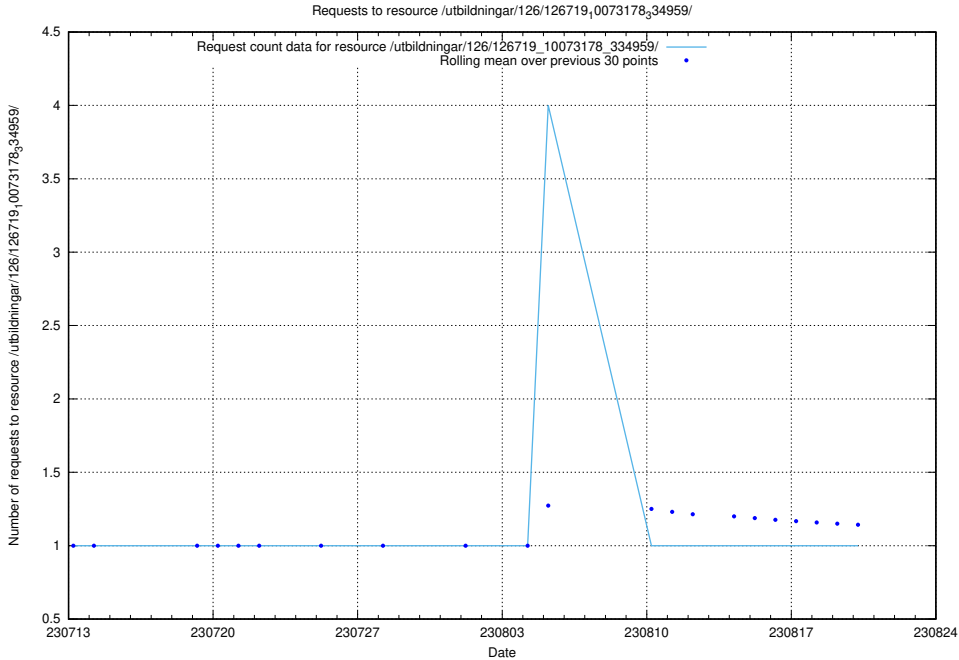

5.1789 Usage of /utbildningar/126/126719_10073178_334959/

Here, we count the number of requests to resource /utbildningar/126/126719_10073178_334959/.