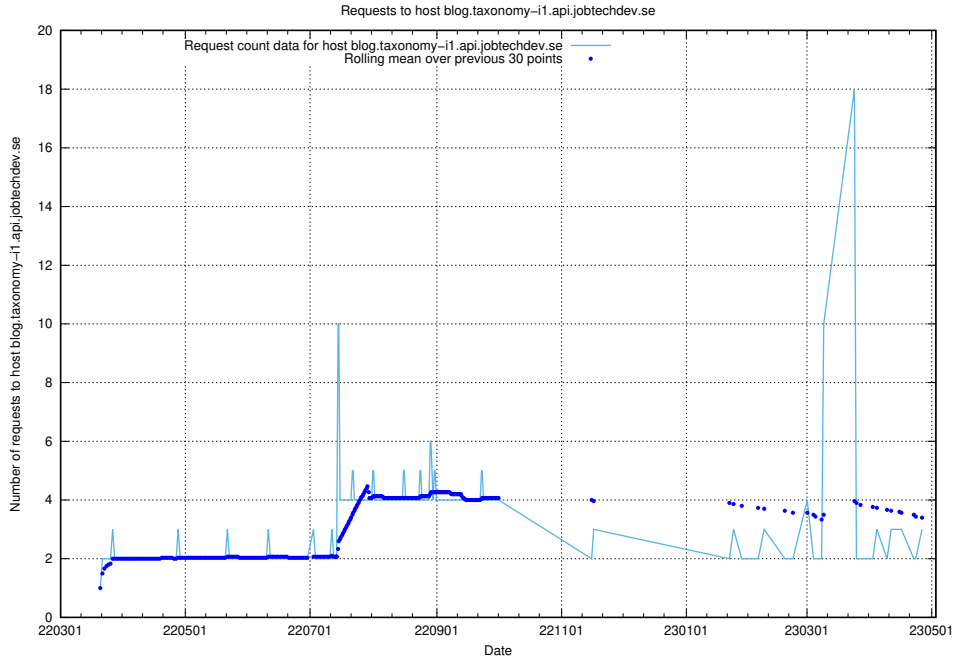

7.214 Usage of `blog.taxonomy-i1.api.jobtechdev.se`

Here, we count the number of requests to host `blog.taxonomy-i1.api.jobtechdev.se`.