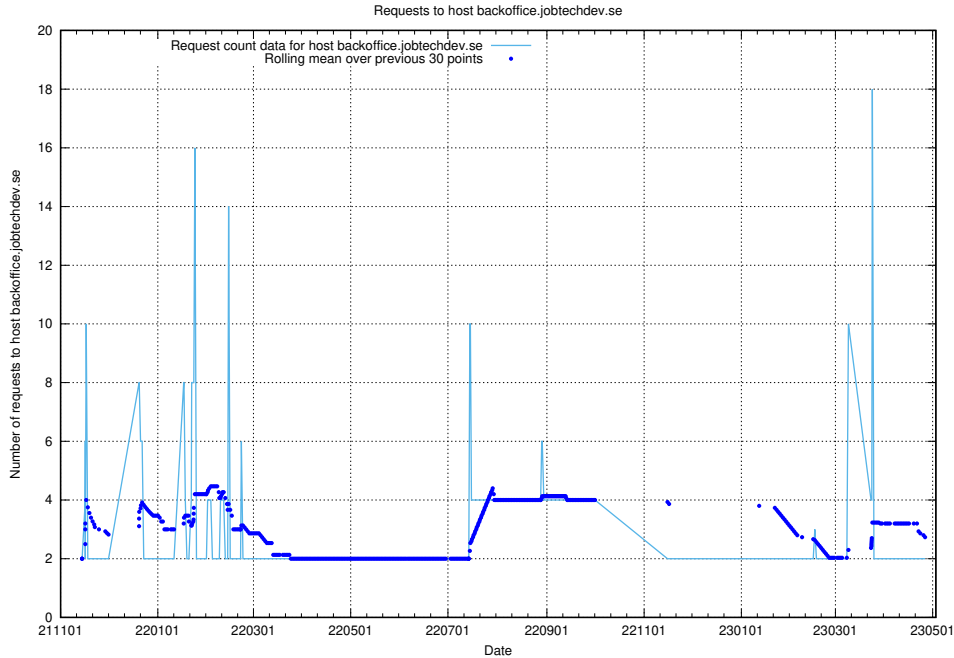

7.272 Usage of backoffice.jobtechdev.se

Here, we count the number of requests to host backoffice.jobtechdev.se.