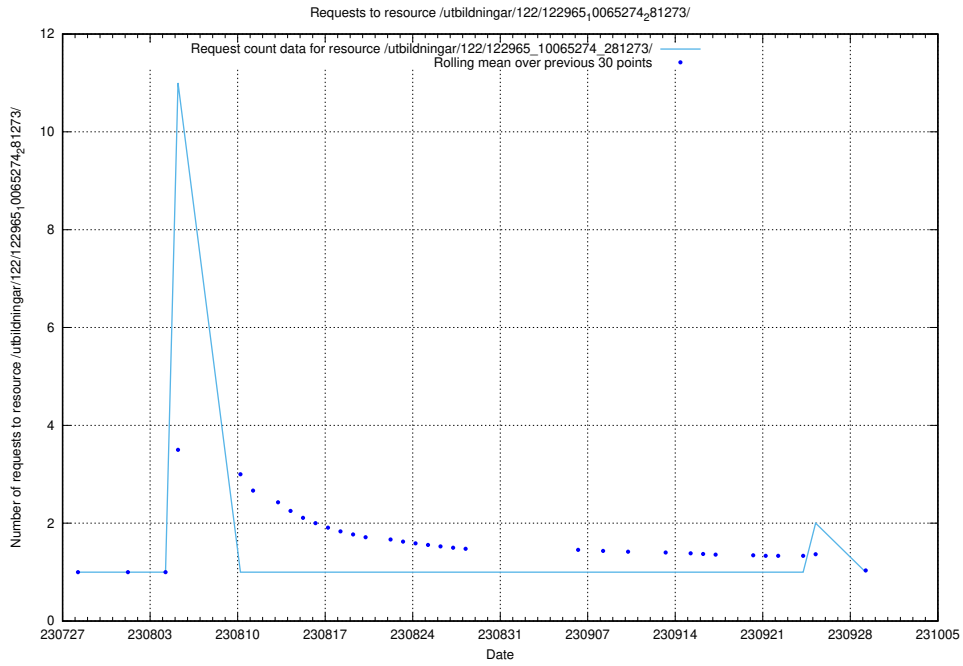

5.1593 Usage of /utbildningar/122/122965_10065274_281273/

Here, we count the number of requests to resource /utbildningar/122/122965_10065274_281273/.