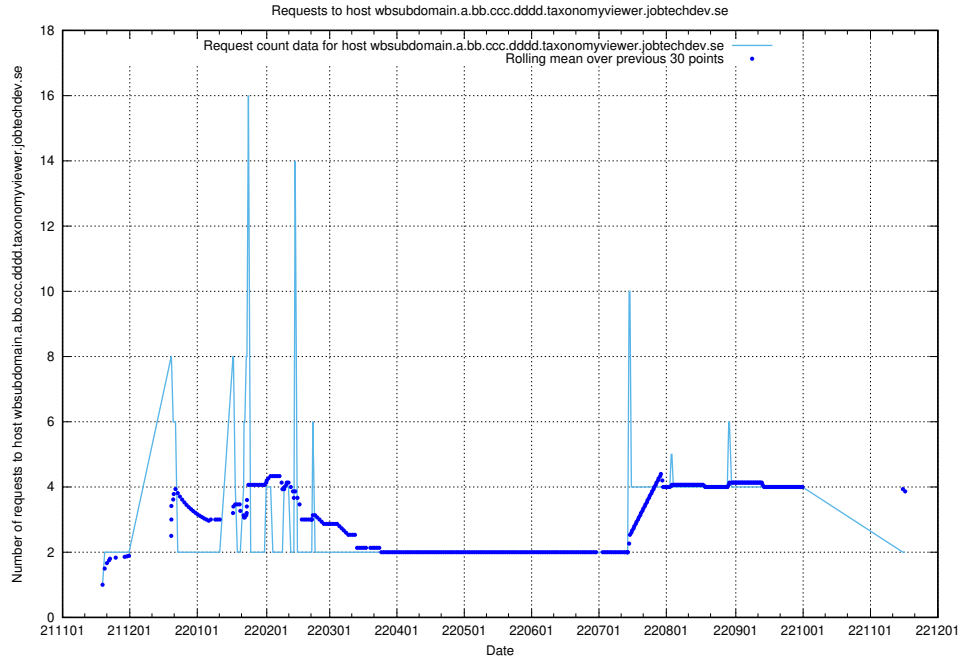

7.439 Usage of wbsubdomain.a.bb.ccc.dddd.taxonomyviewer.jobtechdev.se

Here, we count the number of requests to host wbsubdomain.a.bb.ccc.dddd.taxonomyviewer.jobtechdev.se