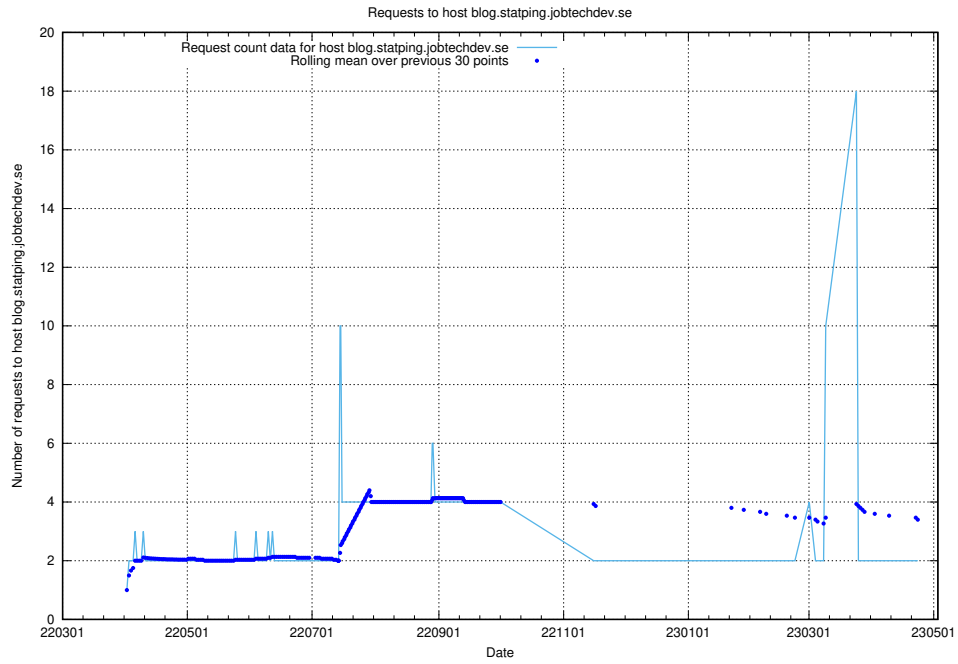

7.459 Usage of blog.statping.jobtechdev.se

Here, we count the number of requests to host blog.statping.jobtechdev.se.