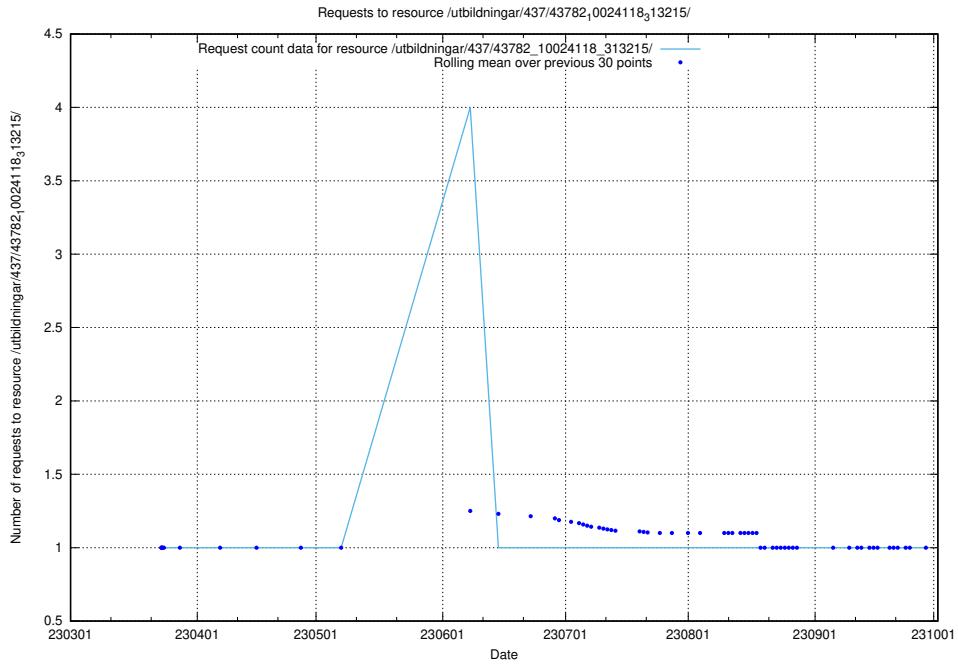

5.3115 Usage of /utbildningar/437/43782_10024118_313215/

Here, we count the number of requests to resource /utbildningar/437/43782_10024118_313215/.