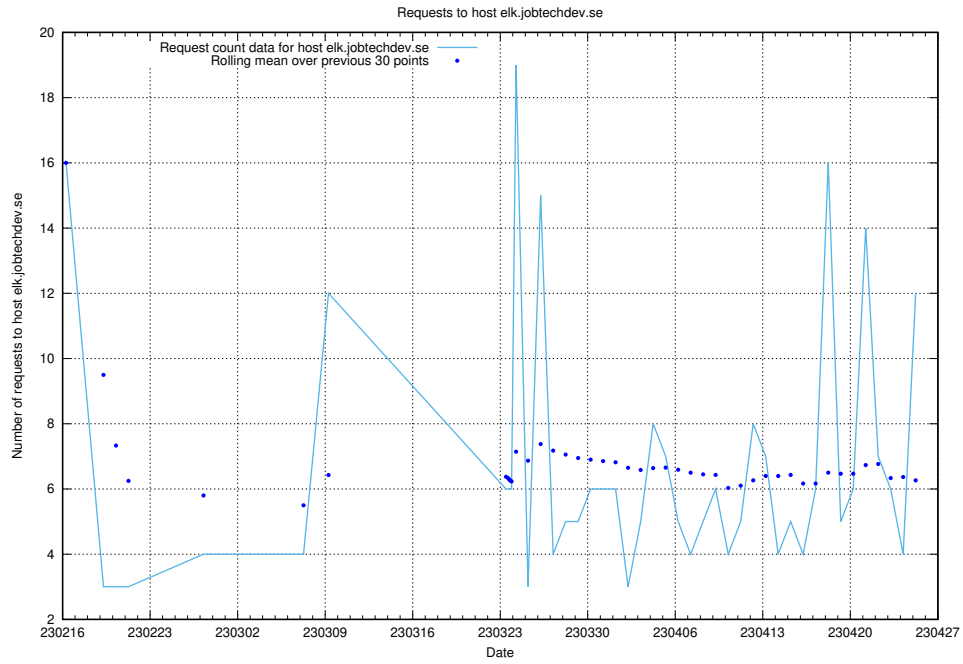

7.46 Usage of elk.jobtechdev.se

Here, we count the number of requests to host elk.jobtechdev.se.