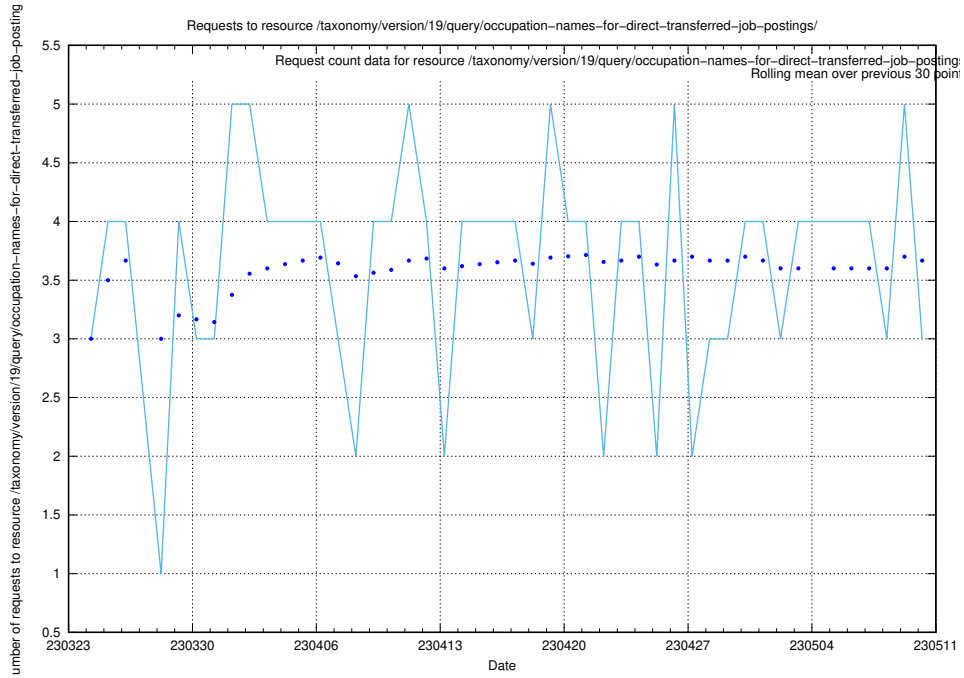

5.176 Usage of /taxonomy/version/19/query/occupation-names-for-direct-transferred-job-postings/

Here, we count the number of requests to resource /taxonomy/version/19/query/occupation-names-for-direct-transferred-job-postings/.