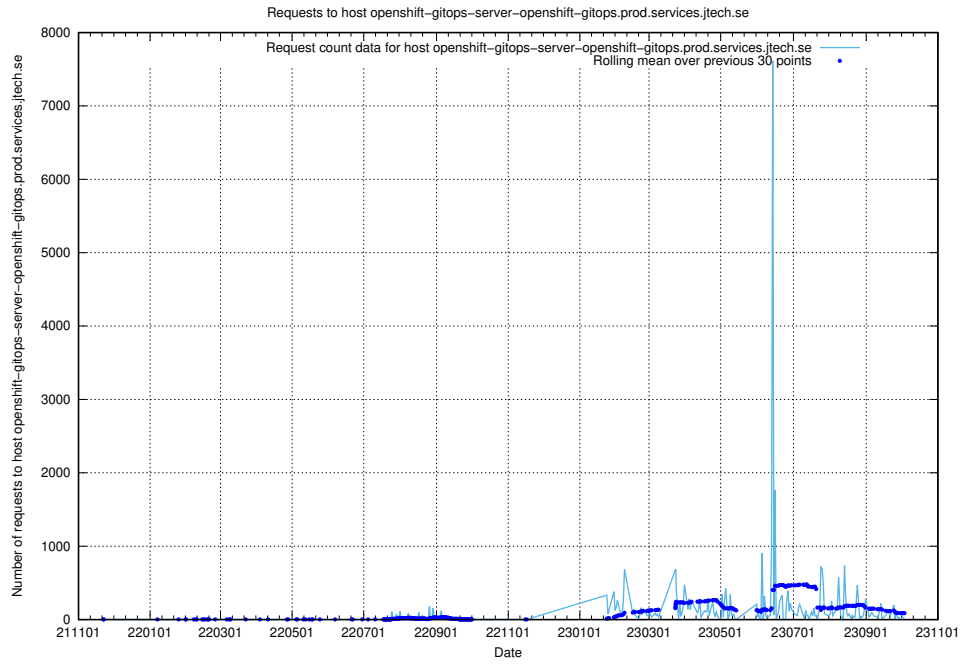

7.34 Usage of openshift-gitops-server-openshift-gitops.prod.services.jtech.se

Here, we count the number of requests to host openshift-gitops-server-openshift-gitops.prod.services.jtech.se.

7.35 Usage of taxonomy-u1.api.jobtechdev.se