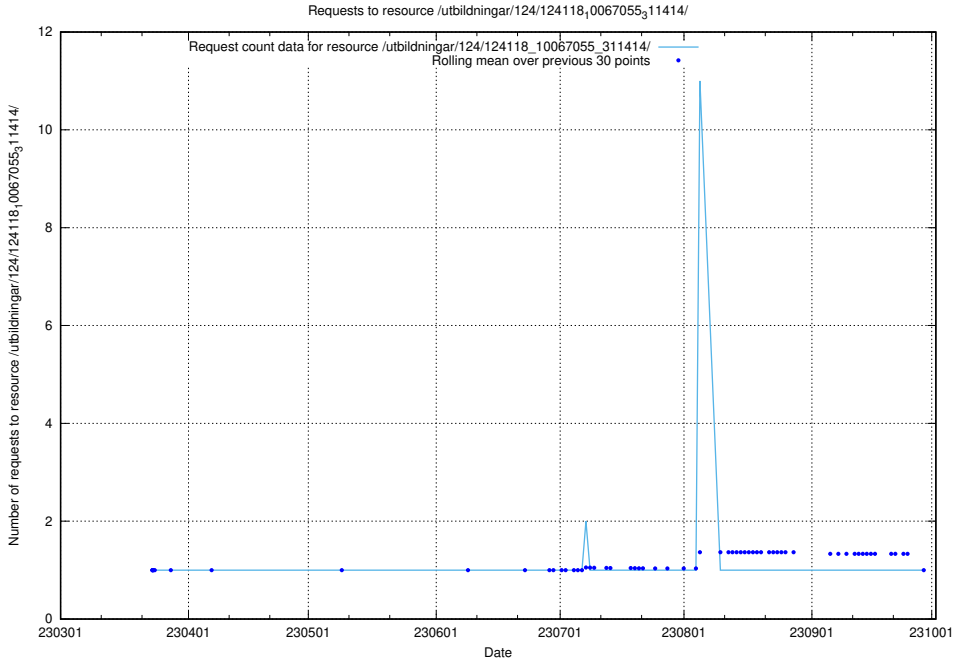

5.1050 Usage of /utbildningar/124/124118_10067055_311414/

Here, we count the number of requests to resource /utbildningar/124/124118_10067055_311414/.