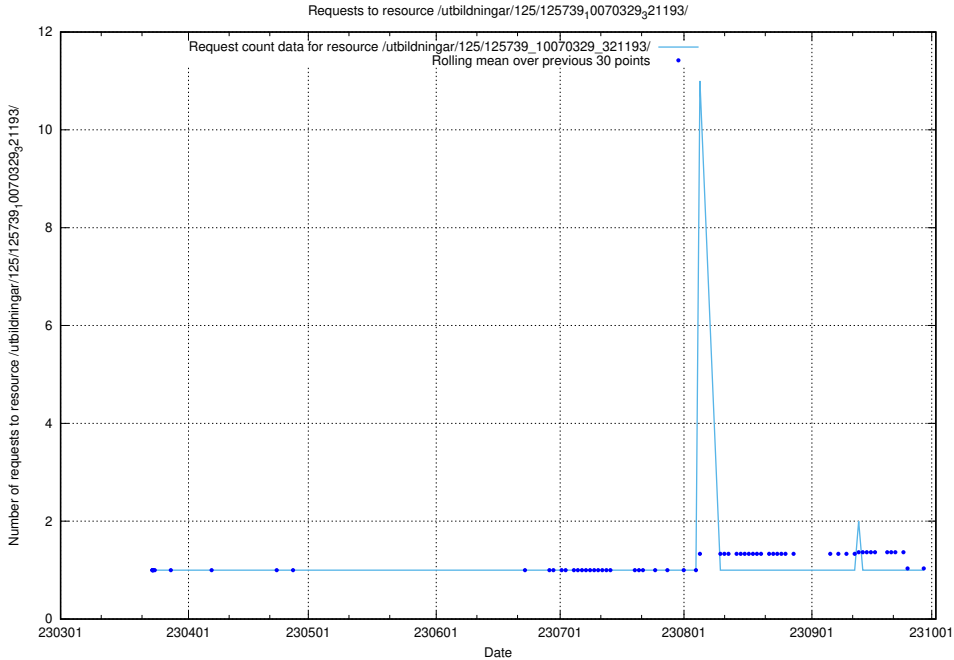

5.453 Usage of /utbildningar/125/125739_10070329_321193/

Here, we count the number of requests to resource /utbildningar/125/125739_10070329_321193/.