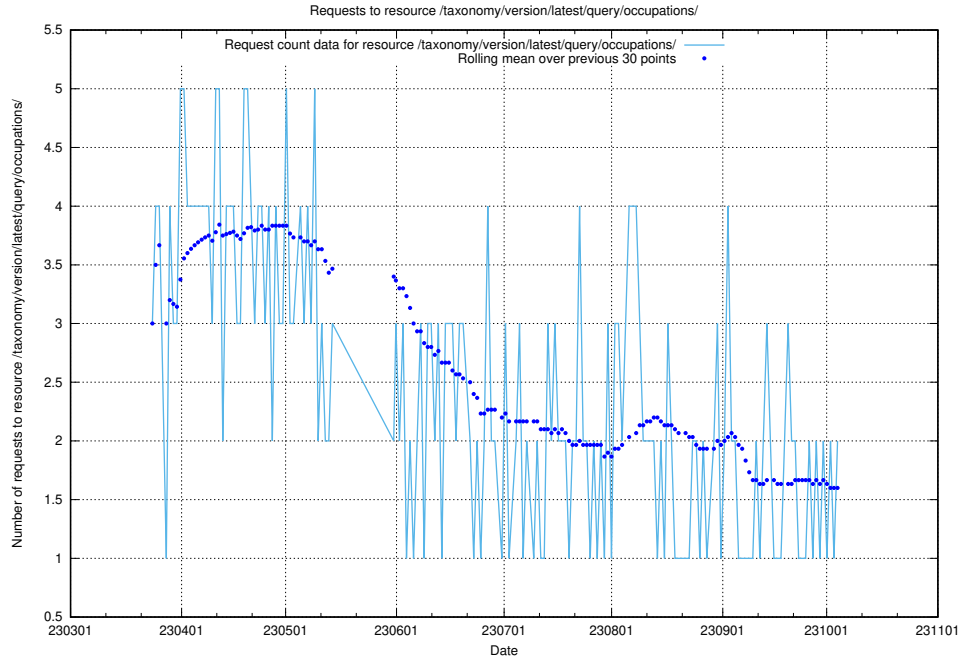

5.345 Usage of /taxonomy/version/latest/query/occupations/

Here, we count the number of requests to resource /taxonomy/version/latest/query/occupations/.