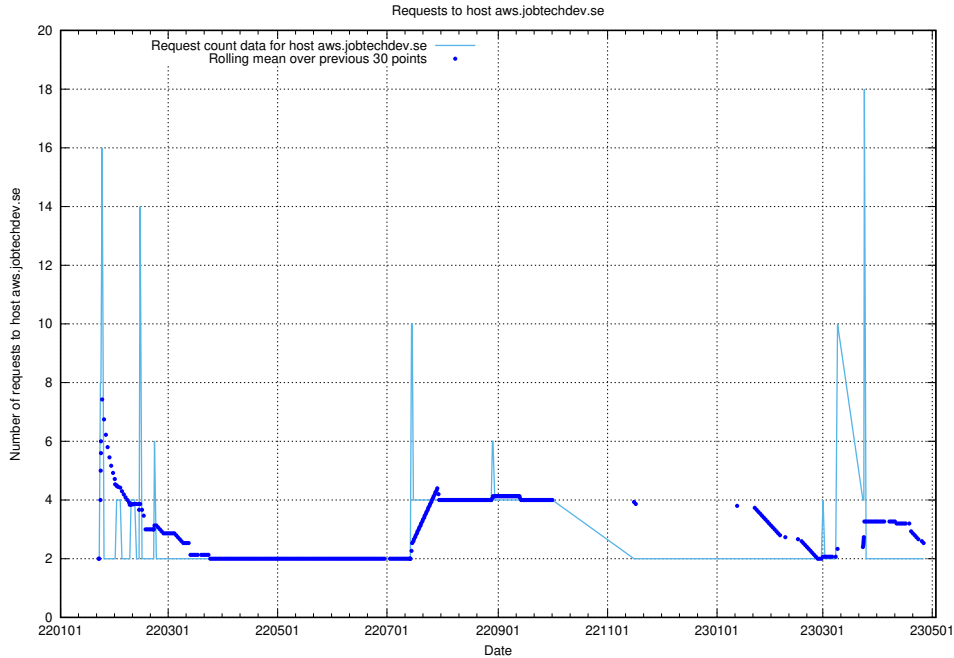

7.243 Usage of aws.jobtechdev.se

Here, we count the number of requests to host aws.jobtechdev.se.