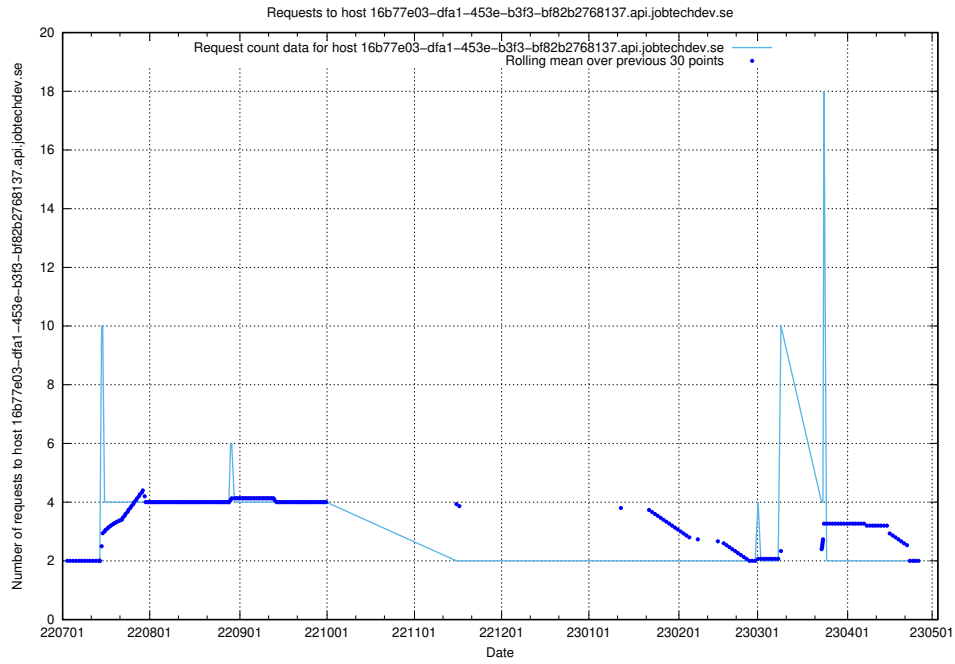

7.373 Usage of 16b77e03-dfa1-453e-b3f3-bf82b2768137.api.jobtechdev.se

Here, we count the number of requests to host 16b77e03-dfa1-453e-b3f3-bf82b2768137.api.jobtechdev.se.