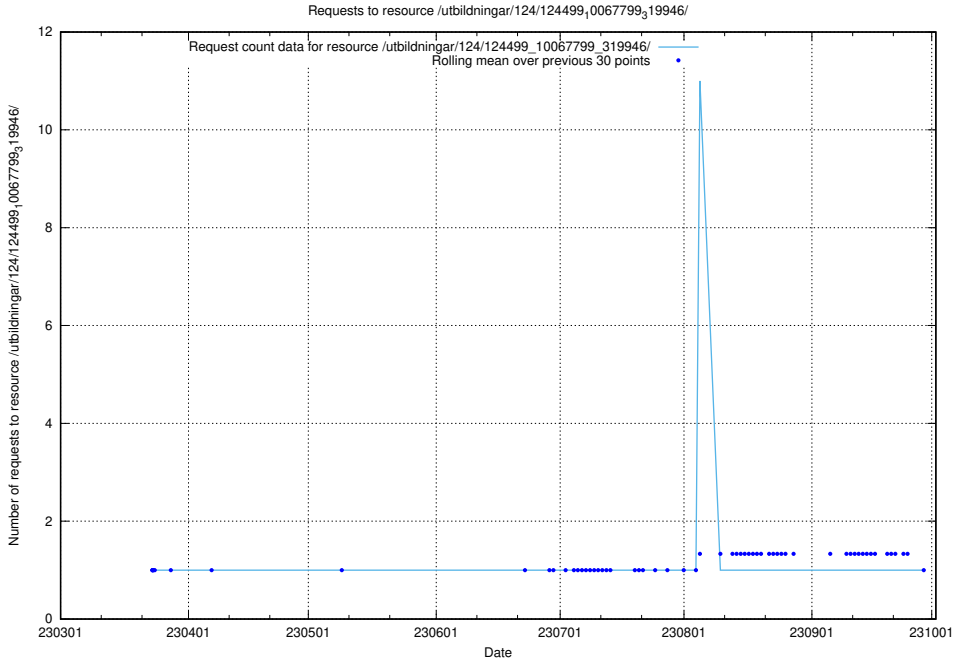

5.882 Usage of /utbildningar/124/124499_10067799_319946/

Here, we count the number of requests to resource /utbildningar/124/124499_10067799_319946/.