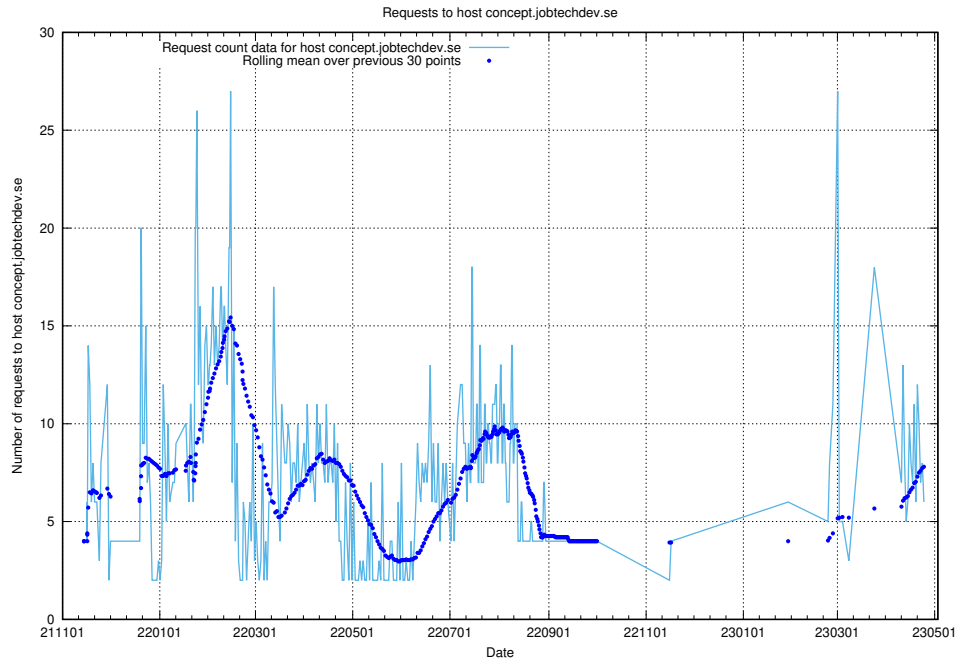

7.76 Usage of concept.jobtechdev.se

Here, we count the number of requests to host concept.jobtechdev.se.