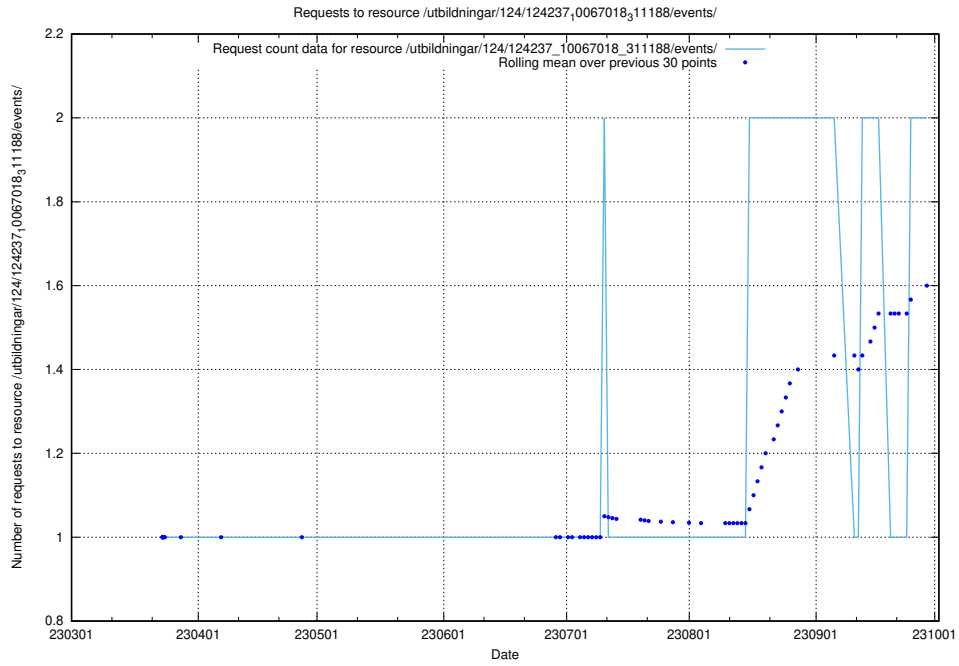

5.217 Usage of /utbildningar/124/124237_10067018_311188/events/

Here, we count the number of requests to resource /utbildningar/124/124237_10067018_311188/events/