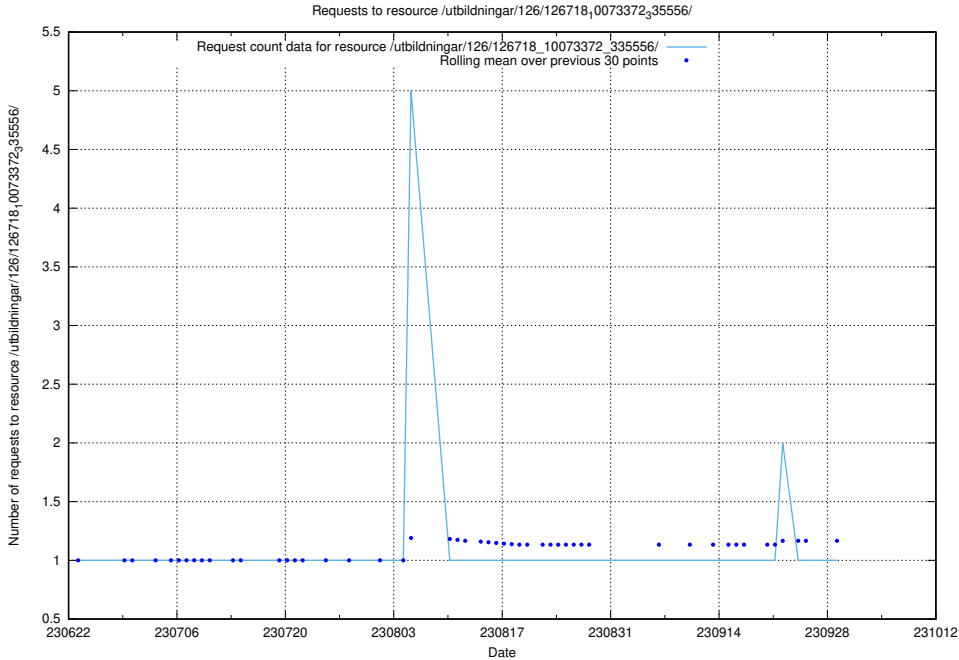

5.2336 Usage of /utbildningar/126/126718_10073372_335556/

Here, we count the number of requests to resource /utbildningar/126/126718_10073372_335556/.