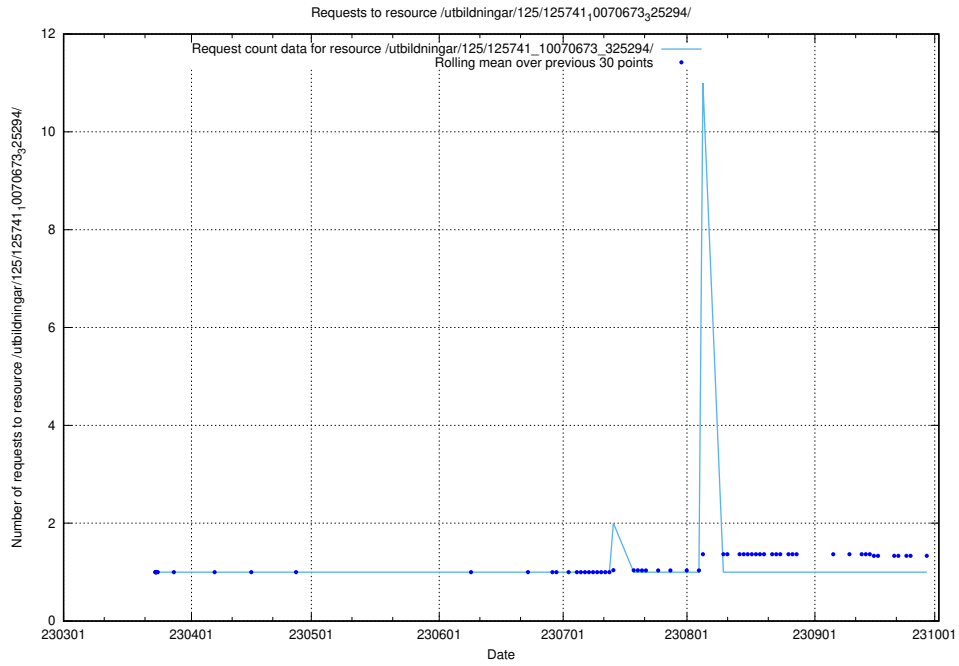

5.3256 Usage of /utbildningar/125/125741_10070673_325294/

Here, we count the number of requests to resource /utbildningar/125/125741_10070673_325294/.