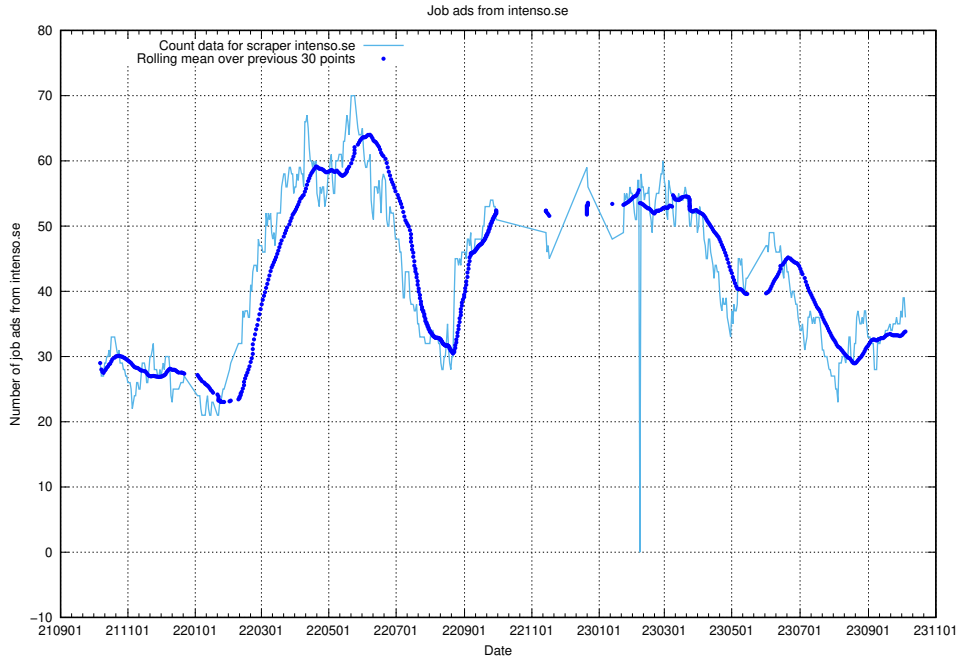

13.17 Number of ads by scraper intenso.se

Here, we count the number of job ads scraped from intenso.se.