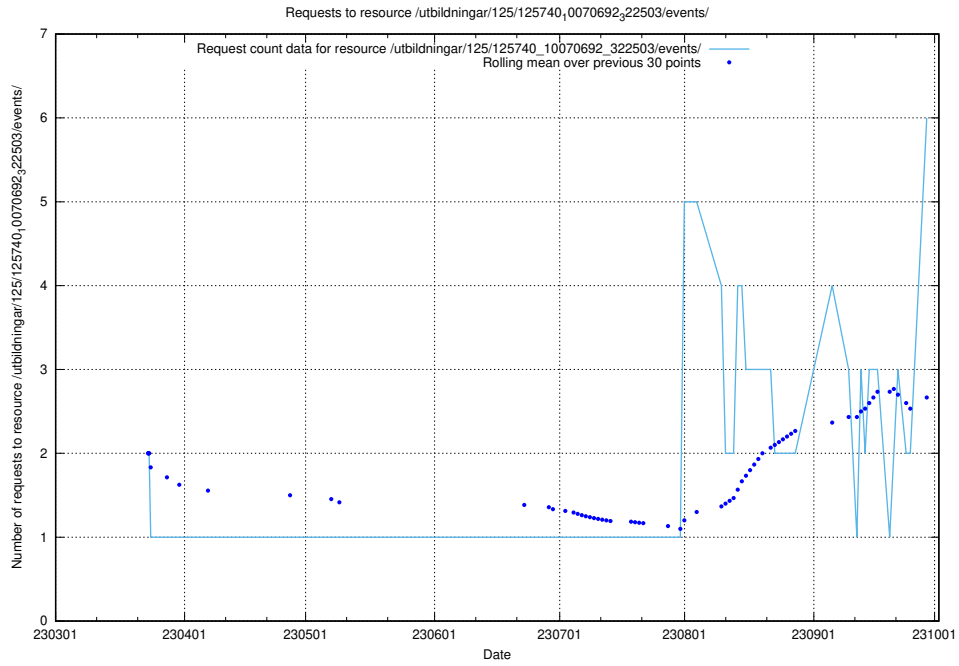

5.69 Usage of /utbildningar/125/125740_10070692_322503/events/

Here, we count the number of requests to resource /utbildningar/125/125740_10070692_322503/events/