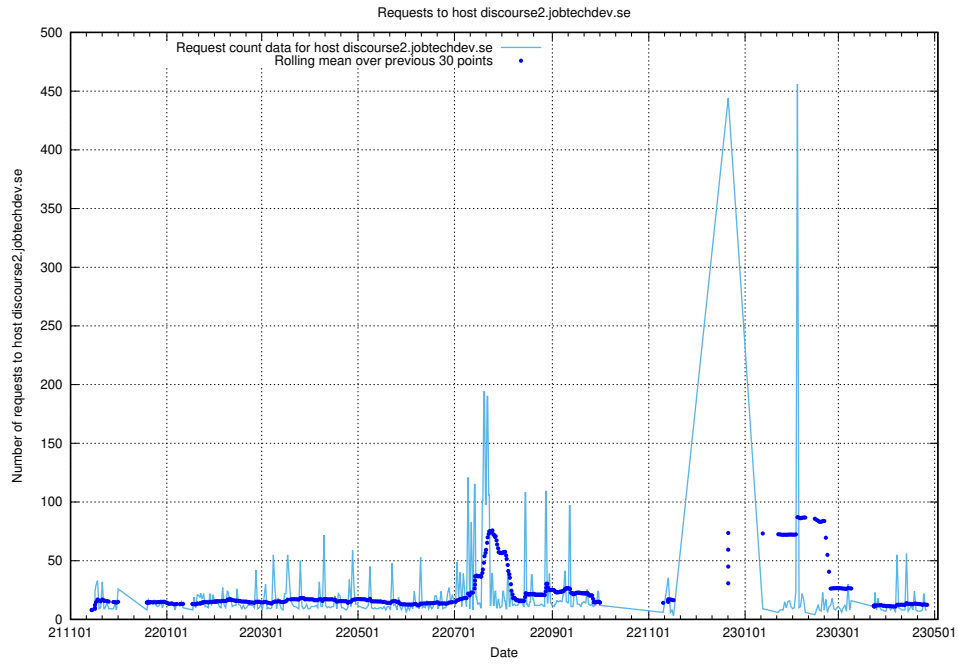

7.65 Usage of demo-connect.jobtechdev.se

Here, we count the number of requests to host demo-connect.jobtechdev.se.

7.66 Usage of taxonomy.jobtechdev.se

Here, we count the number of requests to host taxonomy.jobtechdev.se.