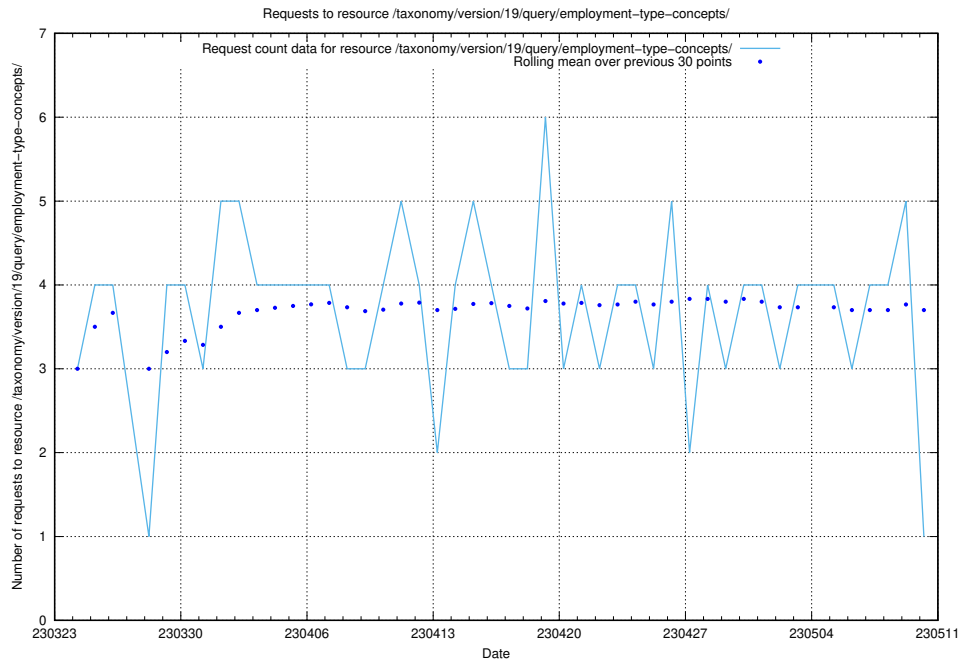

5.2905 Usage of /taxonomy/version/19/query/employment-type-concepts/

Here, we count the number of requests to resource /taxonomy/version/19/query/employment-type-concepts/.