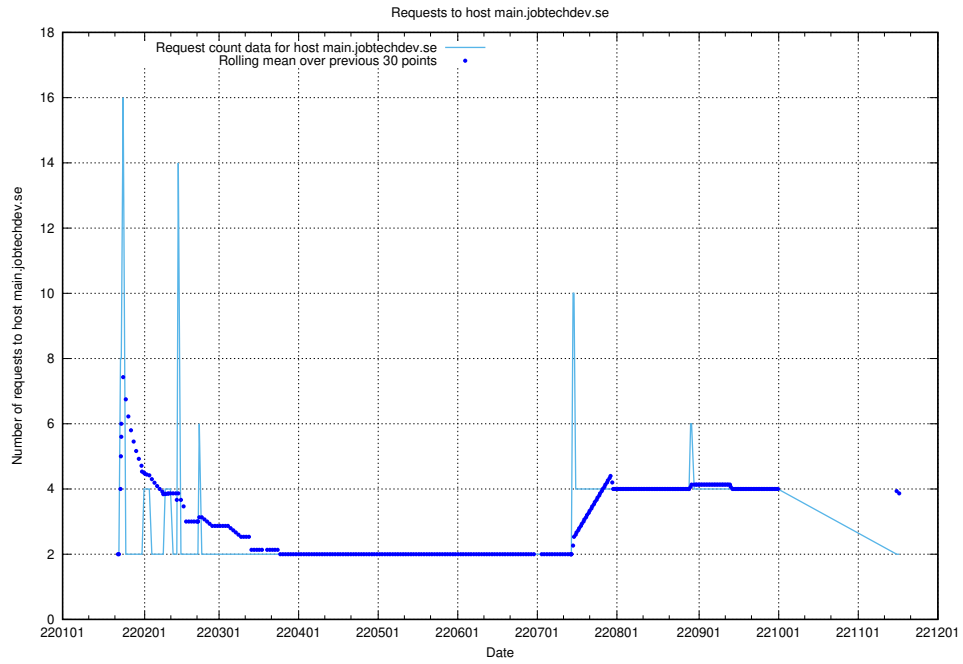

7.578 Usage of main.jobtechdev.se

Here, we count the number of requests to host main.jobtechdev.se.