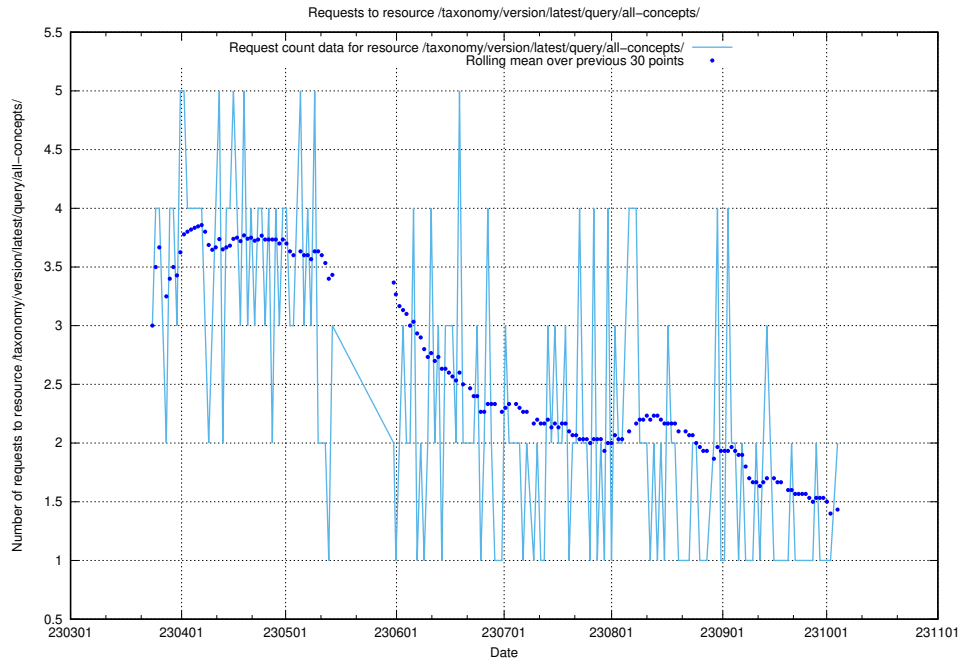

5.352 Usage of /taxonomy/version/latest/query/all-concepts/

Here, we count the number of requests to resource /taxonomy/version/latest/query/all-concepts/.