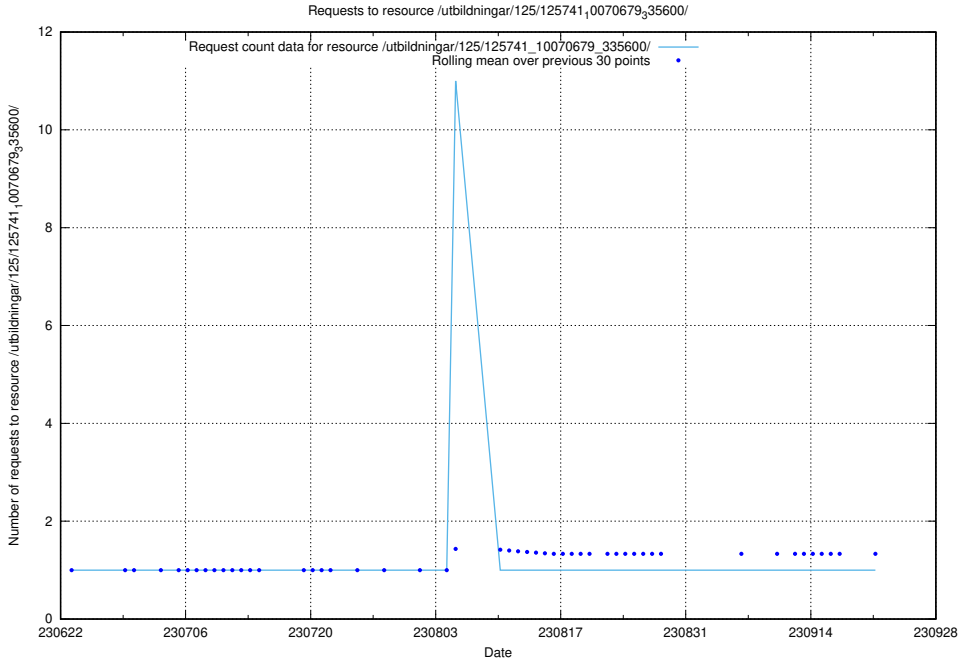

5.2426 Usage of /utbildningar/125/125741_10070679_335600/

Here, we count the number of requests to resource /utbildningar/125/125741_10070679_335600/.