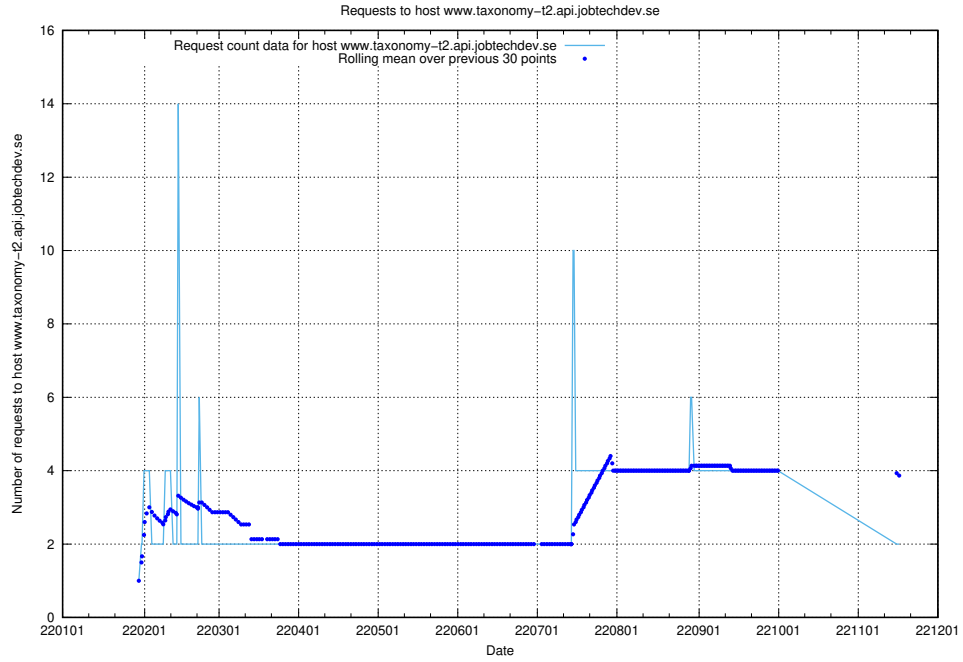

7.548 Usage of `www.taxonomy-t2.api.jobtechdev.se`

Here, we count the number of requests to host `www.taxonomy-t2.api.jobtechdev.se`.