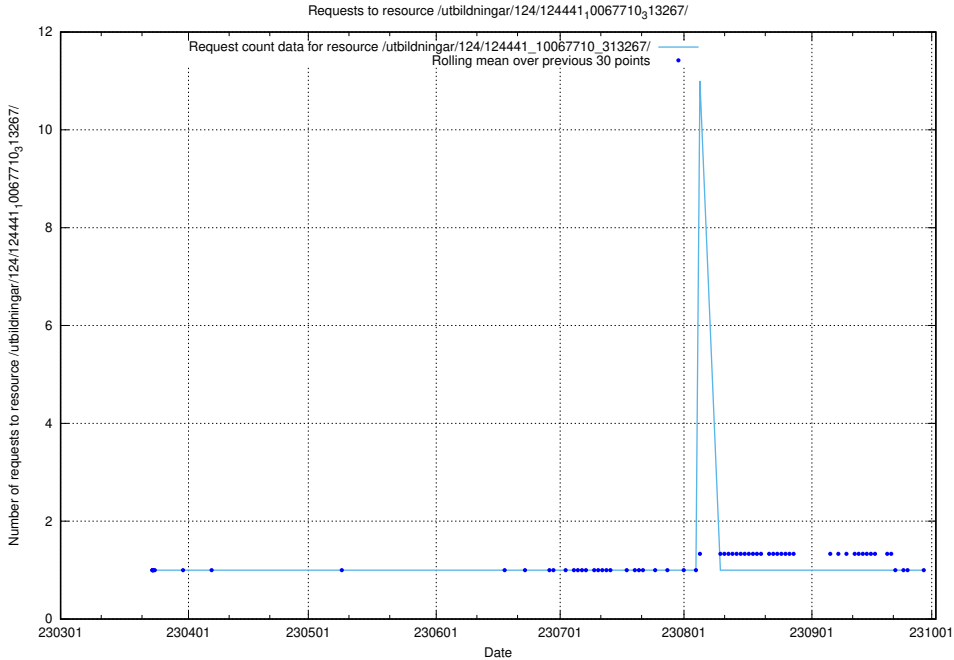

5.987 Usage of /utbildningar/124/124441_10067710_313267/

Here, we count the number of requests to resource /utbildningar/124/124441_10067710_313267/.