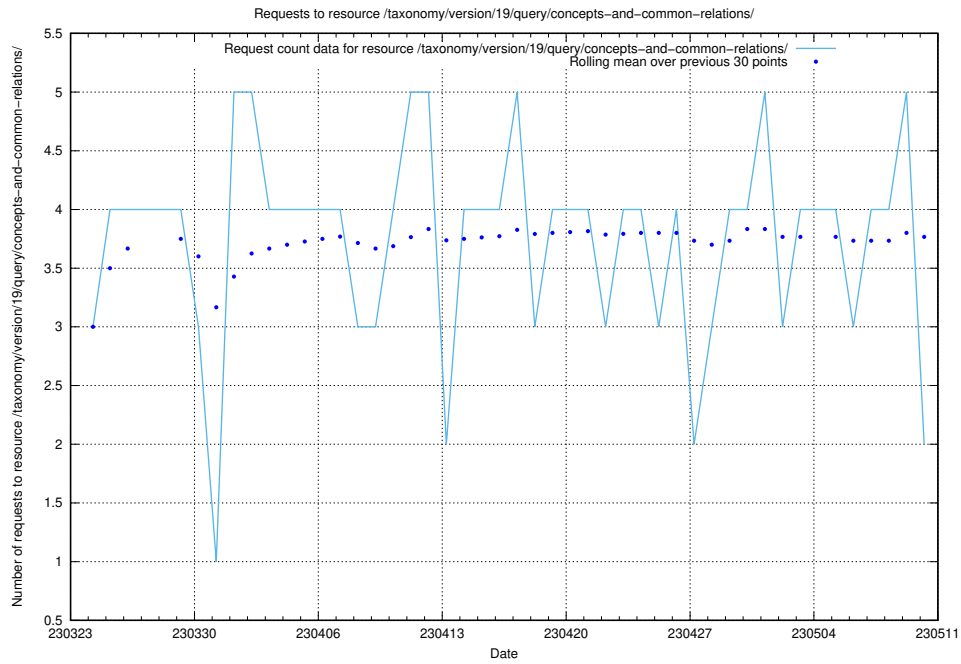

Here, we count the number of requests to resource /taxonomy/version/19/query/concepts-and-common-relations/.

5.371 Usage of /utbildningar/125/125754_10070136_324706/events/

Here, we count the number of requests to resource /utbildningar/125/125754_10070136_324706/events/