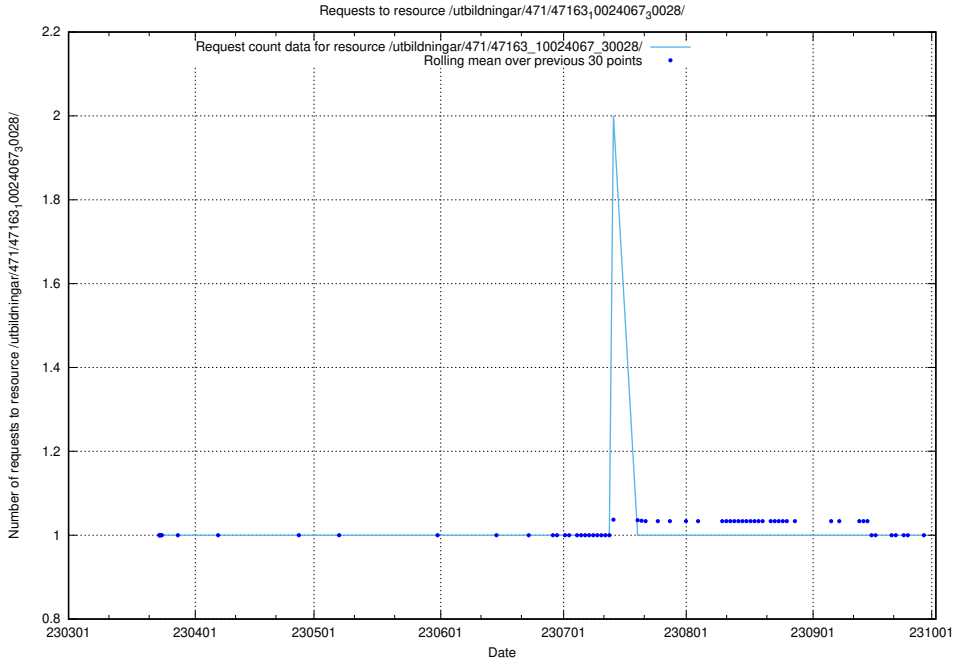

5.3059 Usage of /utbildningar/471/47163_10024067_30028/

Here, we count the number of requests to resource /utbildningar/471/47163_10024067_30028/.