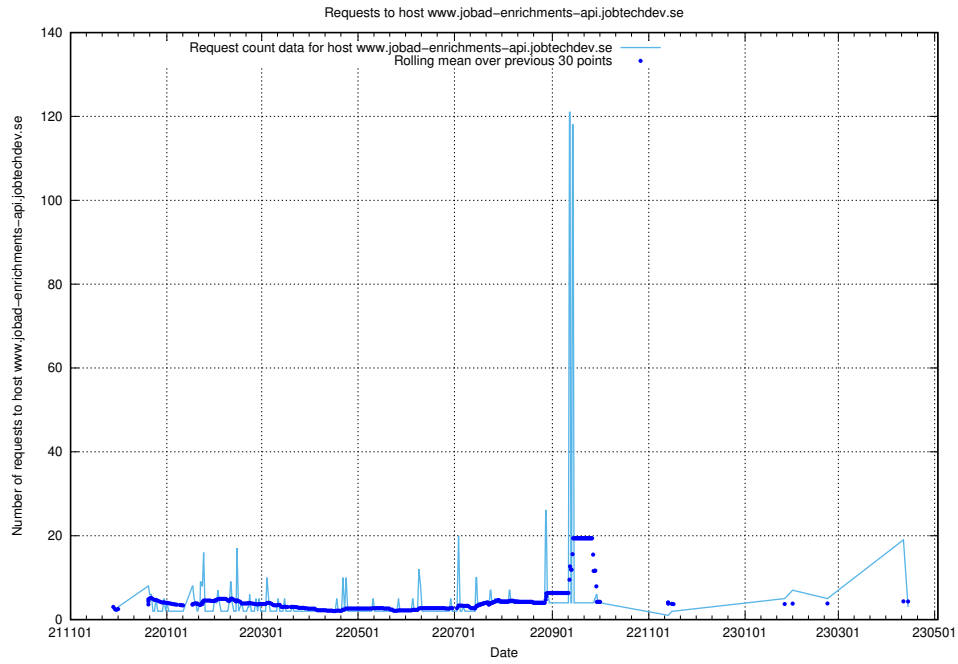

7.202 Usage of www.jobad-enrichments-api.jobtechdev.se

Here, we count the number of requests to host www.jobad-enrichments-api.jobtechdev.se.