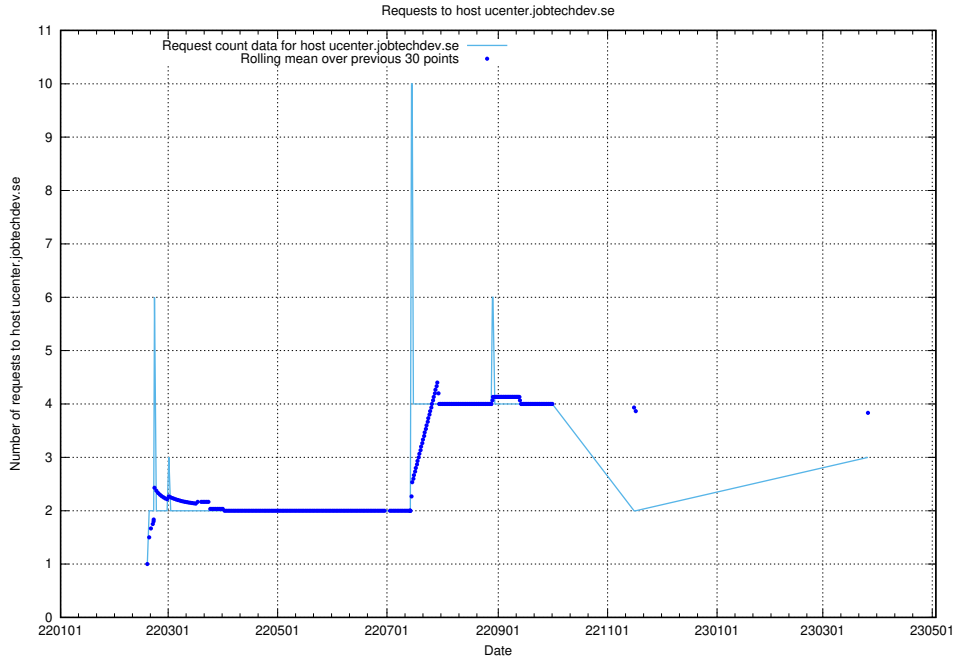

7.218 Usage of ucenter.jobtechdev.se

Here, we count the number of requests to host ucenter.jobtechdev.se.