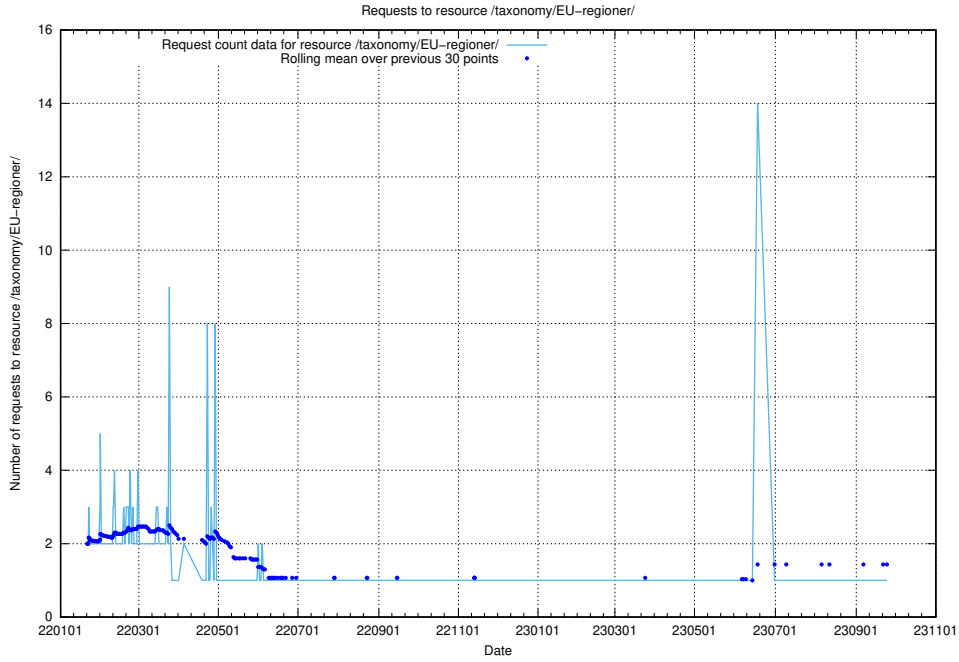

5.599 Usage of /taxonomy/EU-regioner/

Here, we count the number of requests to resource /taxonomy/EU-regioner/.