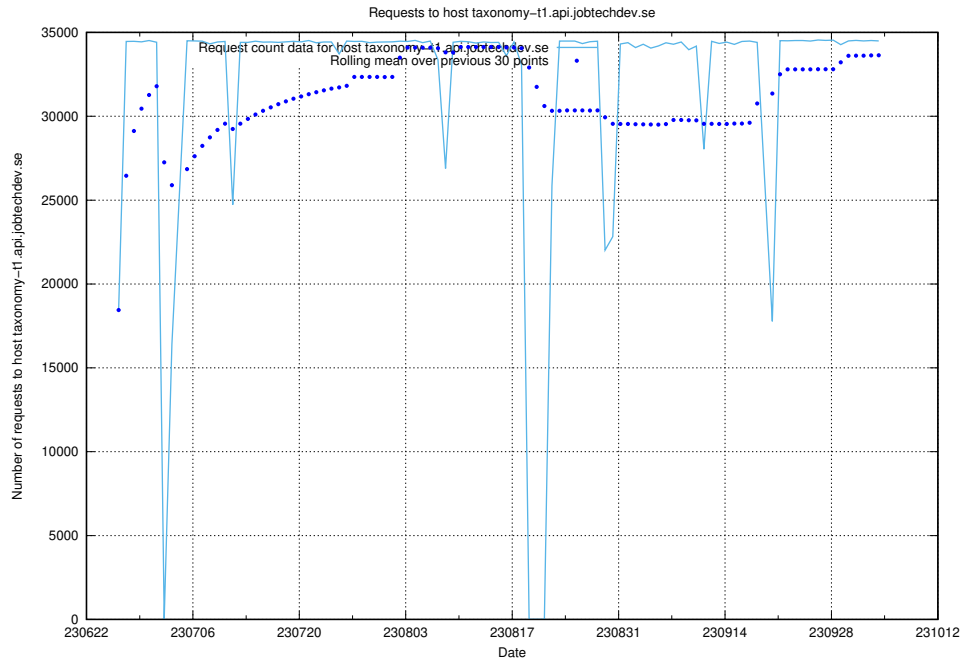

7.7 Usage of taxonomy-t1.api.jobtechdev.se

Here, we count the number of requests to host taxonomy-t1.api.jobtechdev.se.