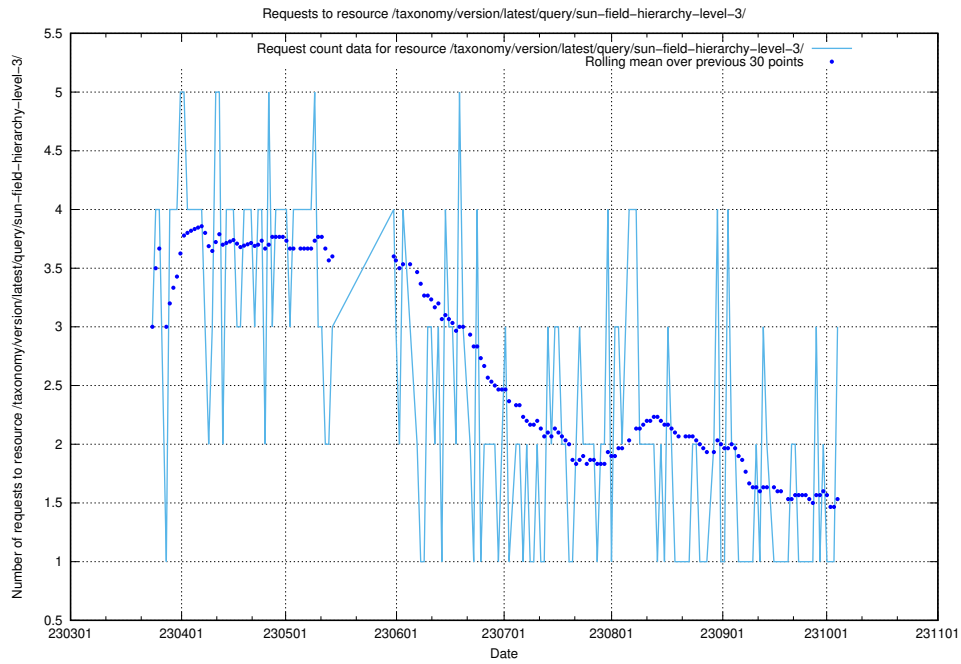

5.153 Usage of /taxonomy/version/latest/query/sun-field-hierarchy-level-3/

Here, we count the number of requests to resource /taxonomy/version/latest/query/sun-field-hierarchy-level-3/.