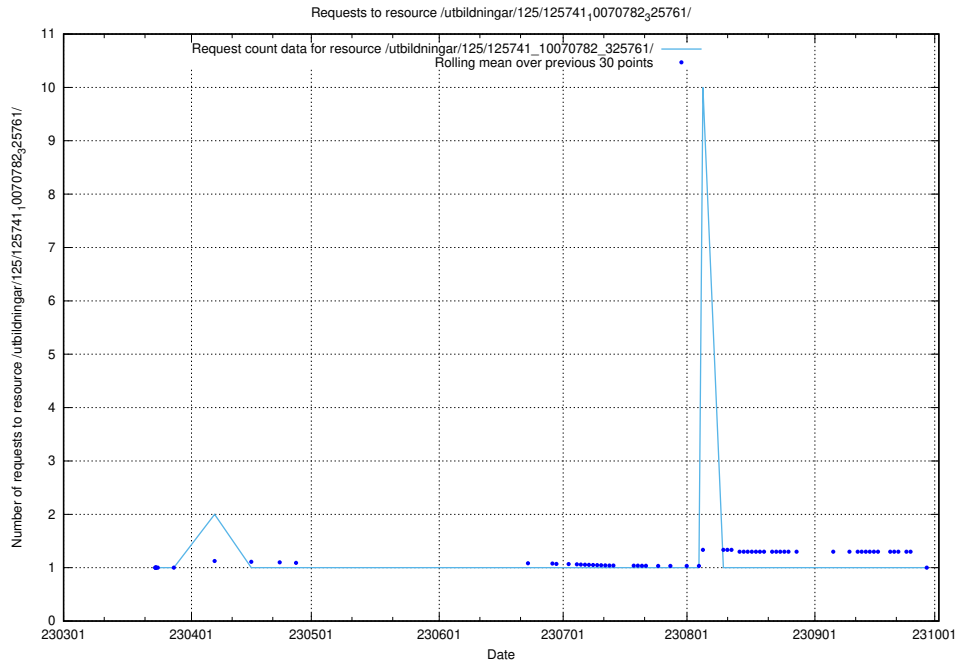

5.3227 Usage of /utbildningar/125/125741_10070782_325761/

Here, we count the number of requests to resource /utbildningar/125/125741_10070782_325761/.