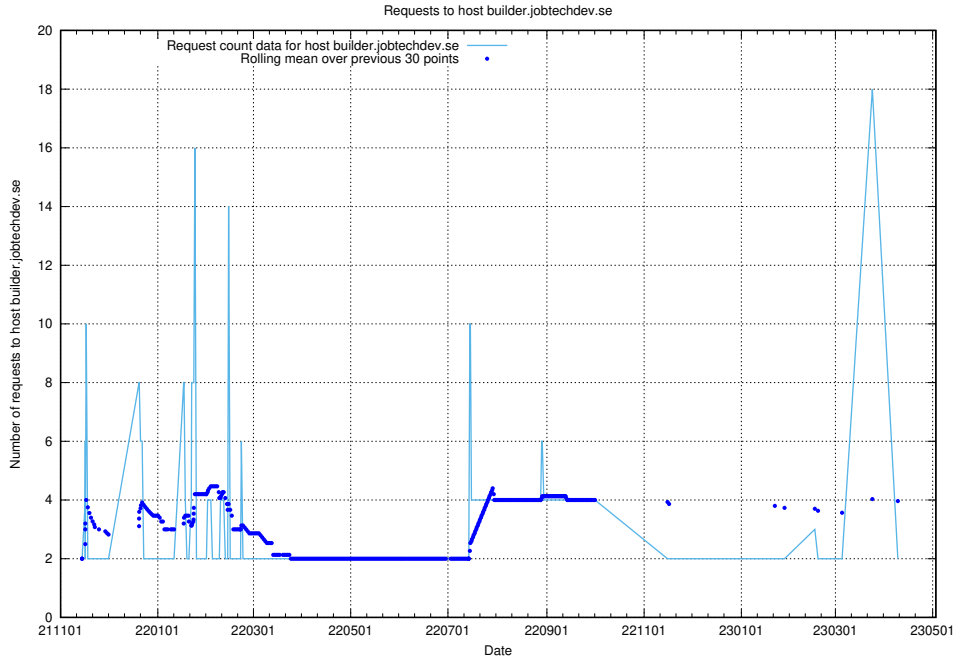

7.263 Usage of builder.jobtechdev.se

Here, we count the number of requests to host builder.jobtechdev.se.