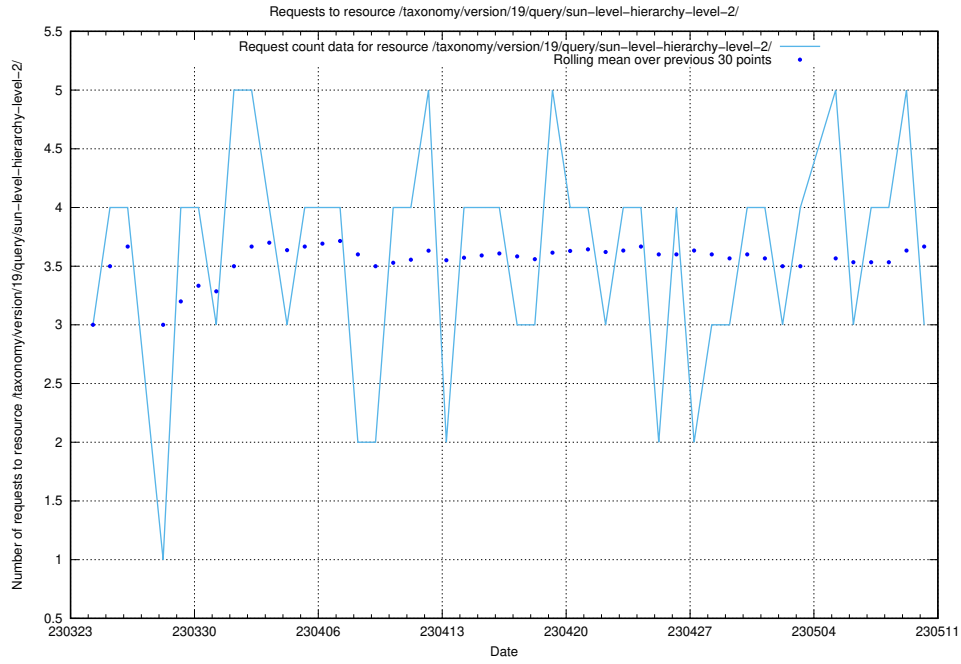

5.170 Usage of /taxonomy/version/19/query/sun-level-hierarchy-level-2/

Here, we count the number of requests to resource /taxonomy/version/19/query/sun-level-hierarchy-level-2/.