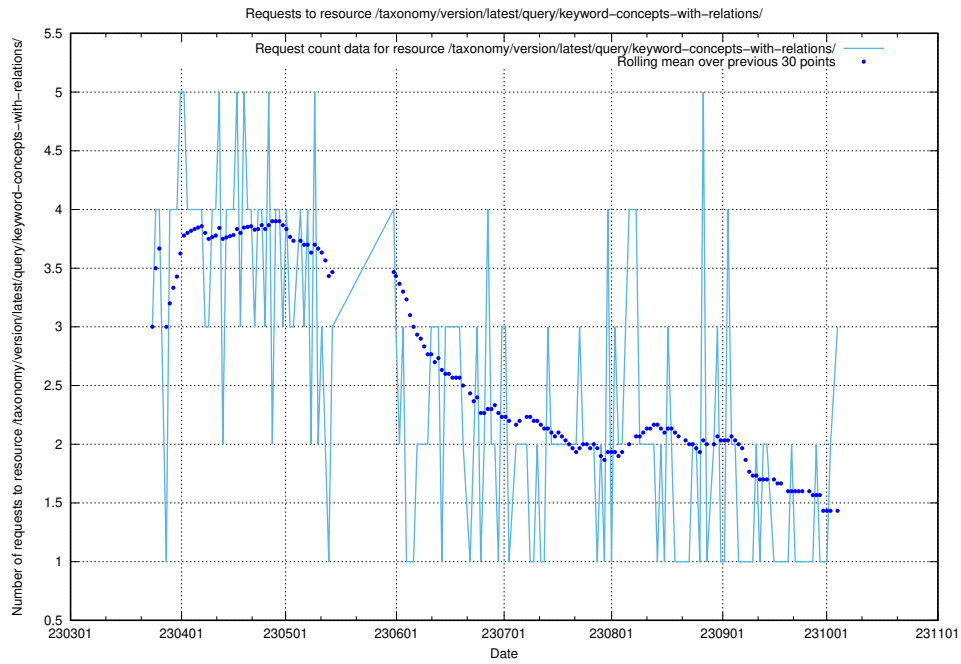

5.164 Usage of /taxonomy/version/latest/query/keyword-concepts-with-relations/

Here, we count the number of requests to resource /taxonomy/version/latest/query/keyword-concepts-with-relations/.