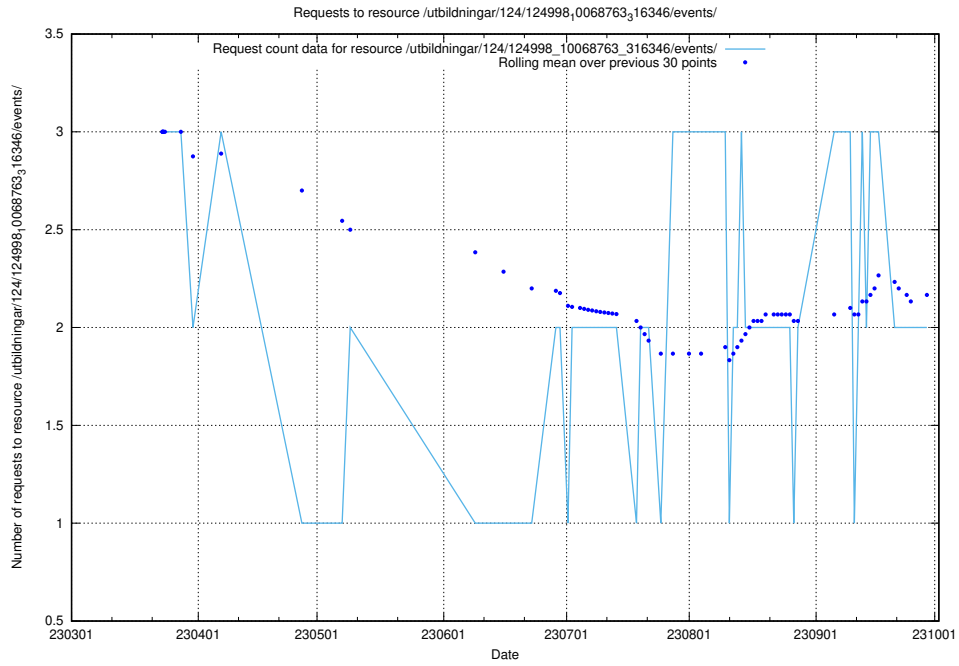

5.379 Usage of /utbildningar/124/124998_10068763_316346/events/

Here, we count the number of requests to resource /utbildningar/124/124998_10068763_316346/events/