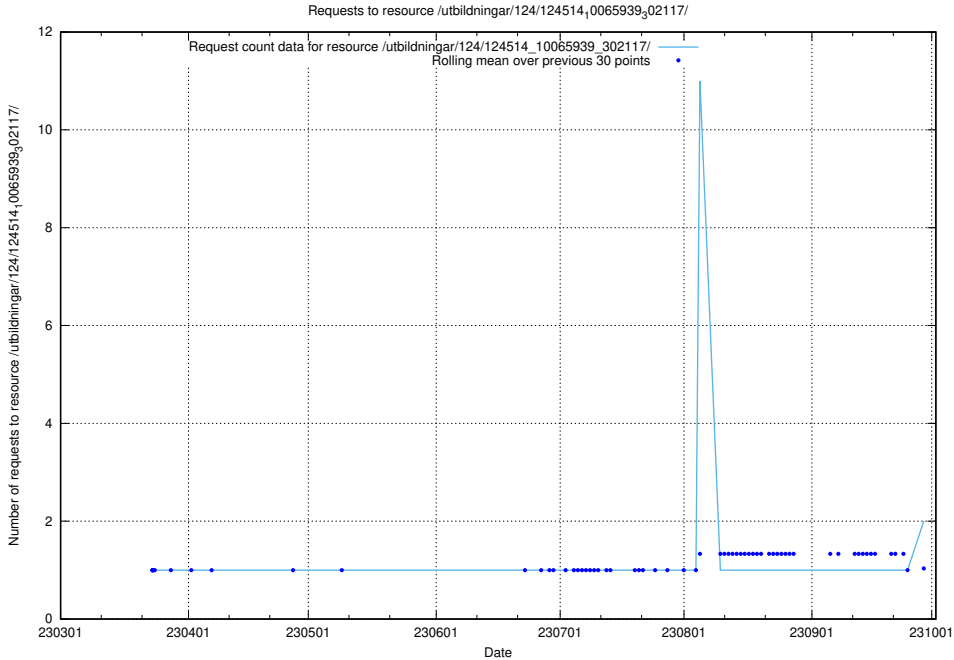

5.205 Usage of /utbildningar/124/124514_10065939_302117/

Here, we count the number of requests to resource /utbildningar/124/124514_10065939_302117/.