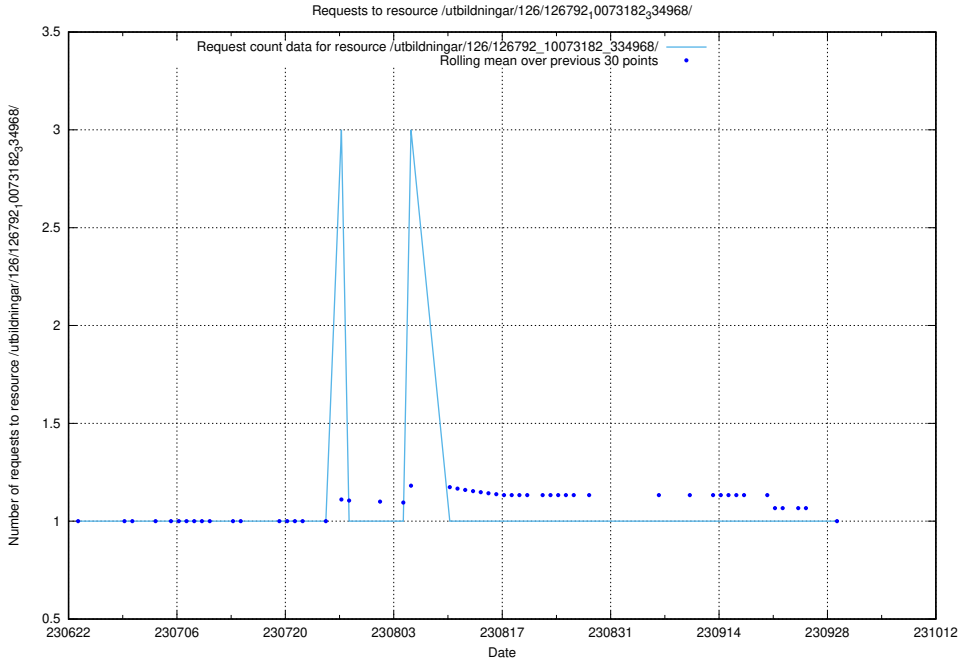

5.2314 Usage of /utbildningar/126/126792_10073182_334968/

Here, we count the number of requests to resource /utbildningar/126/126792_10073182_334968/.