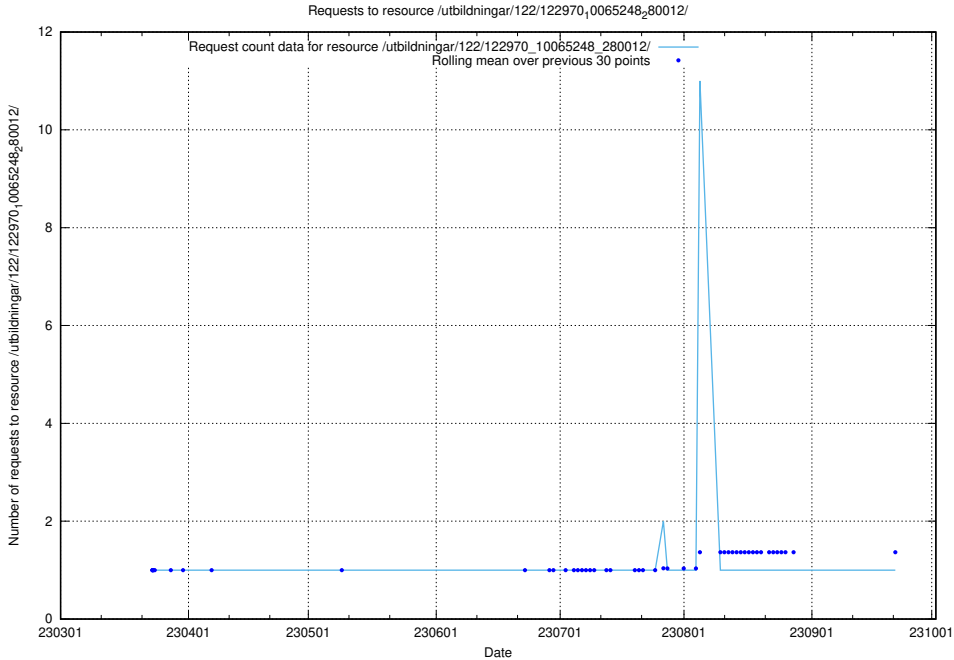

5.1652 Usage of /utbildningar/122/122970_10065248_280012/

Here, we count the number of requests to resource /utbildningar/122/122970_10065248_280012/.