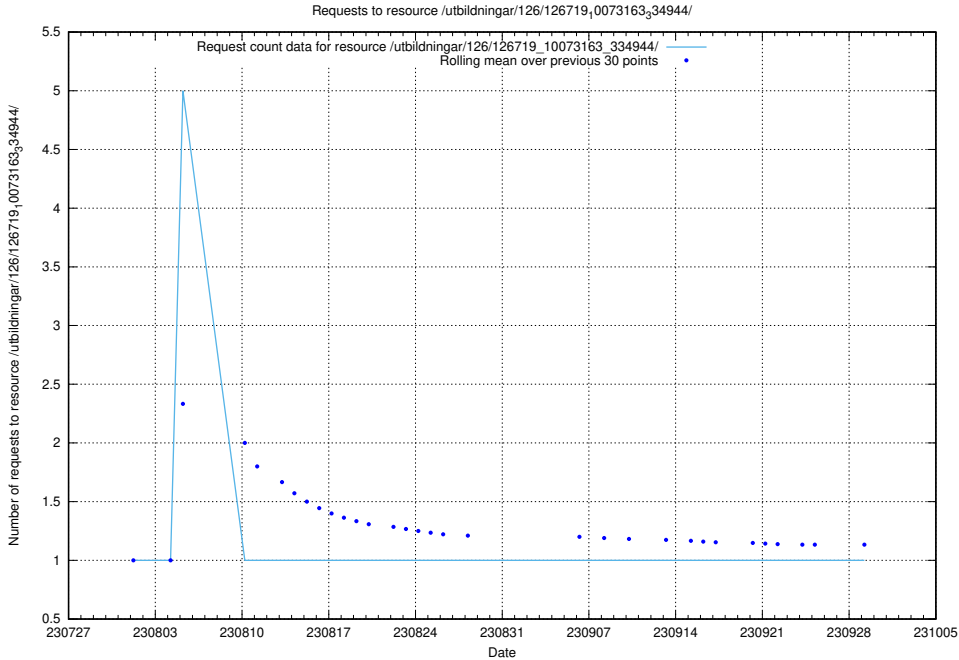

5.1570 Usage of /utbildningar/126/126719_10073163_334944/

Here, we count the number of requests to resource /utbildningar/126/126719_10073163_334944/.