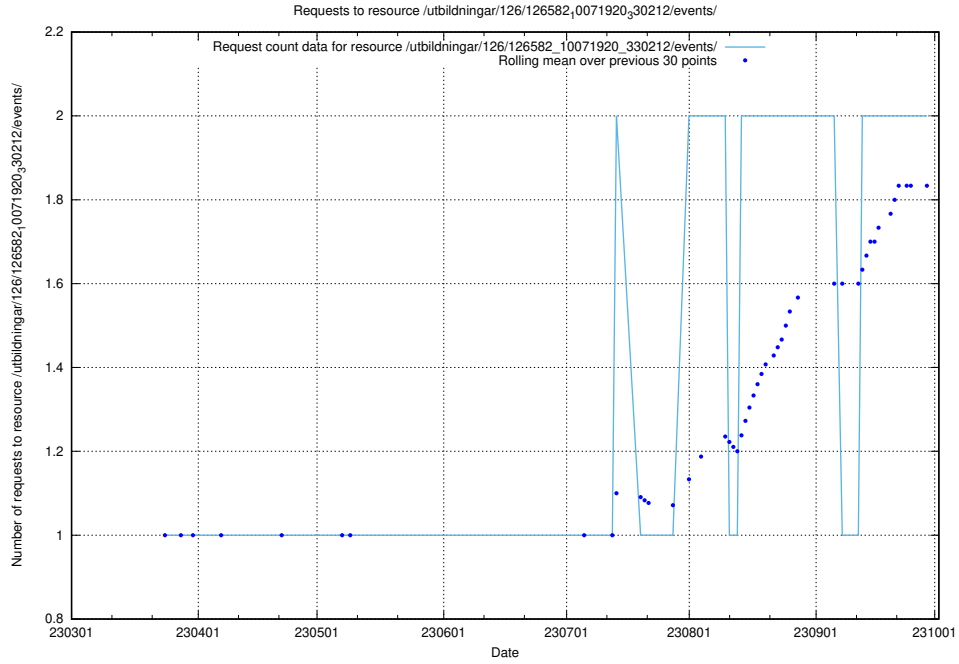

5.374 Usage of /utbildningar/126/126582_10071920_330212/events/

Here, we count the number of requests to resource /utbildningar/126/126582_10071920_330212/events/