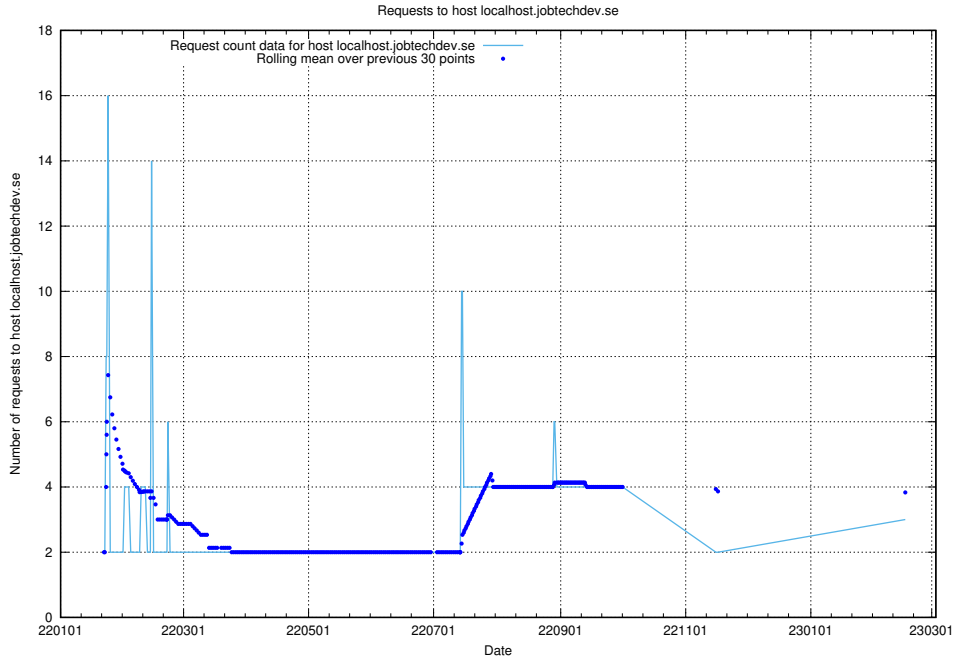

7.237 Usage of localhost.jobtechdev.se

Here, we count the number of requests to host localhost.jobtechdev.se.