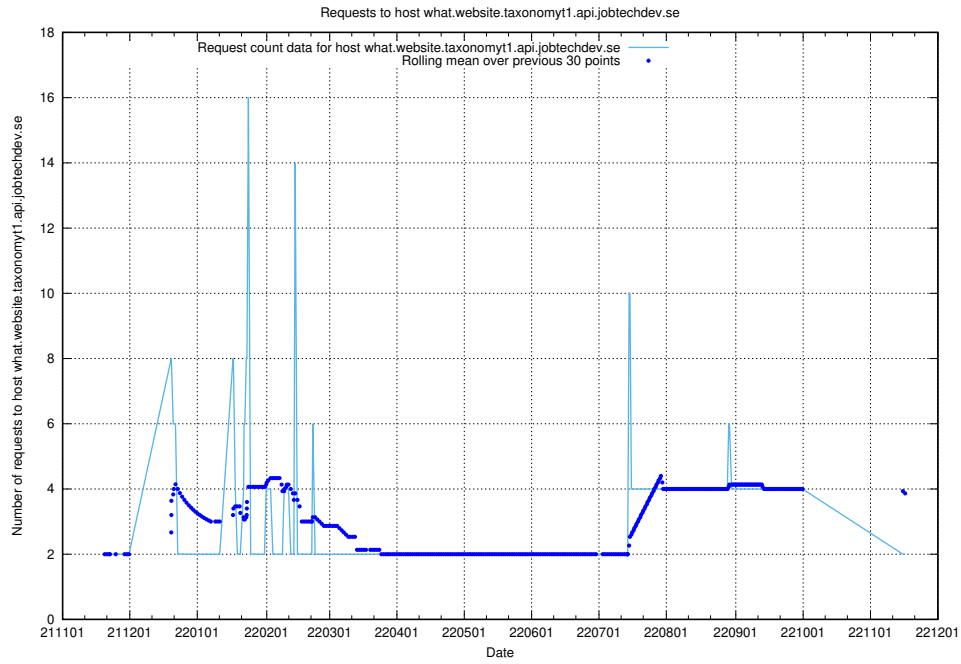

7.435 Usage of what.website.taxonomy1.api.jobtechdev.se

Here, we count the number of requests to host what.website.taxonomy1.api.jobtechdev.se.