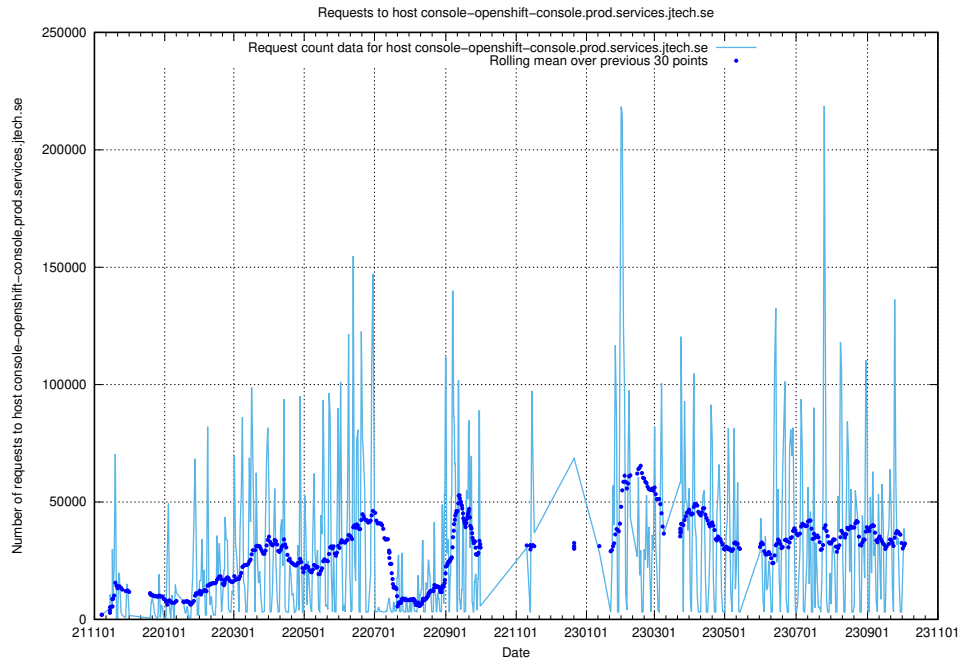

7.9 Usage of console-openshift-console.prod.services.jtech.se

Here, we count the number of requests to host console-openshift-console.prod.services.jtech.se.