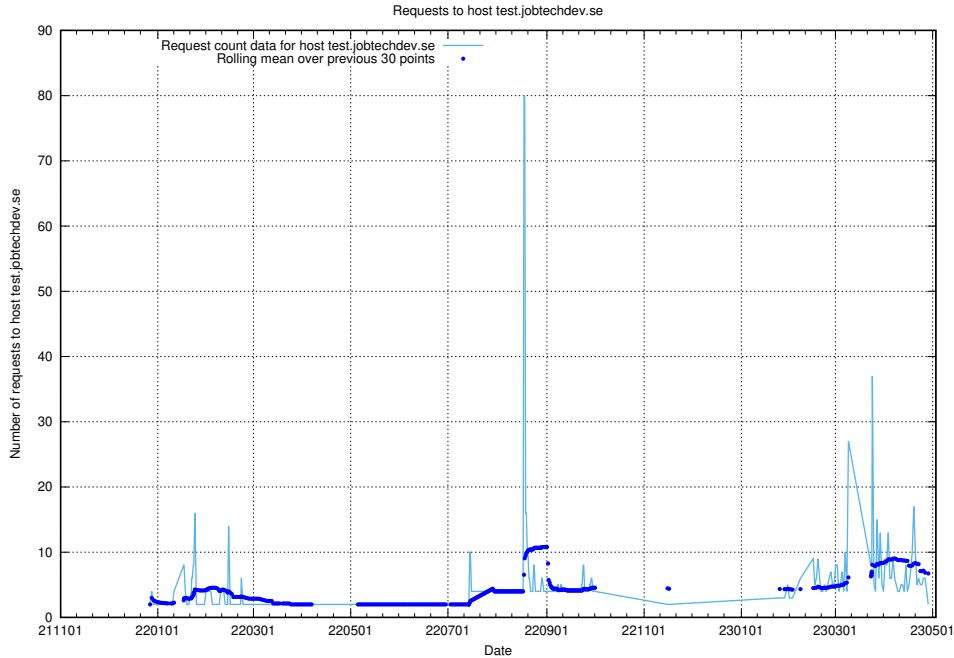

7.346 Usage of test.jobtechdev.se

Here, we count the number of requests to host test.jobtechdev.se.