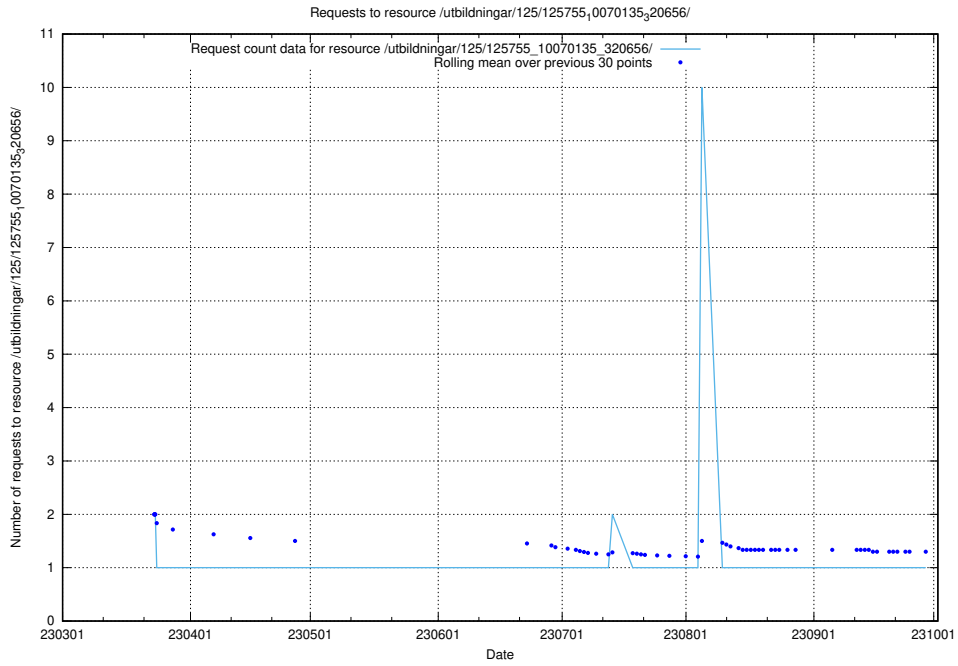

5.3020 Usage of /utbildningar/125/125755_10070135_320656/

Here, we count the number of requests to resource /utbildningar/125/125755_10070135_320656/.