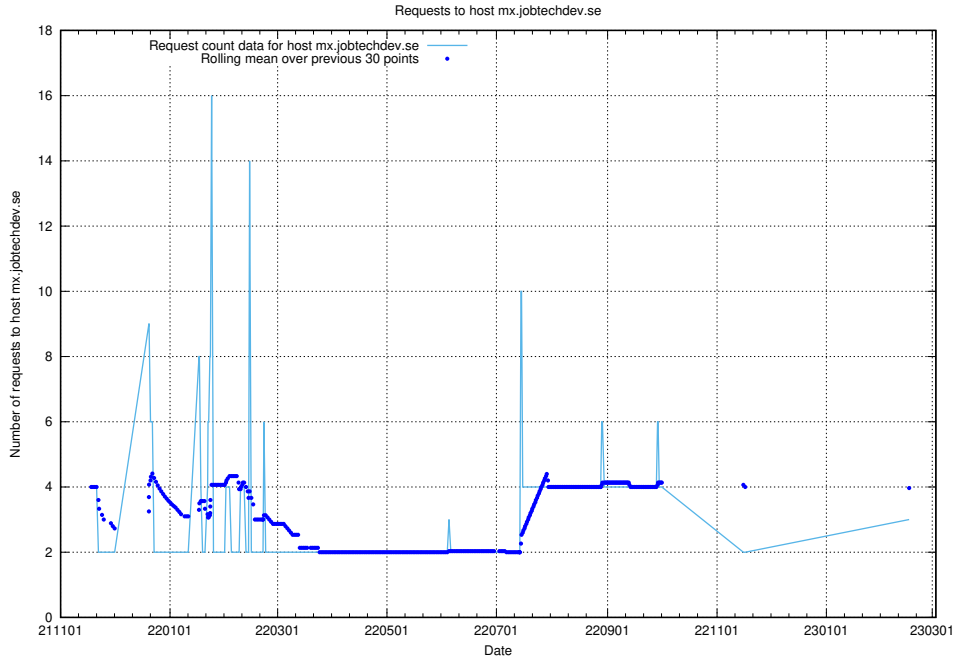

7.213 Usage of mx.jobtechdev.se

Here, we count the number of requests to host mx.jobtechdev.se.