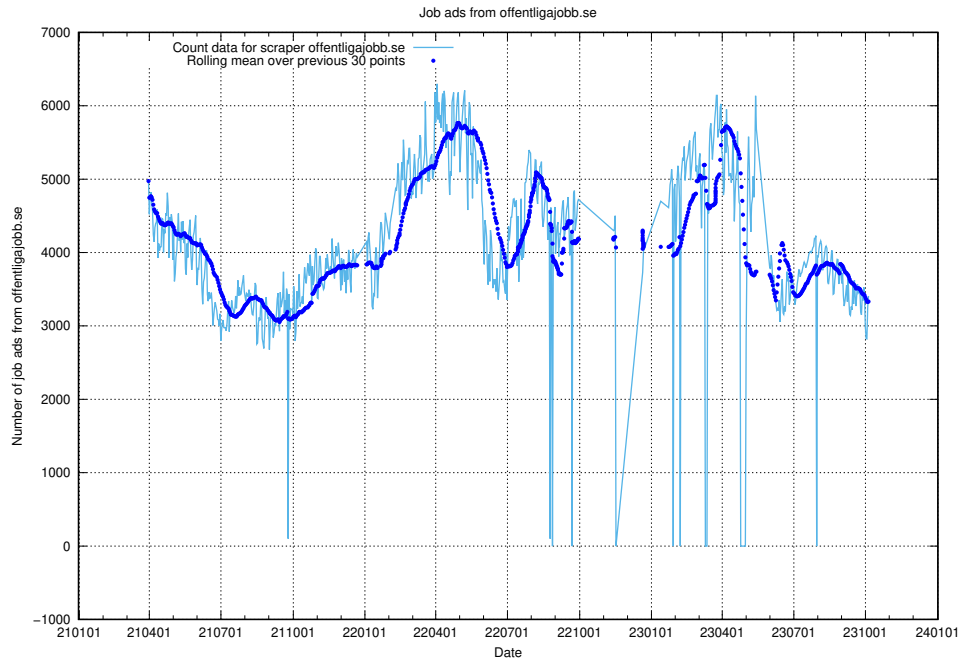

13.3 Number of ads by scraper offentligajobb.se

Here, we count the number of job ads scraped from offentligajobb.se.