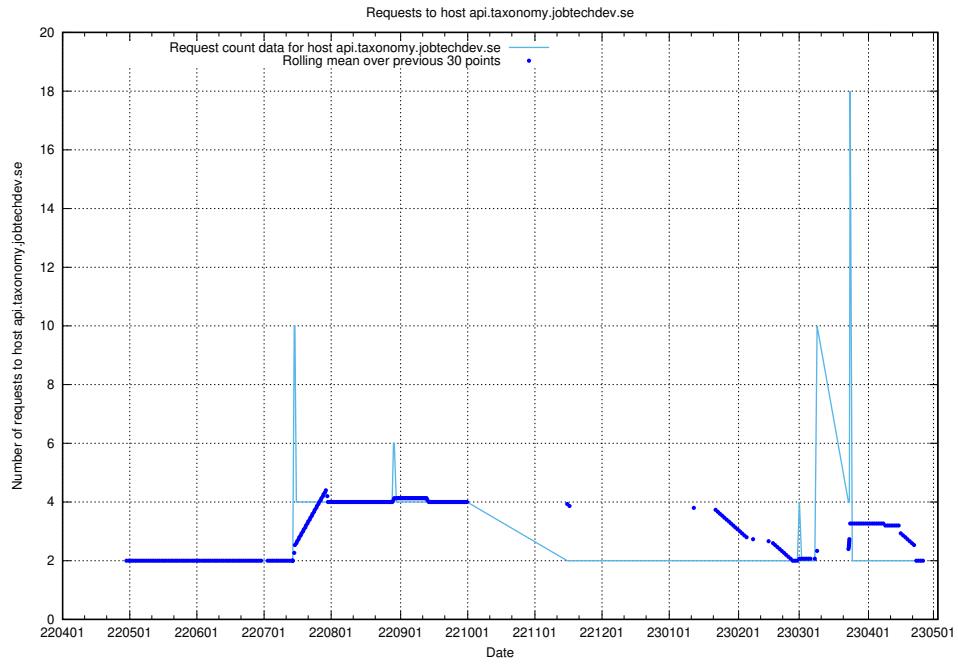

7.420 Usage of api.taxonomy.jobtechdev.se

Here, we count the number of requests to host api.taxonomy.jobtechdev.se.