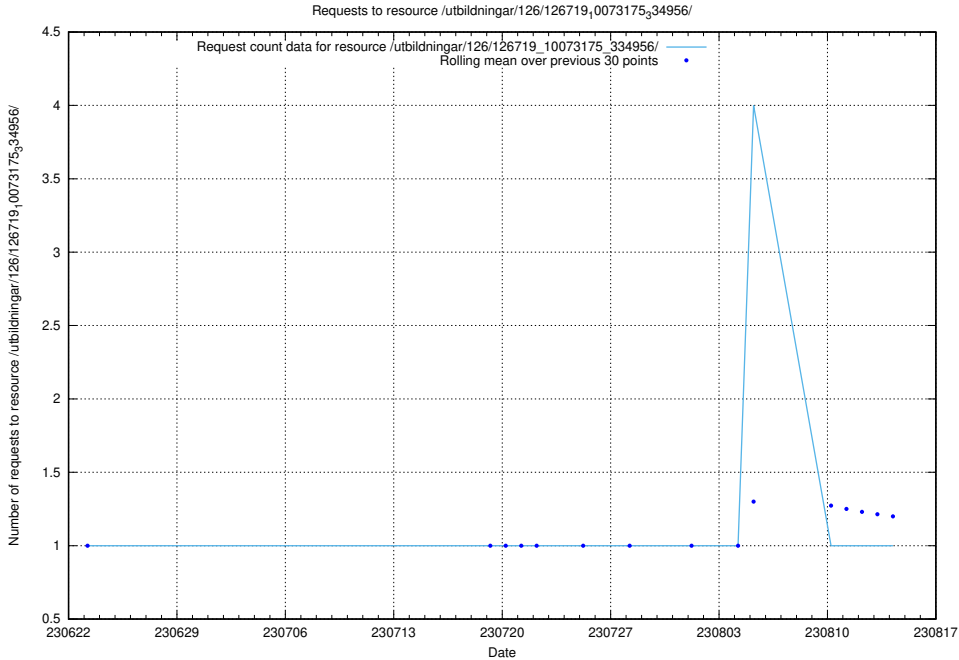

5.2335 Usage of /utbildningar/126/126719_10073175_334956/

Here, we count the number of requests to resource /utbildningar/126/126719_10073175_334956/.