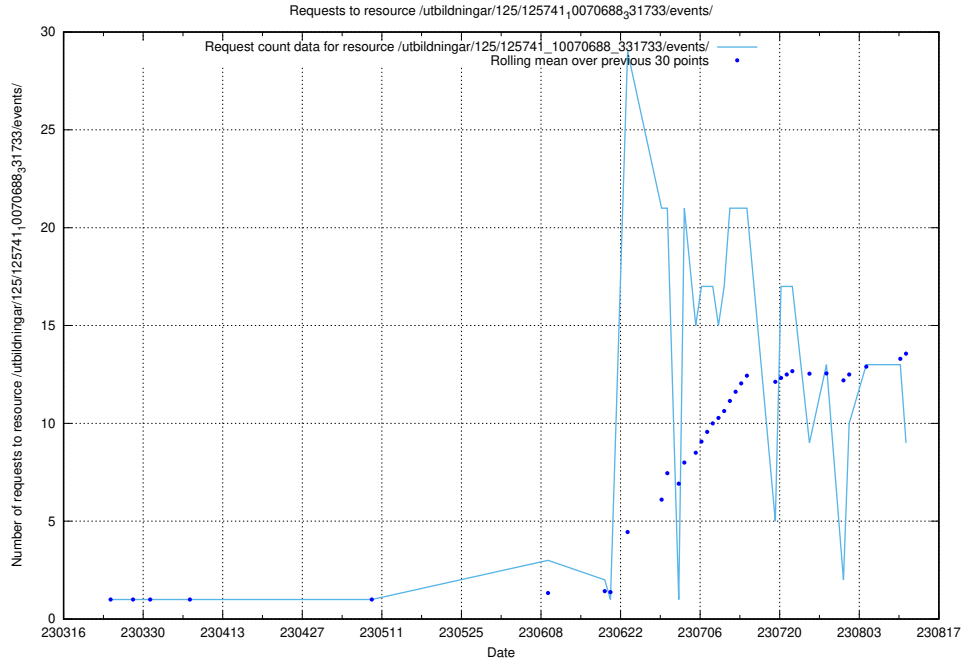

5.51 Usage of /utbildningar/125/125741_10070688_331733/events/

Here, we count the number of requests to resource /utbildningar/125/125741_10070688_331733/events/