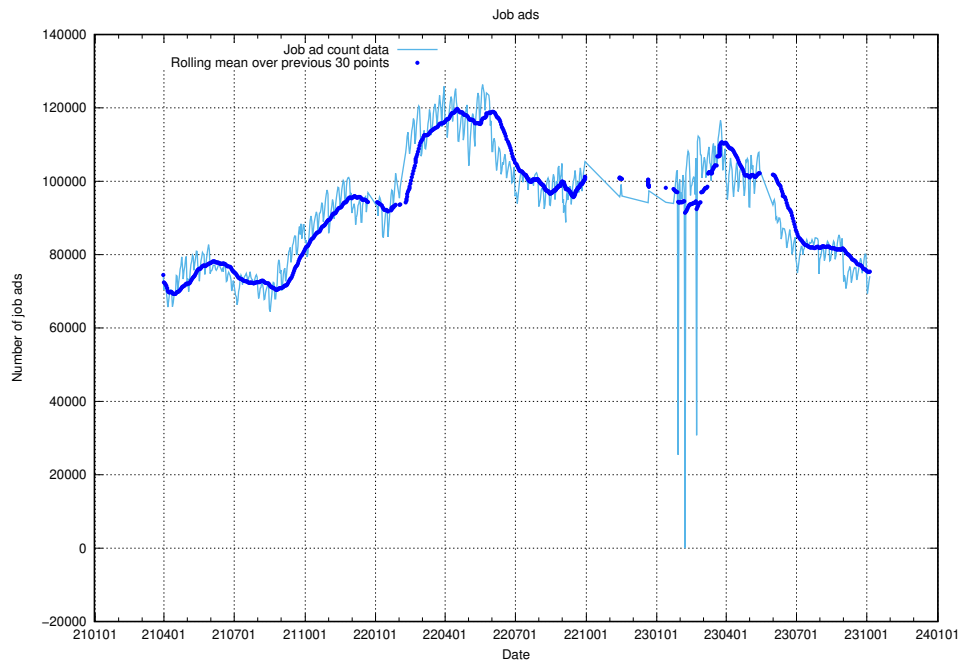

13 JobTechLinks Pipeline

This section contains a summary of last night's job ad processing in the [JobTech Links pipeline](#)¹³.

For a detailed statistical summary, please see [14.1](#).

13.1 Number of job ads

Here, we count the number of job ads processed by the pipeline each night.

¹³<https://gitlab.com/arbetsformedlingen/joblinks/wiki/-/wikis/home>