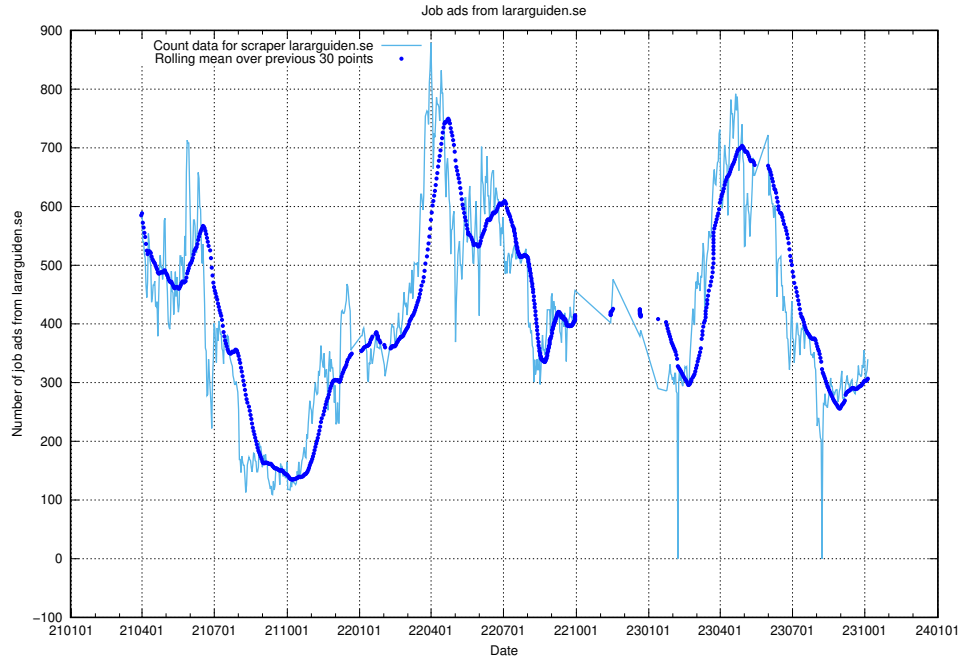

13.11 Number of ads by scraper lararguiden.se

Here, we count the number of job ads scraped from lararguiden.se.