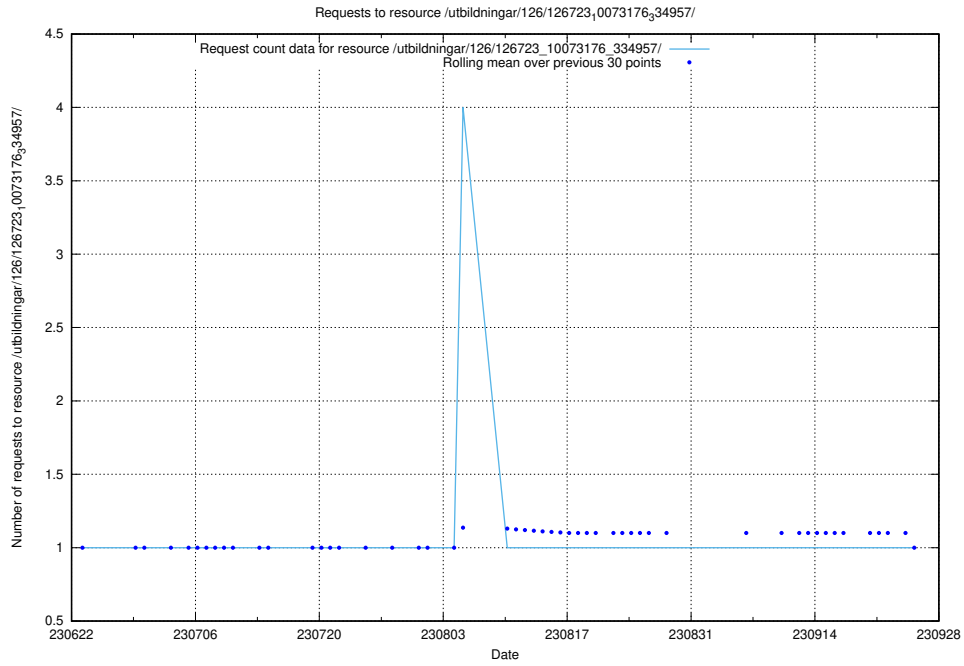

Here, we count the number of requests to resource /utbildningar/126/126723_10073182_334968/.

5.2326 Usage of /utbildningar/126/126723_10073176_334957/

Here, we count the number of requests to resource /utbildningar/126/126723_10073176_334957/.