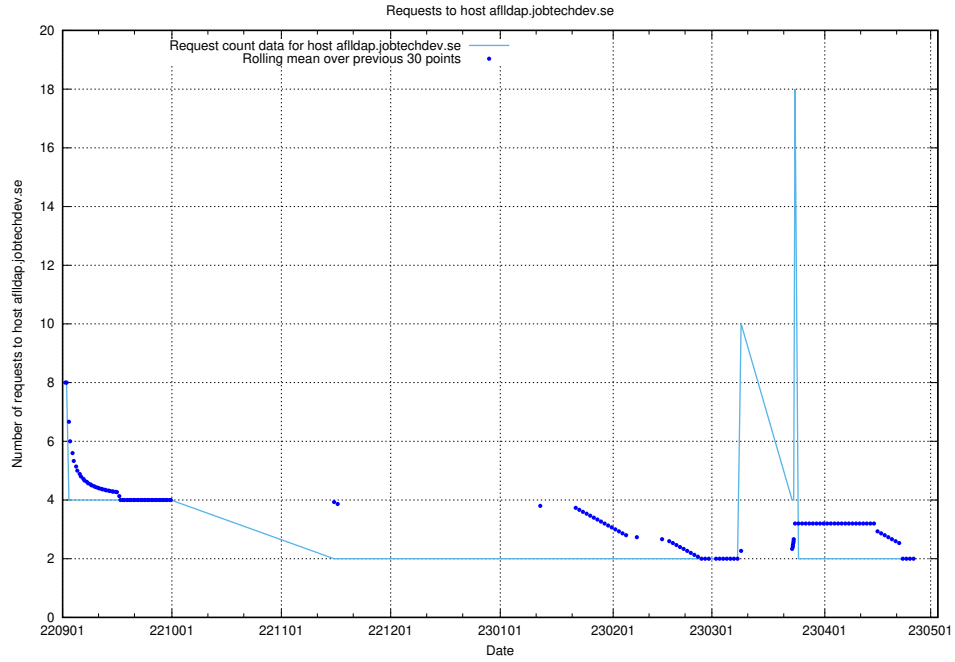

7.315 Usage of afldap.jobtechdev.se

Here, we count the number of requests to host afldap.jobtechdev.se.