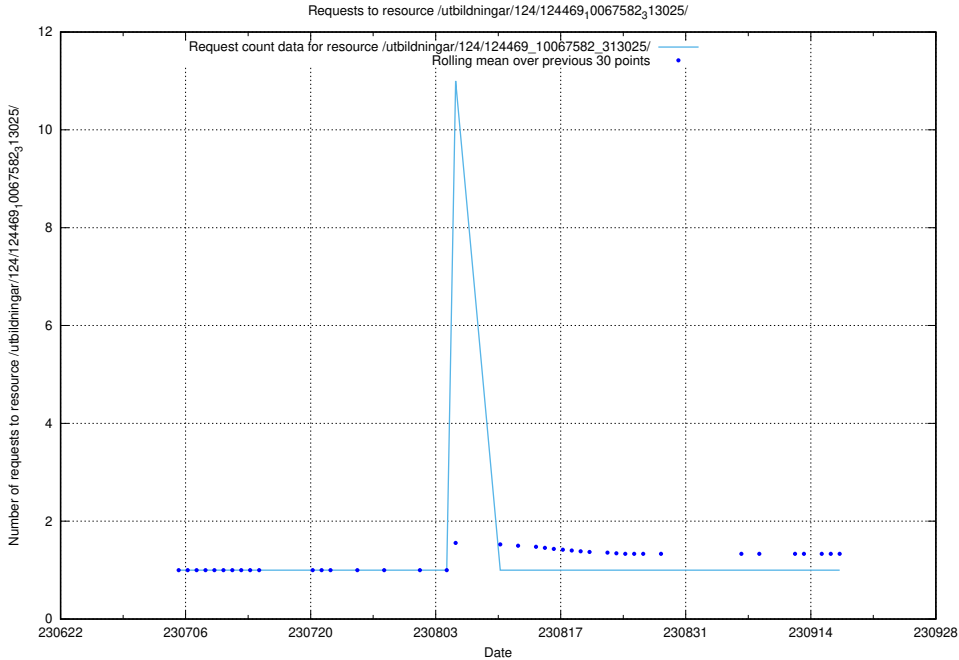

5.2058 Usage of /utbildningar/124/124469_10067582_313025/

Here, we count the number of requests to resource /utbildningar/124/124469_10067582_313025/.