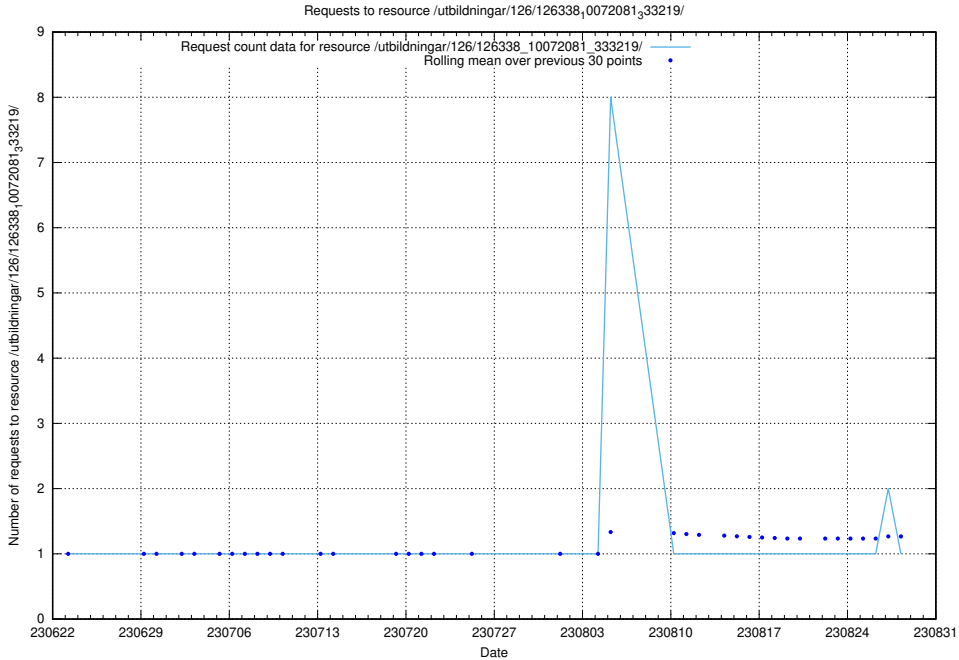

5.2387 Usage of /utbildningar/126/126338_10072081_333219/

Here, we count the number of requests to resource /utbildningar/126/126338_10072081_333219/.