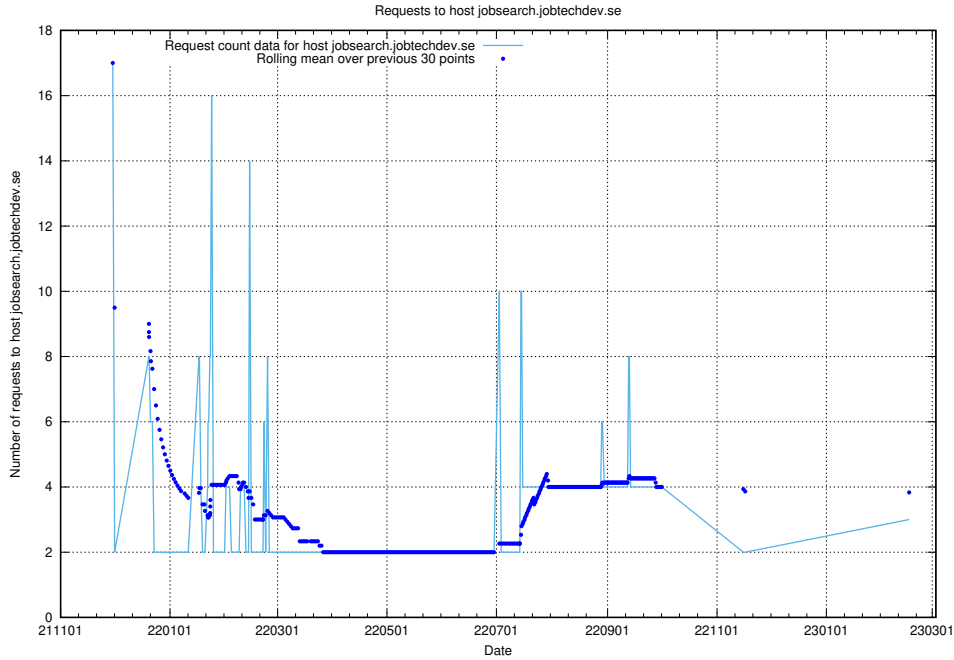

7.200 Usage of jobsearch.jobtechdev.se

Here, we count the number of requests to host jobsearch.jobtechdev.se.