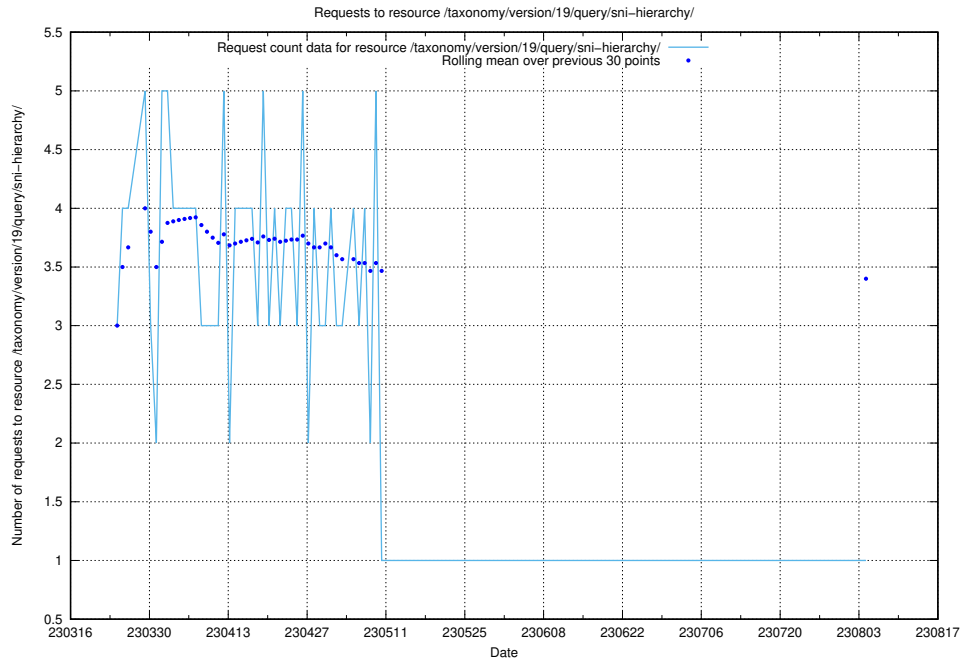

5.2897 Usage of /taxonomy/version/19/query/sni-hierarchy/

Here, we count the number of requests to resource /taxonomy/version/19/query/sni-hierarchy/.