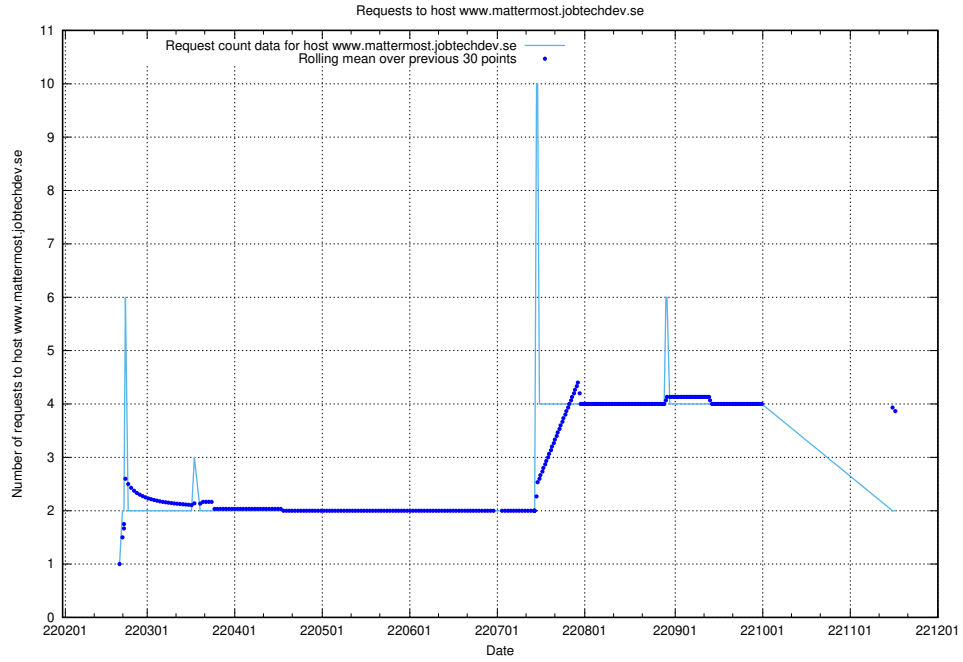

7.508 Usage of `www.mattermost.jobtechdev.se`

Here, we count the number of requests to host `www.mattermost.jobtechdev.se`.