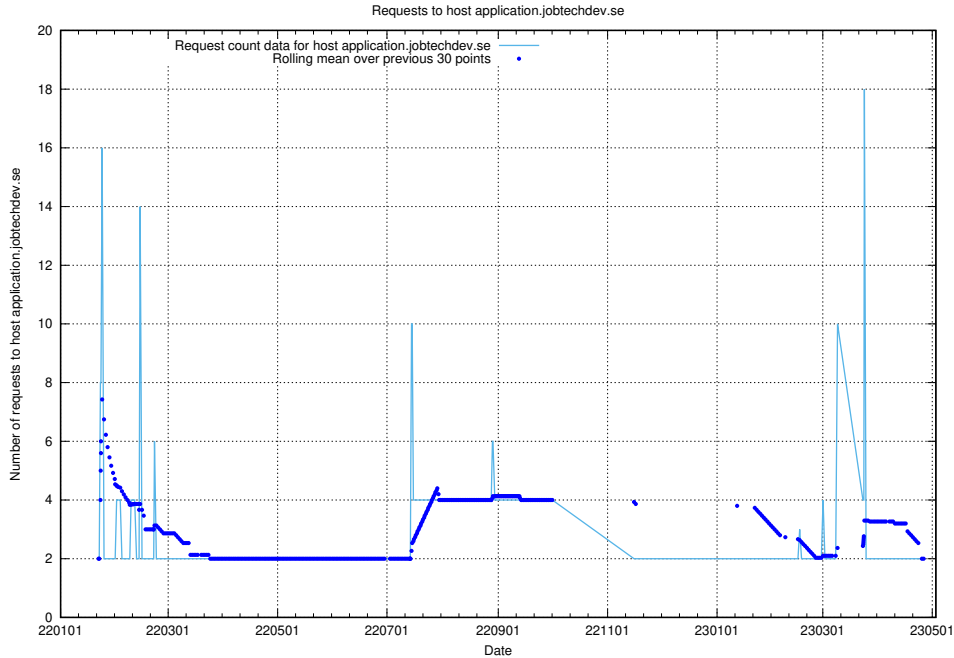

7.244 Usage of application.jobtechdev.se

Here, we count the number of requests to host application.jobtechdev.se.