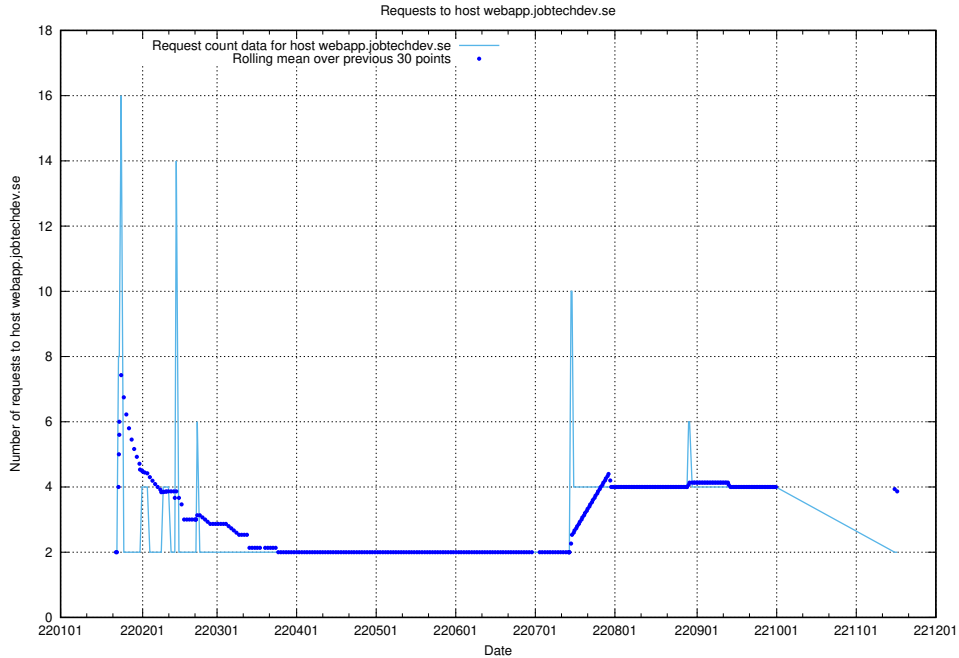

7.560 Usage of webapp.jobtechdev.se

Here, we count the number of requests to host webapp.jobtechdev.se.