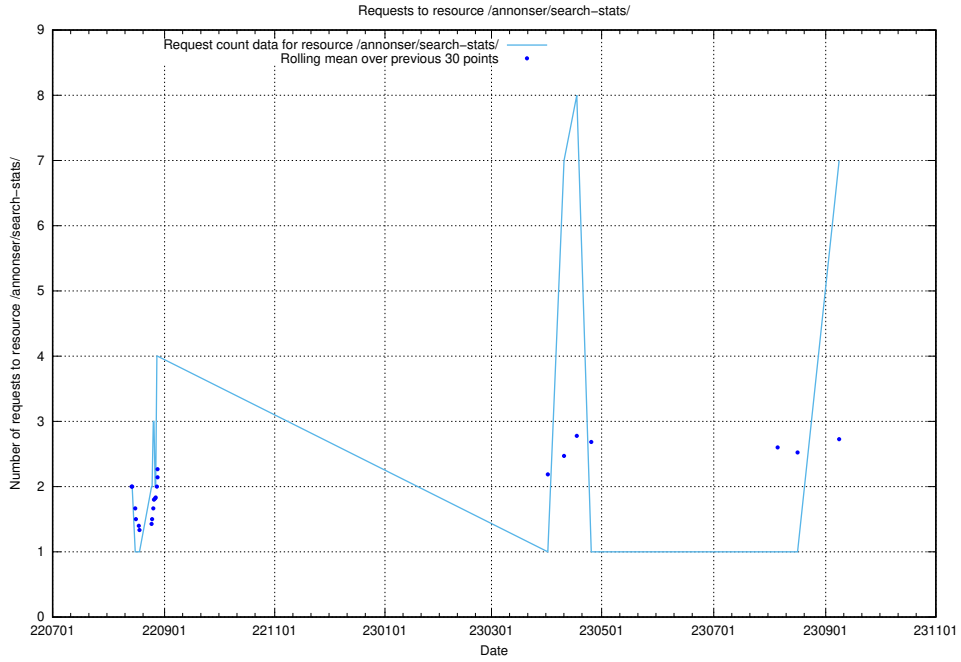

5.59 Usage of /annonser/search-stats/

Here, we count the number of requests to resource /annonser/search-stats/.