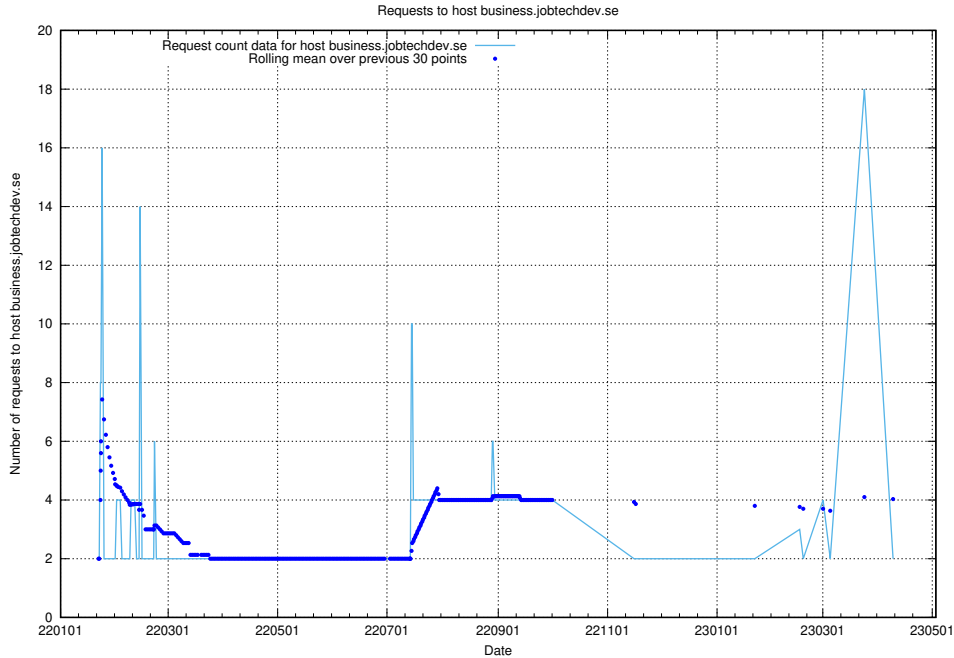

7.241 Usage of business.jobtechdev.se

Here, we count the number of requests to host business.jobtechdev.se.