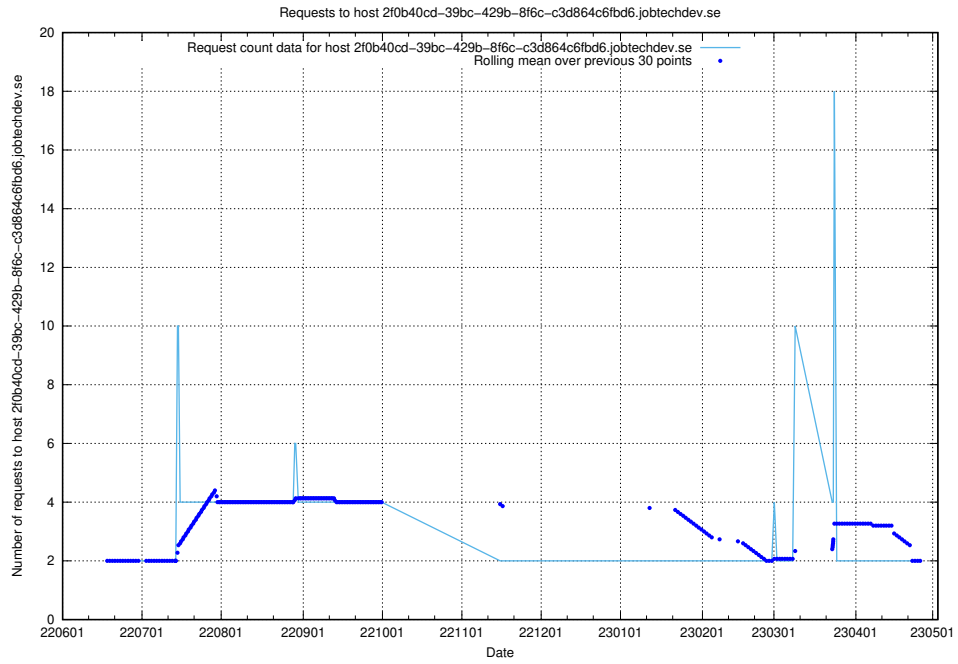

Here, we count the number of requests to host 2f0b40cd-39bc-429b-8f6c-c3d864c6fbd6.jobtechdev.se.

7.385 Usage of openserch-test.jobtechdev.se

Here, we count the number of requests to host openserch-test.jobtechdev.se.