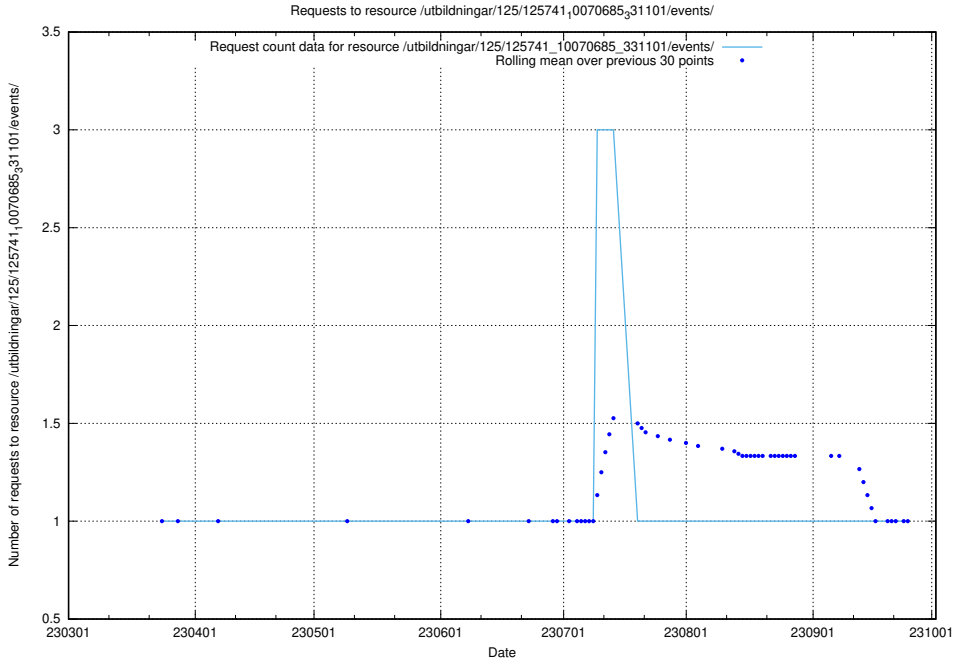

5.2989 Usage of /utbildningar/125/125741_10070685_331101/events/

Here, we count the number of requests to resource /utbildningar/125/125741_10070685_331101/events/