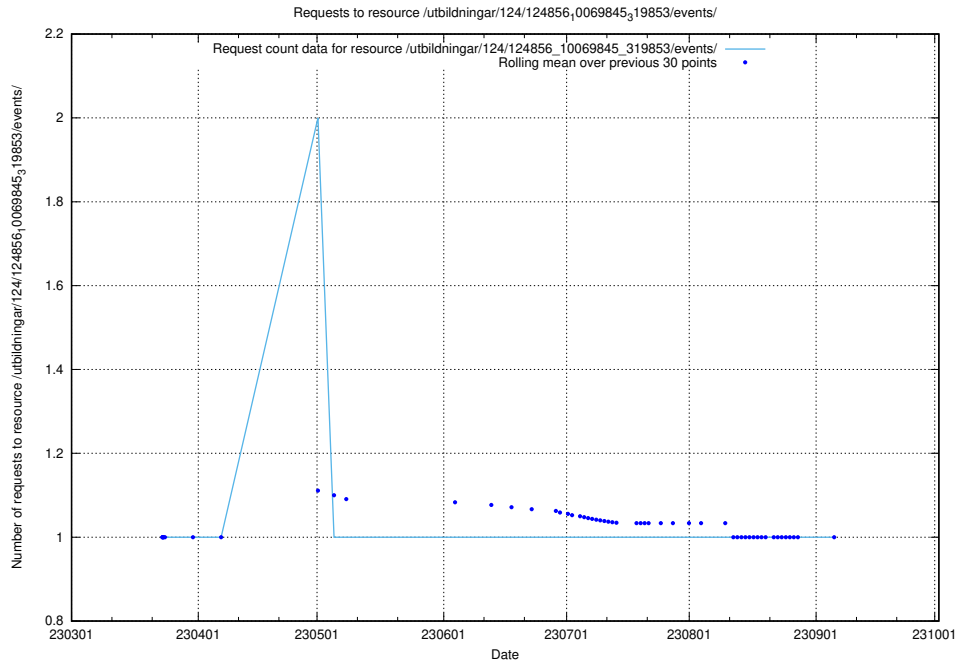

5.656 Usage of /utbildningar/124/124856_10069845_319853/events/

Here, we count the number of requests to resource /utbildningar/124/124856_10069845_319853/events/