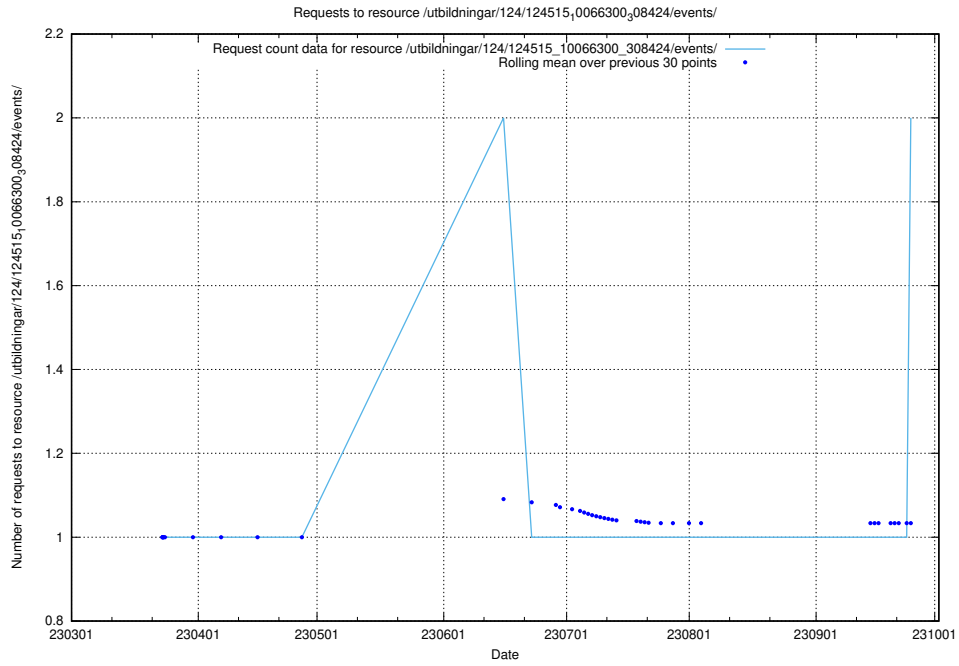

5.202 Usage of /utbildningar/124/124515_10066300_308424/events/

Here, we count the number of requests to resource /utbildningar/124/124515_10066300_308424/events/