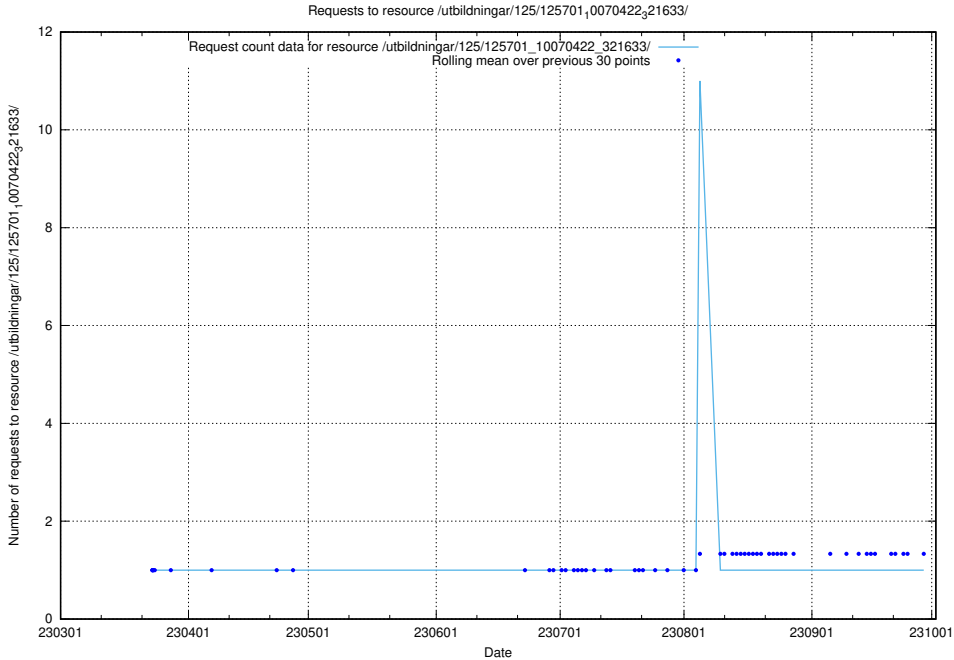

5.469 Usage of /utbildningar/125/125701_10070422_321633/

Here, we count the number of requests to resource /utbildningar/125/125701_10070422_321633/.