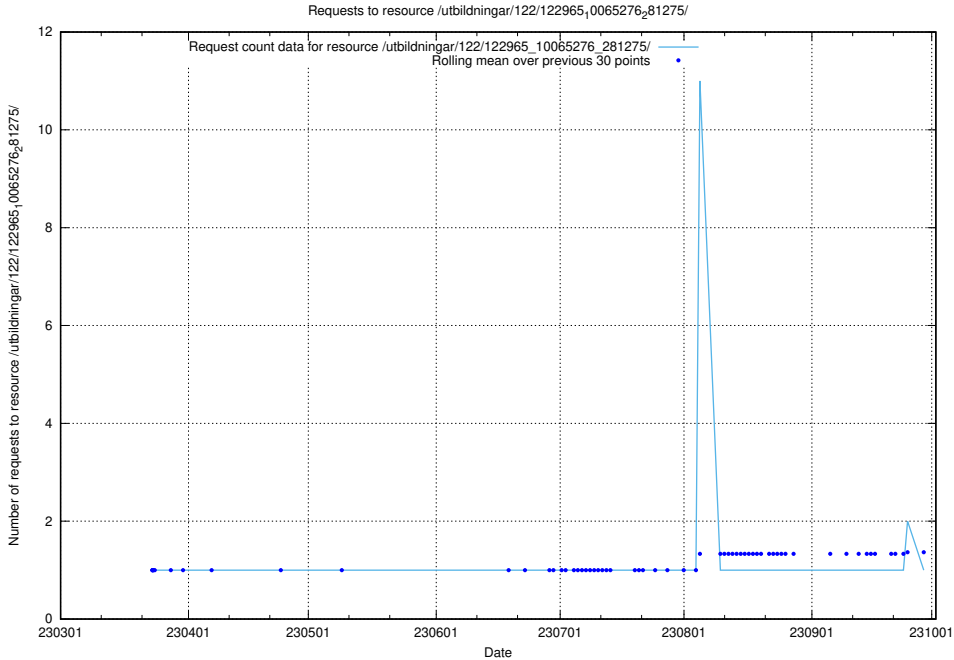

5.1805 Usage of /utbildningar/122/122965_10065276_281275/

Here, we count the number of requests to resource /utbildningar/122/122965_10065276_281275/.