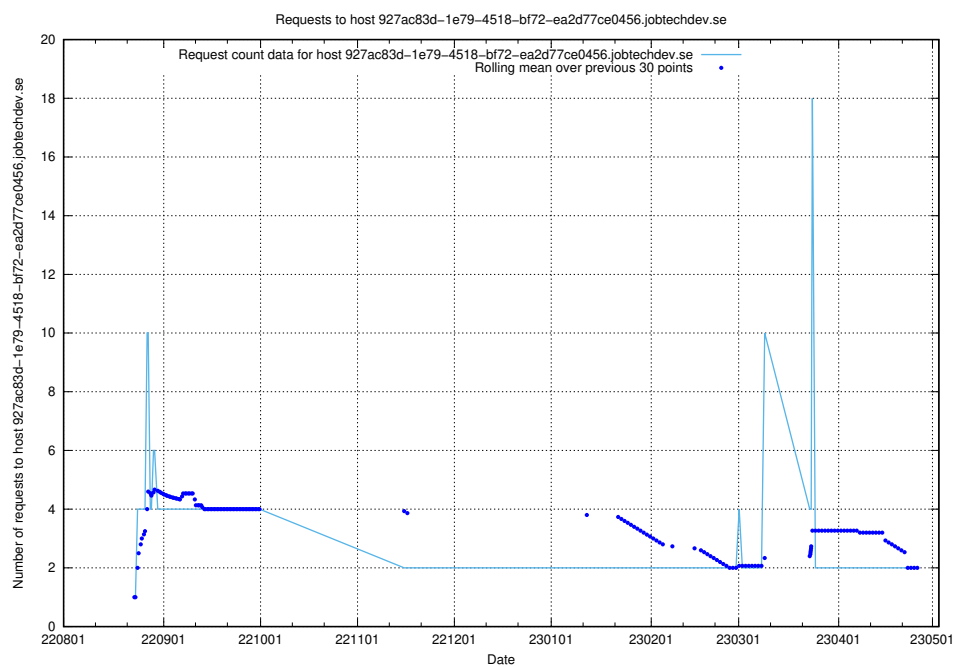

7.322 Usage of 927ac83d-1e79-4518-bf72-ea2d77ce0456.jobtechdev.se

Here, we count the number of requests to host 927ac83d-1e79-4518-bf72-ea2d77ce0456.jobtechdev.se.