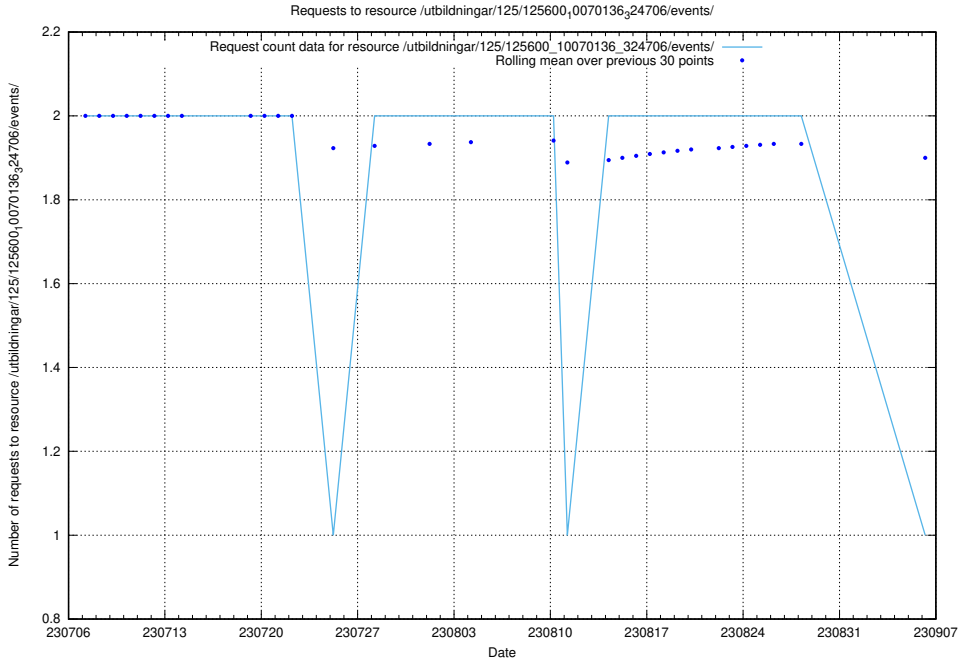

Here, we count the number of requests to resource /utbildningar/125/125600_10070136_324706/events/

5.1996 Usage of /utbildningar/126/126576_10072086_331578/events/

Here, we count the number of requests to resource /utbildningar/126/126576_10072086_331578/events/