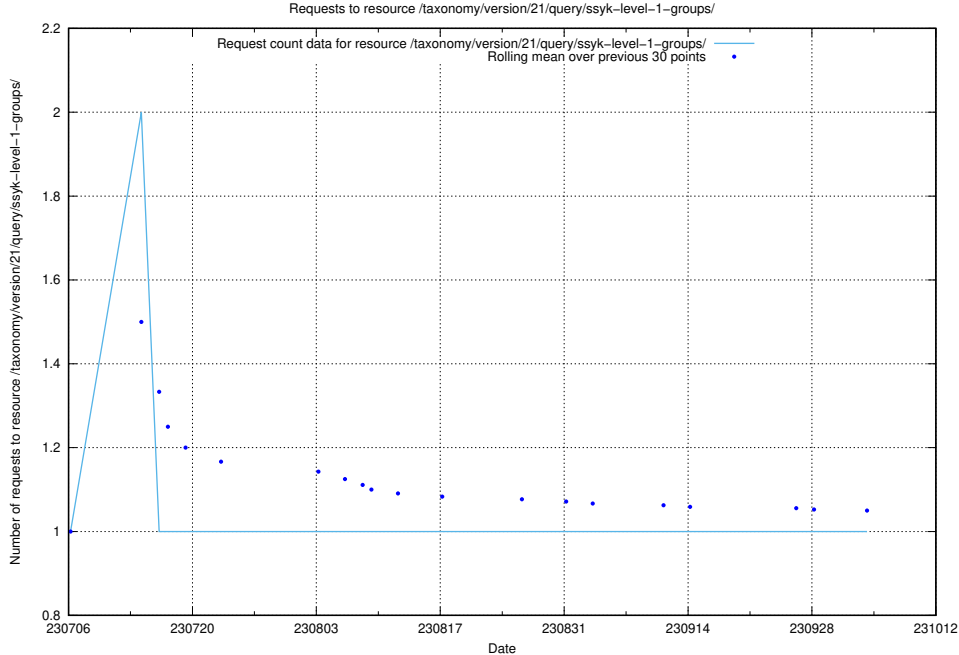

5.2038 Usage of /taxonomy/version/21/query/ssyk-level-1-groups/

Here, we count the number of requests to resource /taxonomy/version/21/query/ssyk-level-1-groups/.