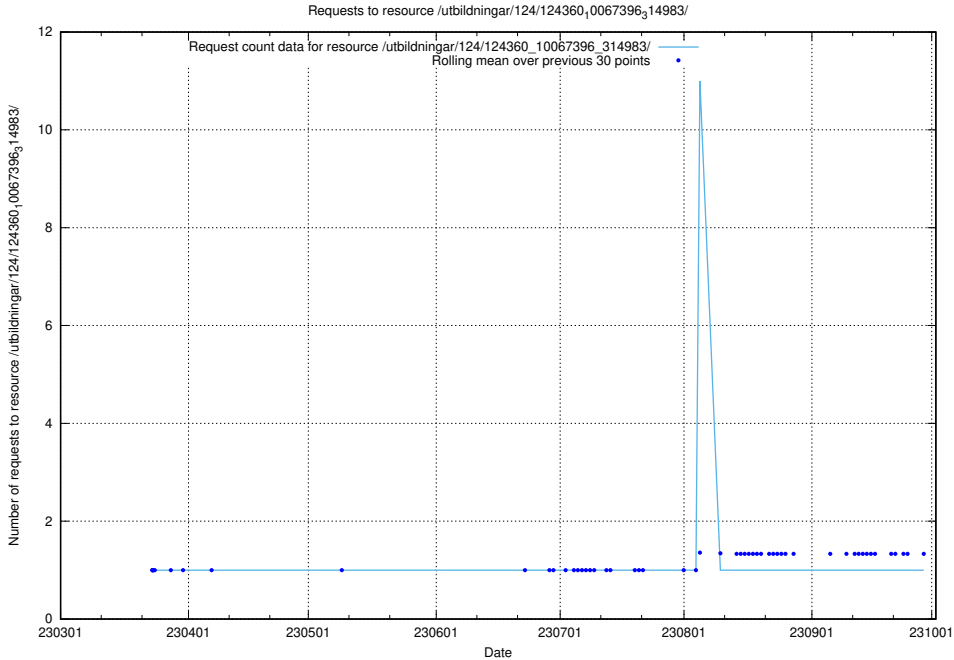

Here, we count the number of requests to resource /utbildningar/124/124362_10067396_314983/.

5.1014 Usage of /utbildningar/124/124360_10067396_314983/

Here, we count the number of requests to resource /utbildningar/124/124360_10067396_314983/.