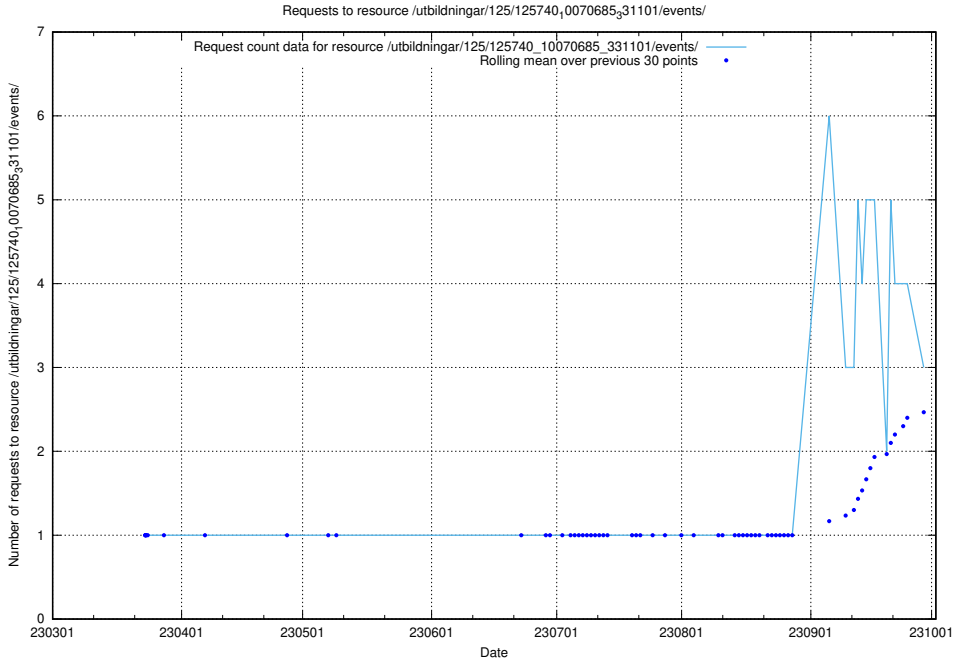

Here, we count the number of requests to resource /utbildningar/126/126583_10072041_330724/events/

5.114 Usage of /utbildningar/125/125740_10070685_331101/events/

Here, we count the number of requests to resource /utbildningar/125/125740_10070685_331101/events/