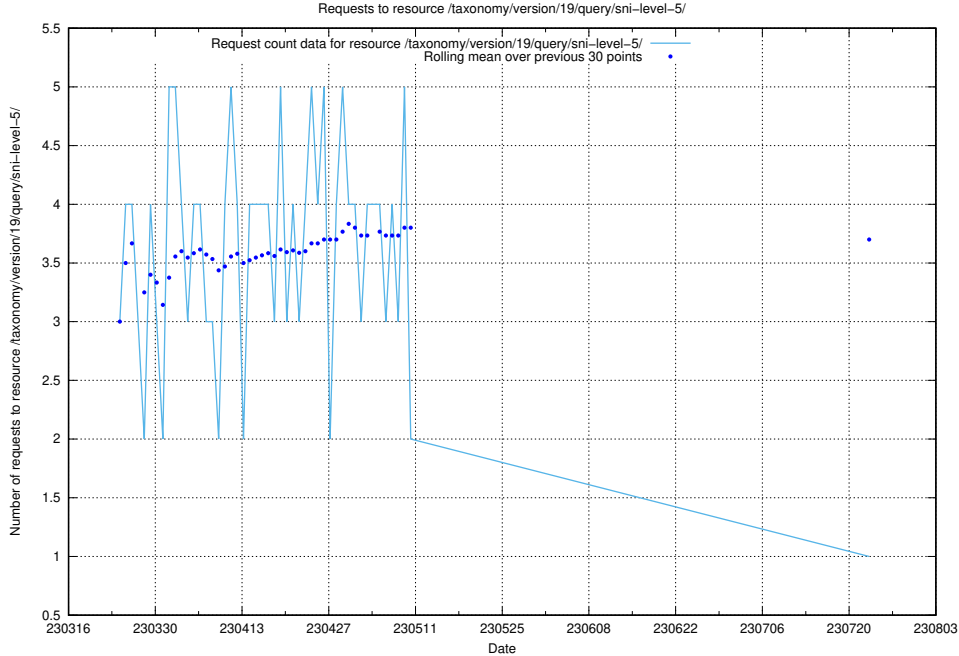

5.2893 Usage of /taxonomy/version/19/query/sni-level-5/

Here, we count the number of requests to resource /taxonomy/version/19/query/sni-level-5/.