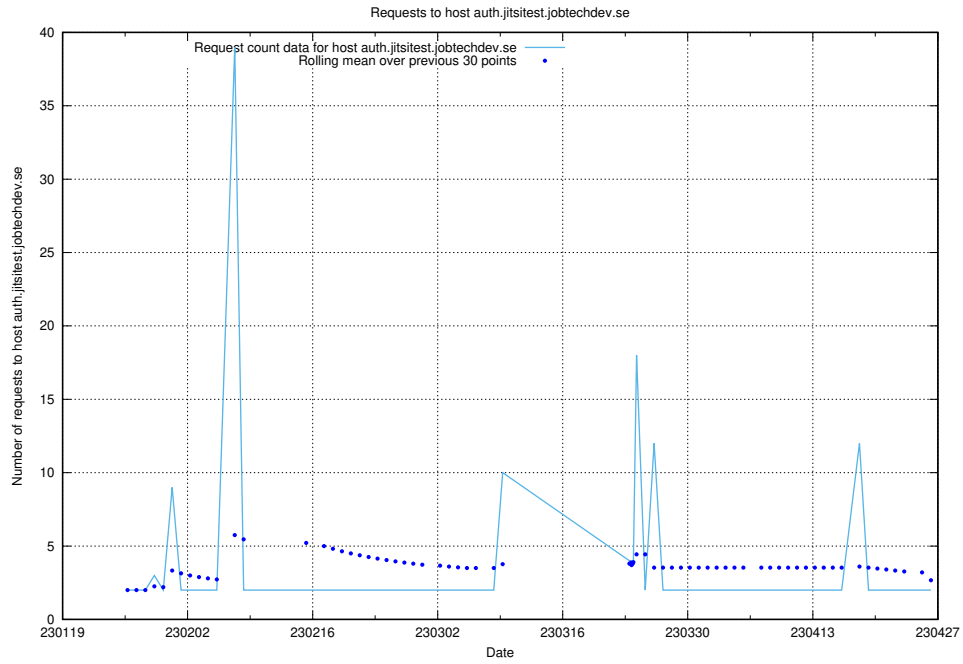

7.278 Usage of auth.jitsitest.jobtechdev.se

Here, we count the number of requests to host auth.jitsitest.jobtechdev.se.