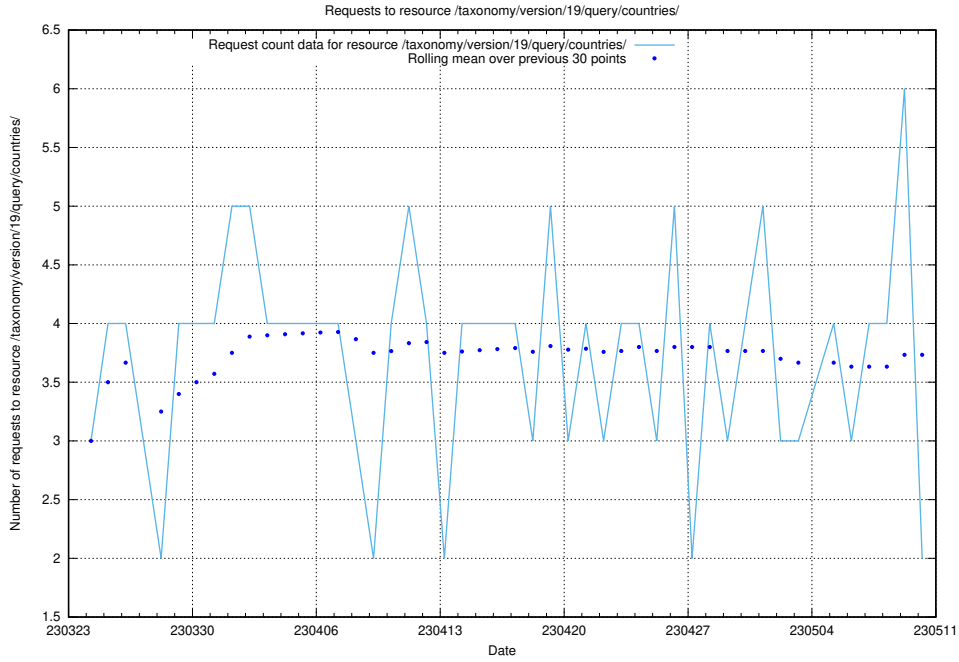

5.367 Usage of /taxonomy/version/19/query/countries/

Here, we count the number of requests to resource /taxonomy/version/19/query/countries/.