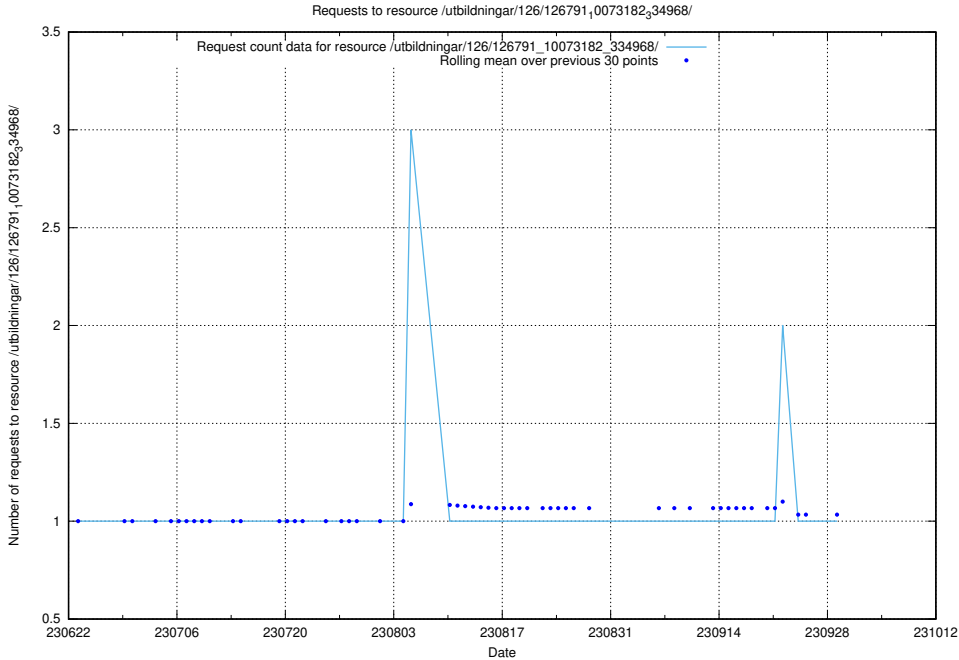

5.2316 Usage of /utbildningar/126/126791_10073182_334968/

Here, we count the number of requests to resource /utbildningar/126/126791_10073182_334968/.