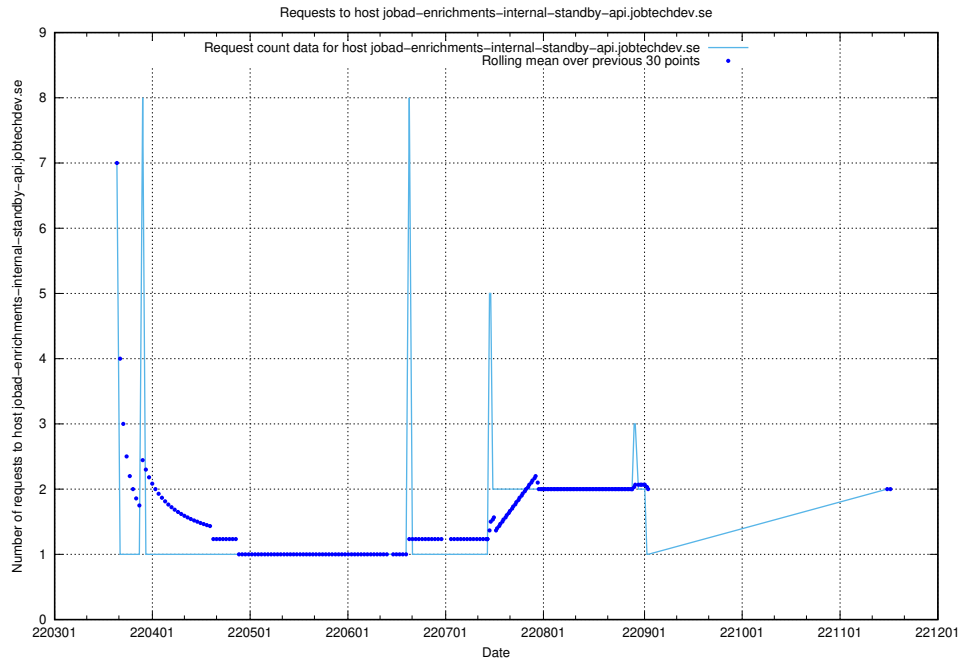

7.477 Usage of jobad-enrichments-internal-standby-api.jobtechdev.se

Here, we count the number of requests to host jobad-enrichments-internal-standby-api.jobtechdev.se.