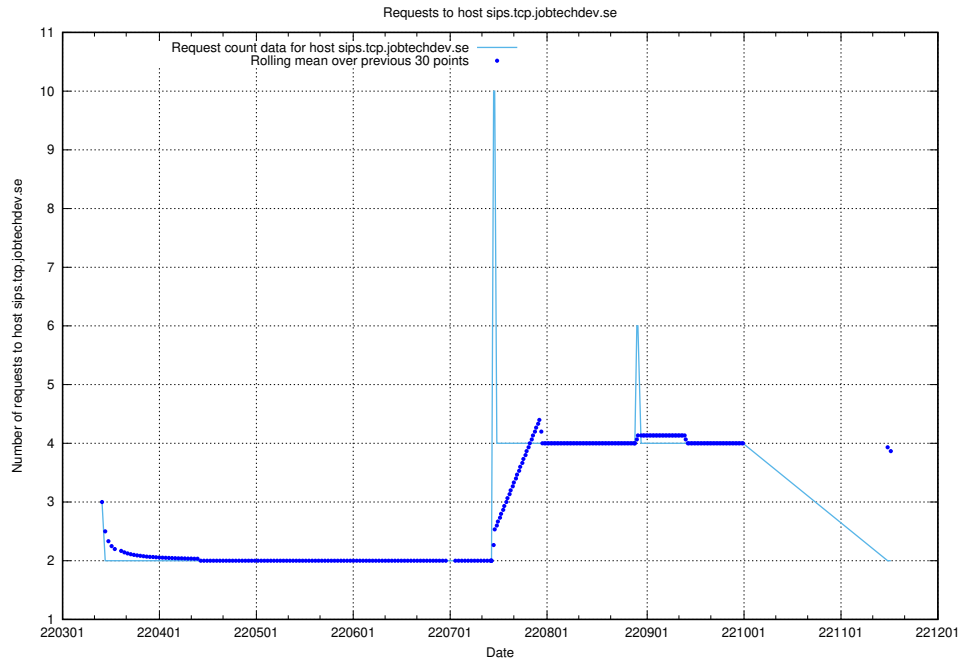

7.483 Usage of sips.tcp.jobtechdev.se

Here, we count the number of requests to host sips.tcp.jobtechdev.se.