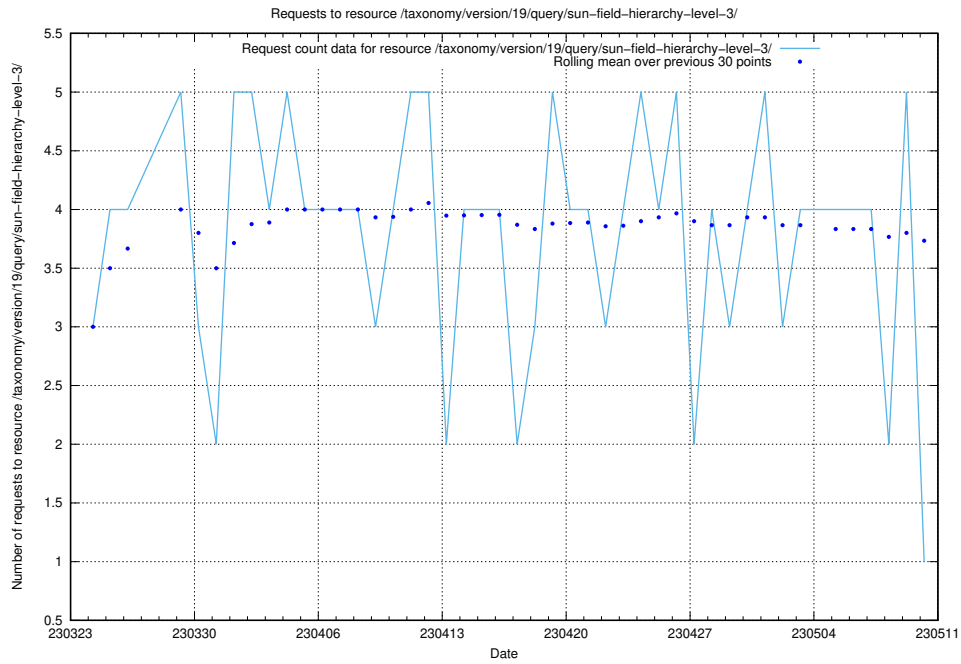

5.2886 Usage of /taxonomy/version/19/query/sun-field-hierarchy-level-3/

Here, we count the number of requests to resource /taxonomy/version/19/query/sun-field-hierarchy-level-3/.