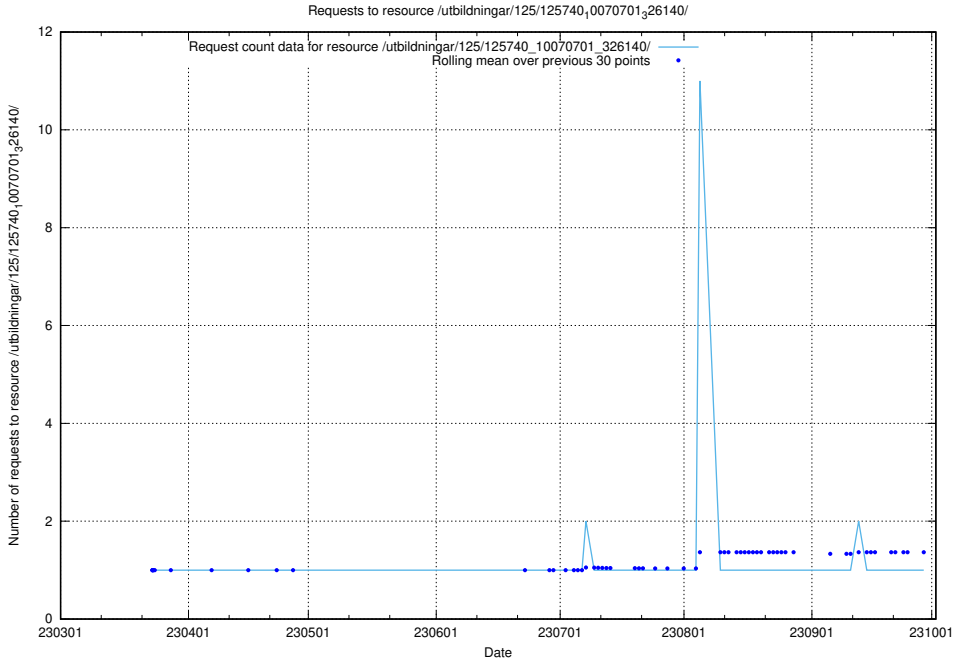

5.410 Usage of /utbildningar/125/125740_10070701_326140/

Here, we count the number of requests to resource /utbildningar/125/125740_10070701_326140/.