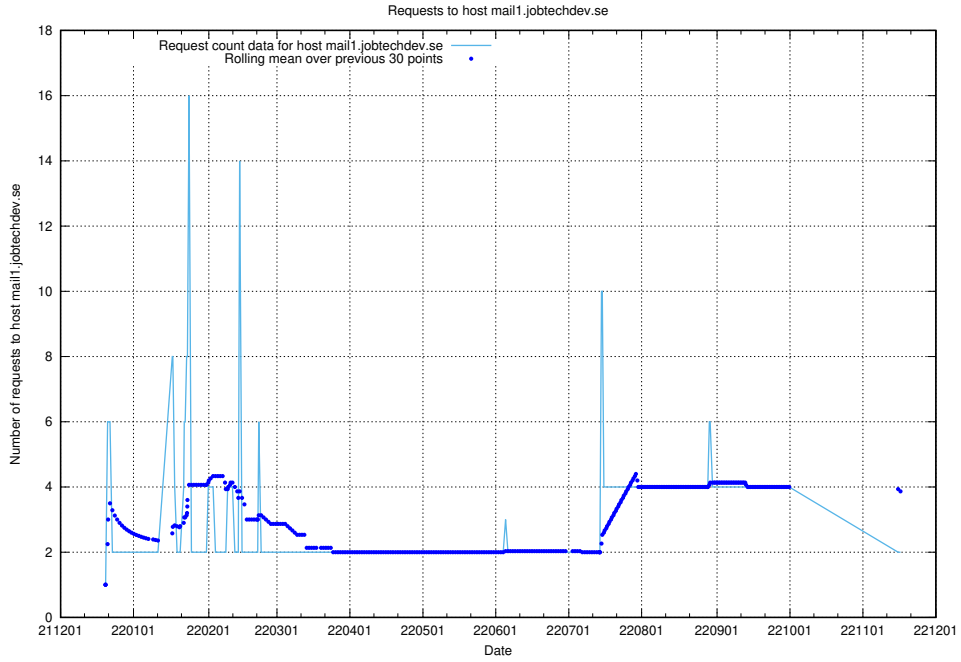

7.358 Usage of mail1.jobtechdev.se

Here, we count the number of requests to host mail1.jobtechdev.se.