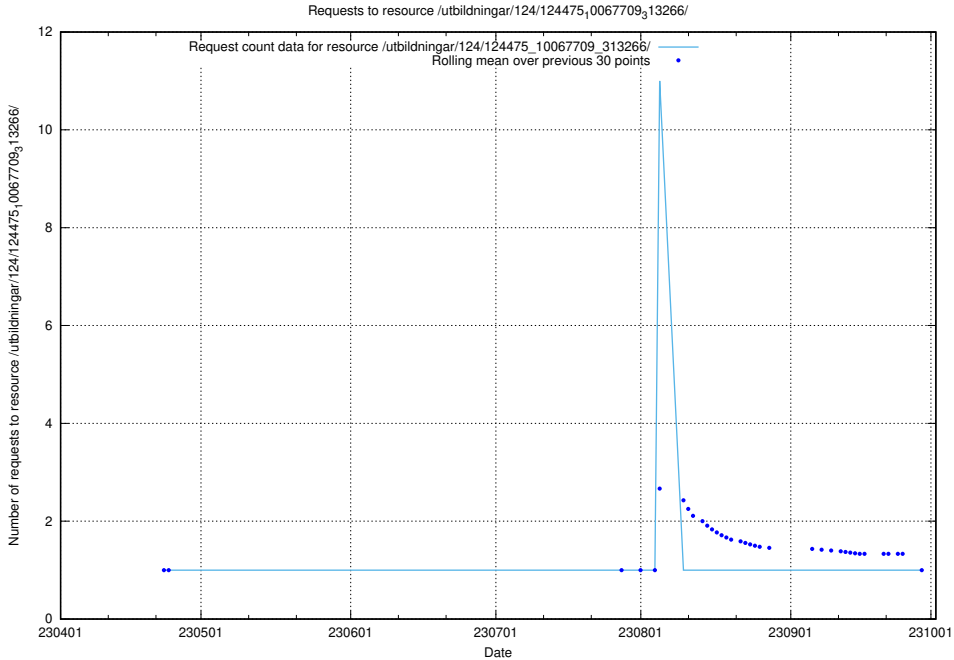

5.2827 Usage of /utbildningar/124/124475_10067709_313266/

Here, we count the number of requests to resource /utbildningar/124/124475_10067709_313266/.

5.2828 Usage of /utbildningar/124/124475_10067587_313036/