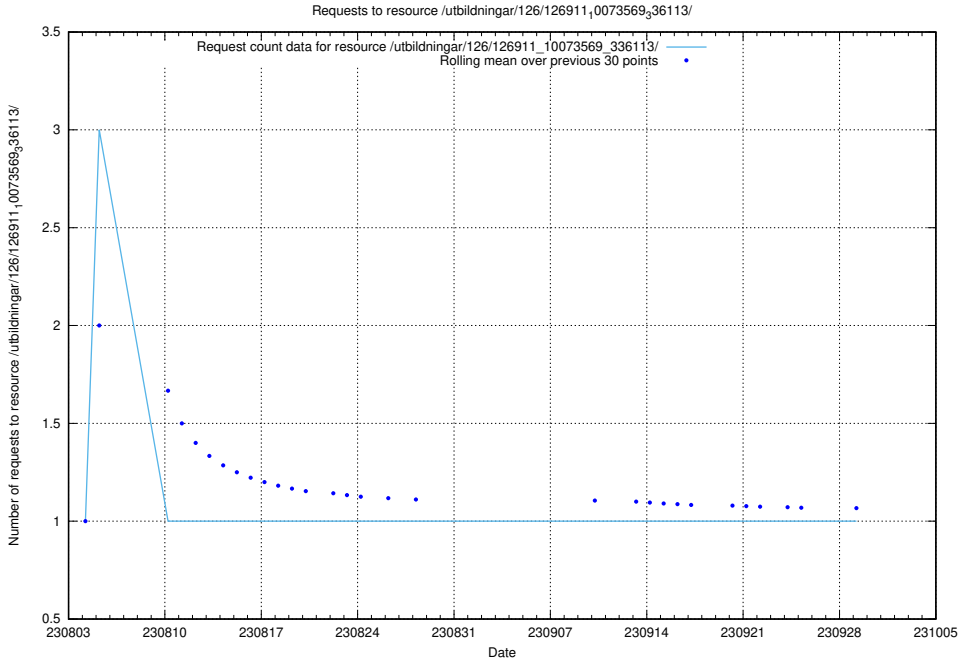

5.1550 Usage of /utbildningar/126/126911_10073569_336113/

Here, we count the number of requests to resource /utbildningar/126/126911_10073569_336113/.