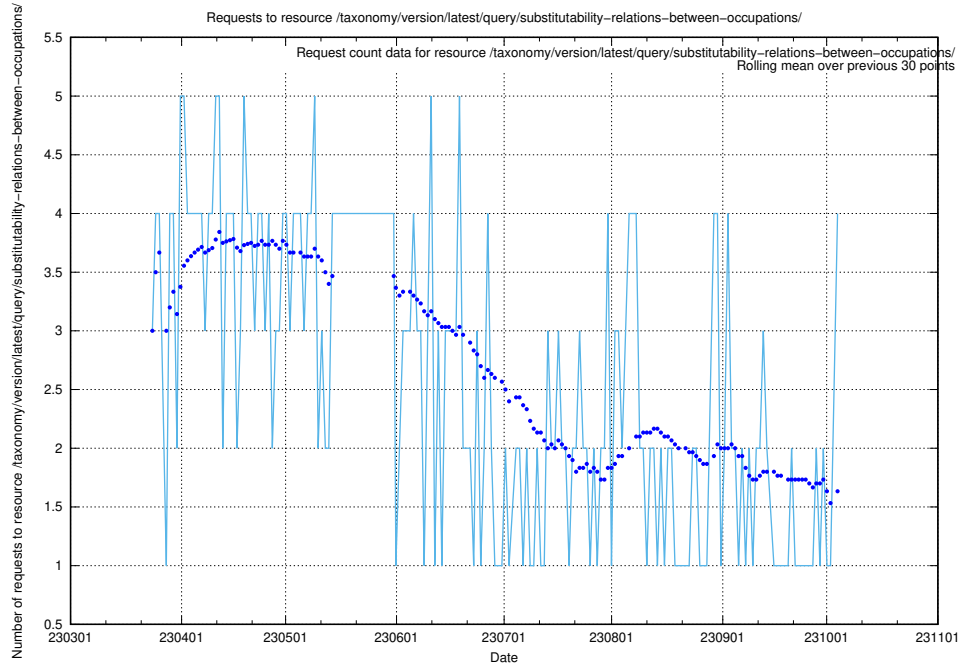

5.98 Usage of /taxonomy/version/latest/query/substitutability-relations-between-occupations/

Here, we count the number of requests to resource /taxonomy/version/latest/query/substitutability-relations-between-occupations/.