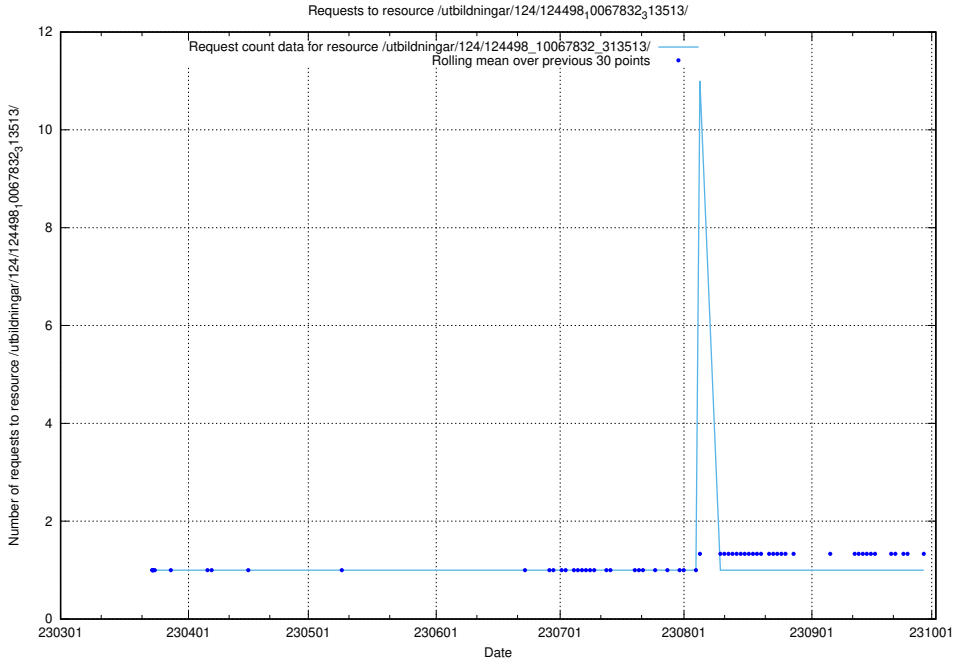

5.906 Usage of /utbildningar/124/124498_10067832_313513/

Here, we count the number of requests to resource /utbildningar/124/124498_10067832_313513/.