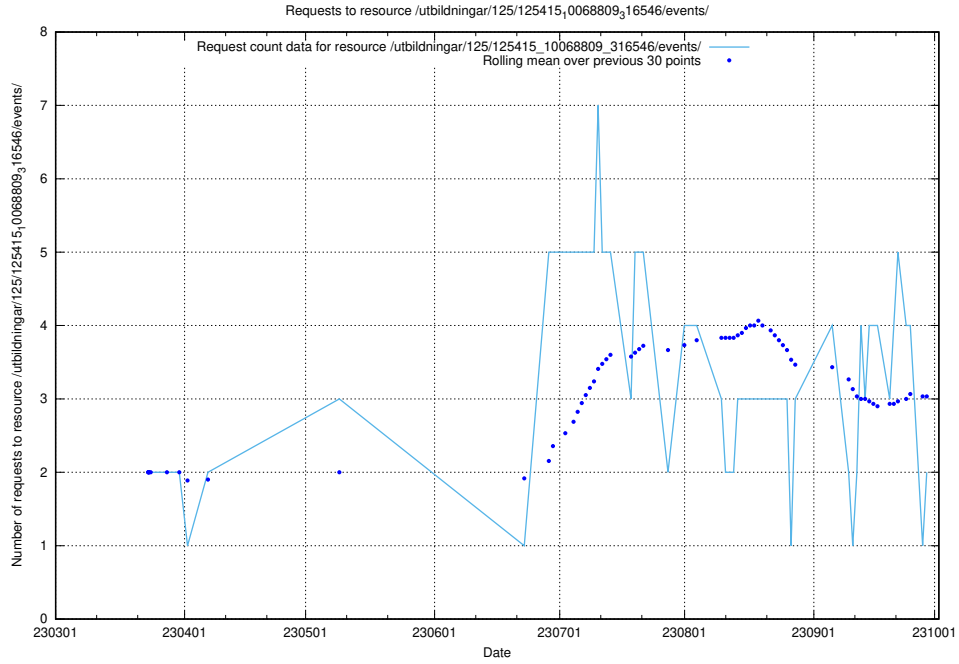

5.388 Usage of /utbildningar/125/125415_10068809_316546/events/

Here, we count the number of requests to resource /utbildningar/125/125415_10068809_316546/events/