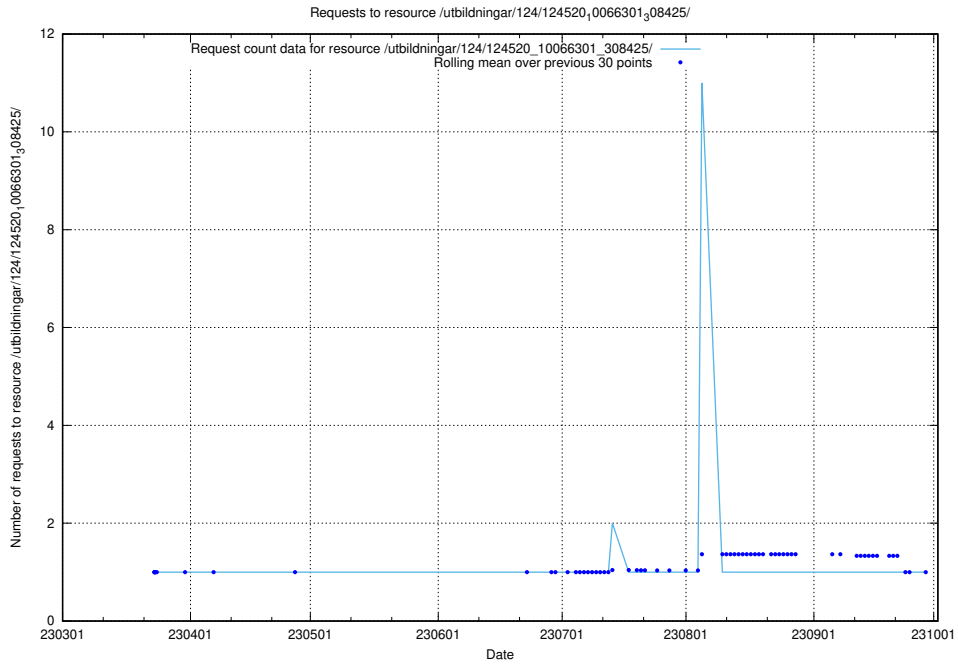

5.727 Usage of /utbildningar/124/124520_10066301_308425/

Here, we count the number of requests to resource /utbildningar/124/124520_10066301_308425/.