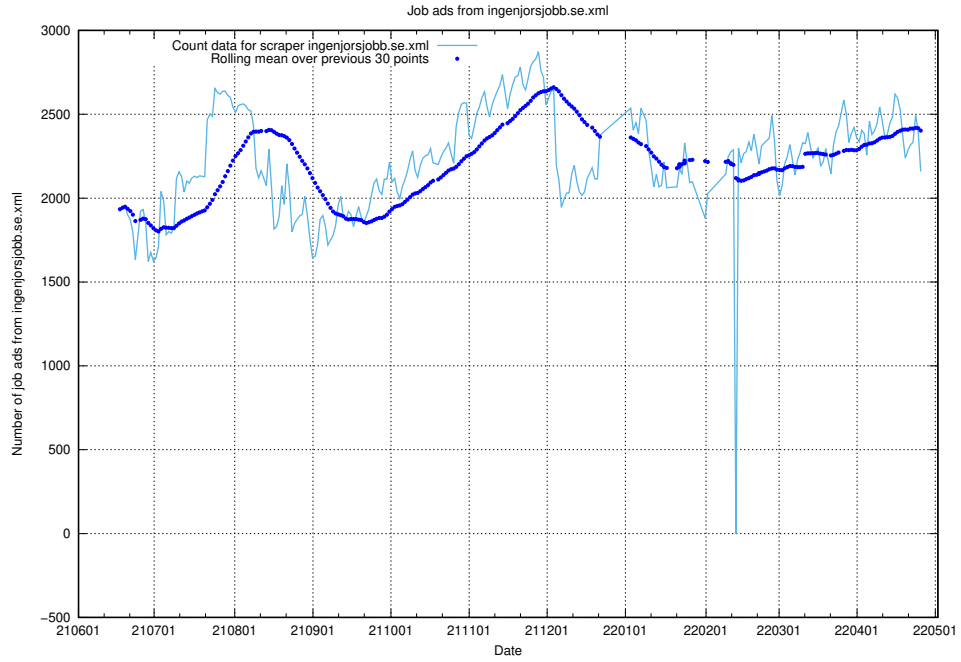

13.6 Number of ads by scraper ingenjorsjobb.se.xml

Here, we count the number of job ads scraped from ingenjorsjobb.se.xml.