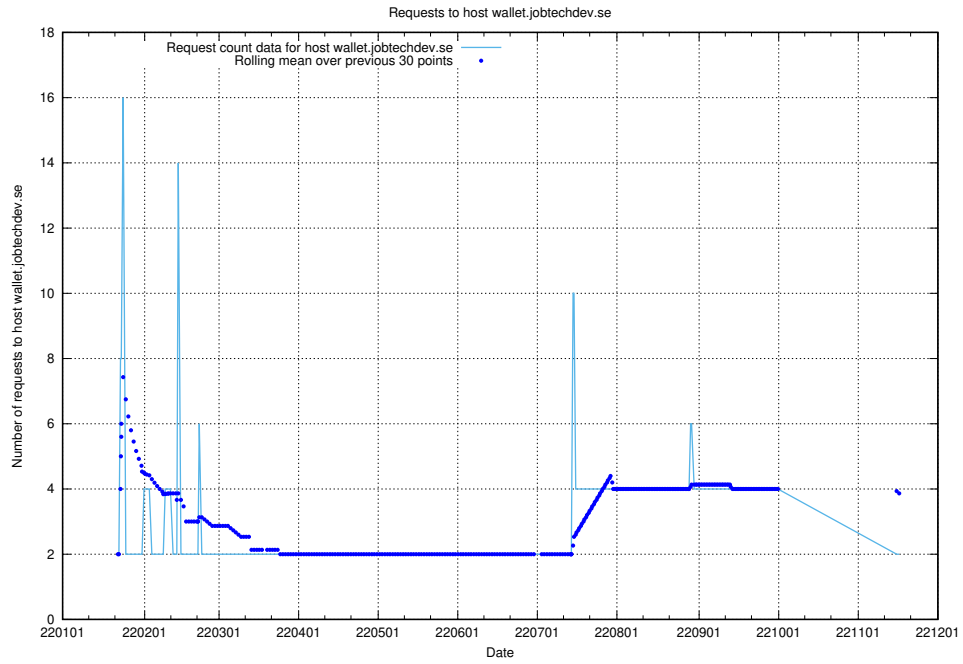

7.561 Usage of wallet.jobtechdev.se

Here, we count the number of requests to host wallet.jobtechdev.se.