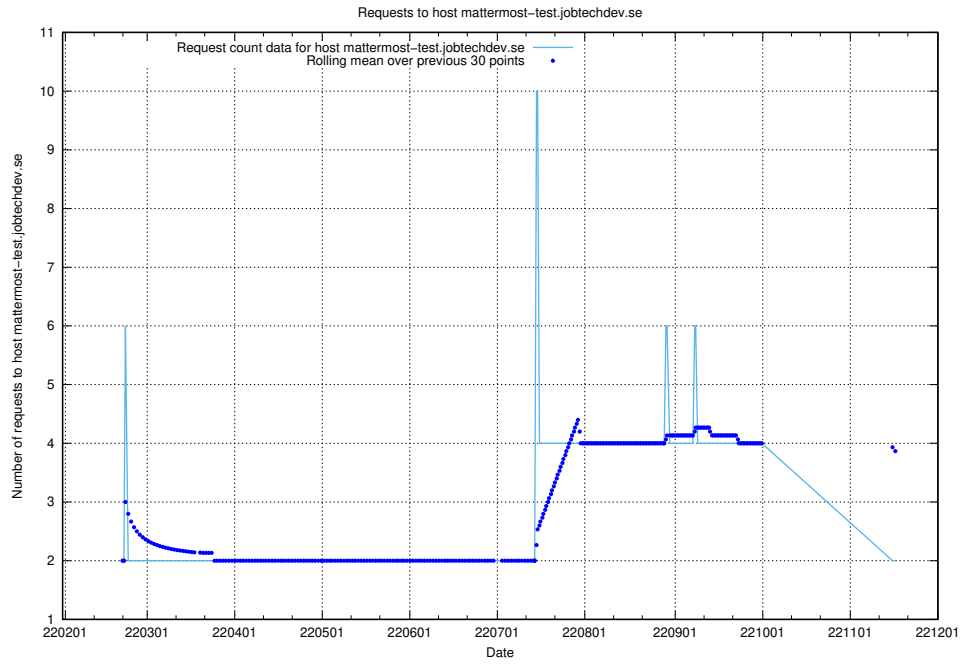

7.507 Usage of mattermost-test.jobtechdev.se

Here, we count the number of requests to host mattermost-test.jobtechdev.se.