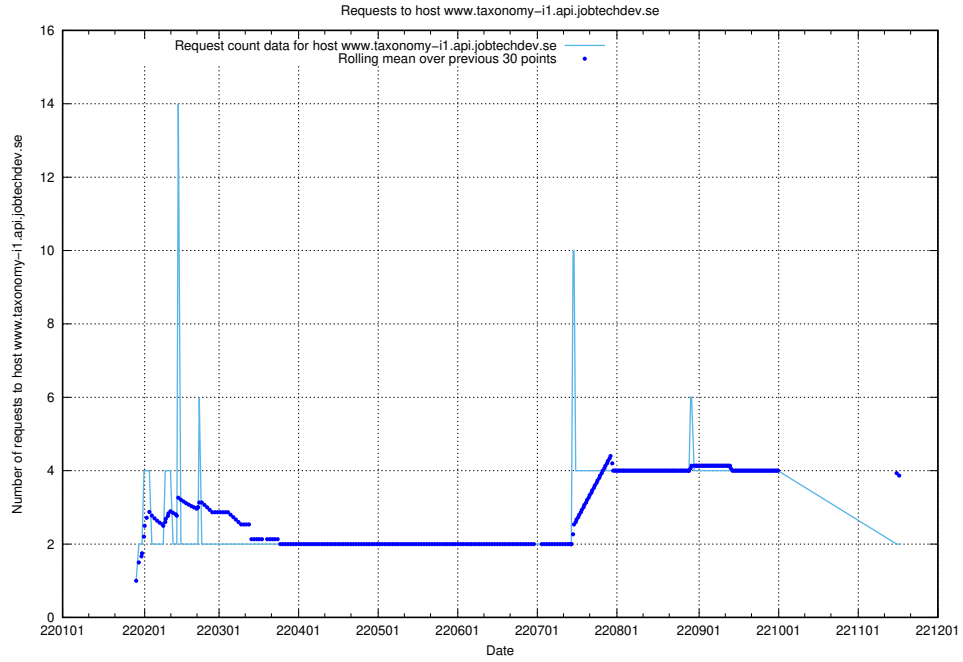

7.549 Usage of `www.taxonomy-i1.api.jobtechdev.se`

Here, we count the number of requests to host `www.taxonomy-i1.api.jobtechdev.se`.