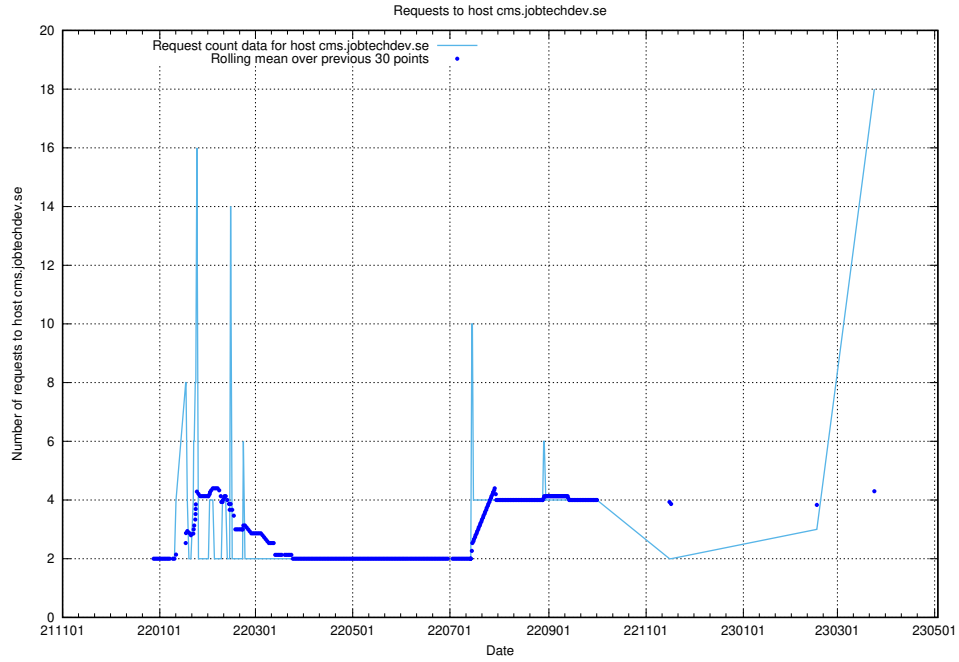

7.41 Usage of cms.jobtechdev.se

Here, we count the number of requests to host cms.jobtechdev.se.