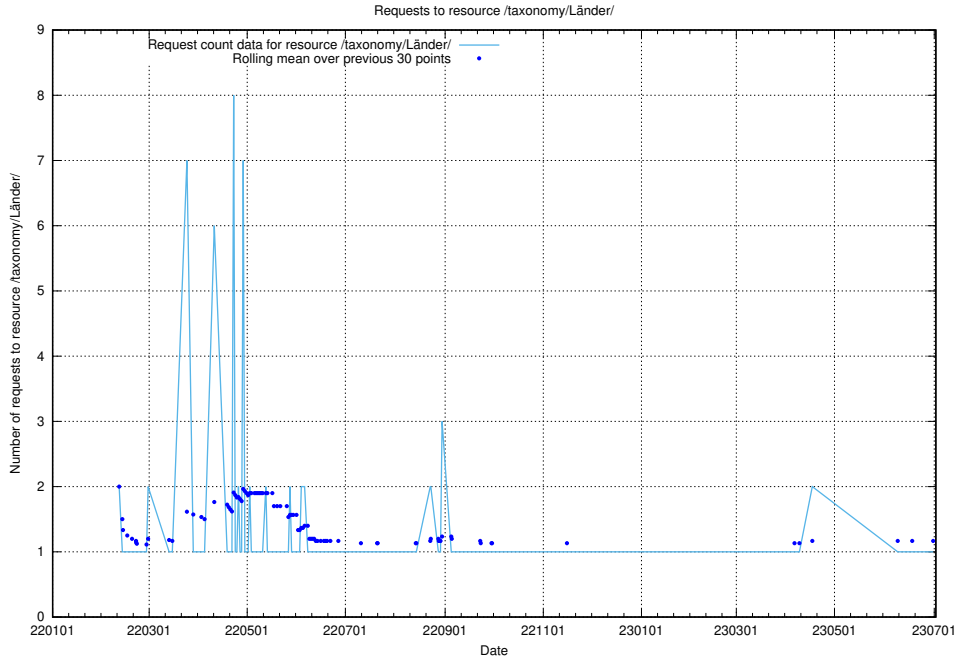

5.794 Usage of /taxonomy/Länder/

Here, we count the number of requests to resource /taxonomy/Länder/.