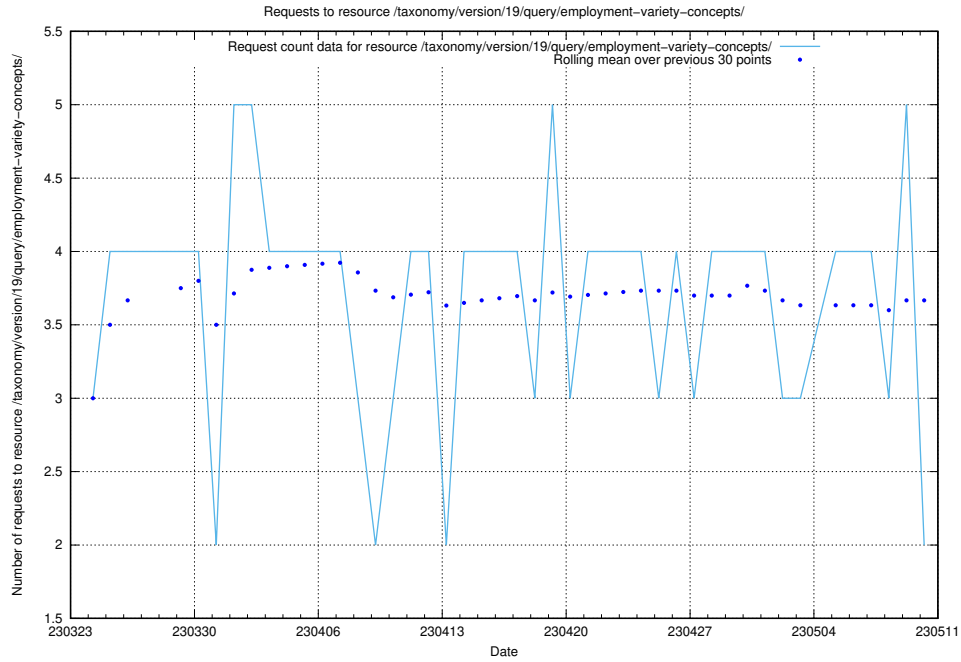

5.365 Usage of /taxonomy/version/19/query/employment-variety-concepts/

Here, we count the number of requests to resource /taxonomy/version/19/query/employment-variety-concepts/.