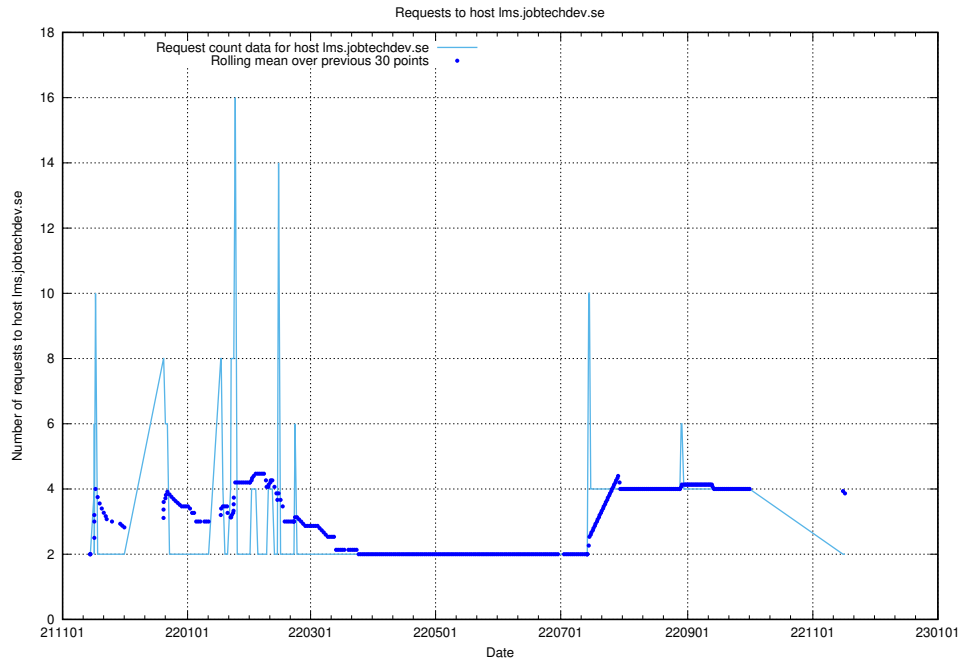

7.556 Usage of lms.jobtechdev.se

Here, we count the number of requests to host lms.jobtechdev.se.