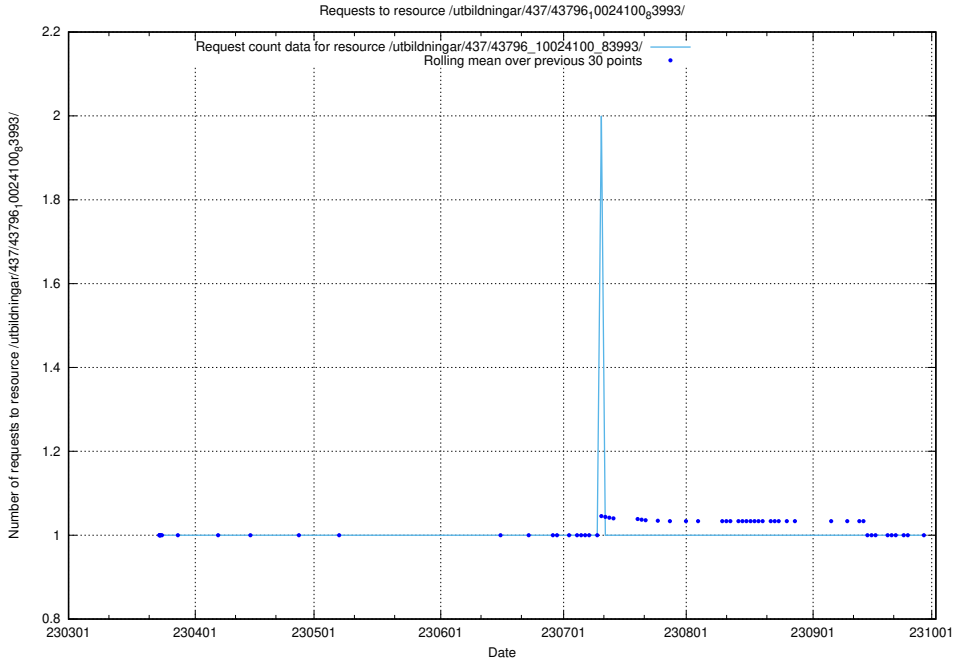

5.3101 Usage of /utbildningar/437/43796_10024100_83993/

Here, we count the number of requests to resource /utbildningar/437/43796_10024100_83993/.