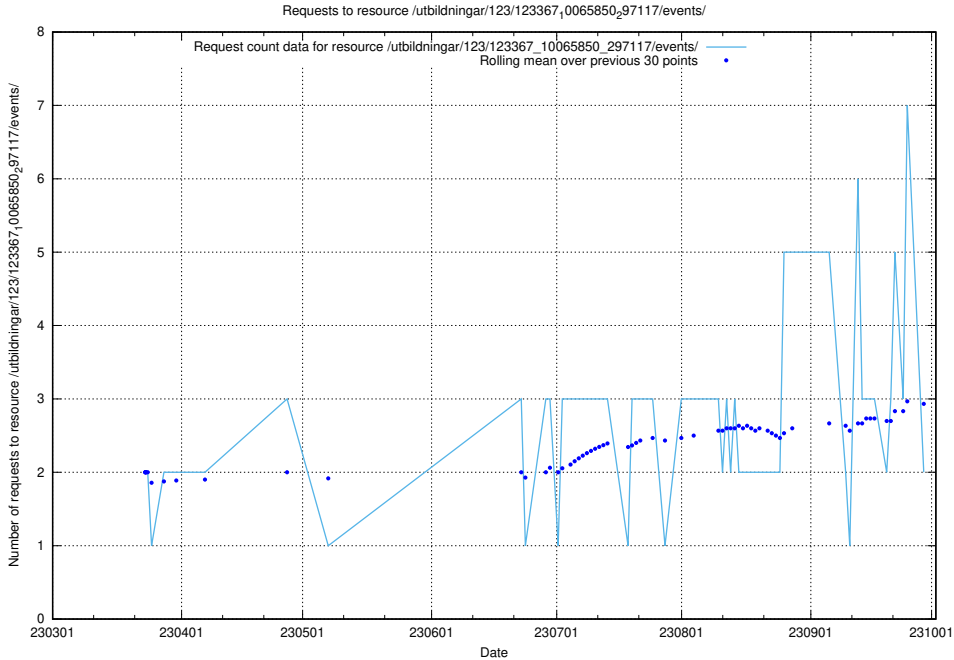

5.394 Usage of /utbildningar/123/123367_10065850_297117/events/

Here, we count the number of requests to resource /utbildningar/123/123367_10065850_297117/events/