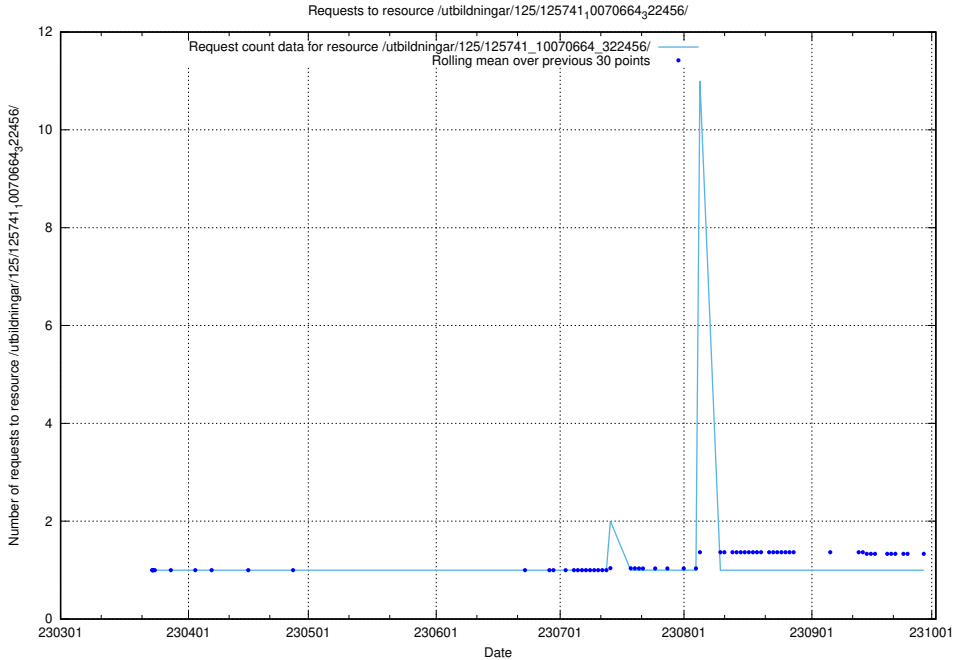

5.3263 Usage of /utbildningar/125/125741_10070664_322456/

Here, we count the number of requests to resource /utbildningar/125/125741_10070664_322456/.