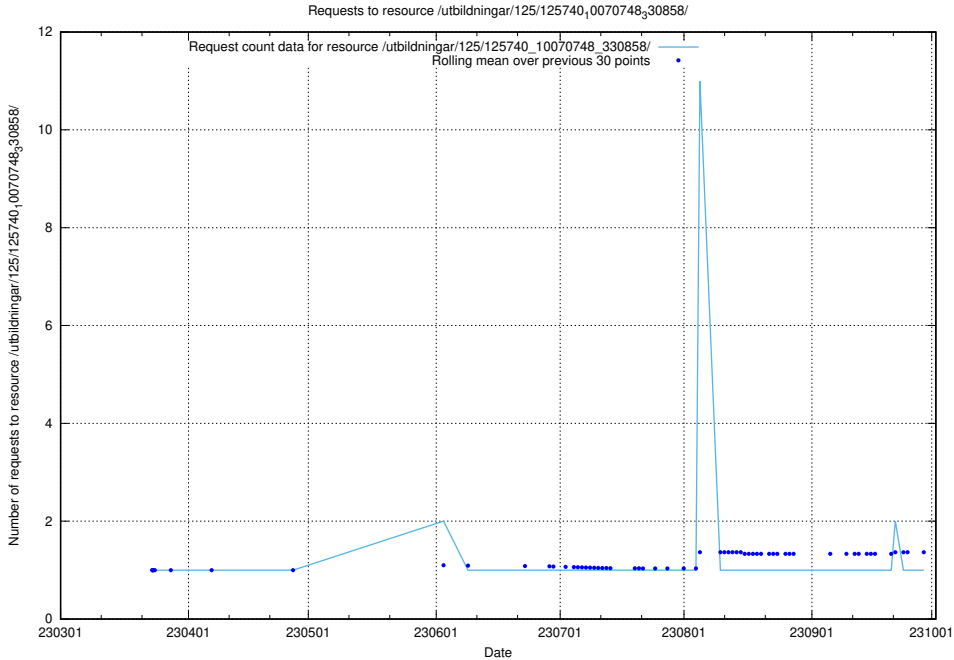

5.409 Usage of /utbildningar/125/125740_10070748_330858/

Here, we count the number of requests to resource /utbildningar/125/125740_10070748_330858/.