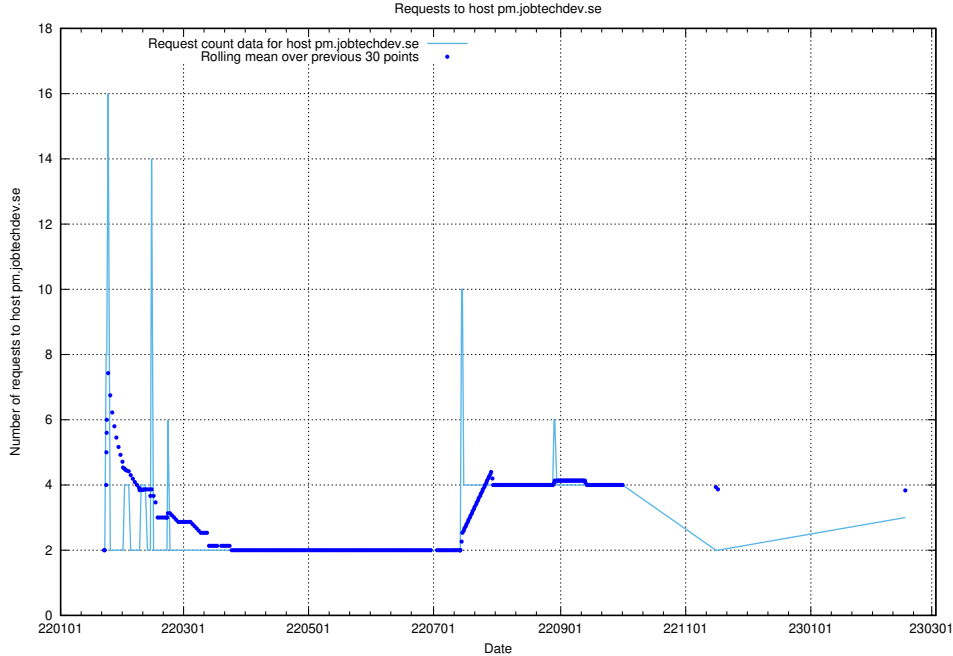

7.233 Usage of pm.jobtechdev.se

Here, we count the number of requests to host pm.jobtechdev.se.