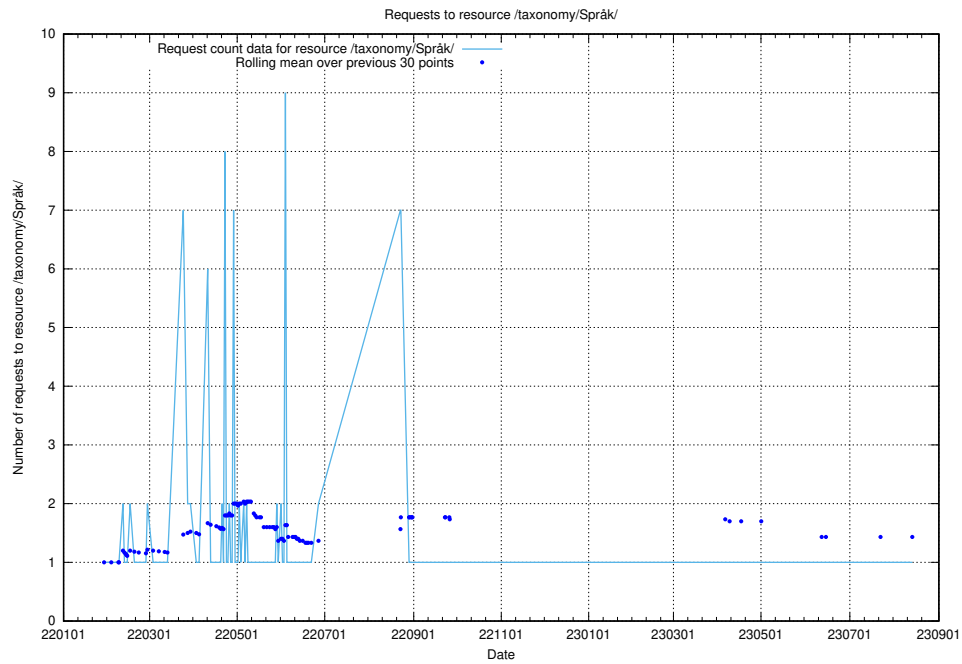

5.1021 Usage of /taxonomy/Språk/

Here, we count the number of requests to resource /taxonomy/Språk/.