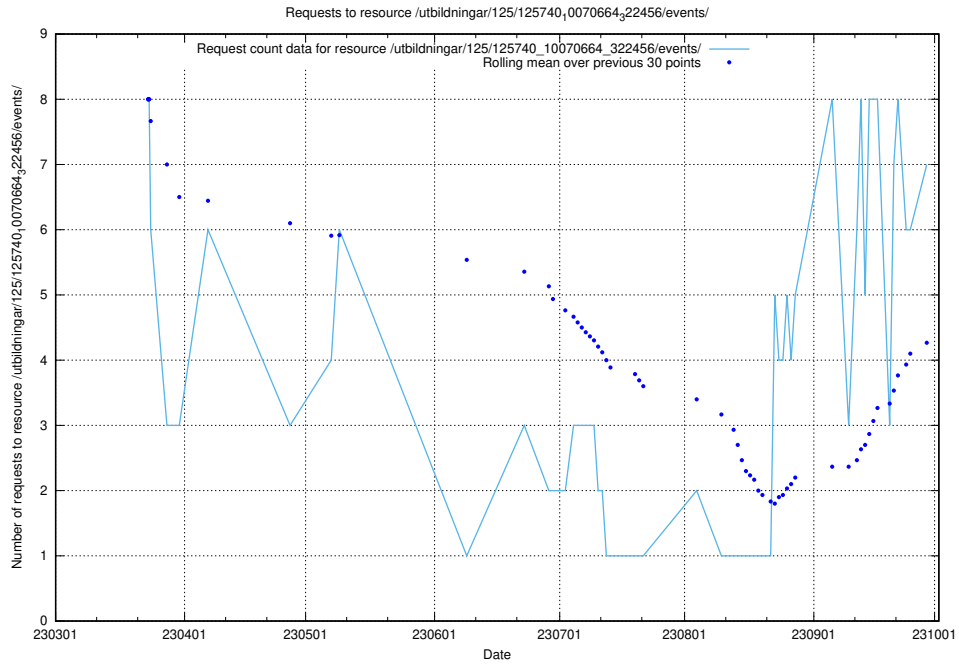

5.57 Usage of /utbildningar/125/125740_10070664_322456/events/

Here, we count the number of requests to resource /utbildningar/125/125740_10070664_322456/events/