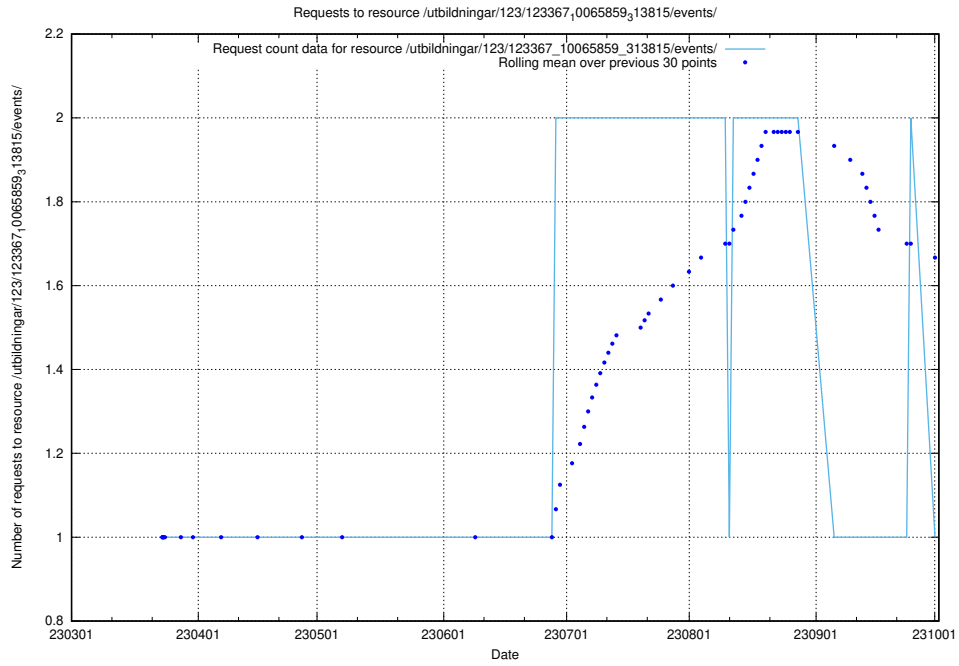

5.1522 Usage of /utbildningar/123/123367_10065859_313815/events/

Here, we count the number of requests to resource /utbildningar/123/123367_10065859_313815/events/