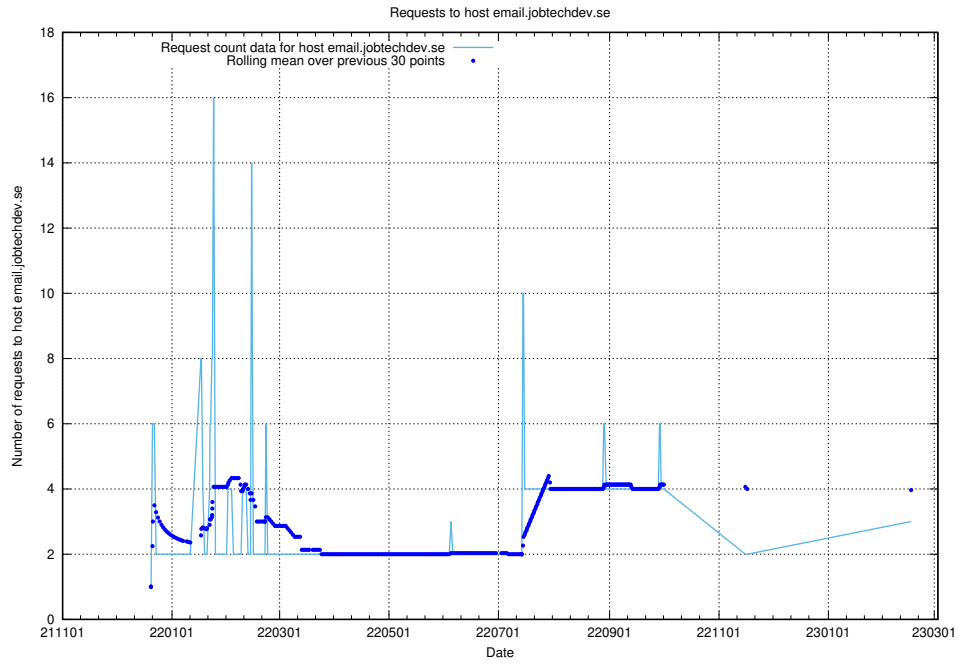

7.196 Usage of email.jobtechdev.se

Here, we count the number of requests to host email.jobtechdev.se.