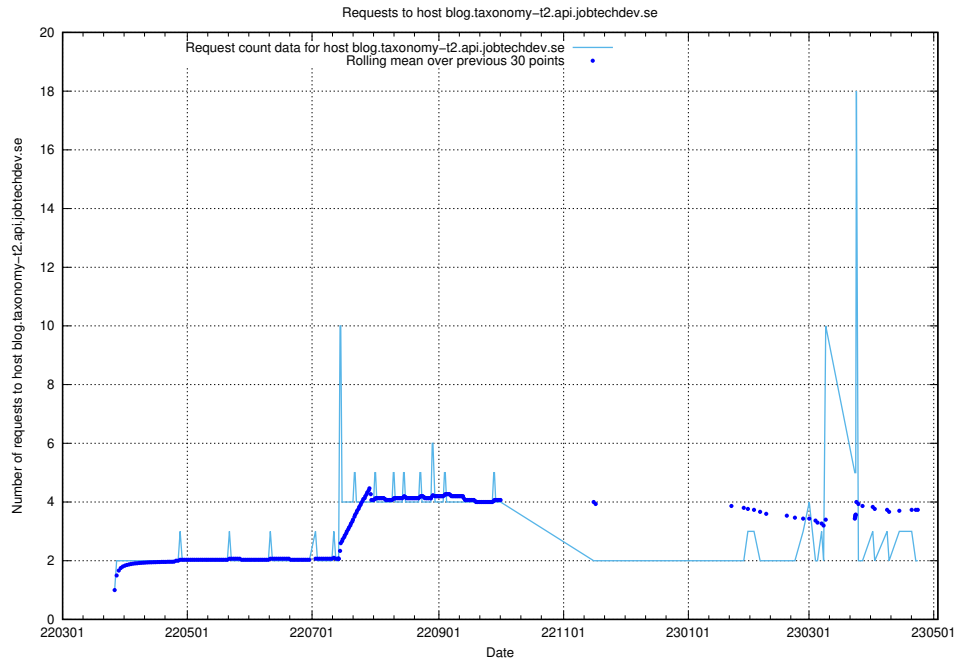

7.475 Usage of `jave.jobtechdev.se`

Here, we count the number of requests to host `jave.jobtechdev.se`.

7.476 Usage of `jobstream-smoke.jobtechdev.se`

Here, we count the number of requests to host `jobstream-smoke.jobtechdev.se`.