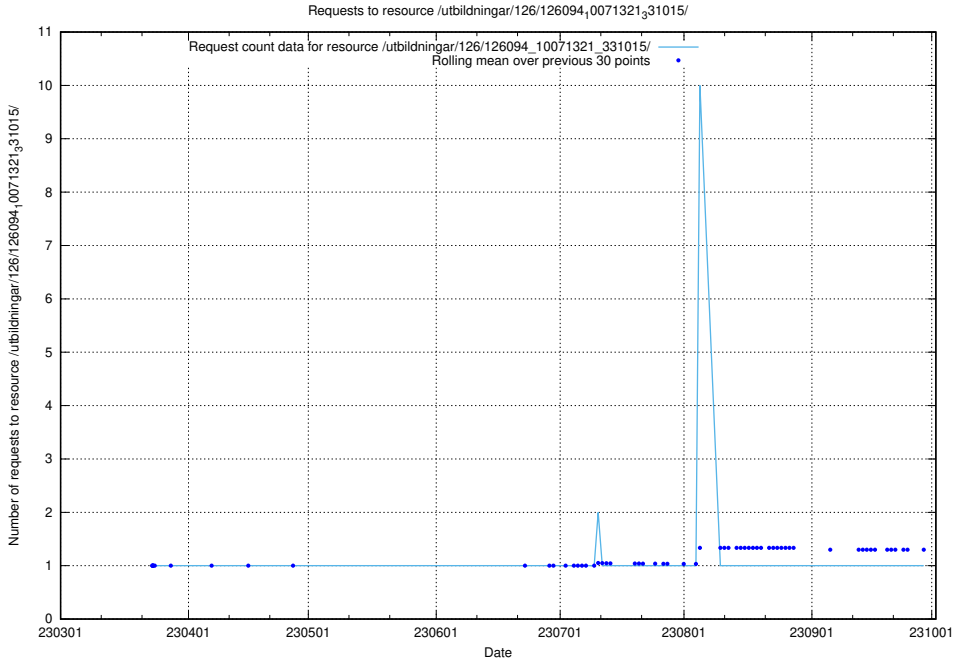

5.3190 Usage of /utbildningar/126/126094_10071321_331015/

Here, we count the number of requests to resource /utbildningar/126/126094_10071321_331015/.