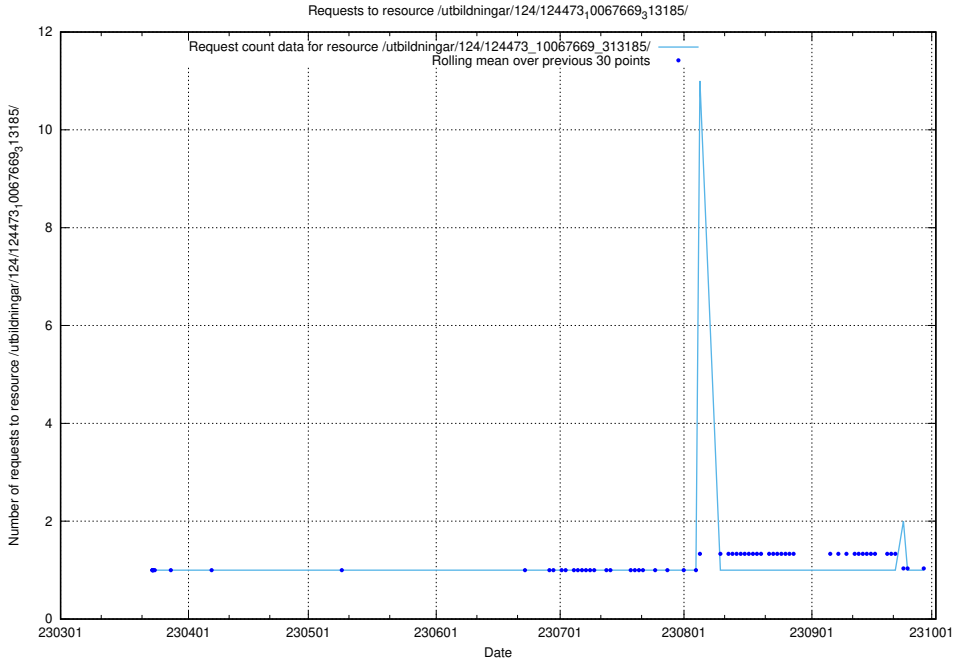

5.932 Usage of /utbildningar/124/124473_10067669_313185/

Here, we count the number of requests to resource /utbildningar/124/124473_10067669_313185/.