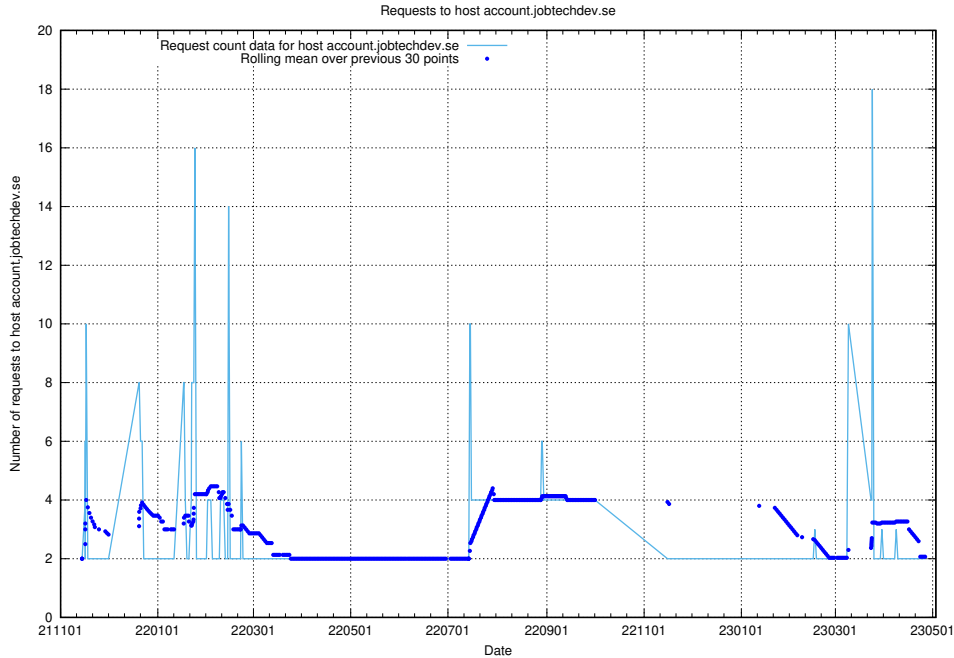

7.281 Usage of account.jobtechdev.se

Here, we count the number of requests to host account.jobtechdev.se.