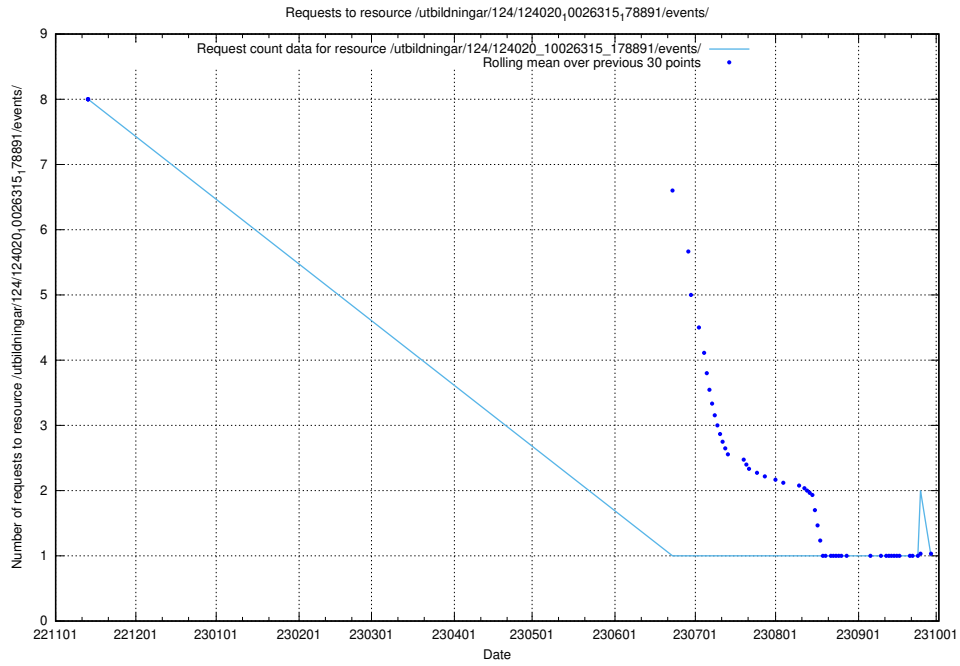

5.2517 Usage of /utbildningar/124/124020_10026315_178891/events/

Here, we count the number of requests to resource /utbildningar/124/124020_10026315_178891/events/