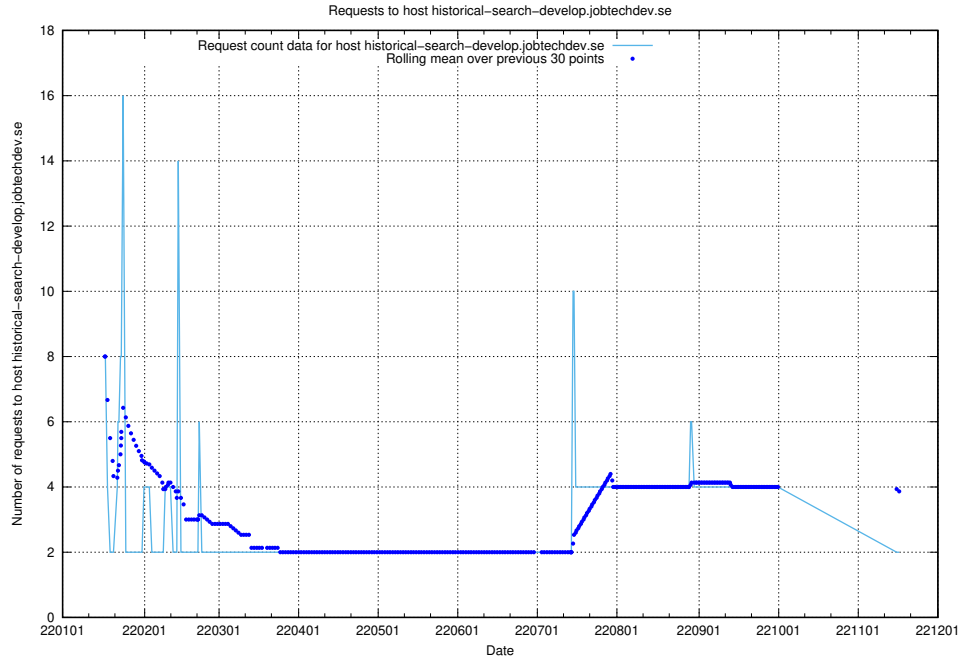

7.257 Usage of historical-search-develop.jobtechdev.se

Here, we count the number of requests to host historical-search-develop.jobtechdev.se.