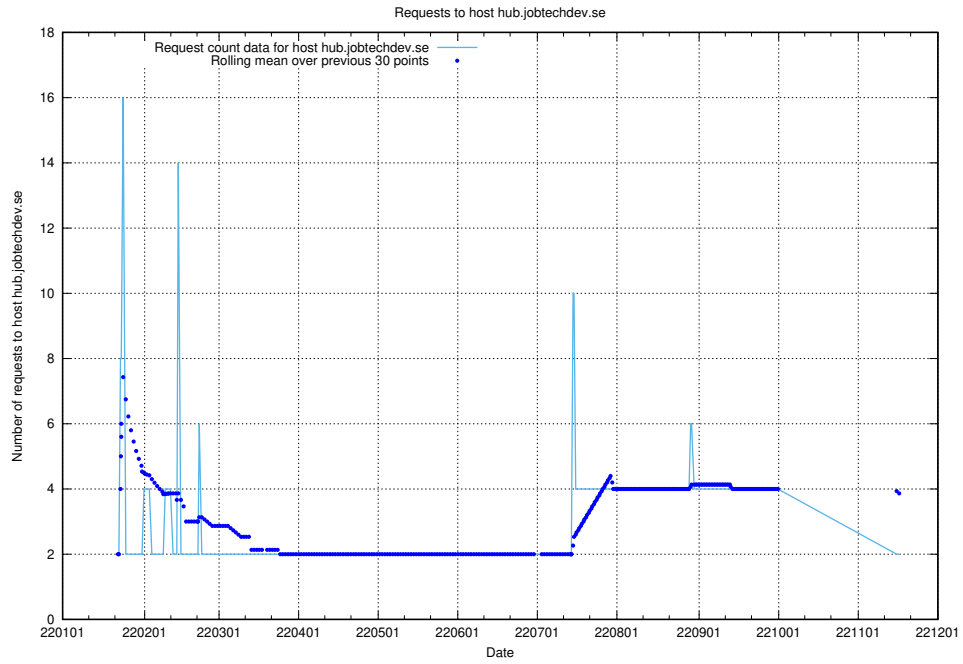

7.579 Usage of hub.jobtechdev.se

Here, we count the number of requests to host hub.jobtechdev.se.