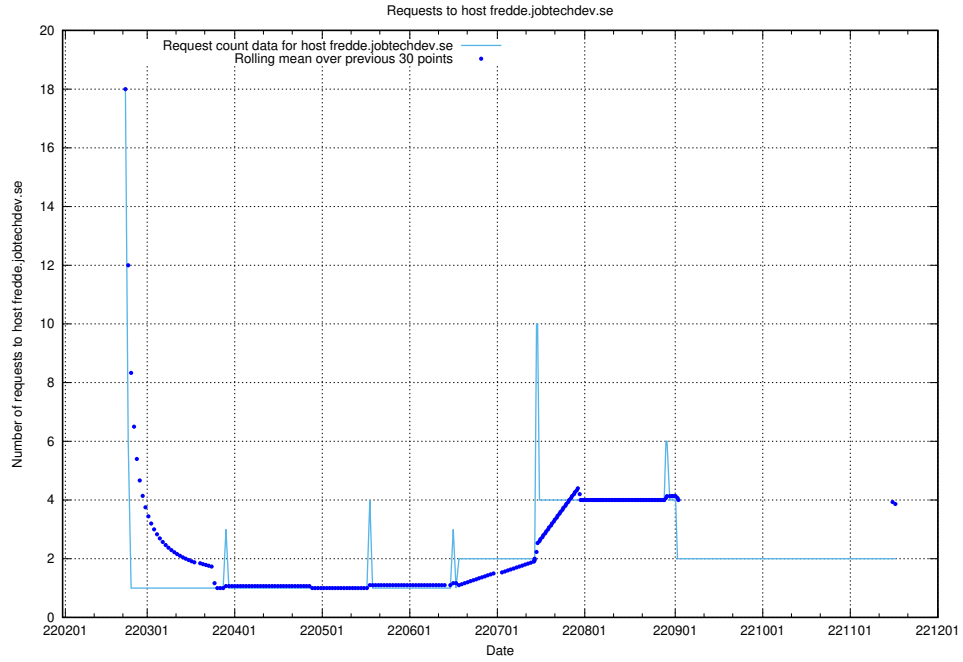

7.500 Usage of fredde.jobtechdev.se

Here, we count the number of requests to host fredde.jobtechdev.se.