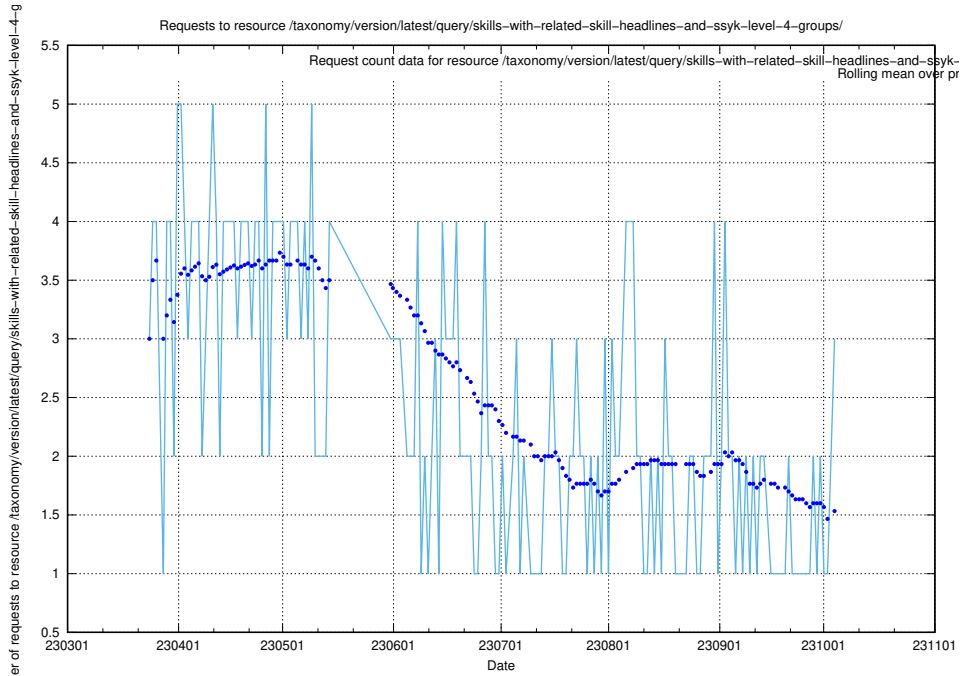

5.160 Usage of /taxonomy/version/latest/query/skills-with-related-skill-headlines-and-ssyk-level-4-groups/

Here, we count the number of requests to resource /taxonomy/version/latest/query/skills-with-related-skill-headlines-and-ssyk-level-4-groups/.