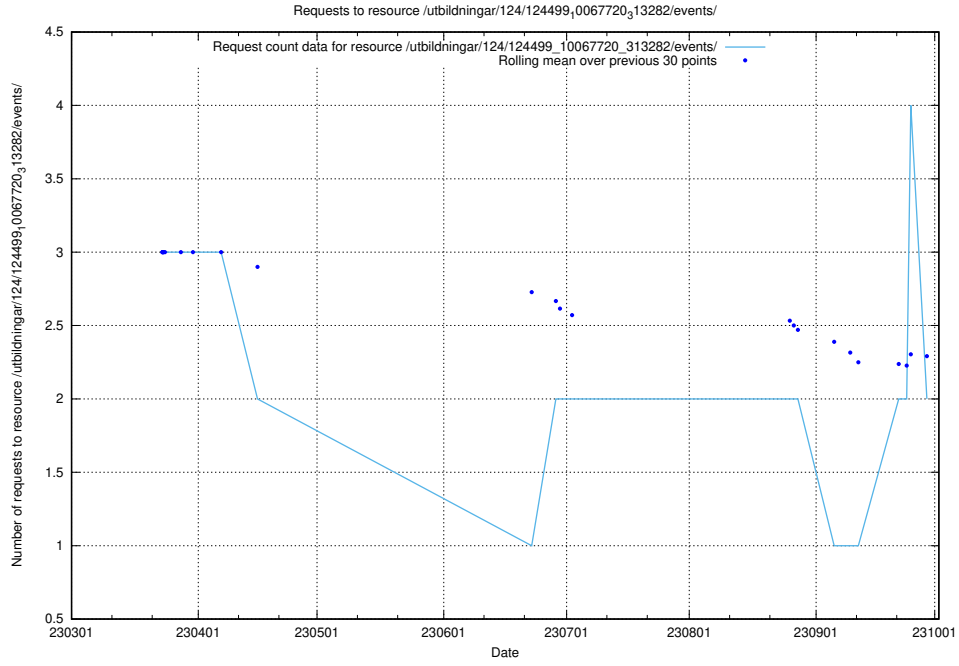

5.381 Usage of /utbildningar/124/124499_10067720_313282/events/

Here, we count the number of requests to resource /utbildningar/124/124499_10067720_313282/events/