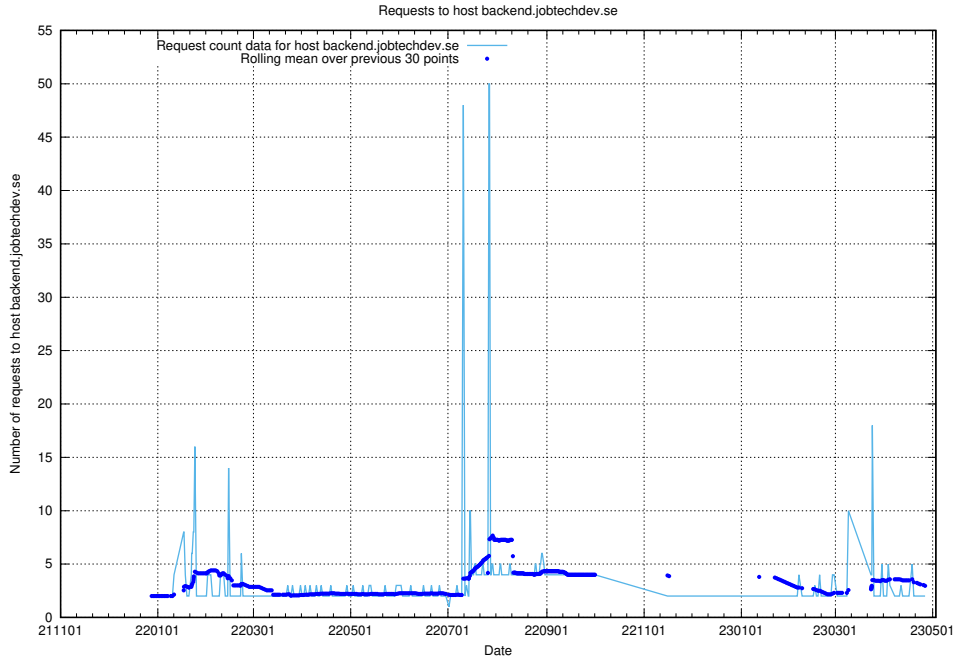

7.342 Usage of backend.jobtechdev.se

Here, we count the number of requests to host backend.jobtechdev.se.