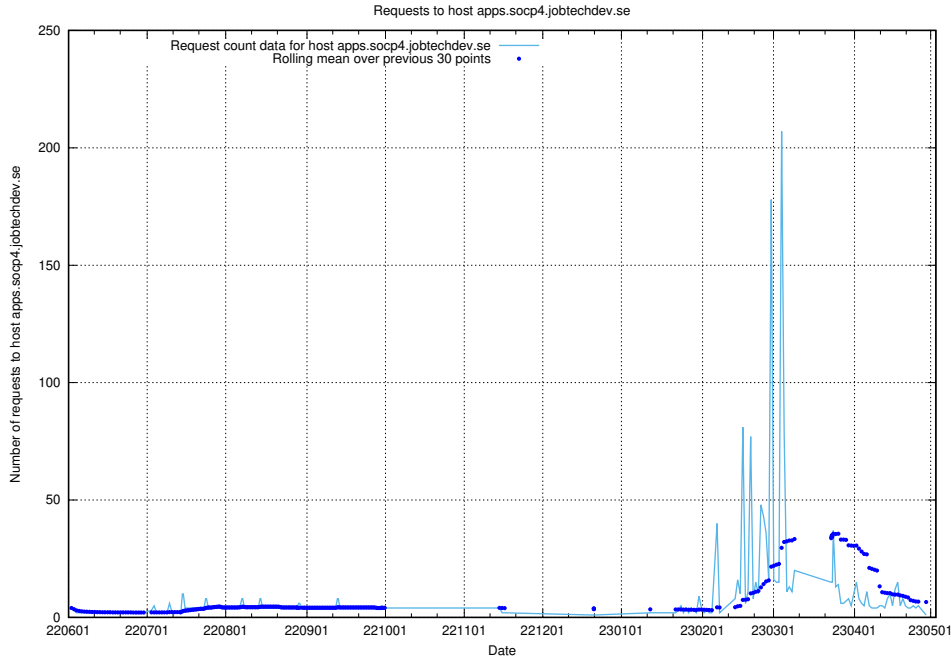

7.615 Usage of apps.socp4.jobtechdev.se

Here, we count the number of requests to host apps.socp4.jobtechdev.se.