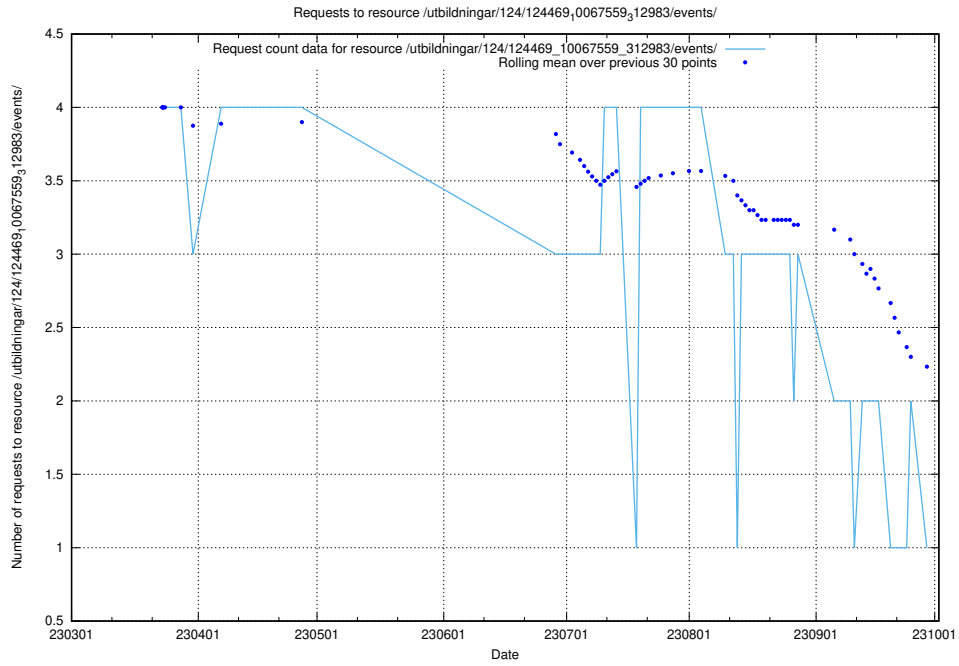

Here, we count the number of requests to resource /utbildningar/122/122967_10065273_289918/events/

5.3010 Usage of /utbildningar/124/124469_10067559_312983/events/

Here, we count the number of requests to resource /utbildningar/124/124469_10067559_312983/events/