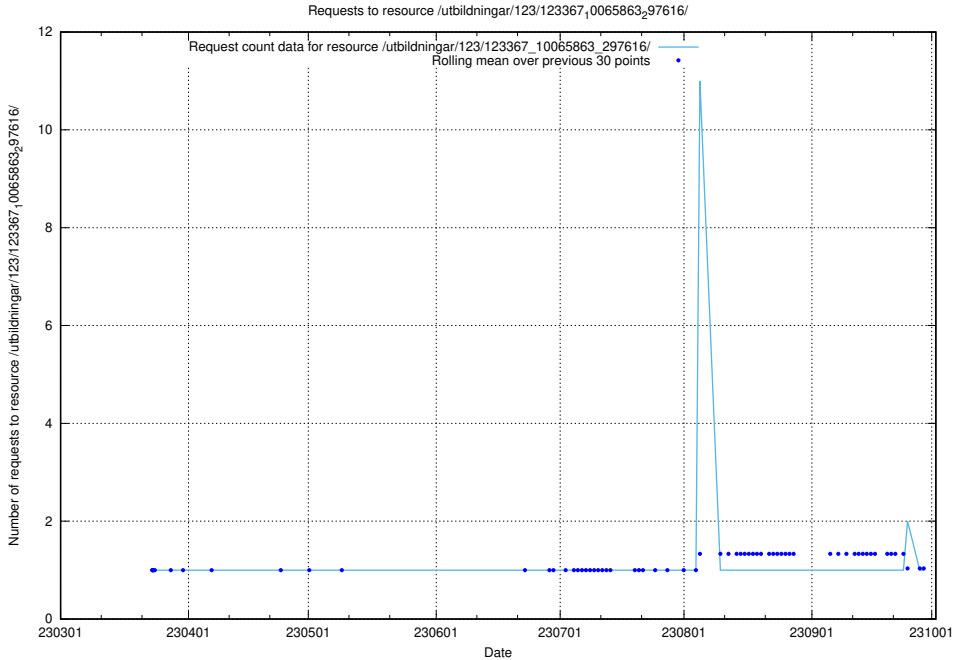

5.1460 Usage of /utbildningar/123/123367_10065863_297616/

Here, we count the number of requests to resource /utbildningar/123/123367_10065863_297616/.