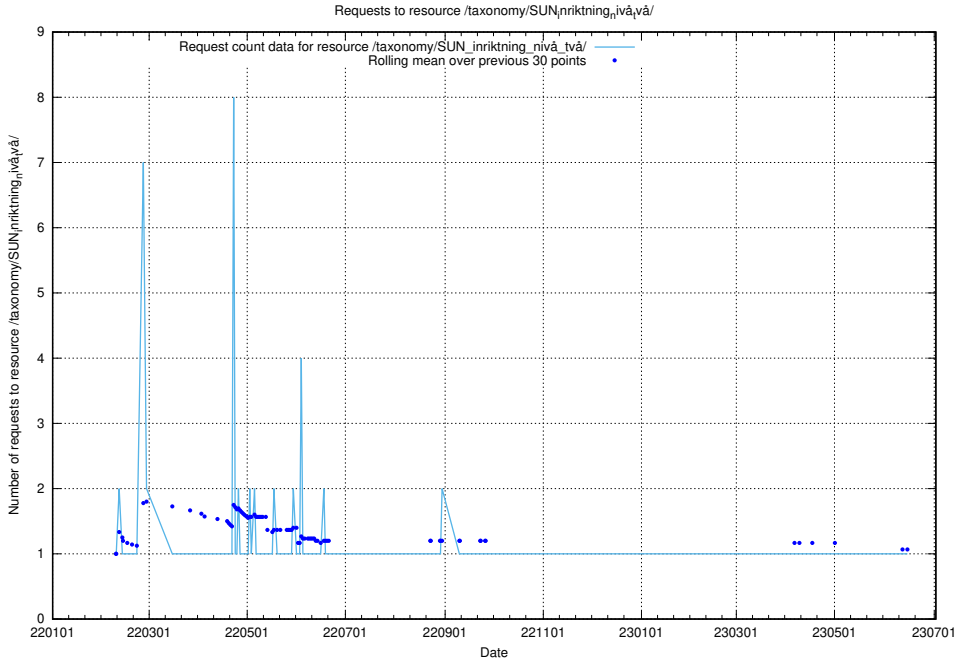

5.847 Usage of /taxonomy/SUN_inriktning_nivå_två/

Here, we count the number of requests to resource /taxonomy/SUN_inriktning_nivå_två/.