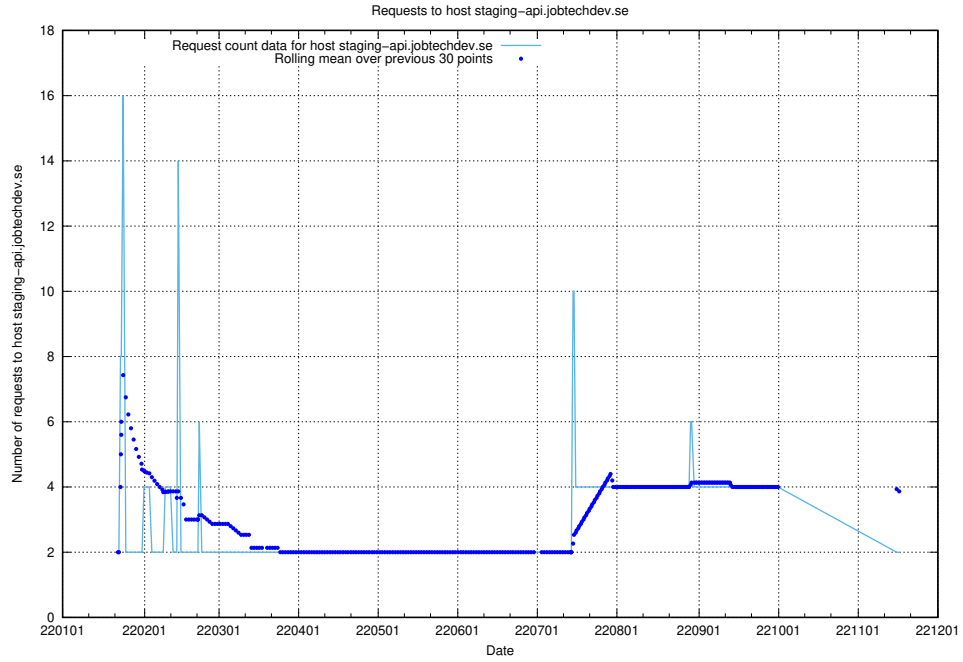

7.566 Usage of sms.jobtechdev.se

Here, we count the number of requests to host sms.jobtechdev.se.

7.567 Usage of sistema.jobtechdev.se

Here, we count the number of requests to host sistema.jobtechdev.se.