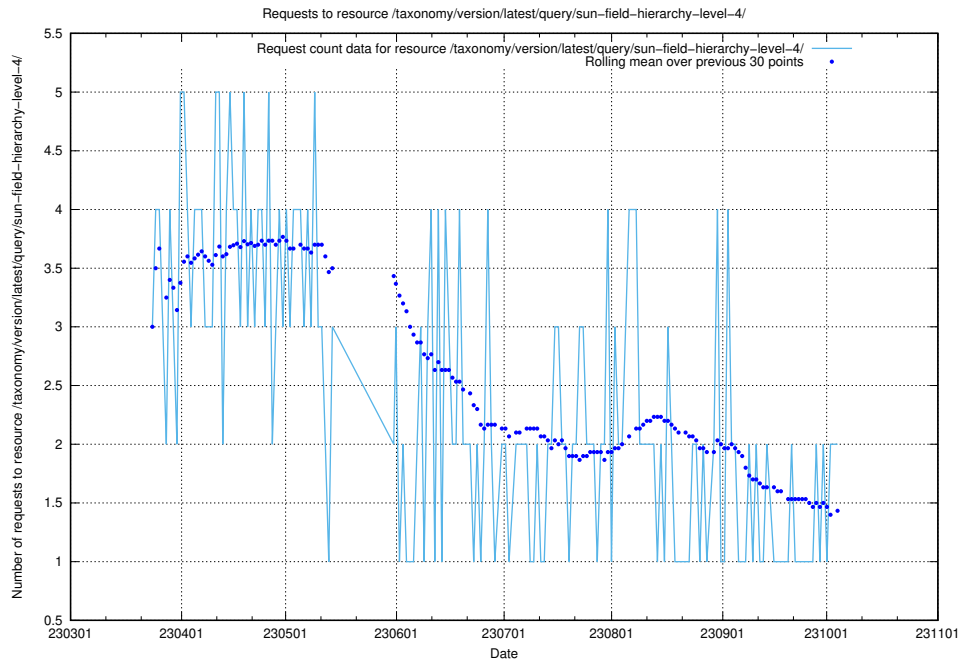

5.335 Usage of /taxonomy/version/latest/query/sun-field-hierarchy-level-4/

Here, we count the number of requests to resource /taxonomy/version/latest/query/sun-field-hierarchy-level-4/.