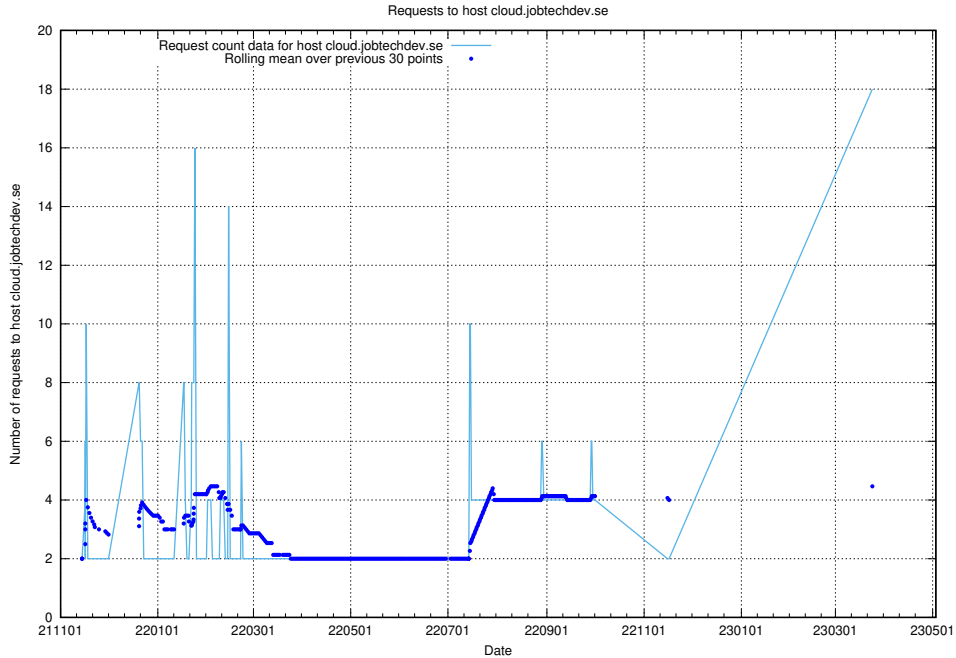

7.39 Usage of cloud.jobtechdev.se

Here, we count the number of requests to host cloud.jobtechdev.se.