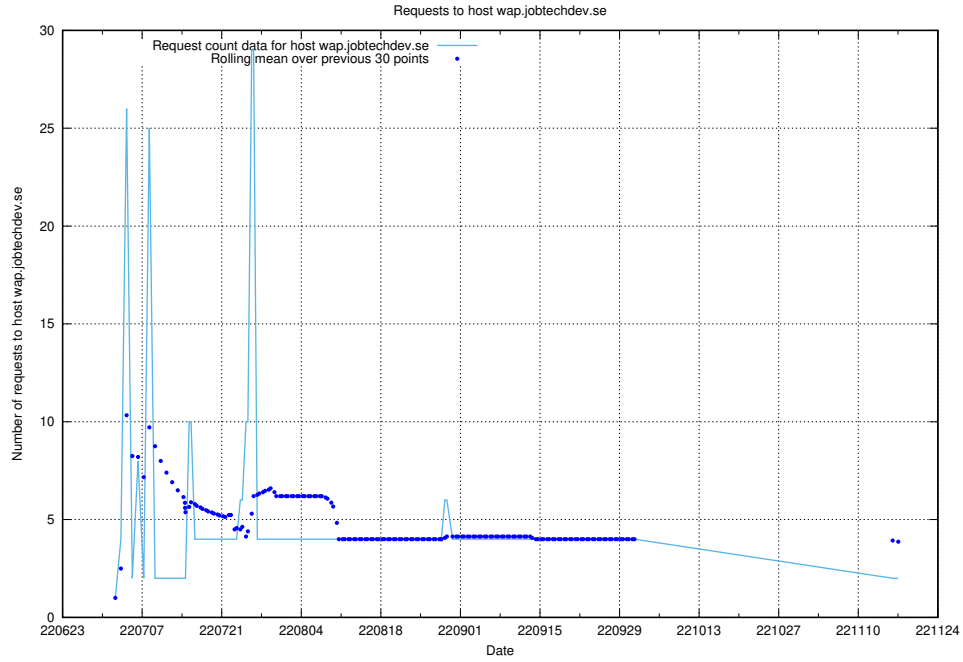

7.377 Usage of wap.jobtechdev.se

Here, we count the number of requests to host wap.jobtechdev.se.