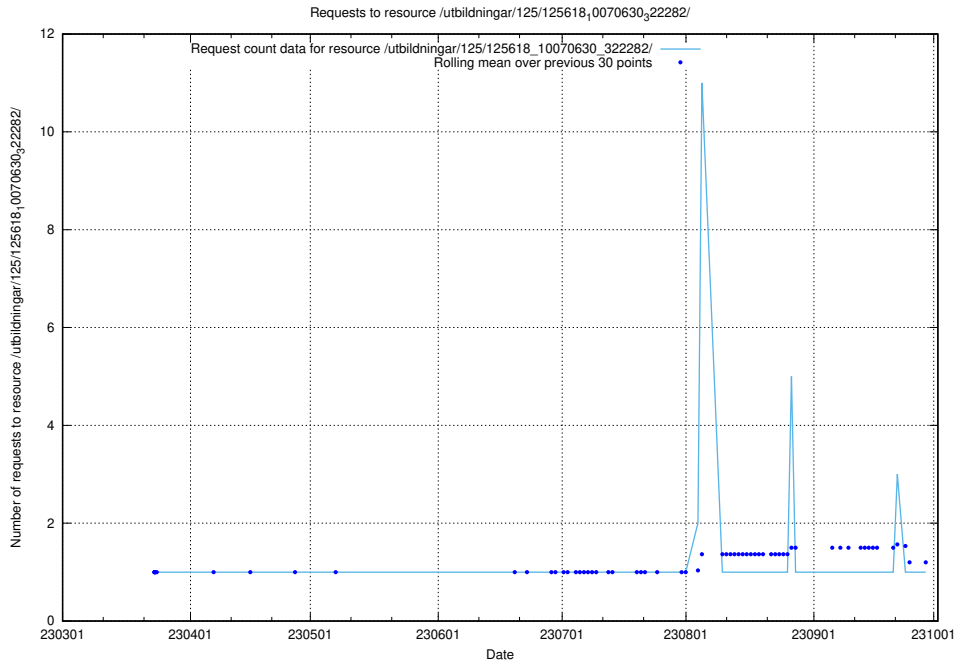

5.518 Usage of /utbildningar/125/125618_10070630_322282/

Here, we count the number of requests to resource /utbildningar/125/125618_10070630_322282/.