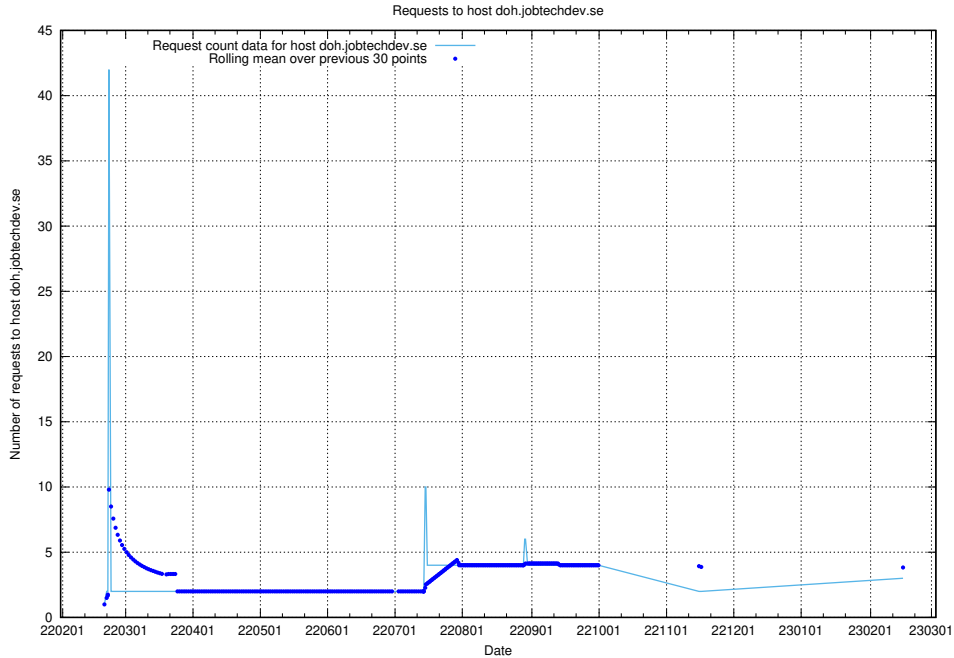

7.217 Usage of doh.jobtechdev.se

Here, we count the number of requests to host doh.jobtechdev.se.