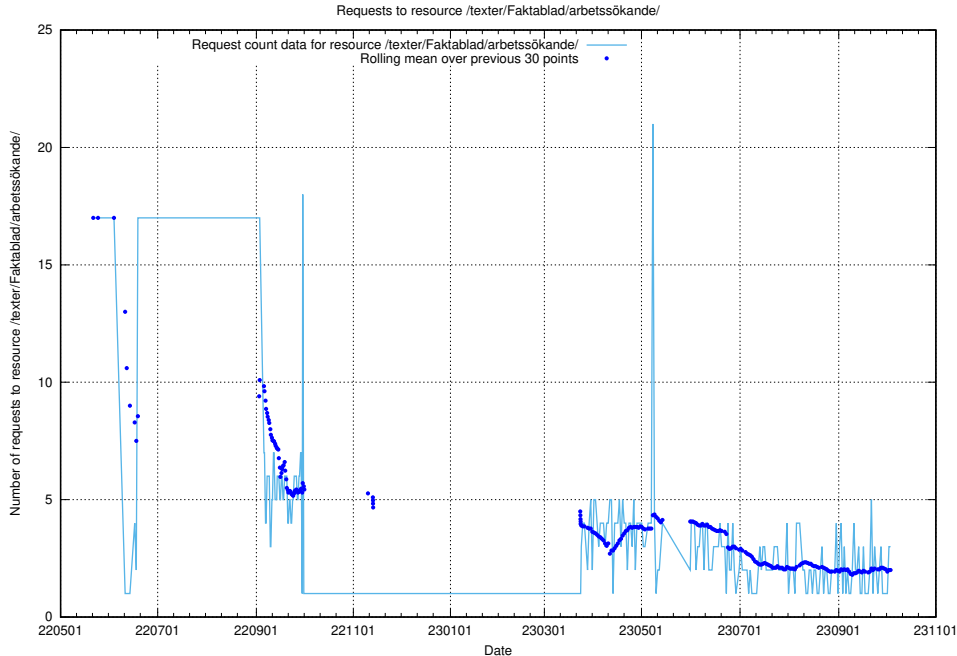

5.115 Usage of /texter/Faktablad/arbetssökande/

Here, we count the number of requests to resource /texter/Faktablad/arbetssökande/.