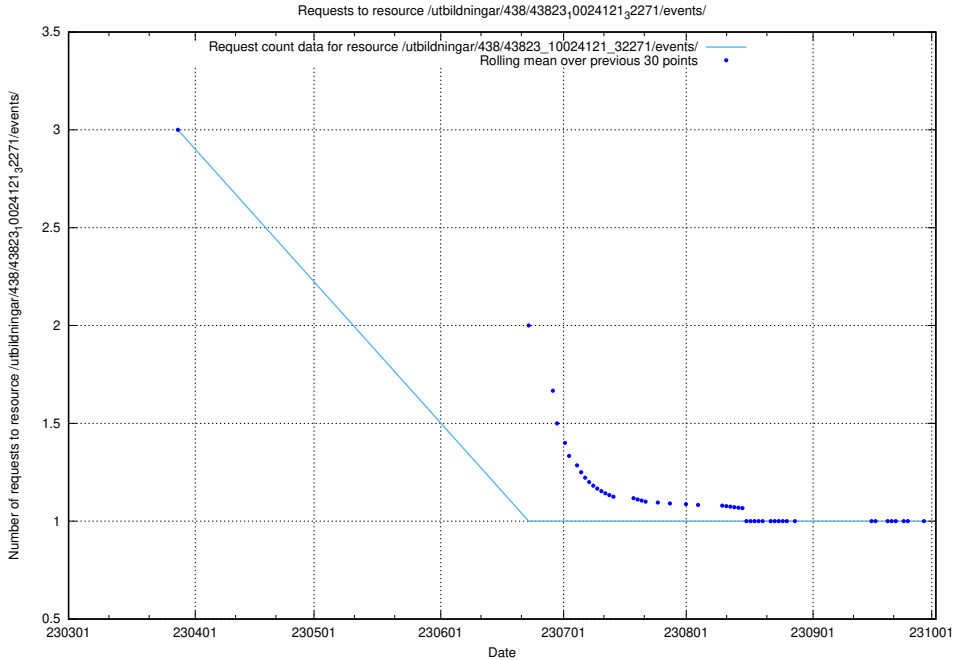

5.2863 Usage of /utbildningar/438/43823_10024121_32271/events/

Here, we count the number of requests to resource /utbildningar/438/43823_10024121_32271/events/.