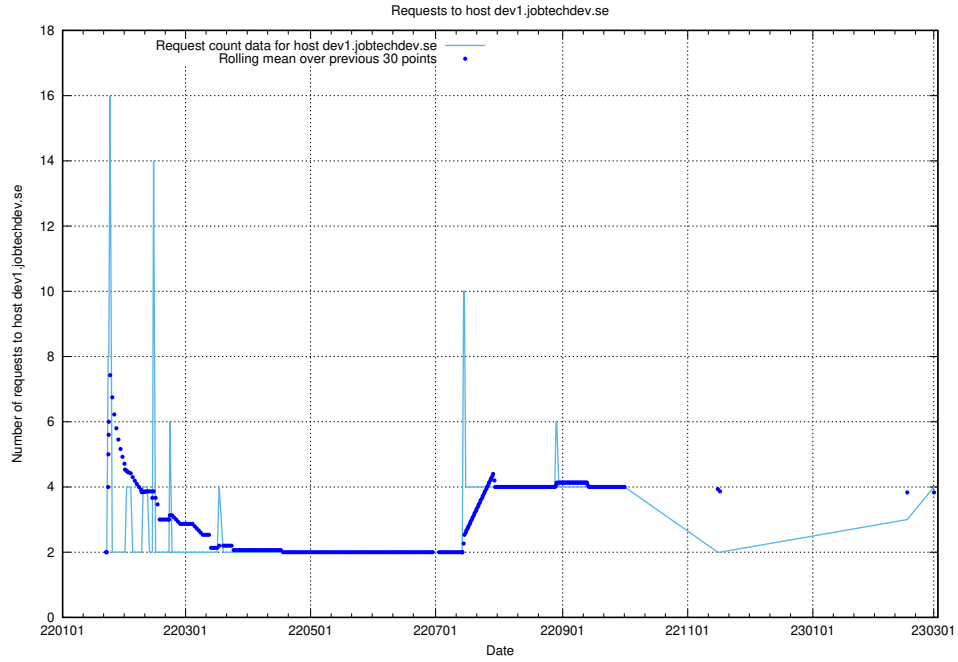

7.95 Usage of dev1.jobtechdev.se

Here, we count the number of requests to host dev1.jobtechdev.se.