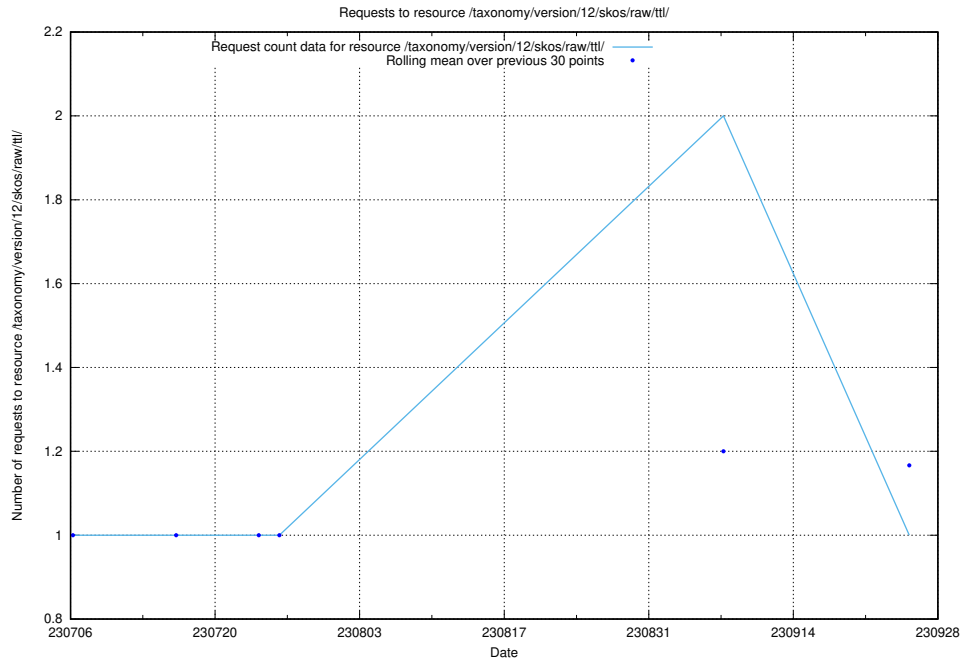

5.2044 Usage of /taxonomy/version/12/skos/raw/ttl/

Here, we count the number of requests to resource /taxonomy/version/12/skos/raw/ttl/.