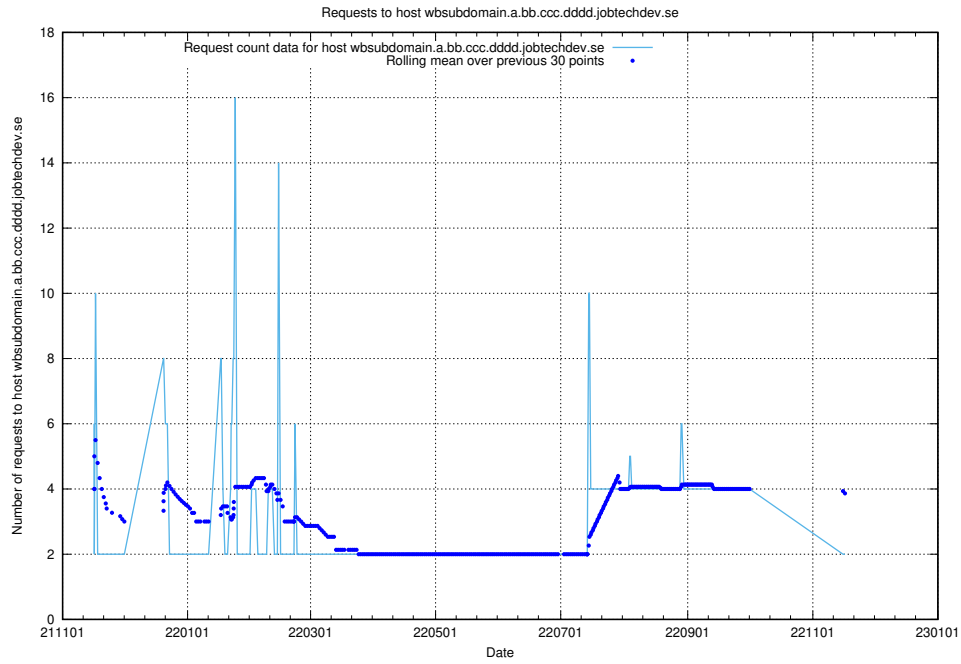

7.505 Usage of wbsubdomain.a.bb.ccc.dddd.jobtechdev.se

Here, we count the number of requests to host wbsubdomain.a.bb.ccc.dddd.jobtechdev.se.