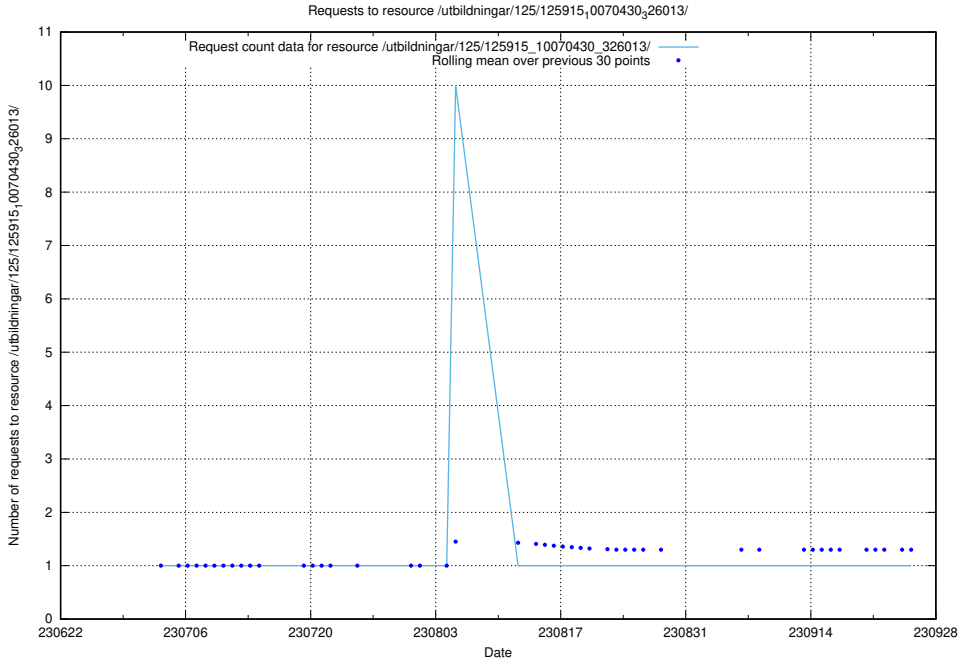

5.2068 Usage of /utbildningar/125/125915_10070430_326013/

Here, we count the number of requests to resource /utbildningar/125/125915_10070430_326013/.