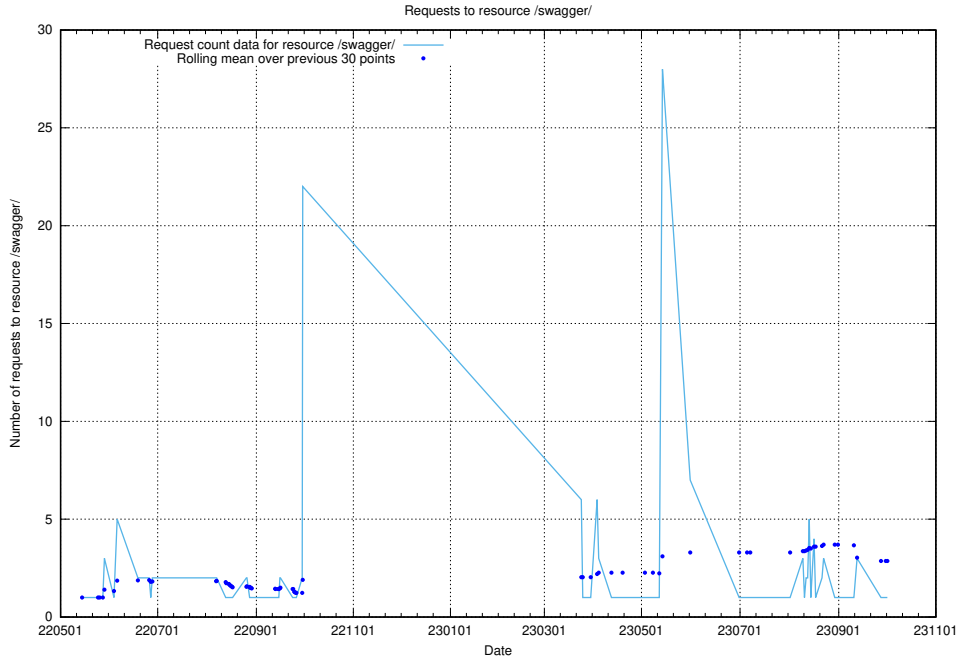

5.517 Usage of /swagger/

Here, we count the number of requests to resource /swagger/.