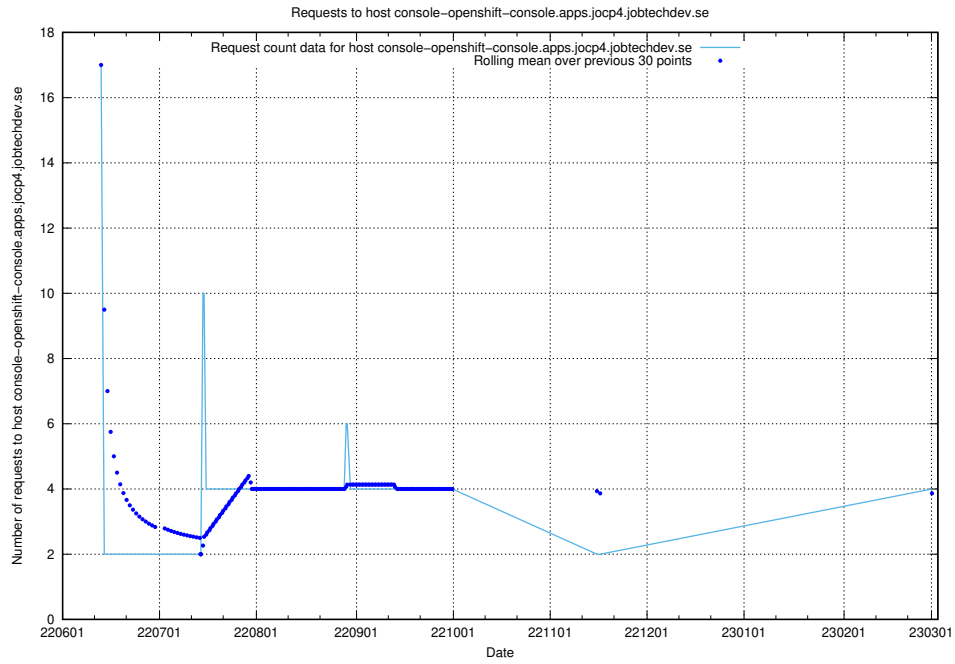

7.143 Usage of console-openshift-console.apps.jocp4.jobtechdev.se

Here, we count the number of requests to host console-openshift-console.apps.jocp4.jobtechdev.se.

7.144 Usage of demo-connect-once.jobtechdev.se