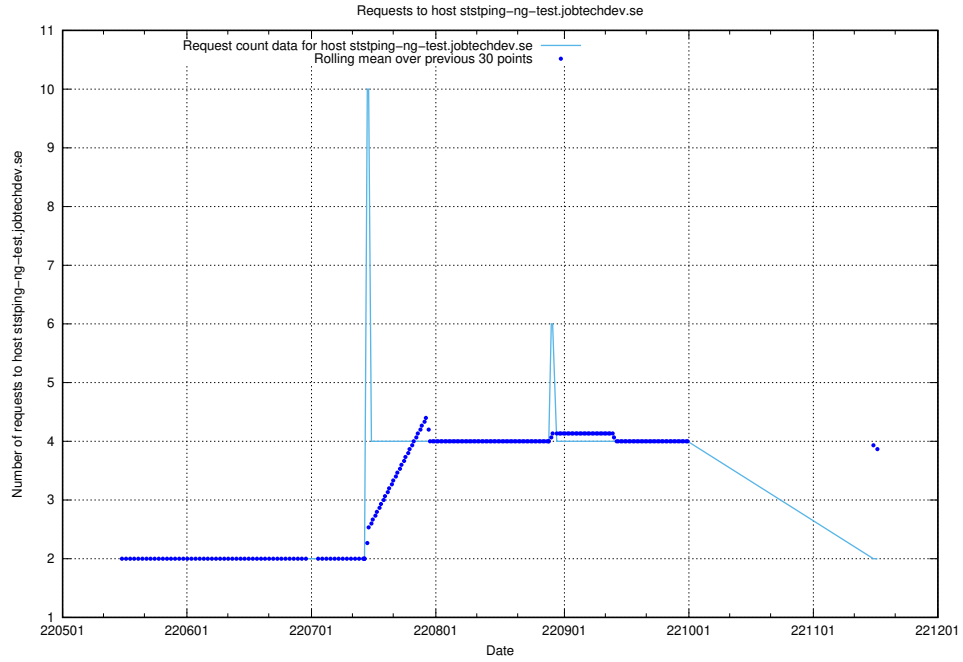

7.410 Usage of ststping-ng-test.jobtechdev.se

Here, we count the number of requests to host ststping-ng-test.jobtechdev.se.