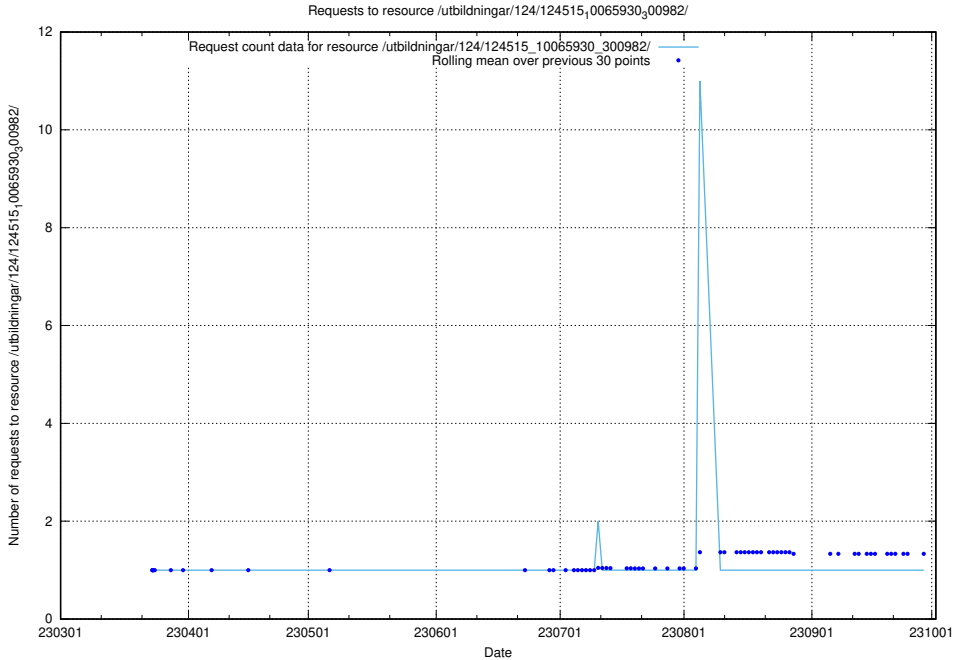

5.790 Usage of /utbildningar/124/124515_10065930_300982/

Here, we count the number of requests to resource /utbildningar/124/124515_10065930_300982/.