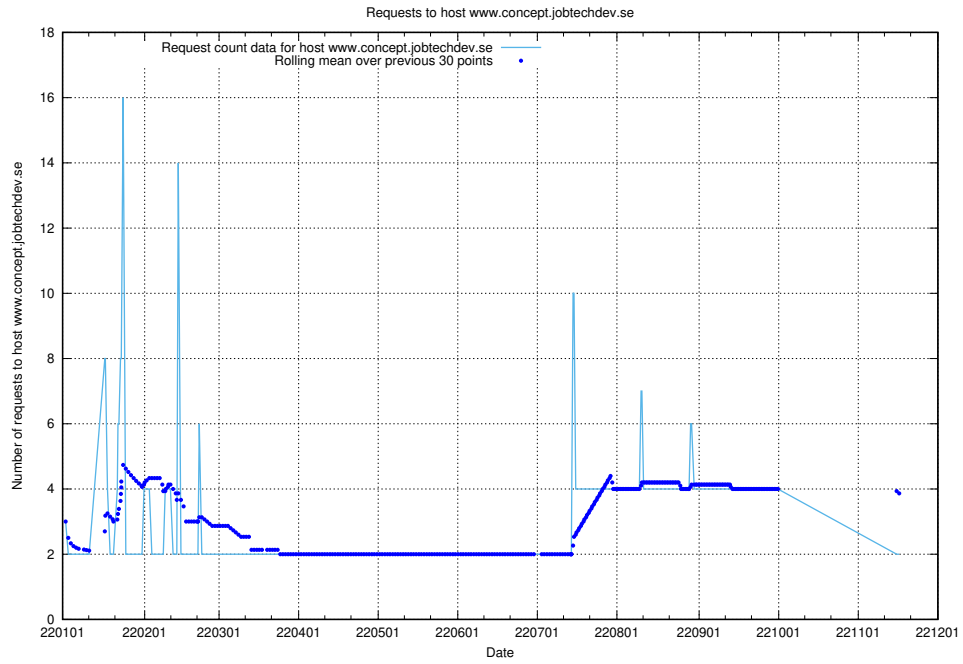

7.290 Usage of www.concept.jobtechdev.se

Here, we count the number of requests to host www.concept.jobtechdev.se.