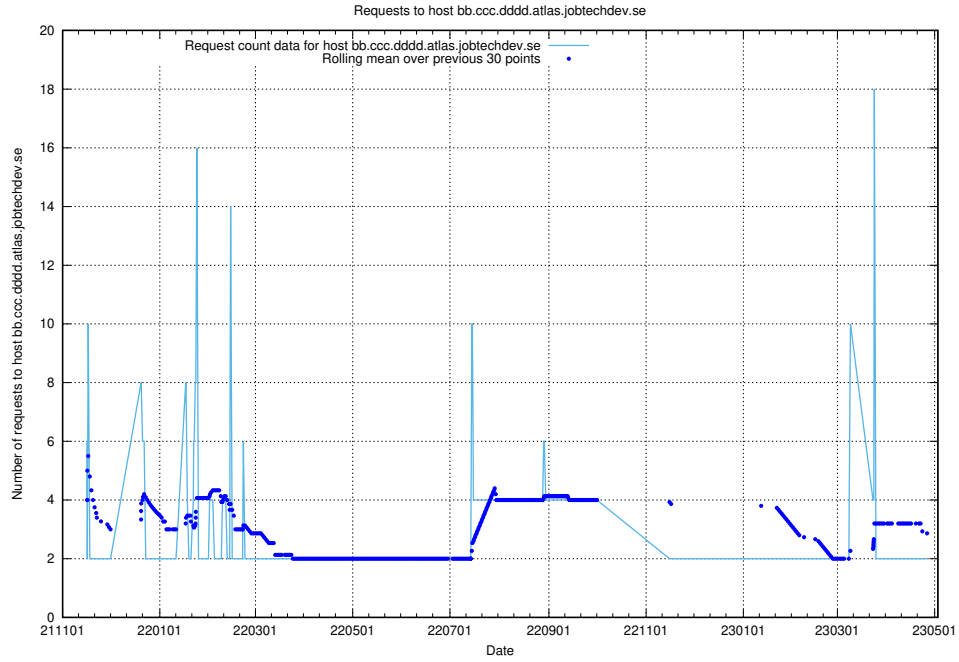

7.511 Usage of bb.ccc.dddd.atlas.jobtechdev.se

Here, we count the number of requests to host bb.ccc.dddd.atlas.jobtechdev.se.