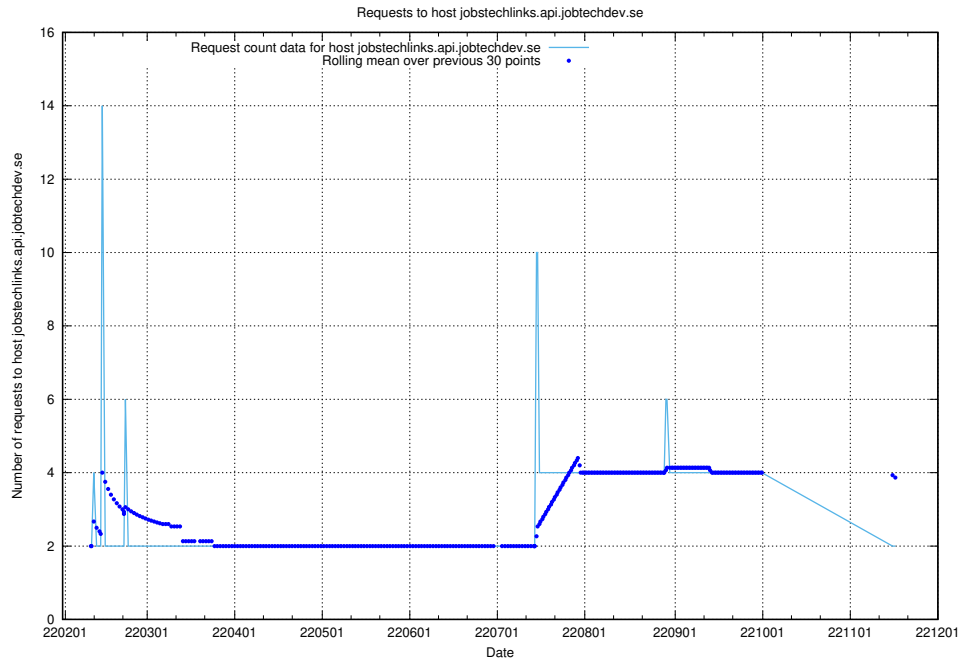

7.539 Usage of `jobstechlinks.api.jobtechdev.se`

Here, we count the number of requests to host `jobstechlinks.api.jobtechdev.se`.