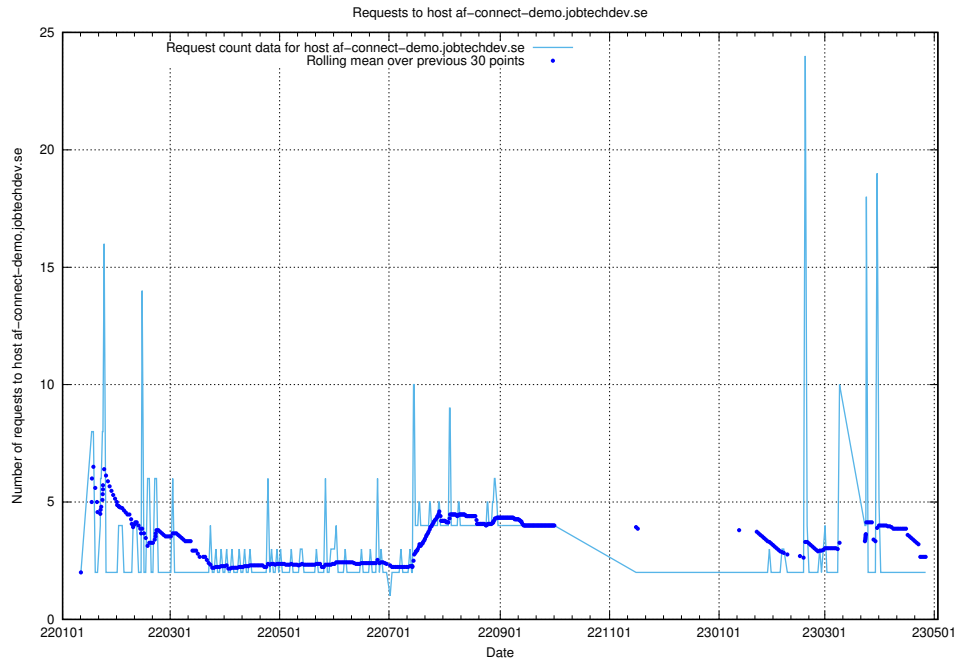

7.266 Usage of af-connect-demo.jobtechdev.se

Here, we count the number of requests to host af-connect-demo.jobtechdev.se.