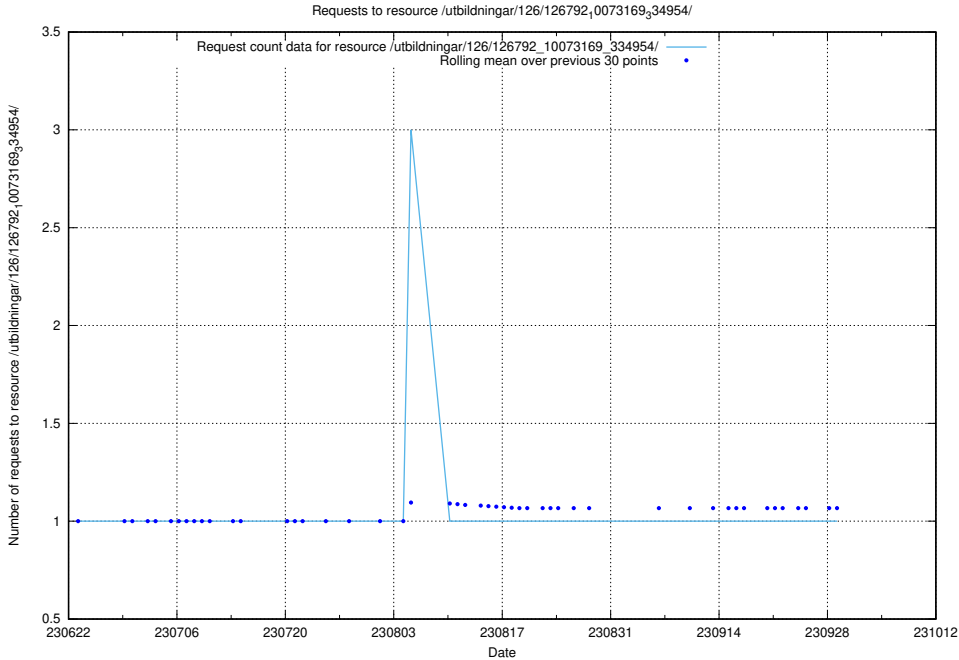

5.2315 Usage of /utbildningar/126/126792_10073169_334954/

Here, we count the number of requests to resource /utbildningar/126/126792_10073169_334954/.