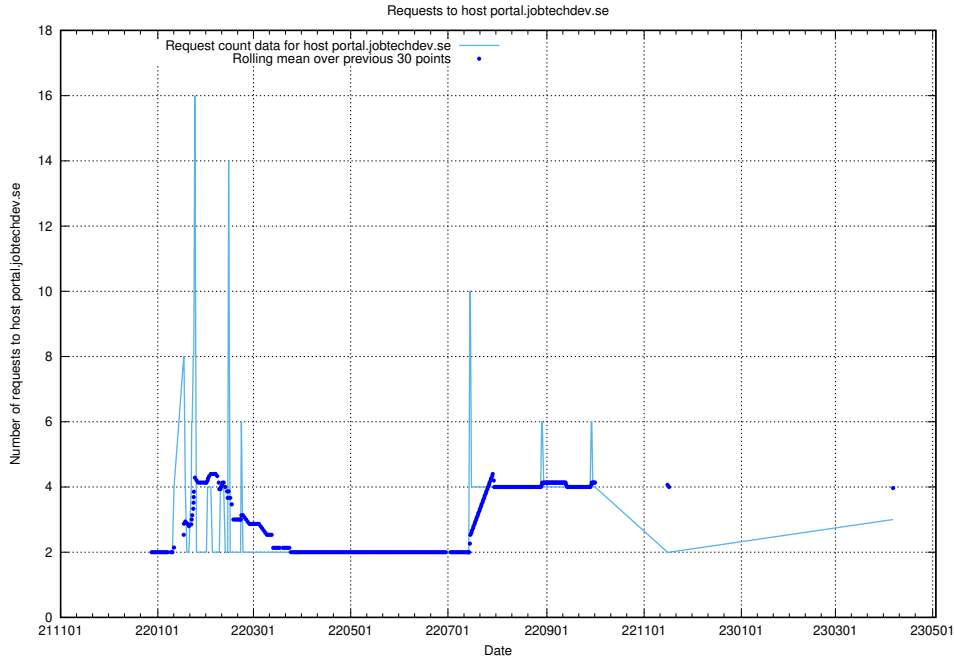

7.185 Usage of portal.jobtechdev.se

Here, we count the number of requests to host portal.jobtechdev.se.