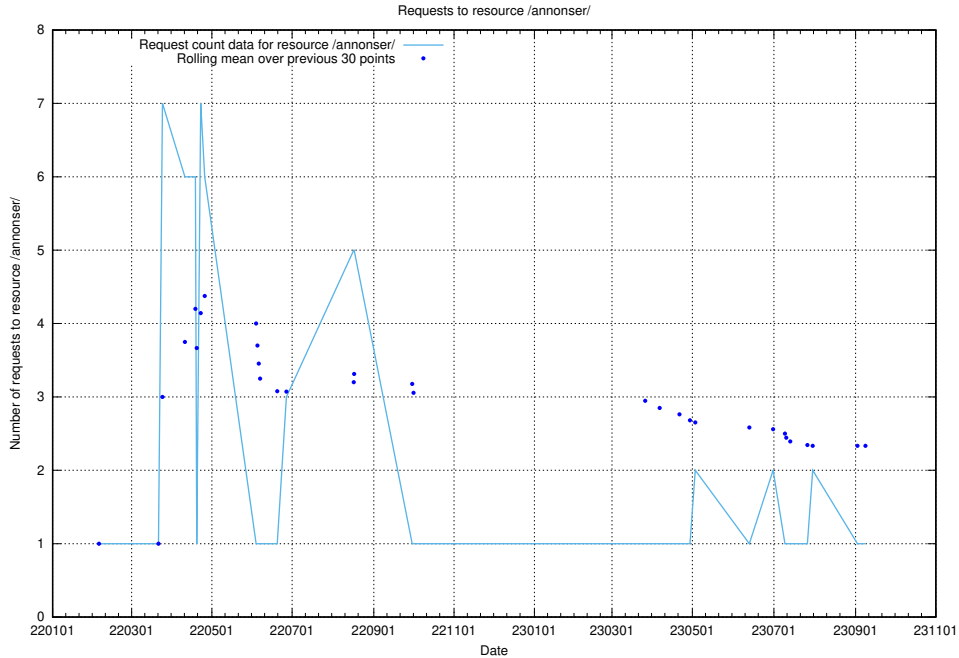

5.889 Usage of /annonser/

Here, we count the number of requests to resource /annonser/.