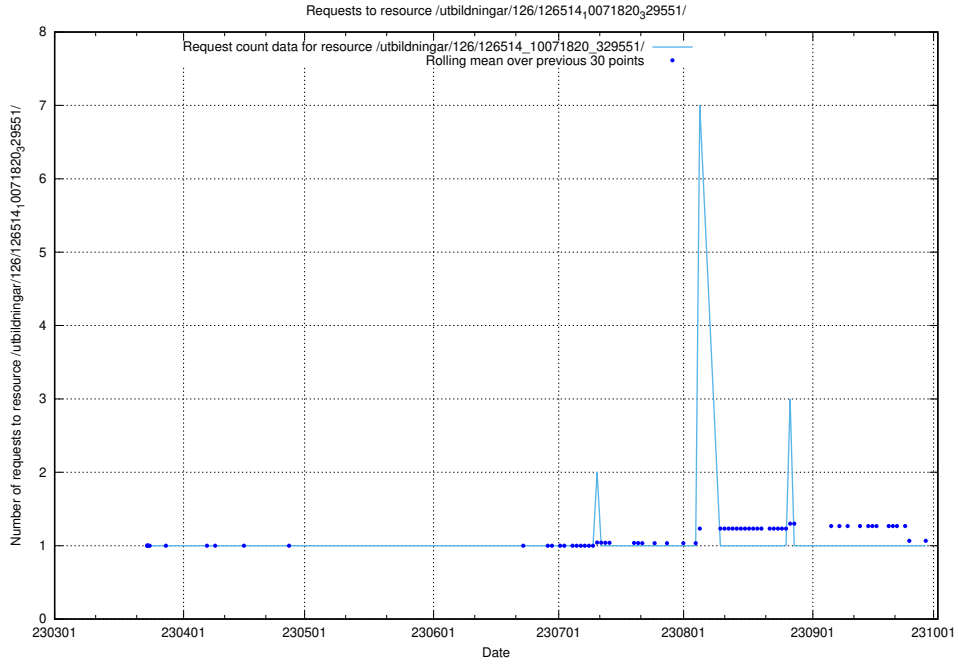

5.3159 Usage of /utbildningar/126/126514_10071820_329551/

Here, we count the number of requests to resource /utbildningar/126/126514_10071820_329551/.