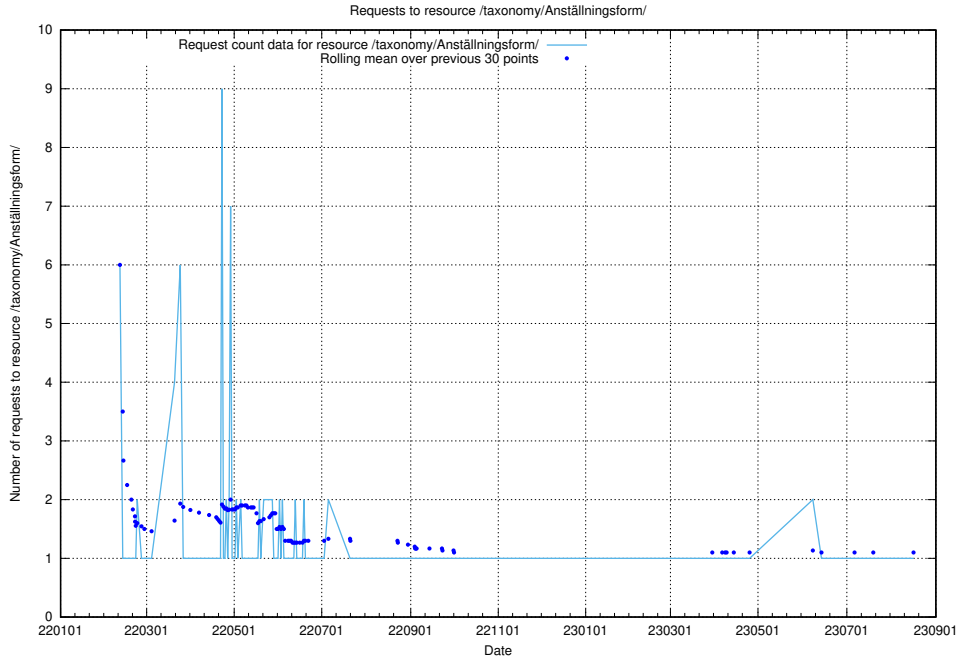

5.764 Usage of /taxonomy/Anställningsform/

Here, we count the number of requests to resource /taxonomy/Anställningsform/.