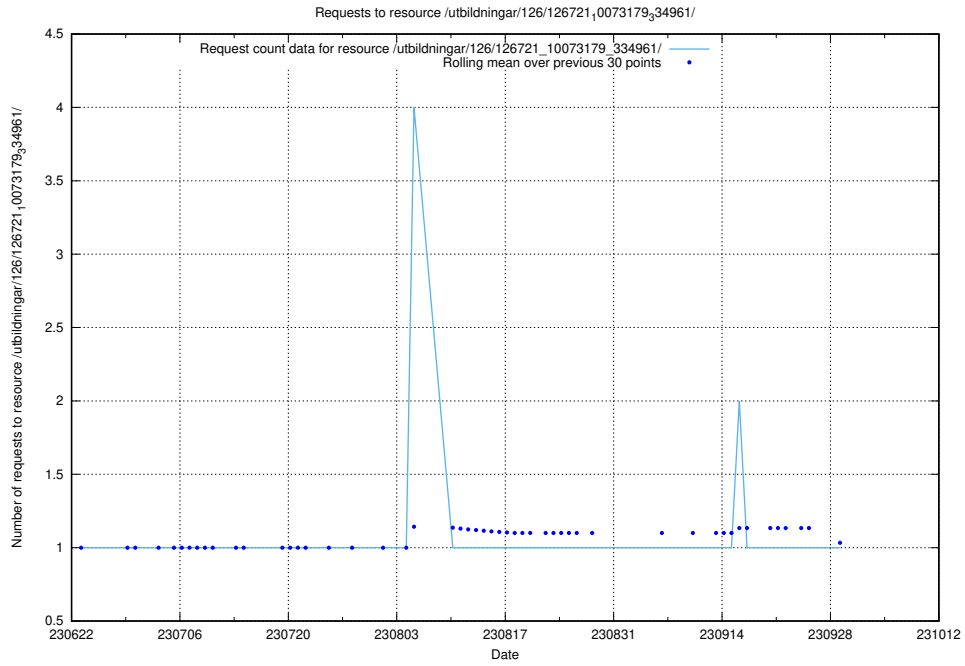

5.2329 Usage of /utbildningar/126/126721_10073179_334961/

Here, we count the number of requests to resource /utbildningar/126/126721_10073179_334961/.