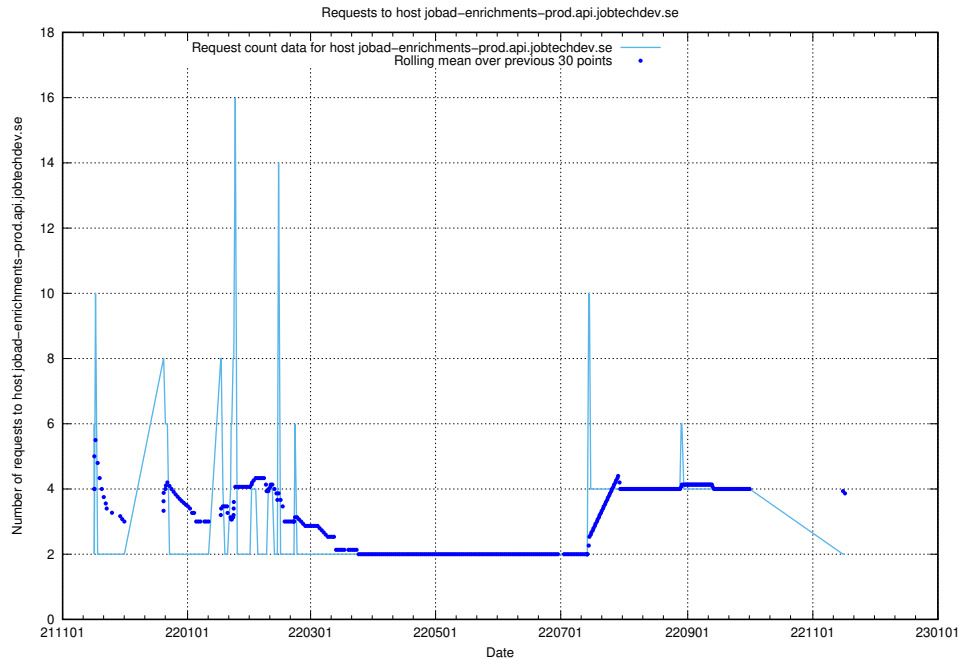

7.526 Usage of jobad-enrichments-prod.api.jobtechdev.se

Here, we count the number of requests to host jobad-enrichments-prod.api.jobtechdev.se.