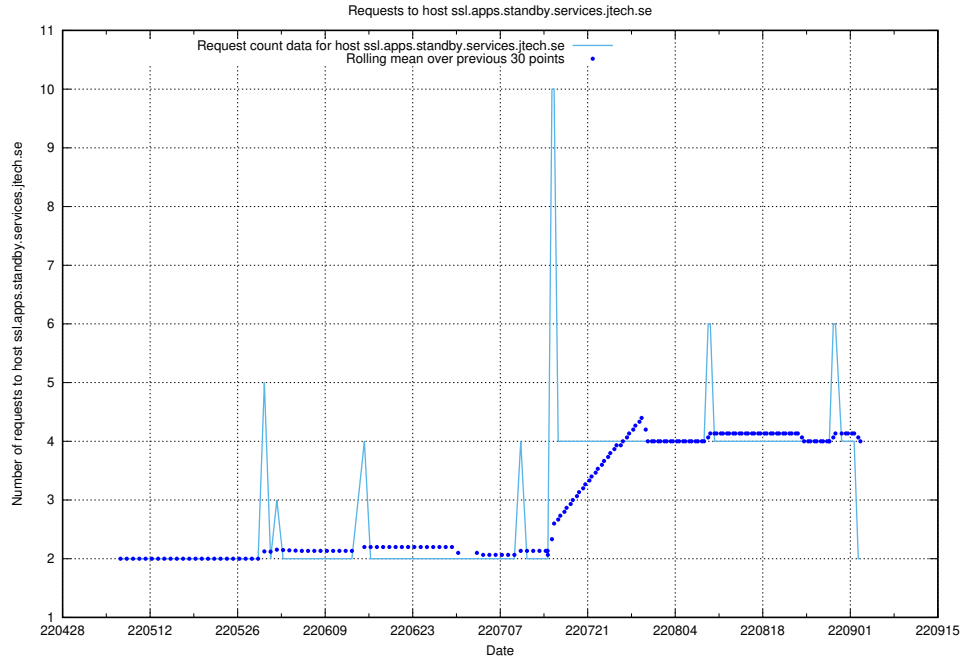

7.413 Usage of ssl.apps.standby.services.jtech.se

Here, we count the number of requests to host ssl.apps.standby.services.jtech.se.