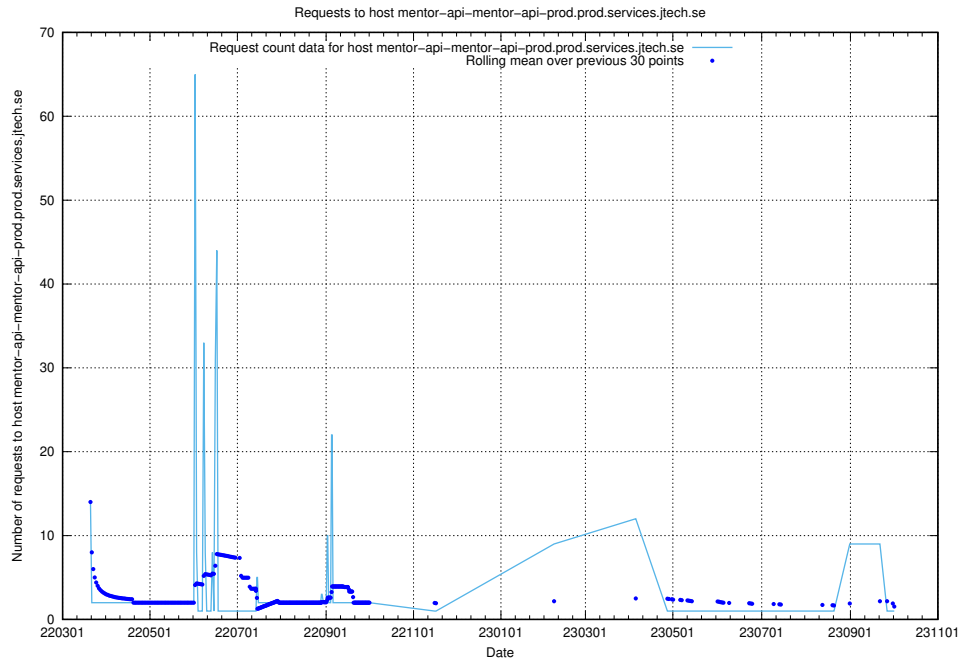

Here, we count the number of requests to host mentor-api-mentor-api-prod.prod.services.jtech.se.

7.634 Usage of fw1.jobtechdev.se:443

Here, we count the number of requests to host fw1.jobtechdev.se:443.