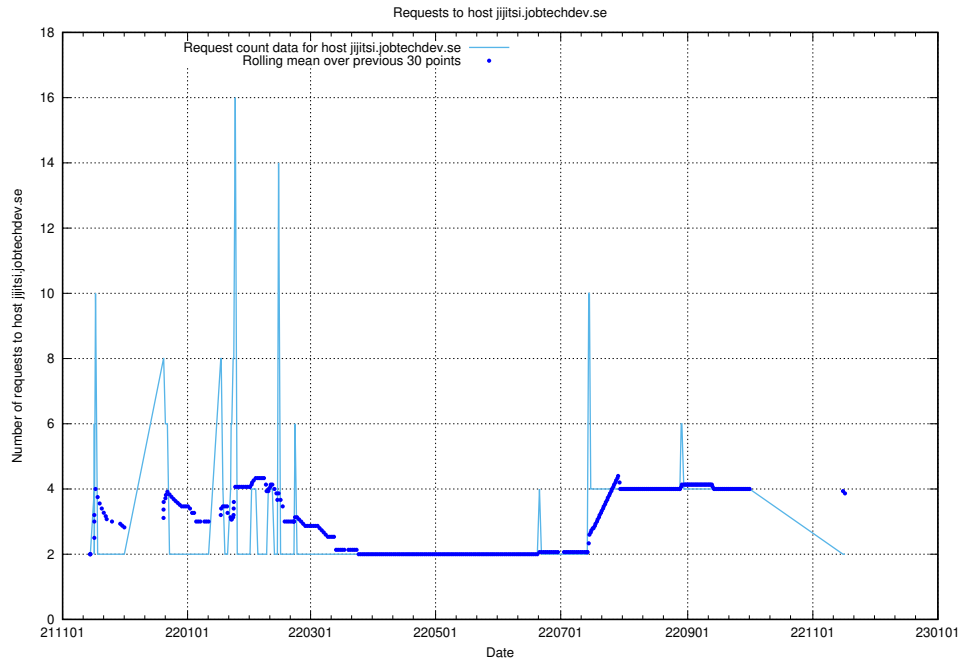

7.569 Usage of jijitsi.jobtechdev.se

Here, we count the number of requests to host jijitsi.jobtechdev.se.