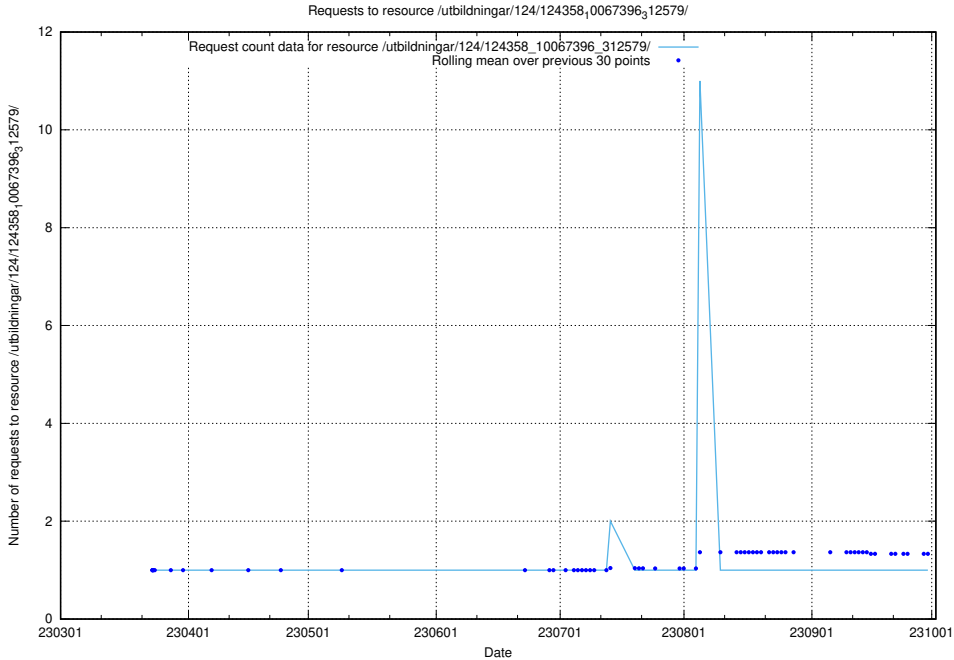

5.1019 Usage of /utbildningar/124/124358_10067396_312579/

Here, we count the number of requests to resource /utbildningar/124/124358_10067396_312579/.