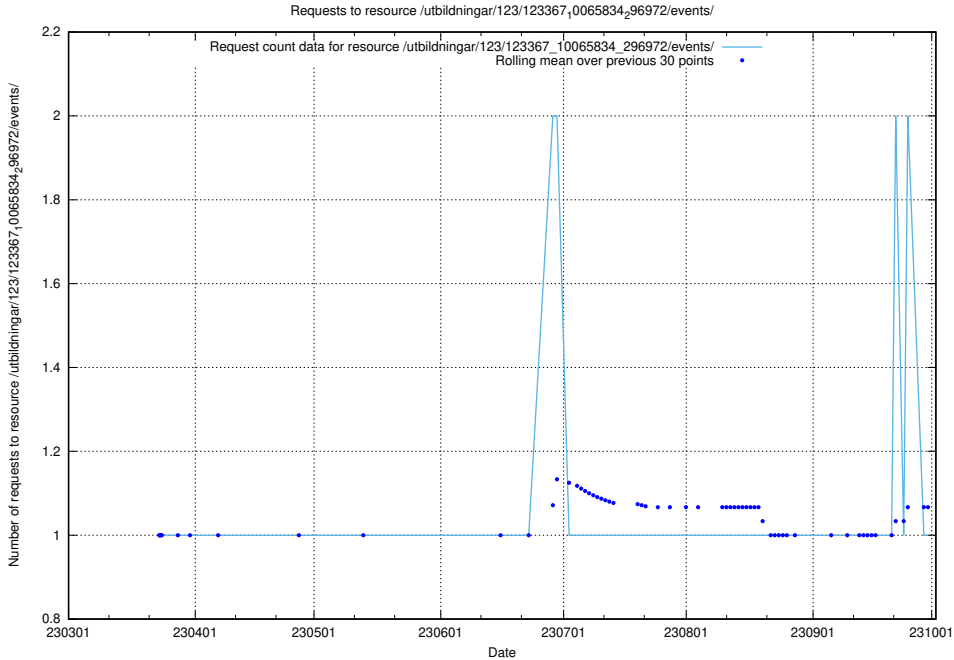

5.1543 Usage of /utbildningar/123/123367_10065834_296972/events/

Here, we count the number of requests to resource /utbildningar/123/123367_10065834_296972/events/