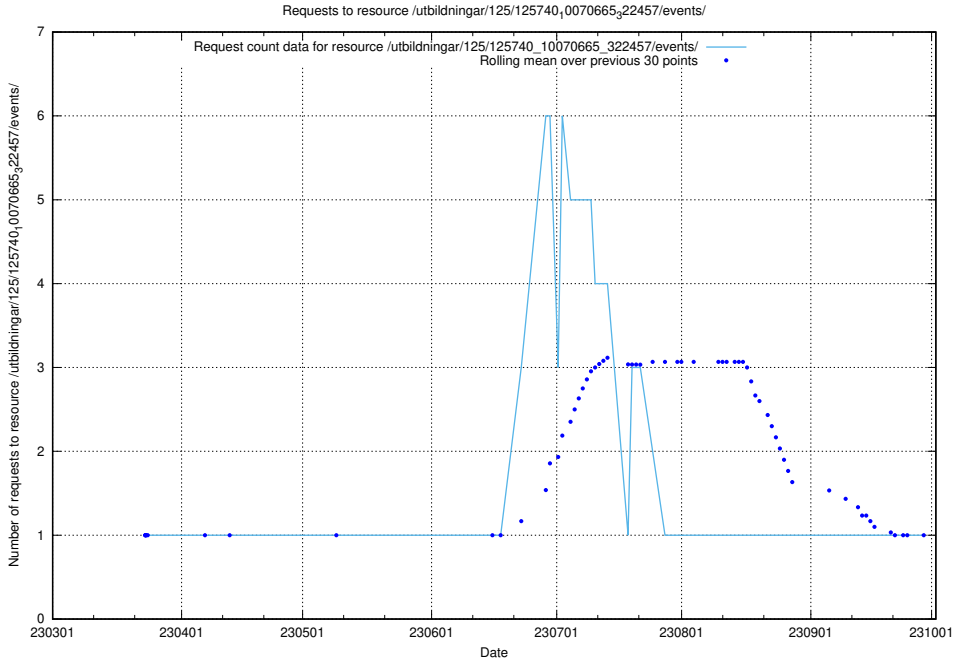

5.446 Usage of /utbildningar/125/125740_10070665_322457/events/

Here, we count the number of requests to resource /utbildningar/125/125740_10070665_322457/events/

5.447 Usage of /utbildningar/125/125740_10070665_322457/