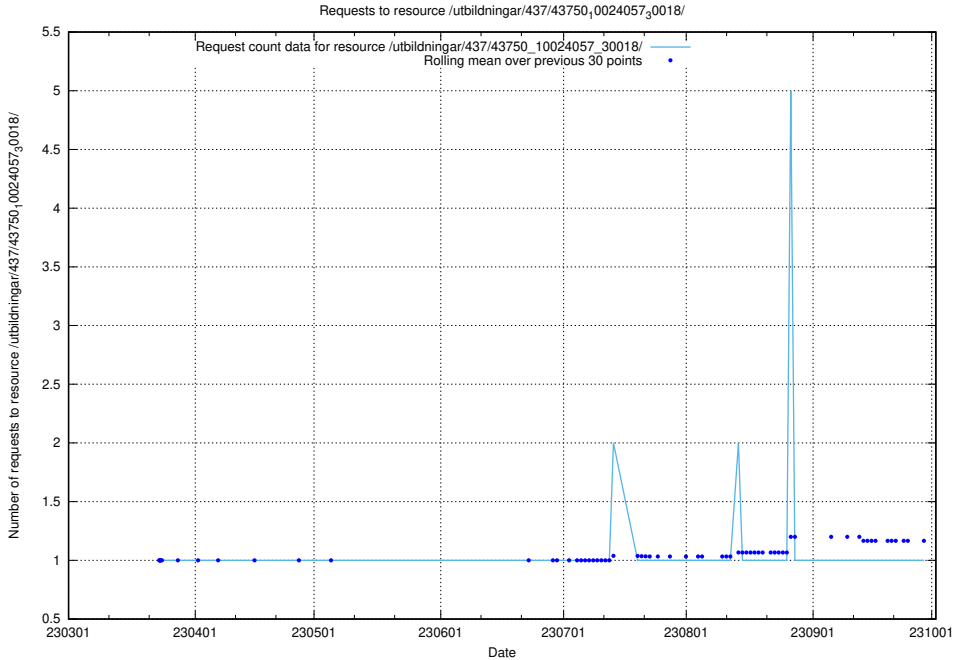

5.3129 Usage of /utbildningar/437/43750_10024057_30018/

Here, we count the number of requests to resource /utbildningar/437/43750_10024057_30018/.