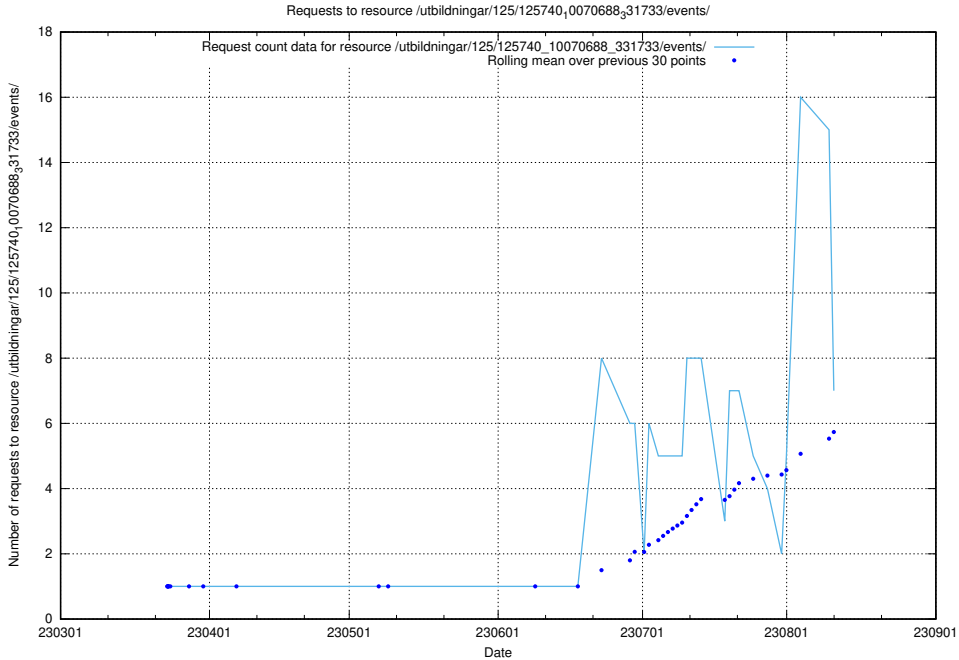

5.54 Usage of /utbildningar/125/125740_10070688_331733/events/

Here, we count the number of requests to resource /utbildningar/125/125740_10070688_331733/events/