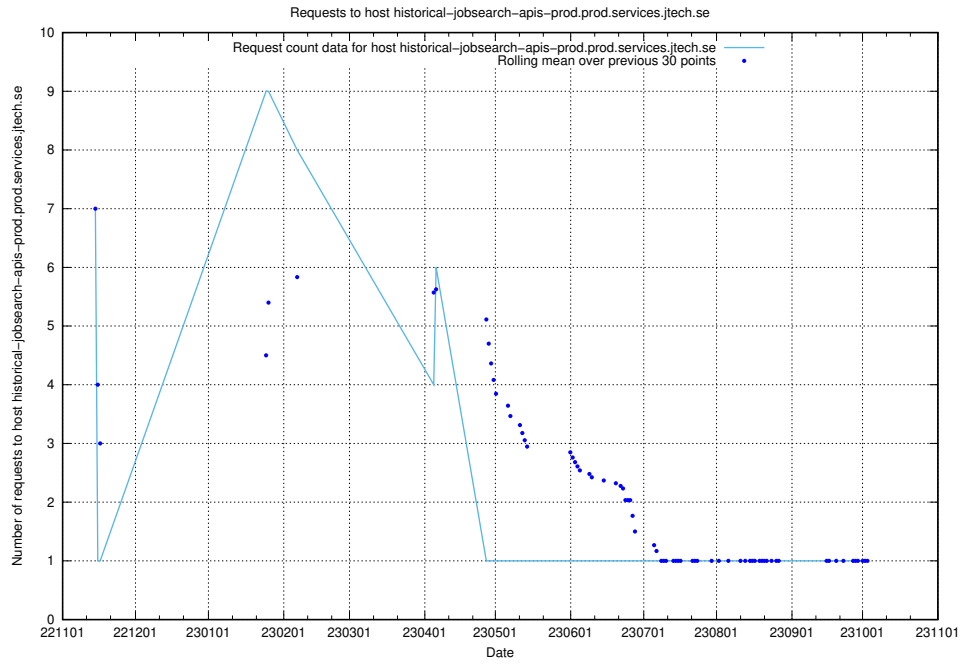

7.595 Usage of historical-jobsearch-apis-prod.prod.services.jtech.se

Here, we count the number of requests to host historical-jobsearch-apis-prod.prod.services.jtech.se.