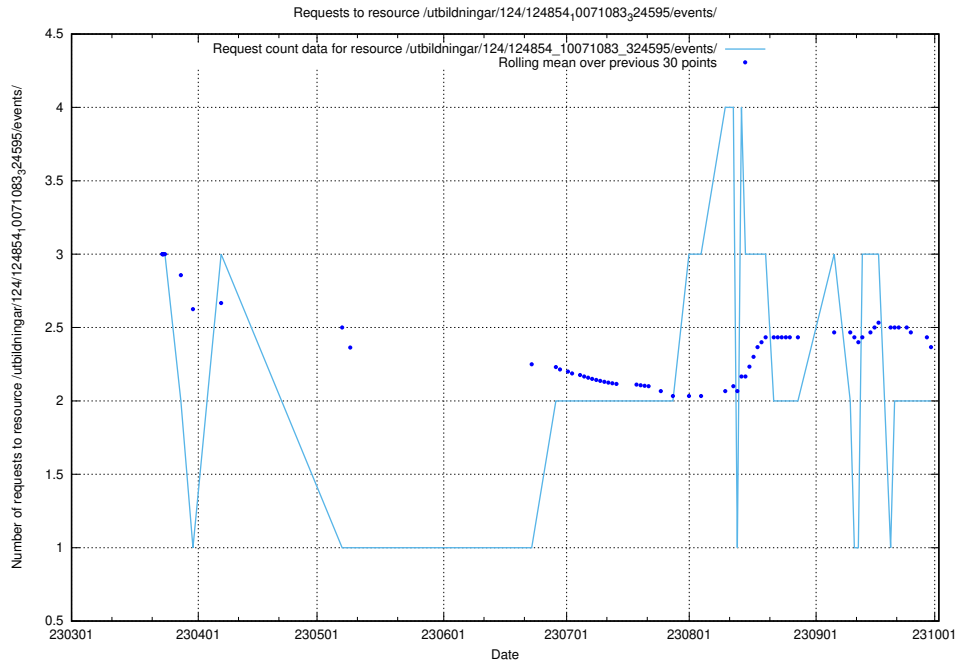

5.380 Usage of /utbildningar/124/124854_10071083_324595/events/

Here, we count the number of requests to resource /utbildningar/124/124854_10071083_324595/events/