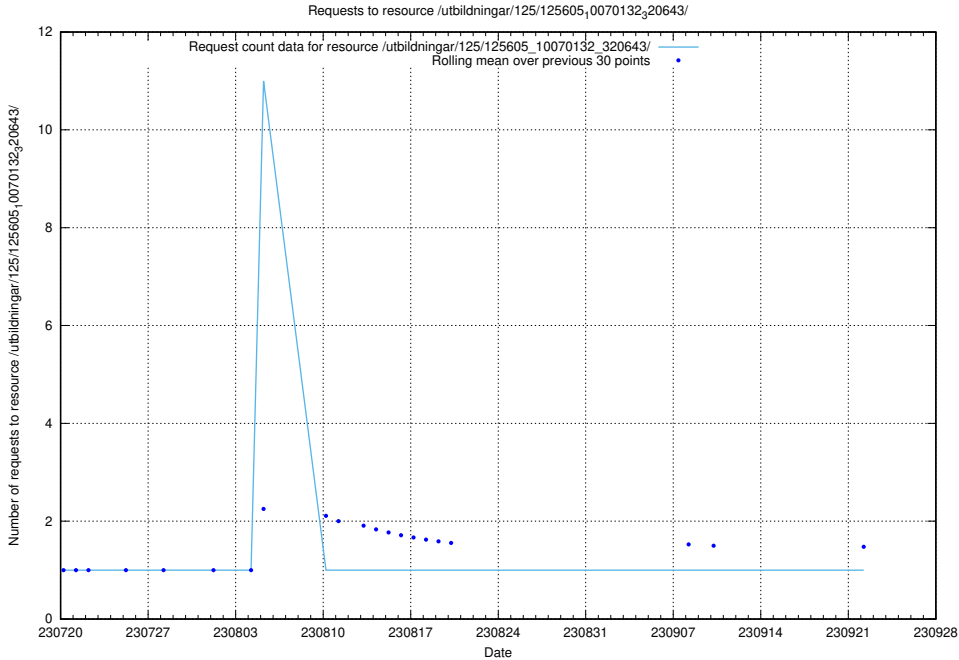

5.1675 Usage of /utbildningar/125/125605_10070132_320643/

Here, we count the number of requests to resource /utbildningar/125/125605_10070132_320643/.