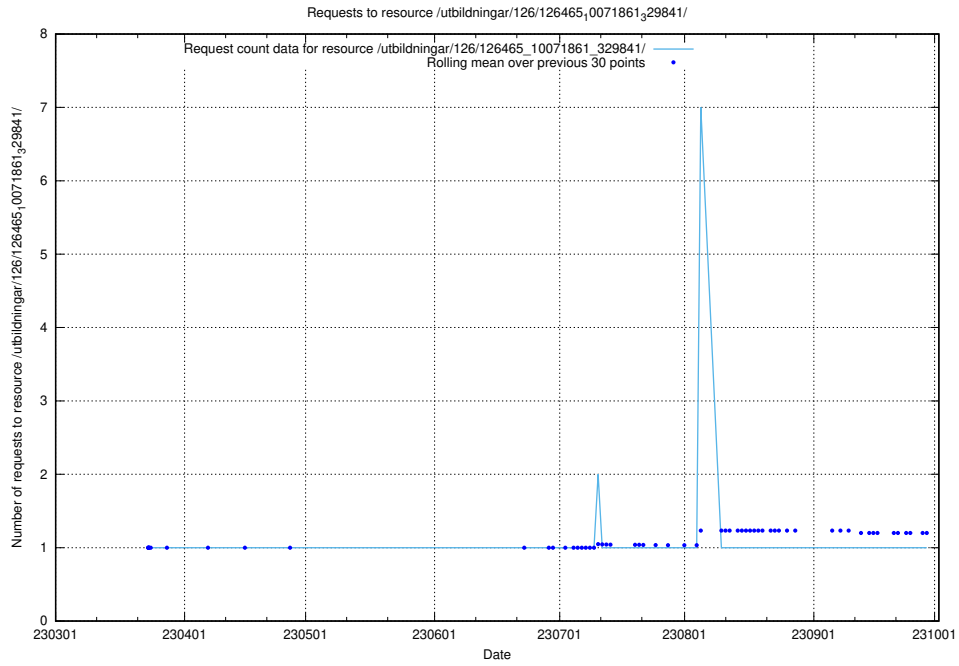

5.3172 Usage of /utbildningar/126/126465_10071861_329841/

Here, we count the number of requests to resource /utbildningar/126/126465_10071861_329841/.