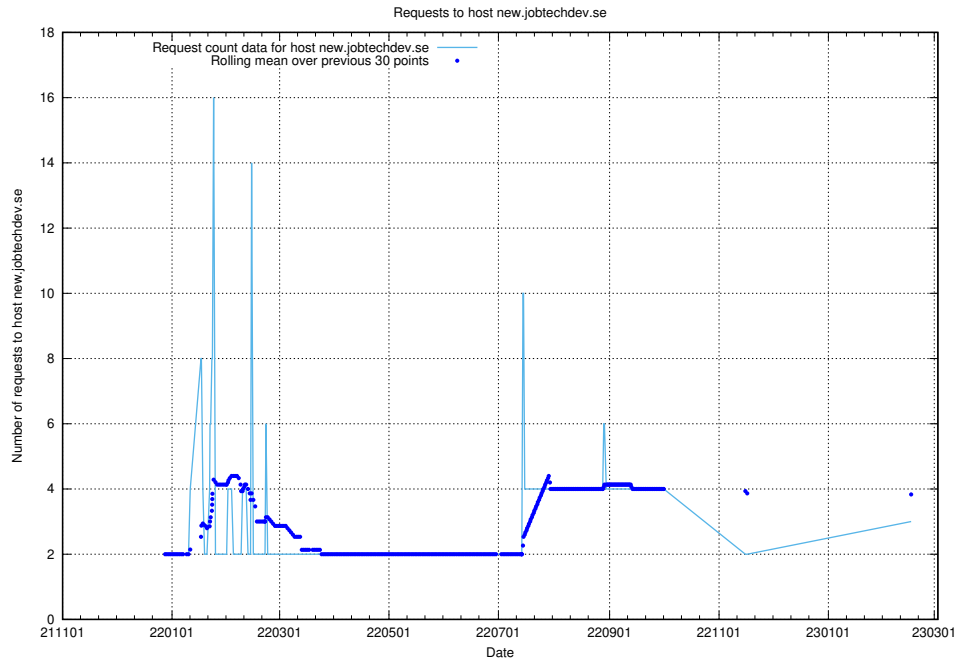

7.187 Usage of new.jobtechdev.se

Here, we count the number of requests to host new.jobtechdev.se.