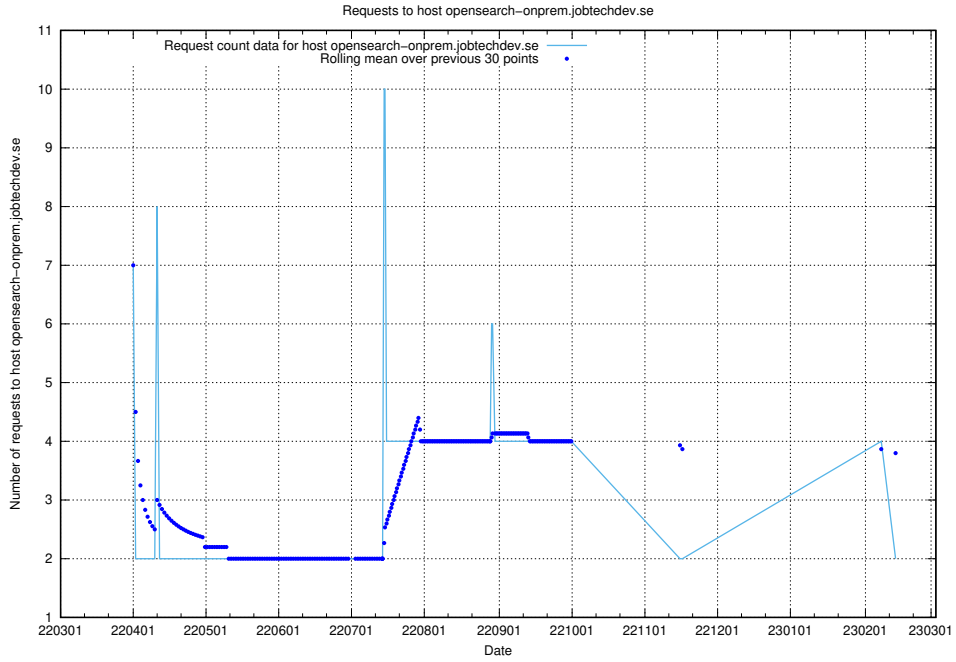

7.461 Usage of opensearch-onprem.jobtechdev.se

Here, we count the number of requests to host opensearch-onprem.jobtechdev.se.

7.462 Usage of gitlab.forum.jobtechdev.se

Here, we count the number of requests to host gitlab.forum.jobtechdev.se.