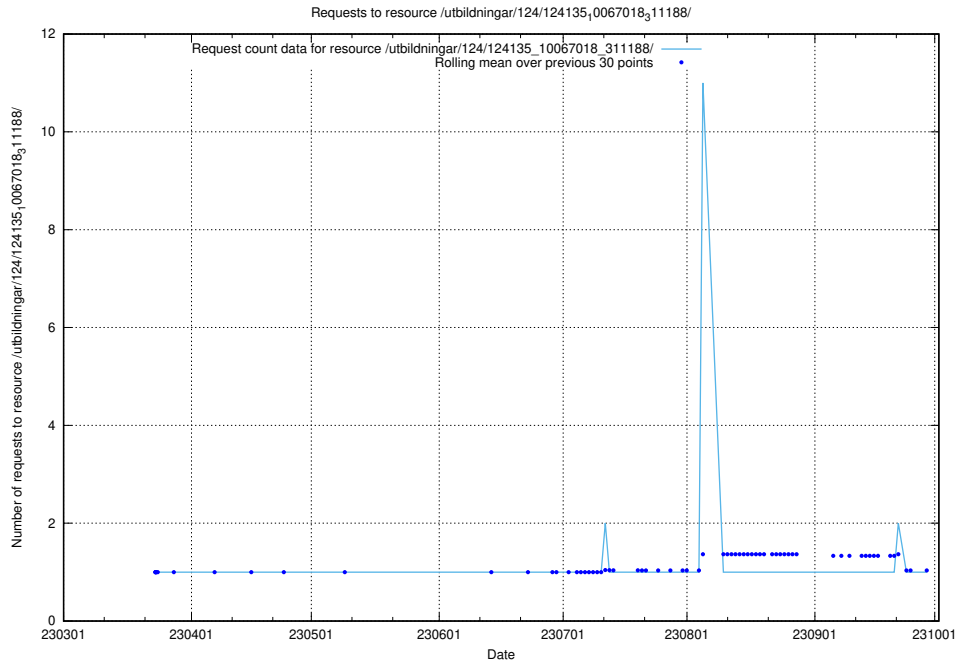

5.1044 Usage of /utbildningar/124/124135_10067018_311188/

Here, we count the number of requests to resource /utbildningar/124/124135_10067018_311188/.