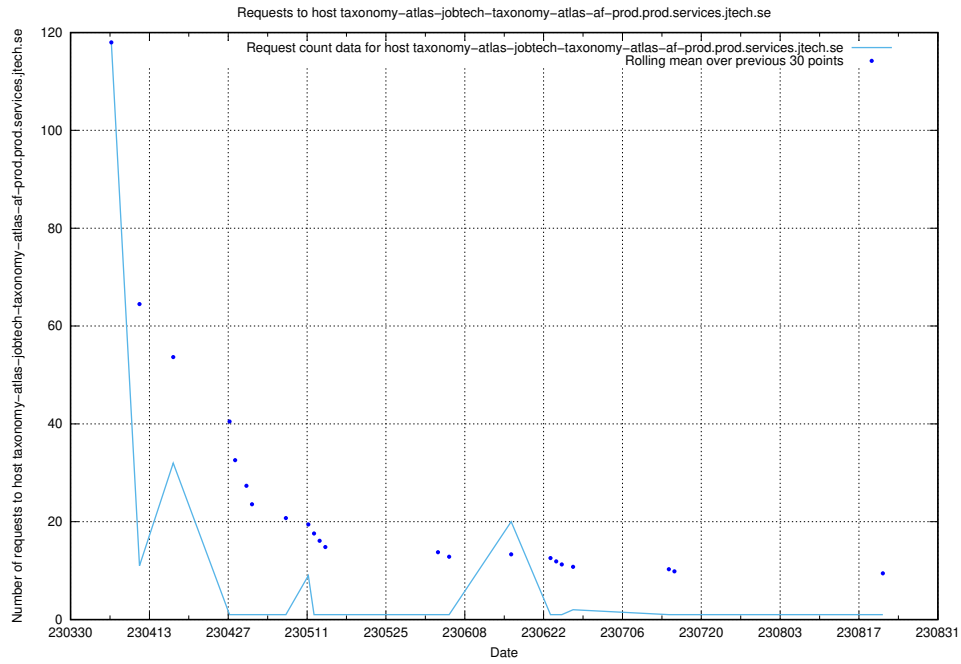

7.588 Usage of taxonomy-atlas-jobtech-taxonomy-atlas-af-prod.prod.services.jtech

Here, we count the number of requests to host taxonomy-atlas-jobtech-taxonomy-atlas-af-prod.prod.services.jtech.se.