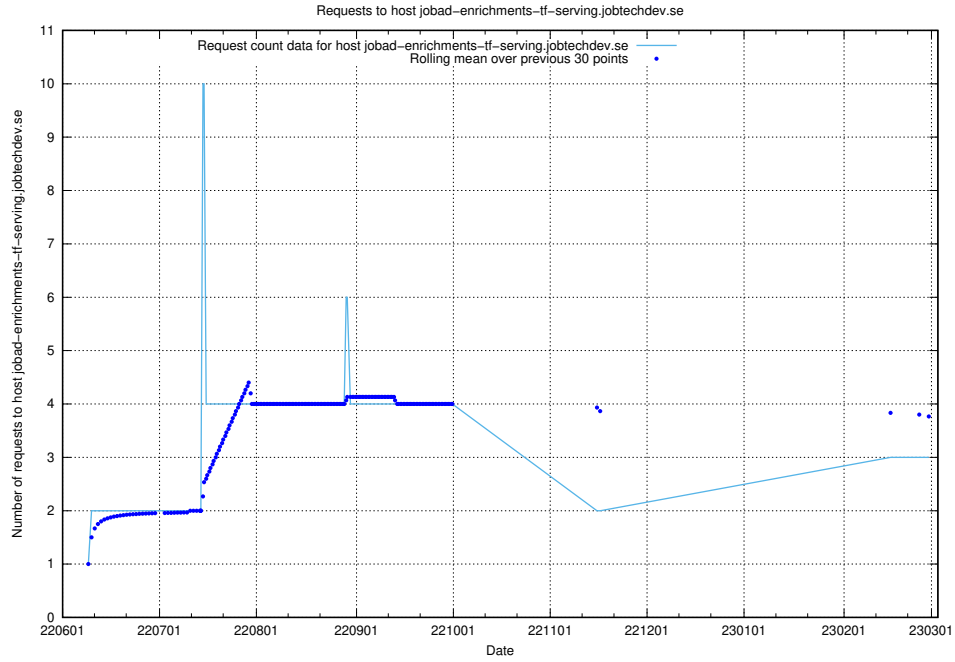

7.207 Usage of jobad-enrichments-tf-serving.jobtechdev.se

Here, we count the number of requests to host jobad-enrichments-tf-serving.jobtechdev.se.