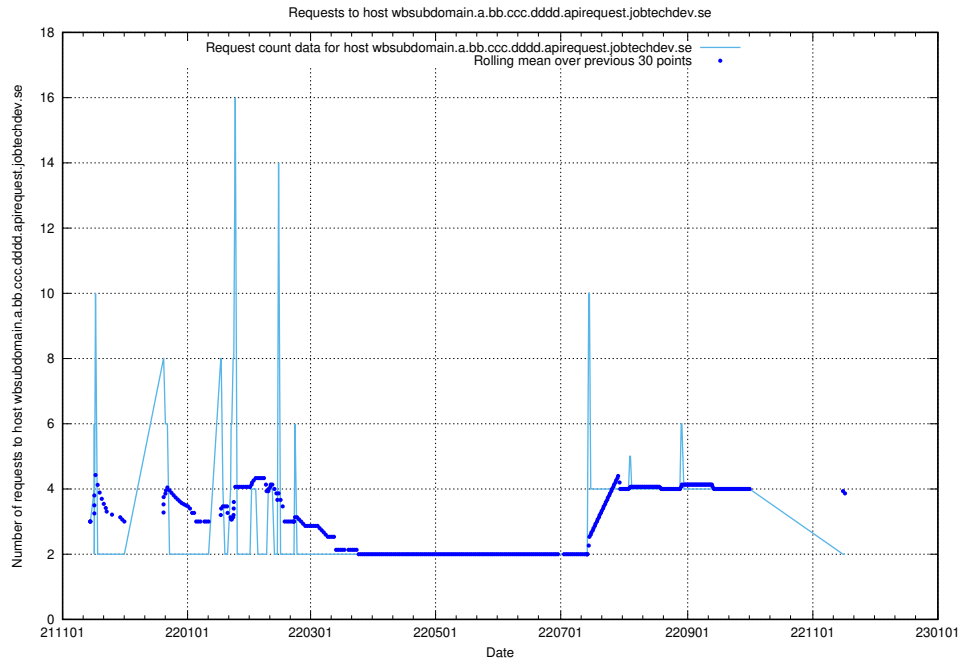

7.532 Usage of wbsubdomain.a.bb.ccc.dddd.apirequest.jobtechdev.se

Here, we count the number of requests to host wbsubdomain.a.bb.ccc.dddd.apirequest.jobtechdev.se.