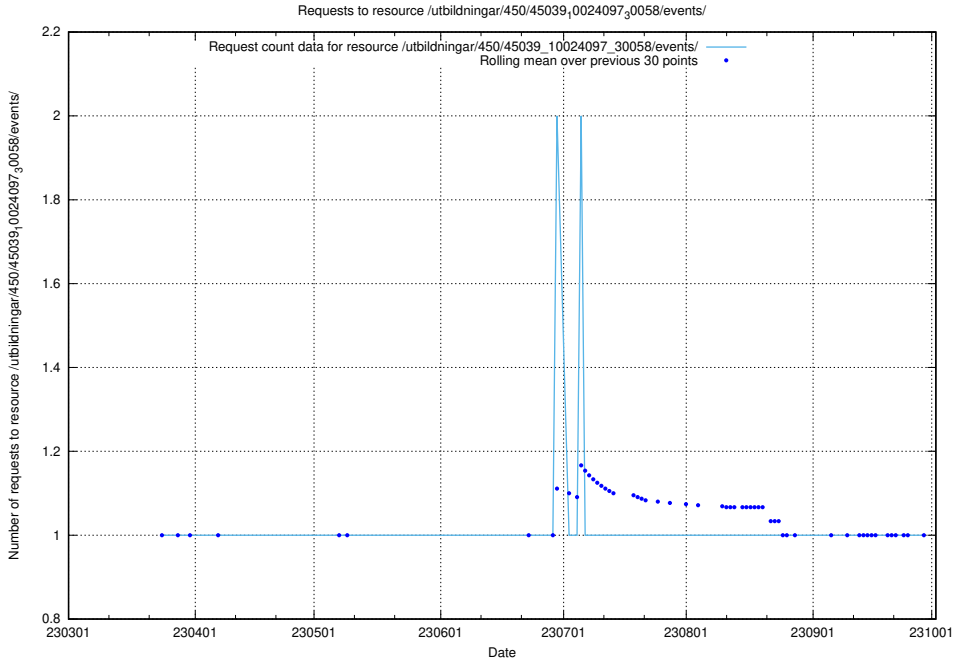

5.2917 Usage of /utbildningar/450/45039_10024097_30058/events/

Here, we count the number of requests to resource /utbildningar/450/45039_10024097_30058/events/.