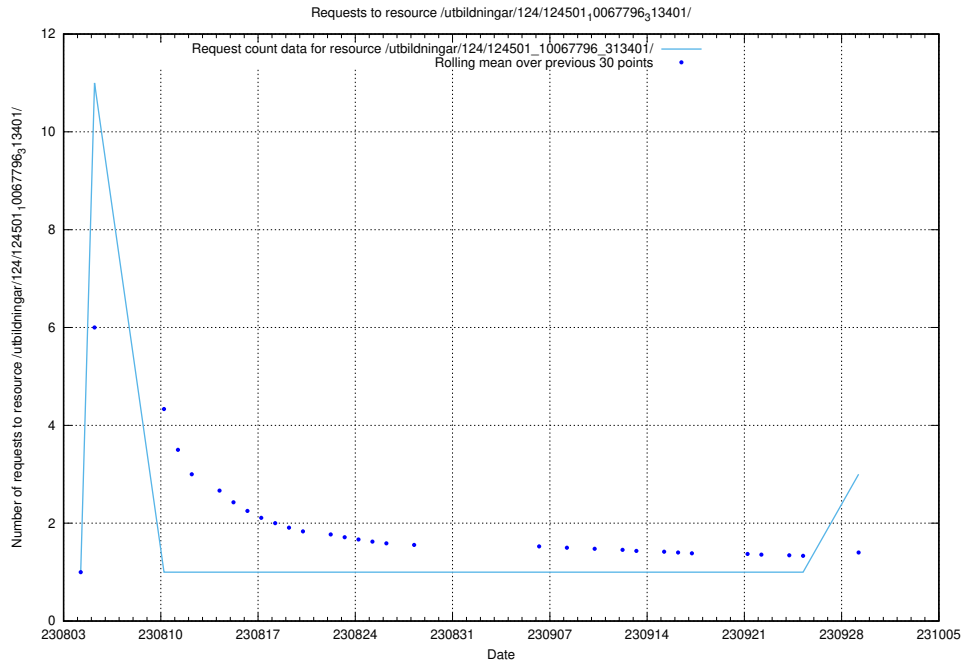

5.126 Usage of /utbildningar/124/124501_10067796_313401/

Here, we count the number of requests to resource /utbildningar/124/124501_10067796_313401/.