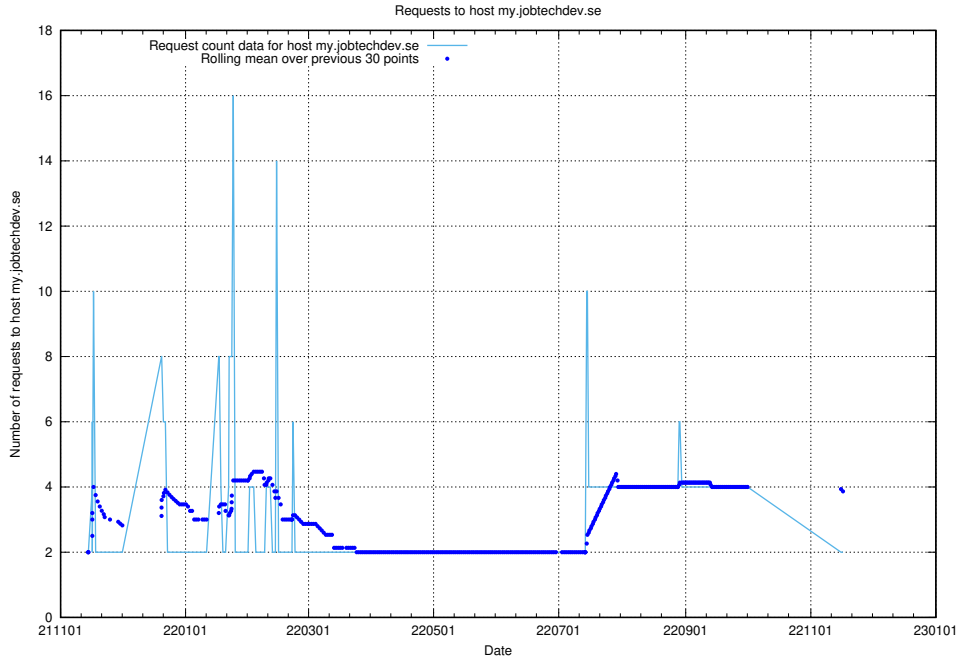

7.546 Usage of my.jobtechdev.se

Here, we count the number of requests to host my.jobtechdev.se.