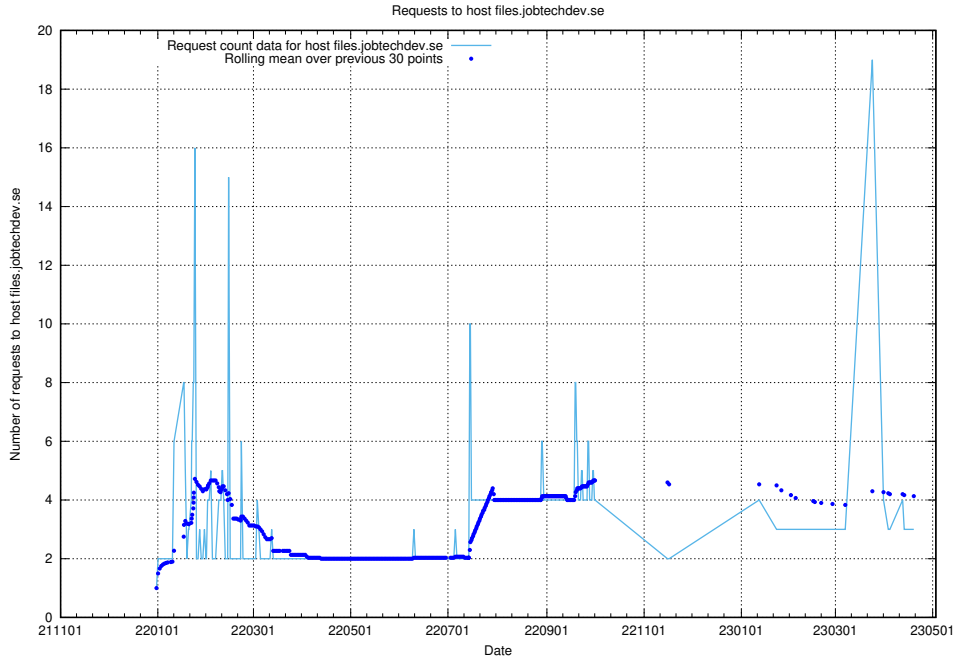

7.184 Usage of files.jobtechdev.se

Here, we count the number of requests to host files.jobtechdev.se.