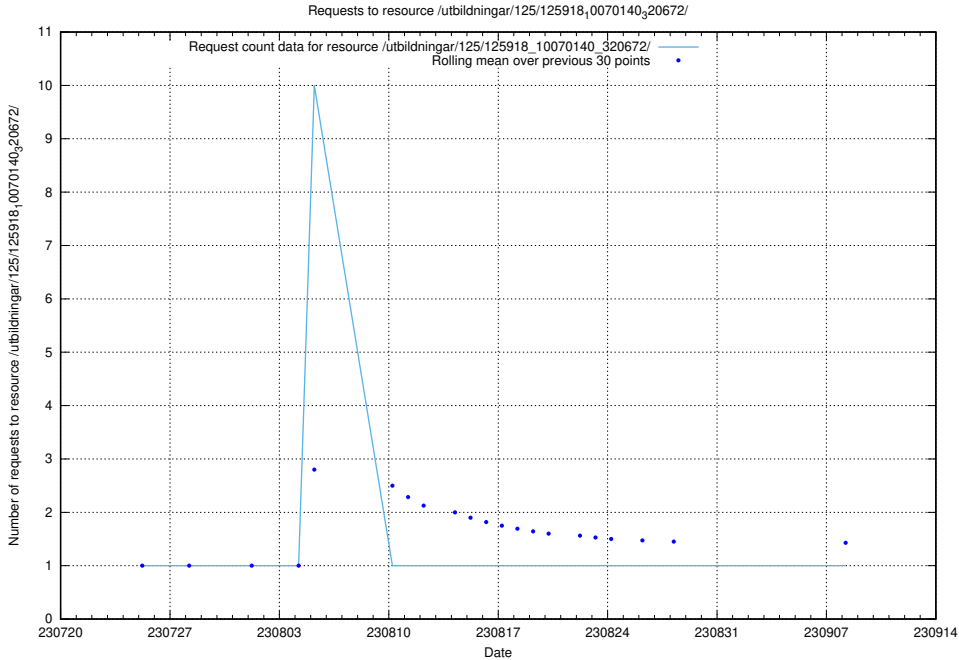

5.1620 Usage of /utbildningar/125/125918_10070140_320672/

Here, we count the number of requests to resource /utbildningar/125/125918_10070140_320672/.