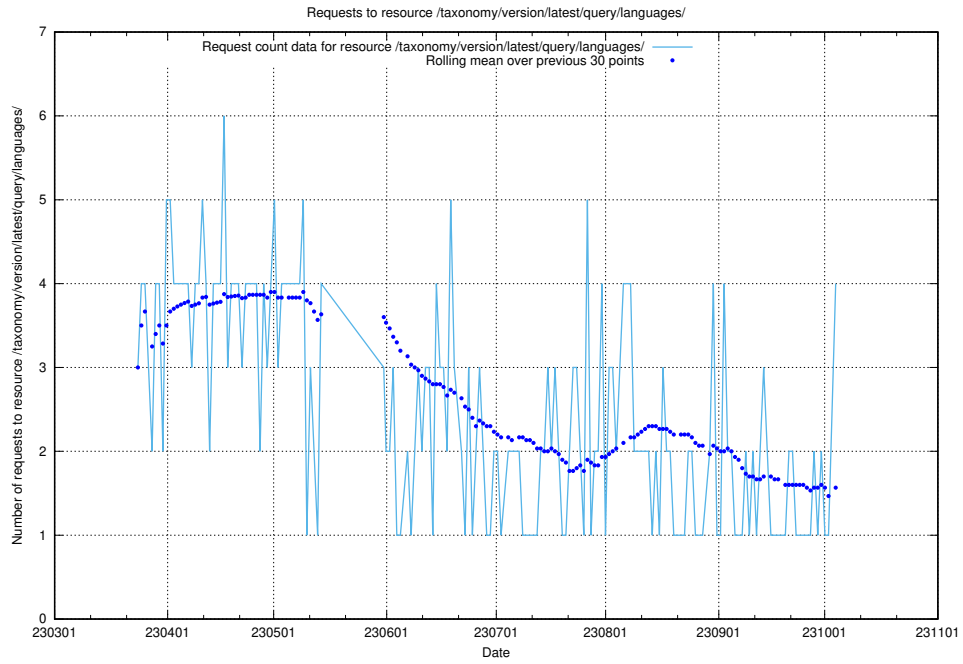

5.101 Usage of /taxonomy/version/latest/query/languages/

Here, we count the number of requests to resource /taxonomy/version/latest/query/languages/.