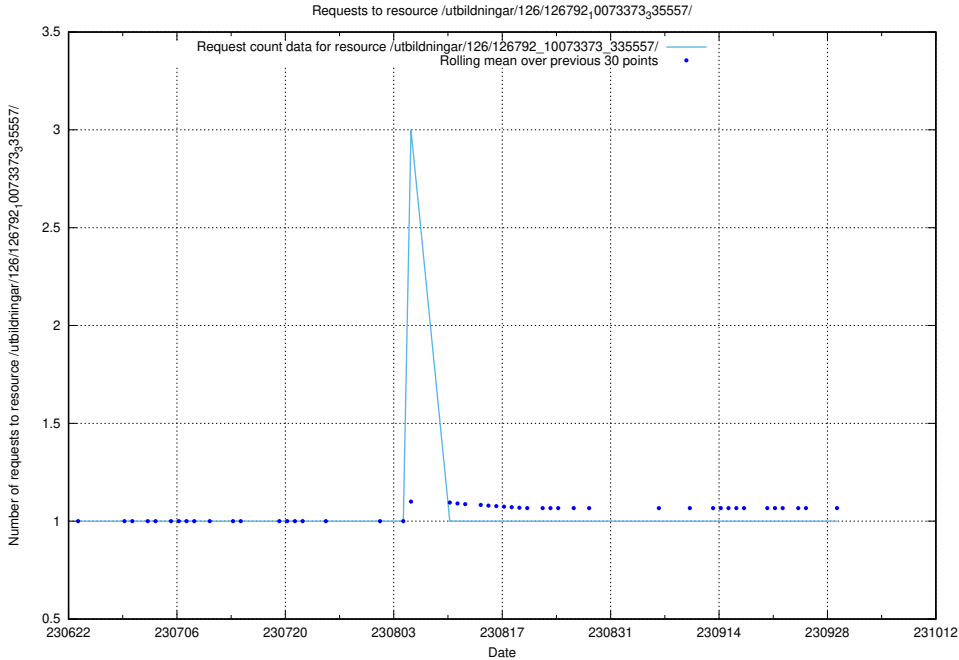

5.2313 Usage of /utbildningar/126/126792_10073373_335557/

Here, we count the number of requests to resource /utbildningar/126/126792_10073373_335557/.