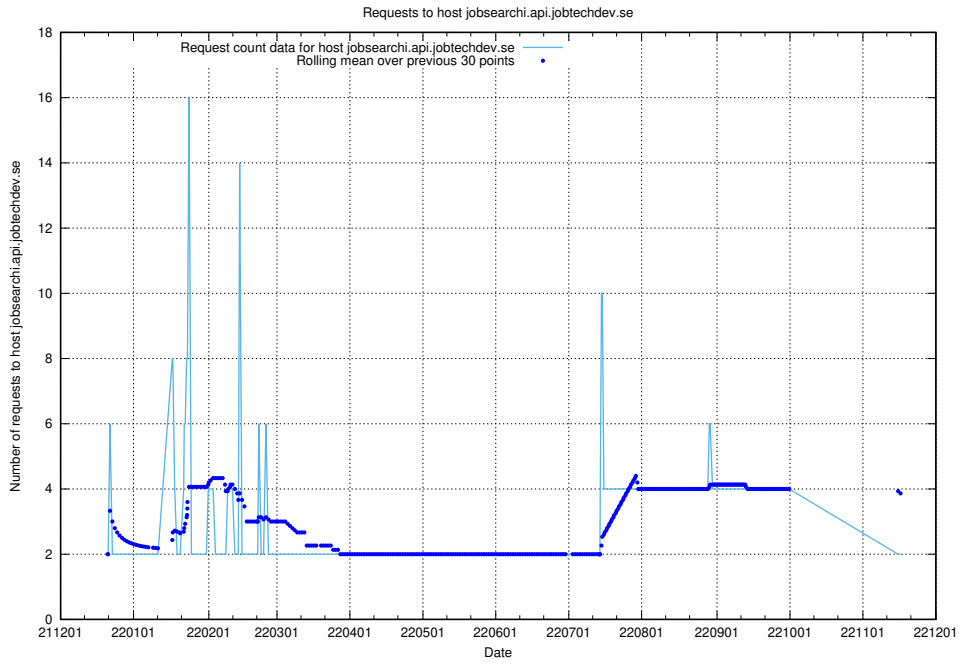

7.349 Usage of `jobsearchi.api.jobtechdev.se`

Here, we count the number of requests to host `jobsearchi.api.jobtechdev.se`.