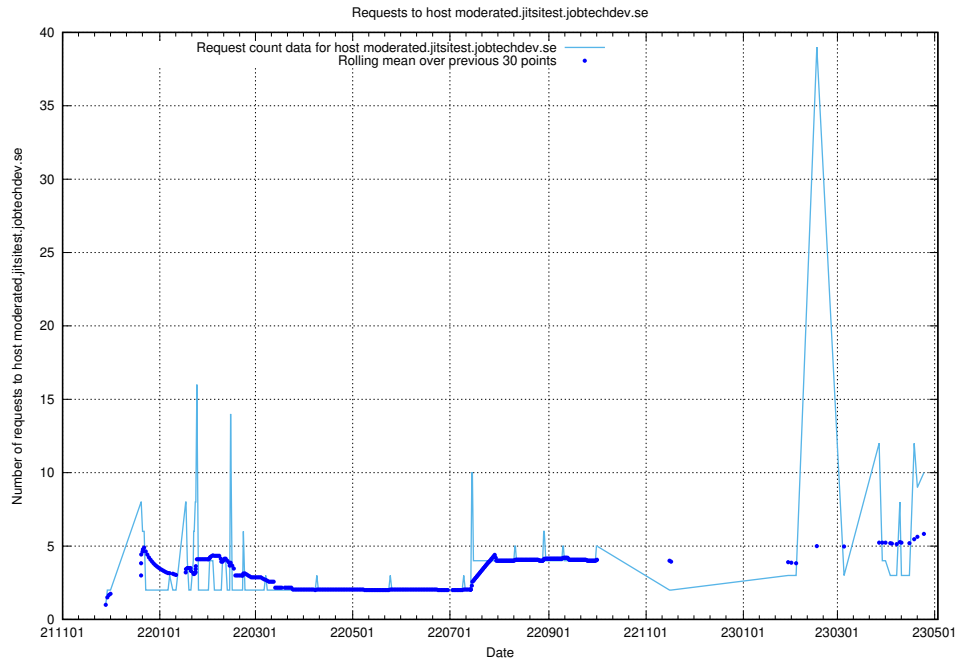

7.59 Usage of staping.jobtechdev.se

Here, we count the number of requests to host staping.jobtechdev.se.

7.60 Usage of moderated.jitsitest.jobtechdev.se

Here, we count the number of requests to host moderated.jitsitest.jobtechdev.se.