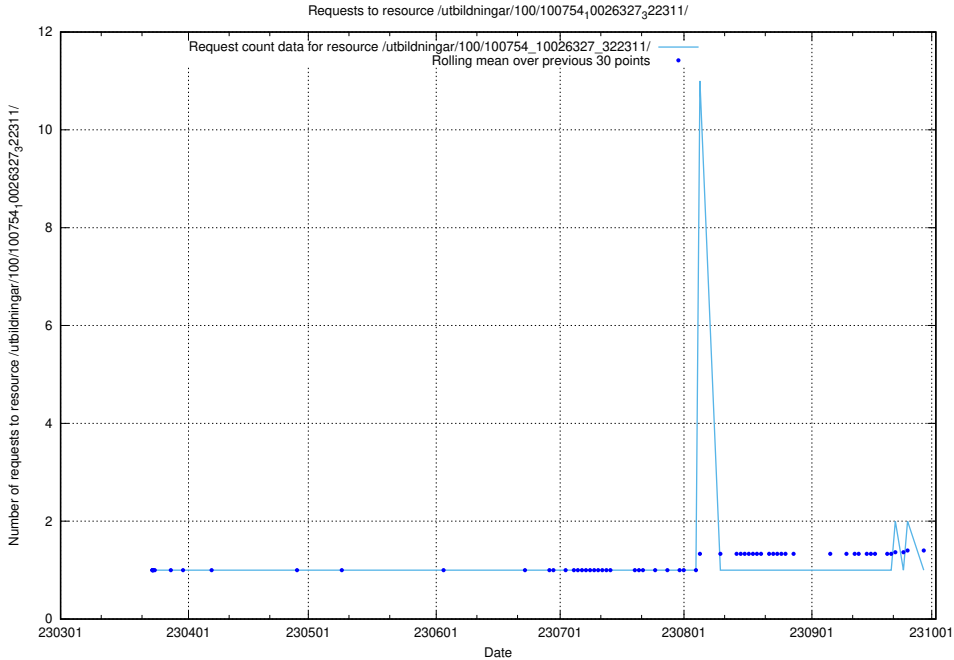

5.2306 Usage of /utbildningar/100/100754_10026327_322311/

Here, we count the number of requests to resource /utbildningar/100/100754_10026327_322311/.