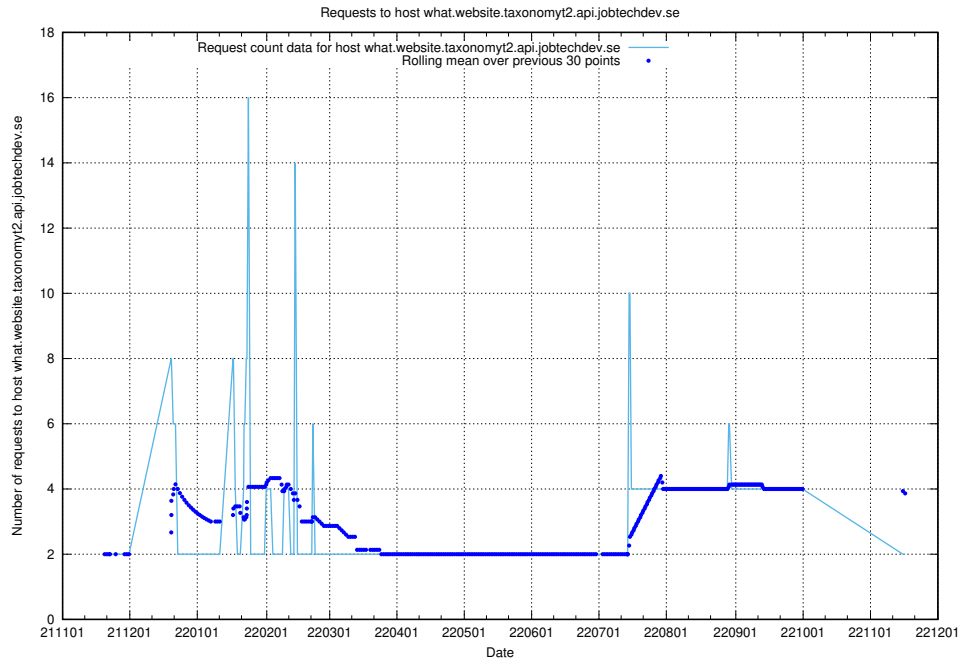

7.434 Usage of what.website.taxonomy2.api.jobtechdev.se

Here, we count the number of requests to host what.website.taxonomy2.api.jobtechdev.se.