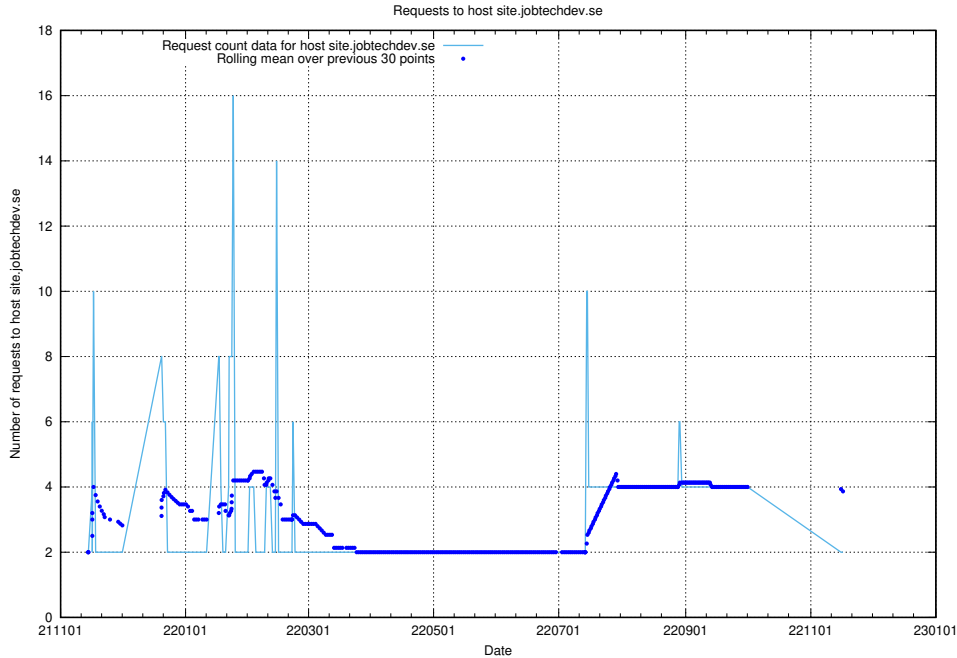

7.543 Usage of site.jobtechdev.se

Here, we count the number of requests to host site.jobtechdev.se.

7.544 Usage of shop.jobtechdev.se

Here, we count the number of requests to host shop.jobtechdev.se.

7.545 Usage of office.jobtechdev.se