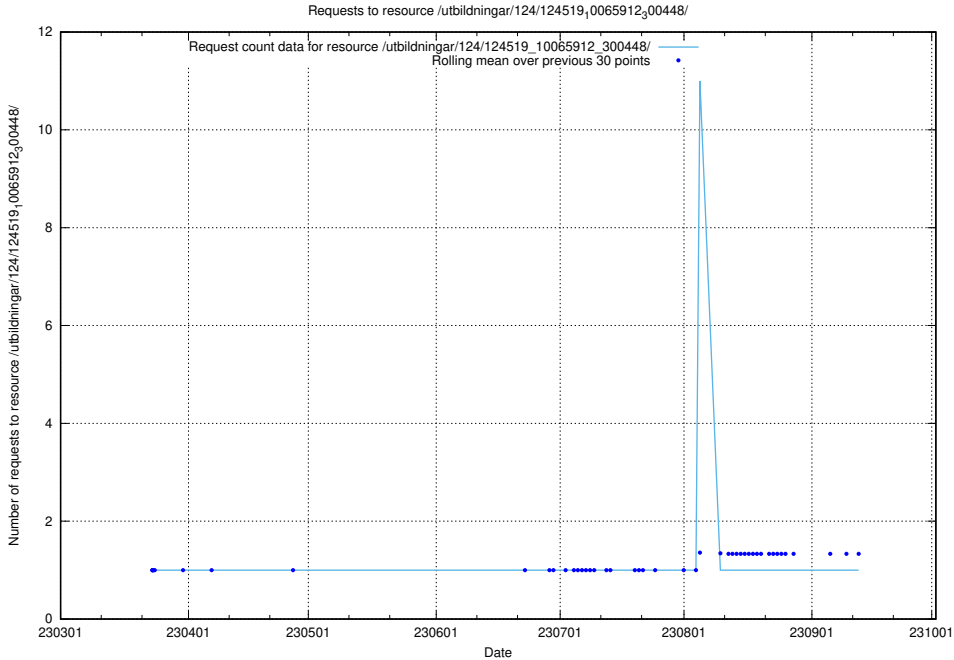

5.758 Usage of /utbildningar/124/124519_10065912_300448/

Here, we count the number of requests to resource /utbildningar/124/124519_10065912_300448/.