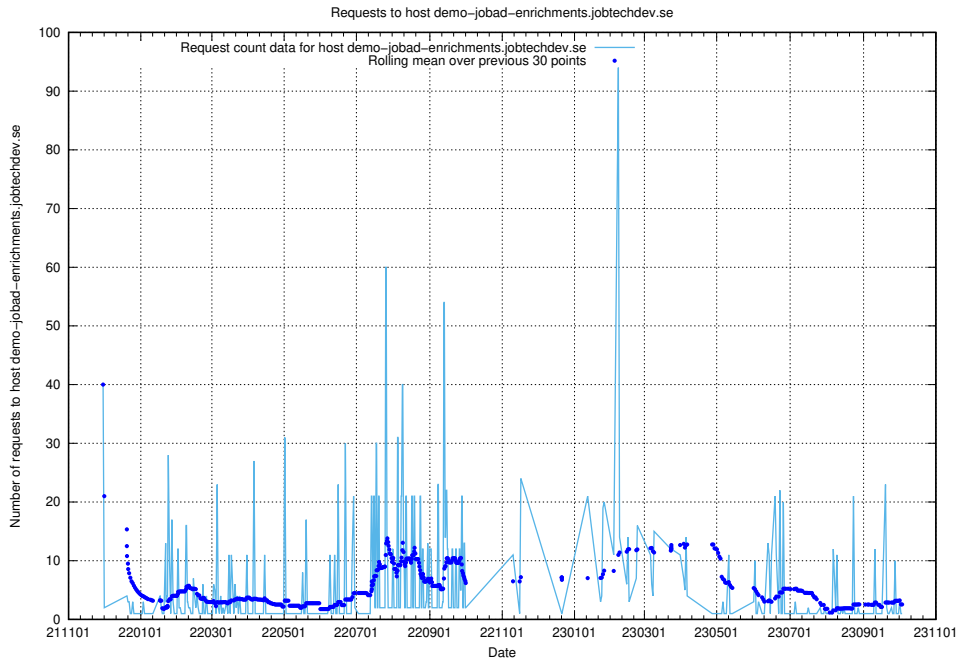

7.608 Usage of demo-jobad-enrichments.jobtechdev.se

Here, we count the number of requests to host demo-jobad-enrichments.jobtechdev.se.

7.609 Usage of q.jobtechdev.se

Here, we count the number of requests to host q.jobtechdev.se.