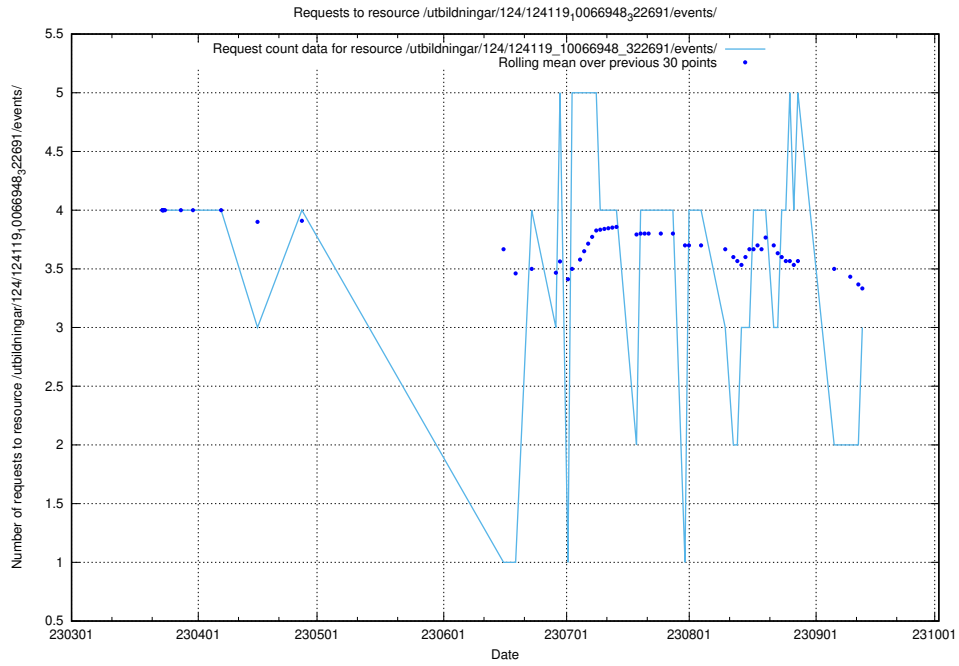

5.180 Usage of /utbildningar/124/124119_10066948_322691/events/

Here, we count the number of requests to resource /utbildningar/124/124119_10066948_322691/events/