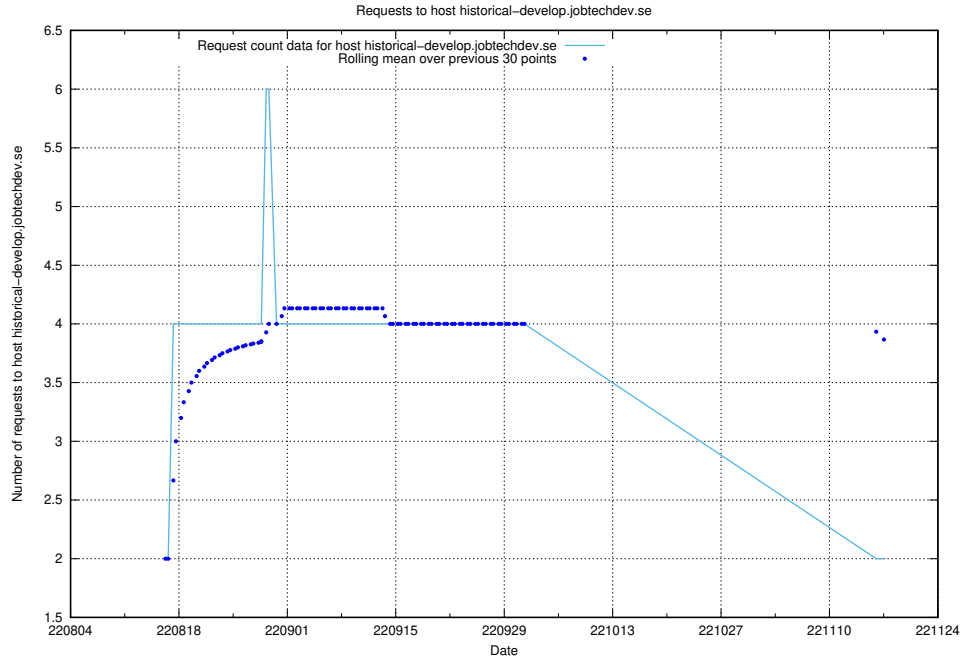

7.326 Usage of historical-develop.jobtechdev.se

Here, we count the number of requests to host historical-develop.jobtechdev.se.