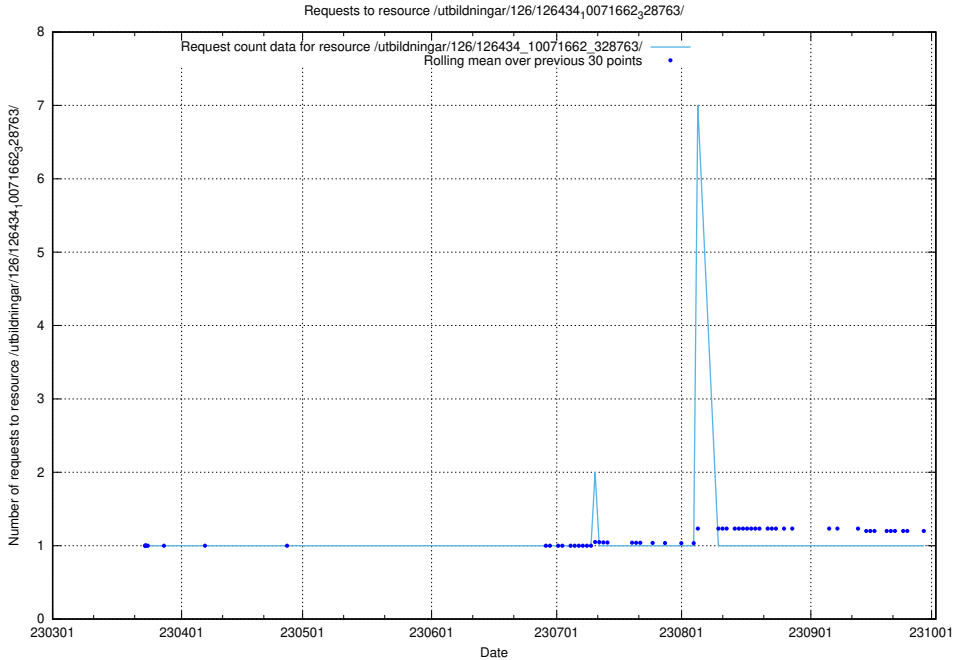

5.3174 Usage of /utbildningar/126/126434_10071662_328763/

Here, we count the number of requests to resource /utbildningar/126/126434_10071662_328763/.

5.3175 Usage of /utbildningar/126/126394_10070276_321390/