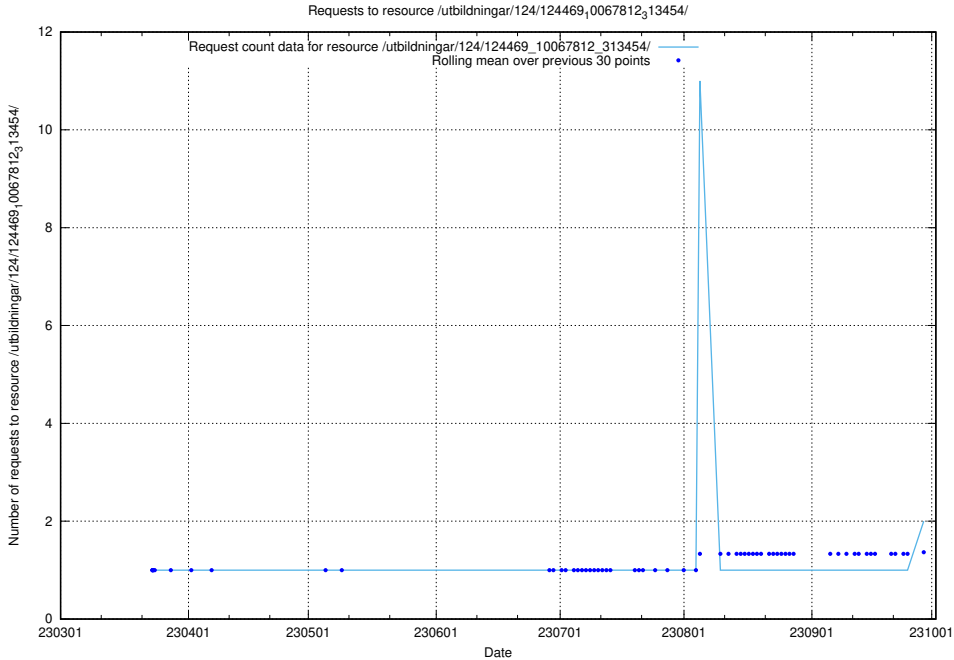

5.211 Usage of /utbildningar/124/124469_10067812_313454/

Here, we count the number of requests to resource /utbildningar/124/124469_10067812_313454/.