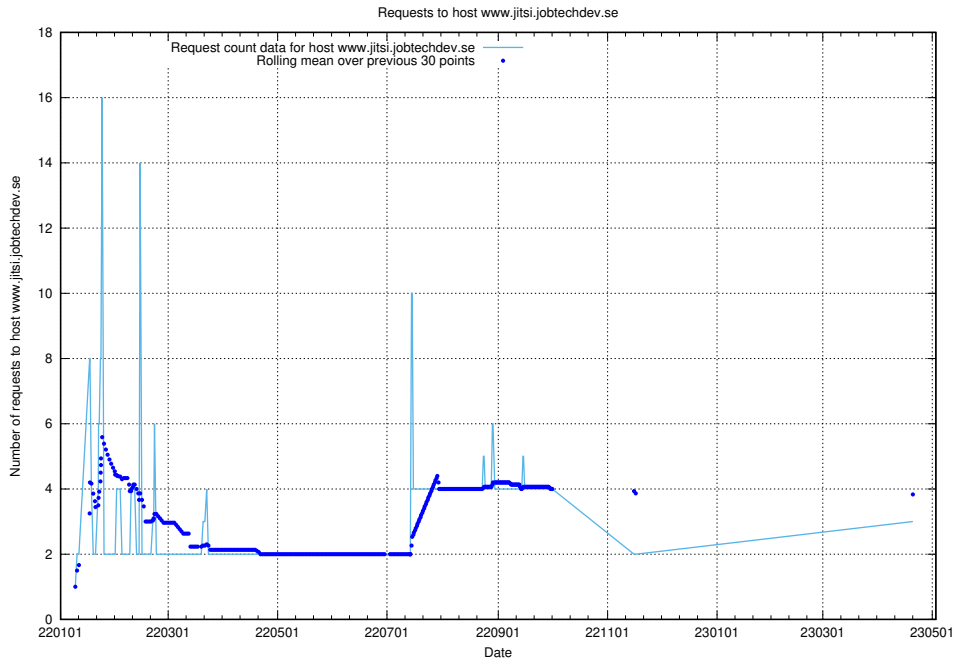

7.172 Usage of www.jitsi.jobtechdev.se

Here, we count the number of requests to host www.jitsi.jobtechdev.se.