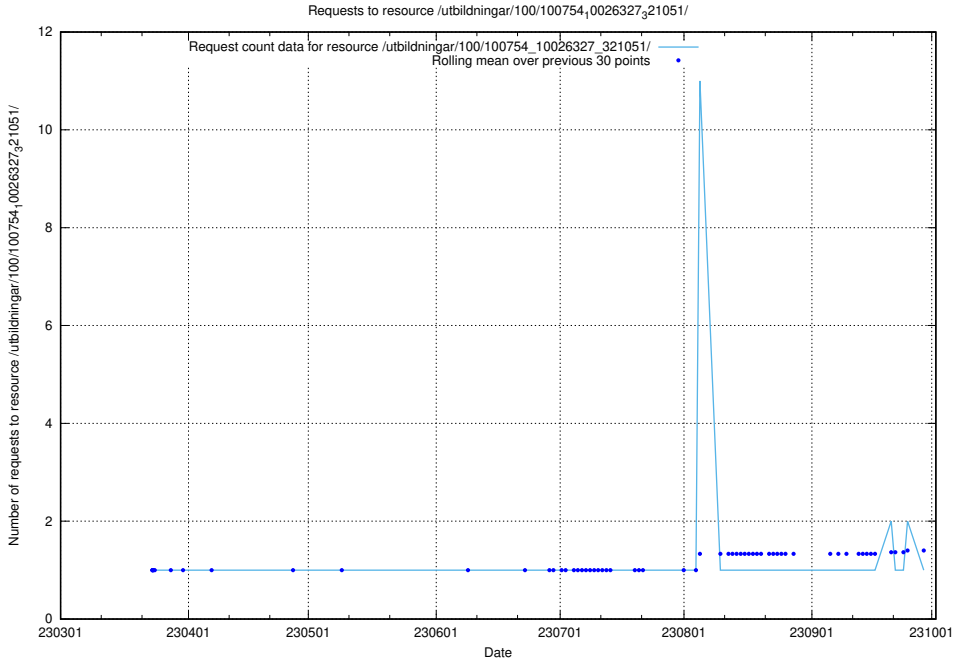

5.2328 Usage of /utbildningar/100/100754_10026327_321051/

Here, we count the number of requests to resource /utbildningar/100/100754_10026327_321051/.