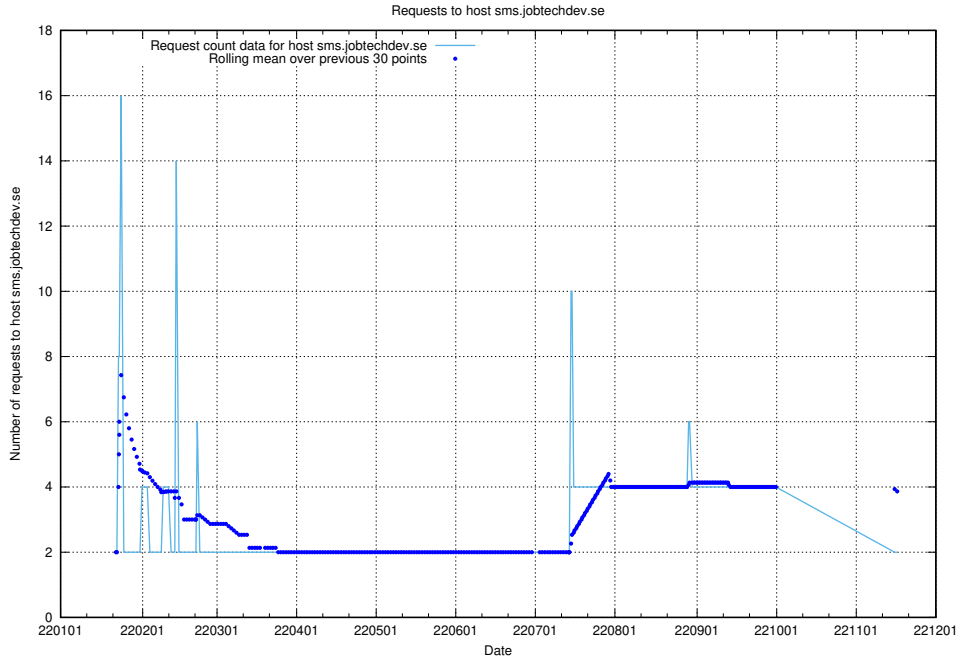

7.566 Usage of sms.jobtechdev.se

Here, we count the number of requests to host sms.jobtechdev.se.

7.567 Usage of sistema.jobtechdev.se

Here, we count the number of requests to host sistema.jobtechdev.se.