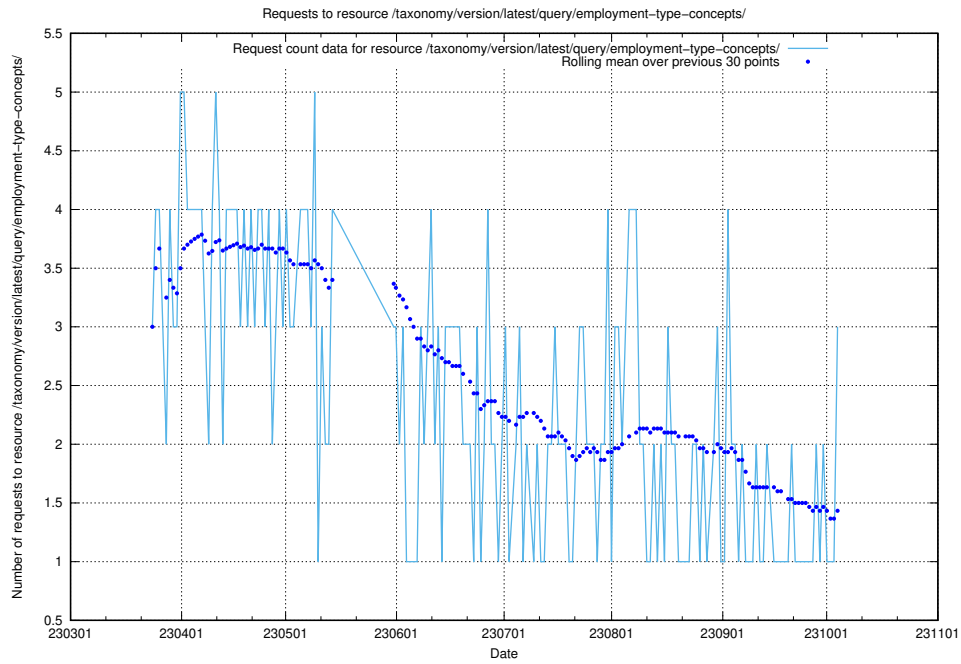

5.166 Usage of /taxonomy/version/latest/query/employment-type-concepts/

Here, we count the number of requests to resource /taxonomy/version/latest/query/employment-type-concepts/.