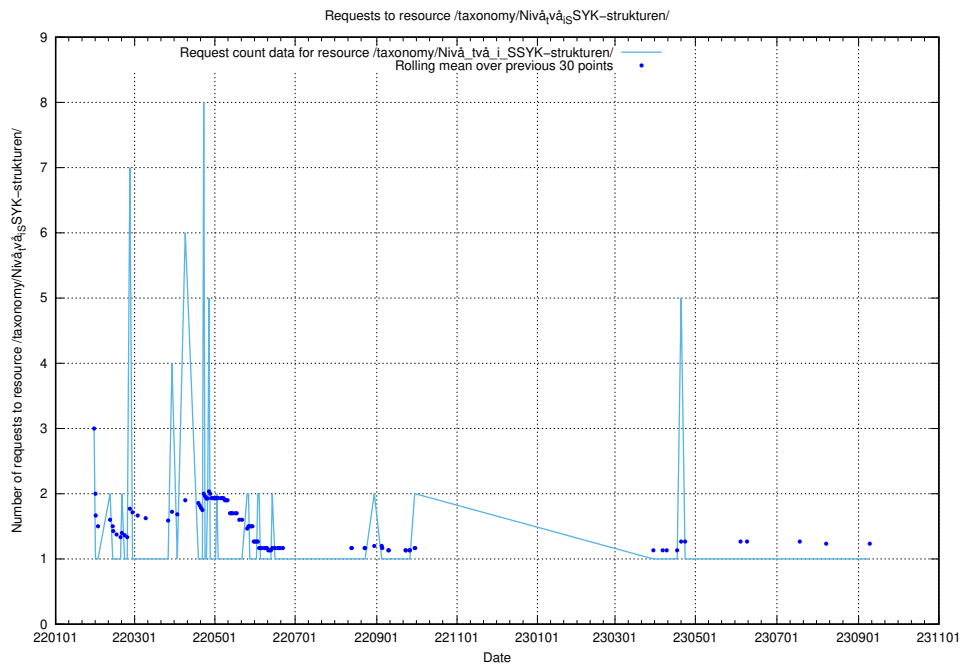

5.989 Usage of /taxonomy/Nivå_två_i_SSYK-strukturen/

Here, we count the number of requests to resource /taxonomy/Nivå_två_i_SSYK-strukturen/.