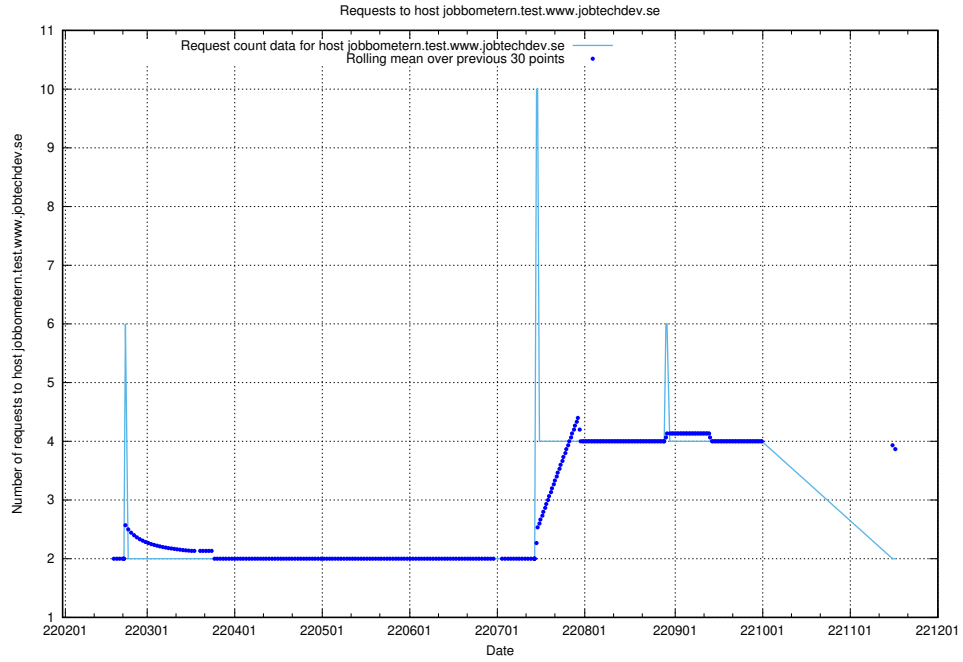

7.515 Usage of `jobbometern.test.www.jobtechdev.se`

Here, we count the number of requests to host `jobbometern.test.www.jobtechdev.se`.