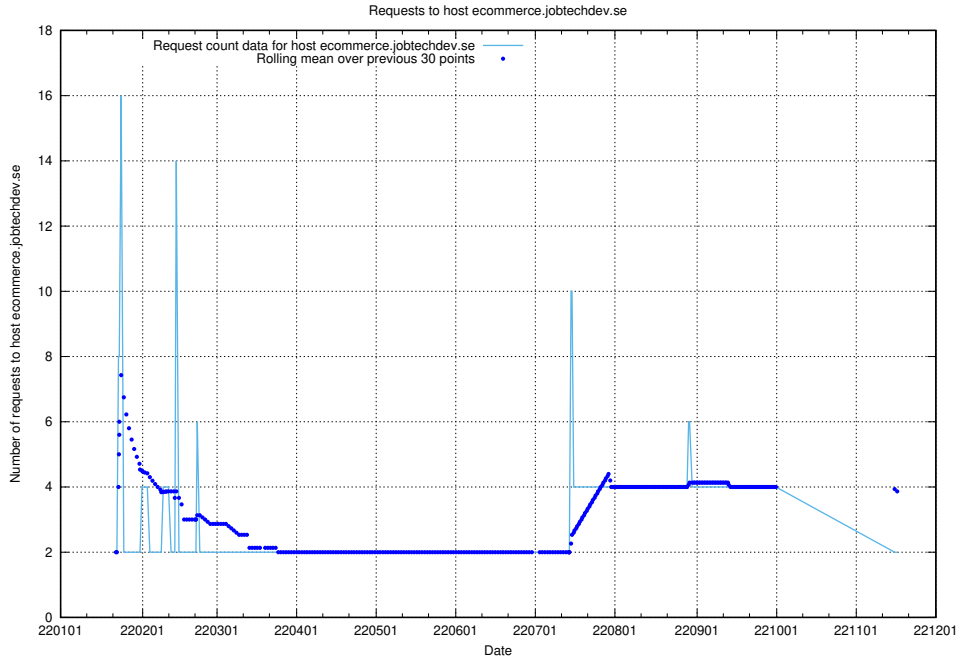

7.240 Usage of ecommerce.jobtechdev.se

Here, we count the number of requests to host ecommerce.jobtechdev.se.