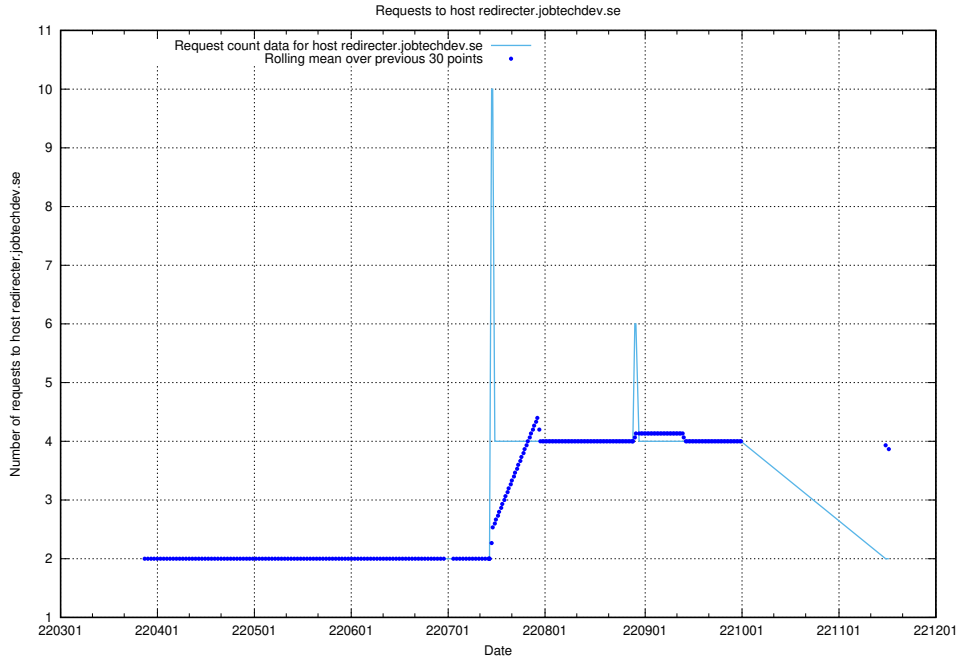

7.470 Usage of redirecter.jobtechdev.se

Here, we count the number of requests to host redirecter.jobtechdev.se.