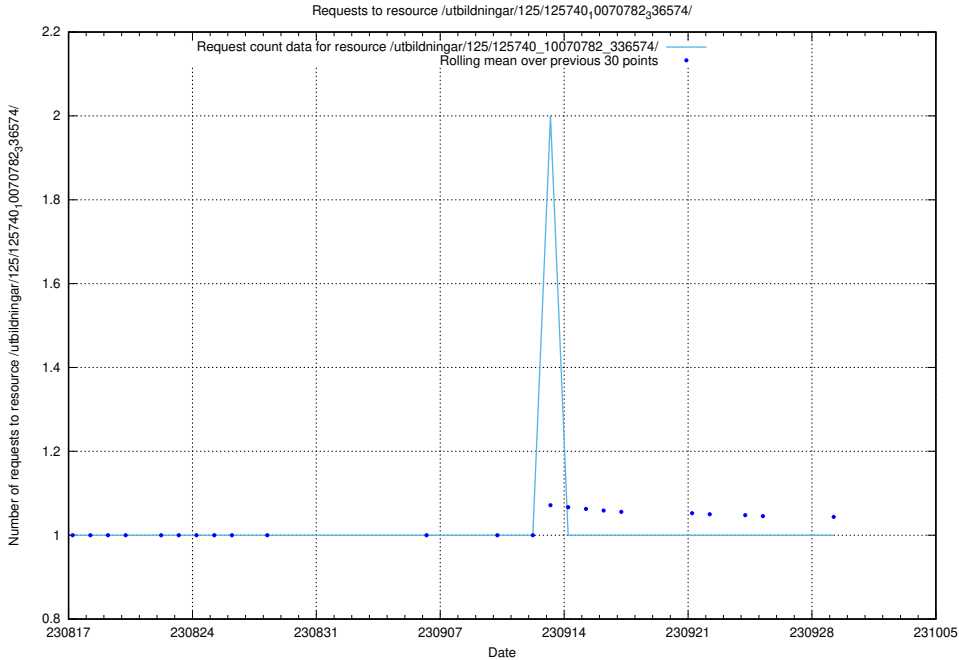

5.1458 Usage of /utbildningar/125/125740_10070782_336574/

Here, we count the number of requests to resource /utbildningar/125/125740_10070782_336574/.