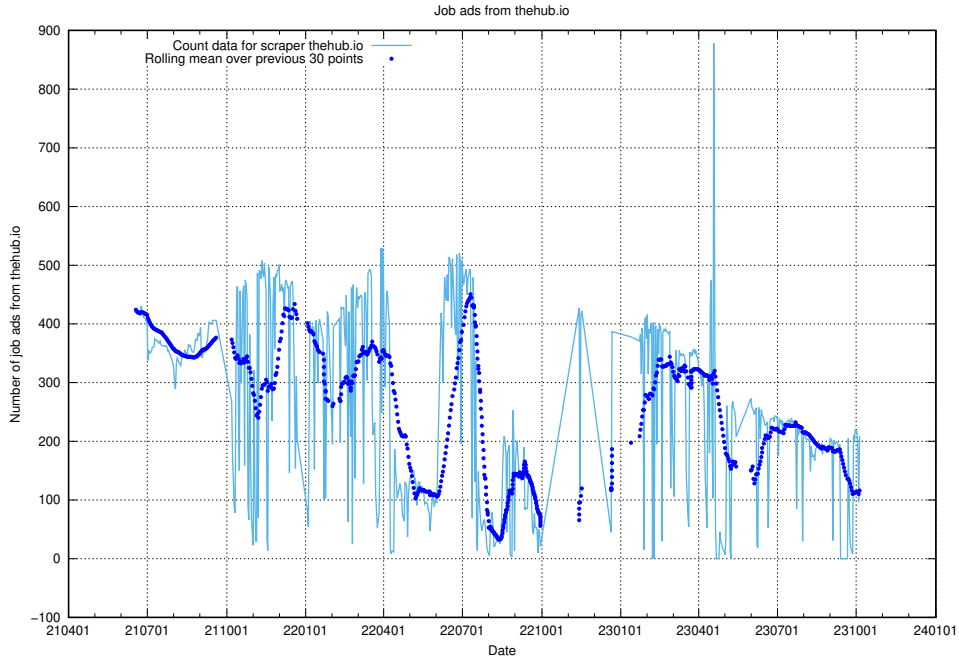

13.12 Number of ads by scraper onepartnergroup.se

Here, we count the number of job ads scraped from onepartnergroup.se.

13.13 Number of ads by scraper thehub.io

Here, we count the number of job ads scraped from thehub.io.