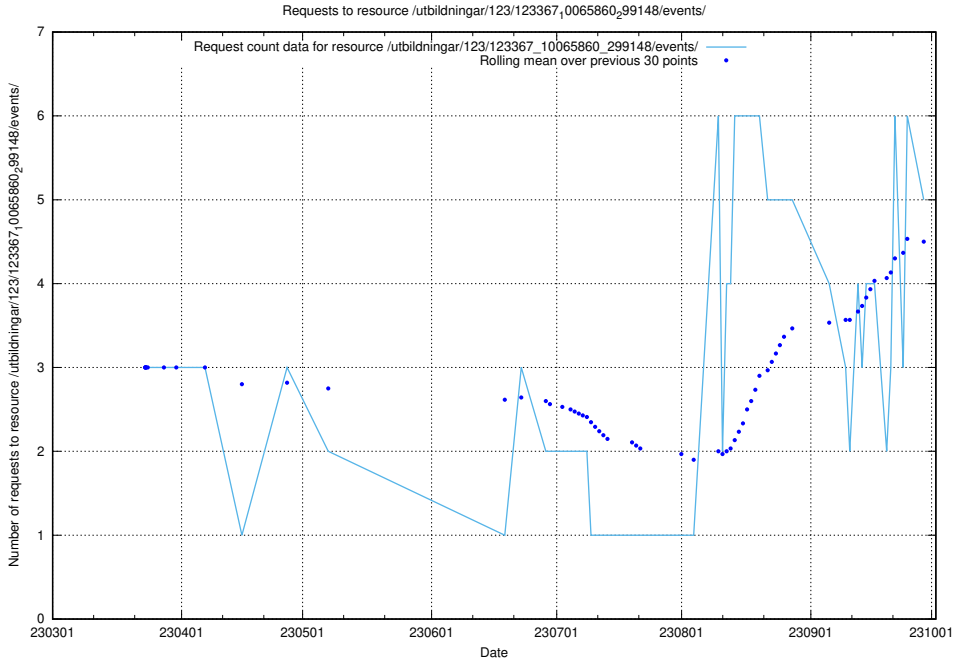

5.81 Usage of /utbildningar/123/123367_10065860_299148/events/

Here, we count the number of requests to resource /utbildningar/123/123367_10065860_299148/events/