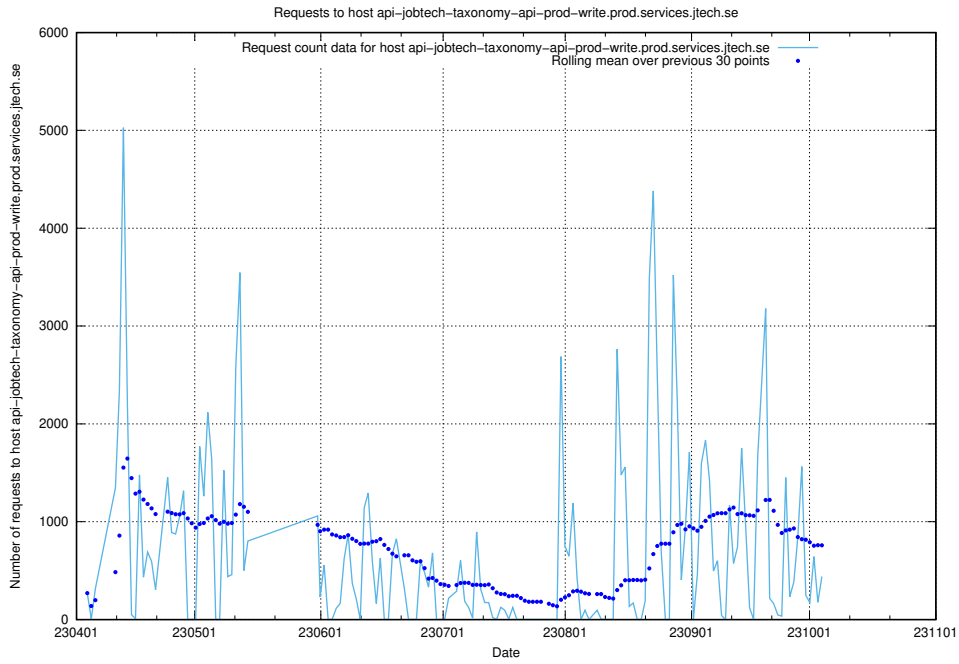

7.28 Usage of api-jobtech-taxonomy-api-prod-write.prod.services.jtech.se

Here, we count the number of requests to host api-jobtech-taxonomy-api-prod-write.prod.services.jtech.se.