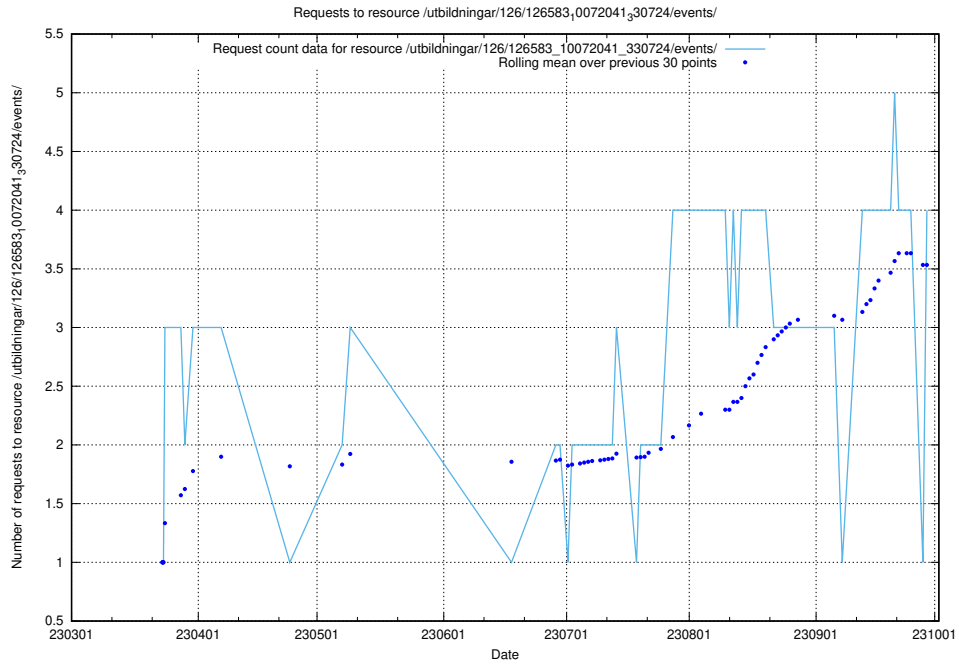

5.113 Usage of /utbildningar/126/126583_10072041_330724/events/

Here, we count the number of requests to resource /utbildningar/126/126583_10072041_330724/events/