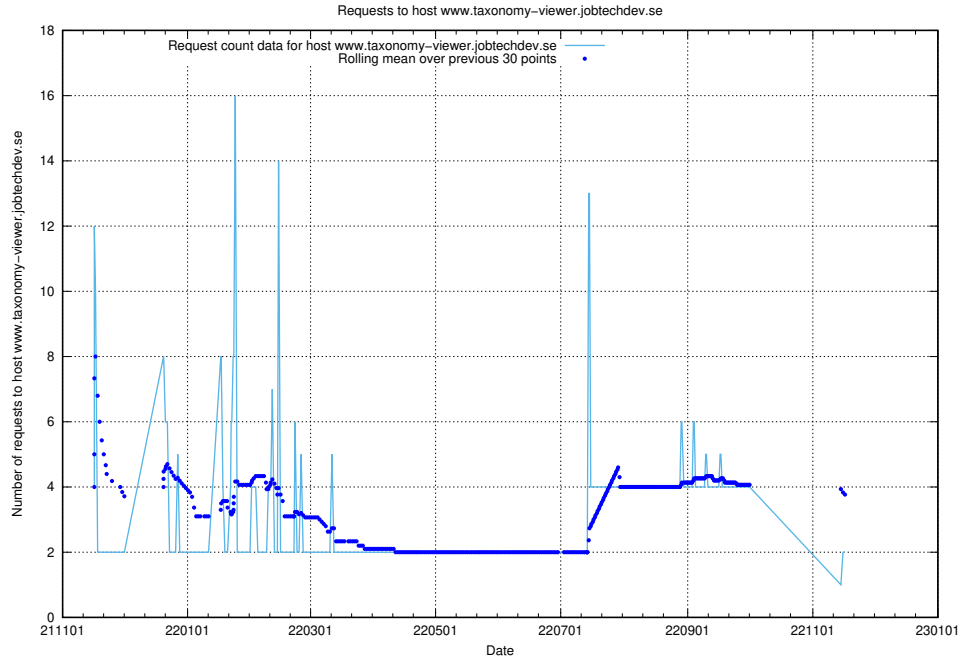

7.486 Usage of www.taxonomy-viewer.jobtechdev.se

Here, we count the number of requests to host www.taxonomy-viewer.jobtechdev.se.