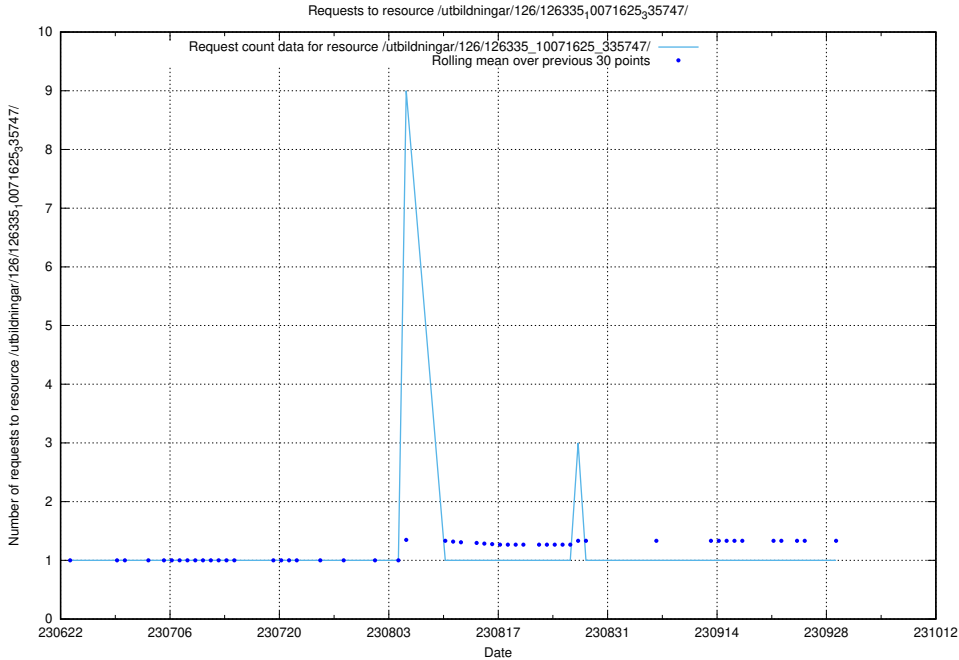

Here, we count the number of requests to resource /utbildningar/126/126335_10071625_335747/events/

5.2401 Usage of /utbildningar/126/126335_10071625_335747/

Here, we count the number of requests to resource /utbildningar/126/126335_10071625_335747/.