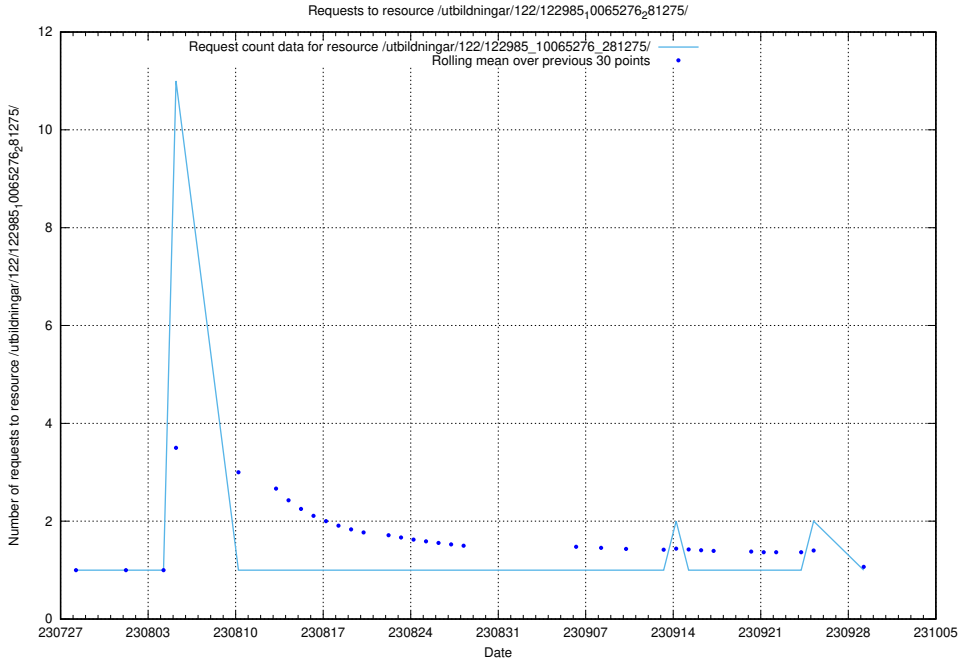

5.1590 Usage of /utbildningar/122/122985_10065276_281275/

Here, we count the number of requests to resource /utbildningar/122/122985_10065276_281275/.