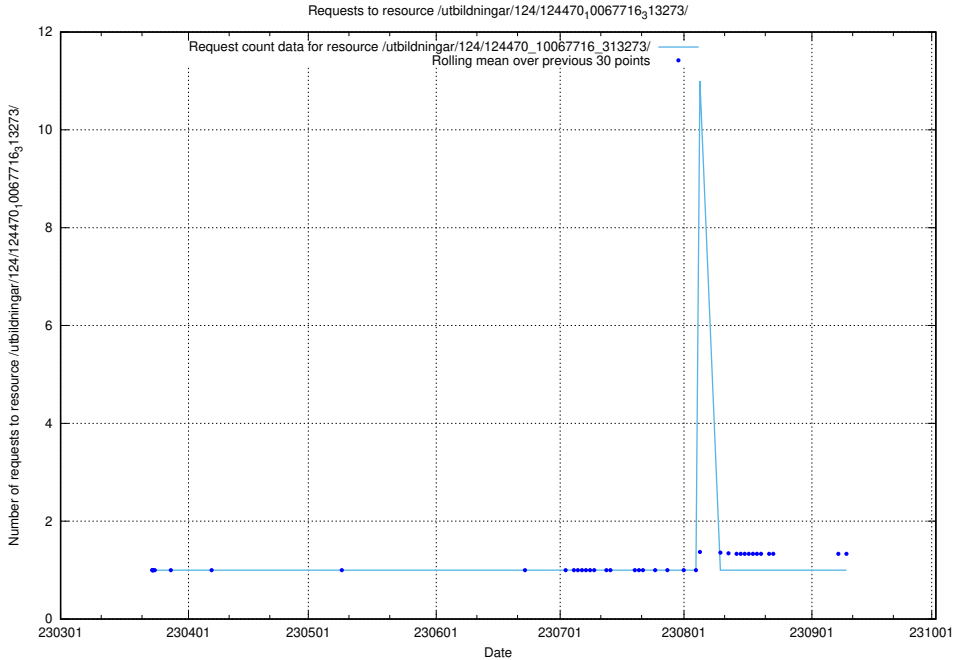

5.955 Usage of /utbildningar/124/124470_10067716_313273/

Here, we count the number of requests to resource /utbildningar/124/124470_10067716_313273/.