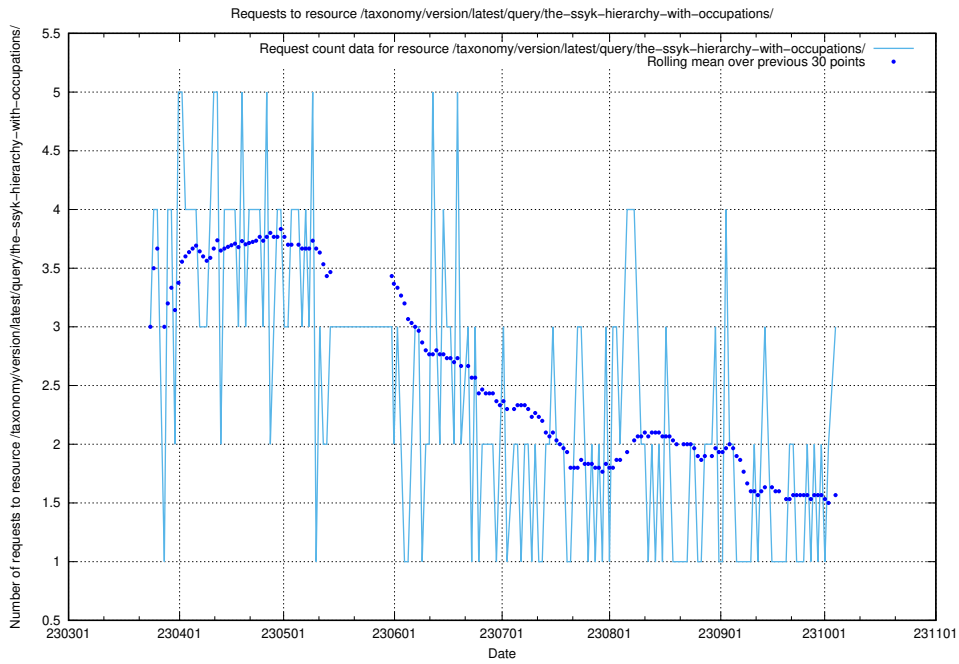

5.150 Usage of /taxonomy/version/latest/query/the-ssyk-hierarchy-with-occupations/

Here, we count the number of requests to resource /taxonomy/version/latest/query/the-ssyk-hierarchy-with-occupations/.