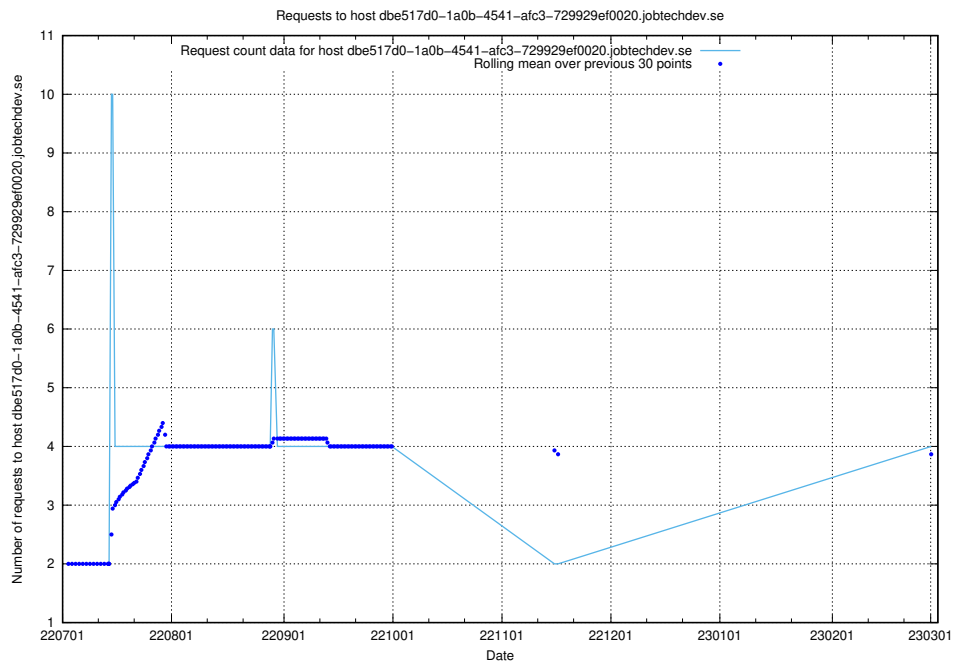

7.138 Usage of db517d0-1a0b-4541-afc3-729929ef0020.jobtechdev.se

Here, we count the number of requests to host db517d0-1a0b-4541-afc3-729929ef0020.jobtechdev.se.