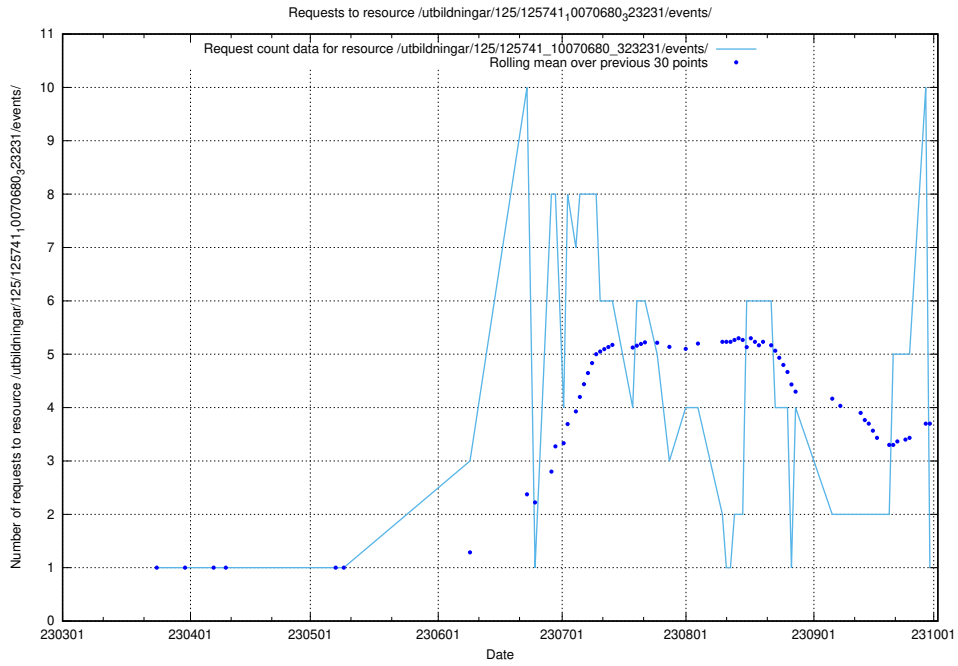

5.2990 Usage of /utbildningar/125/125741_10070680_323231/events/

Here, we count the number of requests to resource /utbildningar/125/125741_10070680_323231/events/