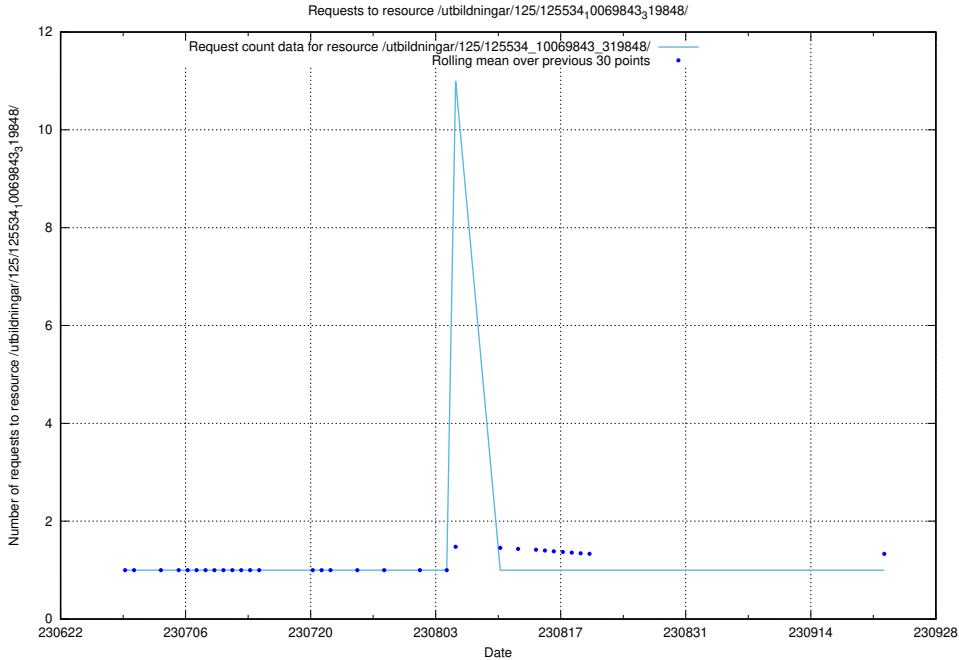

5.2190 Usage of /utbildningar/125/125534_10069843_319848/

Here, we count the number of requests to resource /utbildningar/125/125534_10069843_319848/.