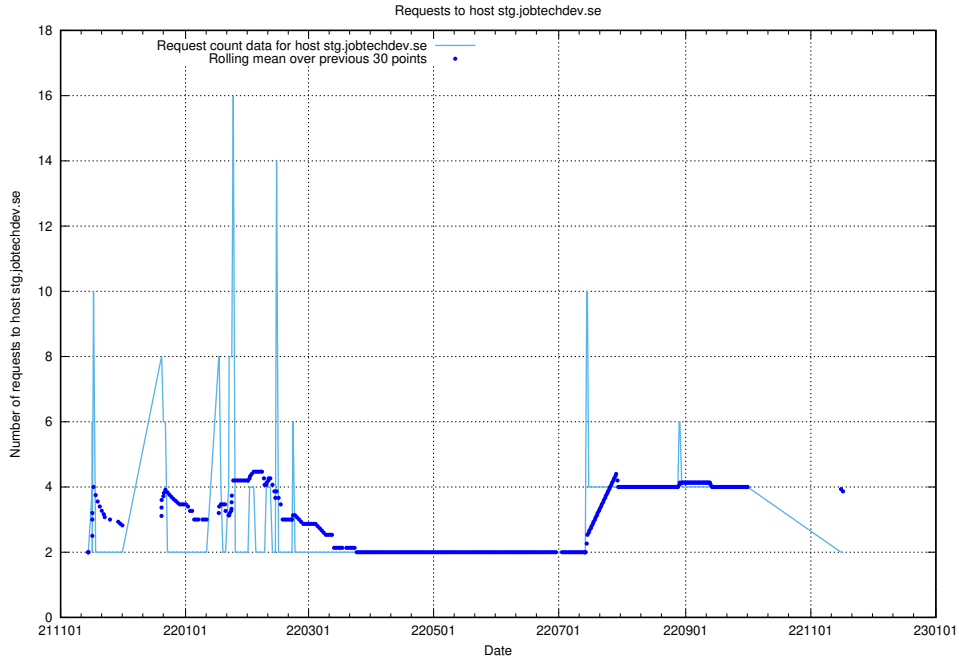

7.541 Usage of stg.jobtechdev.se

Here, we count the number of requests to host stg.jobtechdev.se.