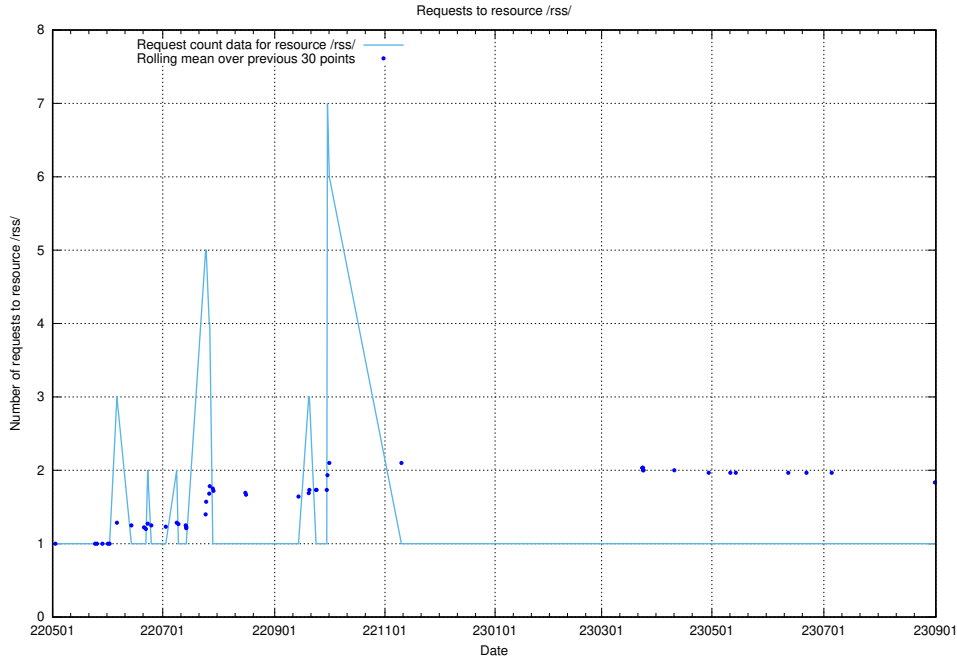

5.525 Usage of /rss/

Here, we count the number of requests to resource /rss/.