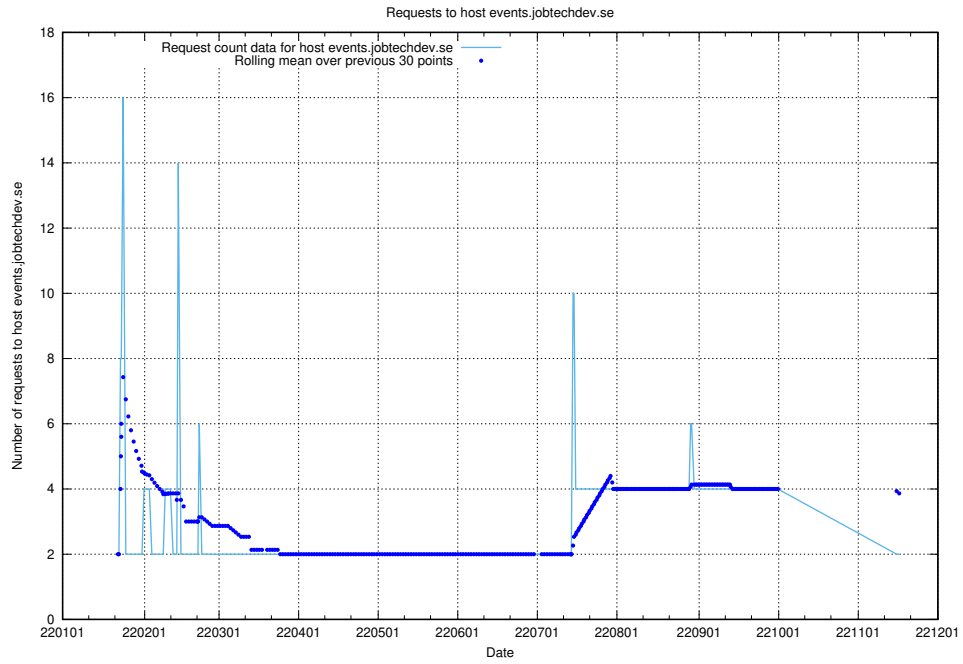

7.581 Usage of events.jobtechdev.se

Here, we count the number of requests to host events.jobtechdev.se.

7.582 Usage of hr.jobtechdev.se

Here, we count the number of requests to host hr.jobtechdev.se.

7.583 Usage of demo-jobed-connect-onprem.jobtechdev.se