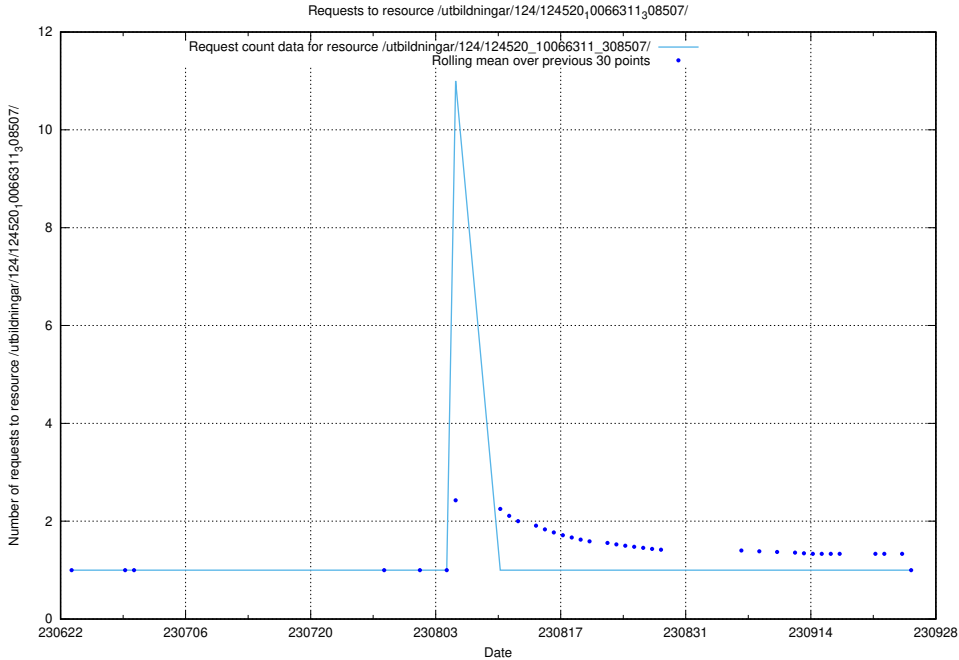

5.2493 Usage of /utbildningar/124/124520_10066311_308507/

Here, we count the number of requests to resource /utbildningar/124/124520_10066311_308507/.