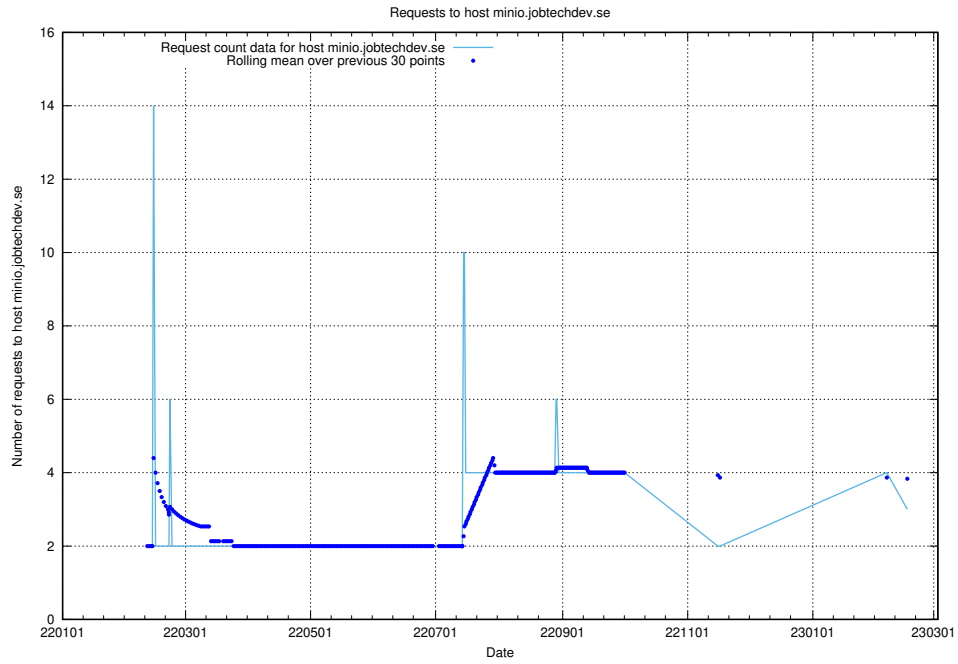

7.224 Usage of minio.jobtechdev.se

Here, we count the number of requests to host minio.jobtechdev.se.