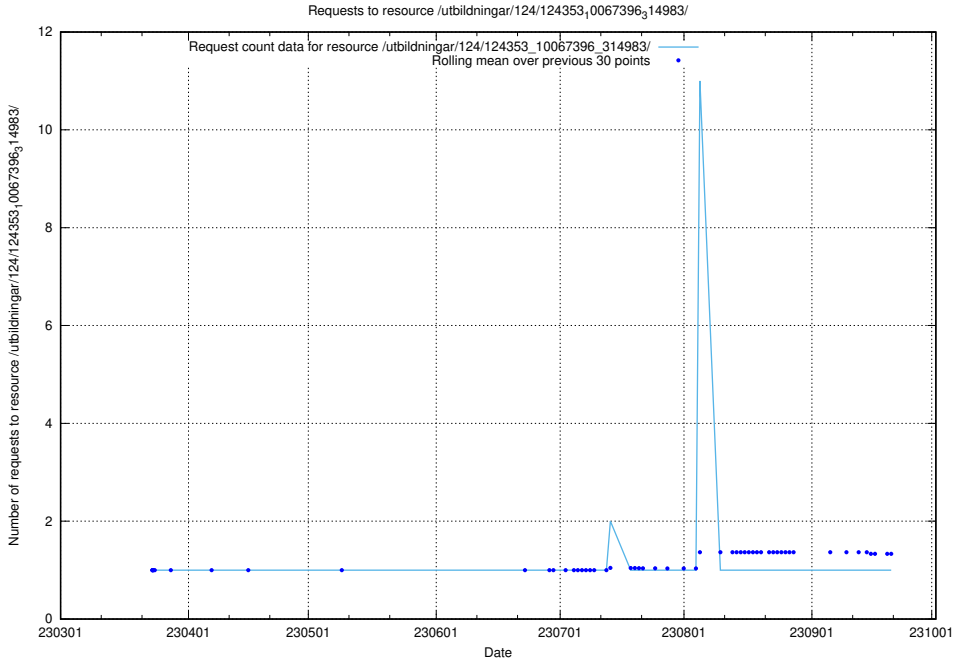

5.1029 Usage of /utbildningar/124/124353_10067396_314983/

Here, we count the number of requests to resource /utbildningar/124/124353_10067396_314983/.