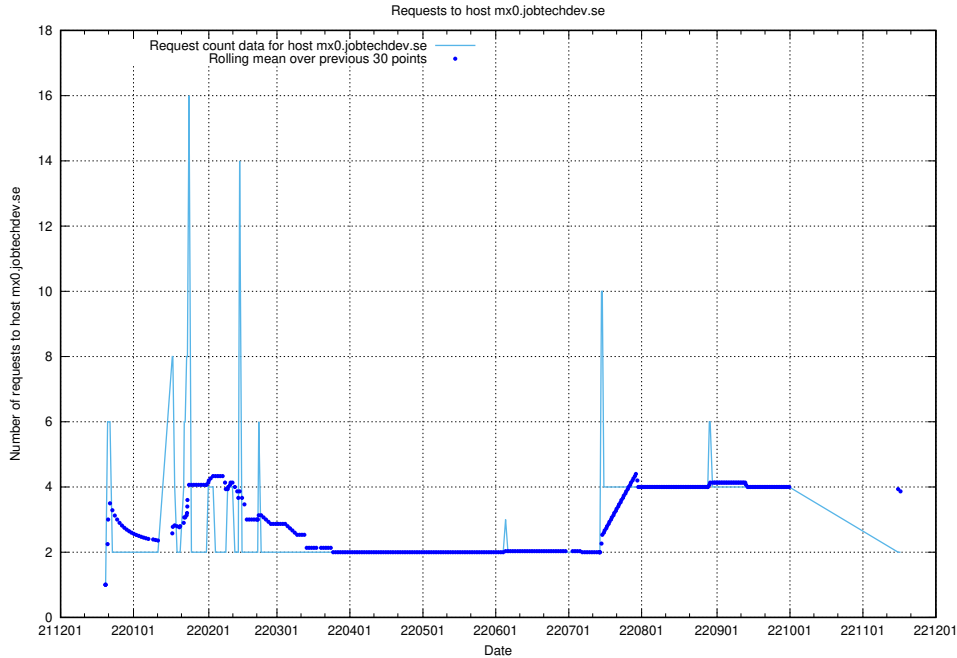

Here, we count the number of requests to host server.jobtechdev.se.

7.353 Usage of mx01.jobtechdev.se

Here, we count the number of requests to host mx01.jobtechdev.se.

7.354 Usage of mx0.jobtechdev.se

Here, we count the number of requests to host mx0.jobtechdev.se.