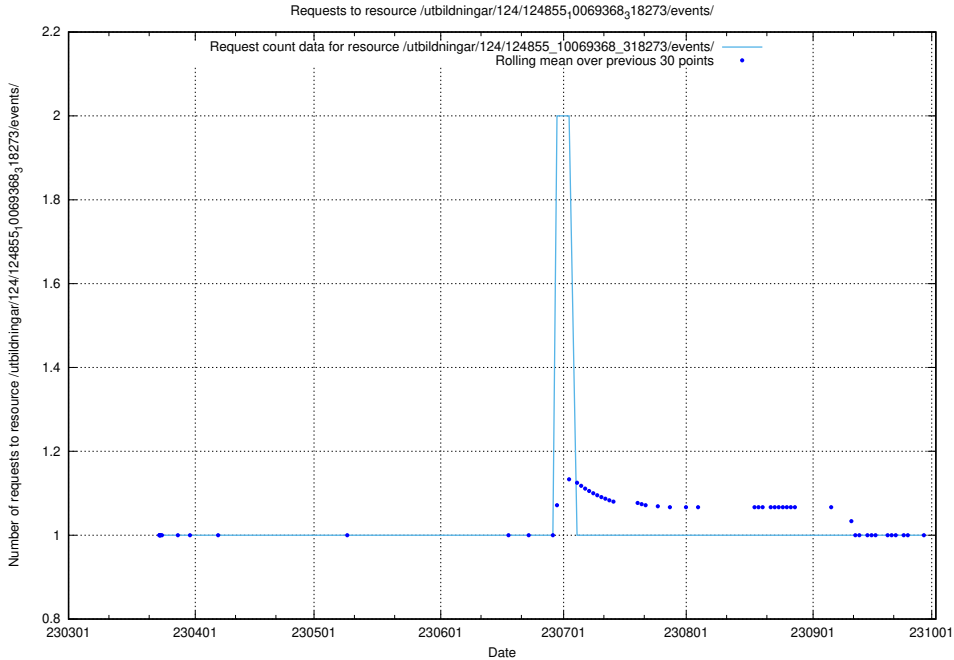

5.666 Usage of /utbildningar/124/124855_10069368_318273/events/

Here, we count the number of requests to resource /utbildningar/124/124855_10069368_318273/events/