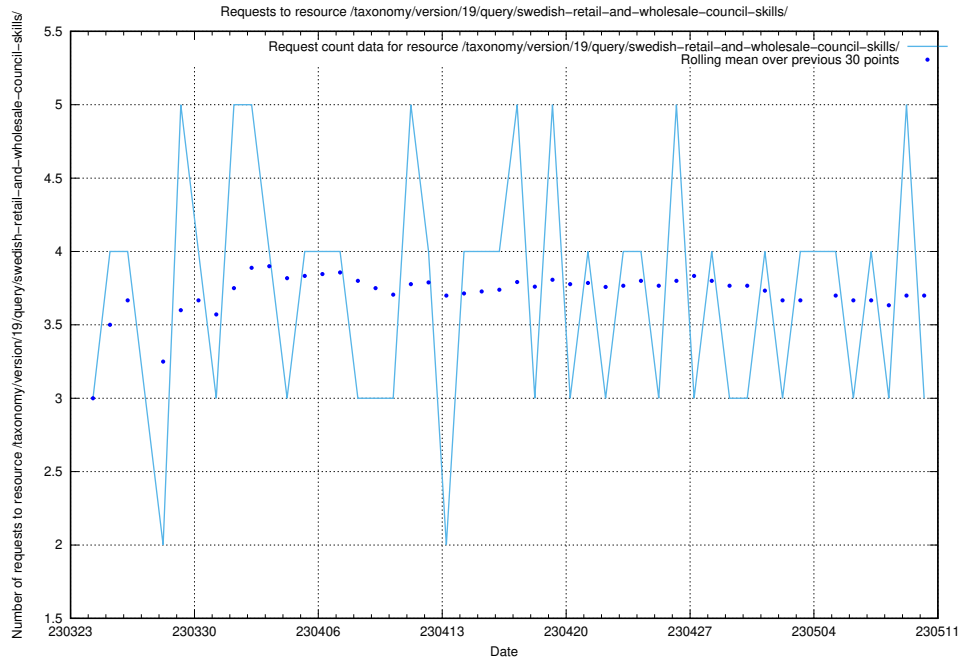

5.169 Usage of /taxonomy/version/19/query/swedish-retail-and-wholesale-council-skills/

Here, we count the number of requests to resource /taxonomy/version/19/query/swedish-retail-and-wholesale-council-skills/.