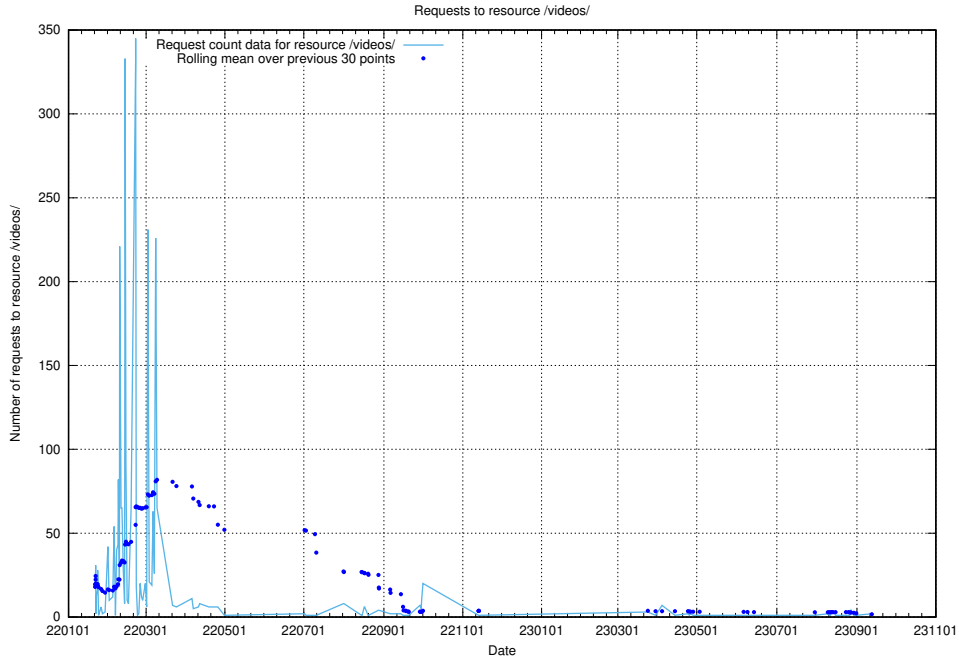

5.322 Usage of /videos/

Here, we count the number of requests to resource /videos/.