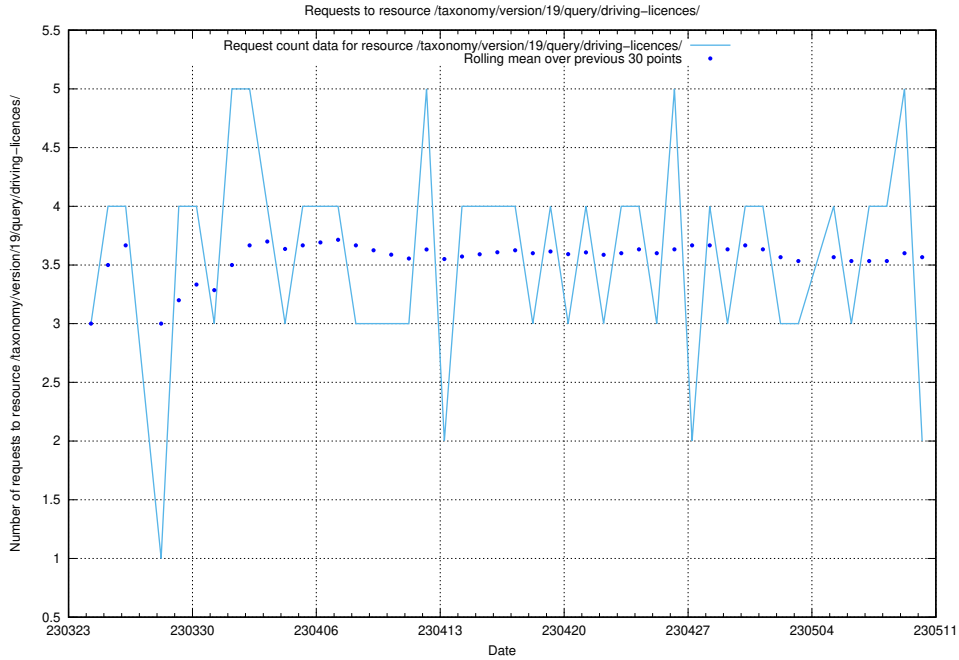

5.366 Usage of /taxonomy/version/19/query/driving-licences/

Here, we count the number of requests to resource /taxonomy/version/19/query/driving-licences/.