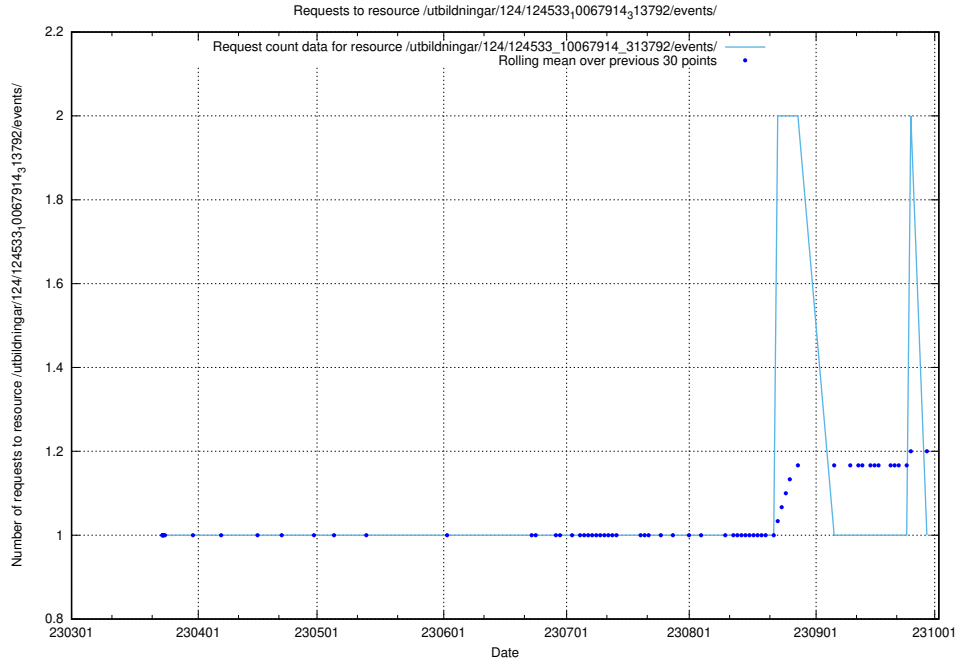

5.695 Usage of /utbildningar/124/124533_10067914_313792/events/

Here, we count the number of requests to resource /utbildningar/124/124533_10067914_313792/events/