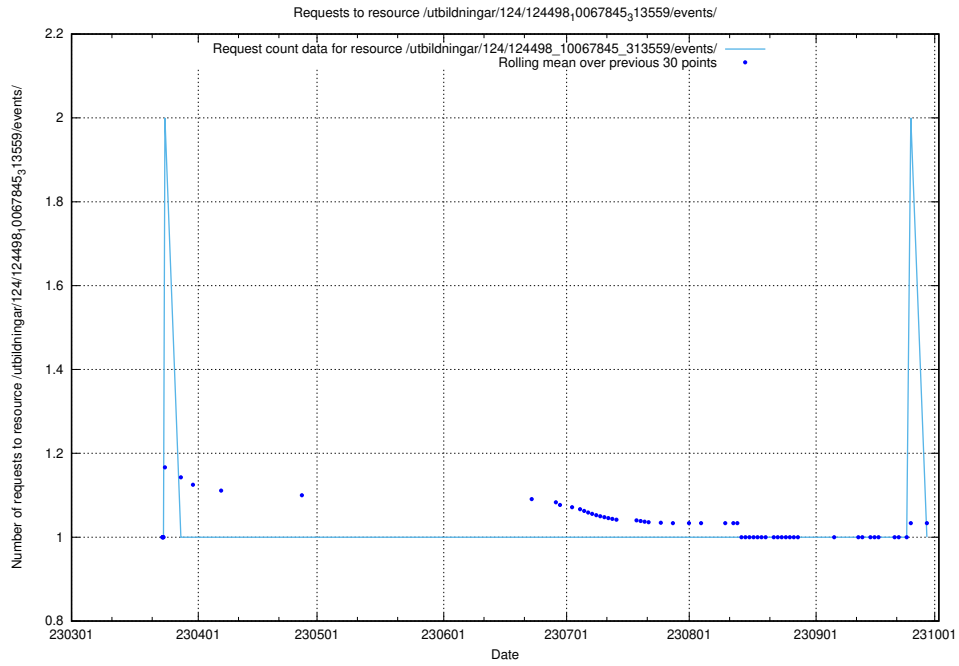

Here, we count the number of requests to resource /utbildningar/124/124498_10067868_313649/.

5.904 Usage of /utbildningar/124/124498_10067845_313559/events/

Here, we count the number of requests to resource /utbildningar/124/124498_10067845_313559/events/