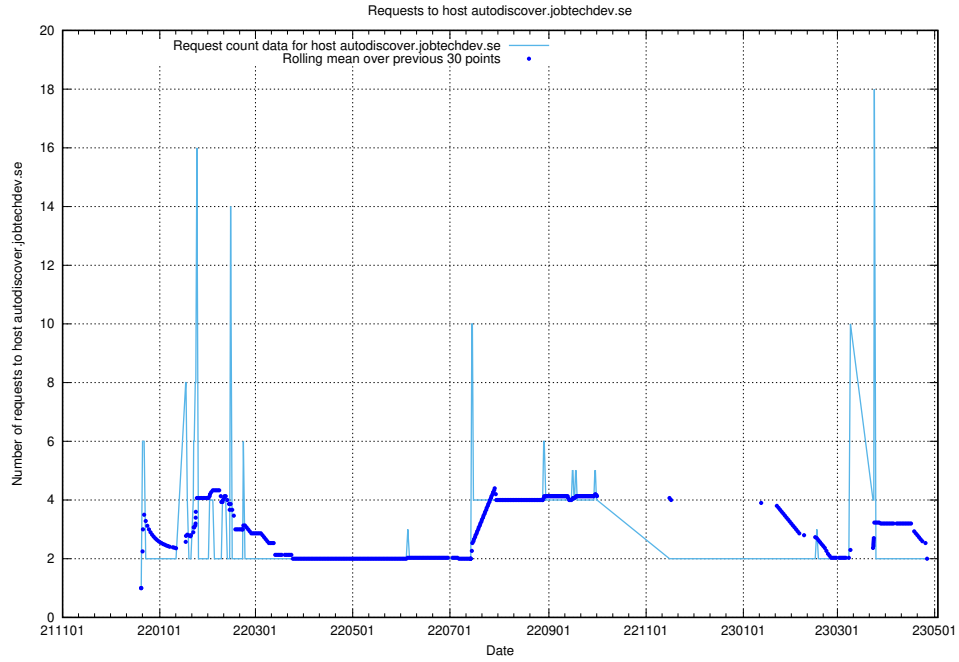

7.361 Usage of autodiscover.jobtechdev.se

Here, we count the number of requests to host autodiscover.jobtechdev.se.