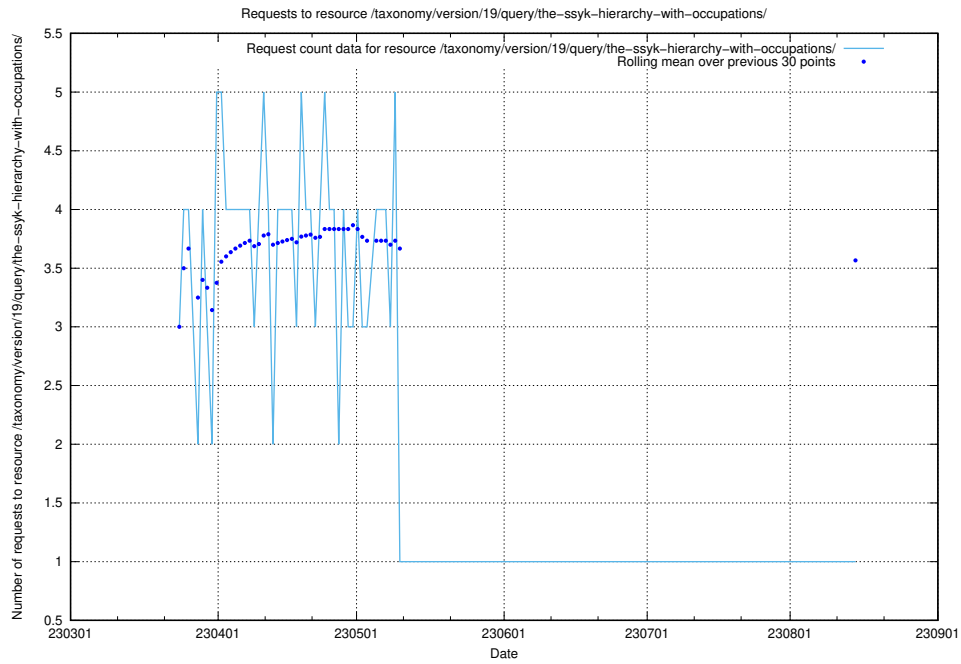

5.2882 Usage of /taxonomy/version/19/query/the-ssyk-hierarchy-with-occupations/

Here, we count the number of requests to resource /taxonomy/version/19/query/the-ssyk-hierarchy-with-occupations/.