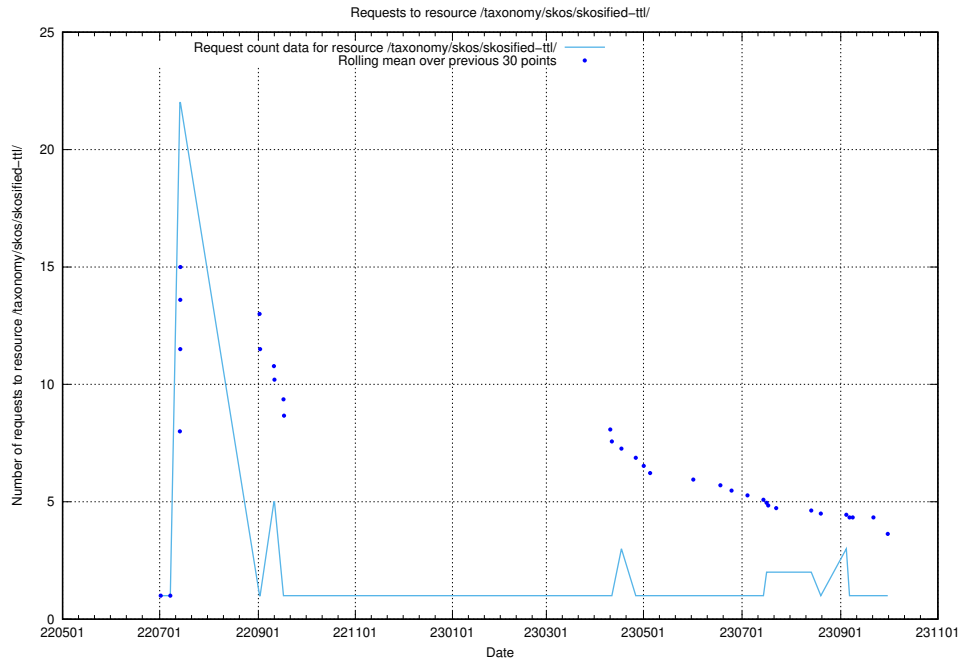

5.436 Usage of /taxonomy/skos/skosified-ttl/

Here, we count the number of requests to resource /taxonomy/skos/skosified-ttl/.