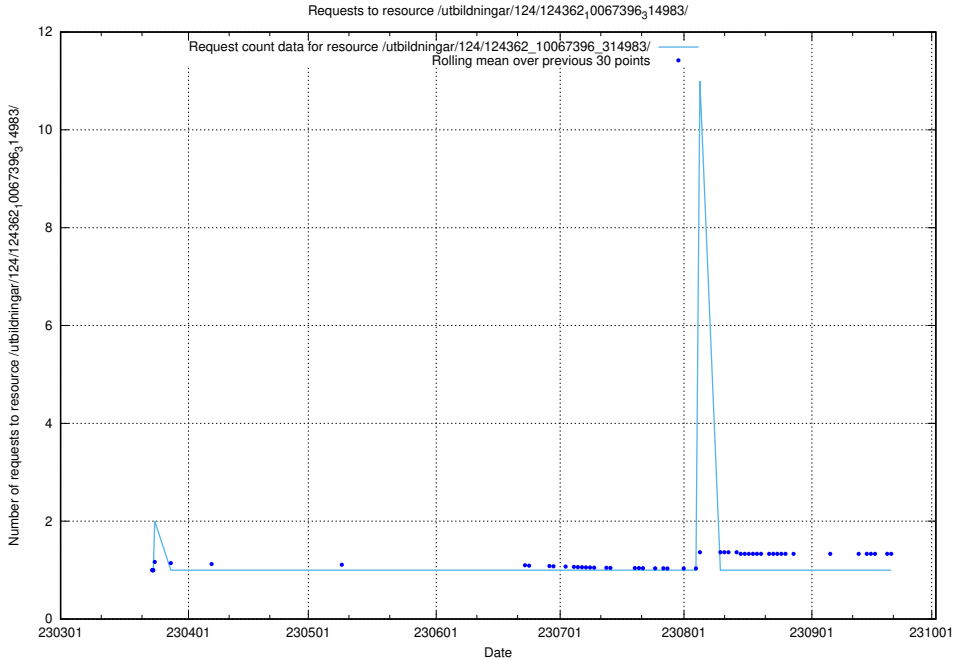

5.1013 Usage of /utbildningar/124/124362_10067396_314983/

Here, we count the number of requests to resource /utbildningar/124/124362_10067396_314983/.