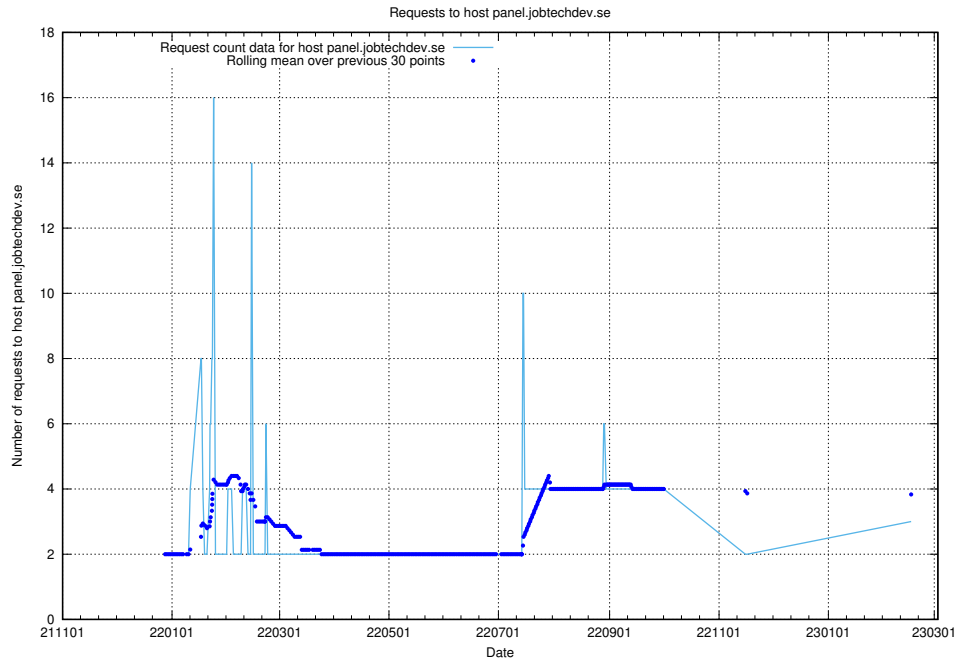

7.186 Usage of panel.jobtechdev.se

Here, we count the number of requests to host panel.jobtechdev.se.