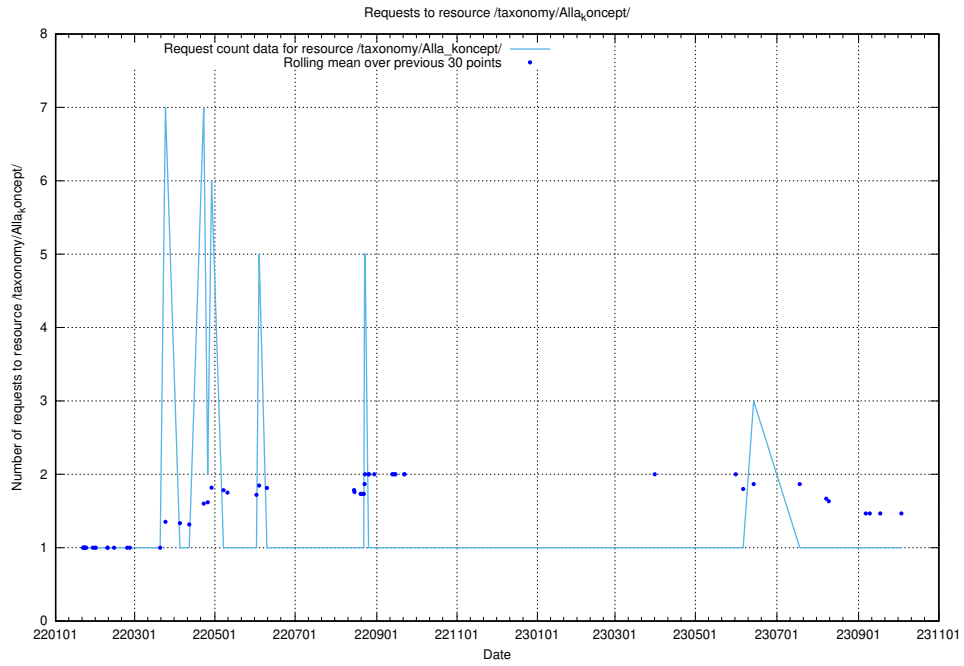

5.2571 Usage of /taxonomy/Alla_koncept/

Here, we count the number of requests to resource /taxonomy/Alla_koncept/.