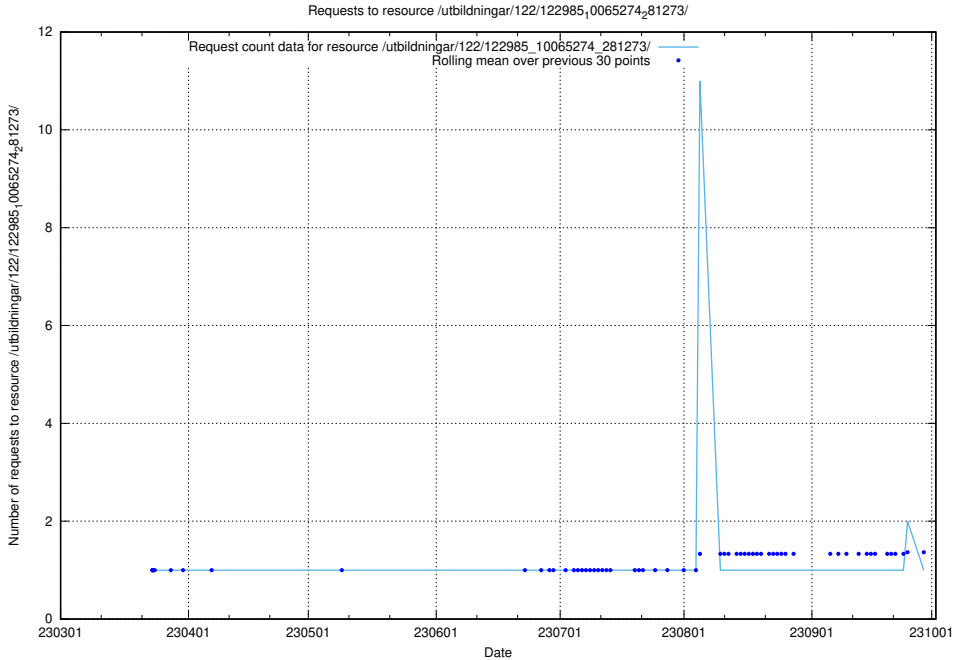

5.1596 Usage of /utbildningar/122/122985_10065274_281273/

Here, we count the number of requests to resource /utbildningar/122/122985_10065274_281273/.