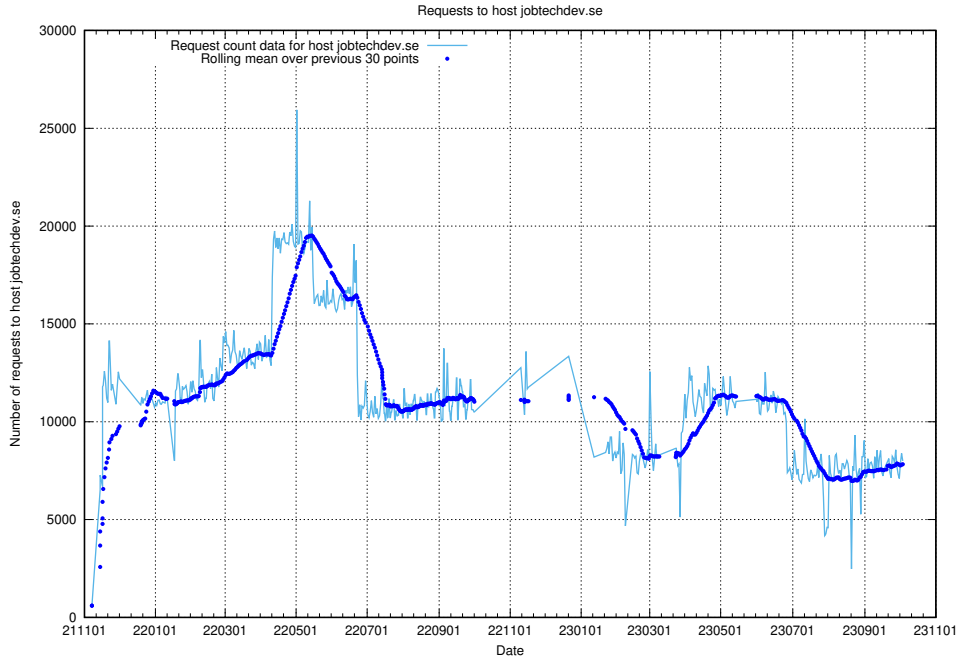

7.14 Usage of jobtechdev.se

Here, we count the number of requests to host jobtechdev.se.