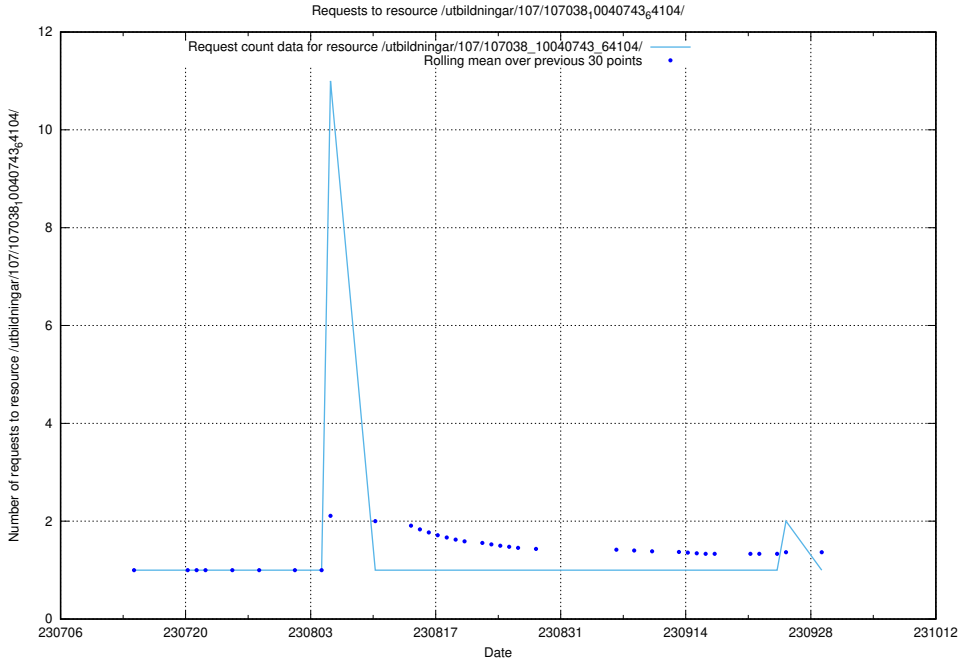

5.1759 Usage of /utbildningar/107/107038_10040743_64104/

Here, we count the number of requests to resource /utbildningar/107/107038_10040743_64104/.