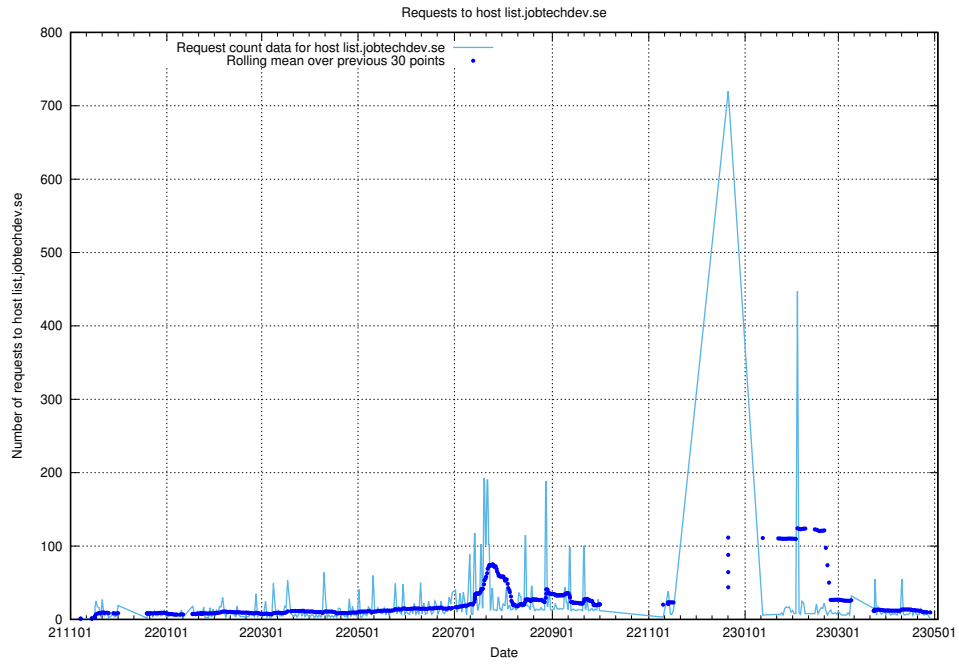

7.611 Usage of list.jobtechdev.se

Here, we count the number of requests to host list.jobtechdev.se.