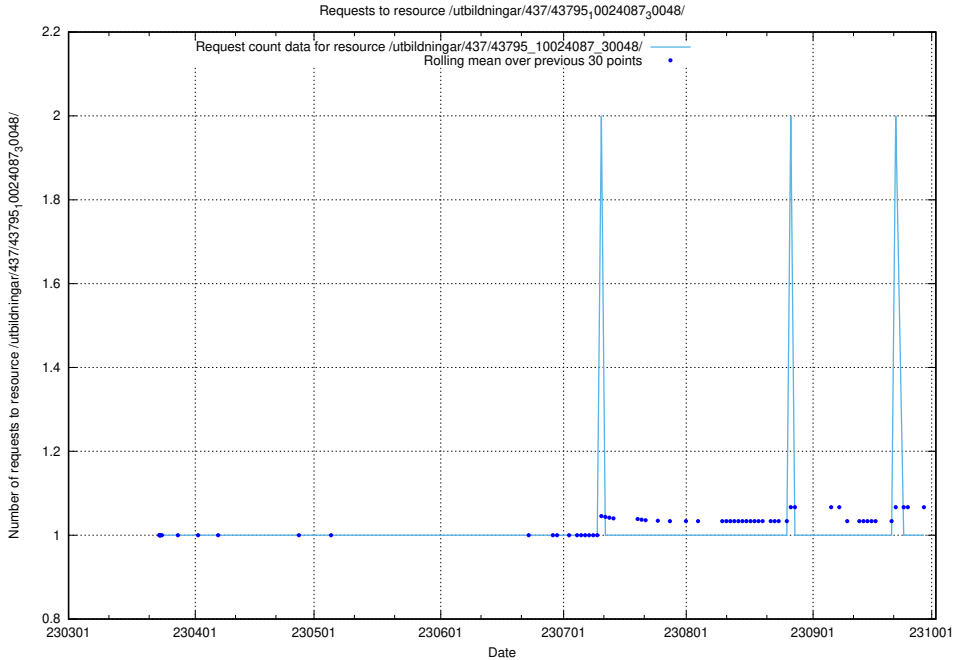

5.3108 Usage of /utbildningar/437/43795_10024087_30048/

Here, we count the number of requests to resource /utbildningar/437/43795_10024087_30048/.