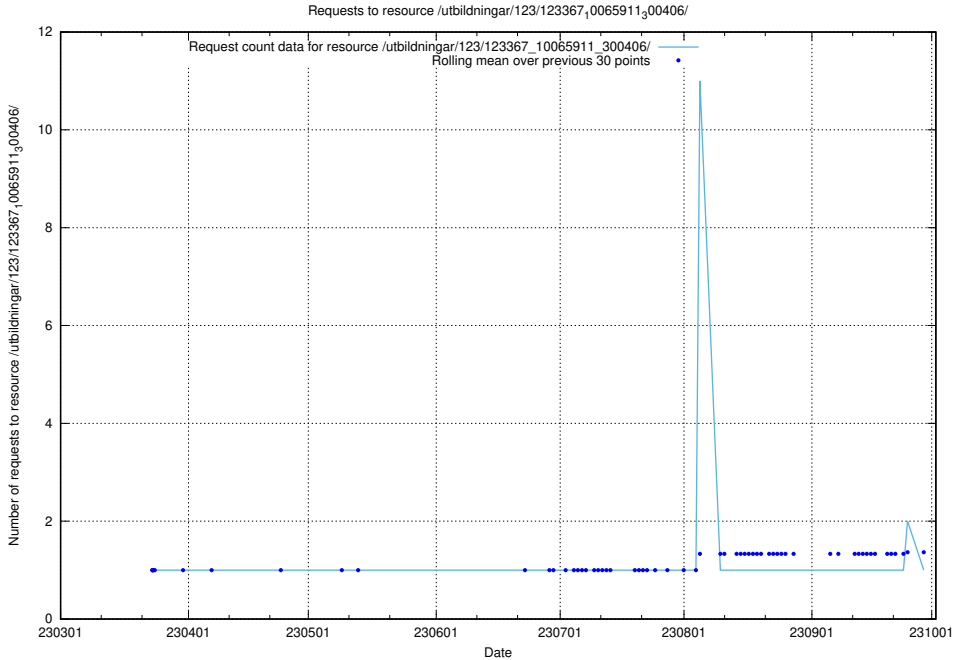

5.1398 Usage of /utbildningar/123/123367_10065911_300406/

Here, we count the number of requests to resource /utbildningar/123/123367_10065911_300406/.