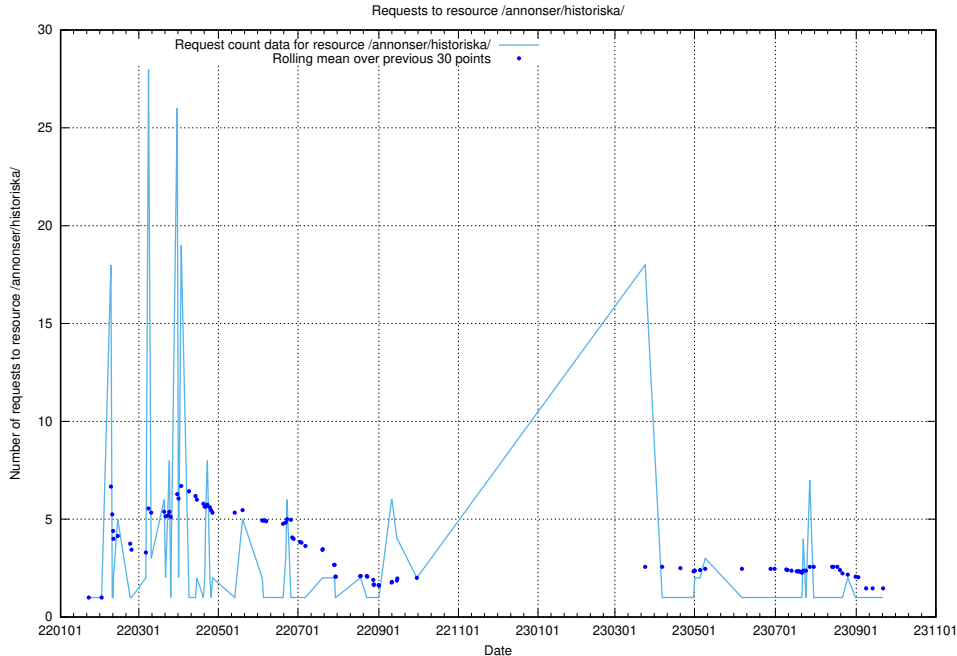

5.1838 Usage of /annonser/historiska/

Here, we count the number of requests to resource /annonser/historiska/.