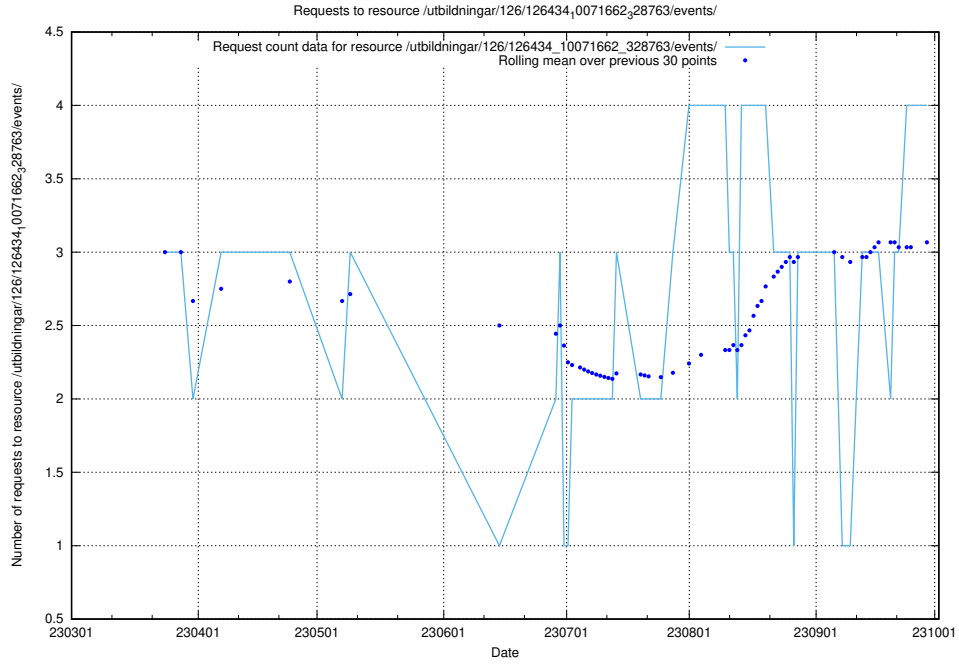

5.96 Usage of /utbildningar/126/126434_10071662_328763/events/

Here, we count the number of requests to resource /utbildningar/126/126434_10071662_328763/events/