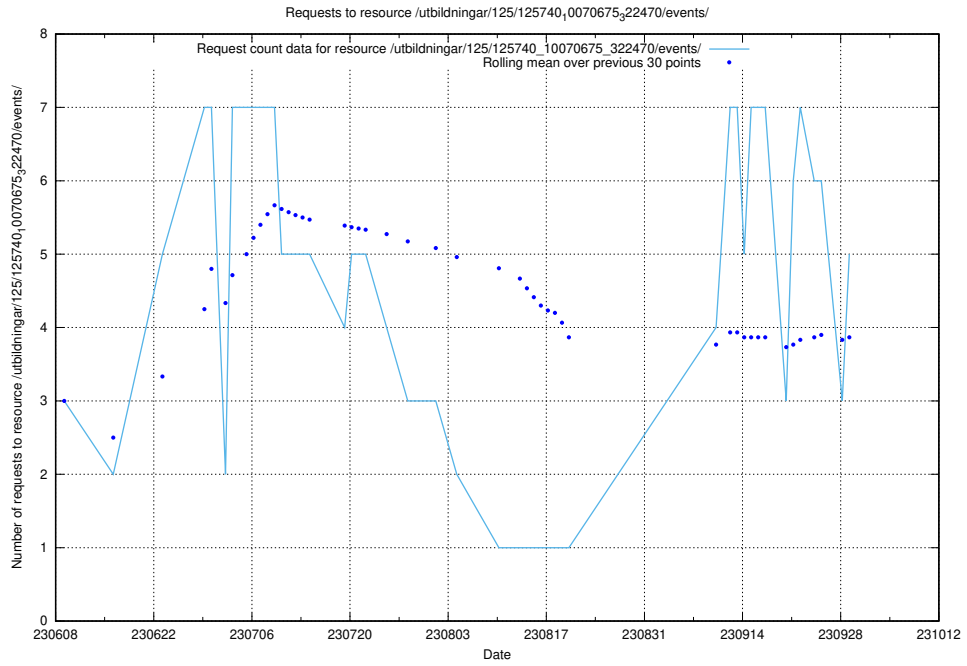

5.77 Usage of /utbildningar/125/125740_10070675_322470/events/

Here, we count the number of requests to resource /utbildningar/125/125740_10070675_322470/events/