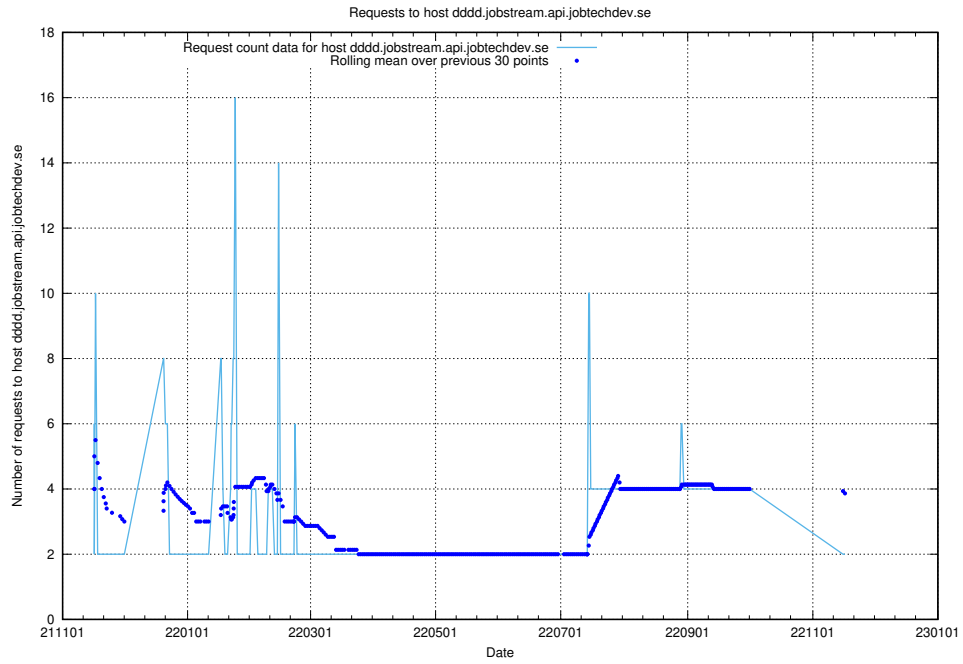

Here, we count the number of requests to host dddd.jobstream.api.jobtechdev.se.

7.510 Usage of doh.api.jobtechdev.se

Here, we count the number of requests to host doh.api.jobtechdev.se.

7.511 Usage of bb.ccc.dddd.atlas.jobtechdev.se