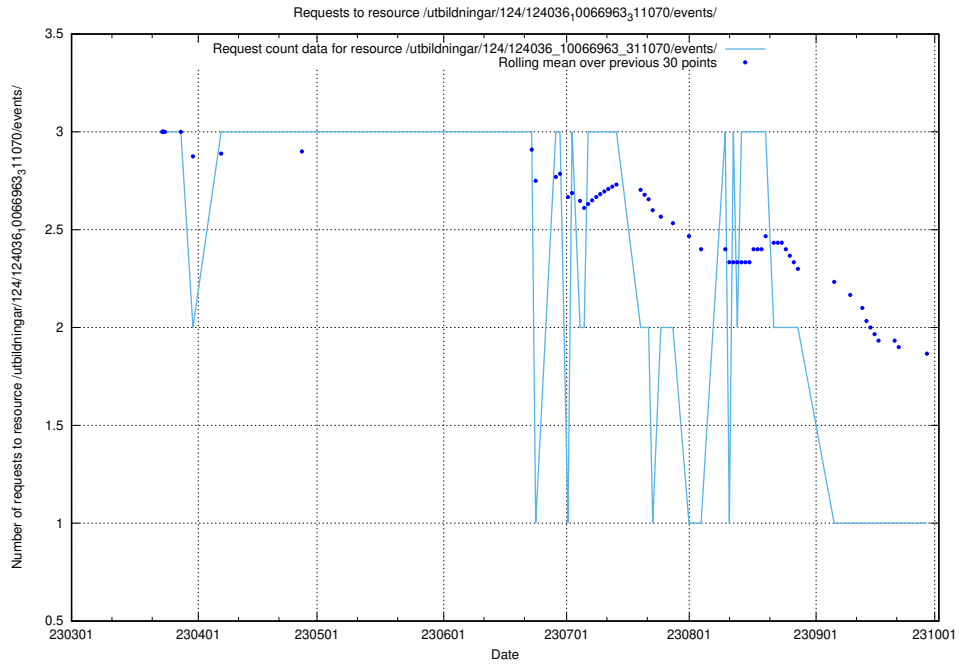

5.3013 Usage of /utbildningar/124/124036_10066963_311070/events/

Here, we count the number of requests to resource /utbildningar/124/124036_10066963_311070/events/