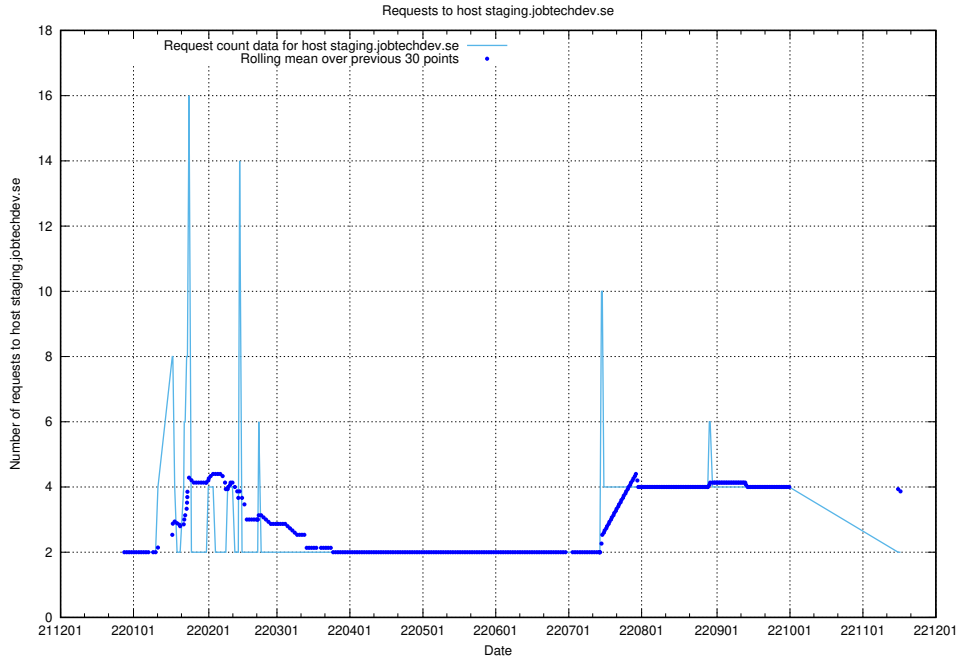

7.340 Usage of staging.jobtechdev.se

Here, we count the number of requests to host staging.jobtechdev.se.