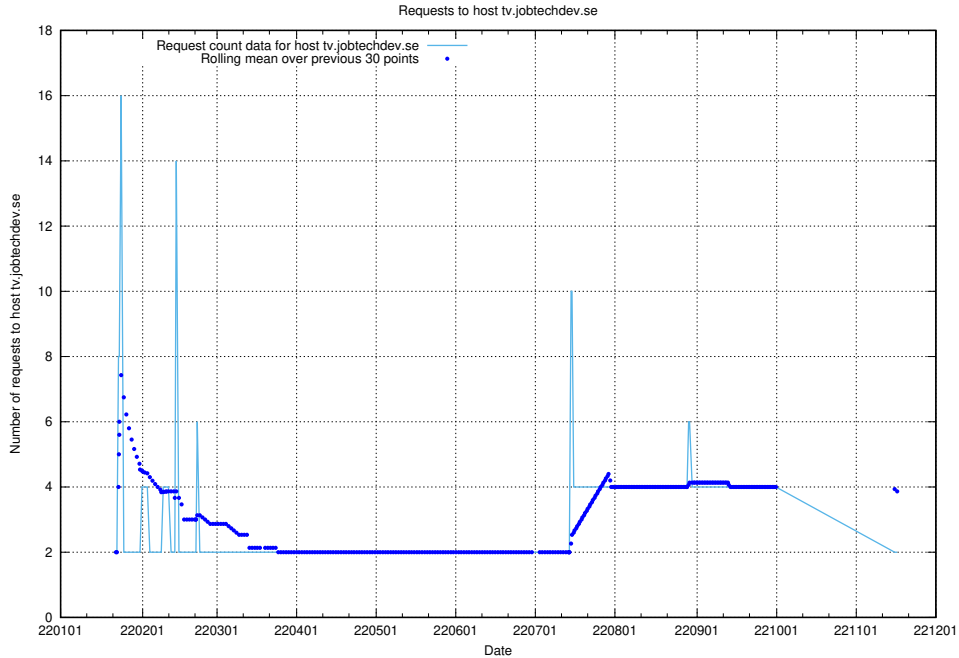

7.564 Usage of tv.jobtechdev.se

Here, we count the number of requests to host tv.jobtechdev.se.