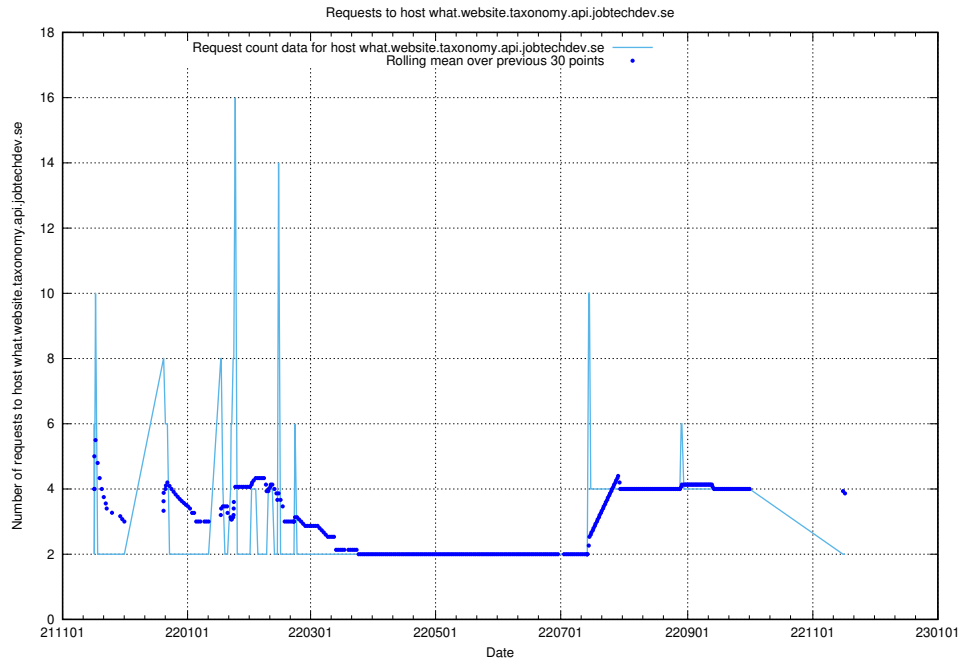

7.502 Usage of what.website.taxonomy.api.jobtechdev.se

Here, we count the number of requests to host what.website.taxonomy.api.jobtechdev.se.