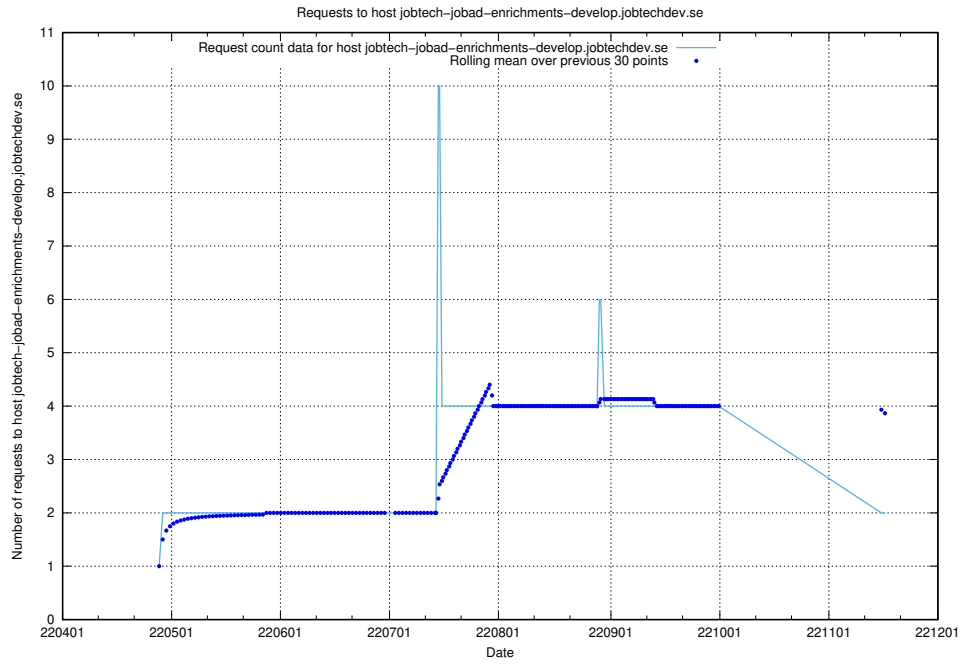

7.423 Usage of jobtech-jobad-enrichments-develop.jobtechdev.se

Here, we count the number of requests to host jobtech-jobad-enrichments-develop.jobtechdev.se.

7.424 Usage of `jobad-enrichments-test.jobtechdev.se`