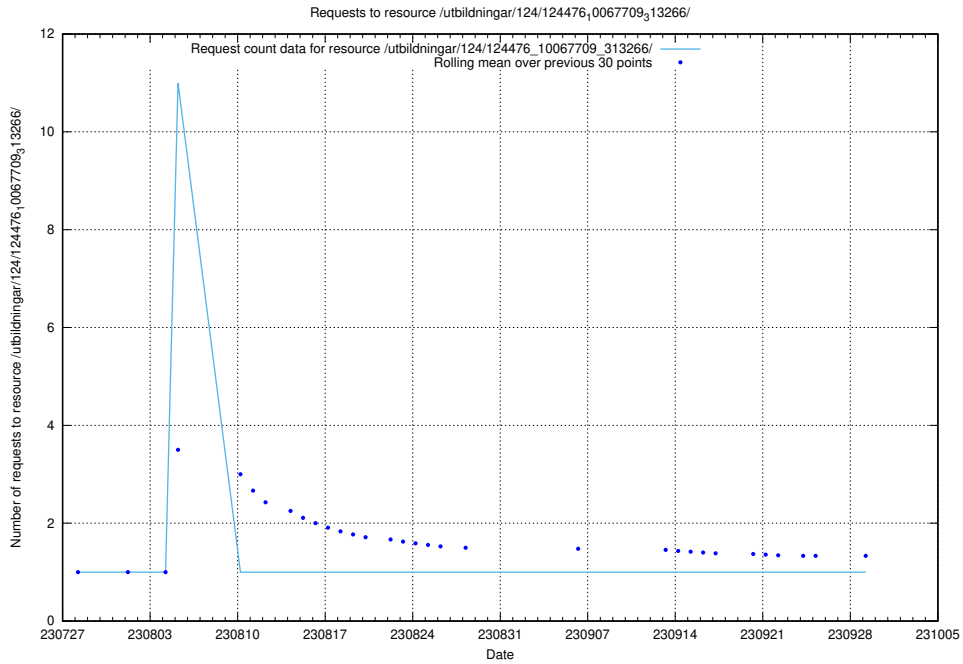

5.1586 Usage of /utbildningar/124/124476_10067709_313266/

Here, we count the number of requests to resource /utbildningar/124/124476_10067709_313266/.