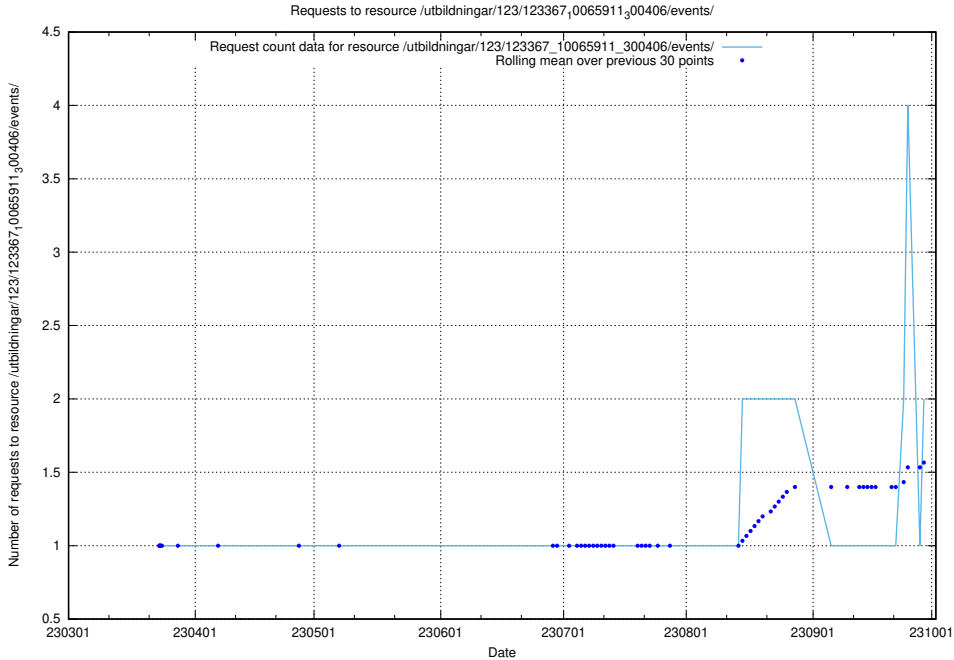

5.242 Usage of /utbildningar/123/123367_10065911_300406/events/

Here, we count the number of requests to resource /utbildningar/123/123367_10065911_300406/events/