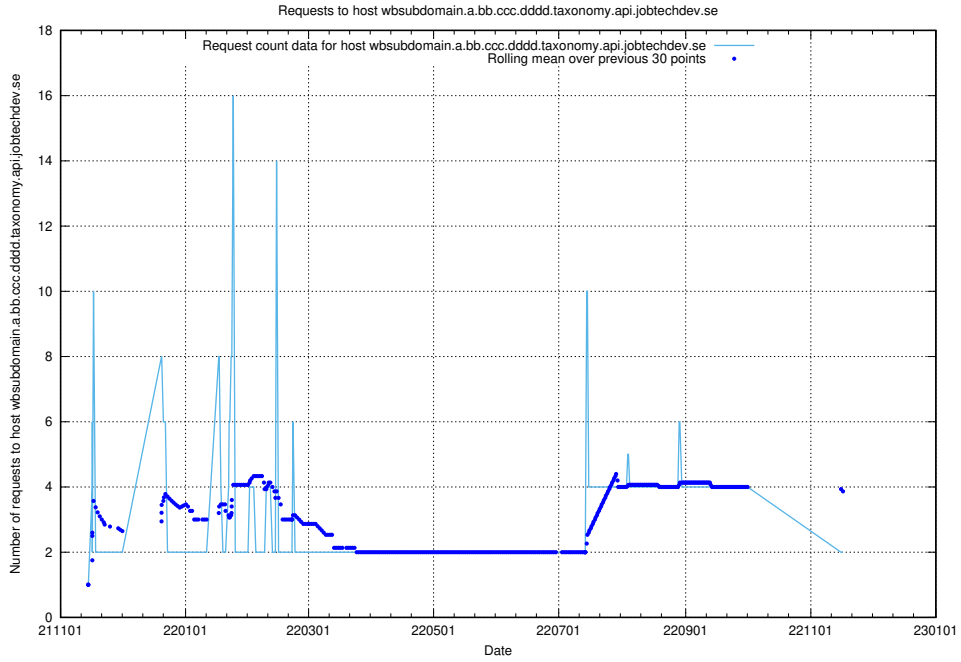

7.528 Usage of wbsubdomain.a.bb.ccc.dddd.taxonomy.api.jobtechdev.se

Here, we count the number of requests to host wbsubdomain.a.bb.ccc.dddd.taxonomy.api.jobtechdev.se.