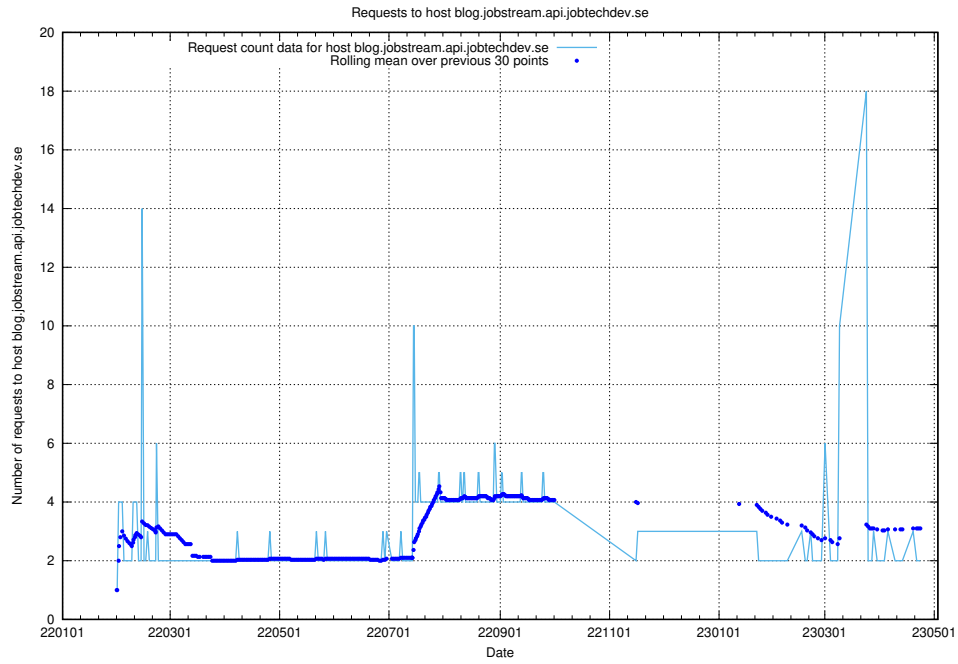

7.547 Usage of `blog.jobstream.api.jobtechdev.se`

Here, we count the number of requests to host `blog.jobstream.api.jobtechdev.se`.