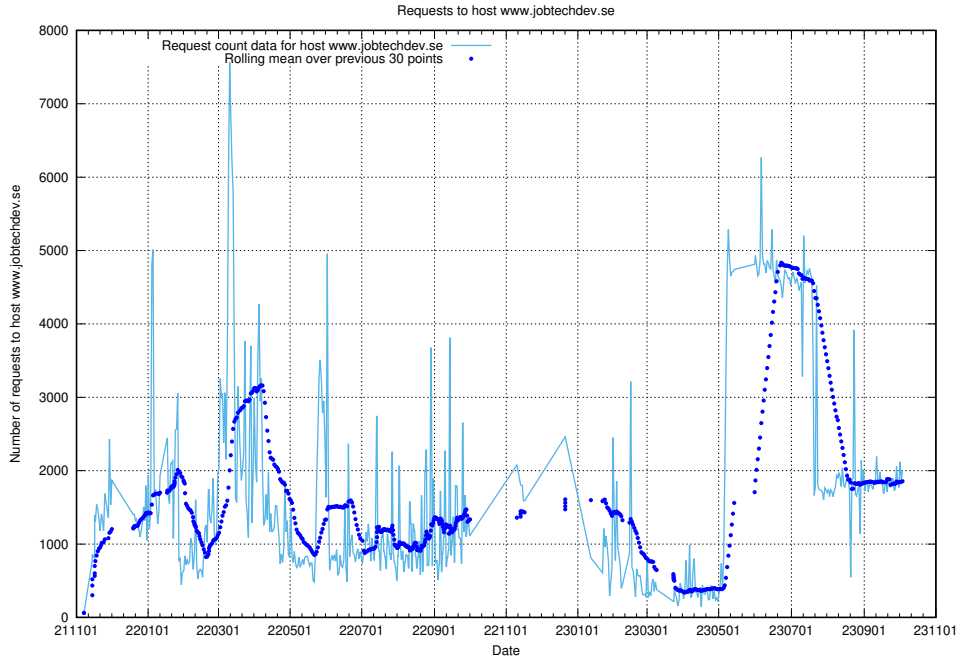

7.22 Usage of www.jobtechdev.se

Here, we count the number of requests to host www.jobtechdev.se.