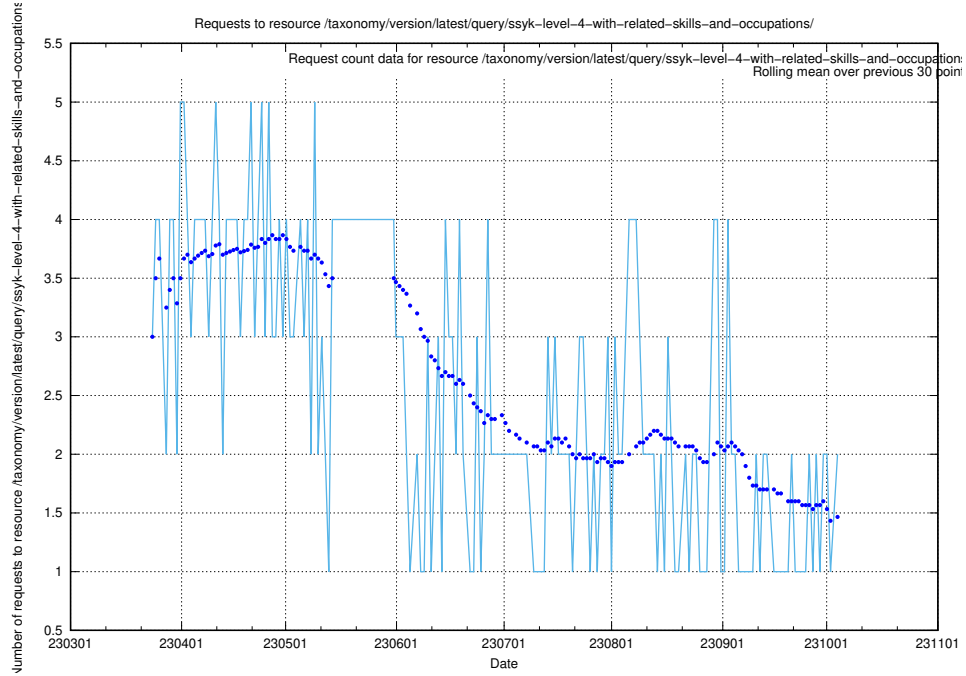

5.337 Usage of /taxonomy/version/latest/query/ssyk-level-4-with-related-skills-and-occupations/

Here, we count the number of requests to resource /taxonomy/version/latest/query/ssyk-level-4-with-related-skills-and-occupations/.