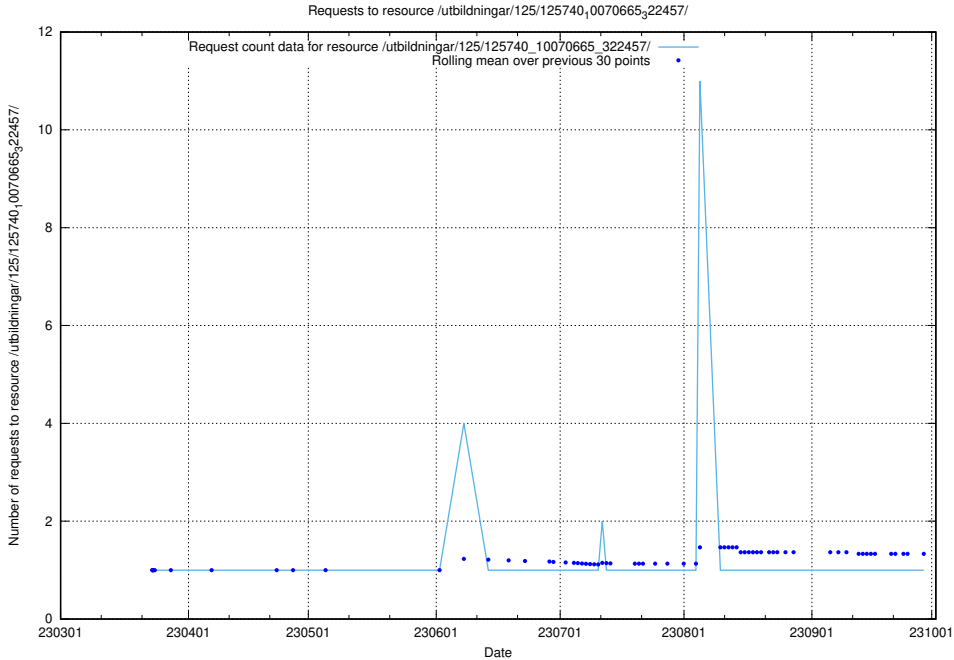

5.447 Usage of /utbildningar/125/125740_10070665_322457/

Here, we count the number of requests to resource /utbildningar/125/125740_10070665_322457/.