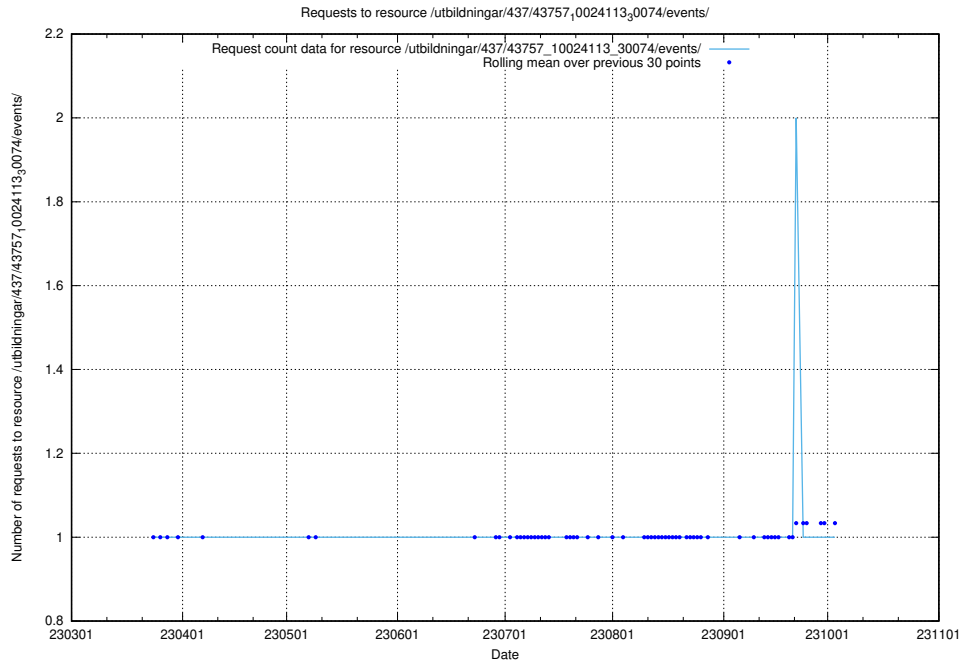

5.2948 Usage of /utbildningar/437/43757_10024113_30074/events/

Here, we count the number of requests to resource /utbildningar/437/43757_10024113_30074/events/.