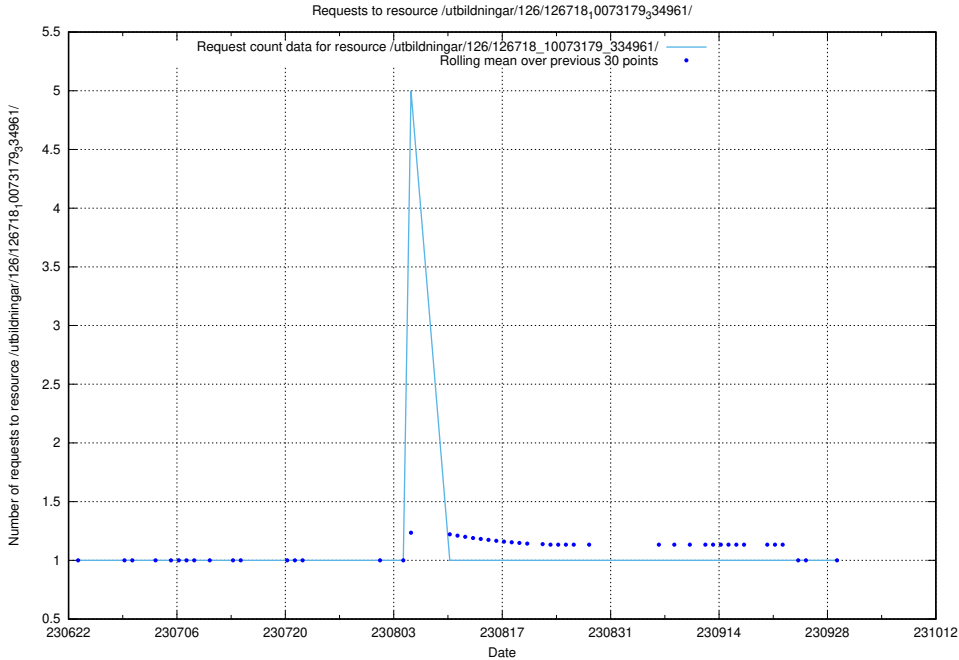

5.2337 Usage of /utbildningar/126/126718_10073179_334961/

Here, we count the number of requests to resource /utbildningar/126/126718_10073179_334961/.