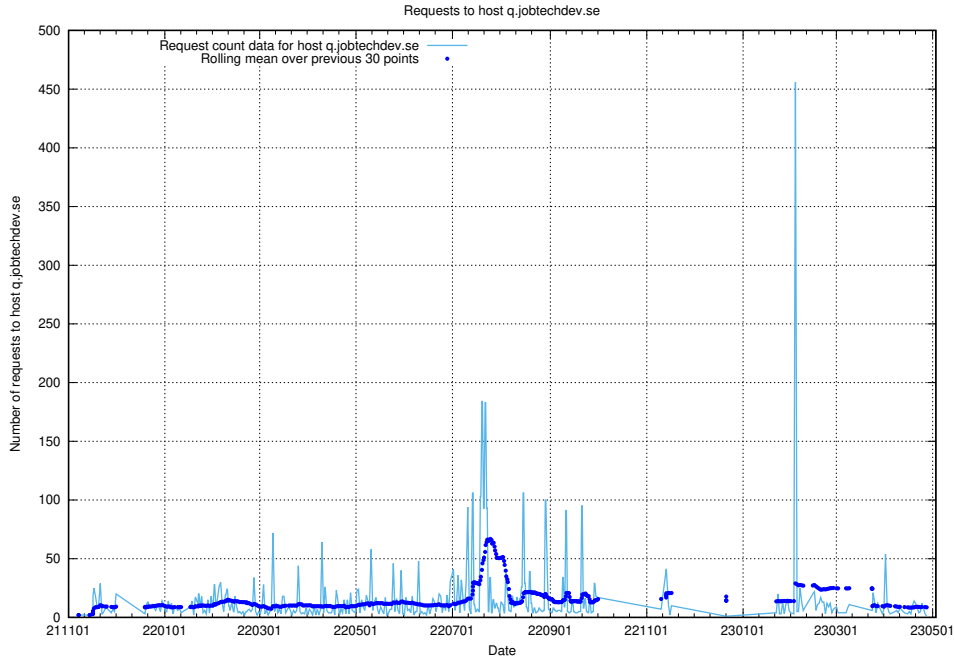

7.608 Usage of demo-jobad-enrichments.jobtechdev.se

Here, we count the number of requests to host demo-jobad-enrichments.jobtechdev.se.

7.609 Usage of q.jobtechdev.se

Here, we count the number of requests to host q.jobtechdev.se.