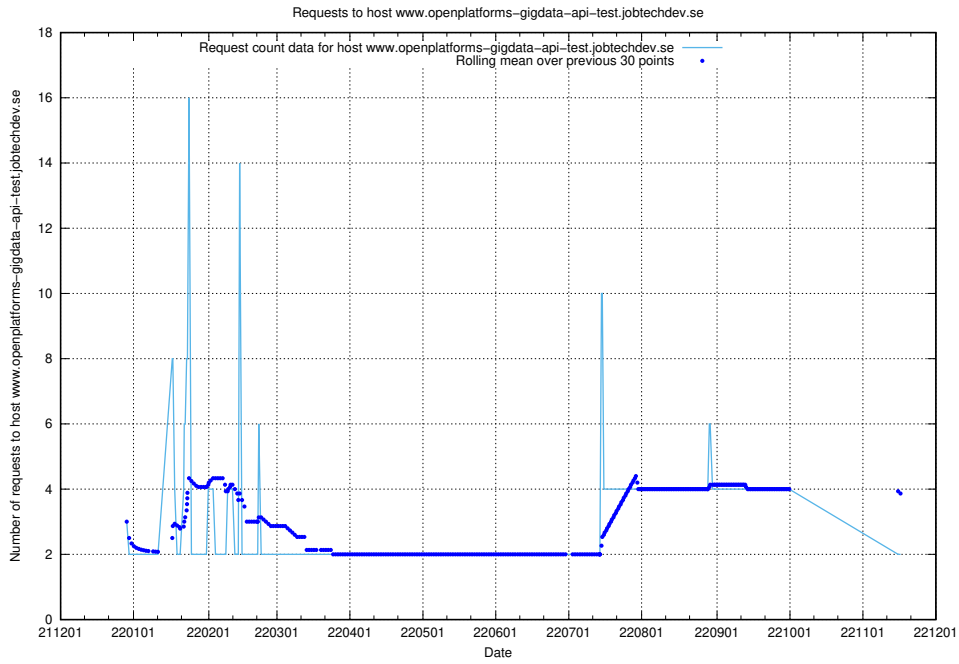

7.335 Usage of `www.openplatforms-gigdata-api-test.jobtechdev.se`

Here, we count the number of requests to host `www.openplatforms-gigdata-api-test.jobtechdev.se`.