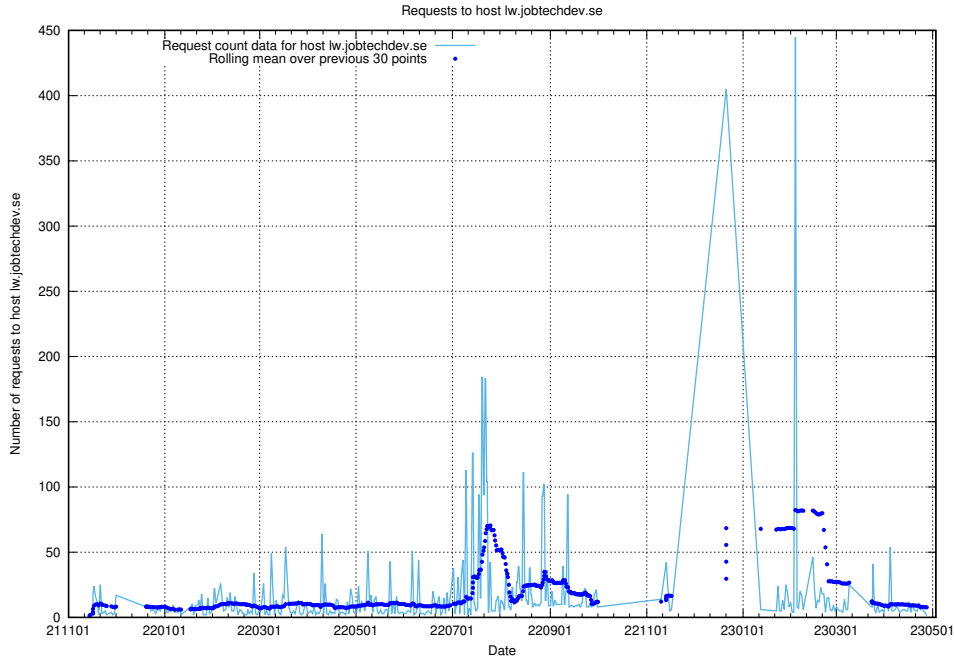

7.648 Usage of lw.jobtechdev.se

Here, we count the number of requests to host lw.jobtechdev.se.