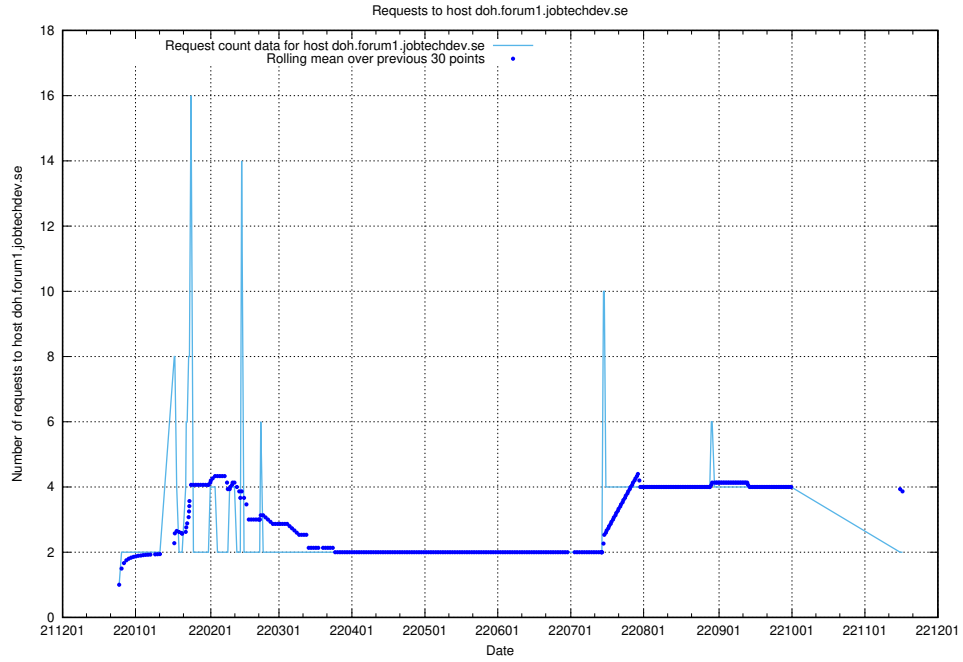

7.347 Usage of doh.forum1.jobtechdev.se

Here, we count the number of requests to host doh.forum1.jobtechdev.se.