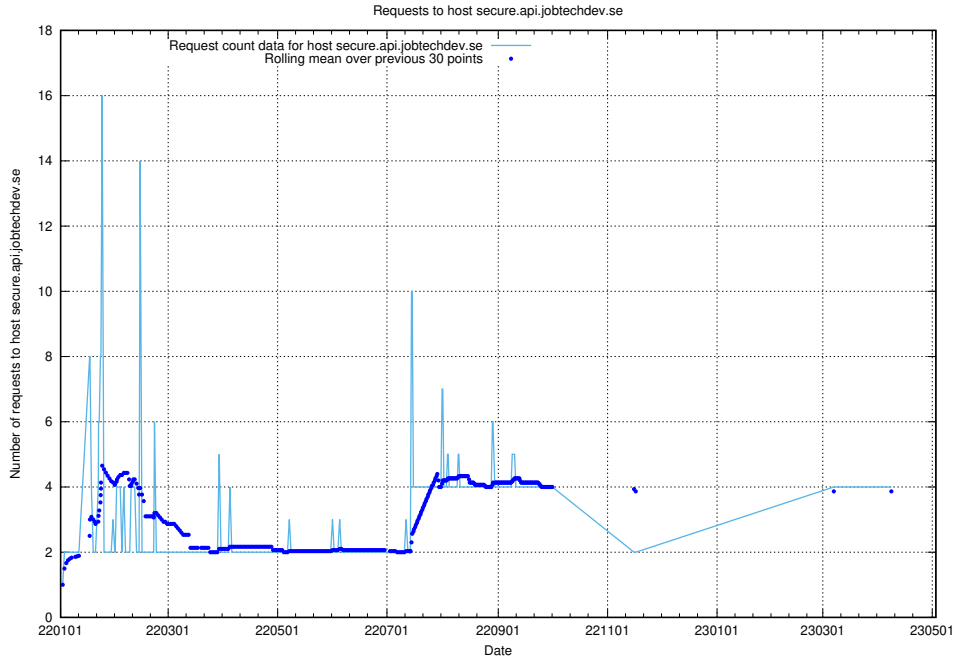

7.115 Usage of secure.api.jobtechdev.se

Here, we count the number of requests to host secure.api.jobtechdev.se.