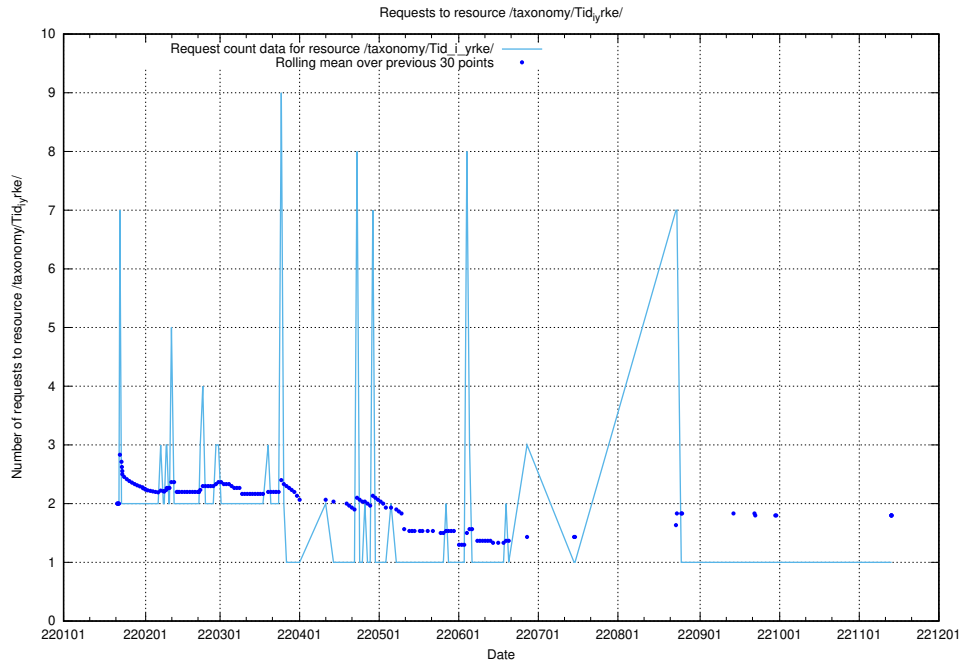

Here, we count the number of requests to resource /taxonomy/Tid_i_yrke/.

5.3057 Usage of /utbildningar/122/122966_10065491_287624/events/

Here, we count the number of requests to resource /utbildningar/122/122966_10065491_287624/events/