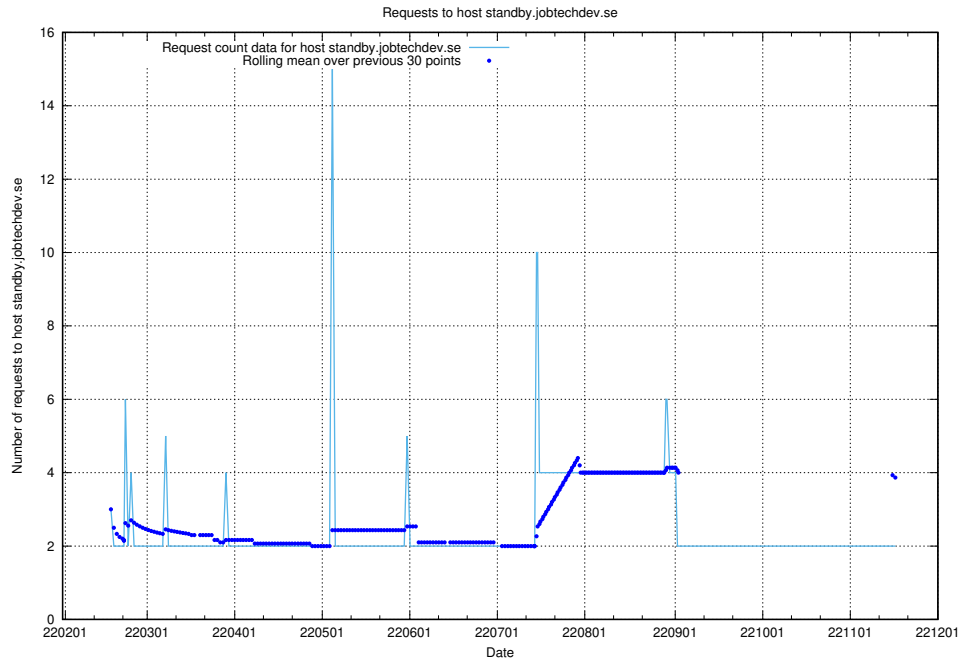

7.520 Usage of standby.jobtechdev.se

Here, we count the number of requests to host standby.jobtechdev.se.