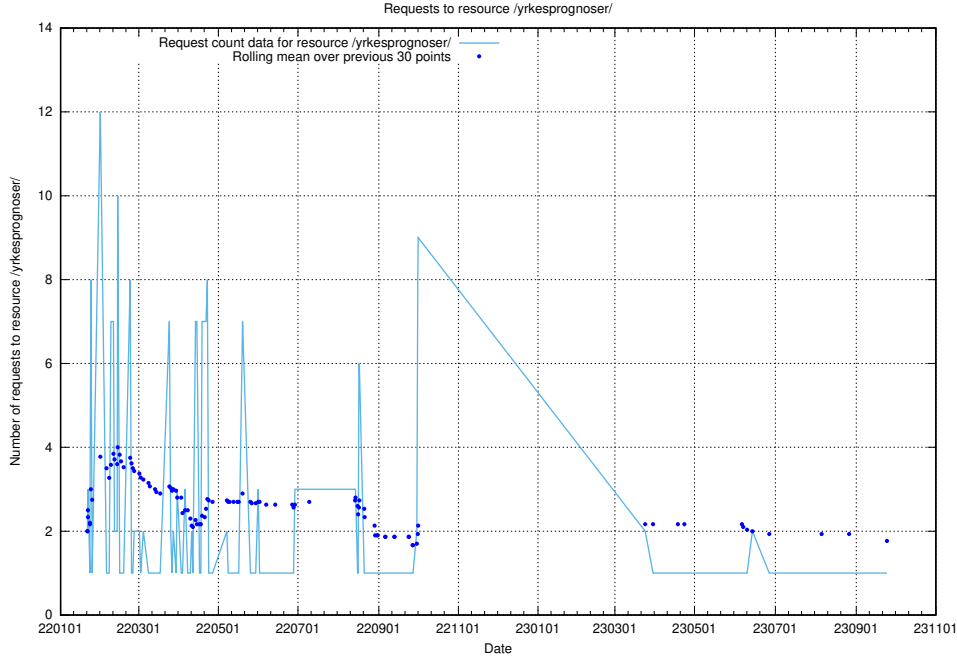

5.2987 Usage of /yrkesprognoser/

Here, we count the number of requests to resource /yrkesprognoser/.