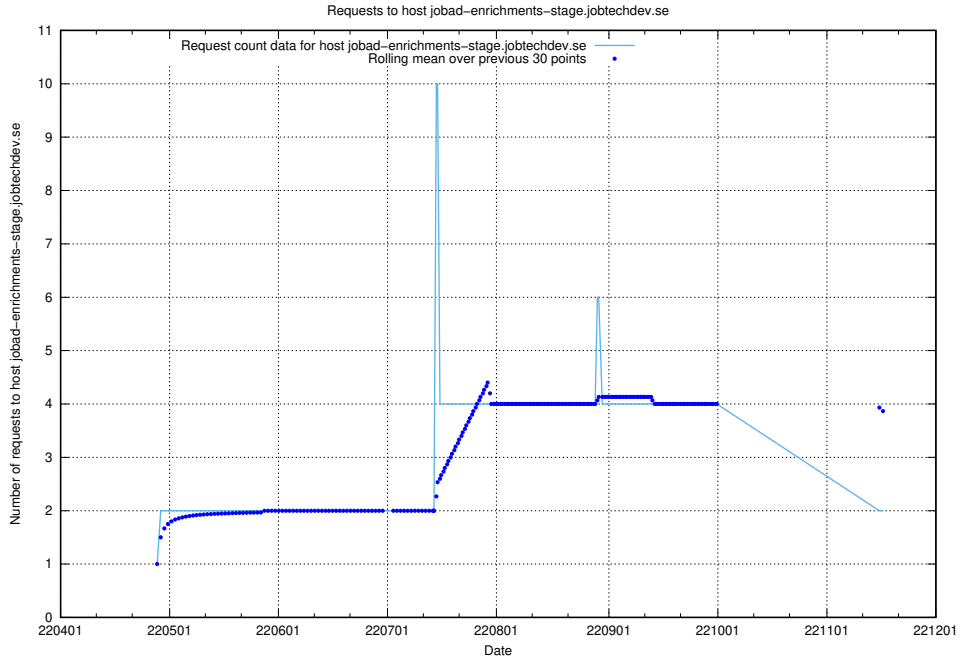

7.425 Usage of jobad-enrichments-stage.jobtechdev.se

Here, we count the number of requests to host jobad-enrichments-stage.jobtechdev.se.