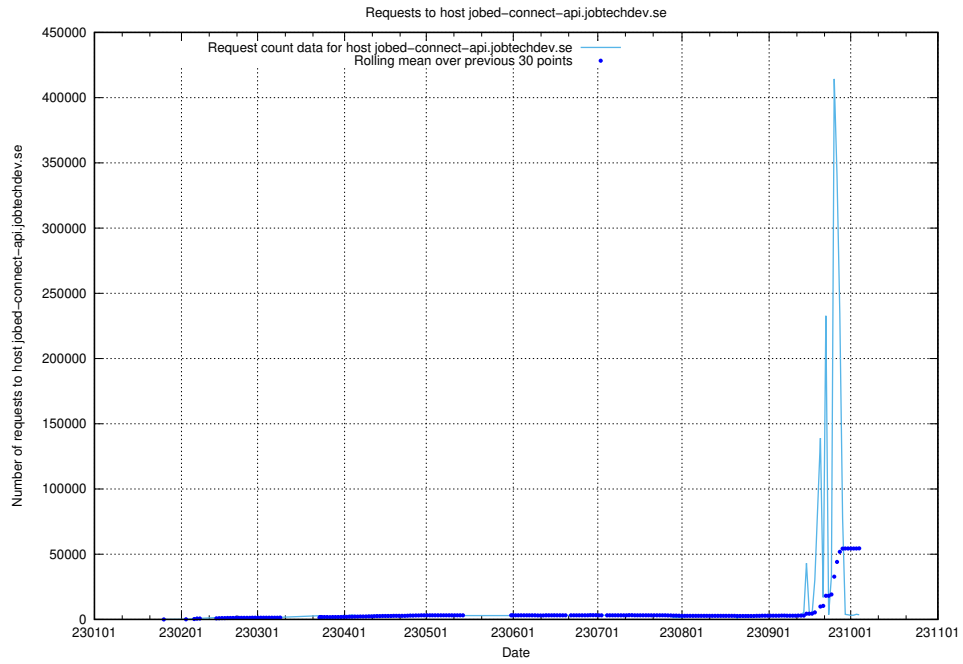

7.17 Usage of `jobed-connect-api.jobtechdev.se`

Here, we count the number of requests to host `jobed-connect-api.jobtechdev.se`.