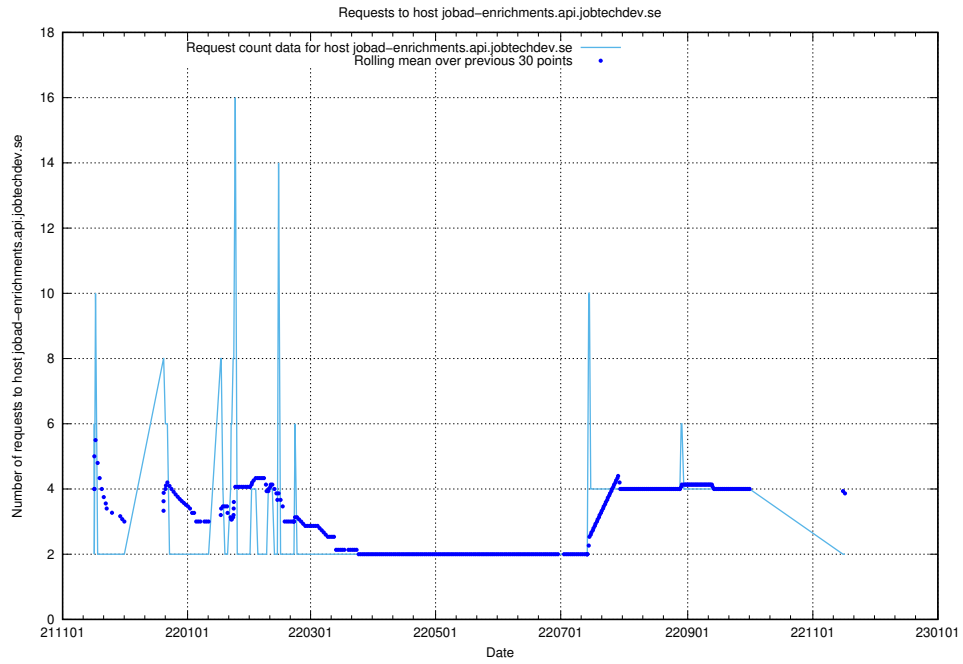

7.523 Usage of app-yrkesinfo.prod.services.jtech.se

Here, we count the number of requests to host app-yrkesinfo.prod.services.jtech.se.

7.524 Usage of `jobad-enrichments.api.jobtechdev.se`

Here, we count the number of requests to host `jobad-enrichments.api.jobtechdev.se`.