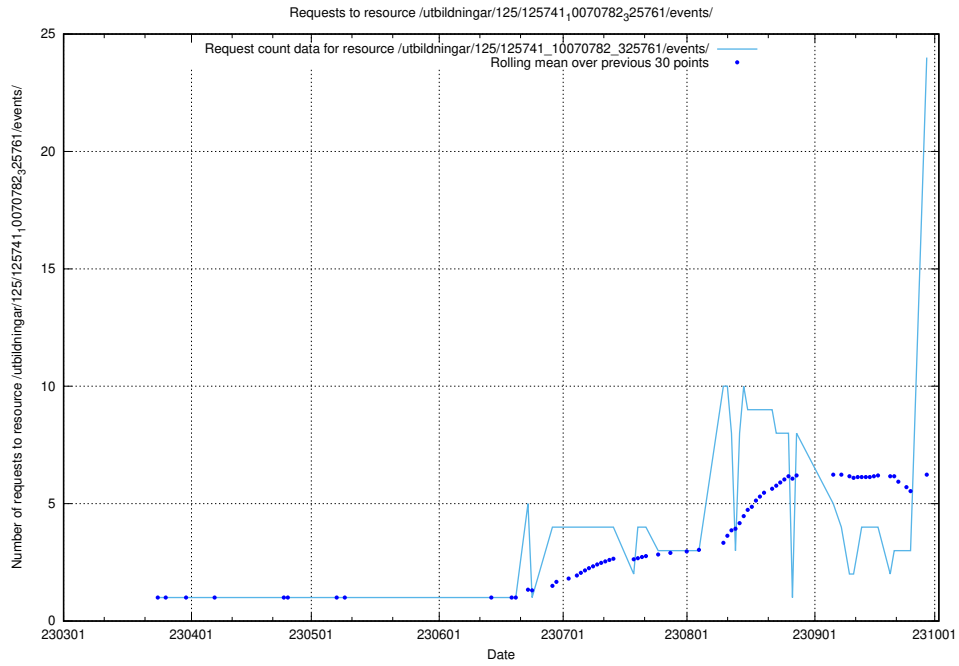

Here, we count the number of requests to resource /utbildningar/107/107200_10040622_262138/events/

5.11 Usage of /utbildningar/125/125741_10070782_325761/events/

Here, we count the number of requests to resource /utbildningar/125/125741_10070782_325761/events/