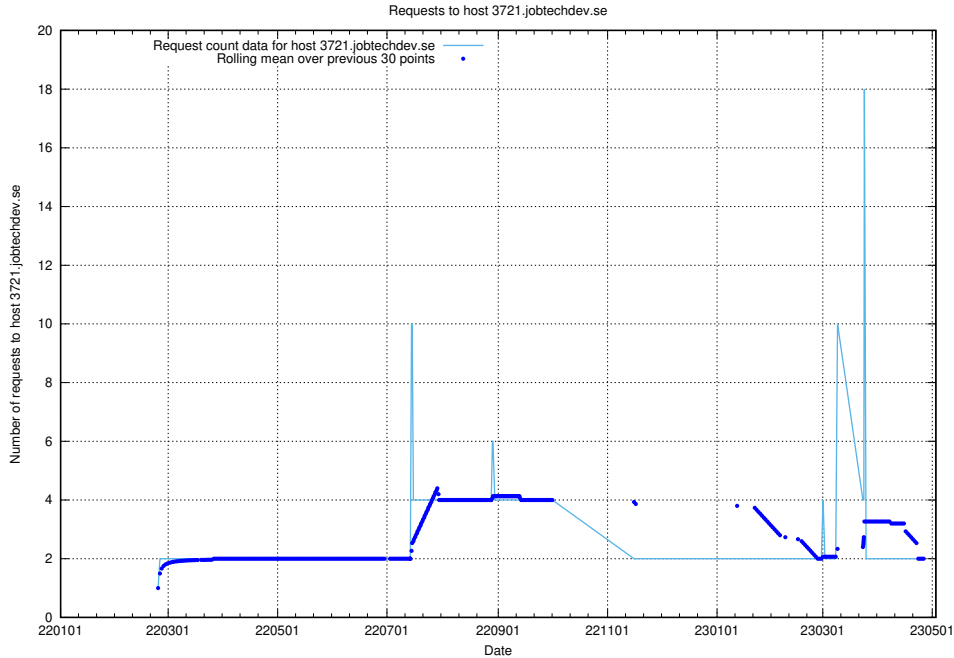

7.496 Usage of 3721.jobtechdev.se

Here, we count the number of requests to host 3721.jobtechdev.se.