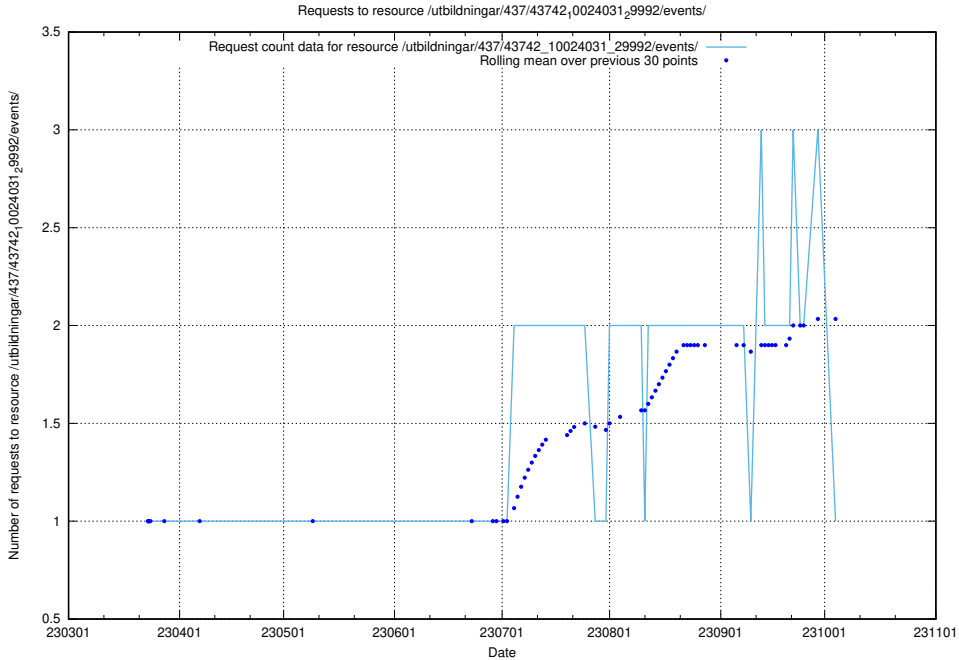

5.3138 Usage of /utbildningar/437/43742_10024031_29992/events/

Here, we count the number of requests to resource /utbildningar/437/43742_10024031_29992/events/.