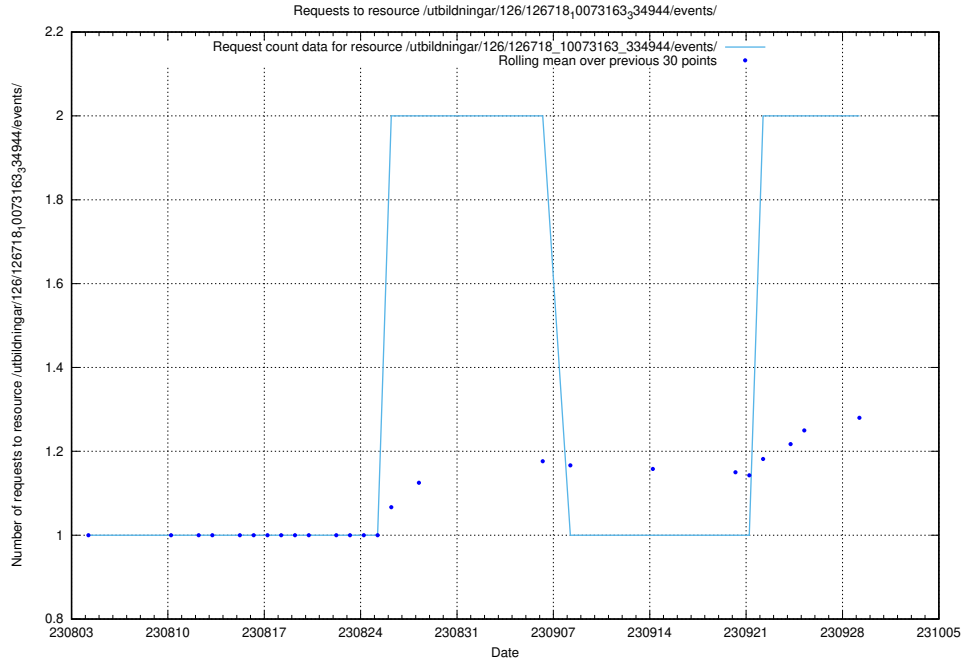

Here, we count the number of requests to resource /taxonomy/version/17/query/employment-length-concepts/.

5.251 Usage of /utbildningar/126/126718_10073163_334944/events/

Here, we count the number of requests to resource /utbildningar/126/126718_10073163_334944/events/