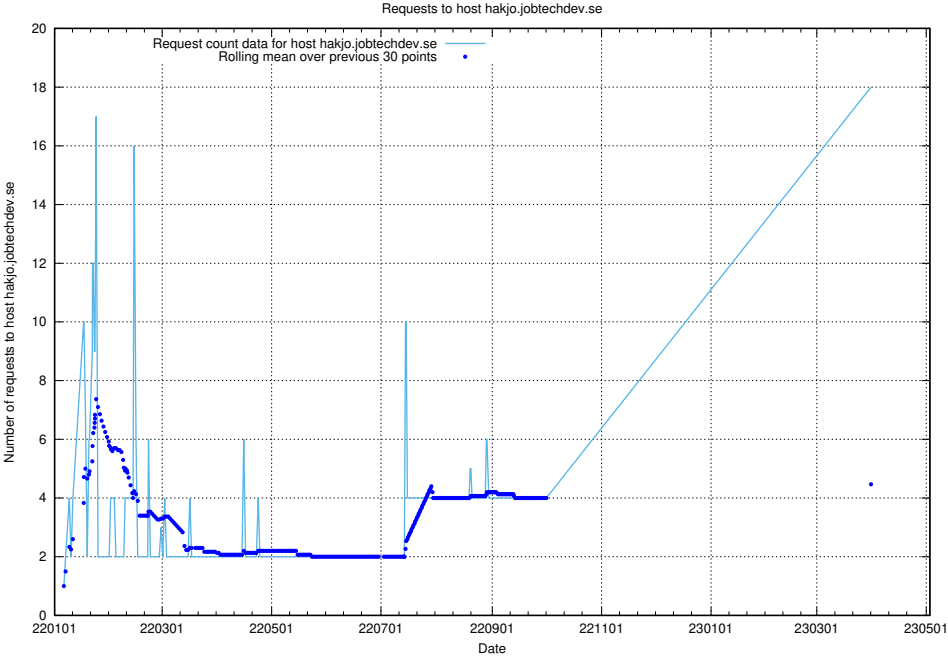

7.40 Usage of hakjo.jobtechdev.se

Here, we count the number of requests to host hakjo.jobtechdev.se.