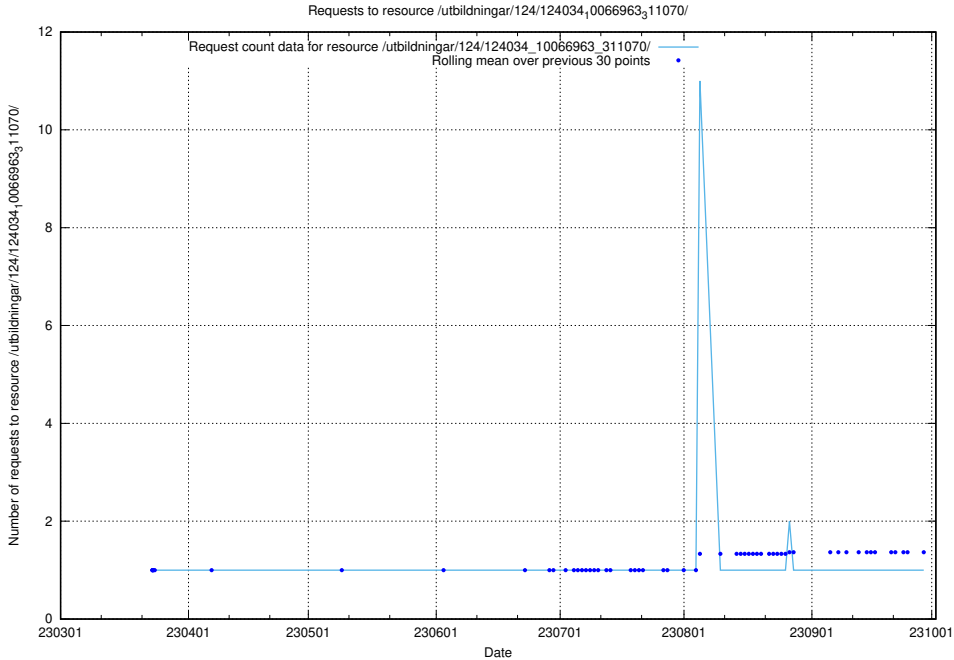

5.1080 Usage of /utbildningar/124/124034_10066963_311070/

Here, we count the number of requests to resource /utbildningar/124/124034_10066963_311070/.