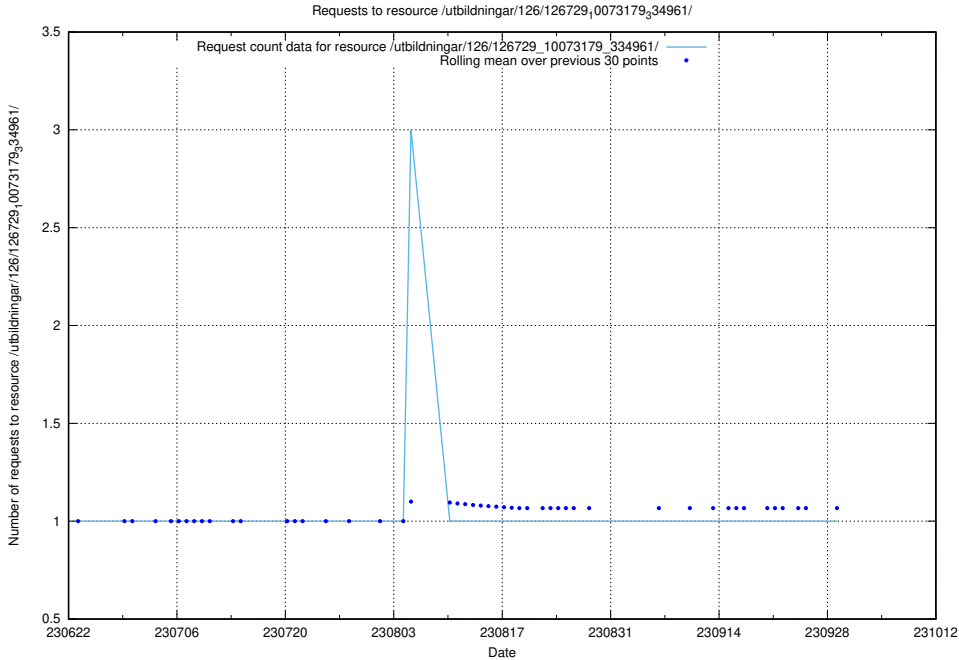

5.2319 Usage of /utbildningar/126/126729_10073179_334961/

Here, we count the number of requests to resource /utbildningar/126/126729_10073179_334961/.