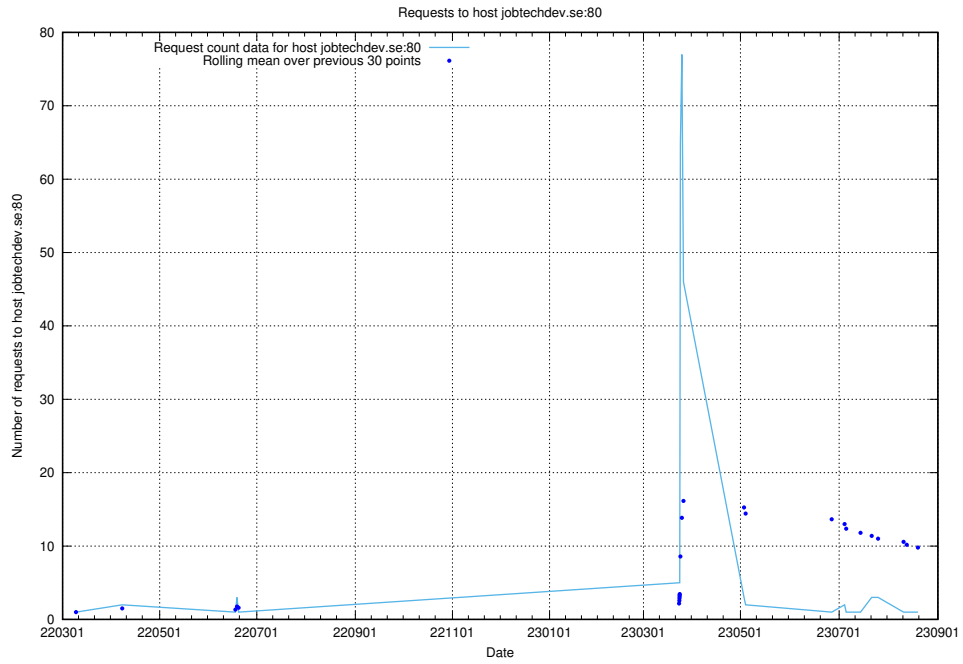

7.635 Usage of jobtechdev.se:80

Here, we count the number of requests to host jobtechdev.se:80.