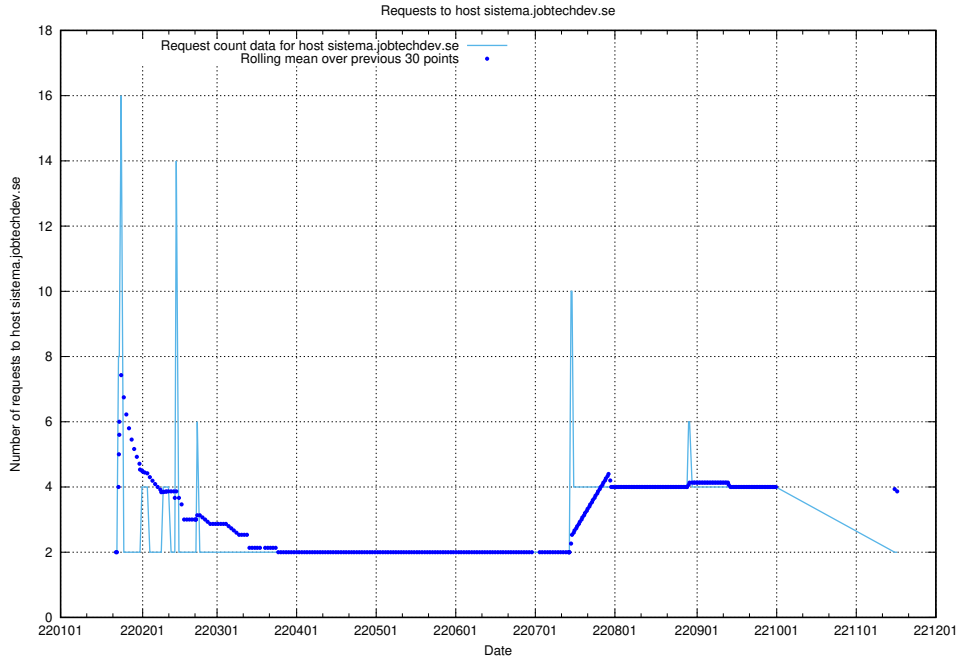

7.566 Usage of sms.jobtechdev.se

Here, we count the number of requests to host sms.jobtechdev.se.

7.567 Usage of sistema.jobtechdev.se

Here, we count the number of requests to host sistema.jobtechdev.se.