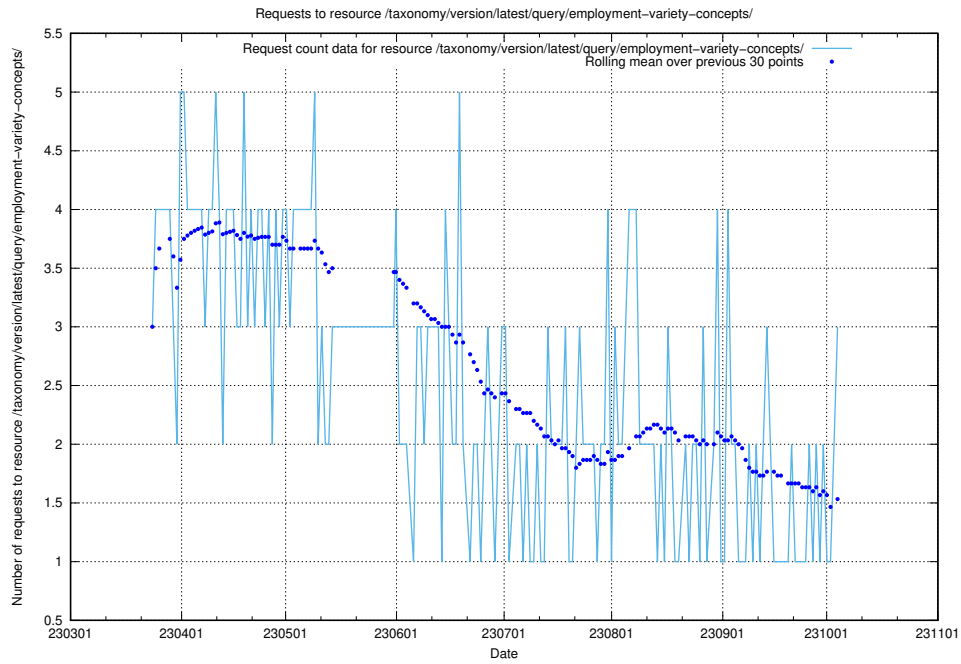

5.165 Usage of /taxonomy/version/latest/query/employment-variety-concepts/

Here, we count the number of requests to resource /taxonomy/version/latest/query/employment-variety-concepts/.