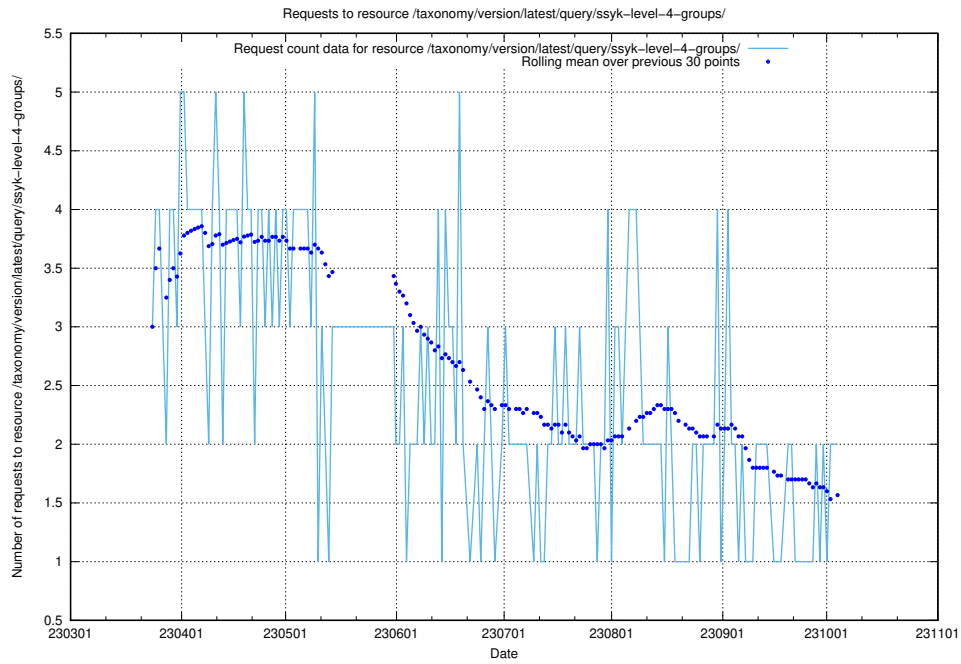

5.338 Usage of /taxonomy/version/latest/query/ssyk-level-4-groups/

Here, we count the number of requests to resource /taxonomy/version/latest/query/ssyk-level-4-groups/.