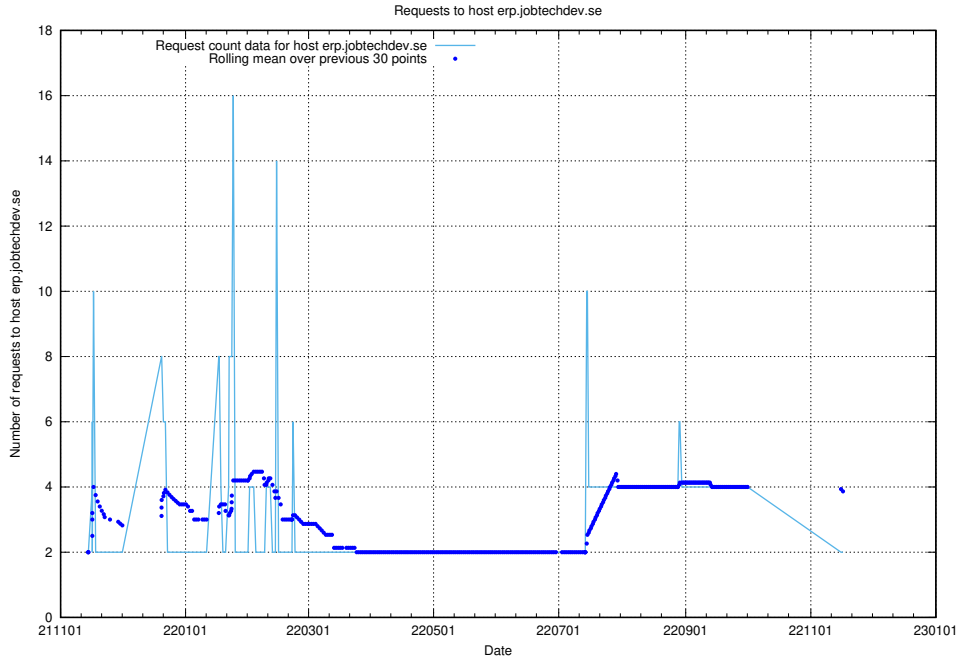

7.249 Usage of erp.jobtechdev.se

Here, we count the number of requests to host erp.jobtechdev.se.