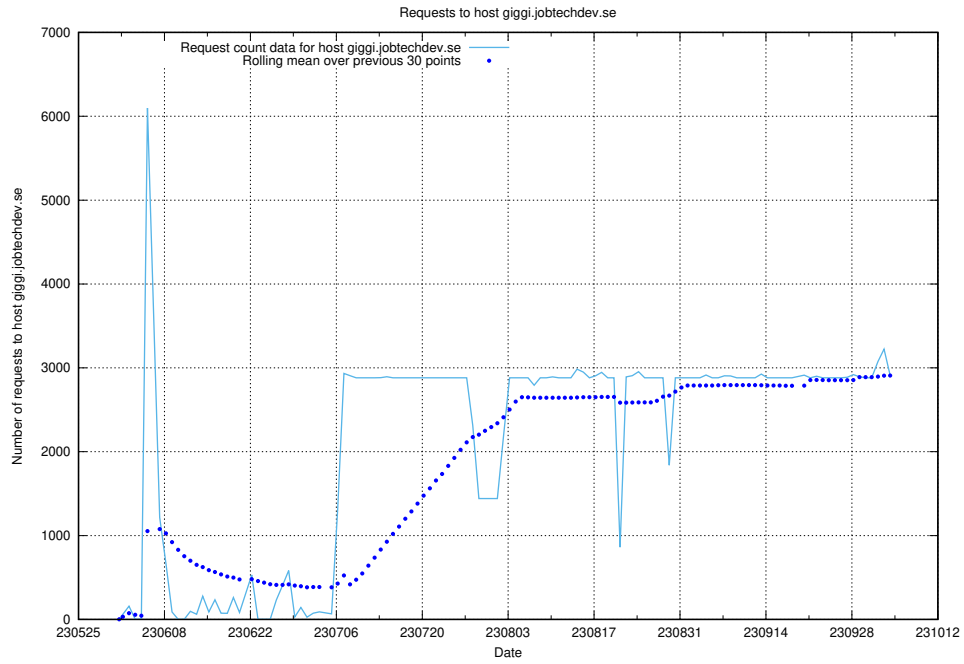

7.19 Usage of giggi.jobtechdev.se

Here, we count the number of requests to host giggi.jobtechdev.se.