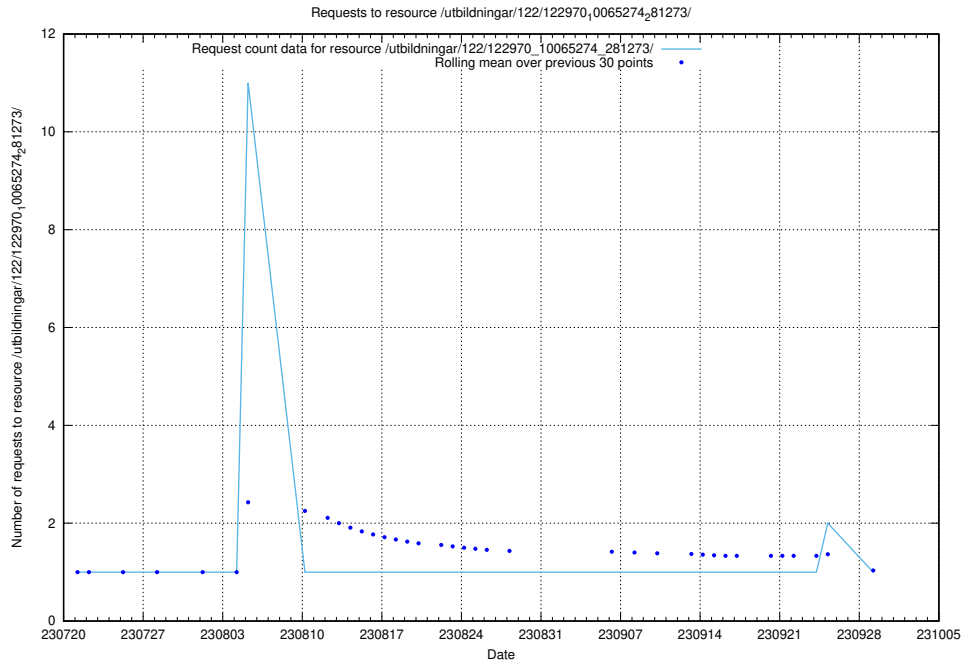

5.1659 Usage of /utbildningar/122/122970_10065274_281273/

Here, we count the number of requests to resource /utbildningar/122/122970_10065274_281273/.