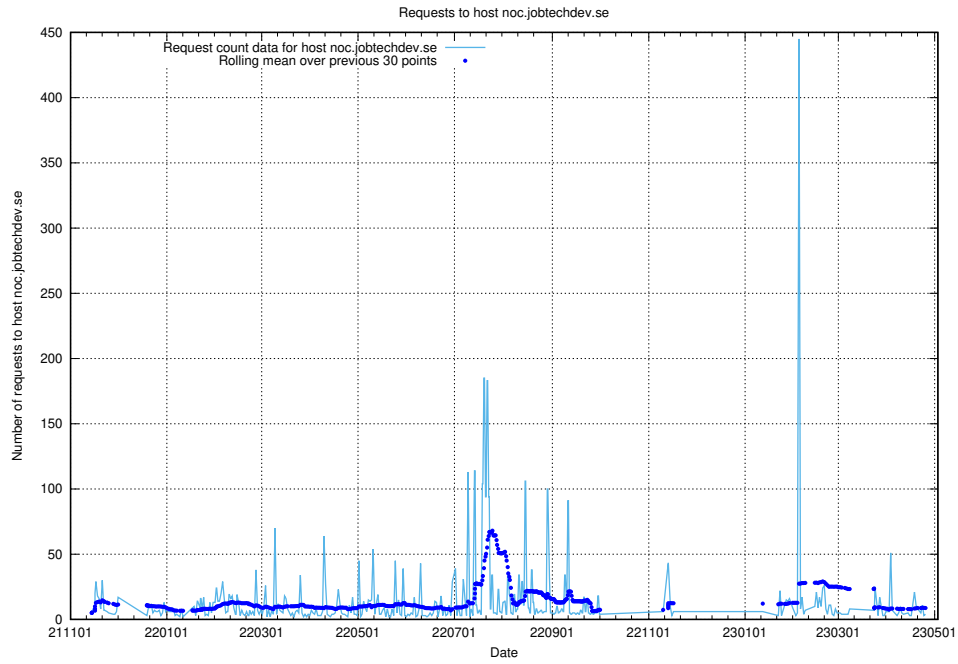

7.161 Usage of noc.jobtechdev.se

Here, we count the number of requests to host noc.jobtechdev.se.