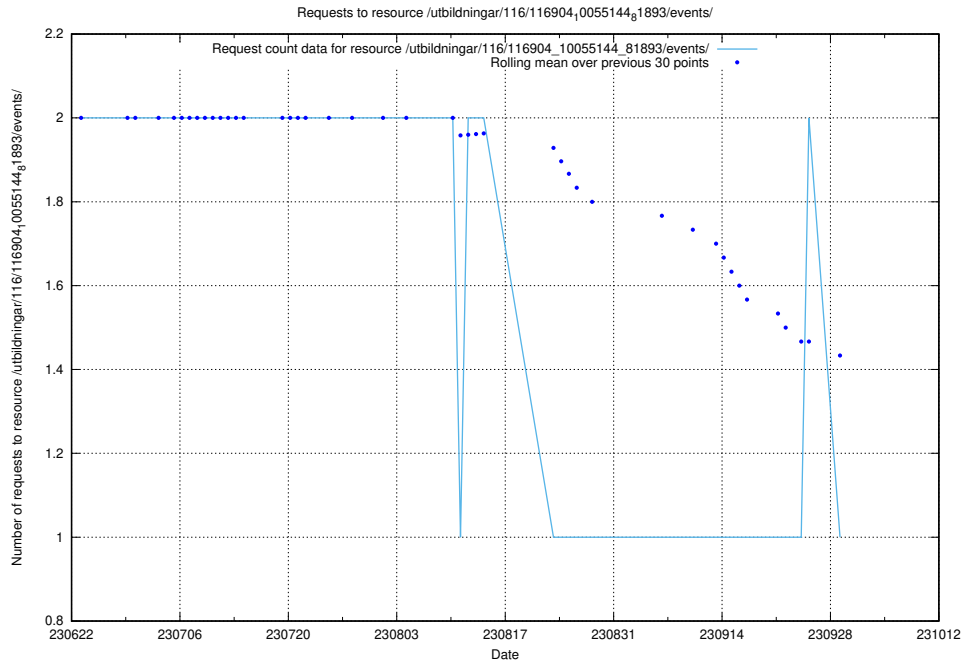

5.2288 Usage of /utbildningar/116/116904_10055144_81893/events/

Here, we count the number of requests to resource /utbildningar/116/116904_10055144_81893/events/.