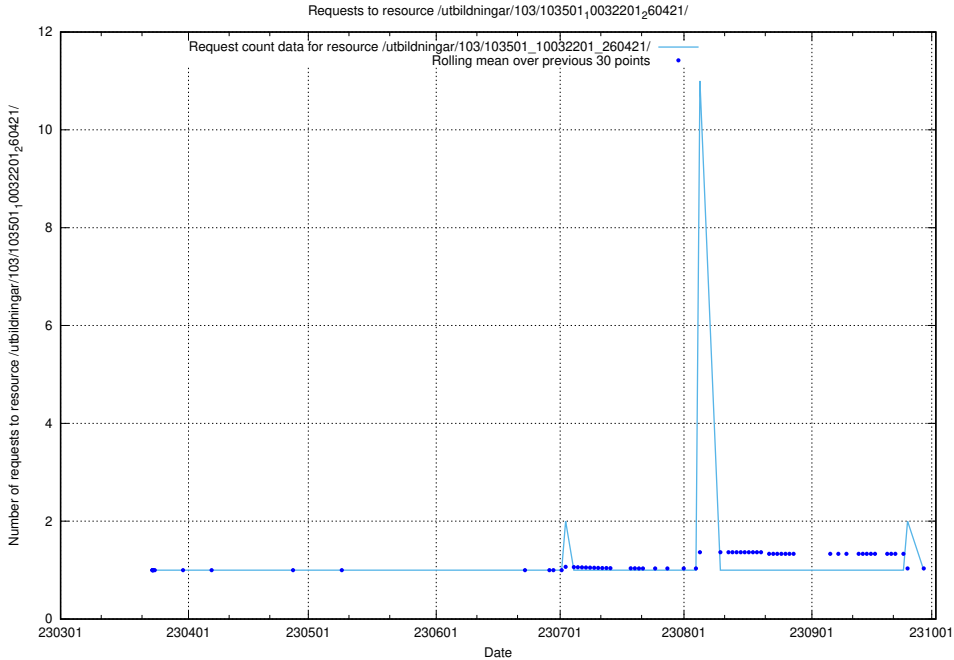

5.2187 Usage of /utbildningar/103/103501_10032201_260421/

Here, we count the number of requests to resource /utbildningar/103/103501_10032201_260421/.