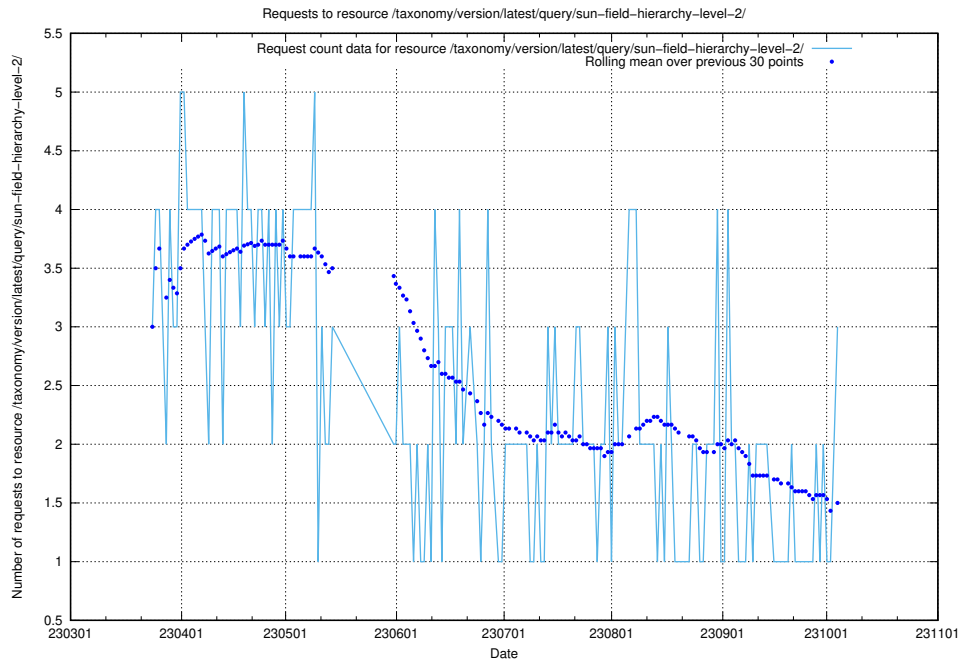

5.154 Usage of /taxonomy/version/latest/query/sun-field-hierarchy-level-2/

Here, we count the number of requests to resource /taxonomy/version/latest/query/sun-field-hierarchy-level-2/.