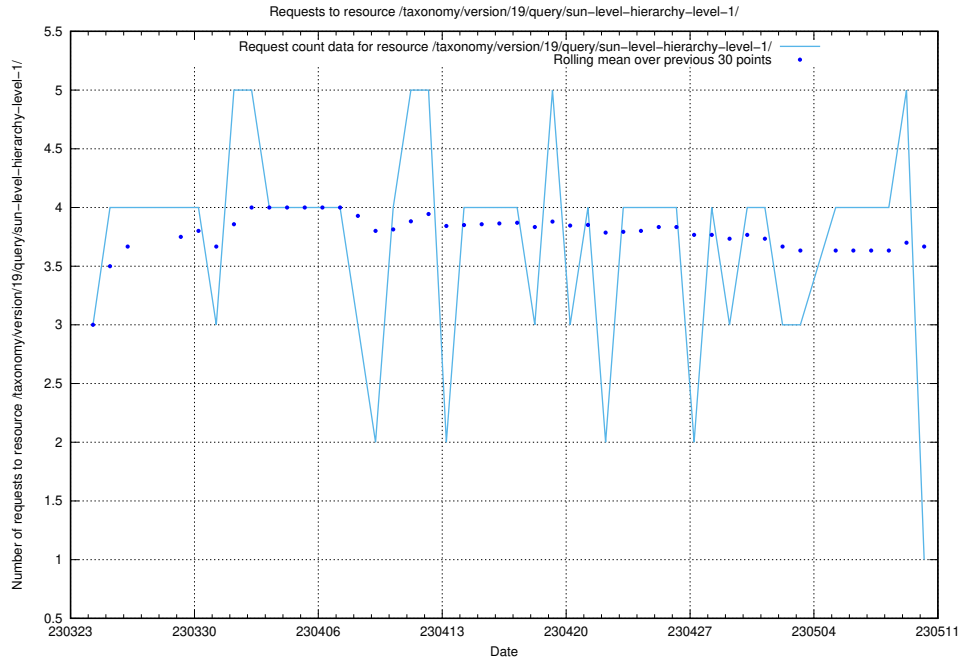

5.2884 Usage of /taxonomy/version/19/query/sun-level-hierarchy-level-1/

Here, we count the number of requests to resource /taxonomy/version/19/query/sun-level-hierarchy-level-1/.