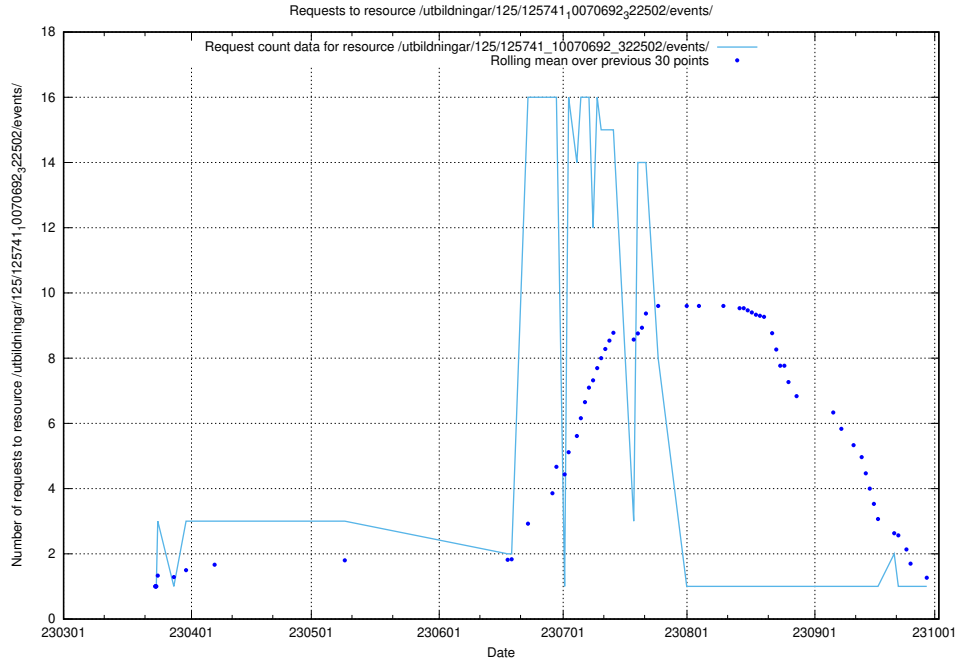

5.3237 Usage of /utbildningar/125/125741_10070692_322502/events/

Here, we count the number of requests to resource /utbildningar/125/125741_10070692_322502/events/