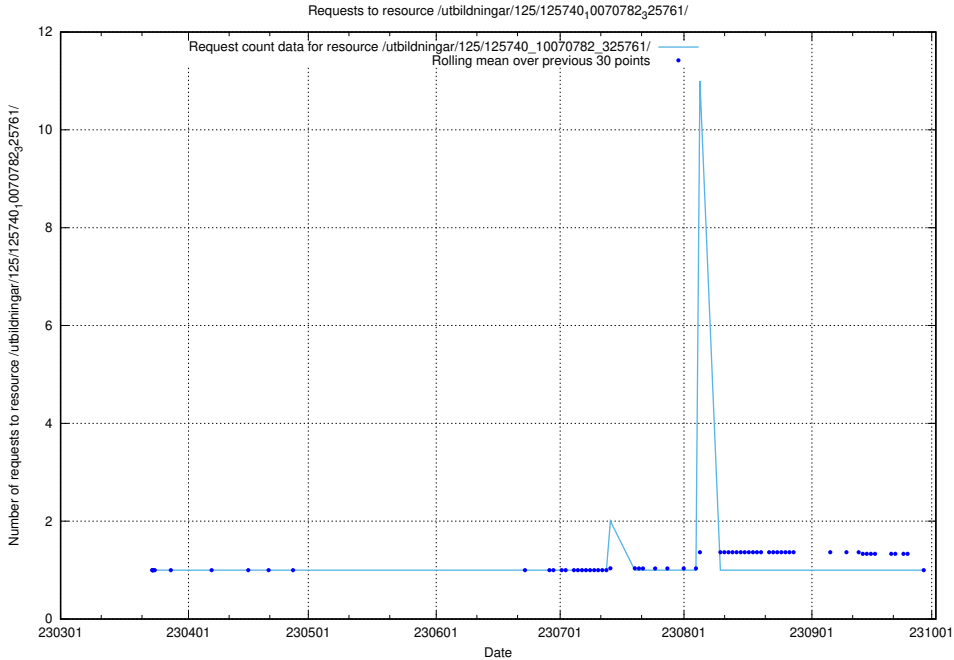

5.401 Usage of /utbildningar/125/125740_10070782_325761/

Here, we count the number of requests to resource /utbildningar/125/125740_10070782_325761/.