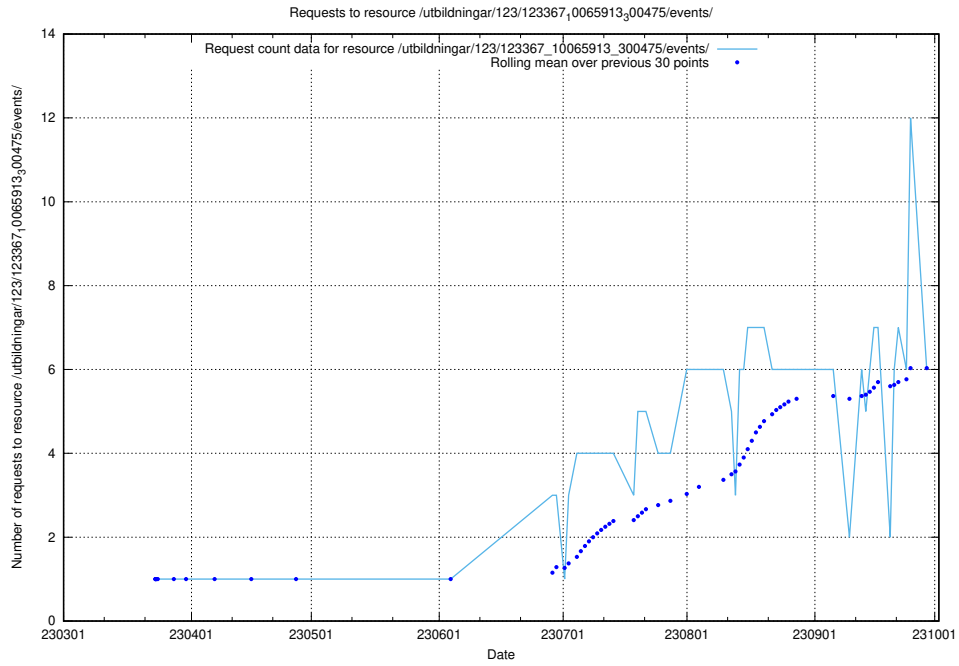

5.63 Usage of /utbildningar/123/123367_10065913_300475/events/

Here, we count the number of requests to resource /utbildningar/123/123367_10065913_300475/events/