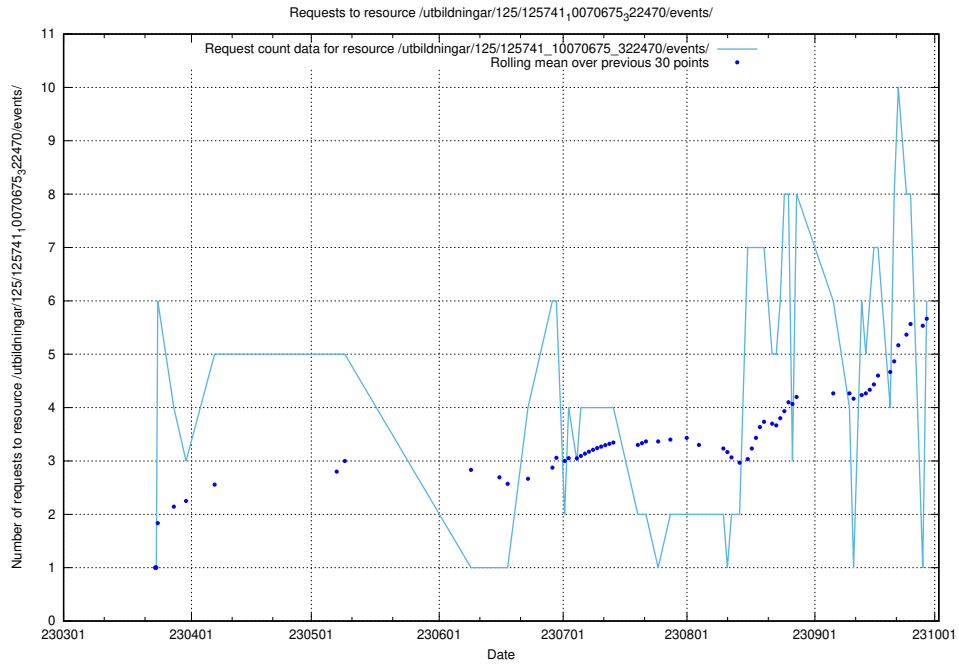

5.70 Usage of /utbildningar/125/125741_10070675_322470/events/

Here, we count the number of requests to resource /utbildningar/125/125741_10070675_322470/events/