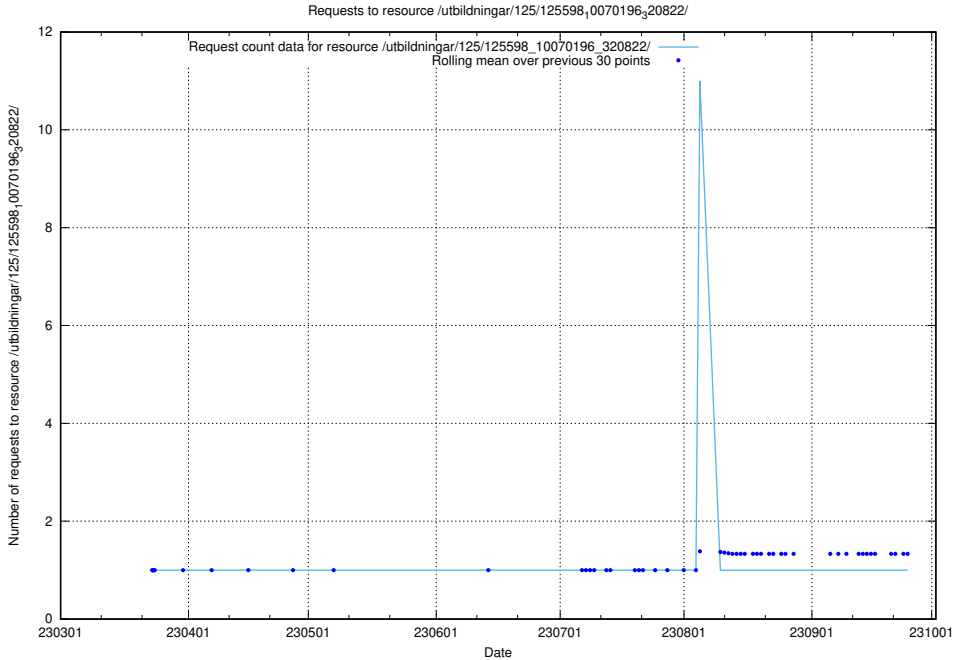

5.538 Usage of /utbildningar/125/125598_10070196_320822/

Here, we count the number of requests to resource /utbildningar/125/125598_10070196_320822/.