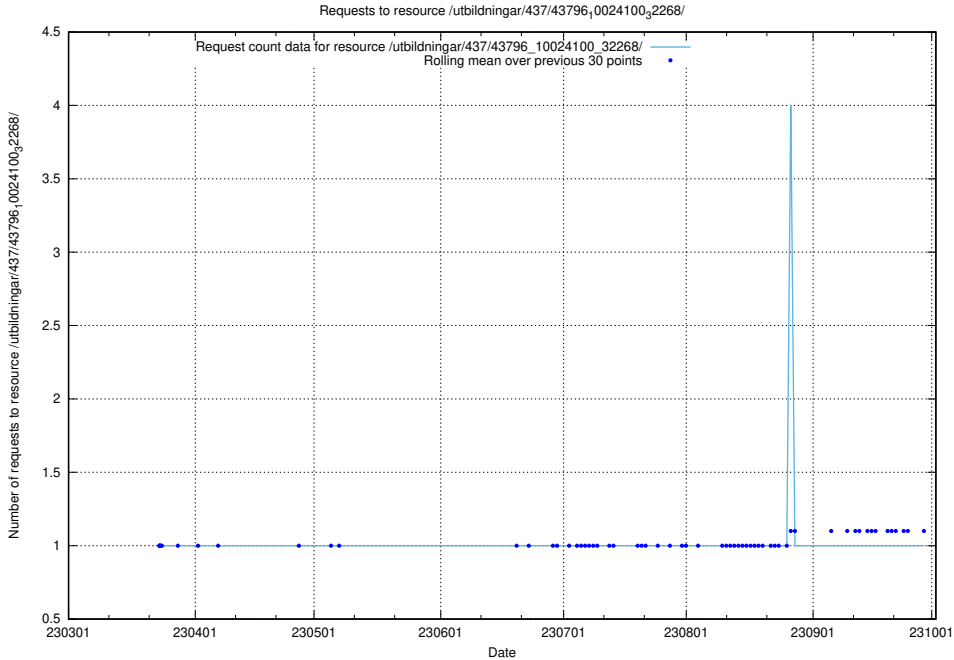

5.3102 Usage of /utbildningar/437/43796_10024100_32268/

Here, we count the number of requests to resource /utbildningar/437/43796_10024100_32268/.