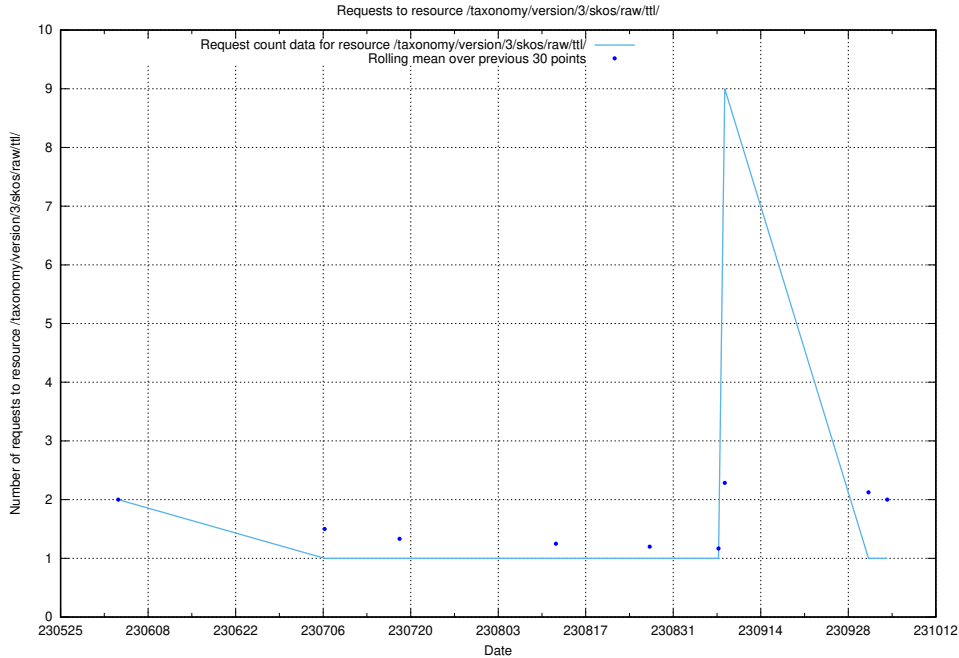

5.2701 Usage of /taxonomy/version/3/skos/raw/ttl/

Here, we count the number of requests to resource /taxonomy/version/3/skos/raw/ttl/.