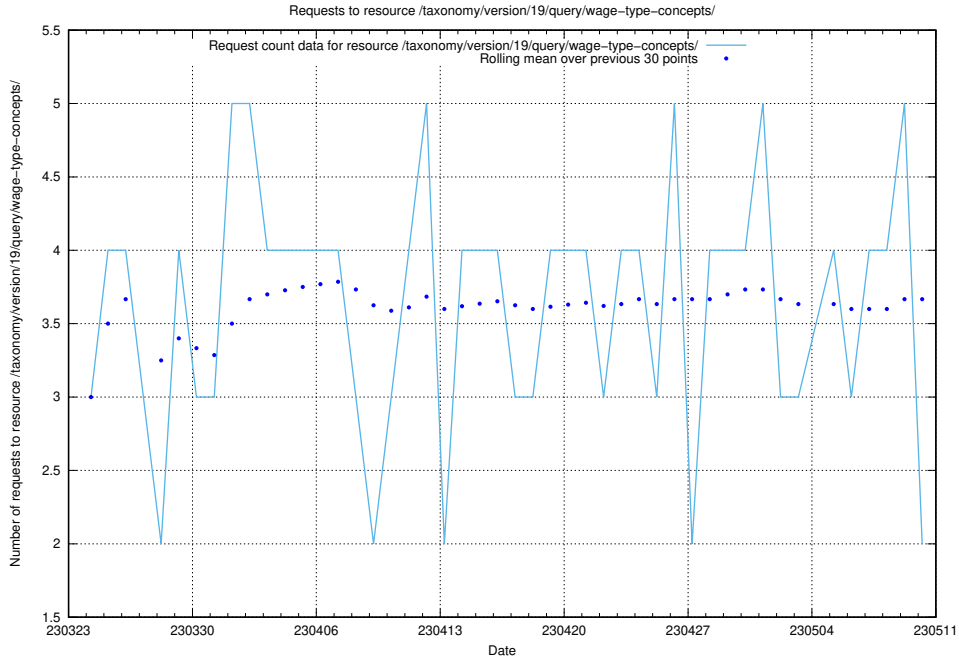

5.353 Usage of /taxonomy/version/19/query/wage-type-concepts/

Here, we count the number of requests to resource /taxonomy/version/19/query/wage-type-concepts/.