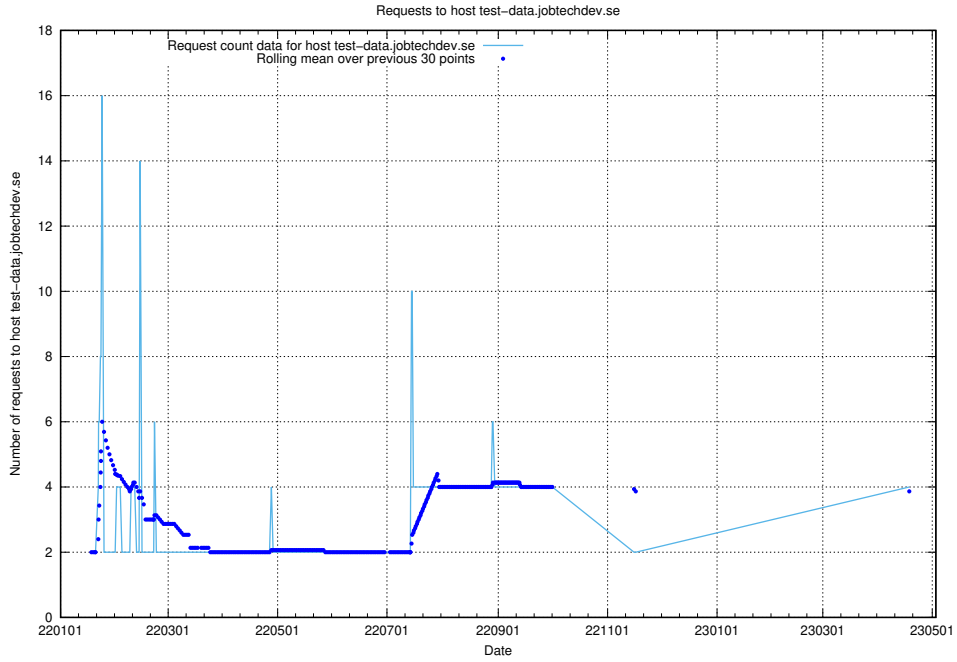

7.99 Usage of test-data.jobtechdev.se

Here, we count the number of requests to host test-data.jobtechdev.se.