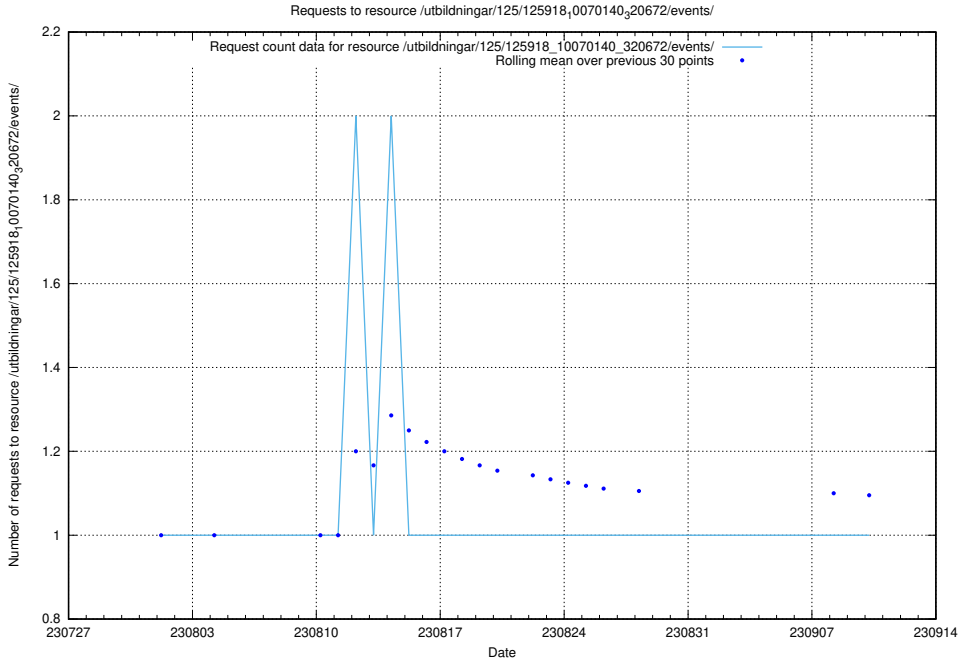

5.1571 Usage of /utbildningar/125/125918_10070140_320672/events/

Here, we count the number of requests to resource /utbildningar/125/125918_10070140_320672/events/