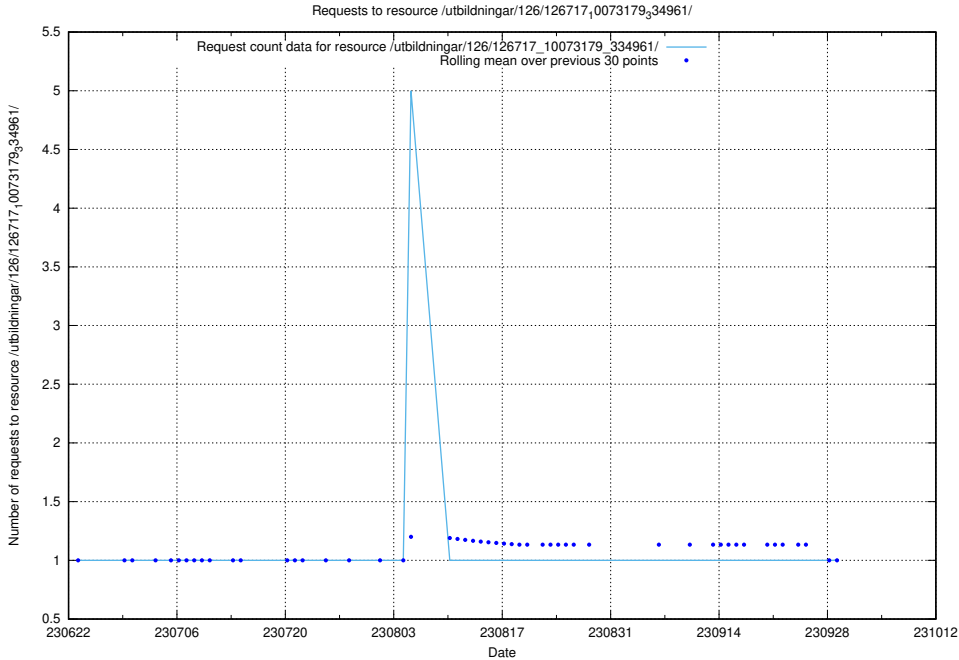

5.2341 Usage of /utbildningar/126/126717_10073179_334961/

Here, we count the number of requests to resource /utbildningar/126/126717_10073179_334961/.