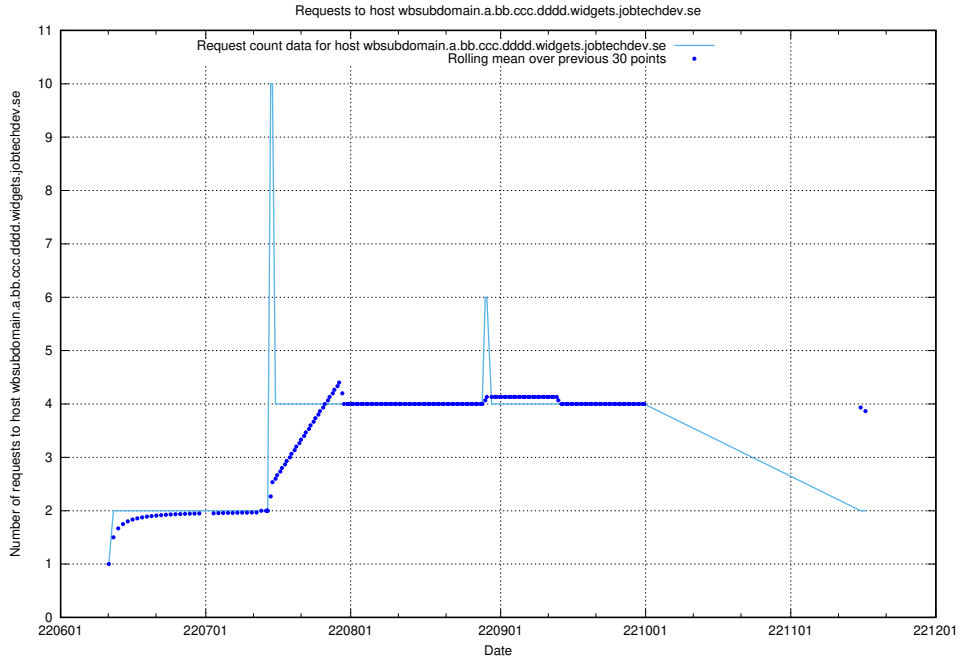

7.392 Usage of wbsubdomain.a.bb.ccc.dddd.widgets.jobtechdev.se

Here, we count the number of requests to host wbsubdomain.a.bb.ccc.dddd.widgets.jobtechdev.se.