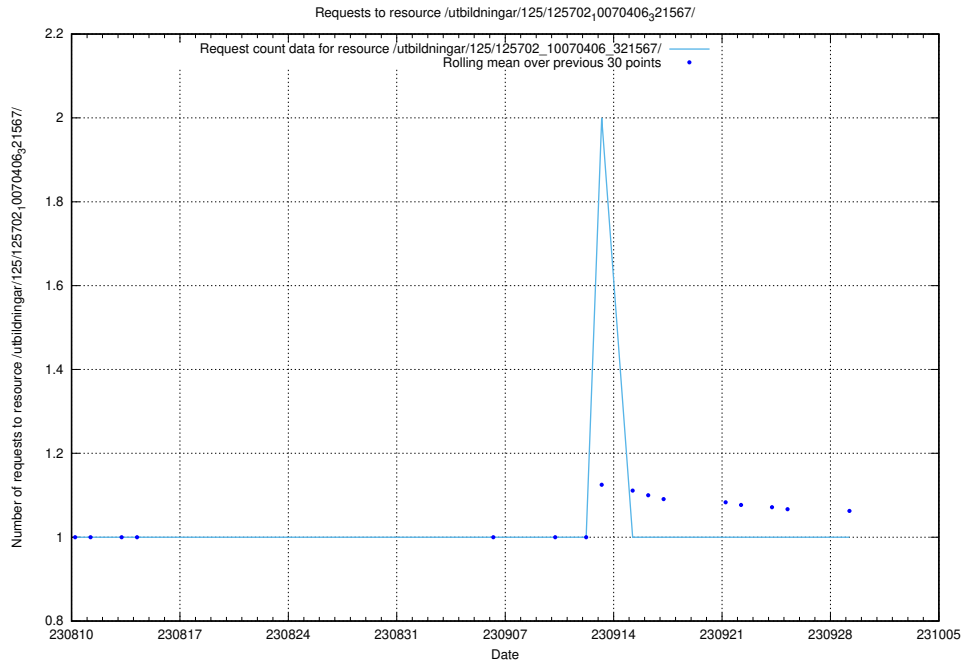

5.1519 Usage of /utbildningar/125/125702_10070406_321567/

Here, we count the number of requests to resource /utbildningar/125/125702_10070406_321567/.