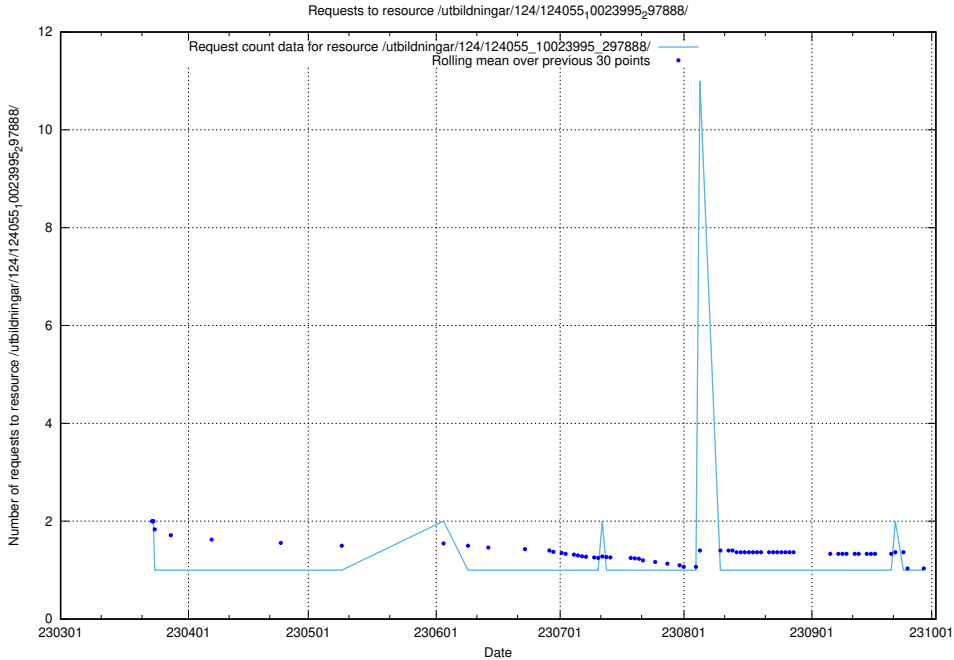

5.3054 Usage of /utbildningar/124/124055_10023995_297888/

Here, we count the number of requests to resource /utbildningar/124/124055_10023995_297888/.