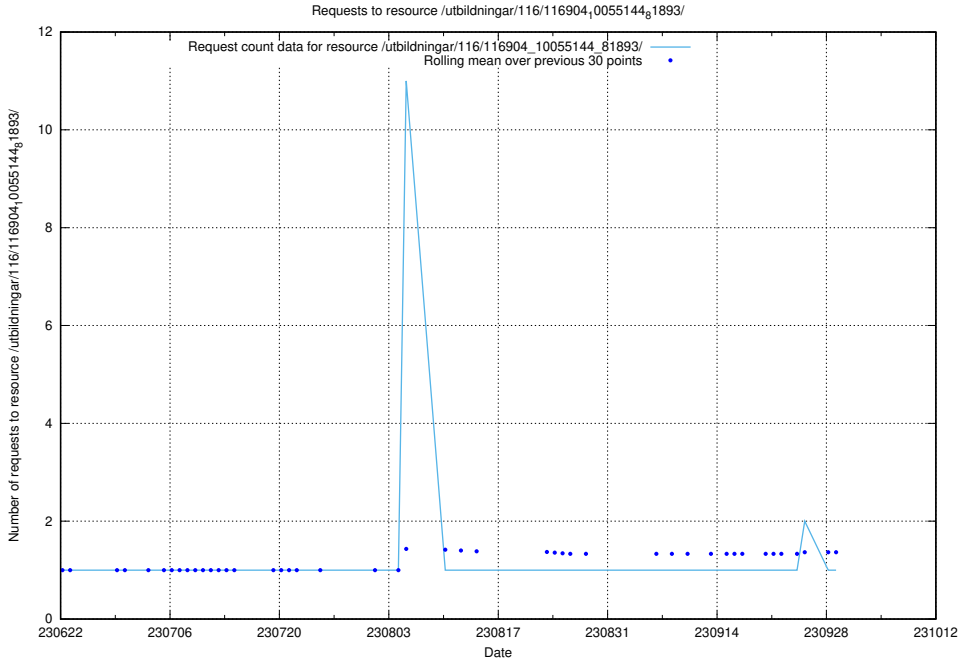

5.2616 Usage of /utbildningar/116/116904_10055144_81893/

Here, we count the number of requests to resource /utbildningar/116/116904_10055144_81893/.