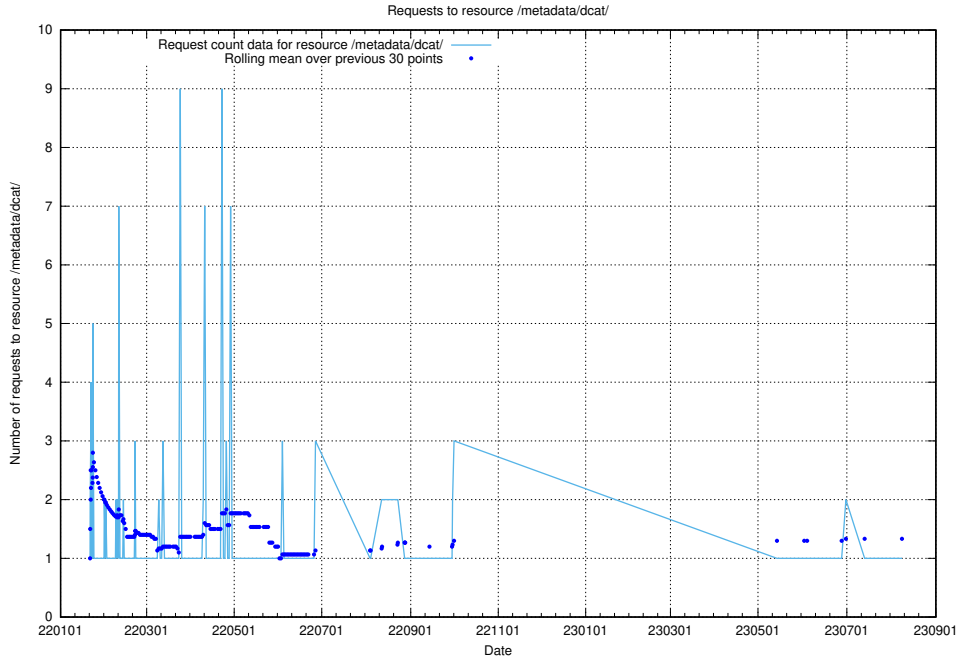

5.3267 Usage of /metadata/dcat/

Here, we count the number of requests to resource /metadata/dcat/.