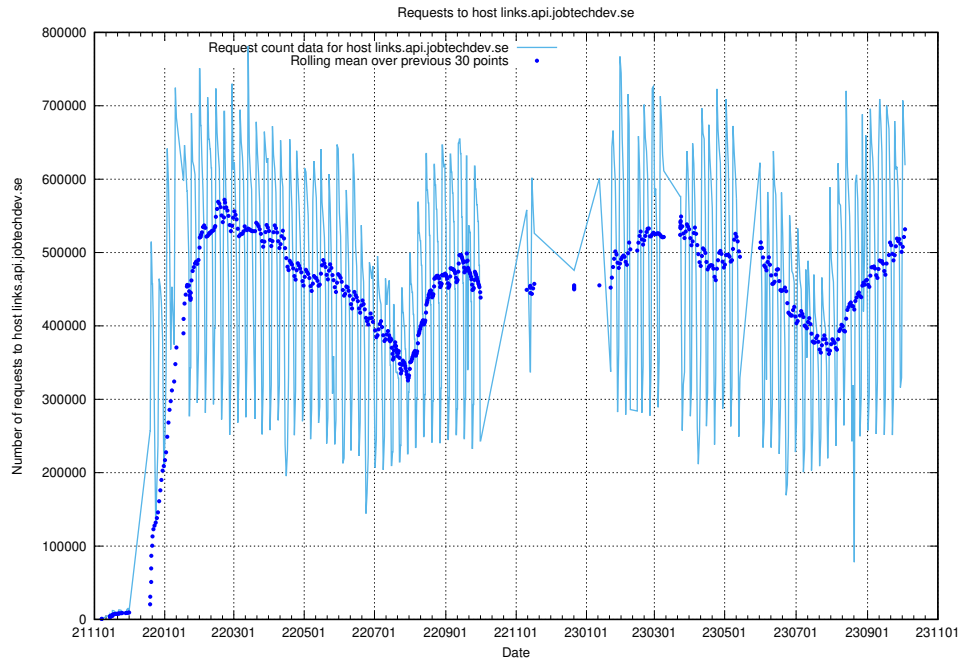

7.3 Usage of links.api.jobtechdev.se

Here, we count the number of requests to host links.api.jobtechdev.se.