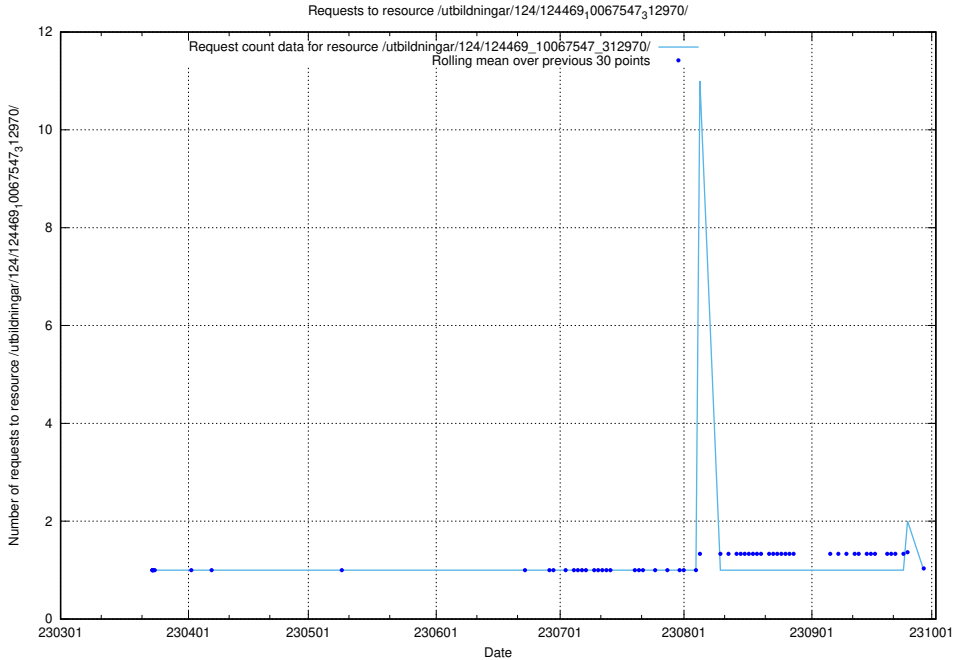

5.971 Usage of /utbildningar/124/124469_10067547_312970/

Here, we count the number of requests to resource /utbildningar/124/124469_10067547_312970/.