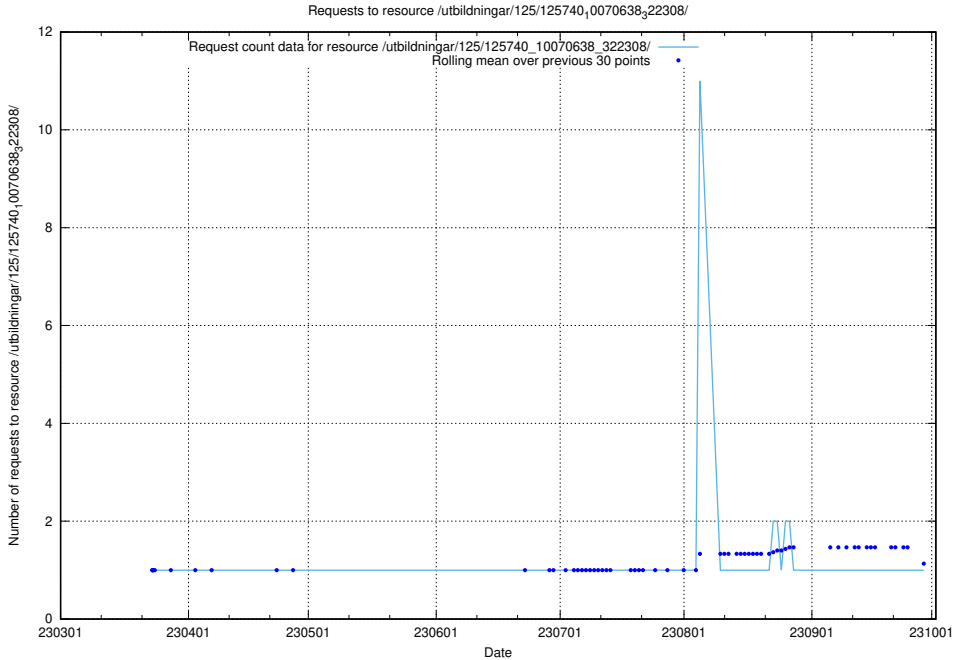

5.450 Usage of /utbildningar/125/125740_10070638_322308/

Here, we count the number of requests to resource /utbildningar/125/125740_10070638_322308/.