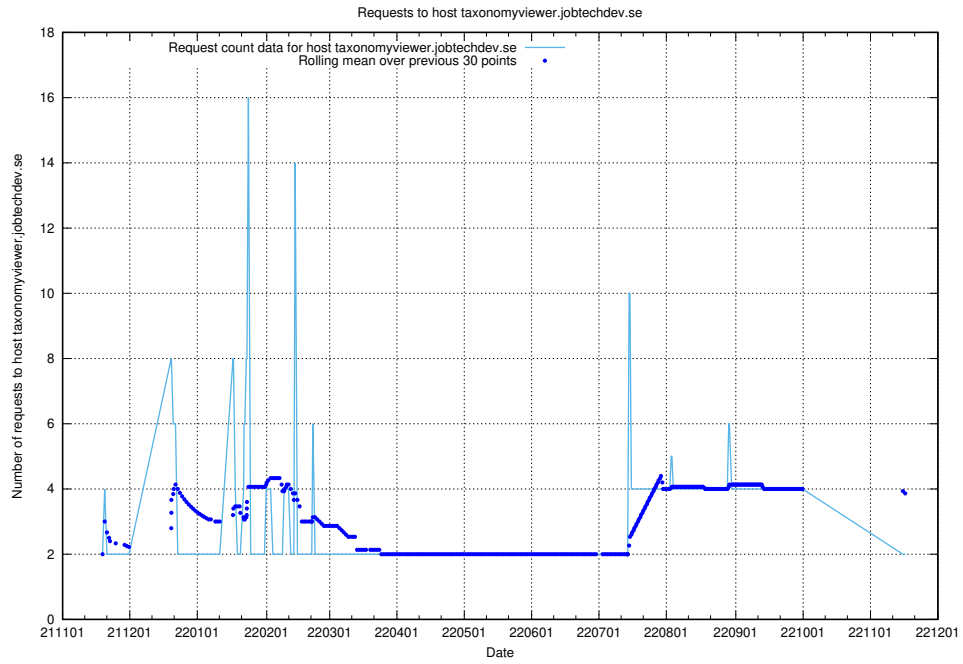

7.444 Usage of taxonomyviewer.jobtechdev.se

Here, we count the number of requests to host taxonomyviewer.jobtechdev.se.