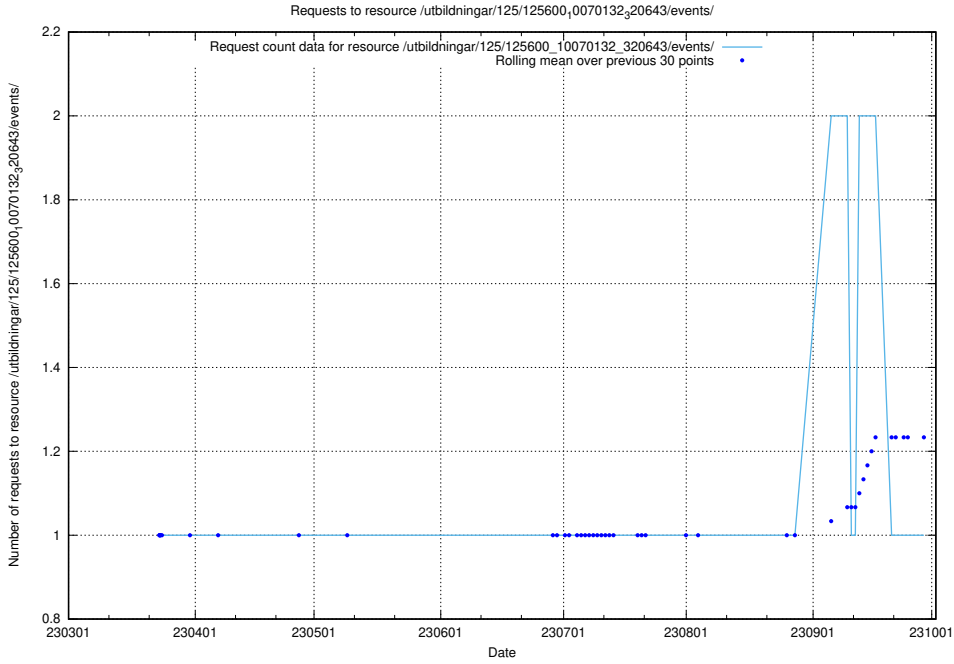

Here, we count the number of requests to resource /utbildningar/125/125600_10070282_321097/.

5.532 Usage of /utbildningar/125/125600_10070132_320643/events/

Here, we count the number of requests to resource /utbildningar/125/125600_10070132_320643/events/