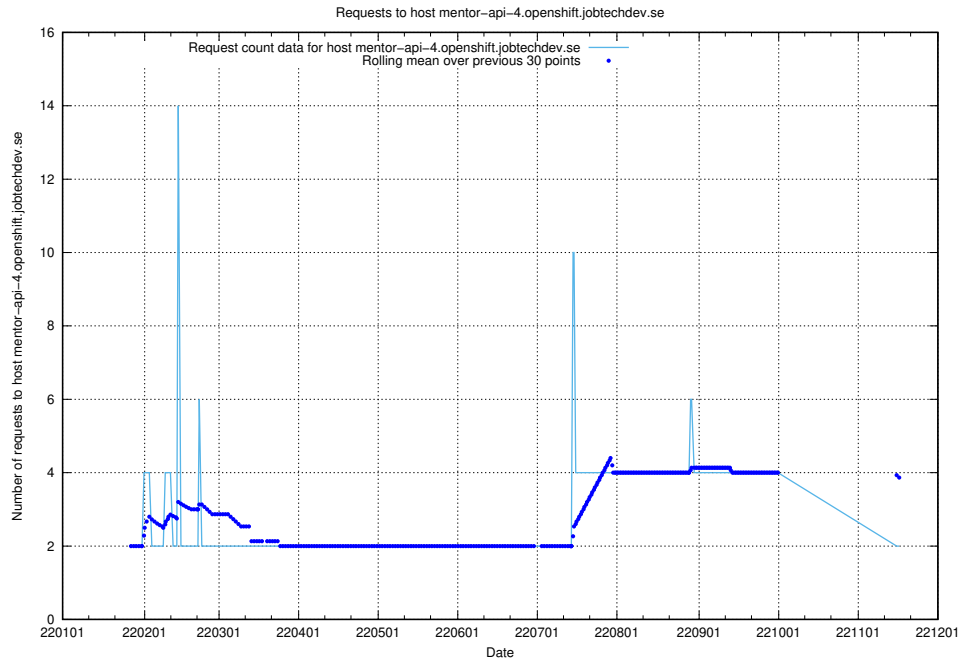

7.553 Usage of mentor-api.openshift.jobtechdev.se

Here, we count the number of requests to host mentor-api.openshift.jobtechdev.se.

7.554 Usage of mentor-api-4.openshift.jobtechdev.se

Here, we count the number of requests to host mentor-api-4.openshift.jobtechdev.se.