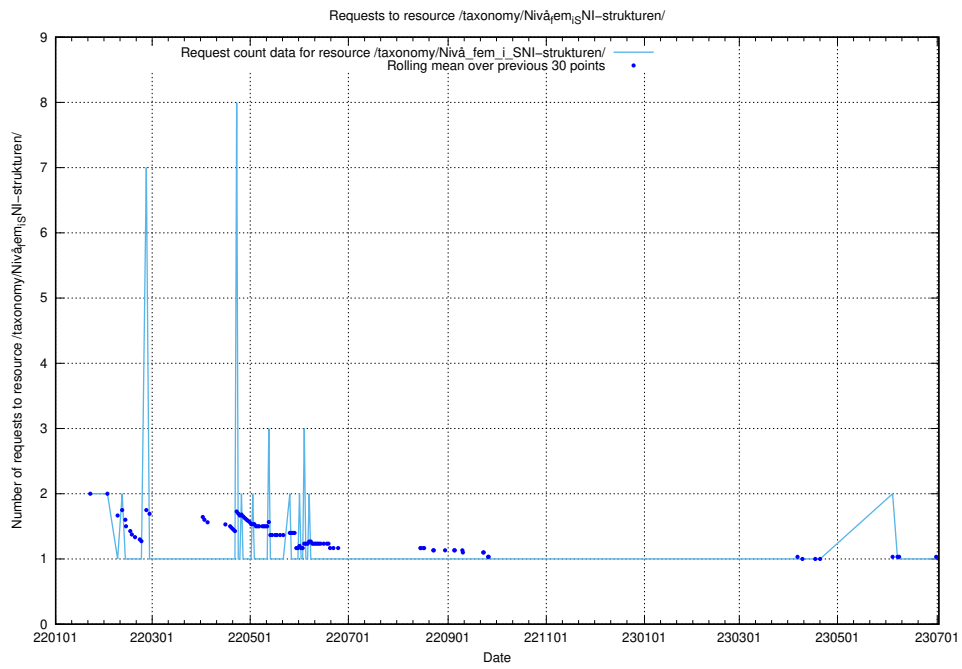

5.1157 Usage of /taxonomy/Nivå_fem_i_SNI-strukturen/

Here, we count the number of requests to resource /taxonomy/Nivå_fem_i_SNI-strukturen/.