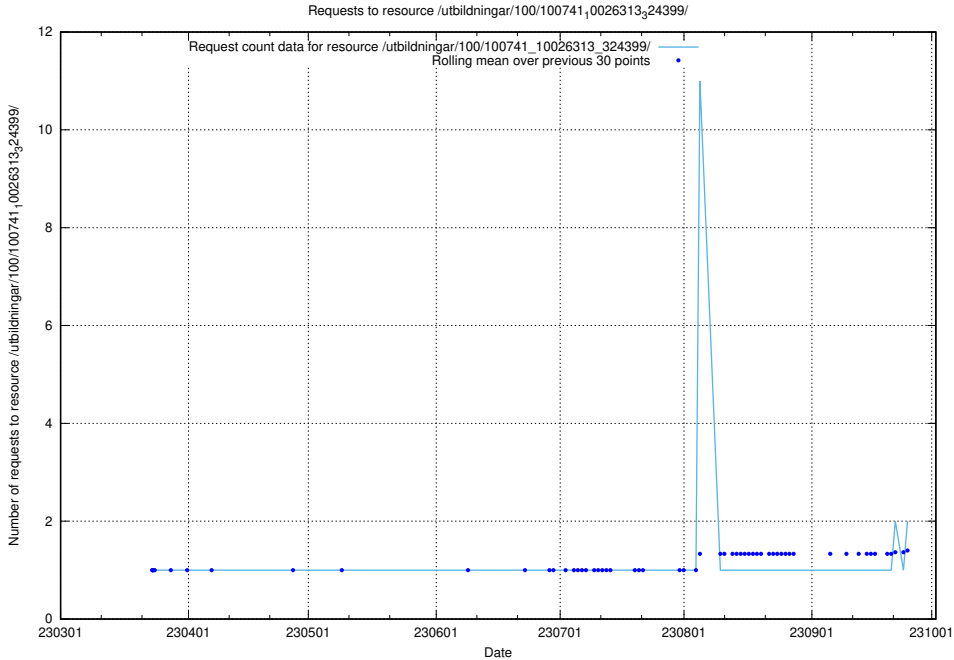

5.299 Usage of /utbildningar/100/100741_10026313_324399/

Here, we count the number of requests to resource /utbildningar/100/100741_10026313_324399/.