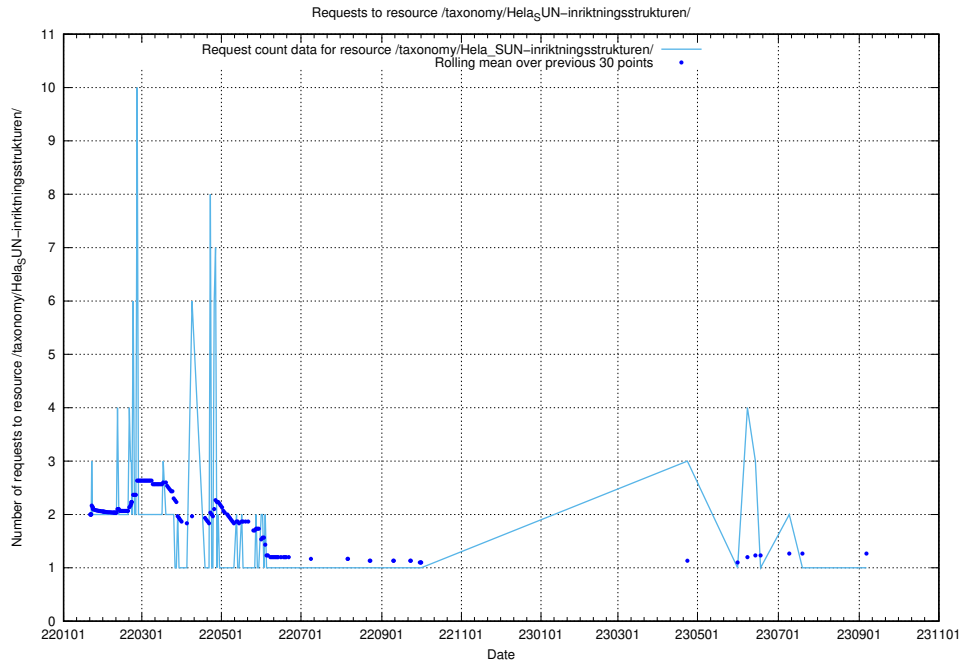

5.3266 Usage of /taxonomy/Hela_SUN-inriktningsstrukturen/

Here, we count the number of requests to resource /taxonomy/Hela_SUN-inriktningsstrukturen/.