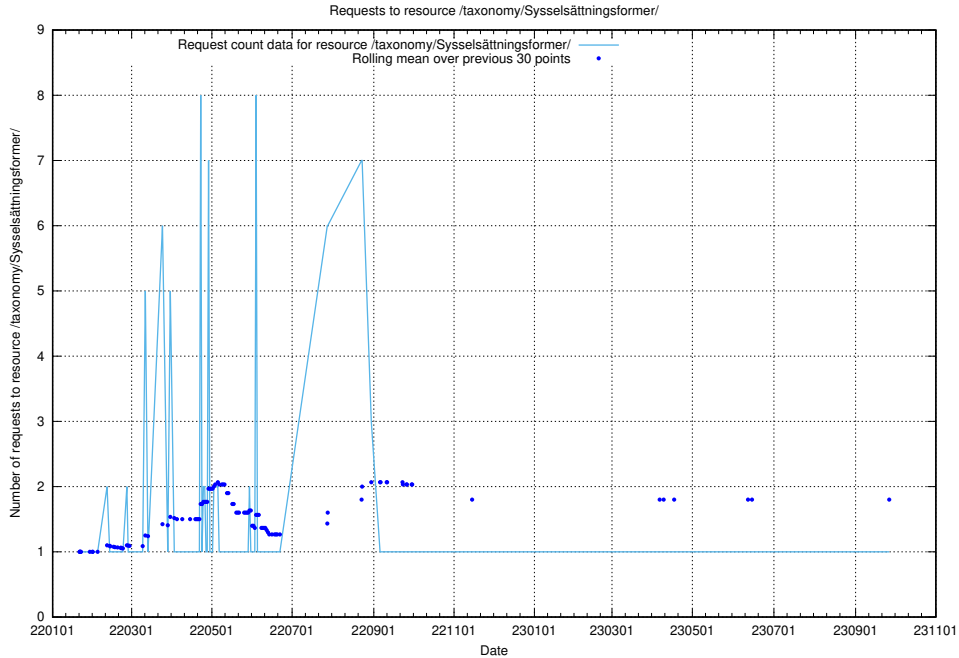

5.1010 Usage of /taxonomy/Sysselsättningsformer/

Here, we count the number of requests to resource /taxonomy/Sysselsättningsformer/.