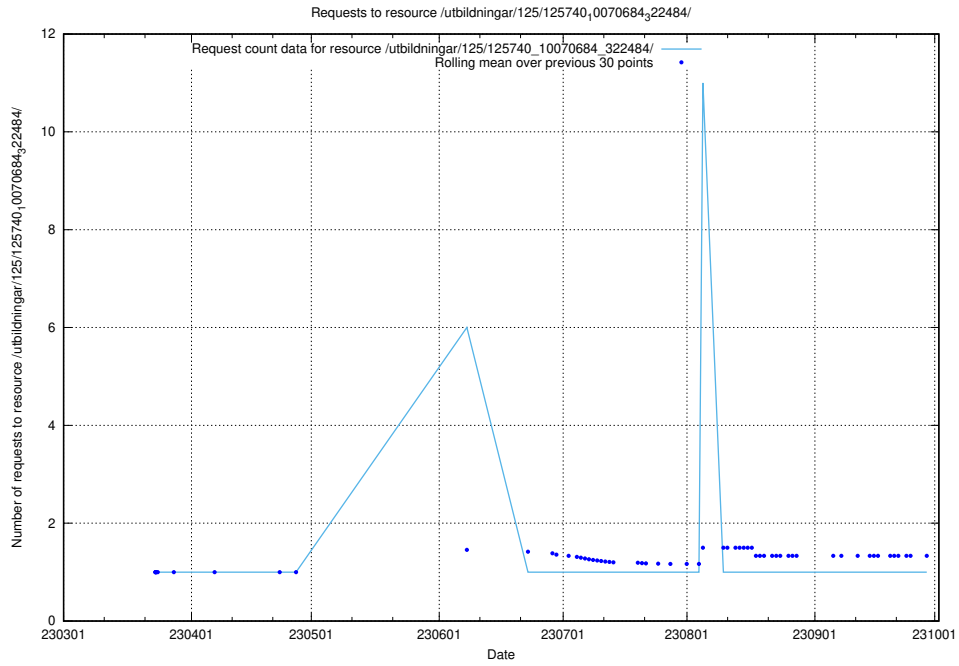

5.425 Usage of /utbildningar/125/125740_10070684_322484/

Here, we count the number of requests to resource /utbildningar/125/125740_10070684_322484/.