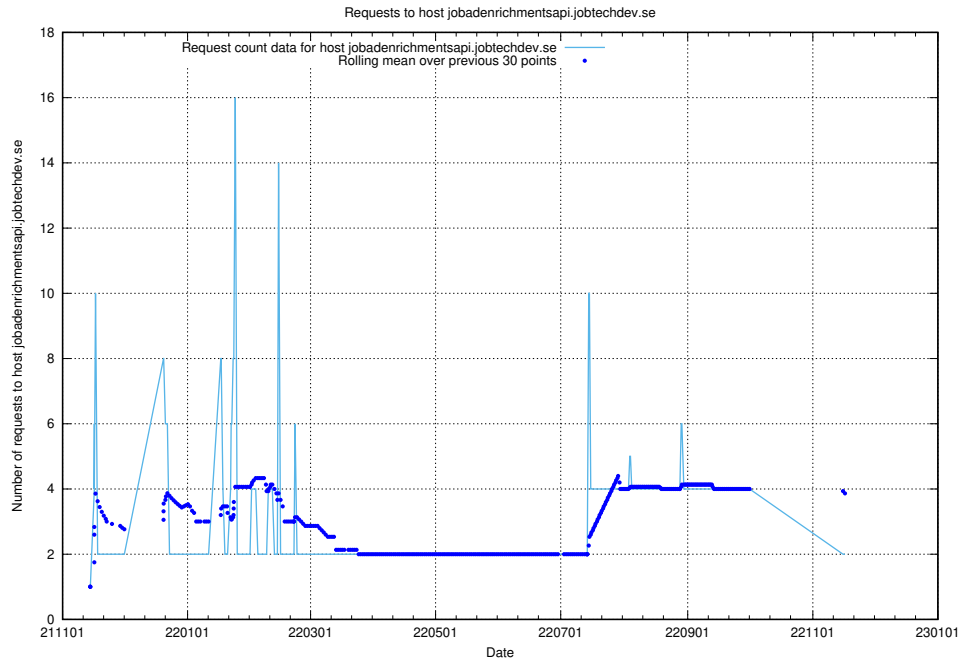

7.558 Usage of jobadenrichmentsapi.jobtechdev.se

Here, we count the number of requests to host jobadenrichmentsapi.jobtechdev.se.