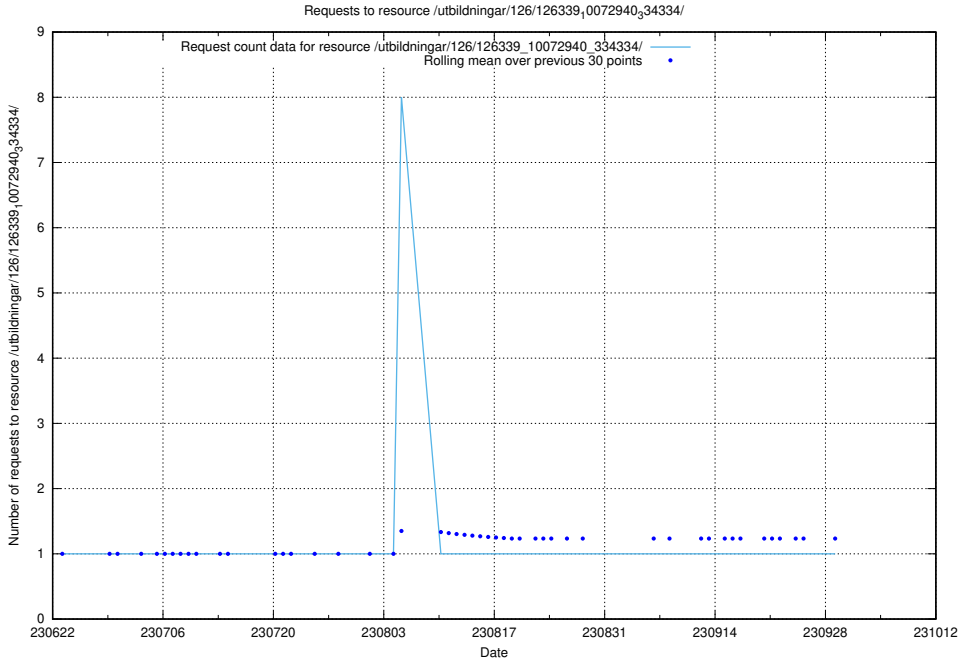

5.2384 Usage of /utbildningar/126/126339_10072940_334334/

Here, we count the number of requests to resource /utbildningar/126/126339_10072940_334334/.