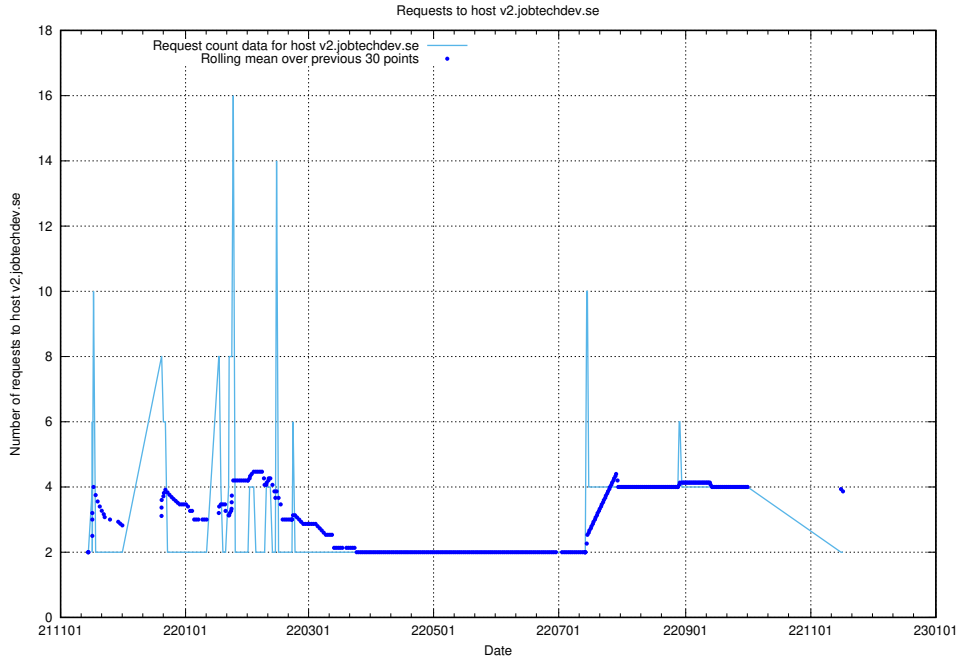

7.533 Usage of v2.jobtechdev.se

Here, we count the number of requests to host v2.jobtechdev.se.