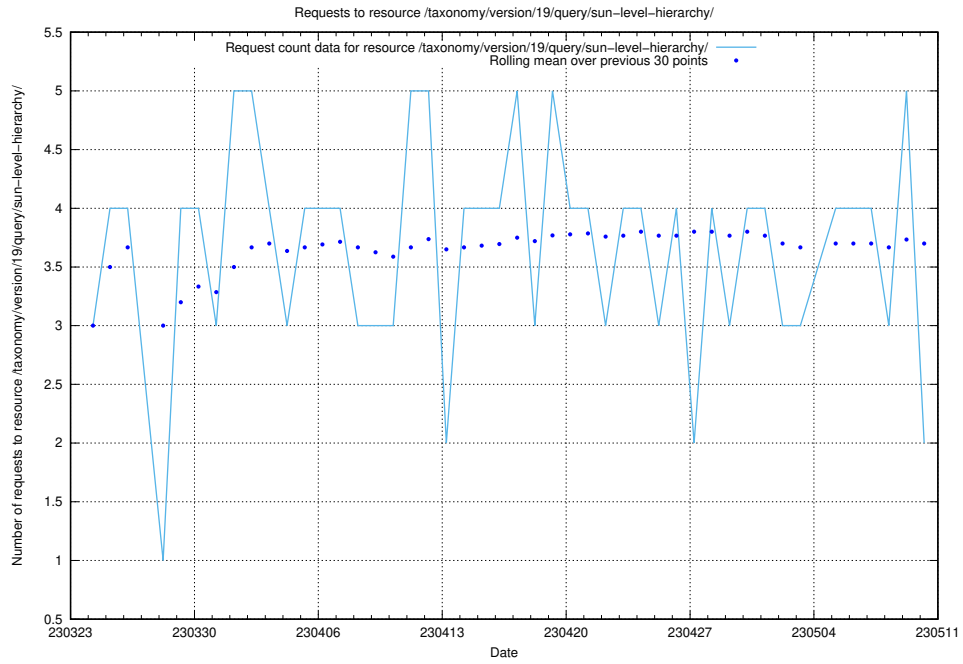

5.354 Usage of /taxonomy/version/19/query/sun-level-hierarchy/

Here, we count the number of requests to resource /taxonomy/version/19/query/sun-level-hierarchy/.