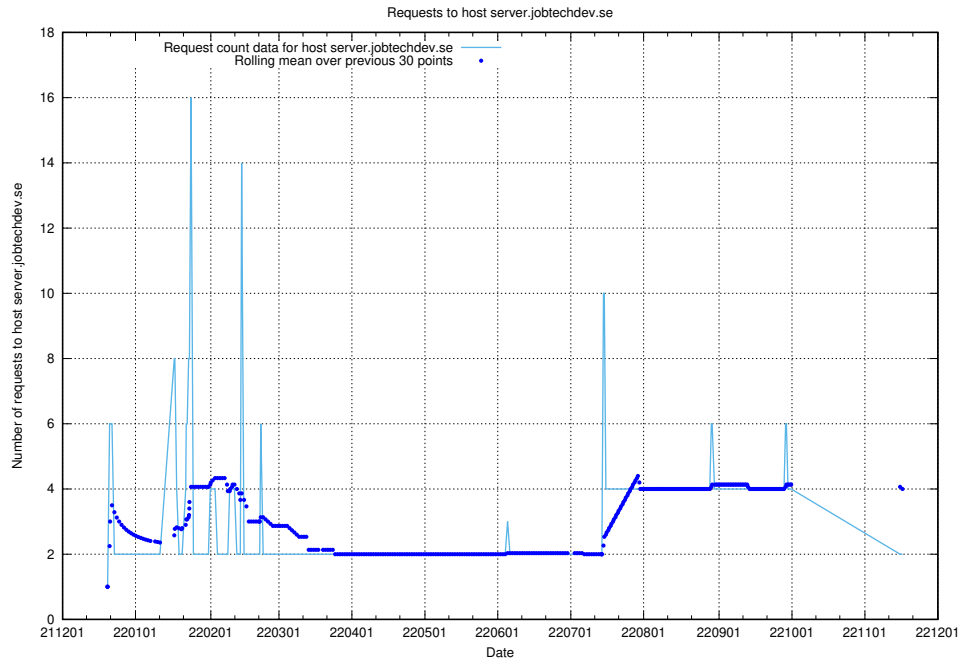

7.352 Usage of server.jobtechdev.se

Here, we count the number of requests to host server.jobtechdev.se.