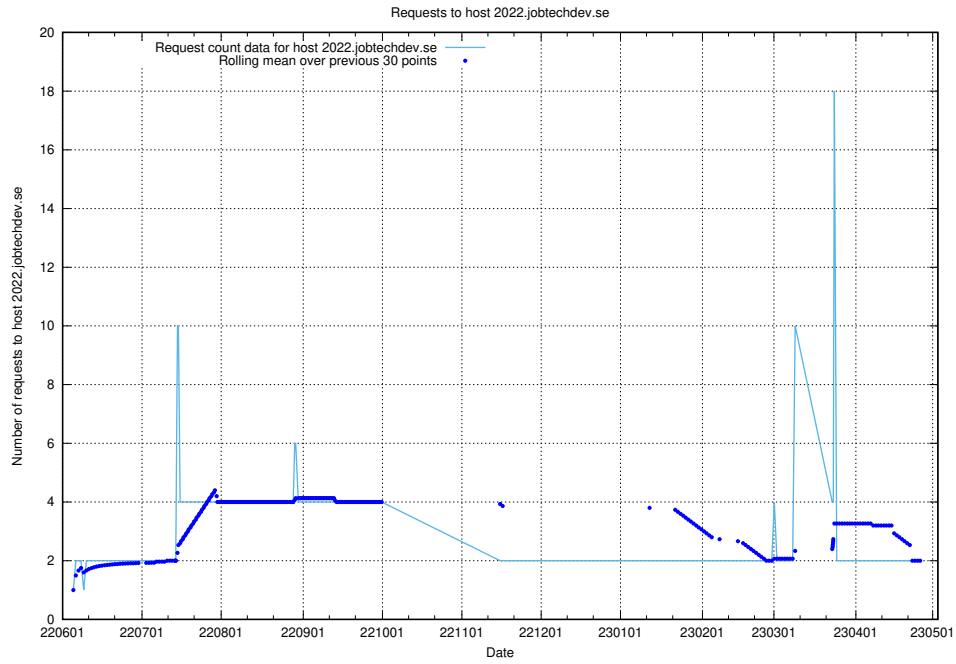

7.397 Usage of 2022.jobtechdev.se

Here, we count the number of requests to host 2022.jobtechdev.se.