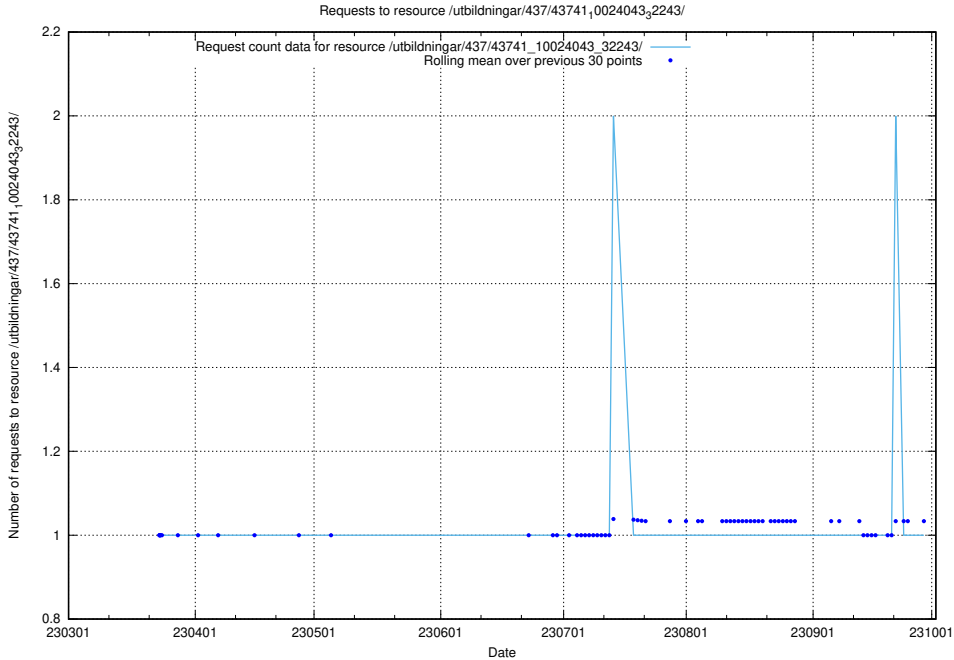

5.3140 Usage of /utbildningar/437/43741_10024043_32243/

Here, we count the number of requests to resource /utbildningar/437/43741_10024043_32243/.