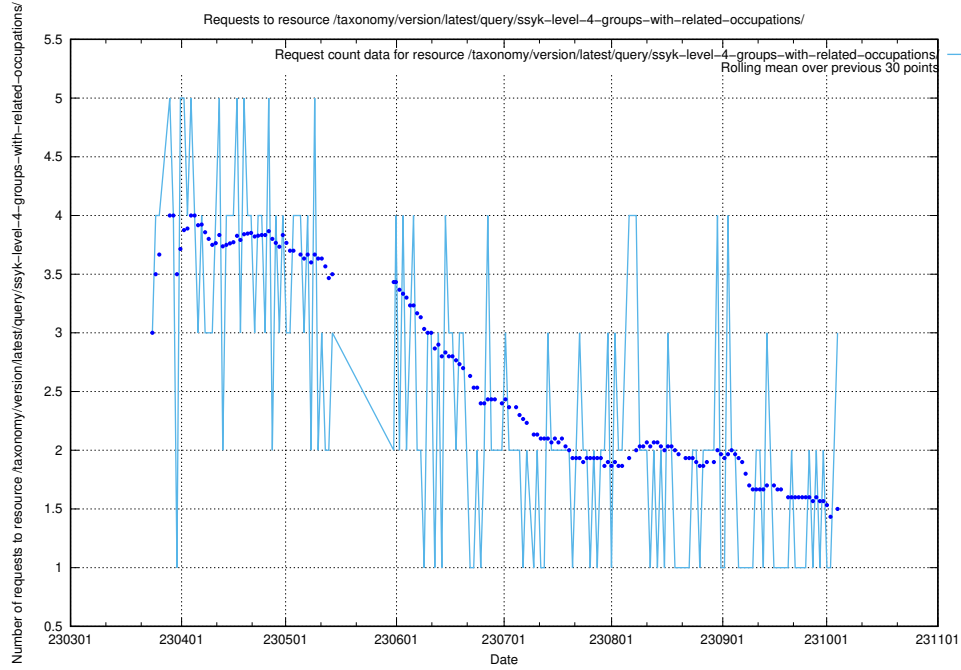

5.156 Usage of /taxonomy/version/latest/query/ssyk-level-4-groups-with-related-occupations/

Here, we count the number of requests to resource /taxonomy/version/latest/query/ssyk-level-4-groups-with-related-occupations/.