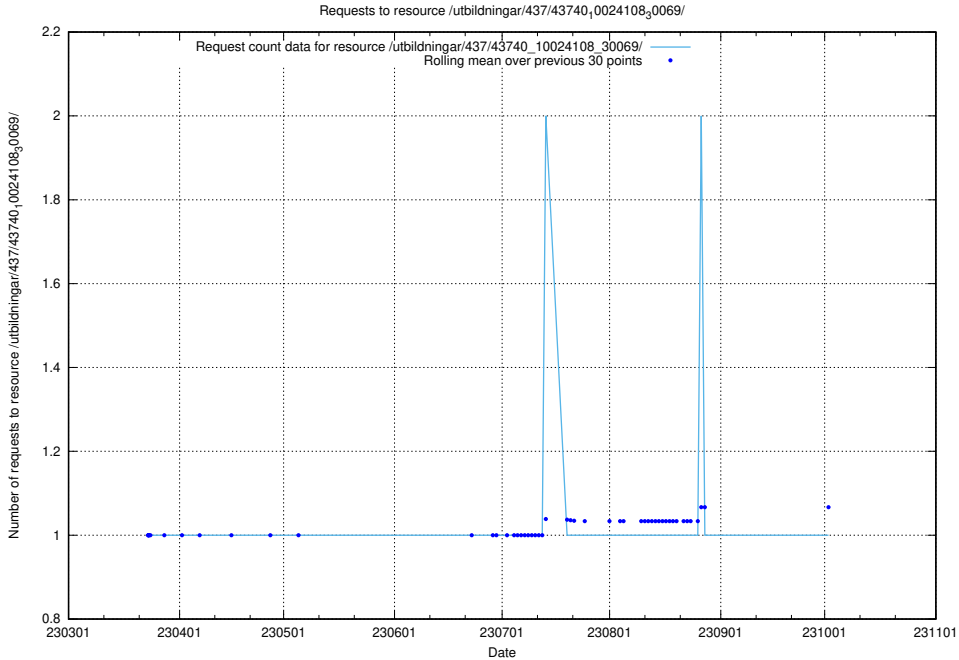

5.3143 Usage of /utbildningar/437/43740_10024108_30069/

Here, we count the number of requests to resource /utbildningar/437/43740_10024108_30069/.