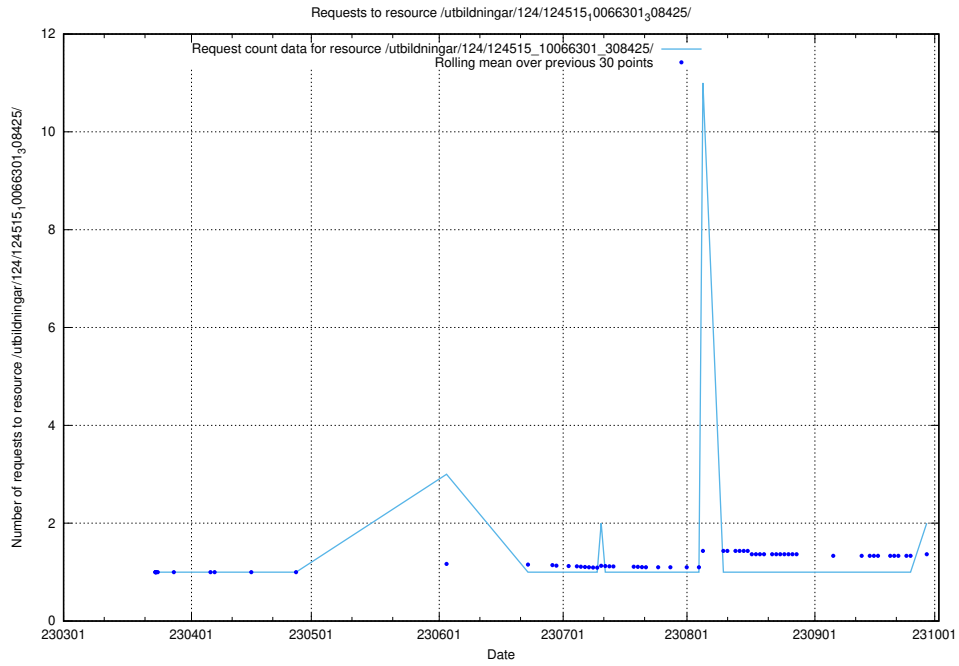

5.201 Usage of /utbildningar/124/124515_10066301_308425/

Here, we count the number of requests to resource /utbildningar/124/124515_10066301_308425/.