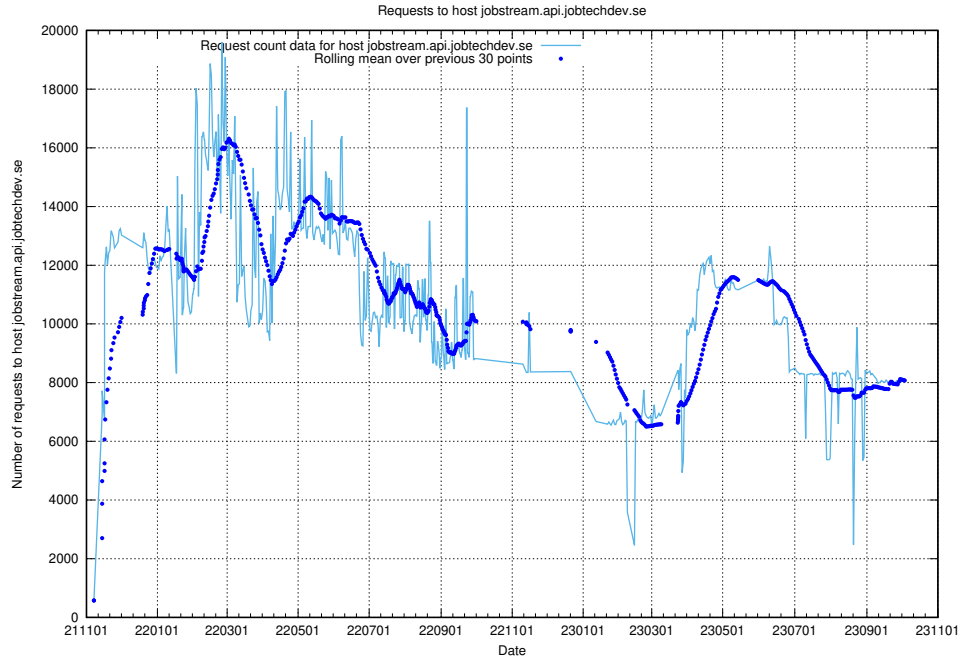

Here, we count the number of requests to host taxonomy-i1.api.jobtechdev.se:443.

7.13 Usage of jobstream.api.jobtechdev.se

Here, we count the number of requests to host jobstream.api.jobtechdev.se.

7.14 Usage of jobtechdev.se