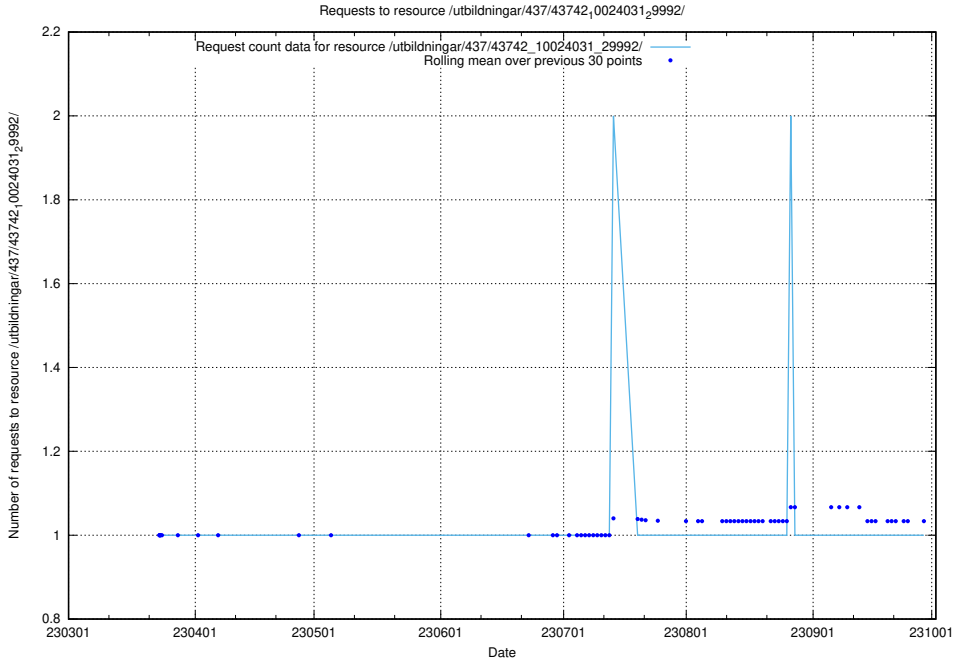

5.3139 Usage of /utbildningar/437/43742_10024031_29992/

Here, we count the number of requests to resource /utbildningar/437/43742_10024031_29992/.