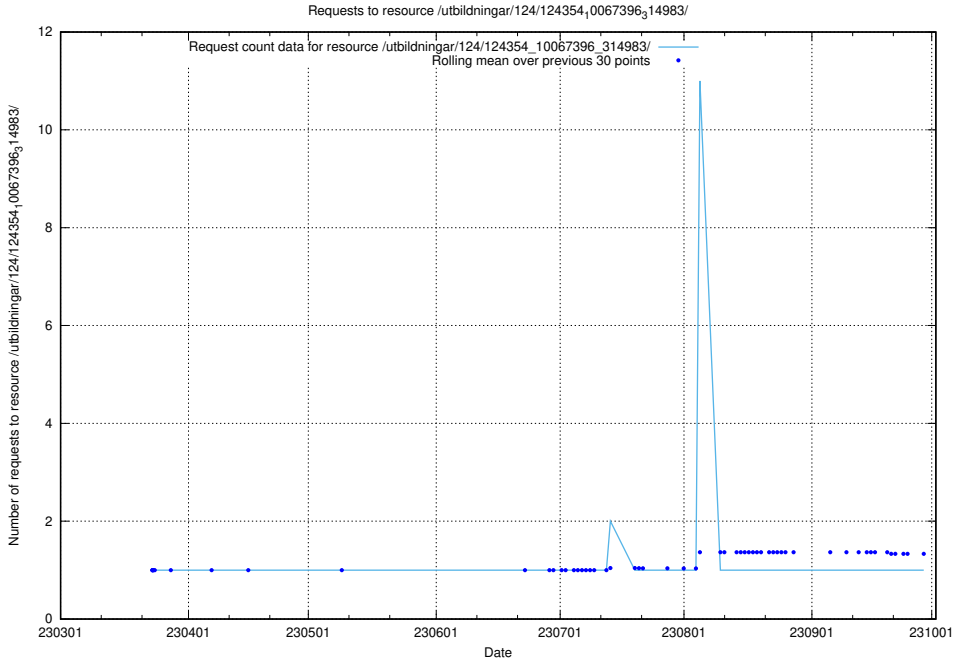

5.1027 Usage of /utbildningar/124/124354_10067396_314983/

Here, we count the number of requests to resource /utbildningar/124/124354_10067396_314983/.