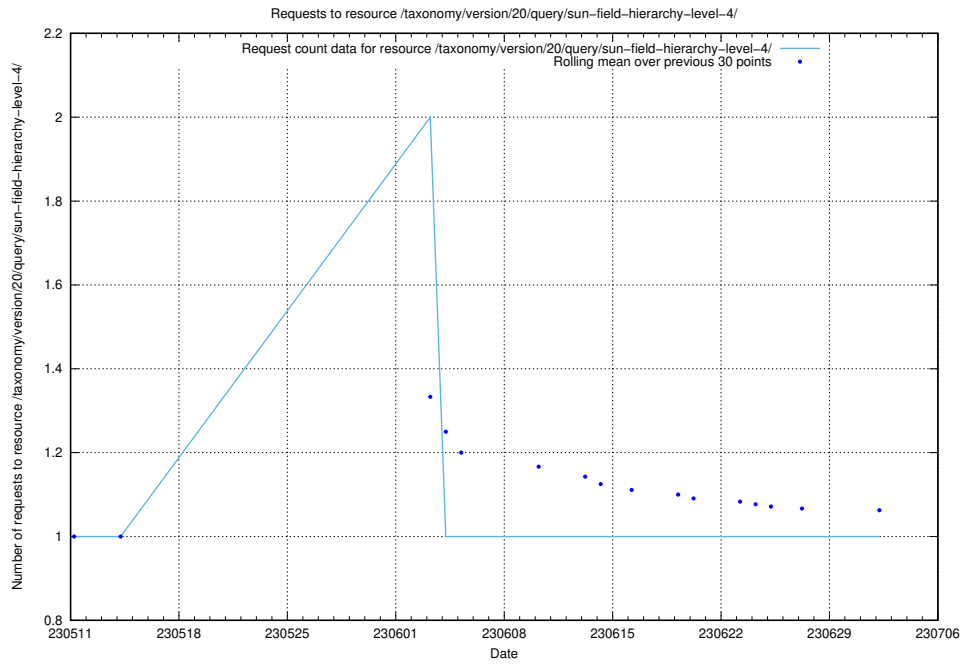

5.2741 Usage of /taxonomy/version/20/query/sun-field-hierarchy-level-4/

Here, we count the number of requests to resource /taxonomy/version/20/query/sun-field-hierarchy-level-4/.