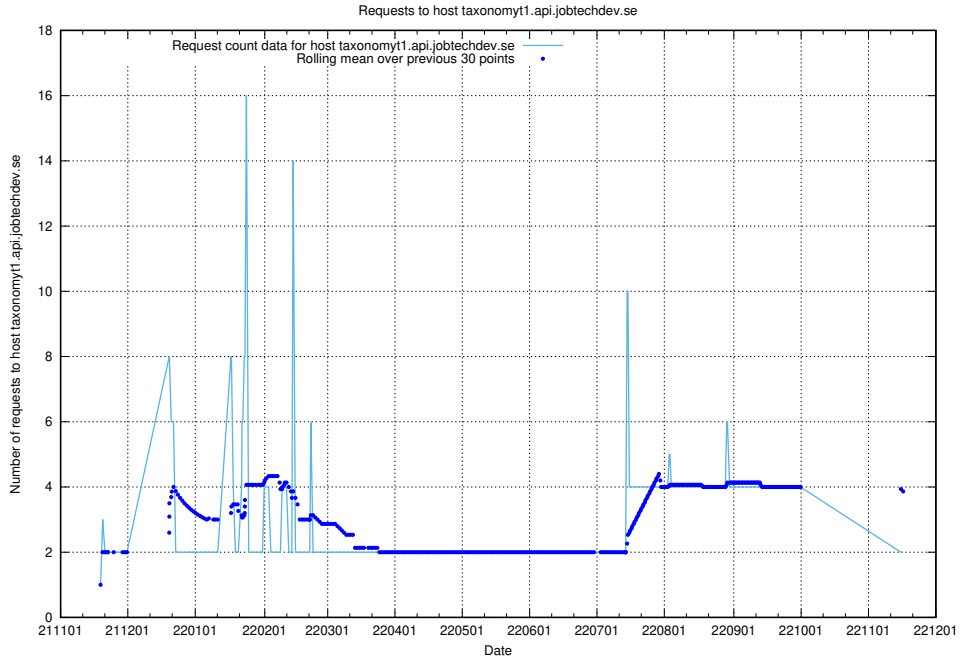

7.447 Usage of widget.jobtechdev.se

Here, we count the number of requests to host widget.jobtechdev.se.

7.448 Usage of taxonomyt1.api.jobtechdev.se

Here, we count the number of requests to host taxonomyt1.api.jobtechdev.se.