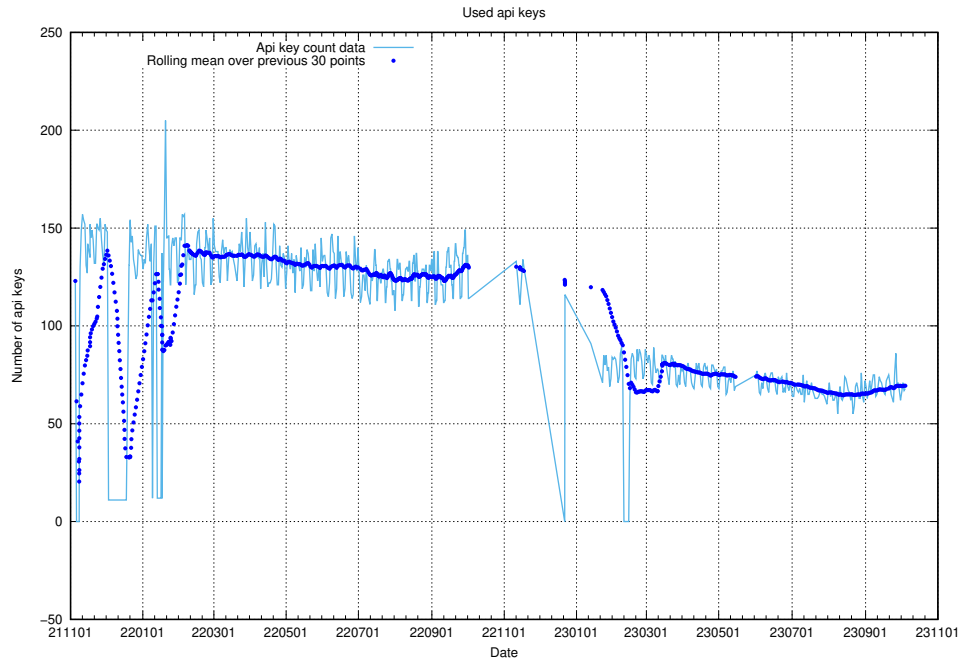

8.3 Number of used api keys

Here we extract the number of keys that were used for at least one request.