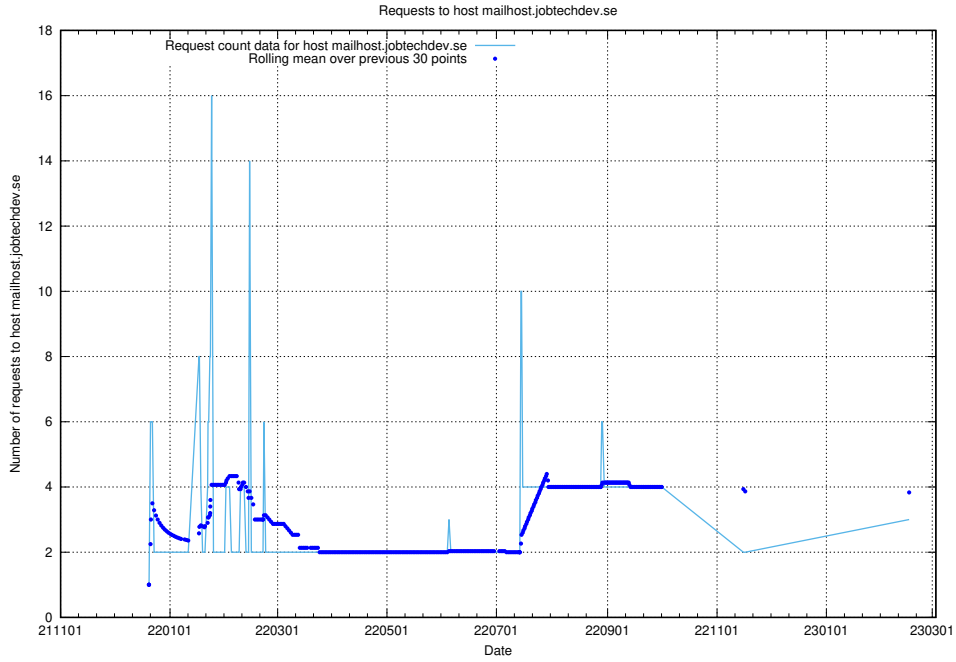

7.193 Usage of mailhost.jobtechdev.se

Here, we count the number of requests to host mailhost.jobtechdev.se.