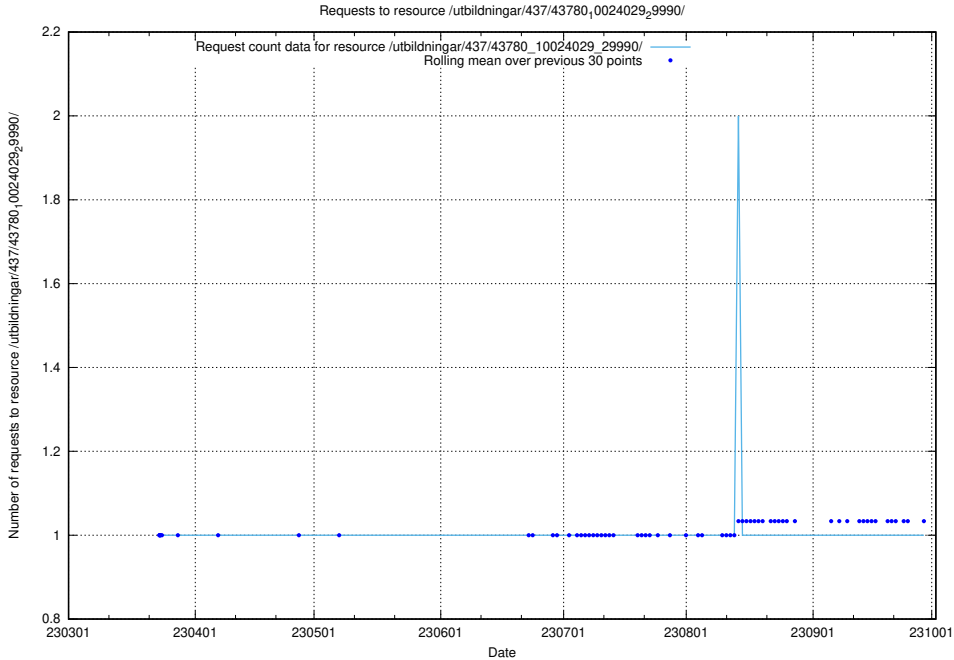

Here, we count the number of requests to resource /utbildningar/437/43782_10024118_313215/.

5.3116 Usage of /utbildningar/437/43780_10024029_29990/

Here, we count the number of requests to resource /utbildningar/437/43780_10024029_29990/.