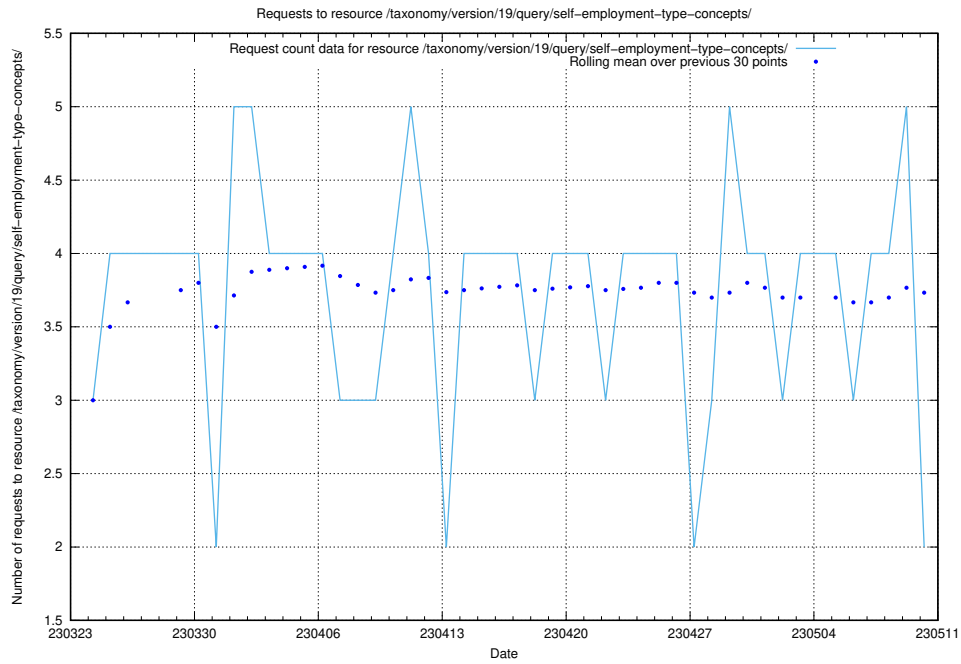

5.361 Usage of /taxonomy/version/19/query/self-employment-type-concepts/

Here, we count the number of requests to resource /taxonomy/version/19/query/self-employment-type-concepts/.