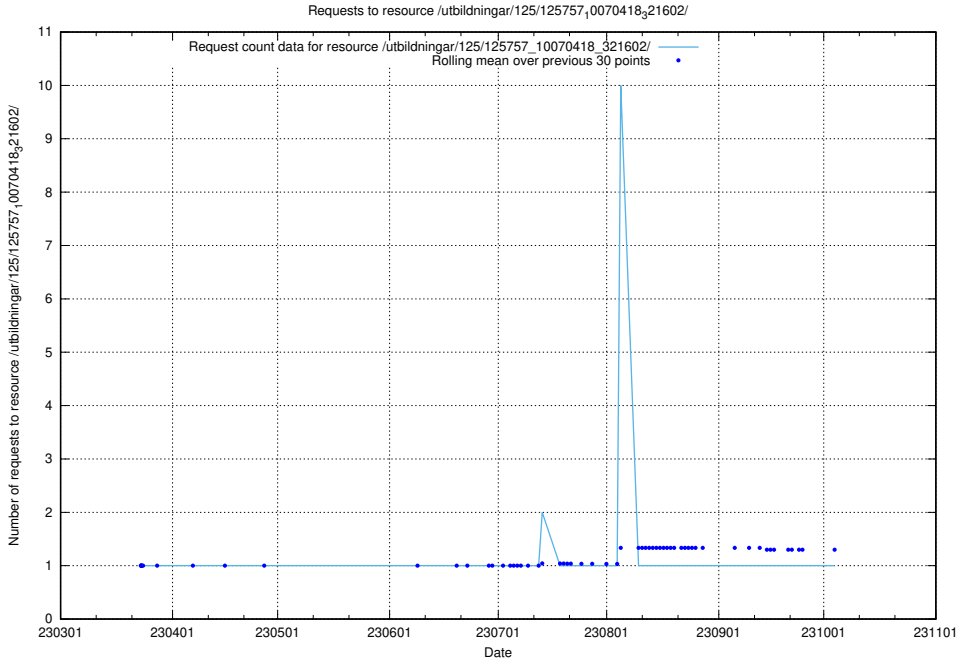

5.3211 Usage of /utbildningar/125/125757_10070418_321602/

Here, we count the number of requests to resource /utbildningar/125/125757_10070418_321602/.