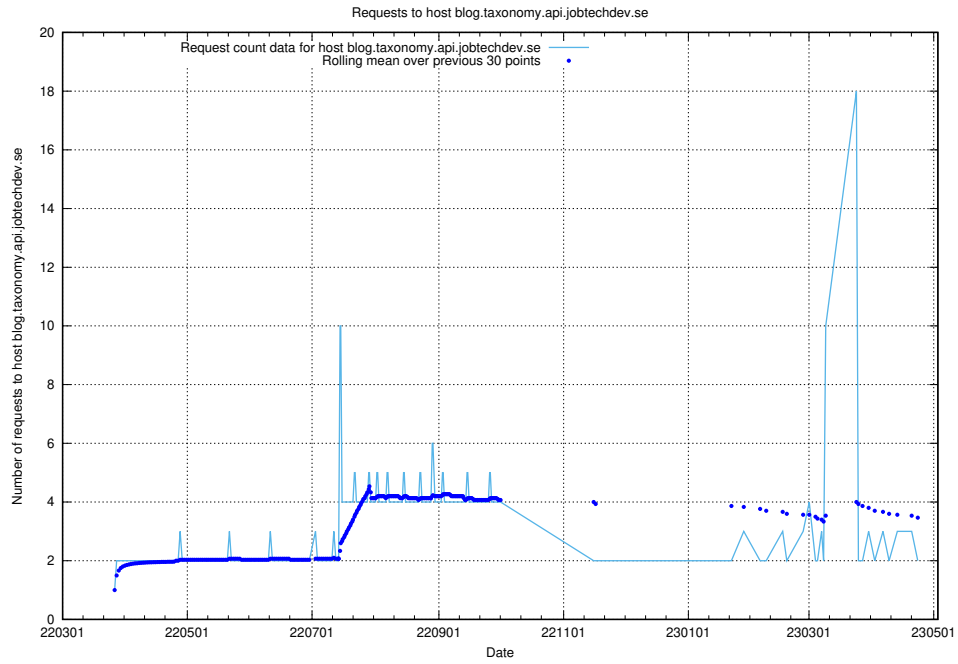

7.473 Usage of `blog.taxonomy.api.jobtechdev.se`

Here, we count the number of requests to host `blog.taxonomy.api.jobtechdev.se`.