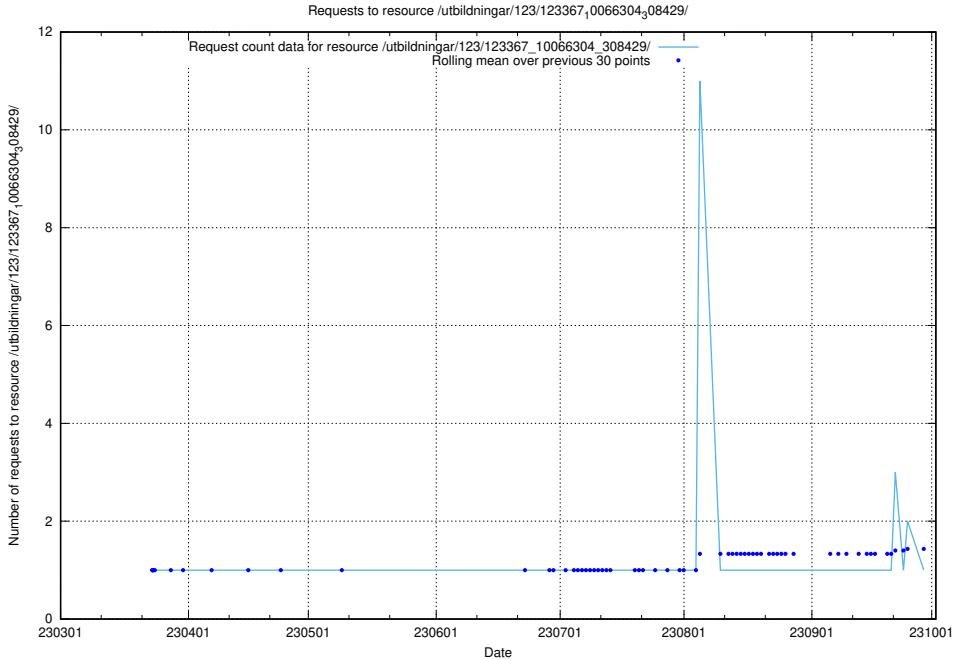

5.1201 Usage of /utbildningar/123/123367_10066304_308429/

Here, we count the number of requests to resource /utbildningar/123/123367_10066304_308429/.