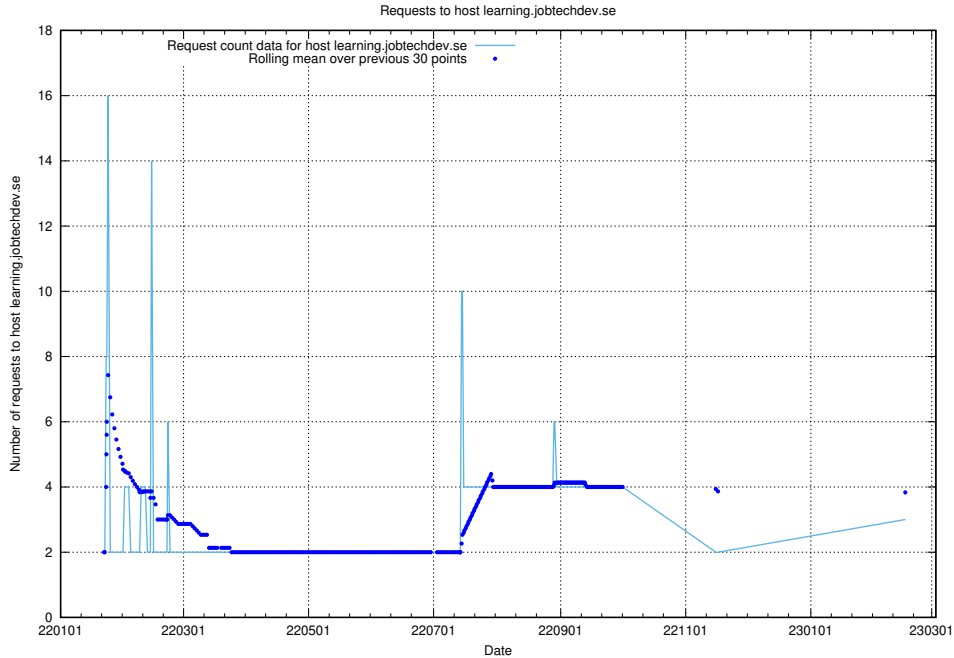

Here, we count the number of requests to host learning.jobtechdev.se.

7.239 Usage of intranet.jobtechdev.se

Here, we count the number of requests to host intranet.jobtechdev.se.

7.240 Usage of ecommerce.jobtechdev.se