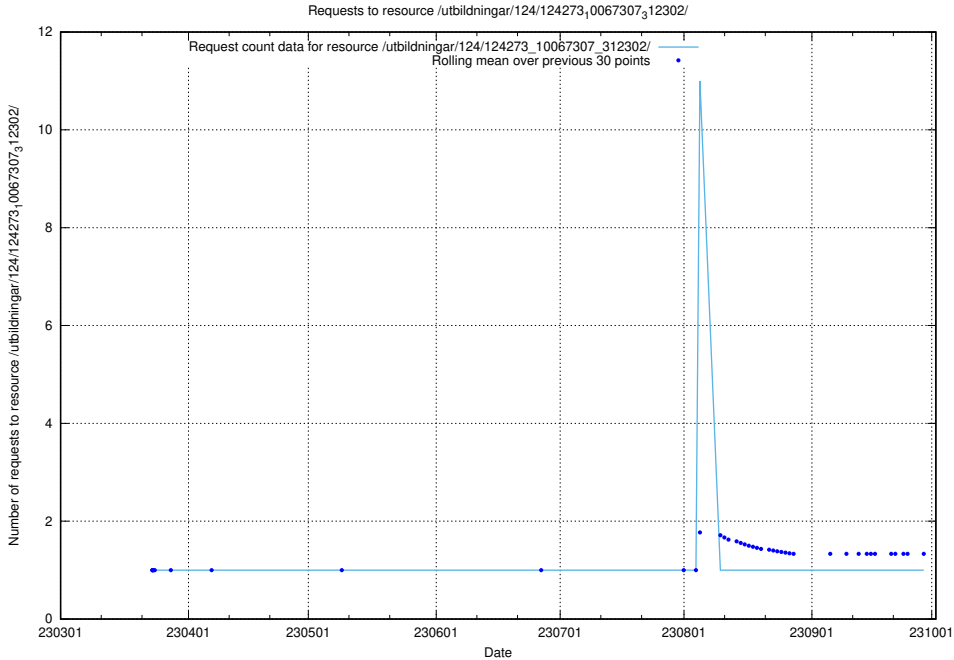

5.1036 Usage of /utbildningar/124/124273_10067307_312302/

Here, we count the number of requests to resource /utbildningar/124/124273_10067307_312302/.