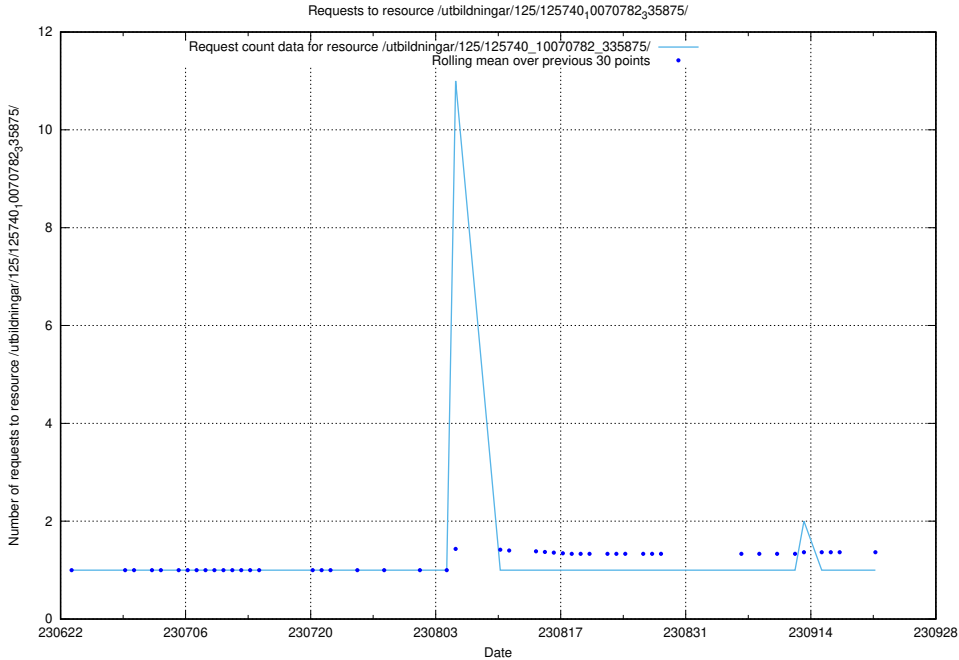

5.2427 Usage of /utbildningar/125/125740_10070782_335875/

Here, we count the number of requests to resource /utbildningar/125/125740_10070782_335875/.