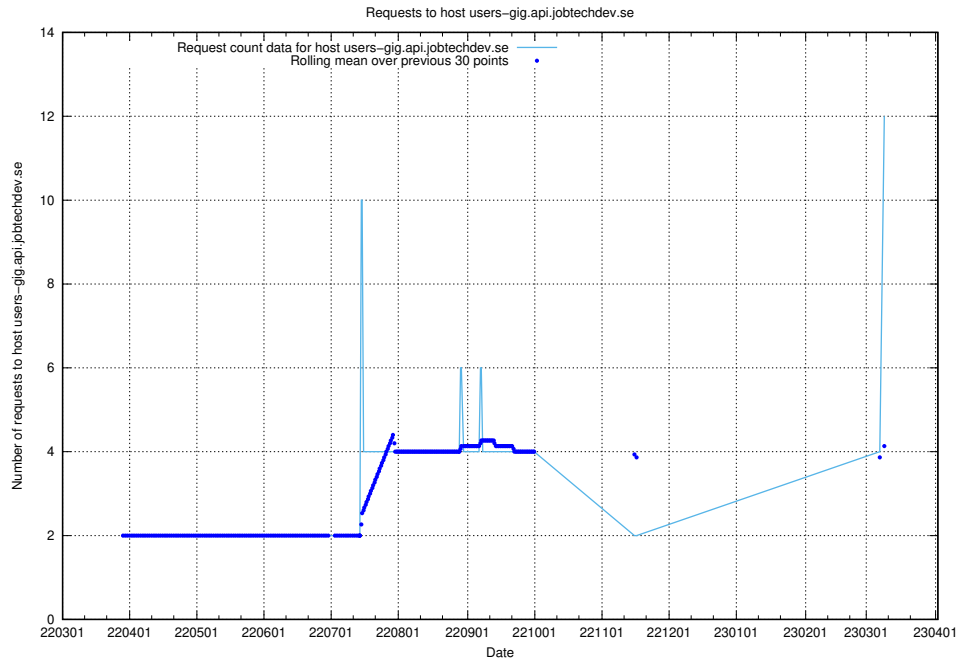

7.55 Usage of users-gig.api.jobtechdev.se

Here, we count the number of requests to host users-gig.api.jobtechdev.se.