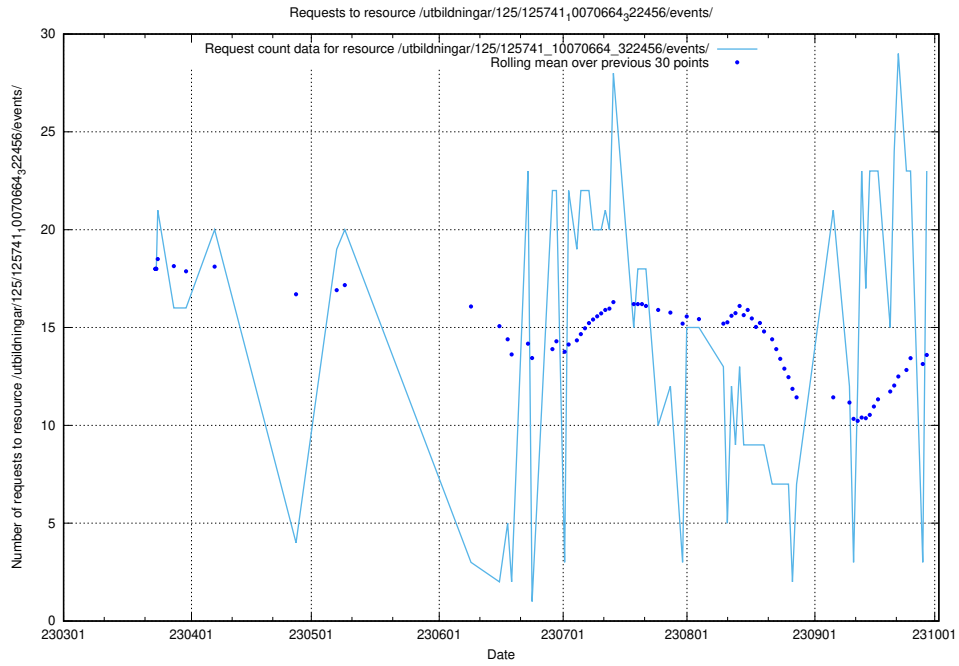

5.13 Usage of /utbildningar/125/125741_10070664_322456/events/

Here, we count the number of requests to resource /utbildningar/125/125741_10070664_322456/events/