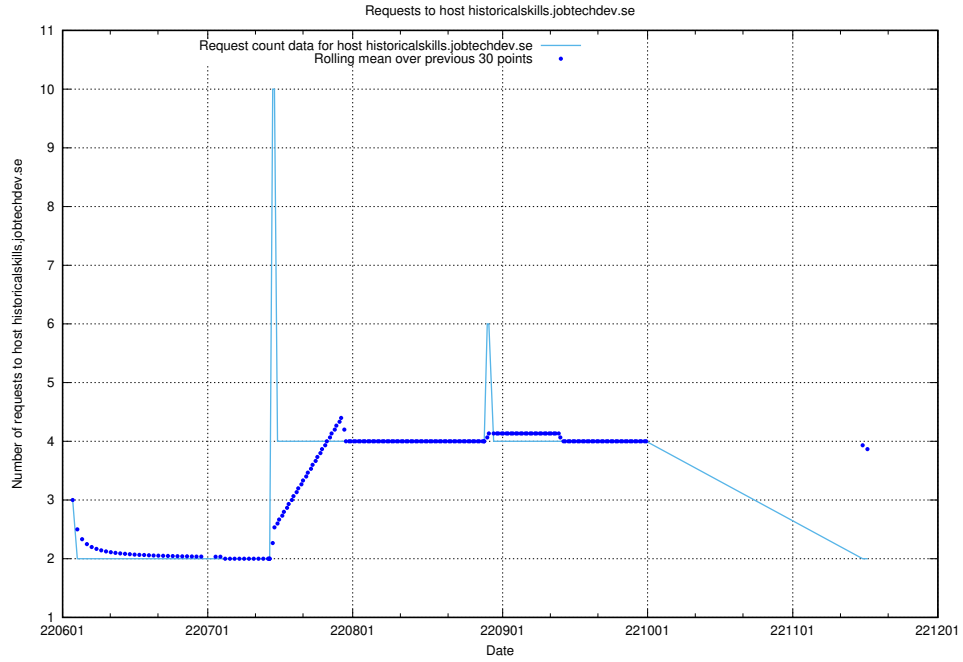

7.398 Usage of `historicalskills.jobtechdev.se`

Here, we count the number of requests to host `historicalskills.jobtechdev.se`.