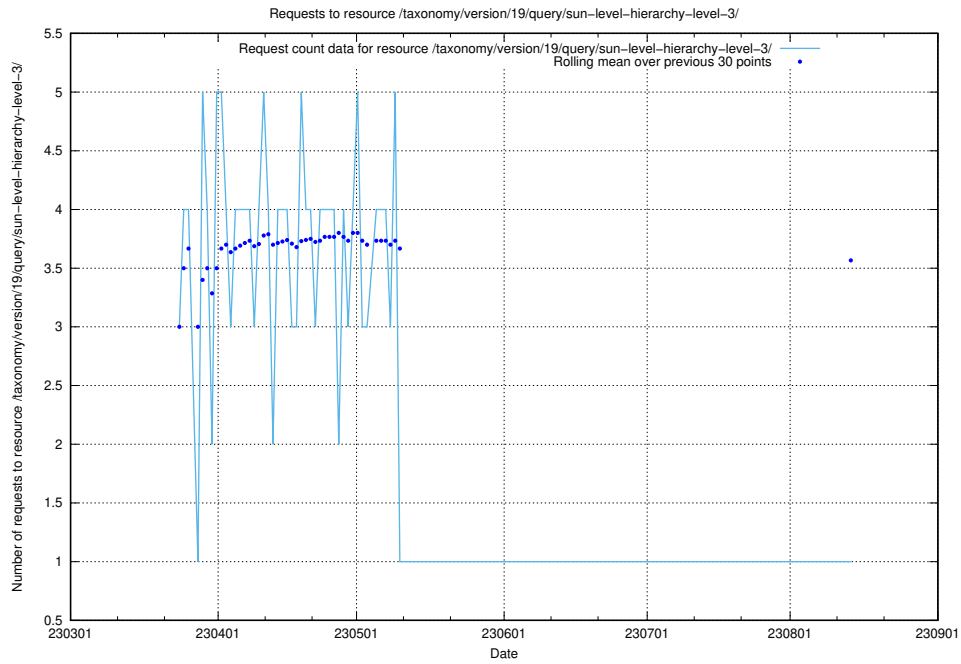

5.2883 Usage of /taxonomy/version/19/query/sun-level-hierarchy-level-3/

Here, we count the number of requests to resource /taxonomy/version/19/query/sun-level-hierarchy-level-3/.