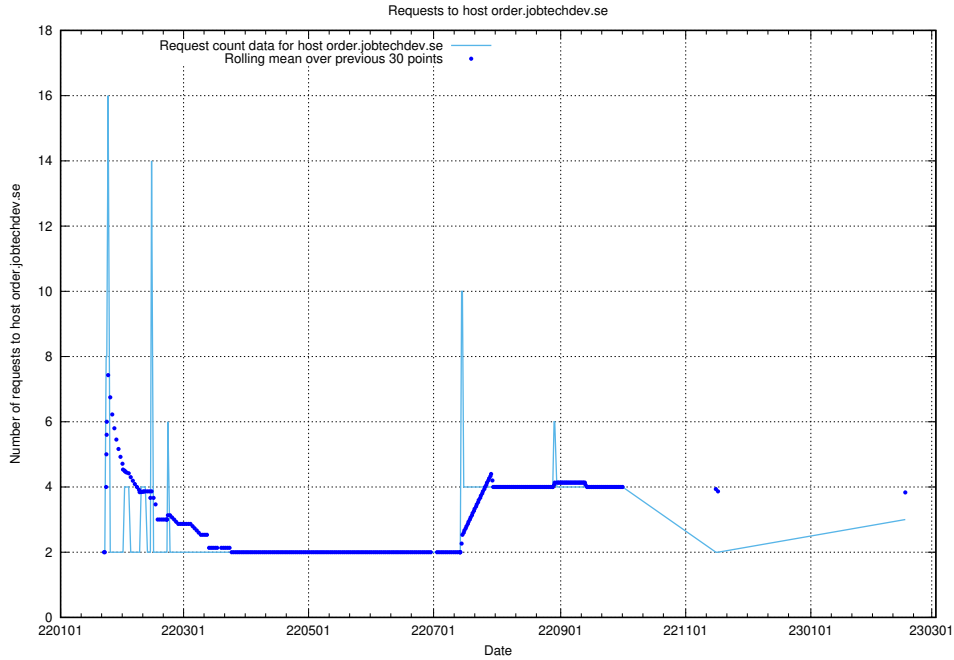

7.234 Usage of order.jobtechdev.se

Here, we count the number of requests to host order.jobtechdev.se.