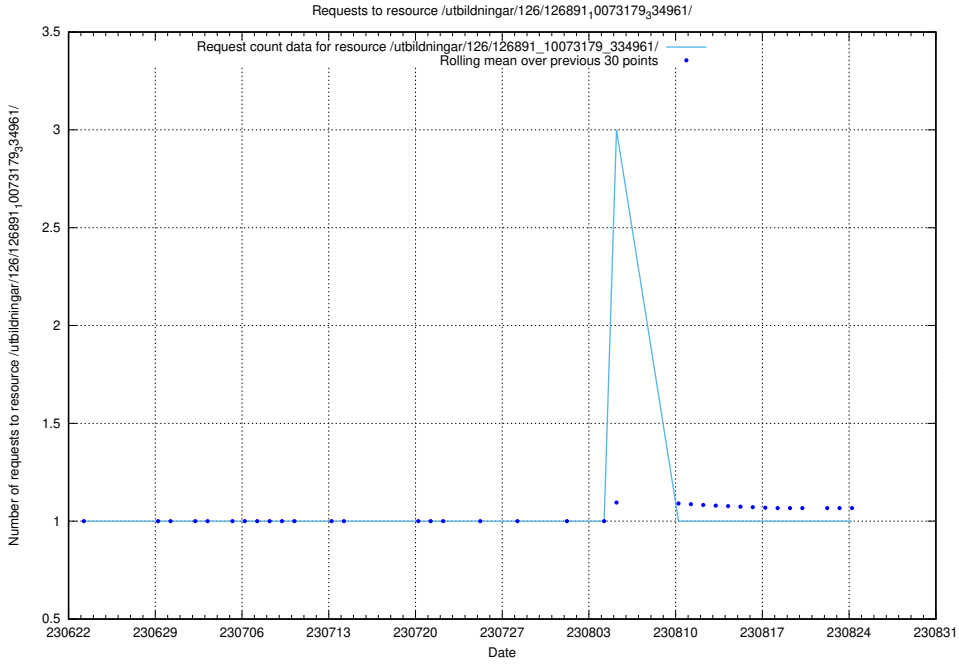

5.2304 Usage of /utbildningar/126/126891_10073179_334961/

Here, we count the number of requests to resource /utbildningar/126/126891_10073179_334961/.