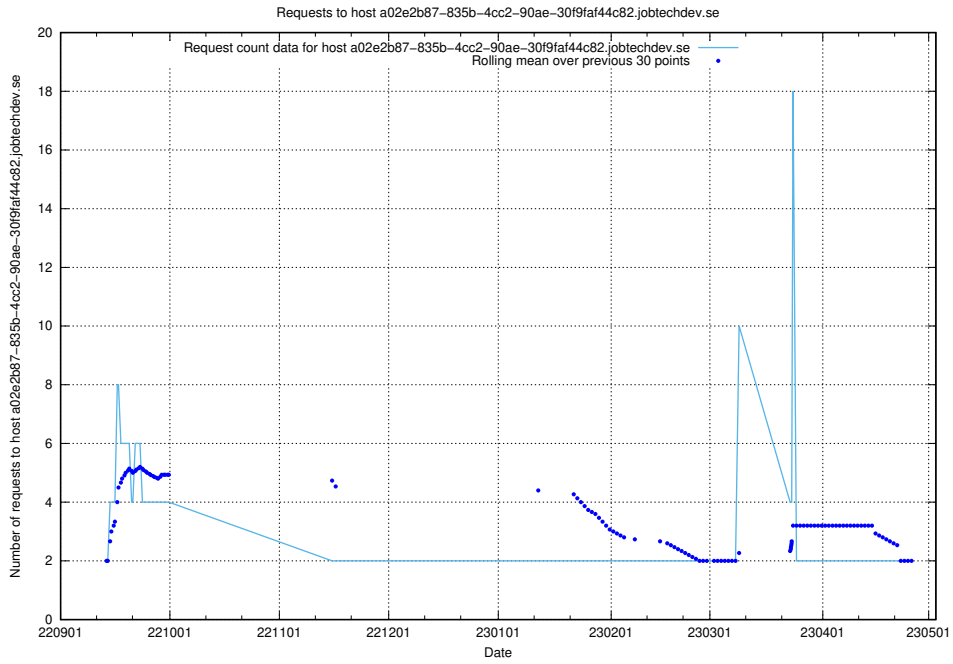

7.306 Usage of a02e2b87-835b-4cc2-90ae-30f9faf44c82.jobtechdev.se

Here, we count the number of requests to host a02e2b87-835b-4cc2-90ae-30f9faf44c82.jobtechdev.se.