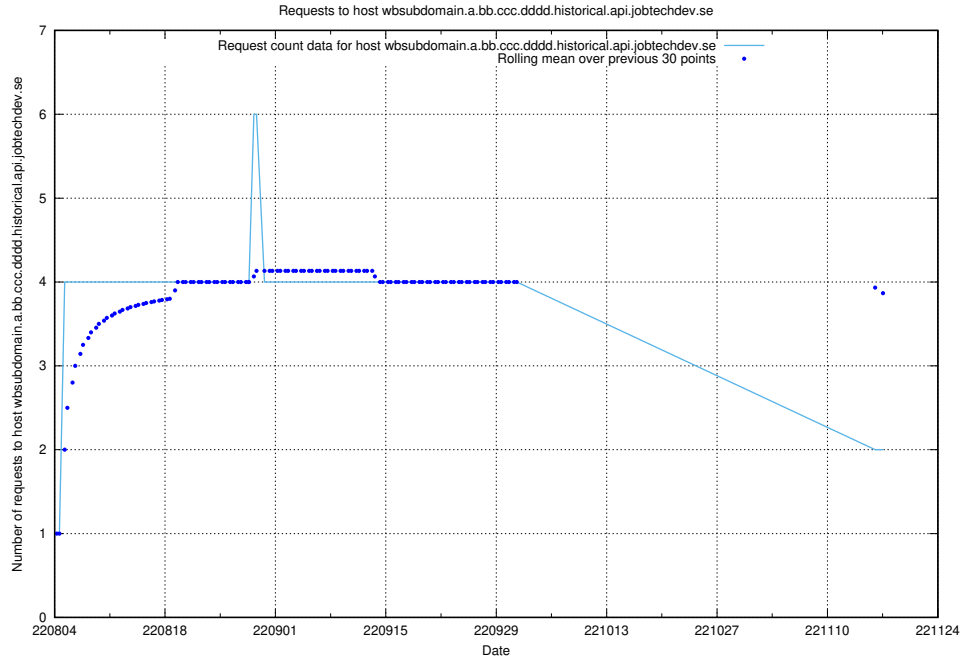

7.333 Usage of wbsubdomain.a.bb.ccc.dddd.historical.api.jobtechdev.se

Here, we count the number of requests to host wbsubdomain.a.bb.ccc.dddd.historical.api.jobtechdev.se.