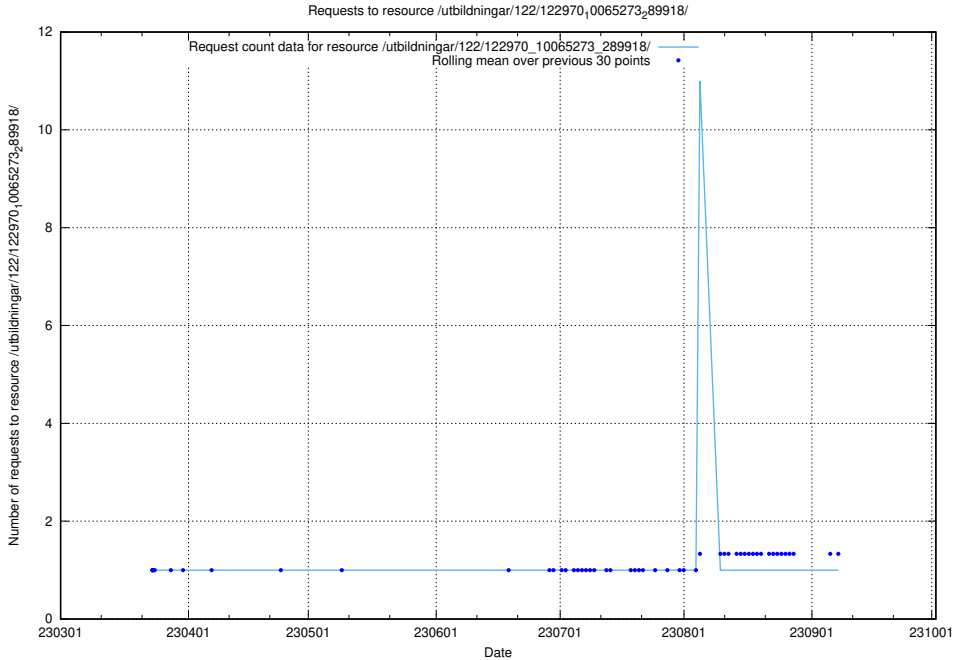

5.1642 Usage of /utbildningar/122/122970_10065273_289918/

Here, we count the number of requests to resource /utbildningar/122/122970_10065273_289918/.