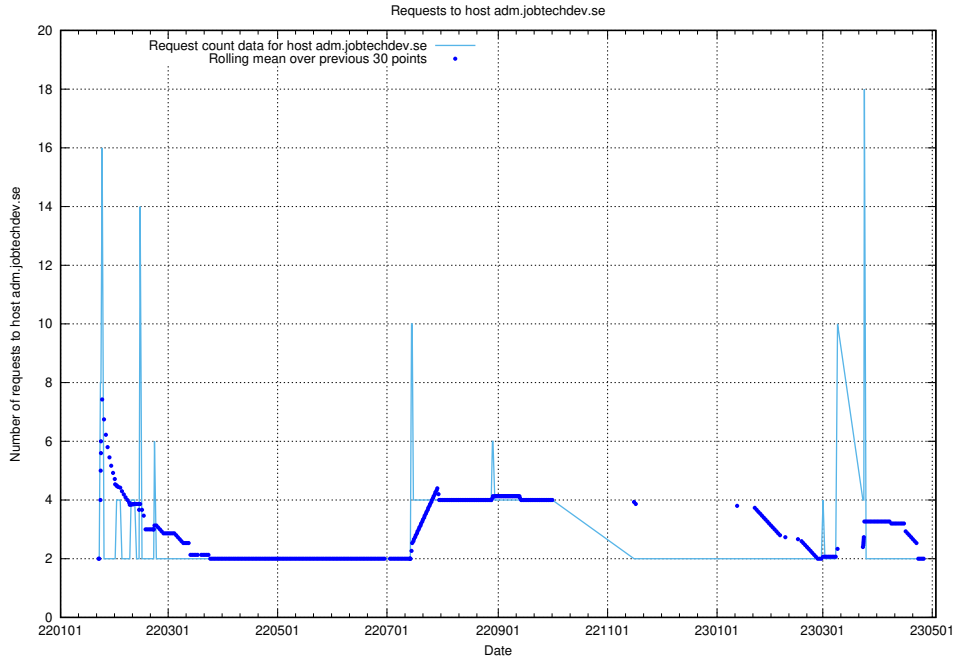

7.245 Usage of adm.jobtechdev.se

Here, we count the number of requests to host adm.jobtechdev.se.