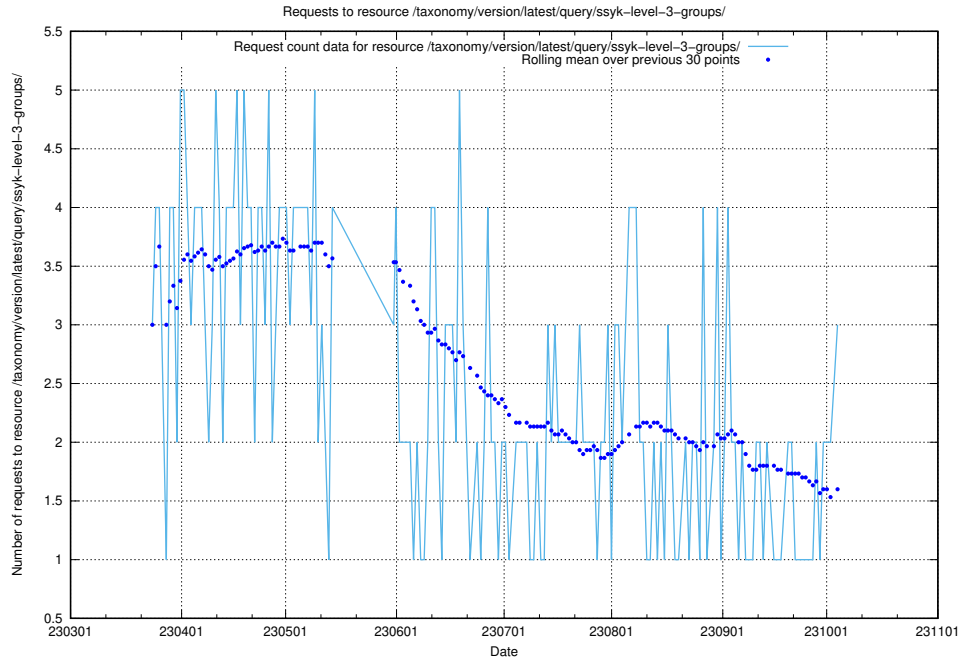

5.157 Usage of /taxonomy/version/latest/query/ssyk-level-3-groups/

Here, we count the number of requests to resource /taxonomy/version/latest/query/ssyk-level-3-groups/.