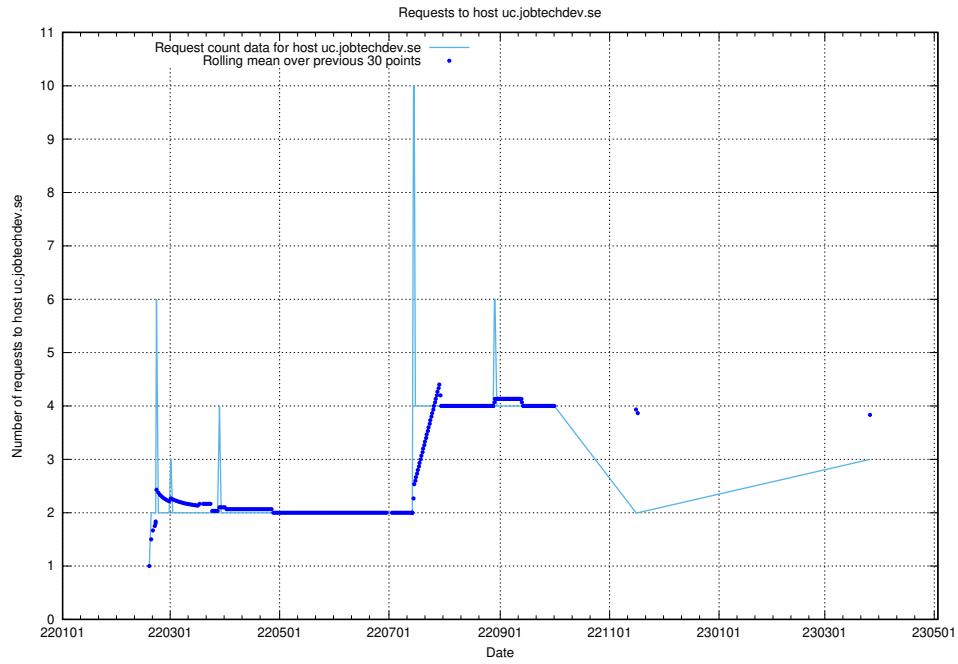

7.219 Usage of uc.jobtechdev.se

Here, we count the number of requests to host uc.jobtechdev.se.