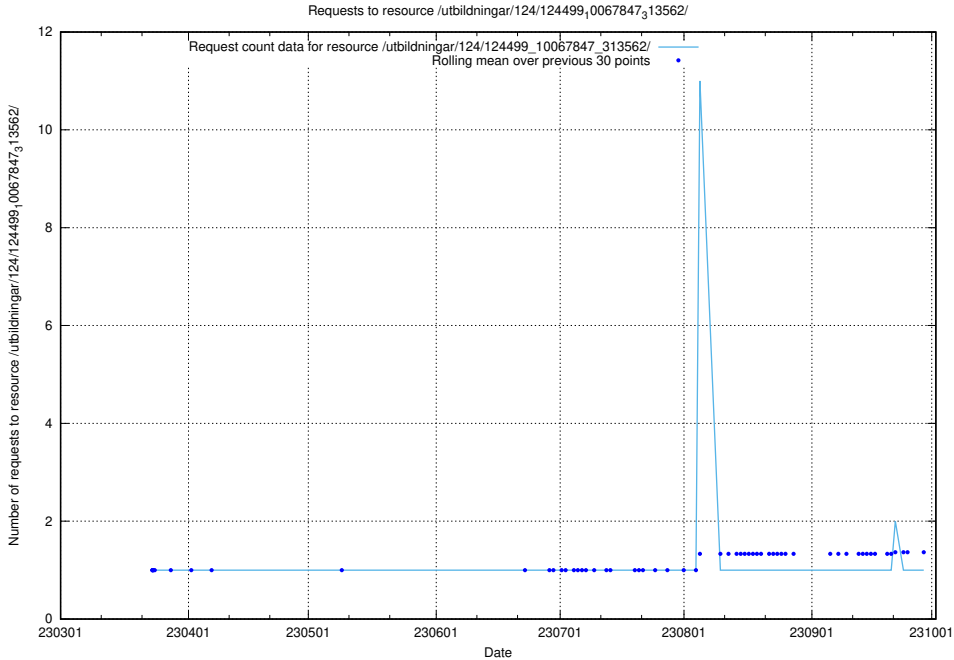

5.874 Usage of /utbildningar/124/124499_10067847_313562/

Here, we count the number of requests to resource /utbildningar/124/124499_10067847_313562/.