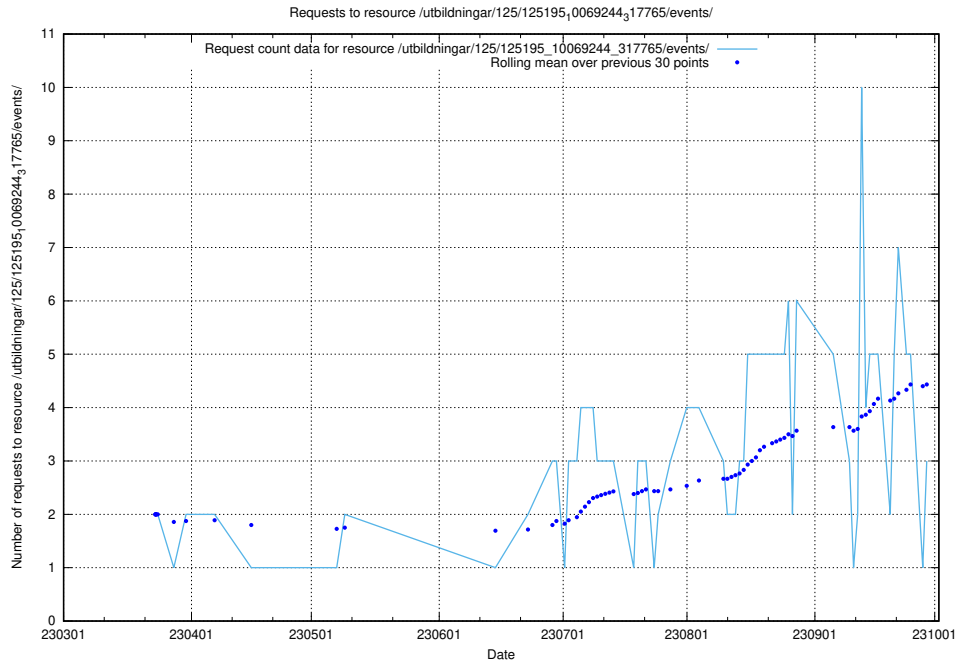

5.183 Usage of /utbildningar/125/125195_10069244_317765/events/

Here, we count the number of requests to resource /utbildningar/125/125195_10069244_317765/events/