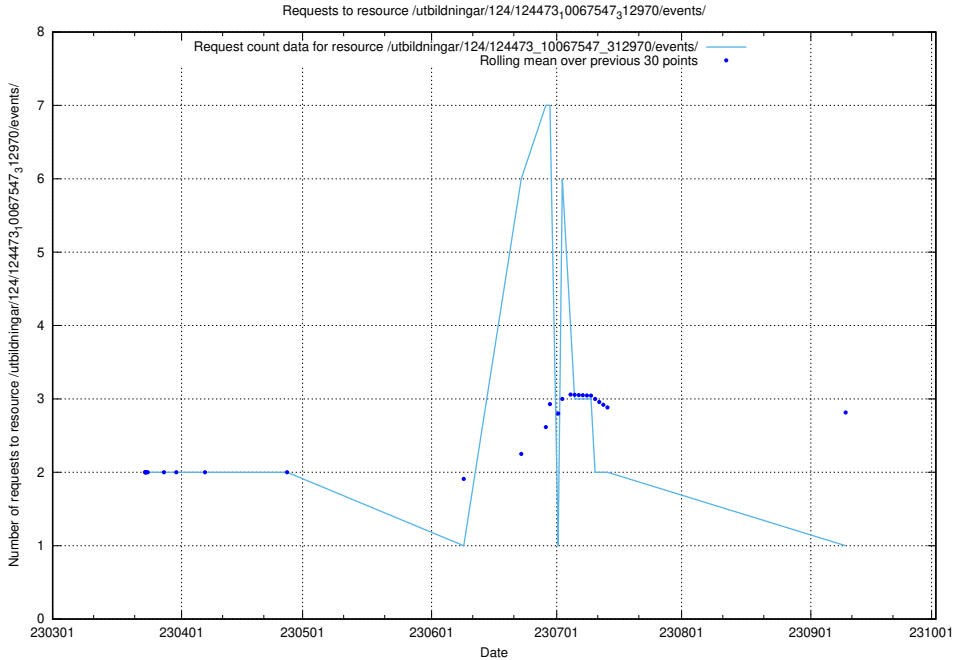

5.3045 Usage of /utbildningar/124/124473_10067547_312970/events/

Here, we count the number of requests to resource /utbildningar/124/124473_10067547_312970/events/