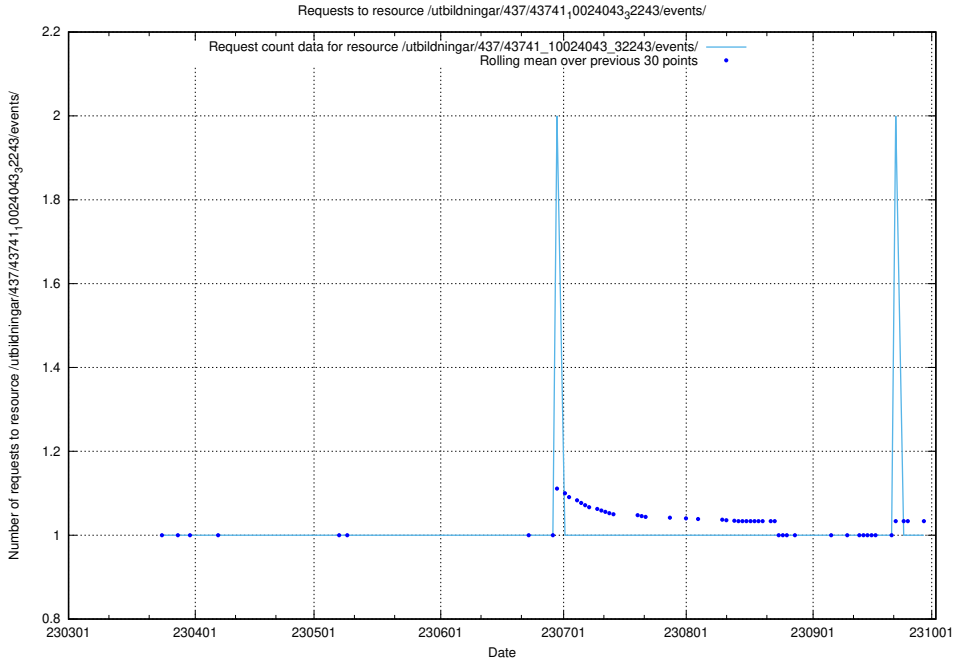

5.2959 Usage of /utbildningar/437/43741_10024043_32243/events/

Here, we count the number of requests to resource /utbildningar/437/43741_10024043_32243/events/.