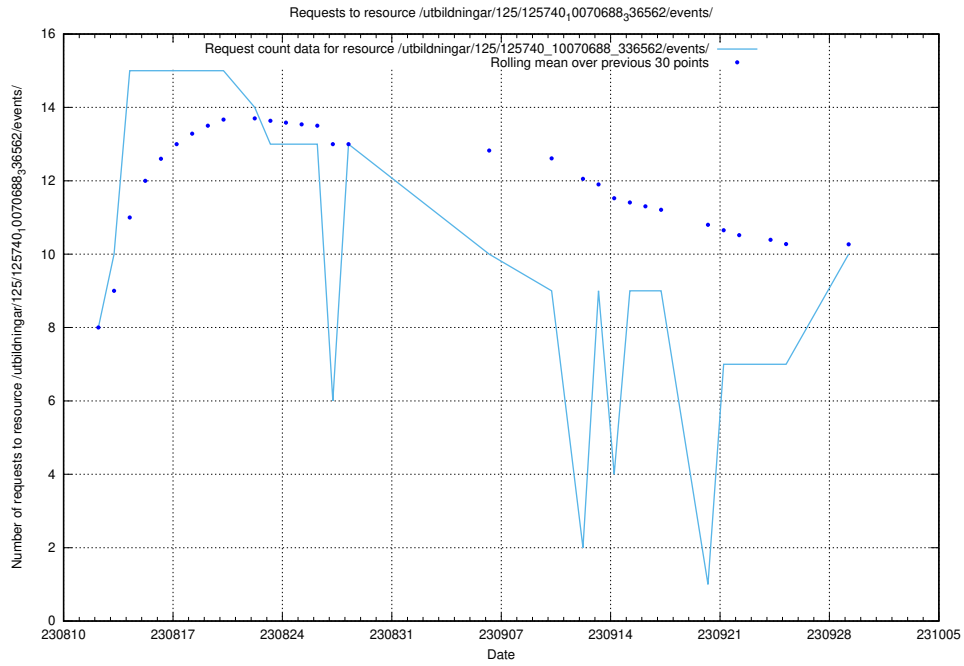

5.40 Usage of /utbildningar/125/125740_10070688_336562/events/

Here, we count the number of requests to resource /utbildningar/125/125740_10070688_336562/events/