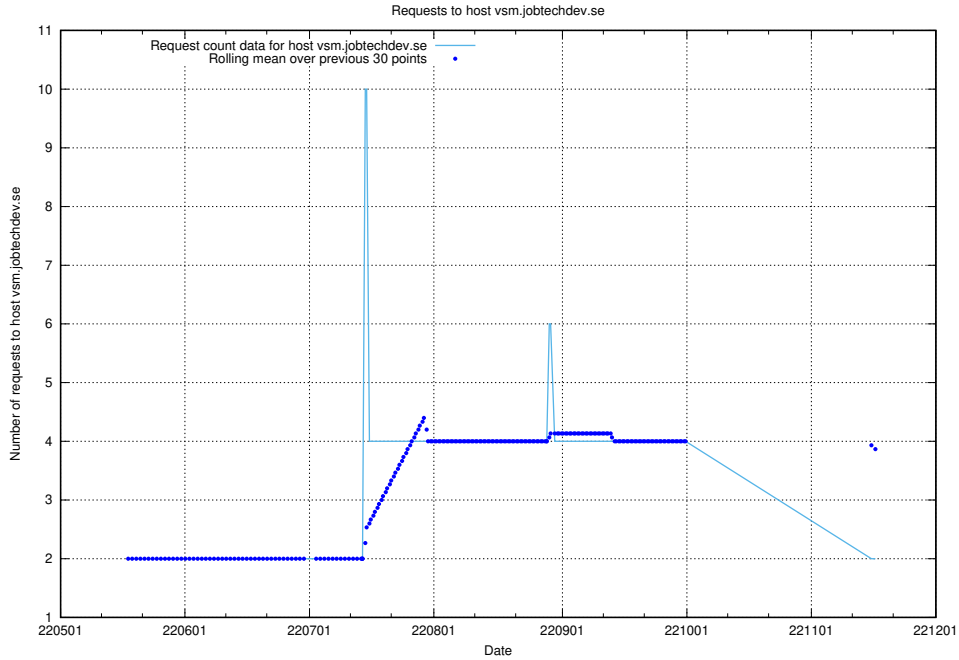

7.409 Usage of vsm.jobtechdev.se

Here, we count the number of requests to host vsm.jobtechdev.se.