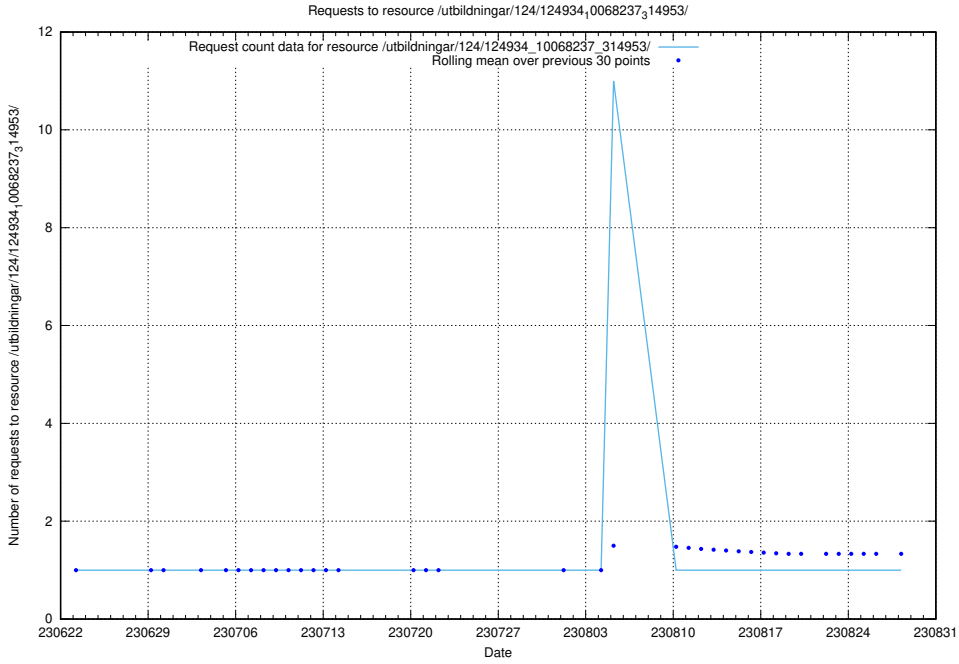

5.2470 Usage of /utbildningar/124/124934_10068237_314953/

Here, we count the number of requests to resource /utbildningar/124/124934_10068237_314953/.