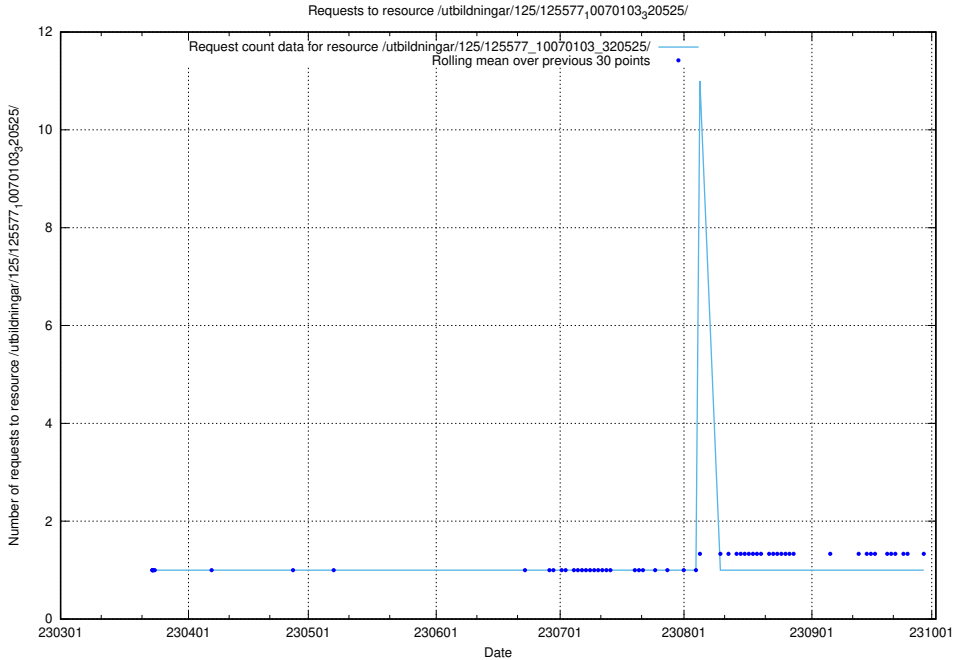

5.551 Usage of /utbildningar/125/125577_10070103_320525/

Here, we count the number of requests to resource /utbildningar/125/125577_10070103_320525/.