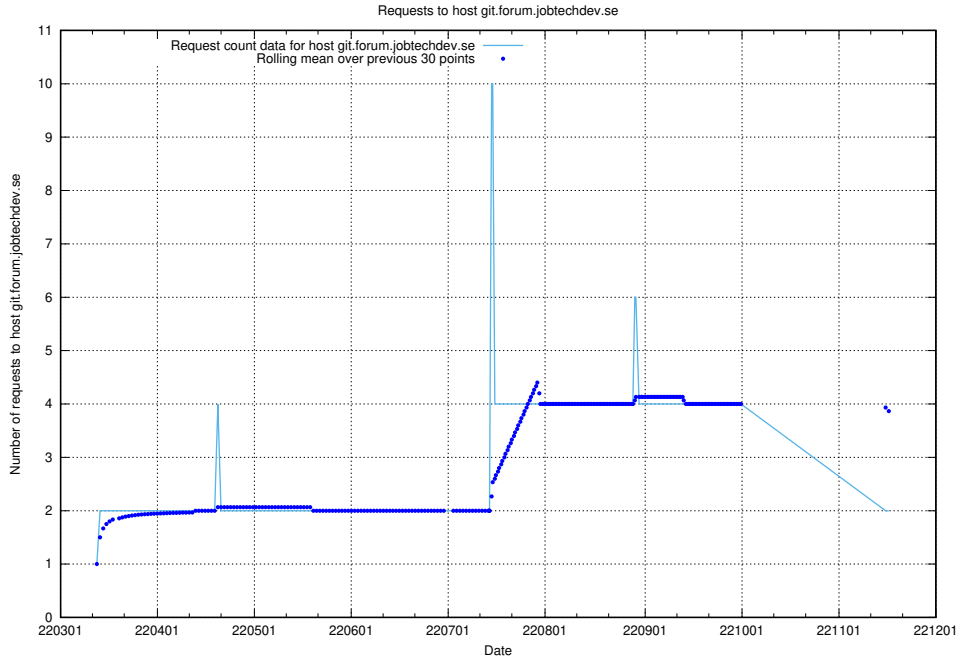

7.484 Usage of git.forum.jobtechdev.se

Here, we count the number of requests to host git.forum.jobtechdev.se.