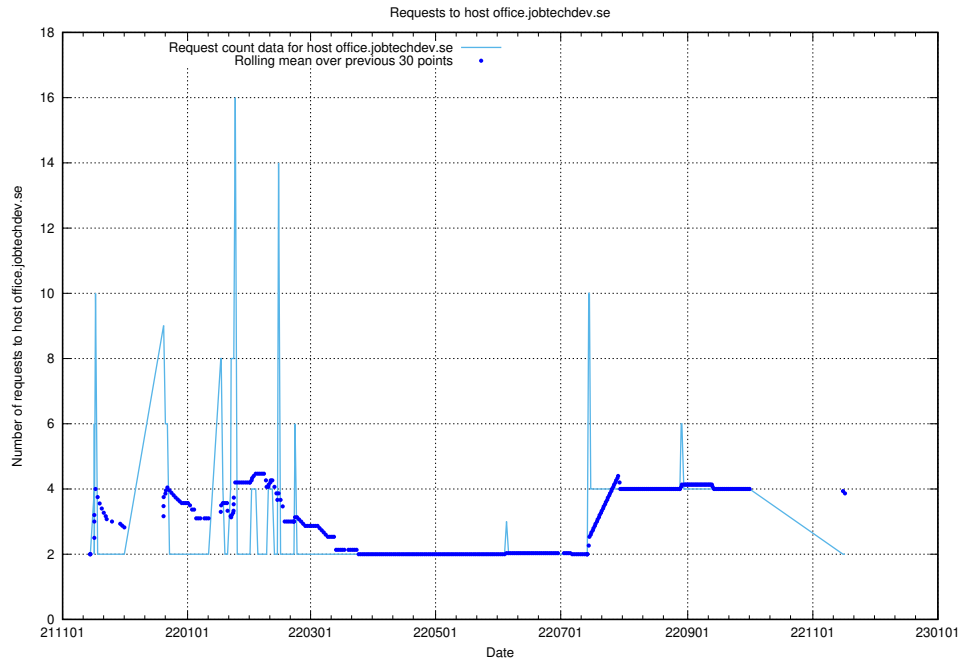

7.545 Usage of office.jobtechdev.se

Here, we count the number of requests to host office.jobtechdev.se.