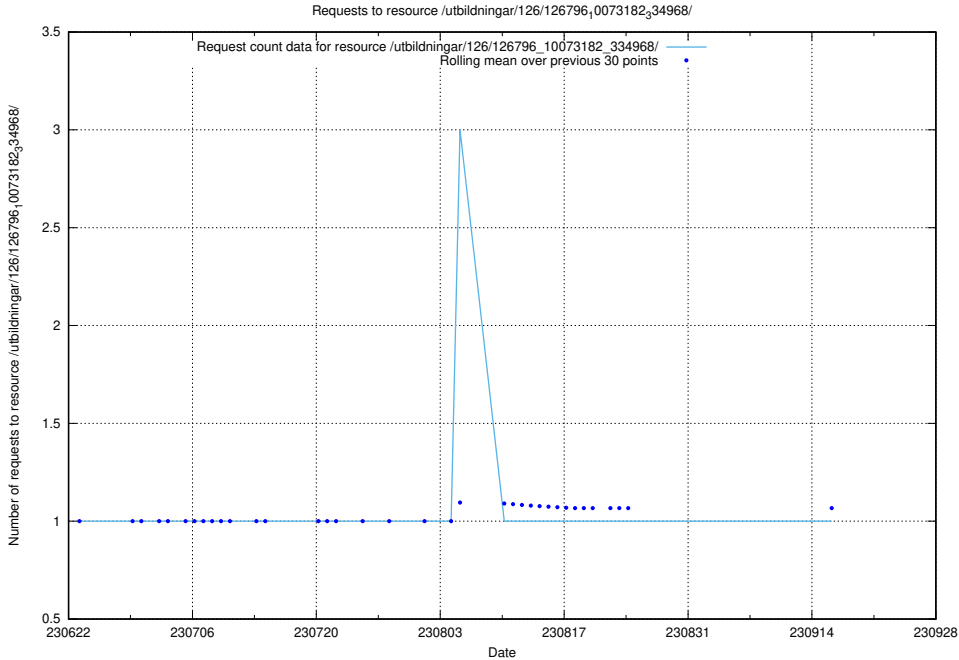

5.2305 Usage of /utbildningar/126/126796_10073182_334968/

Here, we count the number of requests to resource /utbildningar/126/126796_10073182_334968/.