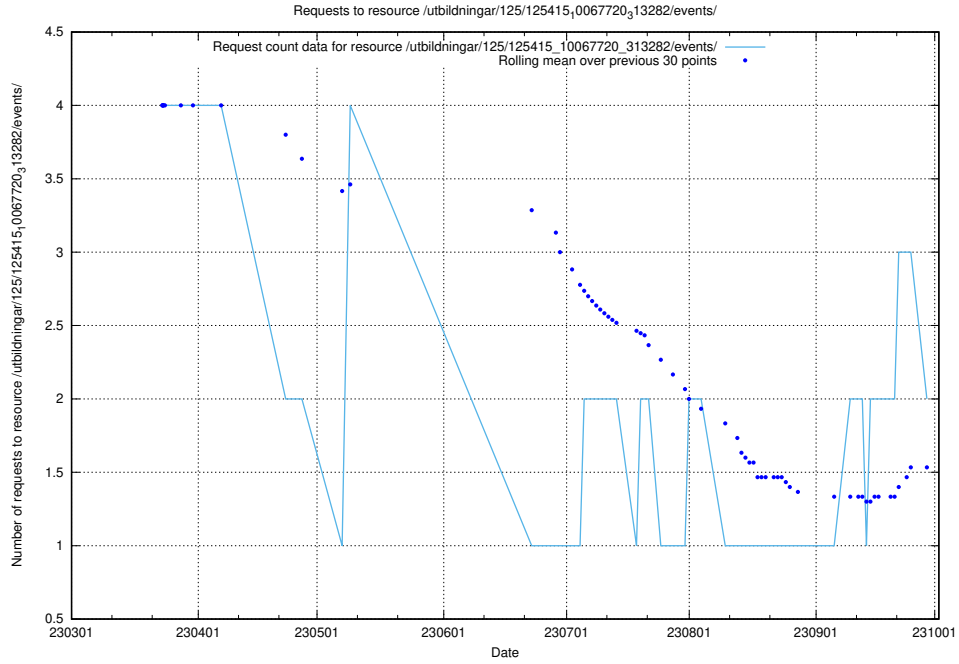

5.376 Usage of /utbildningar/125/125415_10067720_313282/events/

Here, we count the number of requests to resource /utbildningar/125/125415_10067720_313282/events/