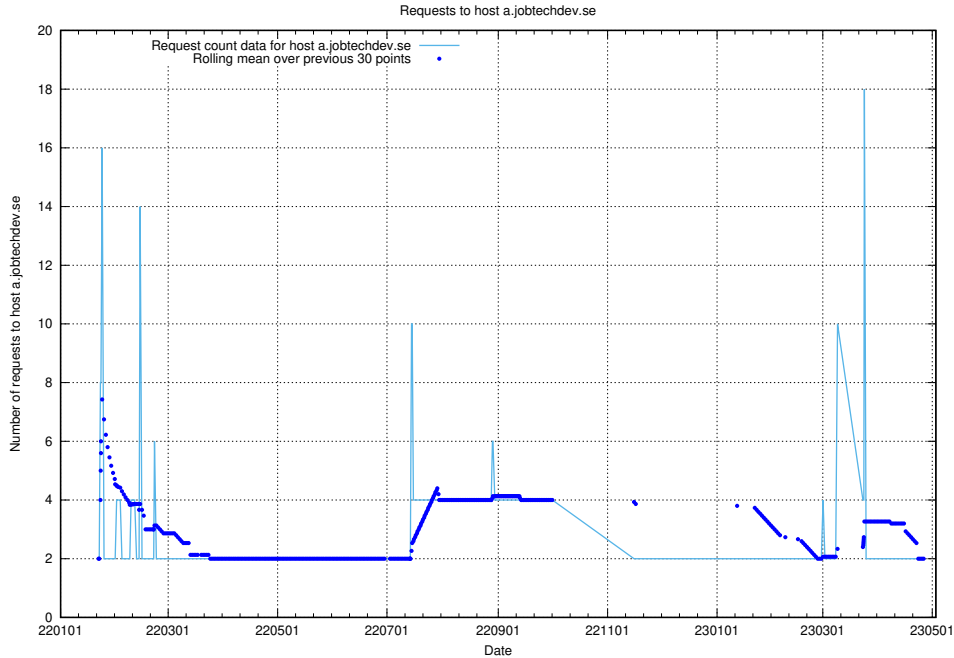

Here, we count the number of requests to host accounting.jobtechdev.se.

7.247 Usage of a.jobtechdev.se

Here, we count the number of requests to host a.jobtechdev.se.

7.248 Usage of game.jobtechdev.se

Here, we count the number of requests to host game.jobtechdev.se.