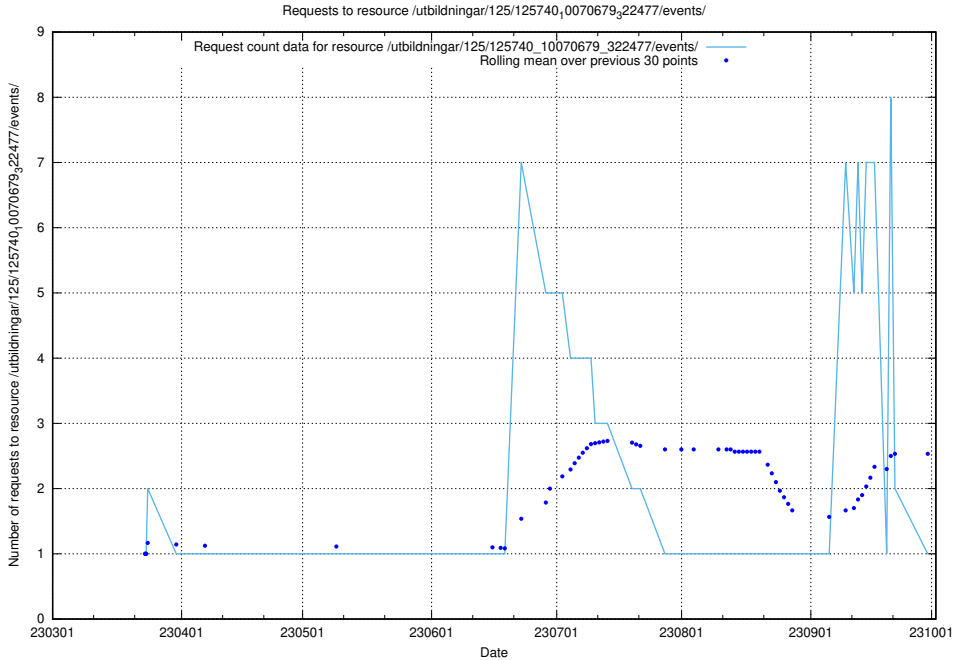

5.429 Usage of /utbildningar/125/125740_10070679_322477/events/

Here, we count the number of requests to resource /utbildningar/125/125740_10070679_322477/events/