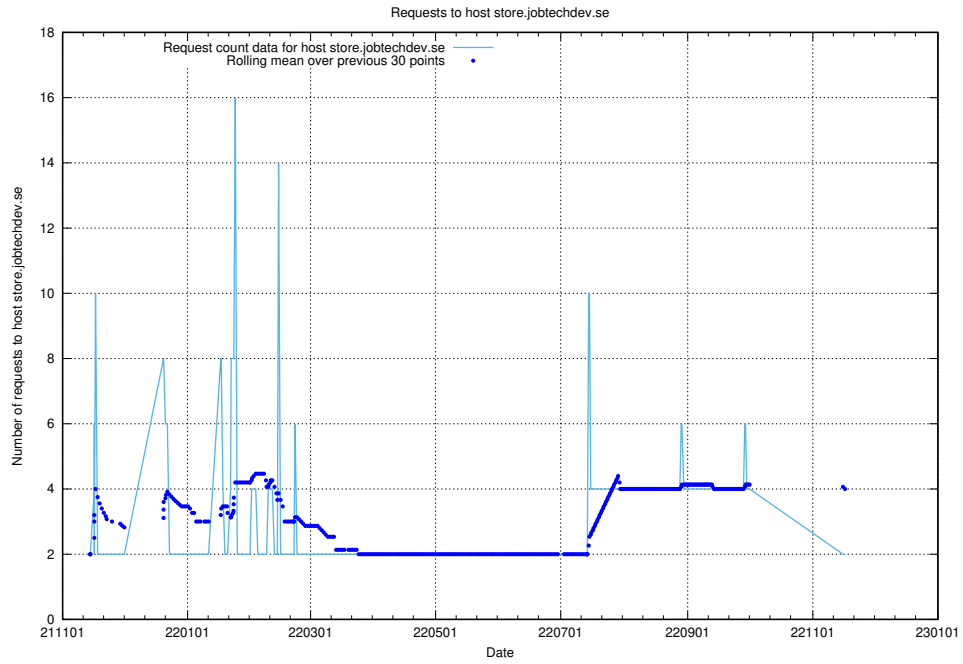

7.537 Usage of store.jobtechdev.se

Here, we count the number of requests to host store.jobtechdev.se.