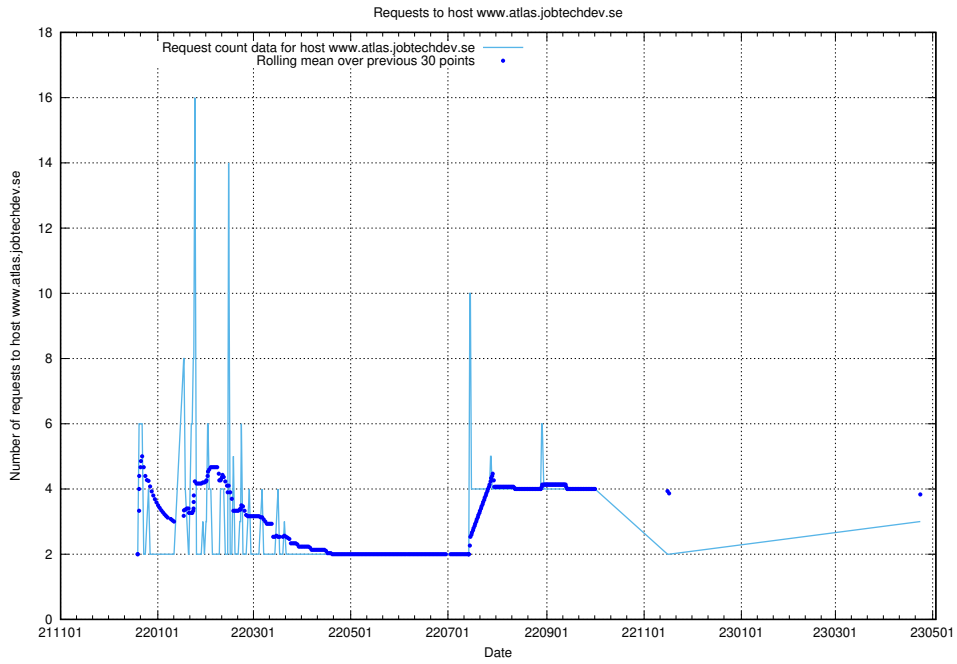

7.199 Usage of www.atlas.jobtechdev.se

Here, we count the number of requests to host www.atlas.jobtechdev.se.