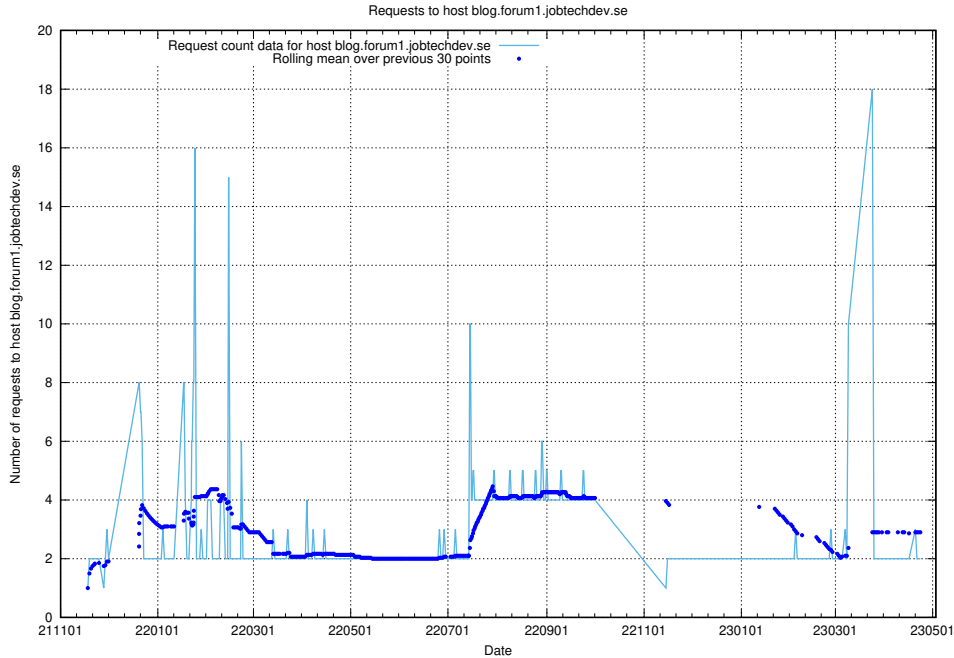

7.467 Usage of `blog.forum1.jobtechdev.se`

Here, we count the number of requests to host `blog.forum1.jobtechdev.se`.