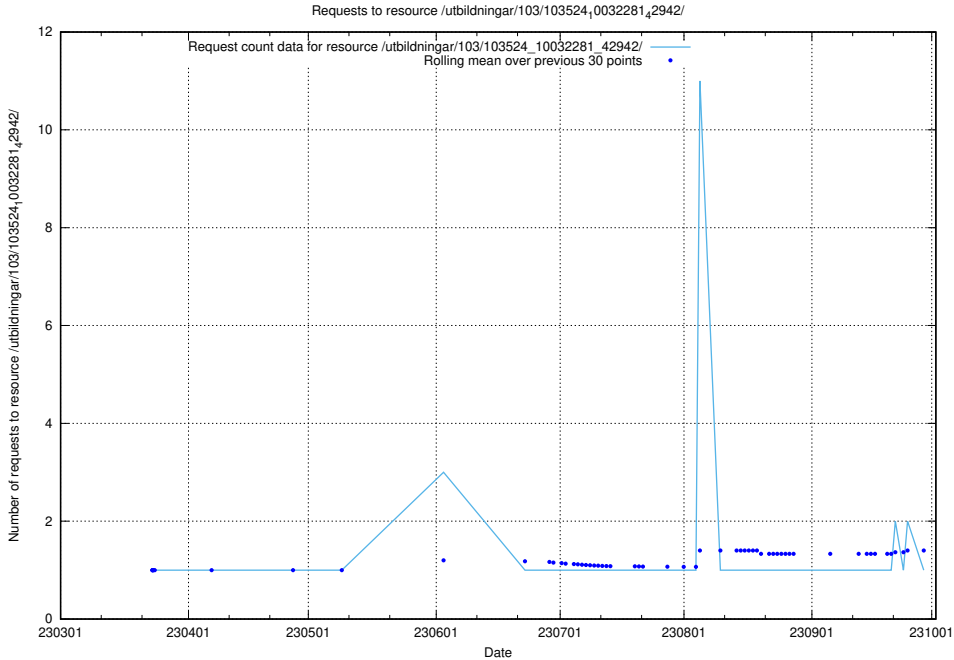

5.2166 Usage of /utbildningar/103/103524_10032281_42942/

Here, we count the number of requests to resource /utbildningar/103/103524_10032281_42942/.