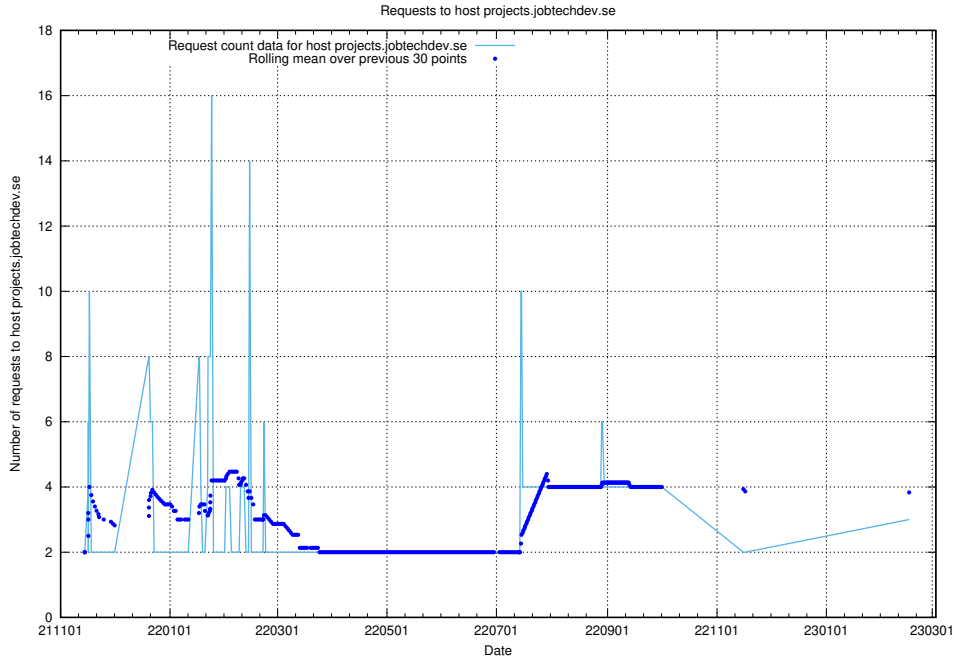

7.227 Usage of projects.jobtechdev.se

Here, we count the number of requests to host projects.jobtechdev.se.