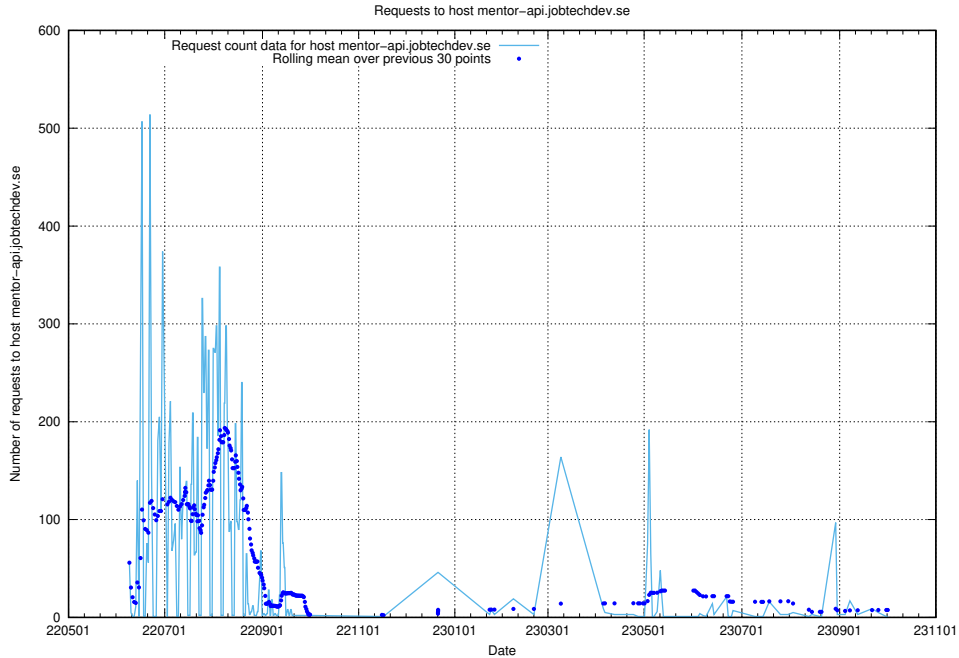

7.613 Usage of mentor-api.jobtechdev.se

Here, we count the number of requests to host mentor-api.jobtechdev.se.