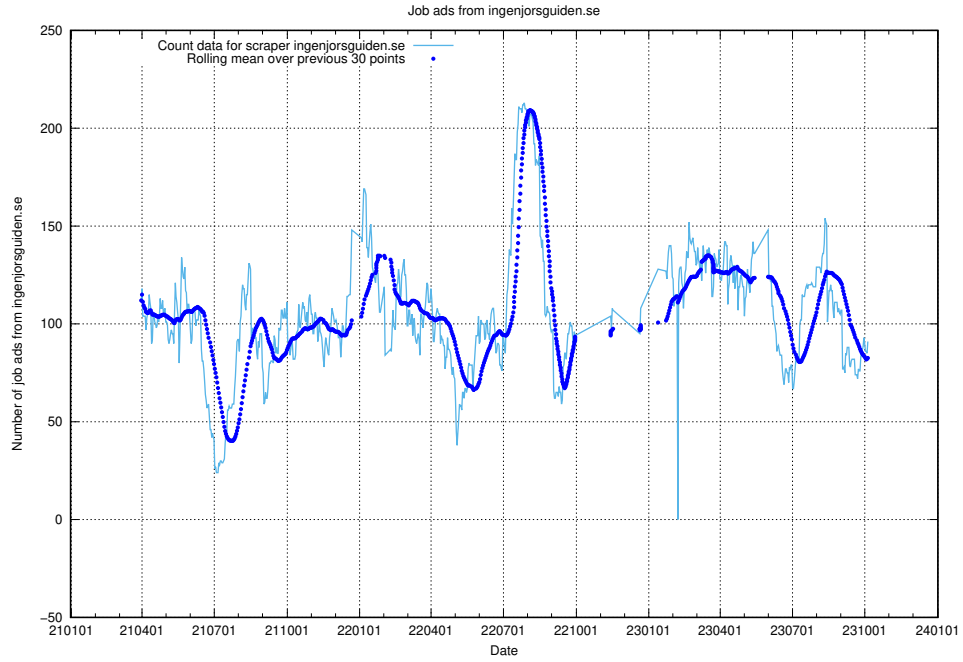

13.15 Number of ads by scraper ingenjorsguiden.se

Here, we count the number of job ads scraped from ingenjorsguiden.se.