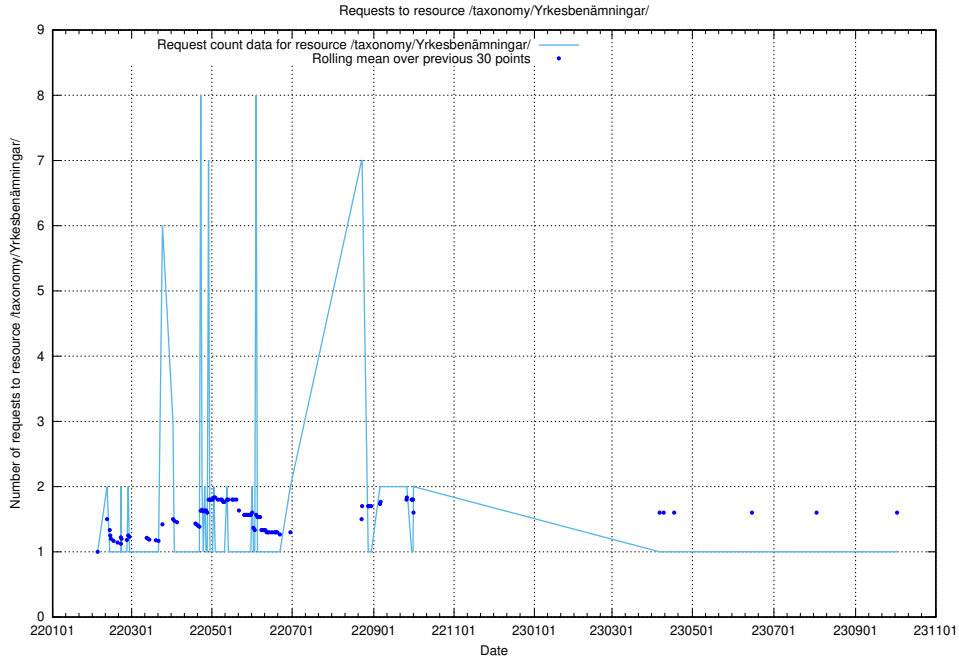

5.900 Usage of /taxonomy/Yrkesbenämningar/

Here, we count the number of requests to resource /taxonomy/Yrkesbenämningar/.