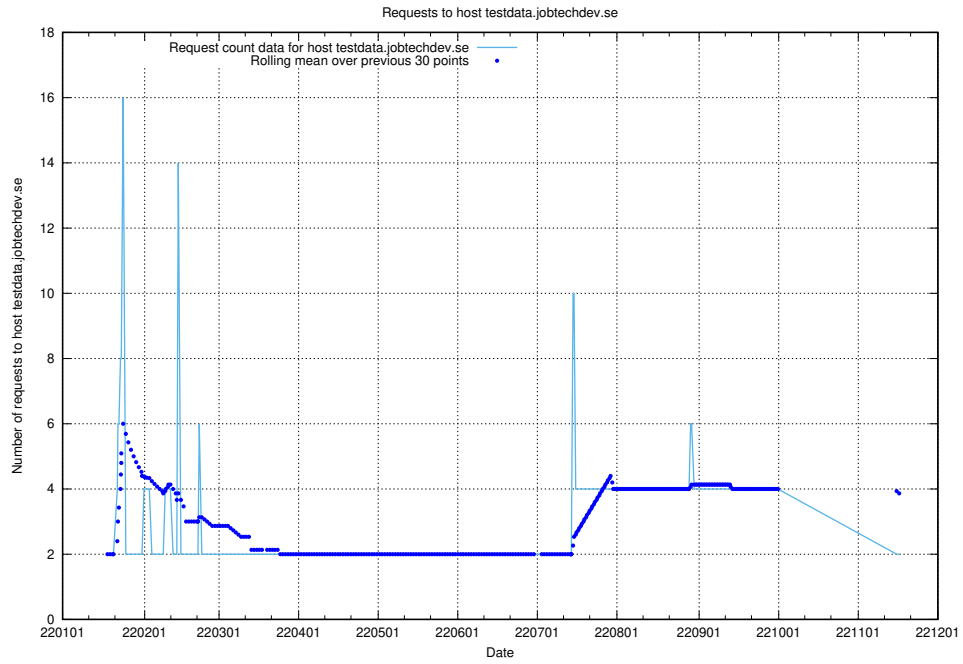

7.255 Usage of testdata.jobtechdev.se

Here, we count the number of requests to host testdata.jobtechdev.se.