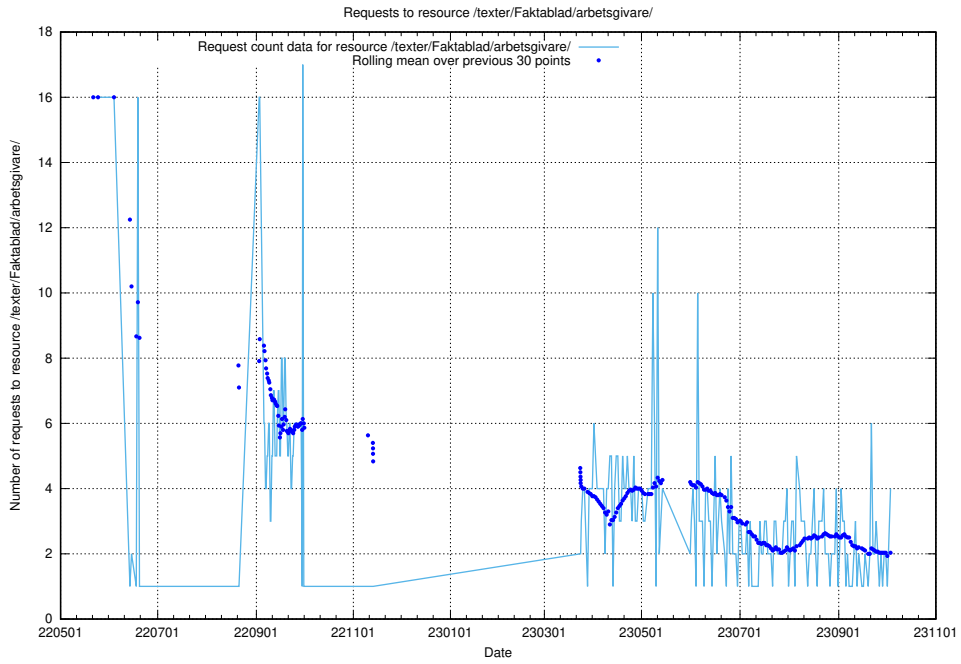

5.86 Usage of /texter/Faktablad/arbetsgivare/

Here, we count the number of requests to resource /texter/Faktablad/arbetsgivare/.