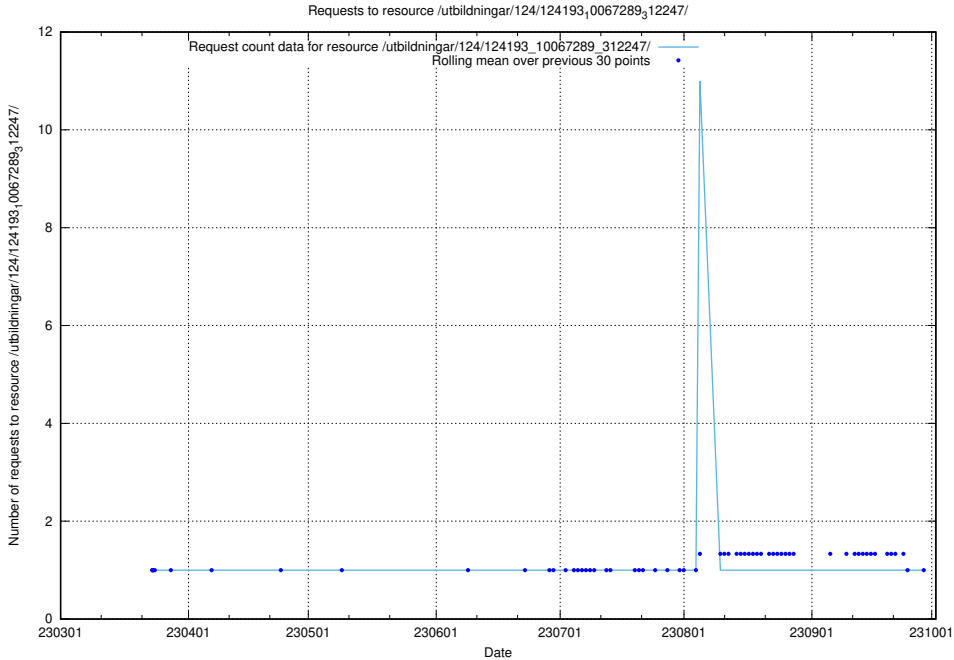

5.1038 Usage of /utbildningar/124/124193_10067289_312247/

Here, we count the number of requests to resource /utbildningar/124/124193_10067289_312247/.