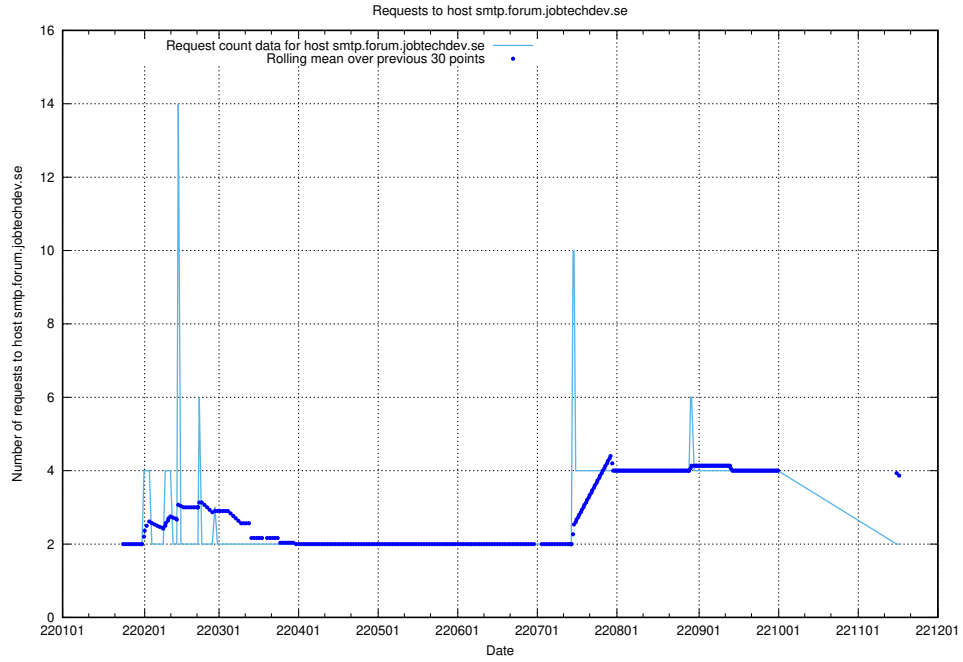

7.557 Usage of smtp.forum.jobtechdev.se

Here, we count the number of requests to host smtp.forum.jobtechdev.se.