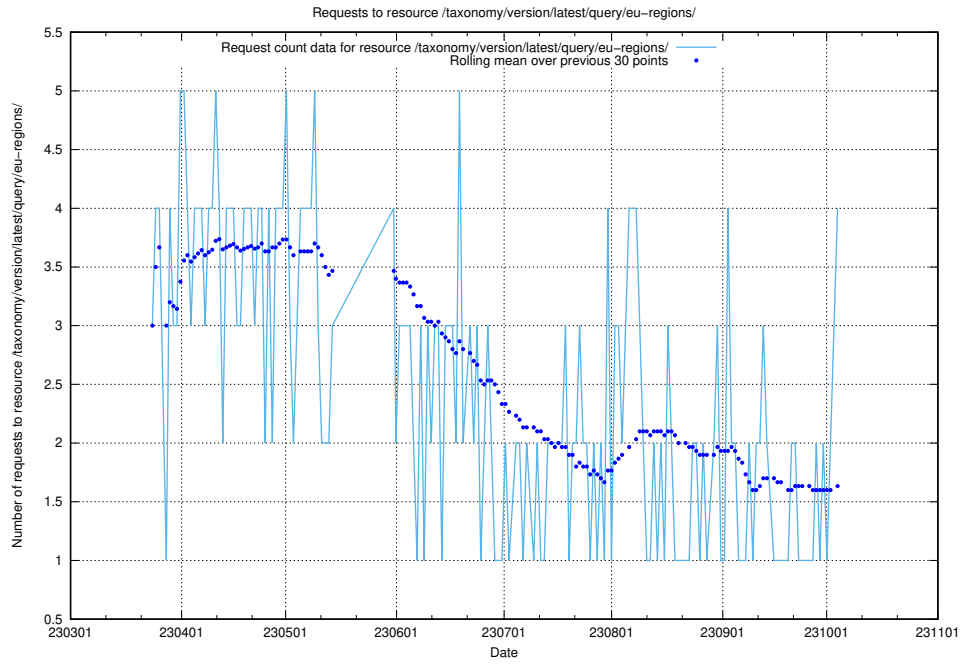

5.103 Usage of /taxonomy/version/latest/query/eu-regions/

Here, we count the number of requests to resource /taxonomy/version/latest/query/eu-regions/.