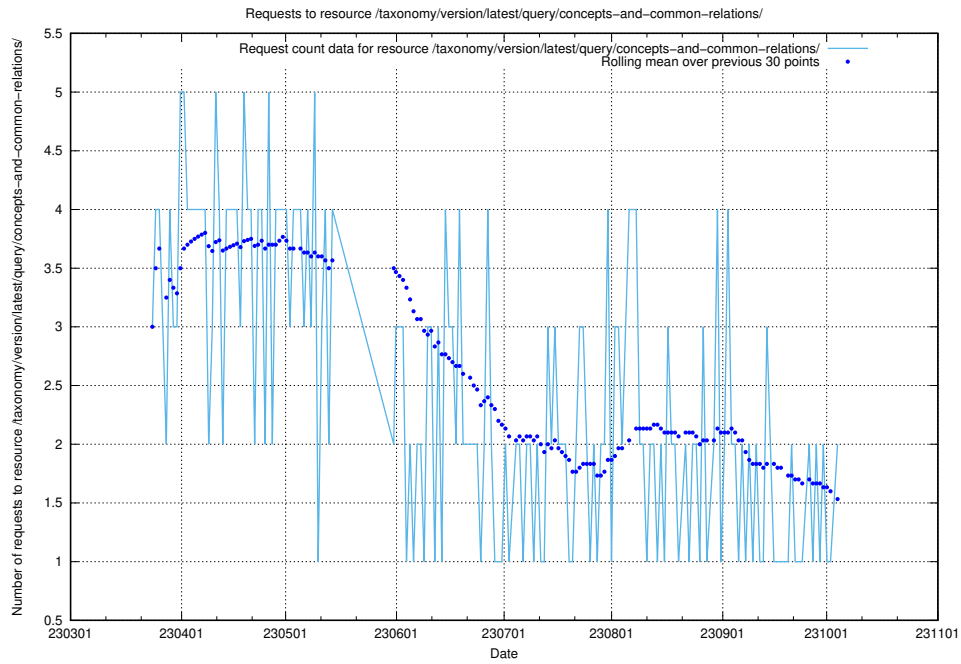

5.350 Usage of /taxonomy/version/latest/query/concepts-and-common-relations/

Here, we count the number of requests to resource /taxonomy/version/latest/query/concepts-and-common-relations/.