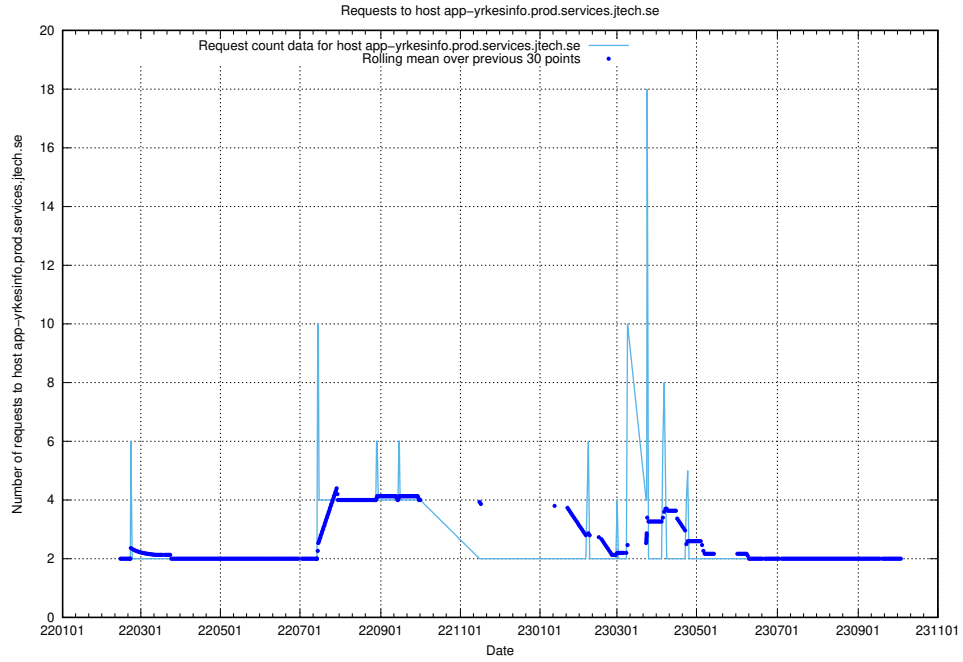

7.523 Usage of app-yrkesinfo.prod.services.jtech.se

Here, we count the number of requests to host app-yrkesinfo.prod.services.jtech.se.

7.524 Usage of `jobad-enrichments.api.jobtechdev.se`

Here, we count the number of requests to host `jobad-enrichments.api.jobtechdev.se`.