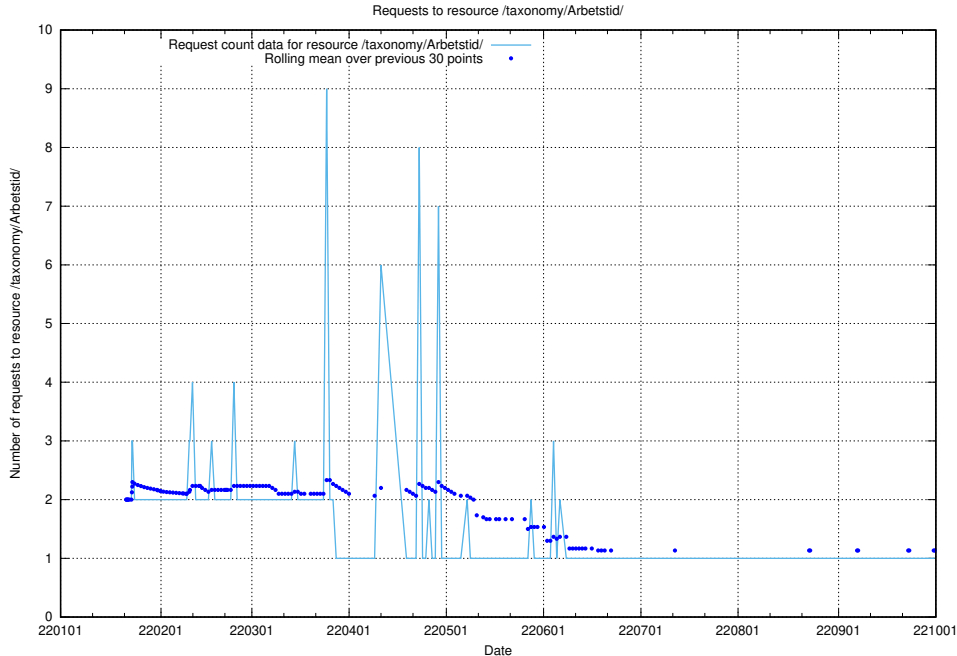

5.806 Usage of /taxonomy/Arbetstid/

Here, we count the number of requests to resource /taxonomy/Arbetstid/.