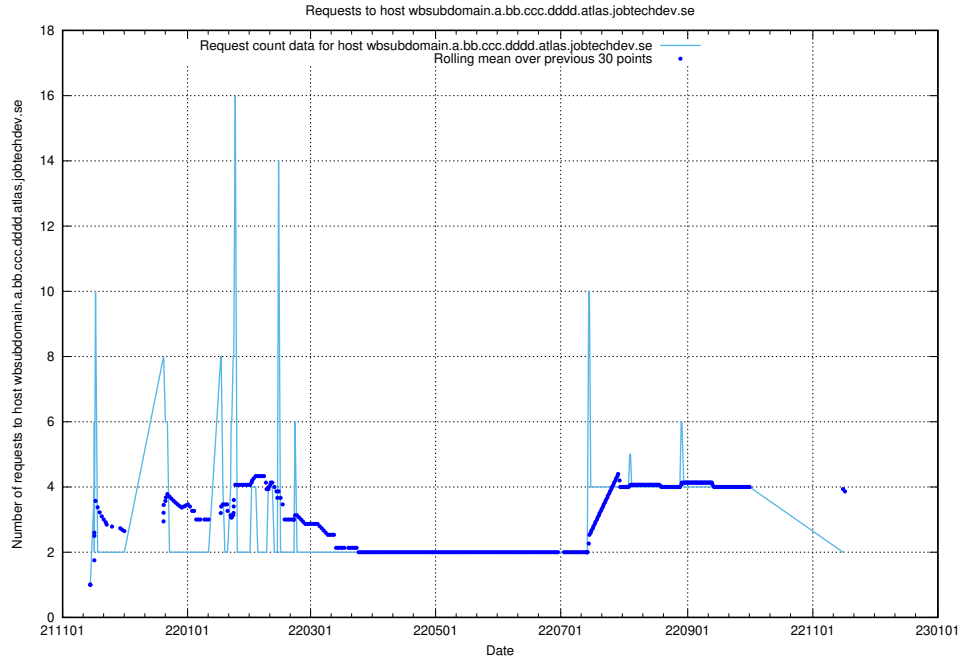

7.531 Usage of wbsubdomain.a.bb.ccc.dddd.atlas.jobtechdev.se

Here, we count the number of requests to host wbsubdomain.a.bb.ccc.dddd.atlas.jobtechdev.se.