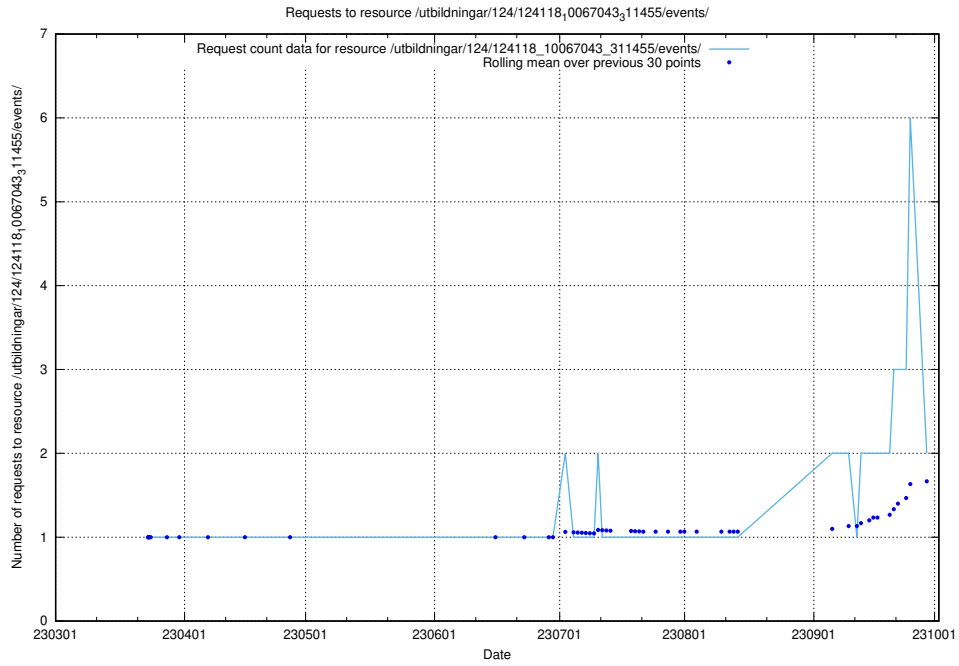

5.221 Usage of /utbildningar/124/124118_10067043_311455/events/

Here, we count the number of requests to resource /utbildningar/124/124118_10067043_311455/events/