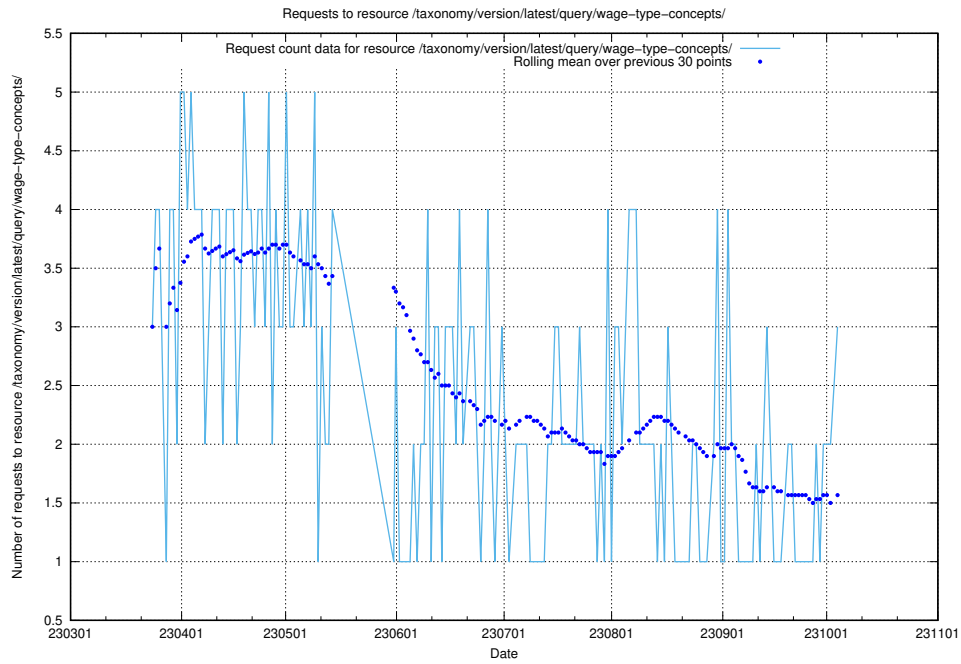

5.149 Usage of /taxonomy/version/latest/query/wage-type-concepts/

Here, we count the number of requests to resource /taxonomy/version/latest/query/wage-type-concepts/.