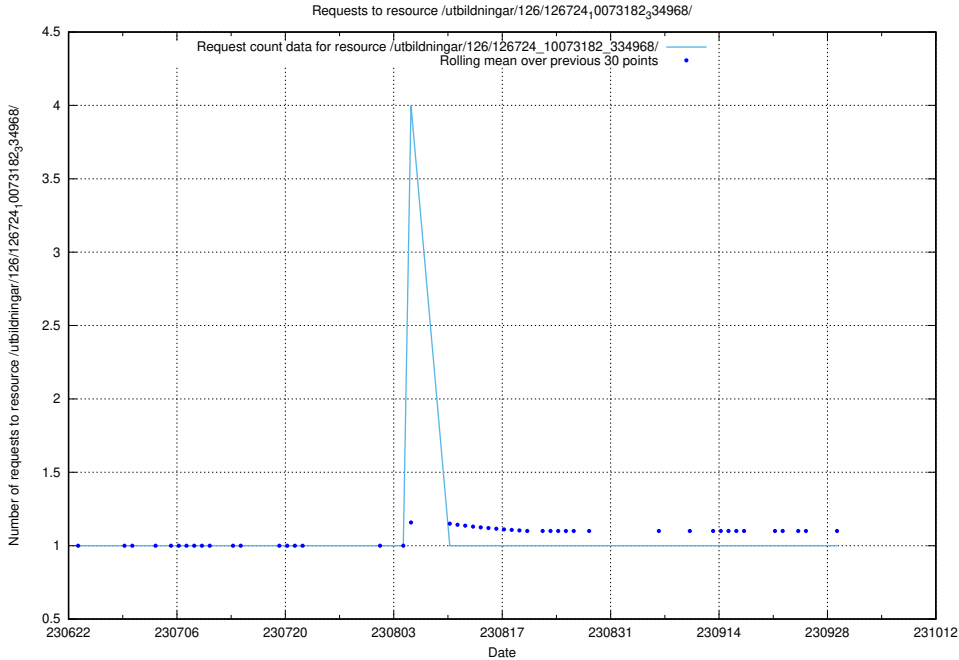

5.2324 Usage of /utbildningar/126/126724_10073182_334968/

Here, we count the number of requests to resource /utbildningar/126/126724_10073182_334968/.