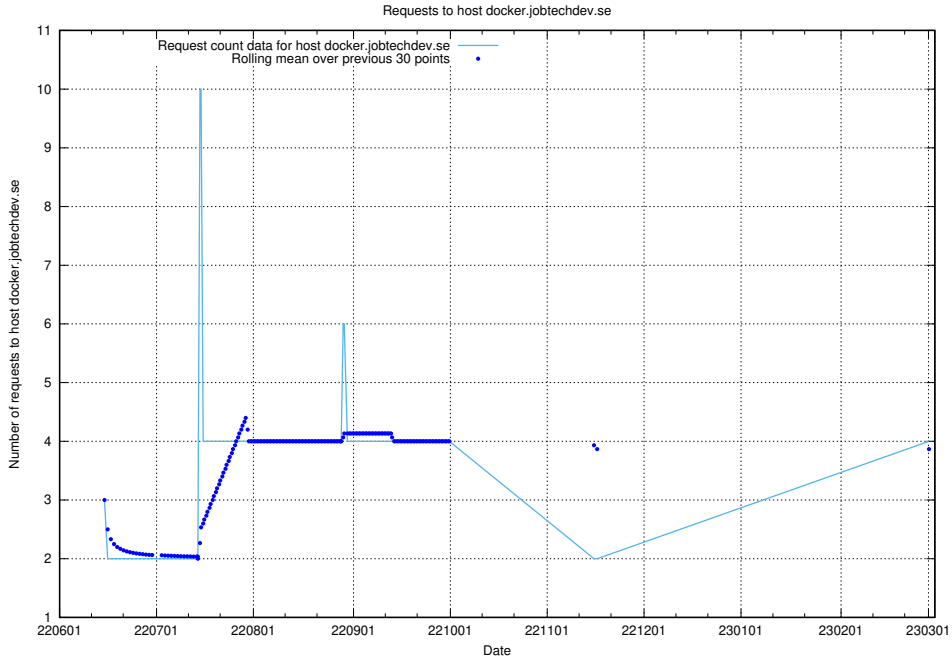

7.142 Usage of docker.jobtechdev.se

Here, we count the number of requests to host docker.jobtechdev.se.