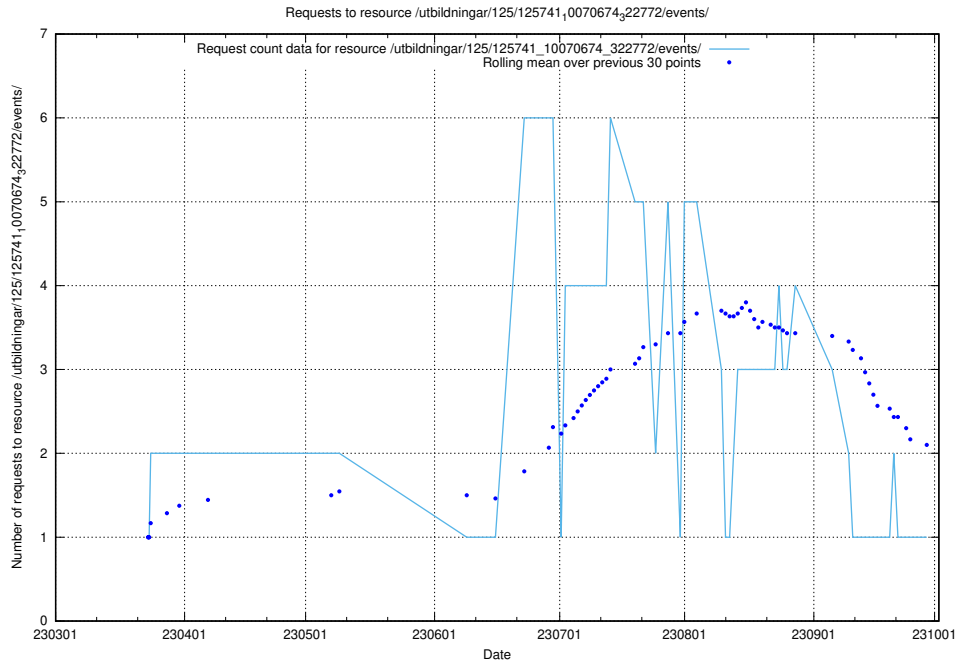

5.3253 Usage of /utbildningar/125/125741_10070674_322772/events/

Here, we count the number of requests to resource /utbildningar/125/125741_10070674_322772/events/