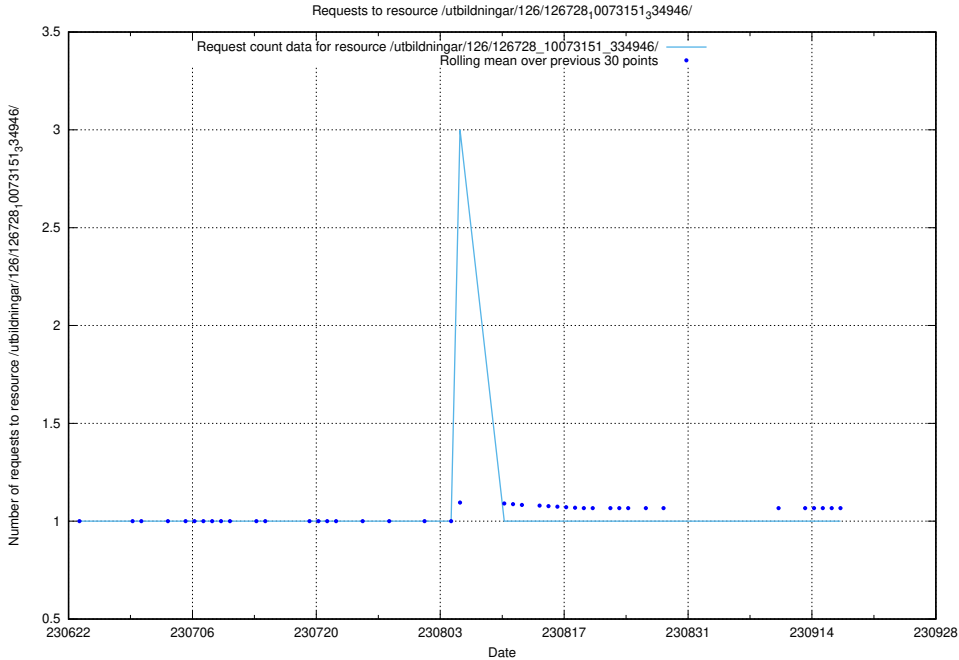

5.2322 Usage of /utbildningar/126/126728_10073151_334946/

Here, we count the number of requests to resource /utbildningar/126/126728_10073151_334946/.