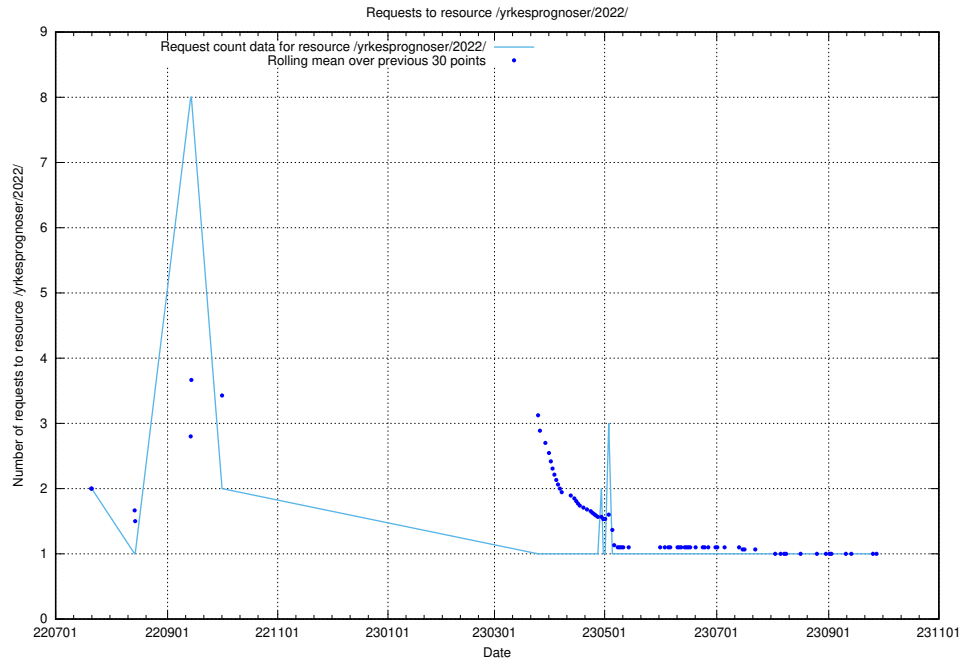

5.426 Usage of /yrkesprognoser/2022/

Here, we count the number of requests to resource /yrkesprognoser/2022/.