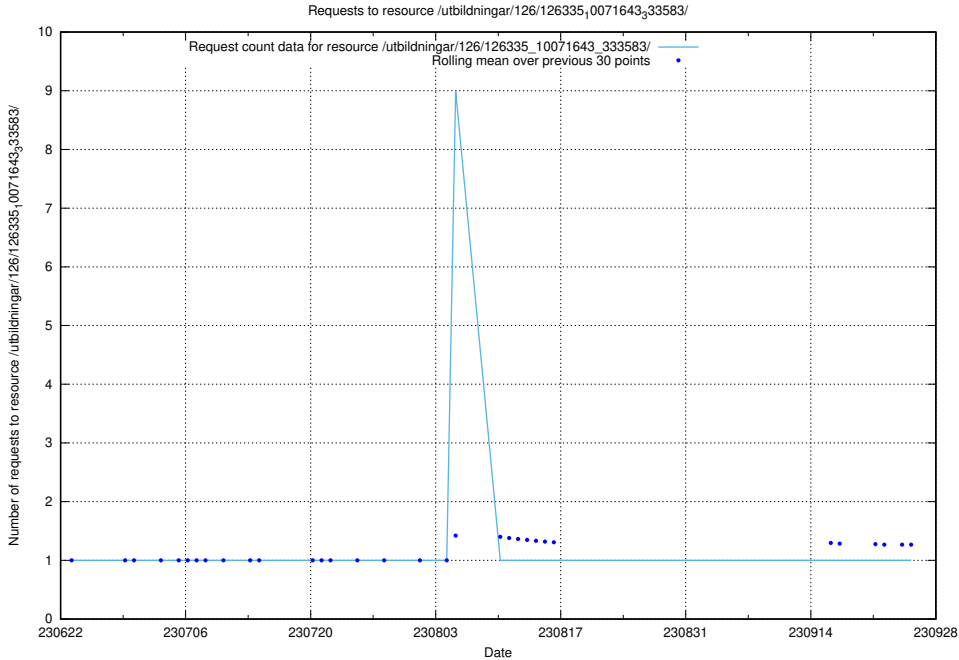

5.2399 Usage of /utbildningar/126/126335_10071643_333583/

Here, we count the number of requests to resource /utbildningar/126/126335_10071643_333583/.