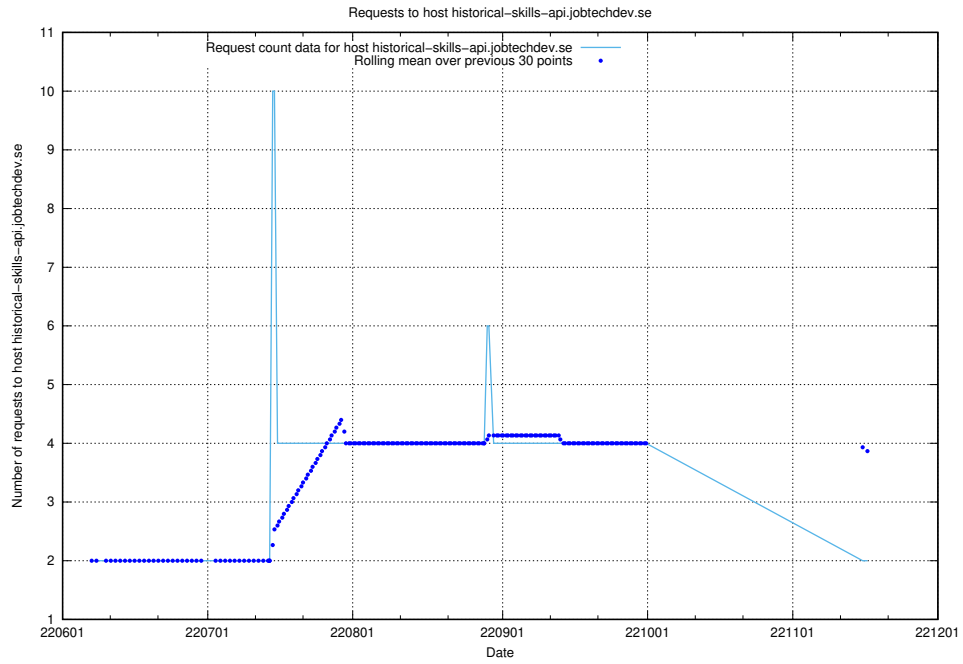

7.395 Usage of historical-skills-api.jobtechdev.se

Here, we count the number of requests to host historical-skills-api.jobtechdev.se.