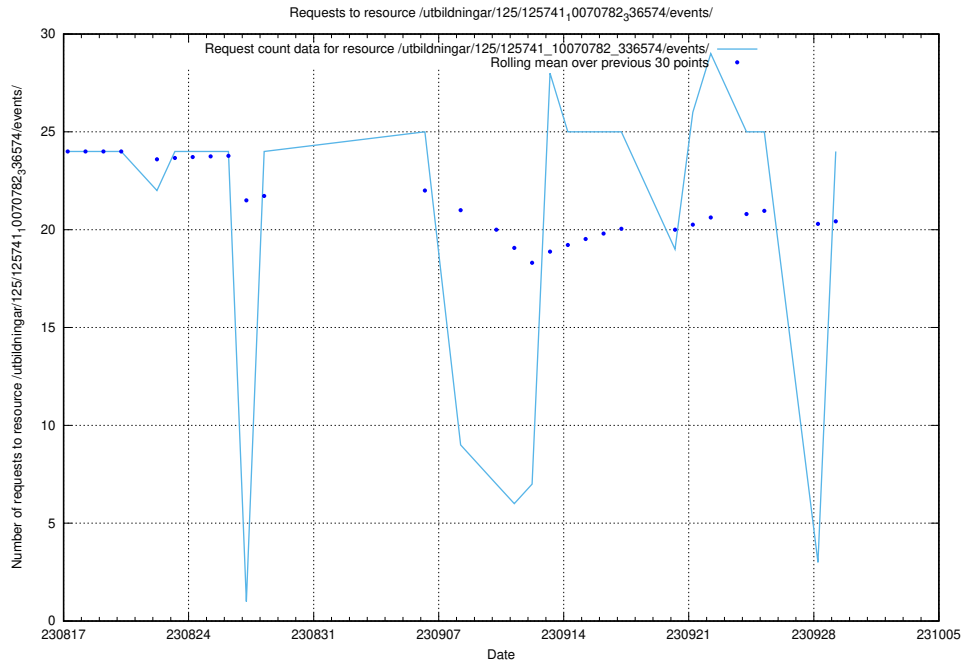

5.8 Usage of /utbildningar/125/125741_10070782_336574/events/

Here, we count the number of requests to resource /utbildningar/125/125741_10070782_336574/events/