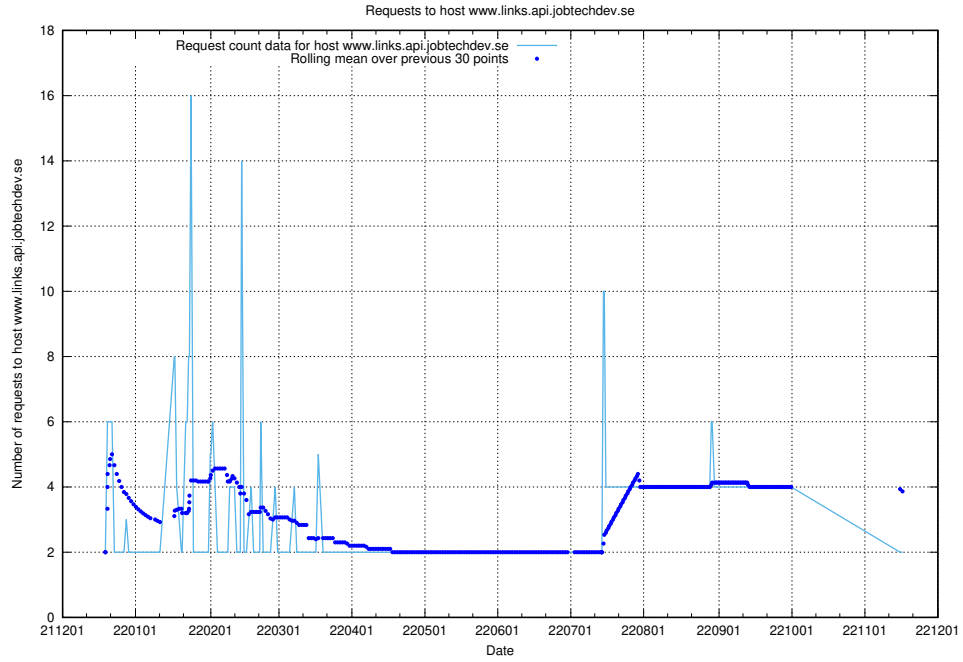

7.362 Usage of `www.links.api.jobtechdev.se`

Here, we count the number of requests to host `www.links.api.jobtechdev.se`.