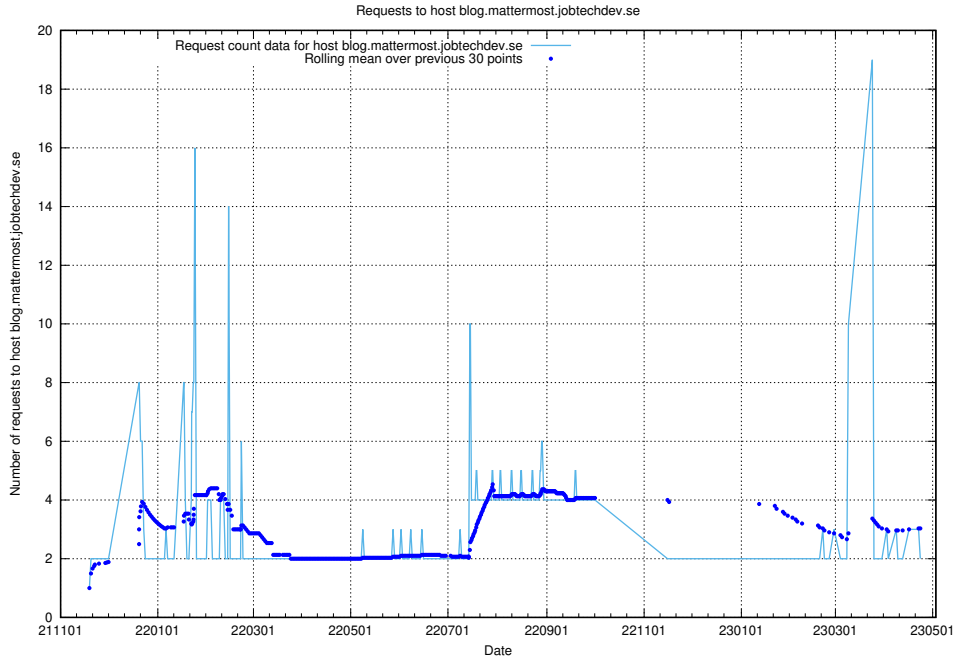

7.456 Usage of `blog.mattermost.jobtechdev.se`

Here, we count the number of requests to host `blog.mattermost.jobtechdev.se`.