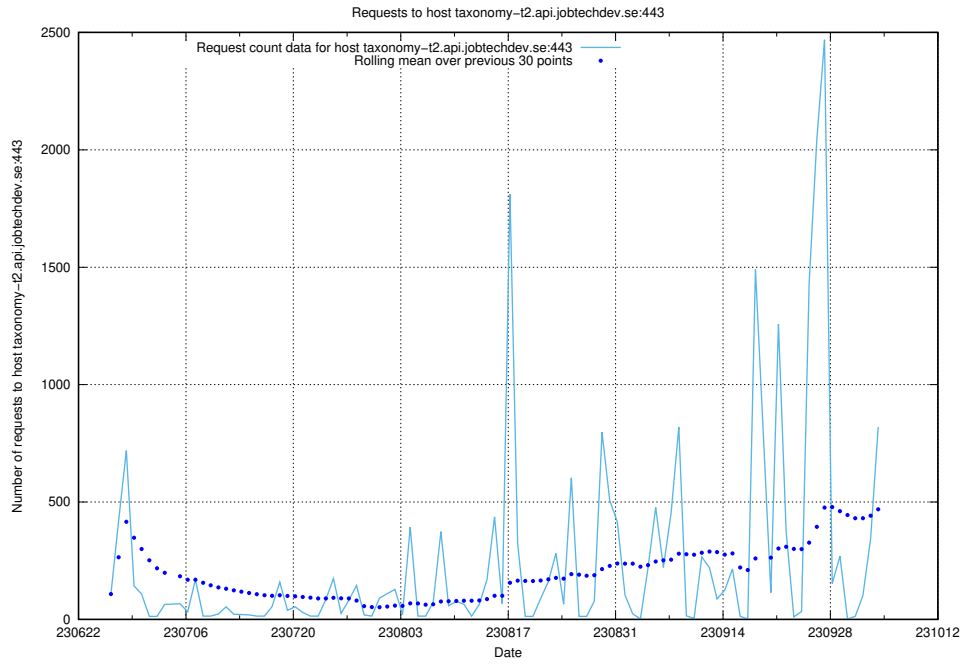

7.26 Usage of taxonomy-t2.api.jobtechdev.se:443

Here, we count the number of requests to host taxonomy-t2.api.jobtechdev.se:443.