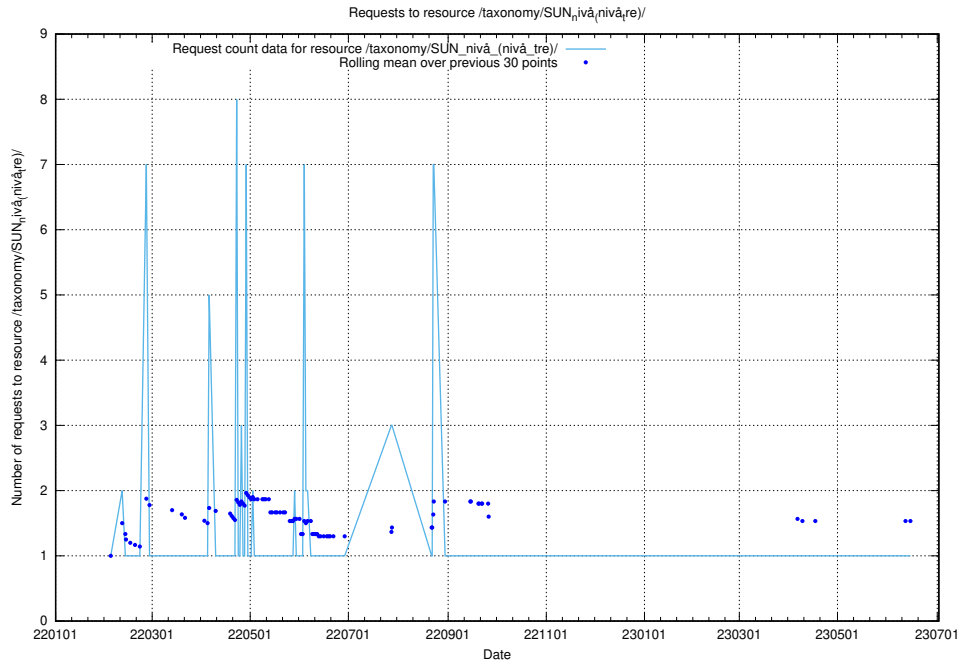

5.910 Usage of /taxonomy/SUN_nivå_(nivå_tre)/

Here, we count the number of requests to resource /taxonomy/SUN_nivå_(nivå_tre)/.