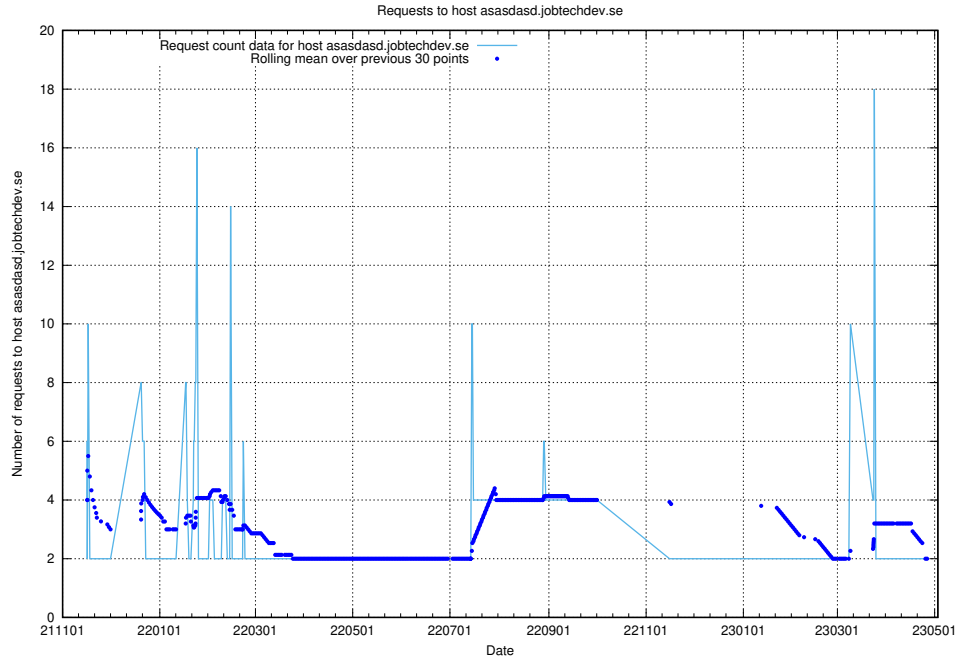

7.521 Usage of `asasdasd.jobtechdev.se`

Here, we count the number of requests to host `asasdasd.jobtechdev.se`.