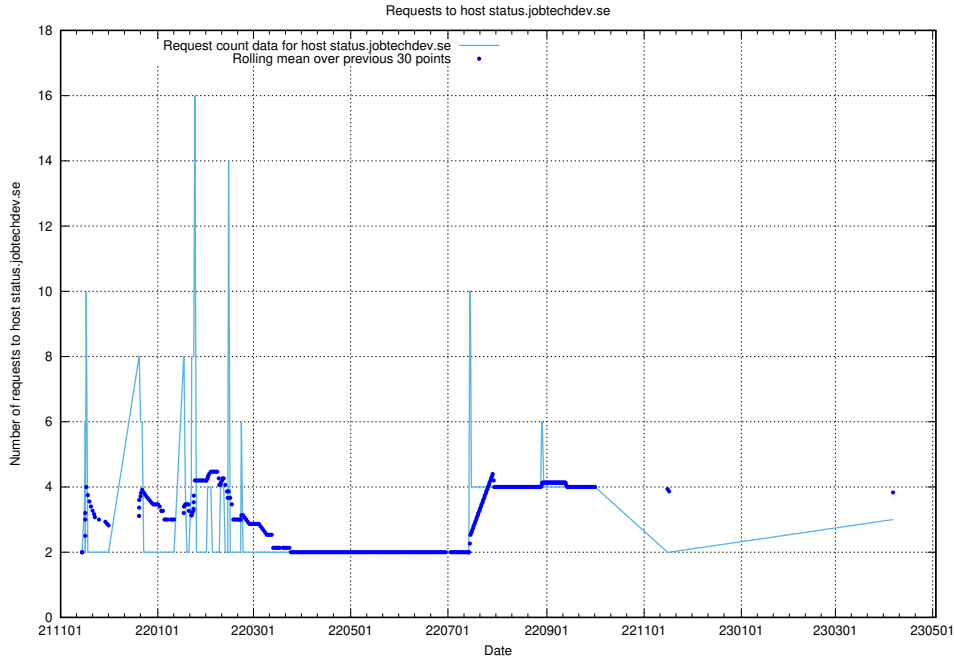

7.225 Usage of status.jobtechdev.se

Here, we count the number of requests to host status.jobtechdev.se.