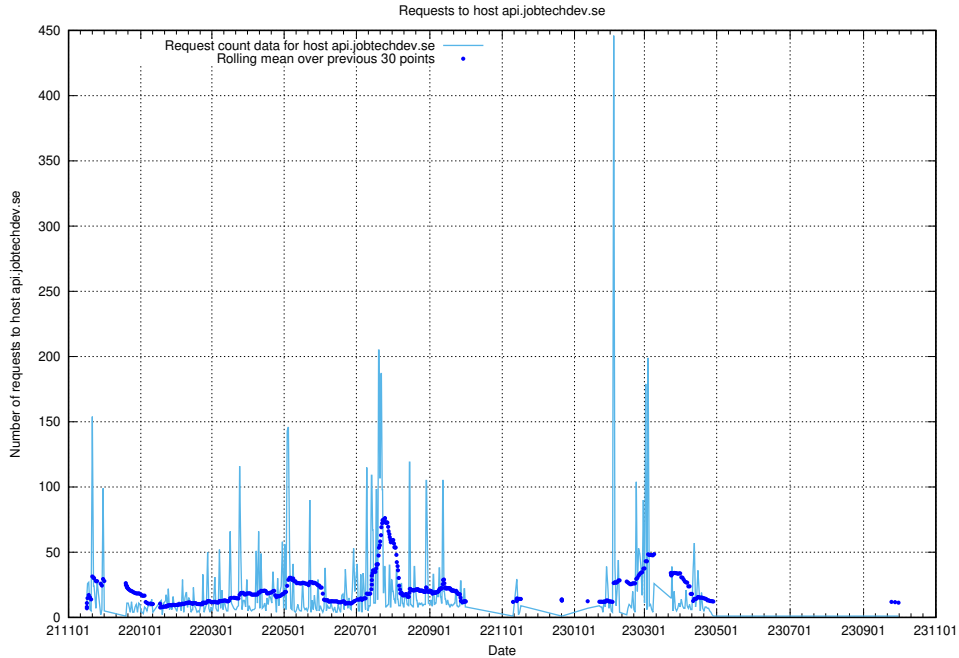

7.639 Usage of api.jobtechdev.se

Here, we count the number of requests to host api.jobtechdev.se.