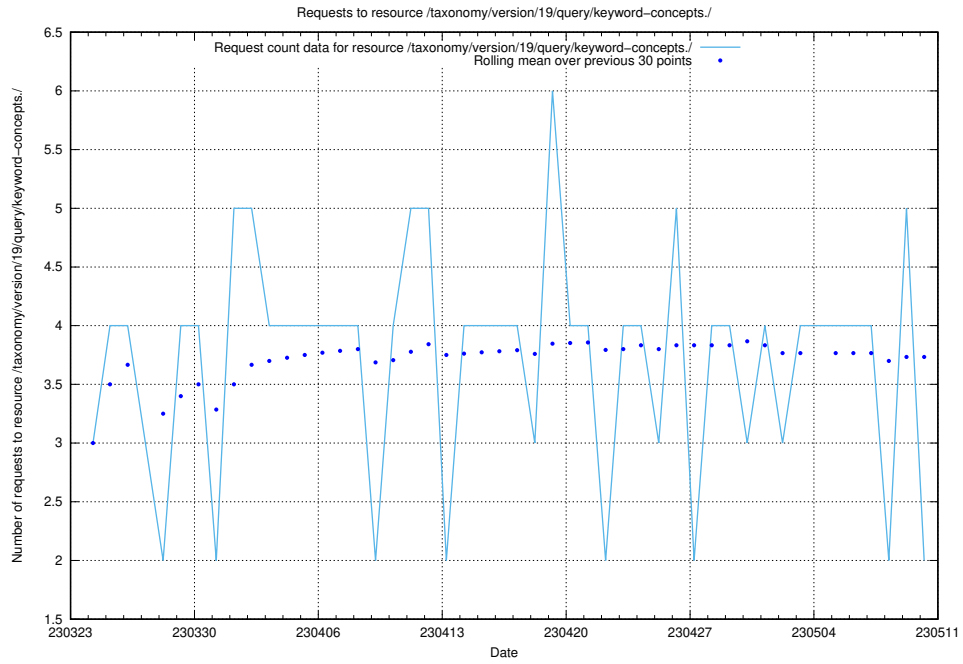

5.363 Usage of /taxonomy/version/19/query/keyword-concepts./

Here, we count the number of requests to resource /taxonomy/version/19/query/keyword-concepts./.