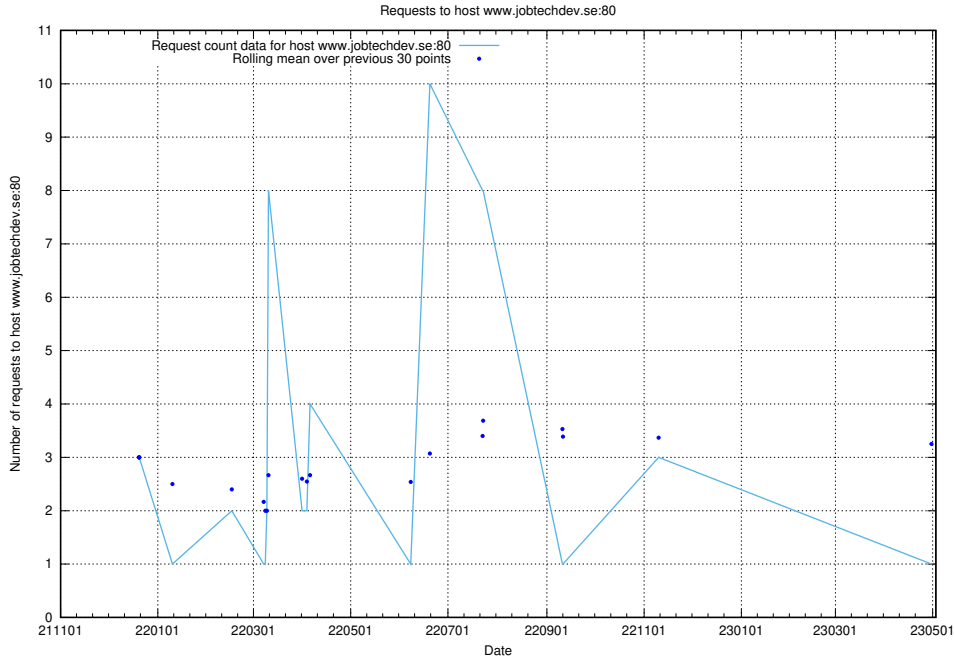

7.606 Usage of www.jobtechdev.se:80

Here, we count the number of requests to host www.jobtechdev.se:80.