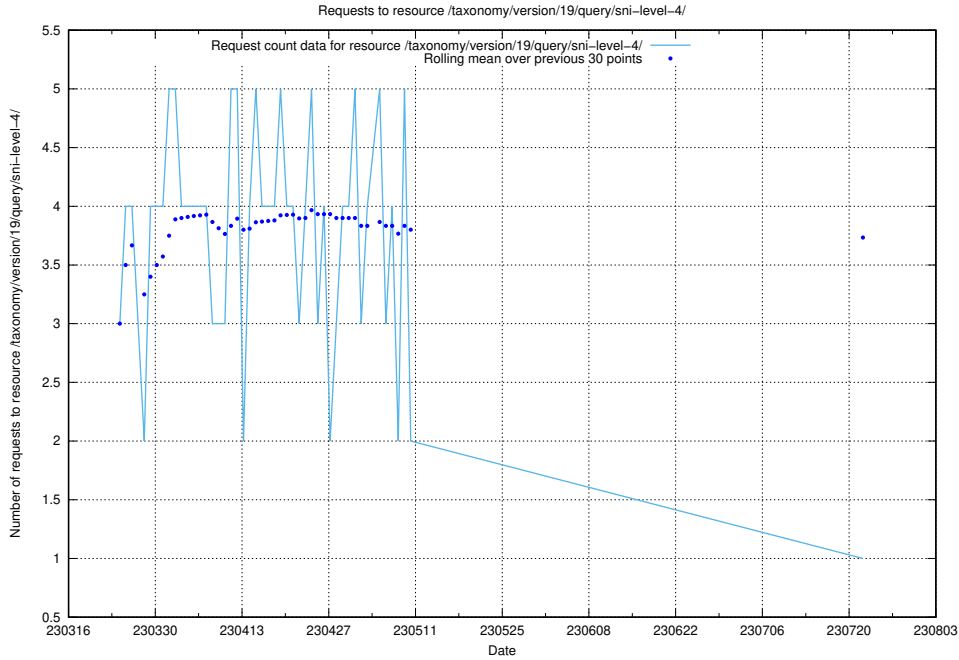

5.2894 Usage of /taxonomy/version/19/query/sni-level-4/

Here, we count the number of requests to resource /taxonomy/version/19/query/sni-level-4/.