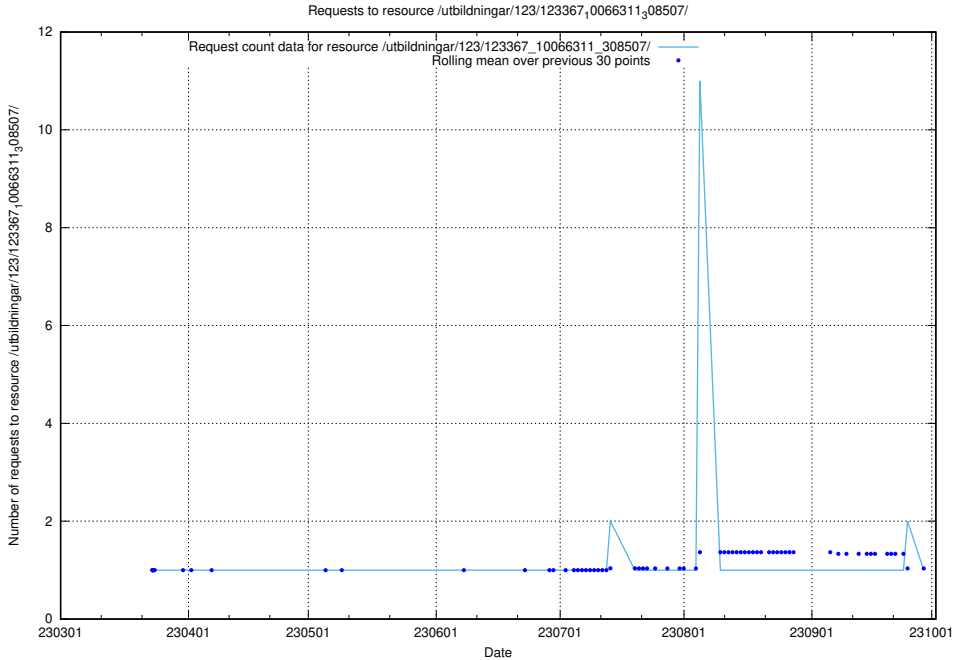

Here, we count the number of requests to resource /utbildningar/123/123367_10066311_308507/.

5.1181 Usage of /availability/20230911/

Here, we count the number of requests to resource /availability/20230911/.