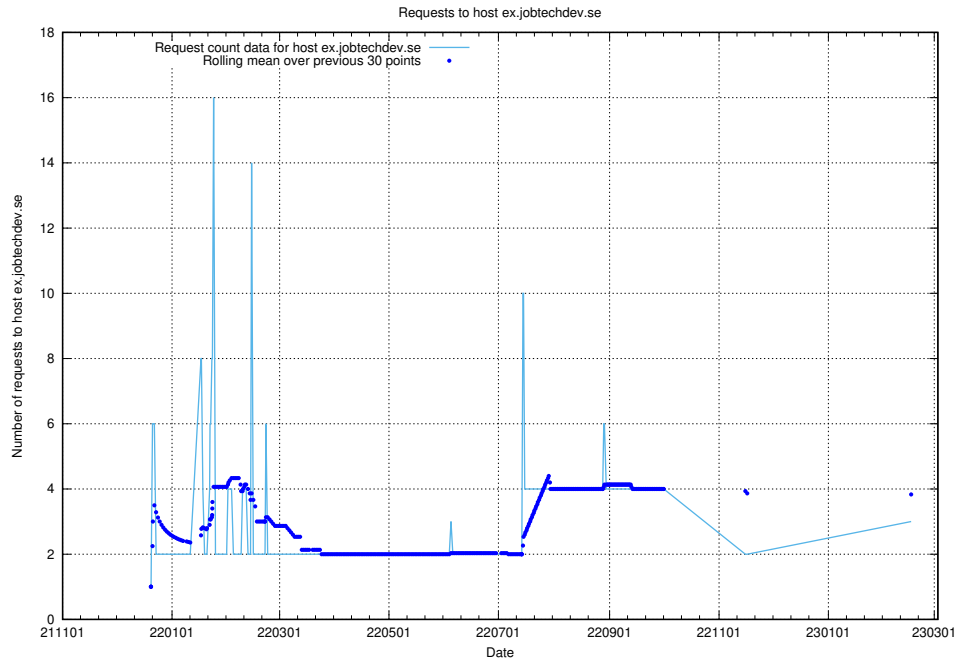

7.195 Usage of ex.jobtechdev.se

Here, we count the number of requests to host ex.jobtechdev.se.