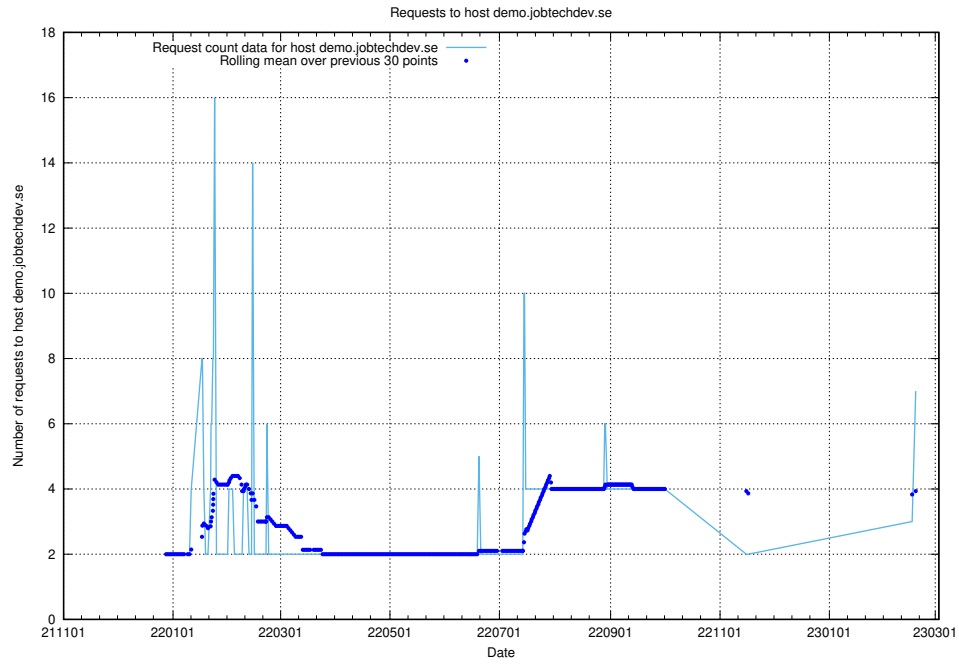

7.72 Usage of demo.jobtechdev.se

Here, we count the number of requests to host demo.jobtechdev.se.