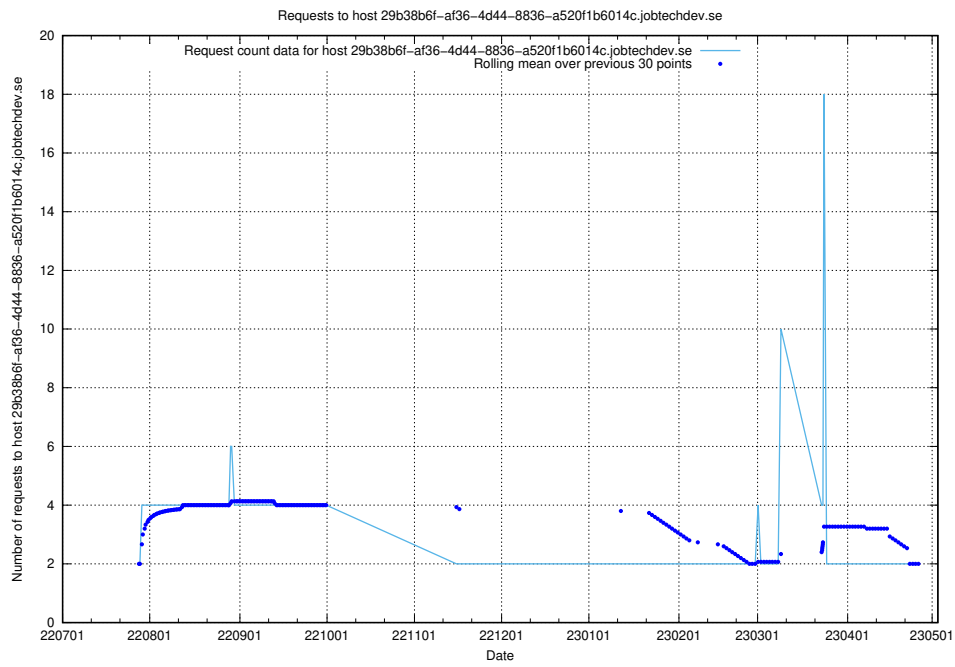

7.368 Usage of 29b38b6f-af36-4d44-8836-a520f1b6014c.jobtechdev.se

Here, we count the number of requests to host 29b38b6f-af36-4d44-8836-a520f1b6014c.jobtechdev.se.