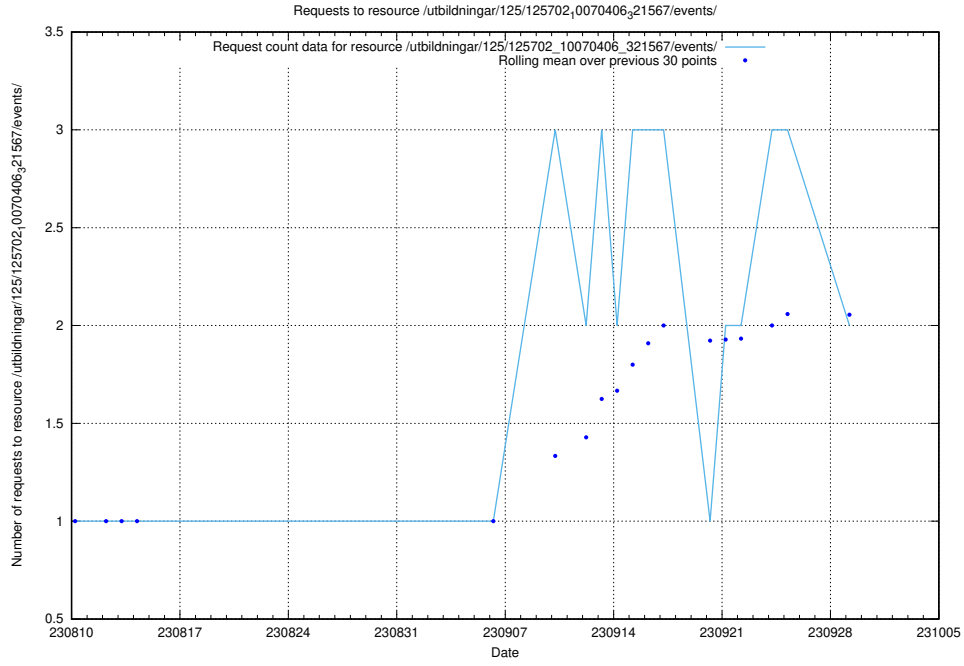

5.247 Usage of /utbildningar/125/125702_10070406_321567/events/

Here, we count the number of requests to resource /utbildningar/125/125702_10070406_321567/events/