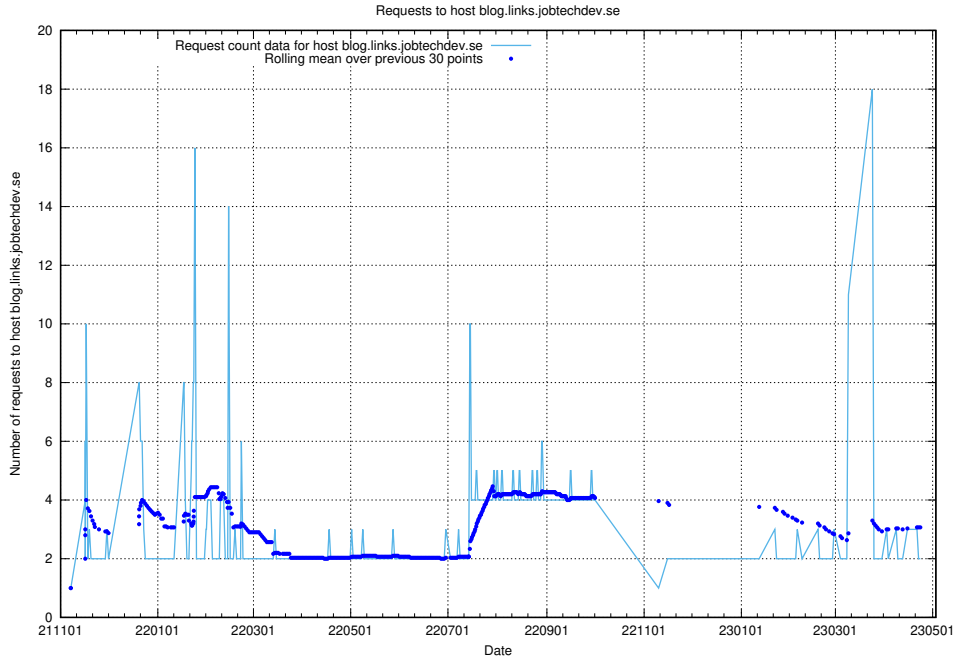

7.414 Usage of `blog.links.jobtechdev.se`

Here, we count the number of requests to host `blog.links.jobtechdev.se`.