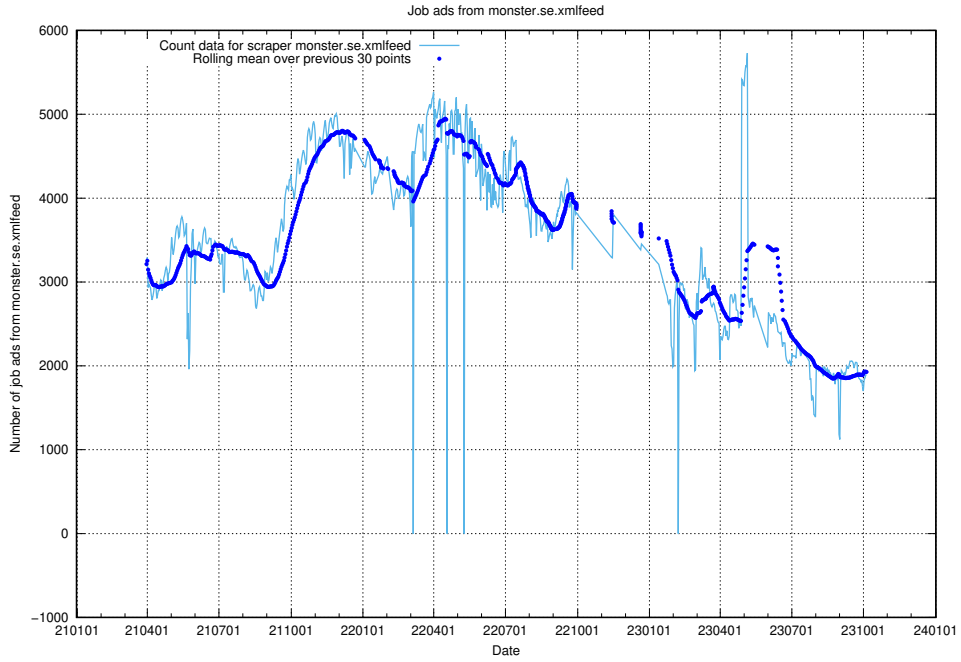

13.8 Number of ads by scraper monster.se.xmlfeed

Here, we count the number of job ads scraped from monster.se.xmlfeed.

13.9 Number of ads by scraper studentjob.se

Here, we count the number of job ads scraped from studentjob.se.