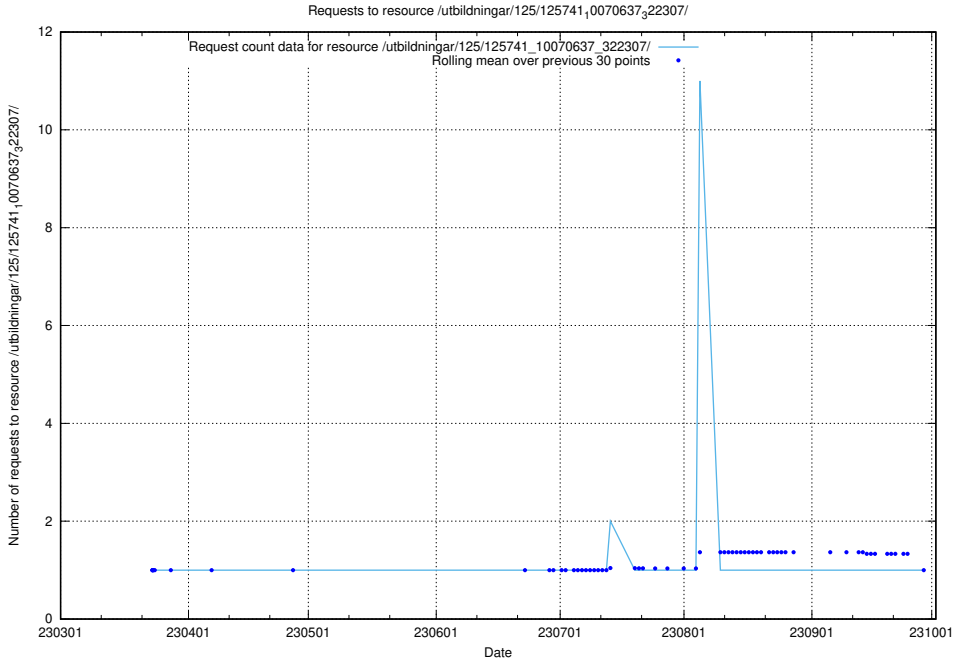

5.400 Usage of /utbildningar/125/125741_10070637_322307/

Here, we count the number of requests to resource /utbildningar/125/125741_10070637_322307/.