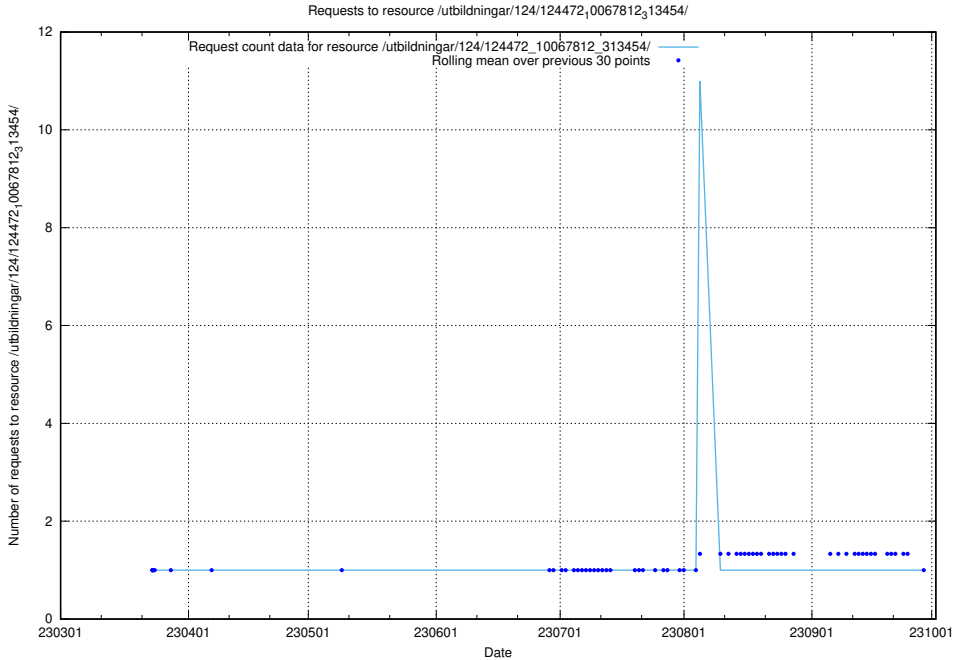

5.938 Usage of /utbildningar/124/124472_10067812_313454/

Here, we count the number of requests to resource /utbildningar/124/124472_10067812_313454/.