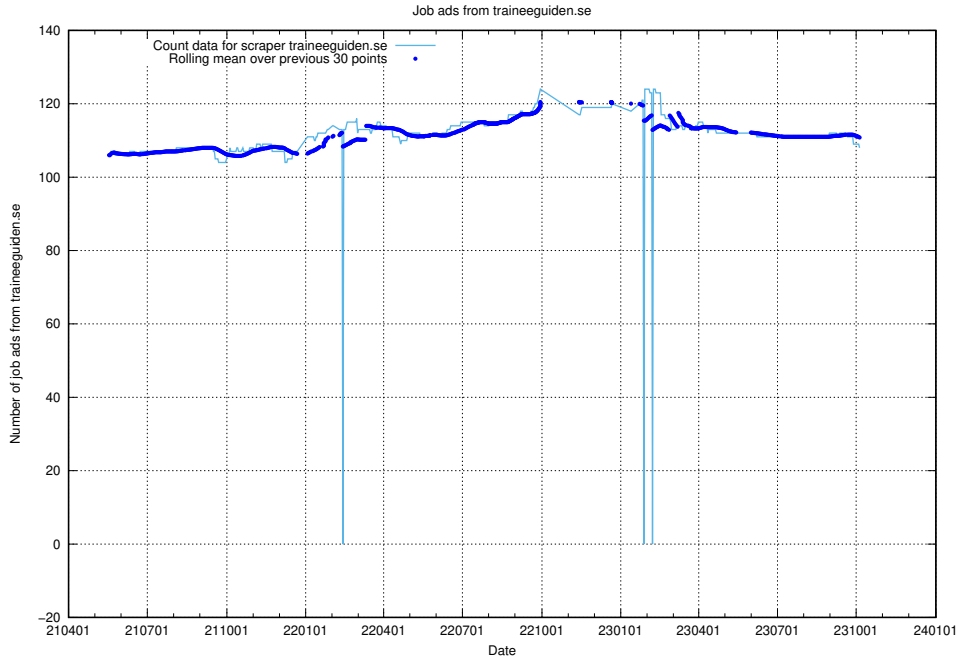

13.14 Number of ads by scraper traineeguiden.se

Here, we count the number of job ads scraped from traineeguiden.se.