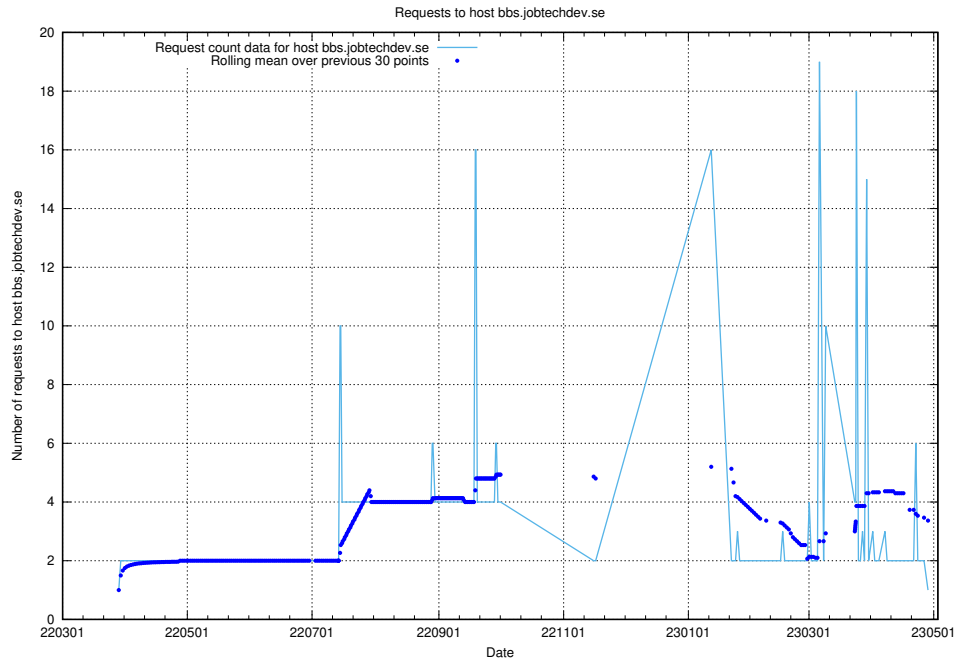

7.631 Usage of bbs.jobtechdev.se

Here, we count the number of requests to host bbs.jobtechdev.se.