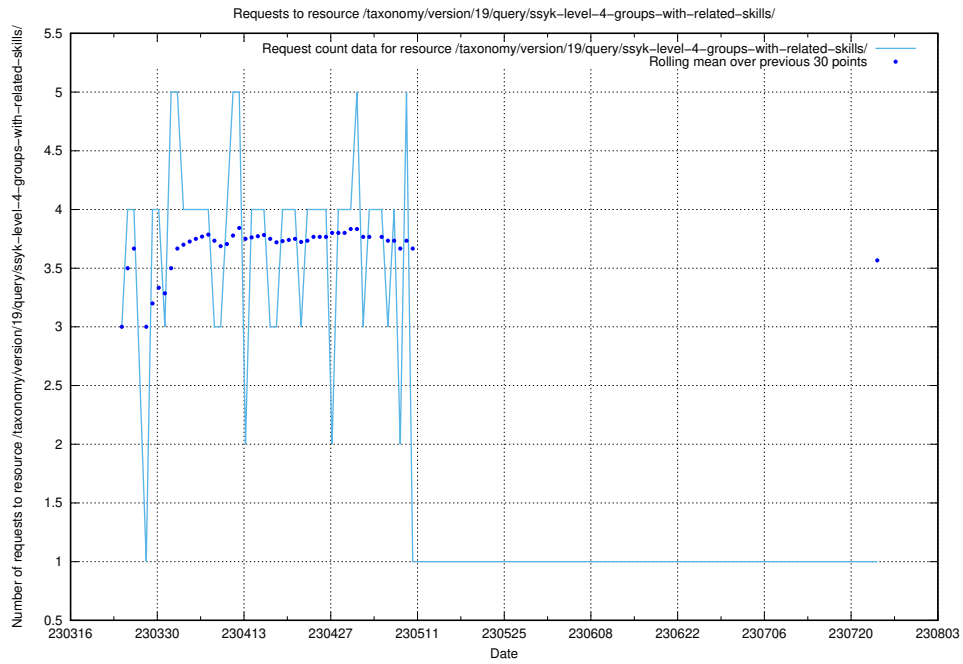

5.2889 Usage of /taxonomy/version/19/query/ssyk-level-4-groups-with-related-skills/

Here, we count the number of requests to resource /taxonomy/version/19/query/ssyk-level-4-groups-with-related-skills/.