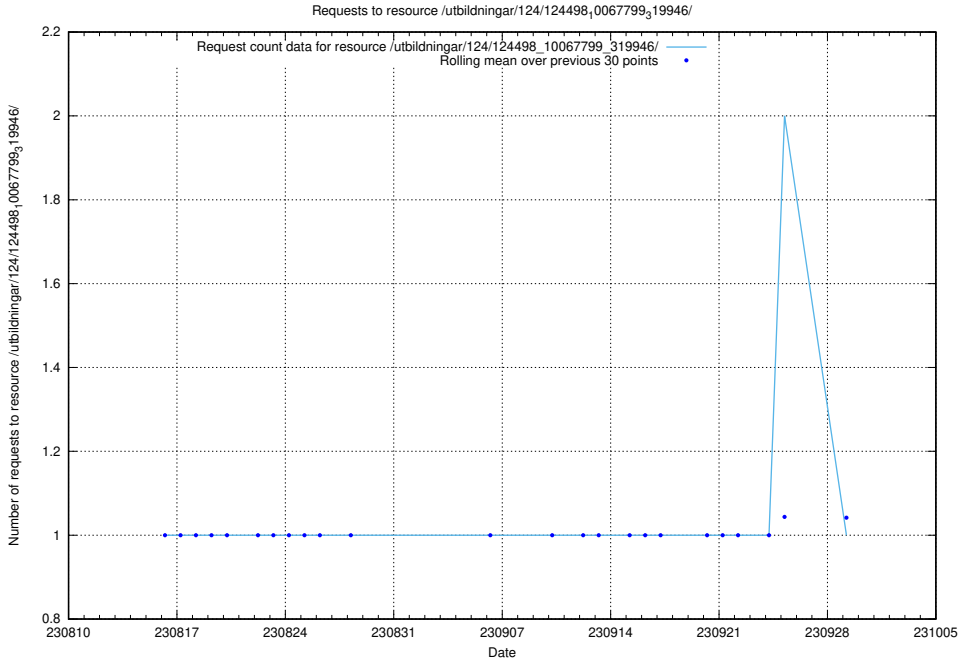

5.1468 Usage of /utbildningar/124/124498_10067799_319946/

Here, we count the number of requests to resource /utbildningar/124/124498_10067799_319946/.