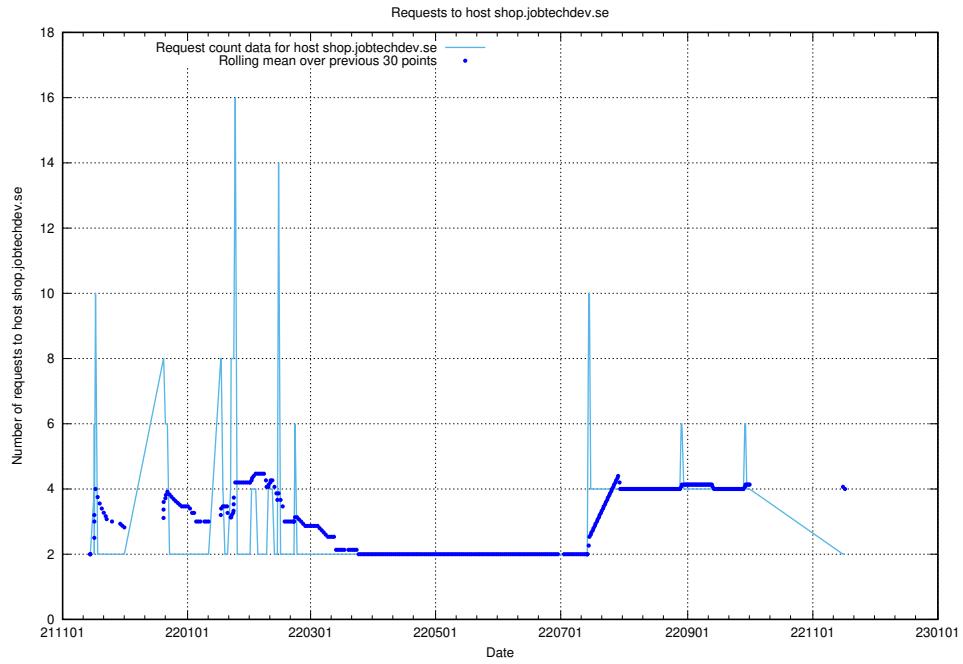

7.543 Usage of site.jobtechdev.se

Here, we count the number of requests to host site.jobtechdev.se.

7.544 Usage of shop.jobtechdev.se

Here, we count the number of requests to host shop.jobtechdev.se.

7.545 Usage of office.jobtechdev.se