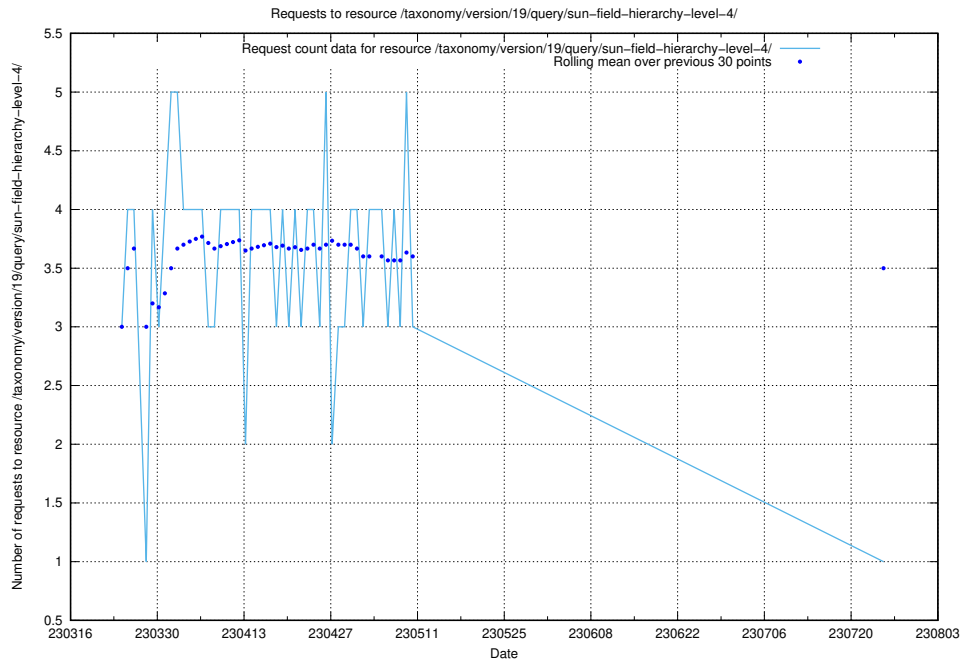

5.2885 Usage of /taxonomy/version/19/query/sun-field-hierarchy-level-4/

Here, we count the number of requests to resource /taxonomy/version/19/query/sun-field-hierarchy-level-4/.