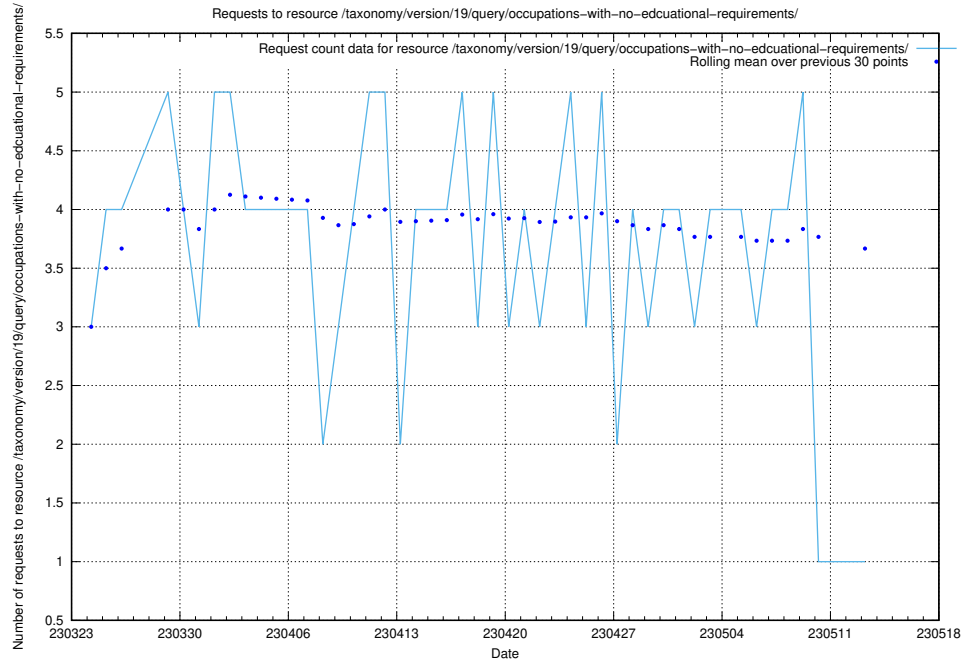

5.2900 Usage of /taxonomy/version/19/query/occupations-with-no-educational-requirements/

Here, we count the number of requests to resource /taxonomy/version/19/query/occupations-with-no-educational-requirements/.