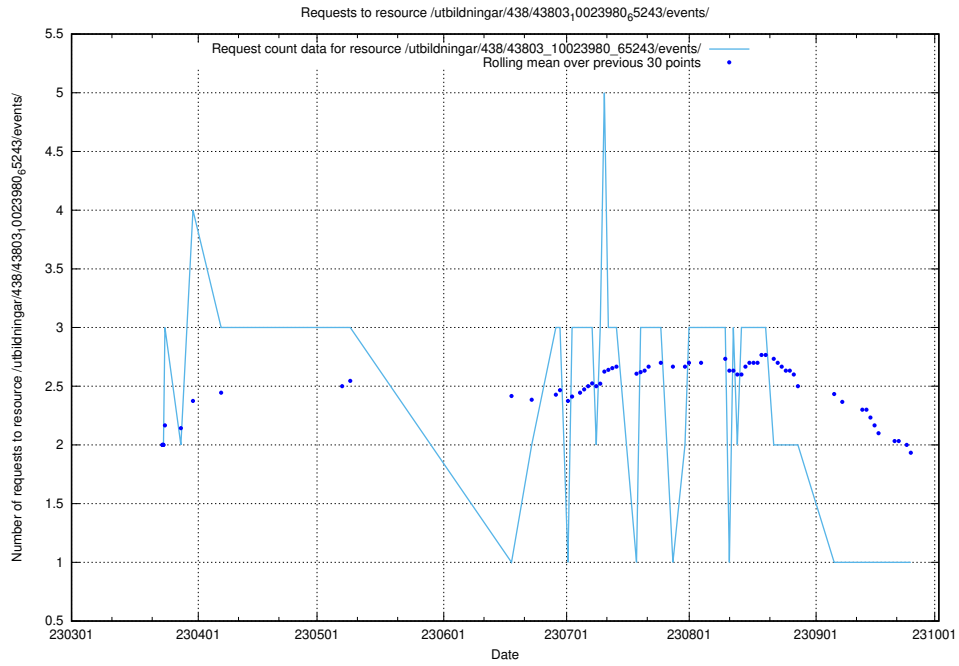

5.3015 Usage of /utbildningar/438/43803_10023980_65243/events/

Here, we count the number of requests to resource /utbildningar/438/43803_10023980_65243/events/.