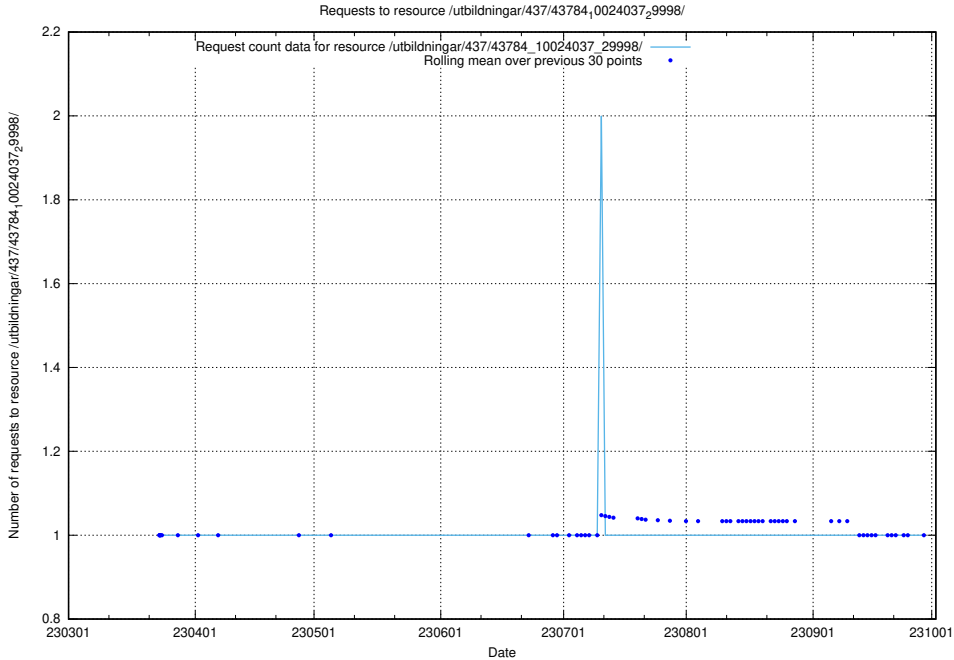

5.3113 Usage of /utbildningar/437/43784_10024037_29998/

Here, we count the number of requests to resource /utbildningar/437/43784_10024037_29998/.