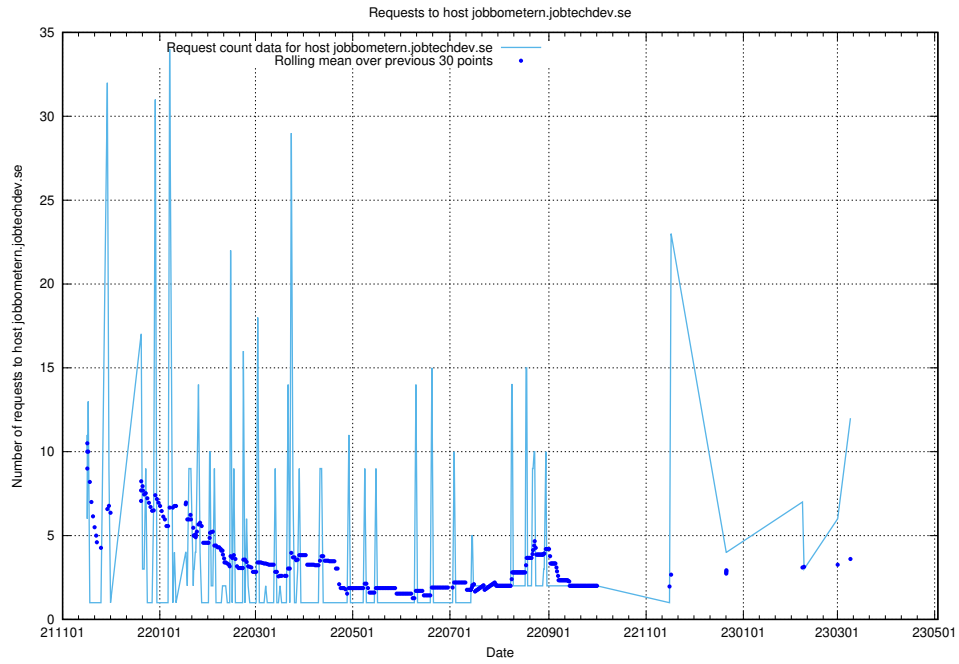

7.56 Usage of `jobbometern.jobtechdev.se`

Here, we count the number of requests to host `jobbometern.jobtechdev.se`.