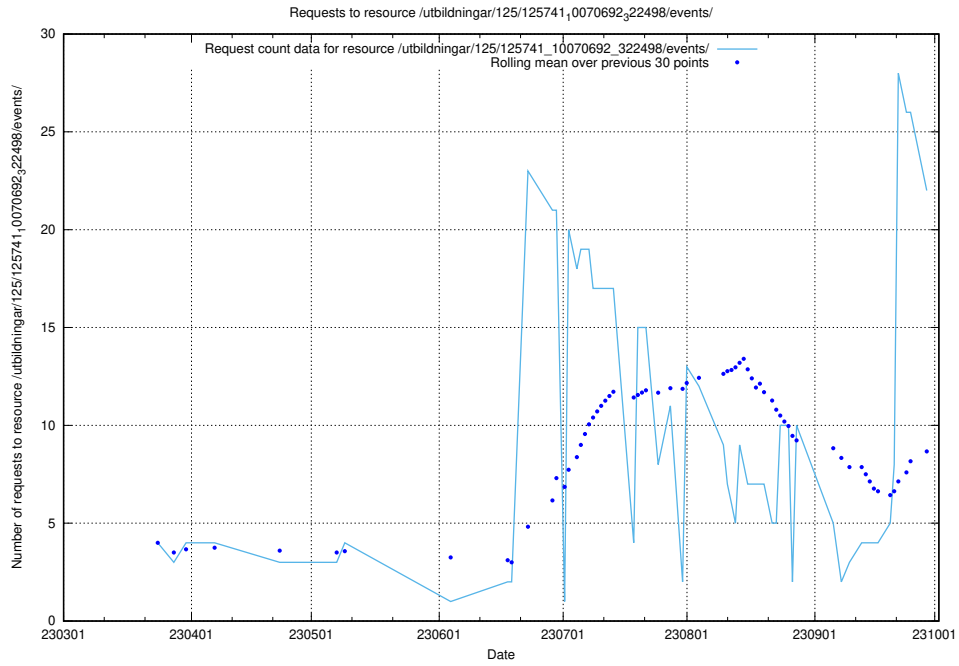

5.15 Usage of /utbildningar/125/125741_10070692_322498/events/

Here, we count the number of requests to resource /utbildningar/125/125741_10070692_322498/events/