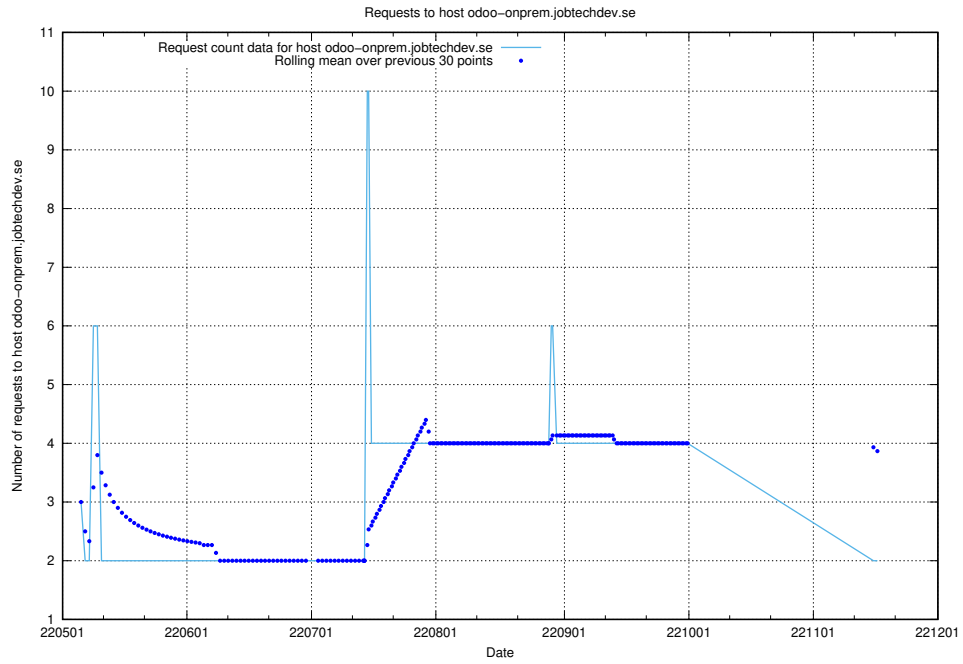

7.415 Usage of odoo-onprem.jobtechdev.se

Here, we count the number of requests to host odoo-onprem.jobtechdev.se.