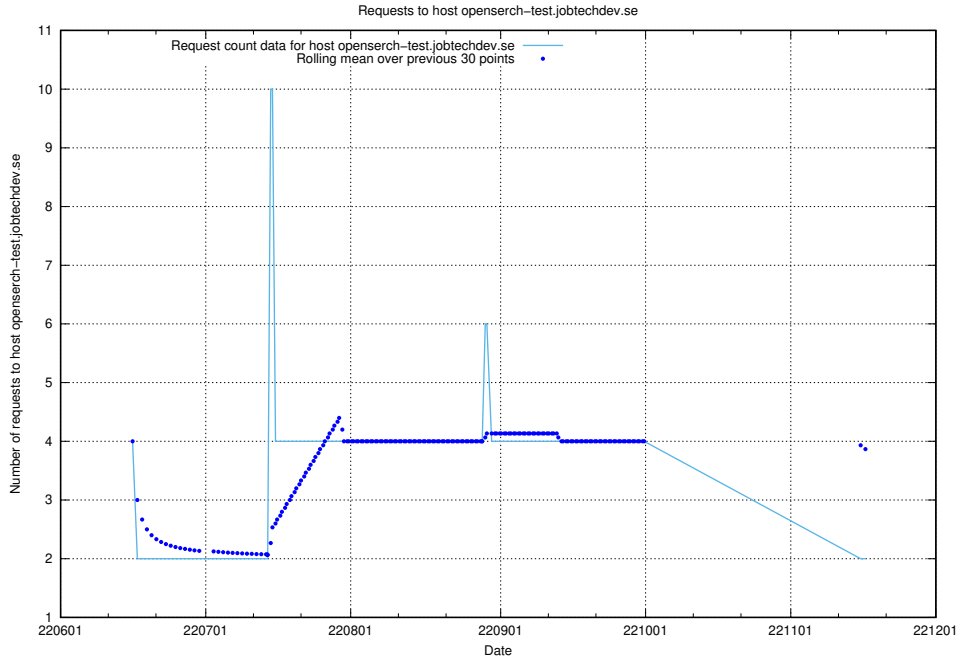

Here, we count the number of requests to host 2f0b40cd-39bc-429b-8f6c-c3d864c6fbd6.jobtechdev.se.

7.385 Usage of openserch-test.jobtechdev.se

Here, we count the number of requests to host openserch-test.jobtechdev.se.