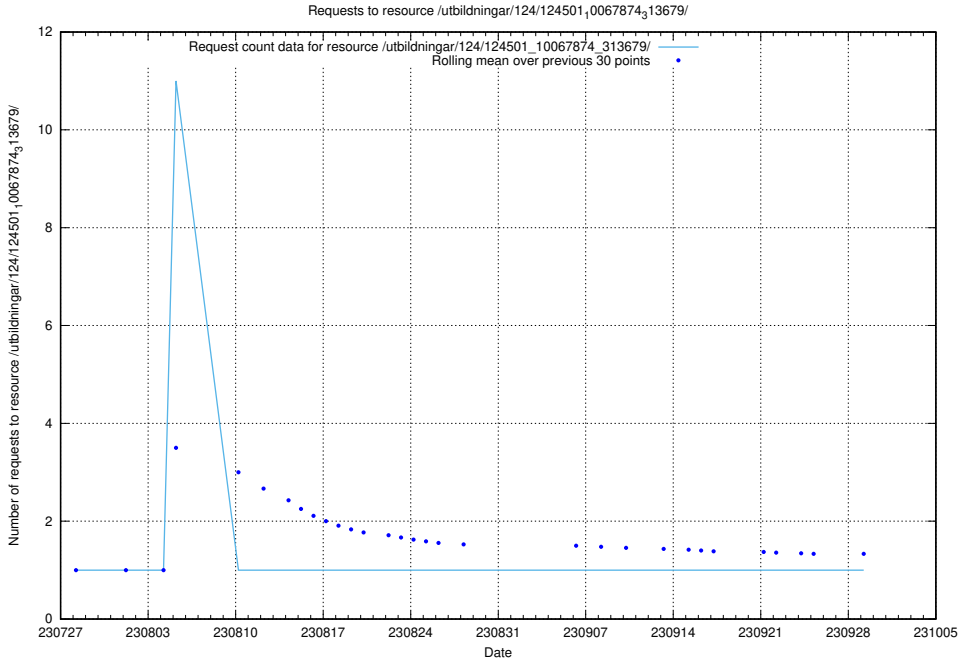

5.1585 Usage of /utbildningar/124/124501_10067874_313679/

Here, we count the number of requests to resource /utbildningar/124/124501_10067874_313679/.