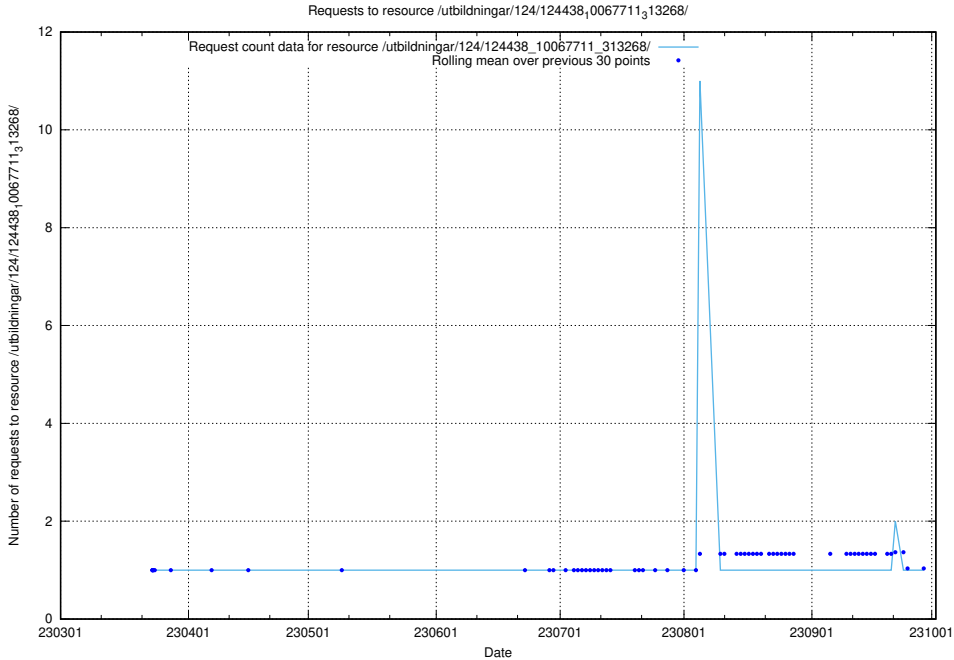

5.1004 Usage of /utbildningar/124/124438_10067711_313268/

Here, we count the number of requests to resource /utbildningar/124/124438_10067711_313268/.