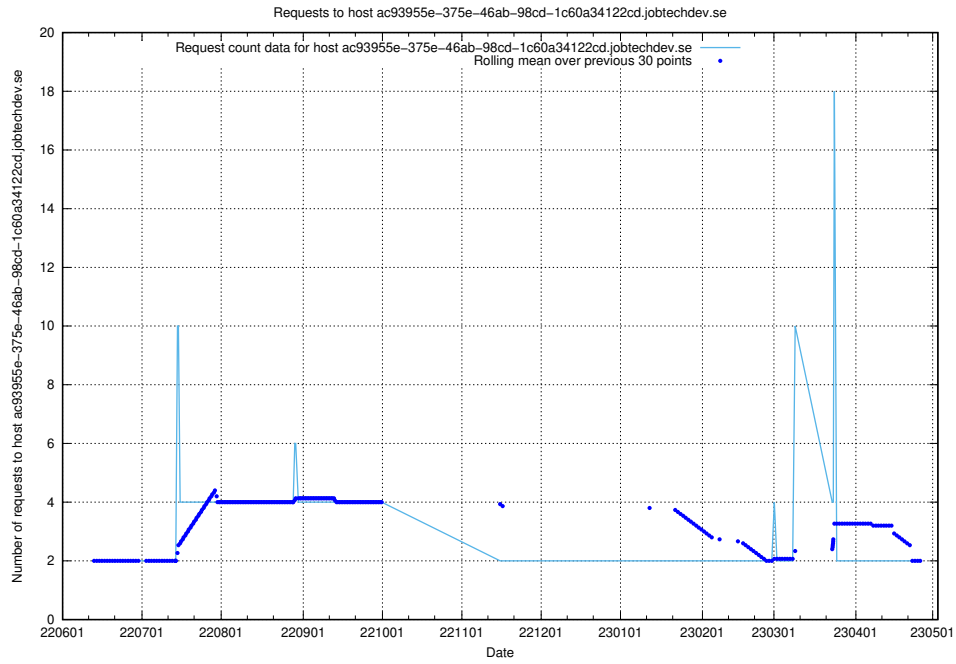

7.390 Usage of fourm.jobtechdev.se

Here, we count the number of requests to host fourm.jobtechdev.se.

7.391 Usage of ac93955e-375e-46ab-98cd-1c60a34122cd.jobtechdev.se

Here, we count the number of requests to host ac93955e-375e-46ab-98cd-1c60a34122cd.jobtechdev.se.