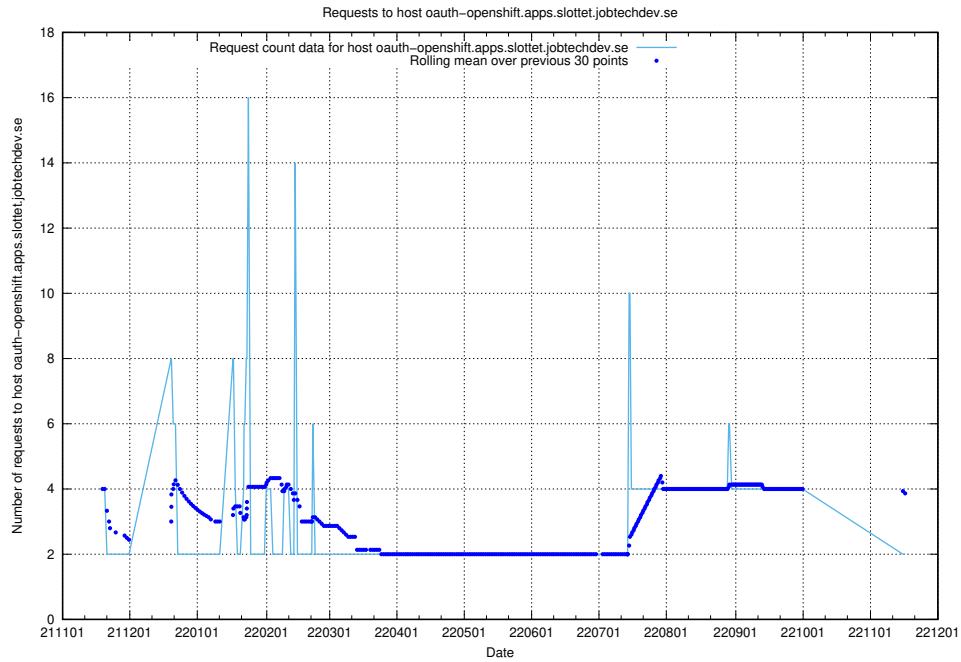

7.451 Usage of `oauth-openshift.apps.slottet.jobtechdev.se`

Here, we count the number of requests to host `oauth-openshift.apps.slottet.jobtechdev.se`.