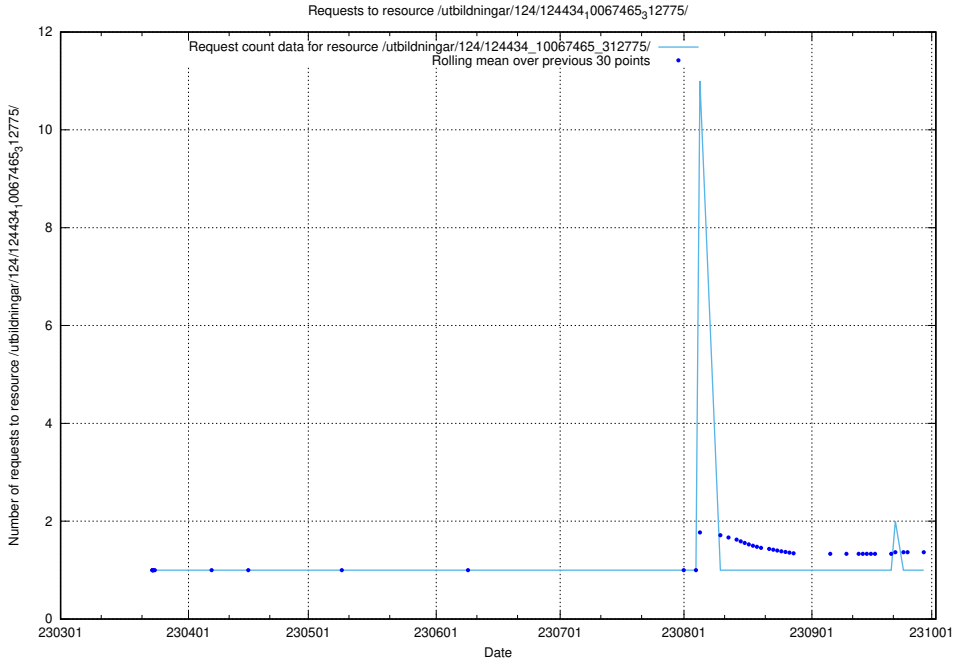

5.1012 Usage of /utbildningar/124/124434_10067465_312775/

Here, we count the number of requests to resource /utbildningar/124/124434_10067465_312775/.