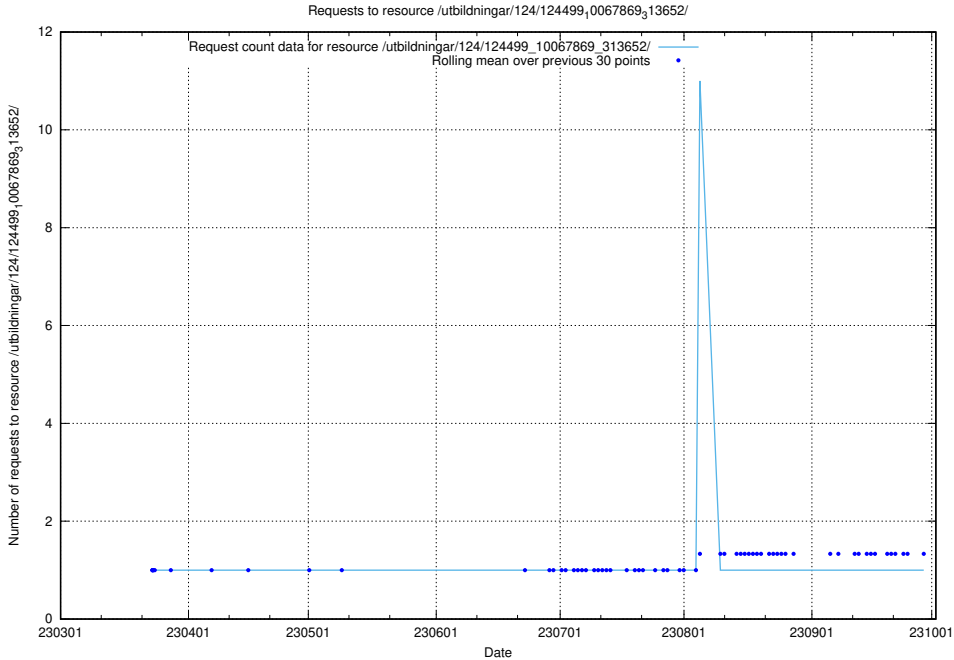

5.873 Usage of /utbildningar/124/124499_10067869_313652/

Here, we count the number of requests to resource /utbildningar/124/124499_10067869_313652/.