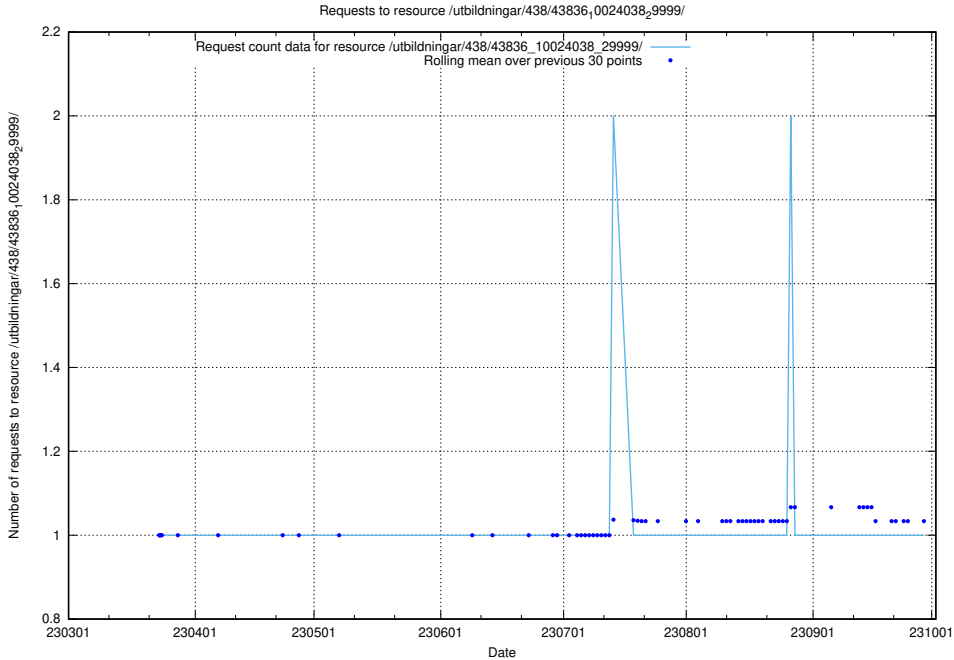

5.3079 Usage of /utbildningar/438/43836_10024038_29999/

Here, we count the number of requests to resource /utbildningar/438/43836_10024038_29999/.