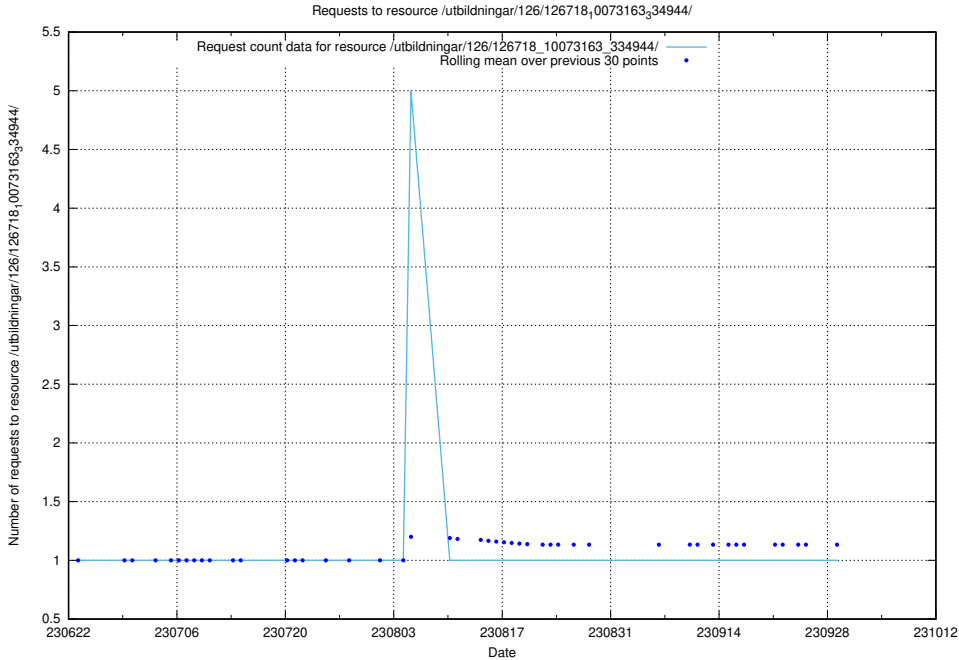

5.2340 Usage of /utbildningar/126/126718_10073163_334944/

Here, we count the number of requests to resource /utbildningar/126/126718_10073163_334944/.