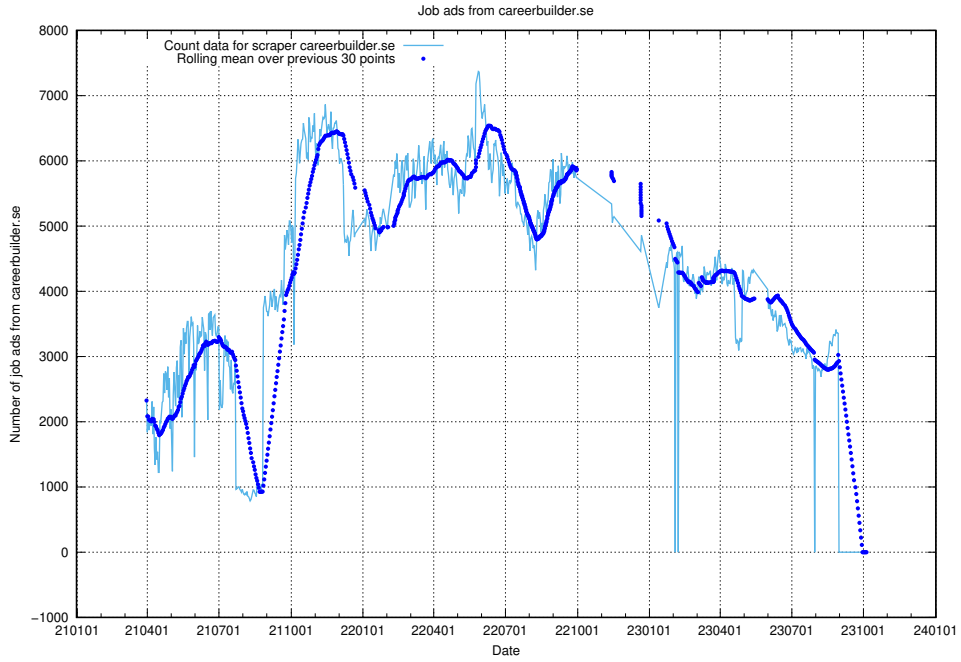

13.20 Number of ads by scraper stepstone.se

Here, we count the number of job ads scraped from stepstone.se.

13.21 Number of ads by scraper monster.se

Here, we count the number of job ads scraped from monster.se.