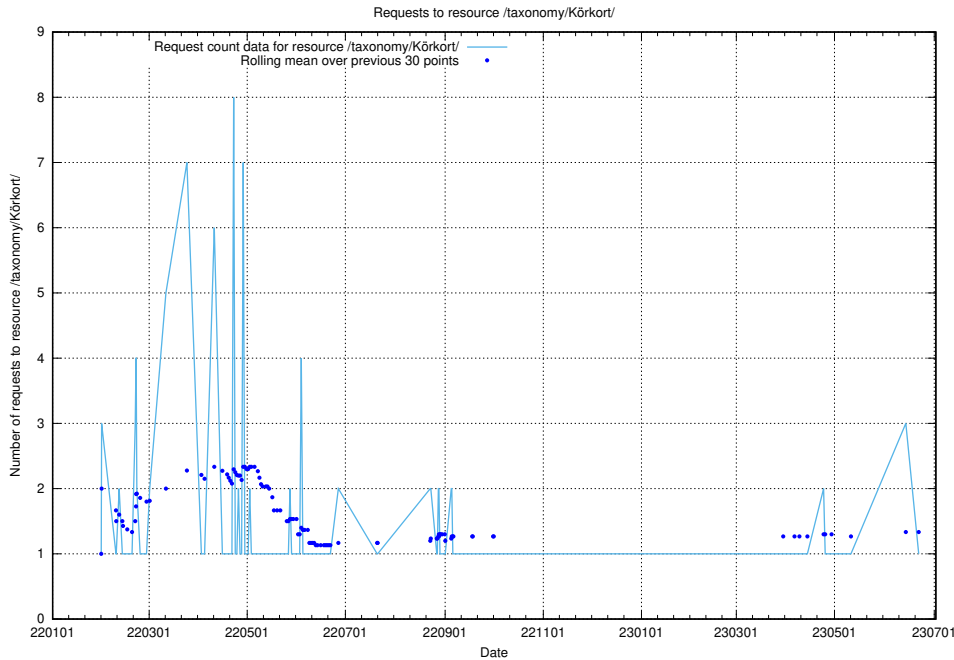

5.978 Usage of /taxonomy/Körkort/

Here, we count the number of requests to resource /taxonomy/Körkort/.