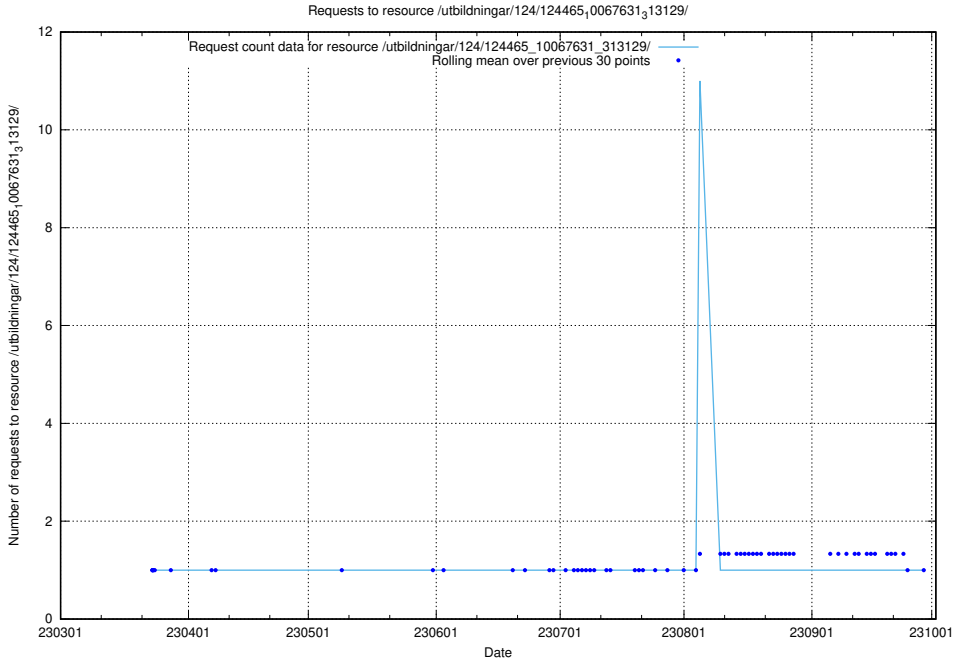

5.973 Usage of /utbildningar/124/124465_10067631_313129/

Here, we count the number of requests to resource /utbildningar/124/124465_10067631_313129/.