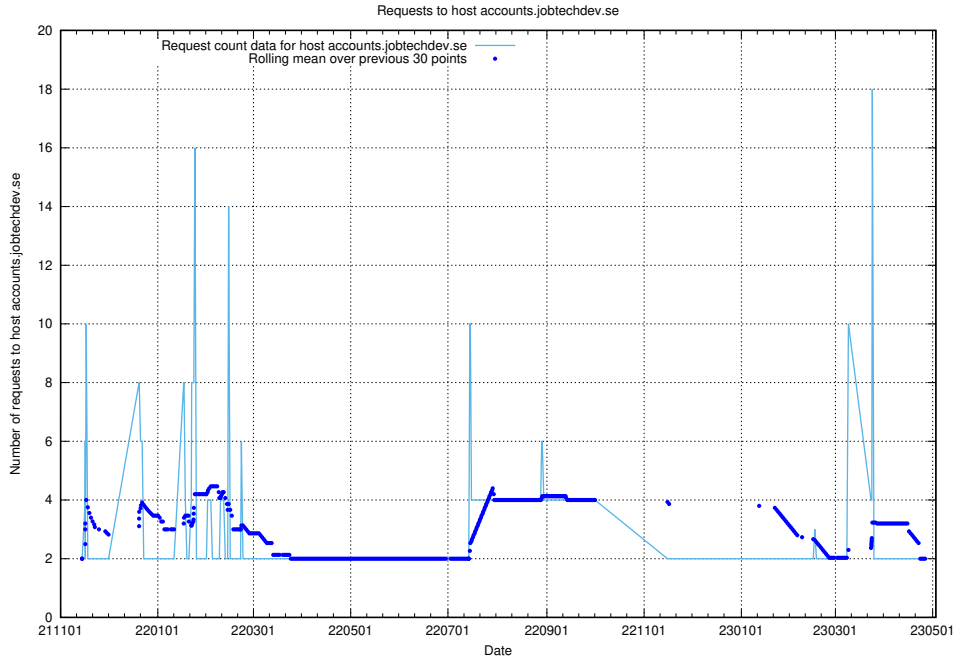

Here, we count the number of requests to host akaunting.jobtechdev.se.

7.277 Usage of accounts.jobtechdev.se

Here, we count the number of requests to host accounts.jobtechdev.se.

7.278 Usage of auth.jitsitest.jobtechdev.se