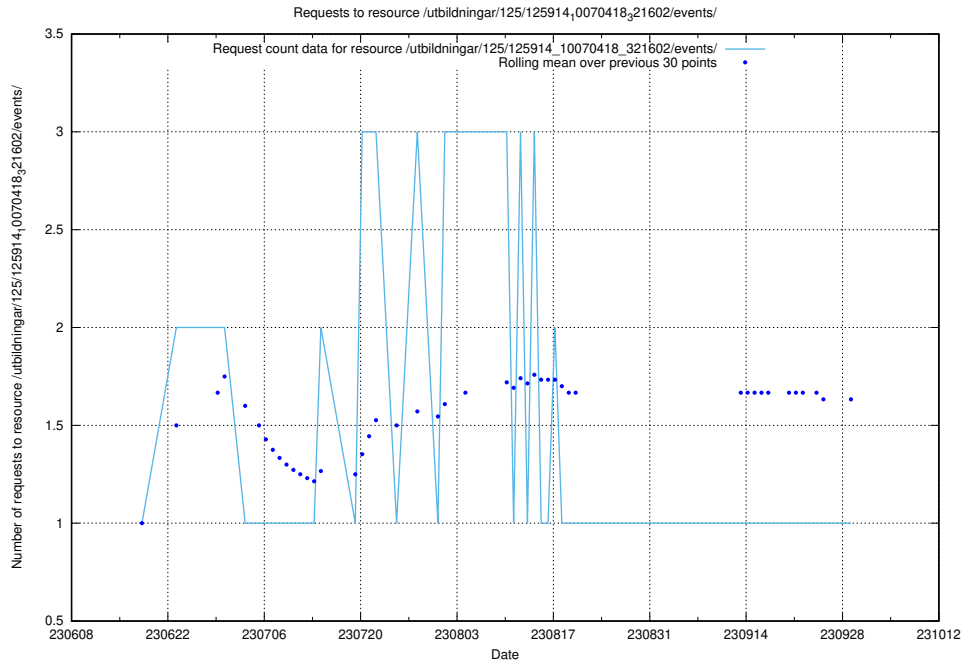

5.2630 Usage of /utbildningar/125/125914_10070418_321602/events/

Here, we count the number of requests to resource /utbildningar/125/125914_10070418_321602/events/