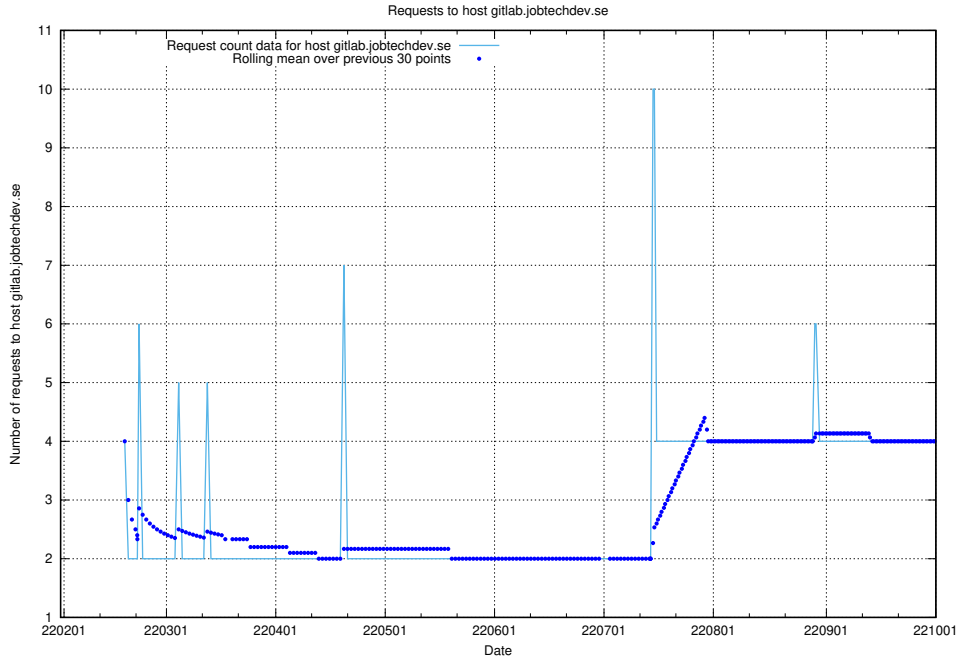

7.158 Usage of gitlab.jobtechdev.se

Here, we count the number of requests to host gitlab.jobtechdev.se.