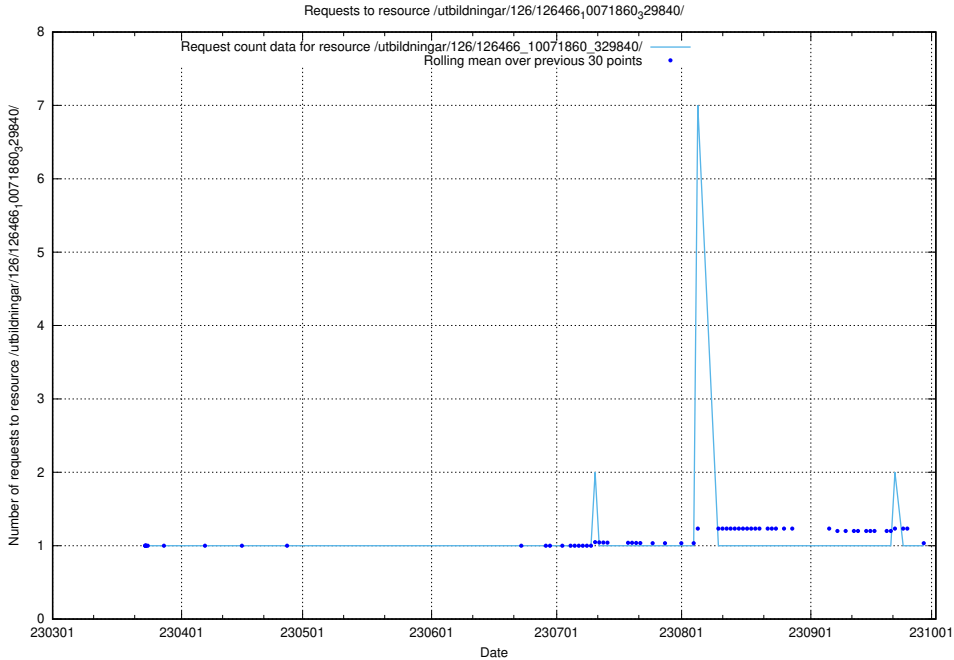

Here, we count the number of requests to resource /utbildningar/126/126466_10071860_329840/events/

5.3165 Usage of /utbildningar/126/126466_10071860_329840/

Here, we count the number of requests to resource /utbildningar/126/126466_10071860_329840/.