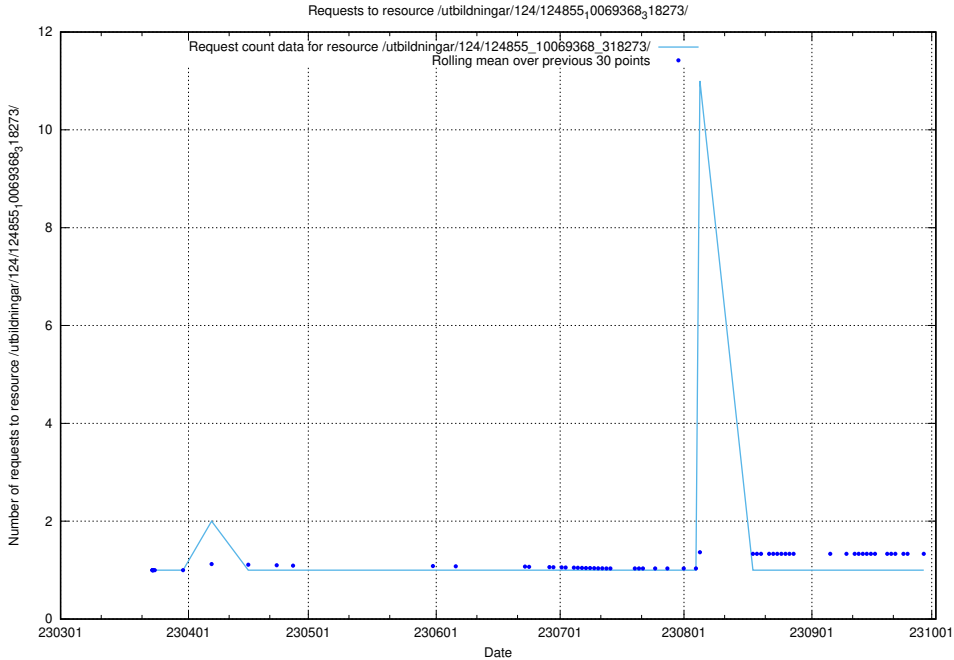

5.667 Usage of /utbildningar/124/124855_10069368_318273/

Here, we count the number of requests to resource /utbildningar/124/124855_10069368_318273/.