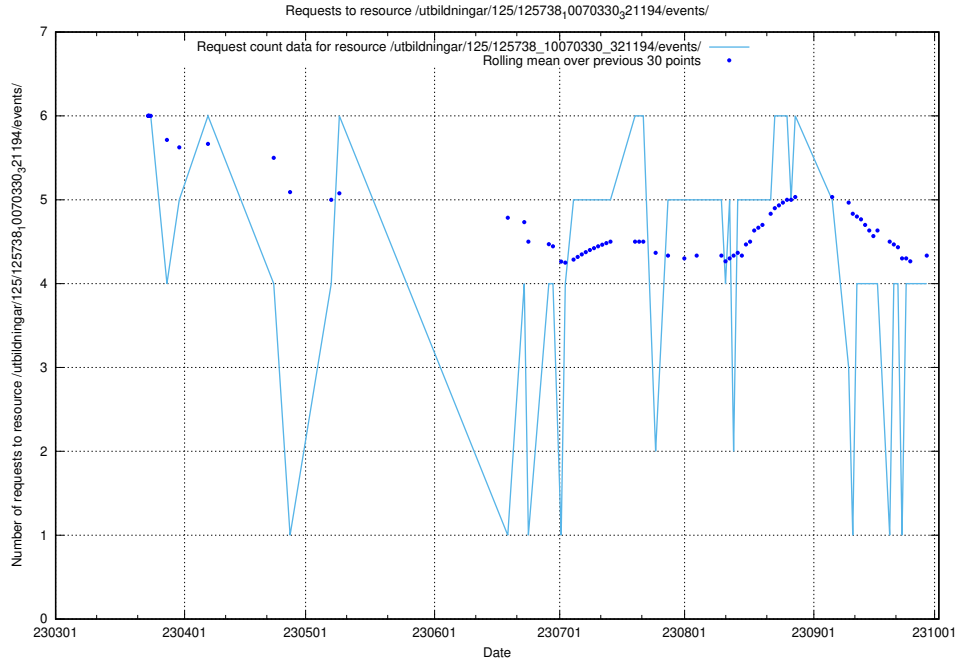

5.108 Usage of /utbildningar/125/125738_10070330_321194/events/

Here, we count the number of requests to resource /utbildningar/125/125738_10070330_321194/events/