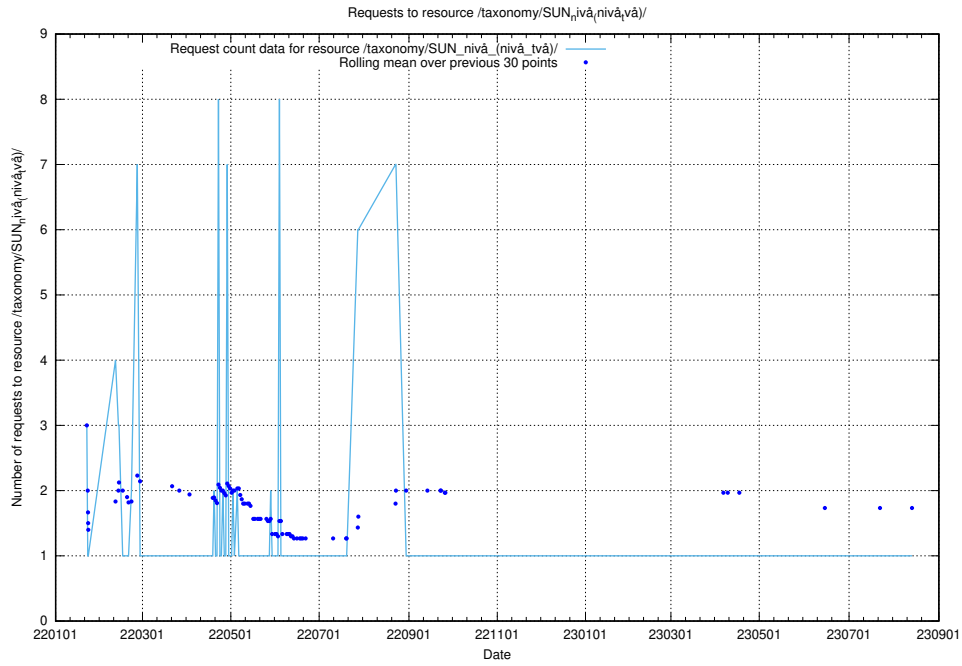

5.1078 Usage of /taxonomy/SUN_nivå_(nivå_två)/

Here, we count the number of requests to resource /taxonomy/SUN_nivå_(nivå_två)/.