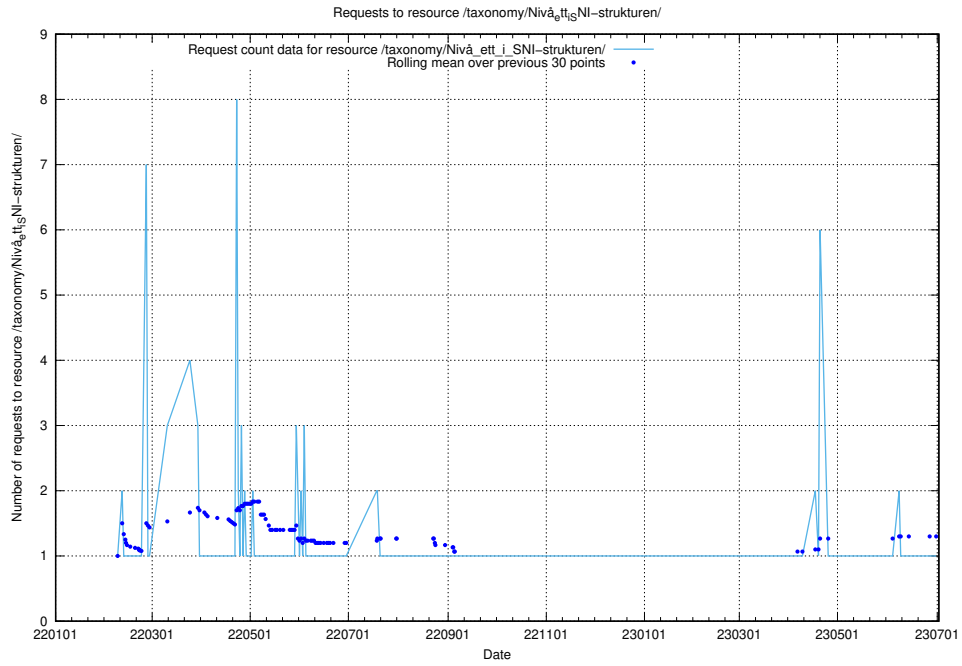

5.858 Usage of /taxonomy/Nivå_ett_i_SNI-strukturen/

Here, we count the number of requests to resource /taxonomy/Nivå_ett_i_SNI-strukturen/.