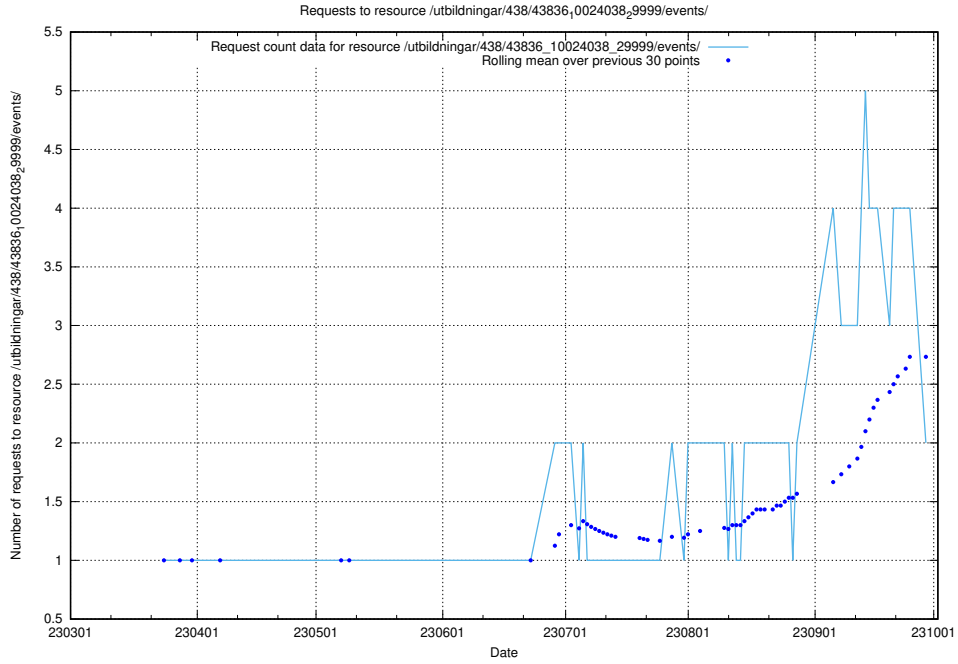

5.372 Usage of /utbildningar/438/43836_10024038_29999/events/

Here, we count the number of requests to resource /utbildningar/438/43836_10024038_29999/events/.