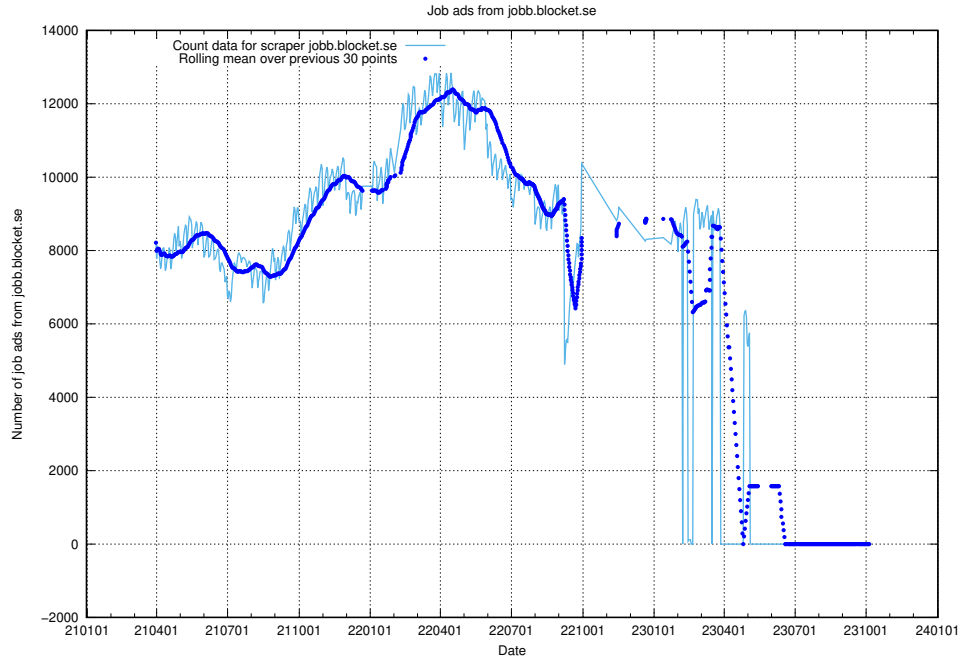

13.22 Number of ads by scraper jobb.blocket.se

Here, we count the number of job ads scraped from jobb.blocket.se.