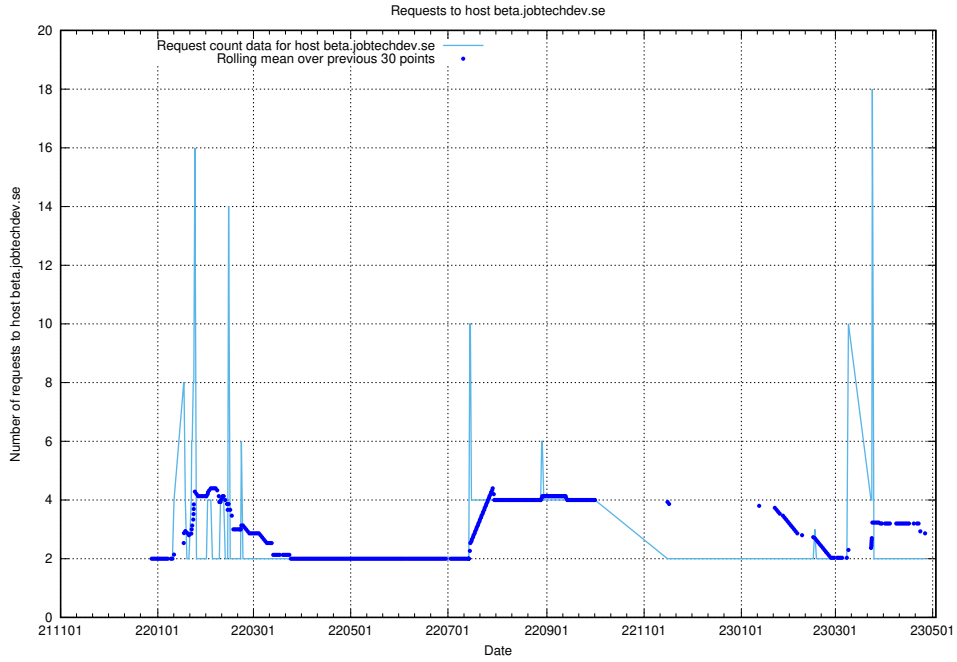

7.341 Usage of beta.jobtechdev.se

Here, we count the number of requests to host beta.jobtechdev.se.