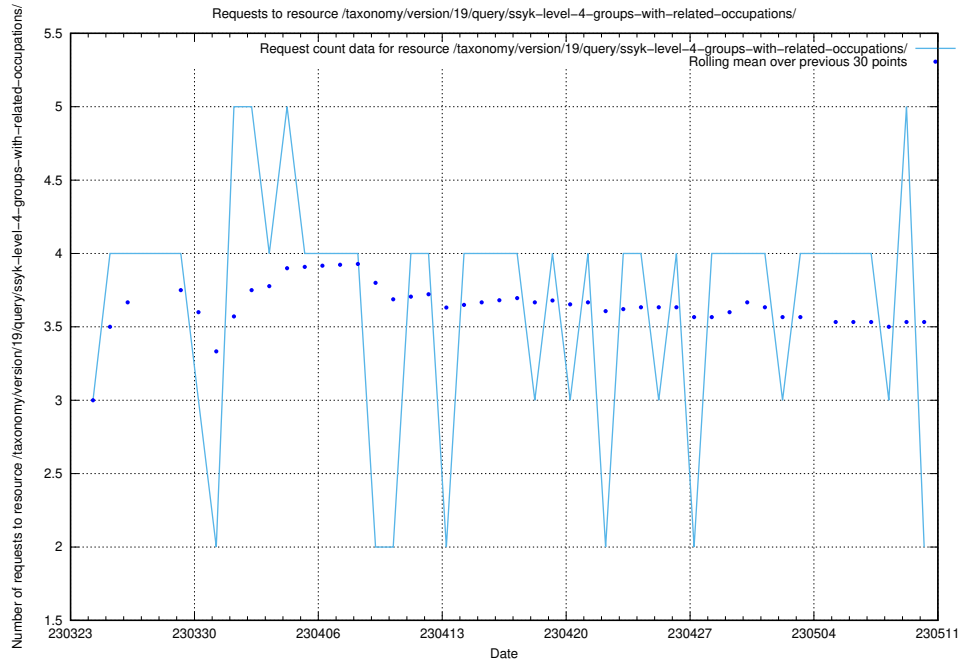

5.357 Usage of /taxonomy/version/19/query/ssyk-level-4-groups-with-related-occupations/

Here, we count the number of requests to resource /taxonomy/version/19/query/ssyk-level-4-groups-with-related-occupations/.