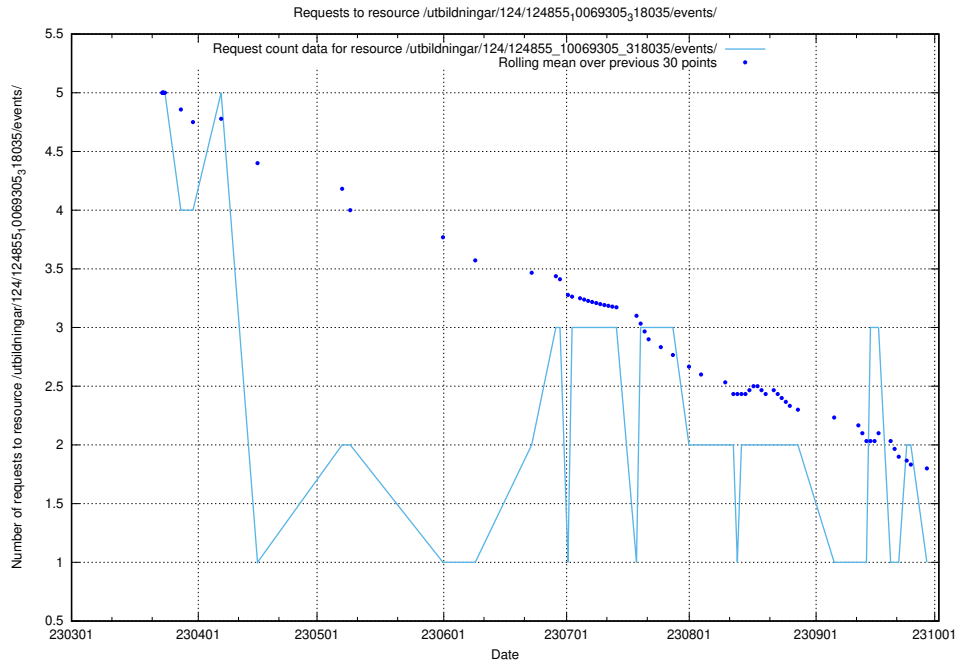

Here, we count the number of requests to resource /utbildningar/124/124438_10067654_313159/events/

5.3007 Usage of /utbildningar/124/124855_10069305_318035/events/

Here, we count the number of requests to resource /utbildningar/124/124855_10069305_318035/events/