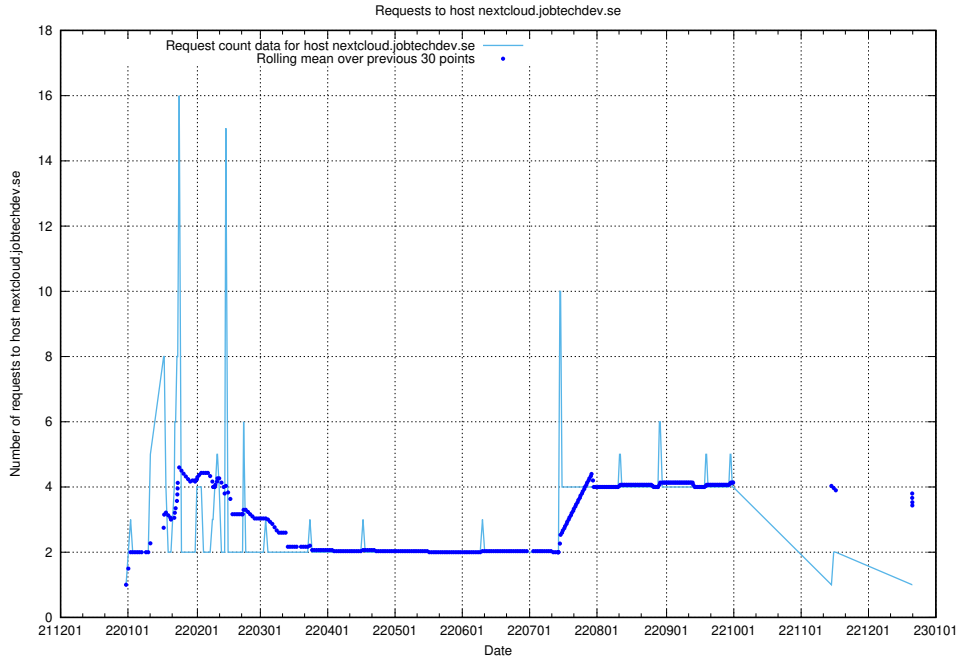

7.604 Usage of nextcloud.jobtechdev.se

Here, we count the number of requests to host nextcloud.jobtechdev.se.