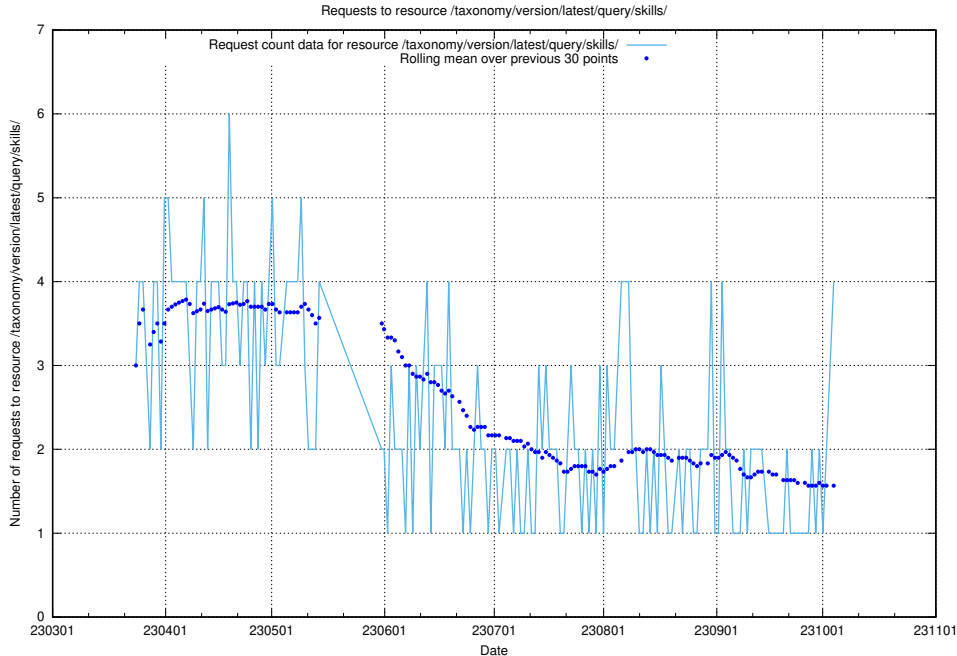

5.100 Usage of /taxonomy/version/latest/query/skills/

Here, we count the number of requests to resource /taxonomy/version/latest/query/skills/.