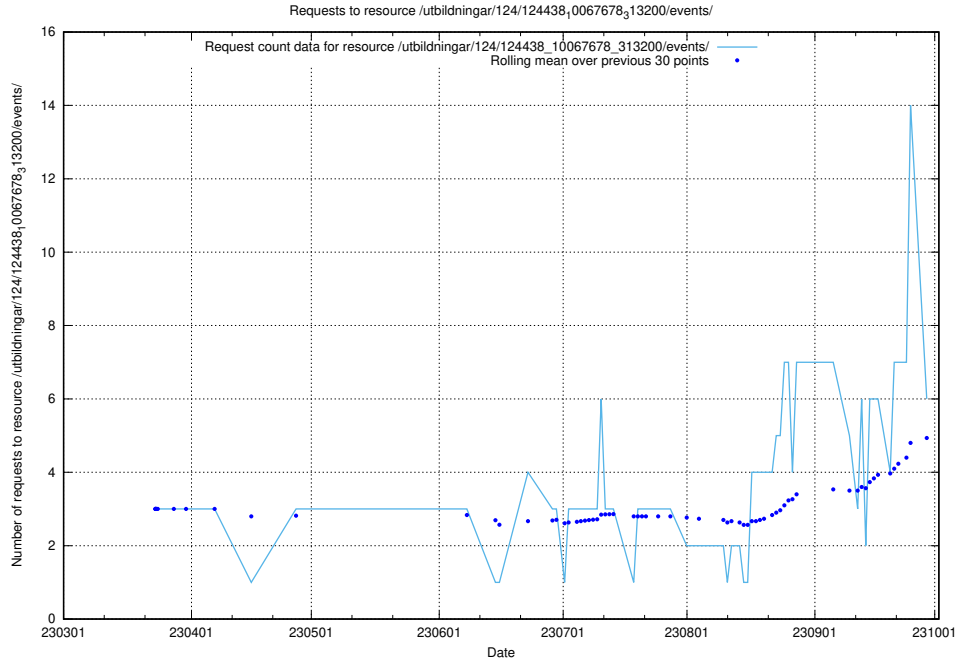

5.68 Usage of /utbildningar/124/124438_10067678_313200/events/

Here, we count the number of requests to resource /utbildningar/124/124438_10067678_313200/events/