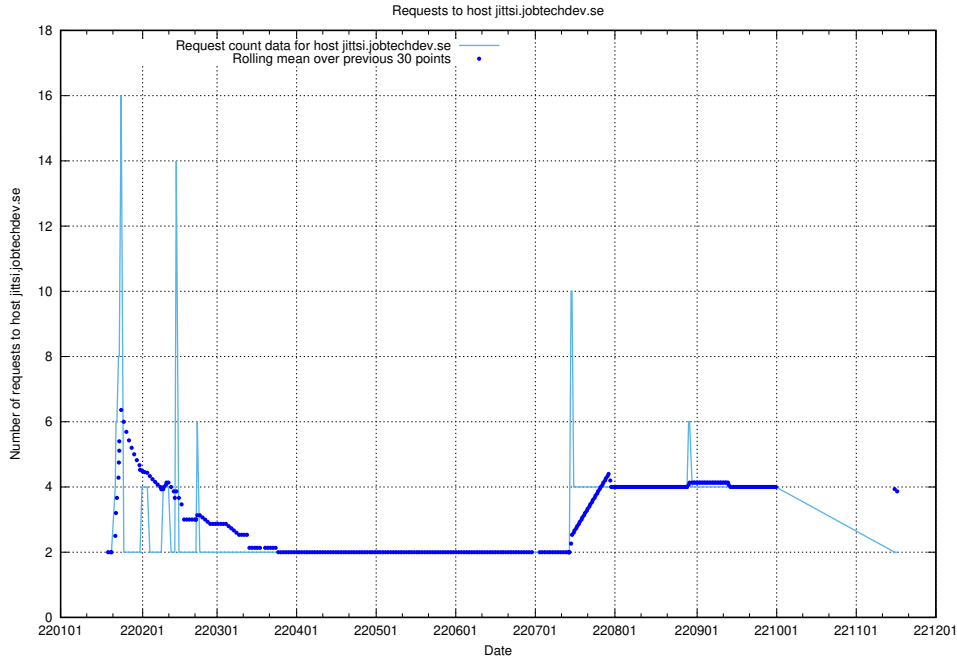

Here, we count the number of requests to host af-connect-mock.jobtechdev.se.

7.252 Usage of jittsi.jobtechdev.se

Here, we count the number of requests to host jittsi.jobtechdev.se.

7.253 Usage of api-jobtech-taxonomy-api-test-in-prod-read.prod.services.jtech.se