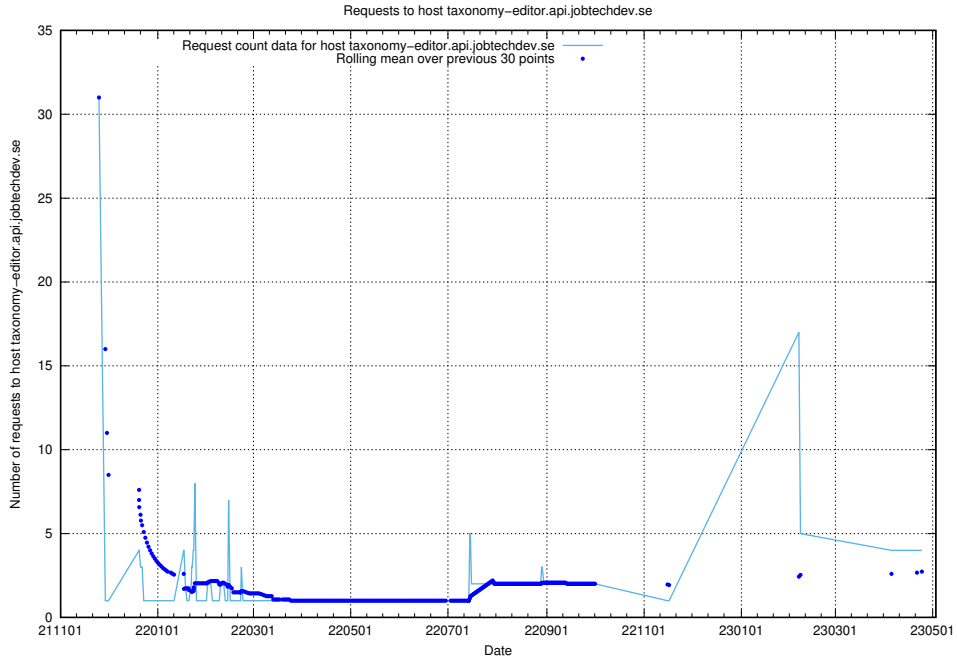

7.136 Usage of taxonomy-editor.api.jobtechdev.se

Here, we count the number of requests to host taxonomy-editor.api.jobtechdev.se.