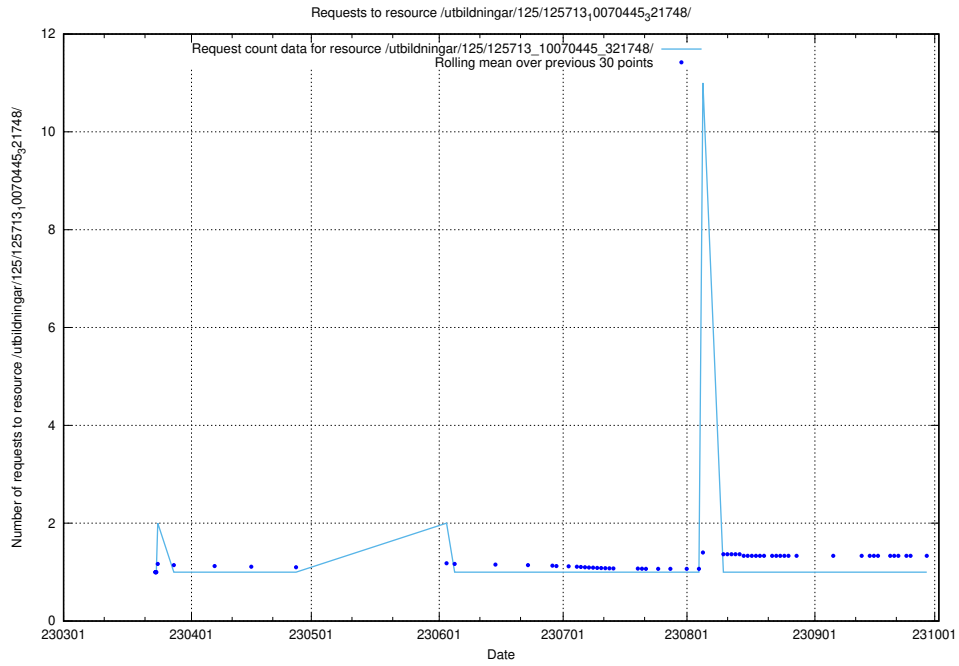

5.459 Usage of /utbildningar/125/125713_10070445_321748/

Here, we count the number of requests to resource /utbildningar/125/125713_10070445_321748/.