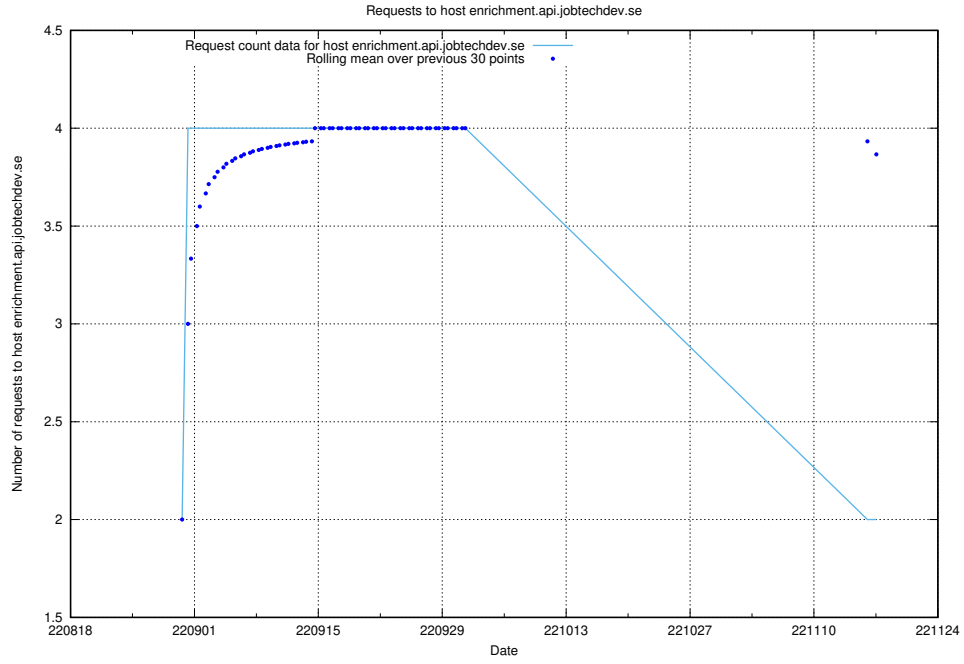

Here, we count the number of requests to host enrichment.api.jobtechdev.se.

7.320 Usage of 268e33cb-63e1-42a5-805a-204a76dc9280.jobtechdev.se

Here, we count the number of requests to host 268e33cb-63e1-42a5-805a-204a76dc9280.jobtechdev.se.