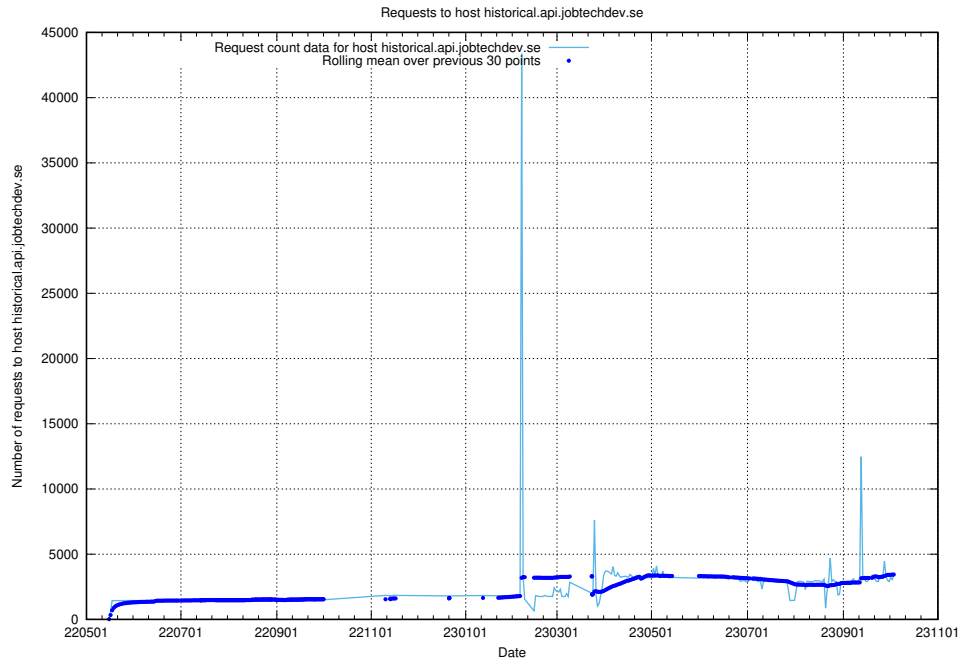

7.18 Usage of `historical.api.jobtechdev.se`

Here, we count the number of requests to host `historical.api.jobtechdev.se`.