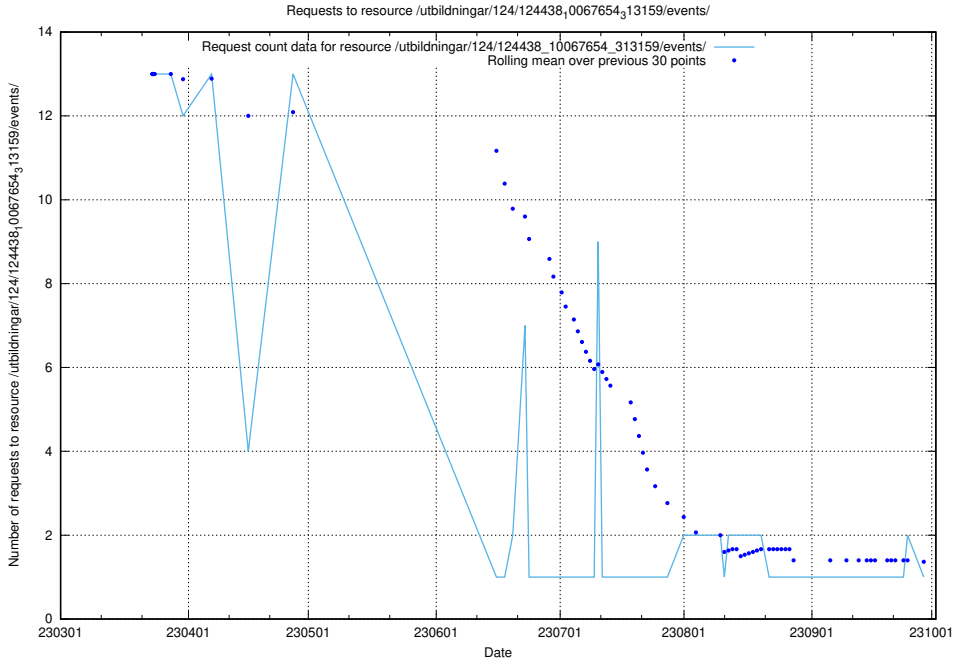

5.3006 Usage of /utbildningar/124/124438_10067654_313159/events/

Here, we count the number of requests to resource /utbildningar/124/124438_10067654_313159/events/