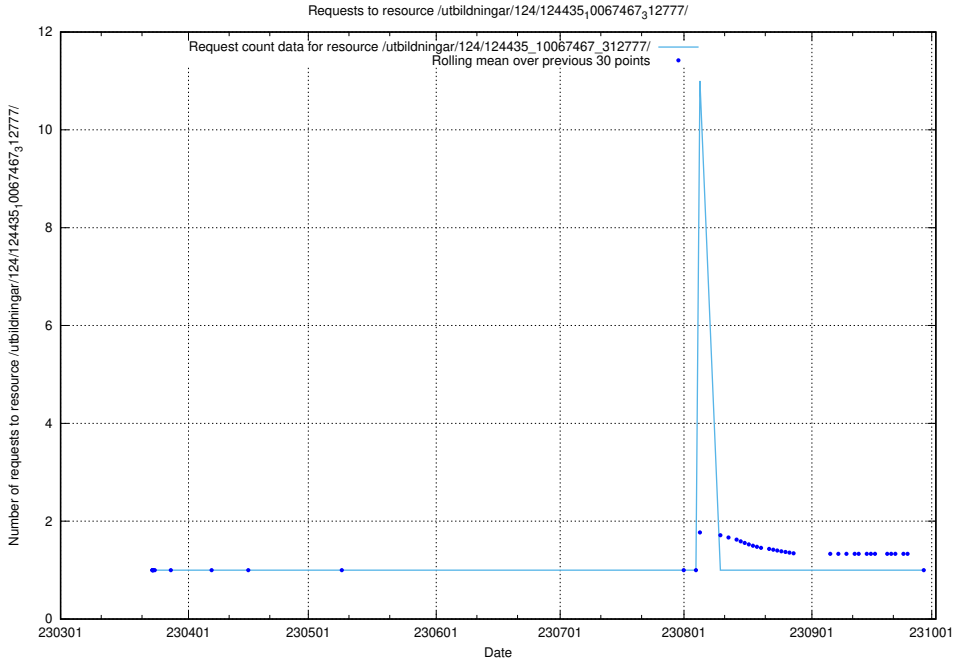

5.1011 Usage of /utbildningar/124/124435_10067467_312777/

Here, we count the number of requests to resource /utbildningar/124/124435_10067467_312777/.