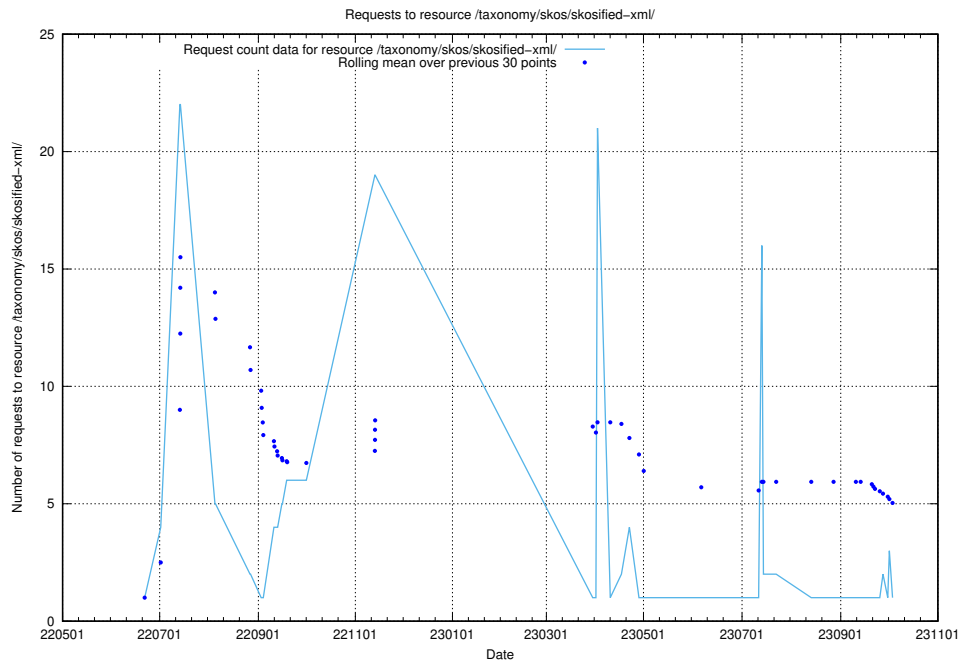

Here, we count the number of requests to resource /utbildningar/125/125696_10070500_321926/events/

5.477 Usage of /taxonomy/skos/skosified-xml/

Here, we count the number of requests to resource /taxonomy/skos/skosified-xml/.