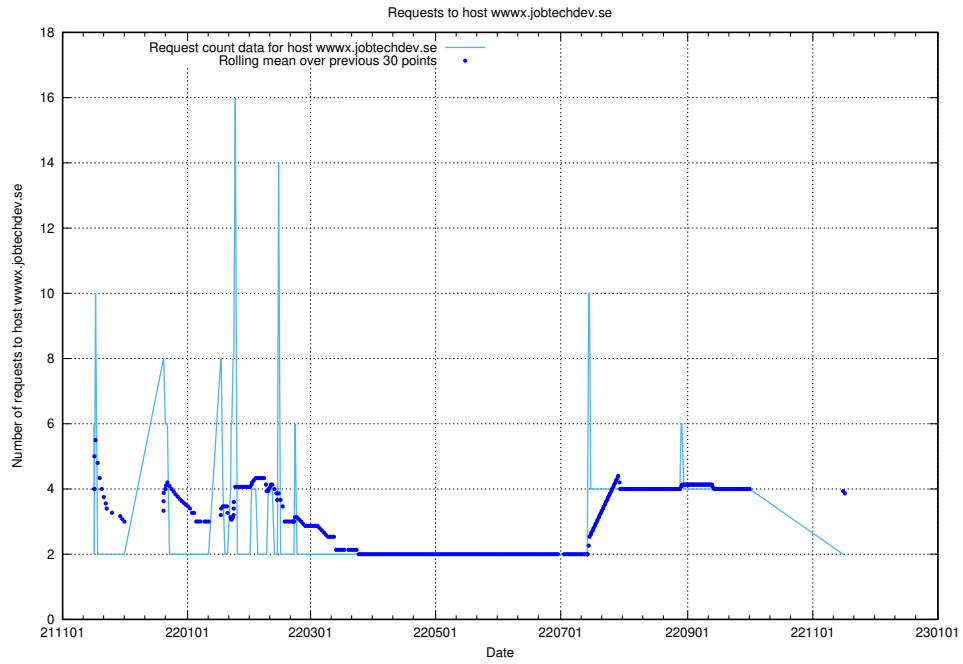

7.517 Usage of wwwx.jobtechdev.se

Here, we count the number of requests to host wwwx.jobtechdev.se.