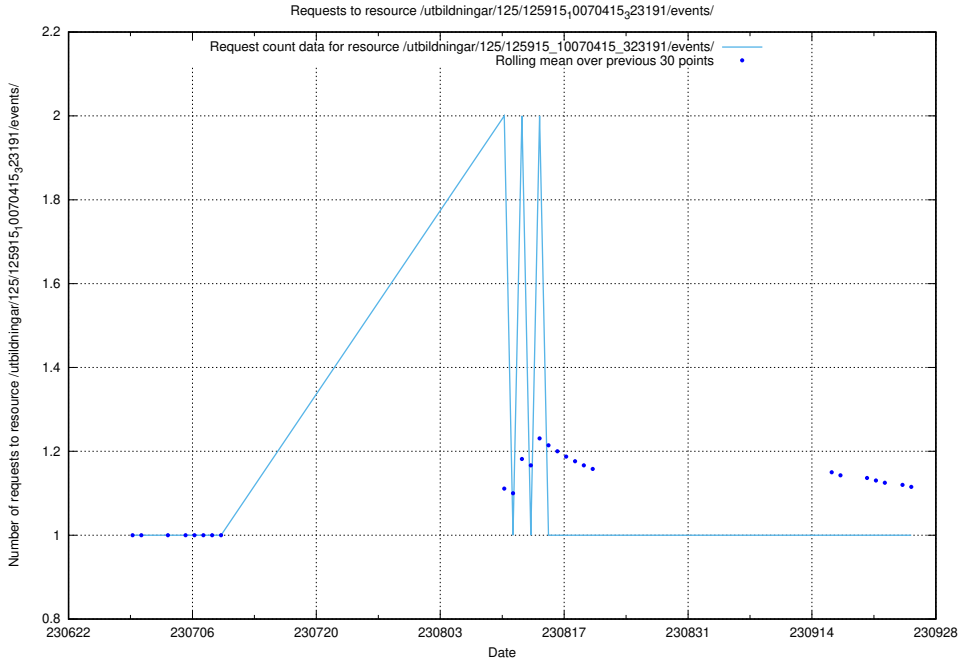

5.2175 Usage of /utbildningar/125/125915_10070415_323191/events/

Here, we count the number of requests to resource /utbildningar/125/125915_10070415_323191/events/