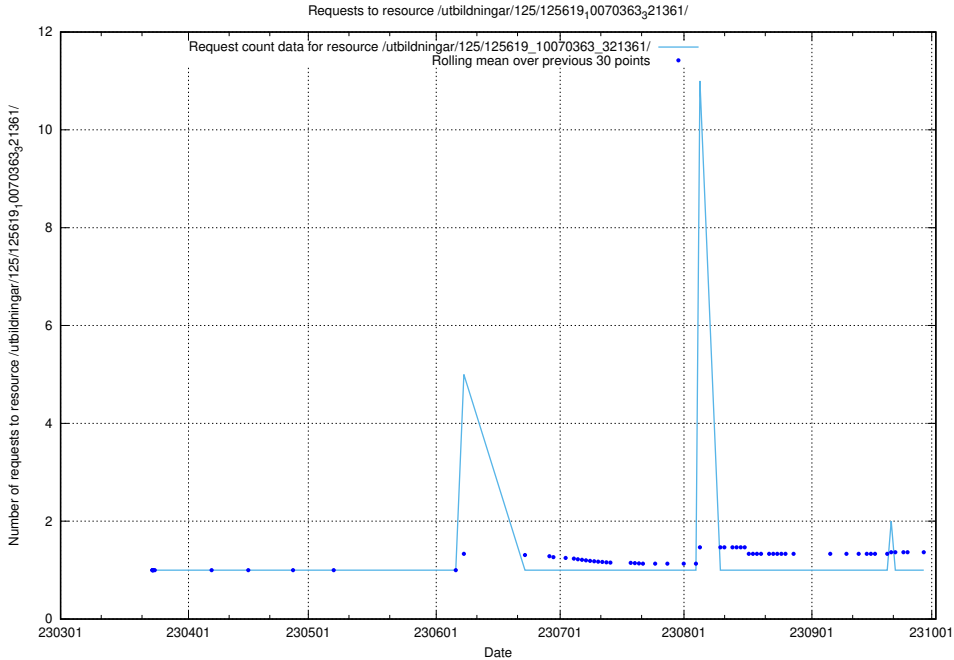

5.512 Usage of /utbildningar/125/125619_10070363_321361/

Here, we count the number of requests to resource /utbildningar/125/125619_10070363_321361/.