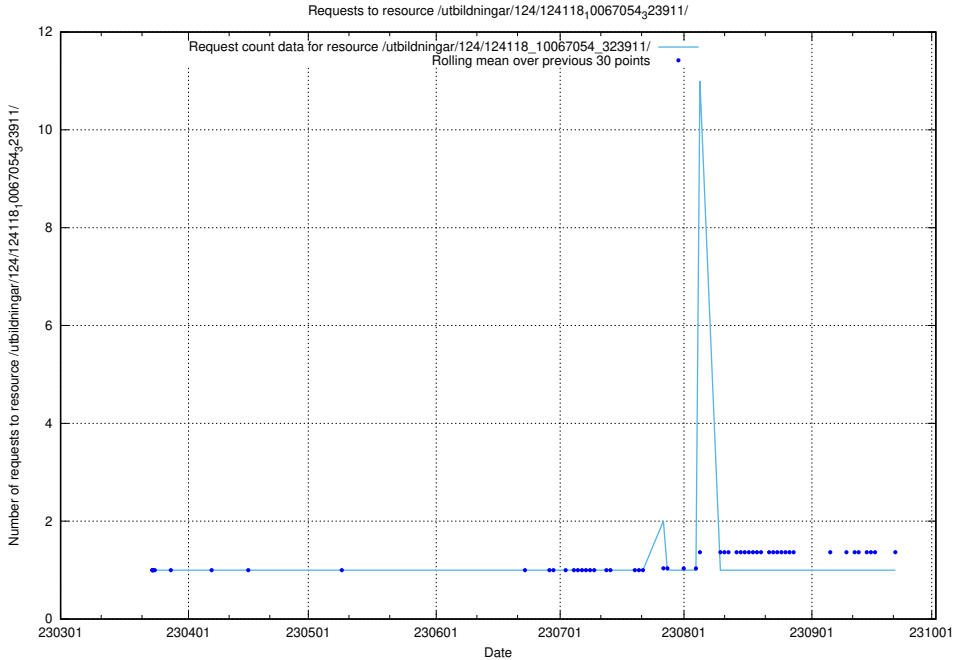

5.1051 Usage of /utbildningar/124/124118_10067054_323911/

Here, we count the number of requests to resource /utbildningar/124/124118_10067054_323911/.