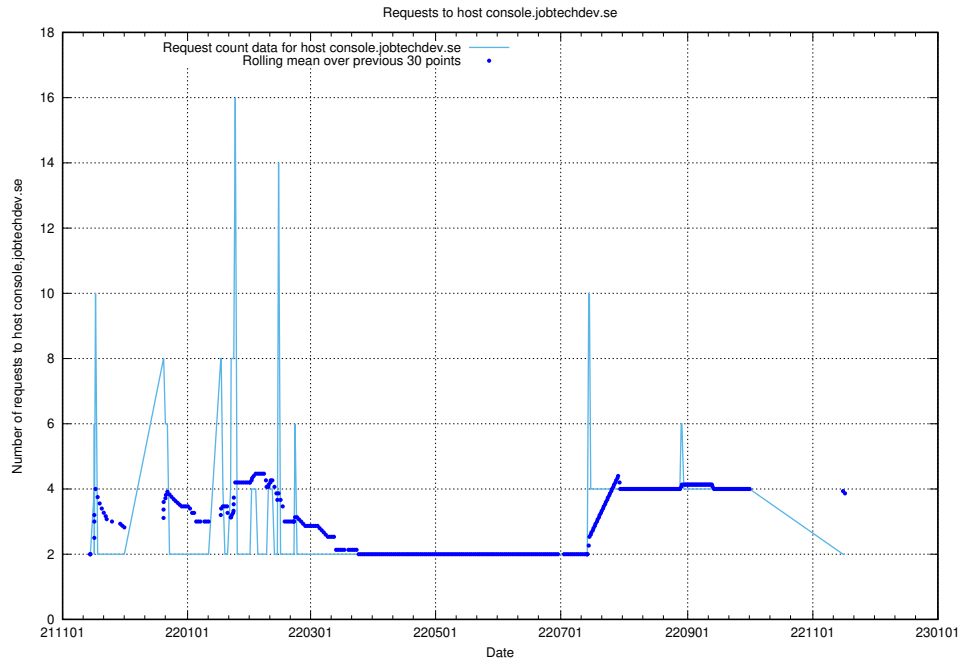

7.254 Usage of console.jobtechdev.se

Here, we count the number of requests to host console.jobtechdev.se.