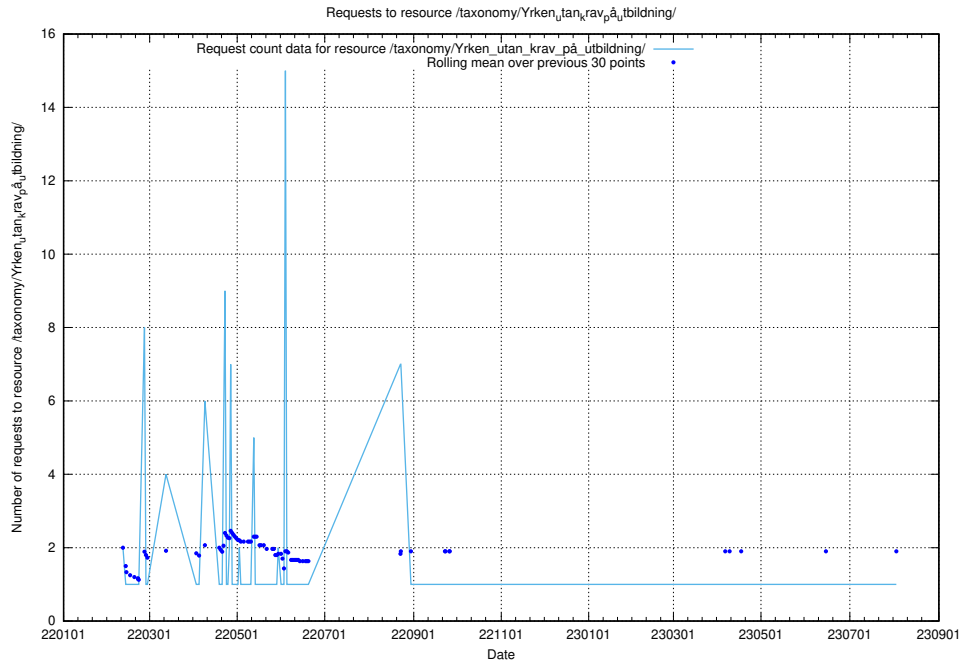

5.775 Usage of /taxonomy/Yrken_utan_krav_på_utbildning/

Here, we count the number of requests to resource /taxonomy/Yrken_utan_krav_på_utbildning/.