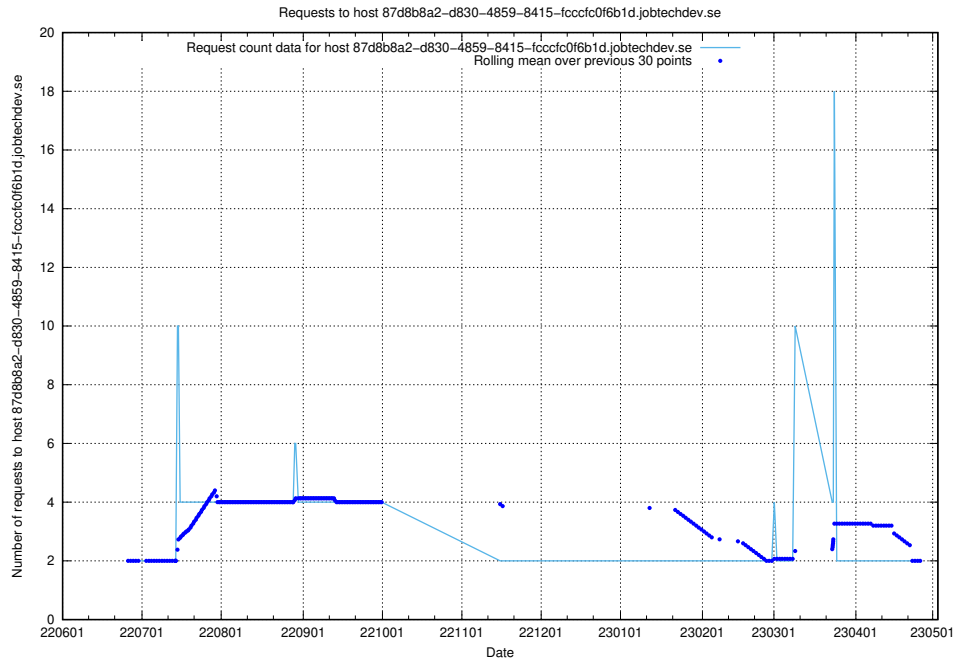

7.381 Usage of 87d8b8a2-d830-4859-8415-fccfc0f6b1d.jobtechdev.se

Here, we count the number of requests to host 87d8b8a2-d830-4859-8415-fccfc0f6b1d.jobtechdev.se.