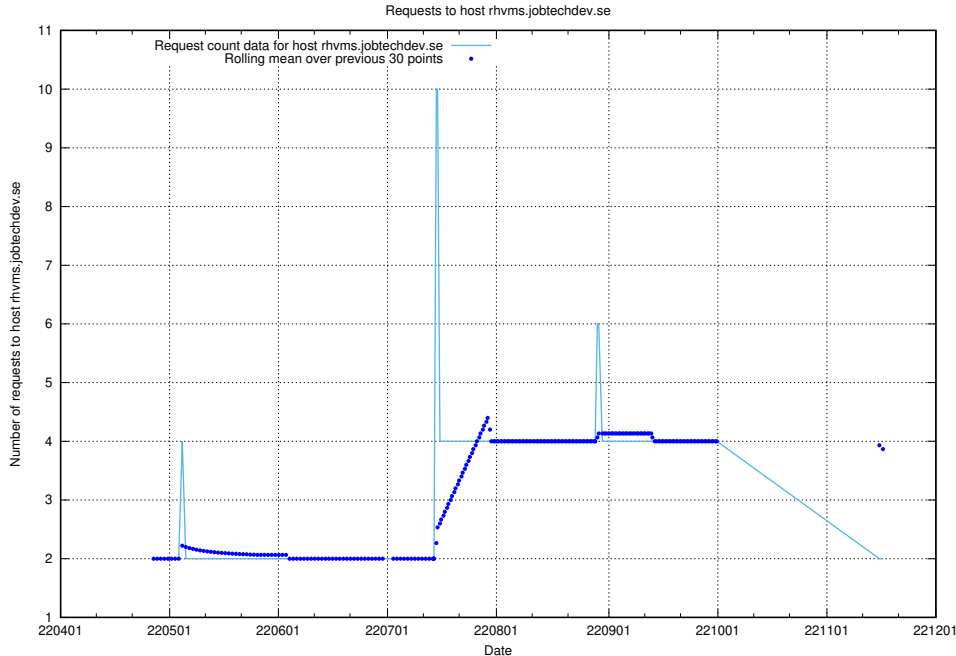

7.430 Usage of rhvms.jobtechdev.se

Here, we count the number of requests to host rhvms.jobtechdev.se.