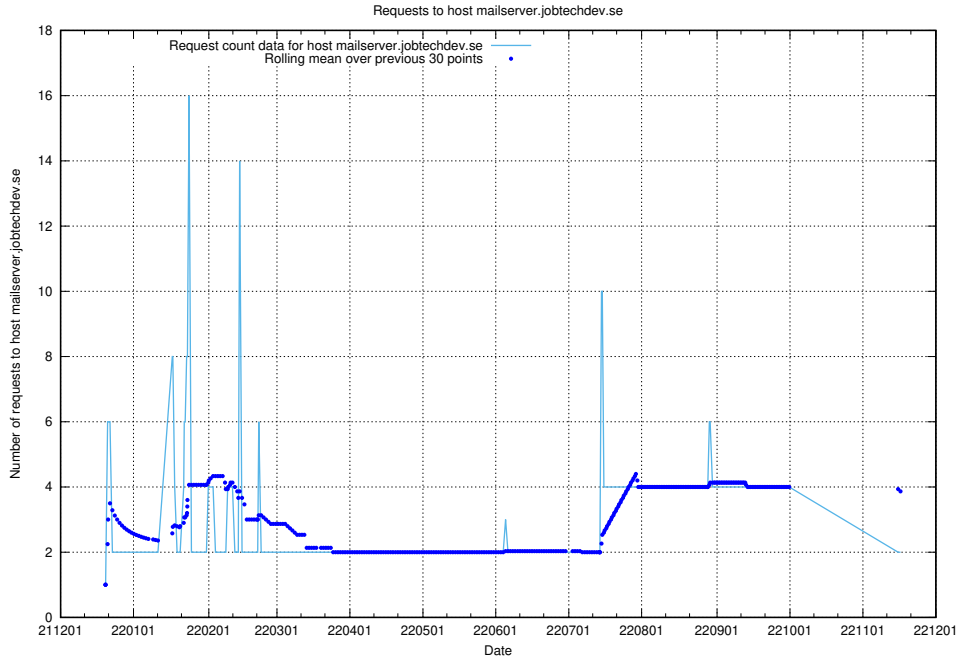

7.355 Usage of mailserver.jobtechdev.se

Here, we count the number of requests to host mailserver.jobtechdev.se.