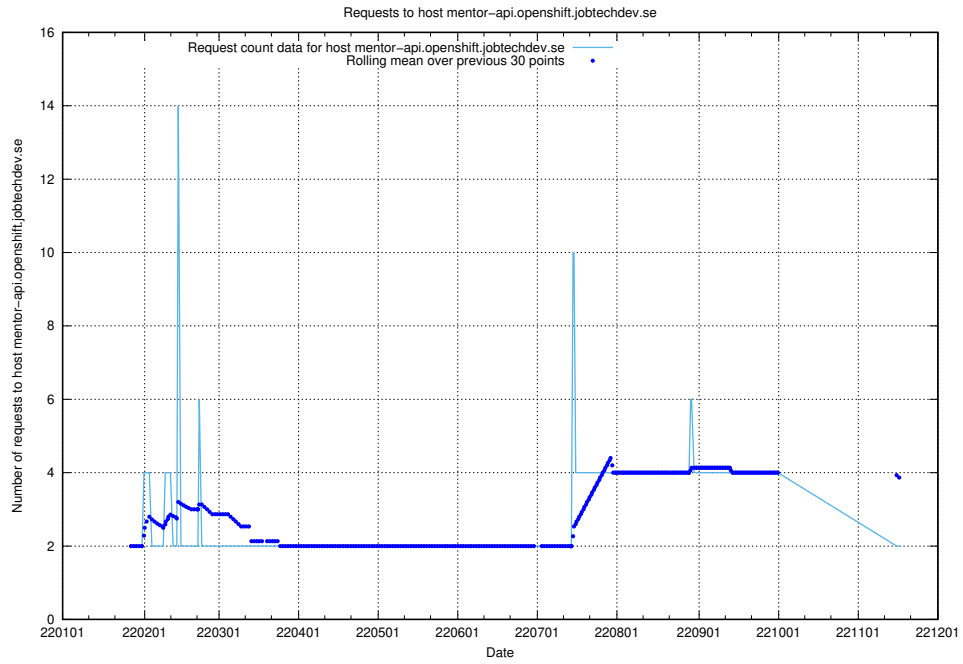

7.553 Usage of mentor-api.openshift.jobtechdev.se

Here, we count the number of requests to host mentor-api.openshift.jobtechdev.se.

7.554 Usage of mentor-api-4.openshift.jobtechdev.se

Here, we count the number of requests to host mentor-api-4.openshift.jobtechdev.se.