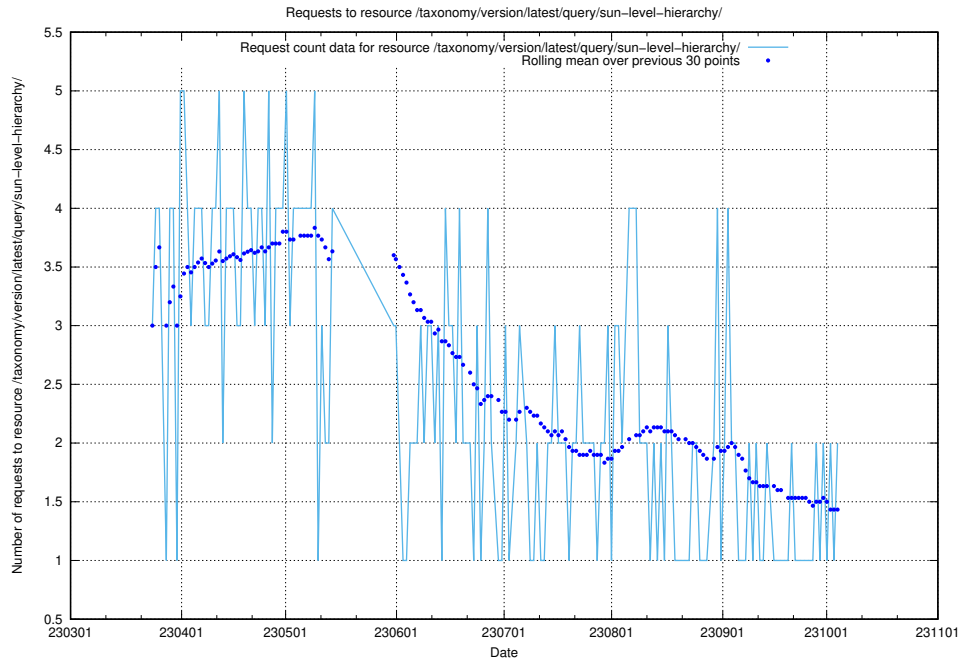

5.332 Usage of /taxonomy/version/latest/query/sun-level-hierarchy/

Here, we count the number of requests to resource /taxonomy/version/latest/query/sun-level-hierarchy/.