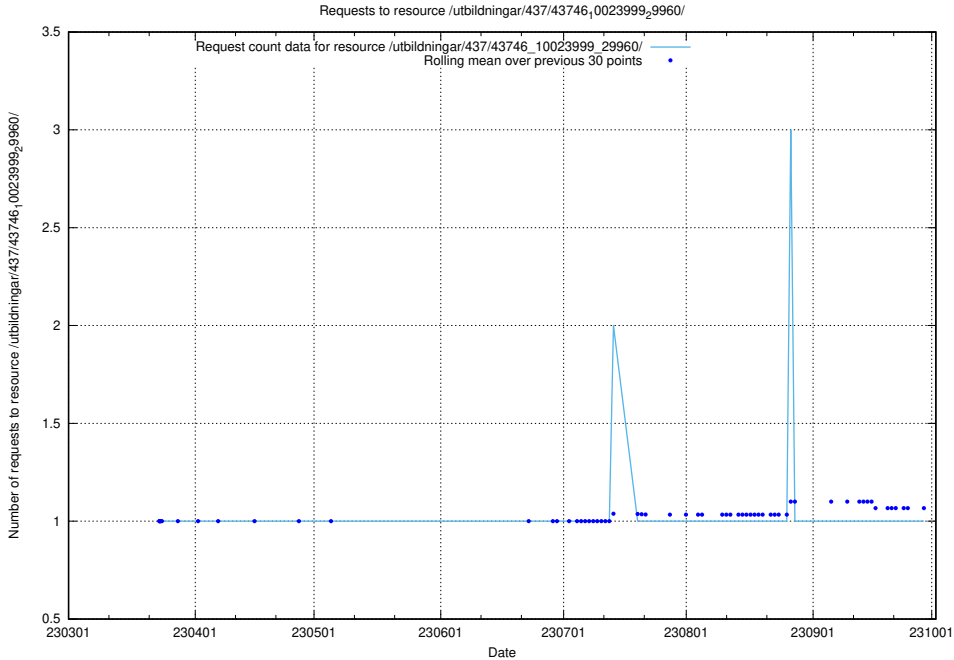

5.3134 Usage of /utbildningar/437/43746_10023999_29960/

Here, we count the number of requests to resource /utbildningar/437/43746_10023999_29960/.