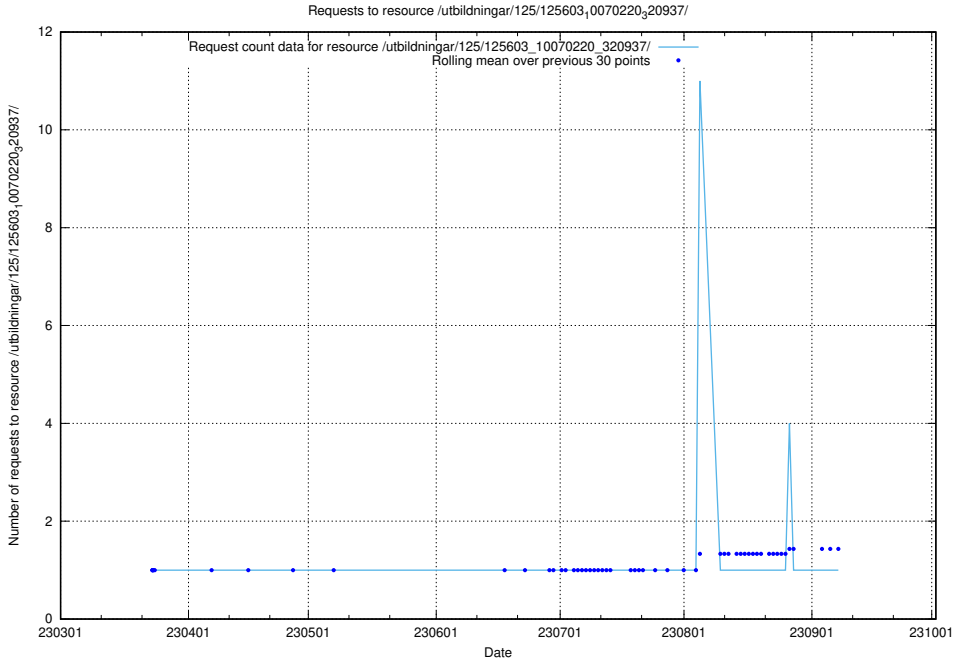

5.527 Usage of /utbildningar/125/125603_10070220_320937/

Here, we count the number of requests to resource /utbildningar/125/125603_10070220_320937/.