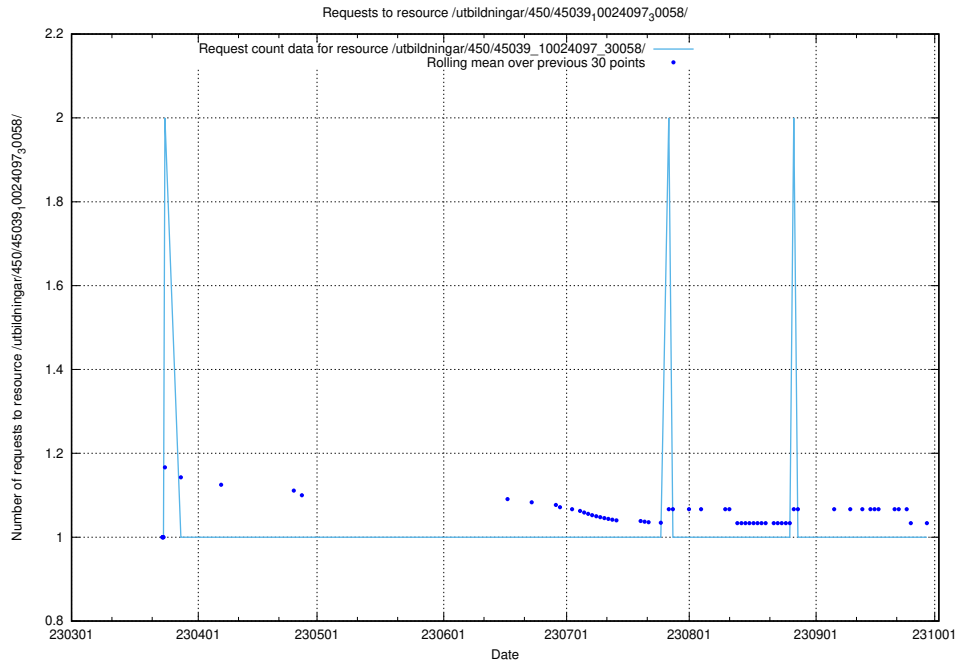

5.3068 Usage of /utbildningar/450/45039_10024097_30058/

Here, we count the number of requests to resource /utbildningar/450/45039_10024097_30058/.