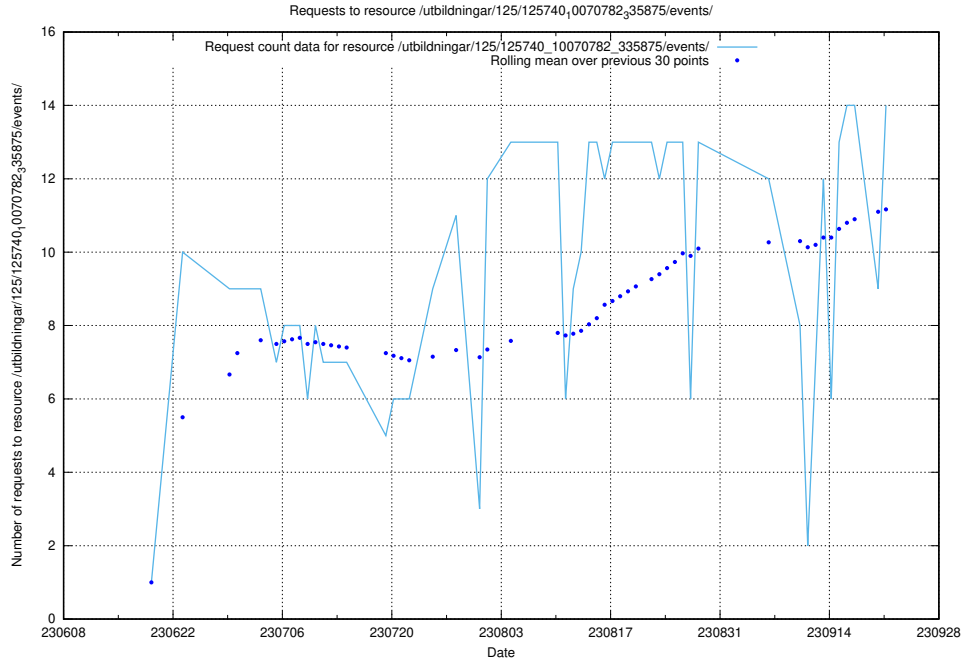

5.18 Usage of /utbildningar/125/125740_10070782_335875/events/

Here, we count the number of requests to resource /utbildningar/125/125740_10070782_335875/events/