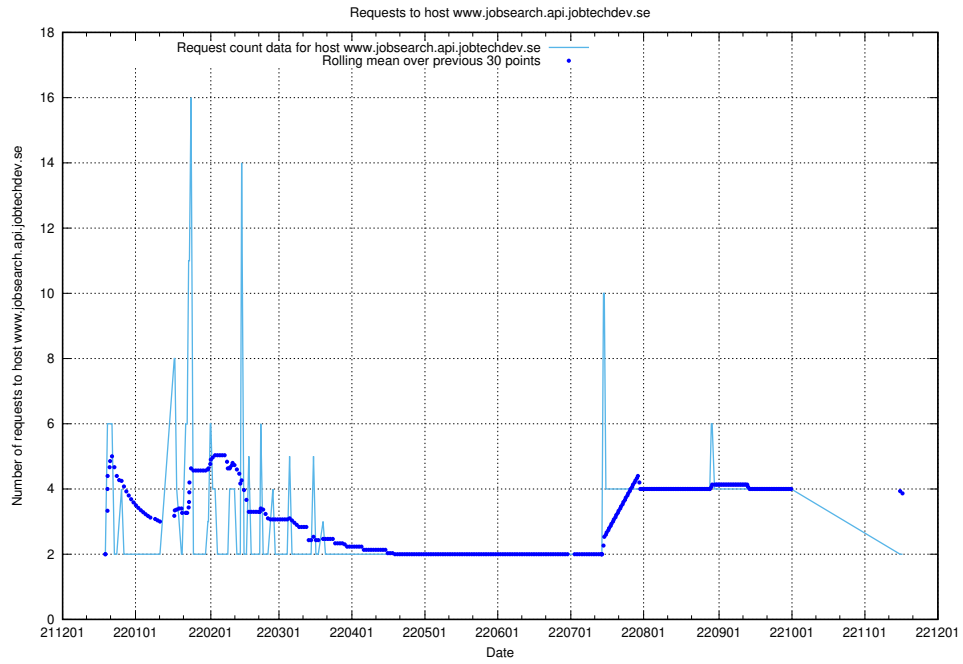

7.363 Usage of www.jobsearch.api.jobtechdev.se

Here, we count the number of requests to host www.jobsearch.api.jobtechdev.se.