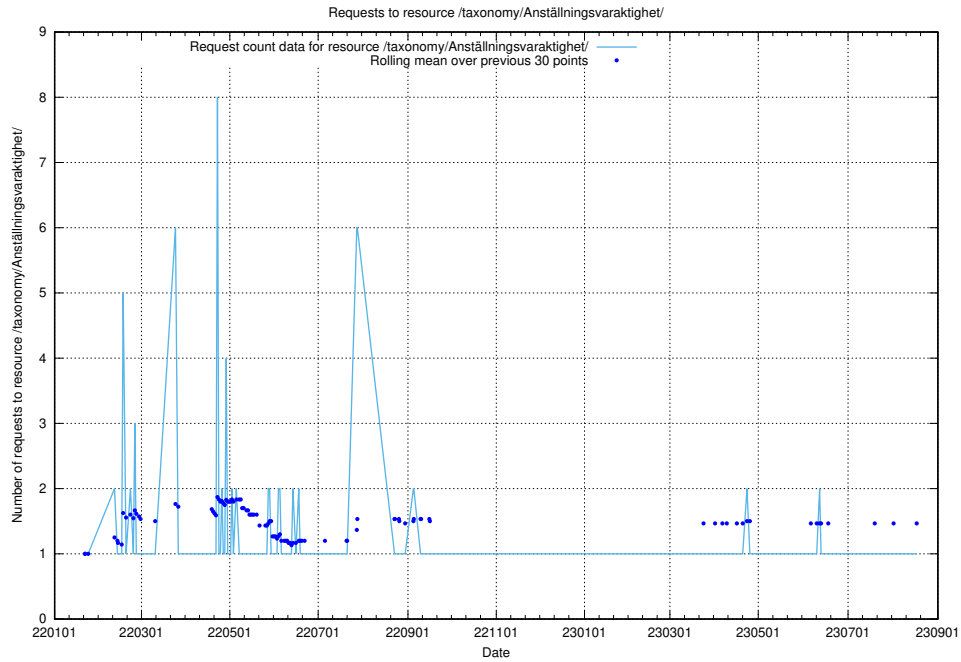

5.2466 Usage of /taxonomy/Anställningsvaraktighet/

Here, we count the number of requests to resource /taxonomy/Anställningsvaraktighet/.