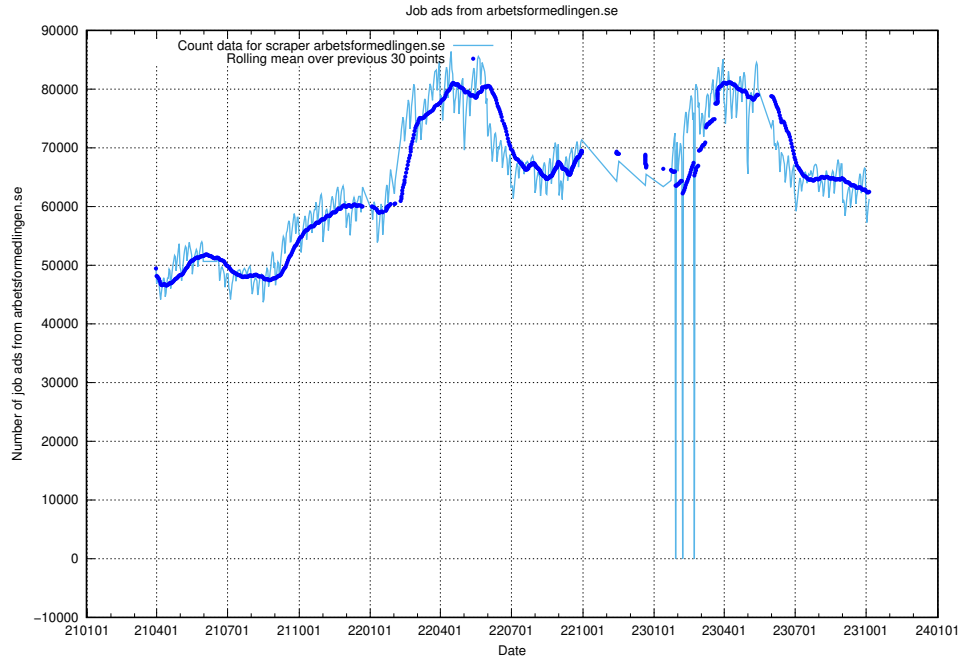

13.2 Number of ads by scraper arbetsformedlingen.se

Here, we count the number of job ads scraped from arbetsformedlingen.se.