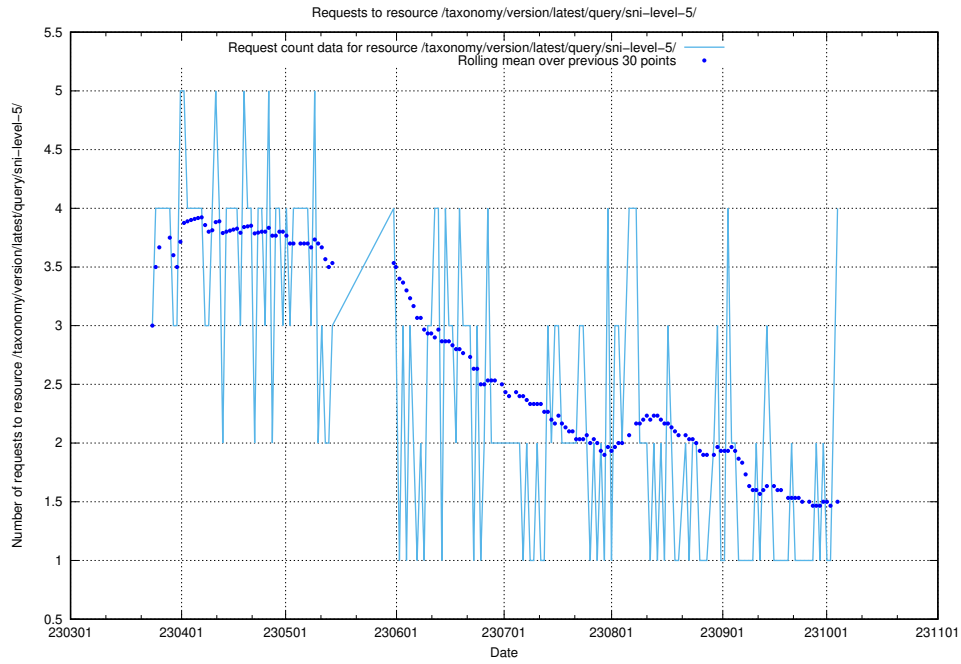

5.99 Usage of /taxonomy/version/latest/query/sni-level-5/

Here, we count the number of requests to resource /taxonomy/version/latest/query/sni-level-5/.