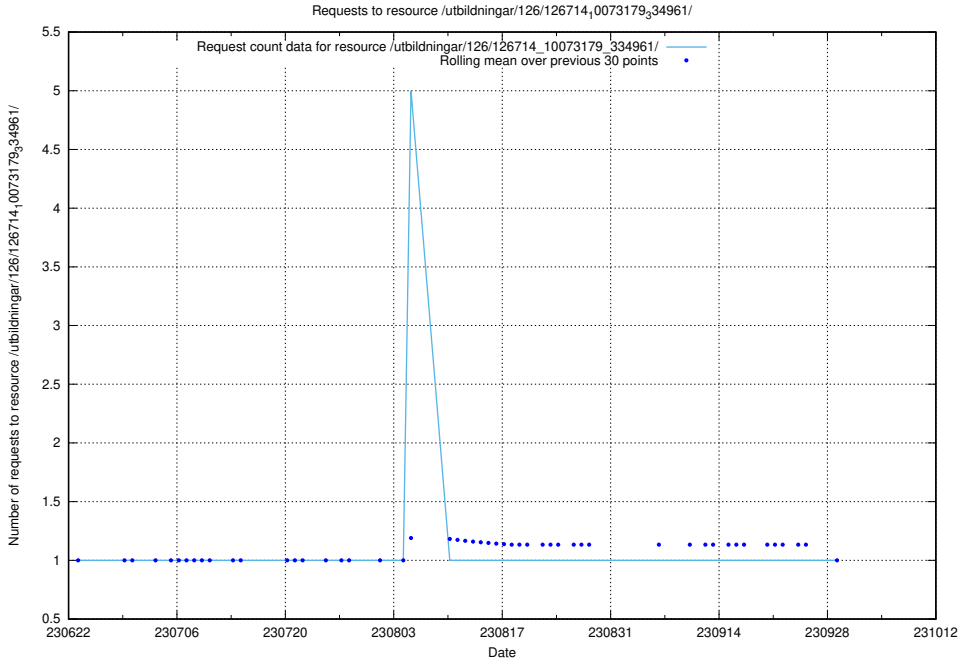

5.2344 Usage of /utbildningar/126/126714_10073179_334961/

Here, we count the number of requests to resource /utbildningar/126/126714_10073179_334961/.