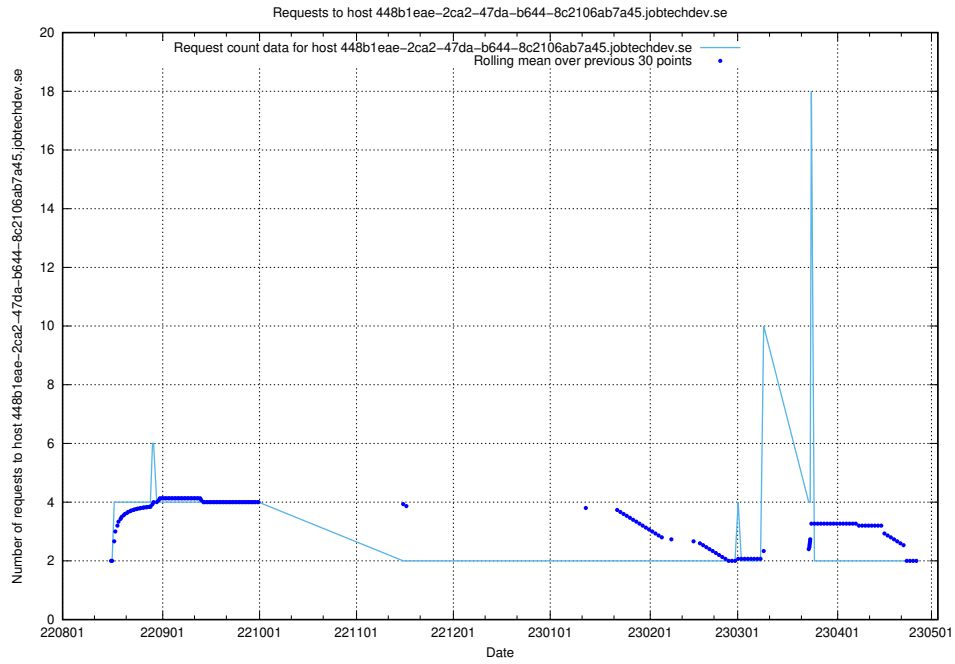

7.328 Usage of 448b1eae-2ca2-47da-b644-8c2106ab7a45.jobtechdev.se

Here, we count the number of requests to host 448b1eae-2ca2-47da-b644-8c2106ab7a45.jobtechdev.se.