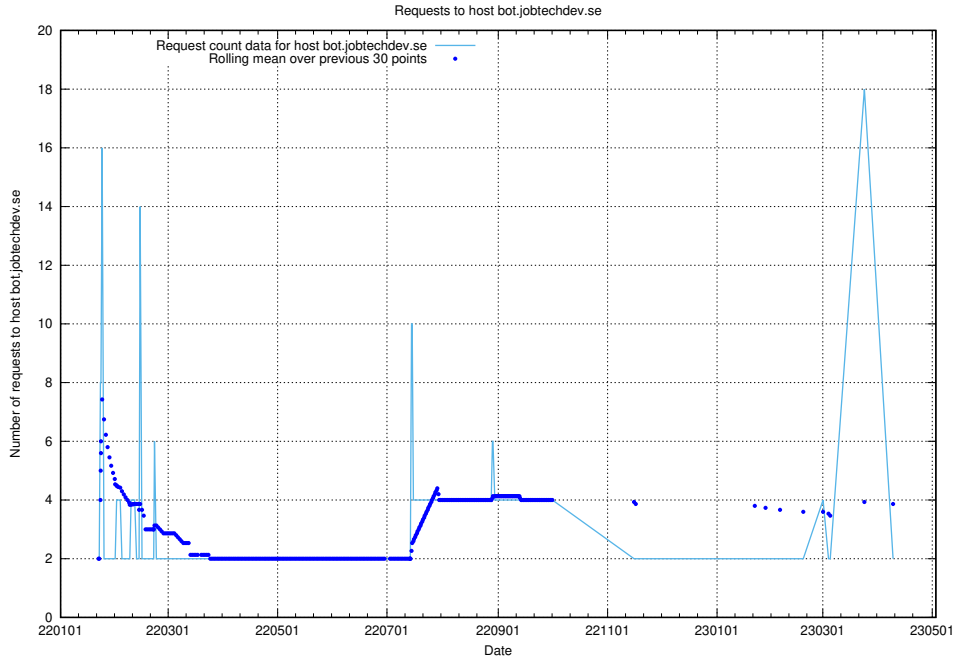

7.242 Usage of bot.jobtechdev.se

Here, we count the number of requests to host bot.jobtechdev.se.