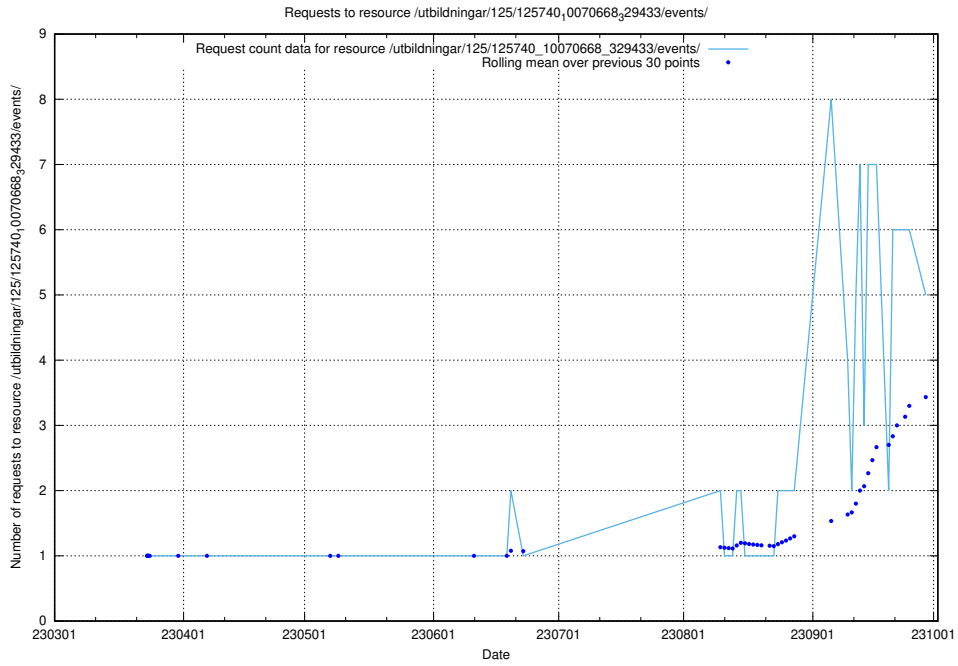

5.71 Usage of /utbildningar/125/125740_10070668_329433/events/

Here, we count the number of requests to resource /utbildningar/125/125740_10070668_329433/events/