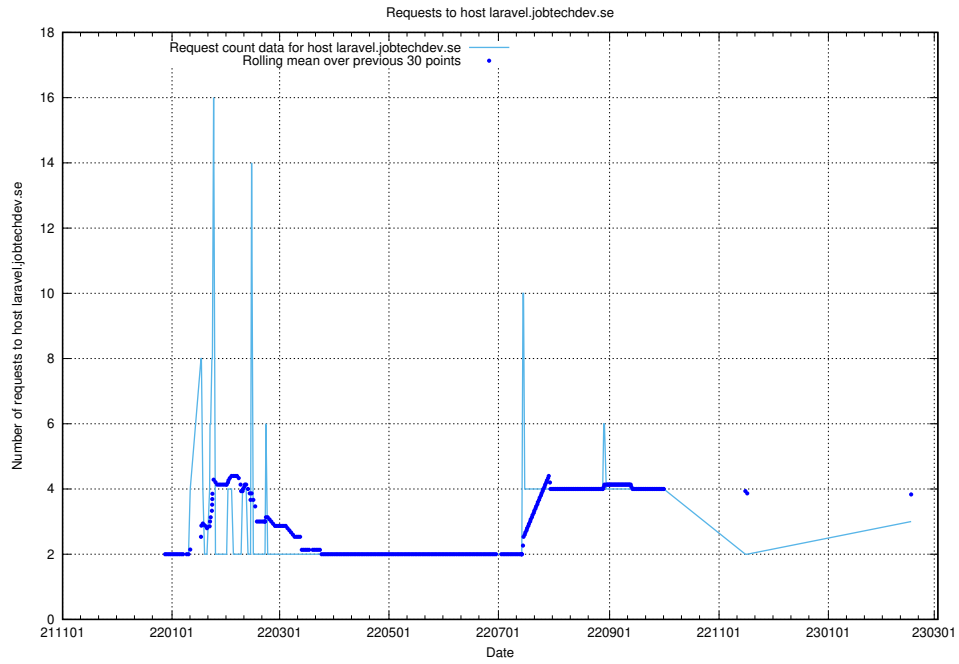

7.188 Usage of laravel.jobtechdev.se

Here, we count the number of requests to host laravel.jobtechdev.se.