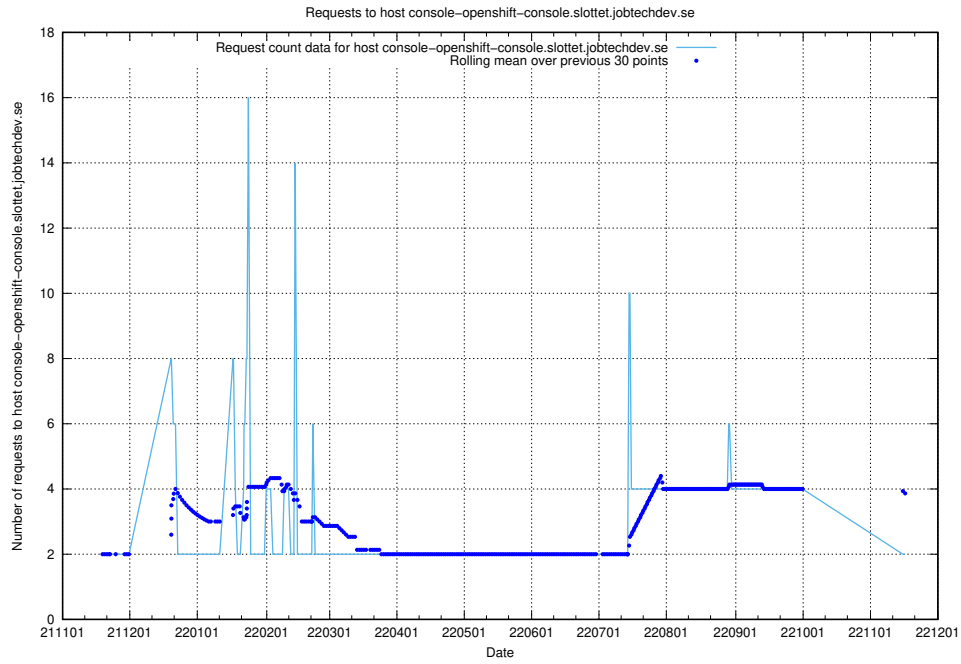

7.454 Usage of console-openshift-console.slottet.jobtechdev.se

Here, we count the number of requests to host console-openshift-console.slottet.jobtechdev.se.