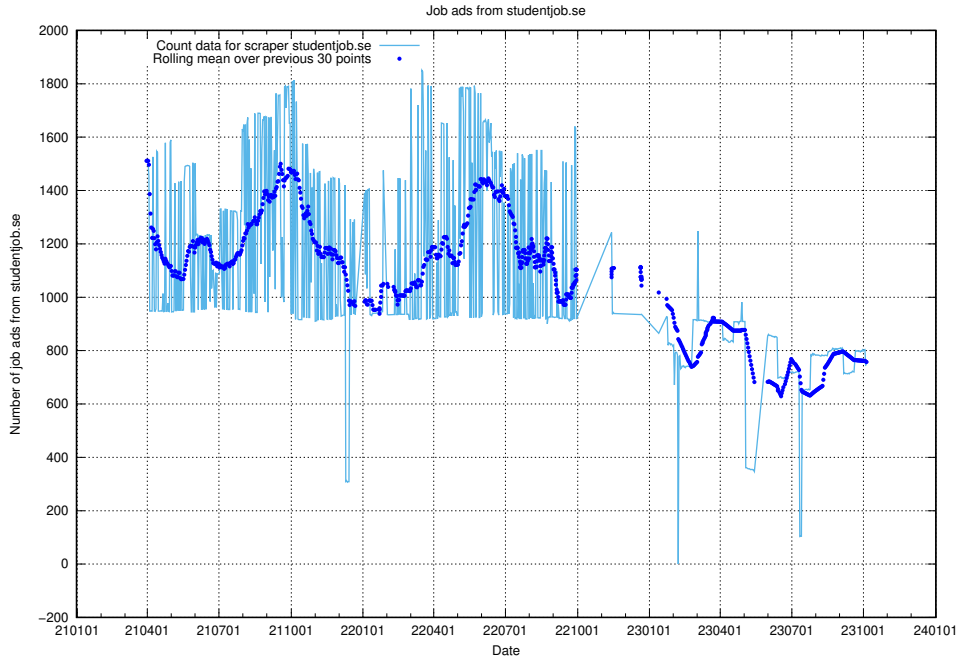

13.8 Number of ads by scraper monster.se.xmlfeed

Here, we count the number of job ads scraped from monster.se.xmlfeed.

13.9 Number of ads by scraper studentjob.se

Here, we count the number of job ads scraped from studentjob.se.