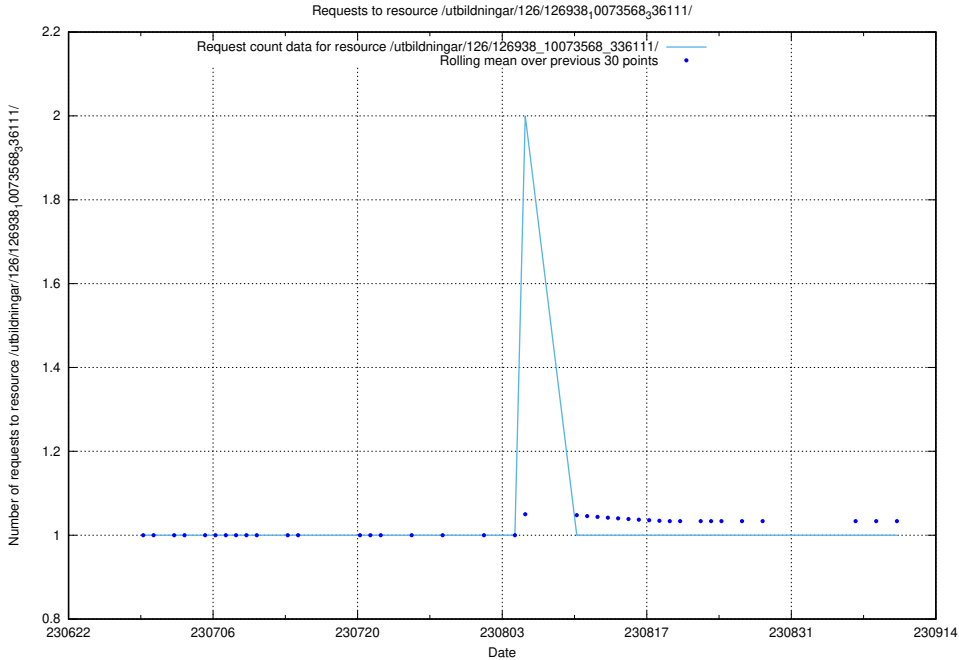

5.2141 Usage of /utbildningar/126/126938_10073568_336111/

Here, we count the number of requests to resource /utbildningar/126/126938_10073568_336111/.