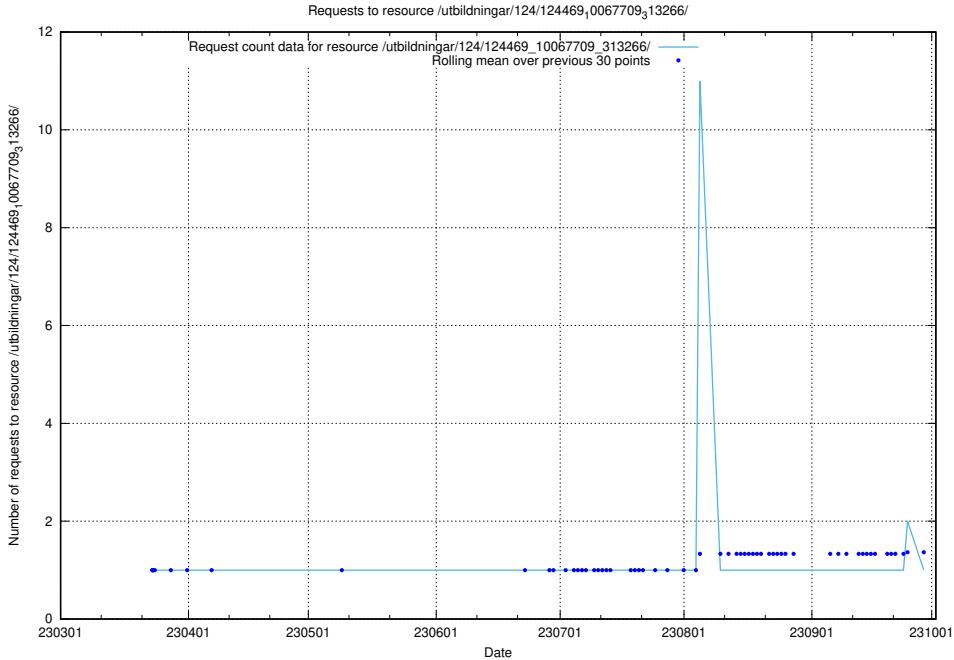

5.960 Usage of /utbildningar/124/124469_10067709_313266/

Here, we count the number of requests to resource /utbildningar/124/124469_10067709_313266/.