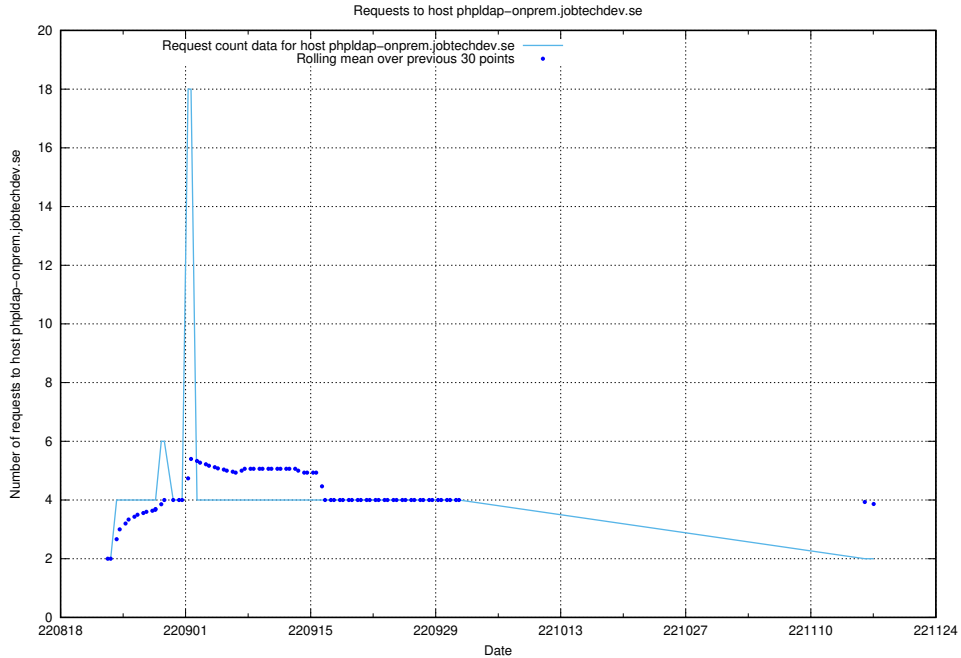

7.321 Usage of phpldap-onprem.jobtechdev.se

Here, we count the number of requests to host phpldap-onprem.jobtechdev.se.