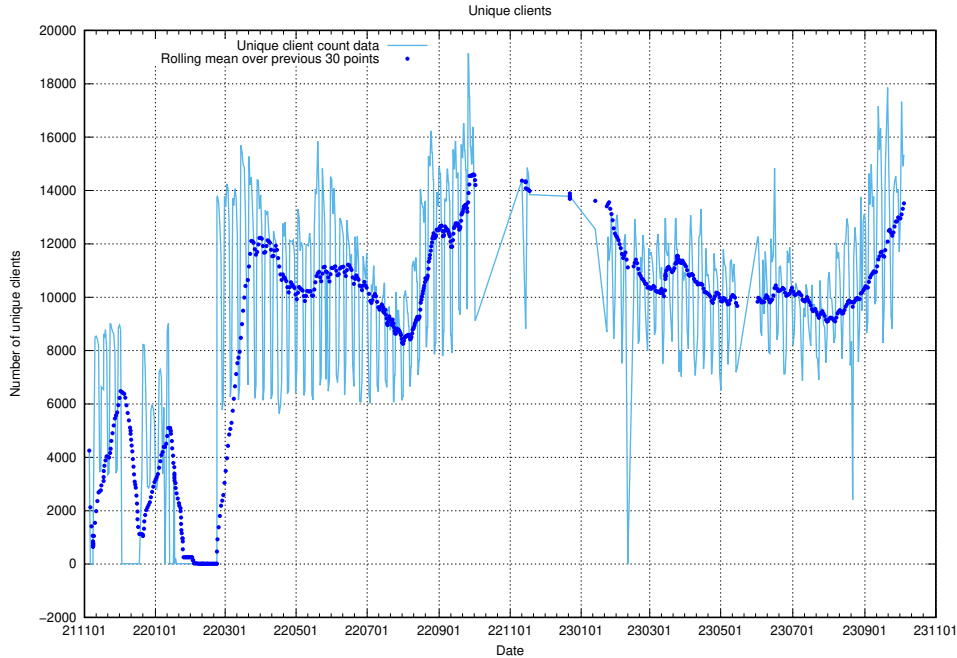

8.2 Number of unique clients

Here we extract the number of unique clients that have used our APIs.