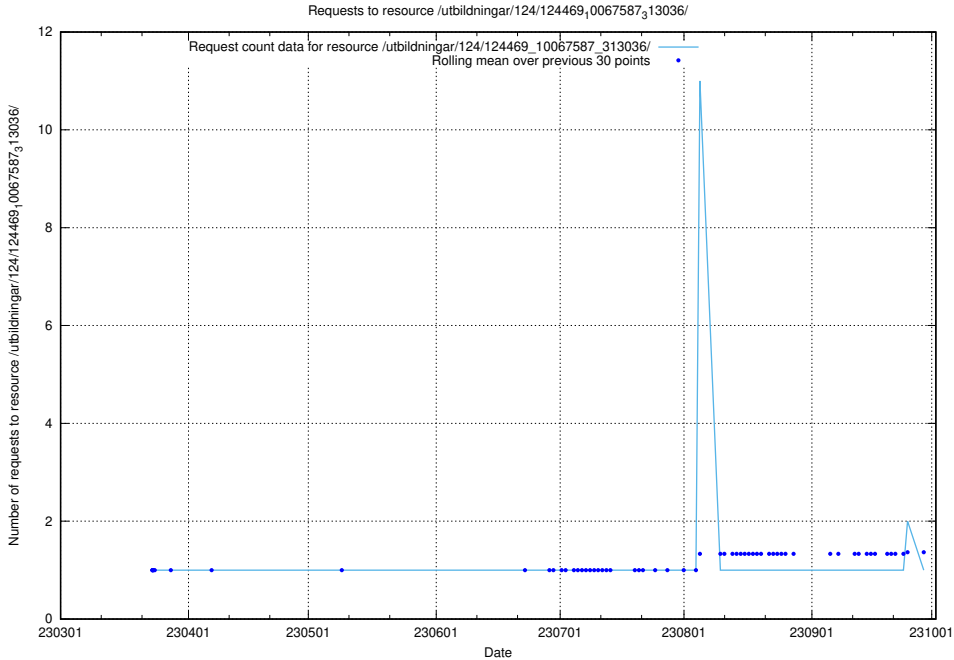

5.962 Usage of /utbildningar/124/124469_10067587_313036/

Here, we count the number of requests to resource /utbildningar/124/124469_10067587_313036/.