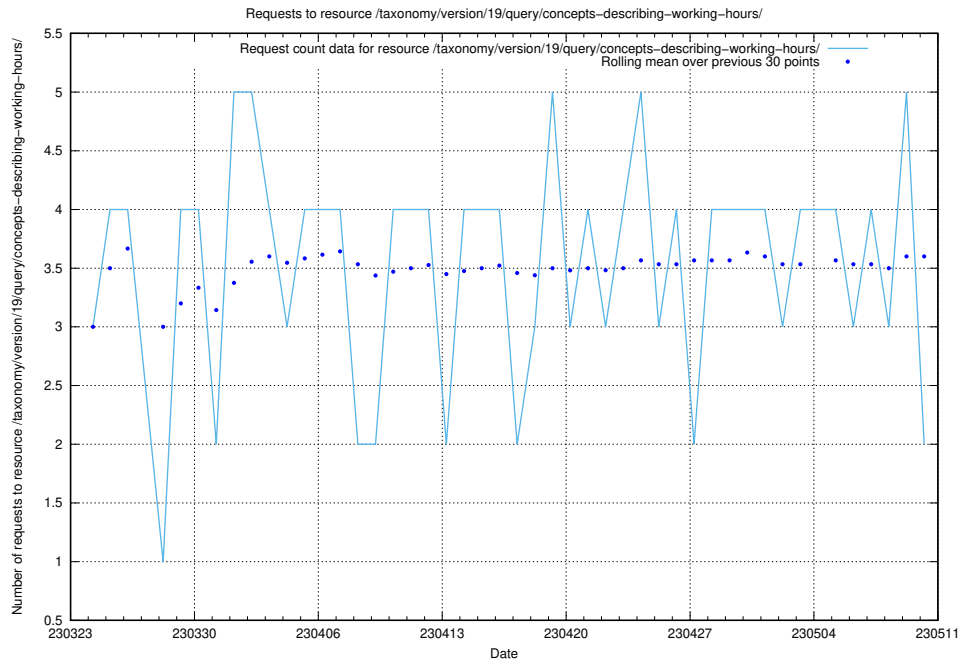

5.368 Usage of /taxonomy/version/19/query/concepts-describing-working-hours/

Here, we count the number of requests to resource /taxonomy/version/19/query/concepts-describing-working-hours/.