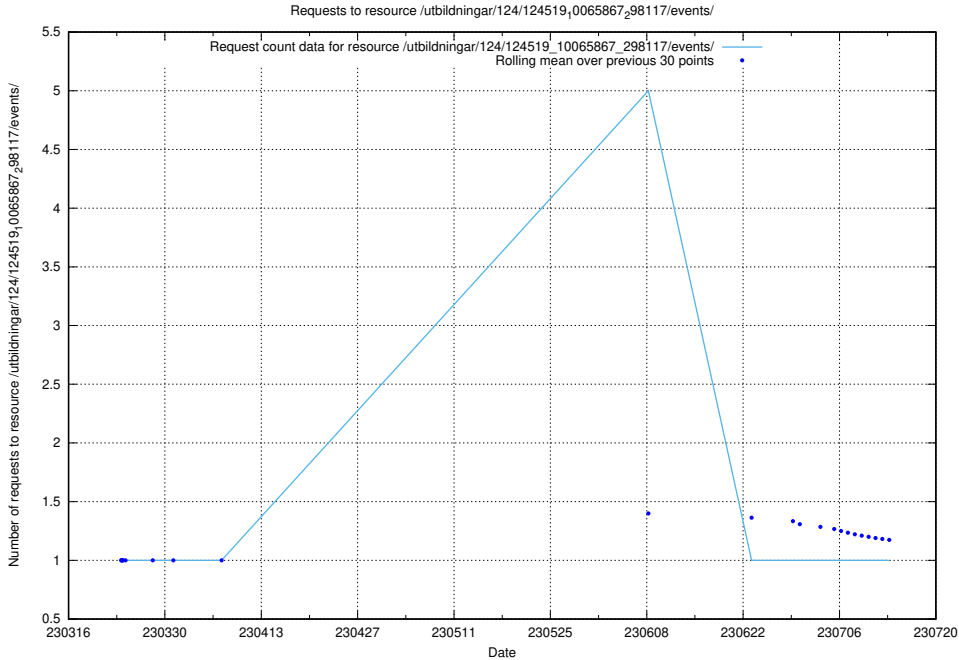

5.760 Usage of /utbildningar/124/124519_10065867_298117/events/

Here, we count the number of requests to resource /utbildningar/124/124519_10065867_298117/events/