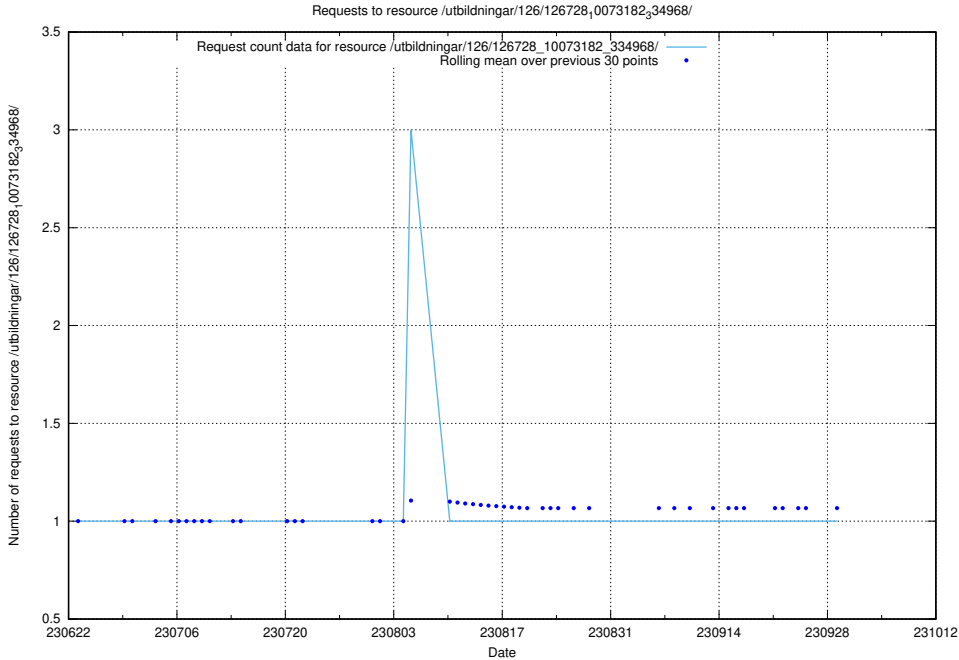

5.2321 Usage of /utbildningar/126/126728_10073182_334968/

Here, we count the number of requests to resource /utbildningar/126/126728_10073182_334968/.