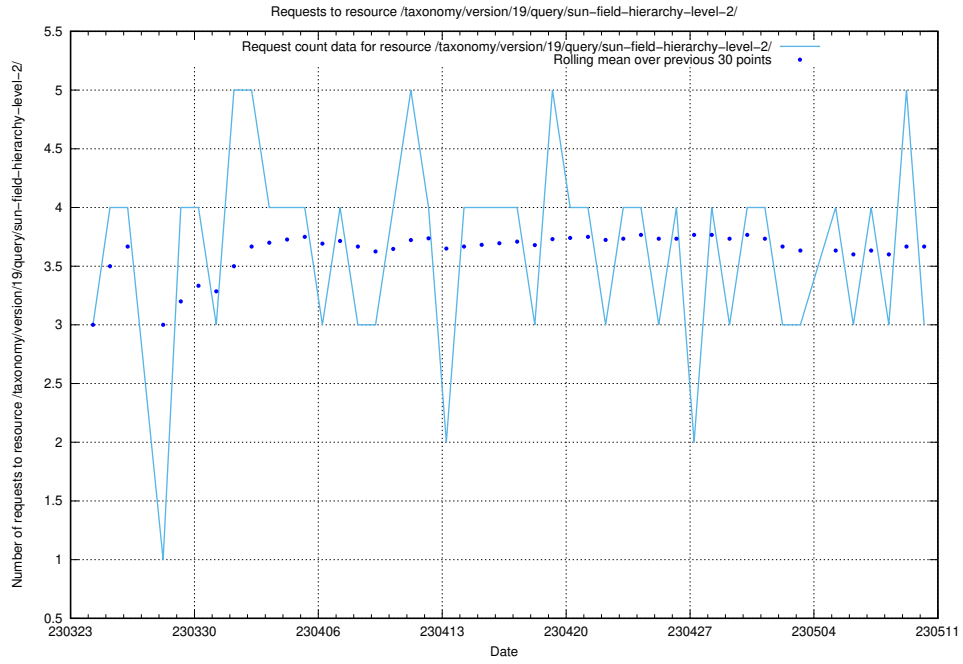

5.171 Usage of /taxonomy/version/19/query/sun-field-hierarchy-level-2/

Here, we count the number of requests to resource /taxonomy/version/19/query/sun-field-hierarchy-level-2/.