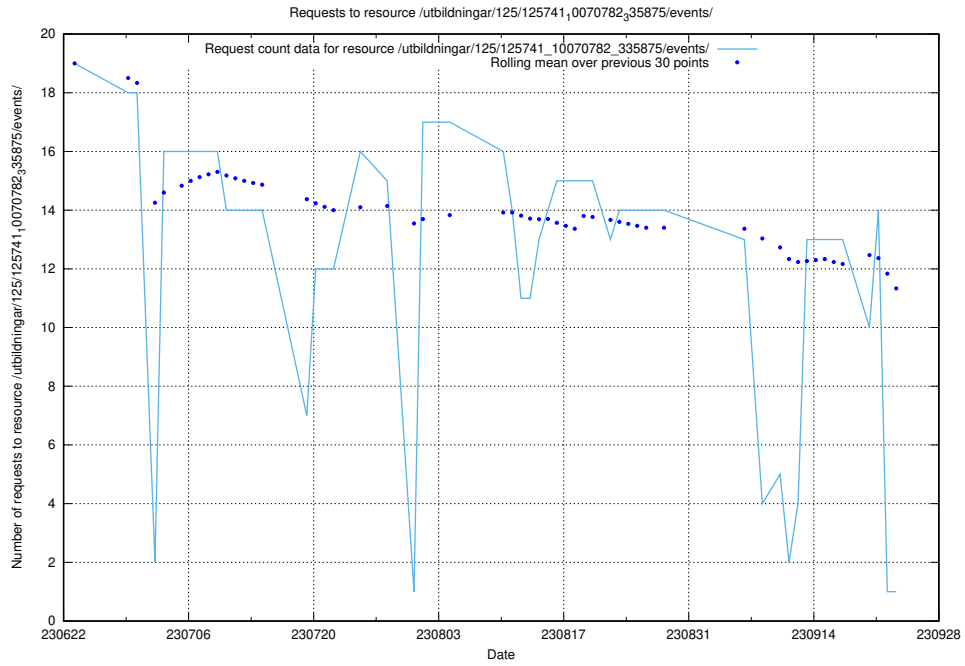

5.2278 Usage of /utbildningar/125/125741_10070782_335875/events/

Here, we count the number of requests to resource /utbildningar/125/125741_10070782_335875/events/