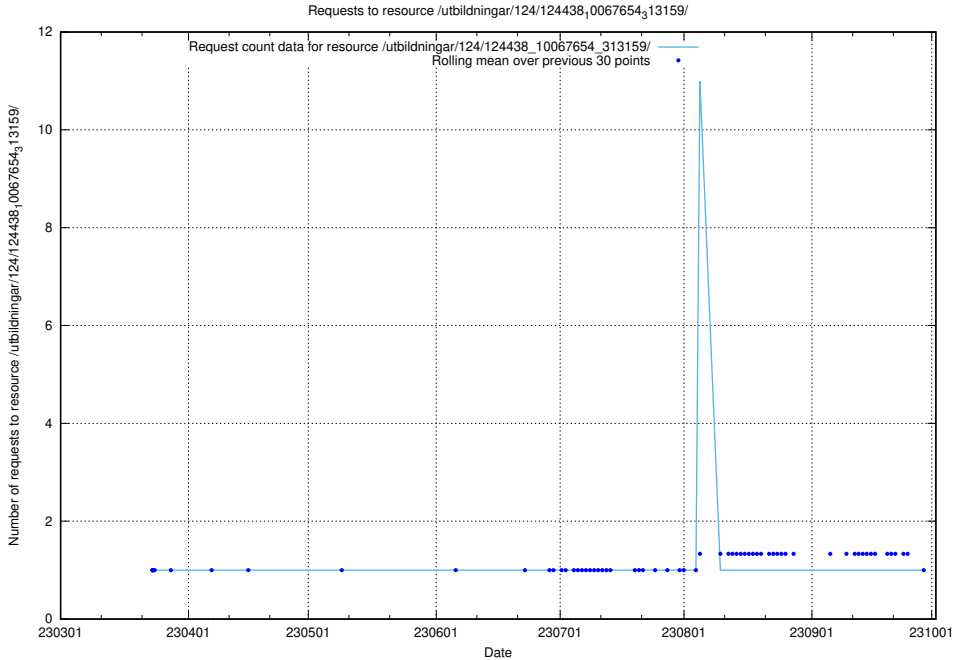

5.1007 Usage of /utbildningar/124/124438_10067654_313159/

Here, we count the number of requests to resource /utbildningar/124/124438_10067654_313159/.