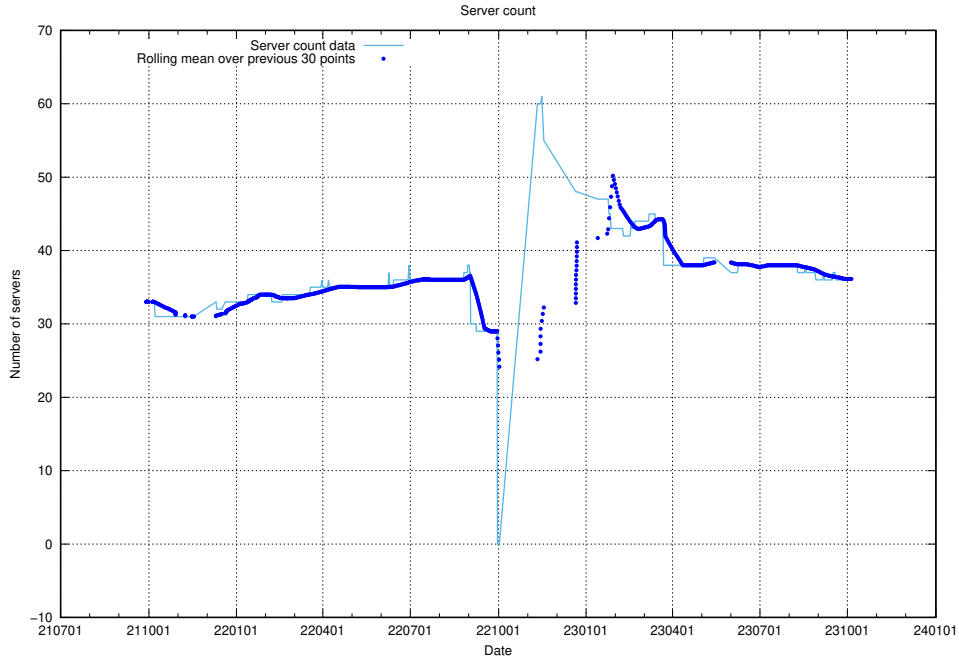

2.2 Number of servers in the JobTech production region

A graph of the servers in AWS region eu-north-1.