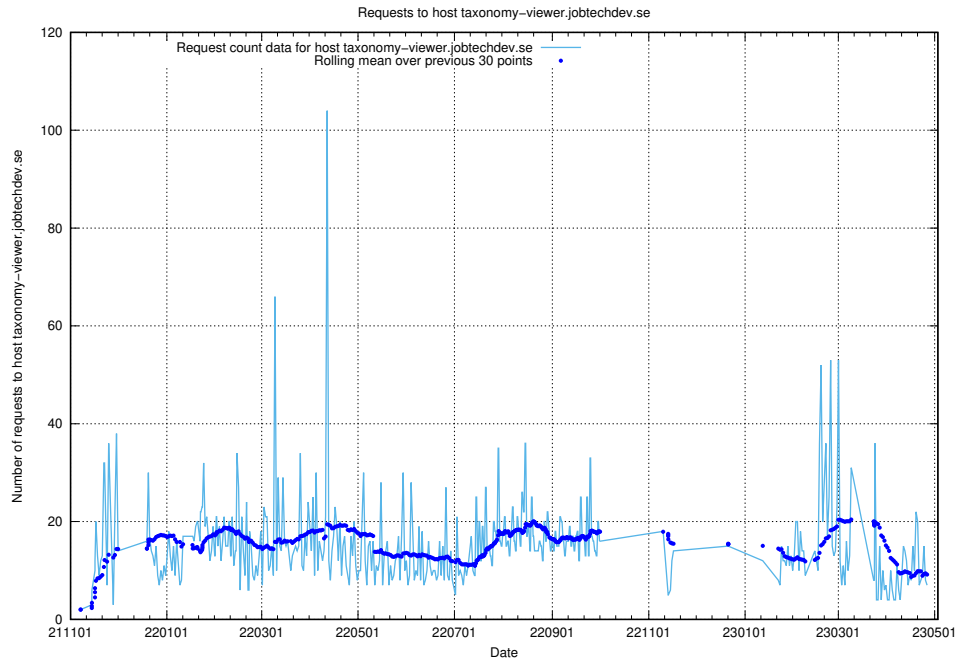

7.73 Usage of taxonomy-viewer.jobtechdev.se

Here, we count the number of requests to host taxonomy-viewer.jobtechdev.se.