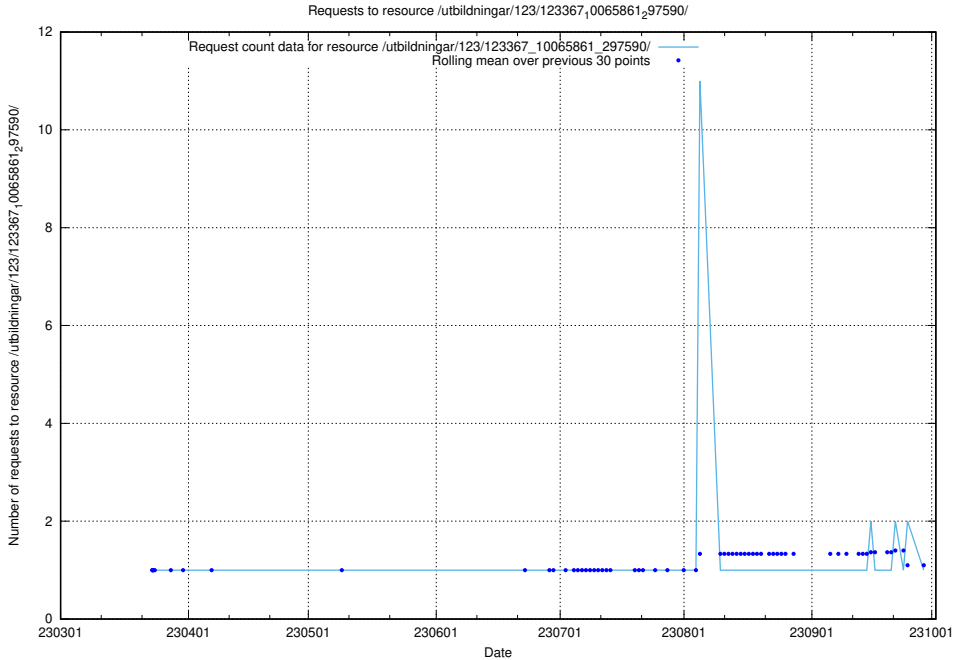

5.1491 Usage of /utbildningar/124/124515_10065860_299148/events/

Here, we count the number of requests to resource /utbildningar/124/124515_10065860_299148/events/

5.1492 Usage of /utbildningar/124/124515_10065858_297601/