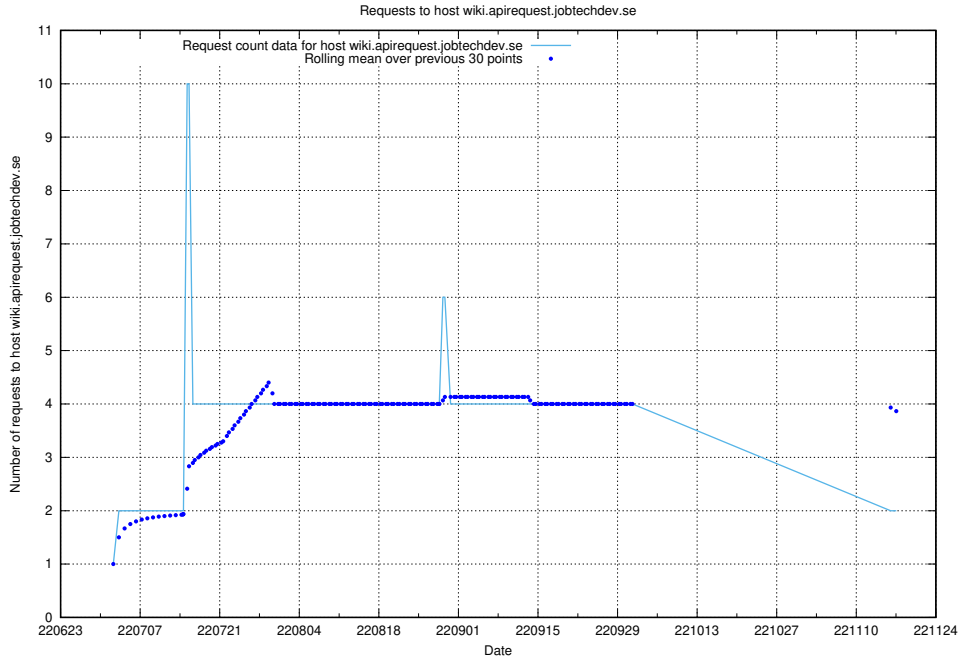

7.375 Usage of wiki.apirequest.jobtechdev.se

Here, we count the number of requests to host wiki.apirequest.jobtechdev.se.

7.376 Usage of wiki.api.jobtechdev.se

Here, we count the number of requests to host wiki.api.jobtechdev.se.