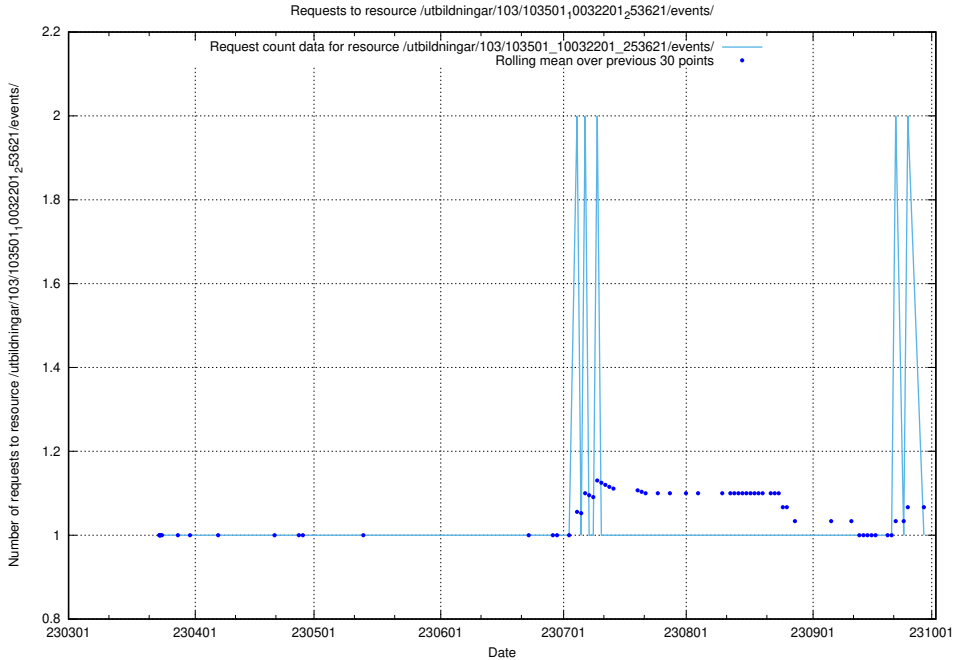

5.2197 Usage of /utbildningar/103/103501_10032201_253621/events/

Here, we count the number of requests to resource /utbildningar/103/103501_10032201_253621/events/