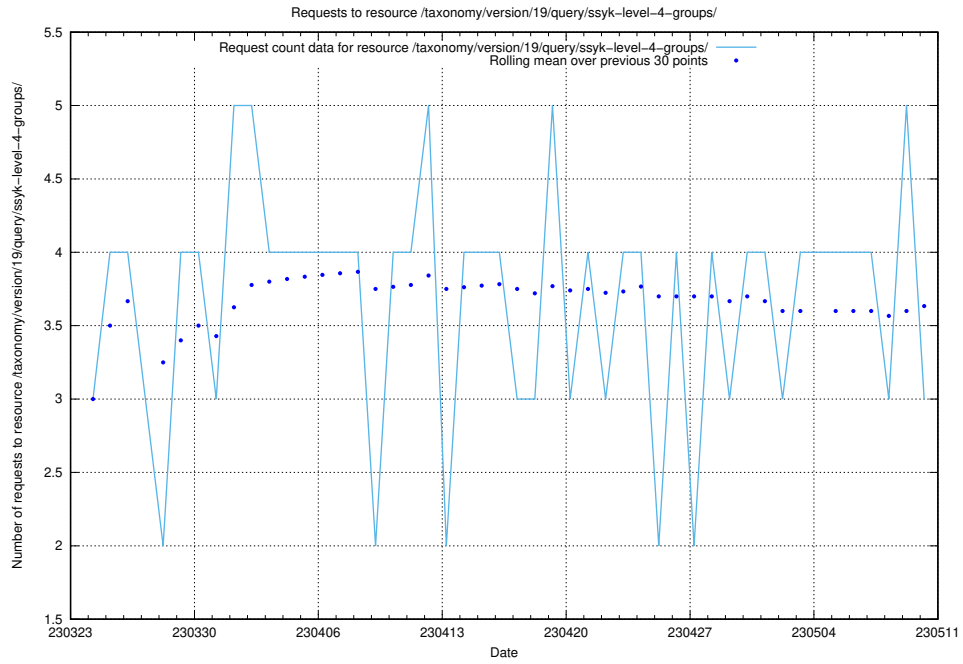

5.174 Usage of /taxonomy/version/19/query/ssyk-level-4-groups/

Here, we count the number of requests to resource /taxonomy/version/19/query/ssyk-level-4-groups/.