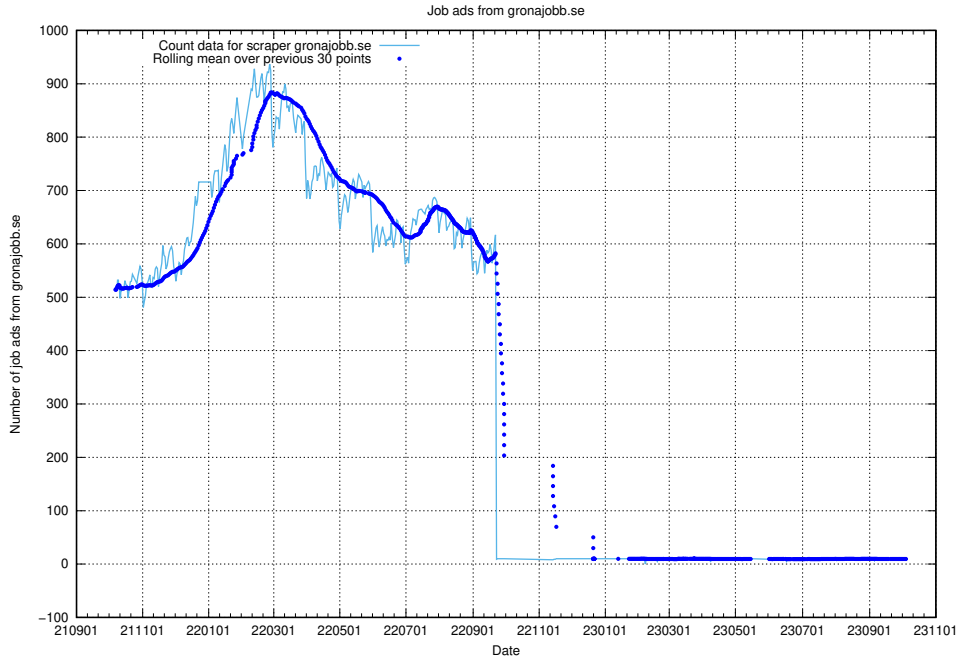

13.18 Number of ads by scraper gronajobb.se

Here, we count the number of job ads scraped from gronajobb.se.