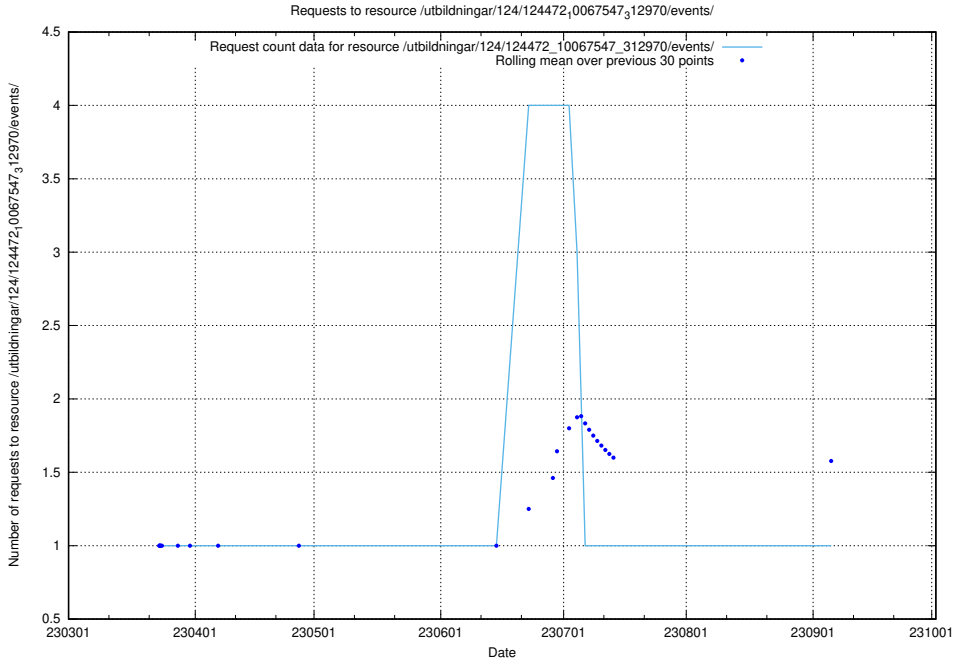

5.951 Usage of /utbildningar/124/124472_10067547_312970/events/

Here, we count the number of requests to resource /utbildningar/124/124472_10067547_312970/events/