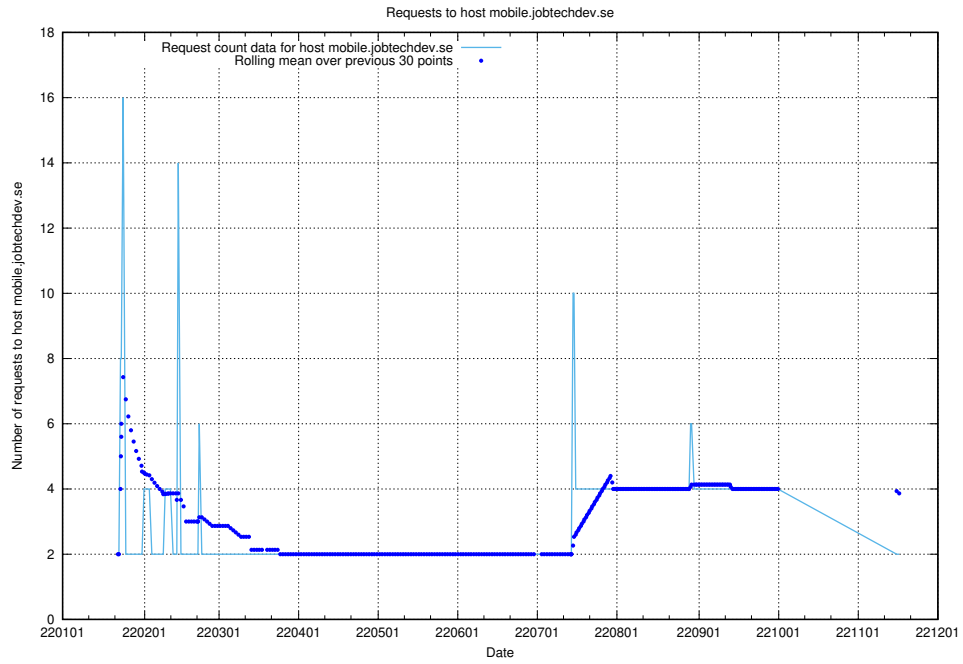

7.575 Usage of mobile.jobtechdev.se

Here, we count the number of requests to host mobile.jobtechdev.se.