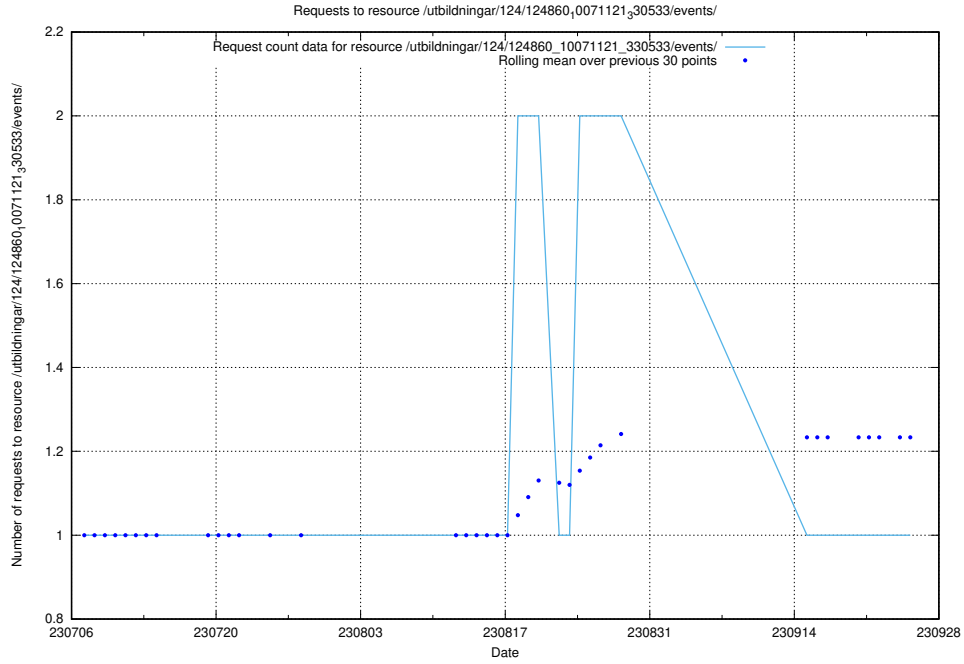

5.2014 Usage of /utbildningar/124/124860_10071121_330533/events/

Here, we count the number of requests to resource /utbildningar/124/124860_10071121_330533/events/