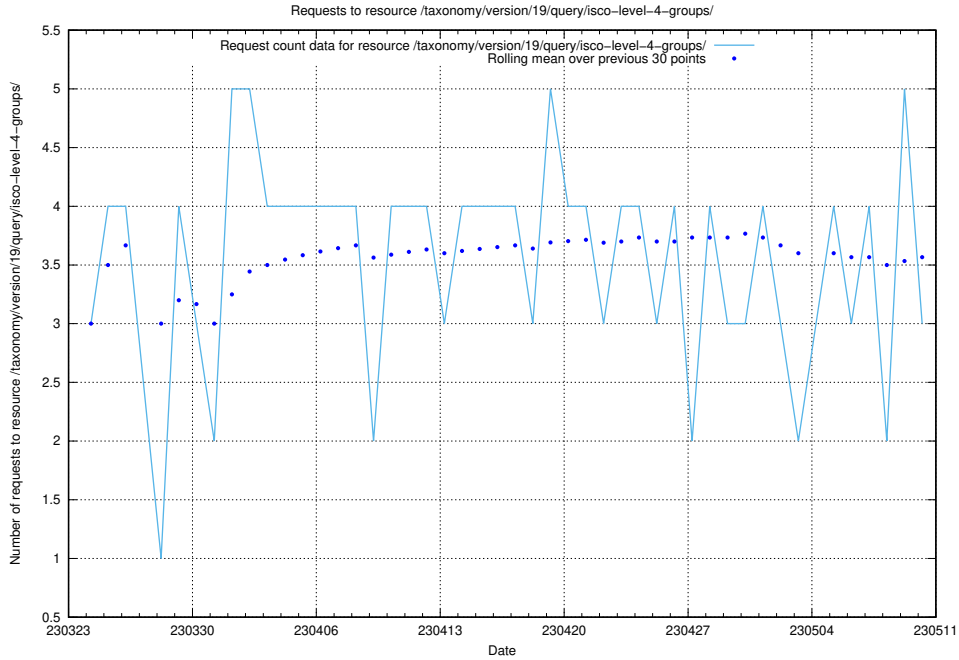

5.177 Usage of /taxonomy/version/19/query/isco-level-4-groups/

Here, we count the number of requests to resource /taxonomy/version/19/query/isco-level-4-groups/.