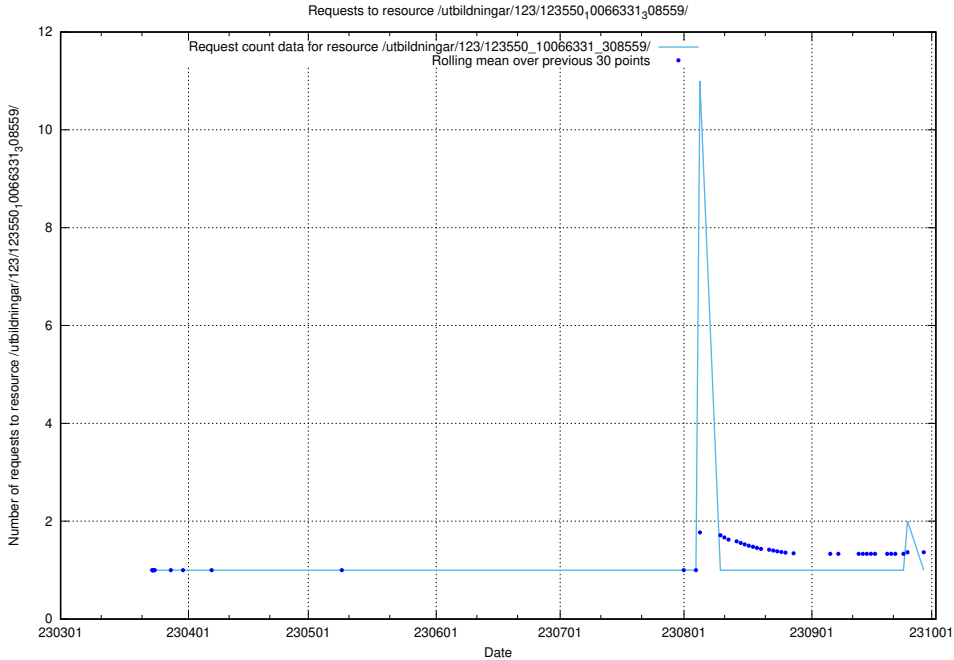

Here, we count the number of requests to resource /utbildningar/124/124521_10065834_296972/events/

5.1161 Usage of /utbildningar/123/123550_10066331_308559/

Here, we count the number of requests to resource /utbildningar/123/123550_10066331_308559/.