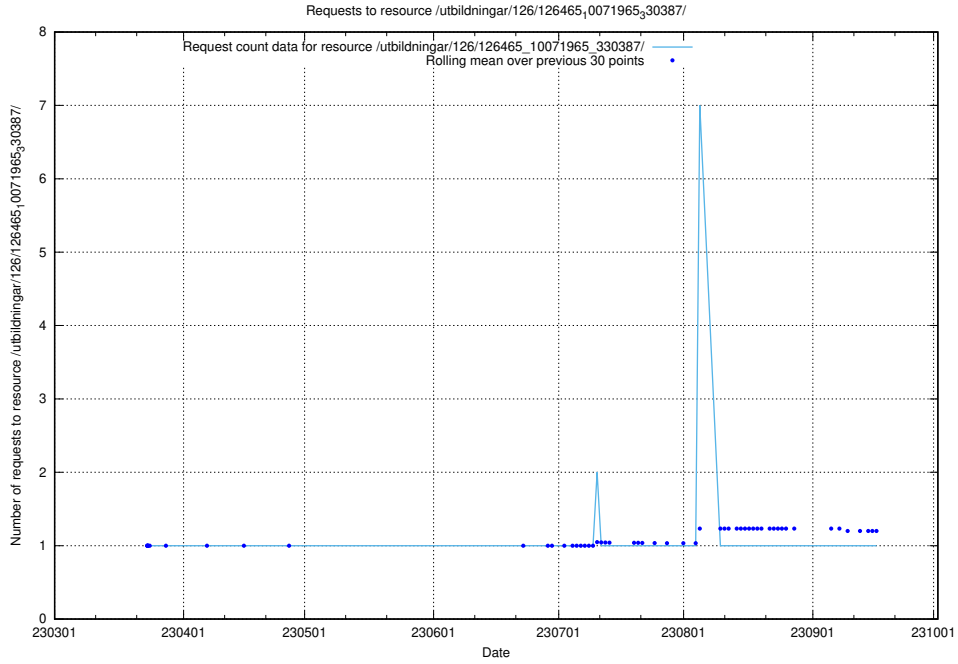

5.3169 Usage of /utbildningar/126/126465_10071965_330387/

Here, we count the number of requests to resource /utbildningar/126/126465_10071965_330387/.