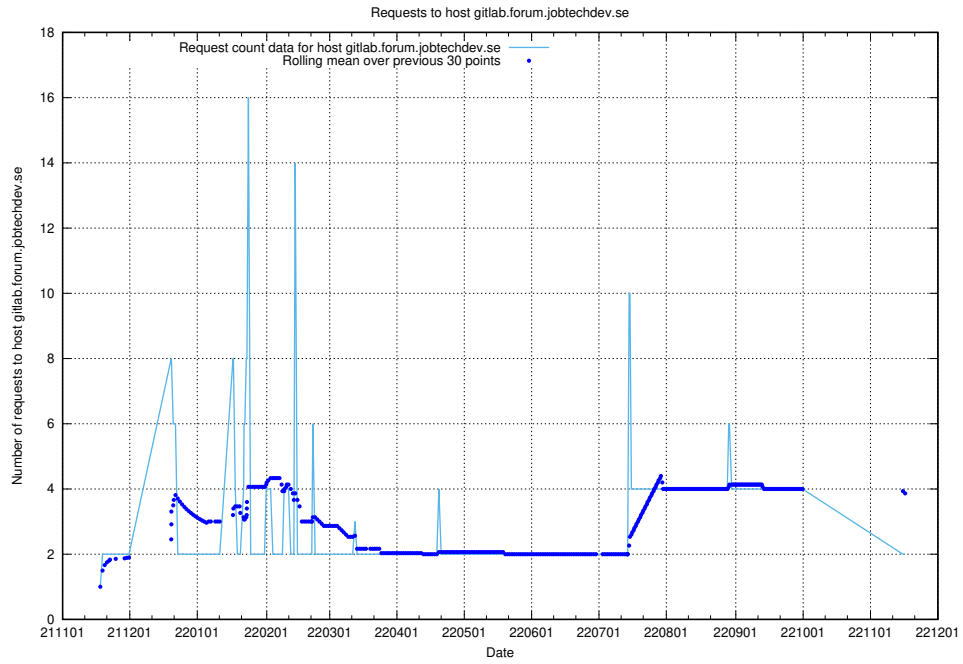

7.461 Usage of opensearch-onprem.jobtechdev.se

Here, we count the number of requests to host opensearch-onprem.jobtechdev.se.

7.462 Usage of gitlab.forum.jobtechdev.se

Here, we count the number of requests to host gitlab.forum.jobtechdev.se.