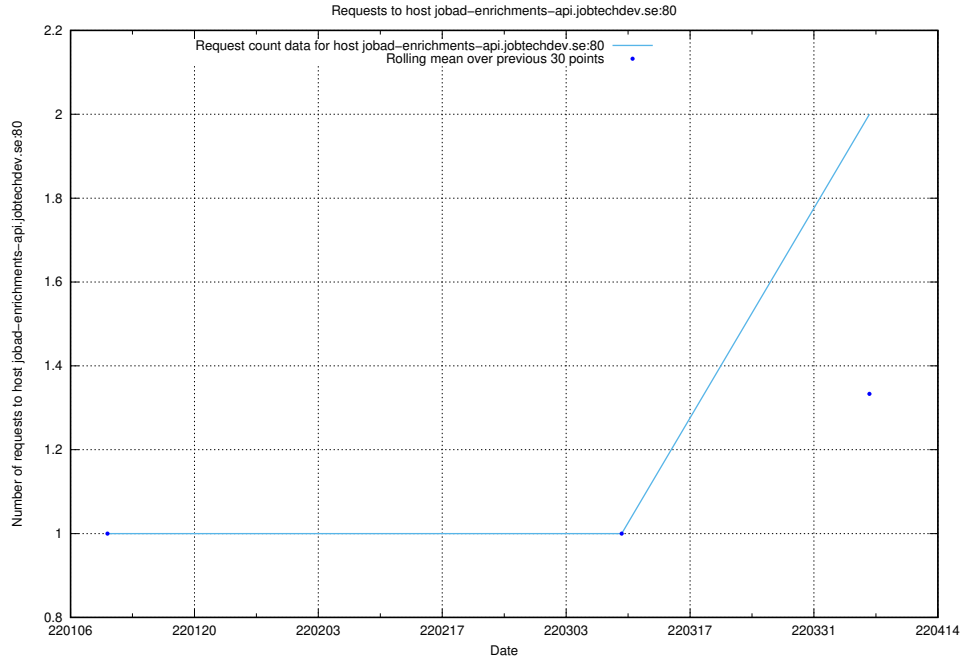

7.270 Usage of jobad-enrichments-api.jobtechdev.se:80

Here, we count the number of requests to host jobad-enrichments-api.jobtechdev.se:80.