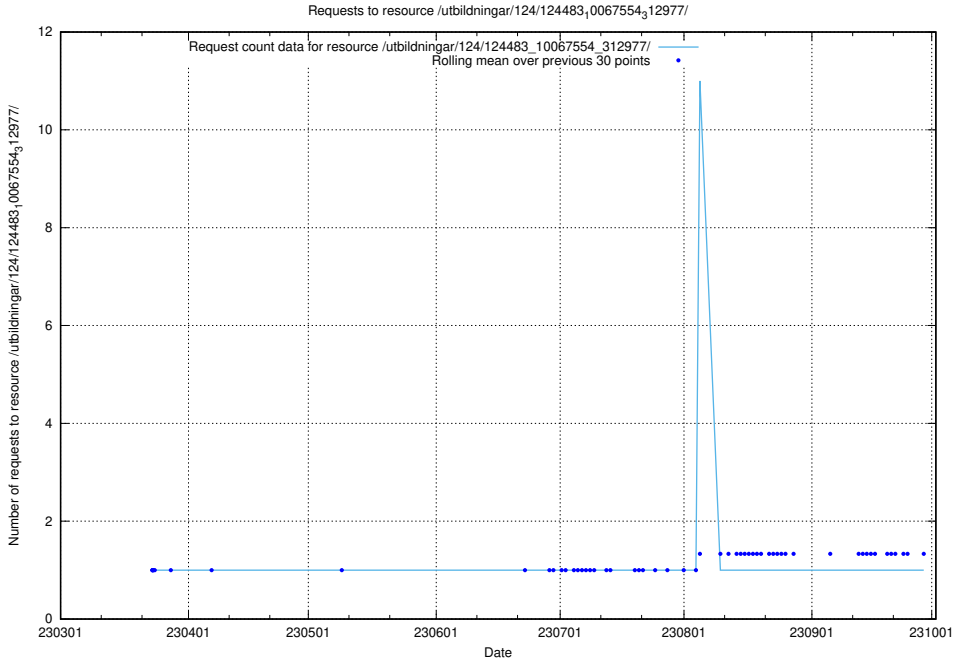

5.918 Usage of /utbildningar/124/124483_10067554_312977/

Here, we count the number of requests to resource /utbildningar/124/124483_10067554_312977/.