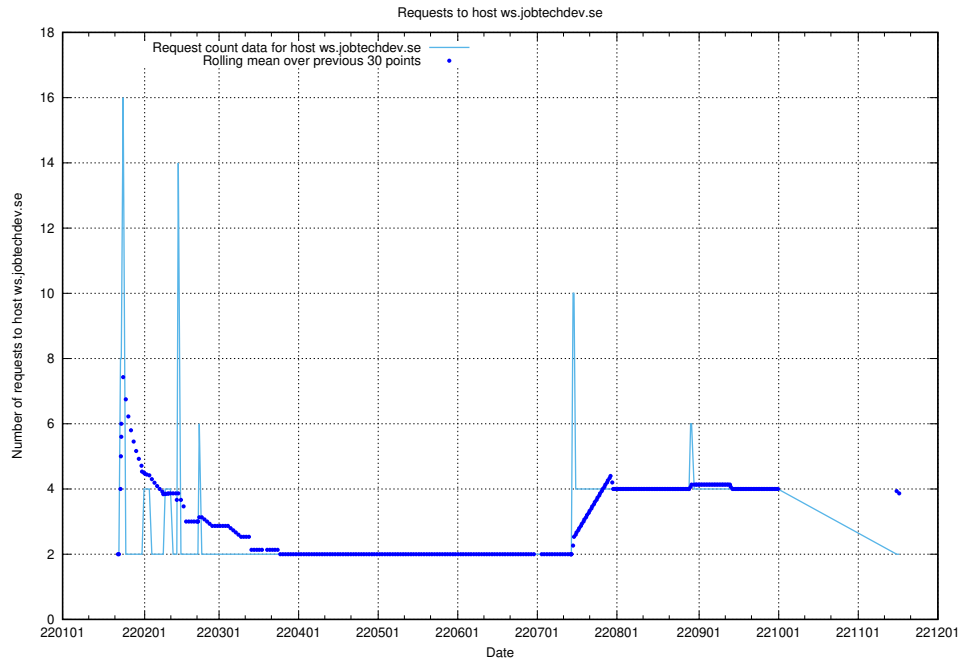

7.559 Usage of ws.jobtechdev.se

Here, we count the number of requests to host ws.jobtechdev.se.