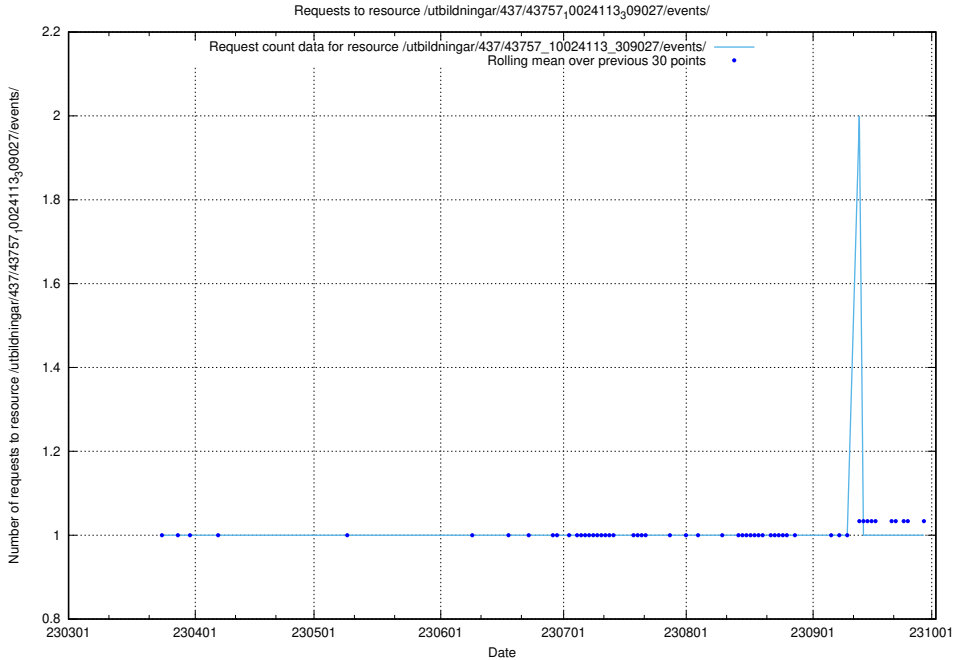

5.2947 Usage of /utbildningar/437/43757_10024113_309027/events/

Here, we count the number of requests to resource /utbildningar/437/43757_10024113_309027/events/.