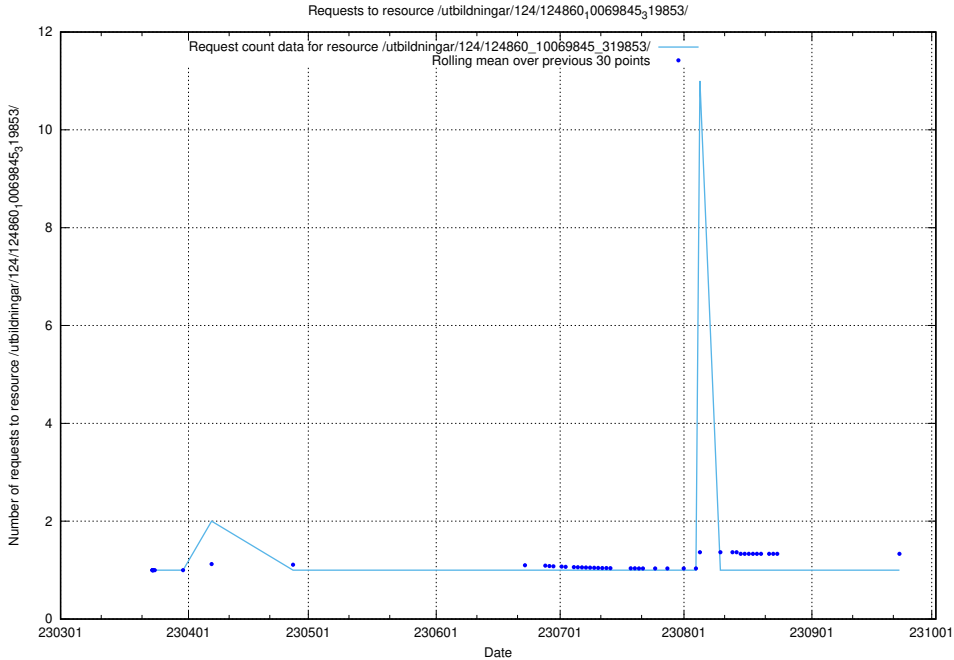

5.644 Usage of /utbildningar/124/124860_10069845_319853/

Here, we count the number of requests to resource /utbildningar/124/124860_10069845_319853/.