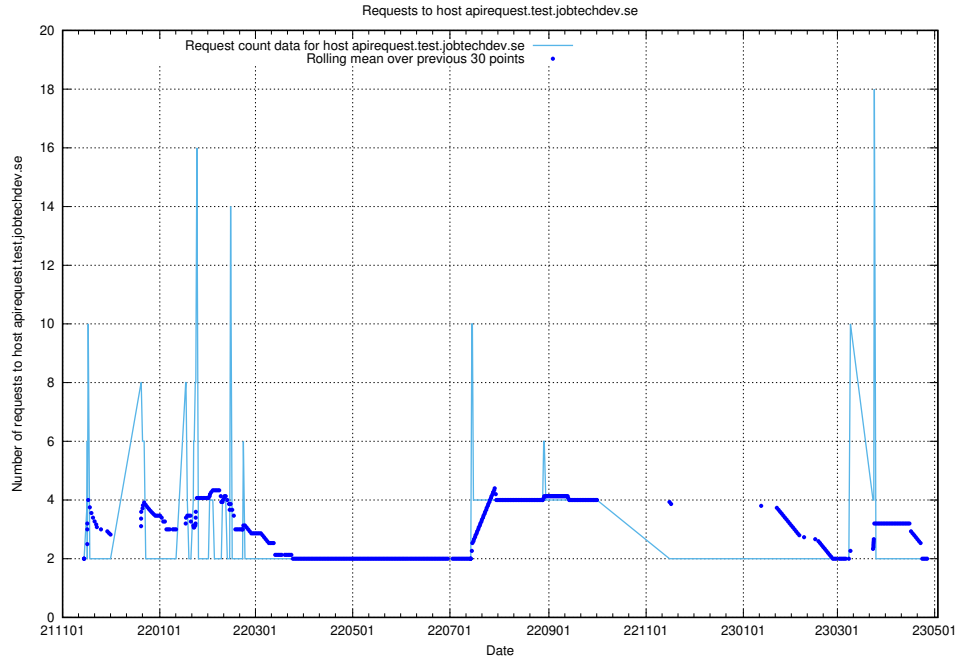

7.273 Usage of `apirequest.test.jobtechdev.se`

Here, we count the number of requests to host `apirequest.test.jobtechdev.se`.