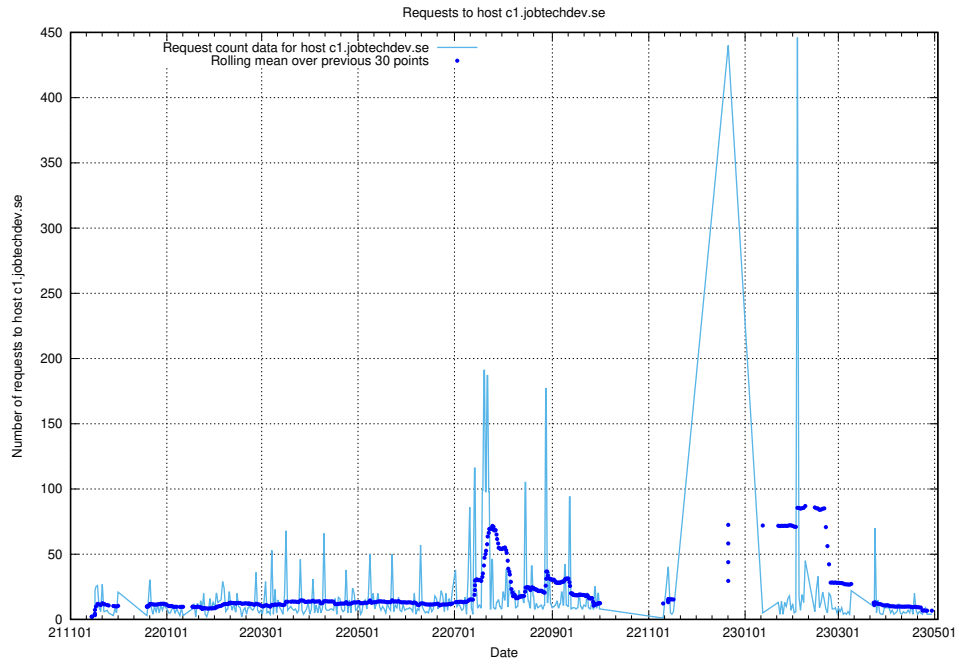

7.100 Usage of c1.jobtechdev.se

Here, we count the number of requests to host c1.jobtechdev.se.