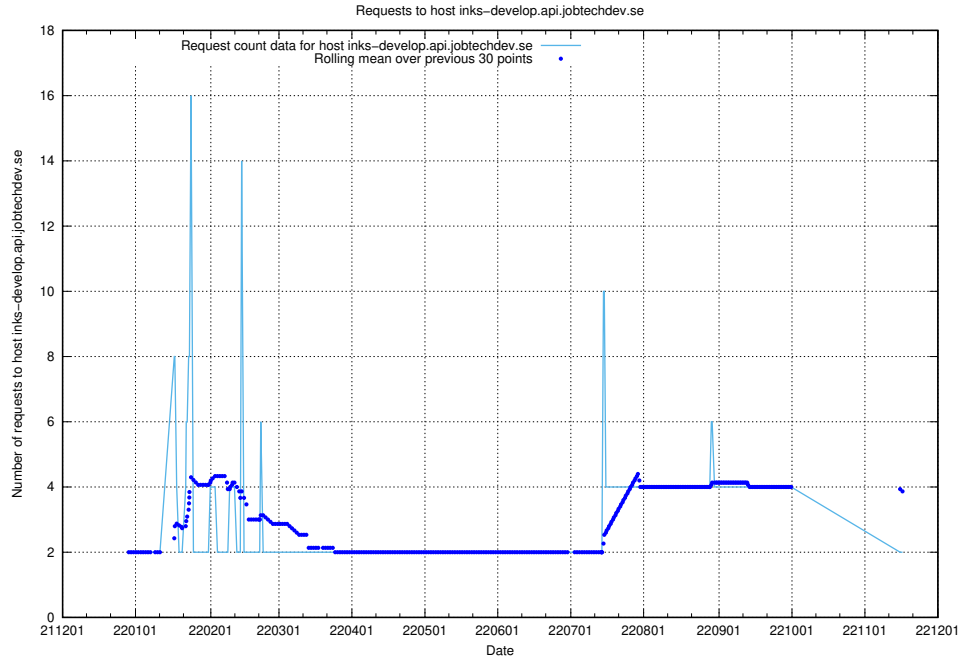

7.336 Usage of inks-develop.api.jobtechdev.se

Here, we count the number of requests to host inks-develop.api.jobtechdev.se.