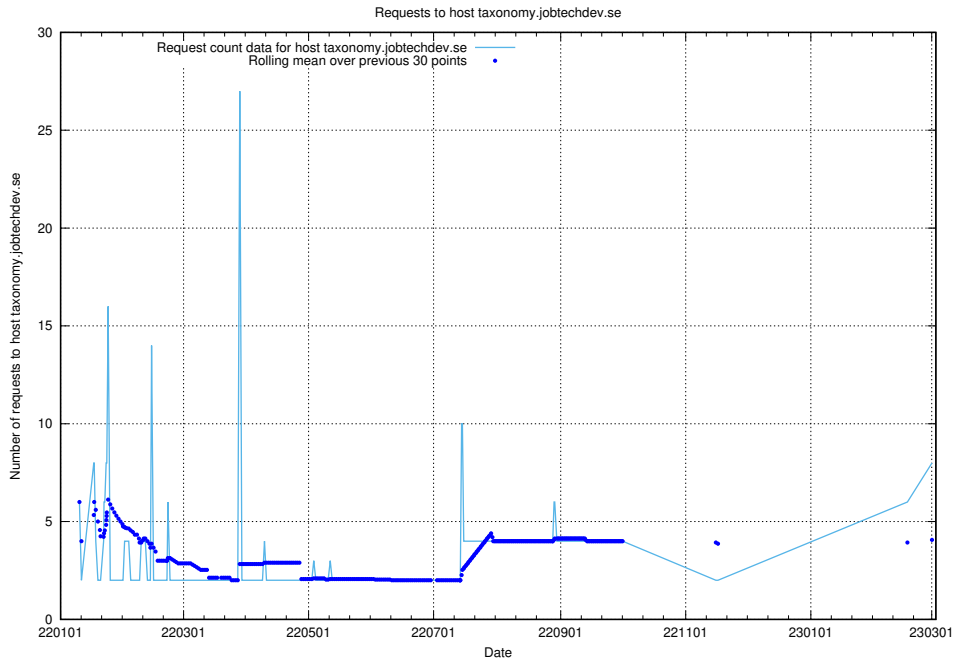

7.65 Usage of demo-connect.jobtechdev.se

Here, we count the number of requests to host demo-connect.jobtechdev.se.

7.66 Usage of taxonomy.jobtechdev.se

Here, we count the number of requests to host taxonomy.jobtechdev.se.