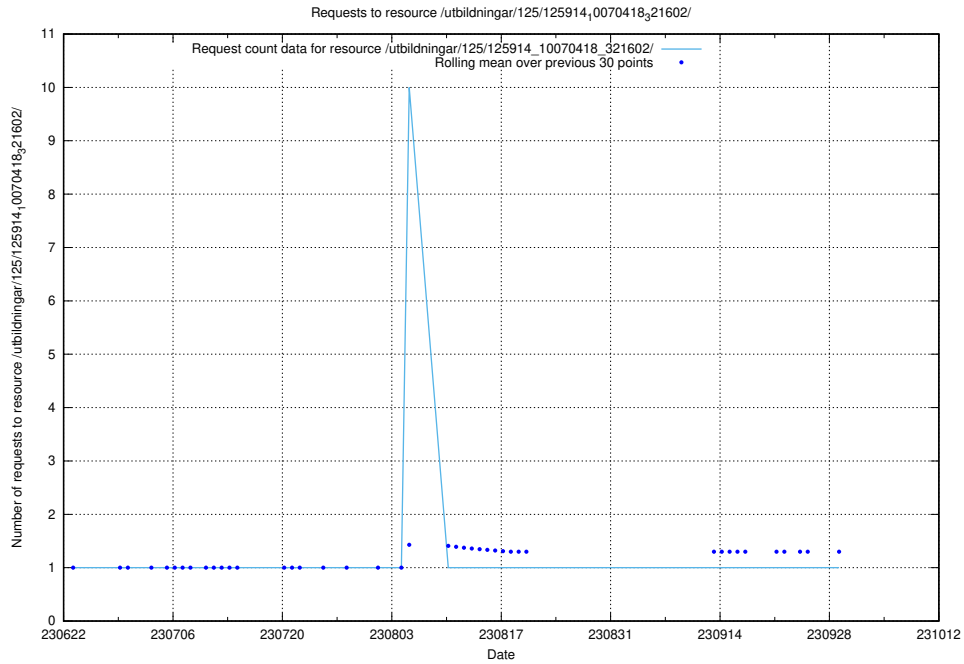

5.2418 Usage of /utbildningar/125/125914_10070418_321602/

Here, we count the number of requests to resource /utbildningar/125/125914_10070418_321602/.