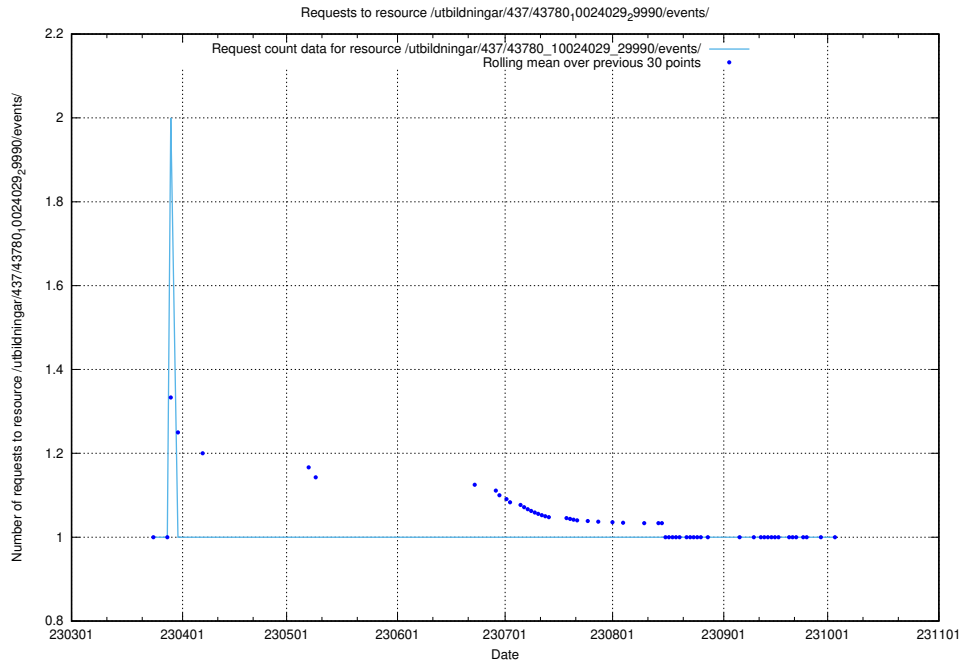

5.2942 Usage of /utbildningar/437/43780_10024029_29990/events/

Here, we count the number of requests to resource /utbildningar/437/43780_10024029_29990/events/.