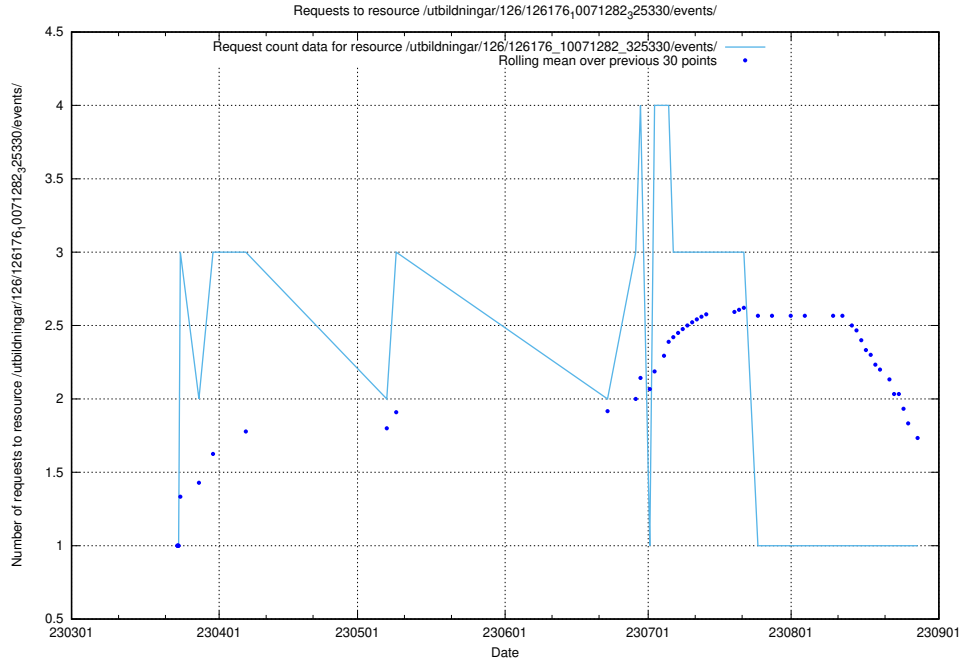

Here, we count the number of requests to resource /utbildningar/126/126235_10071455_326669/.

5.3179 Usage of /utbildningar/126/126176_10071282_325330/events/

Here, we count the number of requests to resource /utbildningar/126/126176_10071282_325330/events/