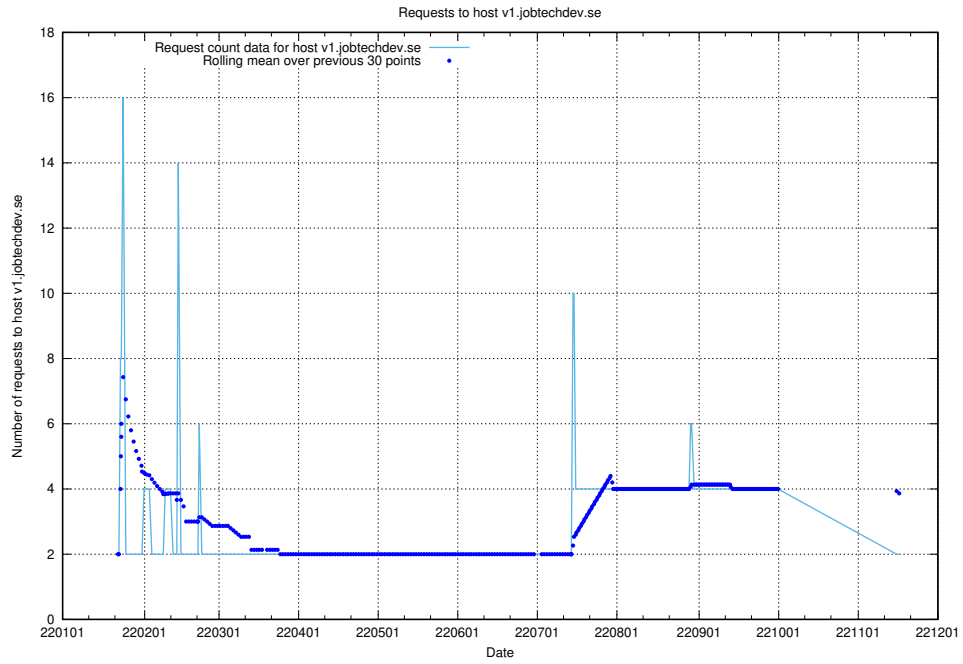

7.562 Usage of v1.jobtechdev.se

Here, we count the number of requests to host v1.jobtechdev.se.