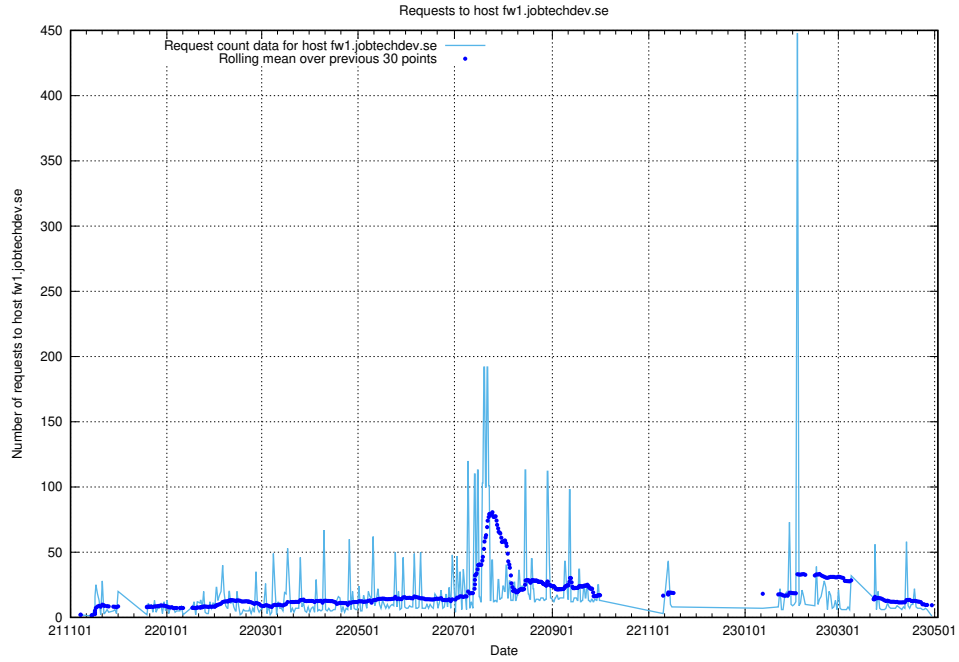

7.616 Usage of fw1.jobtechdev.se

Here, we count the number of requests to host fw1.jobtechdev.se.