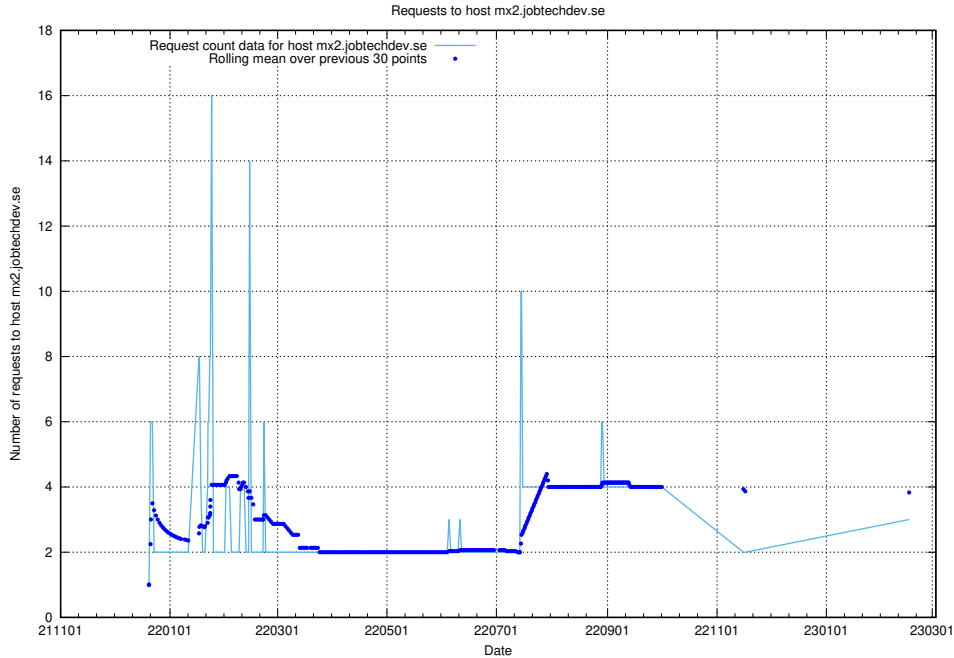

7.191 Usage of mx2.jobtechdev.se

Here, we count the number of requests to host mx2.jobtechdev.se.