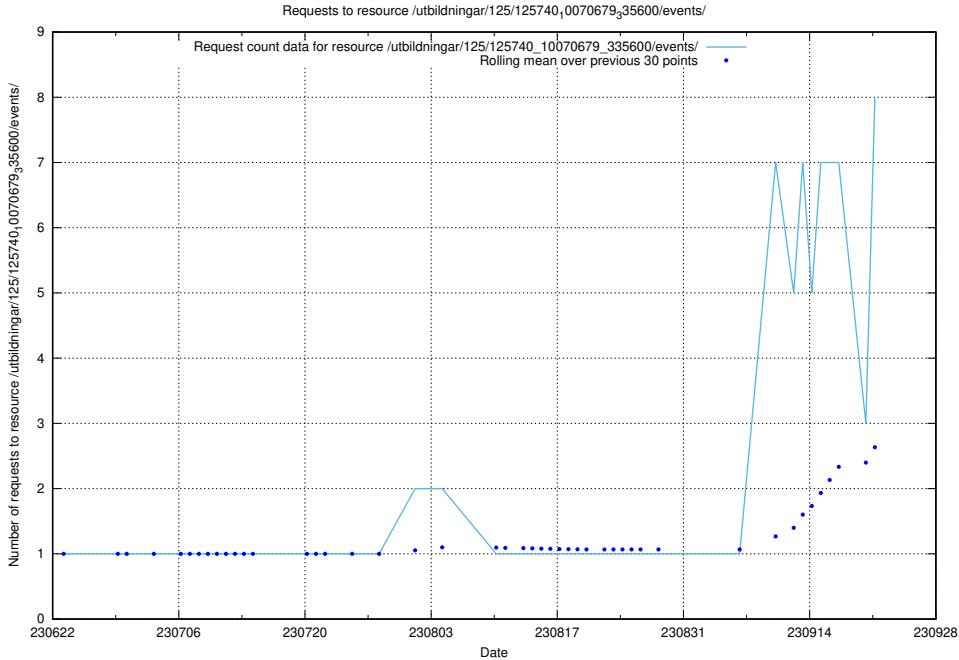

5.53 Usage of /utbildningar/125/125740_10070679_335600/events/

Here, we count the number of requests to resource /utbildningar/125/125740_10070679_335600/events/