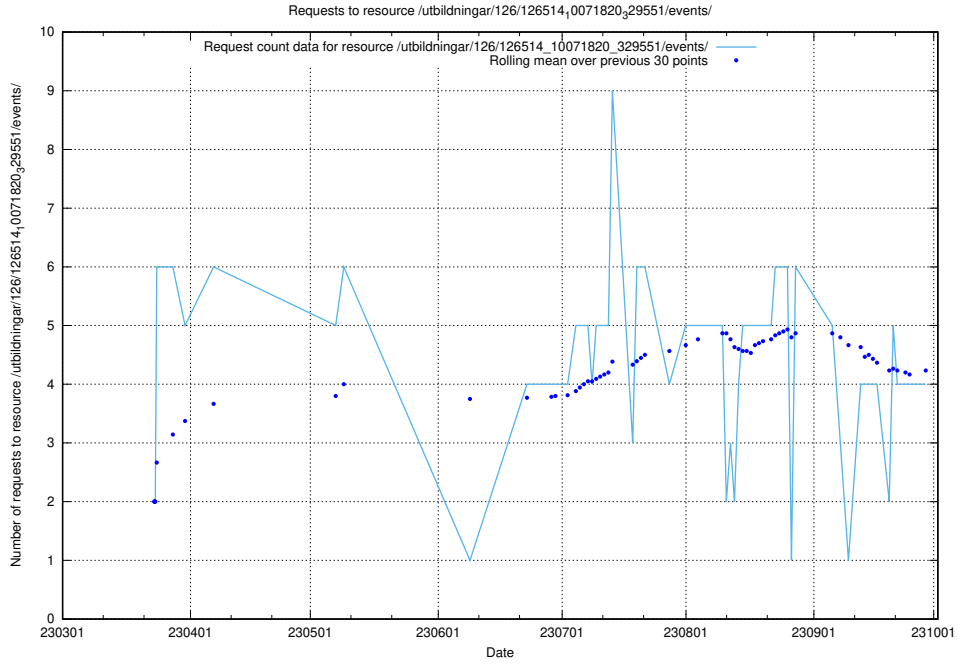

5.111 Usage of /utbildningar/126/126514_10071820_329551/events/

Here, we count the number of requests to resource /utbildningar/126/126514_10071820_329551/events/