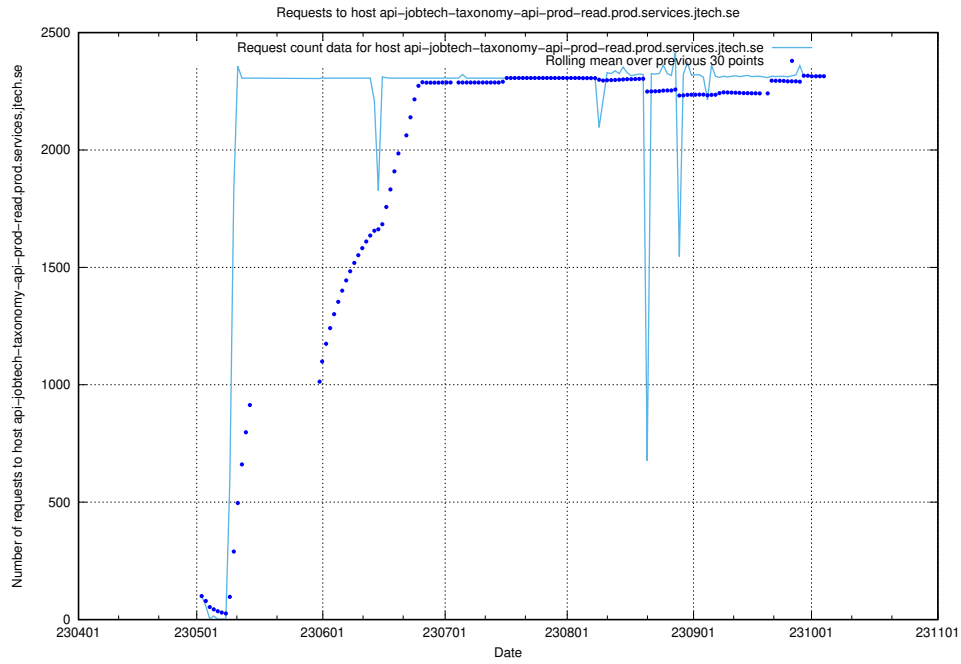

7.21 Usage of api-jobtech-taxonomy-api-prod-read.prod.services.jtech.se

Here, we count the number of requests to host api-jobtech-taxonomy-api-prod-read.prod.services.jtech.se.