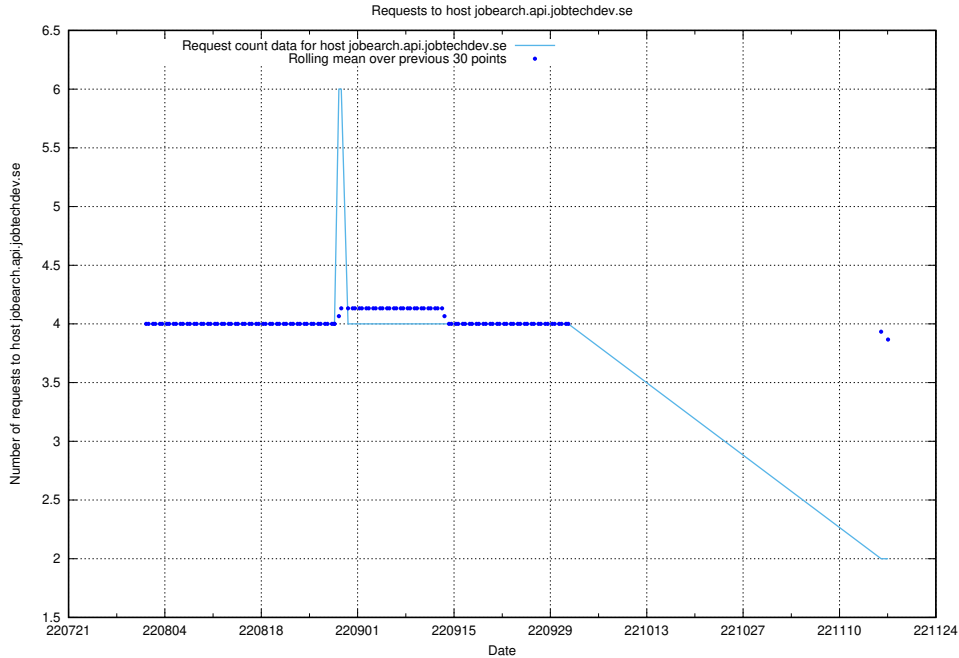

7.364 Usage of jobearch.api.jobtechdev.se

Here, we count the number of requests to host jobearch.api.jobtechdev.se.