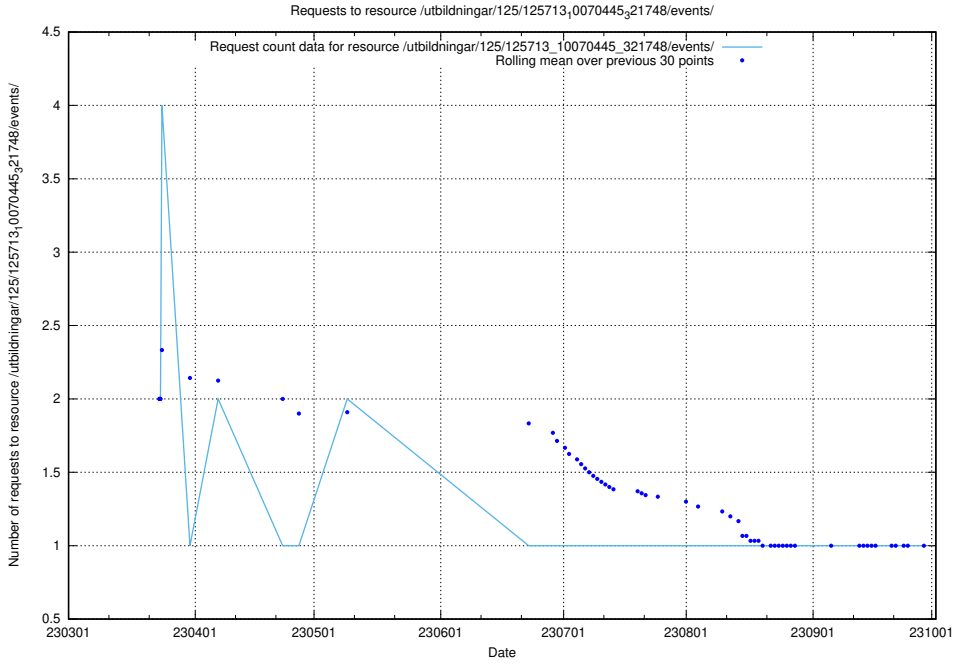

5.3026 Usage of /utbildningar/125/125713_10070445_321748/events/

Here, we count the number of requests to resource /utbildningar/125/125713_10070445_321748/events/