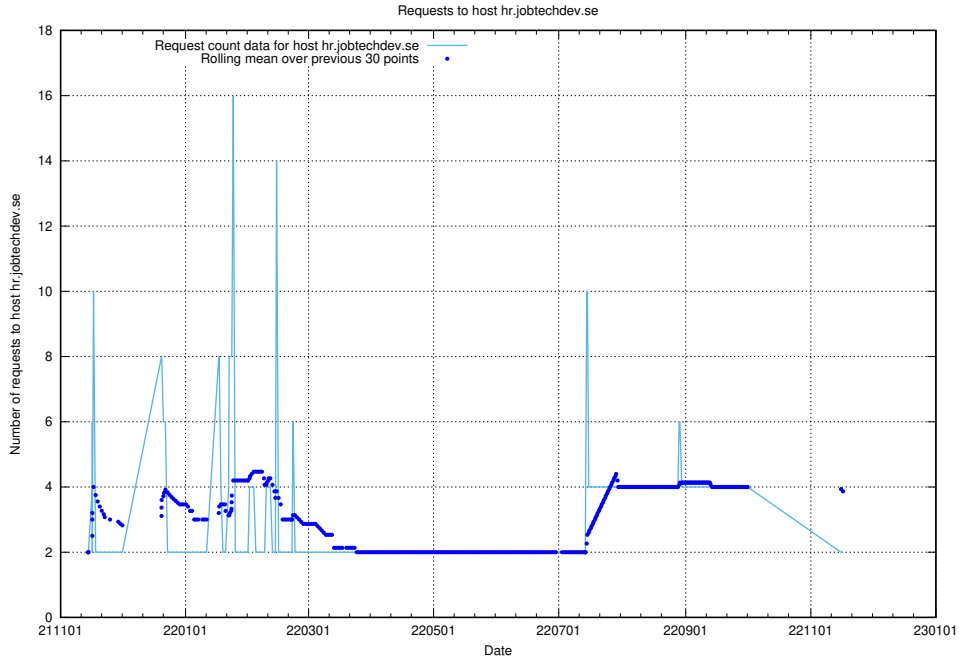

7.581 Usage of events.jobtechdev.se

Here, we count the number of requests to host events.jobtechdev.se.

7.582 Usage of hr.jobtechdev.se

Here, we count the number of requests to host hr.jobtechdev.se.

7.583 Usage of demo-jobed-connect-onprem.jobtechdev.se