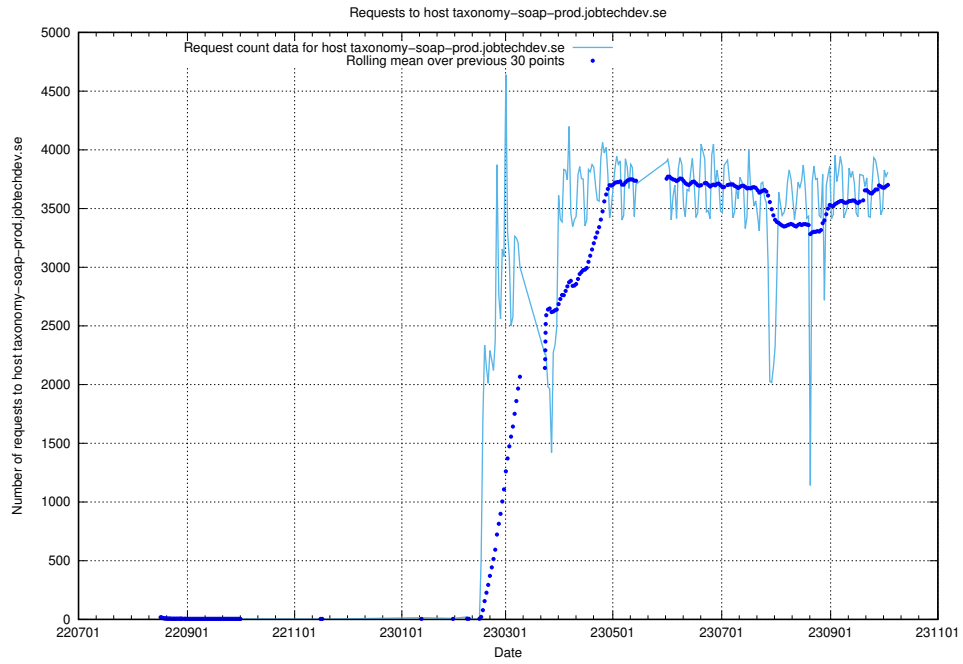

7.16 Usage of taxonomy-soap-prod.jobtechdev.se

Here, we count the number of requests to host taxonomy-soap-prod.jobtechdev.se.