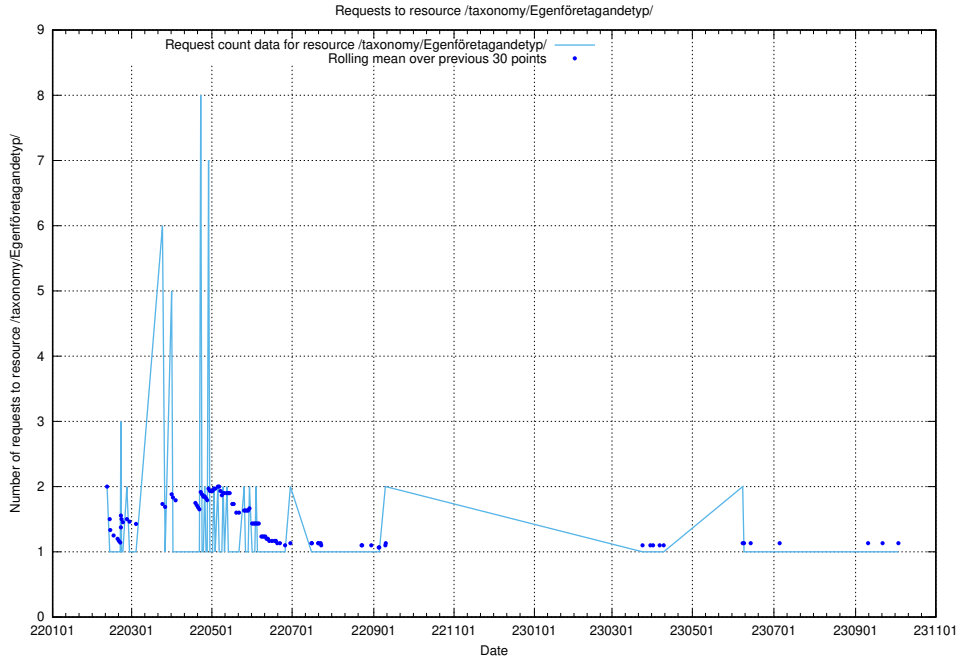

5.816 Usage of /taxonomy/Egenföretagandetyyp/

Here, we count the number of requests to resource /taxonomy/Egenföretagandetyyp/.