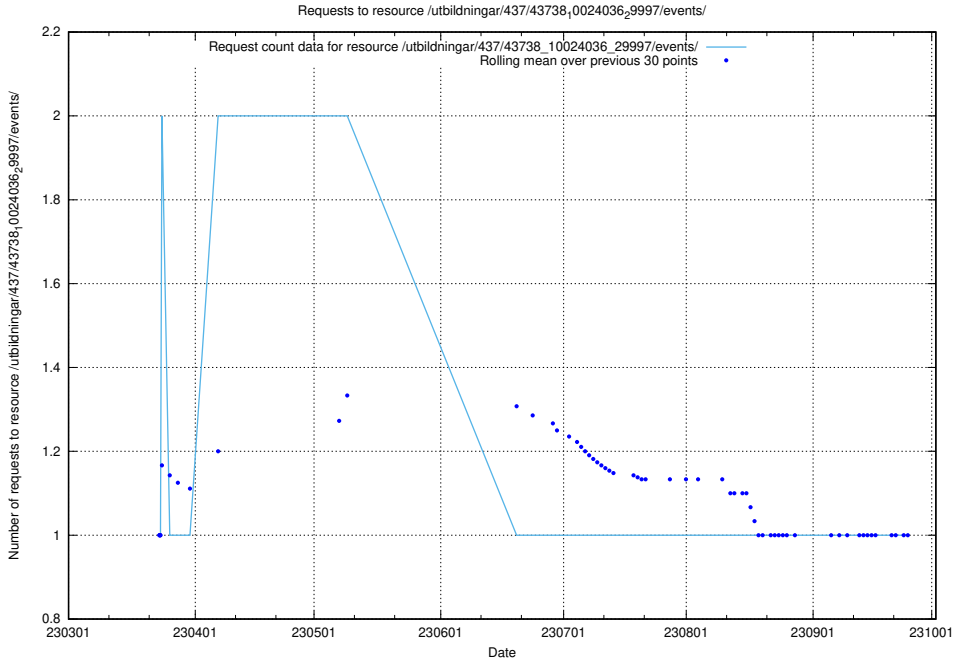

Here, we count the number of requests to resource /utbildningar/437/43738_10024036_29997/events/.

5.3145 Usage of /utbildningar/437/43738_10024036_29997/

Here, we count the number of requests to resource /utbildningar/437/43738_10024036_29997/.