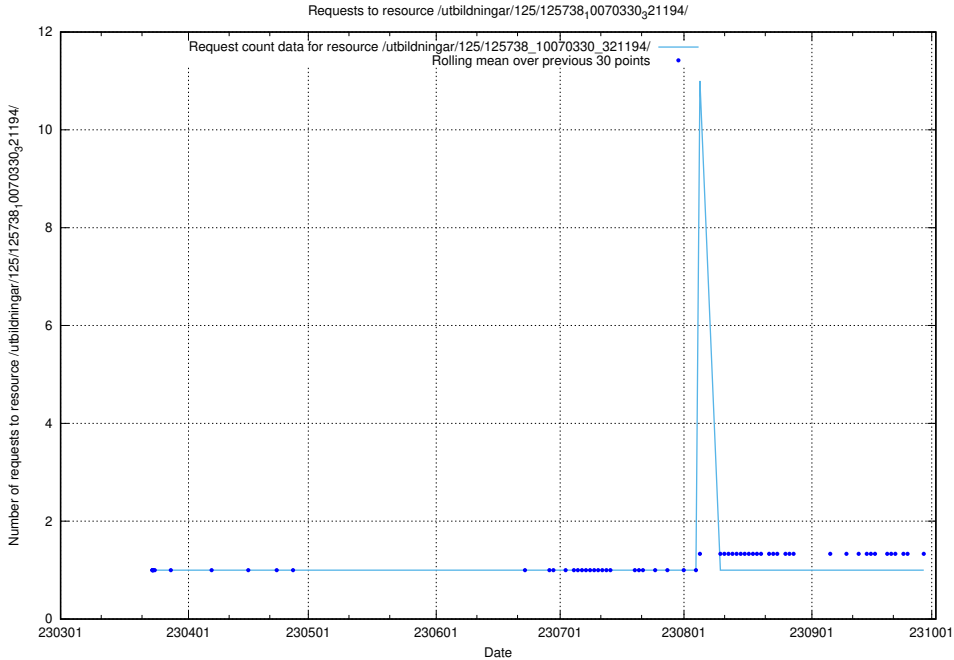

5.454 Usage of /utbildningar/125/125738_10070330_321194/

Here, we count the number of requests to resource /utbildningar/125/125738_10070330_321194/.