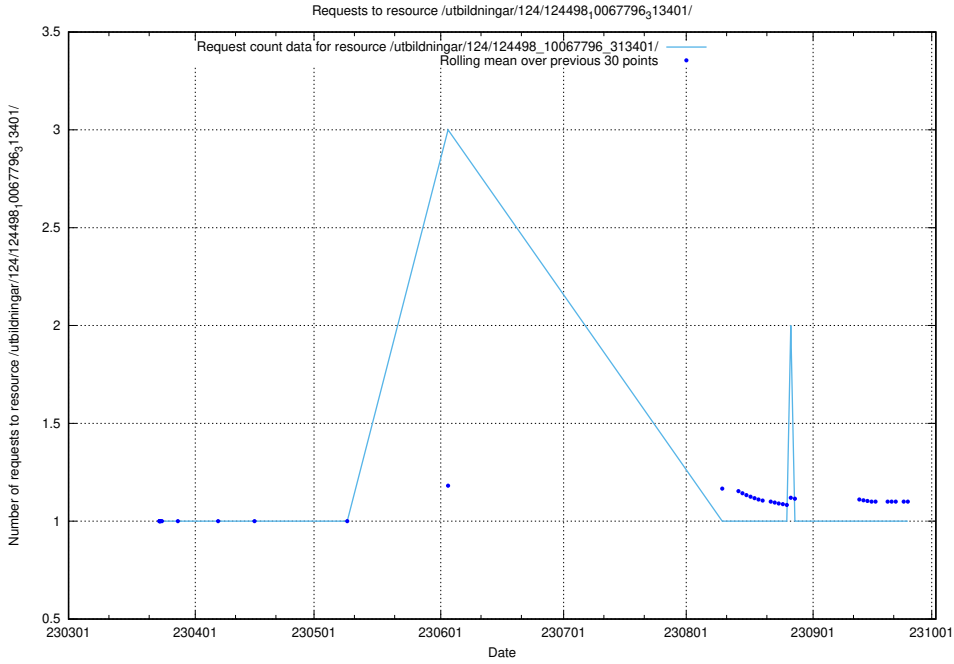

5.907 Usage of /utbildningar/124/124498_10067796_313401/

Here, we count the number of requests to resource /utbildningar/124/124498_10067796_313401/.