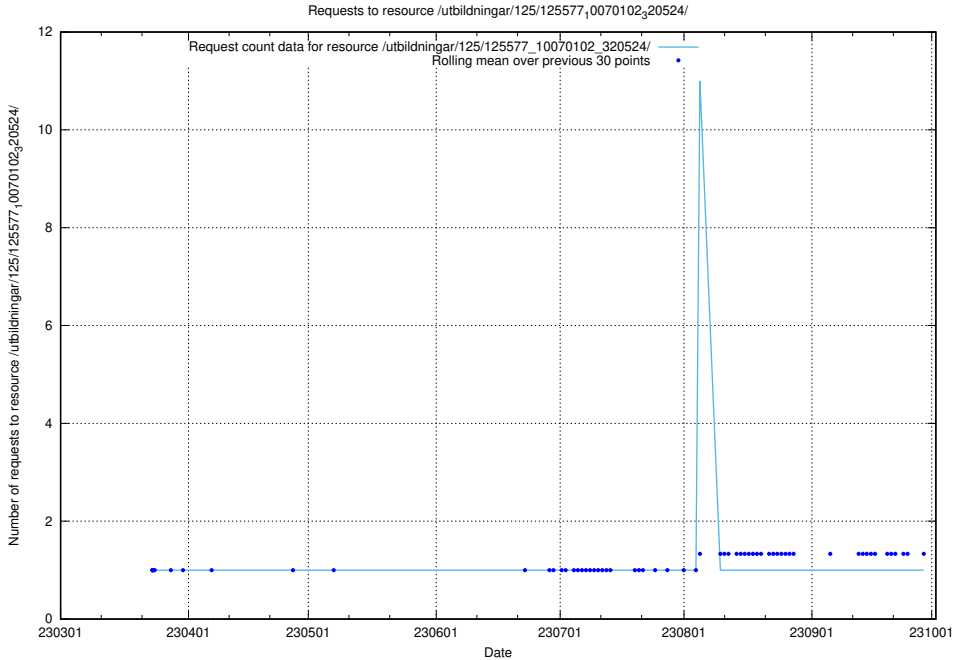

5.553 Usage of /utbildningar/125/125577_10070102_320524/

Here, we count the number of requests to resource /utbildningar/125/125577_10070102_320524/.