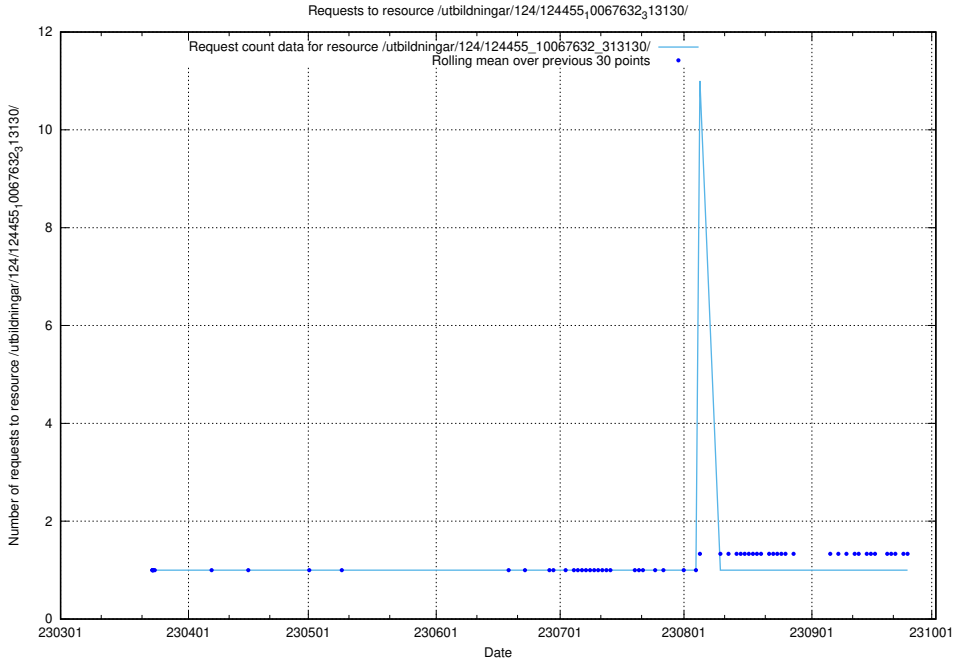

5.983 Usage of /utbildningar/124/124455_10067632_313130/

Here, we count the number of requests to resource /utbildningar/124/124455_10067632_313130/.