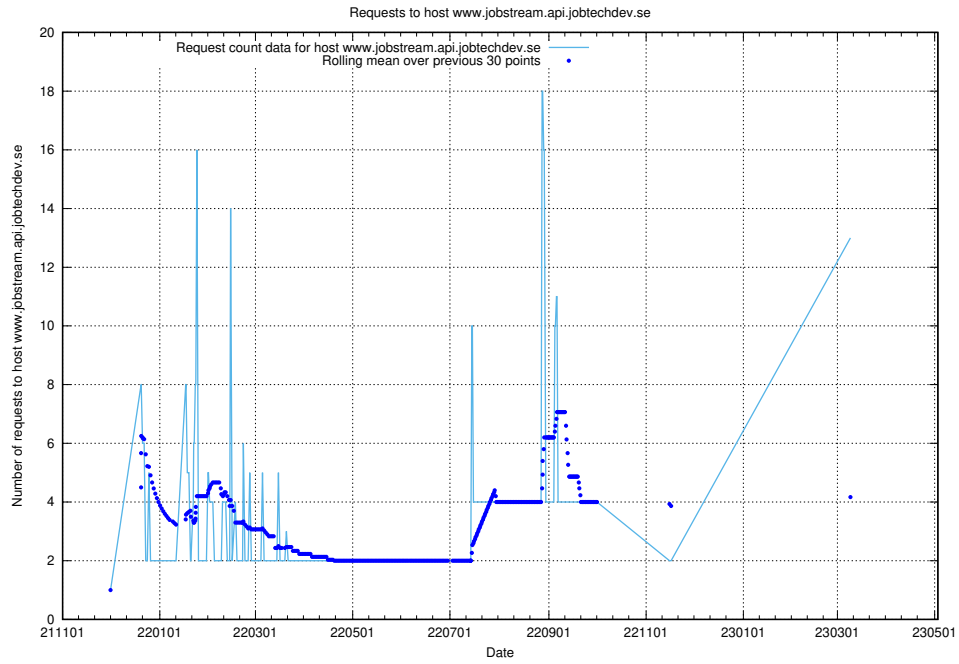

7.44 Usage of `www.jobstream.api.jobtechdev.se`

Here, we count the number of requests to host `www.jobstream.api.jobtechdev.se`.