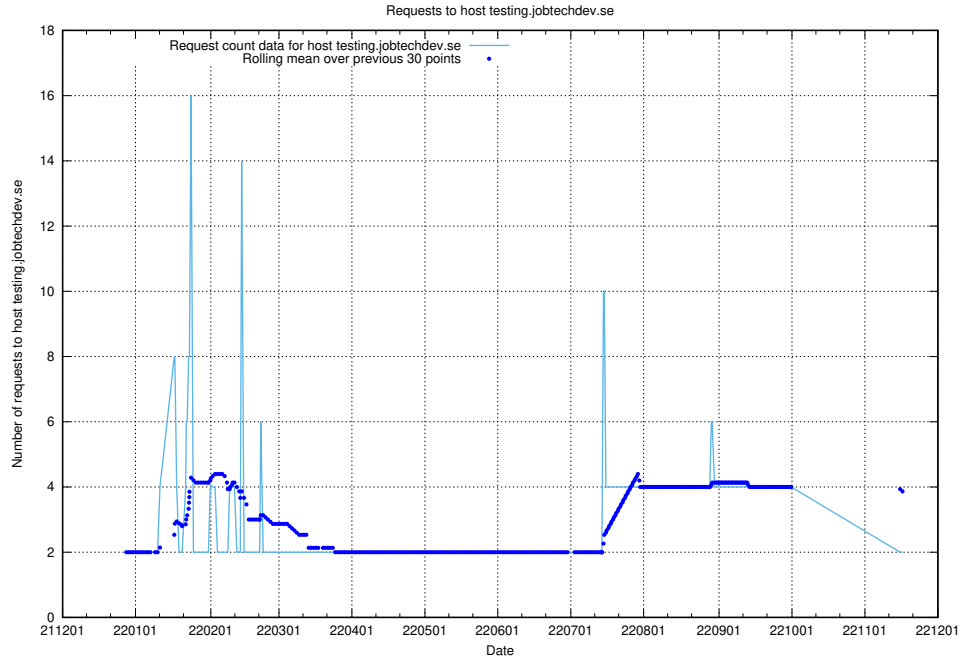

7.338 Usage of testing.jobtechdev.se

Here, we count the number of requests to host testing.jobtechdev.se.

7.339 Usage of support.jobtechdev.se

Here, we count the number of requests to host support.jobtechdev.se.