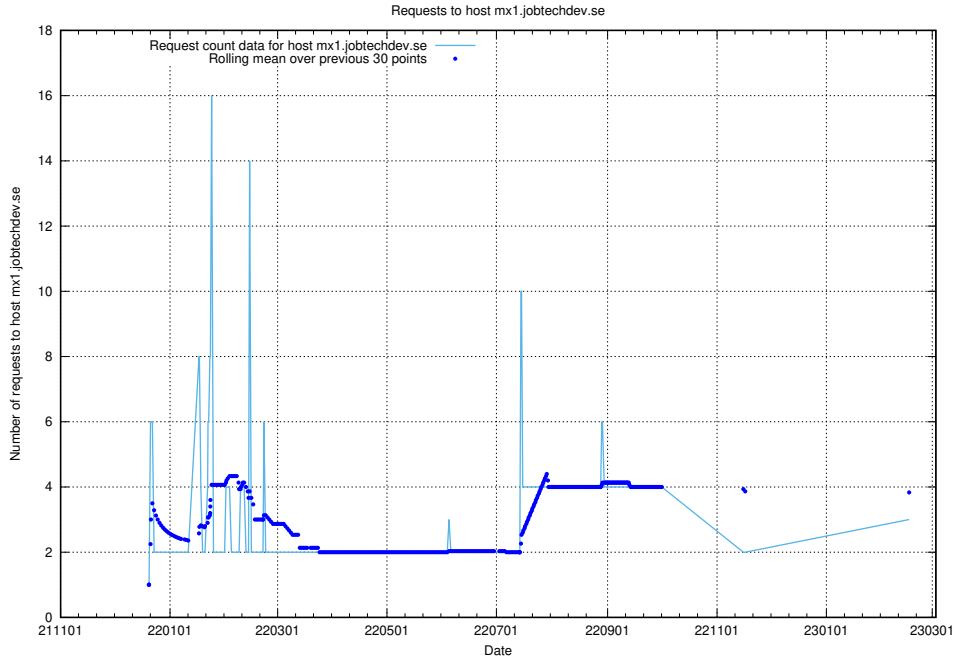

7.192 Usage of mx1.jobtechdev.se

Here, we count the number of requests to host mx1.jobtechdev.se.