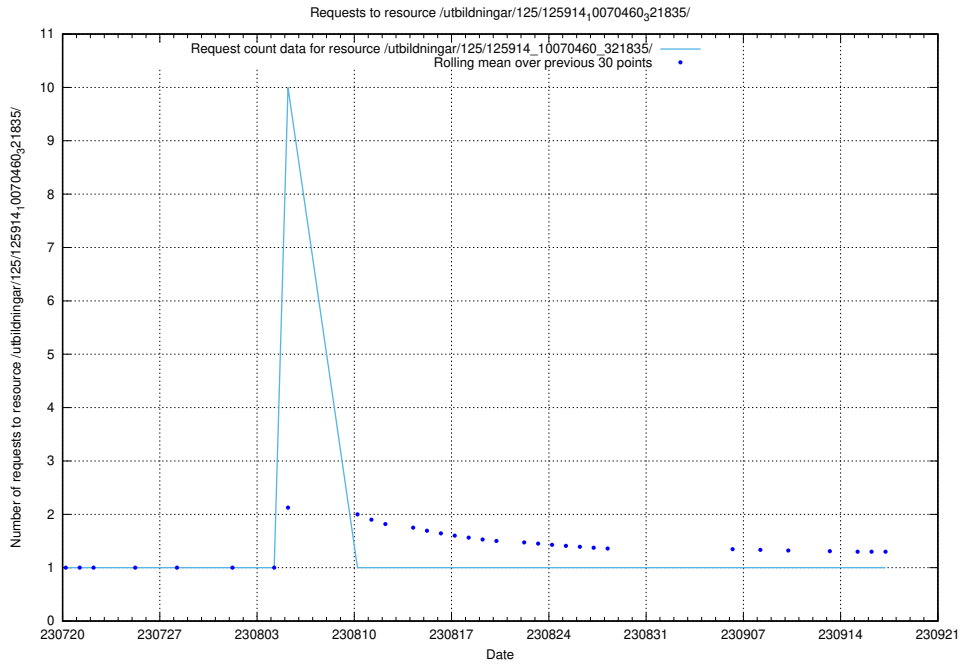

5.1669 Usage of /utbildningar/125/125914_10070460_321835/

Here, we count the number of requests to resource /utbildningar/125/125914_10070460_321835/.