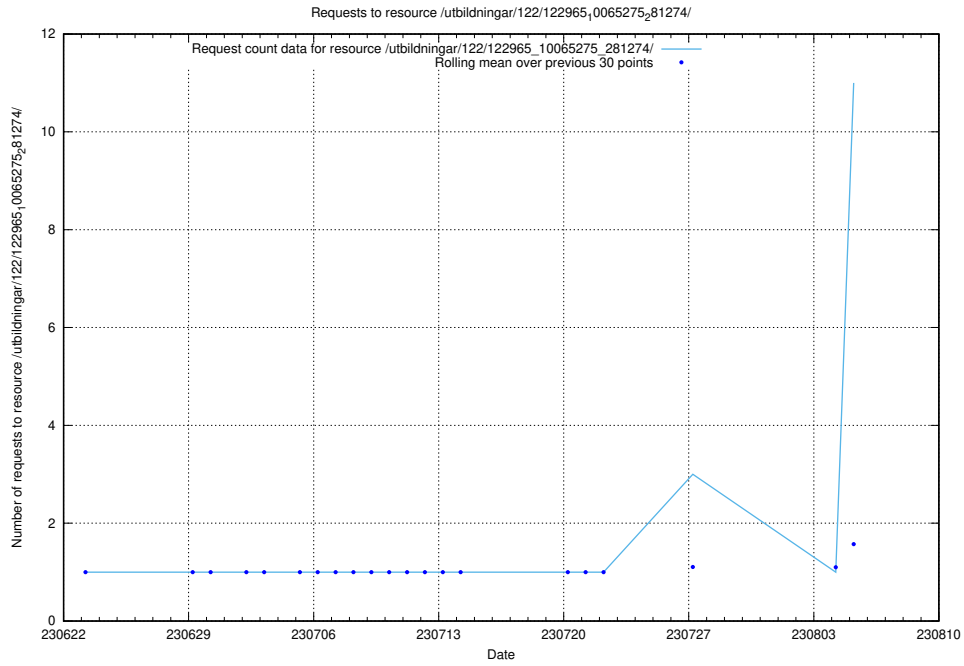

5.38 Usage of /utbildningar/122/122965_10065275_281274/

Here, we count the number of requests to resource /utbildningar/122/122965_10065275_281274/.