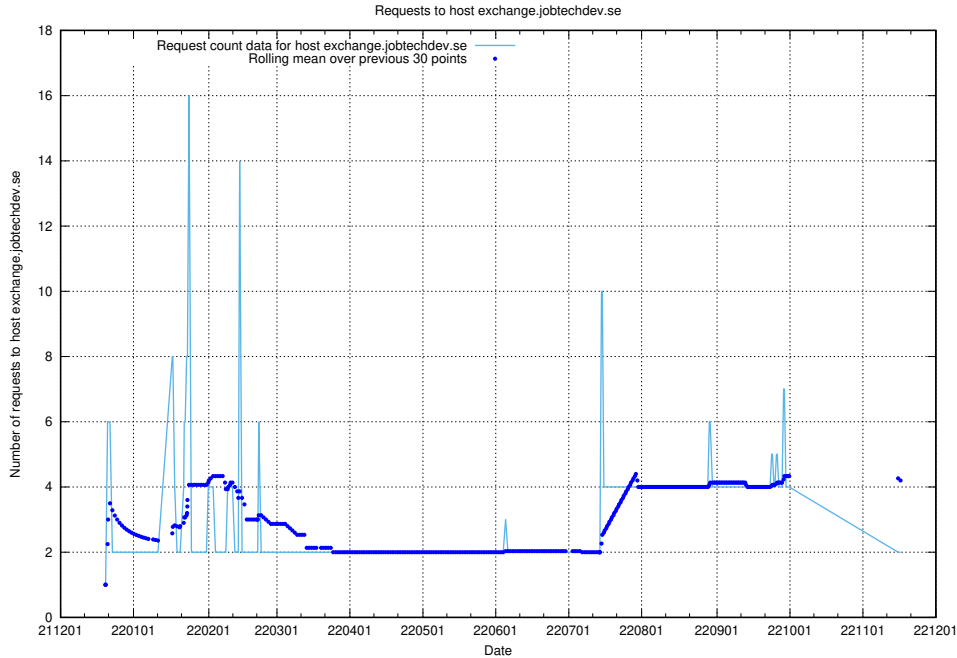

7.359 Usage of mail01.jobtechdev.se

Here, we count the number of requests to host mail01.jobtechdev.se.

7.360 Usage of exchange.jobtechdev.se

Here, we count the number of requests to host exchange.jobtechdev.se.