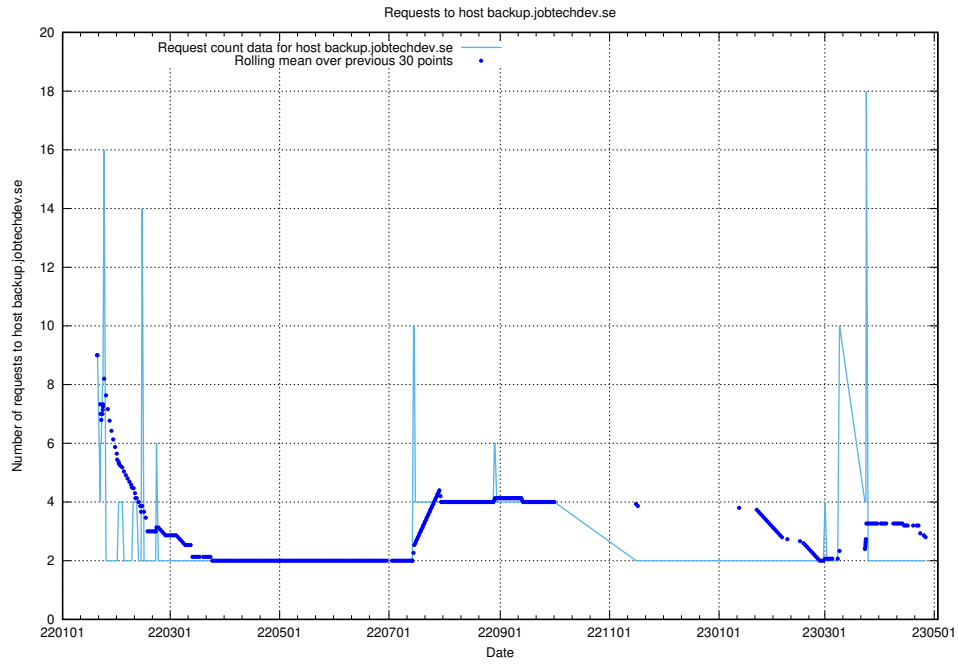

7.250 Usage of backup.jobtechdev.se

Here, we count the number of requests to host backup.jobtechdev.se.