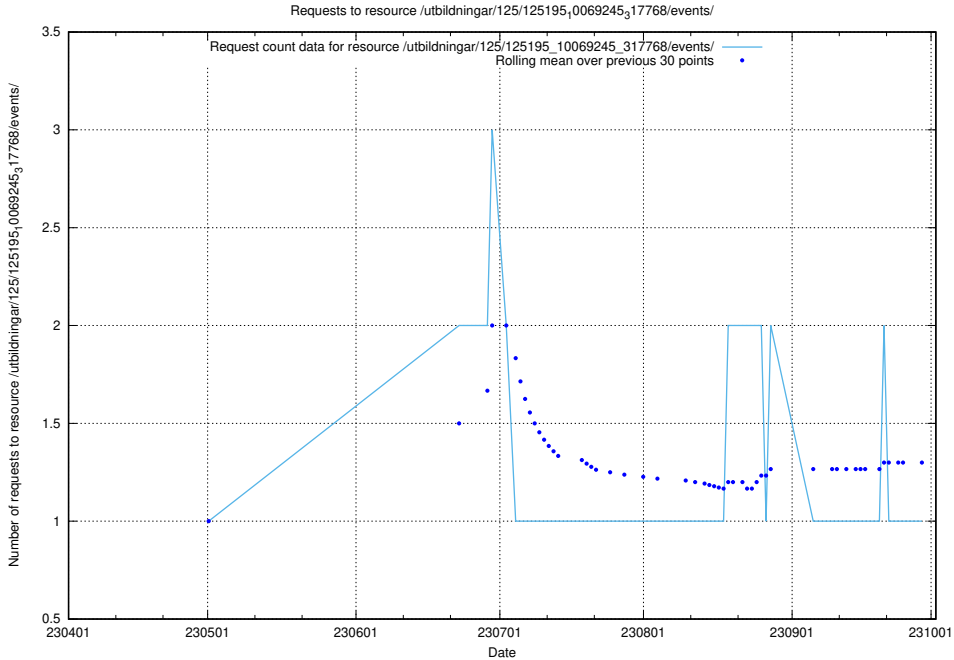

5.2788 Usage of /utbildningar/125/125195_10069245_317768/events/

Here, we count the number of requests to resource /utbildningar/125/125195_10069245_317768/events/