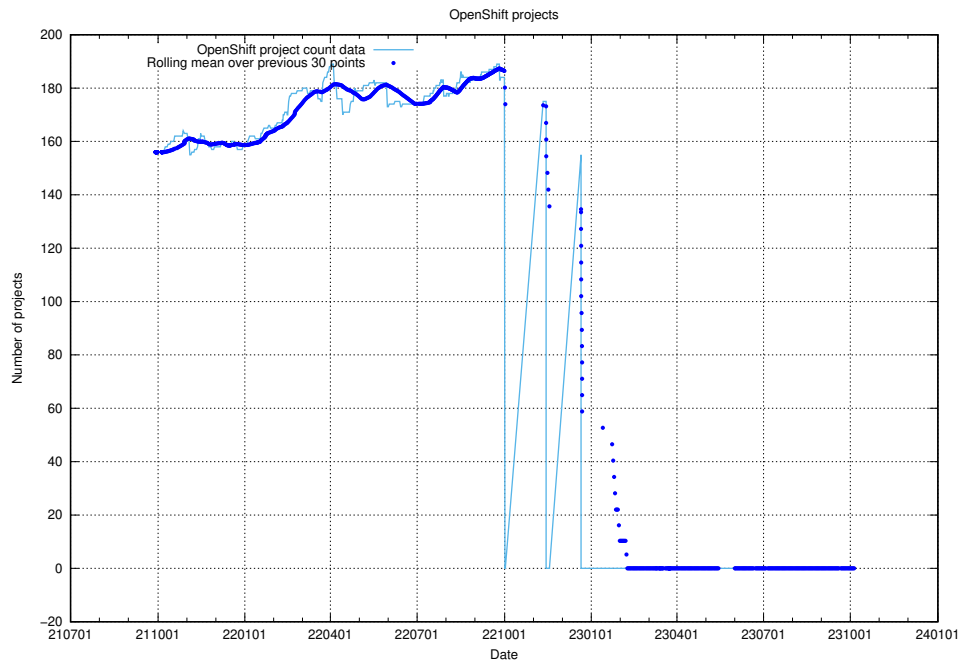

10.1 Number of projects in OpenShift

A graph of the number of projects in JobTech's production cluster of OpenShift.

¹⁰<https://console-openshift-console.prod.services.jtech.se>

11 Customer Relation Management