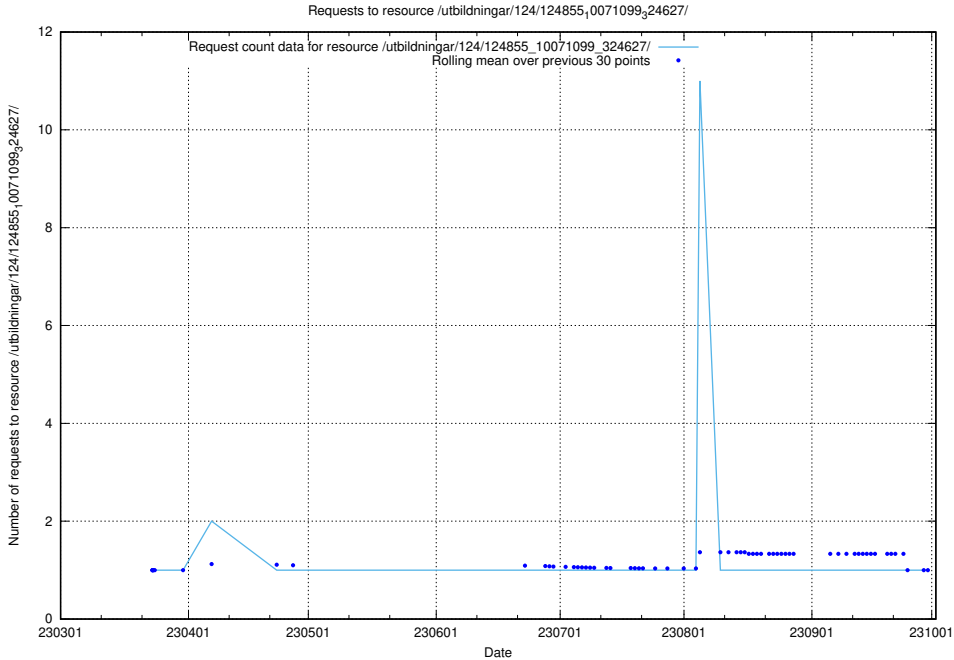

5.663 Usage of /utbildningar/124/124855_10071099_324627/

Here, we count the number of requests to resource /utbildningar/124/124855_10071099_324627/.