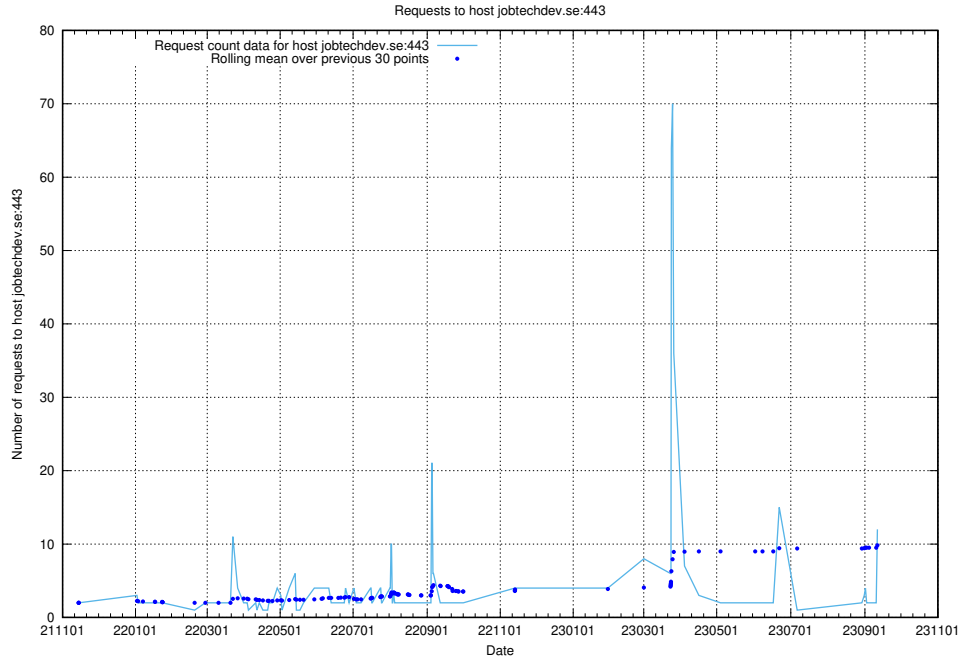

7.57 Usage of jobtechdev.se:443

Here, we count the number of requests to host jobtechdev.se:443.