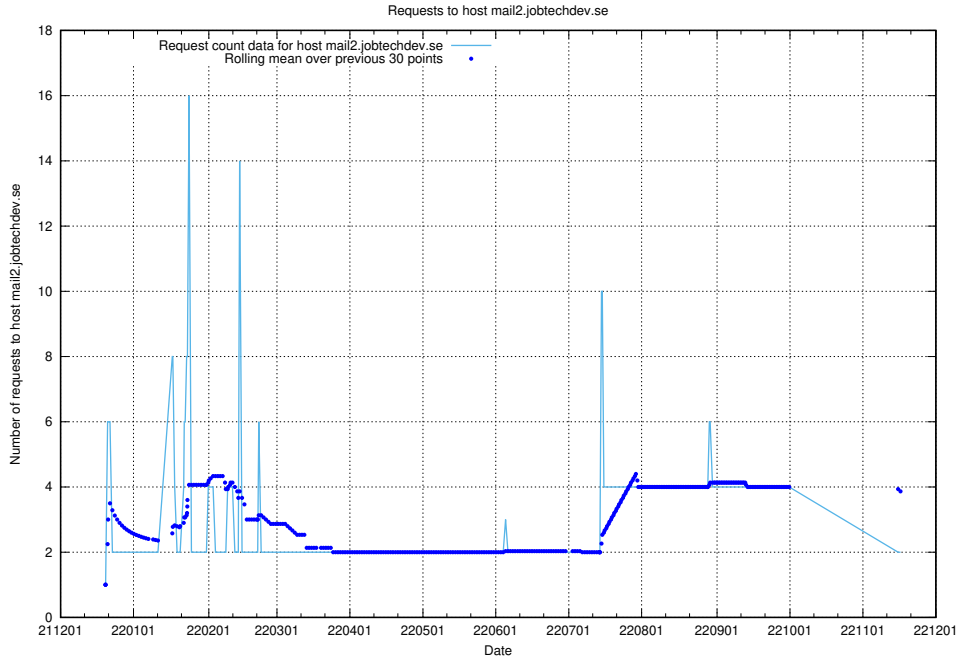

7.357 Usage of mail2.jobtechdev.se

Here, we count the number of requests to host mail2.jobtechdev.se.