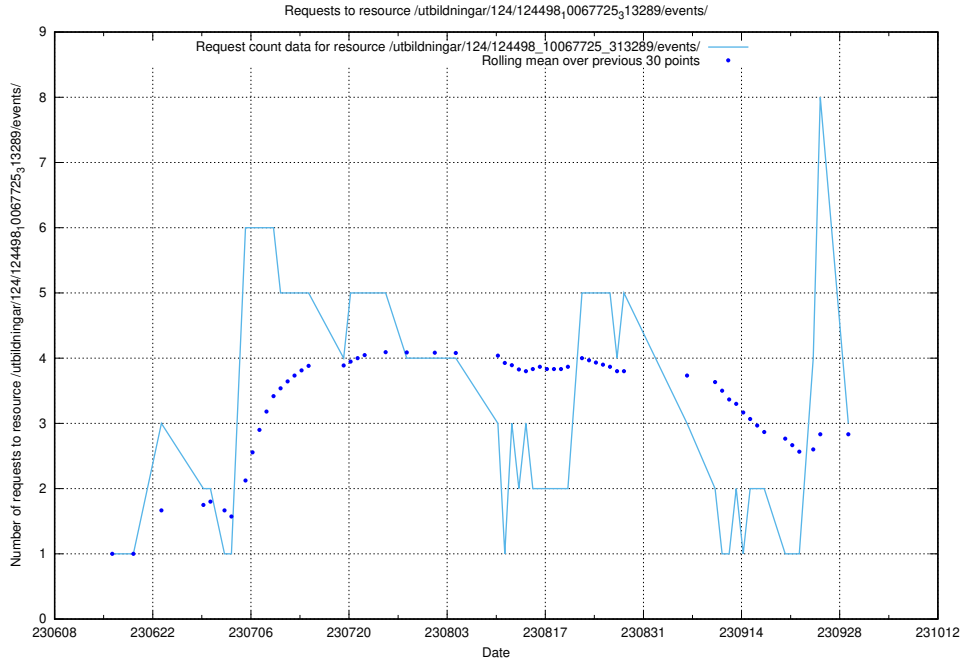

5.142 Usage of /utbildningar/124/124498_10067725_313289/events/

Here, we count the number of requests to resource /utbildningar/124/124498_10067725_313289/events/