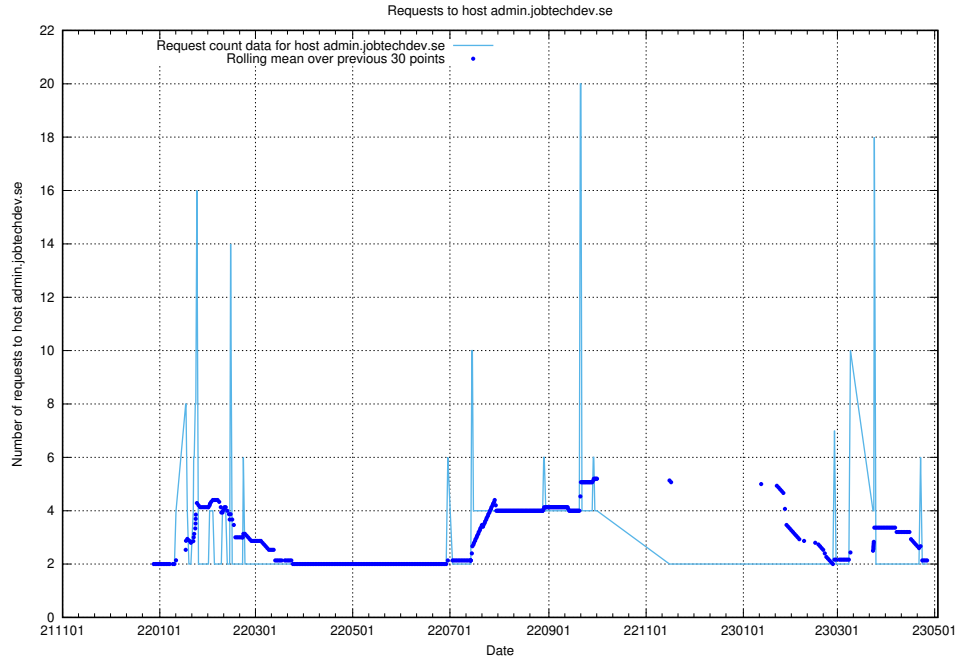

7.345 Usage of admin.jobtechdev.se

Here, we count the number of requests to host admin.jobtechdev.se.