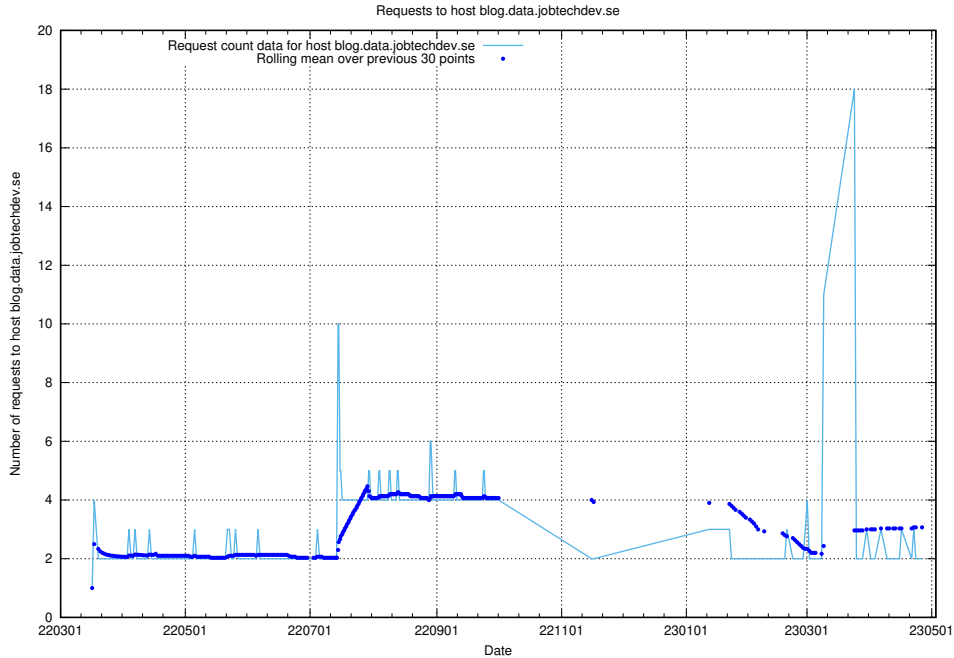

7.479 Usage of blog.data.jobtechdev.se

Here, we count the number of requests to host blog.data.jobtechdev.se.