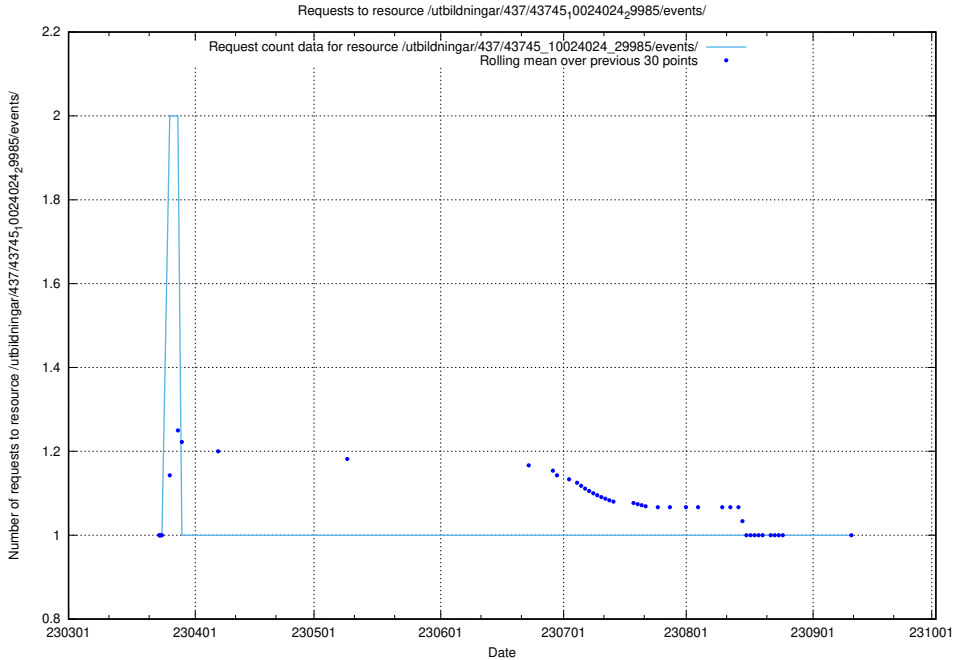

5.3136 Usage of /utbildningar/437/43745_10024024_29985/events/

Here, we count the number of requests to resource /utbildningar/437/43745_10024024_29985/events/.