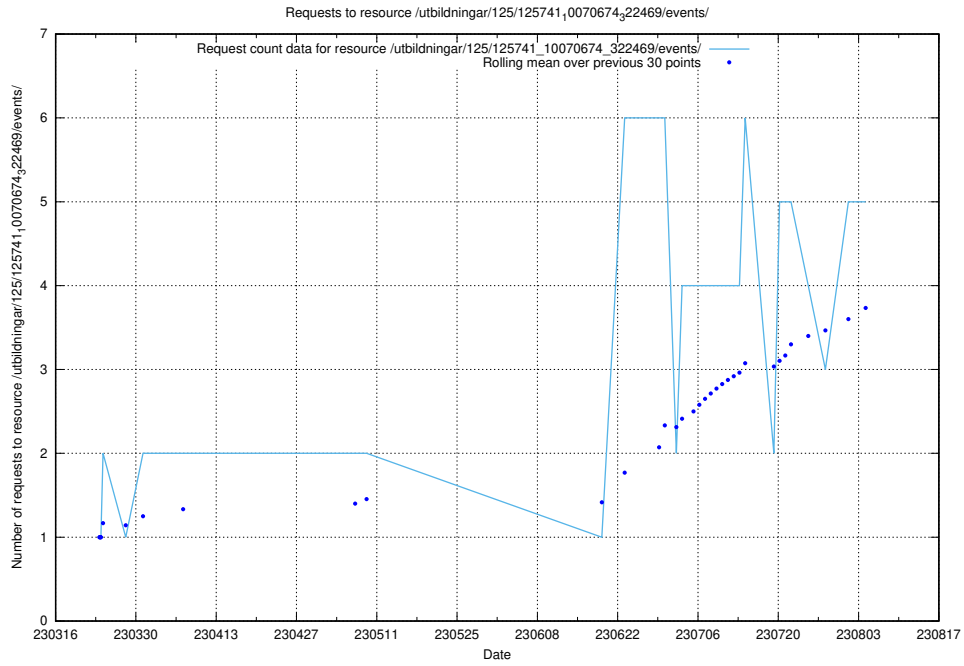

Here, we count the number of requests to resource /utbildningar/125/125741_10070674_322469/events/

5.84 Usage of /utbildningar/125/125740_10070679_322474/

Here, we count the number of requests to resource /utbildningar/125/125740_10070679_322474/.