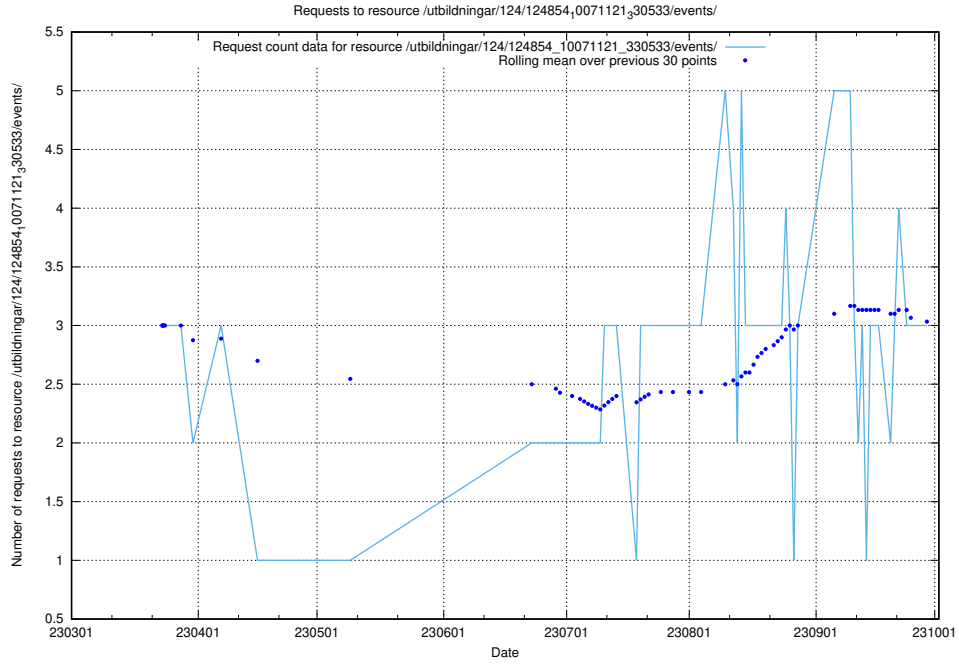

5.182 Usage of /utbildningar/124/124854_10071121_330533/events/

Here, we count the number of requests to resource /utbildningar/124/124854_10071121_330533/events/