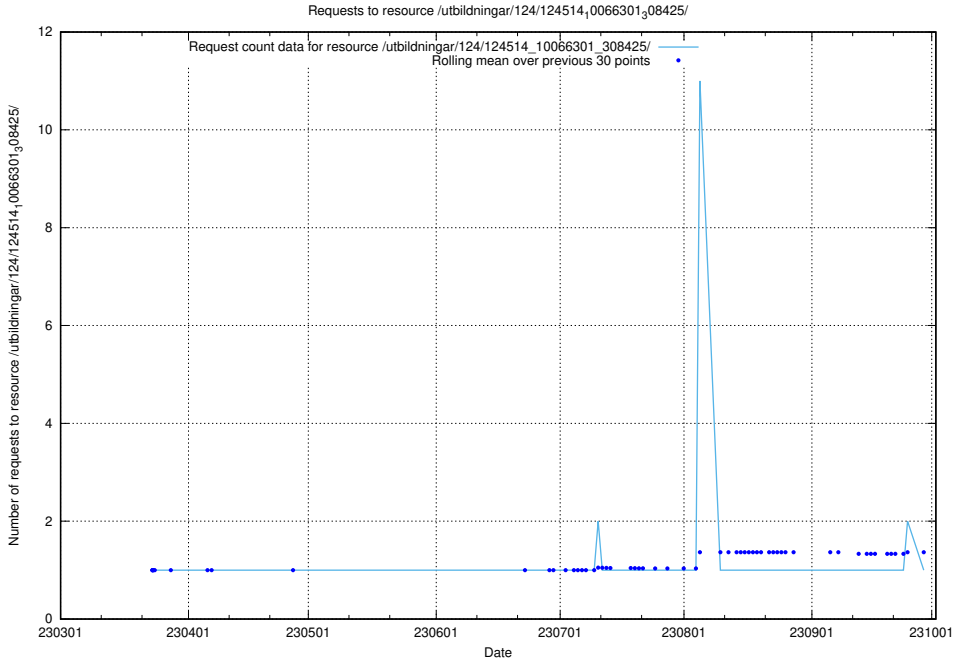

5.817 Usage of /utbildningar/124/124514_10066301_308425/

Here, we count the number of requests to resource /utbildningar/124/124514_10066301_308425/.