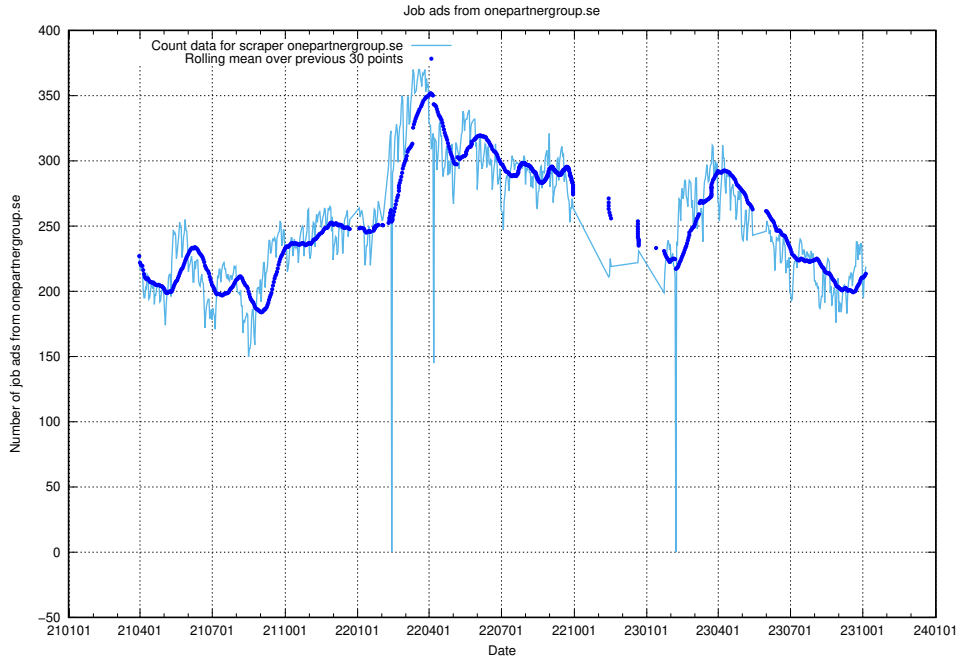

13.12 Number of ads by scraper onepartnergroup.se

Here, we count the number of job ads scraped from onepartnergroup.se.

13.13 Number of ads by scraper thehub.io

Here, we count the number of job ads scraped from thehub.io.