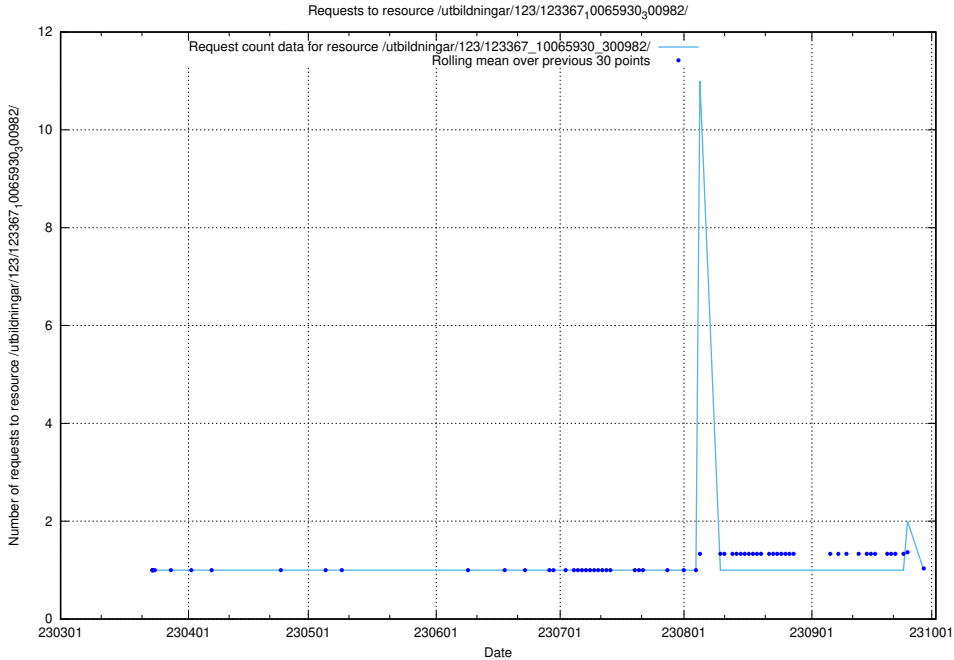

5.1307 Usage of /utbildningar/123/123367_10065930_300982/

Here, we count the number of requests to resource /utbildningar/123/123367_10065930_300982/.