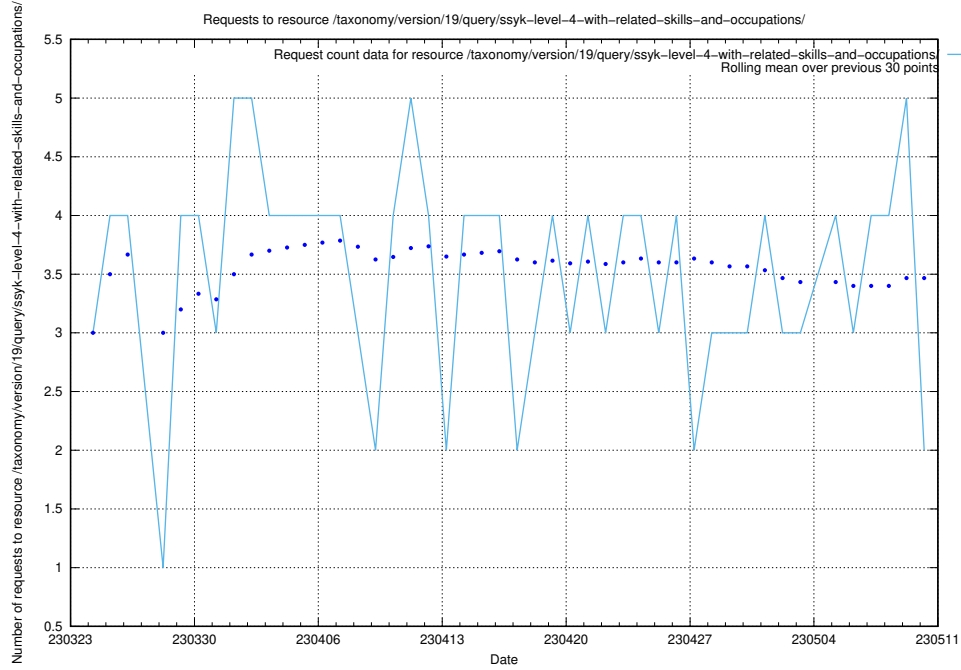

5.356 Usage of /taxonomy/version/19/query/ssyk-level-4-with-related-skills-and-occupations/

Here, we count the number of requests to resource /taxonomy/version/19/query/ssyk-level-4-with-related-skills-and-occupations/.