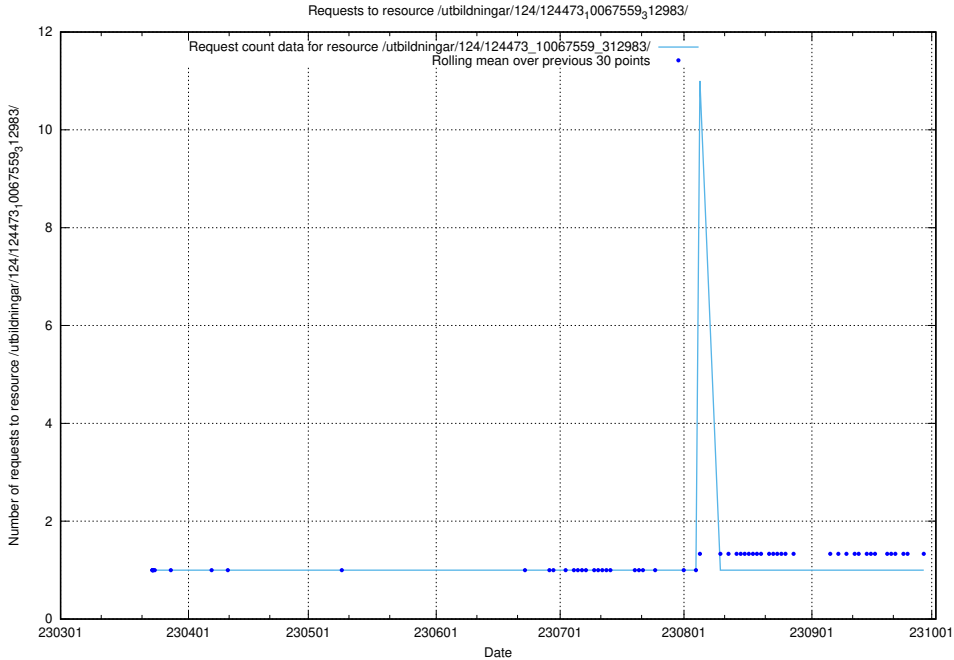

5.933 Usage of /utbildningar/124/124473_10067559_312983/

Here, we count the number of requests to resource /utbildningar/124/124473_10067559_312983/.

5.934 Usage of /utbildningar/124/124473_10067552_312975/events/