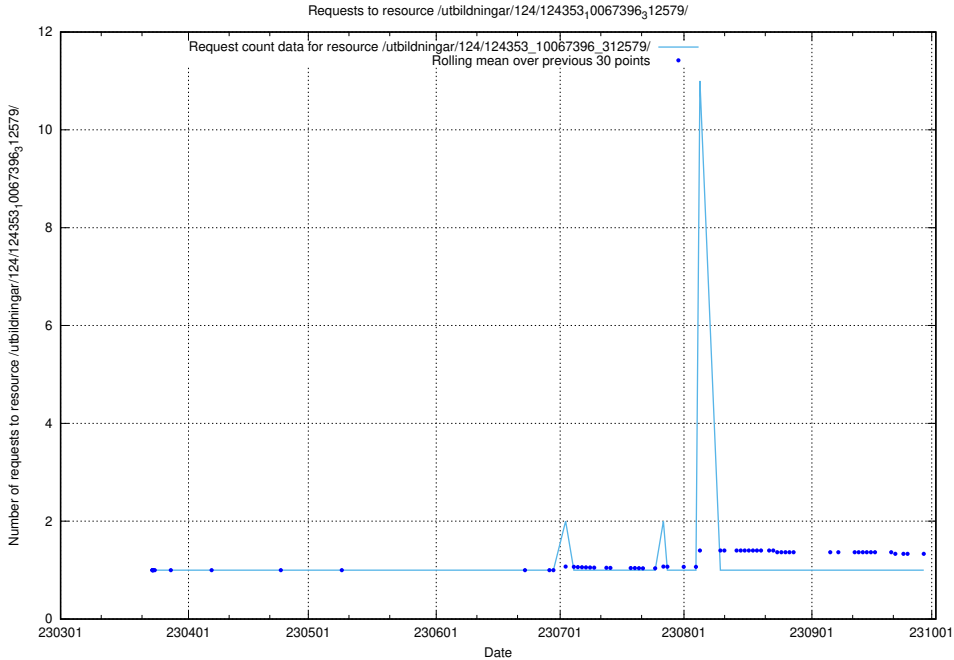

5.1030 Usage of /utbildningar/124/124353_10067396_312579/

Here, we count the number of requests to resource /utbildningar/124/124353_10067396_312579/.