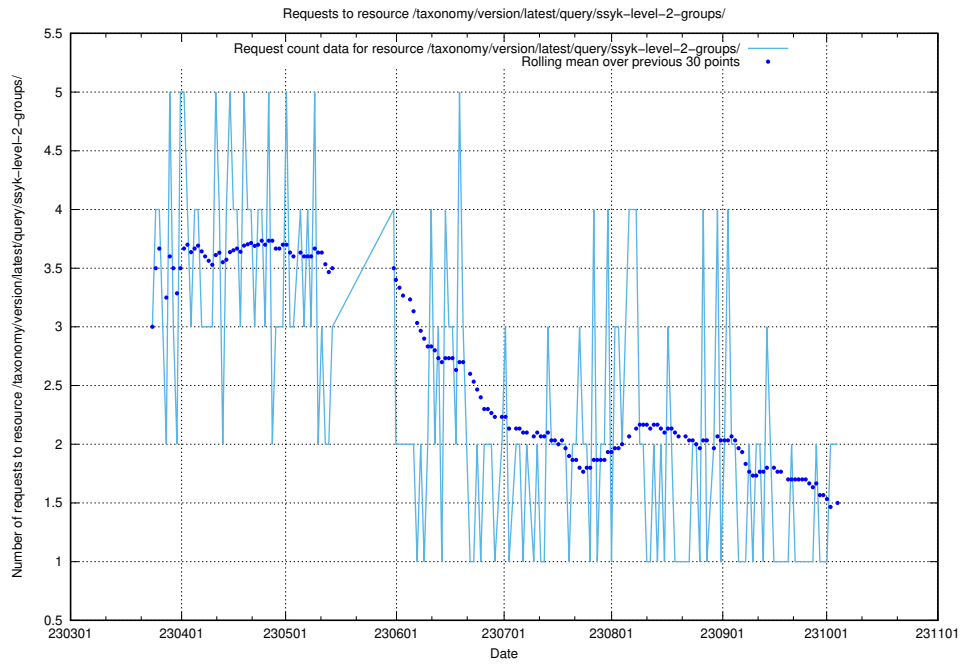

5.340 Usage of /taxonomy/version/latest/query/ssyk-level-2-groups/

Here, we count the number of requests to resource /taxonomy/version/latest/query/ssyk-level-2-groups/.