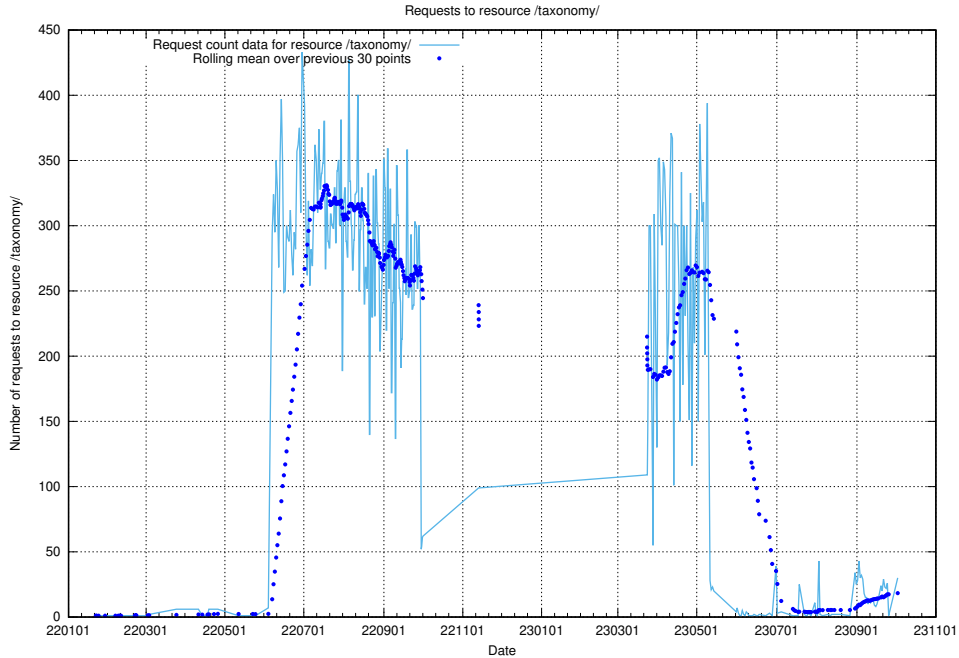

5.6 Usage of /taxonomy/

Here, we count the number of requests to resource /taxonomy/.