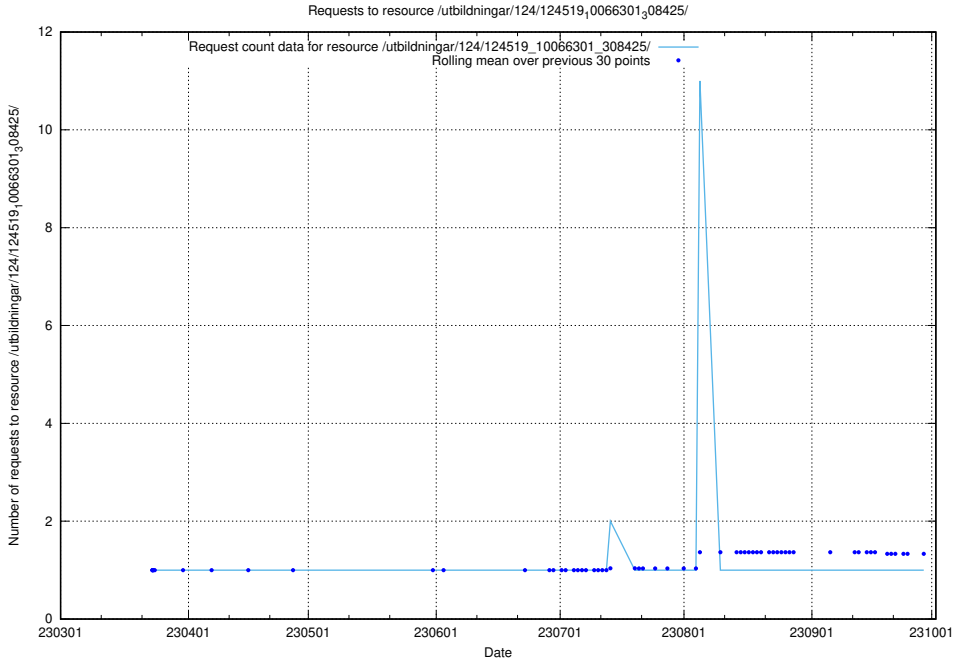

5.754 Usage of /utbildningar/124/124519_10066301_308425/

Here, we count the number of requests to resource /utbildningar/124/124519_10066301_308425/.