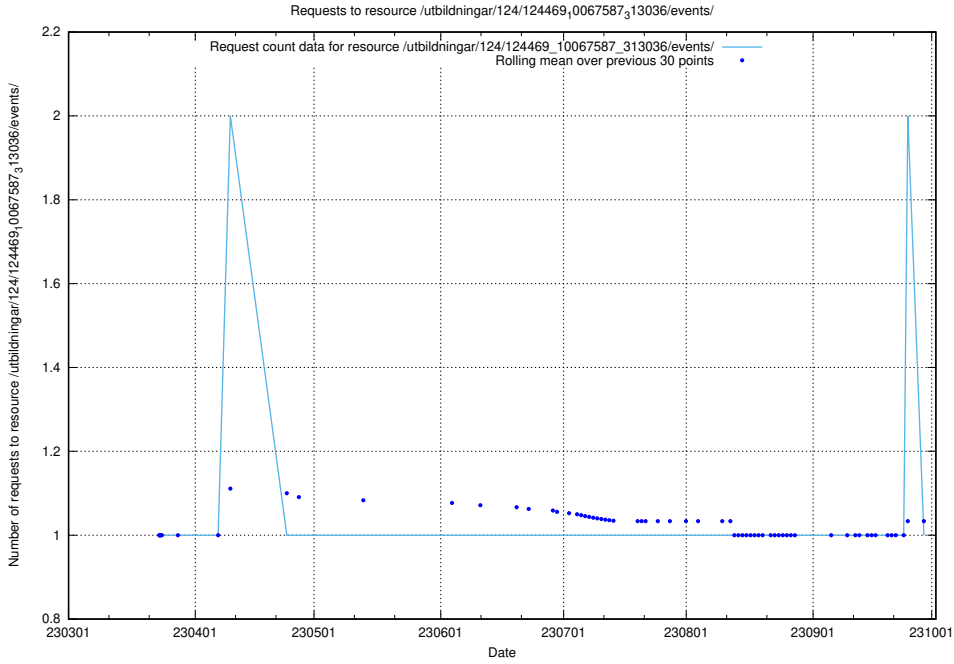

5.961 Usage of /utbildningar/124/124469_10067587_313036/events/

Here, we count the number of requests to resource /utbildningar/124/124469_10067587_313036/events/