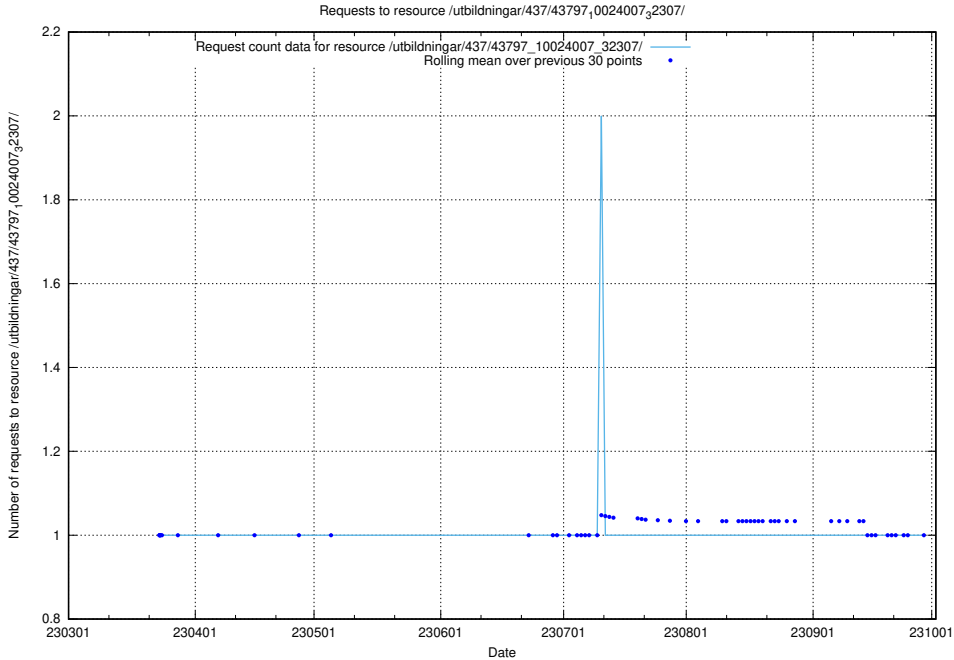

5.3099 Usage of /utbildningar/437/43797_10024007_32307/

Here, we count the number of requests to resource /utbildningar/437/43797_10024007_32307/.

5.3100 Usage of /utbildningar/437/43797_10024007_32190/