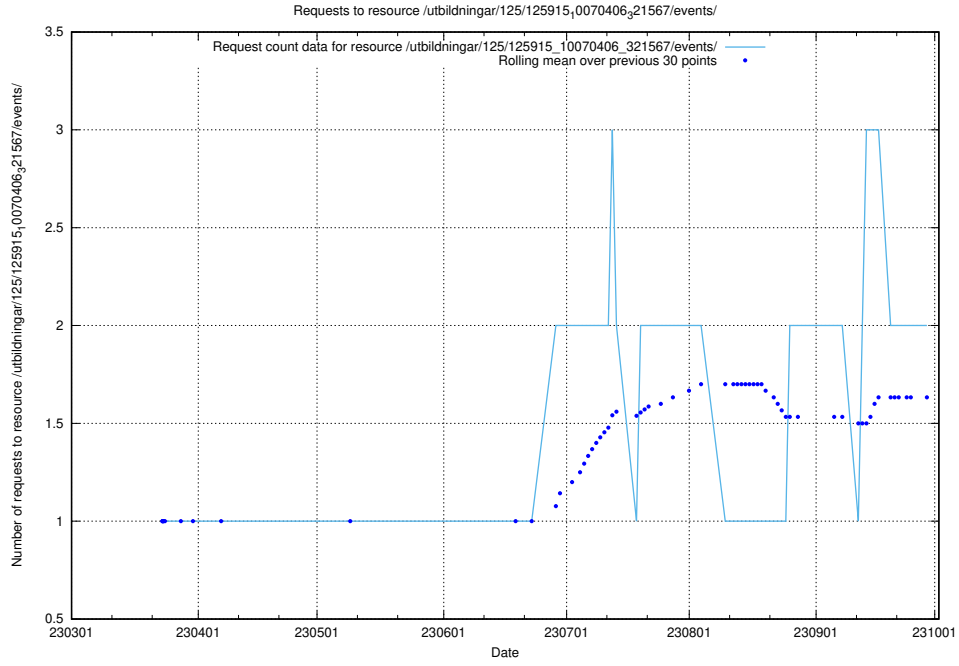

5.396 Usage of /utbildningar/125/125915_10070406_321567/events/

Here, we count the number of requests to resource /utbildningar/125/125915_10070406_321567/events/