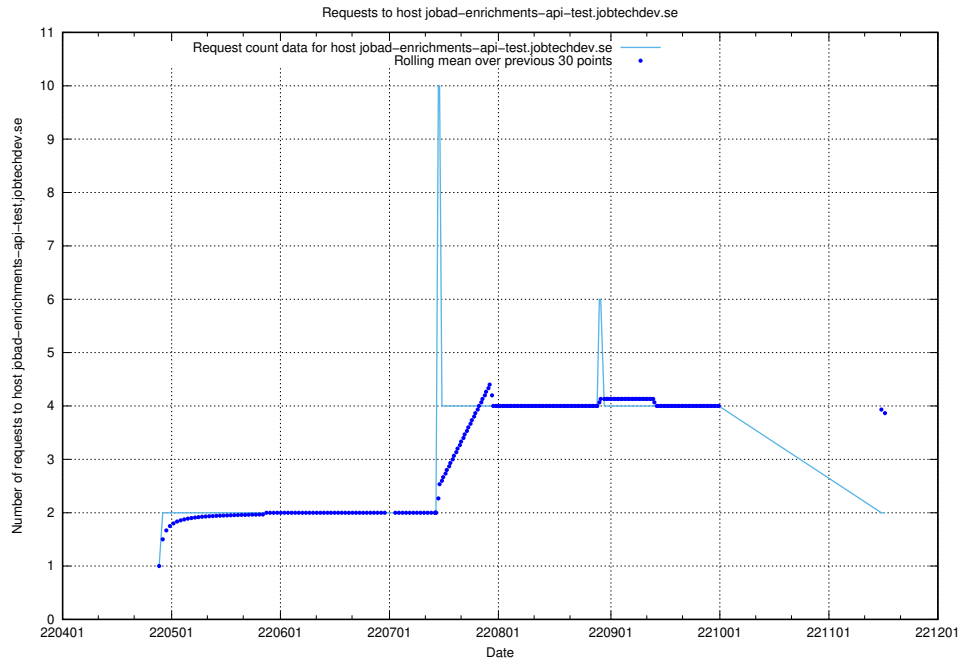

7.427 Usage of jobad-enrichments-api-test.jobtechdev.se

Here, we count the number of requests to host jobad-enrichments-api-test.jobtechdev.se.