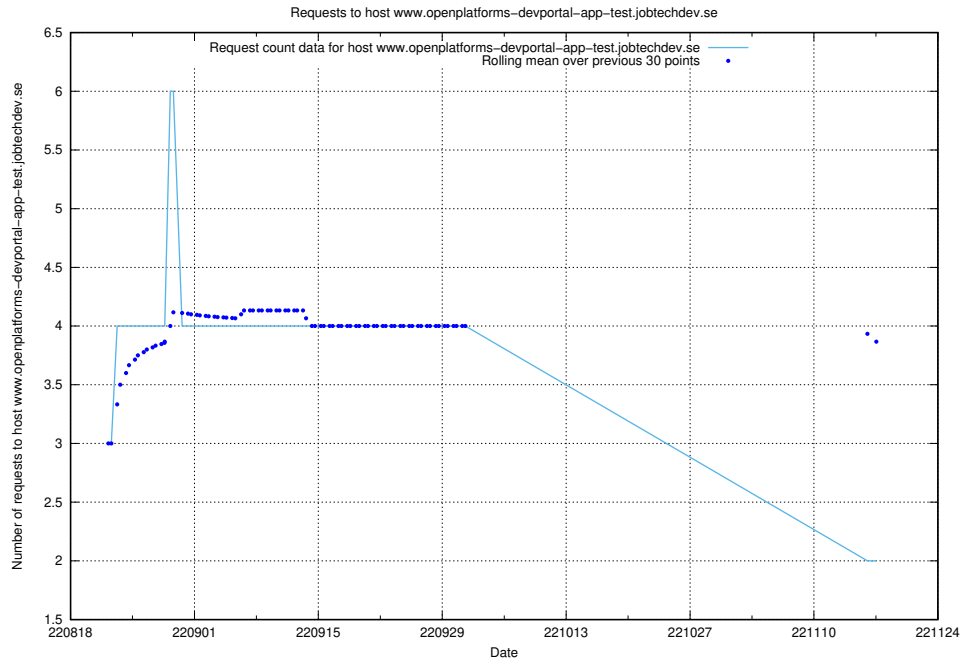

7.323 Usage of `www.openplatforms-devportal-app-test.jobtechdev.se`

Here, we count the number of requests to host `www.openplatforms-devportal-app-test.jobtechdev.se`.

7.324 Usage of taxonomy-soap-prod.jobtechdev.se:443