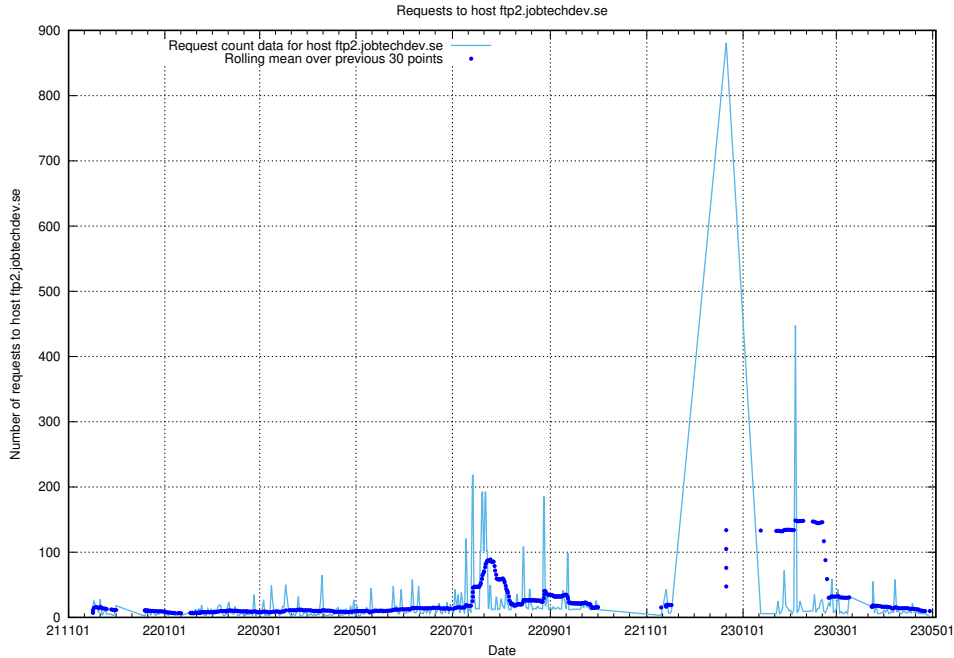

7.645 Usage of ftp2.jobtechdev.se

Here, we count the number of requests to host ftp2.jobtechdev.se.