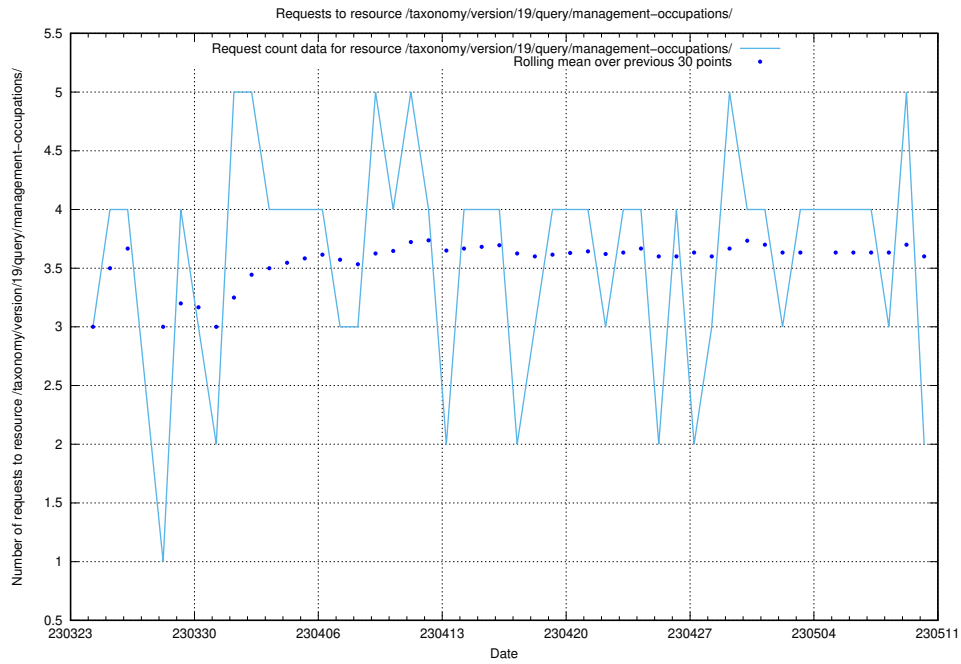

5.362 Usage of /taxonomy/version/19/query/management-occupations/

Here, we count the number of requests to resource /taxonomy/version/19/query/management-occupations/.