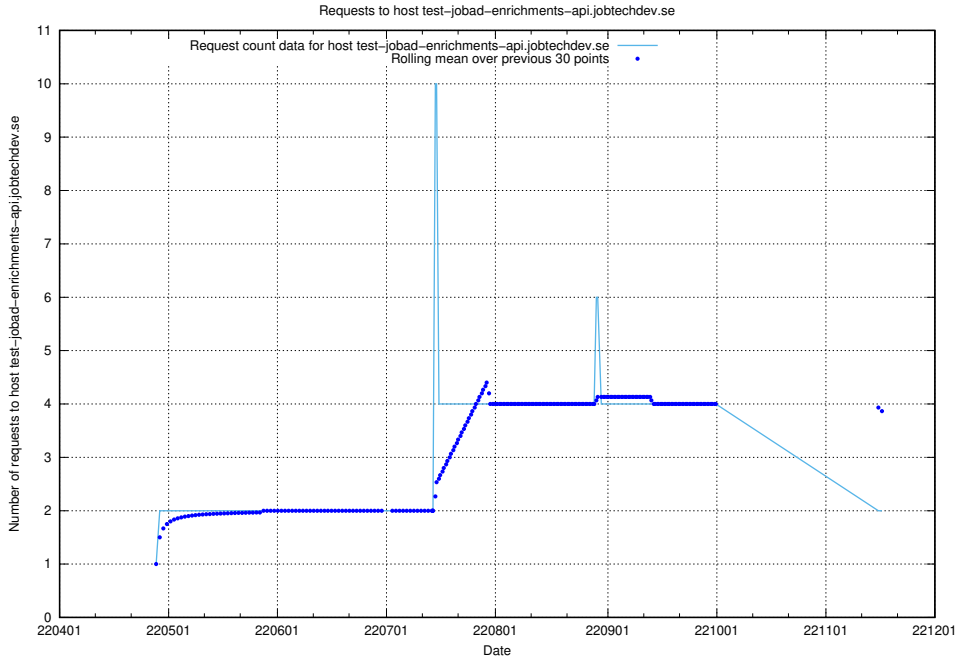

7.423 Usage of jobtech-jobad-enrichments-develop.jobtechdev.se

Here, we count the number of requests to host jobtech-jobad-enrichments-develop.jobtechdev.se.

7.424 Usage of `jobad-enrichments-test.jobtechdev.se`