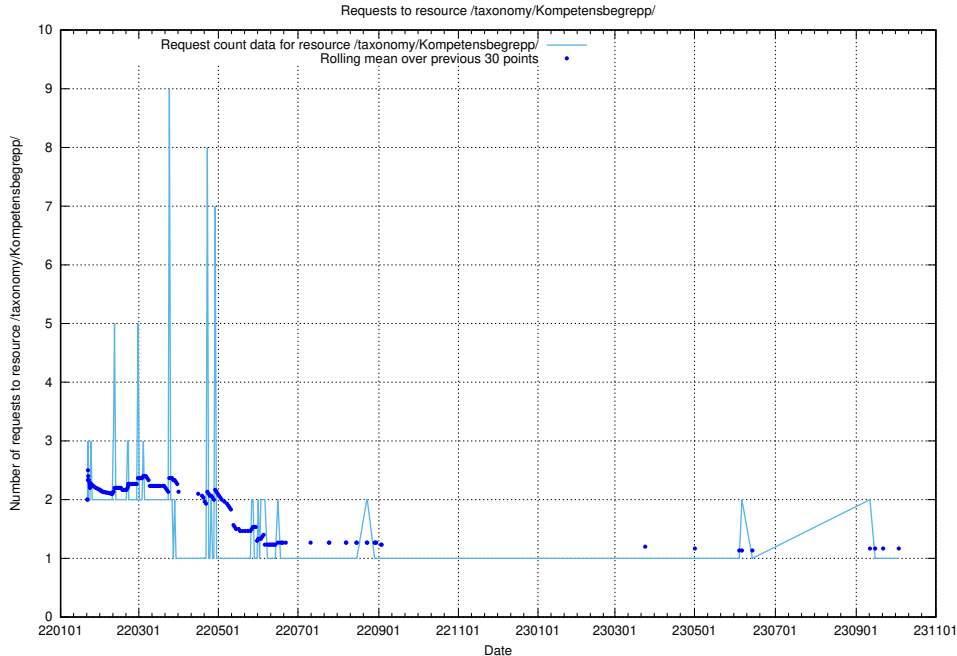

5.3162 Usage of /taxonomy/Kompetensbegrupp/

Here, we count the number of requests to resource /taxonomy/Kompetensbegrupp/.