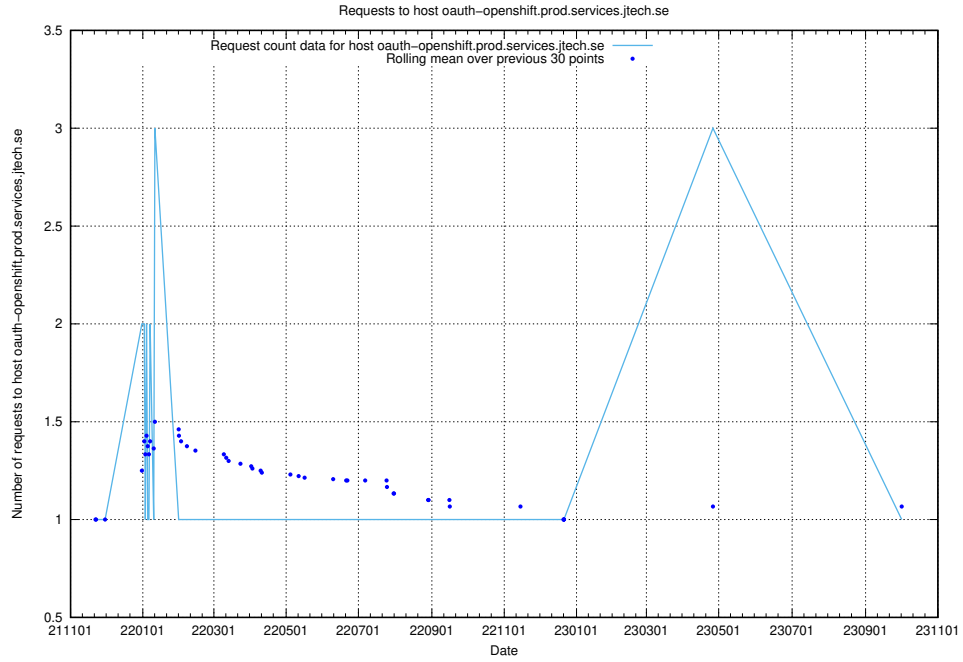

7.629 Usage of `oauth-openshift.prod.services.jtech.se`

Here, we count the number of requests to host `oauth-openshift.prod.services.jtech.se`.