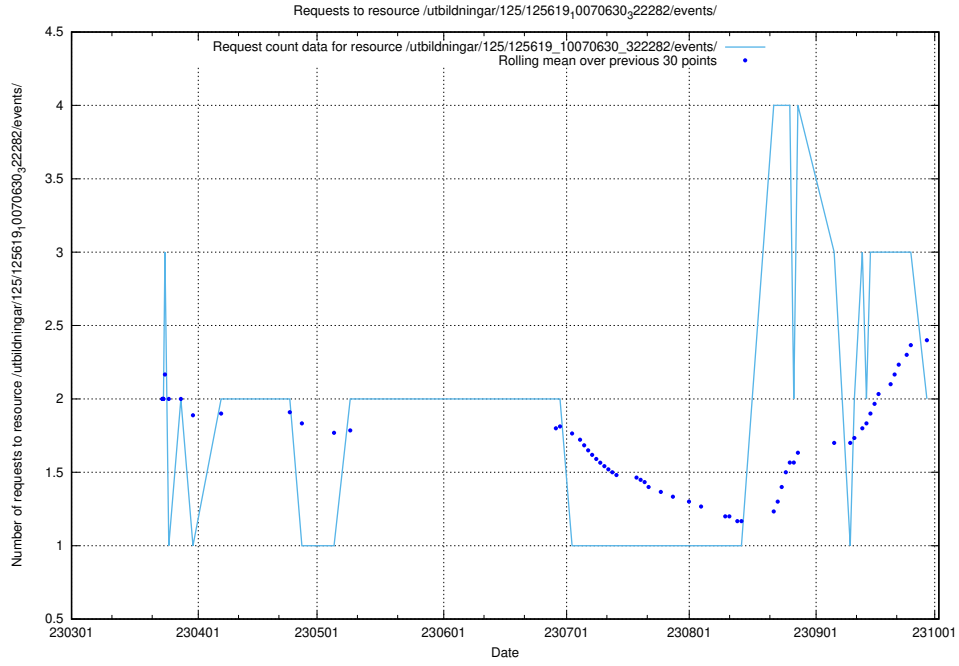

5.386 Usage of /utbildningar/125/125619_10070630_322282/events/

Here, we count the number of requests to resource /utbildningar/125/125619_10070630_322282/events/