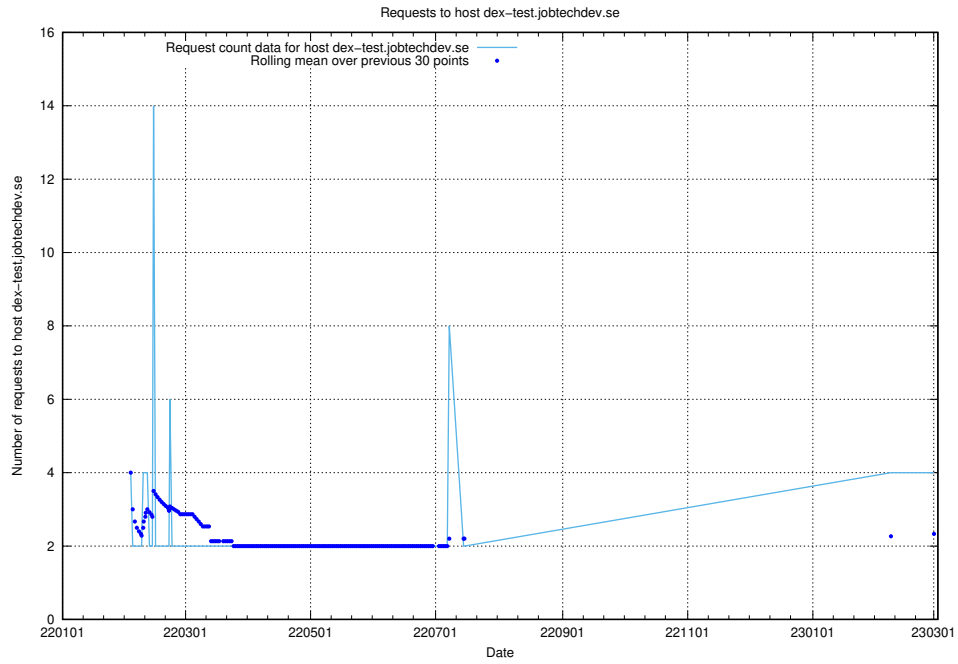

Here, we count the number of requests to host secure.jobtechdev.se.

7.160 Usage of dex-test.jobtechdev.se

Here, we count the number of requests to host dex-test.jobtechdev.se.

7.161 Usage of noc.jobtechdev.se