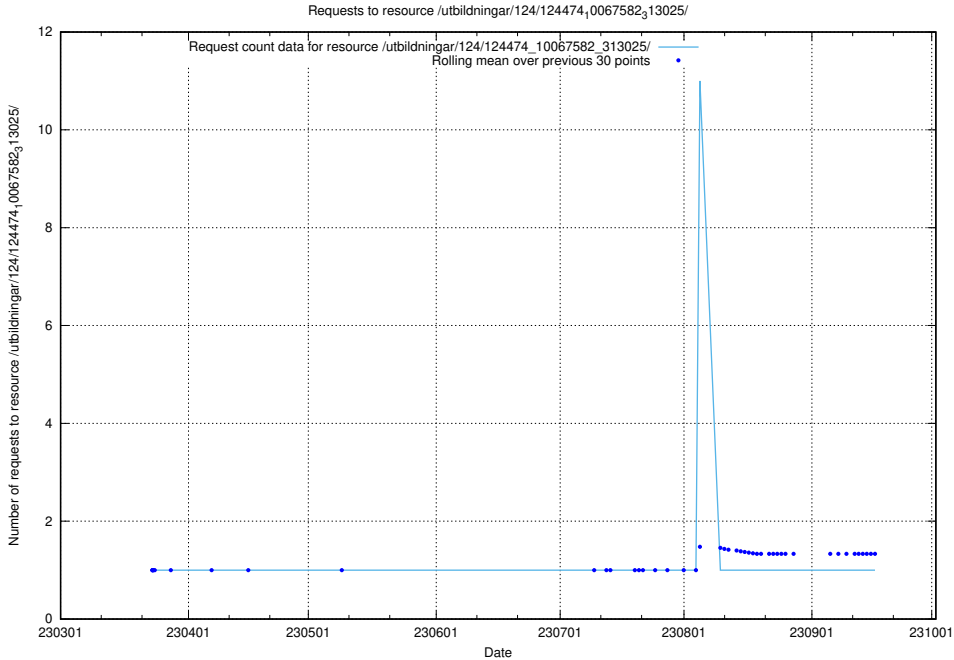

5.927 Usage of /utbildningar/124/124474_10067582_313025/

Here, we count the number of requests to resource /utbildningar/124/124474_10067582_313025/.