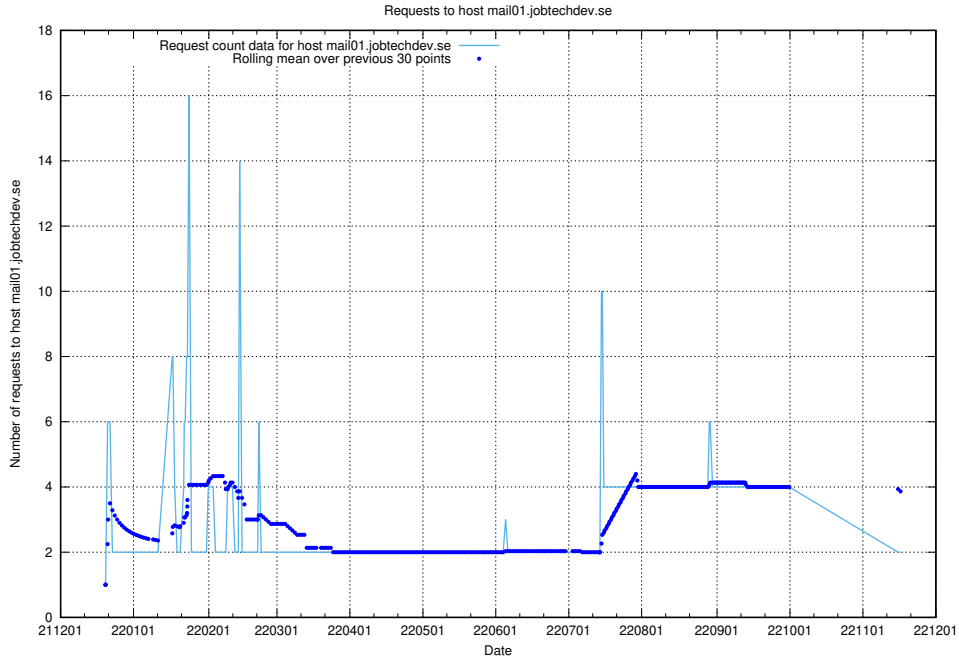

7.359 Usage of mail01.jobtechdev.se

Here, we count the number of requests to host mail01.jobtechdev.se.

7.360 Usage of exchange.jobtechdev.se

Here, we count the number of requests to host exchange.jobtechdev.se.