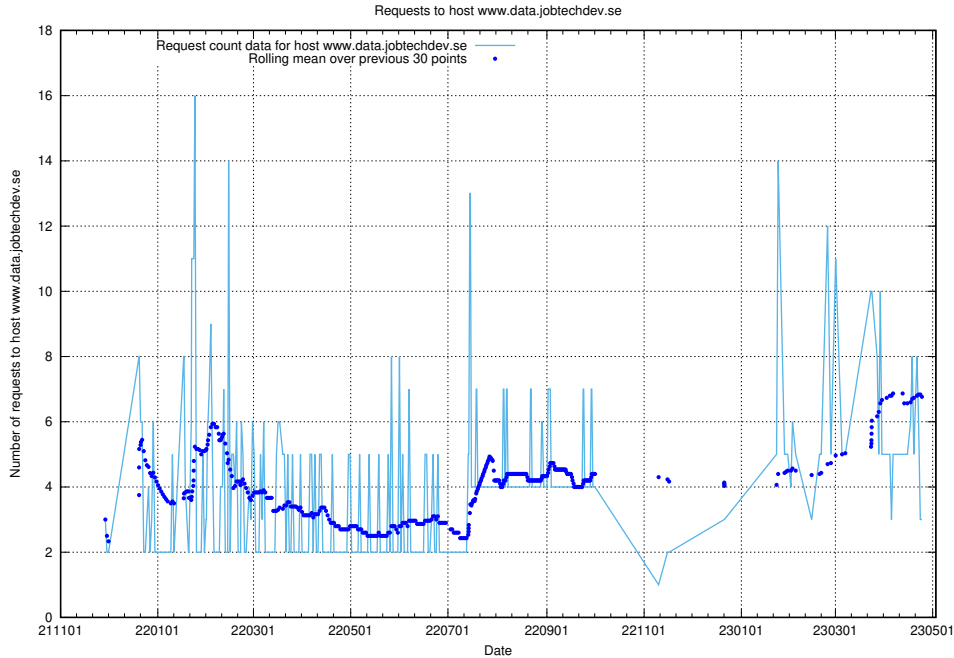

7.201 Usage of www.data.jobtechdev.se

Here, we count the number of requests to host www.data.jobtechdev.se.