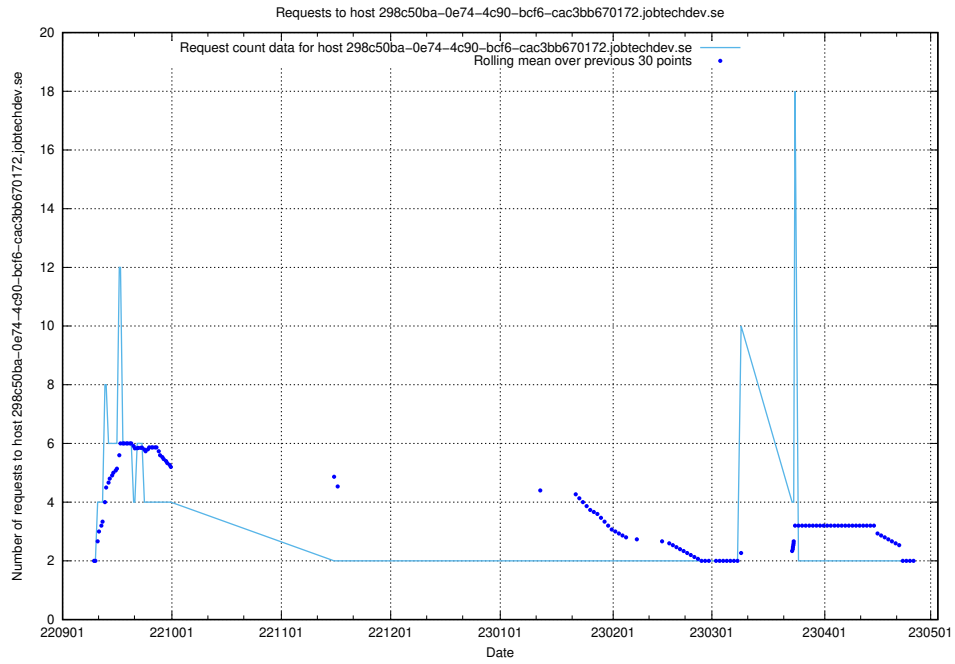

7.309 Usage of 298c50ba-0e74-4c90-bcf6-cac3bb670172.jobtechdev.se

Here, we count the number of requests to host 298c50ba-0e74-4c90-bcf6-cac3bb670172.jobtechdev.se.