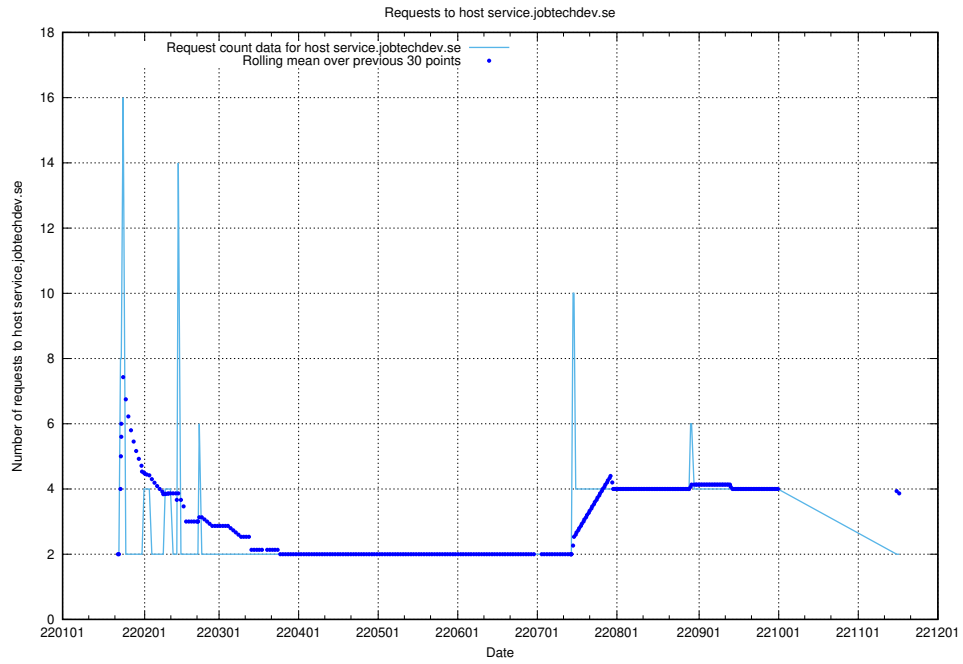

7.570 Usage of service.jobtechdev.se

Here, we count the number of requests to host service.jobtechdev.se.