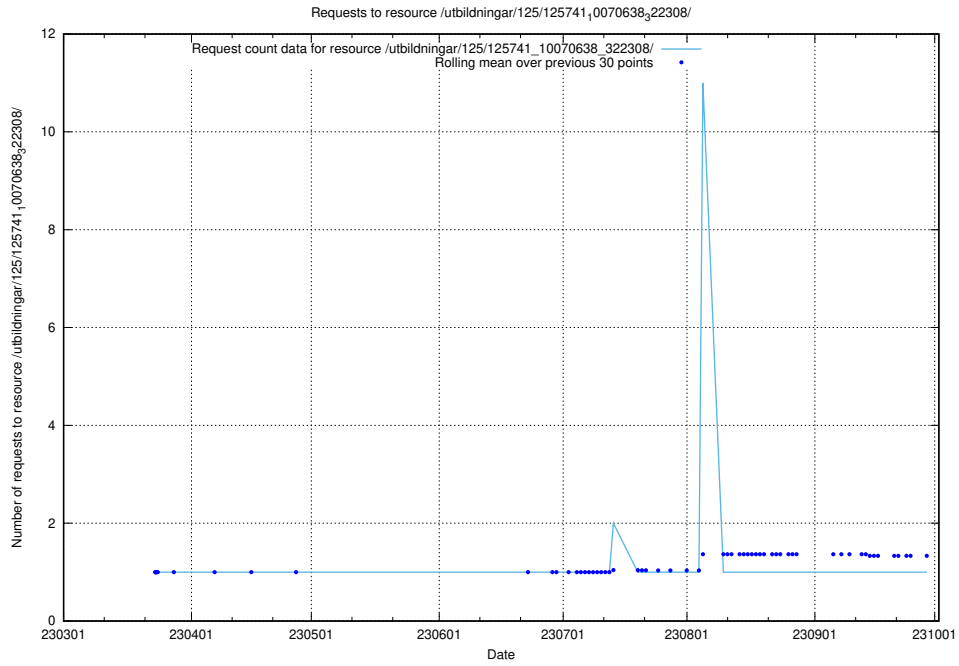

5.398 Usage of /utbildningar/125/125741_10070638_322308/

Here, we count the number of requests to resource /utbildningar/125/125741_10070638_322308/.