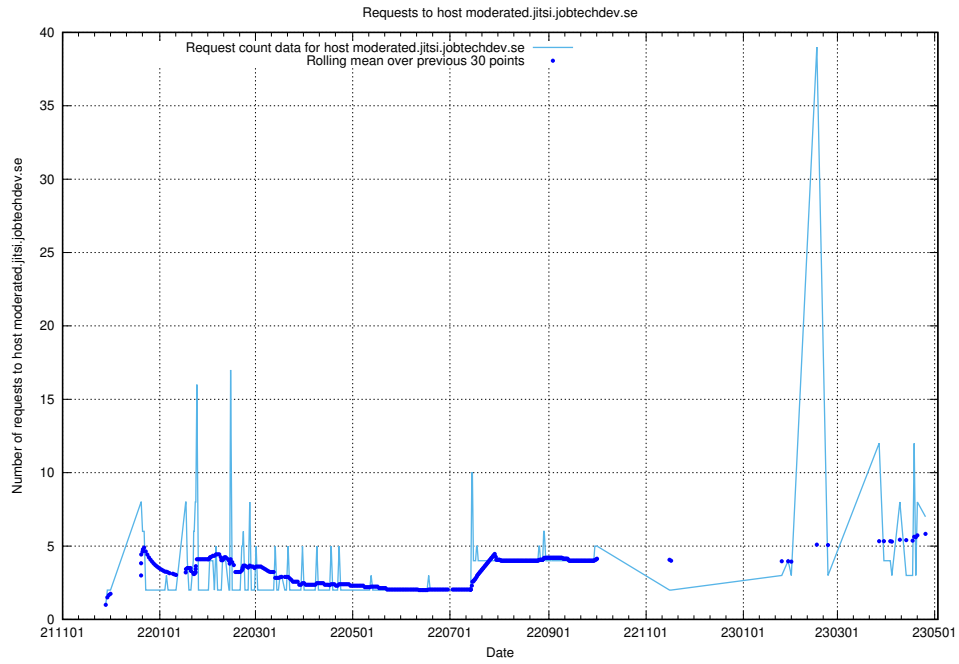

7.74 Usage of moderated.jitsi.jobtechdev.se

Here, we count the number of requests to host moderated.jitsi.jobtechdev.se.