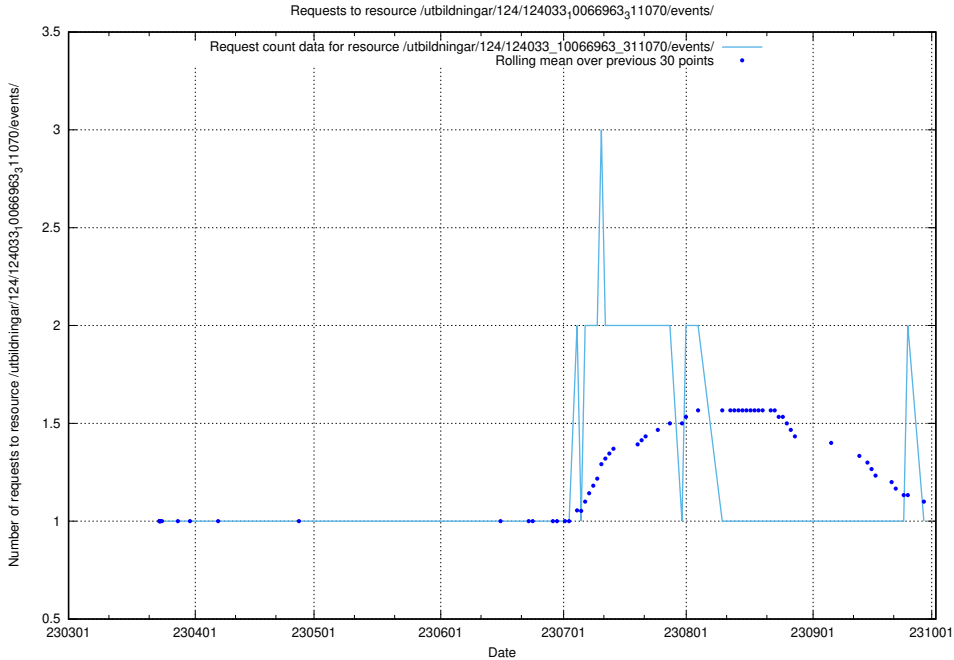

5.1102 Usage of /utbildningar/124/124033_10066963_311070/events/

Here, we count the number of requests to resource /utbildningar/124/124033_10066963_311070/events/

5.1103 Usage of /utbildningar/437/43778_10023985_29946/events/