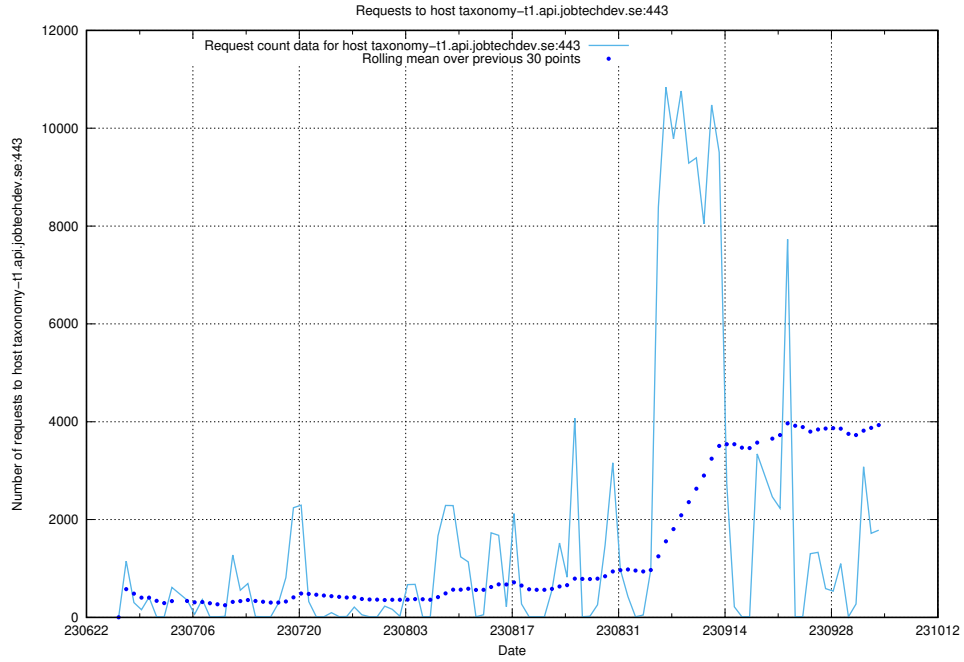

Here, we count the number of requests to host taxonomy-t1.api.jobtechdev.se:443.

7.24 Usage of canary-openshift-ingress-canary.prod.services.jtech.se

Here, we count the number of requests to host canary-openshift-ingress-canary.prod.services.jtech.se.