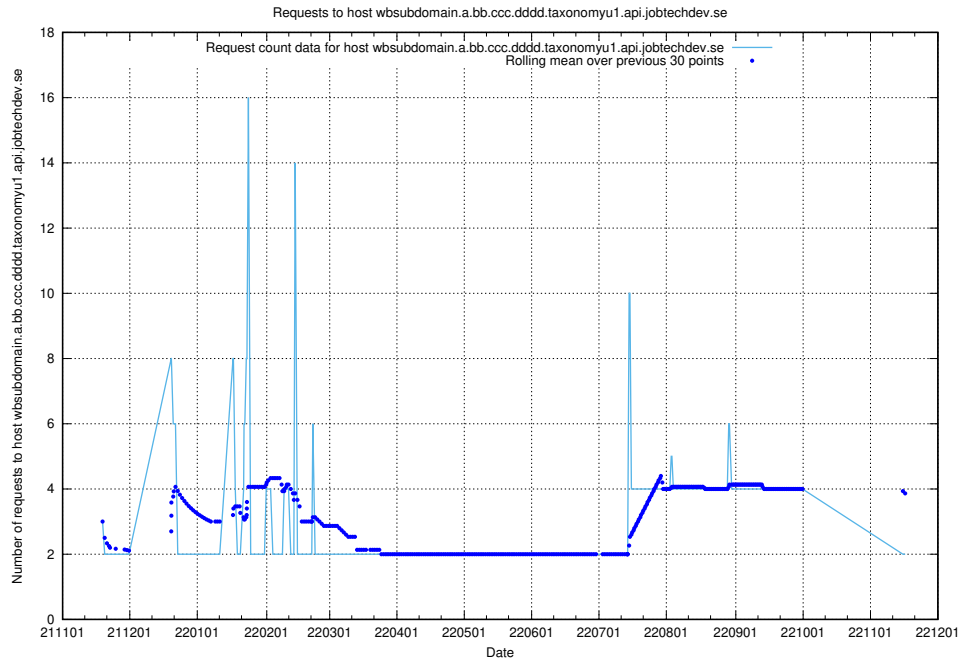

7.440 Usage of wbsubdomain.a.bb.ccc.dddd.taxonomy1.api.jobtechdev.se

Here, we count the number of requests to host wbsubdomain.a.bb.ccc.dddd.taxonomy1.api.jobtechdev.se