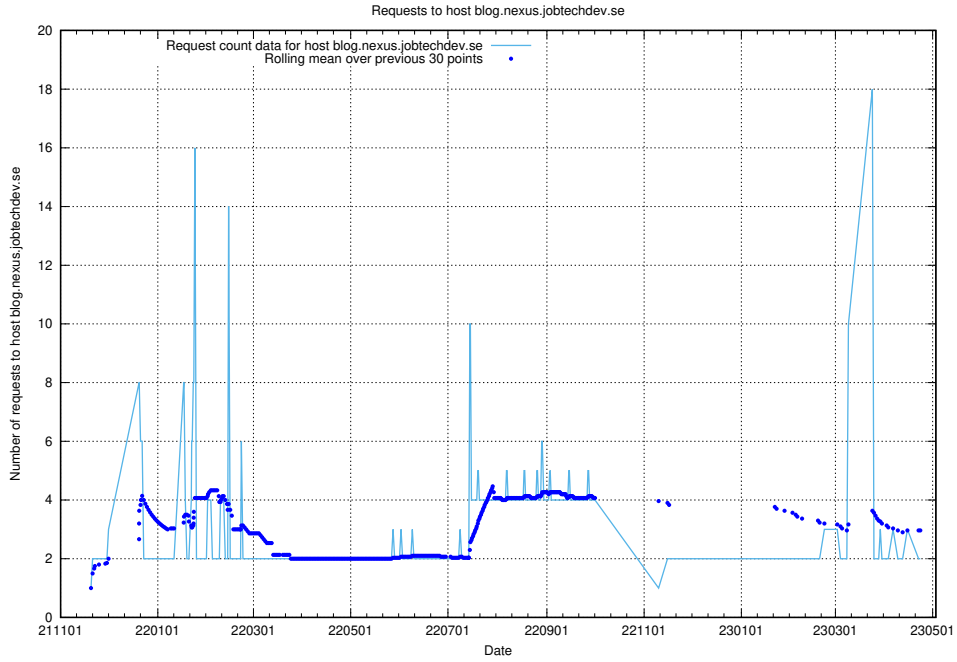

7.436 Usage of `blog.nexus.jobtechdev.se`

Here, we count the number of requests to host `blog.nexus.jobtechdev.se`.