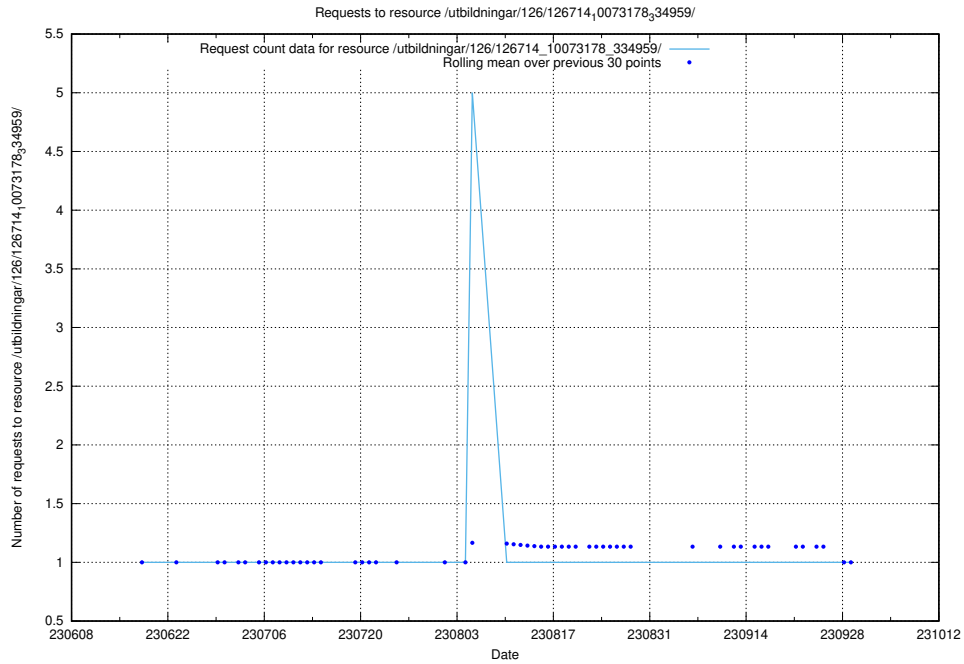

5.2627 Usage of /utbildningar/126/126714_10073178_334959/

Here, we count the number of requests to resource /utbildningar/126/126714_10073178_334959/.