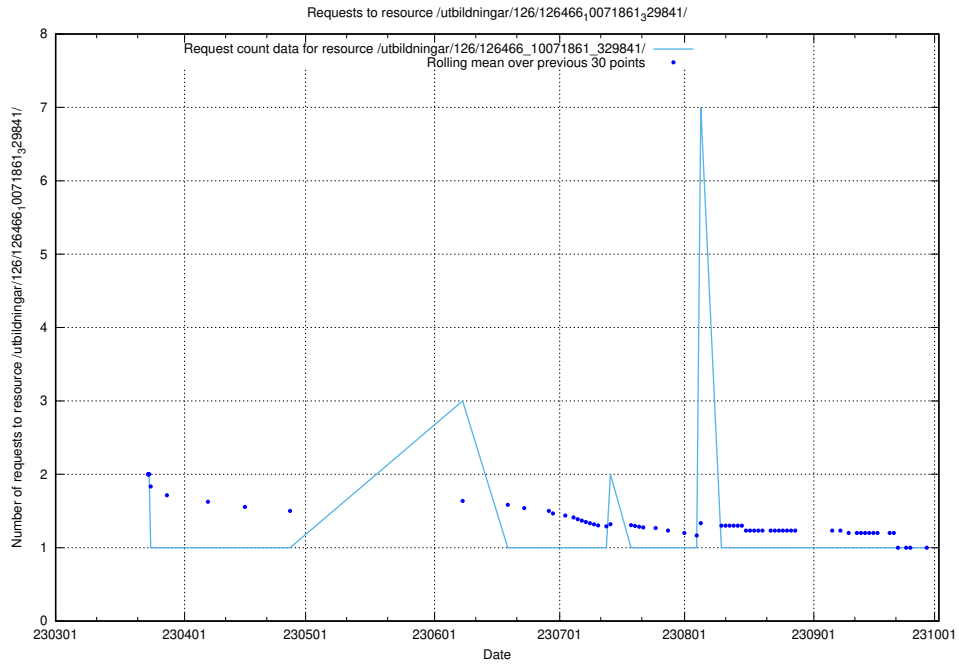

5.3017 Usage of /utbildningar/126/126466_10071861_329841/

Here, we count the number of requests to resource /utbildningar/126/126466_10071861_329841/.