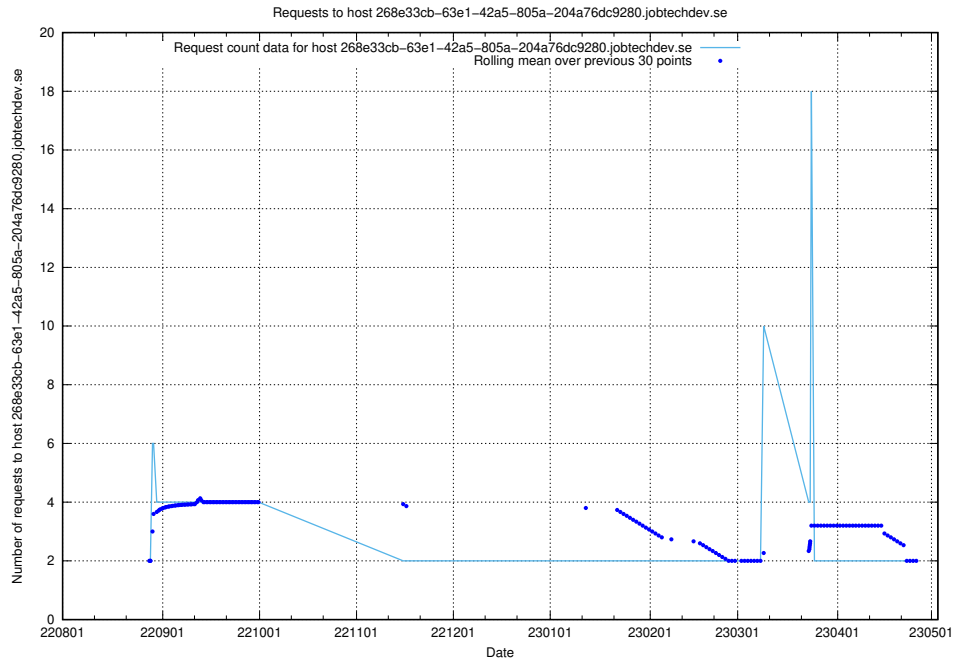

Here, we count the number of requests to host enrichment.api.jobtechdev.se.

7.320 Usage of 268e33cb-63e1-42a5-805a-204a76dc9280.jobtechdev.se

Here, we count the number of requests to host 268e33cb-63e1-42a5-805a-204a76dc9280.jobtechdev.se.