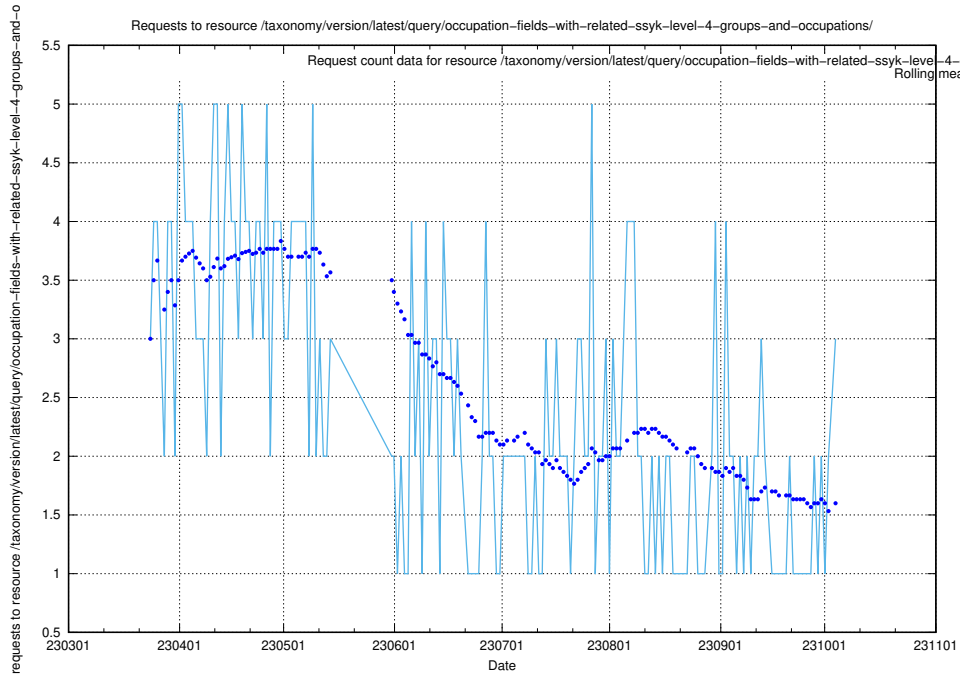

5.162 Usage of /taxonomy/version/latest/query/occupation-fields-with-related-ssyk-level-4-groups-and-occupations/

Here, we count the number of requests to resource /taxonomy/version/latest/query/occupation-fields-with-related-ssyk-level-4-groups-and-occupations/.