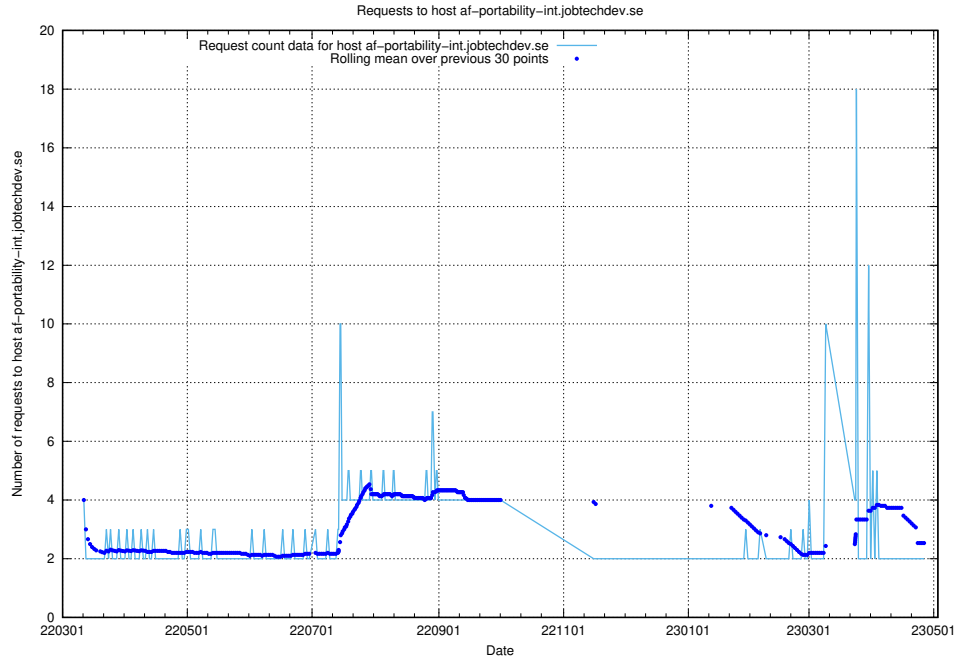

7.485 Usage of af-portability-int.jobtechdev.se

Here, we count the number of requests to host af-portability-int.jobtechdev.se.