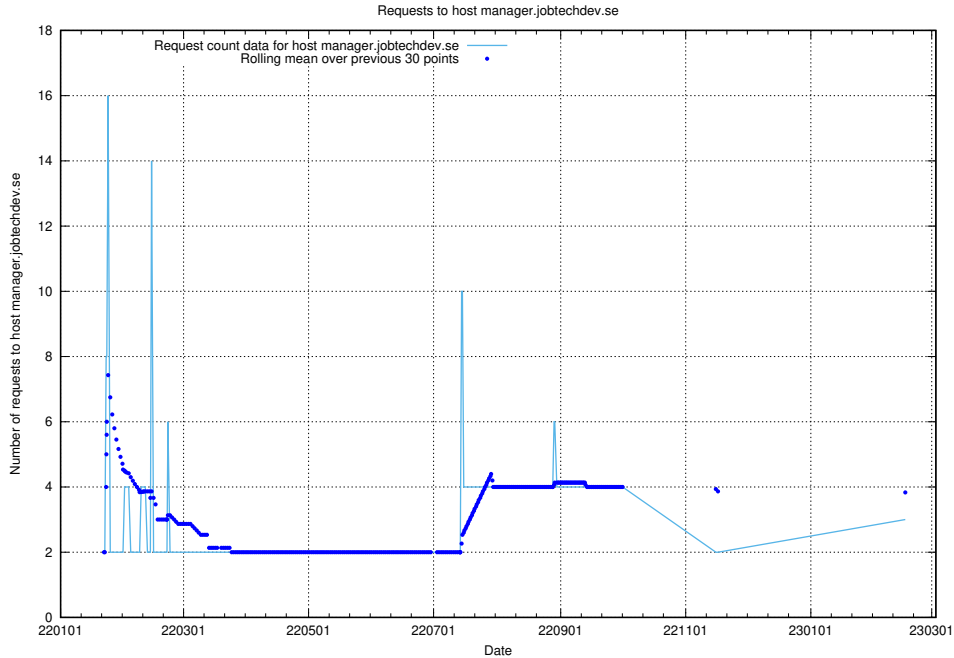

7.235 Usage of manager.jobtechdev.se

Here, we count the number of requests to host manager.jobtechdev.se.