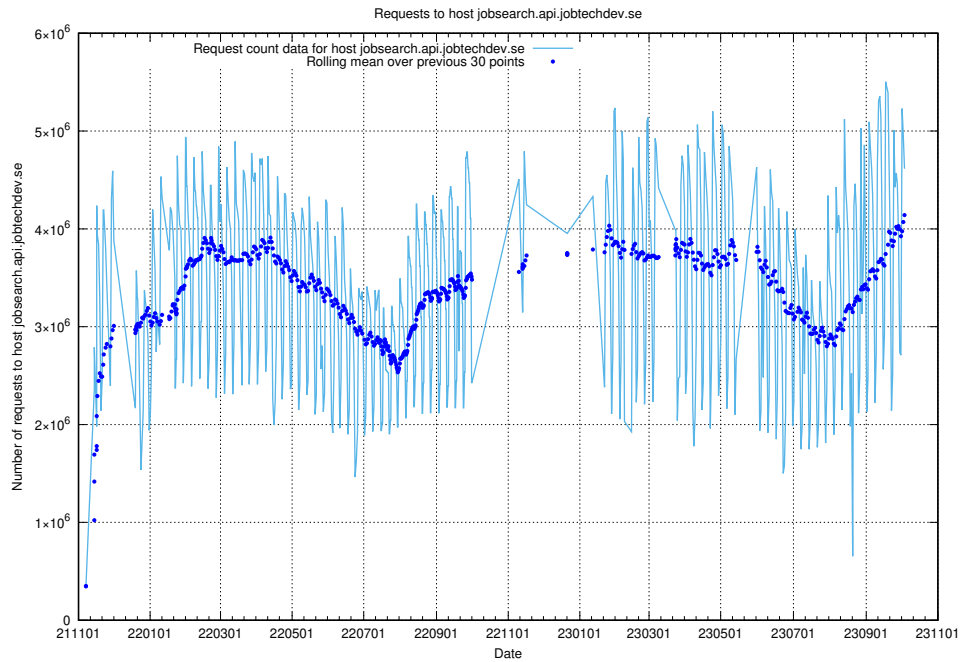

7 Log Stack

This section contains request statistics from [JobTech's log stack](#)⁸.

7.1 Usage of `jobsearch.api.jobtechdev.se`

Here, we count the number of requests to host `jobsearch.api.jobtechdev.se`.

---

⁸<https://elk.jobtechdev.se>