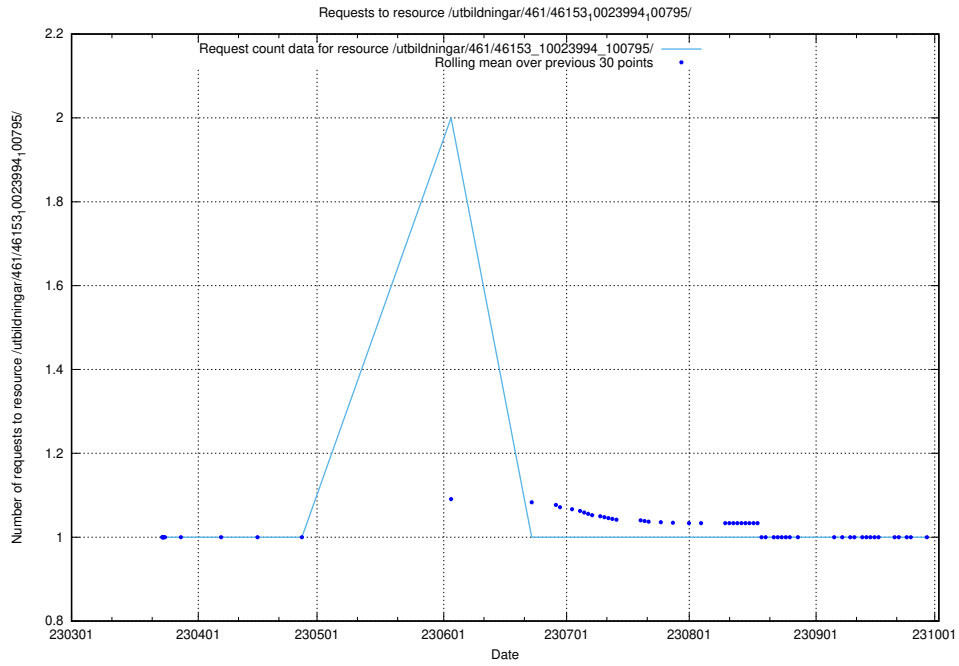

5.3063 Usage of /utbildningar/461/46153_10023994_100795/

Here, we count the number of requests to resource /utbildningar/461/46153_10023994_100795/.