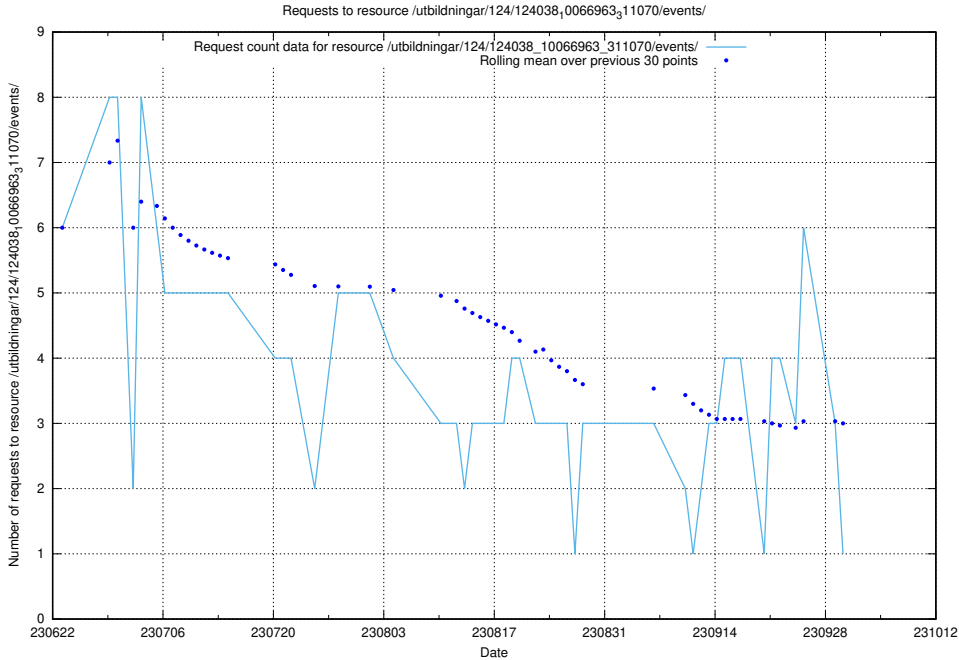

5.2279 Usage of /utbildningar/124/124038_10066963_311070/events/

Here, we count the number of requests to resource /utbildningar/124/124038_10066963_311070/events/