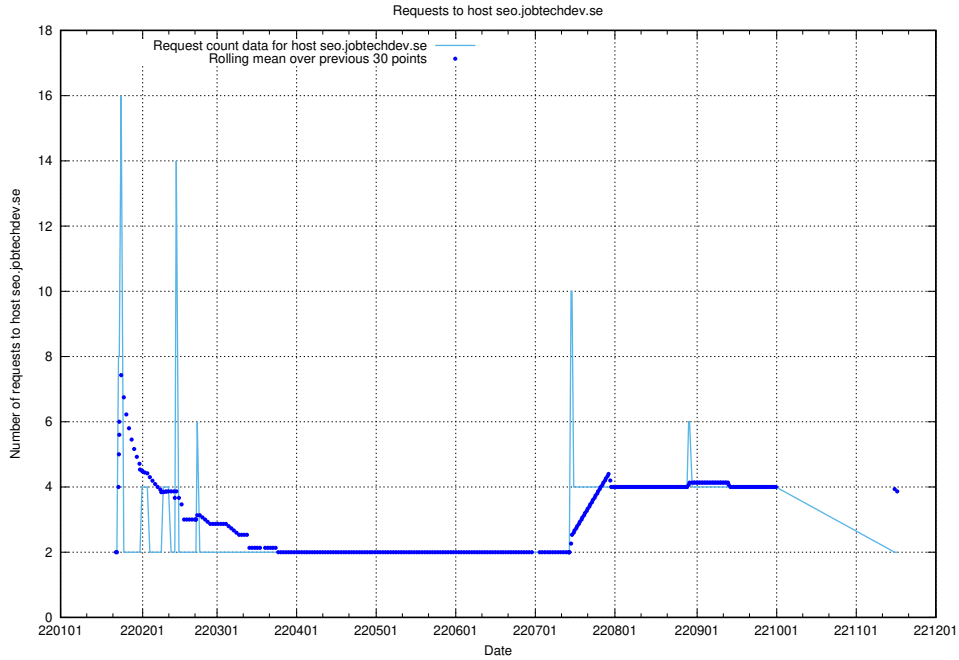

7.571 Usage of seo.jobtechdev.se

Here, we count the number of requests to host seo.jobtechdev.se.