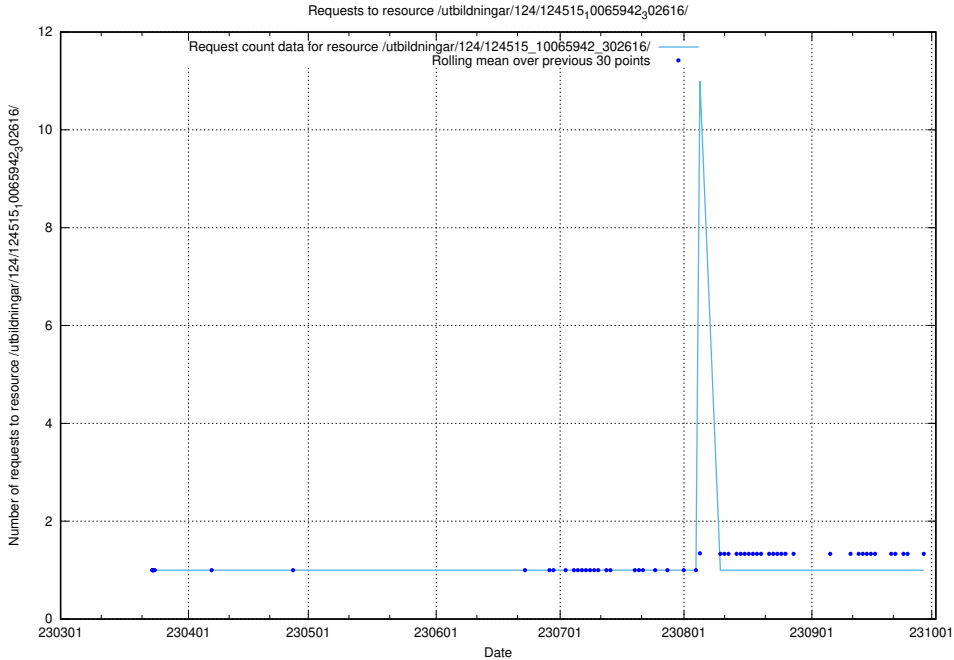

5.787 Usage of /utbildningar/124/124515_10065942_302616/

Here, we count the number of requests to resource /utbildningar/124/124515_10065942_302616/.