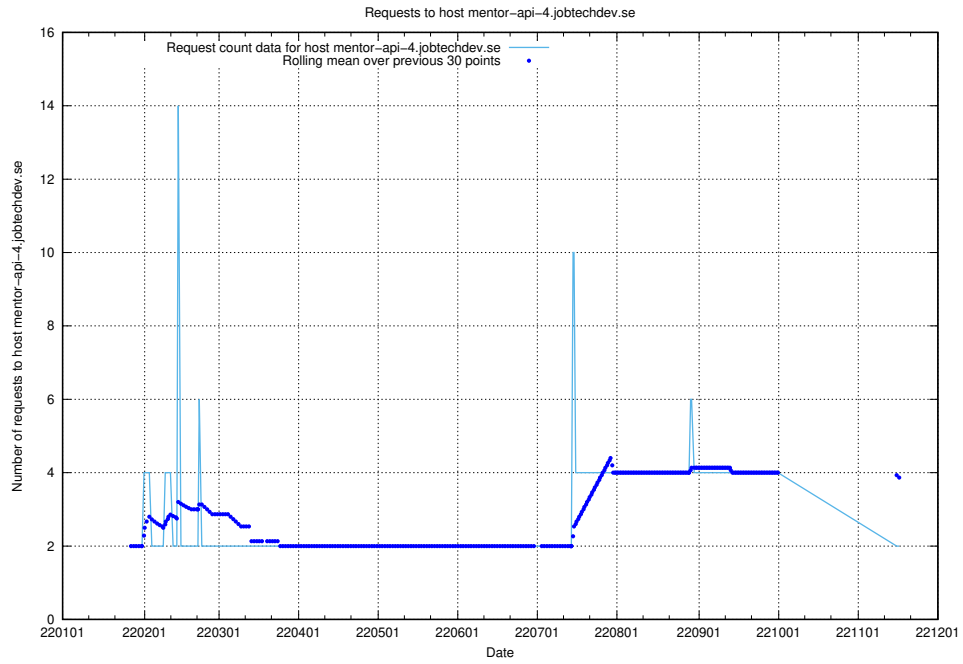

7.555 Usage of mentor-api-4.jobtechdev.se

Here, we count the number of requests to host mentor-api-4.jobtechdev.se.