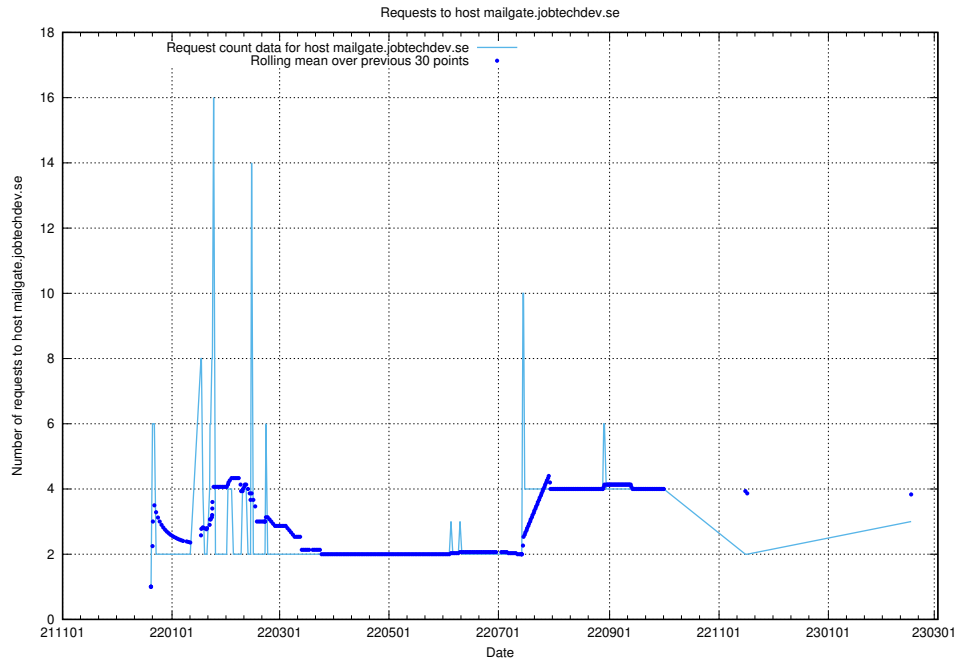

7.194 Usage of mailgate.jobtechdev.se

Here, we count the number of requests to host mailgate.jobtechdev.se.