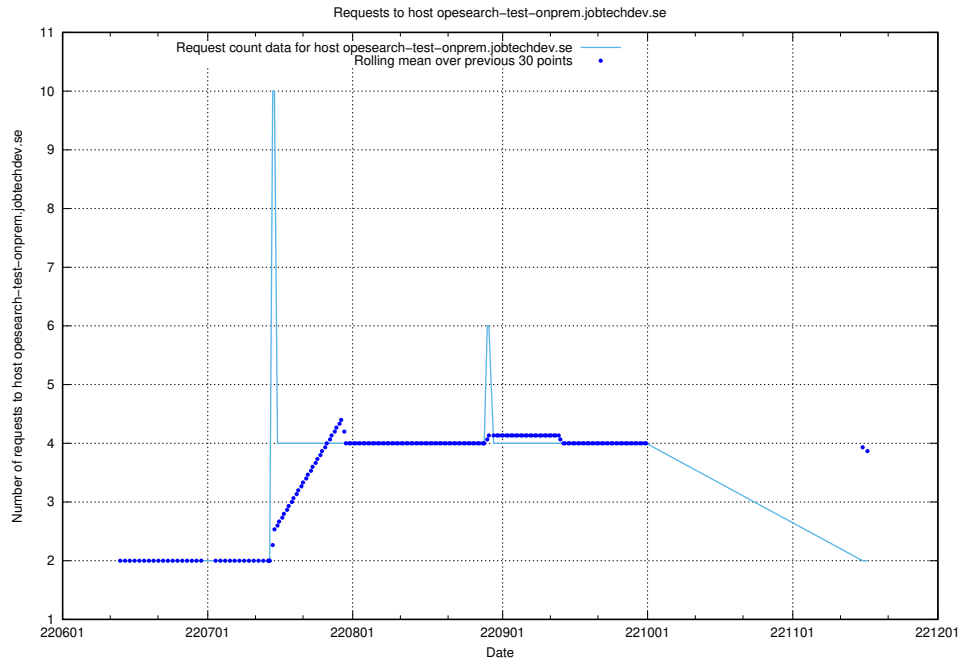

7.388 Usage of opesearch-test-onprem.jobtechdev.se

Here, we count the number of requests to host opesearch-test-onprem.jobtechdev.se.