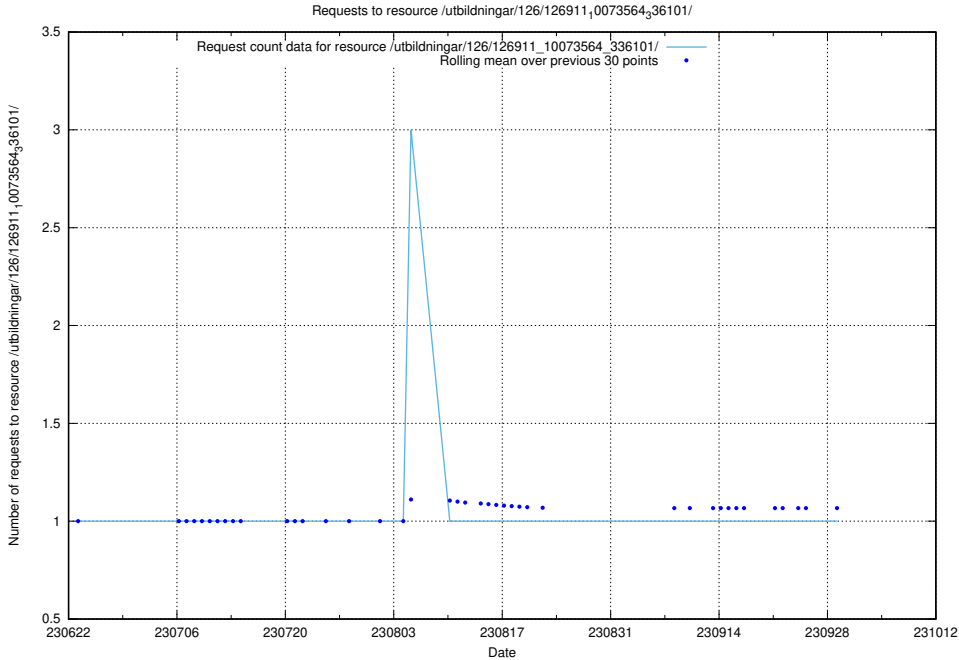

5.2303 Usage of /utbildningar/126/126911_10073564_336101/

Here, we count the number of requests to resource /utbildningar/126/126911_10073564_336101/.