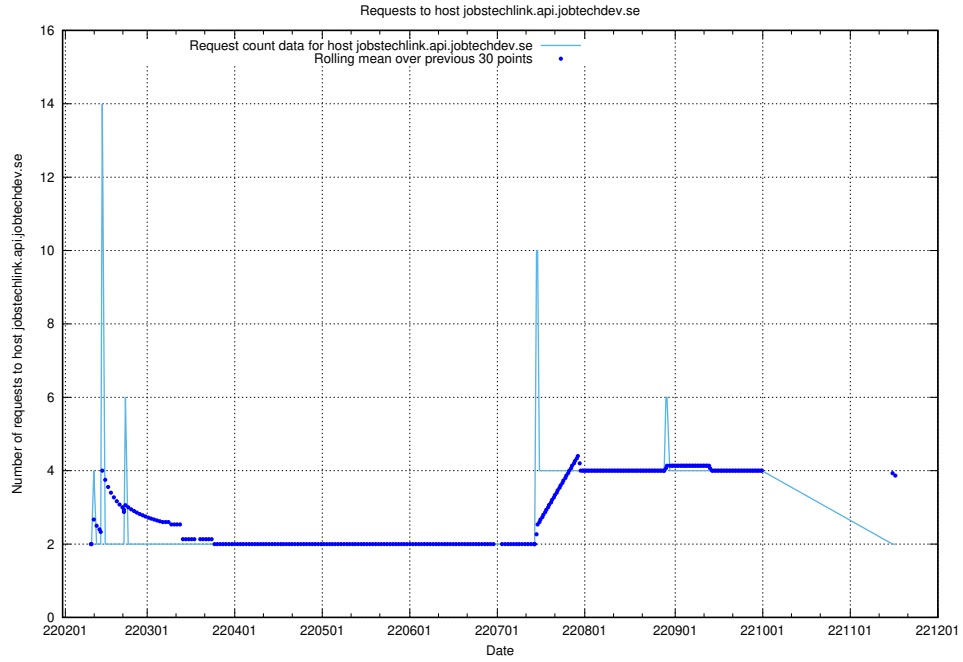

7.540 Usage of `jobstechlink.api.jobtechdev.se`

Here, we count the number of requests to host `jobstechlink.api.jobtechdev.se`.