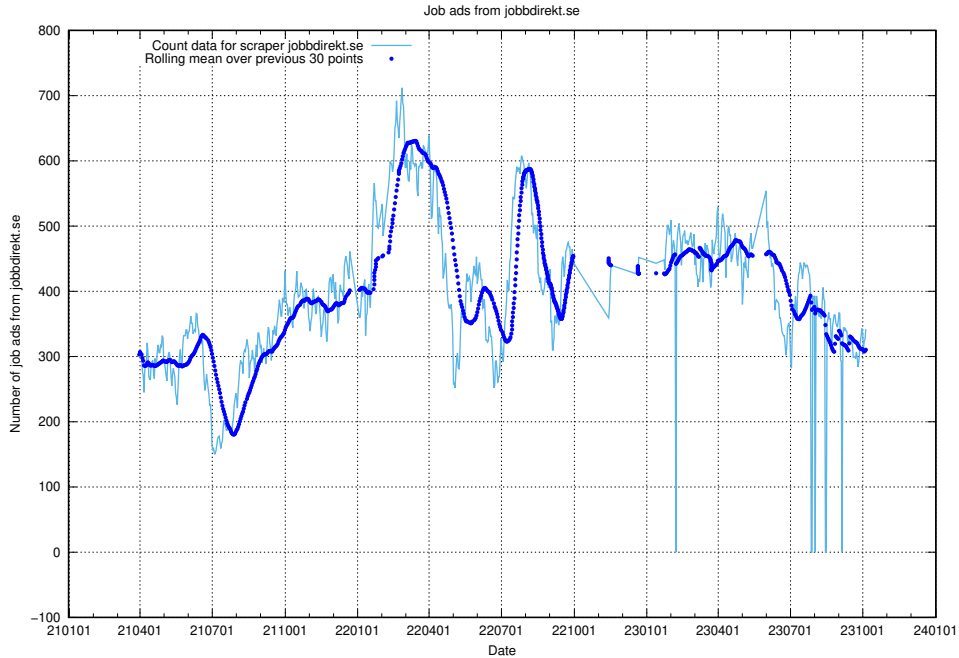

13.10 Number of ads by scraper jobbdirekt.se

Here, we count the number of job ads scraped from jobbdirekt.se.