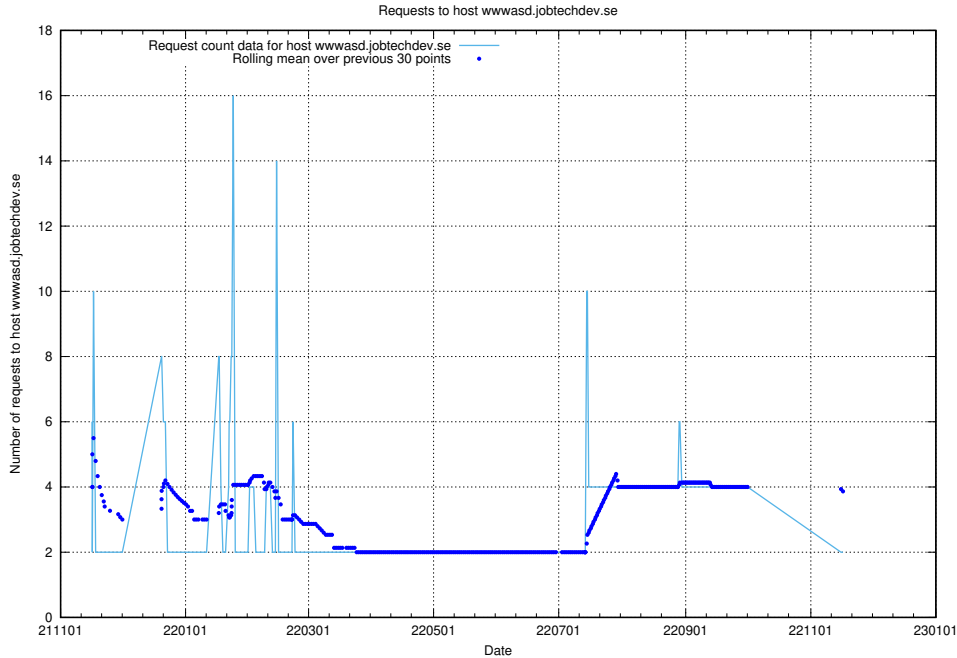

7.518 Usage of wwwasd.jobtechdev.se

Here, we count the number of requests to host wwwasd.jobtechdev.se.