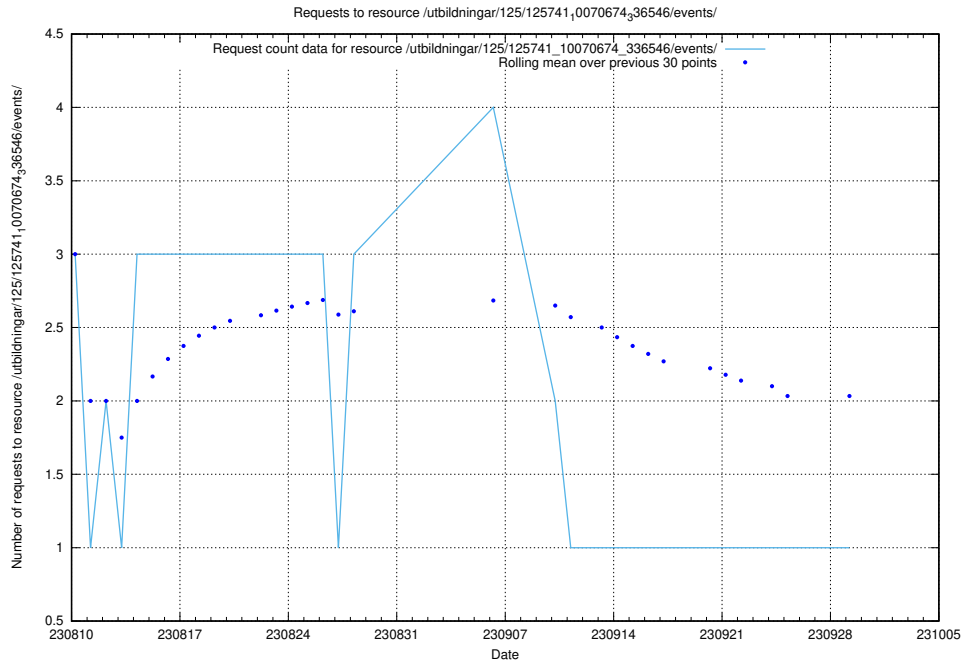

5.1499 Usage of /utbildningar/125/125741_10070674_336546/events/

Here, we count the number of requests to resource /utbildningar/125/125741_10070674_336546/events/