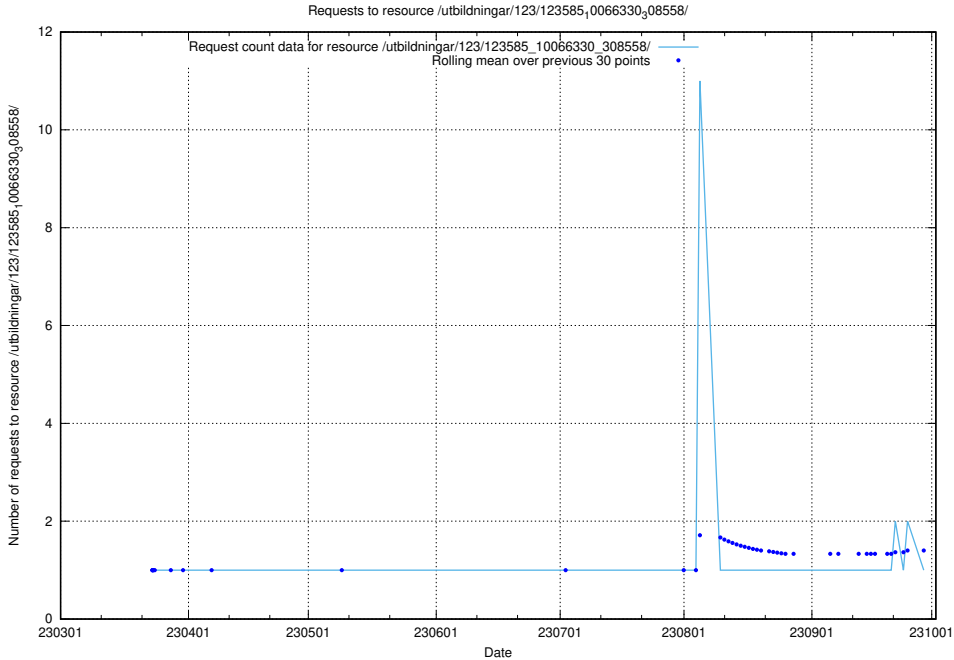

5.1135 Usage of /utbildningar/123/123585_10066330_308558/

Here, we count the number of requests to resource /utbildningar/123/123585_10066330_308558/.