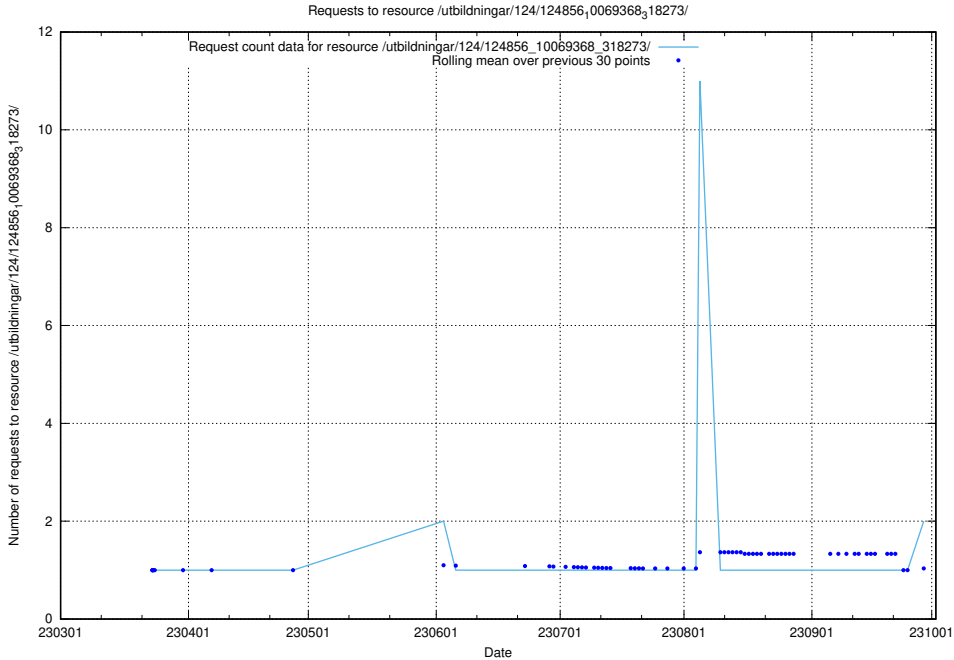

5.196 Usage of /utbildningar/124/124856_10069368_318273/

Here, we count the number of requests to resource /utbildningar/124/124856_10069368_318273/.