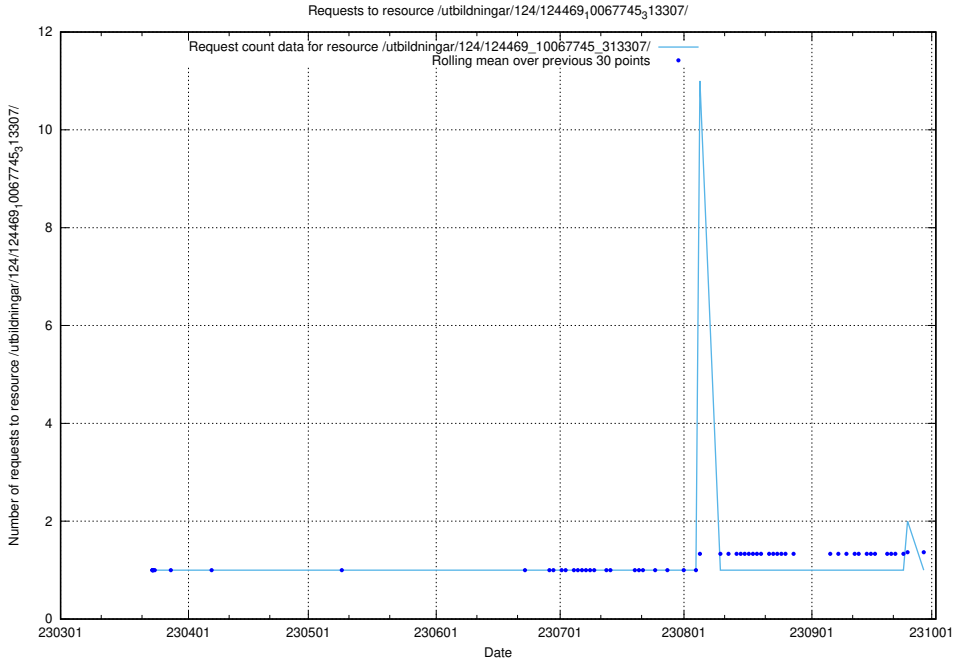

5.956 Usage of /utbildningar/124/124469_10067745_313307/

Here, we count the number of requests to resource /utbildningar/124/124469_10067745_313307/.