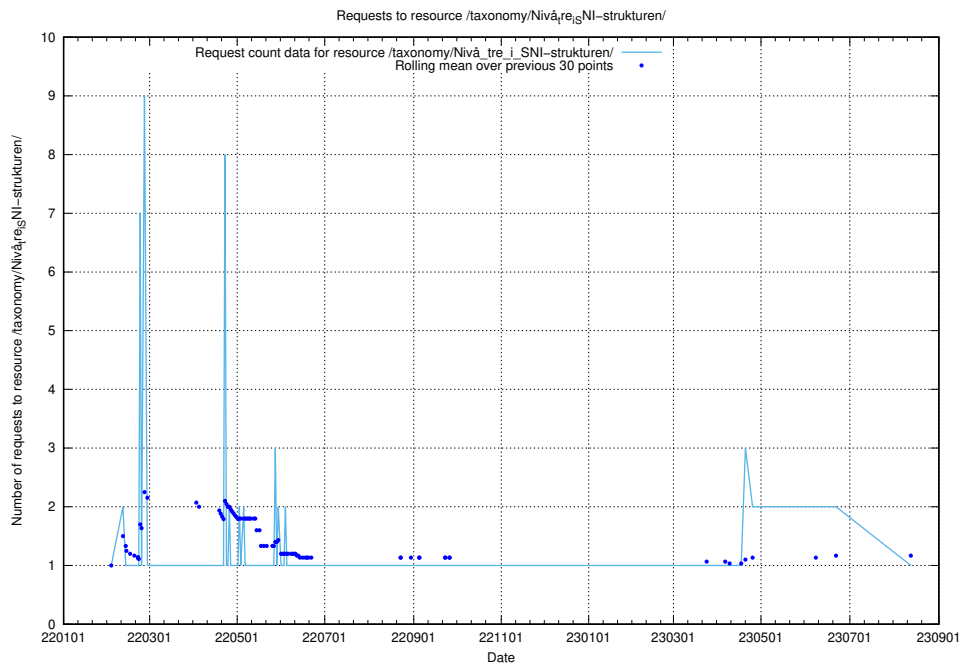

5.942 Usage of /taxonomy/Nivå_tre_i_SNI-strukturen/

Here, we count the number of requests to resource /taxonomy/Nivå_tre_i_SNI-strukturen/.