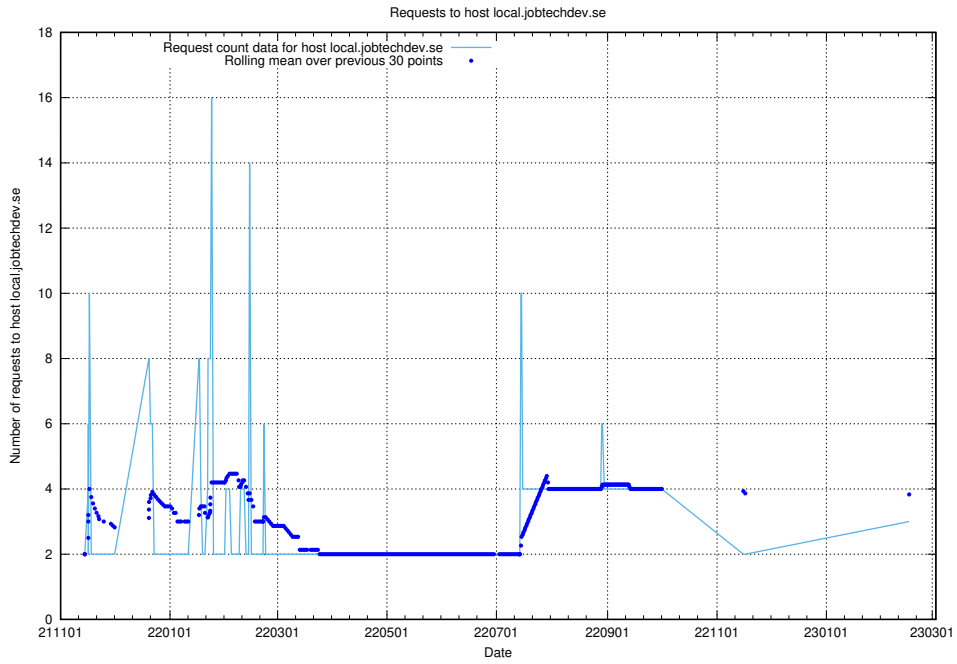

7.231 Usage of local.jobtechdev.se

Here, we count the number of requests to host local.jobtechdev.se.