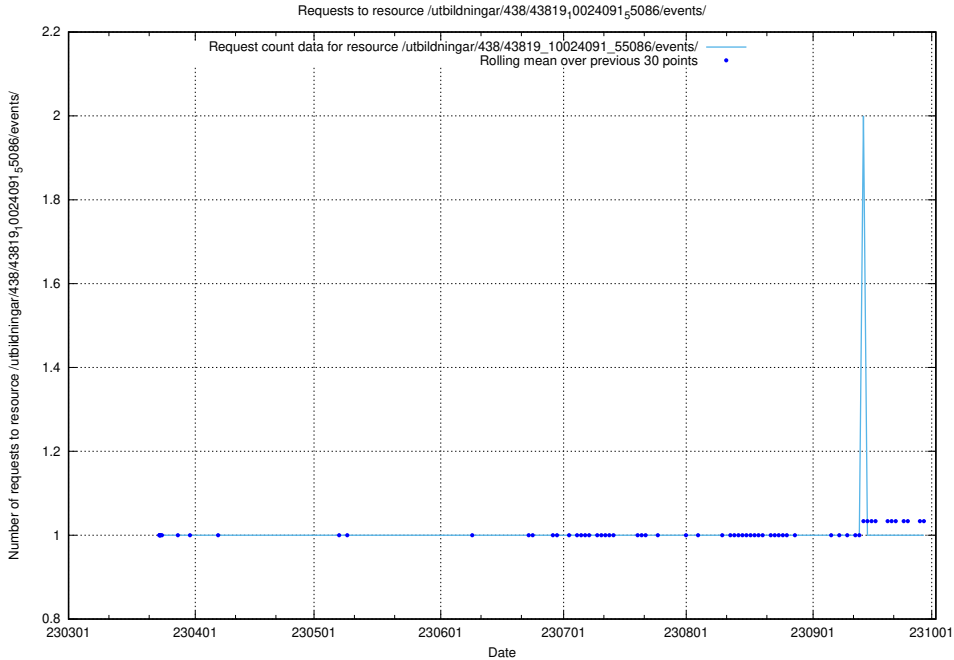

5.3088 Usage of /utbildningar/438/43819_10024091_55086/events/

Here, we count the number of requests to resource /utbildningar/438/43819_10024091_55086/events/.