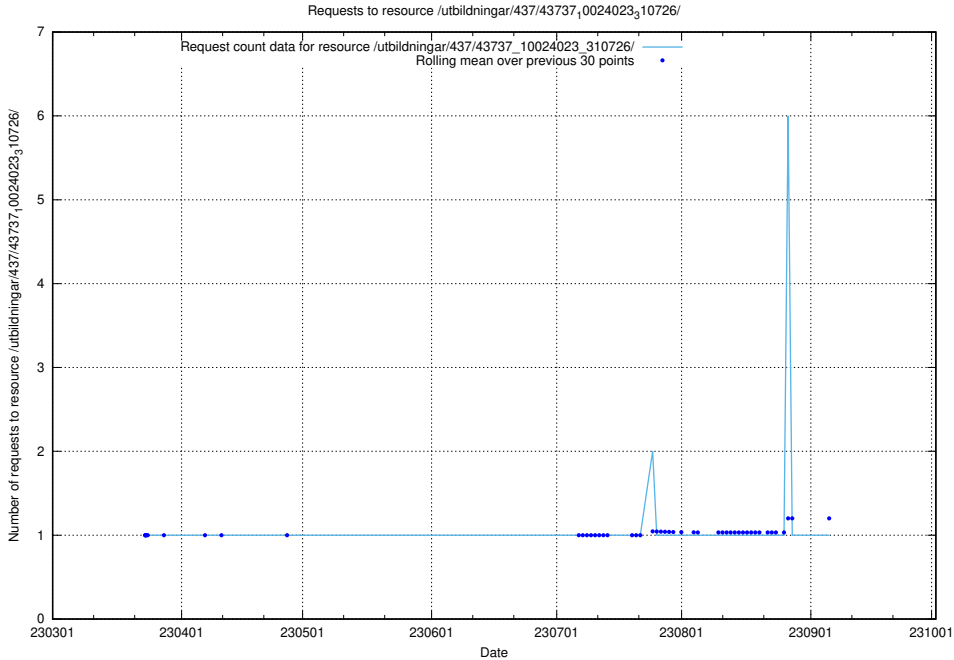

5.3147 Usage of /utbildningar/437/43737_10024023_310726/

Here, we count the number of requests to resource /utbildningar/437/43737_10024023_310726/.