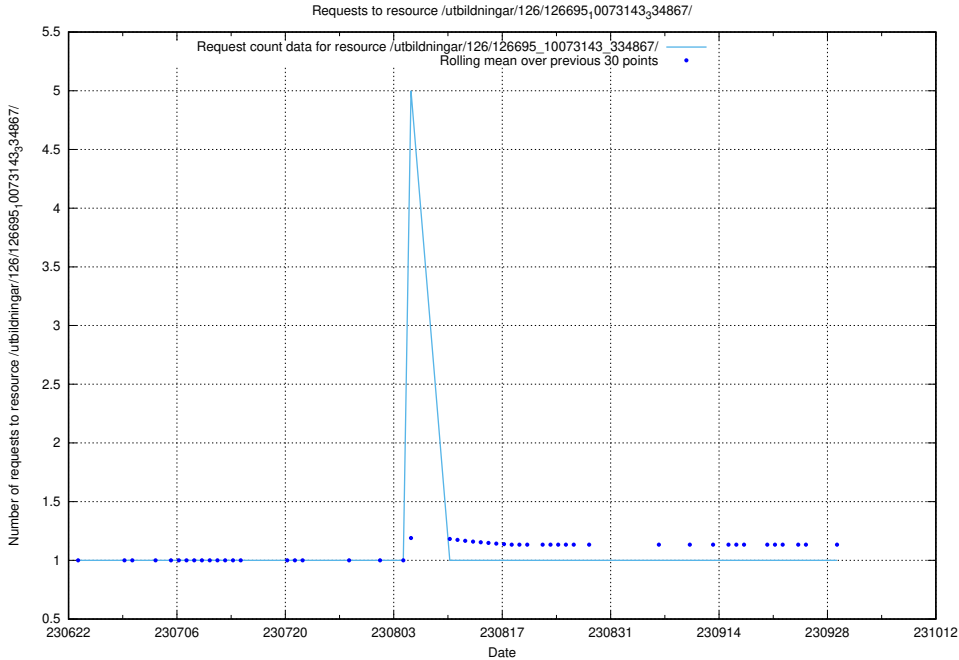

5.2354 Usage of /utbildningar/126/126695_10073143_334867/

Here, we count the number of requests to resource /utbildningar/126/126695_10073143_334867/.