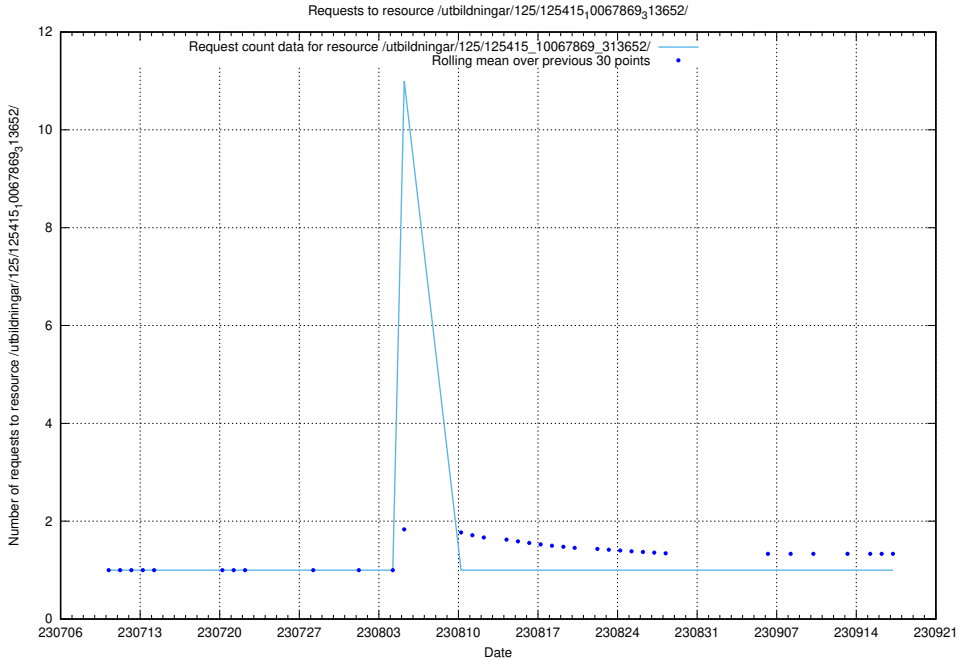

5.1806 Usage of /utbildningar/125/125415_10067869_313652/

Here, we count the number of requests to resource /utbildningar/125/125415_10067869_313652/.