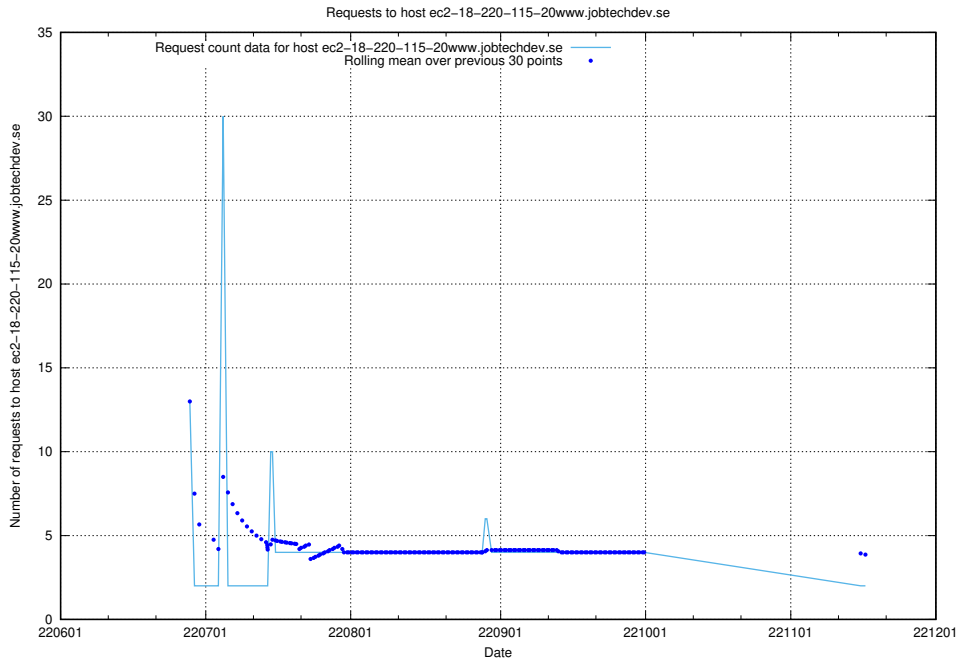

7.380 Usage of ec2-18-220-115-20www.jobtechdev.se

Here, we count the number of requests to host ec2-18-220-115-20www.jobtechdev.se.