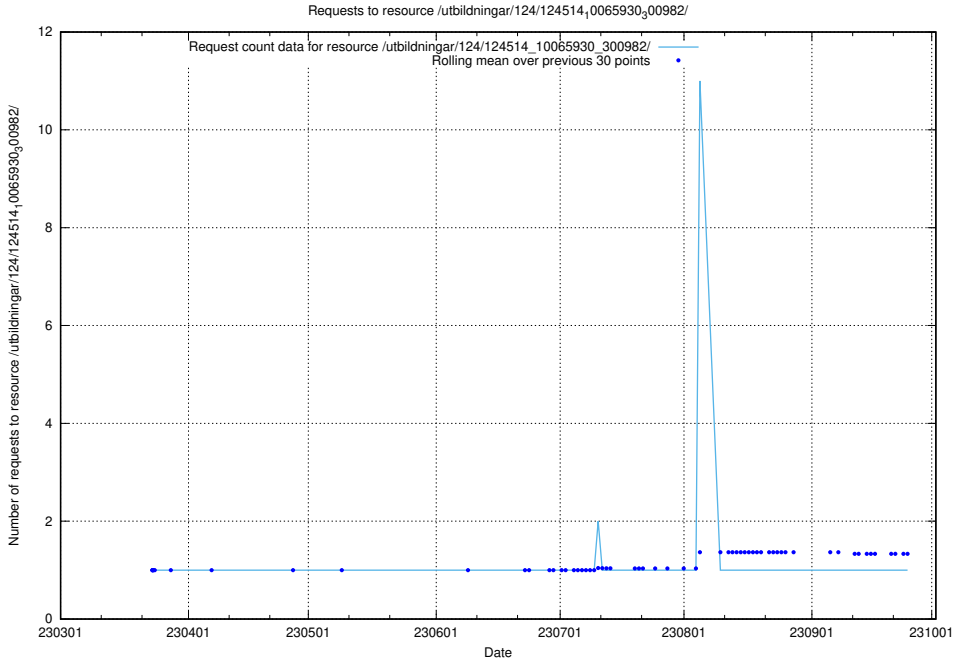

5.822 Usage of /utbildningar/124/124514_10065930_300982/

Here, we count the number of requests to resource /utbildningar/124/124514_10065930_300982/.