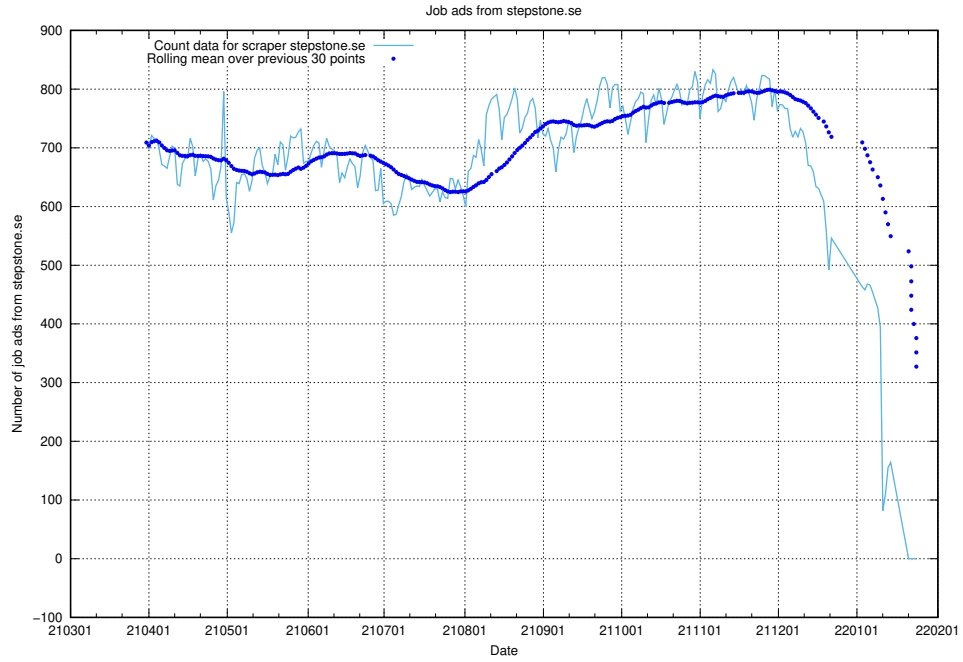

13.20 Number of ads by scraper stepstone.se

Here, we count the number of job ads scraped from stepstone.se.

13.21 Number of ads by scraper monster.se

Here, we count the number of job ads scraped from monster.se.