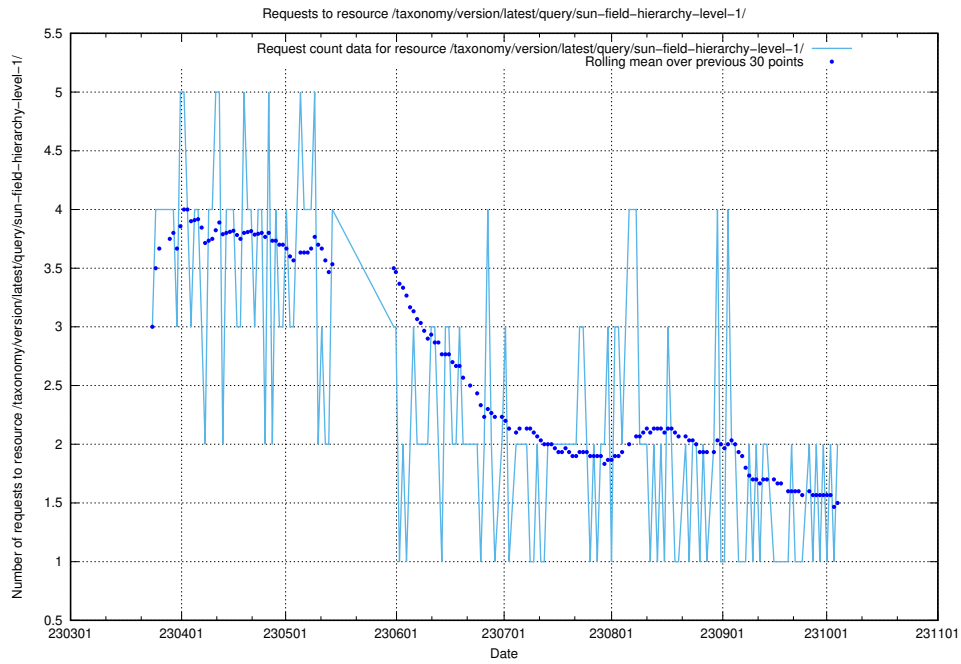

5.336 Usage of /taxonomy/version/latest/query/sun-field-hierarchy-level-1/

Here, we count the number of requests to resource /taxonomy/version/latest/query/sun-field-hierarchy-level-1/.