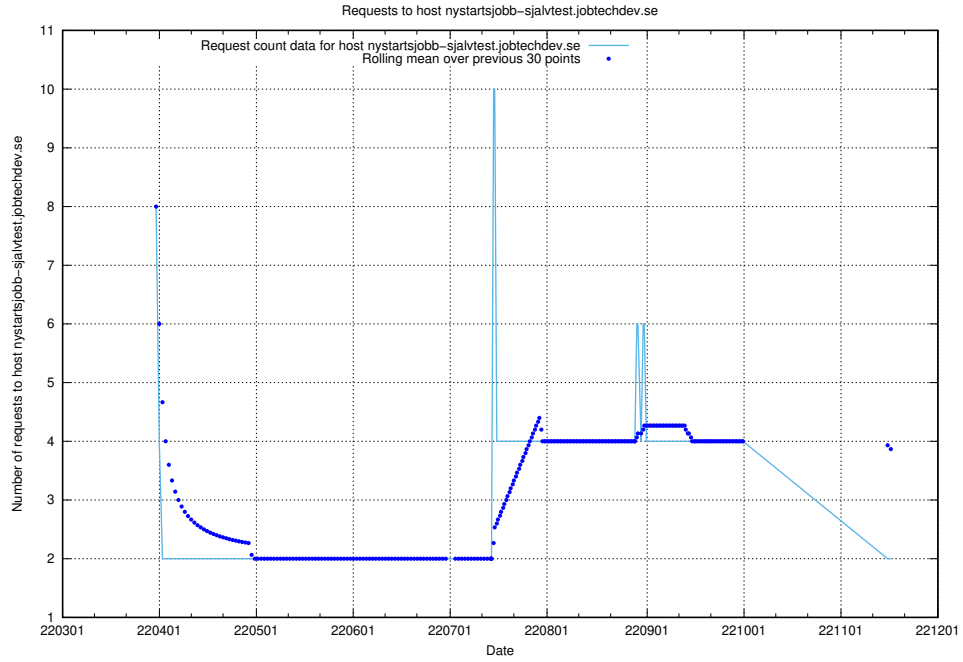

7.464 Usage of nystartsjobb-sjalvtest.jobtechdev.se

Here, we count the number of requests to host nystartsjobb-sjalvtest.jobtechdev.se.