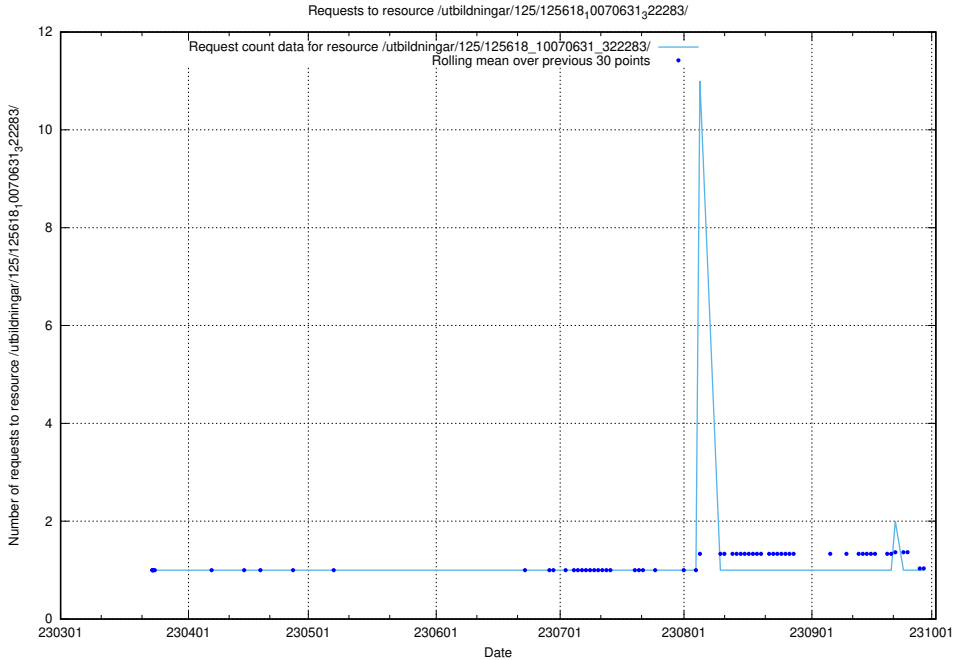

Here, we count the number of requests to resource /utbildningar/125/125618_10070631_322283/events/

5.516 Usage of /utbildningar/125/125618_10070631_322283/

Here, we count the number of requests to resource /utbildningar/125/125618_10070631_322283/.