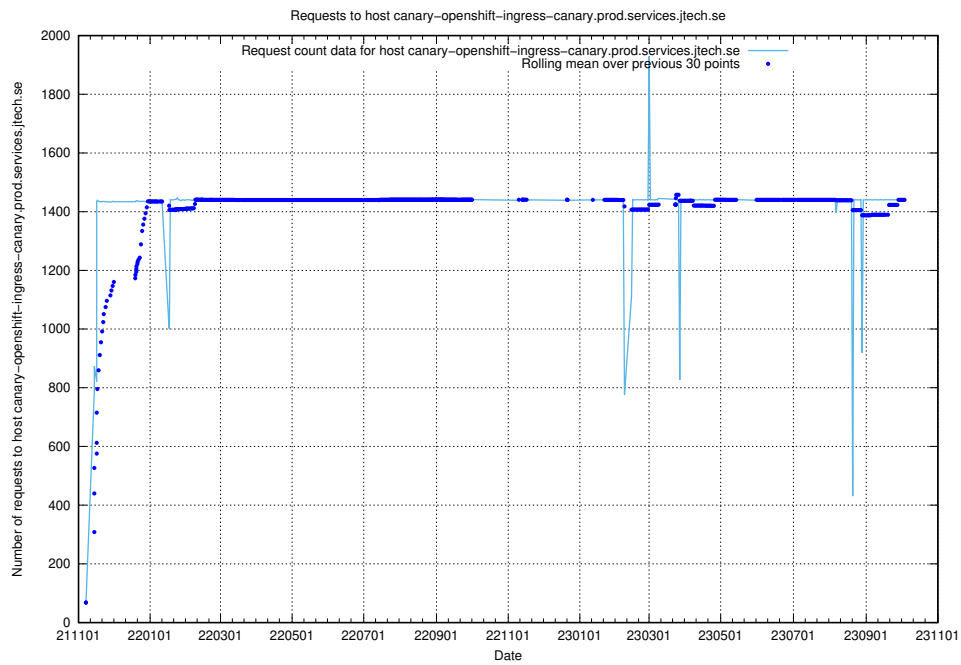

Here, we count the number of requests to host taxonomy-t1.api.jobtechdev.se:443.

7.24 Usage of canary-openshift-ingress-canary.prod.services.jtech.se

Here, we count the number of requests to host canary-openshift-ingress-canary.prod.services.jtech.se.