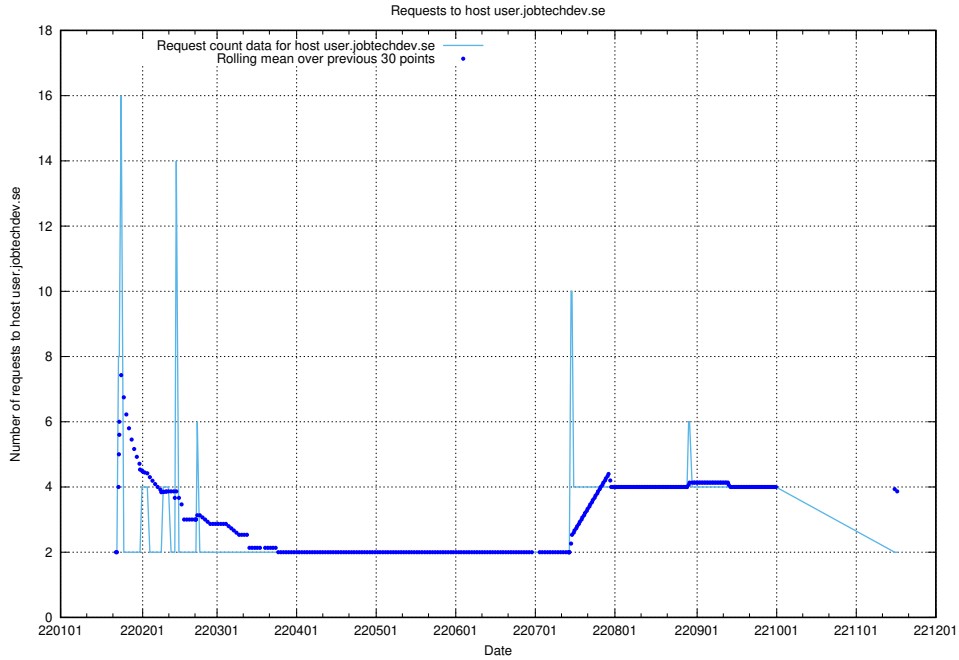

7.563 Usage of user.jobtechdev.se

Here, we count the number of requests to host user.jobtechdev.se.