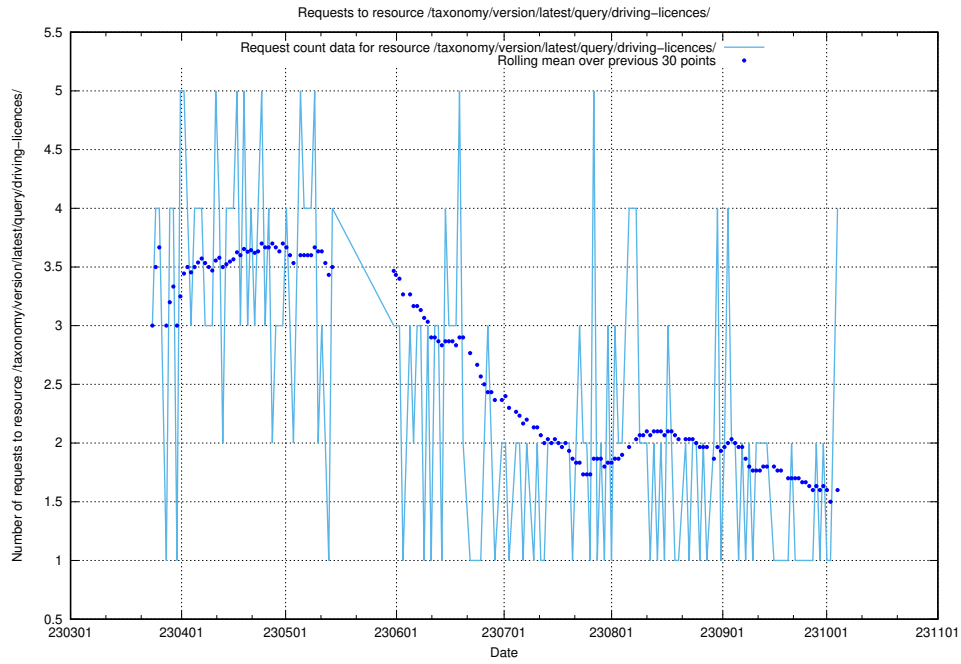

5.104 Usage of /taxonomy/version/latest/query/driving-licences/

Here, we count the number of requests to resource /taxonomy/version/latest/query/driving-licences/.