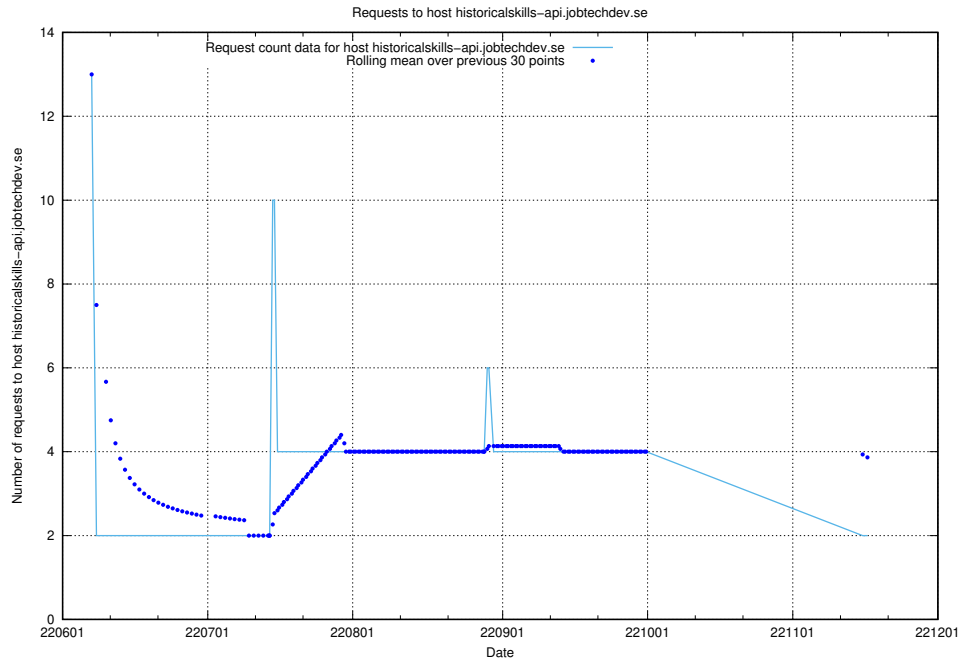

Here, we count the number of requests to host mentor-api-prod.jobtechdev.se.

7.394 Usage of historicalskills-api.jobtechdev.se

Here, we count the number of requests to host historicalskills-api.jobtechdev.se.