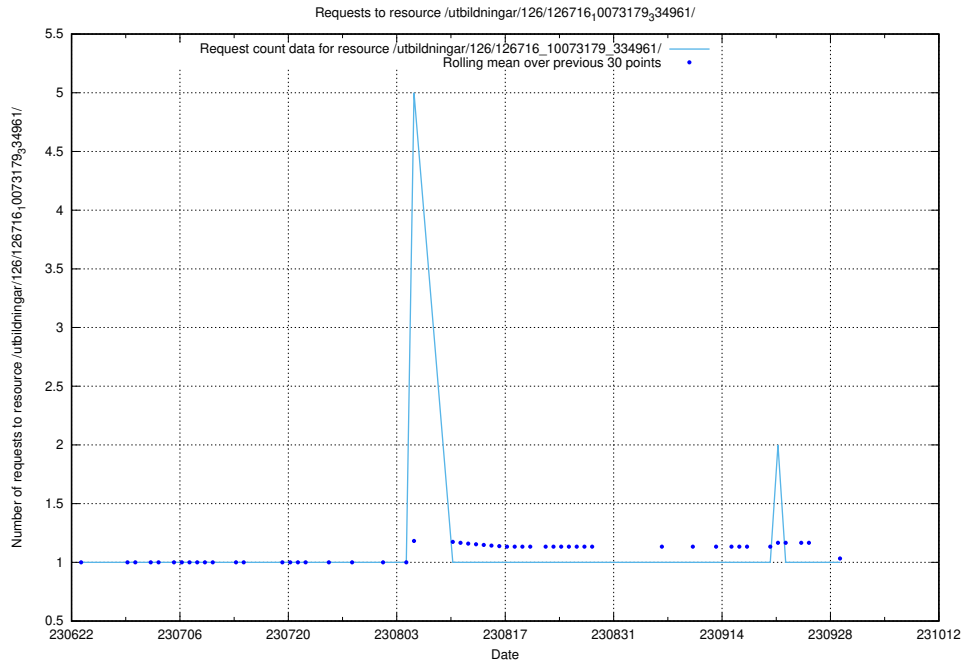

5.2342 Usage of /utbildningar/126/126716_10073179_334961/

Here, we count the number of requests to resource /utbildningar/126/126716_10073179_334961/.