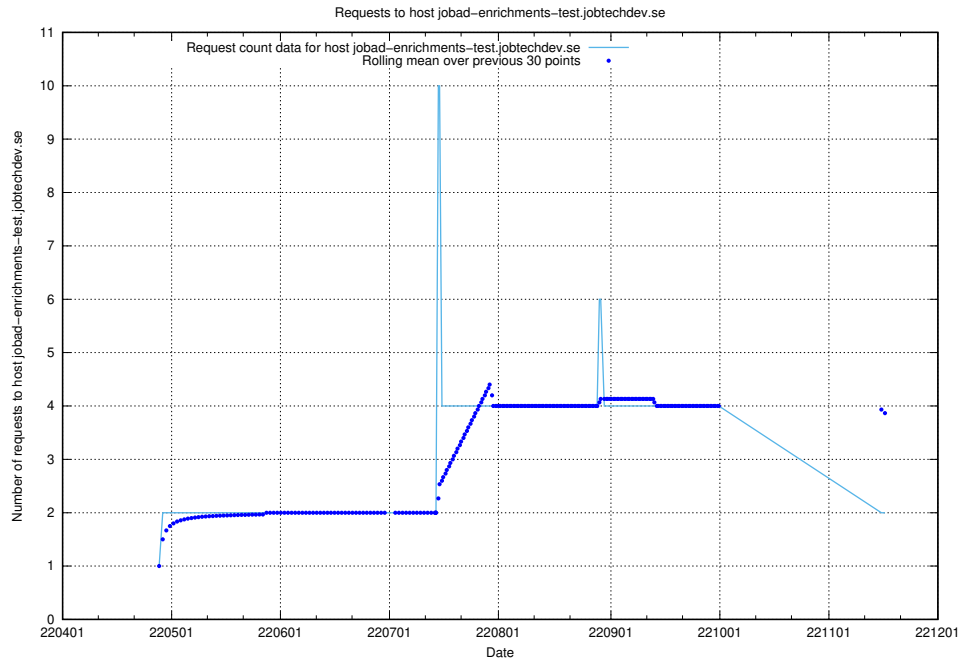

7.424 Usage of `jobad-enrichments-test.jobtechdev.se`

Here, we count the number of requests to host `jobad-enrichments-test.jobtechdev.se`.