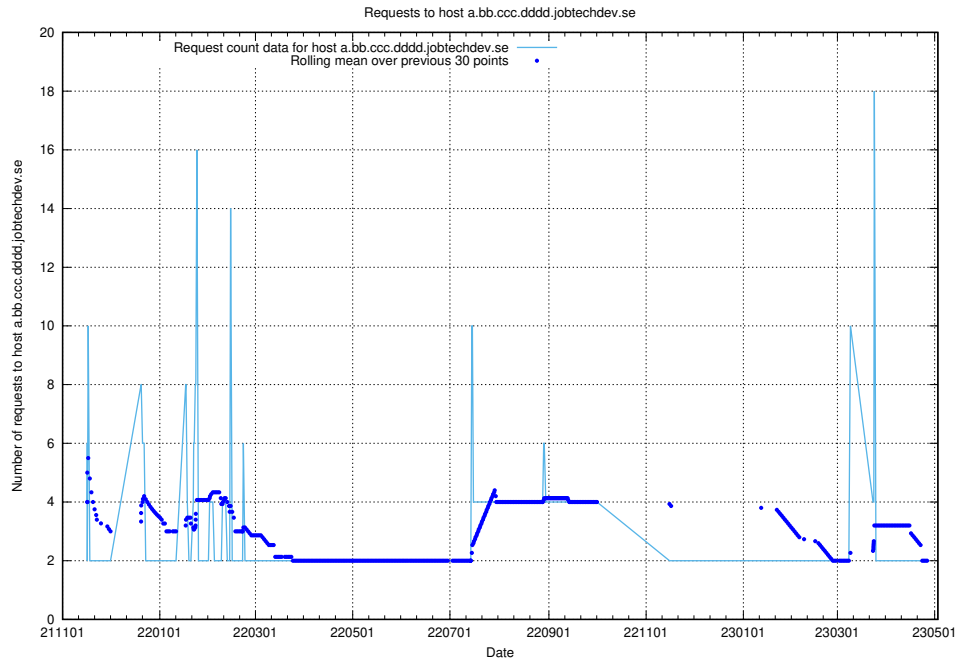

7.512 Usage of a.bb.ccc.dddd.jobtechdev.se

Here, we count the number of requests to host a.bb.ccc.dddd.jobtechdev.se.