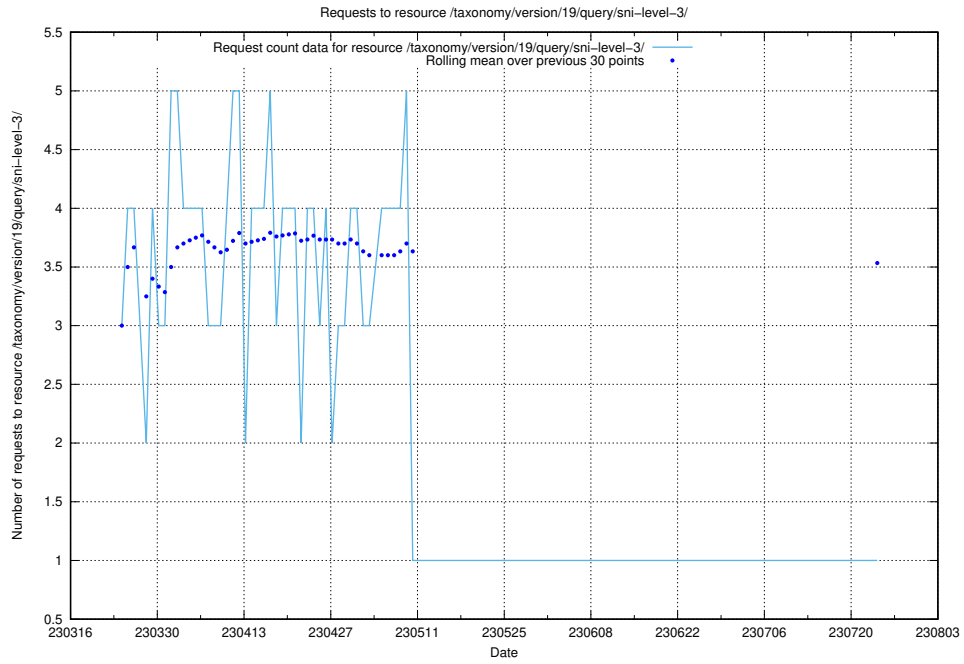

5.2895 Usage of /taxonomy/version/19/query/sni-level-3/

Here, we count the number of requests to resource /taxonomy/version/19/query/sni-level-3/.