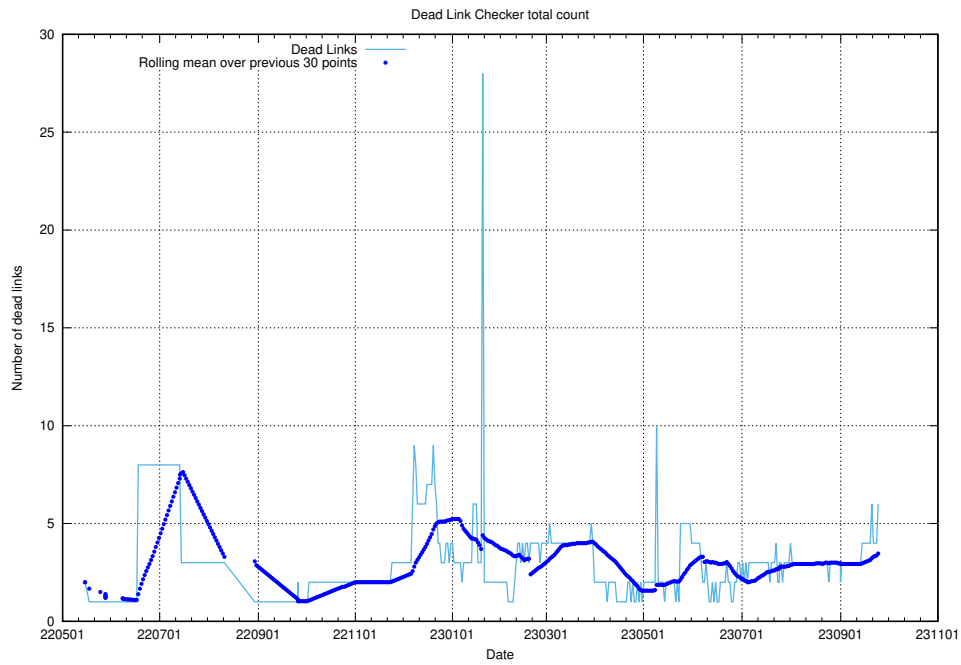

A graph of the servers in AWS region eu-north-1.

3 Dead Link Checker

The [Dead Link Checker](#)⁴ scans JobTech’s web pages for dead html links, and reports the count here.

3.1 Total count of dead links

Here is presented the total number of found dead links across all pages.