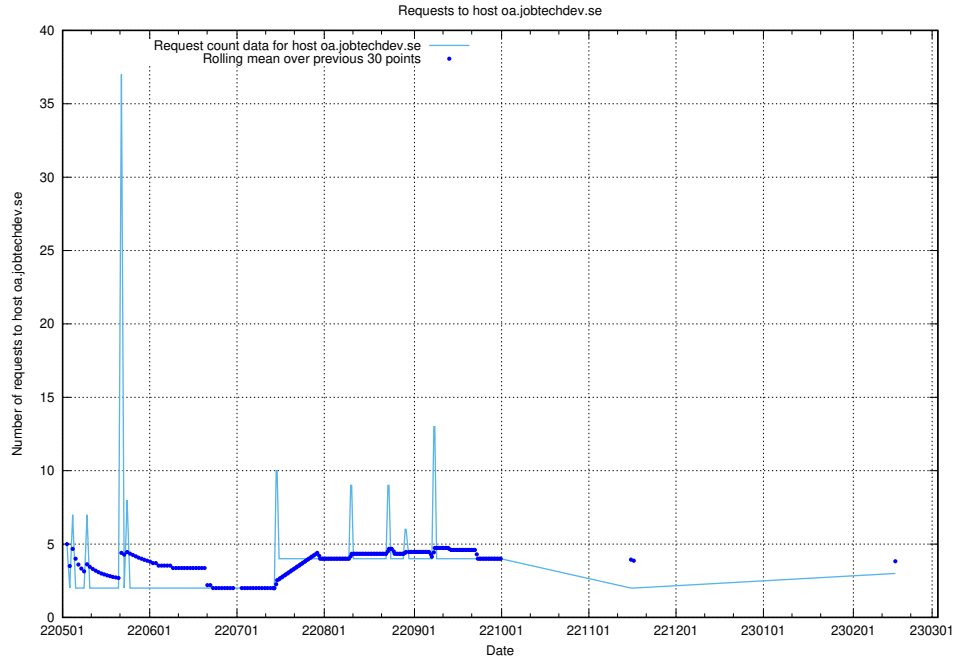

7.211 Usage of oa.jobtechdev.se

Here, we count the number of requests to host oa.jobtechdev.se.