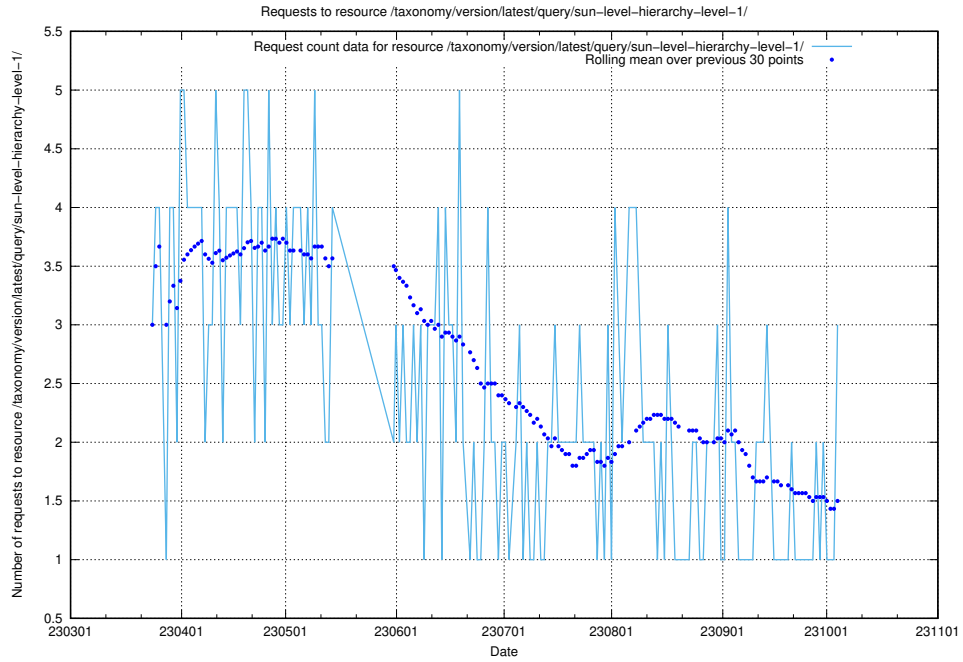

5.151 Usage of /taxonomy/version/latest/query/sun-level-hierarchy-level-1/

Here, we count the number of requests to resource /taxonomy/version/latest/query/sun-level-hierarchy-level-1/.