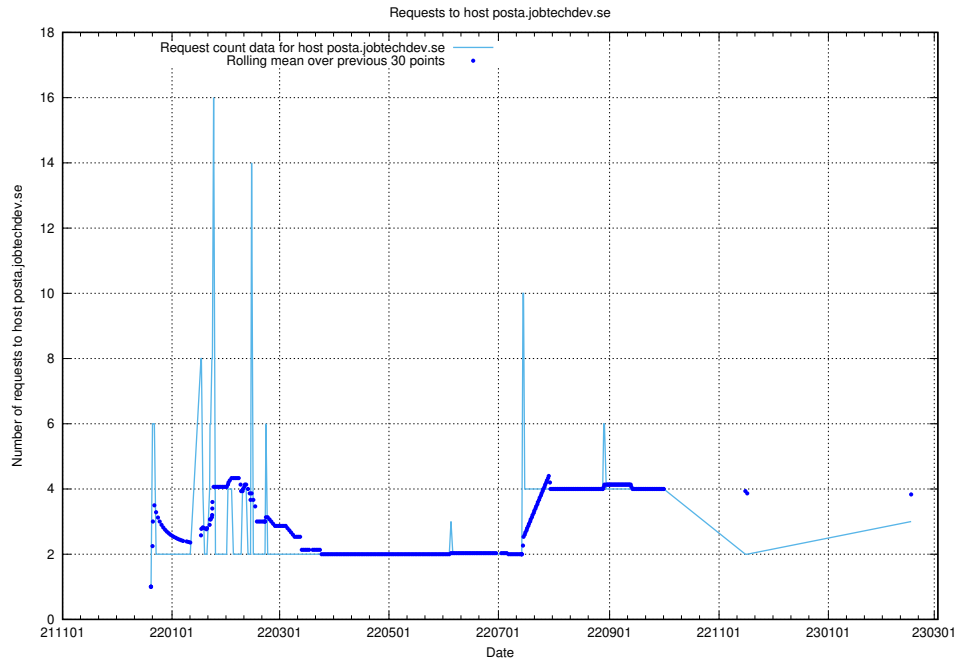

7.190 Usage of `posta.jobtechdev.se`

Here, we count the number of requests to host `posta.jobtechdev.se`.