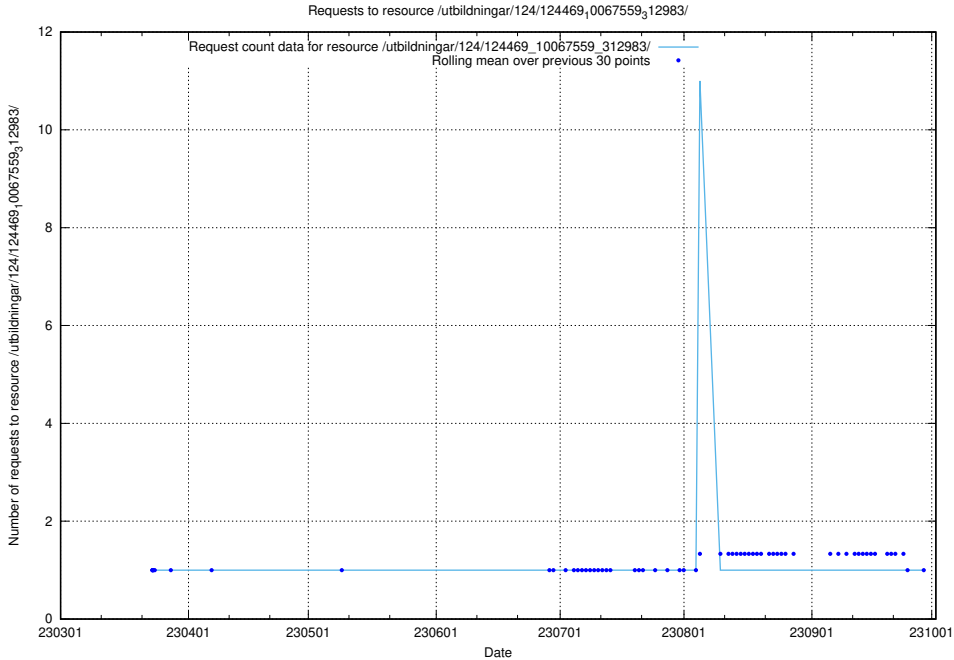

5.965 Usage of /utbildningar/124/124469_10067559_312983/

Here, we count the number of requests to resource /utbildningar/124/124469_10067559_312983/.