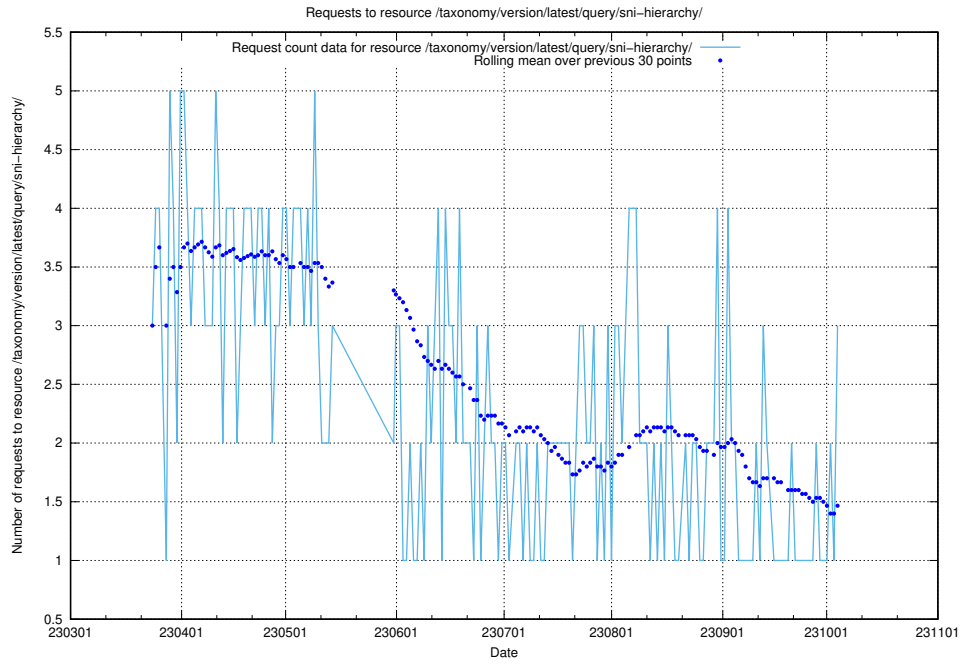

5.159 Usage of /taxonomy/version/latest/query/sni-hierarchy/

Here, we count the number of requests to resource /taxonomy/version/latest/query/sni-hierarchy/.