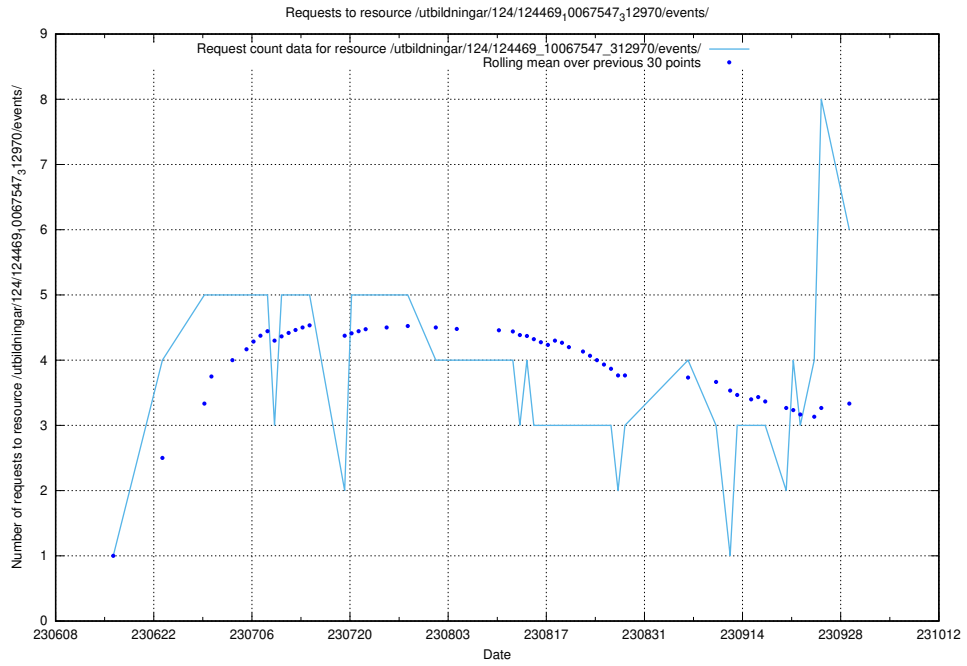

5.65 Usage of /utbildningar/124/124469_10067547_312970/events/

Here, we count the number of requests to resource /utbildningar/124/124469_10067547_312970/events/