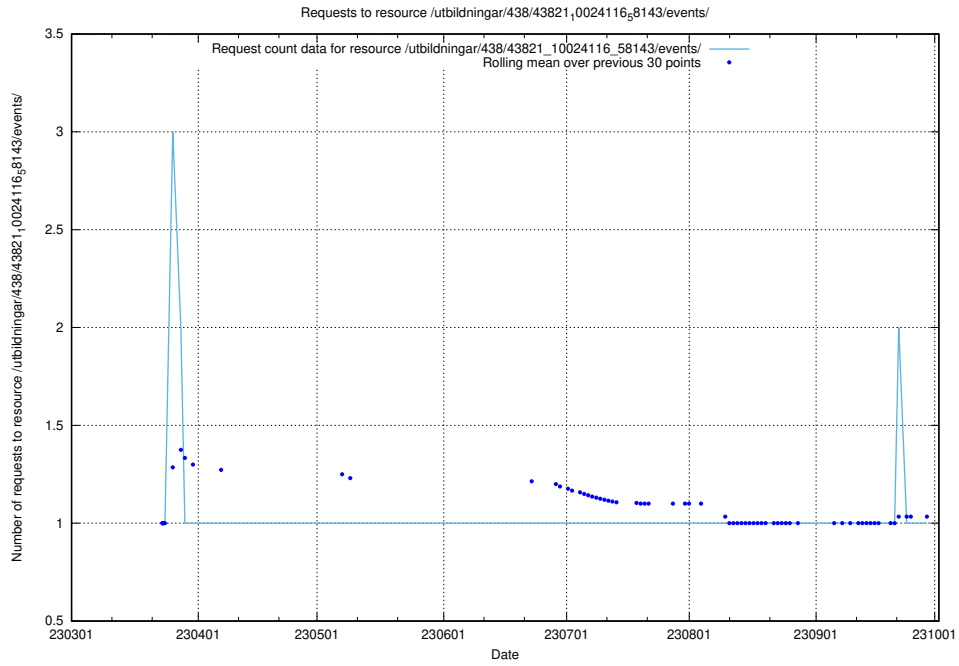

5.3083 Usage of /utbildningar/438/43821_10024116_58143/events/

Here, we count the number of requests to resource /utbildningar/438/43821_10024116_58143/events/.