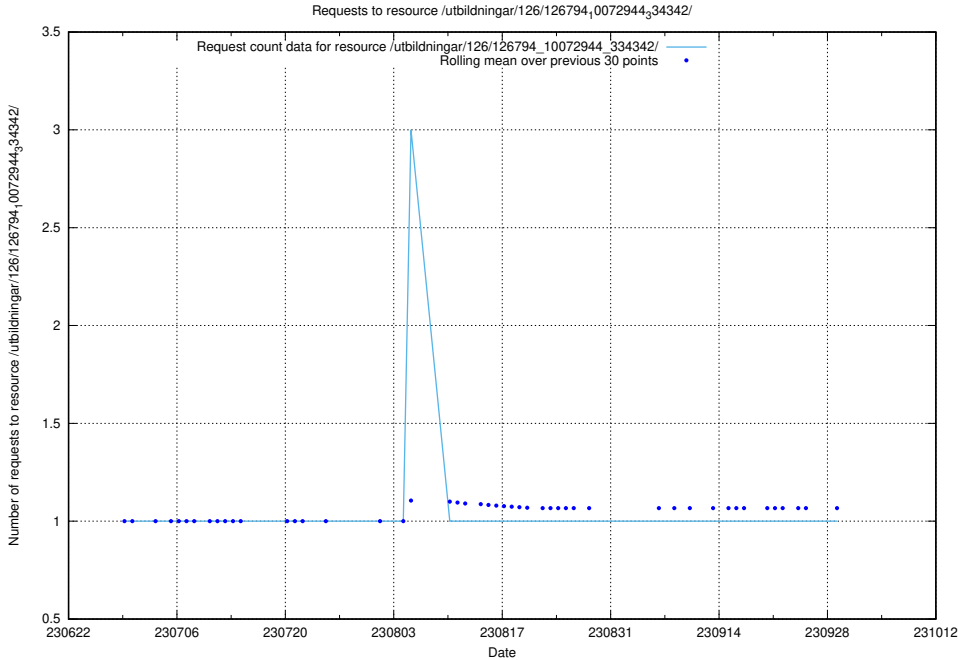

5.2150 Usage of /utbildningar/126/126794_10072944_334342/

Here, we count the number of requests to resource /utbildningar/126/126794_10072944_334342/.