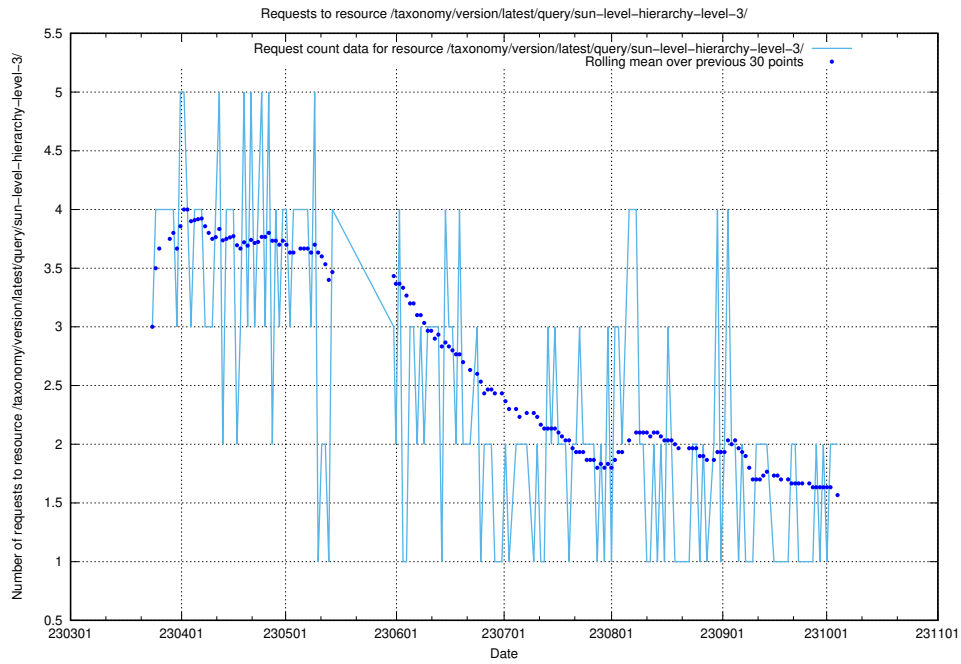

5.333 Usage of /taxonomy/version/latest/query/sun-level-hierarchy-level-3/

Here, we count the number of requests to resource /taxonomy/version/latest/query/sun-level-hierarchy-level-3/.