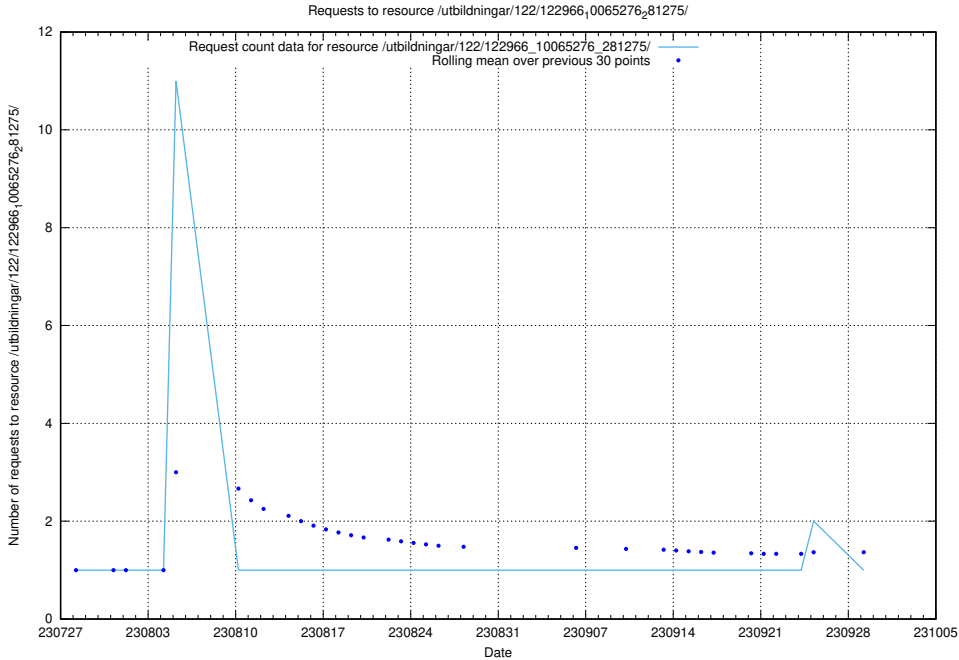

5.1591 Usage of /utbildningar/122/122966_10065276_281275/

Here, we count the number of requests to resource /utbildningar/122/122966_10065276_281275/.