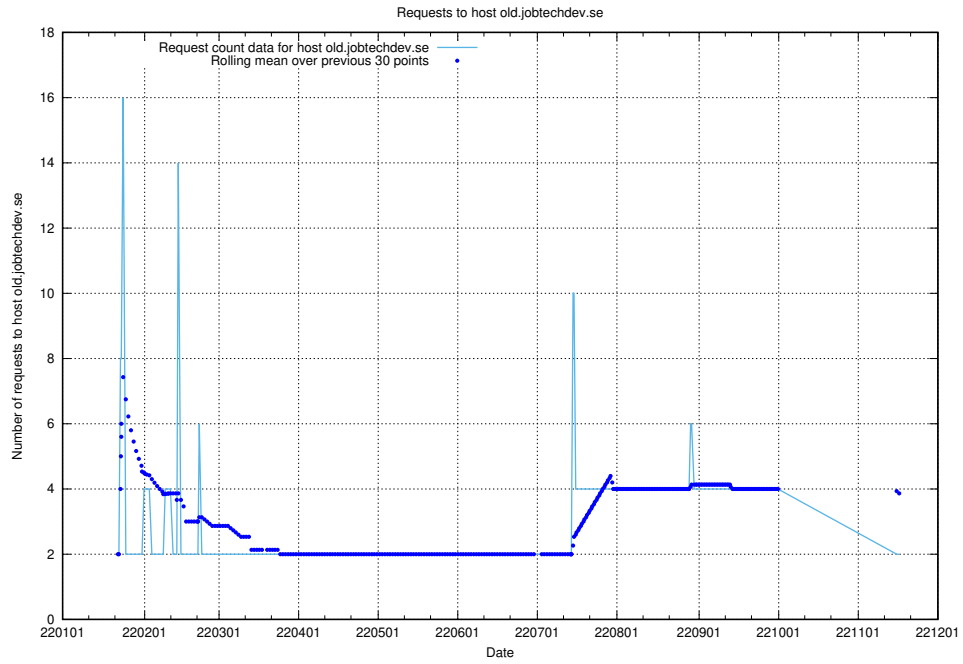

7.574 Usage of old.jobtechdev.se

Here, we count the number of requests to host old.jobtechdev.se.