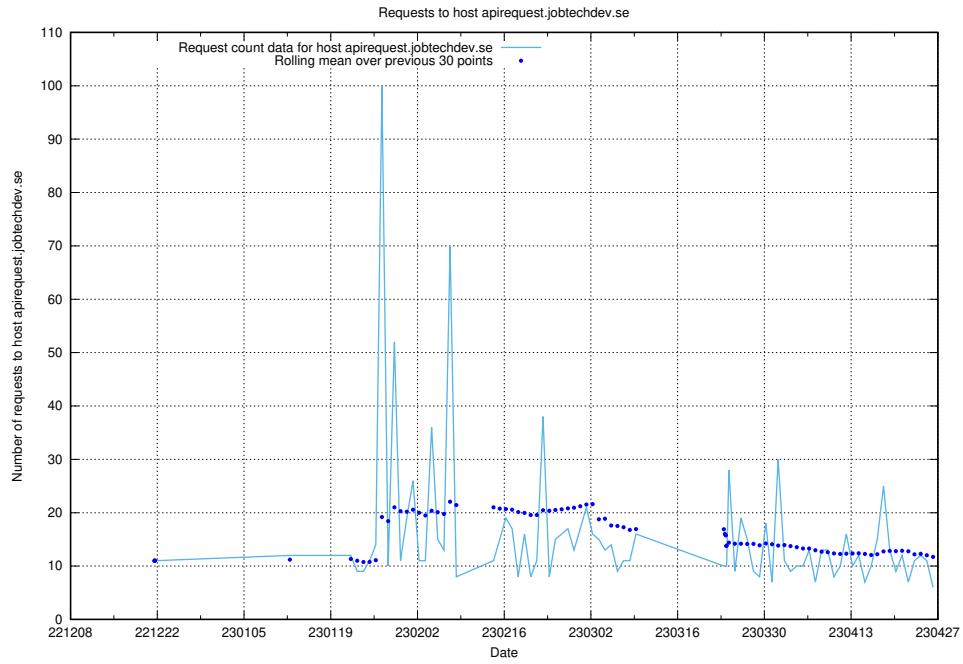

7.78 Usage of apirequest.jobtechdev.se

Here, we count the number of requests to host apirequest.jobtechdev.se.