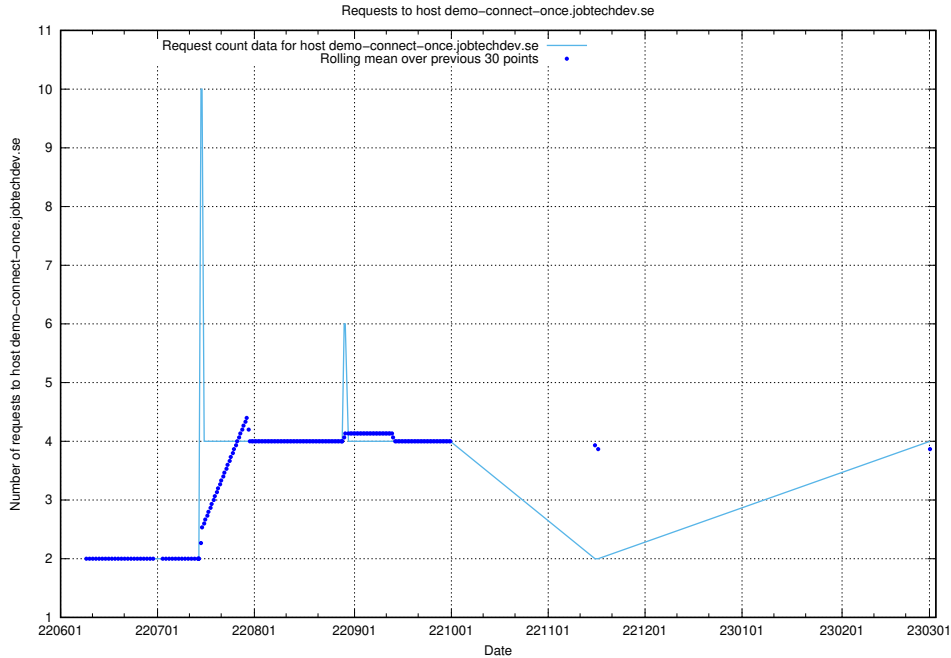

7.144 Usage of demo-connect-once.jobtechdev.se

Here, we count the number of requests to host demo-connect-once.jobtechdev.se.