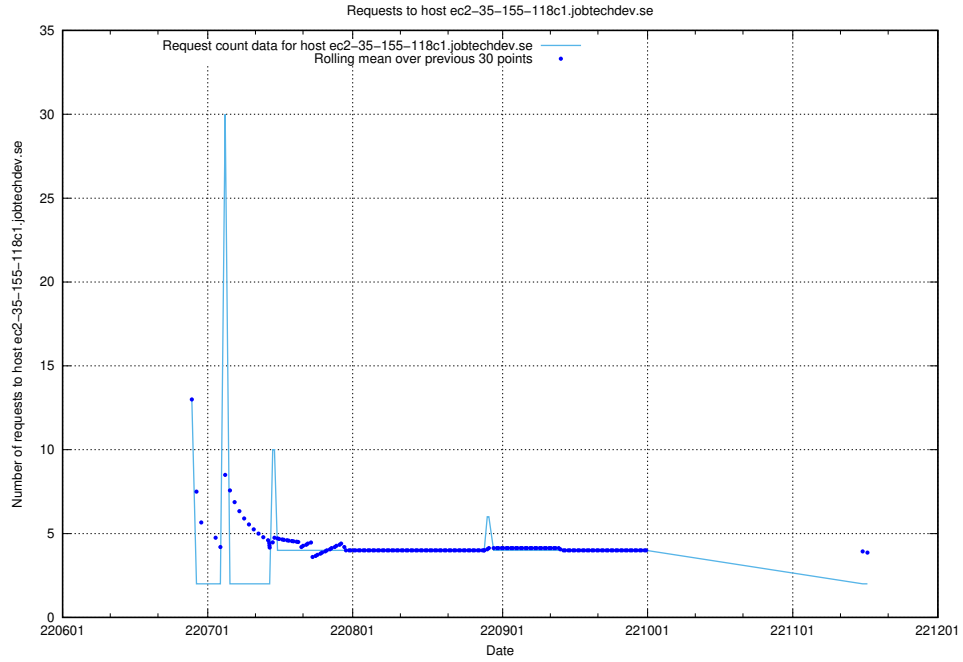

7.379 Usage of ec2-35-155-118c1.jobtechdev.se

Here, we count the number of requests to host ec2-35-155-118c1.jobtechdev.se.