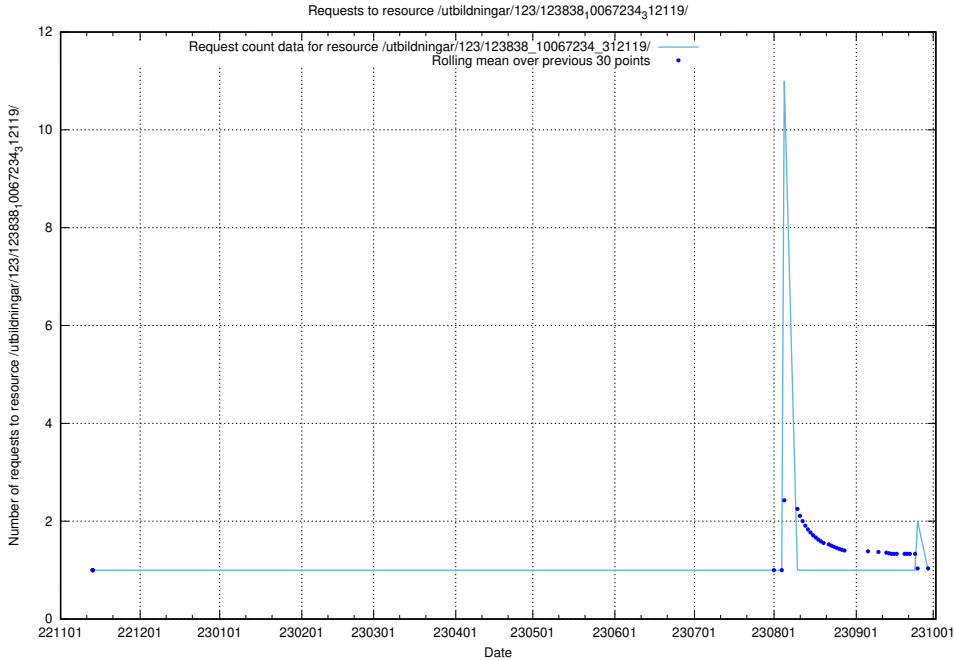

5.2663 Usage of /utbildningar/123/123838_10067234_312119/

Here, we count the number of requests to resource /utbildningar/123/123838_10067234_312119/.