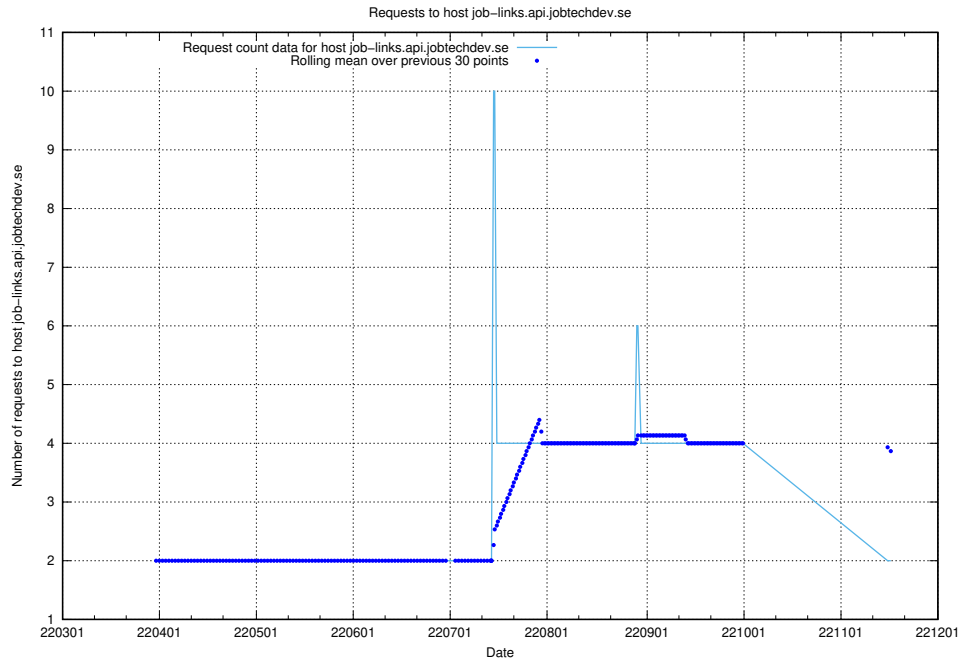

7.465 Usage of job-links.api.jobtechdev.se

Here, we count the number of requests to host job-links.api.jobtechdev.se.