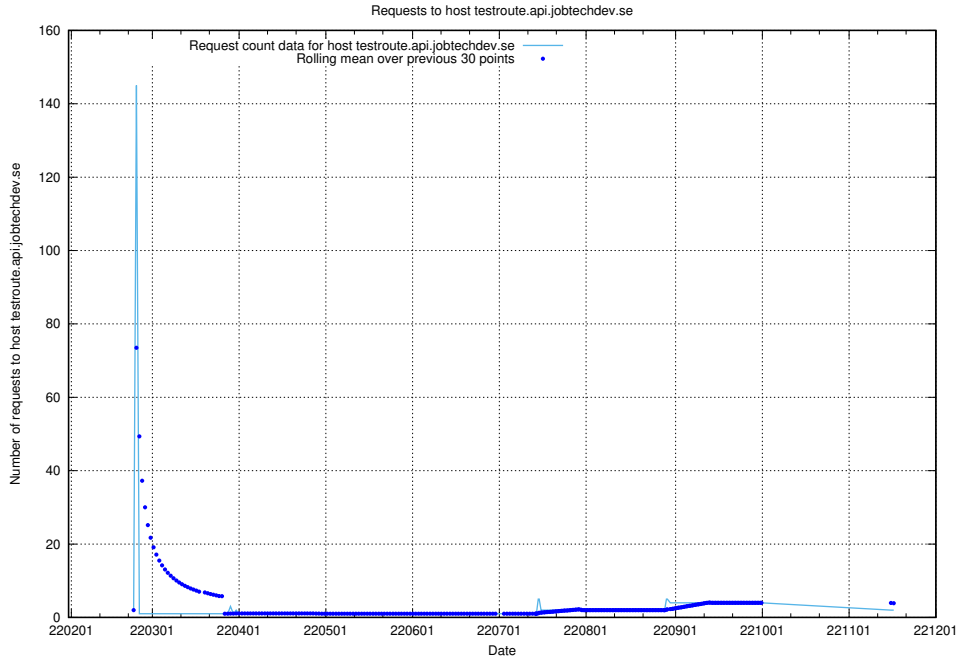

7.497 Usage of testroute.api.jobtechdev.se

Here, we count the number of requests to host testroute.api.jobtechdev.se.