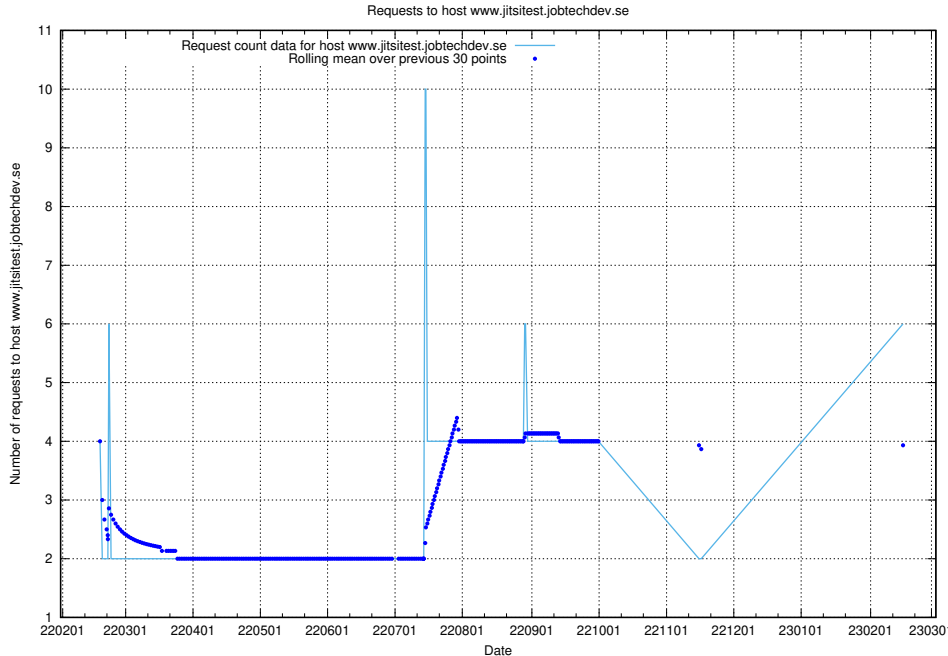

7.83 Usage of www.jitsitest.jobtechdev.se

Here, we count the number of requests to host www.jitsitest.jobtechdev.se.