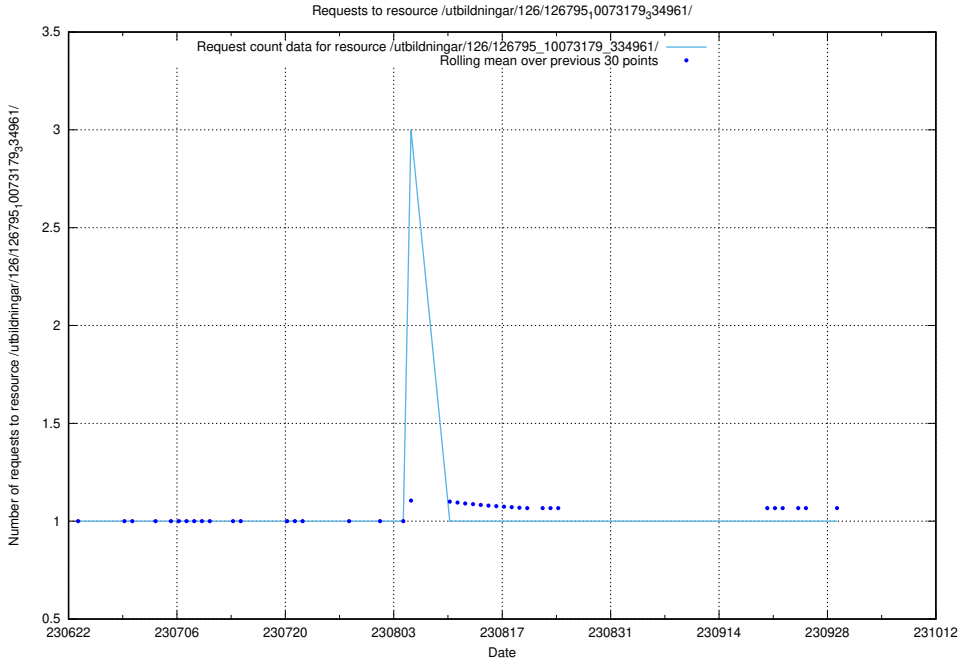

5.2307 Usage of /utbildningar/126/126795_10073179_334961/

Here, we count the number of requests to resource /utbildningar/126/126795_10073179_334961/.