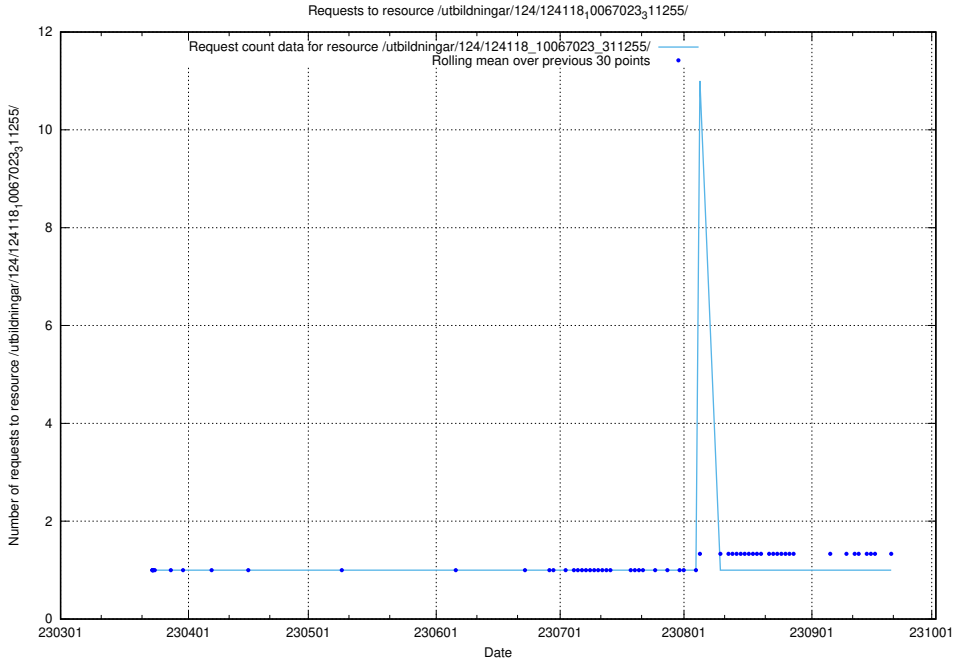

5.1056 Usage of /utbildningar/124/124118_10067023_311255/

Here, we count the number of requests to resource /utbildningar/124/124118_10067023_311255/.