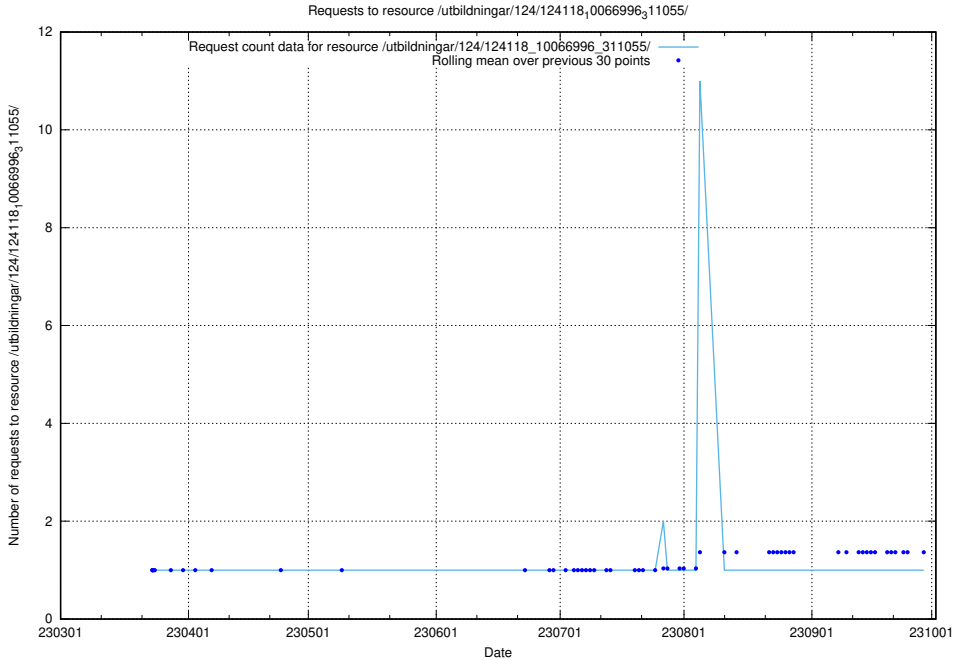

5.1057 Usage of /utbildningar/124/124118_10066996_311055/

Here, we count the number of requests to resource /utbildningar/124/124118_10066996_311055/.