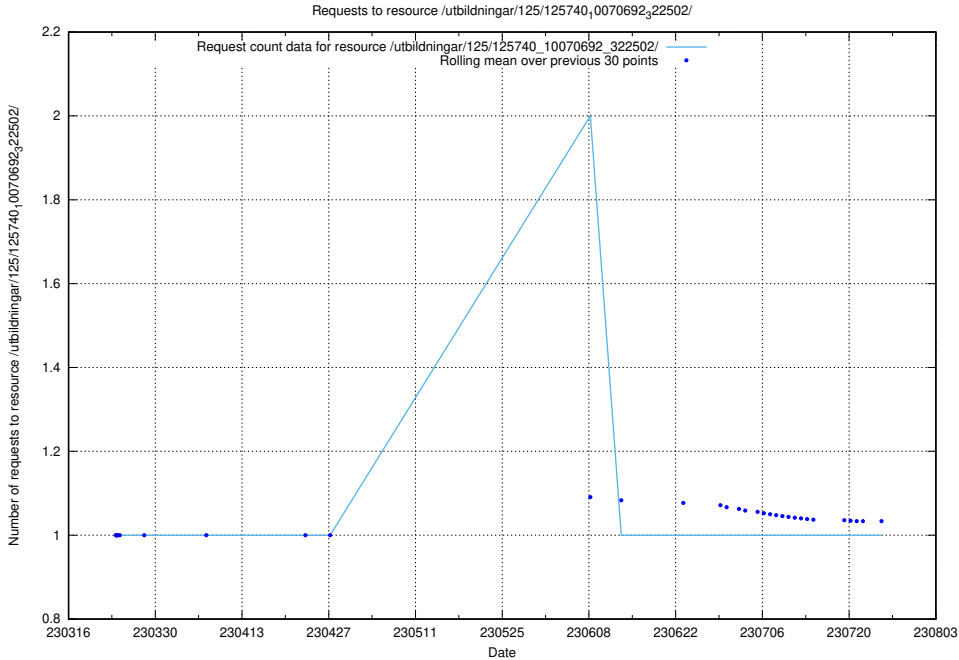

5.415 Usage of /utbildningar/125/125740_10070692_322502/

Here, we count the number of requests to resource /utbildningar/125/125740_10070692_322502/.