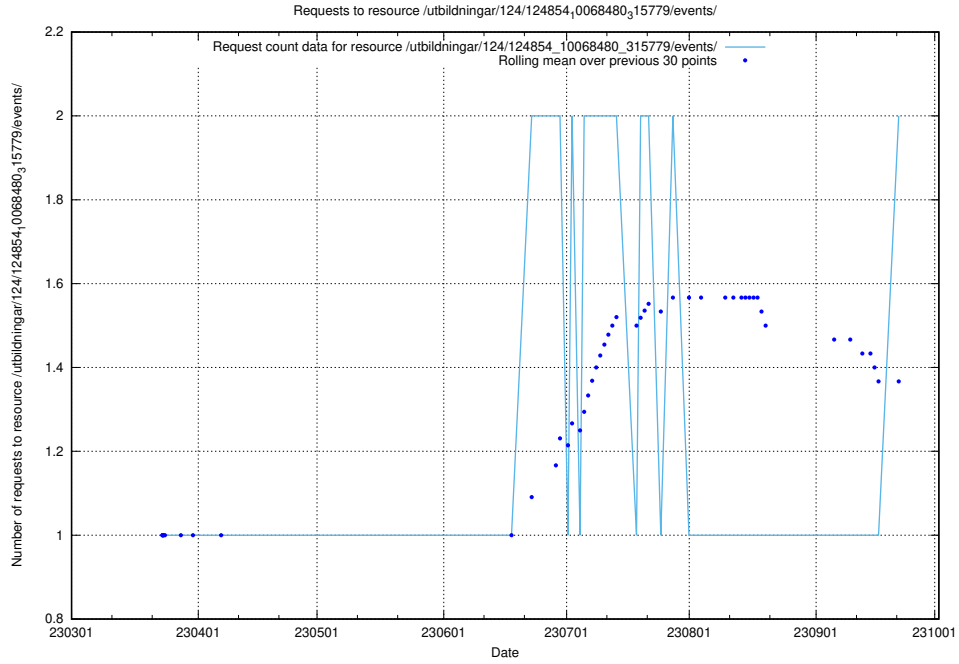

5.197 Usage of /utbildningar/124/124854_10068480_315779/events/

Here, we count the number of requests to resource /utbildningar/124/124854_10068480_315779/events/