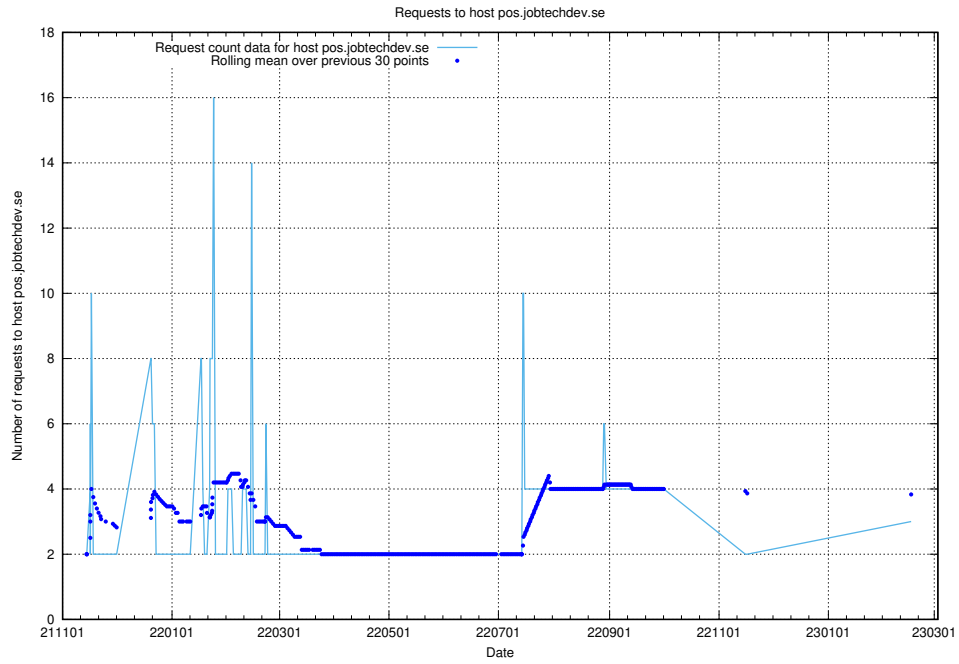

7.228 Usage of pos.jobtechdev.se

Here, we count the number of requests to host pos.jobtechdev.se.