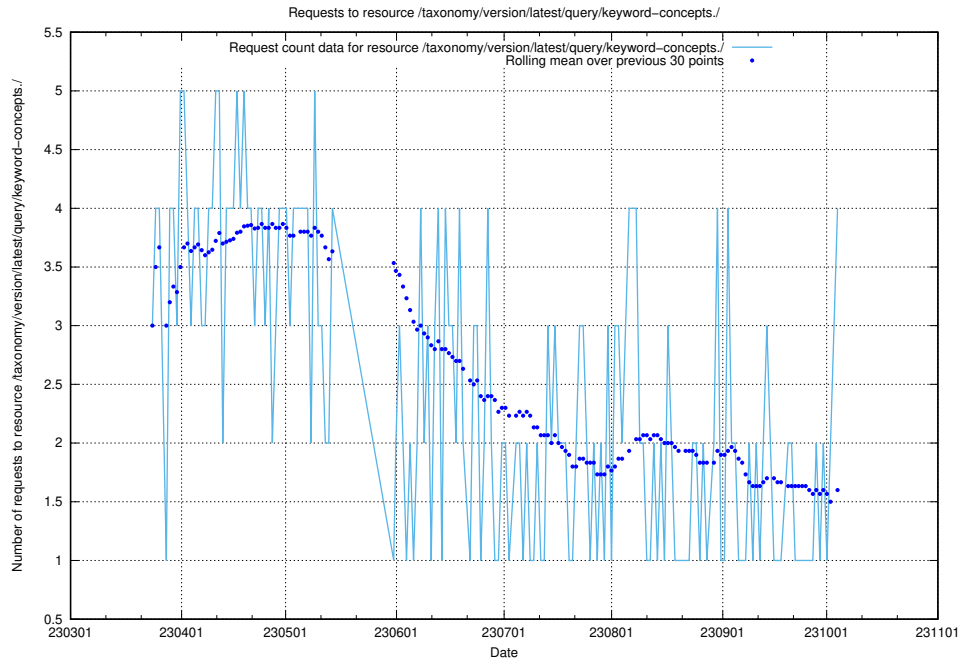

5.102 Usage of /taxonomy/version/latest/query/keyword-concepts./

Here, we count the number of requests to resource /taxonomy/version/latest/query/keyword-concepts./.