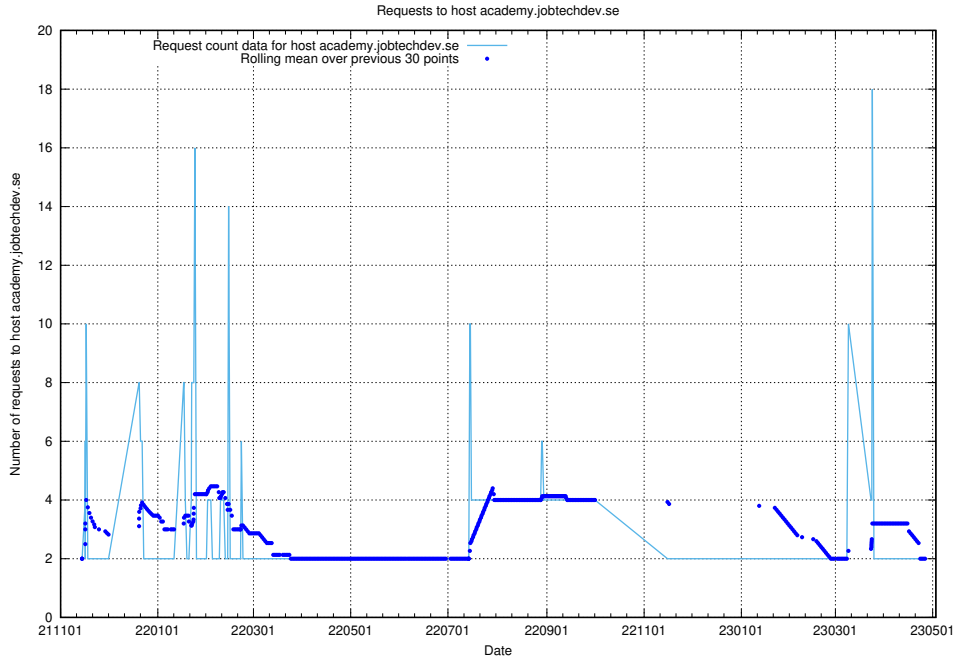

7.288 Usage of academy.jobtechdev.se

Here, we count the number of requests to host academy.jobtechdev.se.