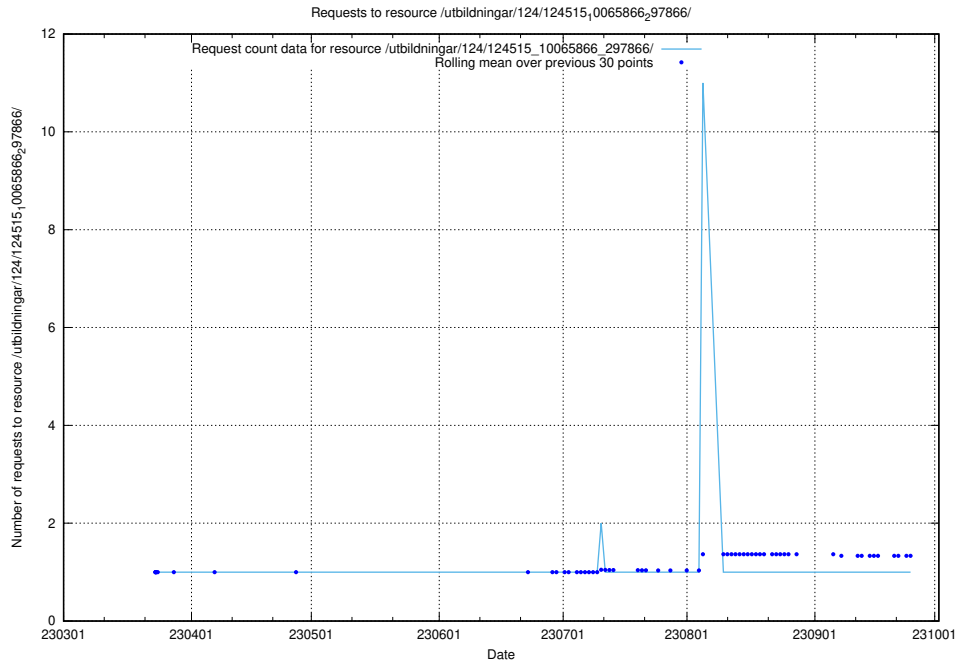

5.802 Usage of /utbildningar/124/124515_10065866_297866/

Here, we count the number of requests to resource /utbildningar/124/124515_10065866_297866/.