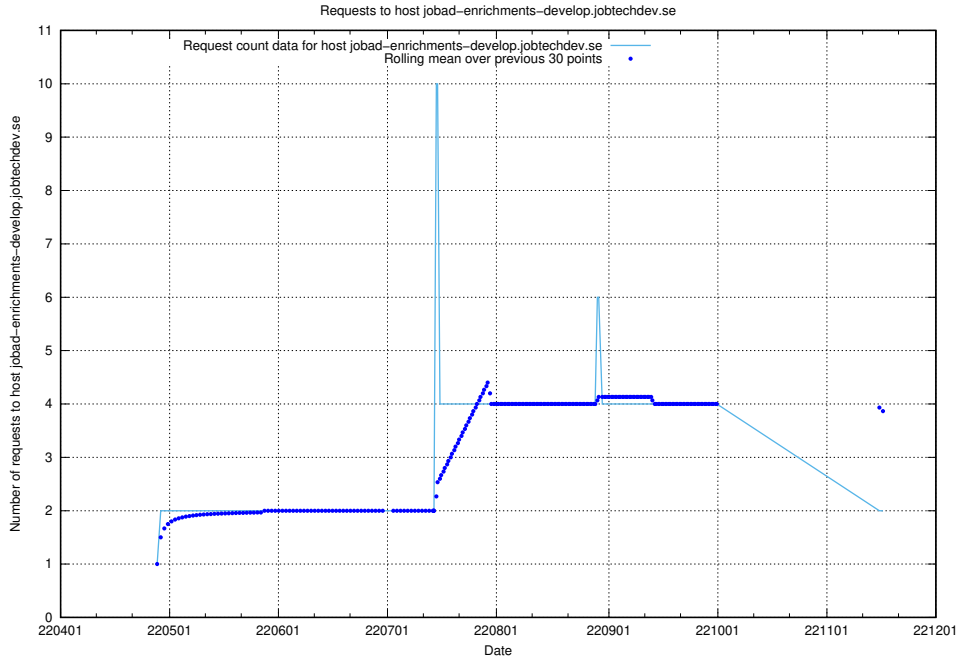

7.426 Usage of `jobad-enrichments-develop.jobtechdev.se`

Here, we count the number of requests to host `jobad-enrichments-develop.jobtechdev.se`.