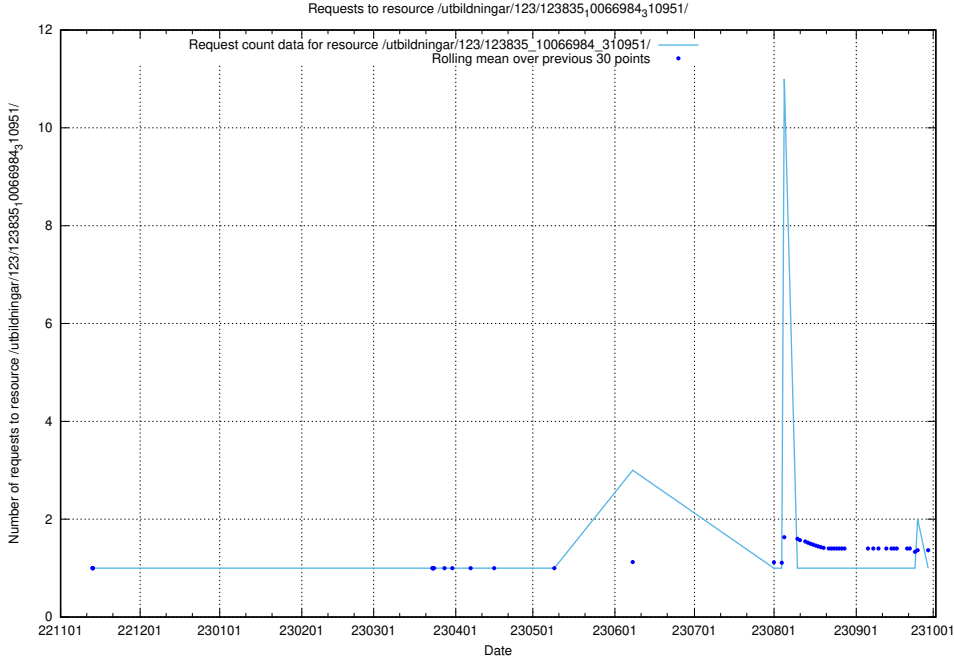

5.2685 Usage of /utbildningar/123/123835_10066984_310951/

Here, we count the number of requests to resource /utbildningar/123/123835_10066984_310951/.