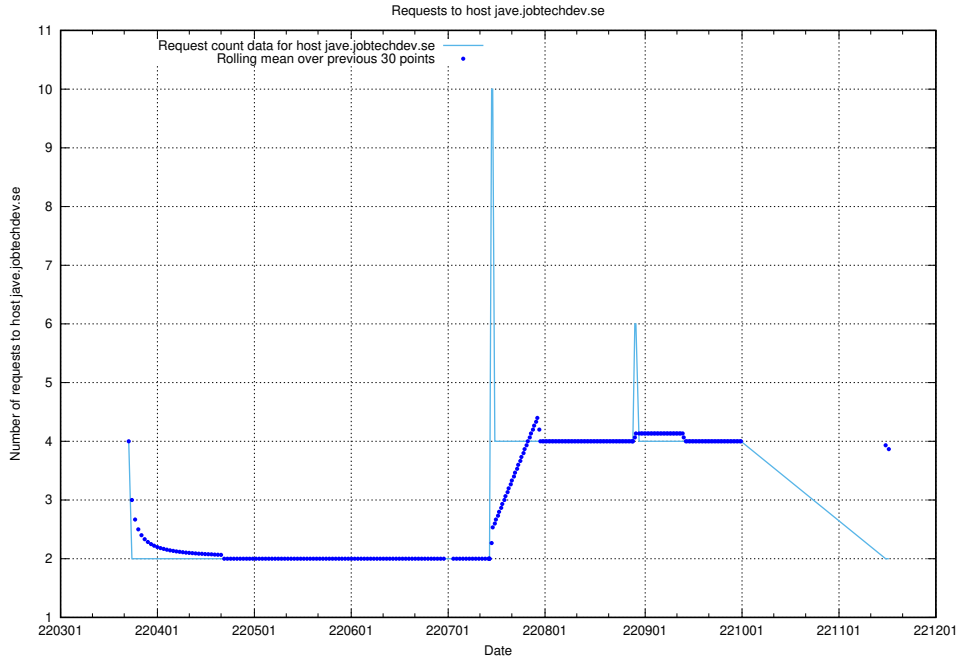

7.475 Usage of `jave.jobtechdev.se`

Here, we count the number of requests to host `jave.jobtechdev.se`.

7.476 Usage of `jobstream-smoke.jobtechdev.se`

Here, we count the number of requests to host `jobstream-smoke.jobtechdev.se`.