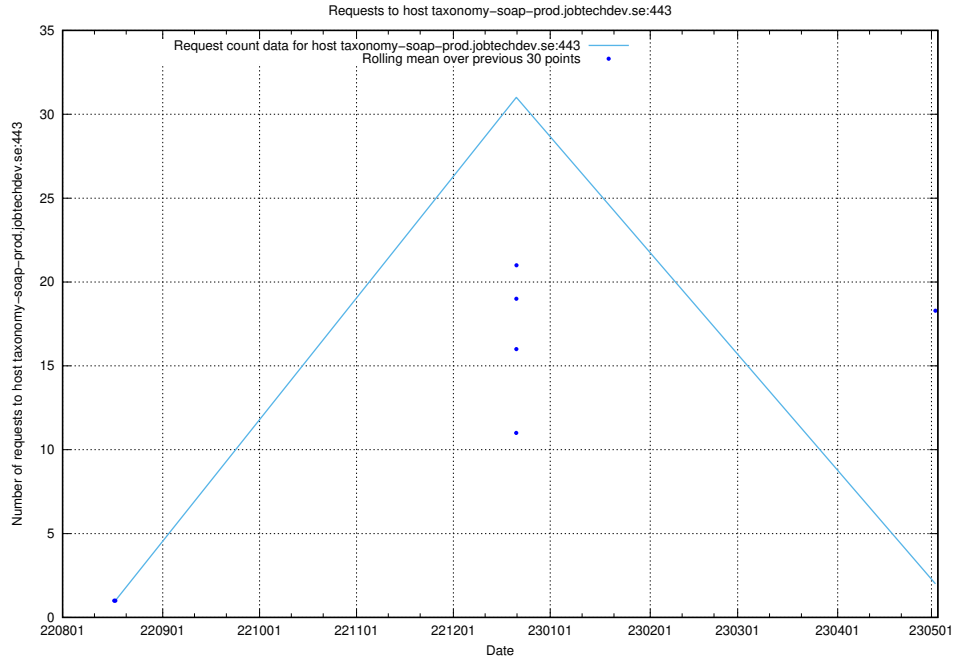

7.324 Usage of taxonomy-soap-prod.jobtechdev.se:443

Here, we count the number of requests to host taxonomy-soap-prod.jobtechdev.se:443.