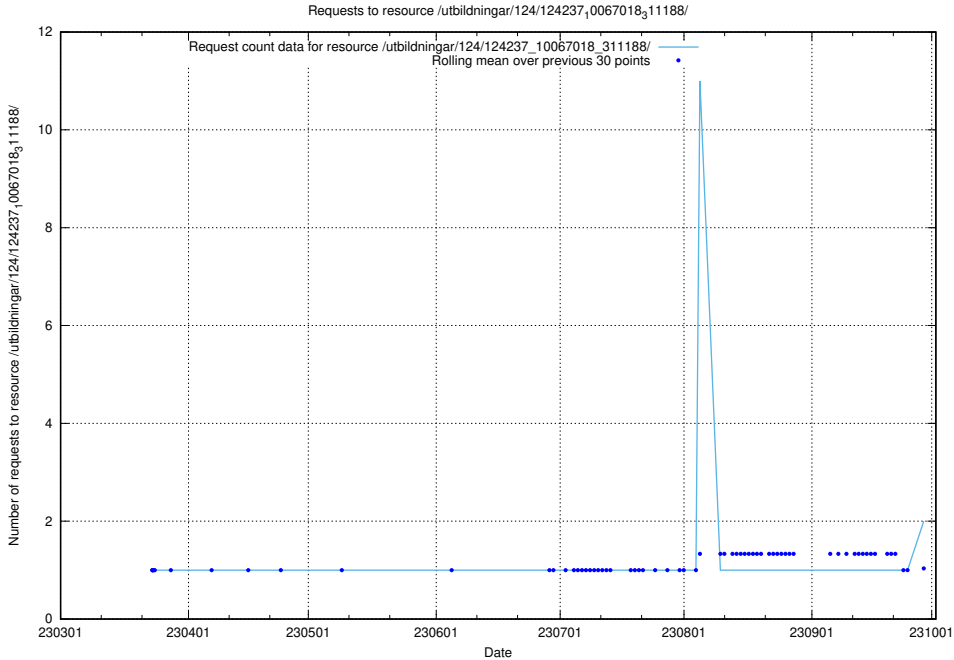

5.218 Usage of /utbildningar/124/124237_10067018_311188/

Here, we count the number of requests to resource /utbildningar/124/124237_10067018_311188/.