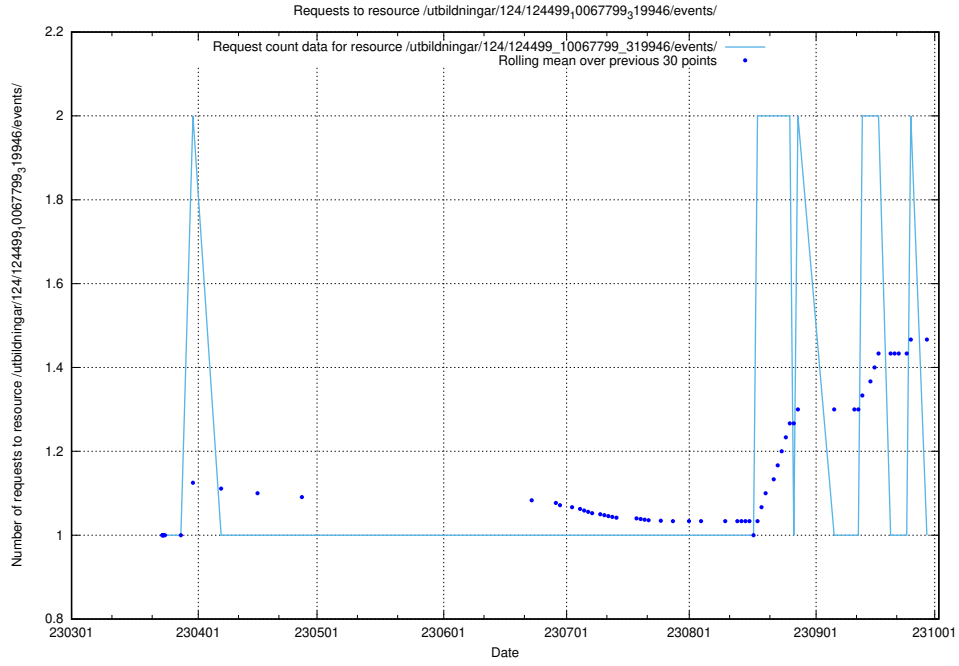

5.881 Usage of /utbildningar/124/124499_10067799_319946/events/

Here, we count the number of requests to resource /utbildningar/124/124499_10067799_319946/events/