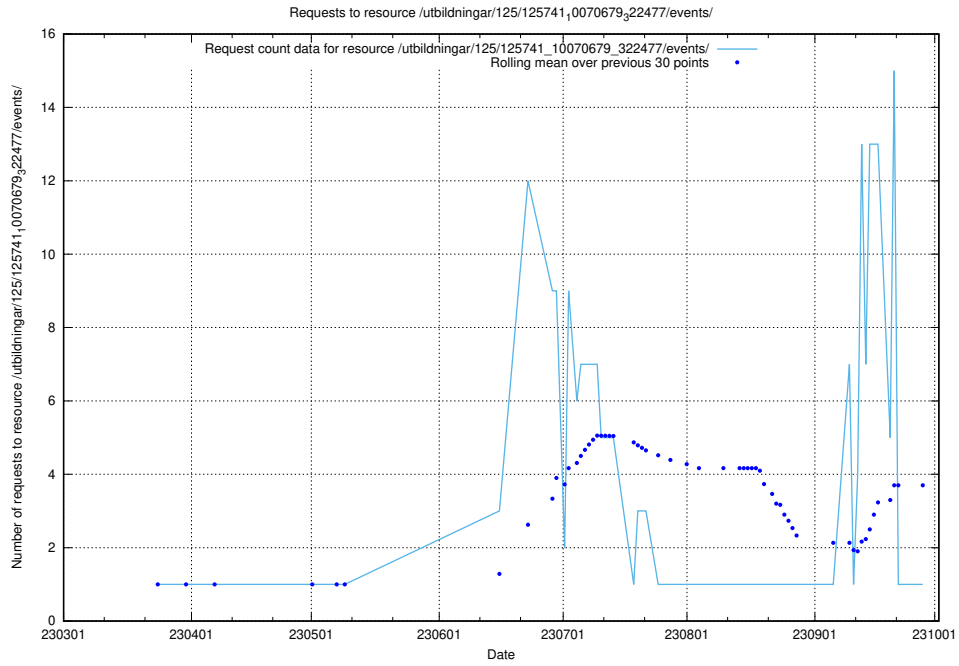

5.2991 Usage of /utbildningar/125/125741_10070679_322477/events/

Here, we count the number of requests to resource /utbildningar/125/125741_10070679_322477/events/