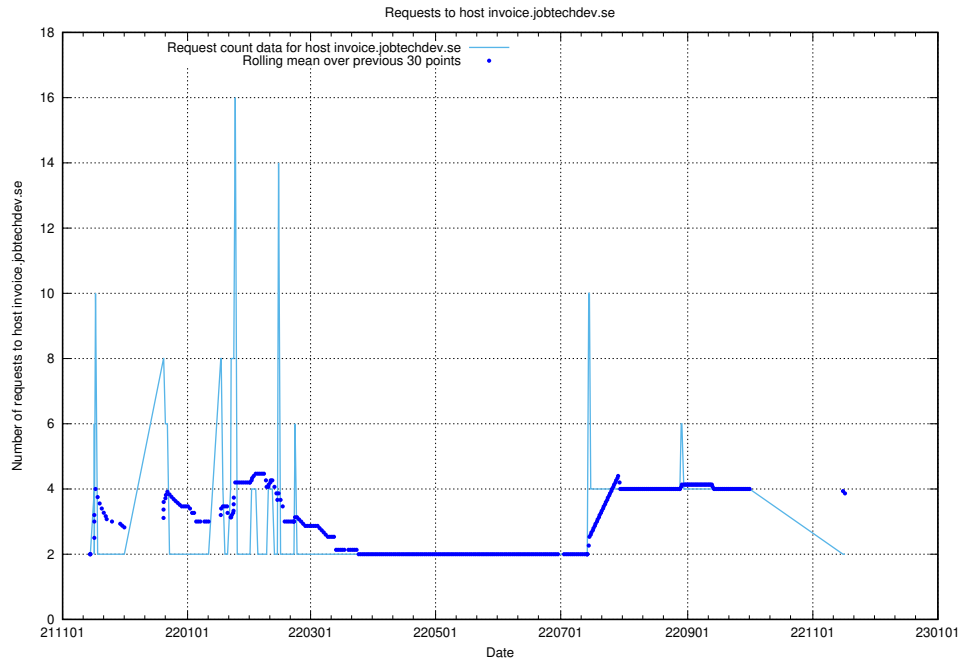

7.576 Usage of invoice.jobtechdev.se

Here, we count the number of requests to host invoice.jobtechdev.se.