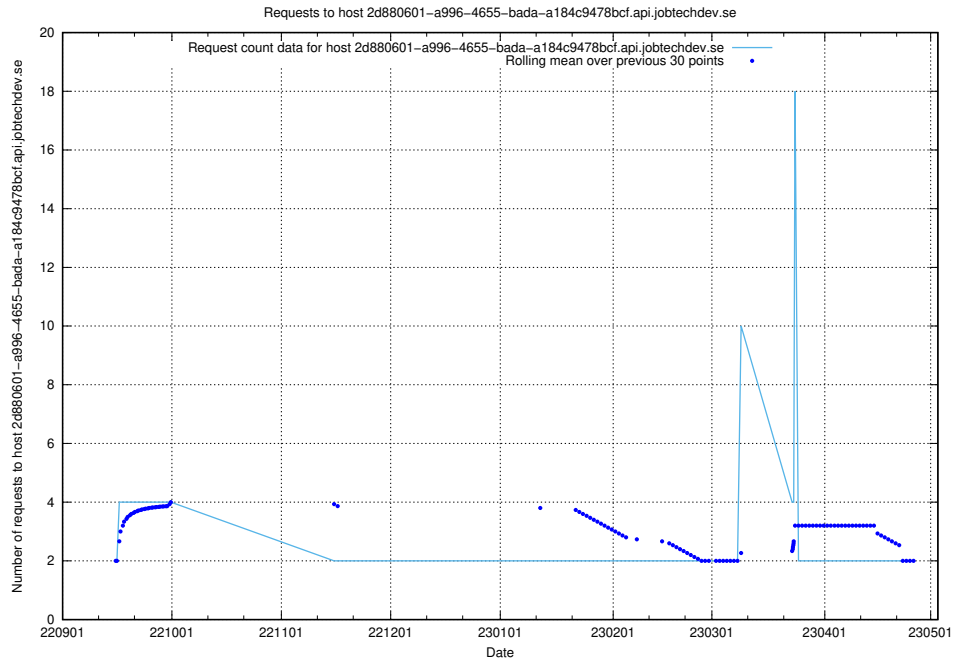

7.305 Usage of 2d880601-a996-4655-bada-a184c9478bcf.api.jobtechdev.se

Here, we count the number of requests to host 2d880601-a996-4655-bada-a184c9478bcf.api.jobtechdev.se.