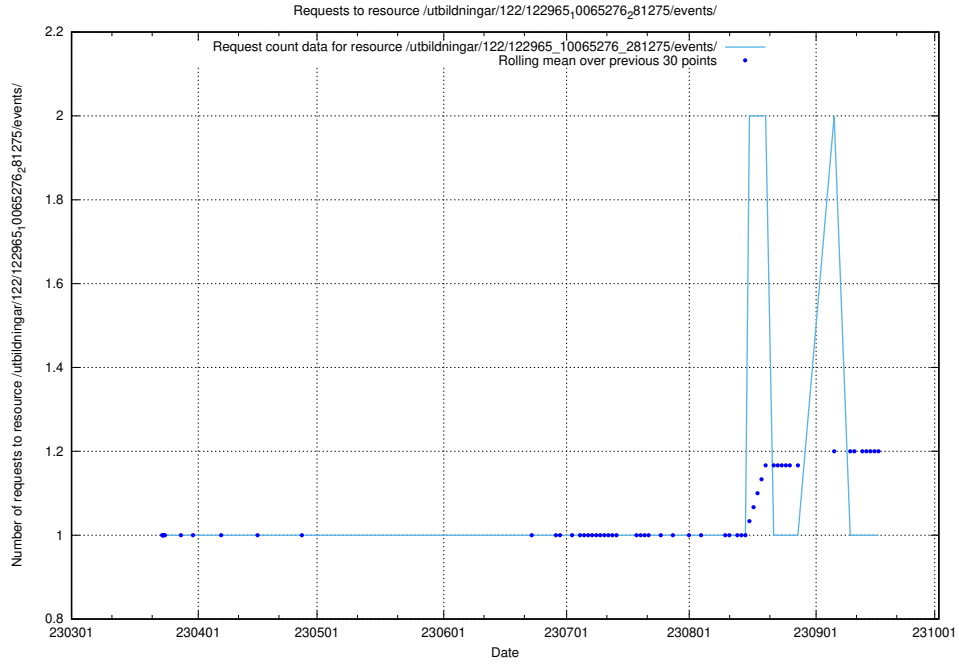

5.1795 Usage of /utbildningar/122/122965_10065276_281275/events/

Here, we count the number of requests to resource /utbildningar/122/122965_10065276_281275/events/