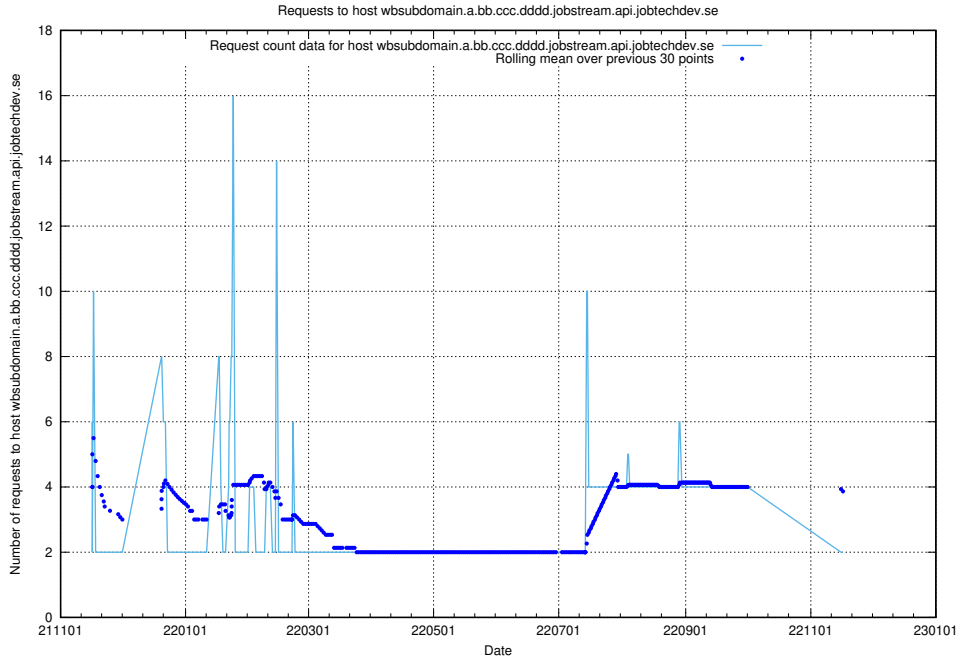

7.506 Usage of wbsubdomain.a.bb.ccc.dddd.jobstream.api.jobtechdev.se

Here, we count the number of requests to host wbsubdomain.a.bb.ccc.dddd.jobstream.api.jobtechdev.se.