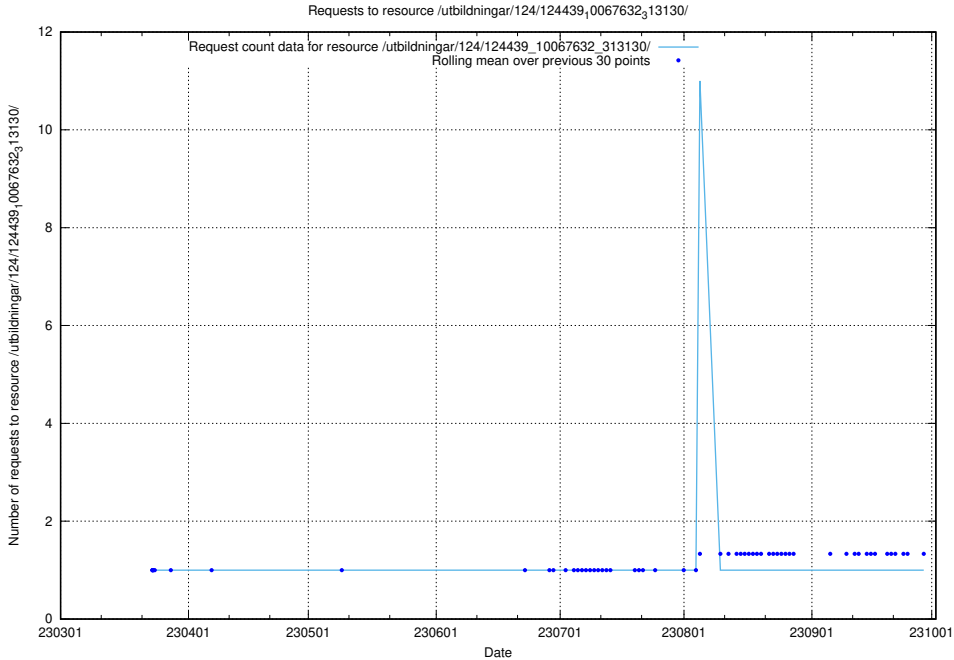

5.1001 Usage of /utbildningar/124/124439_10067632_313130/

Here, we count the number of requests to resource /utbildningar/124/124439_10067632_313130/.