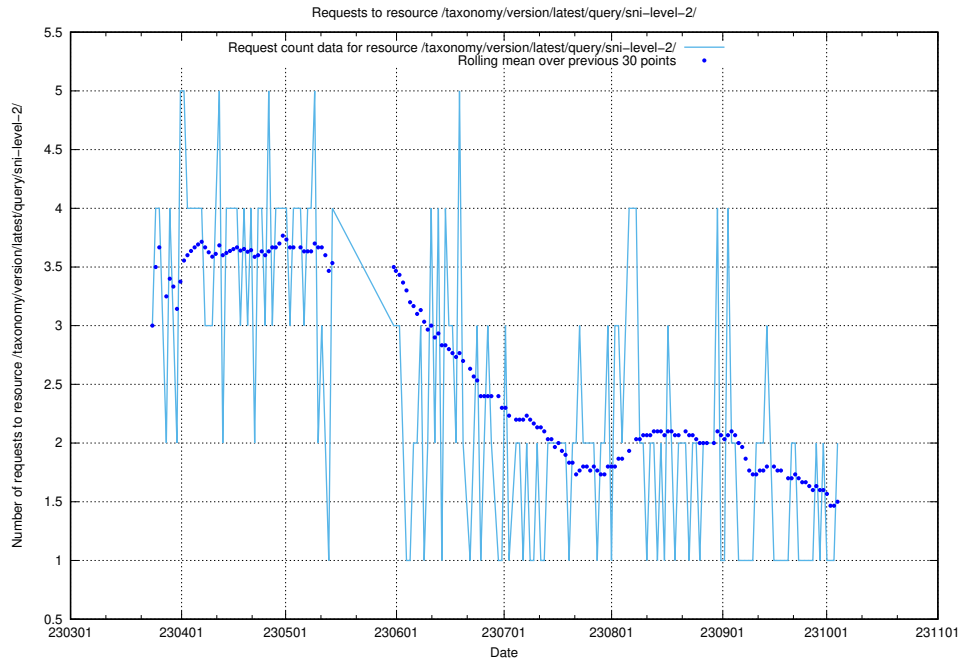

5.344 Usage of /taxonomy/version/latest/query/sni-level-2/

Here, we count the number of requests to resource /taxonomy/version/latest/query/sni-level-2/.