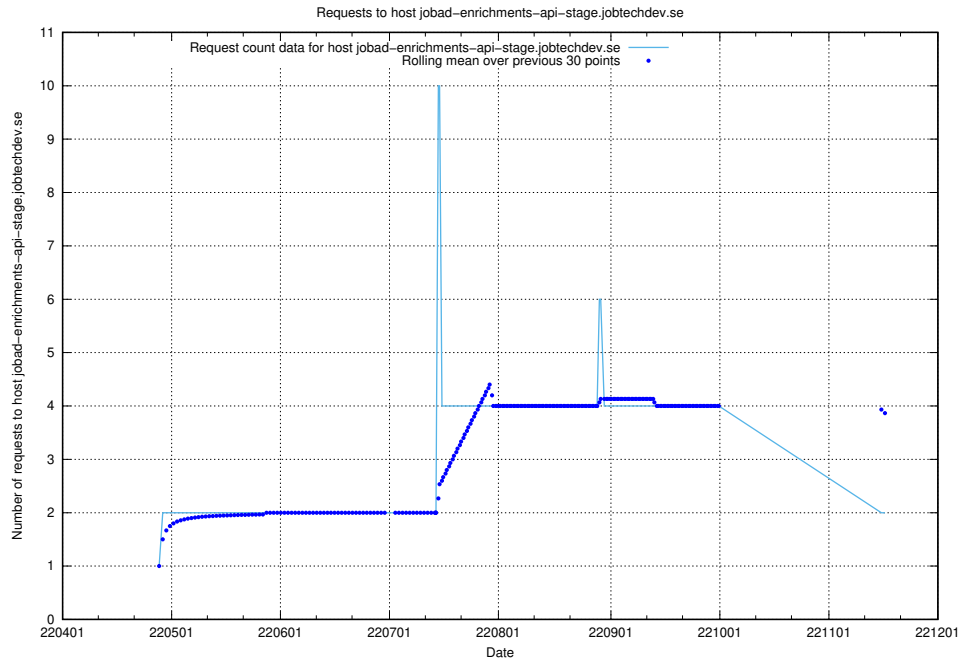

7.428 Usage of `jobad-enrichments-api-stage.jobtechdev.se`

Here, we count the number of requests to host `jobad-enrichments-api-stage.jobtechdev.se`.