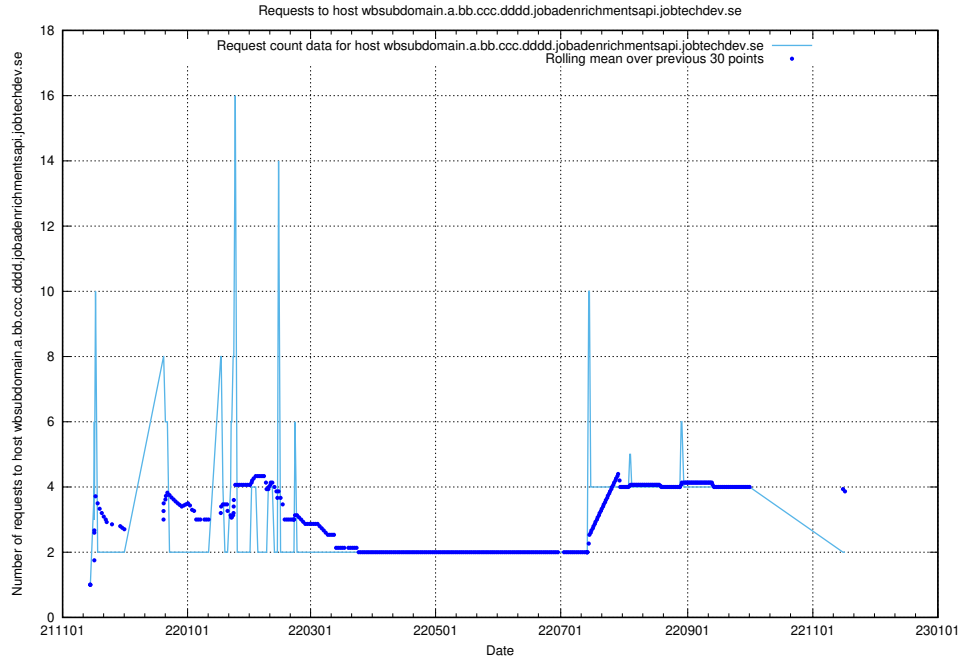

7.529 Usage of wbsubdomain.a.bb.ccc.dddd.jobadenrichmentsapi.jobtechdev.se

Here, we count the number of requests to host wbsubdomain.a.bb.ccc.dddd.jobadenrichmentsapi.jobtechdev.se