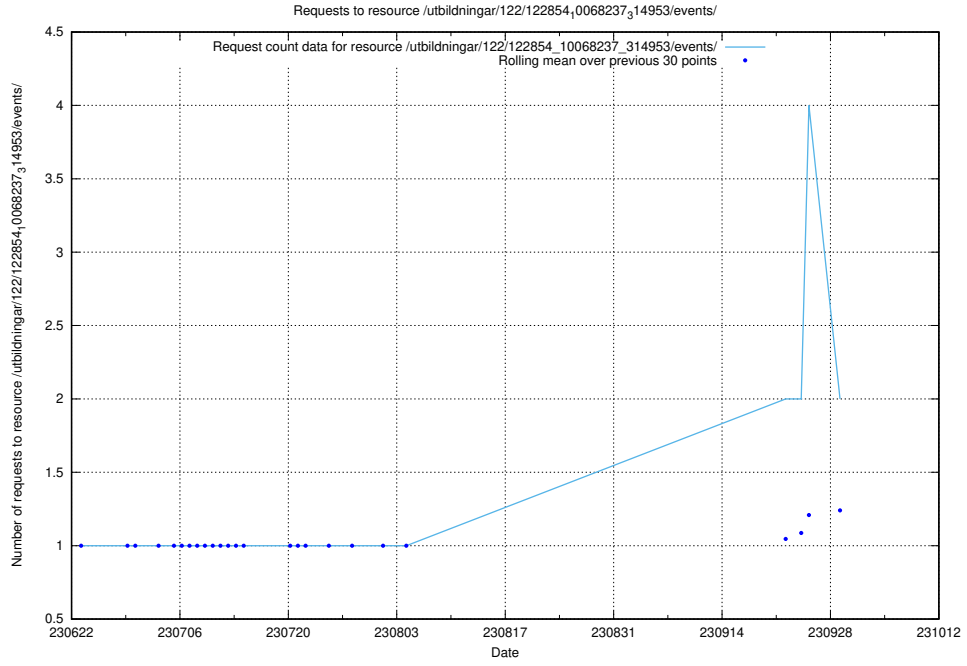

5.306 Usage of /utbildningar/122/122854_10068237_314953/events/

Here, we count the number of requests to resource /utbildningar/122/122854_10068237_314953/events/