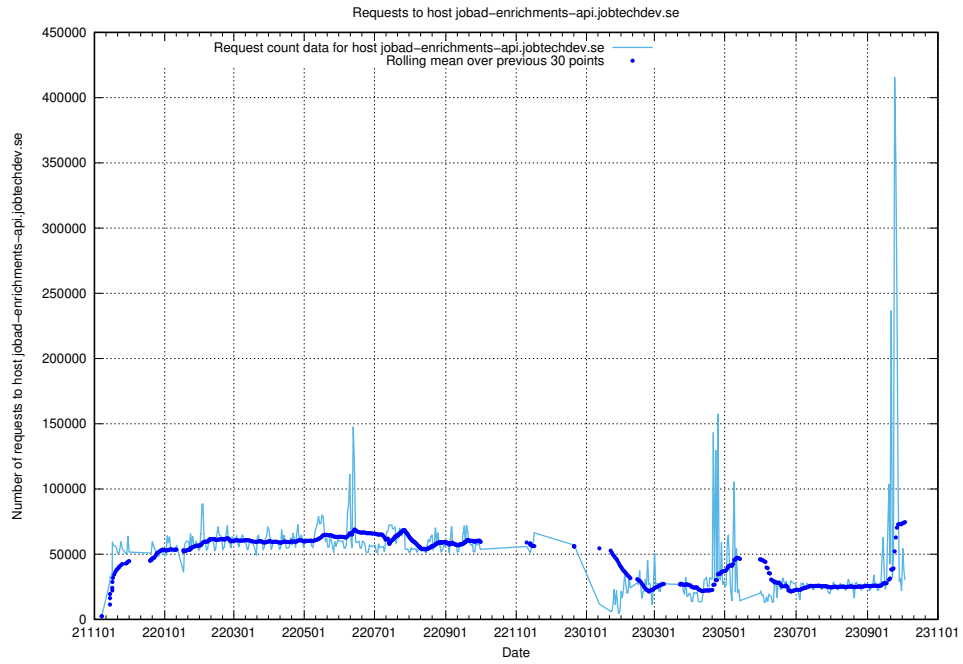

7.10 Usage of jobad-enrichments-api.jobtechdev.se

Here, we count the number of requests to host jobad-enrichments-api.jobtechdev.se.