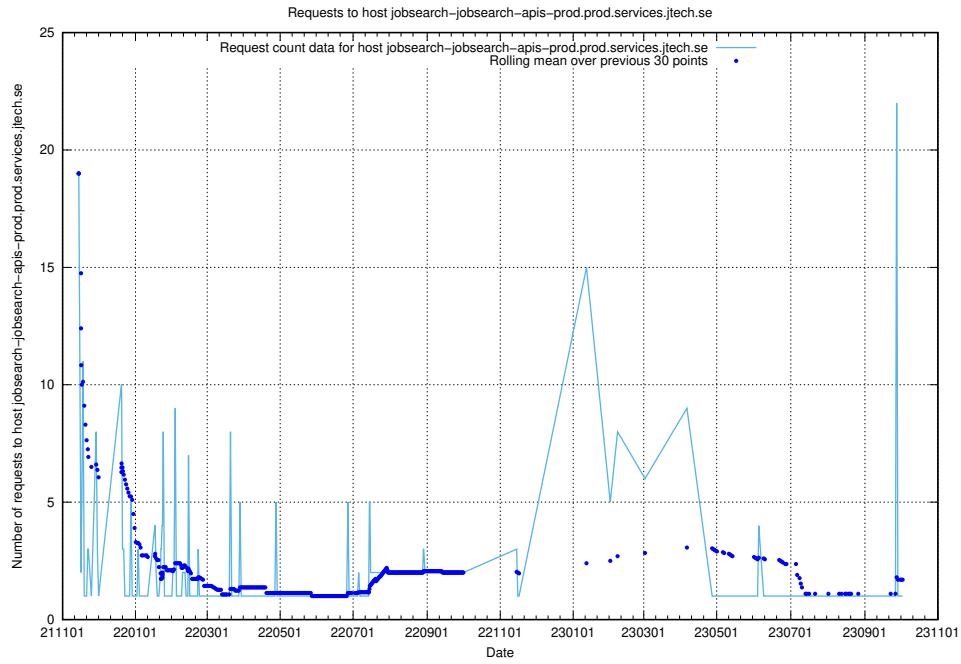

7.649 Usage of jobsearch-jobsearch-apis-prod.prod.services.jtech.se

Here, we count the number of requests to host jobsearch-jobsearch-apis-prod.prod.services.jtech.se.