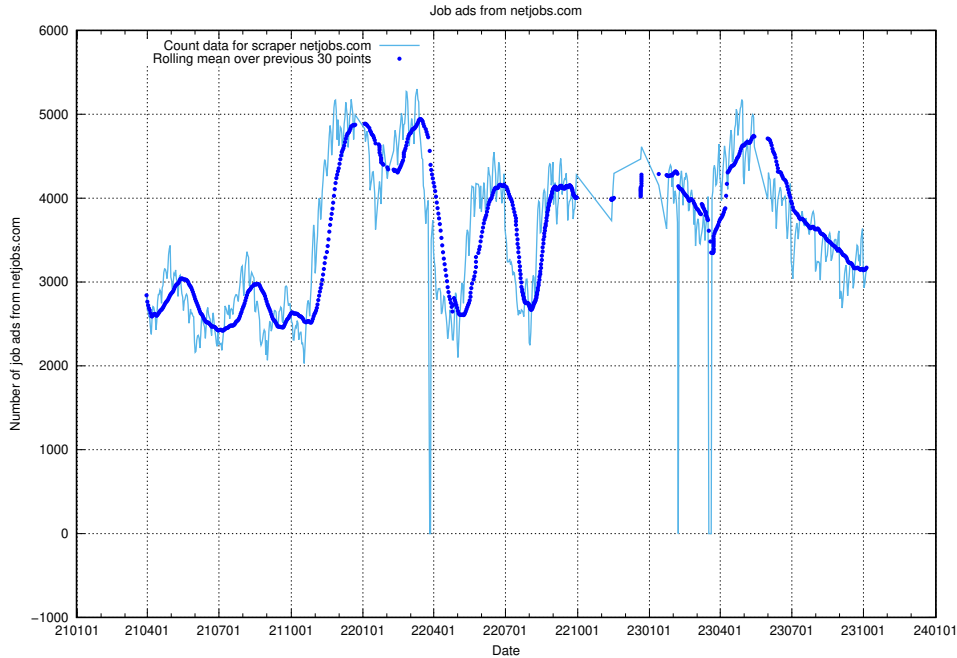

13.4 Number of ads by scraper netjobs.com

Here, we count the number of job ads scraped from netjobs.com.