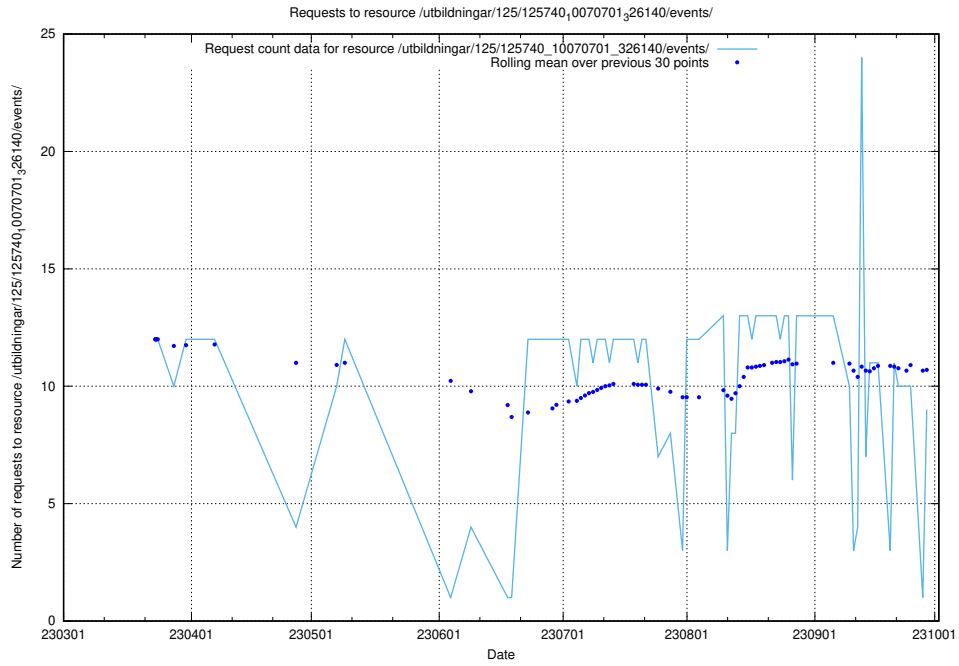

5.52 Usage of /utbildningar/125/125740_10070701_326140/events/

Here, we count the number of requests to resource /utbildningar/125/125740_10070701_326140/events/