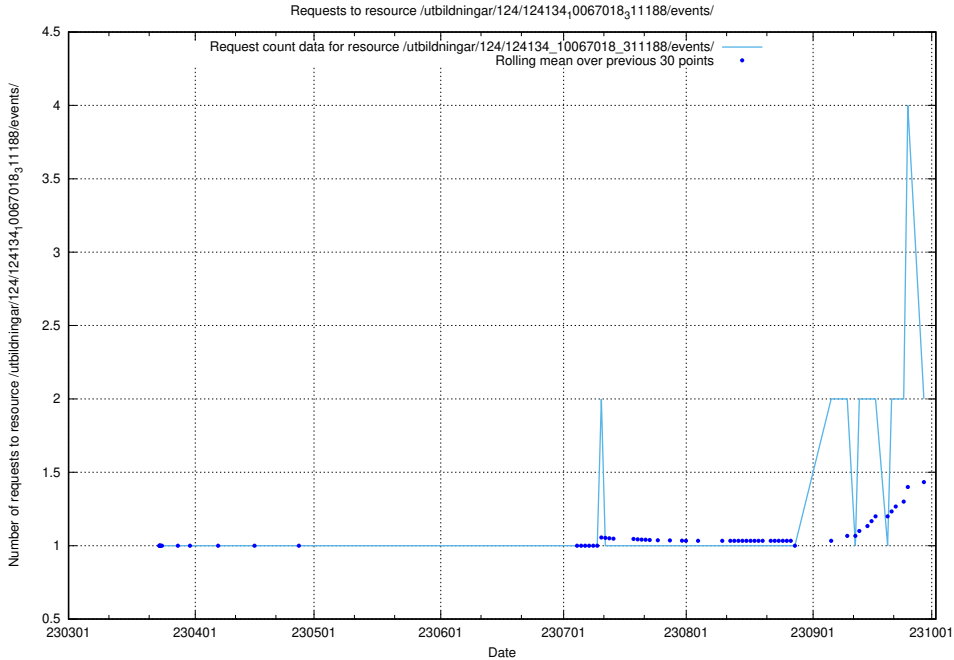

5.219 Usage of /utbildningar/124/124134_10067018_311188/events/

Here, we count the number of requests to resource /utbildningar/124/124134_10067018_311188/events/