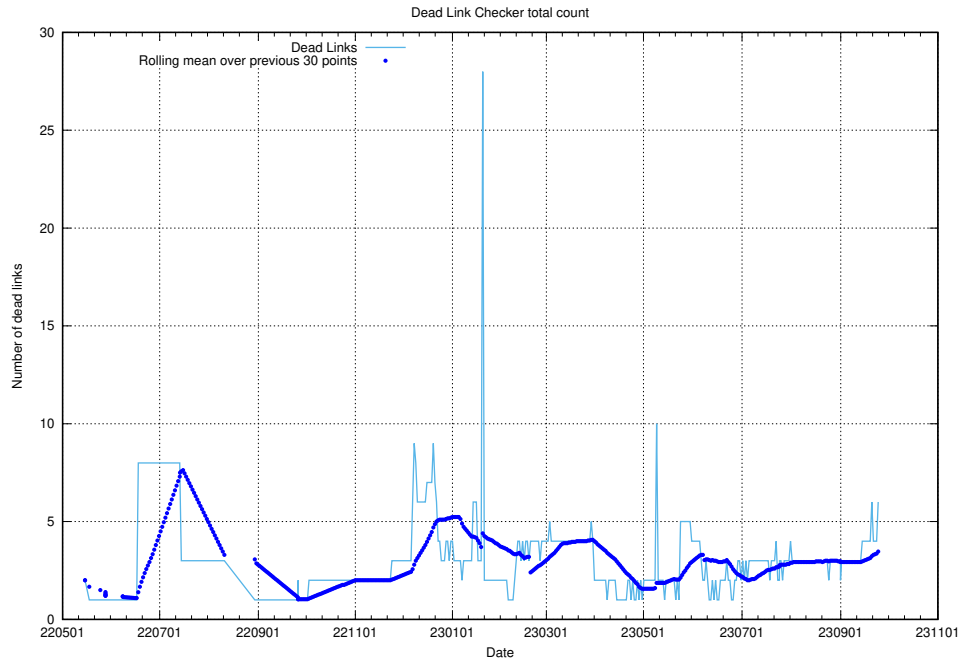

3.2 Total count of dead links

Here is presented the total number of found dead links across all pages.