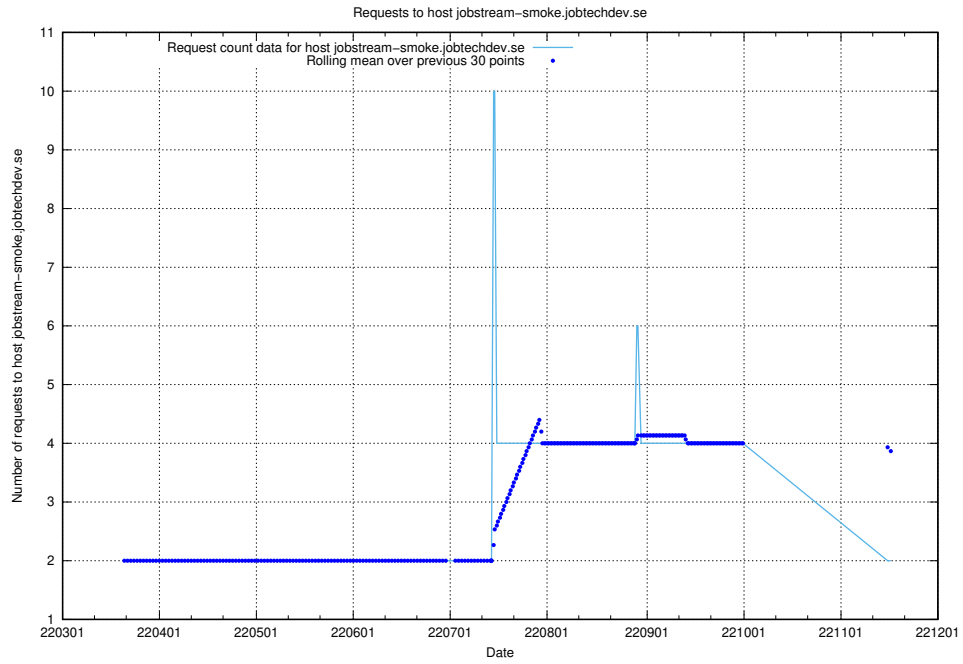

7.475 Usage of `jave.jobtechdev.se`

Here, we count the number of requests to host `jave.jobtechdev.se`.

7.476 Usage of `jobstream-smoke.jobtechdev.se`

Here, we count the number of requests to host `jobstream-smoke.jobtechdev.se`.