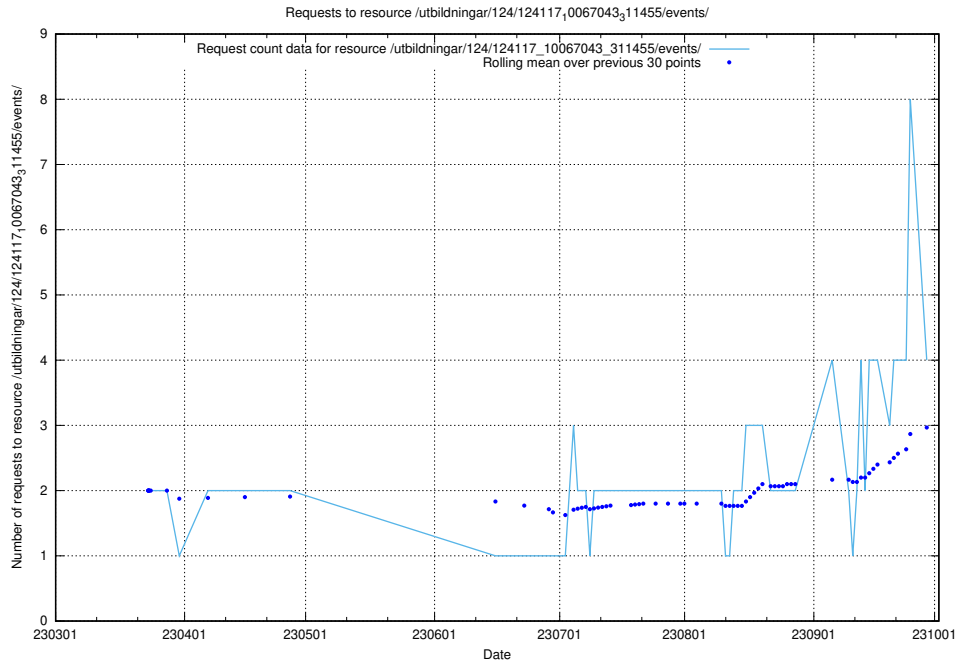

5.112 Usage of /utbildningar/124/124117_10067043_311455/events/

Here, we count the number of requests to resource /utbildningar/124/124117_10067043_311455/events/