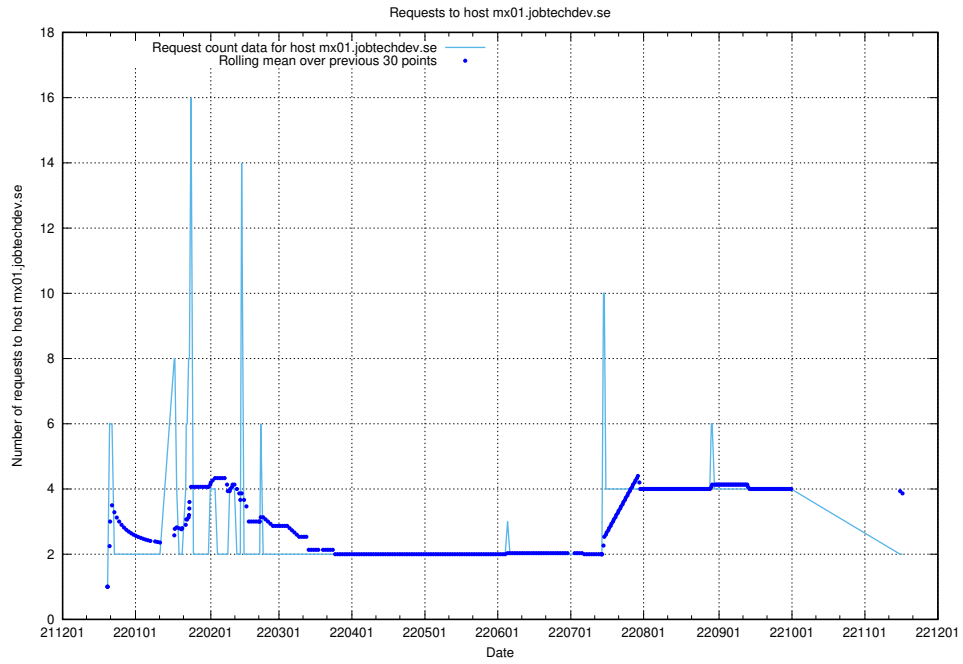

7.353 Usage of mx01.jobtechdev.se

Here, we count the number of requests to host mx01.jobtechdev.se.