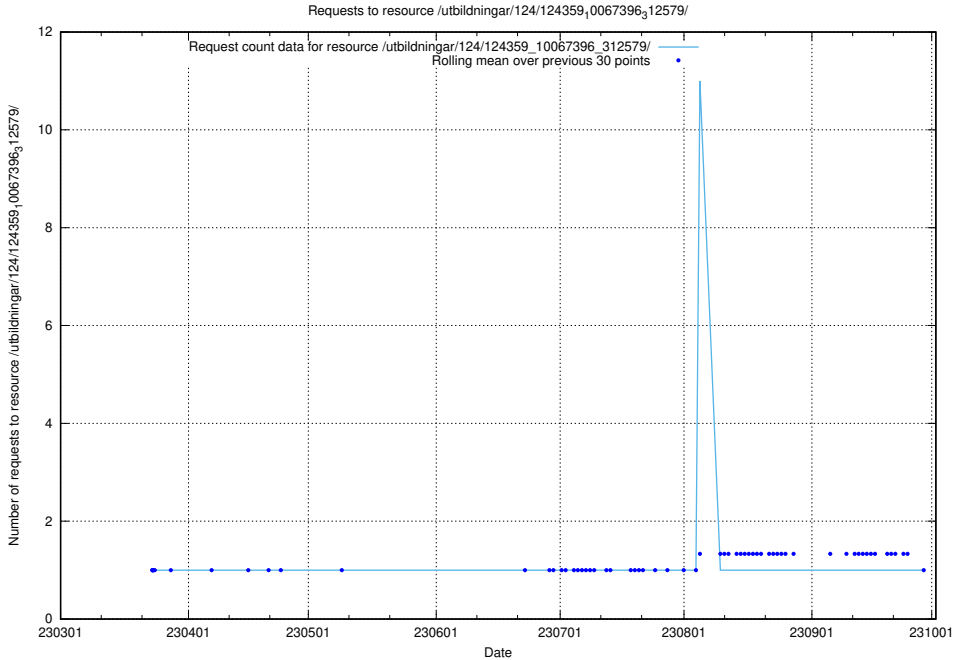

5.1017 Usage of /utbildningar/124/124359_10067396_312579/

Here, we count the number of requests to resource /utbildningar/124/124359_10067396_312579/.