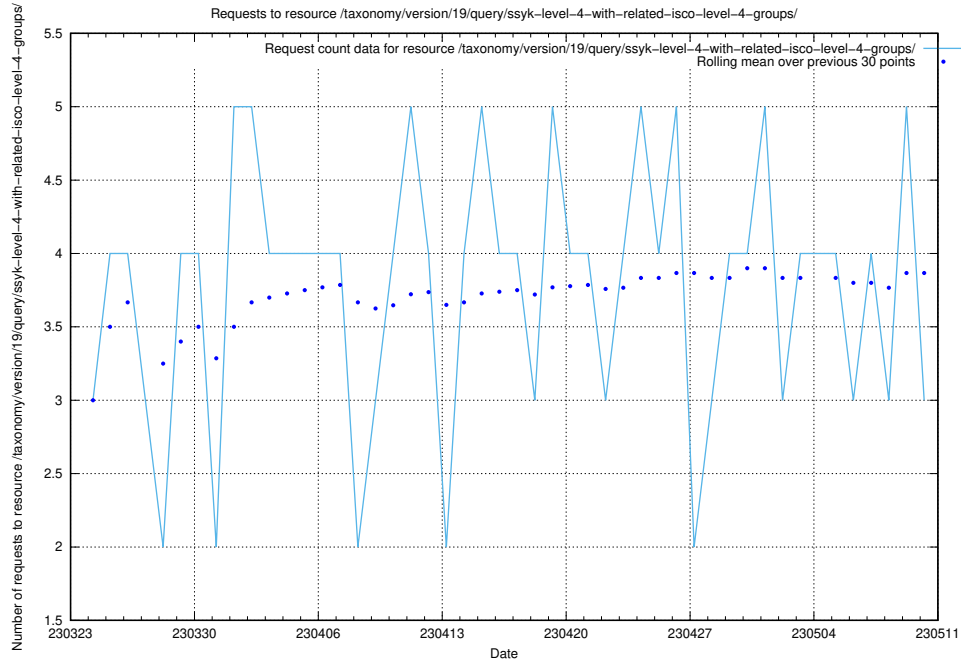

5.173 Usage of /taxonomy/version/19/query/ssyk-level-4-with-related-isco-level-4-groups/

Here, we count the number of requests to resource /taxonomy/version/19/query/ssyk-level-4-with-related-isco-level-4-groups/.