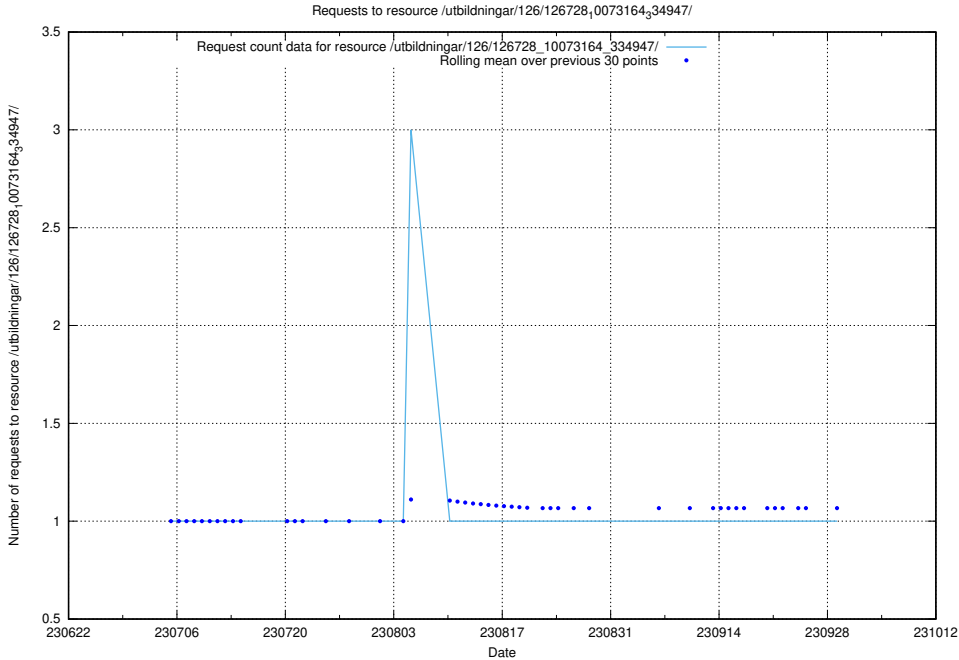

5.2048 Usage of /utbildningar/126/126728_10073164_334947/

Here, we count the number of requests to resource /utbildningar/126/126728_10073164_334947/.