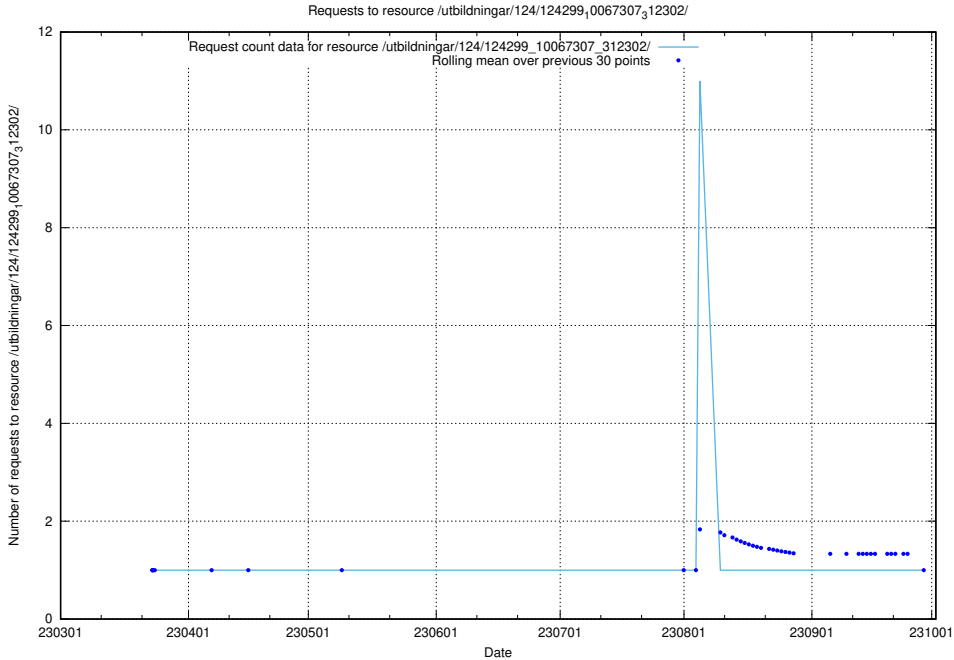

5.1033 Usage of /utbildningar/124/124299_10067307_312302/

Here, we count the number of requests to resource /utbildningar/124/124299_10067307_312302/.