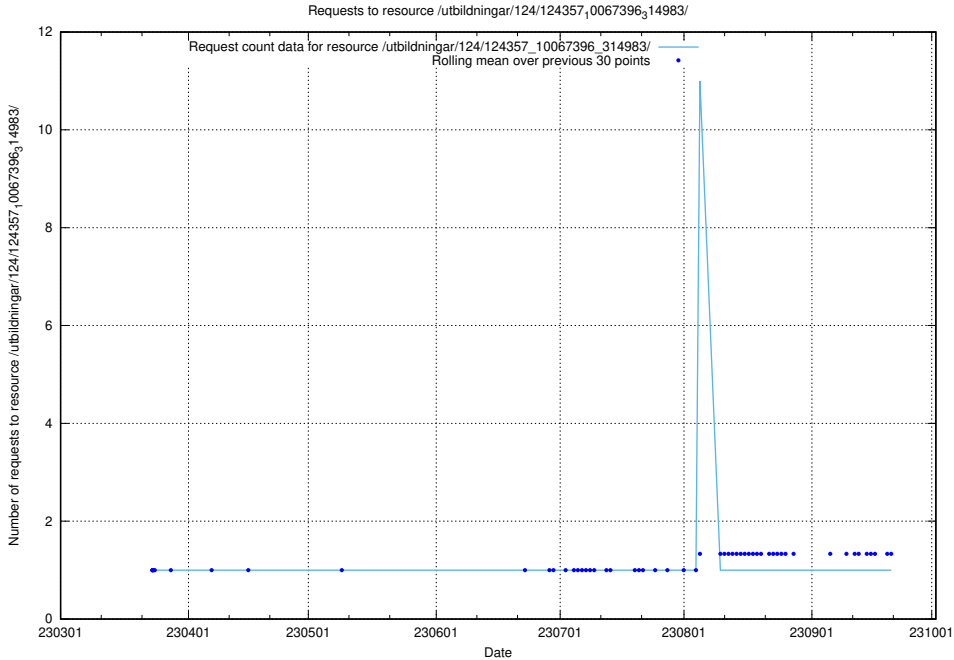

5.1020 Usage of /utbildningar/124/124357_10067396_314983/

Here, we count the number of requests to resource /utbildningar/124/124357_10067396_314983/.