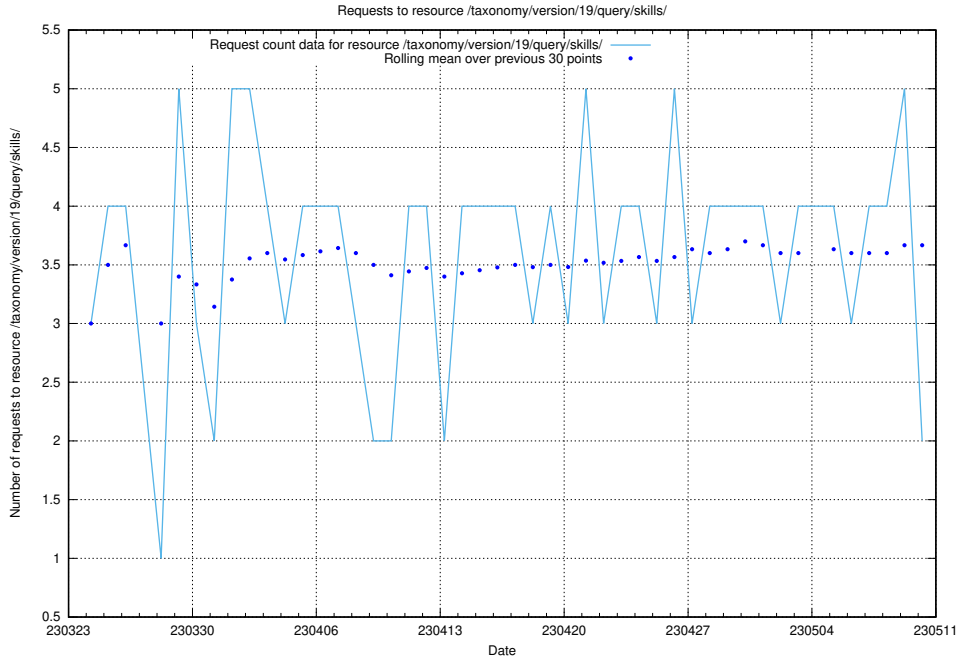

5.359 Usage of /taxonomy/version/19/query/skills/

Here, we count the number of requests to resource /taxonomy/version/19/query/skills/.