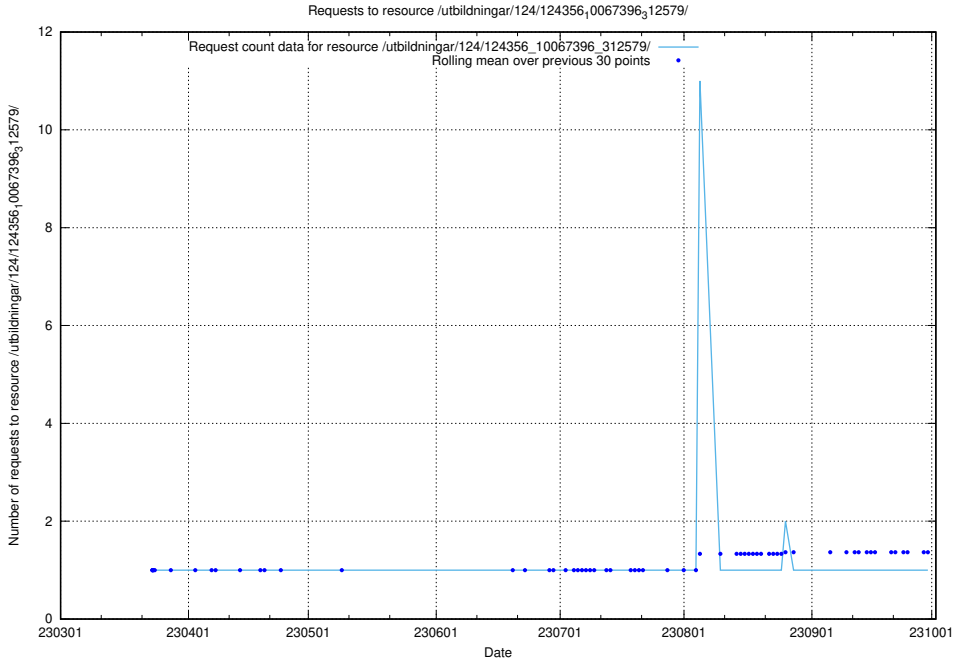

5.1024 Usage of /utbildningar/124/124356_10067396_312579/

Here, we count the number of requests to resource /utbildningar/124/124356_10067396_312579/.