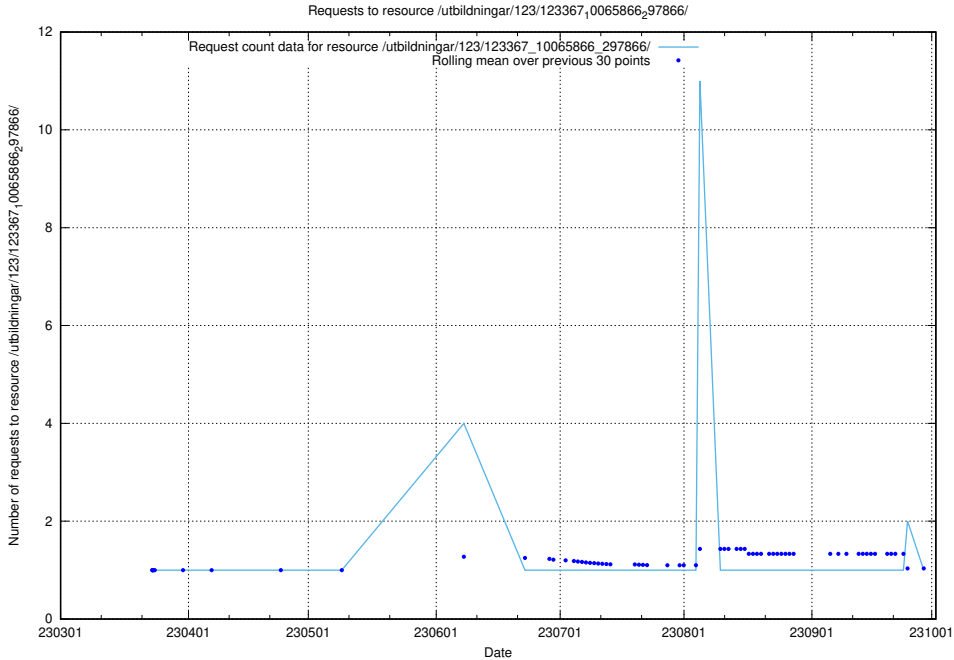

5.1449 Usage of /utbildningar/123/123367_10065866_297866/

Here, we count the number of requests to resource /utbildningar/123/123367_10065866_297866/.