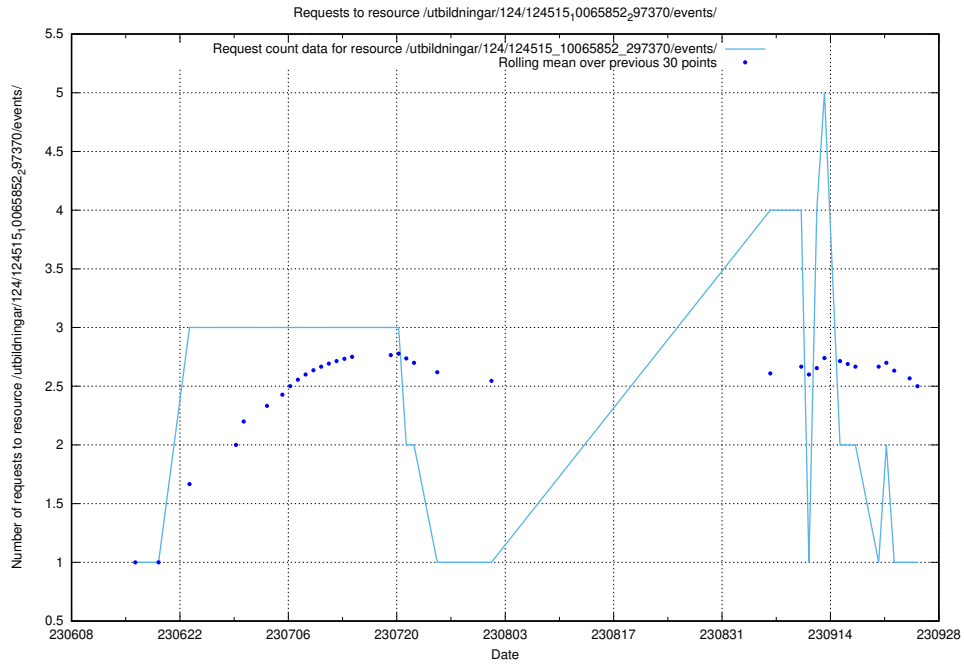

Here, we count the number of requests to resource /utbildningar/124/124521_10065864_333174/.

5.2654 Usage of /utbildningar/124/124515_10065852_297370/events/

Here, we count the number of requests to resource /utbildningar/124/124515_10065852_297370/events/