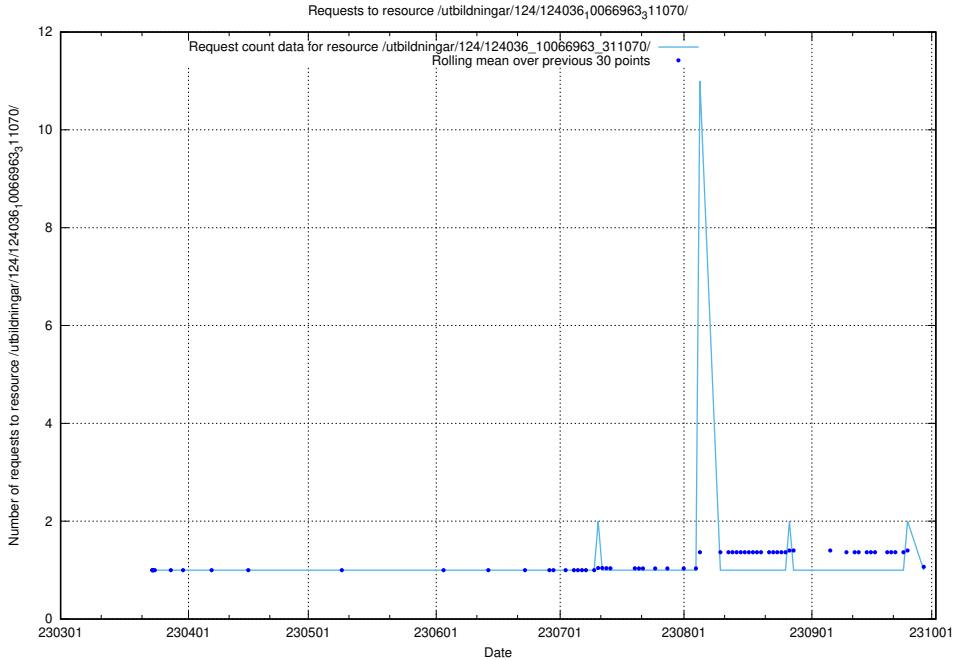

5.1077 Usage of /utbildningar/124/124036_10066963_311070/

Here, we count the number of requests to resource /utbildningar/124/124036_10066963_311070/.