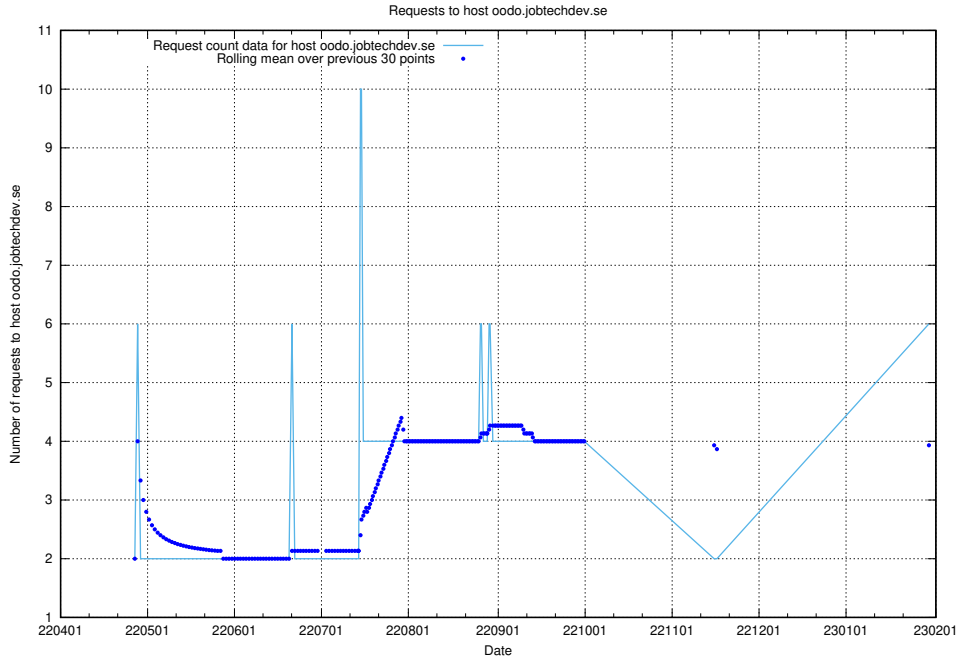

7.81 Usage of oodo.jobtechdev.se

Here, we count the number of requests to host oodo.jobtechdev.se.