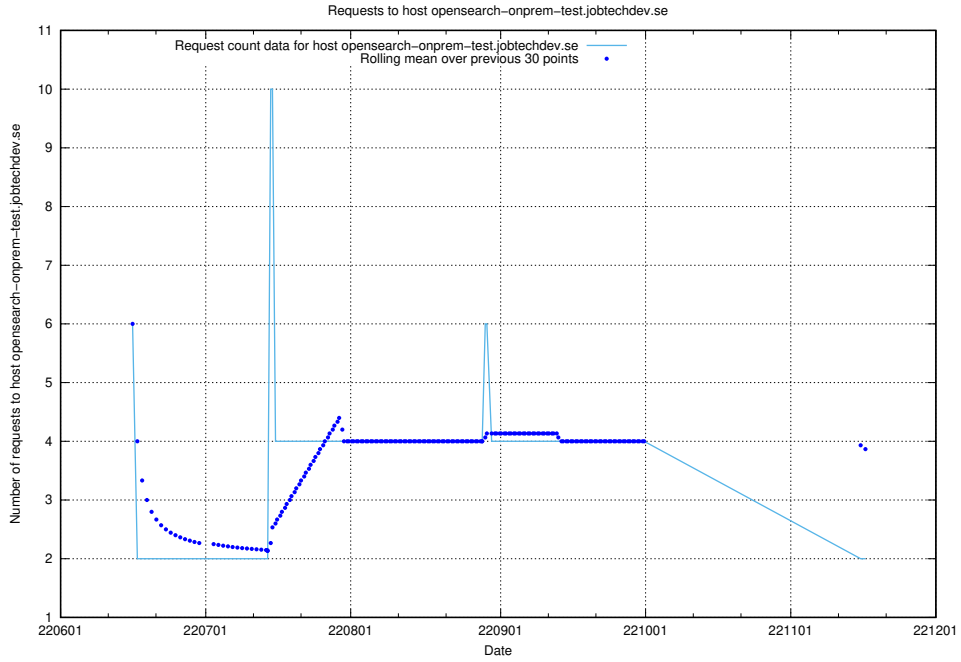

7.386 Usage of opensearch-onprem-test.jobtechdev.se

Here, we count the number of requests to host opensearch-onprem-test.jobtechdev.se.