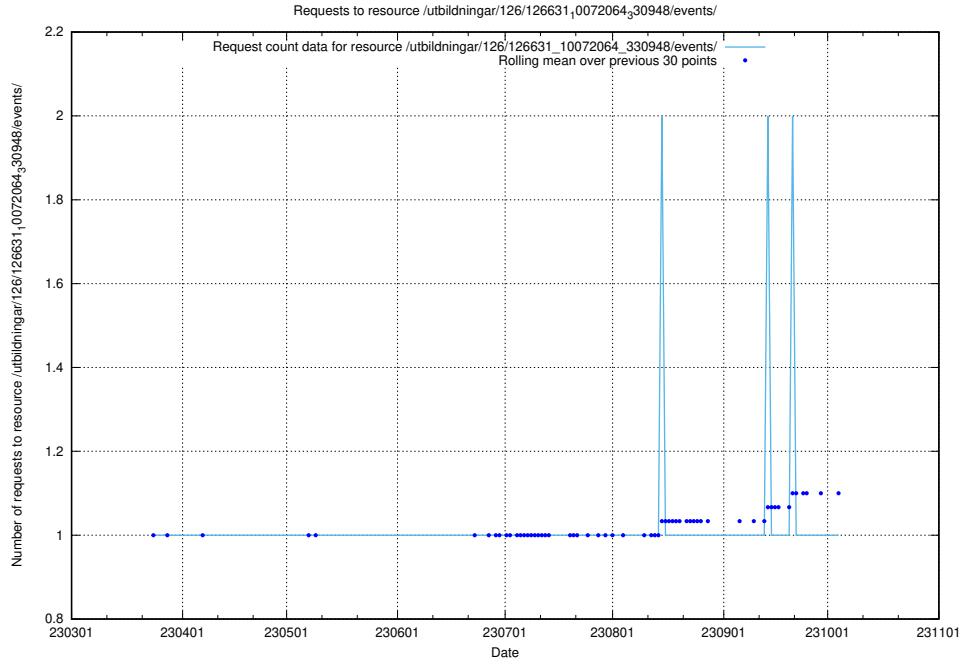

Here, we count the number of requests to resource /utbildningar/437/43741_10024043_32243/events/.

5.2960 Usage of /utbildningar/126/126631_10072064_330948/events/

Here, we count the number of requests to resource /utbildningar/126/126631_10072064_330948/events/