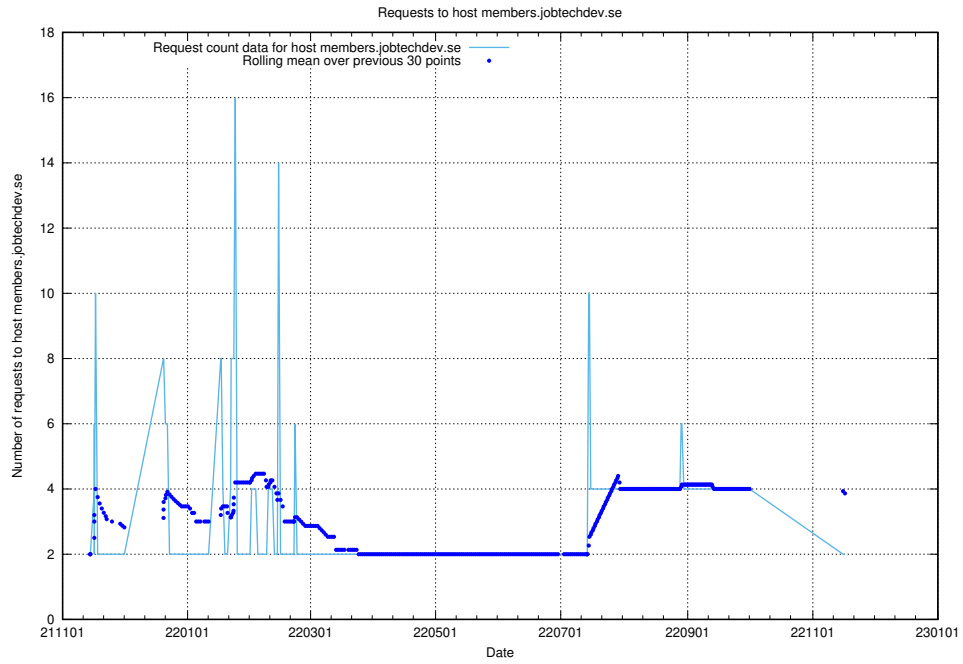

7.550 Usage of members.jobtechdev.se

Here, we count the number of requests to host members.jobtechdev.se.