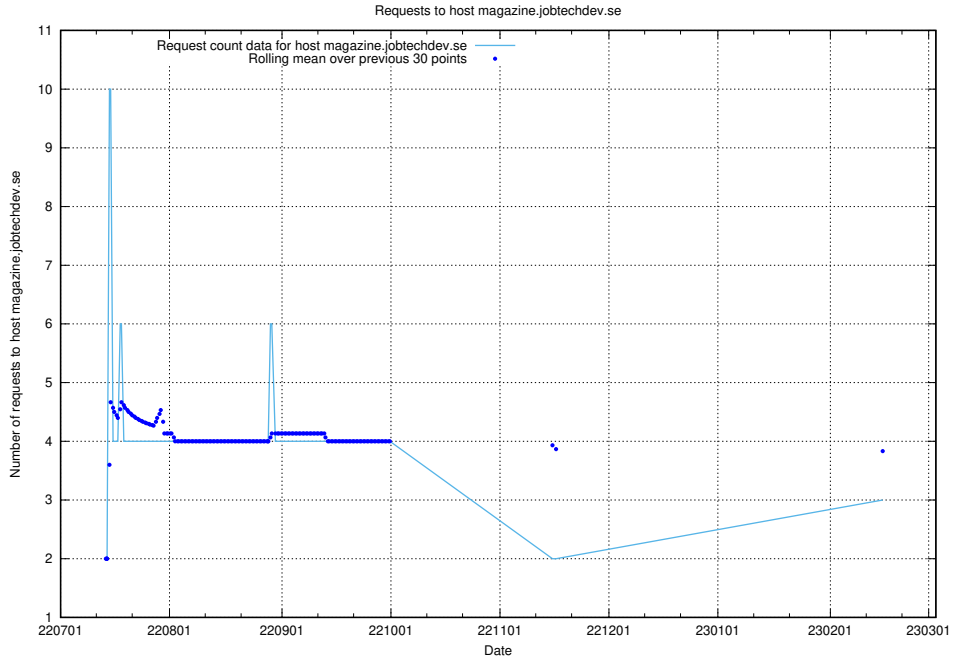

7.203 Usage of magazine.jobtechdev.se

Here, we count the number of requests to host magazine.jobtechdev.se.