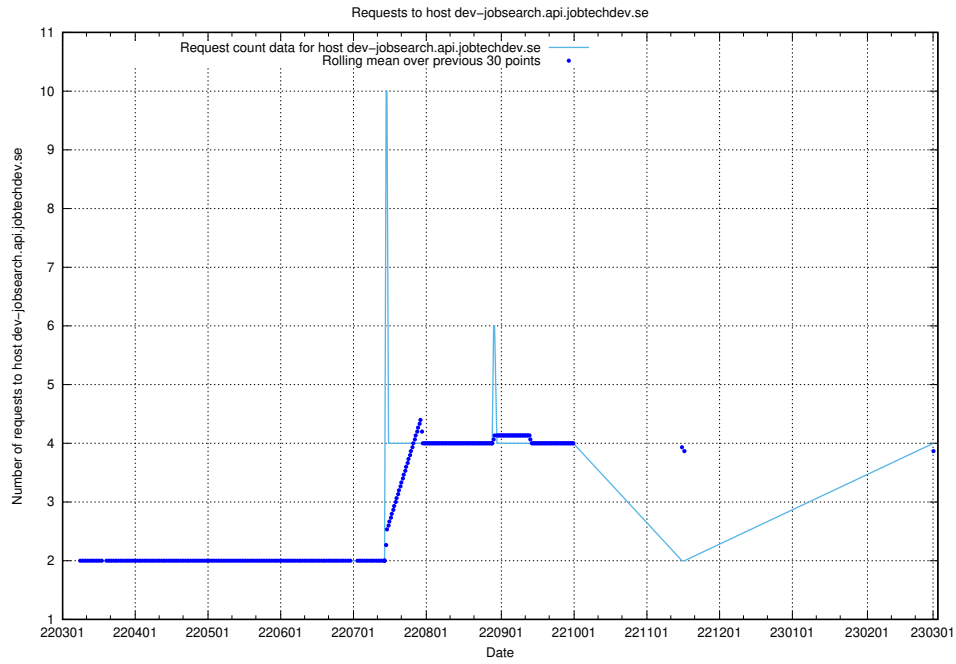

7.152 Usage of dev-jobsearch.api.jobtechdev.se

Here, we count the number of requests to host dev-jobsearch.api.jobtechdev.se.