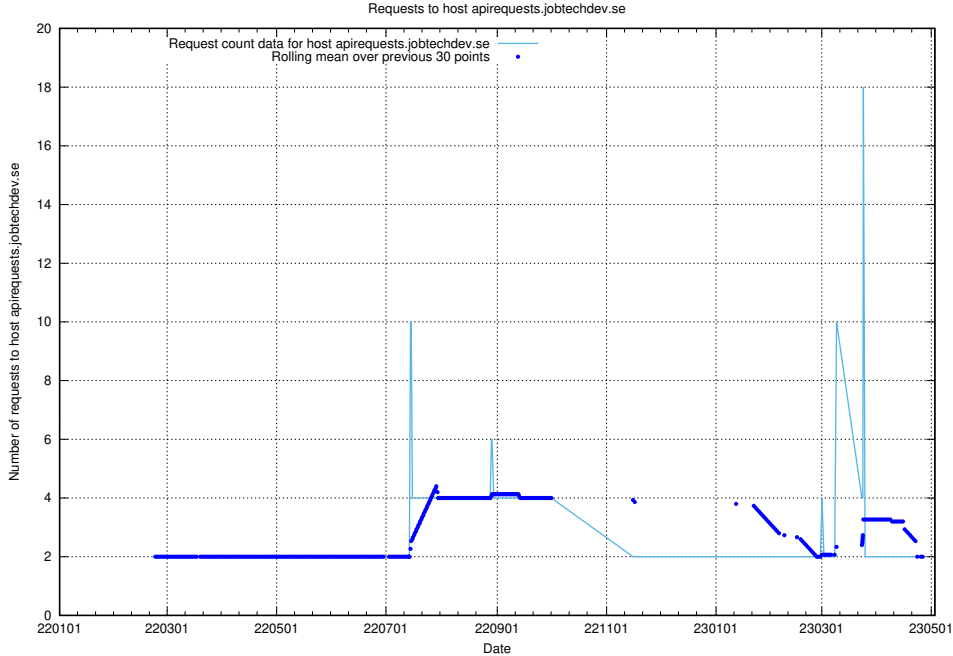

7.498 Usage of apirequests.jobtechdev.se

Here, we count the number of requests to host apirequests.jobtechdev.se.