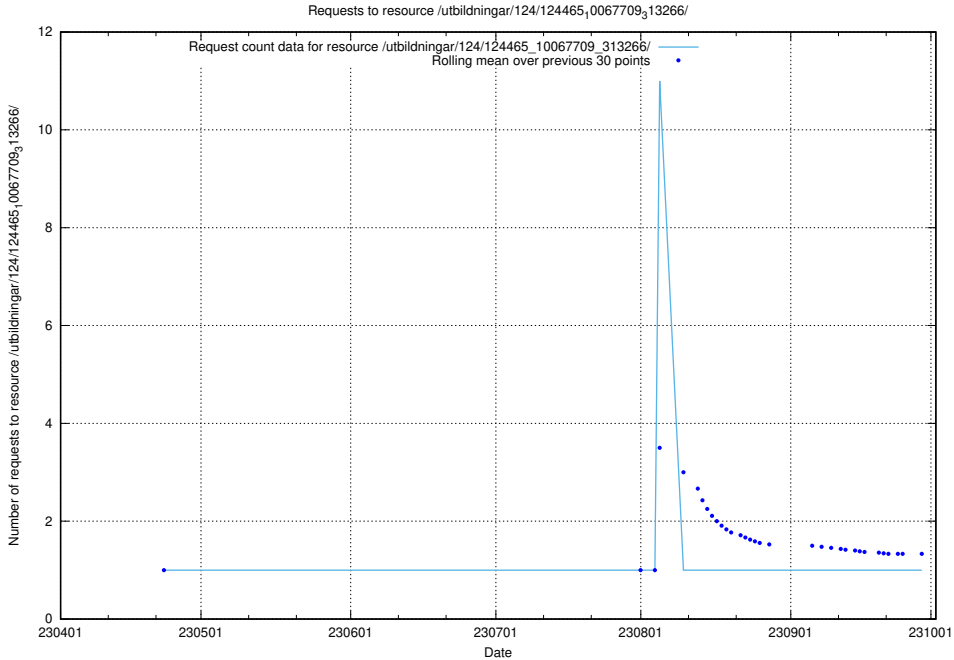

5.2829 Usage of /utbildningar/124/124465_10067709_313266/

Here, we count the number of requests to resource /utbildningar/124/124465_10067709_313266/.