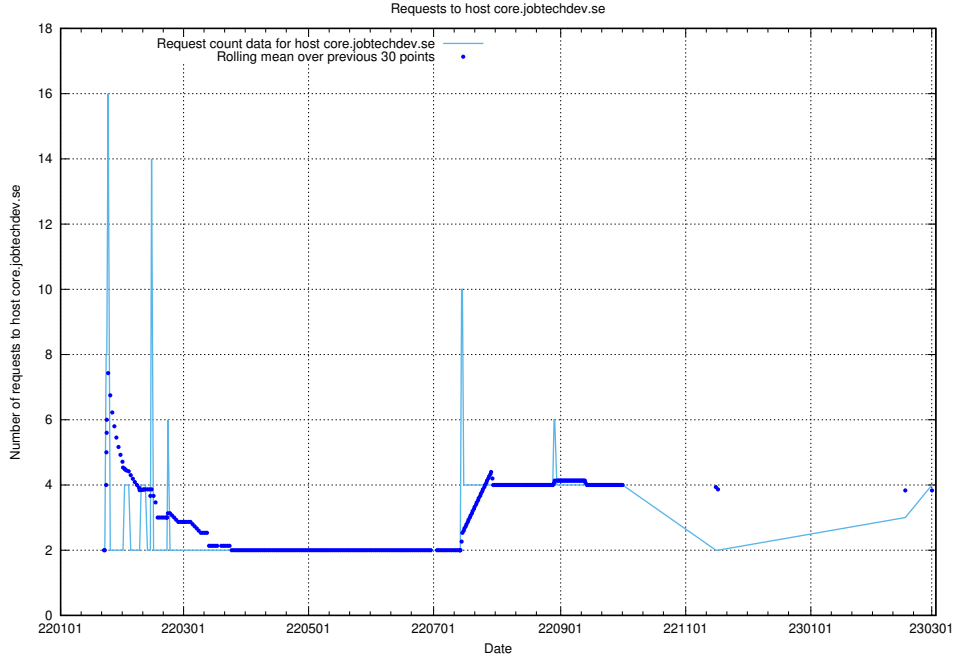

7.97 Usage of core.jobtechdev.se

Here, we count the number of requests to host core.jobtechdev.se.