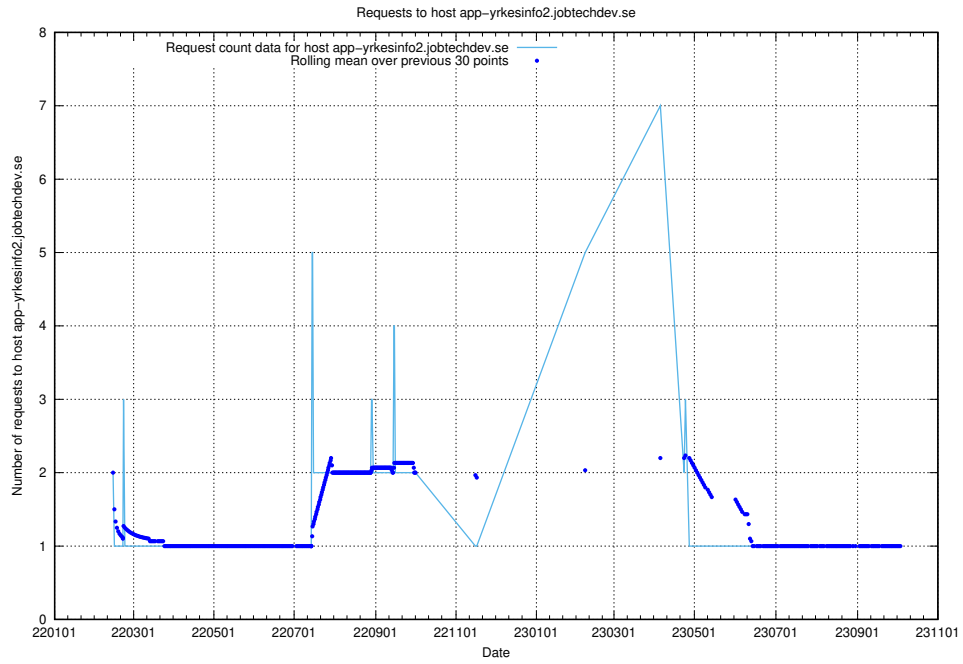

Here, we count the number of requests to host app-yrkesinfo2.jobtechdev.se.

7.647 Usage of djs-frontend-data-jobtechdev-se-prod.prod.services.jtech.se

Here, we count the number of requests to host djs-frontend-data-jobtechdev-se-prod.prod.services.jtech.se.