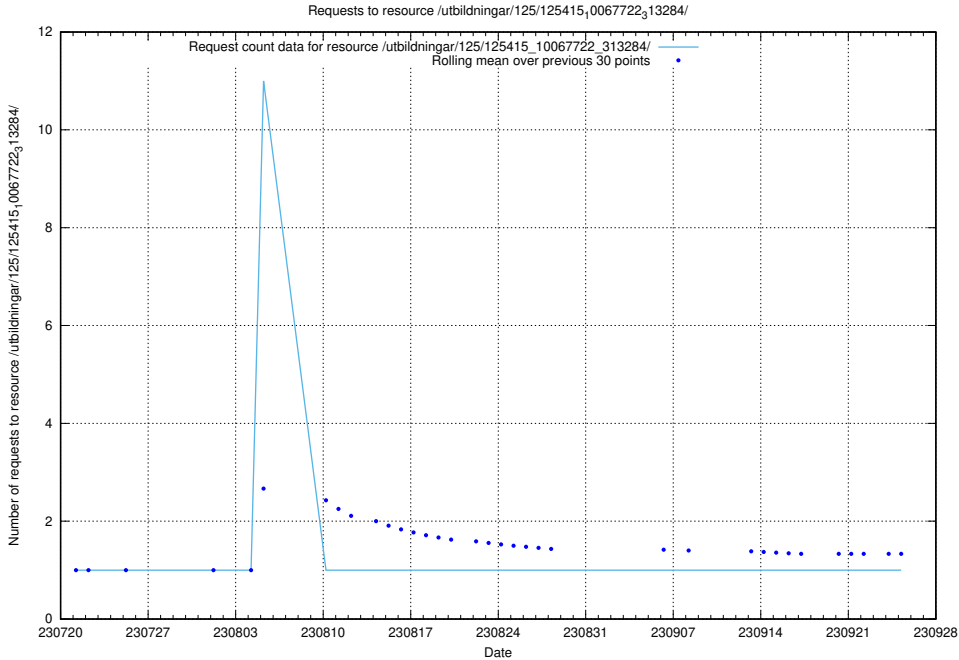

5.1658 Usage of /utbildningar/125/125415_10067722_313284/

Here, we count the number of requests to resource /utbildningar/125/125415_10067722_313284/.