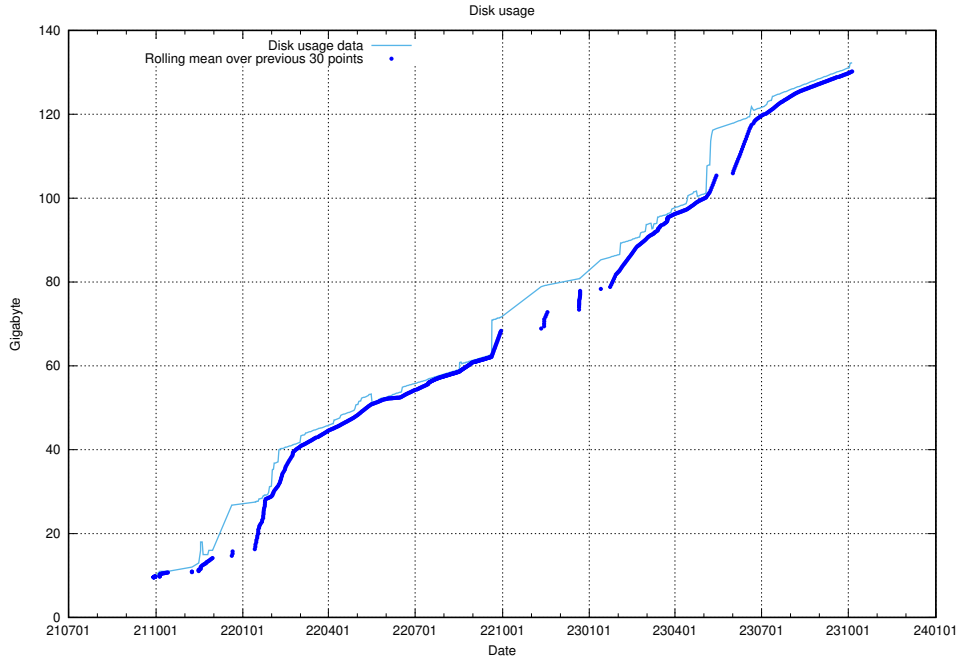

⁶<https://data.jobtechdev.se>

5.2 Disk space usage

A table showing the disk space usage on the data server.

5.3 Usage of /utbildningar/122/122546_10064745_265894/events/

Here, we count the number of requests to resource /utbildningar/122/122546_10064745_265894/events/