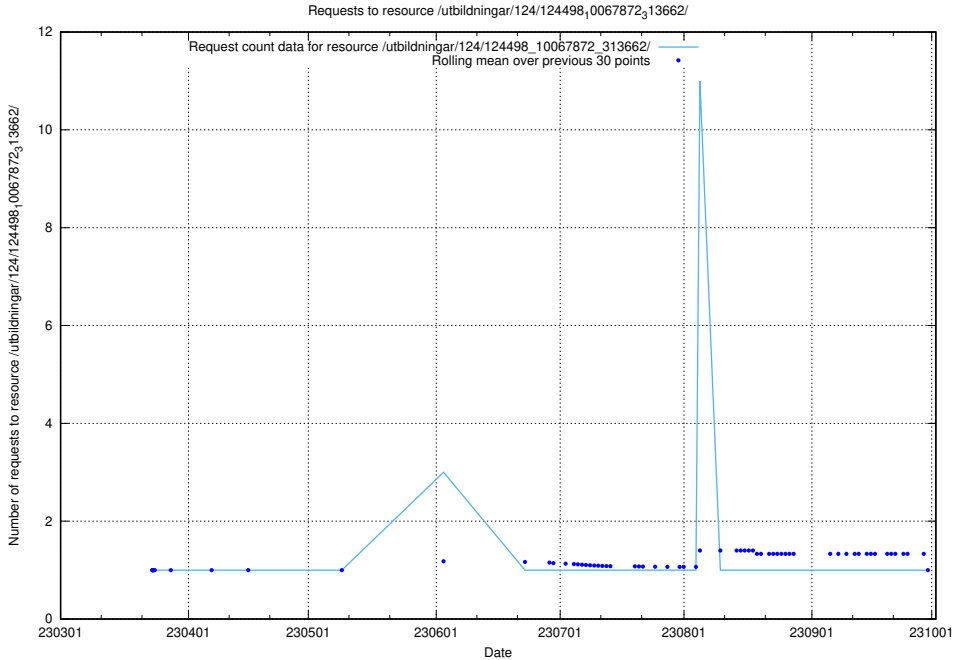

5.901 Usage of /utbildningar/124/124498_10067872_313662/

Here, we count the number of requests to resource /utbildningar/124/124498_10067872_313662/.