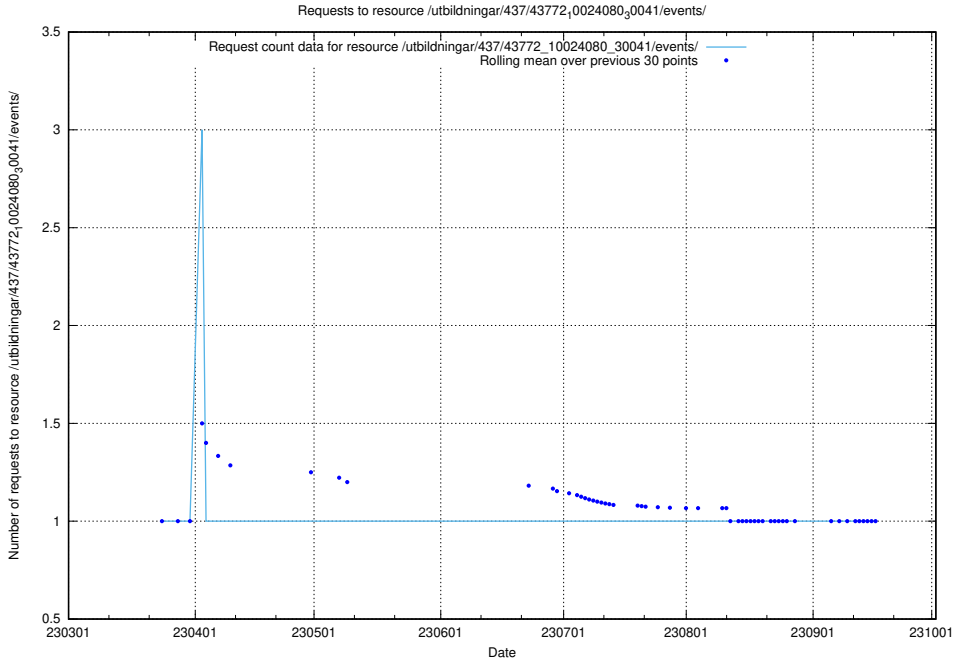

5.2943 Usage of /utbildningar/437/43772_10024080_30041/events/

Here, we count the number of requests to resource /utbildningar/437/43772_10024080_30041/events/.