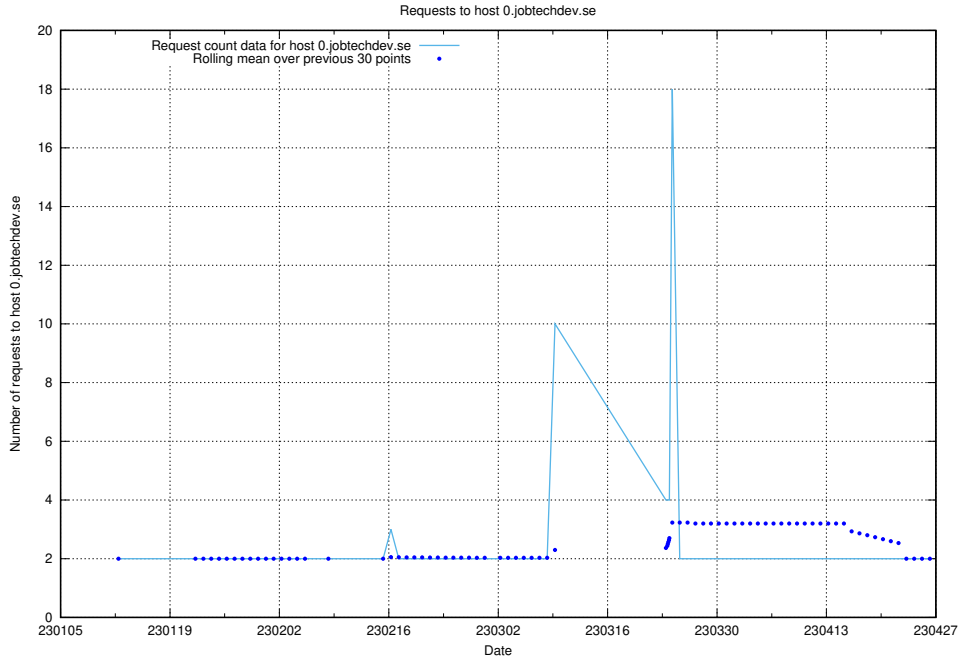

7.285 Usage of 0.jobtechdev.se

Here, we count the number of requests to host 0.jobtechdev.se.