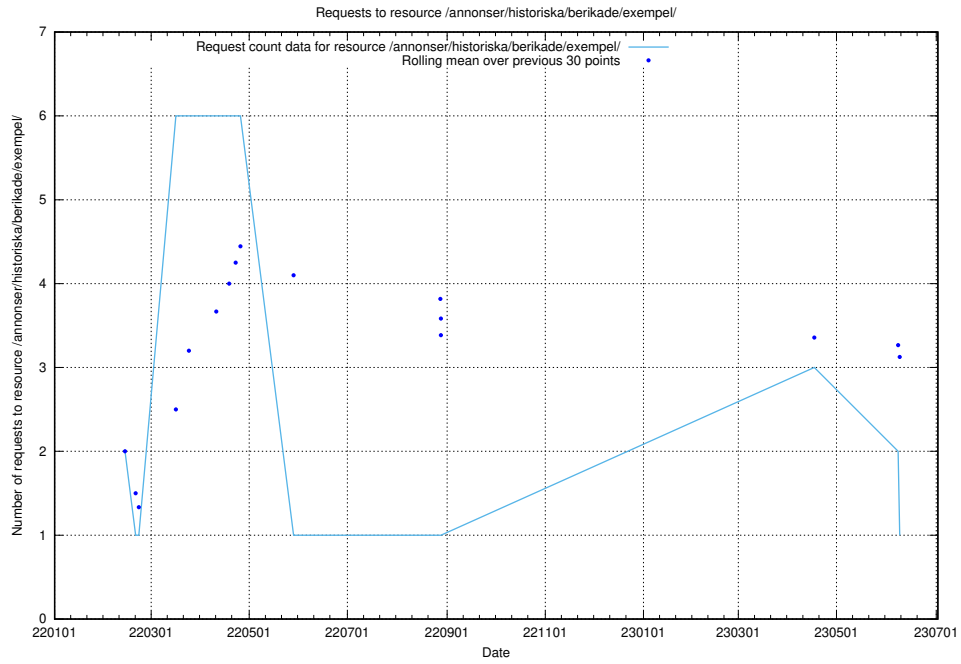

5.753 Usage of /annonser/historiska/berikade/exempel/

Here, we count the number of requests to resource /annonser/historiska/berikade/exempel/.