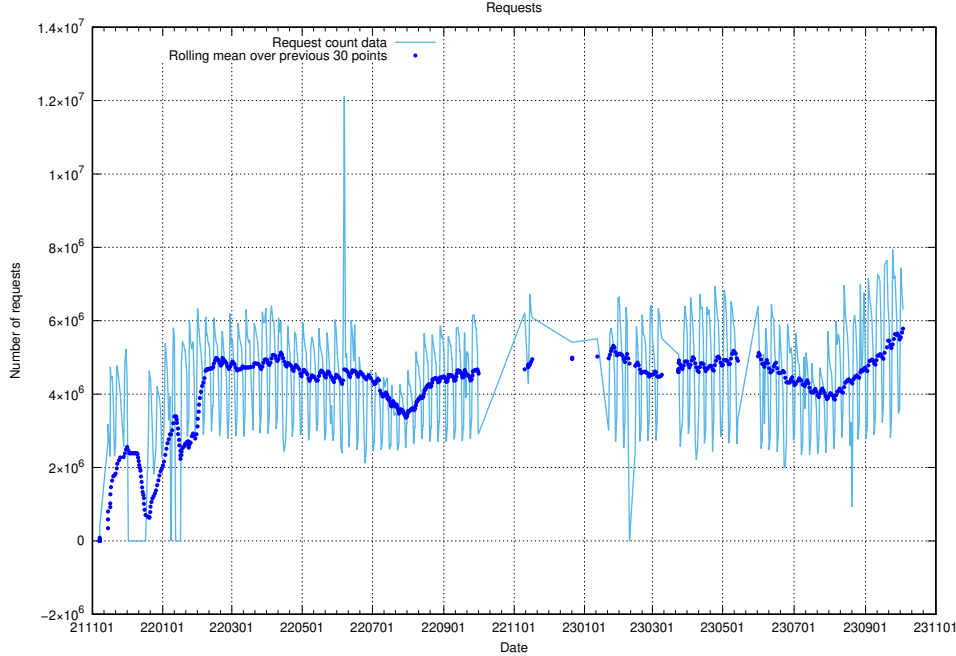

8 Log Stack - General Statistics

This section contains general statistics from [JobTech's log stack](#)⁸.

8.1 Total number of requests

Here, we count the total number of requests.