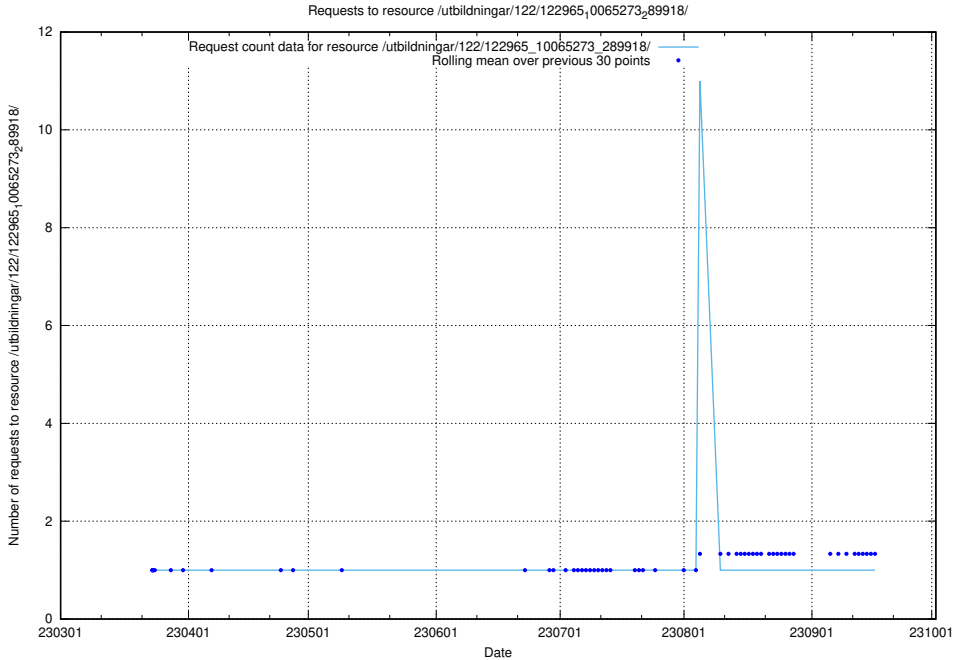

Here, we count the number of requests to resource /taxonomy/version/14/query/eu-regions/.

5.1827 Usage of /utbildningar/122/122965_10065273_289918/

Here, we count the number of requests to resource /utbildningar/122/122965_10065273_289918/.