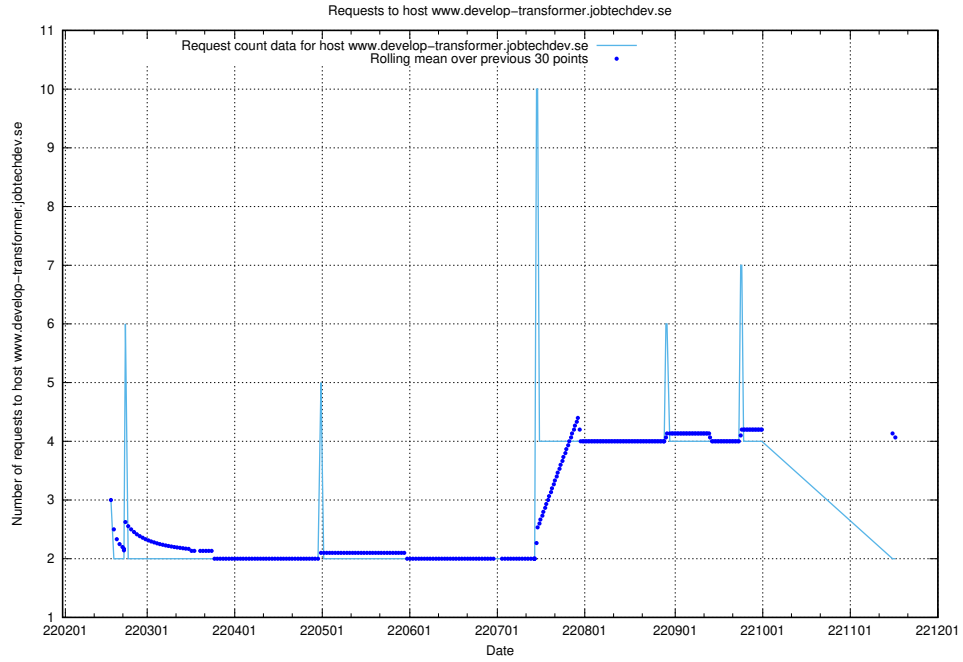

7.519 Usage of `www.develop-transformer.jobtechdev.se`

Here, we count the number of requests to host `www.develop-transformer.jobtechdev.se`.