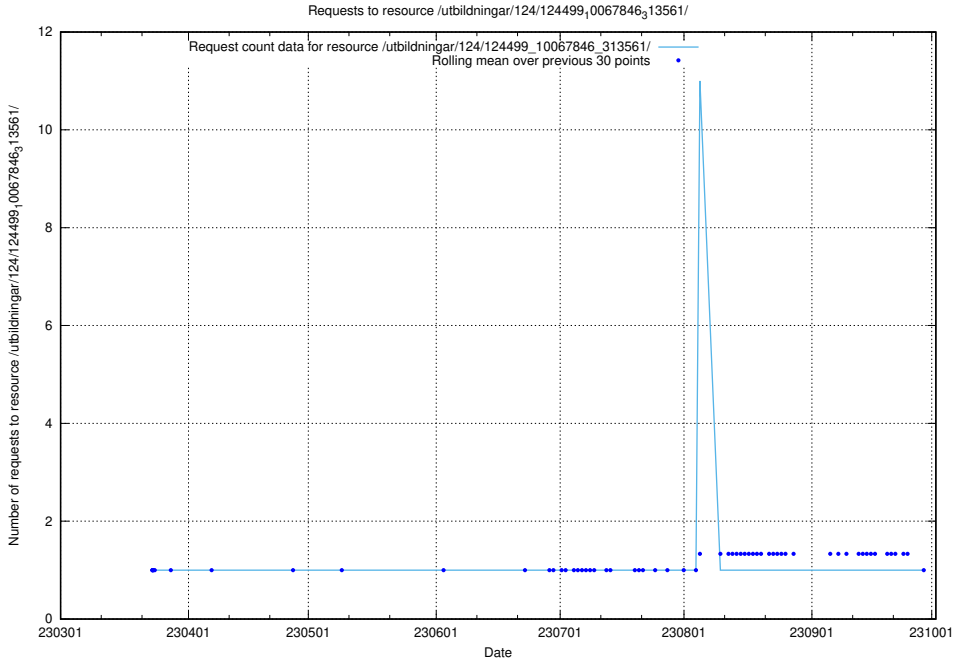

5.875 Usage of /utbildningar/124/124499_10067846_313561/

Here, we count the number of requests to resource /utbildningar/124/124499_10067846_313561/.