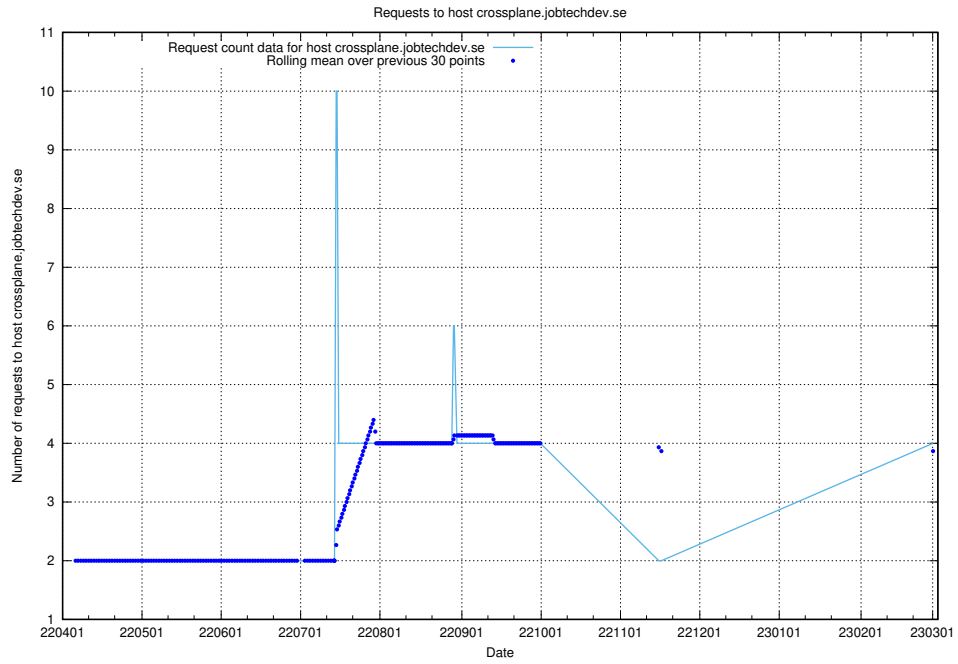

Here, we count the number of requests to host dev-jobad-enrichments-api.jobtechdev.se.

7.150 Usage of crossplane.jobtechdev.se

Here, we count the number of requests to host crossplane.jobtechdev.se.

7.151 Usage of taxonomi.api.jobtechdev.se