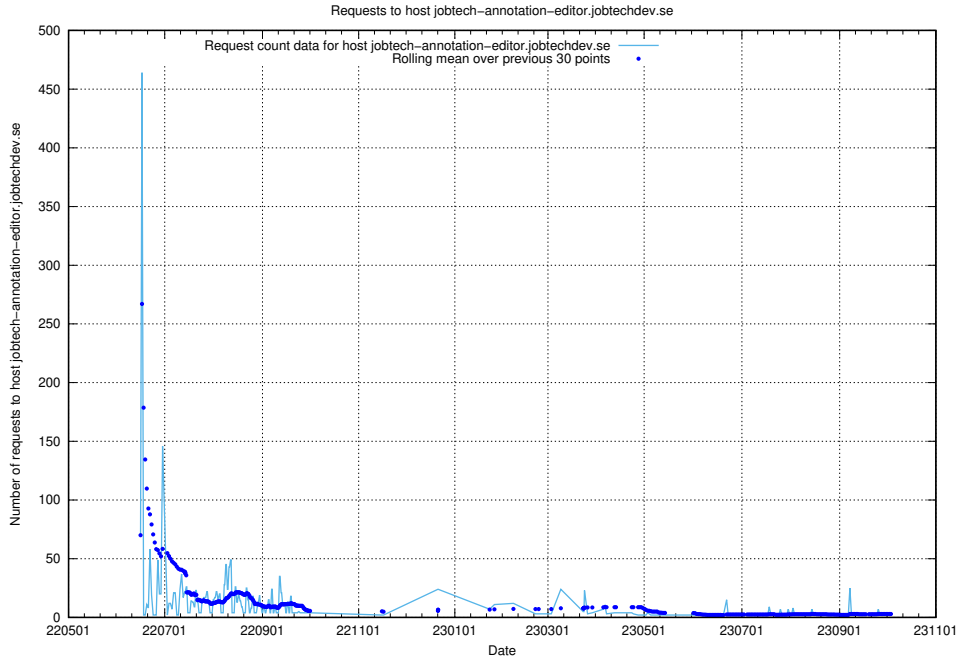

7.387 Usage of `jobtech-annotation-editor.jobtechdev.se`

Here, we count the number of requests to host `jobtech-annotation-editor.jobtechdev.se`.