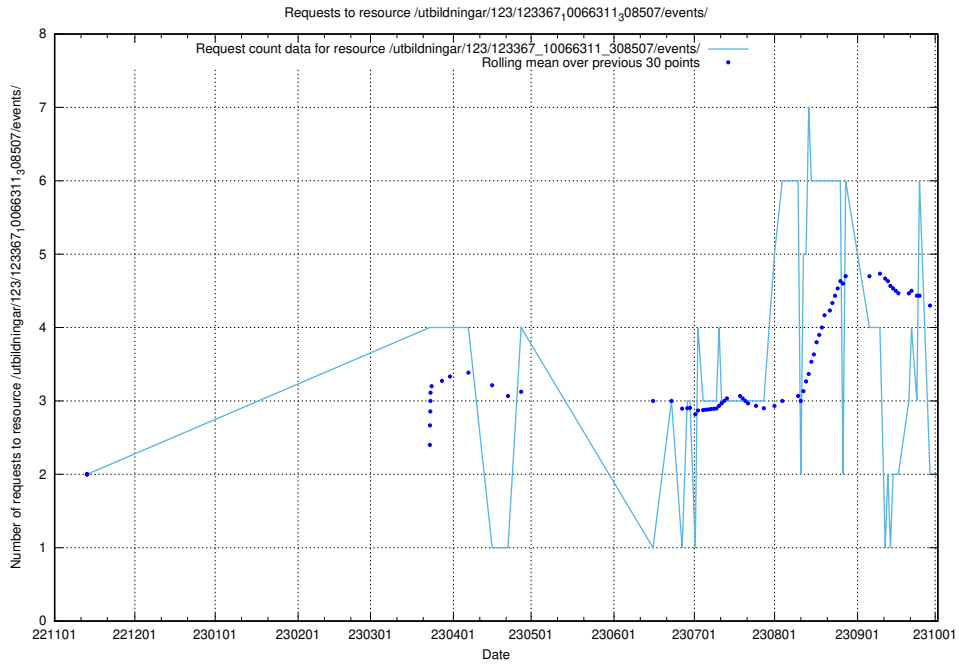

5.305 Usage of /utbildningar/123/123367_10066311_308507/events/

Here, we count the number of requests to resource /utbildningar/123/123367_10066311_308507/events/