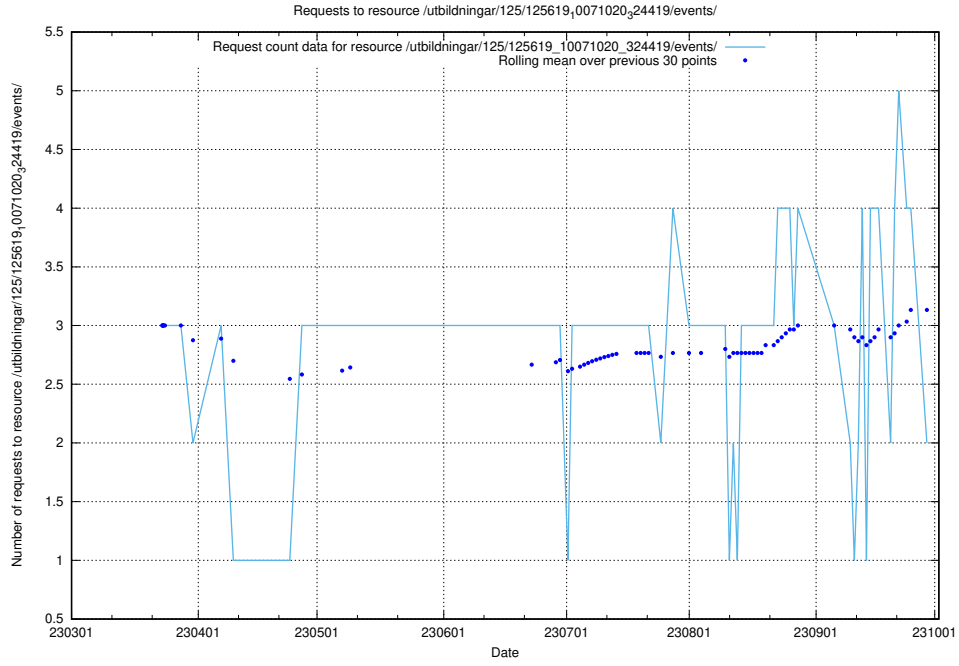

5.378 Usage of /utbildningar/125/125619_10071020_324419/events/

Here, we count the number of requests to resource /utbildningar/125/125619_10071020_324419/events/