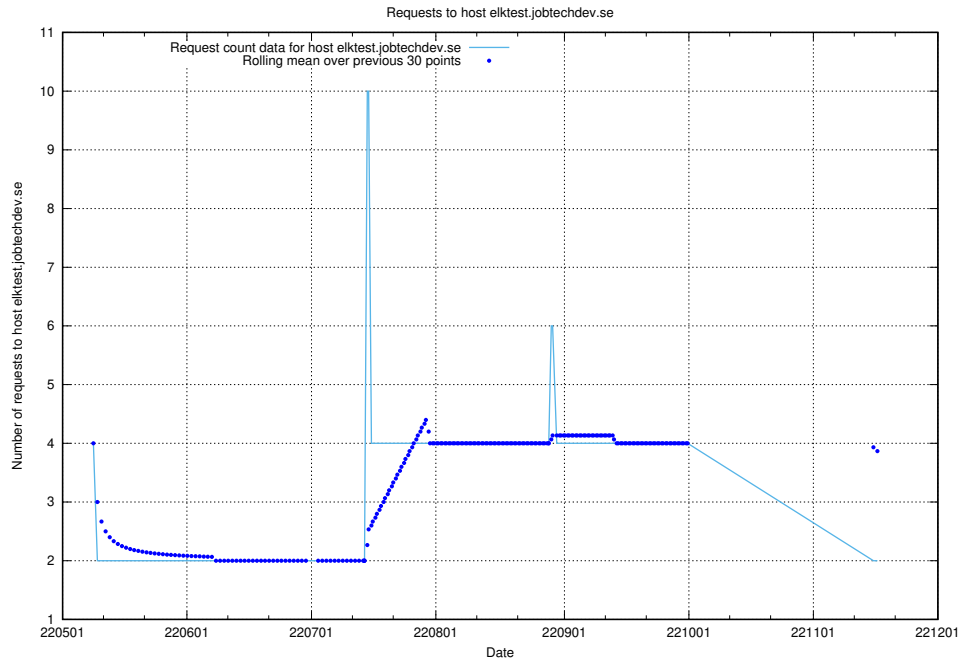

7.412 Usage of elktest.jobtechdev.se

Here, we count the number of requests to host elktest.jobtechdev.se.