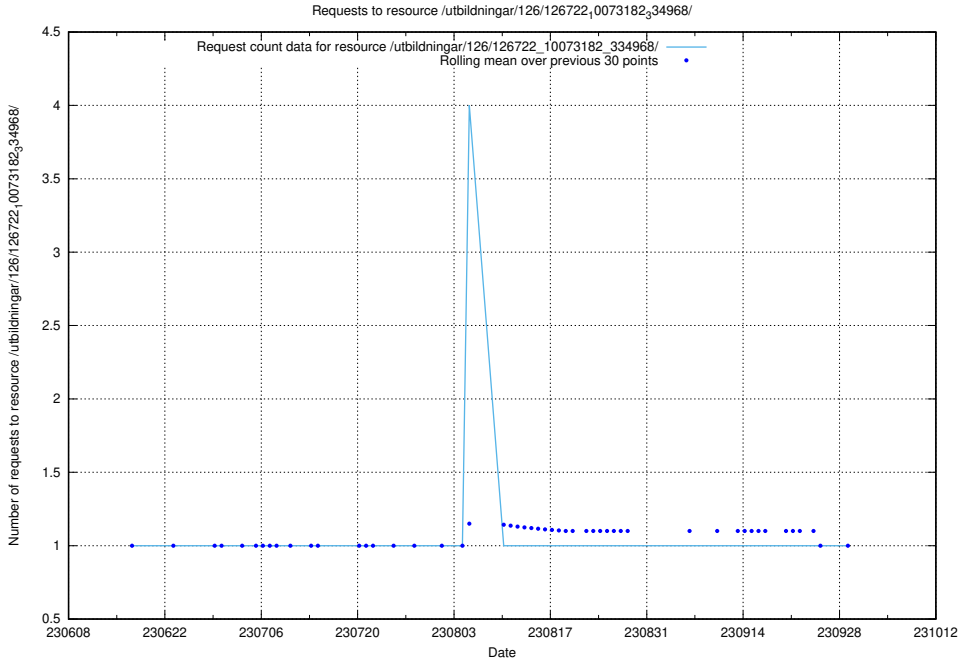

5.2638 Usage of /utbildningar/126/126722_10073182_334968/

Here, we count the number of requests to resource /utbildningar/126/126722_10073182_334968/.