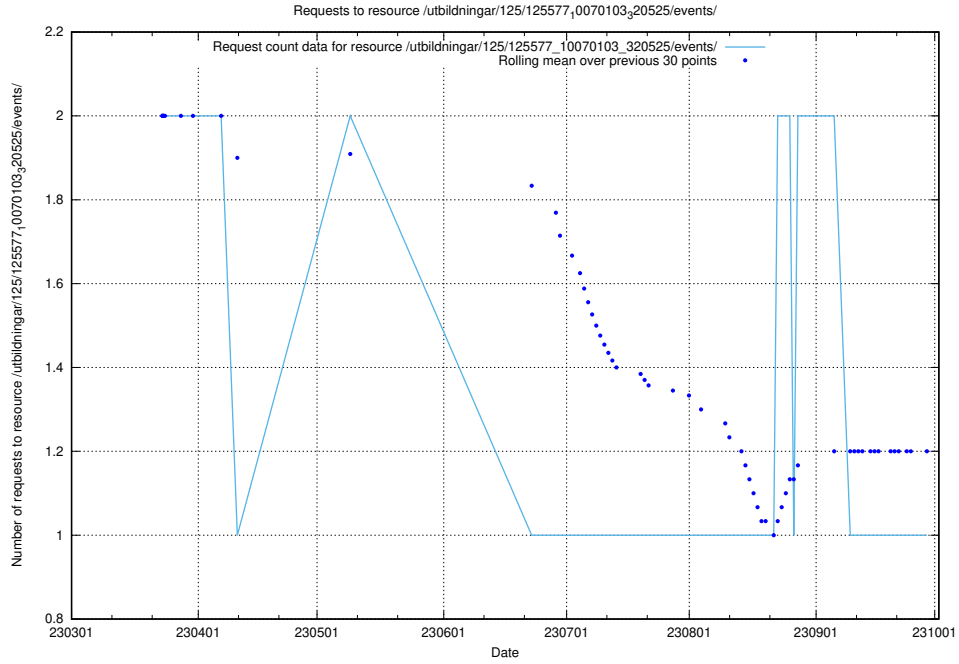

5.3030 Usage of /utbildningar/125/125577_10070103_320525/events/

Here, we count the number of requests to resource /utbildningar/125/125577_10070103_320525/events/