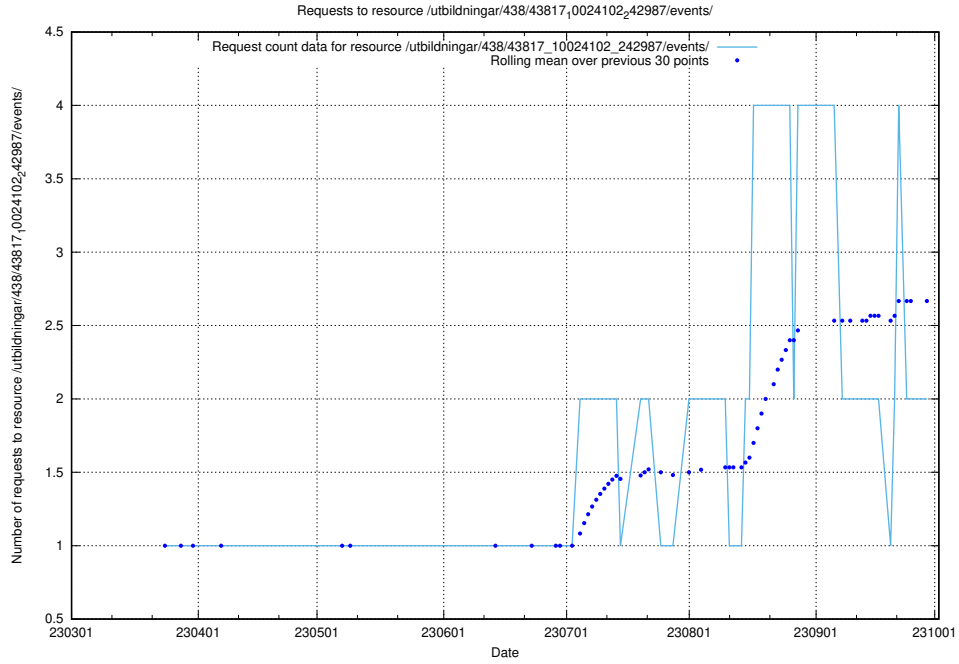

5.373 Usage of /utbildningar/438/43817_10024102_242987/events/

Here, we count the number of requests to resource /utbildningar/438/43817_10024102_242987/events/.