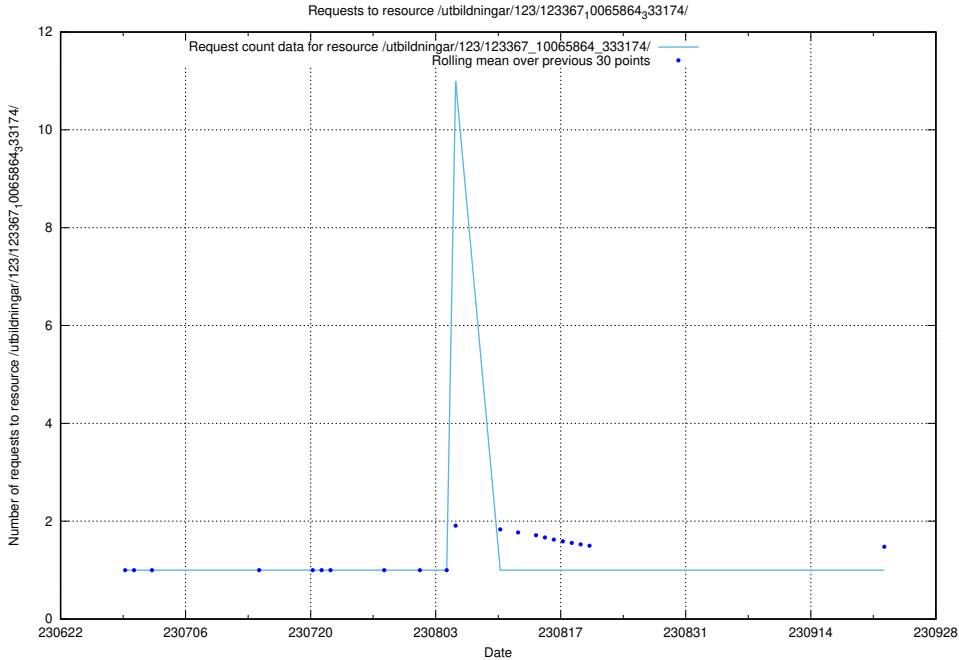

5.2251 Usage of /utbildningar/123/123367_10065864_333174/

Here, we count the number of requests to resource /utbildningar/123/123367_10065864_333174/.