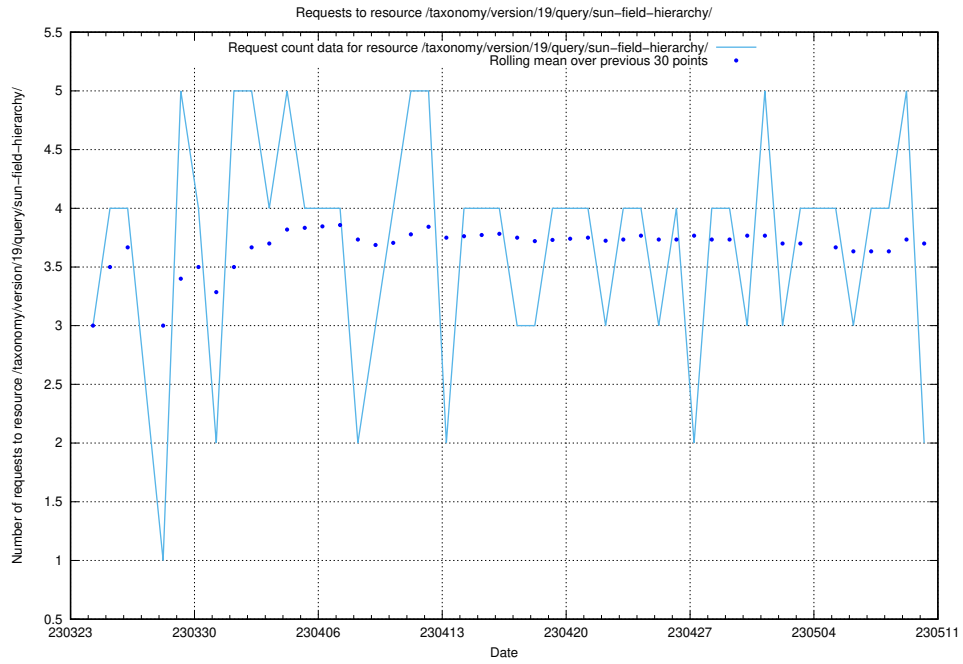

5.355 Usage of /taxonomy/version/19/query/sun-field-hierarchy/

Here, we count the number of requests to resource /taxonomy/version/19/query/sun-field-hierarchy/.