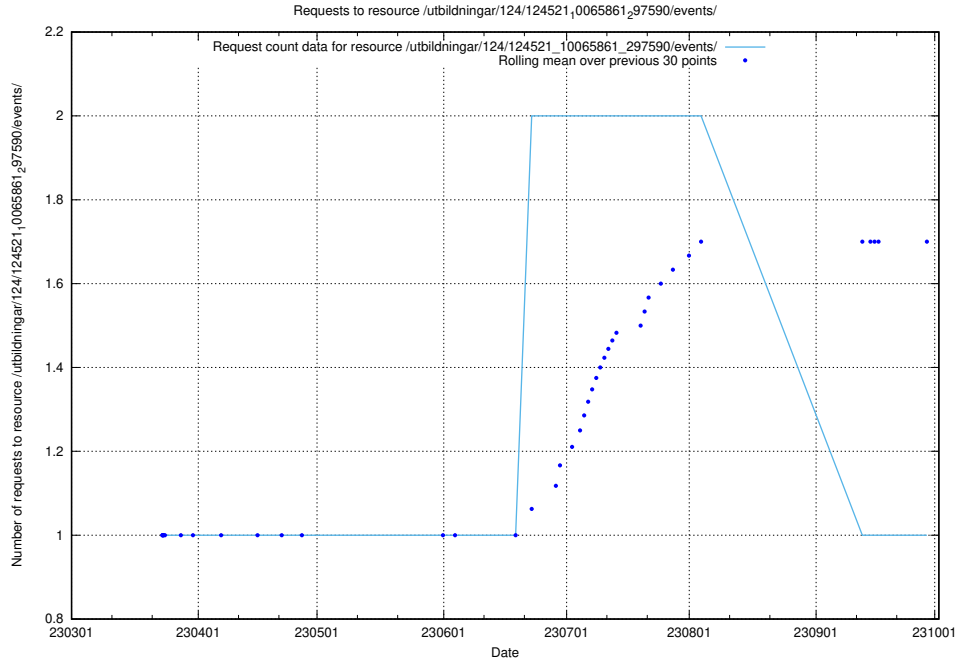

5.717 Usage of /utbildningar/124/124521_10065861_297590/events/

Here, we count the number of requests to resource /utbildningar/124/124521_10065861_297590/events/