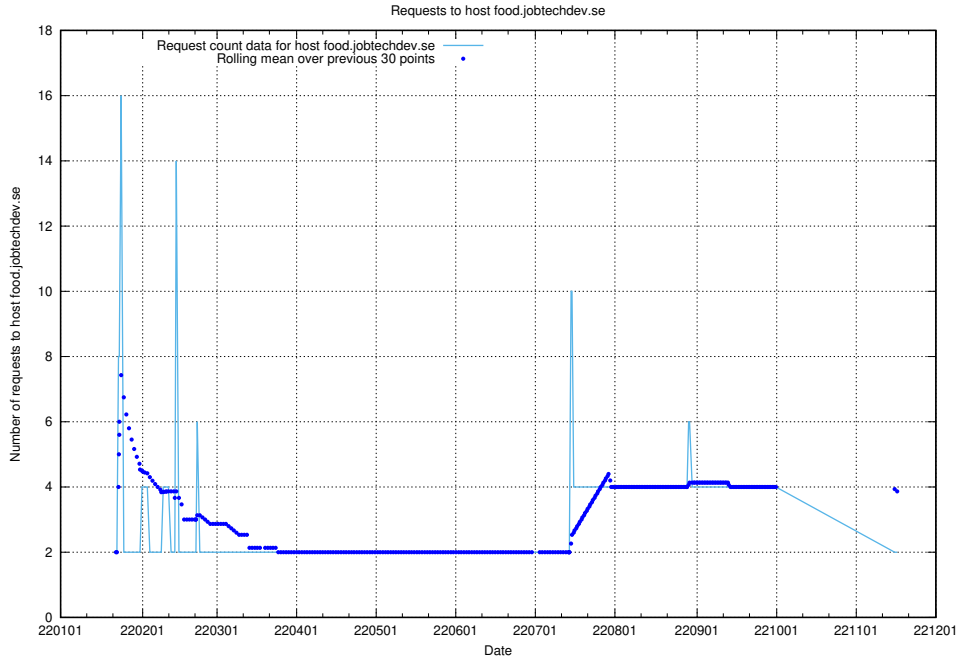

7.581 Usage of events.jobtechdev.se

Here, we count the number of requests to host events.jobtechdev.se.

7.582 Usage of hr.jobtechdev.se

Here, we count the number of requests to host hr.jobtechdev.se.

7.583 Usage of demo-jobed-connect-onprem.jobtechdev.se