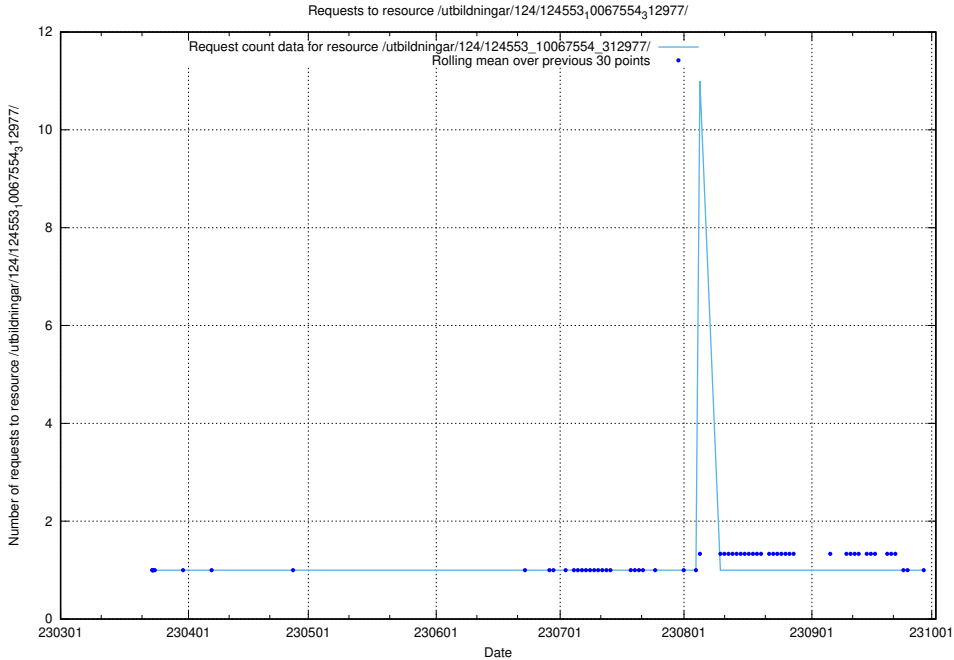

5.690 Usage of /utbildningar/124/124553_10067554_312977/

Here, we count the number of requests to resource /utbildningar/124/124553_10067554_312977/.