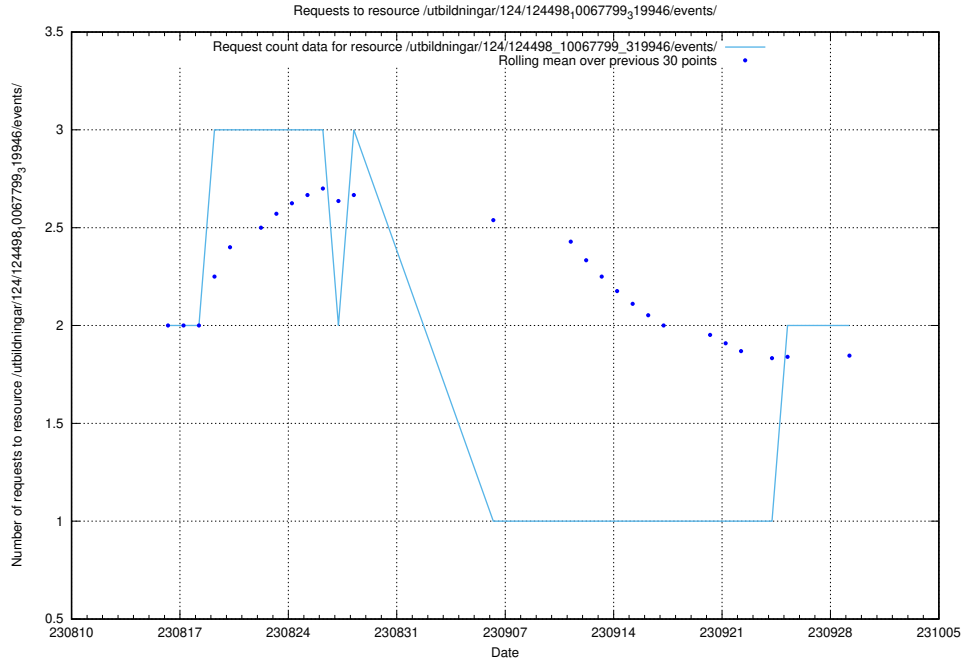

5.245 Usage of /utbildningar/124/124498_10067799_319946/events/

Here, we count the number of requests to resource /utbildningar/124/124498_10067799_319946/events/