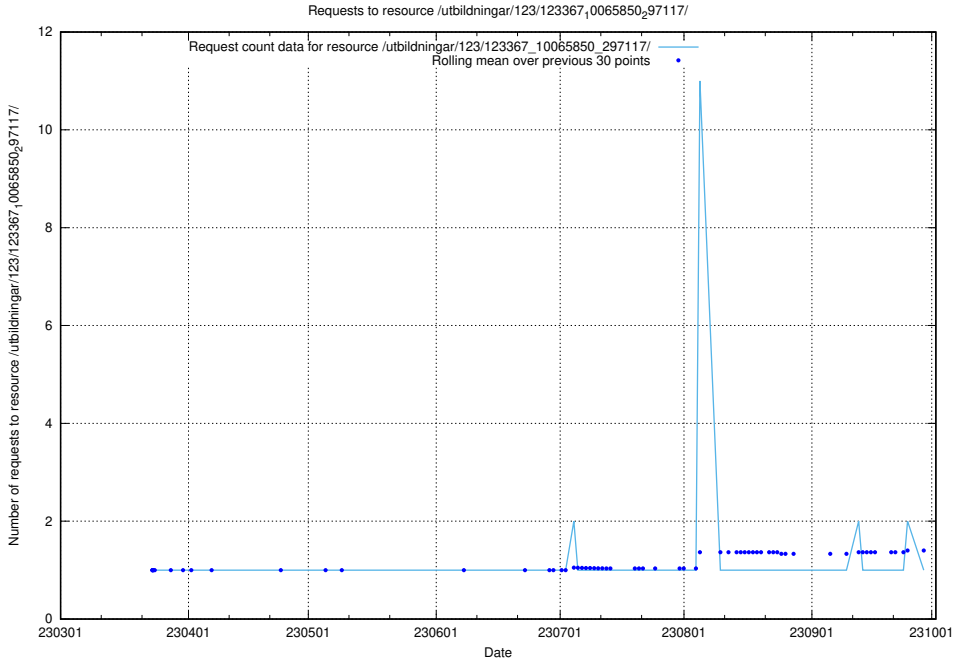

5.1539 Usage of /utbildningar/123/123367_10065850_297117/

Here, we count the number of requests to resource /utbildningar/123/123367_10065850_297117/.