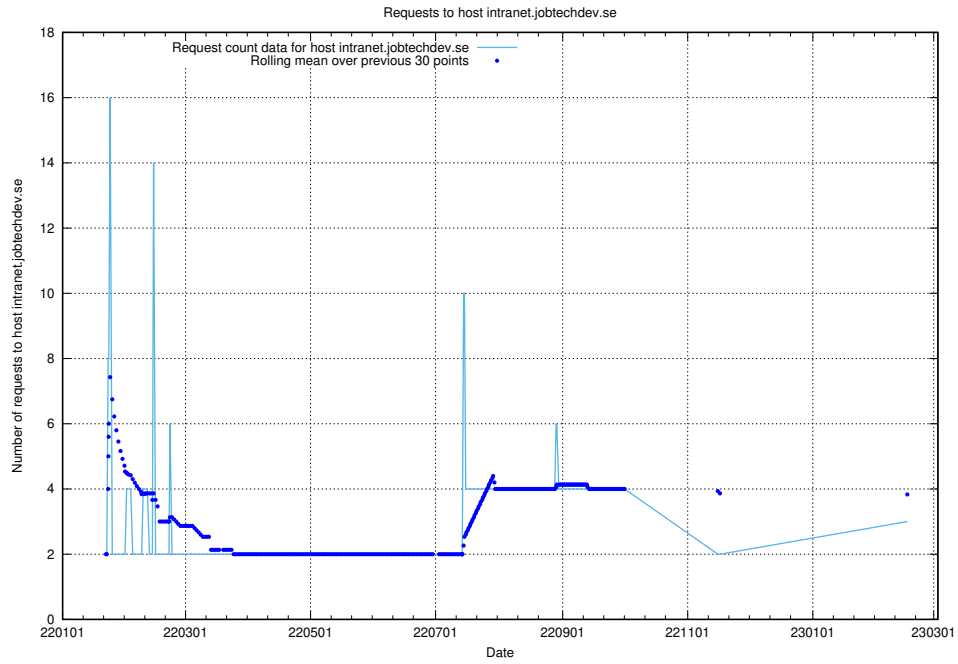

Here, we count the number of requests to host learning.jobtechdev.se.

7.239 Usage of intranet.jobtechdev.se

Here, we count the number of requests to host intranet.jobtechdev.se.

7.240 Usage of ecommerce.jobtechdev.se