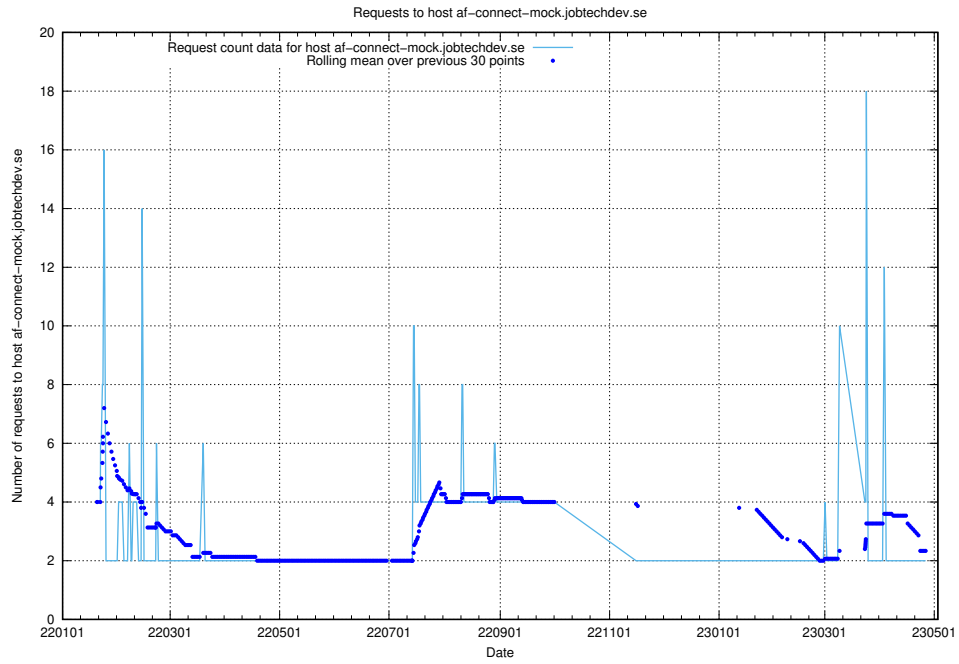

Here, we count the number of requests to host af-connect-mock.jobtechdev.se.

7.252 Usage of jittsi.jobtechdev.se

Here, we count the number of requests to host jittsi.jobtechdev.se.

7.253 Usage of api-jobtech-taxonomy-api-test-in-prod-read.prod.services.jtech.se