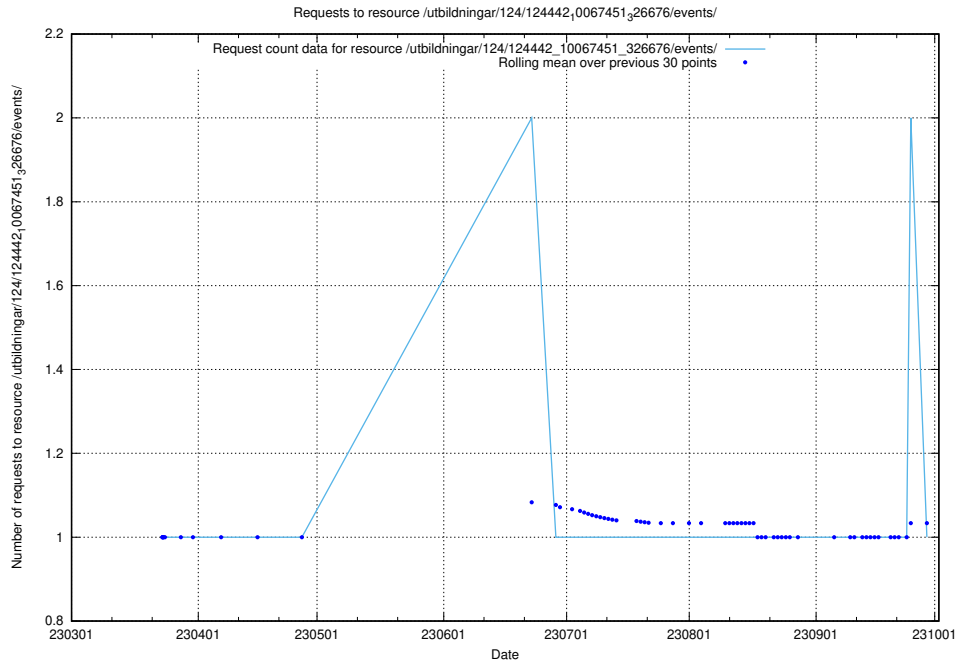

5.984 Usage of /utbildningar/124/124442_10067451_326676/events/

Here, we count the number of requests to resource /utbildningar/124/124442_10067451_326676/events/