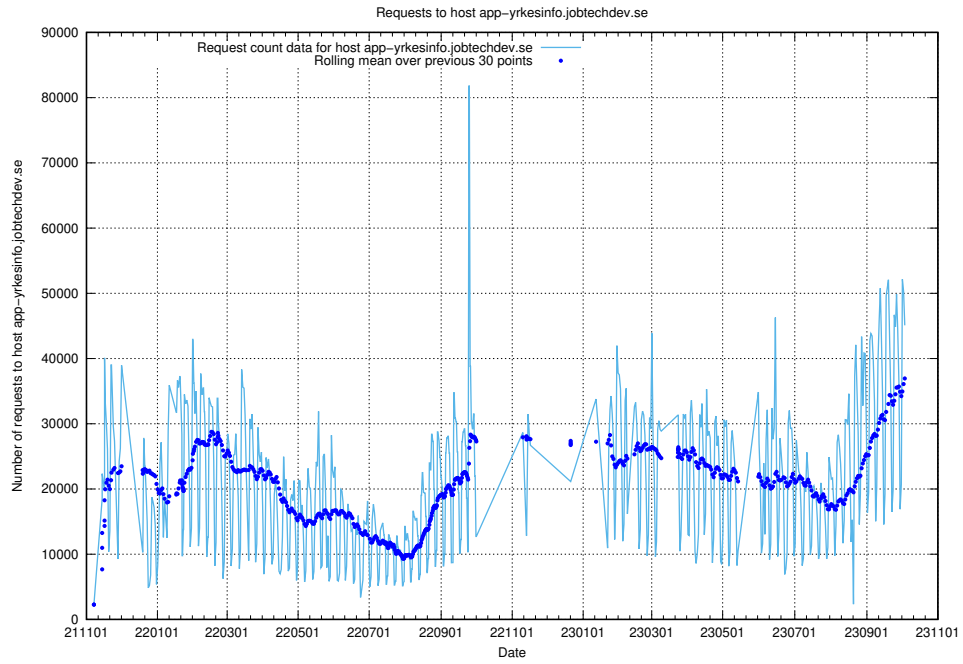

7.5 Usage of app-yrkesinfo.jobtechdev.se

Here, we count the number of requests to host app-yrkesinfo.jobtechdev.se.