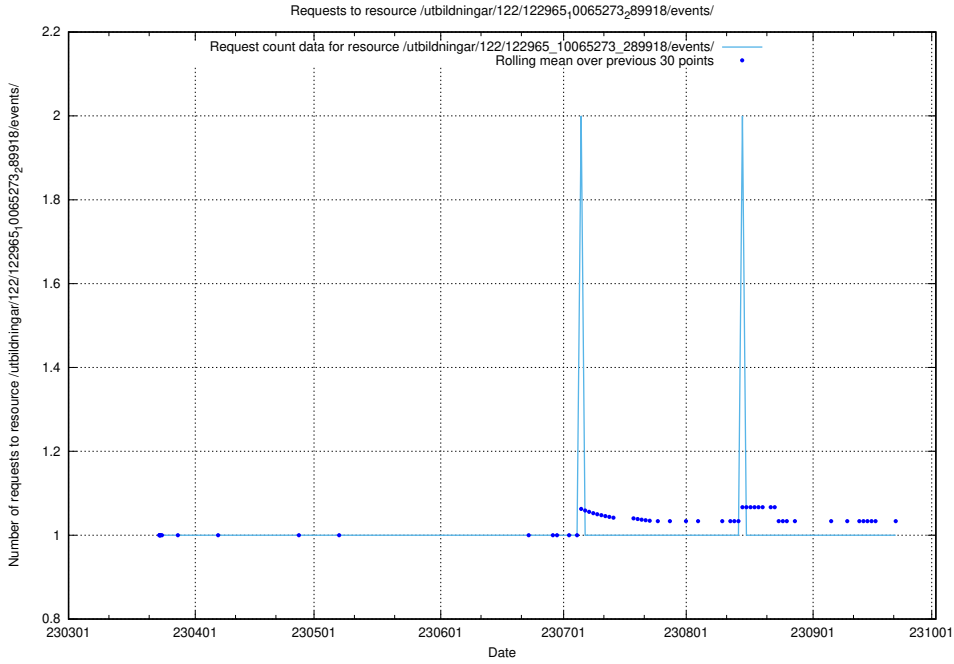

5.1816 Usage of /utbildningar/122/122965_10065273_289918/events/

Here, we count the number of requests to resource /utbildningar/122/122965_10065273_289918/events/