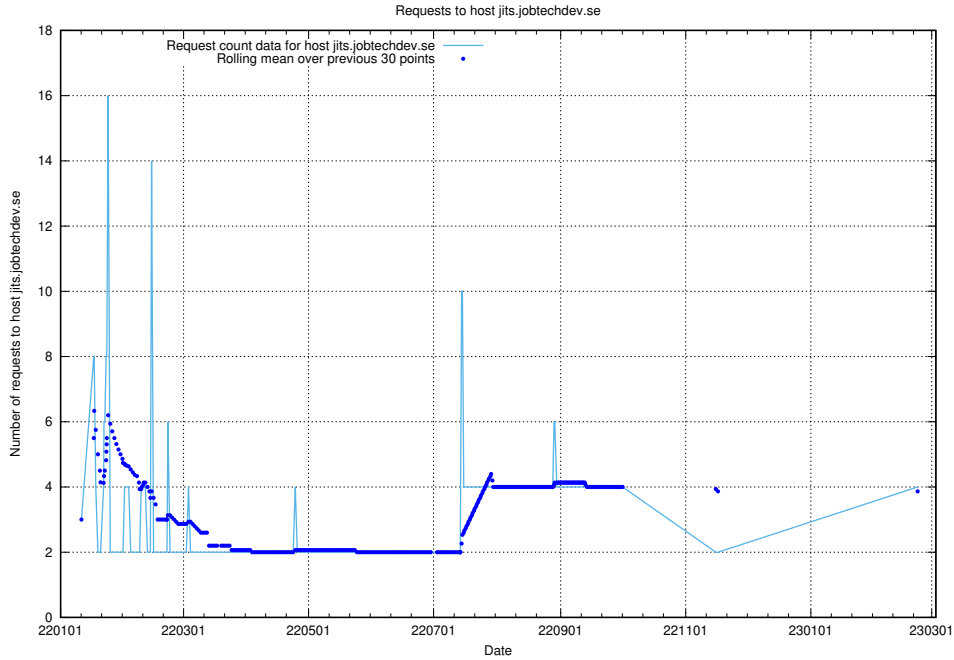

7.104 Usage of `jits.jobtechdev.se`

Here, we count the number of requests to host `jits.jobtechdev.se`.