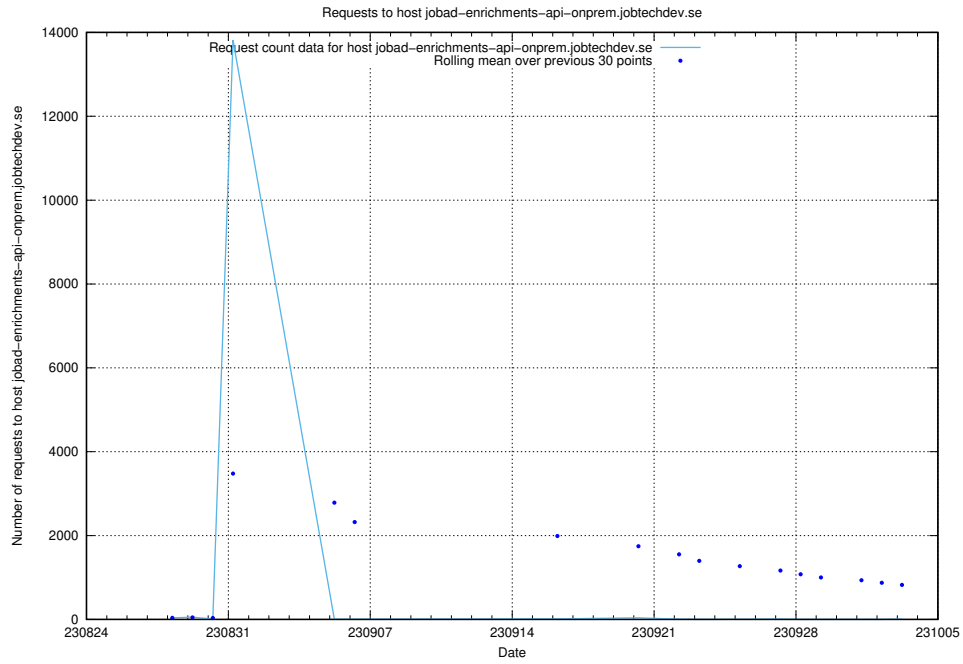

7.42 Usage of jobad-enrichments-api-onprem.jobtechdev.se

Here, we count the number of requests to host jobad-enrichments-api-onprem.jobtechdev.se.