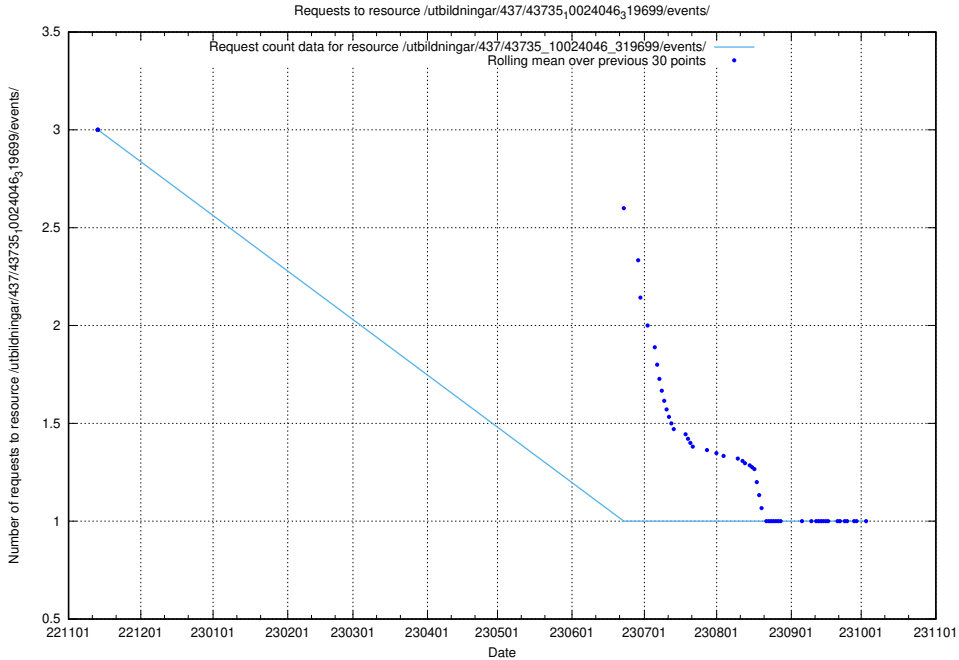

5.2570 Usage of /utbildningar/437/43735_10024046_319699/events/

Here, we count the number of requests to resource /utbildningar/437/43735_10024046_319699/events/.