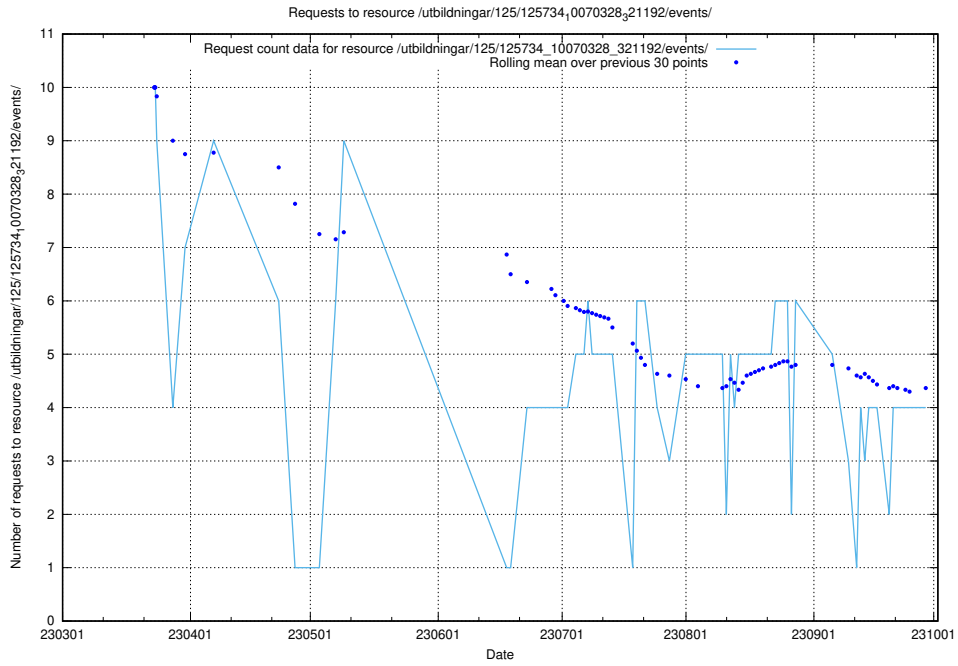

5.107 Usage of /utbildningar/125/125734_10070328_321192/events/

Here, we count the number of requests to resource /utbildningar/125/125734_10070328_321192/events/