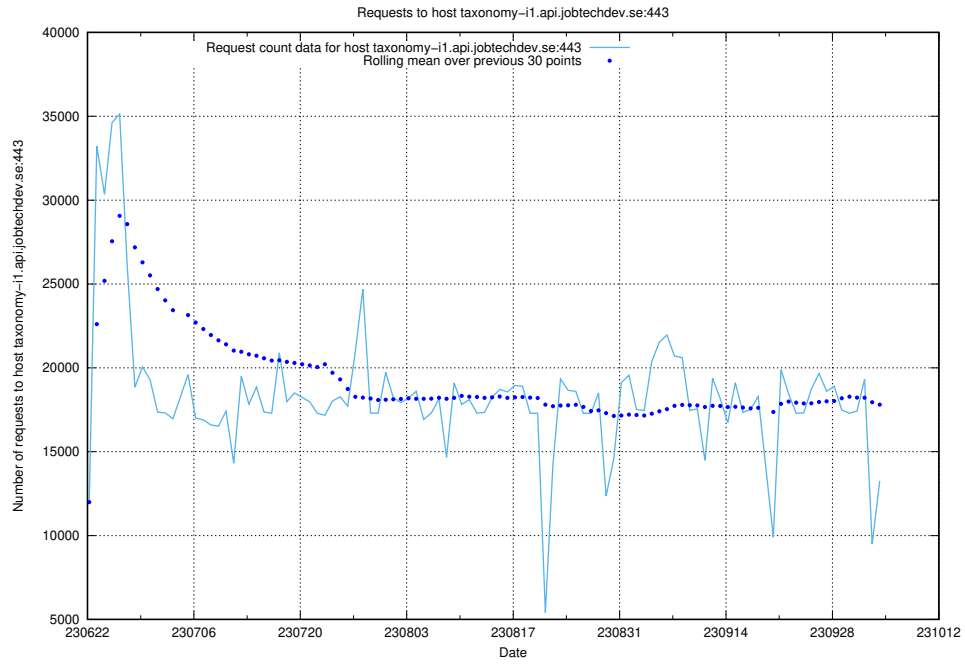

Here, we count the number of requests to host taxonomy-i1.api.jobtechdev.se:443.

7.13 Usage of jobstream.api.jobtechdev.se

Here, we count the number of requests to host jobstream.api.jobtechdev.se.

7.14 Usage of jobtechdev.se