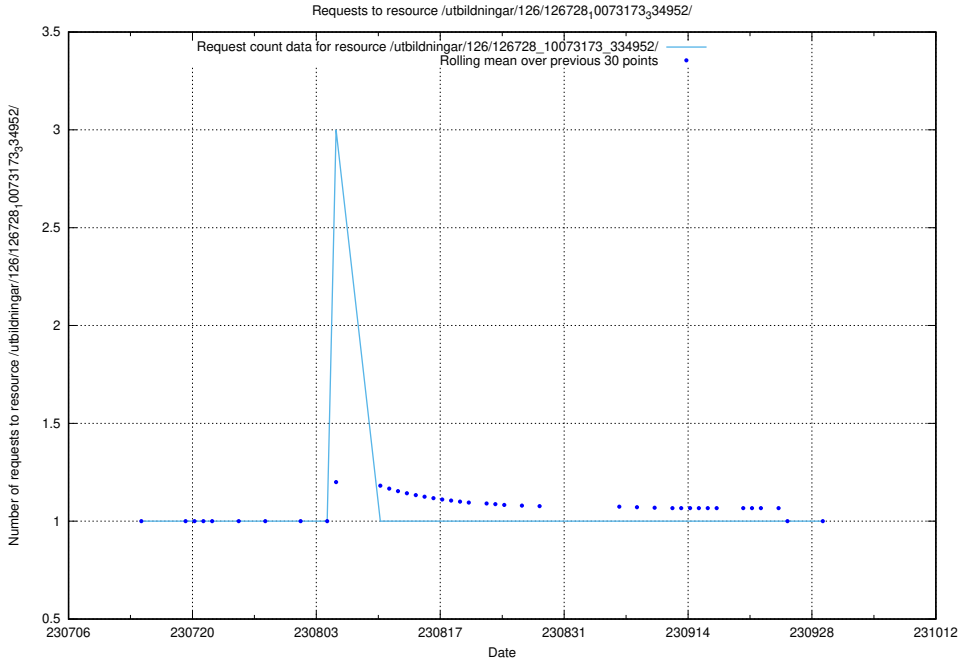

Here, we count the number of requests to resource /utbildningar/126/126728_10073173_334952/events/

5.1749 Usage of /utbildningar/126/126728_10073173_334952/

Here, we count the number of requests to resource /utbildningar/126/126728_10073173_334952/.