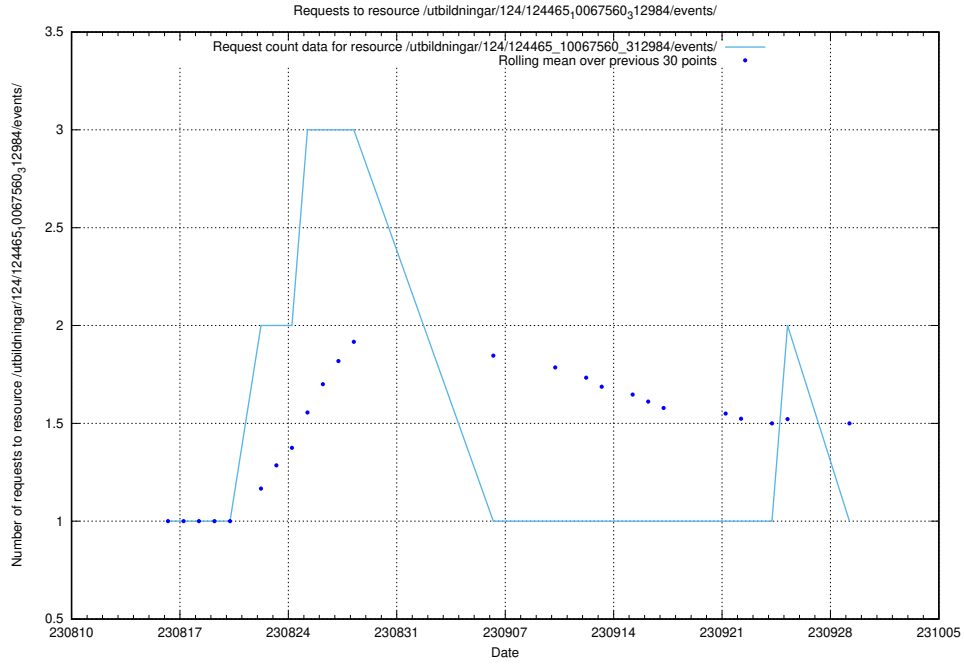

5.1471 Usage of /utbildningar/124/124465_10067560_312984/events/

Here, we count the number of requests to resource /utbildningar/124/124465_10067560_312984/events/