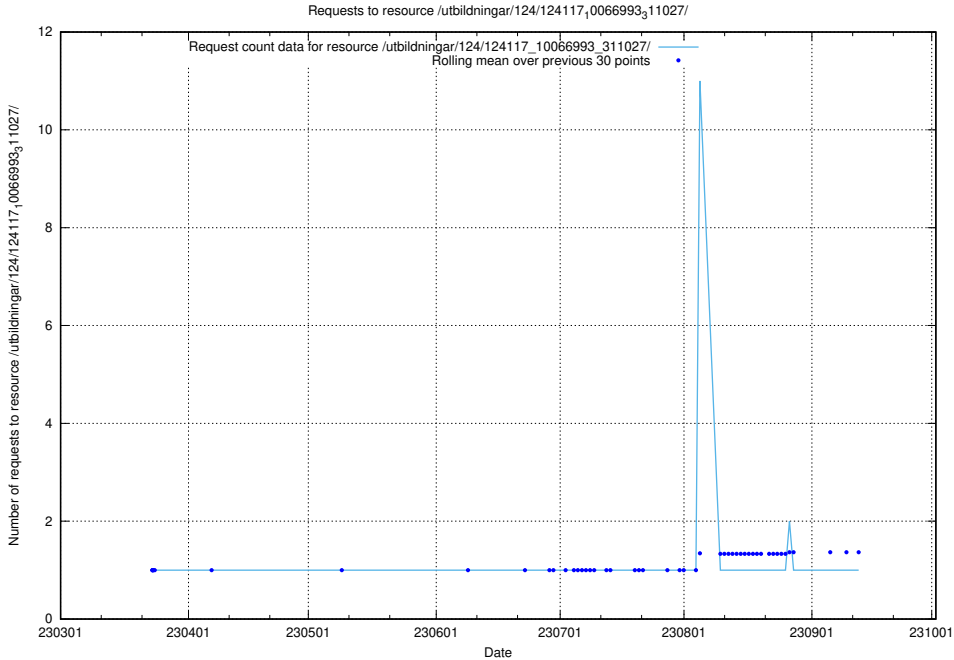

5.1062 Usage of /utbildningar/124/124117_10066993_311027/

Here, we count the number of requests to resource /utbildningar/124/124117_10066993_311027/.