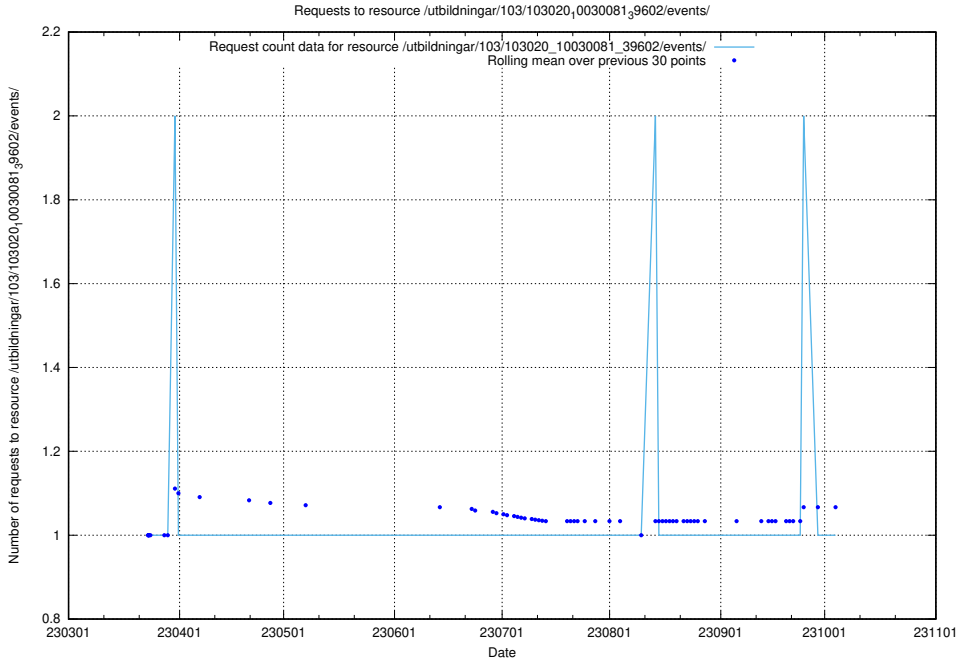

5.2217 Usage of /utbildningar/103/103020_10030081_39602/events/

Here, we count the number of requests to resource /utbildningar/103/103020_10030081_39602/events/.