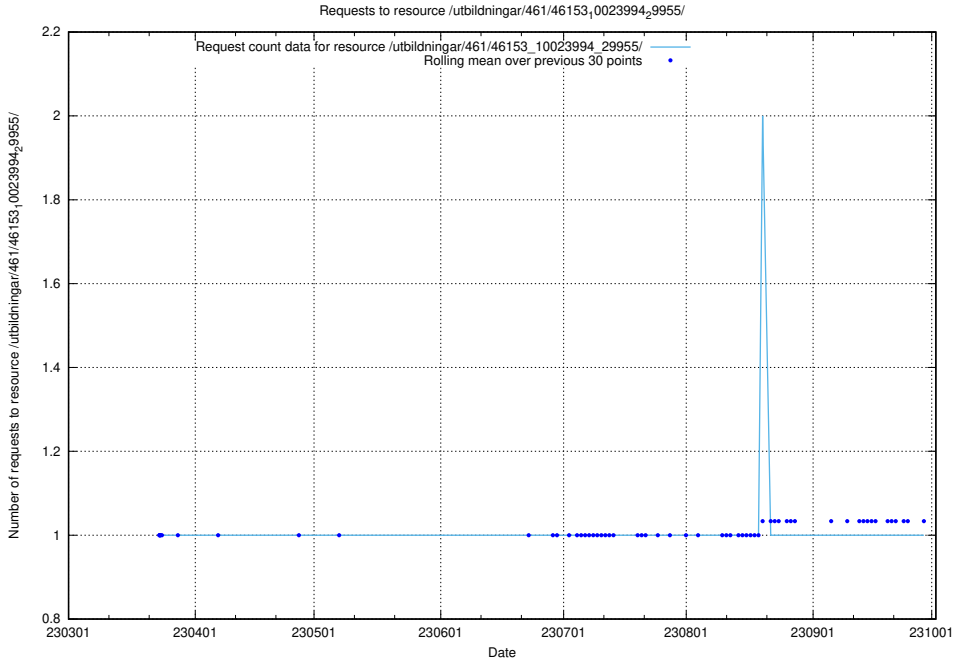

5.3062 Usage of /utbildningar/461/46153_10023994_29955/

Here, we count the number of requests to resource /utbildningar/461/46153_10023994_29955/.