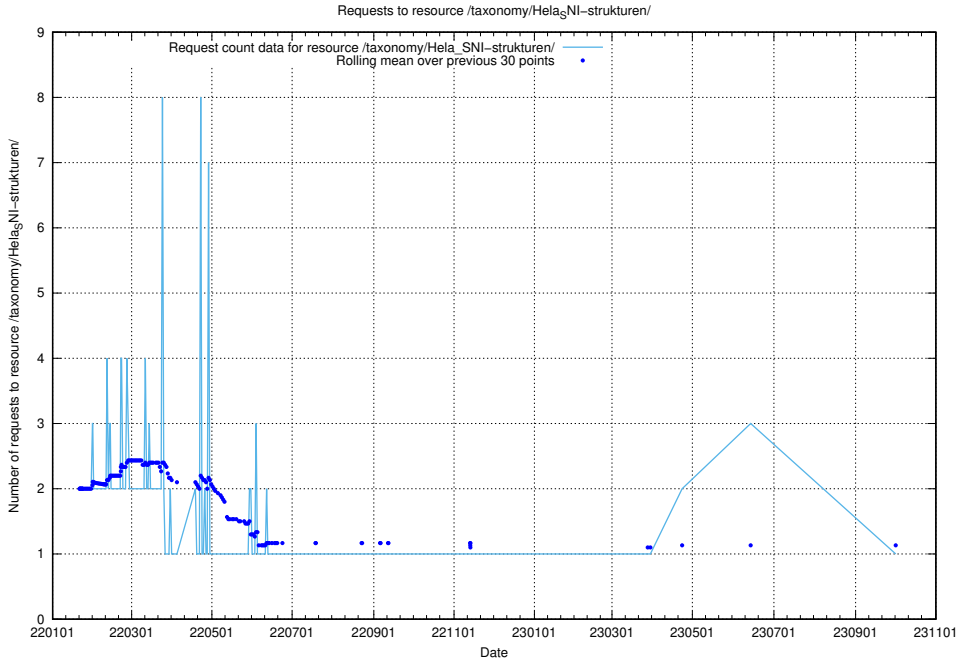

5.498 Usage of /taxonomy/Hela_SNI-strukturen/

Here, we count the number of requests to resource /taxonomy/Hela_SNI-strukturen/.