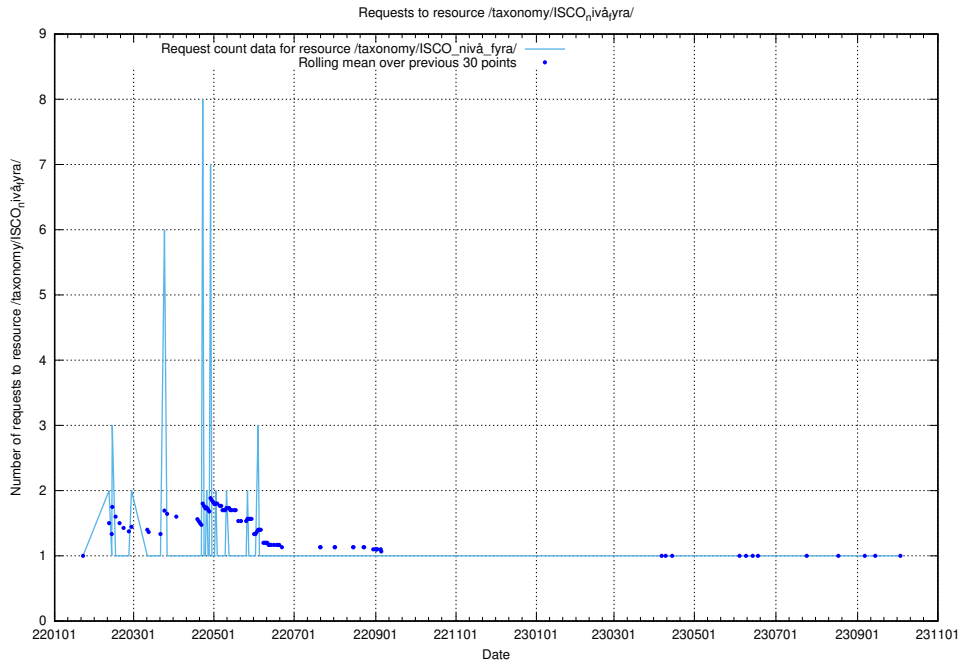

5.1631 Usage of /taxonomy/ISCO_nivá_fyra/

Here, we count the number of requests to resource /taxonomy/ISCO_nivá_fyra/.