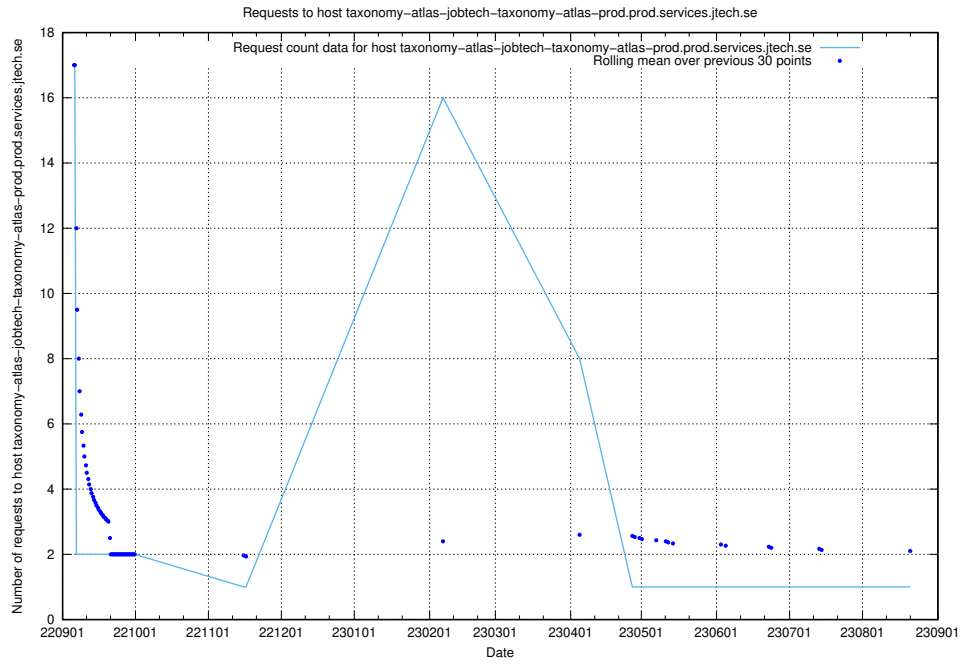

7.601 Usage of taxonomy-atlas-jobtech-taxonomy-atlas-prod.prod.services.jtech.se

Here, we count the number of requests to host taxonomy-atlas-jobtech-taxonomy-atlas-prod.prod.services.jtech.se.