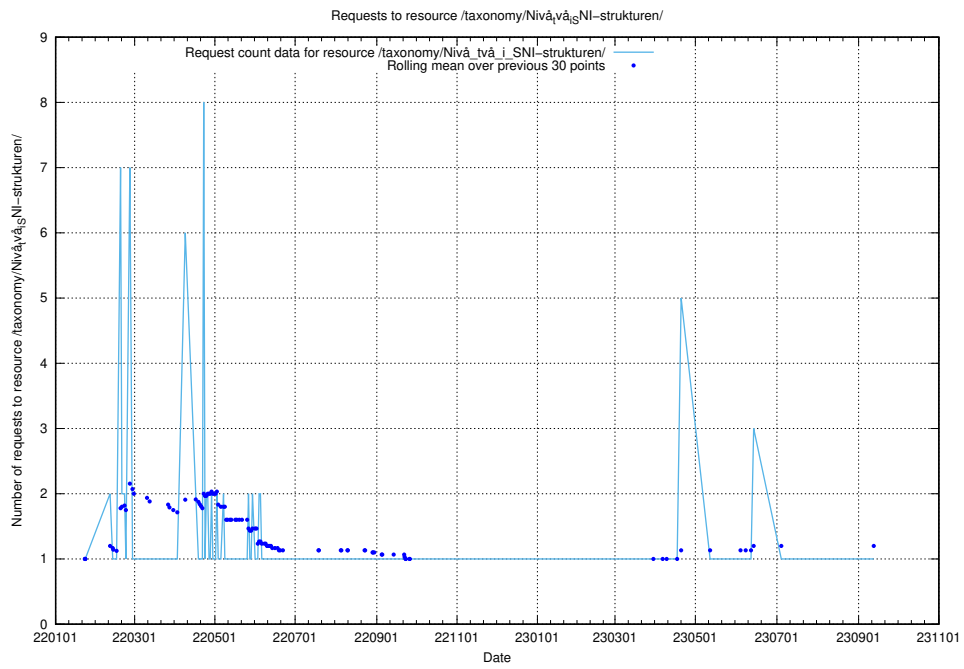

5.1059 Usage of /taxonomy/Nivå_två_i_SNI-strukturen/

Here, we count the number of requests to resource /taxonomy/Nivå_två_i_SNI-strukturen/.