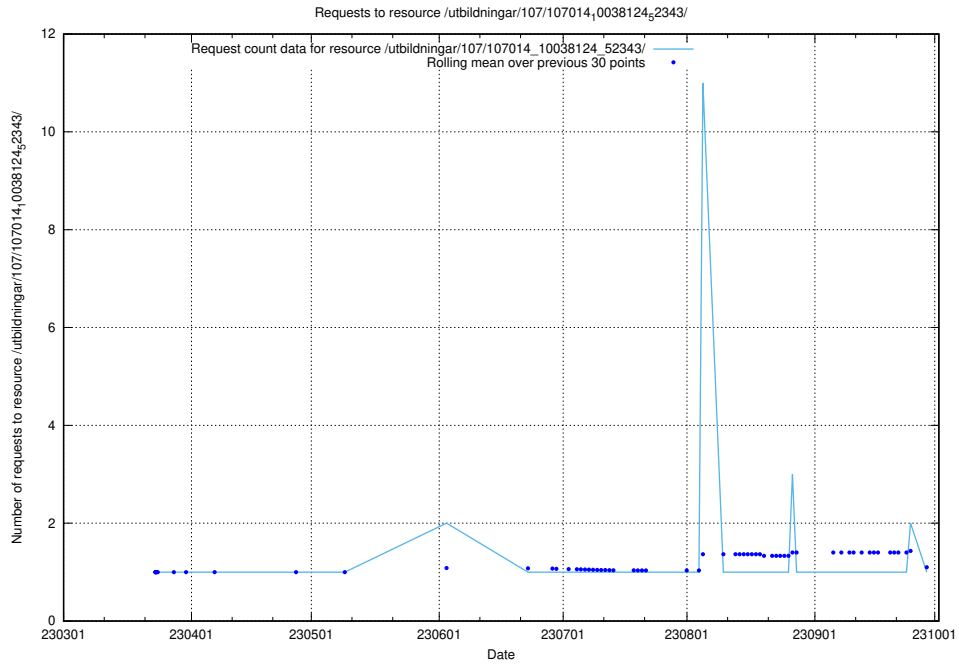

5.2100 Usage of /utbildningar/107/107014_10038124_52343/

Here, we count the number of requests to resource /utbildningar/107/107014_10038124_52343/.