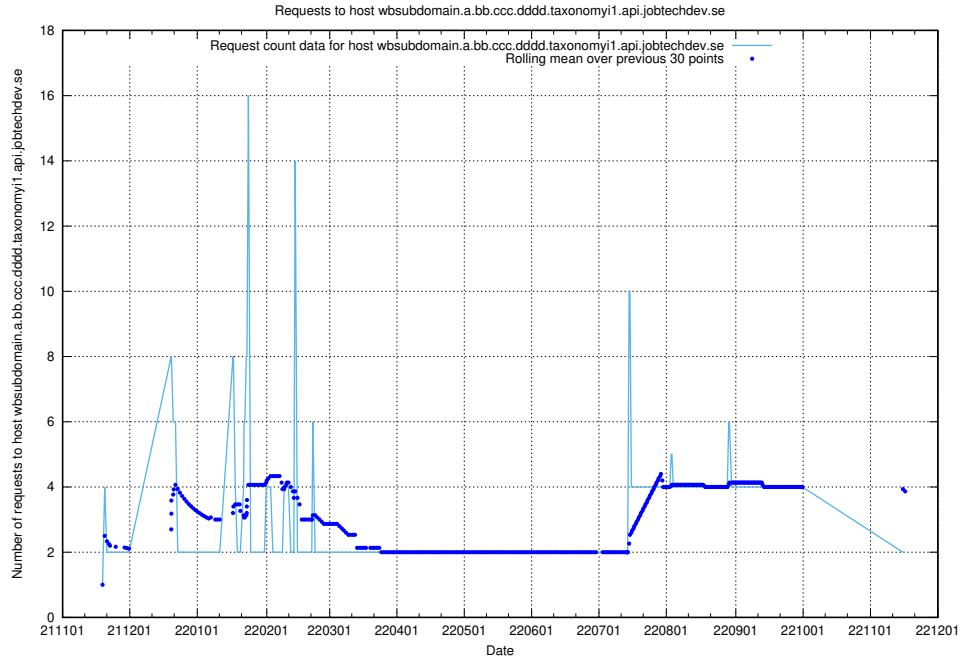

7.443 Usage of wbsubdomain.a.bb.ccc.dddd.taxonomy1.api.jobtechdev.se

Here, we count the number of requests to host wbsubdomain.a.bb.ccc.dddd.taxonomy1.api.jobtechdev.se