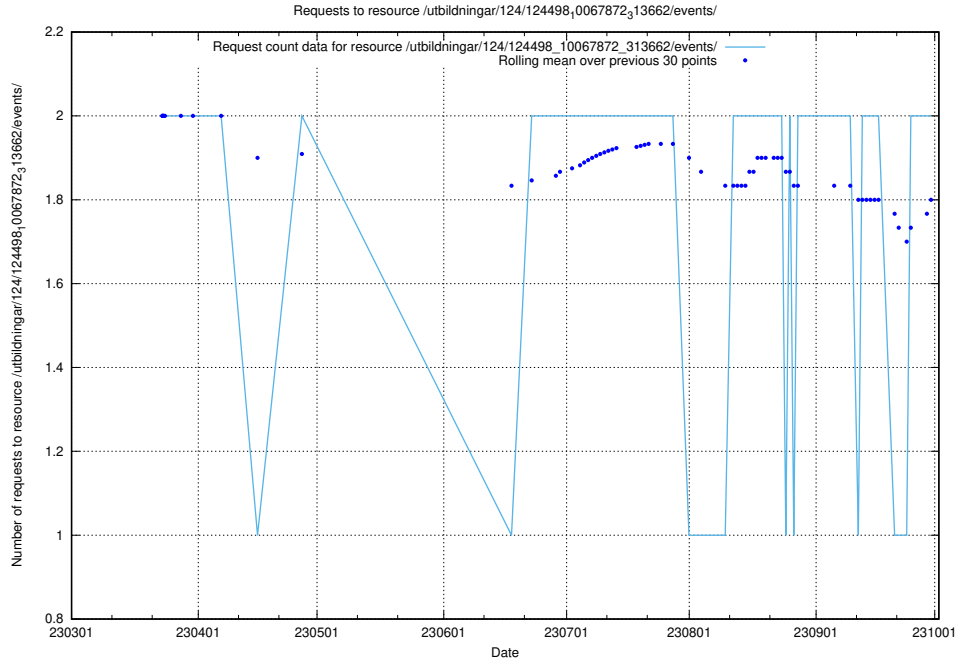

5.391 Usage of /utbildningar/124/124498_10067872_313662/events/

Here, we count the number of requests to resource /utbildningar/124/124498_10067872_313662/events/