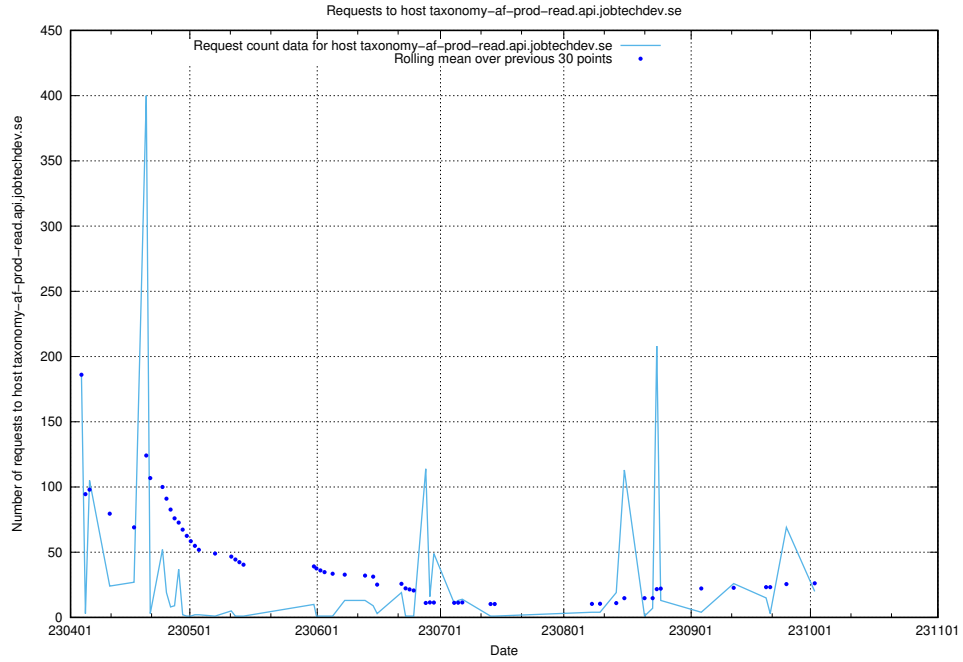

7.37 Usage of taxonomy-af-prod-read.api.jobtechdev.se

Here, we count the number of requests to host taxonomy-af-prod-read.api.jobtechdev.se.