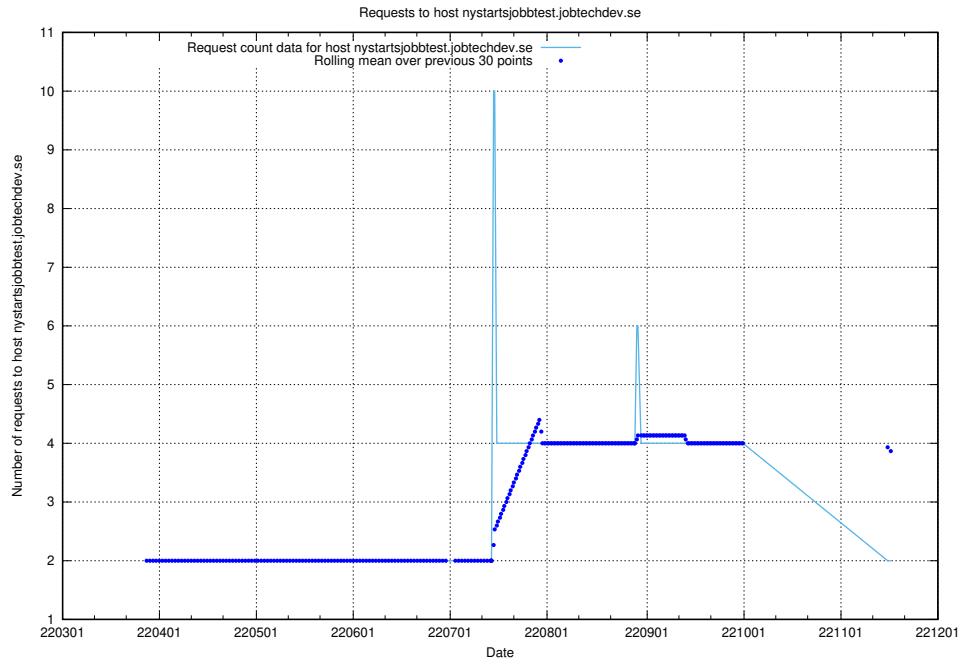

7.471 Usage of nystartsjobbtest.jobtechdev.se

Here, we count the number of requests to host nystartsjobbtest.jobtechdev.se.