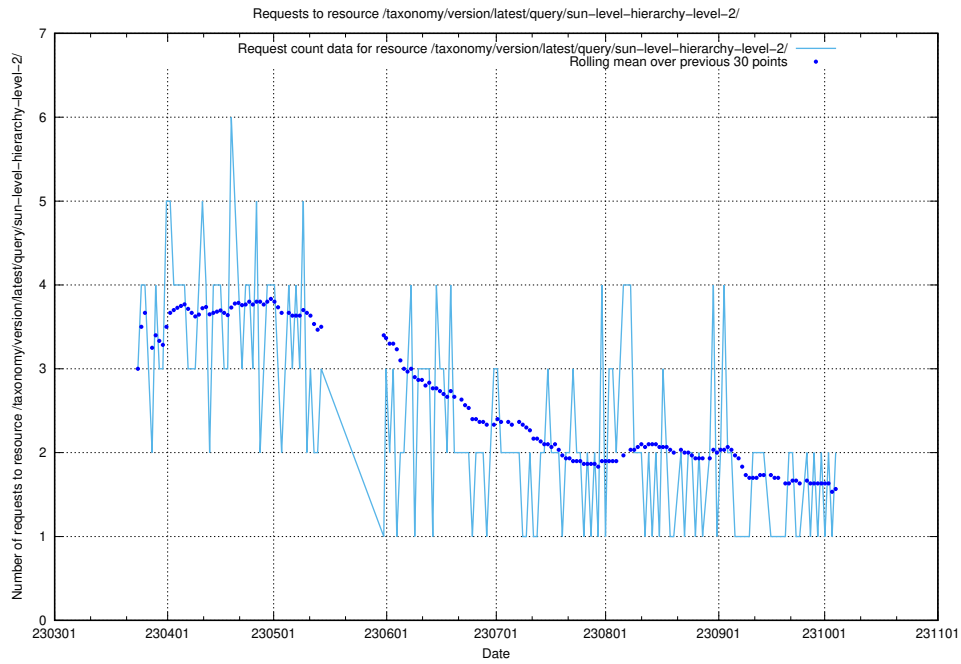

5.334 Usage of /taxonomy/version/latest/query/sun-level-hierarchy-level-2/

Here, we count the number of requests to resource /taxonomy/version/latest/query/sun-level-hierarchy-level-2/.