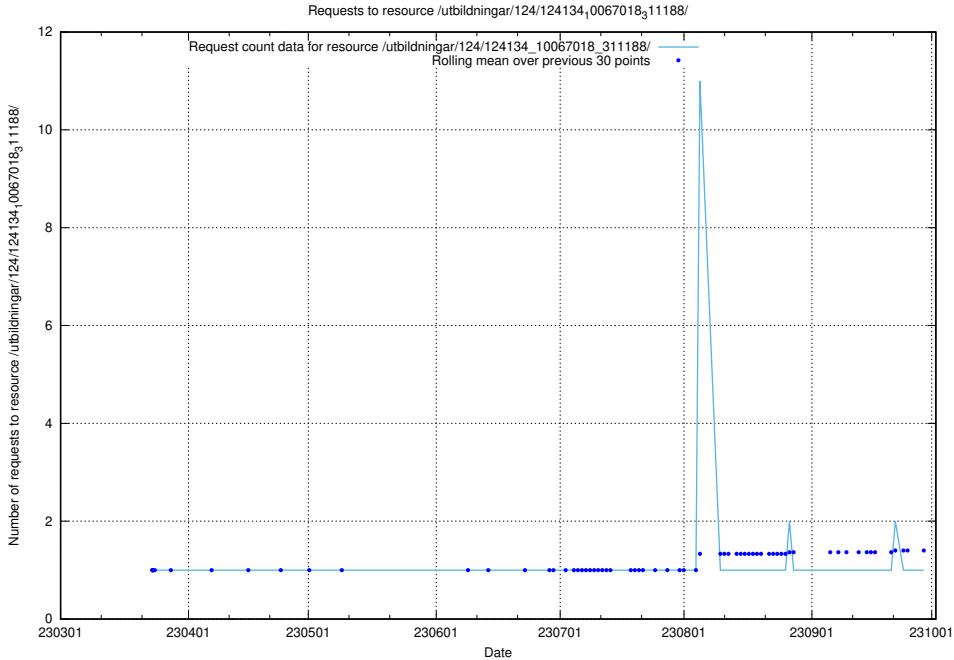

5.1045 Usage of /utbildningar/124/124134_10067018_311188/

Here, we count the number of requests to resource /utbildningar/124/124134_10067018_311188/.