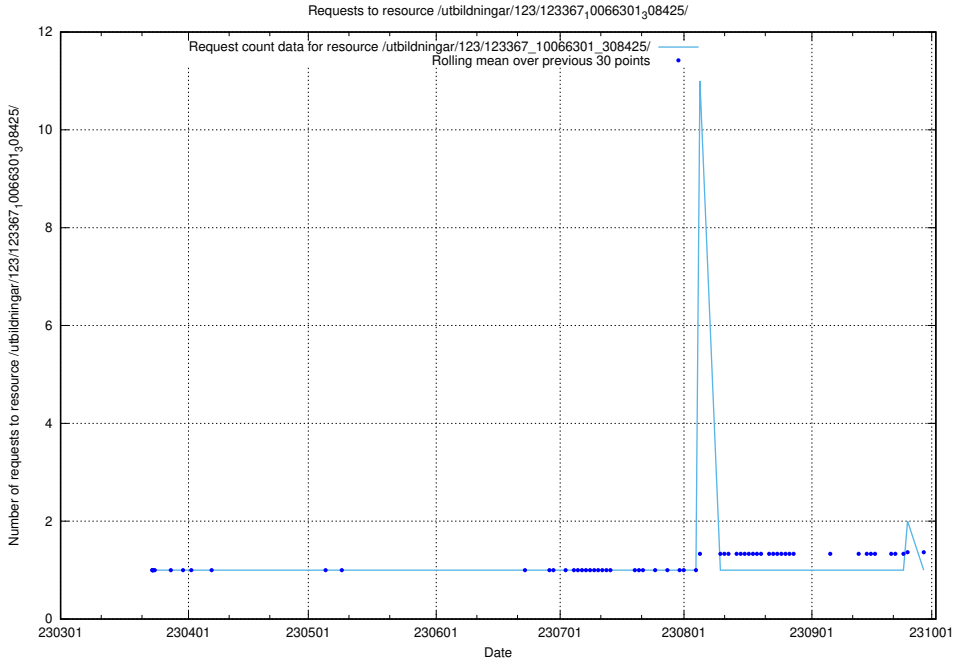

Here, we count the number of requests to resource /utbildningar/125/125598_10070276_321390/events/

5.1222 Usage of /utbildningar/123/123367_10066301_308425/

Here, we count the number of requests to resource /utbildningar/123/123367_10066301_308425/.