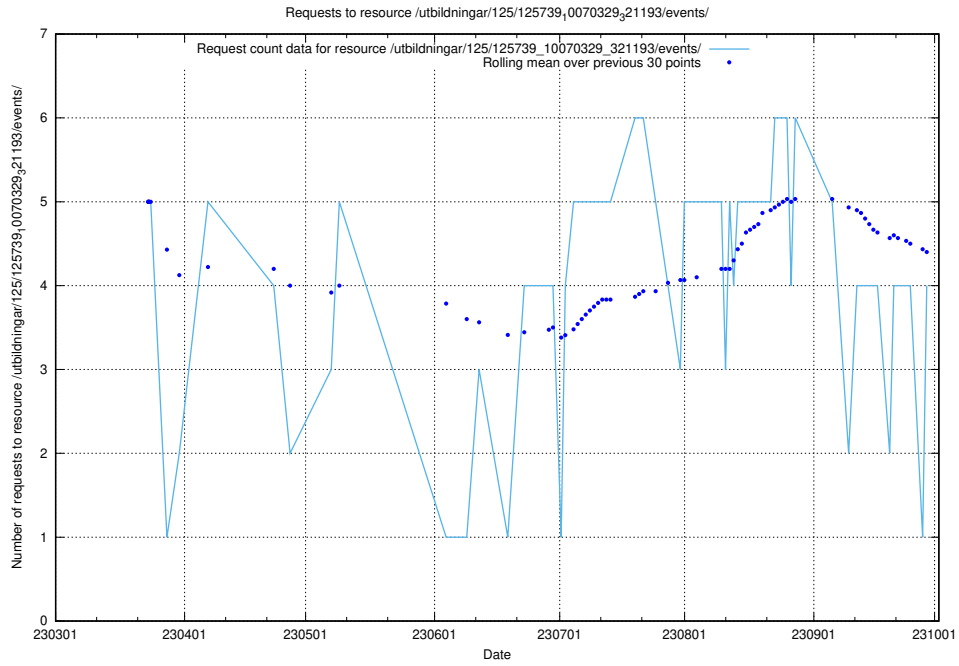

5.109 Usage of /utbildningar/125/125739_10070329_321193/events/

Here, we count the number of requests to resource /utbildningar/125/125739_10070329_321193/events/