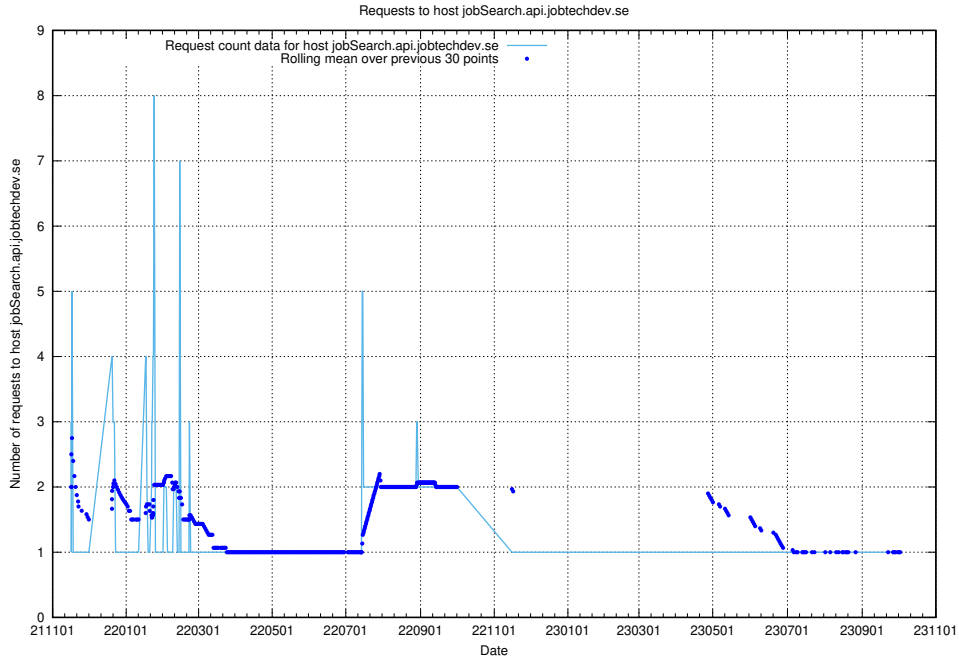

7.636 Usage of jobSearch.api.jobtechdev.se

Here, we count the number of requests to host jobSearch.api.jobtechdev.se.