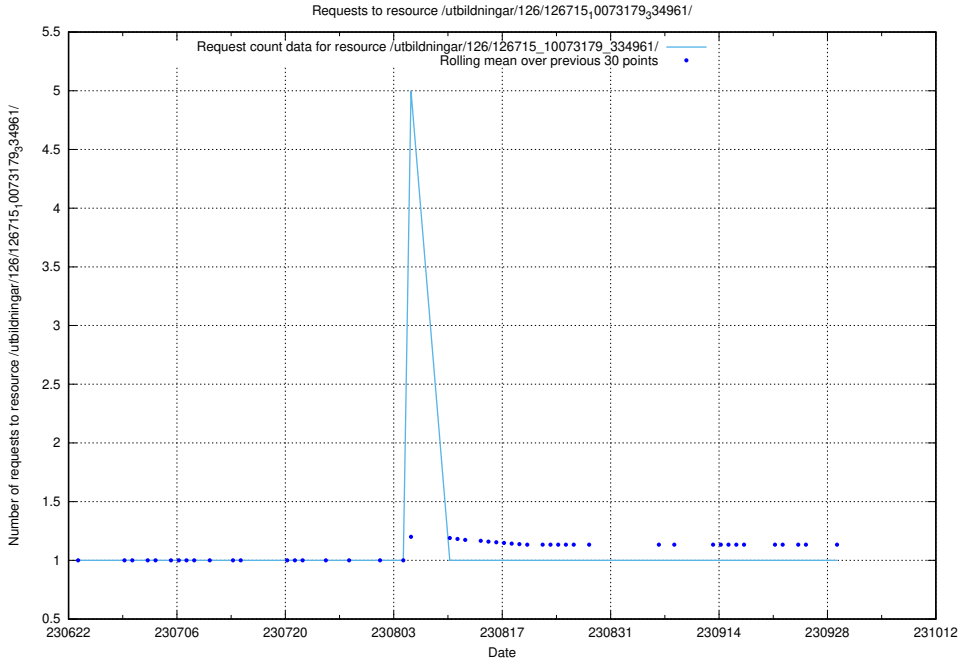

5.2343 Usage of /utbildningar/126/126715_10073179_334961/

Here, we count the number of requests to resource /utbildningar/126/126715_10073179_334961/.