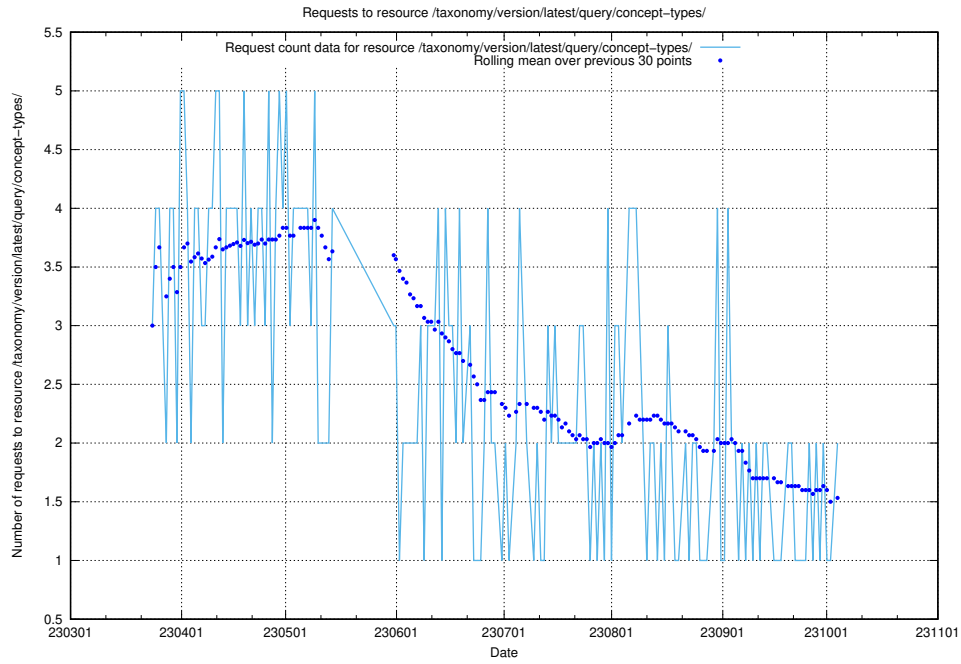

5.351 Usage of /taxonomy/version/latest/query/concept-types/

Here, we count the number of requests to resource /taxonomy/version/latest/query/concept-types/.