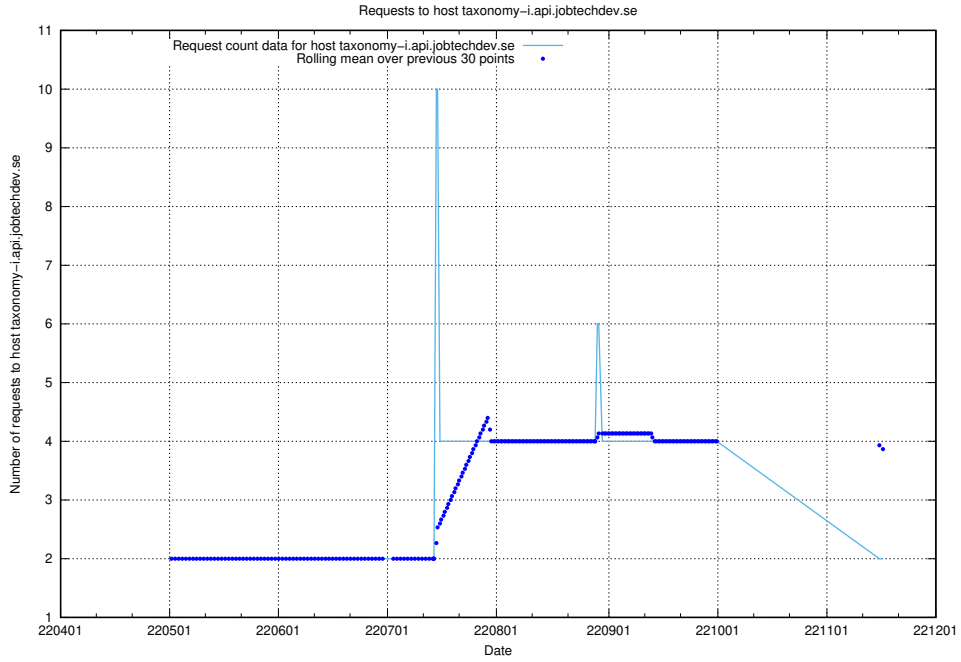

7.417 Usage of taxonomy-i.api.jobtechdev.se

Here, we count the number of requests to host taxonomy-i.api.jobtechdev.se.