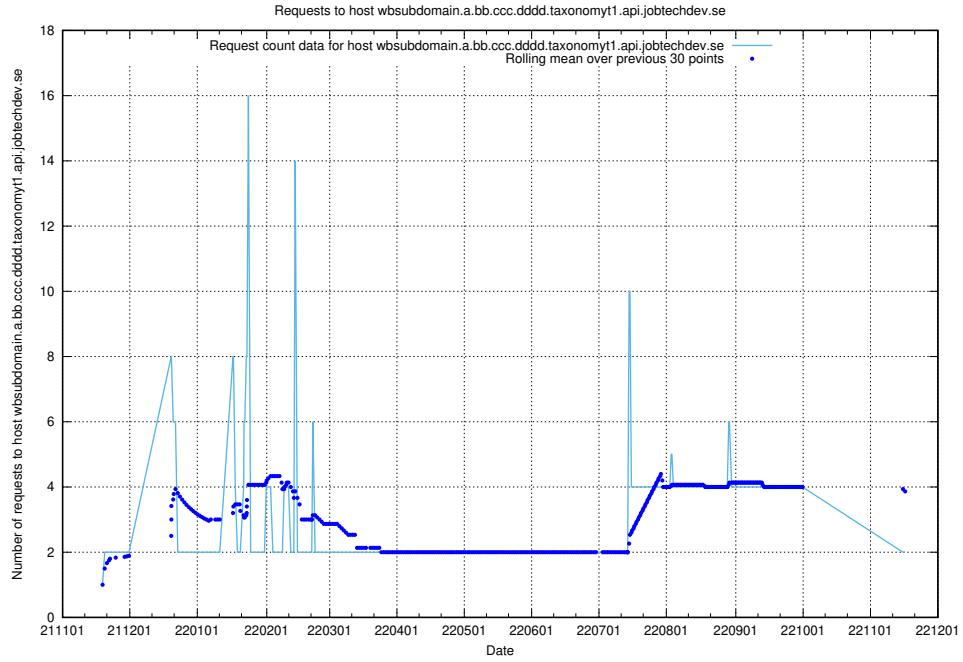

7.442 Usage of wbsubdomain.a.bb.ccc.dddd.taxonomyt1.api.jobtechdev.se

Here, we count the number of requests to host wbsubdomain.a.bb.ccc.dddd.taxonomyt1.api.jobtechdev.se