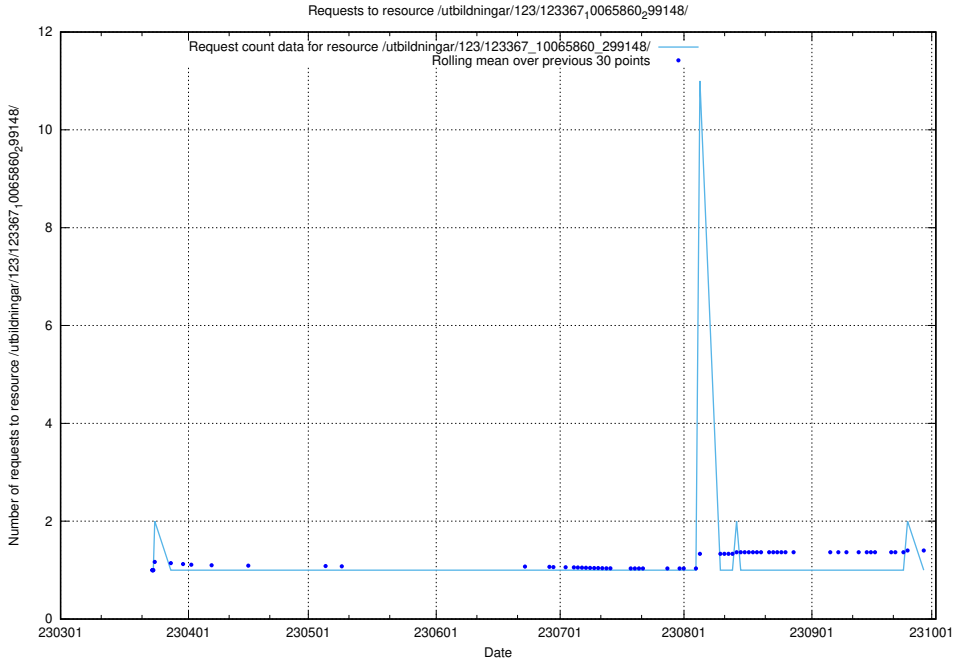

5.1512 Usage of /utbildningar/123/123367_10065860_299148/

Here, we count the number of requests to resource /utbildningar/123/123367_10065860_299148/.