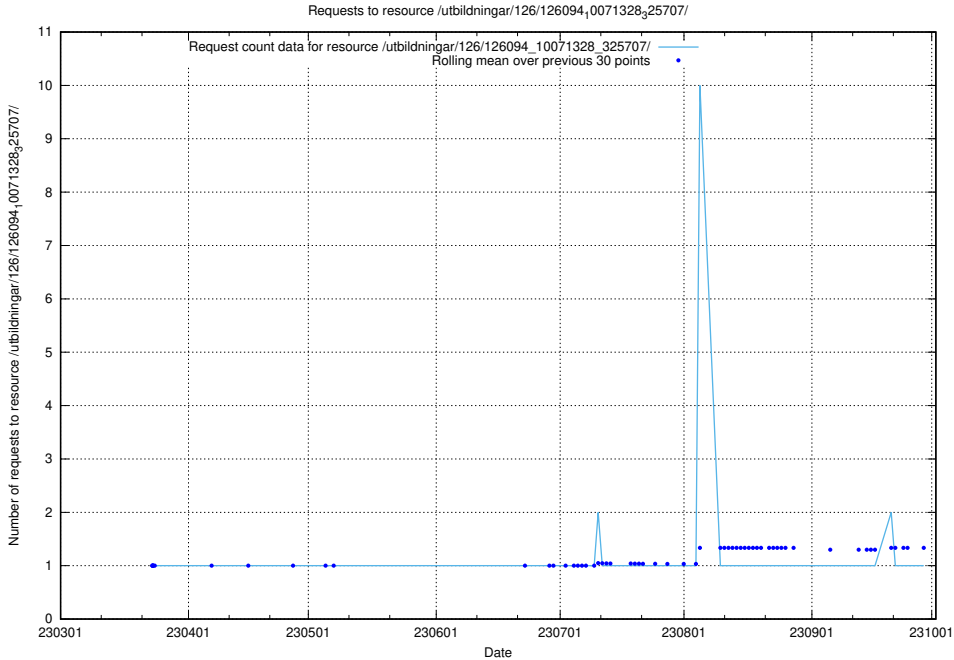

Here, we count the number of requests to resource /utbildningar/126/126094_10071328_325707/events/

5.3187 Usage of /utbildningar/126/126094_10071328_325707/

Here, we count the number of requests to resource /utbildningar/126/126094_10071328_325707/.