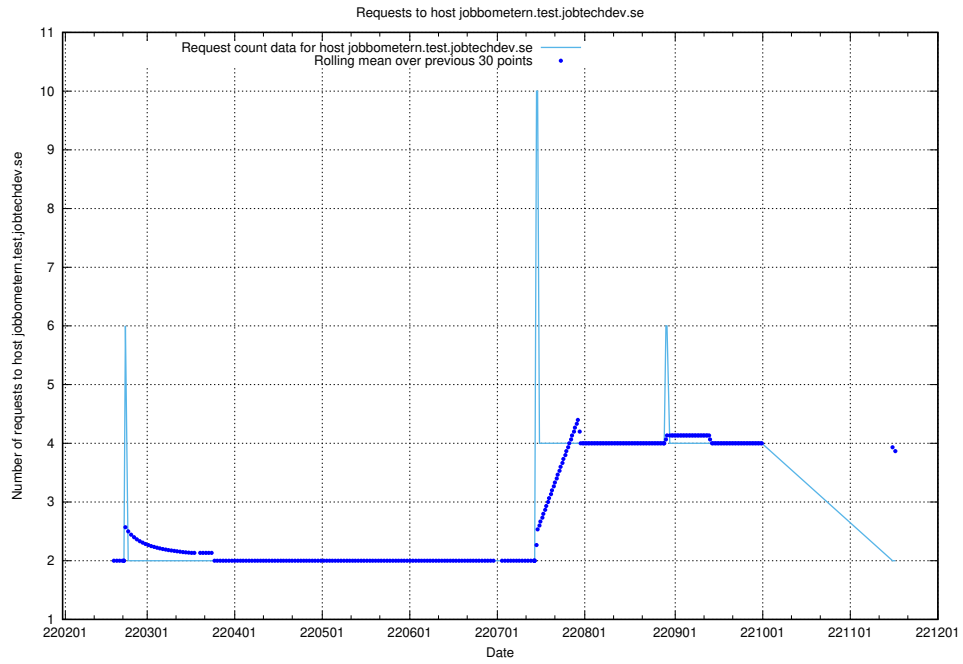

7.516 Usage of `jobbometern.test.jobtechdev.se`

Here, we count the number of requests to host `jobbometern.test.jobtechdev.se`.