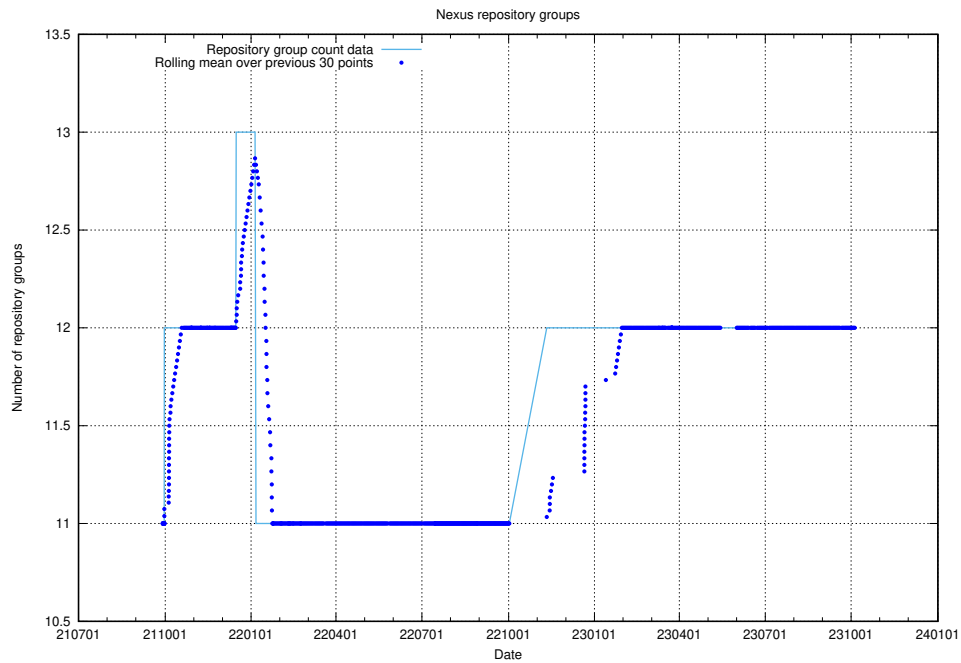

9 Nexus

This section contains statistics from the [image and package repositories](#)⁹ of JobTech.

9.1 Number of repository groups in Nexus

A graph showing the number of repository groups.

⁹<https://nexus.jobtechdev.se>