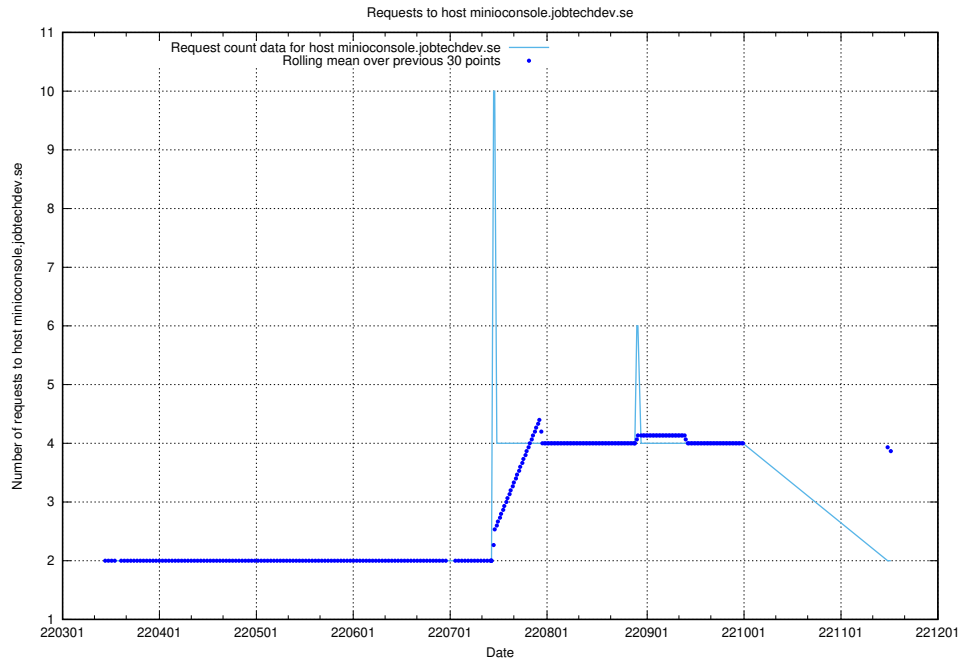

Here, we count the number of requests to host minioconsole.jobtechdev.se.

7.481 Usage of minio-console.jobtechdev.se

Here, we count the number of requests to host minio-console.jobtechdev.se.

7.482 Usage of jitsit.jobtechdev.se