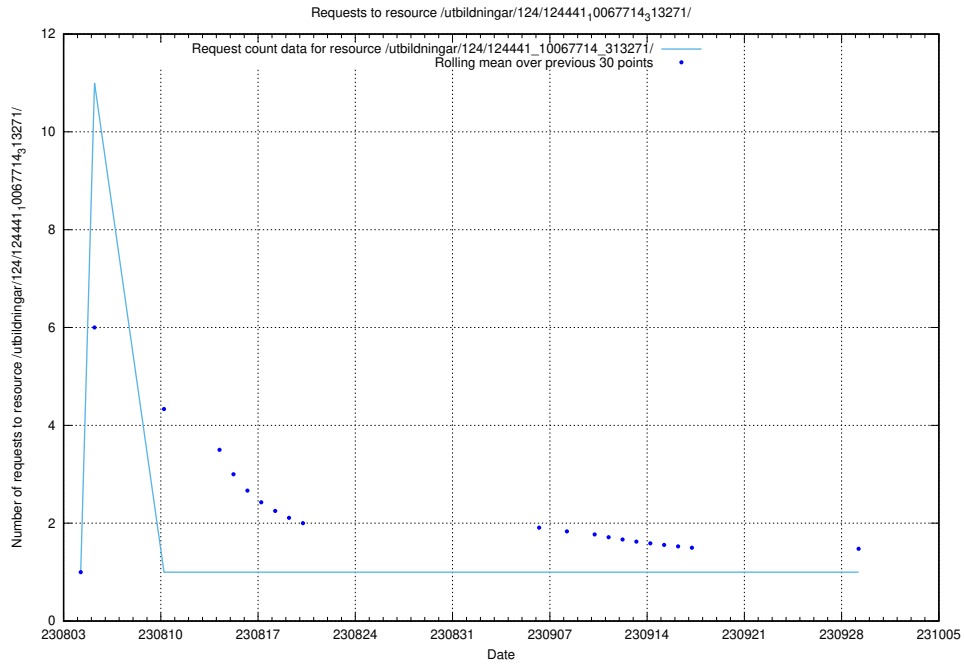

5.1565 Usage of /utbildningar/124/124441_10067714_313271/

Here, we count the number of requests to resource /utbildningar/124/124441_10067714_313271/.