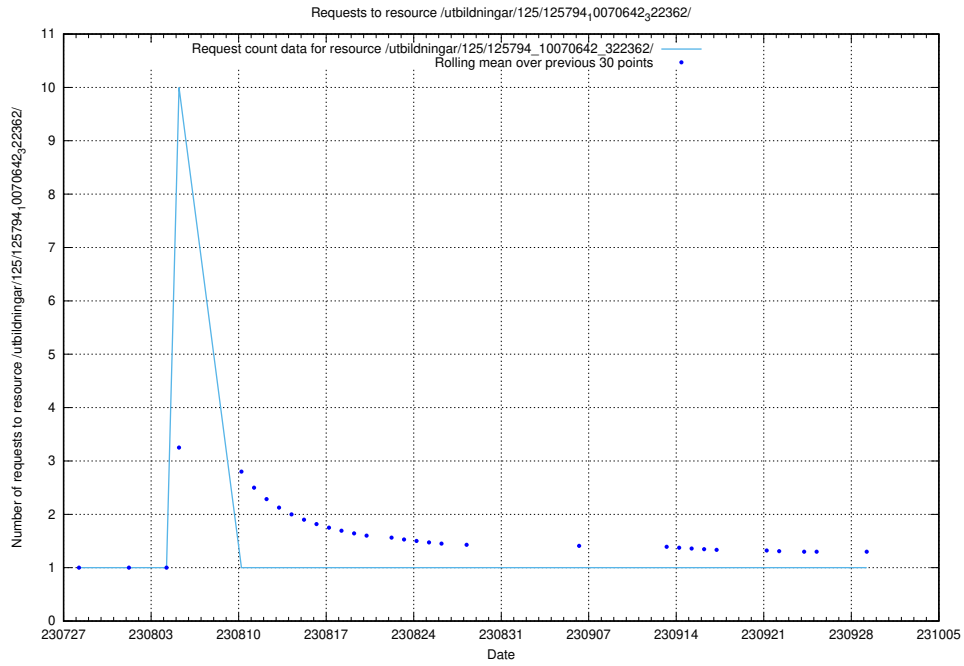

5.1581 Usage of /utbildningar/125/125794_10070642_322362/

Here, we count the number of requests to resource /utbildningar/125/125794_10070642_322362/.