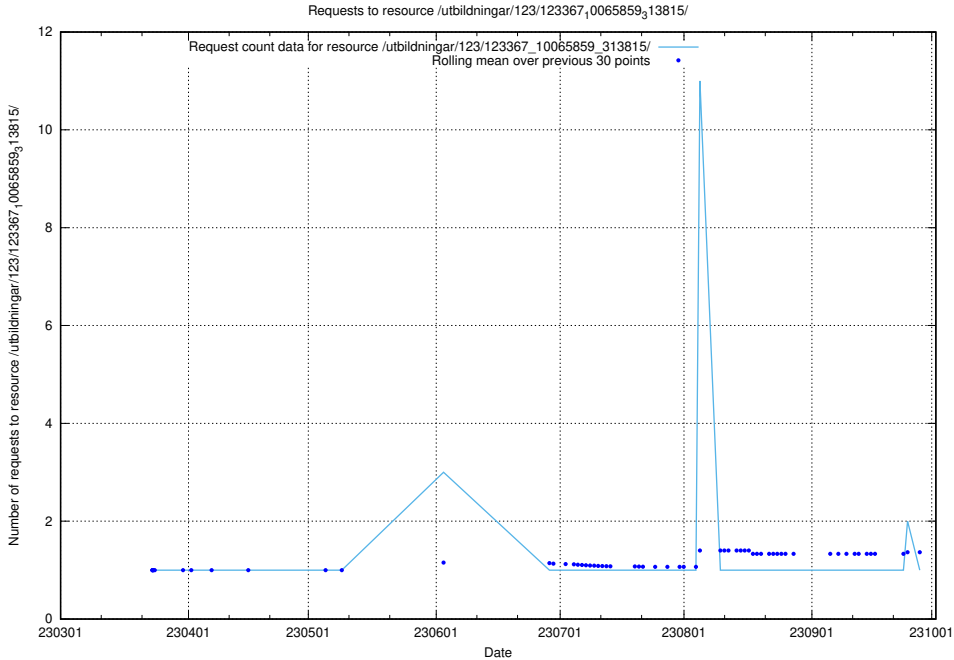

5.1533 Usage of /utbildningar/123/123367_10065859_313815/

Here, we count the number of requests to resource /utbildningar/123/123367_10065859_313815/.