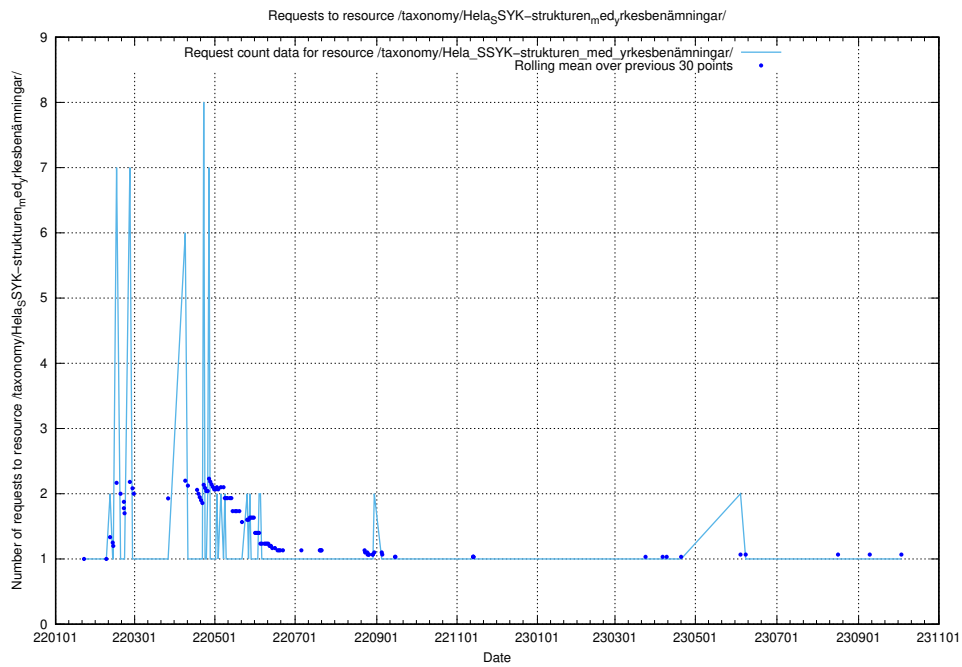

5.1732 Usage of /taxonomy/Hela_SSYK-strukturen_med_yrkesbenämningar/

Here, we count the number of requests to resource /taxonomy/Hela_SSYK-strukturen_med_yrkesbenämningar/.