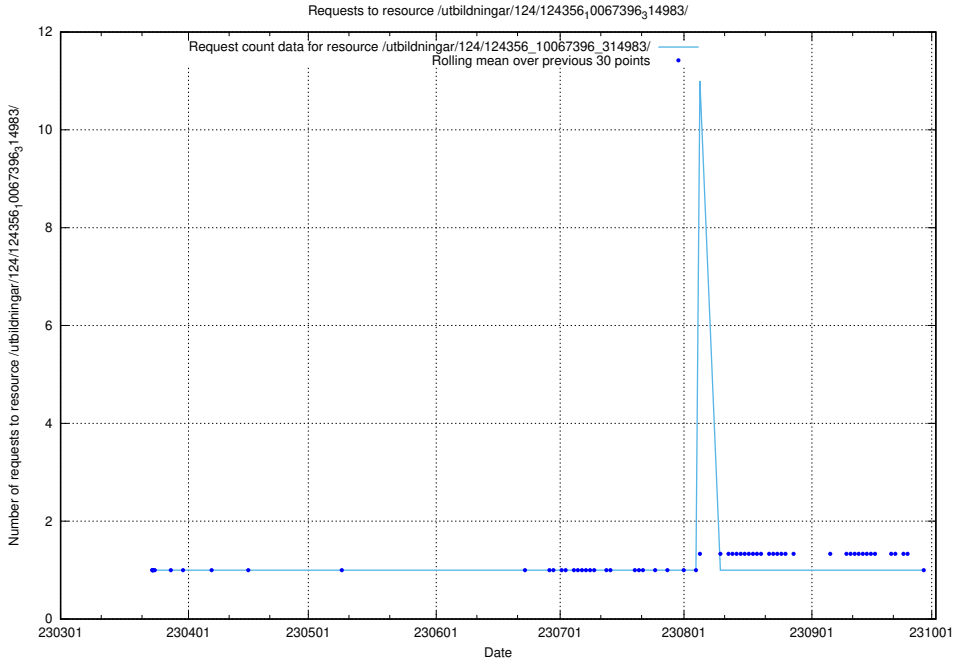

5.1023 Usage of /utbildningar/124/124356_10067396_314983/

Here, we count the number of requests to resource /utbildningar/124/124356_10067396_314983/.