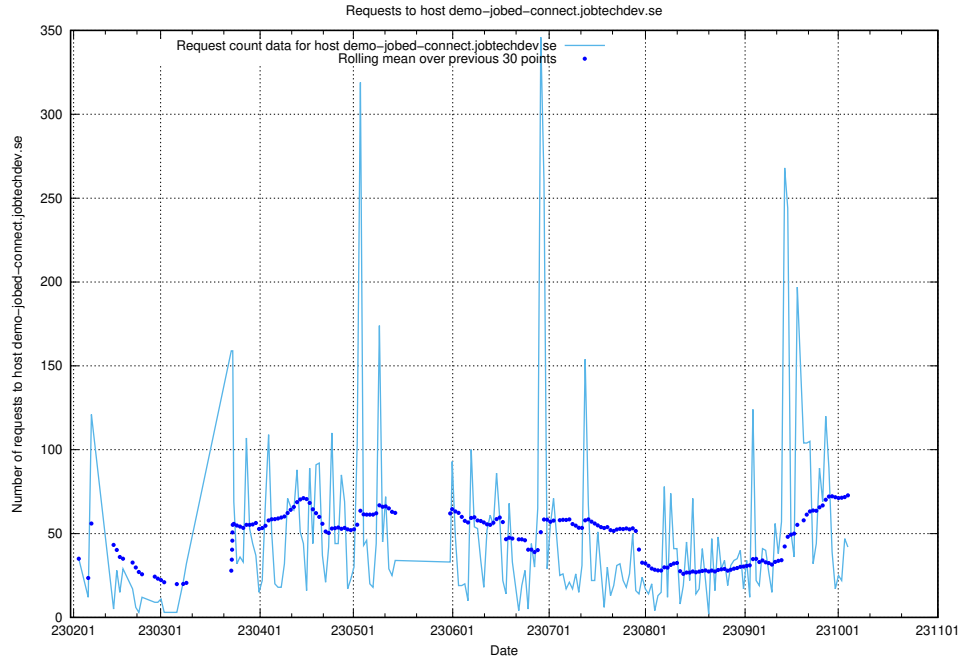

7.31 Usage of demo-jobed-connect.jobtechdev.se

Here, we count the number of requests to host demo-jobed-connect.jobtechdev.se.