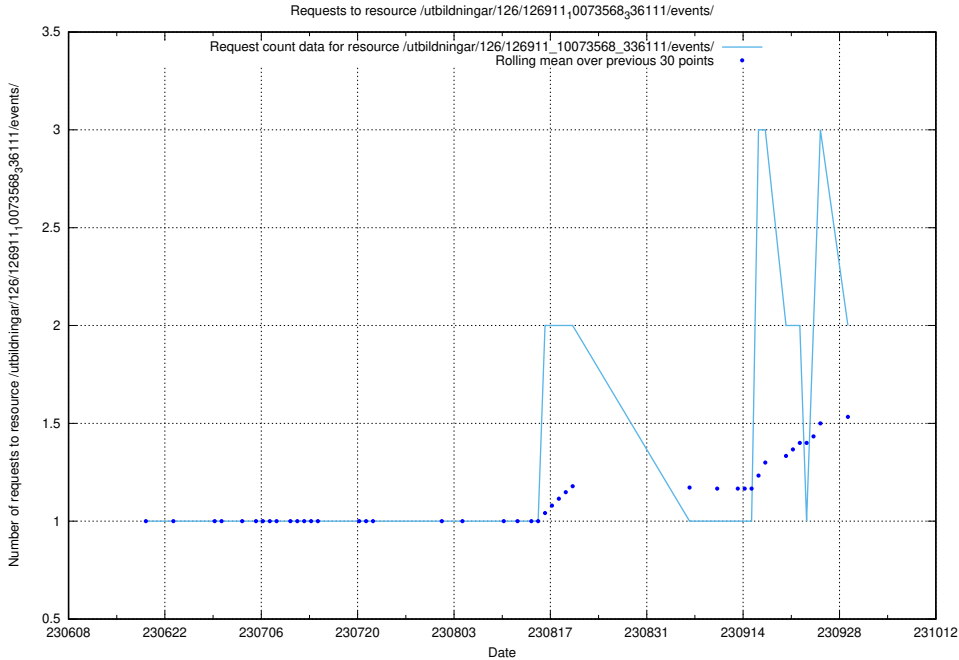

5.308 Usage of /utbildningar/126/126911_10073568_336111/events/

Here, we count the number of requests to resource /utbildningar/126/126911_10073568_336111/events/