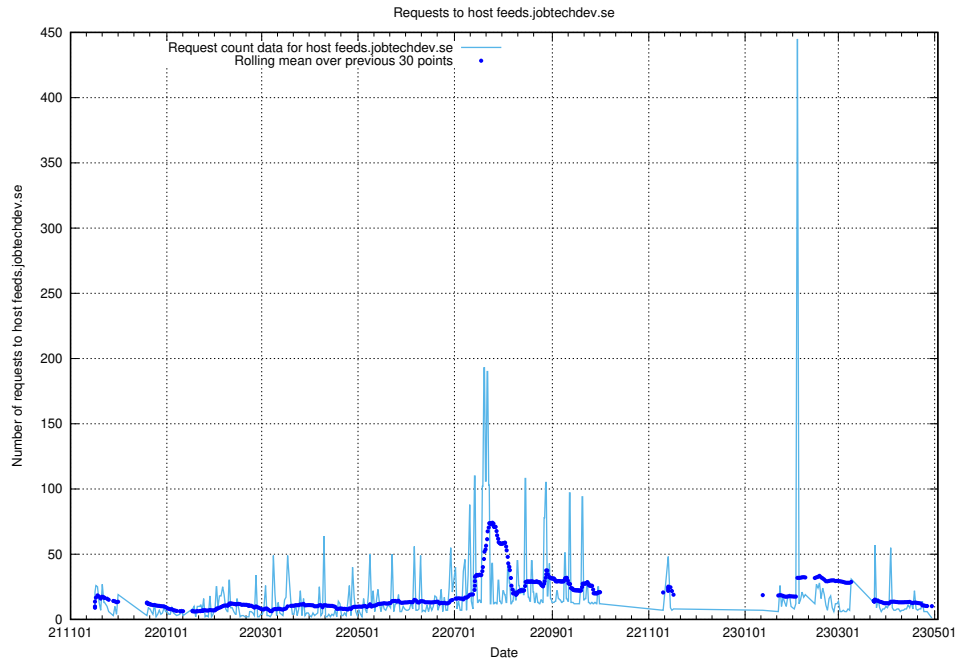

7.644 Usage of feeds.jobtechdev.se

Here, we count the number of requests to host feeds.jobtechdev.se.