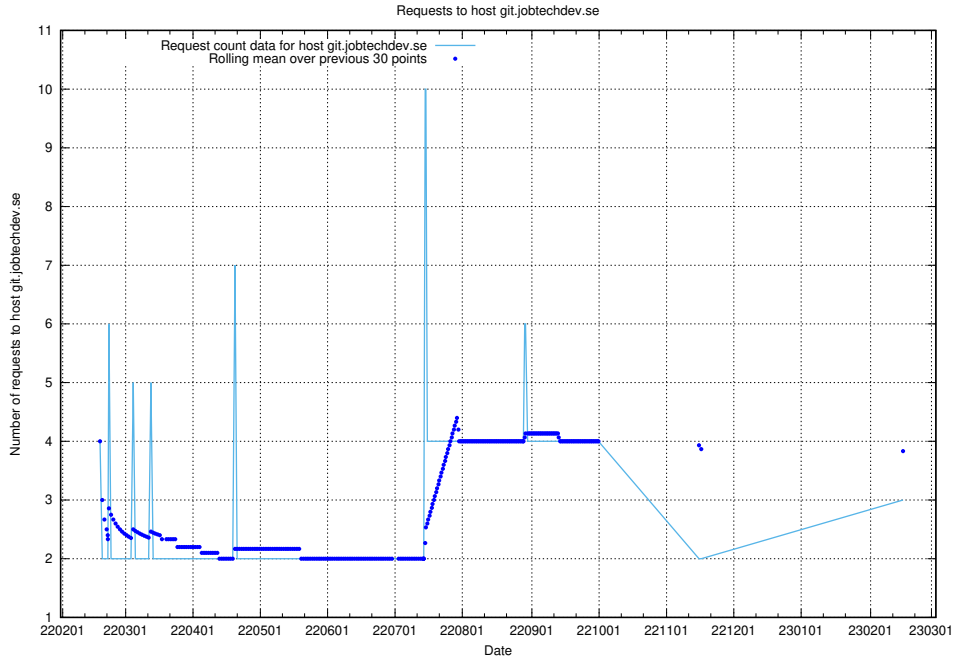

7.220 Usage of git.jobtechdev.se

Here, we count the number of requests to host git.jobtechdev.se.