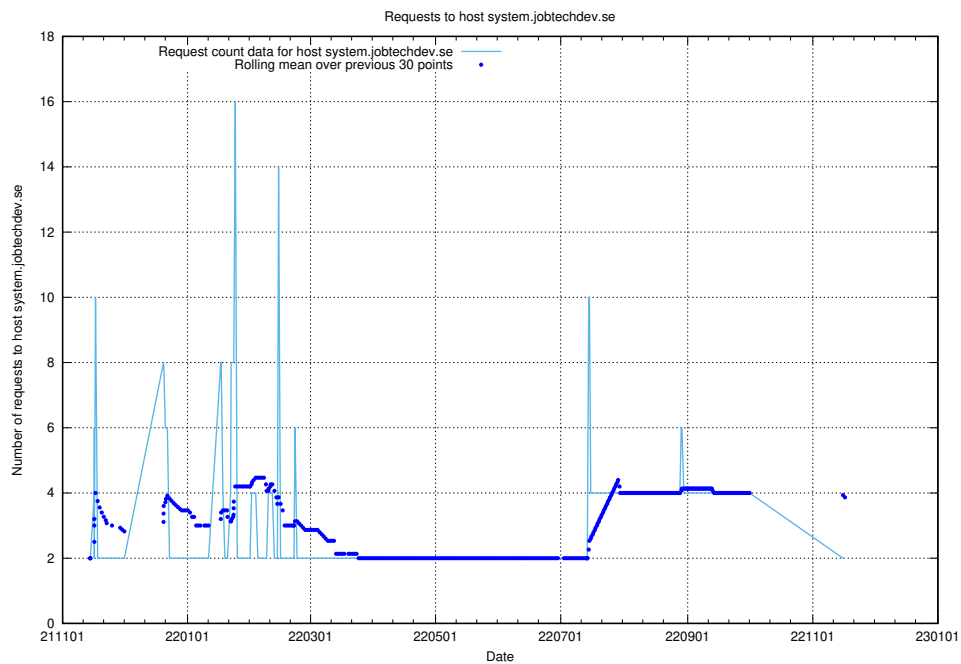

Here, we count the number of requests to host taxonomy-editor-prod-taxonomy-frontend-gitops.prod.services.jtech.se.

7.536 Usage of system.jobtechdev.se

Here, we count the number of requests to host system.jobtechdev.se.