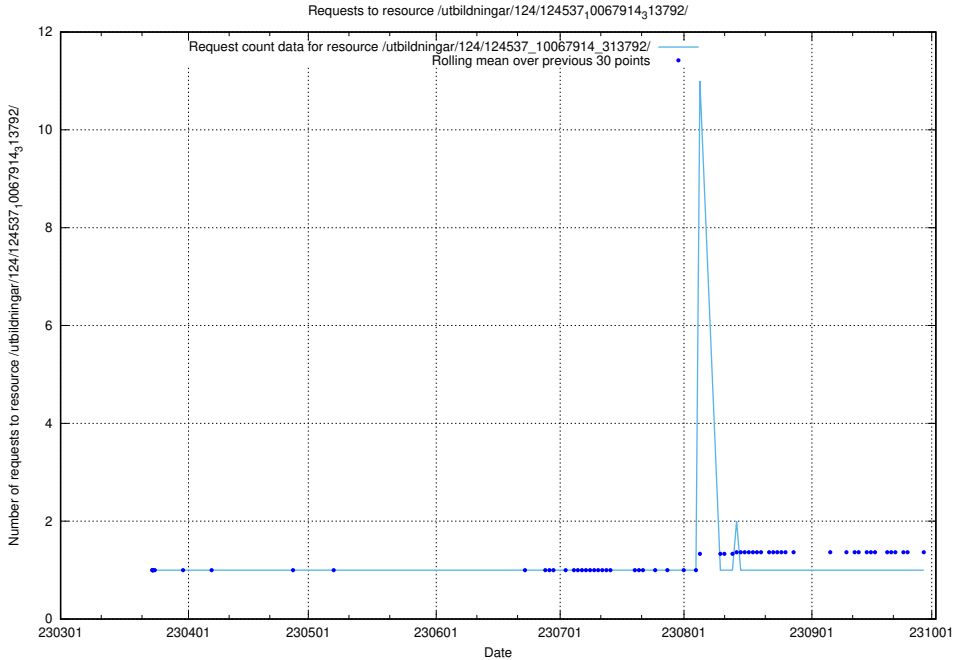

5.692 Usage of /utbildningar/124/124537_10067914_313792/

Here, we count the number of requests to resource /utbildningar/124/124537_10067914_313792/.