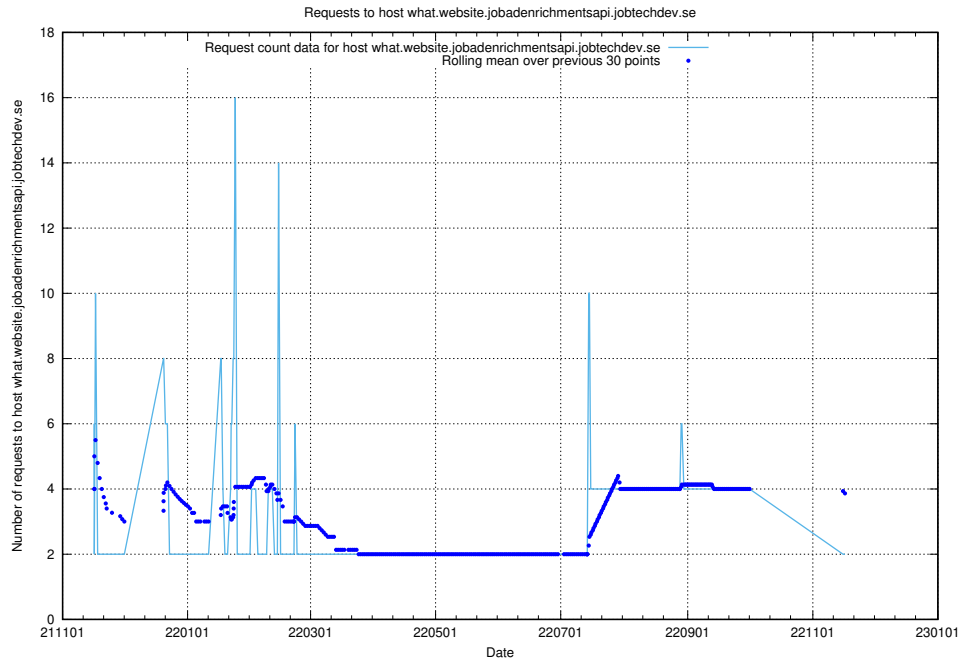

7.487 Usage of what.website.jobadenrichmentsapi.jobtechdev.se

Here, we count the number of requests to host what.website.jobadenrichmentsapi.jobtechdev.se.