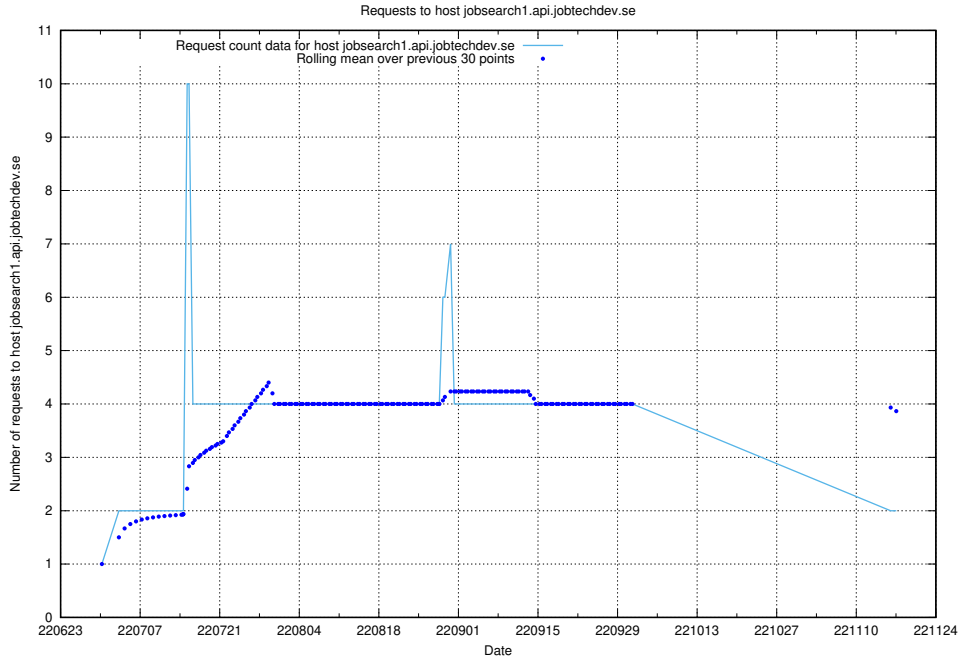

7.378 Usage of jobsearch1.api.jobtechdev.se

Here, we count the number of requests to host jobsearch1.api.jobtechdev.se.