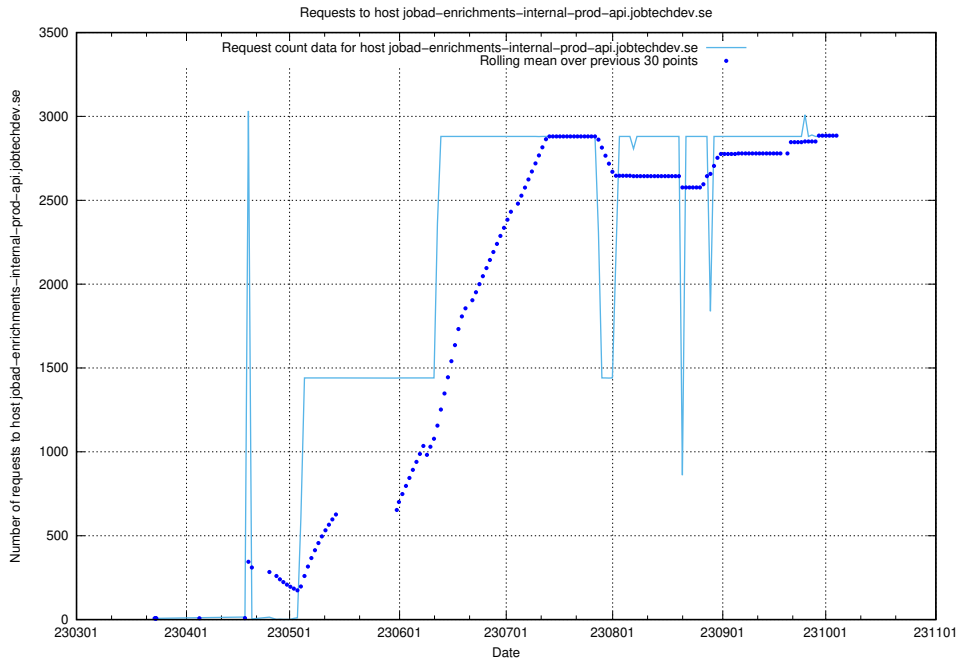

7.20 Usage of jobad-enrichments-internal-prod-api.jobtechdev.se

Here, we count the number of requests to host jobad-enrichments-internal-prod-api.jobtechdev.se.