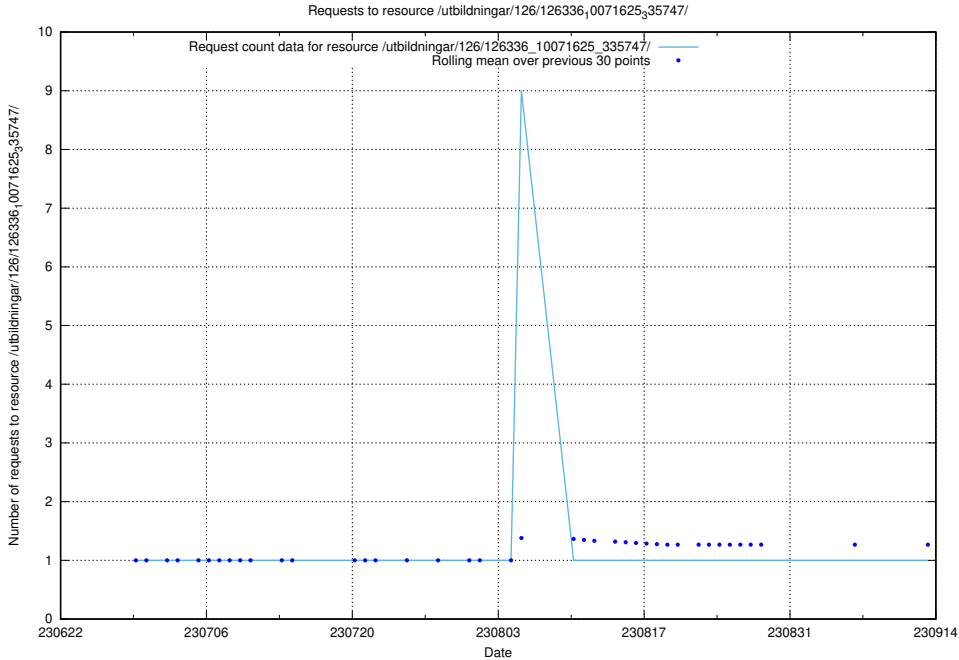

5.2164 Usage of /utbildningar/126/126336_10071625_335747/

Here, we count the number of requests to resource /utbildningar/126/126336_10071625_335747/.