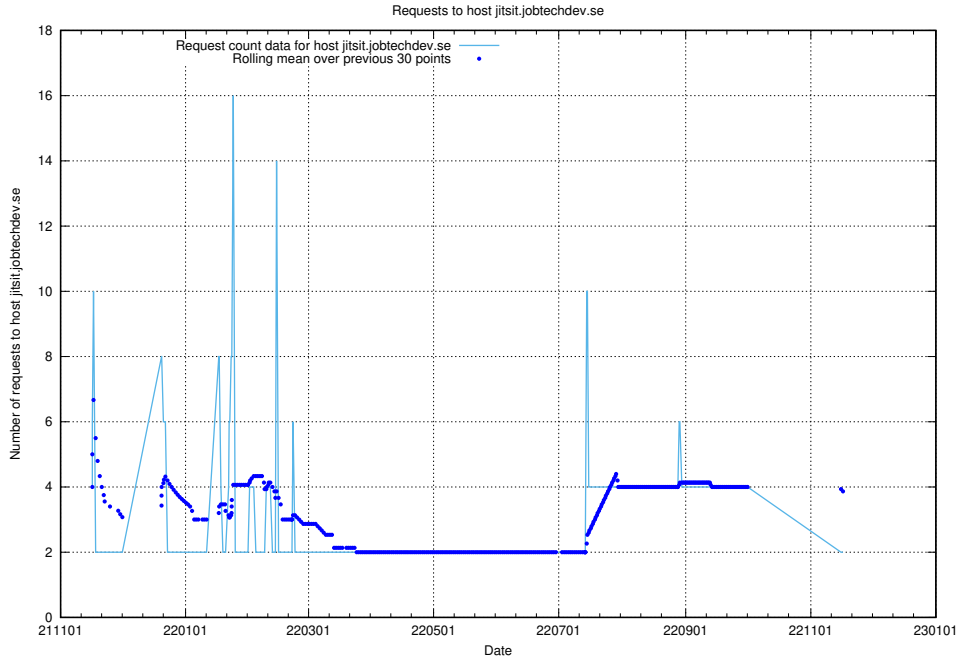

7.482 Usage of jitsit.jobtechdev.se

Here, we count the number of requests to host jitsit.jobtechdev.se.