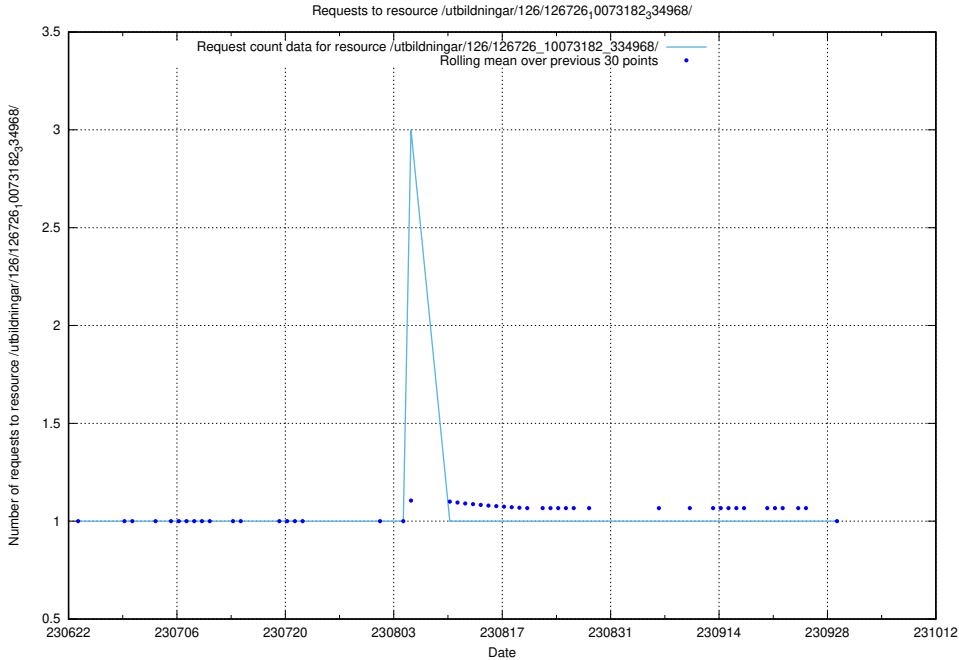

Here, we count the number of requests to resource /utbildningar/126/126728_10073151_334946/.

5.2323 Usage of /utbildningar/126/126726_10073182_334968/

Here, we count the number of requests to resource /utbildningar/126/126726_10073182_334968/.