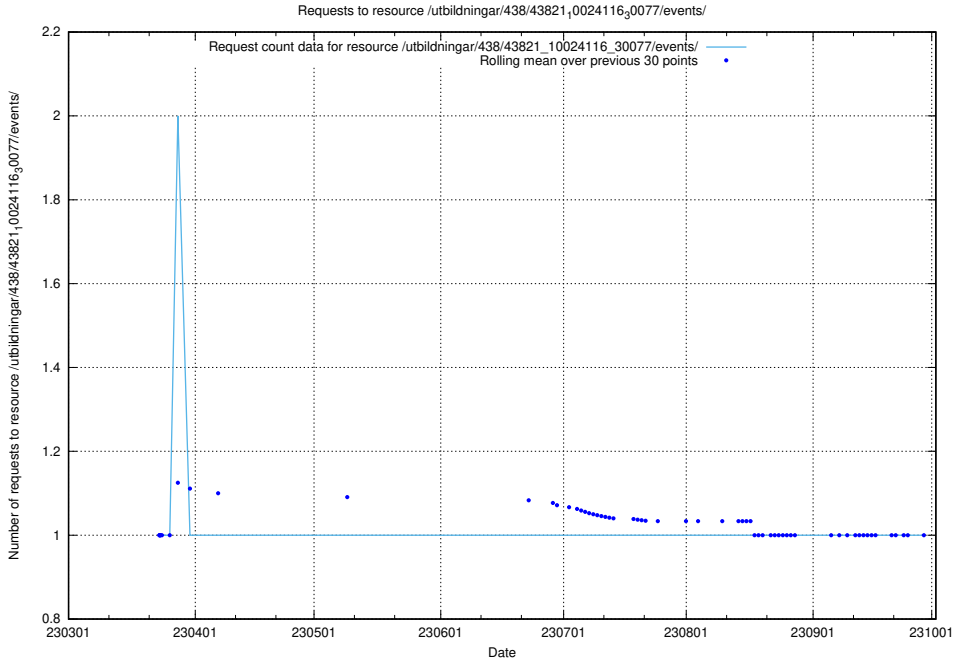

5.3086 Usage of /utbildningar/438/43821_10024116_30077/events/

Here, we count the number of requests to resource /utbildningar/438/43821_10024116_30077/events/.