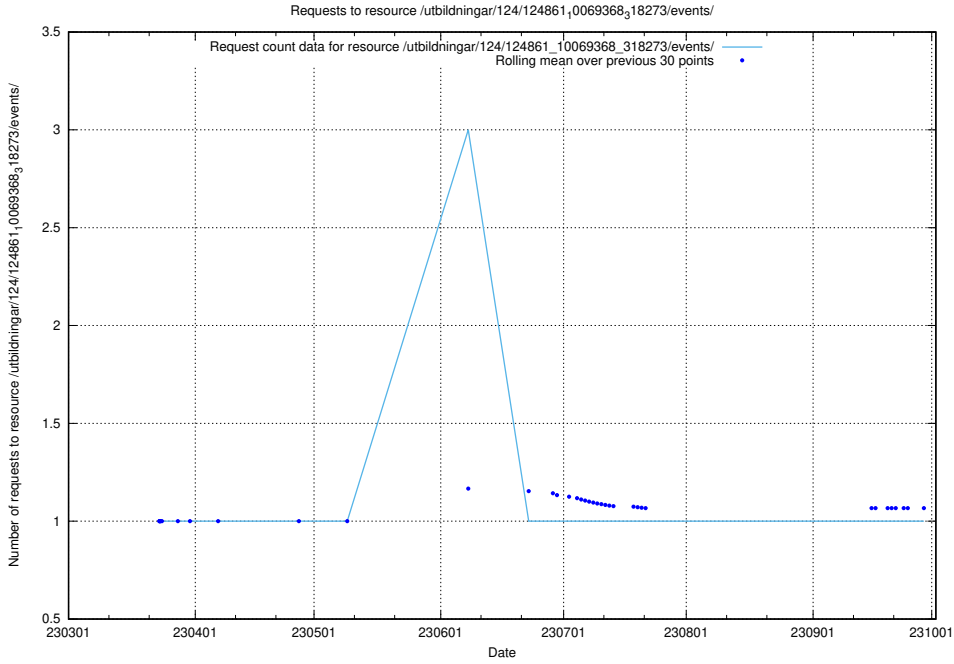

5.637 Usage of /utbildningar/124/124861_10069368_318273/events/

Here, we count the number of requests to resource /utbildningar/124/124861_10069368_318273/events/