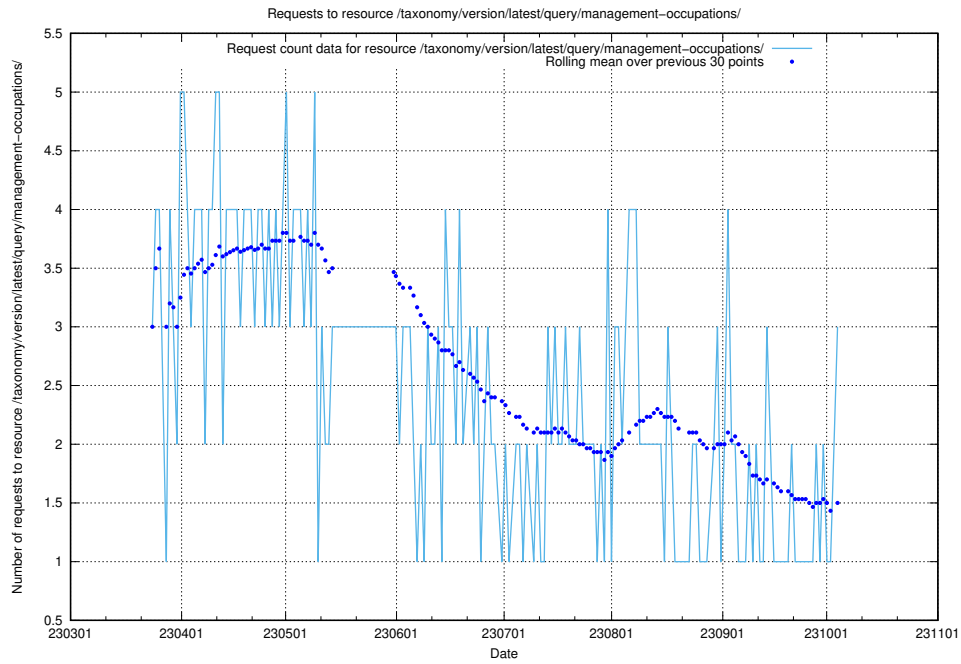

5.163 Usage of /taxonomy/version/latest/query/management-occupations/

Here, we count the number of requests to resource /taxonomy/version/latest/query/management-occupations/.