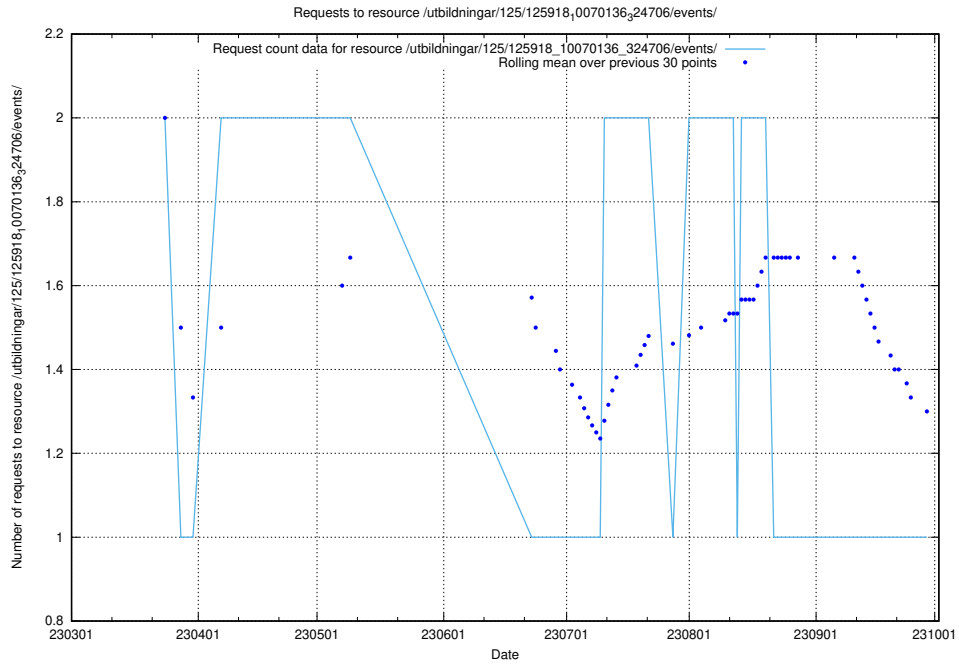

5.2910 Usage of /utbildningar/125/125918_10070136_324706/events/

Here, we count the number of requests to resource /utbildningar/125/125918_10070136_324706/events/