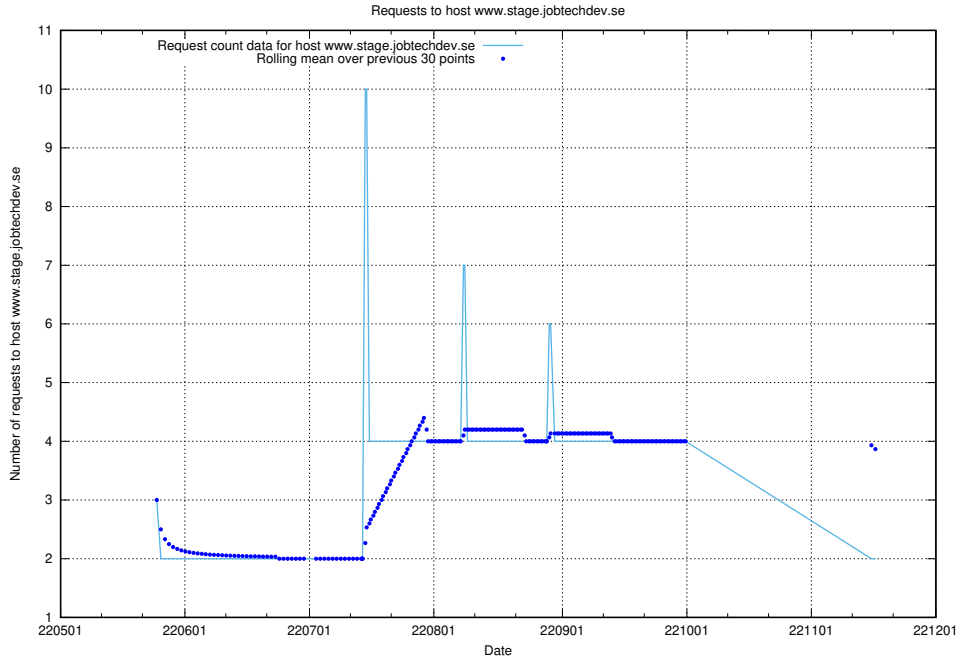

7.404 Usage of www.stage.jobtechdev.se

Here, we count the number of requests to host www.stage.jobtechdev.se.