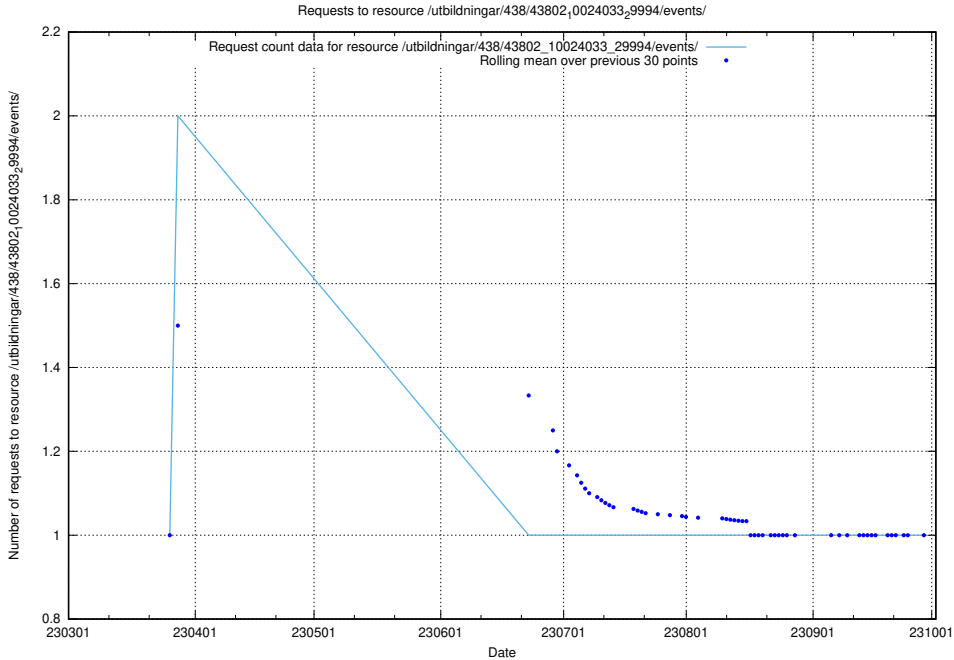

5.2867 Usage of /utbildningar/438/43802_10024033_29994/events/

Here, we count the number of requests to resource /utbildningar/438/43802_10024033_29994/events/.