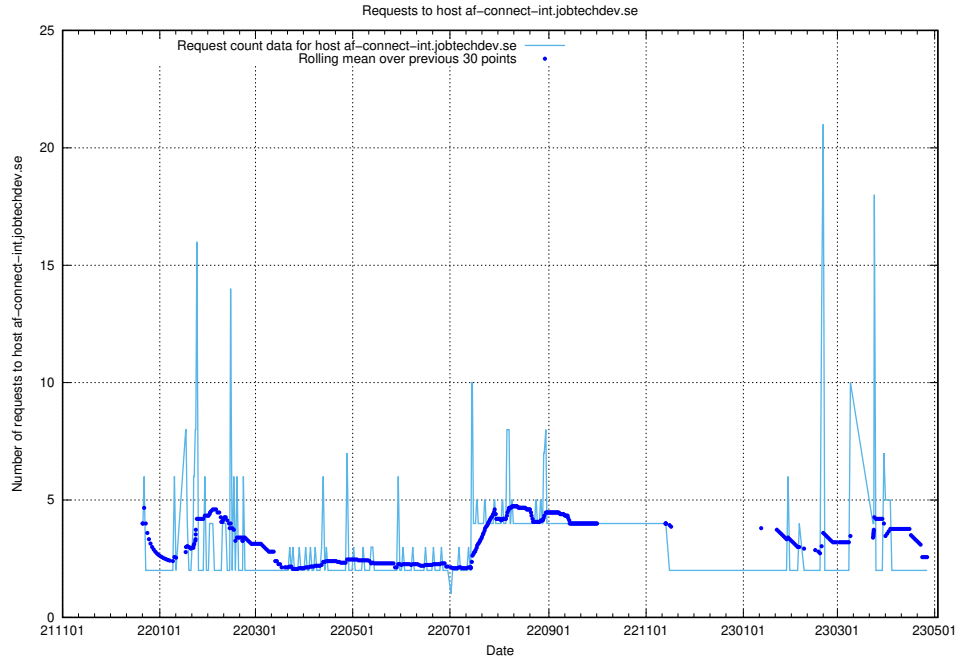

7.350 Usage of af-connect-int.jobtechdev.se

Here, we count the number of requests to host af-connect-int.jobtechdev.se.