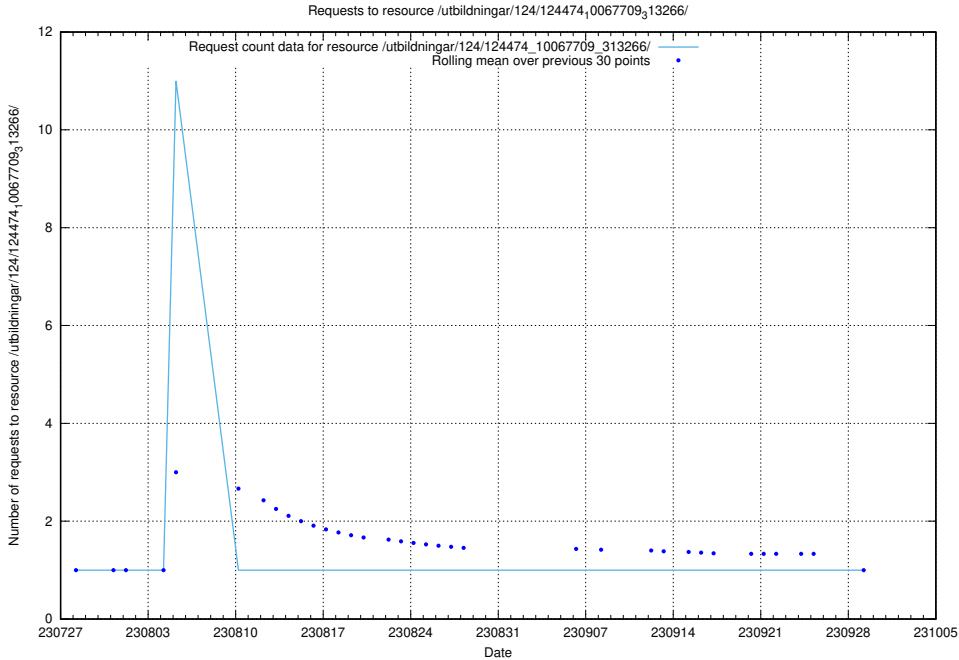

5.1588 Usage of /utbildningar/124/124474_10067709_313266/

Here, we count the number of requests to resource /utbildningar/124/124474_10067709_313266/.