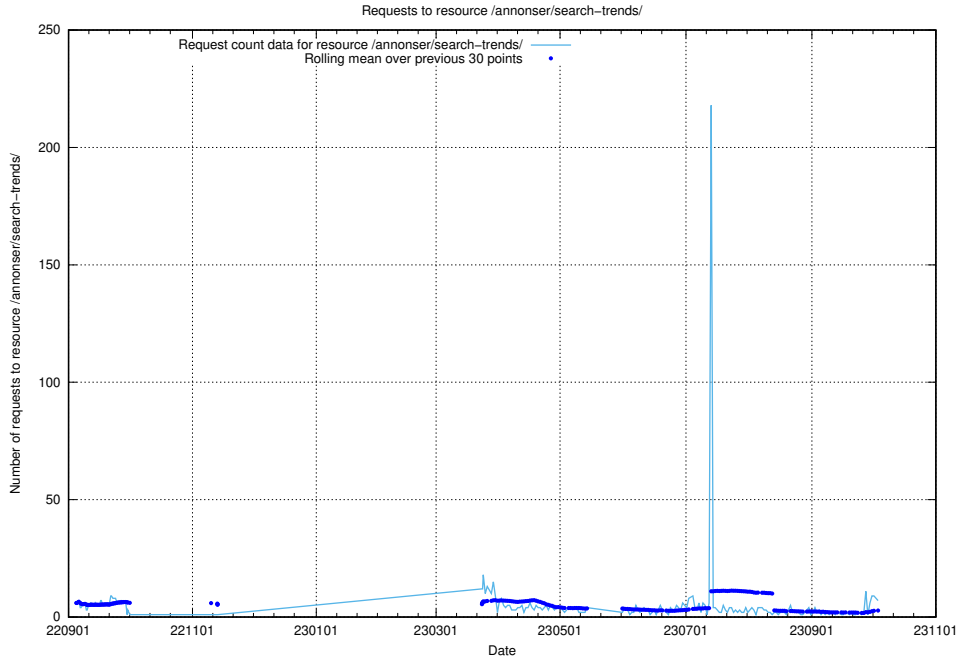

5.58 Usage of /annonser/search-trends/

Here, we count the number of requests to resource /annonser/search-trends/.