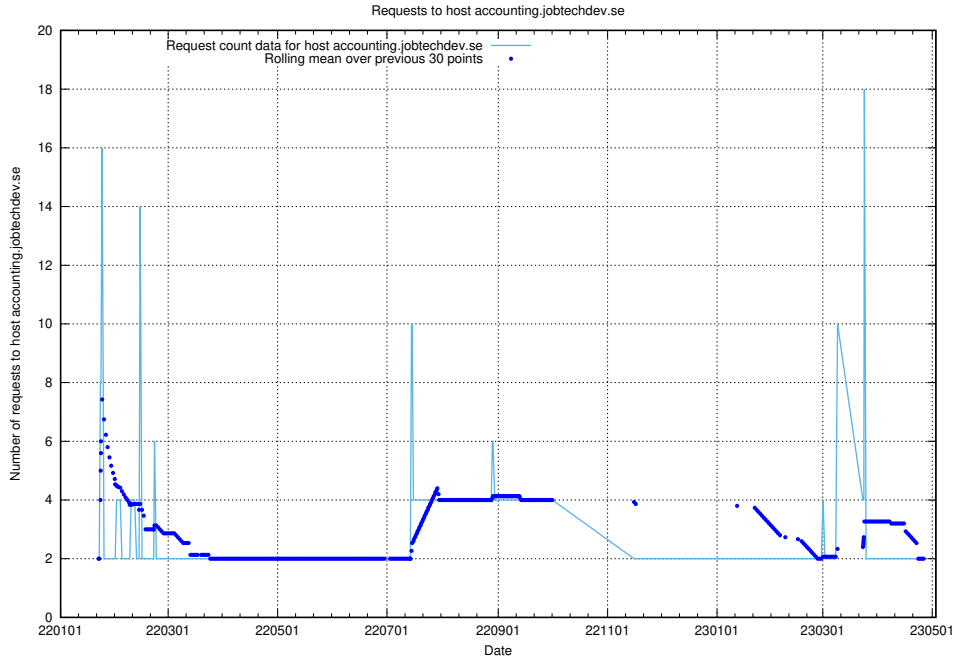

Here, we count the number of requests to host accounting.jobtechdev.se.

7.247 Usage of a.jobtechdev.se

Here, we count the number of requests to host a.jobtechdev.se.

7.248 Usage of game.jobtechdev.se

Here, we count the number of requests to host game.jobtechdev.se.