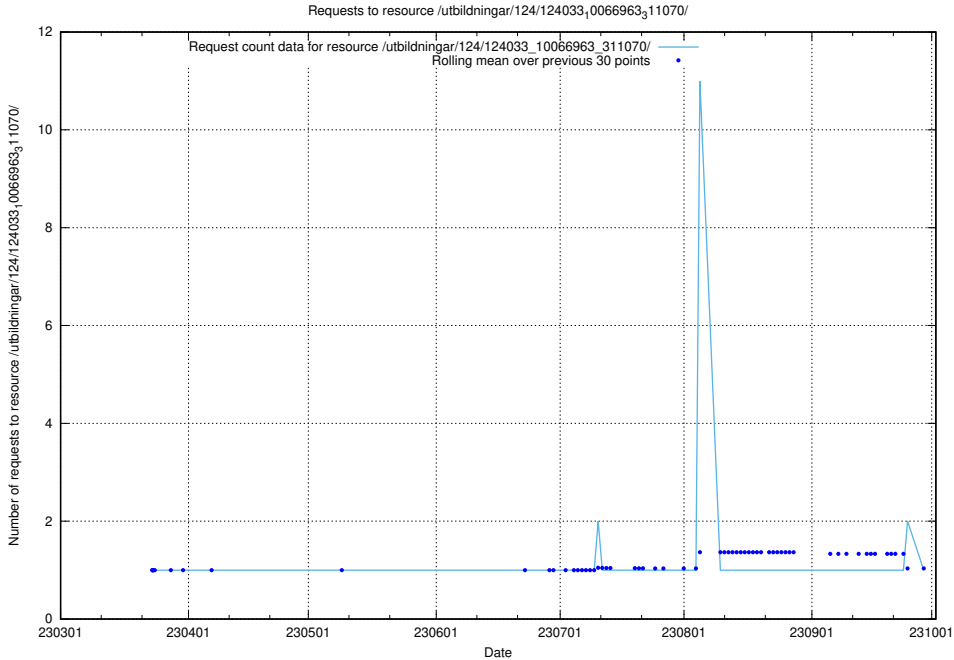

5.1113 Usage of /utbildningar/124/124033_10066963_311070/

Here, we count the number of requests to resource /utbildningar/124/124033_10066963_311070/.