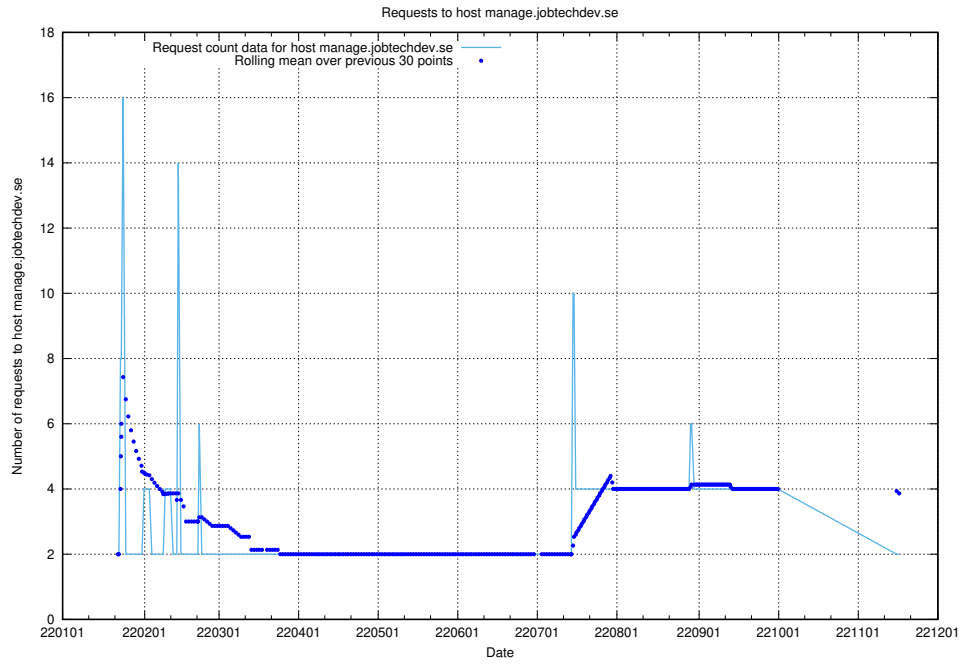

7.577 Usage of manage.jobtechdev.se

Here, we count the number of requests to host manage.jobtechdev.se.