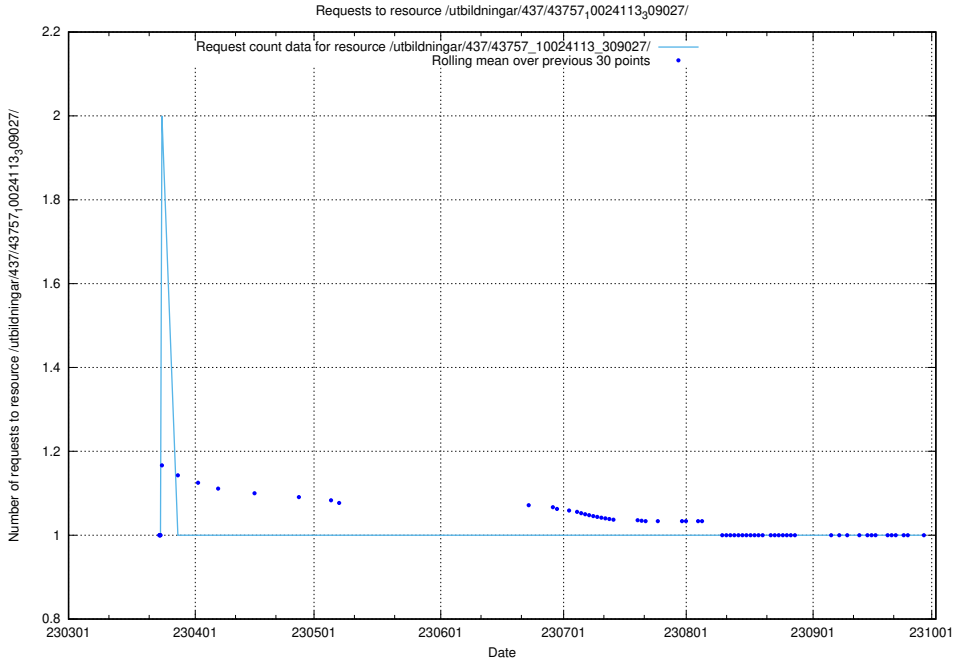

5.3121 Usage of /utbildningar/437/43757_10024113_309027/

Here, we count the number of requests to resource /utbildningar/437/43757_10024113_309027/.