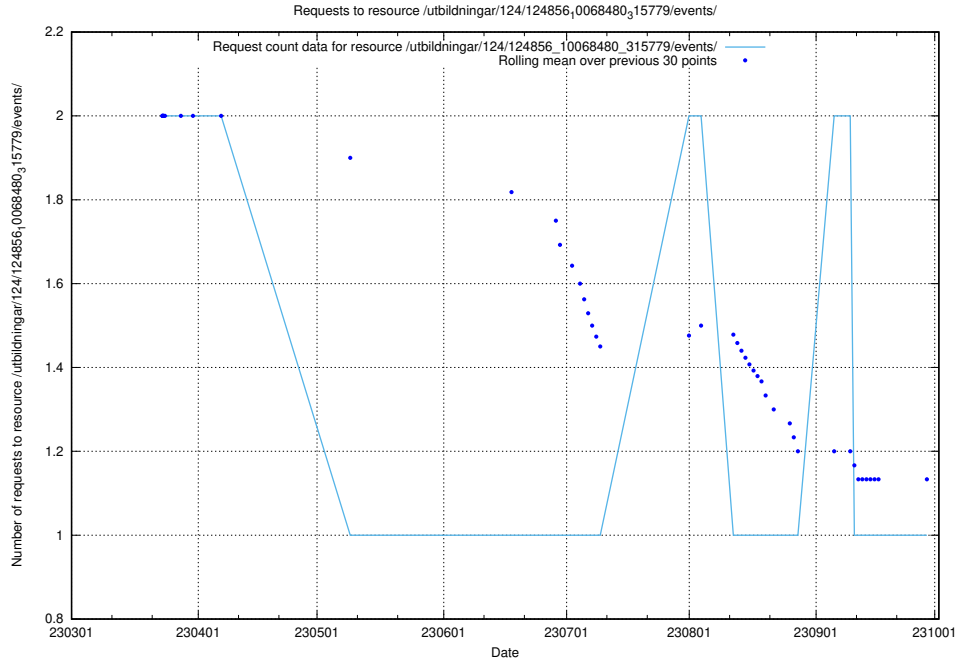

5.3038 Usage of /utbildningar/124/124856_10068480_315779/events/

Here, we count the number of requests to resource /utbildningar/124/124856_10068480_315779/events/