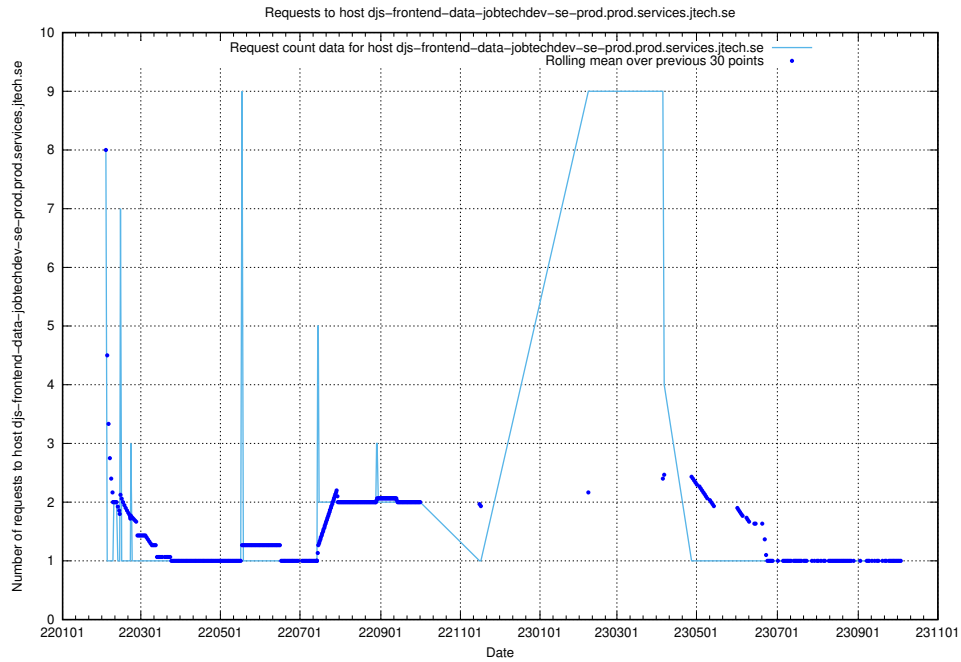

Here, we count the number of requests to host app-yrkesinfo2.jobtechdev.se.

7.647 Usage of djs-frontend-data-jobtechdev-se-prod.prod.services.jtech.se

Here, we count the number of requests to host djs-frontend-data-jobtechdev-se-prod.prod.services.jtech.se.