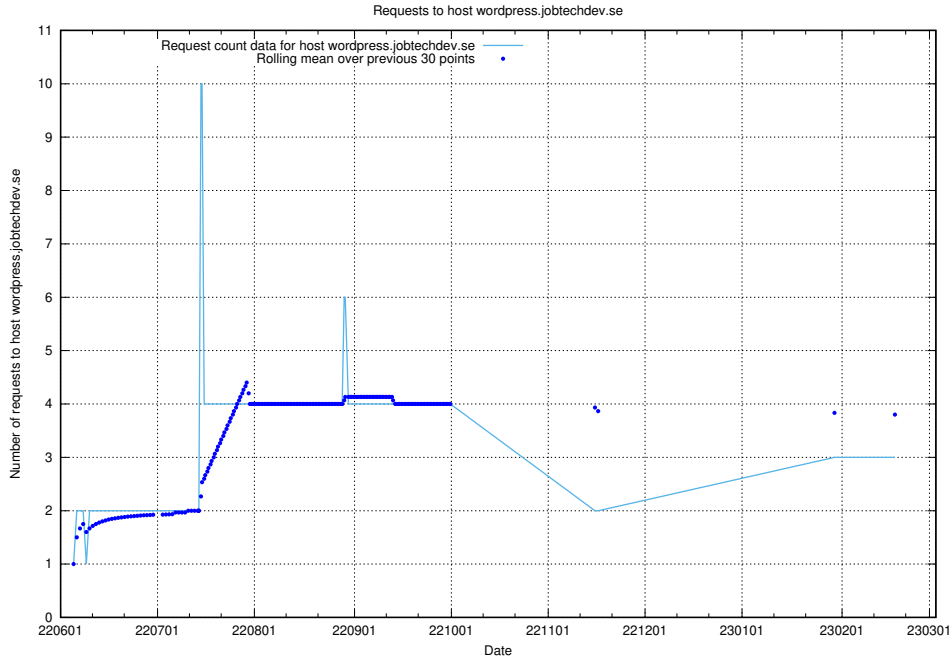

7.208 Usage of wordpress.jobtechdev.se

Here, we count the number of requests to host wordpress.jobtechdev.se.