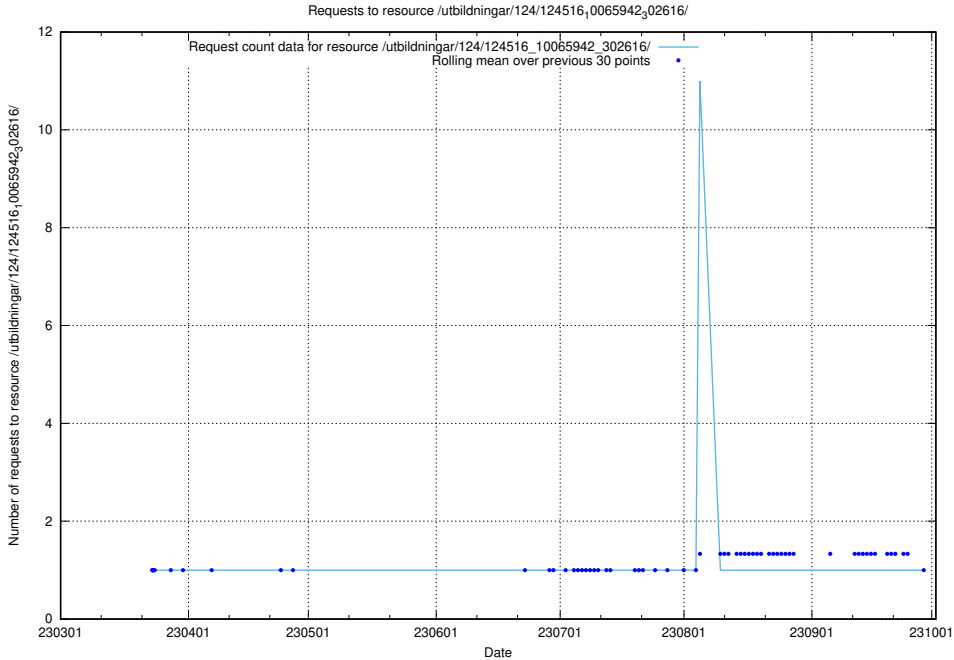

5.779 Usage of /utbildningar/124/124516_10065942_302616/

Here, we count the number of requests to resource /utbildningar/124/124516_10065942_302616/.