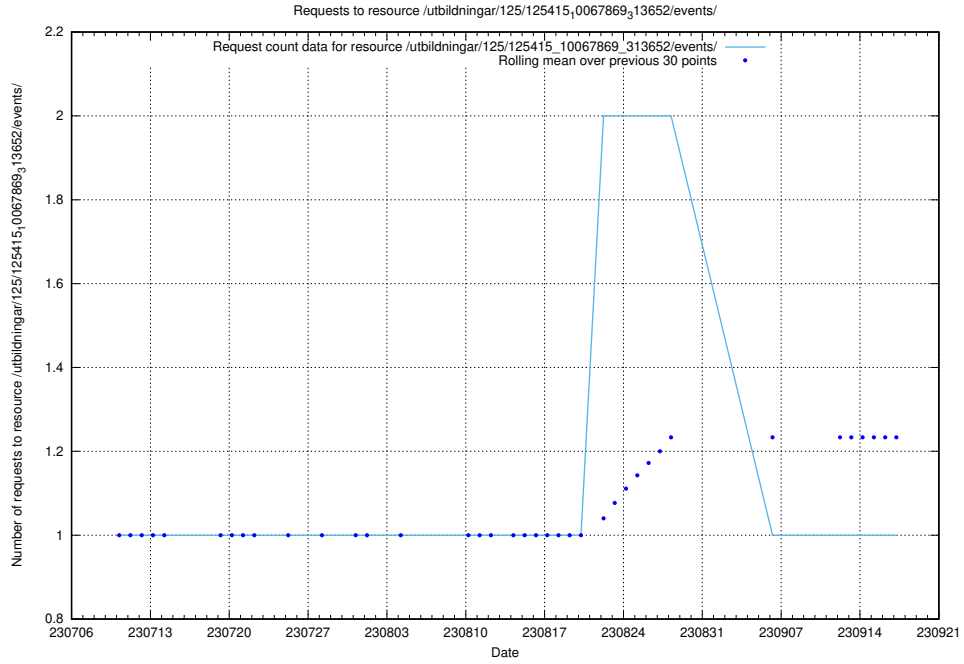

5.1804 Usage of /utbildningar/125/125415_10067869_313652/events/

Here, we count the number of requests to resource /utbildningar/125/125415_10067869_313652/events/