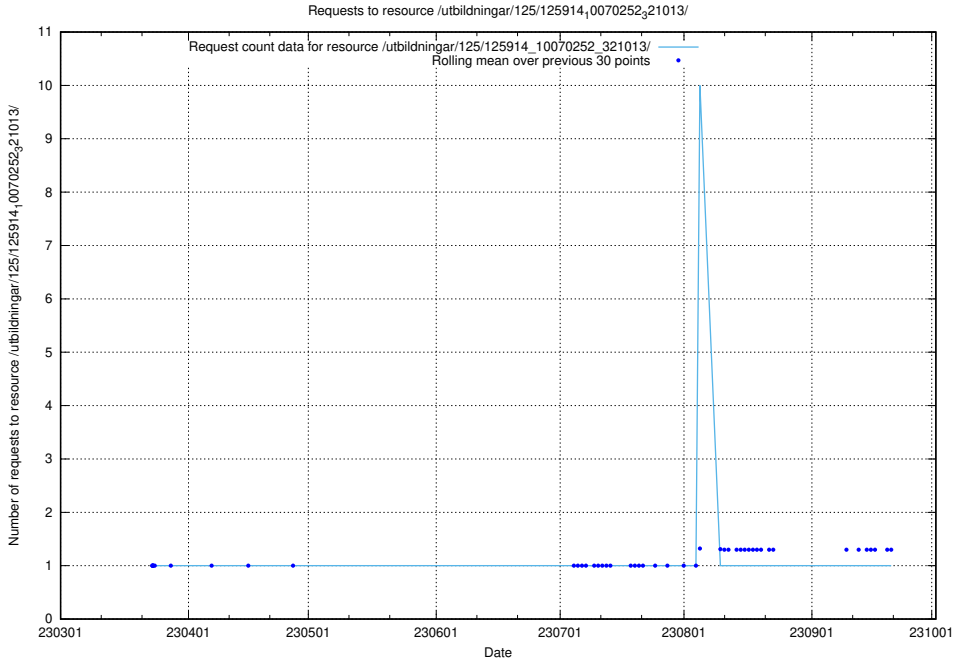

Here, we count the number of requests to resource /utbildningar/125/125914_10070419_330890/.

5.3207 Usage of /utbildningar/125/125914_10070252_321013/

Here, we count the number of requests to resource /utbildningar/125/125914_10070252_321013/.