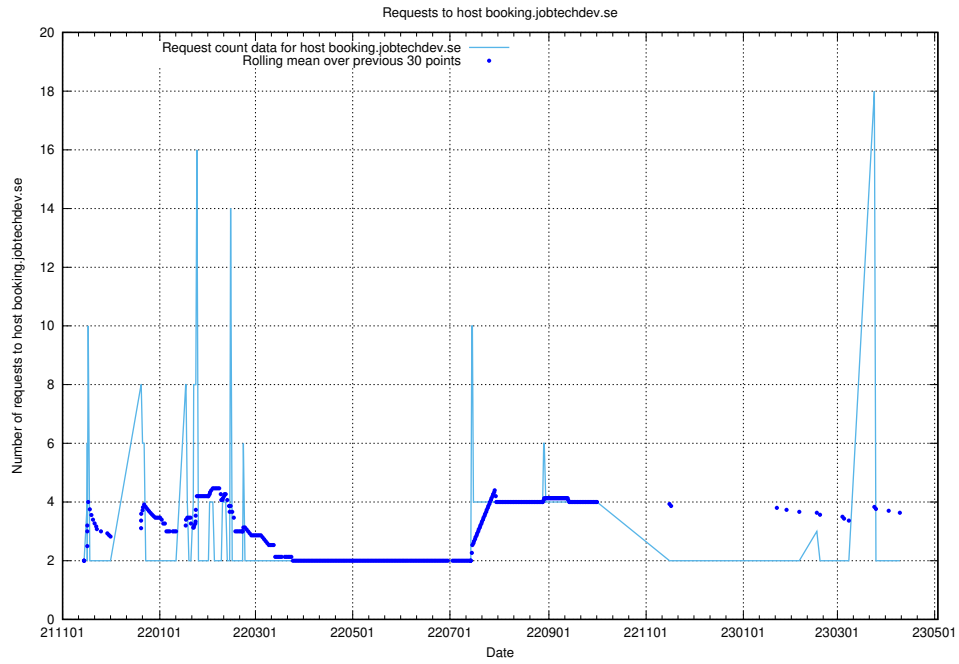

7.265 Usage of booking.jobtechdev.se

Here, we count the number of requests to host booking.jobtechdev.se.