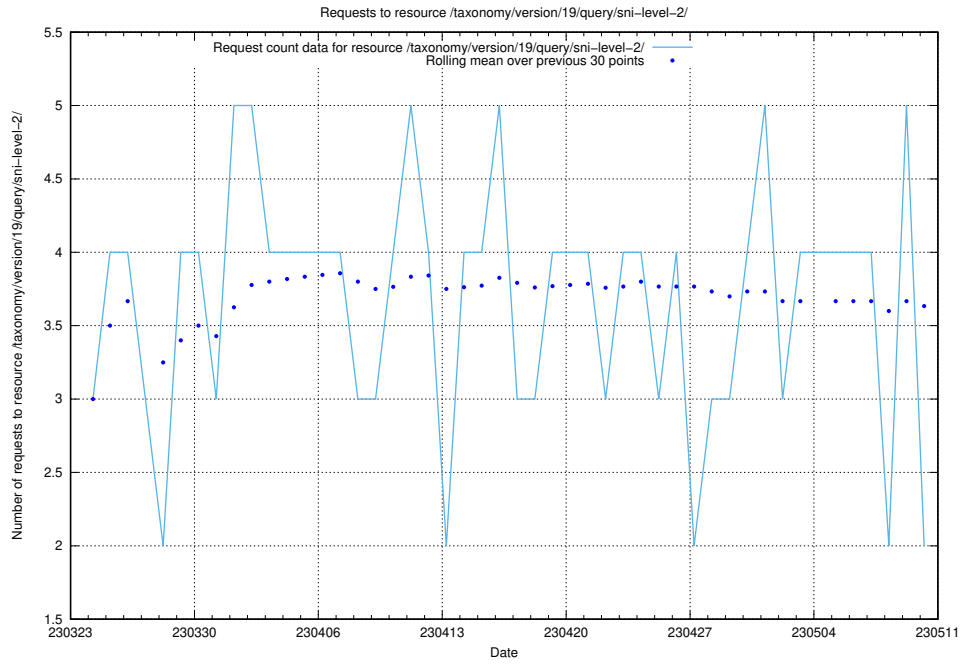

5.358 Usage of /taxonomy/version/19/query/sni-level-2/

Here, we count the number of requests to resource /taxonomy/version/19/query/sni-level-2/.