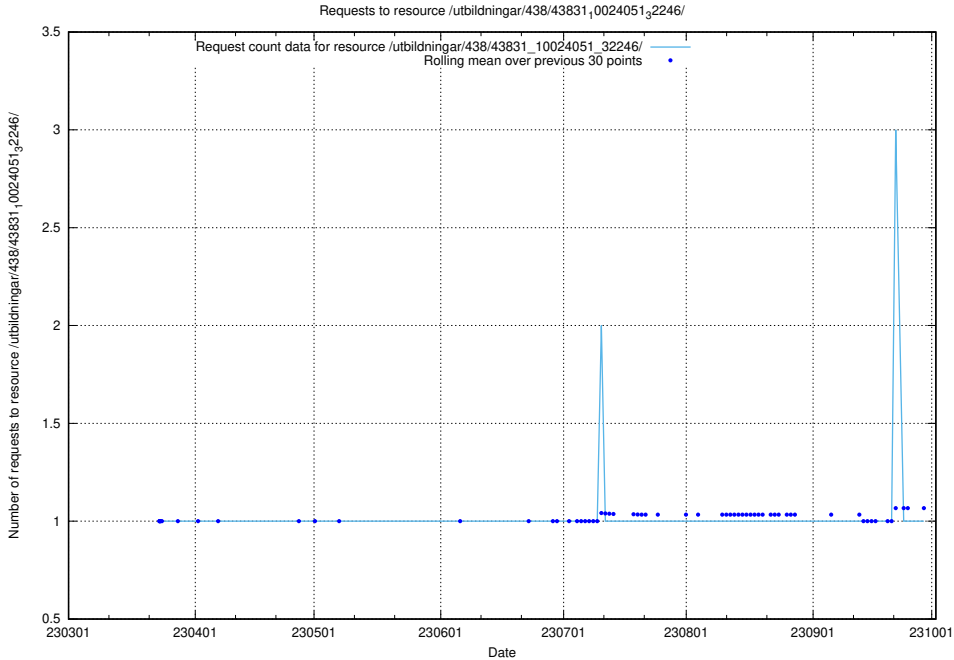

Here, we count the number of requests to resource /utbildningar/438/43831_10024051_32246/.

5.3081 Usage of /utbildningar/438/43830_10023988_29949/events/

Here, we count the number of requests to resource /utbildningar/438/43830_10023988_29949/events/.