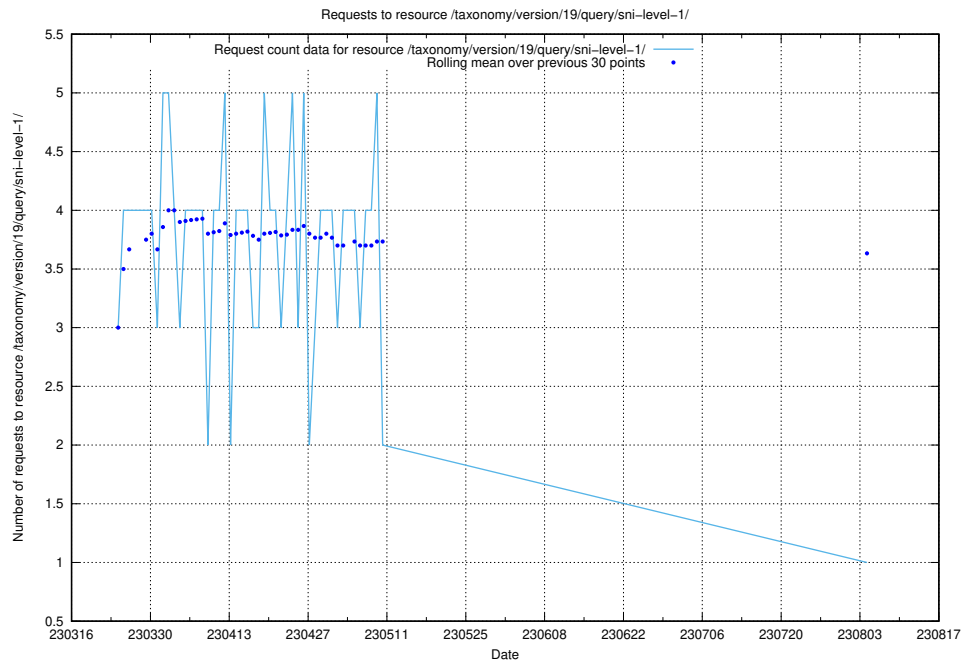

5.2896 Usage of /taxonomy/version/19/query/sni-level-1/

Here, we count the number of requests to resource /taxonomy/version/19/query/sni-level-1/.