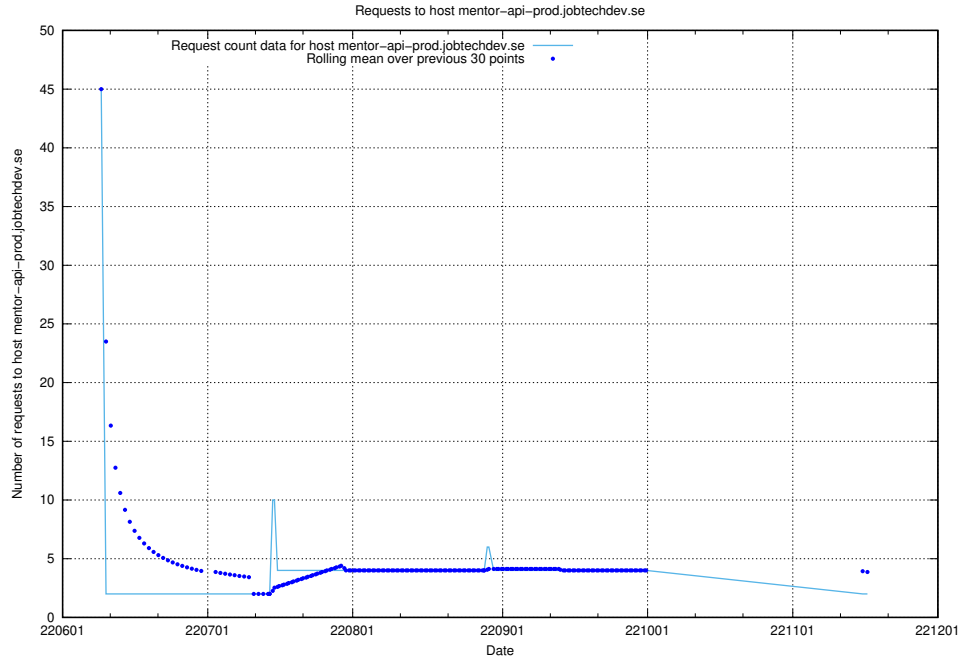

7.393 Usage of mentor-api-prod.jobtechdev.se

Here, we count the number of requests to host mentor-api-prod.jobtechdev.se.