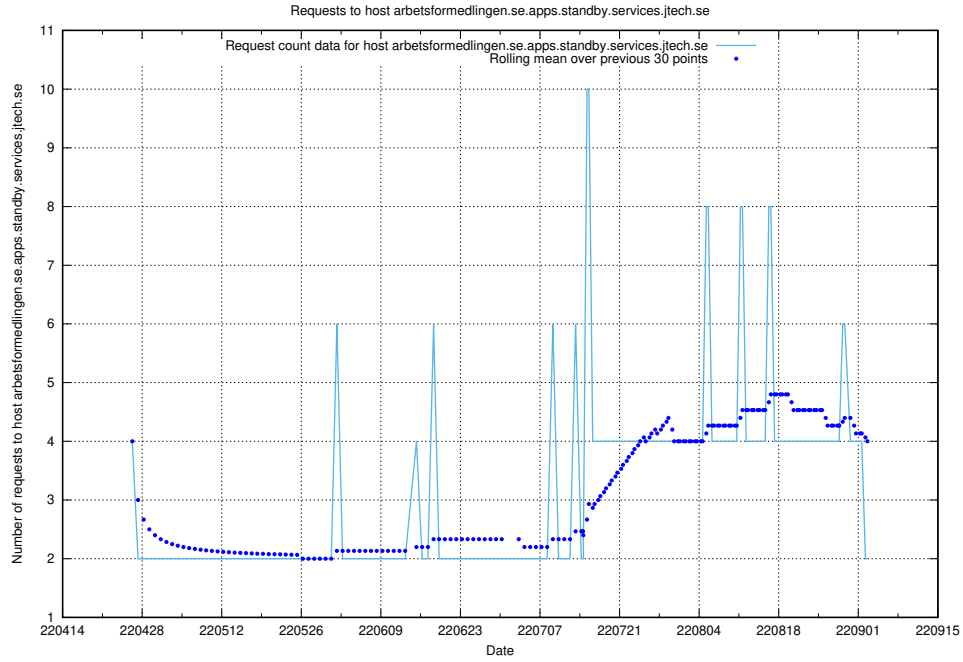

Here, we count the number of requests to host arbetsformedlingen.se.apps.standby.services.jtech.se.

7.432 Usage of jitsi-test.jobtechdev.se

Here, we count the number of requests to host jitsi-test.jobtechdev.se.