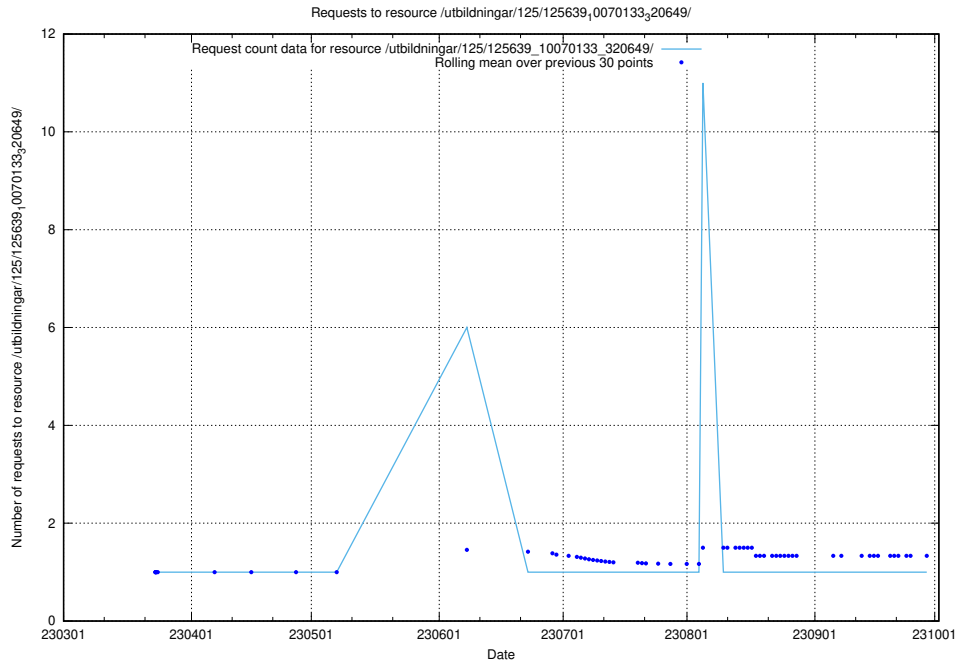

5.504 Usage of /utbildningar/125/125639_10070133_320649/

Here, we count the number of requests to resource /utbildningar/125/125639_10070133_320649/.