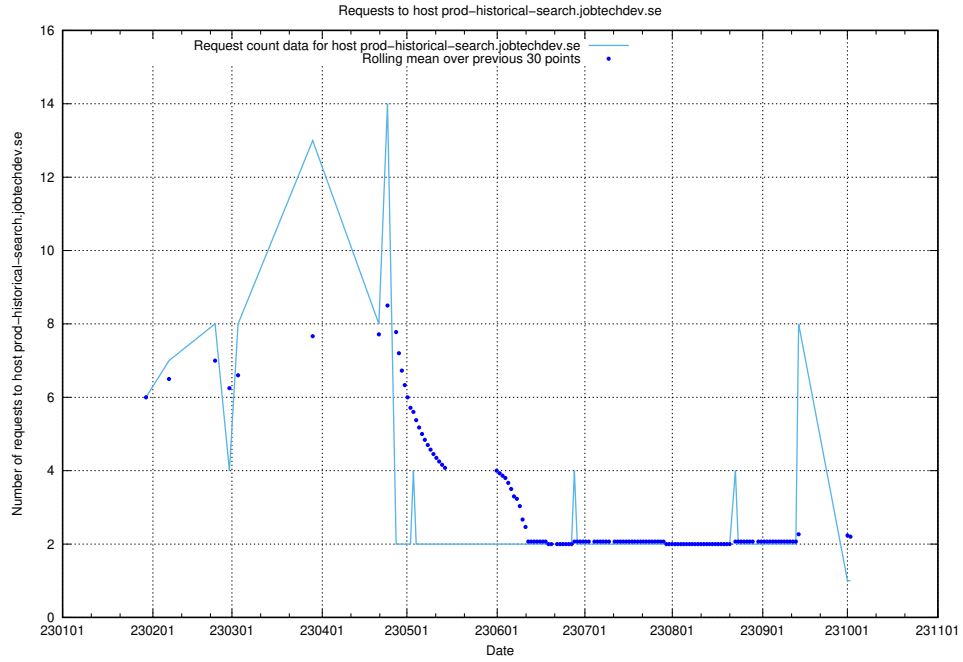

7.593 Usage of prod-historical-search.jobtechdev.se

Here, we count the number of requests to host prod-historical-search.jobtechdev.se.