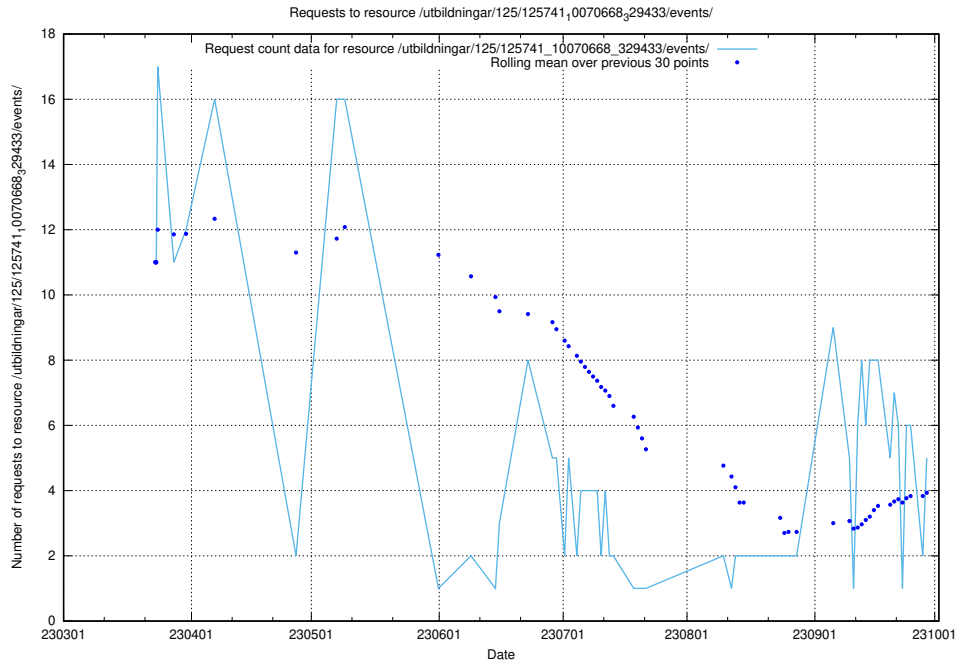

5.79 Usage of /utbildningar/125/125741_10070668_329433/events/

Here, we count the number of requests to resource /utbildningar/125/125741_10070668_329433/events/