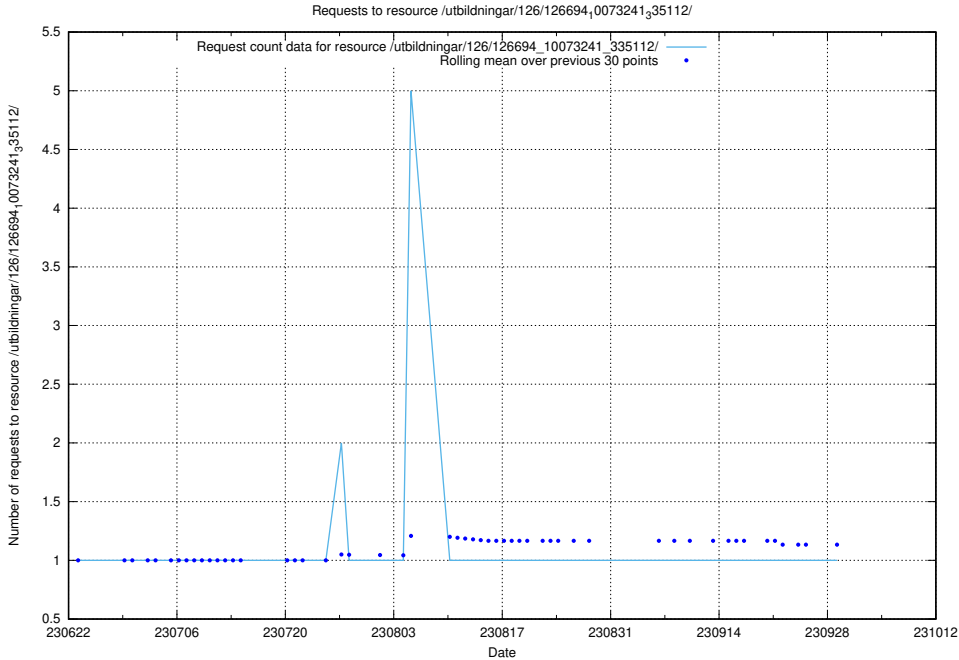

5.2358 Usage of /utbildningar/126/126694_10073241_335112/

Here, we count the number of requests to resource /utbildningar/126/126694_10073241_335112/.