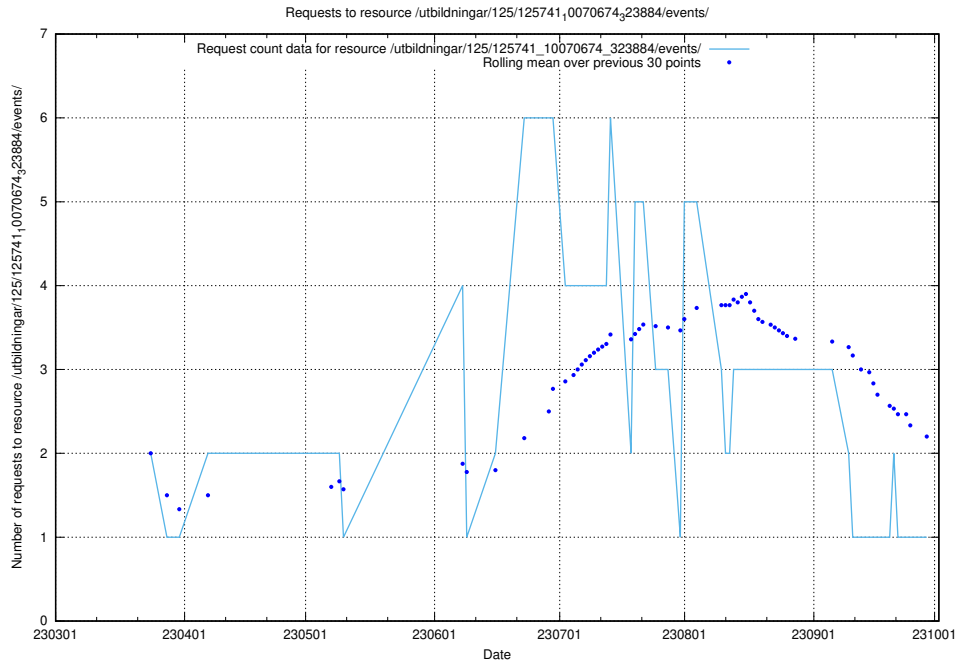

5.2913 Usage of /utbildningar/125/125741_10070674_323884/events/

Here, we count the number of requests to resource /utbildningar/125/125741_10070674_323884/events/