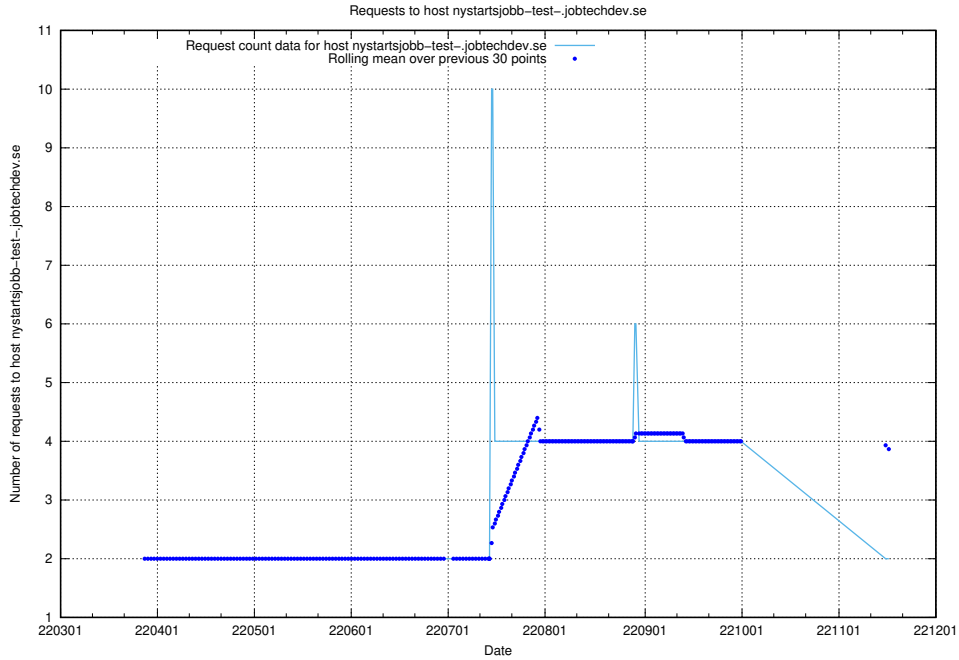

7.471 Usage of nystartsjobbtest.jobtechdev.se

Here, we count the number of requests to host nystartsjobbtest.jobtechdev.se.

7.472 Usage of nystartsjobb-test-.jobtechdev.se

Here, we count the number of requests to host nystartsjobb-test-.jobtechdev.se.