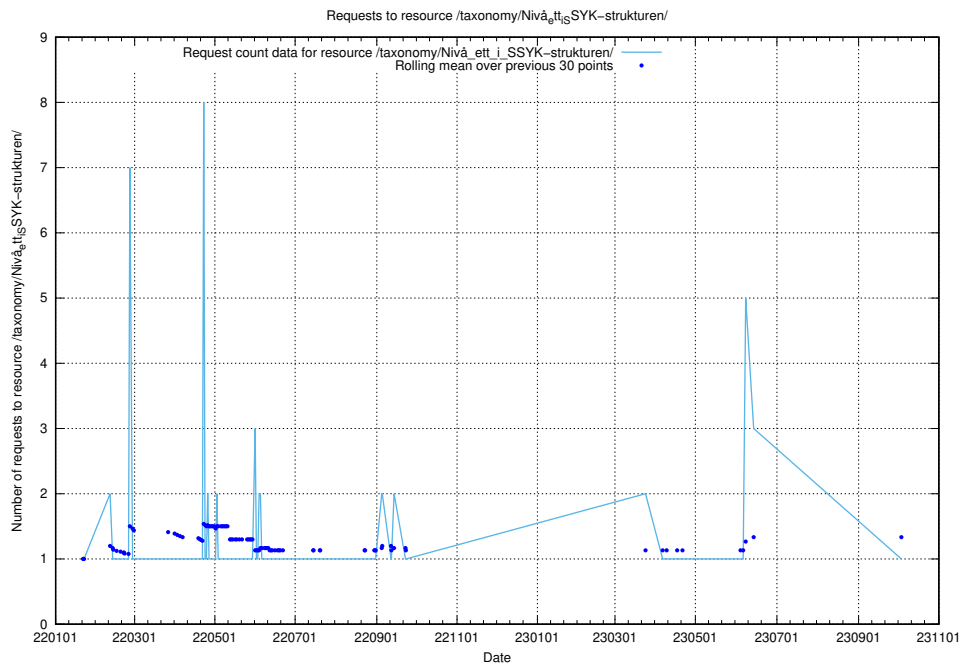

5.2362 Usage of /taxonomy/Nivå_ett_i_SSYK-strukturen/

Here, we count the number of requests to resource /taxonomy/Nivå_ett_i_SSYK-strukturen/.