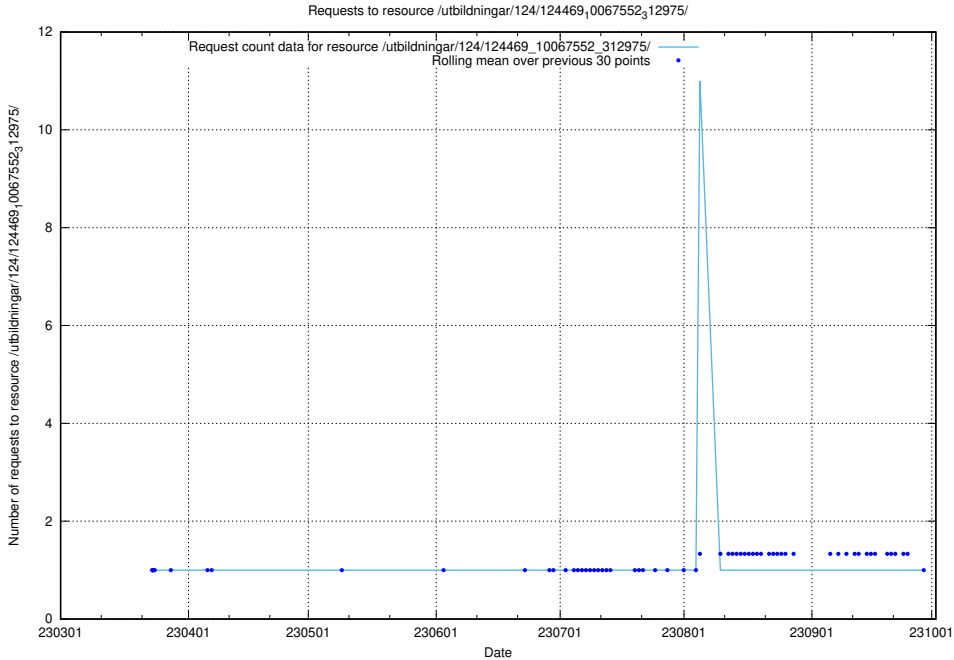

5.967 Usage of /utbildningar/124/124469_10067552_312975/

Here, we count the number of requests to resource /utbildningar/124/124469_10067552_312975/.