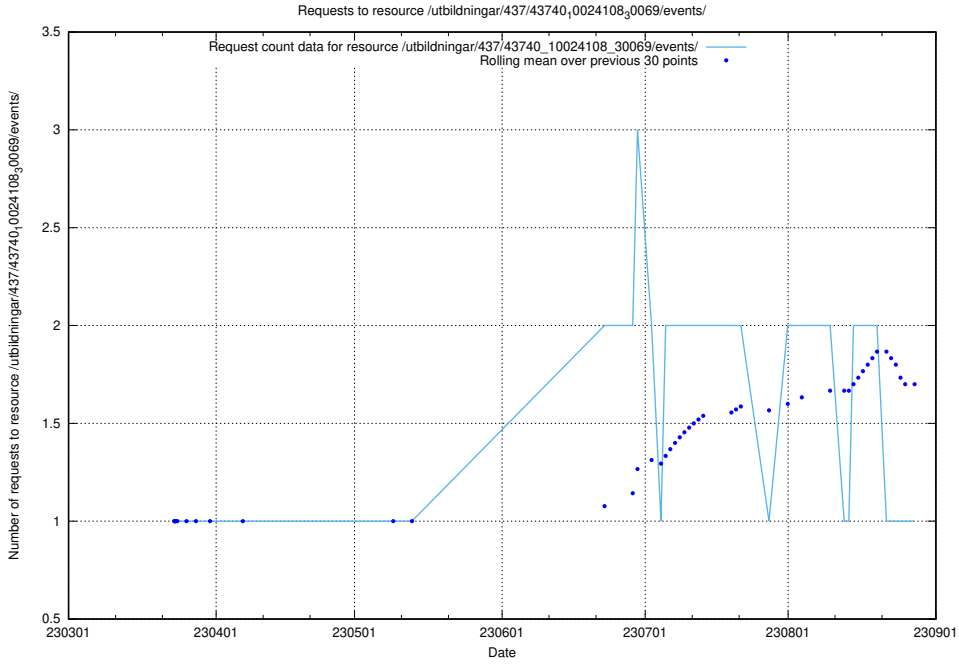

5.3141 Usage of /utbildningar/437/43740_10024108_30069/events/

Here, we count the number of requests to resource /utbildningar/437/43740_10024108_30069/events/.