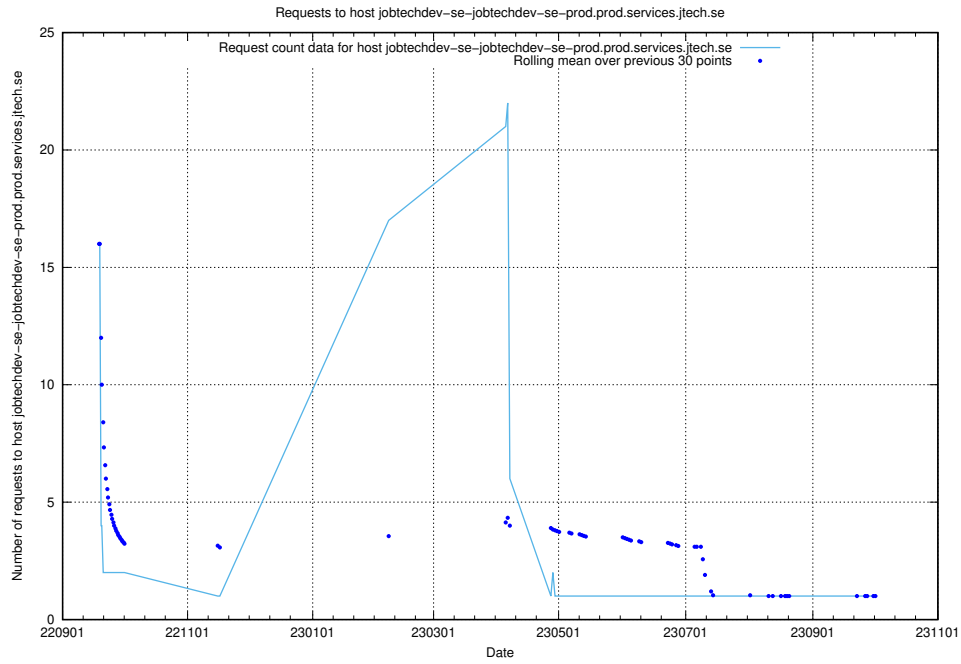

7.596 Usage of jobtechdev-se-jobtechdev-se-prod.prod.services.jtech.se

Here, we count the number of requests to host jobtechdev-se-jobtechdev-se-prod.prod.services.jtech.se.