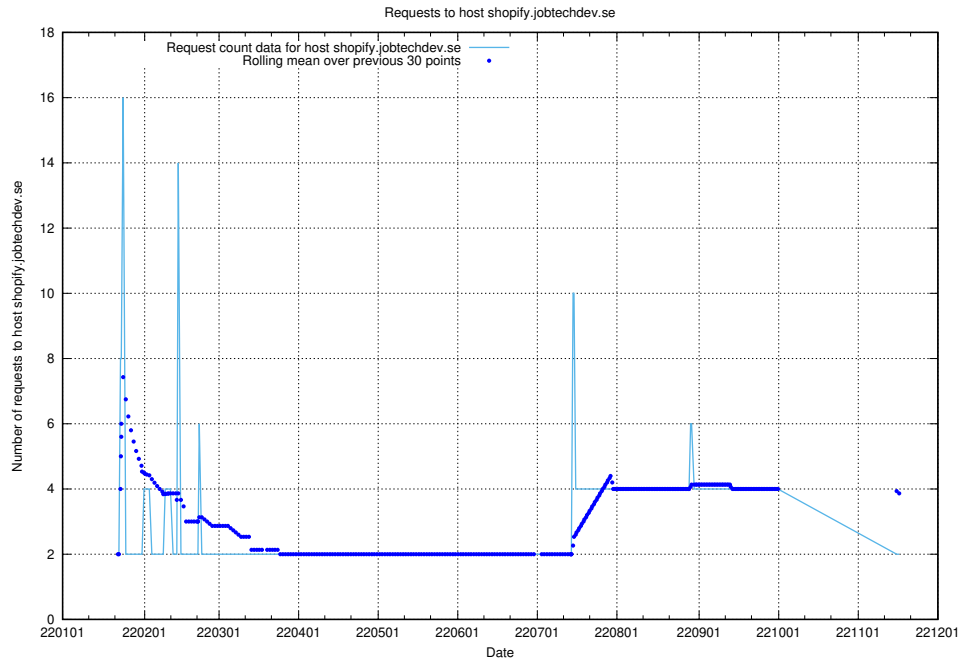

7.568 Usage of shopify.jobtechdev.se

Here, we count the number of requests to host shopify.jobtechdev.se.