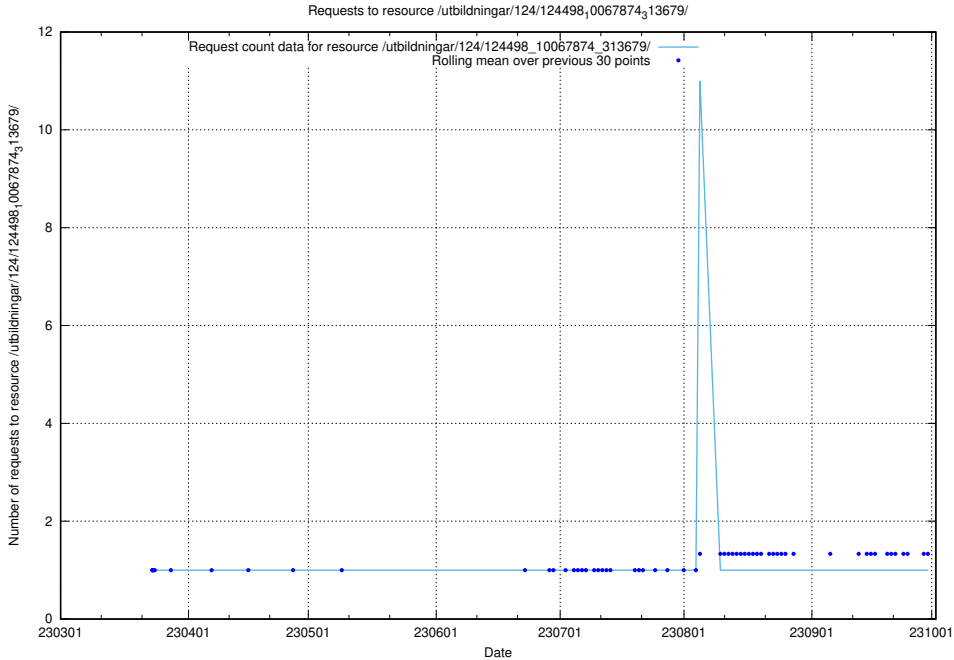

5.899 Usage of /utbildningar/124/124498_10067874_313679/

Here, we count the number of requests to resource /utbildningar/124/124498_10067874_313679/.