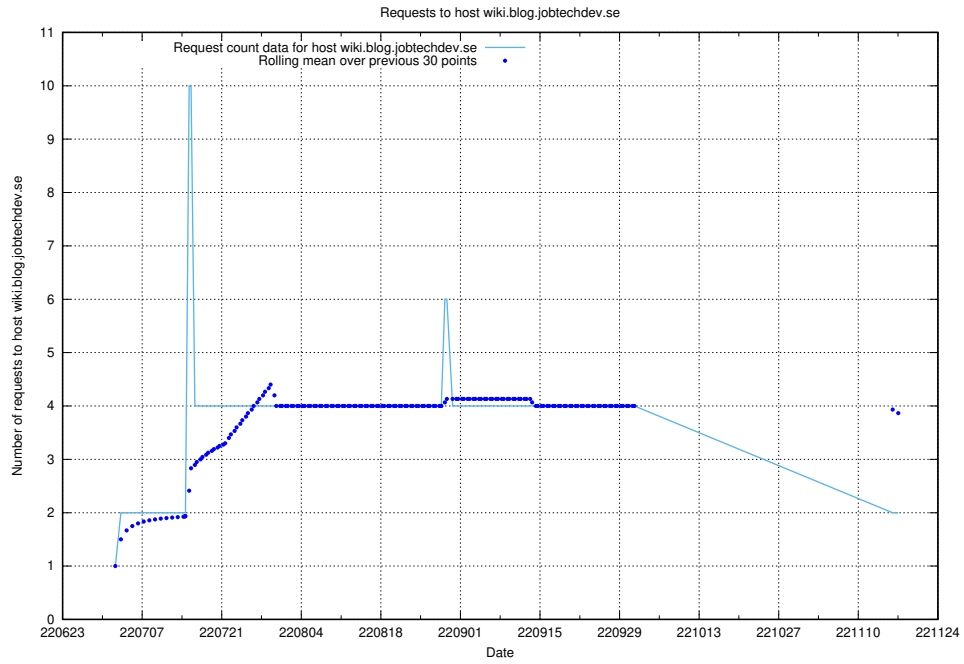

7.374 Usage of wiki.blog.jobtechdev.se

Here, we count the number of requests to host wiki.blog.jobtechdev.se.