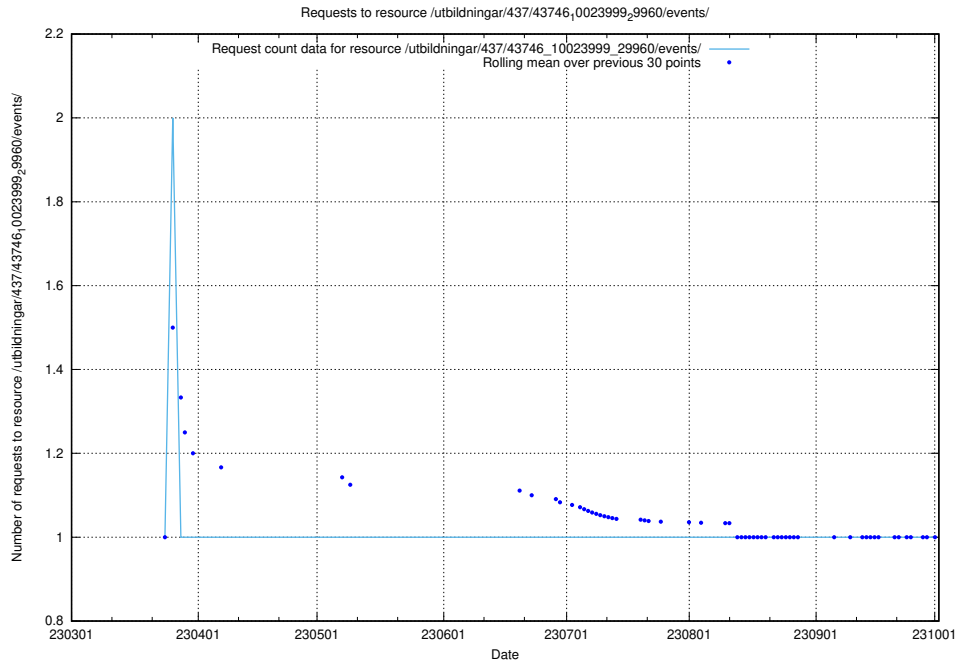

5.2957 Usage of /utbildningar/437/43746_10023999_29960/events/

Here, we count the number of requests to resource /utbildningar/437/43746_10023999_29960/events/.