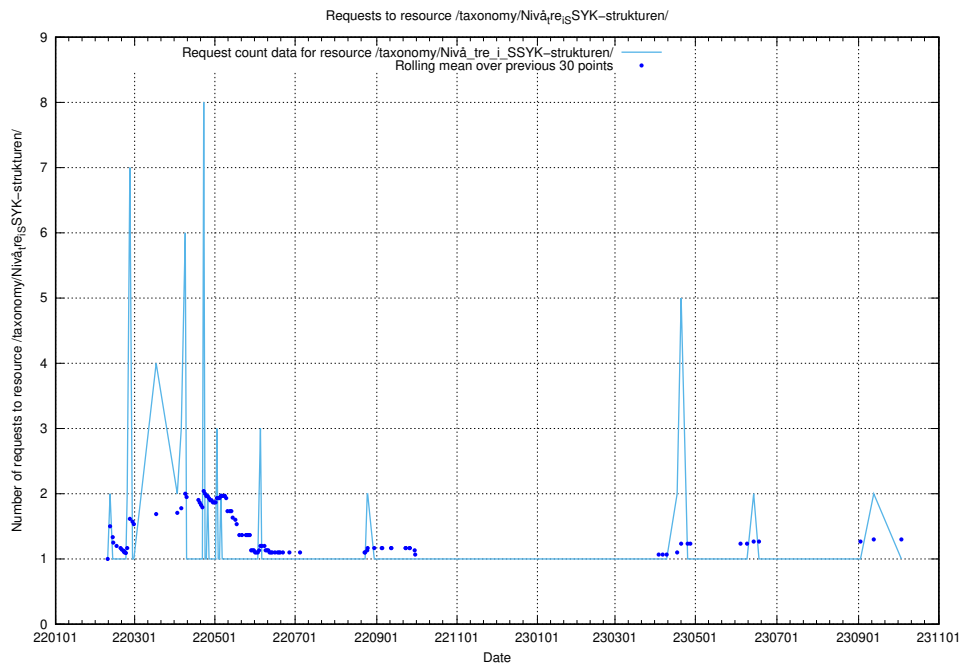

5.825 Usage of /taxonomy/Nivå_tre_i_SSYK-strukturen/

Here, we count the number of requests to resource /taxonomy/Nivå_tre_i_SSYK-strukturen/.