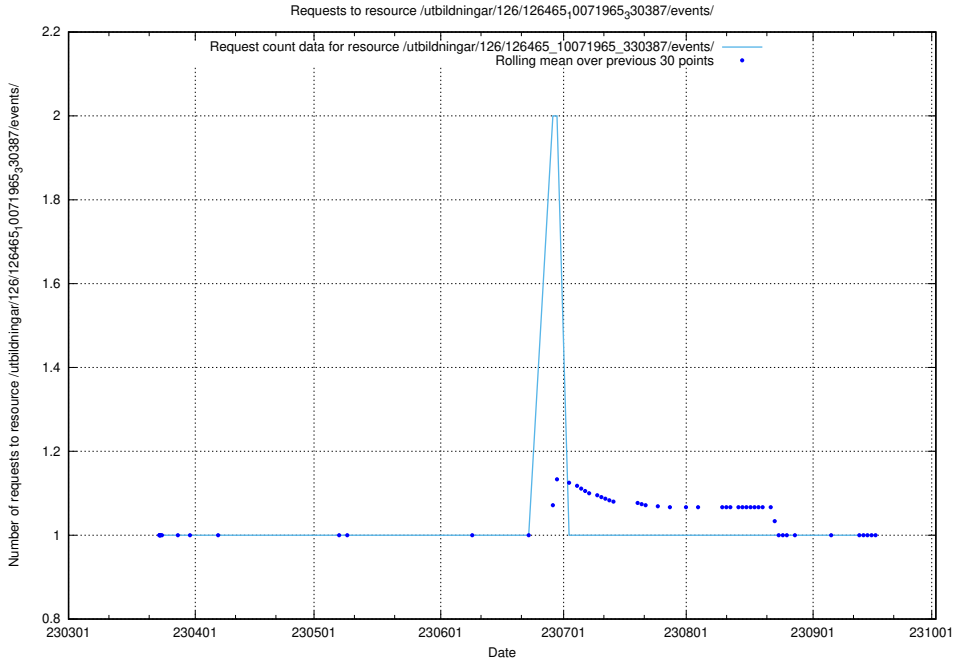

5.3168 Usage of /utbildningar/126/126465_10071965_330387/events/

Here, we count the number of requests to resource /utbildningar/126/126465_10071965_330387/events/