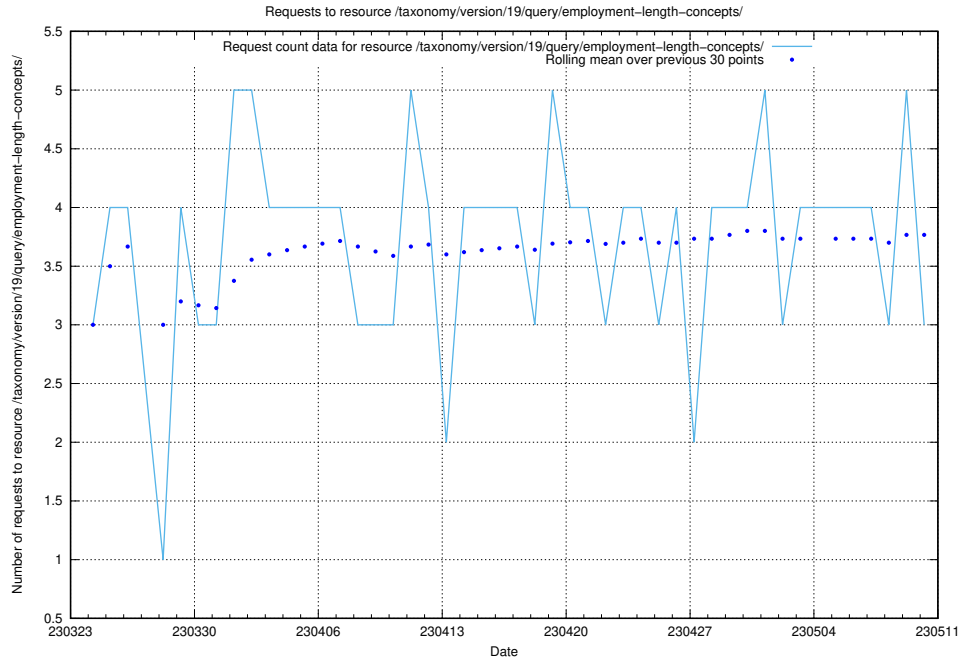

Here, we count the number of requests to resource /taxonomy/version/19/query/employment-length-concepts/.

5.179 Usage of /utbildningar/126/126465_10071963_330384/events/

Here, we count the number of requests to resource /utbildningar/126/126465_10071963_330384/events/