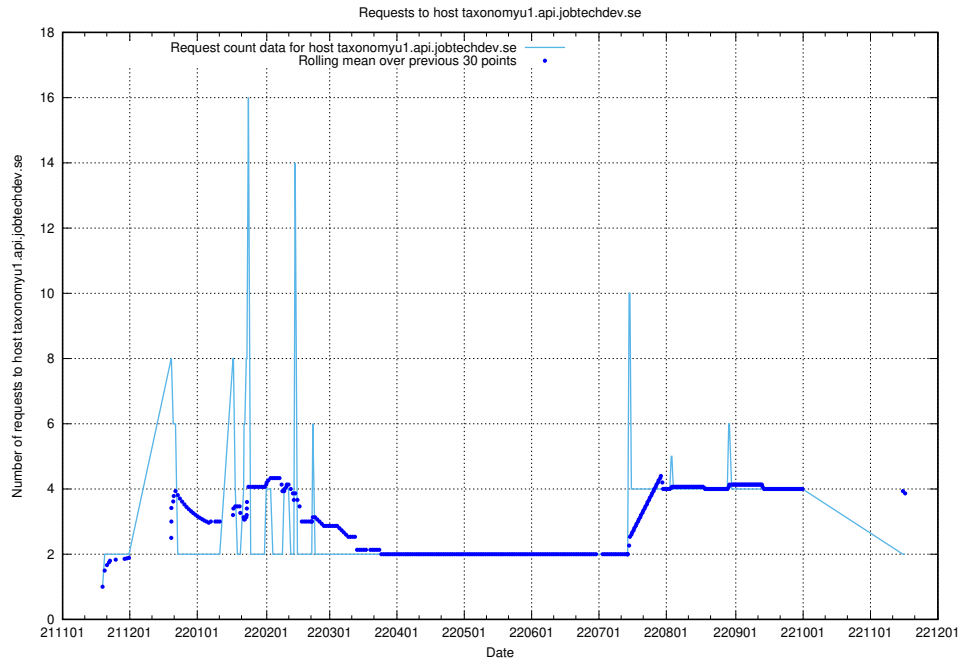

7.445 Usage of taxonomy1.api.jobtechdev.se

Here, we count the number of requests to host taxonomy1.api.jobtechdev.se.