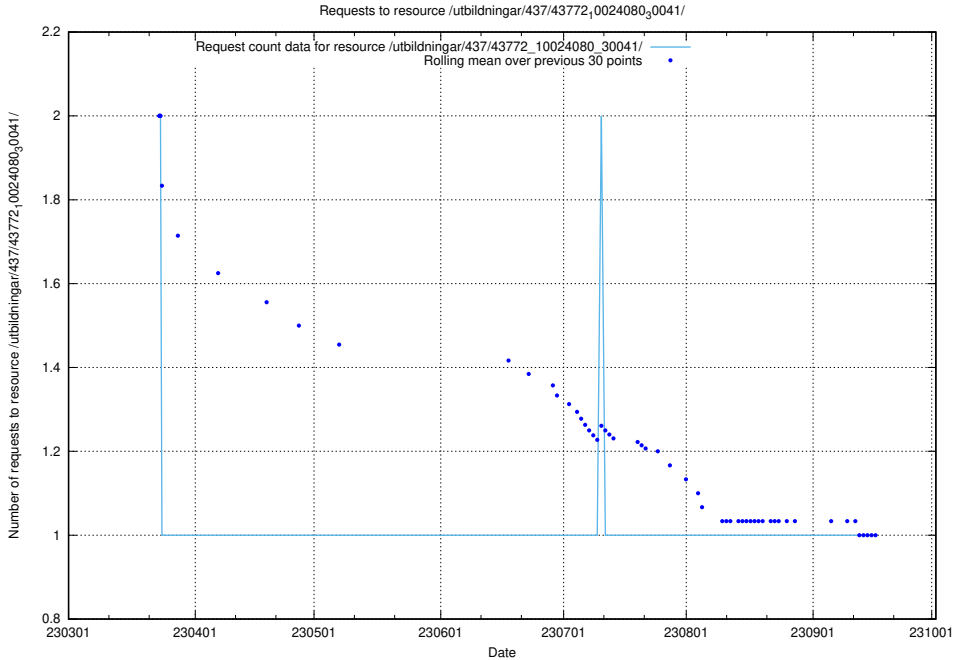

5.3016 Usage of /utbildningar/437/43772_10024080_30041/

Here, we count the number of requests to resource /utbildningar/437/43772_10024080_30041/.