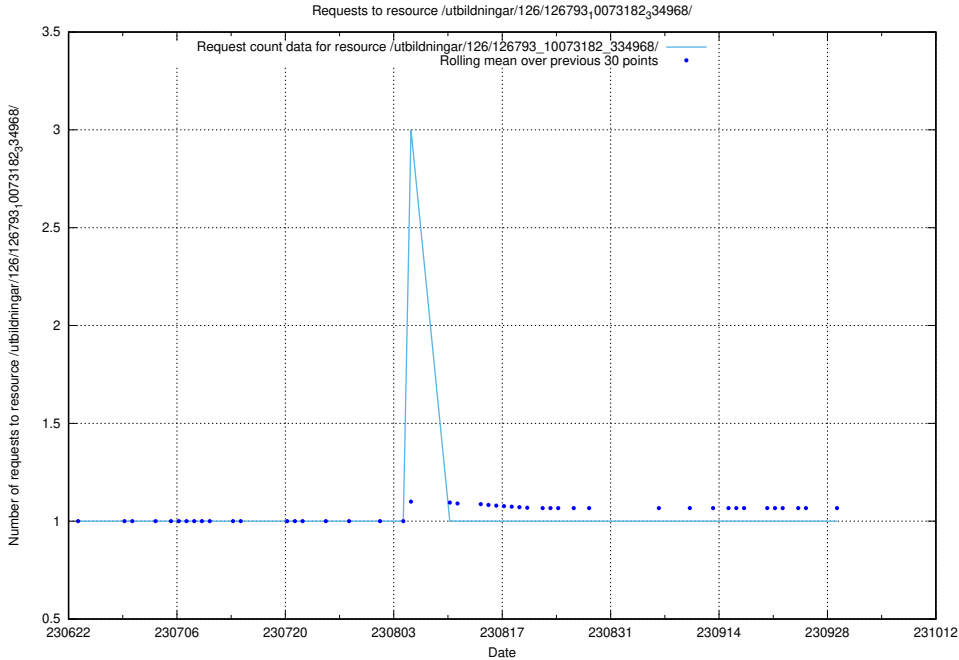

5.2312 Usage of /utbildningar/126/126793_10073182_334968/

Here, we count the number of requests to resource /utbildningar/126/126793_10073182_334968/.