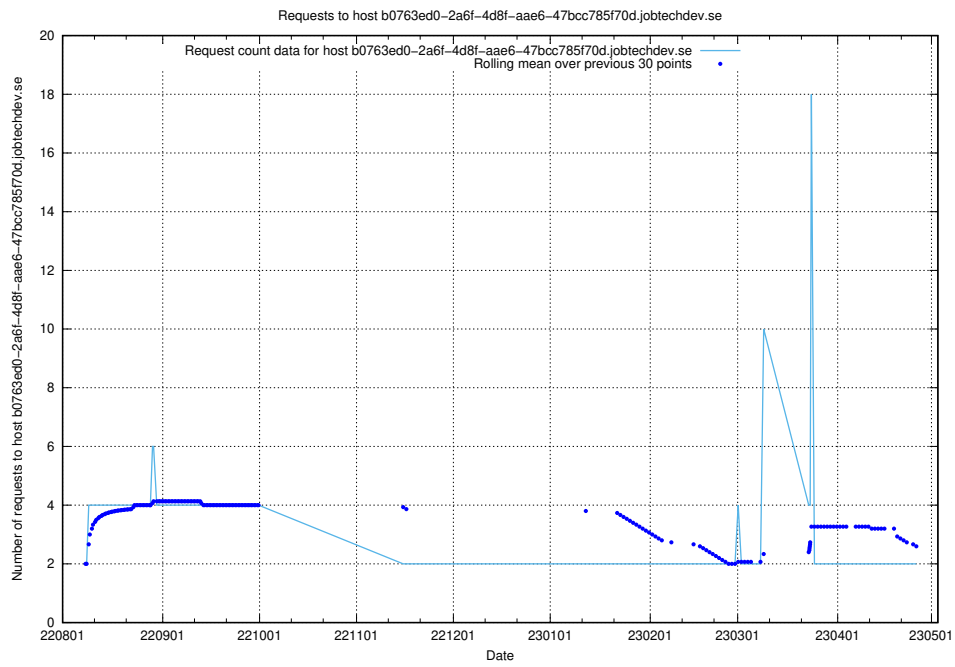

7.330 Usage of b0763ed0-2a6f-4d8f-aae6-47bcc785f70d.jobtechdev.se

Here, we count the number of requests to host b0763ed0-2a6f-4d8f-aae6-47bcc785f70d.jobtechdev.se.