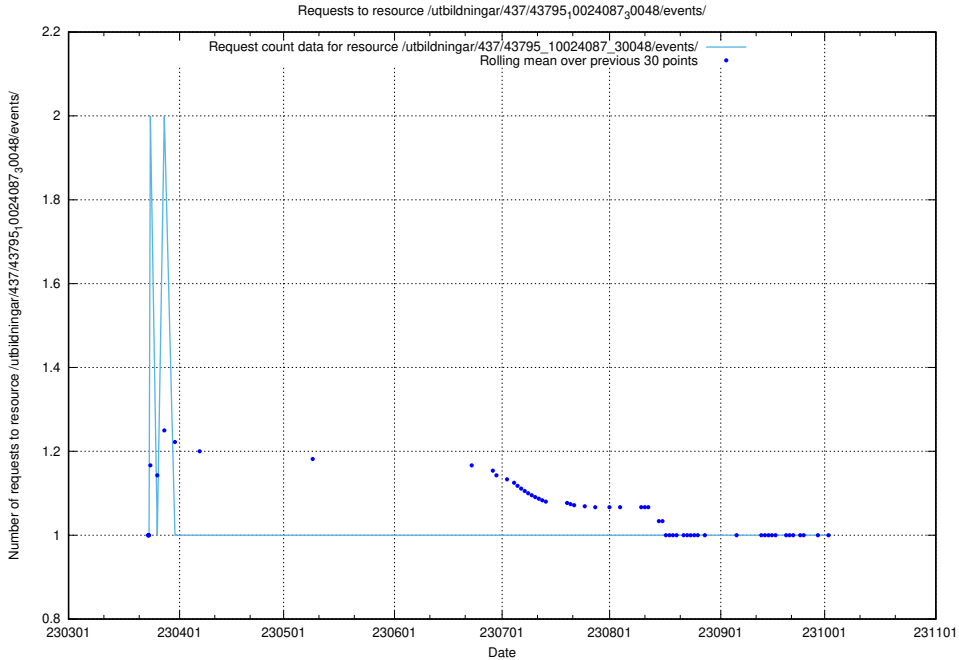

Here, we count the number of requests to resource /utbildningar/437/43796_10024100_313818/.

5.3107 Usage of /utbildningar/437/43795_10024087_30048/events/

Here, we count the number of requests to resource /utbildningar/437/43795_10024087_30048/events/.