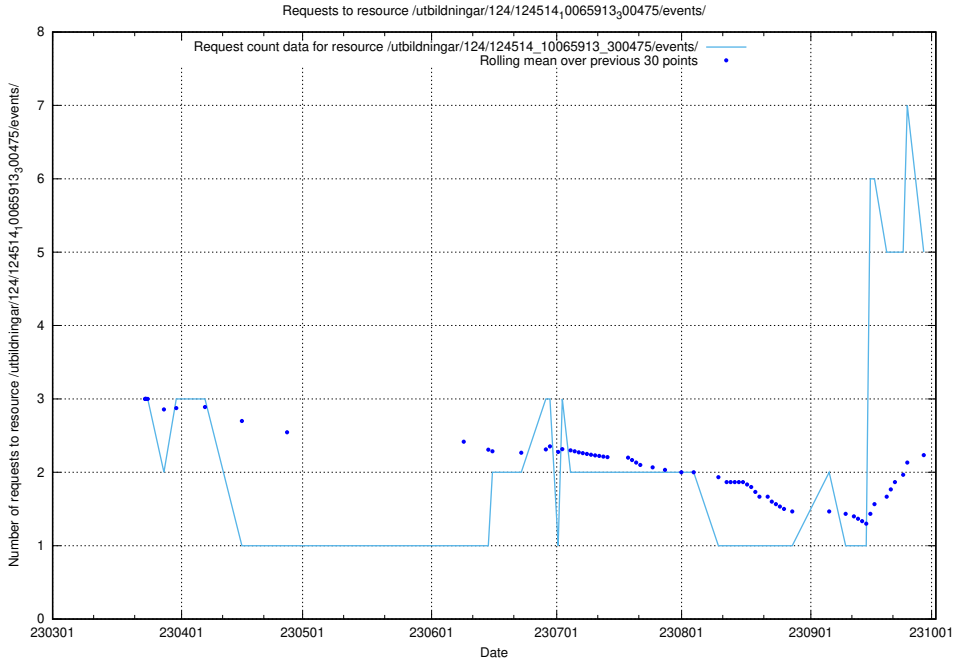

5.80 Usage of /utbildningar/124/124514_10065913_300475/events/

Here, we count the number of requests to resource /utbildningar/124/124514_10065913_300475/events/