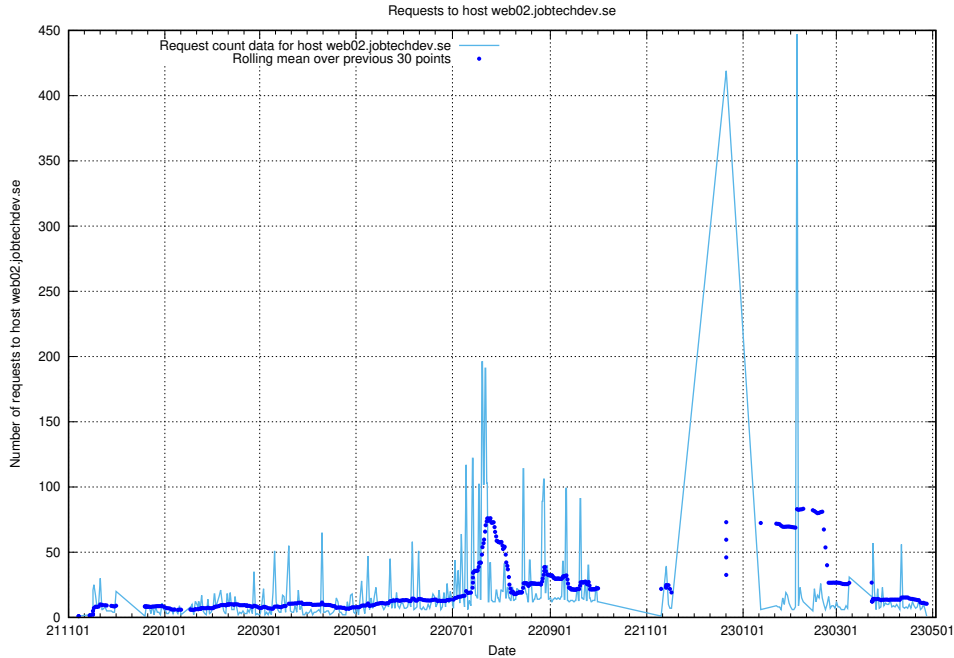

7.608 Usage of demo-jobad-enrichments.jobtechdev.se

Here, we count the number of requests to host demo-jobad-enrichments.jobtechdev.se.

7.609 Usage of q.jobtechdev.se

Here, we count the number of requests to host q.jobtechdev.se.