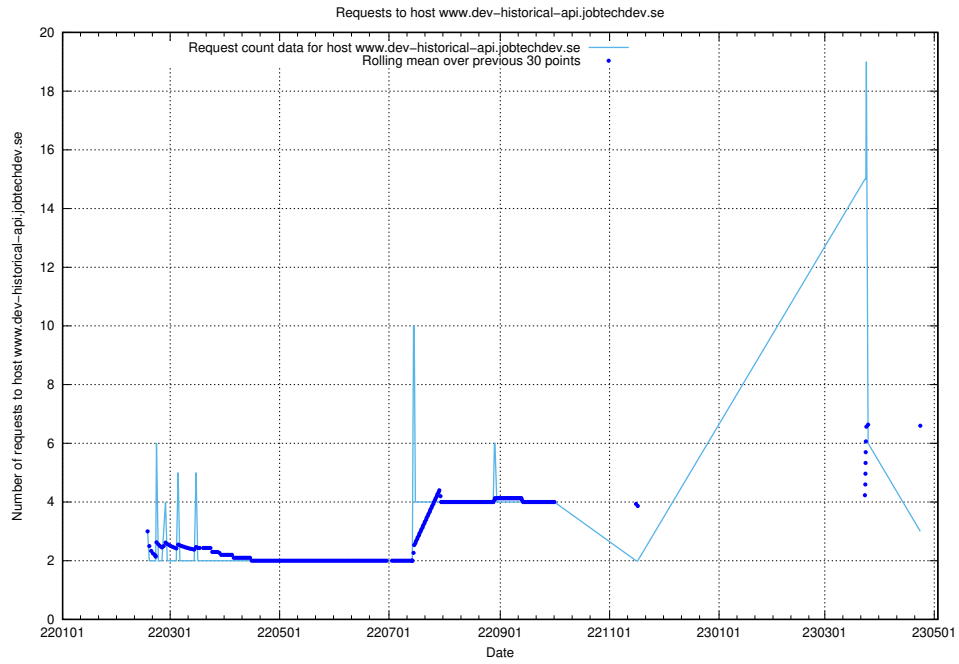

7.222 Usage of rabbitmq.jobtechdev.se

Here, we count the number of requests to host rabbitmq.jobtechdev.se.

7.223 Usage of kam-openshift-gitops.prod.services.jtech.se

Here, we count the number of requests to host kam-openshift-gitops.prod.services.jtech.se.