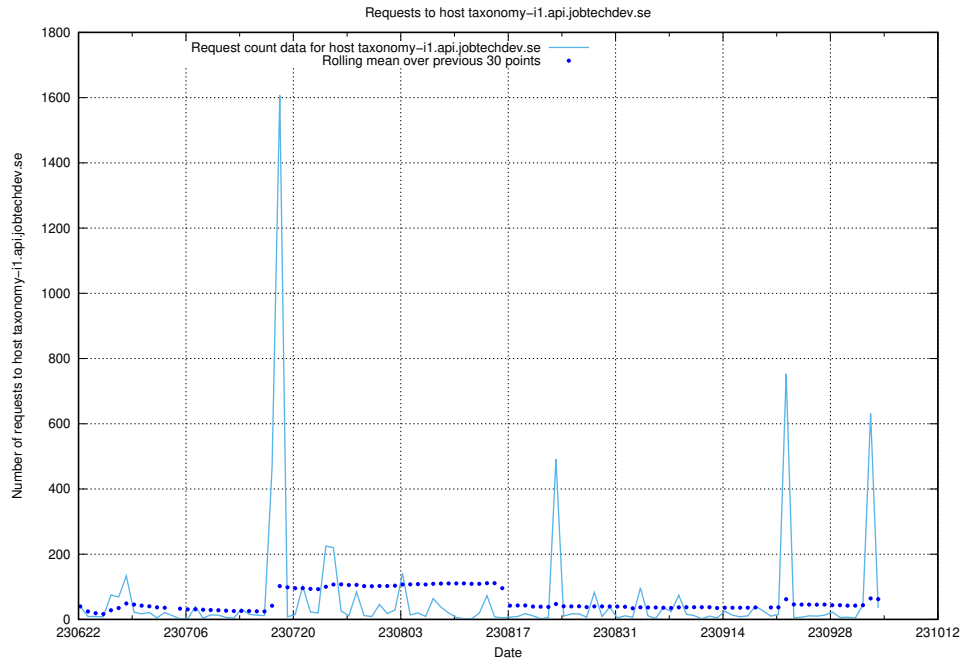

7.32 Usage of taxonomy-i1.api.jobtechdev.se

Here, we count the number of requests to host taxonomy-i1.api.jobtechdev.se.