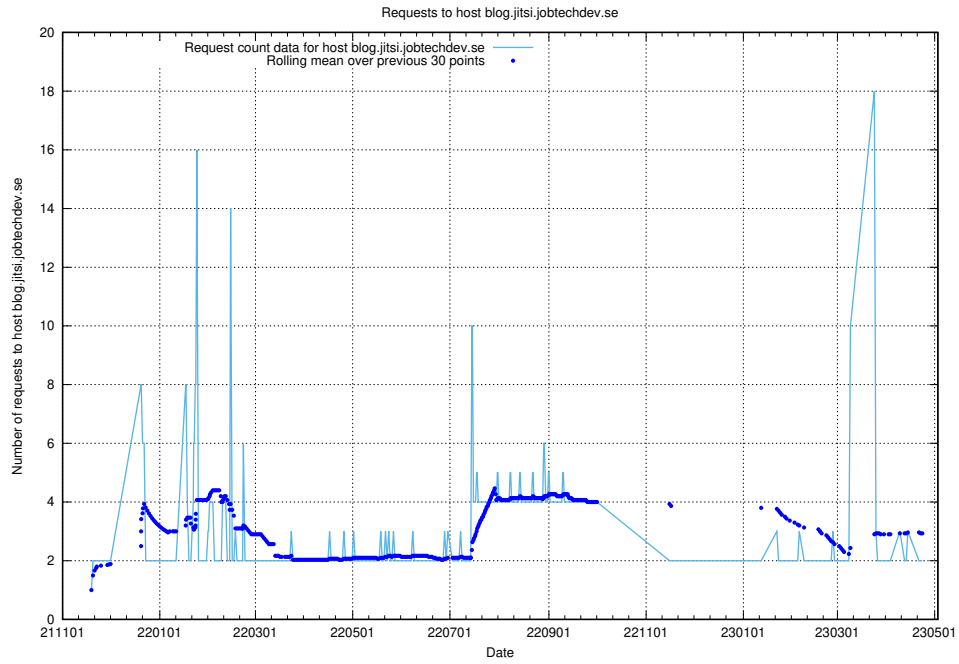

7.457 Usage of `blog.jitsi.jobtechdev.se`

Here, we count the number of requests to host `blog.jitsi.jobtechdev.se`.