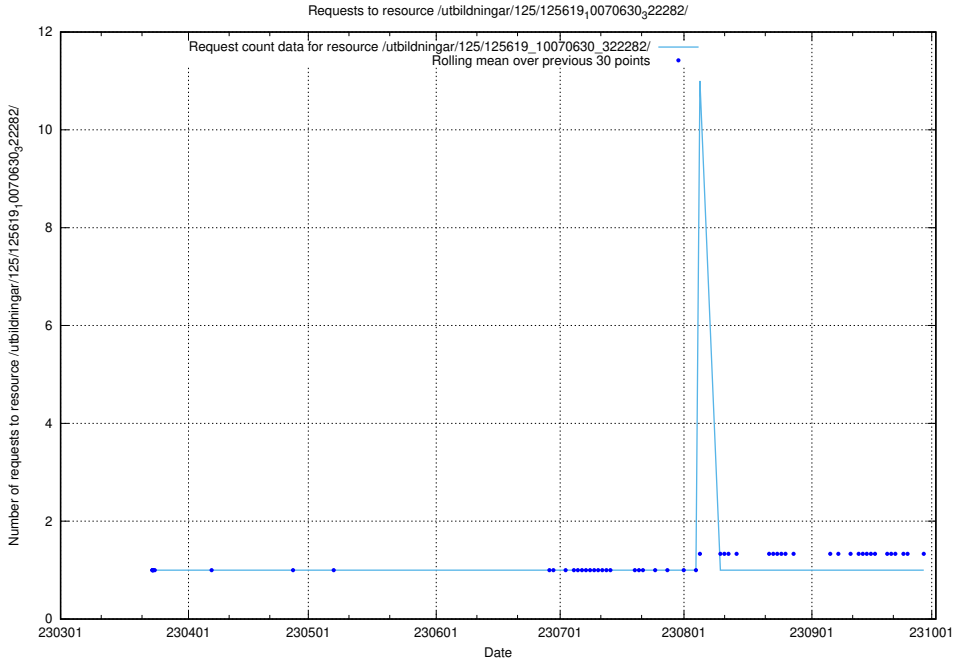

5.511 Usage of /utbildningar/125/125619_10070630_322282/

Here, we count the number of requests to resource /utbildningar/125/125619_10070630_322282/.