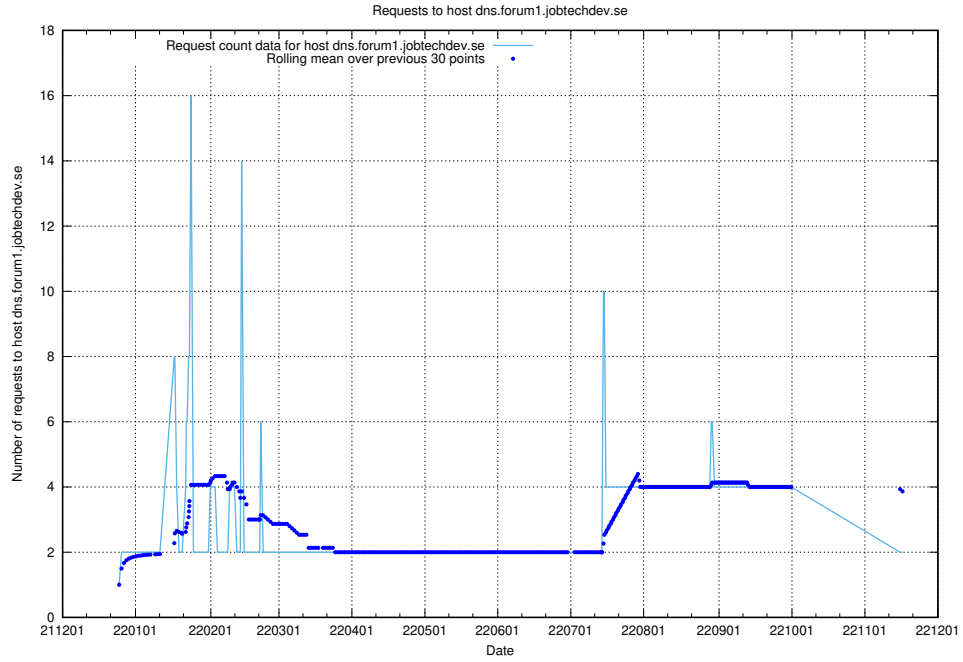

7.348 Usage of dns.forum1.jobtechdev.se

Here, we count the number of requests to host dns.forum1.jobtechdev.se.