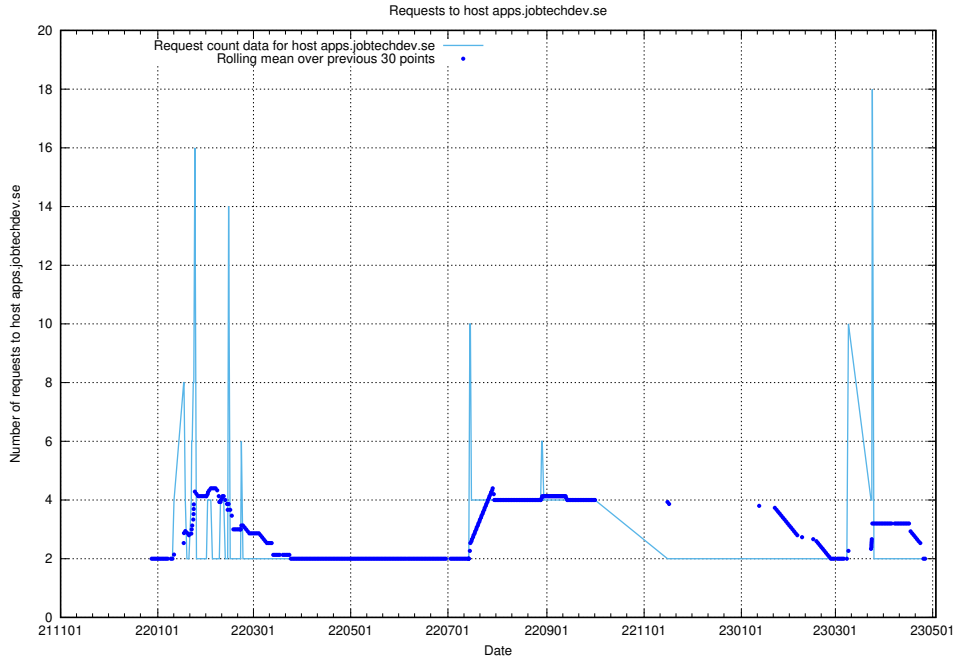

7.343 Usage of apps.jobtechdev.se

Here, we count the number of requests to host apps.jobtechdev.se.