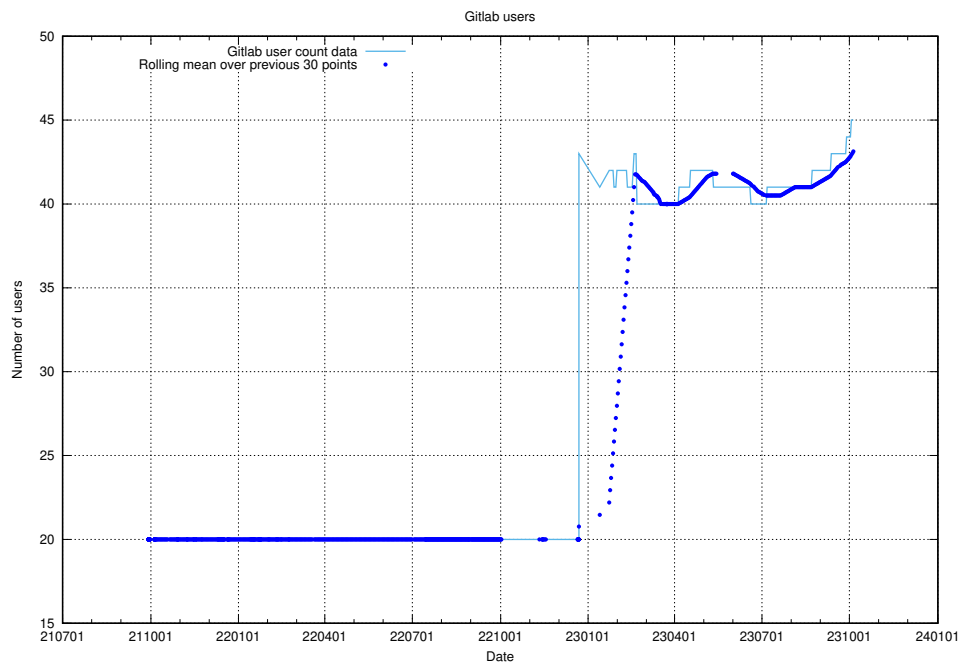

6 Gitlab

This section summarises the state of [JobTech's code repositories](https://gitlab.com/arbetsformedlingen)⁷.

6.1 User count

A graph of users in JobTech's official code repository.

⁷<https://gitlab.com/arbetsformedlingen>