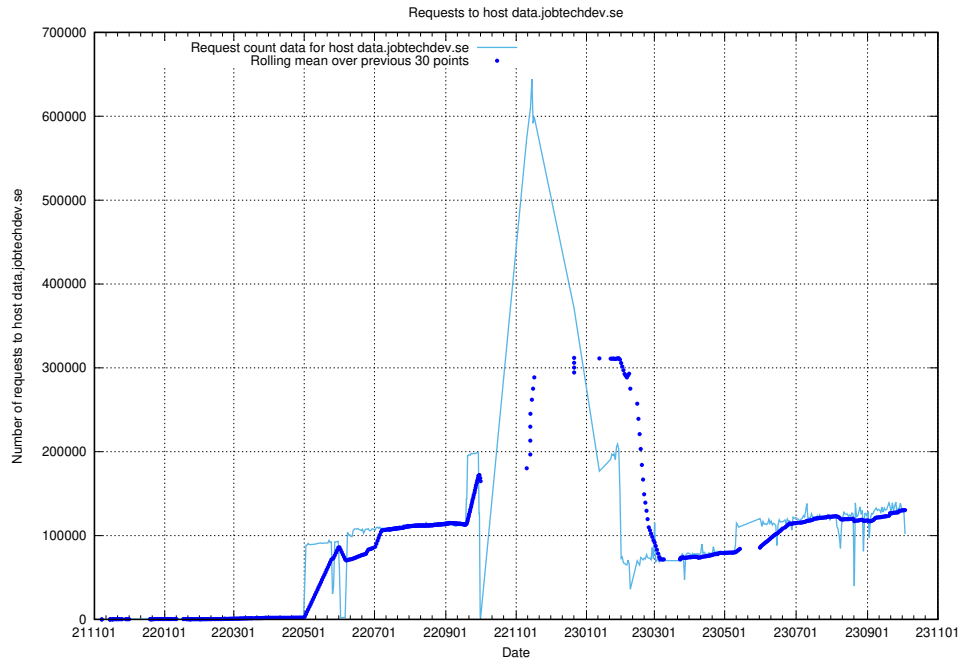

7.4 Usage of data.jobtechdev.se

Here, we count the number of requests to host data.jobtechdev.se.