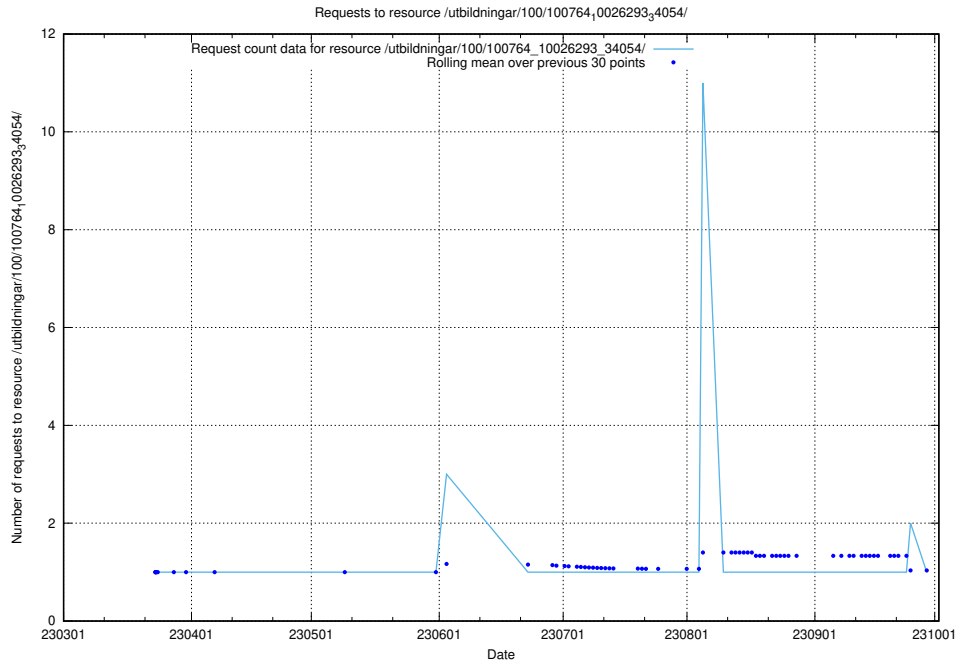

5.2266 Usage of /utbildningar/100/100764_10026293_34054/

Here, we count the number of requests to resource /utbildningar/100/100764_10026293_34054/.