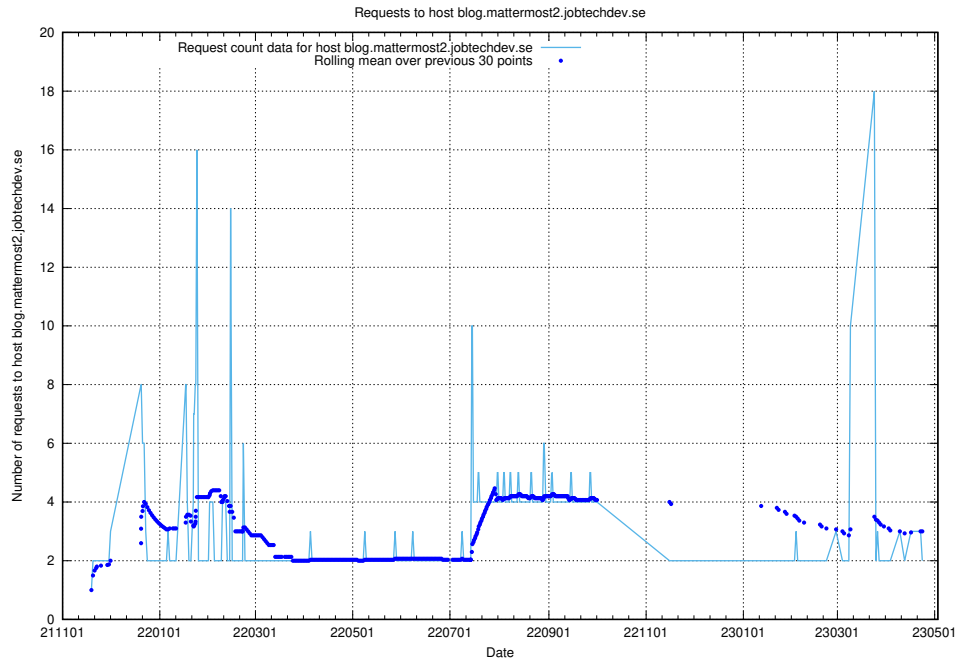

7.455 Usage of `blog.mattermost2.jobtechdev.se`

Here, we count the number of requests to host `blog.mattermost2.jobtechdev.se`.