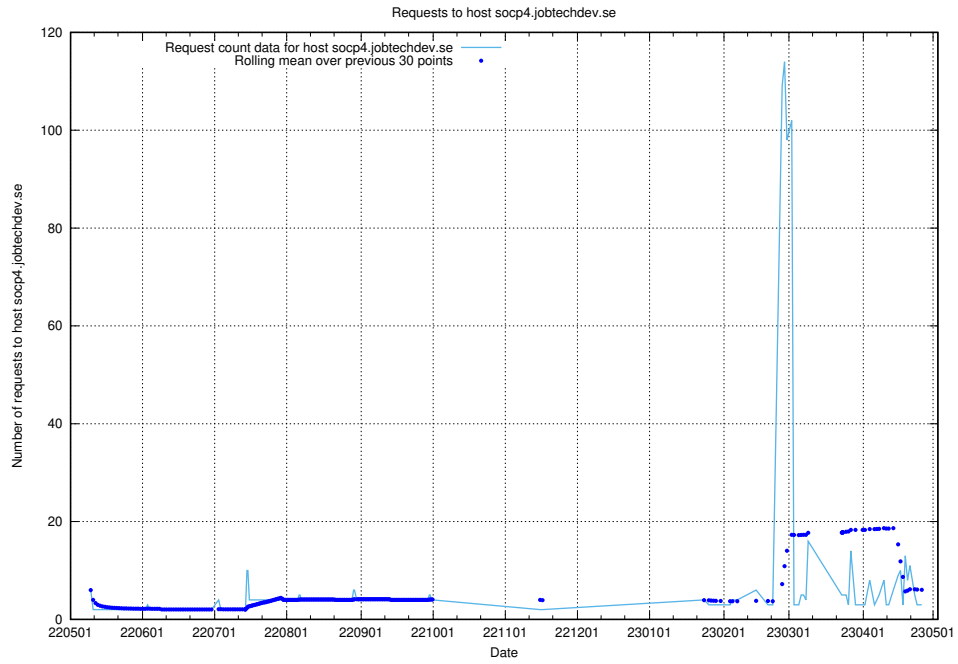

7.210 Usage of socp4.jobtechdev.se

Here, we count the number of requests to host socp4.jobtechdev.se.