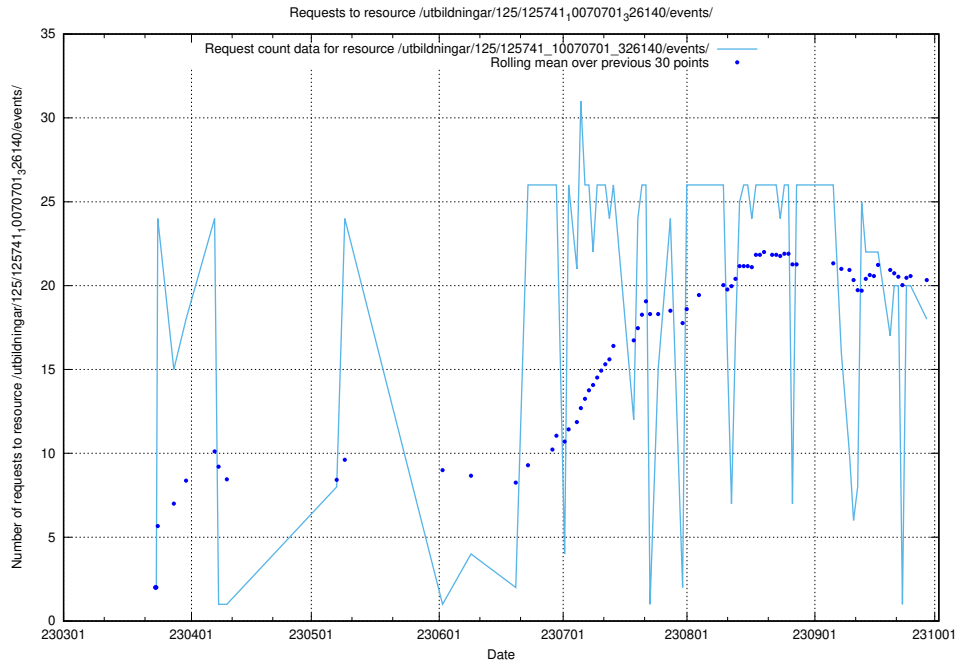

5.16 Usage of /utbildningar/125/125741_10070701_326140/events/

Here, we count the number of requests to resource /utbildningar/125/125741_10070701_326140/events/