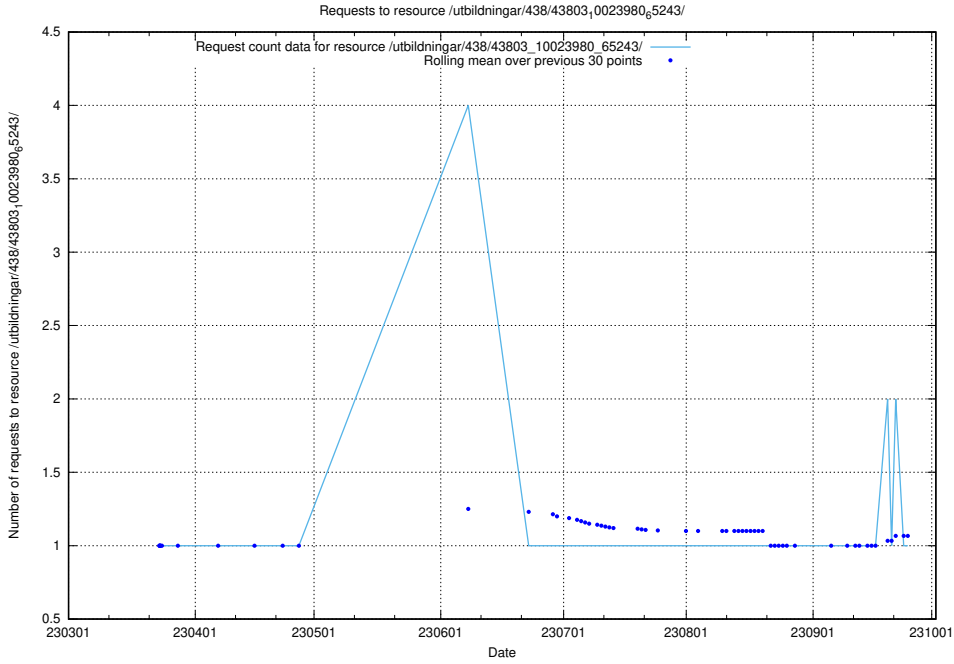

5.3095 Usage of /utbildningar/438/43803_10023980_65243/

Here, we count the number of requests to resource /utbildningar/438/43803_10023980_65243/.