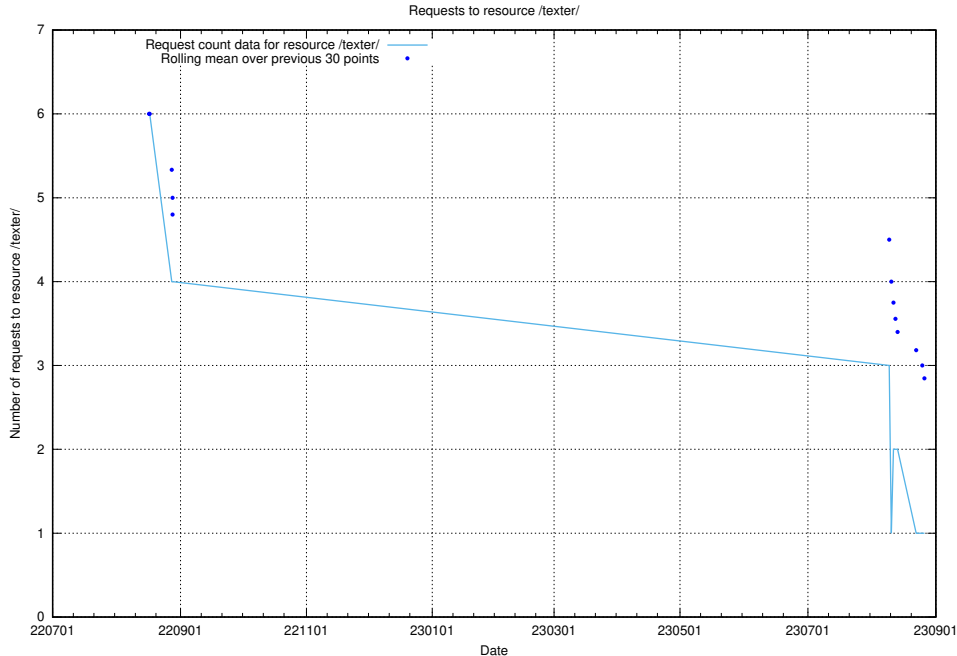

5.3226 Usage of /texter/

Here, we count the number of requests to resource /texter/.