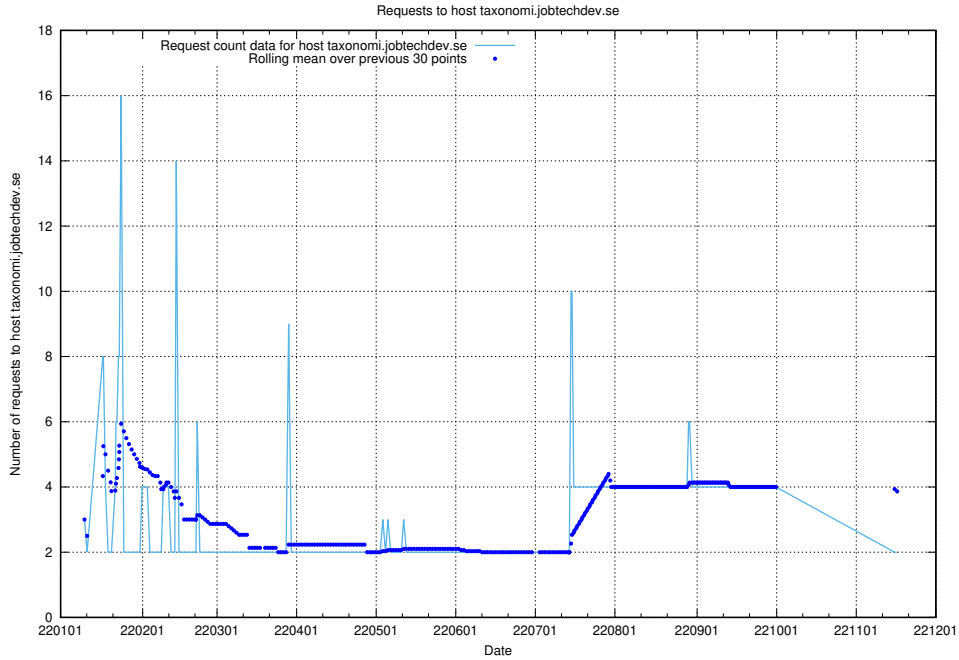

Here, we count the number of requests to host taxonomy.api.jobtechdev.se:80.

7.269 Usage of taxonomi.jobtechdev.se

Here, we count the number of requests to host taxonomi.jobtechdev.se.

7.270 Usage of jobad-enrichments-api.jobtechdev.se:80