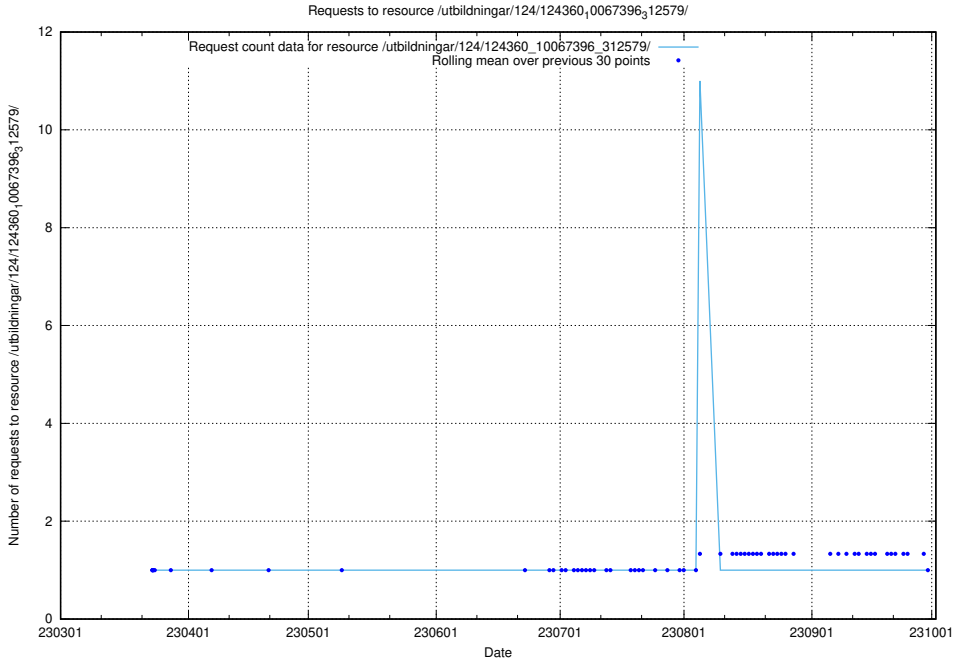

5.1015 Usage of /utbildningar/124/124360_10067396_312579/

Here, we count the number of requests to resource /utbildningar/124/124360_10067396_312579/.