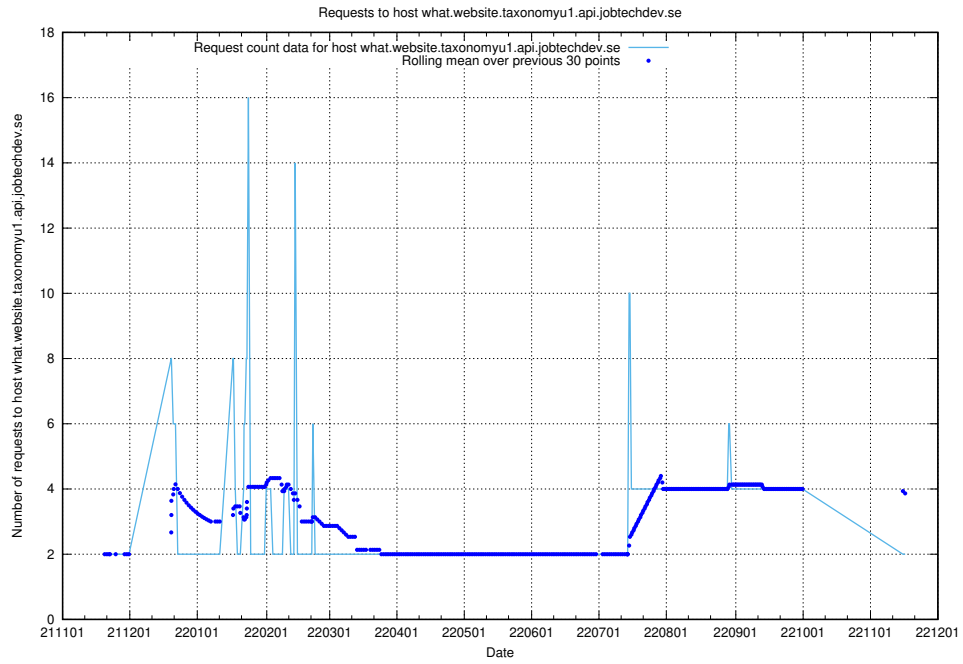

7.433 Usage of what.website.taxonomy1.api.jobtechdev.se

Here, we count the number of requests to host what.website.taxonomy1.api.jobtechdev.se.