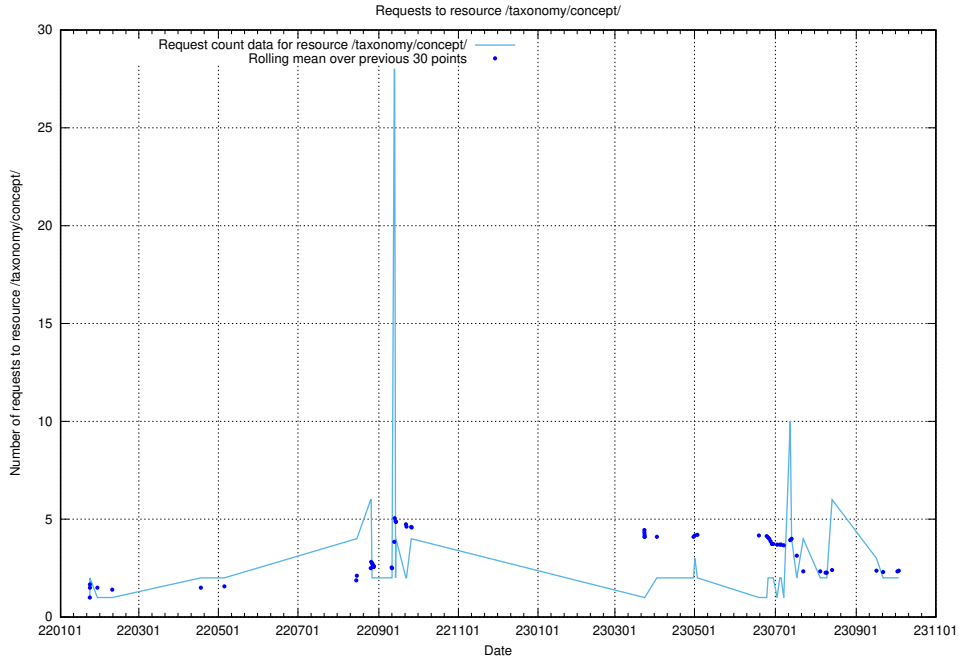

5.220 Usage of /taxonomy/concept/

Here, we count the number of requests to resource /taxonomy/concept/.