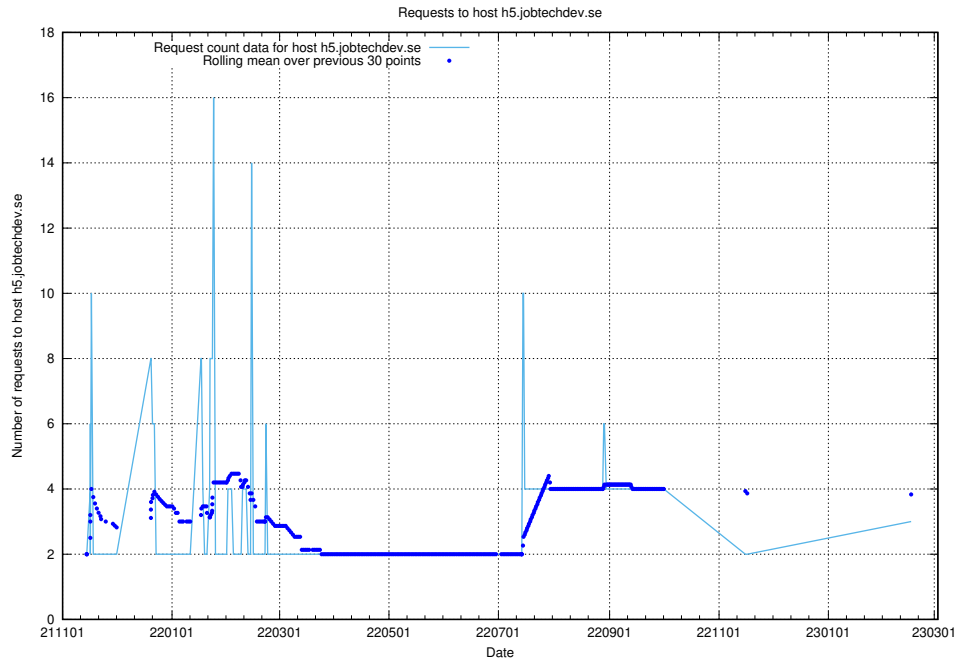

7.163 Usage of h5.jobtechdev.se

Here, we count the number of requests to host h5.jobtechdev.se.