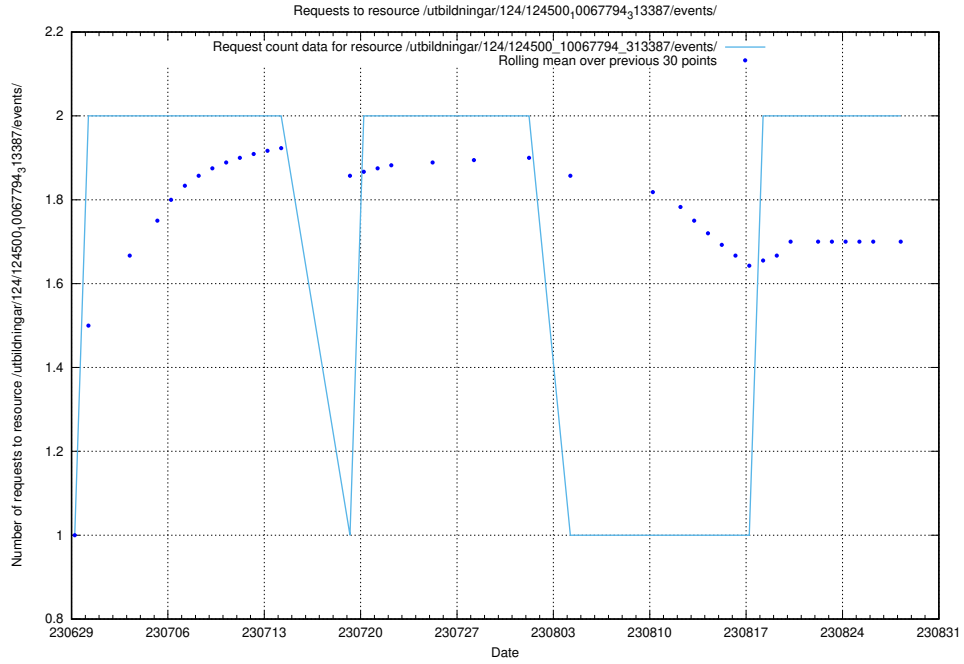

5.290 Usage of /utbildningar/124/124500_10067794_313387/events/

Here, we count the number of requests to resource /utbildningar/124/124500_10067794_313387/events/