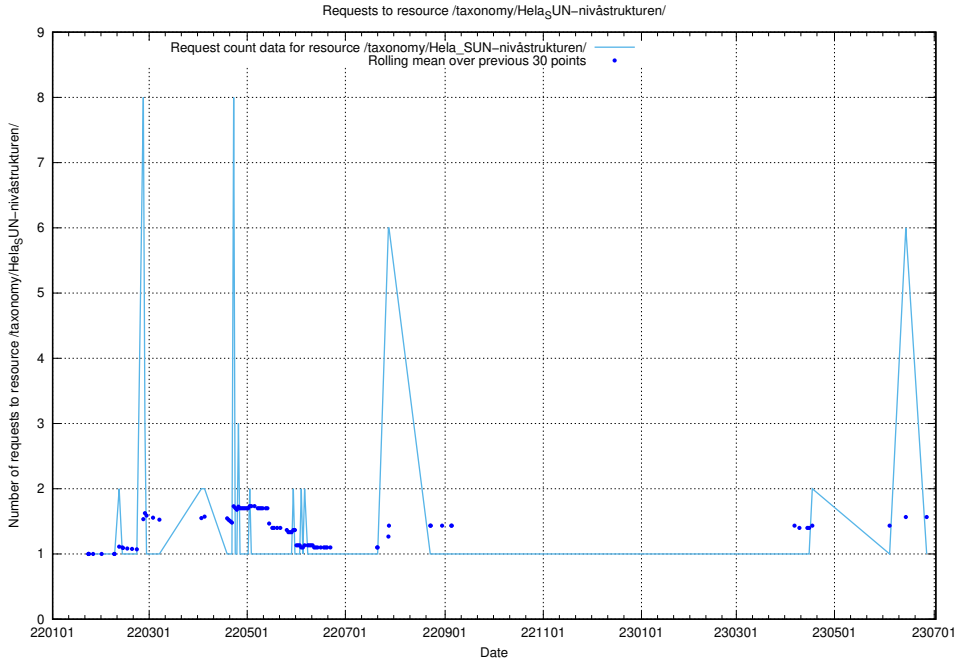

5.1070 Usage of /taxonomy/Hela_SUN-nivåstrukturen/

Here, we count the number of requests to resource /taxonomy/Hela_SUN-nivåstrukturen/.