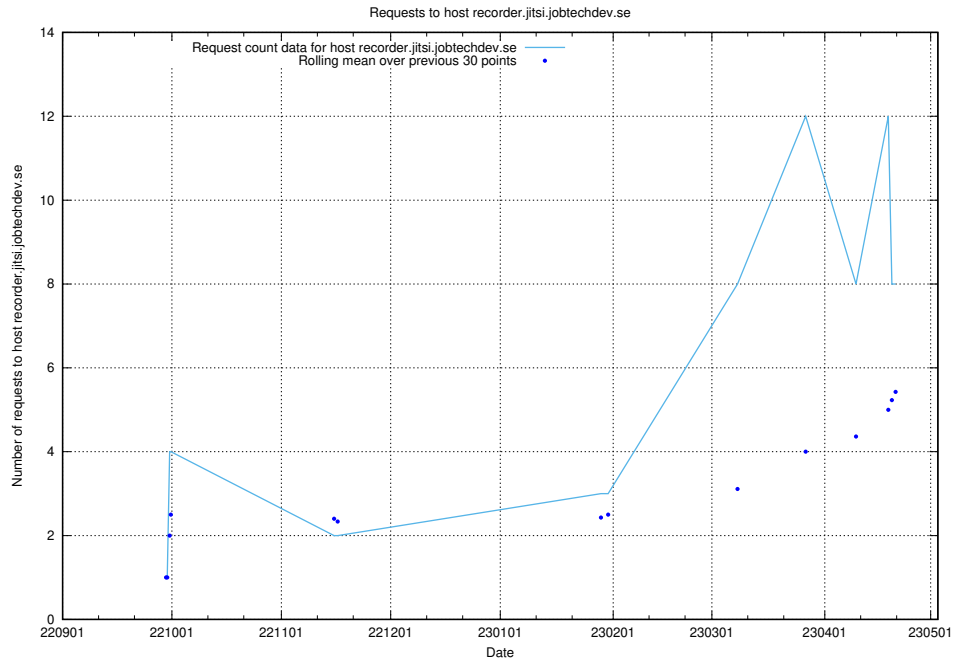

7.68 Usage of recorder.jitsi.jobtechdev.se

Here, we count the number of requests to host recorder.jitsi.jobtechdev.se.