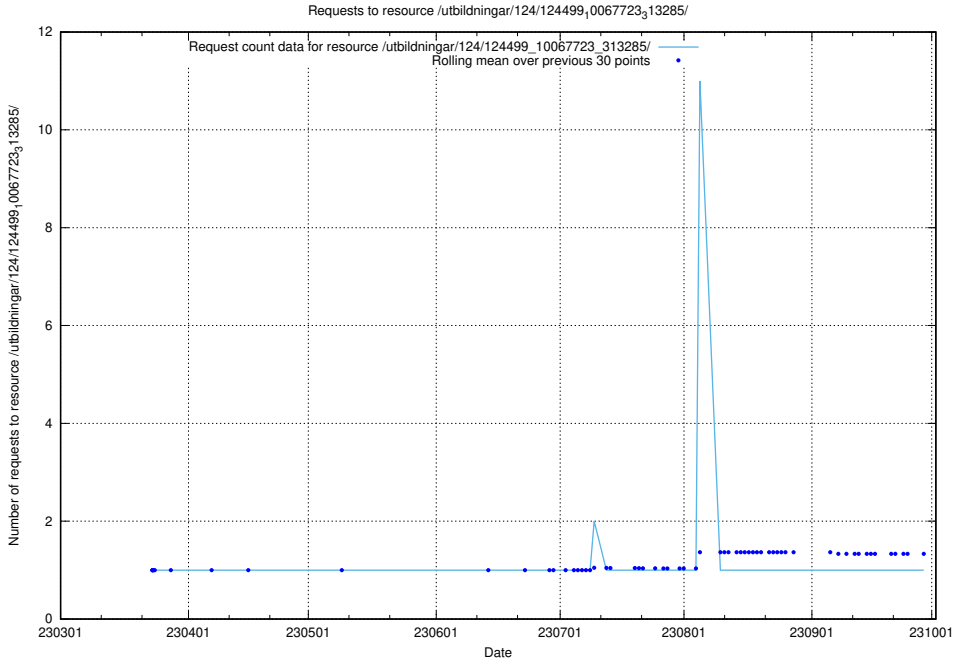

5.887 Usage of /utbildningar/124/124499_10067723_313285/

Here, we count the number of requests to resource /utbildningar/124/124499_10067723_313285/.