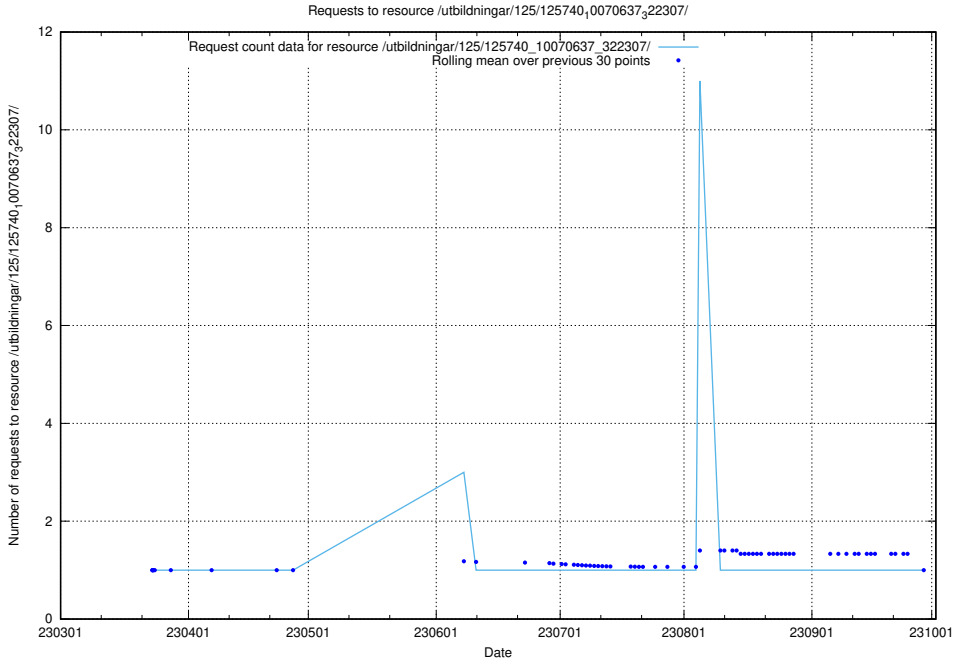

5.452 Usage of /utbildningar/125/125740_10070637_322307/

Here, we count the number of requests to resource /utbildningar/125/125740_10070637_322307/.