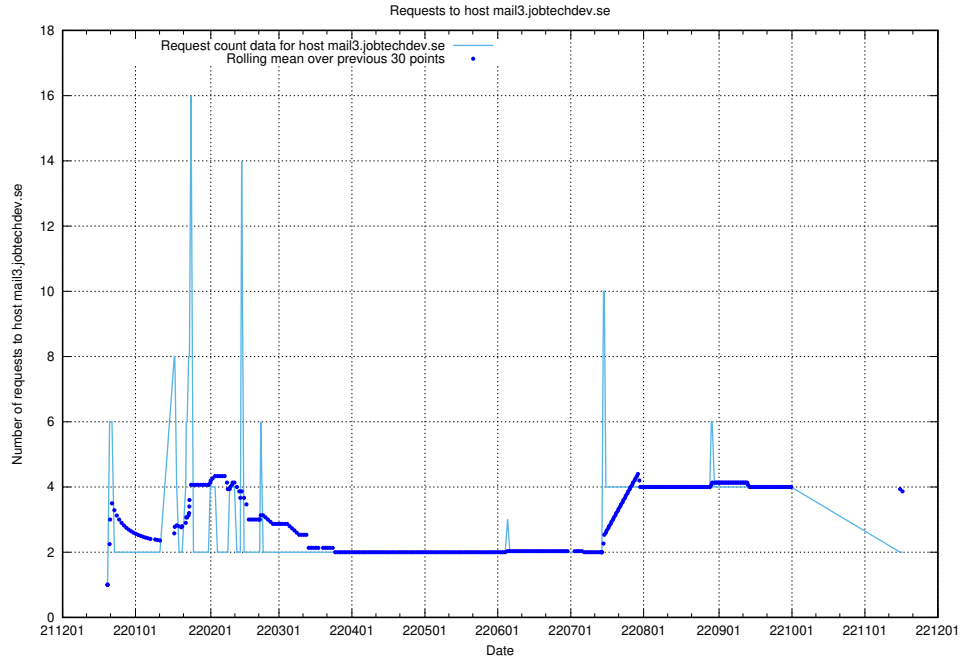

7.356 Usage of mail3.jobtechdev.se

Here, we count the number of requests to host mail3.jobtechdev.se.