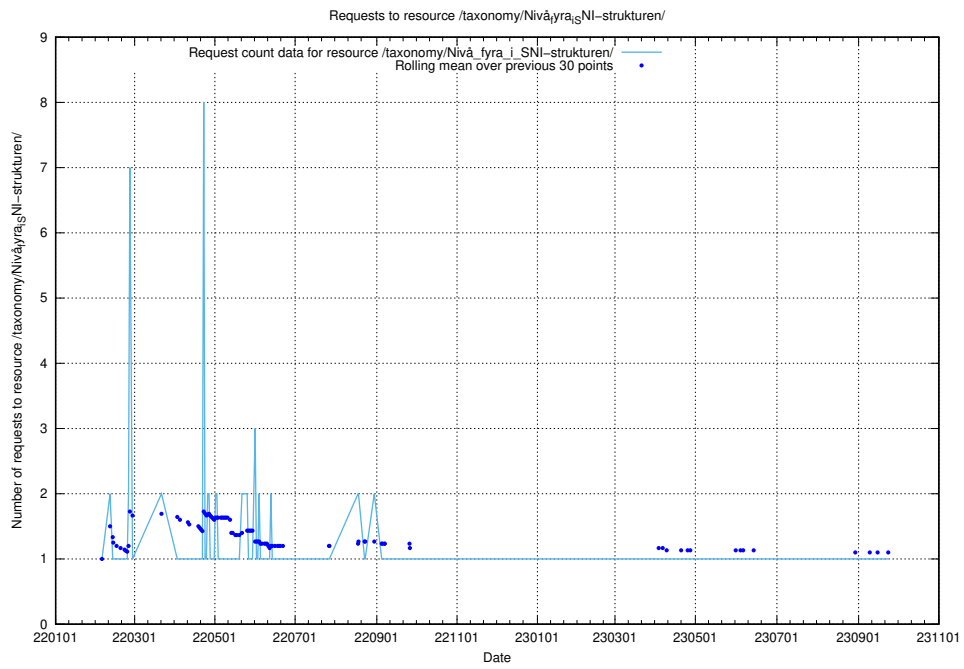

5.879 Usage of /taxonomy/Nivå_fyra_i_SNI-strukturen/

Here, we count the number of requests to resource /taxonomy/Nivå_fyra_i_SNI-strukturen/.