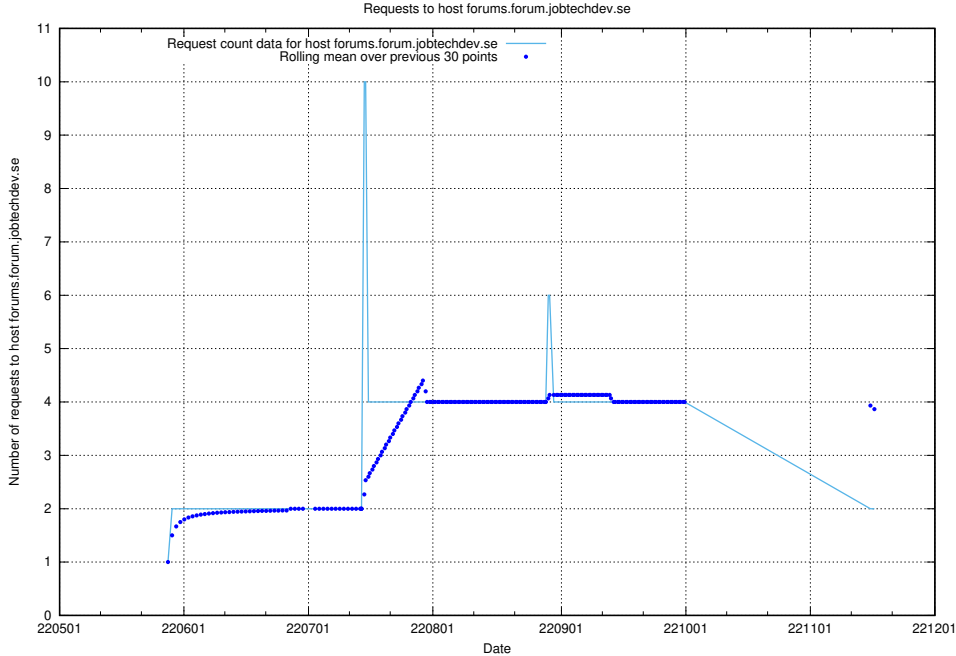

7.402 Usage of forums.forum.jobtechdev.se

Here, we count the number of requests to host forums.forum.jobtechdev.se.