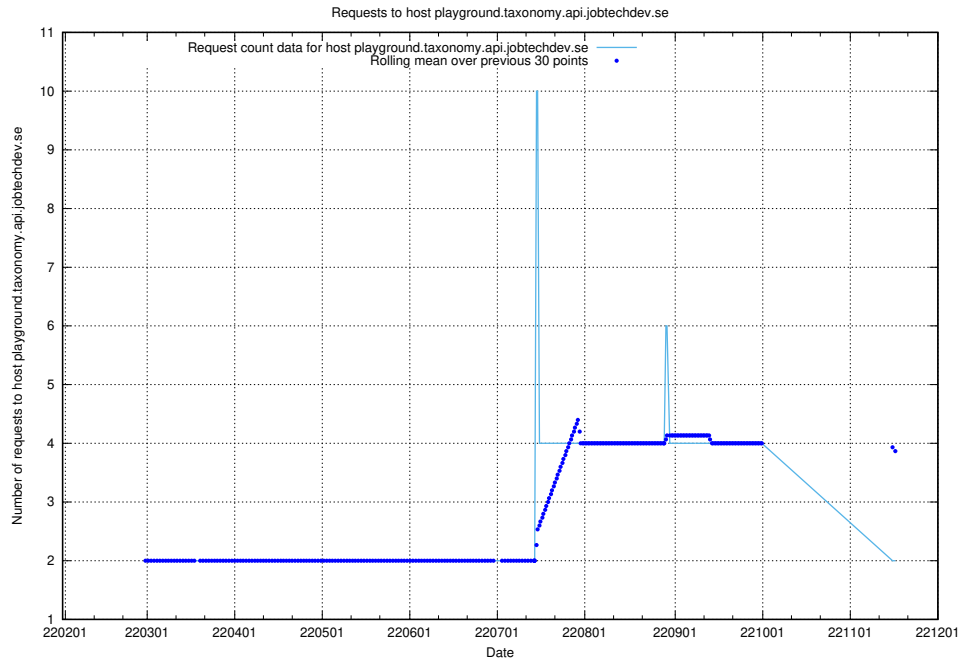

7.490 Usage of statping-ng.jobtechdev.se

Here, we count the number of requests to host statping-ng.jobtechdev.se.

7.491 Usage of playground.taxonomy.api.jobtechdev.se

Here, we count the number of requests to host playground.taxonomy.api.jobtechdev.se.