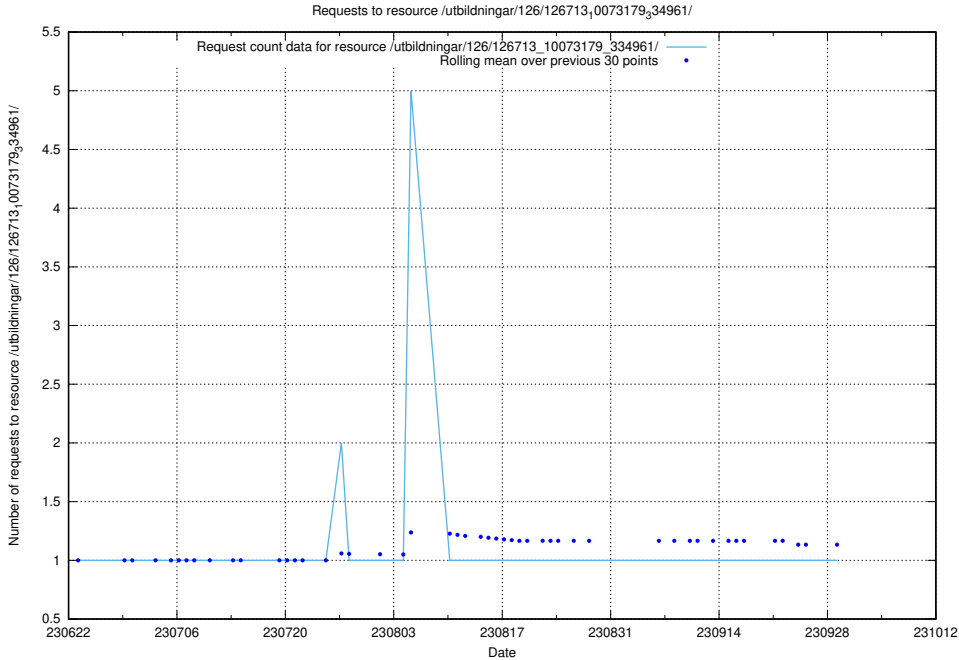

5.2345 Usage of /utbildningar/126/126713_10073179_334961/

Here, we count the number of requests to resource /utbildningar/126/126713_10073179_334961/.