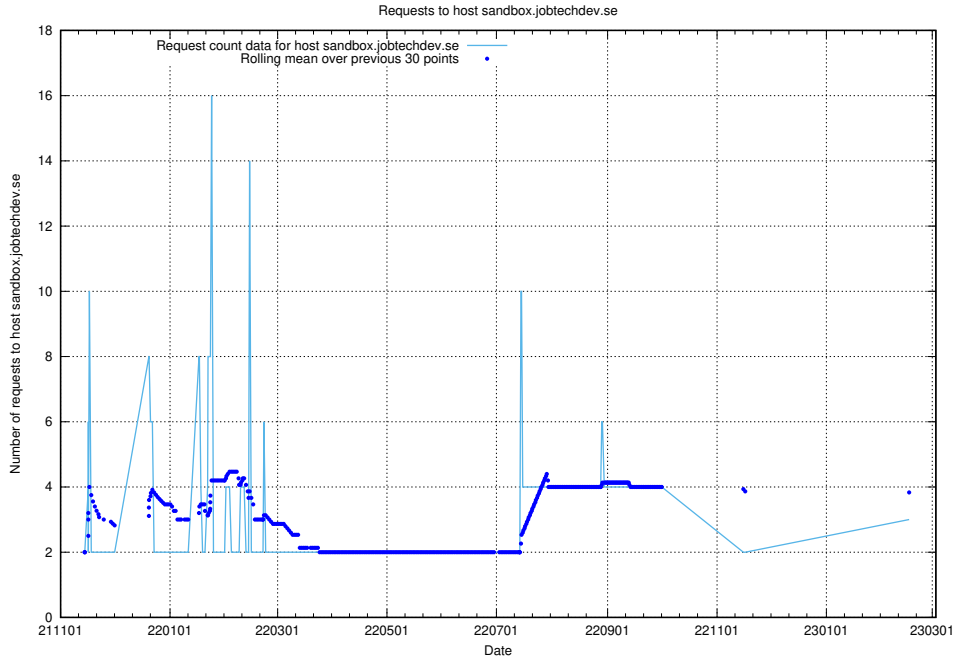

7.226 Usage of sandbox.jobtechdev.se

Here, we count the number of requests to host sandbox.jobtechdev.se.