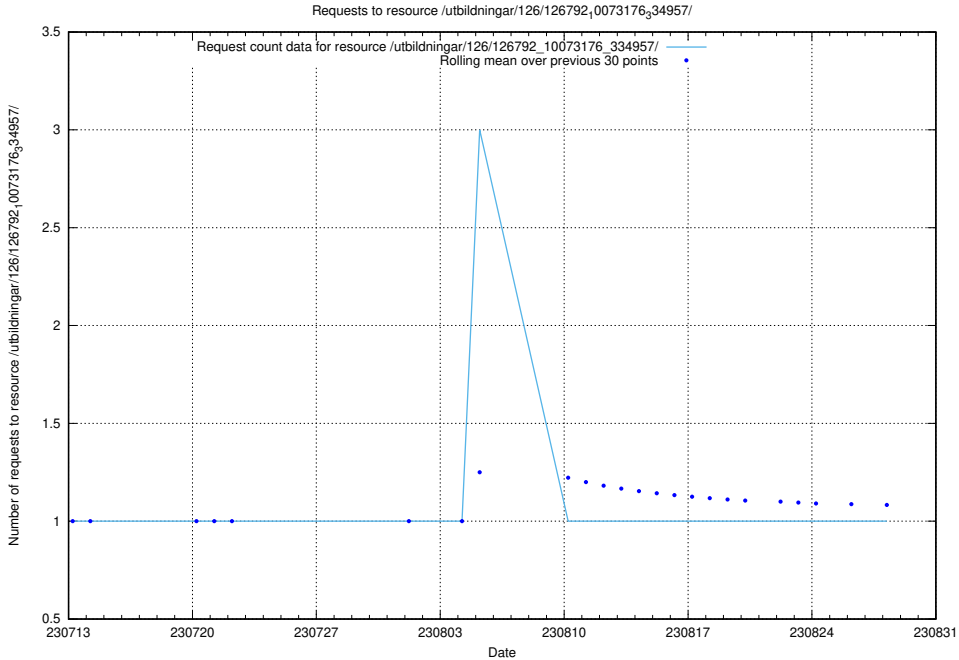

5.1788 Usage of /utbildningar/126/126792_10073176_334957/

Here, we count the number of requests to resource /utbildningar/126/126792_10073176_334957/.