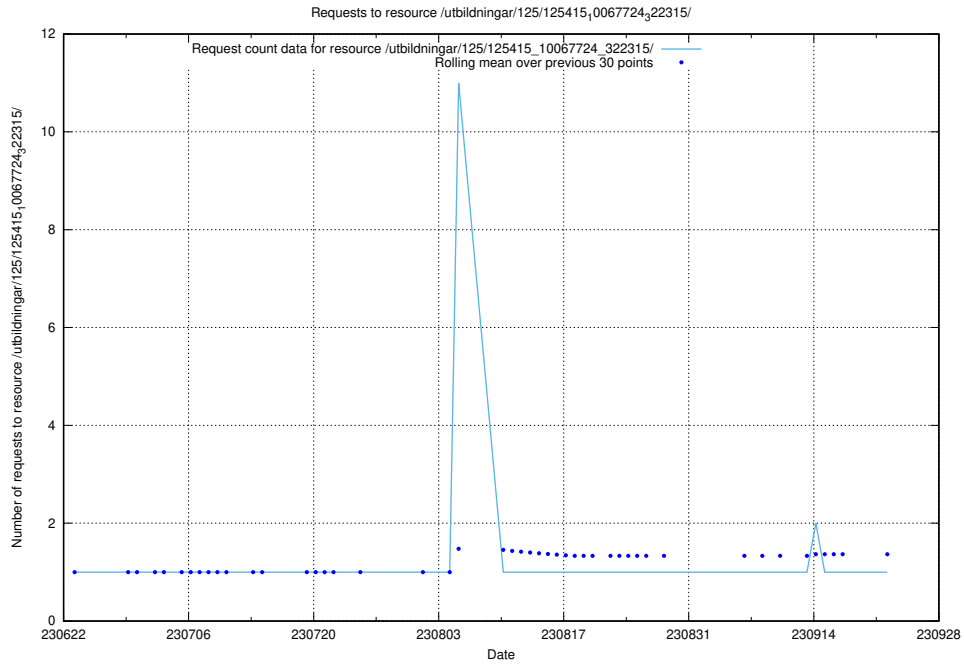

5.2457 Usage of /utbildningar/125/125415_10067724_322315/

Here, we count the number of requests to resource /utbildningar/125/125415_10067724_322315/.