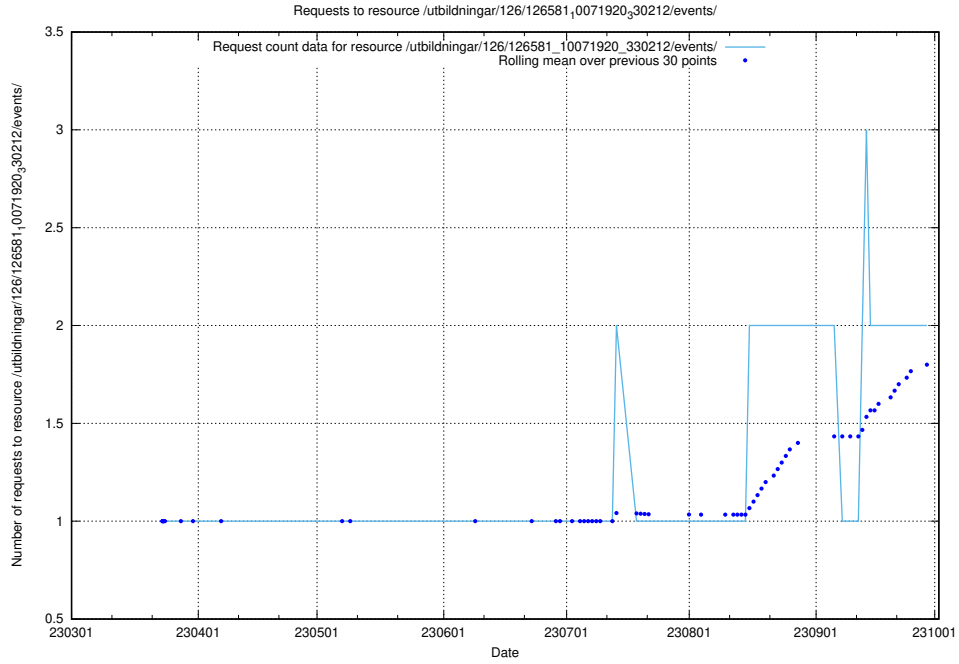

5.395 Usage of /utbildningar/126/126581_10071920_330212/events/

Here, we count the number of requests to resource /utbildningar/126/126581_10071920_330212/events/