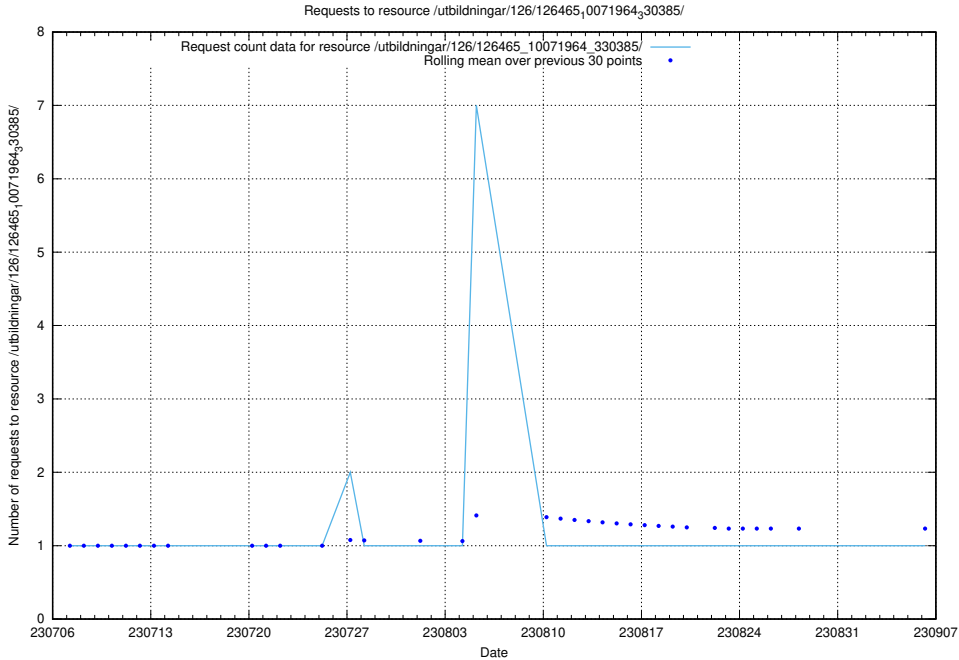

5.2001 Usage of /utbildningar/126/126465_10071964_330385/

Here, we count the number of requests to resource /utbildningar/126/126465_10071964_330385/.