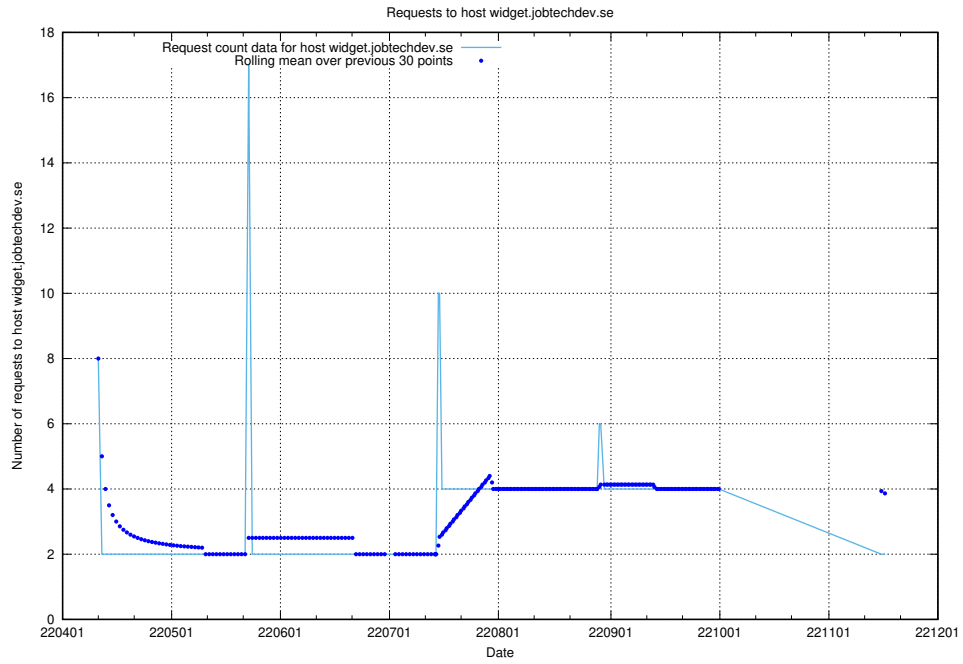

7.447 Usage of widget.jobtechdev.se

Here, we count the number of requests to host widget.jobtechdev.se.

7.448 Usage of taxonomyt1.api.jobtechdev.se

Here, we count the number of requests to host taxonomyt1.api.jobtechdev.se.