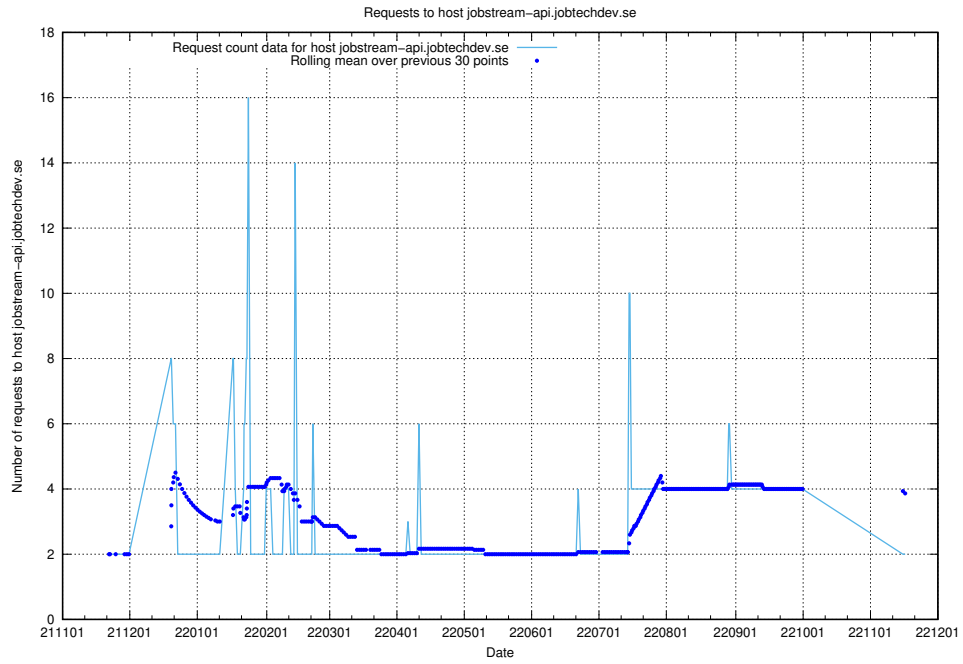

7.419 Usage of jobstream-api.jobtechdev.se

Here, we count the number of requests to host jobstream-api.jobtechdev.se.