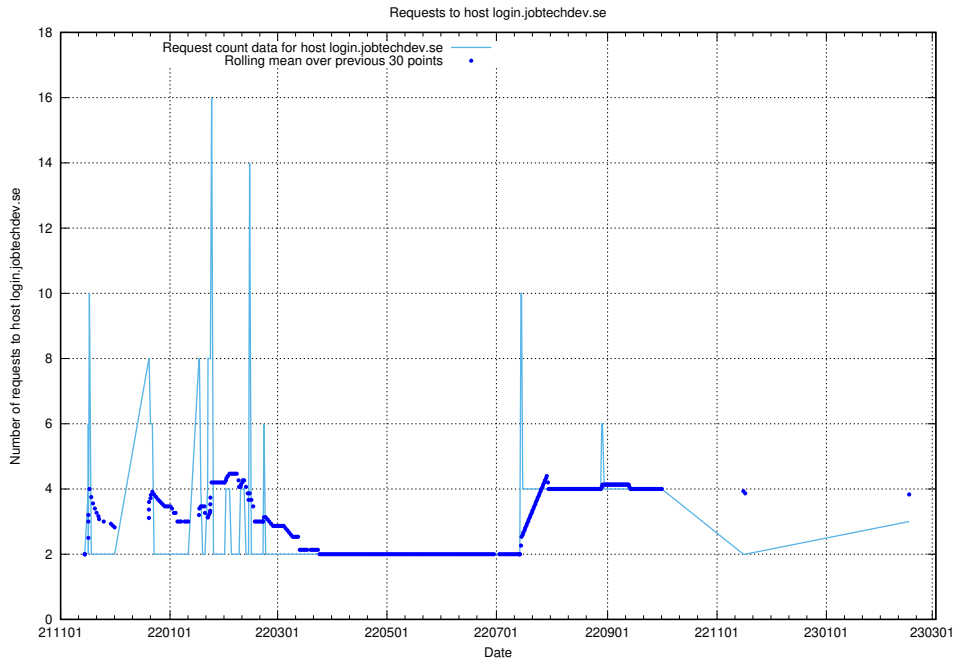

7.230 Usage of login.jobtechdev.se

Here, we count the number of requests to host login.jobtechdev.se.