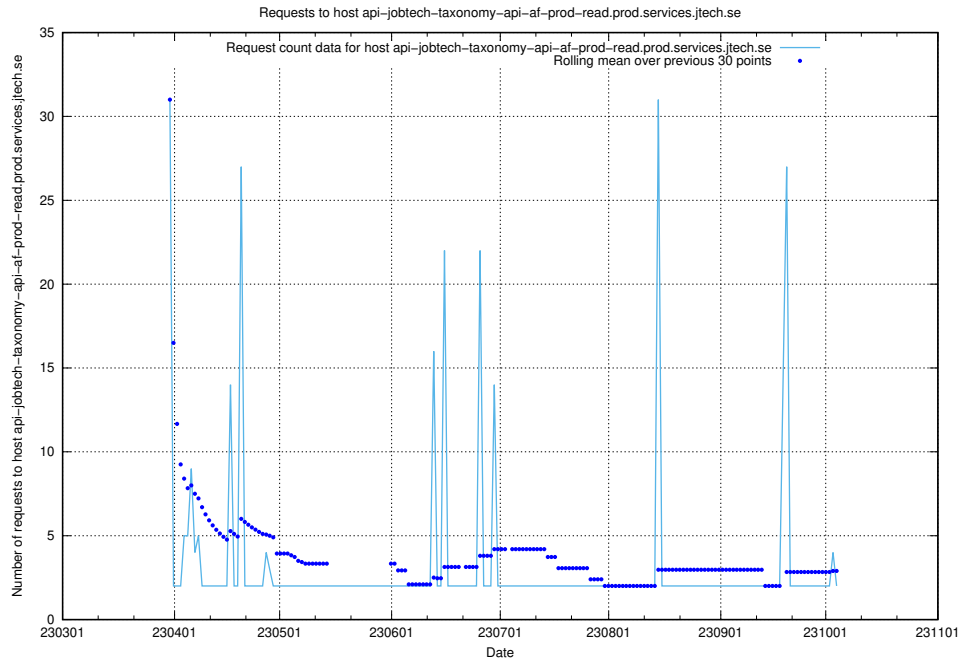

7.267 Usage of api-jobtech-taxonomy-api-af-prod-read.prod.services.jtech.se

Here, we count the number of requests to host api-jobtech-taxonomy-api-af-prod-read.prod.services.jtech.se.