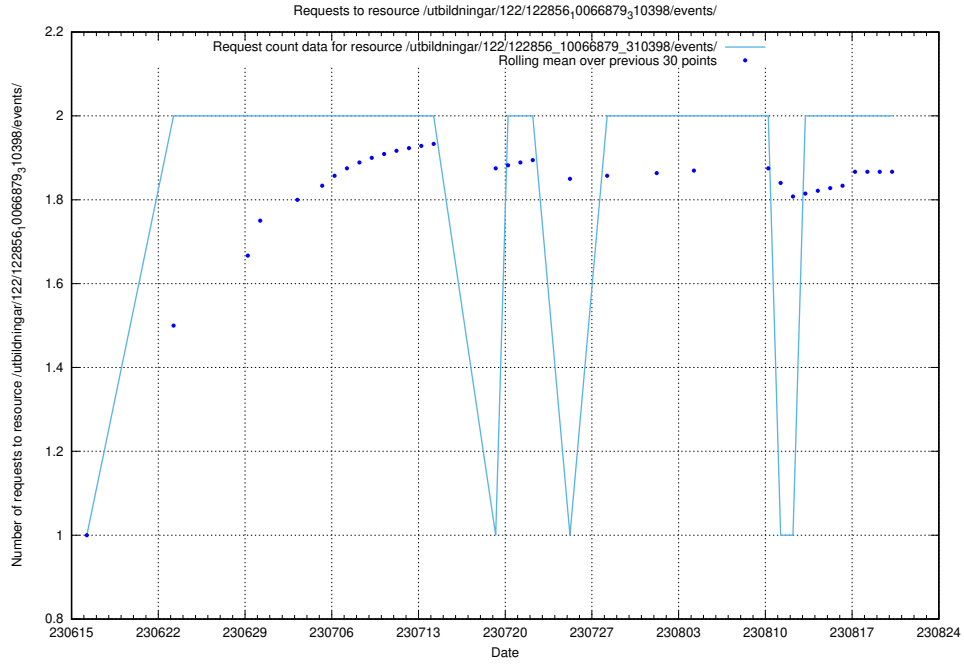

5.314 Usage of /utbildningar/122/122856_10066879_310398/events/

Here, we count the number of requests to resource /utbildningar/122/122856_10066879_310398/events/