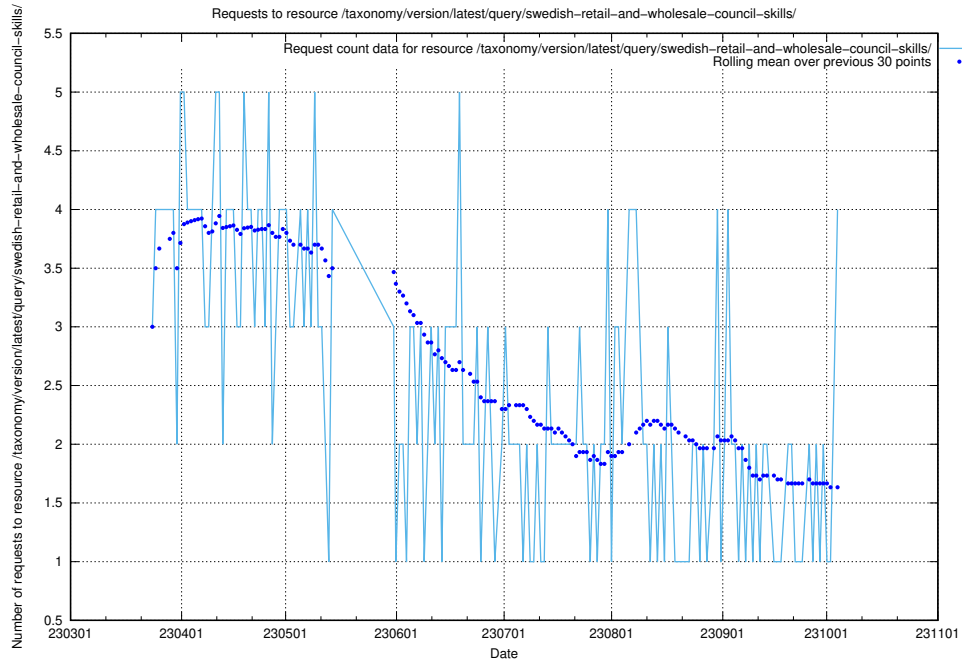

5.97 Usage of /taxonomy/version/latest/query/swedish-retail-and-wholesale-council-skills/

Here, we count the number of requests to resource /taxonomy/version/latest/query/swedish-retail-and-wholesale-council-skills/.