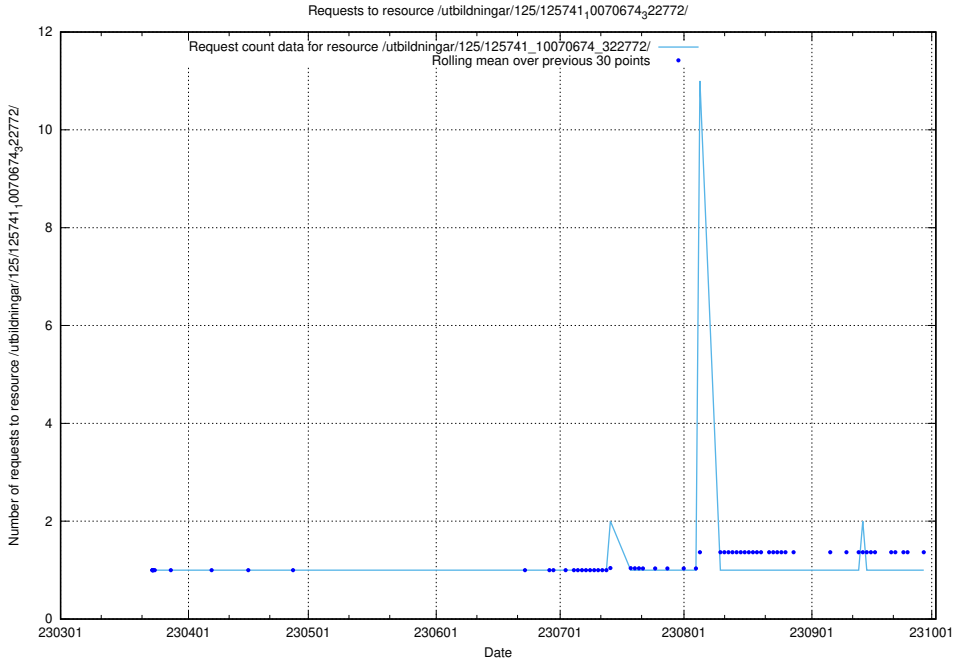

Here, we count the number of requests to resource /utbildningar/125/125741_10070674_322772/events/

5.3254 Usage of /utbildningar/125/125741_10070674_322772/

Here, we count the number of requests to resource /utbildningar/125/125741_10070674_322772/.