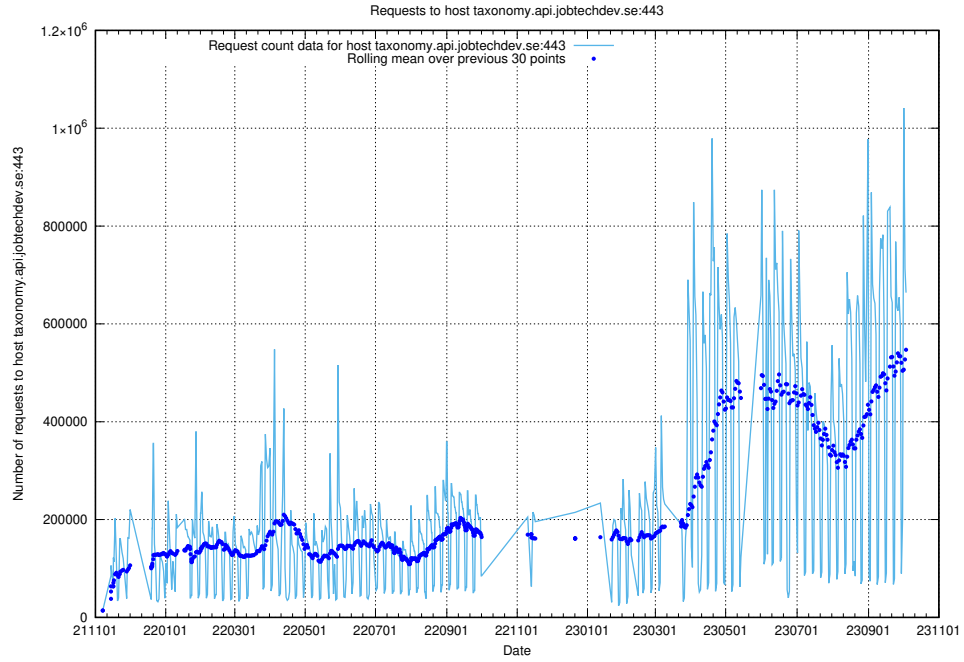

7.2 Usage of taxonomy.api.jobtechdev.se:443

Here, we count the number of requests to host taxonomy.api.jobtechdev.se:443.