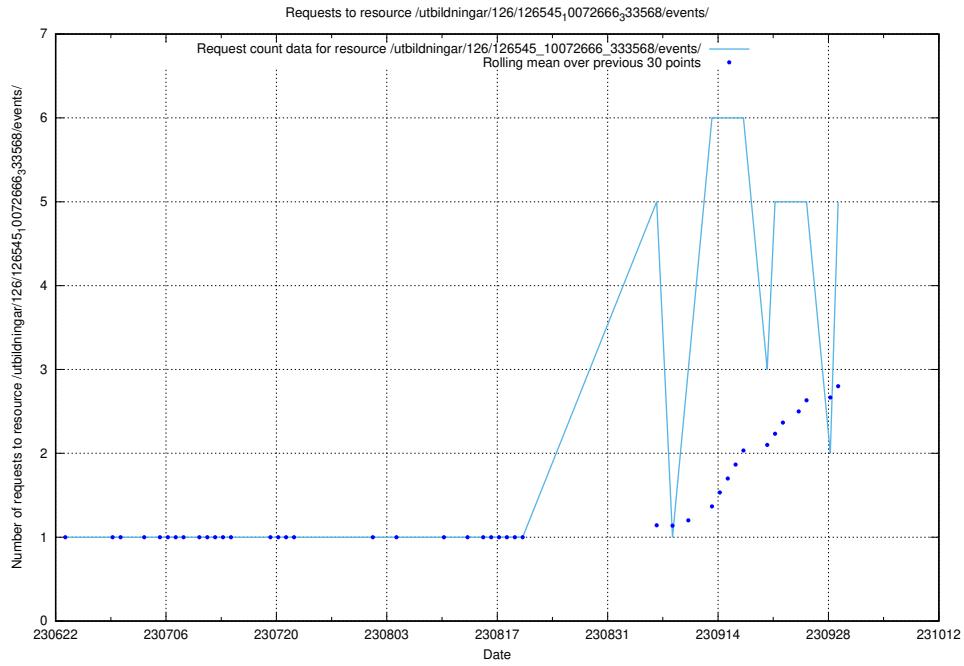

5.76 Usage of /utbildningar/126/126545_10072666_333568/events/

Here, we count the number of requests to resource /utbildningar/126/126545_10072666_333568/events/