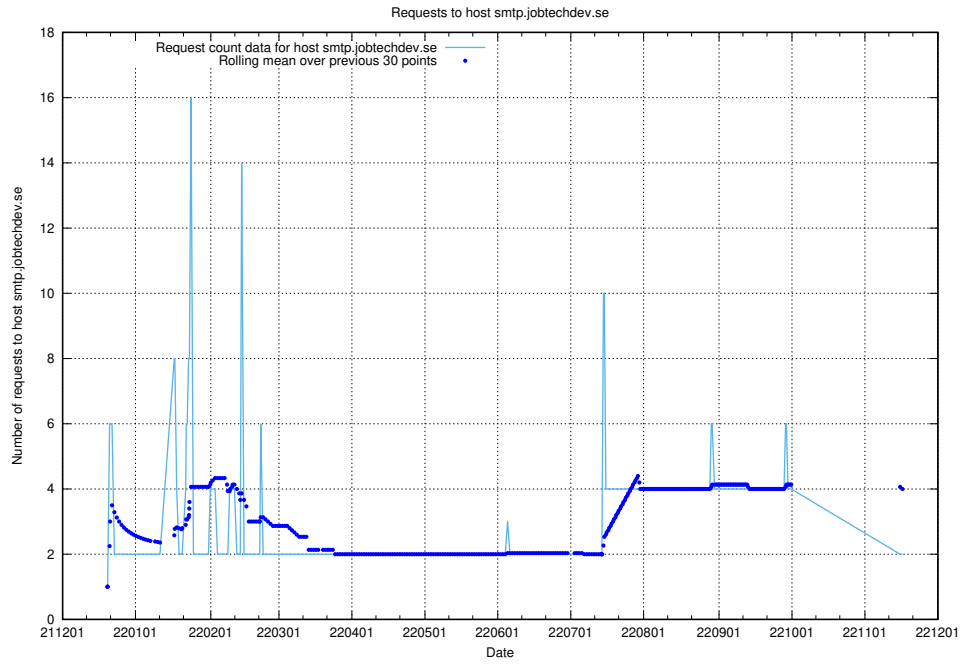

7.351 Usage of smtp.jobtechdev.se

Here, we count the number of requests to host smtp.jobtechdev.se.