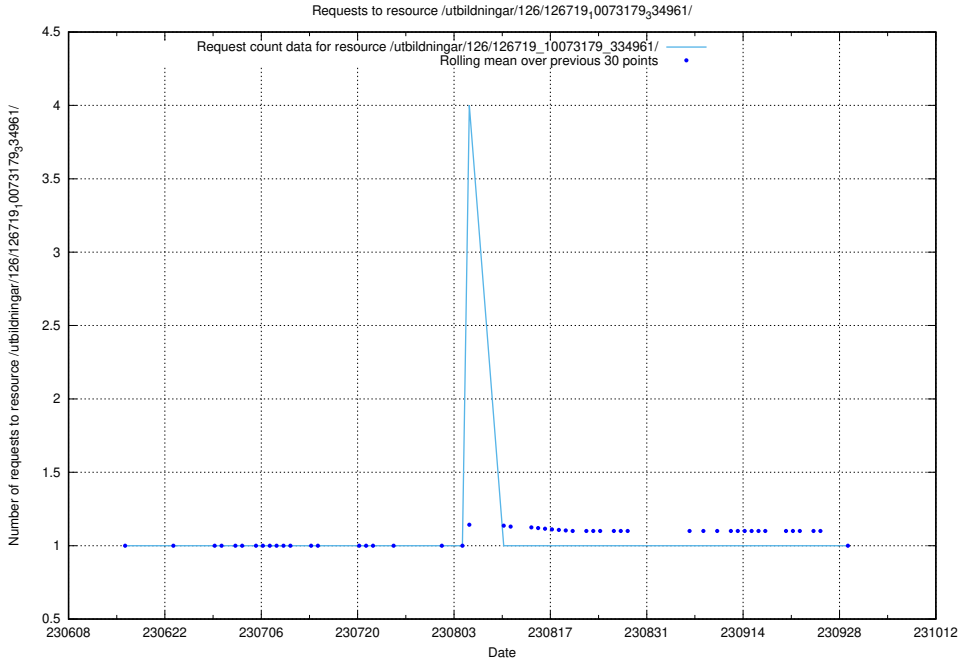

5.2645 Usage of /utbildningar/126/126719_10073179_334961/

Here, we count the number of requests to resource /utbildningar/126/126719_10073179_334961/.