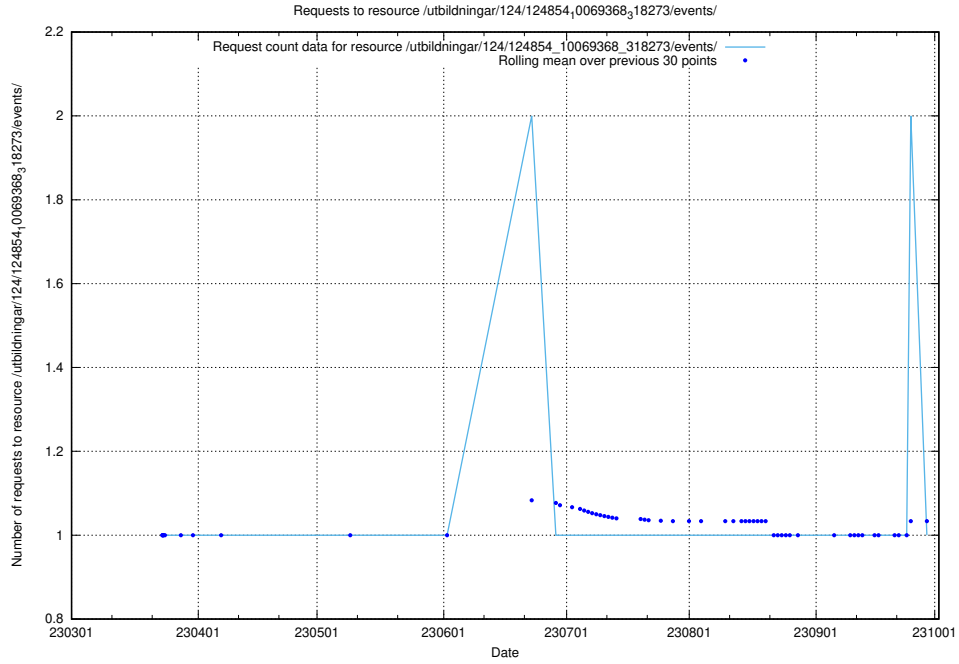

5.678 Usage of /utbildningar/124/124854_10069368_318273/events/

Here, we count the number of requests to resource /utbildningar/124/124854_10069368_318273/events/