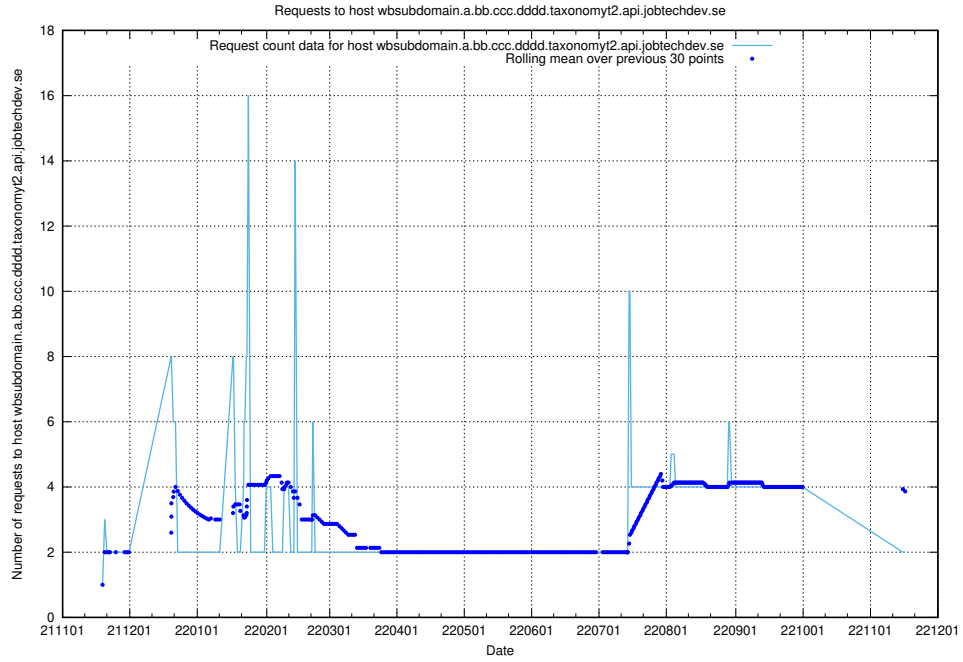

7.441 Usage of wbsubdomain.a.bb.ccc.dddd.taxonomyt2.api.jobtechdev.se

Here, we count the number of requests to host wbsubdomain.a.bb.ccc.dddd.taxonomyt2.api.jobtechdev.se