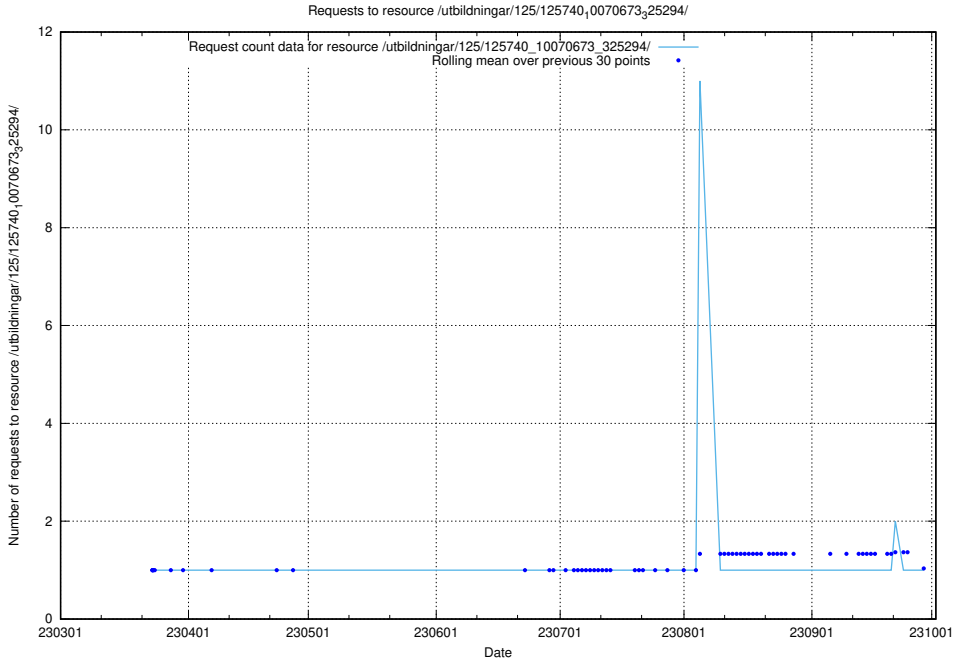

5.441 Usage of /utbildningar/125/125740_10070673_325294/

Here, we count the number of requests to resource /utbildningar/125/125740_10070673_325294/.