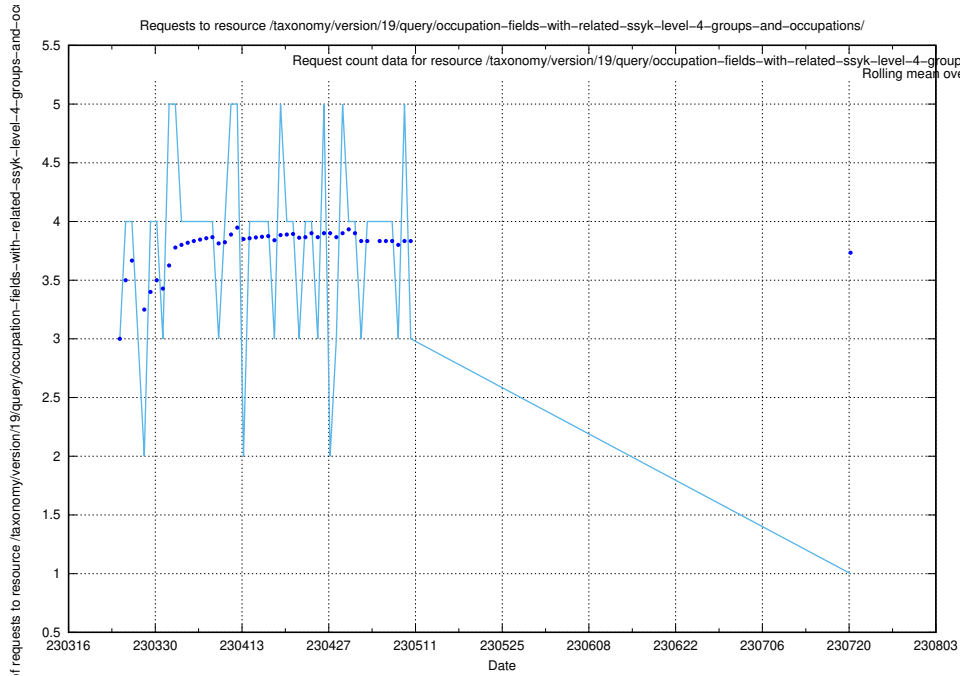

5.2901 Usage of /taxonomy/version/19/query/occupation-fields-with-related-ssyk-level-4-groups-and-occupations/

Here, we count the number of requests to resource /taxonomy/version/19/query/occupation-fields-with-related-ssyk-level-4-groups-and-occupations/.