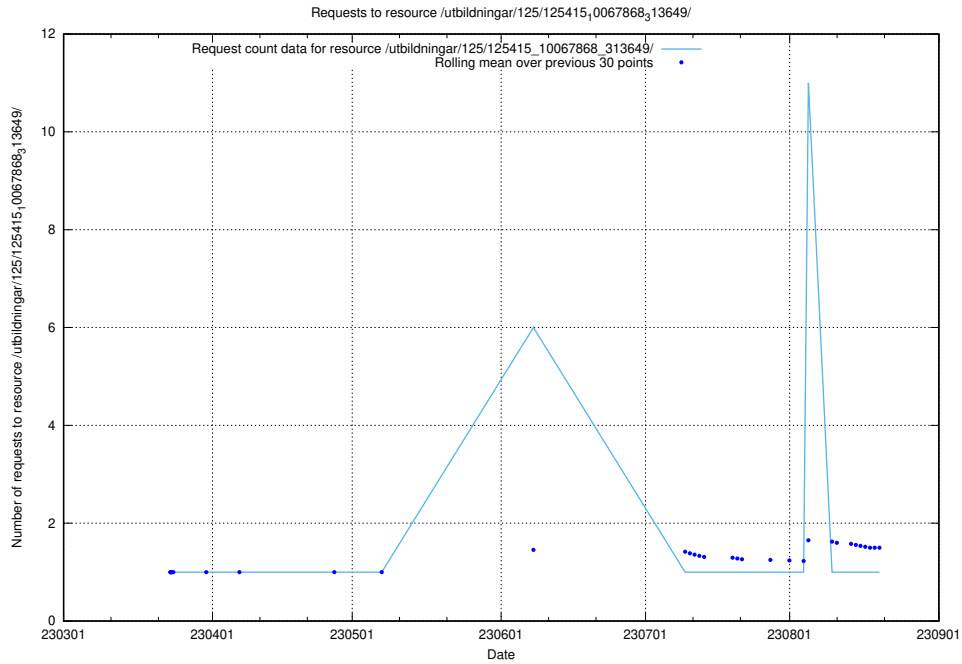

5.561 Usage of /utbildningar/125/125415_10067868_313649/

Here, we count the number of requests to resource /utbildningar/125/125415_10067868_313649/.