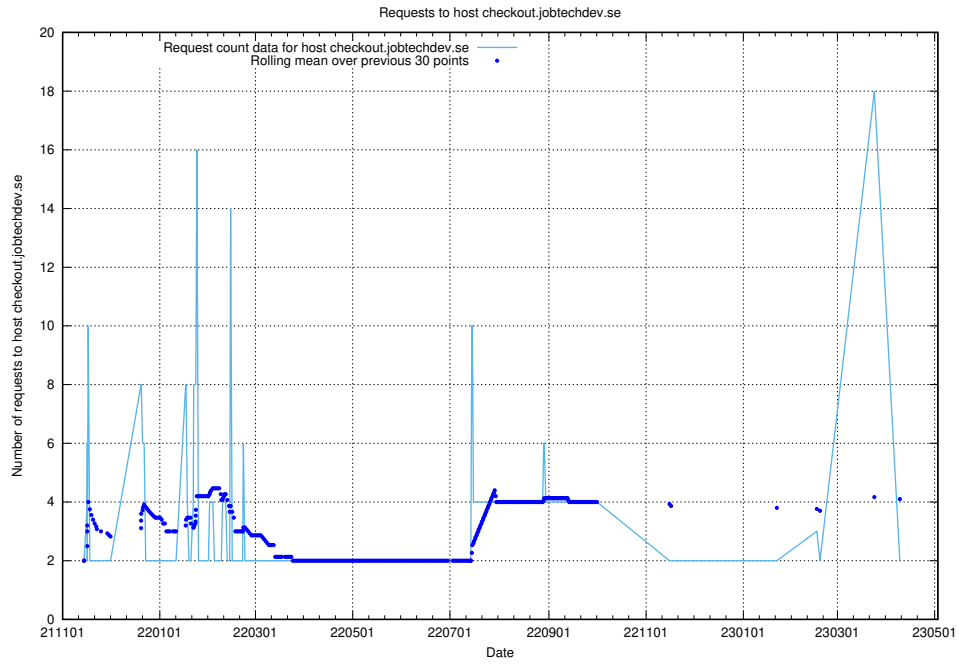

7.259 Usage of checkout.jobtechdev.se

Here, we count the number of requests to host checkout.jobtechdev.se.