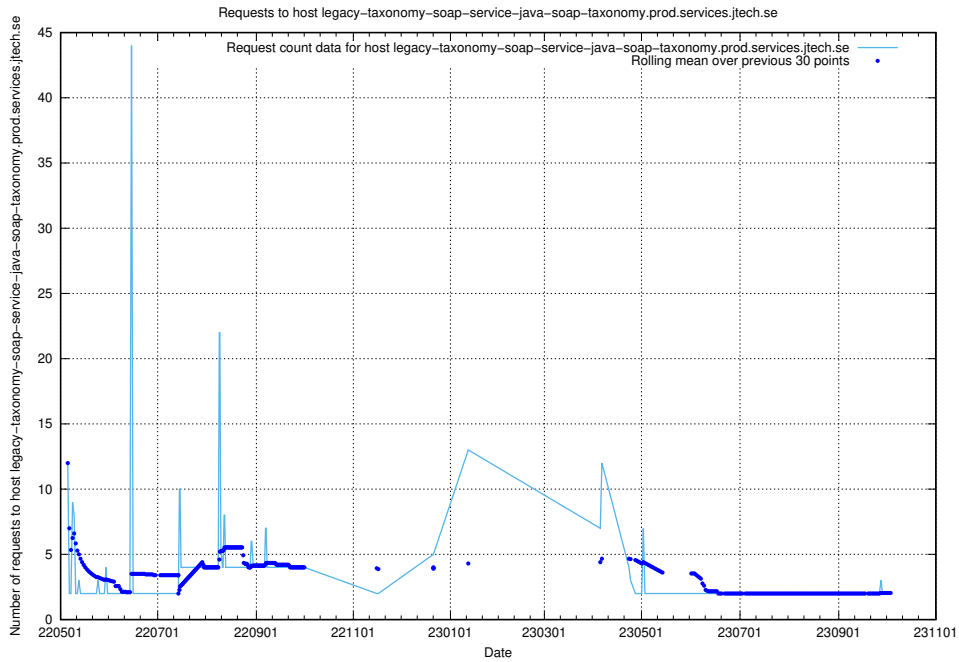

7.416 Usage of legacy-taxonomy-soap-service-java-soap-taxonomy.prod.services.jtech.se

Here, we count the number of requests to host legacy-taxonomy-soap-service-java-soap-taxonomy.prod.services.jtech.se.