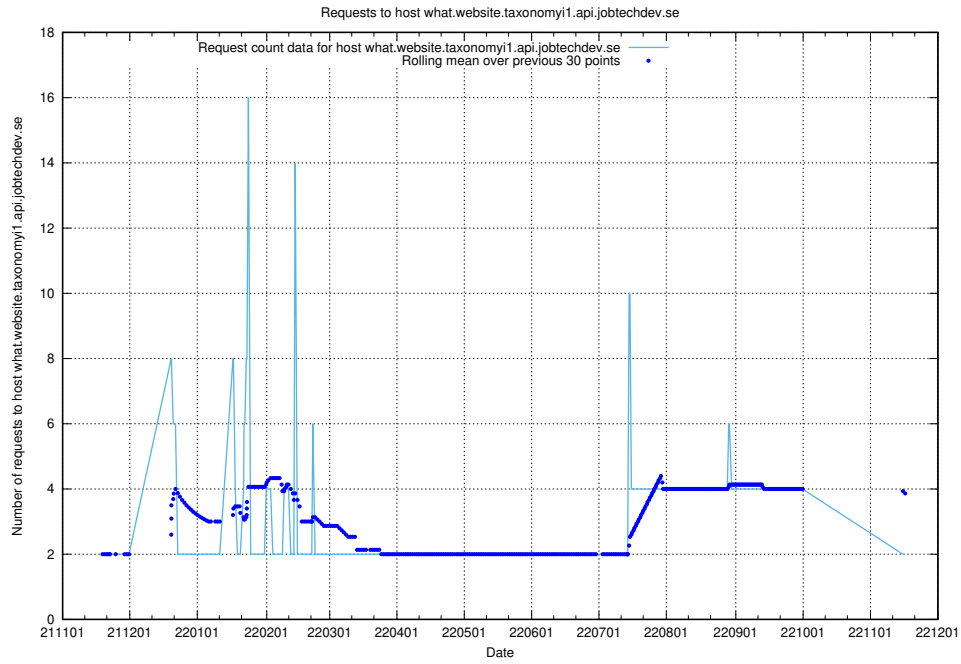

7.438 Usage of what.website.taxonomy1.api.jobtechdev.se

Here, we count the number of requests to host what.website.taxonomy1.api.jobtechdev.se.