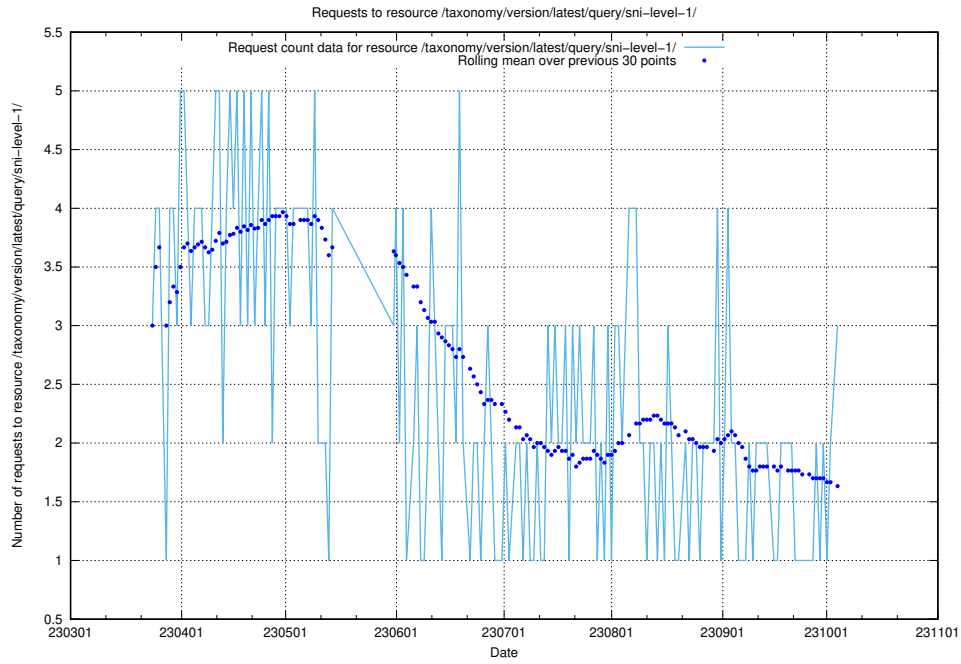

5.158 Usage of /taxonomy/version/latest/query/sni-level-1/

Here, we count the number of requests to resource /taxonomy/version/latest/query/sni-level-1/.