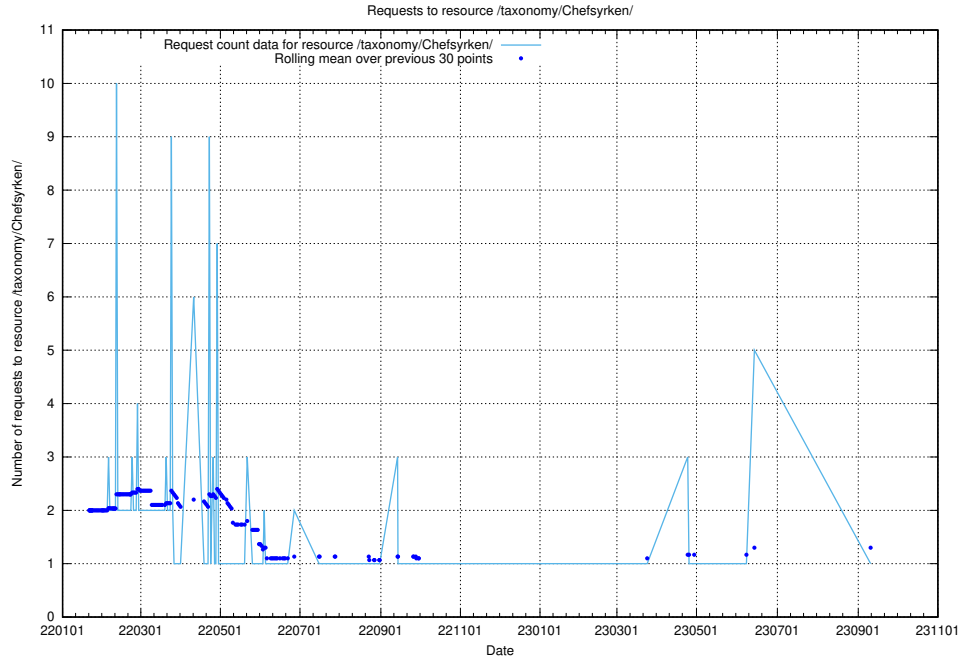

5.701 Usage of /taxonomy/Chefsyrken/

Here, we count the number of requests to resource /taxonomy/Chefsyrken/.