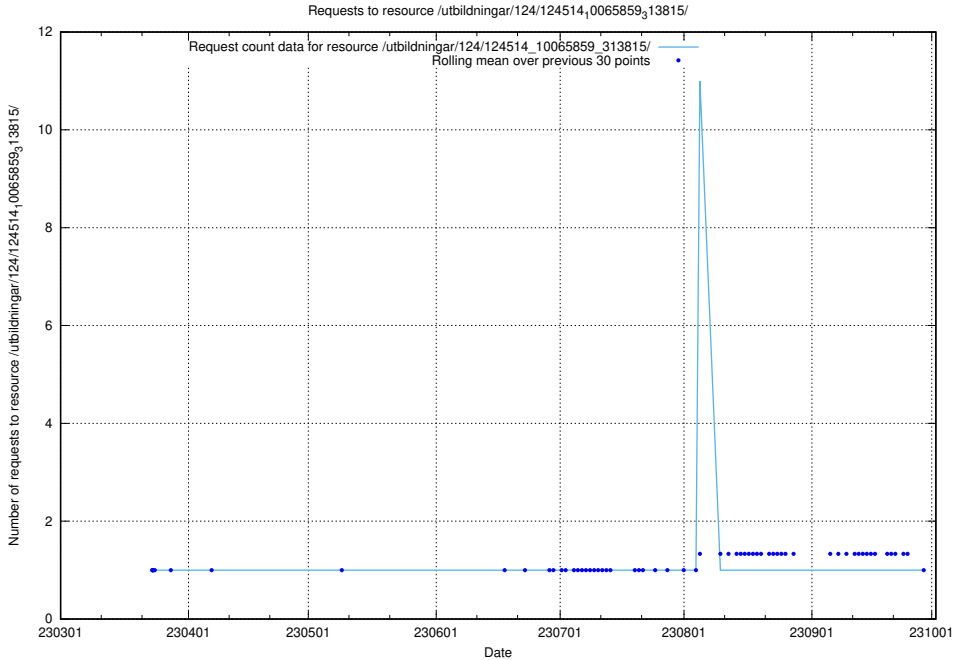

5.840 Usage of /utbildningar/124/124514_10065859_313815/

Here, we count the number of requests to resource /utbildningar/124/124514_10065859_313815/.