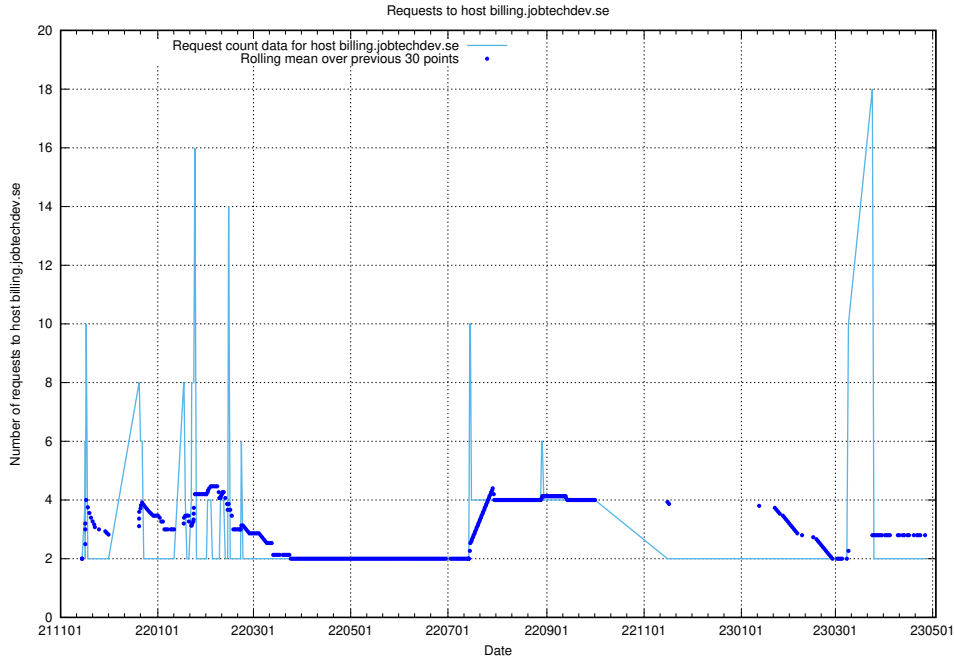

7.271 Usage of billing.jobtechdev.se

Here, we count the number of requests to host billing.jobtechdev.se.