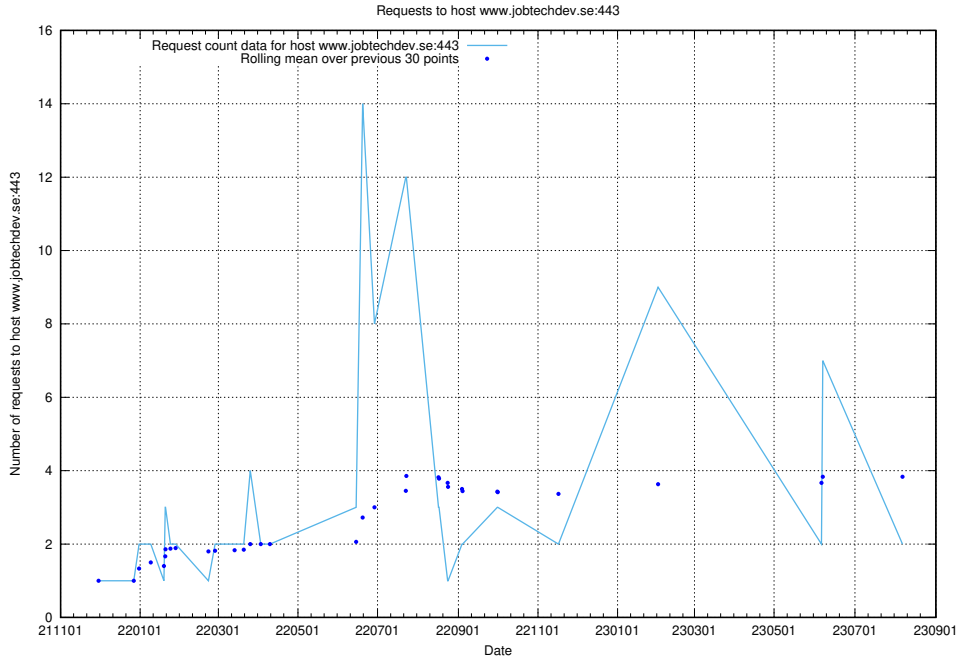

7.366 Usage of www.jobtechdev.se:443

Here, we count the number of requests to host www.jobtechdev.se:443.