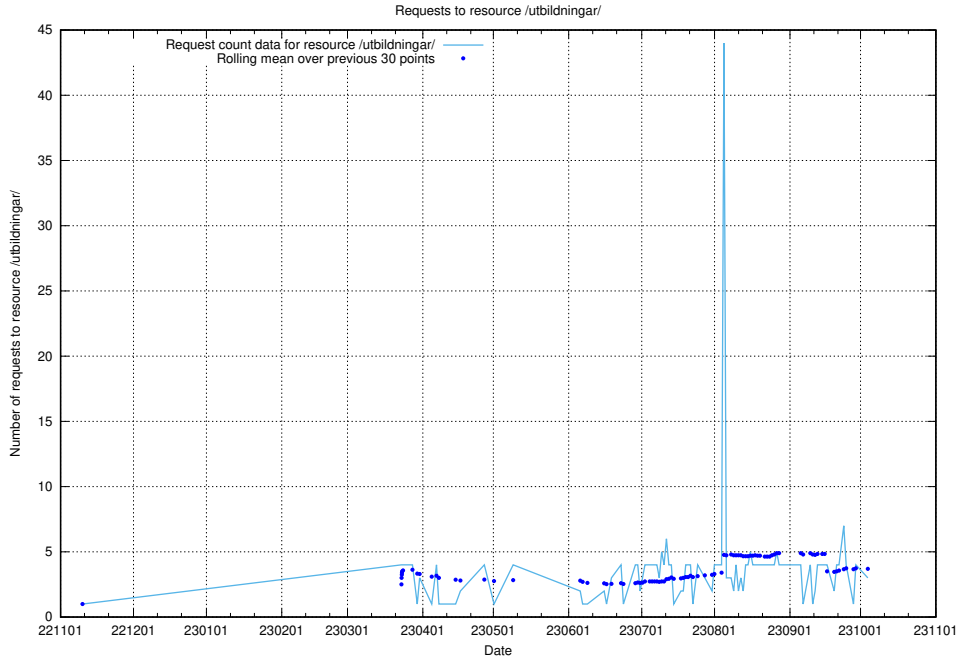

5.185 Usage of /utbildningar/

Here, we count the number of requests to resource /utbildningar/.