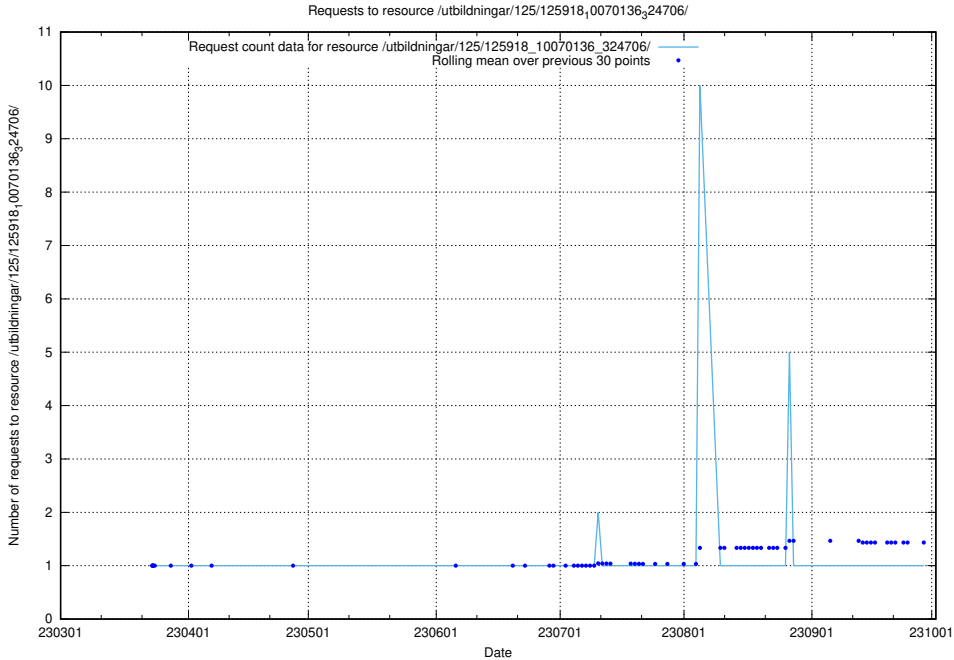

5.3195 Usage of /utbildningar/125/125918_10070136_324706/

Here, we count the number of requests to resource /utbildningar/125/125918_10070136_324706/.