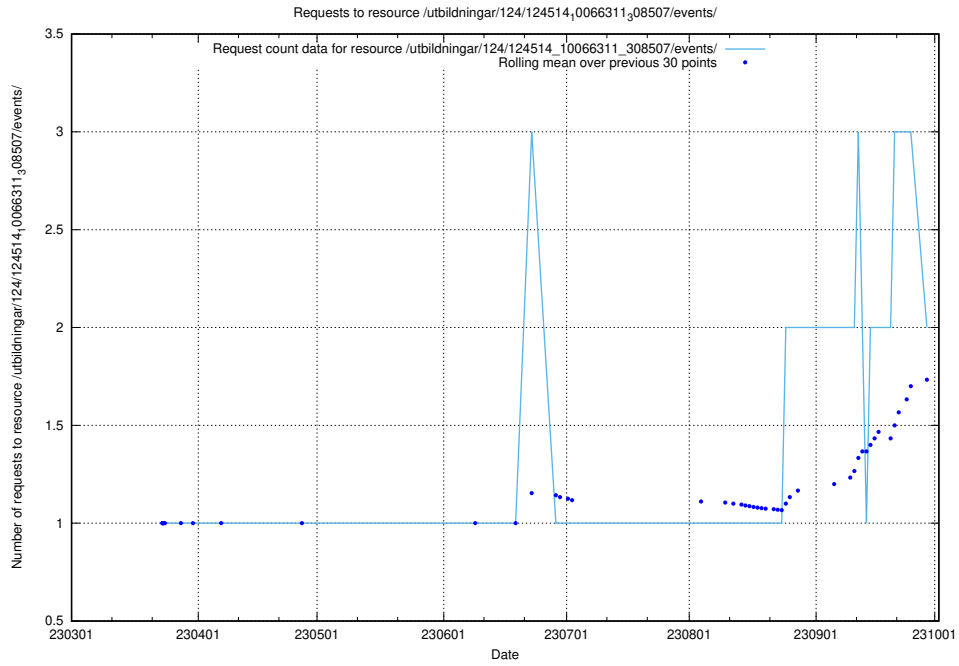

5.203 Usage of /utbildningar/124/124514_10066311_308507/events/

Here, we count the number of requests to resource /utbildningar/124/124514_10066311_308507/events/