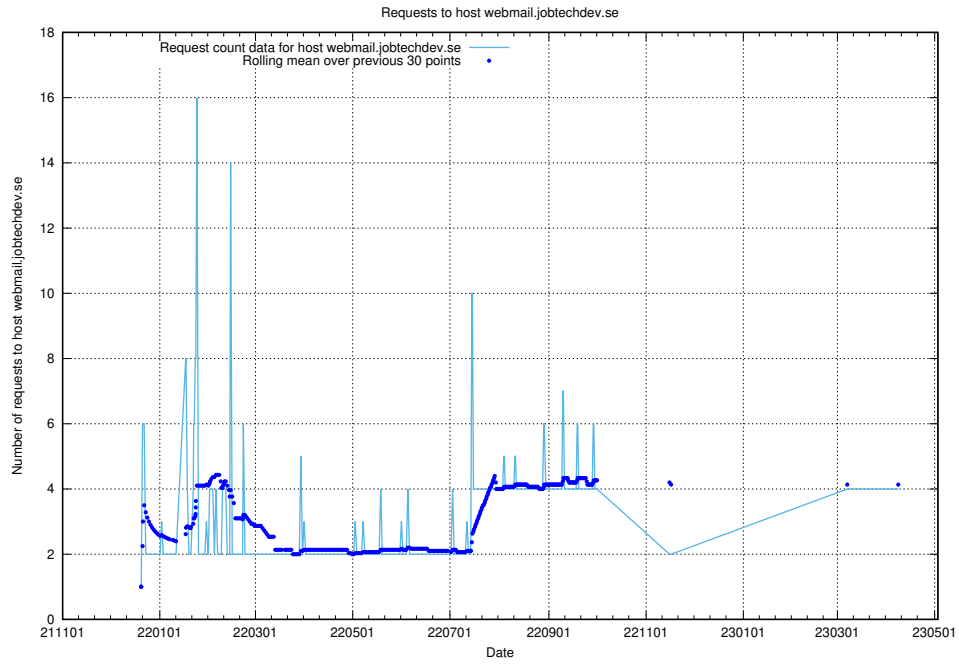

7.131 Usage of webmail.jobtechdev.se

Here, we count the number of requests to host webmail.jobtechdev.se.