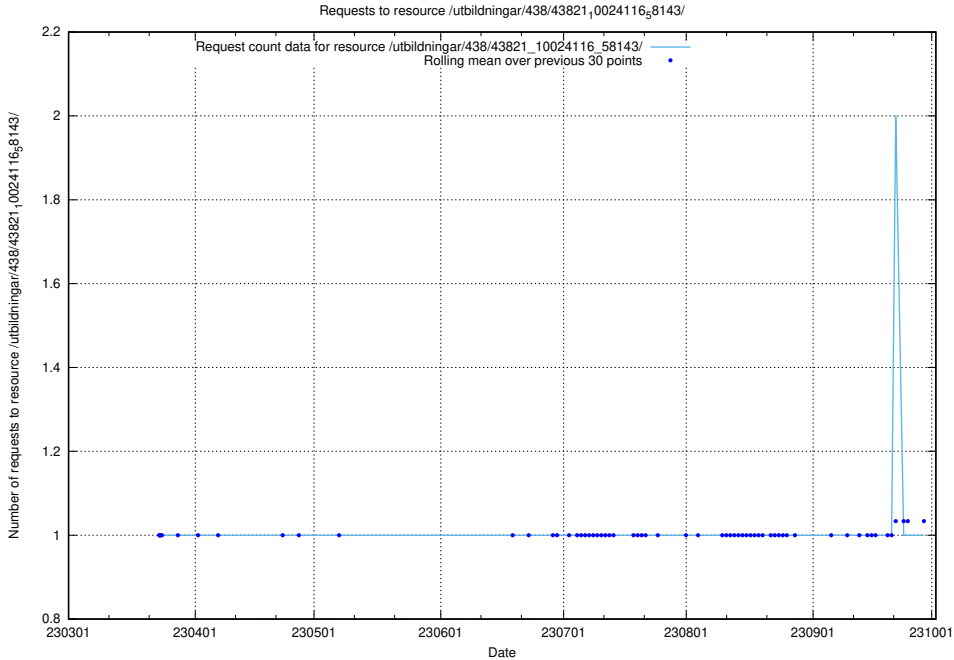

5.3084 Usage of /utbildningar/438/43821_10024116_58143/

Here, we count the number of requests to resource /utbildningar/438/43821_10024116_58143/.