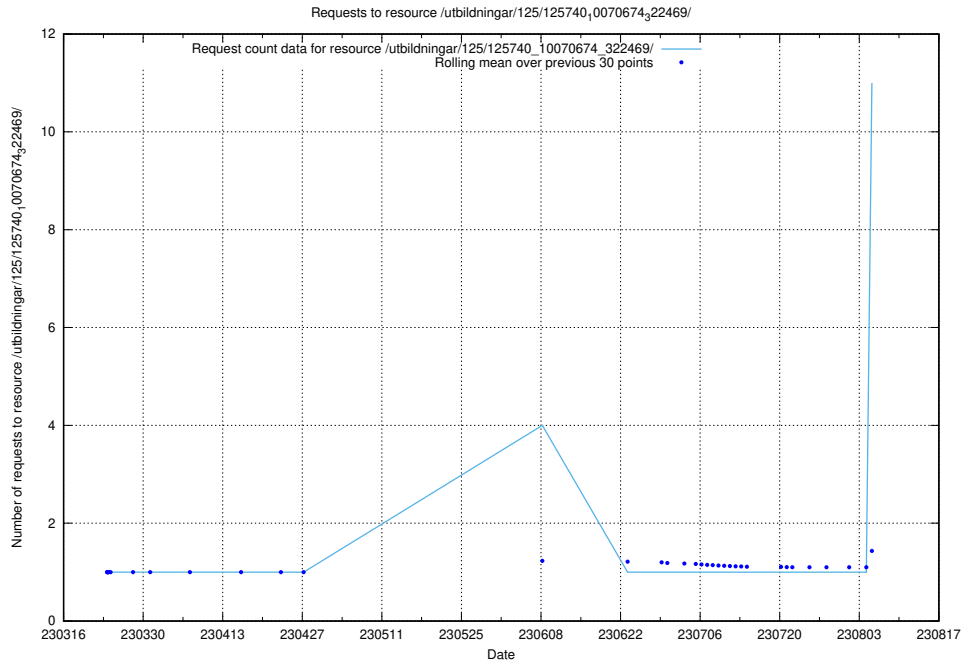

5.26 Usage of /utbildningar/125/125740_10070674_322469/

Here, we count the number of requests to resource /utbildningar/125/125740_10070674_322469/.