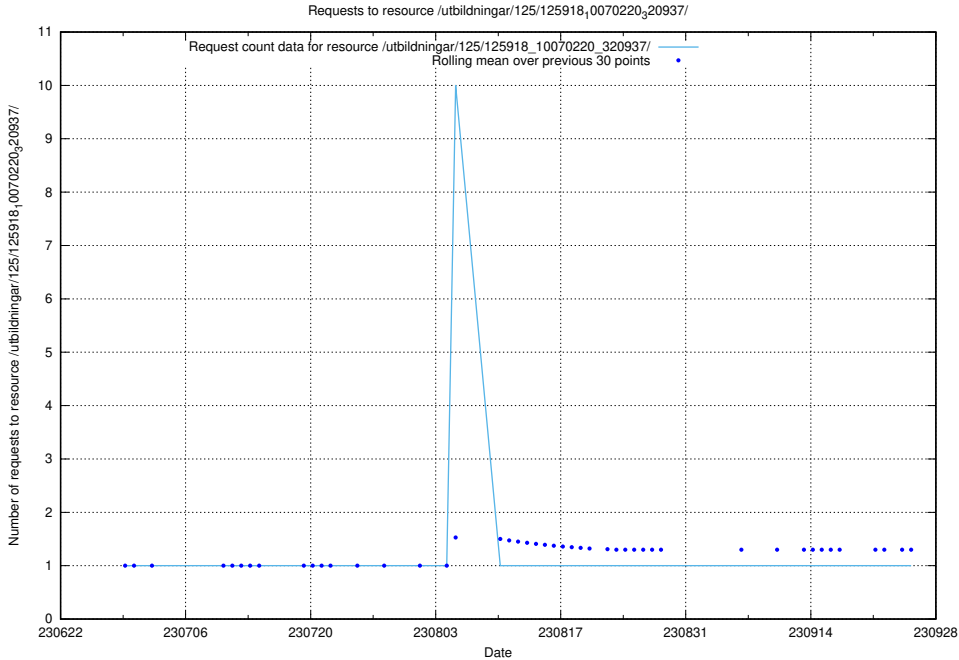

5.2174 Usage of /utbildningar/125/125918_10070220_320937/

Here, we count the number of requests to resource /utbildningar/125/125918_10070220_320937/.