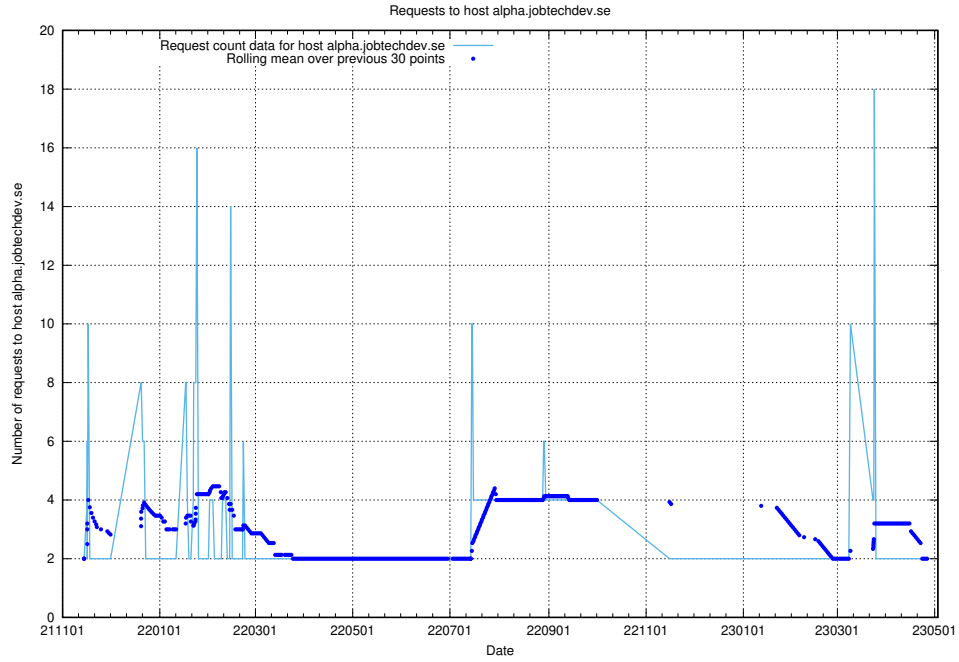

7.275 Usage of alpha.jobtechdev.se

Here, we count the number of requests to host alpha.jobtechdev.se.