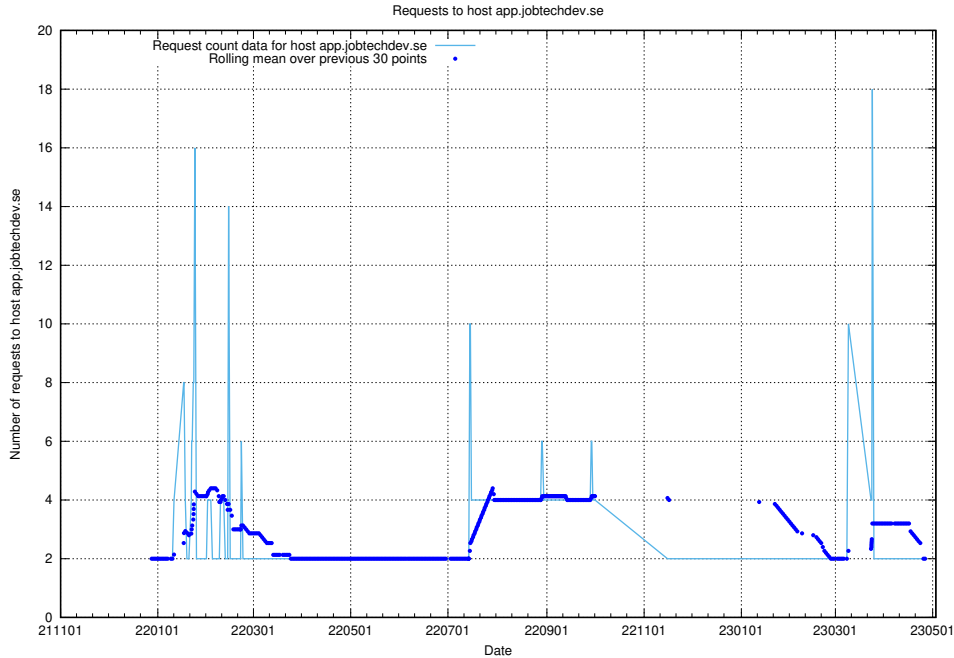

7.344 Usage of app.jobtechdev.se

Here, we count the number of requests to host app.jobtechdev.se.

7.345 Usage of admin.jobtechdev.se

Here, we count the number of requests to host admin.jobtechdev.se.

7.346 Usage of test.jobtechdev.se