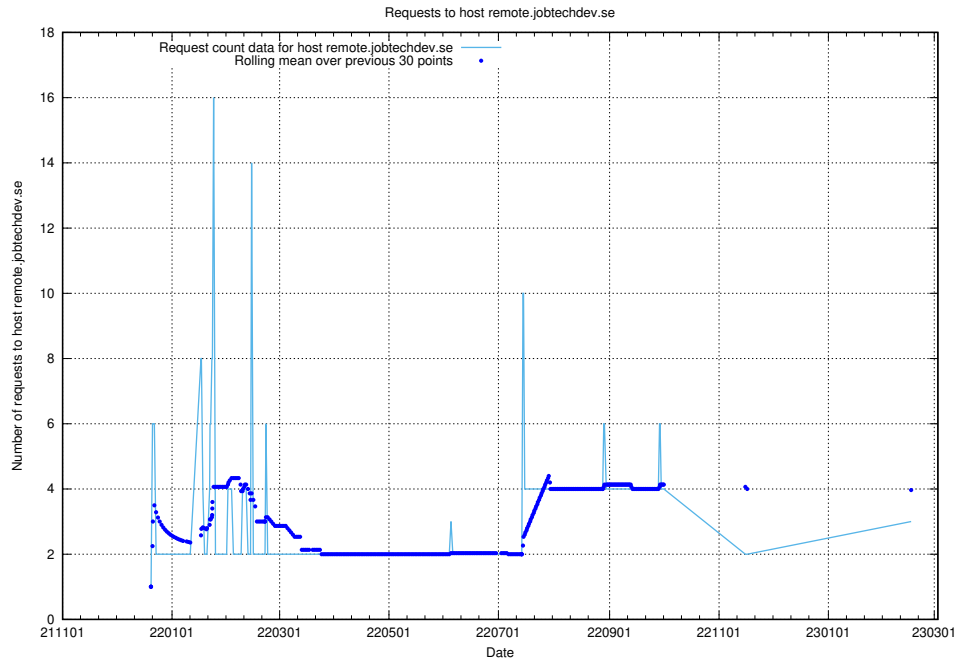

7.189 Usage of remote.jobtechdev.se

Here, we count the number of requests to host remote.jobtechdev.se.