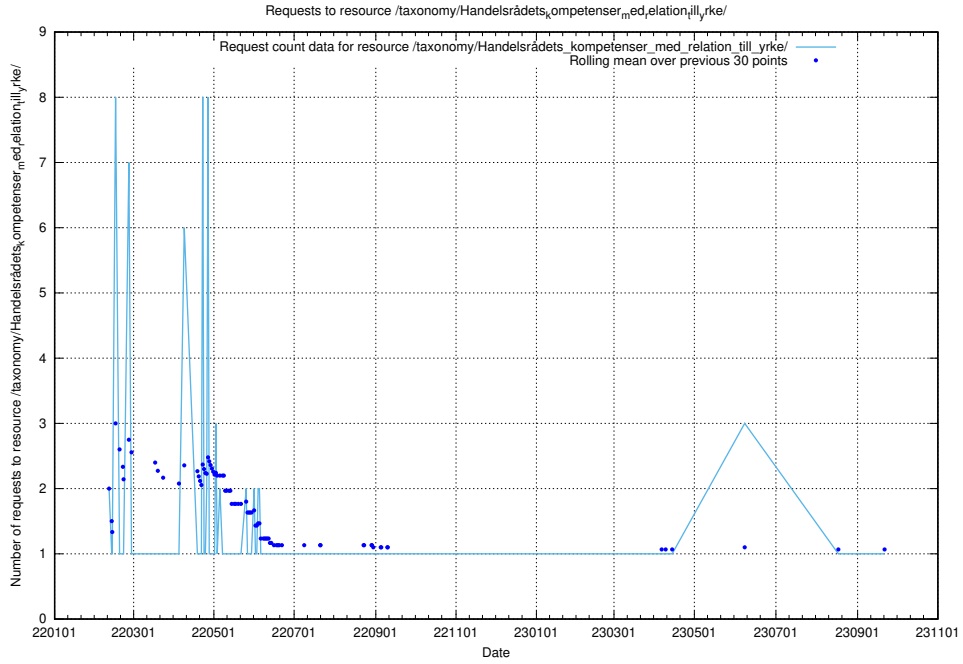

5.805 Usage of /taxonomy/Handelsrådets_kompetenser_med_relation_till_yrke/

Here, we count the number of requests to resource /taxonomy/Handelsrådets_kompetenser_med_relation_till_yrke/