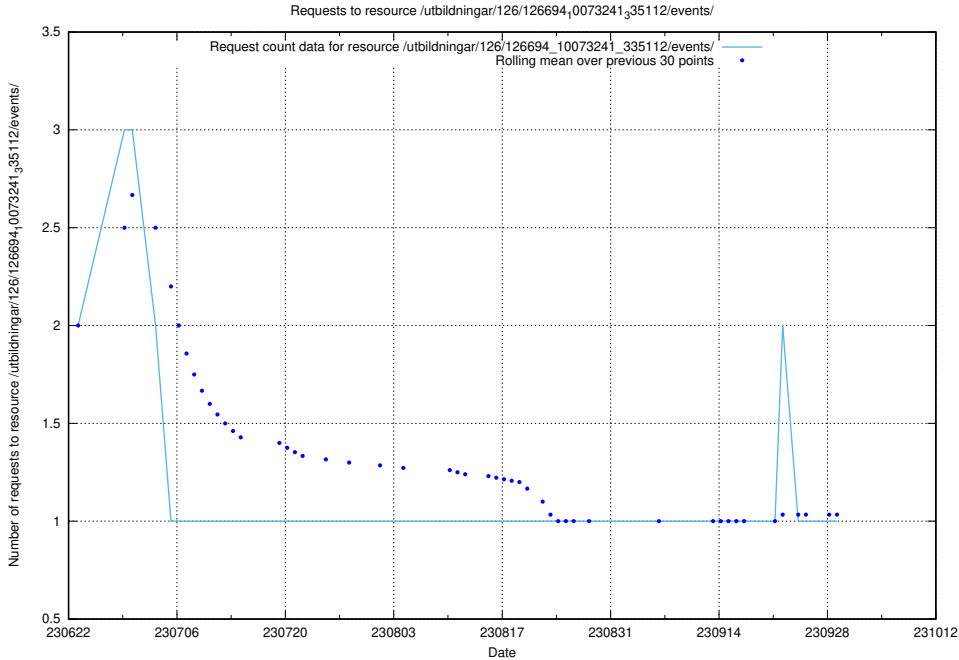

5.2282 Usage of /utbildningar/126/126694_10073241_335112/events/

Here, we count the number of requests to resource /utbildningar/126/126694_10073241_335112/events/