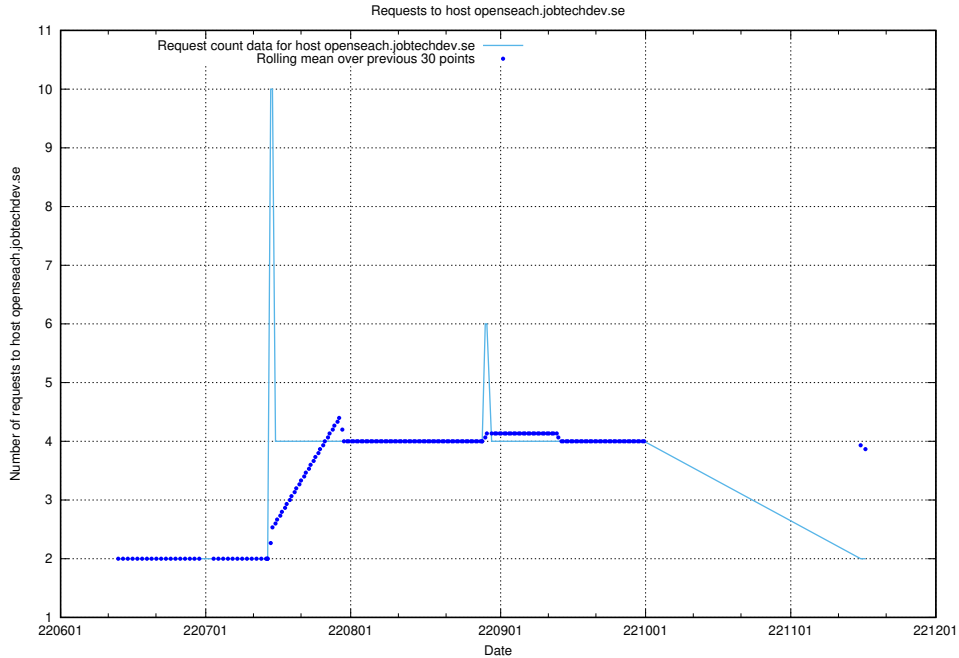

7.390 Usage of fourm.jobtechdev.se

Here, we count the number of requests to host fourm.jobtechdev.se.

7.391 Usage of ac93955e-375e-46ab-98cd-1c60a34122cd.jobtechdev.se

Here, we count the number of requests to host ac93955e-375e-46ab-98cd-1c60a34122cd.jobtechdev.se.