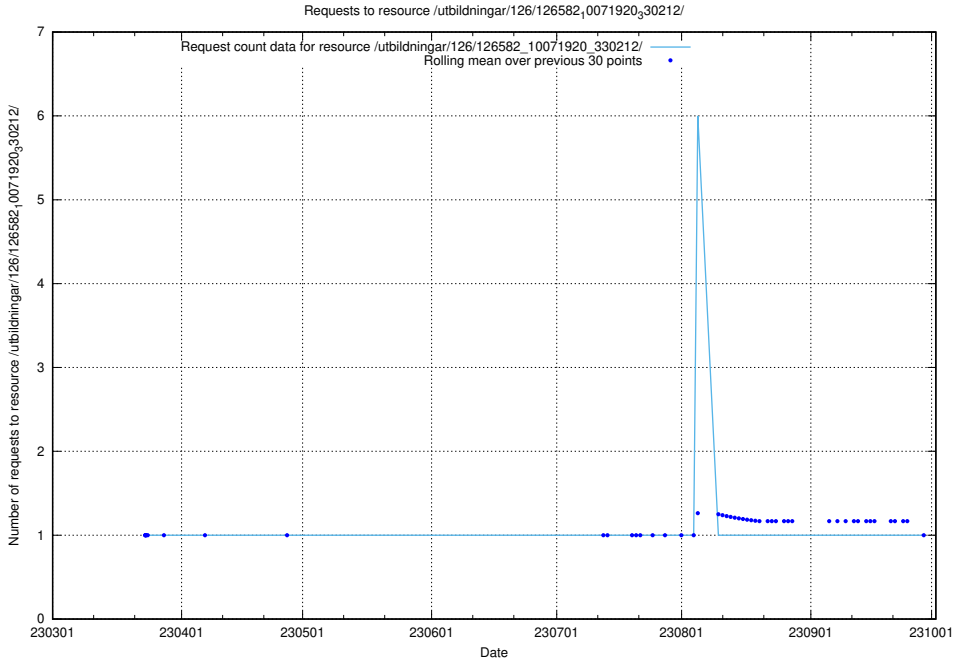

5.3150 Usage of /utbildningar/126/126582_10071920_330212/

Here, we count the number of requests to resource /utbildningar/126/126582_10071920_330212/.