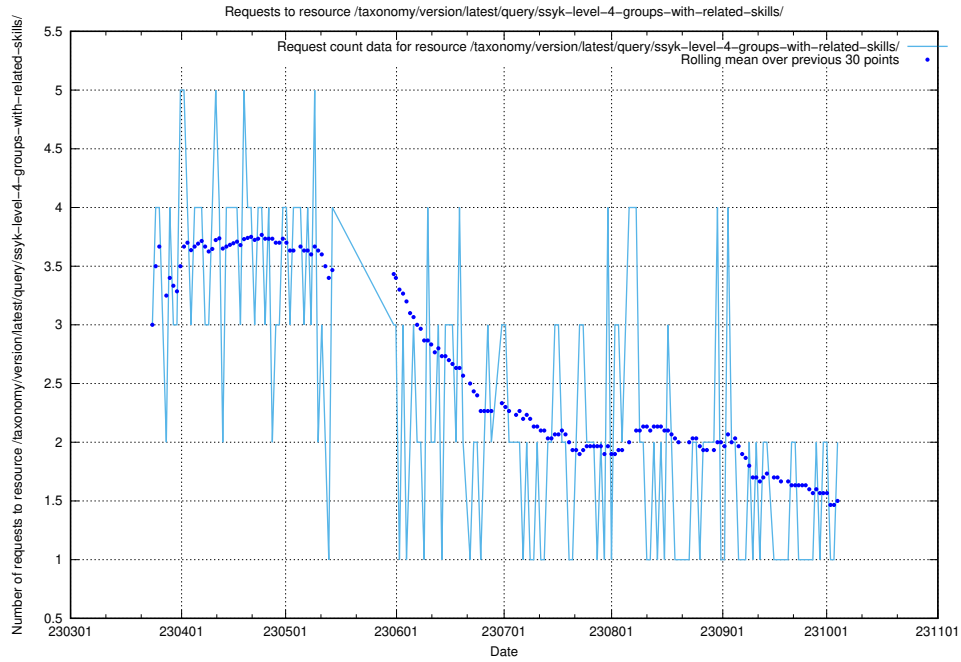

5.339 Usage of /taxonomy/version/latest/query/ssyk-level-4-groups-with-related-skills/

Here, we count the number of requests to resource /taxonomy/version/latest/query/ssyk-level-4-groups-with-related-skills/.