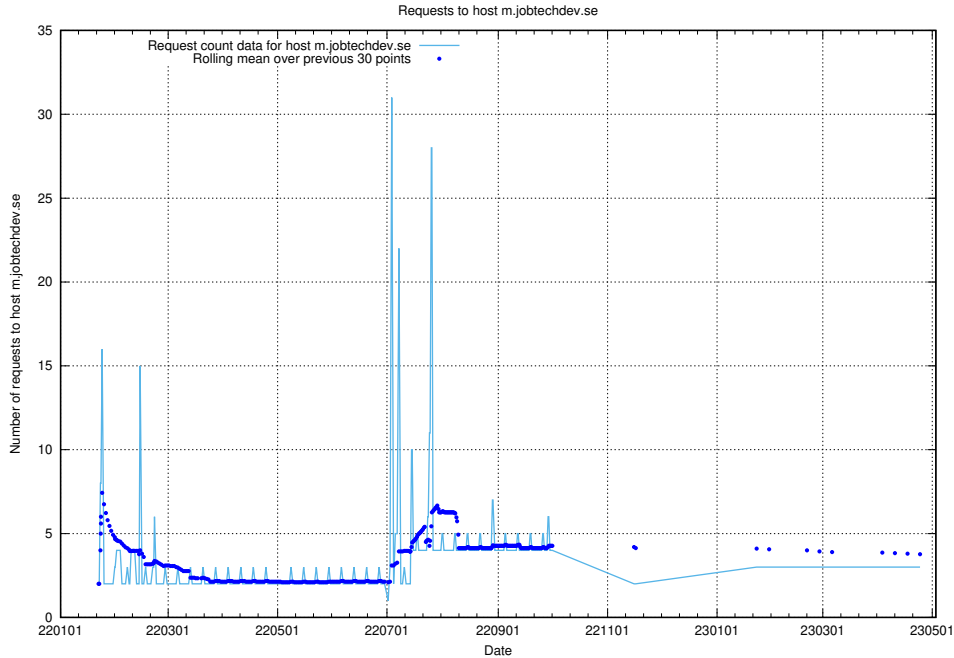

7.236 Usage of m.jobtechdev.se

Here, we count the number of requests to host m.jobtechdev.se.