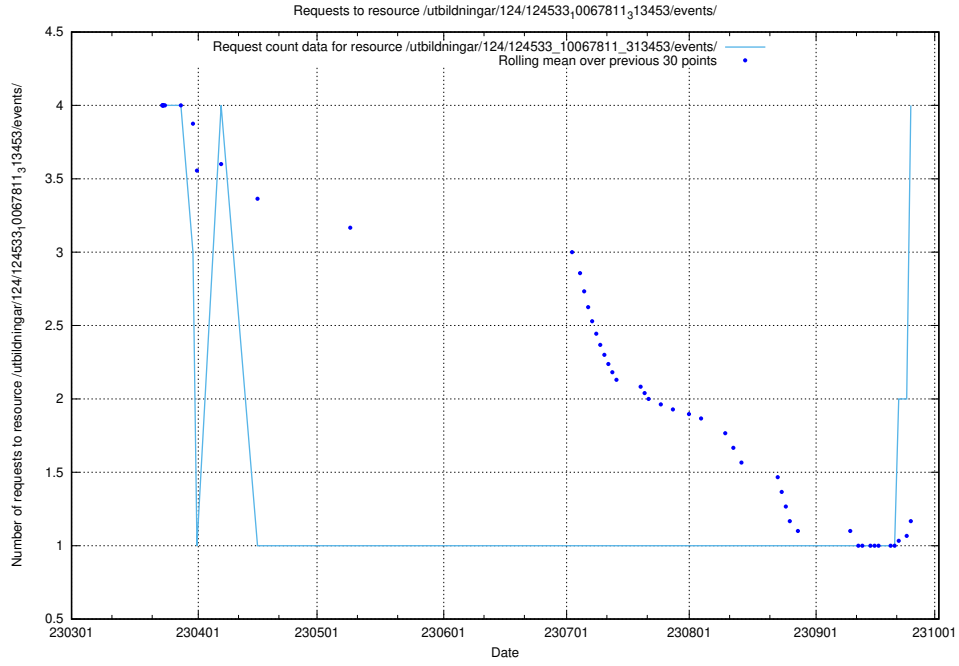

5.110 Usage of /utbildningar/124/124533_10067811_313453/events/

Here, we count the number of requests to resource /utbildningar/124/124533_10067811_313453/events/