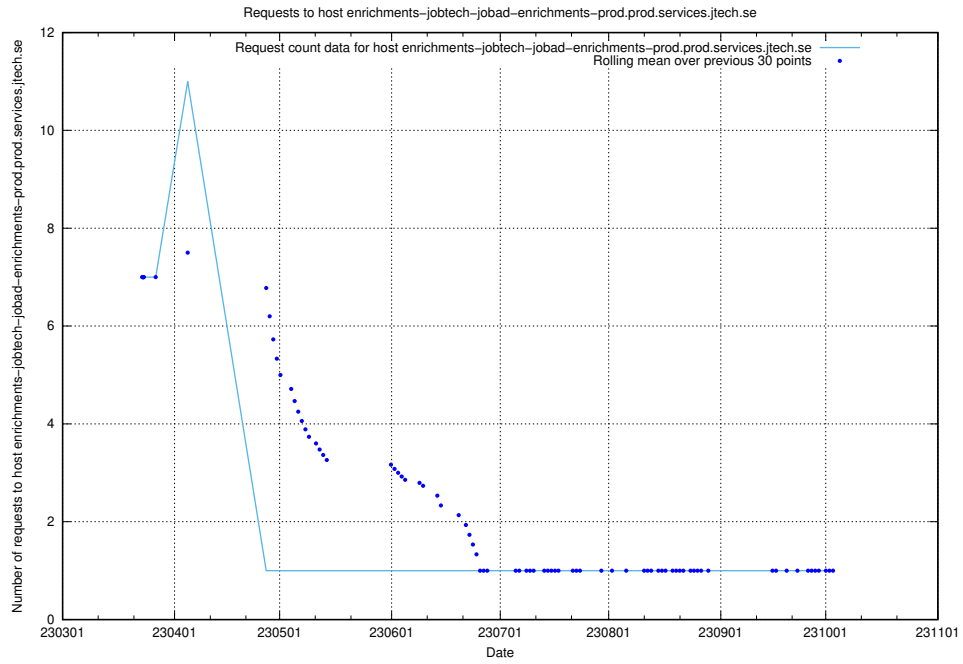

7.589 Usage of enrichments-jobtech-jobad-enrichments-prod.prod.services.jtech.se

Here, we count the number of requests to host enrichments-jobtech-jobad-enrichments-prod.prod.services.jtech.se.