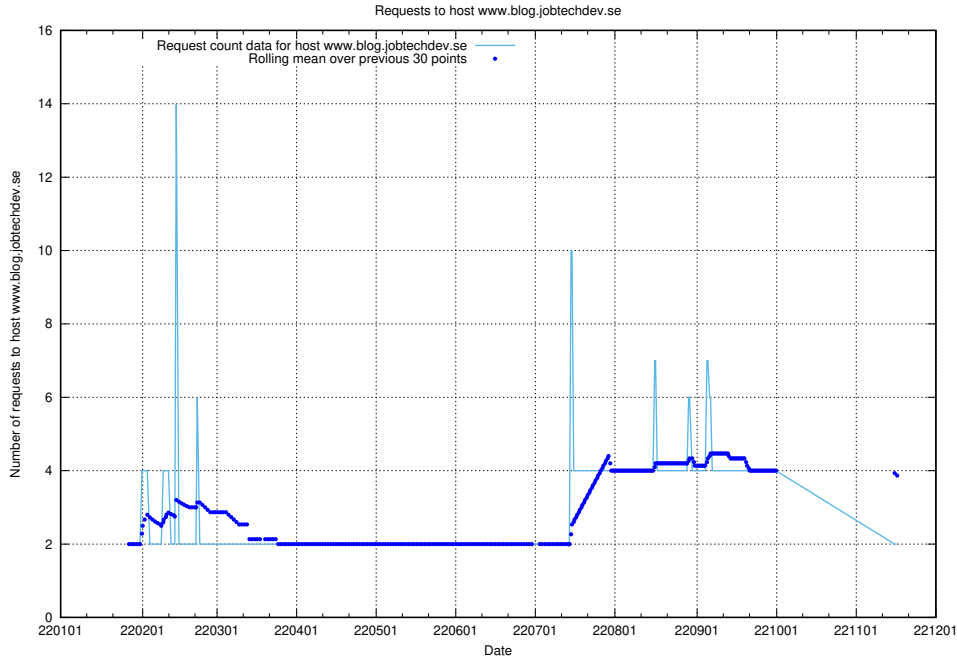

7.551 Usage of www.blog.jobtechdev.se

Here, we count the number of requests to host www.blog.jobtechdev.se.