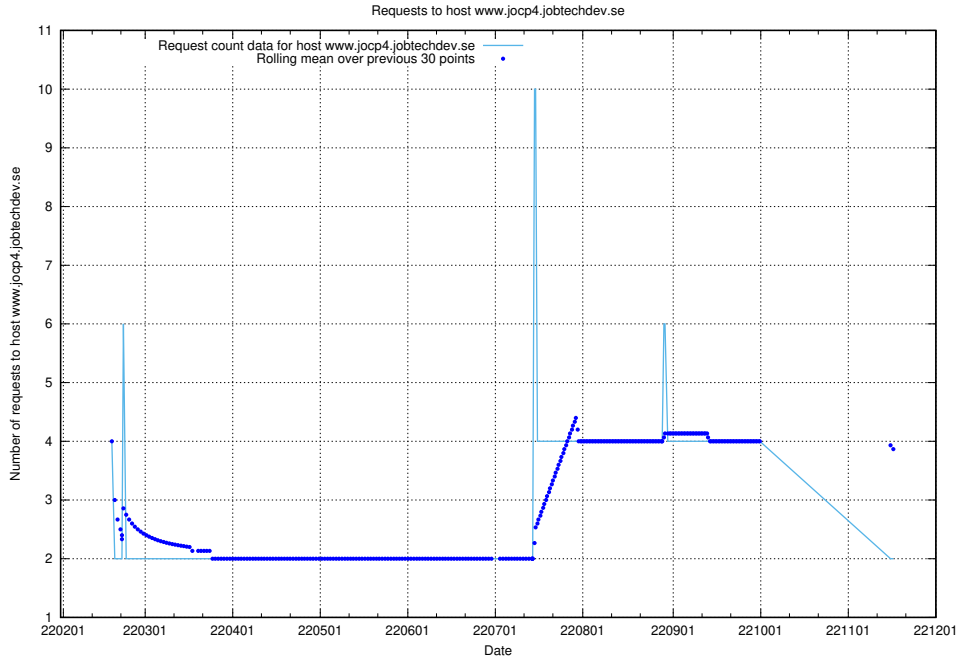

7.514 Usage of www.jocp4.jobtechdev.se

Here, we count the number of requests to host www.jocp4.jobtechdev.se.