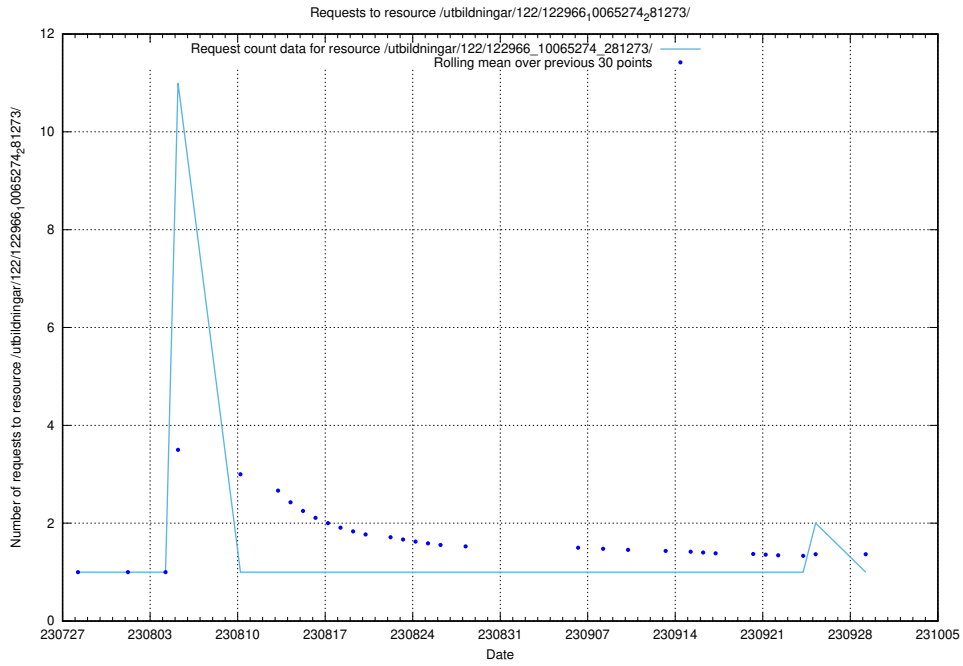

5.1592 Usage of /utbildningar/122/122966_10065274_281273/

Here, we count the number of requests to resource /utbildningar/122/122966_10065274_281273/.