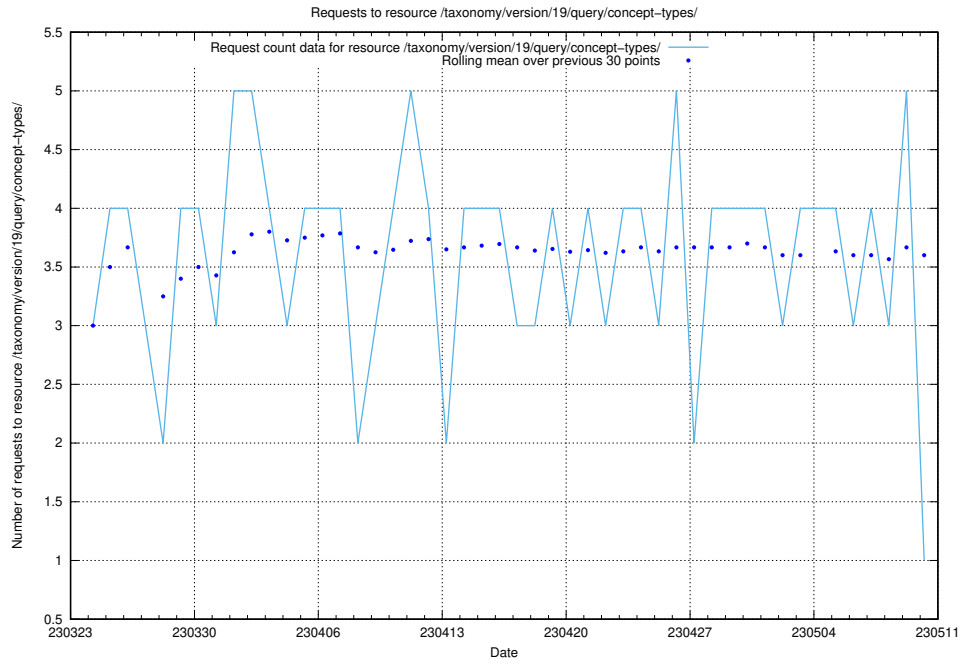

5.2907 Usage of /taxonomy/version/19/query/all-concepts/

Here, we count the number of requests to resource /taxonomy/version/19/query/all-concepts/.

5.2908 Usage of /utbildningar/437/43755_10024005_290720/events/