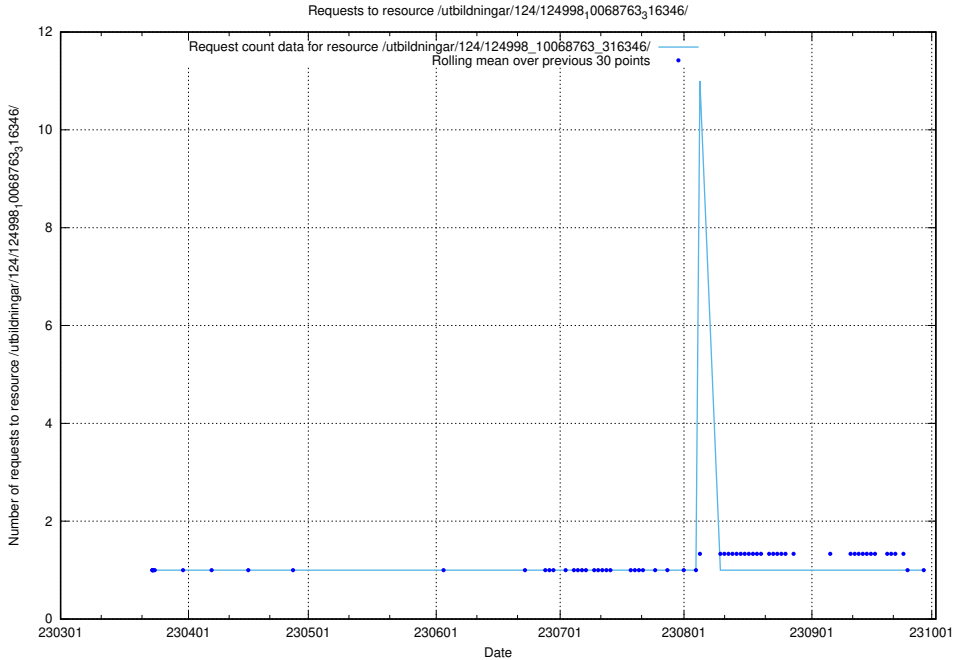

Here, we count the number of requests to resource /utbildningar/124/124998_10068810_316550/.

5.614 Usage of /utbildningar/124/124998_10068763_316346/

Here, we count the number of requests to resource /utbildningar/124/124998_10068763_316346/.