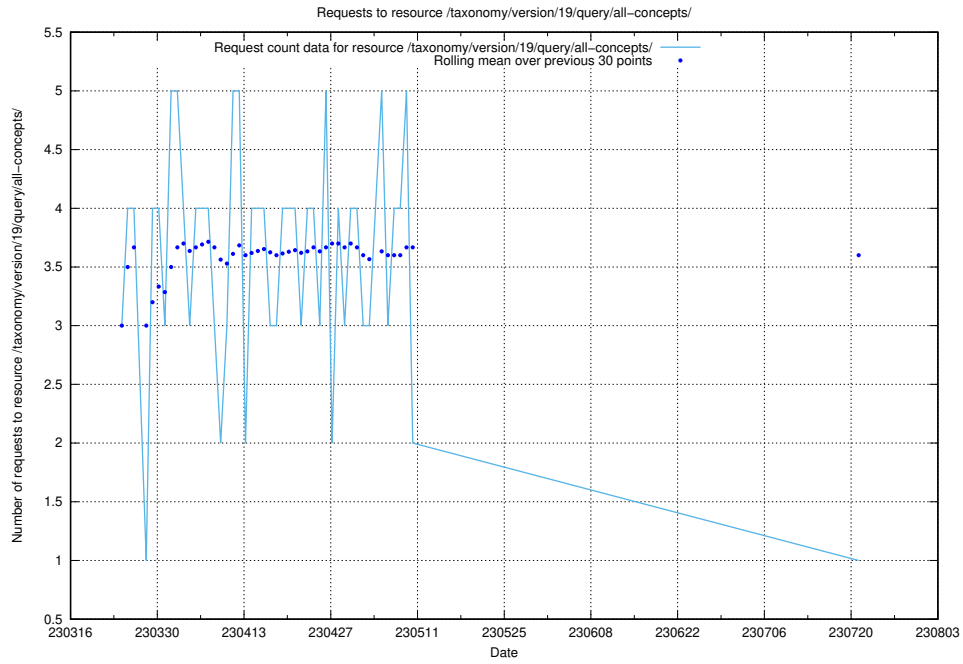

5.2907 Usage of /taxonomy/version/19/query/all-concepts/

Here, we count the number of requests to resource /taxonomy/version/19/query/all-concepts/.

5.2908 Usage of /utbildningar/437/43755_10024005_290720/events/