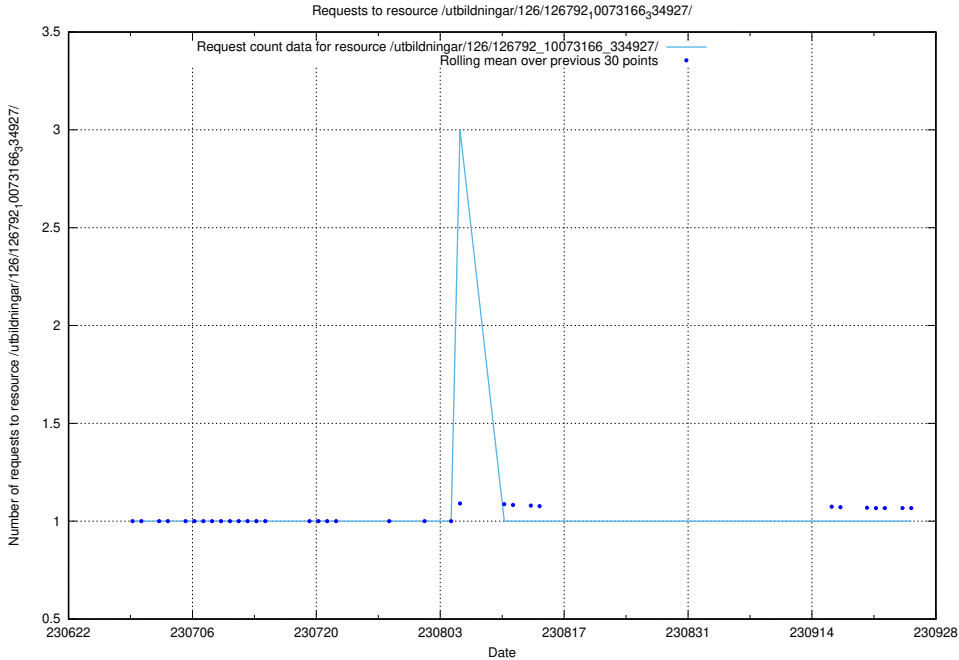

5.2152 Usage of /utbildningar/126/126792_10073166_334927/

Here, we count the number of requests to resource /utbildningar/126/126792_10073166_334927/.