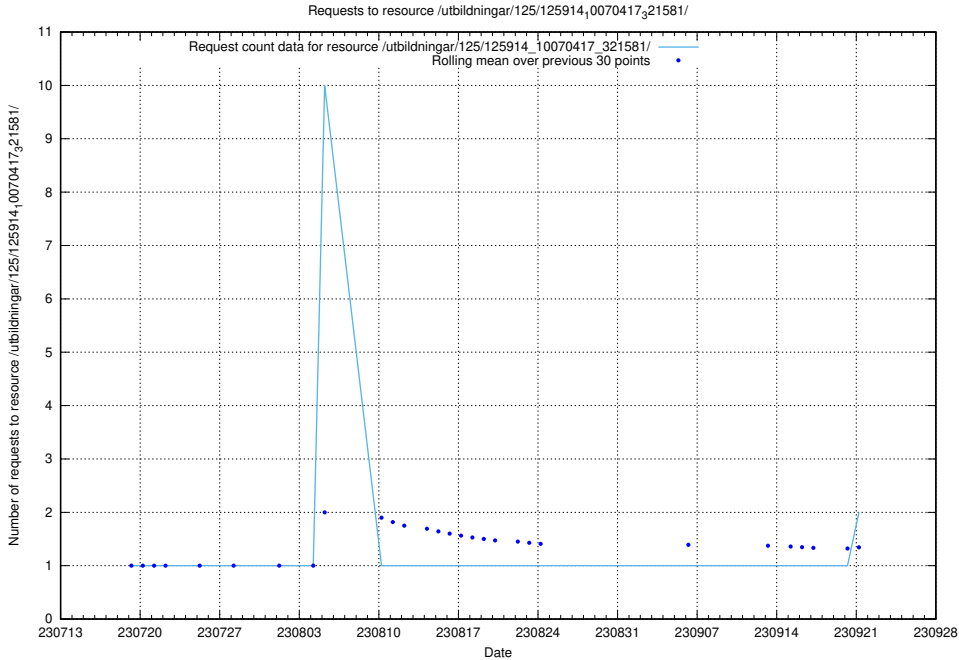

5.273 Usage of /utbildningar/125/125914_10070417_321581/

Here, we count the number of requests to resource /utbildningar/125/125914_10070417_321581/.