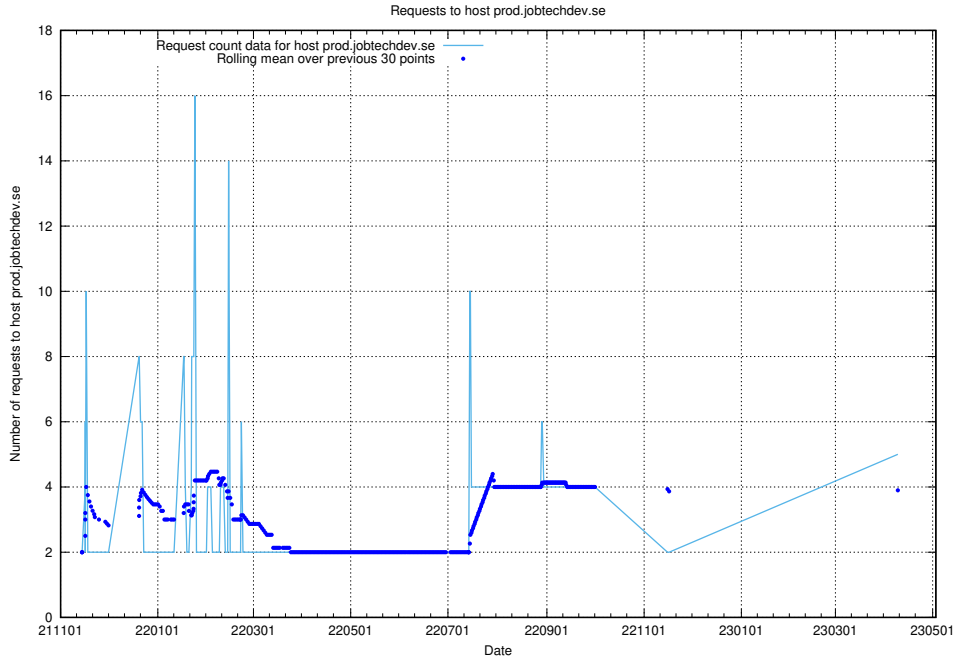

7.93 Usage of transformer.dev.services.jtech.se

Here, we count the number of requests to host transformer.dev.services.jtech.se.

7.94 Usage of prod.jobtechdev.se

Here, we count the number of requests to host prod.jobtechdev.se.