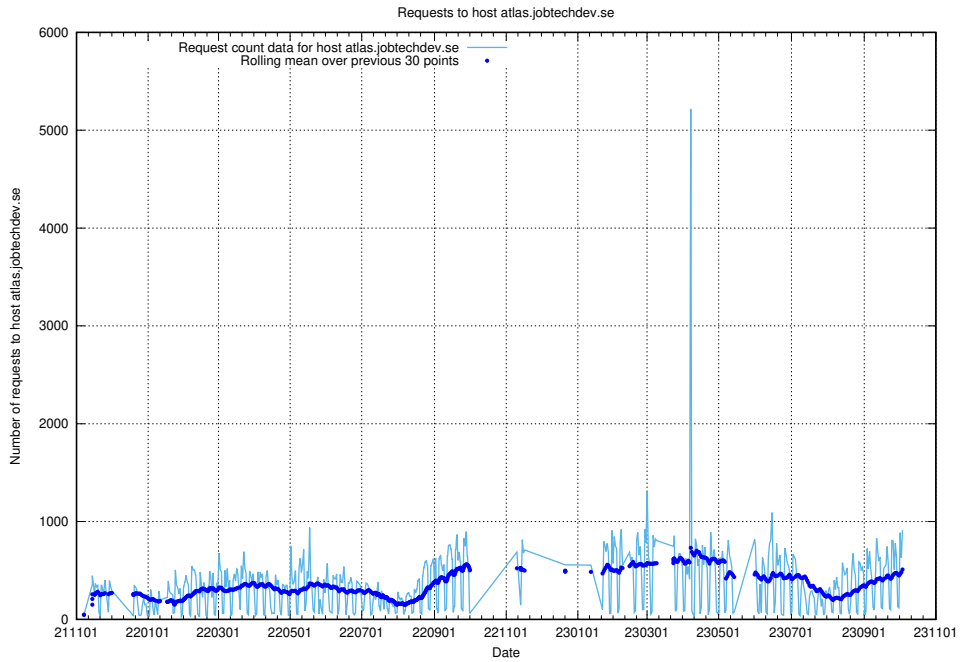

7.25 Usage of atlas.jobtechdev.se

Here, we count the number of requests to host atlas.jobtechdev.se.