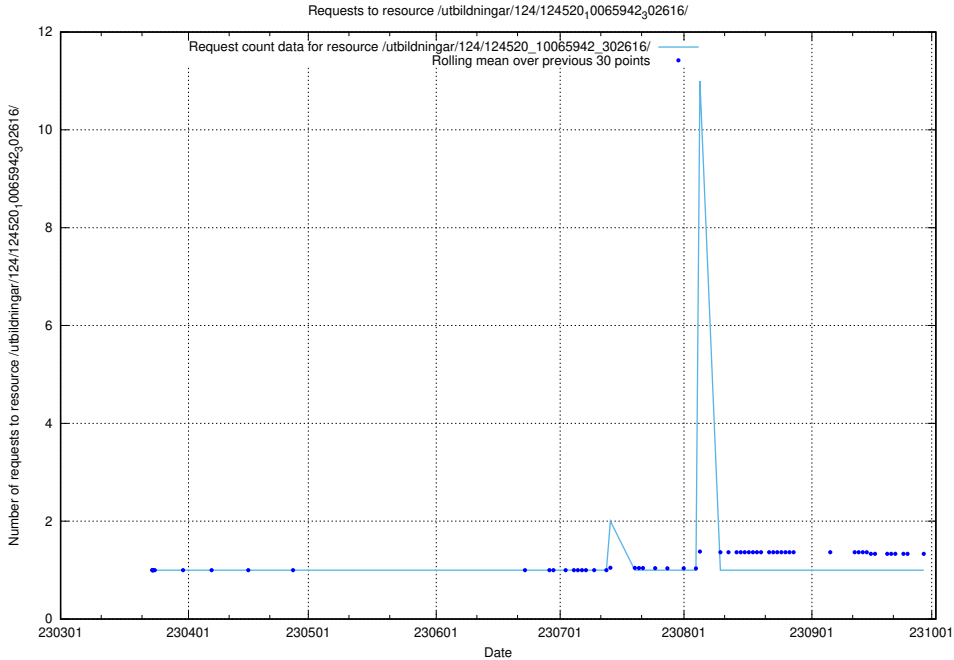

5.728 Usage of /utbildningar/124/124520_10065942_302616/

Here, we count the number of requests to resource /utbildningar/124/124520_10065942_302616/.