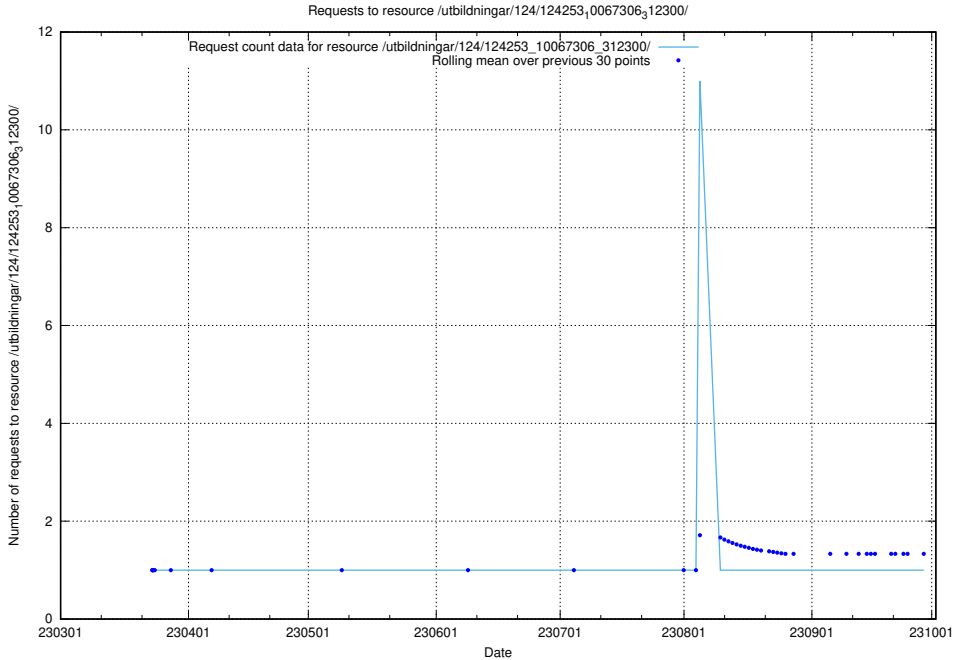

5.1037 Usage of /utbildningar/124/124253_10067306_312300/

Here, we count the number of requests to resource /utbildningar/124/124253_10067306_312300/.