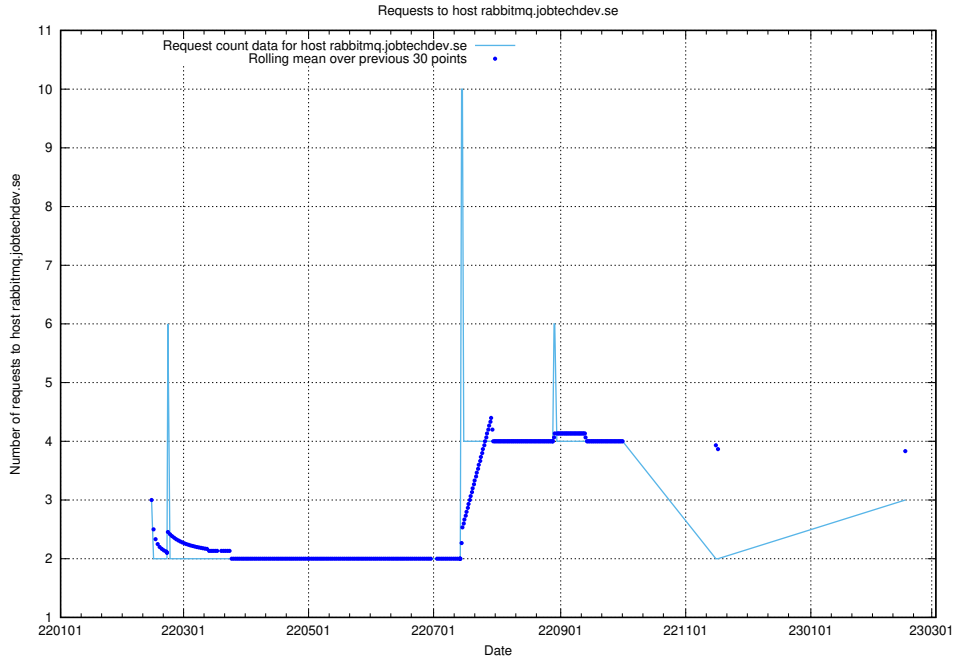

7.222 Usage of rabbitmq.jobtechdev.se

Here, we count the number of requests to host rabbitmq.jobtechdev.se.

7.223 Usage of kam-openshift-gitops.prod.services.jtech.se

Here, we count the number of requests to host kam-openshift-gitops.prod.services.jtech.se.