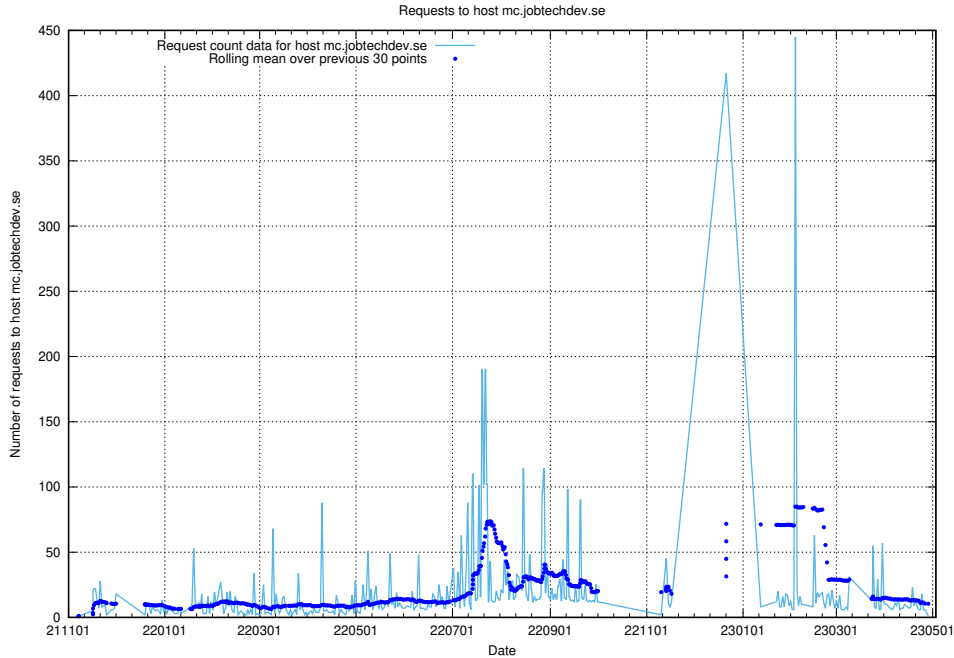

7.610 Usage of mc.jobtechdev.se

Here, we count the number of requests to host mc.jobtechdev.se.