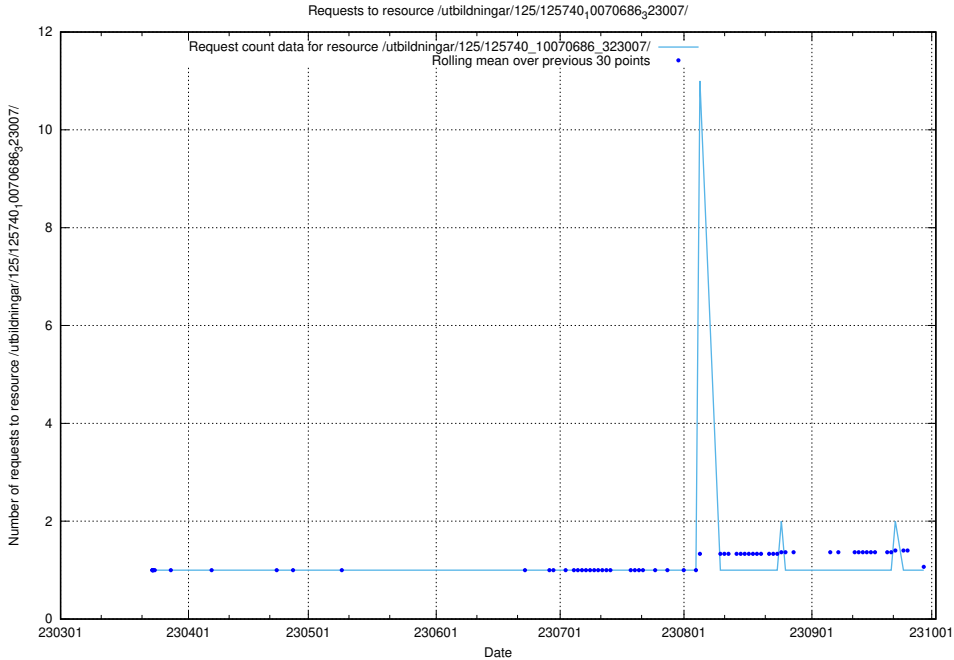

5.420 Usage of /utbildningar/125/125740_10070686_323007/

Here, we count the number of requests to resource /utbildningar/125/125740_10070686_323007/.