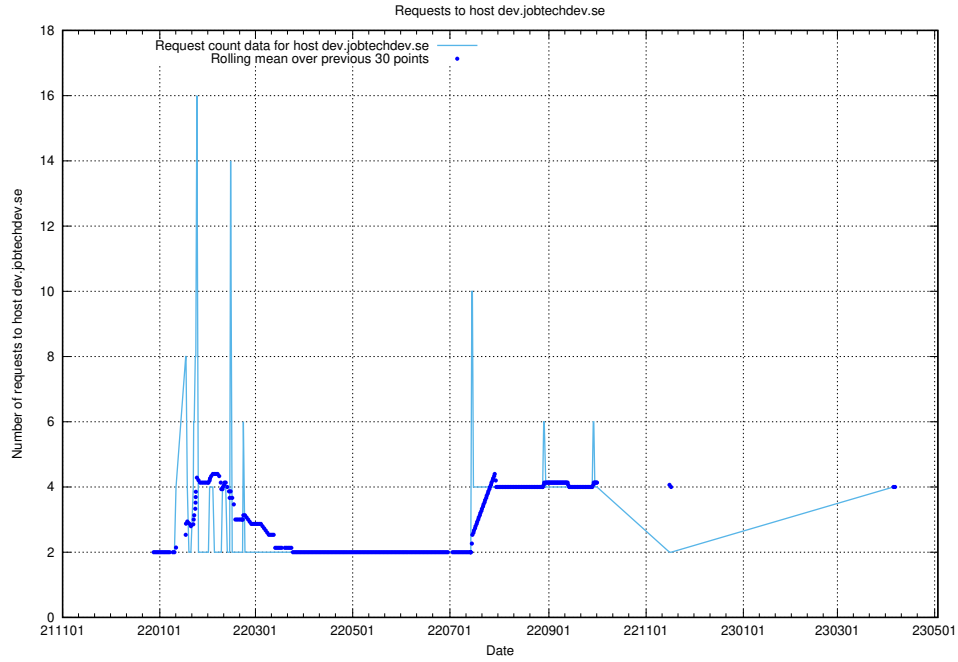

7.130 Usage of dev.jobtechdev.se

Here, we count the number of requests to host dev.jobtechdev.se.