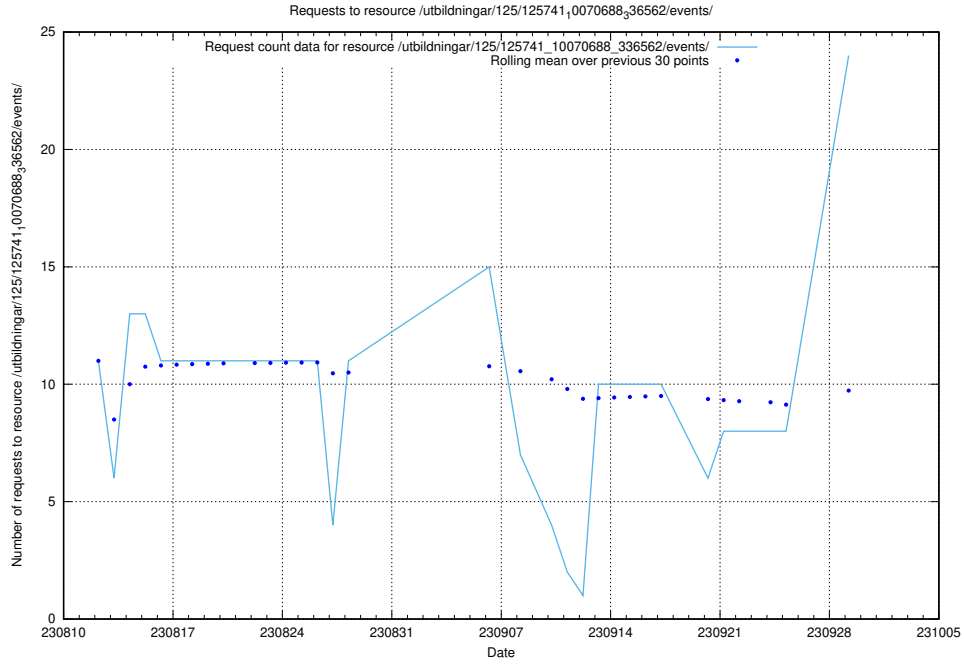

5.9 Usage of /utbildningar/125/125741_10070688_336562/events/

Here, we count the number of requests to resource /utbildningar/125/125741_10070688_336562/events/