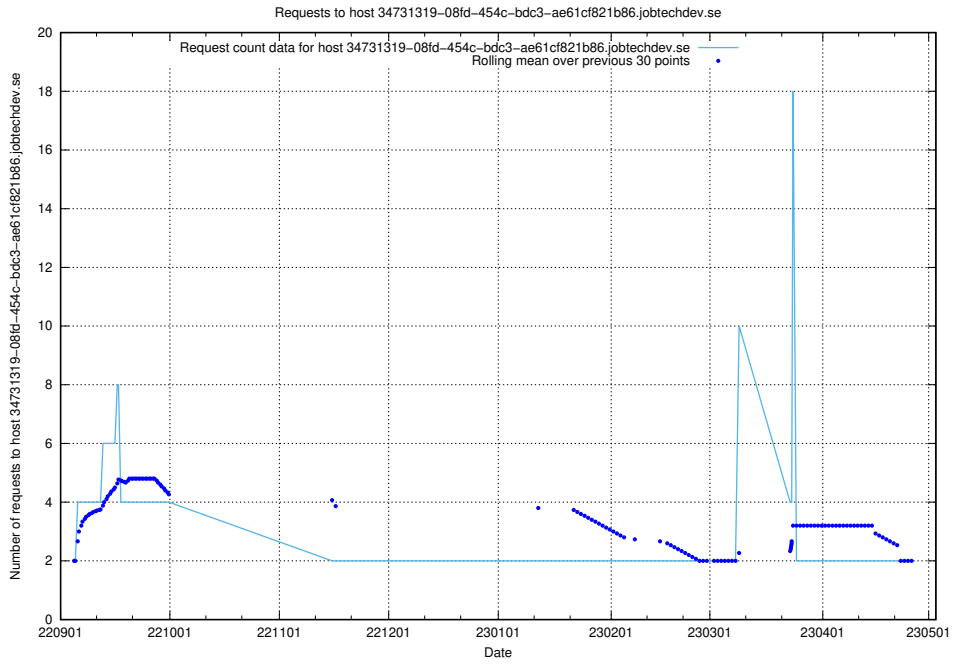

7.312 Usage of 34731319-08fd-454c-bdc3-ae61cf821b86.jobtechdev.se

Here, we count the number of requests to host 34731319-08fd-454c-bdc3-ae61cf821b86.jobtechdev.se.