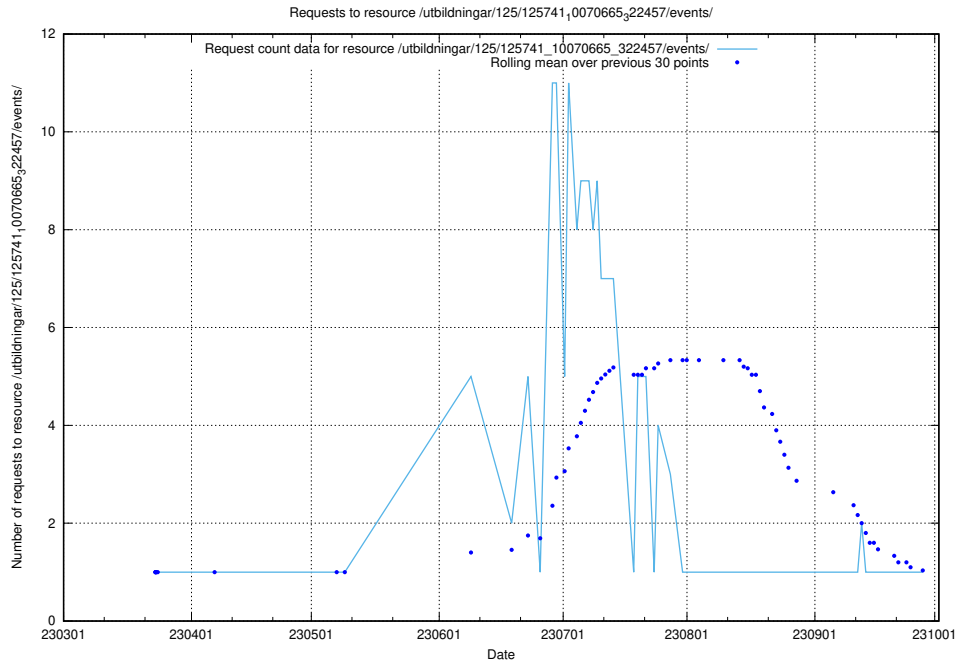

5.3261 Usage of /utbildningar/125/125741_10070665_322457/events/

Here, we count the number of requests to resource /utbildningar/125/125741_10070665_322457/events/