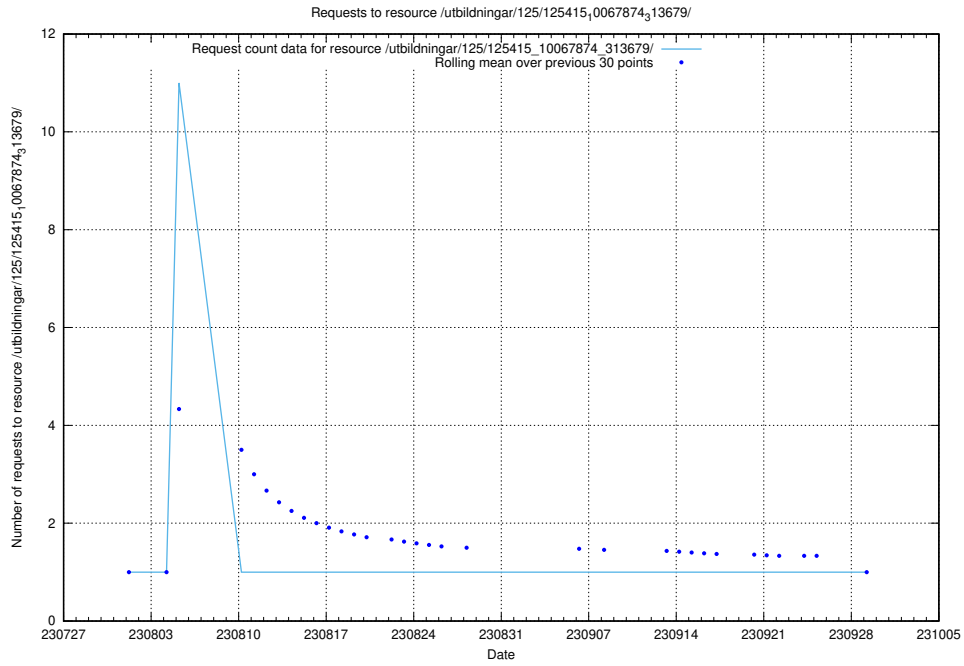

5.1574 Usage of /utbildningar/125/125415_10067874_313679/

Here, we count the number of requests to resource /utbildningar/125/125415_10067874_313679/.