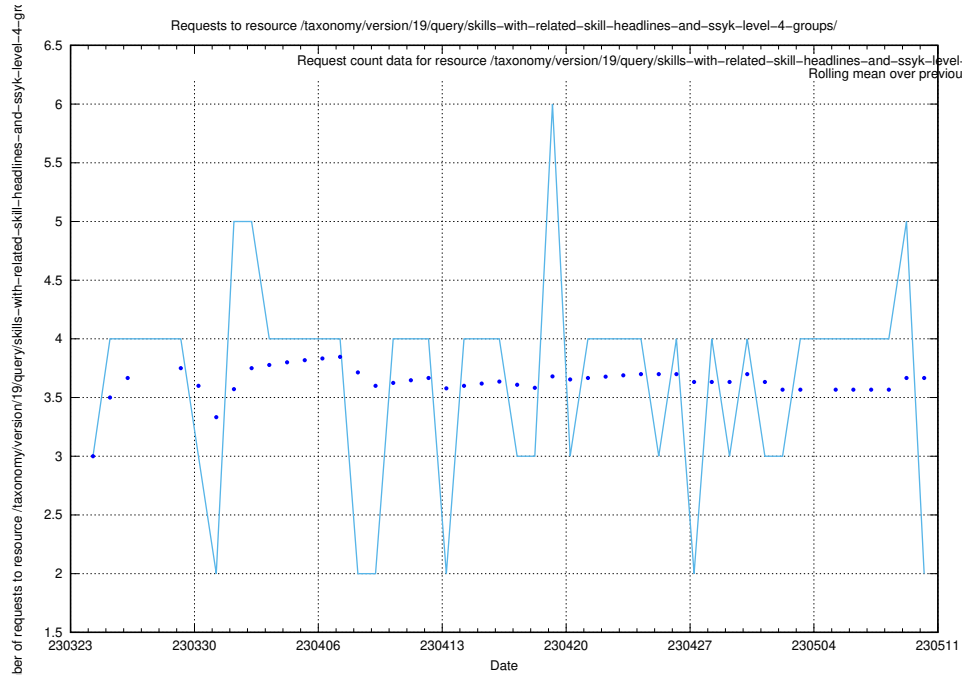

5.360 Usage of /taxonomy/version/19/query/skills-with-related-skill-headlines-and-ssyk-level-4-groups/

Here, we count the number of requests to resource /taxonomy/version/19/query/skills-with-related-skill-headlines-and-ssyk-level-4-groups/.