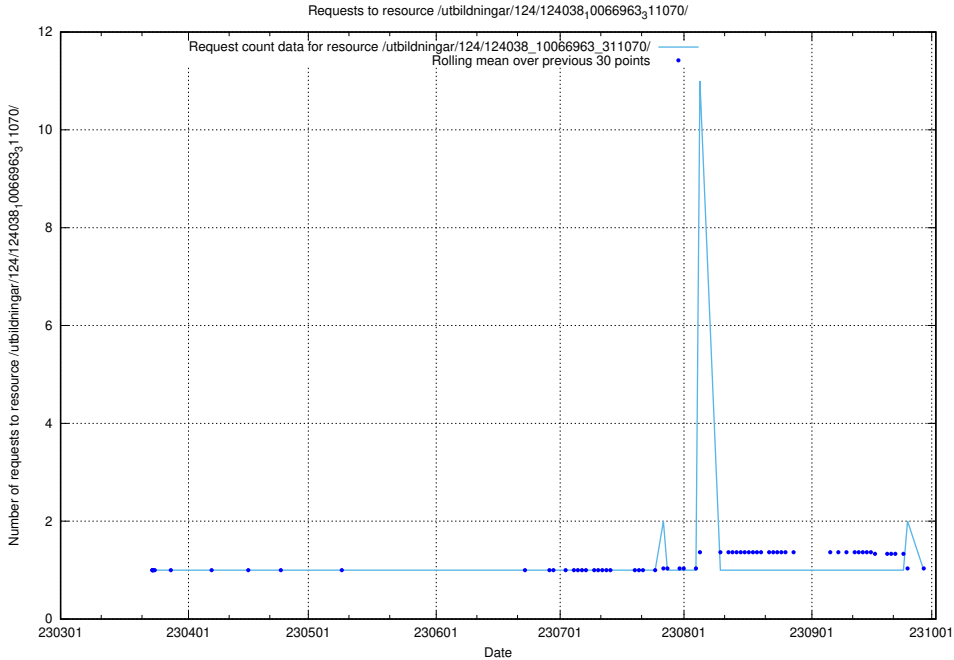

5.1074 Usage of /utbildningar/124/124038_10066963_311070/

Here, we count the number of requests to resource /utbildningar/124/124038_10066963_311070/.