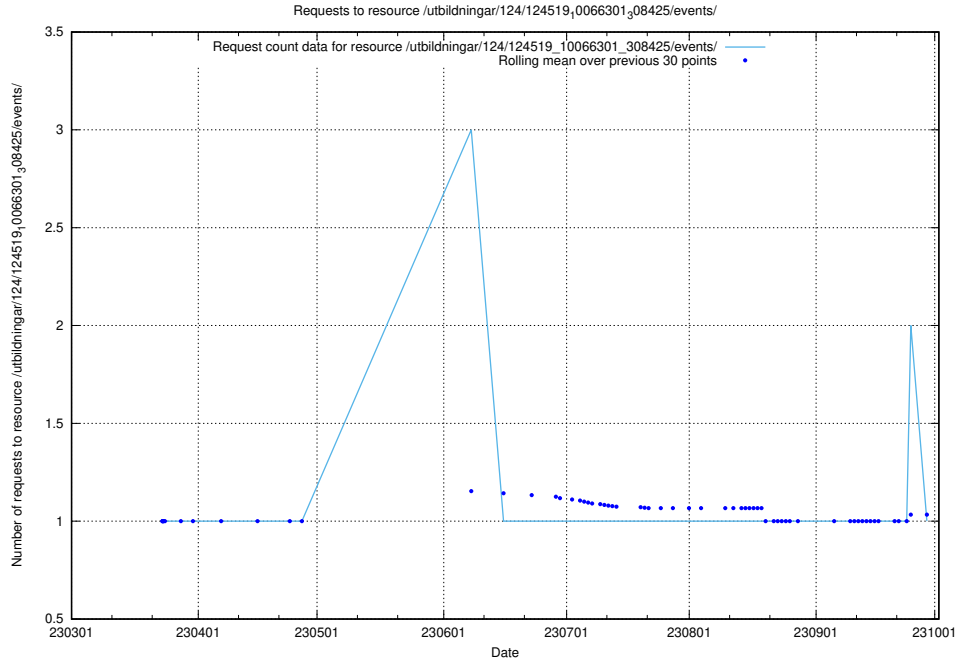

5.752 Usage of /utbildningar/124/124519_10066301_308425/events/

Here, we count the number of requests to resource /utbildningar/124/124519_10066301_308425/events/