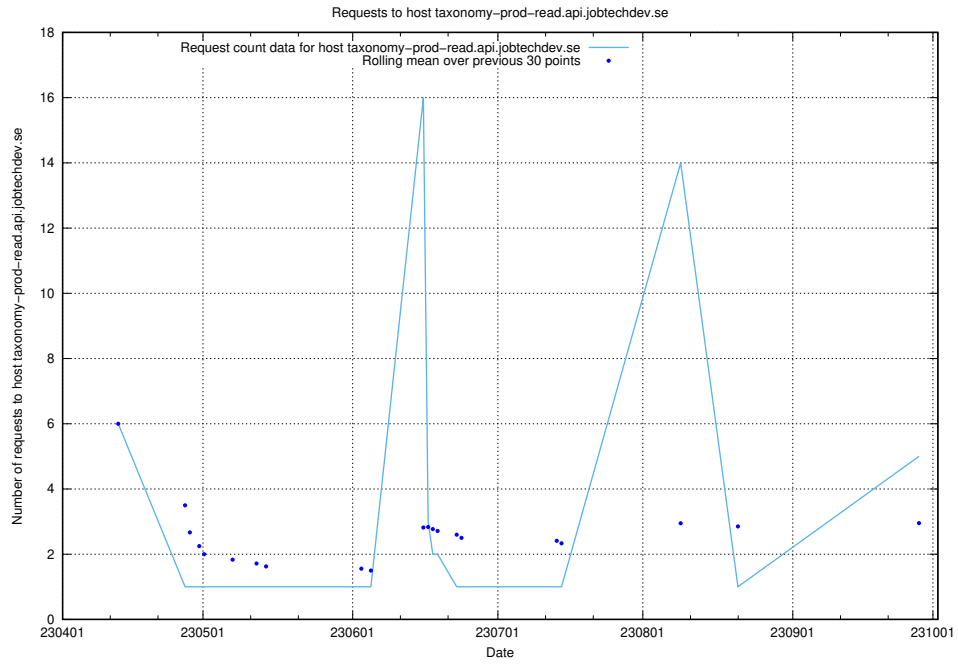

7.84 Usage of taxonomy-prod-read.api.jobtechdev.se

Here, we count the number of requests to host taxonomy-prod-read.api.jobtechdev.se.