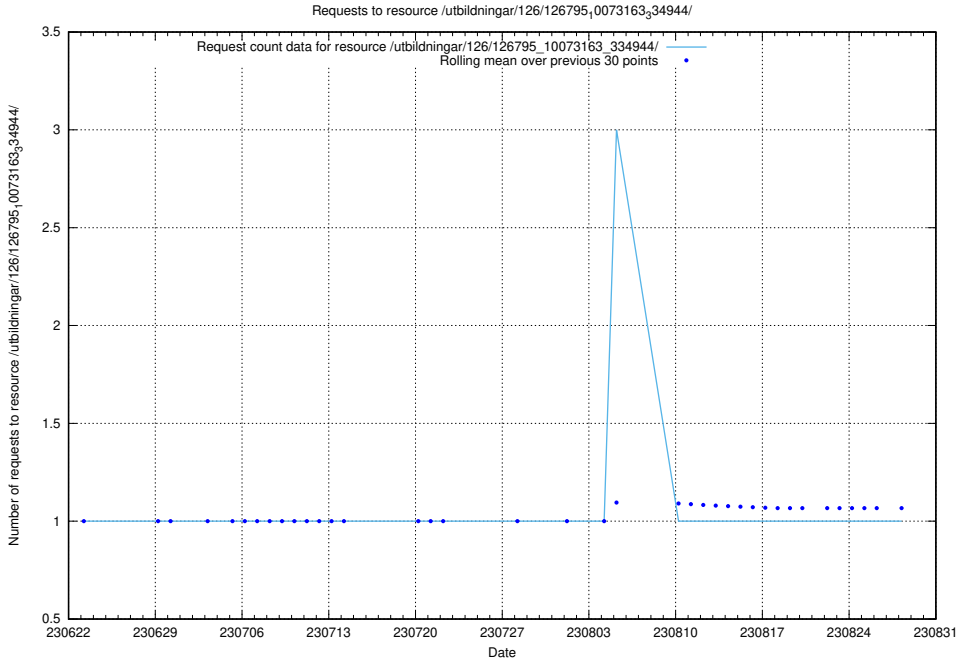

5.2309 Usage of /utbildningar/126/126795_10073163_334944/

Here, we count the number of requests to resource /utbildningar/126/126795_10073163_334944/.