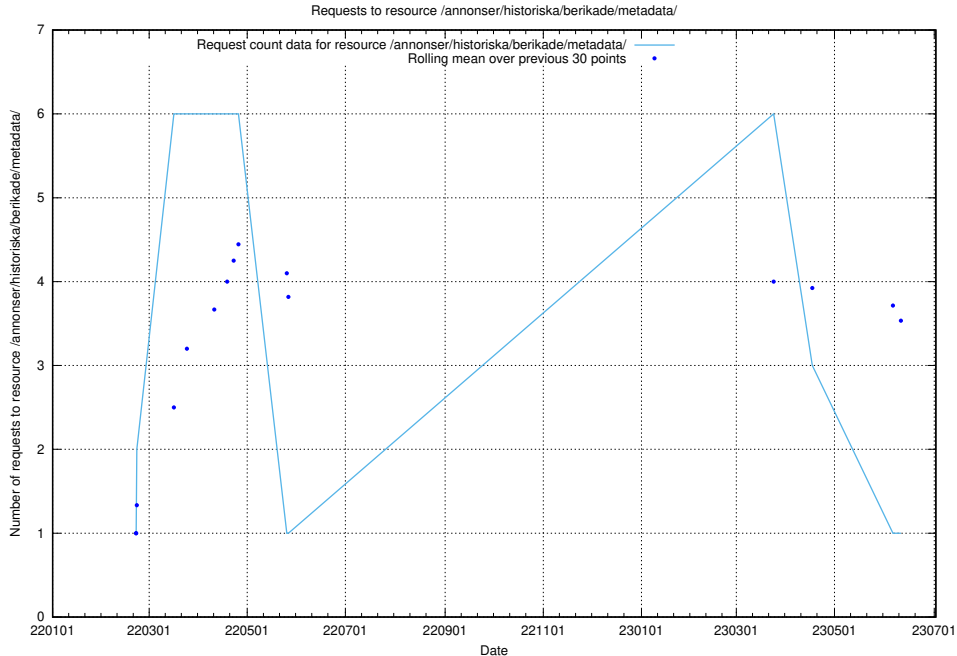

5.722 Usage of /annonser/historiska/berikade/metadata/

Here, we count the number of requests to resource /annonser/historiska/berikade/metadata/.