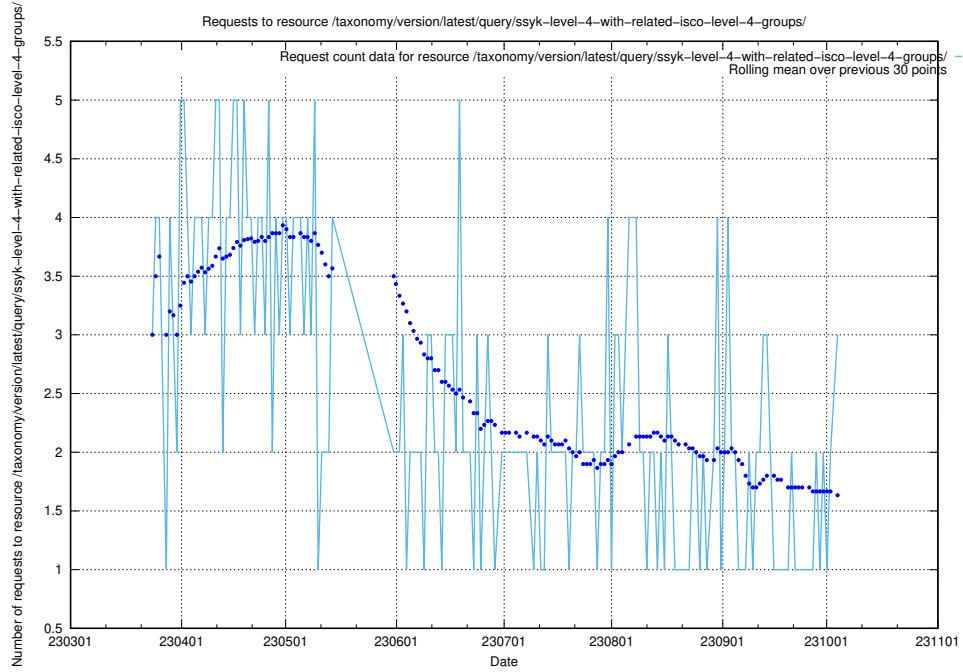

5.155 Usage of /taxonomy/version/latest/query/ssyk-level-4-with-related-isco-level-4-groups/

Here, we count the number of requests to resource /taxonomy/version/latest/query/ssyk-level-4-with-related-isco-level-4-groups/.