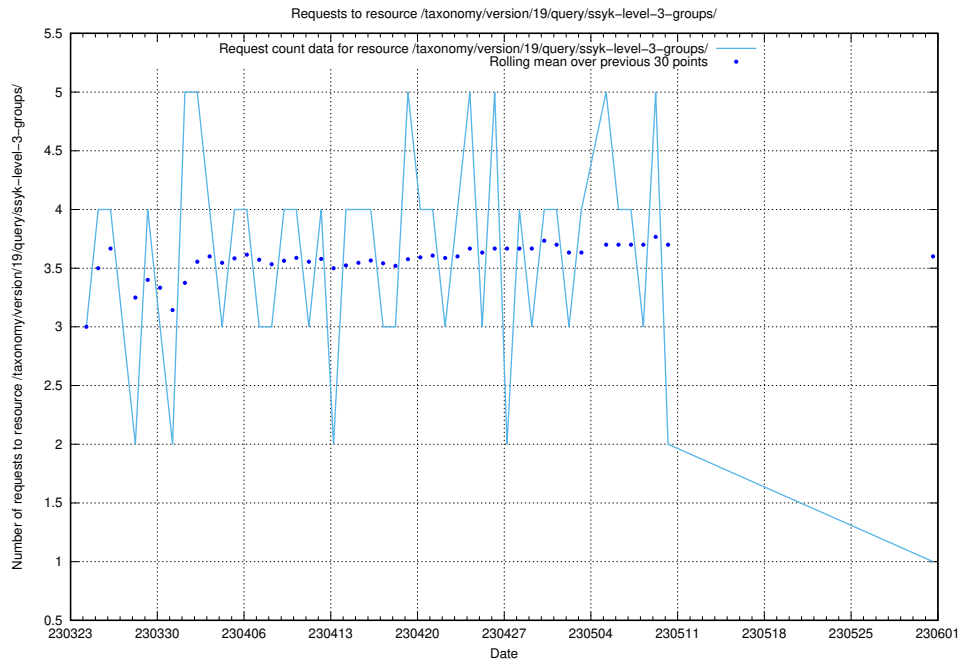

5.2890 Usage of /taxonomy/version/19/query/ssyk-level-3-groups/

Here, we count the number of requests to resource /taxonomy/version/19/query/ssyk-level-3-groups/.