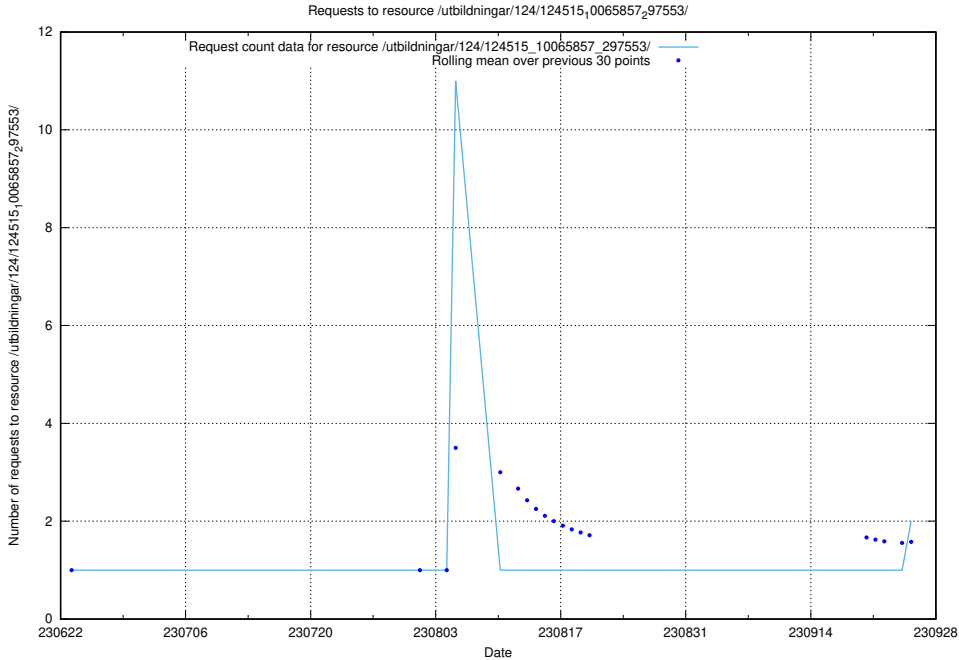

5.301 Usage of /utbildningar/124/124515_10065857_297553/

Here, we count the number of requests to resource /utbildningar/124/124515_10065857_297553/.