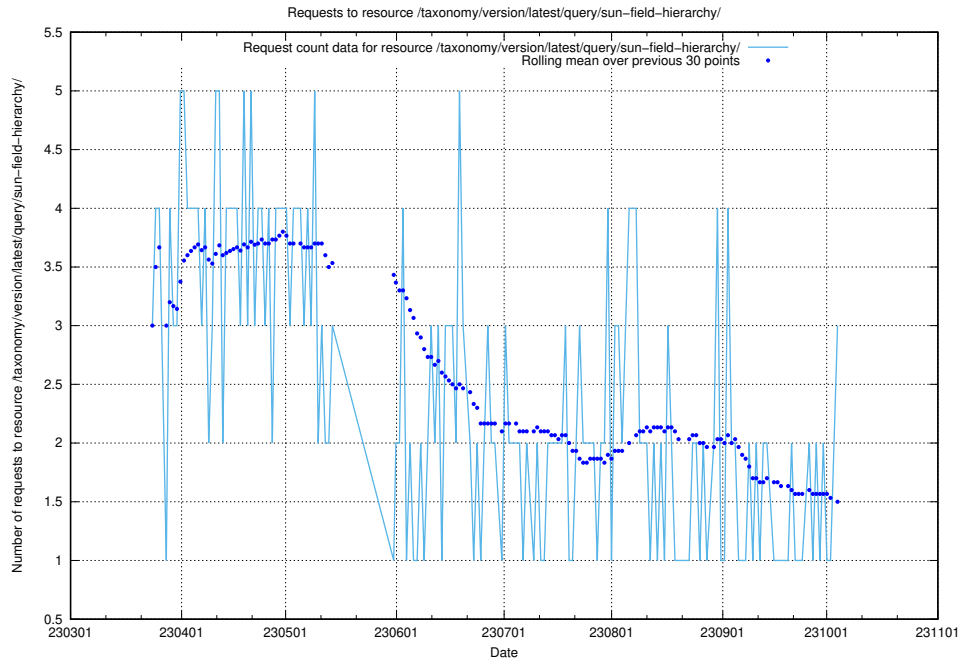

5.152 Usage of /taxonomy/version/latest/query/sun-field-hierarchy/

Here, we count the number of requests to resource /taxonomy/version/latest/query/sun-field-hierarchy/.