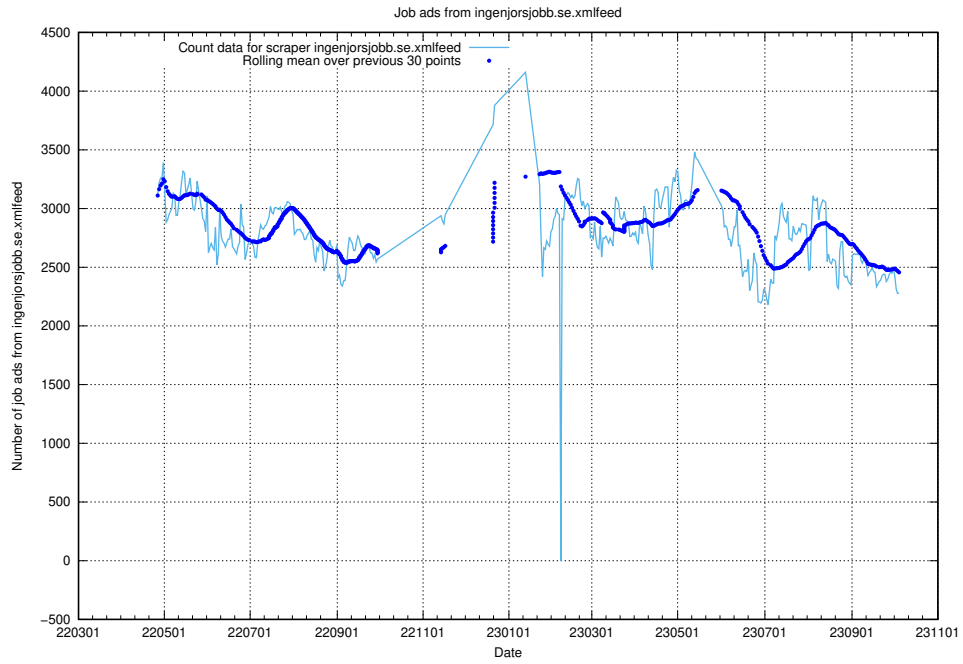

13.5 Number of ads by scraper ingenjorsjobb.se.xmlfeed

Here, we count the number of job ads scraped from ingenjorsjobb.se.xmlfeed.