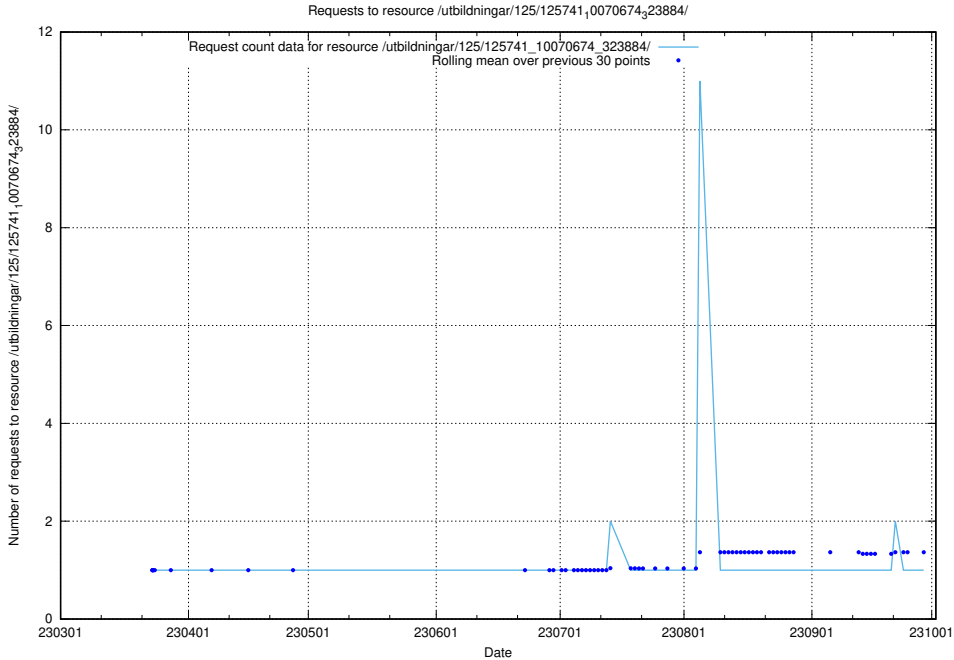

5.3252 Usage of /utbildningar/125/125741_10070674_323884/

Here, we count the number of requests to resource /utbildningar/125/125741_10070674_323884/.