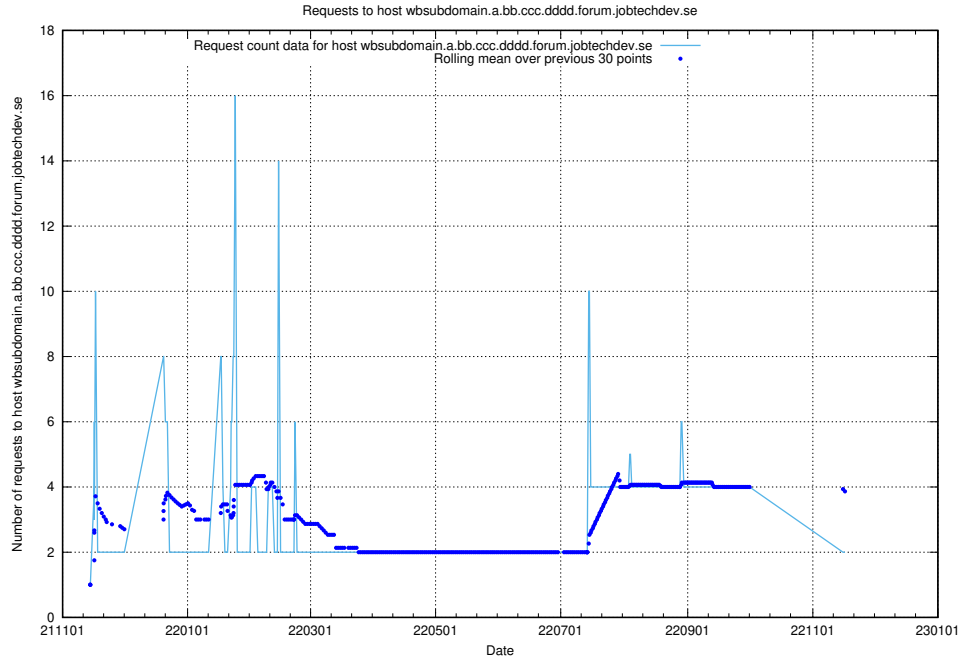

7.530 Usage of wbsubdomain.a.bb.ccc.dddd.forum.jobtechdev.se

Here, we count the number of requests to host wbsubdomain.a.bb.ccc.dddd.forum.jobtechdev.se.