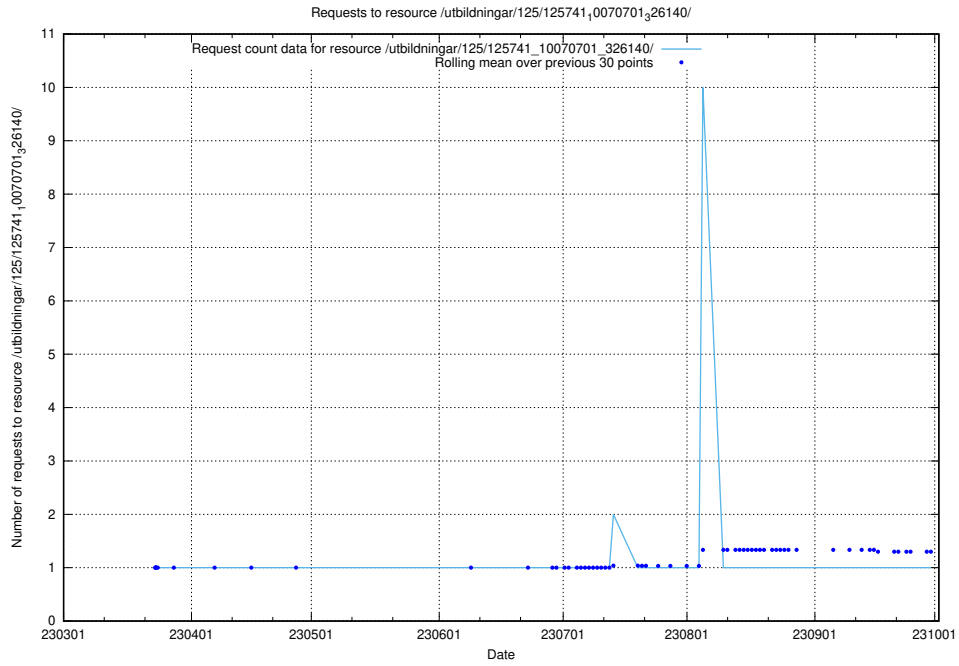

5.3234 Usage of /utbildningar/125/125741_10070701_326140/

Here, we count the number of requests to resource /utbildningar/125/125741_10070701_326140/.