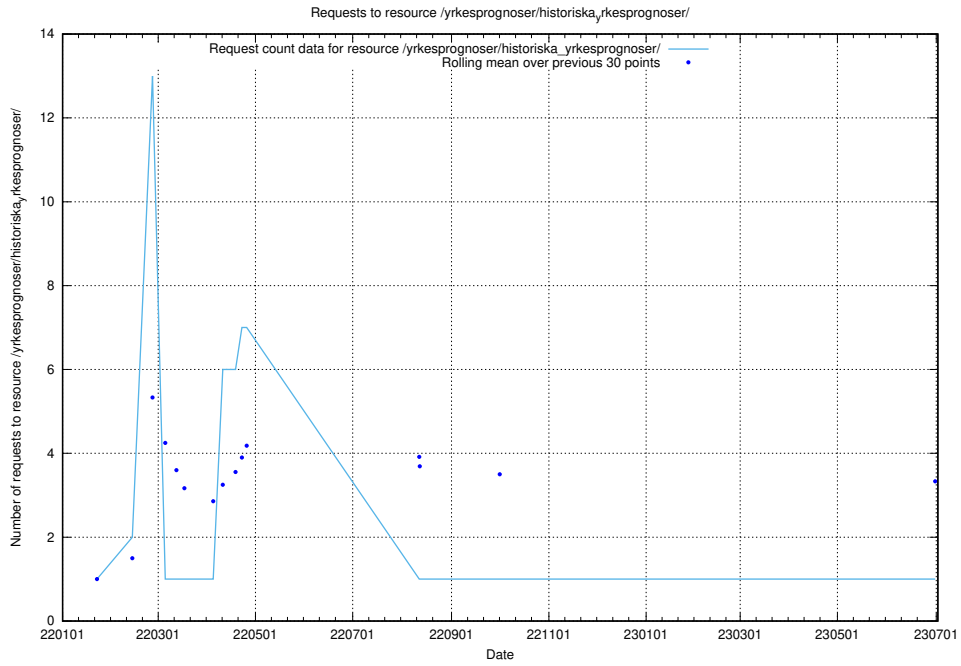

5.1254 Usage of /yrkesprognoser/historiska_yrkesprognoser/

Here, we count the number of requests to resource /yrkesprognoser/historiska_yrkesprognoser/.