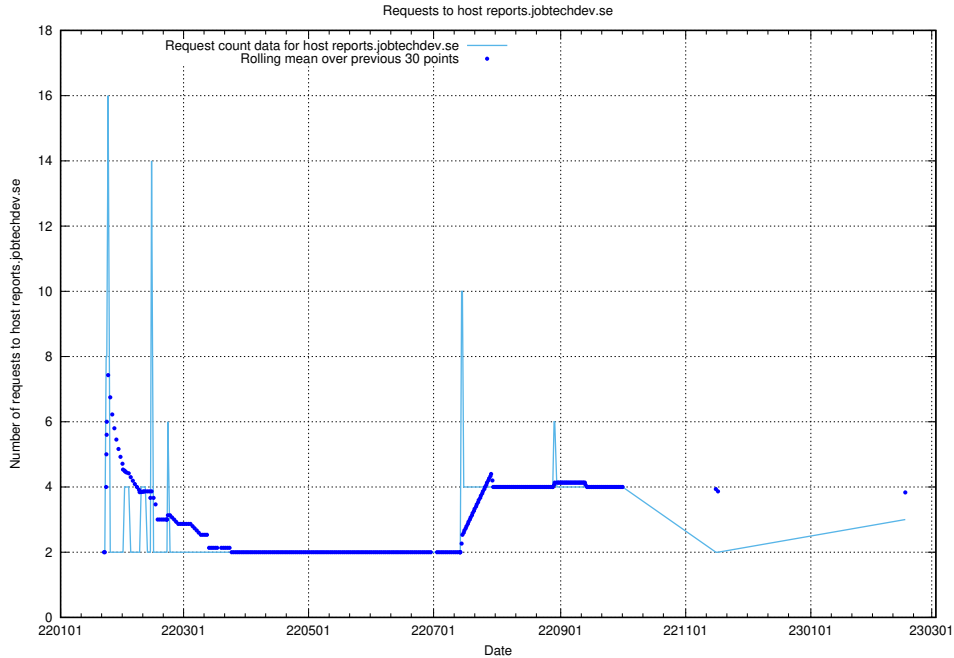

7.232 Usage of reports.jobtechdev.se

Here, we count the number of requests to host reports.jobtechdev.se.