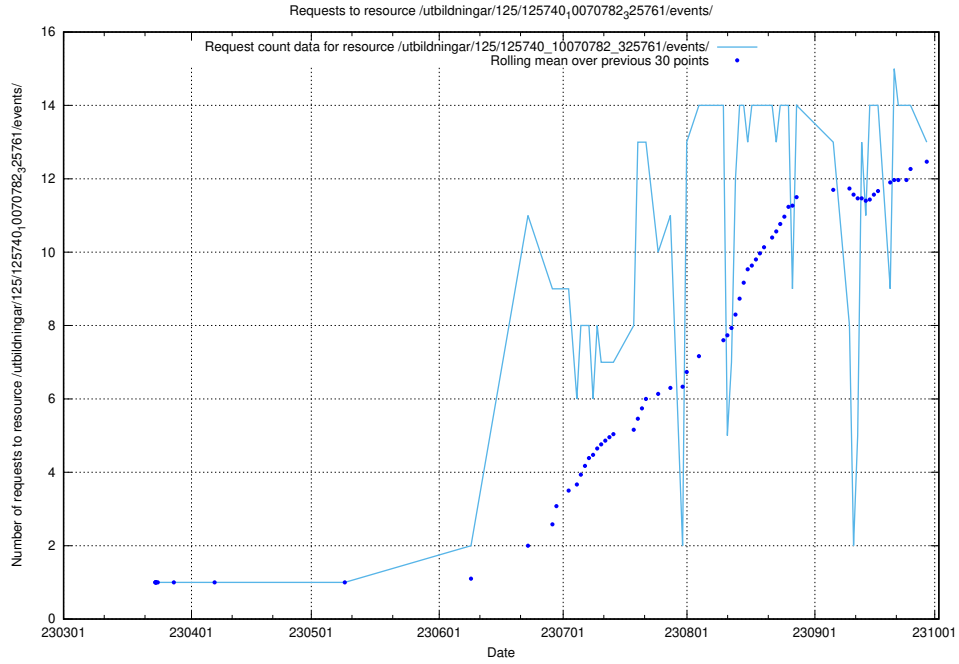

5.19 Usage of /utbildningar/125/125740_10070782_325761/events/

Here, we count the number of requests to resource /utbildningar/125/125740_10070782_325761/events/