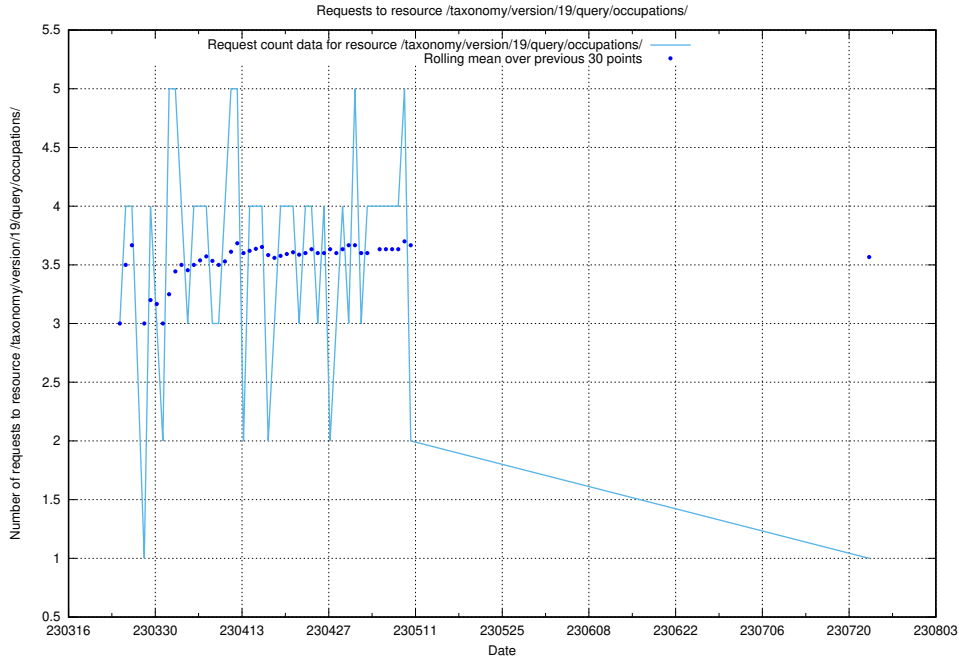

Here, we count the number of requests to resource /taxonomy/version/19/query/occupations/.

5.2899 Usage of /utbildningar/122/122290_10064538_314862/

Here, we count the number of requests to resource /utbildningar/122/122290_10064538_314862/.