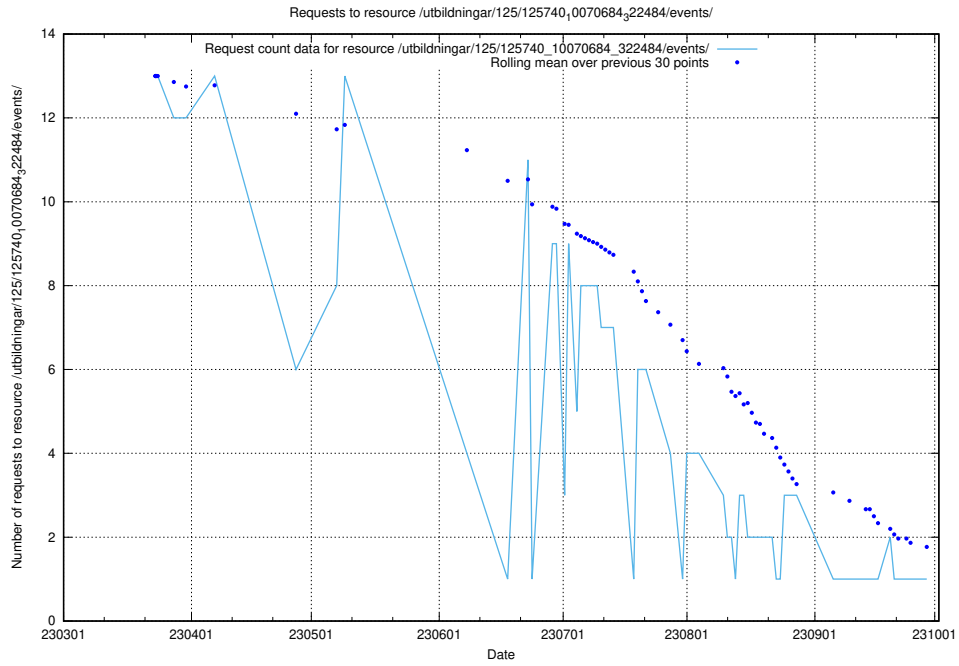

5.3005 Usage of /utbildningar/125/125740_10070684_322484/events/

Here, we count the number of requests to resource /utbildningar/125/125740_10070684_322484/events/