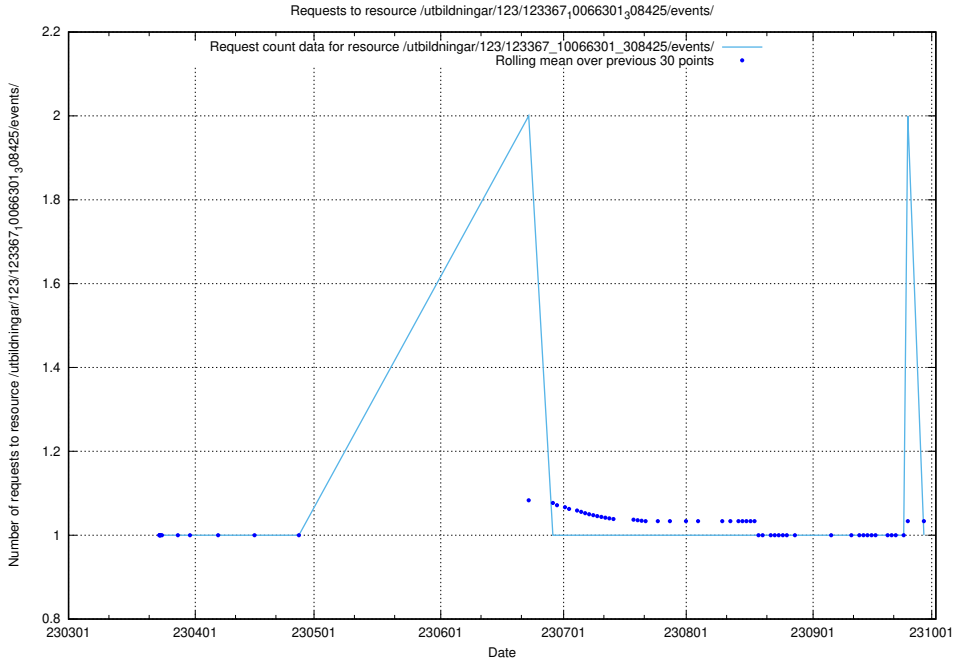

5.1211 Usage of /utbildningar/123/123367_10066301_308425/events/

Here, we count the number of requests to resource /utbildningar/123/123367_10066301_308425/events/