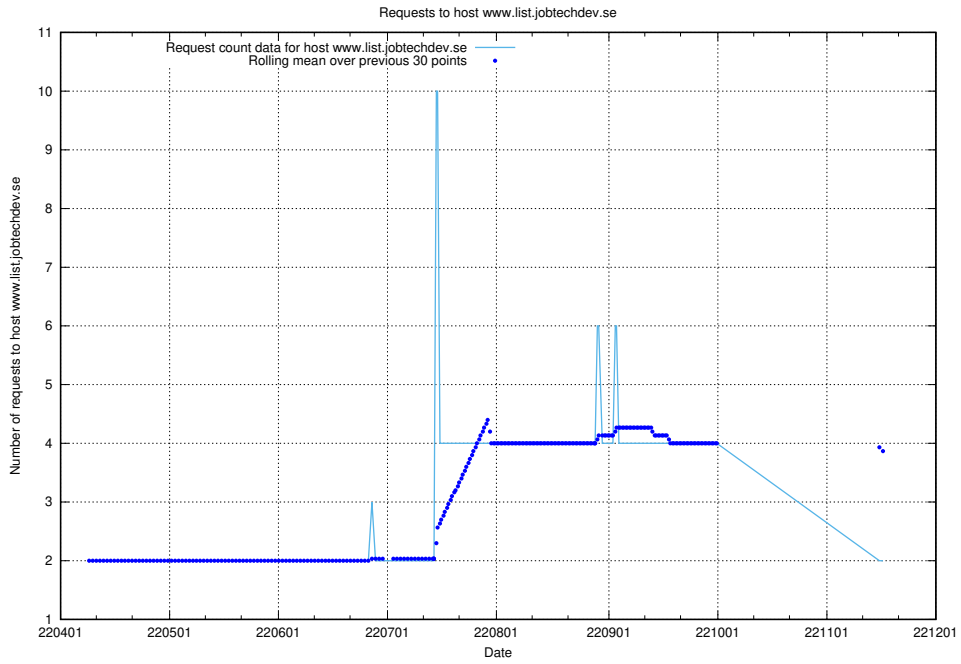

7.452 Usage of www.list.jobtechdev.se

Here, we count the number of requests to host www.list.jobtechdev.se.