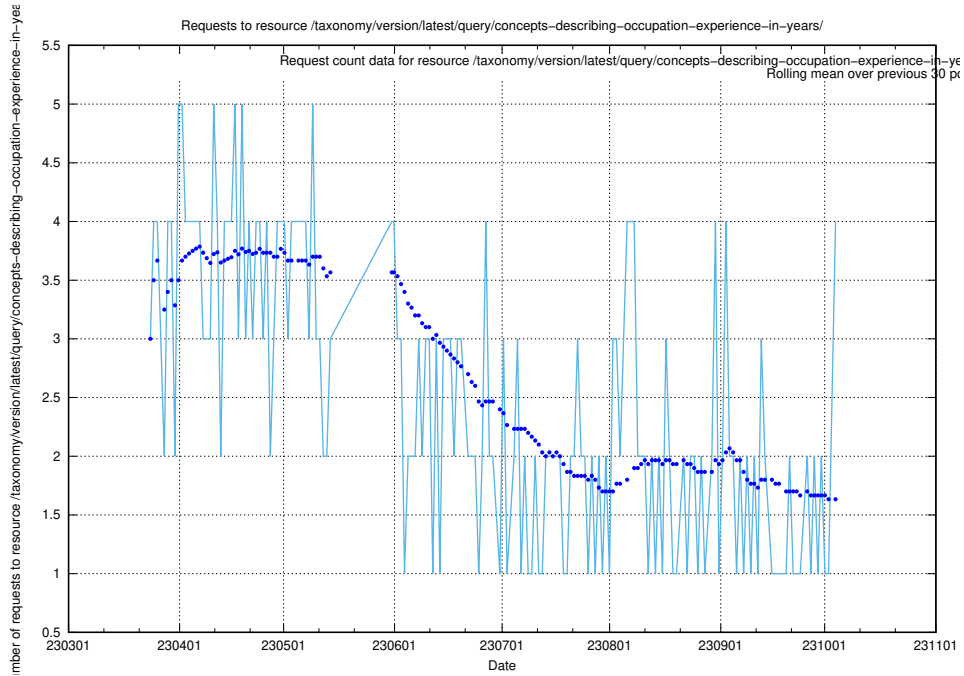

5.105 Usage of /taxonomy/version/latest/query/concepts-describing-occupation-experience-in-years/

Here, we count the number of requests to resource /taxonomy/version/latest/query/concepts-describing-occupation-experience-in-years/.