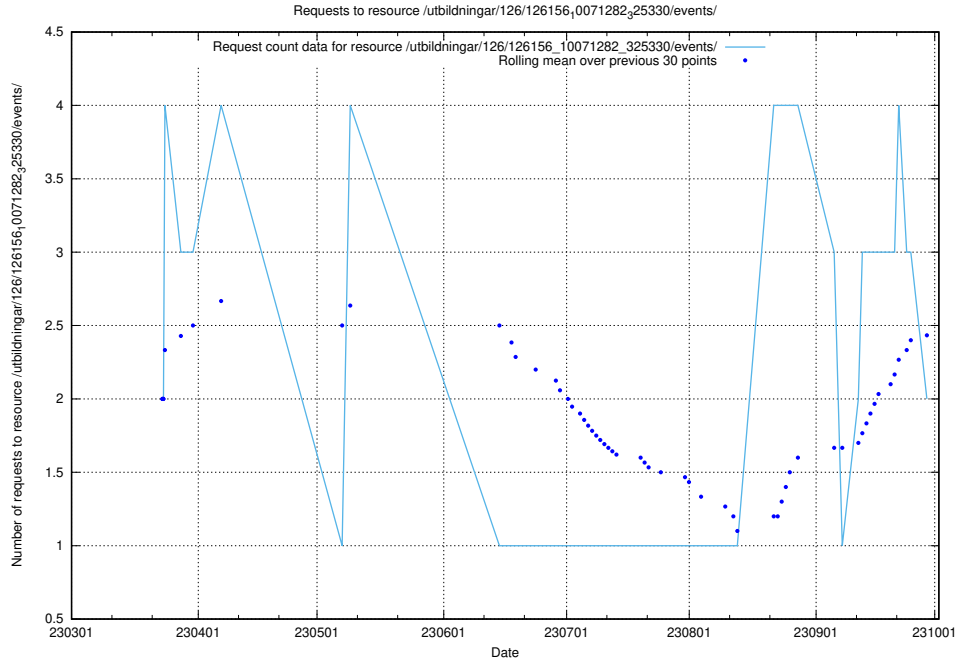

5.383 Usage of /utbildningar/126/126156_10071282_325330/events/

Here, we count the number of requests to resource /utbildningar/126/126156_10071282_325330/events/