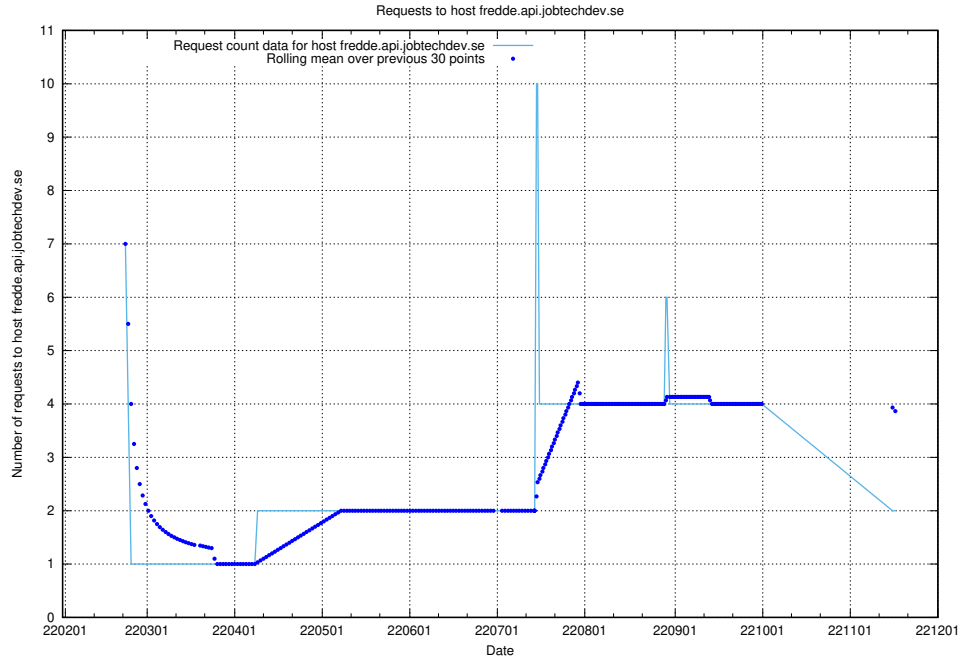

7.501 Usage of fredde.api.jobtechdev.se

Here, we count the number of requests to host fredde.api.jobtechdev.se.