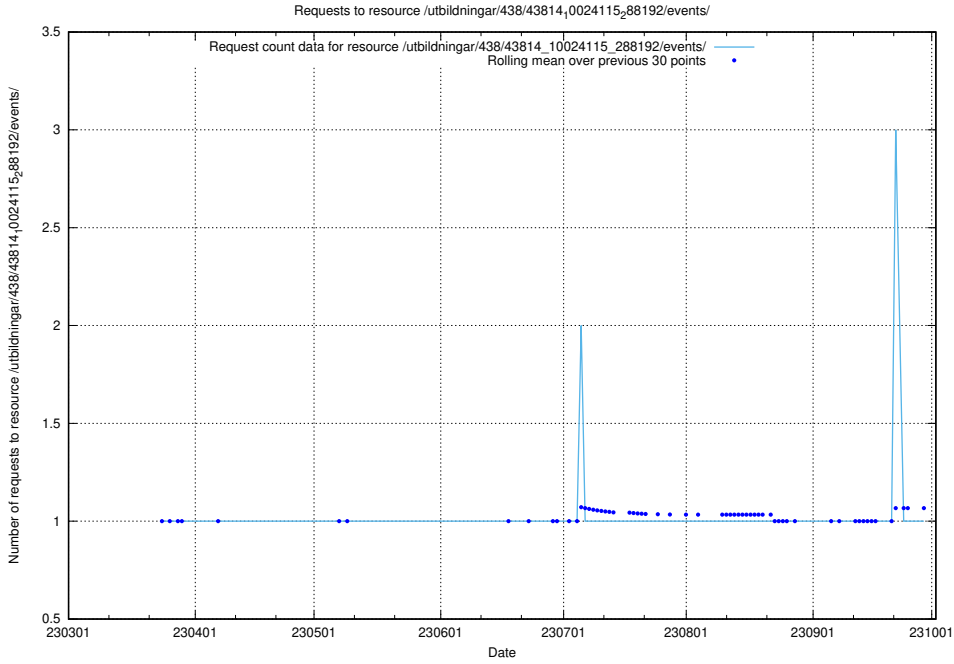

5.2927 Usage of /utbildningar/438/43814_10024115_288192/events/

Here, we count the number of requests to resource /utbildningar/438/43814_10024115_288192/events/.