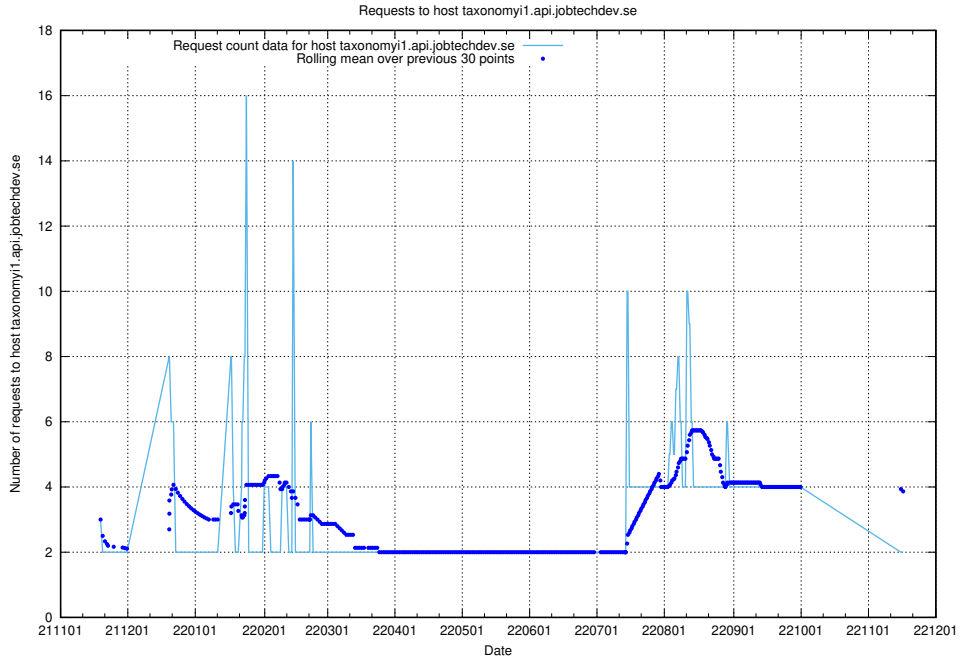

7.449 Usage of taxonomy1.api.jobtechdev.se

Here, we count the number of requests to host taxonomy1.api.jobtechdev.se.