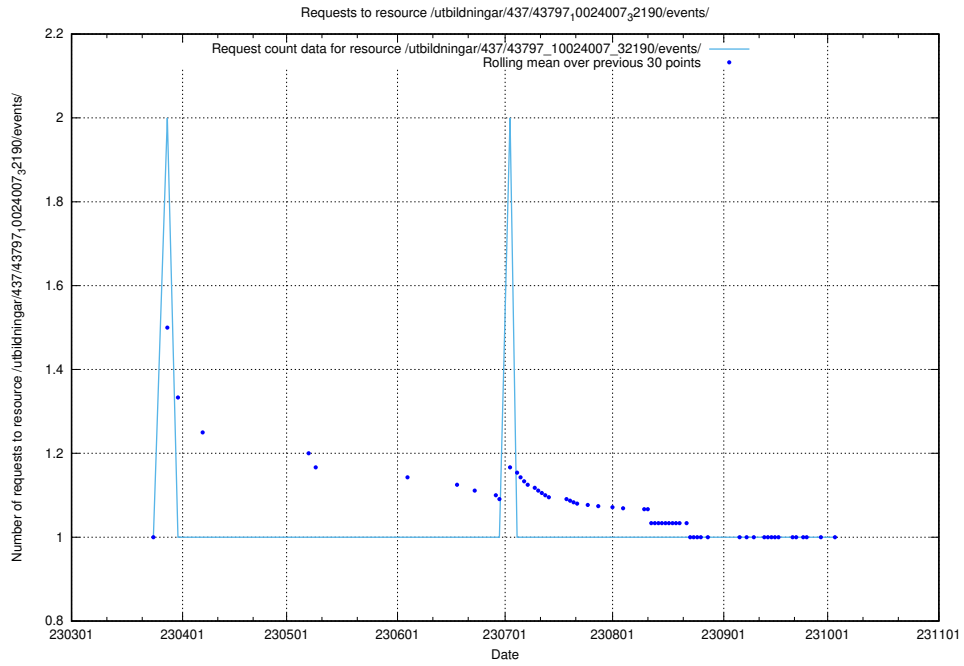

5.2934 Usage of /utbildningar/437/43797_10024007_32190/events/

Here, we count the number of requests to resource /utbildningar/437/43797_10024007_32190/events/.