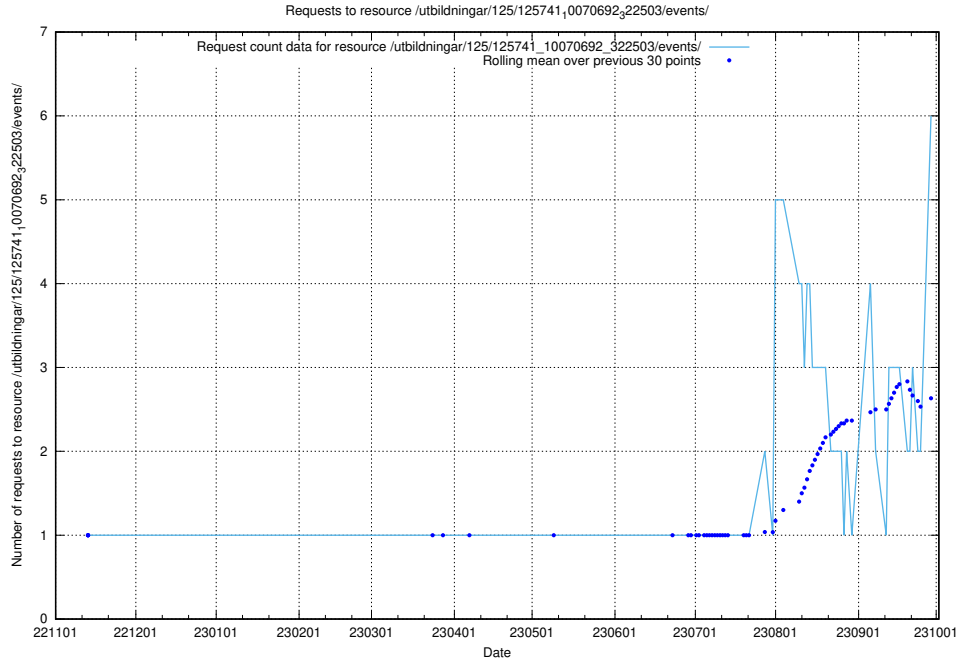

5.64 Usage of /utbildningar/125/125741_10070692_322503/events/

Here, we count the number of requests to resource /utbildningar/125/125741_10070692_322503/events/