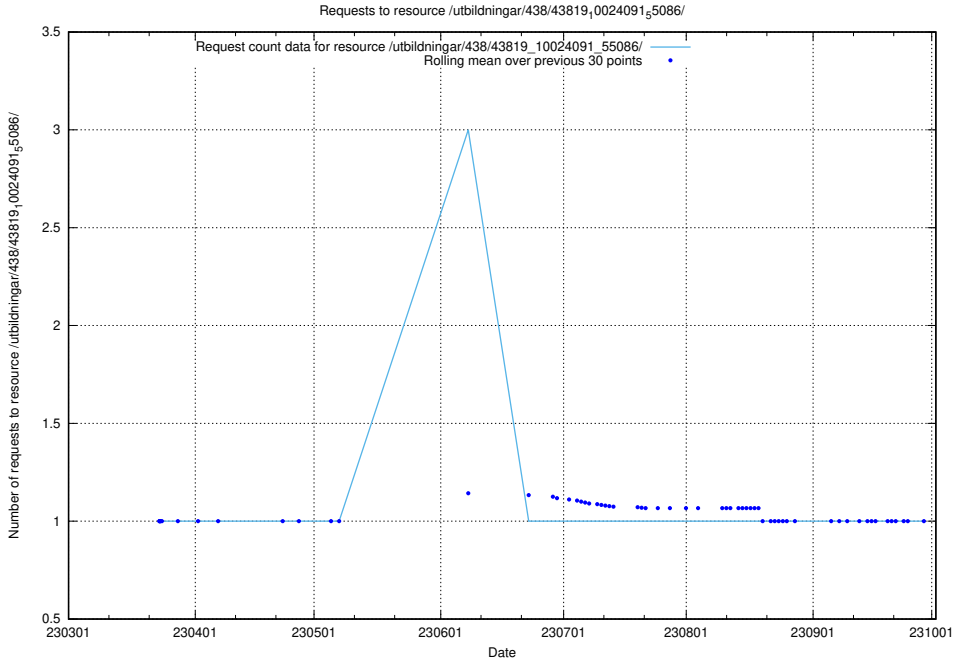

5.3089 Usage of /utbildningar/438/43819_10024091_55086/

Here, we count the number of requests to resource /utbildningar/438/43819_10024091_55086/.