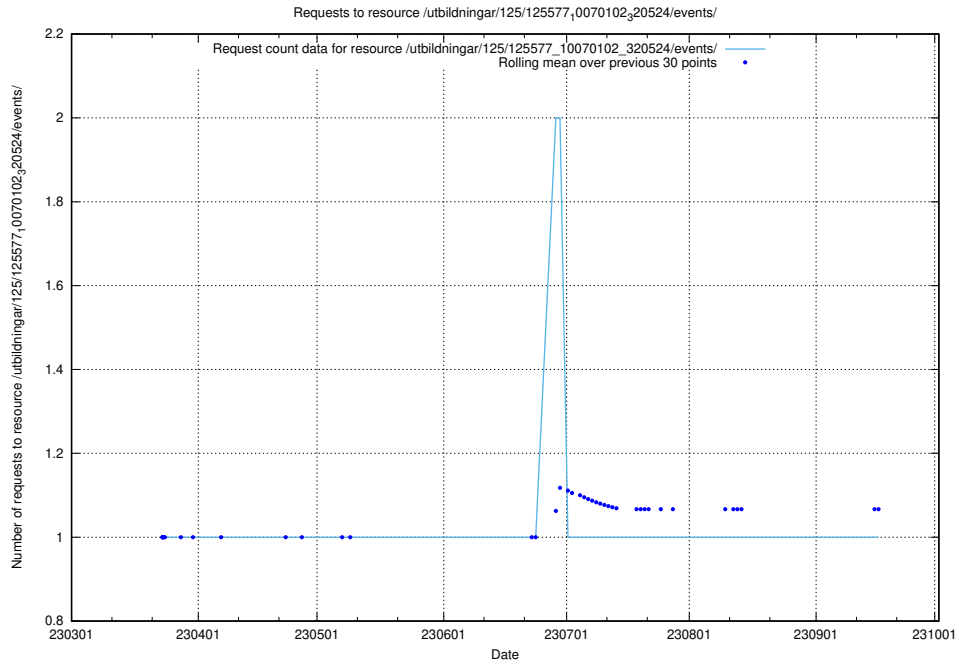

5.552 Usage of /utbildningar/125/125577_10070102_320524/events/

Here, we count the number of requests to resource /utbildningar/125/125577_10070102_320524/events/