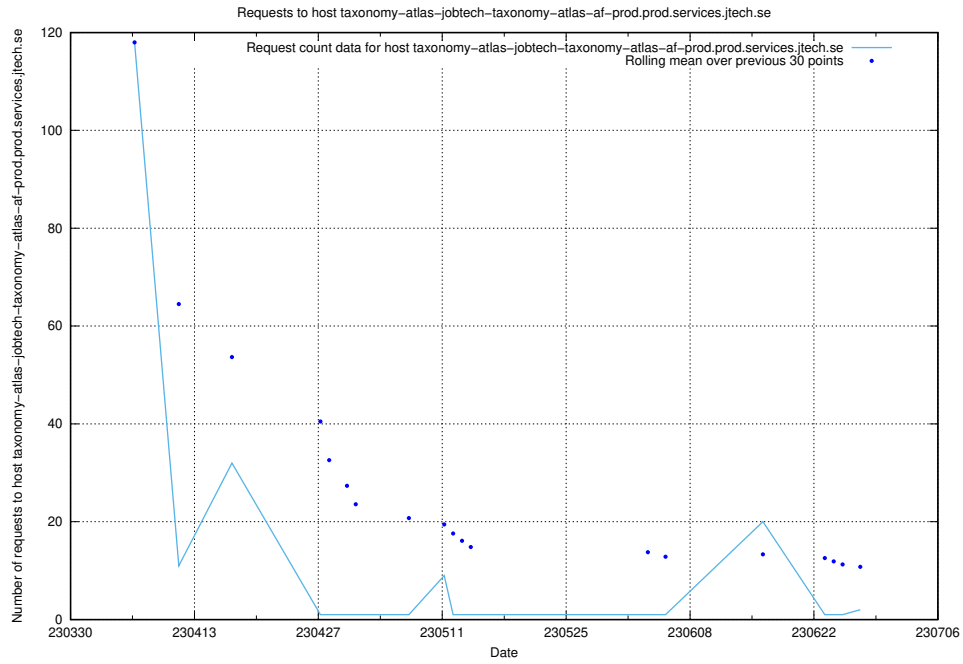

7.263 Usage of taxonomy-atlas-jobtech-taxonomy-atlas-af-prod.prod.services.jtech

Here, we count the number of requests to host taxonomy-atlas-jobtech-taxonomy-atlas-af-prod.prod.services.jtech.se.