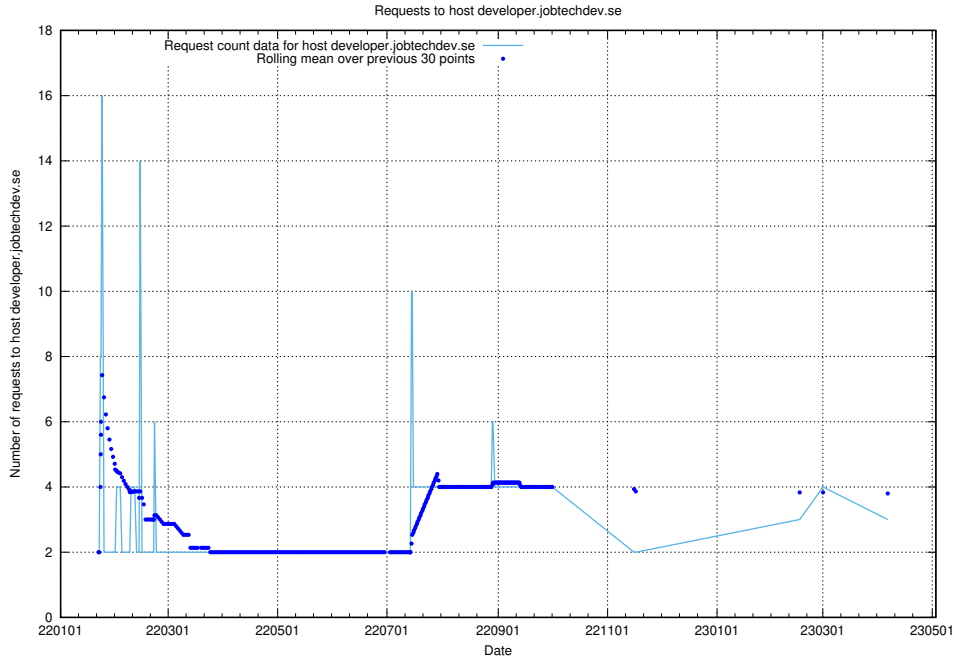

7.159 Usage of developer.jobtechdev.se

Here, we count the number of requests to host developer.jobtechdev.se.