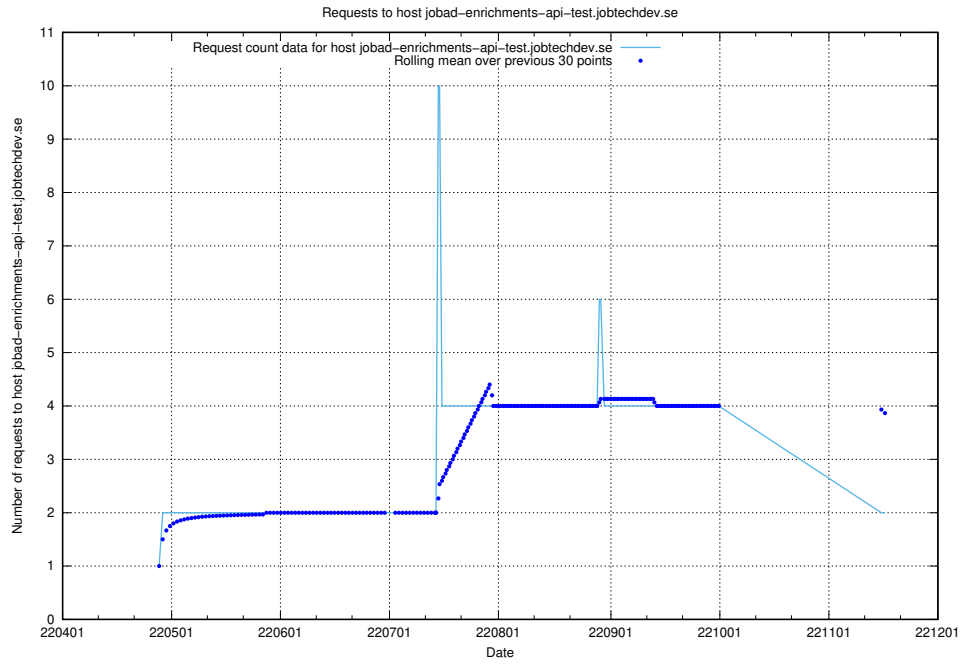

7.425 Usage of `jobad-enrichments-api-test.jobtechdev.se`

Here, we count the number of requests to host `jobad-enrichments-api-test.jobtechdev.se`.