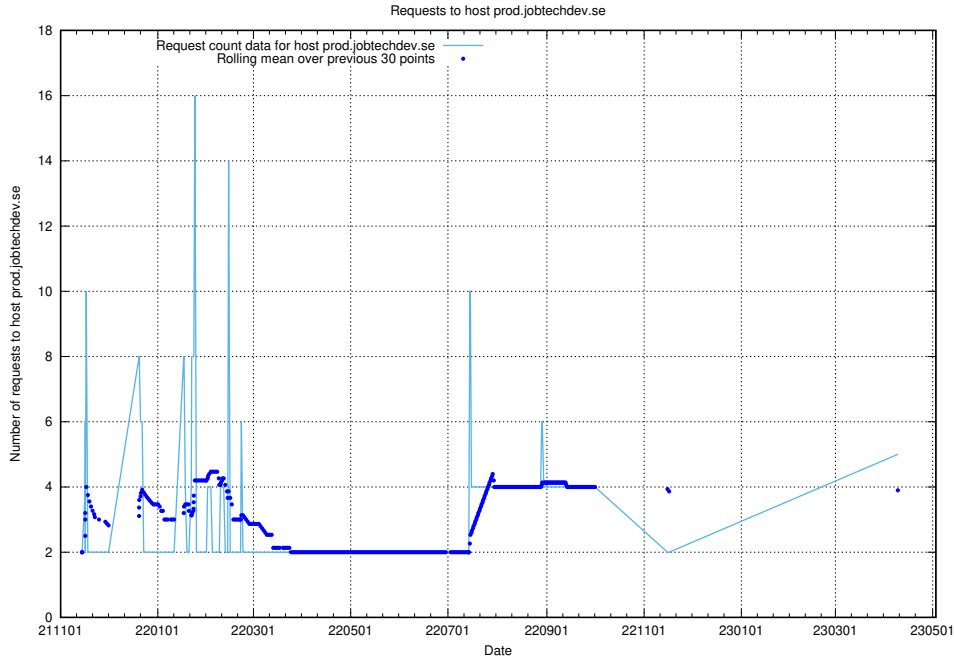

7.89 Usage of prod.jobtechdev.se

Here, we count the number of requests to host prod.jobtechdev.se.