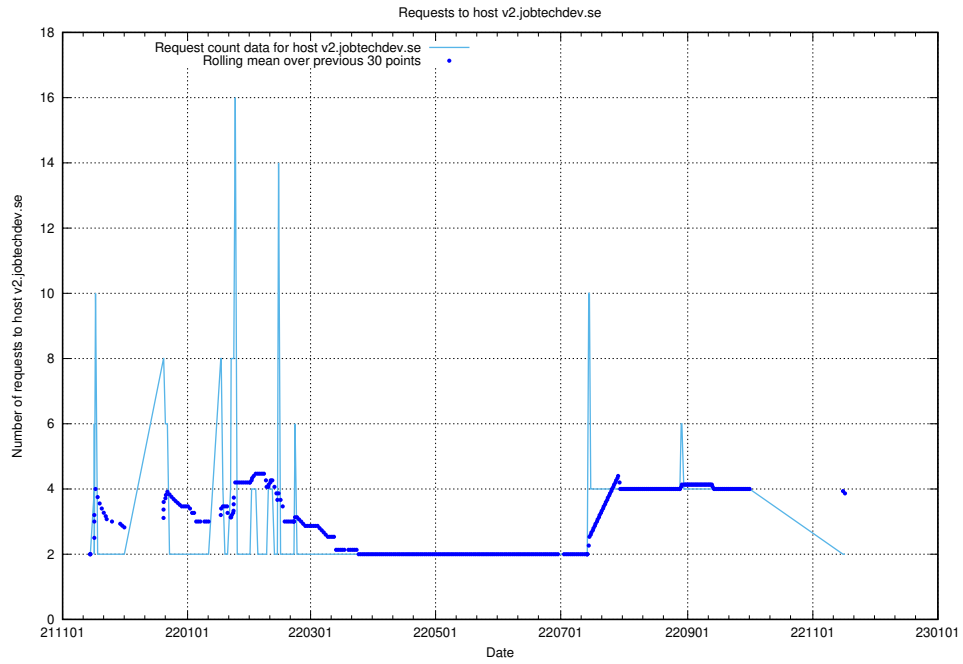

7.531 Usage of v2.jobtechdev.se

Here, we count the number of requests to host v2.jobtechdev.se.