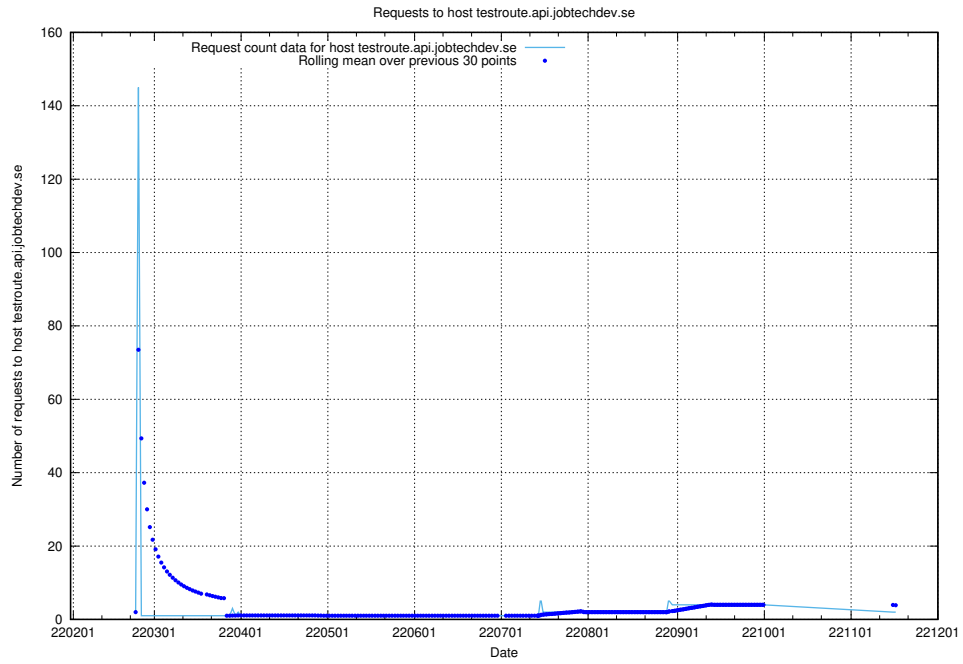

7.495 Usage of testroute.api.jobtechdev.se

Here, we count the number of requests to host testroute.api.jobtechdev.se.