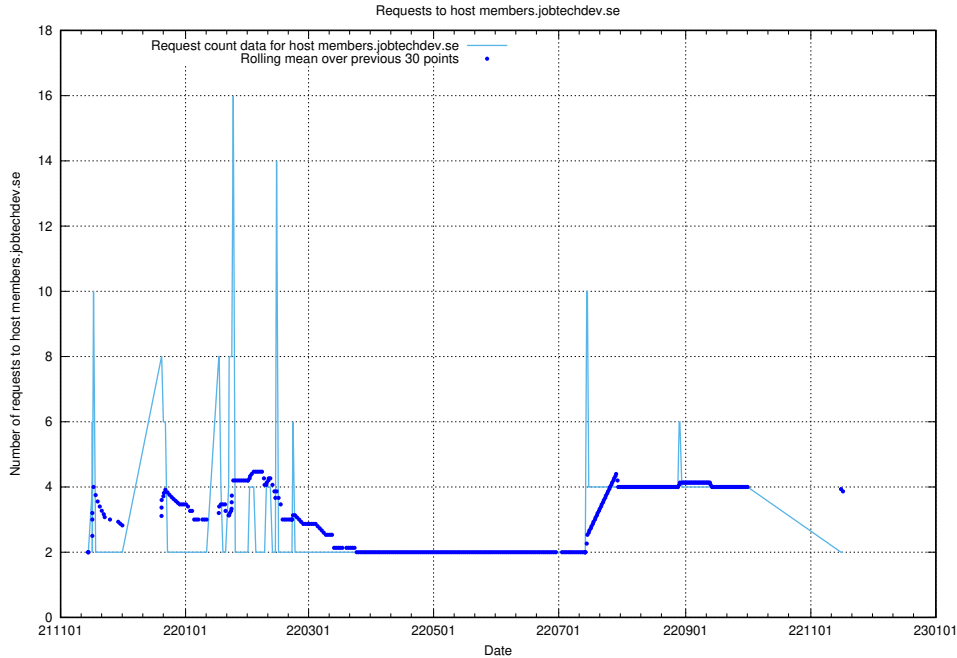

7.548 Usage of members.jobtechdev.se

Here, we count the number of requests to host members.jobtechdev.se.