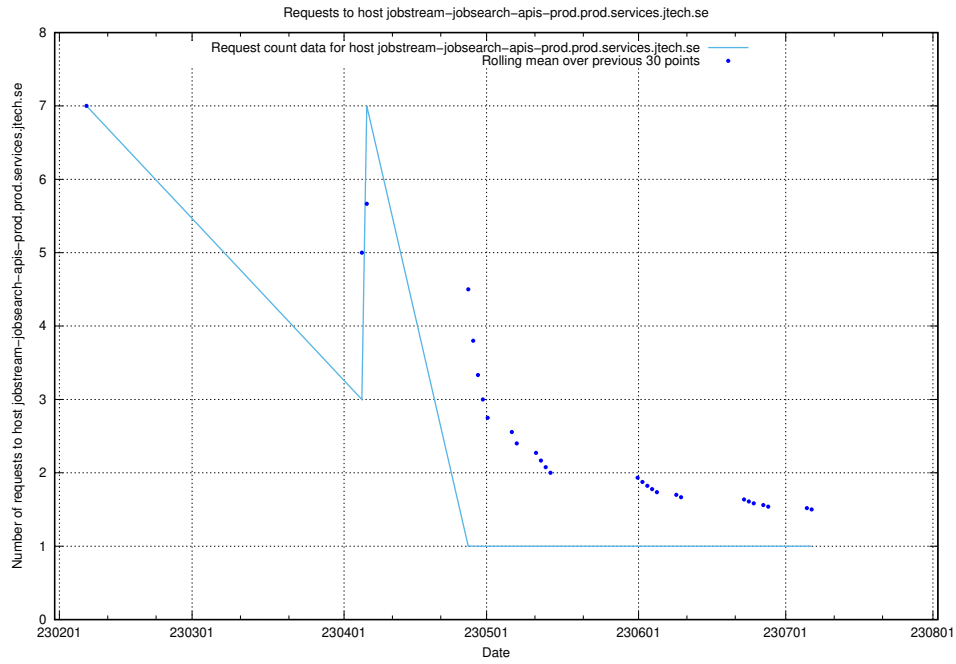

7.588 Usage of jobstream-jobsearch-apis-prod.prod.services.jtech.se

Here, we count the number of requests to host jobstream-jobsearch-apis-prod.prod.services.jtech.se.