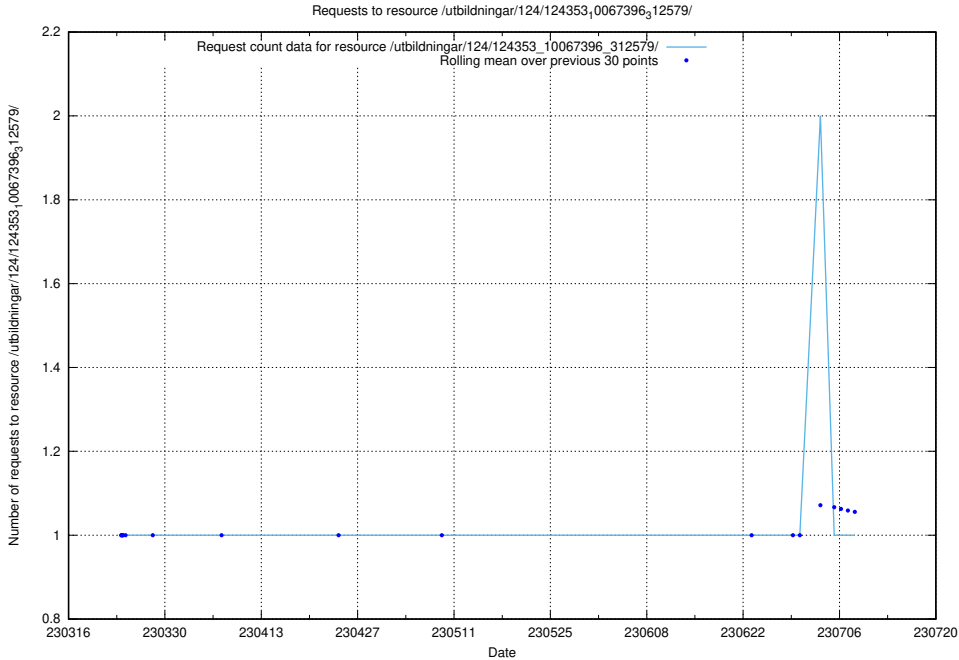

5.921 Usage of /utbildningar/124/124353_10067396_312579/

Here, we count the number of requests to resource /utbildningar/124/124353_10067396_312579/.