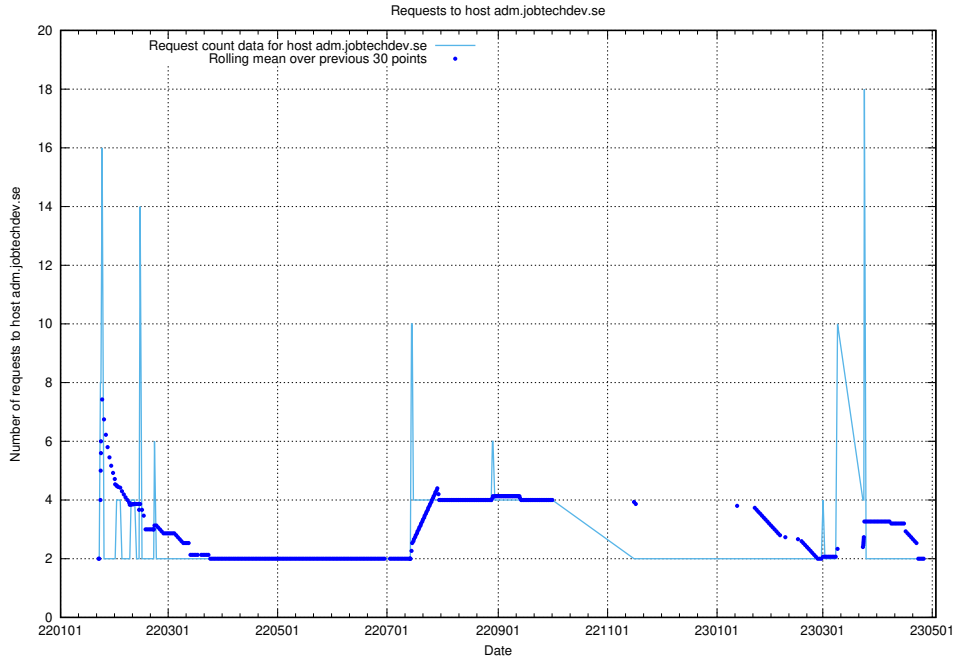

7.244 Usage of adm.jobtechdev.se

Here, we count the number of requests to host adm.jobtechdev.se.