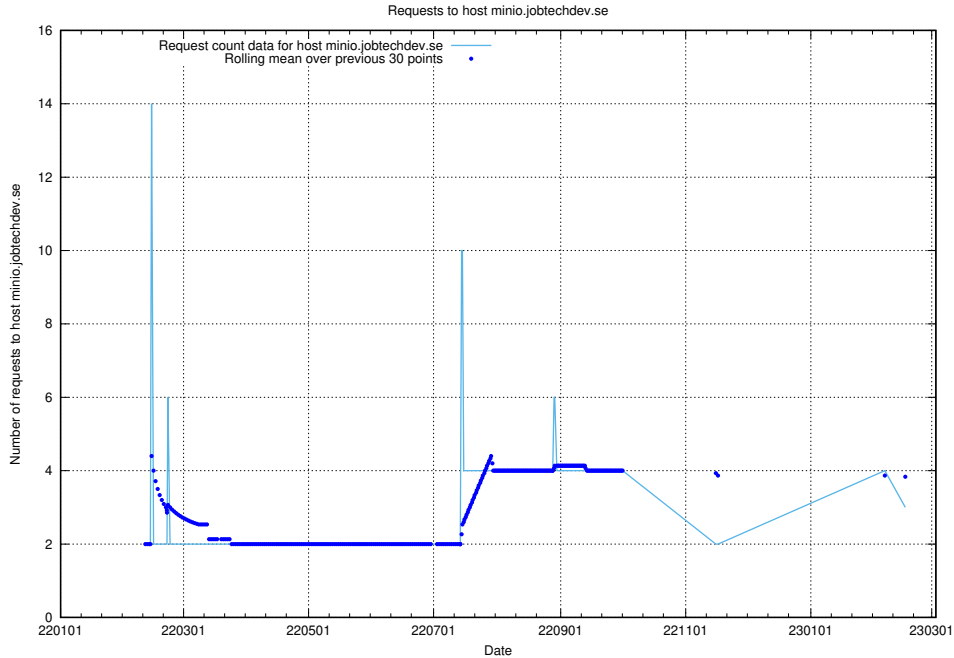

7.223 Usage of minio.jobtechdev.se

Here, we count the number of requests to host minio.jobtechdev.se.