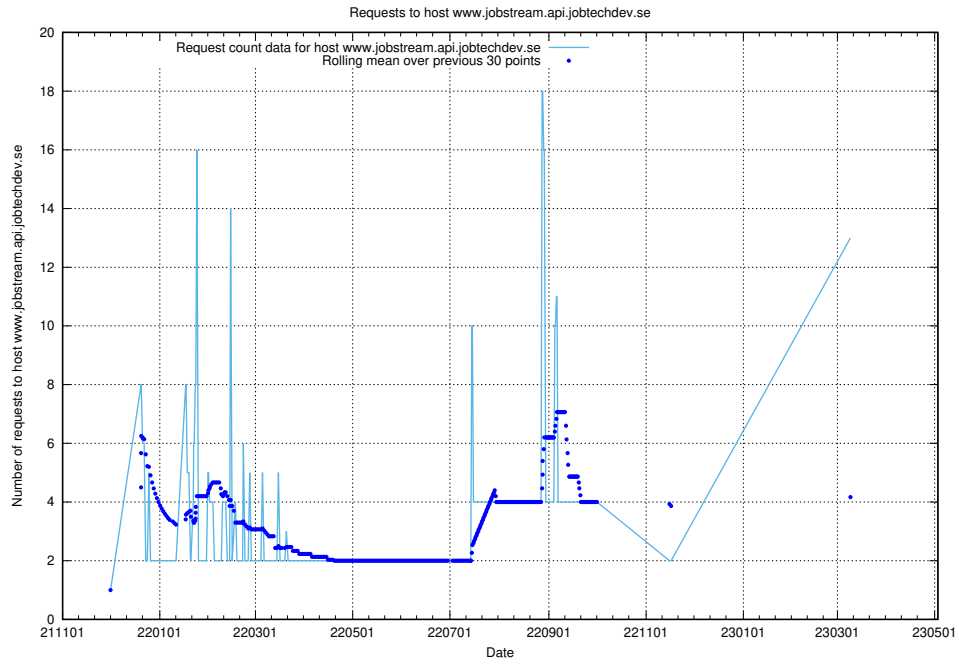

7.41 Usage of www.jobstream.api.jobtechdev.se

Here, we count the number of requests to host www.jobstream.api.jobtechdev.se.