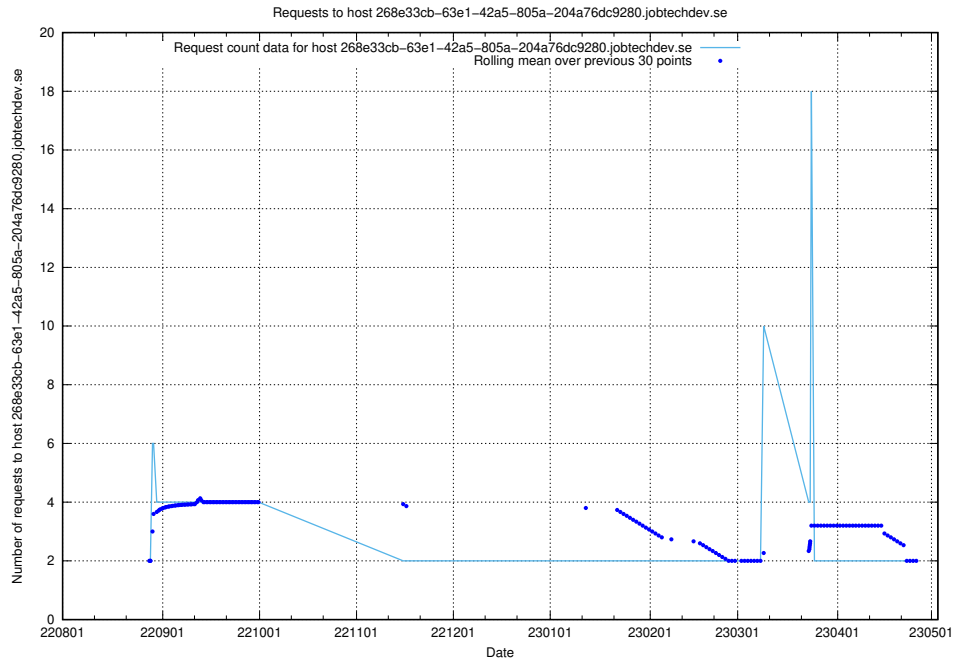

7.319 Usage of 268e33cb-63e1-42a5-805a-204a76dc9280.jobtechdev.se

Here, we count the number of requests to host 268e33cb-63e1-42a5-805a-204a76dc9280.jobtechdev.se.