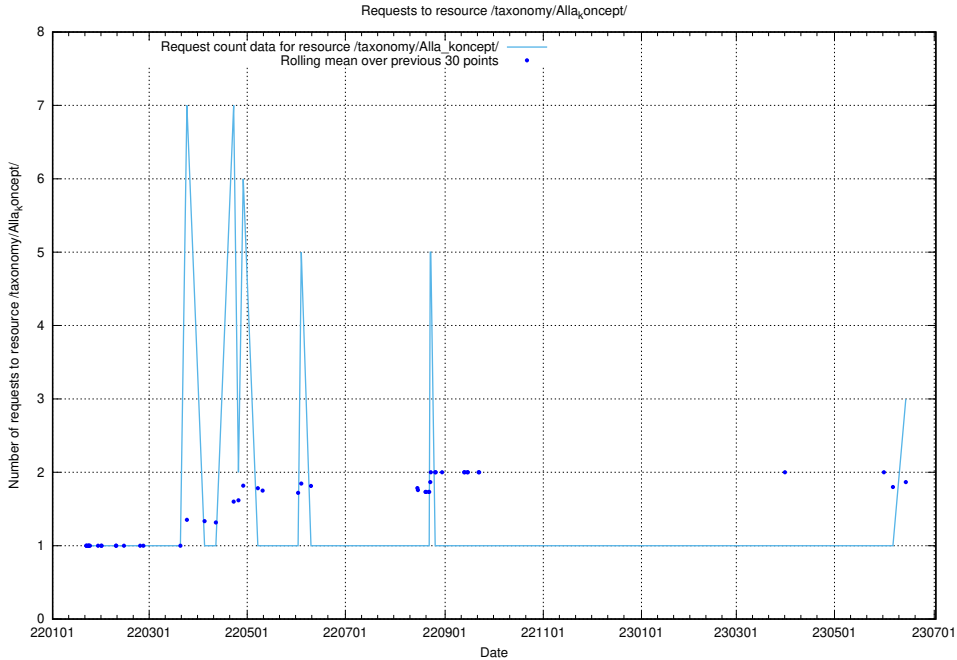

5.79 Usage of /taxonomy/Alla_koncept/

Here, we count the number of requests to resource /taxonomy/Alla_koncept/.