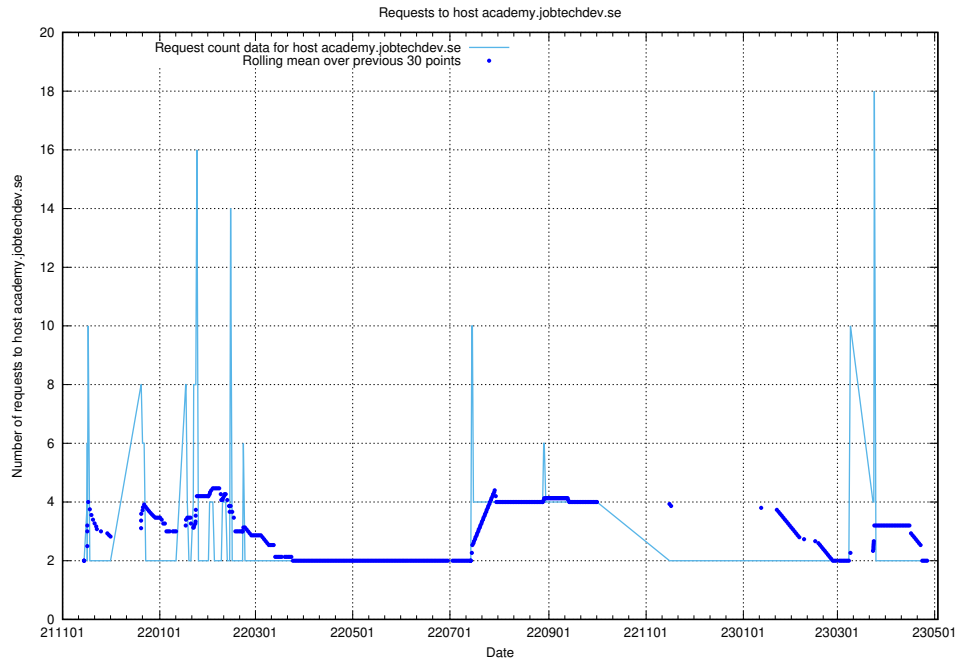

7.287 Usage of academy.jobtechdev.se

Here, we count the number of requests to host academy.jobtechdev.se.