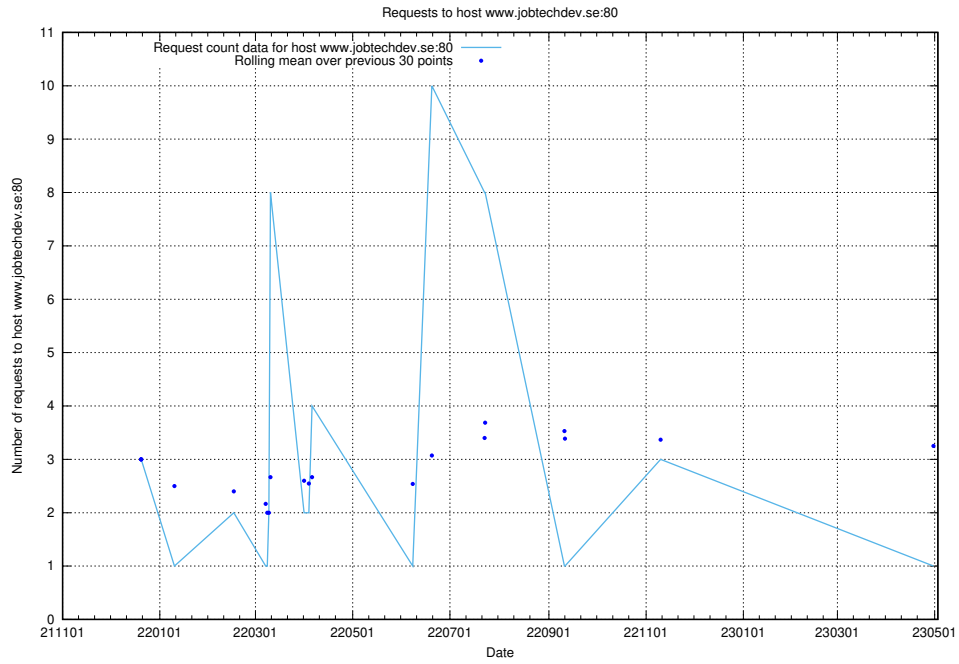

7.600 Usage of www.jobtechdev.se:80

Here, we count the number of requests to host www.jobtechdev.se:80.