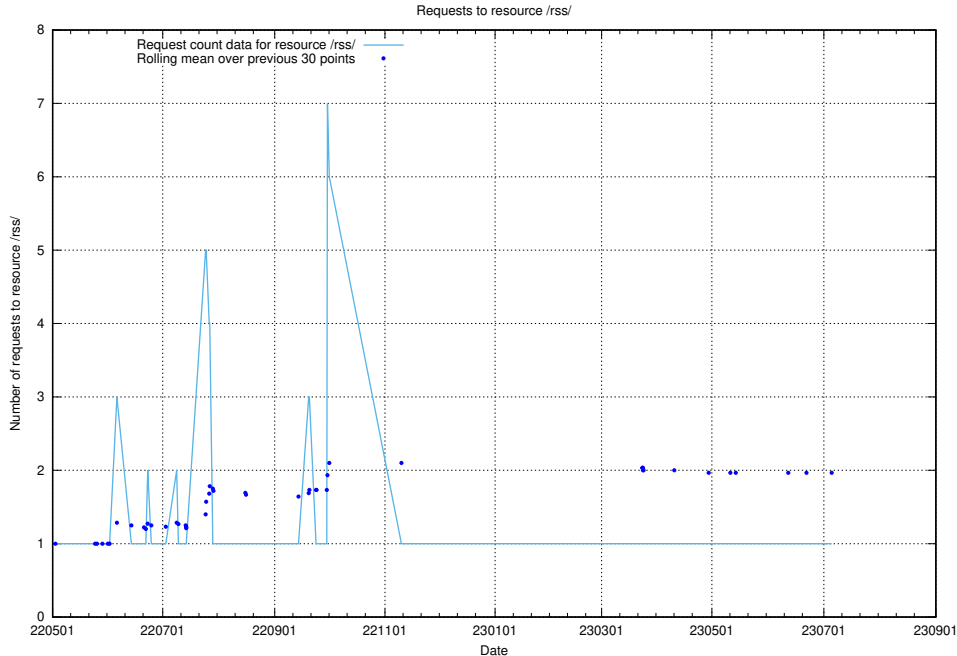

5.402 Usage of /rss/

Here, we count the number of requests to resource /rss/.