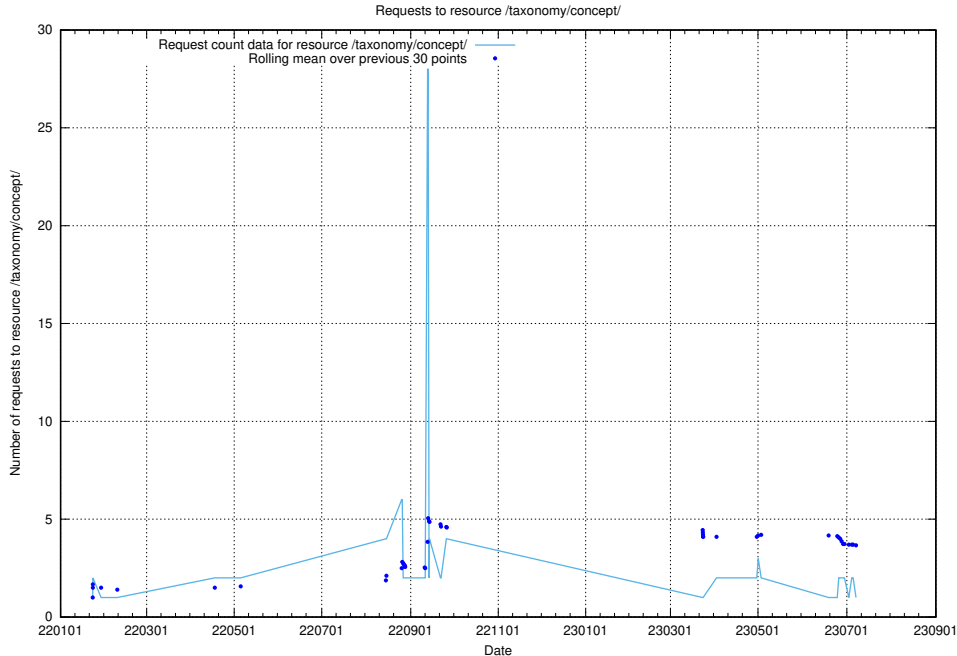

5.944 Usage of /taxonomy/concept/

Here, we count the number of requests to resource /taxonomy/concept/.