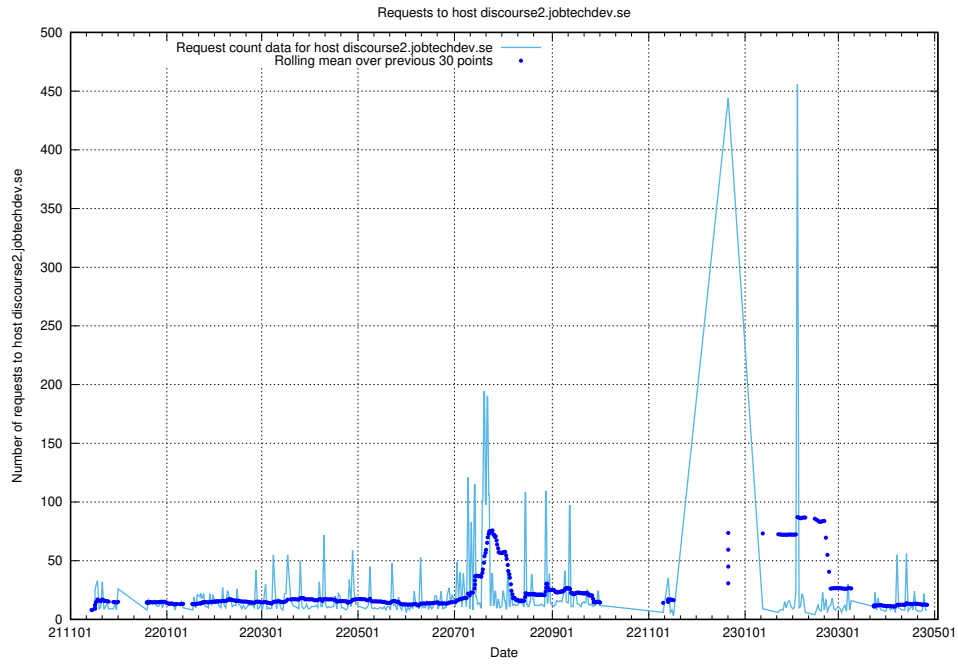

7.59 Usage of discourse2.jobtechdev.se

Here, we count the number of requests to host discourse2.jobtechdev.se.