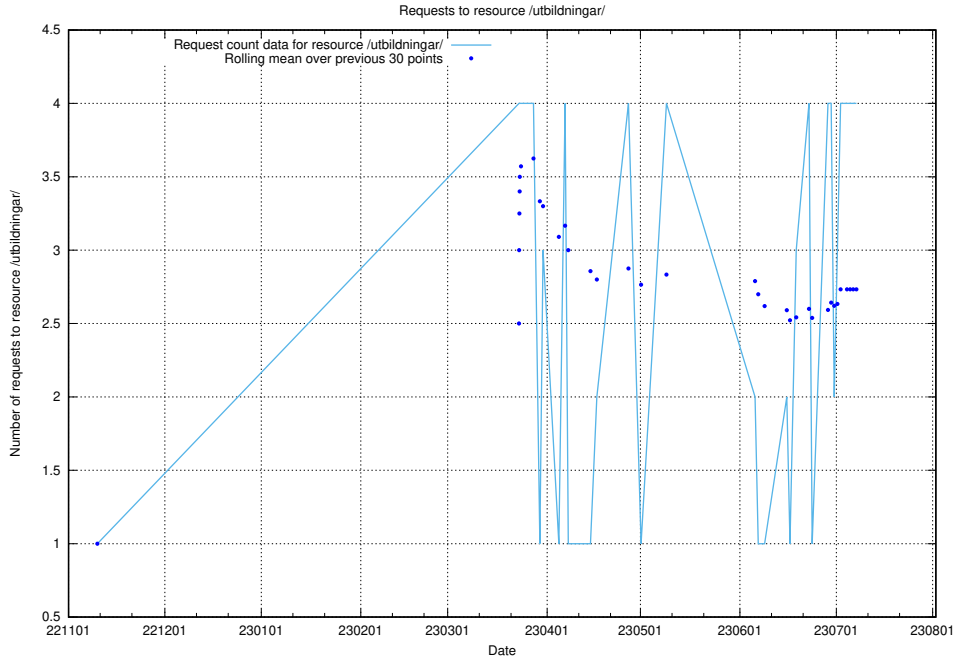

5.65 Usage of /utbildningar/

Here, we count the number of requests to resource /utbildningar/.