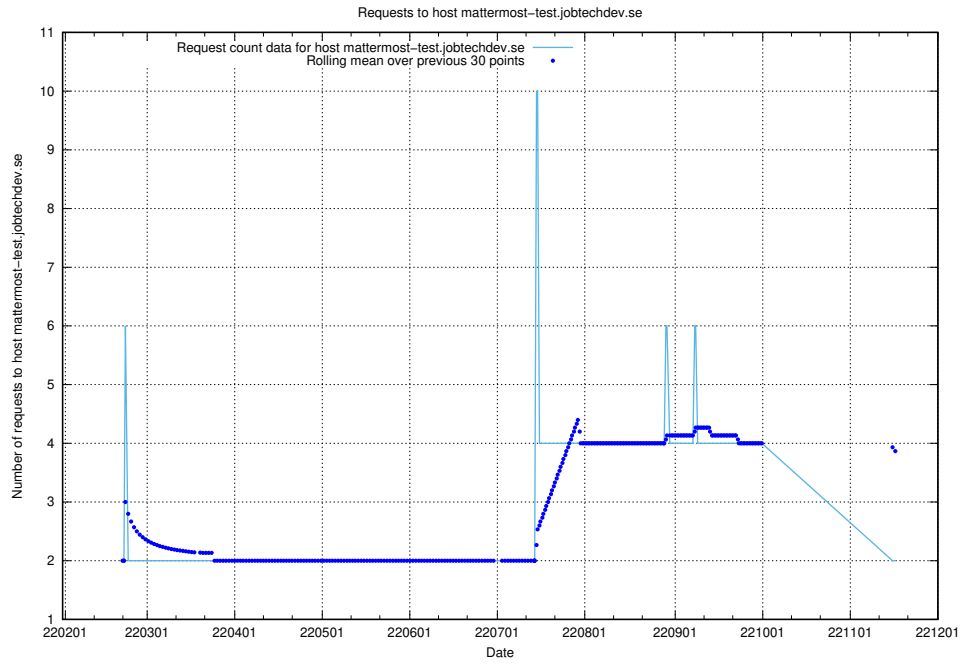

7.505 Usage of mattermost-test.jobtechdev.se

Here, we count the number of requests to host mattermost-test.jobtechdev.se.