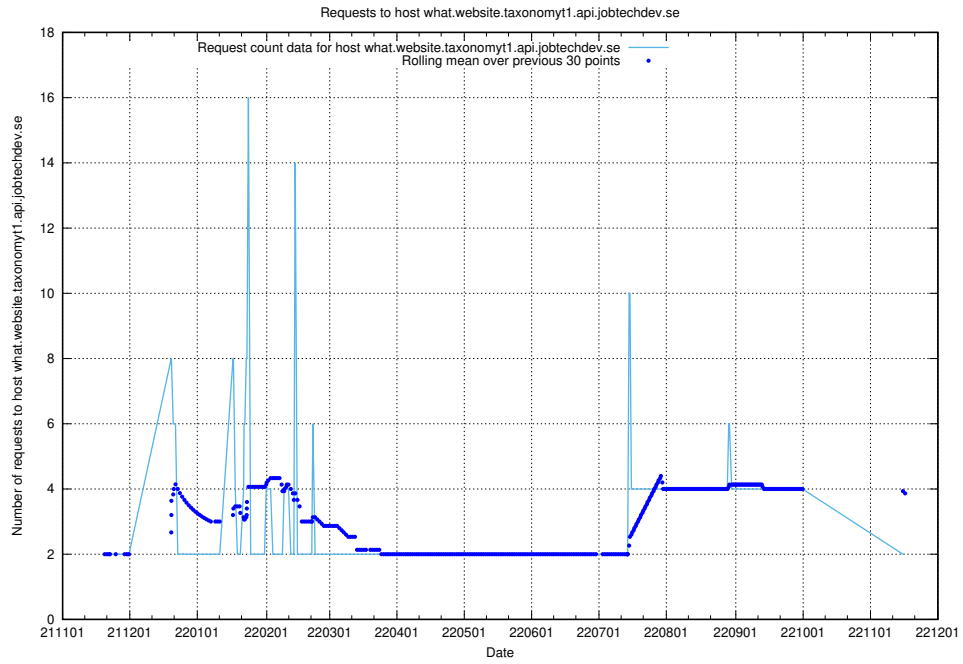

7.433 Usage of what.website.taxonomy1.api.jobtechdev.se

Here, we count the number of requests to host what.website.taxonomy1.api.jobtechdev.se.