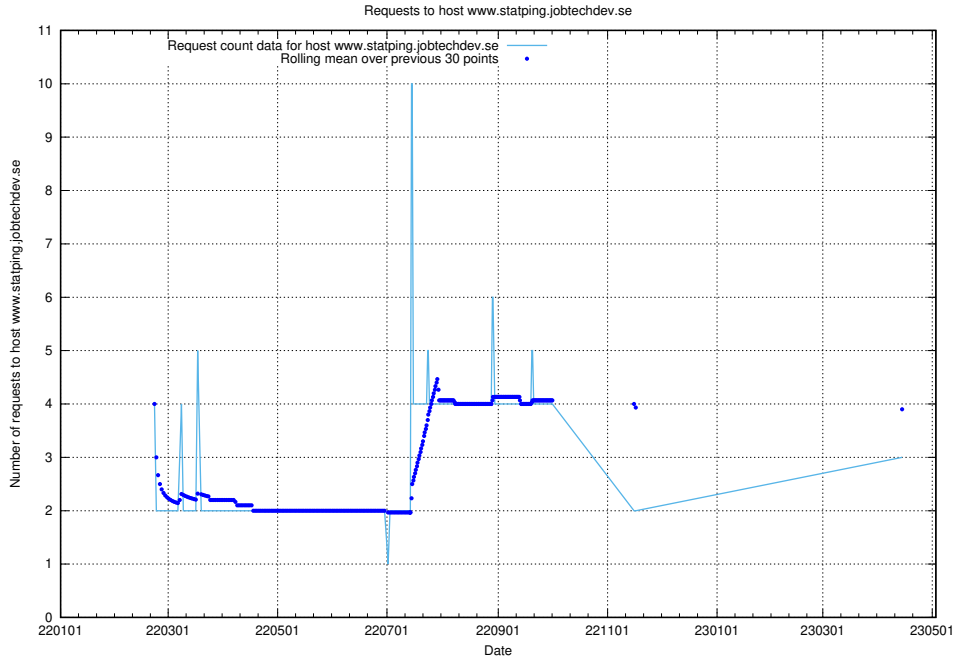

7.215 Usage of `www.statping.jobtechdev.se`

Here, we count the number of requests to host `www.statping.jobtechdev.se`.