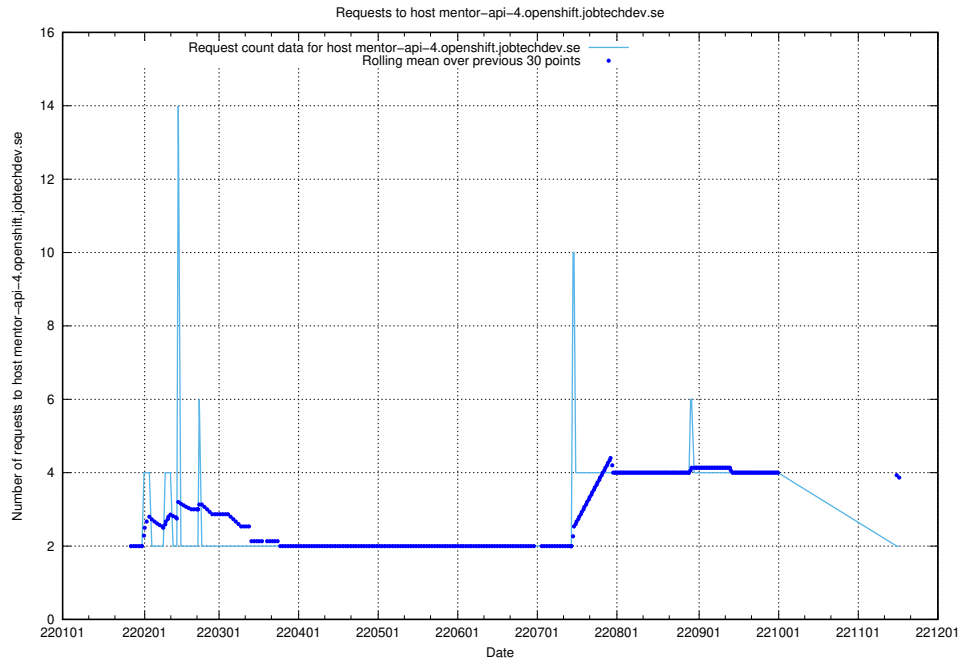

7.552 Usage of mentor-api-4.openshift.jobtechdev.se

Here, we count the number of requests to host mentor-api-4.openshift.jobtechdev.se.