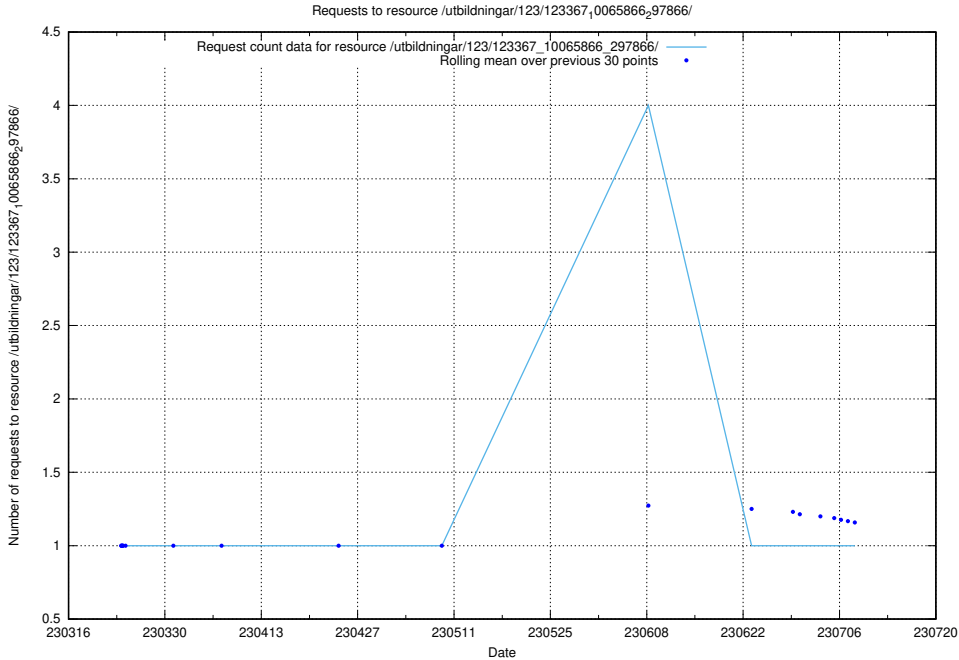

5.1014 Usage of /utbildningar/123/123367_10065866_297866/

Here, we count the number of requests to resource /utbildningar/123/123367_10065866_297866/.