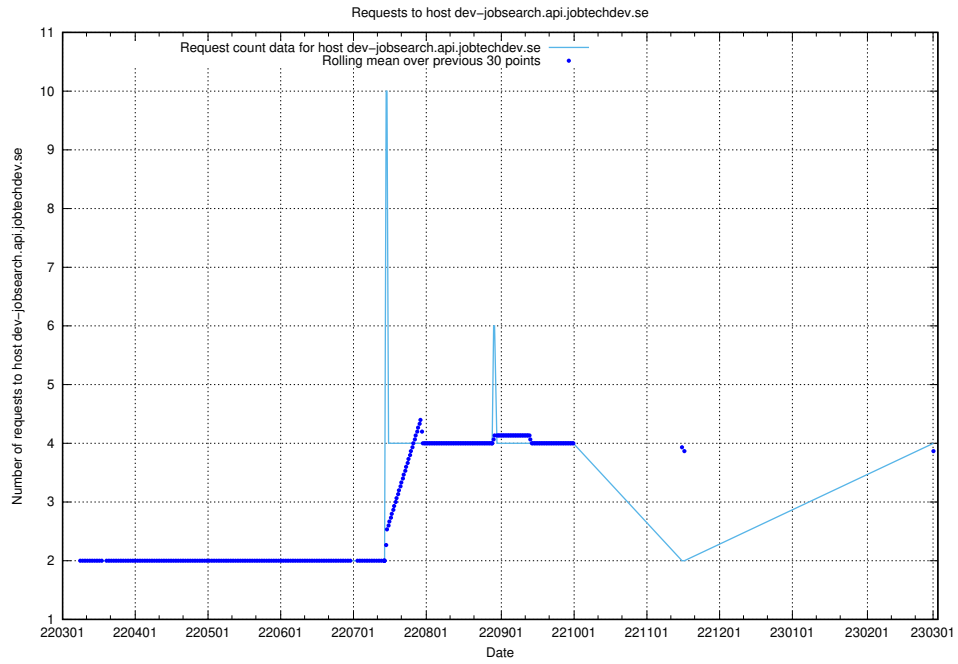

7.149 Usage of dev-jobsearch.api.jobtechdev.se

Here, we count the number of requests to host dev-jobsearch.api.jobtechdev.se.