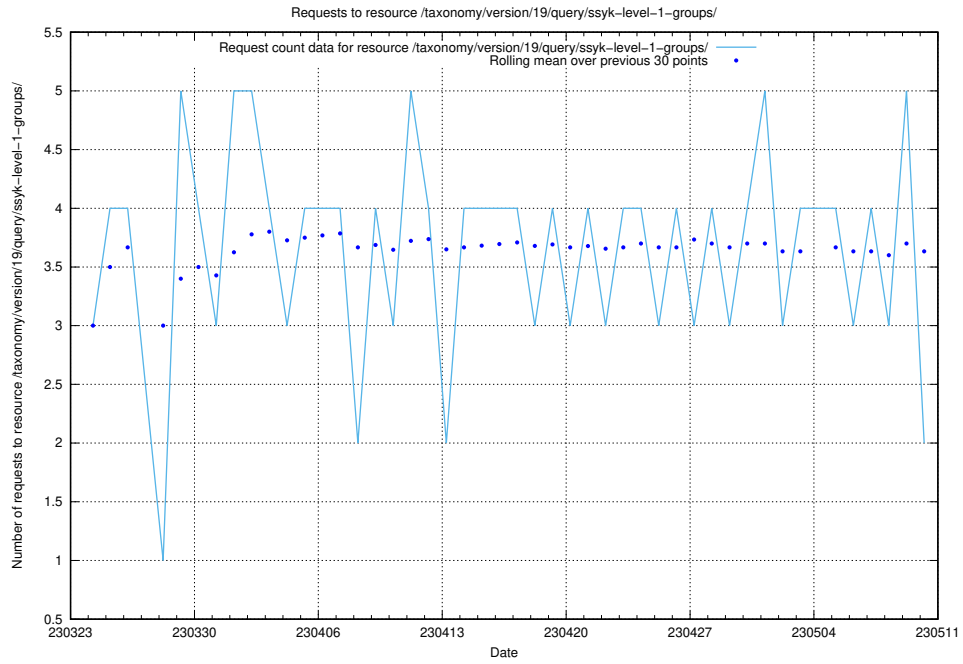

5.225 Usage of /taxonomy/version/19/query/ssyk-level-1-groups/

Here, we count the number of requests to resource /taxonomy/version/19/query/ssyk-level-1-groups/.