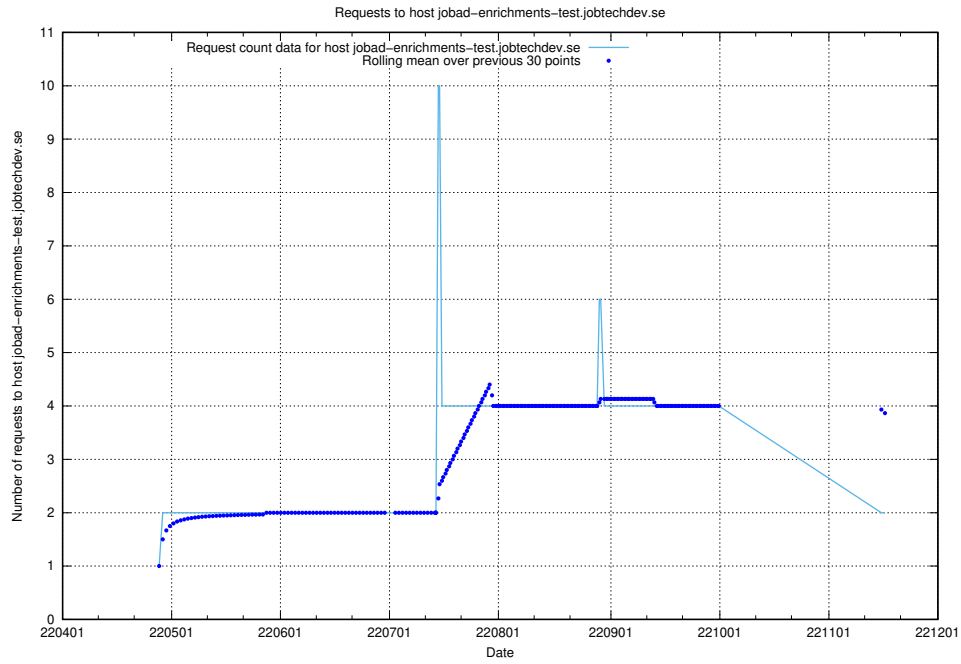

7.422 Usage of `jobad-enrichments-test.jobtechdev.se`

Here, we count the number of requests to host `jobad-enrichments-test.jobtechdev.se`.