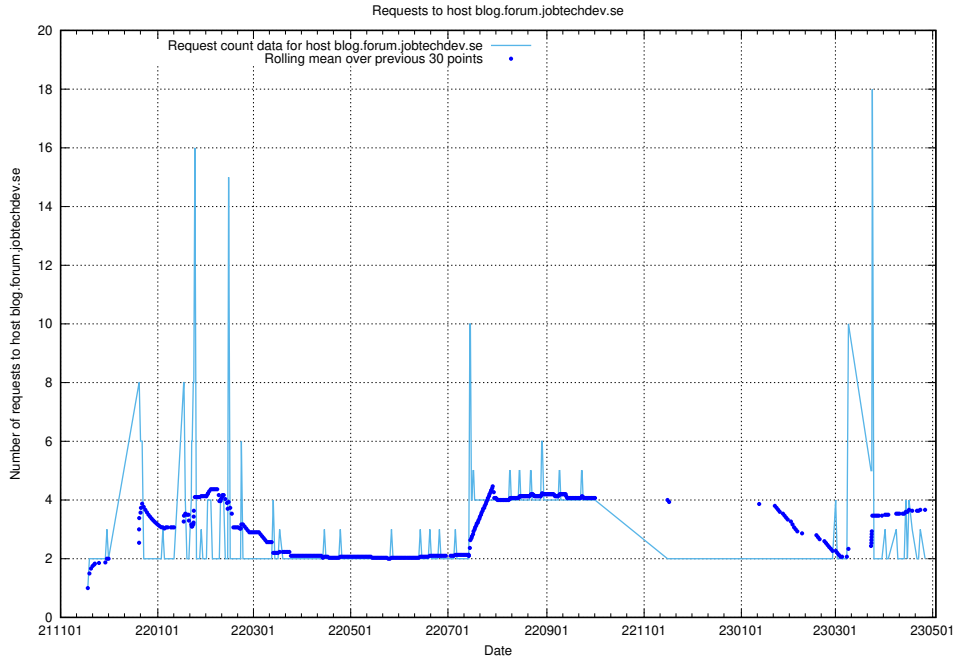

7.467 Usage of blog.forum.jobtechdev.se

Here, we count the number of requests to host blog.forum.jobtechdev.se.