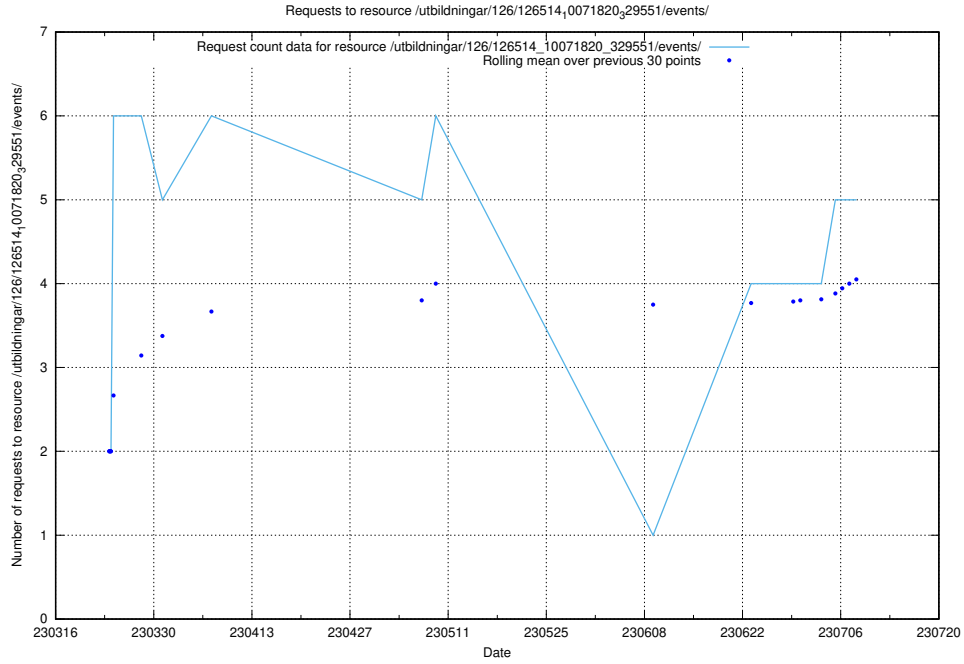

5.51 Usage of /utbildningar/126/126514_10071820_329551/events/

Here, we count the number of requests to resource /utbildningar/126/126514_10071820_329551/events/