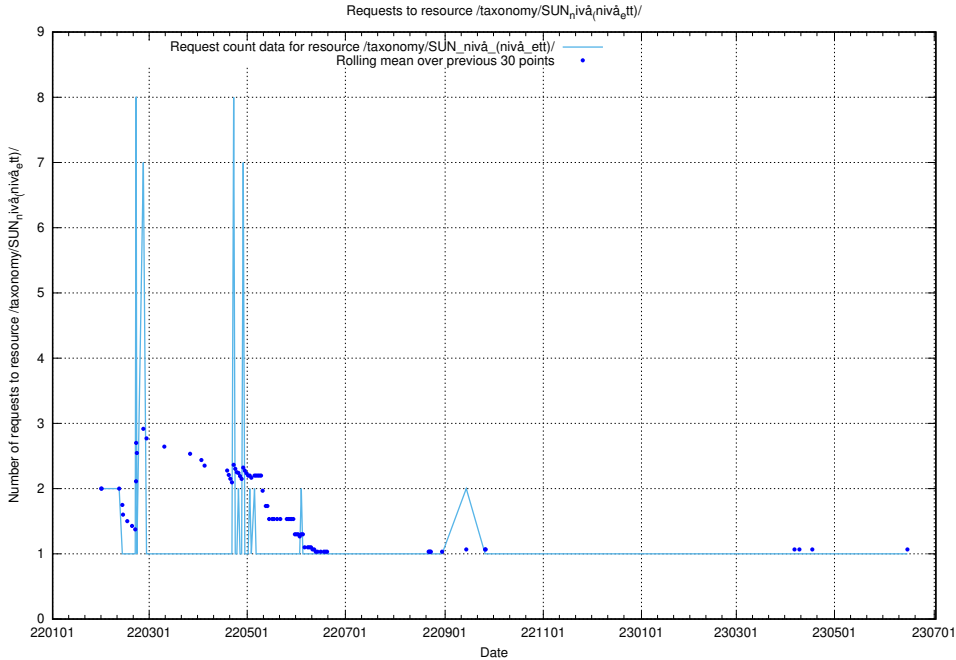

5.856 Usage of /taxonomy/SUN_nivå_(nivå_ett)/

Here, we count the number of requests to resource /taxonomy/SUN_nivå_(nivå_ett)/.