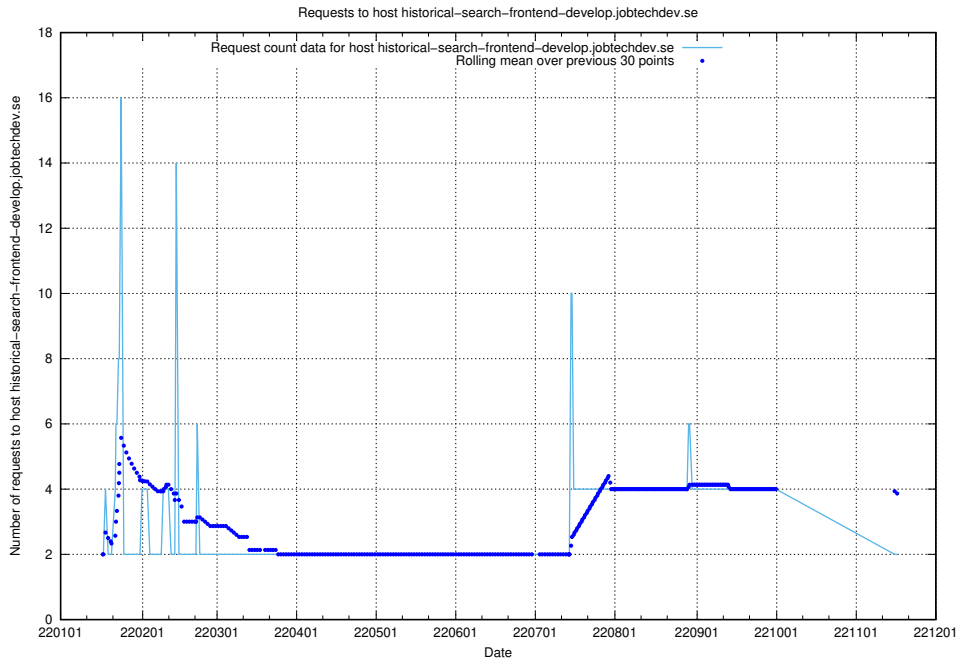

7.255 Usage of historical-search-frontend-develop.jobtechdev.se

Here, we count the number of requests to host historical-search-frontend-develop.jobtechdev.se.