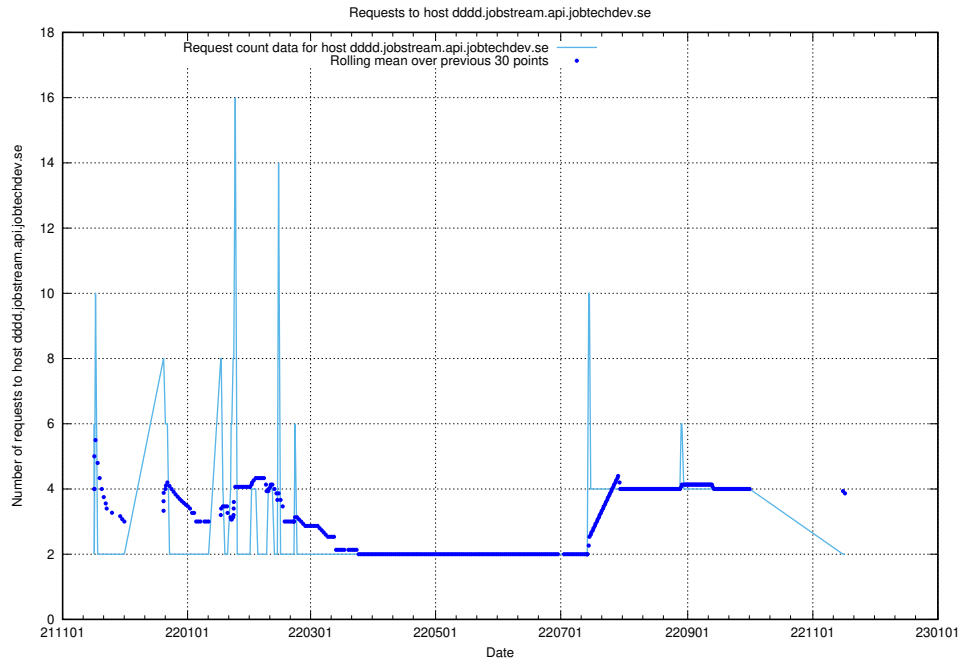

7.507 Usage of dddd.jobstream.api.jobtechdev.se

Here, we count the number of requests to host dddd.jobstream.api.jobtechdev.se.