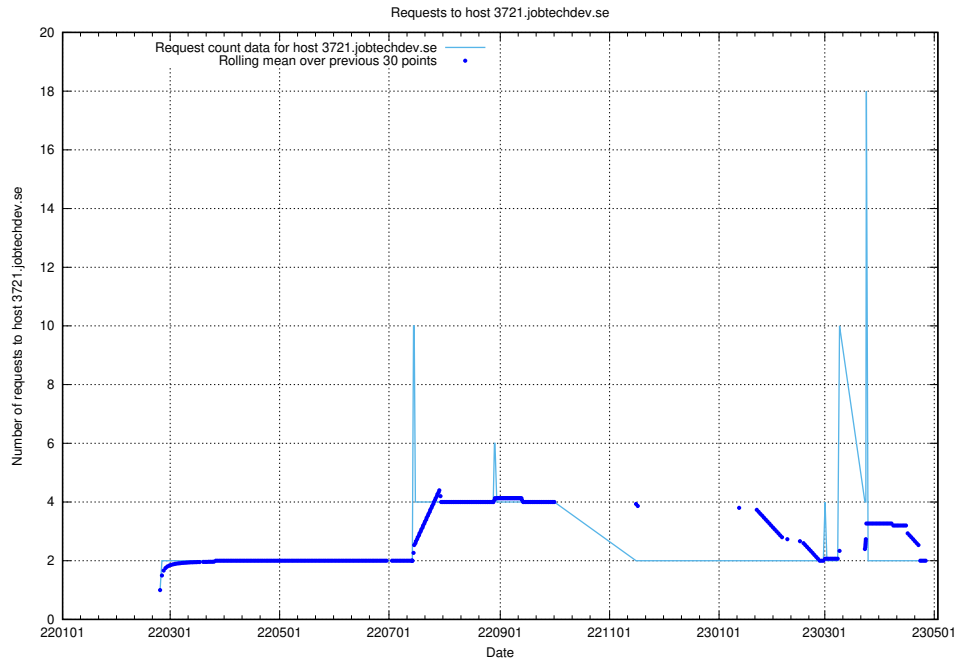

7.494 Usage of 3721.jobtechdev.se

Here, we count the number of requests to host 3721.jobtechdev.se.