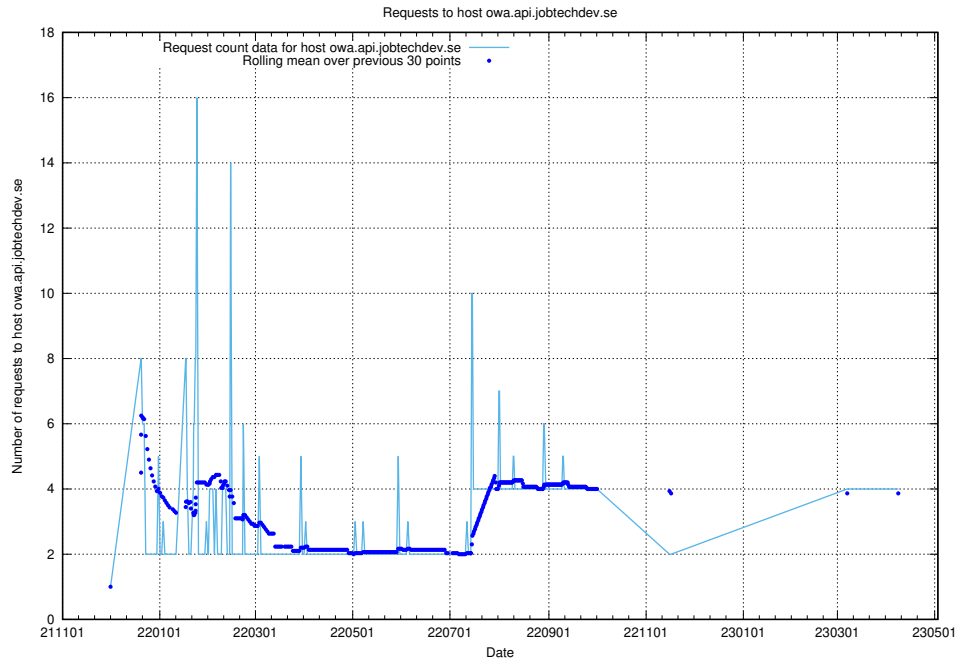

7.130 Usage of owa.api.jobtechdev.se

Here, we count the number of requests to host owa.api.jobtechdev.se.