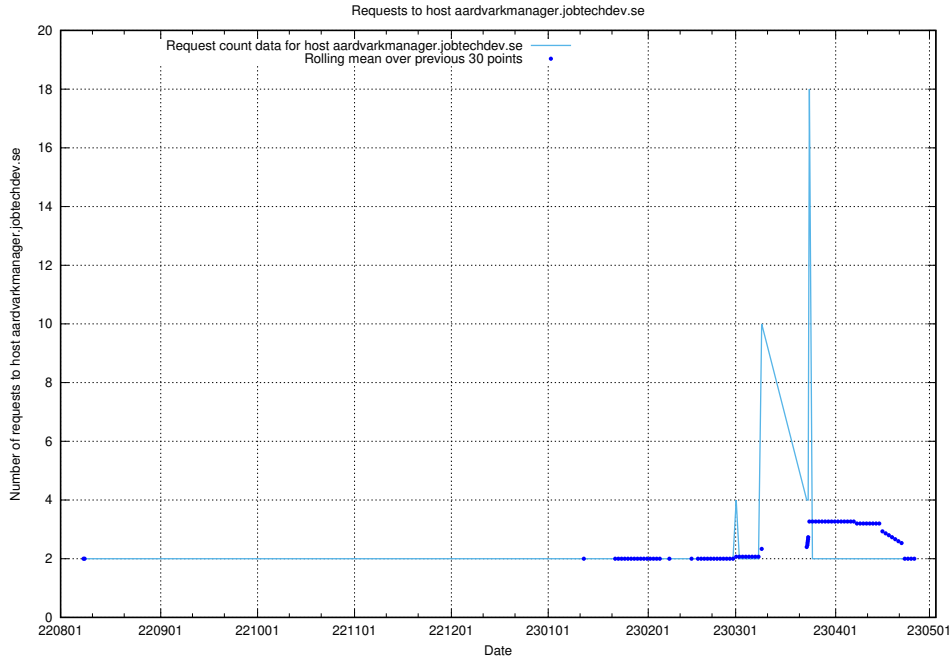

7.330 Usage of aardvarkmanager.jobtechdev.se

Here, we count the number of requests to host aardvarkmanager.jobtechdev.se.