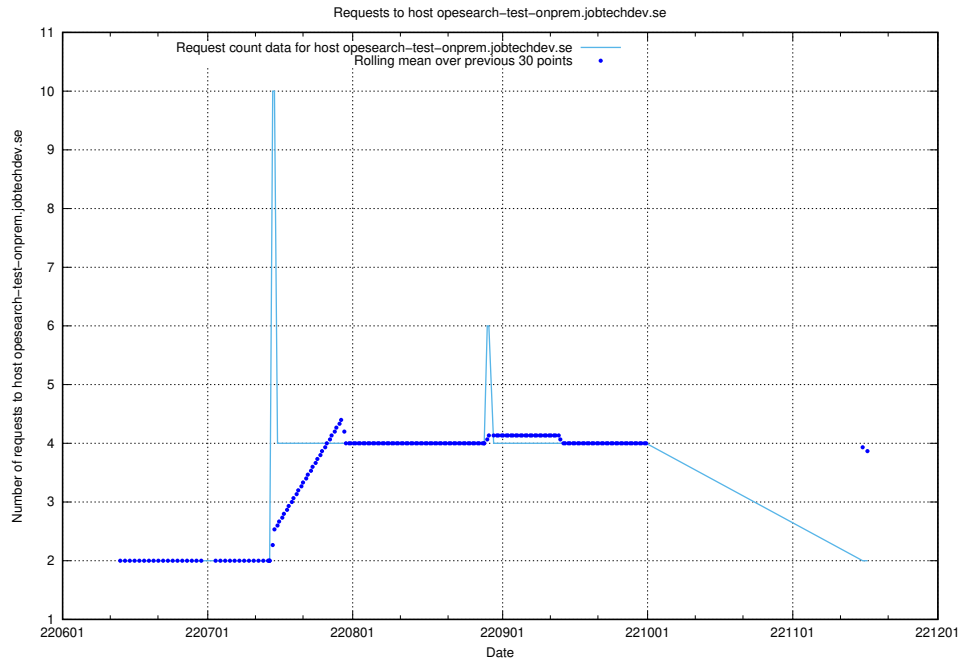

7.386 Usage of opesearch-test-onprem.jobtechdev.se

Here, we count the number of requests to host opesearch-test-onprem.jobtechdev.se.