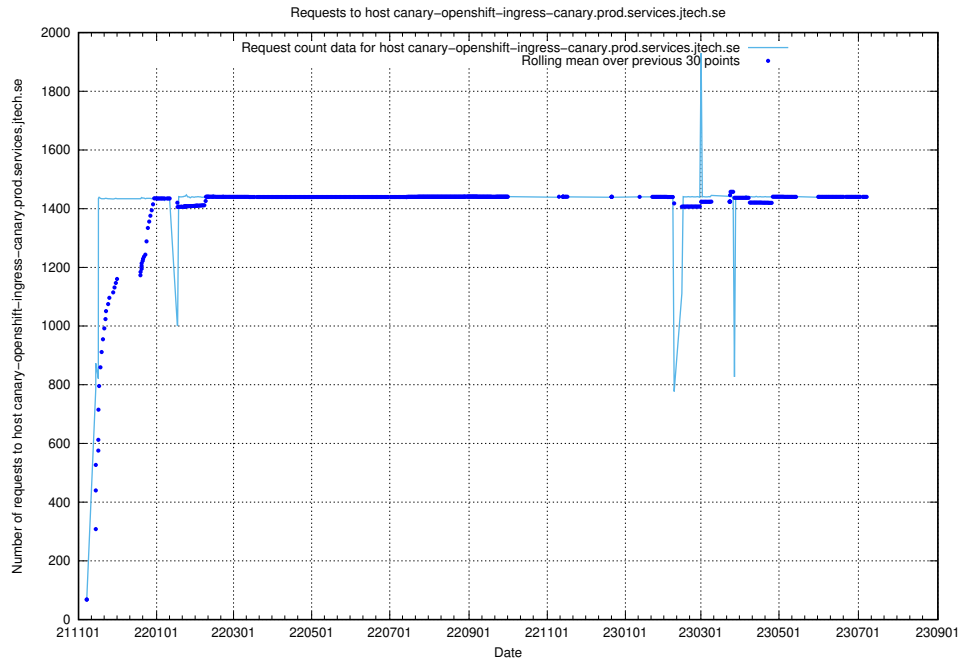

7.23 Usage of canary-openshift-ingress-canary.prod.services.jtech.se

Here, we count the number of requests to host canary-openshift-ingress-canary.prod.services.jtech.se.