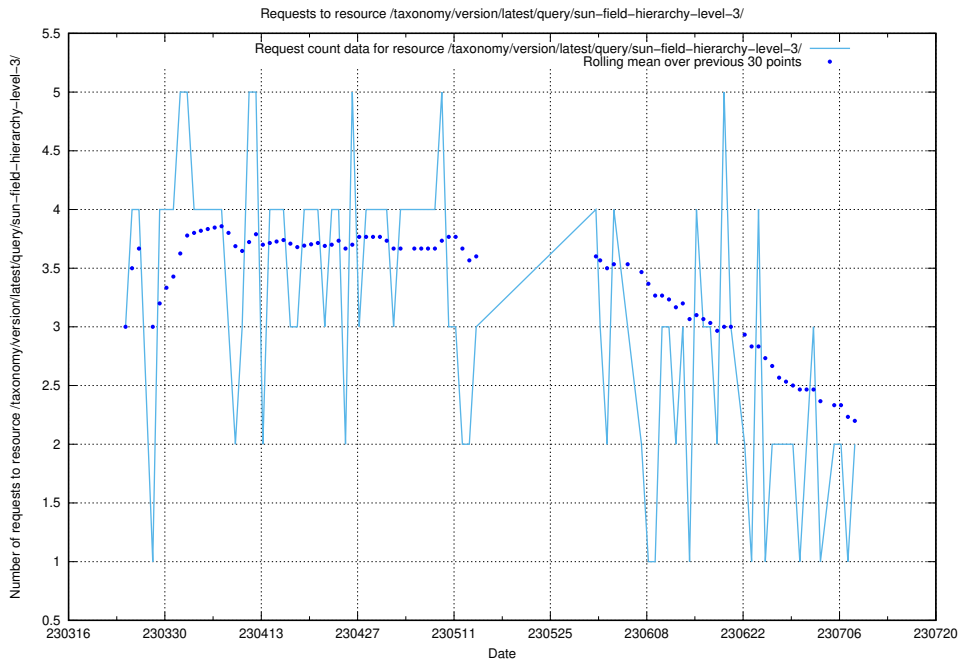

5.179 Usage of /taxonomy/version/latest/query/sun-field-hierarchy-level-3/

Here, we count the number of requests to resource /taxonomy/version/latest/query/sun-field-hierarchy-level-3/.