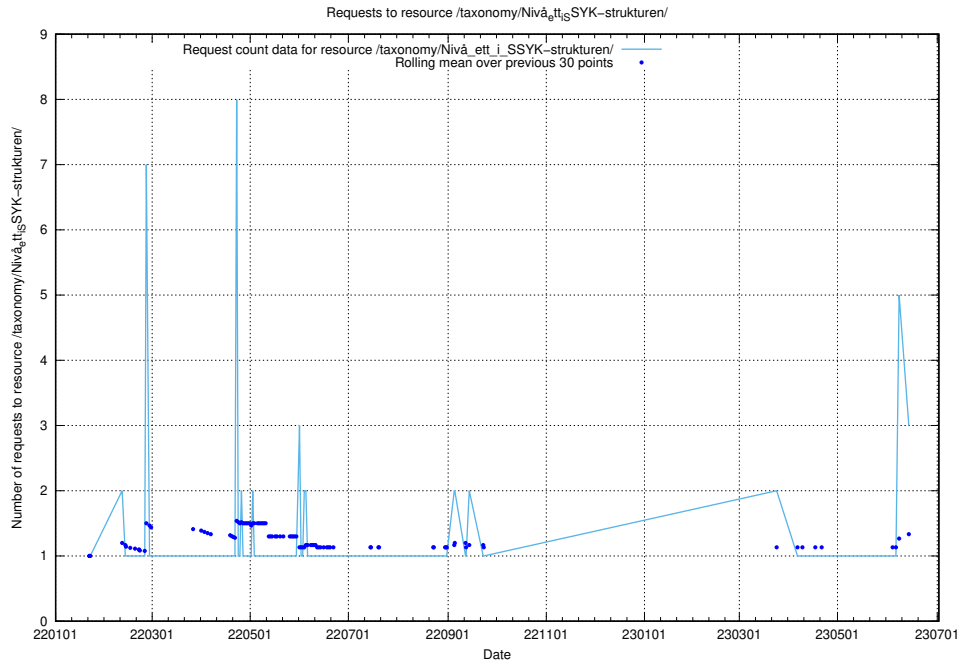

5.78 Usage of /taxonomy/Nivå_ett_i_SSYK-strukturen/

Here, we count the number of requests to resource /taxonomy/Nivå_ett_i_SSYK-strukturen/.