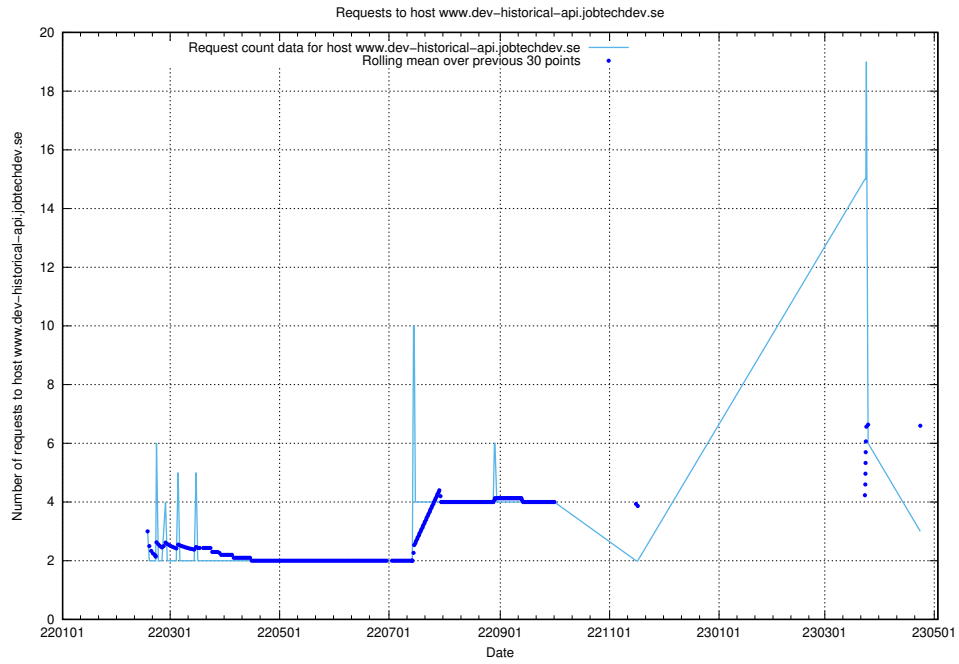

7.220 Usage of `www.dev-historical-api.jobtechdev.se`

Here, we count the number of requests to host `www.dev-historical-api.jobtechdev.se`.