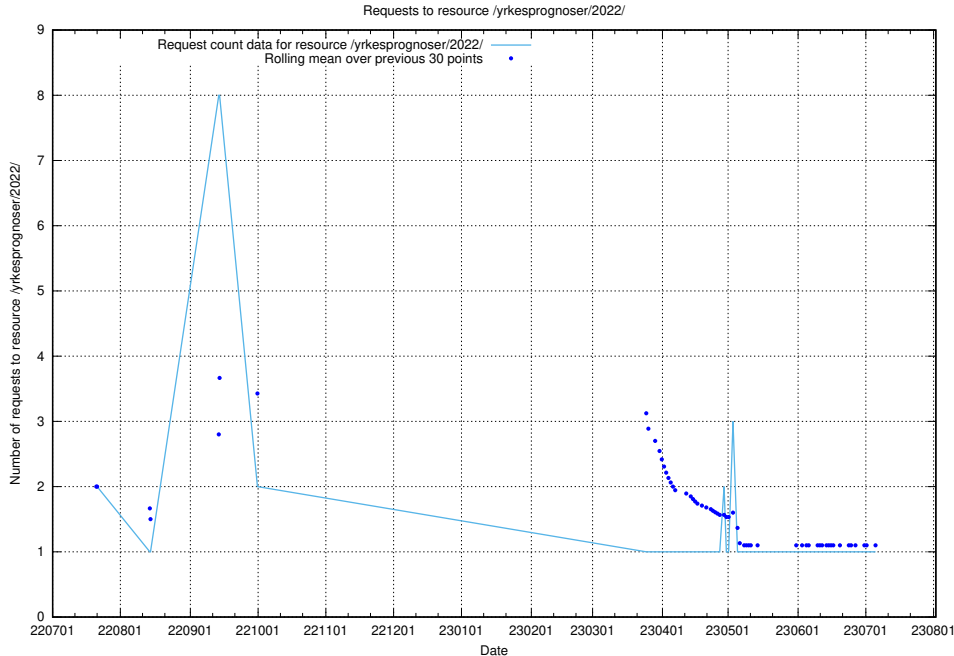

5.301 Usage of /yrkesprognoser/2022/

Here, we count the number of requests to resource /yrkesprognoser/2022/.