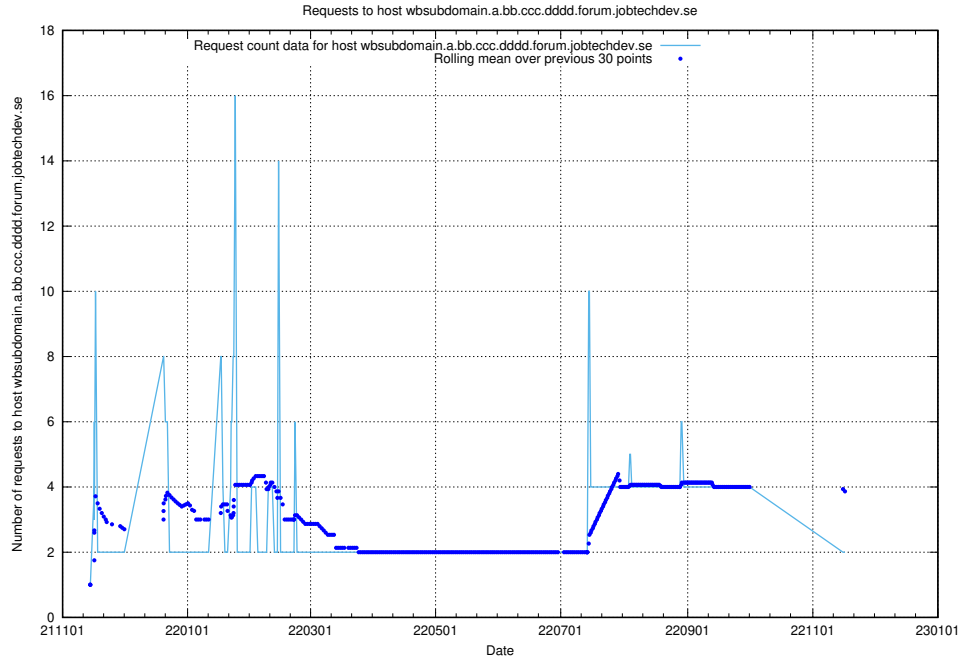

7.528 Usage of wbsubdomain.a.bb.ccc.dddd.forum.jobtechdev.se

Here, we count the number of requests to host wbsubdomain.a.bb.ccc.dddd.forum.jobtechdev.se.