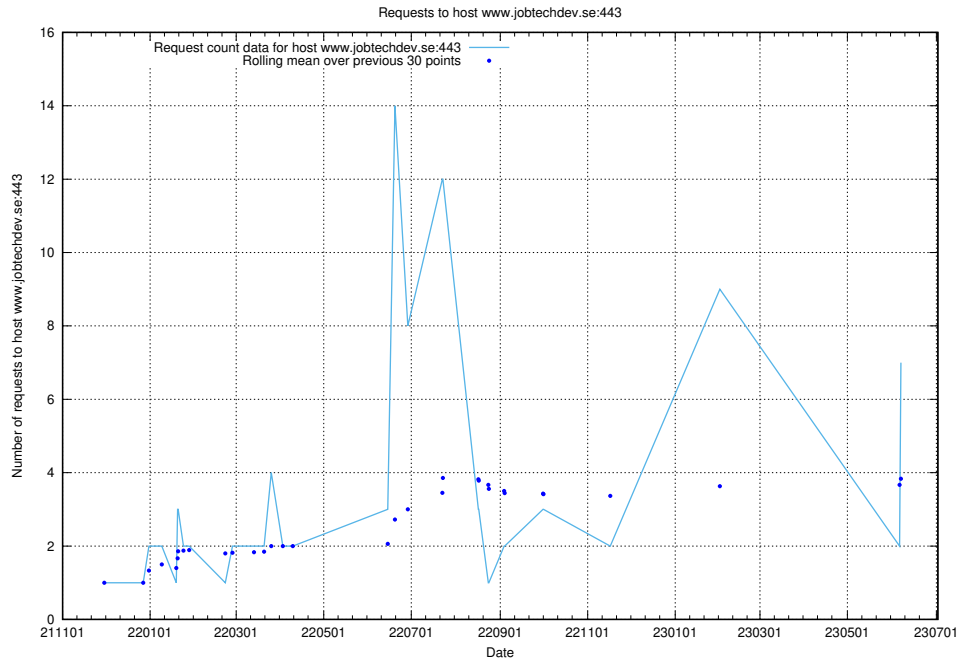

7.68 Usage of www.jobtechdev.se:443

Here, we count the number of requests to host www.jobtechdev.se:443.