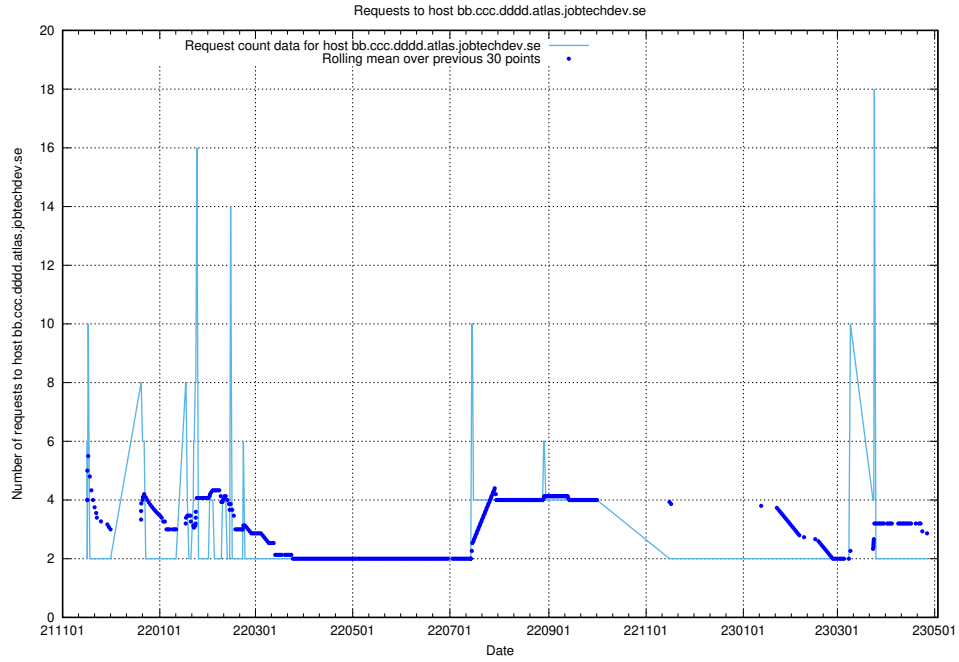

7.509 Usage of bb.ccc.dddd.atlas.jobtechdev.se

Here, we count the number of requests to host bb.ccc.dddd.atlas.jobtechdev.se.