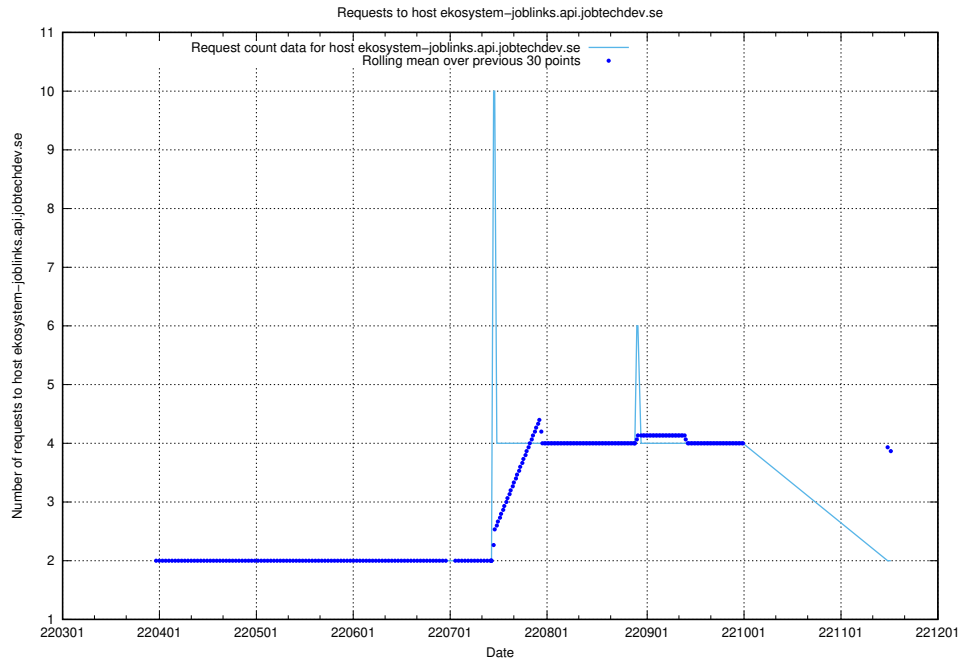

7.464 Usage of ekosystem-joblinks.api.jobtechdev.se

Here, we count the number of requests to host ekosystem-joblinks.api.jobtechdev.se.