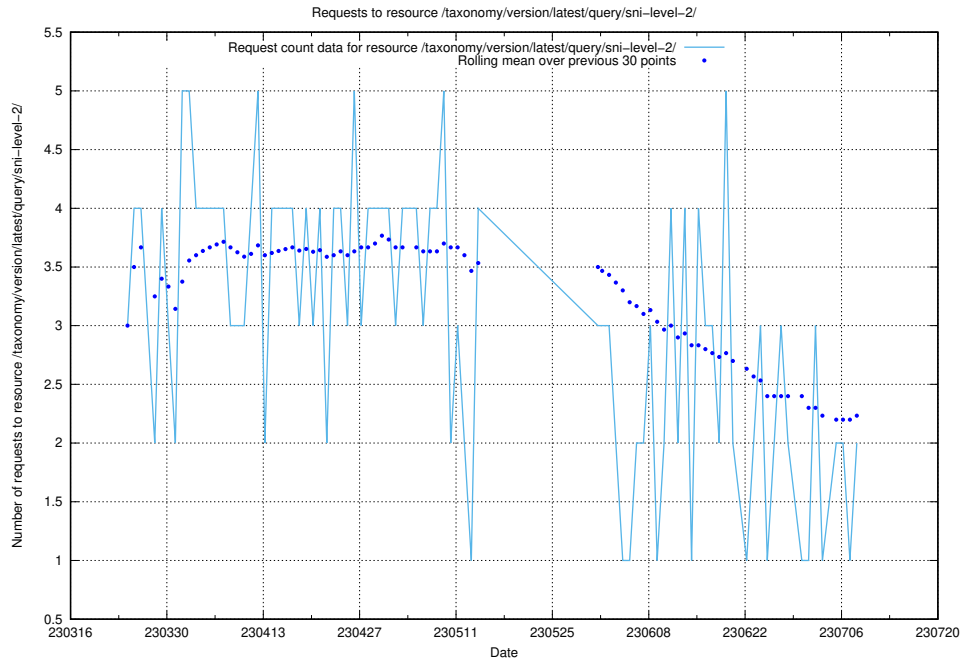

5.194 Usage of /taxonomy/version/latest/query/sni-level-2/

Here, we count the number of requests to resource /taxonomy/version/latest/query/sni-level-2/.