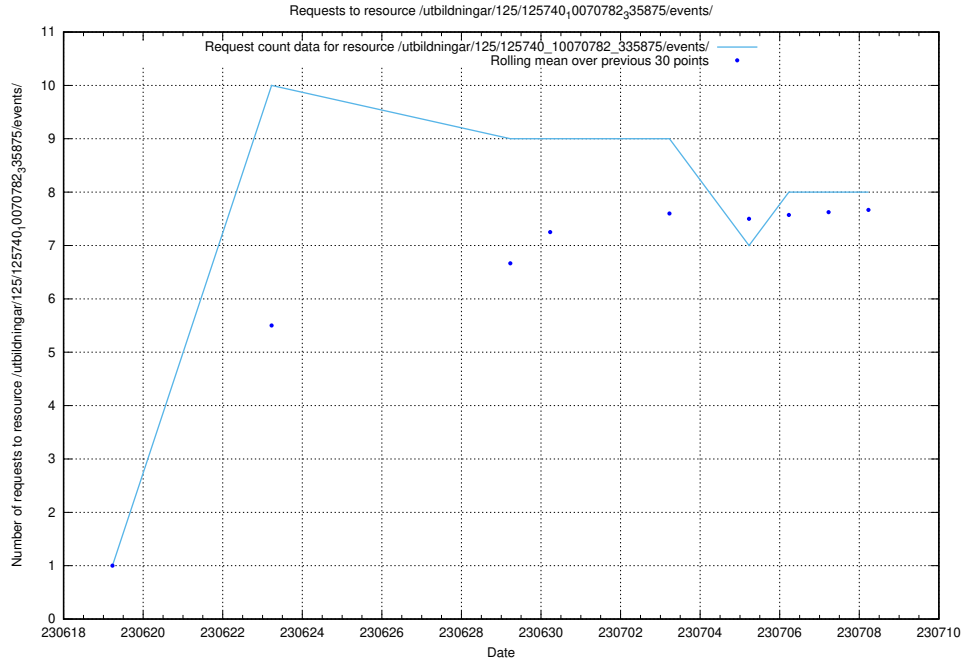

5.24 Usage of /utbildningar/125/125740_10070782_335875/events/

Here, we count the number of requests to resource /utbildningar/125/125740_10070782_335875/events/