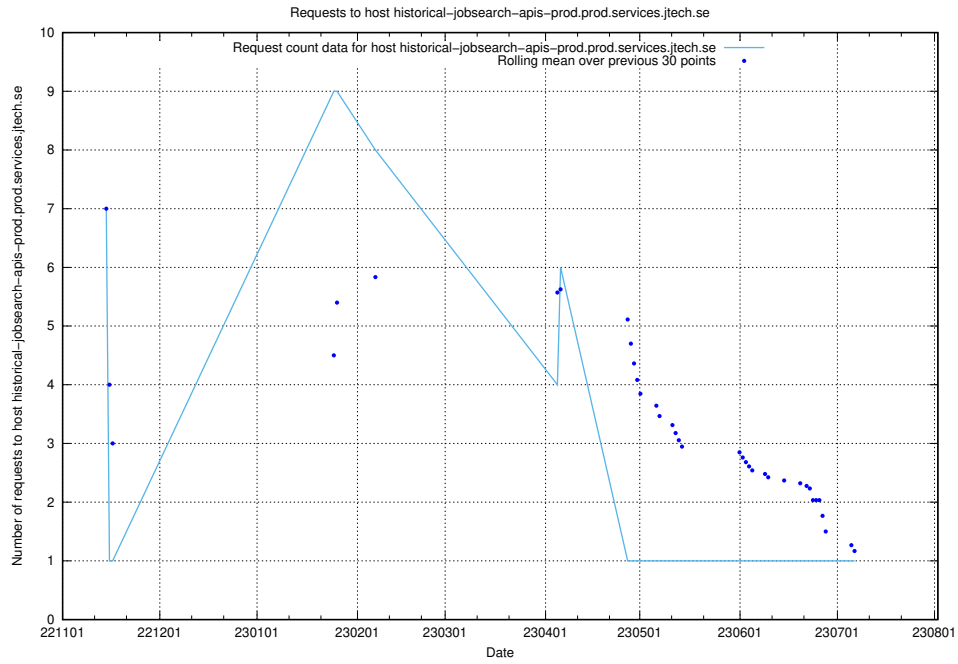

7.589 Usage of historical-jobsearch-apis-prod.prod.services.jtech.se

Here, we count the number of requests to host historical-jobsearch-apis-prod.prod.services.jtech.se.