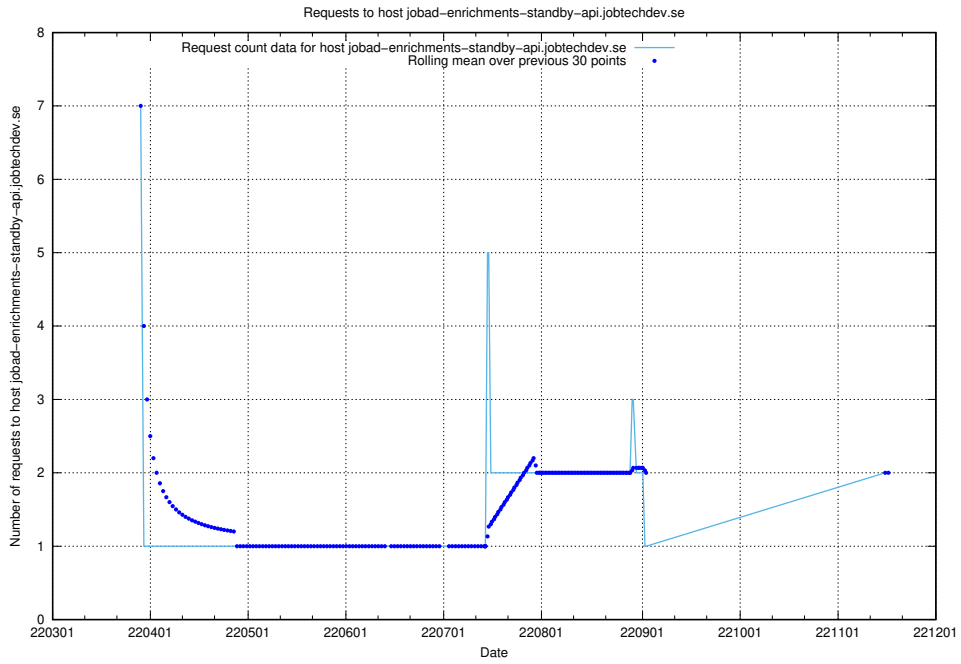

7.466 Usage of jobad-enrichments-standby-api.jobtechdev.se

Here, we count the number of requests to host jobad-enrichments-standby-api.jobtechdev.se.