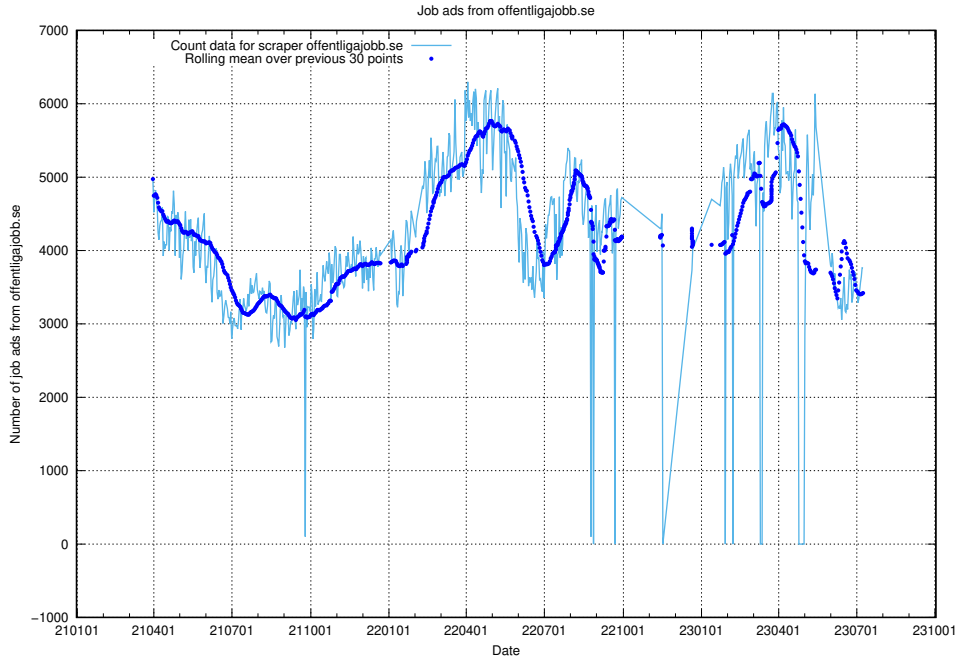

13.3 Number of ads by scraper offentligajobb.se

Here, we count the number of job ads scraped from offentligajobb.se.