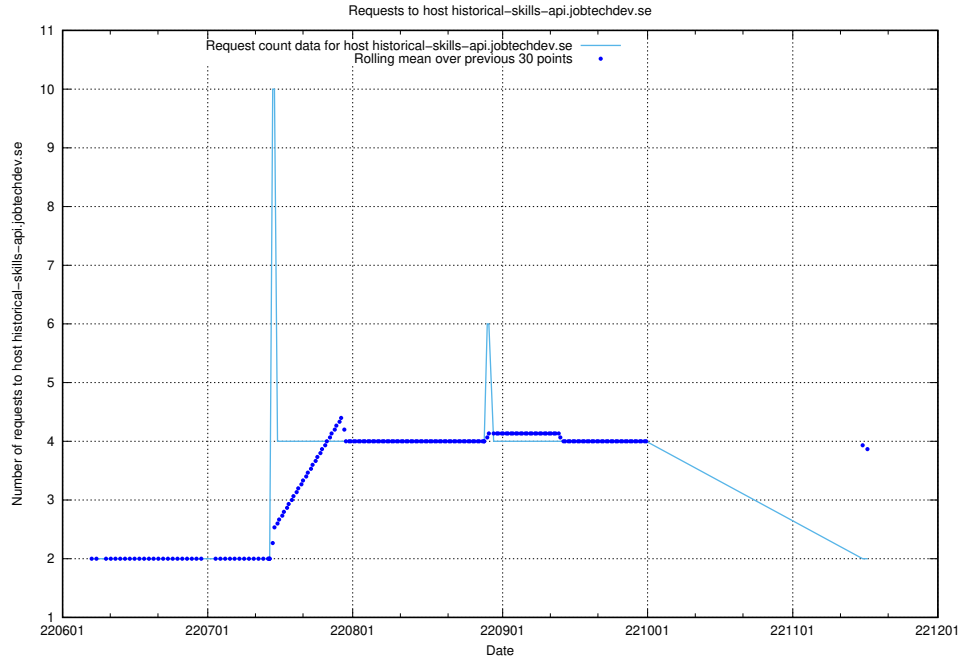

7.393 Usage of historical-skills-api.jobtechdev.se

Here, we count the number of requests to host historical-skills-api.jobtechdev.se.