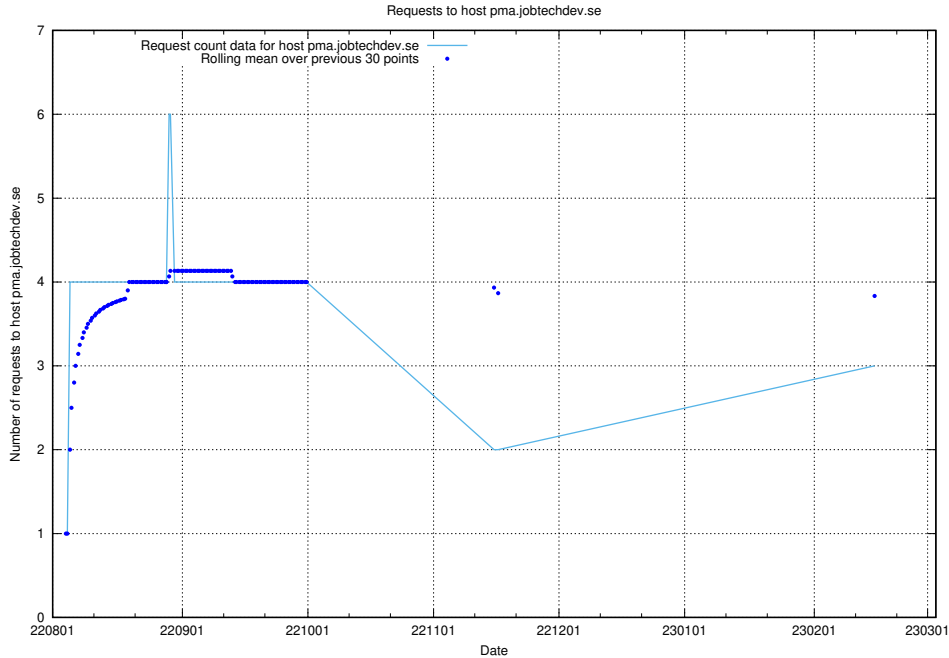

7.180 Usage of pma.jobtechdev.se

Here, we count the number of requests to host pma.jobtechdev.se.