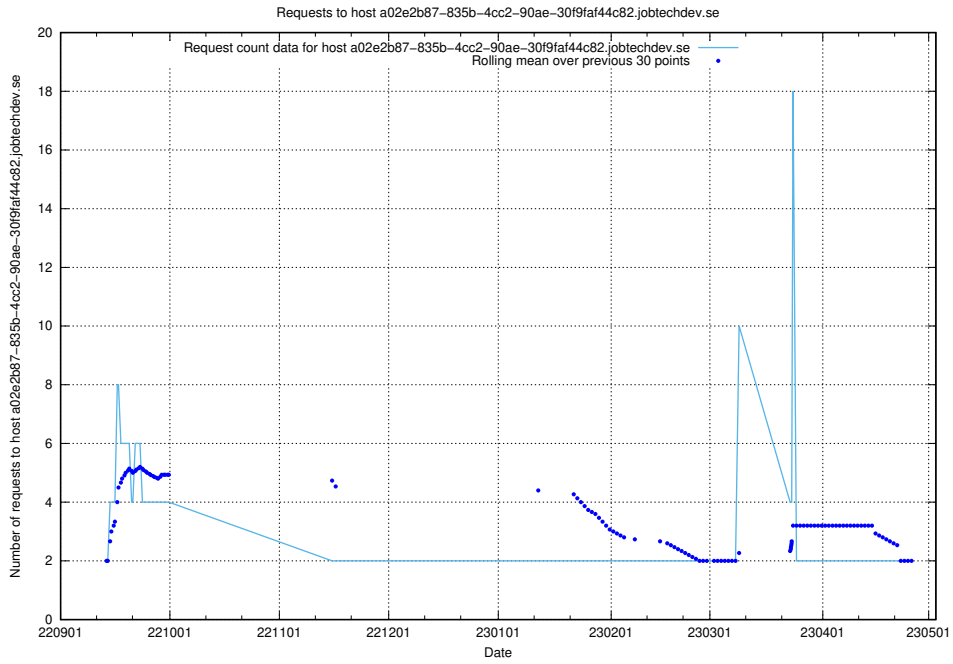

7.305 Usage of a02e2b87-835b-4cc2-90ae-30f9faf44c82.jobtechdev.se

Here, we count the number of requests to host a02e2b87-835b-4cc2-90ae-30f9faf44c82.jobtechdev.se.