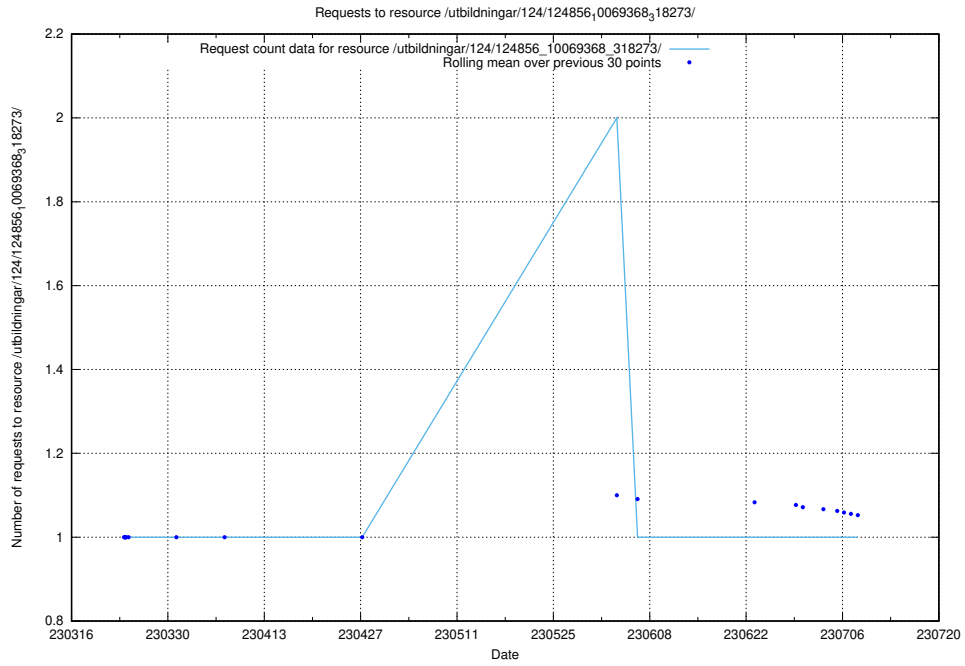

5.537 Usage of /utbildningar/124/124856_10069368_318273/

Here, we count the number of requests to resource /utbildningar/124/124856_10069368_318273/.