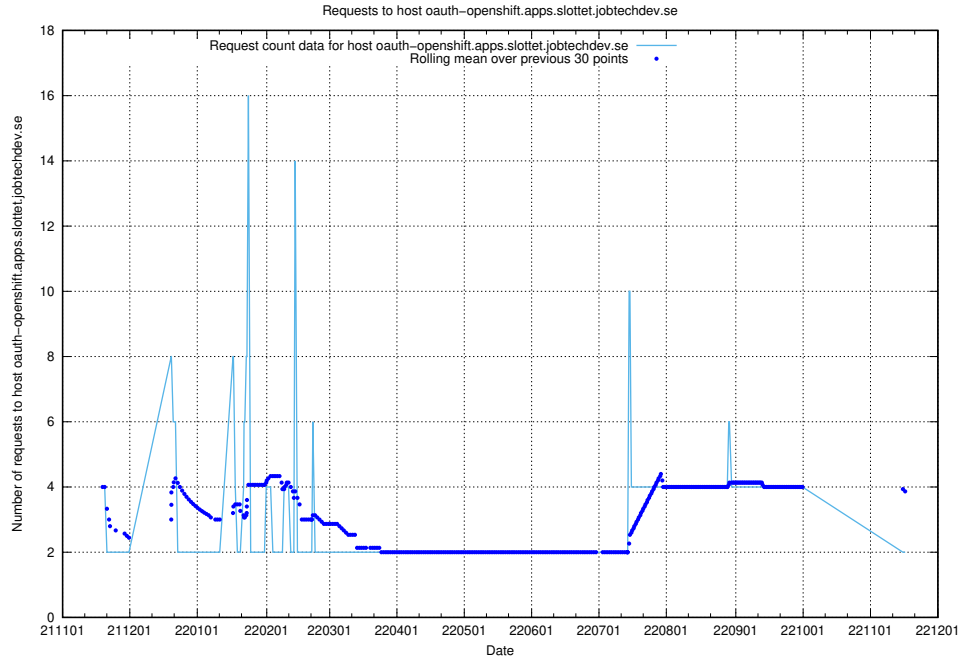

7.449 Usage of `oauth-openshift.apps.slottet.jobtechdev.se`

Here, we count the number of requests to host `oauth-openshift.apps.slottet.jobtechdev.se`.