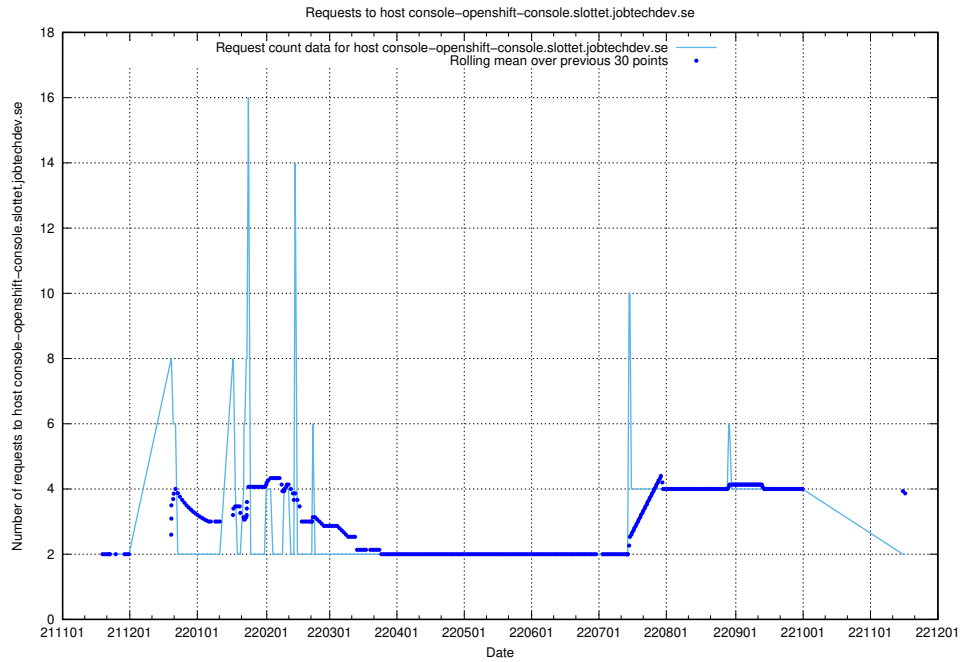

## 7.452 Usage of console-openshift-console.slottet.jobtechdev.se

Here, we count the number of requests to host console-openshift-console.slottet.jobtechdev.se.