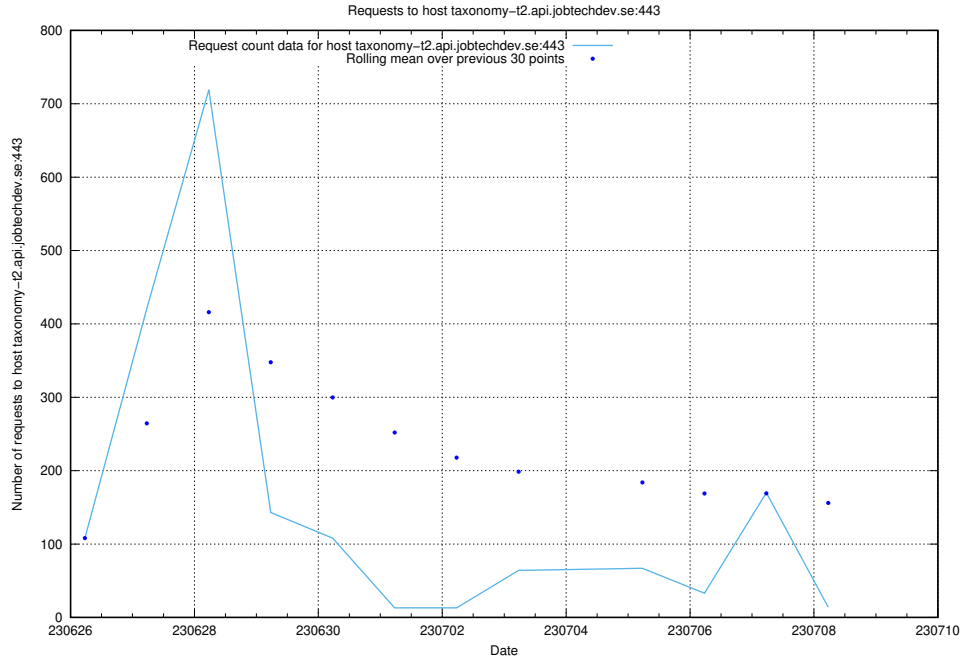

7.38 Usage of taxonomy-t2.api.jobtechdev.se:443

Here, we count the number of requests to host taxonomy-t2.api.jobtechdev.se:443.