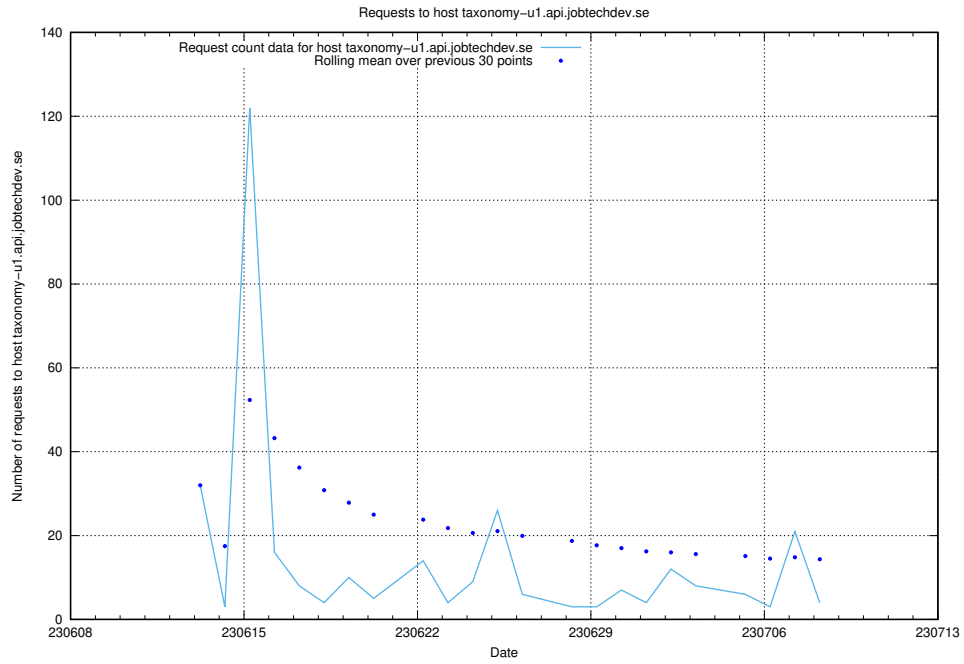

7.95 Usage of taxonomy-u1.api.jobtechdev.se

Here, we count the number of requests to host taxonomy-u1.api.jobtechdev.se.