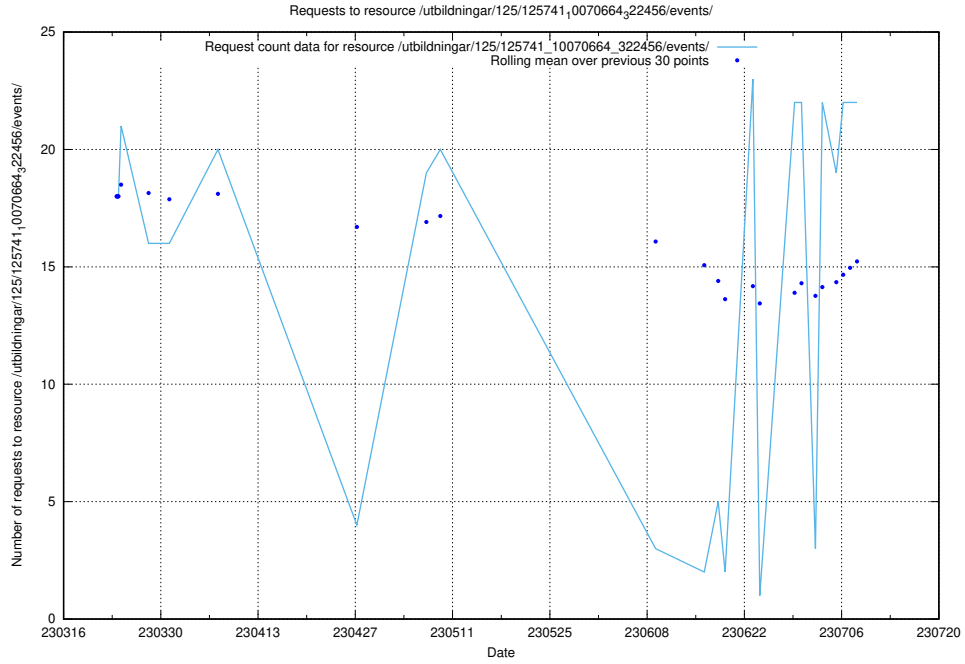

5.9 Usage of /utbildningar/125/125741_10070664_322456/events/

Here, we count the number of requests to resource /utbildningar/125/125741_10070664_322456/events/