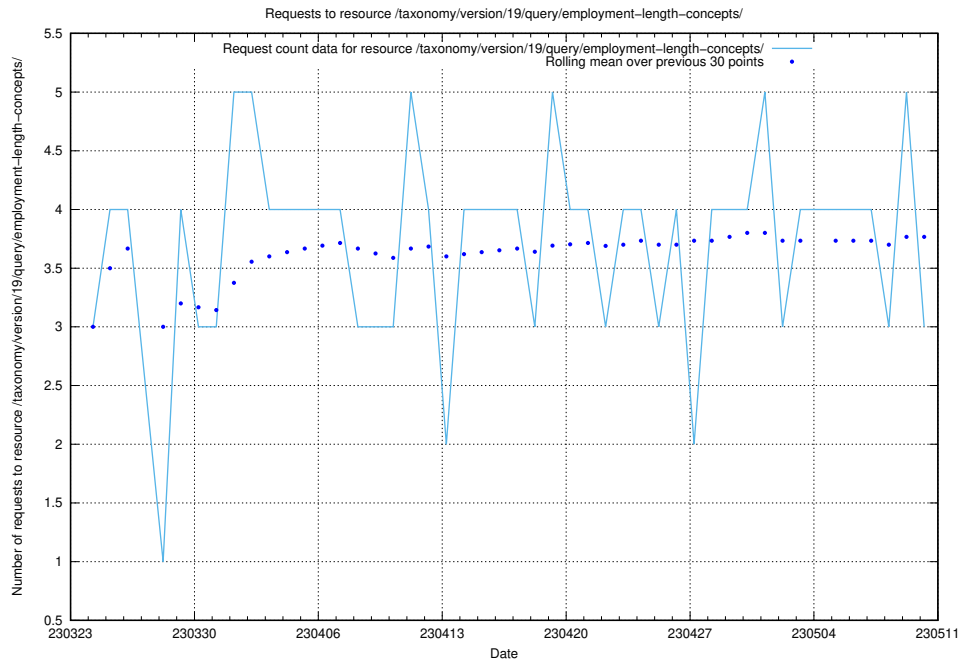

## 5.100 Usage of /taxonomy/version/19/query/employment-length-concepts/

Here, we count the number of requests to resource /taxonomy/version/19/query/employment-length-concepts/.