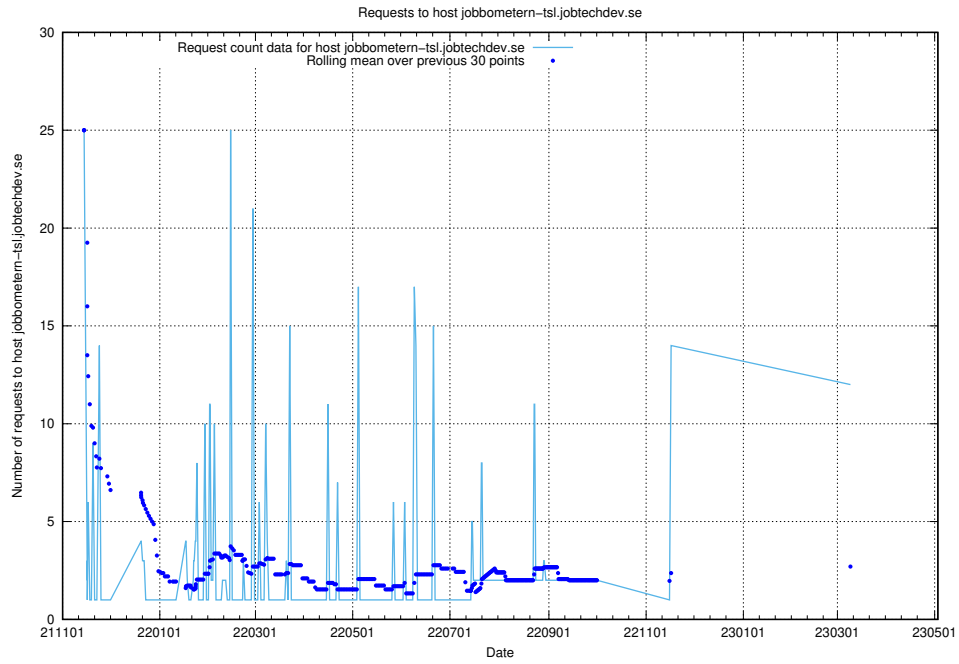

### 7.55 Usage of staping.jobtechdev.se

Here, we count the number of requests to host staping.jobtechdev.se.