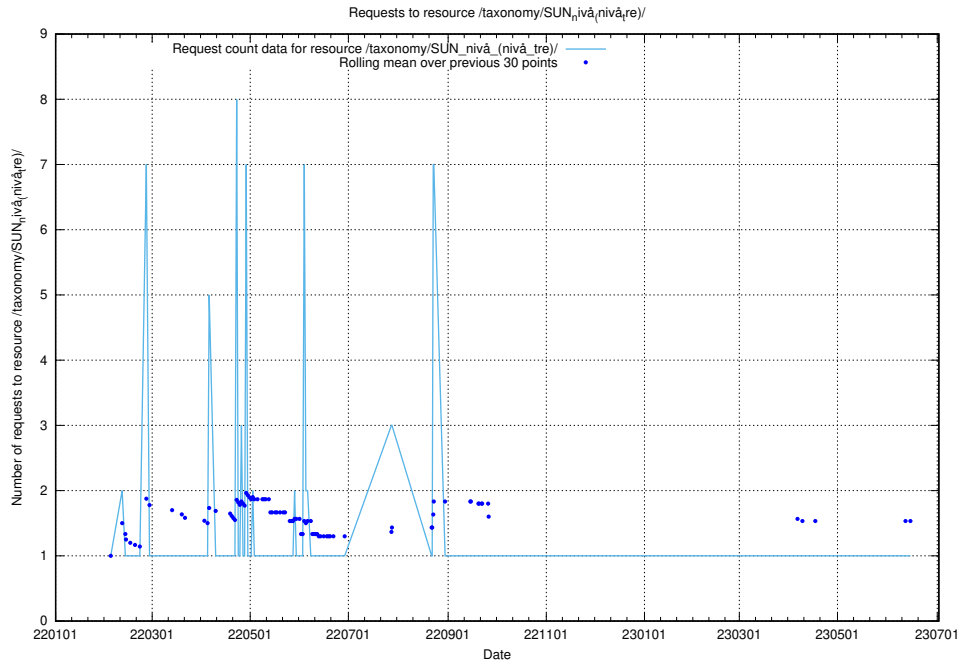

5.795 Usage of /taxonomy/SUN_nivå_(nivå_tre)/

Here, we count the number of requests to resource /taxonomy/SUN_nivå_(nivå_tre)/.