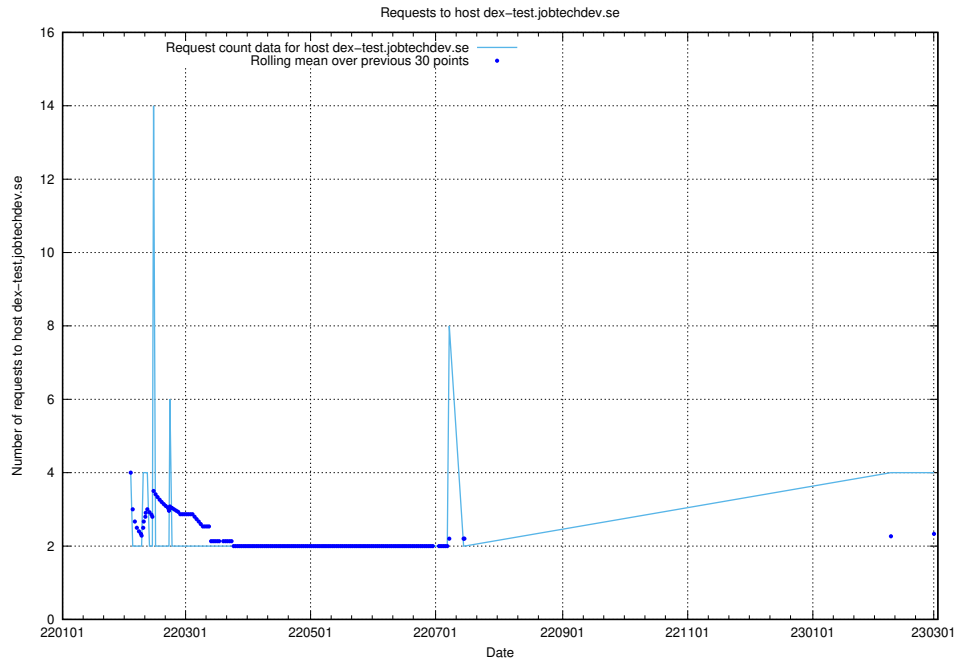

7.157 Usage of dex-test.jobtechdev.se

Here, we count the number of requests to host dex-test.jobtechdev.se.