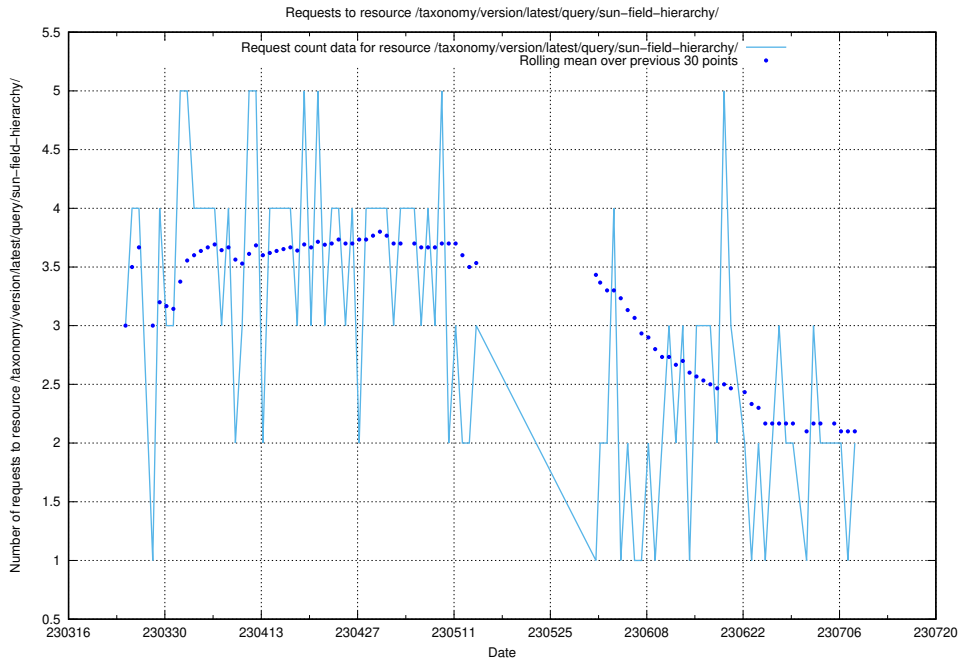

5.177 Usage of /taxonomy/version/latest/query/sun-field-hierarchy/

Here, we count the number of requests to resource /taxonomy/version/latest/query/sun-field-hierarchy/.