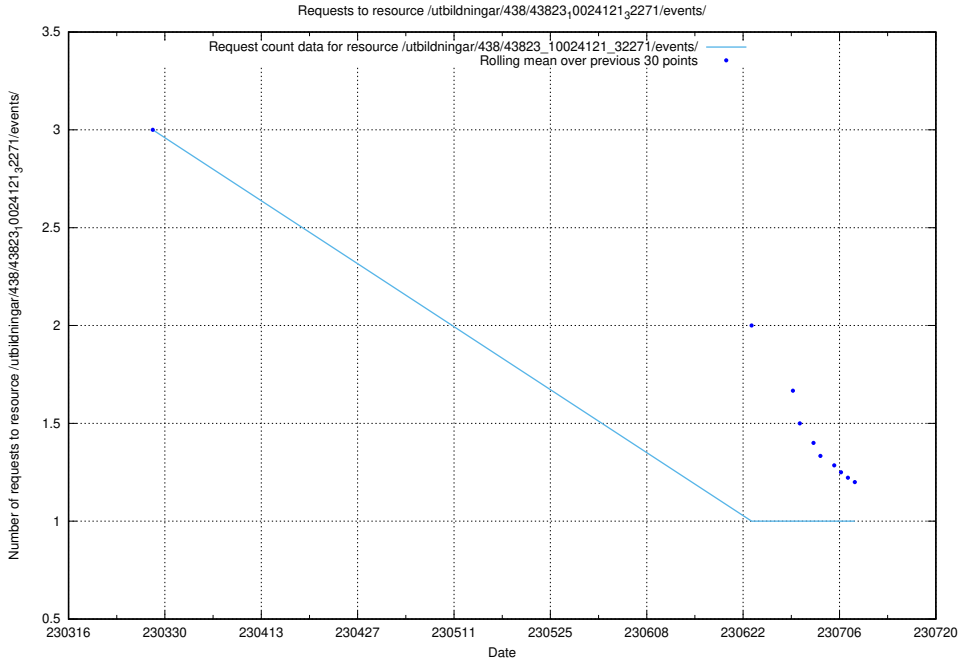

5.1972 Usage of /utbildningar/438/43823_10024121_32271/events/

Here, we count the number of requests to resource /utbildningar/438/43823_10024121_32271/events/.