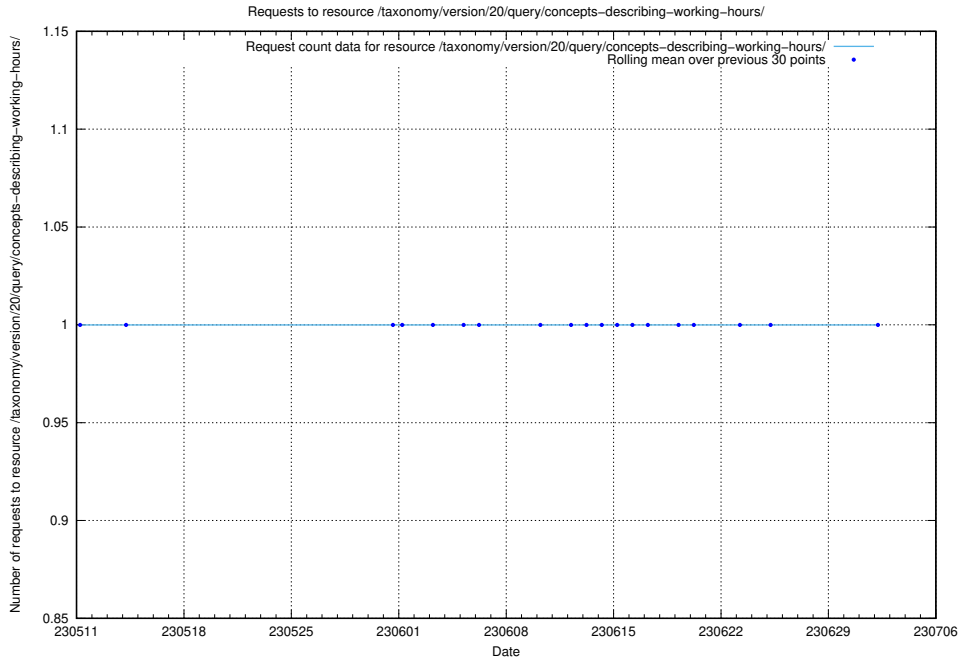

5.1887 Usage of /taxonomy/version/20/query/concepts-describing-working-hours/

Here, we count the number of requests to resource /taxonomy/version/20/query/concepts-describing-working-hours/.