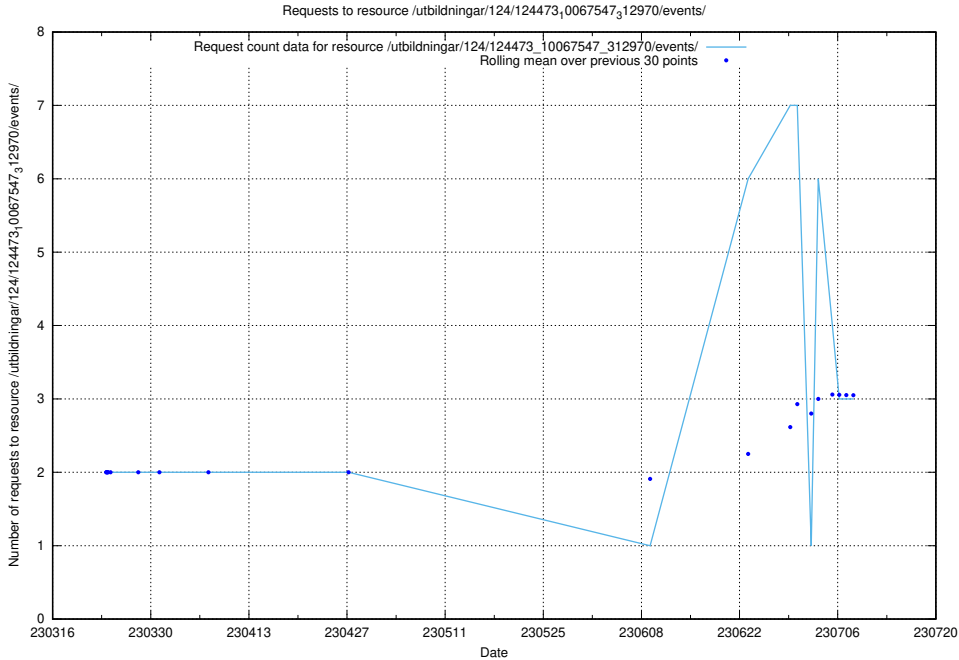

5.112 Usage of /utbildningar/124/124473_10067547_312970/events/

Here, we count the number of requests to resource /utbildningar/124/124473_10067547_312970/events/