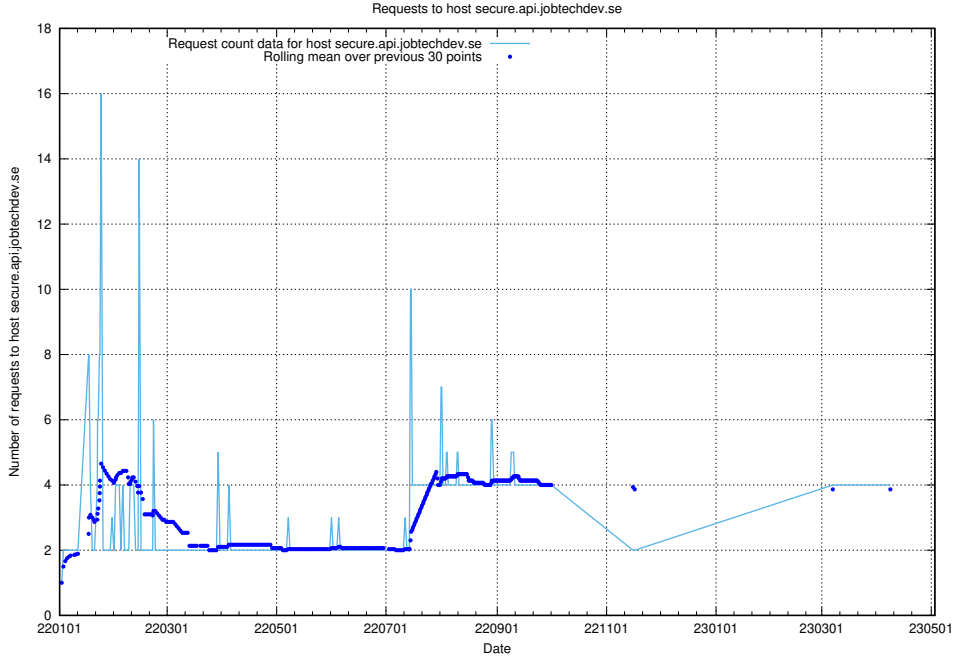

7.112 Usage of secure.api.jobtechdev.se

Here, we count the number of requests to host secure.api.jobtechdev.se.