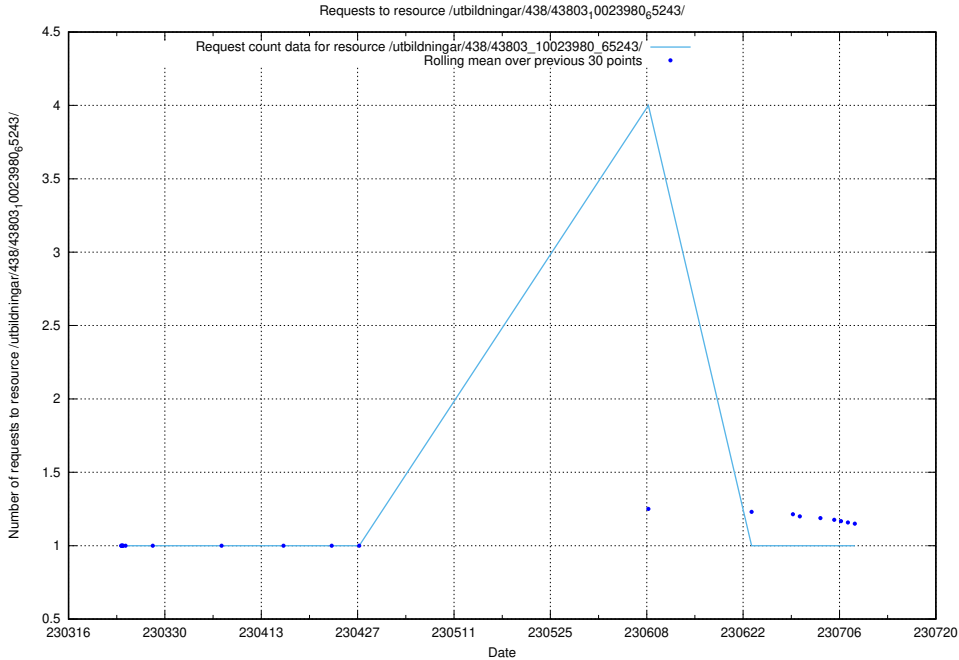

5.2186 Usage of /utbildningar/438/43803_10023980_65243/

Here, we count the number of requests to resource /utbildningar/438/43803_10023980_65243/.