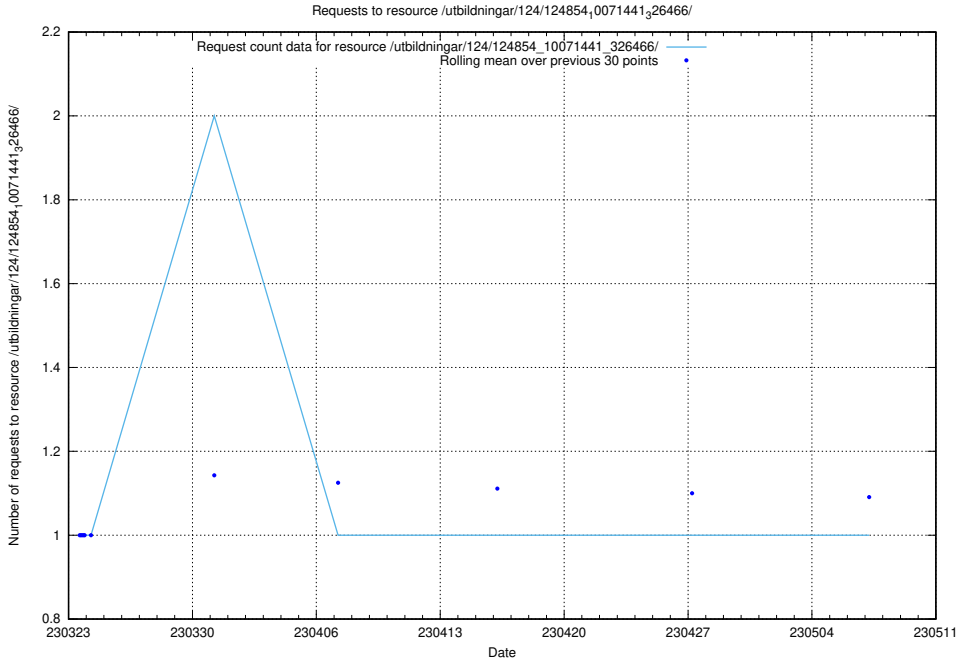

5.551 Usage of /utbildningar/124/124854_10071441_326466/

Here, we count the number of requests to resource /utbildningar/124/124854_10071441_326466/.