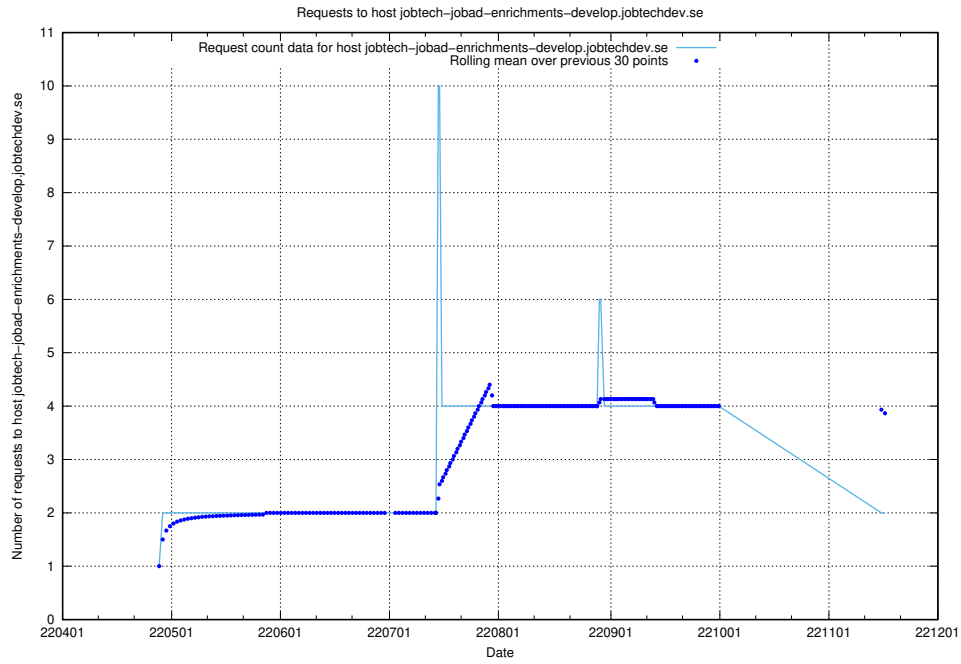

## 7.421 Usage of jobtech-jobad-enrichments-develop.jobtechdev.se

Here, we count the number of requests to host jobtech-jobad-enrichments-develop.jobtechdev.se.