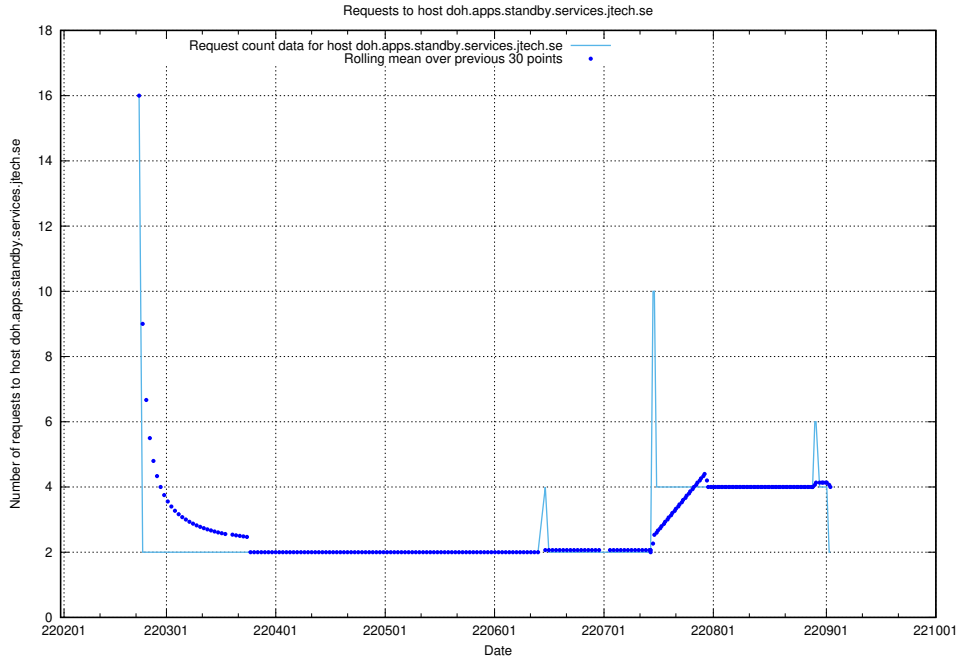

## 7.501 Usage of doh.apps.standby.services.jtech.se

Here, we count the number of requests to host doh.apps.standby.services.jtech.se.