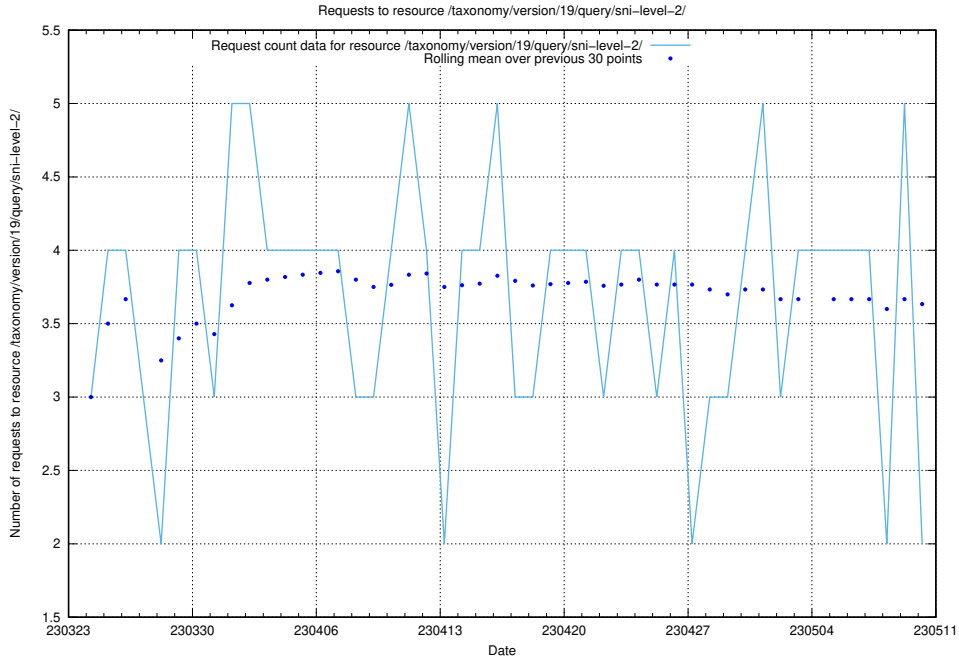

5.228 Usage of /taxonomy/version/19/query/sni-level-2/

Here, we count the number of requests to resource /taxonomy/version/19/query/sni-level-2/.