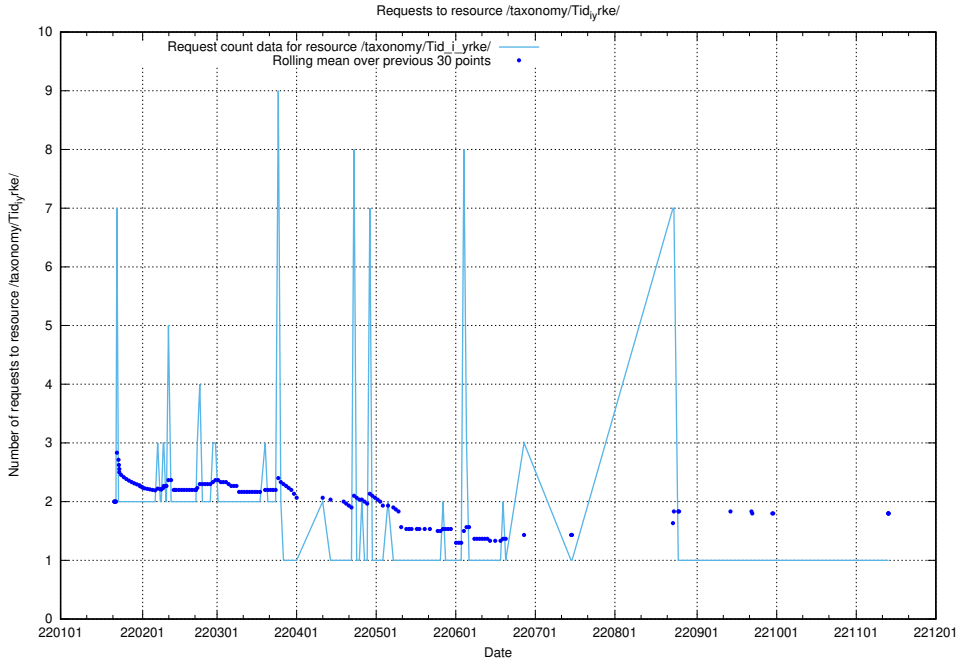

5.2149 Usage of /taxonomy/Tid_i_yrke/

Here, we count the number of requests to resource /taxonomy/Tid_i_yrke/.