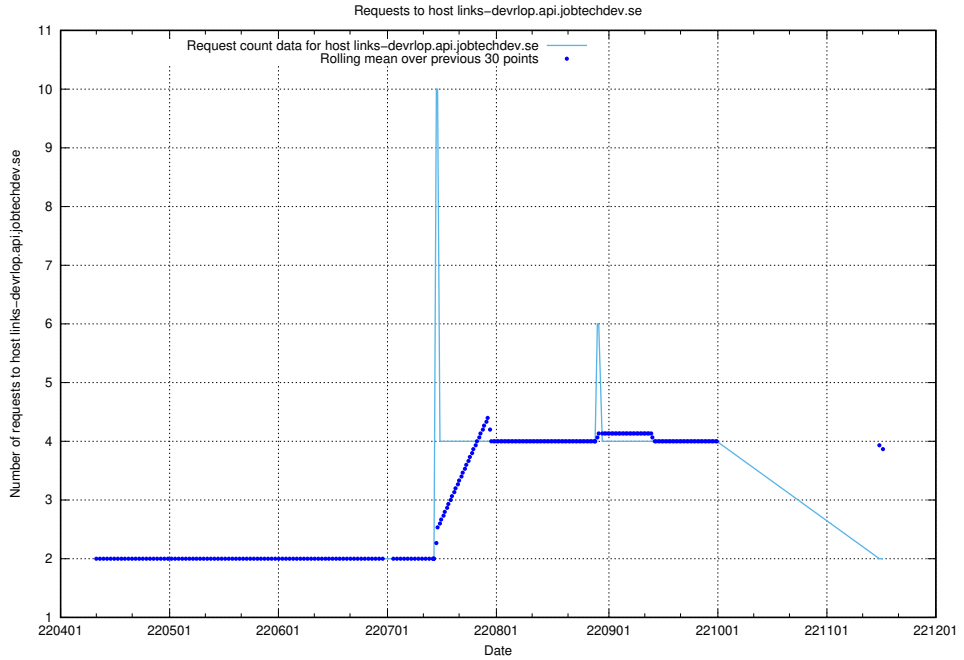

7.448 Usage of links-devrlop.api.jobtechdev.se

Here, we count the number of requests to host links-devrlop.api.jobtechdev.se.