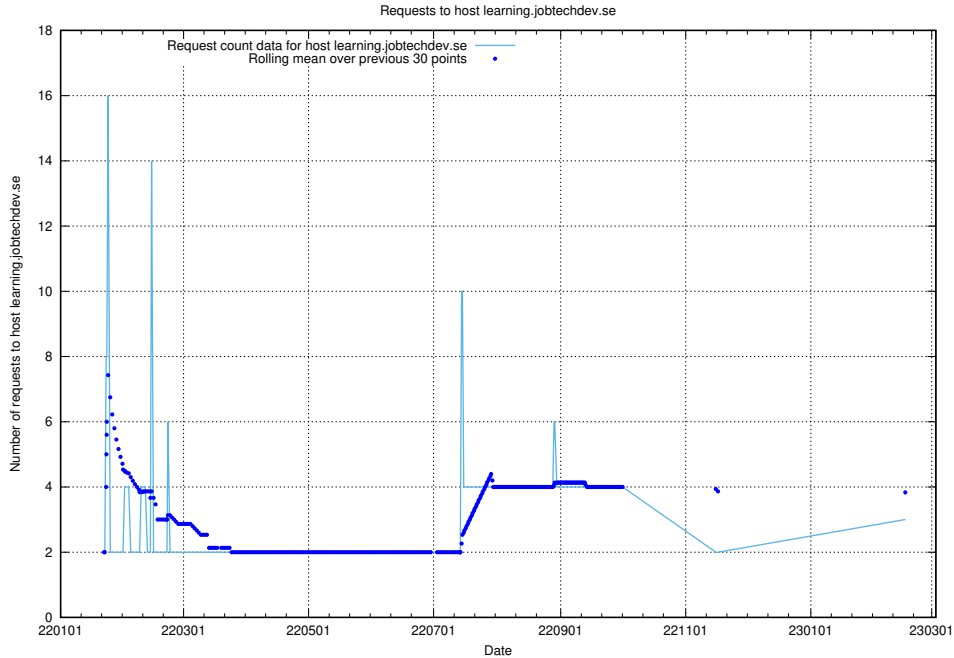

7.237 Usage of learning.jobtechdev.se

Here, we count the number of requests to host learning.jobtechdev.se.