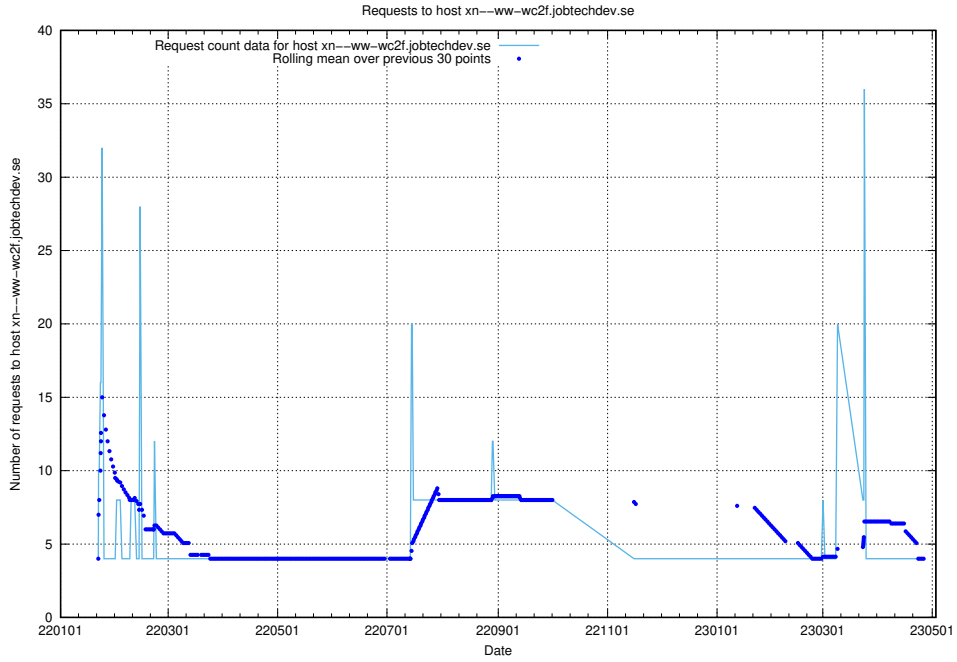

7.93 Usage of xn-ww-wc2f.jobtechdev.se

Here, we count the number of requests to host xn-ww-wc2f.jobtechdev.se.