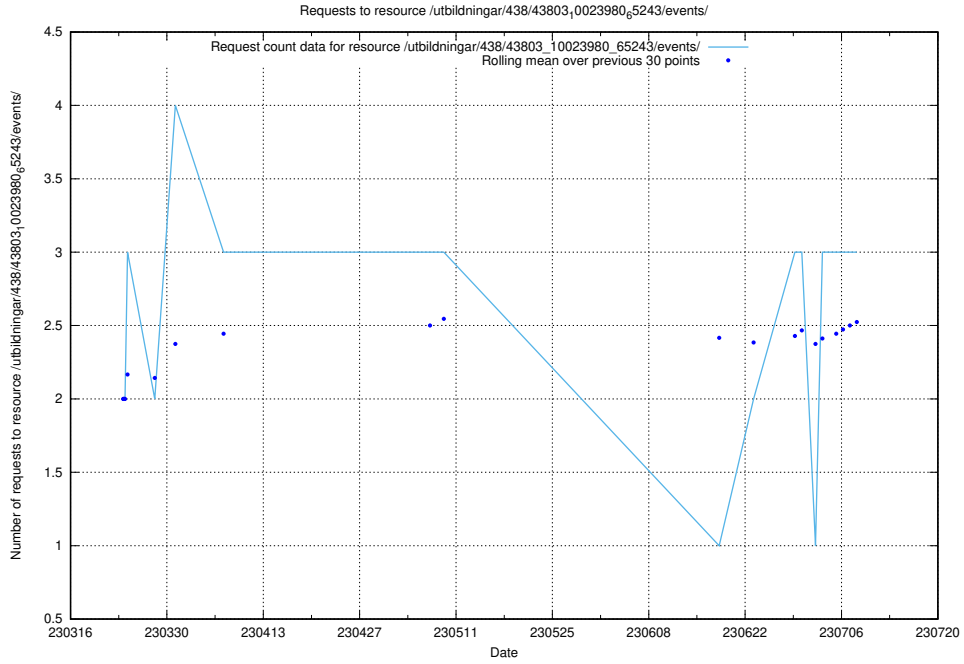

5.109 Usage of /utbildningar/438/43803_10023980_65243/events/

Here, we count the number of requests to resource /utbildningar/438/43803_10023980_65243/events/.