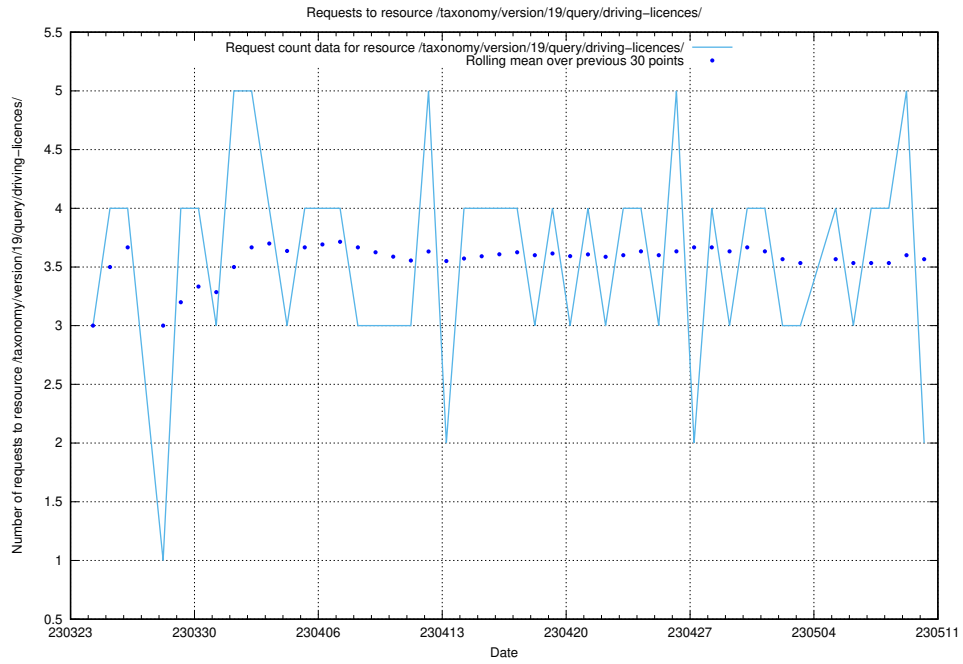

5.238 Usage of /taxonomy/version/19/query/driving-licences/

Here, we count the number of requests to resource /taxonomy/version/19/query/driving-licences/.