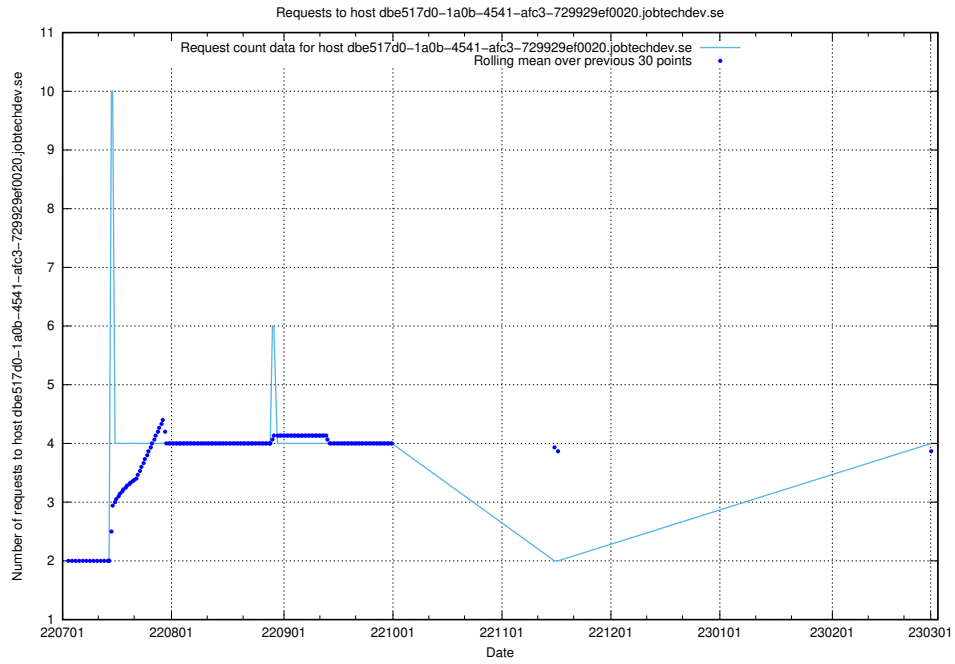

7.135 Usage of dbe517d0-1a0b-4541-afc3-729929ef0020.jobtechdev.se

Here, we count the number of requests to host dbe517d0-1a0b-4541-afc3-729929ef0020.jobtechdev.se.