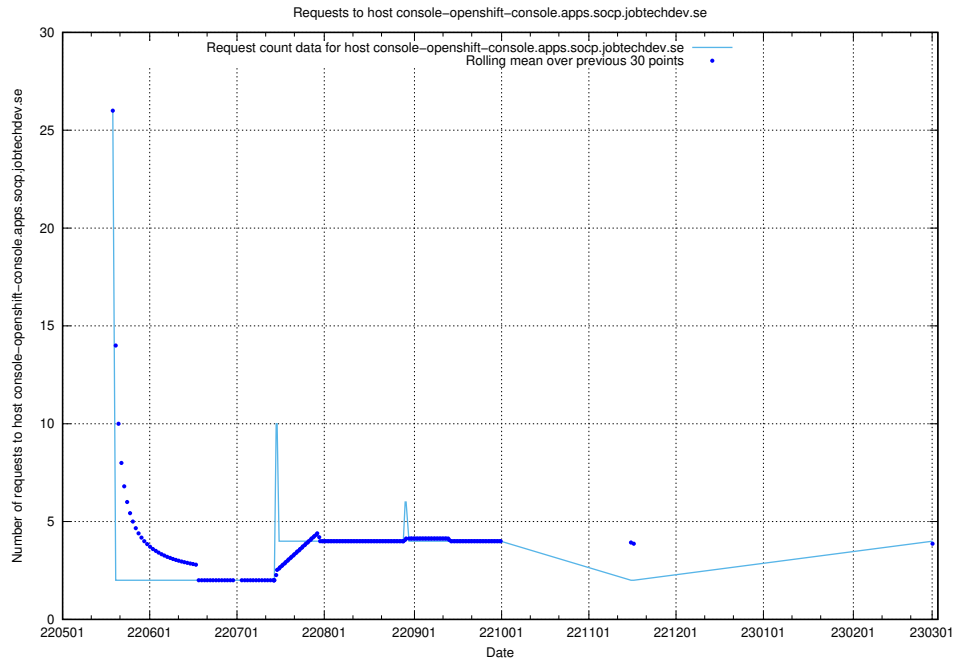

7.144 Usage of console-openshift-console.apps.socp.jobtechdev.se

Here, we count the number of requests to host console-openshift-console.apps.socp.jobtechdev.se.