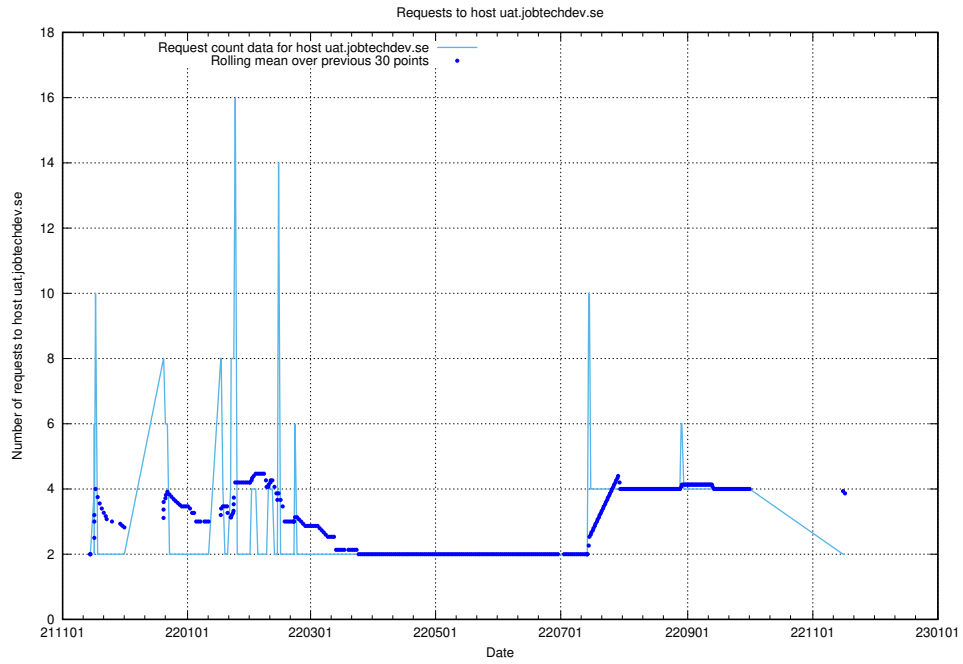

### 7.533 Usage of taxonomy-editor-prod-taxonomy-frontend-gitops.prod.services.jtech.se

Here, we count the number of requests to host taxonomy-editor-prod-taxonomy-frontend-gitops.prod.services.jtech.se.