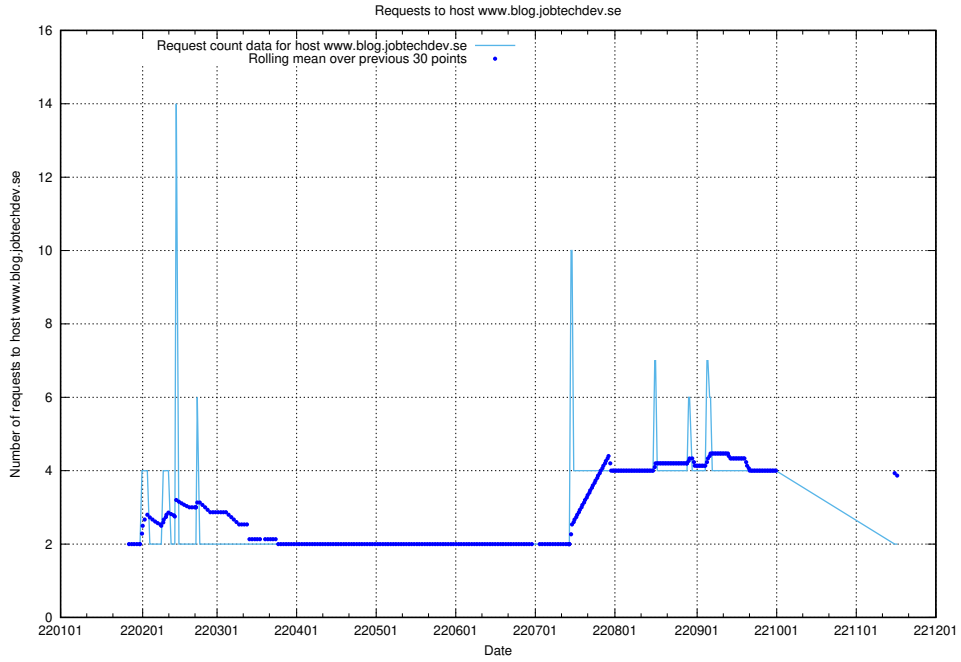

7.549 Usage of www.blog.jobtechdev.se

Here, we count the number of requests to host www.blog.jobtechdev.se.