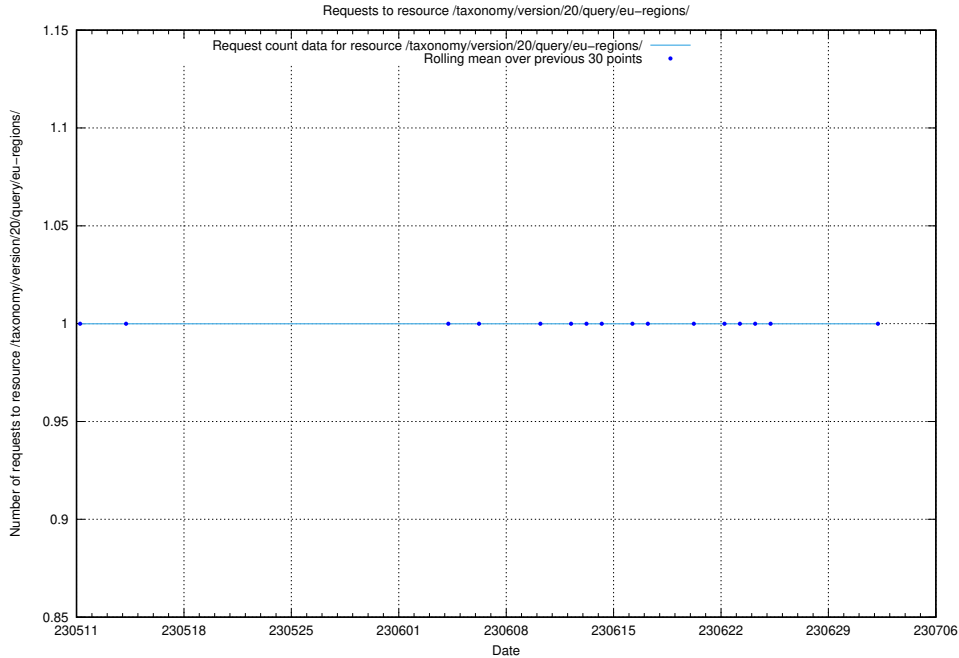

5.1880 Usage of /taxonomy/version/20/query/eu-regions/

Here, we count the number of requests to resource /taxonomy/version/20/query/eu-regions/.