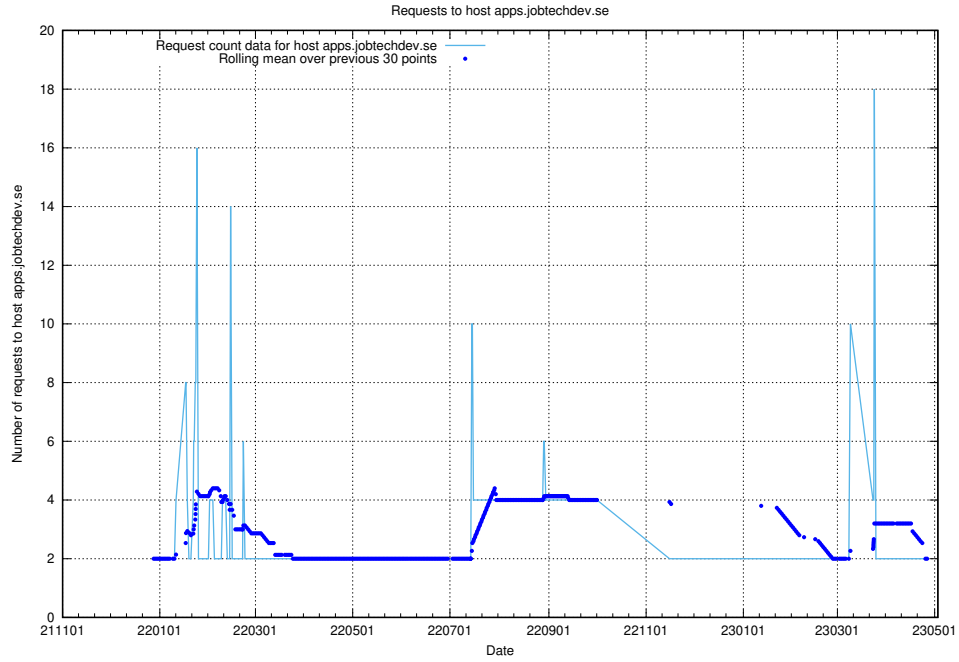

7.342 Usage of apps.jobtechdev.se

Here, we count the number of requests to host apps.jobtechdev.se.