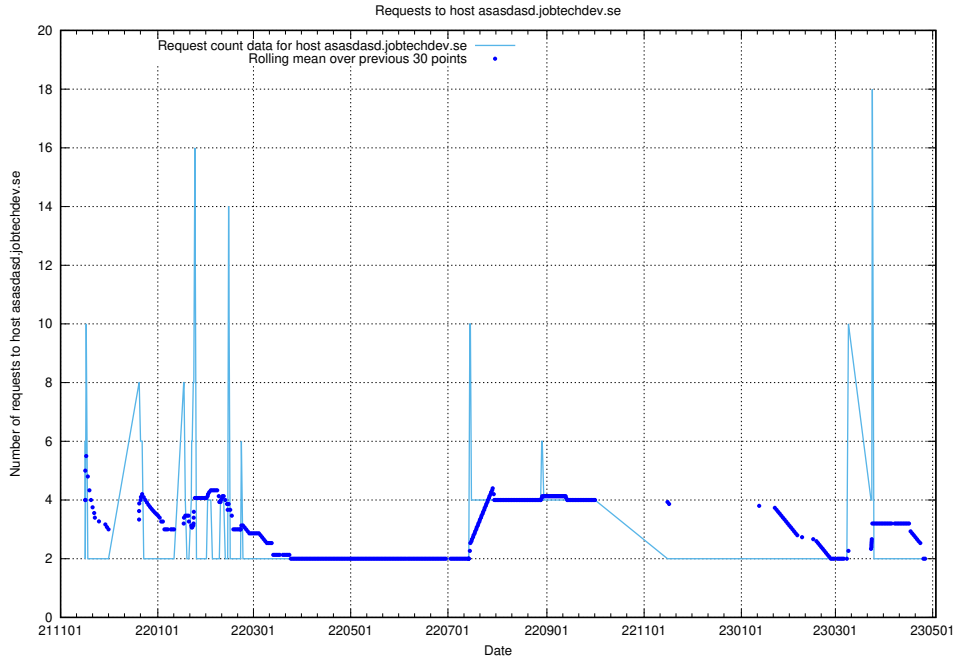

7.519 Usage of asasdask.jobtechdev.se

Here, we count the number of requests to host asasdask.jobtechdev.se.