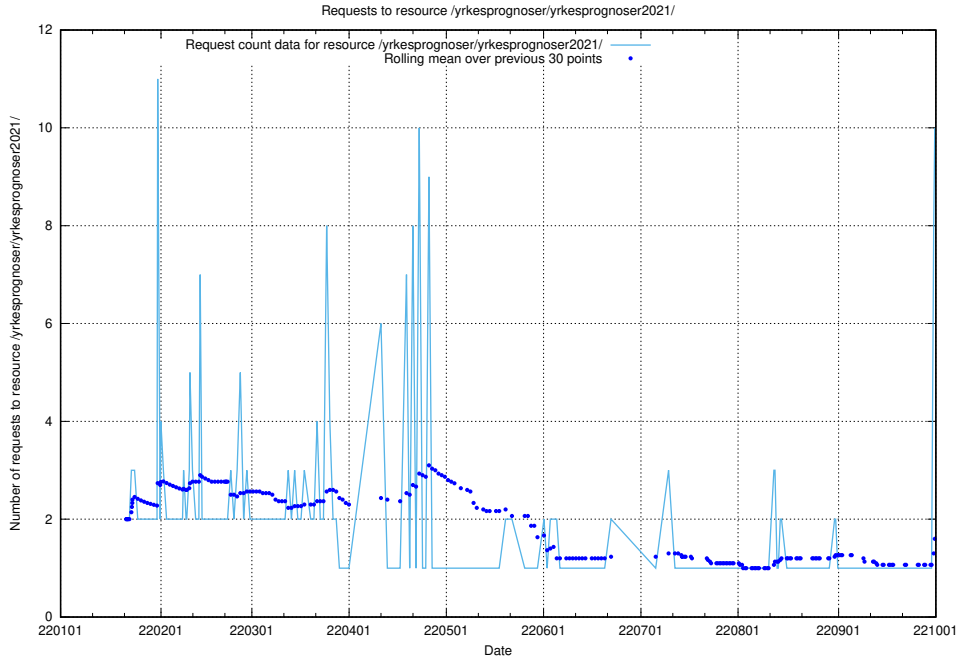

5.19 Usage of /yrkesprognoser/yrkesprognoser2021/

Here, we count the number of requests to resource /yrkesprognoser/yrkesprognoser2021/.