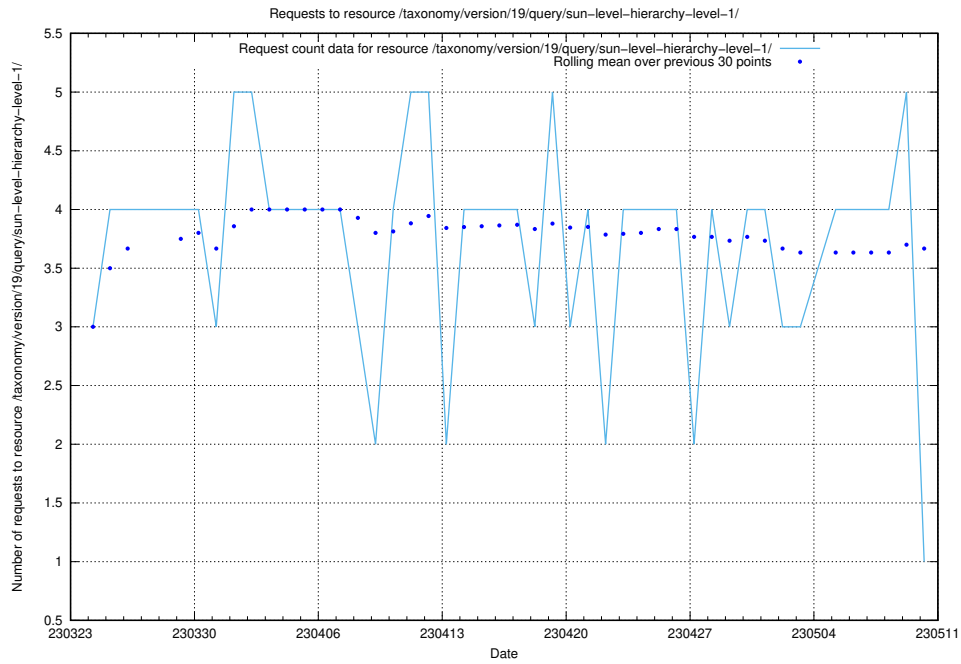

5.1992 Usage of /taxonomy/version/19/query/sun-level-hierarchy-level-1/

Here, we count the number of requests to resource /taxonomy/version/19/query/sun-level-hierarchy-level-1/.