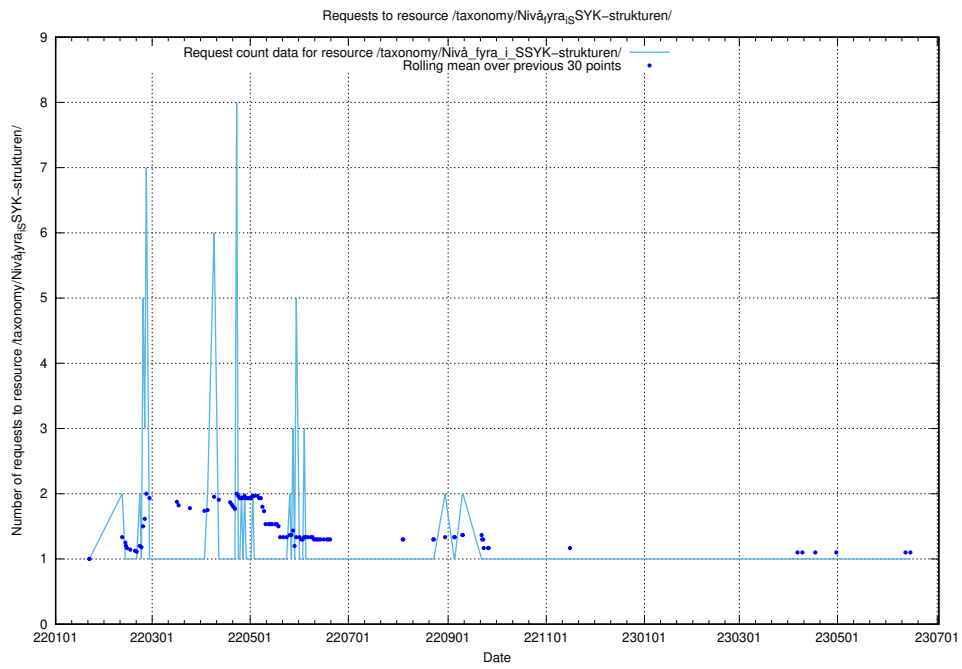

5.1349 Usage of /taxonomy/Nivå_fyra_i_SSYK-strukturen/

Here, we count the number of requests to resource /taxonomy/Nivå_fyra_i_SSYK-strukturen/.