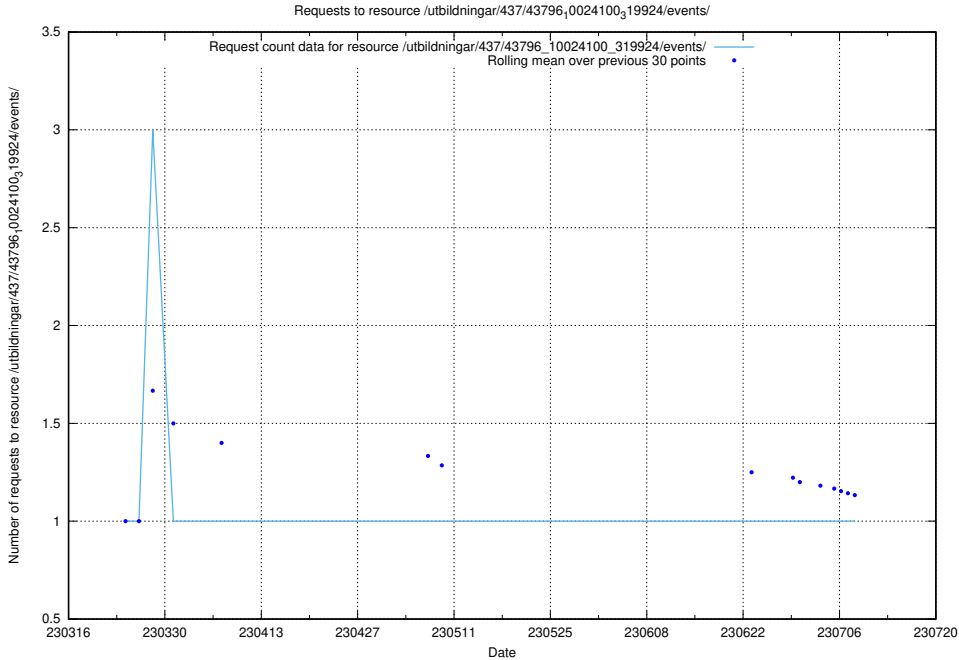

5.2034 Usage of /utbildningar/437/43796_10024100_319924/events/

Here, we count the number of requests to resource /utbildningar/437/43796_10024100_319924/events/.