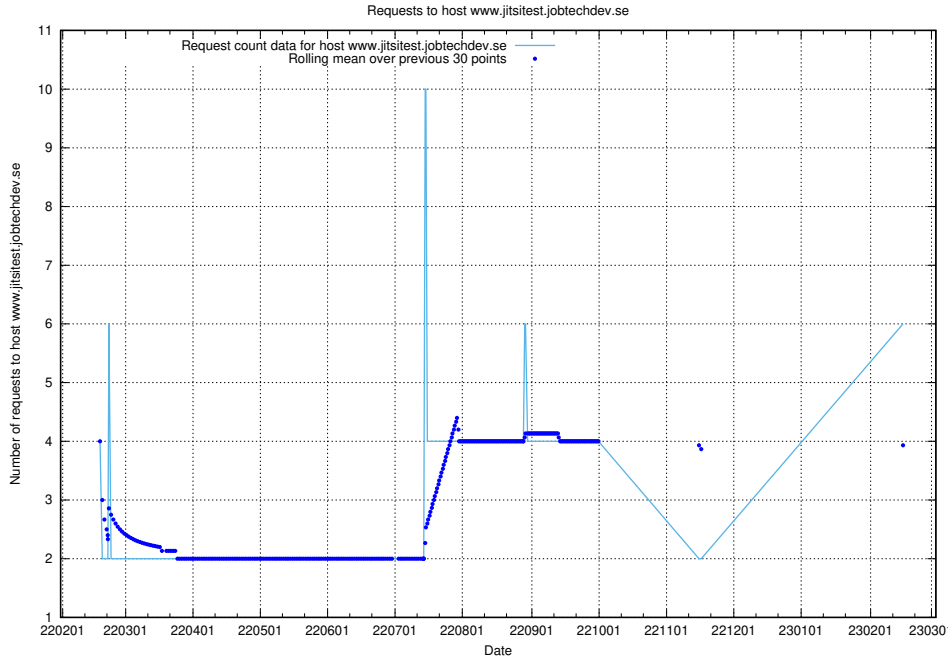

7.79 Usage of www.jitsitest.jobtechdev.se

Here, we count the number of requests to host www.jitsitest.jobtechdev.se.