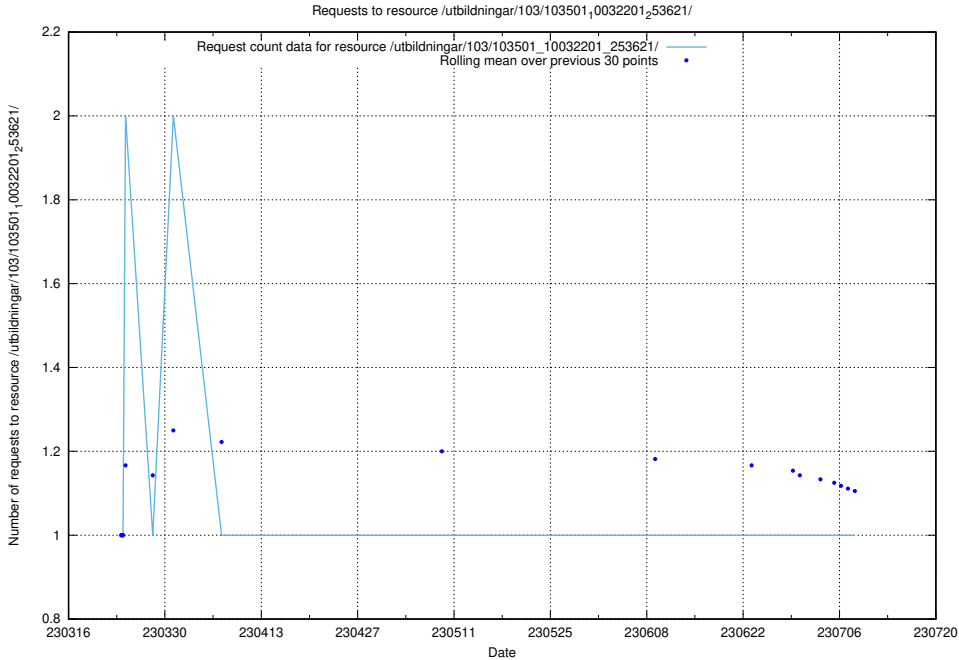

5.1294 Usage of /utbildningar/103/103501_10032201_253621/

Here, we count the number of requests to resource /utbildningar/103/103501_10032201_253621/.