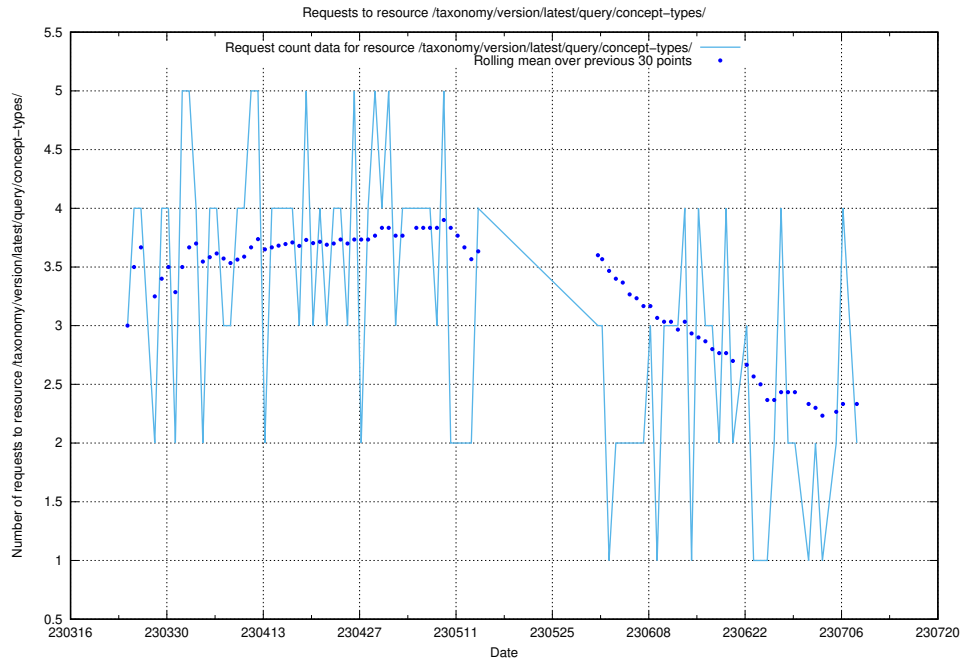

5.218 Usage of /taxonomy/version/latest/query/concept-types/

Here, we count the number of requests to resource /taxonomy/version/latest/query/concept-types/.