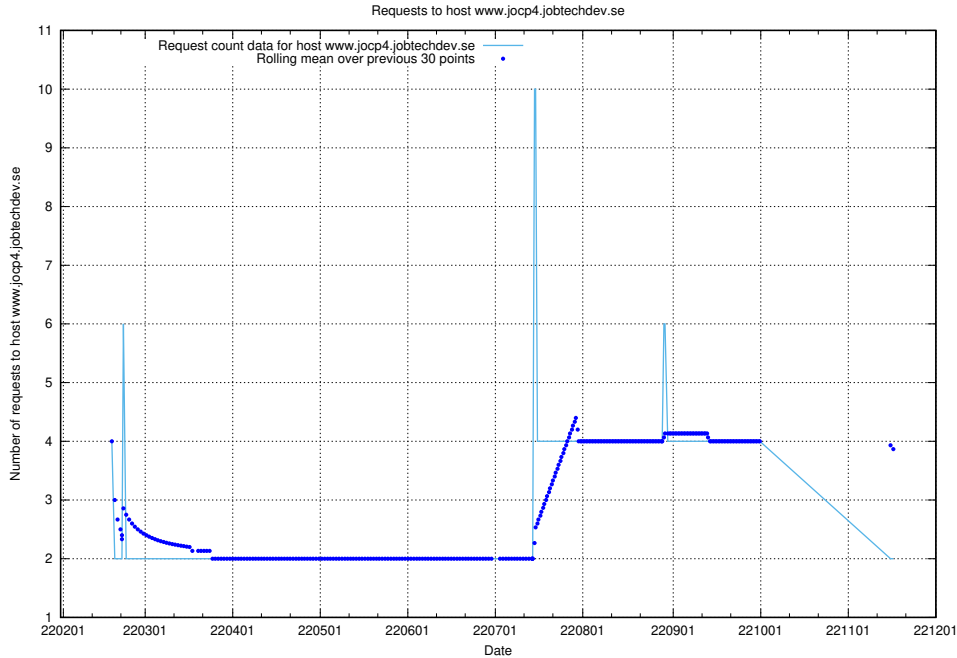

7.512 Usage of www.jocp4.jobtechdev.se

Here, we count the number of requests to host www.jocp4.jobtechdev.se.