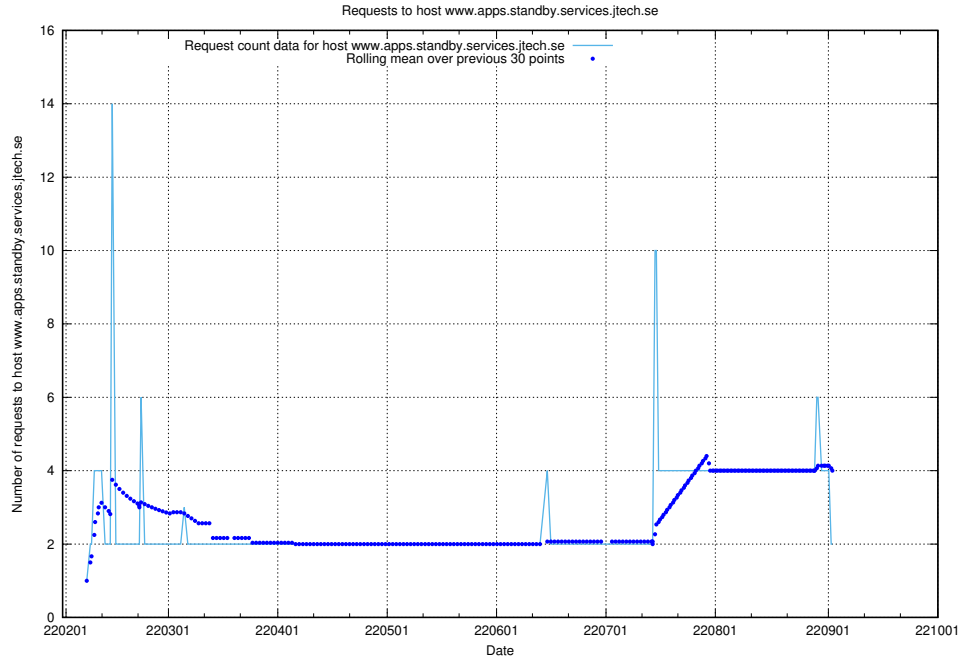

## 7.540 Usage of `www.apps.standby.services.jtech.se`

Here, we count the number of requests to host `www.apps.standby.services.jtech.se`.