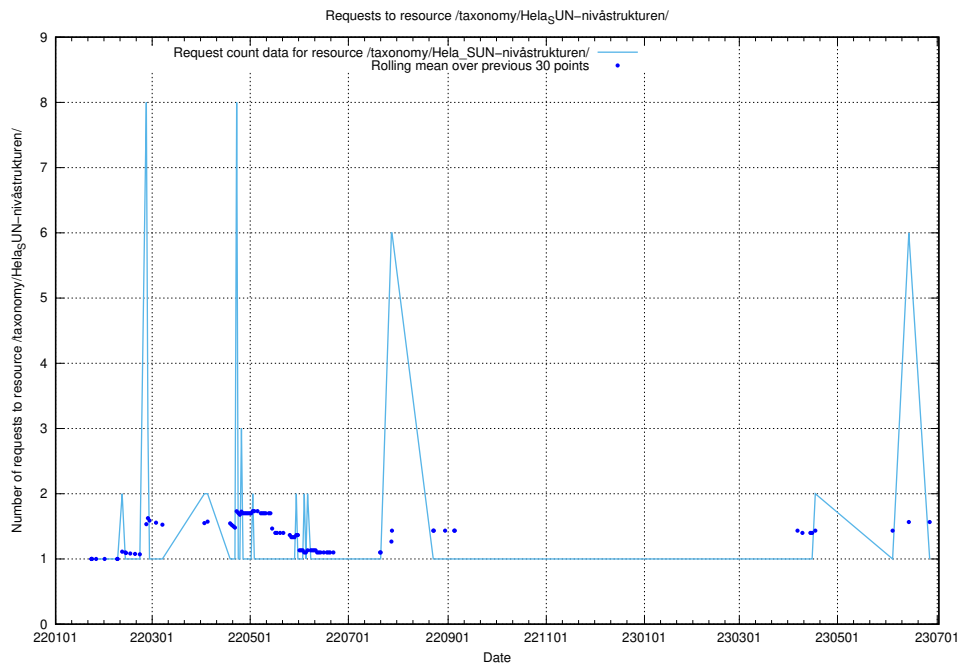

5.965 Usage of /taxonomy/Hela_SUN-nivåstrukturen/

Here, we count the number of requests to resource /taxonomy/Hela_SUN-nivåstrukturen/.