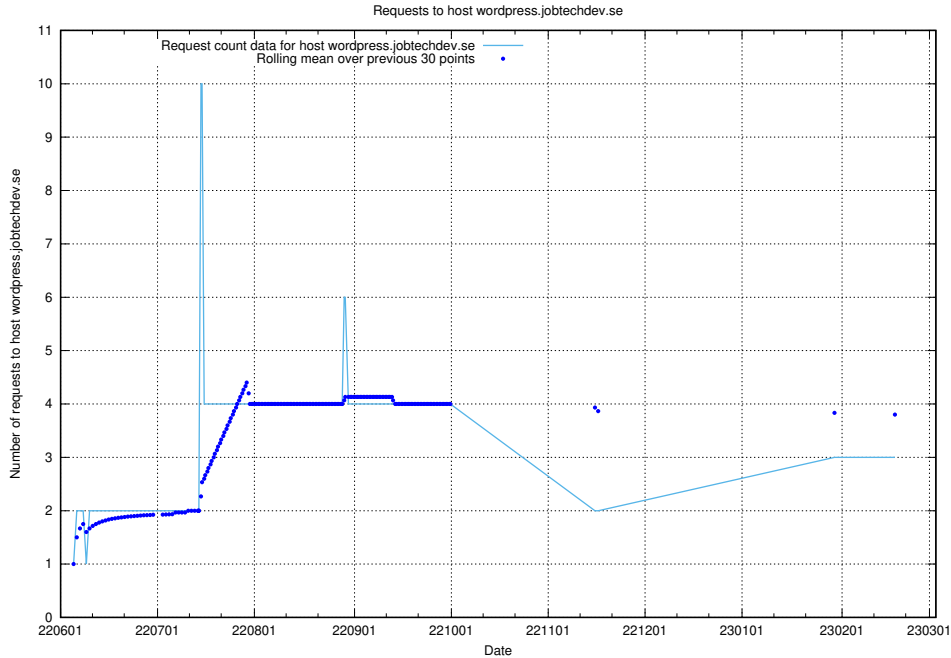

7.206 Usage of wordpress.jobtechdev.se

Here, we count the number of requests to host wordpress.jobtechdev.se.