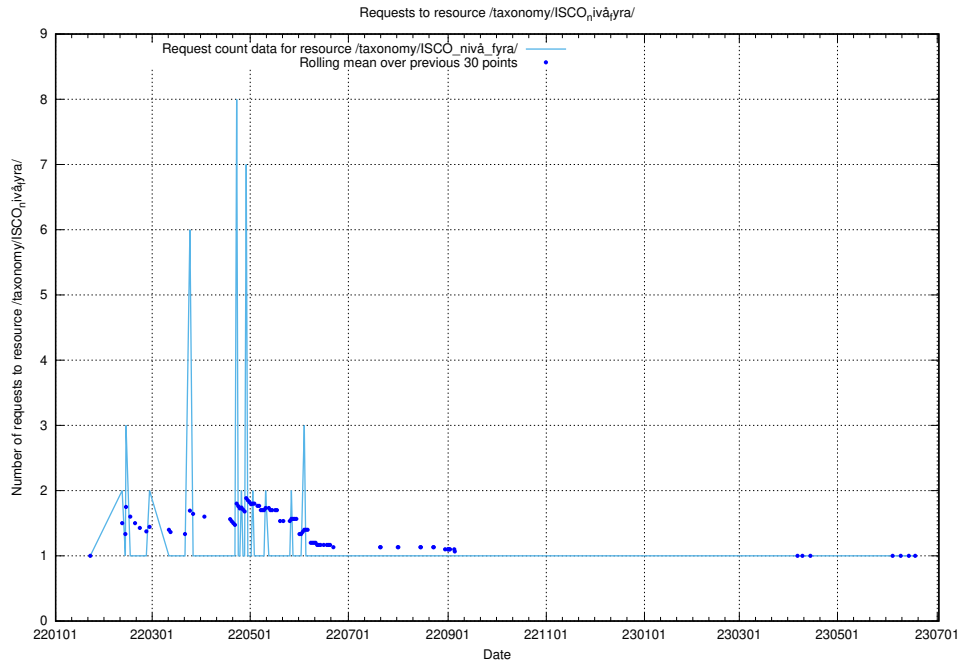

5.1037 Usage of /taxonomy/ISCO_nivå_fyra/

Here, we count the number of requests to resource /taxonomy/ISCO_nivå_fyra/.