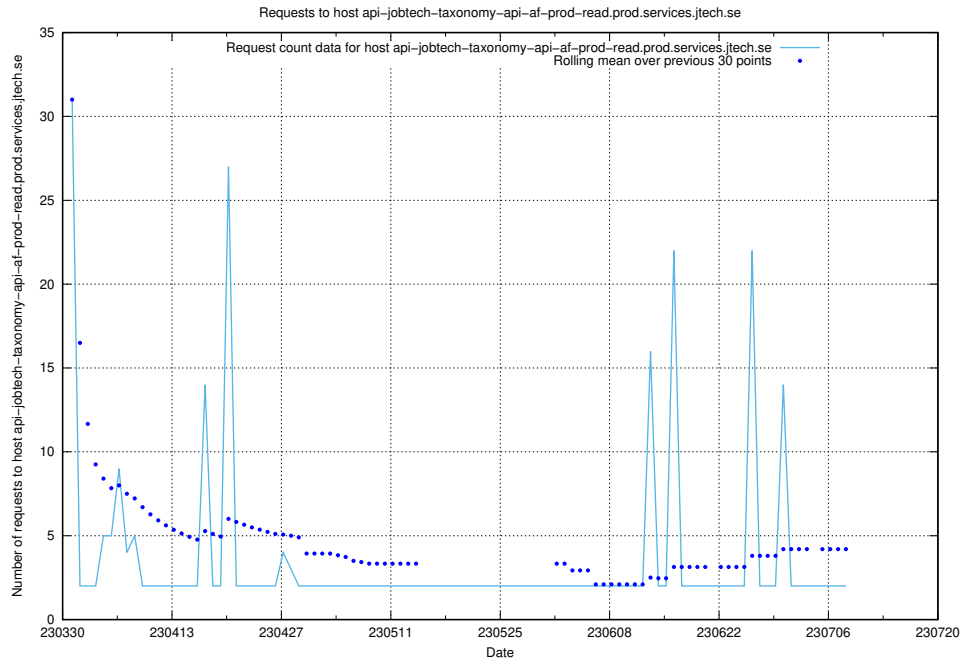

7.266 Usage of api-jobtech-taxonomy-api-af-prod-read.prod.services.jtech.se

Here, we count the number of requests to host api-jobtech-taxonomy-api-af-prod-read.prod.services.jtech.se.