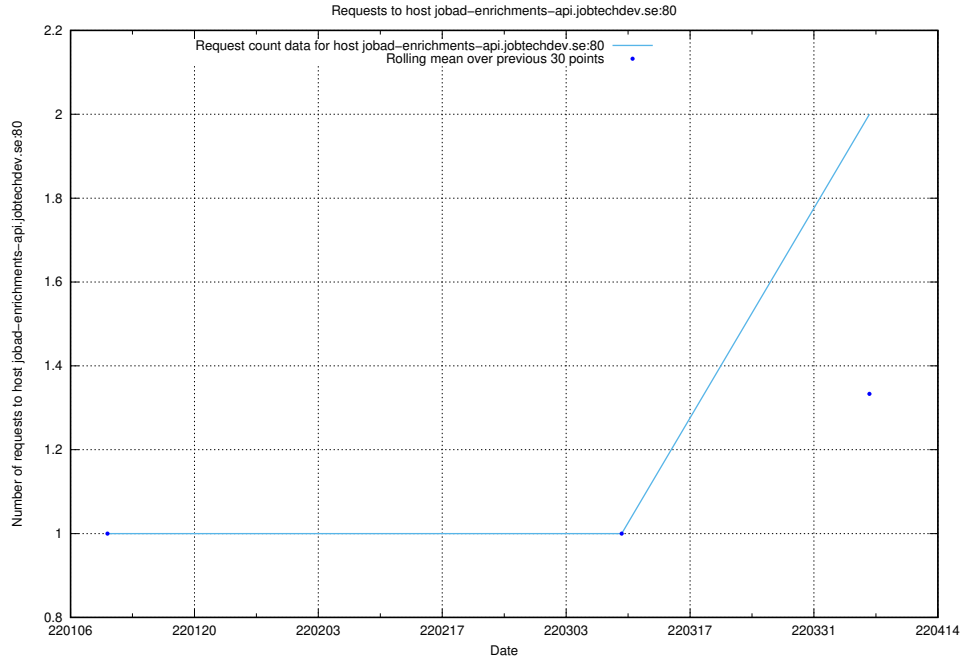

7.269 Usage of jobad-enrichments-api.jobtechdev.se:80

Here, we count the number of requests to host jobad-enrichments-api.jobtechdev.se:80.