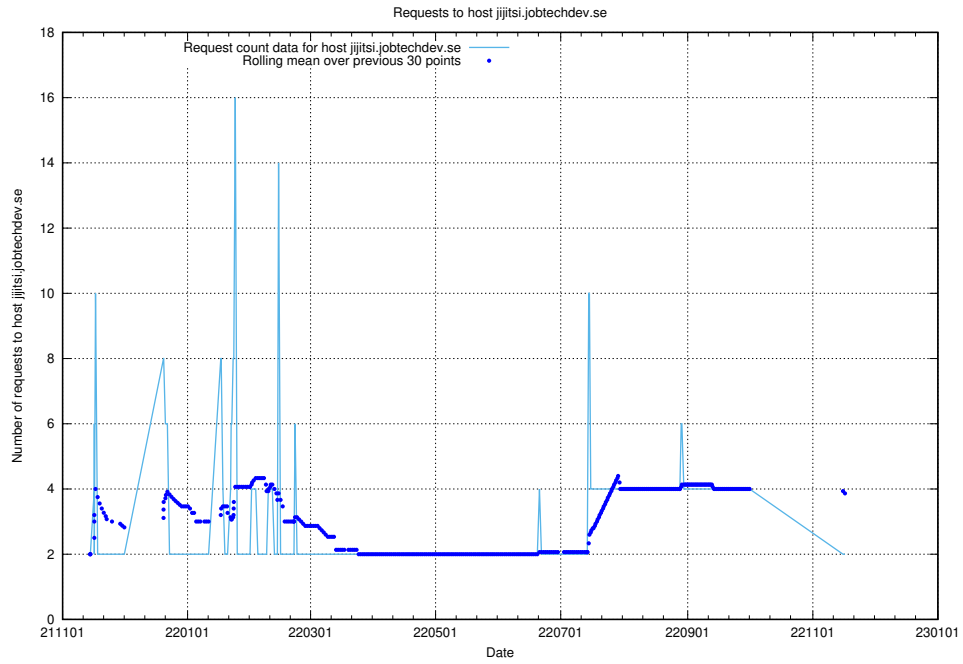

7.567 Usage of jijitsi.jobtechdev.se

Here, we count the number of requests to host jijitsi.jobtechdev.se.