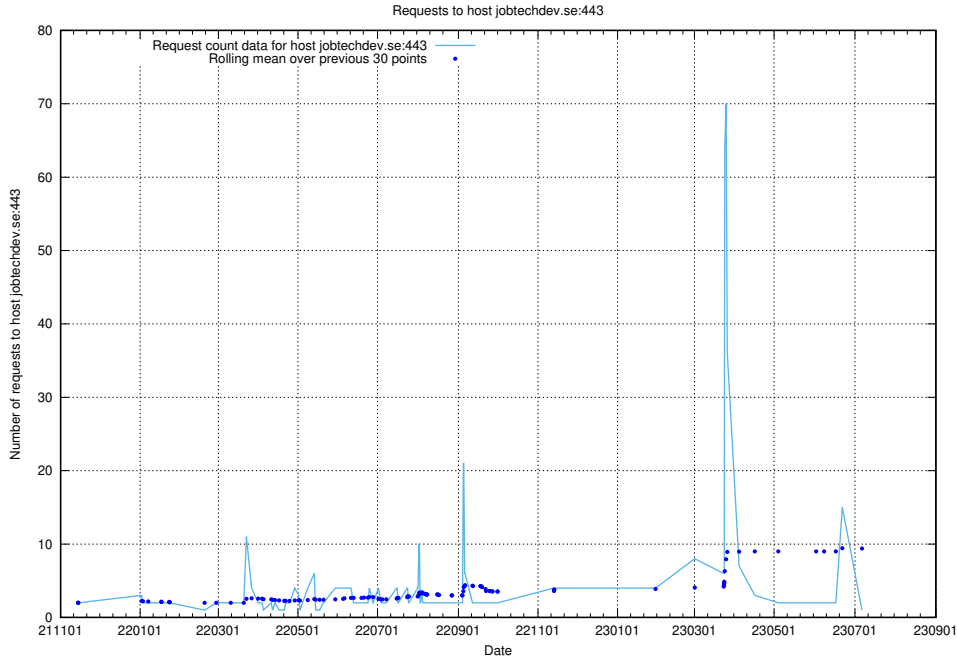

7.642 Usage of jobtechdev.se:443

Here, we count the number of requests to host jobtechdev.se:443.