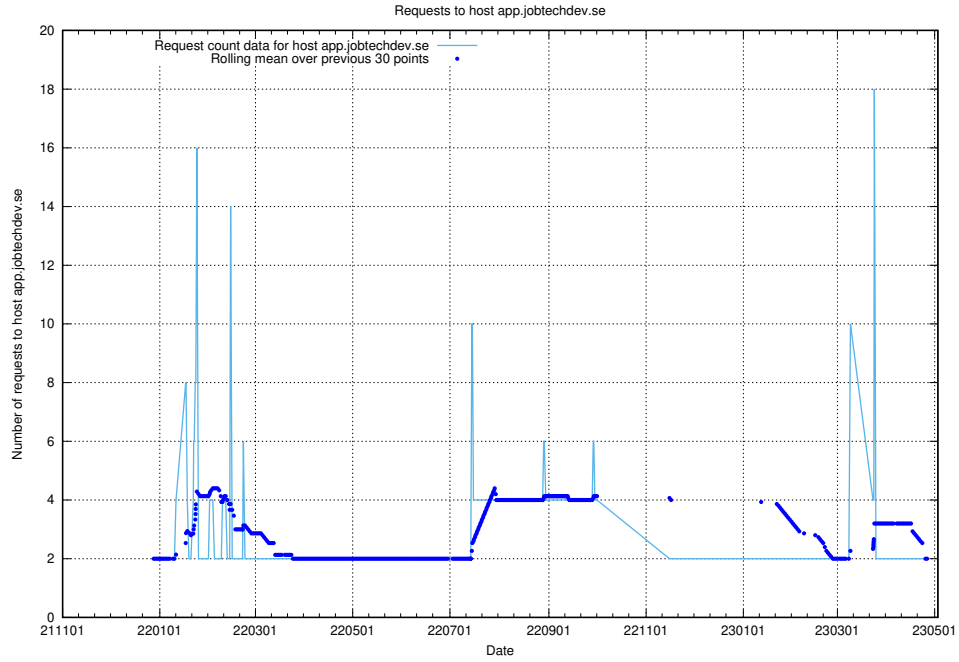

7.343 Usage of app.jobtechdev.se

Here, we count the number of requests to host app.jobtechdev.se.