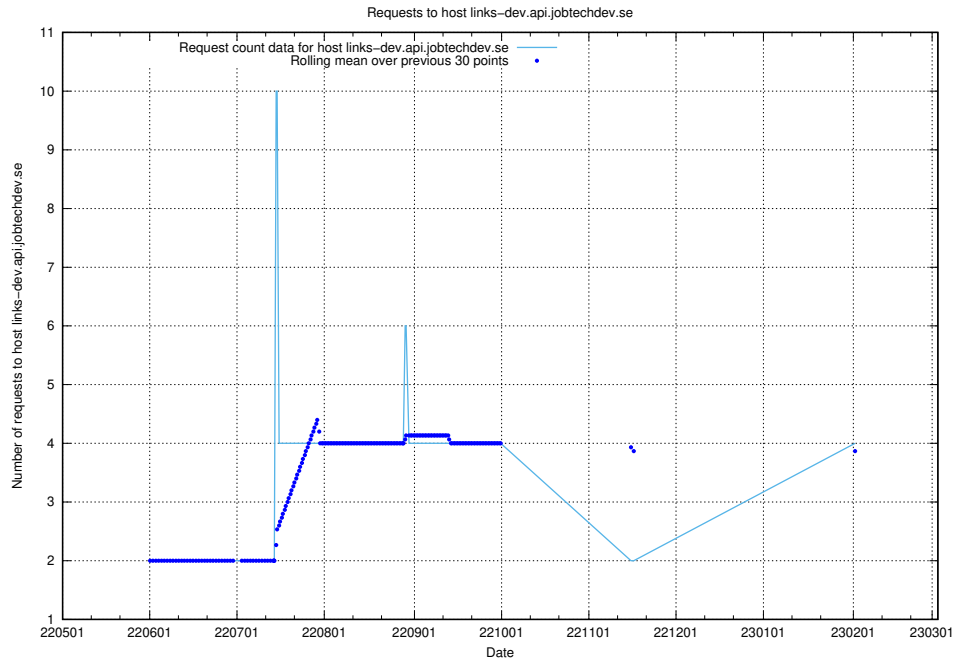

7.143 Usage of links-dev.api.jobtechdev.se

Here, we count the number of requests to host links-dev.api.jobtechdev.se.