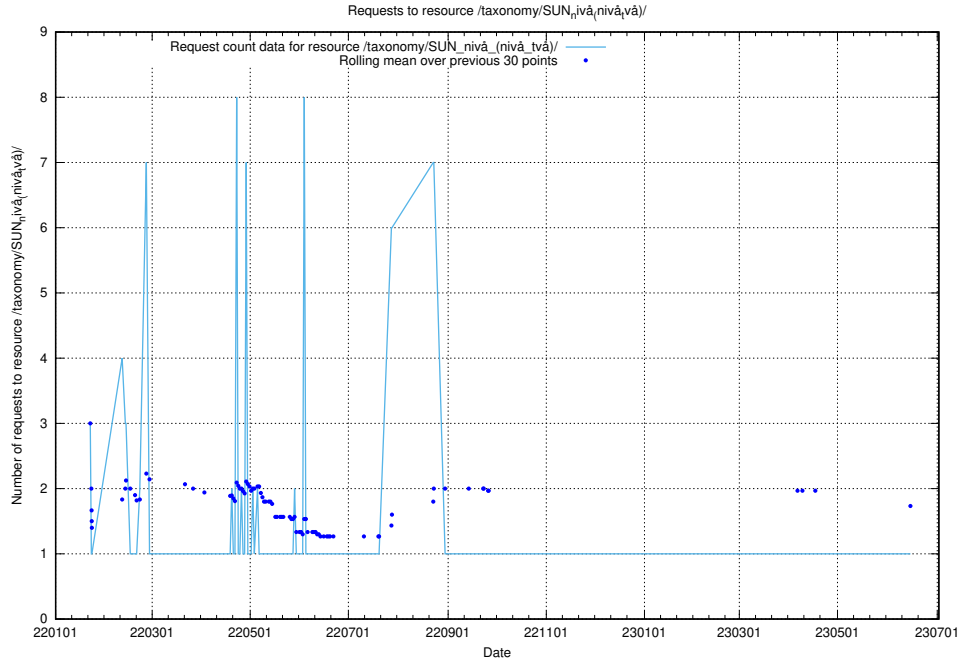

5.976 Usage of /taxonomy/SUN_nivå_(nivå_två)/

Here, we count the number of requests to resource /taxonomy/SUN_nivå_(nivå_två)/.