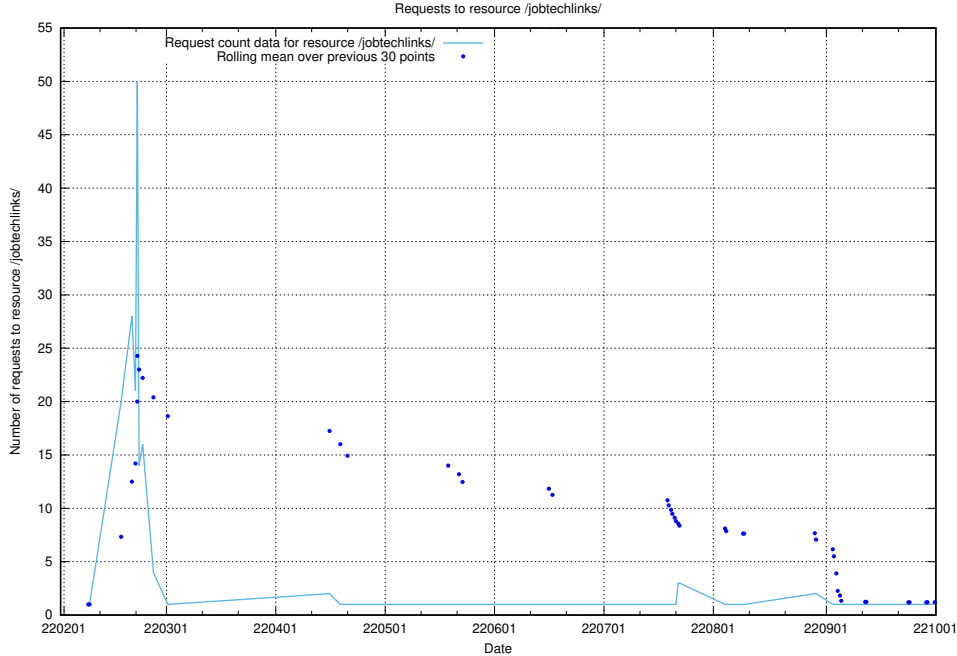

5.753 Usage of /jobtechlinks/

Here, we count the number of requests to resource /jobtechlinks/.