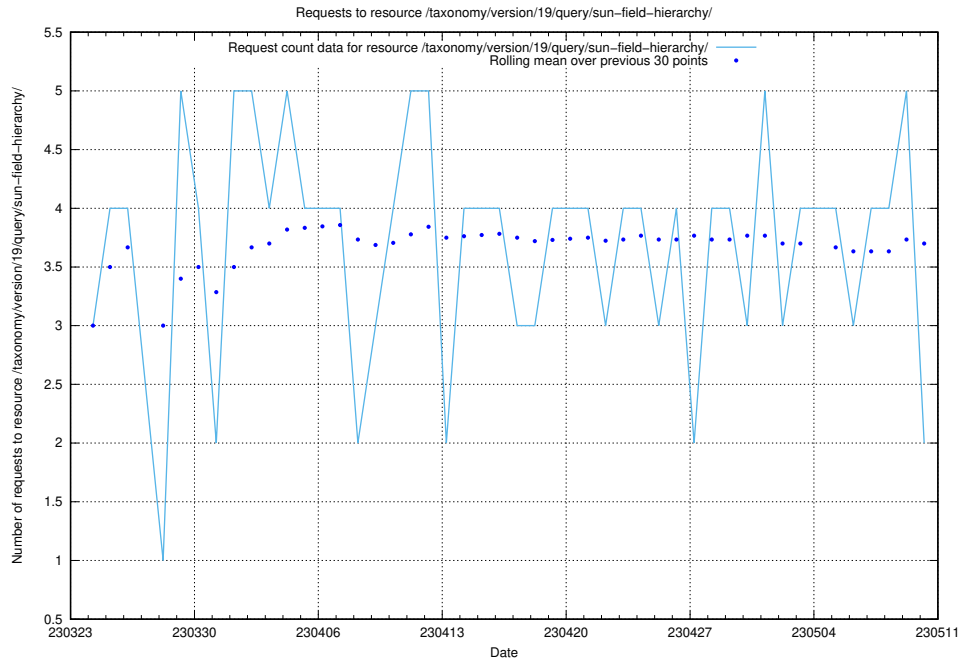

5.222 Usage of /taxonomy/version/19/query/sun-field-hierarchy/

Here, we count the number of requests to resource /taxonomy/version/19/query/sun-field-hierarchy/.