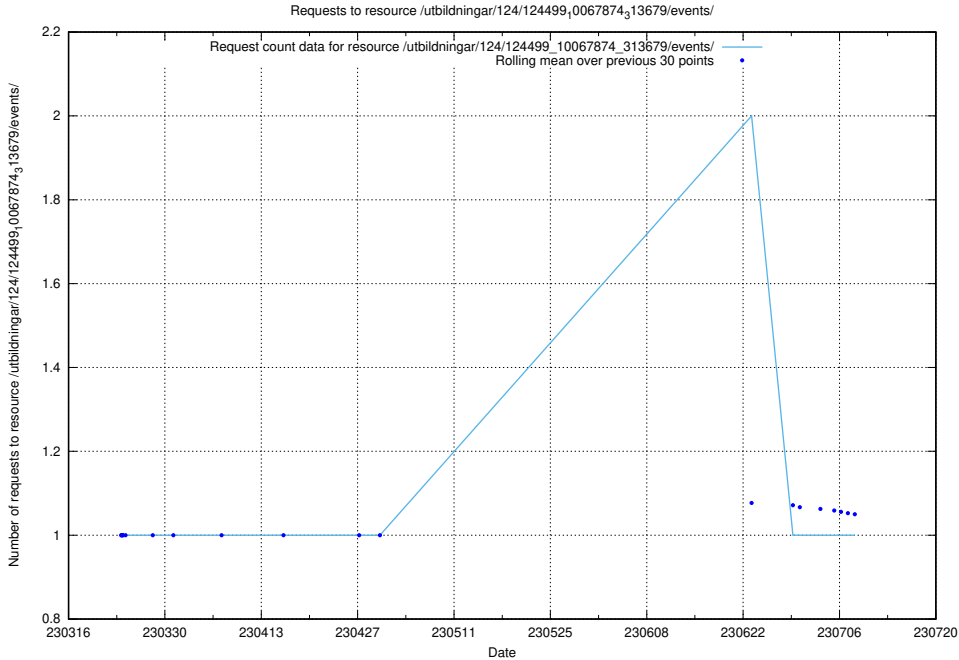

5.754 Usage of /utbildningar/124/124499_10067874_313679/events/

Here, we count the number of requests to resource /utbildningar/124/124499_10067874_313679/events/