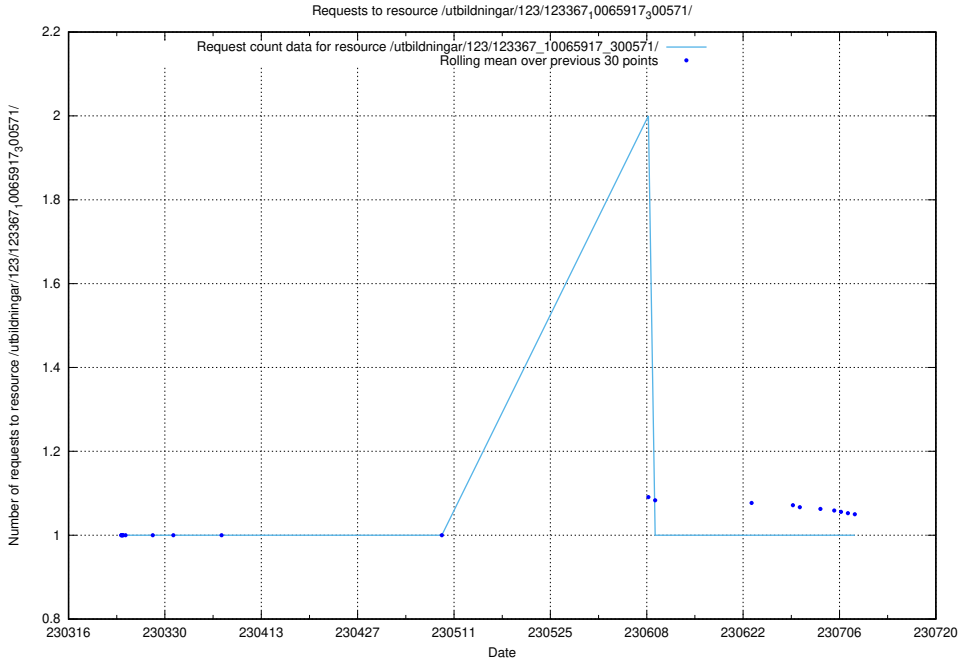

5.1002 Usage of /utbildningar/123/123367_10065917_300571/

Here, we count the number of requests to resource /utbildningar/123/123367_10065917_300571/.