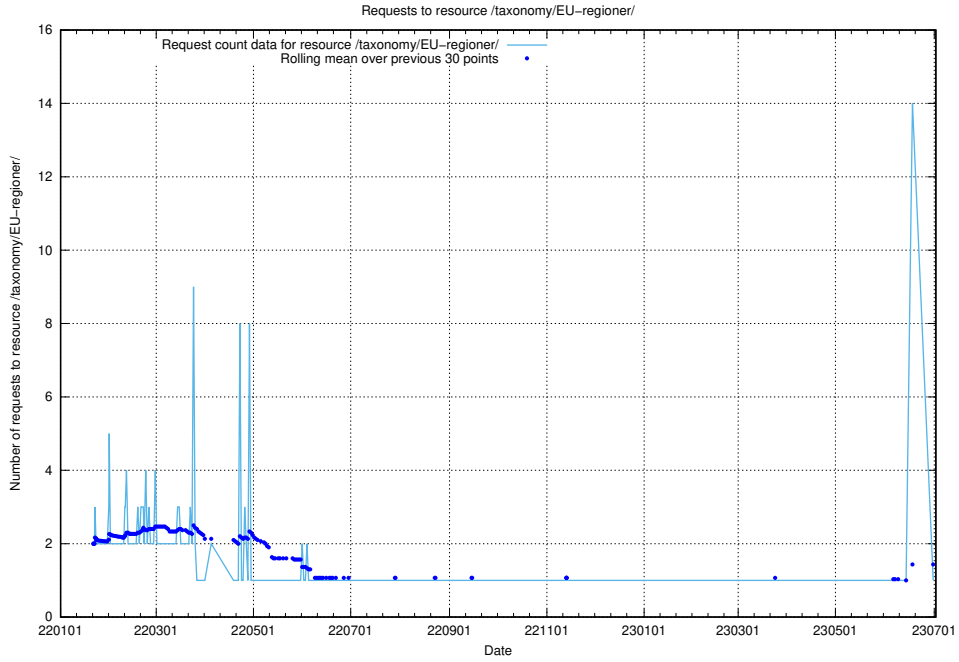

5.475 Usage of /taxonomy/EU-regioner/

Here, we count the number of requests to resource /taxonomy/EU-regioner/.