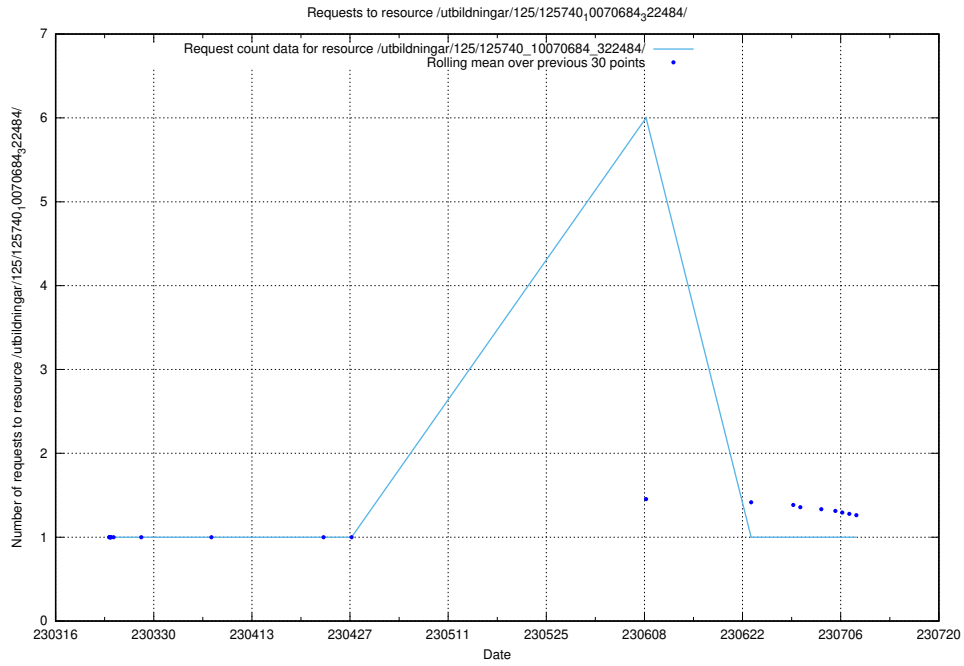

5.300 Usage of /utbildningar/125/125740_10070684_322484/

Here, we count the number of requests to resource /utbildningar/125/125740_10070684_322484/.