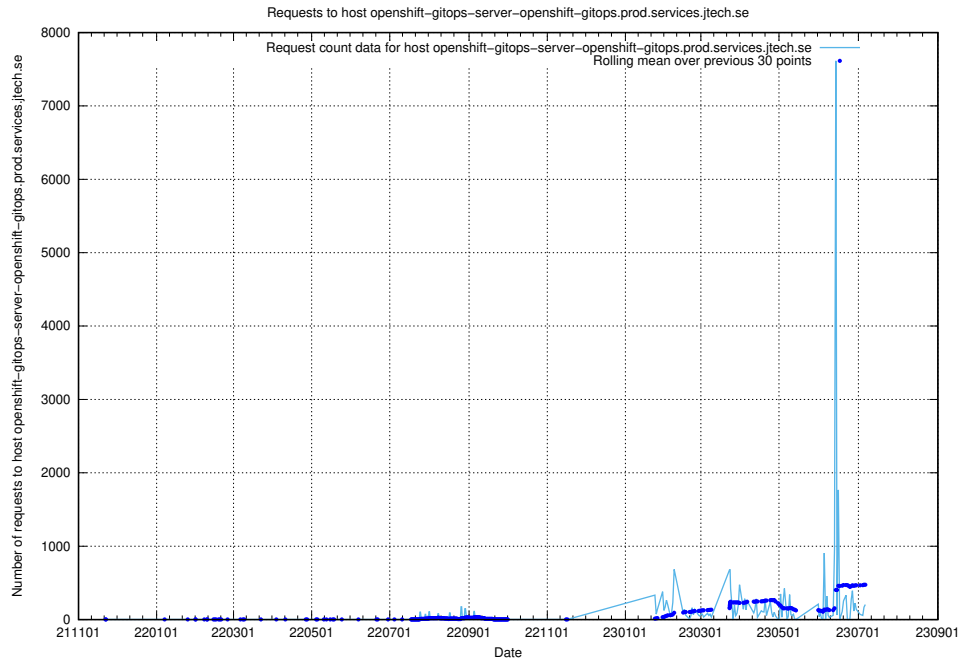

## 7.25 Usage of openshift-gitops-server-openshift-gitops.prod.services.jtech.se

Here, we count the number of requests to host openshift-gitops-server-openshift-gitops.prod.services.jtech.se.