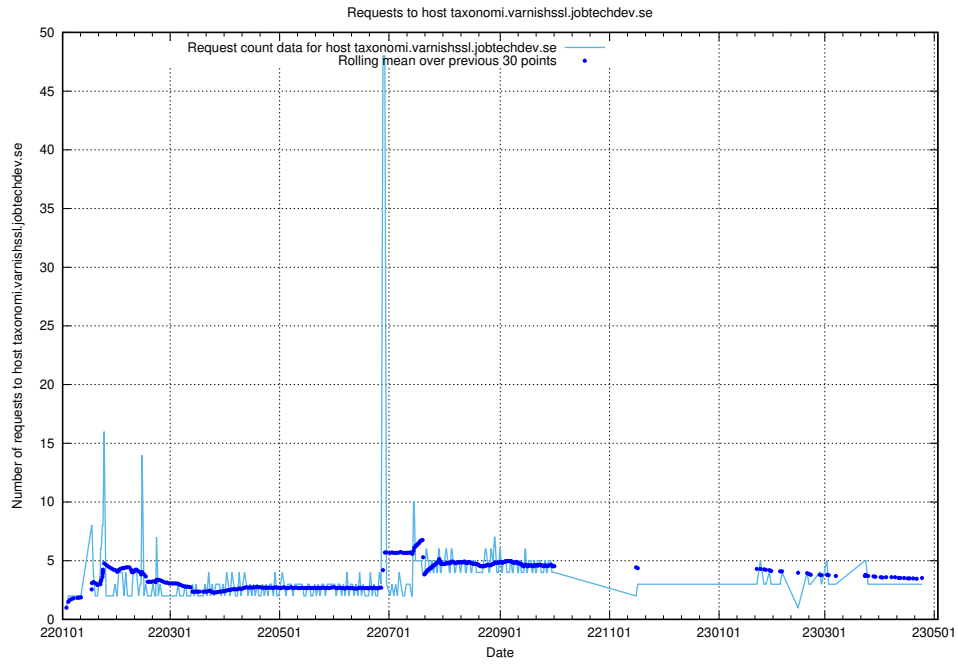

7.171 Usage of `taxonomi.varnishssl.jobtechdev.se`

Here, we count the number of requests to host `taxonomi.varnishssl.jobtechdev.se`.