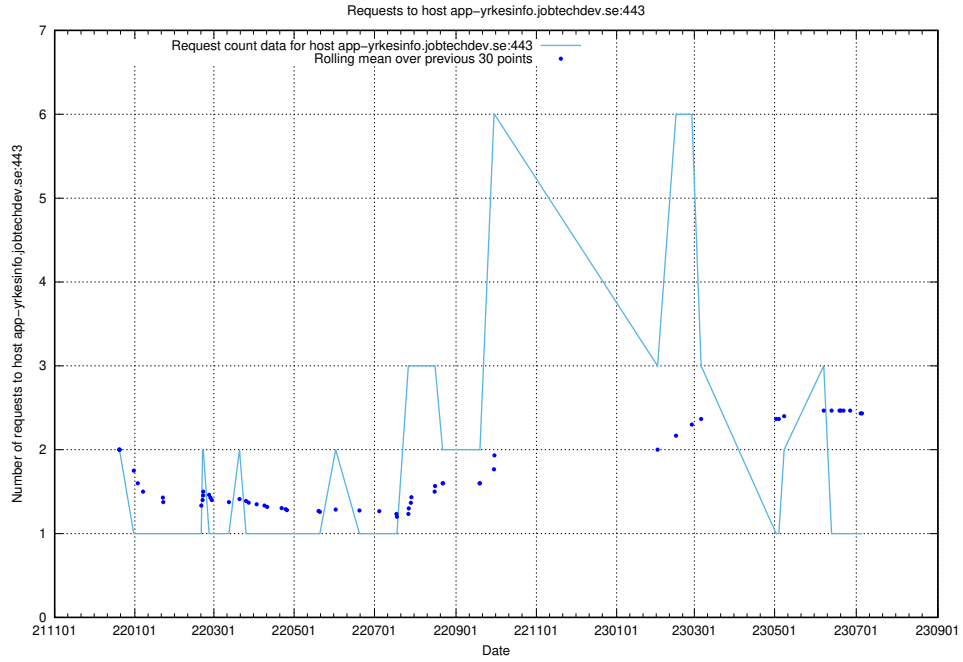

7.601 Usage of app-yrkesinfo.jobtechdev.se:443

Here, we count the number of requests to host app-yrkesinfo.jobtechdev.se:443.