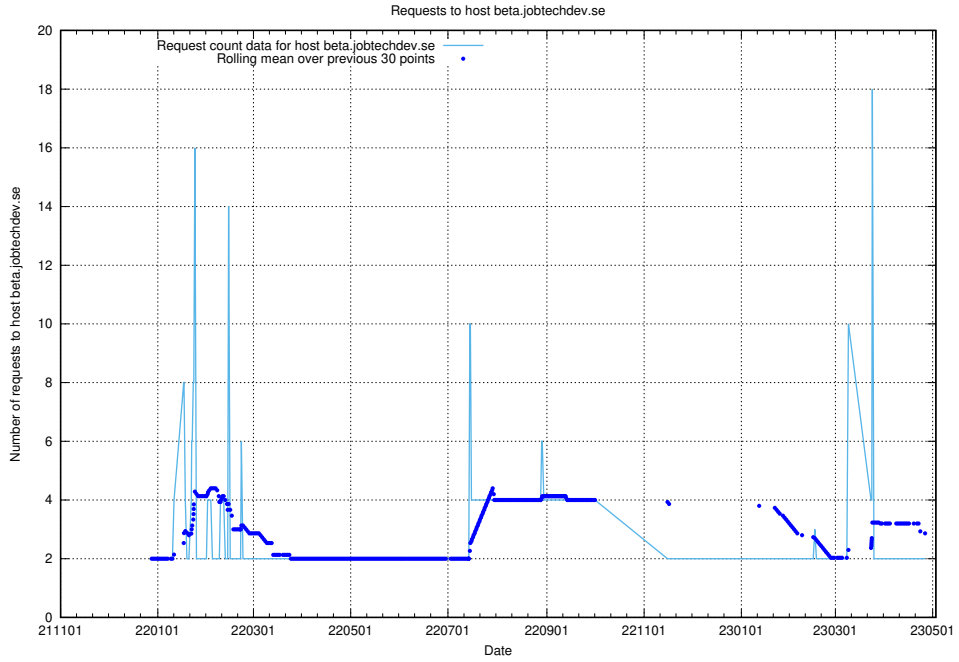

7.340 Usage of beta.jobtechdev.se

Here, we count the number of requests to host beta.jobtechdev.se.