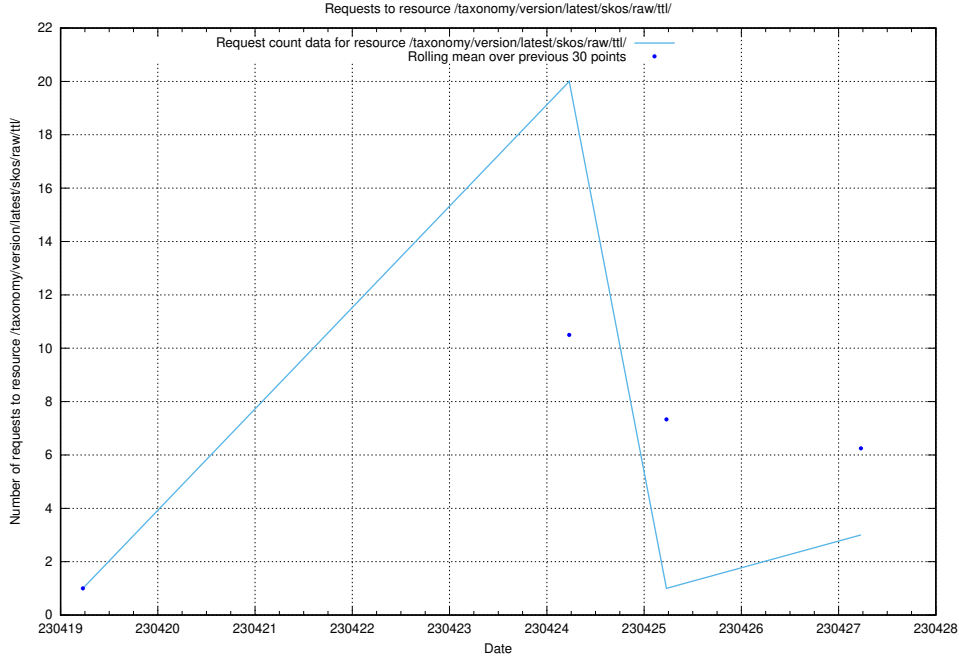

5.85 Usage of /taxonomy/version/latest/skos/raw/ttl/

Here, we count the number of requests to resource /taxonomy/version/latest/skos/raw/ttl/.