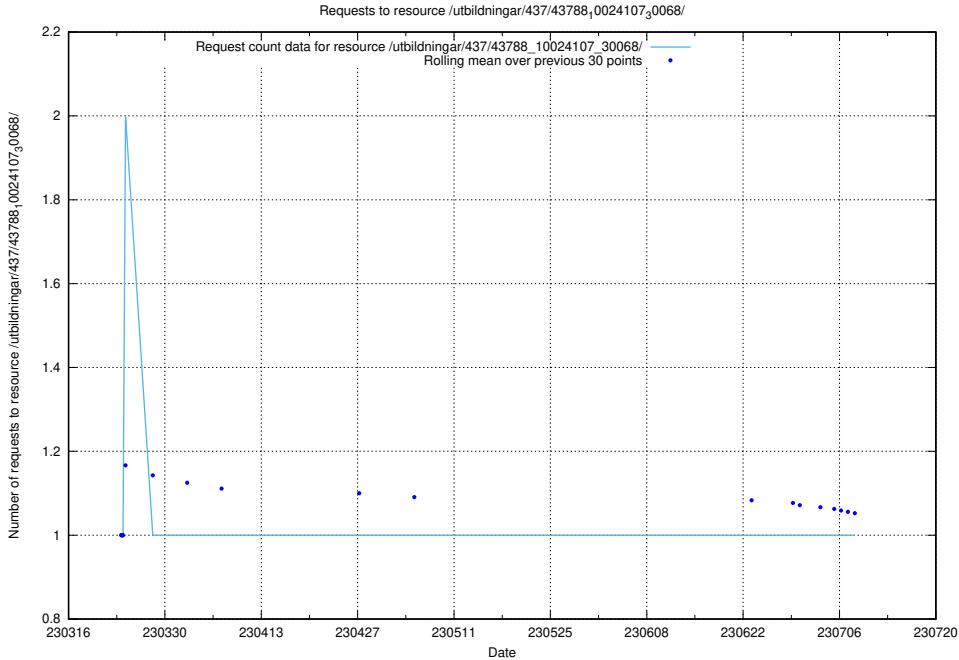

5.2201 Usage of /utbildningar/437/43788_10024107_30068/

Here, we count the number of requests to resource /utbildningar/437/43788_10024107_30068/.