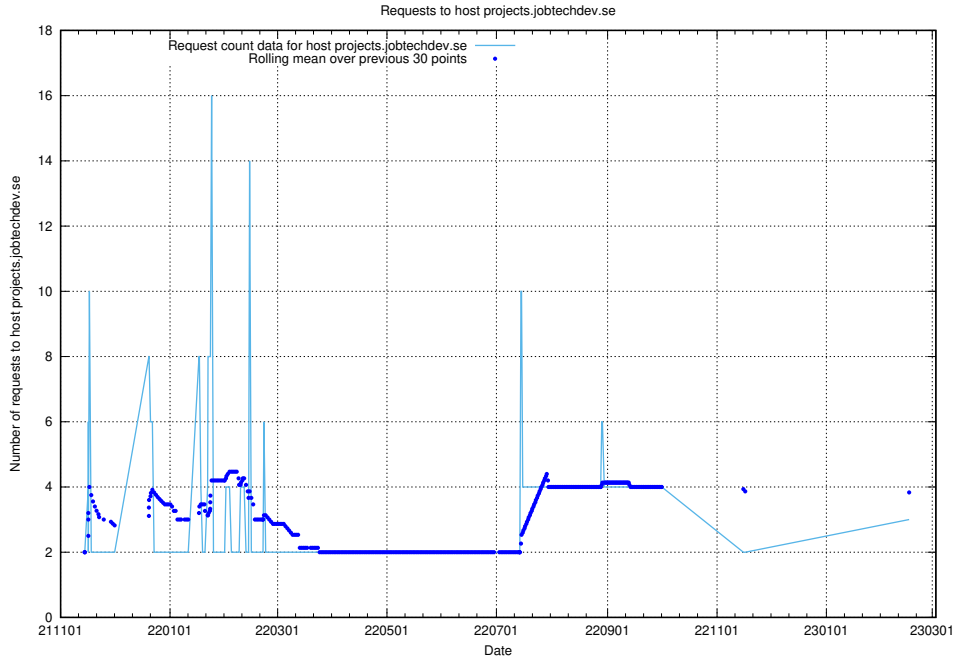

7.226 Usage of projects.jobtechdev.se

Here, we count the number of requests to host projects.jobtechdev.se.