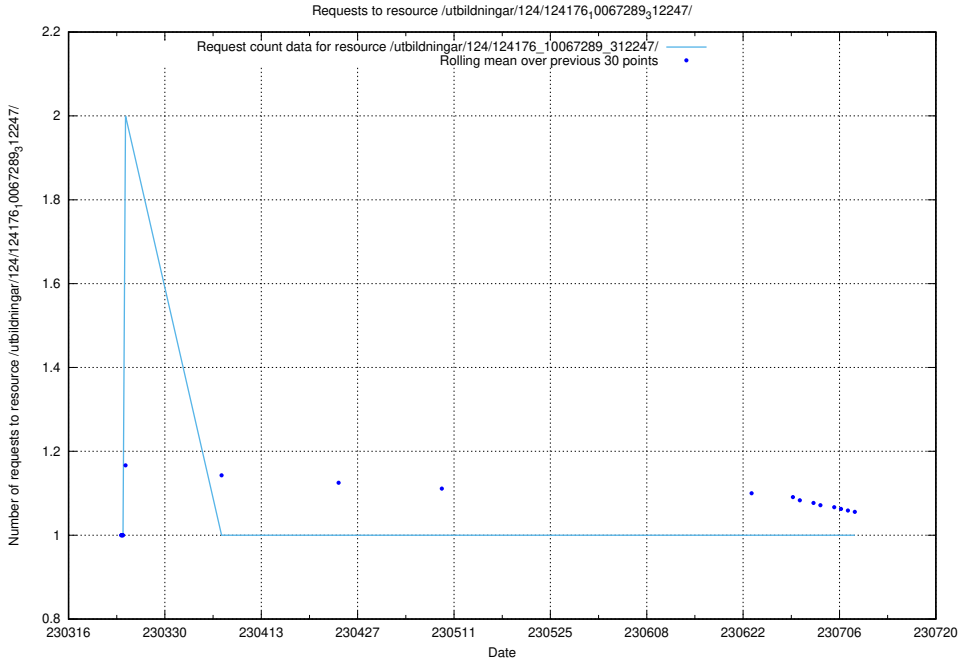

5.932 Usage of /utbildningar/124/124176_10067289_312247/

Here, we count the number of requests to resource /utbildningar/124/124176_10067289_312247/.