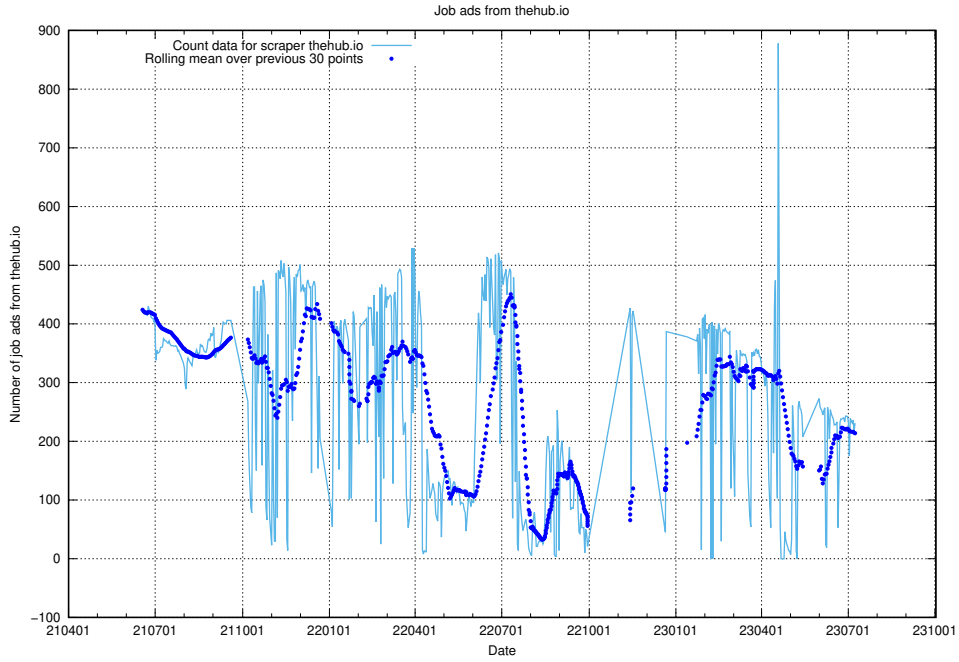

13.13 Number of ads by scraper thehub.io

Here, we count the number of job ads scraped from thehub.io.