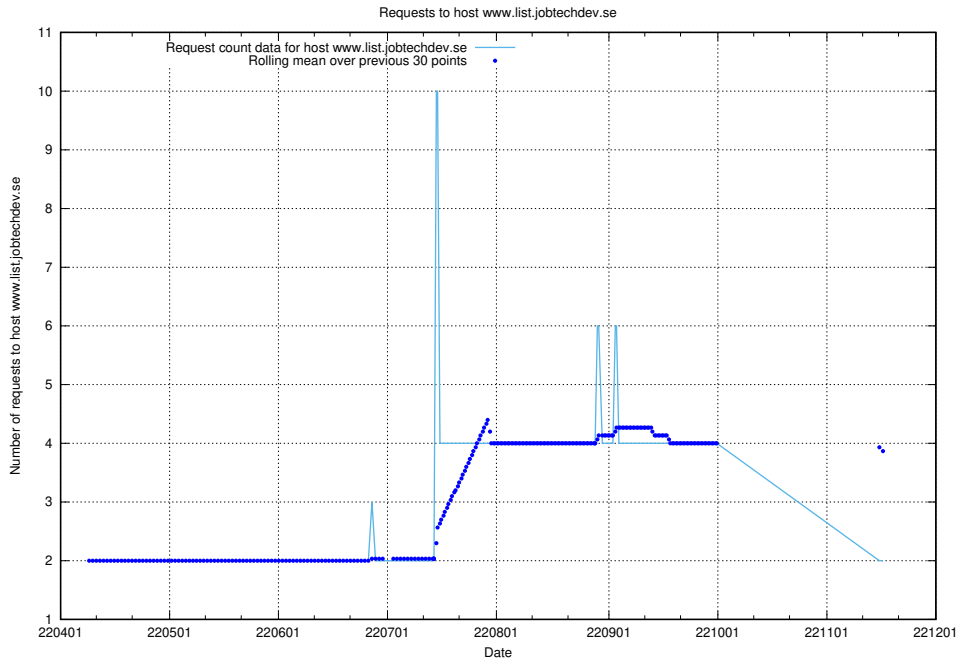

7.450 Usage of www.list.jobtechdev.se

Here, we count the number of requests to host www.list.jobtechdev.se.