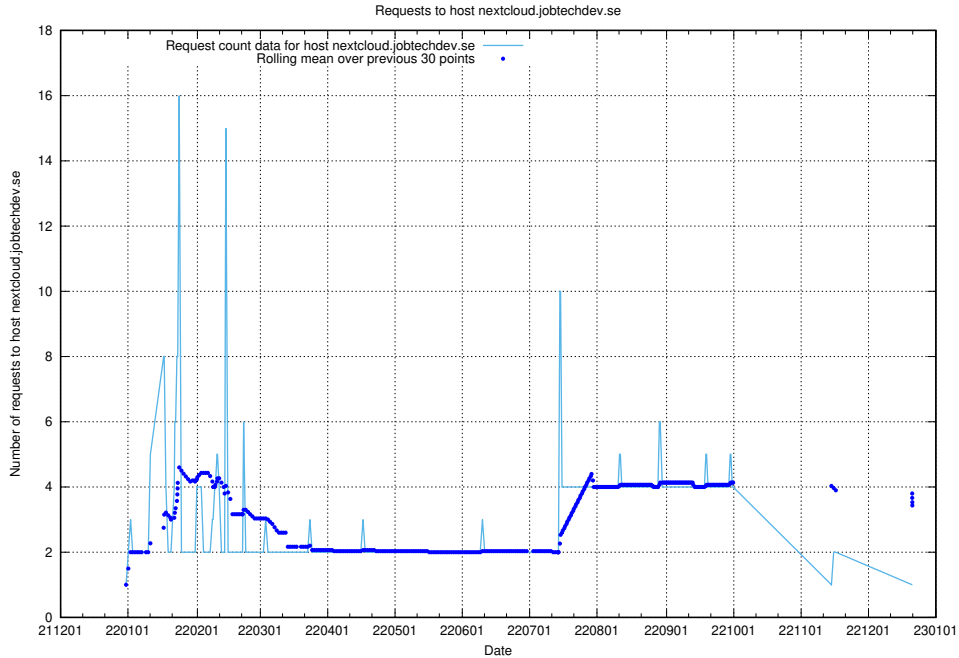

7.598 Usage of nextcloud.jobtechdev.se

Here, we count the number of requests to host nextcloud.jobtechdev.se.