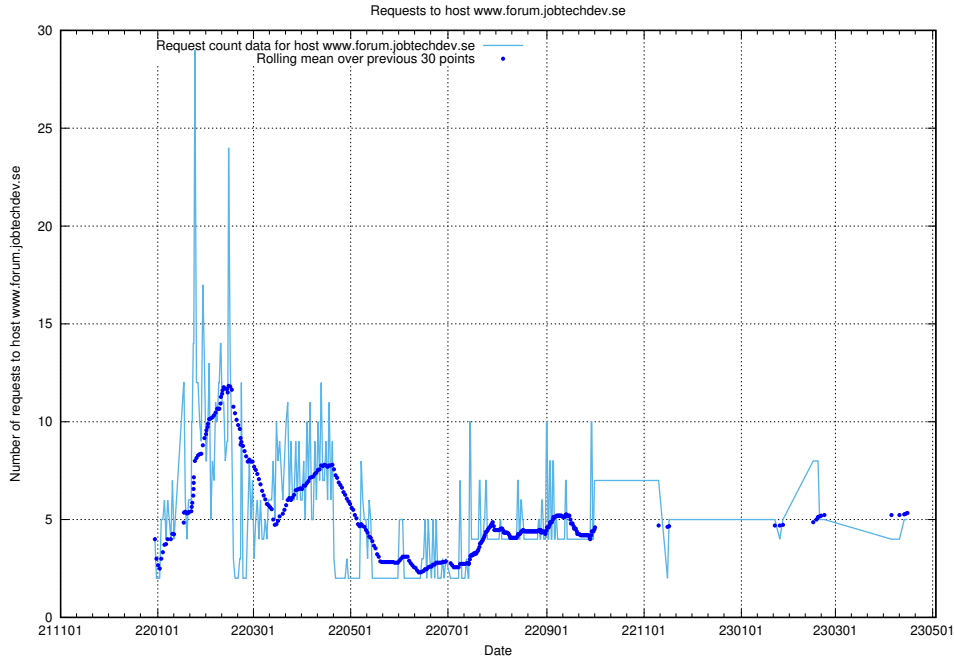

7.85 Usage of www.forum.jobtechdev.se

Here, we count the number of requests to host www.forum.jobtechdev.se.