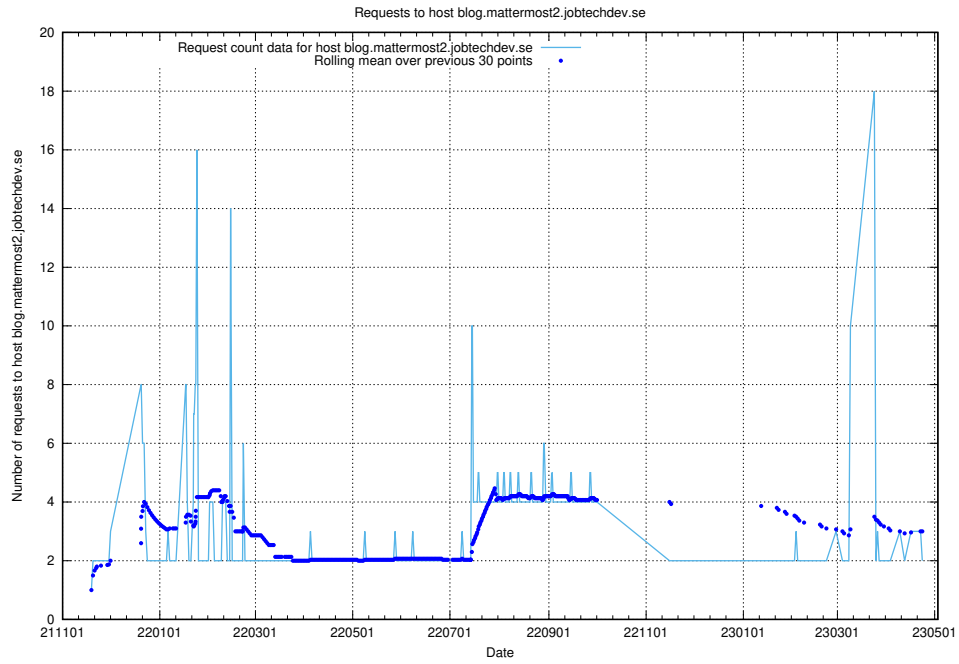

7.453 Usage of `blog.mattermost2.jobtechdev.se`

Here, we count the number of requests to host `blog.mattermost2.jobtechdev.se`.