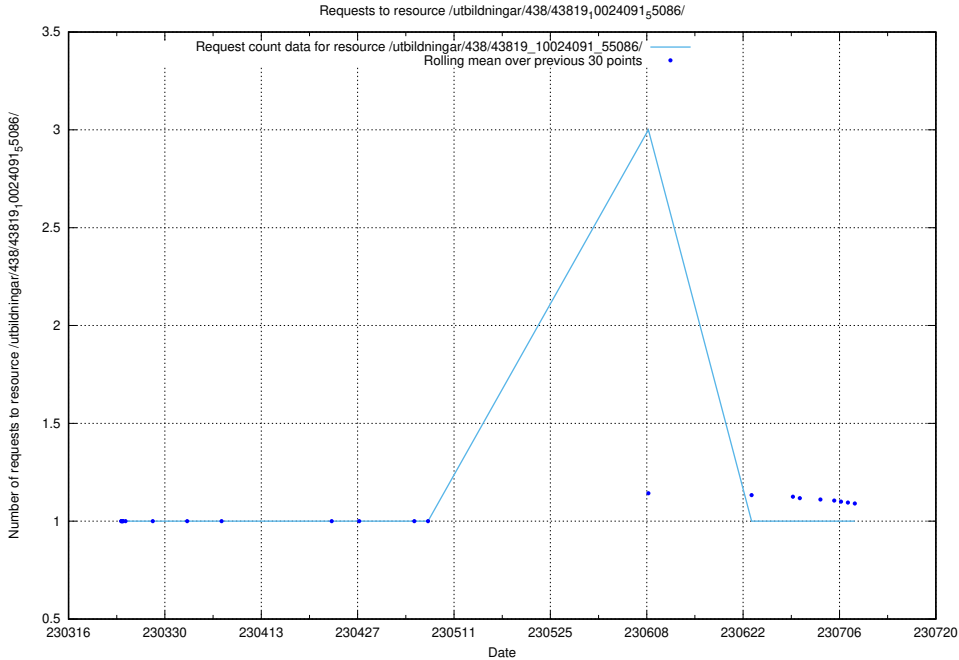

5.2180 Usage of /utbildningar/438/43819_10024091_55086/

Here, we count the number of requests to resource /utbildningar/438/43819_10024091_55086/.