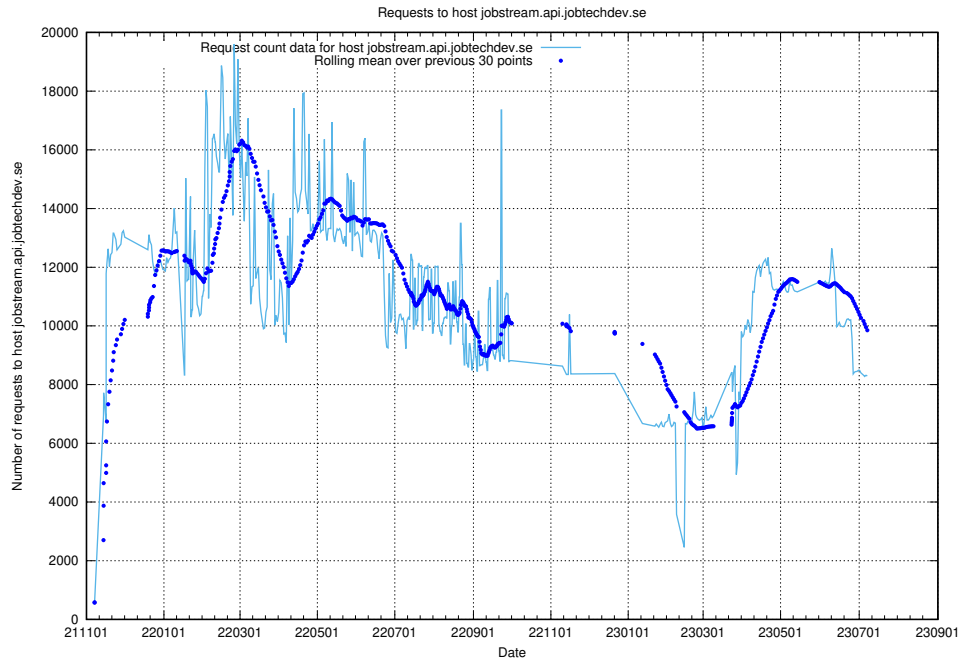

7.10 Usage of jobstream.api.jobtechdev.se

Here, we count the number of requests to host jobstream.api.jobtechdev.se.