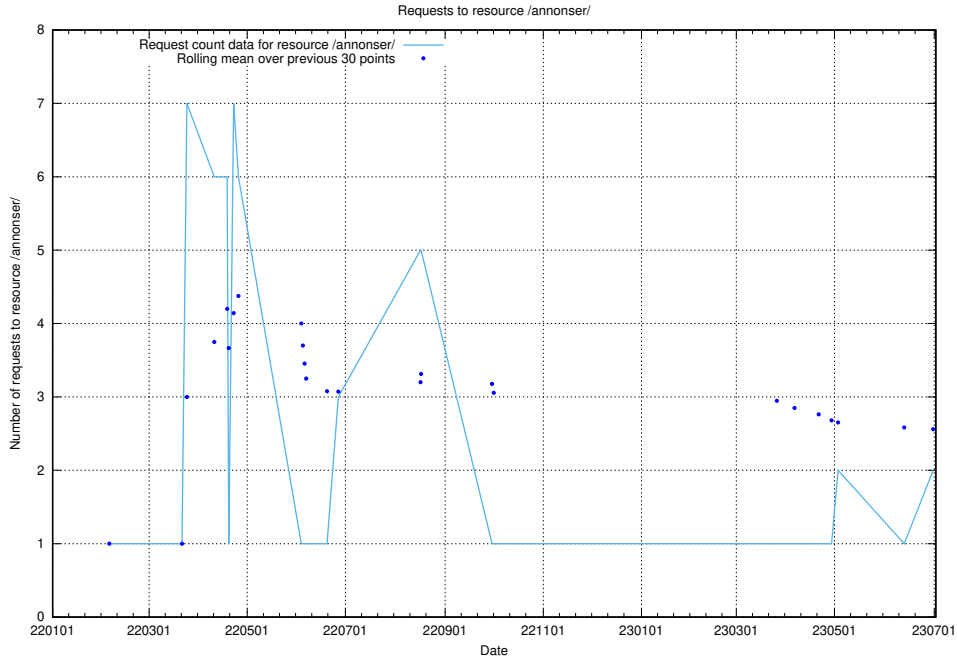

5.130 Usage of /annonser/

Here, we count the number of requests to resource /annonser/.