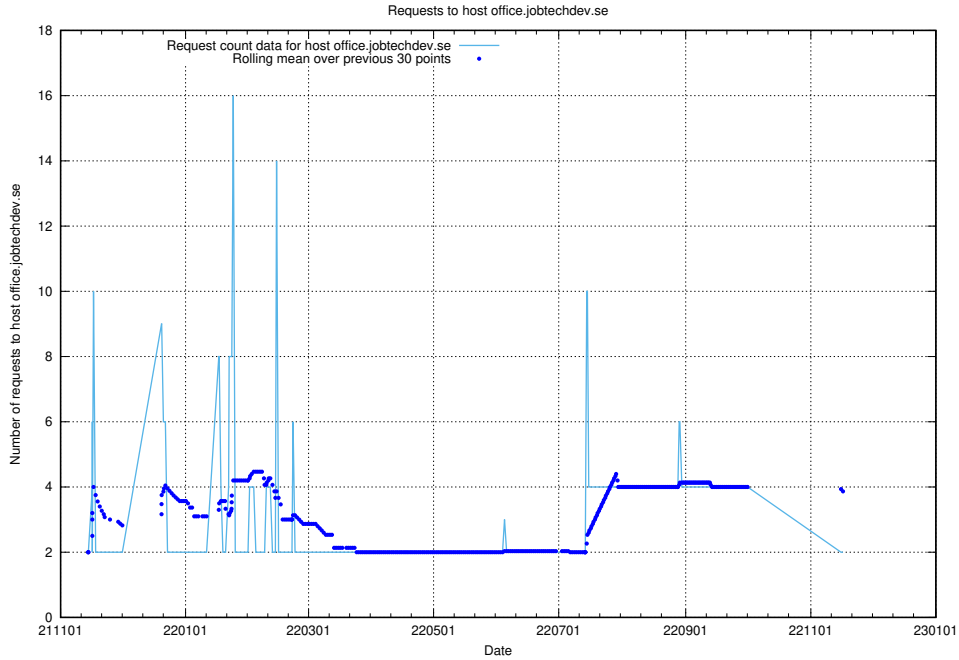

7.543 Usage of office.jobtechdev.se

Here, we count the number of requests to host office.jobtechdev.se.