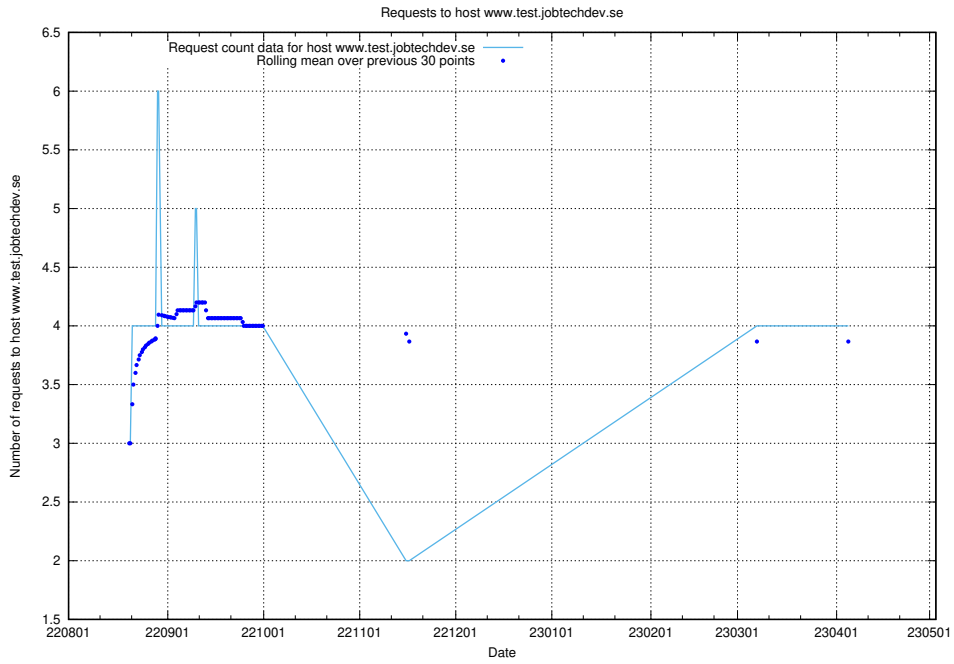

7.123 Usage of www.test.jobtechdev.se

Here, we count the number of requests to host www.test.jobtechdev.se.