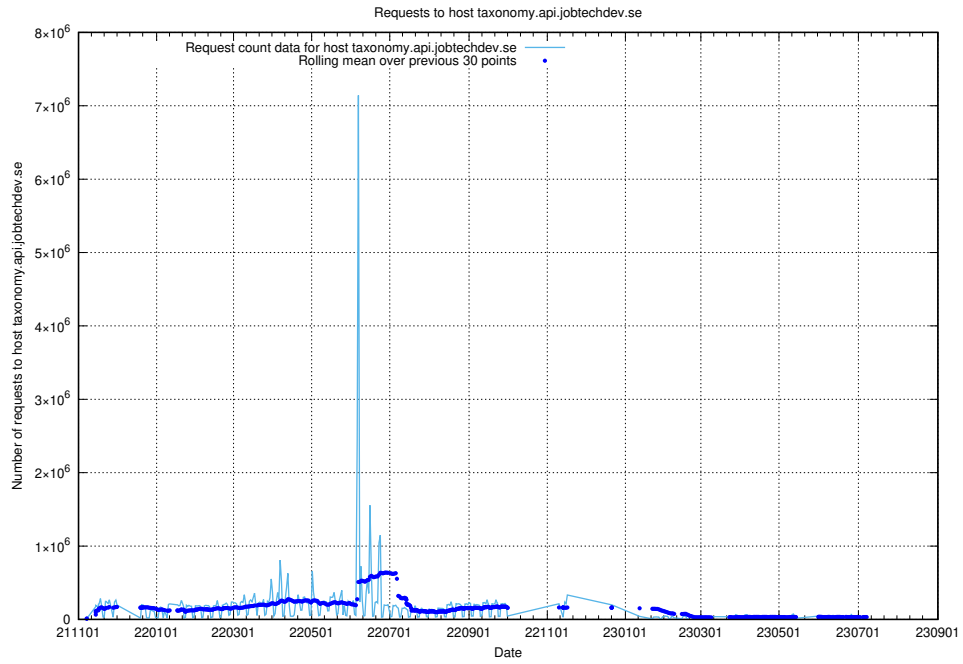

7.12 Usage of taxonomy.api.jobtechdev.se

Here, we count the number of requests to host taxonomy.api.jobtechdev.se.