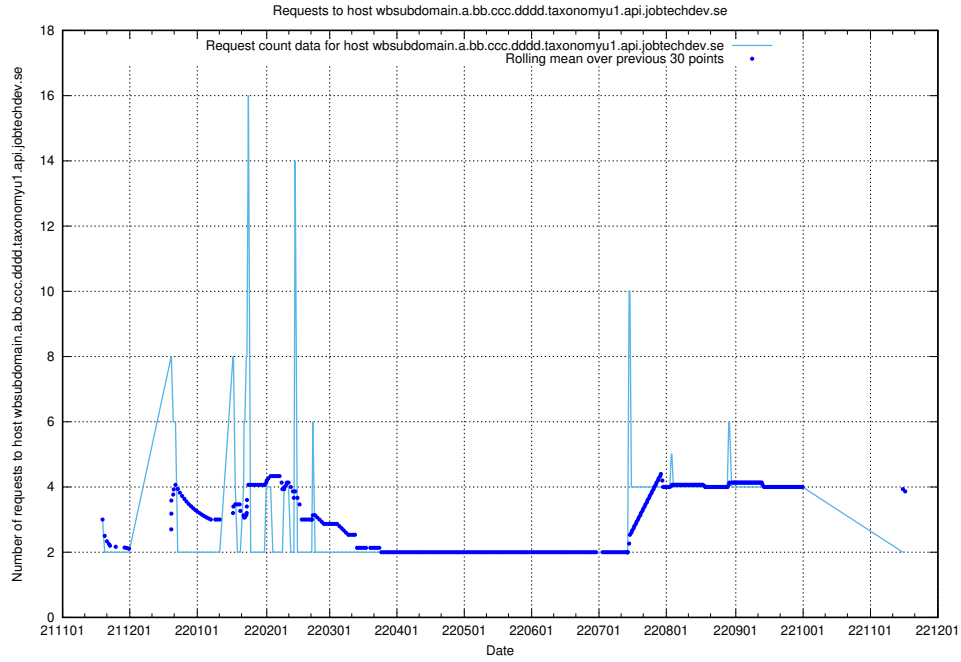

7.438 Usage of wbsubdomain.a.bb.ccc.dddd.taxonomy1.api.jobtechdev.se

Here, we count the number of requests to host wbsubdomain.a.bb.ccc.dddd.taxonomy1.api.jobtechdev.se