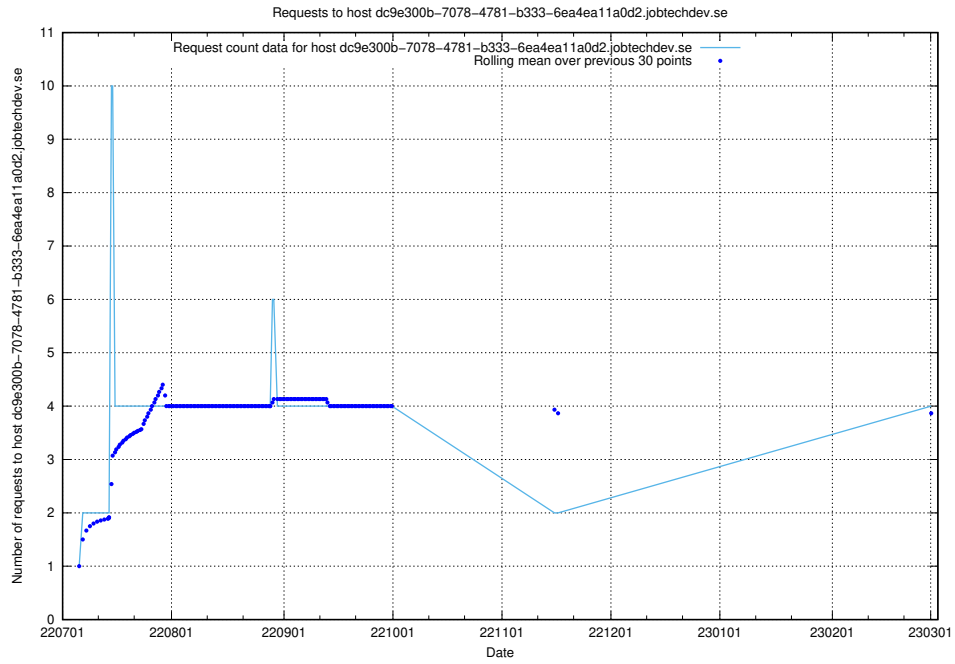

7.134 Usage of dc9e300b-7078-4781-b333-6ea4ea11a0d2.jobtechdev.se

Here, we count the number of requests to host dc9e300b-7078-4781-b333-6ea4ea11a0d2.jobtechdev.se.