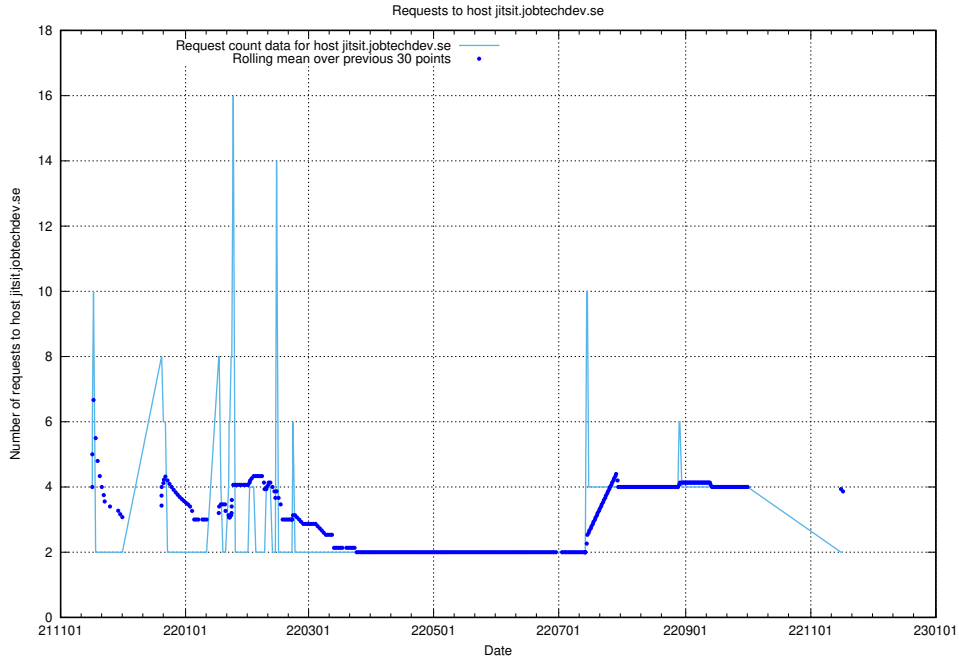

7.480 Usage of jitsit.jobtechdev.se

Here, we count the number of requests to host jitsit.jobtechdev.se.