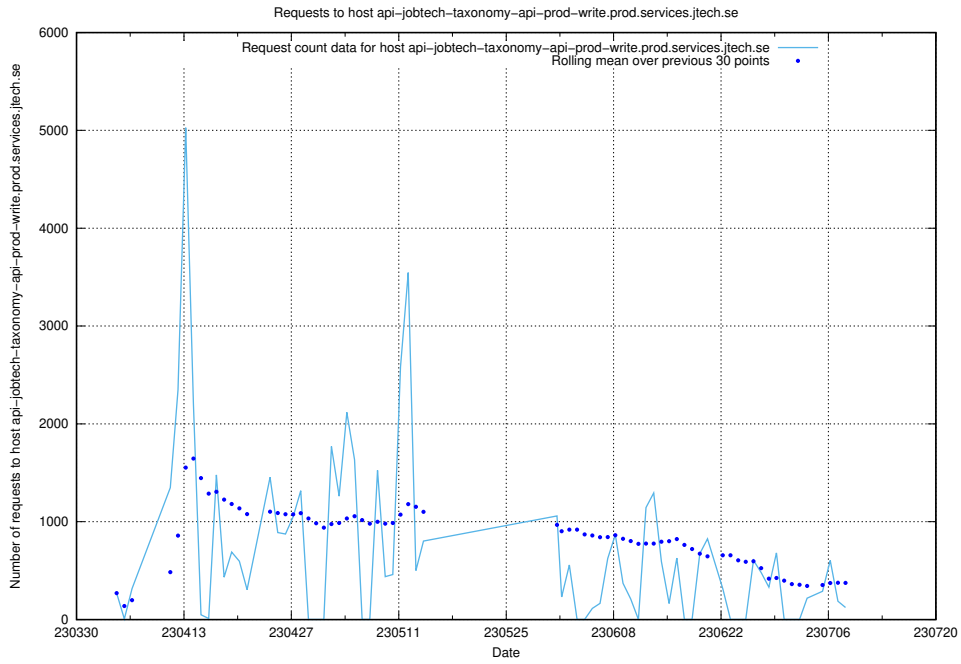

7.26 Usage of api-jobtech-taxonomy-api-prod-write.prod.services.jtech.se

Here, we count the number of requests to host api-jobtech-taxonomy-api-prod-write.prod.services.jtech.se.