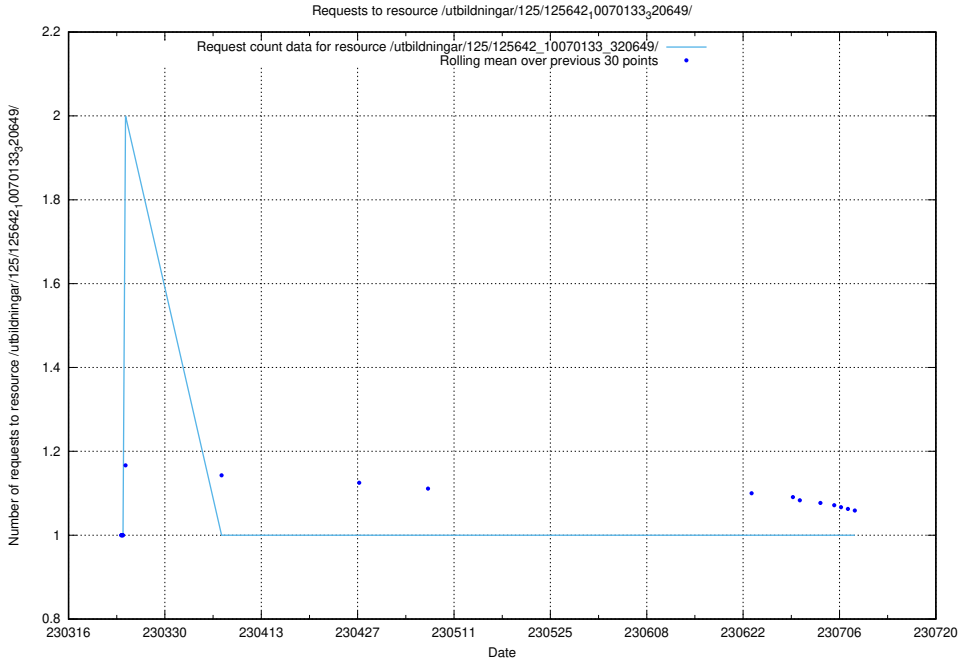

5.372 Usage of /utbildningar/125/125642_10070133_320649/

Here, we count the number of requests to resource /utbildningar/125/125642_10070133_320649/.