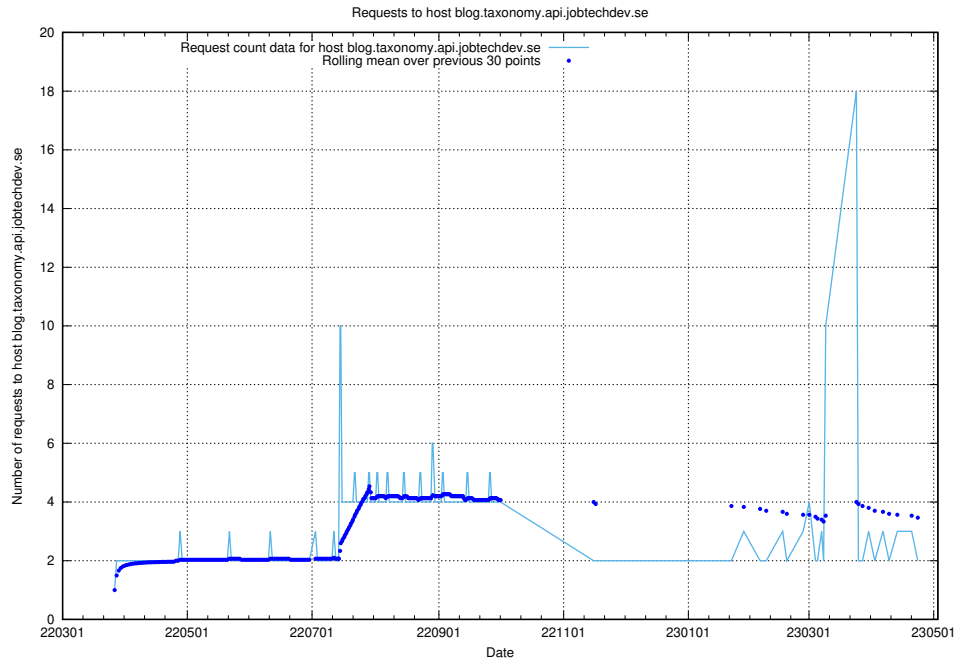

7.471 Usage of `blog.taxonomy.api.jobtechdev.se`

Here, we count the number of requests to host `blog.taxonomy.api.jobtechdev.se`.