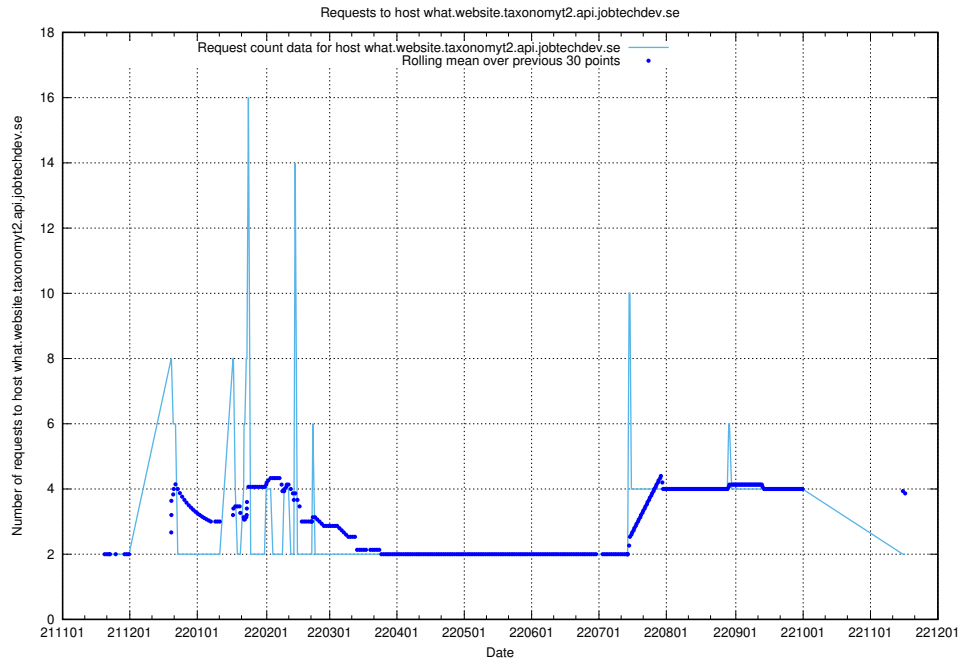

7.432 Usage of what.website.taxonomy2.api.jobtechdev.se

Here, we count the number of requests to host what.website.taxonomy2.api.jobtechdev.se.