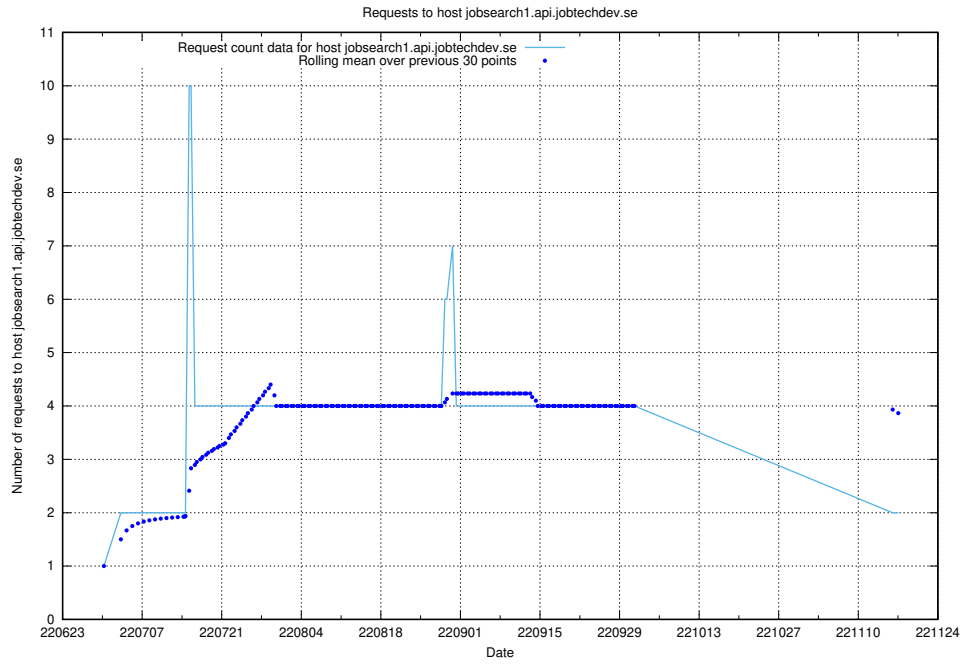

7.376 Usage of jobsearch1.api.jobtechdev.se

Here, we count the number of requests to host jobsearch1.api.jobtechdev.se.