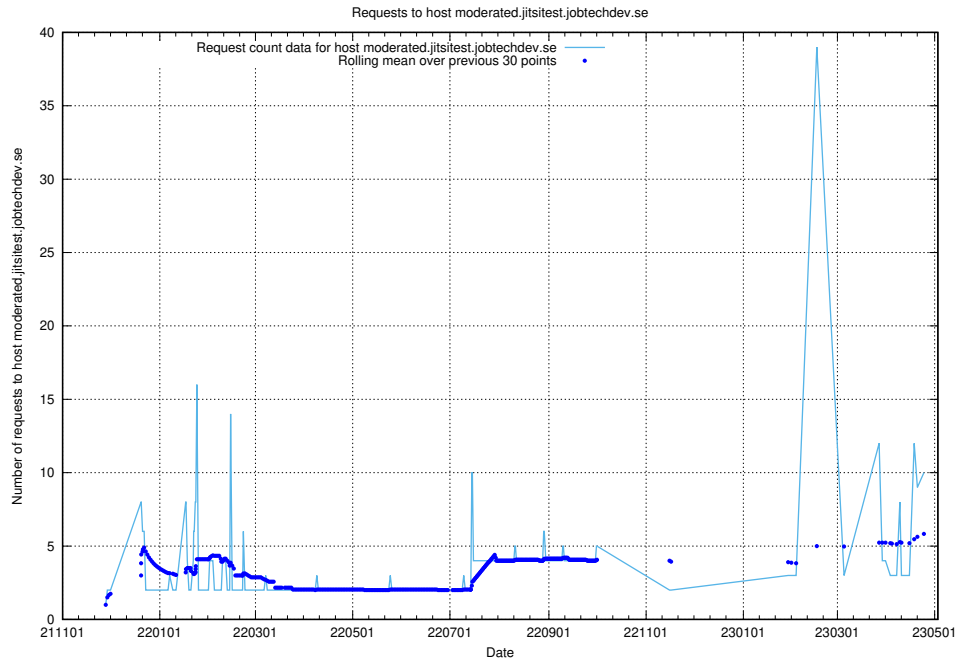

7.56 Usage of moderated.jitsitest.jobtechdev.se

Here, we count the number of requests to host moderated.jitsitest.jobtechdev.se.