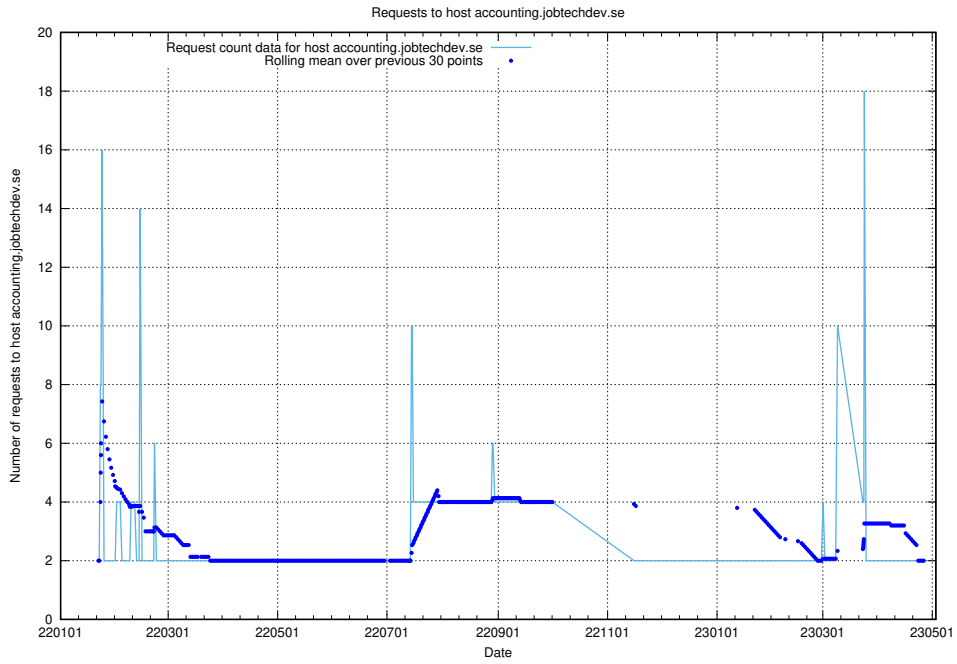

7.245 Usage of accounting.jobtechdev.se

Here, we count the number of requests to host accounting.jobtechdev.se.