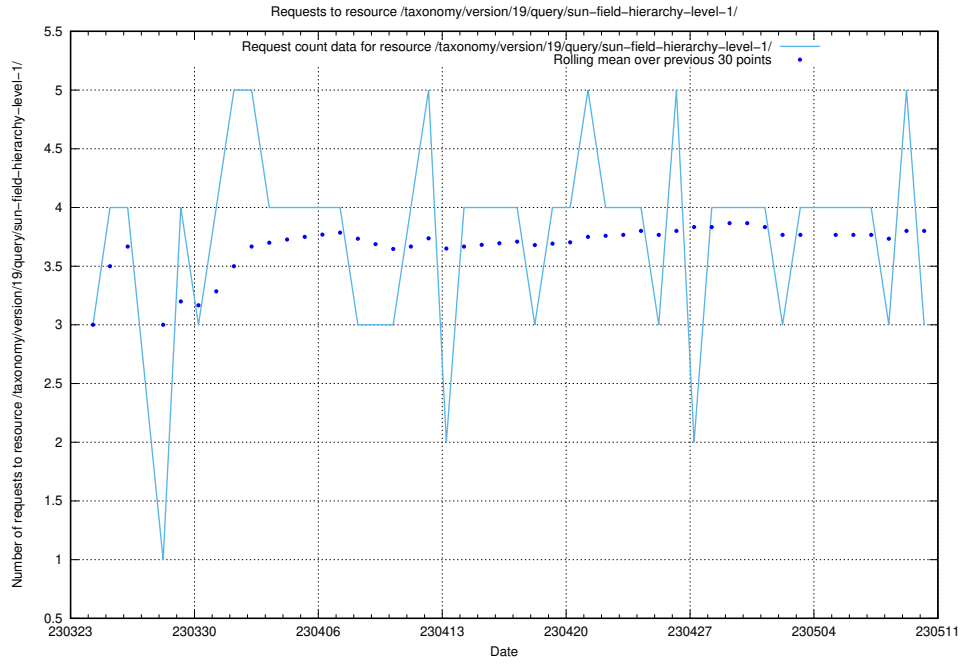

5.93 Usage of /taxonomy/version/19/query/sun-field-hierarchy-level-1/

Here, we count the number of requests to resource /taxonomy/version/19/query/sun-field-hierarchy-level-1/.