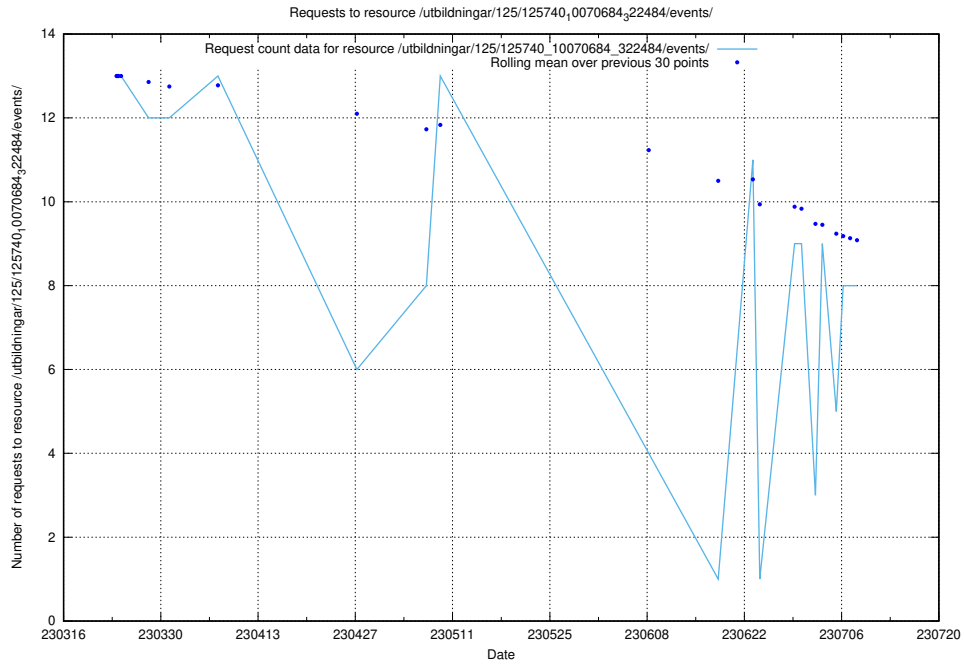

5.26 Usage of /utbildningar/125/125740_10070684_322484/events/

Here, we count the number of requests to resource /utbildningar/125/125740_10070684_322484/events/