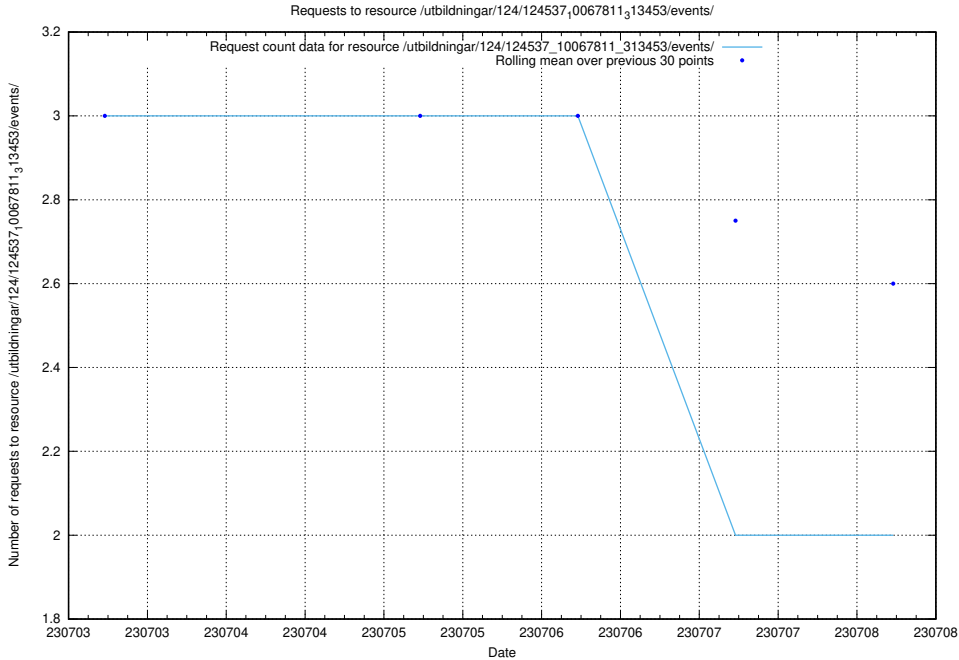

5.142 Usage of /utbildningar/124/124537_10067811_313453/events/

Here, we count the number of requests to resource /utbildningar/124/124537_10067811_313453/events/