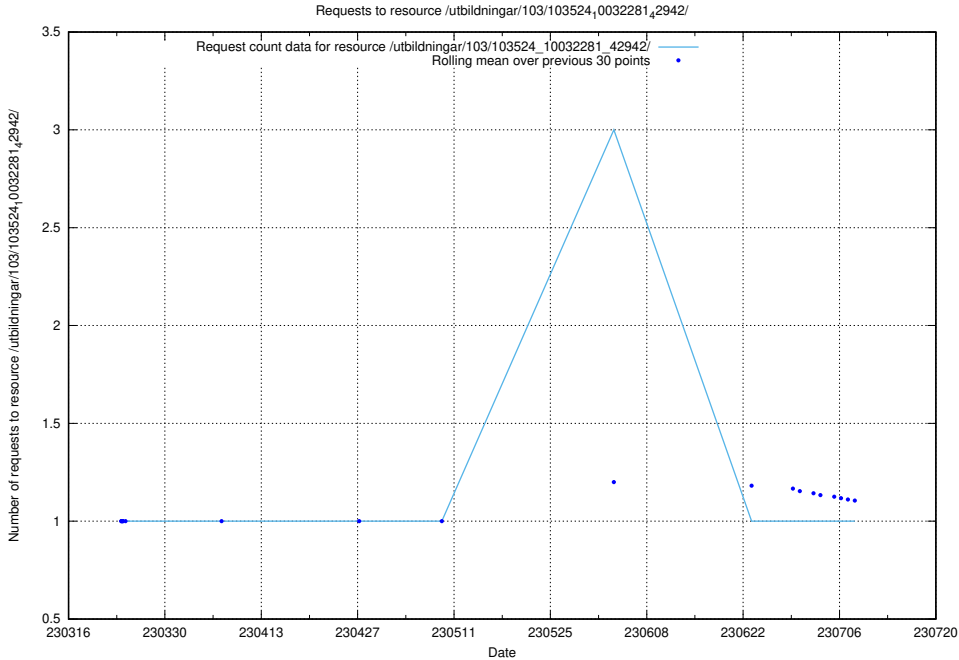

5.1250 Usage of /utbildningar/103/103524_10032281_42942/

Here, we count the number of requests to resource /utbildningar/103/103524_10032281_42942/.