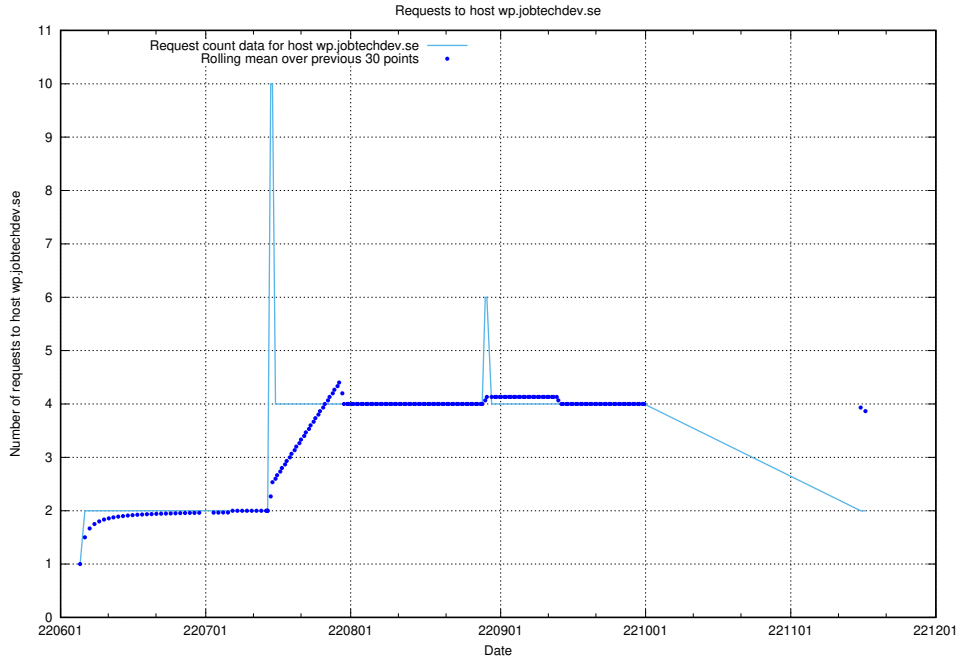

7.394 Usage of wp.jobtechdev.se

Here, we count the number of requests to host wp.jobtechdev.se.