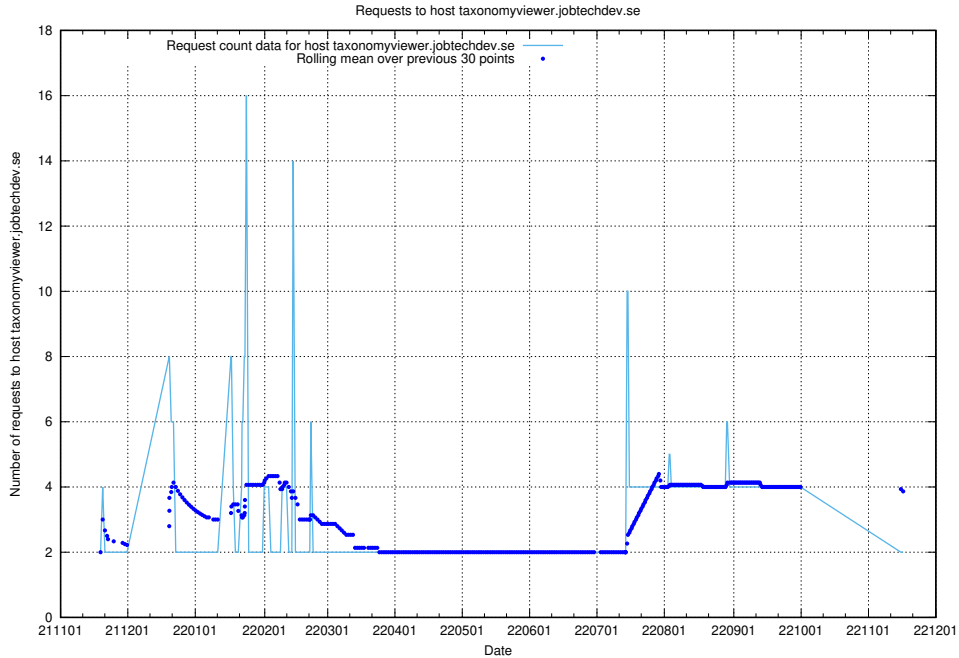

### 7.442 Usage of taxonomyviewer.jobtechdev.se

Here, we count the number of requests to host taxonomyviewer.jobtechdev.se.