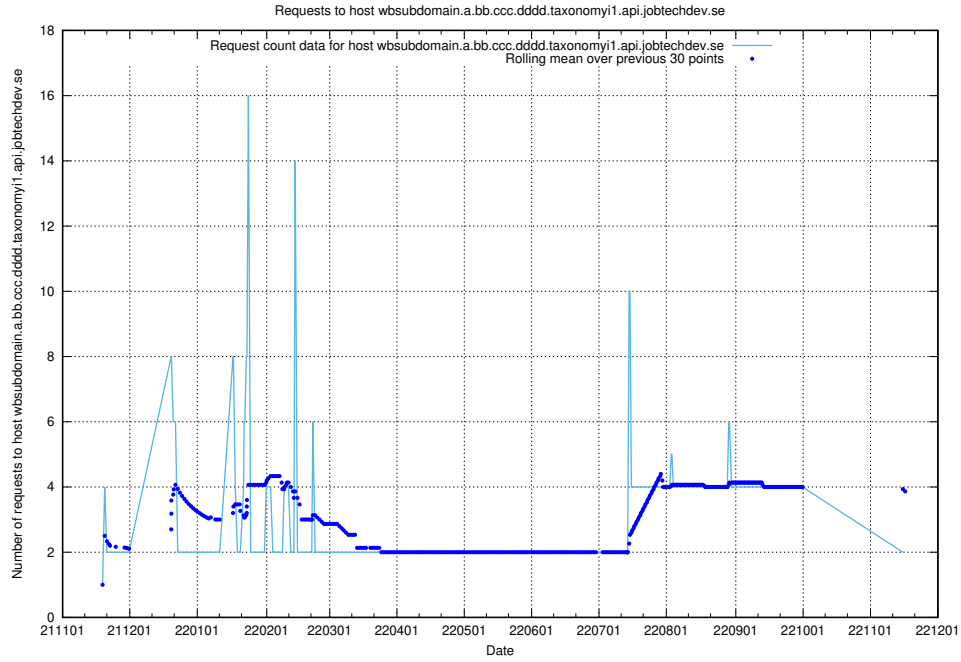

### 7.442 Usage of taxonomyviewer.jobtechdev.se

Here, we count the number of requests to host taxonomyviewer.jobtechdev.se.