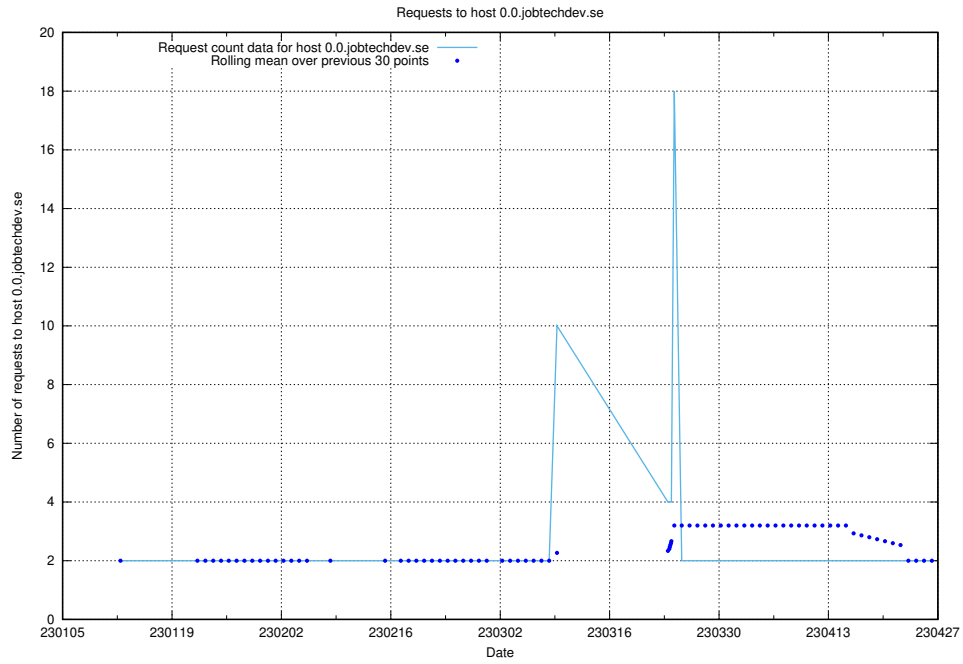

7.285 Usage of 0.0.jobtechdev.se

Here, we count the number of requests to host 0.0.jobtechdev.se.