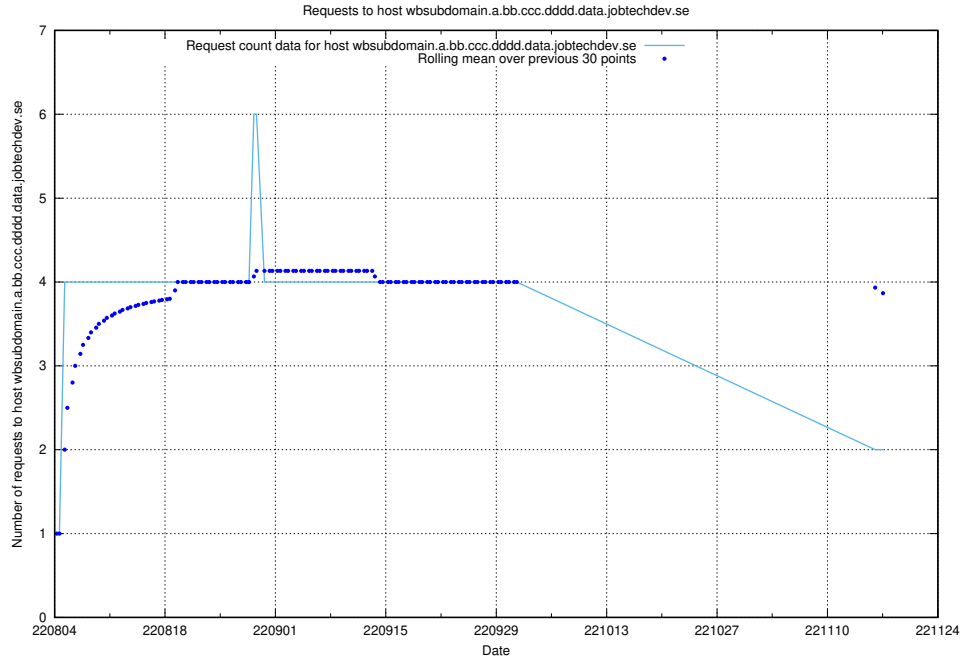

7.333 Usage of wbsubdomain.a.bb.ccc.dddd.data.jobtechdev.se

Here, we count the number of requests to host wbsubdomain.a.bb.ccc.dddd.data.jobtechdev.se.