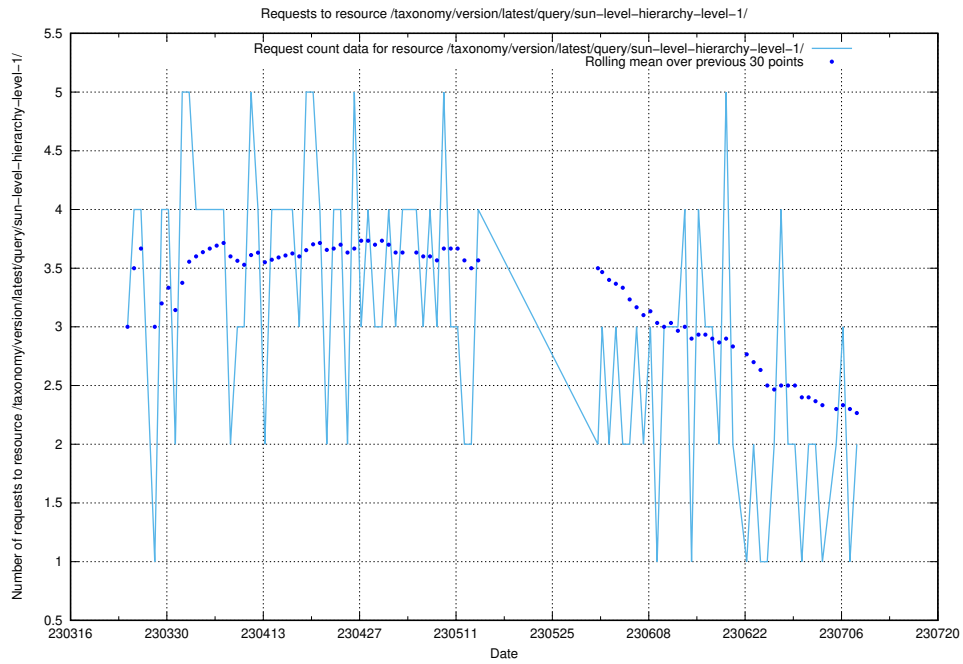

5.176 Usage of /taxonomy/version/latest/query/sun-level-hierarchy-level-1/

Here, we count the number of requests to resource /taxonomy/version/latest/query/sun-level-hierarchy-level-1/.