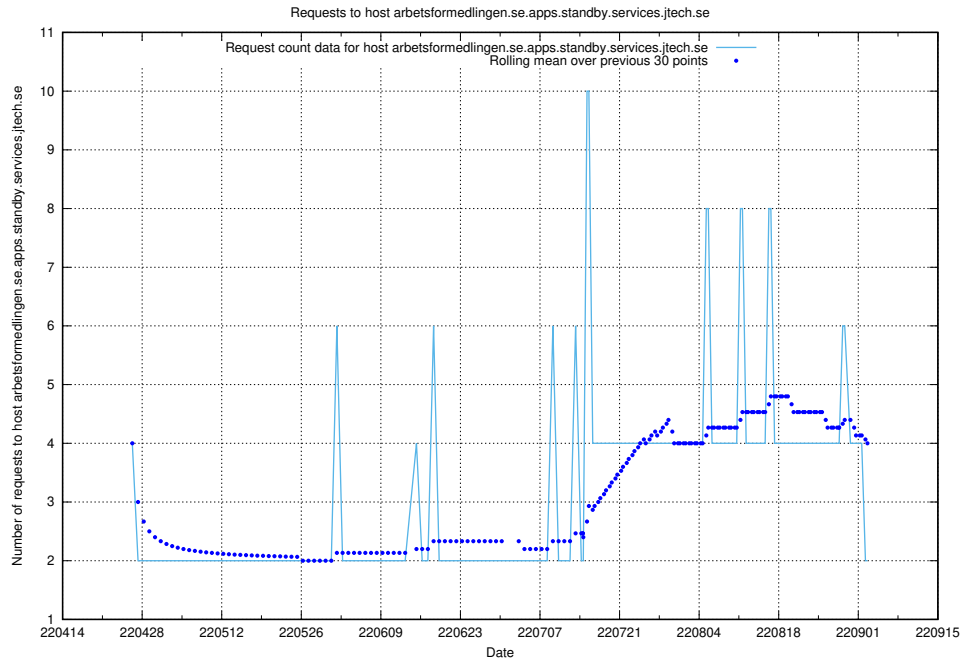

7.429 Usage of arbetsformedlingen.se.apps.standby.services.jtech.se

Here, we count the number of requests to host arbetsformedlingen.se.apps.standby.services.jtech.se.