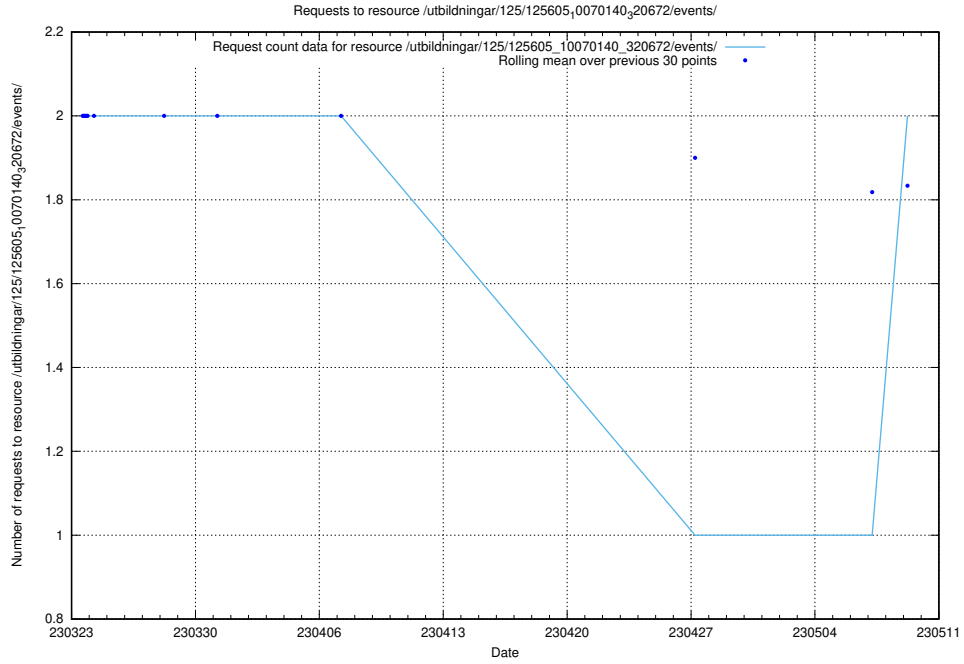

5.261 Usage of /utbildningar/125/125605_10070140_320672/events/

Here, we count the number of requests to resource /utbildningar/125/125605_10070140_320672/events/