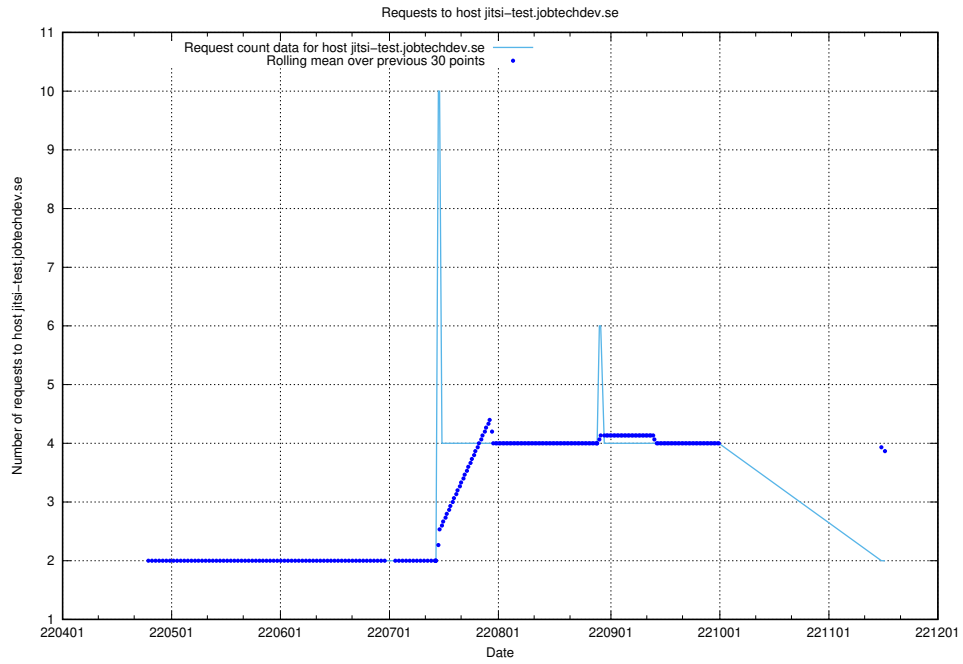

7.430 Usage of jitsi-test.jobtechdev.se

Here, we count the number of requests to host jitsi-test.jobtechdev.se.