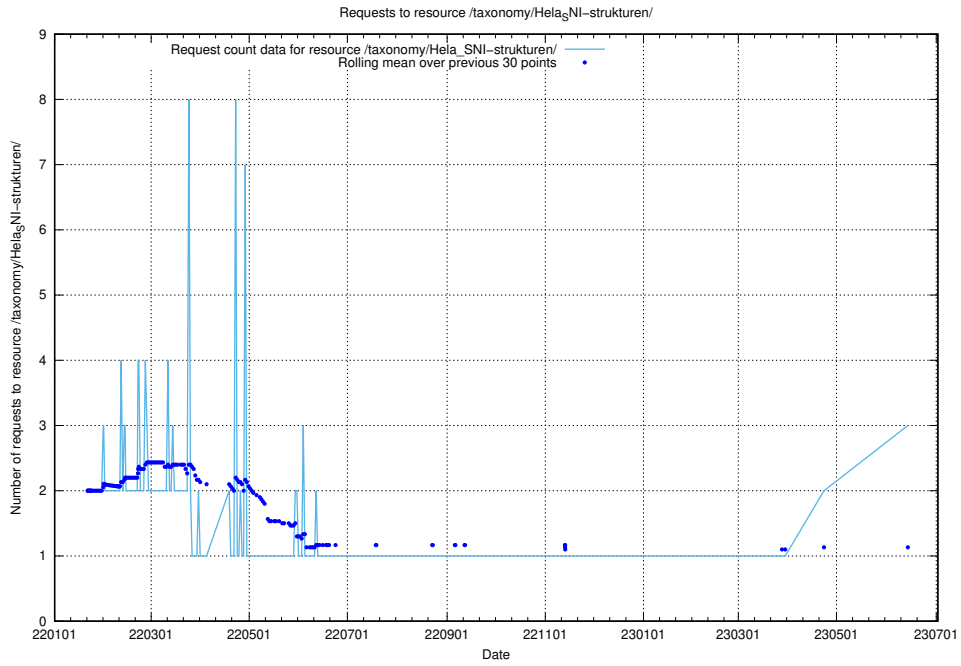

5.71 Usage of /taxonomy/Hela_SNI-strukturen/

Here, we count the number of requests to resource /taxonomy/Hela_SNI-strukturen/.