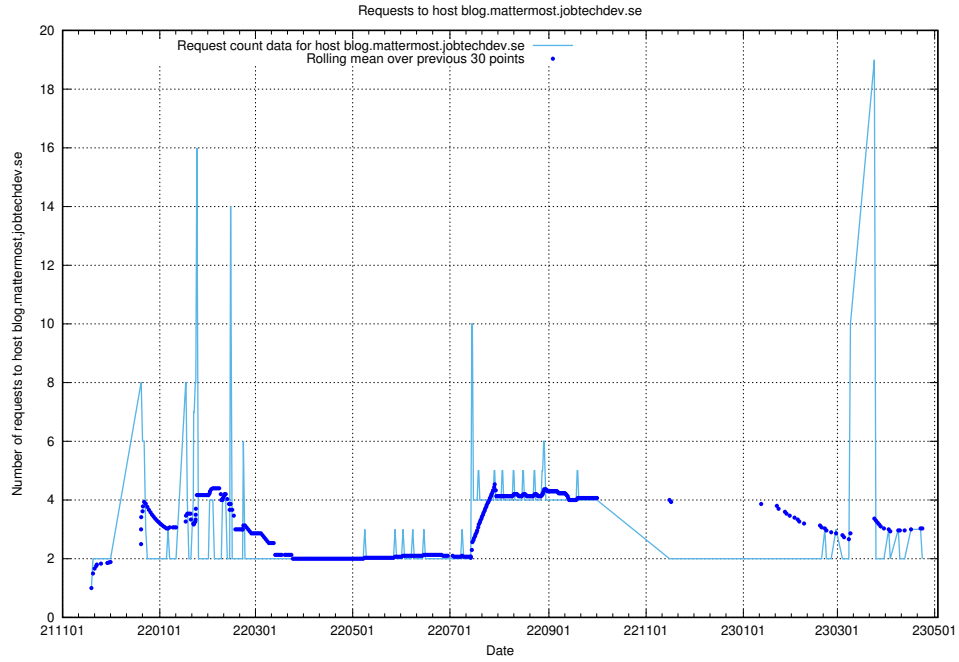

7.454 Usage of `blog.mattermost.jobtechdev.se`

Here, we count the number of requests to host `blog.mattermost.jobtechdev.se`.