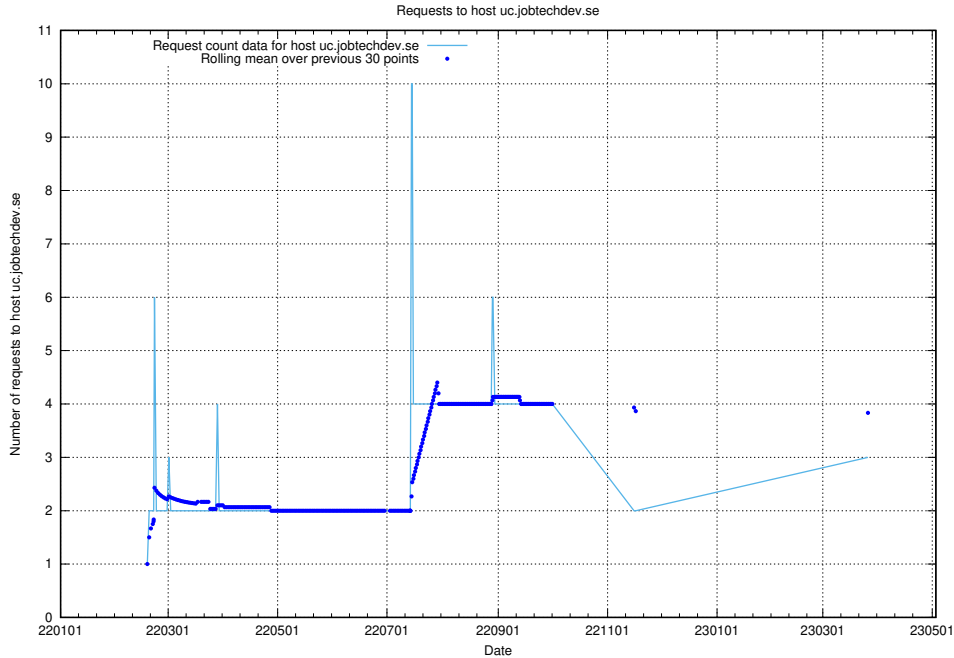

7.218 Usage of uc.jobtechdev.se

Here, we count the number of requests to host uc.jobtechdev.se.