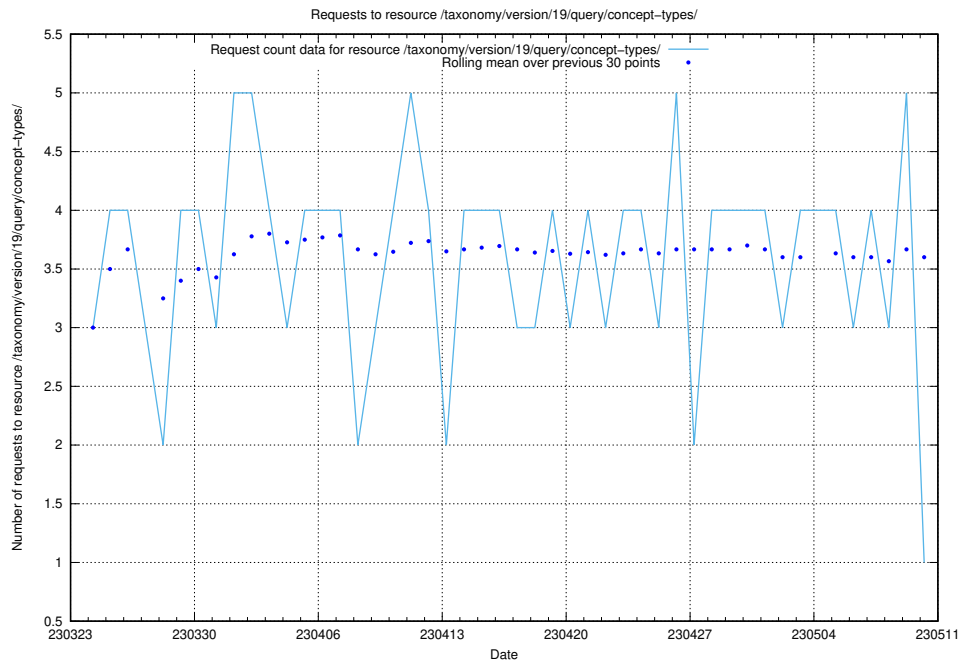

## 5.2007 Usage of /taxonomy/version/19/query/concept-types/

Here, we count the number of requests to resource /taxonomy/version/19/query/concept-types/.