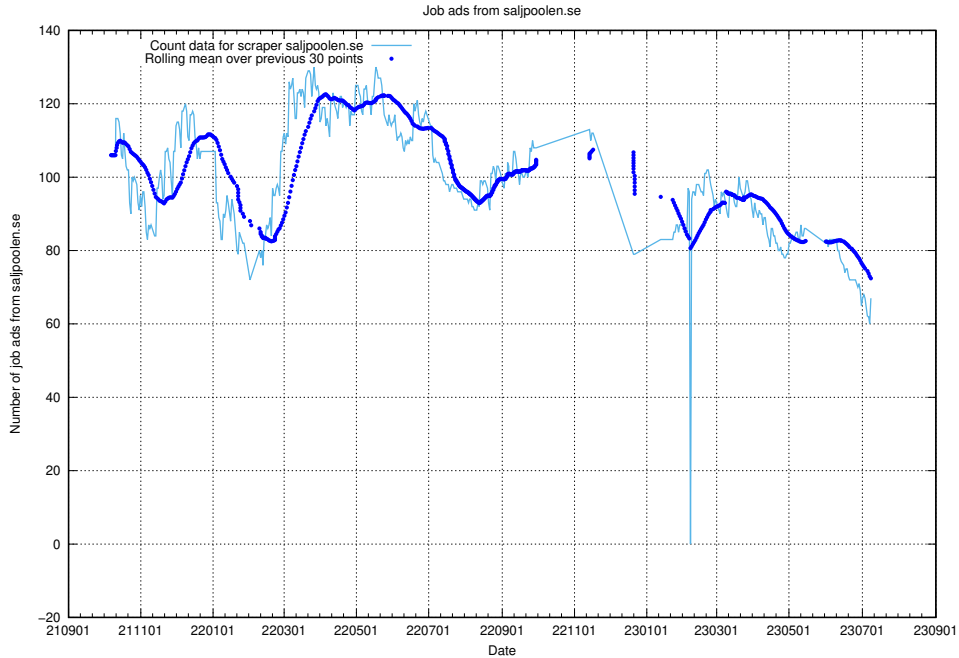

13.17 Number of ads by scraper saljpoolen.se

Here, we count the number of job ads scraped from saljpoolen.se.