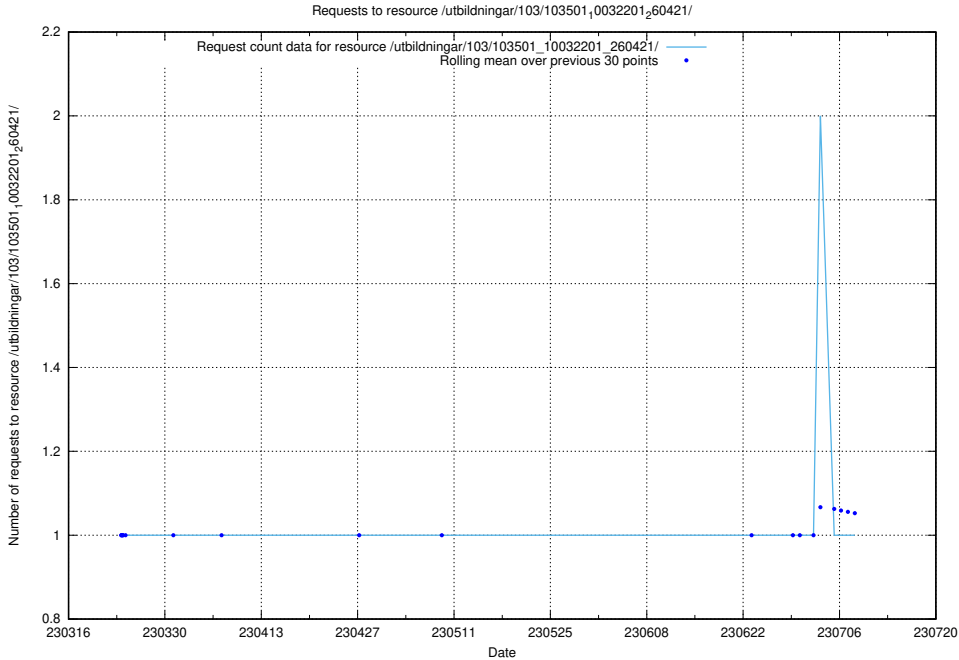

5.1272 Usage of /utbildningar/103/103501_10032201_260421/

Here, we count the number of requests to resource /utbildningar/103/103501_10032201_260421/.