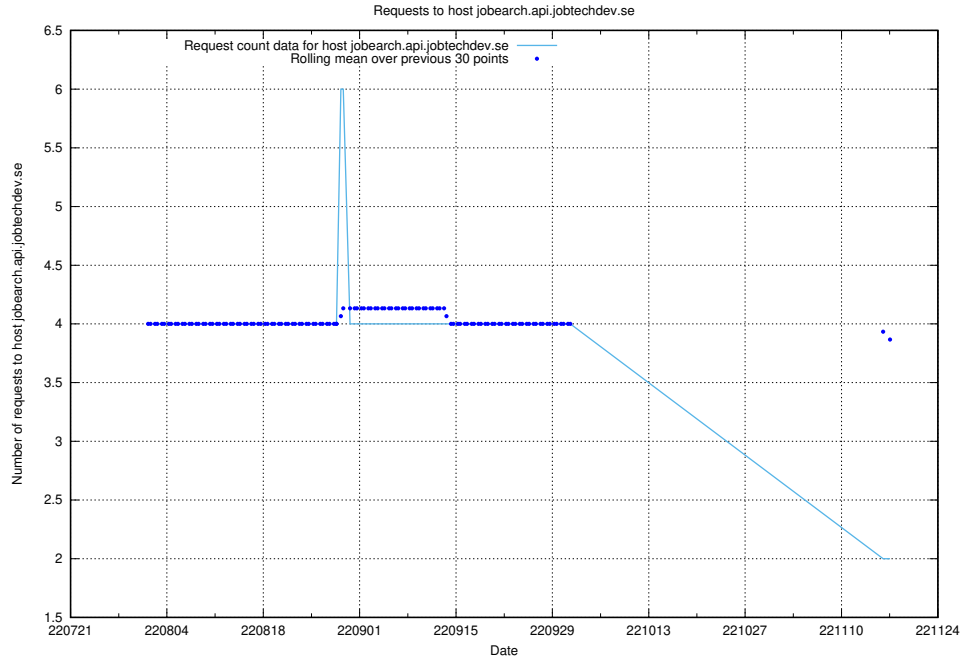

7.363 Usage of jobearch.api.jobtechdev.se

Here, we count the number of requests to host jobearch.api.jobtechdev.se.