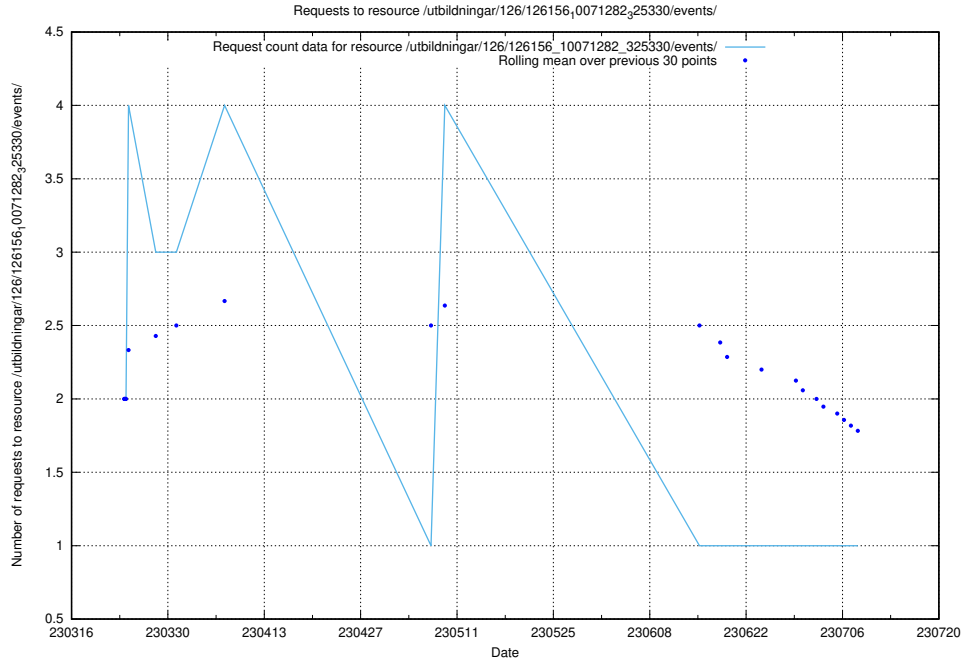

5.2113 Usage of /utbildningar/126/126156_10071282_325330/events/

Here, we count the number of requests to resource /utbildningar/126/126156_10071282_325330/events/