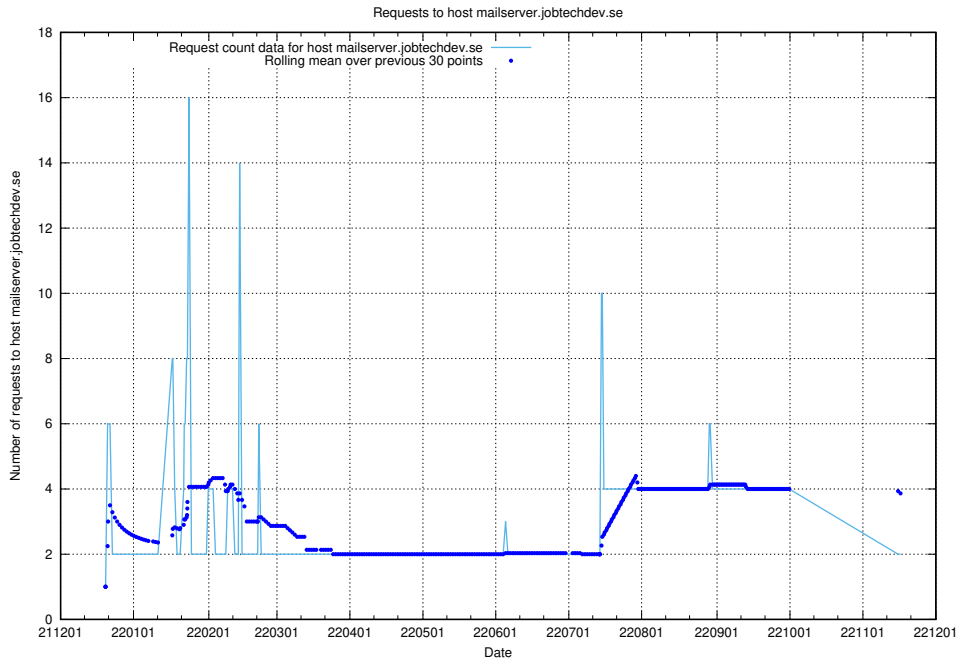

7.354 Usage of mailserver.jobtechdev.se

Here, we count the number of requests to host mailserver.jobtechdev.se.