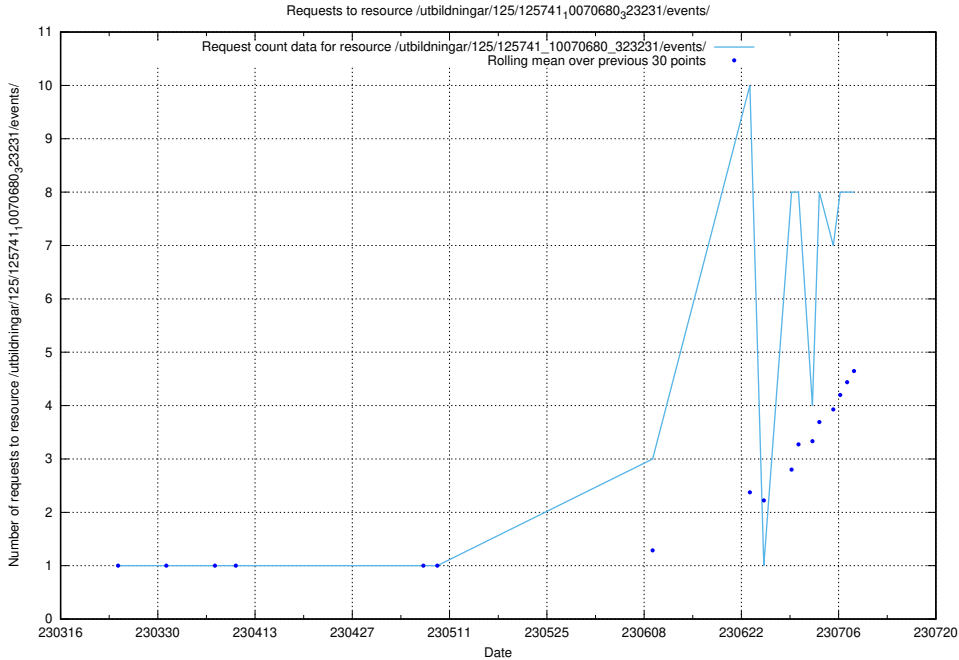

5.25 Usage of /utbildningar/125/125741_10070680_323231/events/

Here, we count the number of requests to resource /utbildningar/125/125741_10070680_323231/events/