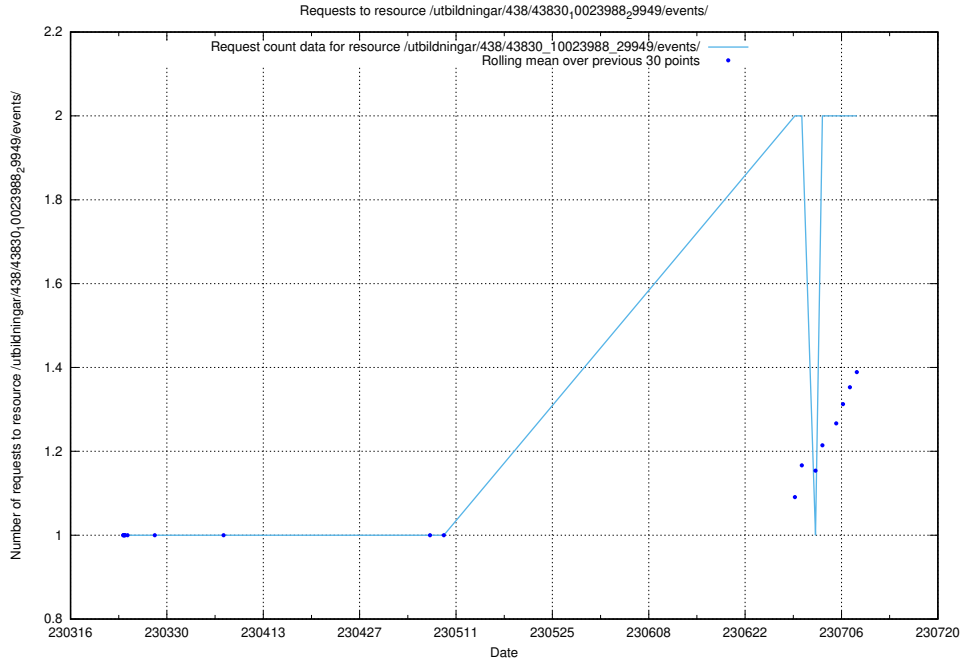

5.268 Usage of /utbildningar/438/43830_10023988_29949/events/

Here, we count the number of requests to resource /utbildningar/438/43830_10023988_29949/events/.