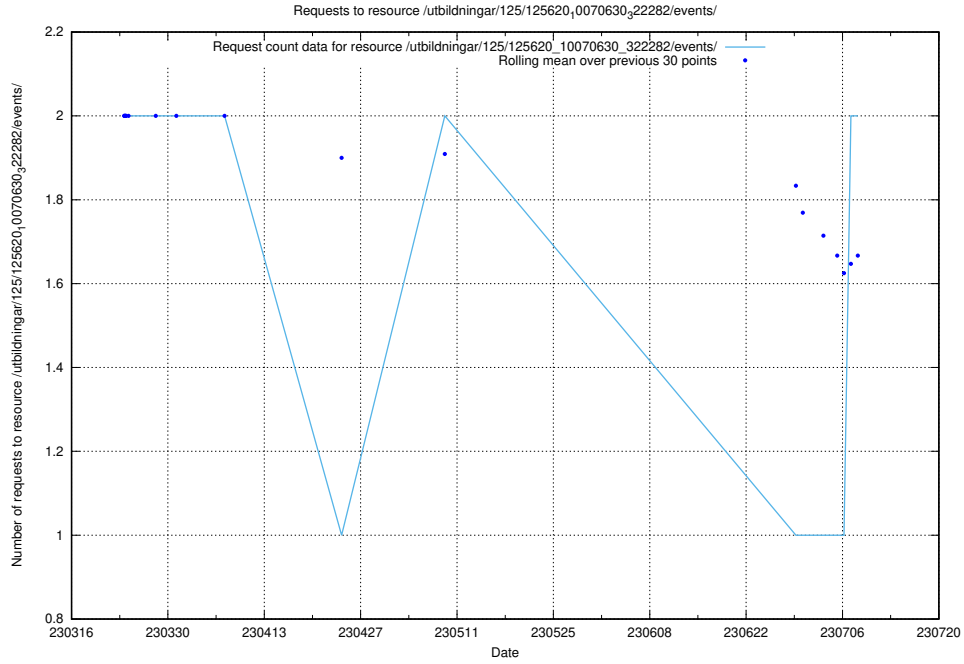

5.260 Usage of /utbildningar/125/125620_10070630_322282/events/

Here, we count the number of requests to resource /utbildningar/125/125620_10070630_322282/events/