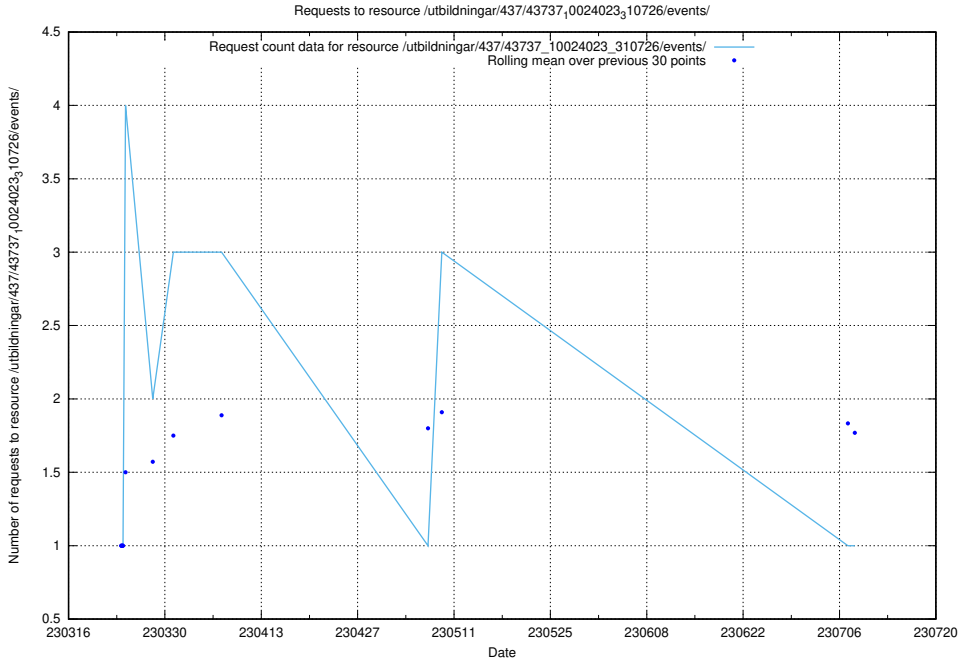

5.2235 Usage of /utbildningar/437/43737_10024023_310726/events/

Here, we count the number of requests to resource /utbildningar/437/43737_10024023_310726/events/.