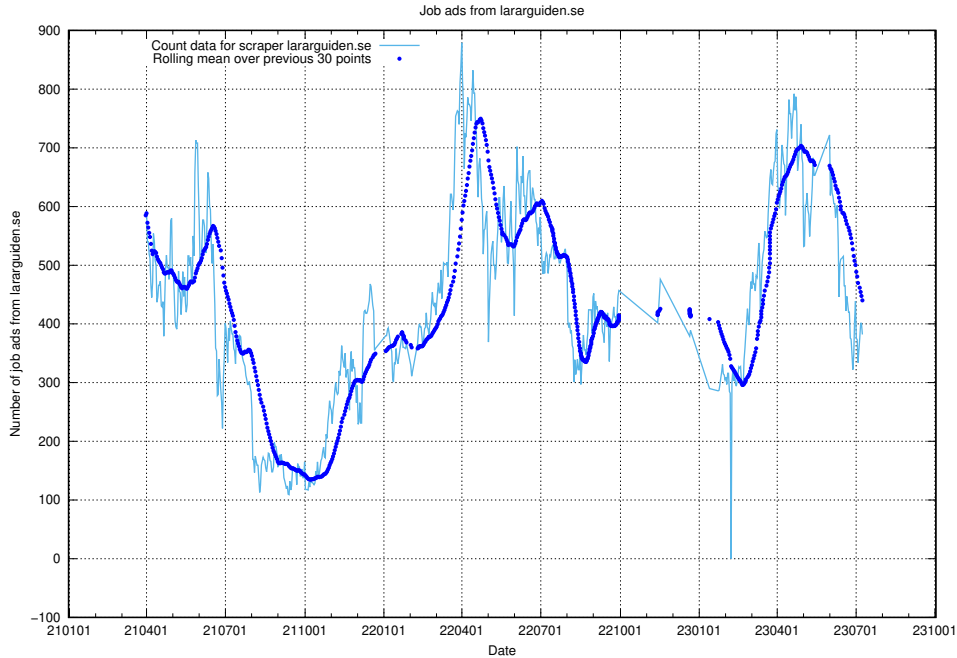

13.11 Number of ads by scraper lararguiden.se

Here, we count the number of job ads scraped from lararguiden.se.