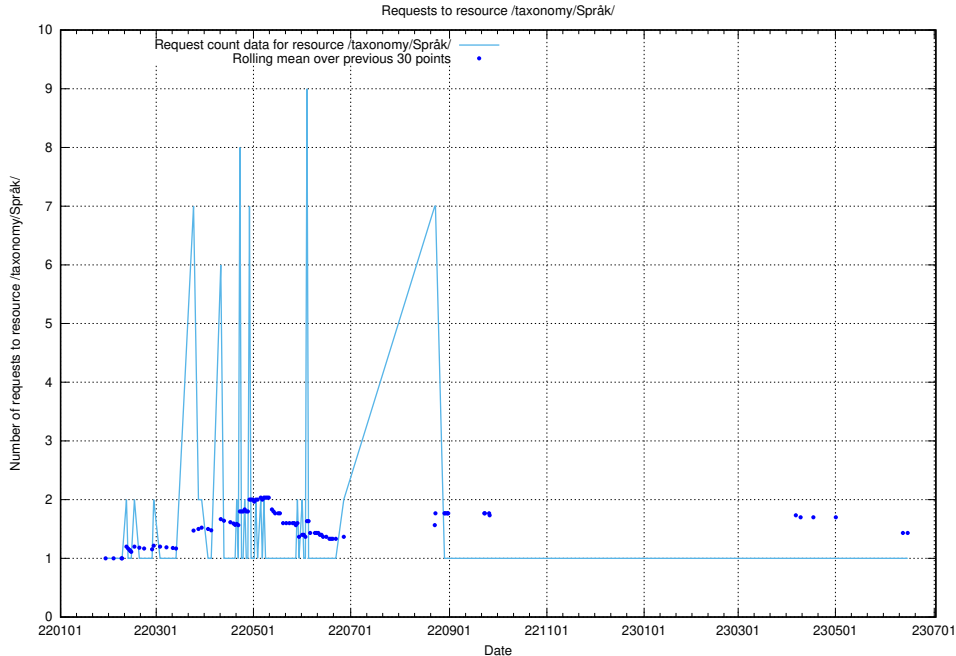

5.911 Usage of /taxonomy/Språk/

Here, we count the number of requests to resource /taxonomy/Språk/.