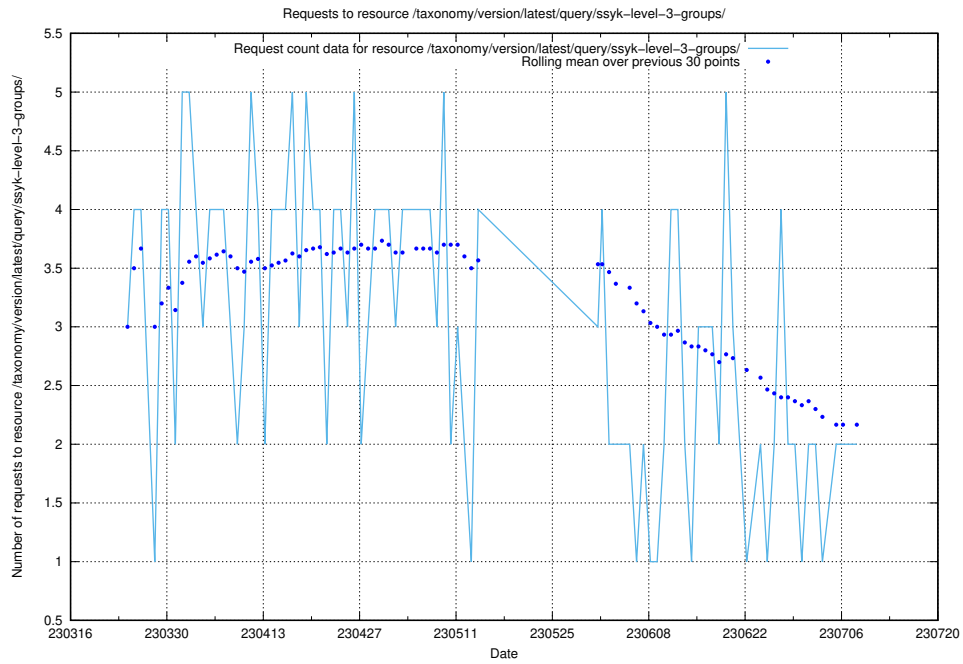

5.188 Usage of /taxonomy/version/latest/query/ssyk-level-3-groups/

Here, we count the number of requests to resource /taxonomy/version/latest/query/ssyk-level-3-groups/.