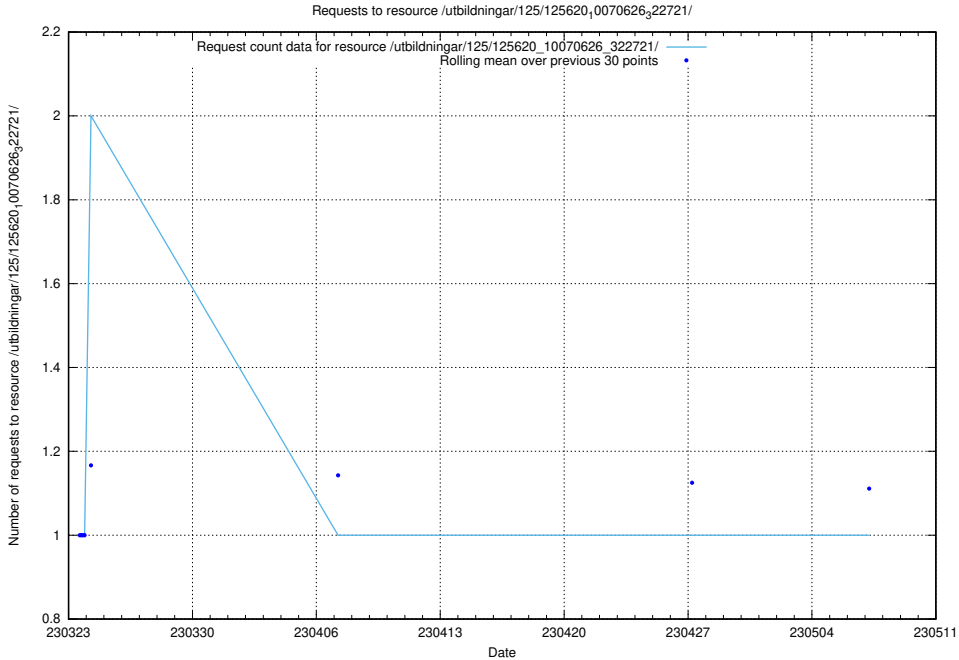

5.382 Usage of /utbildningar/125/125620_10070626_322721/

Here, we count the number of requests to resource /utbildningar/125/125620_10070626_322721/.