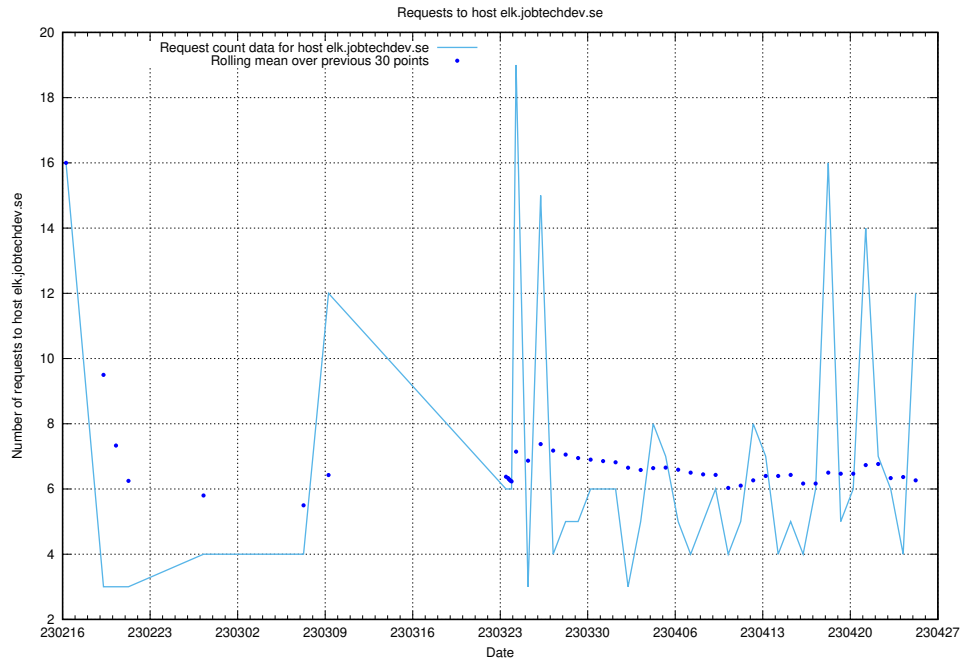

7.43 Usage of elk.jobtechdev.se

Here, we count the number of requests to host elk.jobtechdev.se.