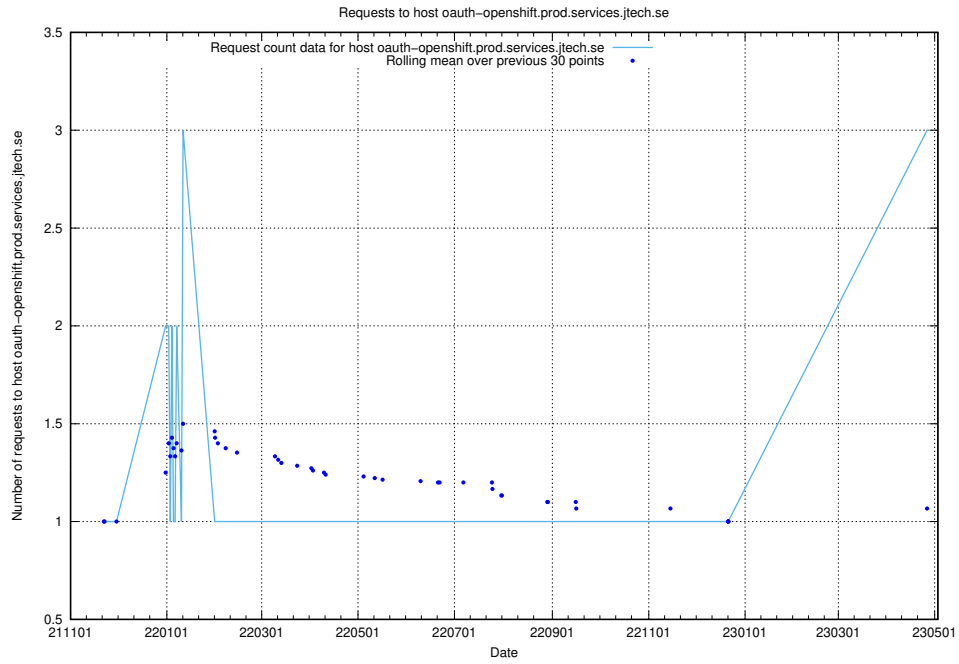

7.210 Usage of `oauth-openshift.prod.services.jtech.se`

Here, we count the number of requests to host `oauth-openshift.prod.services.jtech.se`.