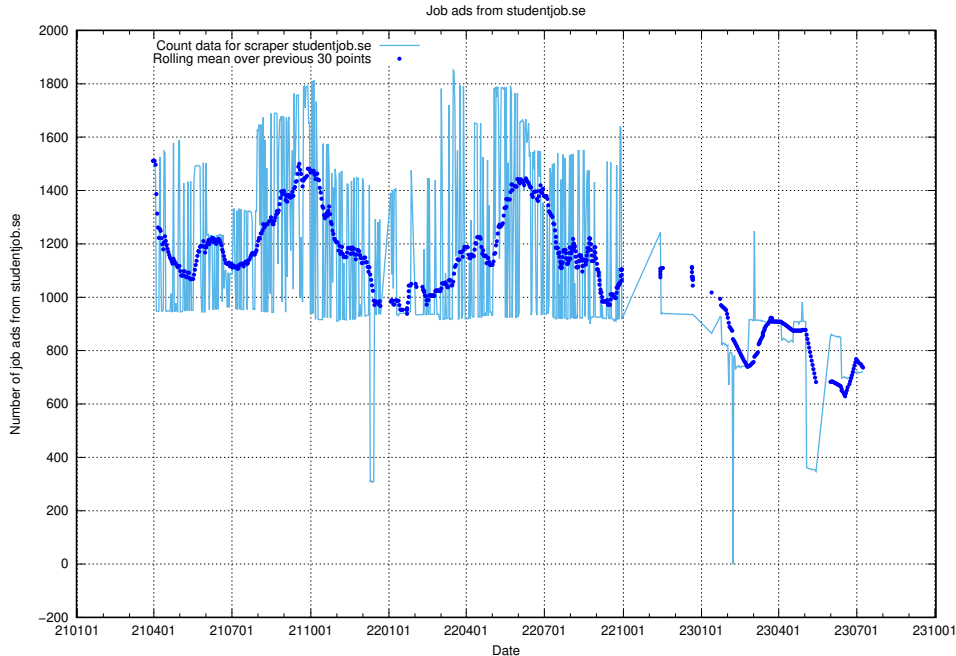

### 13.10 Number of ads by scraper studentjob.se

Here, we count the number of job ads scraped from studentjob.se.