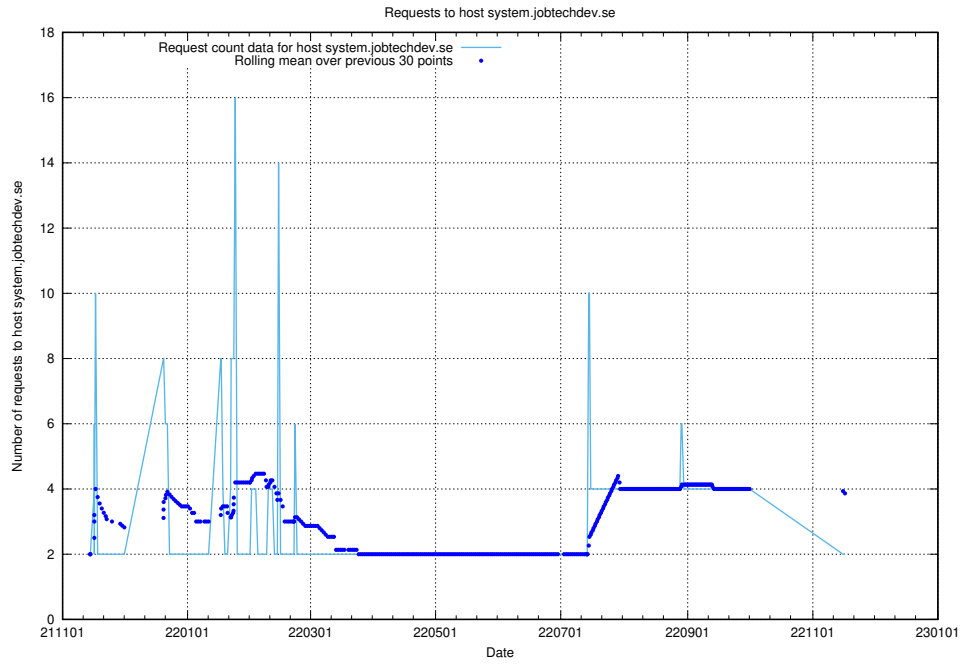

7.534 Usage of system.jobtechdev.se

Here, we count the number of requests to host system.jobtechdev.se.