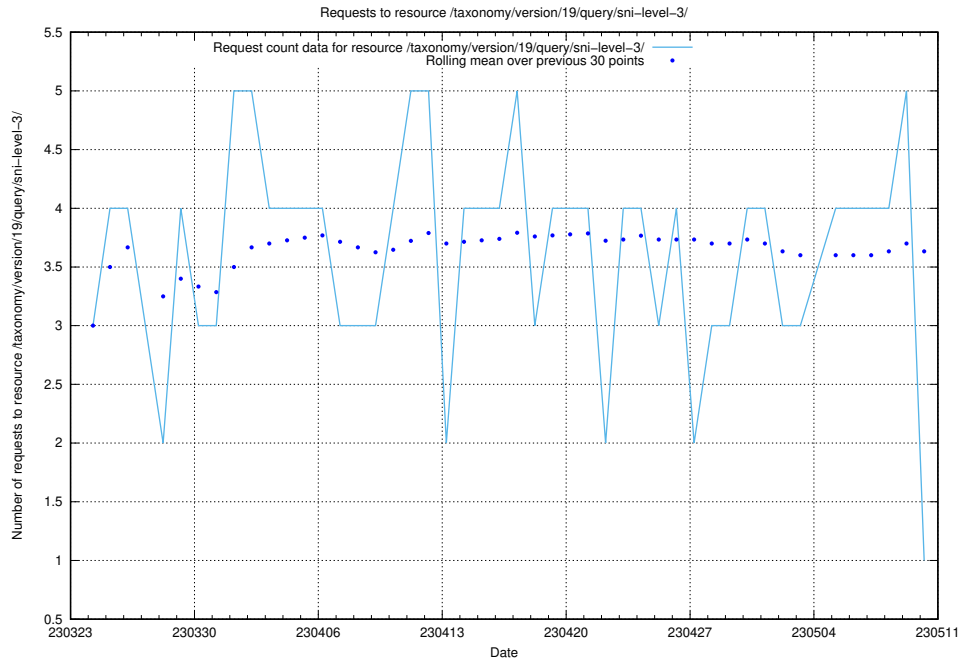

5.1999 Usage of /taxonomy/version/19/query/sni-level-3/

Here, we count the number of requests to resource /taxonomy/version/19/query/sni-level-3/.