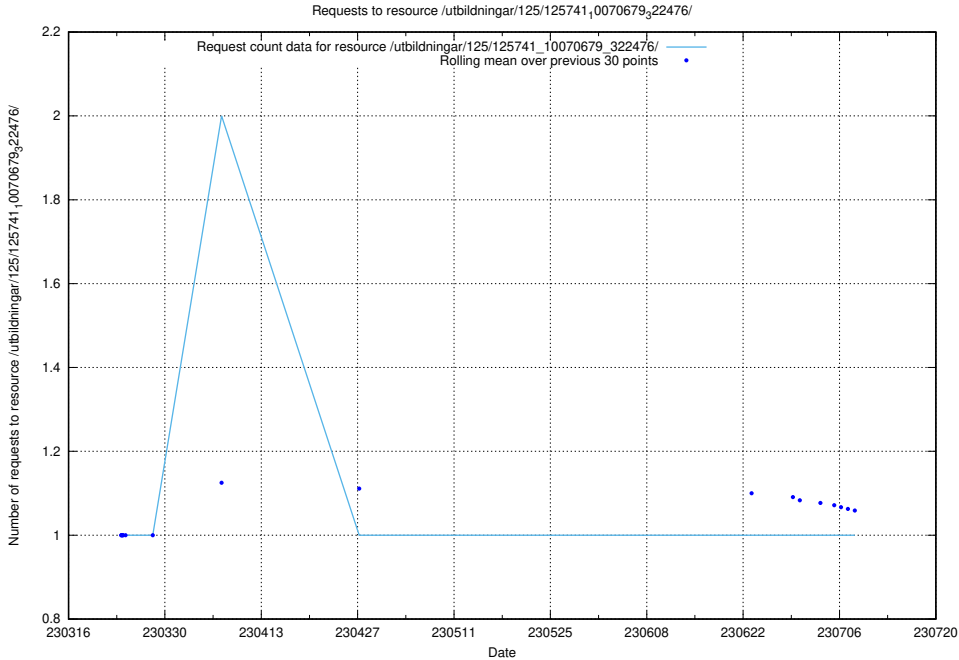

5.2336 Usage of /utbildningar/125/125741_10070679_322476/

Here, we count the number of requests to resource /utbildningar/125/125741_10070679_322476/.