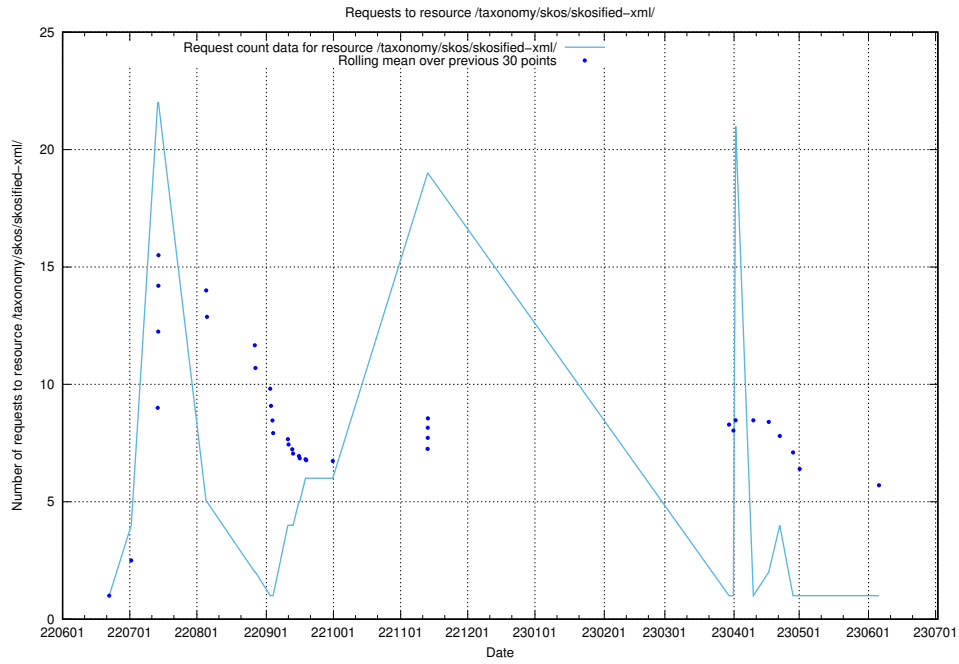

5.352 Usage of /taxonomy/skos/skosified-xml/

Here, we count the number of requests to resource /taxonomy/skos/skosified-xml/.