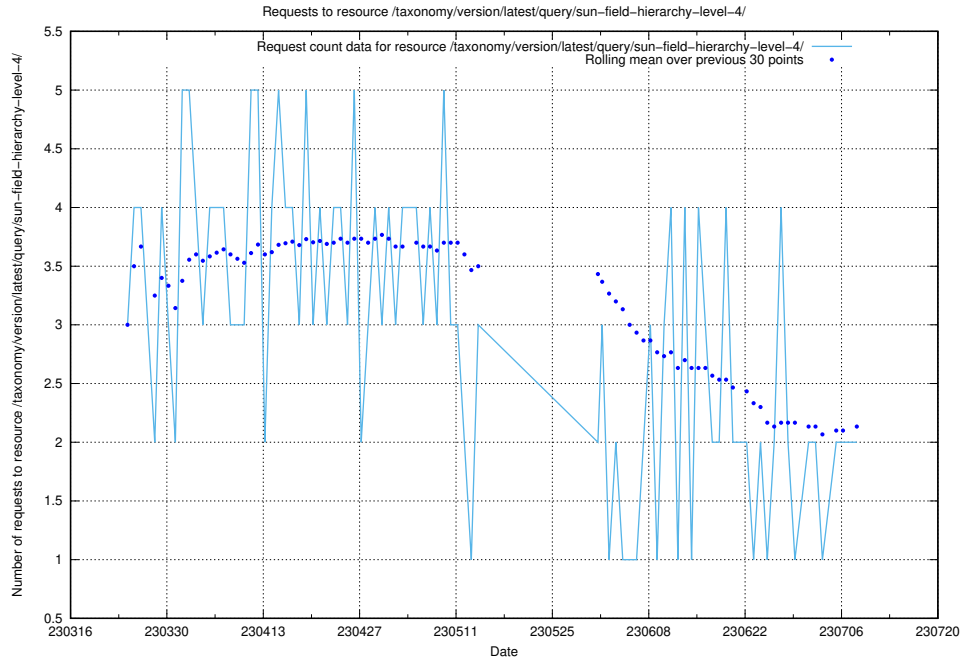

5.178 Usage of /taxonomy/version/latest/query/sun-field-hierarchy-level-4/

Here, we count the number of requests to resource /taxonomy/version/latest/query/sun-field-hierarchy-level-4/.