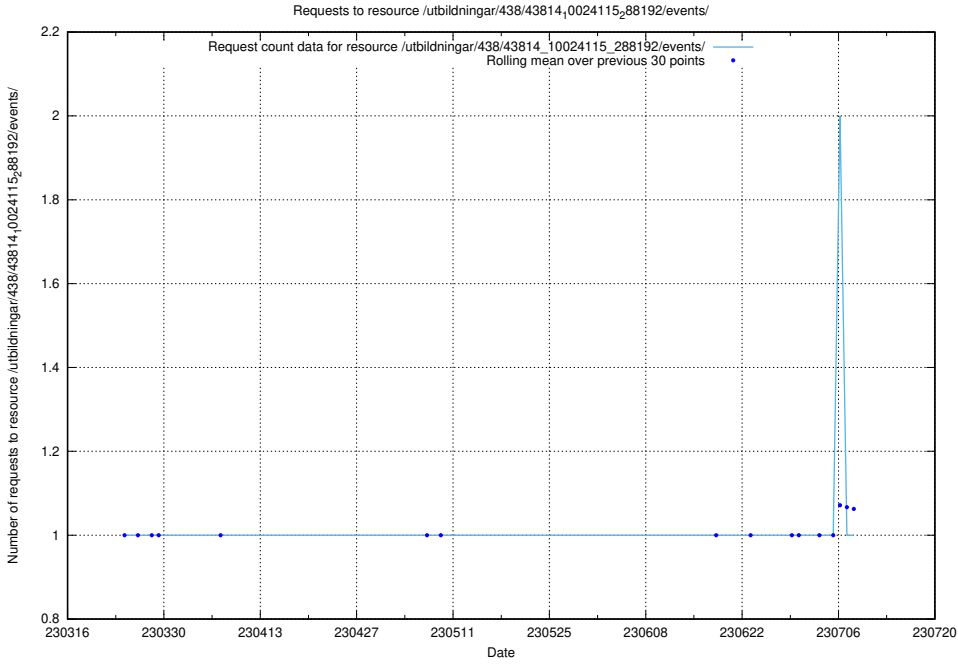

5.2025 Usage of /utbildningar/438/43814_10024115_288192/events/

Here, we count the number of requests to resource /utbildningar/438/43814_10024115_288192/events/.