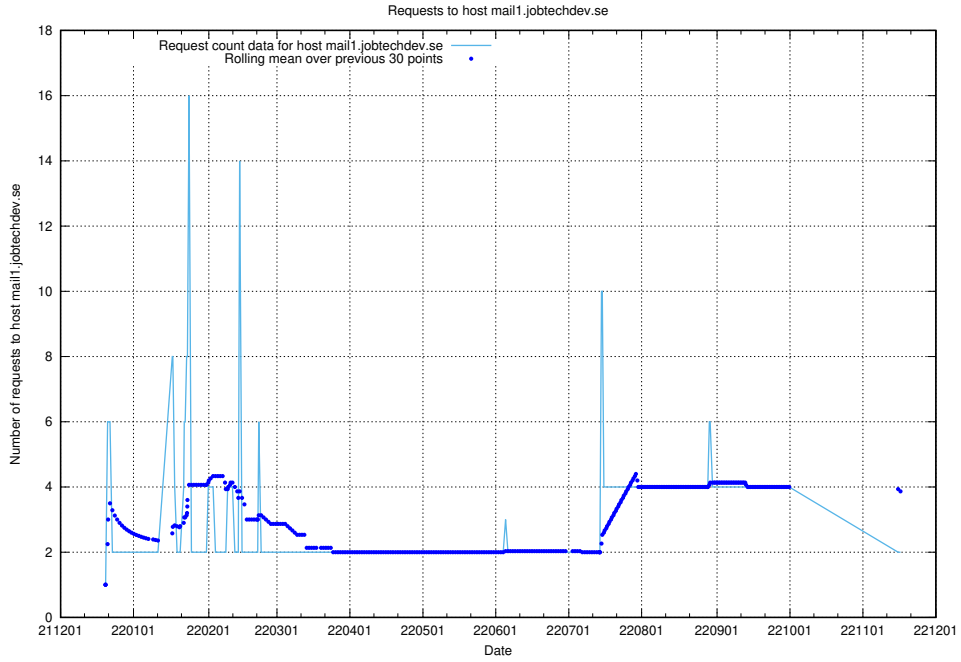

7.357 Usage of mail1.jobtechdev.se

Here, we count the number of requests to host mail1.jobtechdev.se.