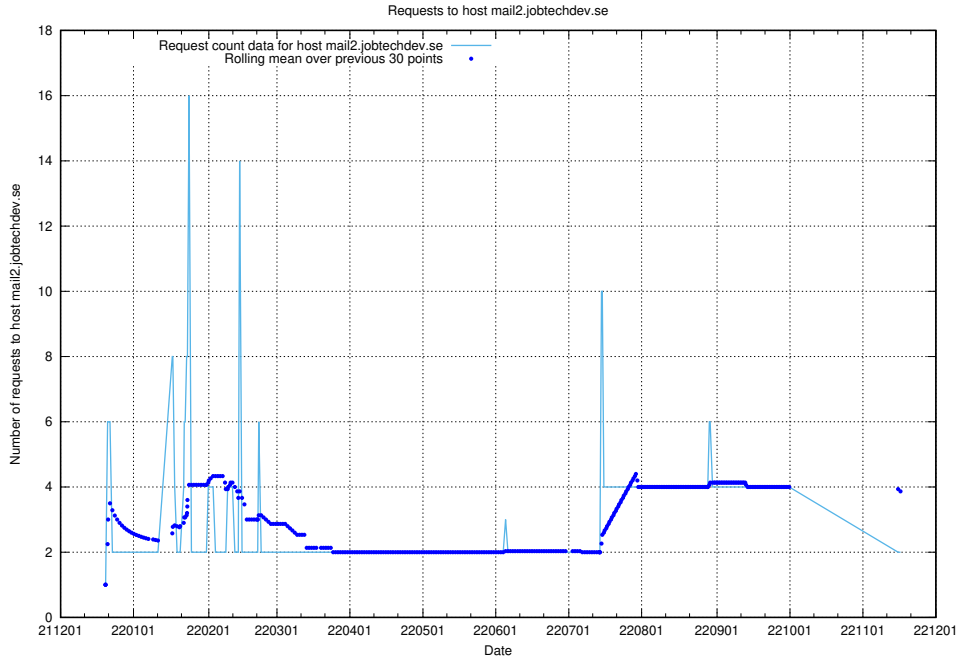

7.356 Usage of mail2.jobtechdev.se

Here, we count the number of requests to host mail2.jobtechdev.se.