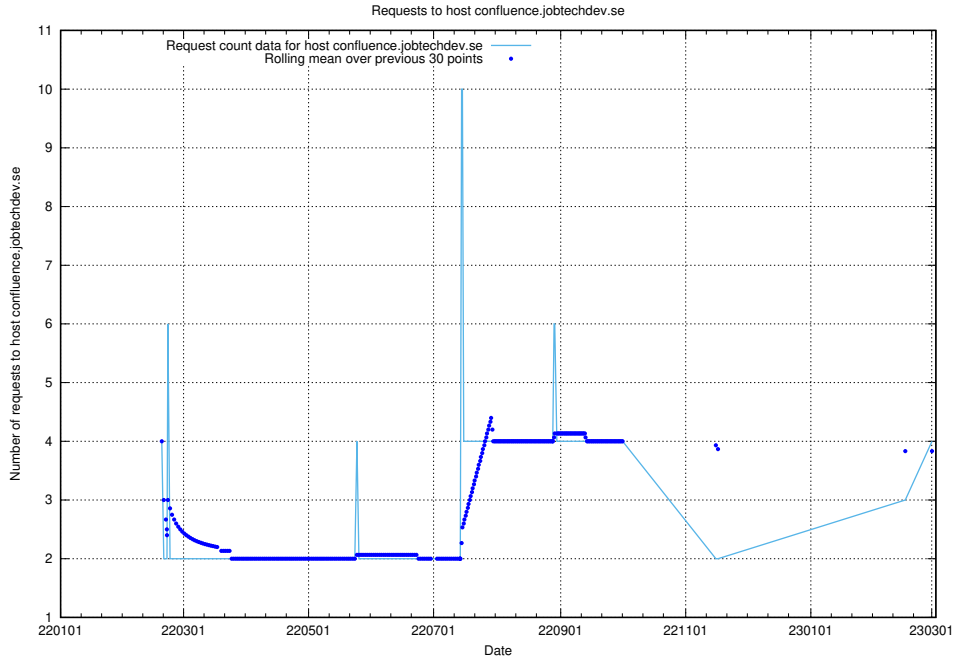

7.154 Usage of confluence.jobtechdev.se

Here, we count the number of requests to host confluence.jobtechdev.se.