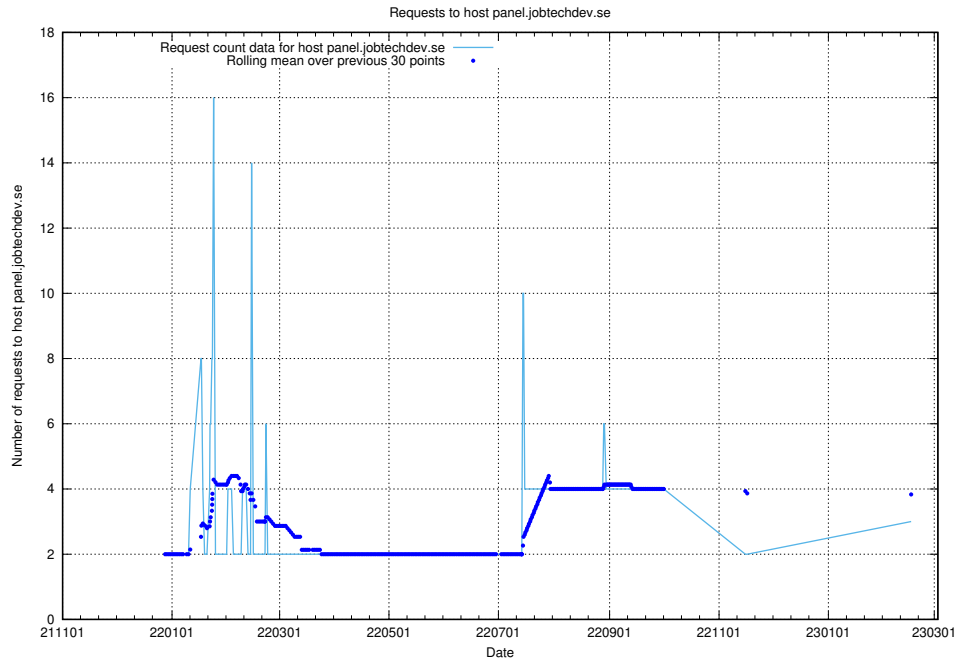

7.185 Usage of panel.jobtechdev.se

Here, we count the number of requests to host panel.jobtechdev.se.