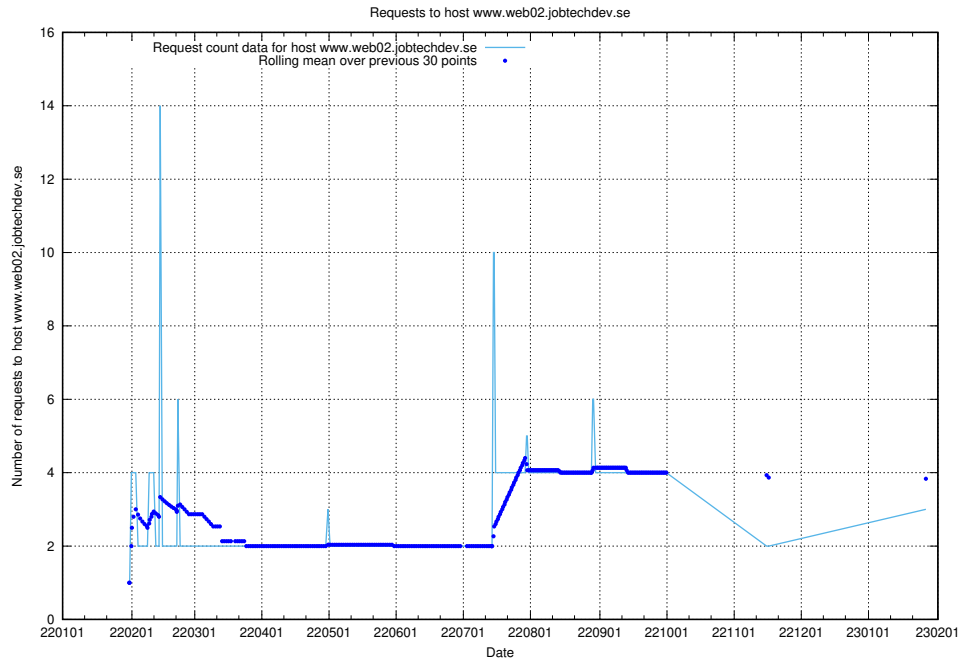

7.228 Usage of www.web02.jobtechdev.se

Here, we count the number of requests to host www.web02.jobtechdev.se.