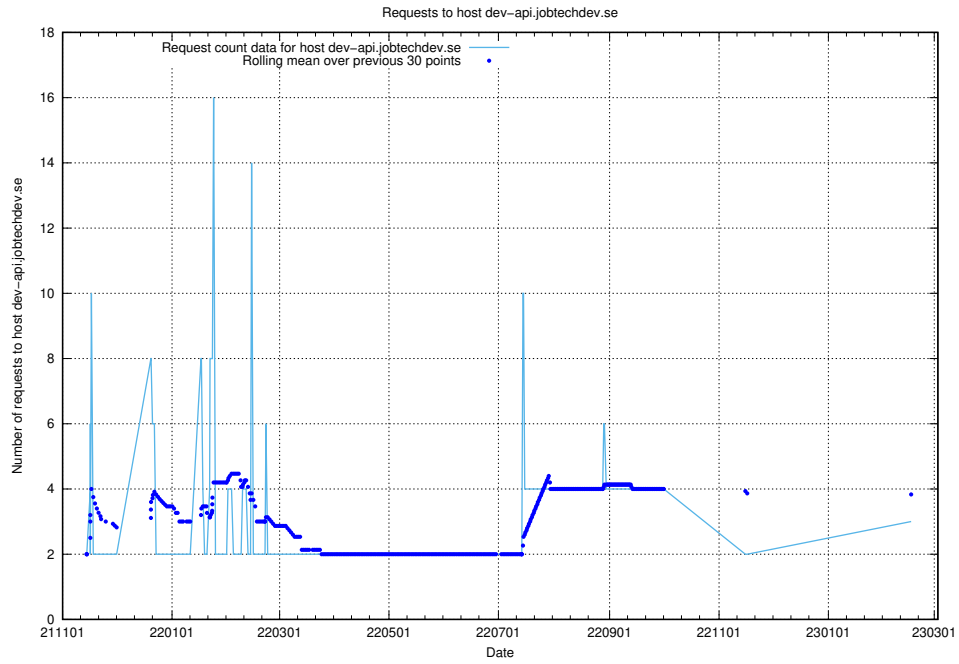

7.163 Usage of dev-api.jobtechdev.se

Here, we count the number of requests to host dev-api.jobtechdev.se.