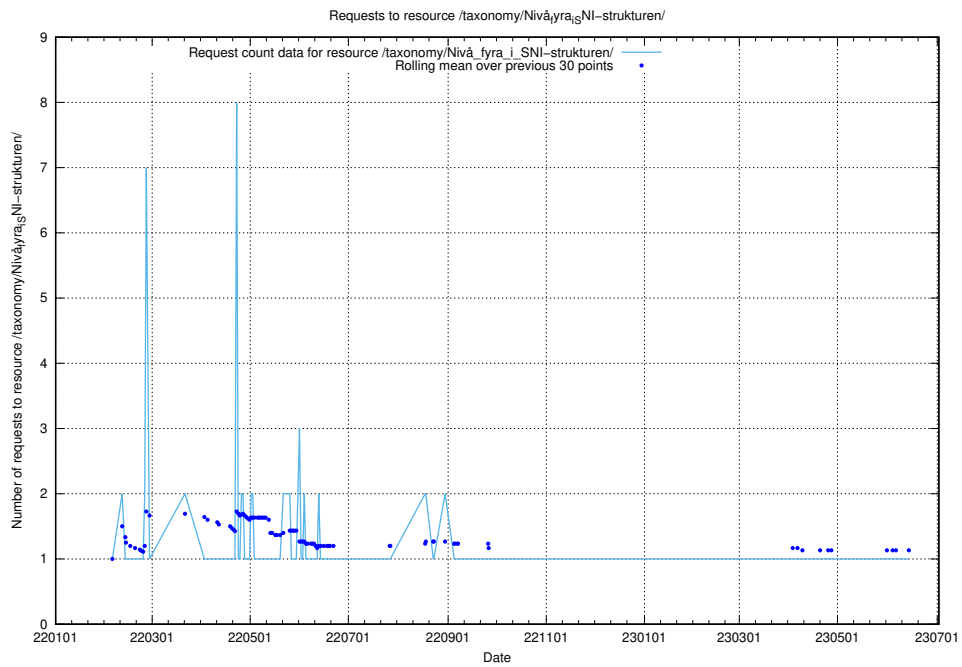

5.764 Usage of /taxonomy/Nivå_fyra_i_SNI-strukturen/

Here, we count the number of requests to resource /taxonomy/Nivå_fyra_i_SNI-strukturen/.