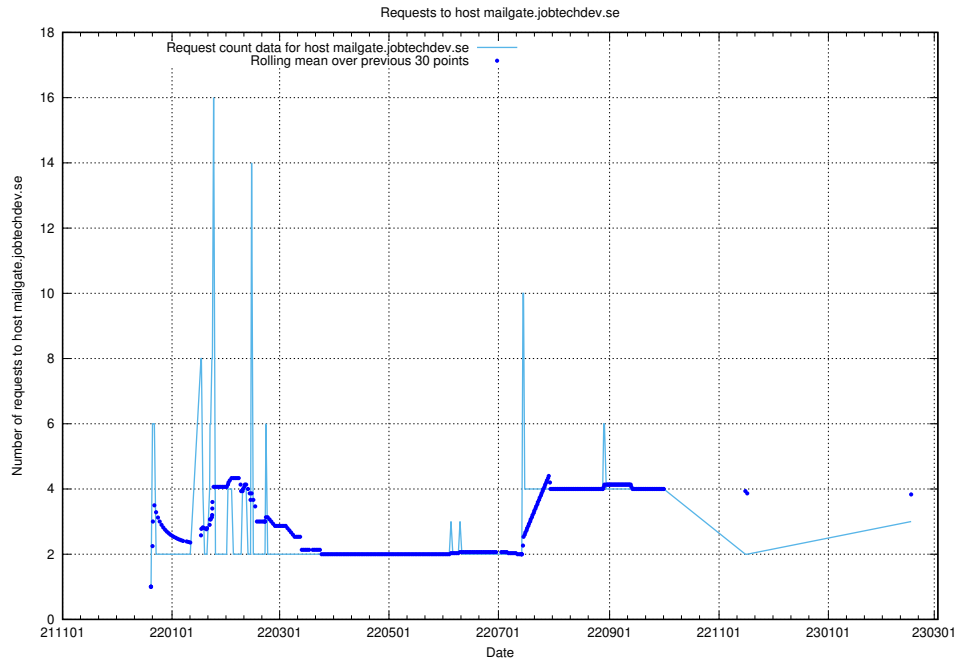

7.193 Usage of mailgate.jobtechdev.se

Here, we count the number of requests to host mailgate.jobtechdev.se.