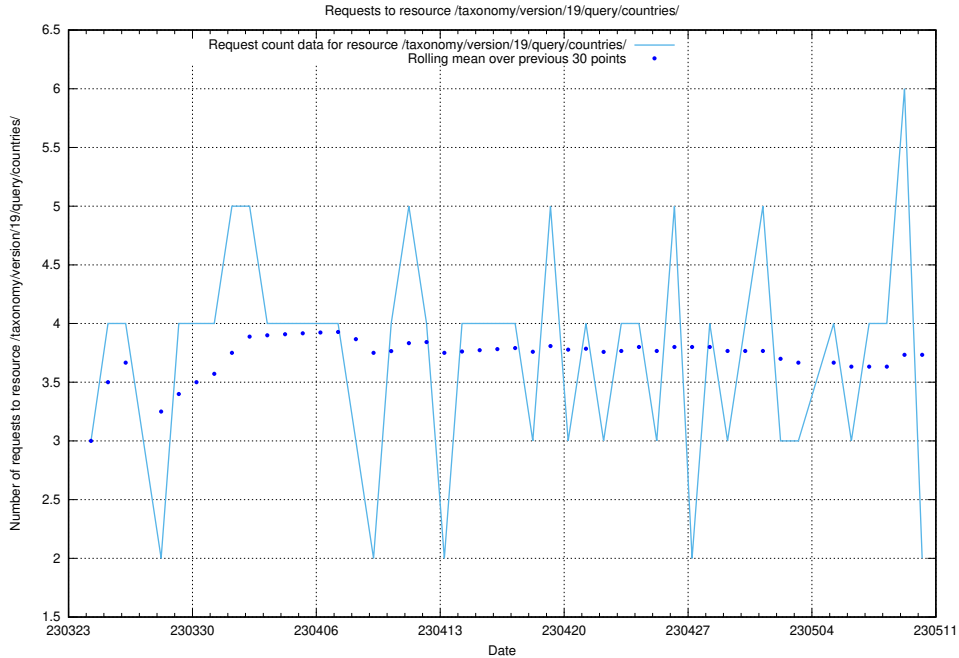

5.239 Usage of /taxonomy/version/19/query/countries/

Here, we count the number of requests to resource /taxonomy/version/19/query/countries/.