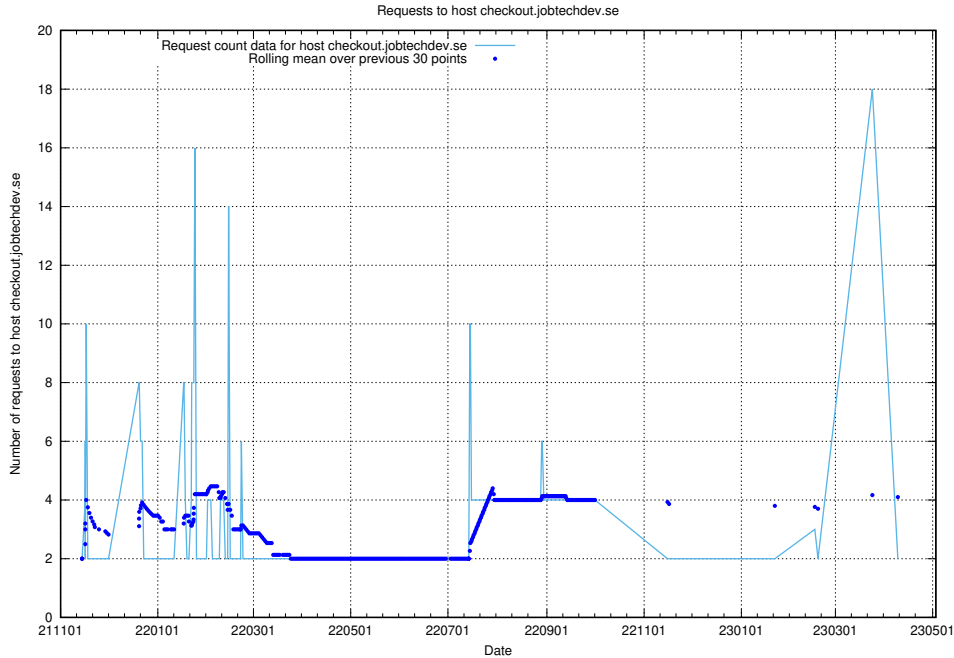

7.257 Usage of checkout.jobtechdev.se

Here, we count the number of requests to host checkout.jobtechdev.se.