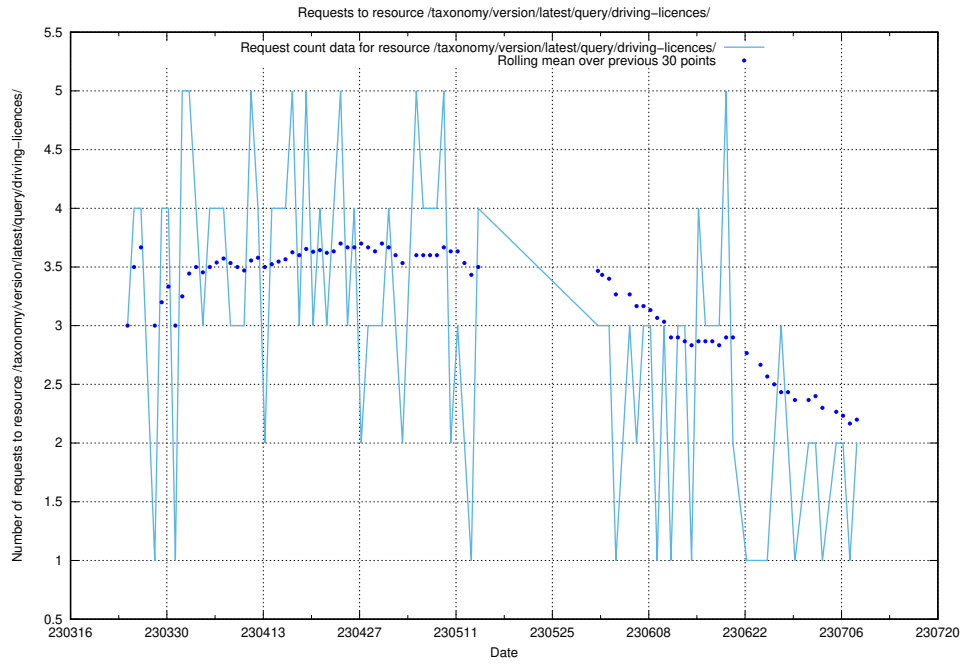

5.213 Usage of /taxonomy/version/latest/query/driving-licences/

Here, we count the number of requests to resource /taxonomy/version/latest/query/driving-licences/.