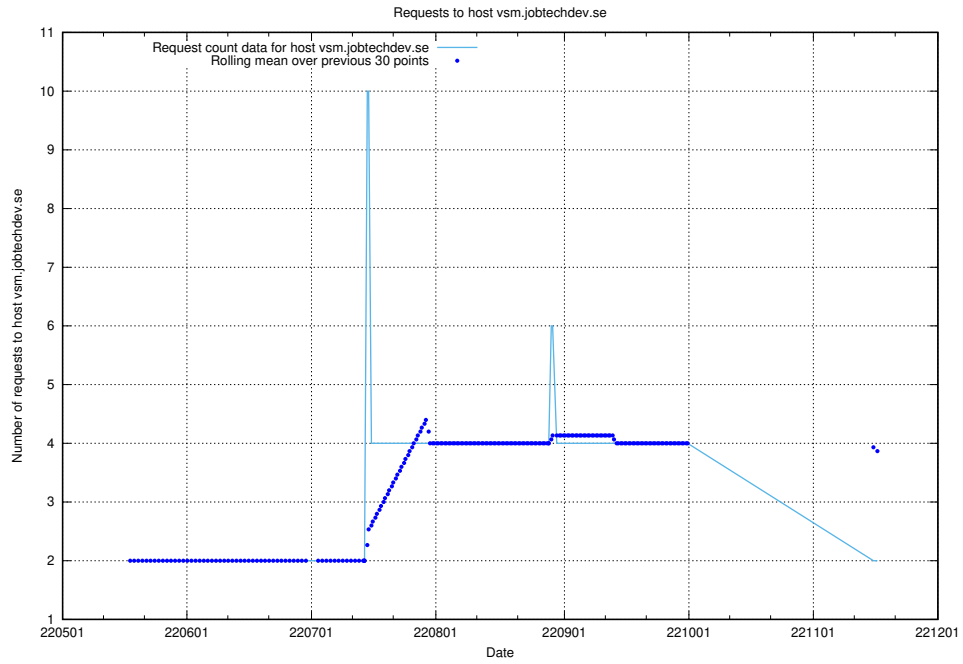

7.407 Usage of vsm.jobtechdev.se

Here, we count the number of requests to host vsm.jobtechdev.se.