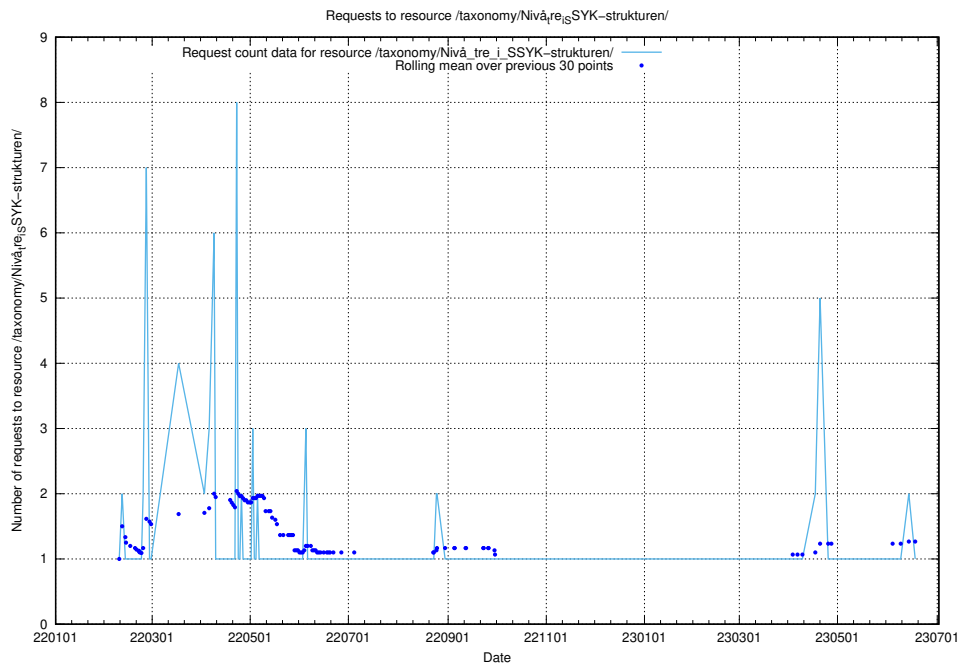

5.709 Usage of /taxonomy/Nivå_tre_i_SSYK-strukturen/

Here, we count the number of requests to resource /taxonomy/Nivå_tre_i_SSYK-strukturen/.