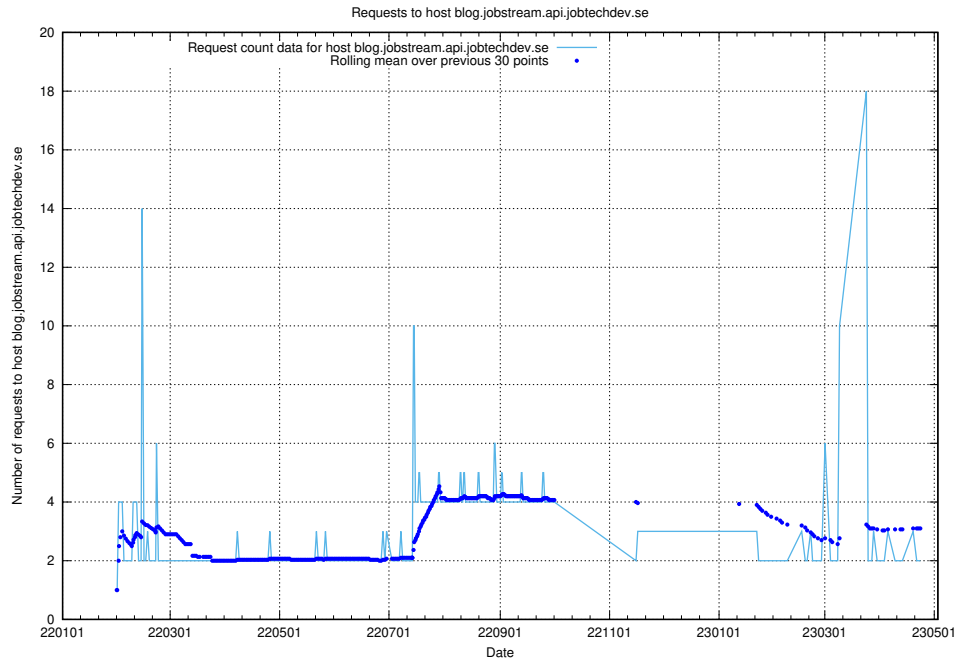

7.545 Usage of `blog.jobstream.api.jobtechdev.se`

Here, we count the number of requests to host `blog.jobstream.api.jobtechdev.se`.