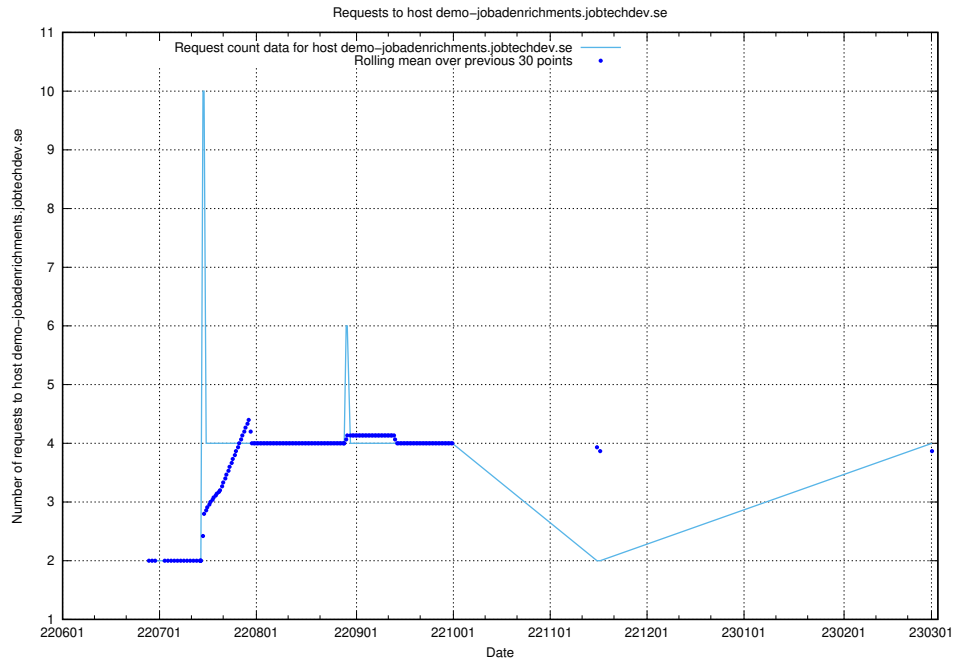

### 7.137 Usage of demo-jobadenrichments.jobtechdev.se

Here, we count the number of requests to host demo-jobadenrichments.jobtechdev.se.