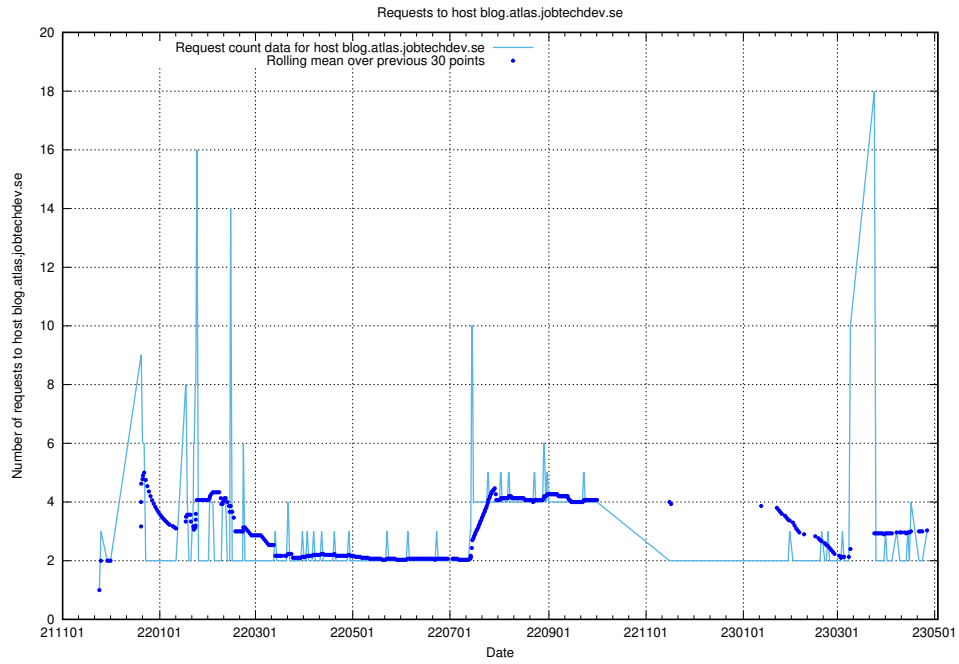

7.202 Usage of `blog.atlas.jobtechdev.se`

Here, we count the number of requests to host `blog.atlas.jobtechdev.se`.