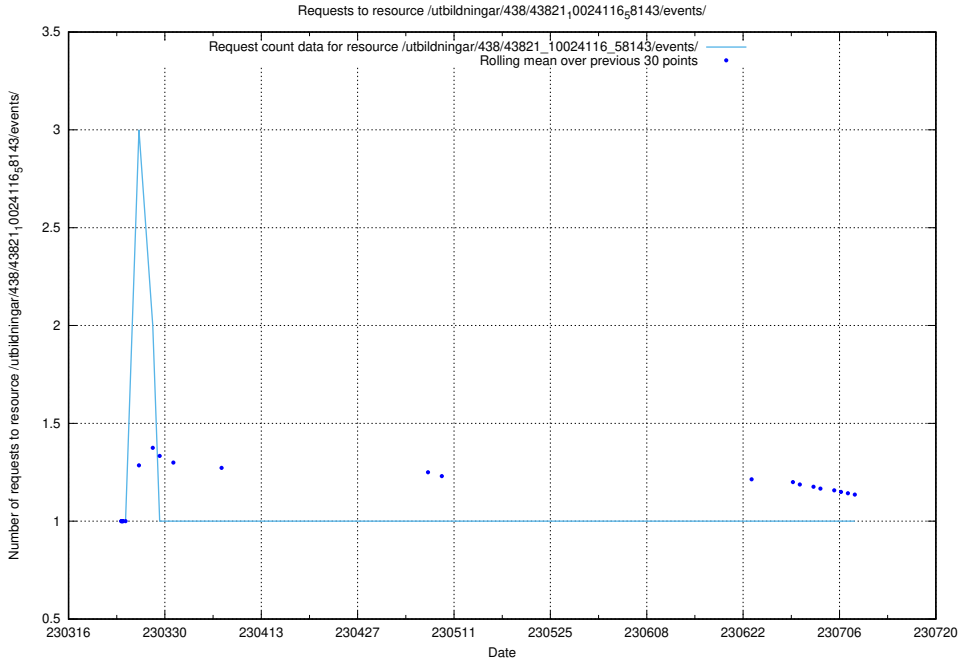

5.2174 Usage of /utbildningar/438/43821_10024116_58143/events/

Here, we count the number of requests to resource /utbildningar/438/43821_10024116_58143/events/.