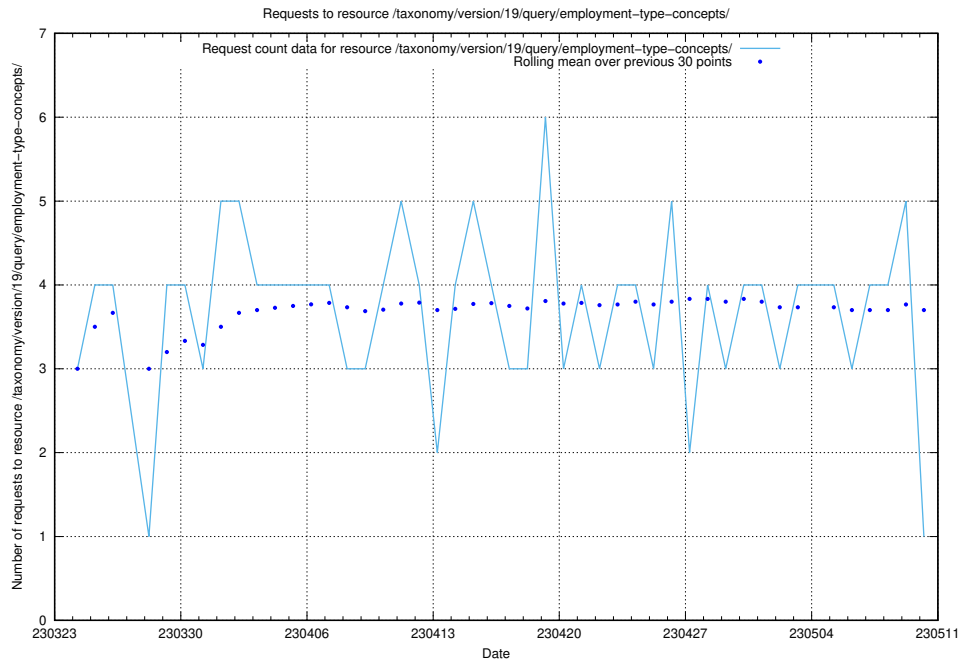

## 5.2007 Usage of /taxonomy/version/19/query/concept-types/

Here, we count the number of requests to resource /taxonomy/version/19/query/concept-types/.