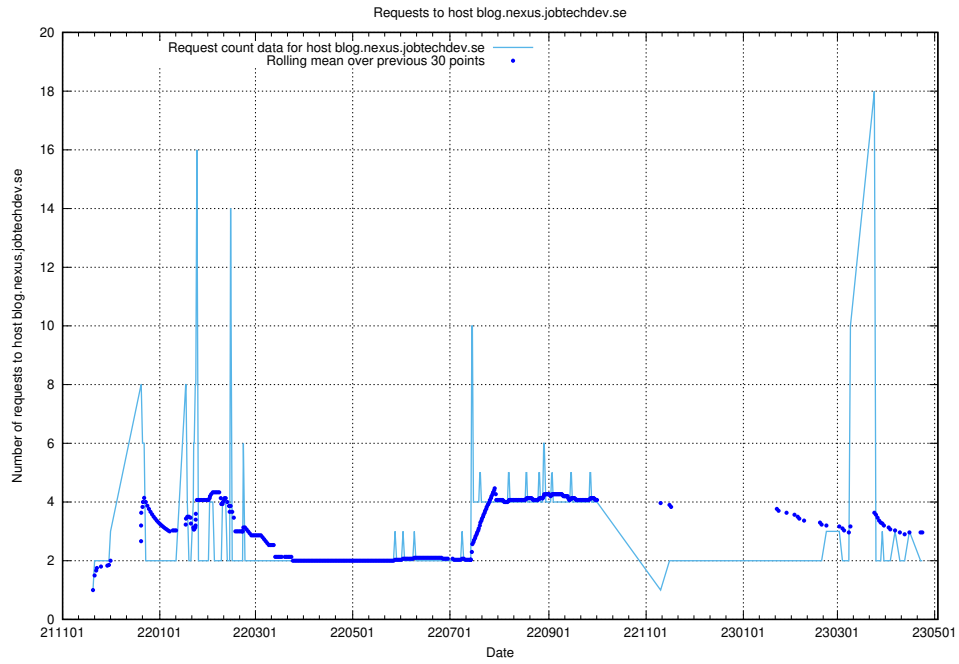

7.434 Usage of `blog.nexus.jobtechdev.se`

Here, we count the number of requests to host `blog.nexus.jobtechdev.se`.