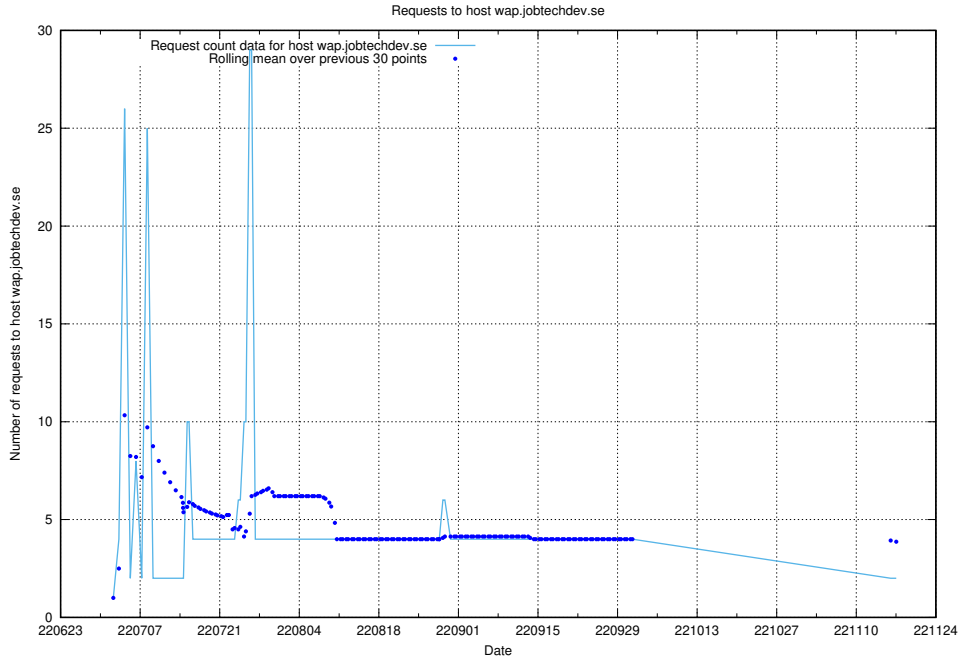

7.375 Usage of wap.jobtechdev.se

Here, we count the number of requests to host wap.jobtechdev.se.