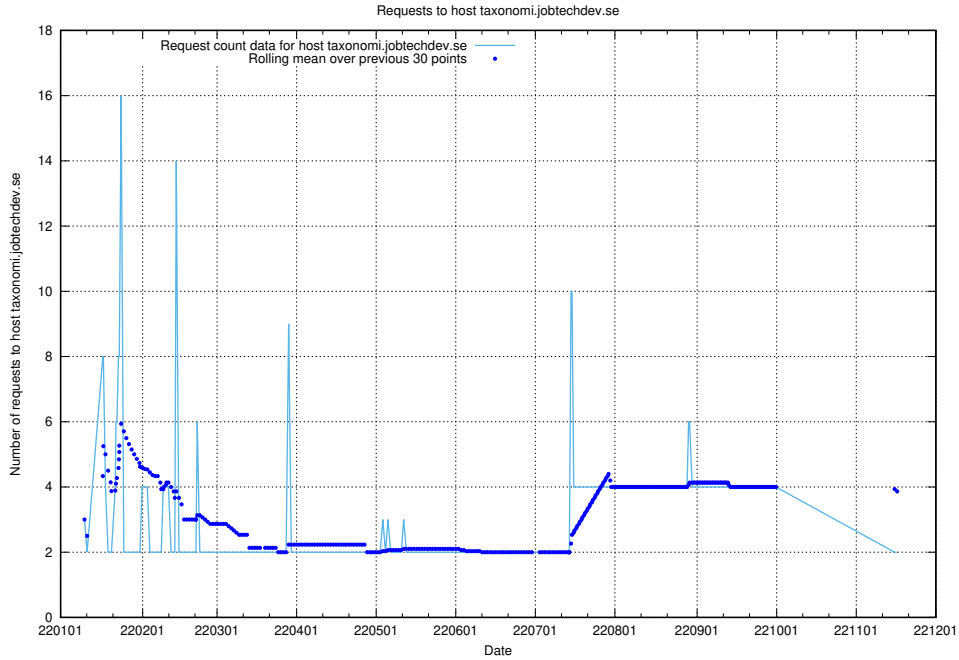

### 7.268 Usage of taxonomi.jobtechdev.se

Here, we count the number of requests to host taxonomi.jobtechdev.se.