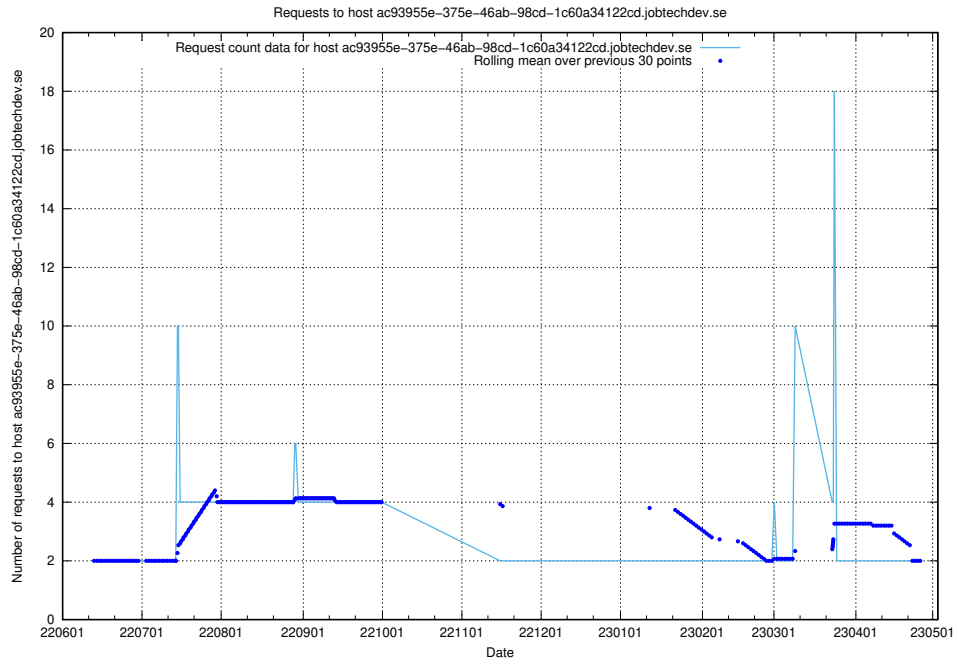

7.389 Usage of ac93955e-375e-46ab-98cd-1c60a34122cd.jobtechdev.se

Here, we count the number of requests to host ac93955e-375e-46ab-98cd-1c60a34122cd.jobtechdev.se.