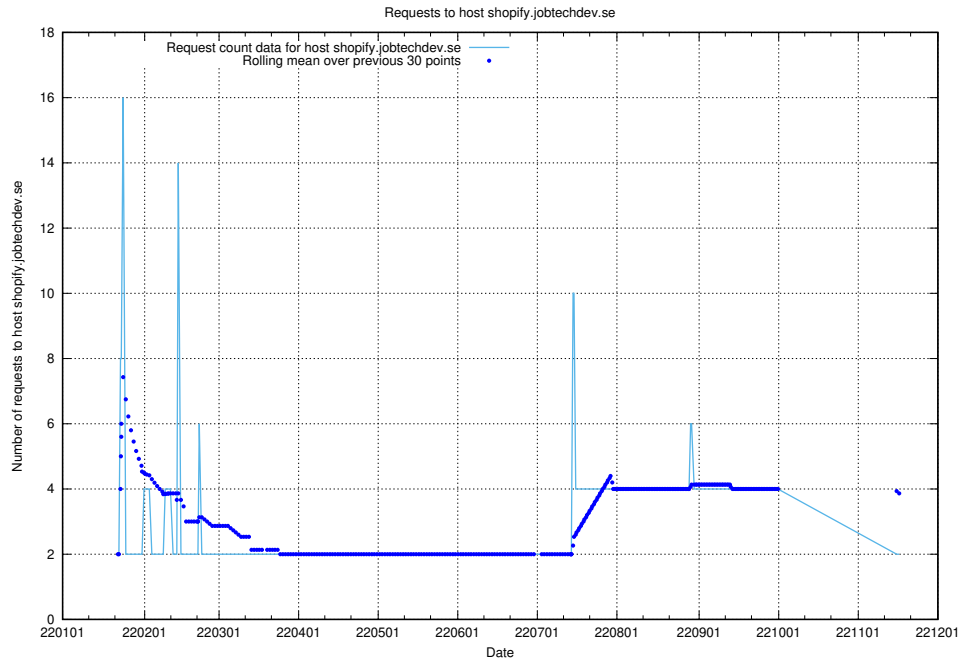

7.566 Usage of shopify.jobtechdev.se

Here, we count the number of requests to host shopify.jobtechdev.se.