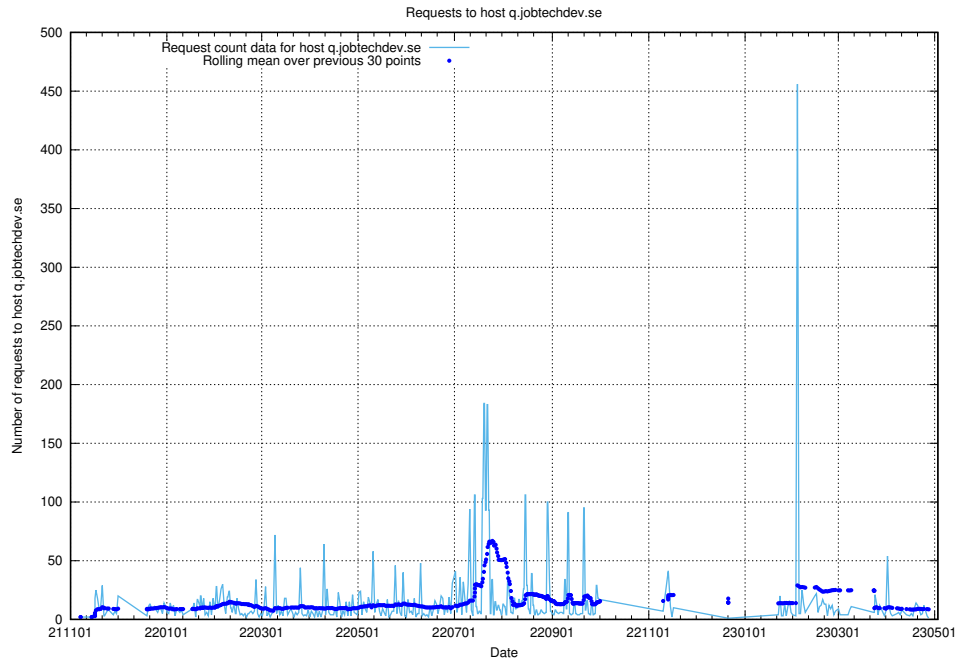

7.604 Usage of q.jobtechdev.se

Here, we count the number of requests to host q.jobtechdev.se.