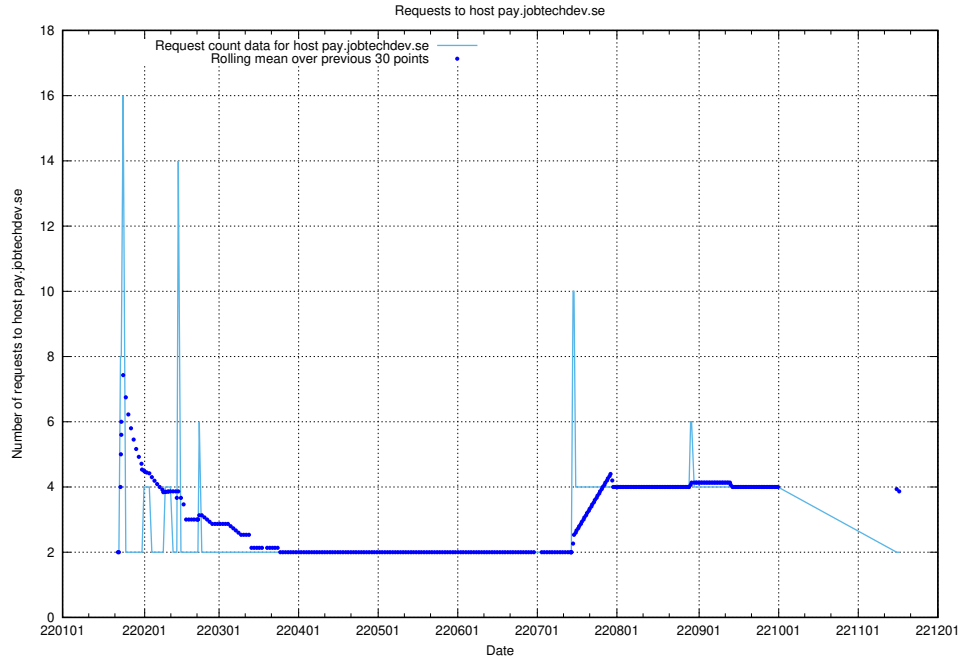

7.571 Usage of pay.jobtechdev.se

Here, we count the number of requests to host pay.jobtechdev.se.