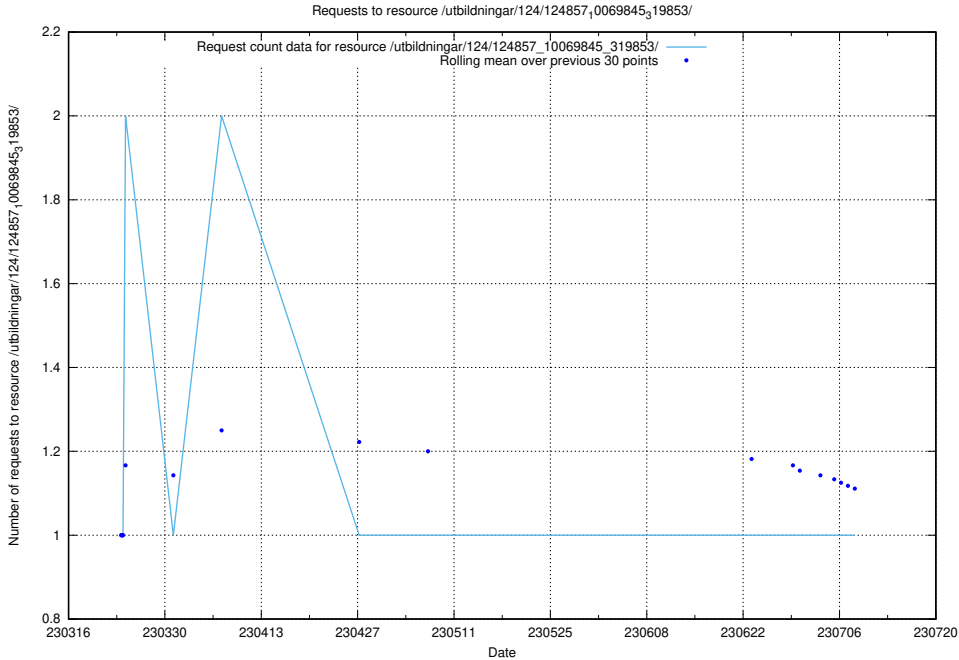

5.533 Usage of /utbildningar/124/124857_10069845_319853/

Here, we count the number of requests to resource /utbildningar/124/124857_10069845_319853/.