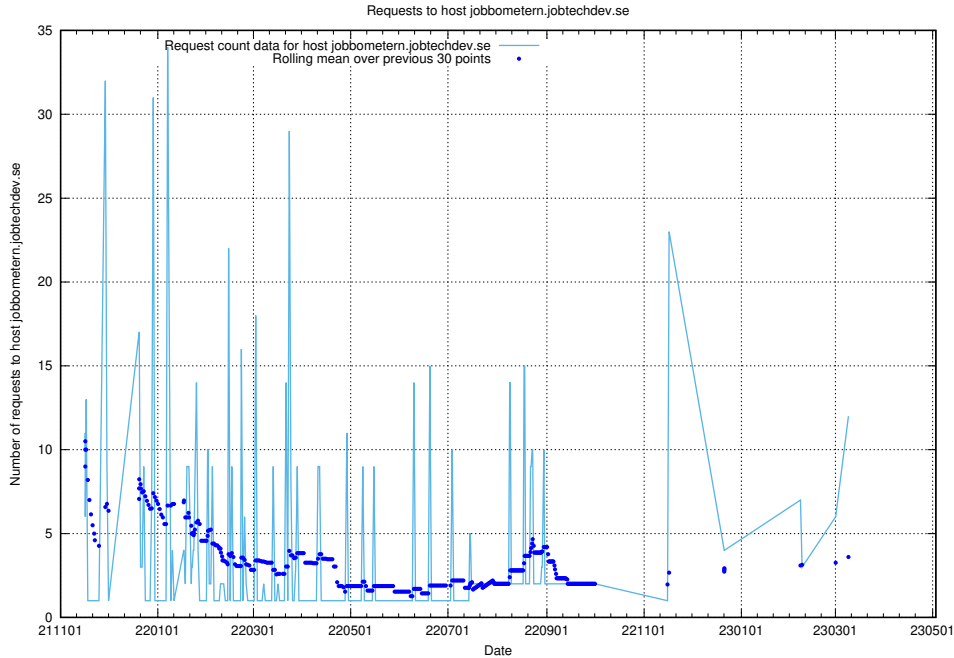

7.53 Usage of `jobbometern.jobtechdev.se`

Here, we count the number of requests to host `jobbometern.jobtechdev.se`.