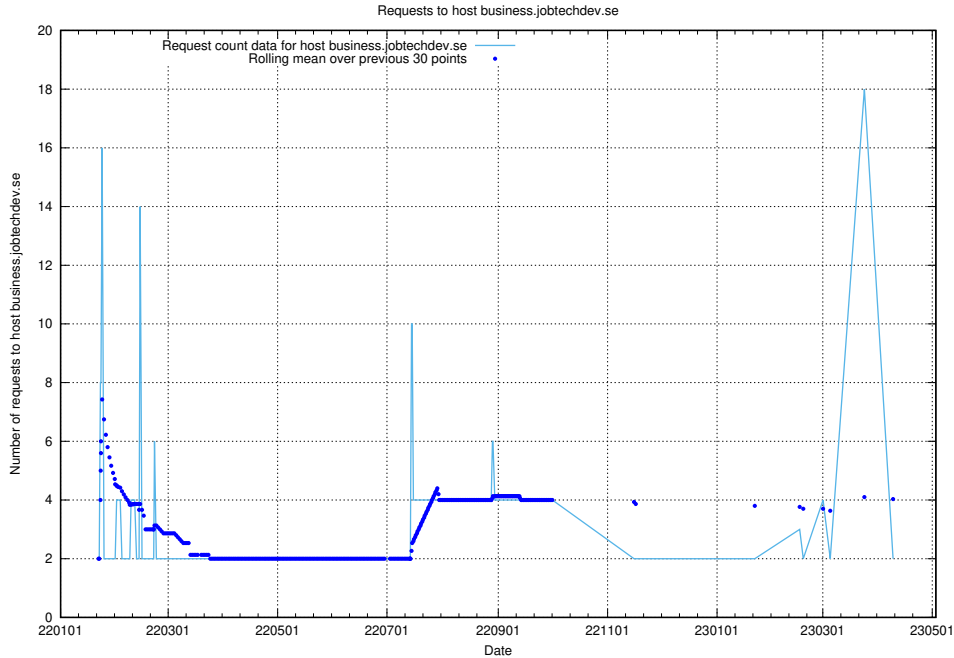

7.240 Usage of business.jobtechdev.se

Here, we count the number of requests to host business.jobtechdev.se.