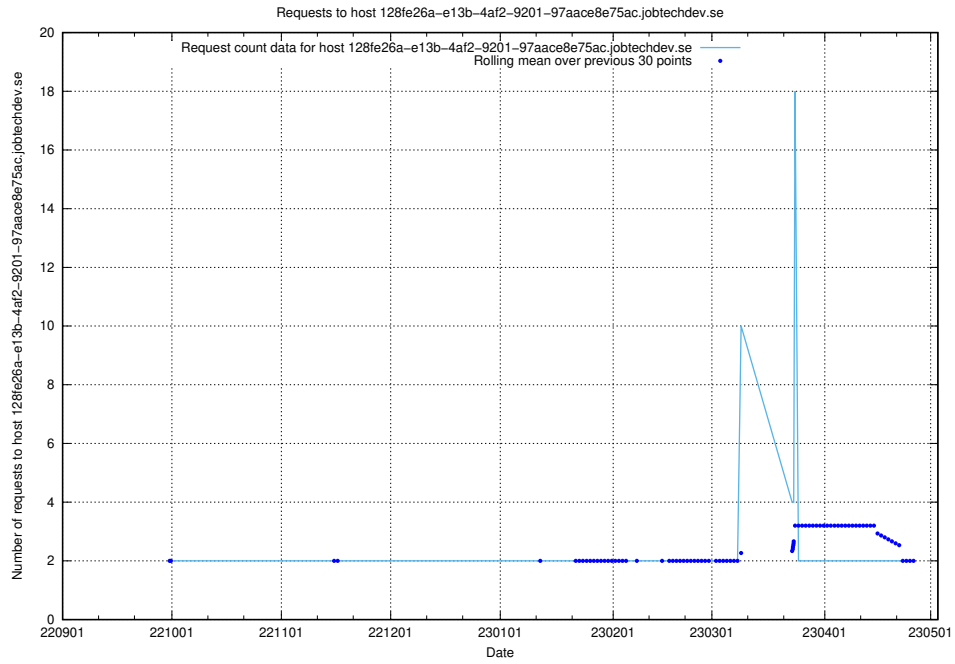

7.290 Usage of 128fe26a-e13b-4af2-9201-97aace8e75ac.jobtechdev.se

Here, we count the number of requests to host 128fe26a-e13b-4af2-9201-97aace8e75ac.jobtechdev.se.