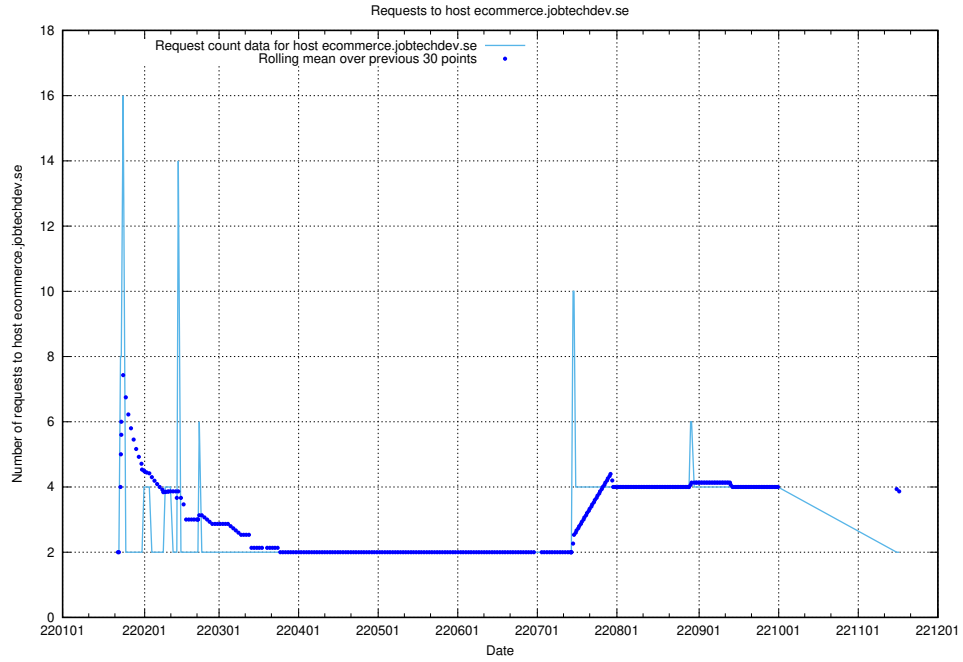

7.239 Usage of ecommerce.jobtechdev.se

Here, we count the number of requests to host ecommerce.jobtechdev.se.