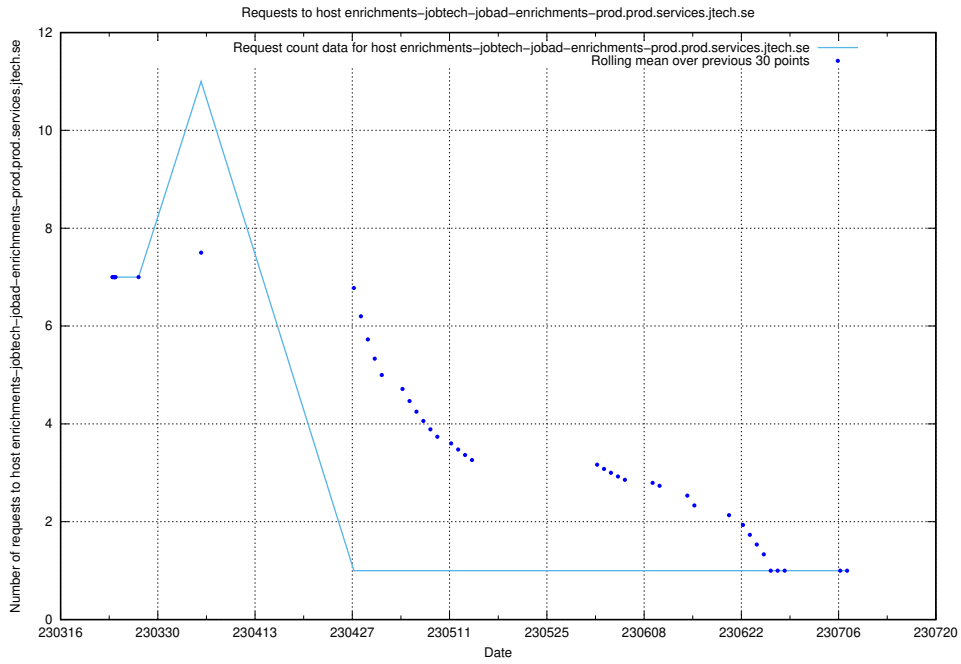

## 7.585 Usage of enrichments-jobtech-jobad-enrichments-prod.prod.services.jtech.se

Here, we count the number of requests to host enrichments-jobtech-jobad-enrichments-prod.prod.services.jtech.se.