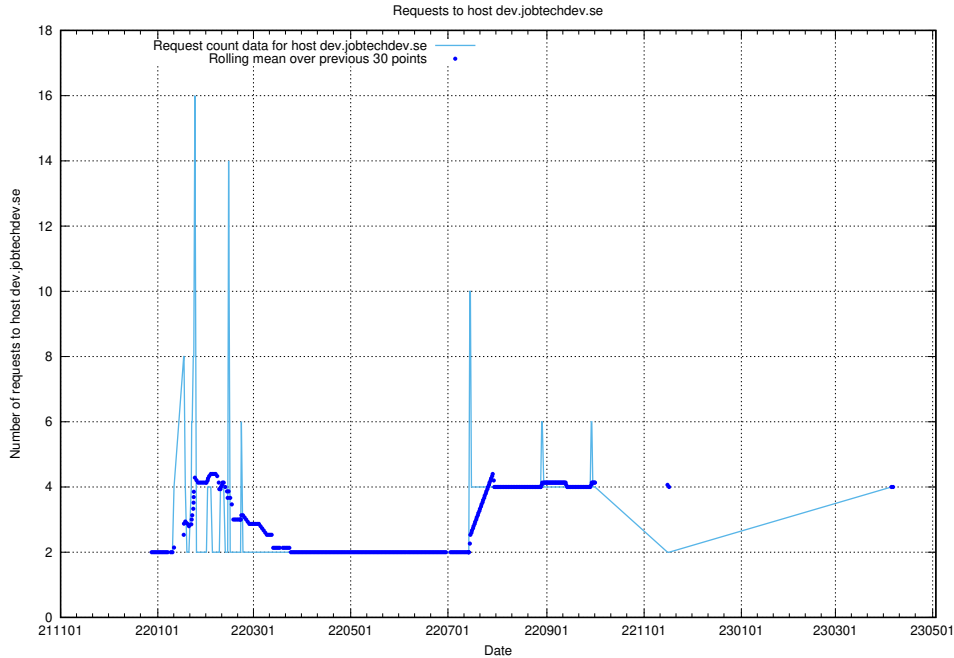

7.127 Usage of dev.jobtechdev.se

Here, we count the number of requests to host dev.jobtechdev.se.