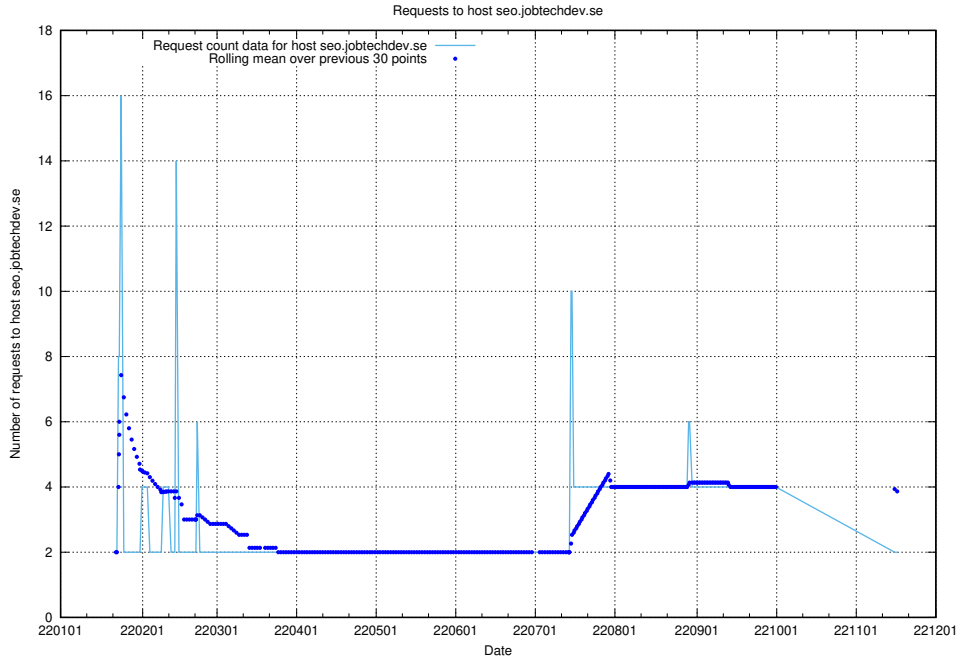

7.569 Usage of seo.jobtechdev.se

Here, we count the number of requests to host seo.jobtechdev.se.