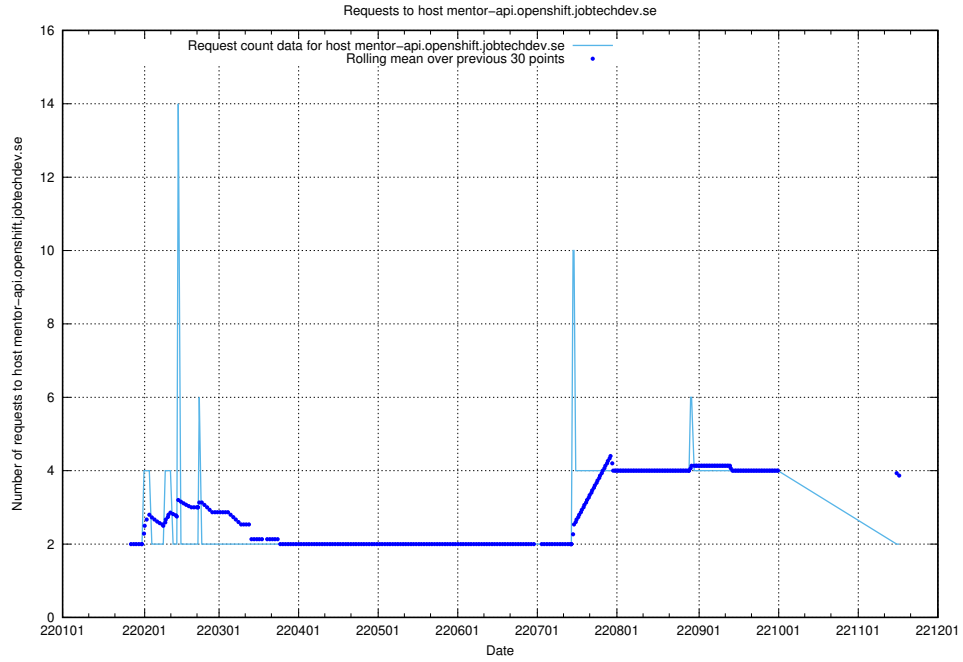

## 7.551 Usage of mentor-api.openshift.jobtechdev.se

Here, we count the number of requests to host mentor-api.openshift.jobtechdev.se.