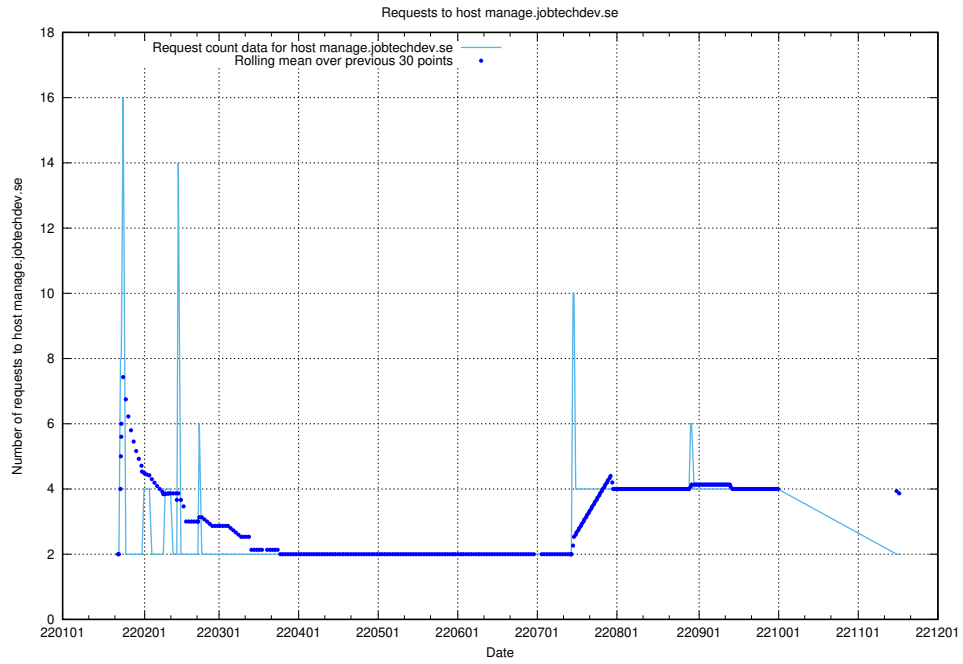

7.575 Usage of manage.jobtechdev.se

Here, we count the number of requests to host manage.jobtechdev.se.