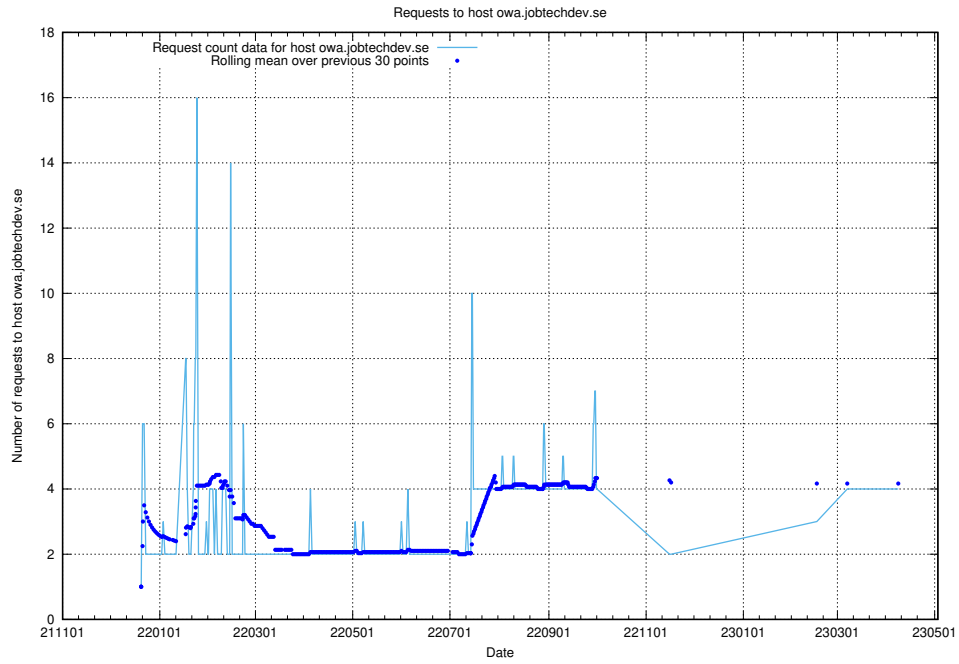

7.129 Usage of owa.jobtechdev.se

Here, we count the number of requests to host owa.jobtechdev.se.