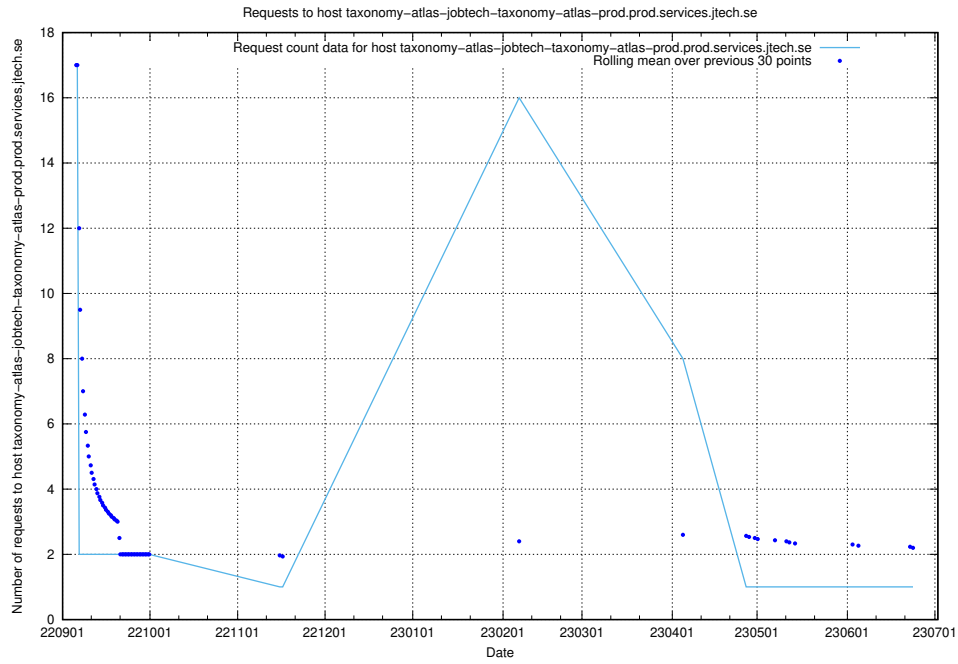

7.595 Usage of taxonomy-atlas-jobtech-taxonomy-atlas-prod.prod.services.jtech.se

Here, we count the number of requests to host taxonomy-atlas-jobtech-taxonomy-atlas-prod.prod.services.jtech.se.