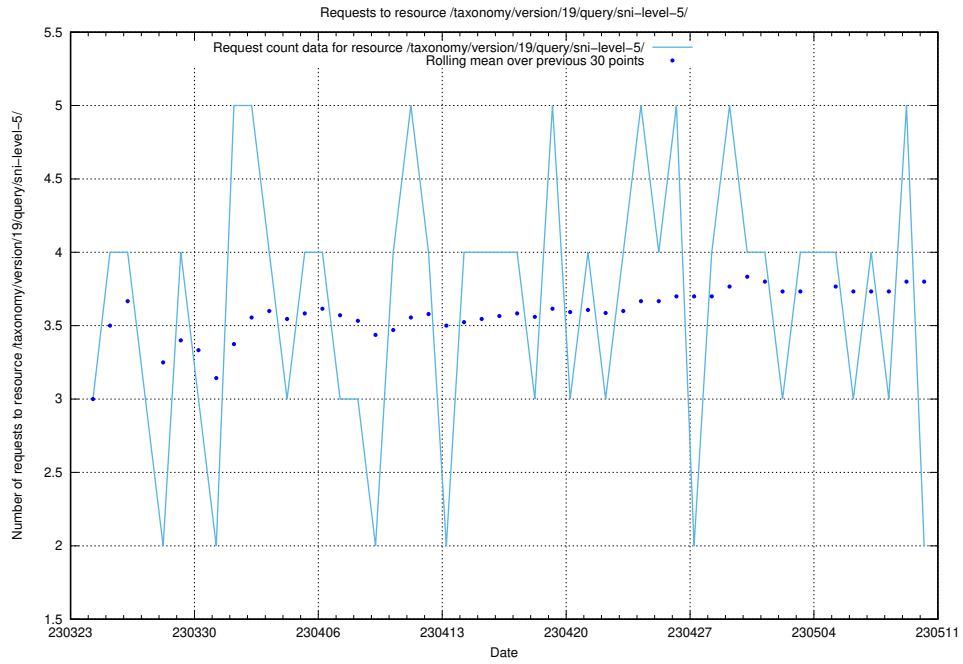

5.226 Usage of /taxonomy/version/19/query/sni-level-5/

Here, we count the number of requests to resource /taxonomy/version/19/query/sni-level-5/.