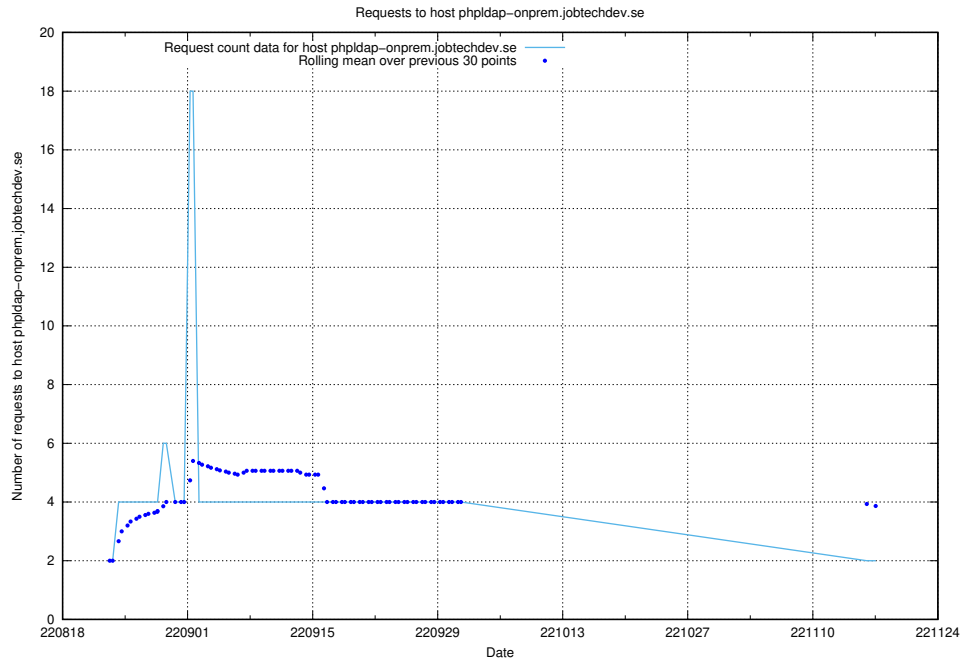

7.320 Usage of phpldap-onprem.jobtechdev.se

Here, we count the number of requests to host phpldap-onprem.jobtechdev.se.