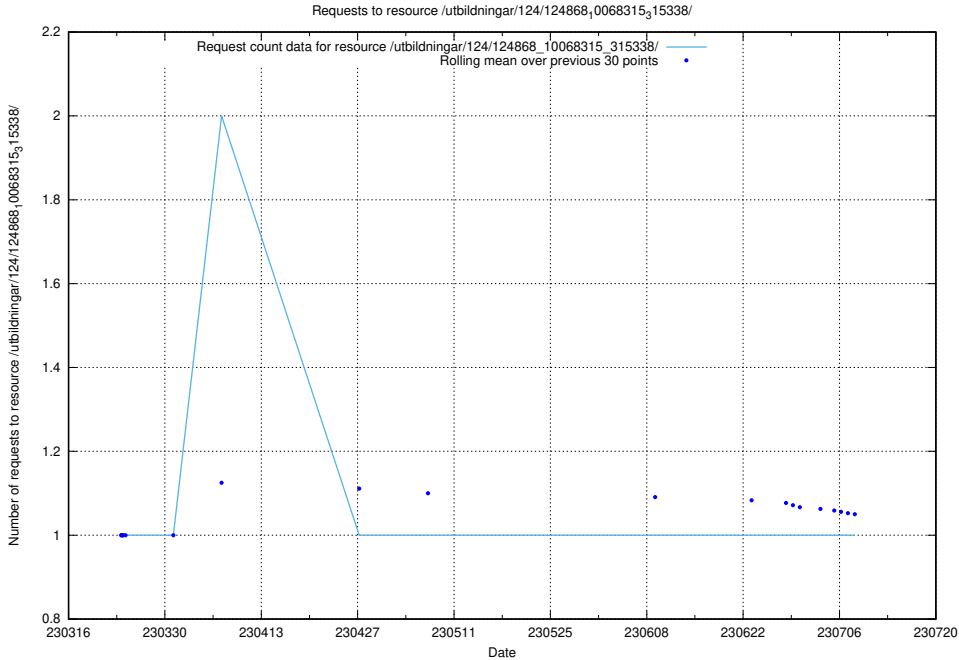

5.510 Usage of /utbildningar/124/124868_10068315_315338/

Here, we count the number of requests to resource /utbildningar/124/124868_10068315_315338/.