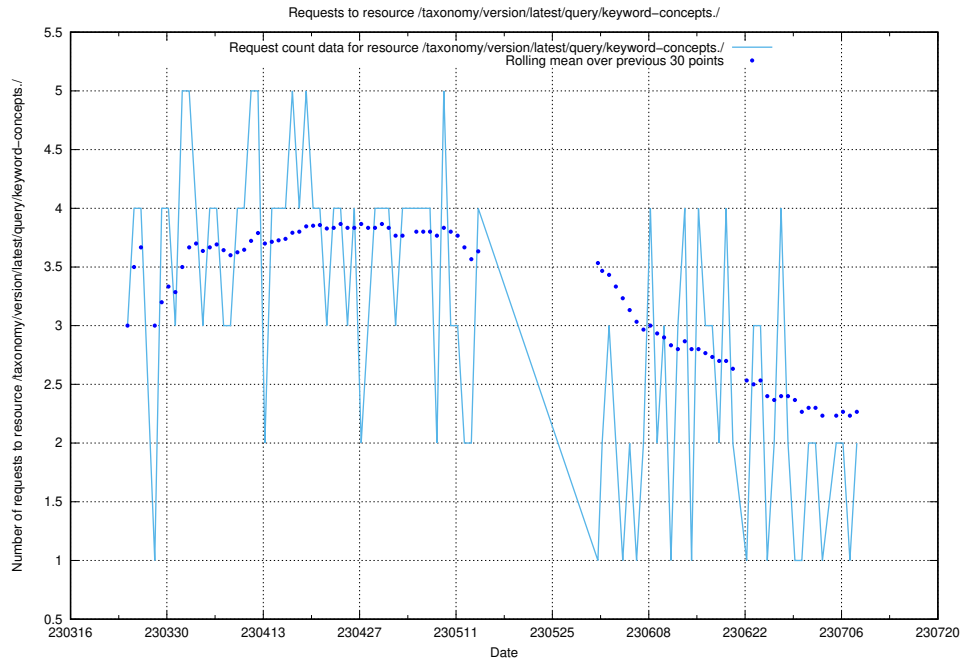

5.206 Usage of /taxonomy/version/latest/query/keyword-concepts./

Here, we count the number of requests to resource /taxonomy/version/latest/query/keyword-concepts./.