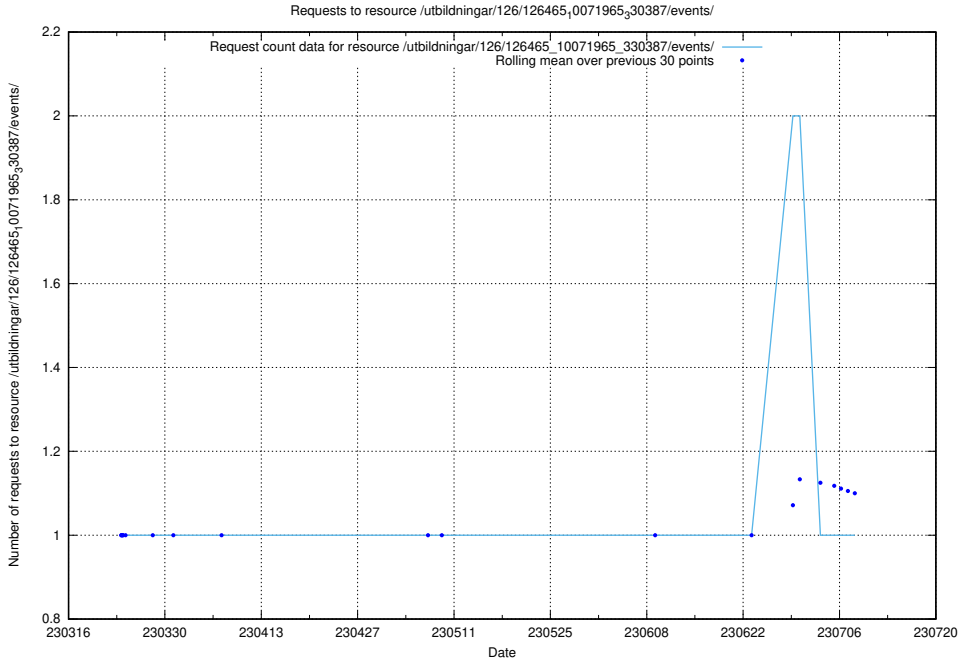

5.2258 Usage of /utbildningar/126/126465_10071965_330387/events/

Here, we count the number of requests to resource /utbildningar/126/126465_10071965_330387/events/