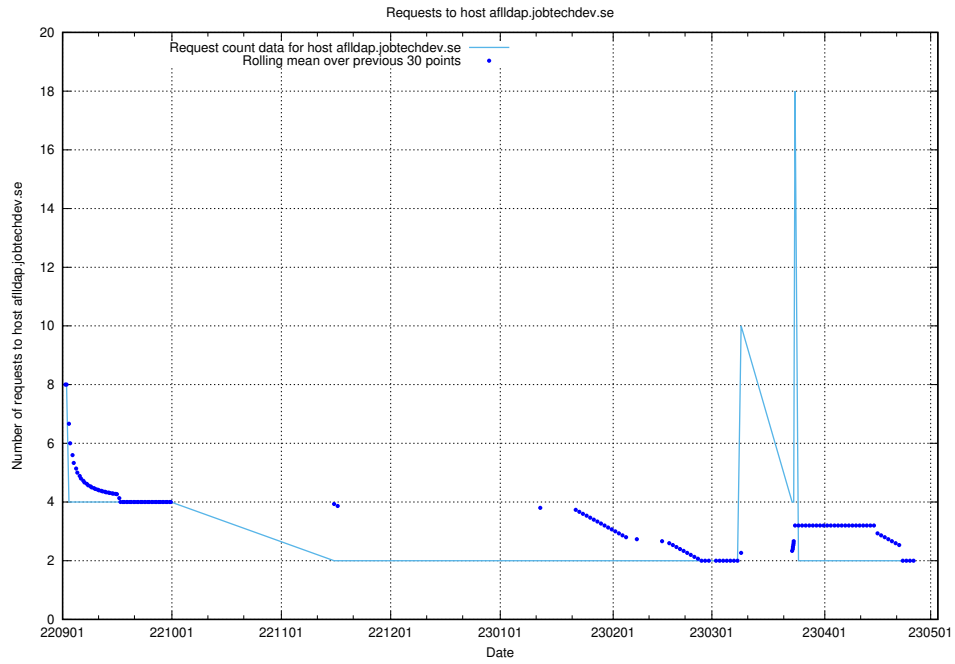

7.314 Usage of afldap.jobtechdev.se

Here, we count the number of requests to host afldap.jobtechdev.se.