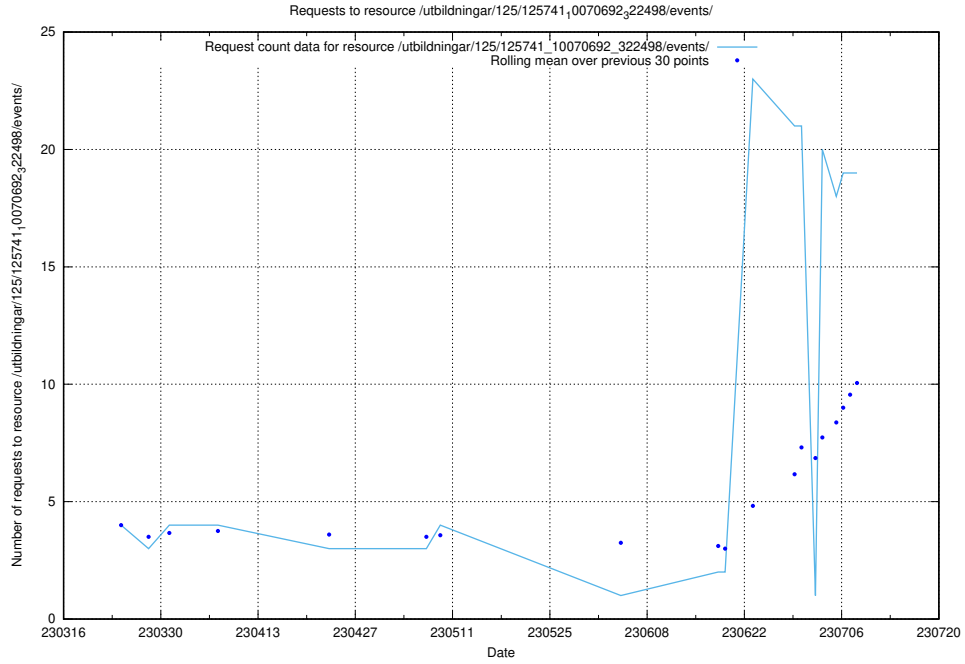

5.11 Usage of /utbildningar/125/125741_10070692_322498/events/

Here, we count the number of requests to resource /utbildningar/125/125741_10070692_322498/events/