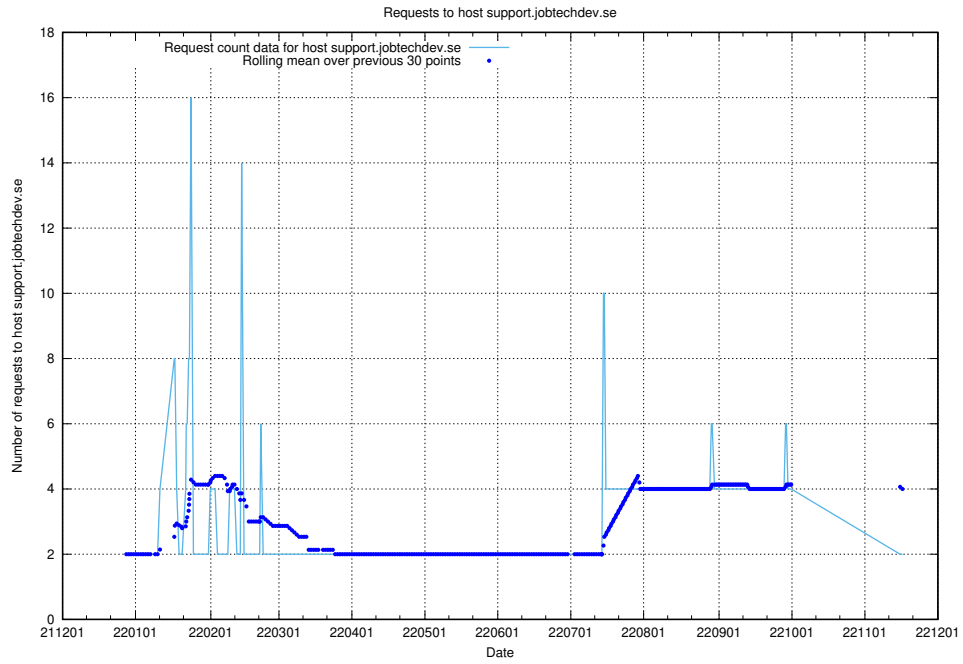

7.338 Usage of support.jobtechdev.se

Here, we count the number of requests to host support.jobtechdev.se.