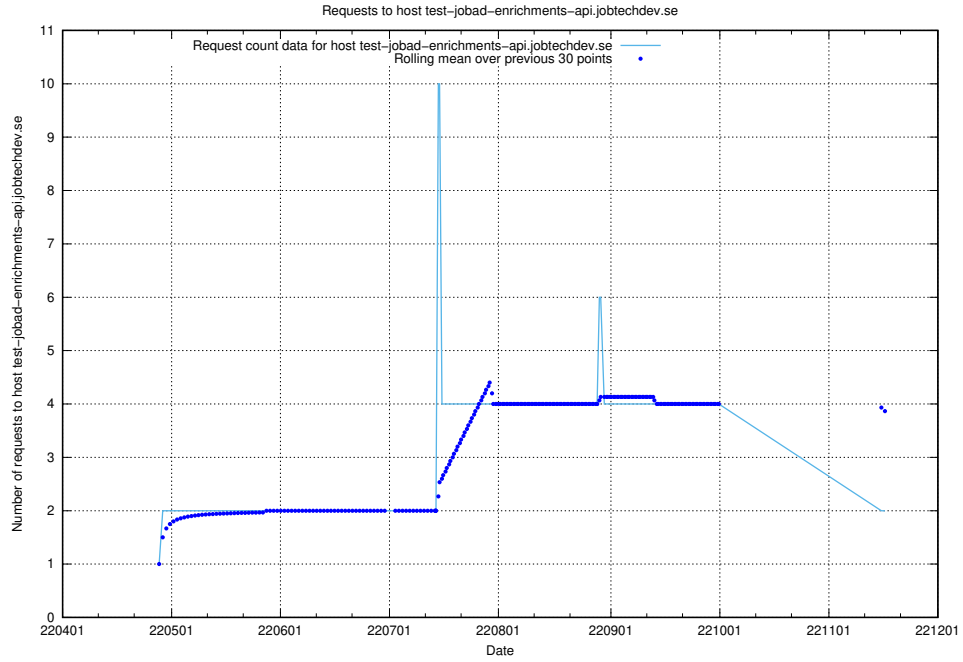

## 7.421 Usage of jobtech-jobad-enrichments-develop.jobtechdev.se

Here, we count the number of requests to host jobtech-jobad-enrichments-develop.jobtechdev.se.