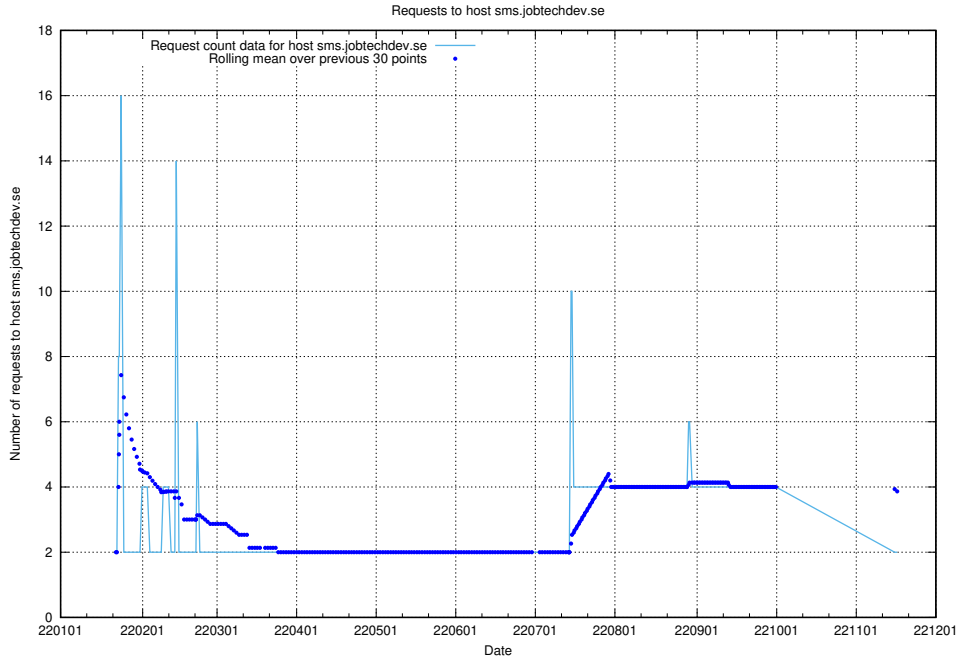

7.564 Usage of sms.jobtechdev.se

Here, we count the number of requests to host sms.jobtechdev.se.