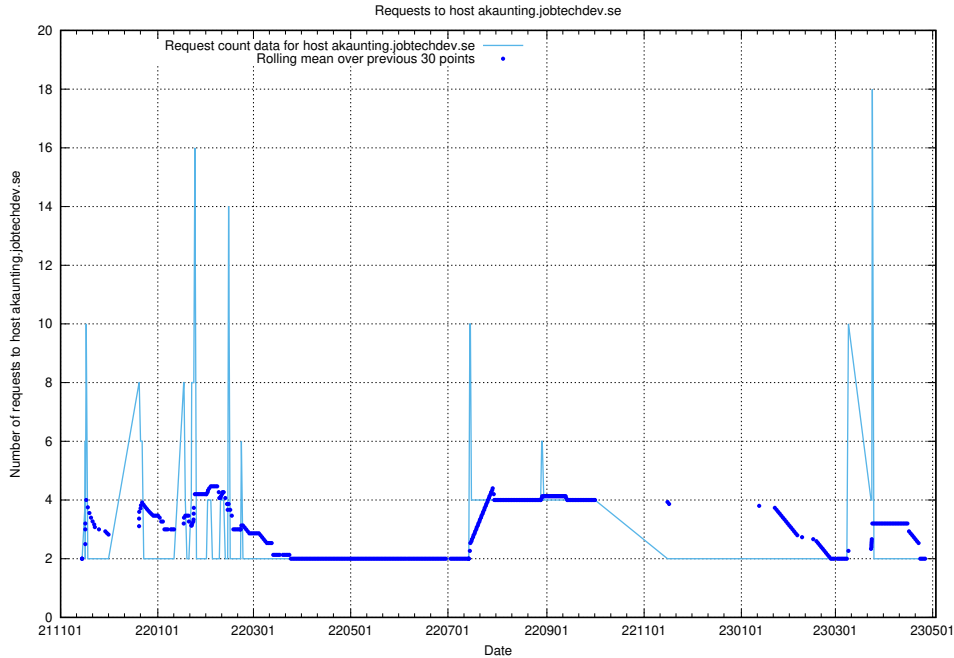

7.275 Usage of akaunting.jobtechdev.se

Here, we count the number of requests to host akaunting.jobtechdev.se.