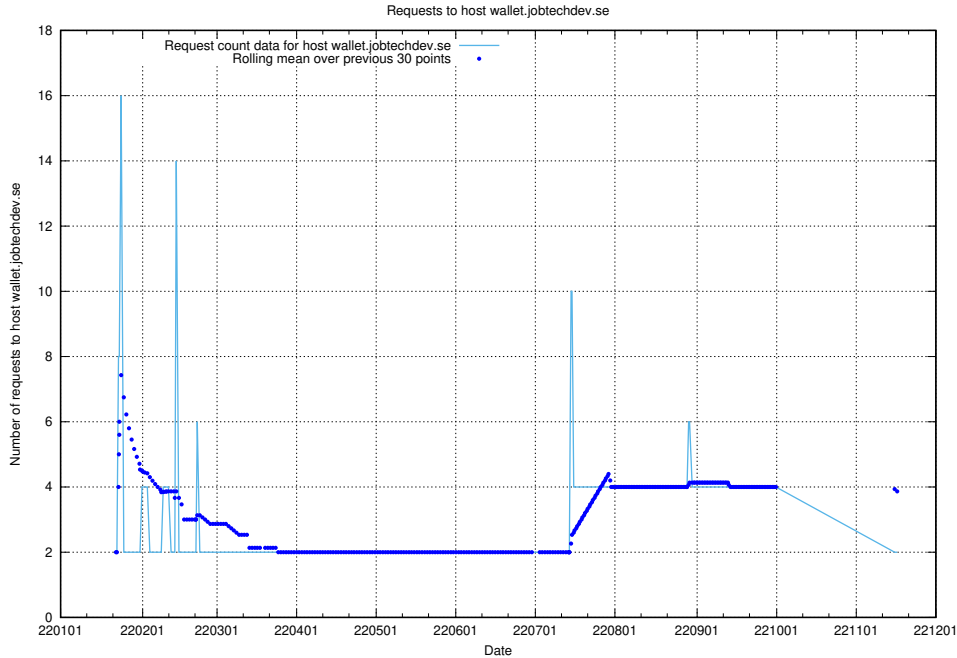

### 7.559 Usage of wallet.jobtechdev.se

Here, we count the number of requests to host wallet.jobtechdev.se.