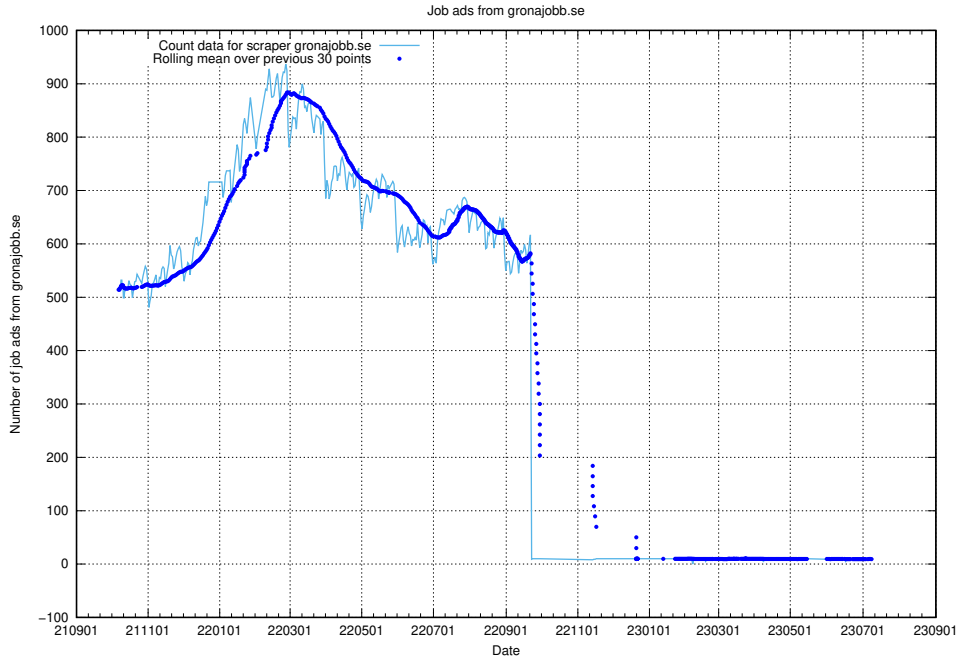

13.19 Number of ads by scraper gronajobb.se

Here, we count the number of job ads scraped from gronajobb.se.