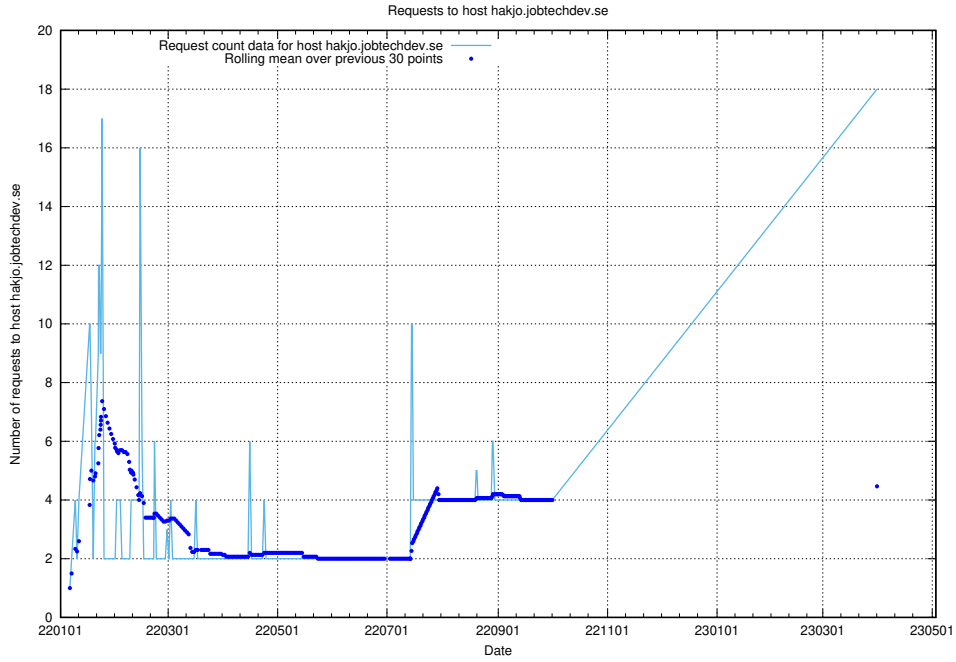

7.35 Usage of hakjo.jobtechdev.se

Here, we count the number of requests to host hakjo.jobtechdev.se.