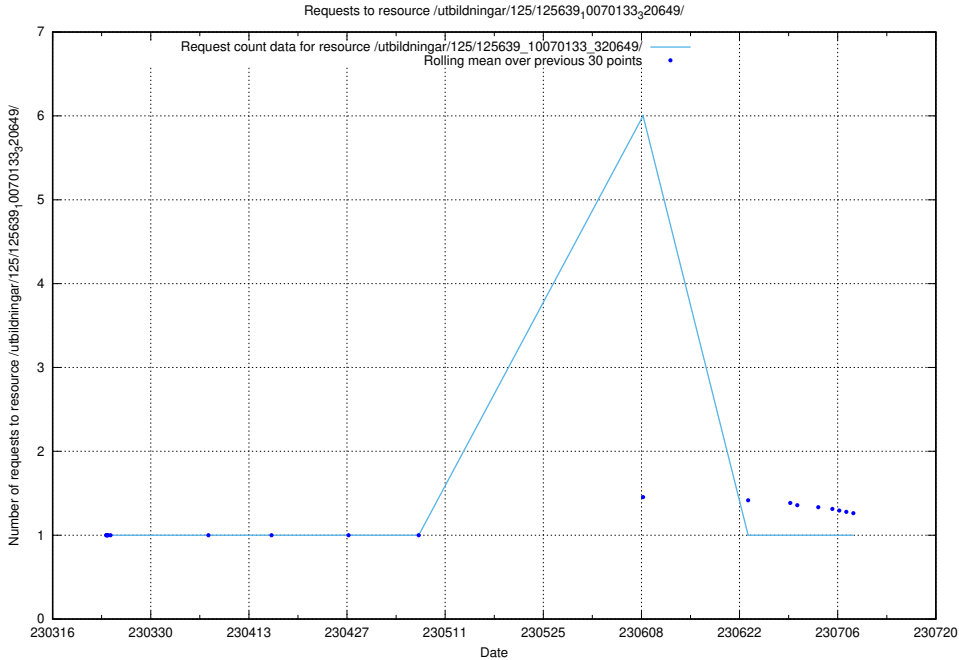

5.378 Usage of /utbildningar/125/125639_10070133_320649/

Here, we count the number of requests to resource /utbildningar/125/125639_10070133_320649/.