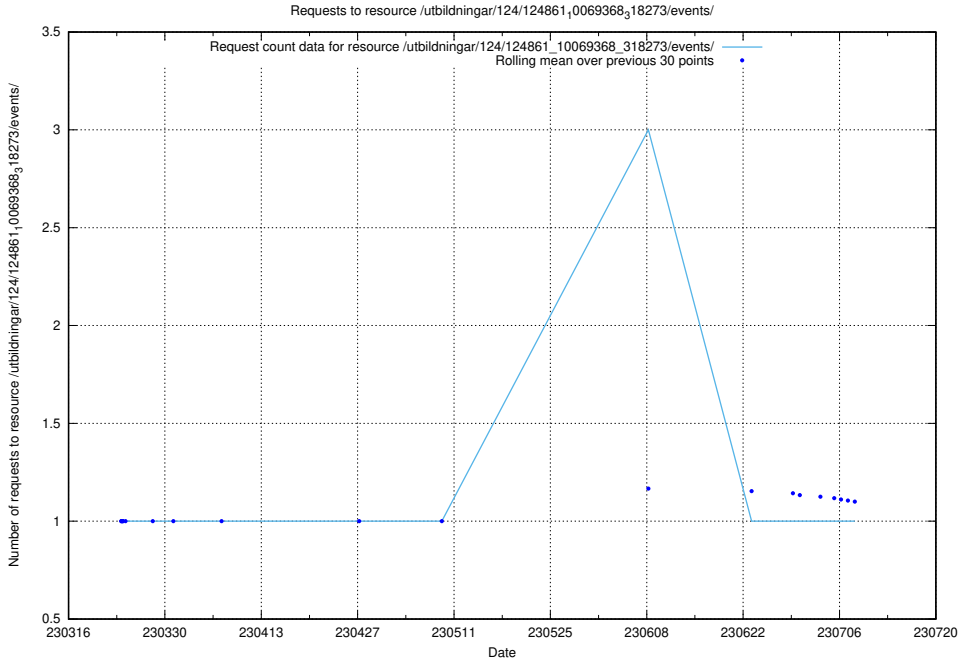

### 5.516 Usage of /utbildningar/124/124861\_10069368\_318273/events/

Here, we count the number of requests to resource /utbildningar/124/124861\_10069368\_318273/events/