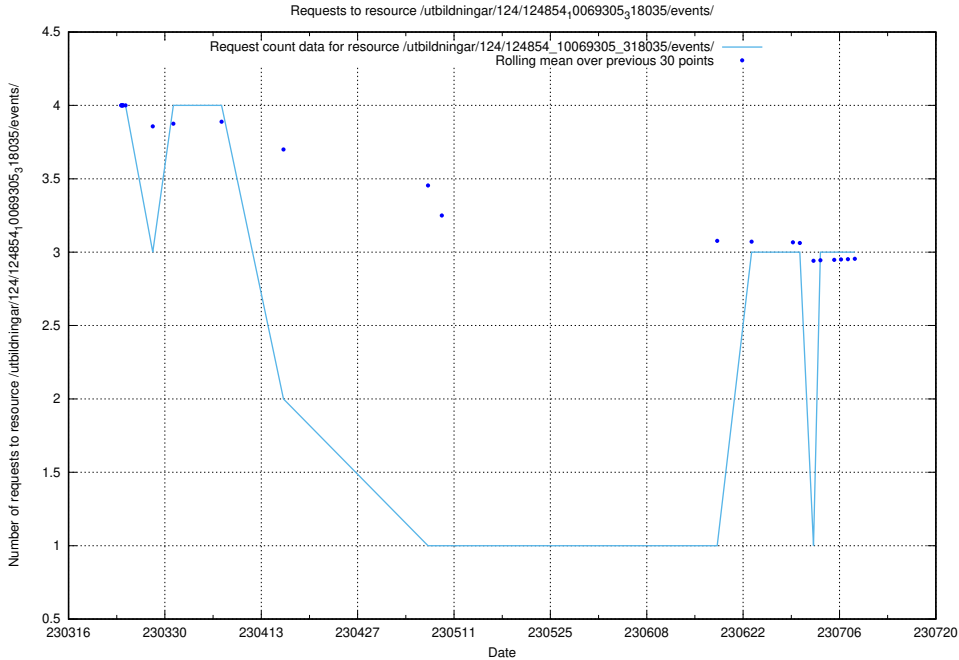

5.103 Usage of /utbildningar/124/124854_10069305_318035/events/

Here, we count the number of requests to resource /utbildningar/124/124854_10069305_318035/events/