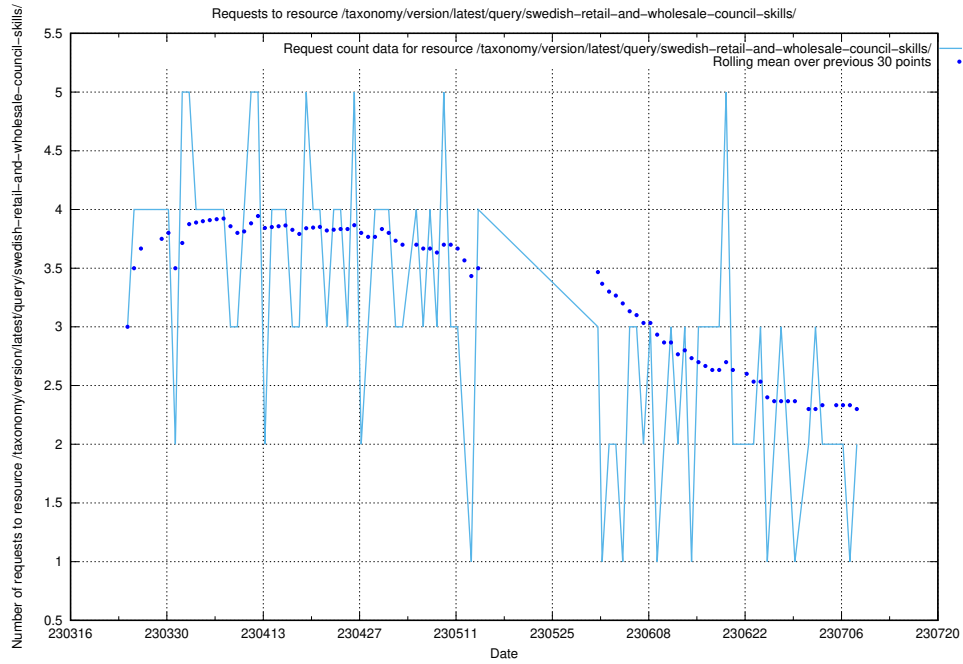

5.172 Usage of /taxonomy/version/latest/query/swedish-retail-and-wholesale-council-skills/

Here, we count the number of requests to resource /taxonomy/version/latest/query/swedish-retail-and-wholesale-council-skills/.