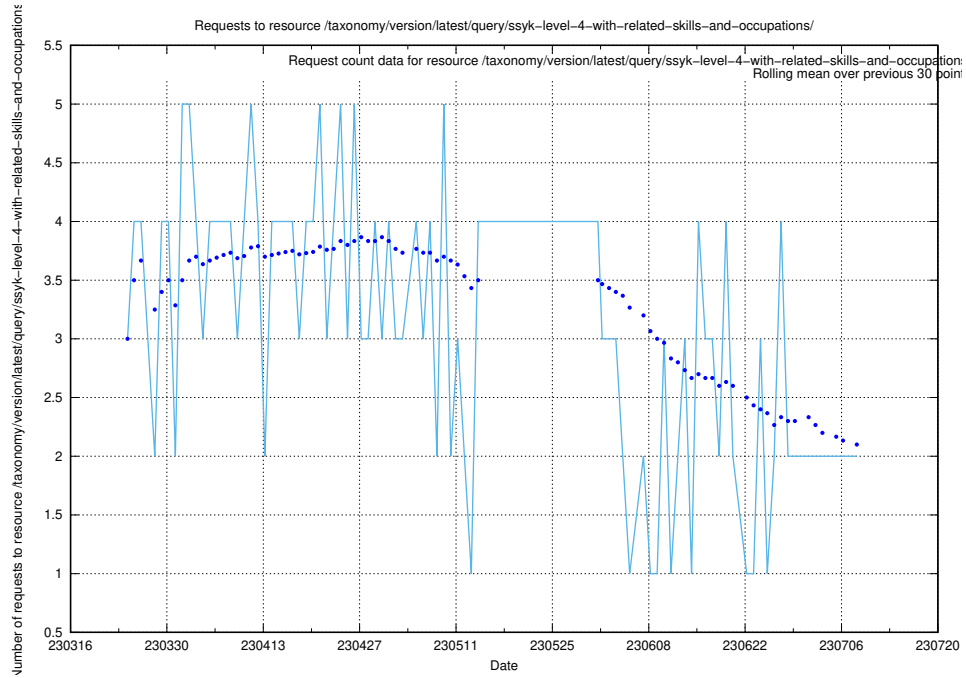

5.183 Usage of /taxonomy/version/latest/query/ssyk-level-4-with-related-skills-and-occupations/

Here, we count the number of requests to resource /taxonomy/version/latest/query/ssyk-level-4-with-related-skills-and-occupations/.