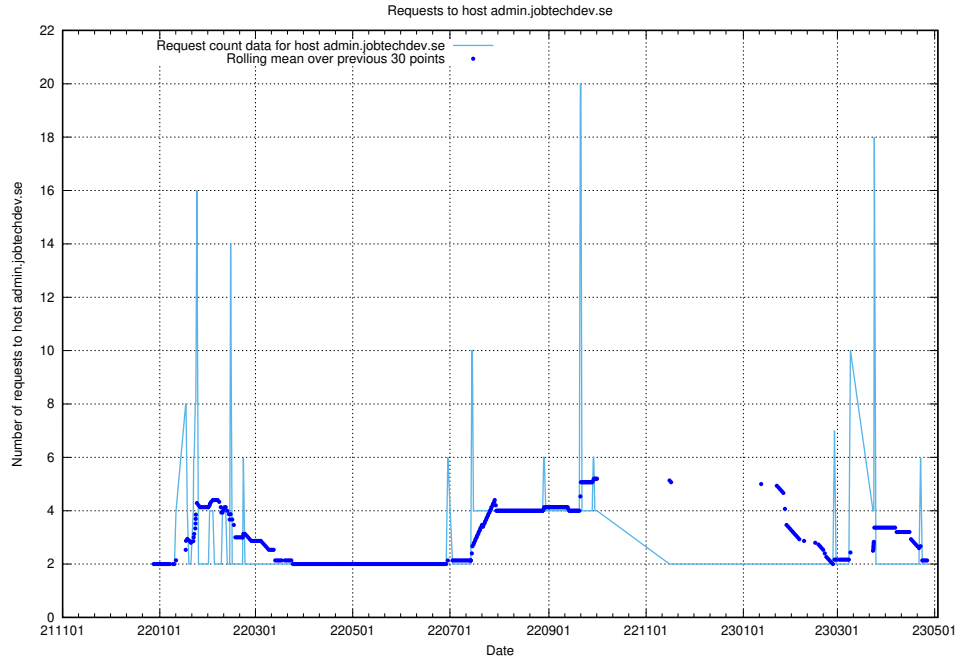

7.344 Usage of admin.jobtechdev.se

Here, we count the number of requests to host admin.jobtechdev.se.