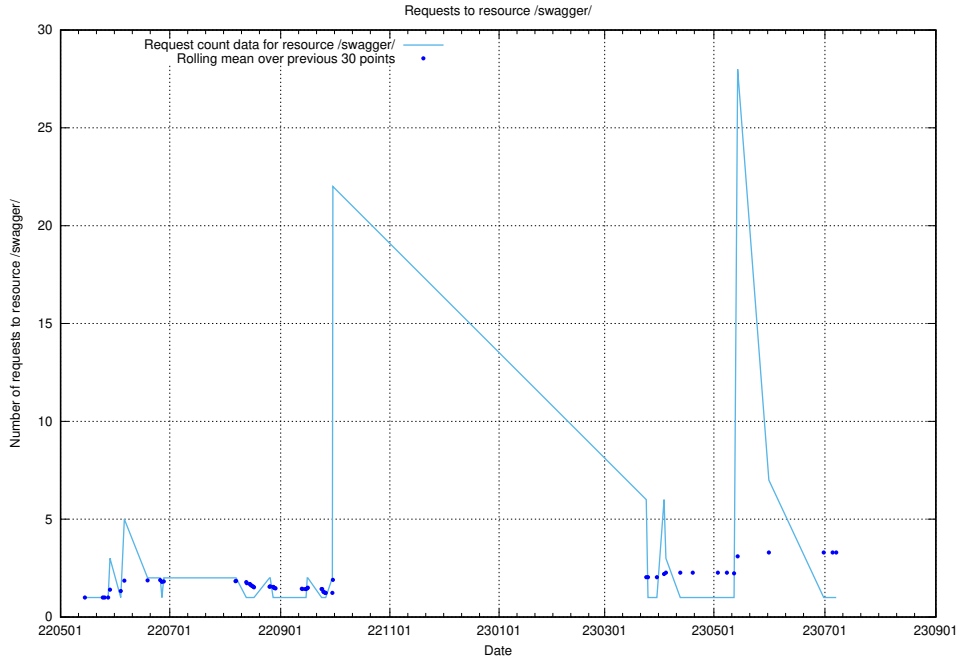

5.392 Usage of /swagger/

Here, we count the number of requests to resource /swagger/.