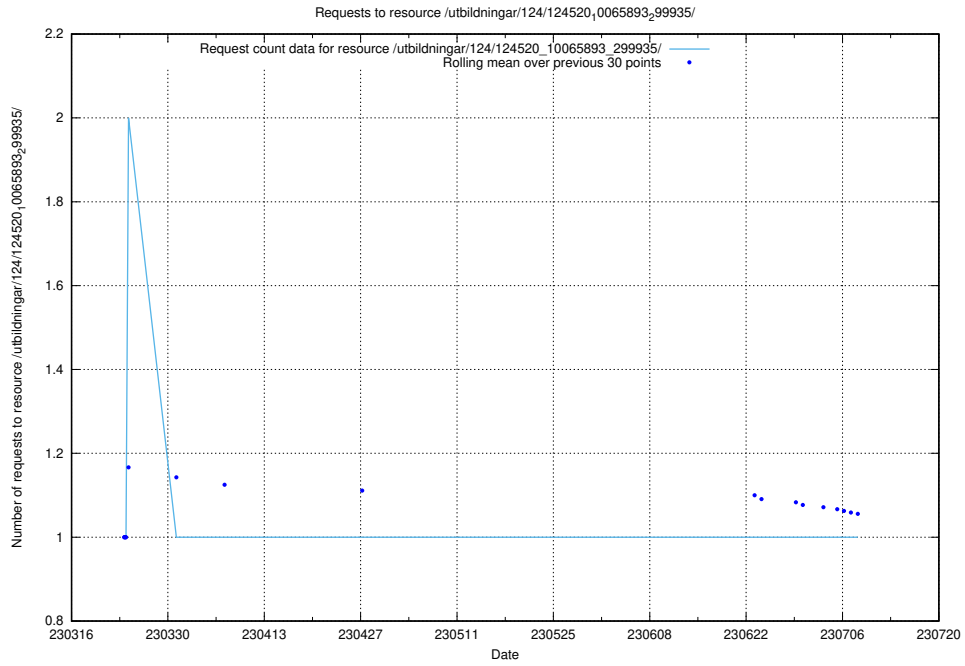

5.613 Usage of /utbildningar/124/124520_10065893_299935/

Here, we count the number of requests to resource /utbildningar/124/124520_10065893_299935/.