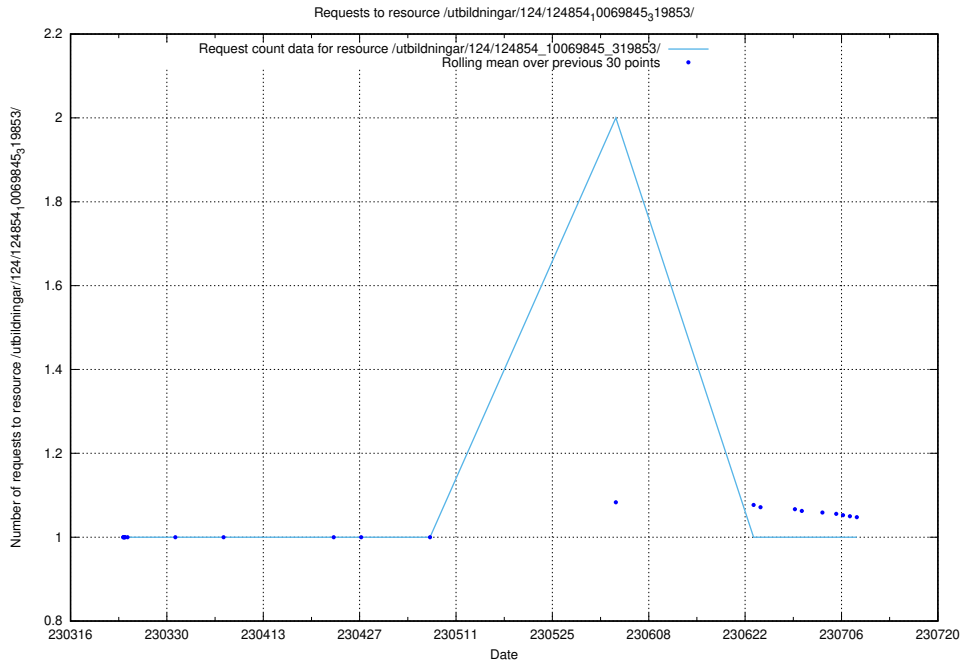

5.557 Usage of /utbildningar/124/124854_10069845_319853/

Here, we count the number of requests to resource /utbildningar/124/124854_10069845_319853/.