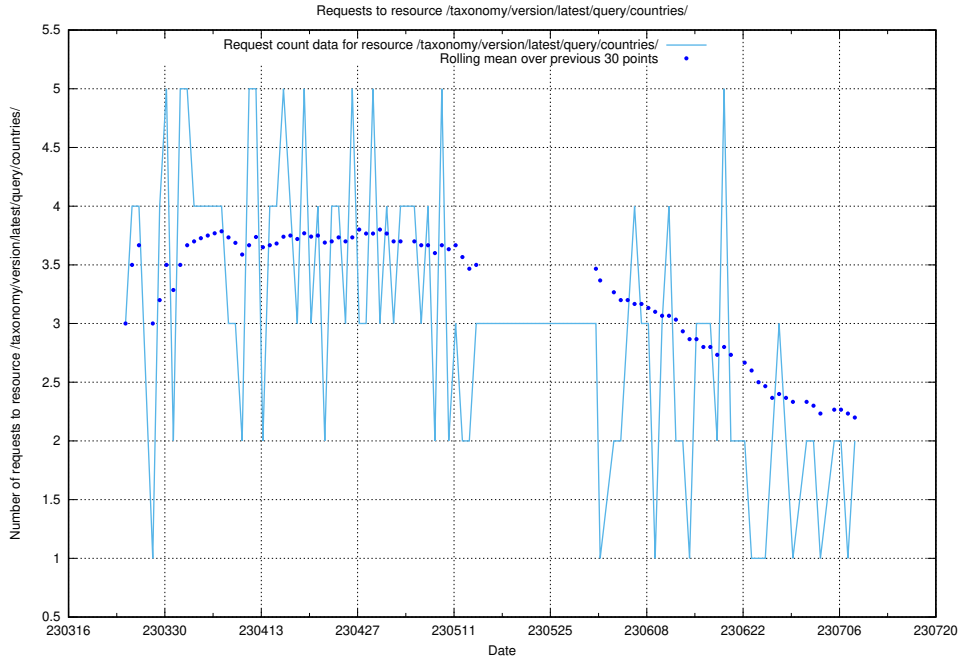

5.214 Usage of /taxonomy/version/latest/query/countries/

Here, we count the number of requests to resource /taxonomy/version/latest/query/countries/.