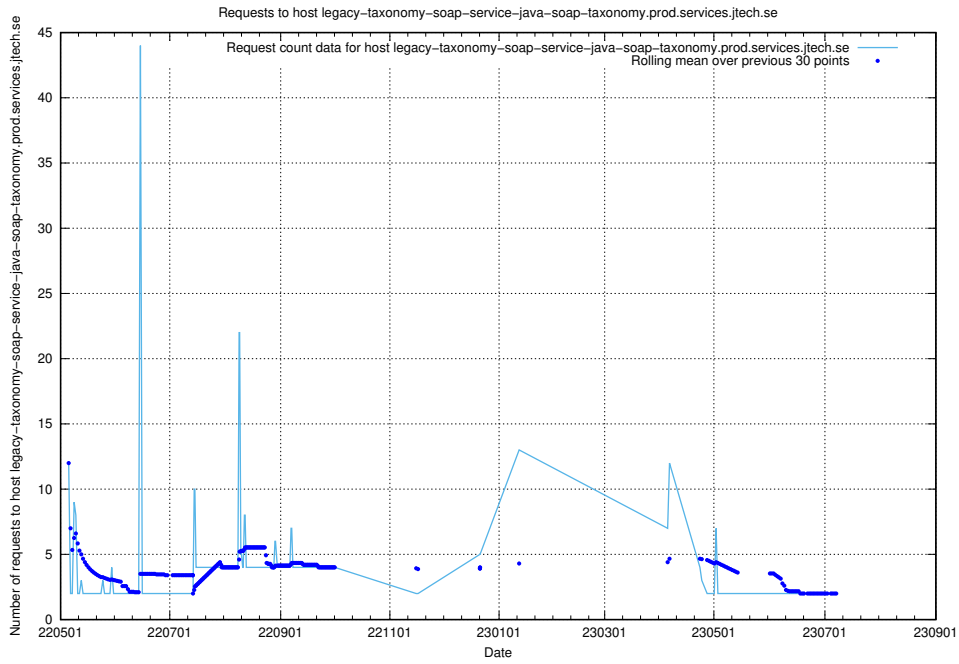

## 7.414 Usage of legacy-taxonomy-soap-service-java-soap-taxonomy.prod.services.jtech.se

Here, we count the number of requests to host legacy-taxonomy-soap-service-java-soap-taxonomy.prod.services.jtech.se.