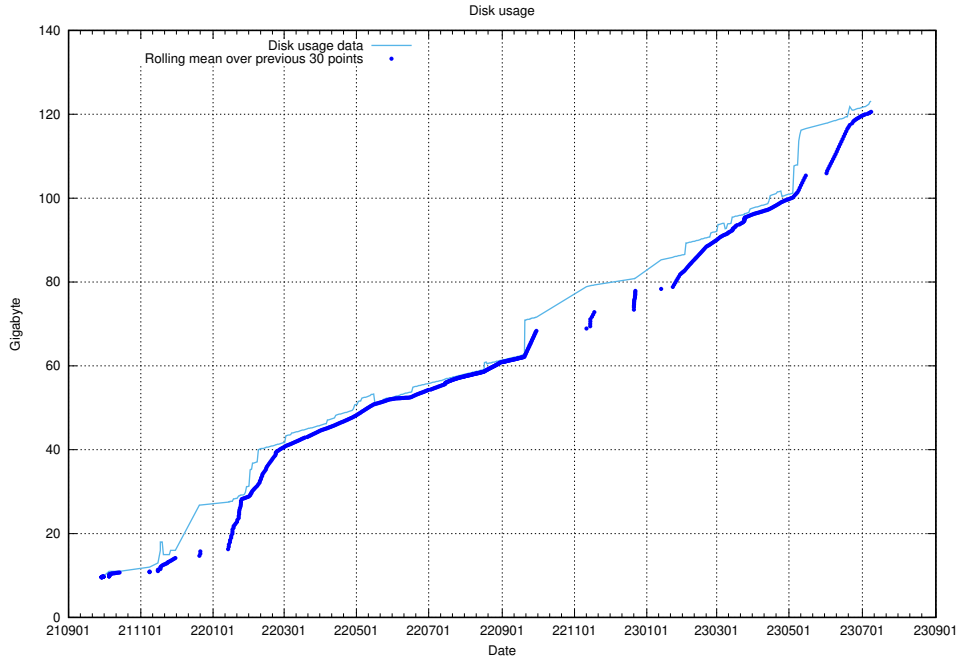

5.2 Disk space usage

A table showing the disk space usage on the data server.