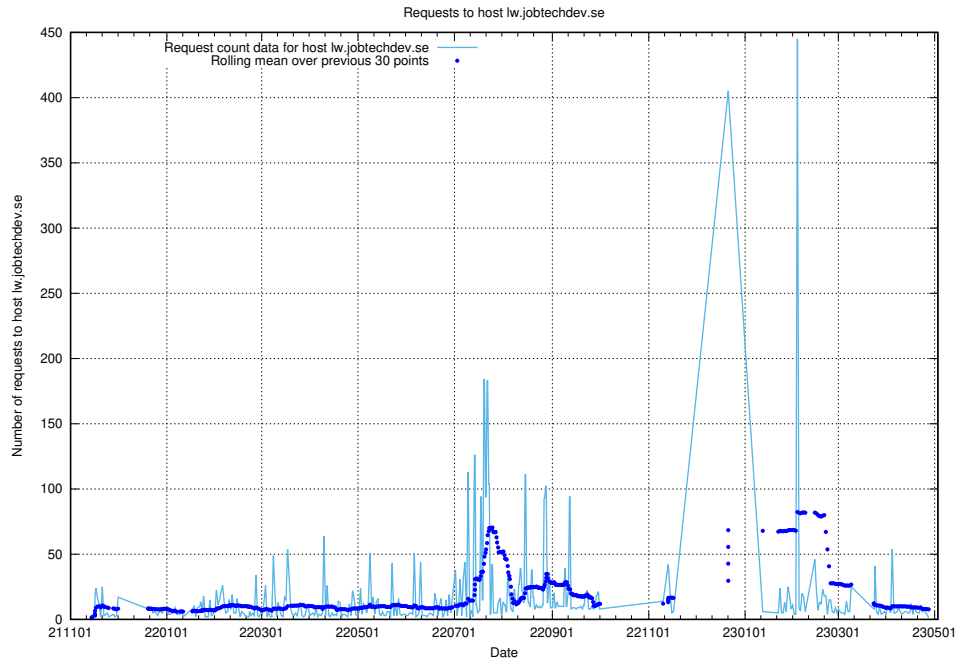

7.641 Usage of lw.jobtechdev.se

Here, we count the number of requests to host lw.jobtechdev.se.