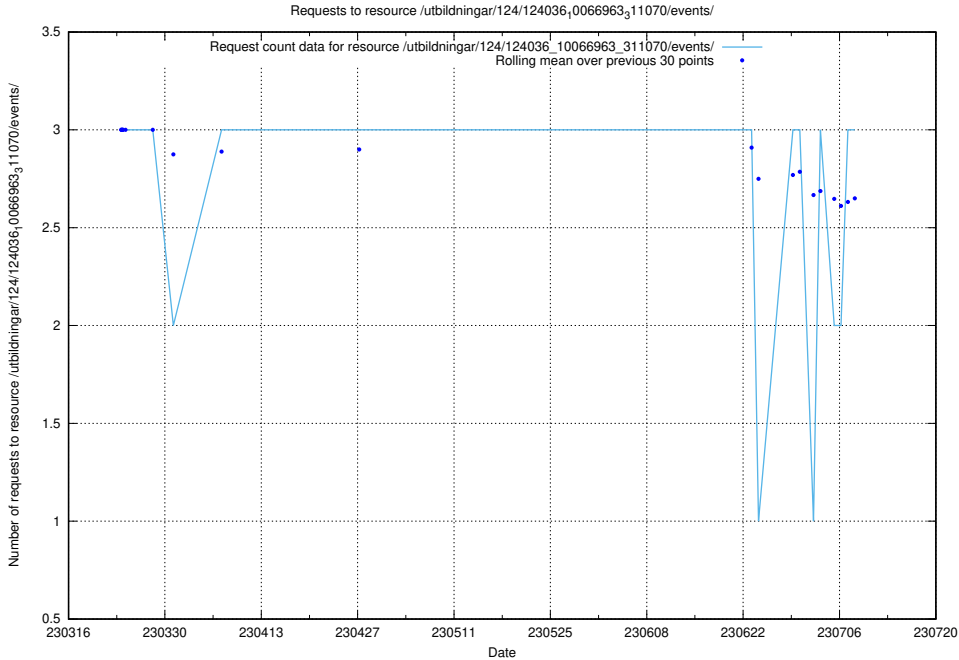

5.108 Usage of /utbildningar/124/124036_10066963_311070/events/

Here, we count the number of requests to resource /utbildningar/124/124036_10066963_311070/events/