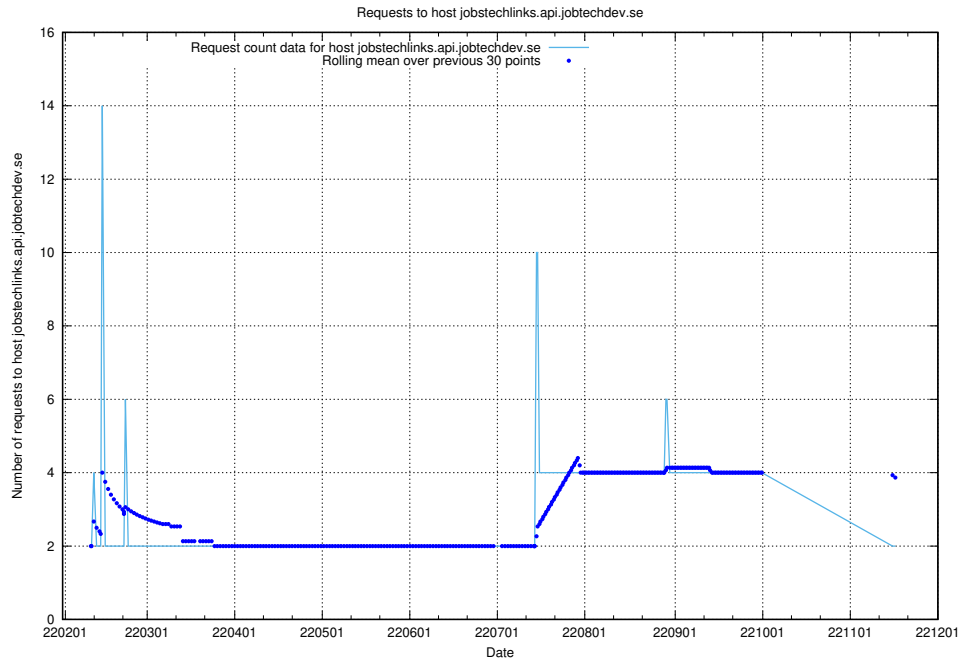

7.537 Usage of `jobstechlinks.api.jobtechdev.se`

Here, we count the number of requests to host `jobstechlinks.api.jobtechdev.se`.