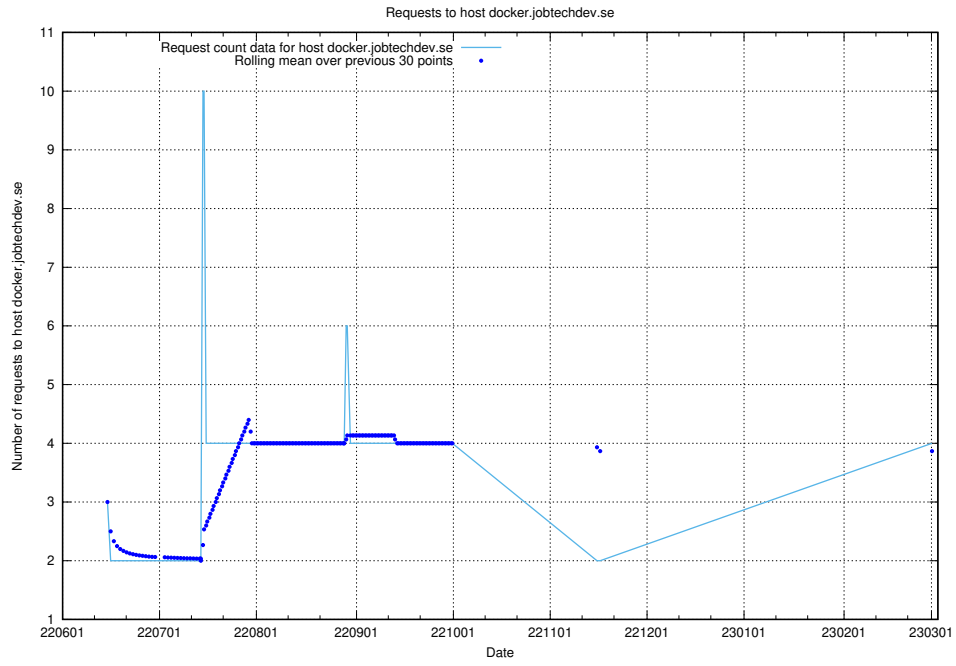

7.139 Usage of docker.jobtechdev.se

Here, we count the number of requests to host docker.jobtechdev.se.