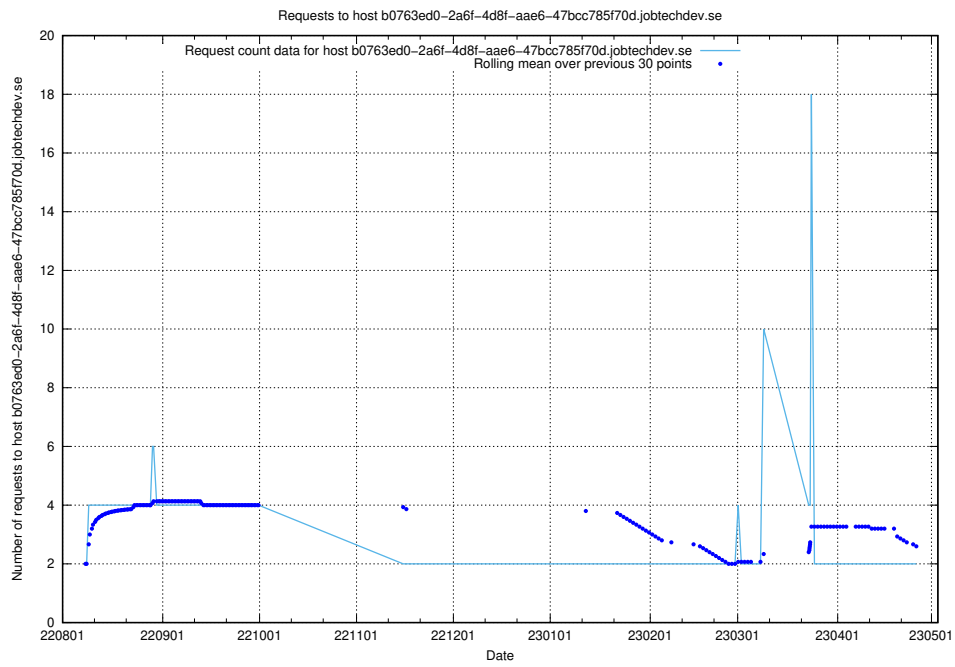

7.329 Usage of b0763ed0-2a6f-4d8f-aae6-47bcc785f70d.jobtechdev.se

Here, we count the number of requests to host b0763ed0-2a6f-4d8f-aae6-47bcc785f70d.jobtechdev.se.