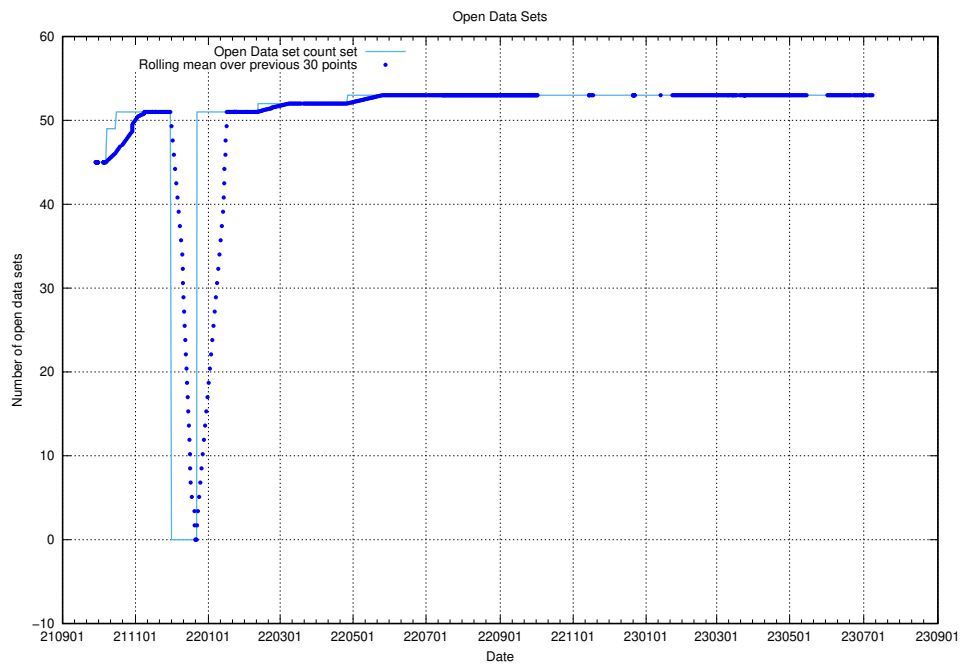

12 Open Data

This section contains statistics about JobTech's published open data in DIGG's [Sweden's data portal](https://www.dataportal.se)¹².

12.1 Number of open data sets

The tables shows the number of open data sets published by JobTech on DIGG's data portal.

¹²<https://www.dataportal.se>