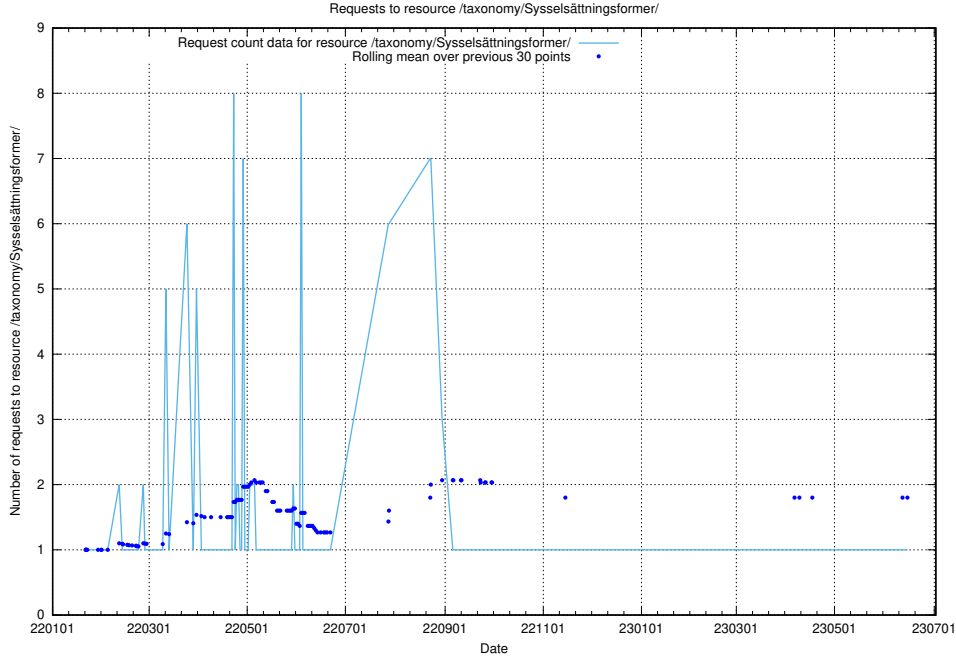

5.900 Usage of /taxonomy/Sysselsättningsformer/

Here, we count the number of requests to resource /taxonomy/Sysselsättningsformer/.