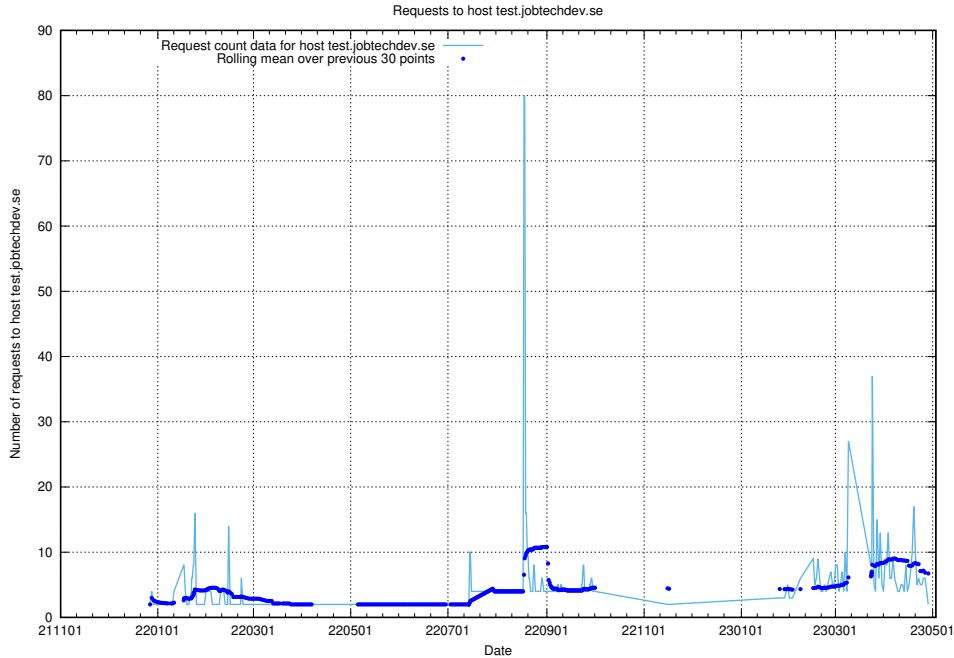

### 7.345 Usage of test.jobtechdev.se

Here, we count the number of requests to host test.jobtechdev.se.