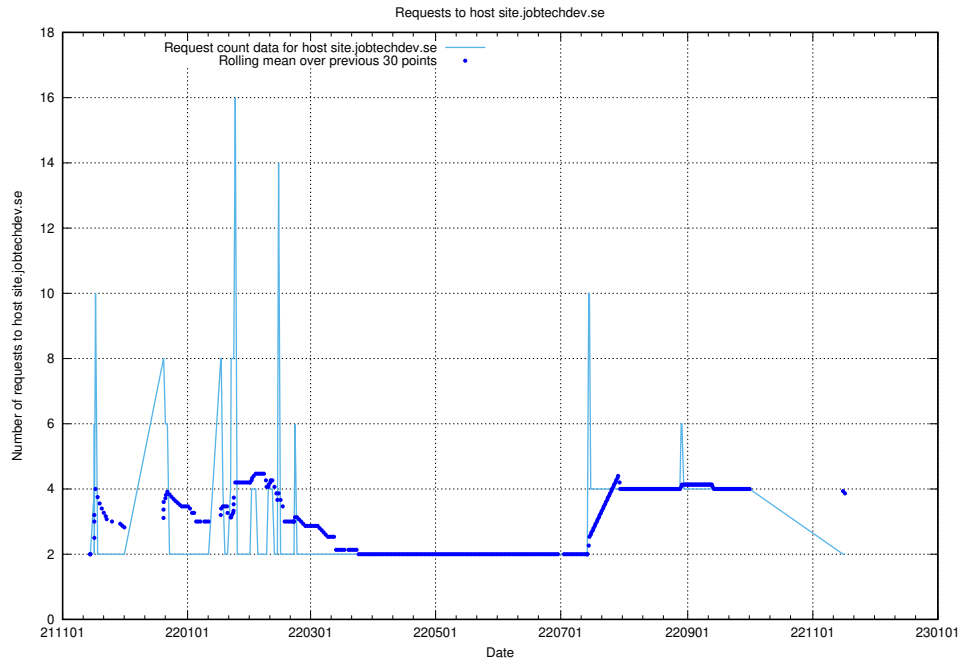

7.541 Usage of site.jobtechdev.se

Here, we count the number of requests to host site.jobtechdev.se.