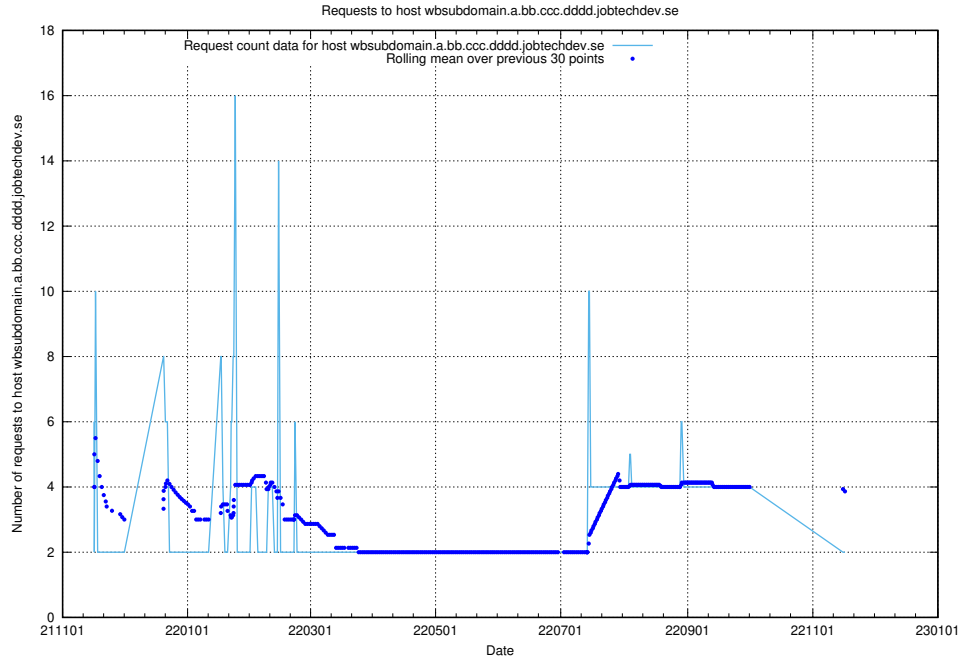

7.503 Usage of wbsubdomain.a.bb.ccc.dddd.jobtechdev.se

Here, we count the number of requests to host wbsubdomain.a.bb.ccc.dddd.jobtechdev.se.