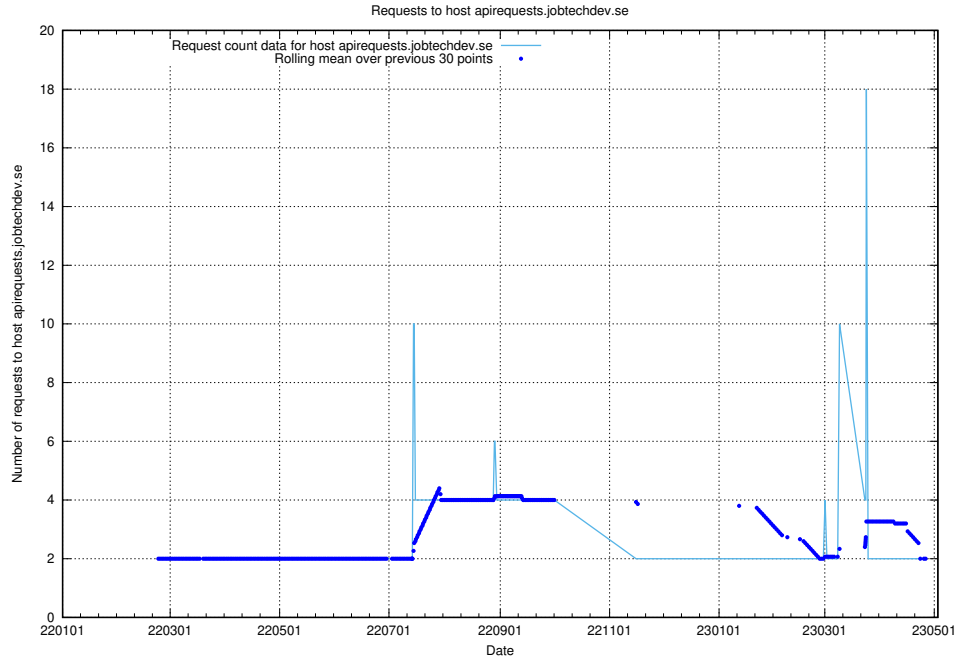

7.496 Usage of apirequests.jobtechdev.se

Here, we count the number of requests to host apirequests.jobtechdev.se.