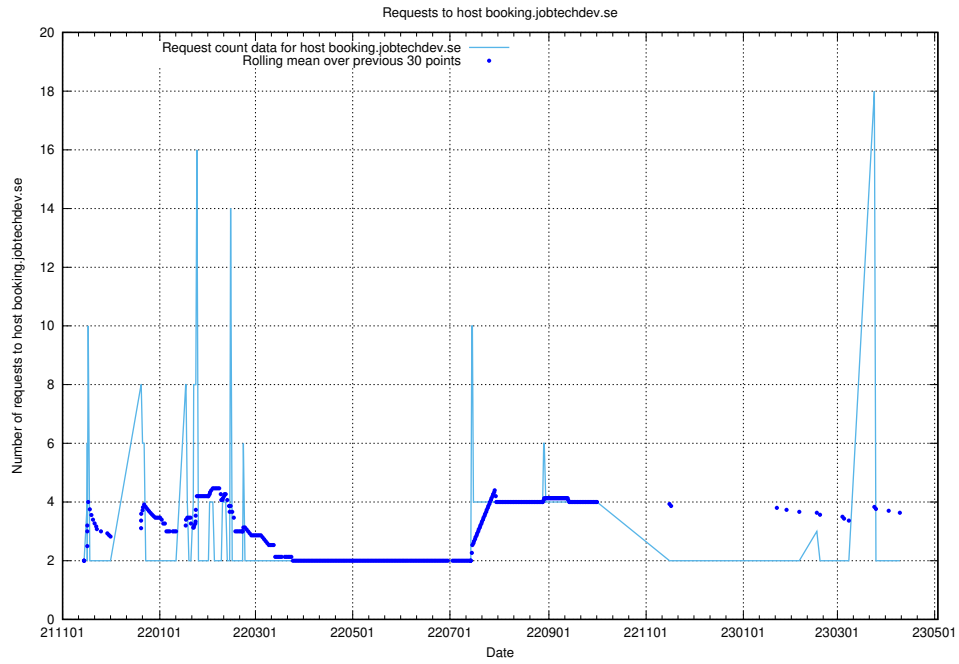

7.264 Usage of booking.jobtechdev.se

Here, we count the number of requests to host booking.jobtechdev.se.