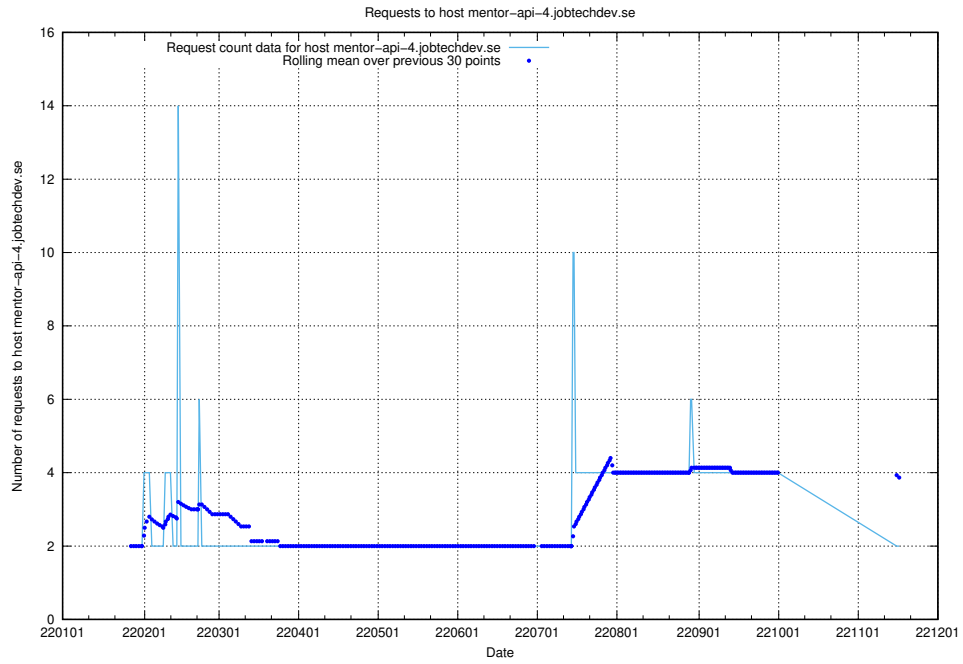

7.553 Usage of mentor-api-4.jobtechdev.se

Here, we count the number of requests to host mentor-api-4.jobtechdev.se.