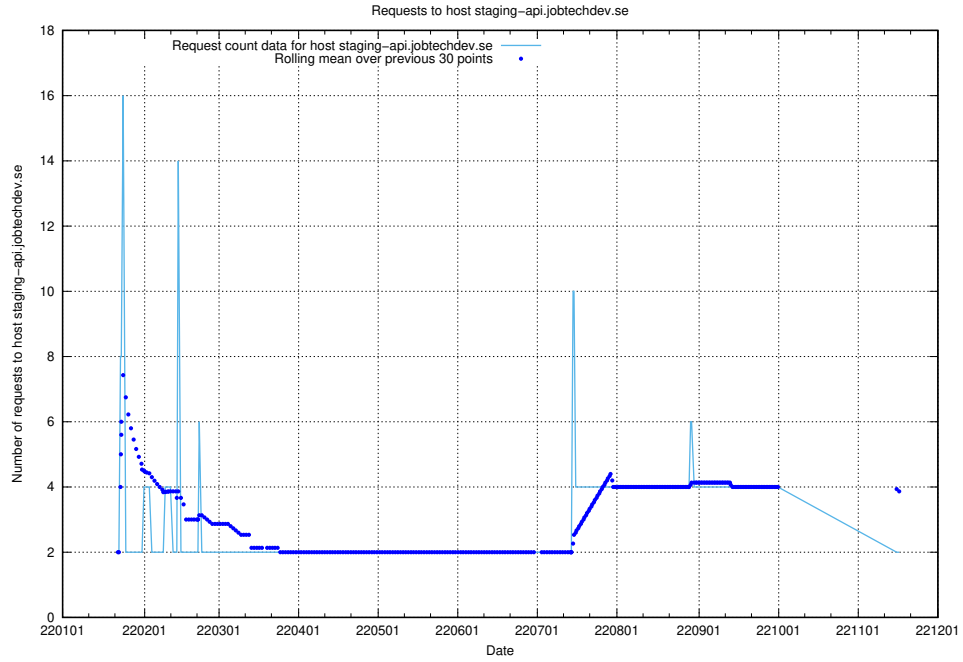

7.563 Usage of staging-api.jobtechdev.se

Here, we count the number of requests to host staging-api.jobtechdev.se.