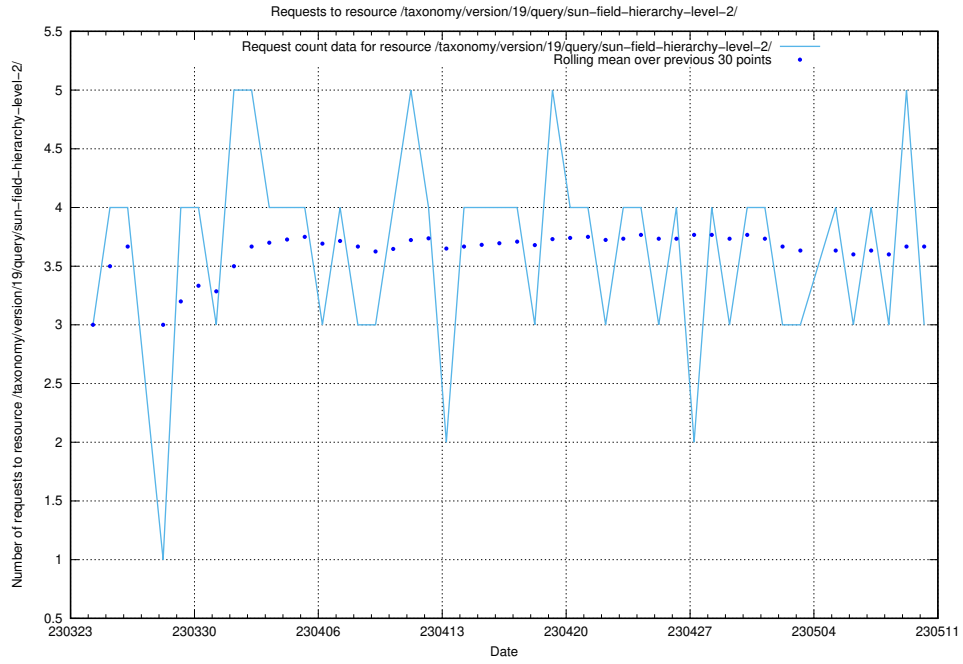

5.92 Usage of /taxonomy/version/19/query/sun-field-hierarchy-level-2/

Here, we count the number of requests to resource /taxonomy/version/19/query/sun-field-hierarchy-level-2/.