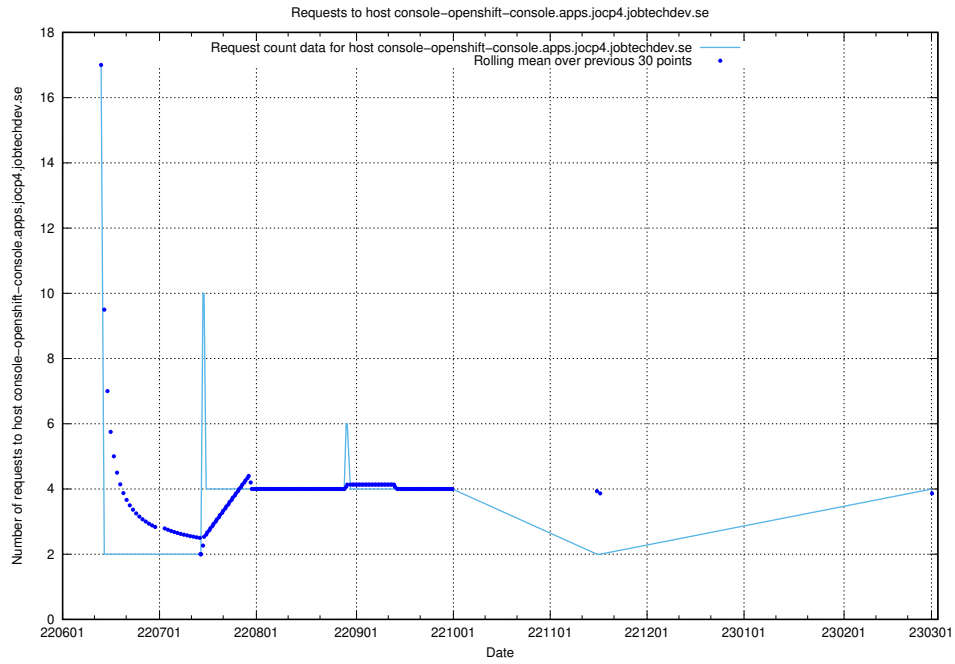

7.140 Usage of console-openshift-console.apps.jocp4.jobtechdev.se

Here, we count the number of requests to host console-openshift-console.apps.jocp4.jobtechdev.se.