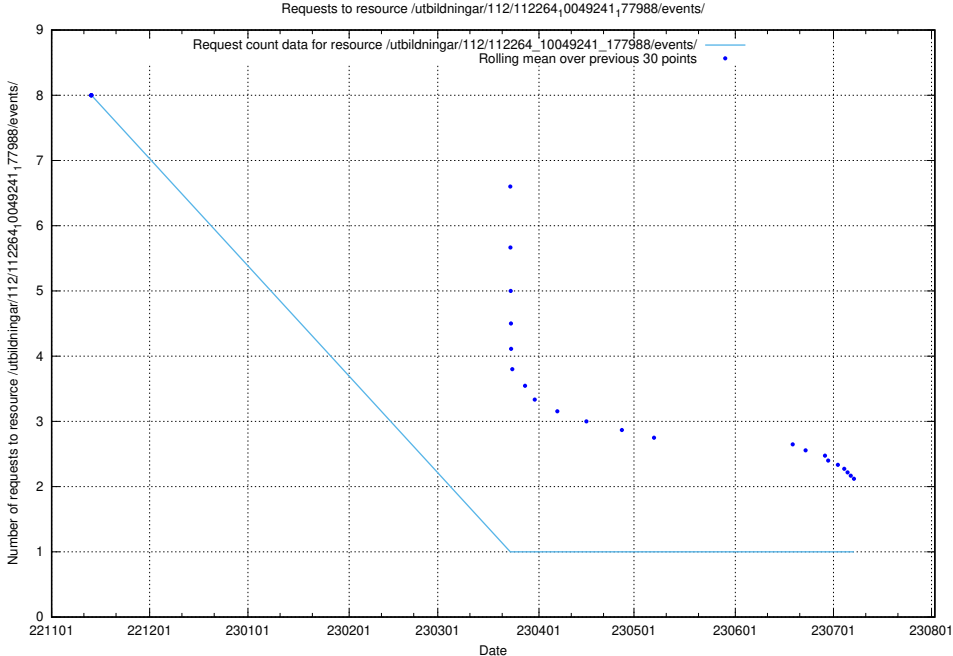

5.1634 Usage of /utbildningar/112/112264_10049241_177988/events/

Here, we count the number of requests to resource /utbildningar/112/112264_10049241_177988/events/