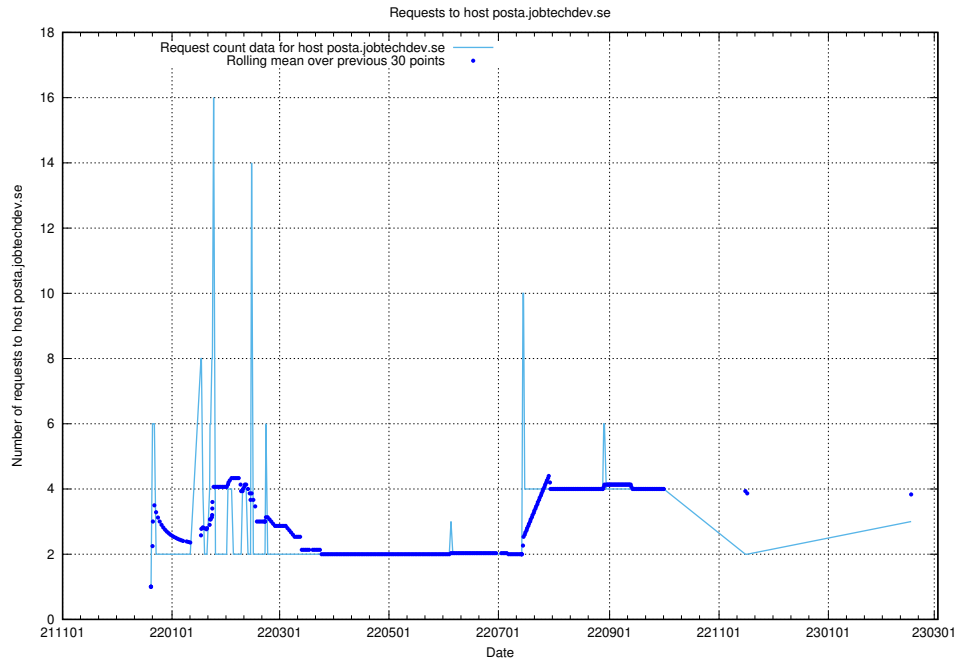

7.189 Usage of `posta.jobtechdev.se`

Here, we count the number of requests to host `posta.jobtechdev.se`.