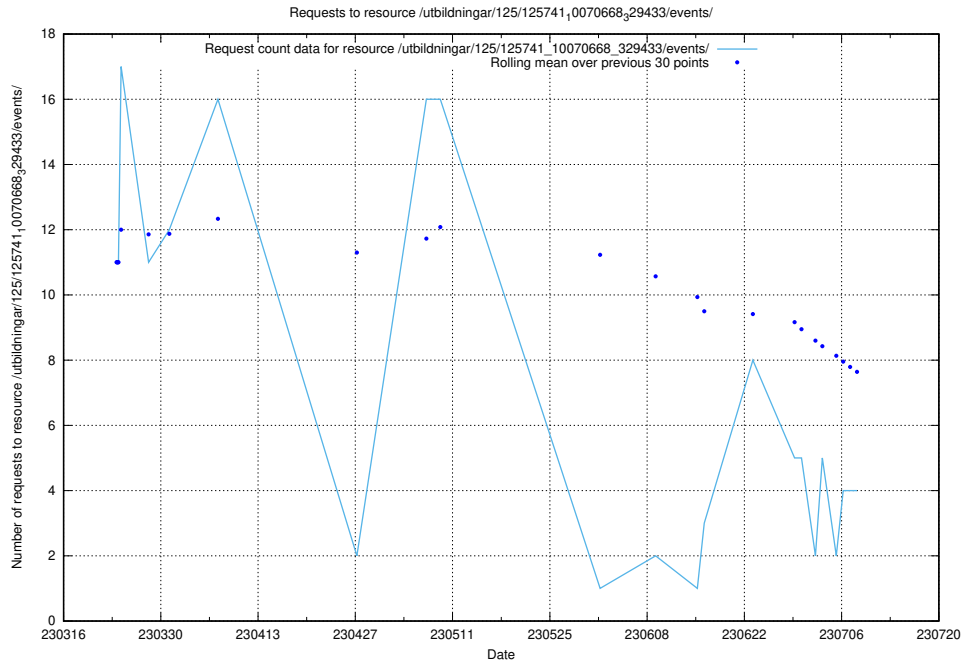

5.63 Usage of /utbildningar/125/125741_10070668_329433/events/

Here, we count the number of requests to resource /utbildningar/125/125741_10070668_329433/events/