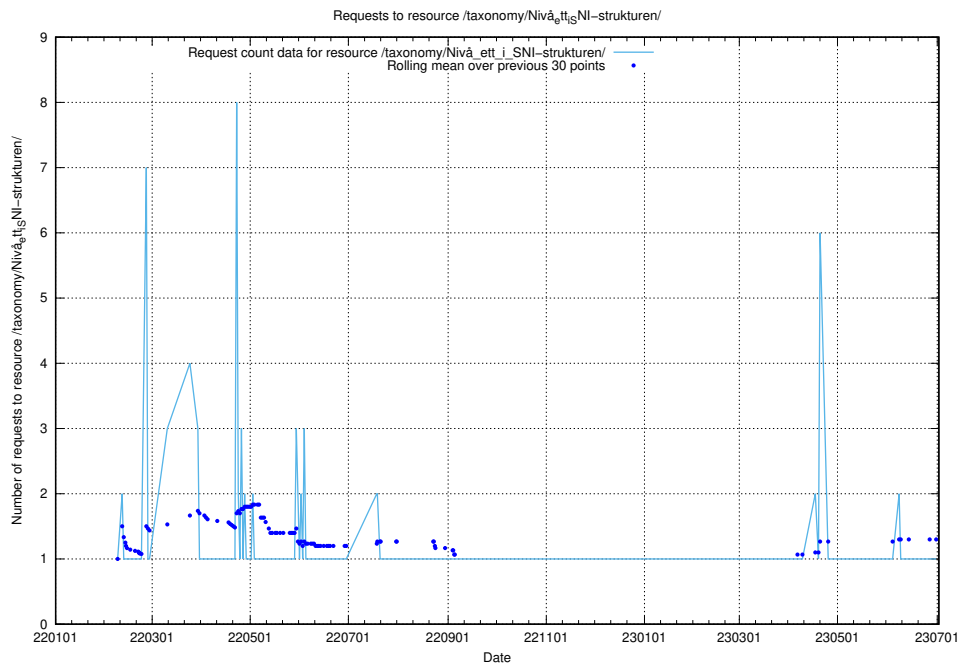

5.742 Usage of /taxonomy/Nivå_ett_i_SNI-strukturen/

Here, we count the number of requests to resource /taxonomy/Nivå_ett_i_SNI-strukturen/.