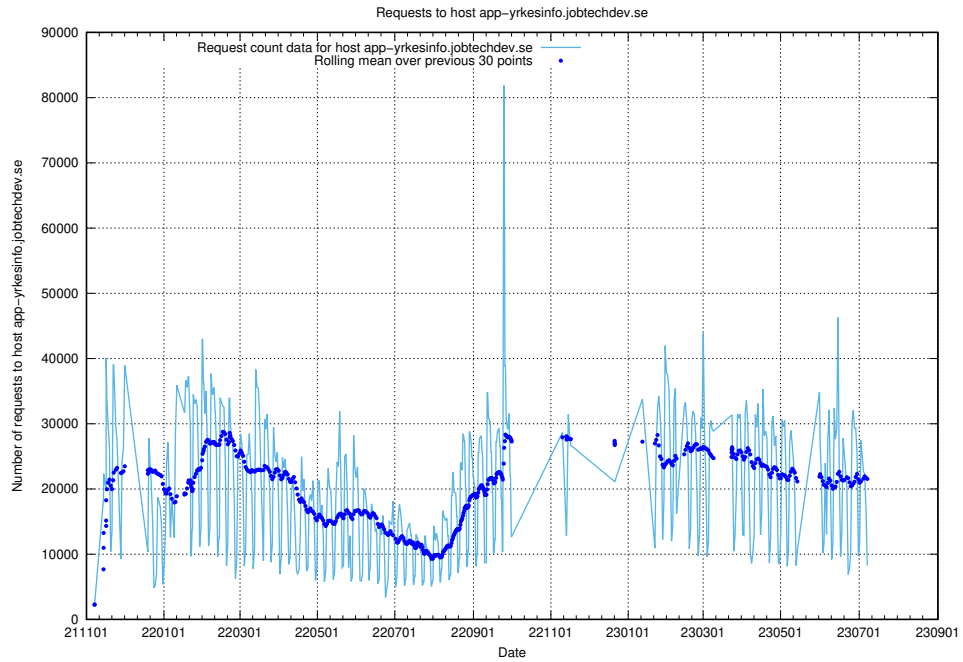

7.11 Usage of app-yrkesinfo.jobtechdev.se

Here, we count the number of requests to host app-yrkesinfo.jobtechdev.se.