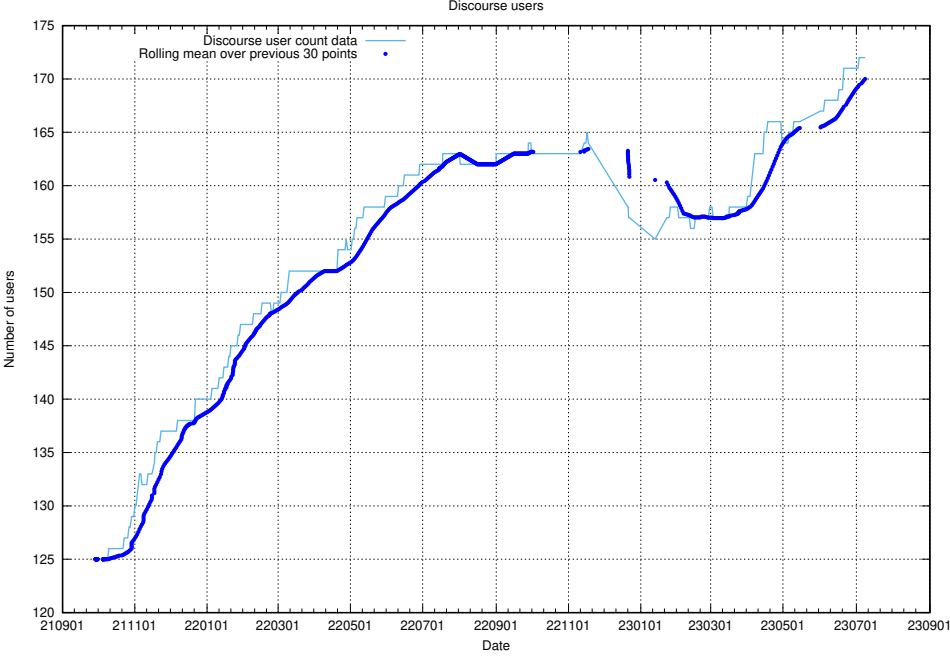

4 Discourse

This section summarises activities from the [JobTech Discourse Forum](https://forum.jobtechdev.se)⁵.

4.1 User count

A table of the number of users in Discourse.

⁵<https://forum.jobtechdev.se>