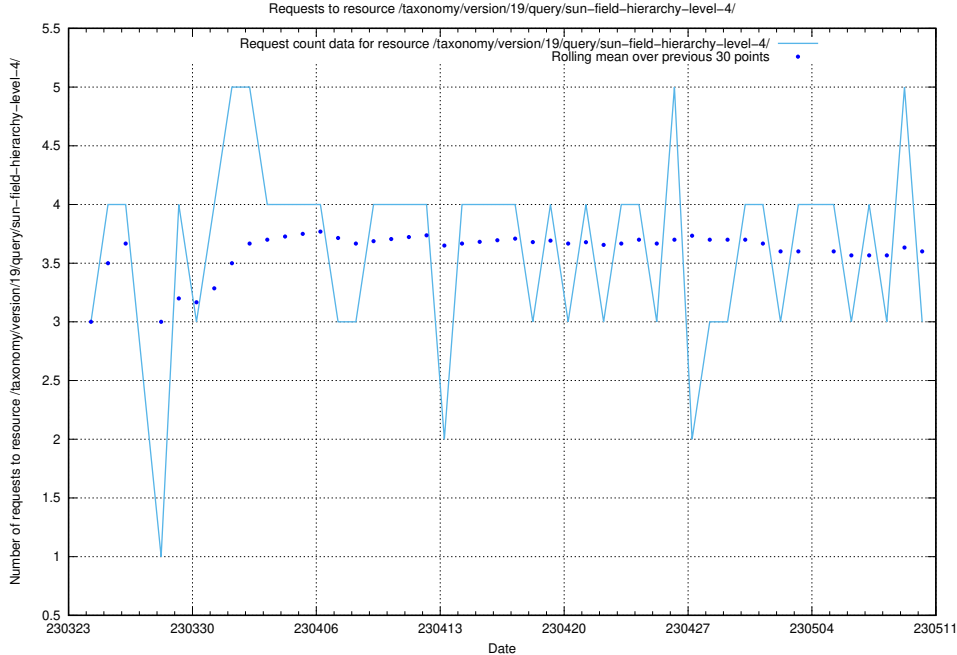

5.91 Usage of /taxonomy/version/19/query/sun-field-hierarchy-level-4/

Here, we count the number of requests to resource /taxonomy/version/19/query/sun-field-hierarchy-level-4/.