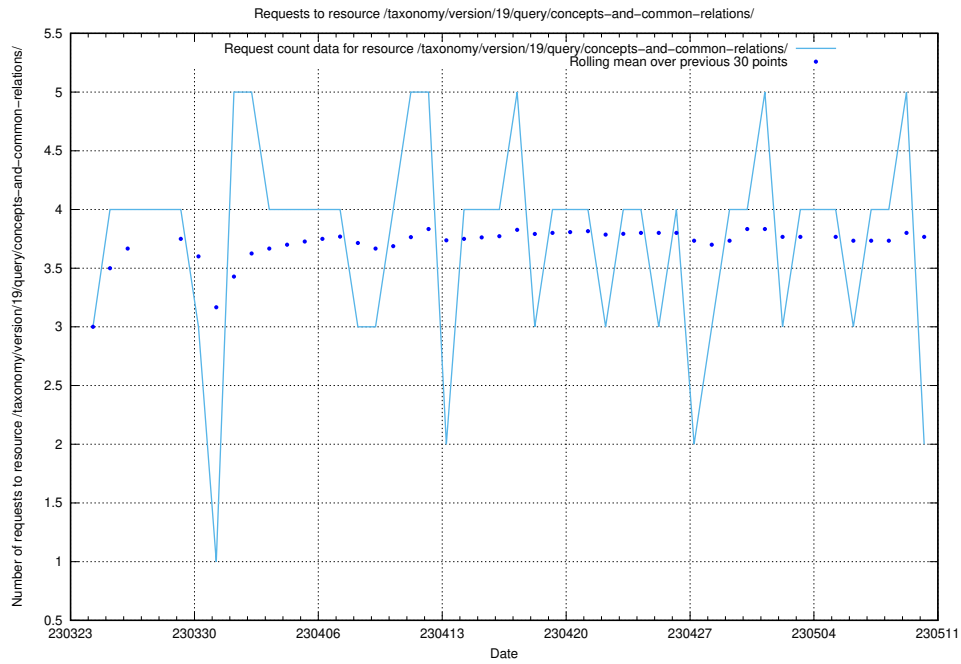

5.242 Usage of /taxonomy/version/19/query/concepts-and-common-relations/

Here, we count the number of requests to resource /taxonomy/version/19/query/concepts-and-common-relations/.