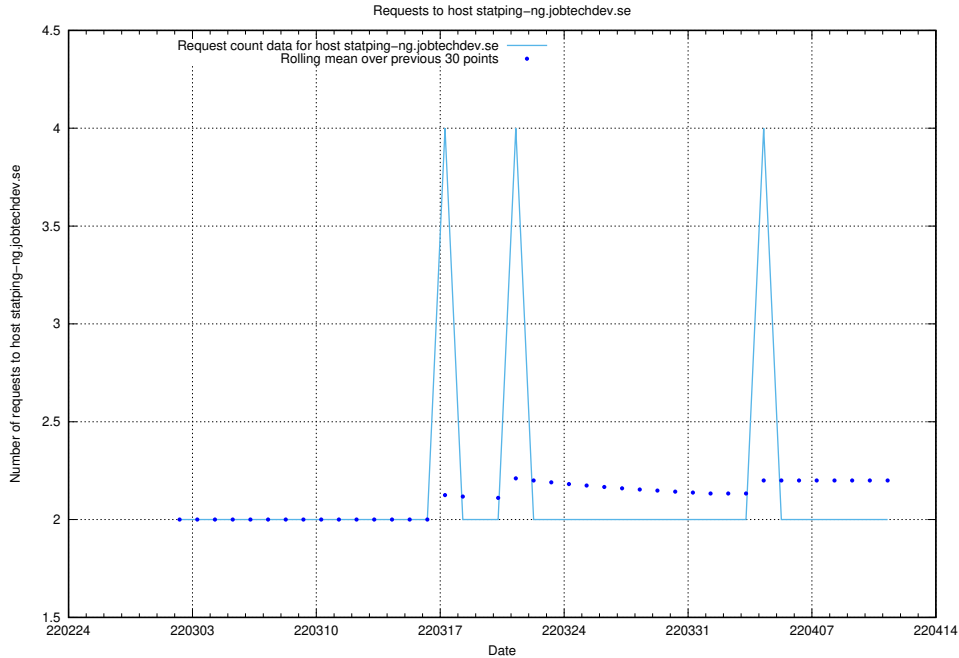

7.488 Usage of statping-ng.jobtechdev.se

Here, we count the number of requests to host statping-ng.jobtechdev.se.