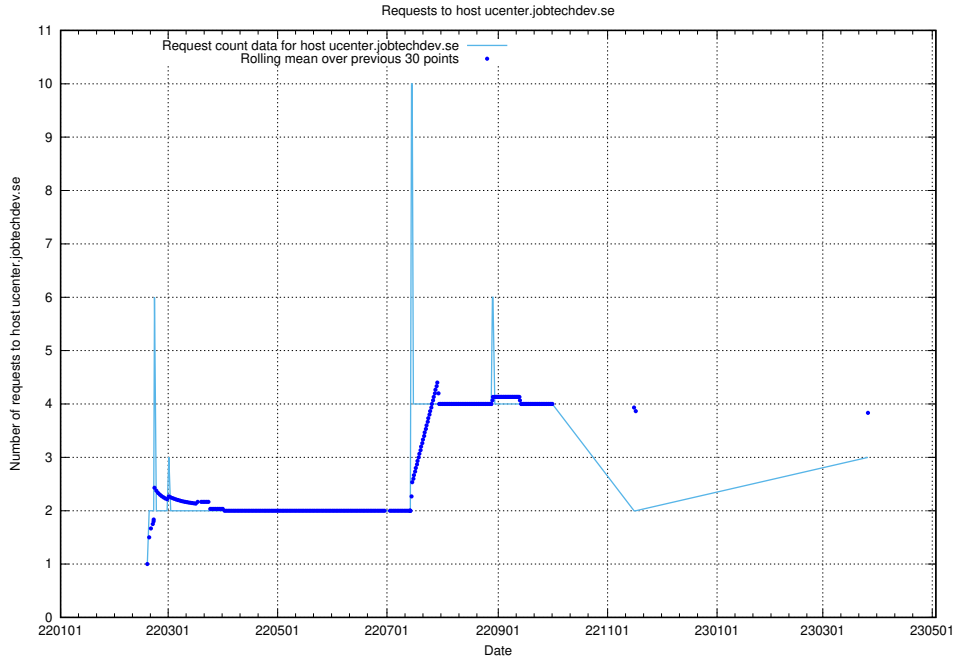

7.217 Usage of ucenter.jobtechdev.se

Here, we count the number of requests to host ucenter.jobtechdev.se.