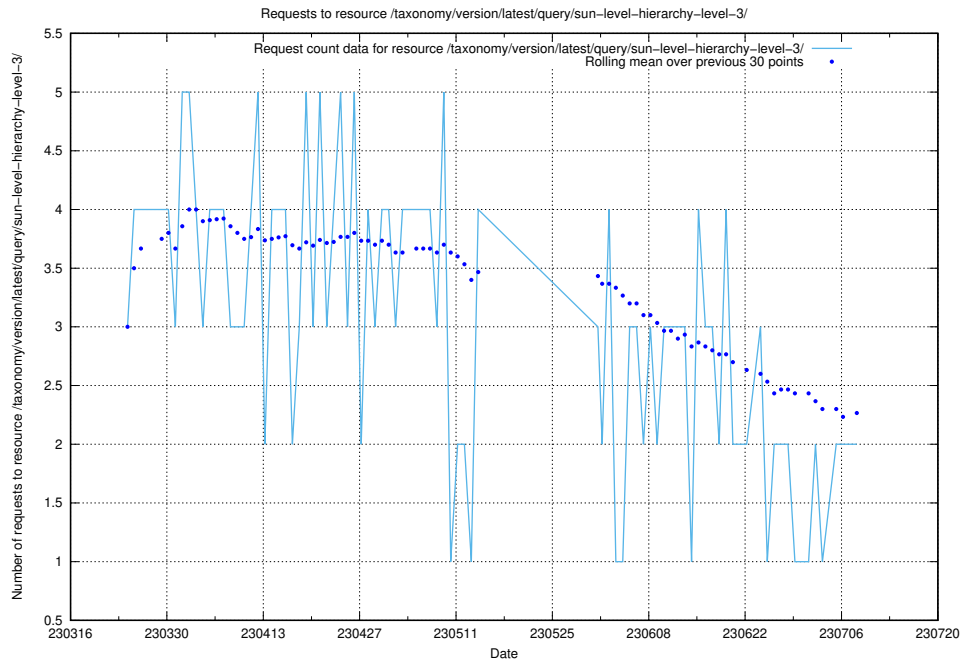

5.174 Usage of /taxonomy/version/latest/query/sun-level-hierarchy-level-3/

Here, we count the number of requests to resource /taxonomy/version/latest/query/sun-level-hierarchy-level-3/.