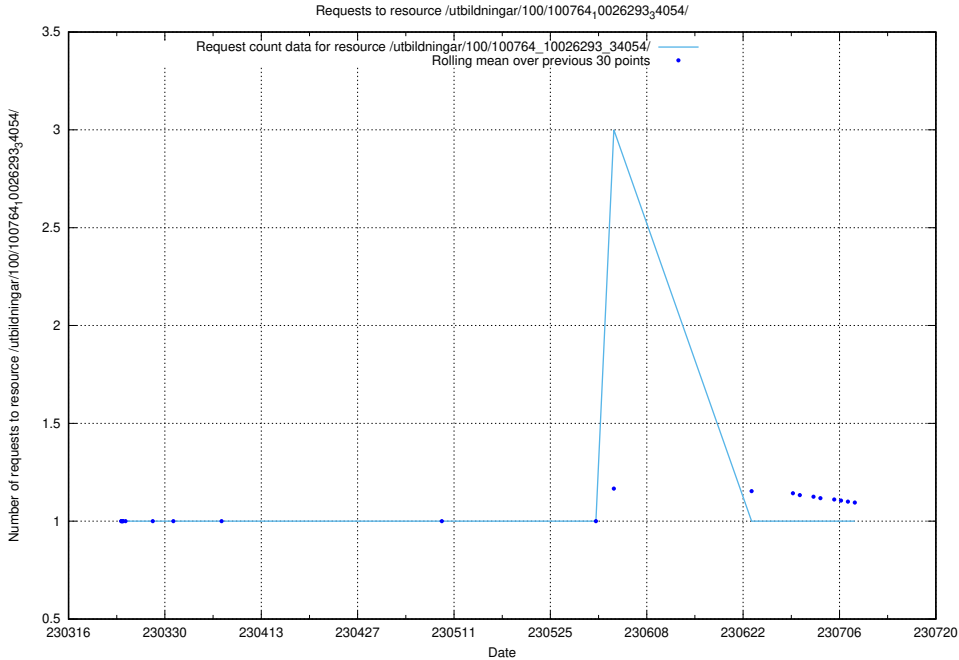

5.1360 Usage of /utbildningar/100/100764_10026293_34054/

Here, we count the number of requests to resource /utbildningar/100/100764_10026293_34054/.