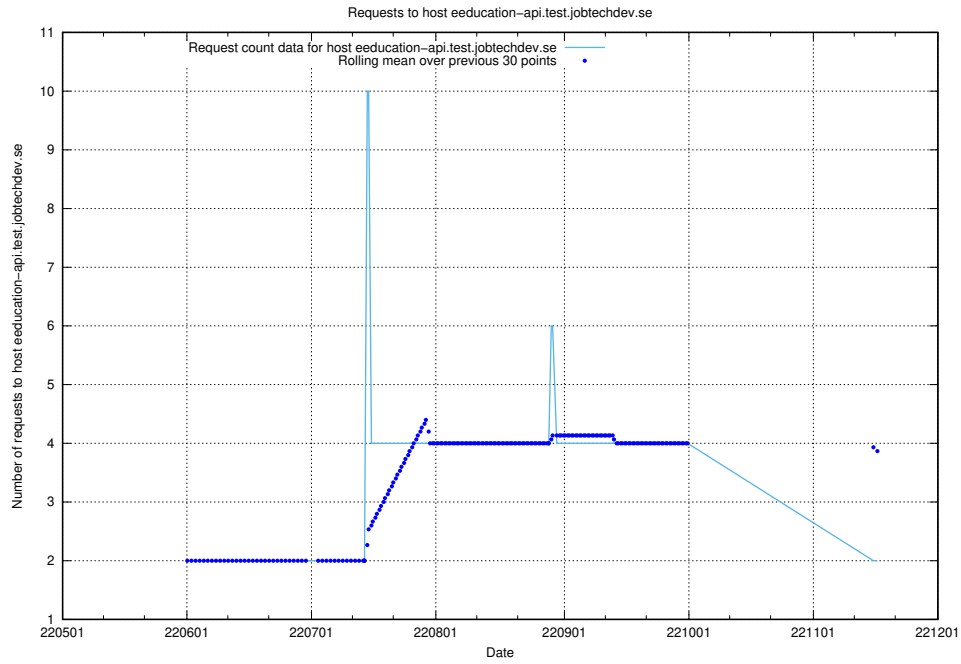

7.398 Usage of eeducation-api.test.jobtechdev.se

Here, we count the number of requests to host eeducation-api.test.jobtechdev.se.