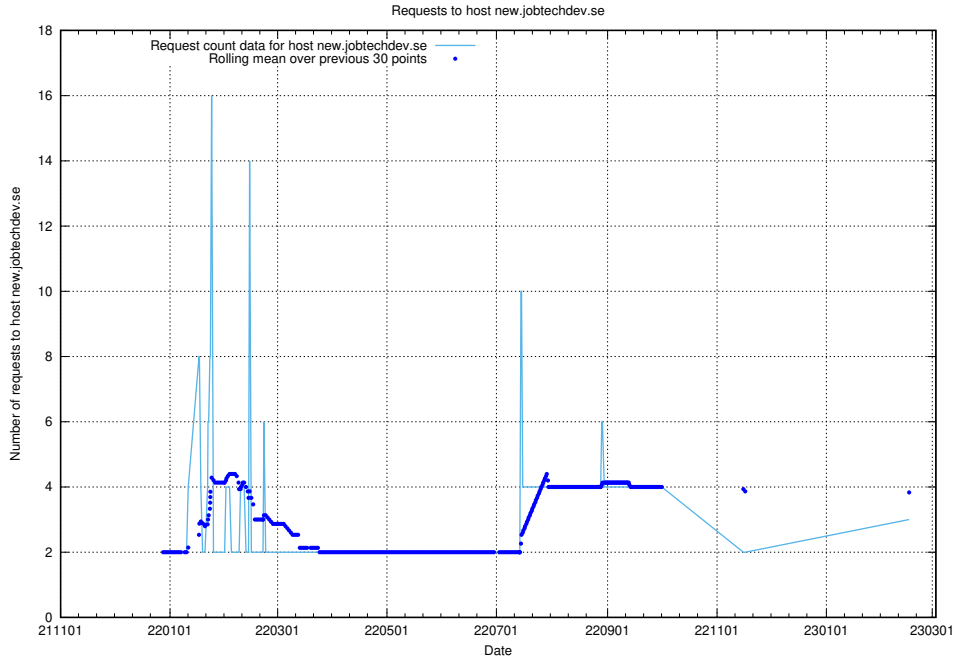

7.186 Usage of new.jobtechdev.se

Here, we count the number of requests to host new.jobtechdev.se.