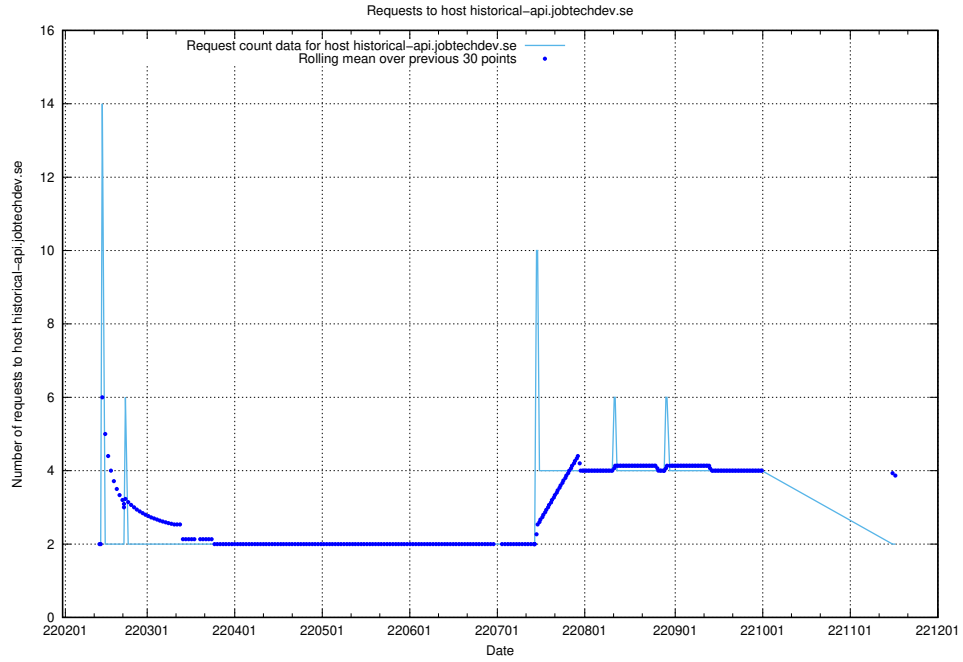

7.523 Usage of historical-api.jobtechdev.se

Here, we count the number of requests to host historical-api.jobtechdev.se.