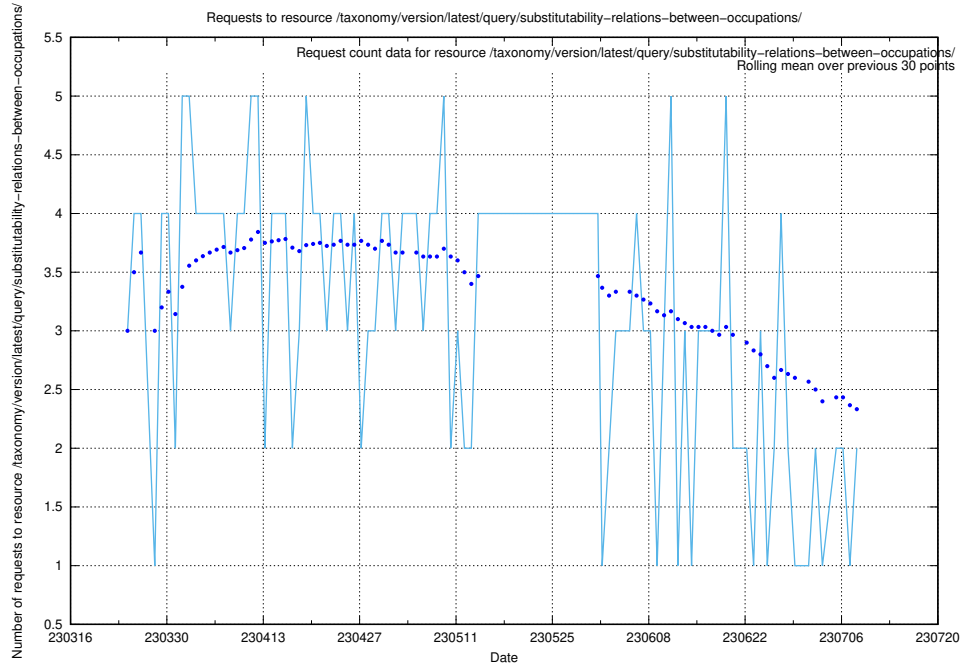

5.182 Usage of /taxonomy/version/latest/query/substitutability-relations-between-occupations/

Here, we count the number of requests to resource /taxonomy/version/latest/query/substitutability-relations-between-occupations/.