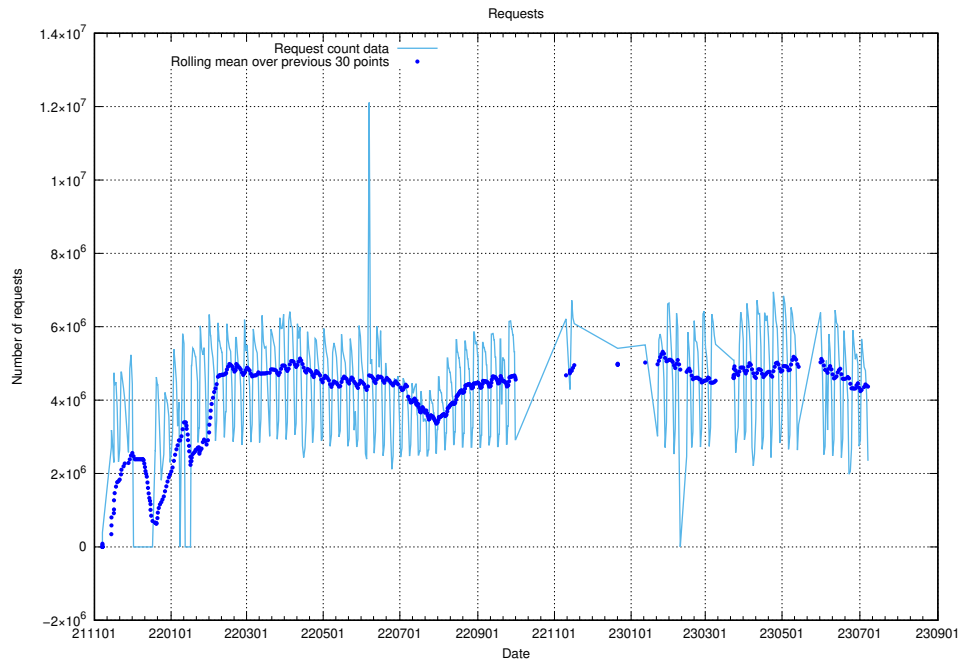

8 Log Stack - General Statistics

This section contains general statistics from [JobTech's log stack](#)⁸.

8.1 Total number of requests

Here, we count the total number of requests.