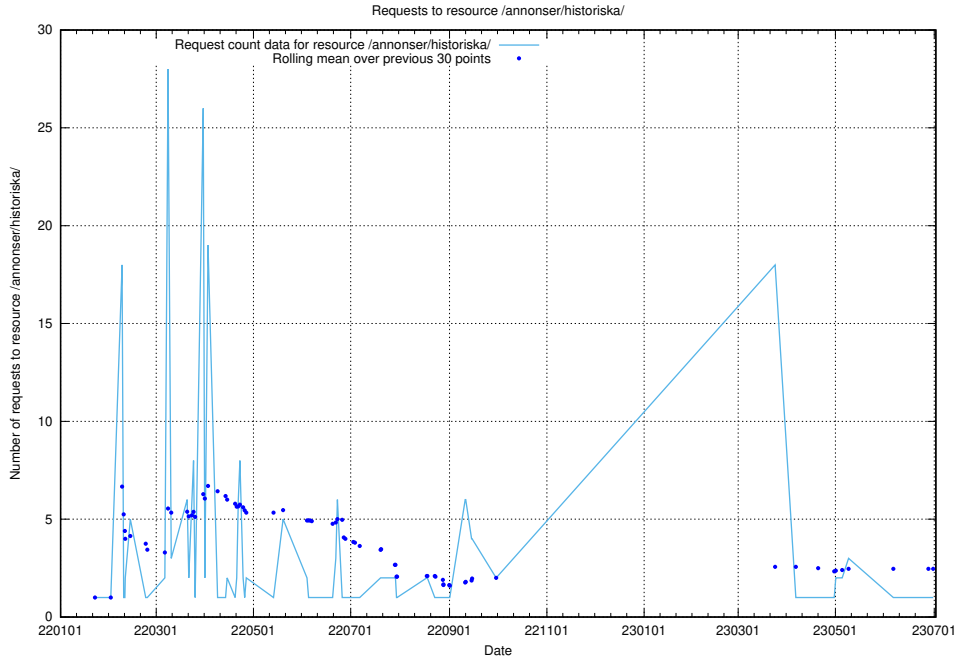

5.1059 Usage of /annonser/historiska/

Here, we count the number of requests to resource /annonser/historiska/.