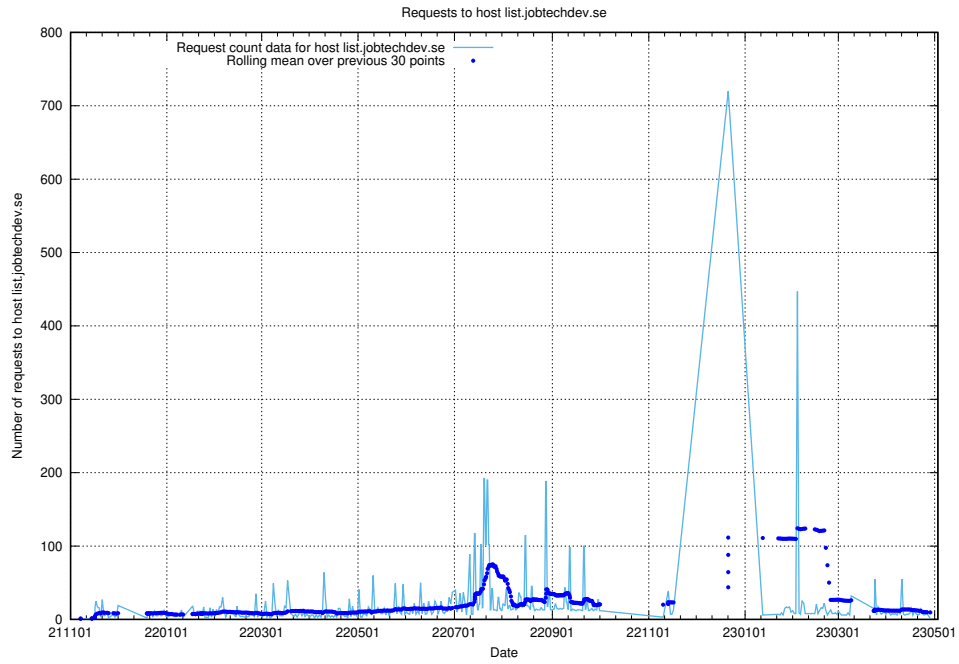

7.606 Usage of list.jobtechdev.se

Here, we count the number of requests to host list.jobtechdev.se.