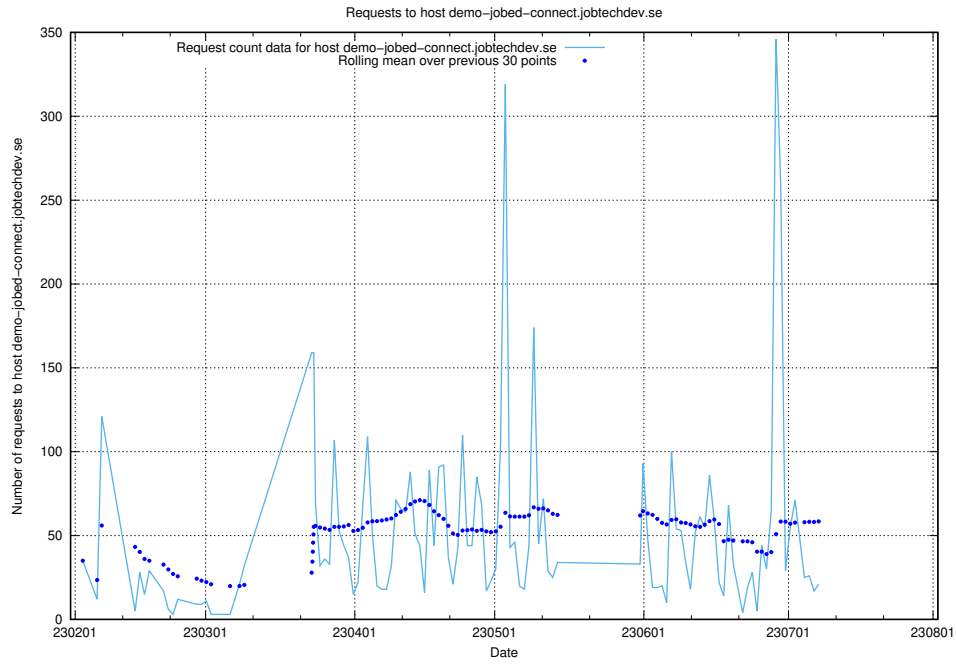

7.32 Usage of demo-jobed-connect.jobtechdev.se

Here, we count the number of requests to host demo-jobed-connect.jobtechdev.se.