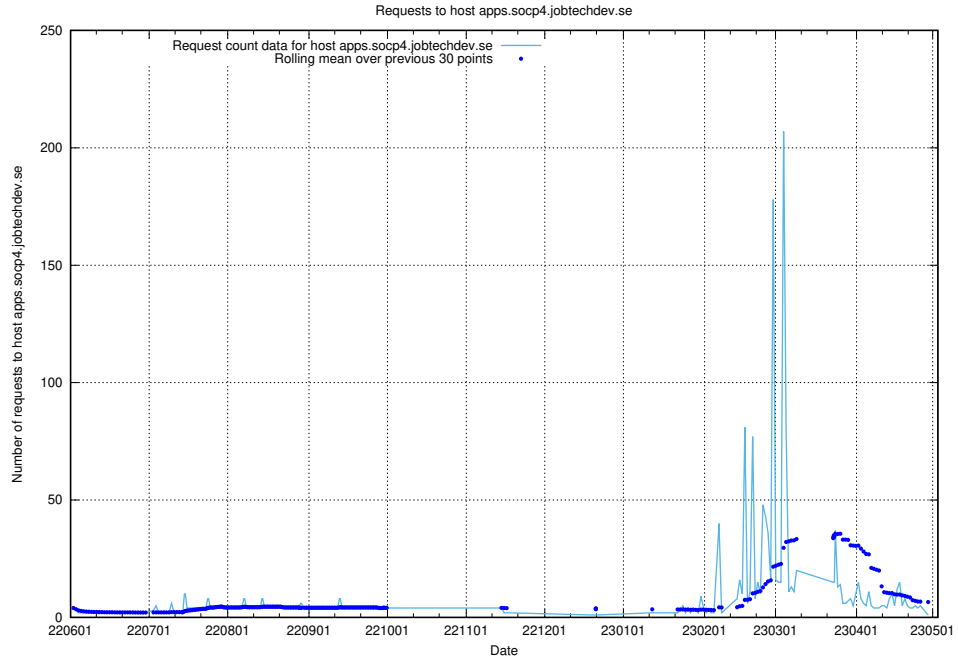

7.609 Usage of apps.socp4.jobtechdev.se

Here, we count the number of requests to host apps.socp4.jobtechdev.se.