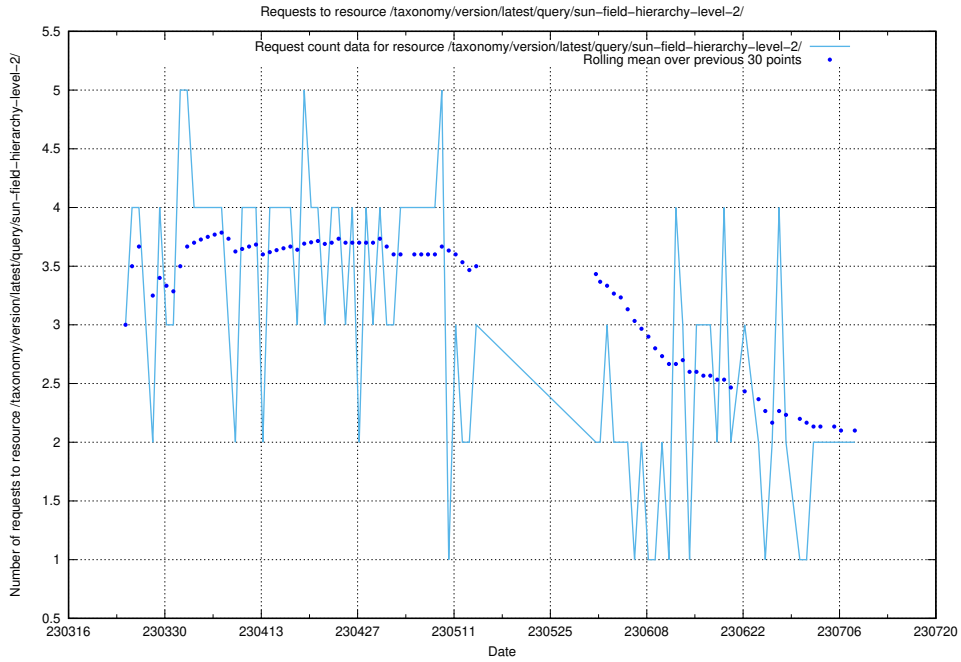

5.180 Usage of `/taxonomy/version/latest/query/sun-field-hierarchy-level-2/`

Here, we count the number of requests to resource `/taxonomy/version/latest/query/sun-field-hierarchy-level-2/`.