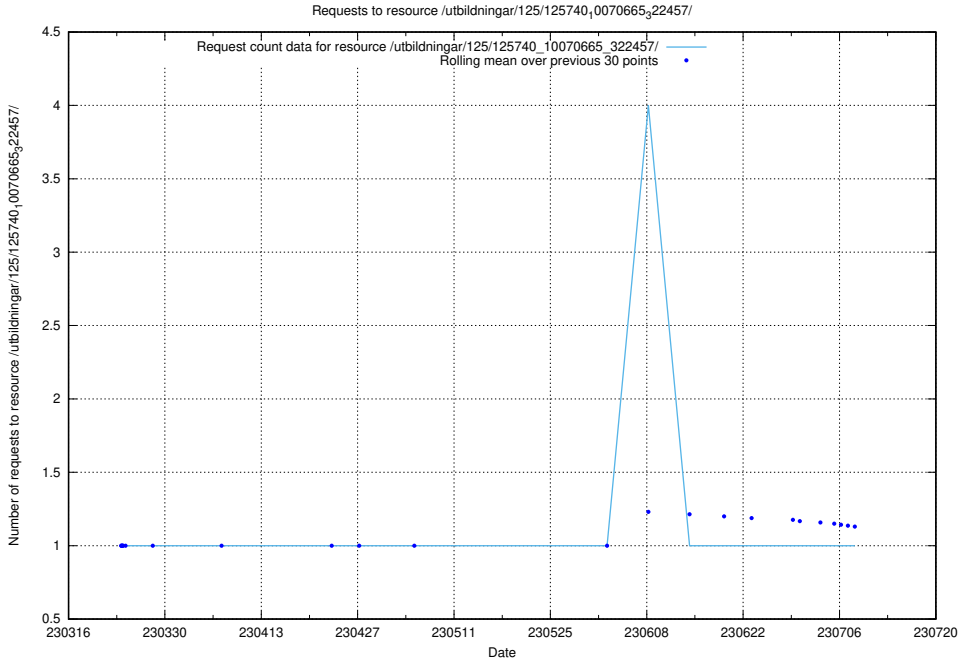

5.322 Usage of /utbildningar/125/125740_10070665_322457/

Here, we count the number of requests to resource /utbildningar/125/125740_10070665_322457/.