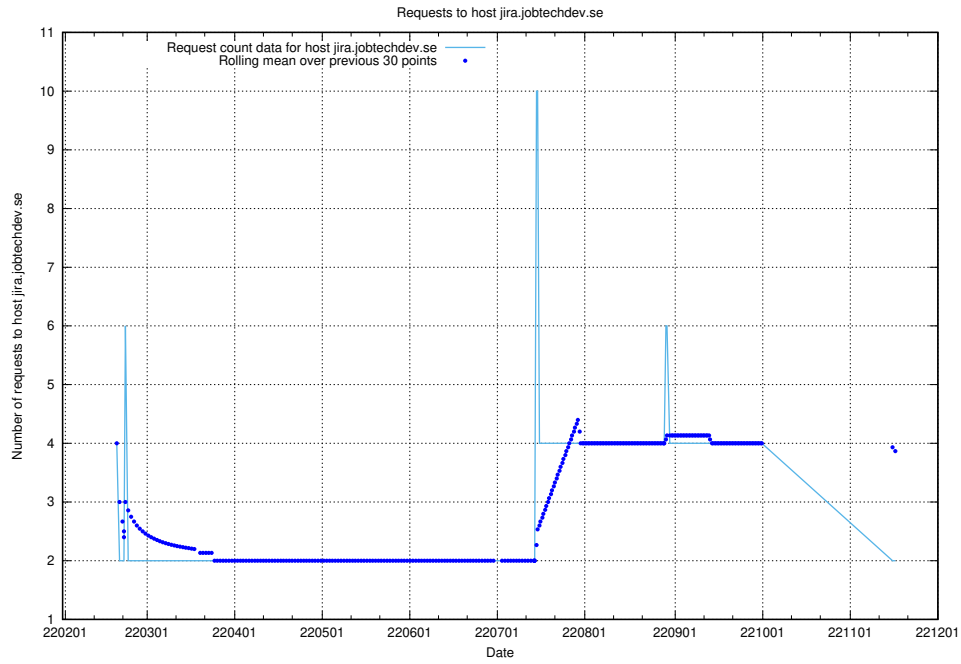

7.511 Usage of jira.jobtechdev.se

Here, we count the number of requests to host jira.jobtechdev.se.