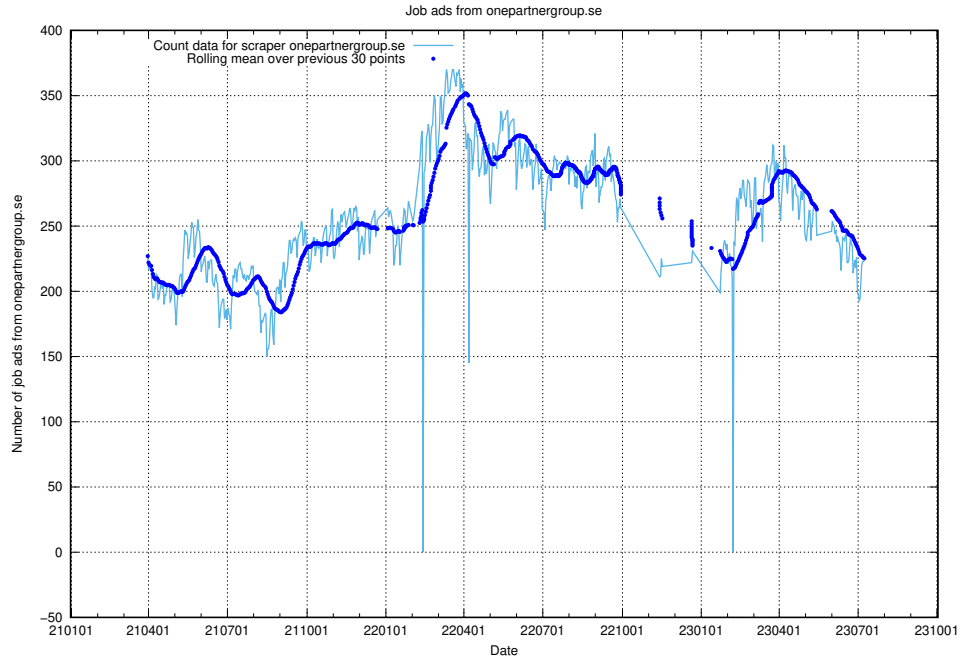

13.14 Number of ads by scraper onepartnergroup.se

Here, we count the number of job ads scraped from onepartnergroup.se.