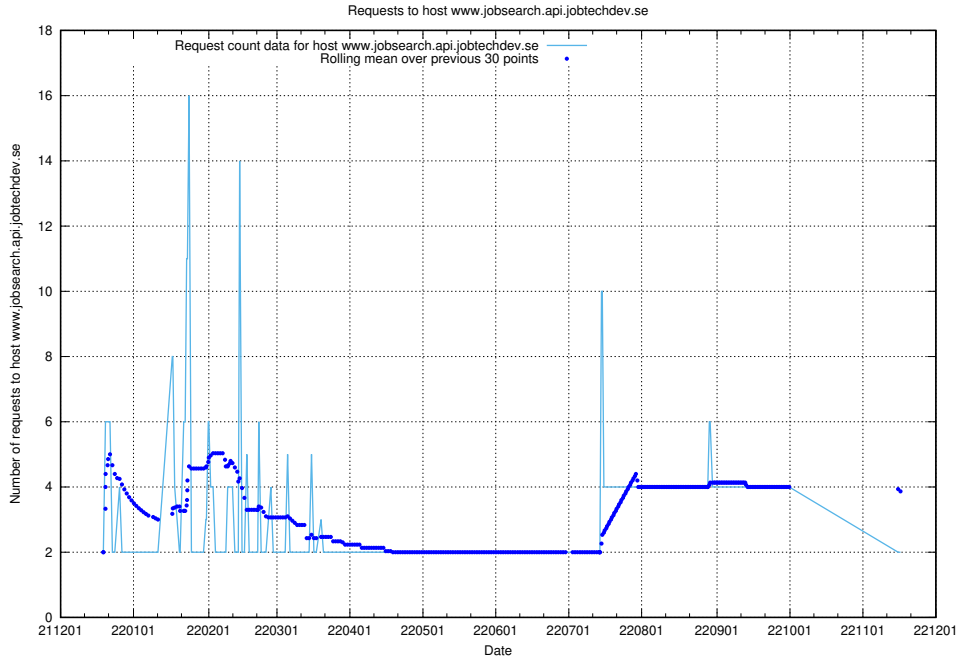

7.362 Usage of www.jobsearch.api.jobtechdev.se

Here, we count the number of requests to host www.jobsearch.api.jobtechdev.se.