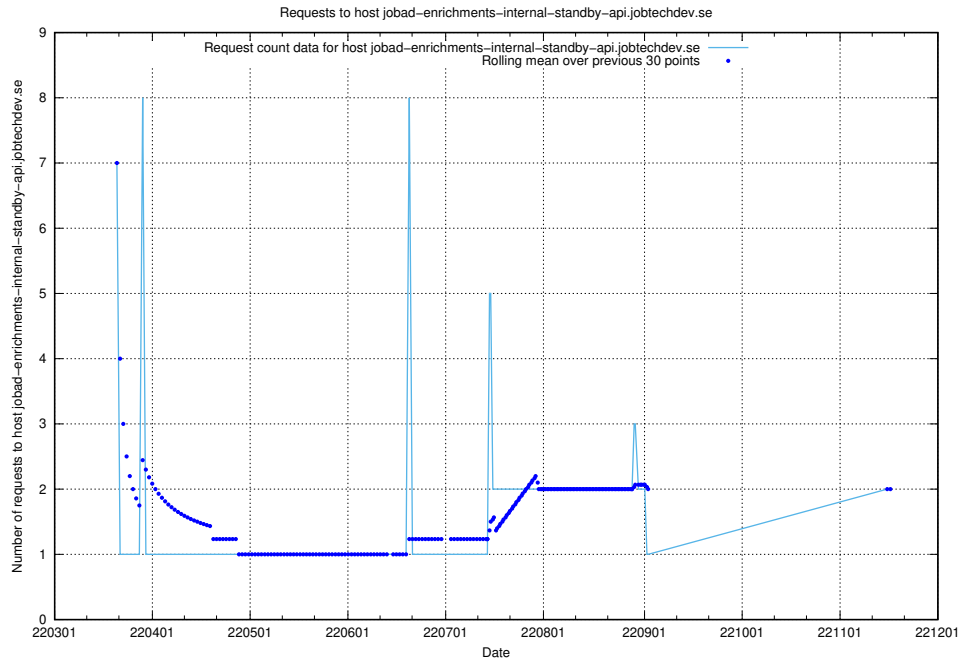

7.475 Usage of jobad-enrichments-internal-standby-api.jobtechdev.se

Here, we count the number of requests to host jobad-enrichments-internal-standby-api.jobtechdev.se.