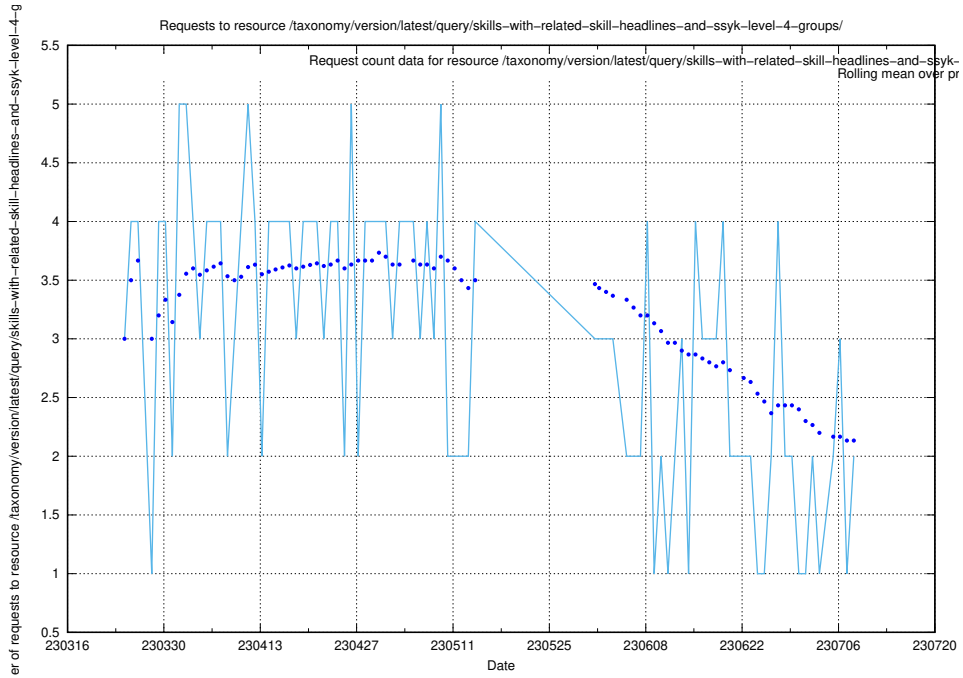

5.198 Usage of /taxonomy/version/latest/query/skills-with-related-skill-headlines-and-ssyk-level-4-groups/

Here, we count the number of requests to resource /taxonomy/version/latest/query/skills-with-related-skill-headlines-and-ssyk-level-4-groups/.