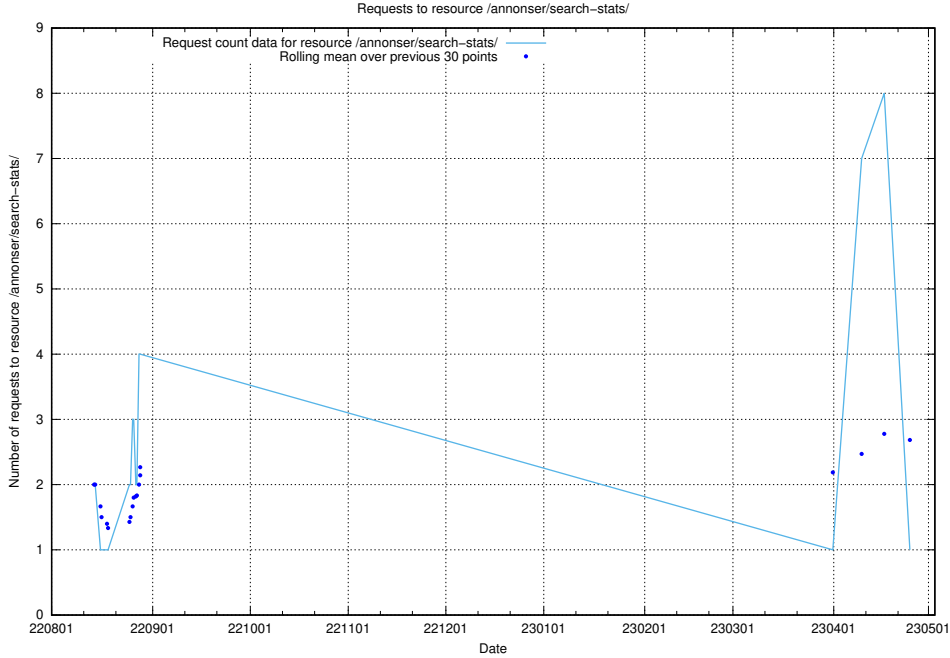

5.2324 Usage of /annonser/search-stats/

Here, we count the number of requests to resource /annonser/search-stats/.