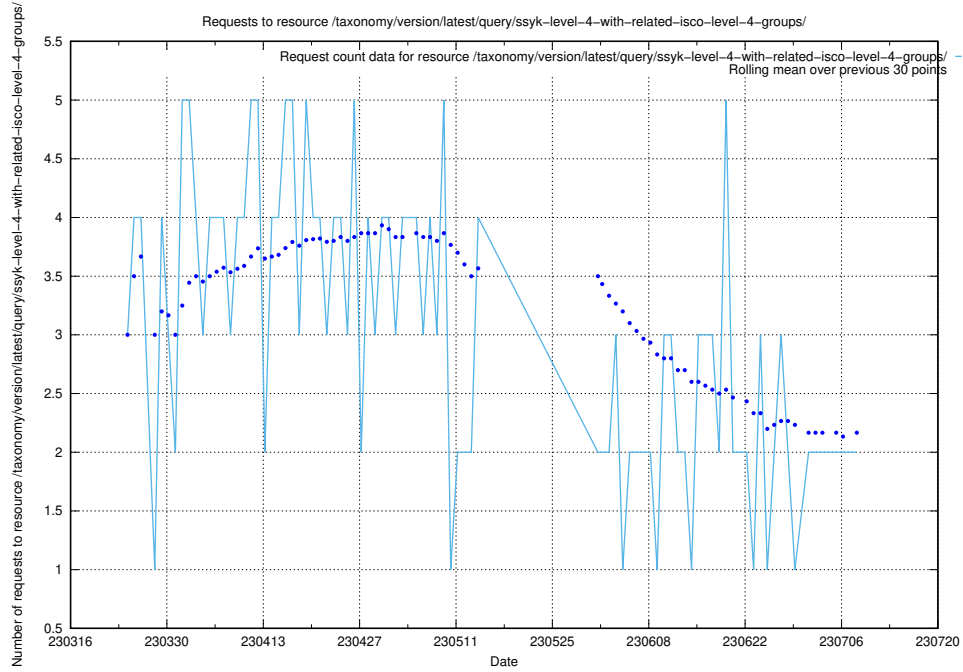

5.184 Usage of /taxonomy/version/latest/query/ssyk-level-4-with-related-isco-level-4-groups/

Here, we count the number of requests to resource /taxonomy/version/latest/query/ssyk-level-4-with-related-isco-level-4-groups/.