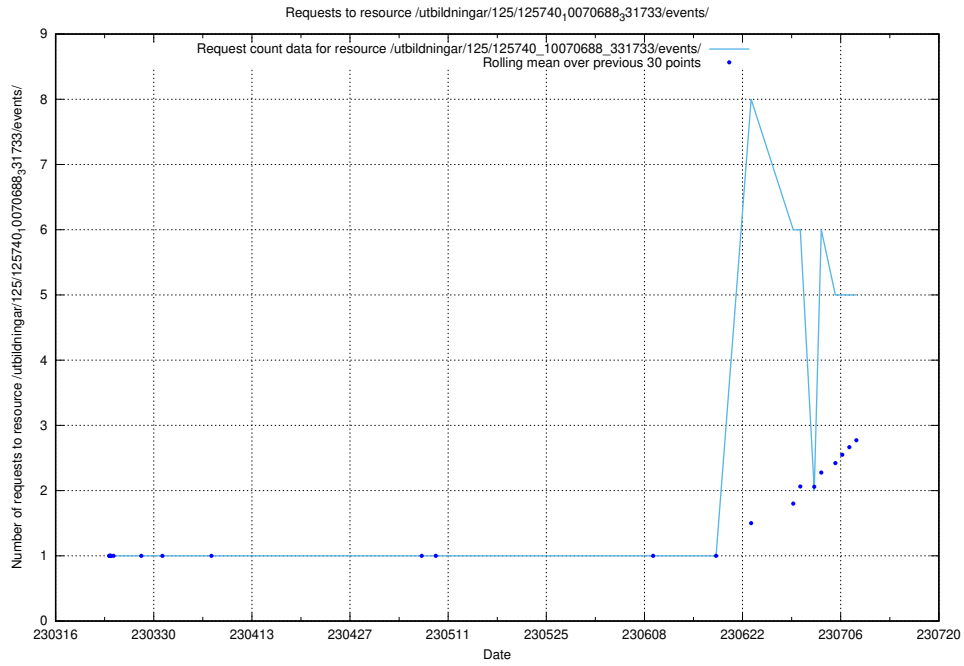

5.39 Usage of /utbildningar/125/125740_10070688_331733/events/

Here, we count the number of requests to resource /utbildningar/125/125740_10070688_331733/events/