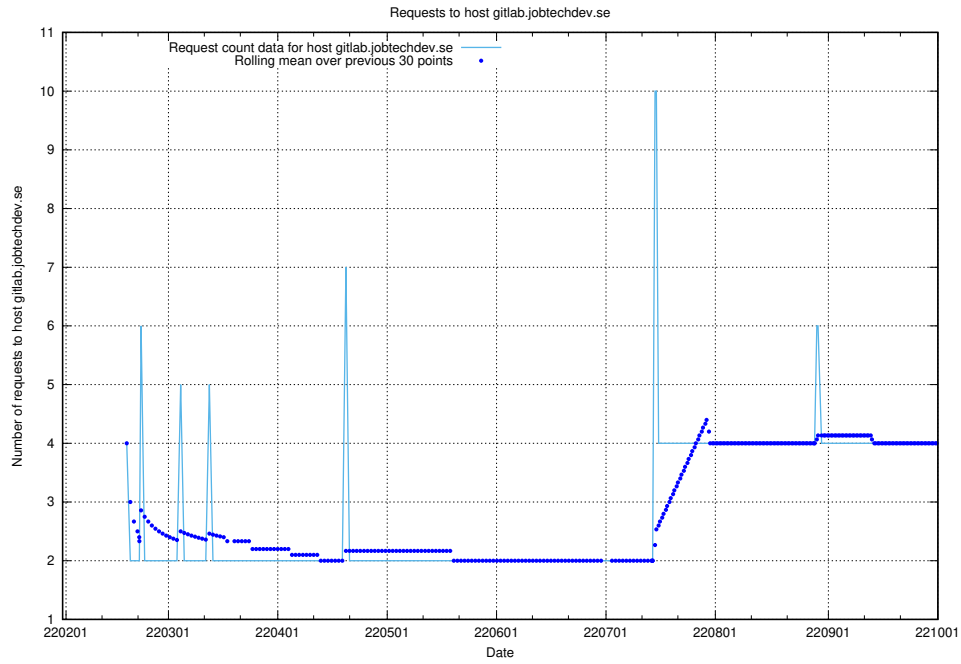

## 7.155 Usage of gitlab.jobtechdev.se

Here, we count the number of requests to host gitlab.jobtechdev.se.