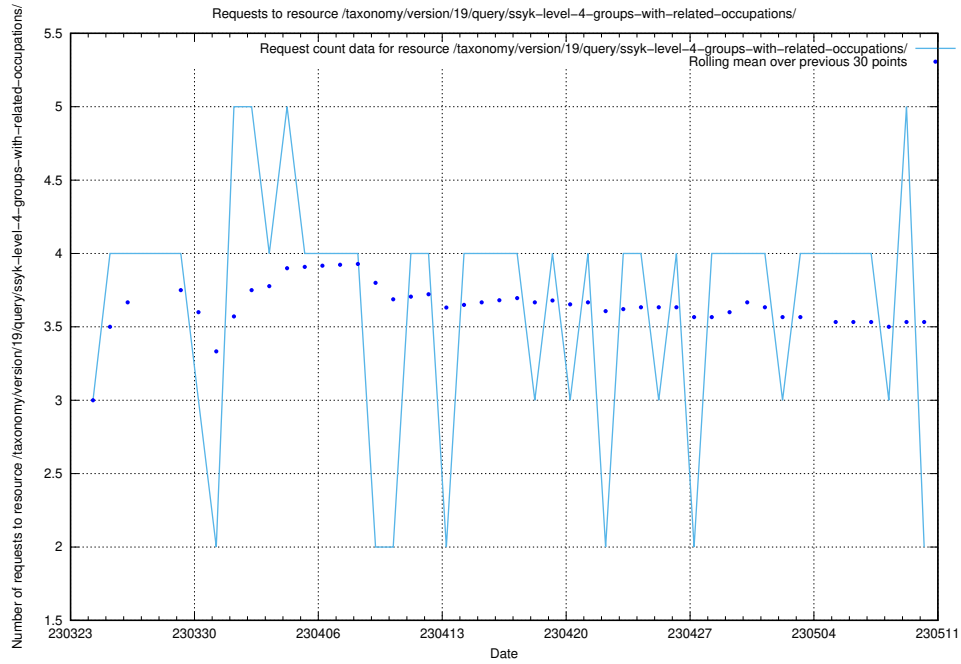

5.224 Usage of /taxonomy/version/19/query/ssyk-level-4-groups-with-related-occupations/

Here, we count the number of requests to resource /taxonomy/version/19/query/ssyk-level-4-groups-with-related-occupations/.