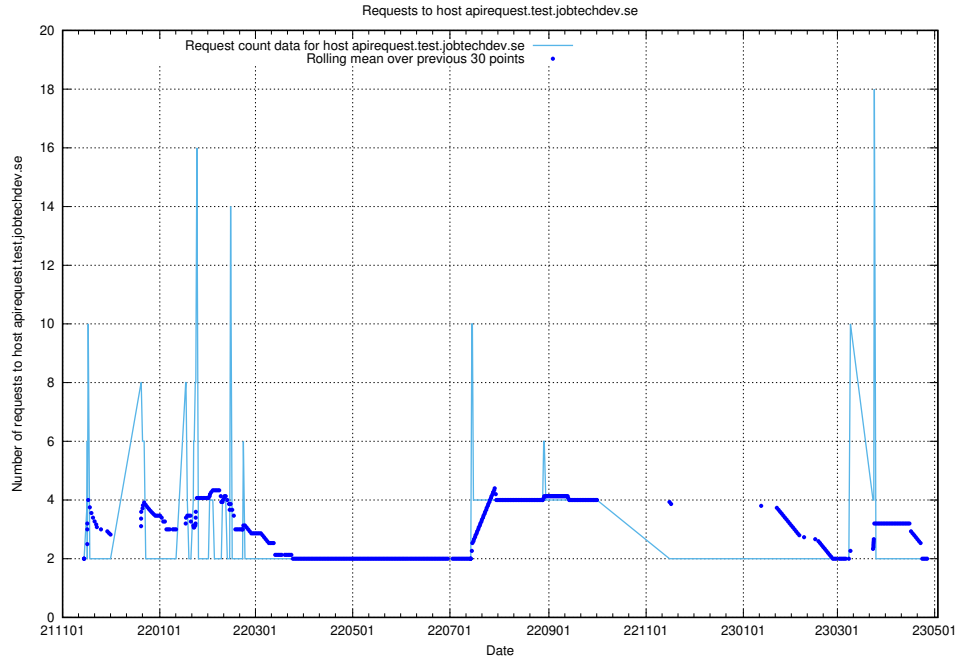

7.272 Usage of `apirequest.test.jobtechdev.se`

Here, we count the number of requests to host `apirequest.test.jobtechdev.se`.