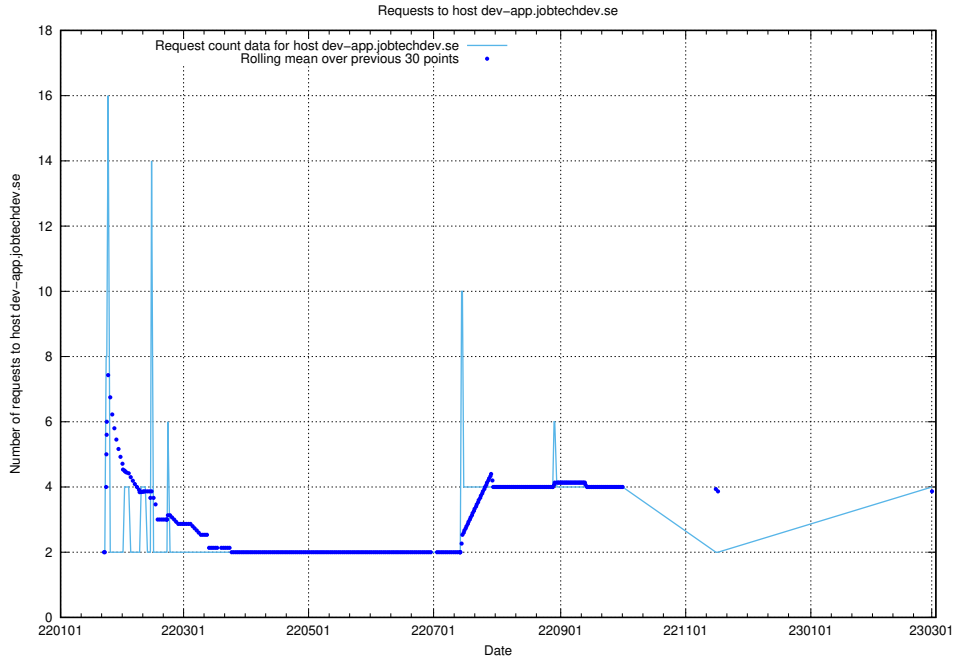

7.91 Usage of dev-app.jobtechdev.se

Here, we count the number of requests to host dev-app.jobtechdev.se.