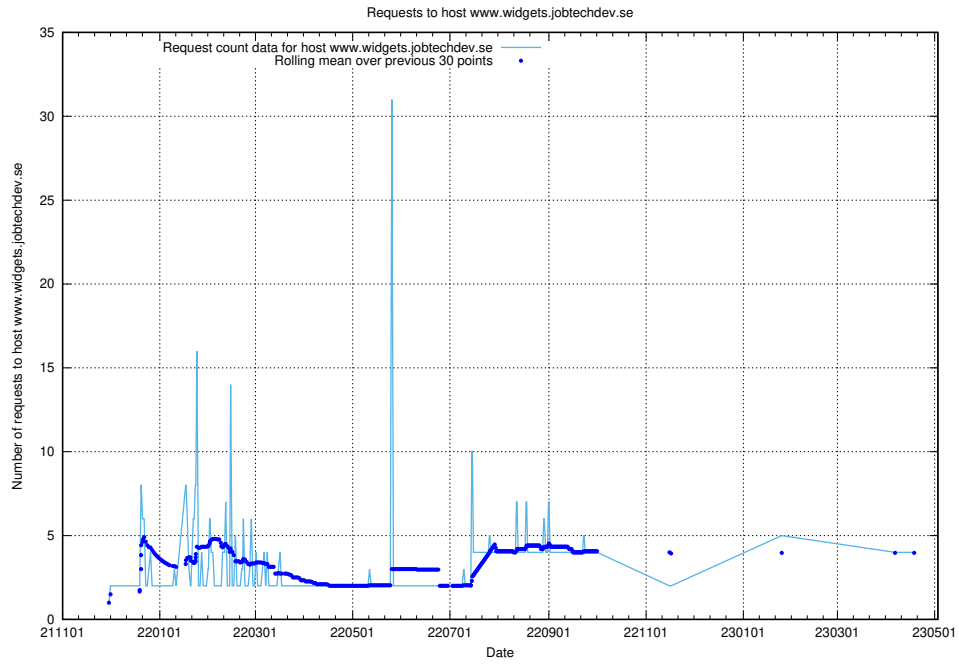

7.131 Usage of www.widgets.jobtechdev.se

Here, we count the number of requests to host www.widgets.jobtechdev.se.