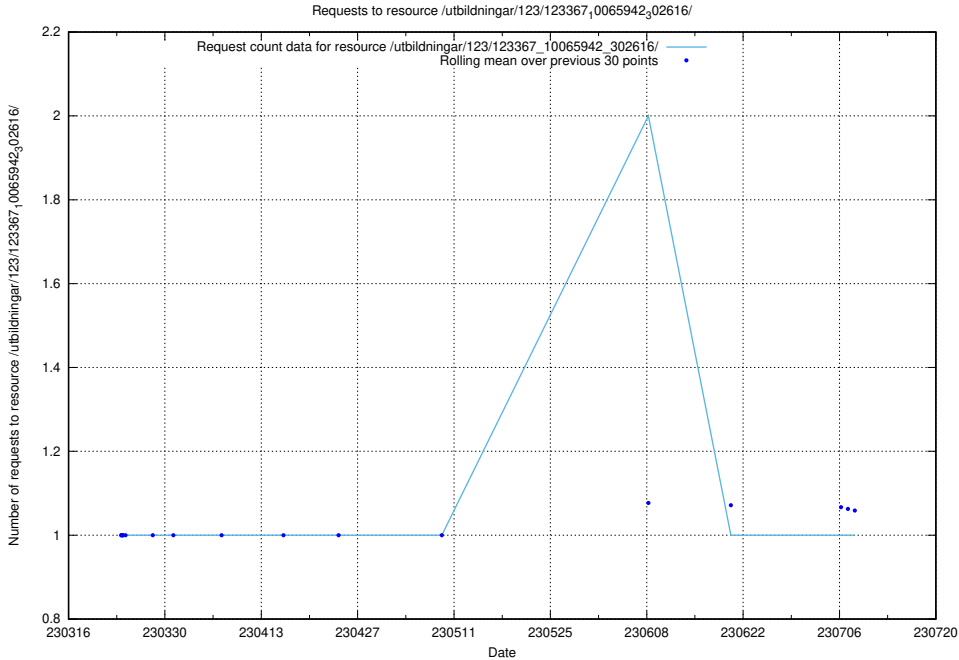

5.993 Usage of /utbildningar/123/123367_10065942_302616/

Here, we count the number of requests to resource /utbildningar/123/123367_10065942_302616/.