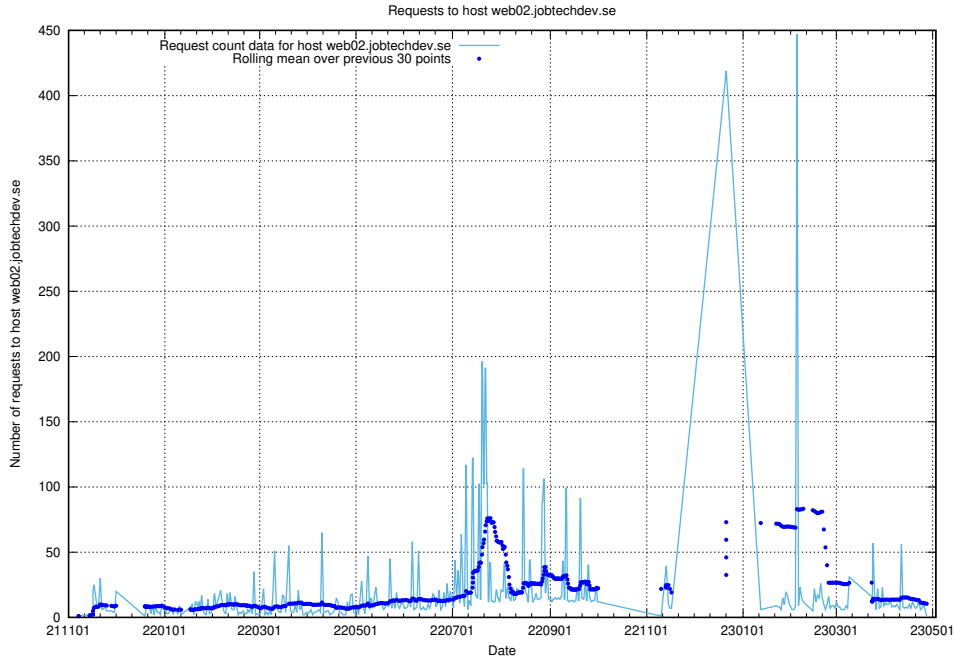

### 7.603 Usage of demo-jobad-enrichments.jobtechdev.se

Here, we count the number of requests to host demo-jobad-enrichments.jobtechdev.se.