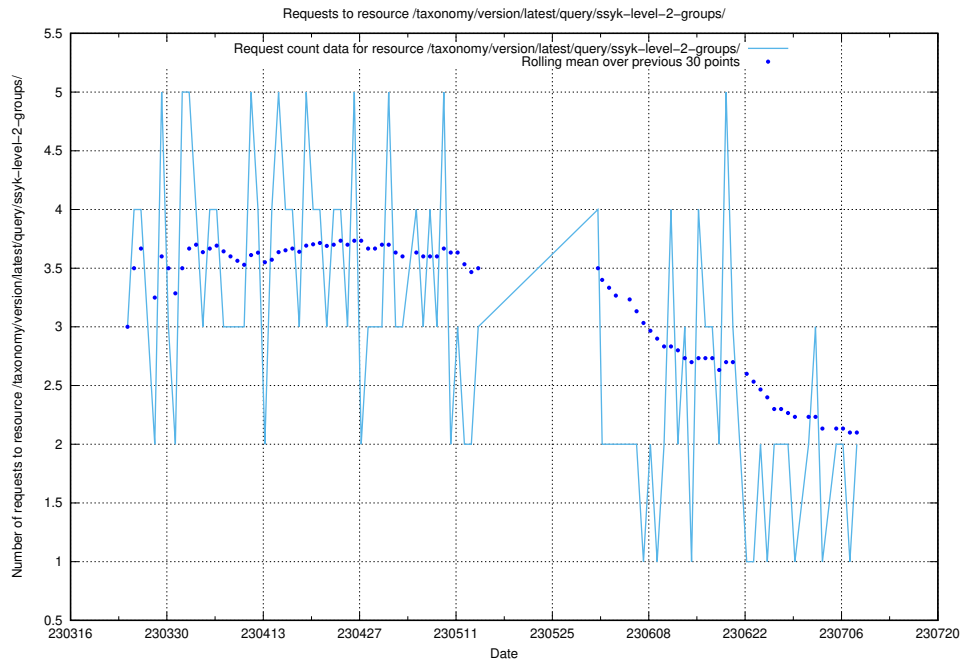

5.189 Usage of /taxonomy/version/latest/query/ssyk-level-2-groups/

Here, we count the number of requests to resource /taxonomy/version/latest/query/ssyk-level-2-groups/.