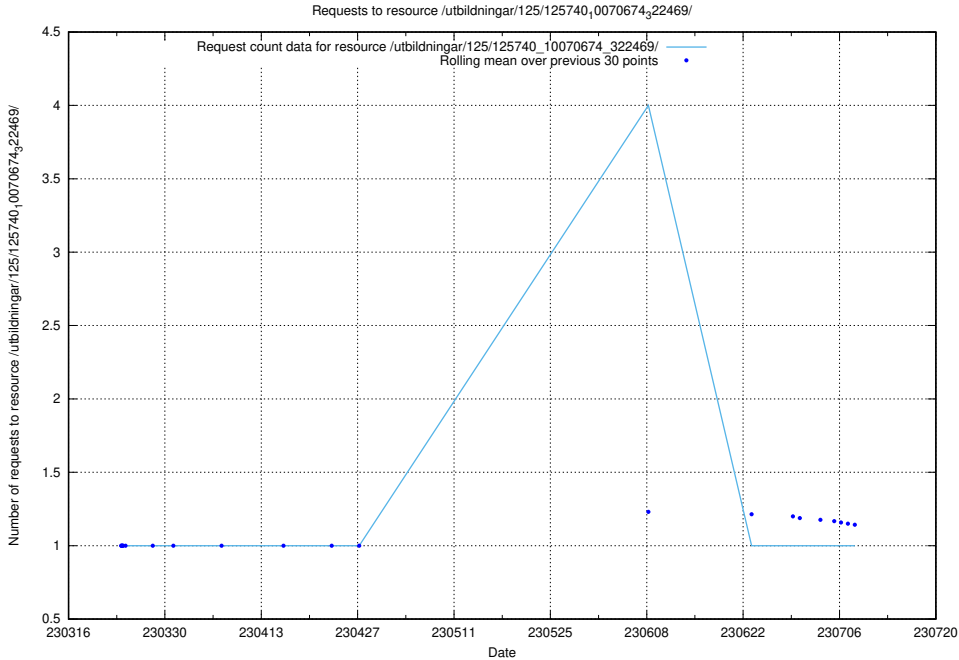

5.314 Usage of /utbildningar/125/125740_10070674_322469/

Here, we count the number of requests to resource /utbildningar/125/125740_10070674_322469/.