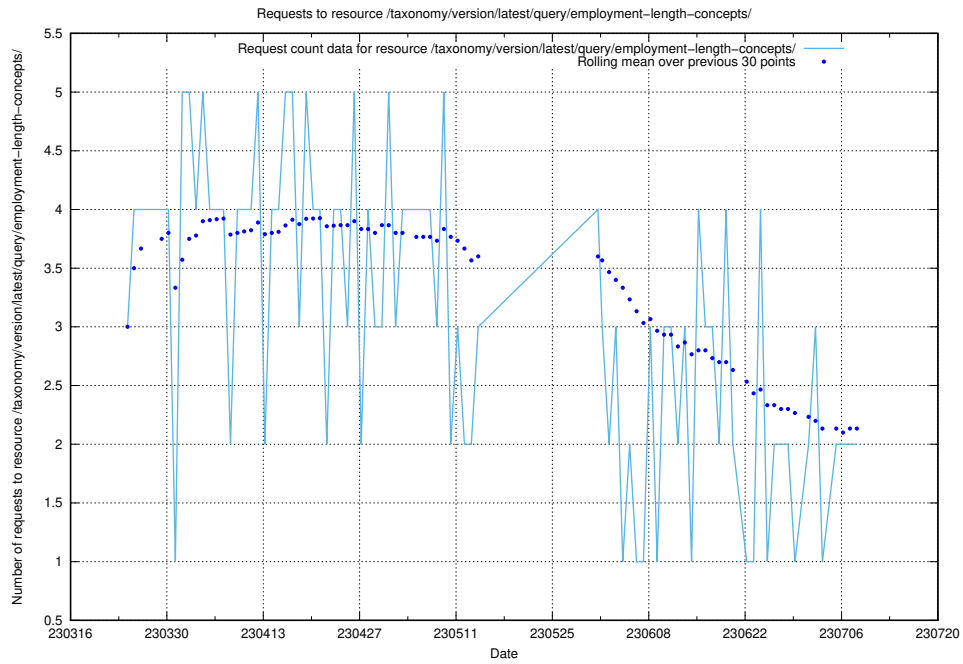

5.212 Usage of /taxonomy/version/latest/query/employment-length-concepts/

Here, we count the number of requests to resource /taxonomy/version/latest/query/employment-length-concepts/.