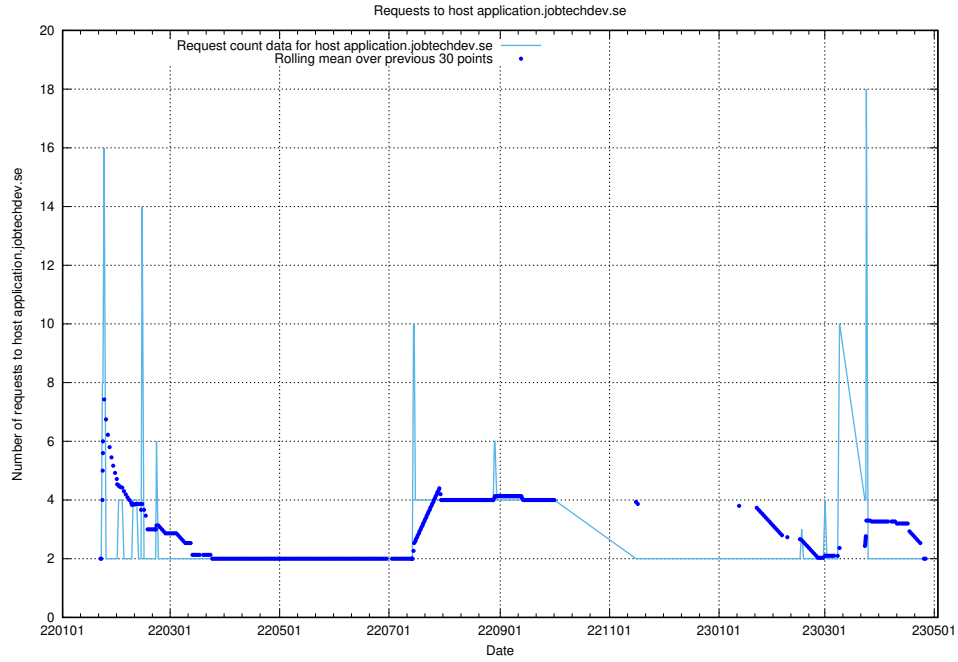

7.243 Usage of application.jobtechdev.se

Here, we count the number of requests to host application.jobtechdev.se.