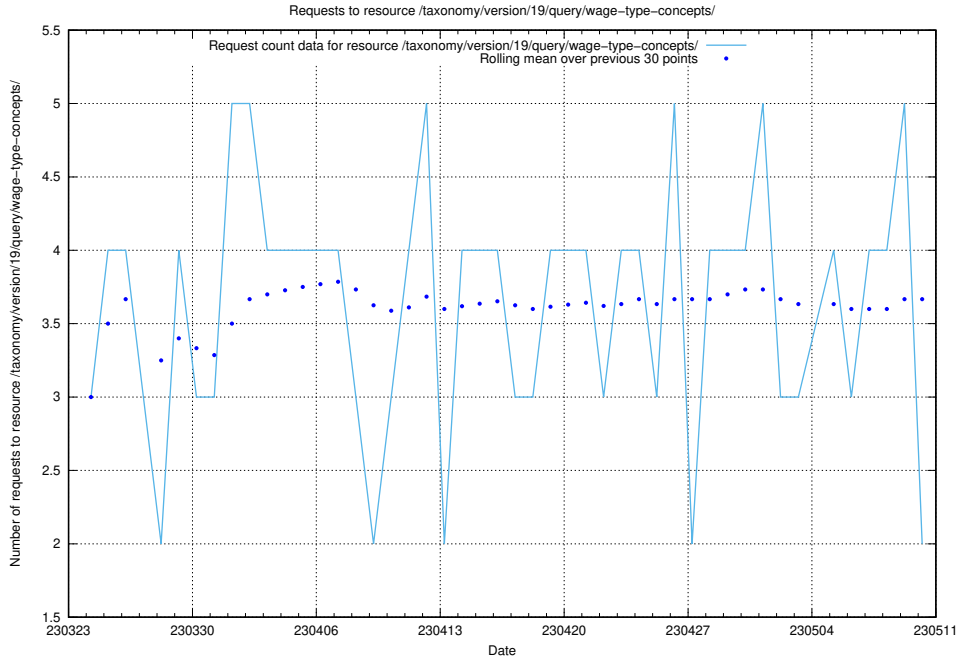

5.220 Usage of /taxonomy/version/19/query/wage-type-concepts/

Here, we count the number of requests to resource /taxonomy/version/19/query/wage-type-concepts/.