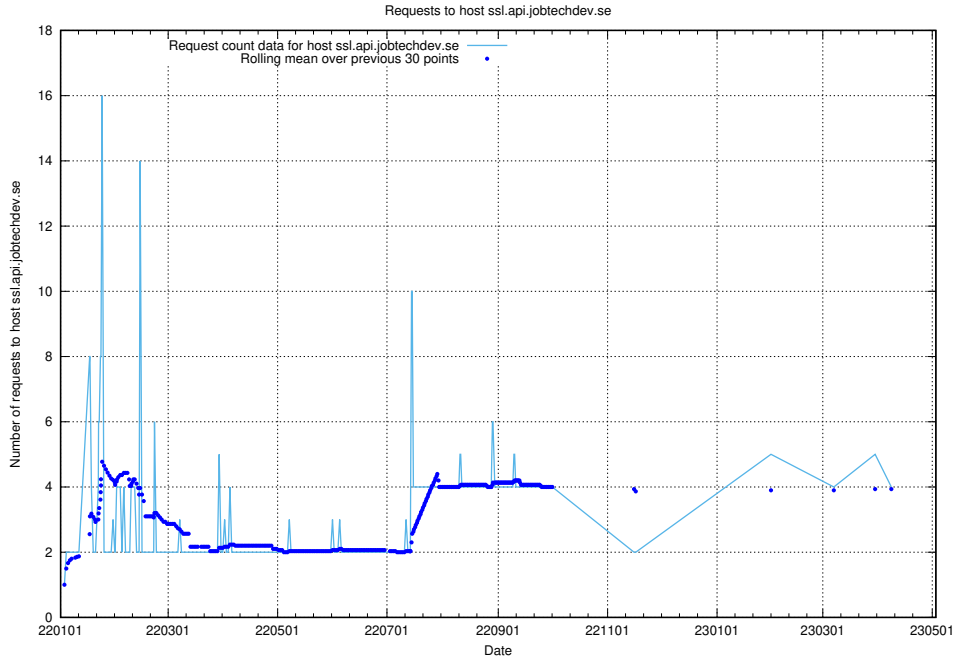

7.105 Usage of ssl.api.jobtechdev.se

Here, we count the number of requests to host ssl.api.jobtechdev.se.