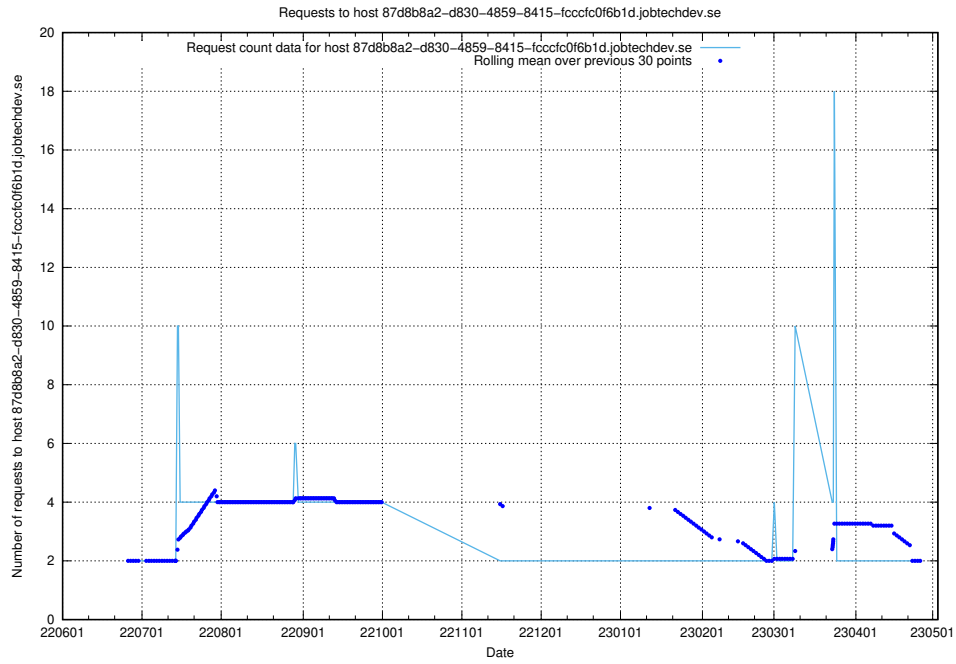

7.379 Usage of 87d8b8a2-d830-4859-8415-fccfc0f6b1d.jobtechdev.se

Here, we count the number of requests to host 87d8b8a2-d830-4859-8415-fccfc0f6b1d.jobtechdev.se.