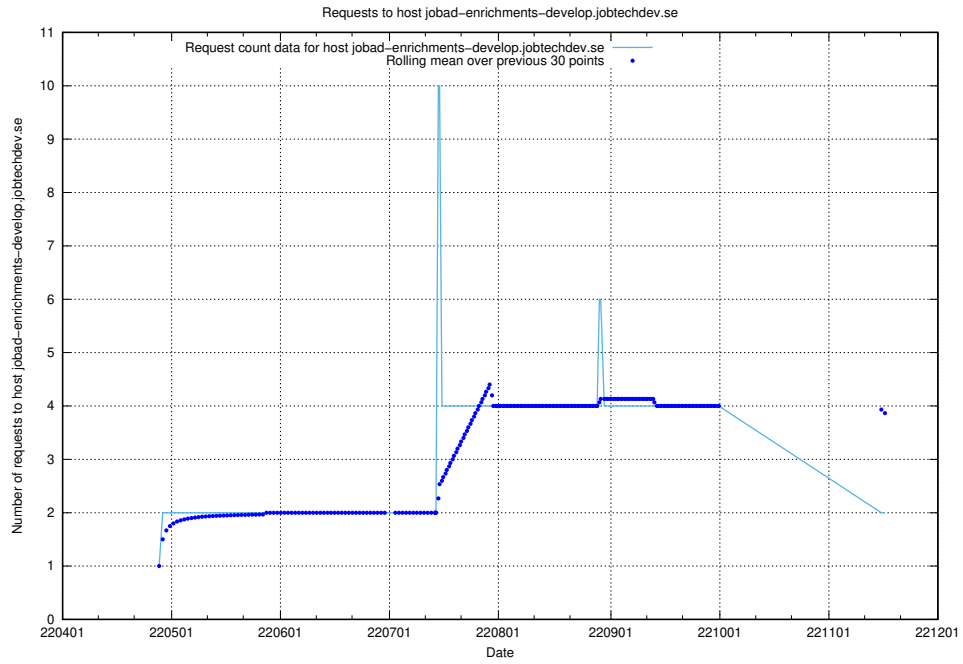

7.424 Usage of jobad-enrichments-develop.jobtechdev.se

Here, we count the number of requests to host jobad-enrichments-develop.jobtechdev.se.