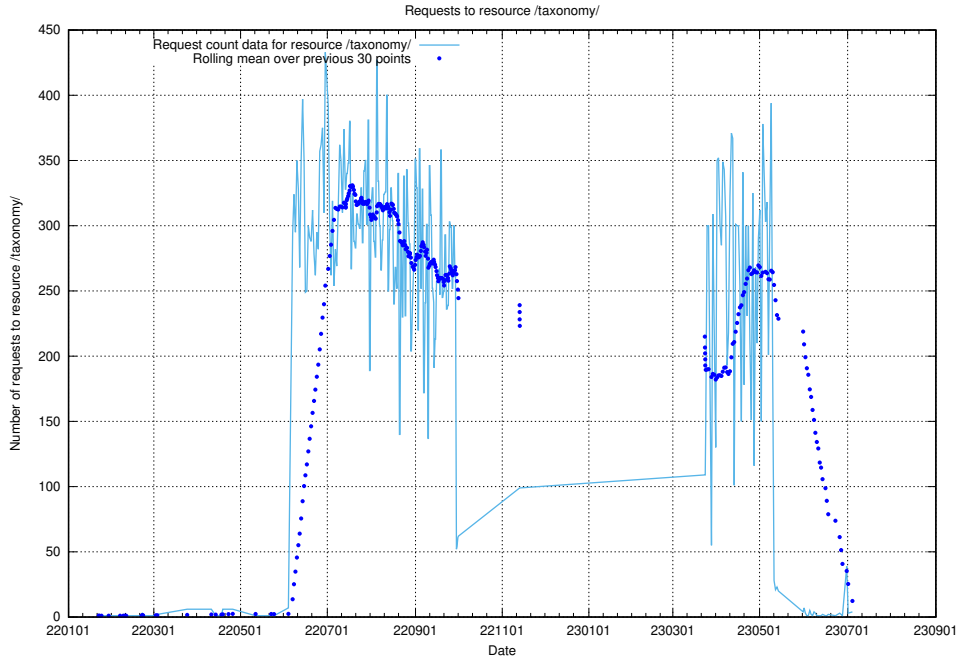

5.58 Usage of /taxonomy/

Here, we count the number of requests to resource /taxonomy/.