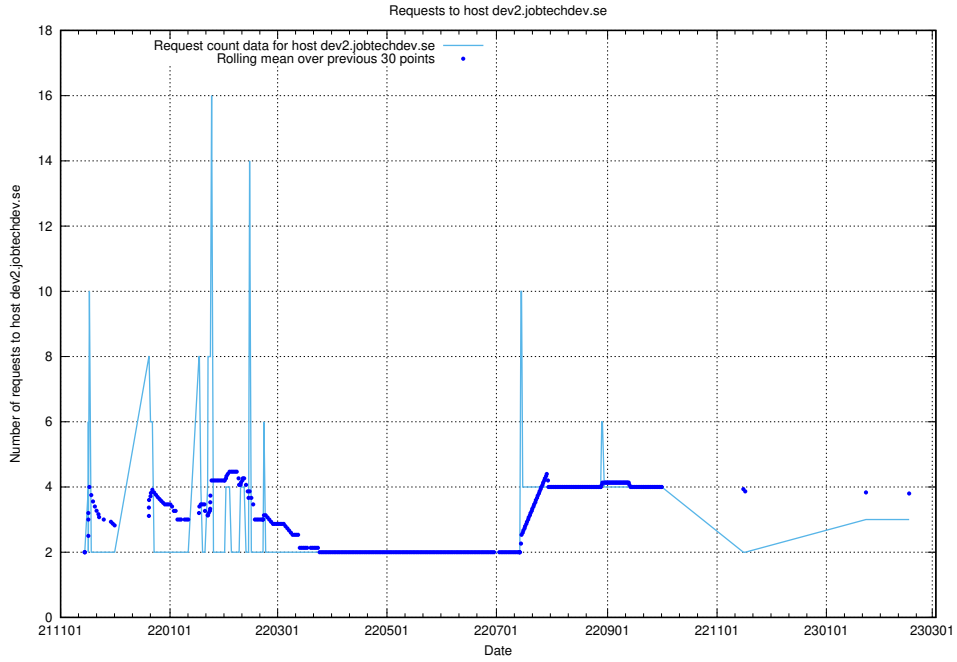

7.162 Usage of dev2.jobtechdev.se

Here, we count the number of requests to host dev2.jobtechdev.se.