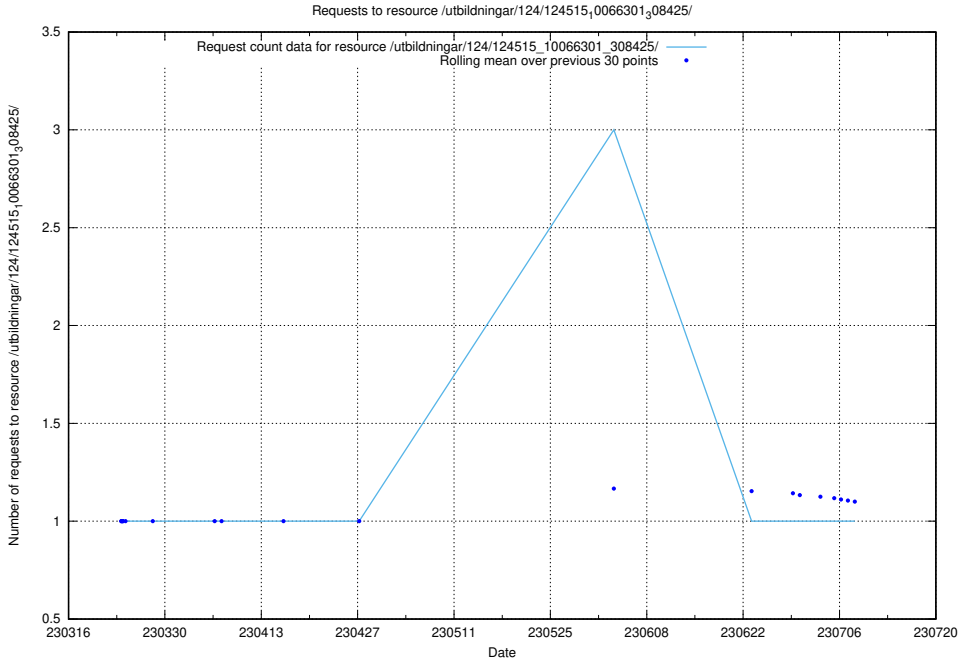

5.663 Usage of /utbildningar/124/124515_10066301_308425/

Here, we count the number of requests to resource /utbildningar/124/124515_10066301_308425/.