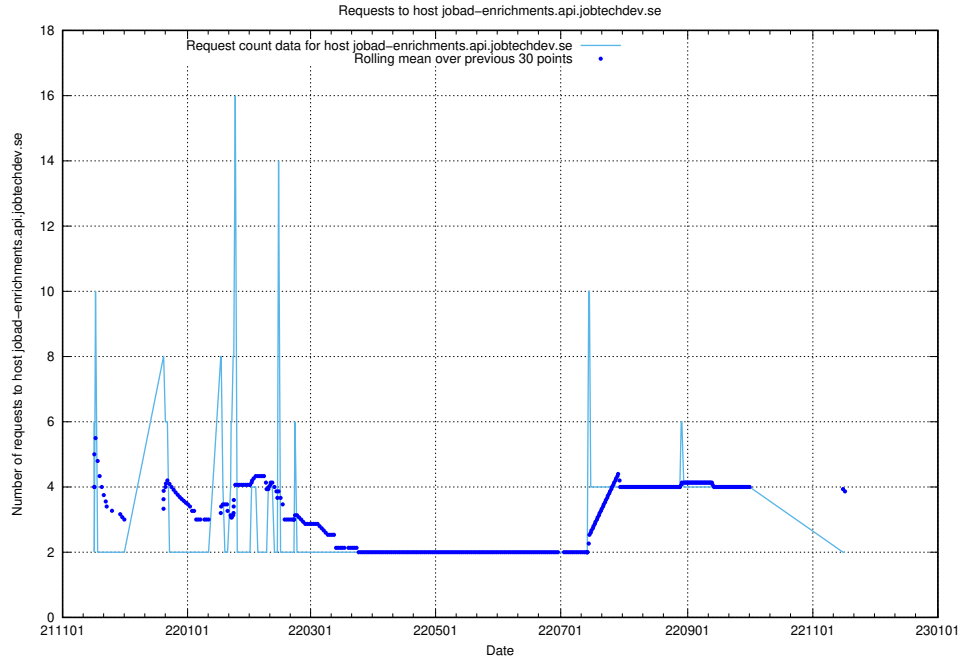

7.522 Usage of `jobad-enrichments.api.jobtechdev.se`

Here, we count the number of requests to host `jobad-enrichments.api.jobtechdev.se`.