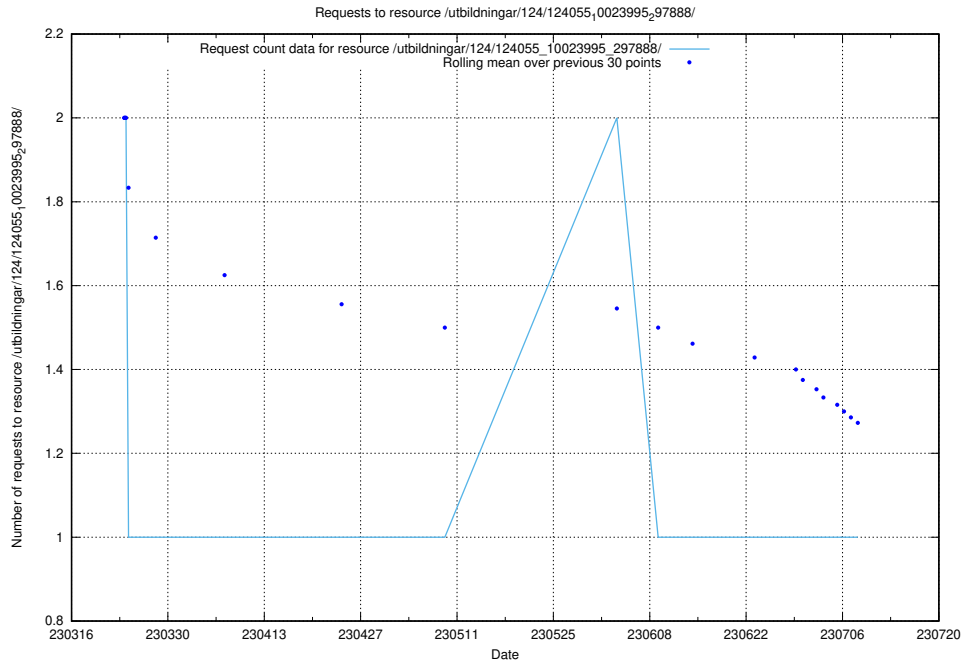

5.2147 Usage of /utbildningar/124/124055_10023995_297888/

Here, we count the number of requests to resource /utbildningar/124/124055_10023995_297888/.