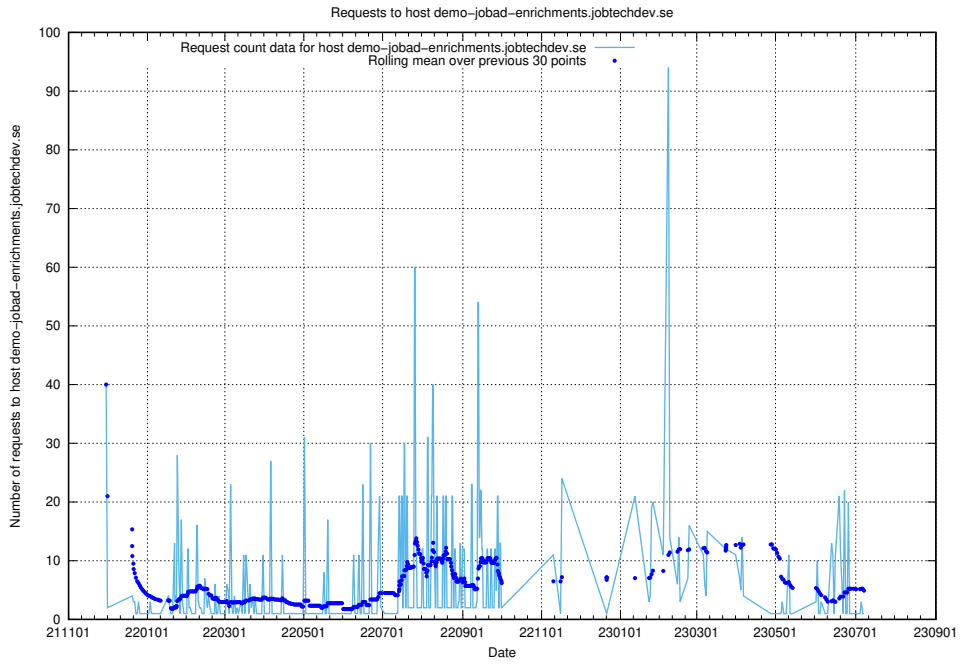

### 7.603 Usage of demo-jobad-enrichments.jobtechdev.se

Here, we count the number of requests to host demo-jobad-enrichments.jobtechdev.se.