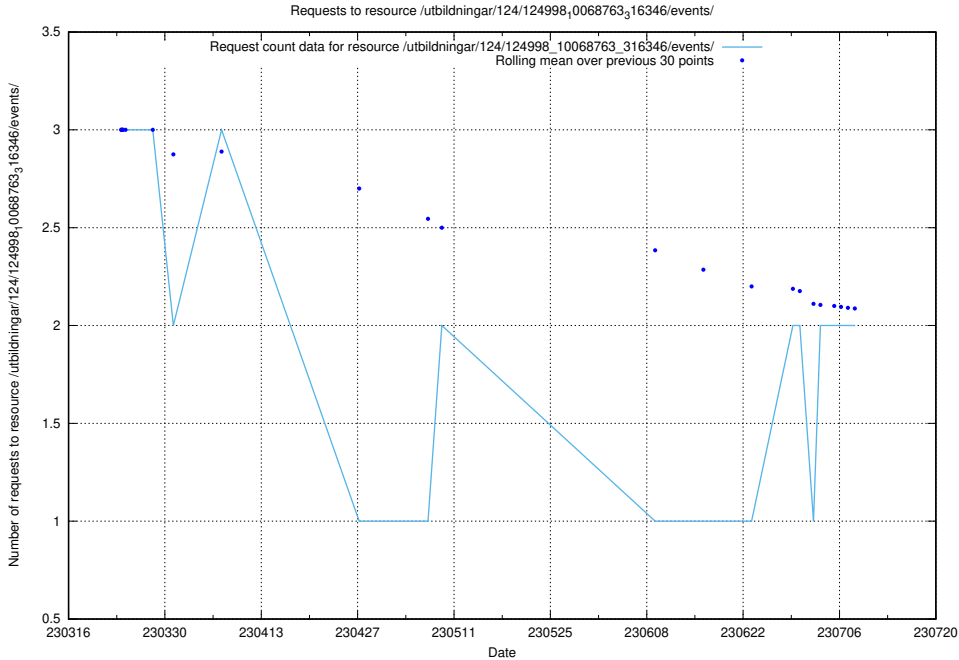

5.249 Usage of /utbildningar/124/124998_10068763_316346/events/

Here, we count the number of requests to resource /utbildningar/124/124998_10068763_316346/events/