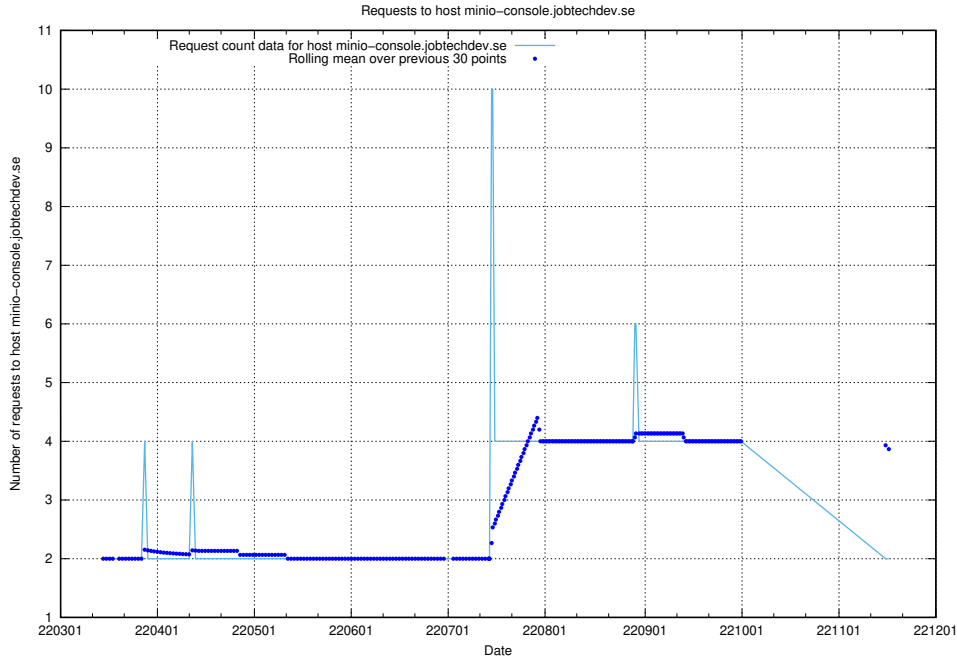

7.479 Usage of minio-console.jobtechdev.se

Here, we count the number of requests to host minio-console.jobtechdev.se.