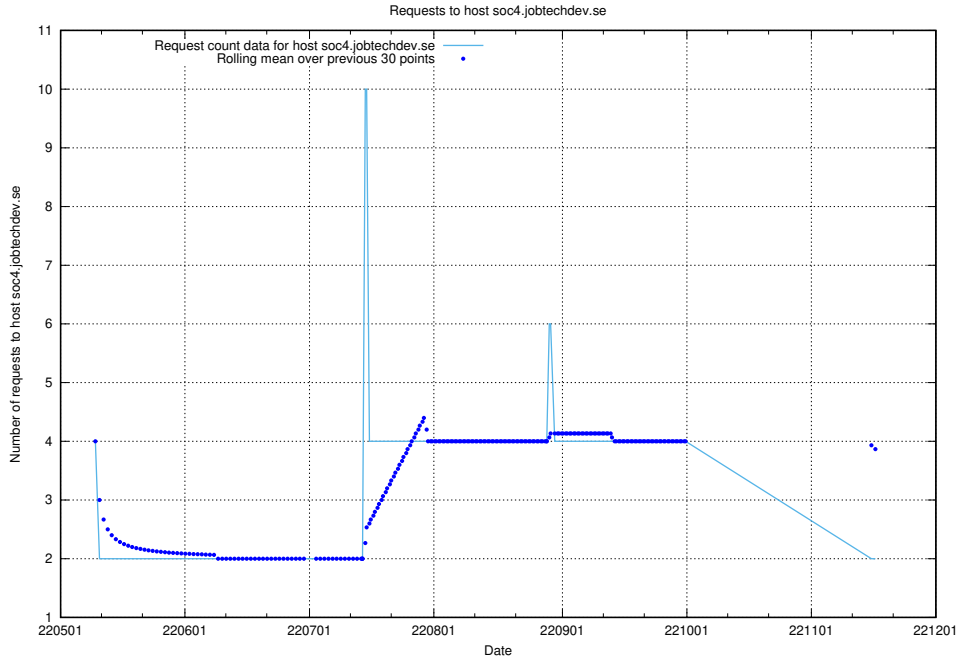

7.409 Usage of soc4.jobtechdev.se

Here, we count the number of requests to host soc4.jobtechdev.se.