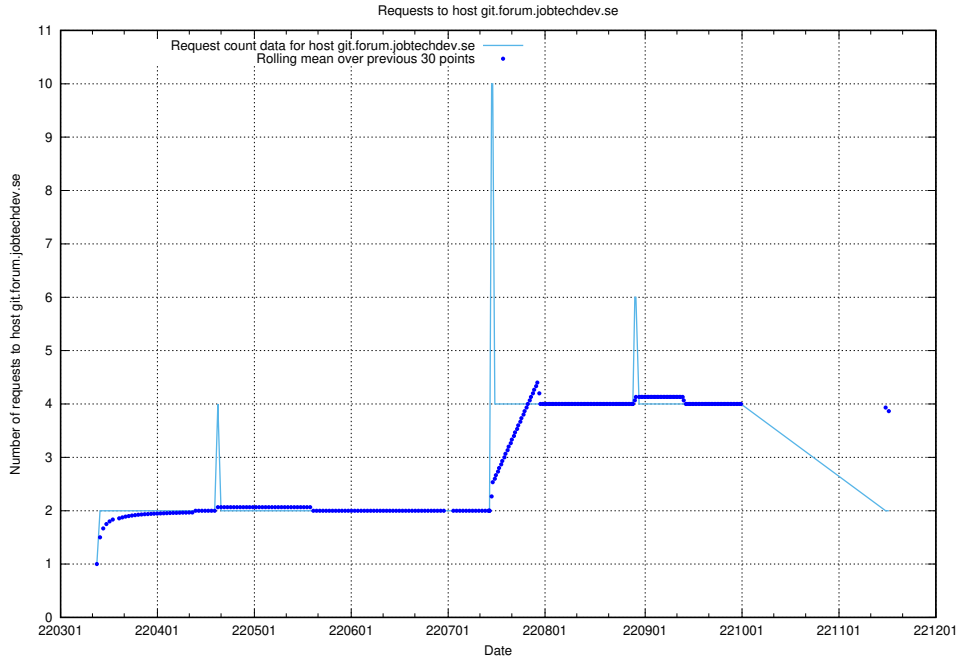

7.482 Usage of git.forum.jobtechdev.se

Here, we count the number of requests to host git.forum.jobtechdev.se.