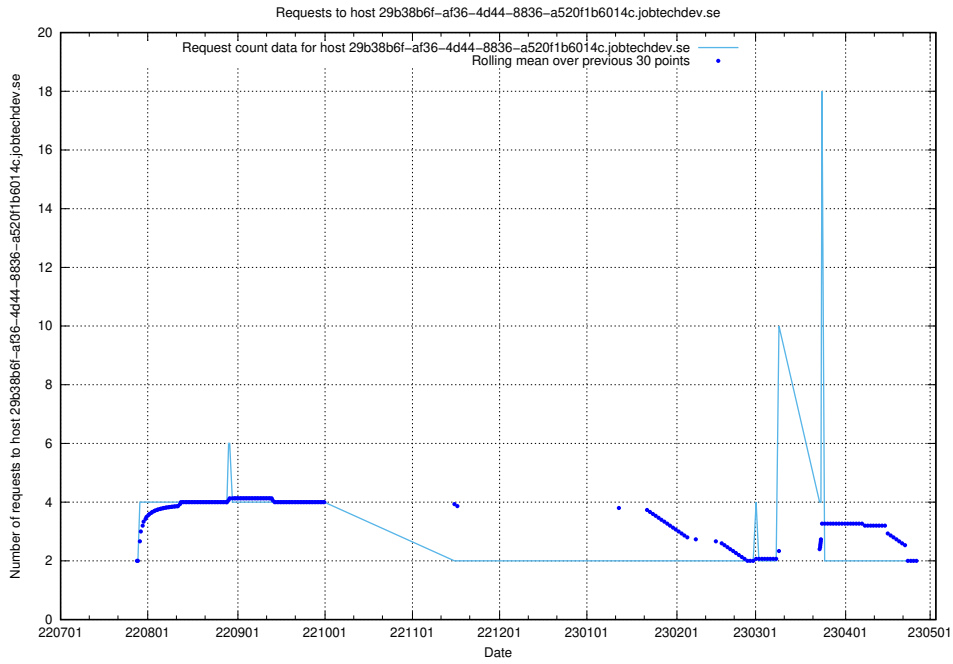

7.366 Usage of 29b38b6f-af36-4d44-8836-a520f1b6014c.jobtechdev.se

Here, we count the number of requests to host 29b38b6f-af36-4d44-8836-a520f1b6014c.jobtechdev.se.