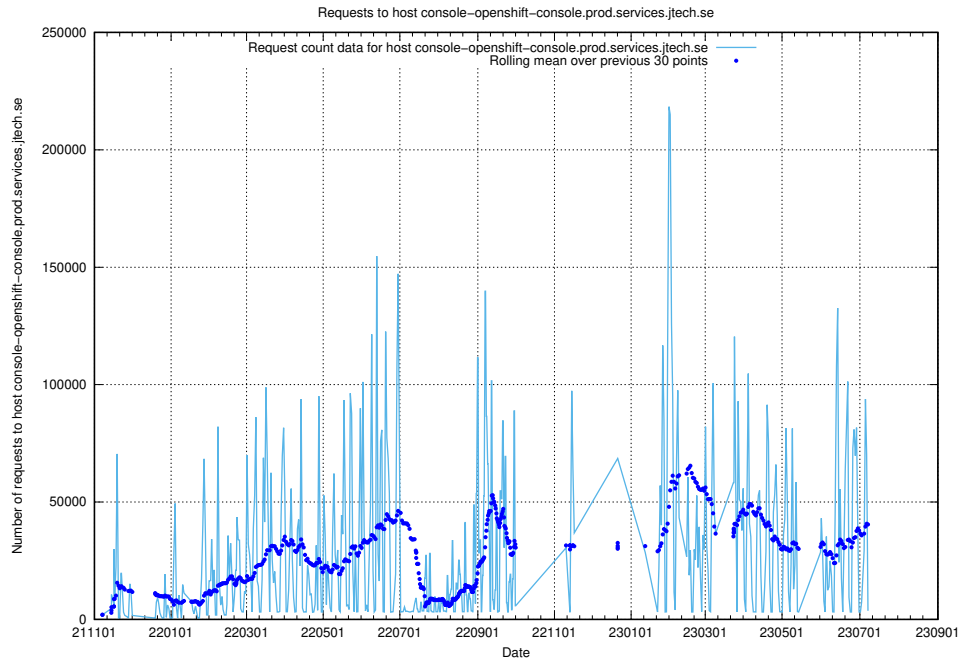

7.16 Usage of console-openshift-console.prod.services.jtech.se

Here, we count the number of requests to host console-openshift-console.prod.services.jtech.se.