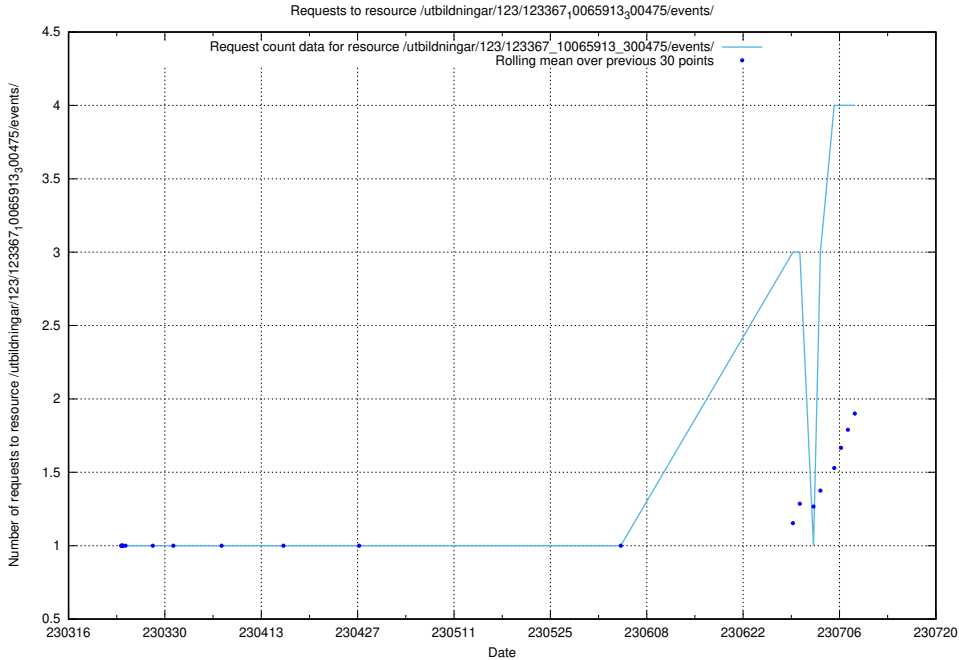

5.57 Usage of /utbildningar/123/123367_10065913_300475/events/

Here, we count the number of requests to resource /utbildningar/123/123367_10065913_300475/events/