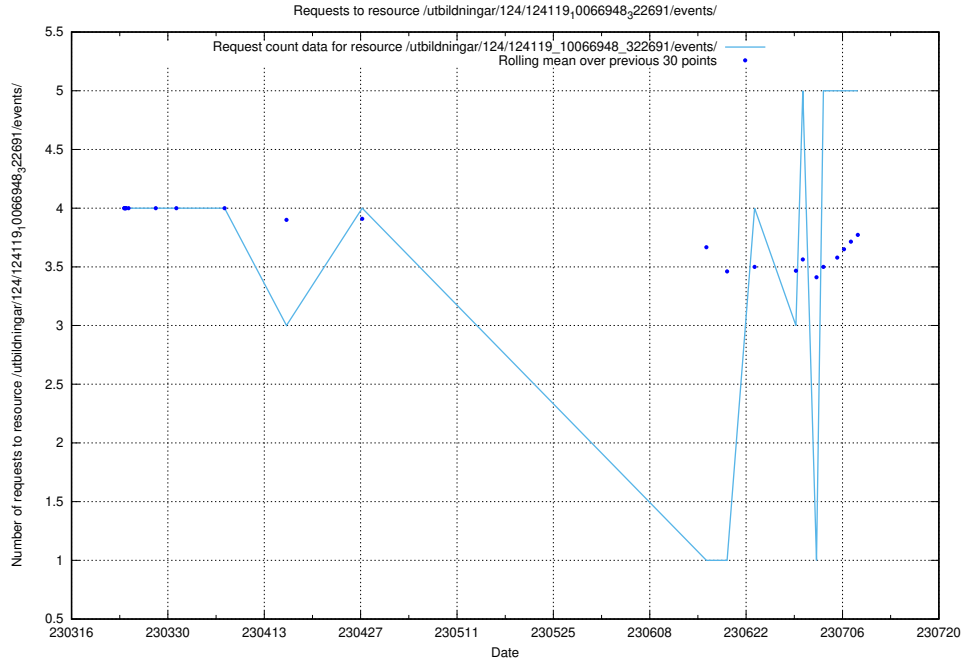

5.50 Usage of /utbildningar/124/124119_10066948_322691/events/

Here, we count the number of requests to resource /utbildningar/124/124119_10066948_322691/events/