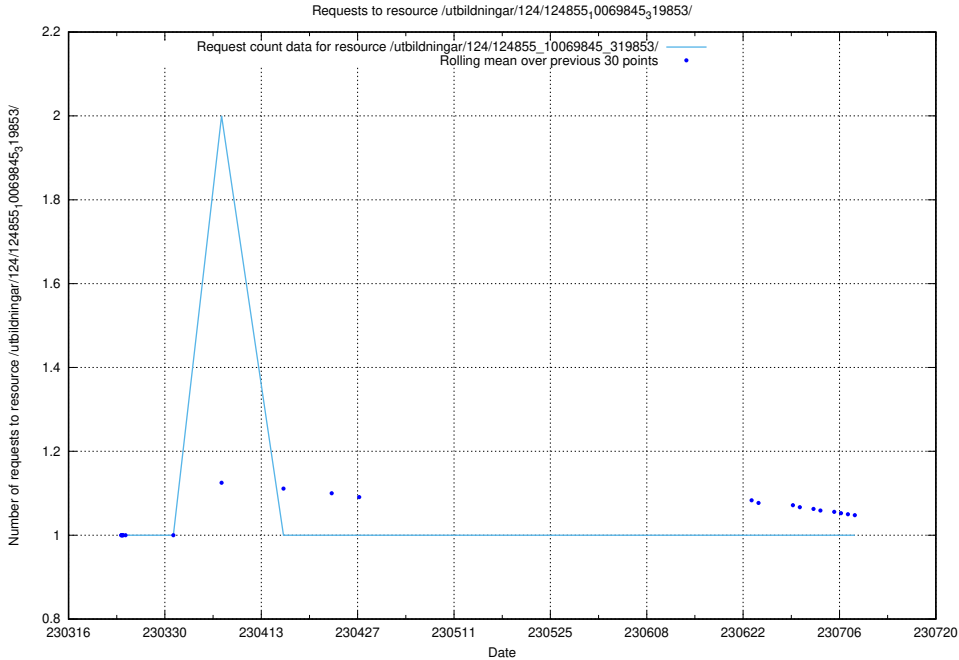

5.544 Usage of /utbildningar/124/124855_10069845_319853/

Here, we count the number of requests to resource /utbildningar/124/124855_10069845_319853/.