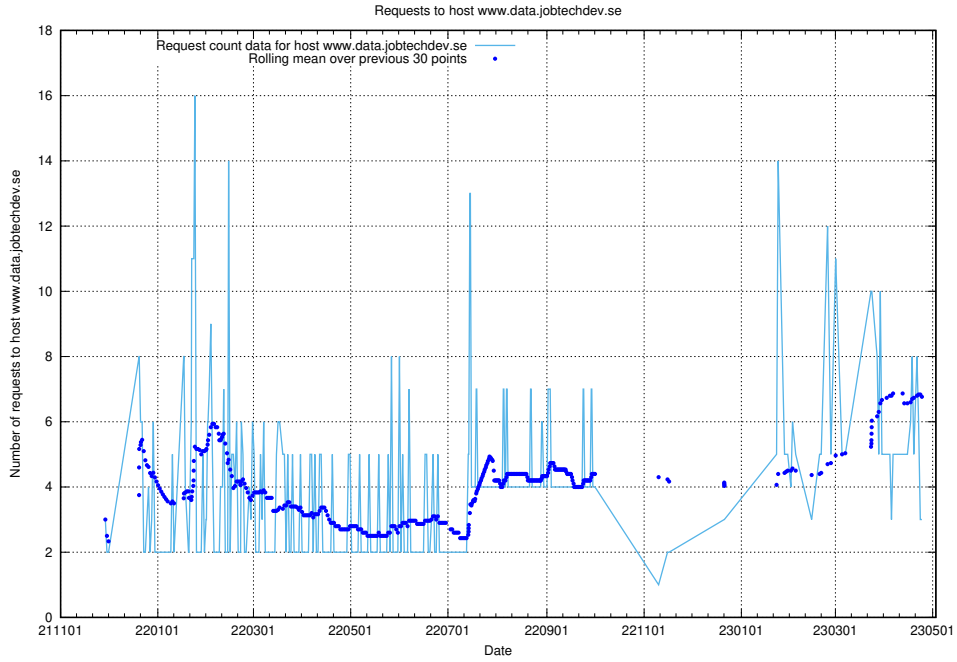

7.199 Usage of `www.data.jobtechdev.se`

Here, we count the number of requests to host `www.data.jobtechdev.se`.