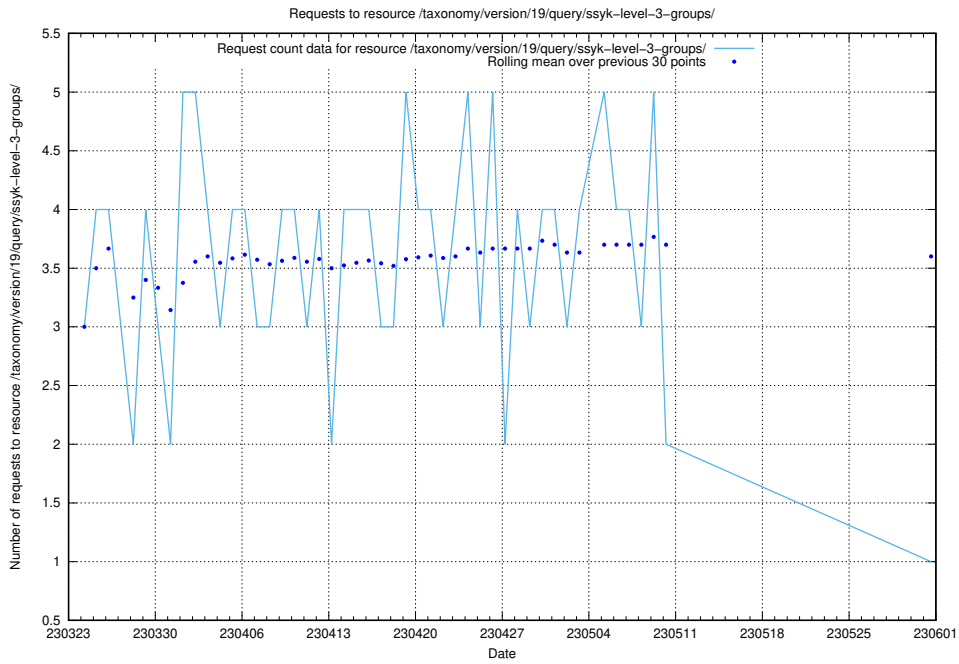

5.1997 Usage of /taxonomy/version/19/query/ssyk-level-3-groups/

Here, we count the number of requests to resource /taxonomy/version/19/query/ssyk-level-3-groups/.