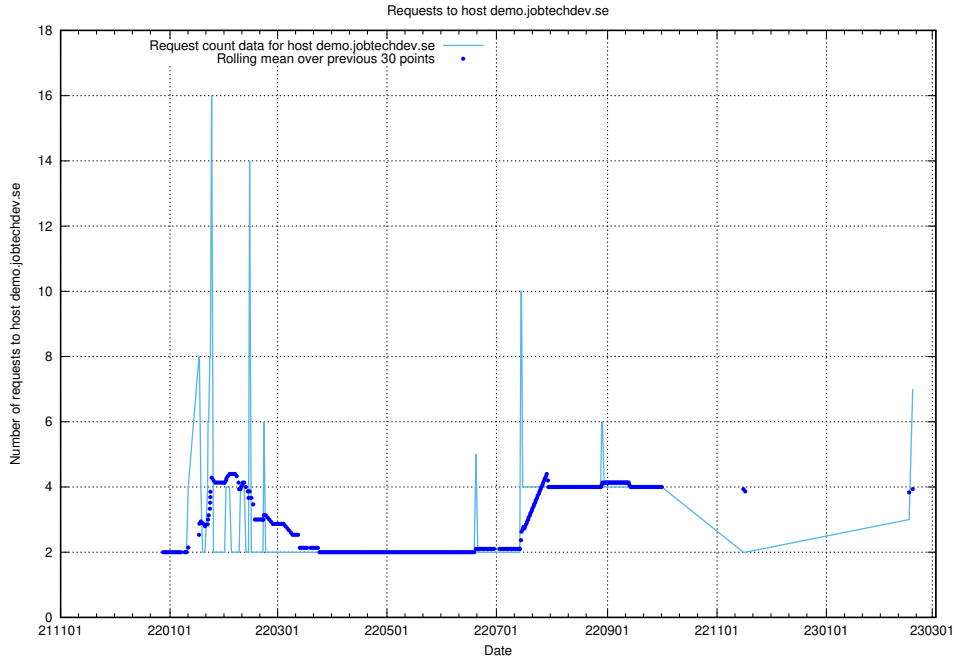

7.67 Usage of demo.jobtechdev.se

Here, we count the number of requests to host demo.jobtechdev.se.