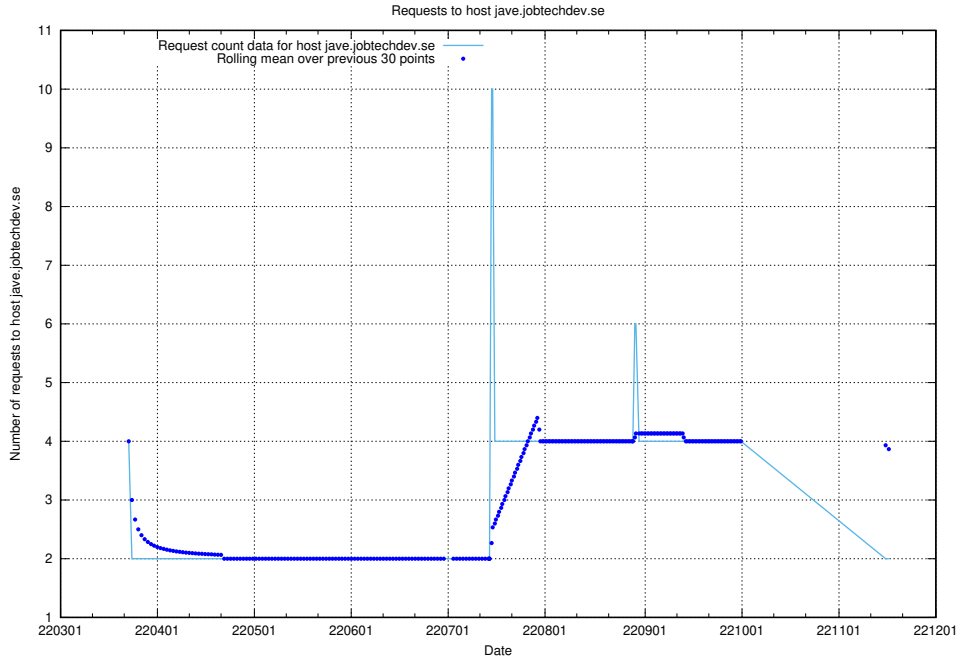

## 7.474 Usage of `jobstream-smoke.jobtechdev.se`

Here, we count the number of requests to host `jobstream-smoke.jobtechdev.se`.