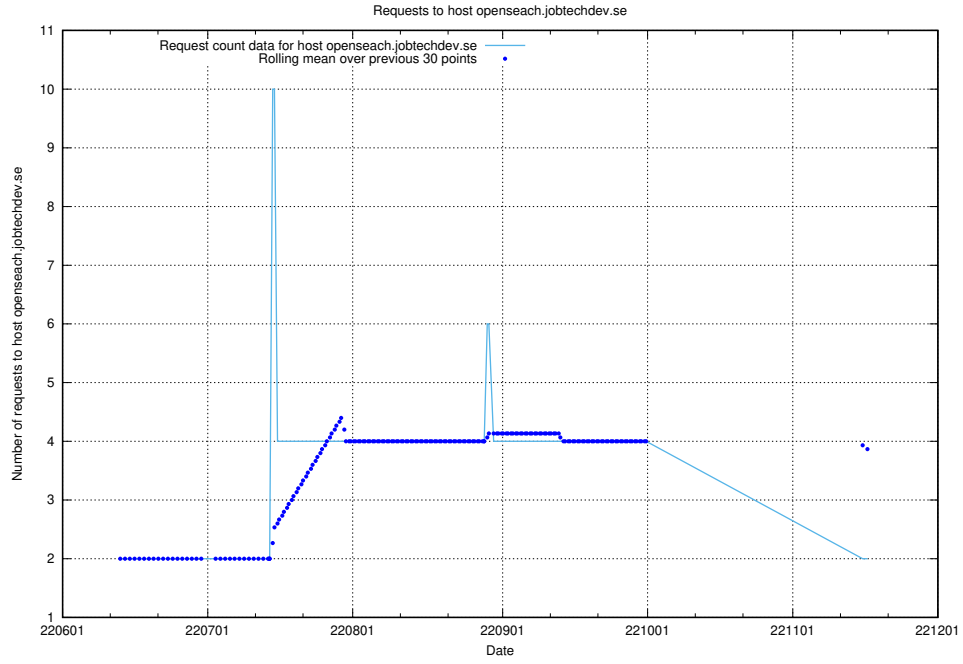

7.387 Usage of openseach.jobtechdev.se

Here, we count the number of requests to host openseach.jobtechdev.se.