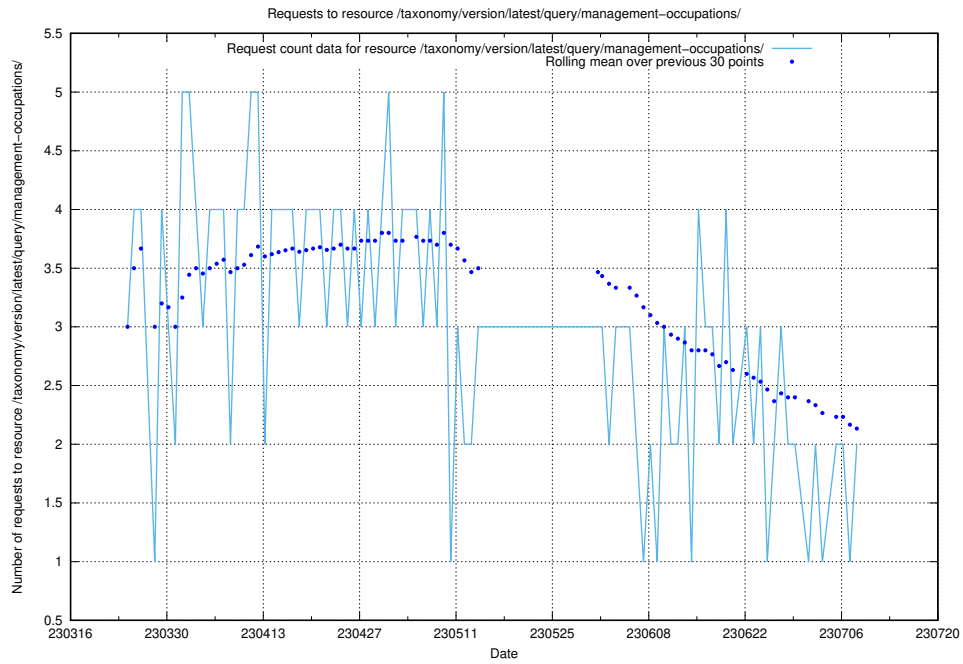

5.204 Usage of /taxonomy/version/latest/query/management-occupations/

Here, we count the number of requests to resource /taxonomy/version/latest/query/management-occupations/.