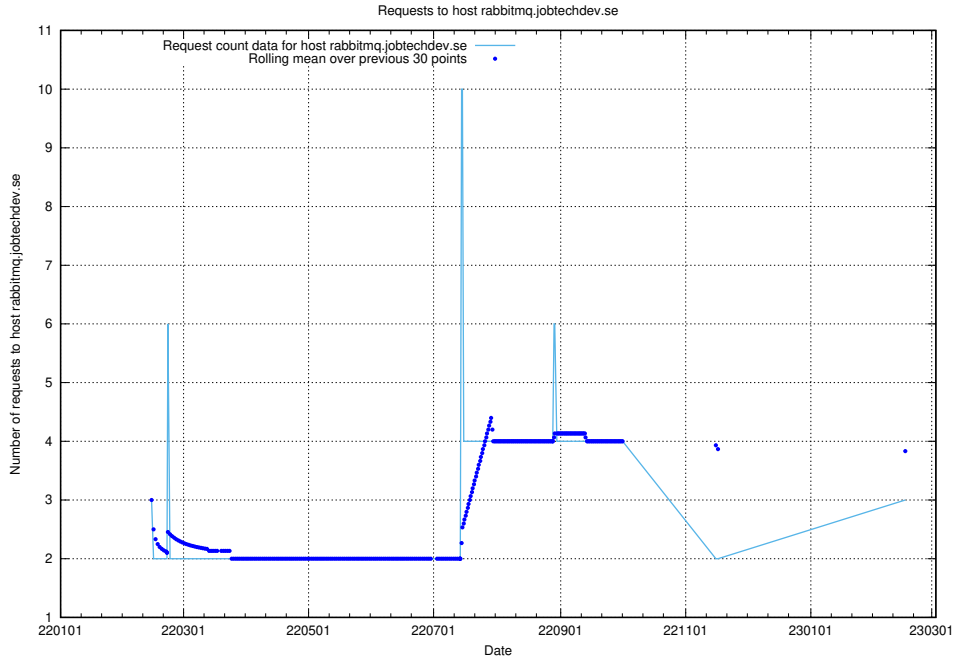

## 7.222 Usage of kam-openshift-gitops.prod.services.jtech.se

Here, we count the number of requests to host kam-openshift-gitops.prod.services.jtech.se.