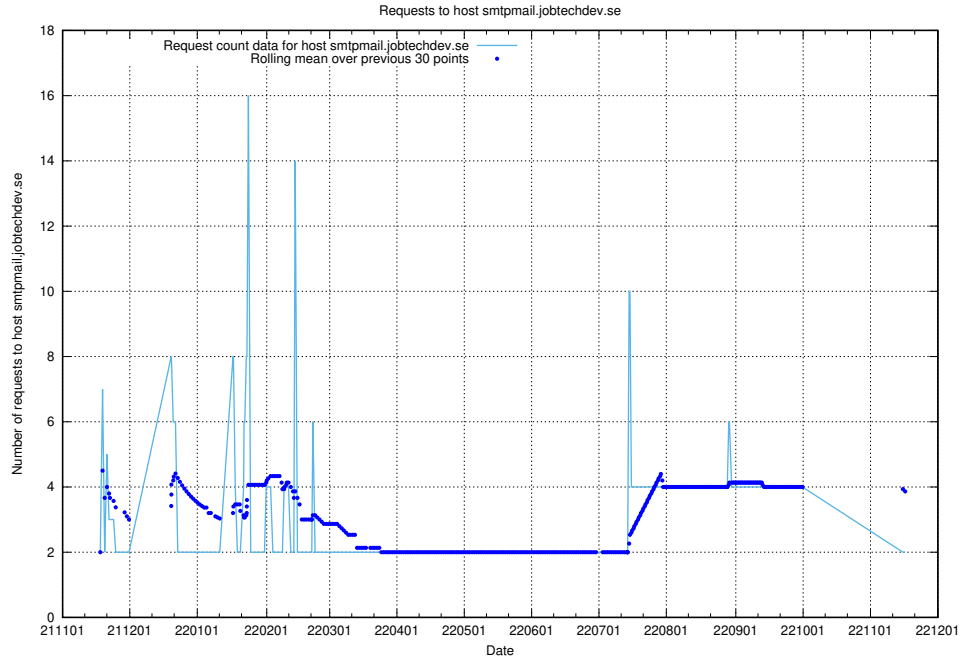

7.456 Usage of smtpmail.jobtechdev.se

Here, we count the number of requests to host smtpmail.jobtechdev.se.