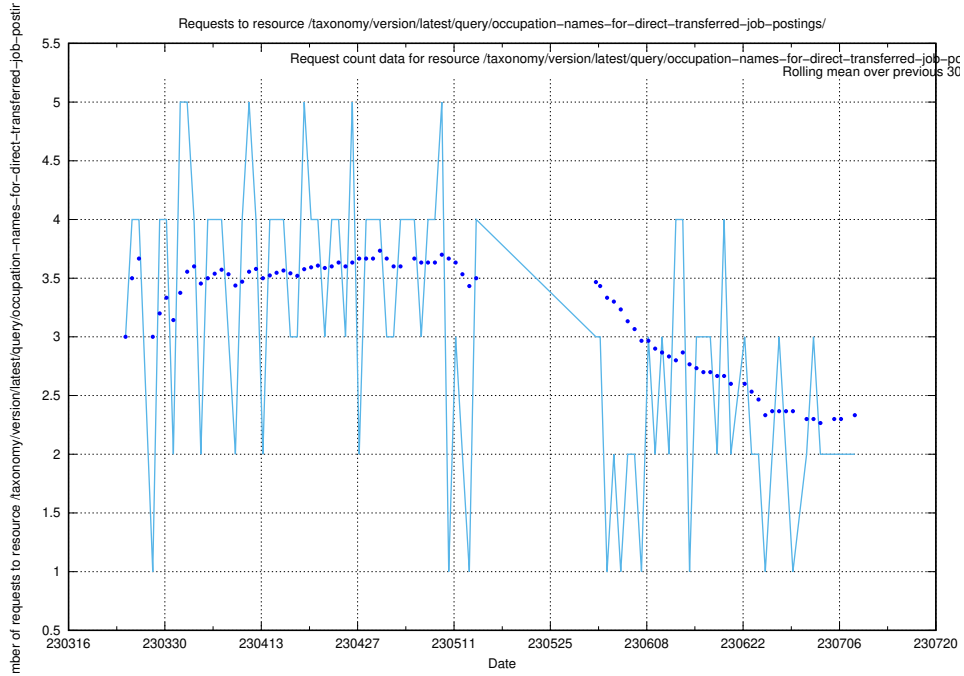

5.202 Usage of /taxonomy/version/latest/query/occupation-names-for-direct-transferred-job-postings/

Here, we count the number of requests to resource /taxonomy/version/latest/query/occupation-names-for-direct-transferred-job-postings/.