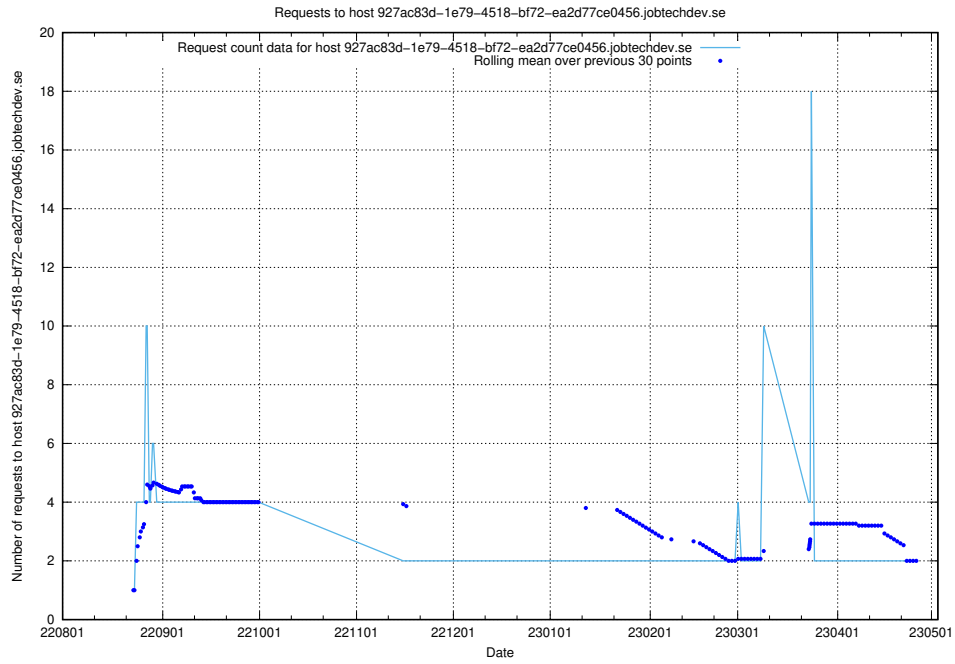

7.321 Usage of 927ac83d-1e79-4518-bf72-ea2d77ce0456.jobtechdev.se

Here, we count the number of requests to host 927ac83d-1e79-4518-bf72-ea2d77ce0456.jobtechdev.se.