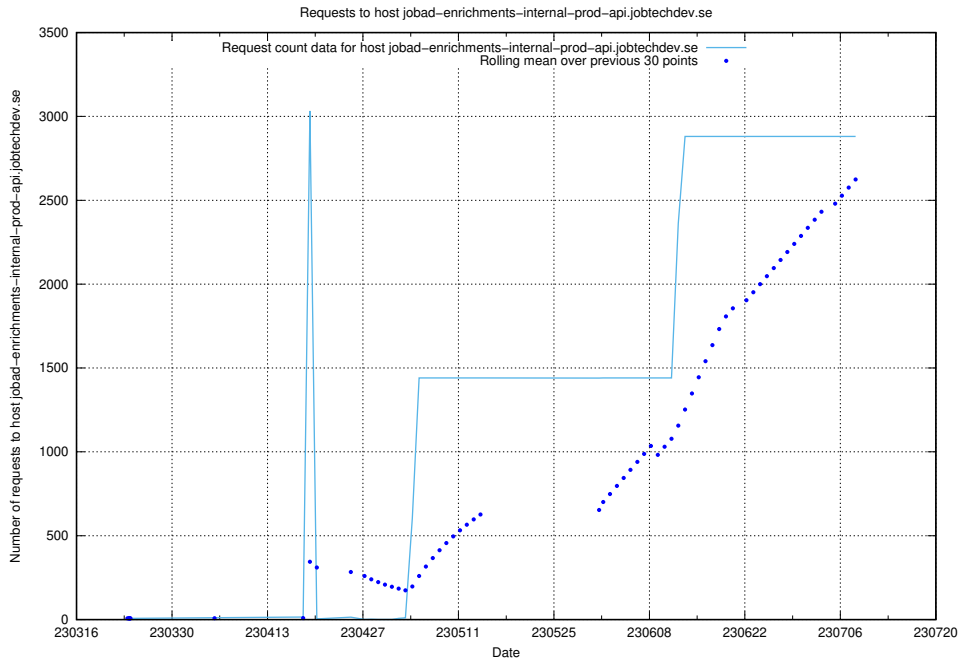

7.21 Usage of jobad-enrichments-internal-prod-api.jobtechdev.se

Here, we count the number of requests to host jobad-enrichments-internal-prod-api.jobtechdev.se.