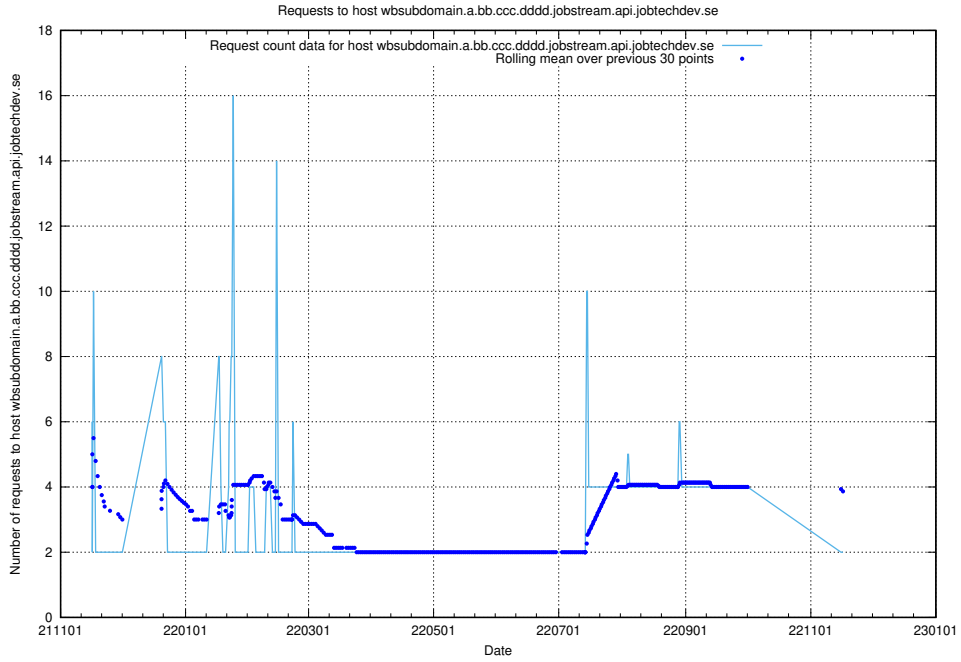

7.504 Usage of wbsubdomain.a.bb.ccc.dddd.jobstream.api.jobtechdev.se

Here, we count the number of requests to host wbsubdomain.a.bb.ccc.dddd.jobstream.api.jobtechdev.se.