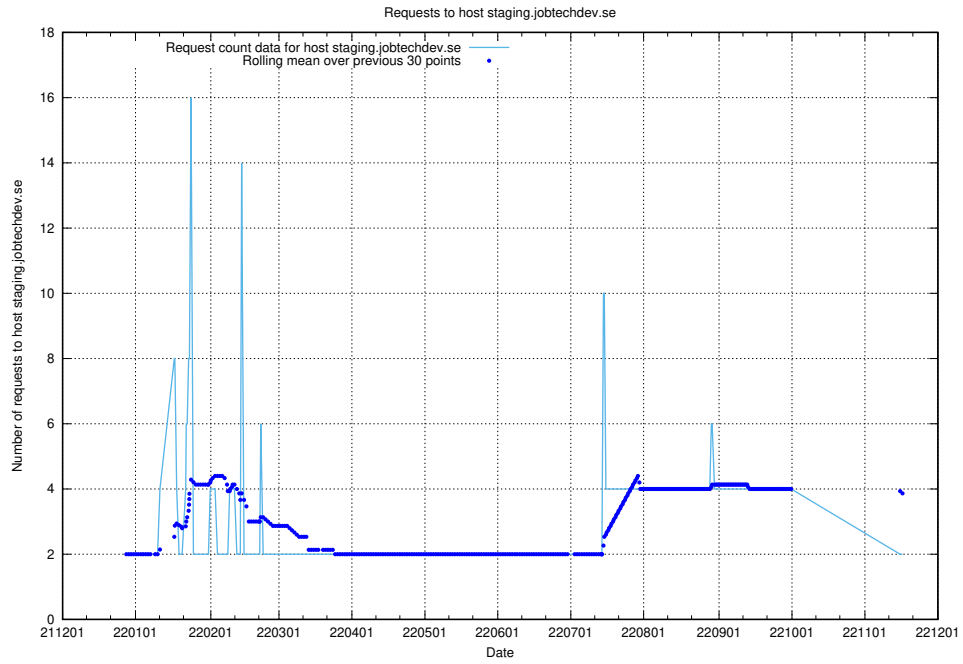

7.339 Usage of staging.jobtechdev.se

Here, we count the number of requests to host staging.jobtechdev.se.