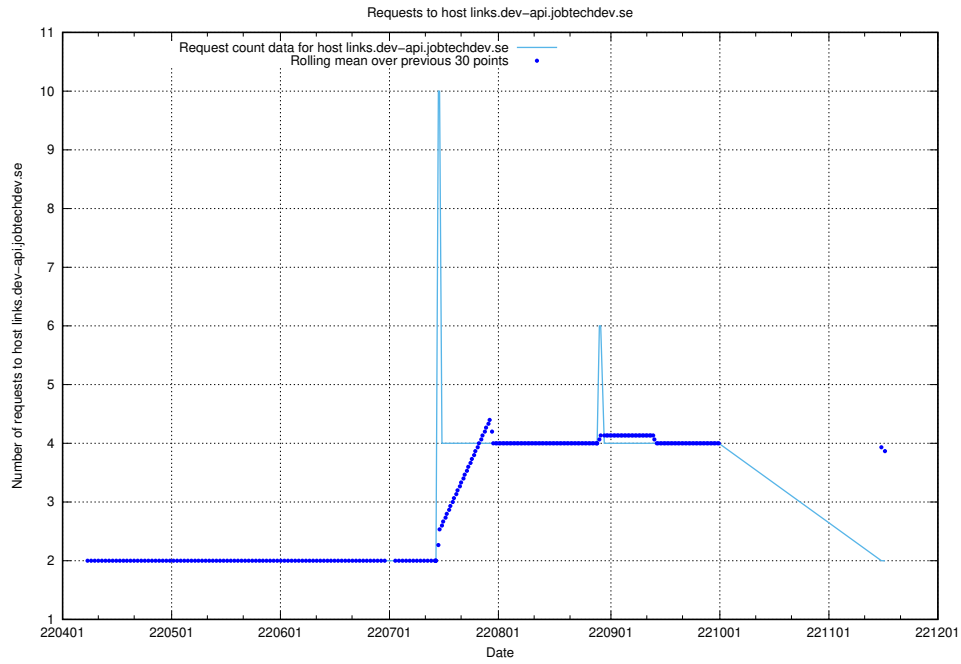

7.451 Usage of links.dev-api.jobtechdev.se

Here, we count the number of requests to host links.dev-api.jobtechdev.se.