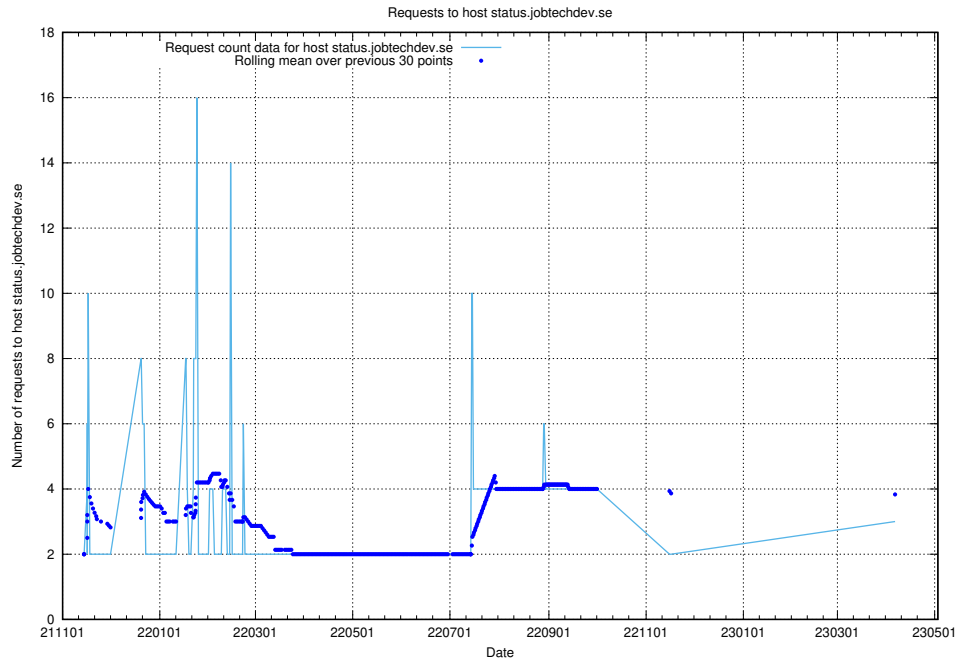

7.224 Usage of status.jobtechdev.se

Here, we count the number of requests to host status.jobtechdev.se.