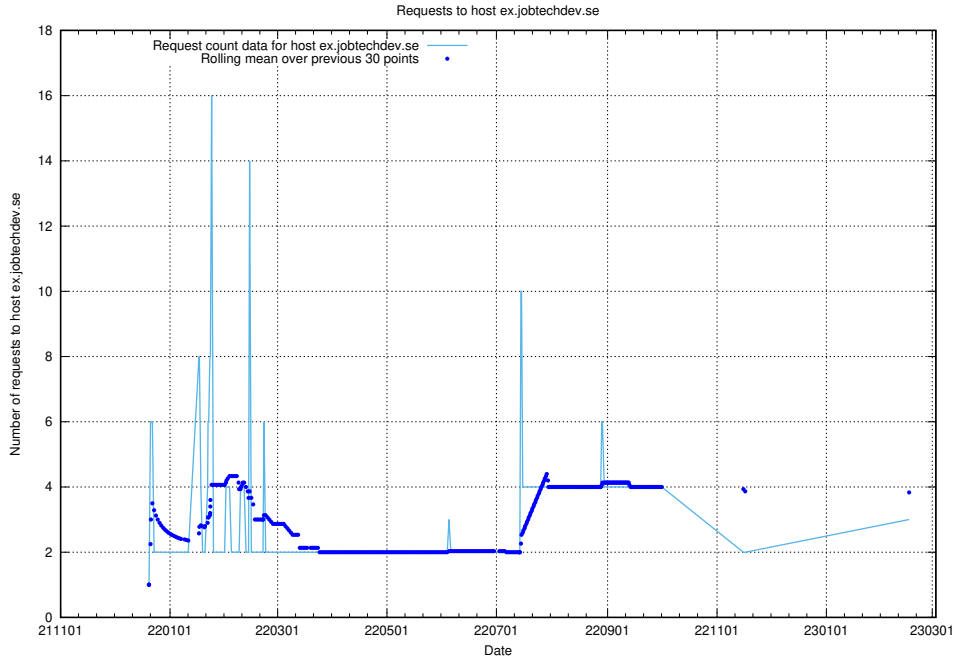

7.194 Usage of ex.jobtechdev.se

Here, we count the number of requests to host ex.jobtechdev.se.