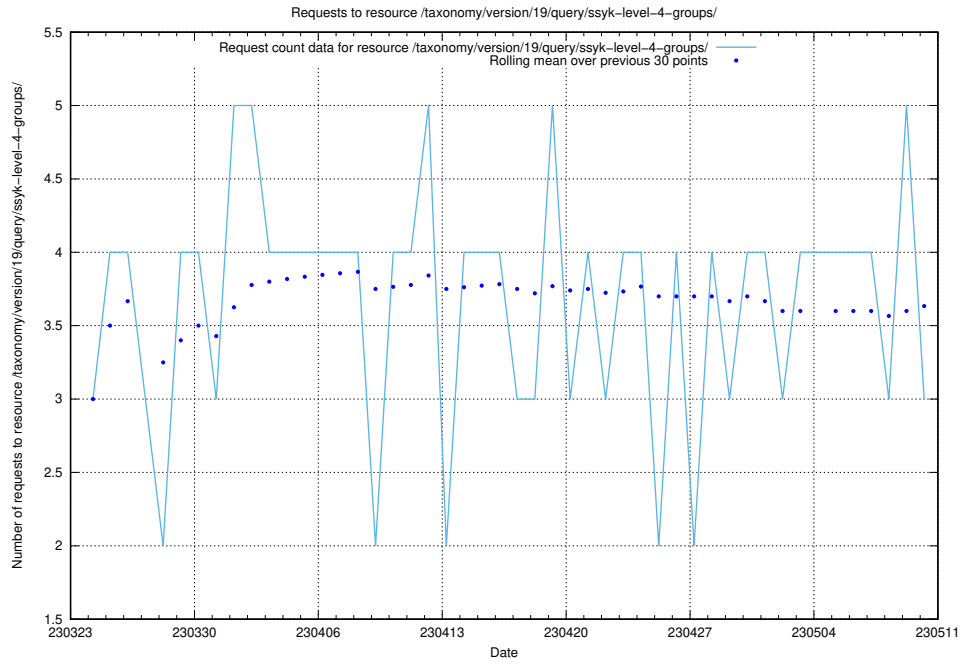

5.95 Usage of /taxonomy/version/19/query/ssyk-level-4-groups/

Here, we count the number of requests to resource /taxonomy/version/19/query/ssyk-level-4-groups/.