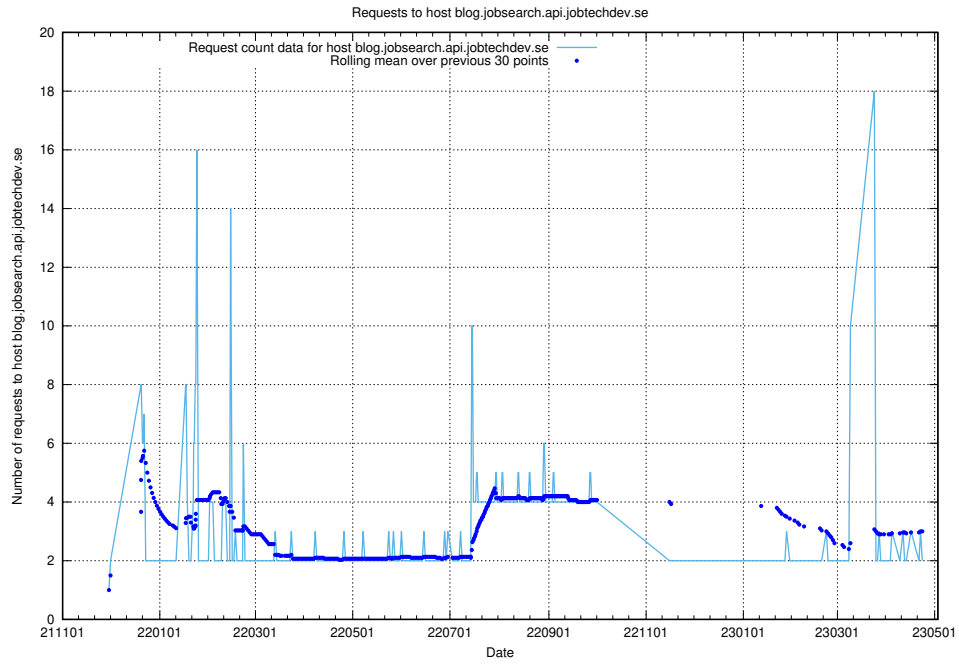

7.365 Usage of `blog.jobsearch.api.jobtechdev.se`

Here, we count the number of requests to host `blog.jobsearch.api.jobtechdev.se`.