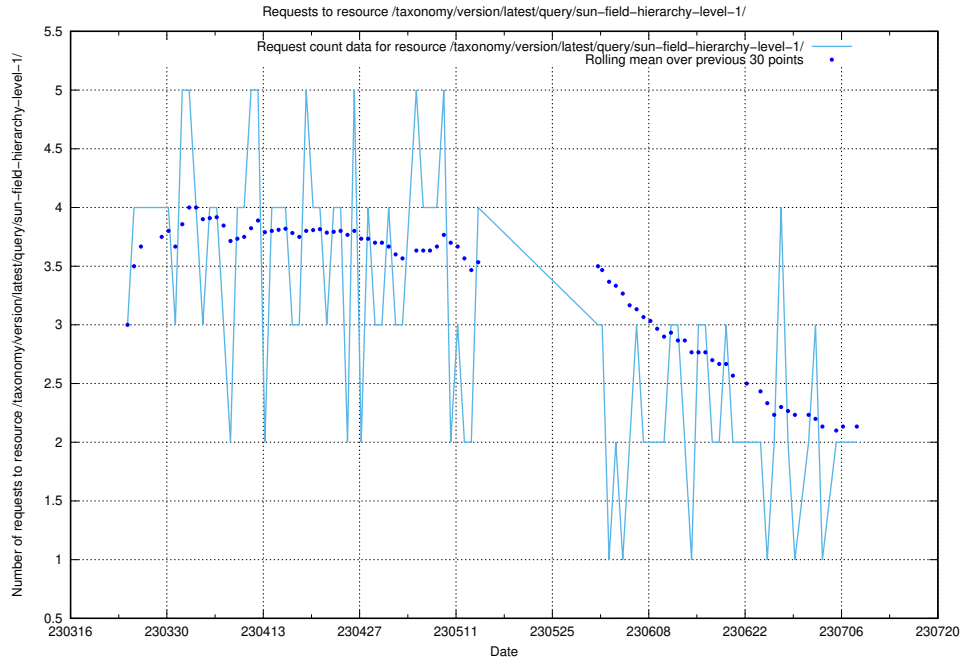

5.181 Usage of /taxonomy/version/latest/query/sun-field-hierarchy-level-1/

Here, we count the number of requests to resource /taxonomy/version/latest/query/sun-field-hierarchy-level-1/.