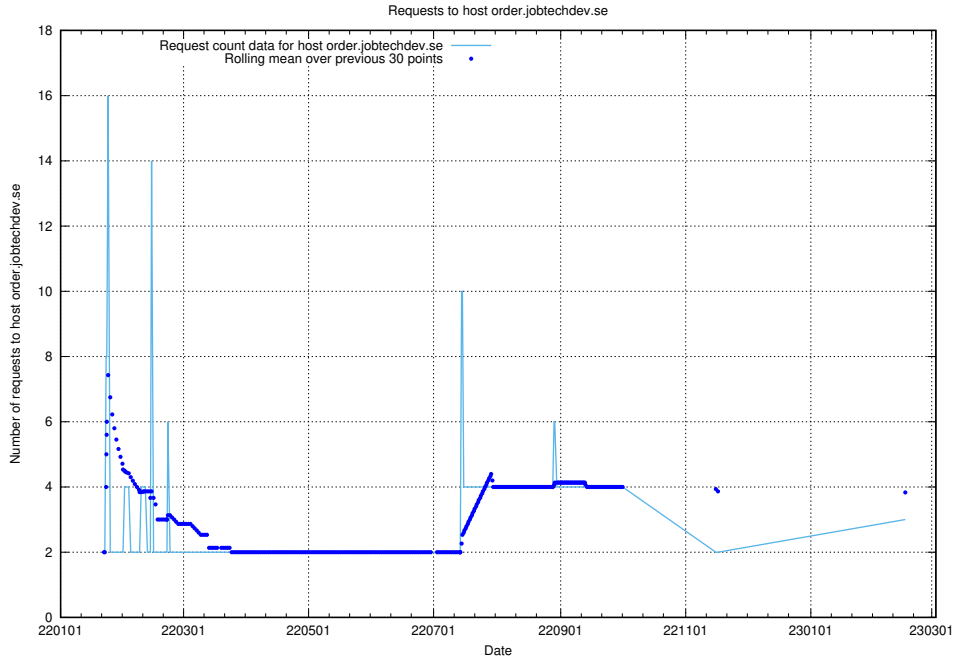

### 7.233 Usage of order.jobtechdev.se

Here, we count the number of requests to host order.jobtechdev.se.