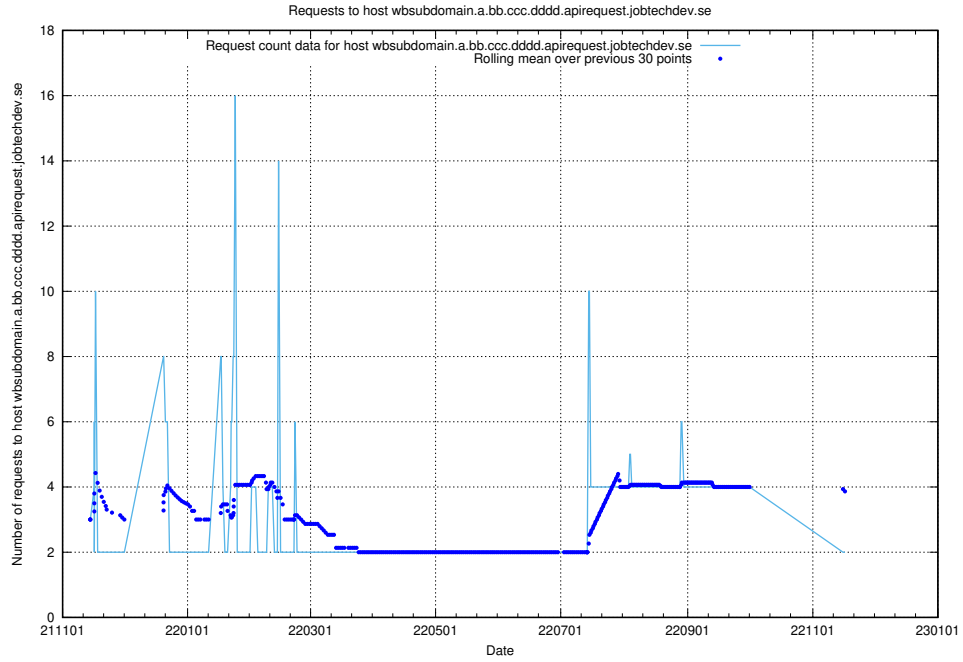

7.530 Usage of wbsubdomain.a.bb.ccc.dddd.apirequest.jobtechdev.se

Here, we count the number of requests to host wbsubdomain.a.bb.ccc.dddd.apirequest.jobtechdev.se.