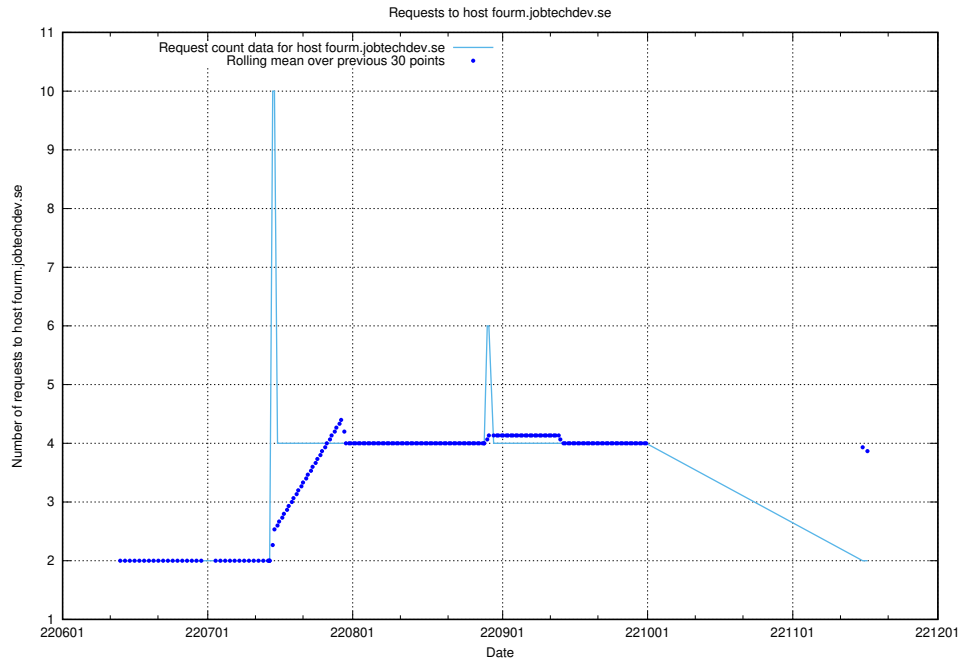

7.388 Usage of fourm.jobtechdev.se

Here, we count the number of requests to host fourm.jobtechdev.se.