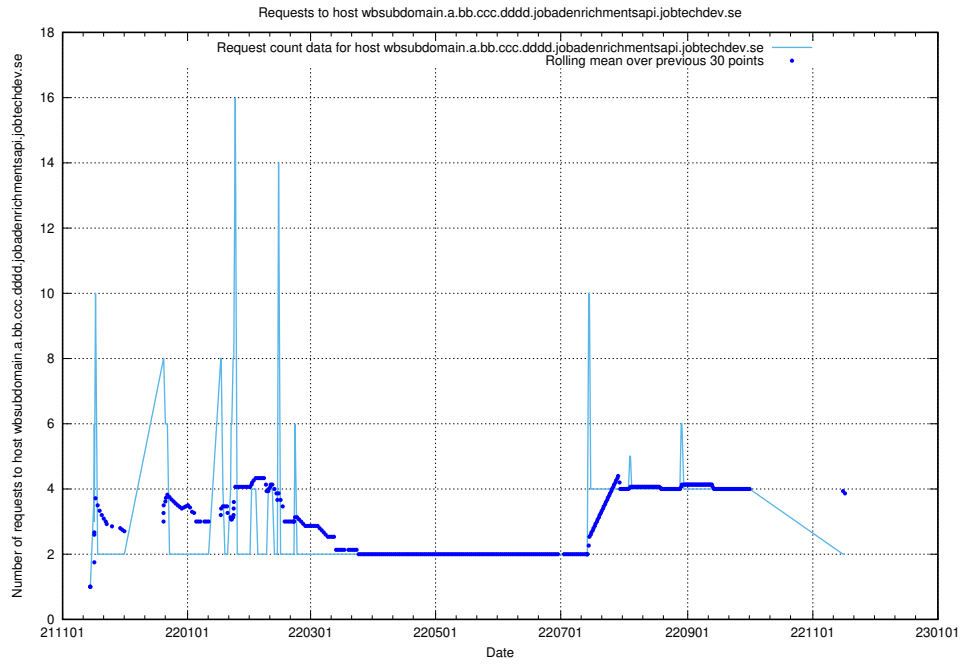

7.527 Usage of wbsubdomain.a.bb.ccc.dddd.jobadenrichmentsapi.jobtechdev.se

Here, we count the number of requests to host wbsubdomain.a.bb.ccc.dddd.jobadenrichmentsapi.jobtechdev.se