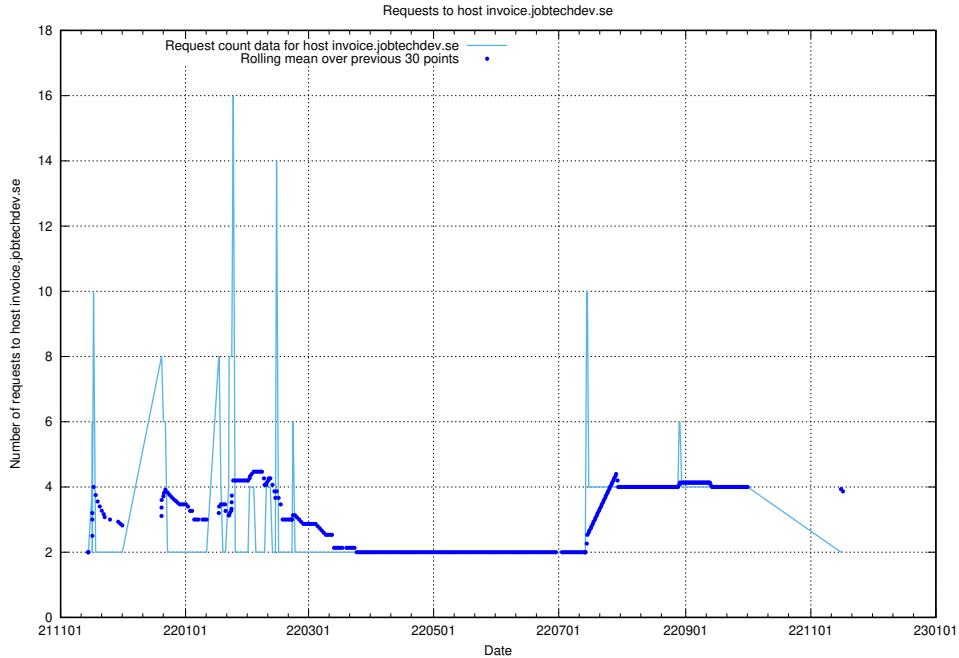

7.574 Usage of invoice.jobtechdev.se

Here, we count the number of requests to host invoice.jobtechdev.se.