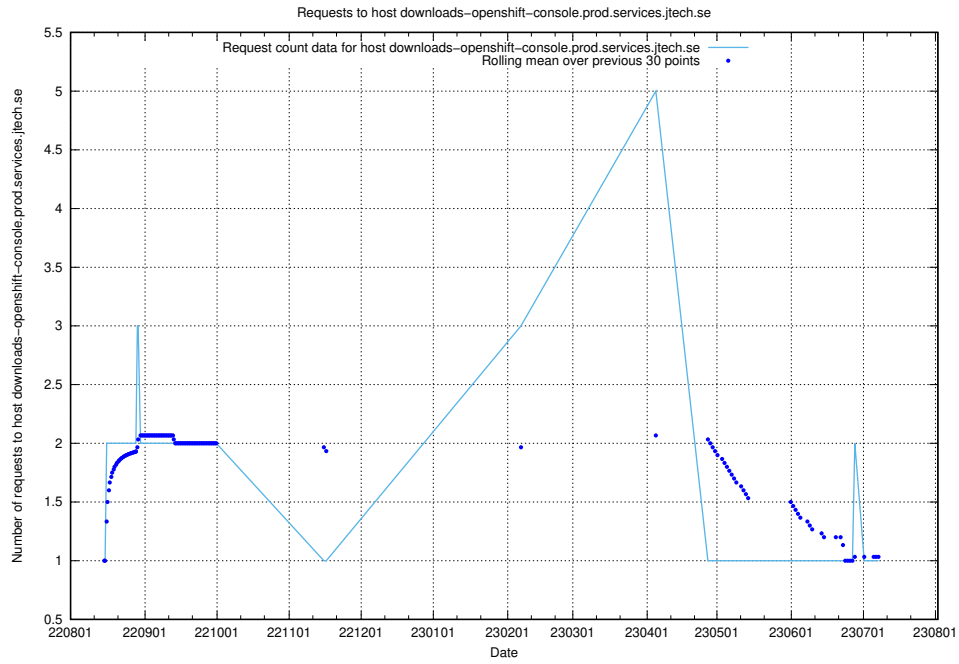

7.596 Usage of downloads-openshift-console.prod.services.jtech.se

Here, we count the number of requests to host downloads-openshift-console.prod.services.jtech.se.