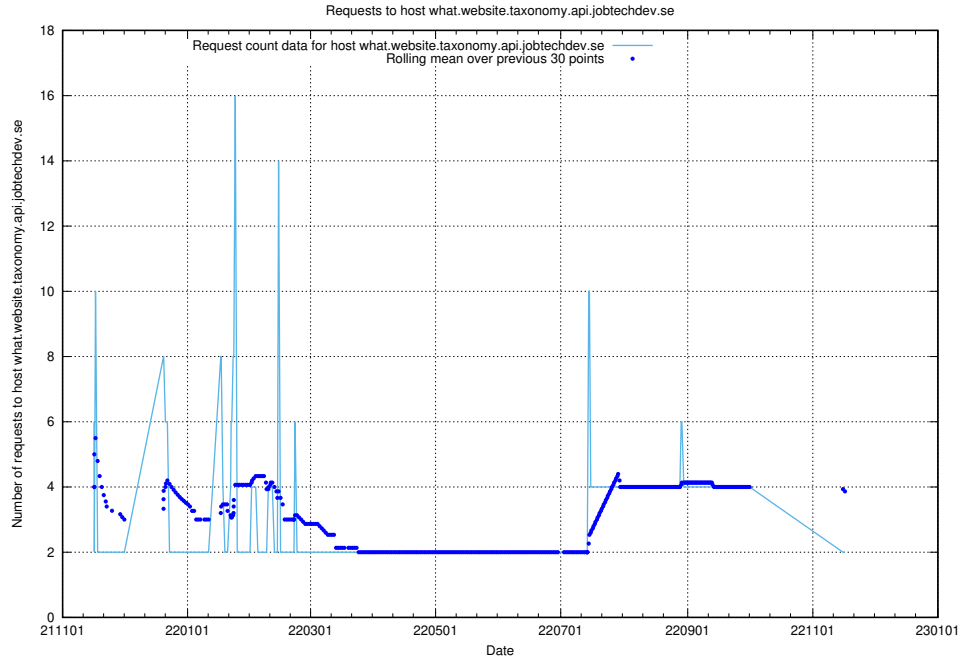

7.500 Usage of what.website.taxonomy.api.jobtechdev.se

Here, we count the number of requests to host what.website.taxonomy.api.jobtechdev.se.