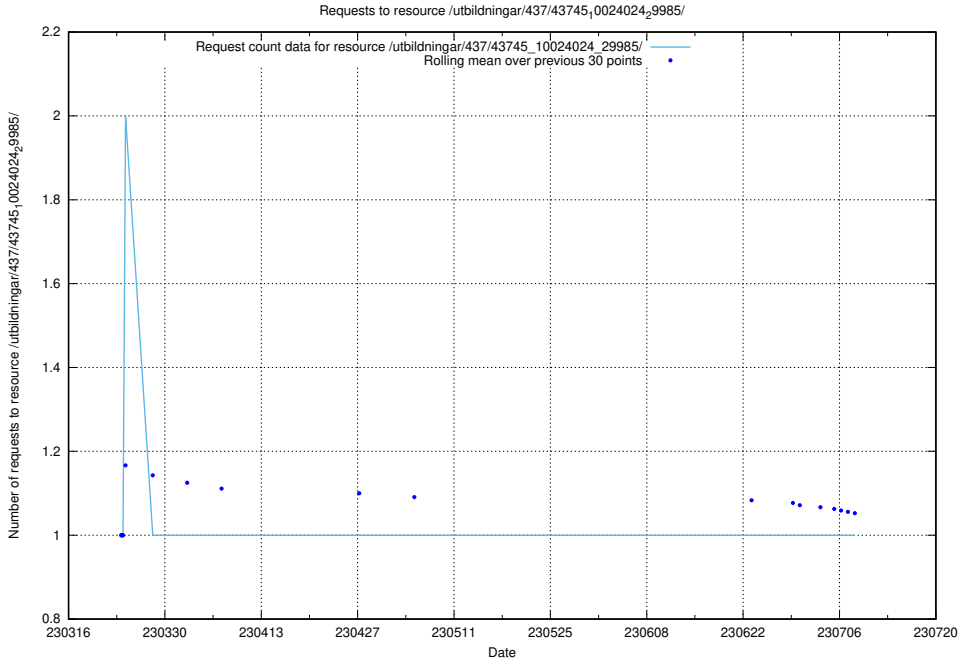

5.2228 Usage of /utbildningar/437/43745_10024024_29985/

Here, we count the number of requests to resource /utbildningar/437/43745_10024024_29985/.