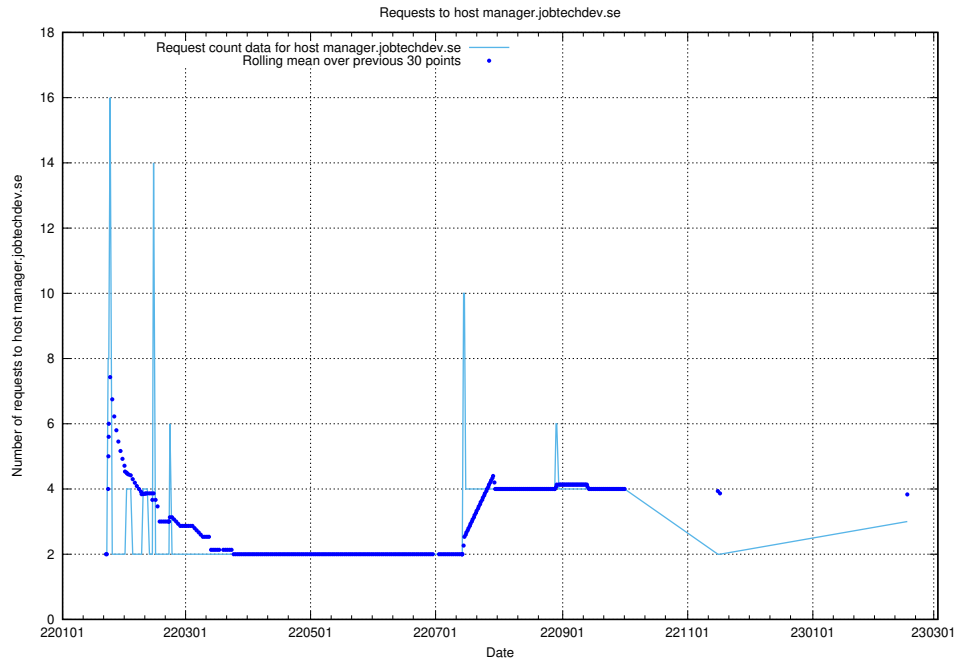

7.234 Usage of manager.jobtechdev.se

Here, we count the number of requests to host manager.jobtechdev.se.