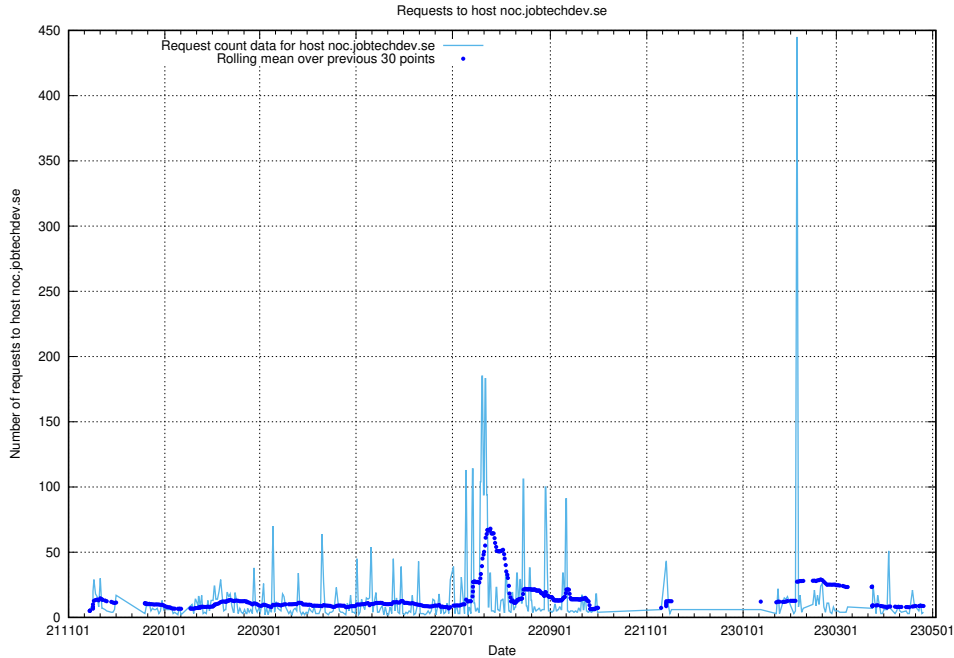

7.158 Usage of noc.jobtechdev.se

Here, we count the number of requests to host noc.jobtechdev.se.