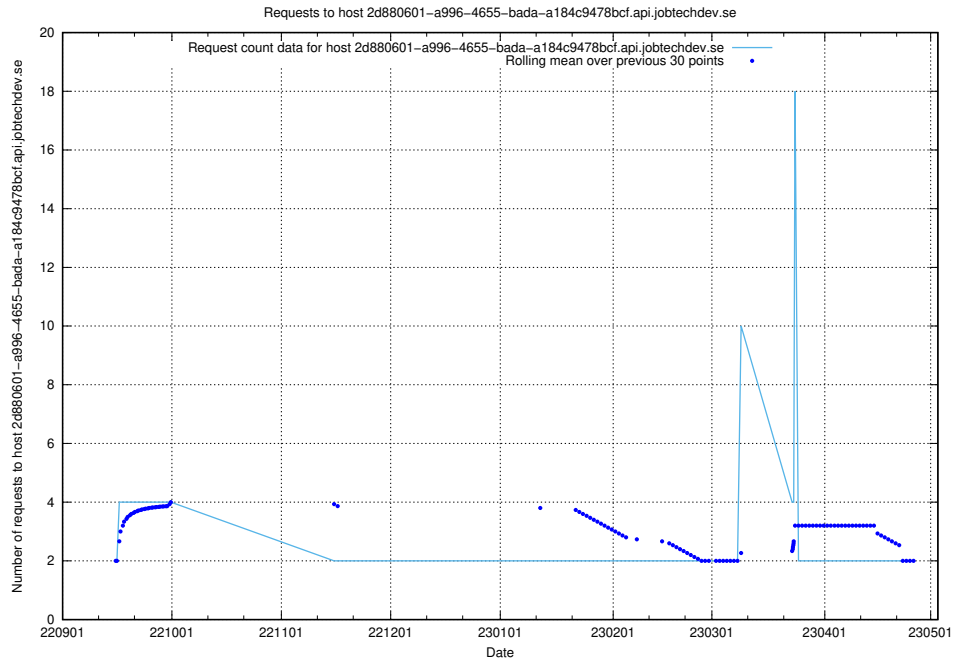

7.304 Usage of 2d880601-a996-4655-bada-a184c9478bcf.api.jobtechdev.se

Here, we count the number of requests to host 2d880601-a996-4655-bada-a184c9478bcf.api.jobtechdev.se.