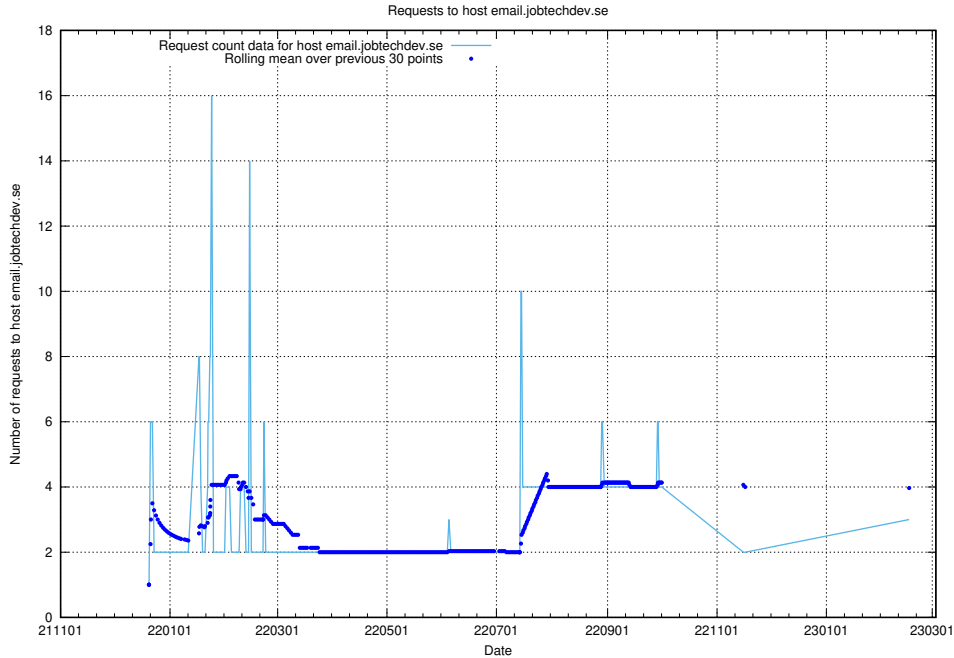

7.195 Usage of email.jobtechdev.se

Here, we count the number of requests to host email.jobtechdev.se.