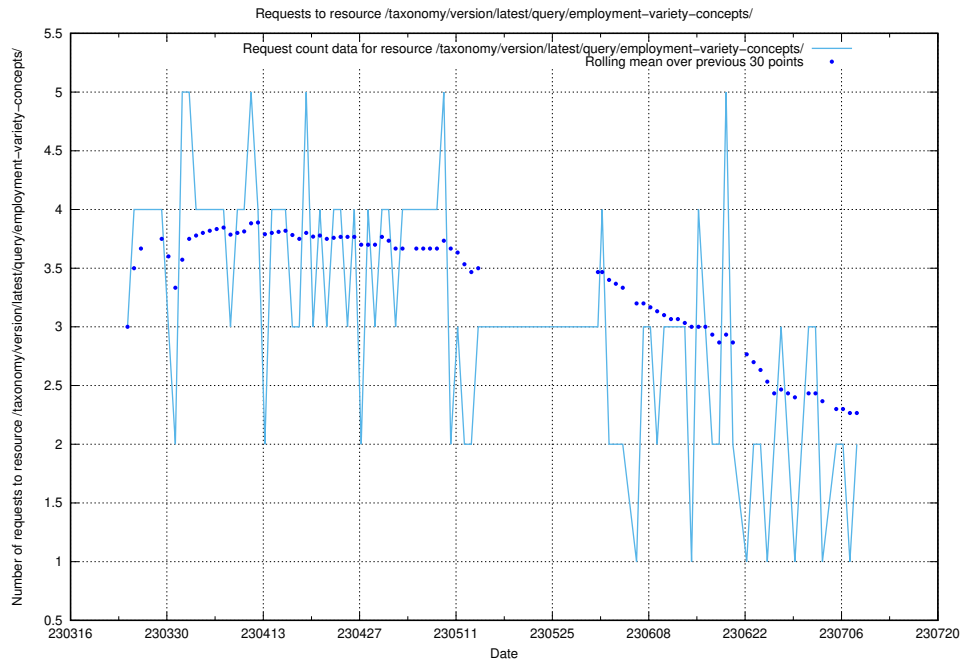

5.210 Usage of /taxonomy/version/latest/query/employment-variety-concepts/

Here, we count the number of requests to resource /taxonomy/version/latest/query/employment-variety-concepts/.