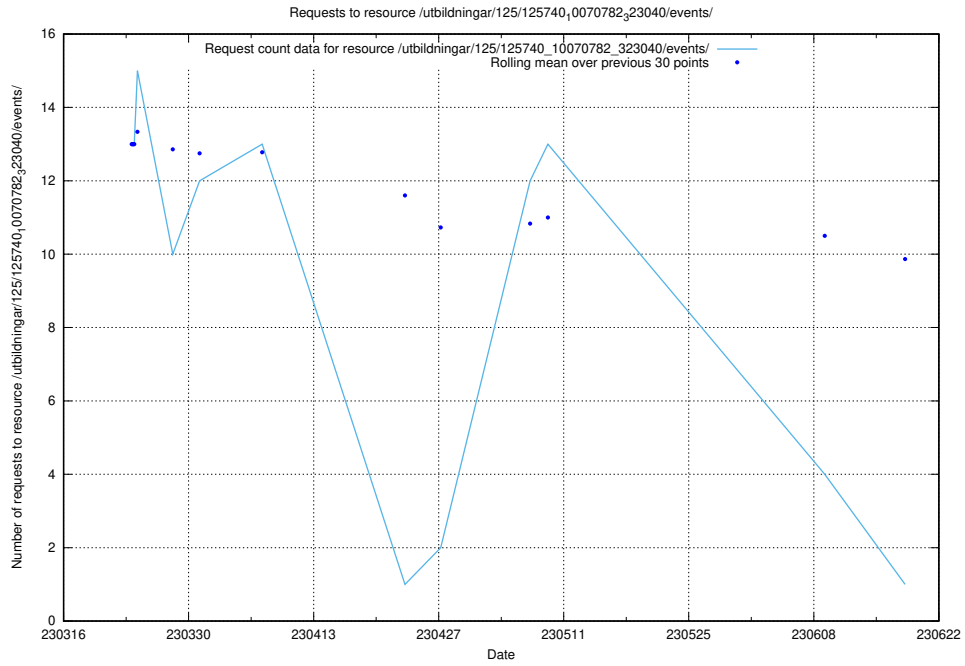

5.2103 Usage of /utbildningar/125/125740_10070782_323040/events/

Here, we count the number of requests to resource /utbildningar/125/125740_10070782_323040/events/