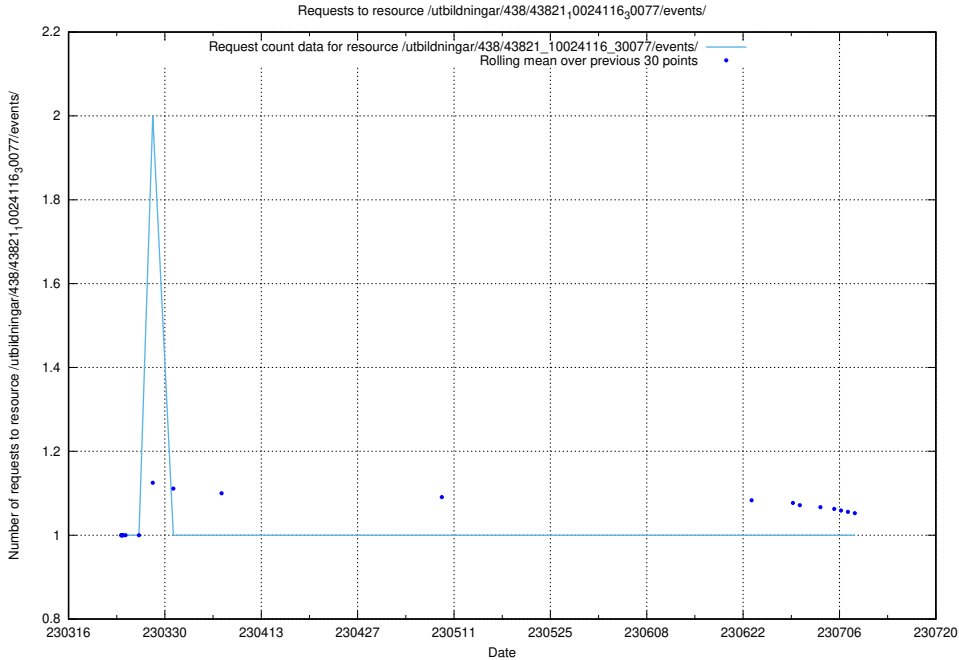

5.2177 Usage of /utbildningar/438/43821_10024116_30077/events/

Here, we count the number of requests to resource /utbildningar/438/43821_10024116_30077/events/.