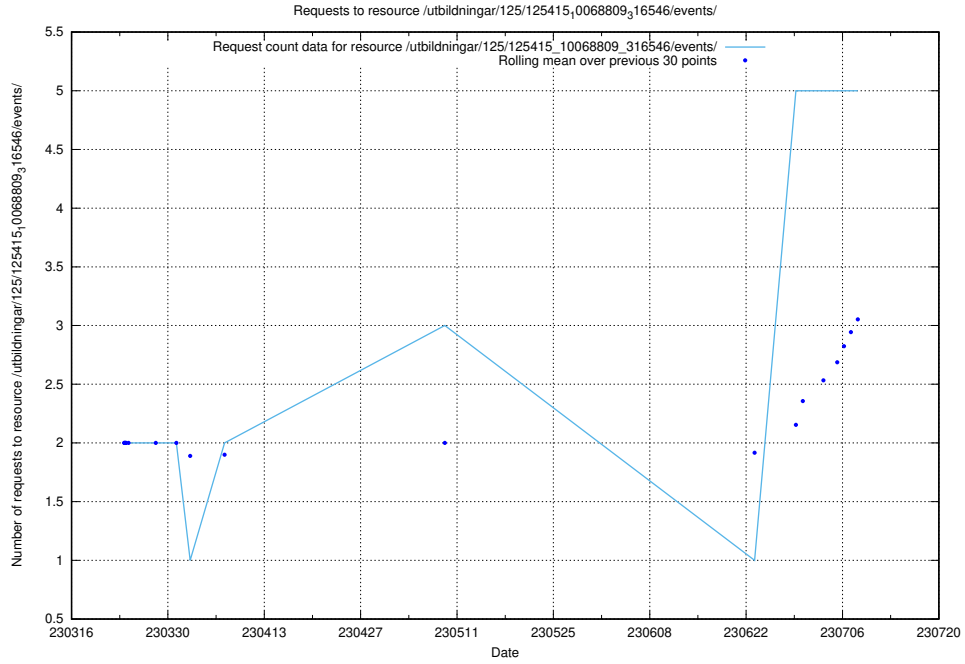

5.52 Usage of /utbildningar/125/125415_10068809_316546/events/

Here, we count the number of requests to resource /utbildningar/125/125415_10068809_316546/events/