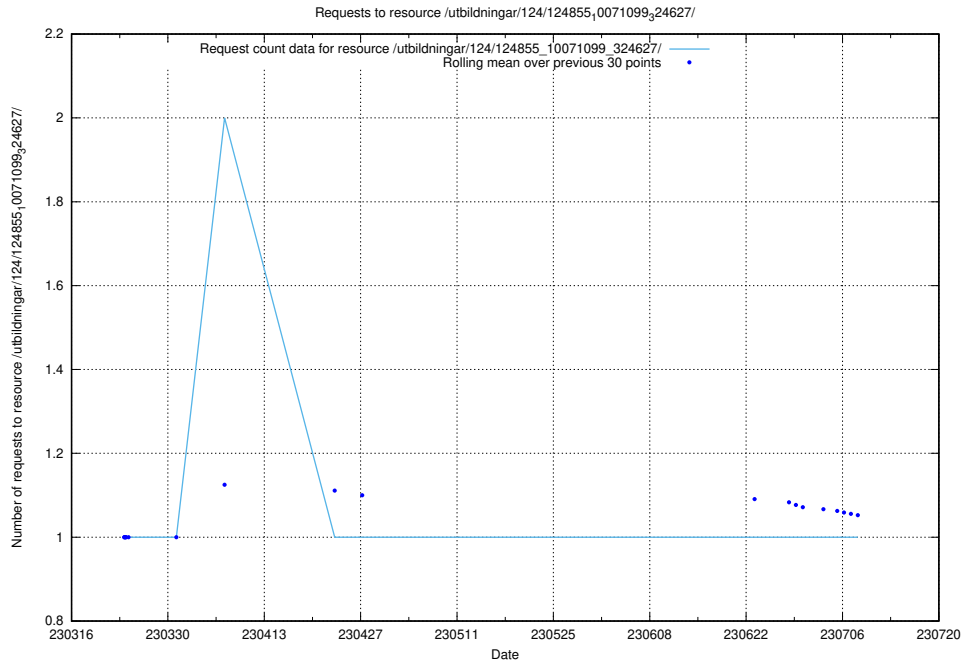

5.542 Usage of /utbildningar/124/124855_10071099_324627/

Here, we count the number of requests to resource /utbildningar/124/124855_10071099_324627/.