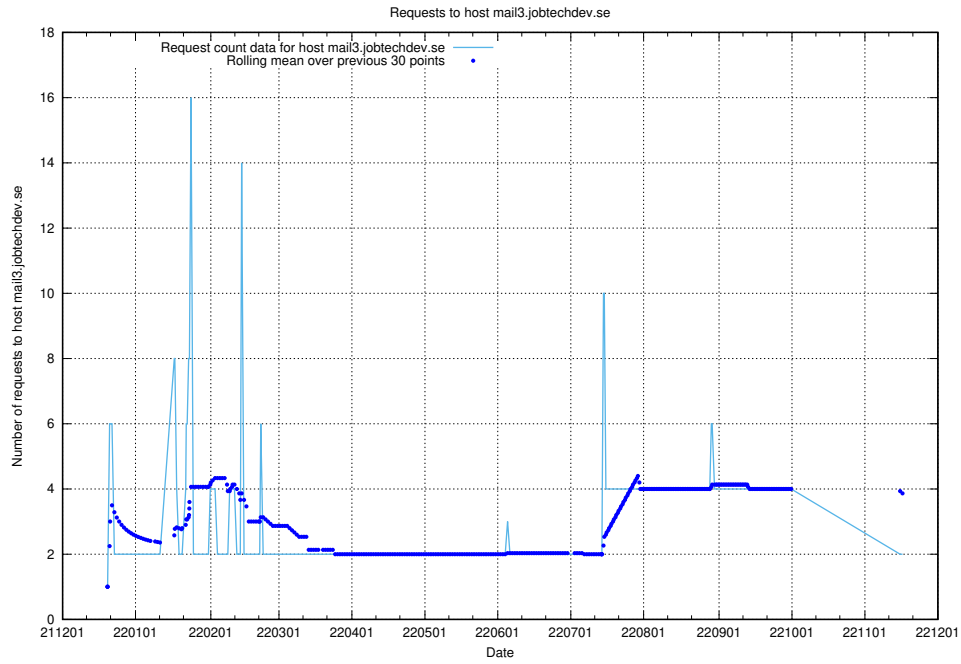

7.355 Usage of mail3.jobtechdev.se

Here, we count the number of requests to host mail3.jobtechdev.se.