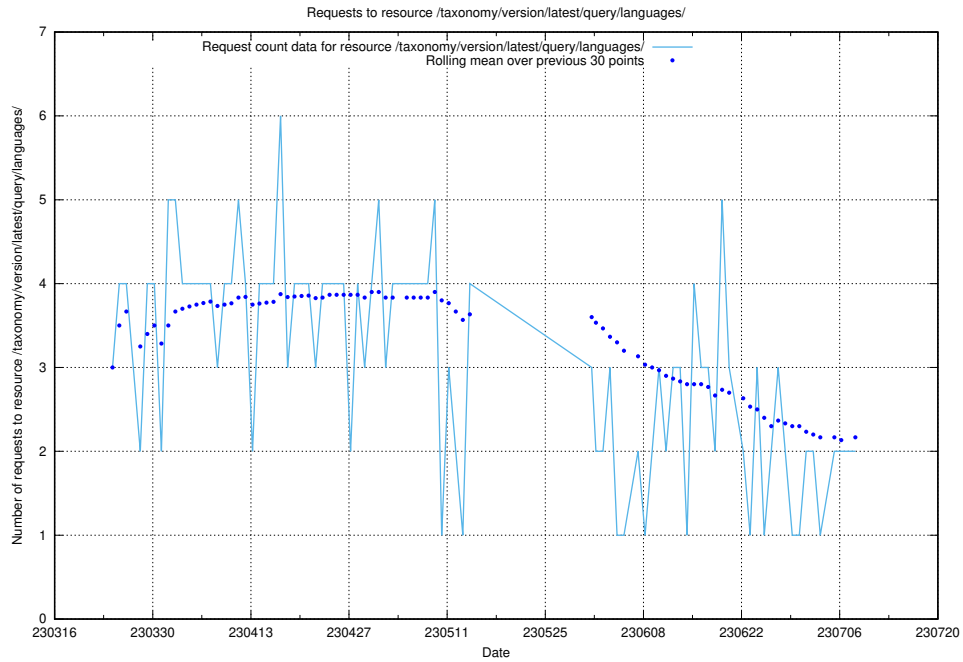

5.205 Usage of `/taxonomy/version/latest/query/languages/`

Here, we count the number of requests to resource `/taxonomy/version/latest/query/languages/`.