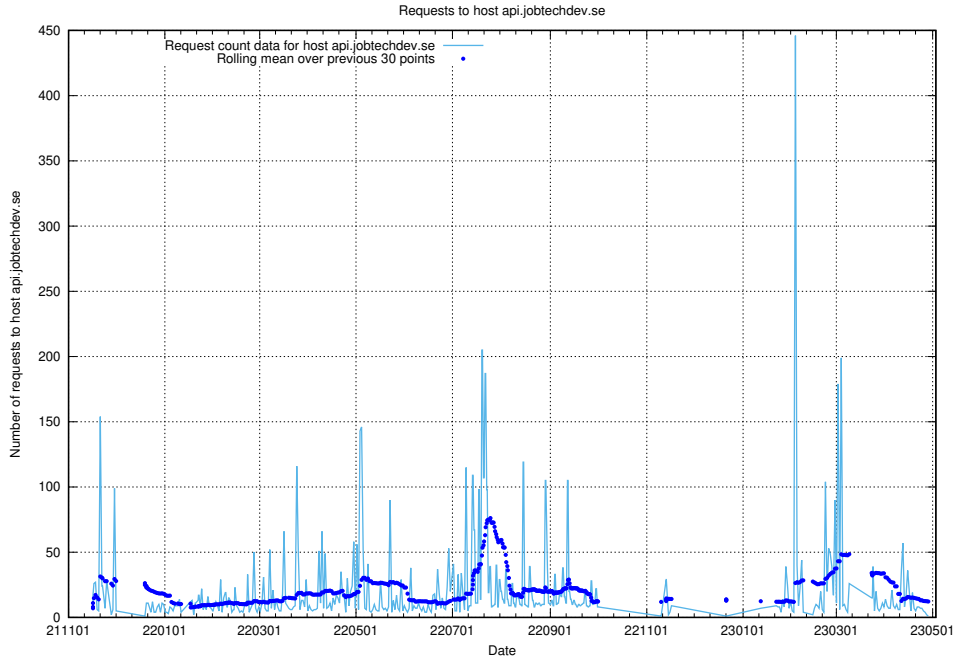

7.632 Usage of api.jobtechdev.se

Here, we count the number of requests to host api.jobtechdev.se.