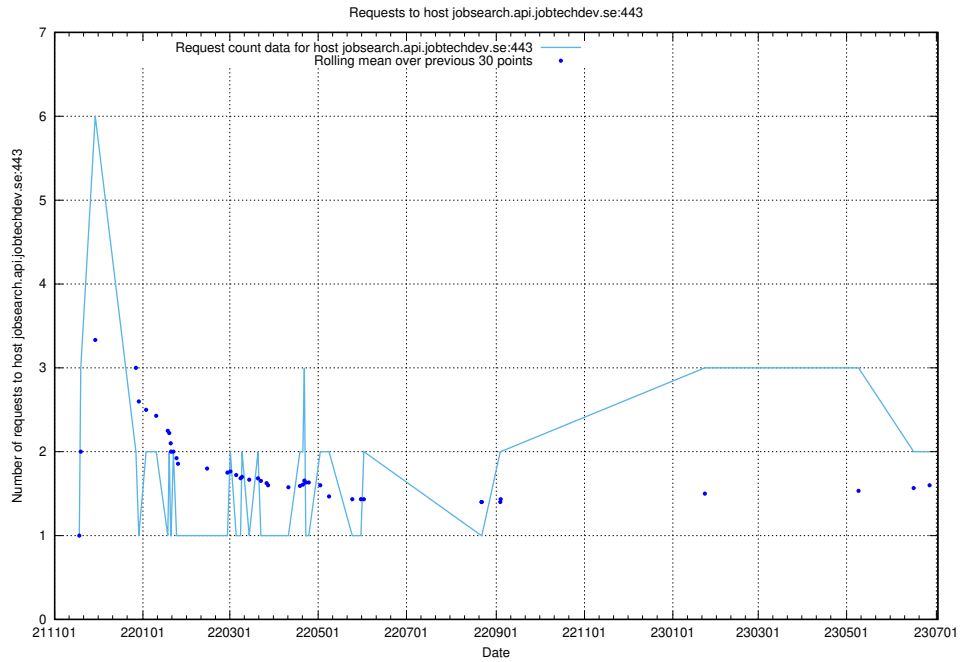

7.458 Usage of jobsearch.api.jobtechdev.se:443

Here, we count the number of requests to host jobsearch.api.jobtechdev.se:443.