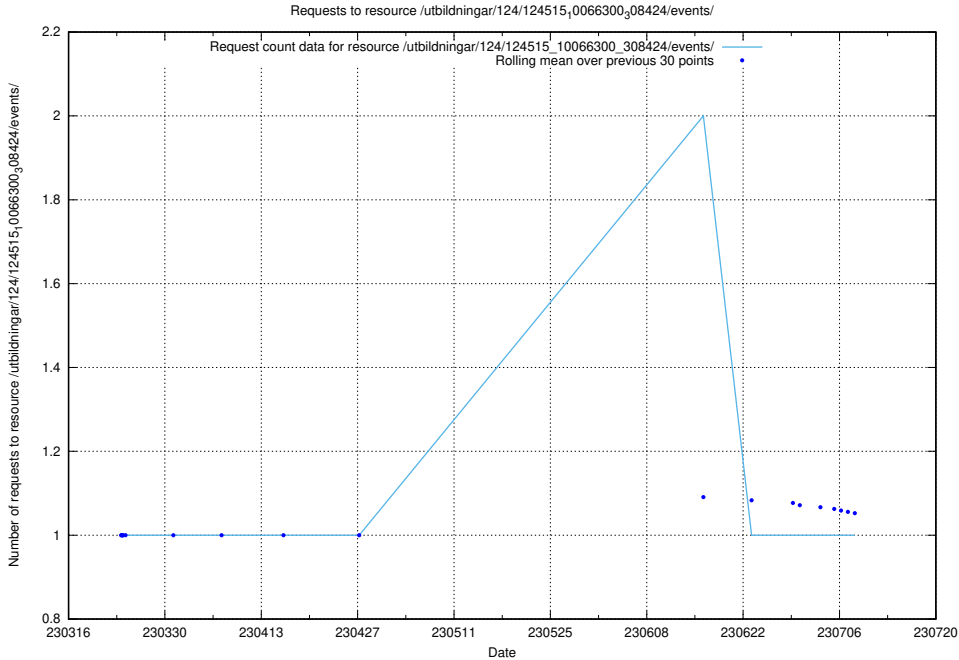

5.664 Usage of /utbildningar/124/124515_10066300_308424/events/

Here, we count the number of requests to resource /utbildningar/124/124515_10066300_308424/events/