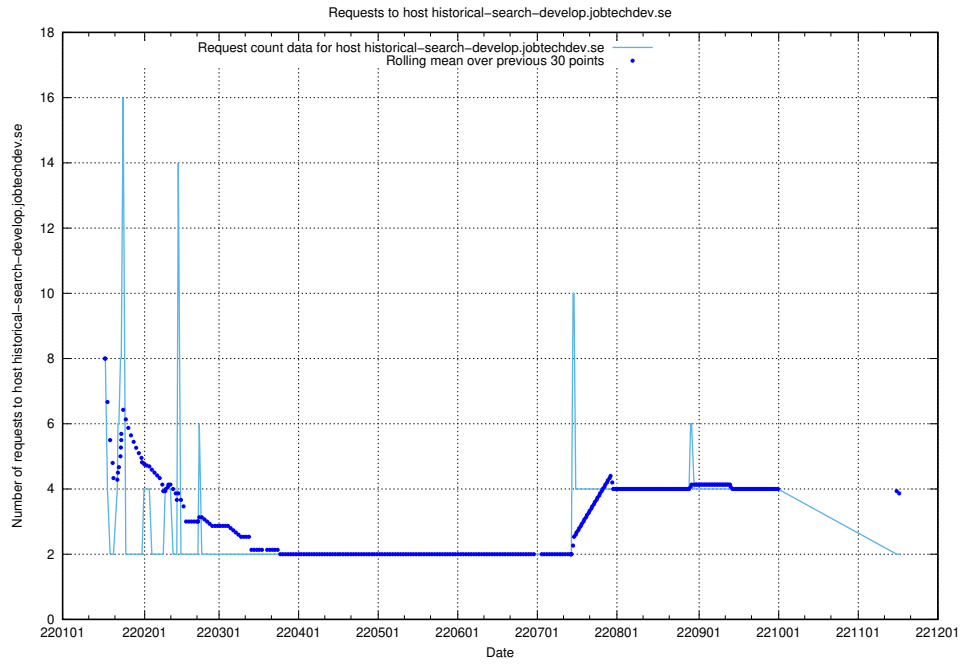

7.256 Usage of historical-search-develop.jobtechdev.se

Here, we count the number of requests to host historical-search-develop.jobtechdev.se.