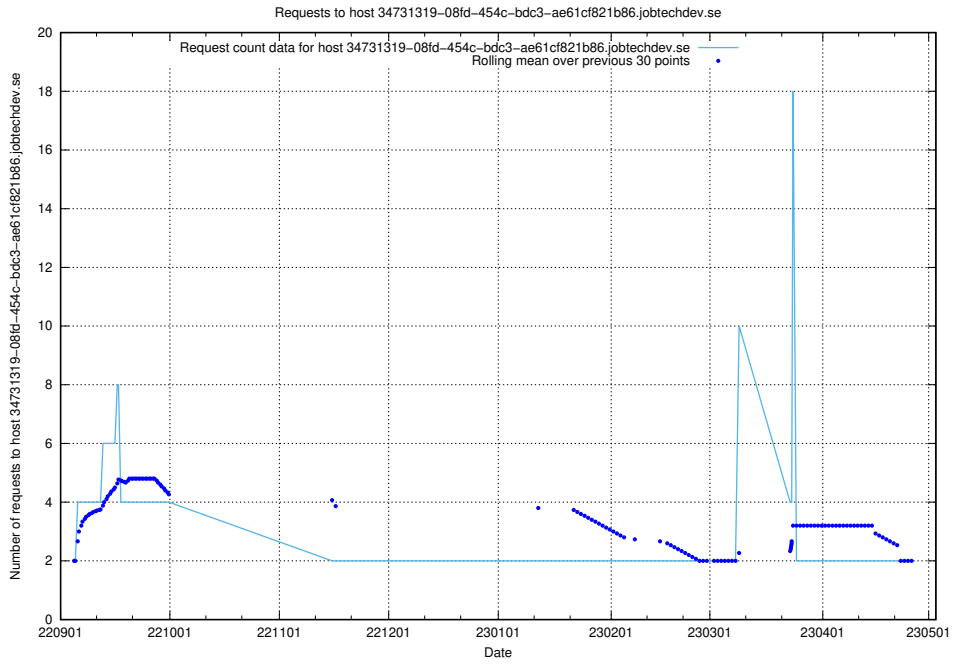

7.311 Usage of 34731319-08fd-454c-bdc3-ae61cf821b86.jobtechdev.se

Here, we count the number of requests to host 34731319-08fd-454c-bdc3-ae61cf821b86.jobtechdev.se.