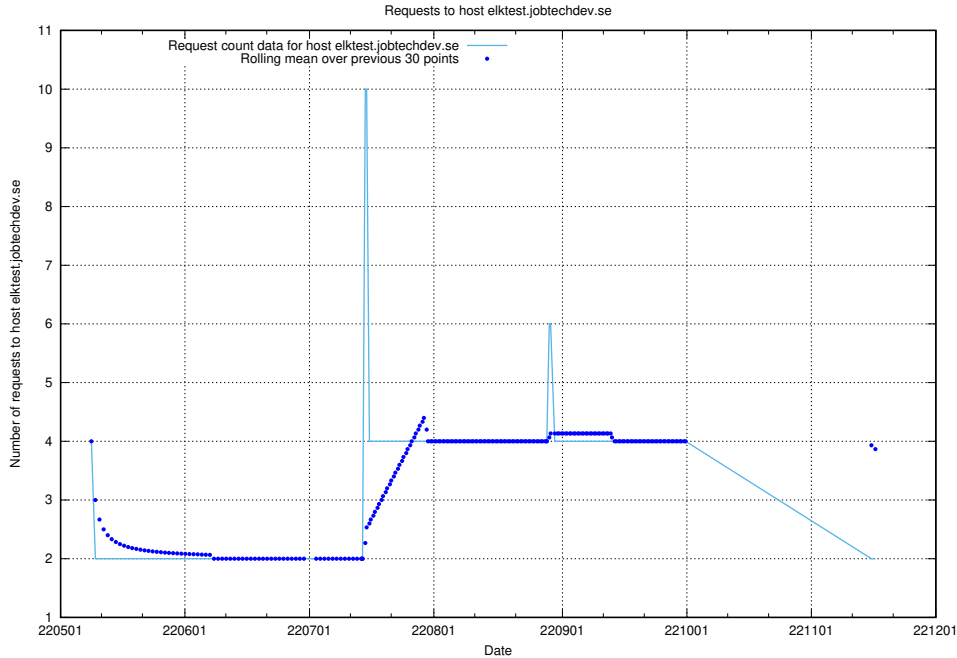

7.410 Usage of elktest.jobtechdev.se

Here, we count the number of requests to host elktest.jobtechdev.se.