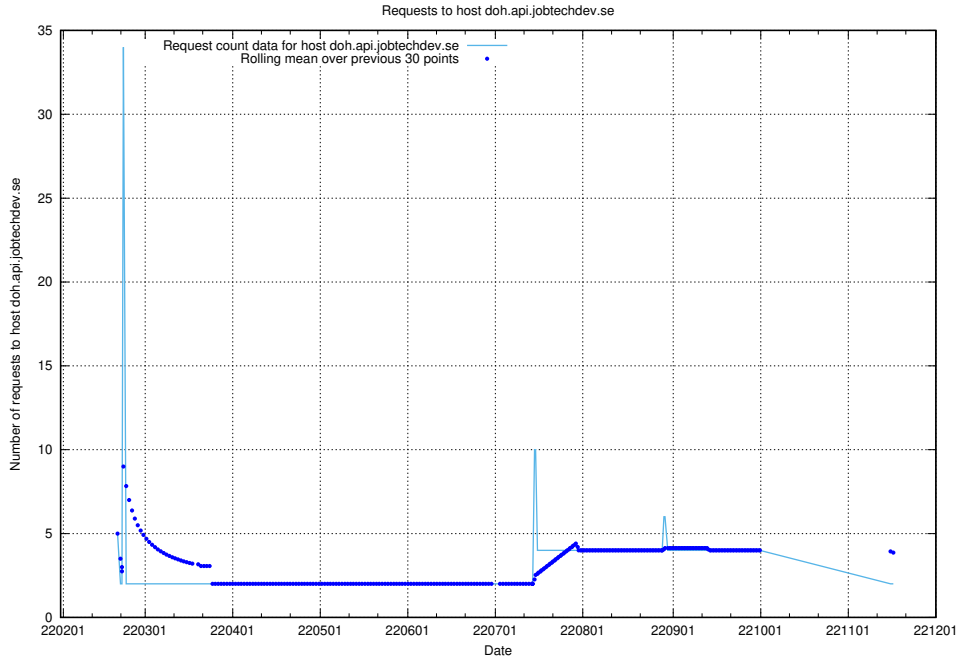

7.508 Usage of doh.api.jobtechdev.se

Here, we count the number of requests to host doh.api.jobtechdev.se.