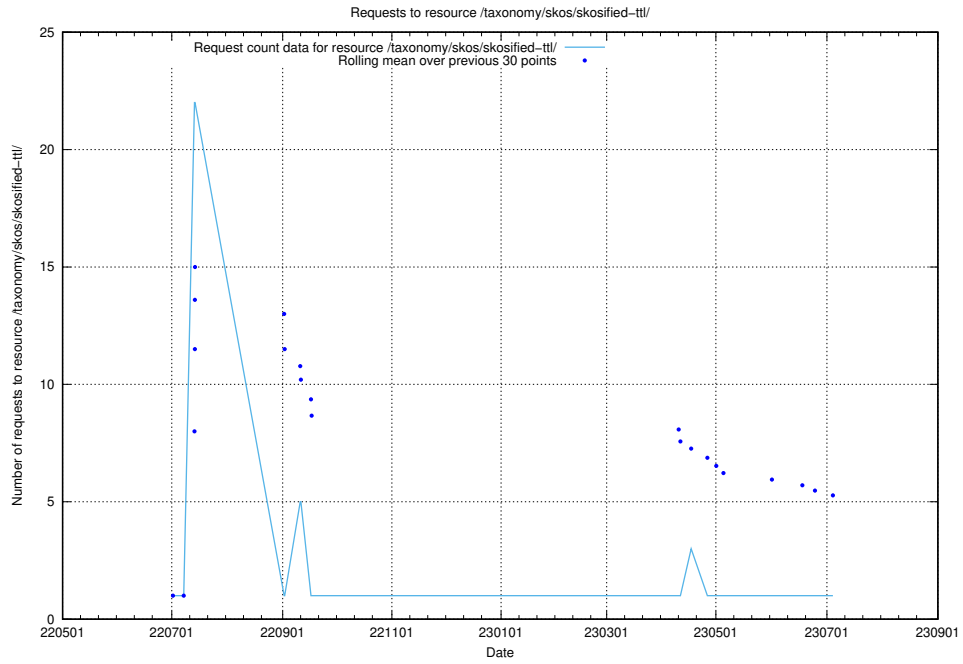

5.310 Usage of /taxonomy/skos/skosified-ttl/

Here, we count the number of requests to resource /taxonomy/skos/skosified-ttl/.