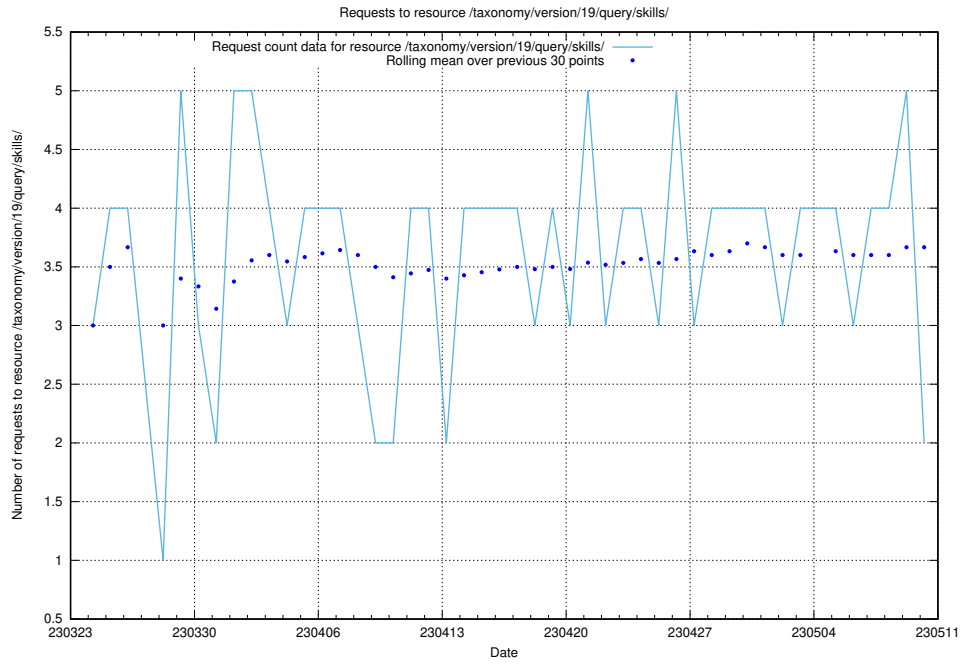

5.230 Usage of /taxonomy/version/19/query/skills/

Here, we count the number of requests to resource /taxonomy/version/19/query/skills/.