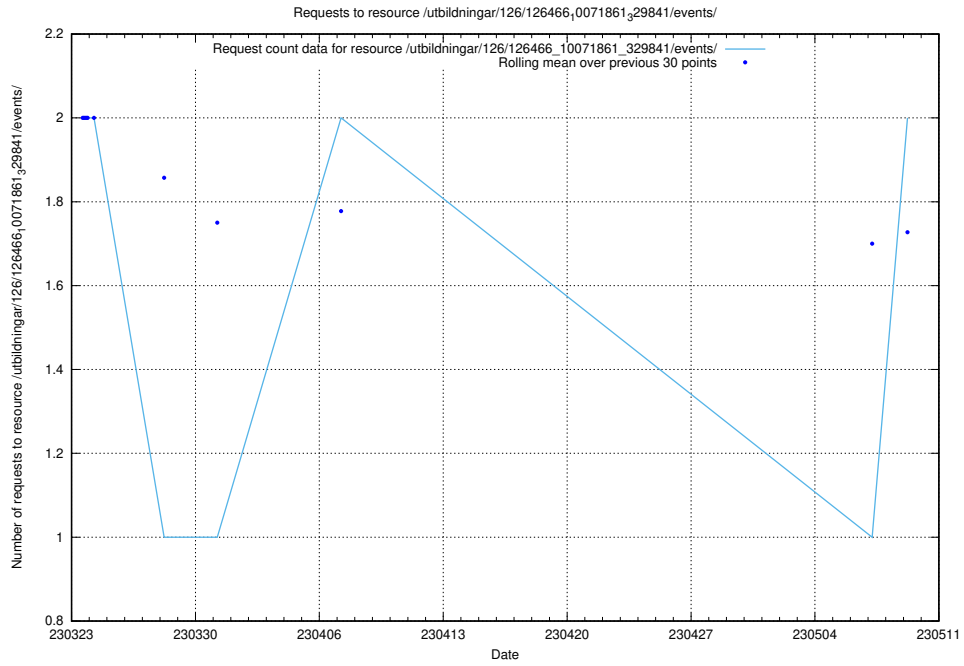

5.256 Usage of /utbildningar/126/126466_10071861_329841/events/

Here, we count the number of requests to resource /utbildningar/126/126466_10071861_329841/events/