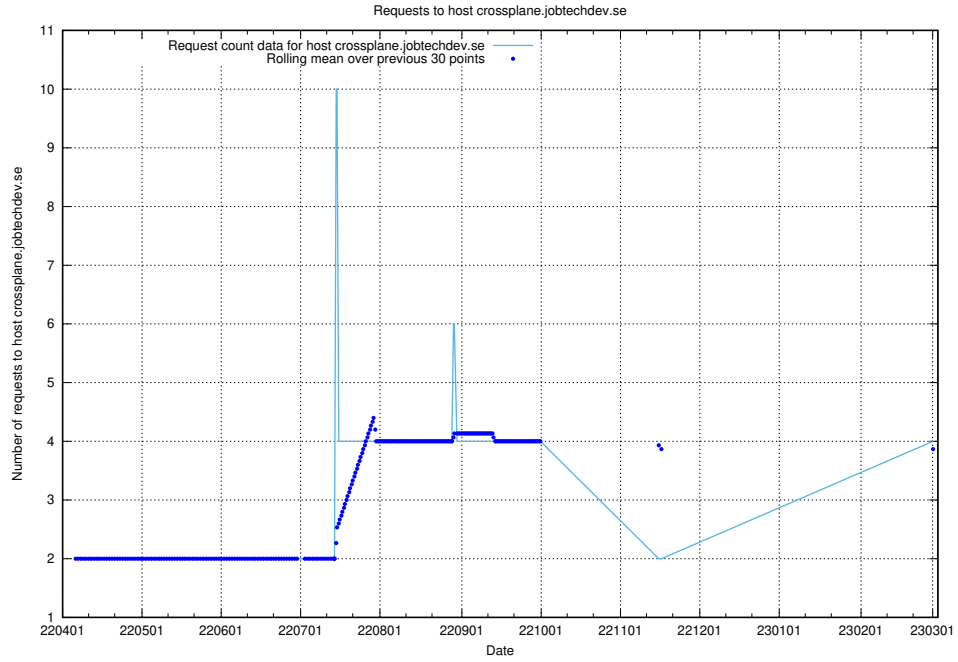

7.147 Usage of crossplane.jobtechdev.se

Here, we count the number of requests to host crossplane.jobtechdev.se.