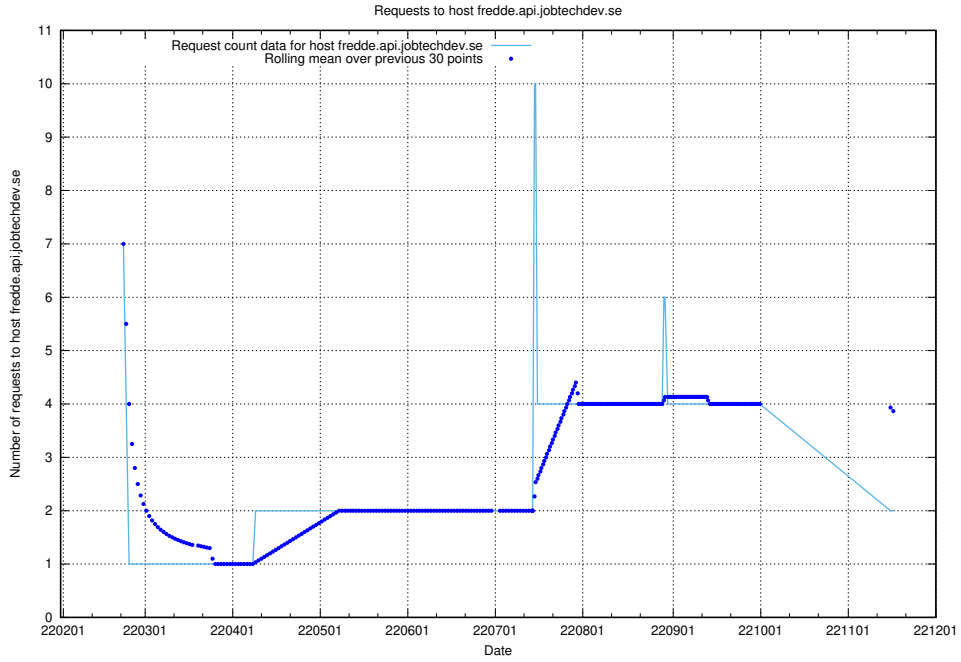

7.499 Usage of fredde.api.jobtechdev.se

Here, we count the number of requests to host fredde.api.jobtechdev.se.