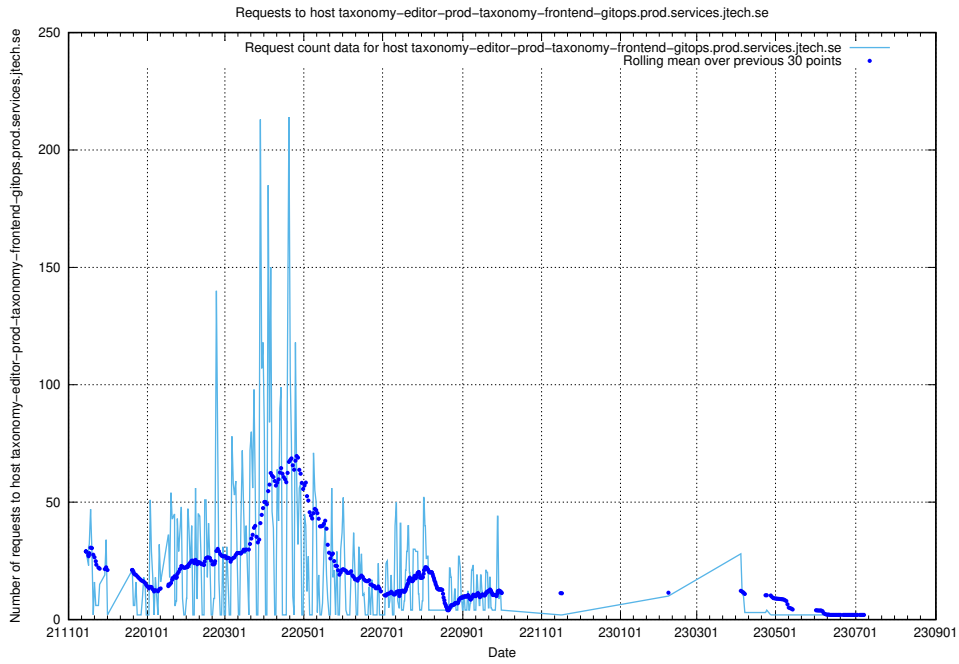

### 7.533 Usage of taxonomy-editor-prod-taxonomy-frontend-gitops.prod.services.jtech.se

Here, we count the number of requests to host taxonomy-editor-prod-taxonomy-frontend-gitops.prod.services.jtech.se.