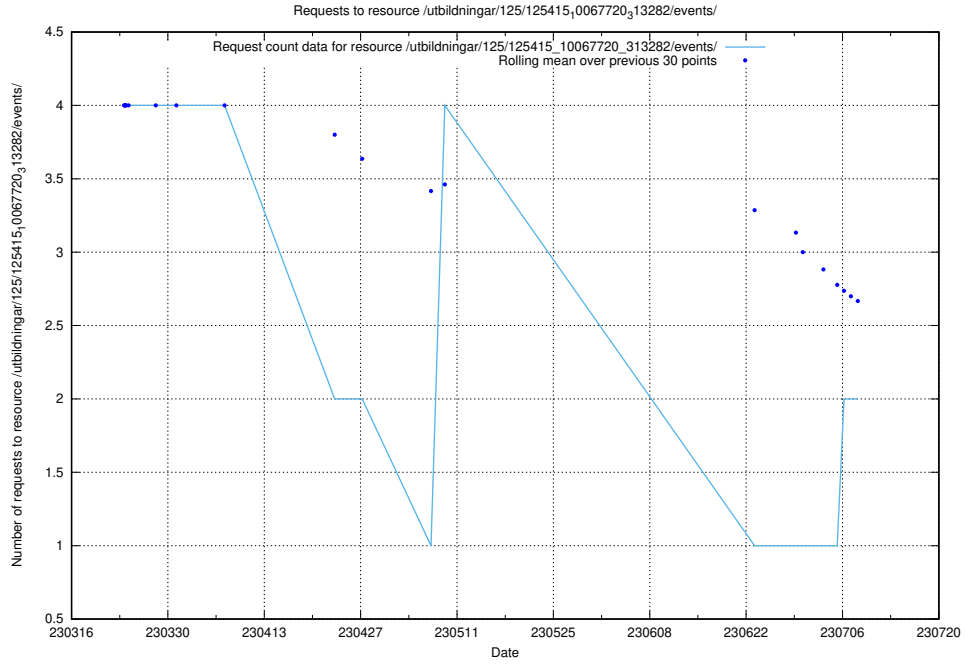

5.248 Usage of /utbildningar/125/125415_10067720_313282/events/

Here, we count the number of requests to resource /utbildningar/125/125415_10067720_313282/events/