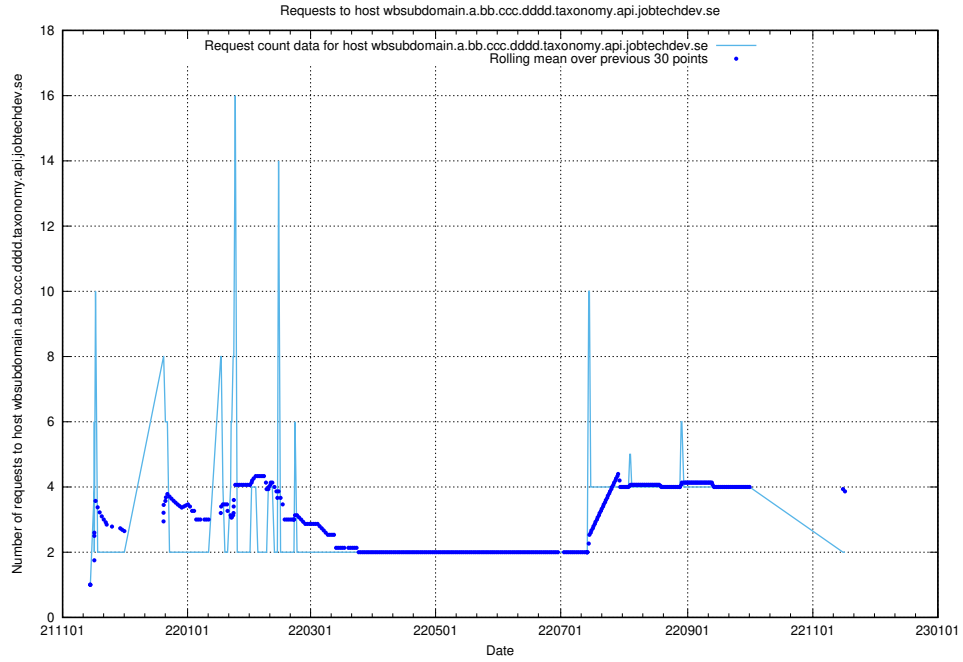

7.526 Usage of wbsubdomain.a.bb.ccc.dddd.taxonomy.api.jobtechdev.se

Here, we count the number of requests to host wbsubdomain.a.bb.ccc.dddd.taxonomy.api.jobtechdev.se.