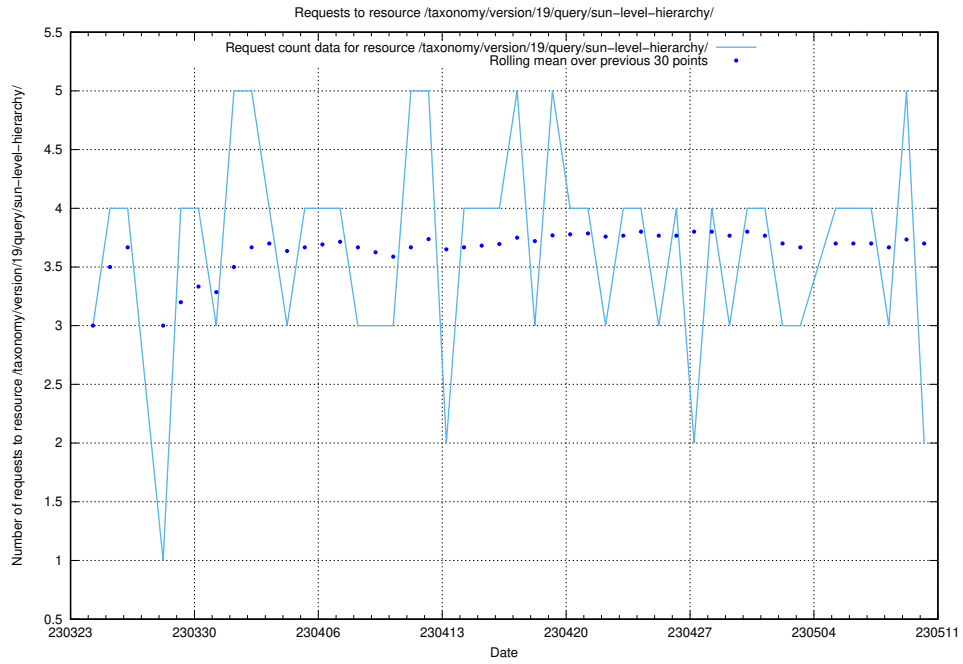

5.221 Usage of /taxonomy/version/19/query/sun-level-hierarchy/

Here, we count the number of requests to resource /taxonomy/version/19/query/sun-level-hierarchy/.