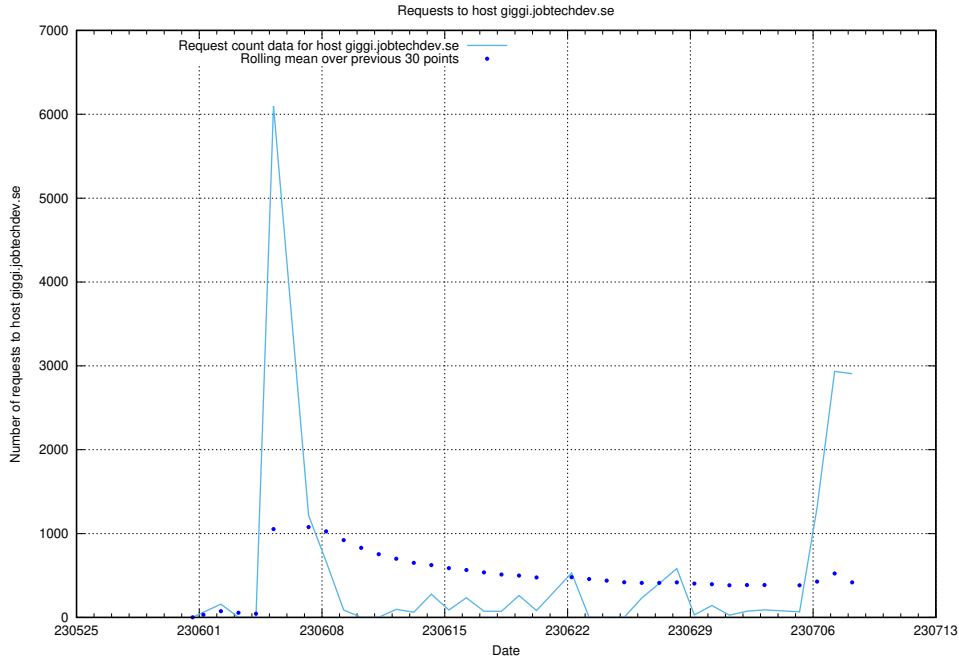

### 7.19 Usage of giggi.jobtechdev.se

Here, we count the number of requests to host giggi.jobtechdev.se.