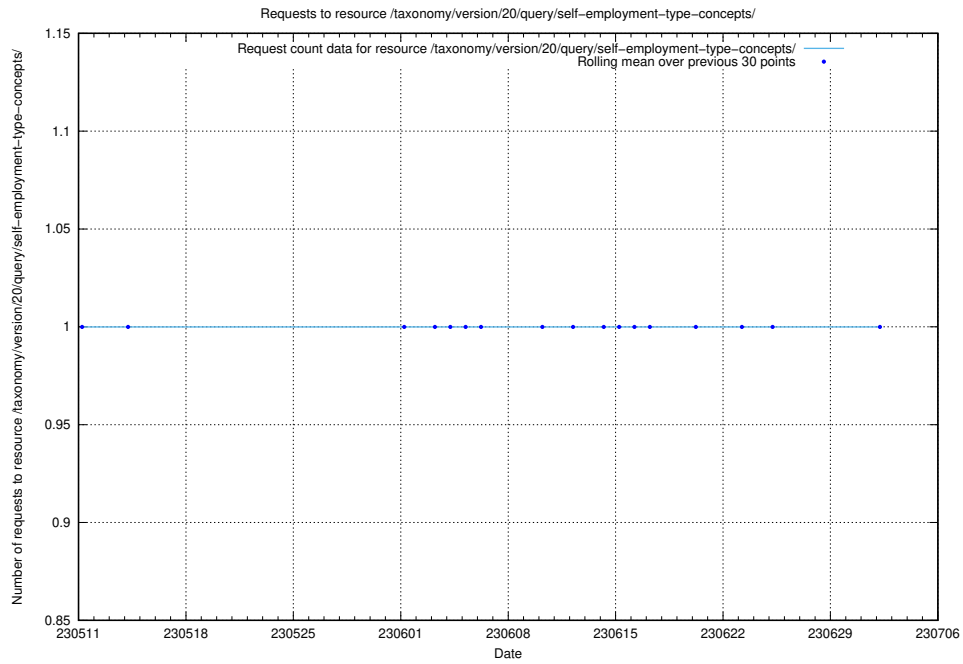

5.1868 Usage of /taxonomy/version/20/query/self-employment-type-concepts/

Here, we count the number of requests to resource /taxonomy/version/20/query/self-employment-type-concepts/.