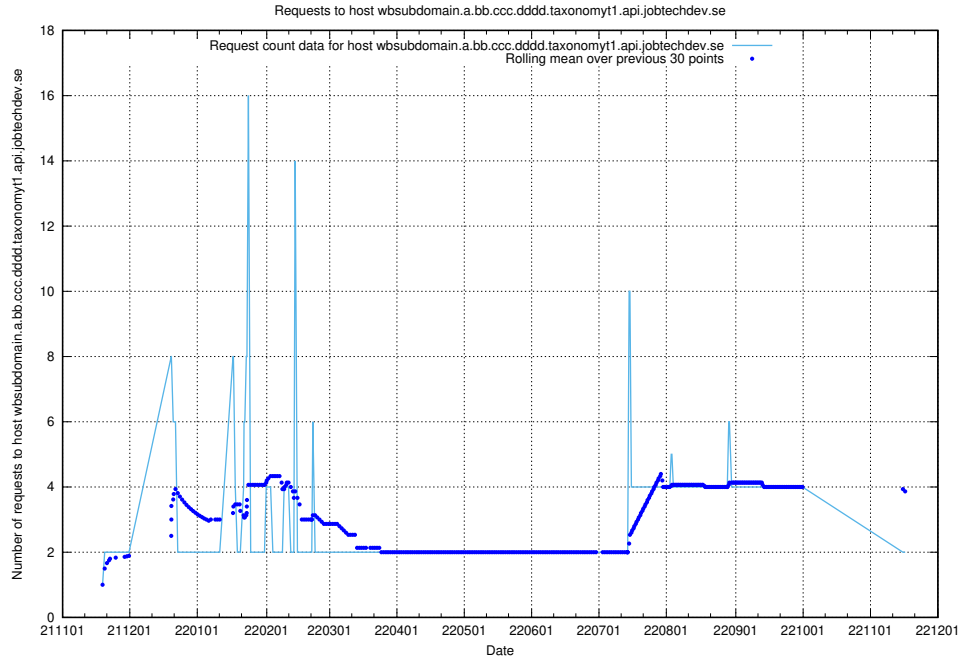

7.440 Usage of wbsubdomain.a.bb.ccc.dddd.taxonomyt1.api.jobtechdev.se

Here, we count the number of requests to host wbsubdomain.a.bb.ccc.dddd.taxonomyt1.api.jobtechdev.se