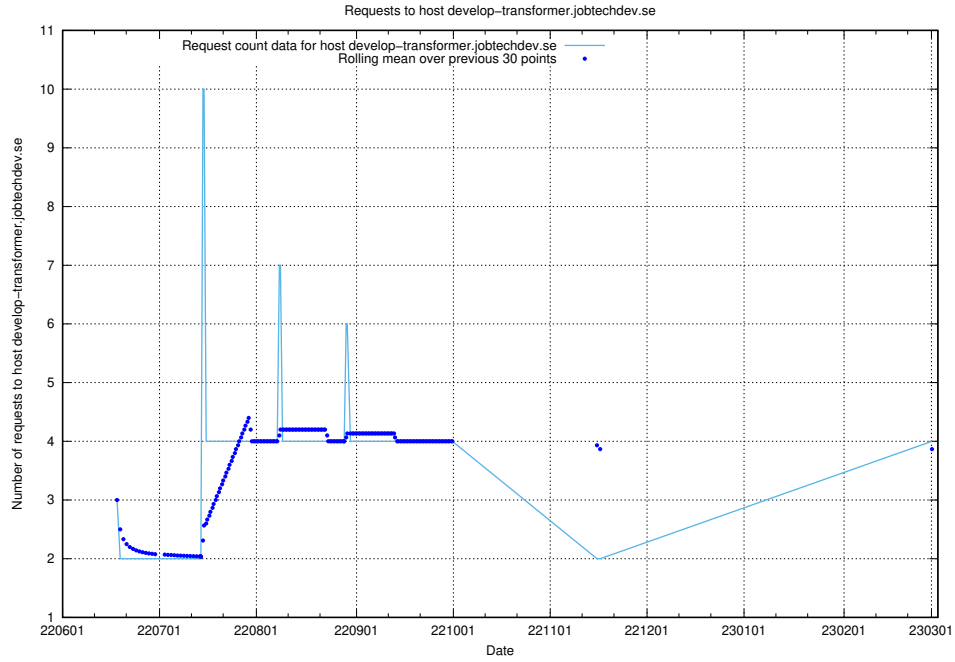

7.138 Usage of develop-transformer.jobtechdev.se

Here, we count the number of requests to host develop-transformer.jobtechdev.se.