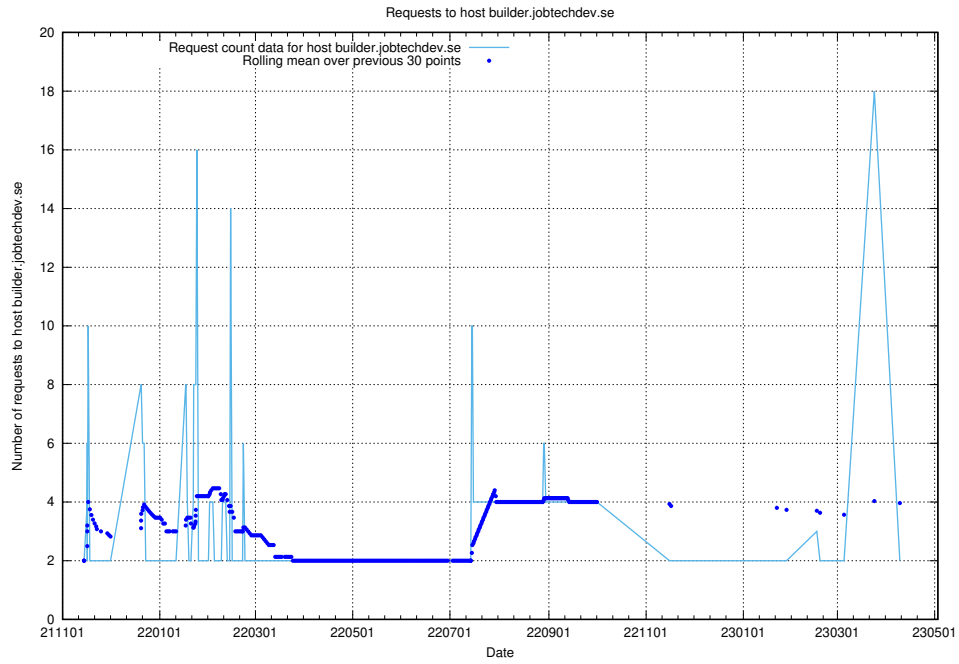

7.261 Usage of builder.jobtechdev.se

Here, we count the number of requests to host builder.jobtechdev.se.