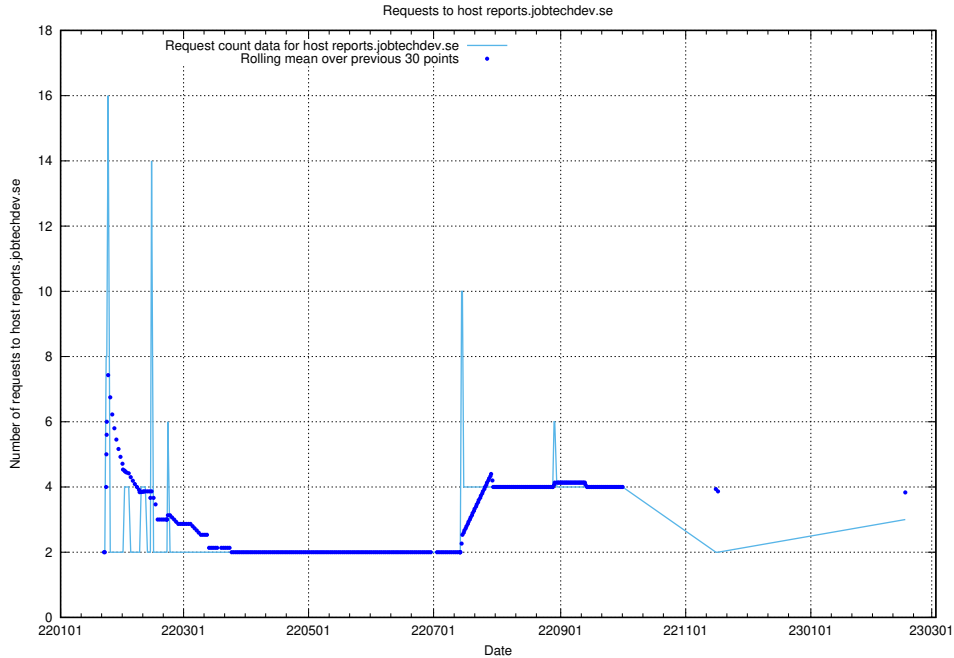

7.231 Usage of reports.jobtechdev.se

Here, we count the number of requests to host reports.jobtechdev.se.