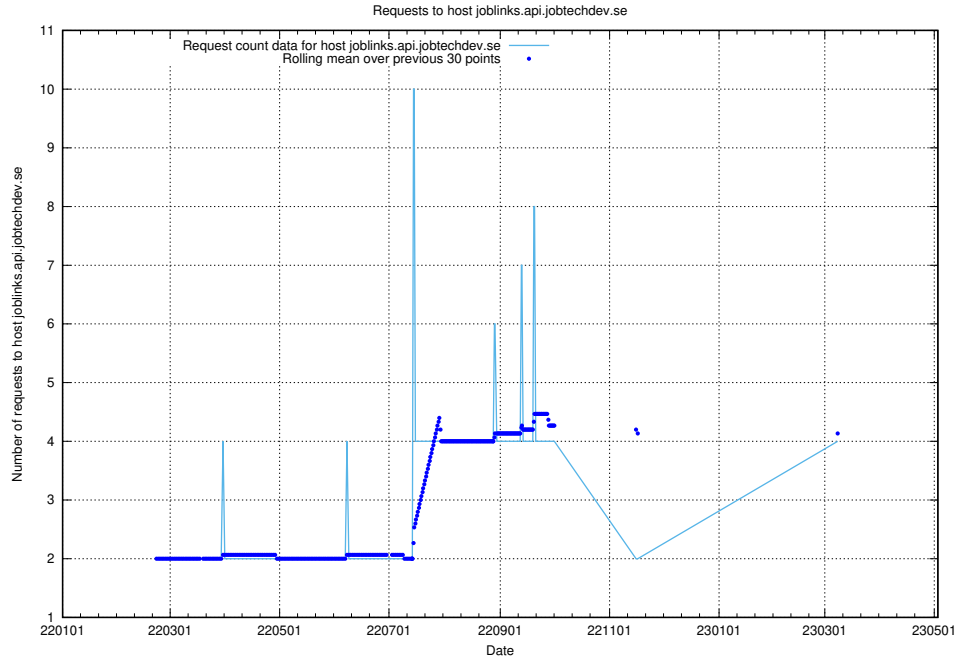

7.151 Usage of `joblinks.api.jobtechdev.se`

Here, we count the number of requests to host `joblinks.api.jobtechdev.se`.