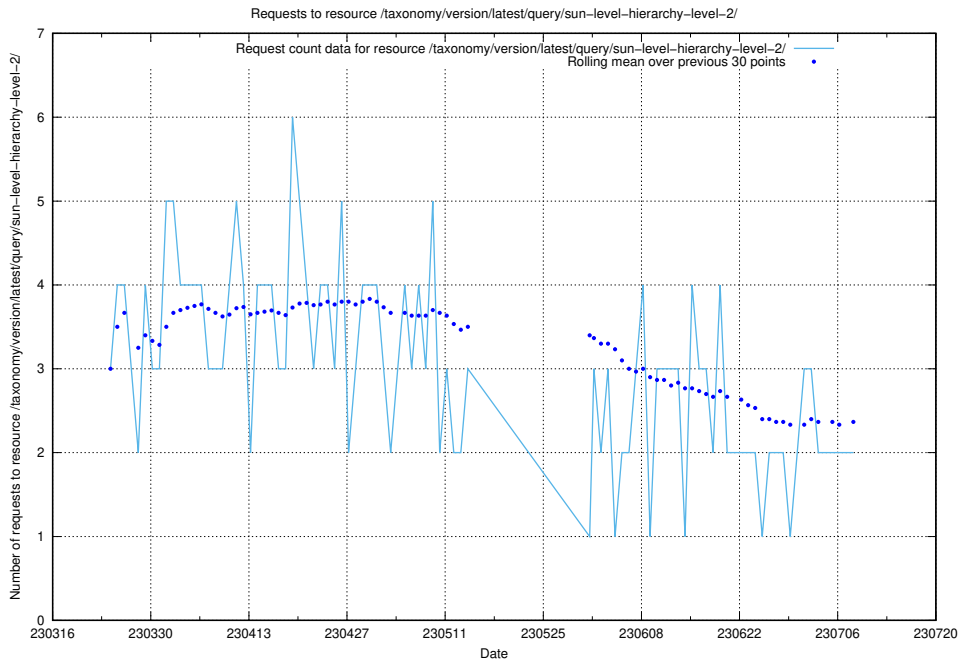

5.175 Usage of /taxonomy/version/latest/query/sun-level-hierarchy-level-2/

Here, we count the number of requests to resource /taxonomy/version/latest/query/sun-level-hierarchy-level-2/.