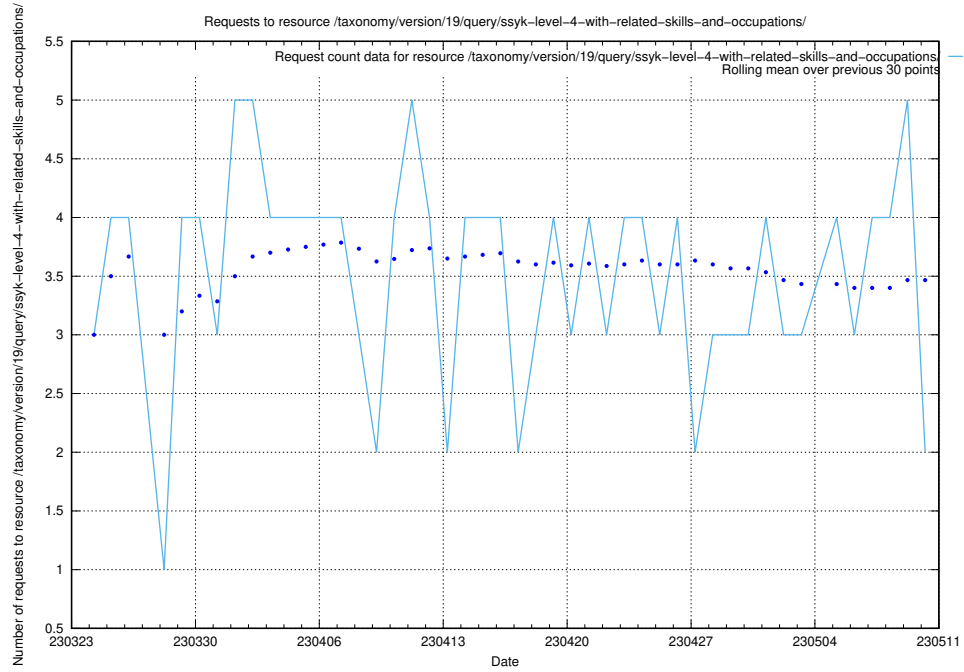

5.223 Usage of /taxonomy/version/19/query/ssyk-level-4-with-related-skills-and-occupations/

Here, we count the number of requests to resource /taxonomy/version/19/query/ssyk-level-4-with-related-skills-and-occupations/.