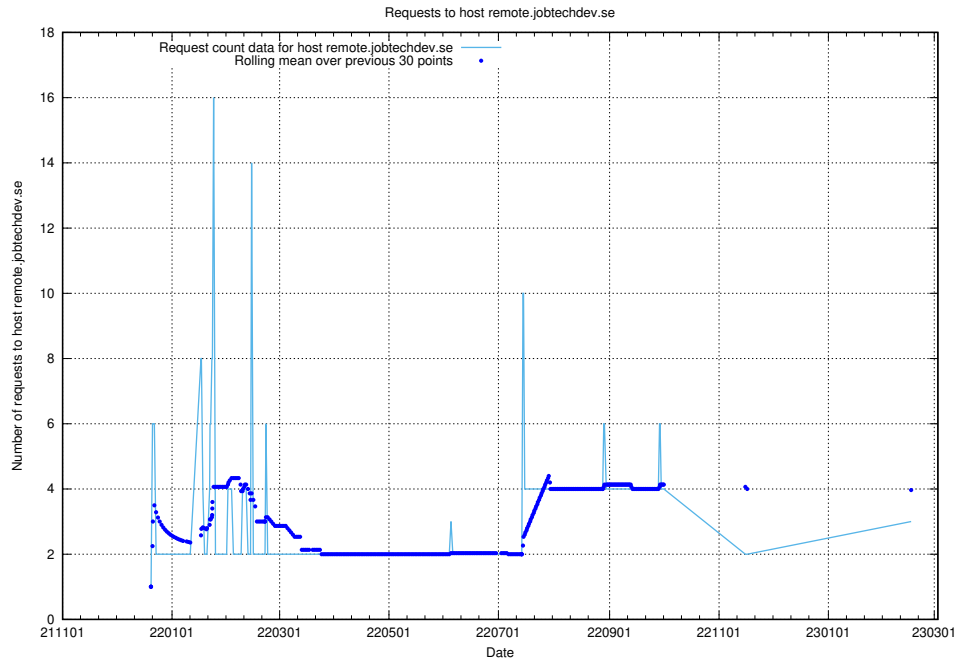

7.188 Usage of remote.jobtechdev.se

Here, we count the number of requests to host remote.jobtechdev.se.