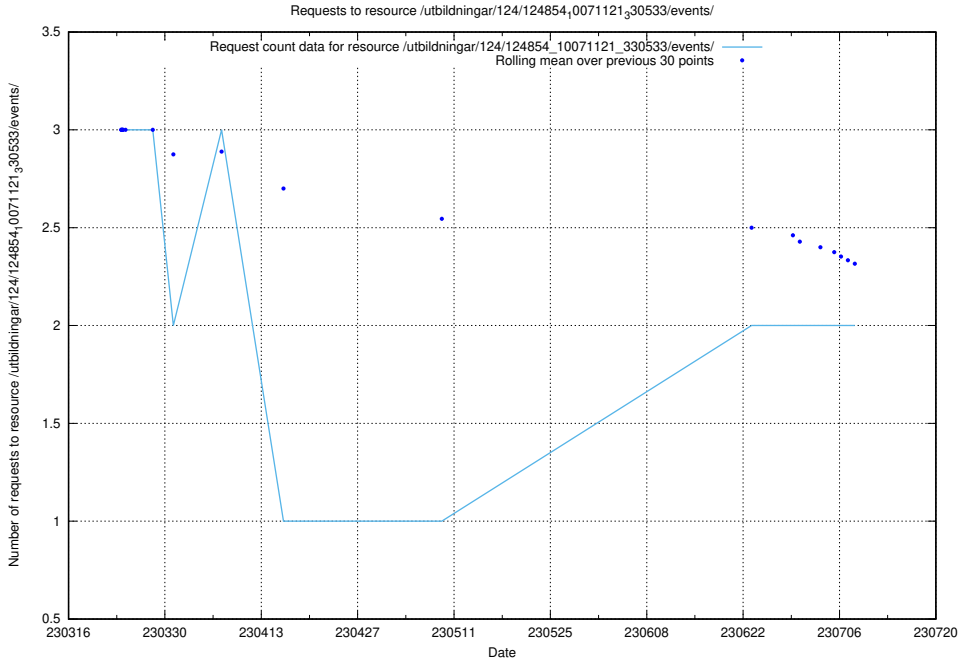

5.250 Usage of /utbildningar/124/124854_10071121_330533/events/

Here, we count the number of requests to resource /utbildningar/124/124854_10071121_330533/events/