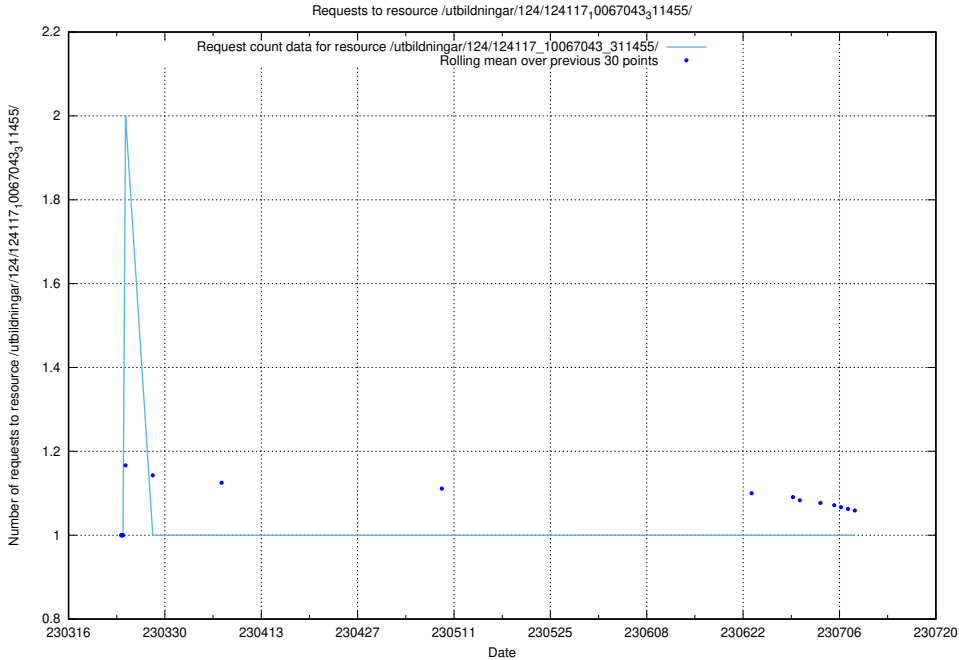

5.956 Usage of /utbildningar/124/124117_10067043_311455/

Here, we count the number of requests to resource /utbildningar/124/124117_10067043_311455/.