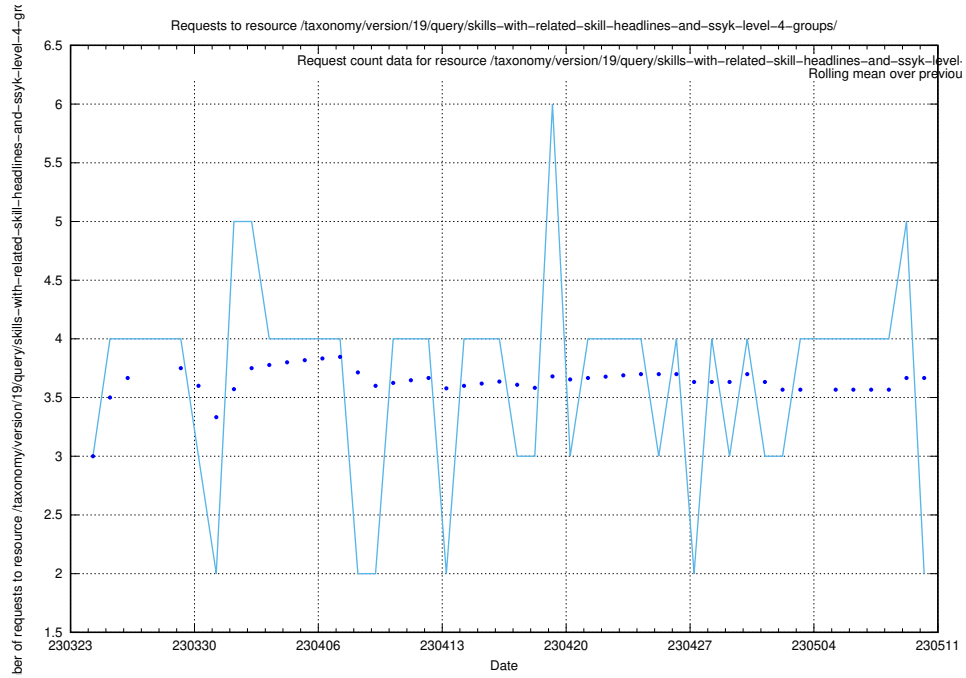

5.231 Usage of /taxonomy/version/19/query/skills-with-related-skill-headlines-and-ssyk-level-4-groups/

Here, we count the number of requests to resource /taxonomy/version/19/query/skills-with-related-skill-headlines-and-ssyk-level-4-groups/.