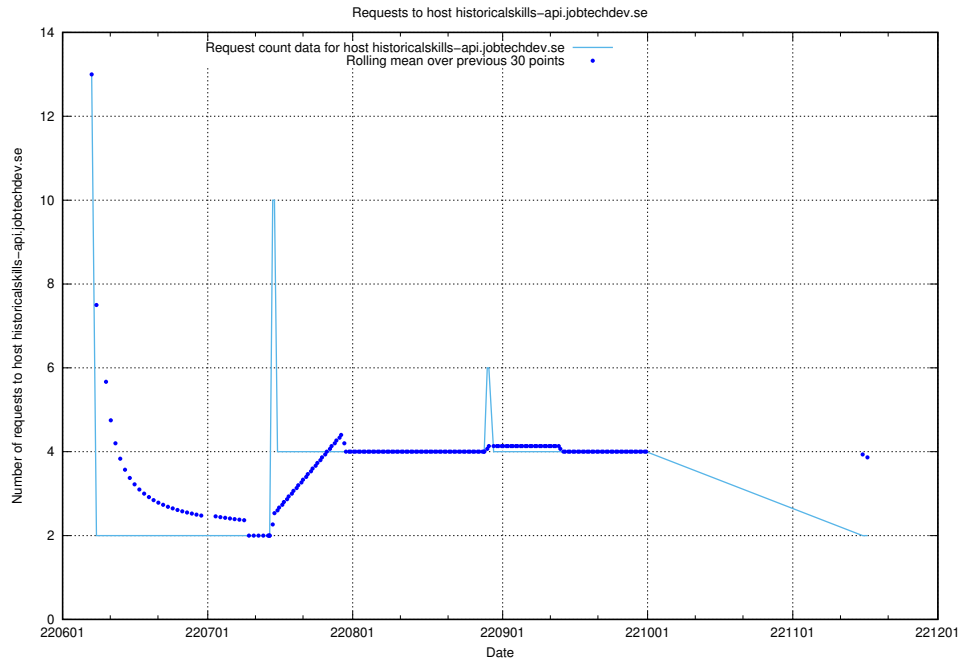

7.392 Usage of historicalskills-api.jobtechdev.se

Here, we count the number of requests to host historicalskills-api.jobtechdev.se.