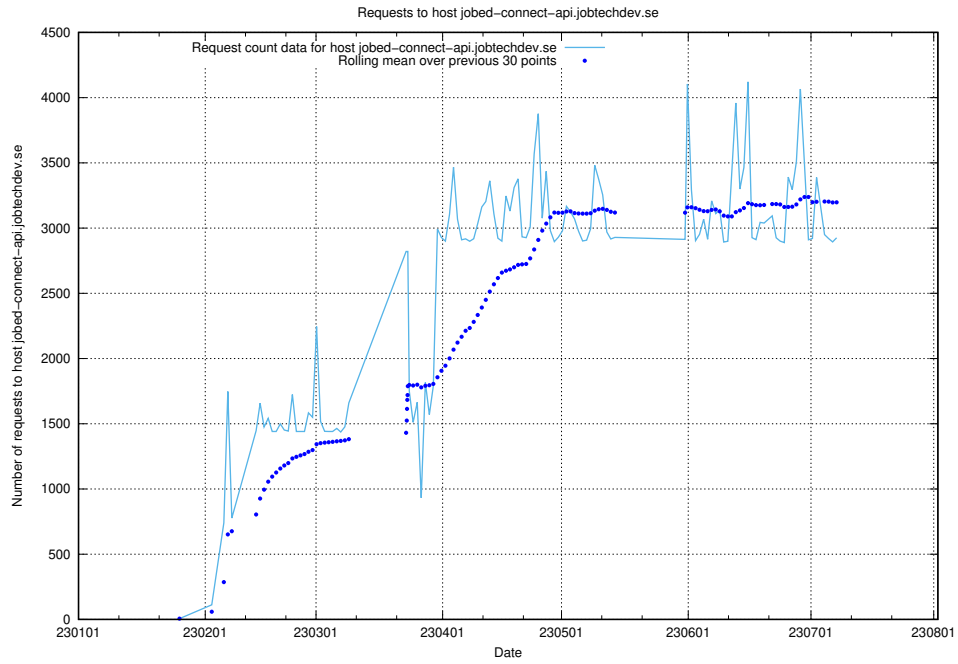

7.18 Usage of `jobed-connect-api.jobtechdev.se`

Here, we count the number of requests to host `jobed-connect-api.jobtechdev.se`.