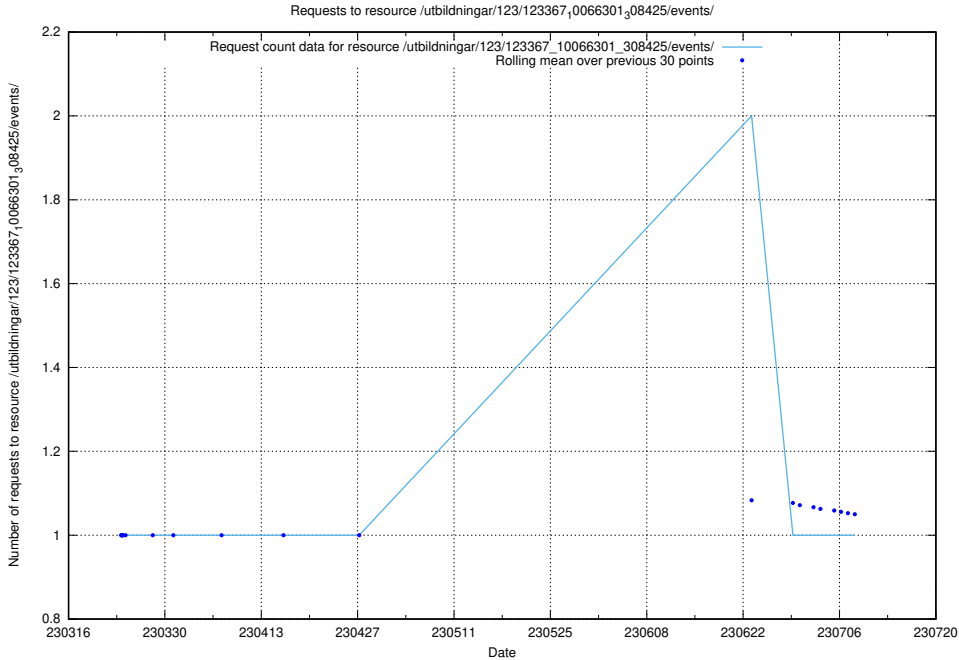

5.990 Usage of /utbildningar/123/123367_10066301_308425/events/

Here, we count the number of requests to resource /utbildningar/123/123367_10066301_308425/events/