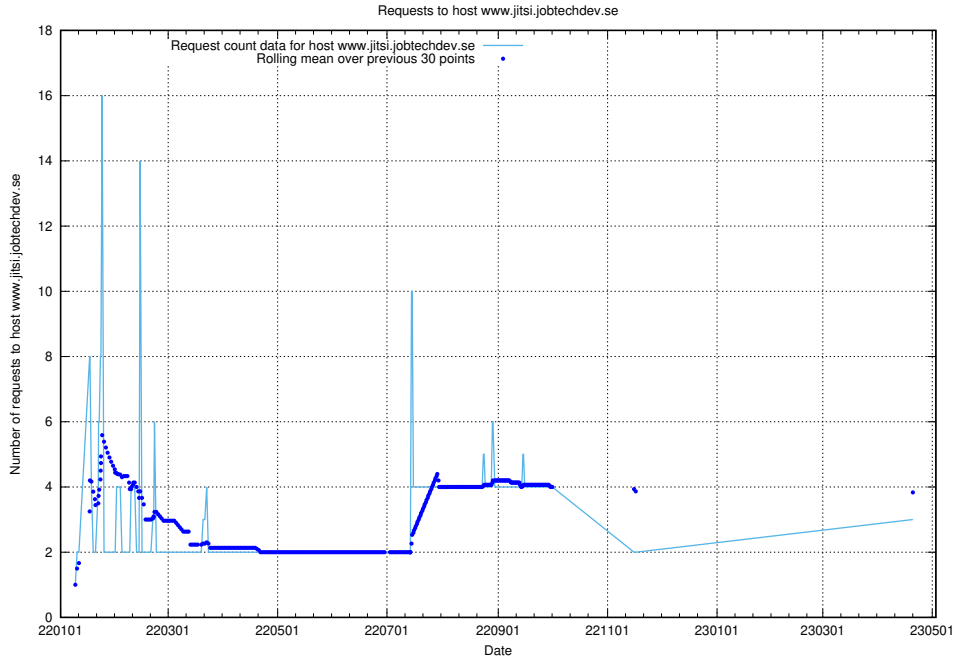

7.170 Usage of www.jitsi.jobtechdev.se

Here, we count the number of requests to host www.jitsi.jobtechdev.se.