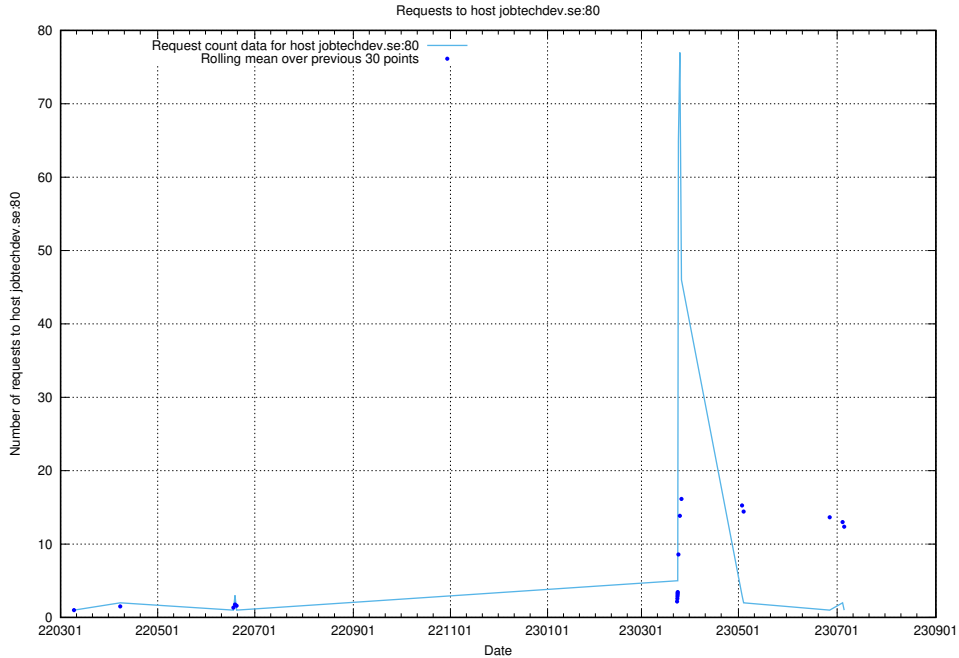

7.628 Usage of jobtechdev.se:80

Here, we count the number of requests to host jobtechdev.se:80.