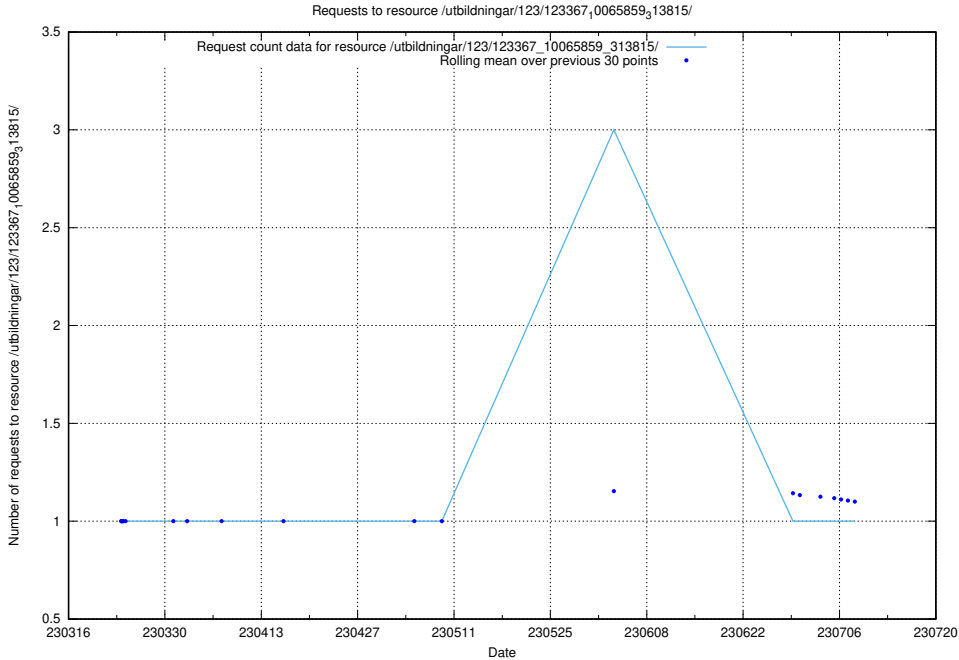

5.1022 Usage of /utbildningar/123/123367_10065859_313815/

Here, we count the number of requests to resource /utbildningar/123/123367_10065859_313815/.