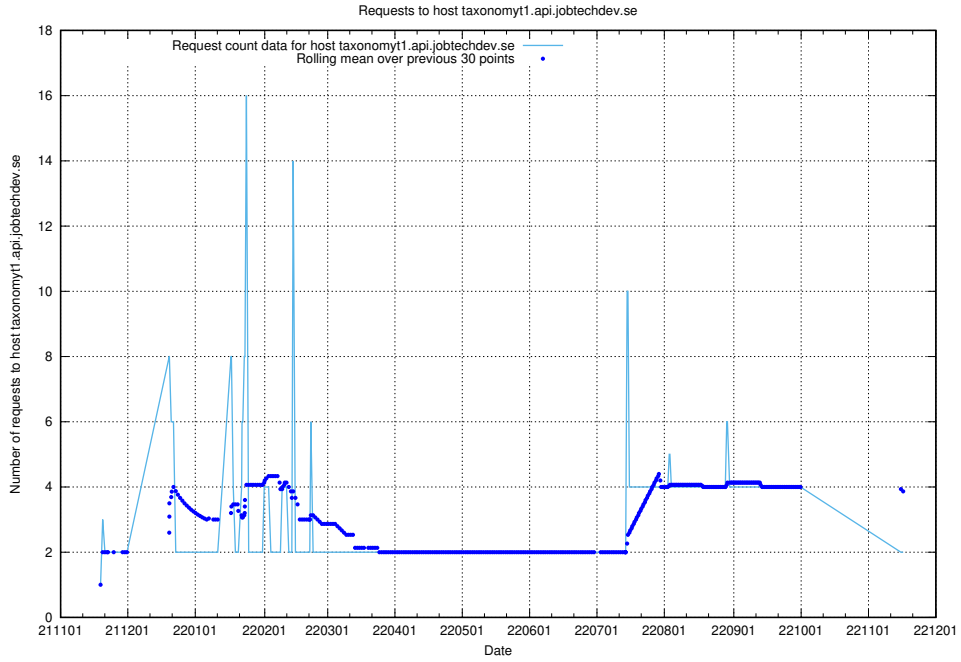

7.446 Usage of taxonomyt1.api.jobtechdev.se

Here, we count the number of requests to host taxonomyt1.api.jobtechdev.se.