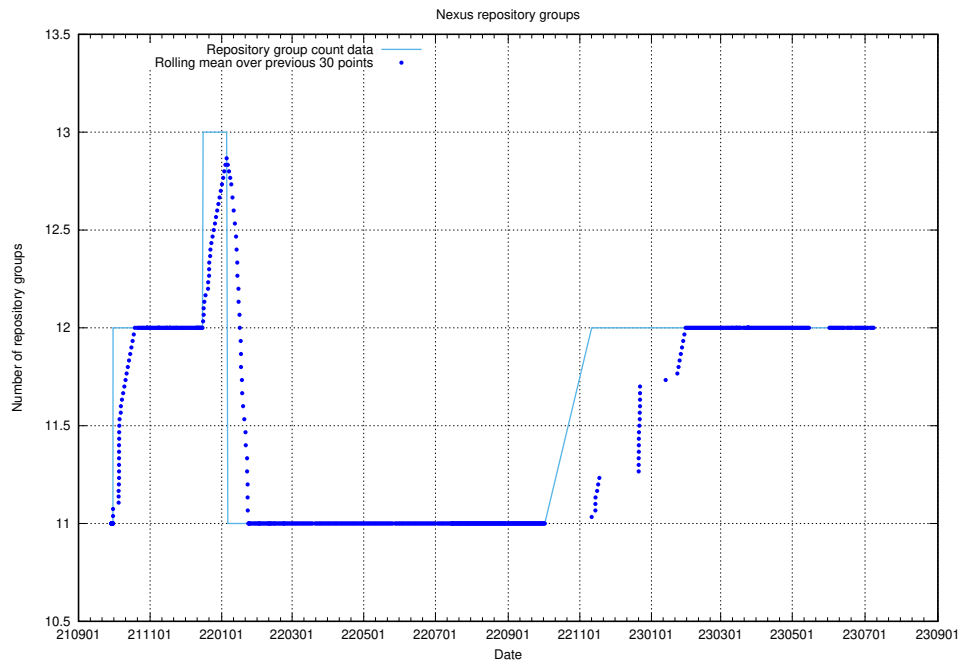

9 Nexus

This section contains statistics from the [image and package repositories](#)⁹ of JobTech.

9.1 Number of repository groups in Nexus

A graph showing the number of repository groups.

⁹<https://nexus.jobtechdev.se>