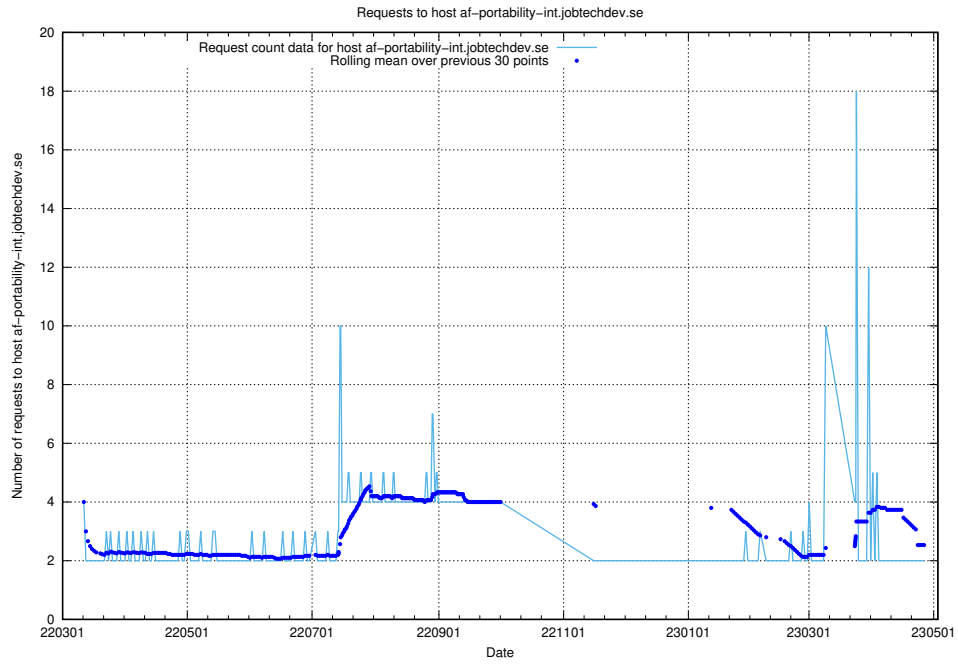

7.483 Usage of af-portability-int.jobtechdev.se

Here, we count the number of requests to host af-portability-int.jobtechdev.se.