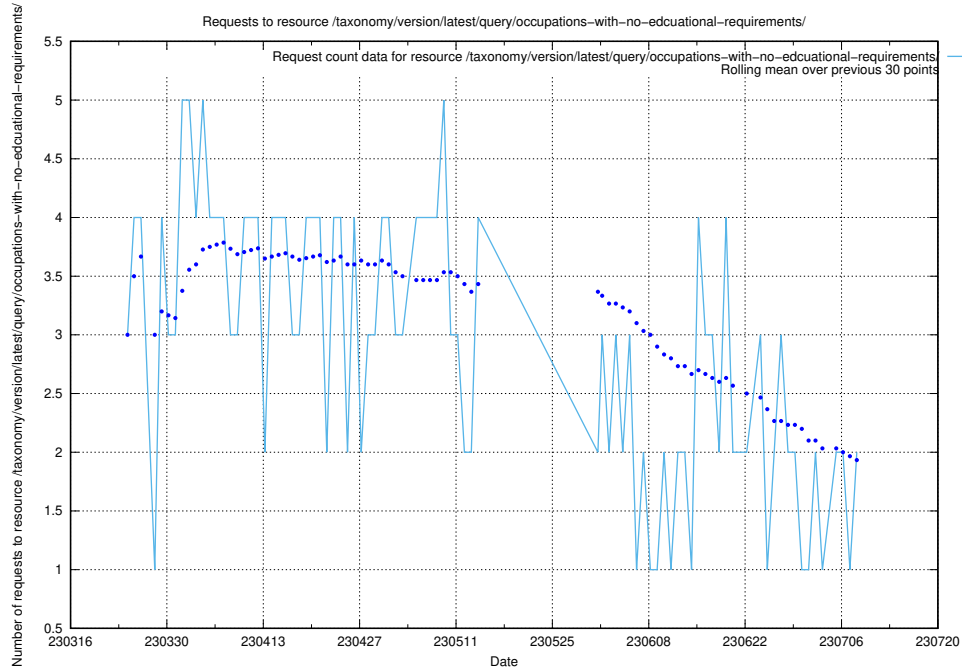

5.201 Usage of /taxonomy/version/latest/query/occupations-with-no-educational-requirements/

Here, we count the number of requests to resource /taxonomy/version/latest/query/occupations-with-no-educational-requirements/.