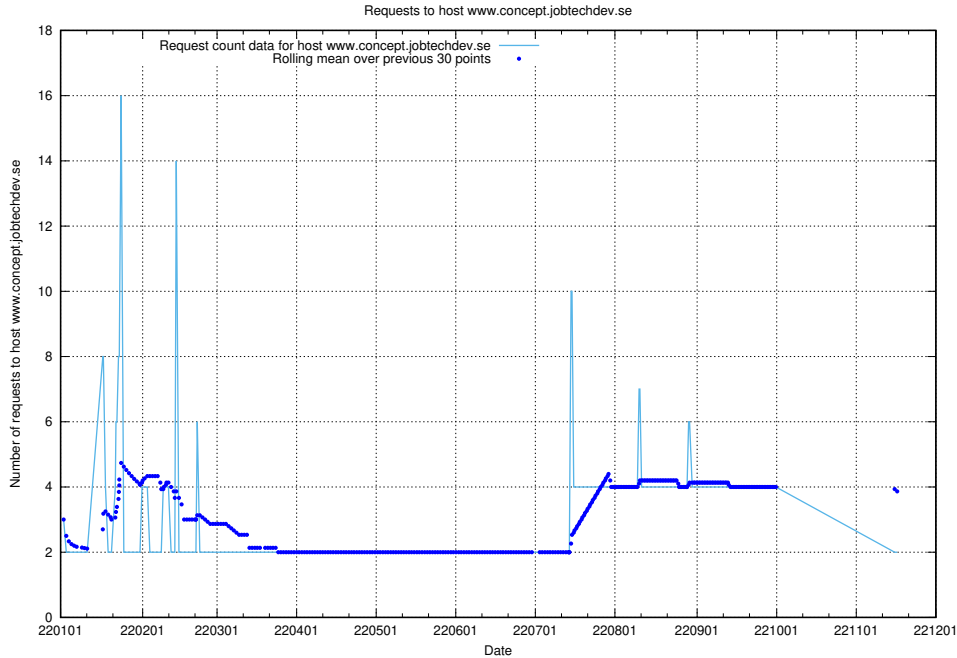

### 7.289 Usage of www.concept.jobtechdev.se

Here, we count the number of requests to host www.concept.jobtechdev.se.