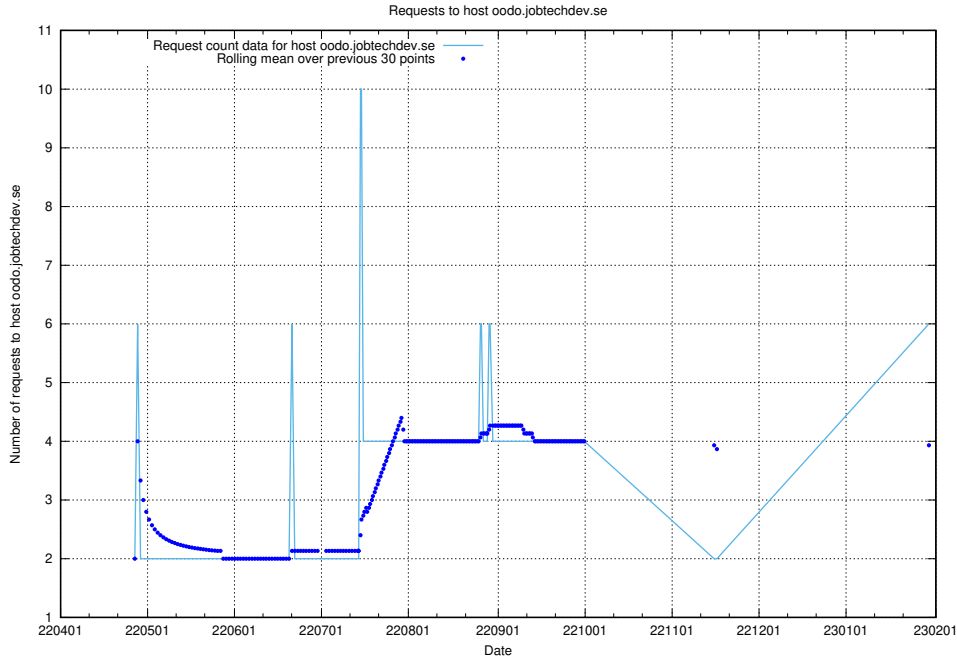

7.77 Usage of oodo.jobtechdev.se

Here, we count the number of requests to host oodo.jobtechdev.se.