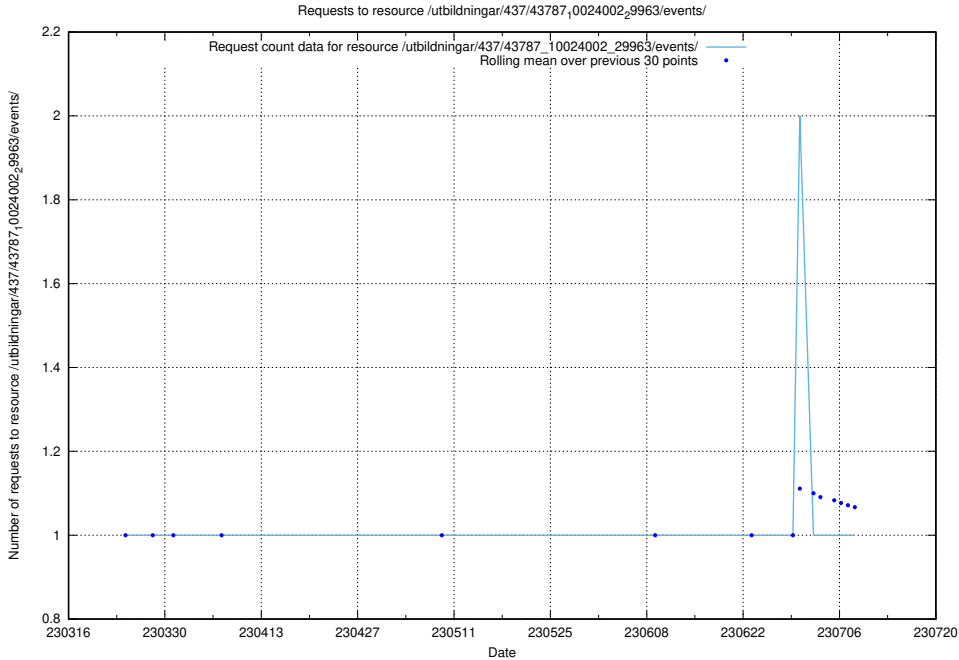

5.2036 Usage of /utbildningar/437/43787_10024002_29963/events/

Here, we count the number of requests to resource /utbildningar/437/43787_10024002_29963/events/.