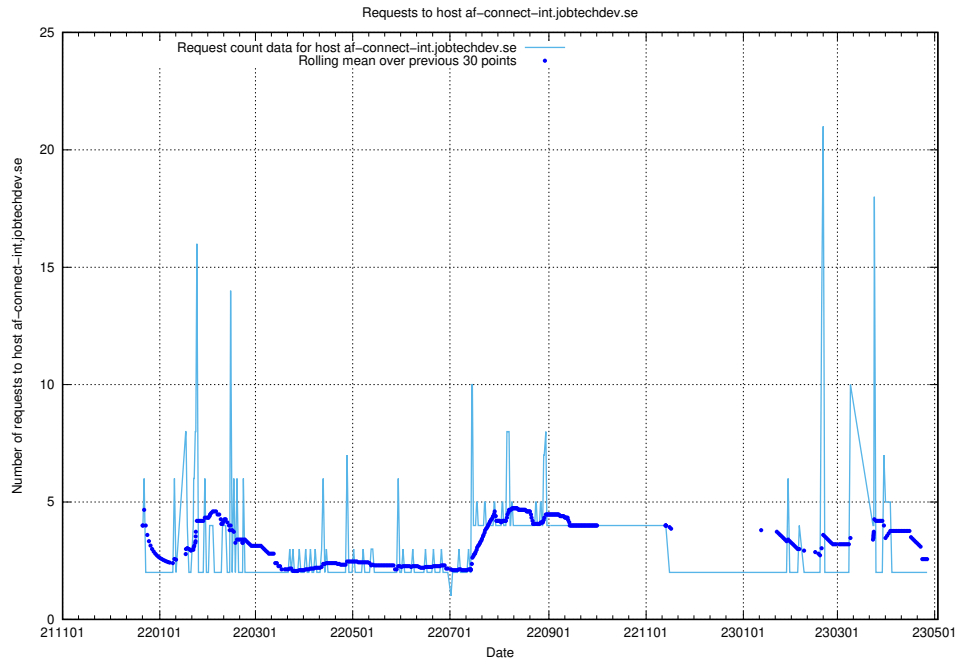

7.349 Usage of af-connect-int.jobtechdev.se

Here, we count the number of requests to host af-connect-int.jobtechdev.se.