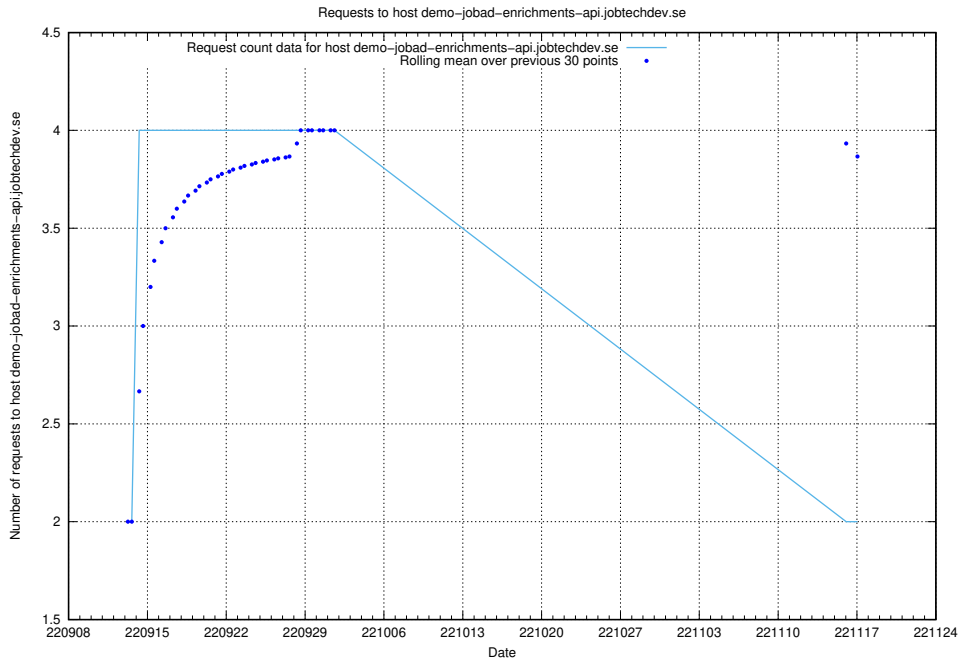

7.306 Usage of demo-jobad-enrichments-api.jobtechdev.se

Here, we count the number of requests to host demo-jobad-enrichments-api.jobtechdev.se.