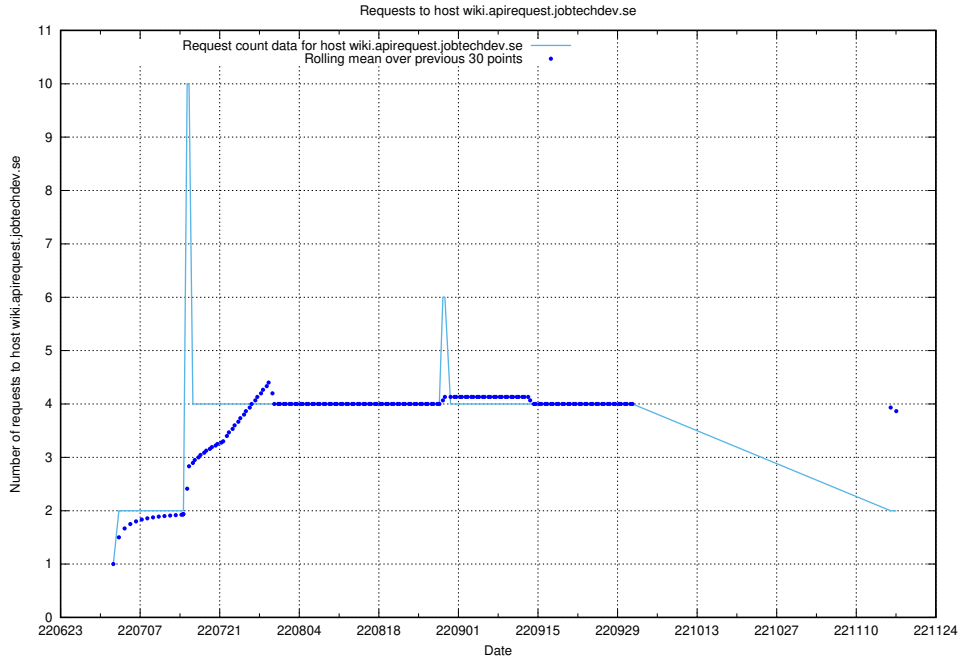

7.373 Usage of wiki.apirequest.jobtechdev.se

Here, we count the number of requests to host wiki.apirequest.jobtechdev.se.