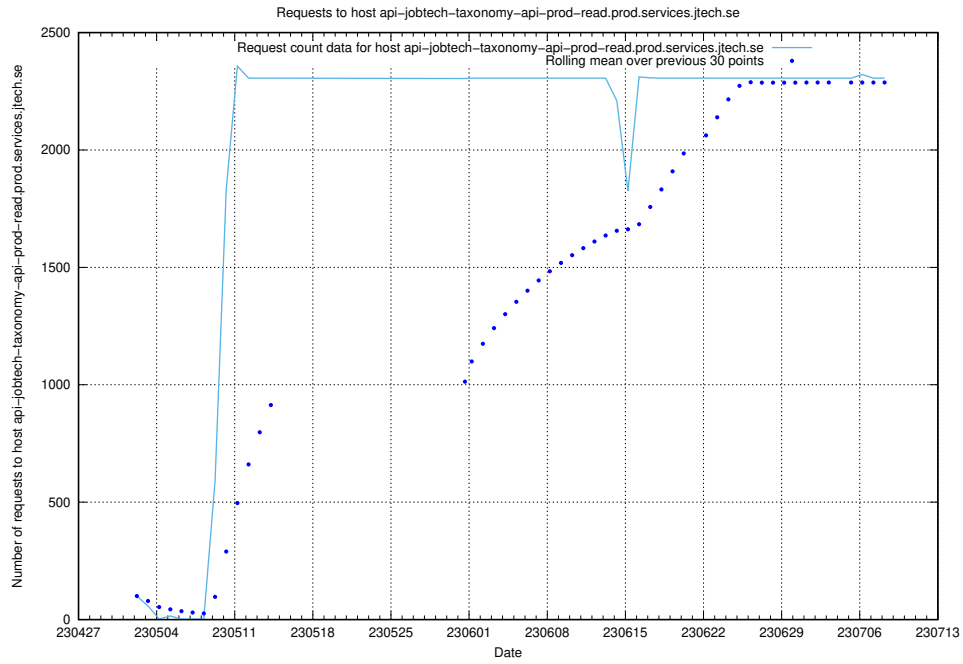

7.22 Usage of api-jobtech-taxonomy-api-prod-read.prod.services.jtech.se

Here, we count the number of requests to host api-jobtech-taxonomy-api-prod-read.prod.services.jtech.se.