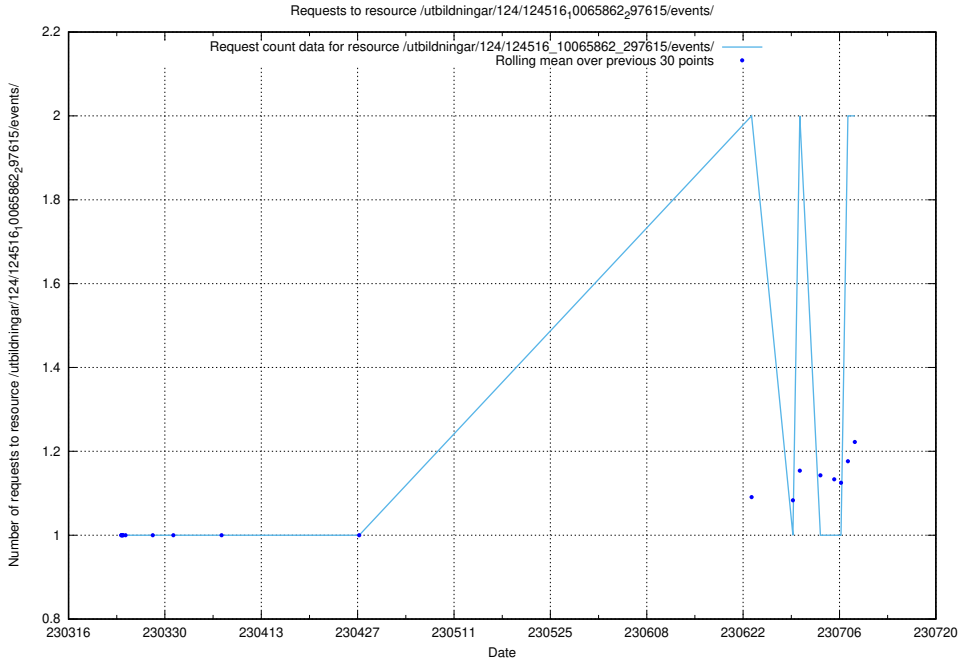

5.129 Usage of /utbildningar/124/124516_10065862_297615/events/

Here, we count the number of requests to resource /utbildningar/124/124516_10065862_297615/events/