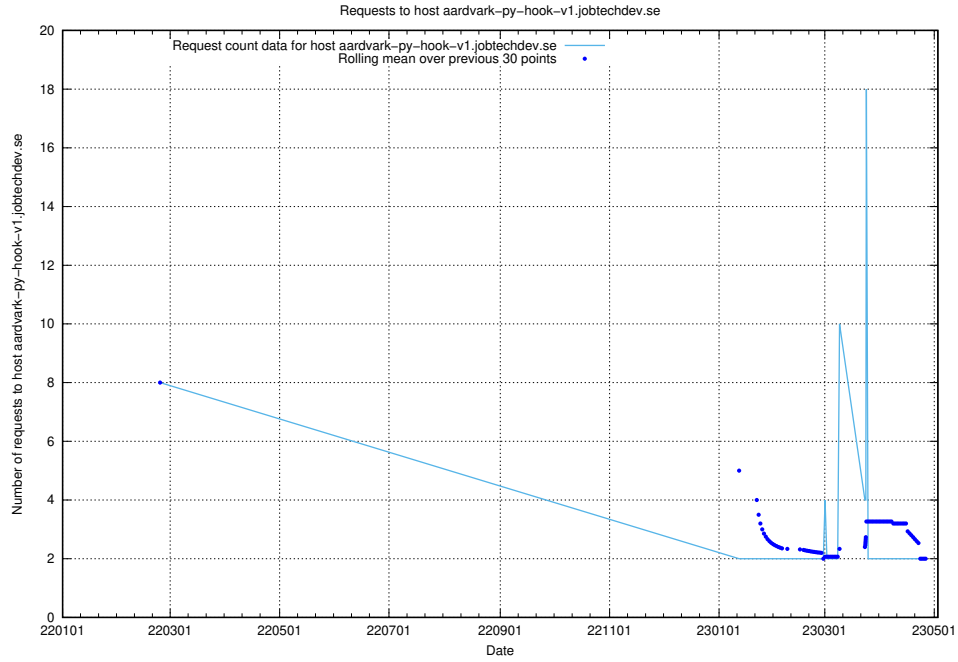

7.493 Usage of aardvark-py-hook-v1.jobtechdev.se

Here, we count the number of requests to host aardvark-py-hook-v1.jobtechdev.se.