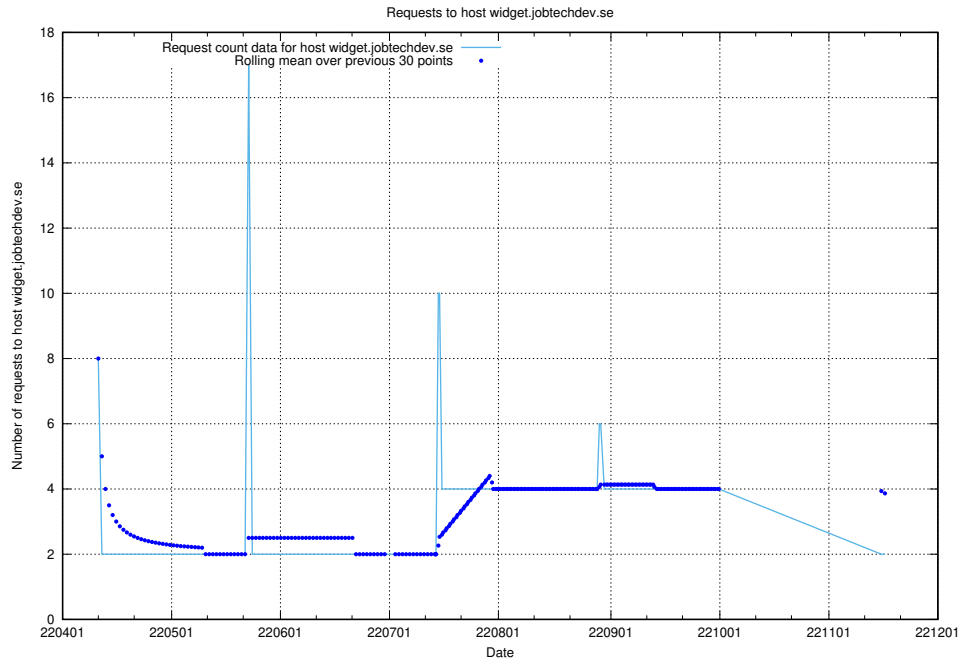

## 7.445 Usage of widget.jobtechdev.se

Here, we count the number of requests to host widget.jobtechdev.se.