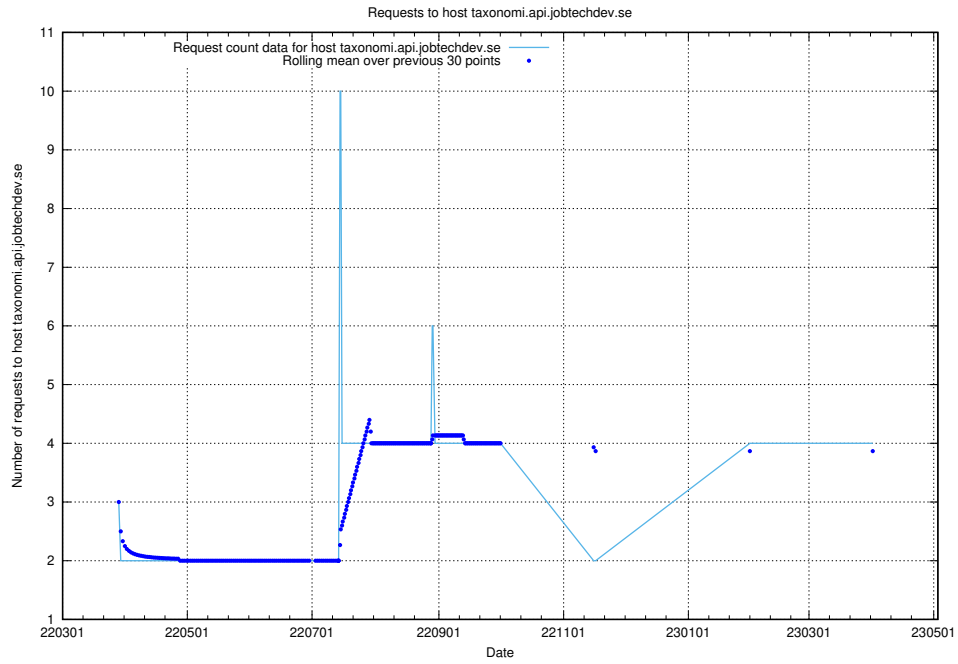

7.148 Usage of taxonomi.api.jobtechdev.se

Here, we count the number of requests to host taxonomi.api.jobtechdev.se.