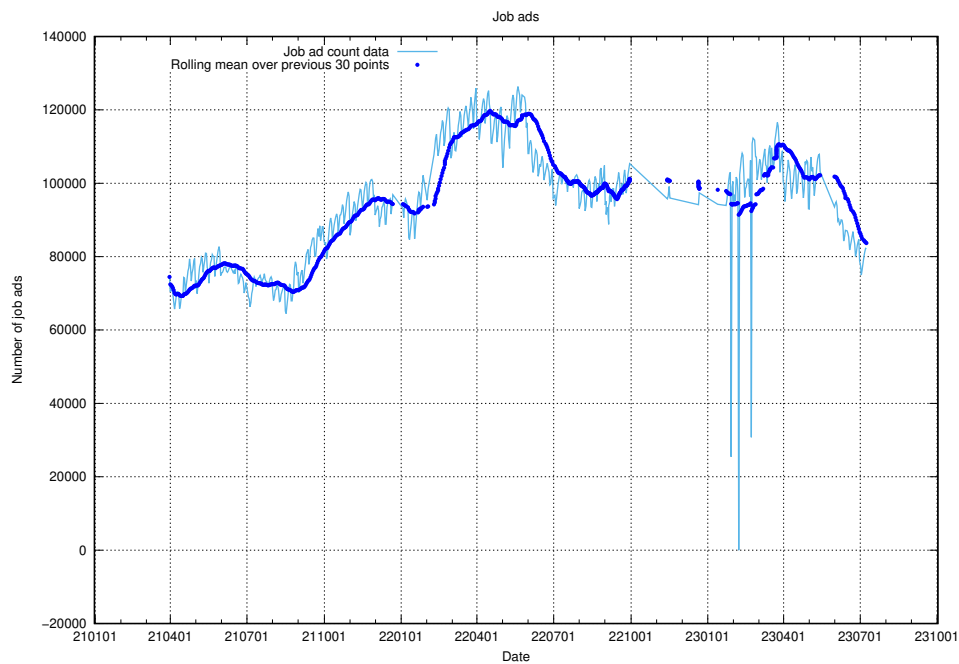

13 JobTechLinks Pipeline

This section contains a summary of last night's job ad processing in the [JobTech Links pipeline](#)¹³.

For a detailed statistical summary, please see [14.1](#).

13.1 Number of job ads

Here, we count the number of job ads processed by the pipeline each night.

¹³<https://gitlab.com/arbetsformedlingen/joblinks/wiki/-/wikis/home>