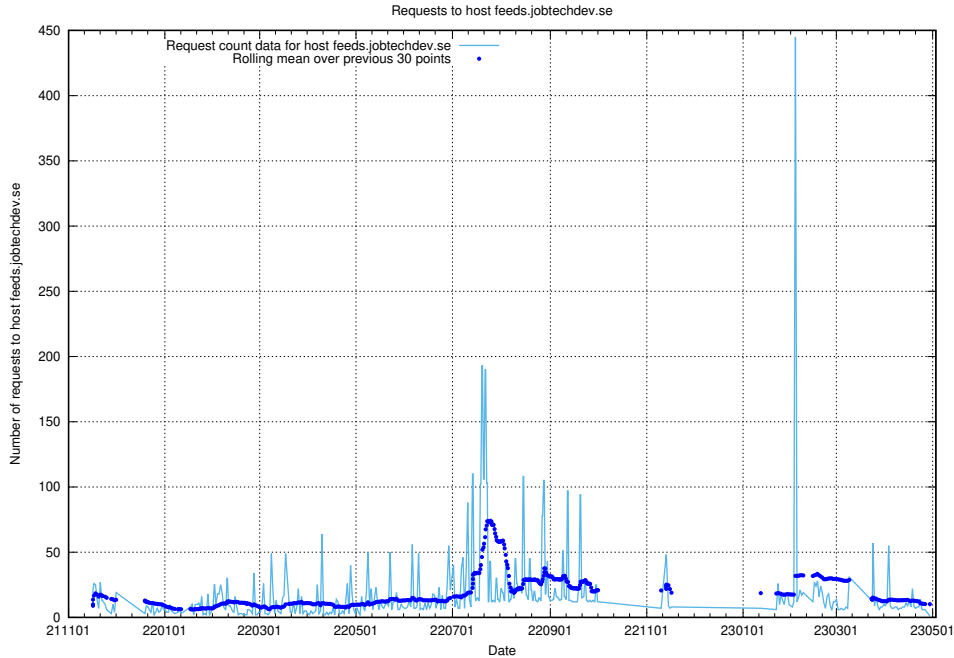

7.637 Usage of feeds.jobtechdev.se

Here, we count the number of requests to host feeds.jobtechdev.se.