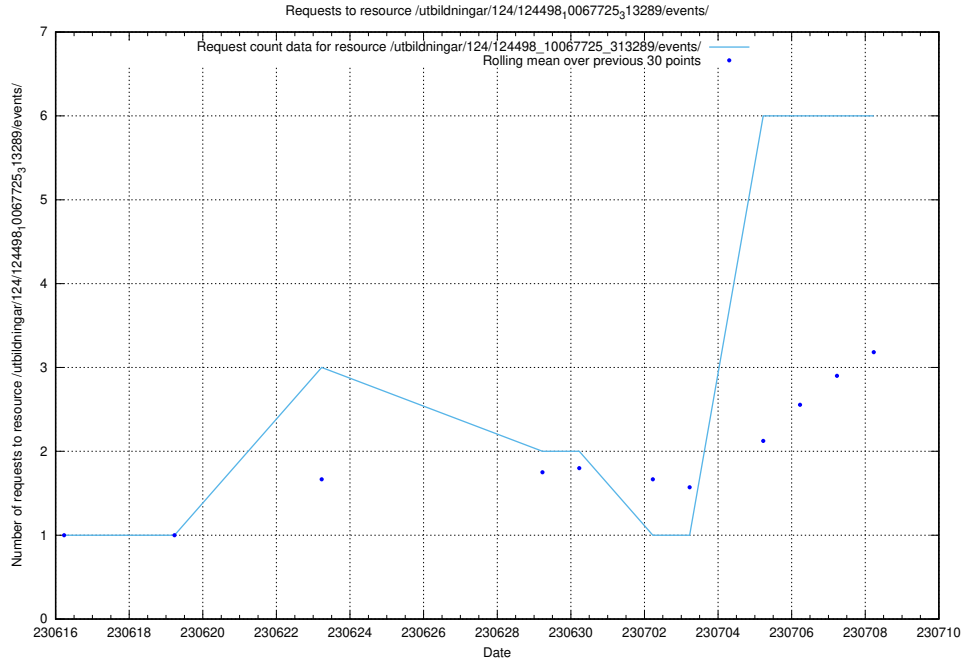

### 5.33 Usage of /utbildningar/124/124498\_10067725\_313289/events/

Here, we count the number of requests to resource /utbildningar/124/124498\_10067725\_313289/events/