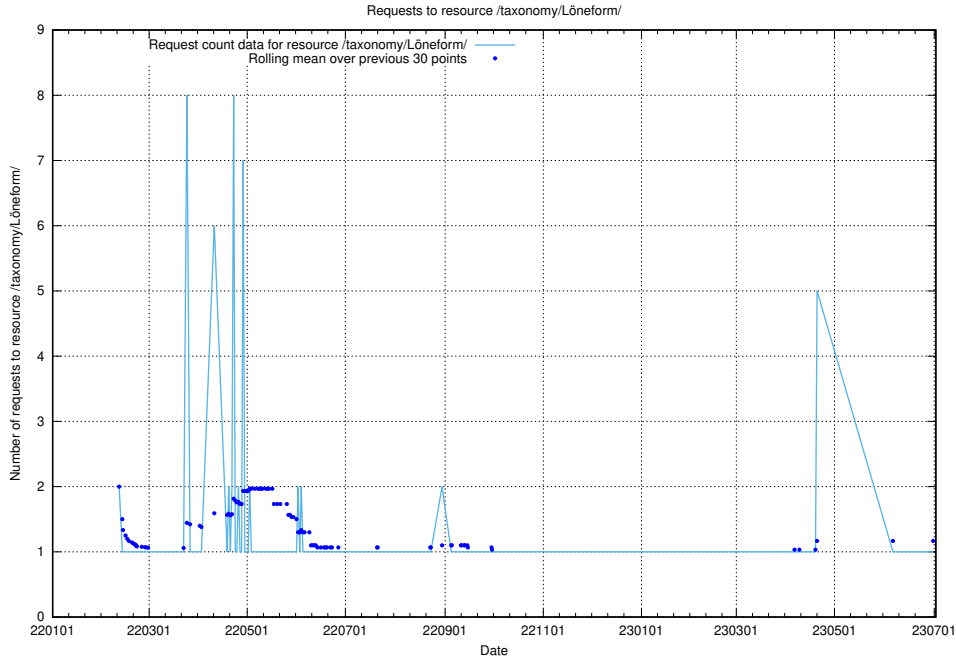

5.665 Usage of /taxonomy/Löneform/

Here, we count the number of requests to resource /taxonomy/Löneform/.