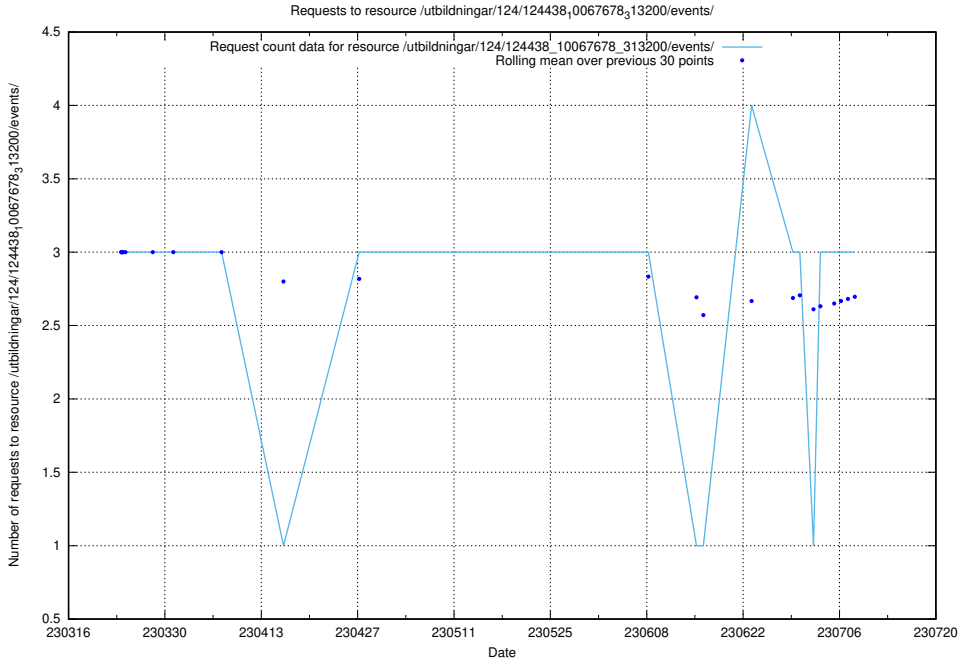

5.107 Usage of /utbildningar/124/124438_10067678_313200/events/

Here, we count the number of requests to resource /utbildningar/124/124438_10067678_313200/events/