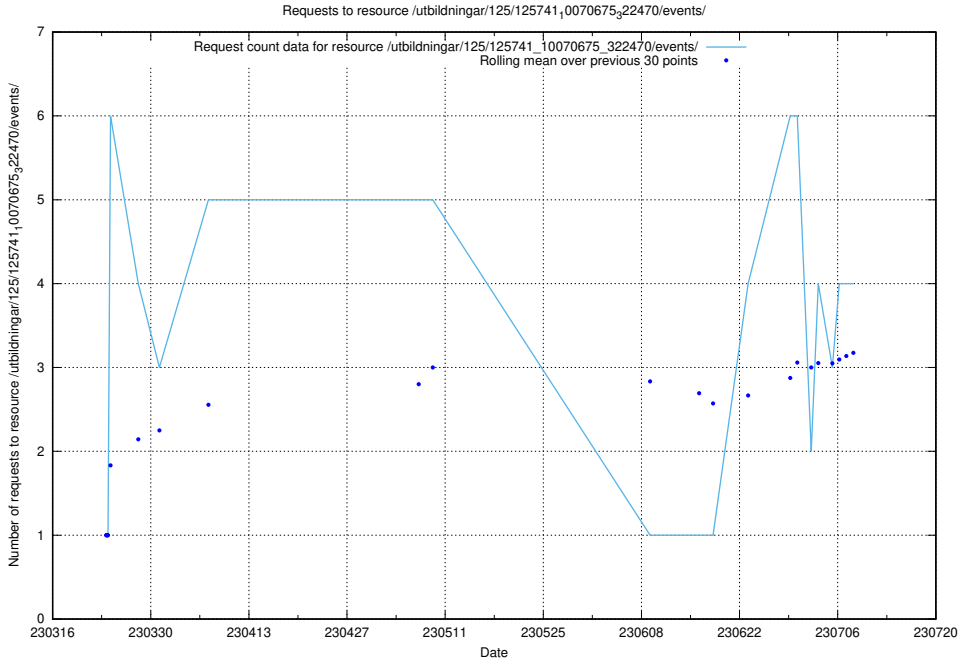

### 5.68 Usage of /utbildningar/125/125741\_10070675\_322470/events/

Here, we count the number of requests to resource /utbildningar/125/125741\_10070675\_322470/events/