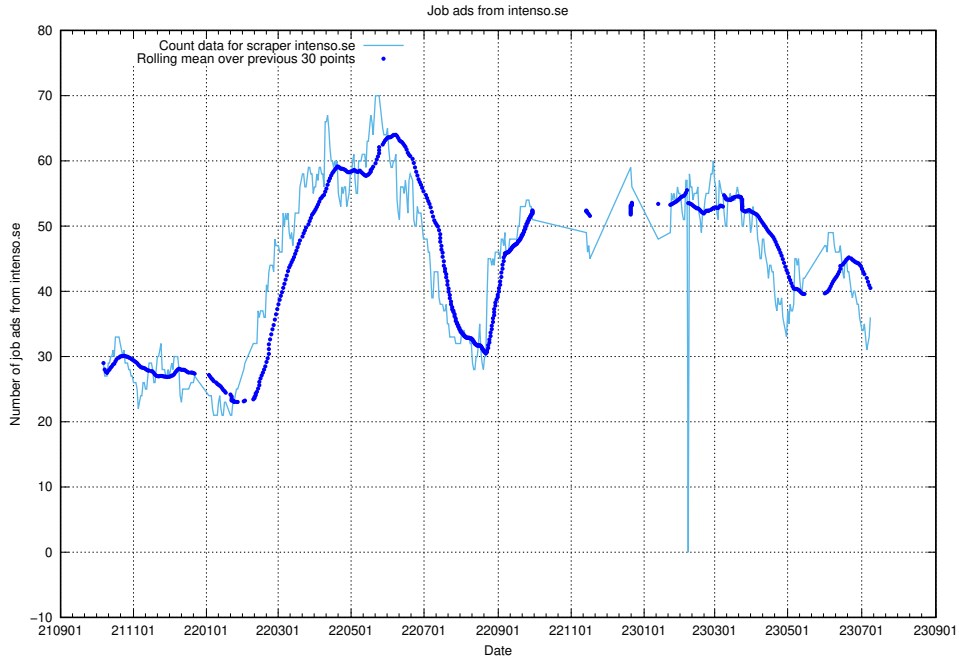

### 13.18 Number of ads by scraper intenso.se

Here, we count the number of job ads scraped from intenso.se.