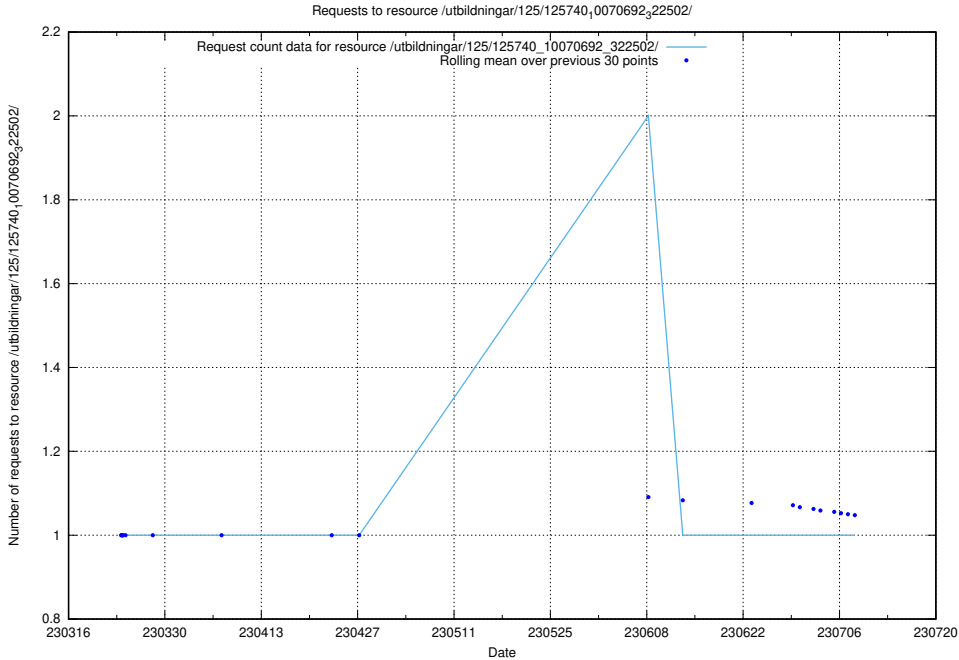

5.289 Usage of /utbildningar/125/125740_10070692_322502/

Here, we count the number of requests to resource /utbildningar/125/125740_10070692_322502/.