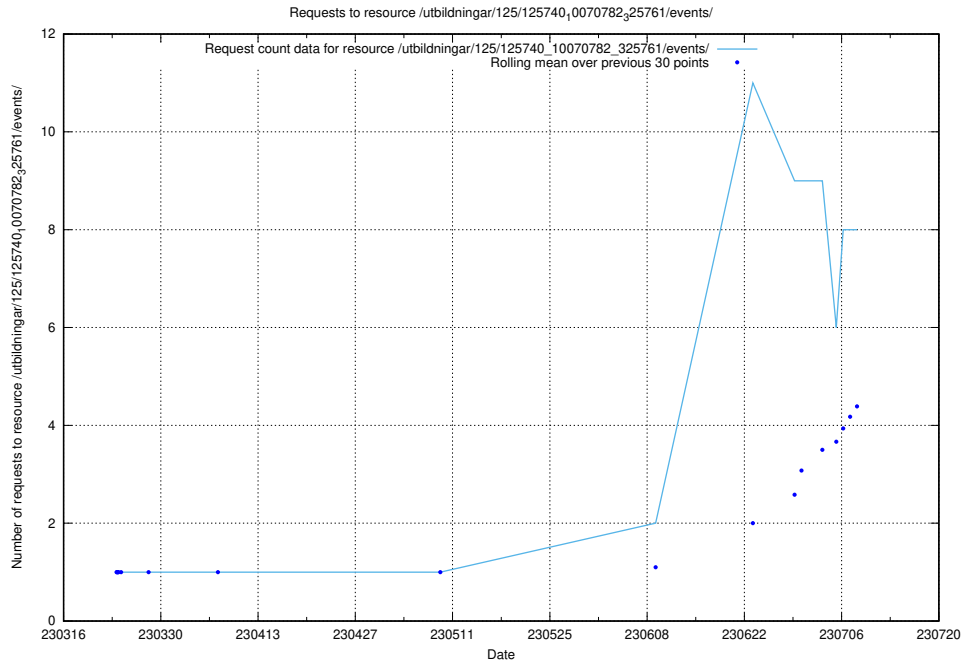

5.23 Usage of /utbildningar/125/125740_10070782_325761/events/

Here, we count the number of requests to resource /utbildningar/125/125740_10070782_325761/events/