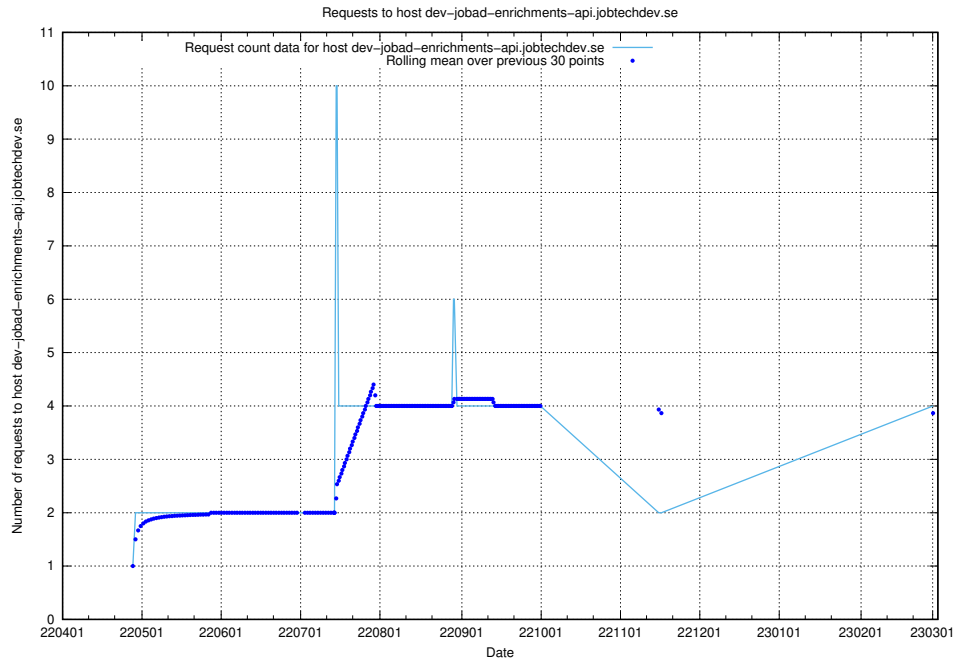

7.146 Usage of dev-jobad-enrichments-api.jobtechdev.se

Here, we count the number of requests to host dev-jobad-enrichments-api.jobtechdev.se.