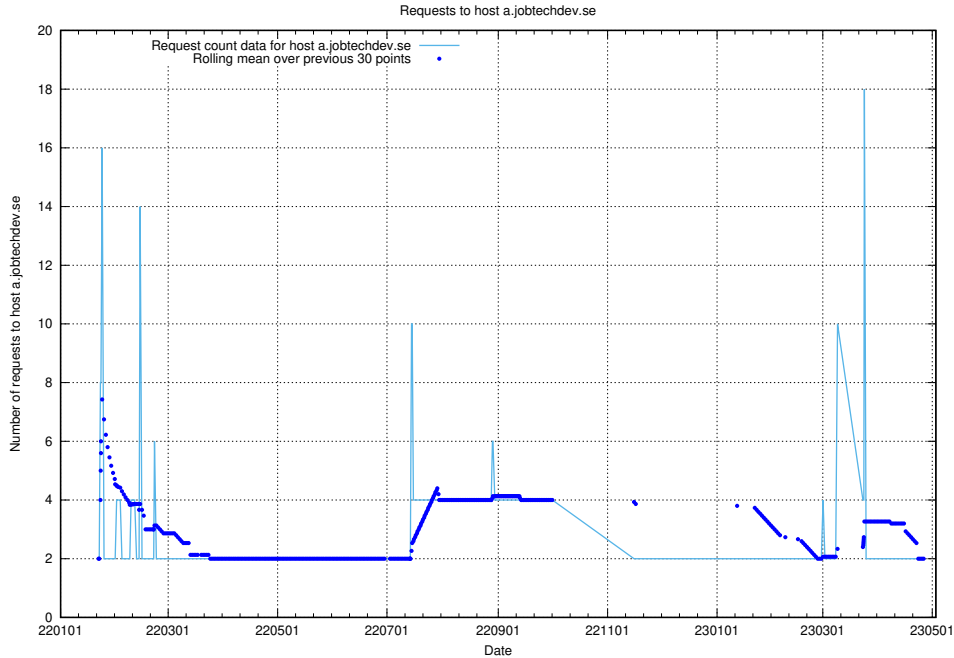

7.246 Usage of a.jobtechdev.se

Here, we count the number of requests to host a.jobtechdev.se.