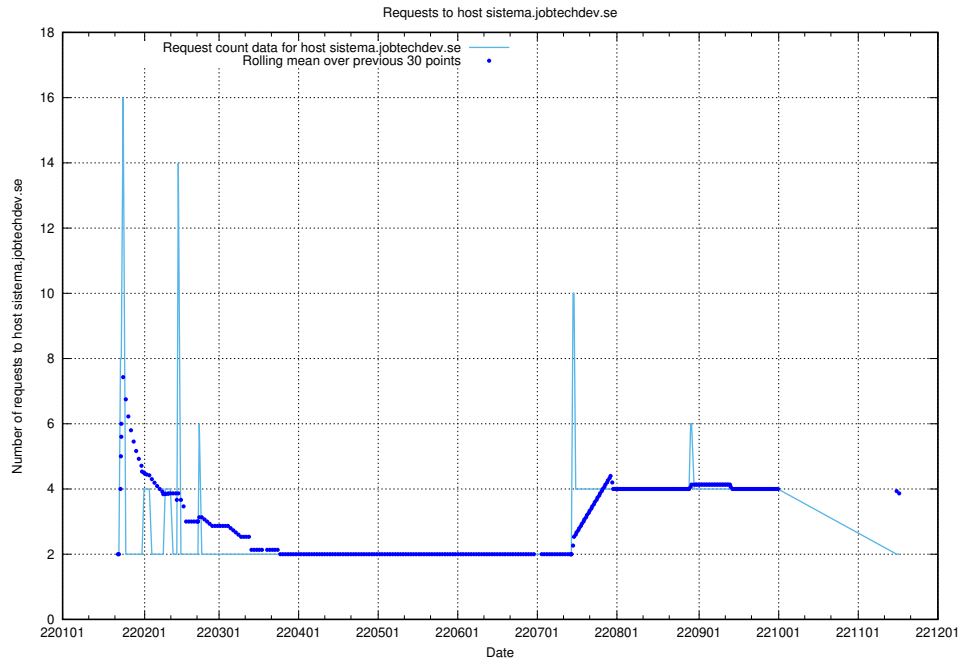

7.565 Usage of sistema.jobtechdev.se

Here, we count the number of requests to host sistema.jobtechdev.se.