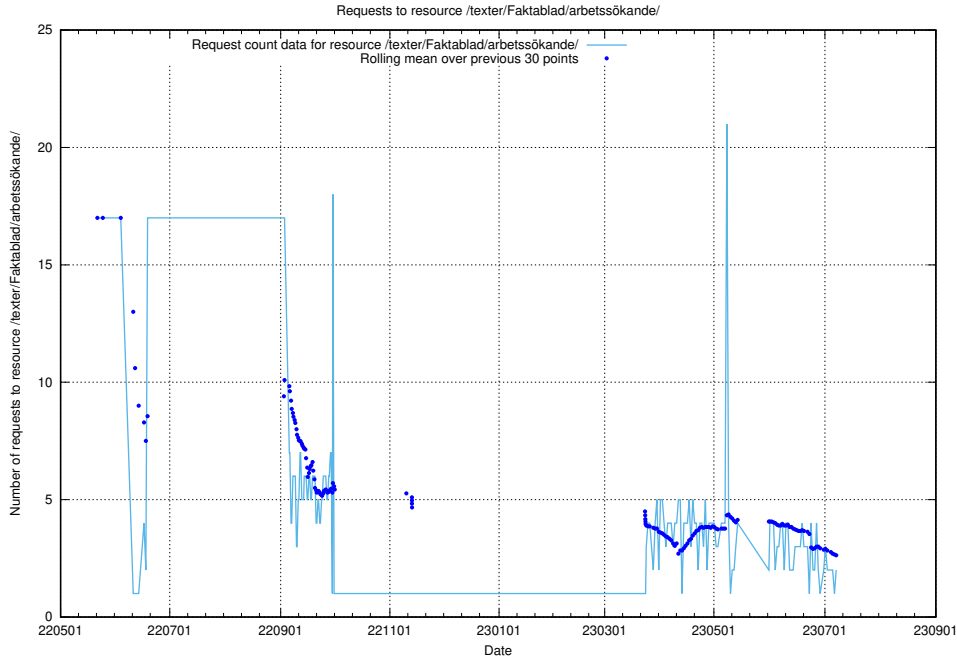

5.119 Usage of /texter/Faktablad/arbetsökande/

Here, we count the number of requests to resource /texter/Faktablad/arbetsökande/.