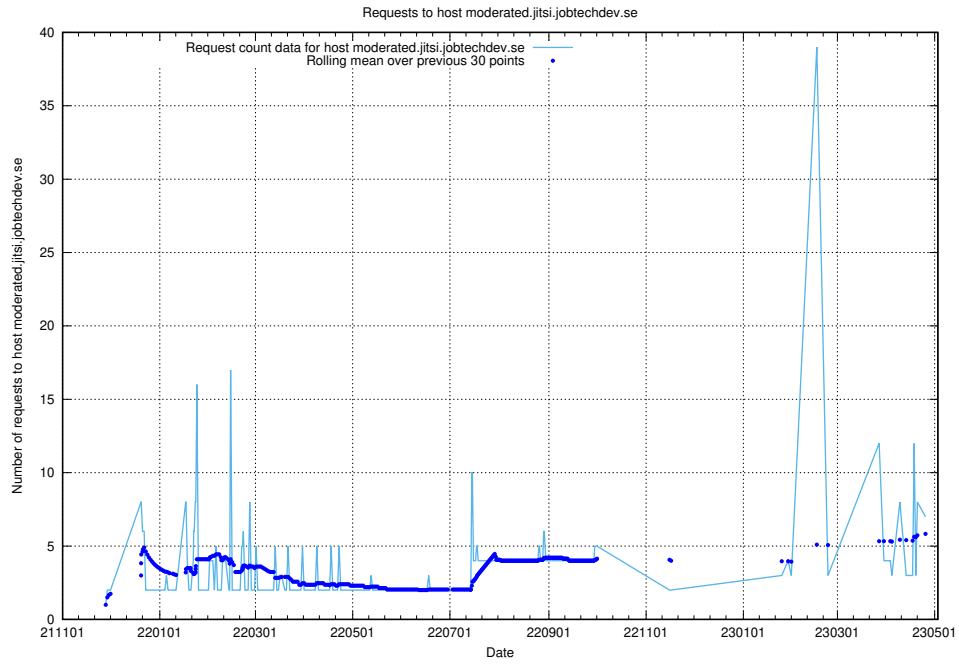

7.70 Usage of moderated.jitsi.jobtechdev.se

Here, we count the number of requests to host moderated.jitsi.jobtechdev.se.