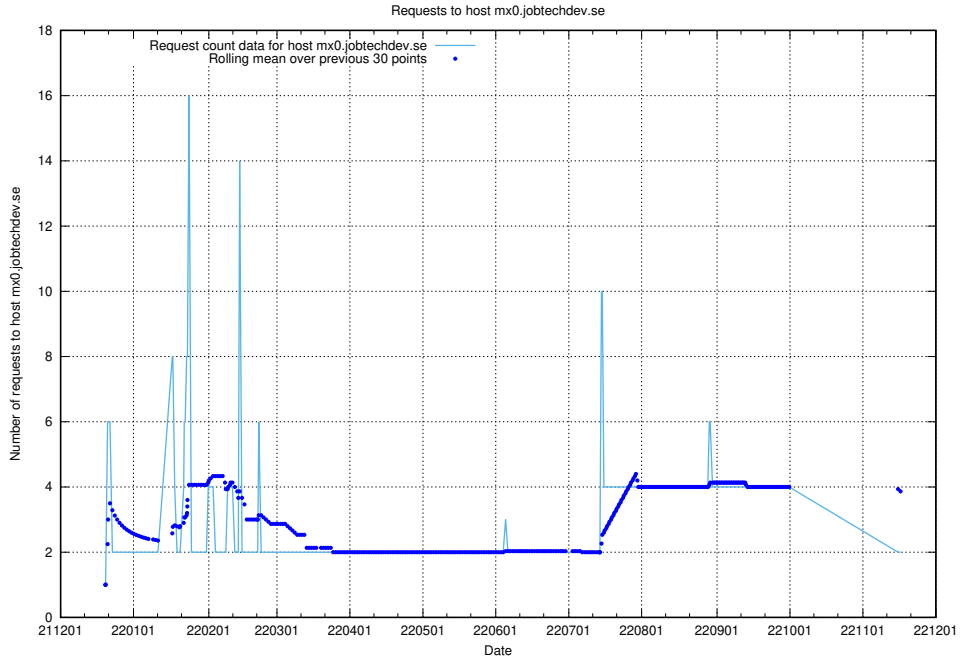

7.353 Usage of mx0.jobtechdev.se

Here, we count the number of requests to host mx0.jobtechdev.se.