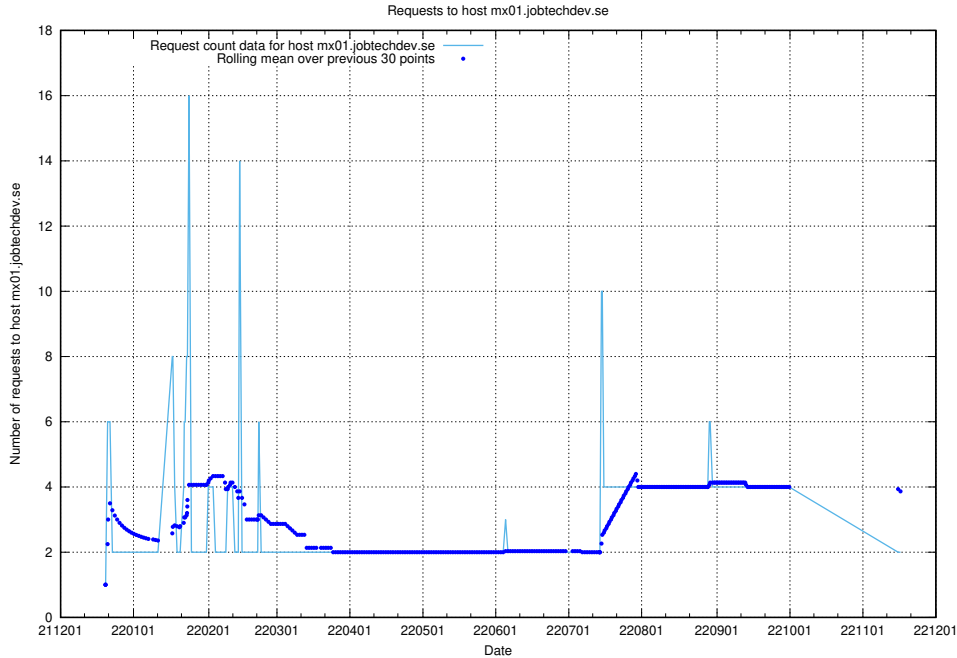

7.352 Usage of mx01.jobtechdev.se

Here, we count the number of requests to host mx01.jobtechdev.se.