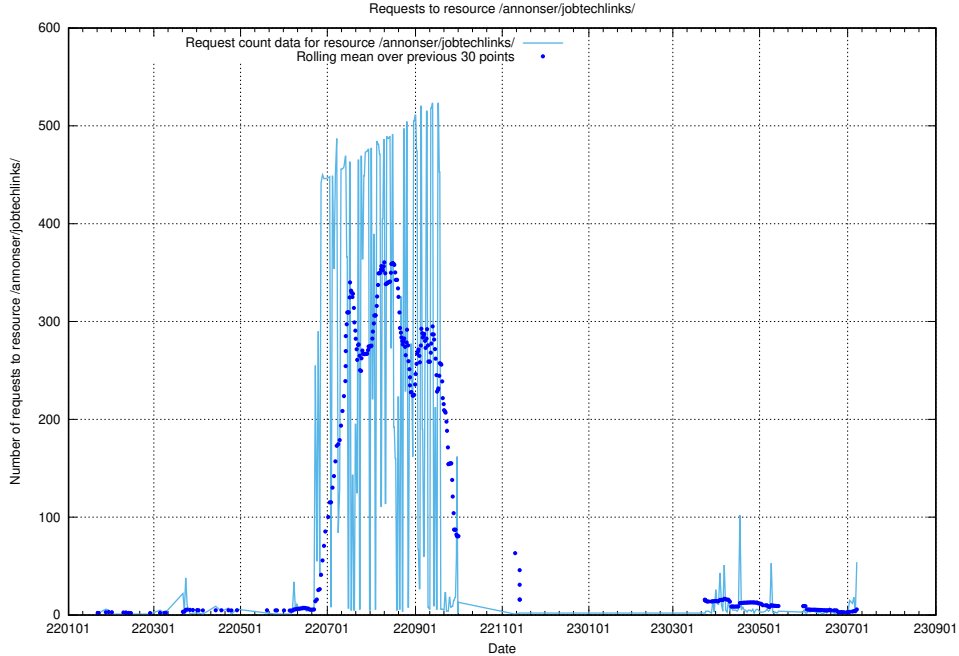

5.4 Usage of /annonser/jobtechlinks/

Here, we count the number of requests to resource /annonser/jobtechlinks/.