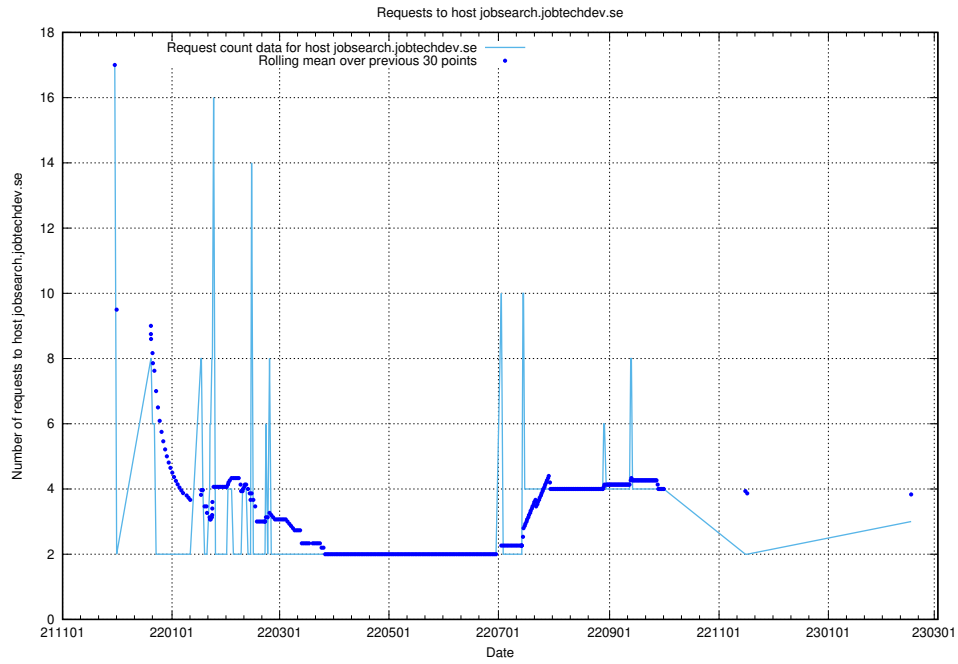

7.198 Usage of jobsearch.jobtechdev.se

Here, we count the number of requests to host jobsearch.jobtechdev.se.