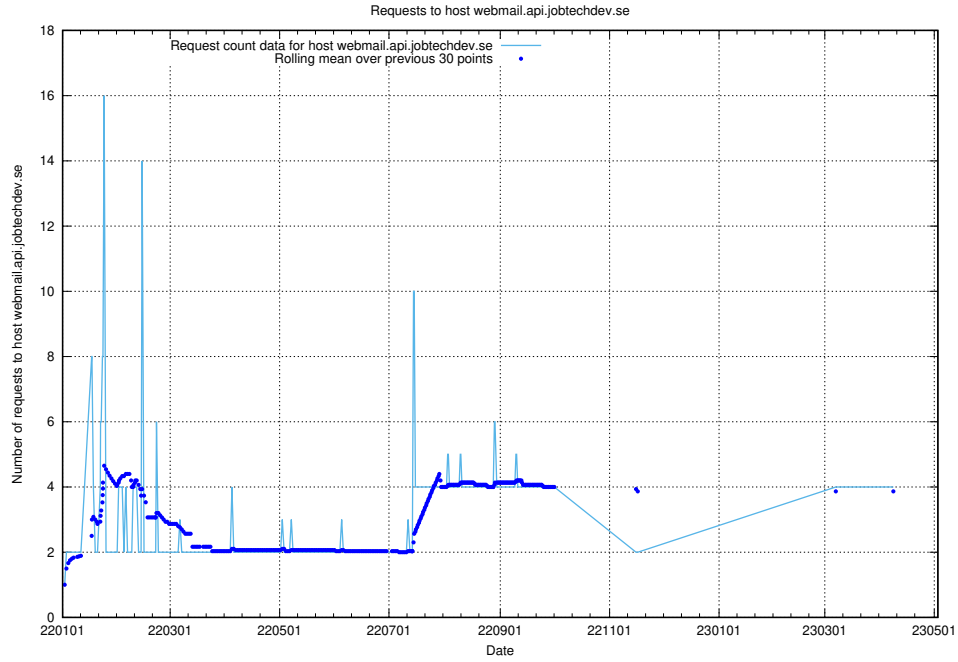

7.110 Usage of webmail.api.jobtechdev.se

Here, we count the number of requests to host webmail.api.jobtechdev.se.