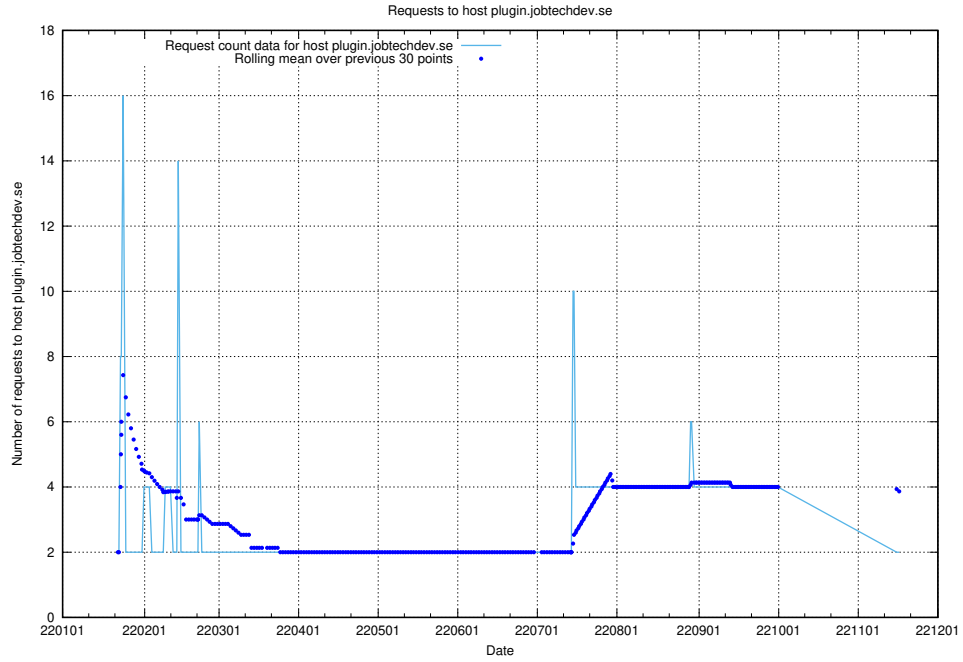

7.570 Usage of plugin.jobtechdev.se

Here, we count the number of requests to host plugin.jobtechdev.se.