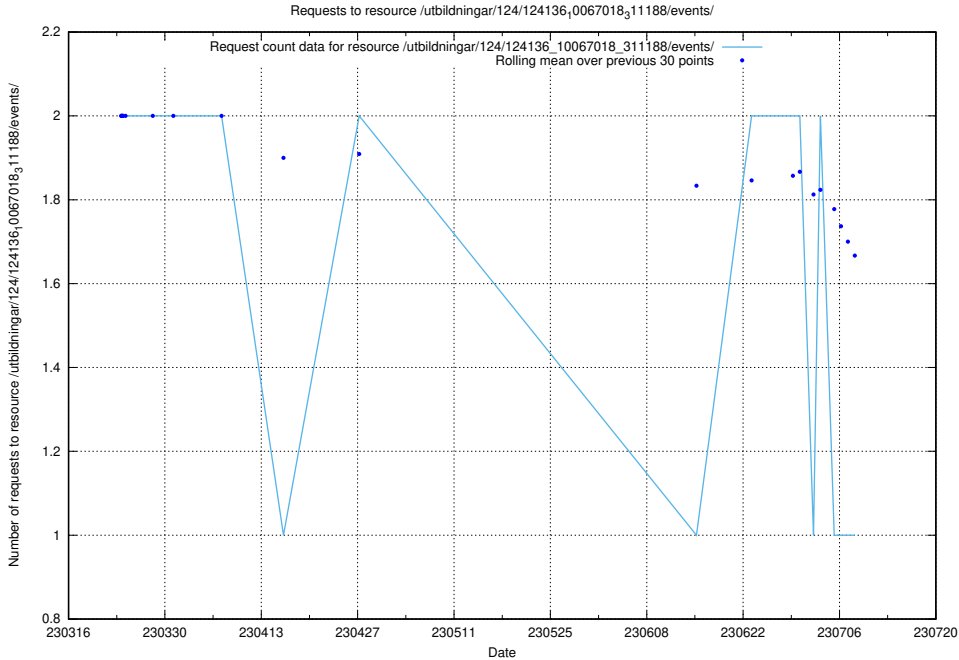

5.2144 Usage of /utbildningar/124/124136_10067018_311188/events/

Here, we count the number of requests to resource /utbildningar/124/124136_10067018_311188/events/