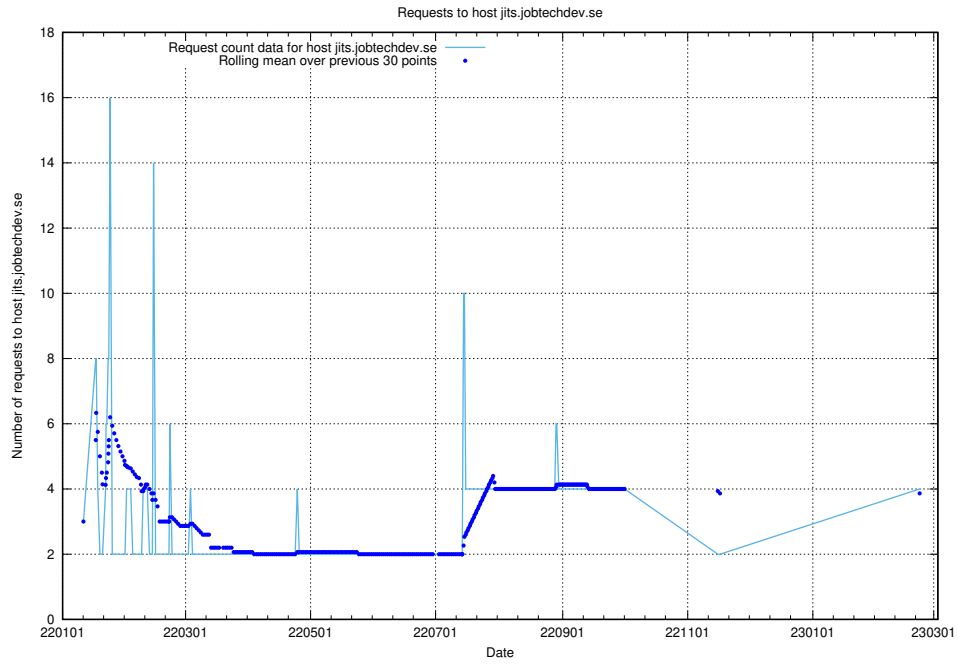

7.101 Usage of jits.jobtechdev.se

Here, we count the number of requests to host jits.jobtechdev.se.