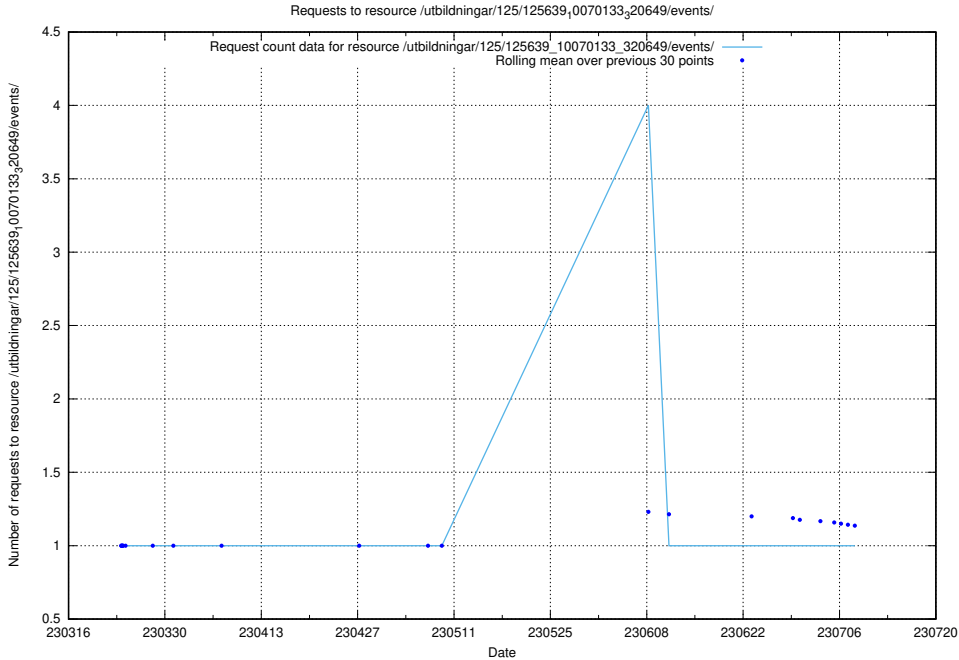

5.377 Usage of /utbildningar/125/125639_10070133_320649/events/

Here, we count the number of requests to resource /utbildningar/125/125639_10070133_320649/events/