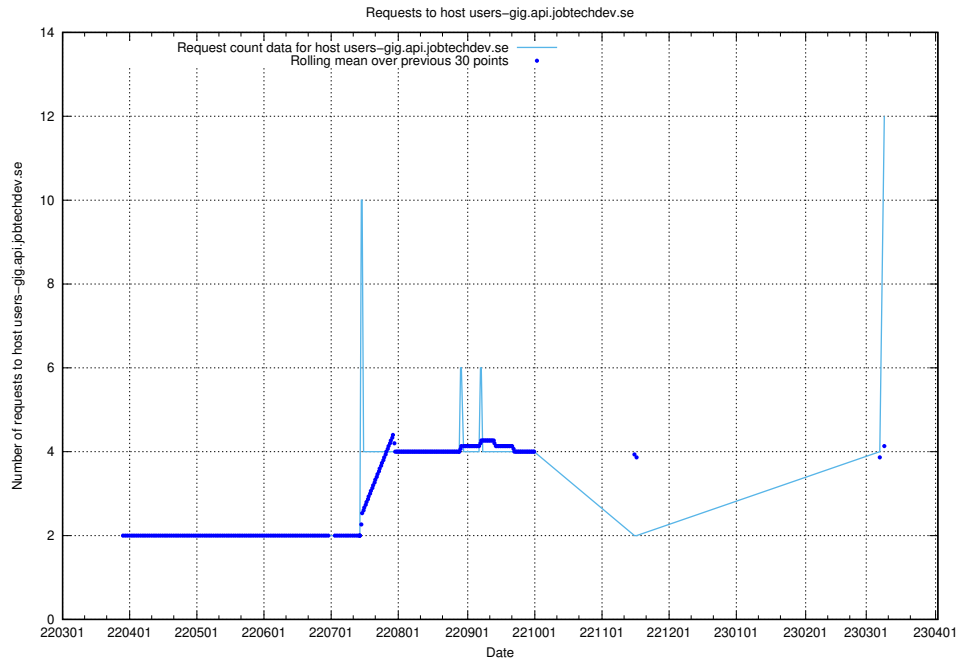

7.52 Usage of users-gig.api.jobtechdev.se

Here, we count the number of requests to host users-gig.api.jobtechdev.se.