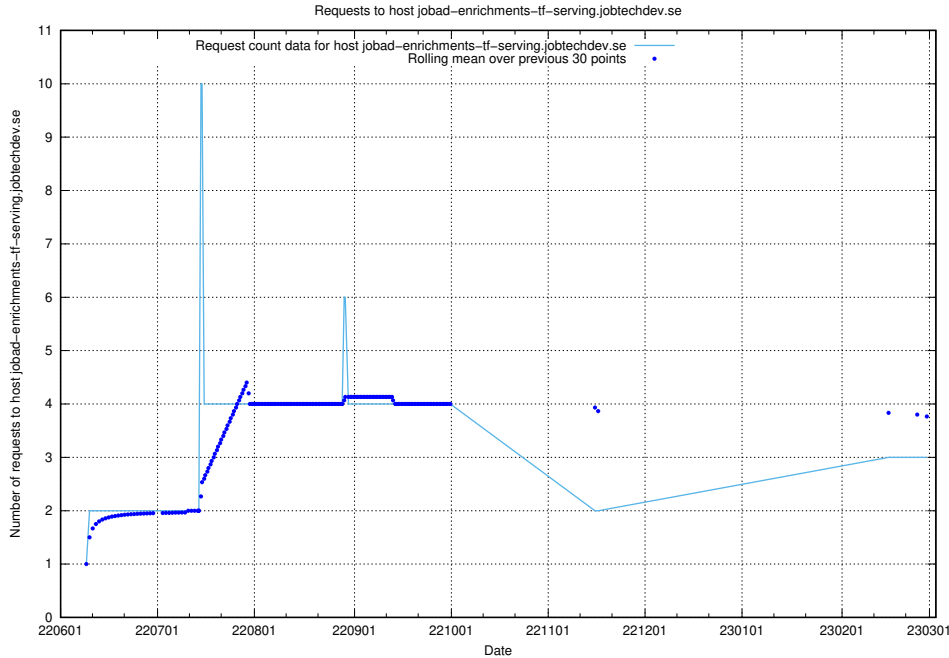

7.205 Usage of jobad-enrichments-tf-serving.jobtechdev.se

Here, we count the number of requests to host jobad-enrichments-tf-serving.jobtechdev.se.