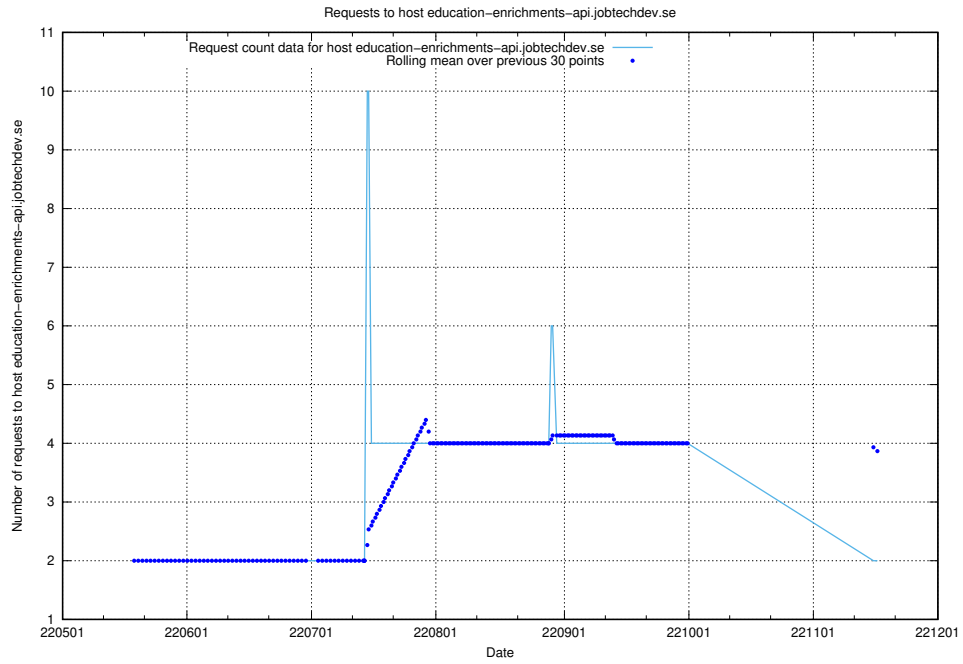

7.406 Usage of education-enrichments-api.jobtechdev.se

Here, we count the number of requests to host education-enrichments-api.jobtechdev.se.