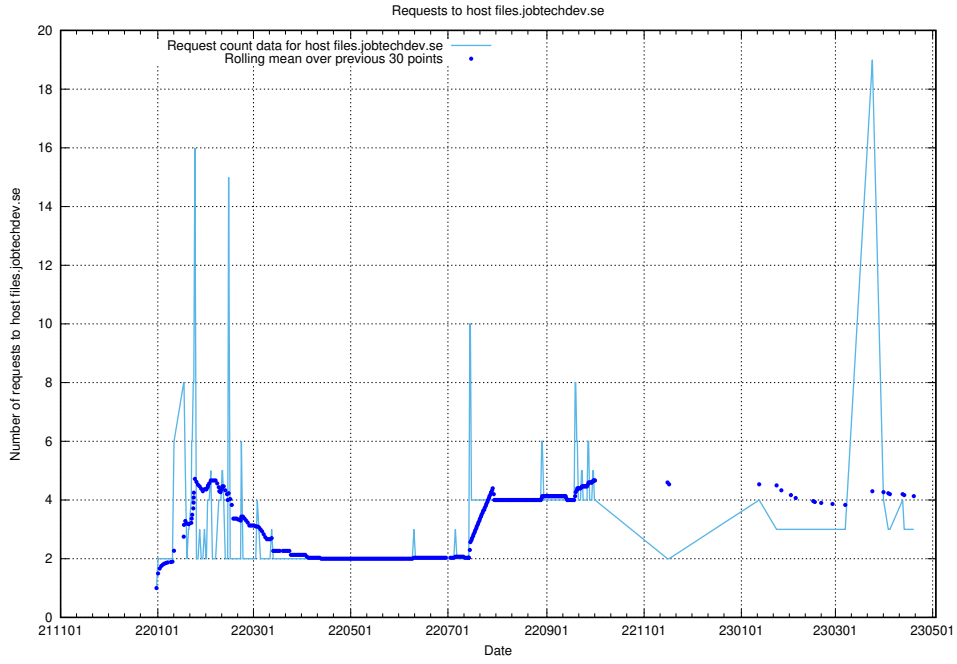

7.183 Usage of files.jobtechdev.se

Here, we count the number of requests to host files.jobtechdev.se.