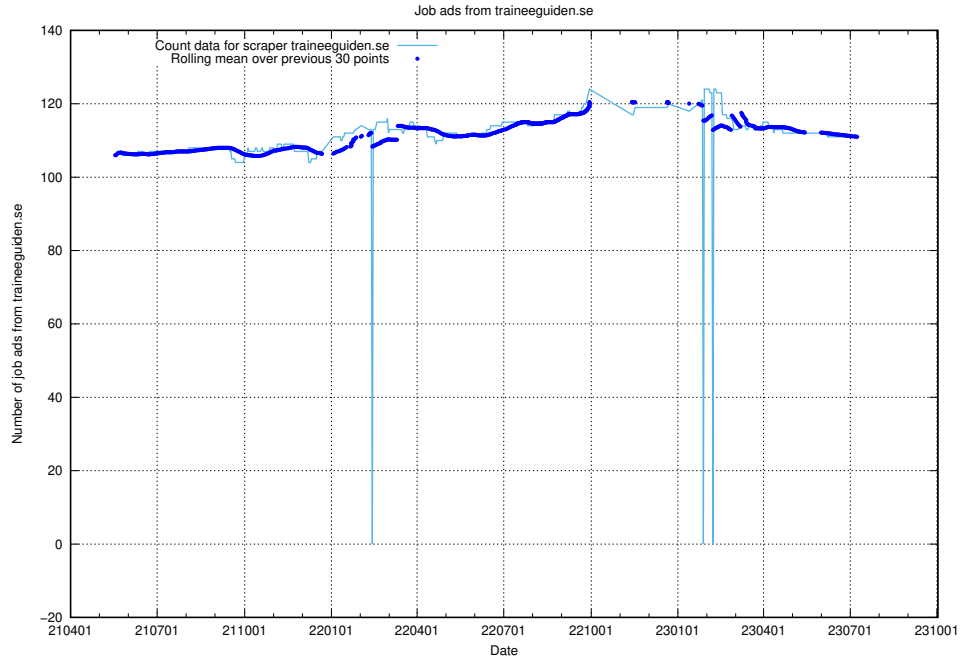

13.15 Number of ads by scraper traineeguiden.se

Here, we count the number of job ads scraped from traineeguiden.se.