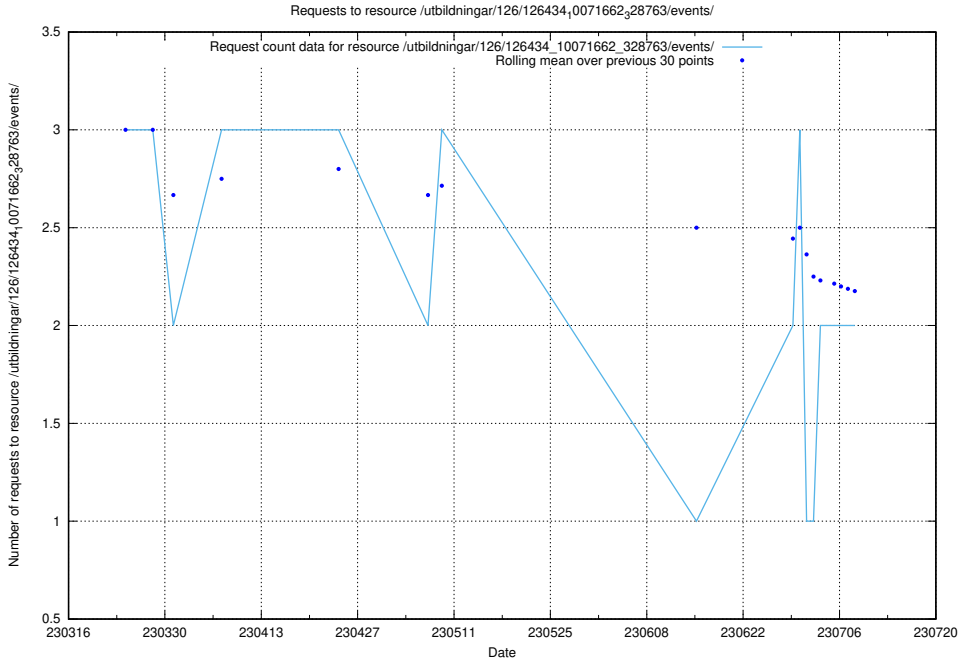

5.169 Usage of /utbildningar/126/126434_10071662_328763/events/

Here, we count the number of requests to resource /utbildningar/126/126434_10071662_328763/events/