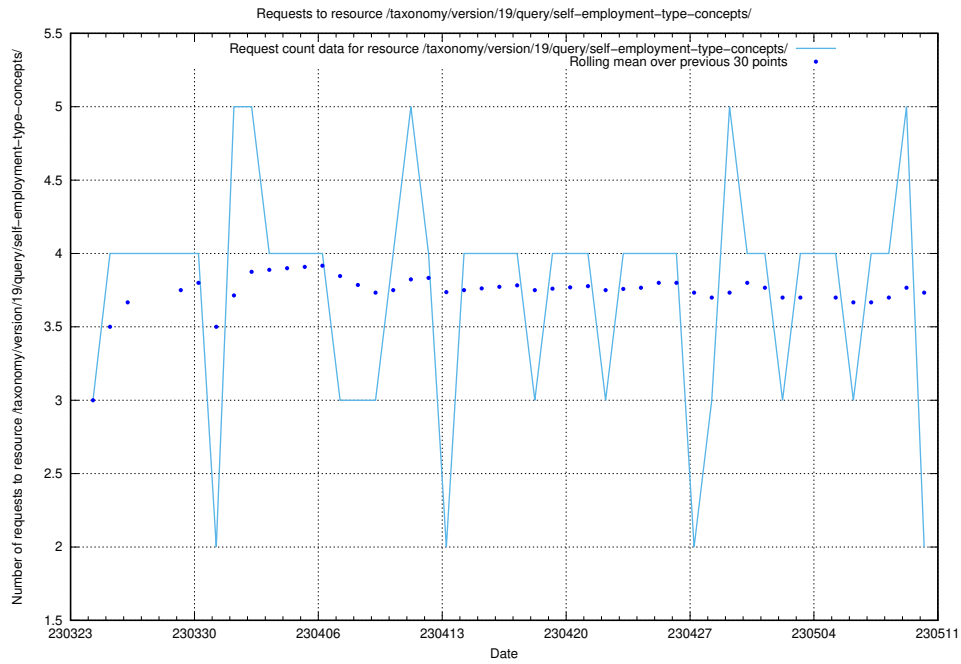

5.232 Usage of /taxonomy/version/19/query/self-employment-type-concepts/

Here, we count the number of requests to resource /taxonomy/version/19/query/self-employment-type-concepts/.