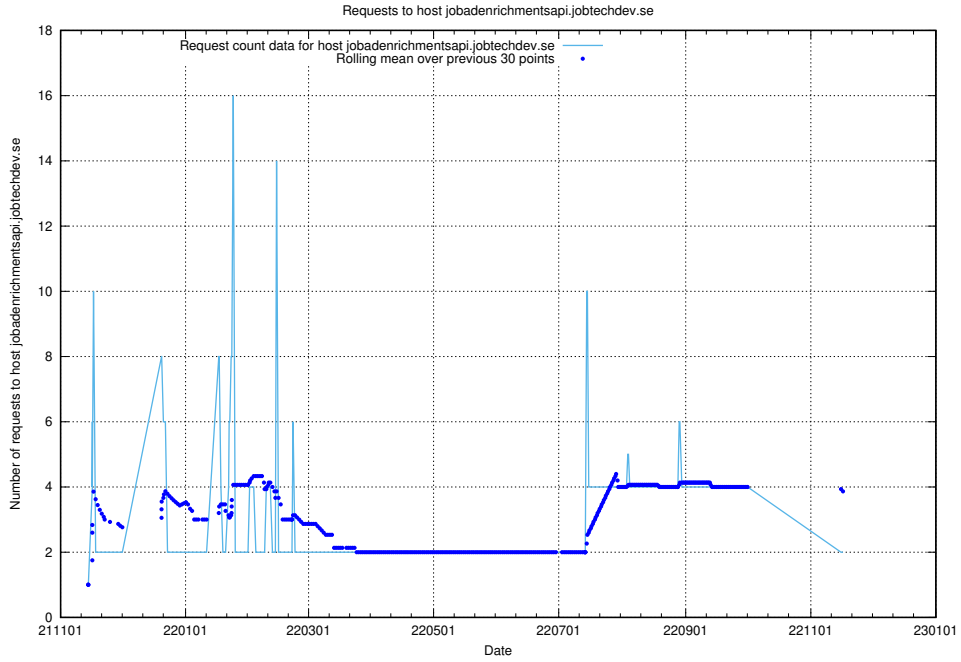

7.556 Usage of jobadenrichmentsapi.jobtechdev.se

Here, we count the number of requests to host jobadenrichmentsapi.jobtechdev.se.