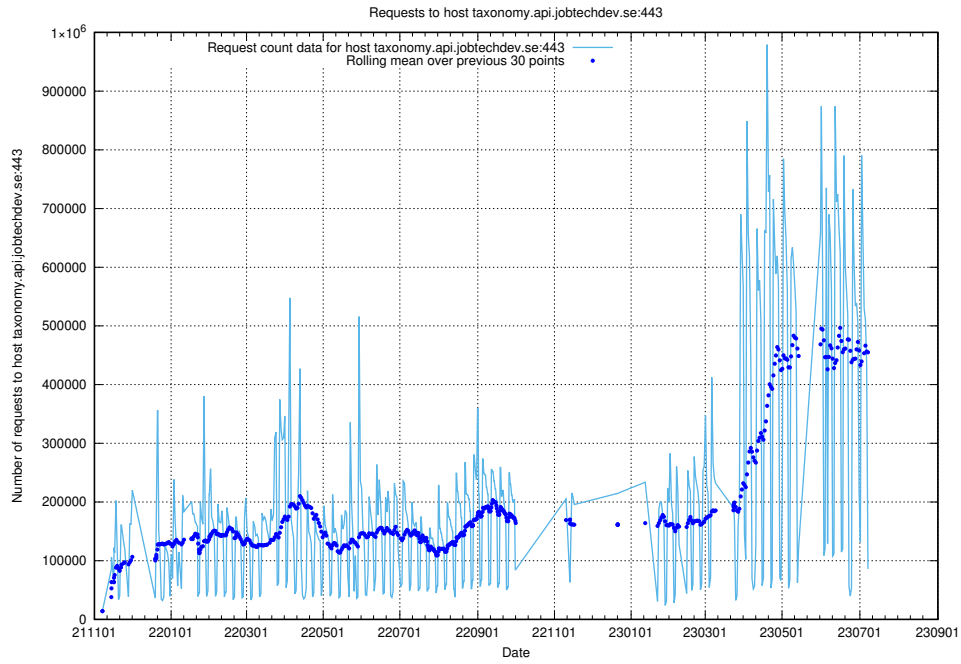

7.4 Usage of taxonomy.api.jobtechdev.se:443

Here, we count the number of requests to host taxonomy.api.jobtechdev.se:443.