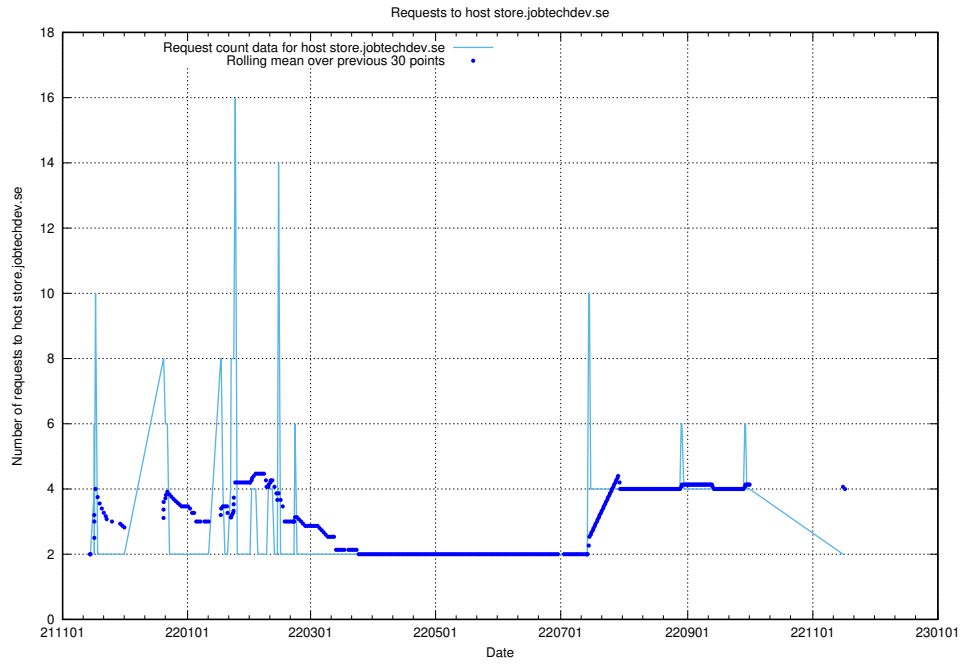

7.535 Usage of store.jobtechdev.se

Here, we count the number of requests to host store.jobtechdev.se.