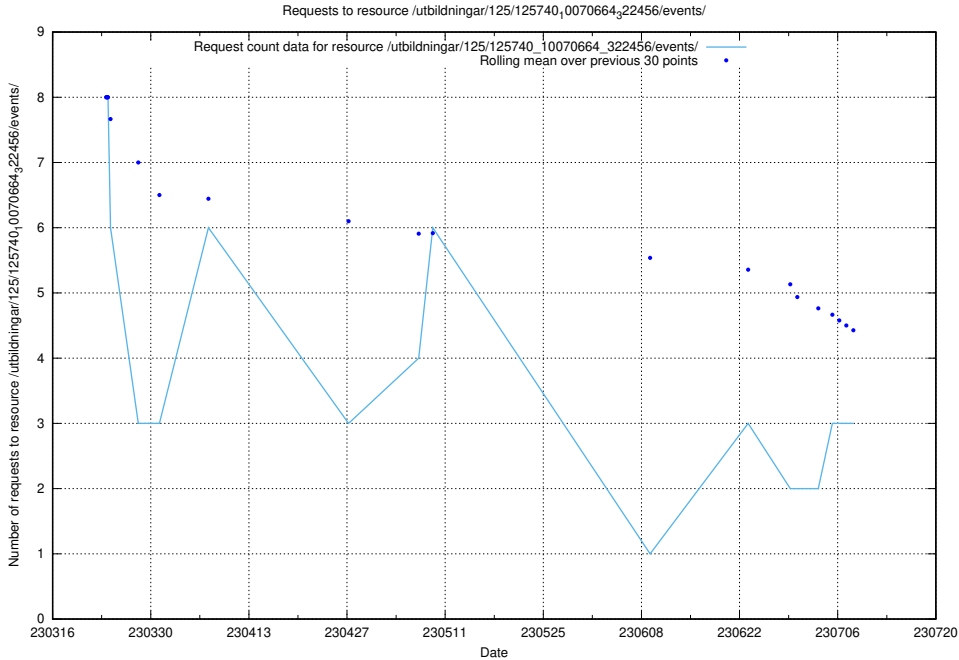

5.101 Usage of /utbildningar/125/125740_10070664_322456/events/

Here, we count the number of requests to resource /utbildningar/125/125740_10070664_322456/events/