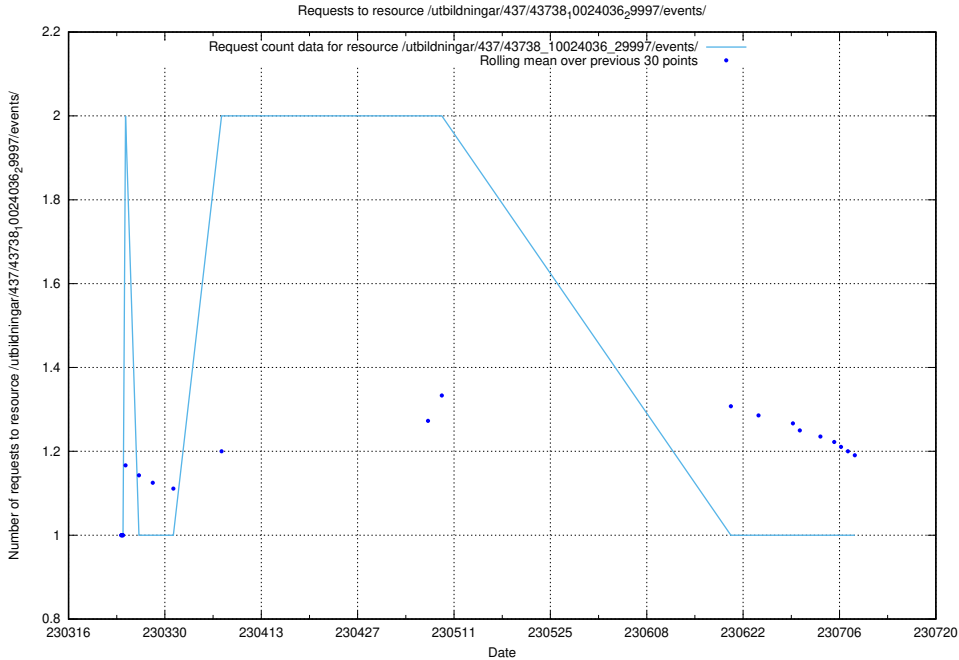

5.2233 Usage of /utbildningar/437/43738_10024036_29997/events/

Here, we count the number of requests to resource /utbildningar/437/43738_10024036_29997/events/.