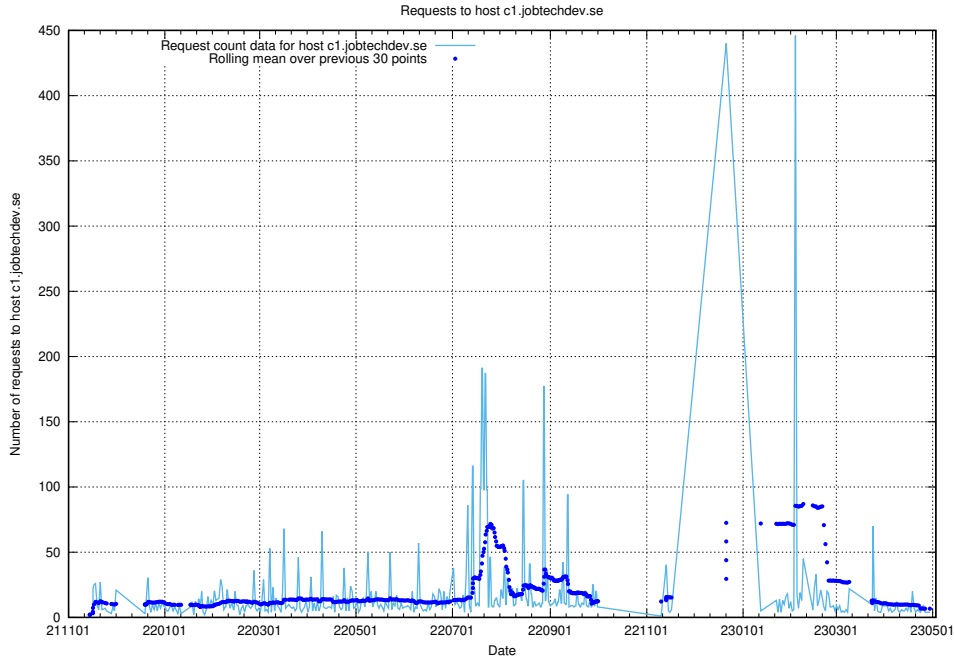

7.97 Usage of c1.jobtechdev.se

Here, we count the number of requests to host c1.jobtechdev.se.