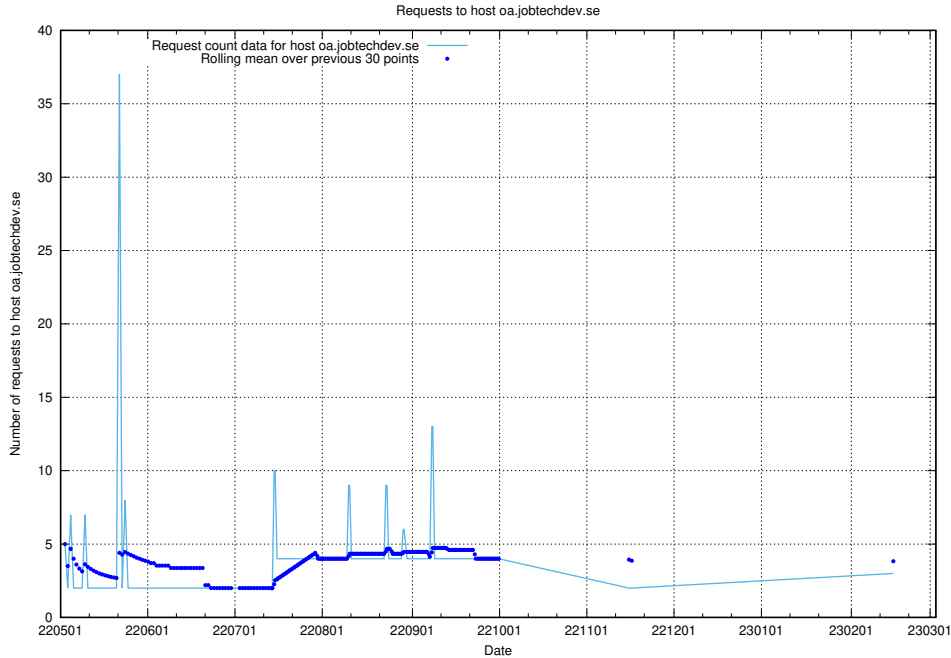

7.209 Usage of oa.jobtechdev.se

Here, we count the number of requests to host oa.jobtechdev.se.