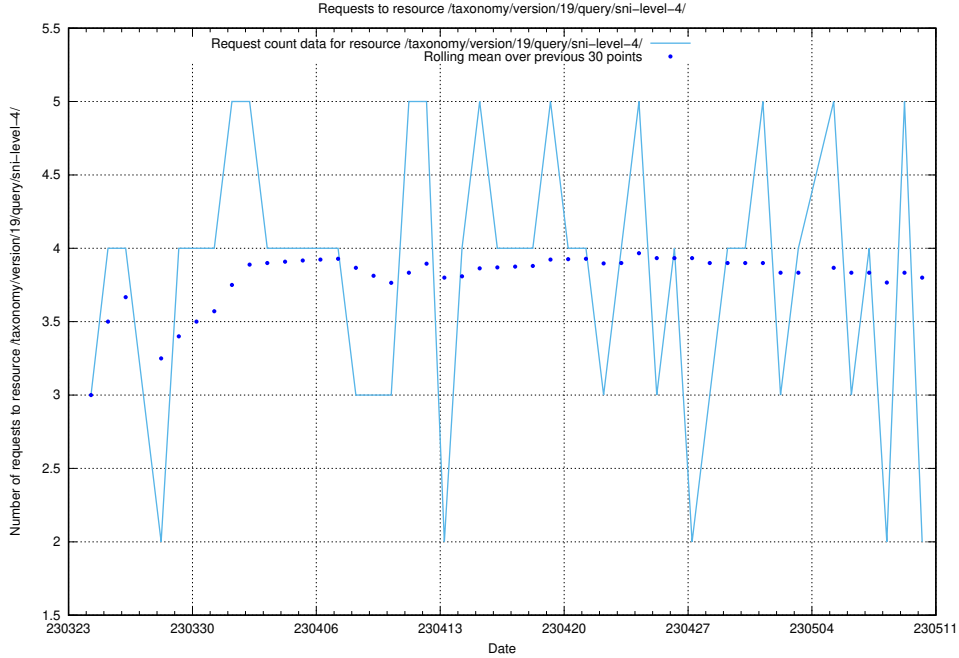

5.227 Usage of /taxonomy/version/19/query/sni-level-4/

Here, we count the number of requests to resource /taxonomy/version/19/query/sni-level-4/.