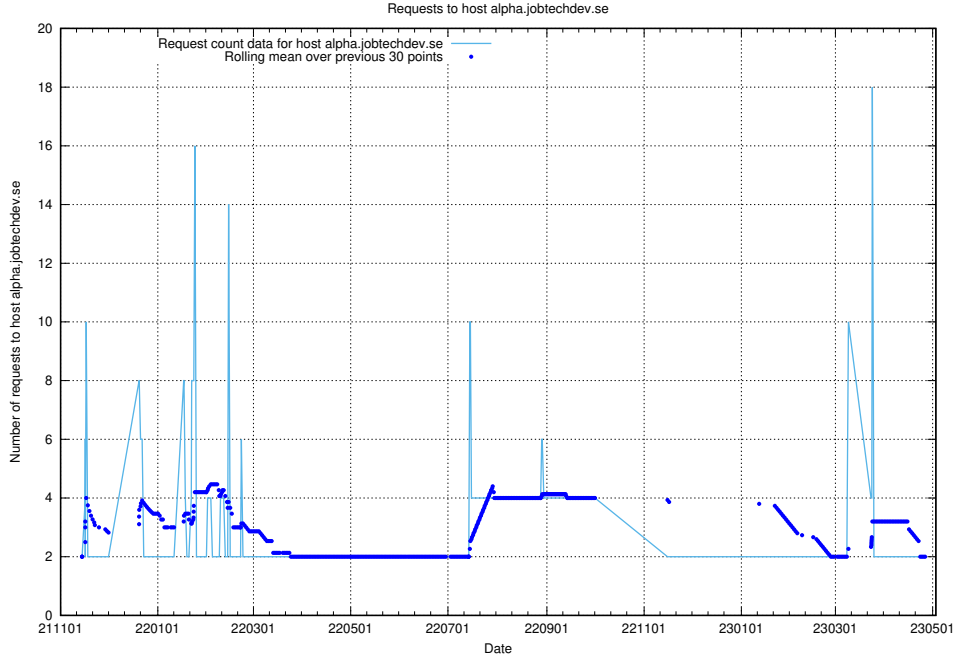

7.274 Usage of alpha.jobtechdev.se

Here, we count the number of requests to host alpha.jobtechdev.se.