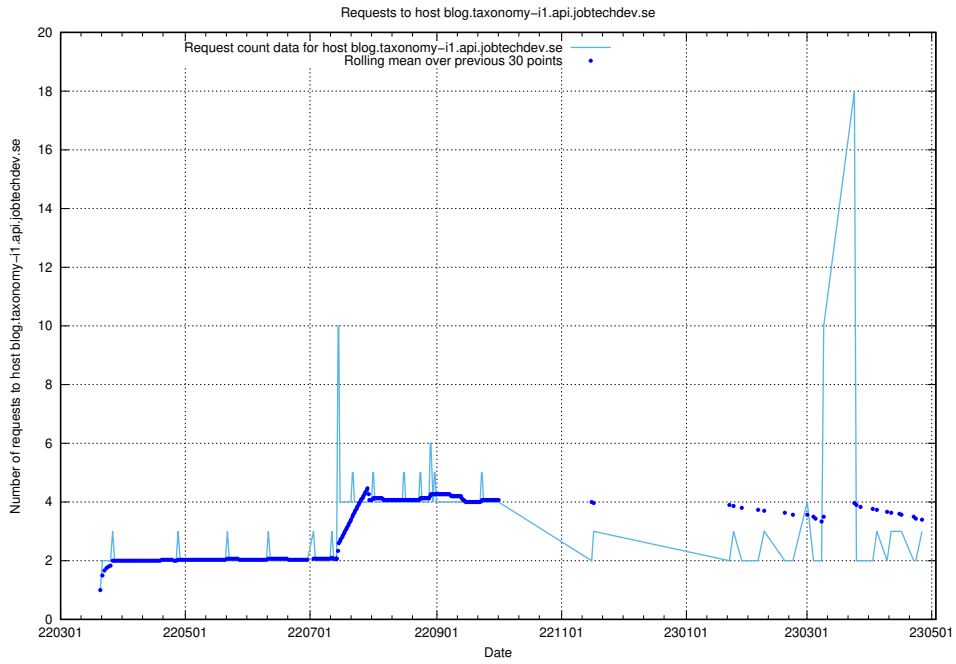

7.213 Usage of `blog.taxonomy-i1.api.jobtechdev.se`

Here, we count the number of requests to host `blog.taxonomy-i1.api.jobtechdev.se`.