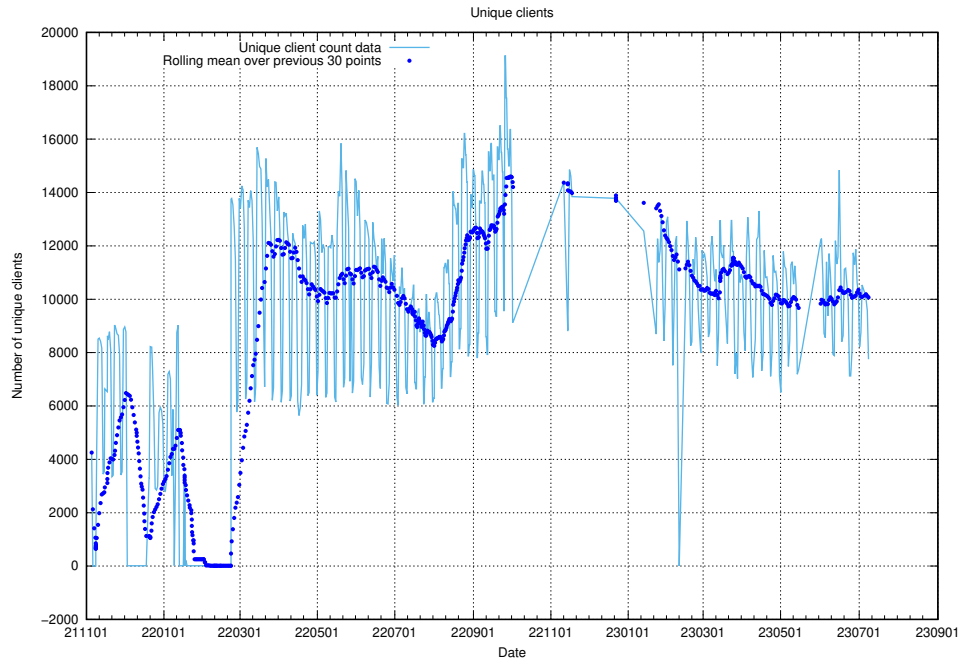

8.2 Number of unique clients

Here we extract the number of unique clients that have used our APIs.