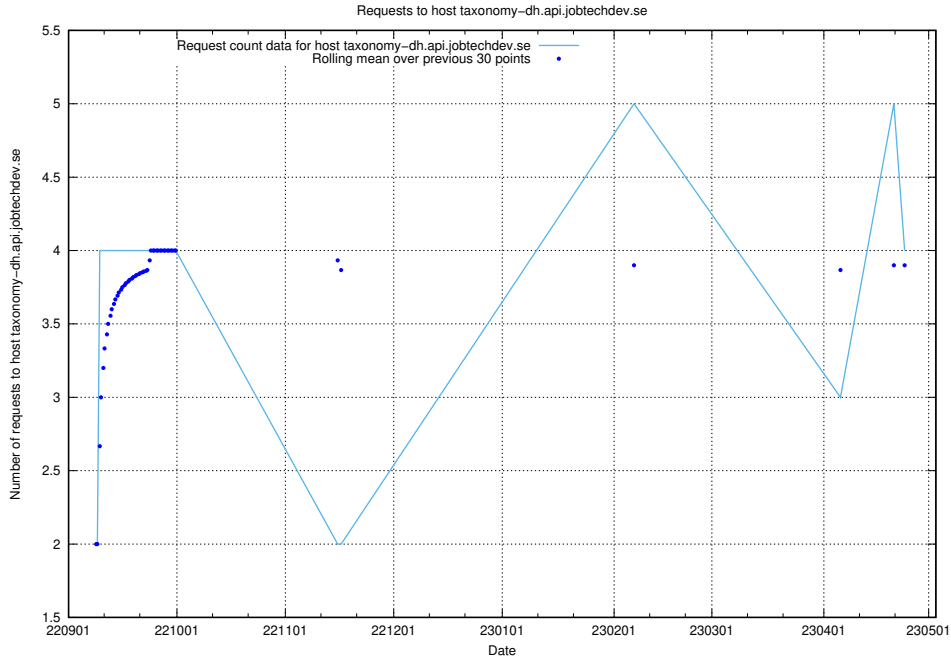

7.118 Usage of taxonomy-dh.api.jobtechdev.se

Here, we count the number of requests to host taxonomy-dh.api.jobtechdev.se.