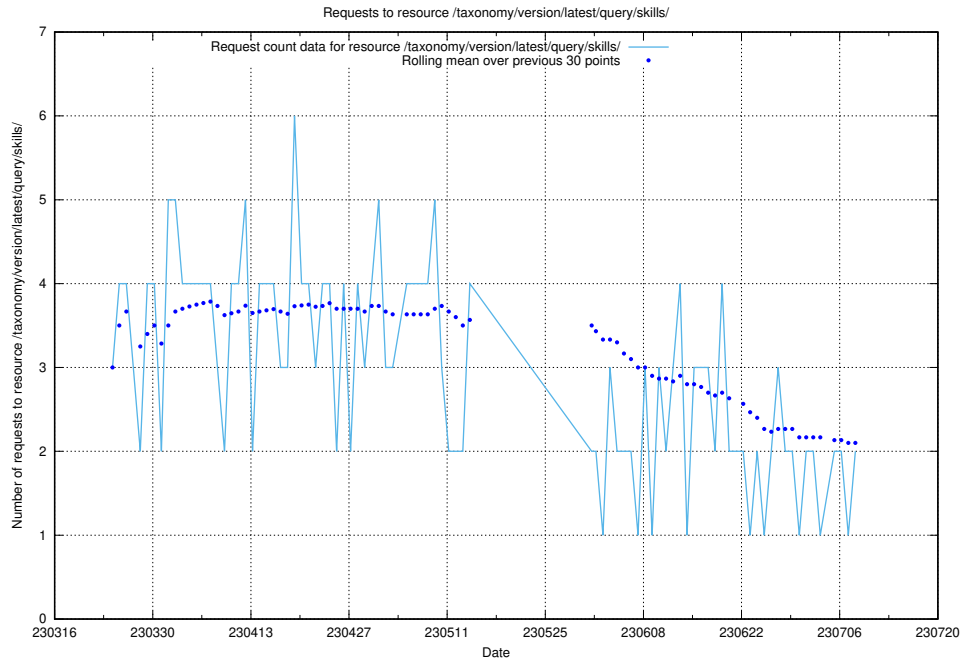

5.197 Usage of /taxonomy/version/latest/query/skills/

Here, we count the number of requests to resource /taxonomy/version/latest/query/skills/.