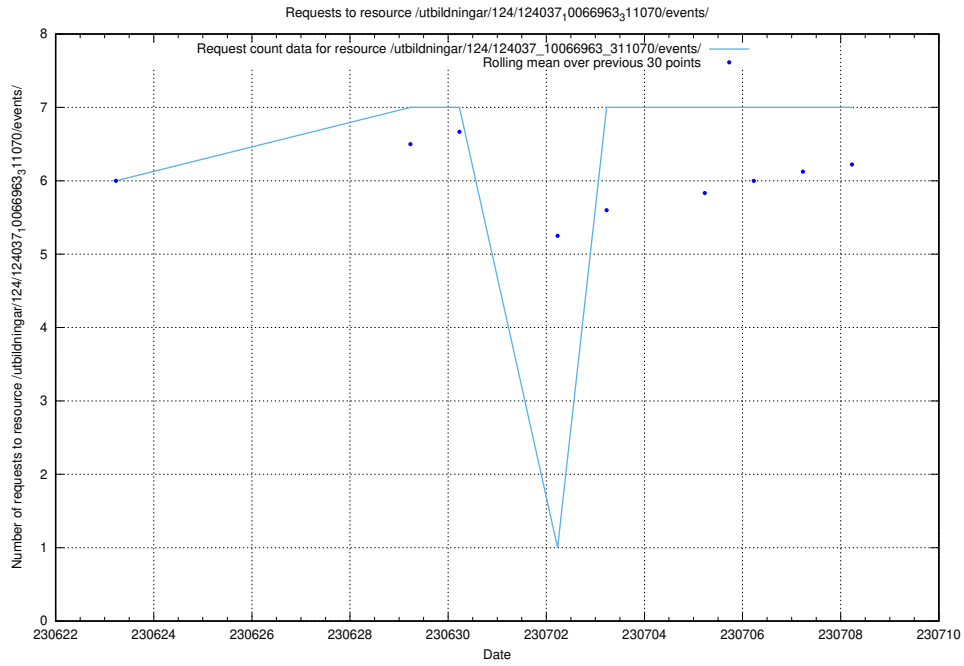

5.27 Usage of /utbildningar/124/124037_10066963_311070/events/

Here, we count the number of requests to resource /utbildningar/124/124037_10066963_311070/events/