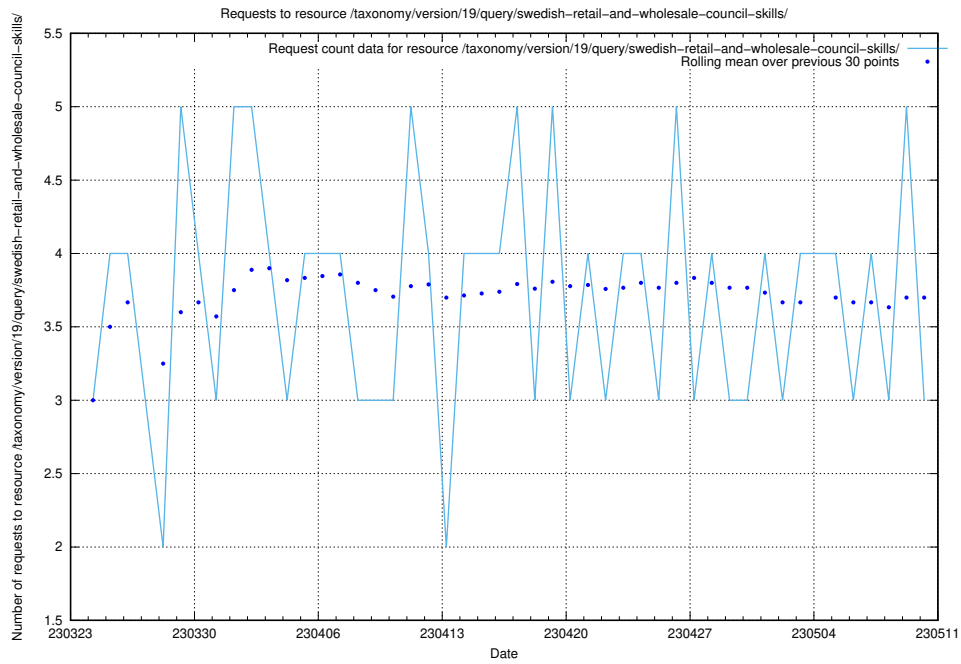

5.89 Usage of /taxonomy/version/19/query/swedish-retail-and-wholesale-council-skills/

Here, we count the number of requests to resource /taxonomy/version/19/query/swedish-retail-and-wholesale-council-skills/.