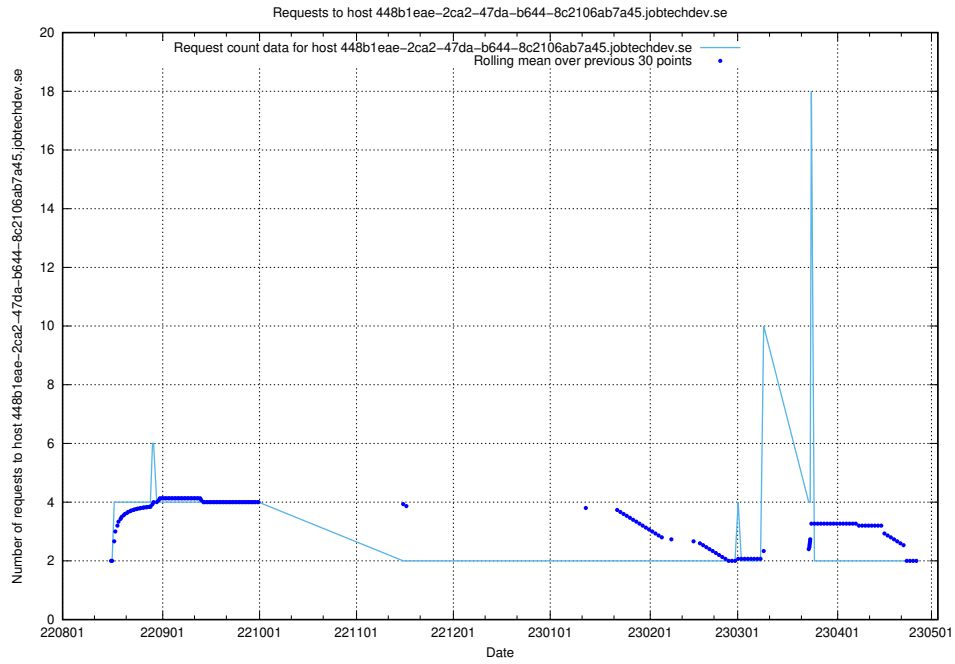

7.327 Usage of 448b1eae-2ca2-47da-b644-8c2106ab7a45.jobtechdev.se

Here, we count the number of requests to host 448b1eae-2ca2-47da-b644-8c2106ab7a45.jobtechdev.se.