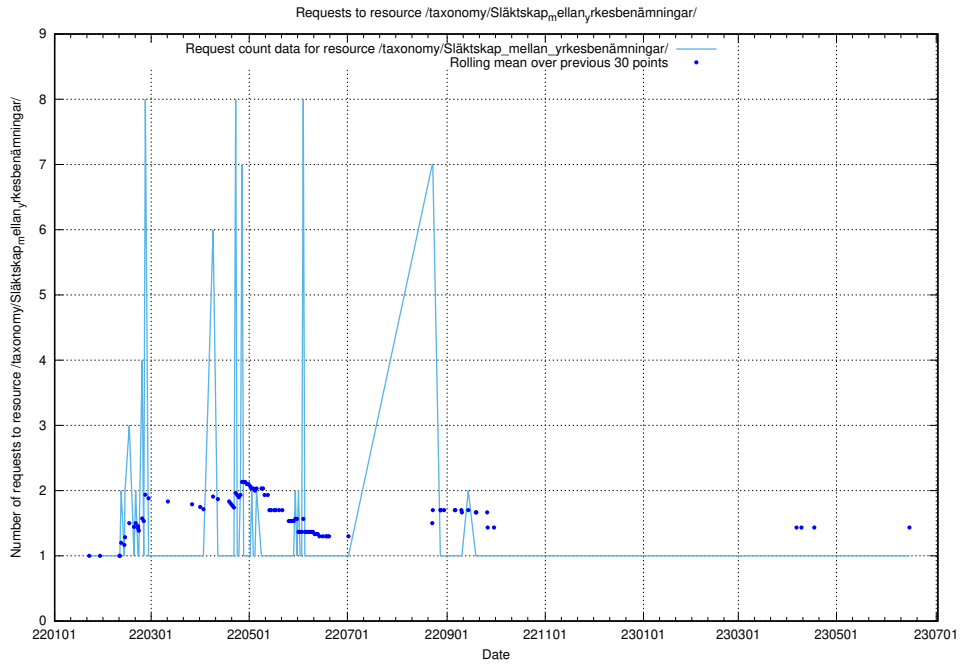

5.1016 Usage of /taxonomy/Släktskap_mellan_yrkesbenämningar/

Here, we count the number of requests to resource /taxonomy/Släktskap_mellan_yrkesbenämningar/.