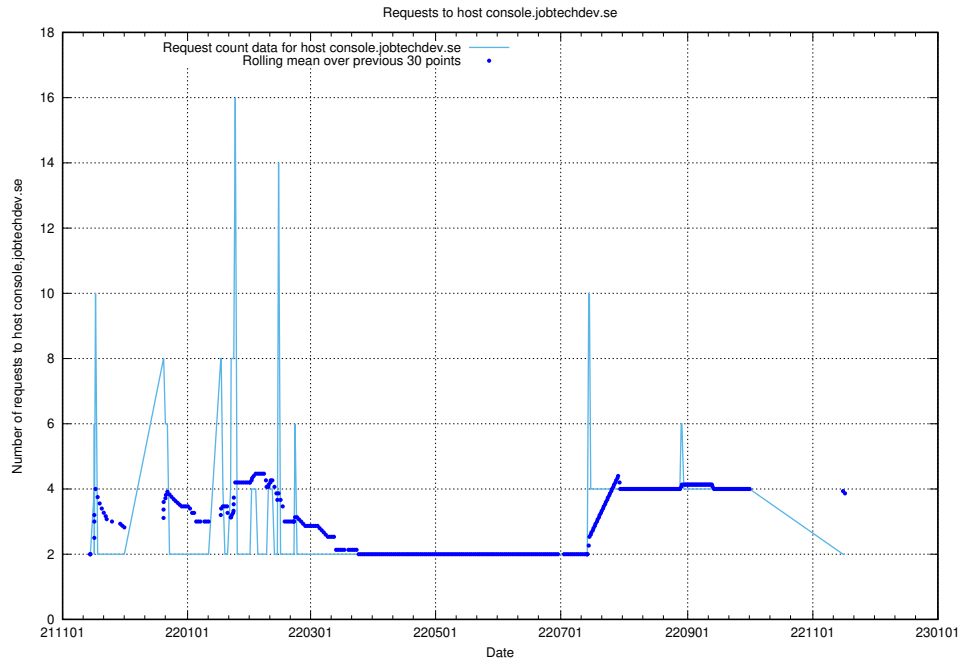

7.253 Usage of console.jobtechdev.se

Here, we count the number of requests to host console.jobtechdev.se.