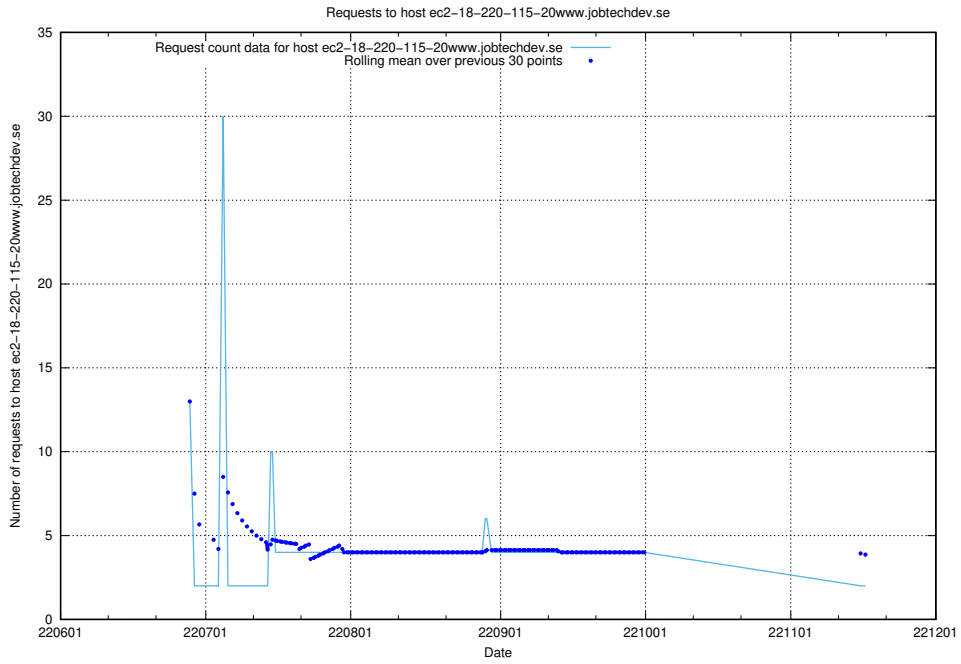

7.378 Usage of ec2-18-220-115-20www.jobtechdev.se

Here, we count the number of requests to host ec2-18-220-115-20www.jobtechdev.se.