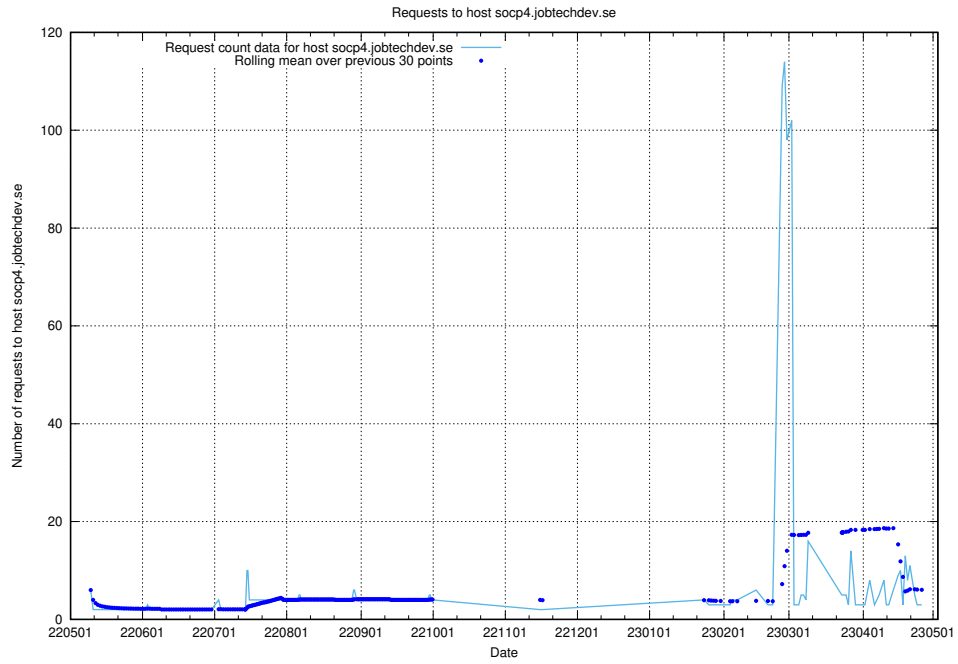

## 7.208 Usage of socp4.jobtechdev.se

Here, we count the number of requests to host socp4.jobtechdev.se.