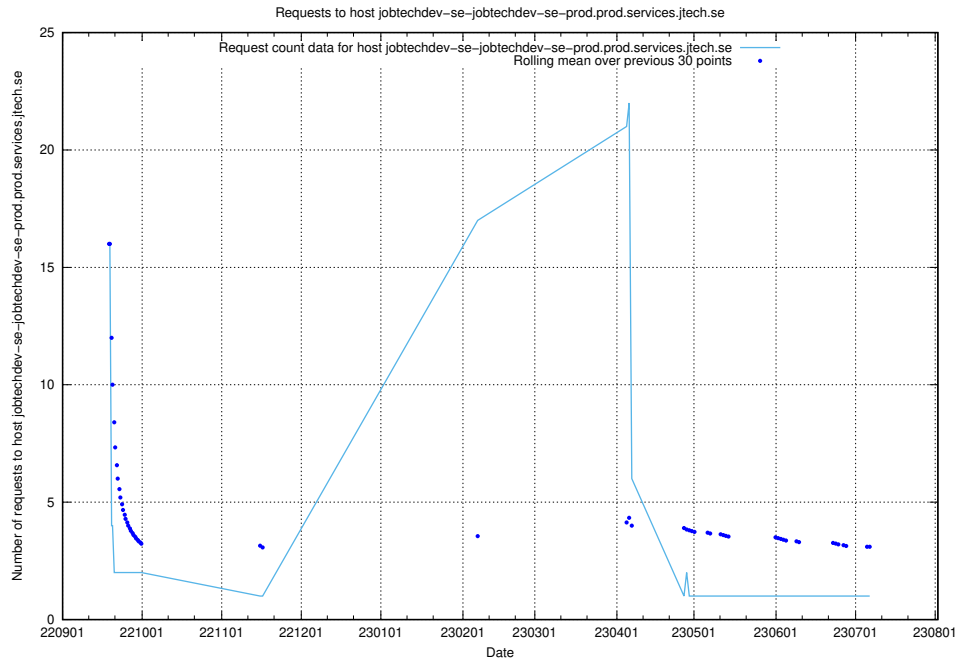

7.590 Usage of jobtechdev-se-jobtechdev-se-prod.prod.services.jtech.se

Here, we count the number of requests to host jobtechdev-se-jobtechdev-se-prod.prod.services.jtech.se.