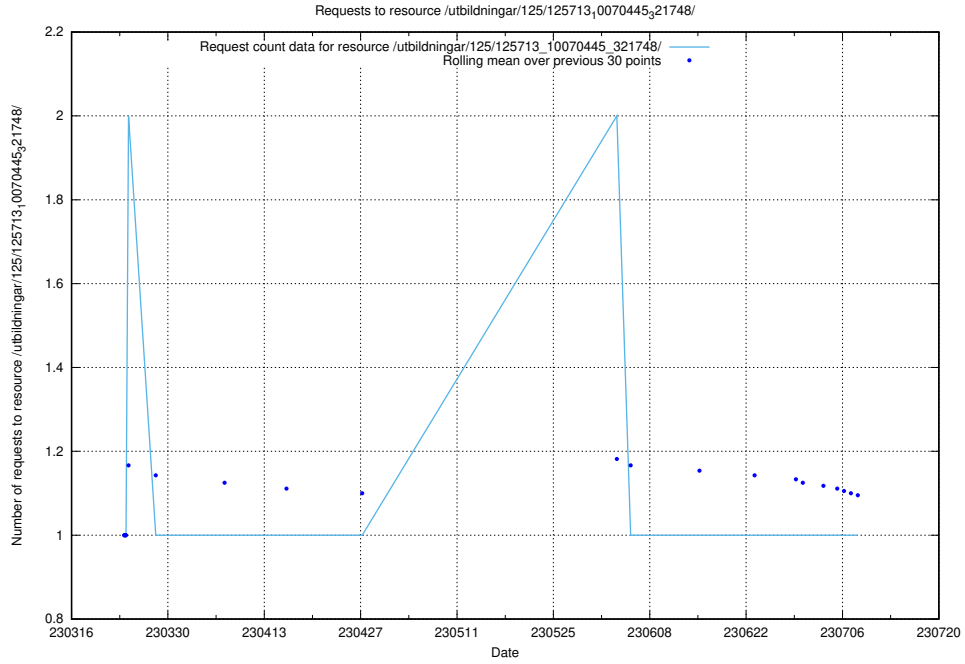

5.334 Usage of /utbildningar/125/125713_10070445_321748/

Here, we count the number of requests to resource /utbildningar/125/125713_10070445_321748/.