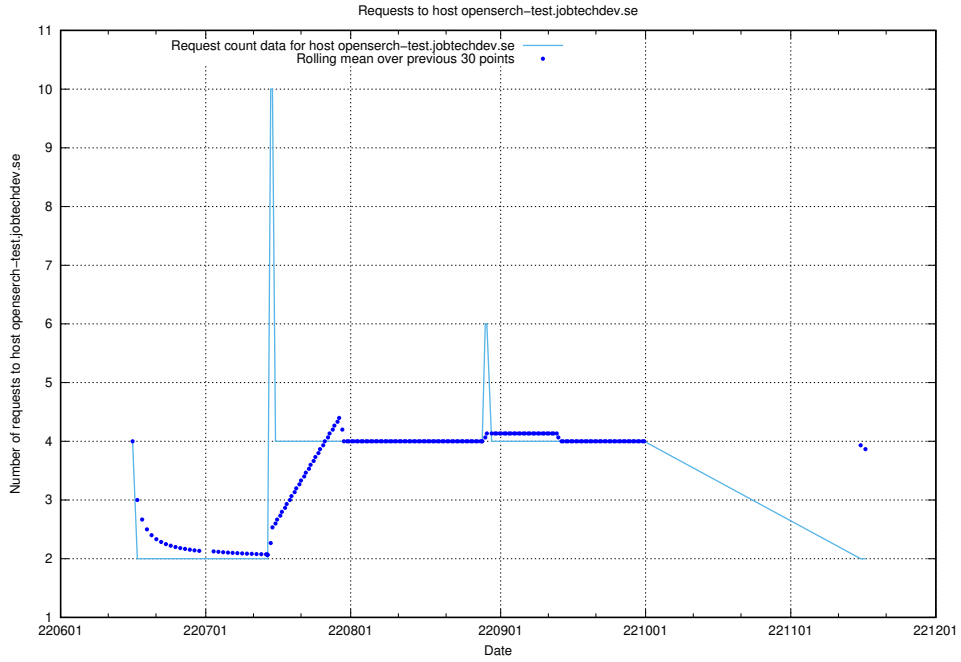

7.383 Usage of openserch-test.jobtechdev.se

Here, we count the number of requests to host openserch-test.jobtechdev.se.