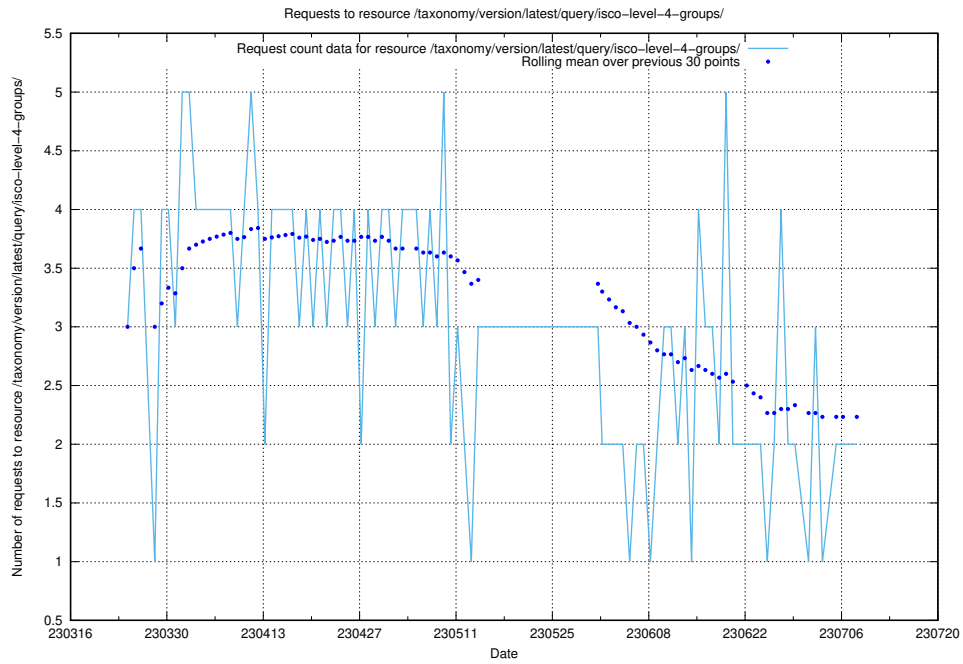

5.208 Usage of /taxonomy/version/latest/query/isco-level-4-groups/

Here, we count the number of requests to resource /taxonomy/version/latest/query/isco-level-4-groups/.