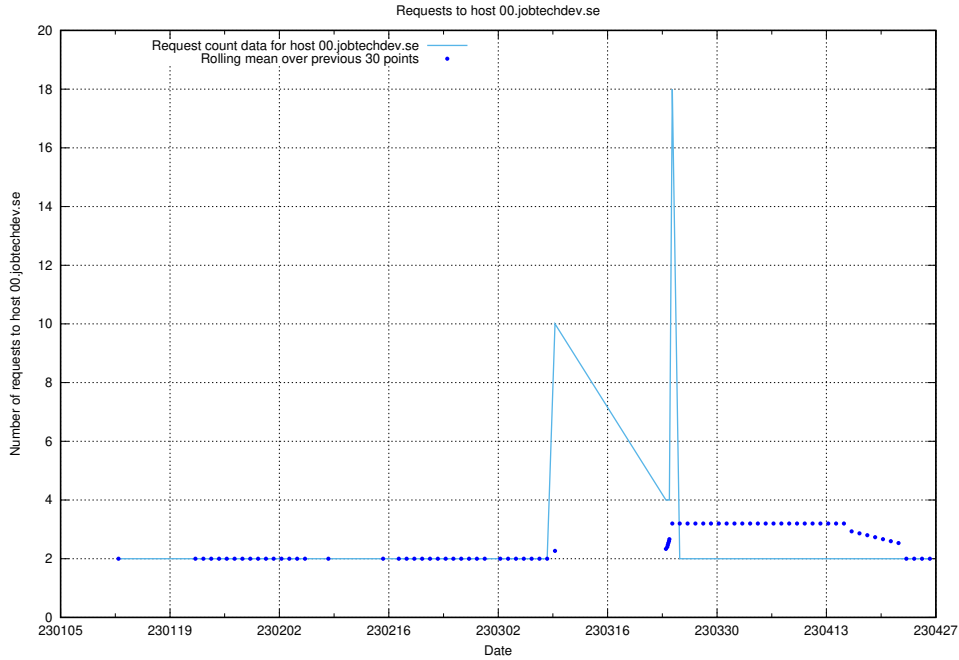

7.283 Usage of 00.jobtechdev.se

Here, we count the number of requests to host 00.jobtechdev.se.