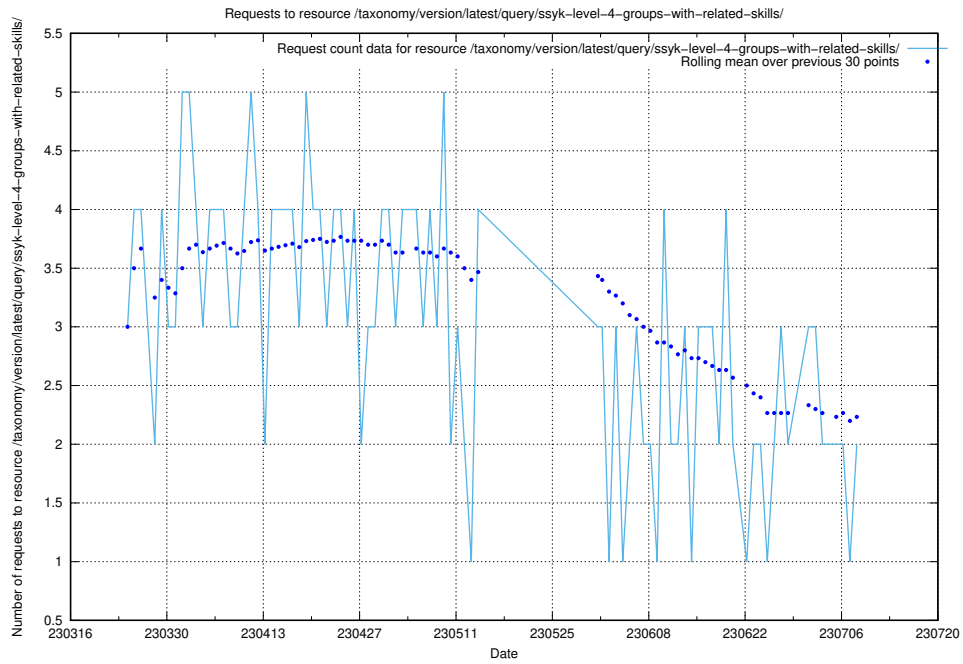

5.186 Usage of /taxonomy/version/latest/query/ssyk-level-4-groups-with-related-skills/

Here, we count the number of requests to resource /taxonomy/version/latest/query/ssyk-level-4-groups-with-related-skills/.