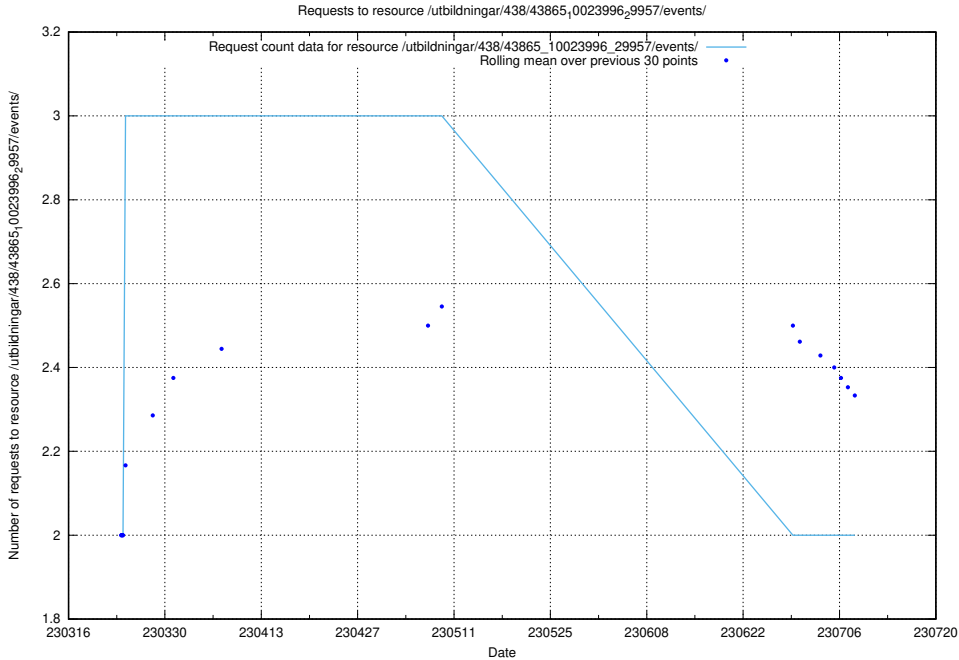

5.255 Usage of /utbildningar/438/43865_10023996_29957/events/

Here, we count the number of requests to resource /utbildningar/438/43865_10023996_29957/events/.