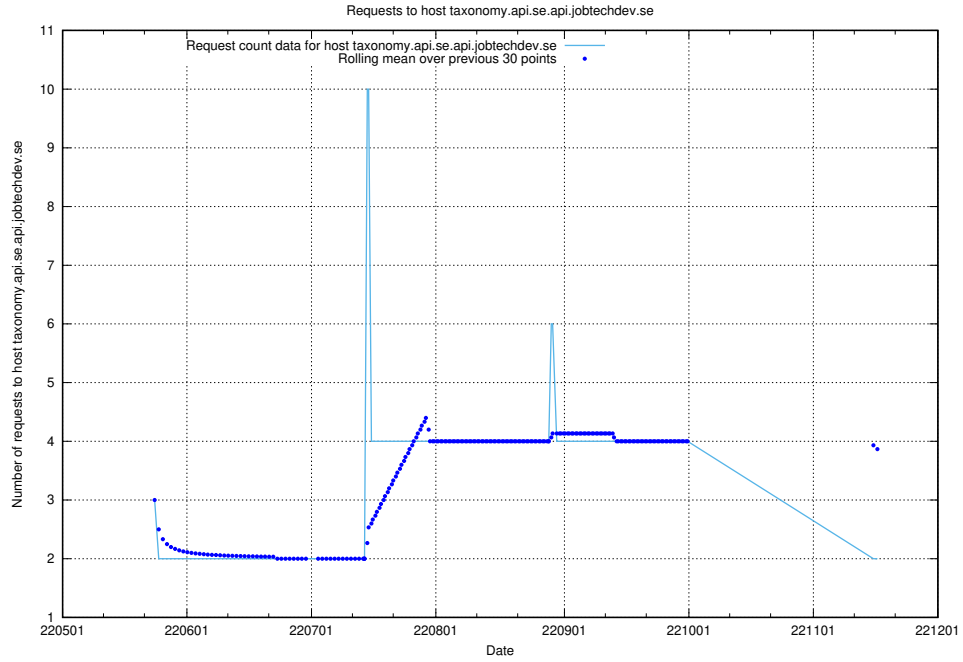

### 7.403 Usage of taxonomy.api.se.api.jobtechdev.se

Here, we count the number of requests to host taxonomy.api.se.api.jobtechdev.se.