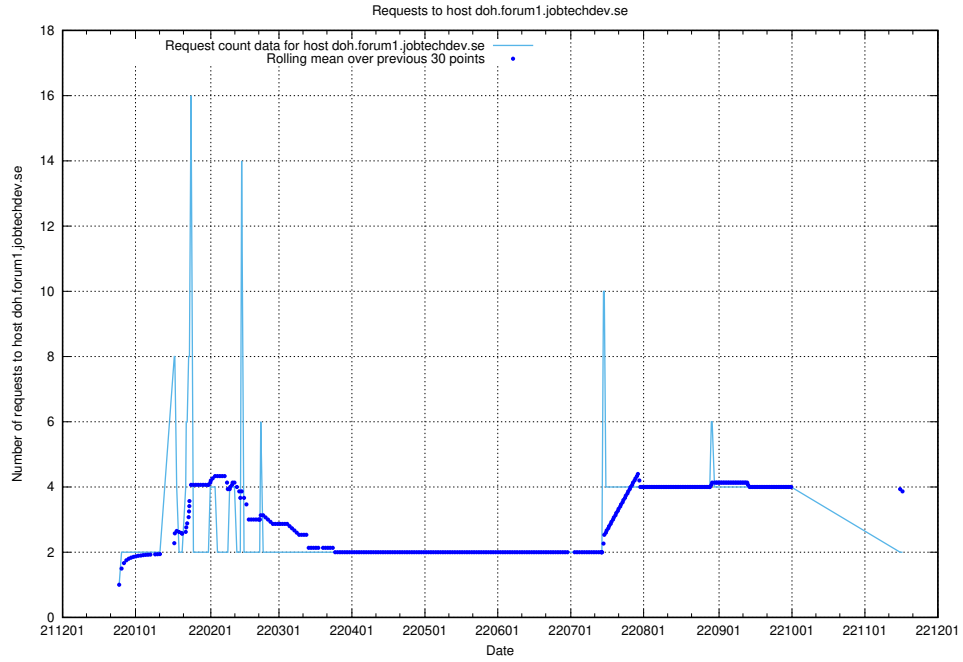

7.346 Usage of doh.forum1.jobtechdev.se

Here, we count the number of requests to host doh.forum1.jobtechdev.se.