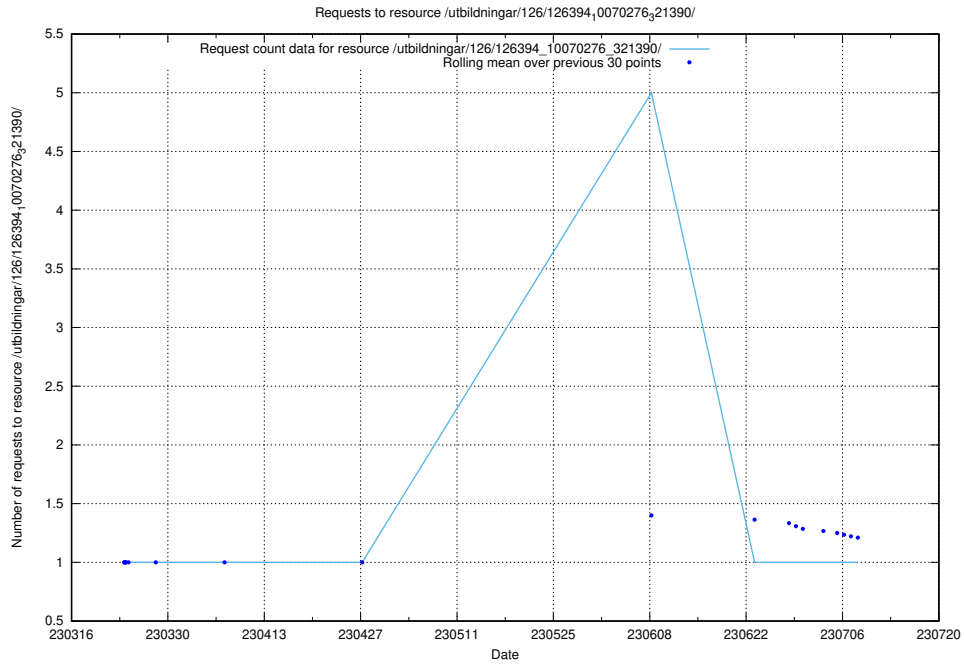

5.2265 Usage of /utbildningar/126/126394_10070276_321390/

Here, we count the number of requests to resource /utbildningar/126/126394_10070276_321390/.