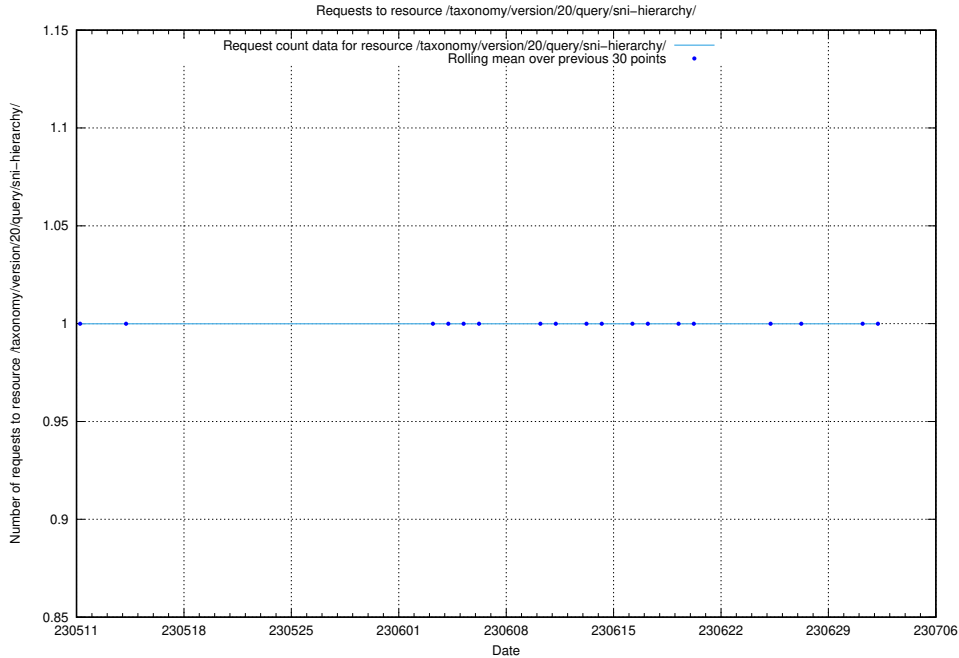

### 5.1866 Usage of /taxonomy/version/20/query/skills/

Here, we count the number of requests to resource /taxonomy/version/20/query/skills/.