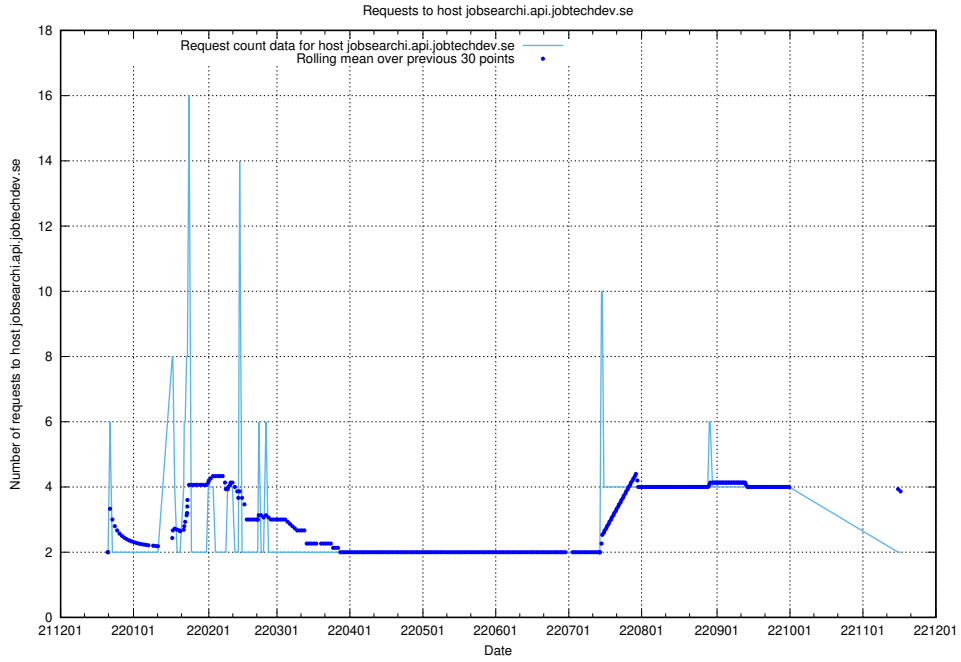

7.348 Usage of `jobsearchi.api.jobtechdev.se`

Here, we count the number of requests to host `jobsearchi.api.jobtechdev.se`.