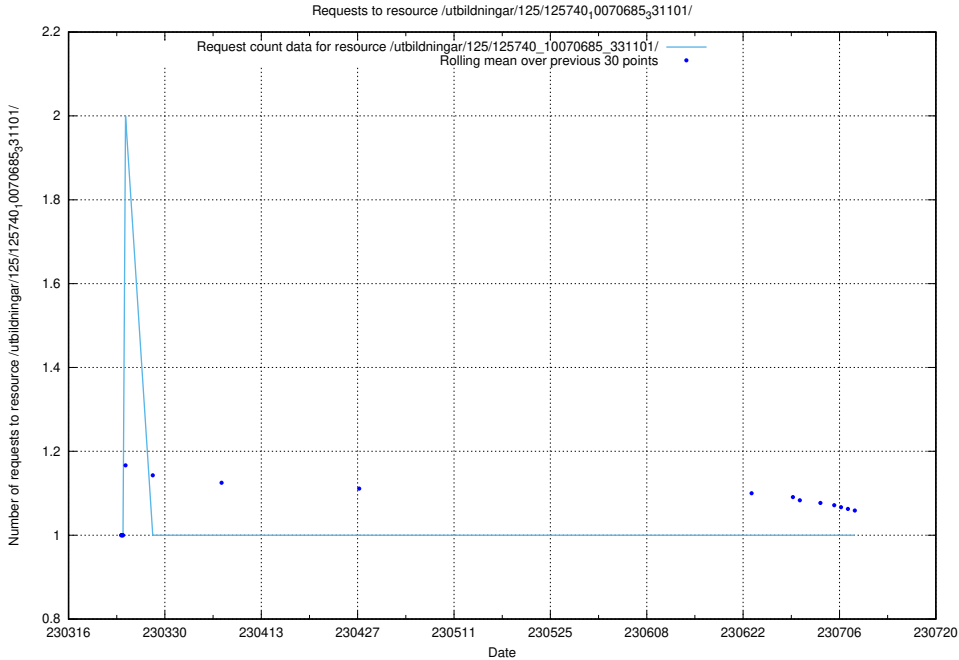

5.299 Usage of /utbildningar/125/125740_10070685_331101/

Here, we count the number of requests to resource /utbildningar/125/125740_10070685_331101/.