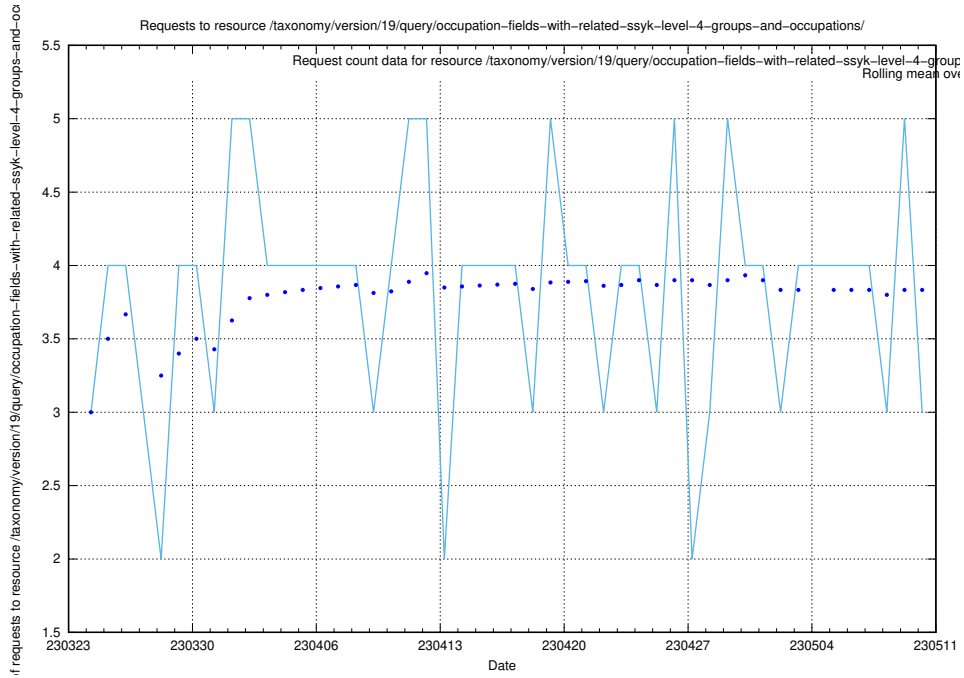

5.98 Usage of /taxonomy/version/19/query/occupation-fields-with-related-ssyk-level-4-groups-and-occupations/

Here, we count the number of requests to resource /taxonomy/version/19/query/occupation-fields-with-related-ssyk-level-4-groups-and-occupations/.