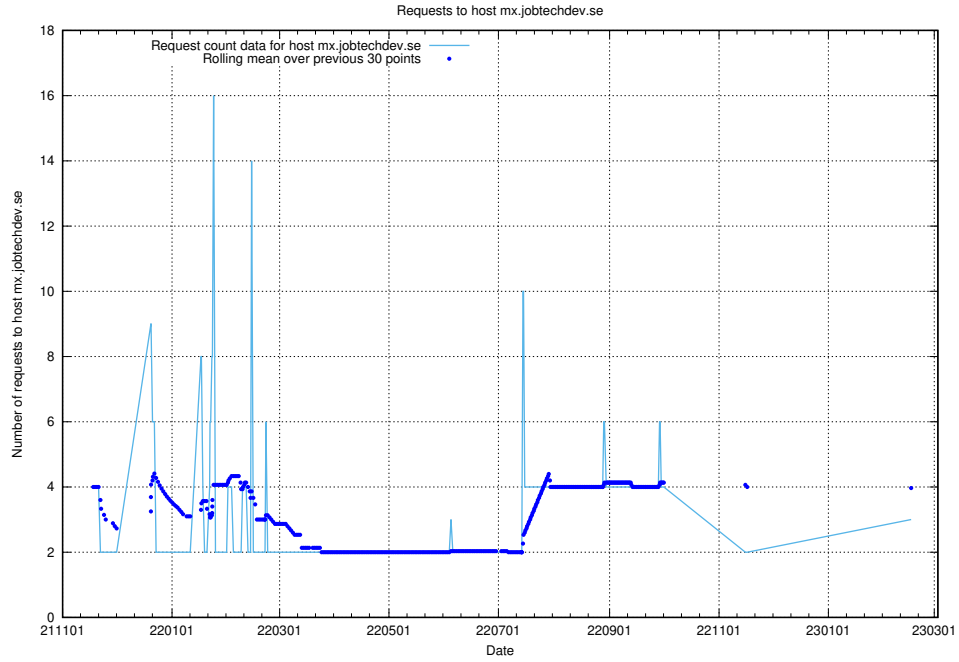

7.212 Usage of mx.jobtechdev.se

Here, we count the number of requests to host mx.jobtechdev.se.