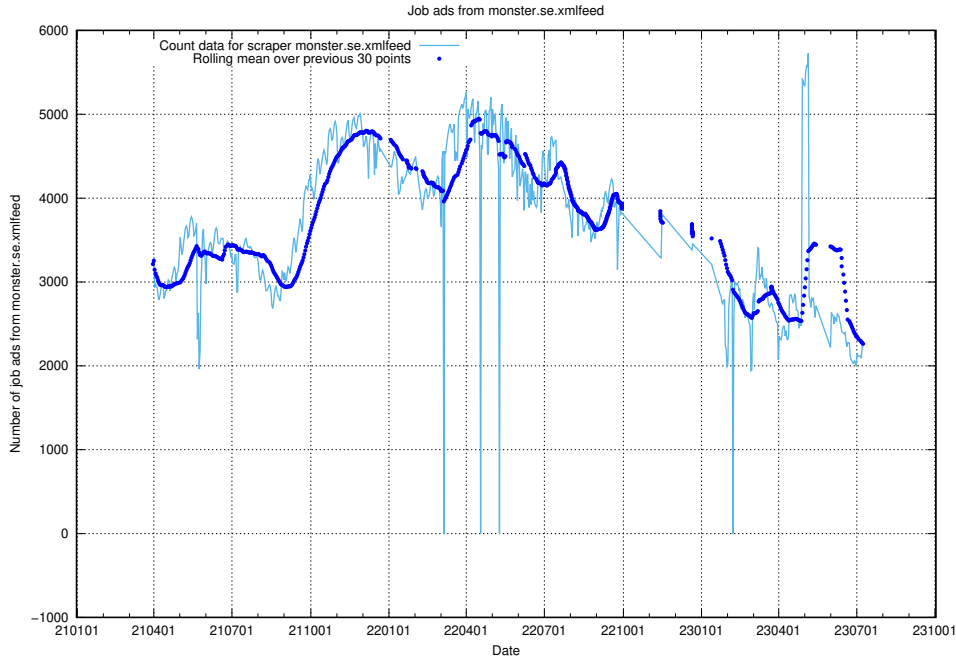

13.7 Number of ads by scraper monster.se.xmlfeed

Here, we count the number of job ads scraped from monster.se.xmlfeed.