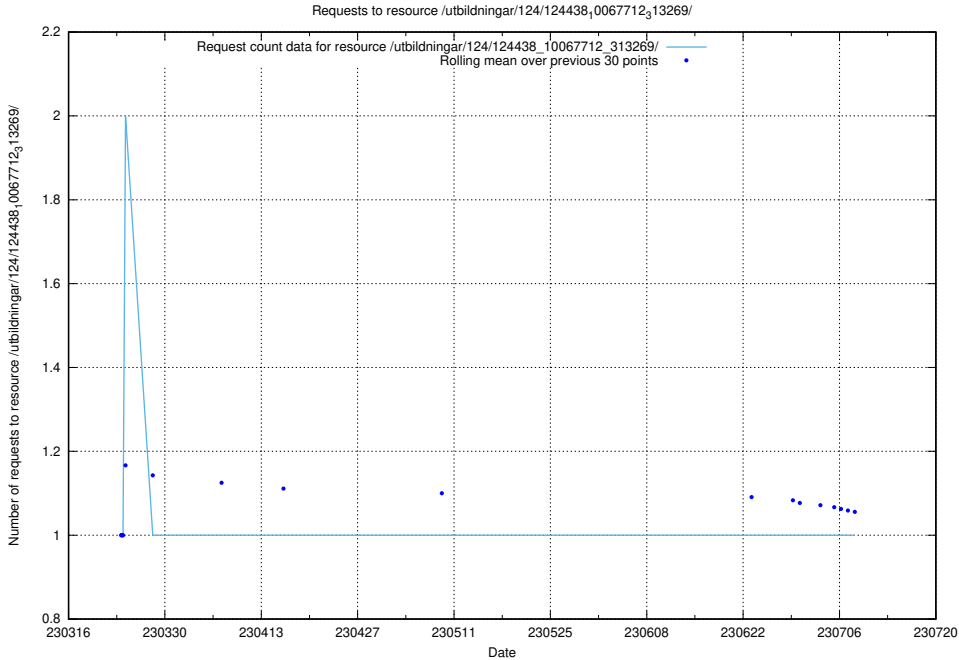

5.893 Usage of /utbildningar/124/124438_10067712_313269/

Here, we count the number of requests to resource /utbildningar/124/124438_10067712_313269/.