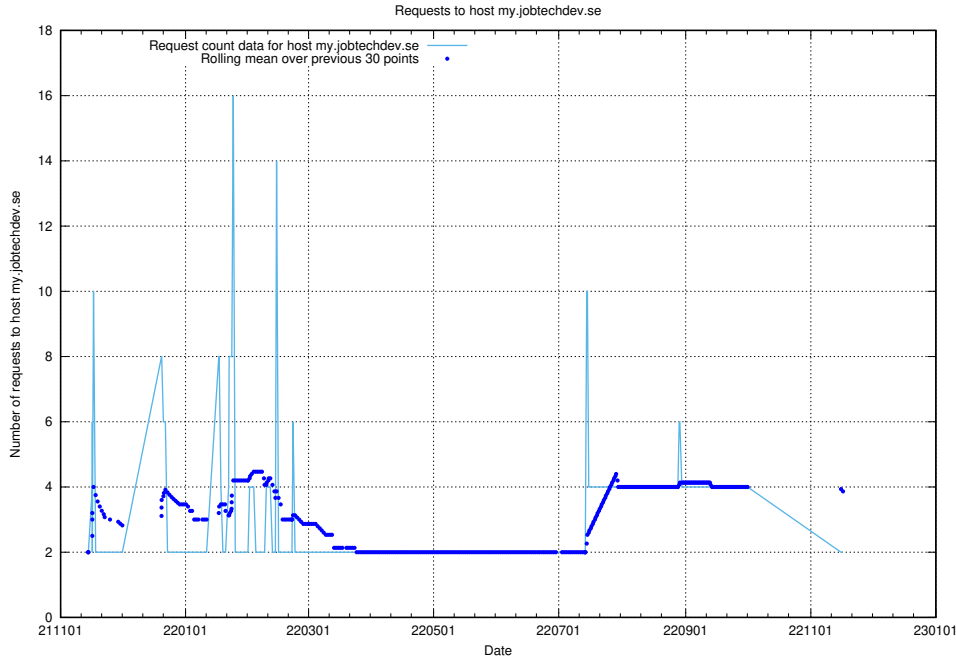

7.544 Usage of my.jobtechdev.se

Here, we count the number of requests to host my.jobtechdev.se.