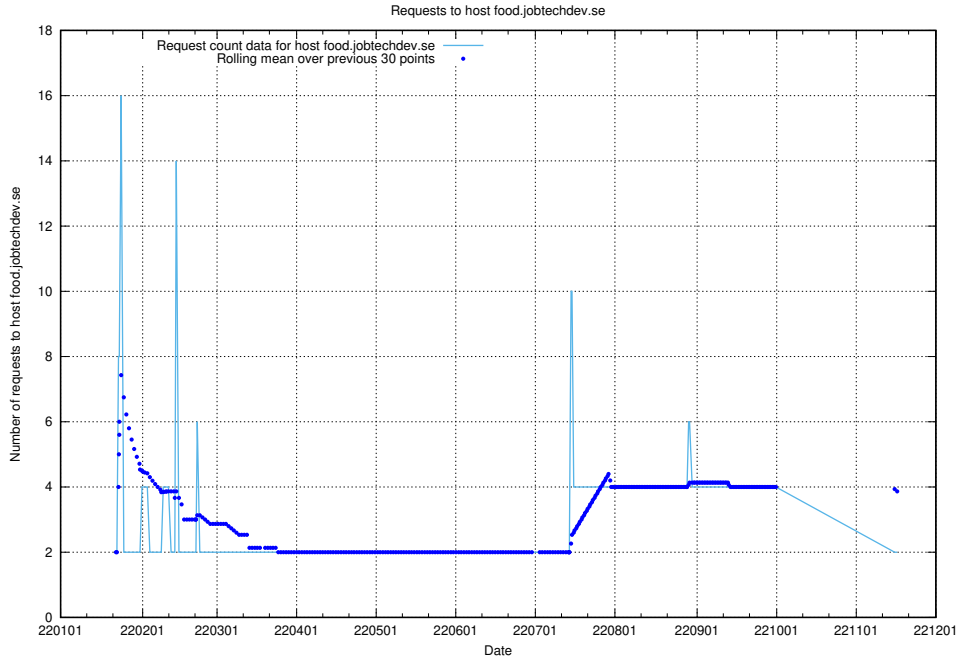

### 7.579 Usage of events.jobtechdev.se

Here, we count the number of requests to host events.jobtechdev.se.