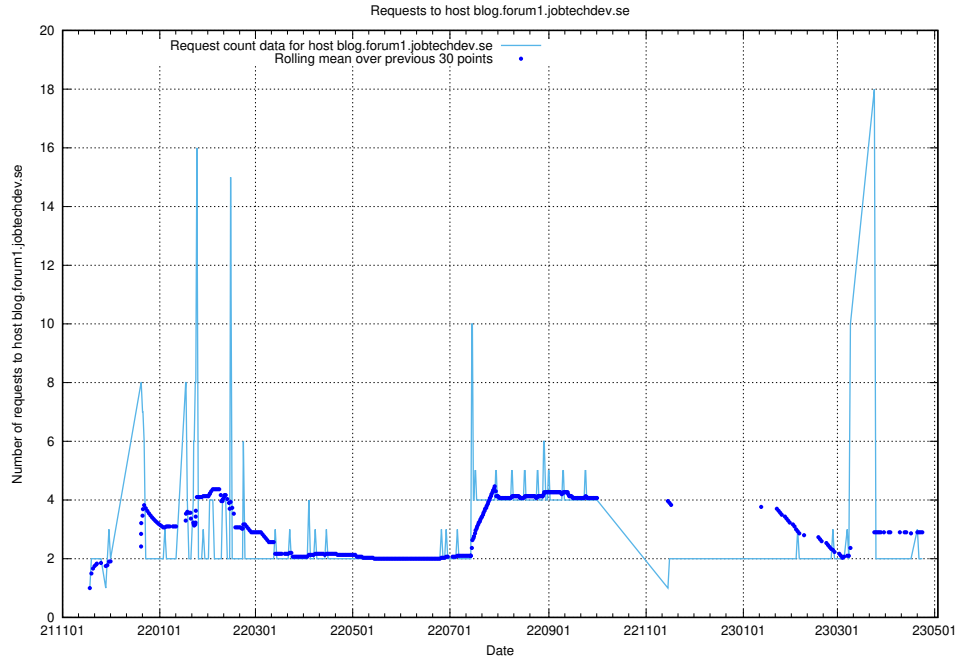

7.465 Usage of `blog.forum1.jobtechdev.se`

Here, we count the number of requests to host `blog.forum1.jobtechdev.se`.