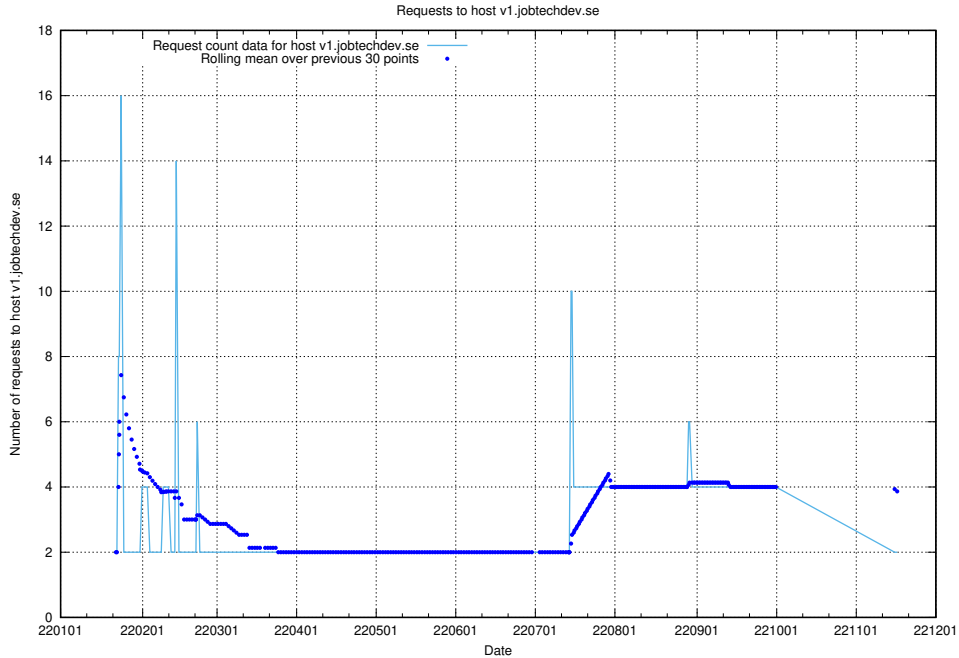

7.560 Usage of v1.jobtechdev.se

Here, we count the number of requests to host v1.jobtechdev.se.