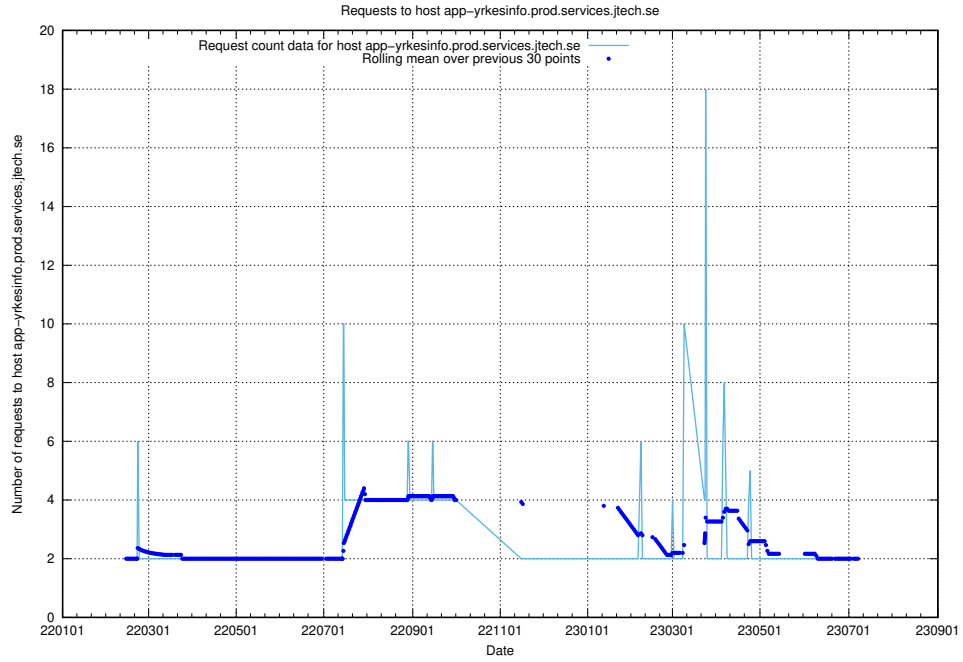

7.521 Usage of app-yrkesinfo.prod.services.jtech.se

Here, we count the number of requests to host app-yrkesinfo.prod.services.jtech.se.