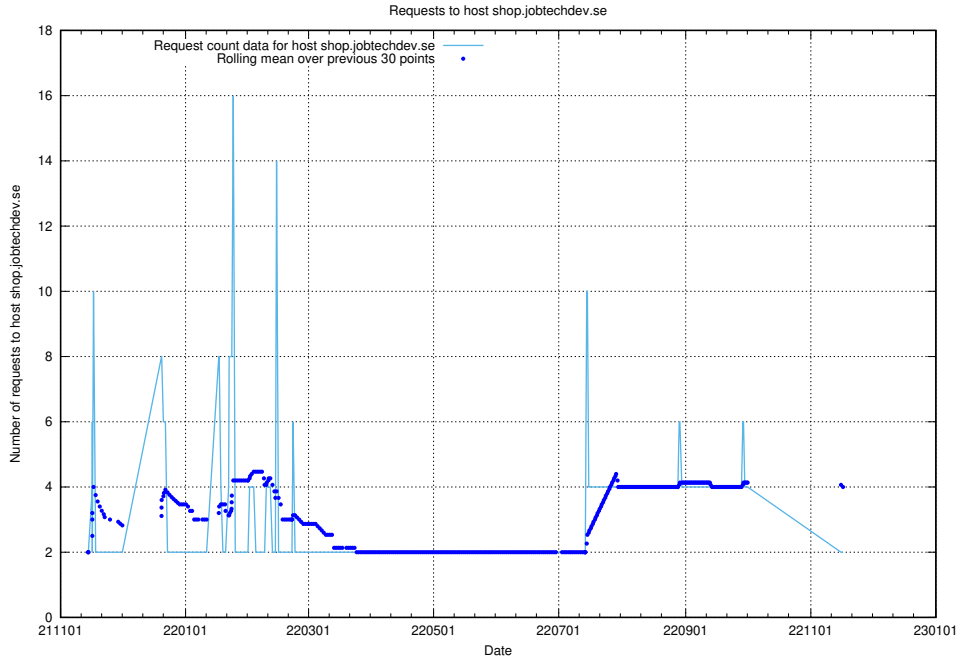

7.542 Usage of shop.jobtechdev.se

Here, we count the number of requests to host shop.jobtechdev.se.