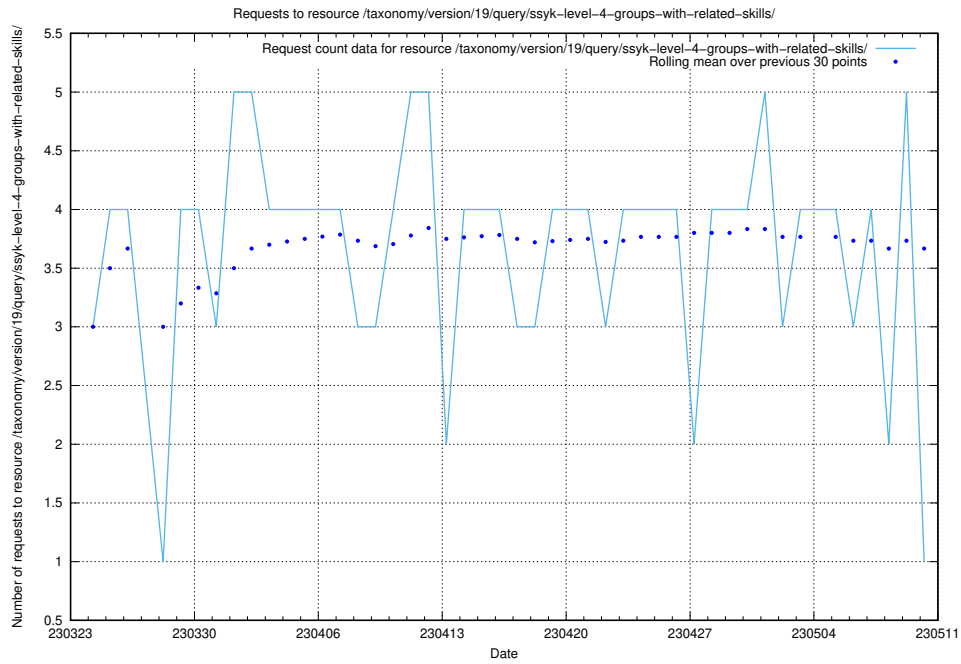

5.1996 Usage of /taxonomy/version/19/query/ssyk-level-4-groups-with-related-skills/

Here, we count the number of requests to resource /taxonomy/version/19/query/ssyk-level-4-groups-with-related-skills/.