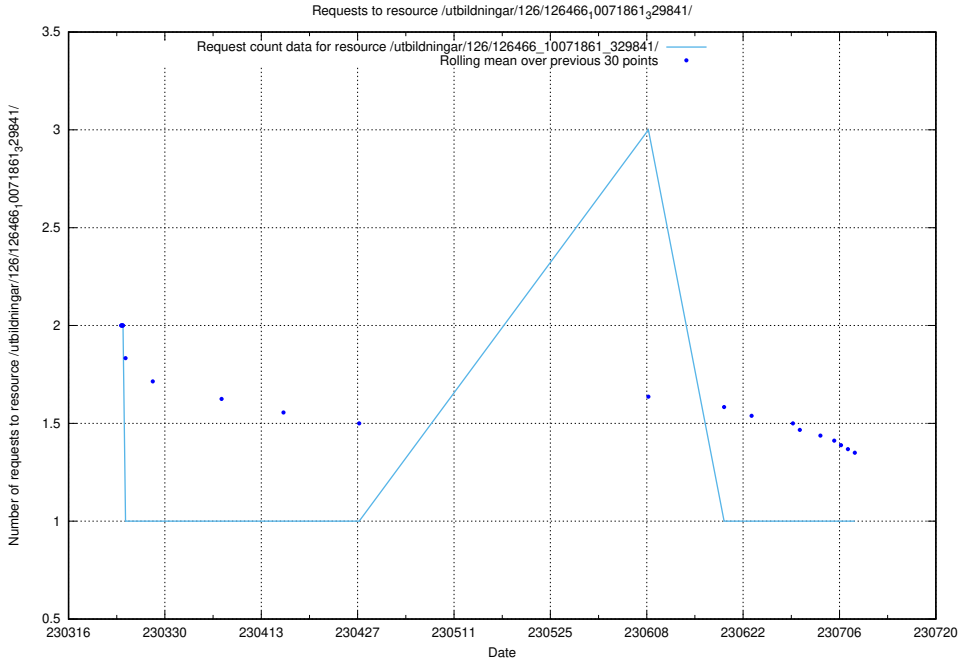

5.2111 Usage of /utbildningar/126/126466_10071861_329841/

Here, we count the number of requests to resource /utbildningar/126/126466_10071861_329841/.