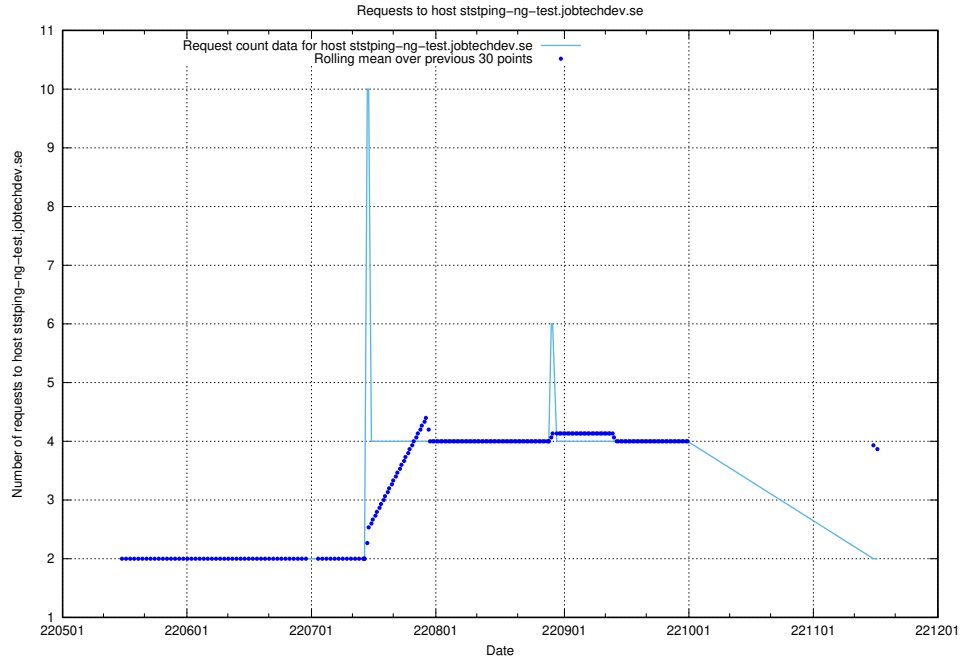

7.408 Usage of ststping-ng-test.jobtechdev.se

Here, we count the number of requests to host ststping-ng-test.jobtechdev.se.