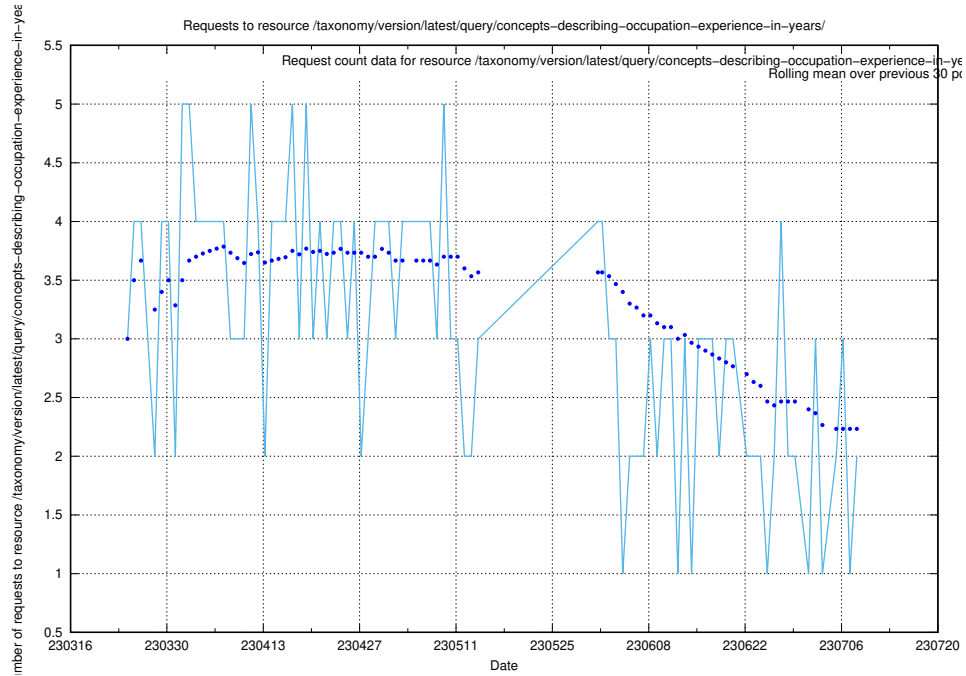

5.216 Usage of /taxonomy/version/latest/query/concepts-describing-occupation-experience-in-years/

Here, we count the number of requests to resource /taxonomy/version/latest/query/concepts-describing-occupation-experience-in-years/.