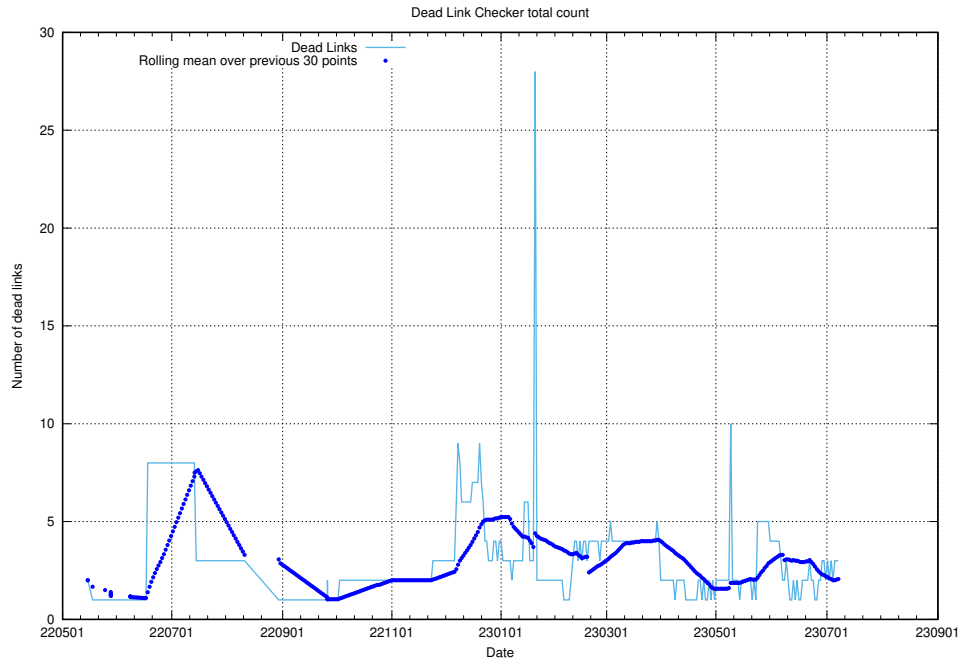

3.2 Total count of dead links

Here is presented the total number of found dead links across all pages.