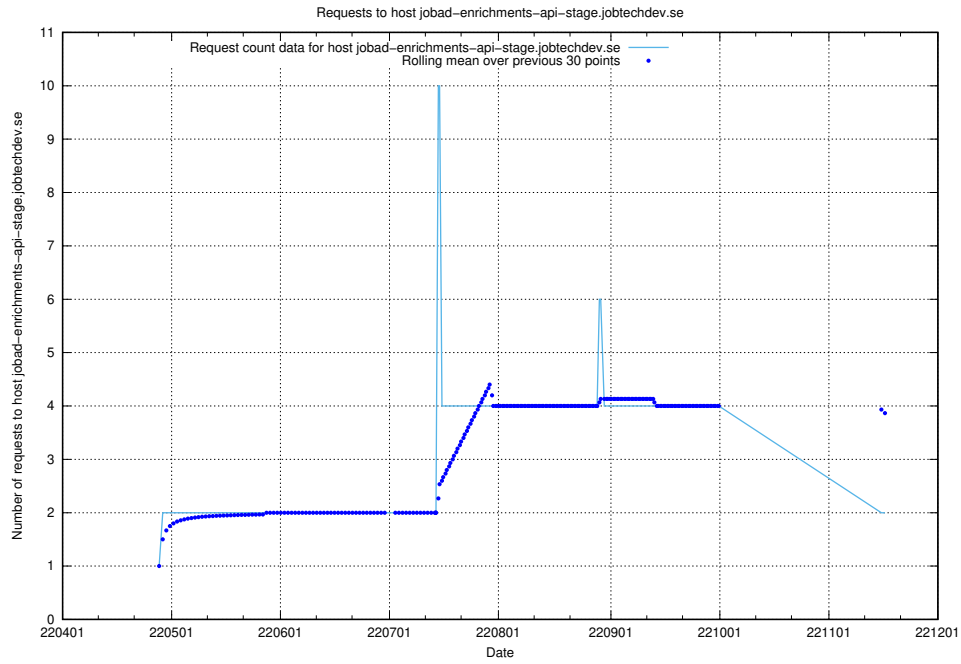

7.426 Usage of `jobad-enrichments-api-stage.jobtechdev.se`

Here, we count the number of requests to host `jobad-enrichments-api-stage.jobtechdev.se`.