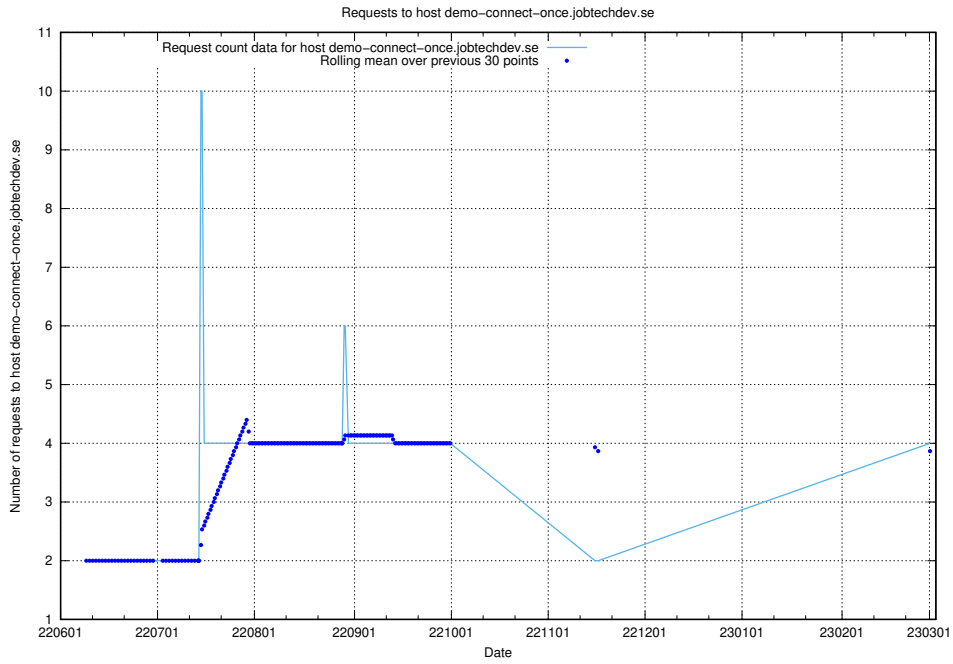

7.141 Usage of demo-connect-once.jobtechdev.se

Here, we count the number of requests to host demo-connect-once.jobtechdev.se.