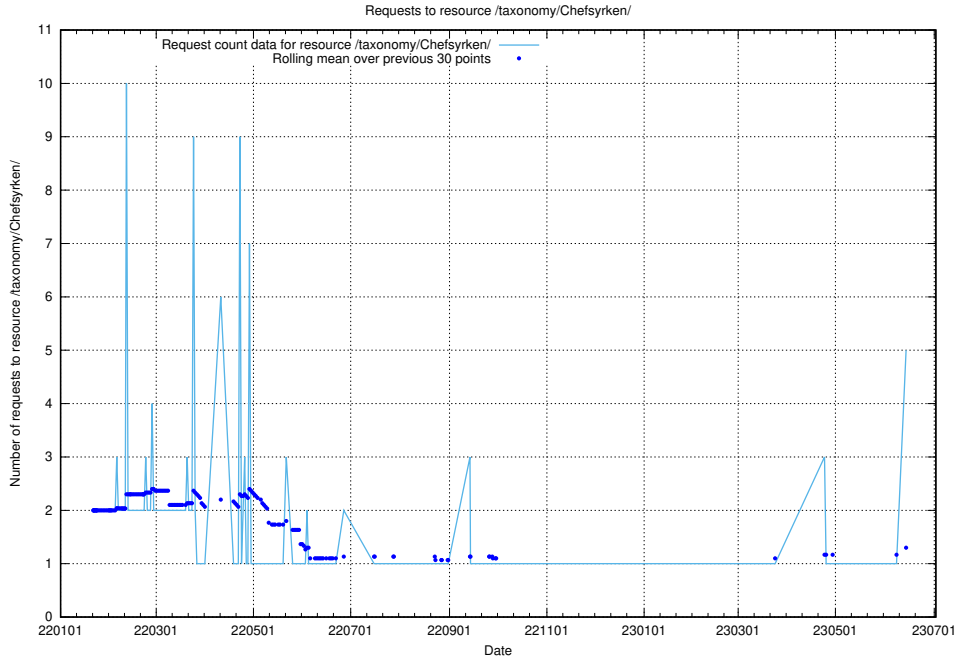

### 5.45 Usage of /utbildningar/124/124038\_10066963\_311070/events/

Here, we count the number of requests to resource /utbildningar/124/124038\_10066963\_311070/events/