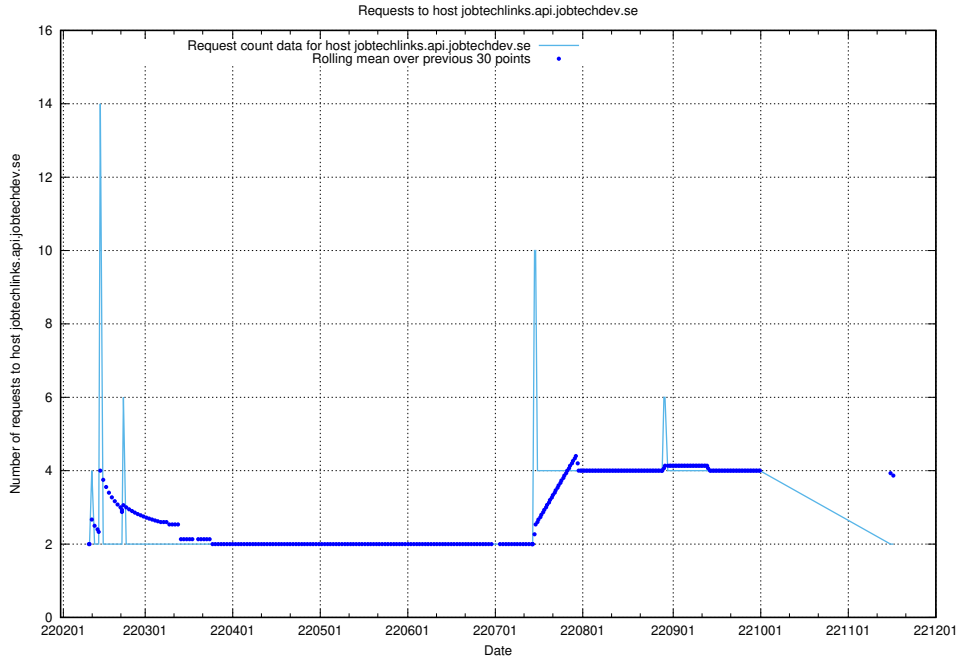

7.536 Usage of jobtechlinks.api.jobtechdev.se

Here, we count the number of requests to host jobtechlinks.api.jobtechdev.se.