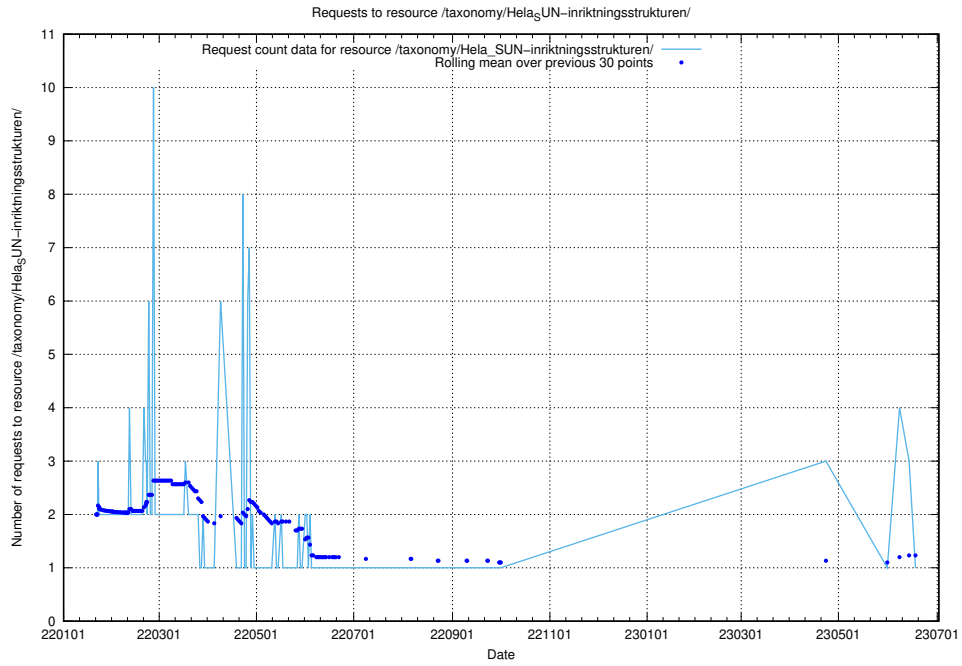

5.2353 Usage of /taxonomy/Hela_SUN-inriktningsstrukturen/

Here, we count the number of requests to resource /taxonomy/Hela_SUN-inriktningsstrukturen/.