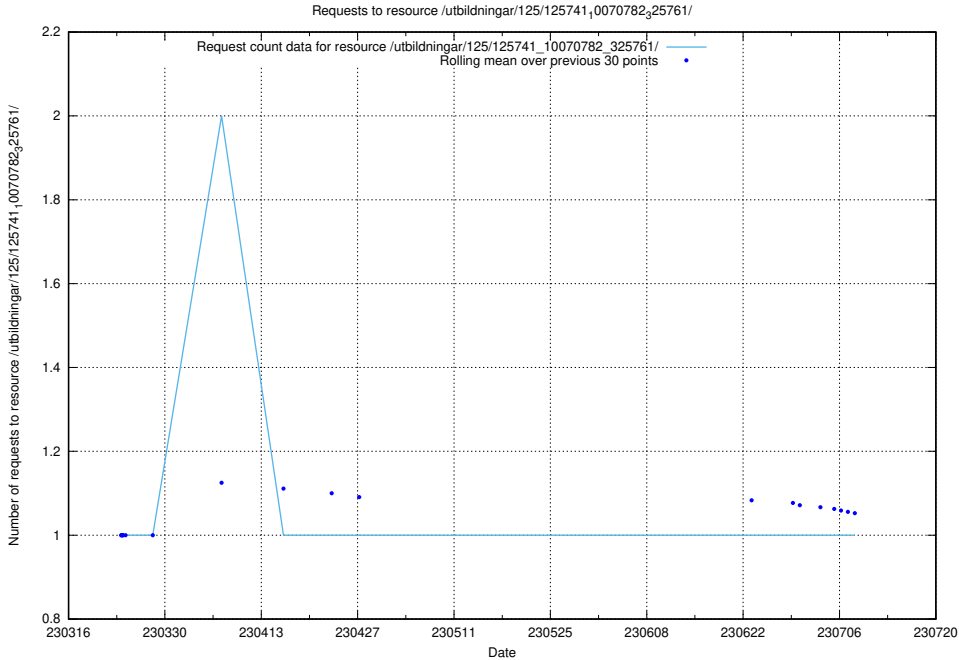

5.2314 Usage of /utbildningar/125/125741_10070782_325761/

Here, we count the number of requests to resource /utbildningar/125/125741_10070782_325761/.