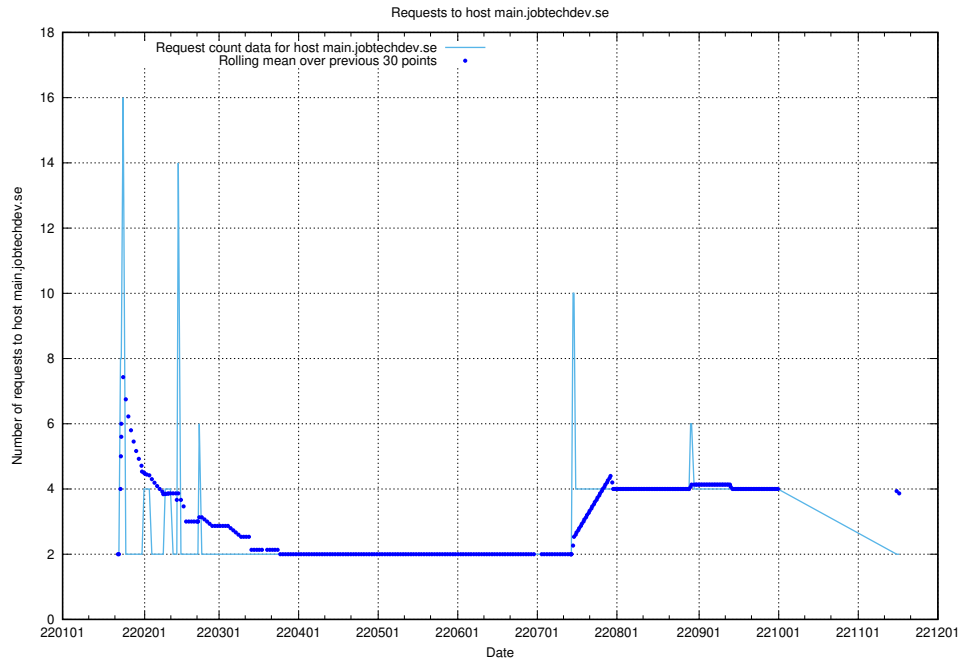

7.576 Usage of main.jobtechdev.se

Here, we count the number of requests to host main.jobtechdev.se.