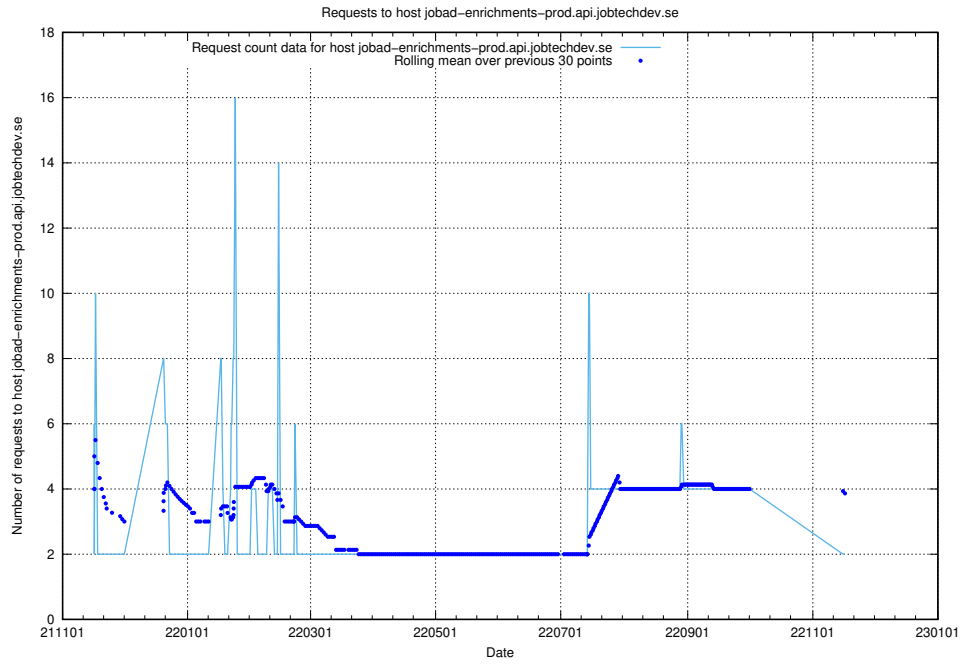

7.524 Usage of jobad-enrichments-prod.api.jobtechdev.se

Here, we count the number of requests to host jobad-enrichments-prod.api.jobtechdev.se.