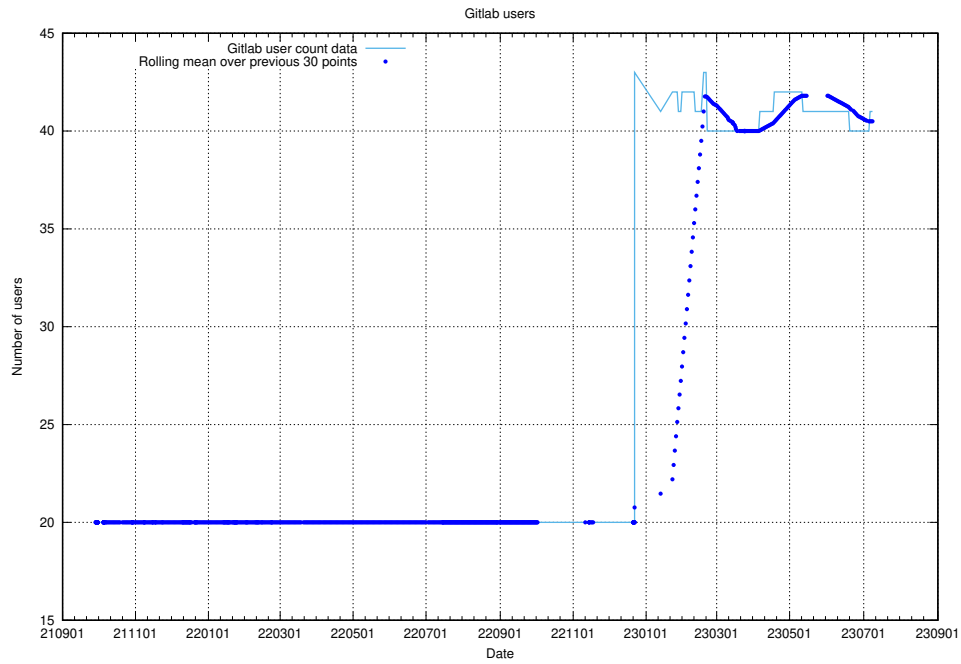

6 Gitlab

This section summarises the state of [JobTech's code repositories](https://gitlab.com/arbetsformedlingen)⁷.

6.1 User count

A graph of users in JobTech's official code repository.

⁷<https://gitlab.com/arbetsformedlingen>