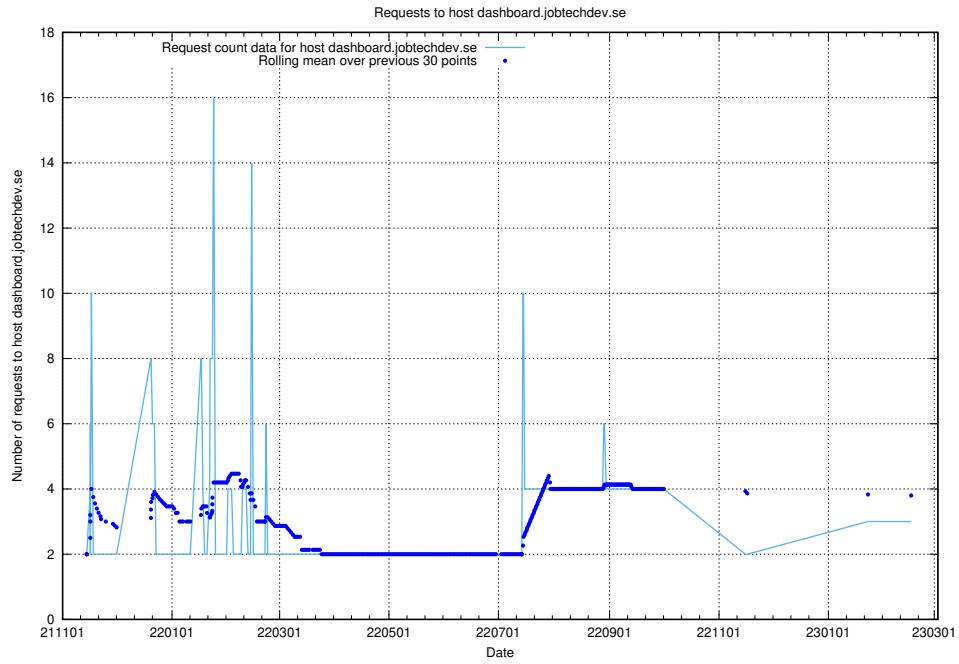

7.164 Usage of dashboard.jobtechdev.se

Here, we count the number of requests to host dashboard.jobtechdev.se.