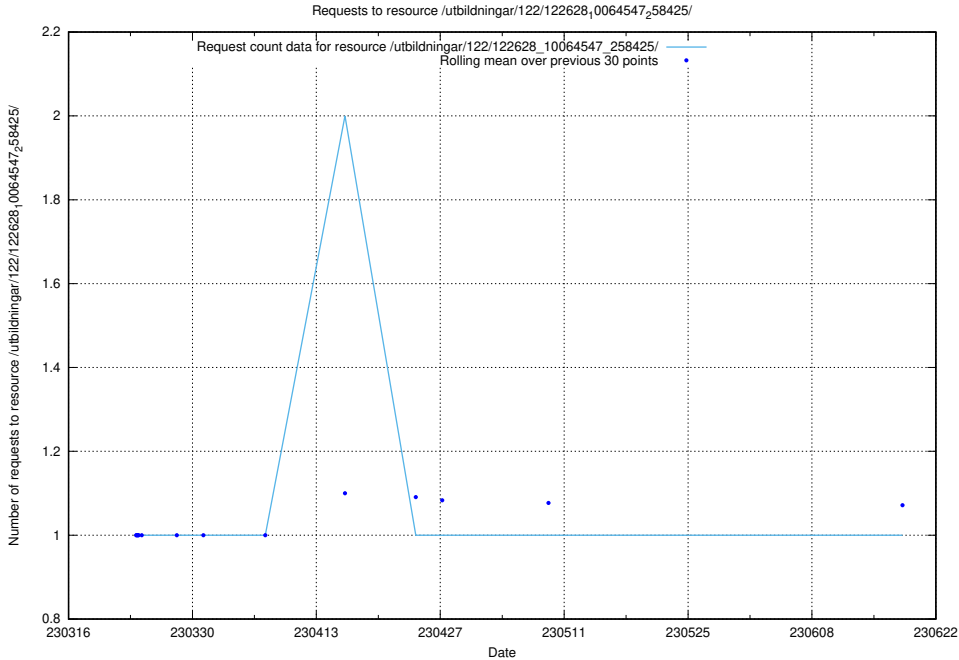

5.1068 Usage of /utbildningar/122/122628_10064547_258425/

Here, we count the number of requests to resource /utbildningar/122/122628_10064547_258425/.