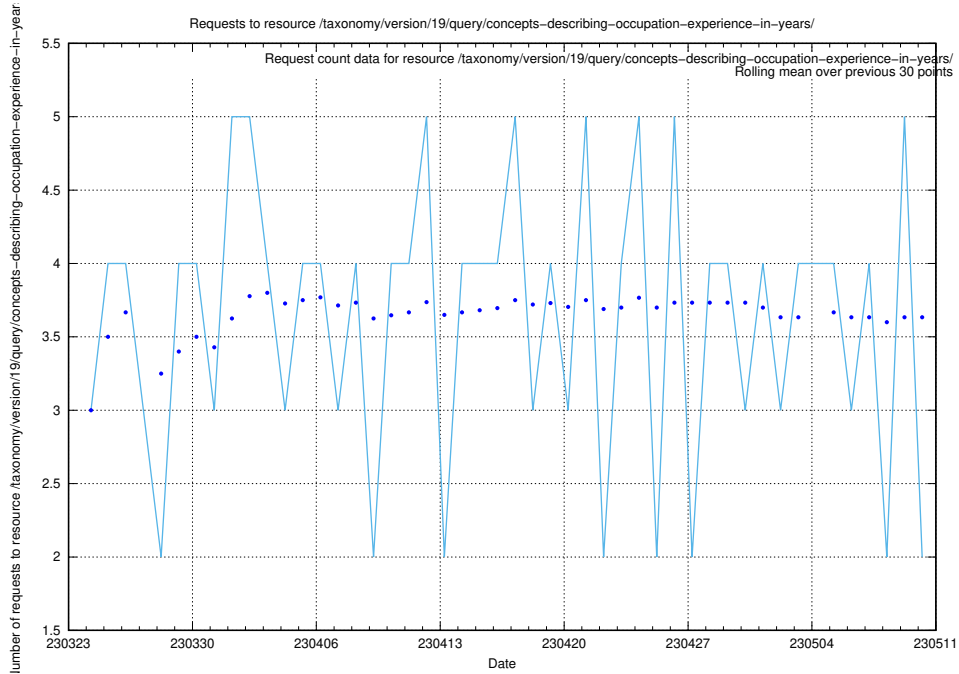

5.241 Usage of /taxonomy/version/19/query/concepts-describing-occupation-experience-in-years/

Here, we count the number of requests to resource /taxonomy/version/19/query/concepts-describing-occupation-experience-in-years/.