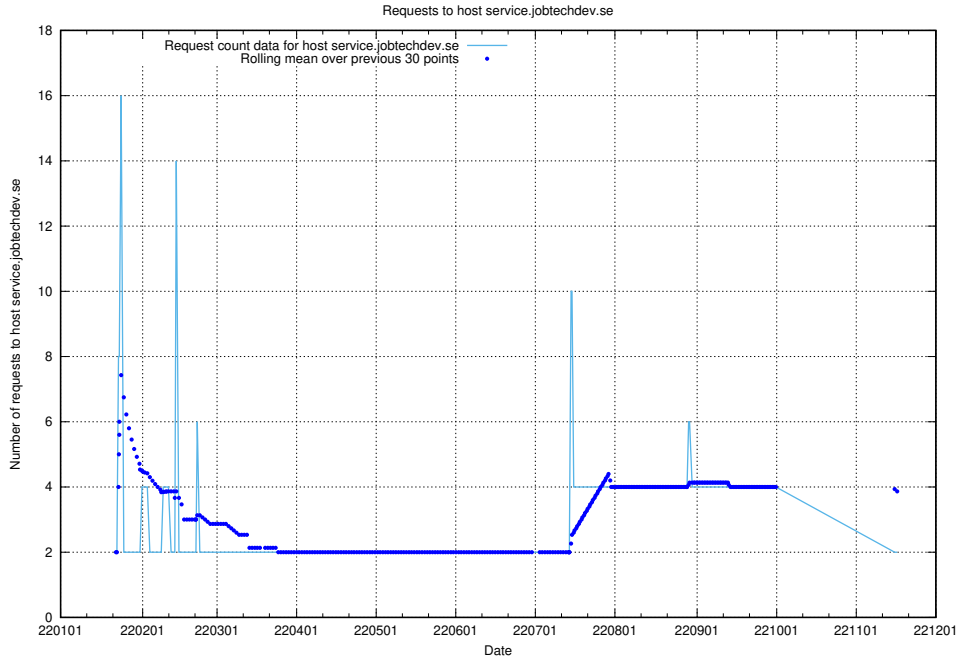

7.568 Usage of service.jobtechdev.se

Here, we count the number of requests to host service.jobtechdev.se.