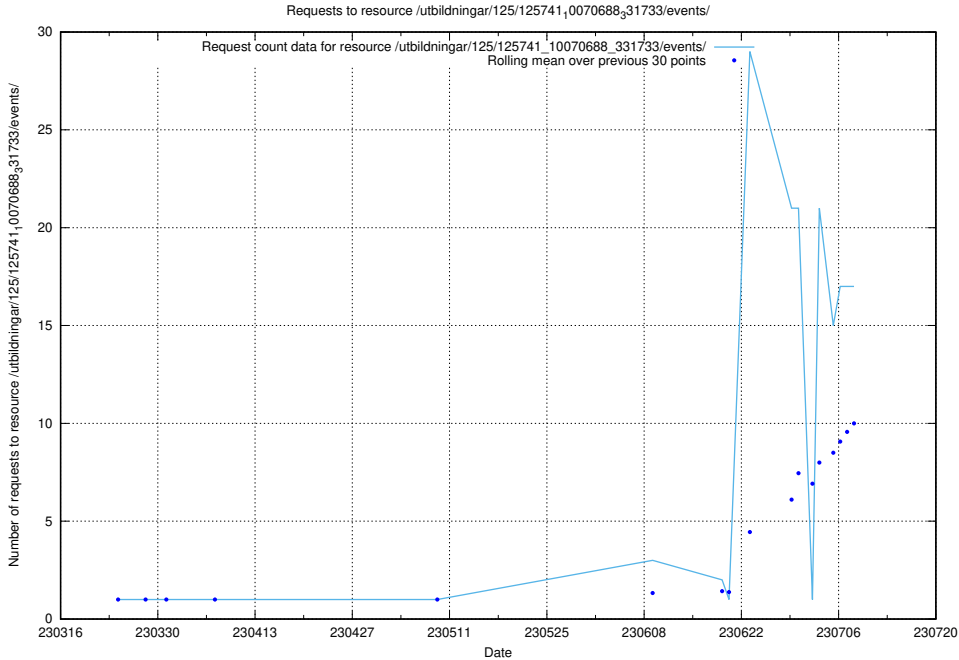

5.12 Usage of /utbildningar/125/125741_10070688_331733/events/

Here, we count the number of requests to resource /utbildningar/125/125741_10070688_331733/events/