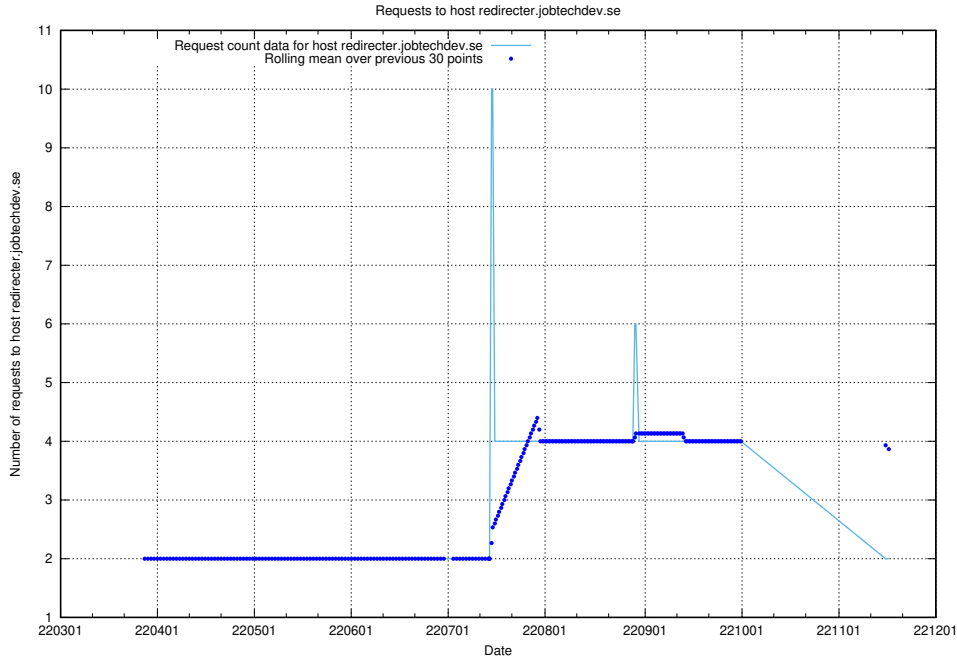

7.468 Usage of redirecter.jobtechdev.se

Here, we count the number of requests to host redirecter.jobtechdev.se.