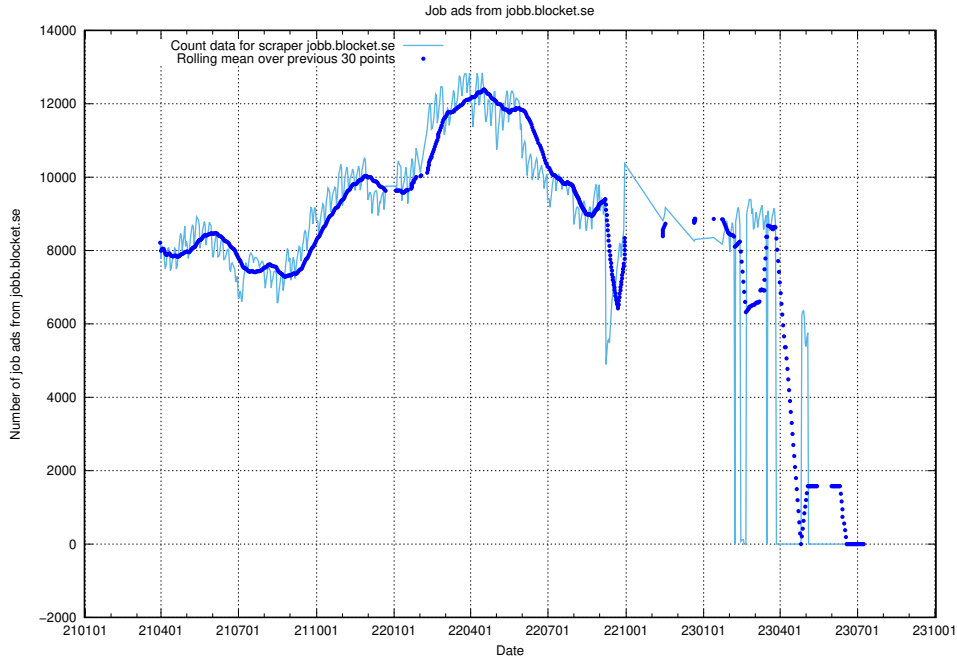

13.22 Number of ads by scraper jobb.blocket.se

Here, we count the number of job ads scraped from jobb.blocket.se.