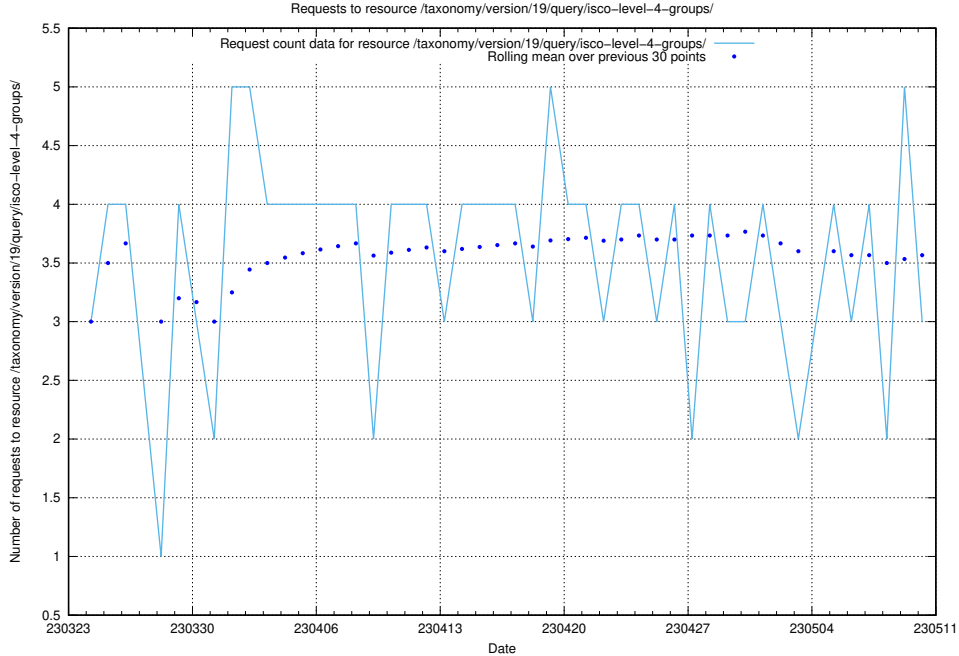

5.99 Usage of /taxonomy/version/19/query/isco-level-4-groups/

Here, we count the number of requests to resource /taxonomy/version/19/query/isco-level-4-groups/.