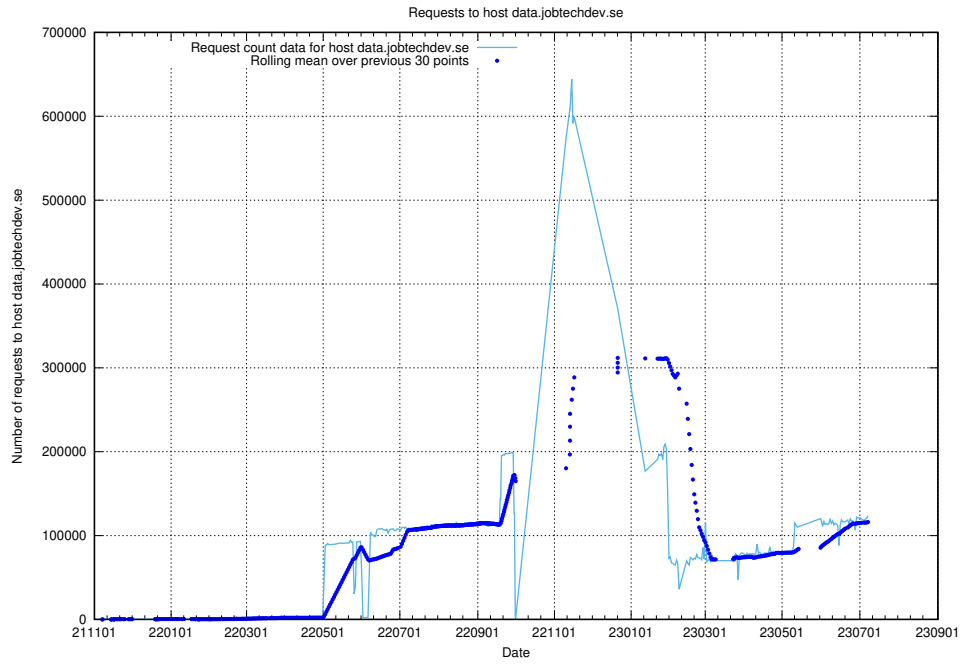

7.3 Usage of data.jobtechdev.se

Here, we count the number of requests to host data.jobtechdev.se.