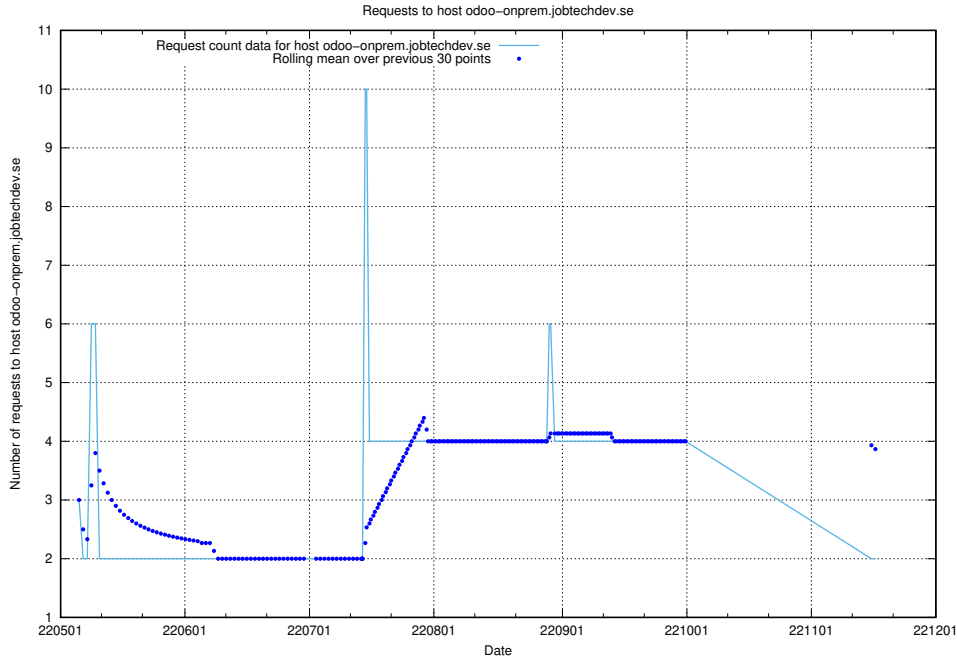

7.413 Usage of odoo-onprem.jobtechdev.se

Here, we count the number of requests to host odoo-onprem.jobtechdev.se.