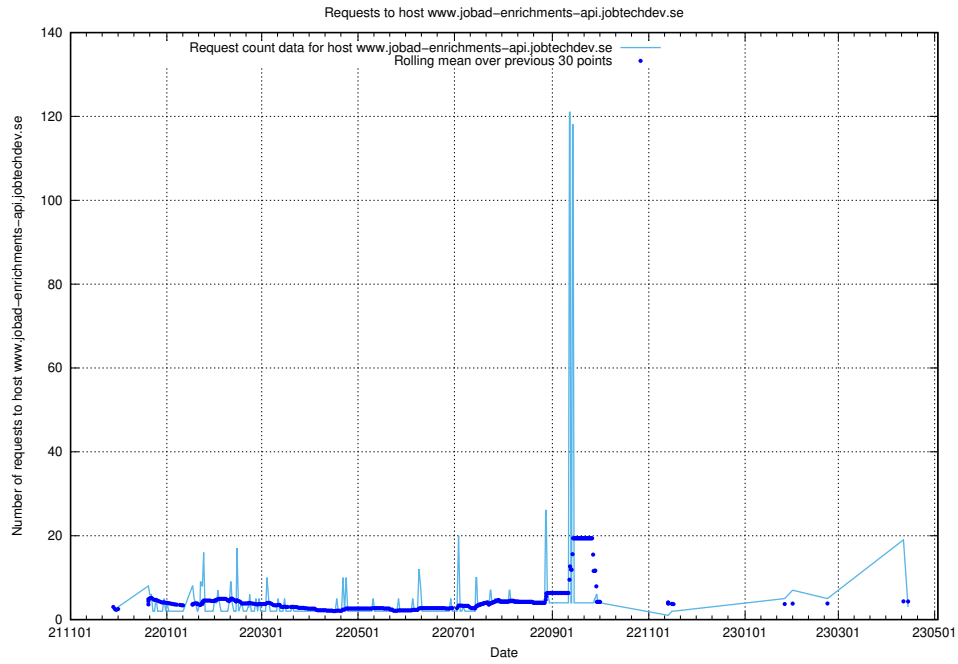

### 7.201 Usage of magazine.jobtechdev.se

Here, we count the number of requests to host magazine.jobtechdev.se.