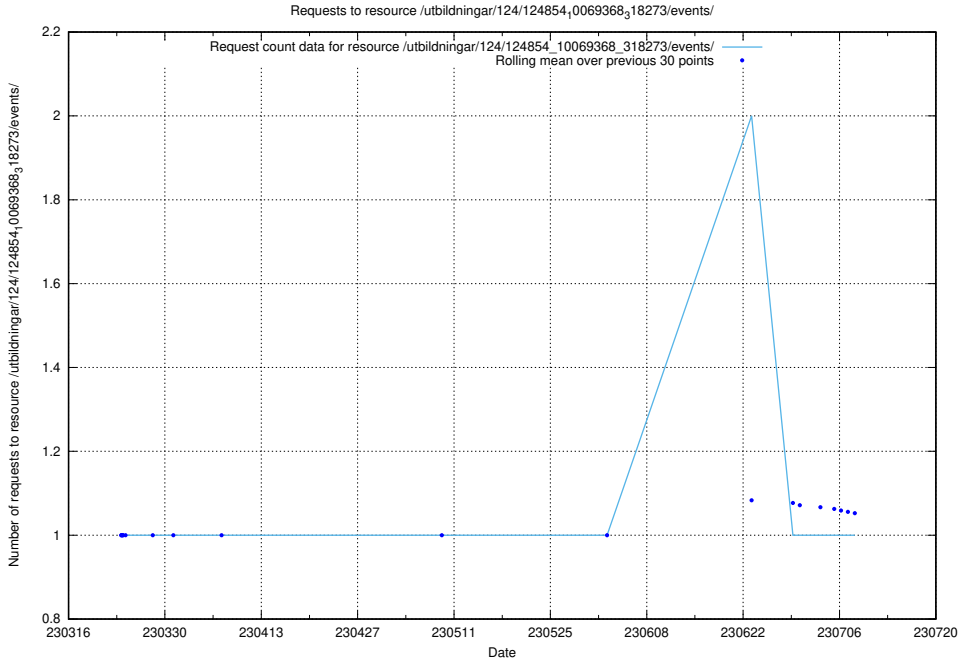

5.558 Usage of /utbildningar/124/124854_10069368_318273/events/

Here, we count the number of requests to resource /utbildningar/124/124854_10069368_318273/events/