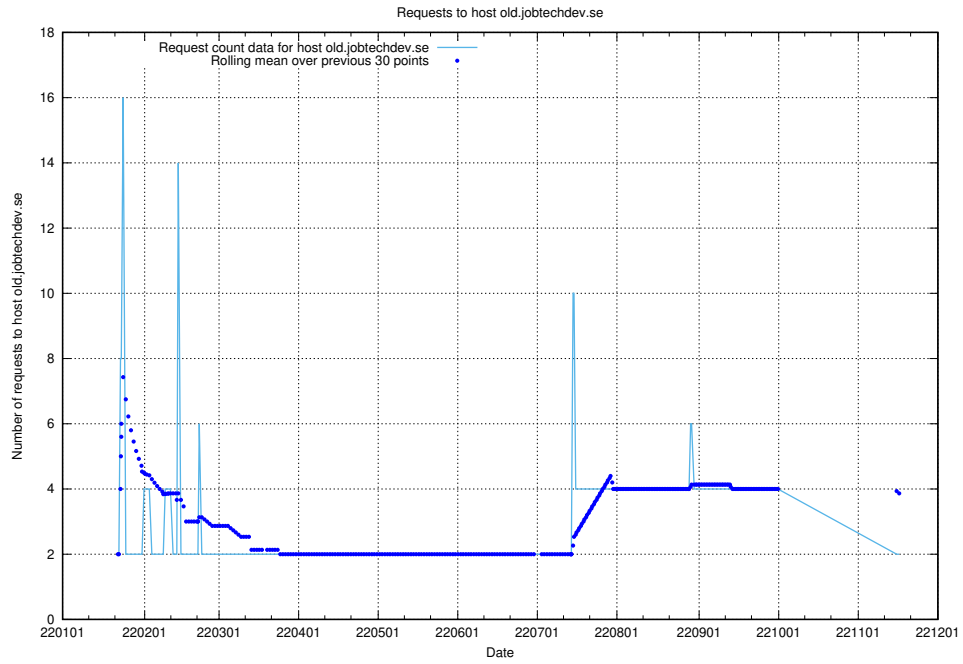

7.572 Usage of old.jobtechdev.se

Here, we count the number of requests to host old.jobtechdev.se.