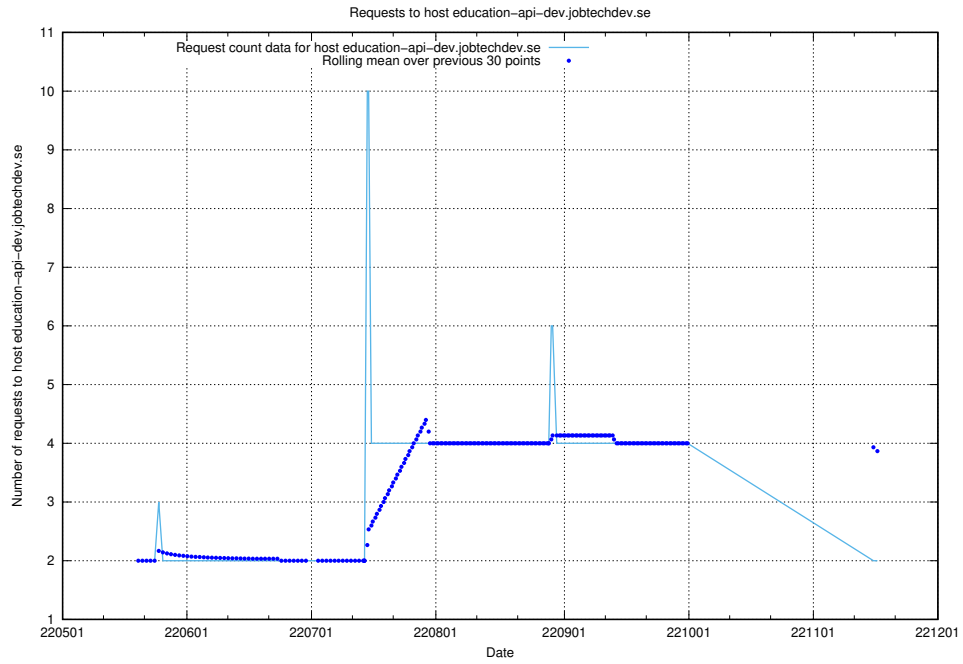

7.405 Usage of education-api-dev.jobtechdev.se

Here, we count the number of requests to host education-api-dev.jobtechdev.se.