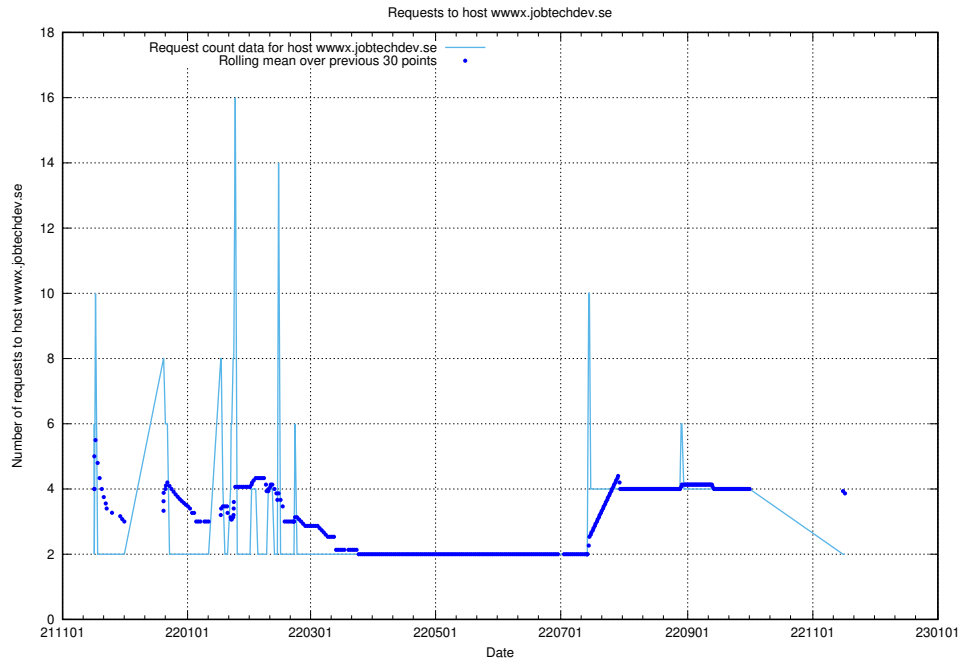

7.515 Usage of wwwx.jobtechdev.se

Here, we count the number of requests to host wwwx.jobtechdev.se.