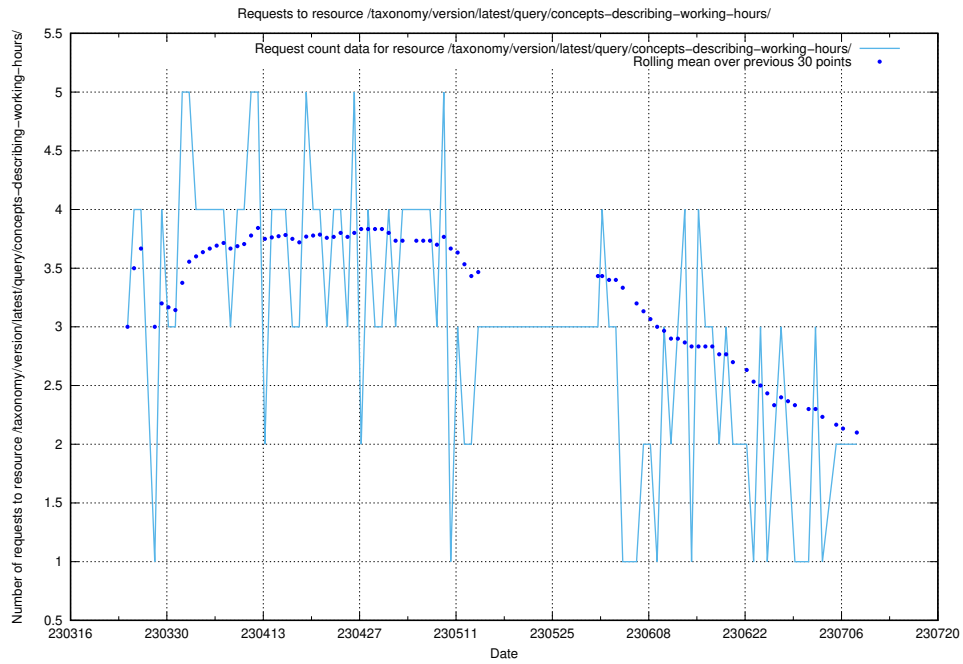

5.215 Usage of /taxonomy/version/latest/query/concepts-describing-working-hours/

Here, we count the number of requests to resource /taxonomy/version/latest/query/concepts-describing-working-hours/.