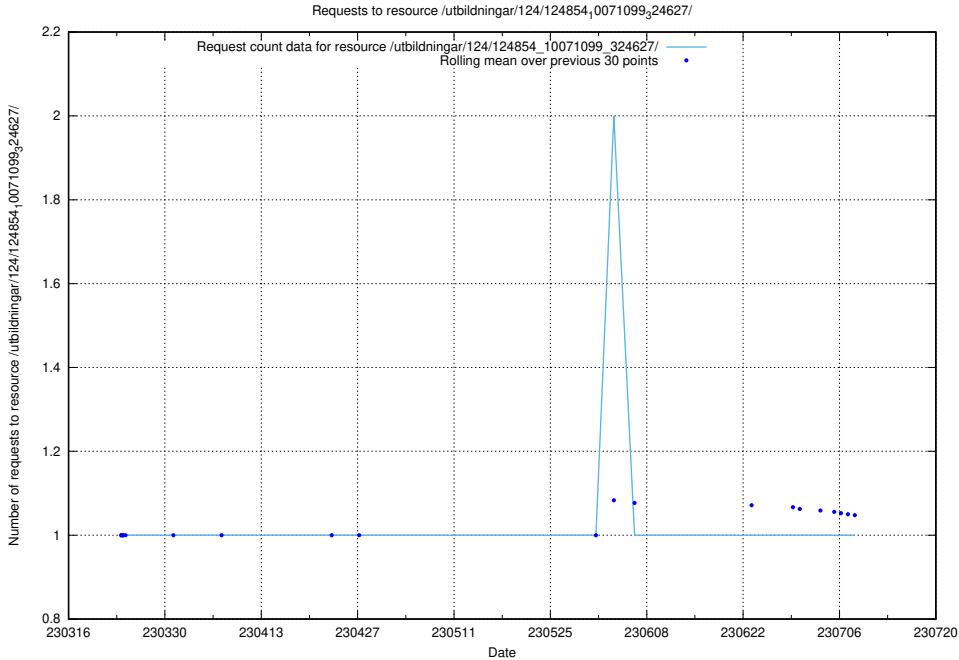

5.554 Usage of /utbildningar/124/124854_10071099_324627/

Here, we count the number of requests to resource /utbildningar/124/124854_10071099_324627/.