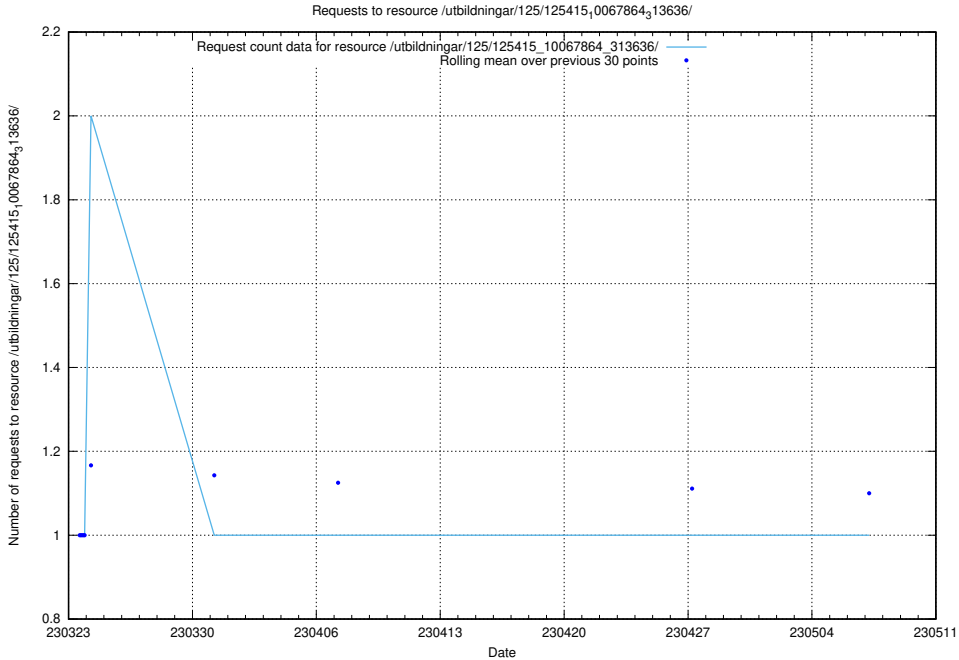

5.439 Usage of /utbildningar/125/125415_10067864_313636/

Here, we count the number of requests to resource /utbildningar/125/125415_10067864_313636/.