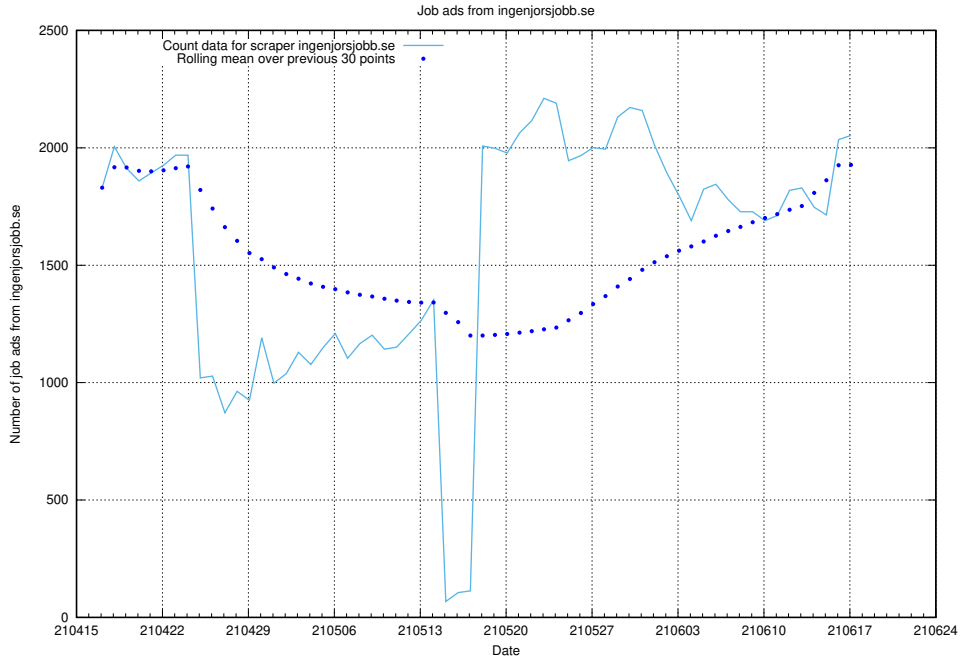

13.9 Number of ads by scraper ingenjorsjobb.se

Here, we count the number of job ads scraped from ingenjorsjobb.se.