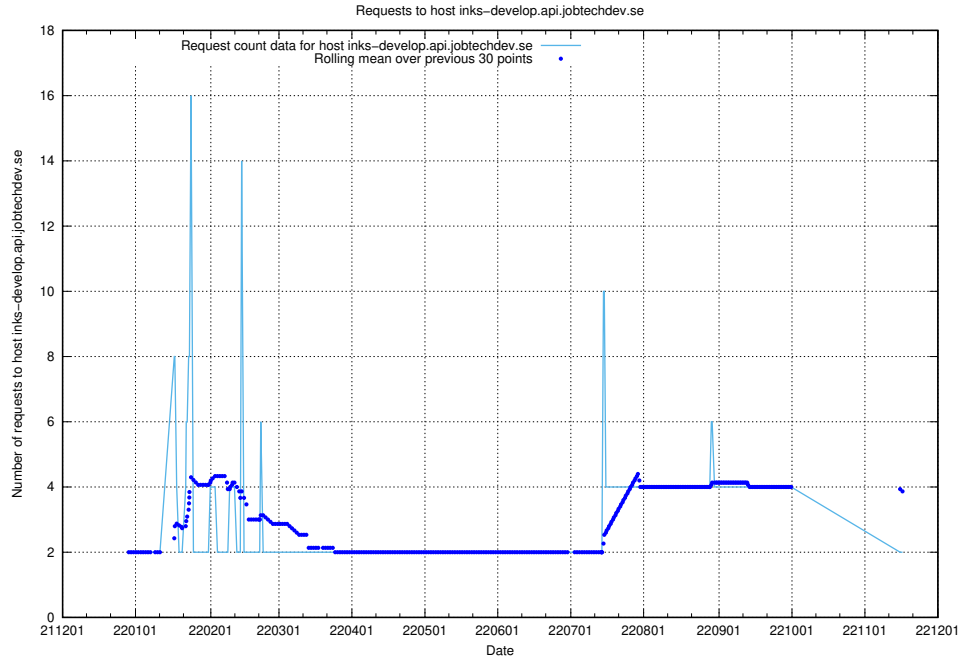

7.335 Usage of inks-develop.api.jobtechdev.se

Here, we count the number of requests to host inks-develop.api.jobtechdev.se.