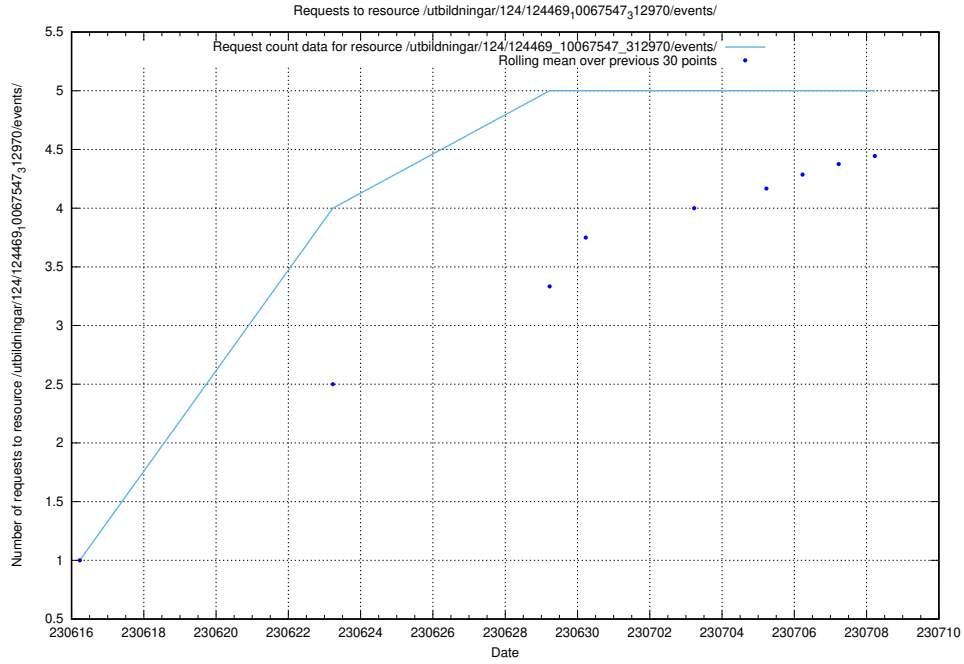

5.46 Usage of /utbildningar/124/124469_10067547_312970/events/

Here, we count the number of requests to resource /utbildningar/124/124469_10067547_312970/events/