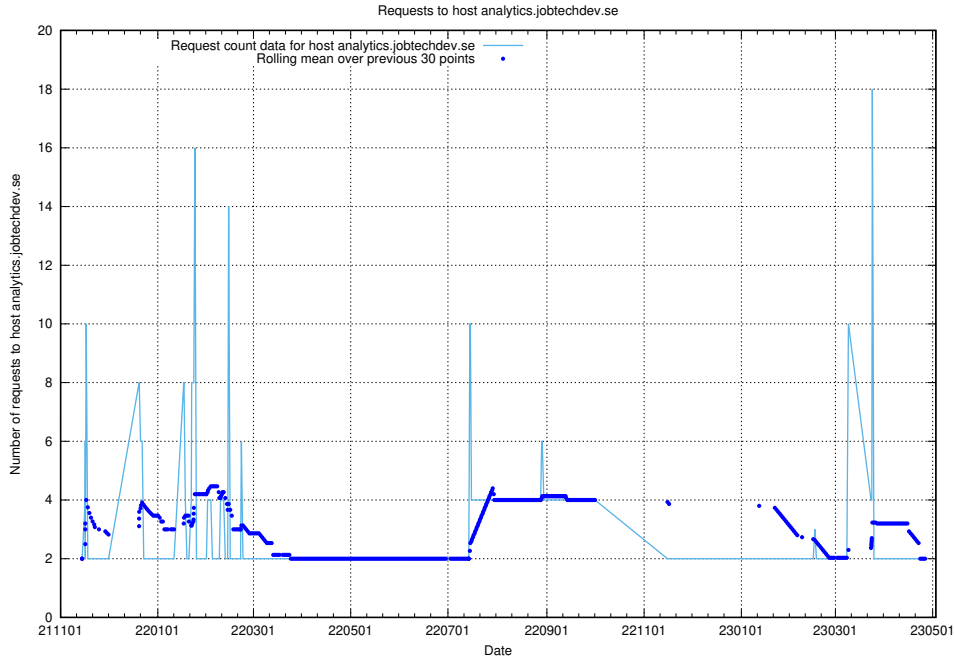

7.273 Usage of analytics.jobtechdev.se

Here, we count the number of requests to host analytics.jobtechdev.se.