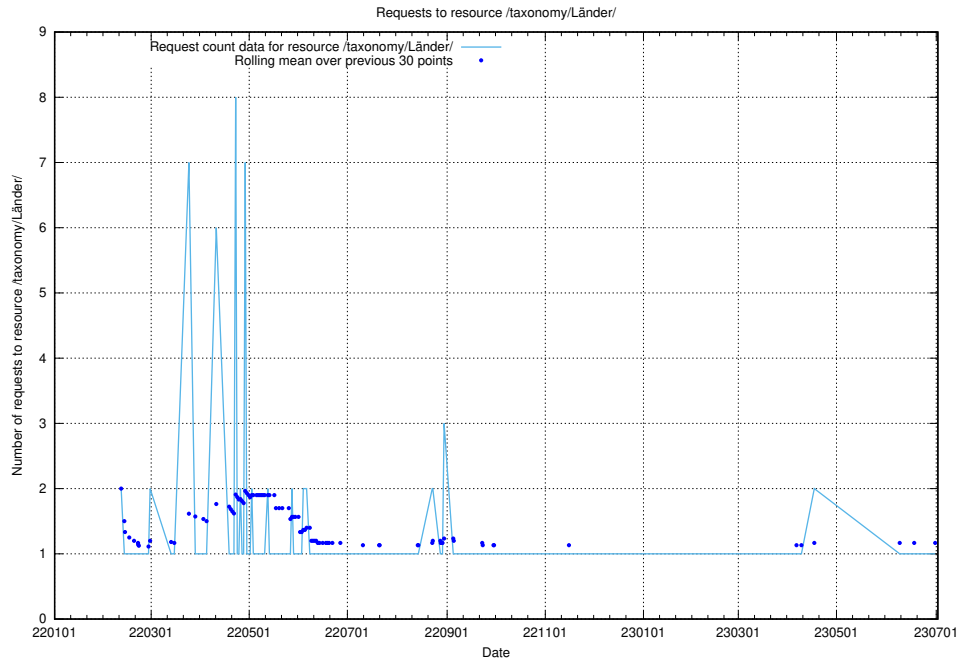

5.676 Usage of /taxonomy/Länder/

Here, we count the number of requests to resource /taxonomy/Länder/.