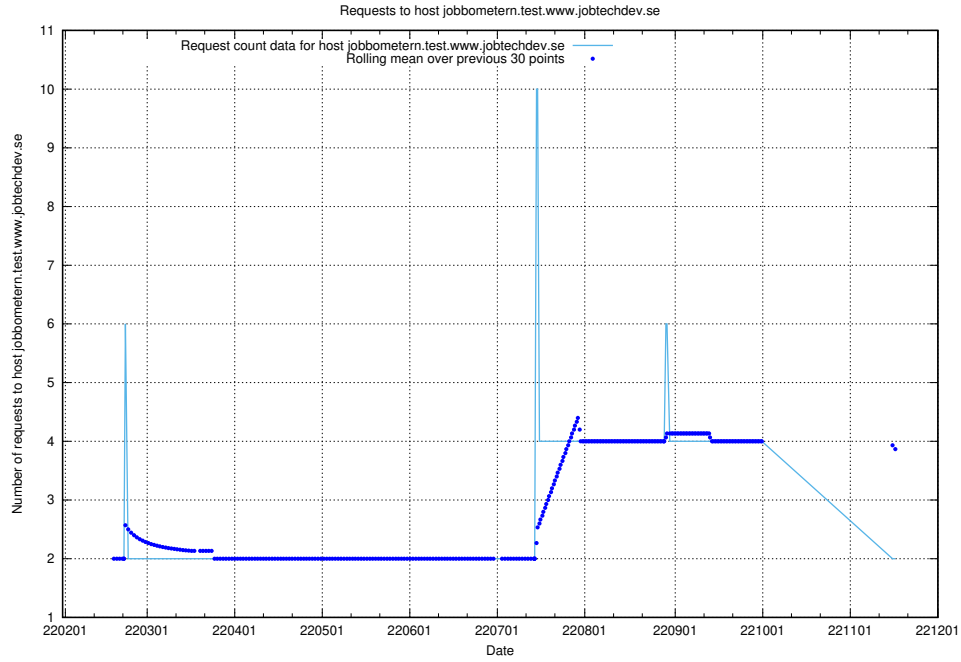

7.513 Usage of `jobbometern.test.www.jobtechdev.se`

Here, we count the number of requests to host `jobbometern.test.www.jobtechdev.se`.