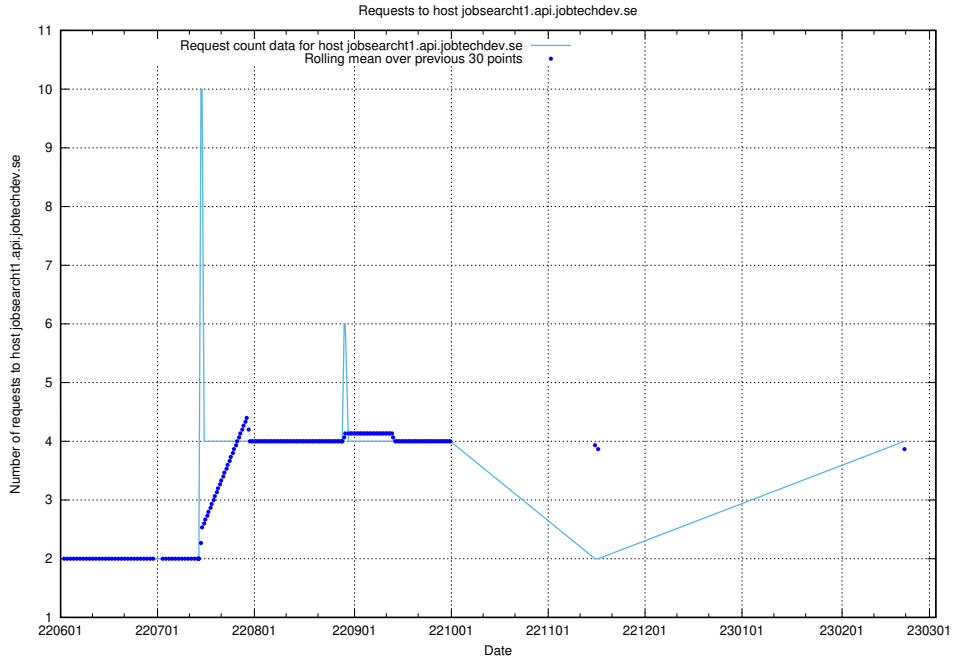

7.142 Usage of jobsearcht1.api.jobtechdev.se

Here, we count the number of requests to host jobsearcht1.api.jobtechdev.se.