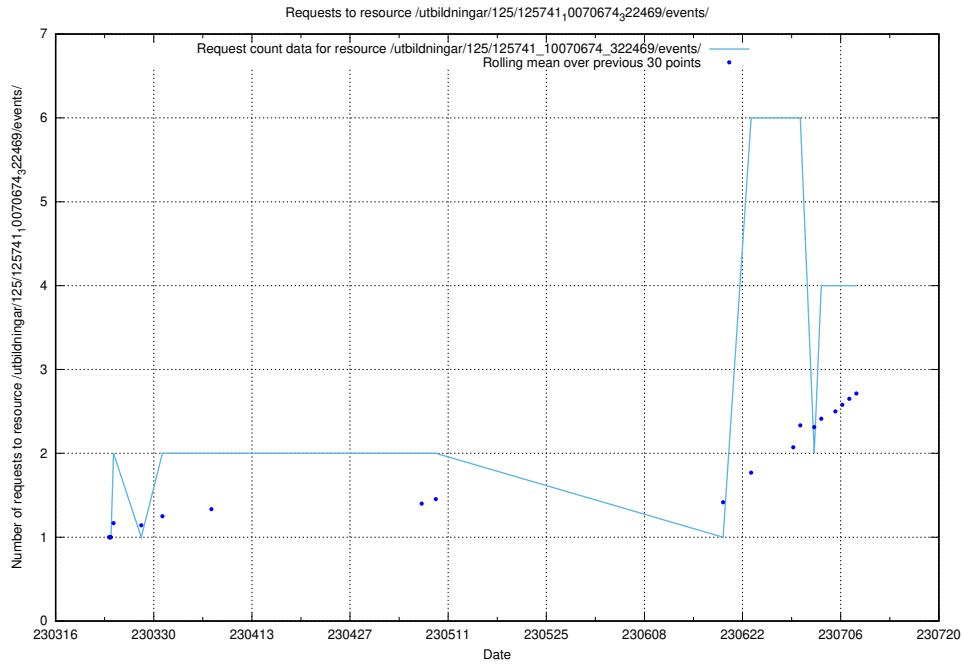

5.70 Usage of /utbildningar/125/125741_10070674_322469/events/

Here, we count the number of requests to resource /utbildningar/125/125741_10070674_322469/events/