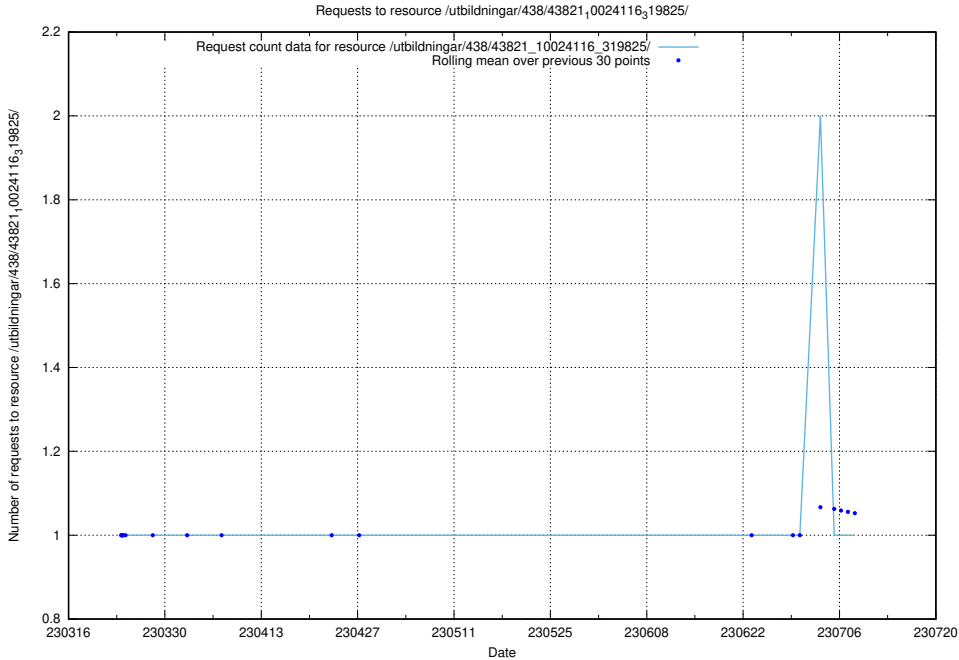

5.2176 Usage of /utbildningar/438/43821_10024116_319825/

Here, we count the number of requests to resource /utbildningar/438/43821_10024116_319825/.