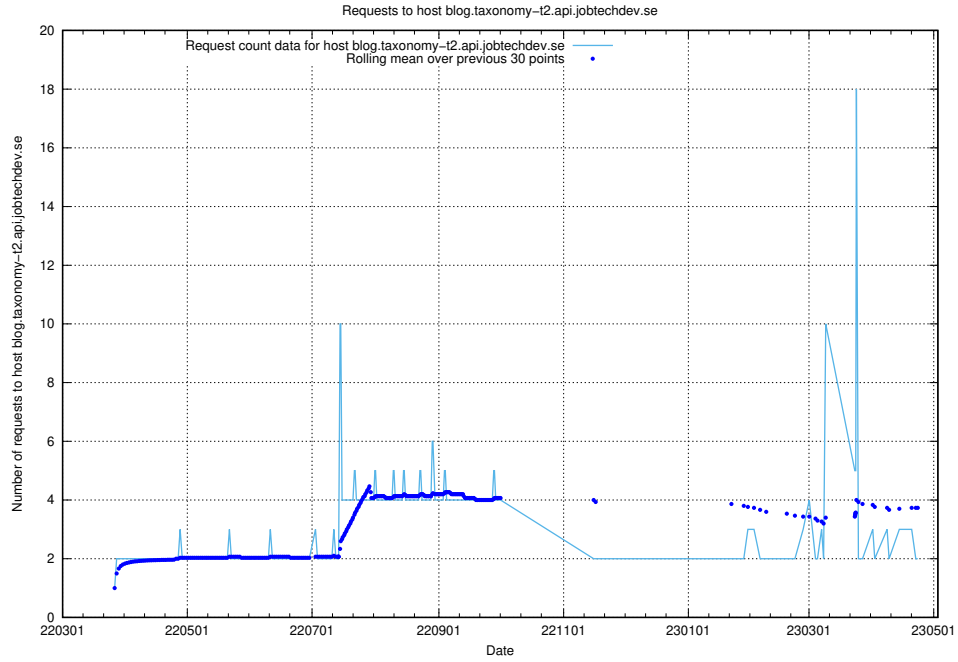

7.472 Usage of `blog.taxonomy-t2.api.jobtechdev.se`

Here, we count the number of requests to host `blog.taxonomy-t2.api.jobtechdev.se`.