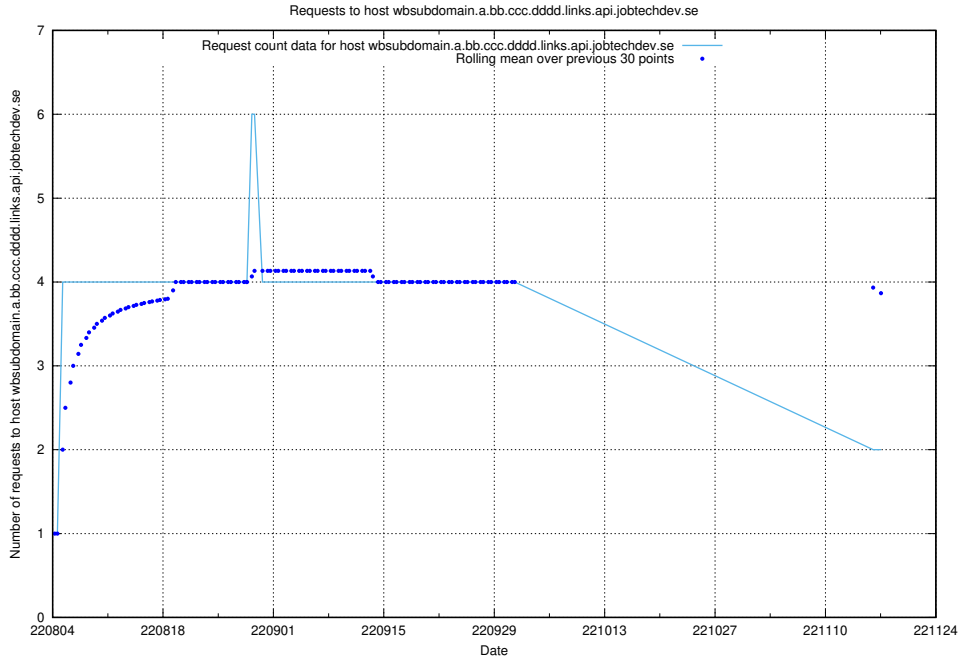

7.331 Usage of wbsubdomain.a.bb.ccc.dddd.links.api.jobtechdev.se

Here, we count the number of requests to host wbsubdomain.a.bb.ccc.dddd.links.api.jobtechdev.se.