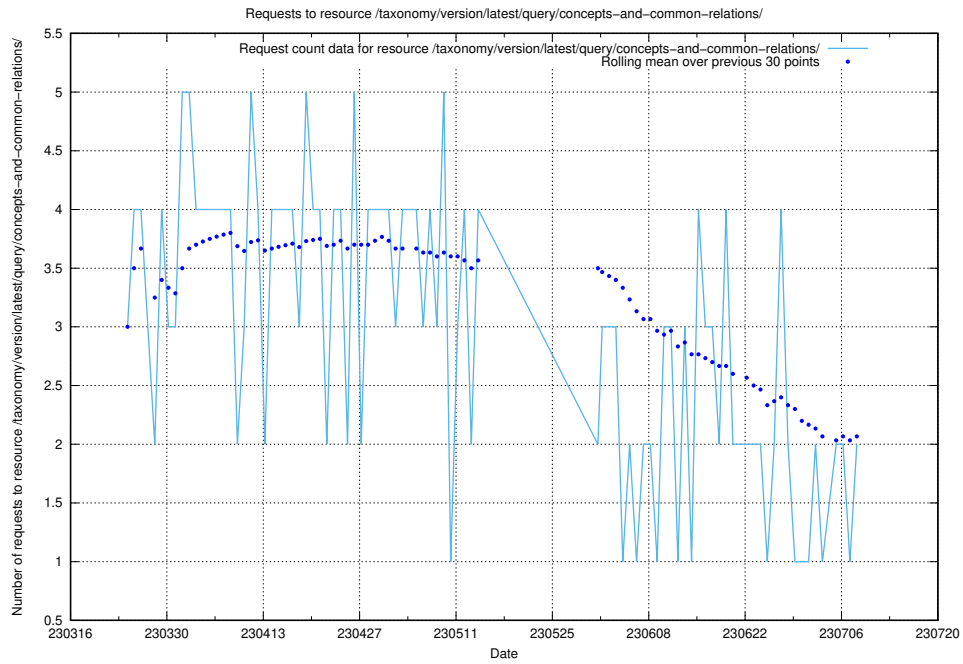

5.217 Usage of /taxonomy/version/latest/query/concepts-and-common-relations/

Here, we count the number of requests to resource /taxonomy/version/latest/query/concepts-and-common-relations/.