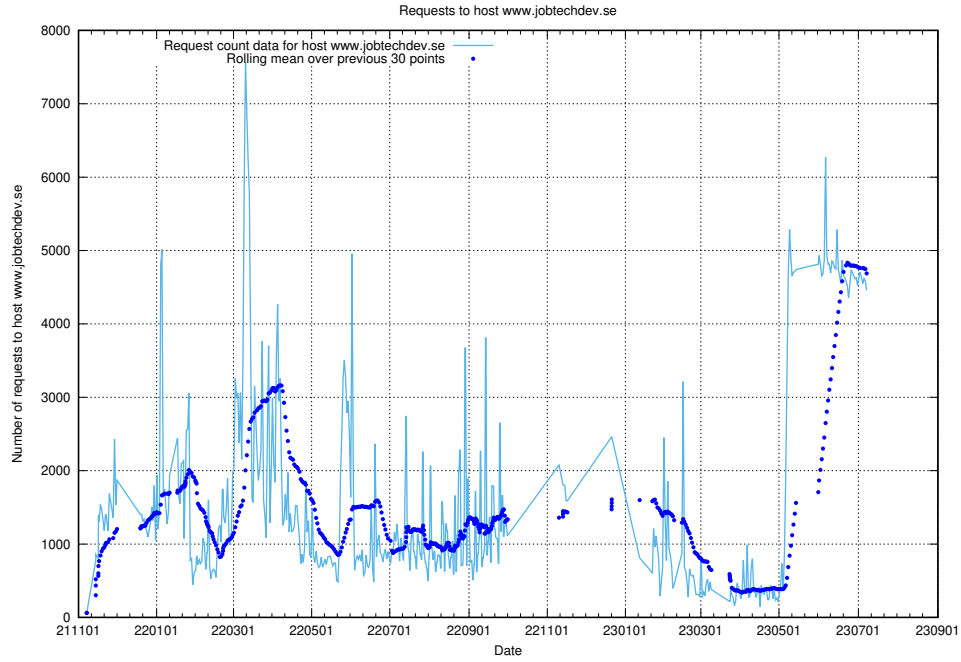

7.15 Usage of www.jobtechdev.se

Here, we count the number of requests to host www.jobtechdev.se.