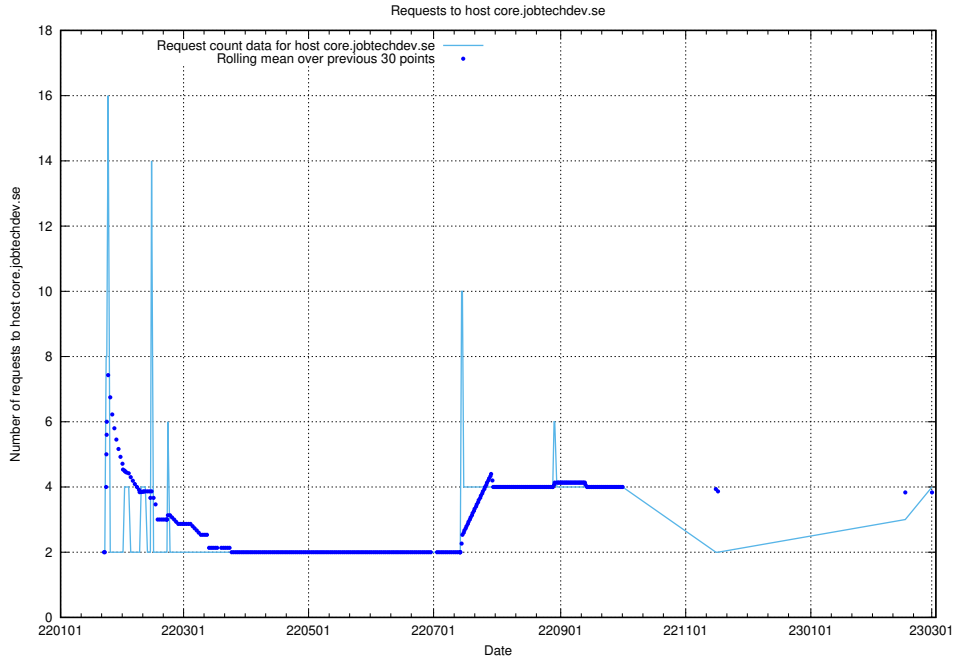

7.92 Usage of core.jobtechdev.se

Here, we count the number of requests to host core.jobtechdev.se.