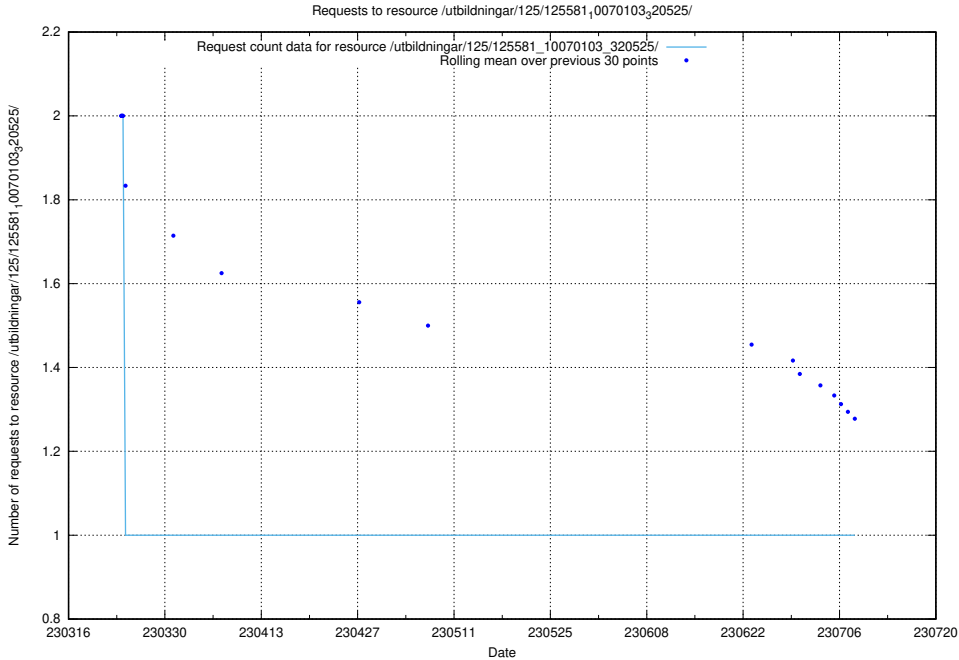

5.2123 Usage of /utbildningar/125/125581_10070103_320525/

Here, we count the number of requests to resource /utbildningar/125/125581_10070103_320525/.