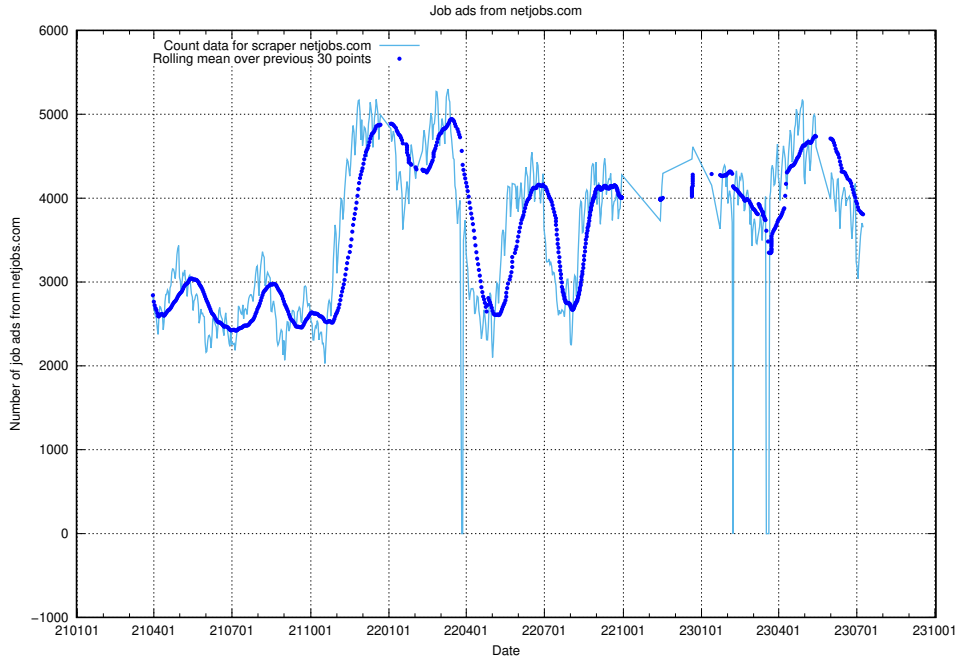

13.4 Number of ads by scraper netjobs.com

Here, we count the number of job ads scraped from netjobs.com.