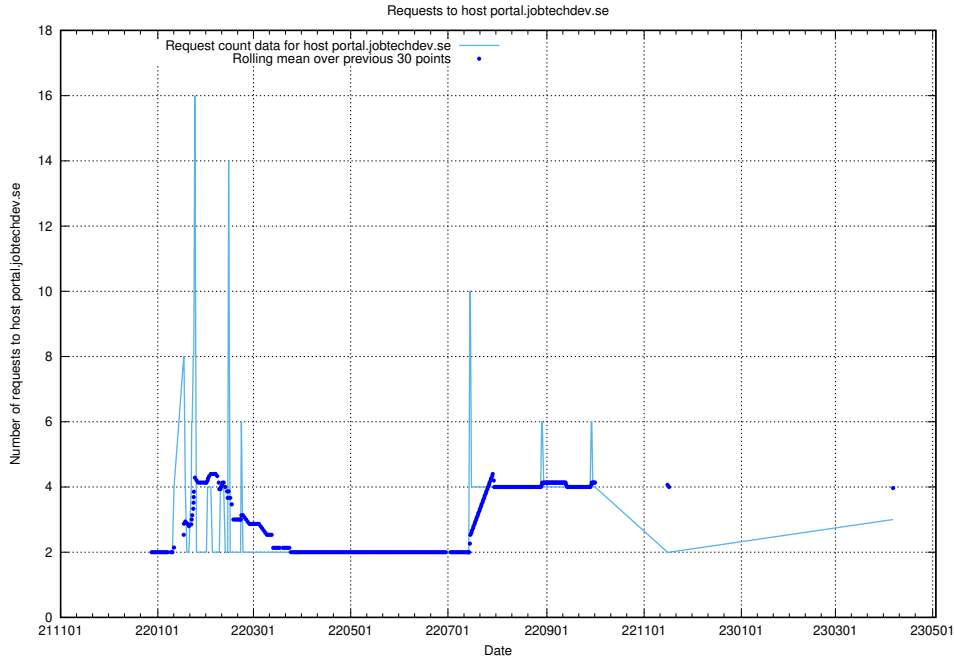

7.184 Usage of portal.jobtechdev.se

Here, we count the number of requests to host portal.jobtechdev.se.