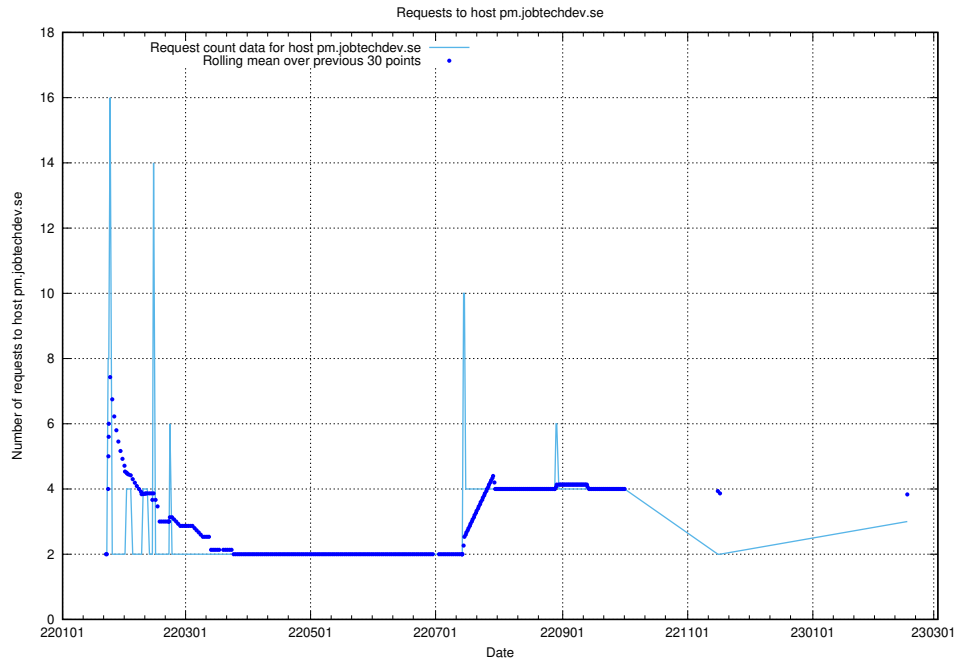

### 7.233 Usage of order.jobtechdev.se

Here, we count the number of requests to host order.jobtechdev.se.