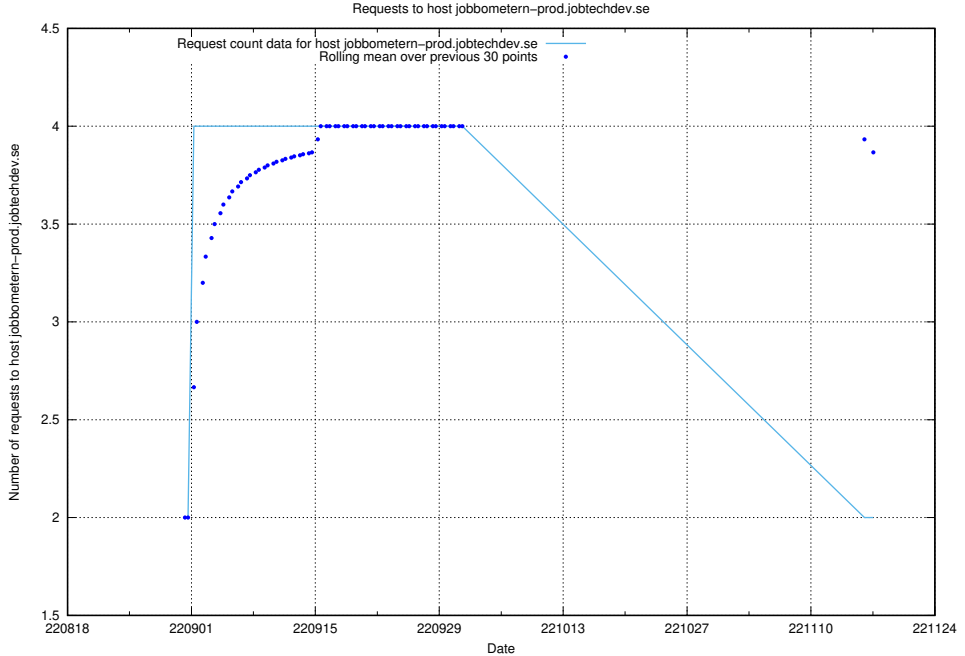

### 7.316 Usage of `jobbometern-prod.jobtechdev.se`

Here, we count the number of requests to host `jobbometern-prod.jobtechdev.se`.