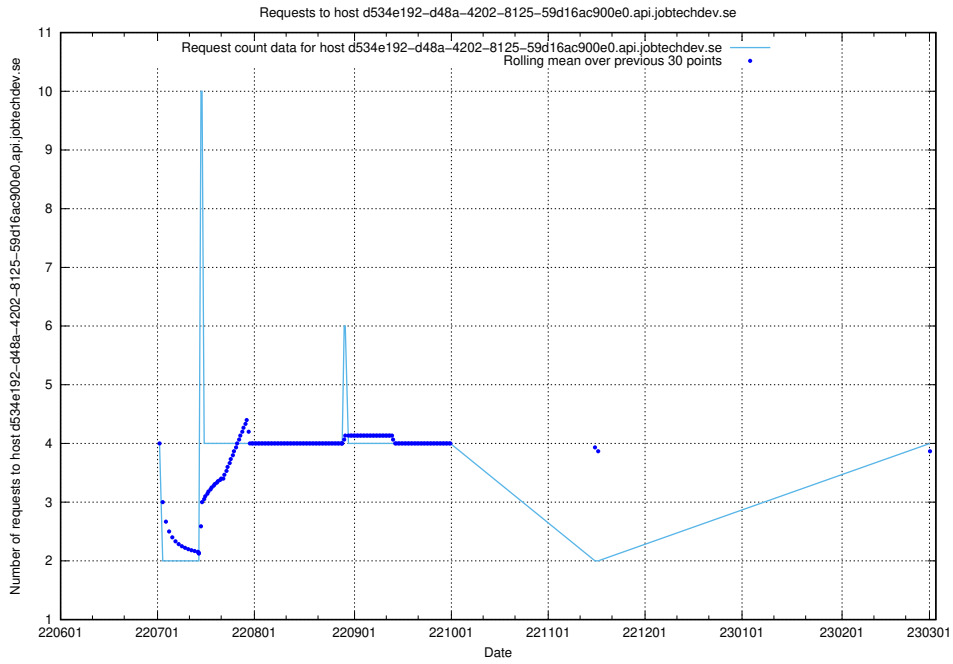

7.136 Usage of d534e192-d48a-4202-8125-59d16ac900e0.api.jobtechdev.se

Here, we count the number of requests to host d534e192-d48a-4202-8125-59d16ac900e0.api.jobtechdev.se.