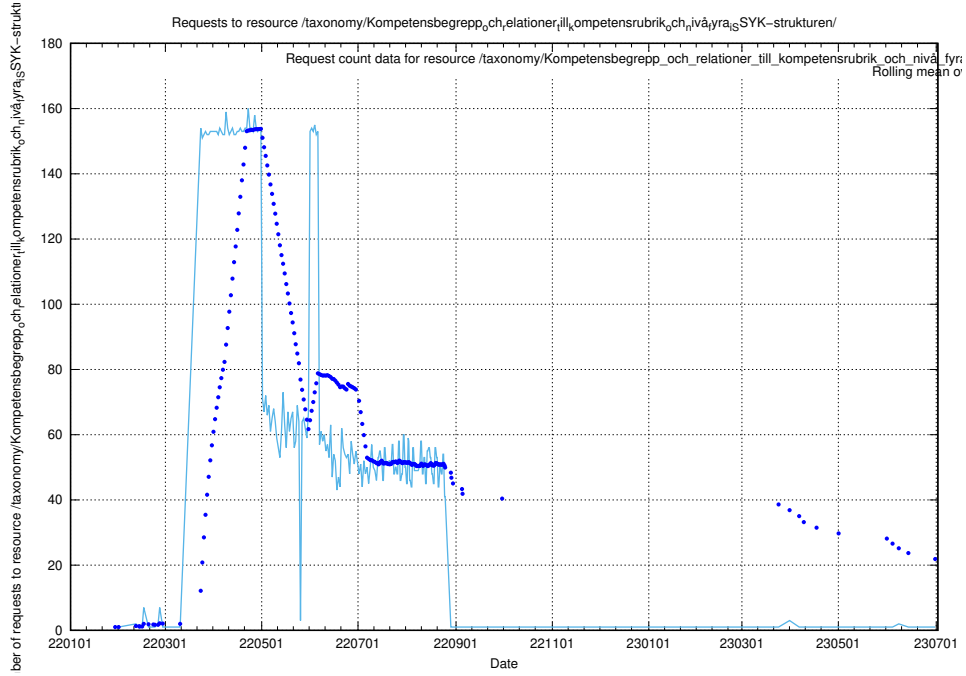

5.933 Usage of /taxonomy/Kompetensbegrepp_och_relationer_till_kompetensstrukturen/

Here, we count the number of requests to resource /taxonomy/Kompetensbegrepp_och_relationer_till_kompetensstrukturen/.