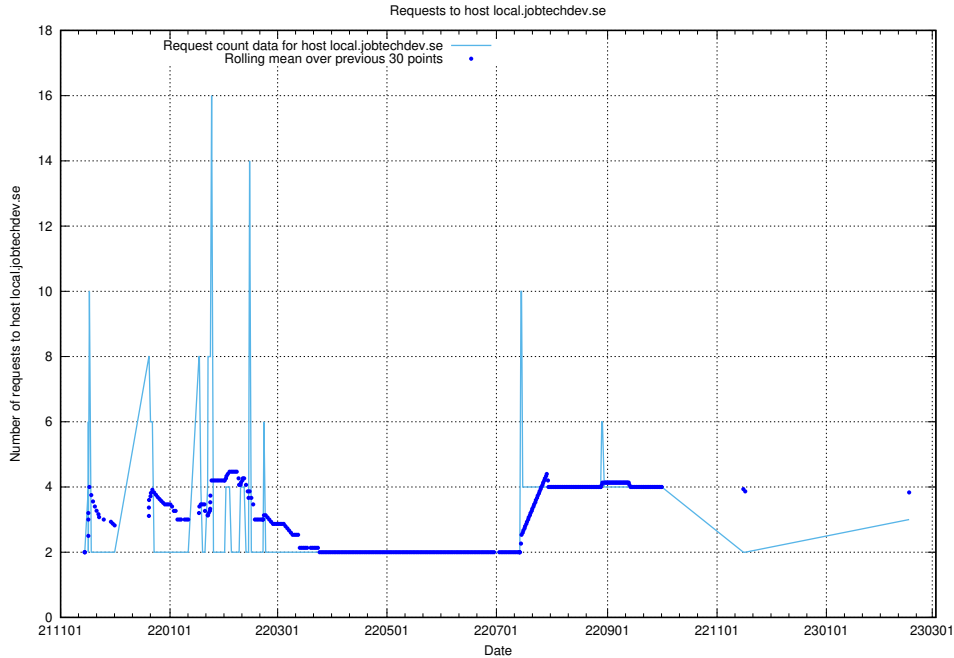

7.230 Usage of local.jobtechdev.se

Here, we count the number of requests to host local.jobtechdev.se.