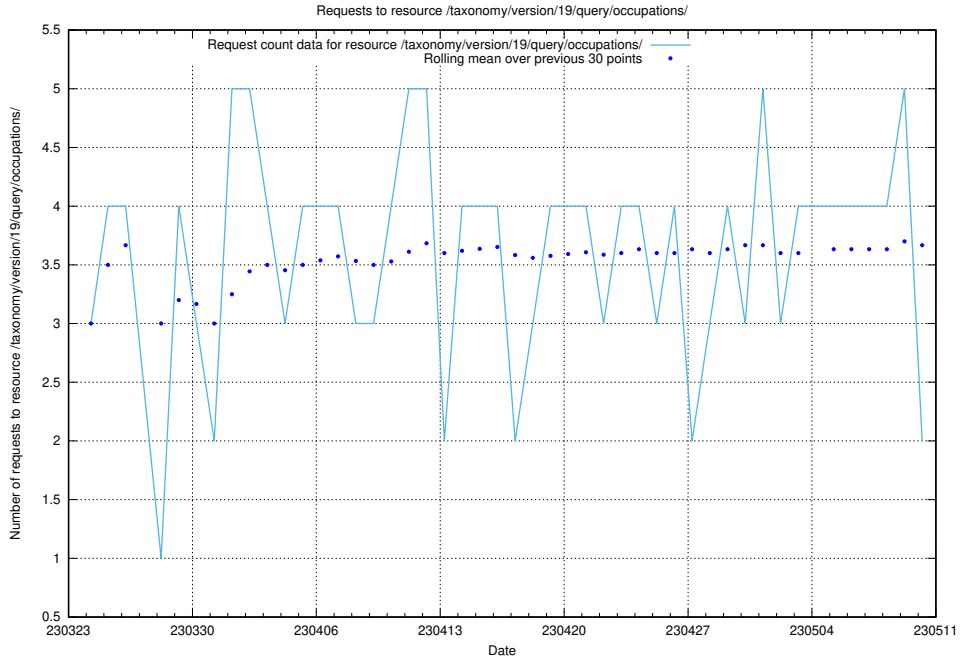

5.233 Usage of /taxonomy/version/19/query/occupations/

Here, we count the number of requests to resource /taxonomy/version/19/query/occupations/.