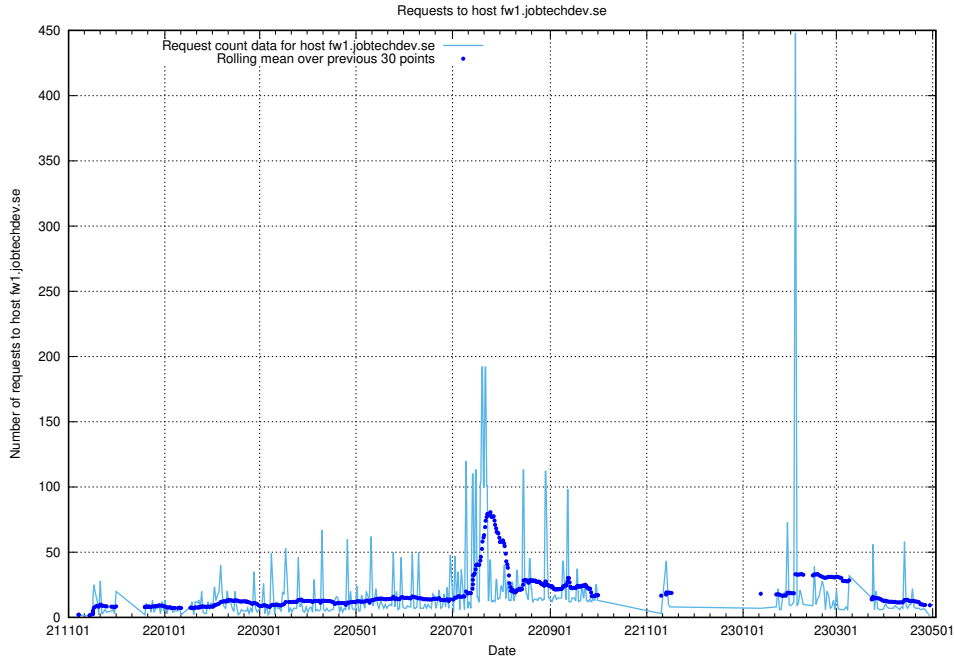

7.610 Usage of fw1.jobtechdev.se

Here, we count the number of requests to host fw1.jobtechdev.se.