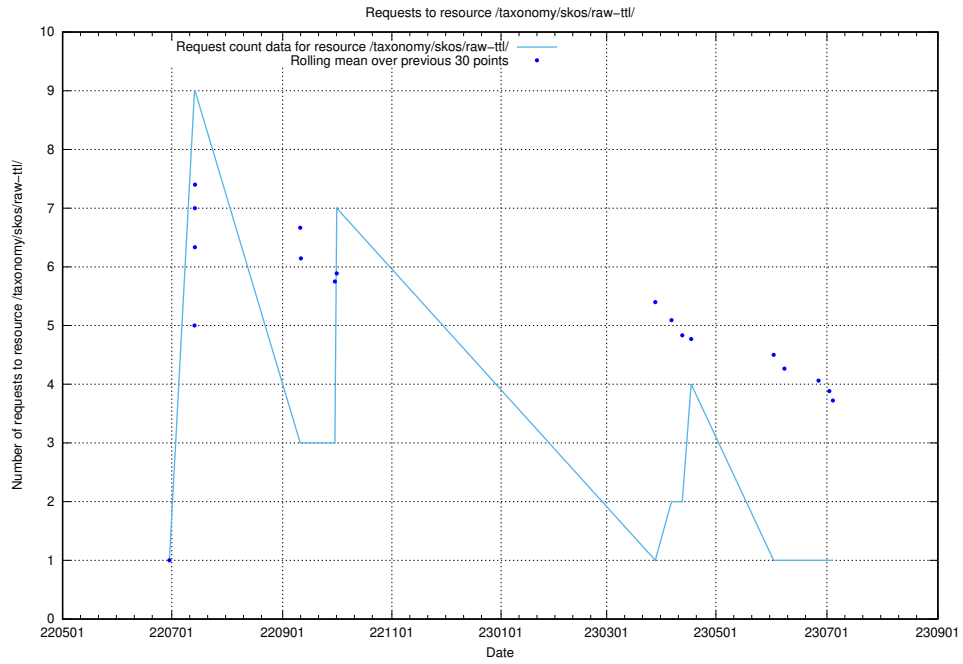

5.321 Usage of /taxonomy/skos/raw-ttl/

Here, we count the number of requests to resource /taxonomy/skos/raw-ttl/.