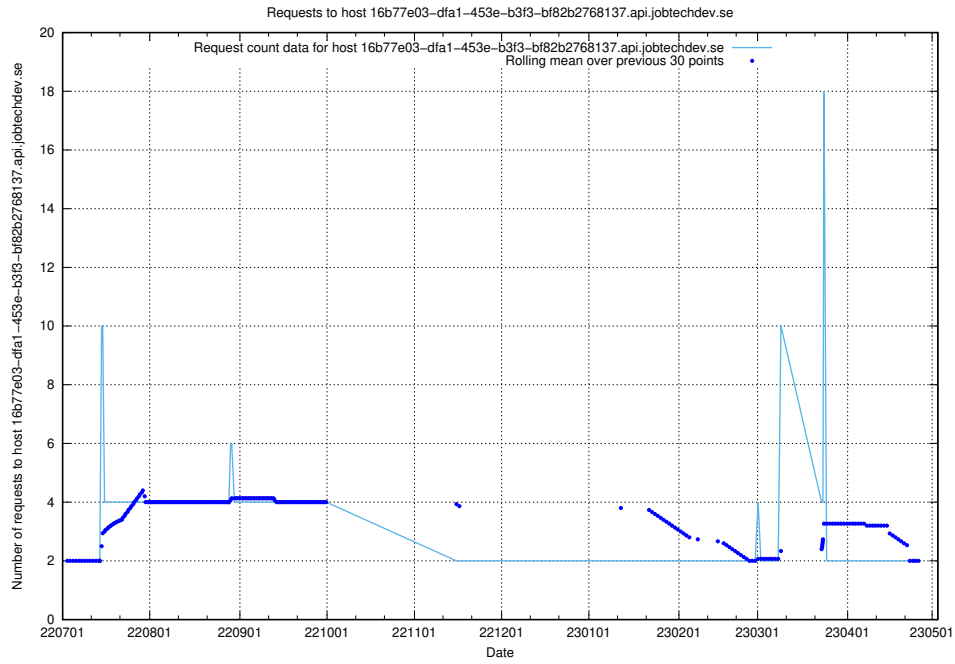

7.371 Usage of 16b77e03-dfa1-453e-b3f3-bf82b2768137.api.jobtechdev.se

Here, we count the number of requests to host 16b77e03-dfa1-453e-b3f3-bf82b2768137.api.jobtechdev.se.