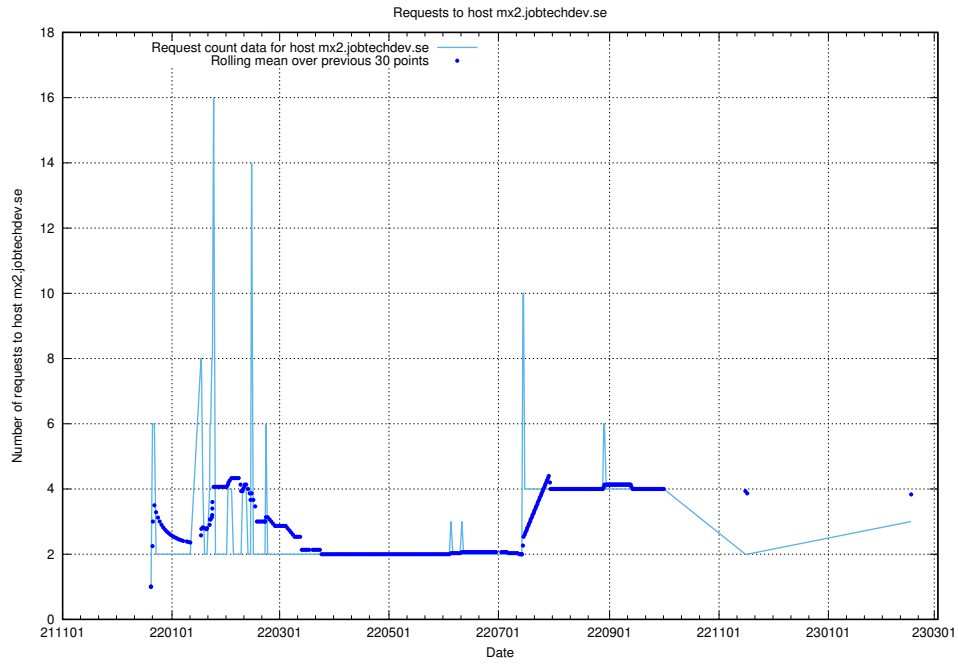

7.190 Usage of mx2.jobtechdev.se

Here, we count the number of requests to host mx2.jobtechdev.se.