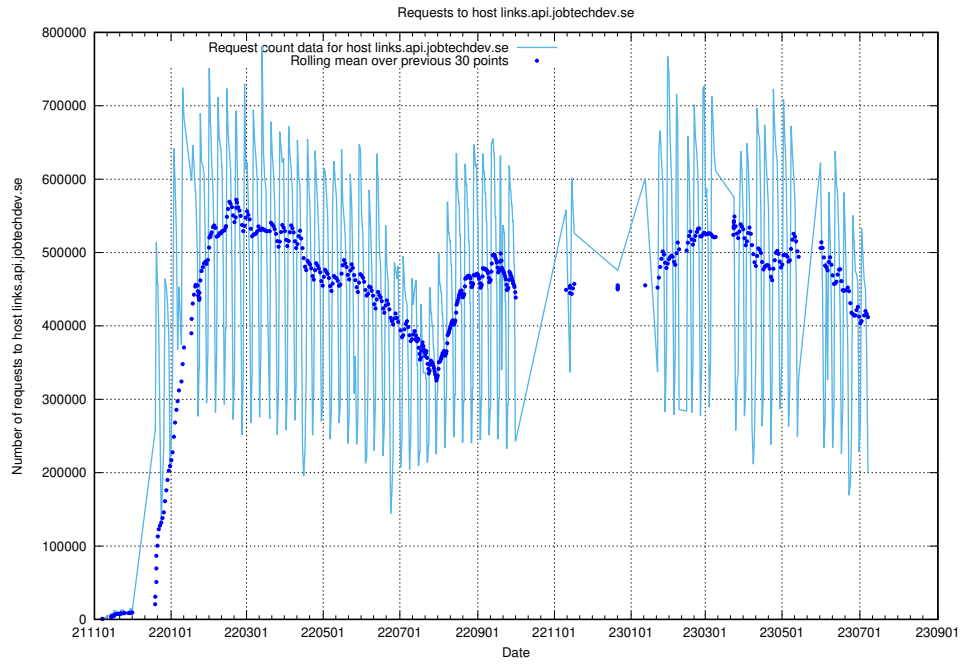

7.2 Usage of links.api.jobtechdev.se

Here, we count the number of requests to host links.api.jobtechdev.se.