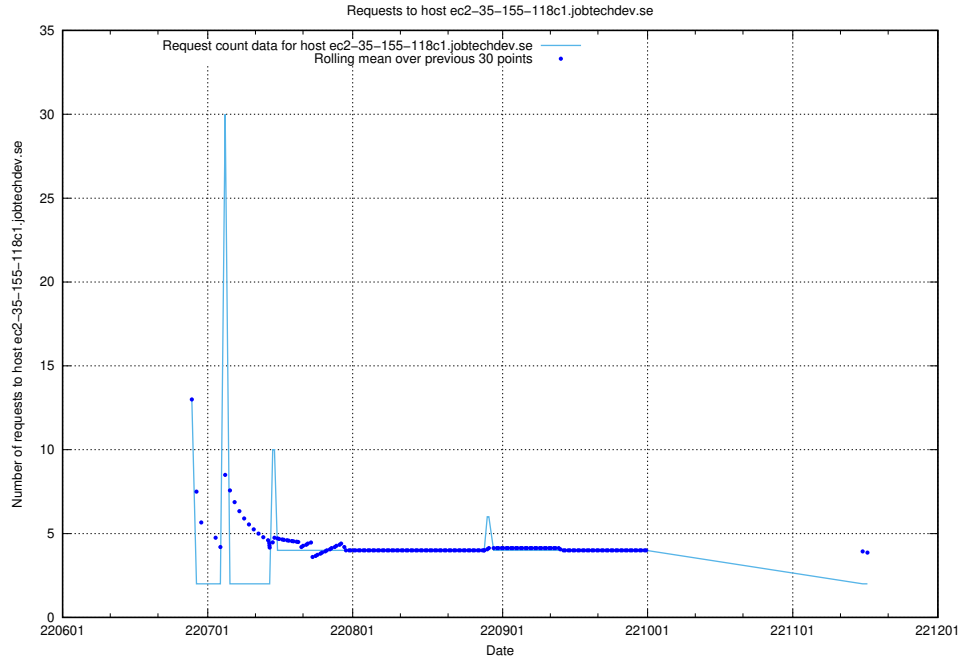

7.377 Usage of ec2-35-155-118c1.jobtechdev.se

Here, we count the number of requests to host ec2-35-155-118c1.jobtechdev.se.