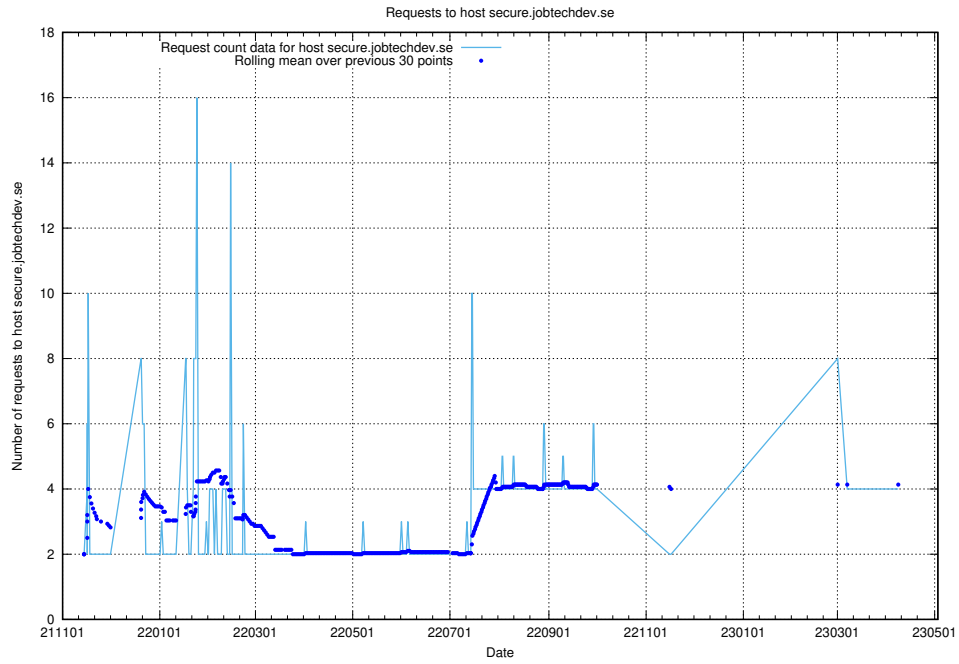

7.156 Usage of secure.jobtechdev.se

Here, we count the number of requests to host secure.jobtechdev.se.