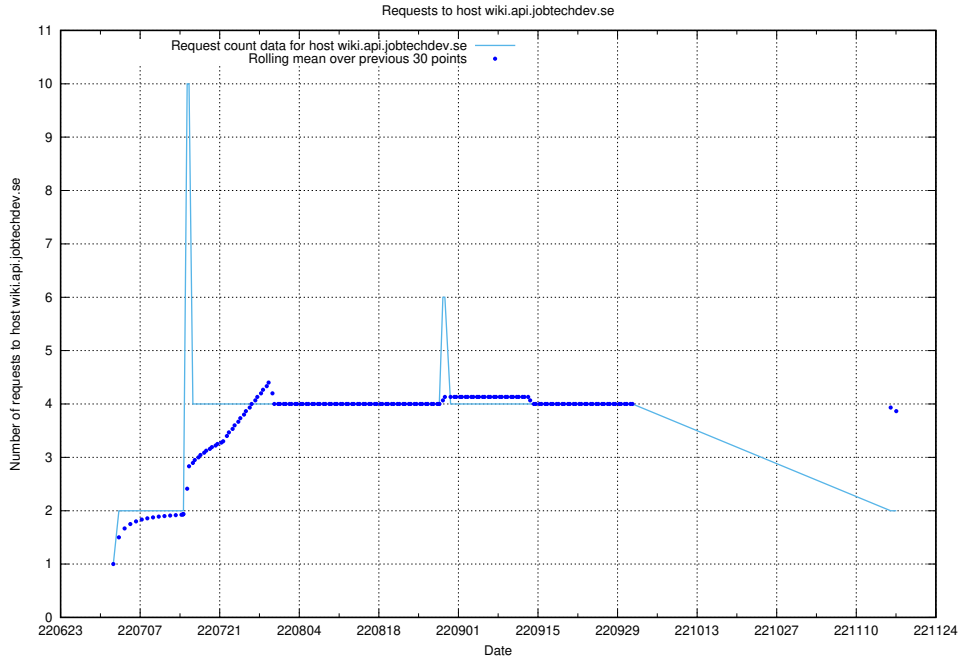

7.374 Usage of wiki.api.jobtechdev.se

Here, we count the number of requests to host wiki.api.jobtechdev.se.