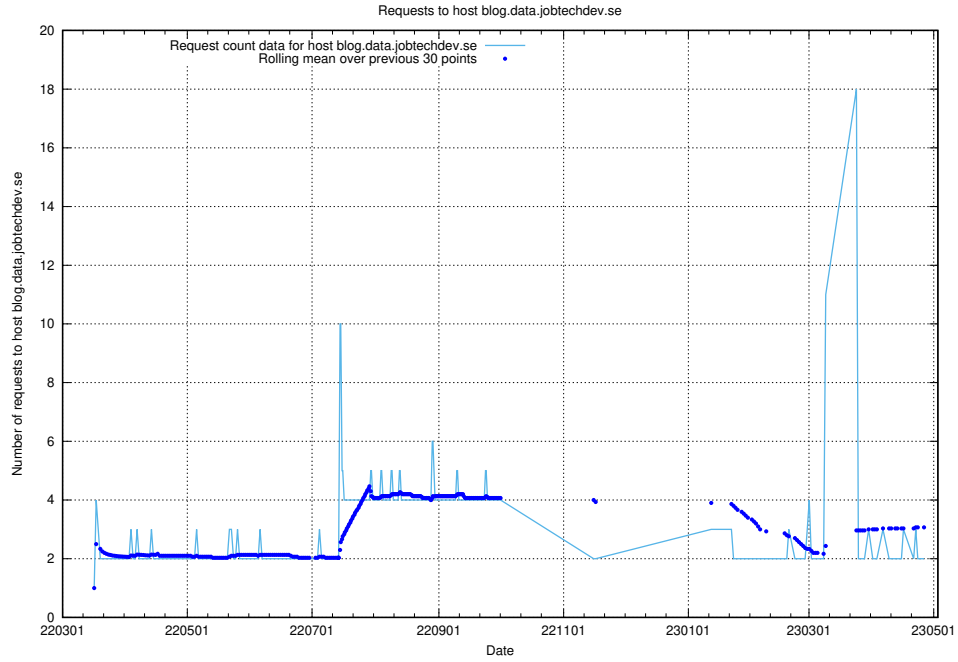

7.477 Usage of blog.data.jobtechdev.se

Here, we count the number of requests to host blog.data.jobtechdev.se.