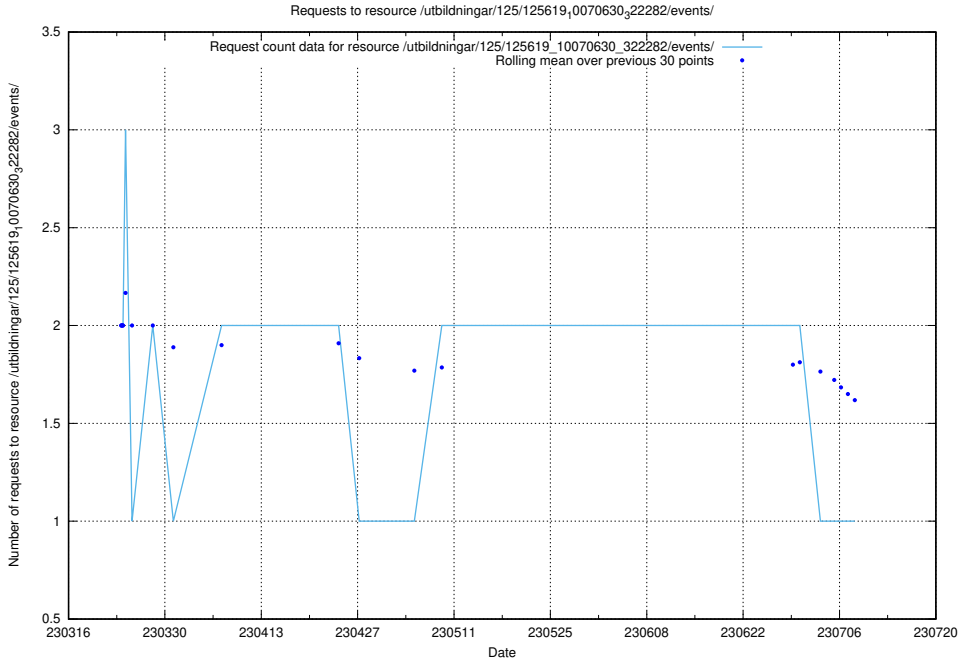

5.2122 Usage of /utbildningar/125/125619_10070630_322282/events/

Here, we count the number of requests to resource /utbildningar/125/125619_10070630_322282/events/