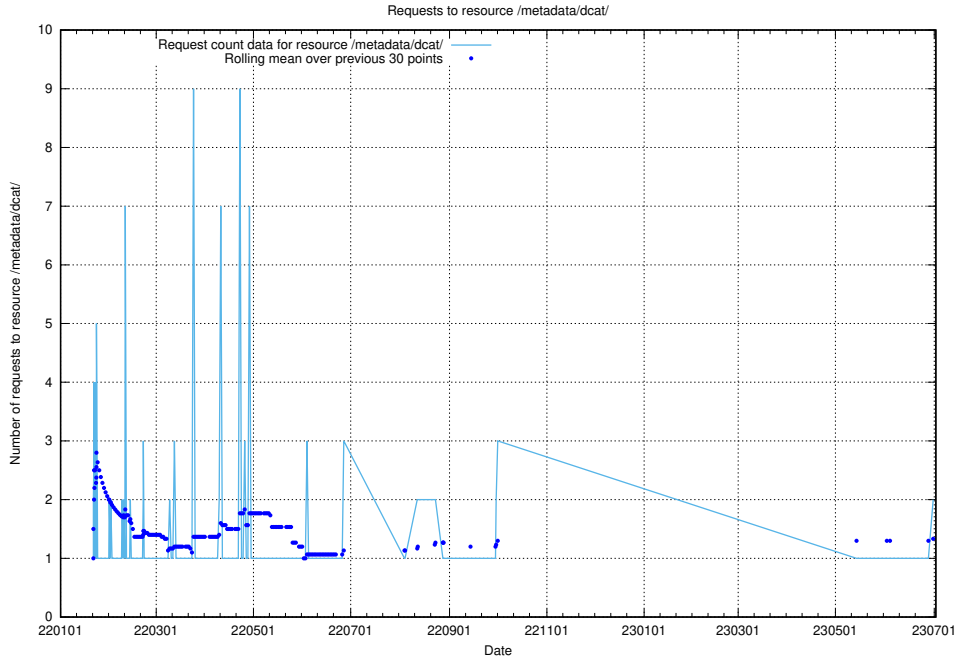

5.273 Usage of /metadata/dcat/

Here, we count the number of requests to resource /metadata/dcat/.