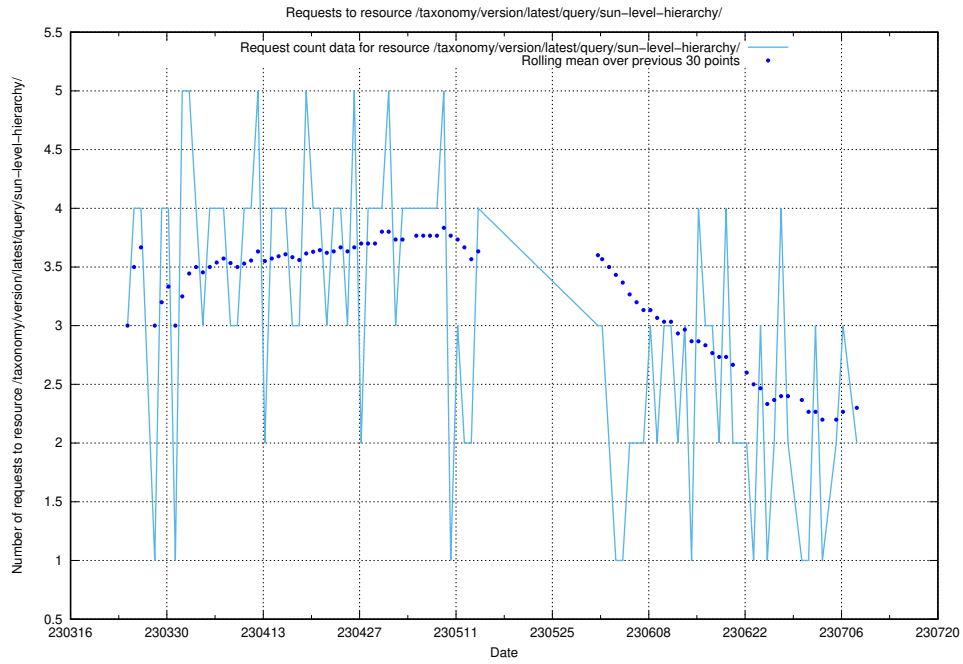

5.173 Usage of /taxonomy/version/latest/query/sun-level-hierarchy/

Here, we count the number of requests to resource /taxonomy/version/latest/query/sun-level-hierarchy/.