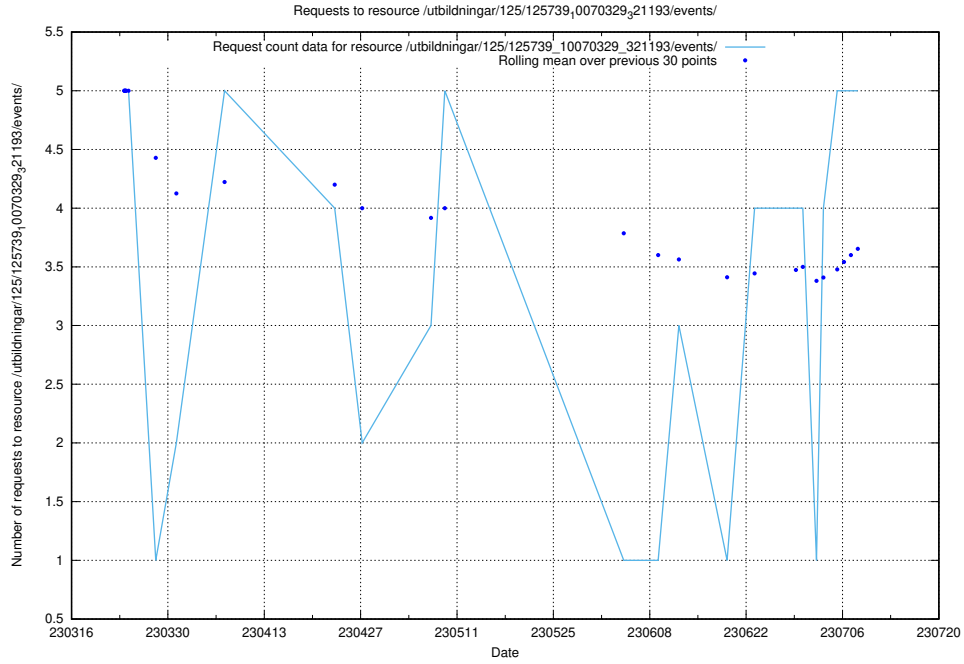

5.49 Usage of /utbildningar/125/125739_10070329_321193/events/

Here, we count the number of requests to resource /utbildningar/125/125739_10070329_321193/events/