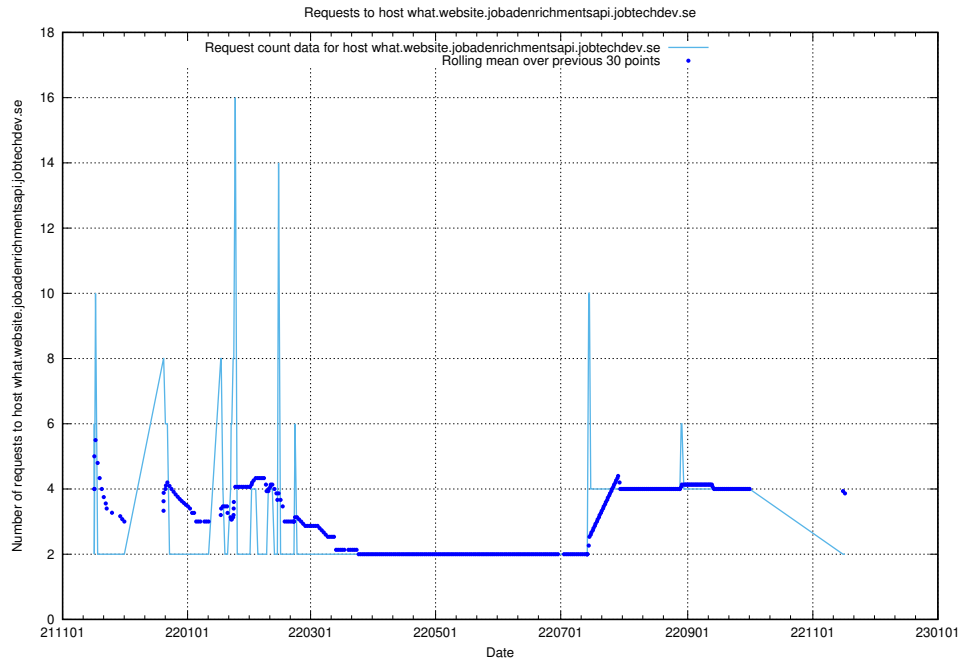

7.485 Usage of what.website.jobadenrichmentsapi.jobtechdev.se

Here, we count the number of requests to host what.website.jobadenrichmentsapi.jobtechdev.se.