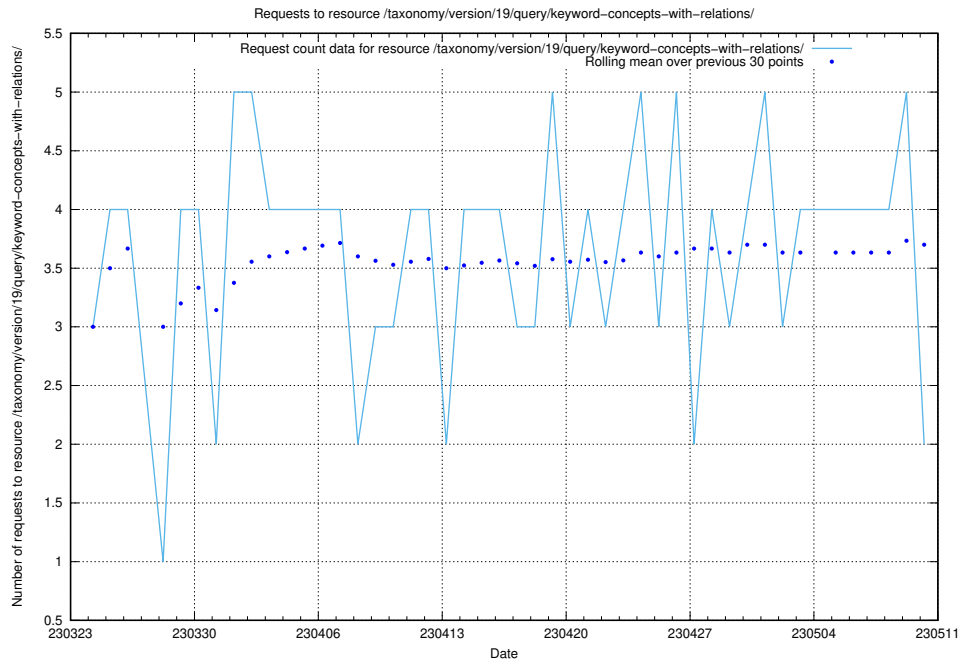

5.236 Usage of /taxonomy/version/19/query/keyword-concepts-with-relations/

Here, we count the number of requests to resource /taxonomy/version/19/query/keyword-concepts-with-relations/.