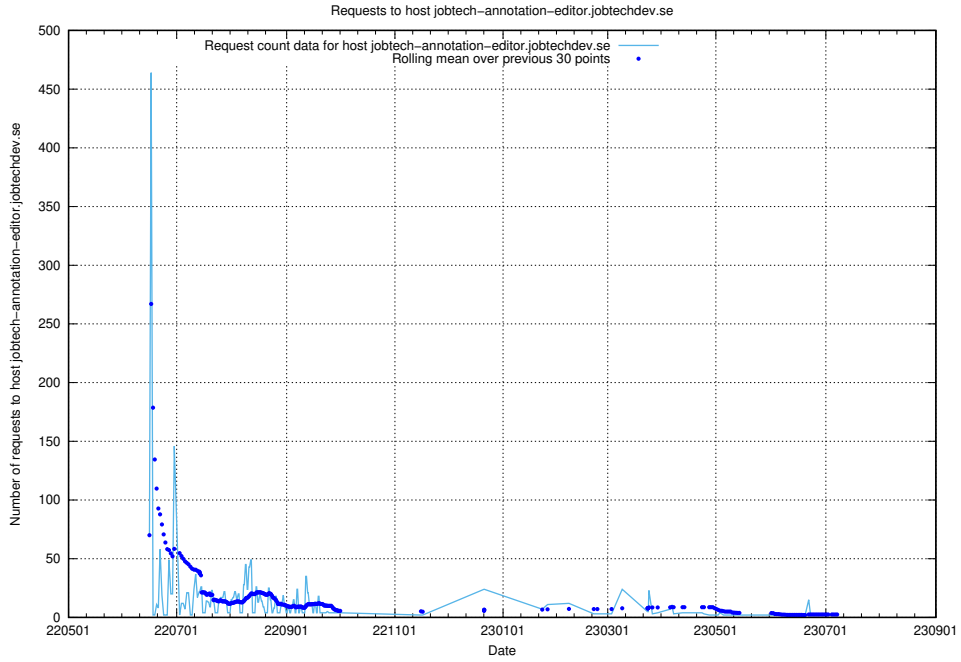

7.385 Usage of `jobtech-annotation-editor.jobtechdev.se`

Here, we count the number of requests to host `jobtech-annotation-editor.jobtechdev.se`.