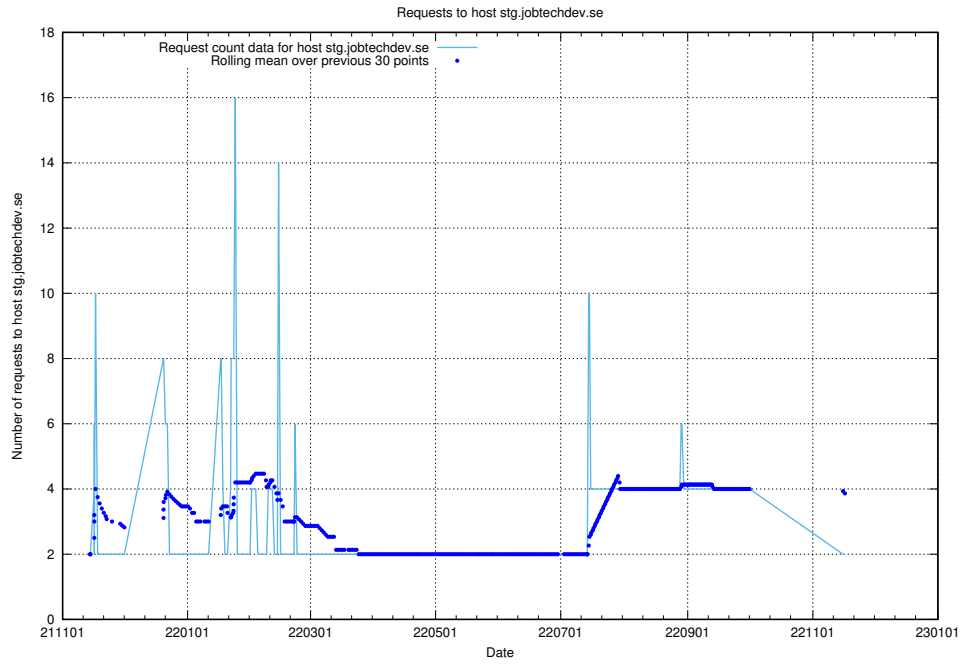

7.539 Usage of stg.jobtechdev.se

Here, we count the number of requests to host stg.jobtechdev.se.