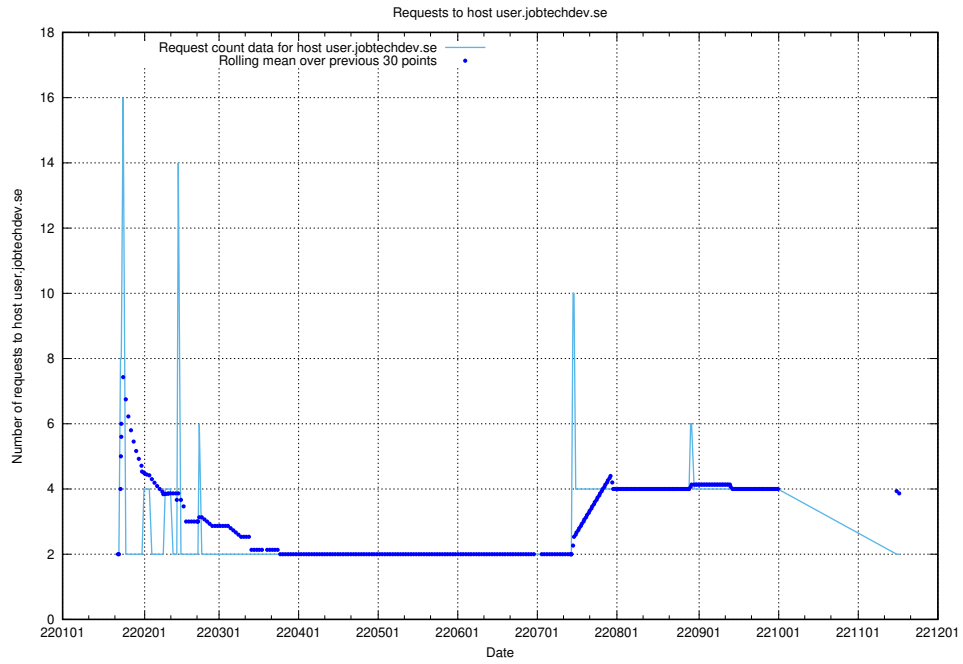

7.561 Usage of user.jobtechdev.se

Here, we count the number of requests to host user.jobtechdev.se.