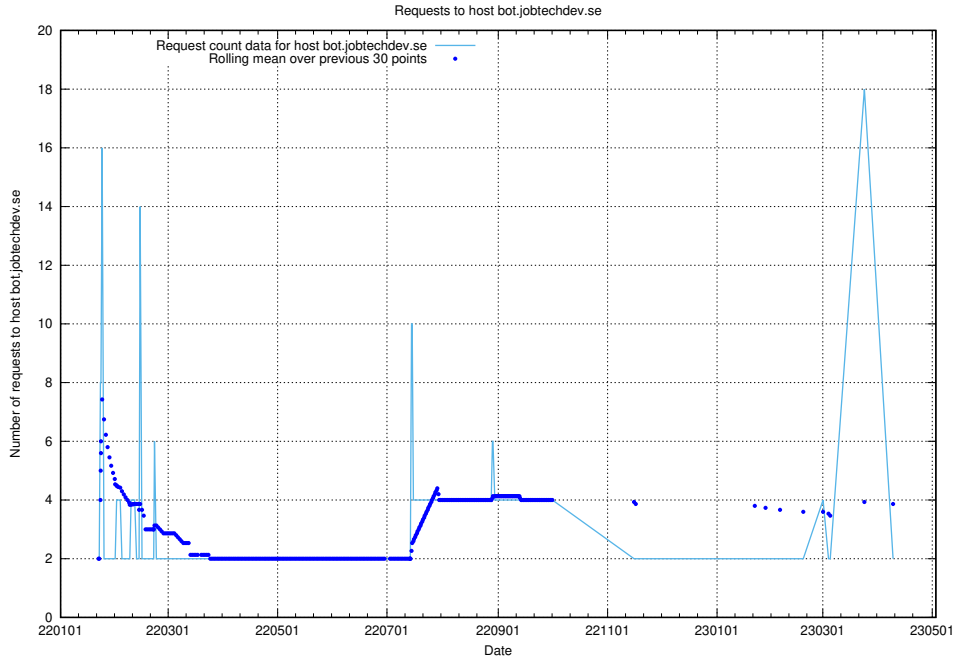

### 7.241 Usage of bot.jobtechdev.se

Here, we count the number of requests to host bot.jobtechdev.se.