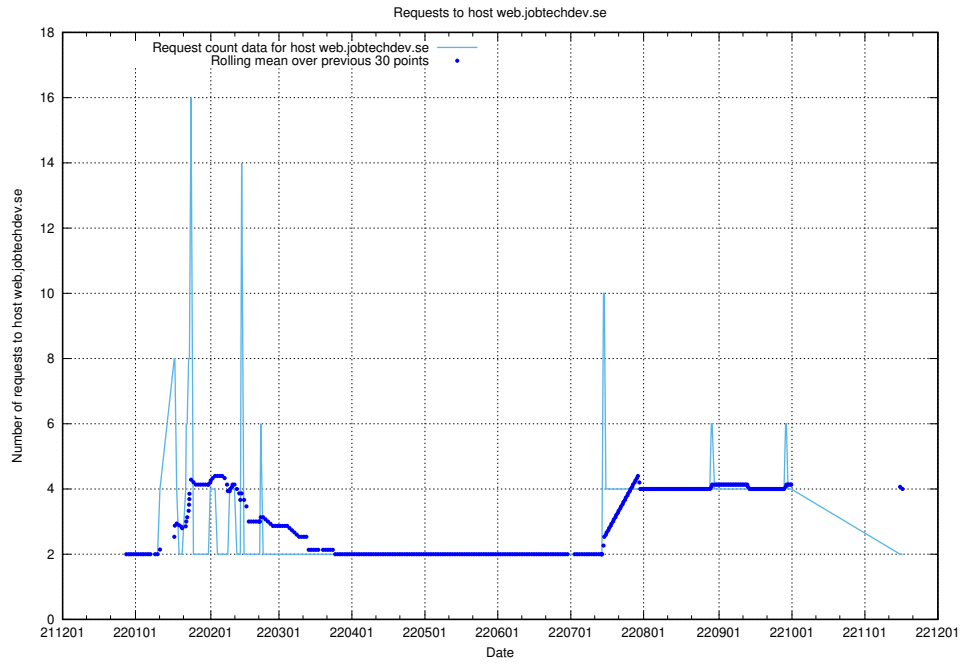

7.336 Usage of web.jobtechdev.se

Here, we count the number of requests to host web.jobtechdev.se.