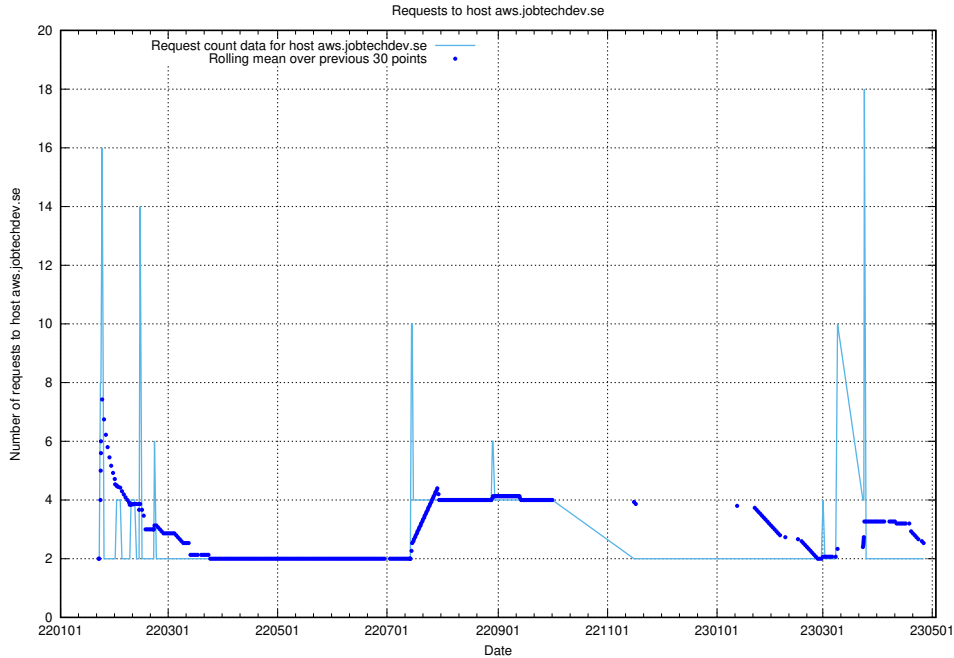

7.242 Usage of aws.jobtechdev.se

Here, we count the number of requests to host aws.jobtechdev.se.