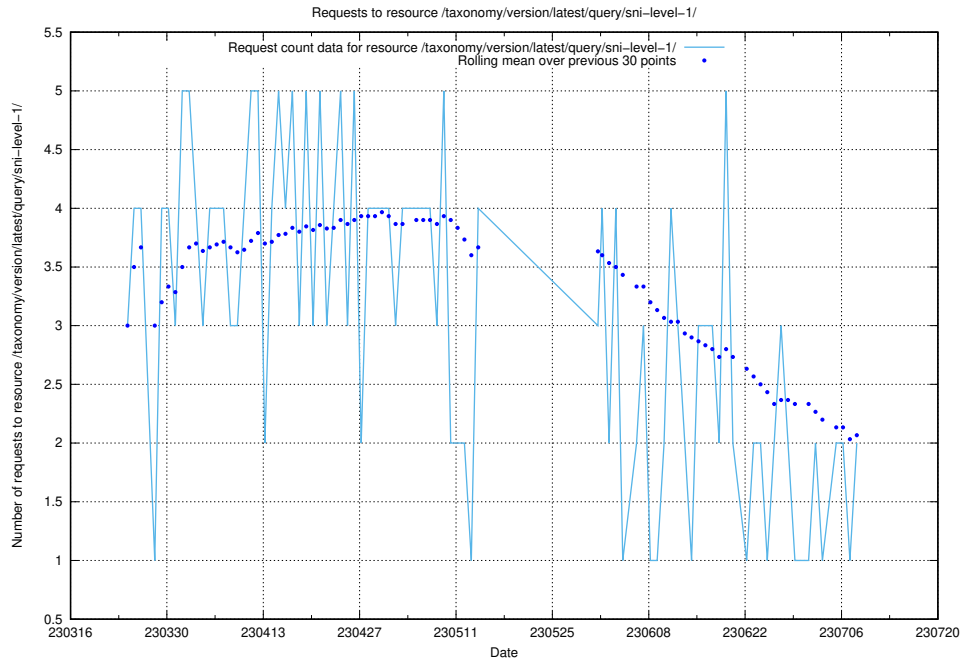

5.195 Usage of /taxonomy/version/latest/query/sni-level-1/

Here, we count the number of requests to resource /taxonomy/version/latest/query/sni-level-1/.