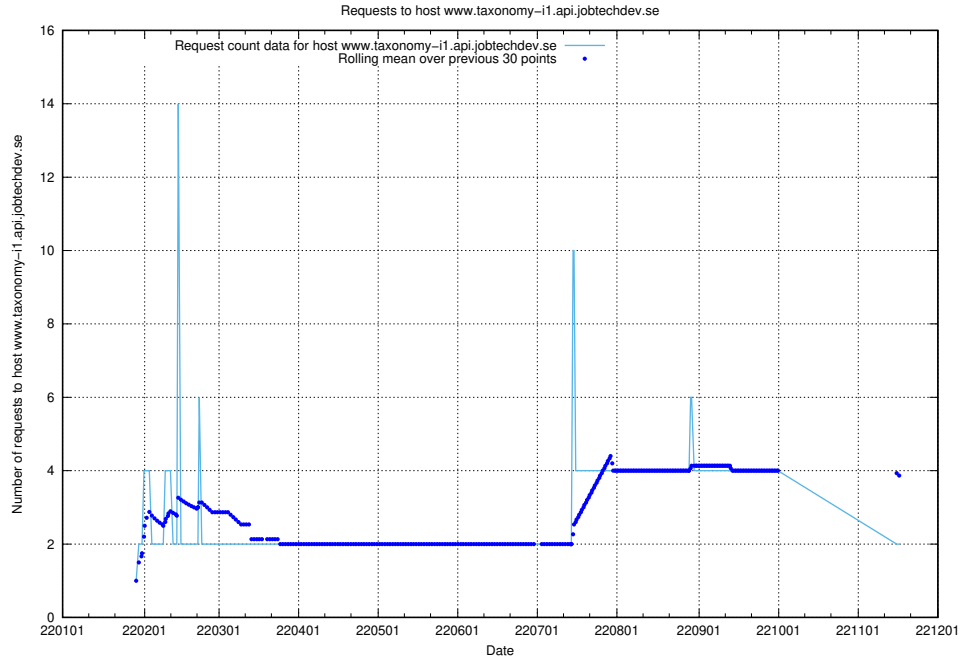

7.547 Usage of `www.taxonomy-i1.api.jobtechdev.se`

Here, we count the number of requests to host `www.taxonomy-i1.api.jobtechdev.se`.