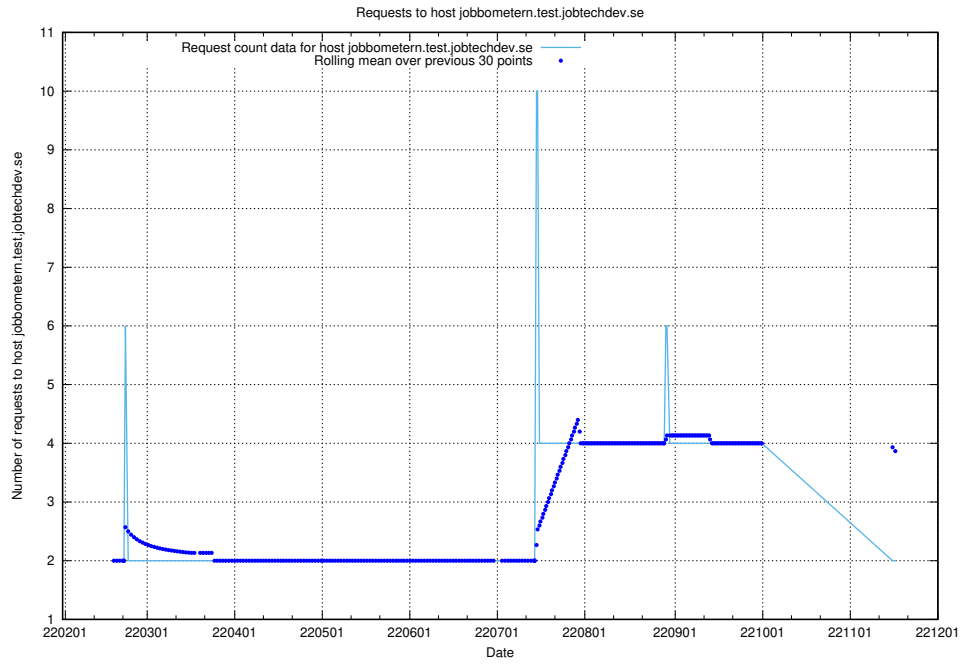

7.514 Usage of `jobbometern.test.jobtechdev.se`

Here, we count the number of requests to host `jobbometern.test.jobtechdev.se`.