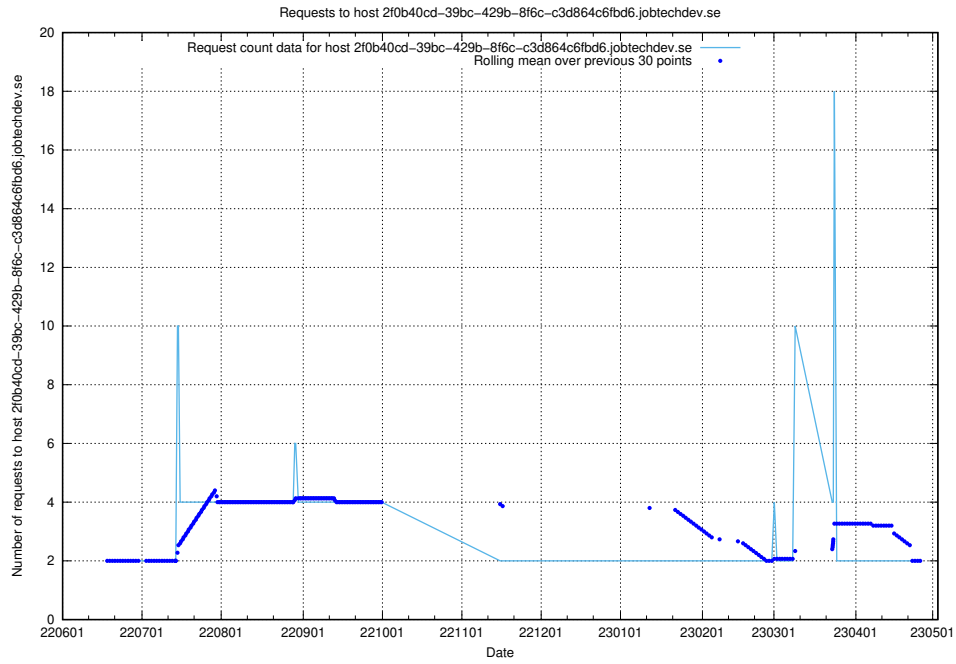

7.382 Usage of 2f0b40cd-39bc-429b-8f6c-c3d864c6fbd6.jobtechdev.se

Here, we count the number of requests to host 2f0b40cd-39bc-429b-8f6c-c3d864c6fbd6.jobtechdev.se.