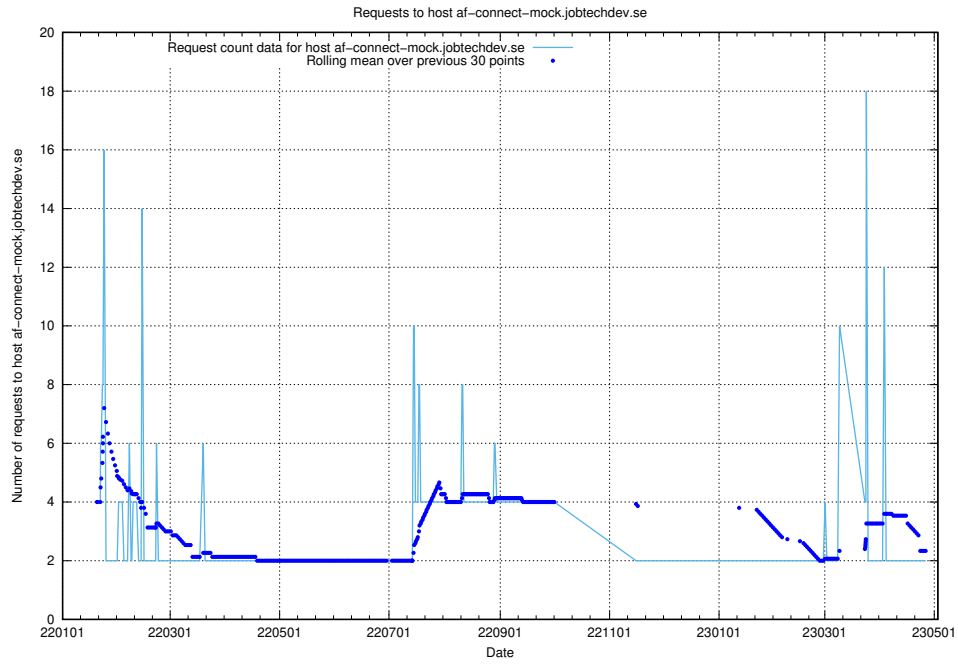

7.250 Usage of af-connect-mock.jobtechdev.se

Here, we count the number of requests to host af-connect-mock.jobtechdev.se.