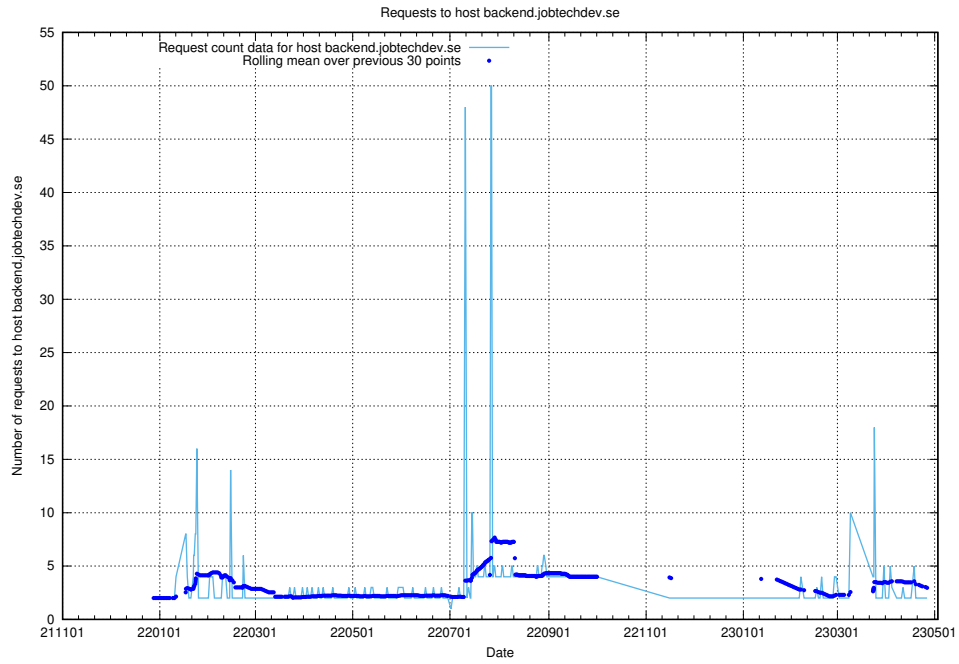

7.341 Usage of backend.jobtechdev.se

Here, we count the number of requests to host backend.jobtechdev.se.