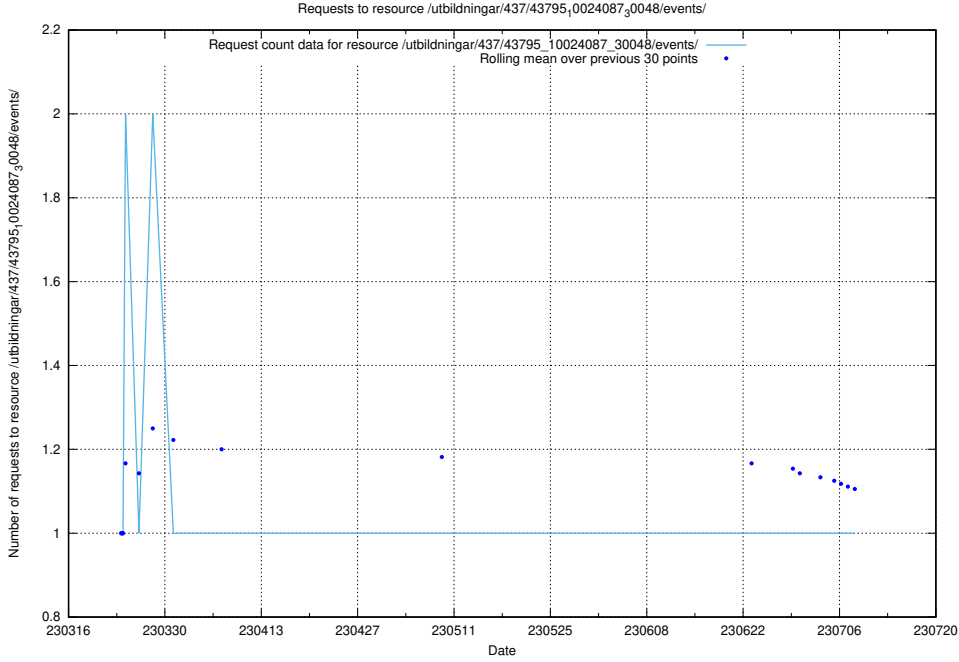

### 5.2198 Usage of /utbildningar/437/43795\_10024087\_30048/events/

Here, we count the number of requests to resource /utbildningar/437/43795\_10024087\_30048/events/.