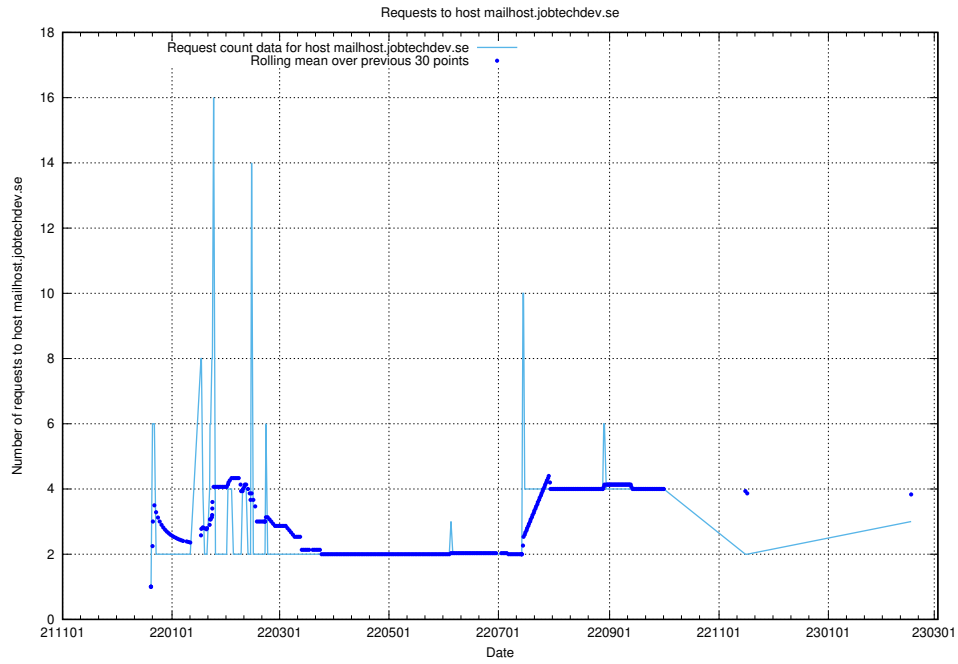

7.192 Usage of mailhost.jobtechdev.se

Here, we count the number of requests to host mailhost.jobtechdev.se.