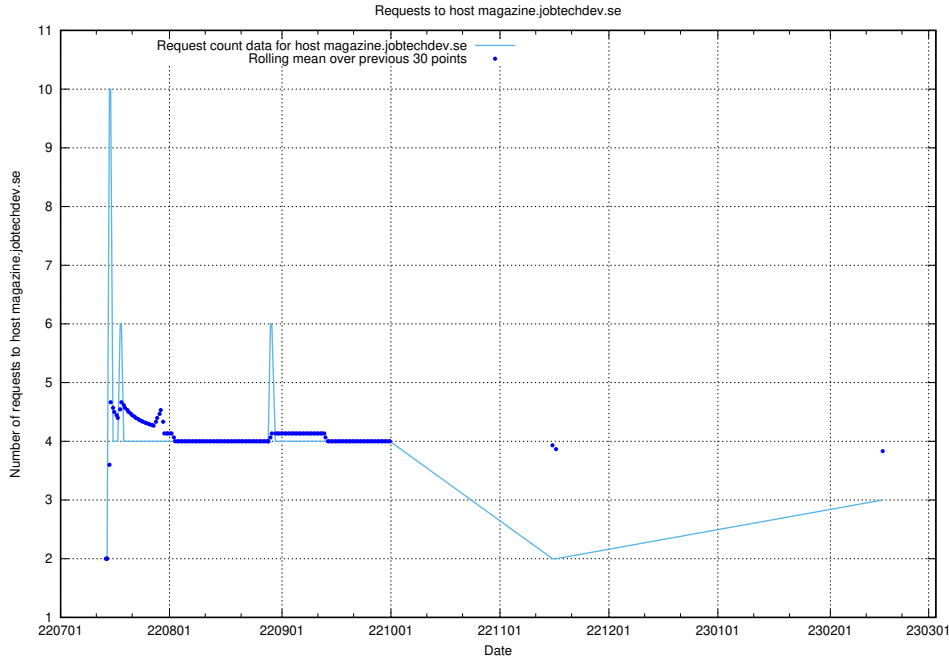

### 7.201 Usage of magazine.jobtechdev.se

Here, we count the number of requests to host magazine.jobtechdev.se.