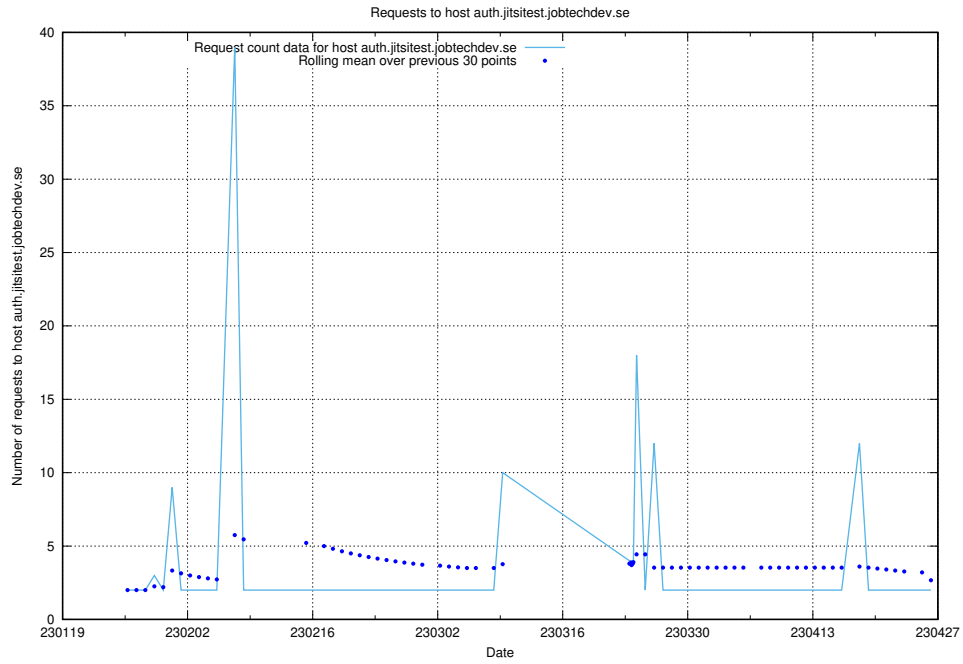

7.277 Usage of auth.jitsitest.jobtechdev.se

Here, we count the number of requests to host auth.jitsitest.jobtechdev.se.