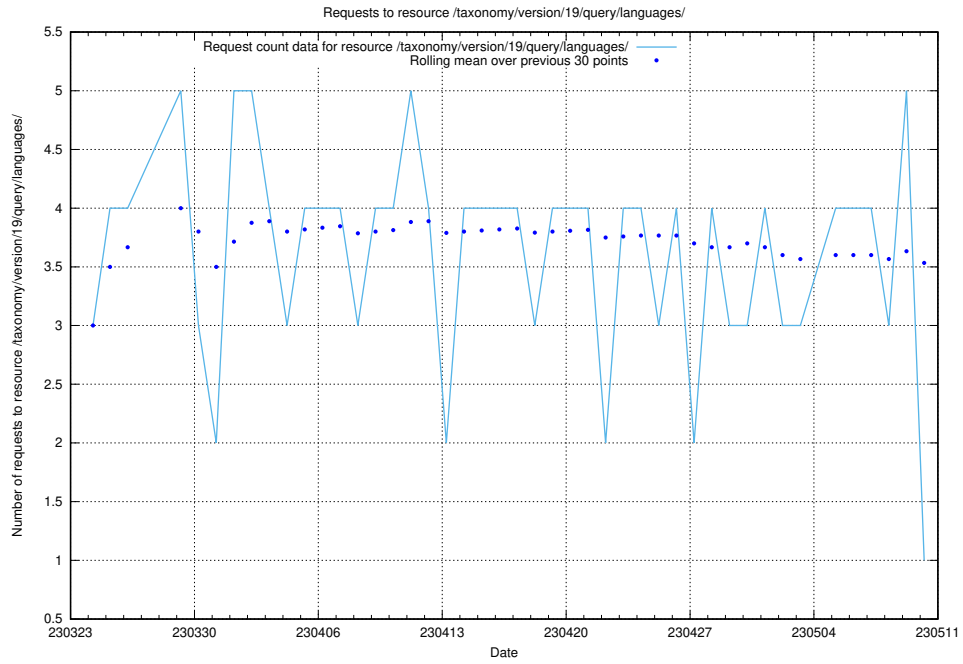

5.2003 Usage of /taxonomy/version/19/query/languages/

Here, we count the number of requests to resource /taxonomy/version/19/query/languages/.