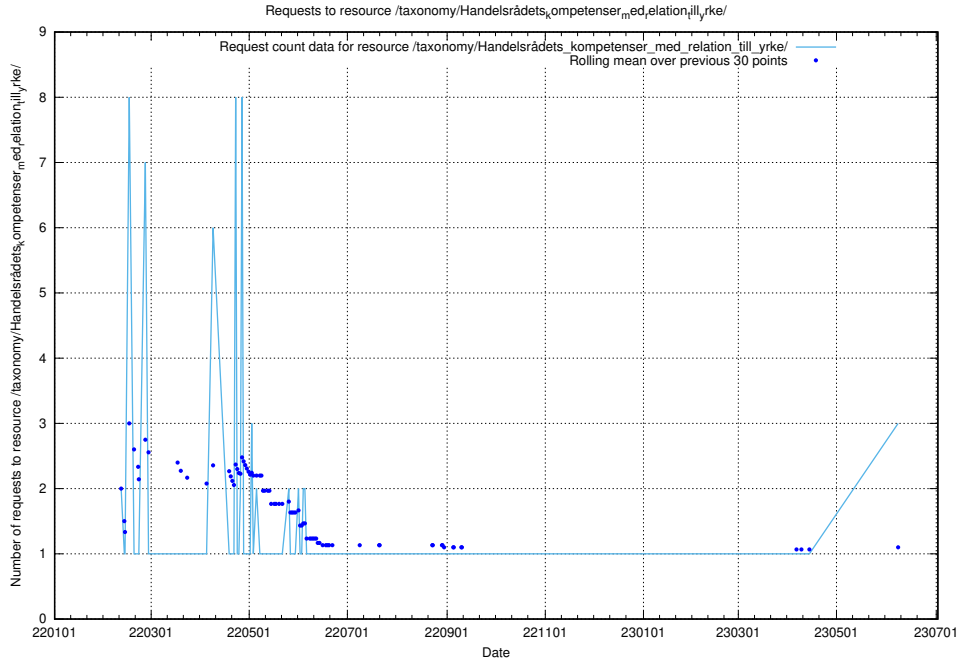

5.73 Usage of /taxonomy/Handelsrådets_kompetenser_med_relation_till_yrke/

Here, we count the number of requests to resource /taxonomy/Handelsrådets_kompetenser_med_relation_till_yrke/