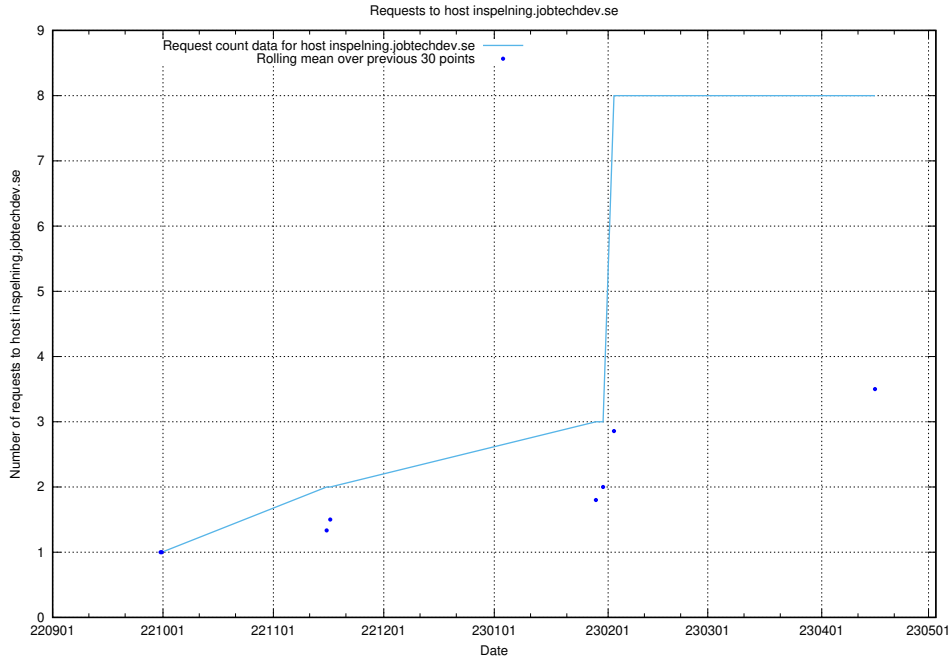

7.62 Usage of inspelning.jobtechdev.se

Here, we count the number of requests to host inspelning.jobtechdev.se.