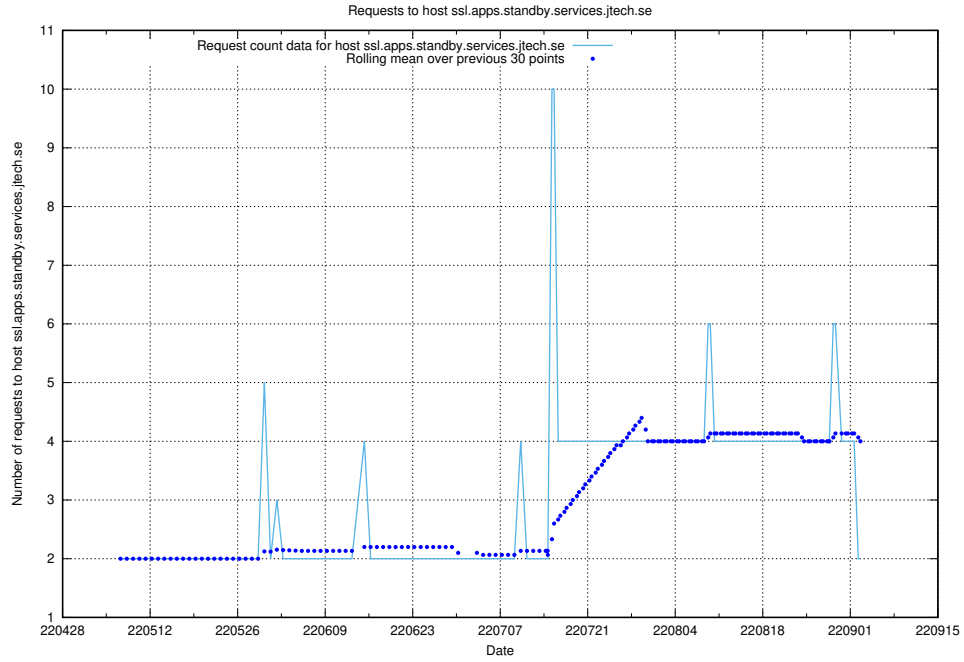

7.411 Usage of ssl.apps.standby.services.jtech.se

Here, we count the number of requests to host ssl.apps.standby.services.jtech.se.