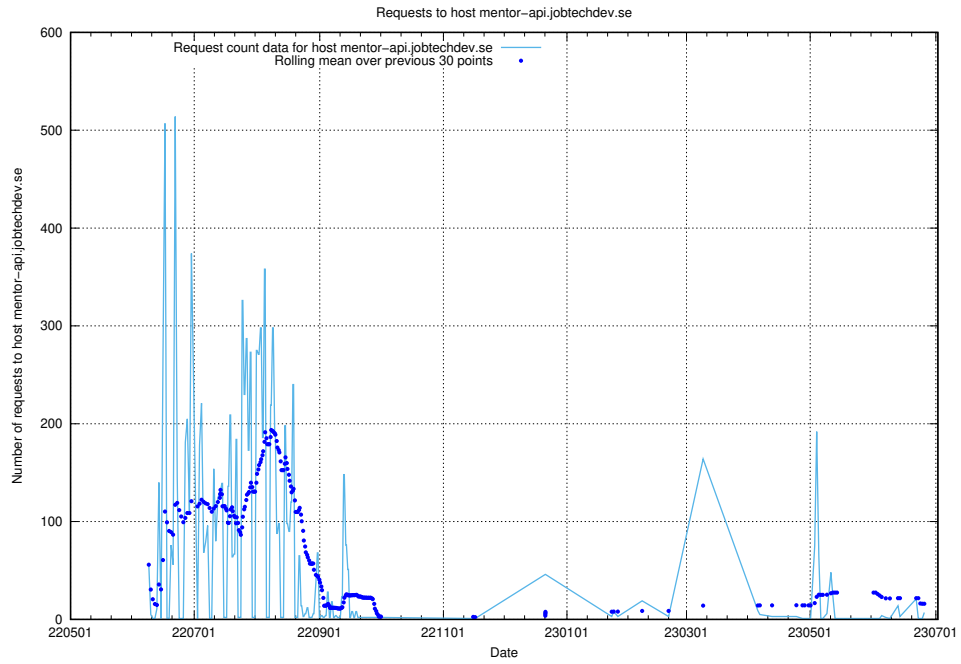

7.71 Usage of mentor-api.jobtechdev.se

Here, we count the number of requests to host mentor-api.jobtechdev.se.