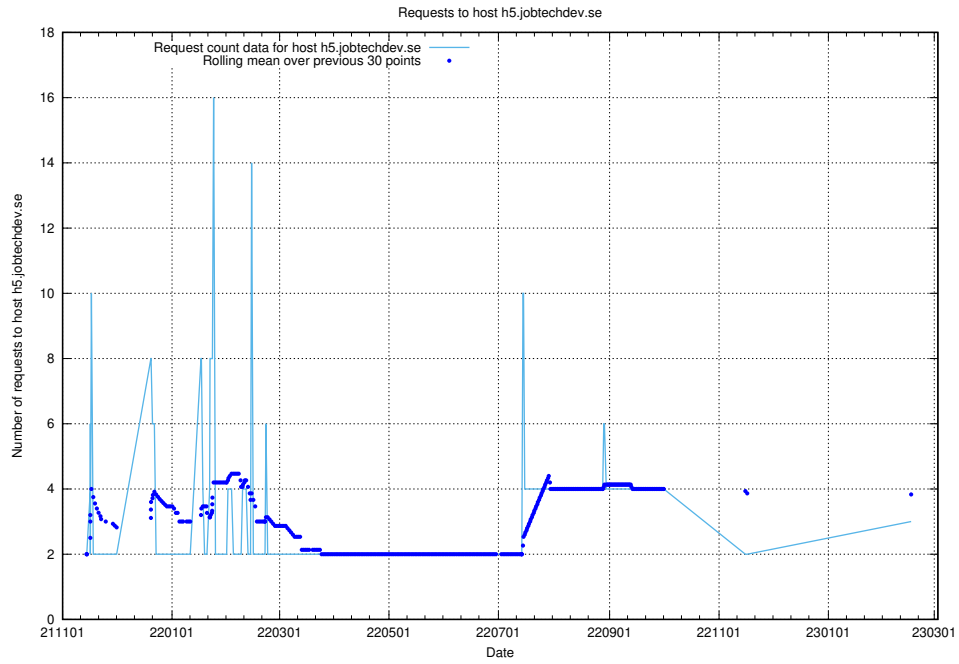

7.160 Usage of h5.jobtechdev.se

Here, we count the number of requests to host h5.jobtechdev.se.