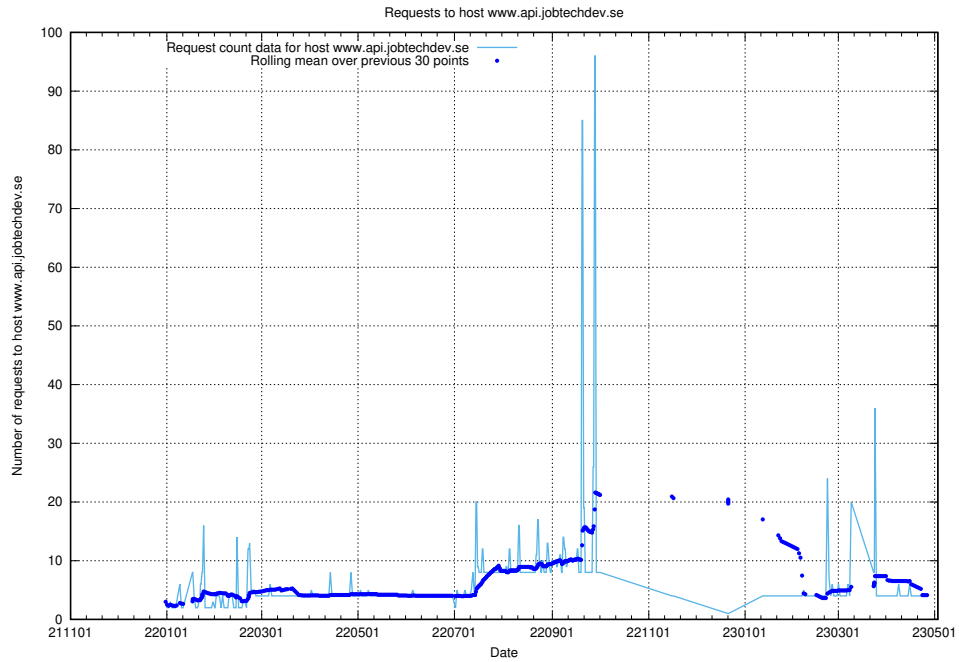

7.126 Usage of www.api.jobtechdev.se

Here, we count the number of requests to host www.api.jobtechdev.se.