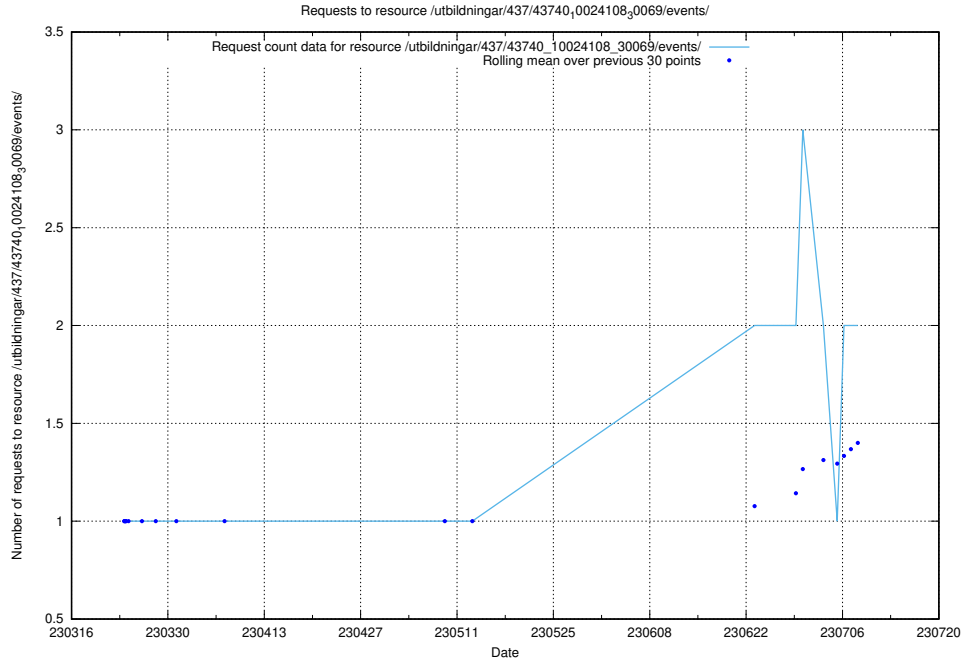

5.270 Usage of /utbildningar/437/43740_10024108_30069/events/

Here, we count the number of requests to resource /utbildningar/437/43740_10024108_30069/events/.