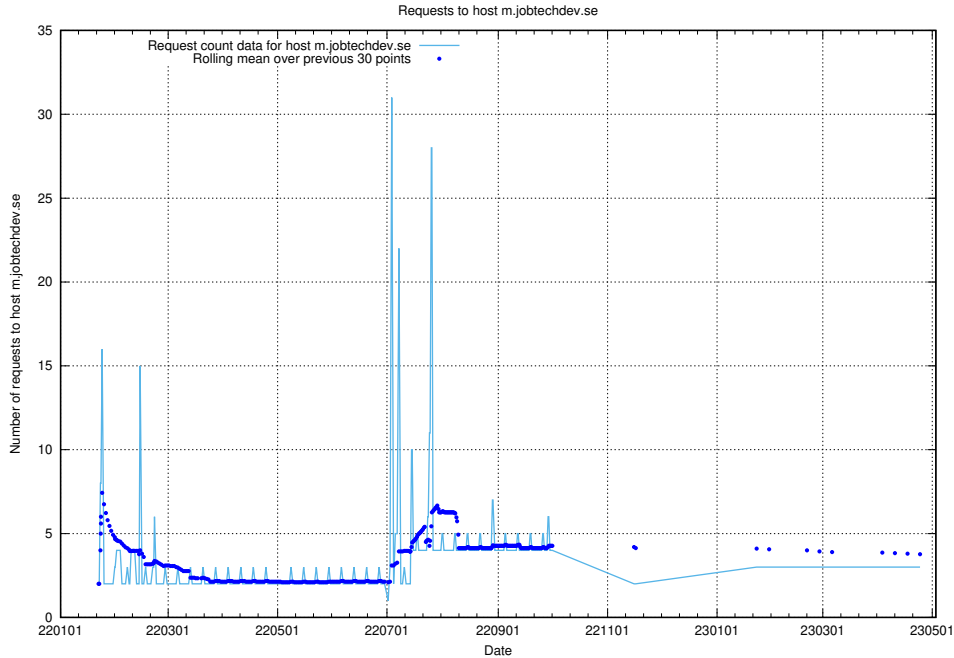

7.235 Usage of m.jobtechdev.se

Here, we count the number of requests to host m.jobtechdev.se.