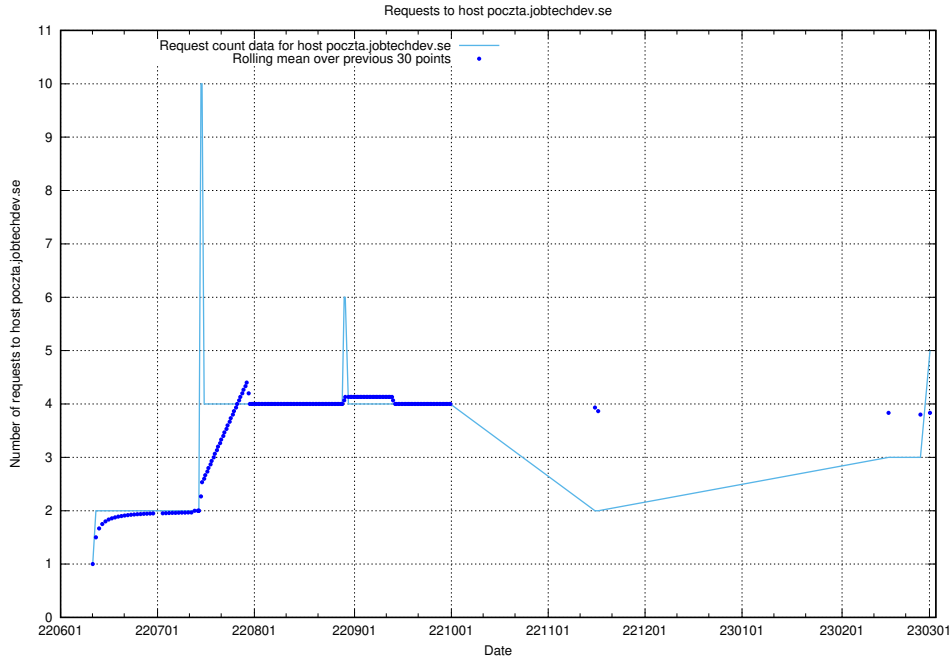

7.86 Usage of poczta.jobtechdev.se

Here, we count the number of requests to host poczta.jobtechdev.se.