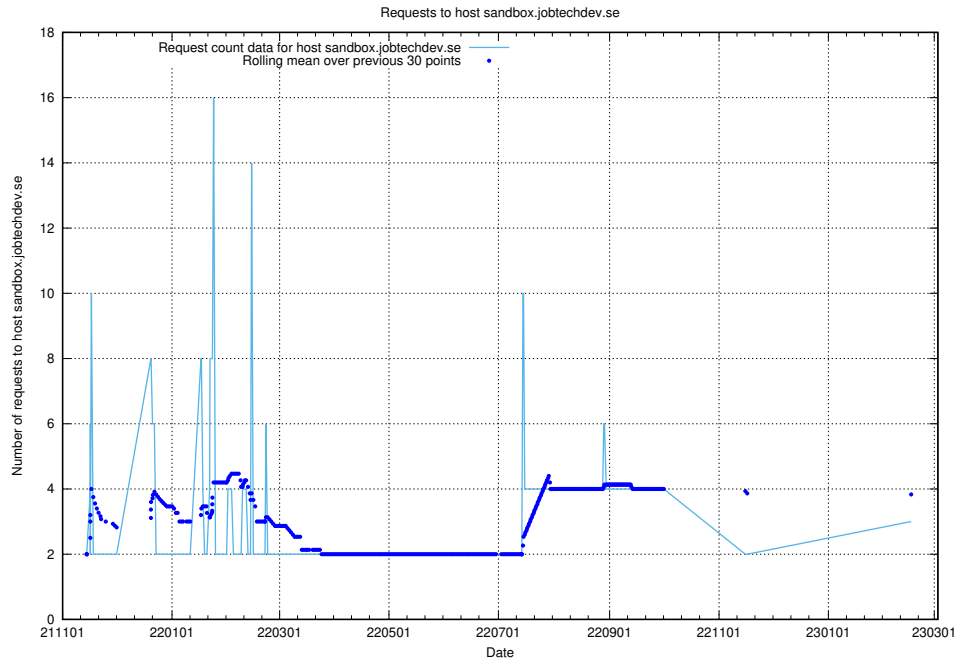

7.225 Usage of sandbox.jobtechdev.se

Here, we count the number of requests to host sandbox.jobtechdev.se.