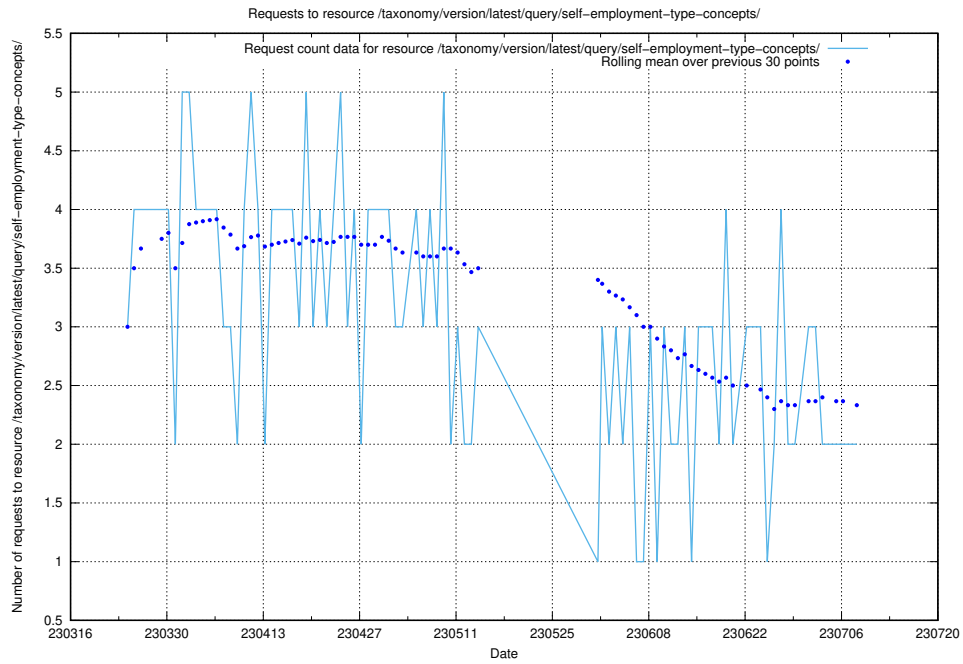

5.199 Usage of /taxonomy/version/latest/query/self-employment-type-concepts/

Here, we count the number of requests to resource /taxonomy/version/latest/query/self-employment-type-concepts/.