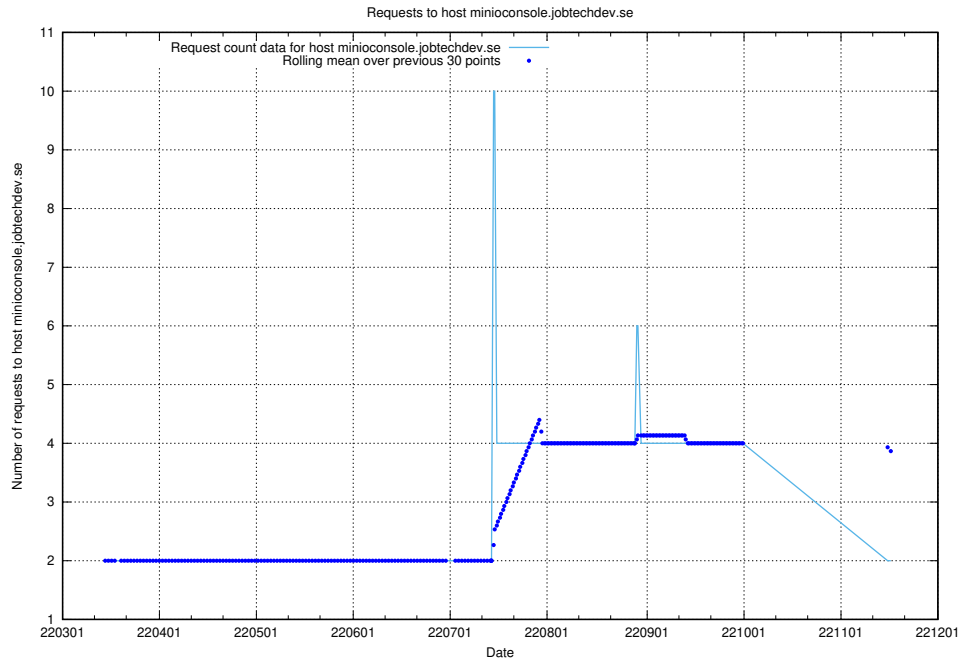

## 7.478 Usage of minioconsole.jobtechdev.se

Here, we count the number of requests to host minioconsole.jobtechdev.se.