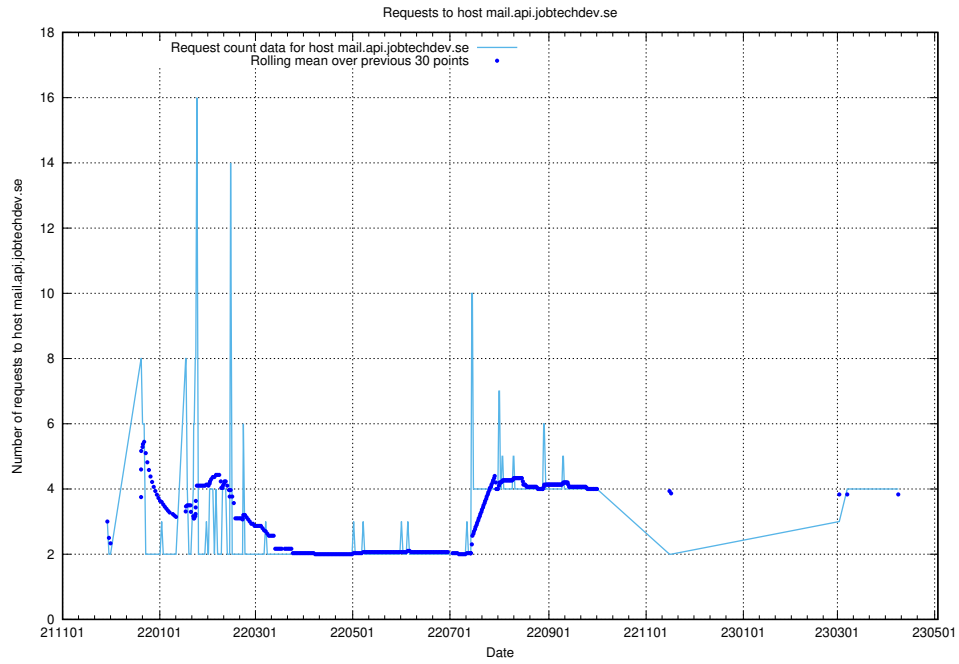

7.132 Usage of mail.api.jobtechdev.se

Here, we count the number of requests to host mail.api.jobtechdev.se.