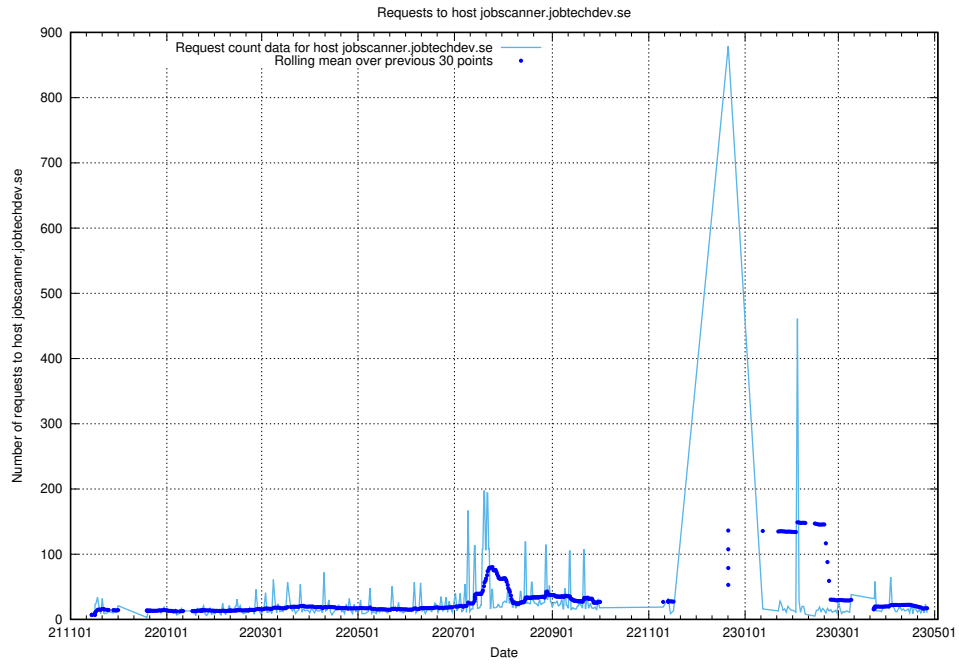

7.57 Usage of jobscanner.jobtechdev.se

Here, we count the number of requests to host jobscanner.jobtechdev.se.