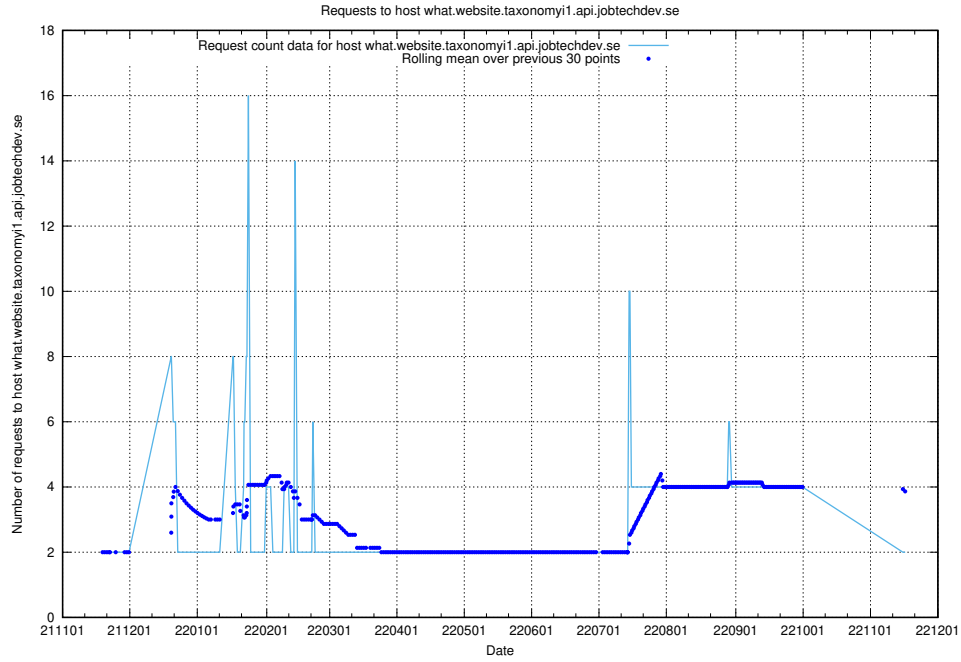

7.436 Usage of what.website.taxonomy1.api.jobtechdev.se

Here, we count the number of requests to host what.website.taxonomy1.api.jobtechdev.se.