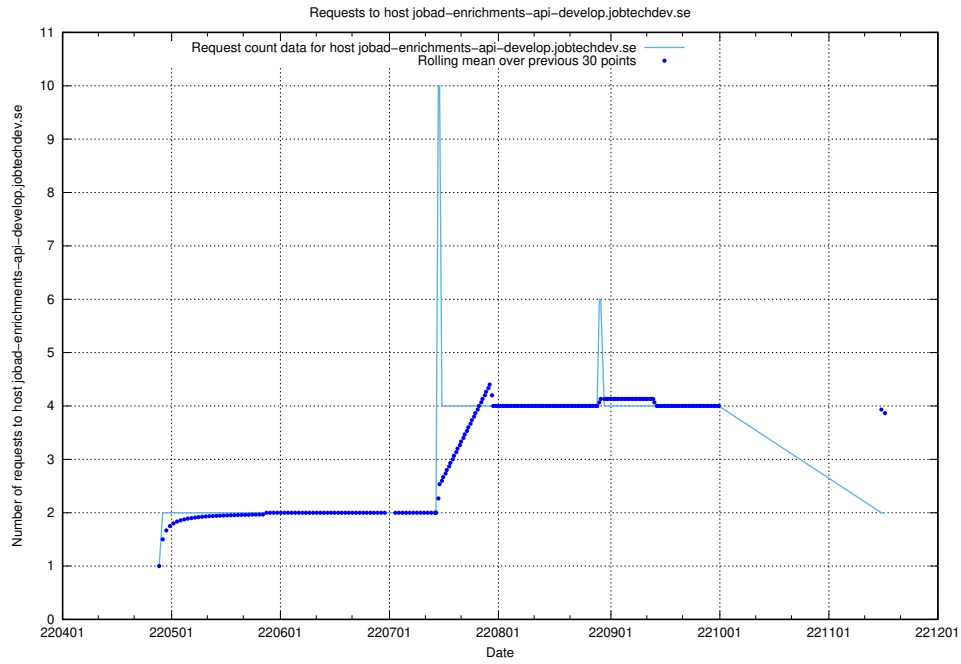

7.427 Usage of jobad-enrichments-api-develop.jobtechdev.se

Here, we count the number of requests to host jobad-enrichments-api-develop.jobtechdev.se.