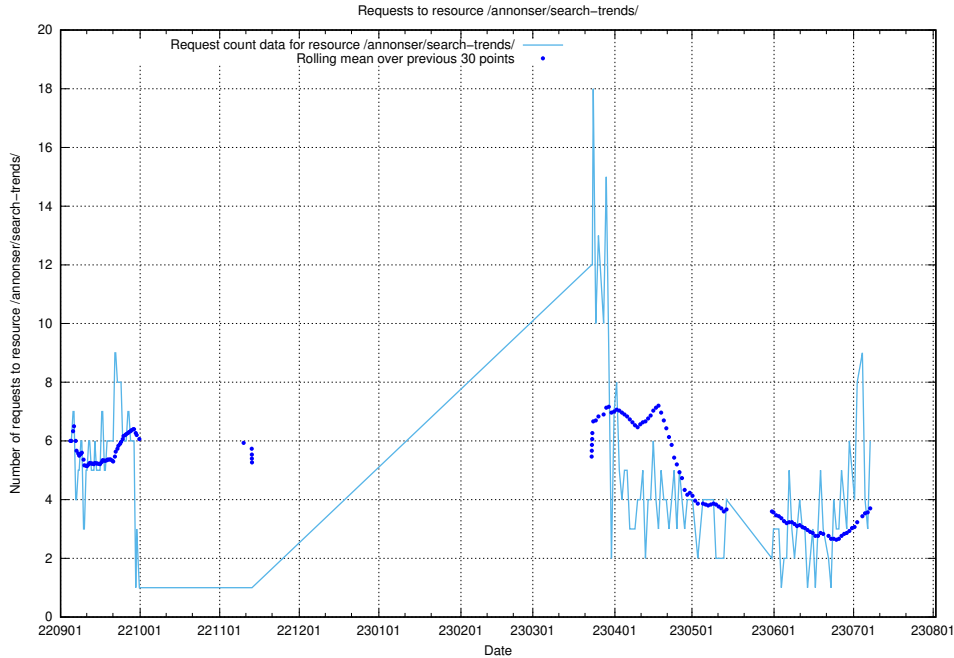

5.38 Usage of /annonser/search-trends/

Here, we count the number of requests to resource /annonser/search-trends/.