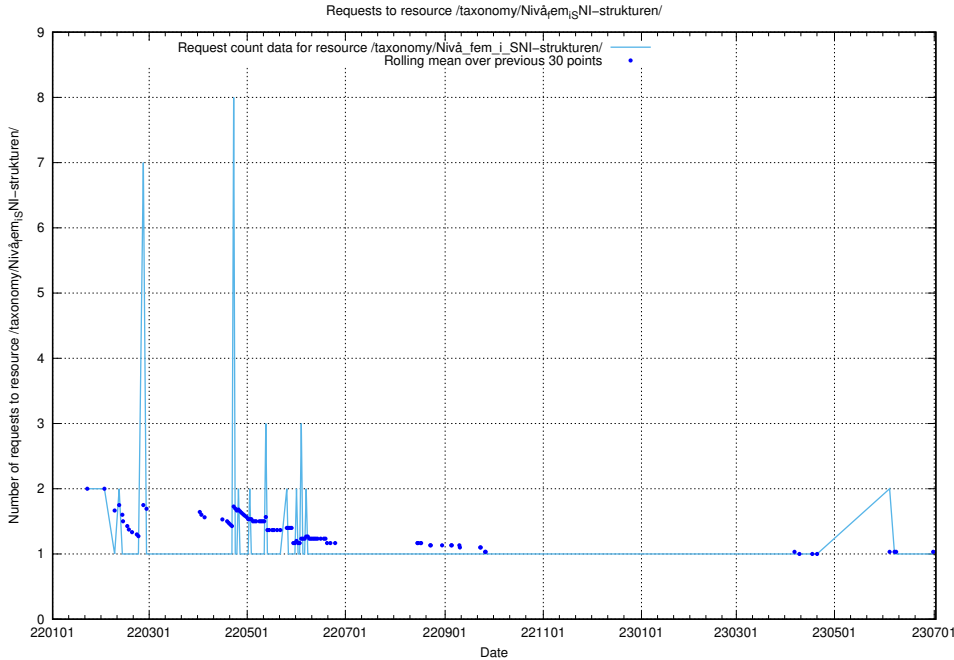

5.985 Usage of /taxonomy/Nivå_fem_i_SNI-strukturen/

Here, we count the number of requests to resource /taxonomy/Nivå_fem_i_SNI-strukturen/.