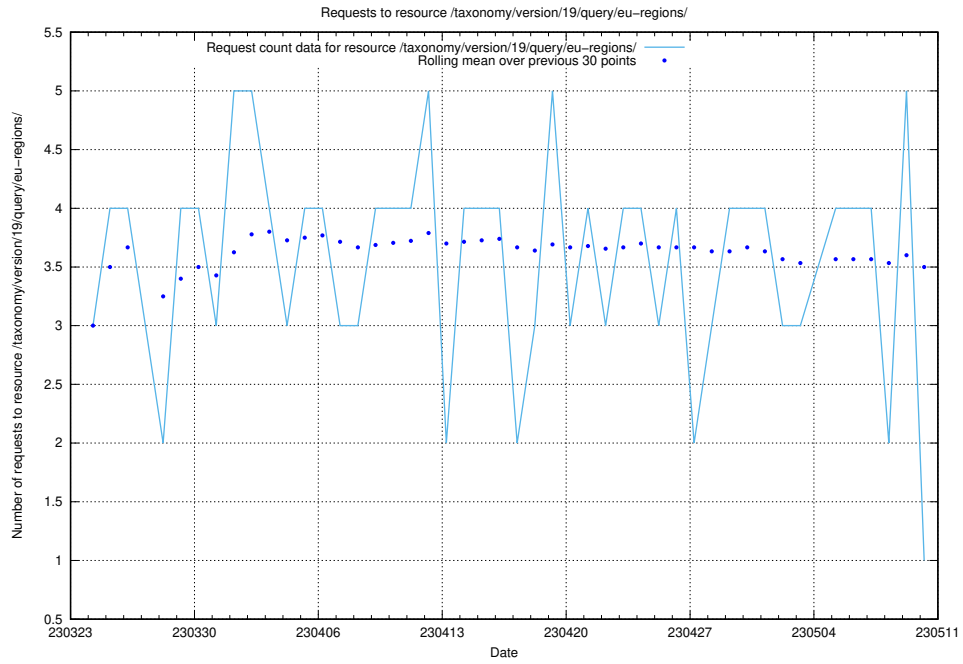

5.2004 Usage of /taxonomy/version/19/query/eu-regions/

Here, we count the number of requests to resource /taxonomy/version/19/query/eu-regions/.