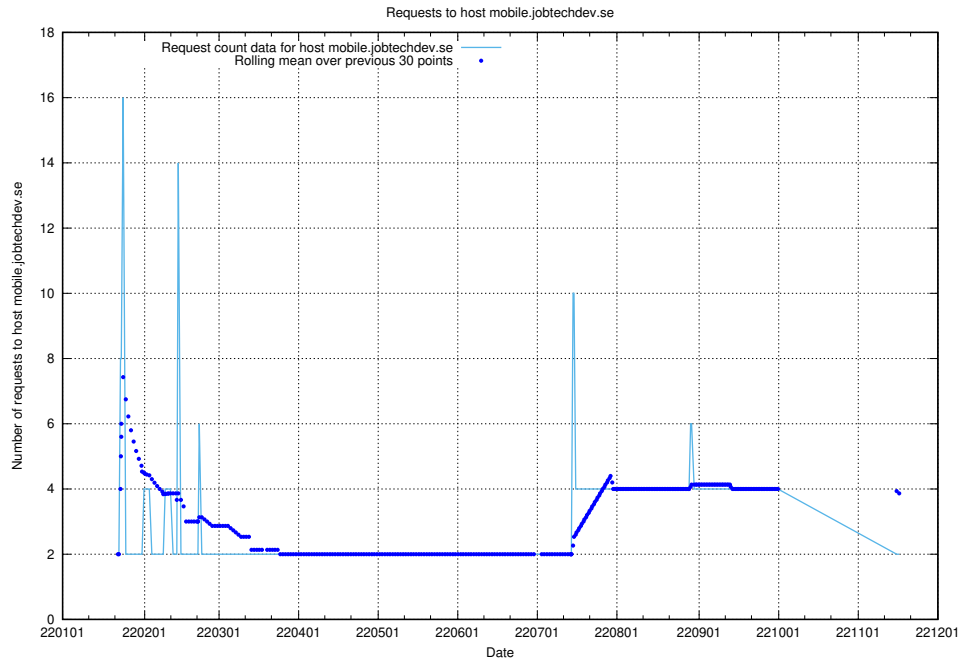

7.573 Usage of mobile.jobtechdev.se

Here, we count the number of requests to host mobile.jobtechdev.se.