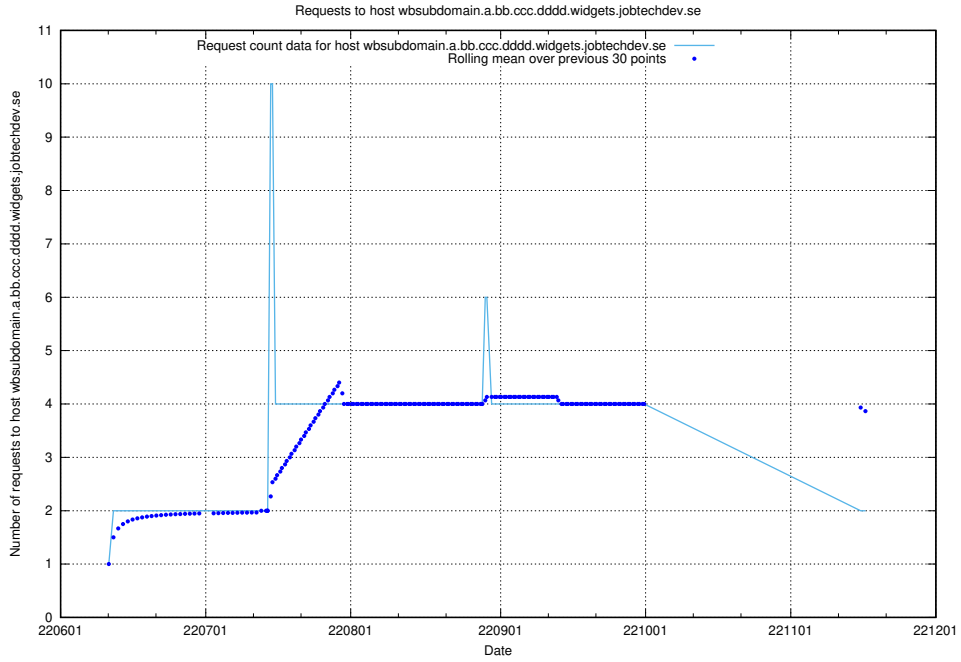

7.390 Usage of wbsubdomain.a.bb.ccc.dddd.widgets.jobtechdev.se

Here, we count the number of requests to host wbsubdomain.a.bb.ccc.dddd.widgets.jobtechdev.se.