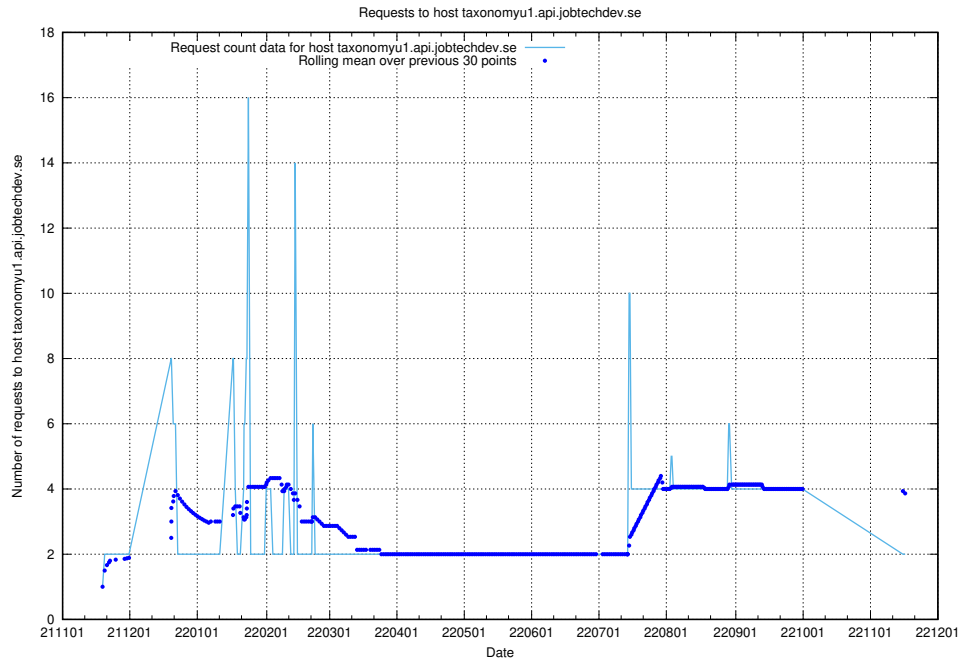

7.443 Usage of taxonomy1.api.jobtechdev.se

Here, we count the number of requests to host taxonomy1.api.jobtechdev.se.