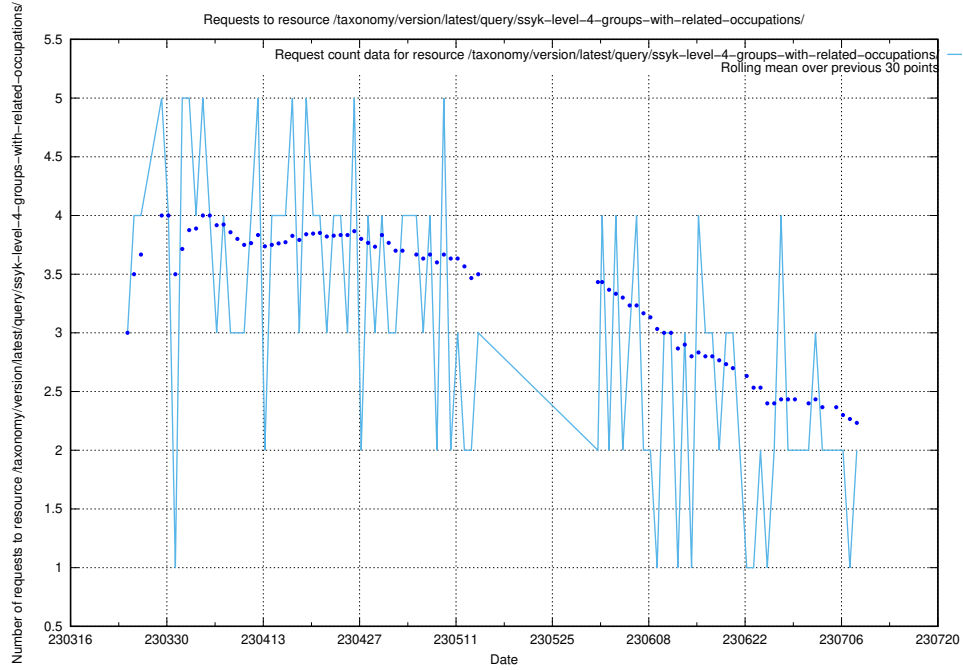

5.187 Usage of /taxonomy/version/latest/query/ssyk-level-4-groups-with-related-occupations/

Here, we count the number of requests to resource /taxonomy/version/latest/query/ssyk-level-4-groups-with-related-occupations/.