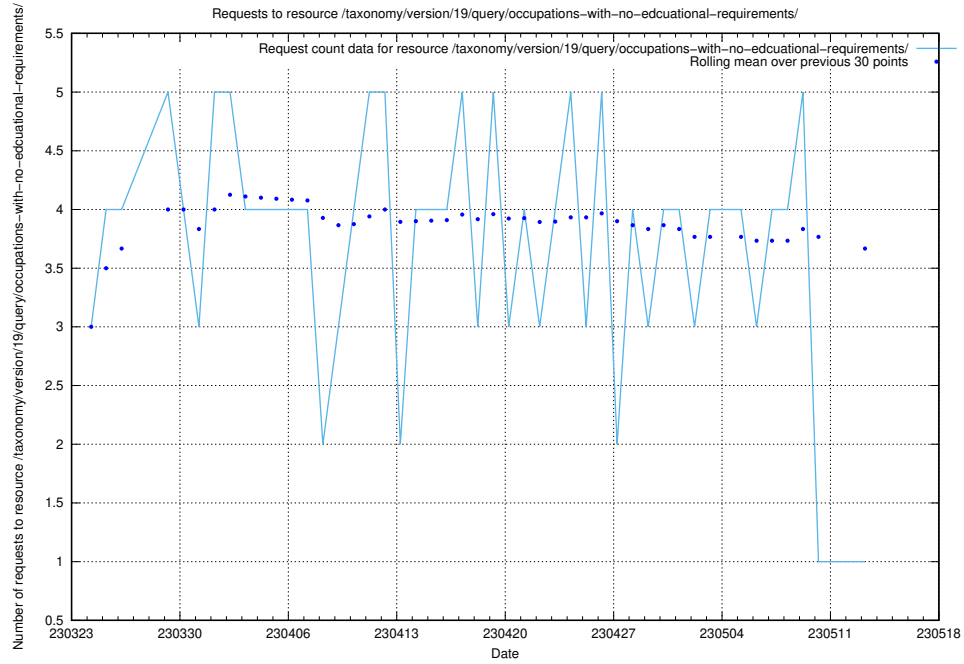

5.2002 Usage of /taxonomy/version/19/query/occupations-with-no-educational-requirements/

Here, we count the number of requests to resource /taxonomy/version/19/query/occupations-with-no-educational-requirements/.