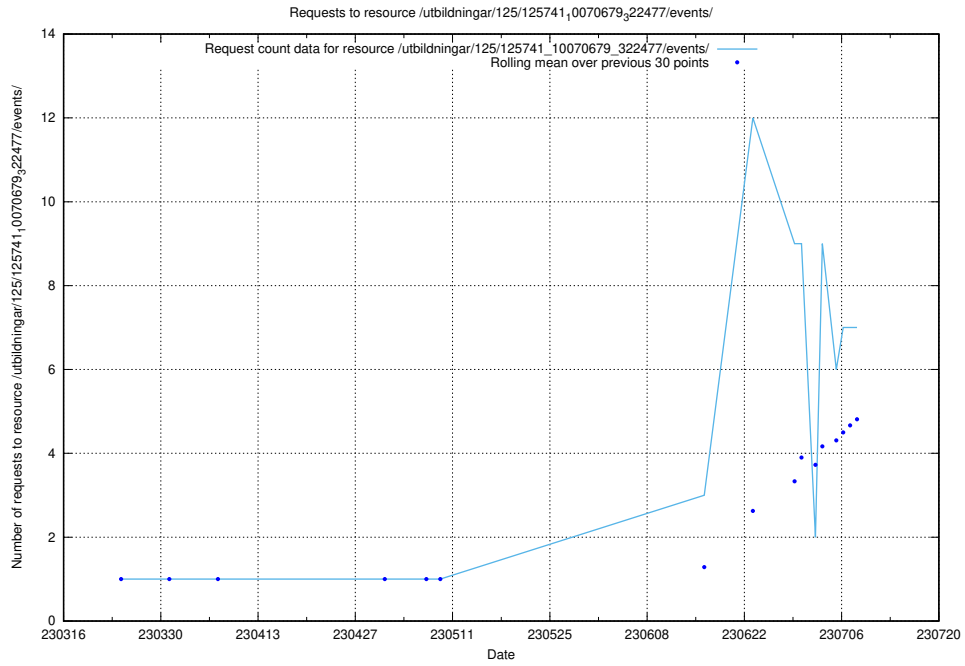

5.29 Usage of /utbildningar/125/125741_10070679_322477/events/

Here, we count the number of requests to resource /utbildningar/125/125741_10070679_322477/events/