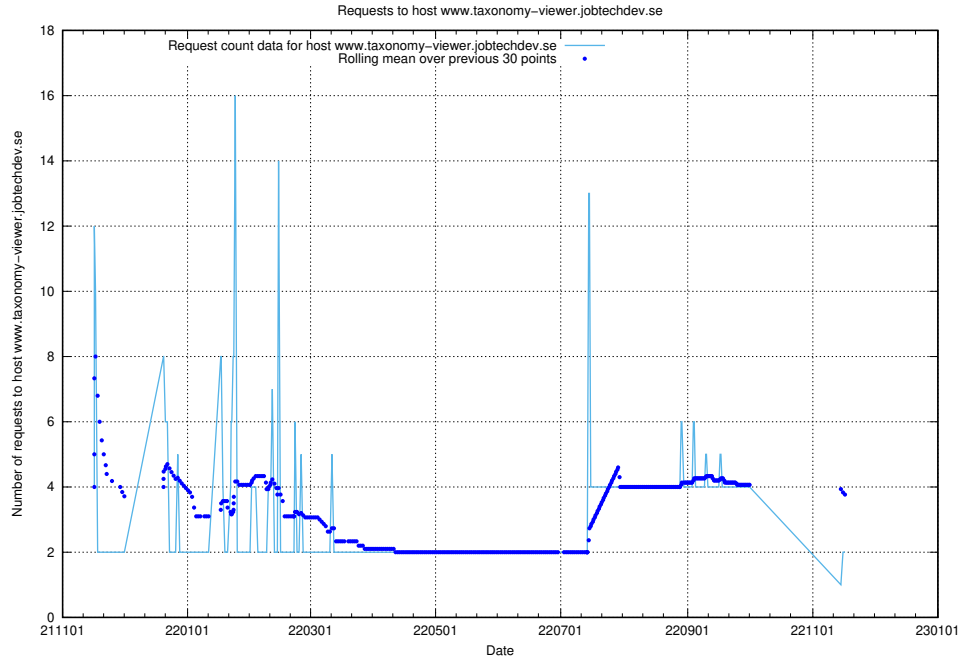

7.484 Usage of `www.taxonomy-viewer.jobtechdev.se`

Here, we count the number of requests to host `www.taxonomy-viewer.jobtechdev.se`.