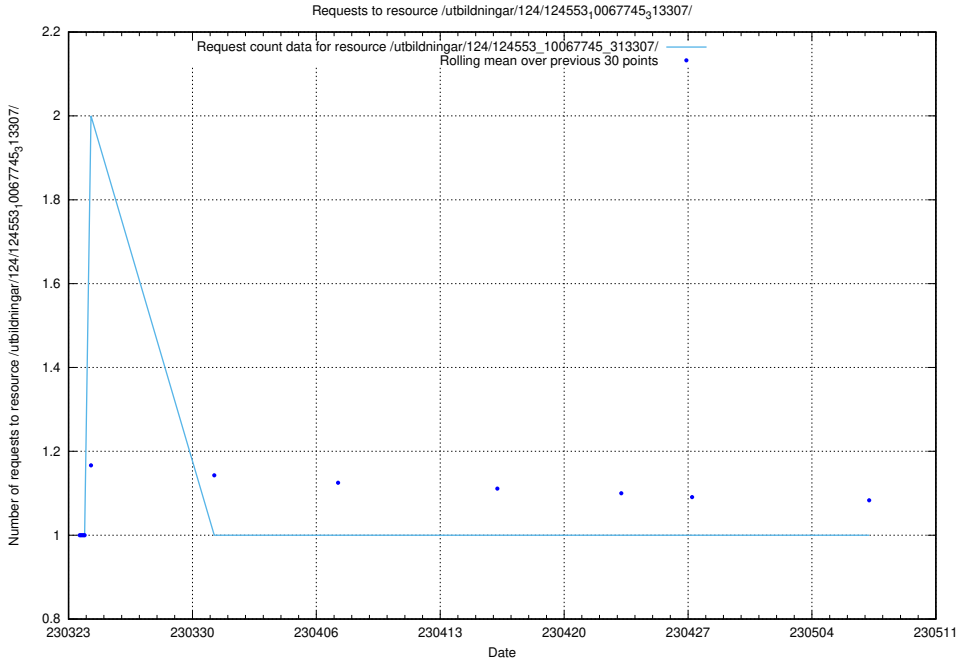

5.568 Usage of /utbildningar/124/124553_10067745_313307/

Here, we count the number of requests to resource /utbildningar/124/124553_10067745_313307/.