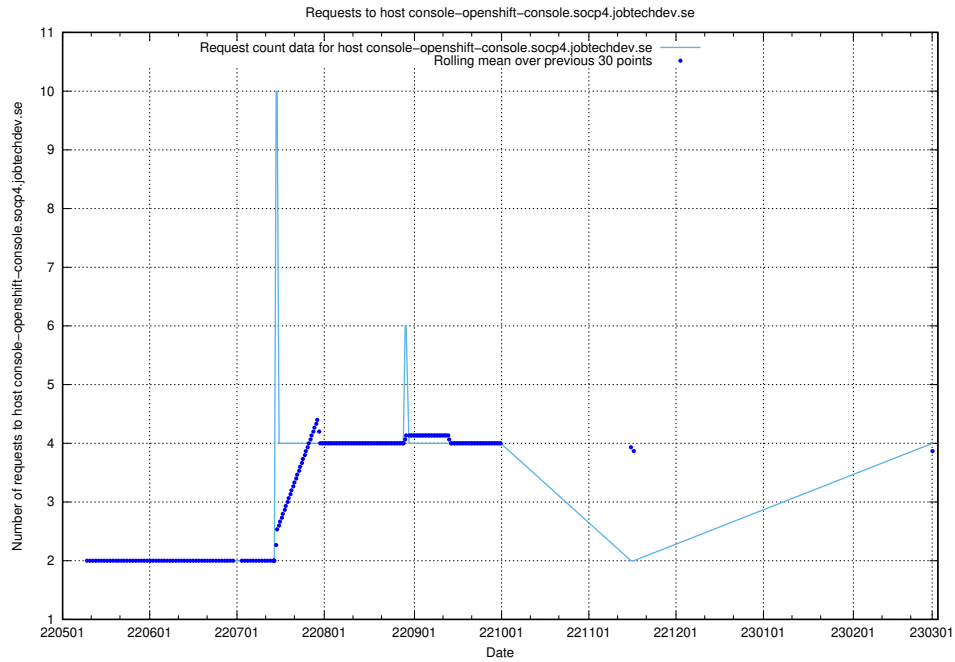

7.145 Usage of console-openshift-console.socp4.jobtechdev.se

Here, we count the number of requests to host console-openshift-console.socp4.jobtechdev.se.