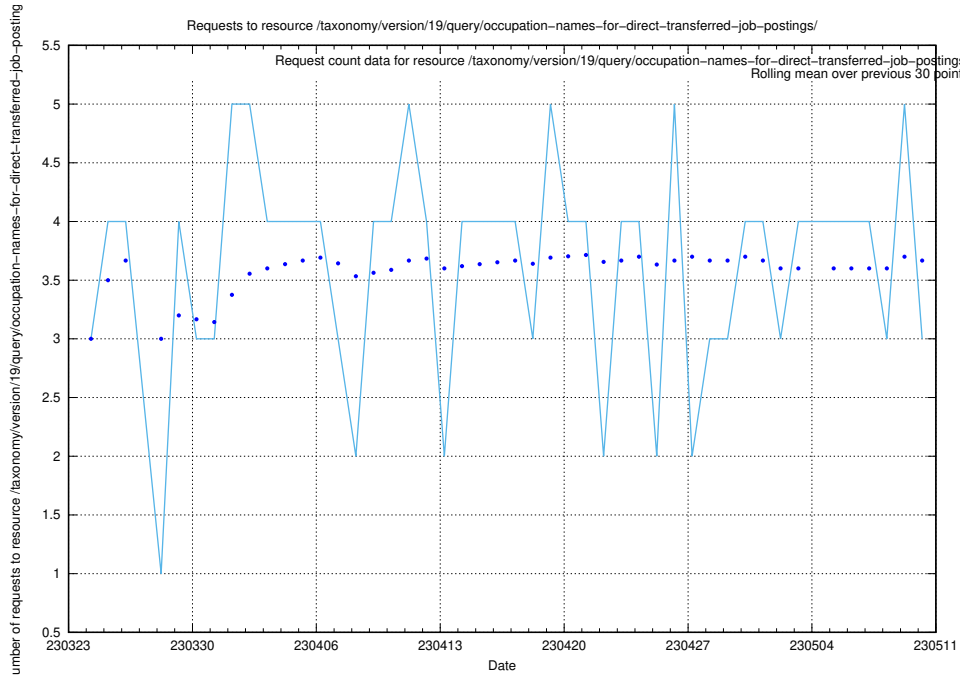

5.97 Usage of /taxonomy/version/19/query/occupation-names-for-direct-transferred-job-postings/

Here, we count the number of requests to resource /taxonomy/version/19/query/occupation-names-for-direct-transferred-job-postings/.