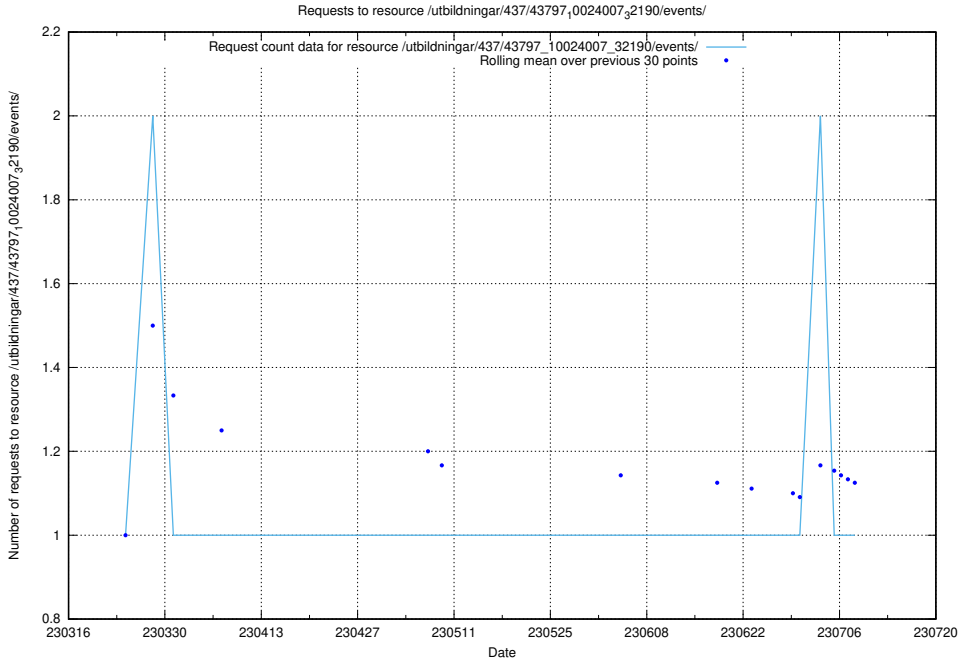

5.2032 Usage of /utbildningar/437/43797_10024007_32190/events/

Here, we count the number of requests to resource /utbildningar/437/43797_10024007_32190/events/.