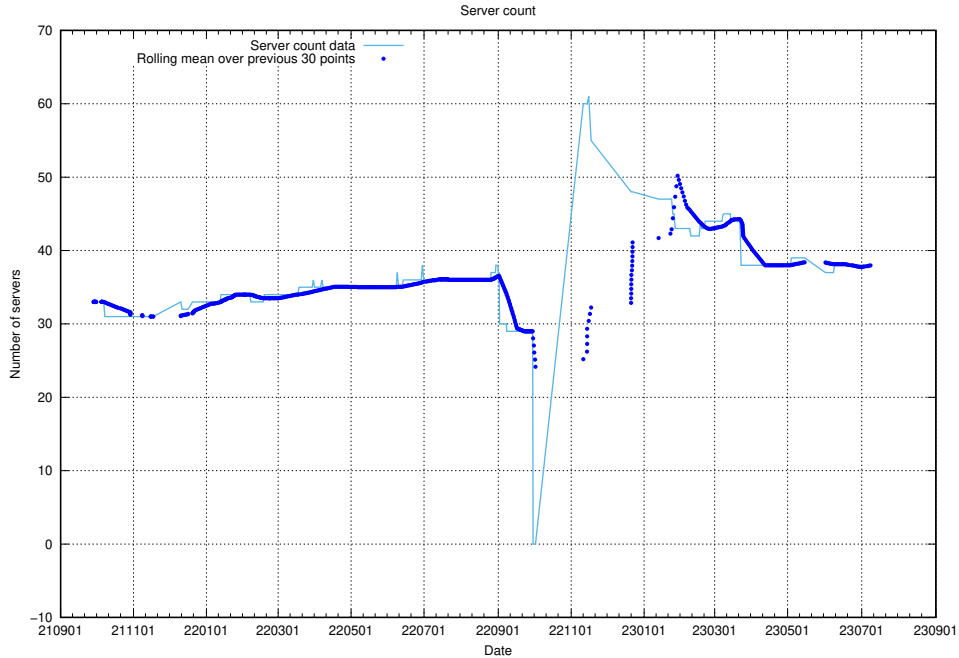

2.2 Number of servers in the JobTech production region

A graph of the servers in AWS region eu-north-1.