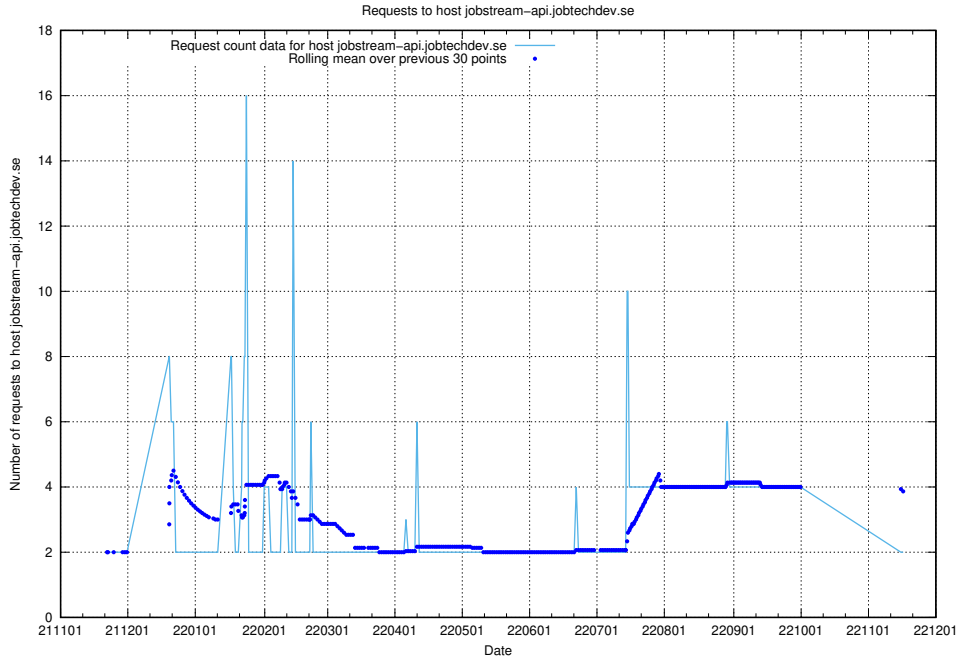

7.417 Usage of jobstream-api.jobtechdev.se

Here, we count the number of requests to host jobstream-api.jobtechdev.se.