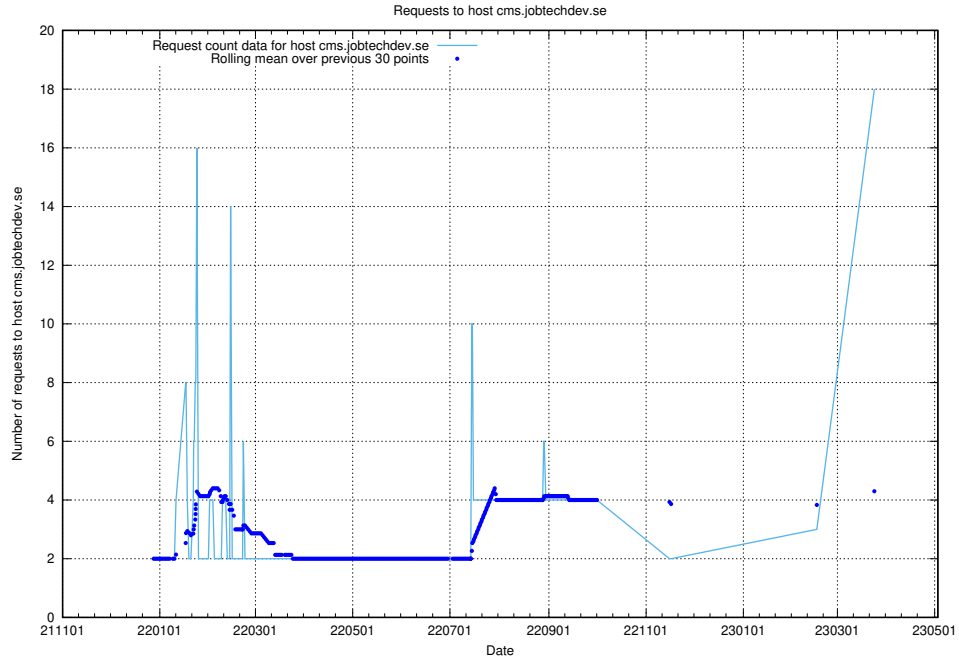

7.36 Usage of cms.jobtechdev.se

Here, we count the number of requests to host cms.jobtechdev.se.