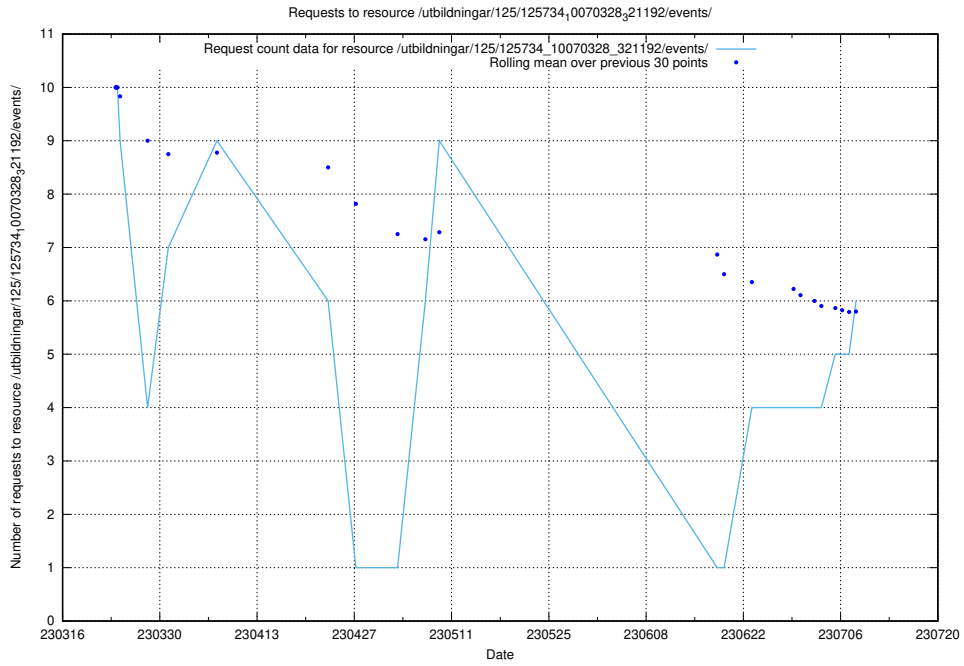

5.37 Usage of /utbildningar/125/125734_10070328_321192/events/

Here, we count the number of requests to resource /utbildningar/125/125734_10070328_321192/events/