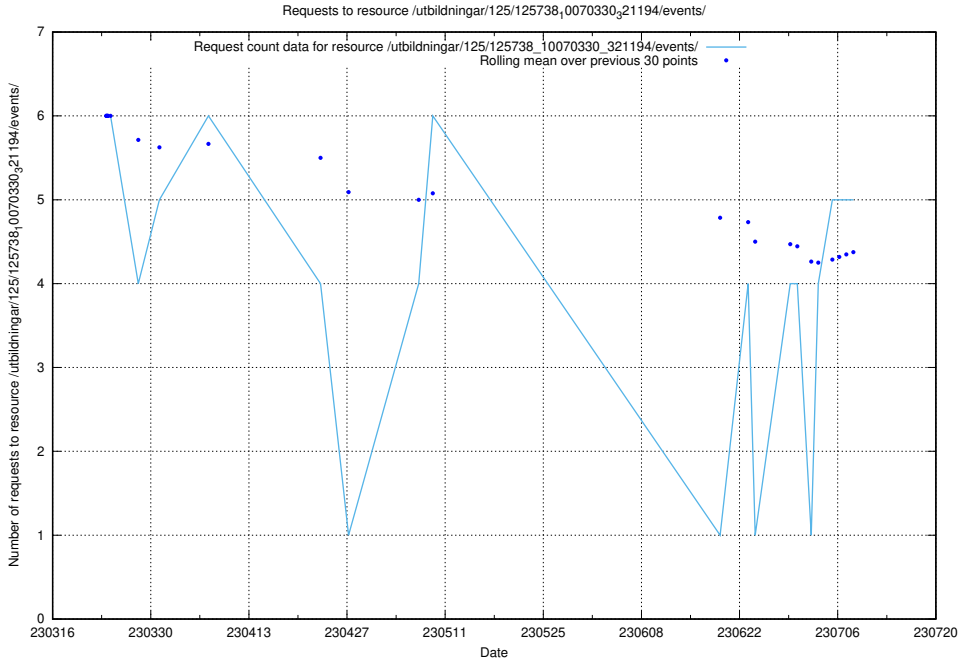

5.48 Usage of /utbildningar/125/125738_10070330_321194/events/

Here, we count the number of requests to resource /utbildningar/125/125738_10070330_321194/events/