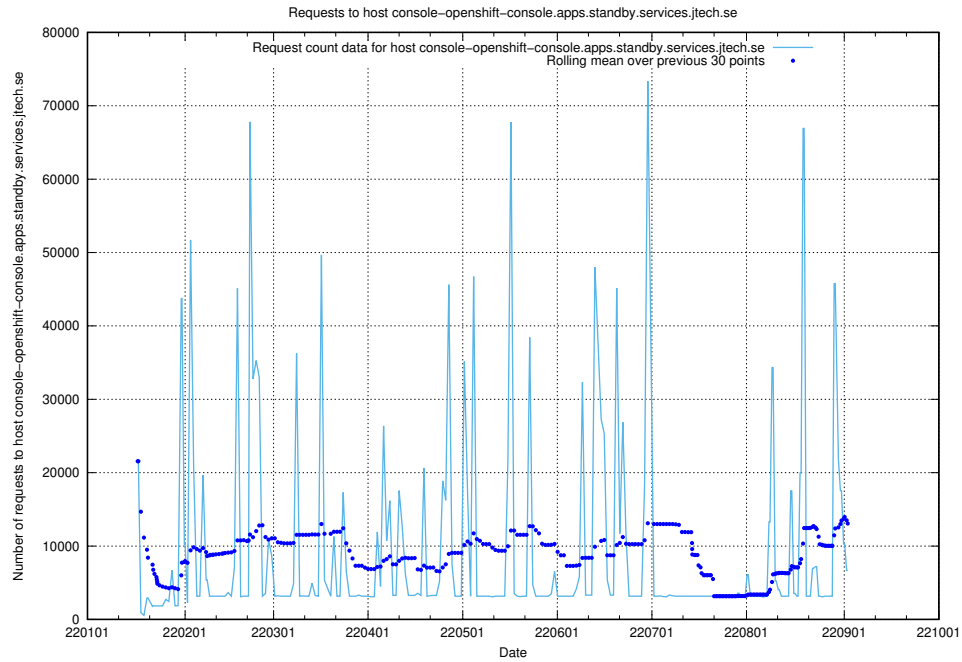

7.14 Usage of console-openshift-console.apps.standby.services.jtech.se

Here, we count the number of requests to host console-openshift-console.apps.standby.services.jtech.se.