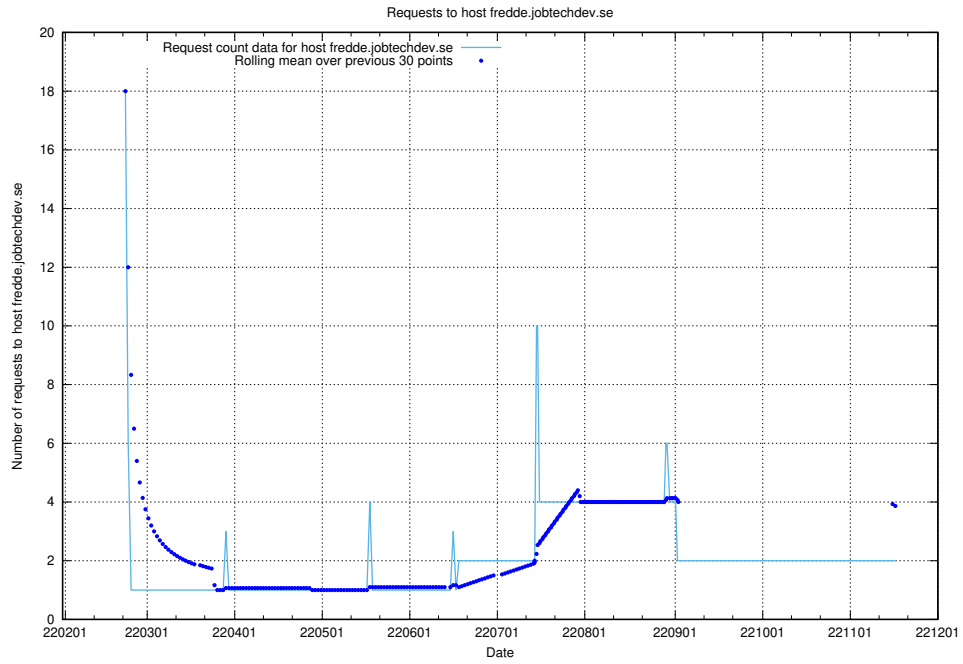

7.498 Usage of fredde.jobtechdev.se

Here, we count the number of requests to host fredde.jobtechdev.se.