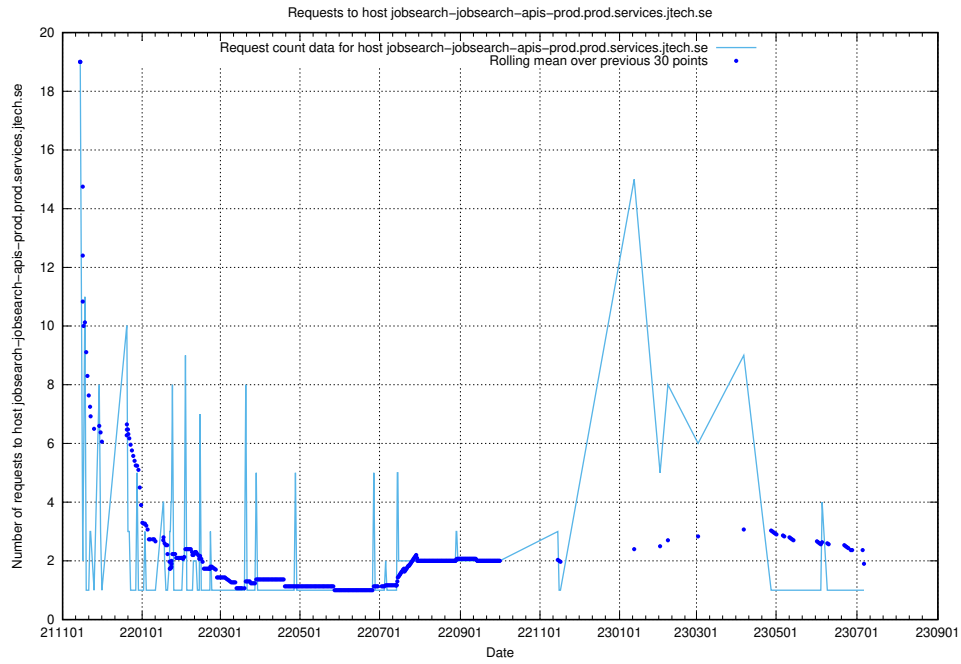

7.643 Usage of jobsearch-jobsearch-apis-prod.prod.services.jtech.se

Here, we count the number of requests to host jobsearch-jobsearch-apis-prod.prod.services.jtech.se.