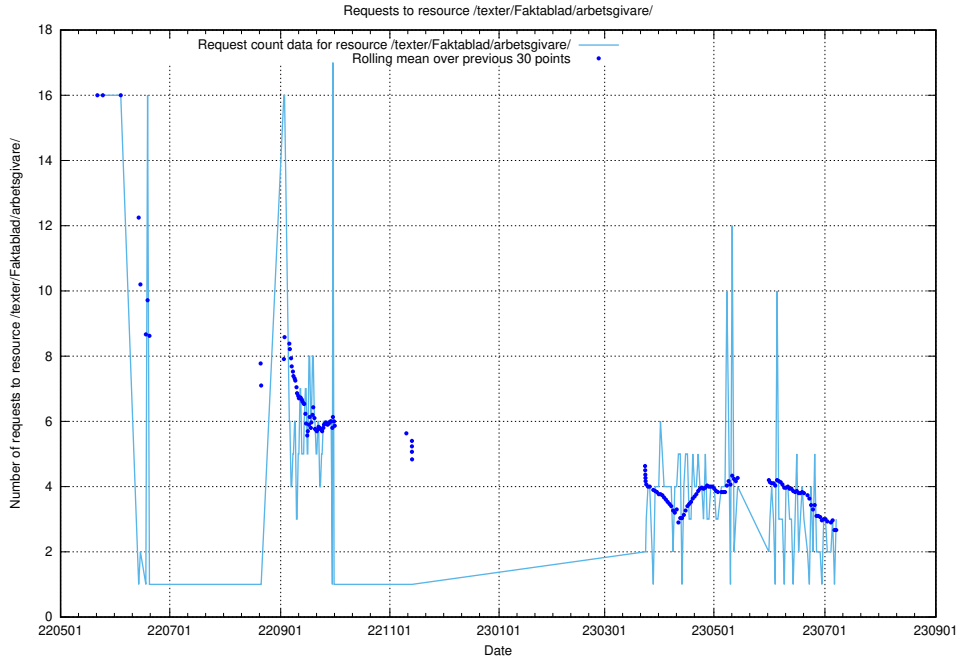

5.72 Usage of /texter/Faktablad/arbetsgivare/

Here, we count the number of requests to resource /texter/Faktablad/arbetsgivare/.