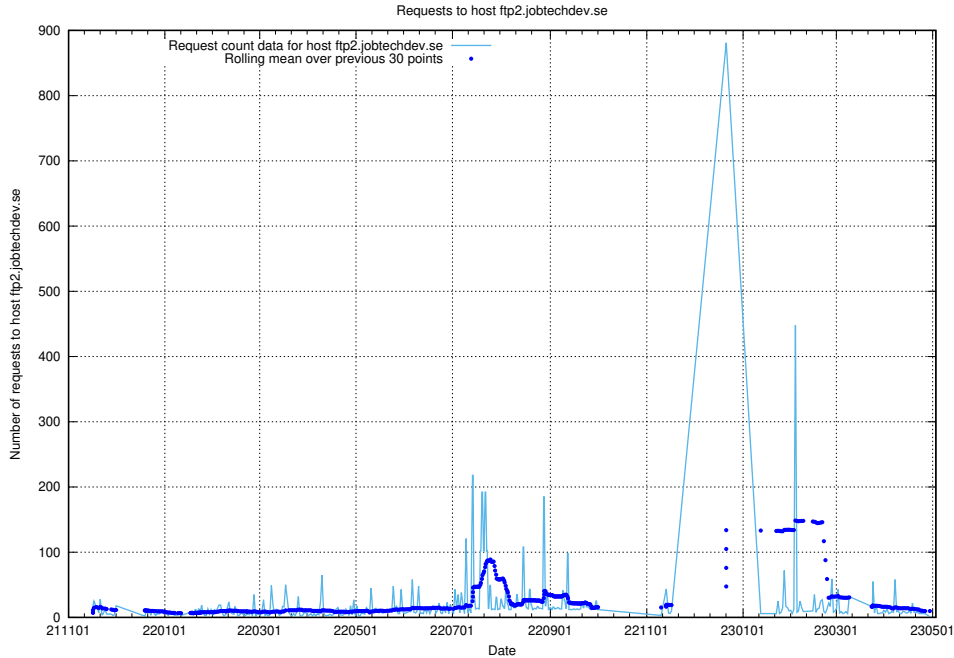

7.638 Usage of ftp2.jobtechdev.se

Here, we count the number of requests to host ftp2.jobtechdev.se.