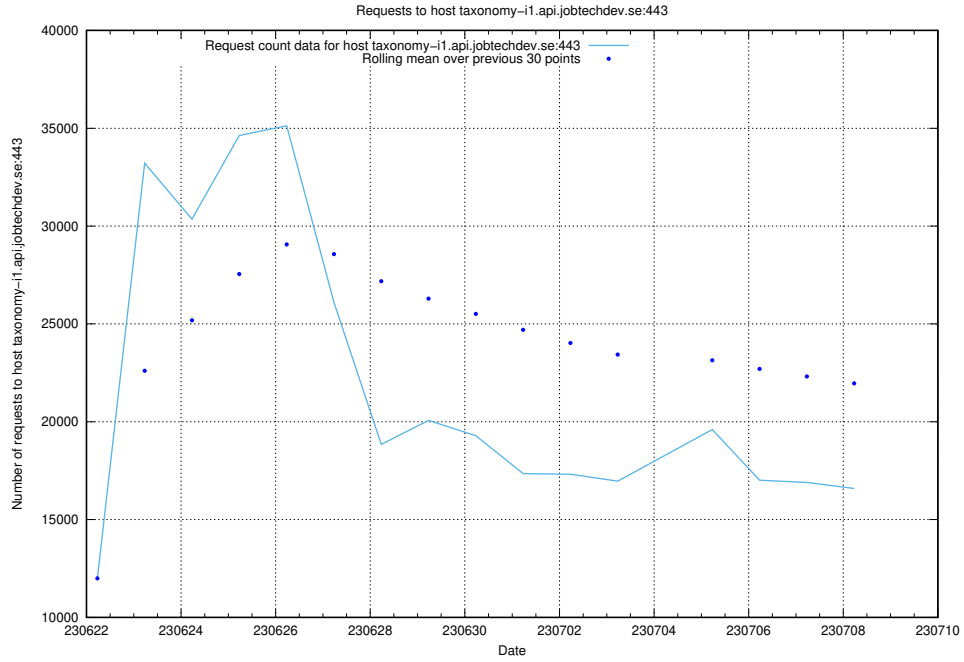

7.9 Usage of taxonomy-i1.api.jobtechdev.se:443

Here, we count the number of requests to host taxonomy-i1.api.jobtechdev.se:443.