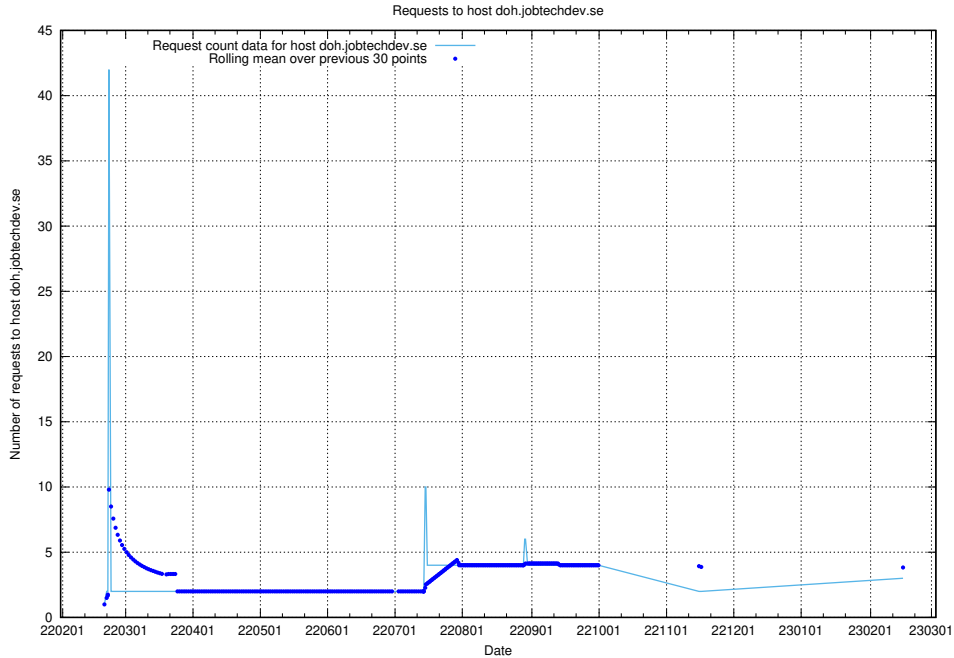

7.216 Usage of doh.jobtechdev.se

Here, we count the number of requests to host doh.jobtechdev.se.