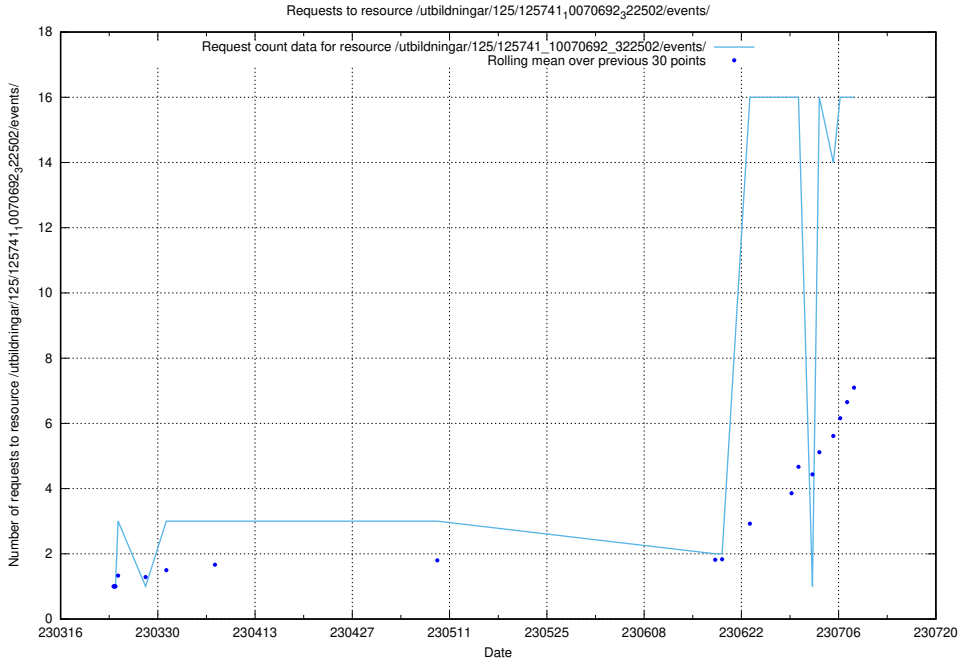

5.15 Usage of /utbildningar/125/125741_10070692_322502/events/

Here, we count the number of requests to resource /utbildningar/125/125741_10070692_322502/events/