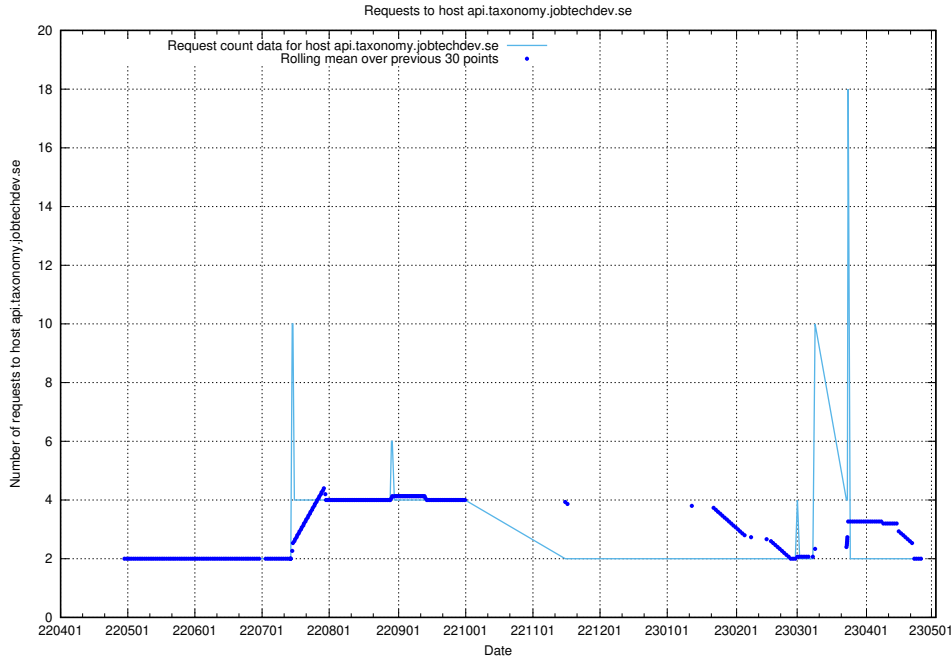

7.418 Usage of api.taxonomy.jobtechdev.se

Here, we count the number of requests to host api.taxonomy.jobtechdev.se.