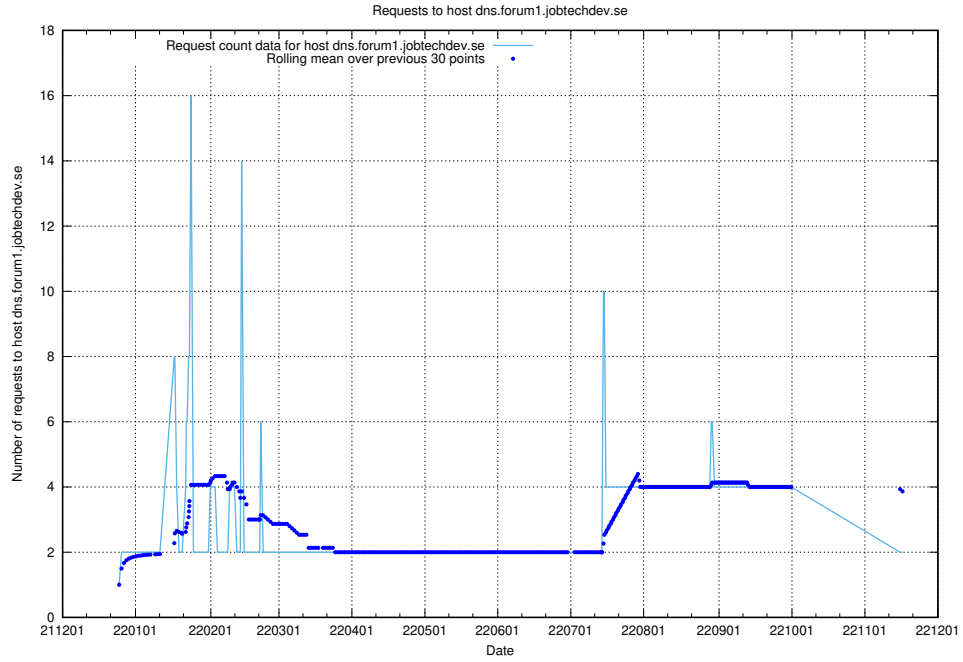

7.347 Usage of dns.forum1.jobtechdev.se

Here, we count the number of requests to host dns.forum1.jobtechdev.se.