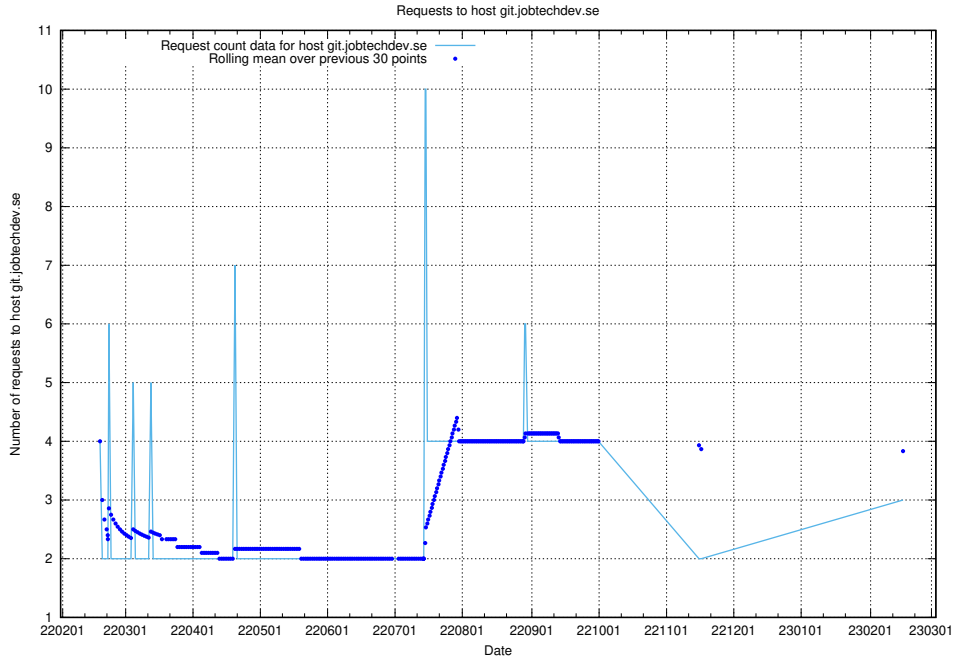

7.219 Usage of git.jobtechdev.se

Here, we count the number of requests to host git.jobtechdev.se.