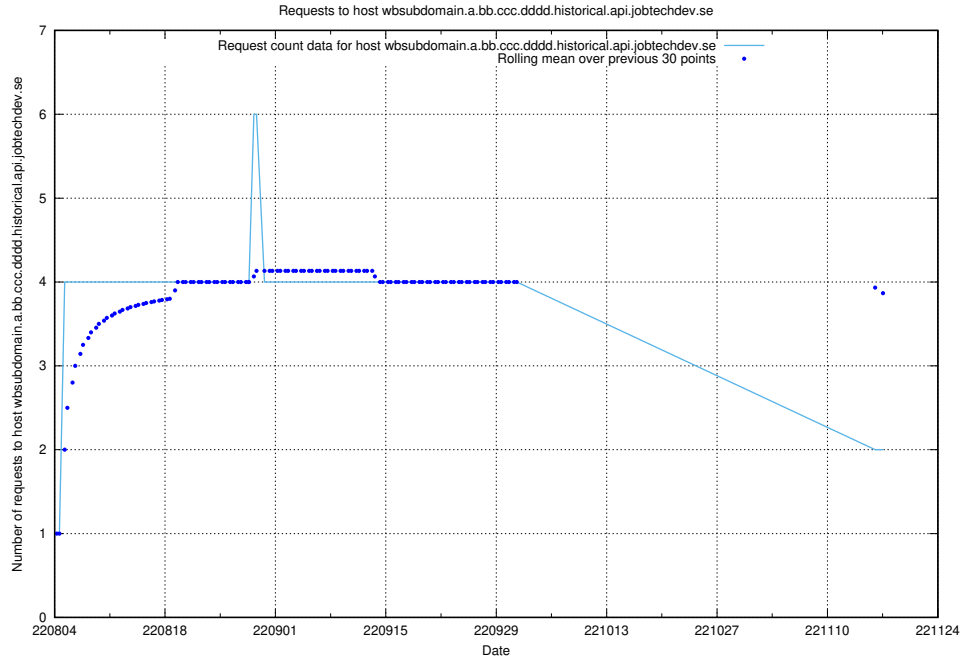

7.332 Usage of wbsubdomain.a.bb.ccc.dddd.historical.api.jobtechdev.se

Here, we count the number of requests to host wbsubdomain.a.bb.ccc.dddd.historical.api.jobtechdev.se.