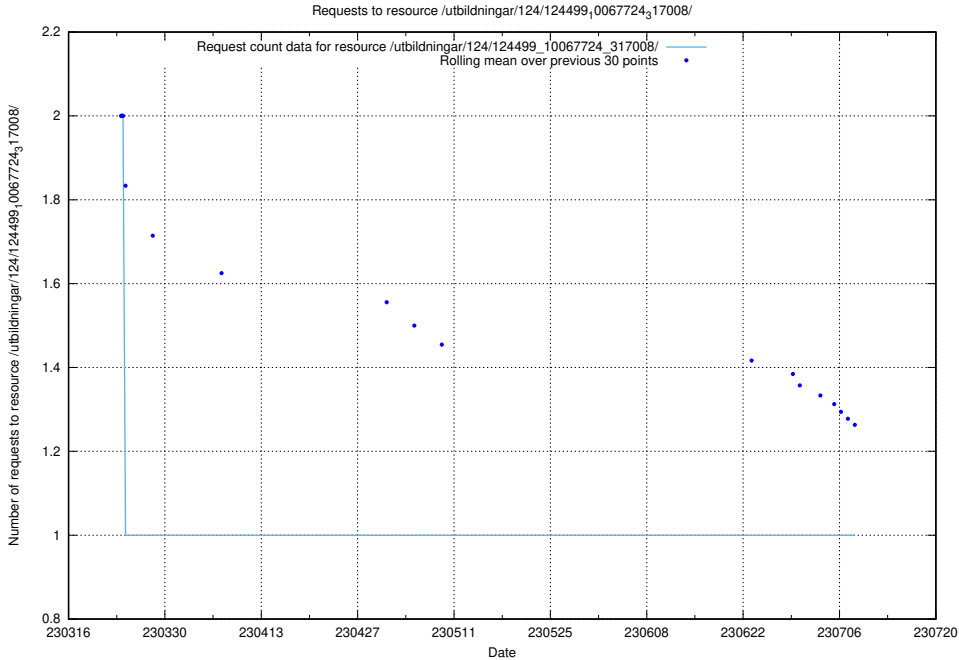

5.2138 Usage of /utbildningar/124/124499_10067724_317008/

Here, we count the number of requests to resource /utbildningar/124/124499_10067724_317008/.