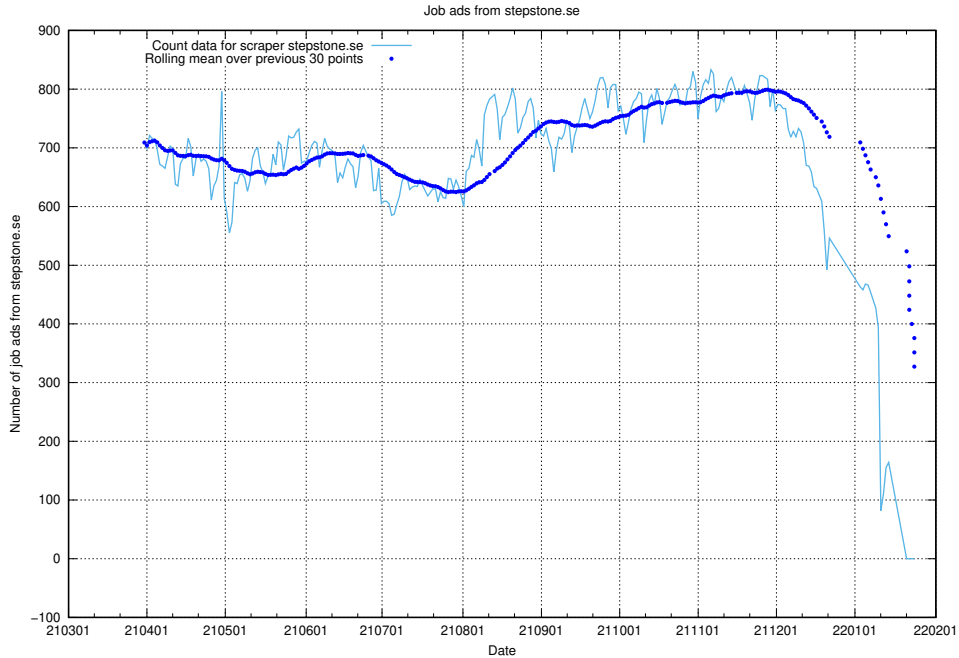

13.20 Number of ads by scraper stepstone.se

Here, we count the number of job ads scraped from stepstone.se.