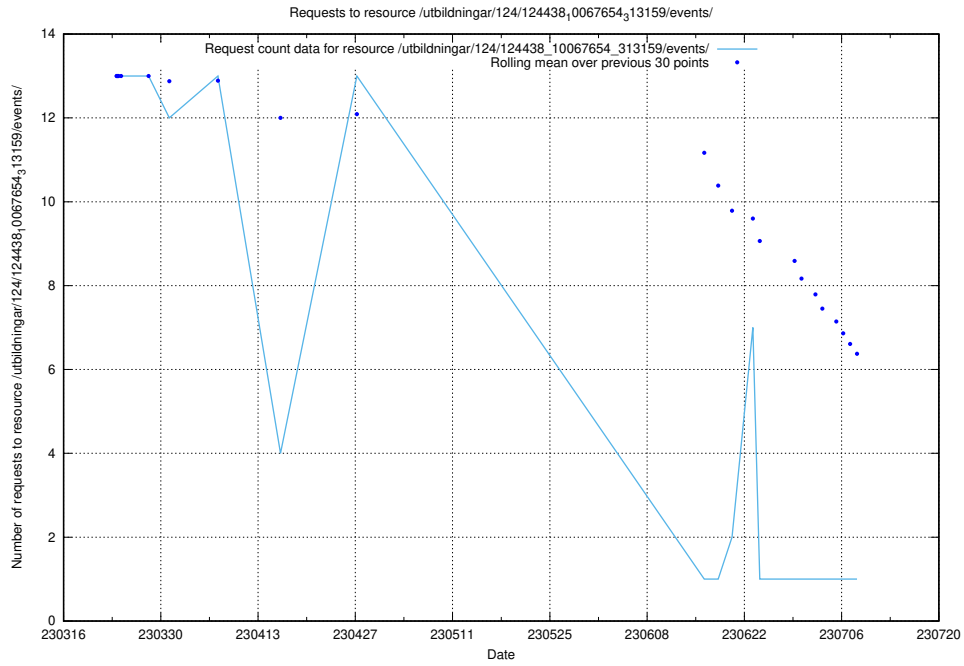

5.2104 Usage of /utbildningar/124/124438_10067654_313159/events/

Here, we count the number of requests to resource /utbildningar/124/124438_10067654_313159/events/