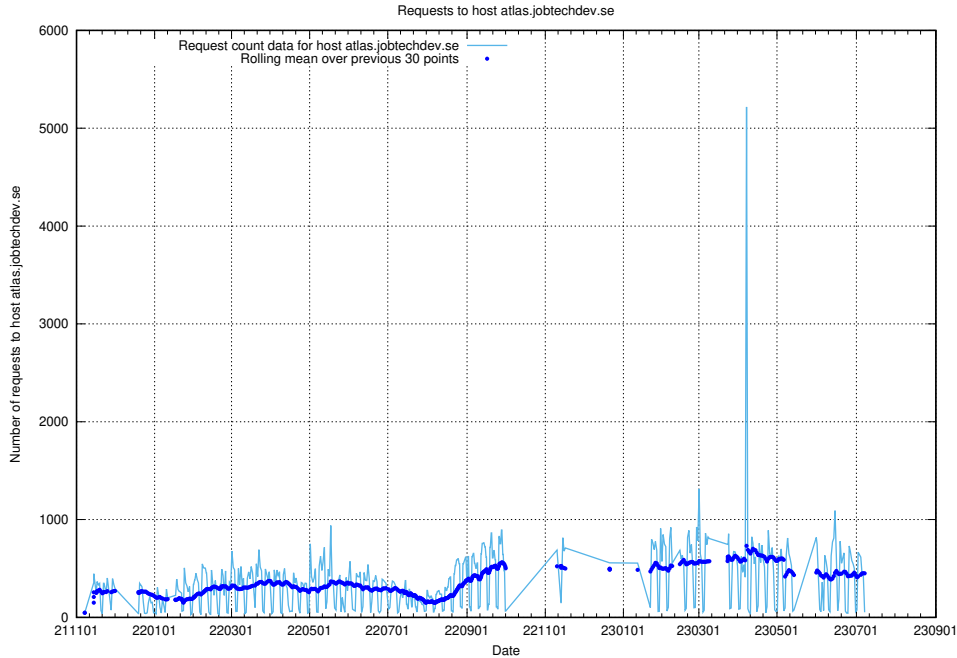

7.29 Usage of atlas.jobtechdev.se

Here, we count the number of requests to host atlas.jobtechdev.se.