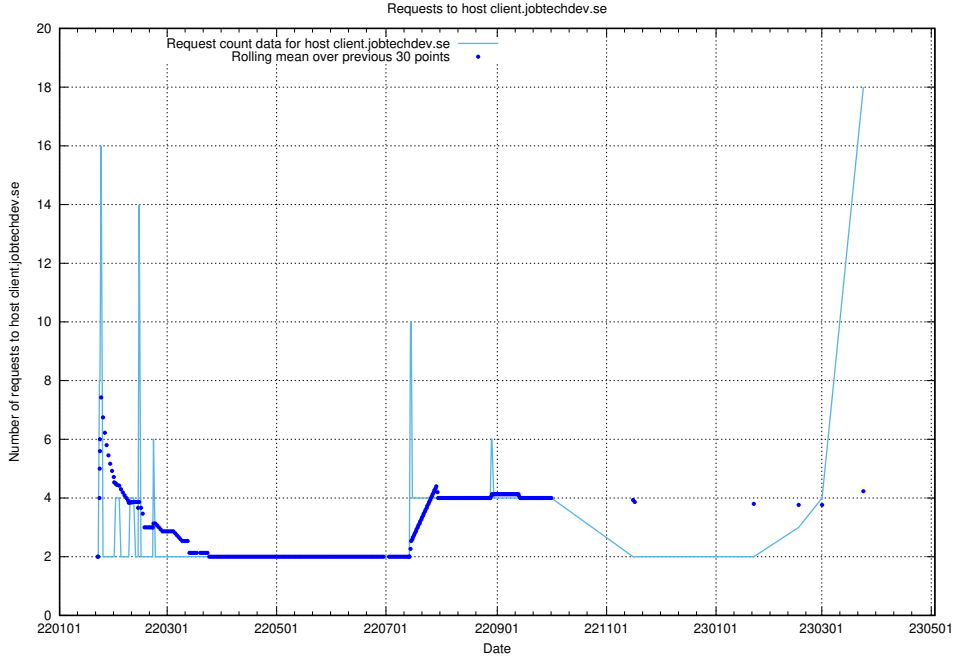

7.33 Usage of client.jobtechdev.se

Here, we count the number of requests to host client.jobtechdev.se.