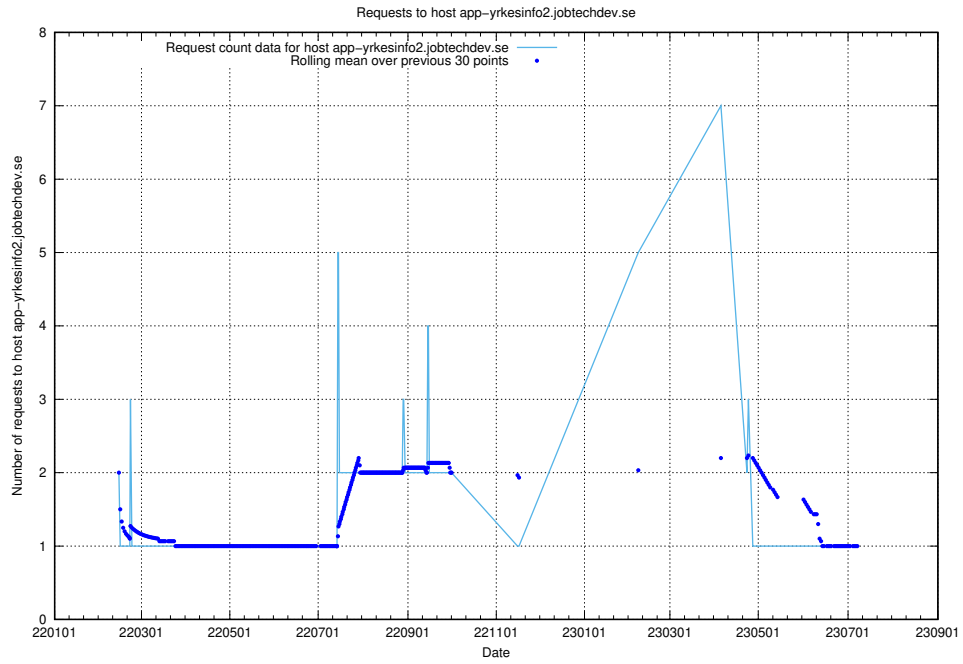

7.639 Usage of app-yrkesinfo2.jobtechdev.se

Here, we count the number of requests to host app-yrkesinfo2.jobtechdev.se.