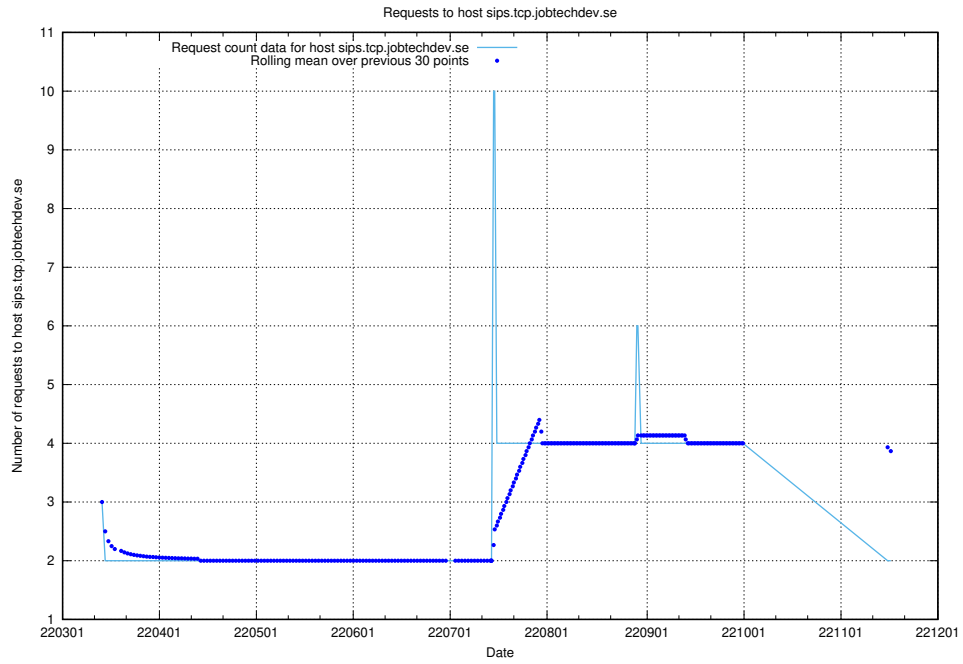

7.481 Usage of sips.tcp.jobtechdev.se

Here, we count the number of requests to host sips.tcp.jobtechdev.se.