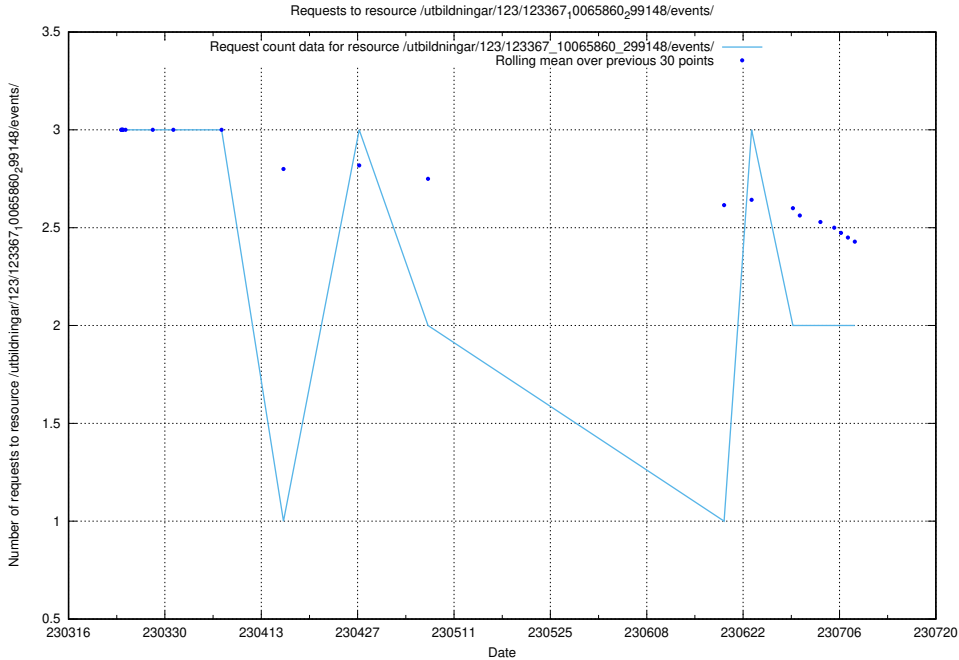

5.254 Usage of /utbildningar/123/123367_10065860_299148/events/

Here, we count the number of requests to resource /utbildningar/123/123367_10065860_299148/events/