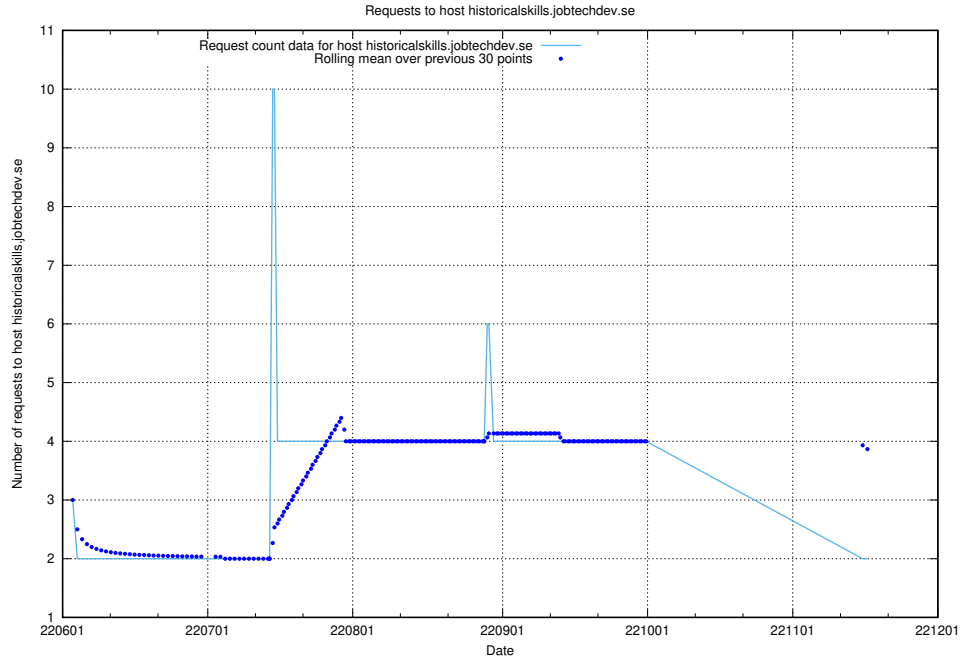

7.396 Usage of `historicalskills.jobtechdev.se`

Here, we count the number of requests to host `historicalskills.jobtechdev.se`.