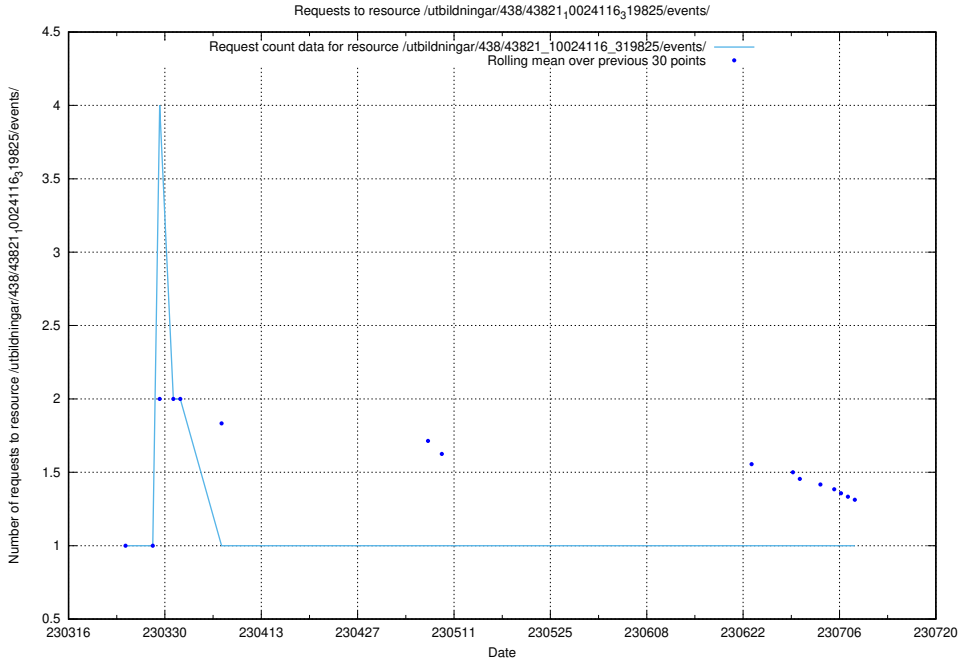

5.2023 Usage of /utbildningar/438/43821_10024116_319825/events/

Here, we count the number of requests to resource /utbildningar/438/43821_10024116_319825/events/.