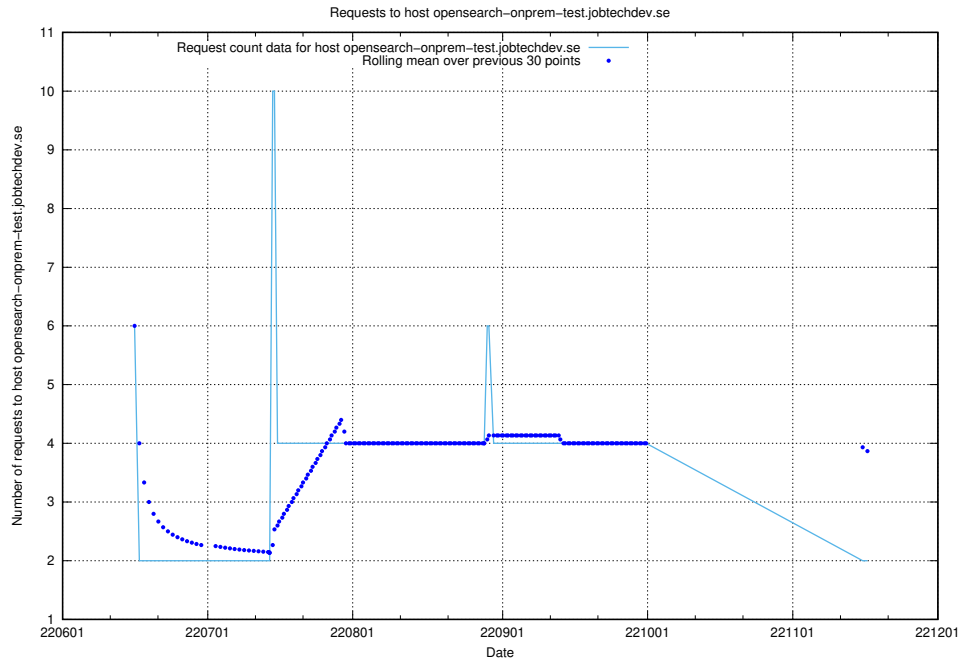

7.384 Usage of opensearch-onprem-test.jobtechdev.se

Here, we count the number of requests to host opensearch-onprem-test.jobtechdev.se.