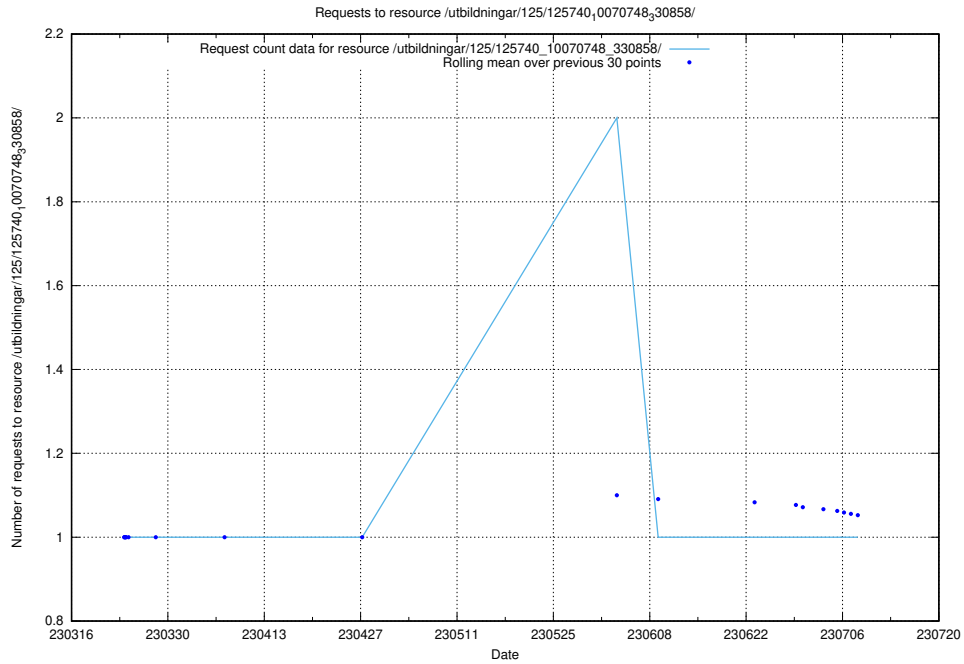

5.284 Usage of /utbildningar/125/125740_10070748_330858/

Here, we count the number of requests to resource /utbildningar/125/125740_10070748_330858/.