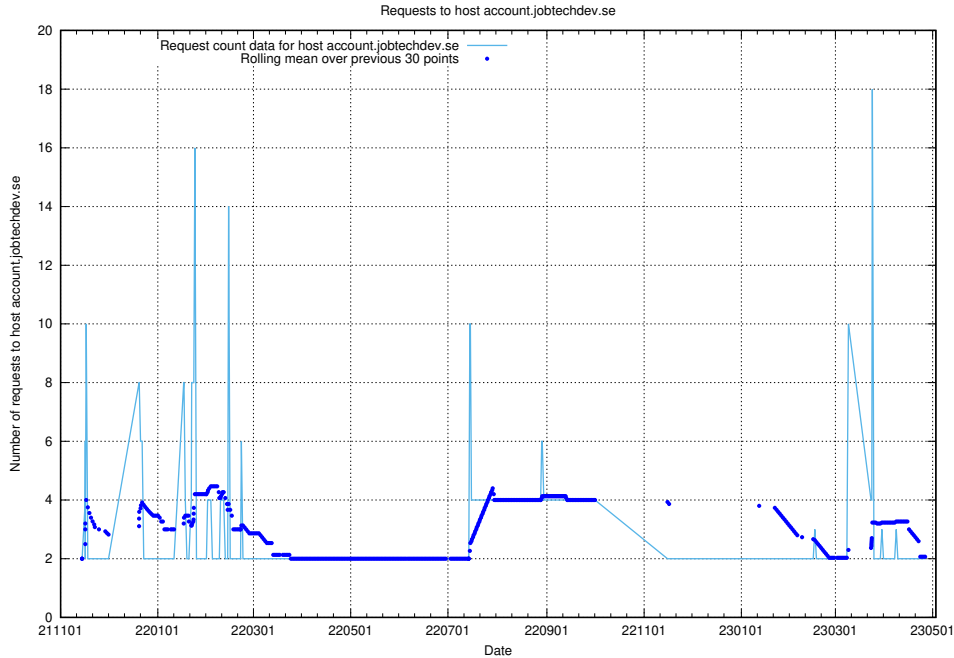

7.280 Usage of account.jobtechdev.se

Here, we count the number of requests to host account.jobtechdev.se.