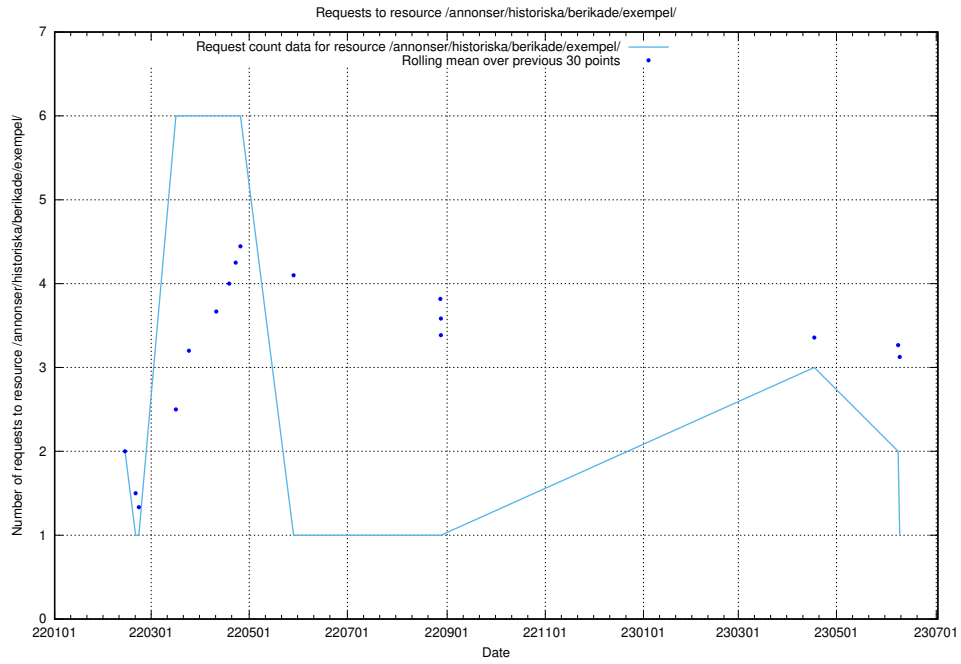

5.633 Usage of /annonser/historiska/berikade/exempel/

Here, we count the number of requests to resource /annonser/historiska/berikade/exempel/.