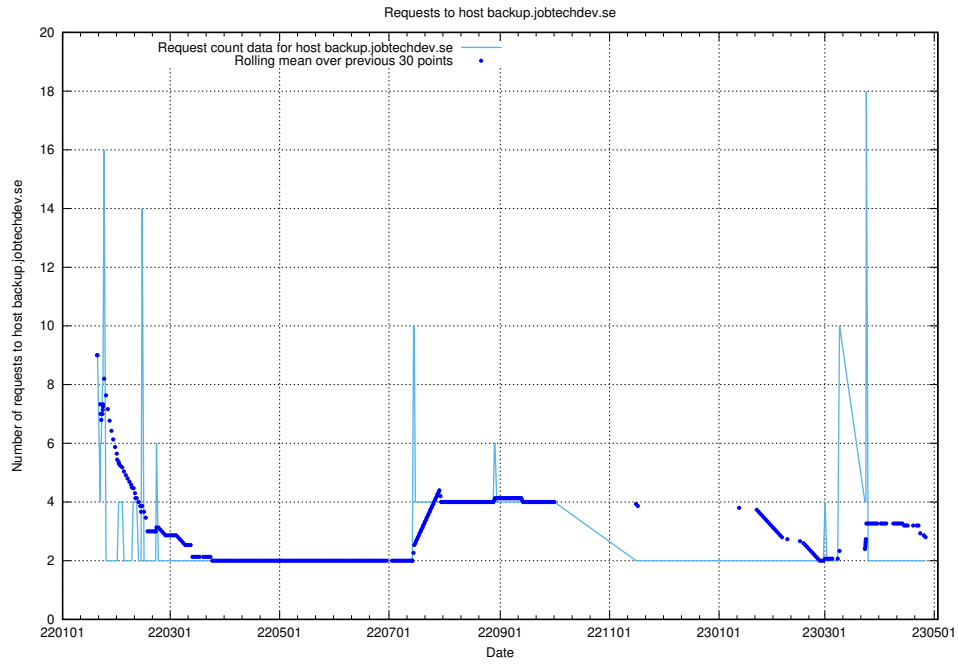

7.249 Usage of backup.jobtechdev.se

Here, we count the number of requests to host backup.jobtechdev.se.