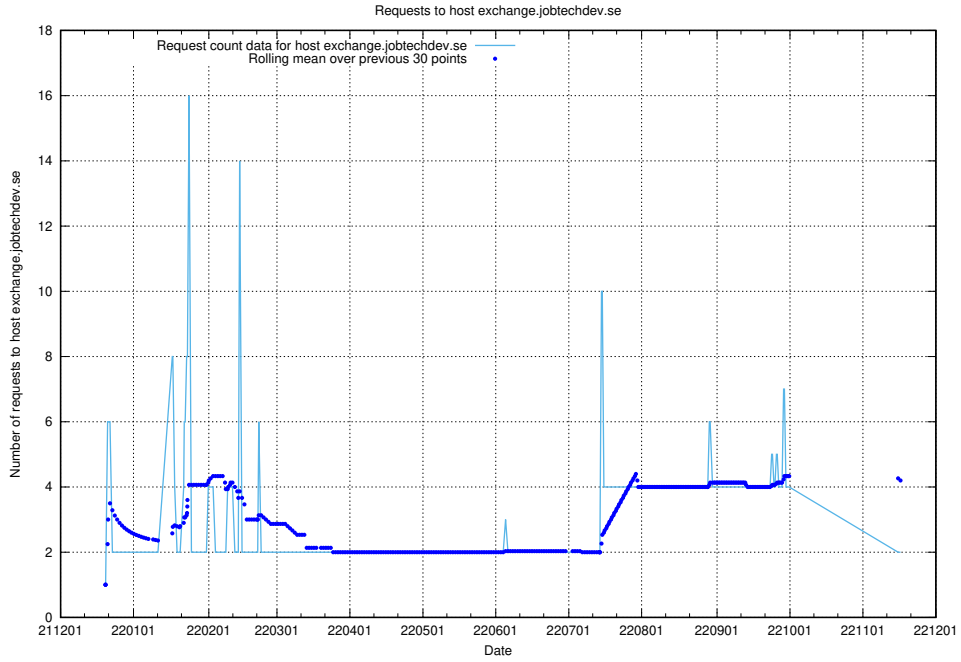

### 7.359 Usage of exchange.jobtechdev.se

Here, we count the number of requests to host exchange.jobtechdev.se.