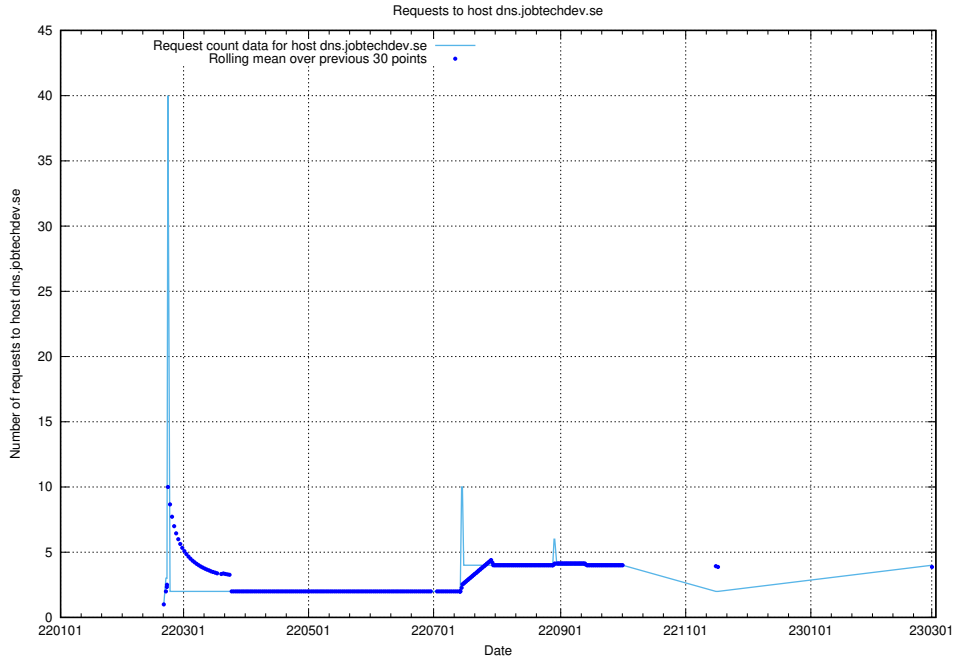

7.152 Usage of dns.jobtechdev.se

Here, we count the number of requests to host dns.jobtechdev.se.