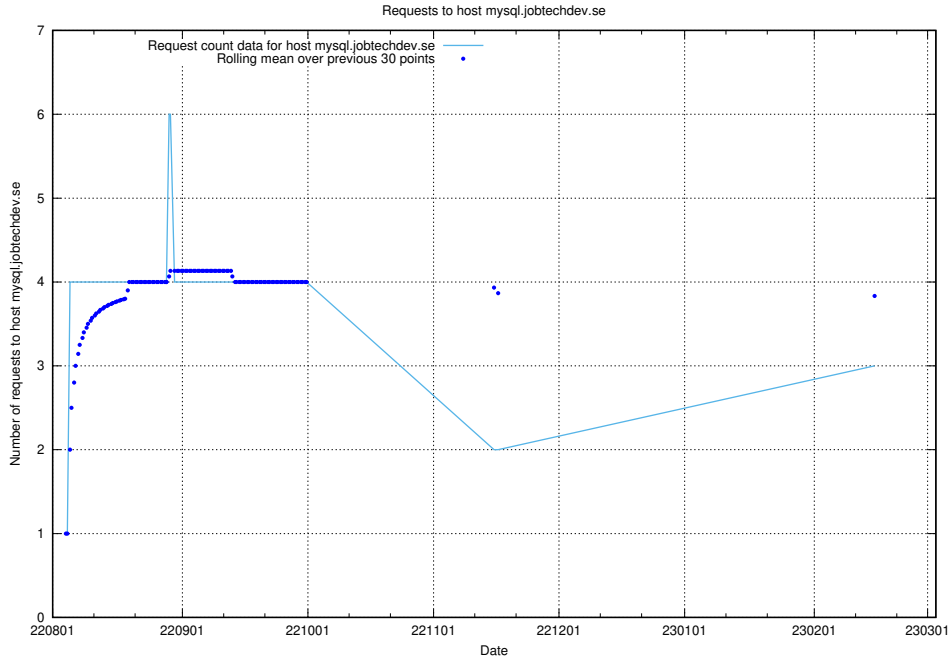

7.182 Usage of mysql.jobtechdev.se

Here, we count the number of requests to host mysql.jobtechdev.se.