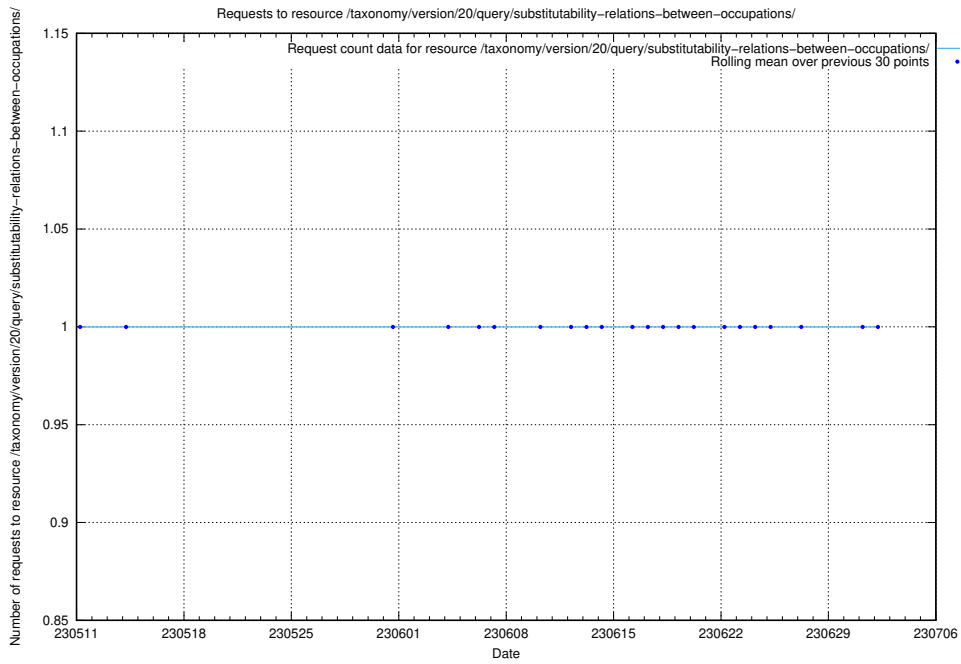

5.1850 Usage of /taxonomy/version/20/query/substitutability-relations-between-occupations/

Here, we count the number of requests to resource /taxonomy/version/20/query/substitutability-relations-between-occupations/.