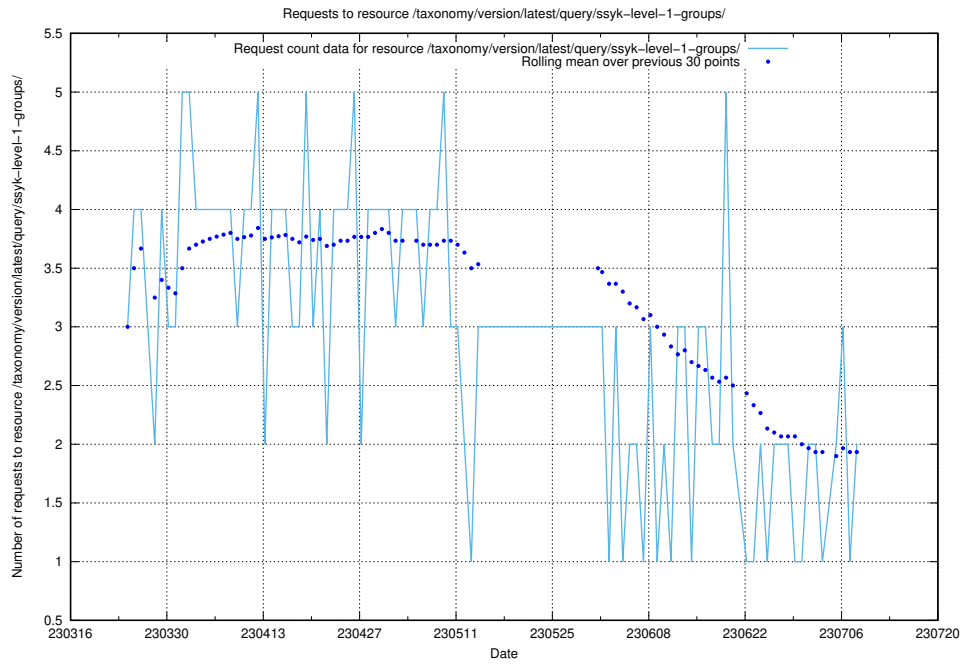

5.190 Usage of /taxonomy/version/latest/query/ssyk-level-1-groups/

Here, we count the number of requests to resource /taxonomy/version/latest/query/ssyk-level-1-groups/.