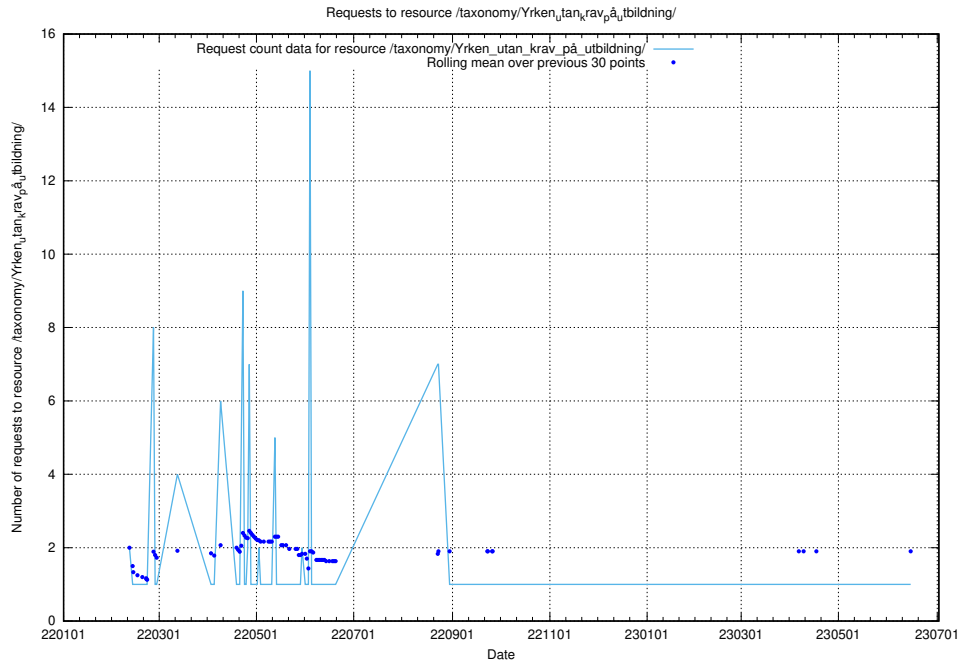

5.655 Usage of /taxonomy/Yrken_utan_krav_på_utbildning/

Here, we count the number of requests to resource /taxonomy/Yrken_utan_krav_på_utbildning/.