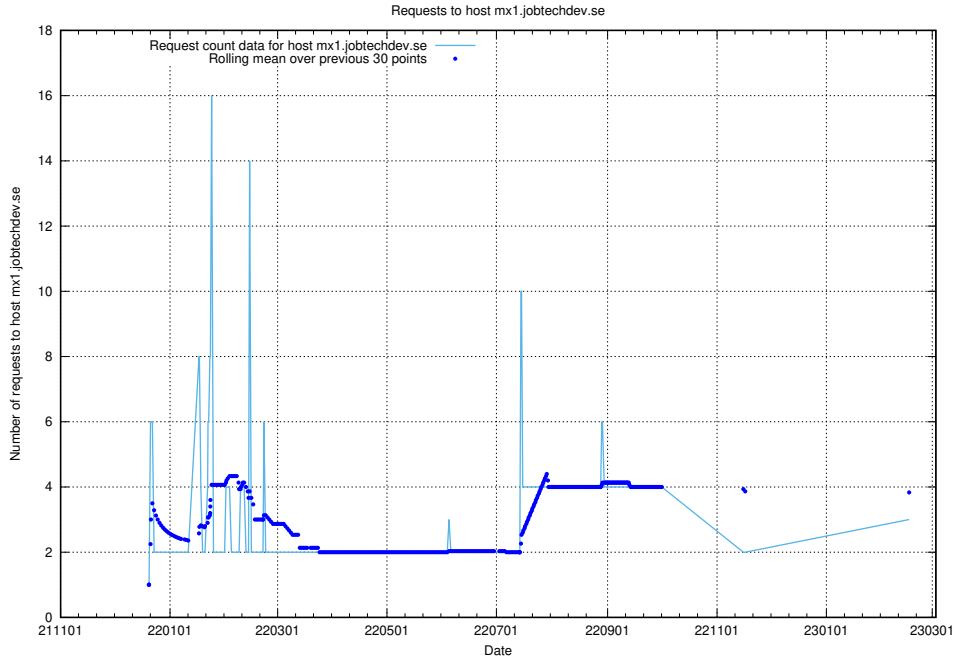

7.191 Usage of mx1.jobtechdev.se

Here, we count the number of requests to host mx1.jobtechdev.se.