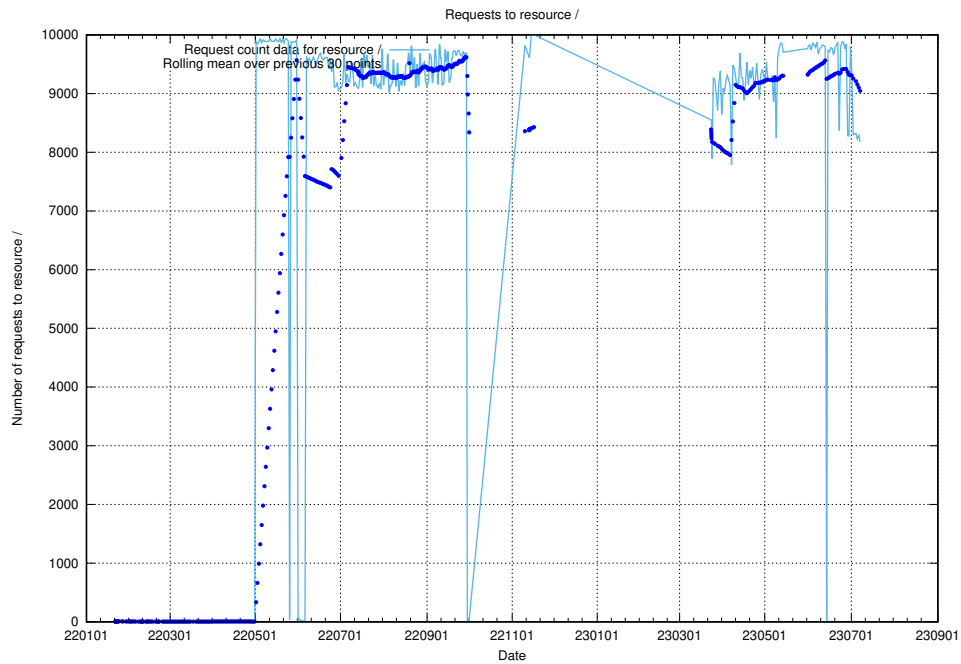

5 JobTechDev Data

This section contains data statistics from the [JobTechDev Data Web](#)⁶.

5.1 Usage of /

Here, we count the number of requests to resource /.

---

⁶<https://data.jobtechdev.se>