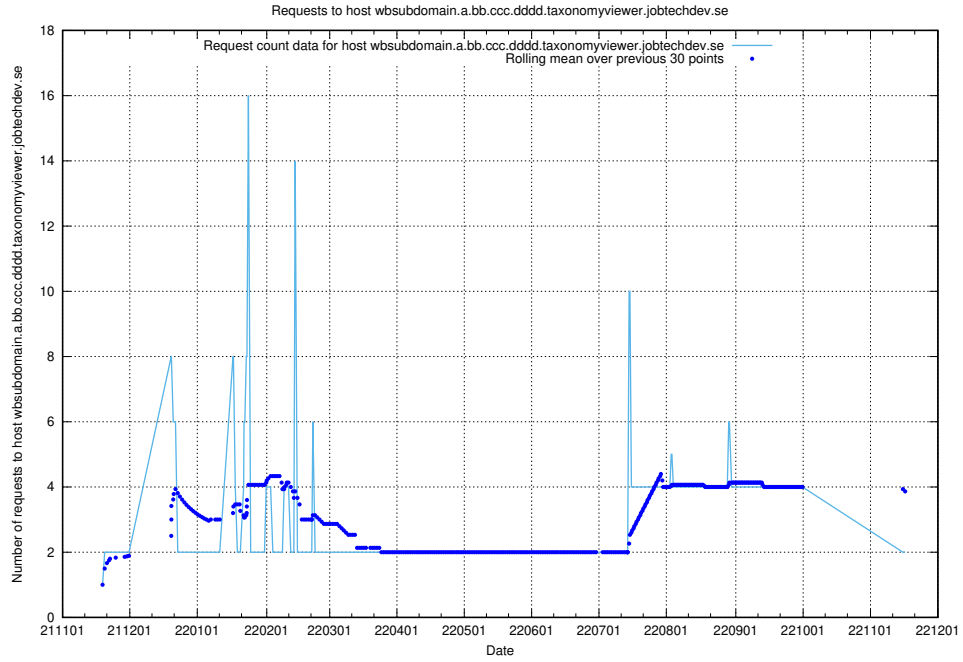

7.437 Usage of wbsubdomain.a.bb.ccc.dddd.taxonomyviewer.jobtechdev.se

Here, we count the number of requests to host wbsubdomain.a.bb.ccc.dddd.taxonomyviewer.jobtechdev.se