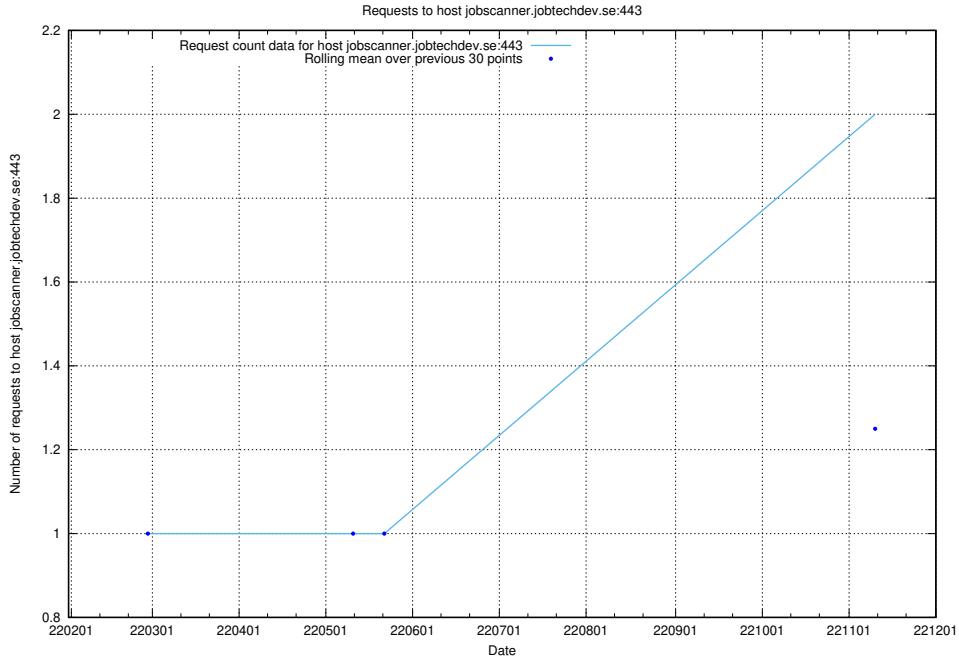

7.490 Usage of jobscanner.jobtechdev.se:443

Here, we count the number of requests to host jobscanner.jobtechdev.se:443.