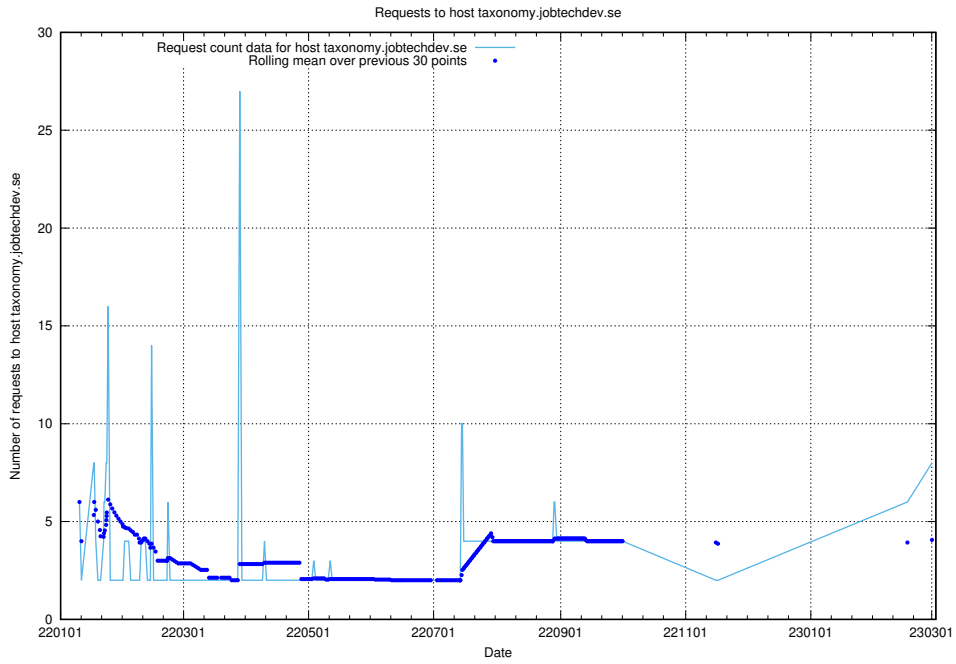

7.61 Usage of taxonomy.jobtechdev.se

Here, we count the number of requests to host taxonomy.jobtechdev.se.