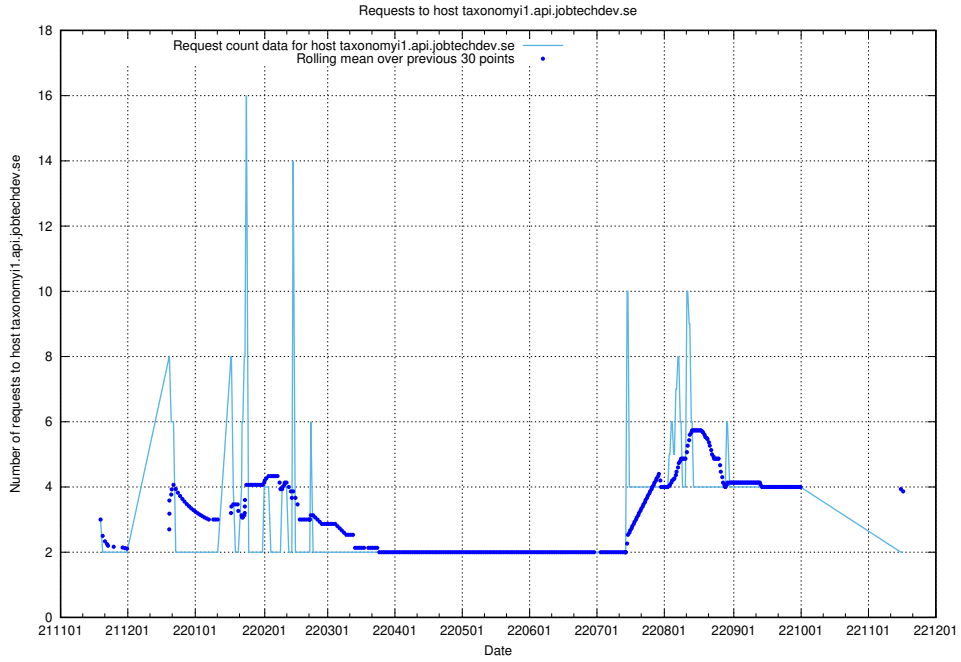

7.447 Usage of taxonomy1.api.jobtechdev.se

Here, we count the number of requests to host taxonomy1.api.jobtechdev.se.