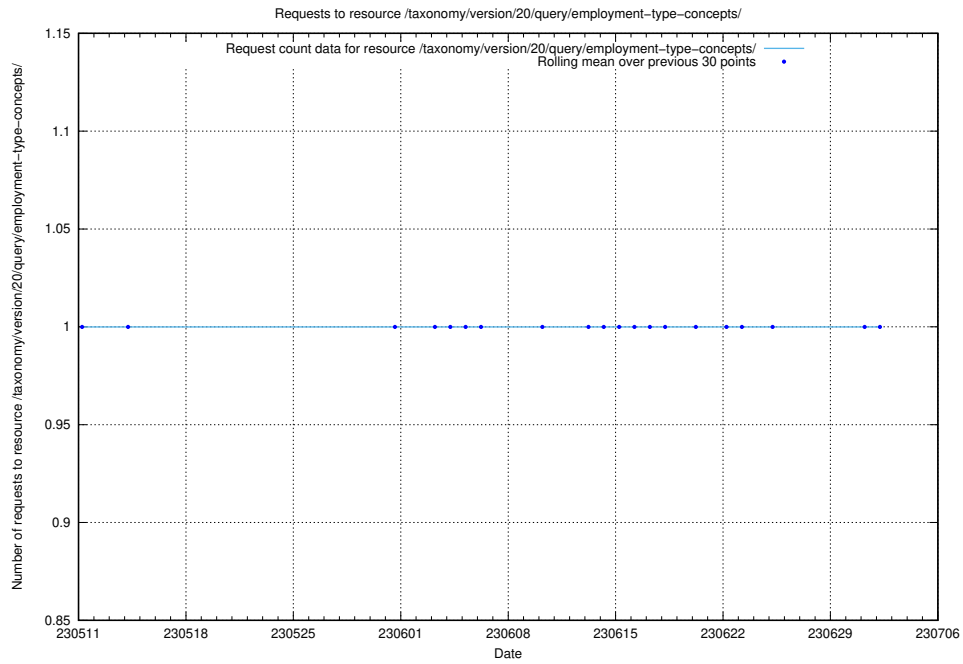

5.1883 Usage of /taxonomy/version/20/query/employment-type-concepts/

Here, we count the number of requests to resource /taxonomy/version/20/query/employment-type-concepts/.