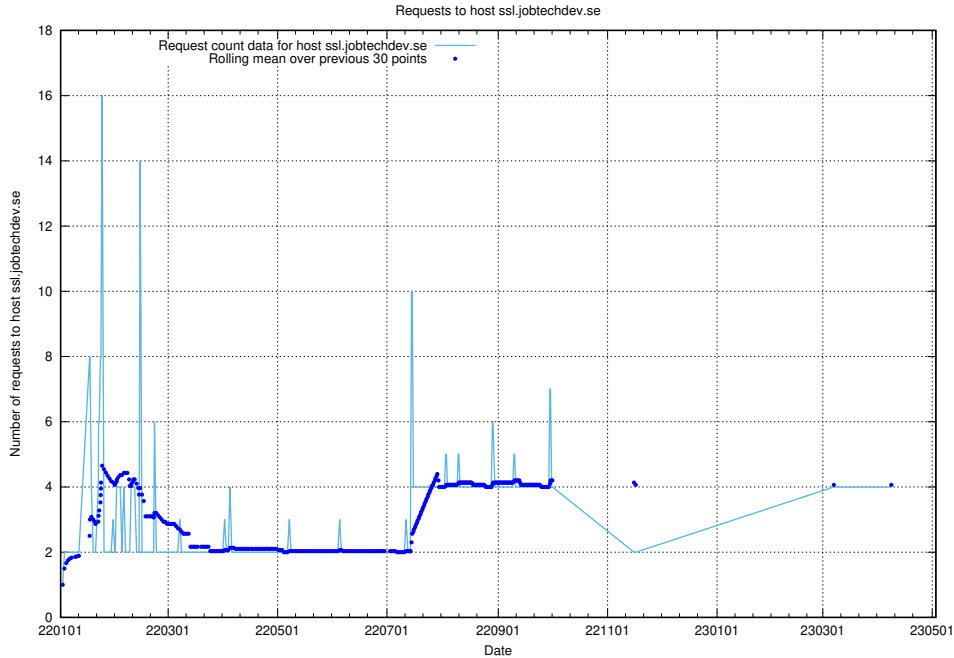

7.111 Usage of ssl.jobtechdev.se

Here, we count the number of requests to host ssl.jobtechdev.se.