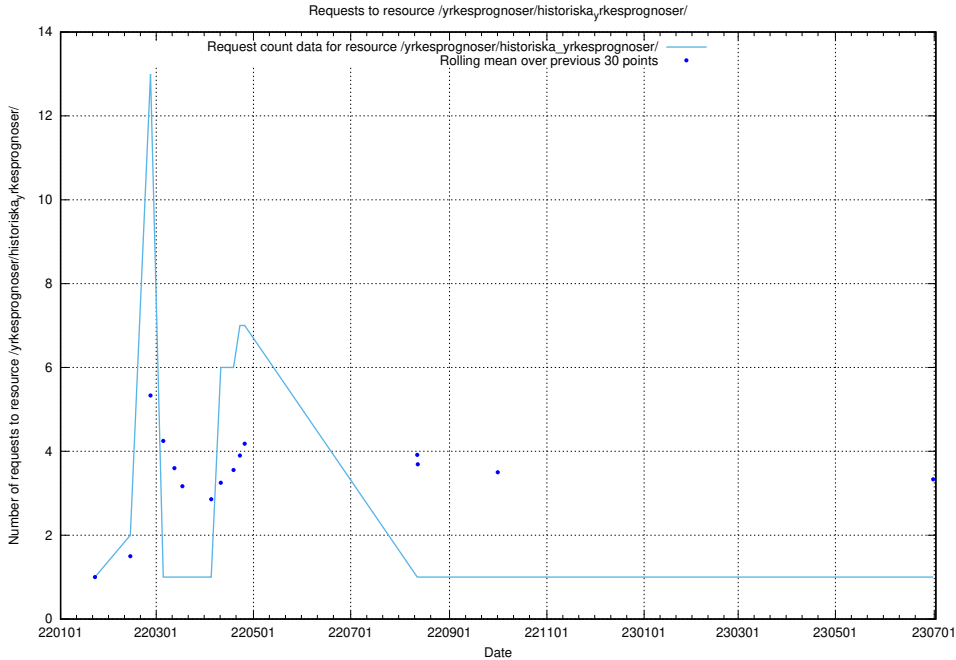

5.995 Usage of /yrkesprognoser/historiska_yrkesprognoser/

Here, we count the number of requests to resource /yrkesprognoser/historiska_yrkesprognoser/.