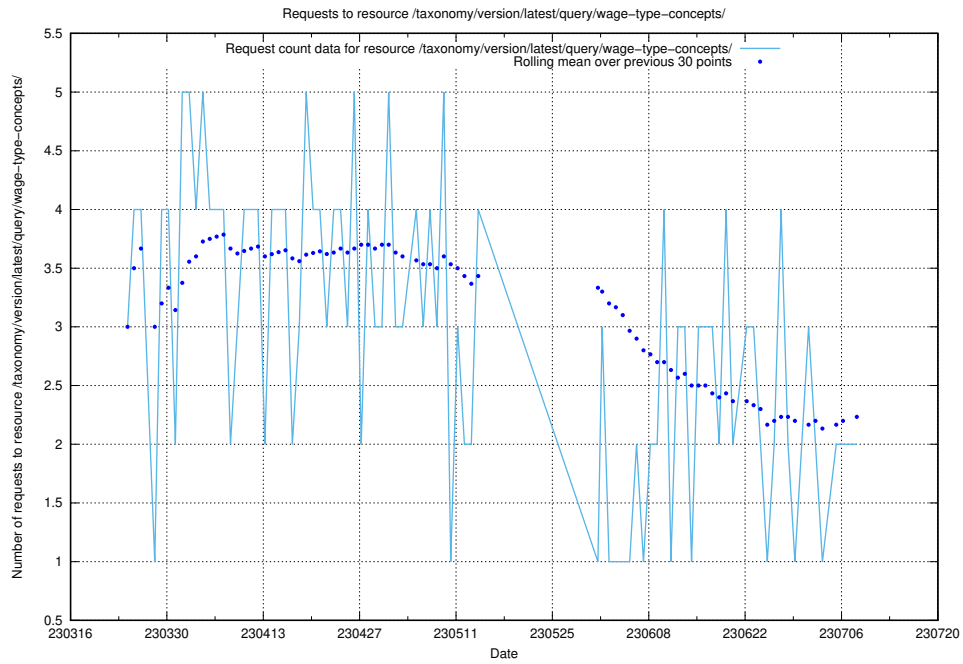

5.170 Usage of /taxonomy/version/latest/query/wage-type-concepts/

Here, we count the number of requests to resource /taxonomy/version/latest/query/wage-type-concepts/.