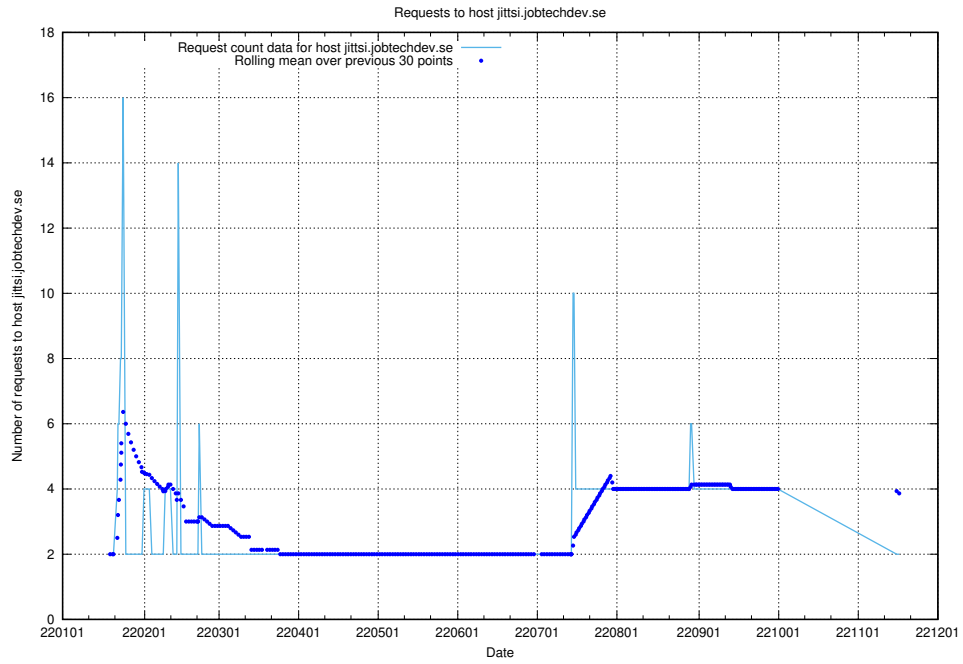

7.251 Usage of `jittsi.jobtechdev.se`

Here, we count the number of requests to host `jittsi.jobtechdev.se`.