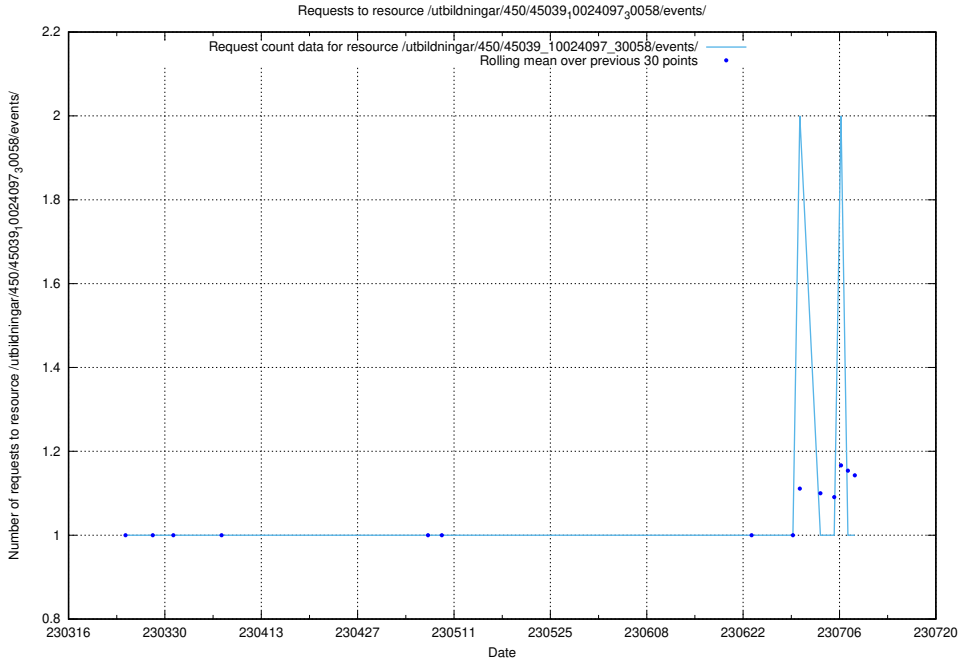

5.2015 Usage of /utbildningar/450/45039_10024097_30058/events/

Here, we count the number of requests to resource /utbildningar/450/45039_10024097_30058/events/.