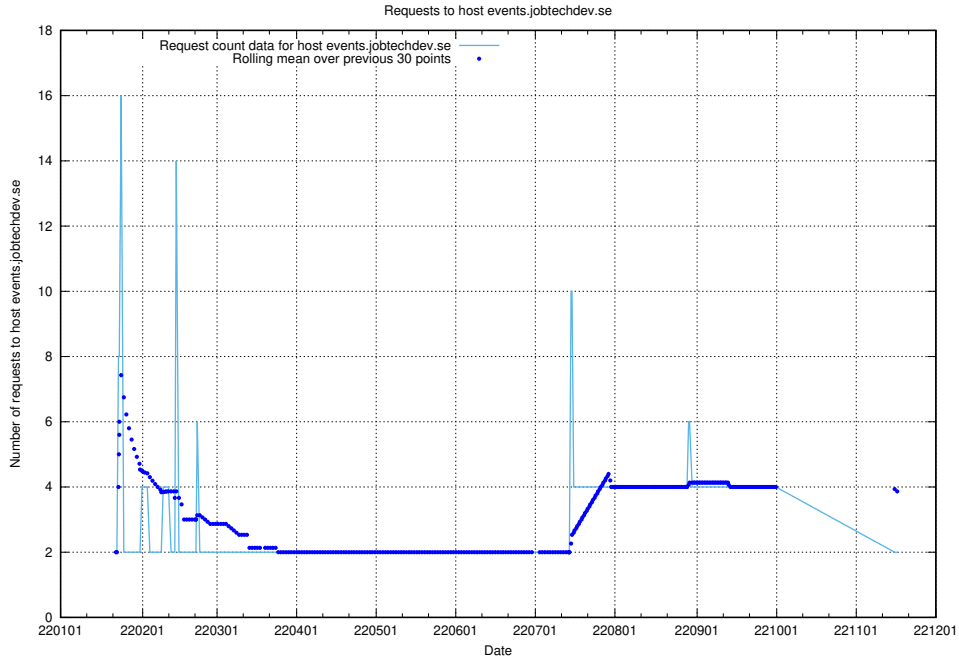

### 7.579 Usage of events.jobtechdev.se

Here, we count the number of requests to host events.jobtechdev.se.