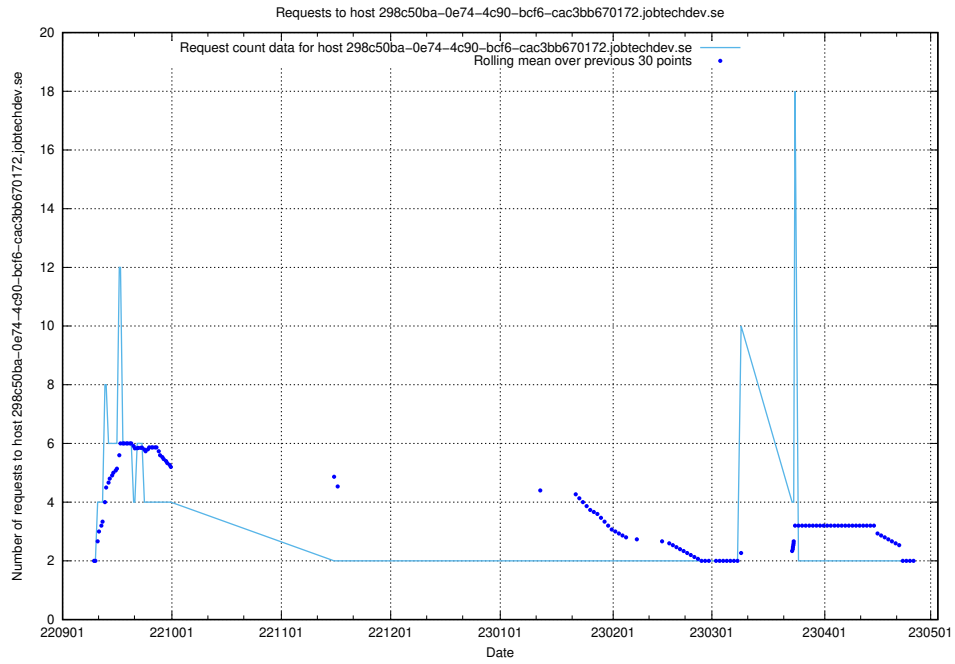

7.308 Usage of 298c50ba-0e74-4c90-bcf6-cac3bb670172.jobtechdev.se

Here, we count the number of requests to host 298c50ba-0e74-4c90-bcf6-cac3bb670172.jobtechdev.se.