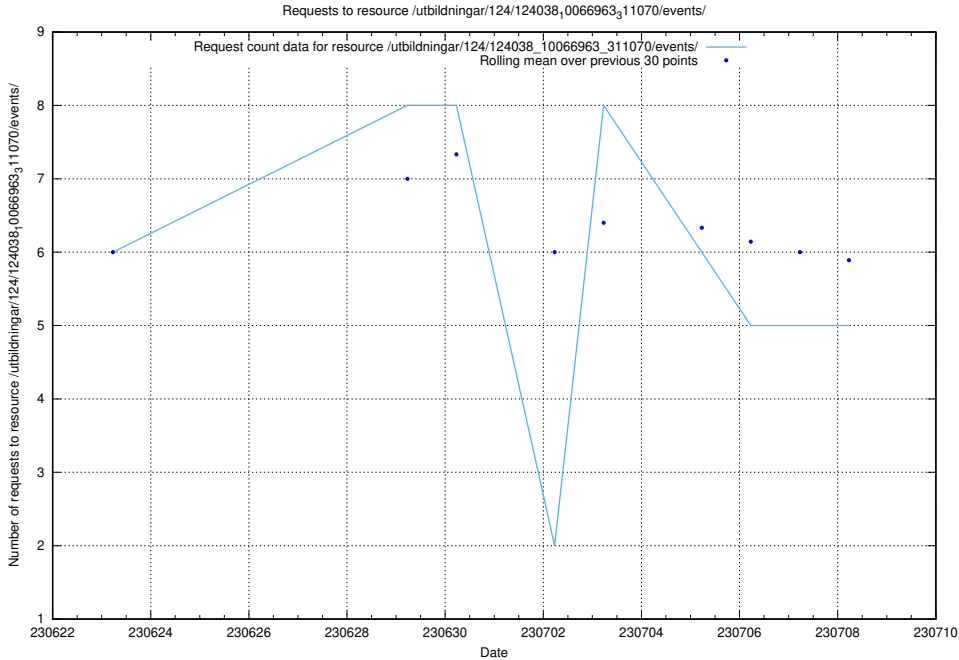

### 5.45 Usage of /utbildningar/124/124038\_10066963\_311070/events/

Here, we count the number of requests to resource /utbildningar/124/124038\_10066963\_311070/events/