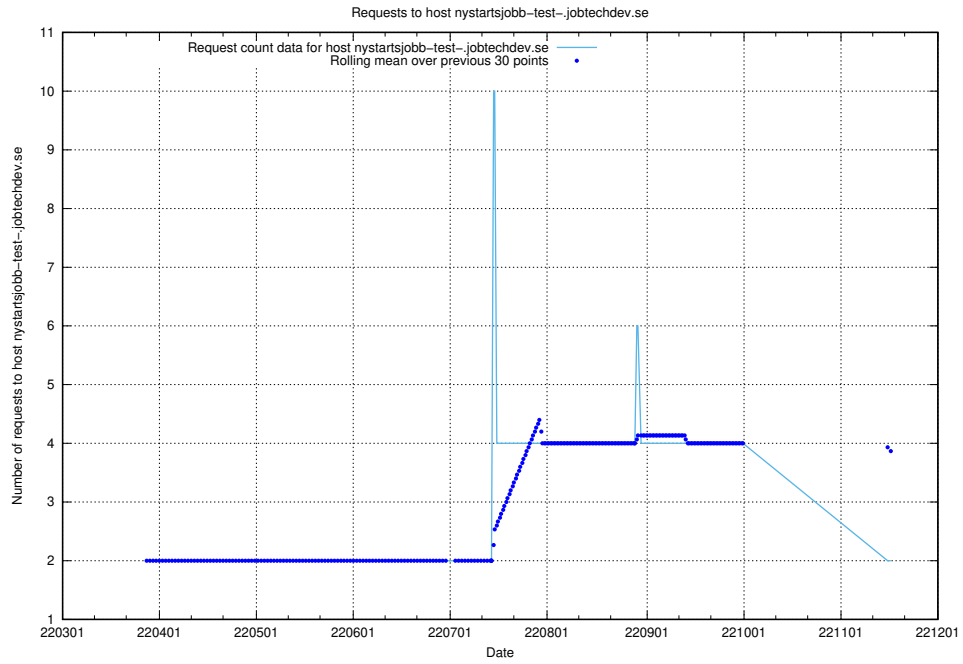

7.470 Usage of nystartsjobb-test-.jobtechdev.se

Here, we count the number of requests to host nystartsjobb-test-.jobtechdev.se.