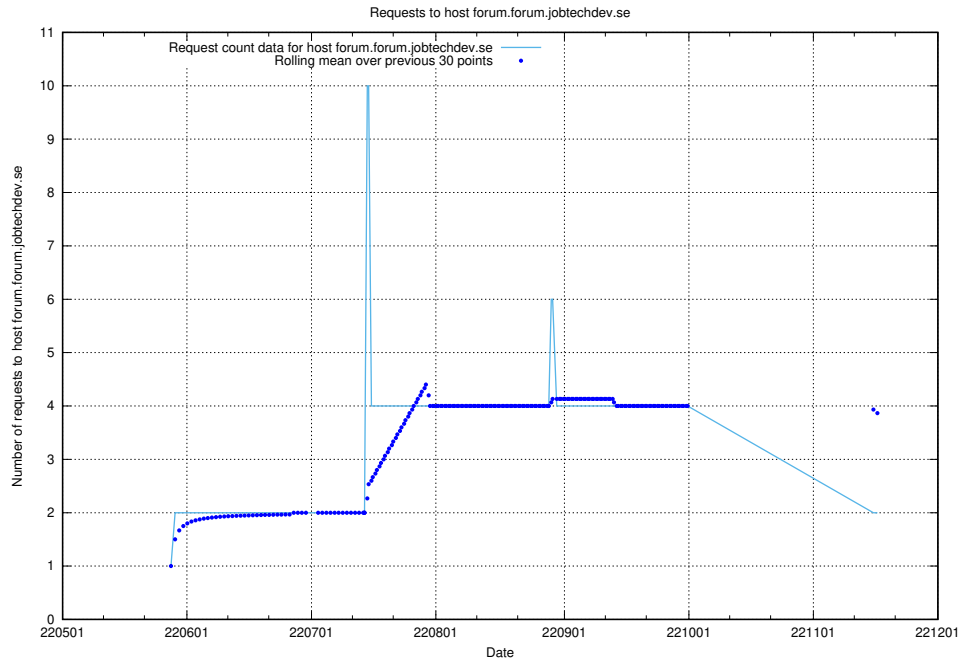

7.401 Usage of forum.forum.jobtechdev.se

Here, we count the number of requests to host forum.forum.jobtechdev.se.