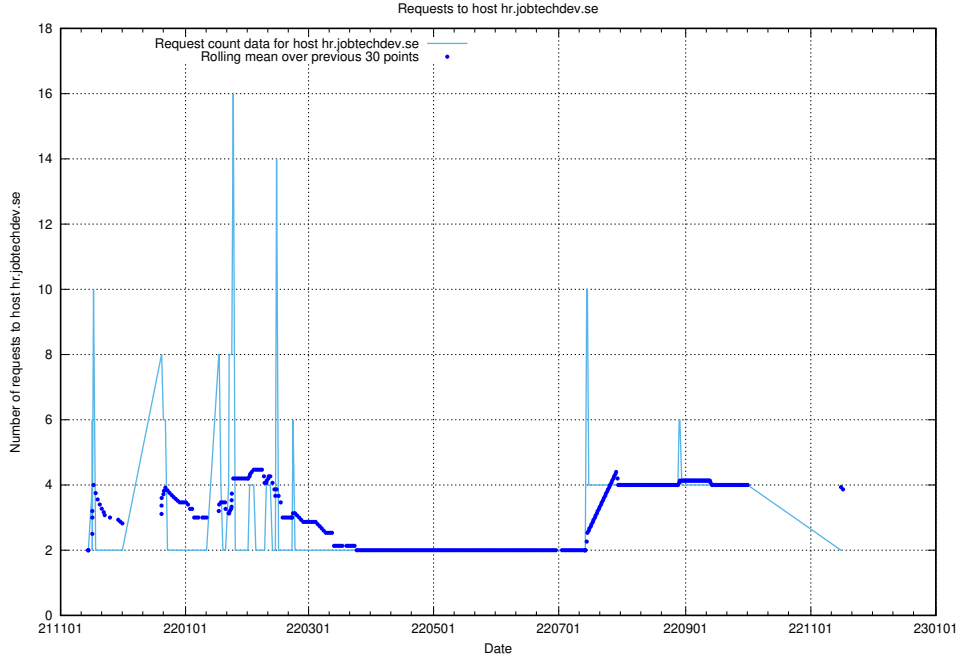

7.580 Usage of hr.jobtechdev.se

Here, we count the number of requests to host hr.jobtechdev.se.