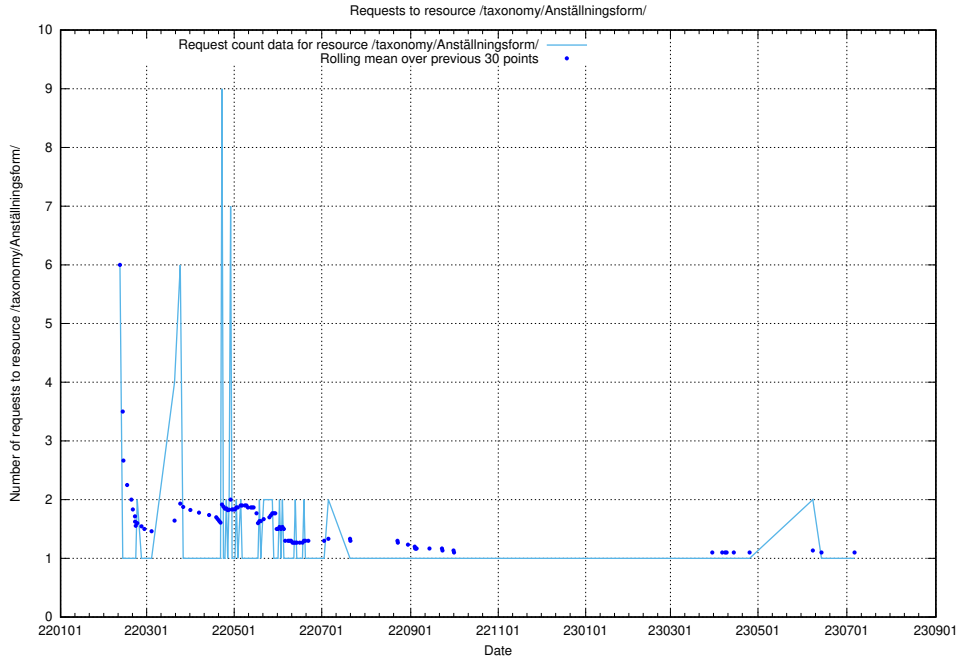

5.644 Usage of /taxonomy/Anställningsform/

Here, we count the number of requests to resource /taxonomy/Anställningsform/.