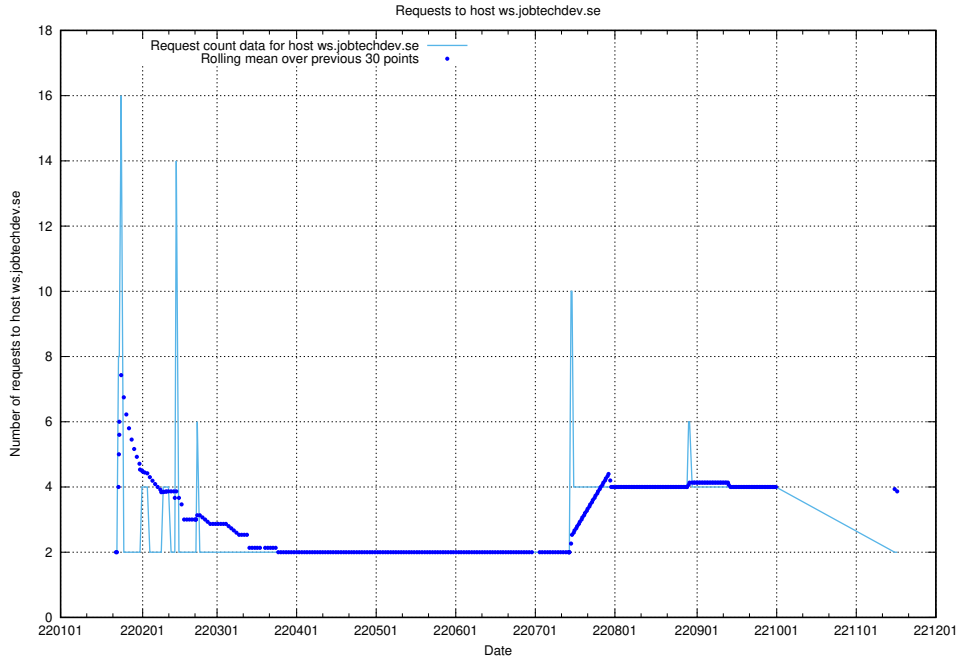

7.557 Usage of ws.jobtechdev.se

Here, we count the number of requests to host ws.jobtechdev.se.