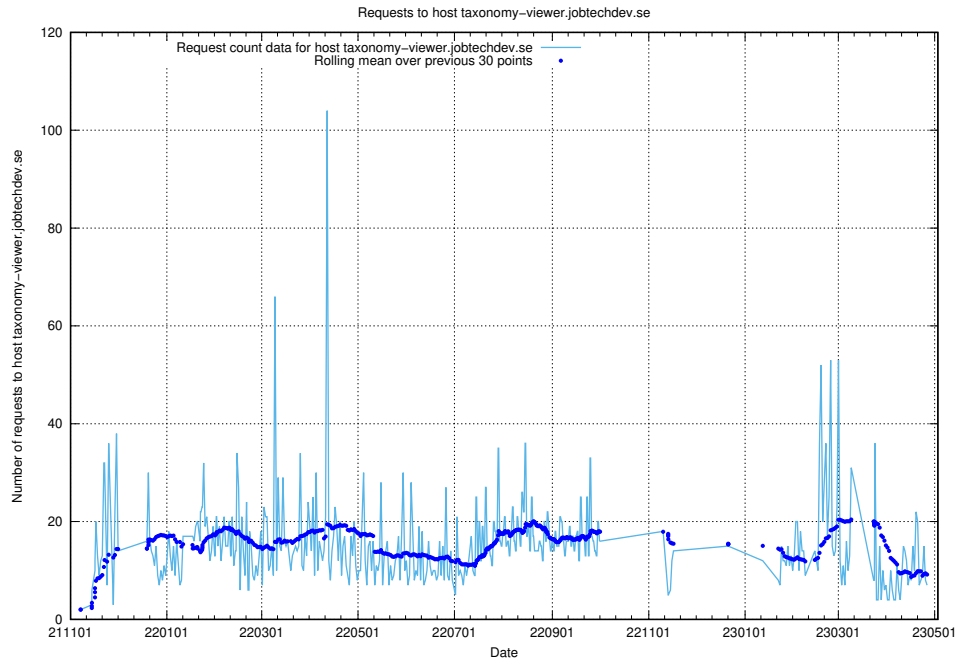

7.69 Usage of taxonomy-viewer.jobtechdev.se

Here, we count the number of requests to host taxonomy-viewer.jobtechdev.se.