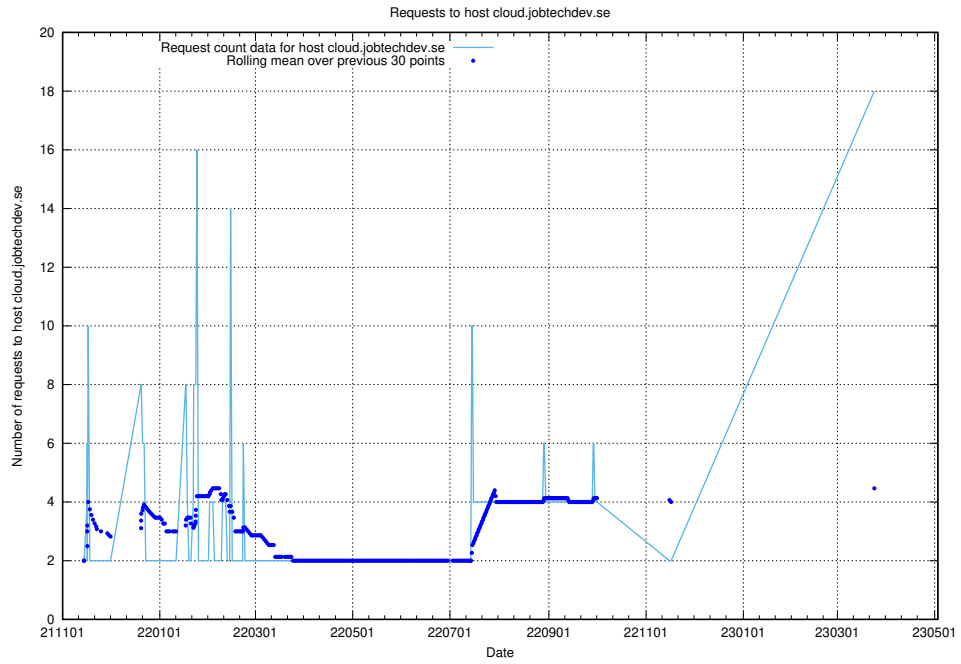

7.34 Usage of cloud.jobtechdev.se

Here, we count the number of requests to host cloud.jobtechdev.se.