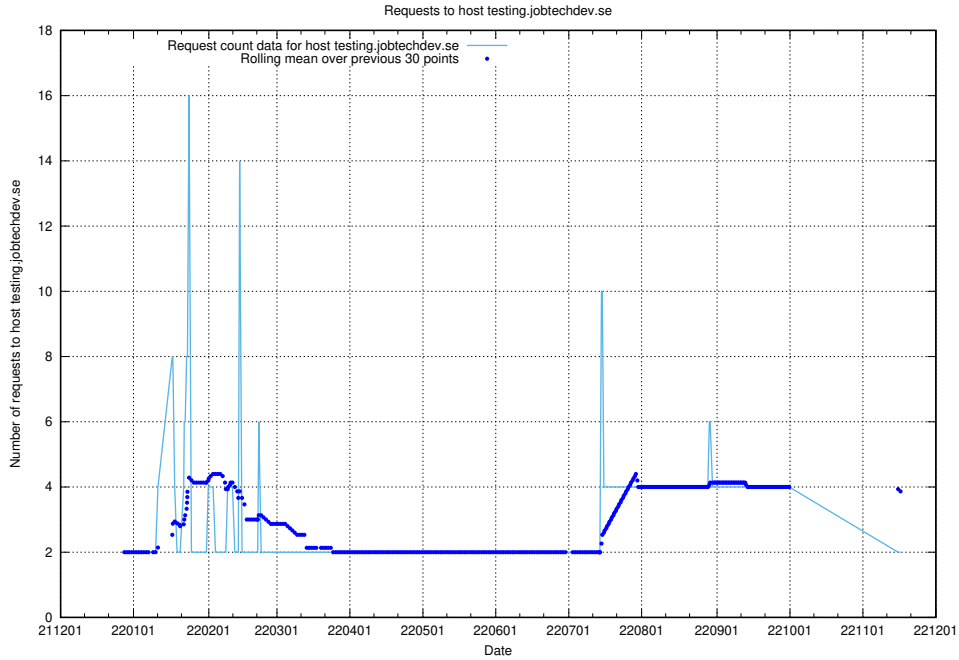

### 7.337 Usage of testing.jobtechdev.se

Here, we count the number of requests to host testing.jobtechdev.se.