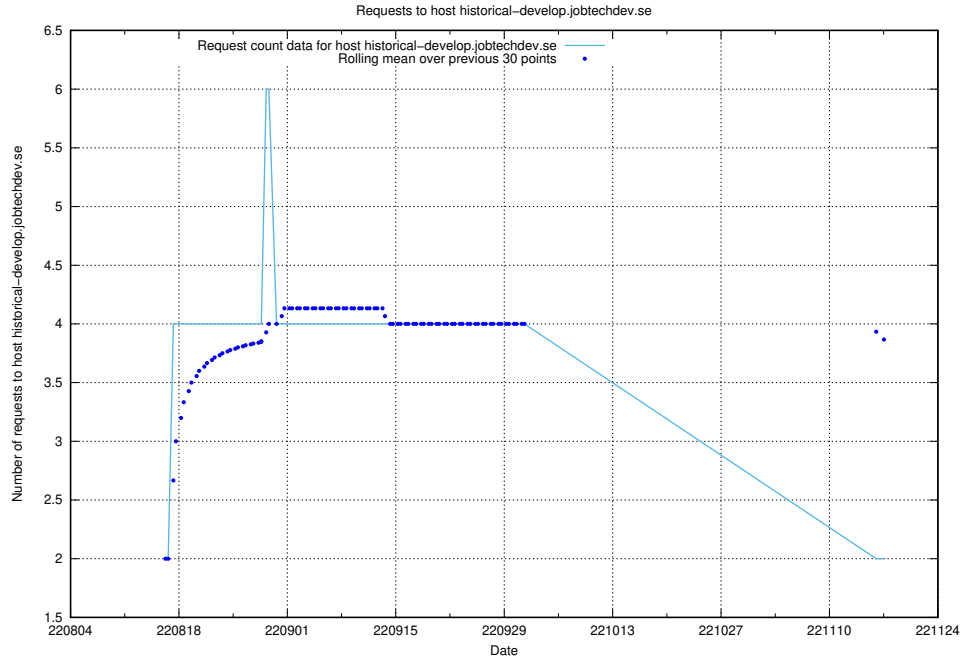

7.325 Usage of historical-develop.jobtechdev.se

Here, we count the number of requests to host historical-develop.jobtechdev.se.