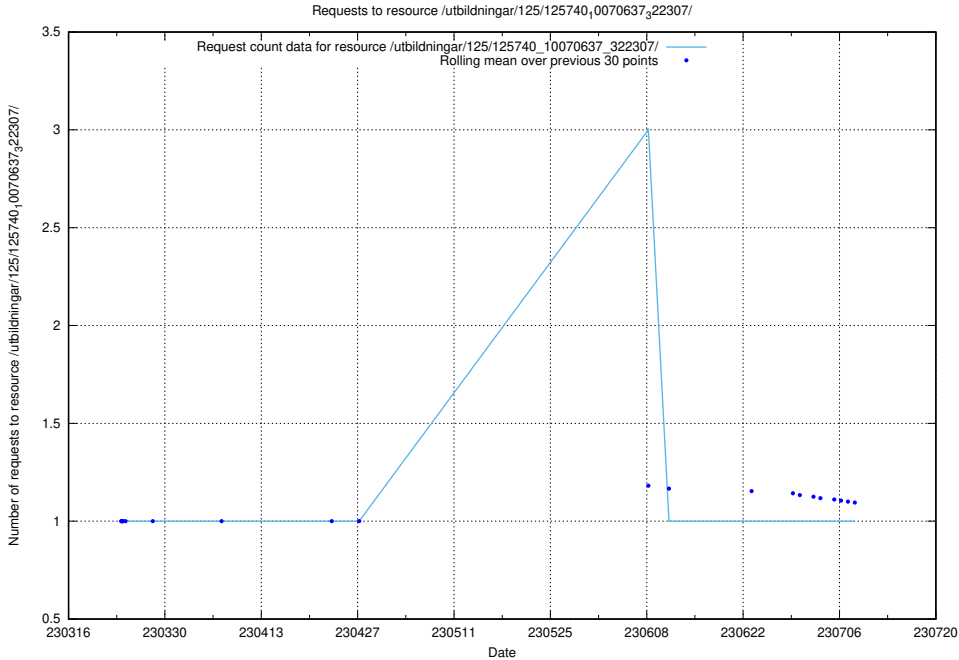

5.327 Usage of /utbildningar/125/125740_10070637_322307/

Here, we count the number of requests to resource /utbildningar/125/125740_10070637_322307/.