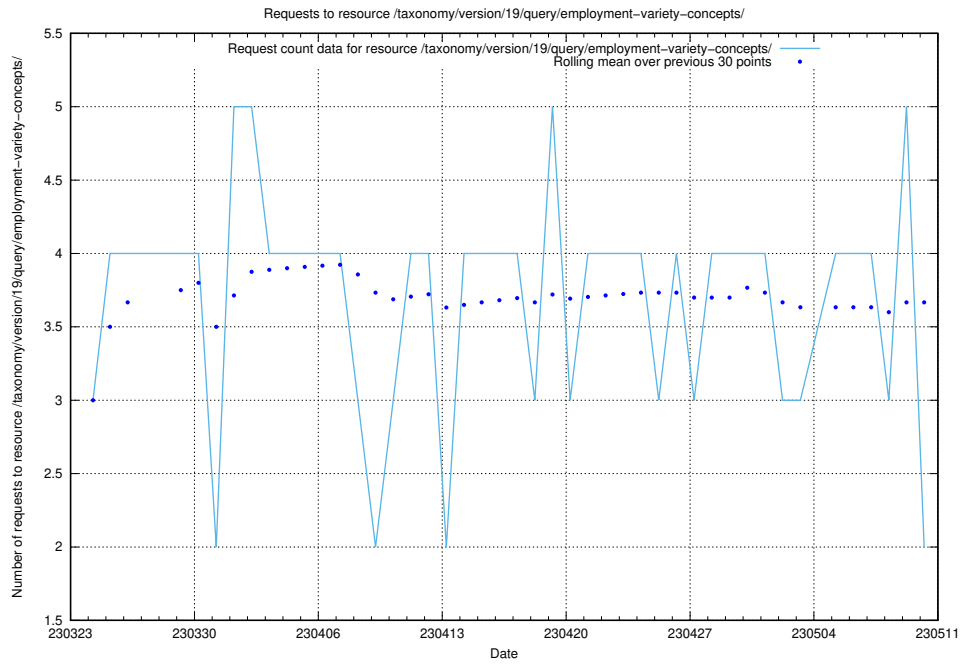

5.237 Usage of /taxonomy/version/19/query/employment-variety-concepts/

Here, we count the number of requests to resource /taxonomy/version/19/query/employment-variety-concepts/.