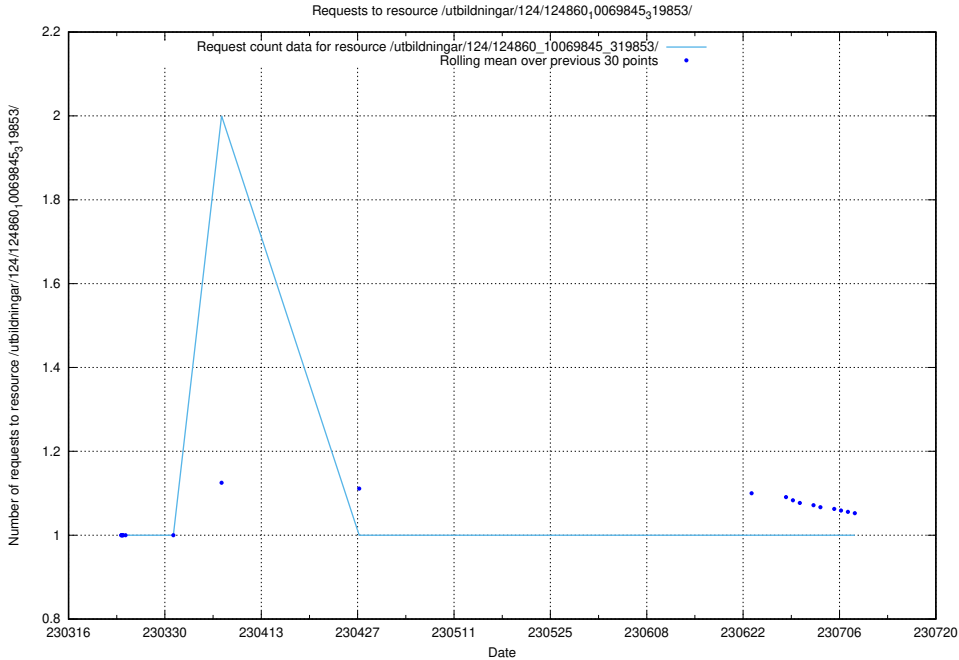

5.522 Usage of /utbildningar/124/124860_10069845_319853/

Here, we count the number of requests to resource /utbildningar/124/124860_10069845_319853/.