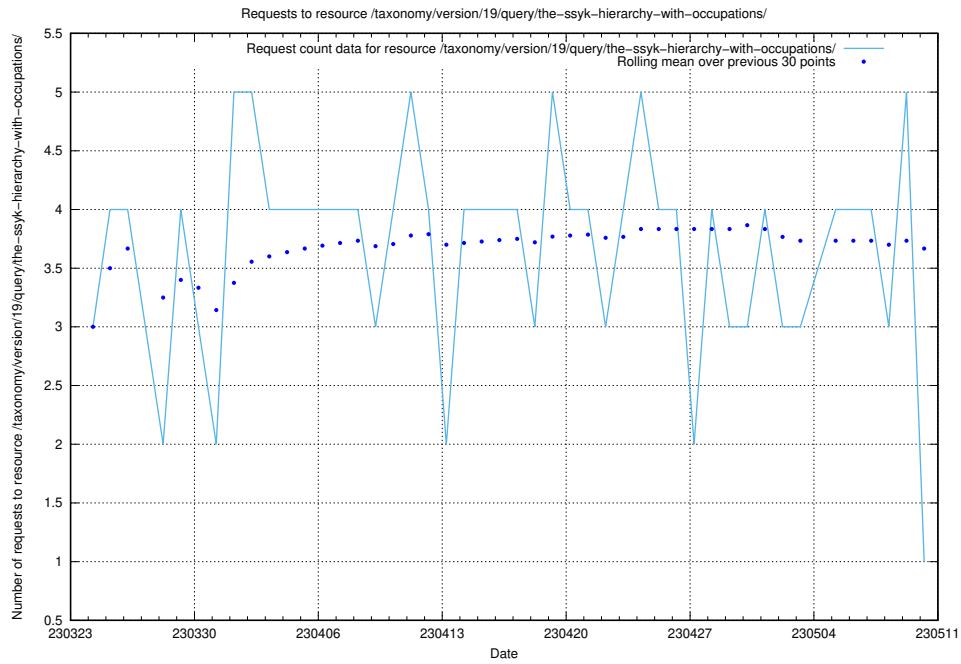

5.1990 Usage of /taxonomy/version/19/query/the-ssyk-hierarchy-with-occupations/

Here, we count the number of requests to resource /taxonomy/version/19/query/the-ssyk-hierarchy-with-occupations/.