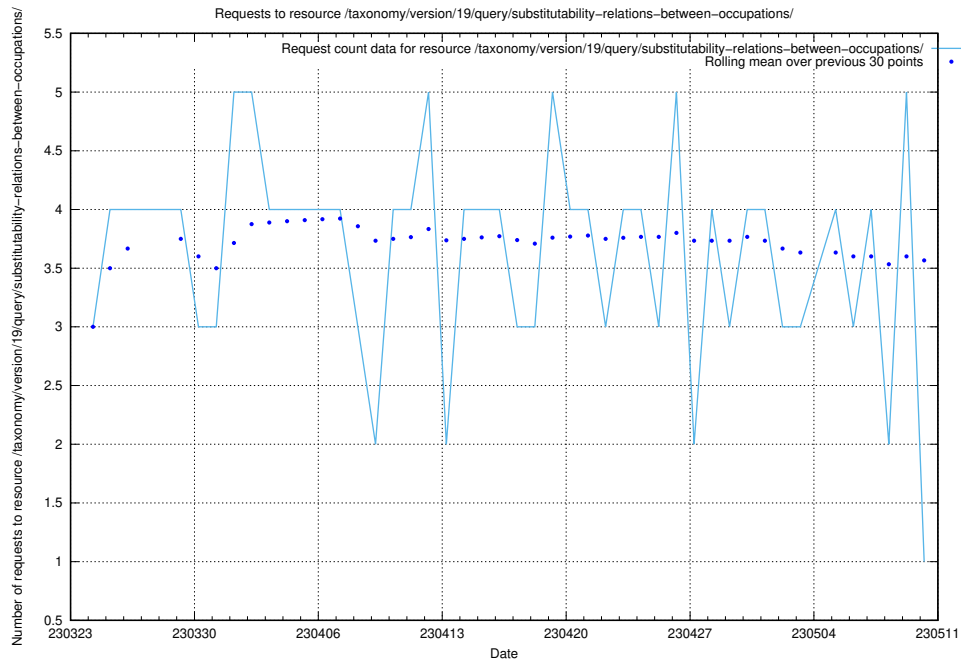

5.1995 Usage of /taxonomy/version/19/query/substitutability-relations-between-occupations/

Here, we count the number of requests to resource /taxonomy/version/19/query/substitutability-relations-between-occupations/.