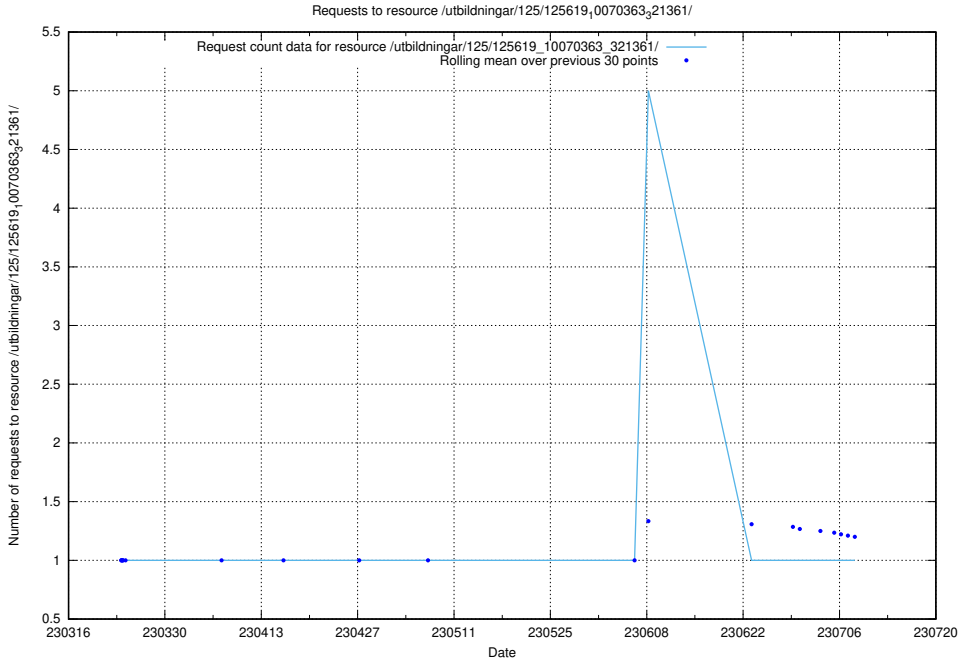

5.387 Usage of /utbildningar/125/125619_10070363_321361/

Here, we count the number of requests to resource /utbildningar/125/125619_10070363_321361/.