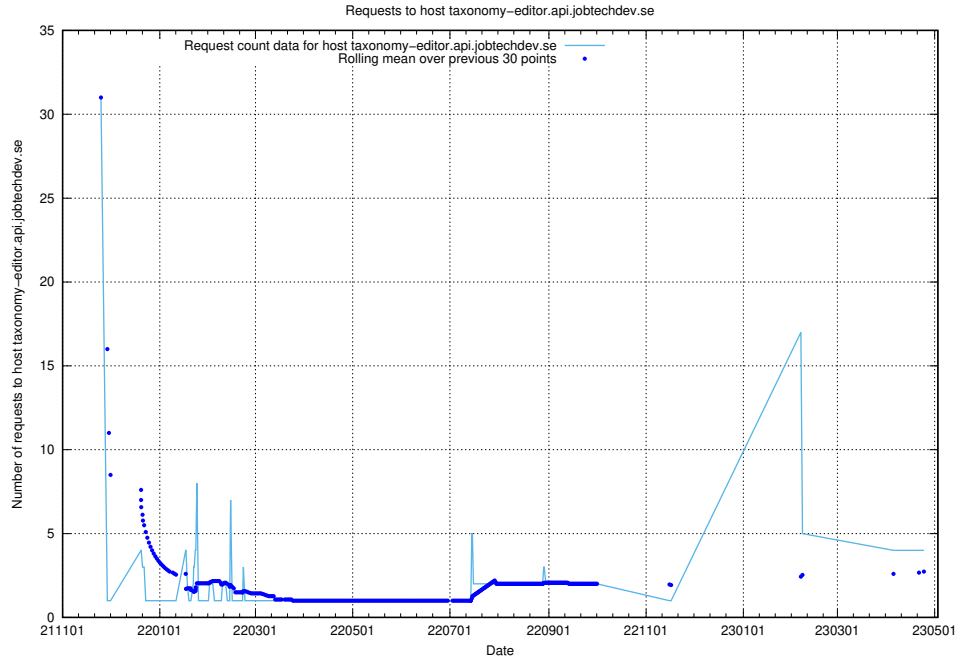

7.133 Usage of taxonomy-editor.api.jobtechdev.se

Here, we count the number of requests to host taxonomy-editor.api.jobtechdev.se.