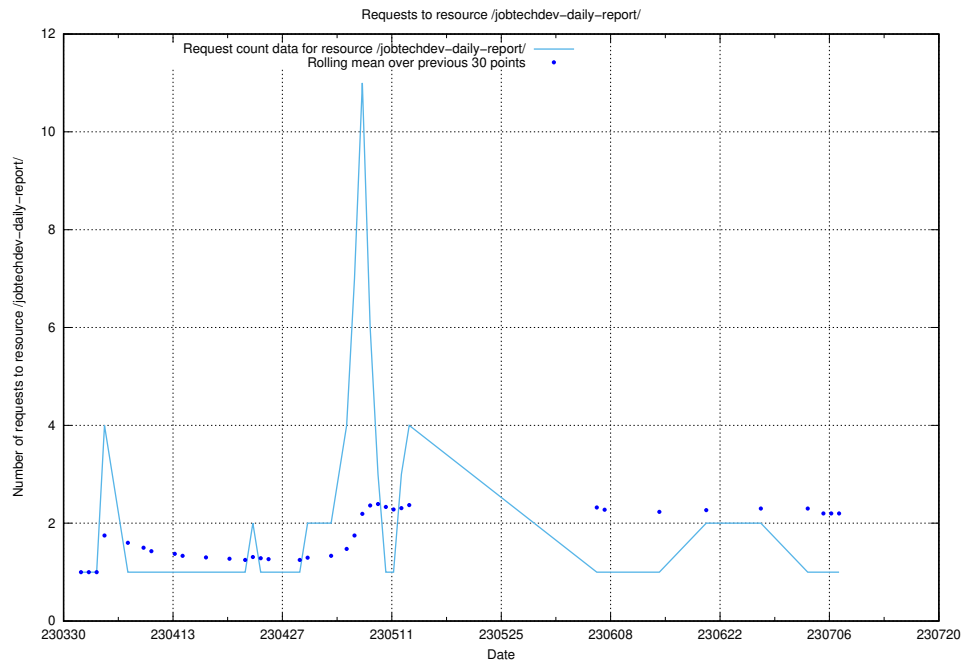

5.1963 Usage of /jobtechdev-daily-report/

Here, we count the number of requests to resource /jobtechdev-daily-report/.