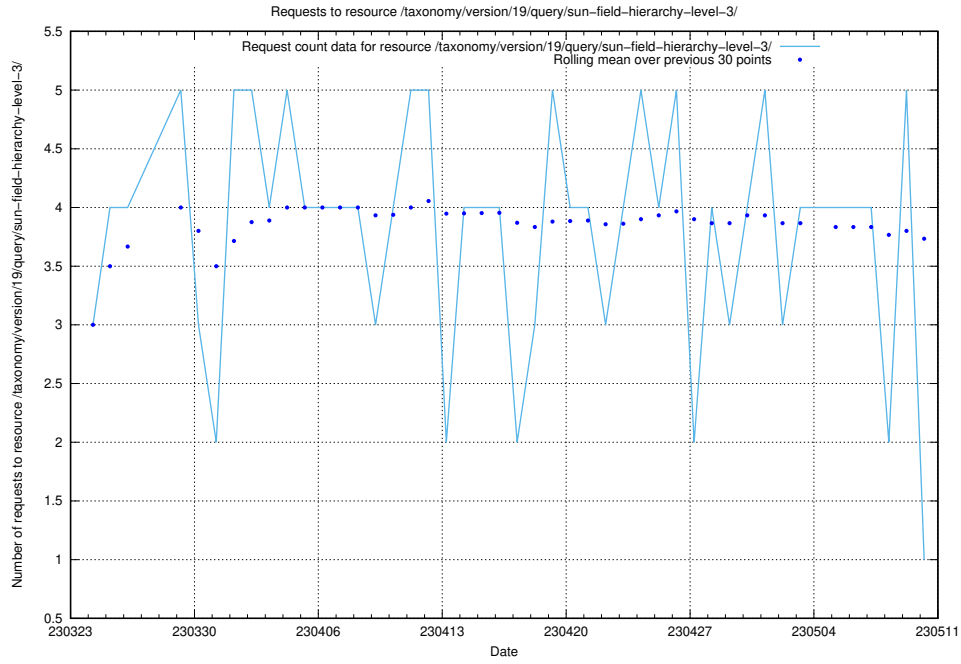

5.1993 Usage of /taxonomy/version/19/query/sun-field-hierarchy-level-3/

Here, we count the number of requests to resource /taxonomy/version/19/query/sun-field-hierarchy-level-3/.