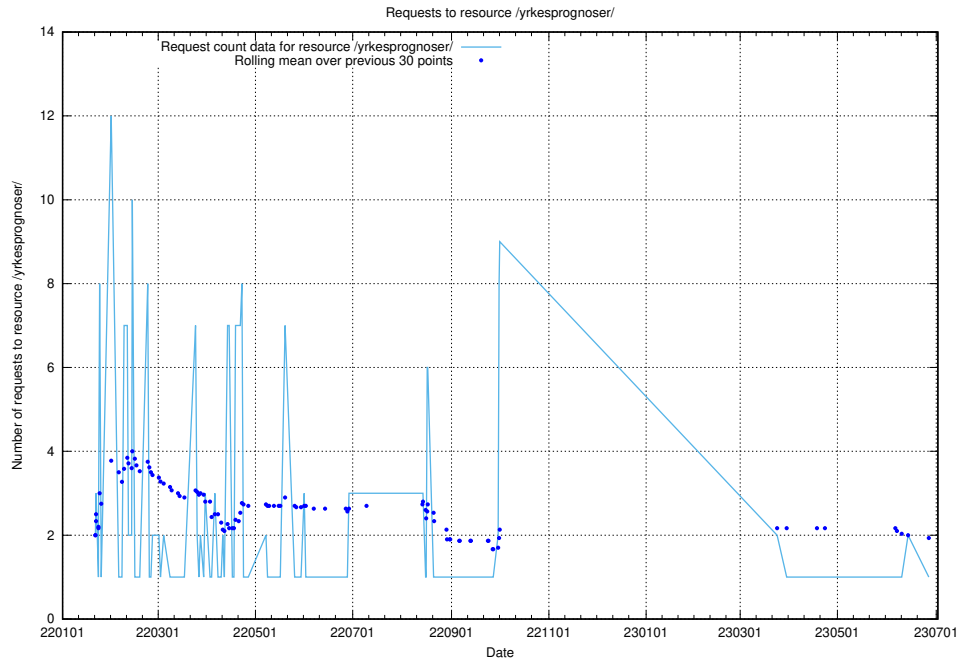

5.2088 Usage of /yrkesprognoser/

Here, we count the number of requests to resource /yrkesprognoser/.