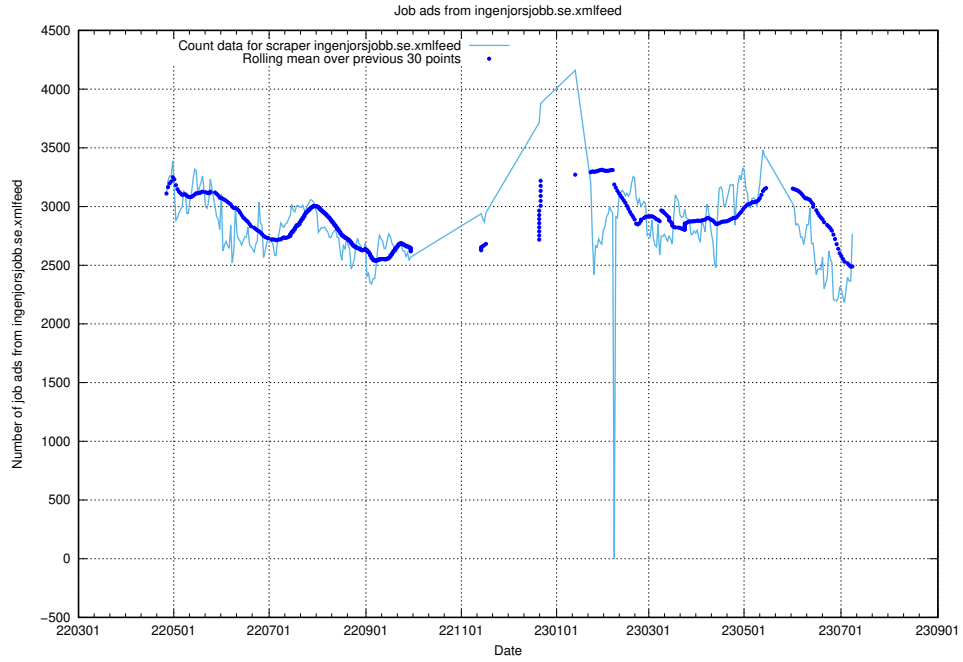

13.6 Number of ads by scraper ingenjorsjobb.se.xmlfeed

Here, we count the number of job ads scraped from ingenjorsjobb.se.xmlfeed.