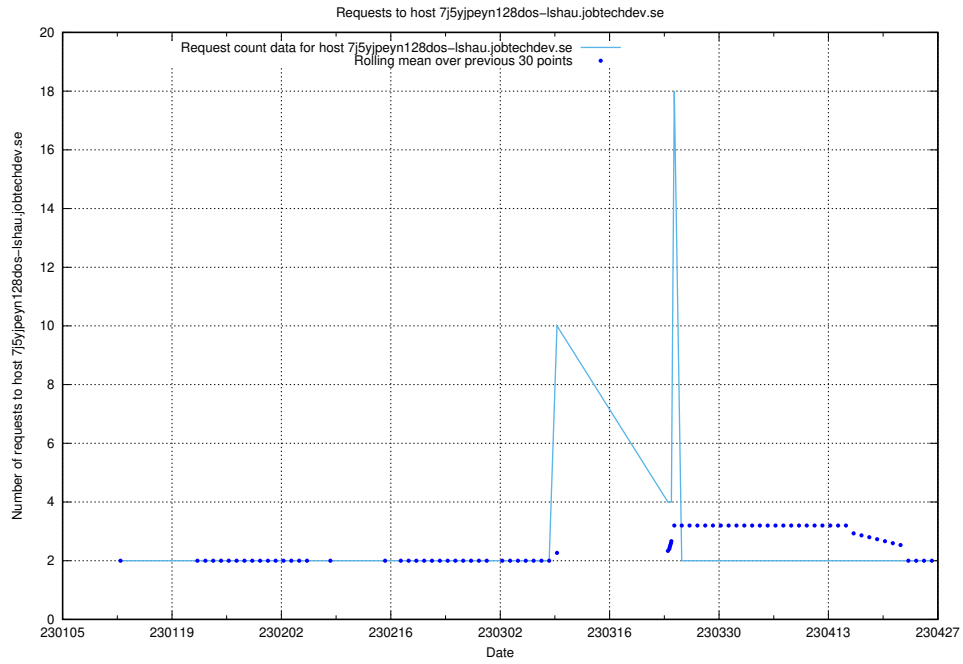

7.282 Usage of 7j5yjpeyn128dos-lshau.jobtechdev.se

Here, we count the number of requests to host 7j5yjpeyn128dos-lshau.jobtechdev.se.