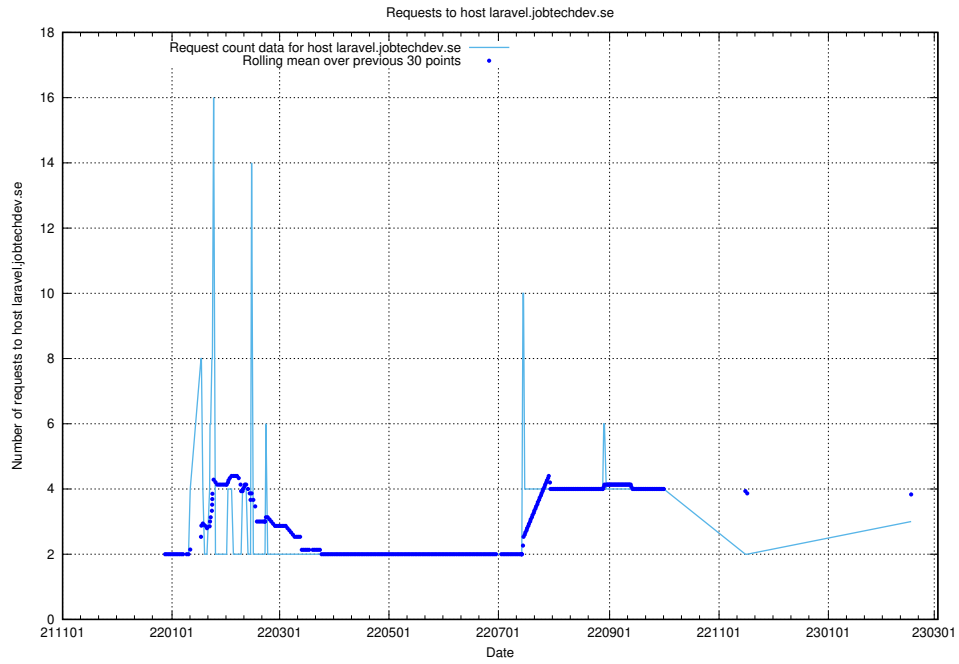

7.187 Usage of laravel.jobtechdev.se

Here, we count the number of requests to host laravel.jobtechdev.se.