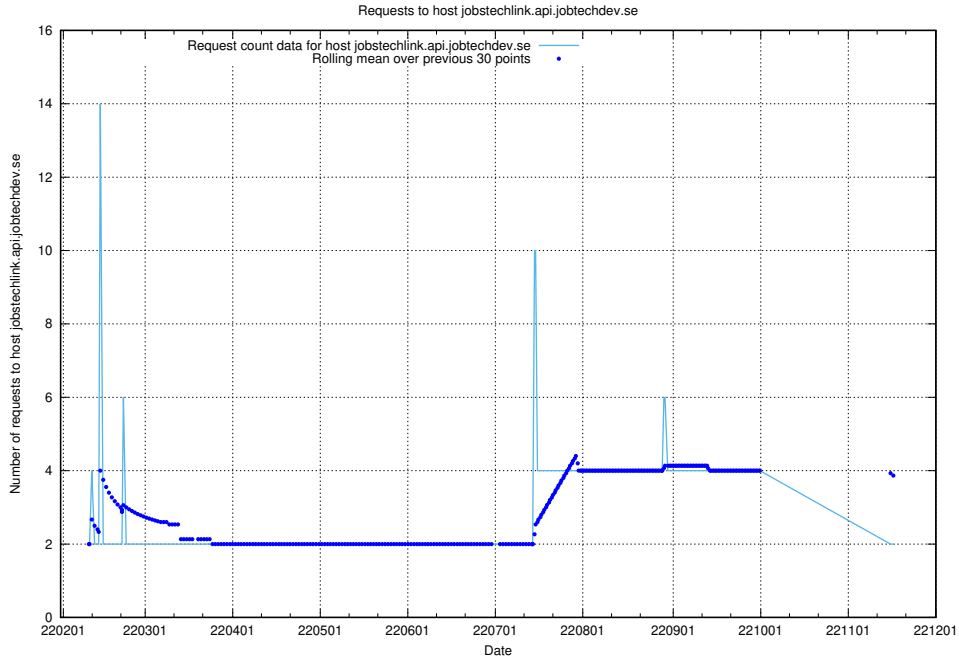

7.538 Usage of jobstechlink.api.jobtechdev.se

Here, we count the number of requests to host jobstechlink.api.jobtechdev.se.