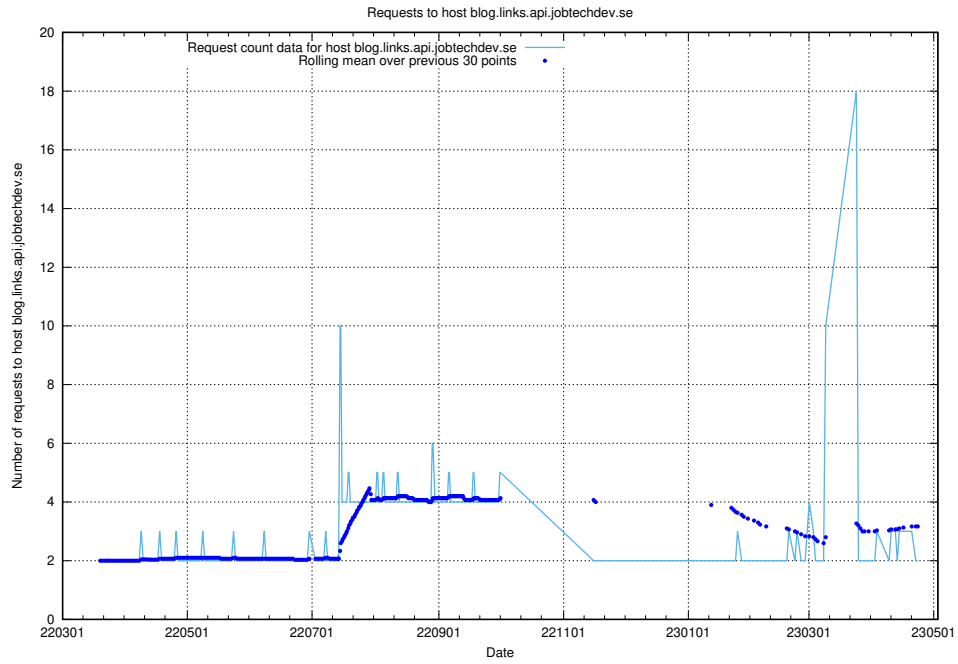

7.476 Usage of `blog.links.api.jobtechdev.se`

Here, we count the number of requests to host `blog.links.api.jobtechdev.se`.