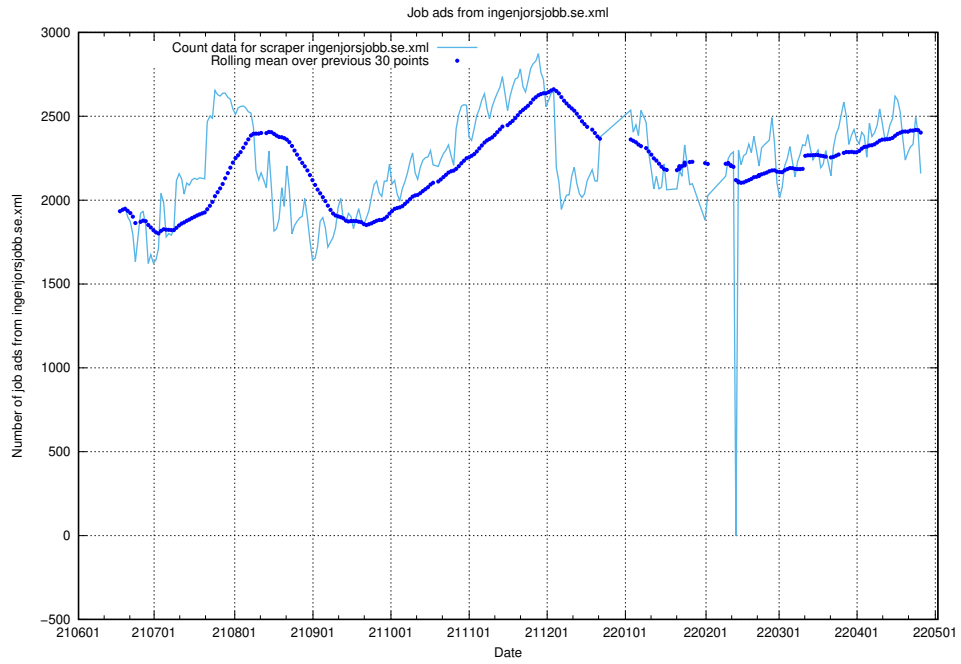

13.8 Number of ads by scraper ingenjorsjobb.se.xml

Here, we count the number of job ads scraped from ingenjorsjobb.se.xml.