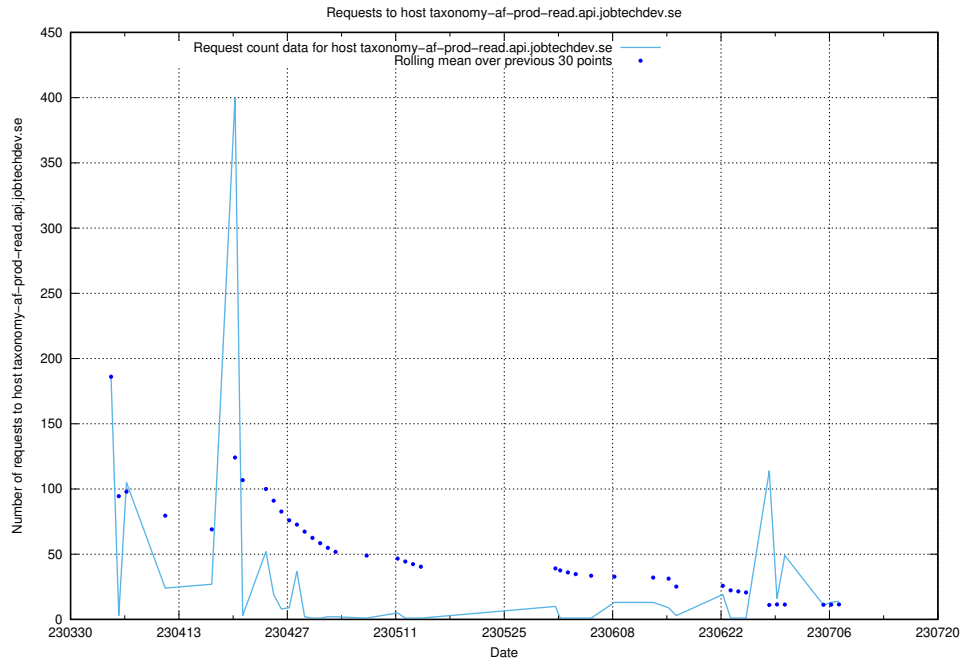

7.39 Usage of taxonomy-af-prod-read.api.jobtechdev.se

Here, we count the number of requests to host taxonomy-af-prod-read.api.jobtechdev.se.