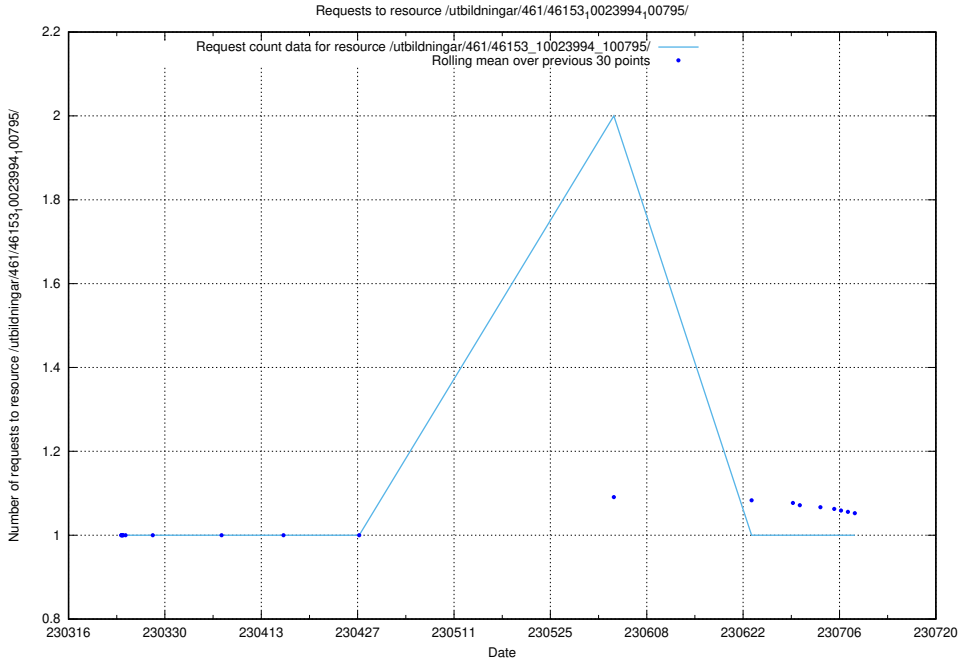

5.2156 Usage of /utbildningar/461/46153_10023994_100795/

Here, we count the number of requests to resource /utbildningar/461/46153_10023994_100795/.