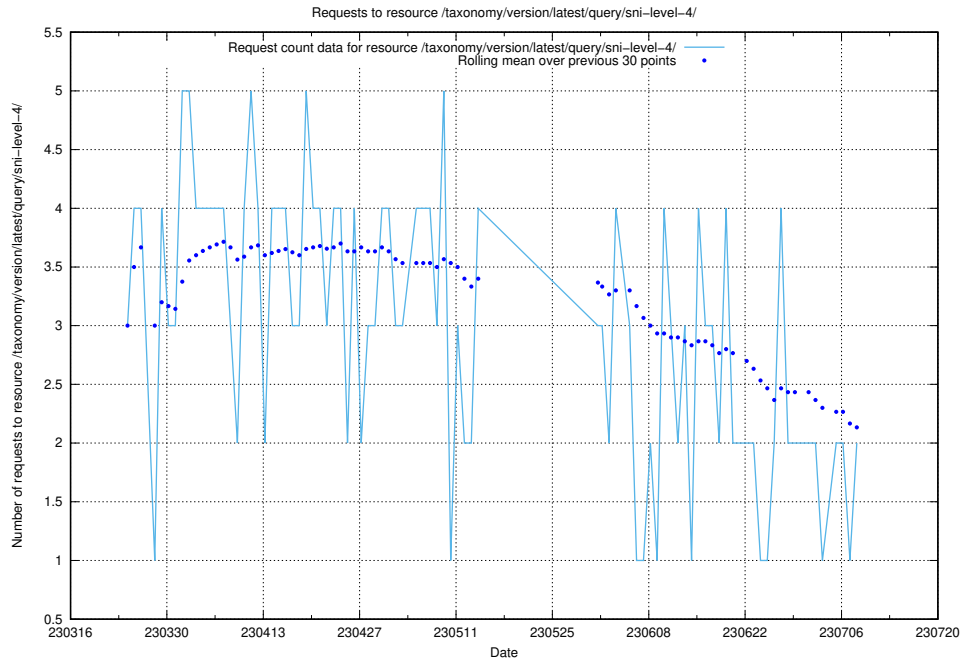

5.192 Usage of /taxonomy/version/latest/query/sni-level-4/

Here, we count the number of requests to resource /taxonomy/version/latest/query/sni-level-4/.