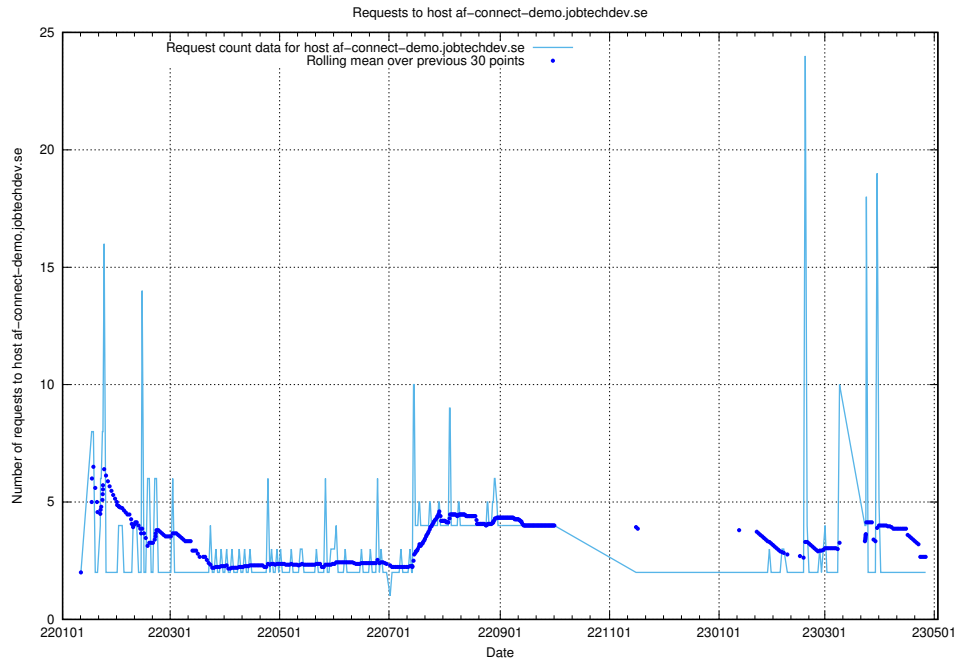

7.265 Usage of af-connect-demo.jobtechdev.se

Here, we count the number of requests to host af-connect-demo.jobtechdev.se.