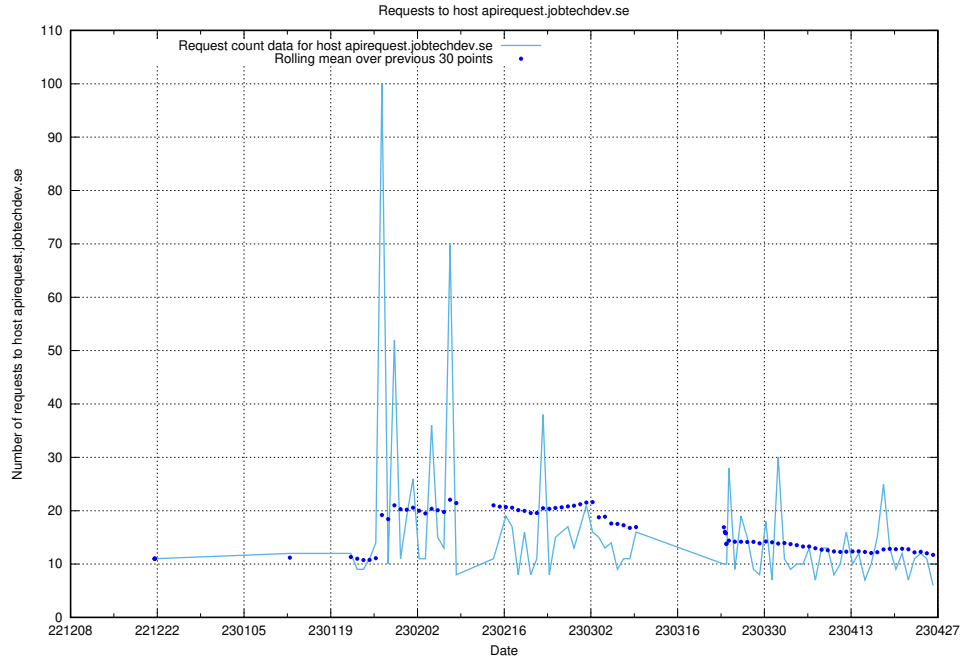

7.74 Usage of apirequest.jobtechdev.se

Here, we count the number of requests to host apirequest.jobtechdev.se.