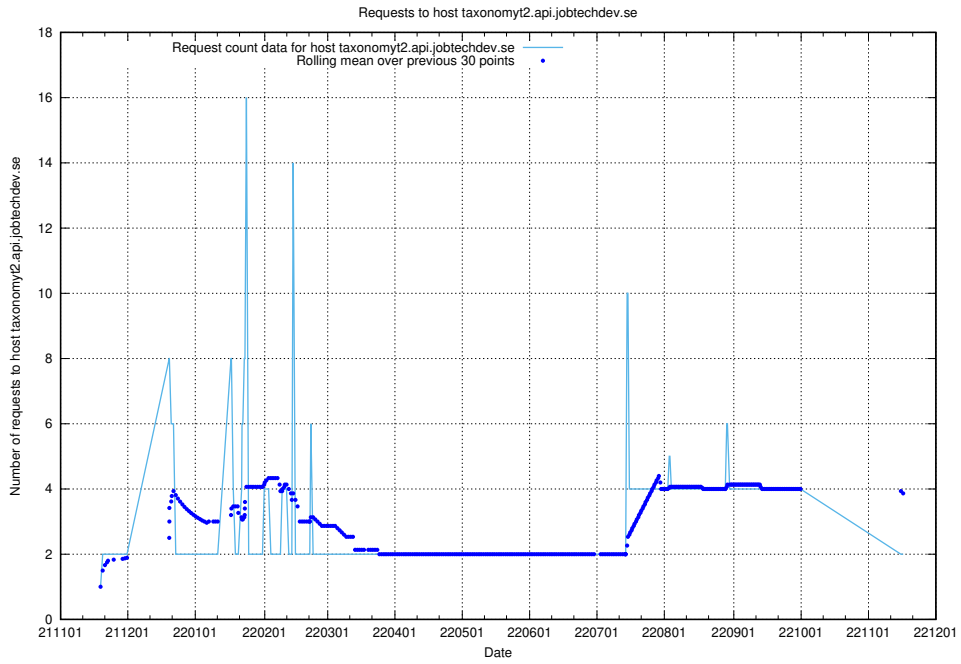

7.444 Usage of taxonomyt2.api.jobtechdev.se

Here, we count the number of requests to host taxonomyt2.api.jobtechdev.se.