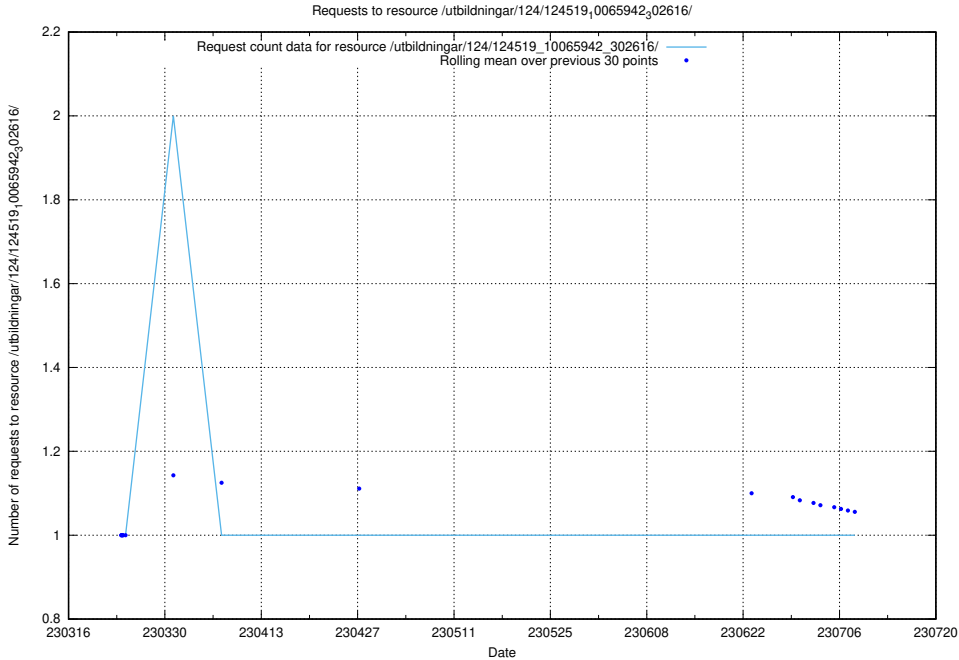

5.635 Usage of /utbildningar/124/124519_10065942_302616/

Here, we count the number of requests to resource /utbildningar/124/124519_10065942_302616/.