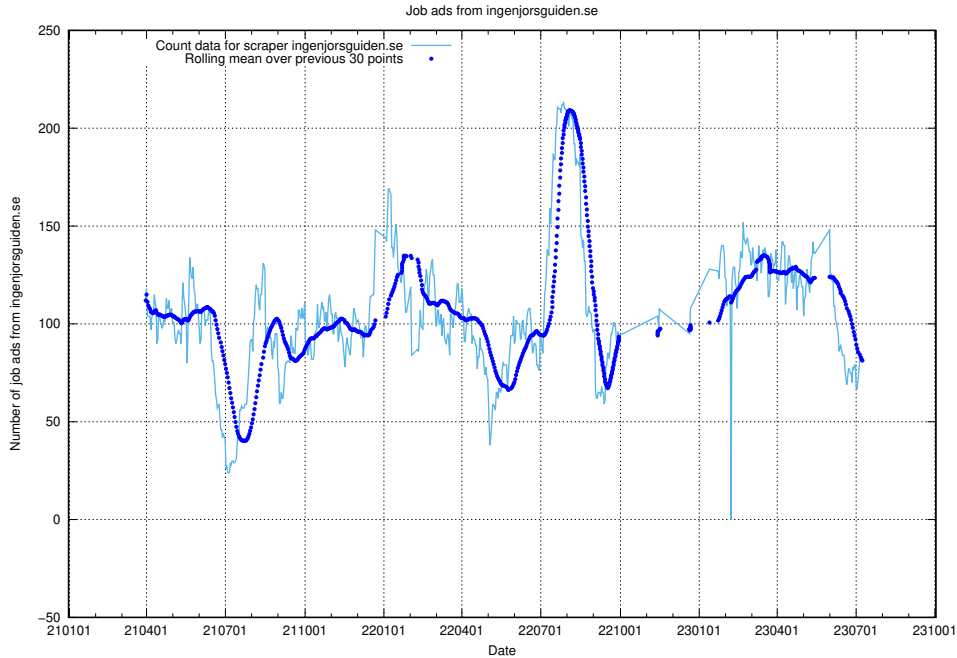

13.16 Number of ads by scraper ingenjorsguiden.se

Here, we count the number of job ads scraped from ingenjorsguiden.se.