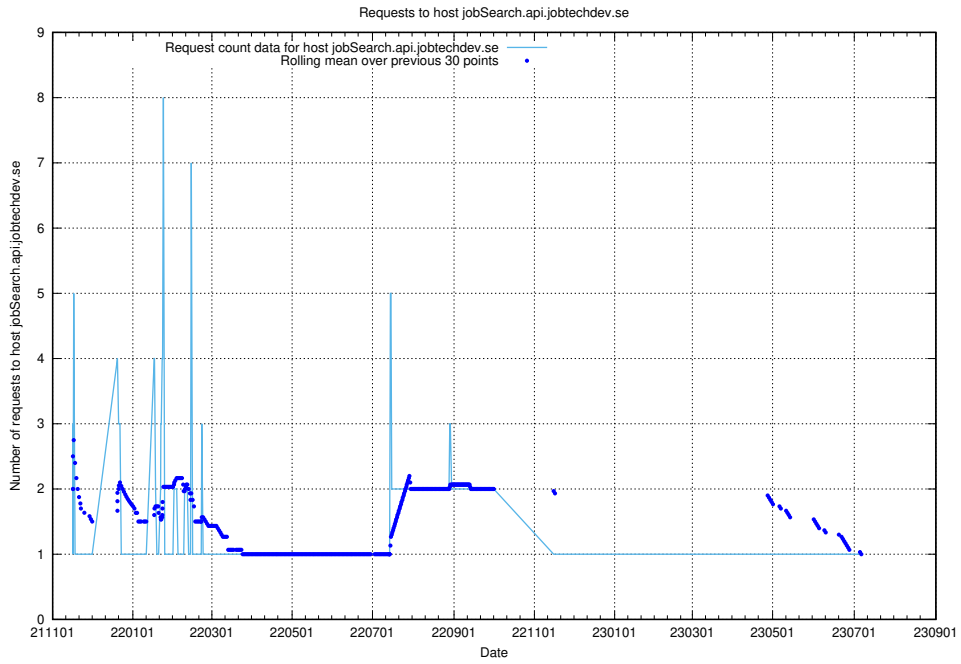

7.629 Usage of jobSearch.api.jobtechdev.se

Here, we count the number of requests to host jobSearch.api.jobtechdev.se.