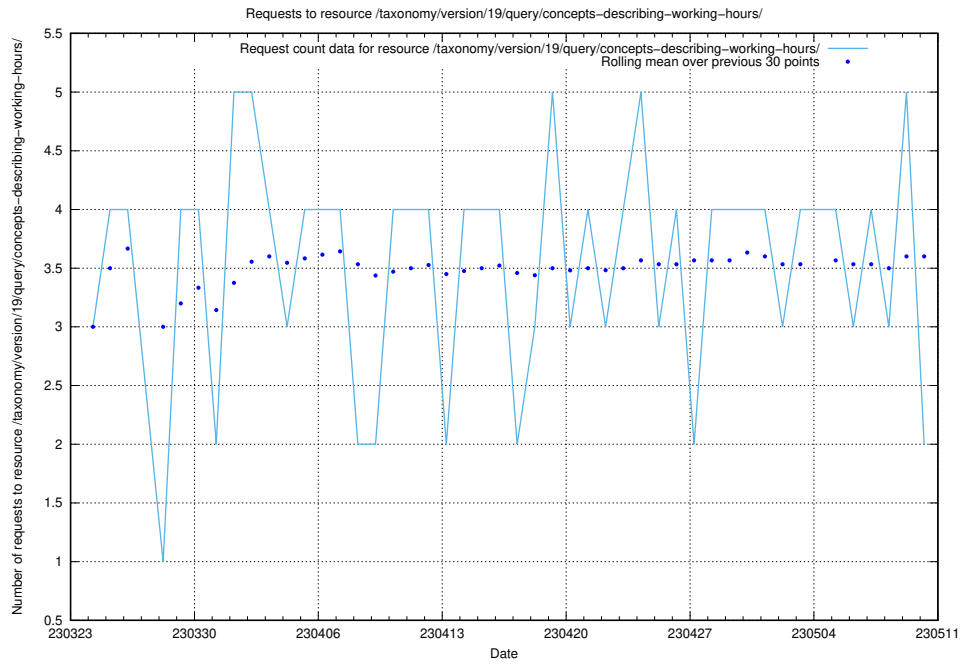

5.240 Usage of /taxonomy/version/19/query/concepts-describing-working-hours/

Here, we count the number of requests to resource /taxonomy/version/19/query/concepts-describing-working-hours/.