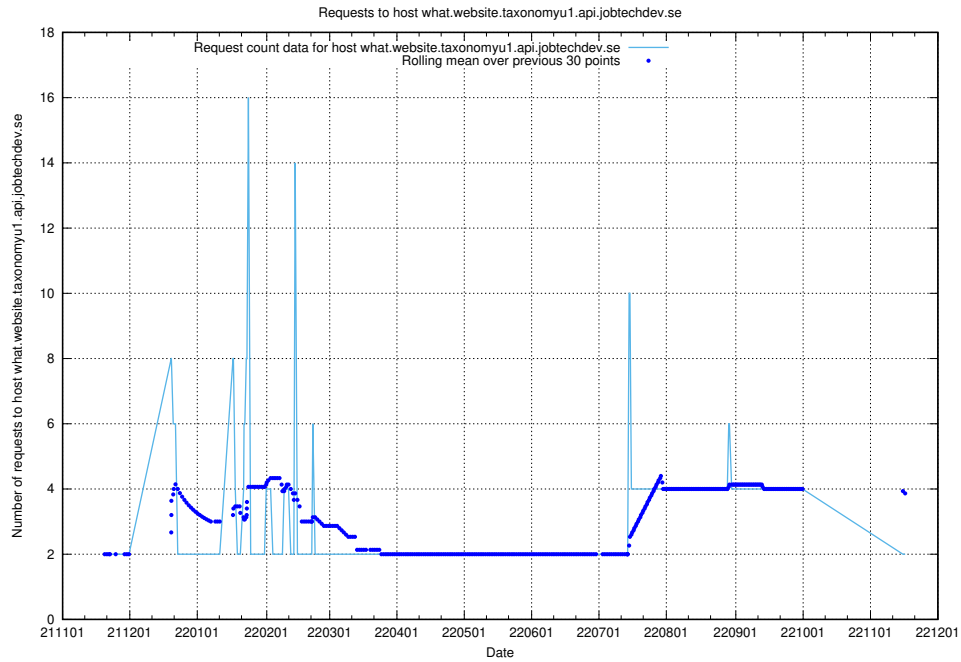

7.431 Usage of what.website.taxonomy1.api.jobtechdev.se

Here, we count the number of requests to host what.website.taxonomy1.api.jobtechdev.se.