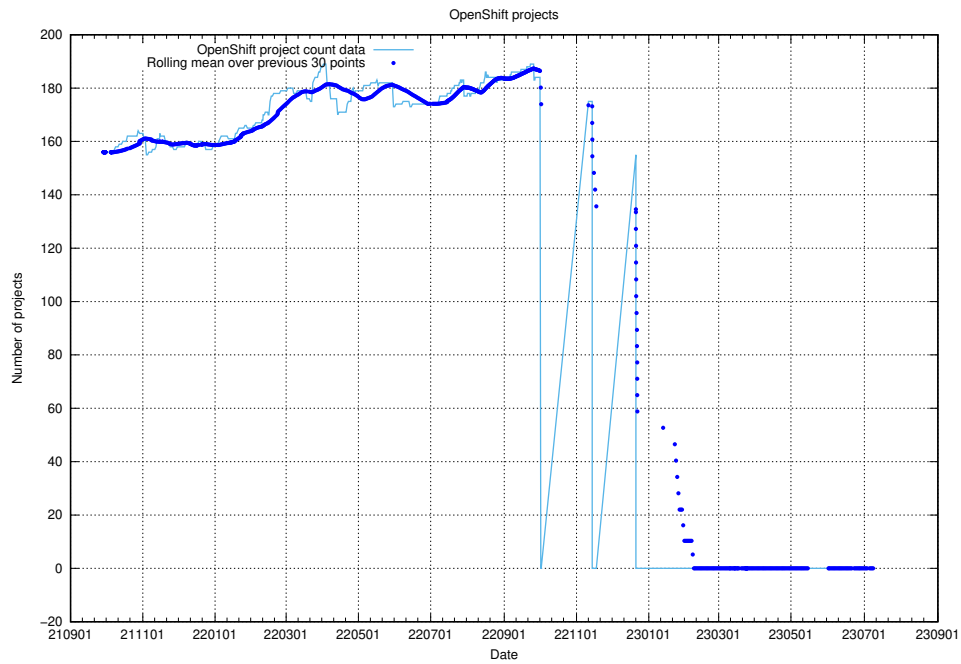

### 10.1 Number of projects in OpenShift

A graph of the number of projects in JobTech's production cluster of OpenShift.

<sup>10</sup><https://console-openshift-console.prod.services.jtech.se>