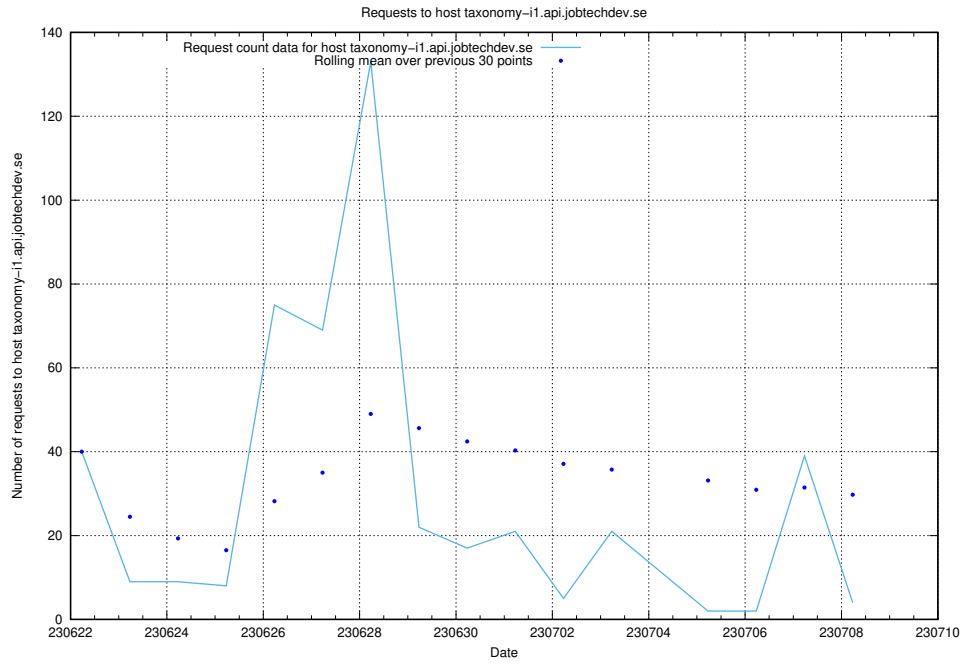

7.94 Usage of taxonomy-i1.api.jobtechdev.se

Here, we count the number of requests to host taxonomy-i1.api.jobtechdev.se.