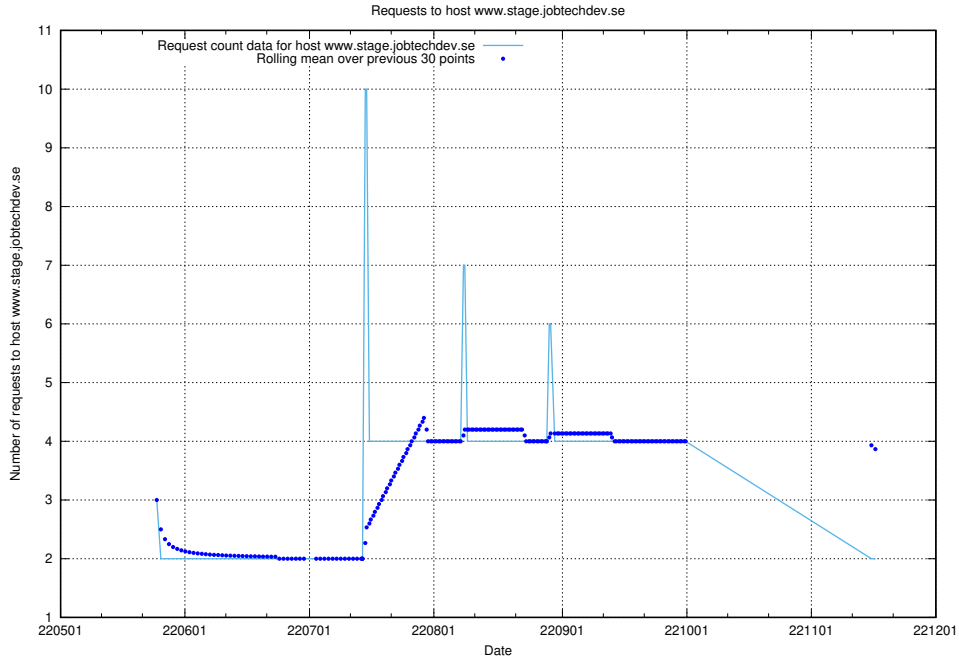

7.402 Usage of www.stage.jobtechdev.se

Here, we count the number of requests to host www.stage.jobtechdev.se.