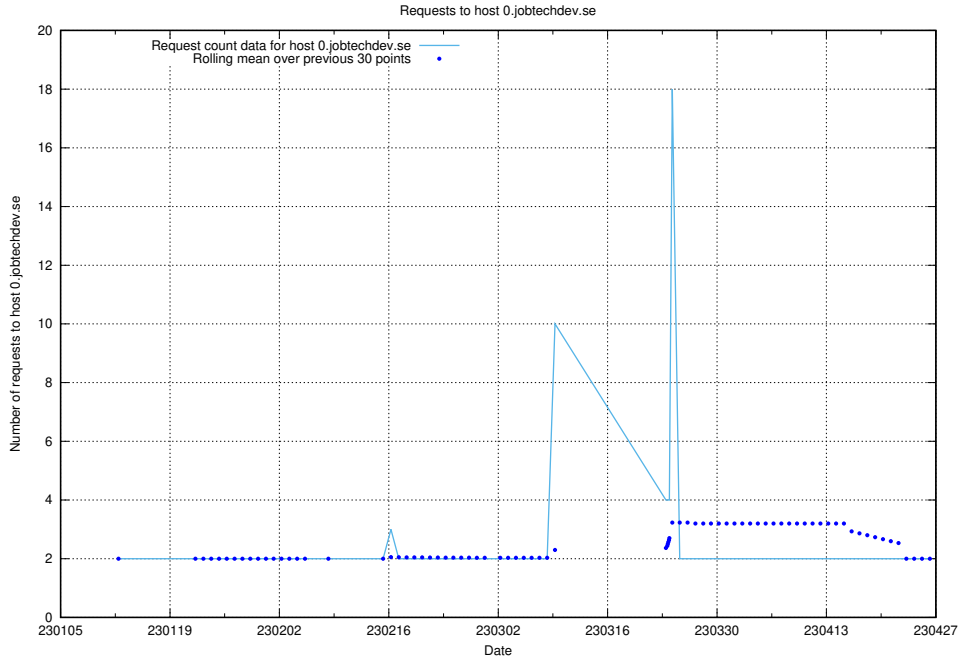

7.284 Usage of 0.jobtechdev.se

Here, we count the number of requests to host 0.jobtechdev.se.