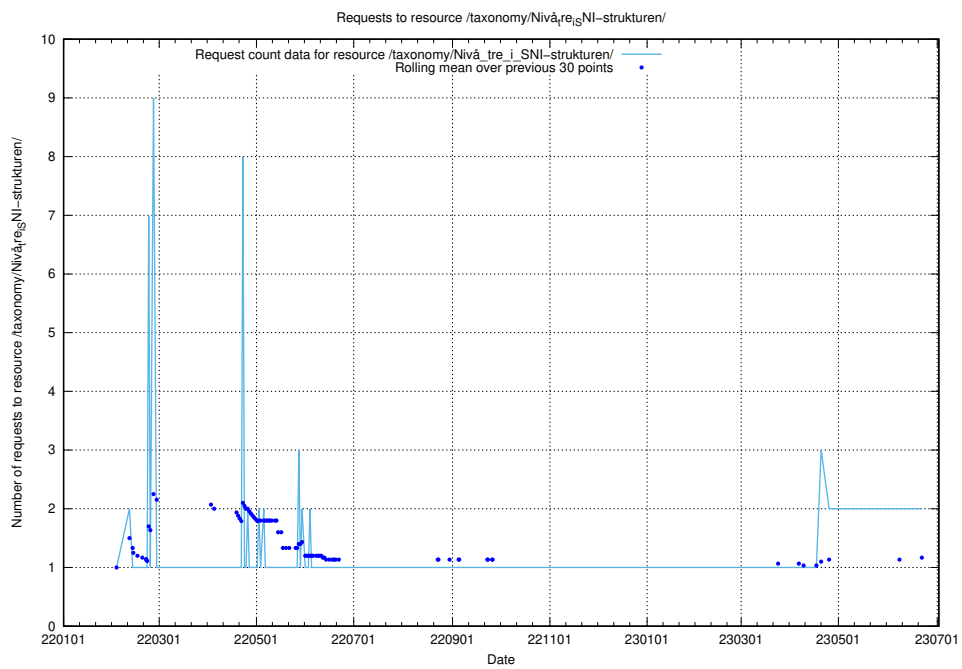

5.131 Usage of /taxonomy/Nivå_tre_i_SNI-strukturen/

Here, we count the number of requests to resource /taxonomy/Nivå_tre_i_SNI-strukturen/.