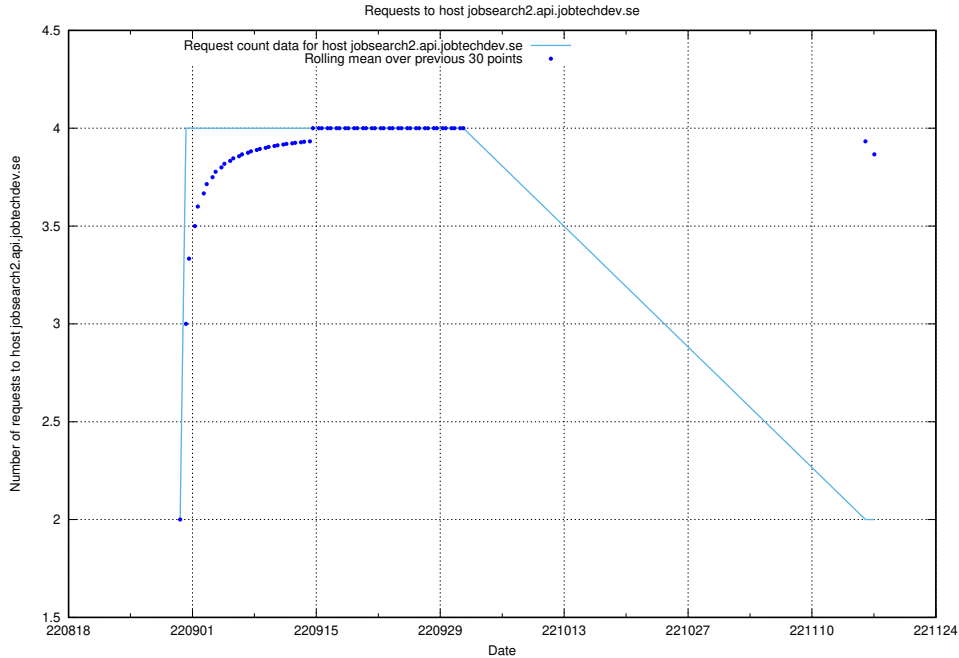

7.317 Usage of jobsearch2.api.jobtechdev.se

Here, we count the number of requests to host jobsearch2.api.jobtechdev.se.