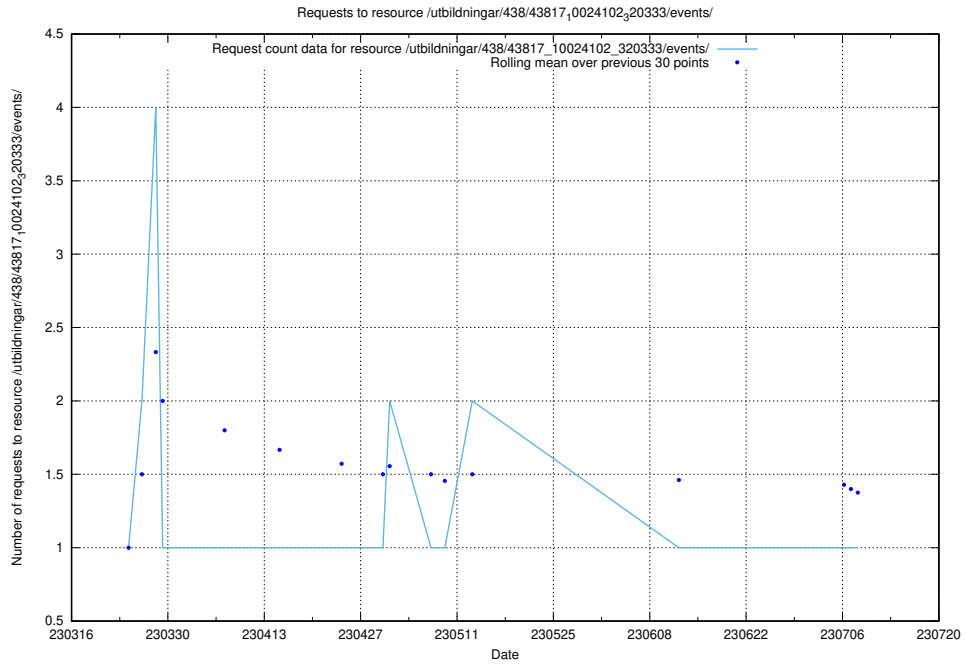

5.2024 Usage of /utbildningar/438/43817_10024102_320333/events/

Here, we count the number of requests to resource /utbildningar/438/43817_10024102_320333/events/.