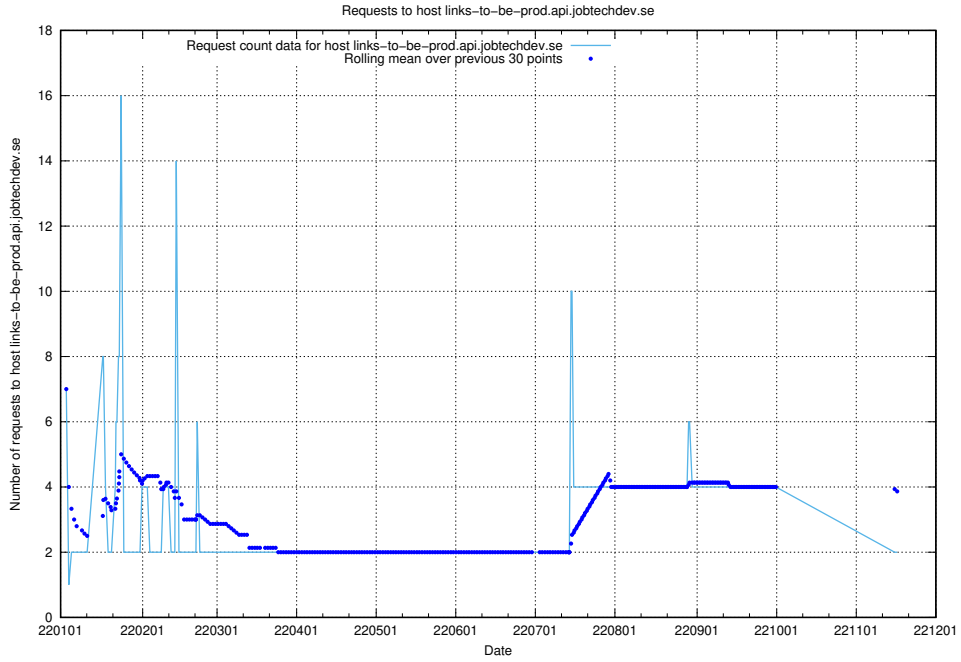

7.279 Usage of links-to-be-prod.api.jobtechdev.se

Here, we count the number of requests to host links-to-be-prod.api.jobtechdev.se.