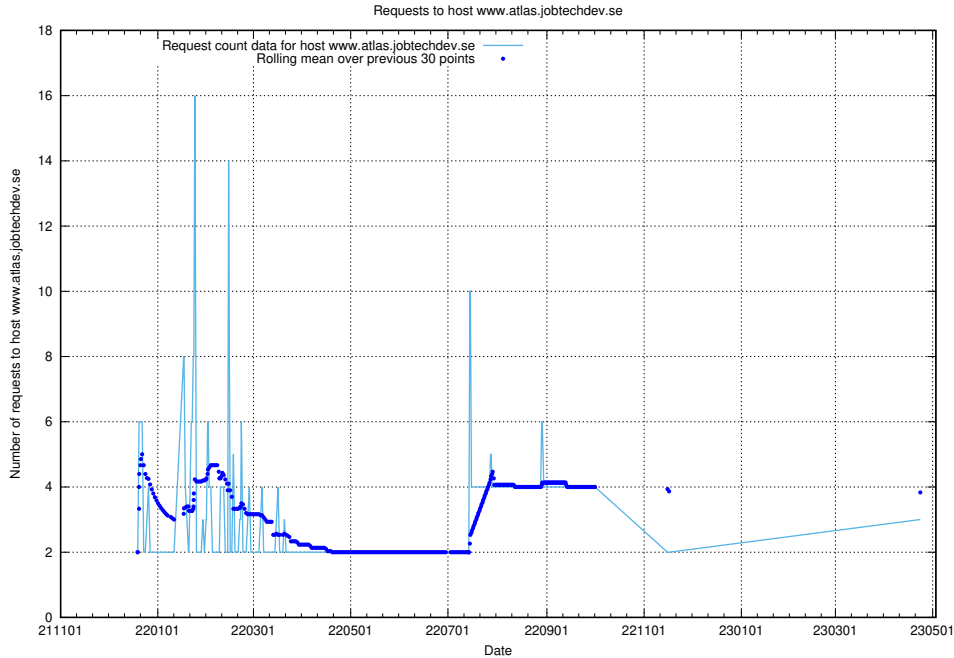

7.197 Usage of www.atlas.jobtechdev.se

Here, we count the number of requests to host www.atlas.jobtechdev.se.