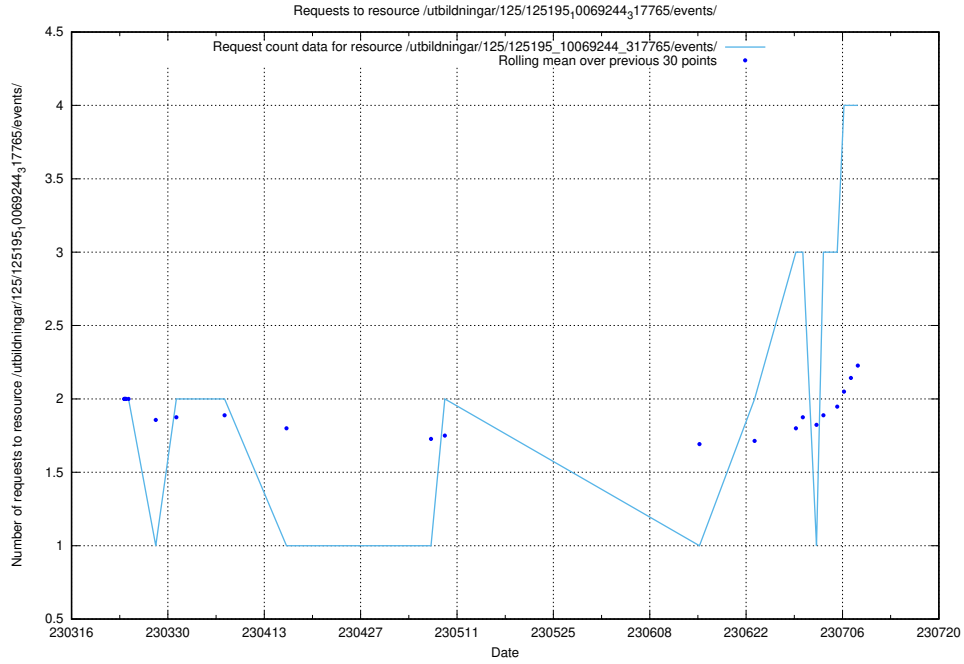

5.64 Usage of /utbildningar/125/125195_10069244_317765/events/

Here, we count the number of requests to resource /utbildningar/125/125195_10069244_317765/events/