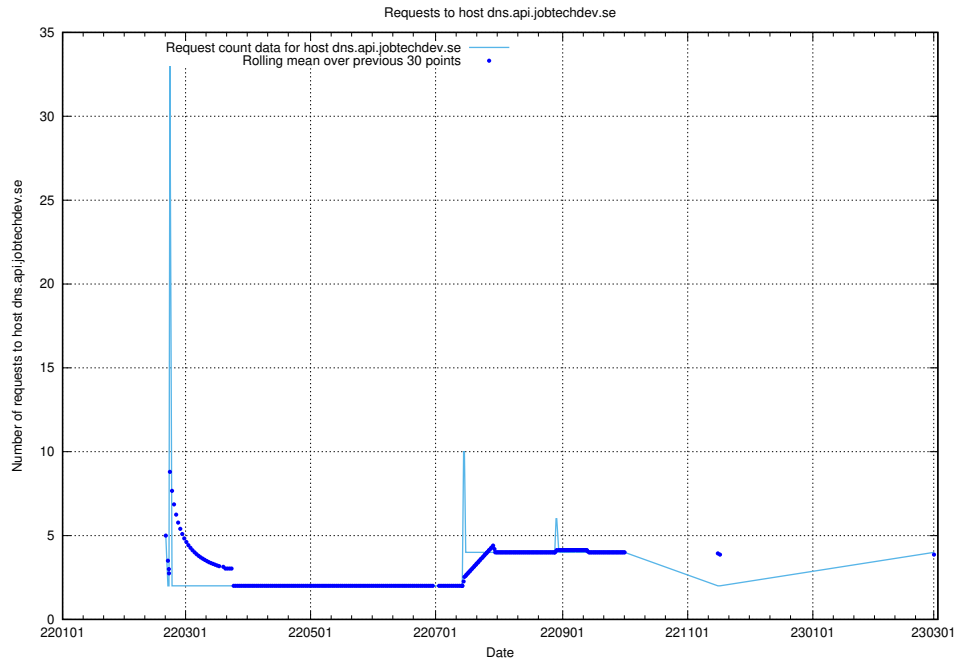

7.153 Usage of dns.api.jobtechdev.se

Here, we count the number of requests to host dns.api.jobtechdev.se.