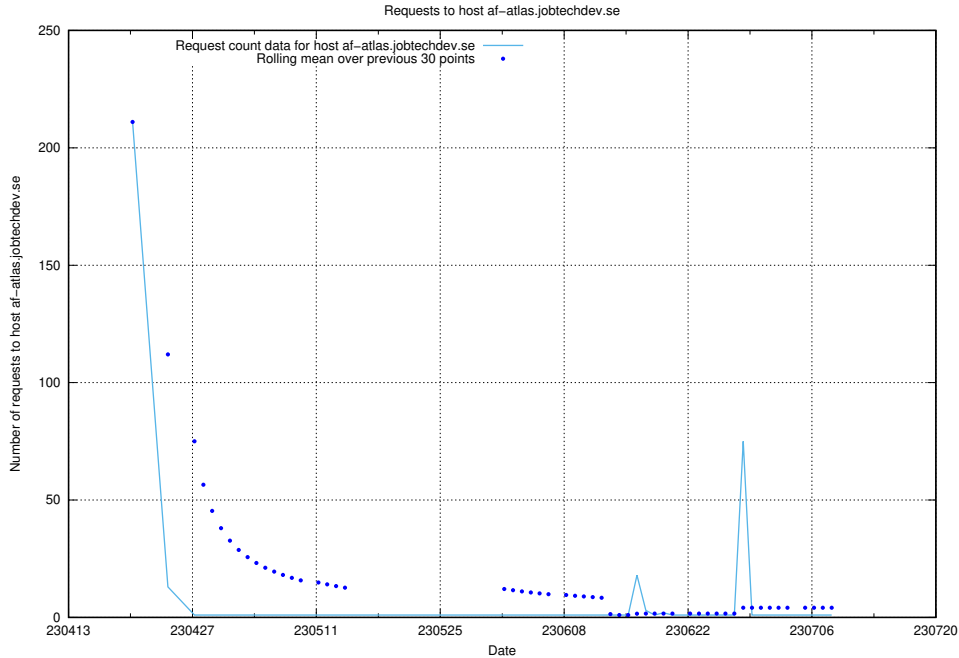

7.582 Usage of af-atlas.jobtechdev.se

Here, we count the number of requests to host af-atlas.jobtechdev.se.