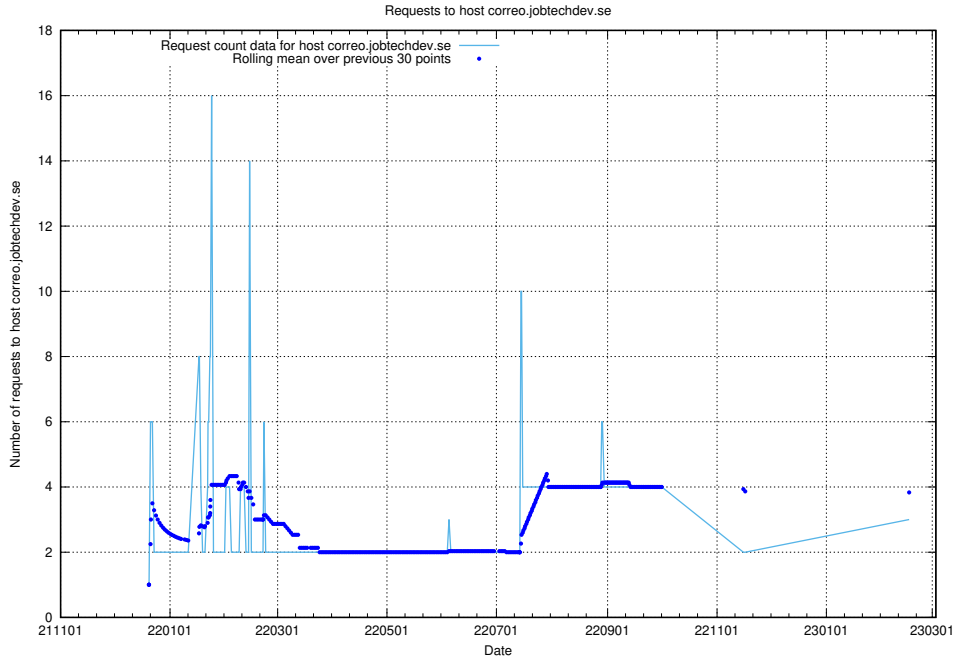

### 7.196 Usage of correo.jobtechdev.se

Here, we count the number of requests to host correo.jobtechdev.se.