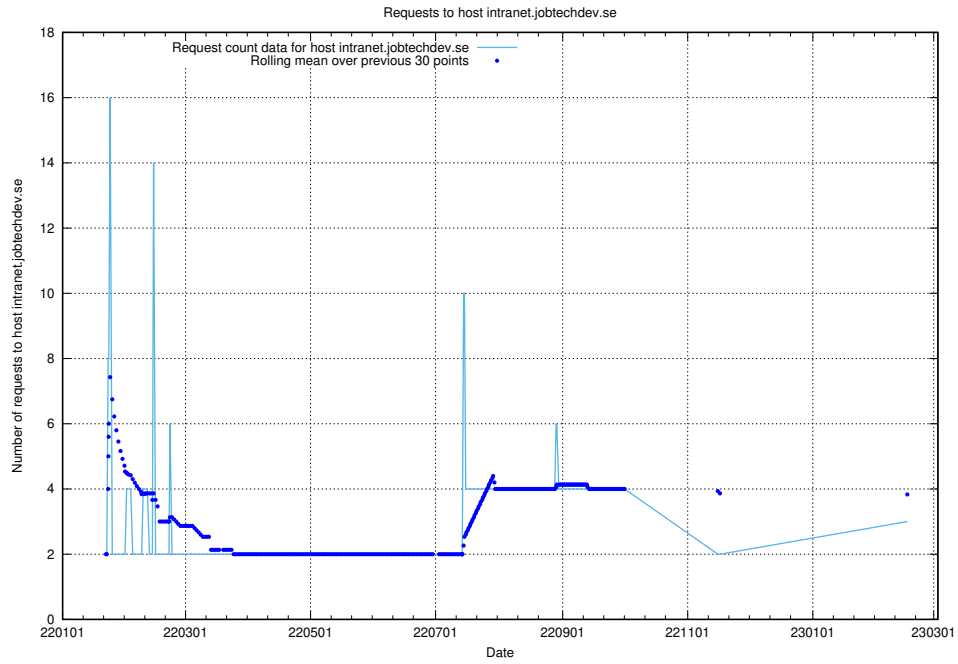

7.238 Usage of intranet.jobtechdev.se

Here, we count the number of requests to host intranet.jobtechdev.se.