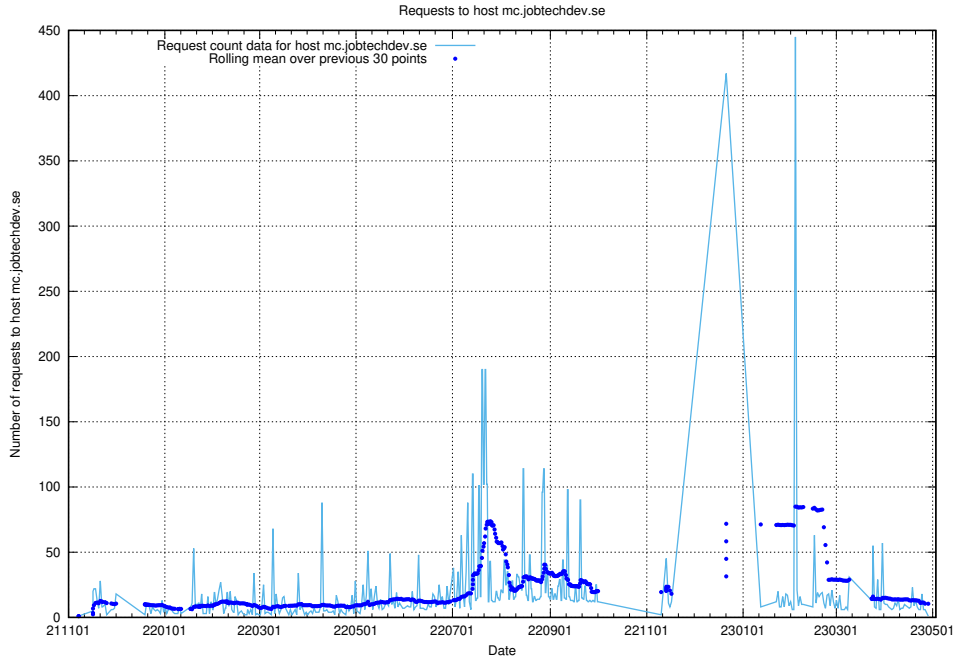

7.605 Usage of mc.jobtechdev.se

Here, we count the number of requests to host mc.jobtechdev.se.