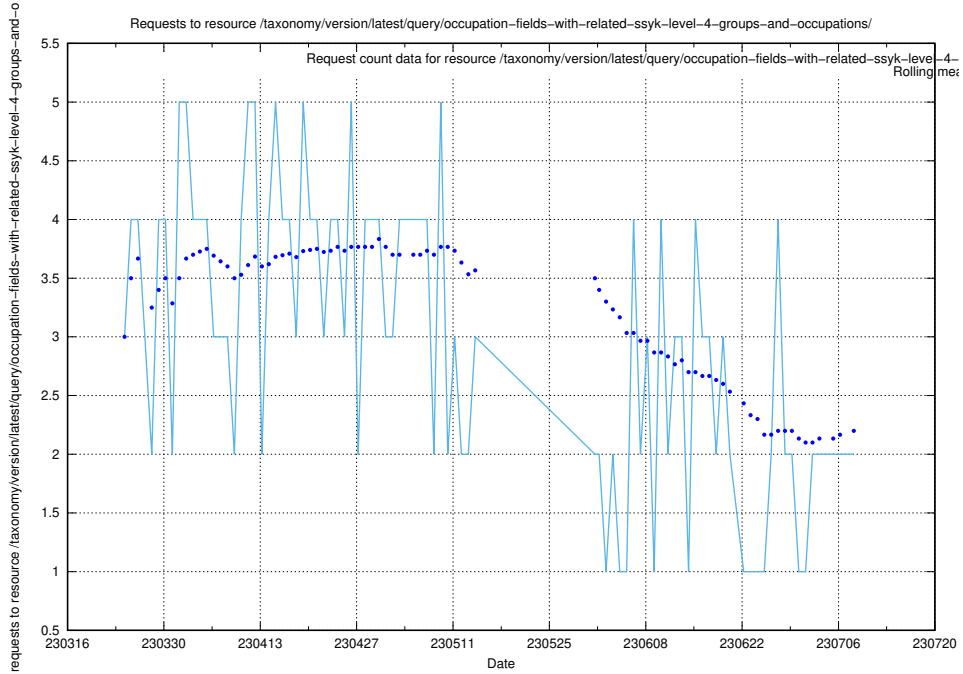

5.203 Usage of /taxonomy/version/latest/query/occupation-fields-with-related-ssyk-level-4-groups-and-occupations/

Here, we count the number of requests to resource /taxonomy/version/latest/query/occupation-fields-with-related-ssyk-level-4-groups-and-occupations/.