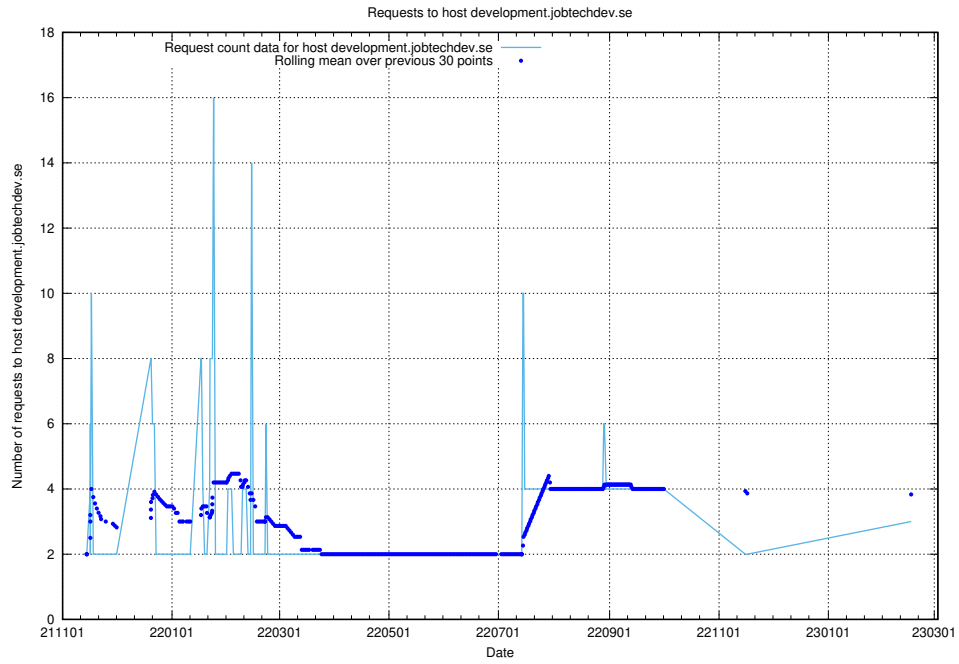

7.161 Usage of development.jobtechdev.se

Here, we count the number of requests to host development.jobtechdev.se.