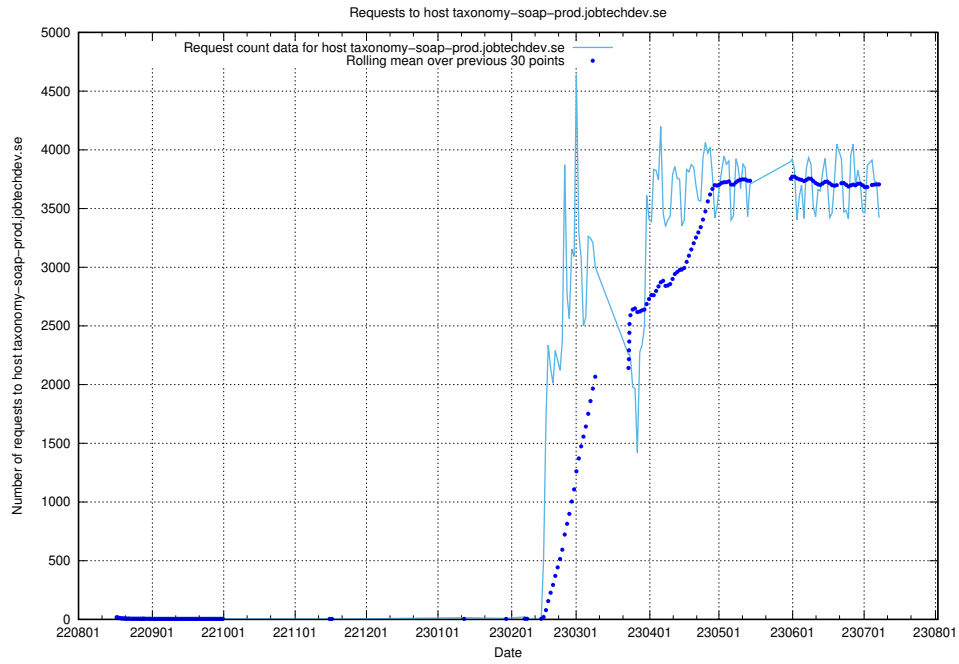

7.17 Usage of taxonomy-soap-prod.jobtechdev.se

Here, we count the number of requests to host taxonomy-soap-prod.jobtechdev.se.