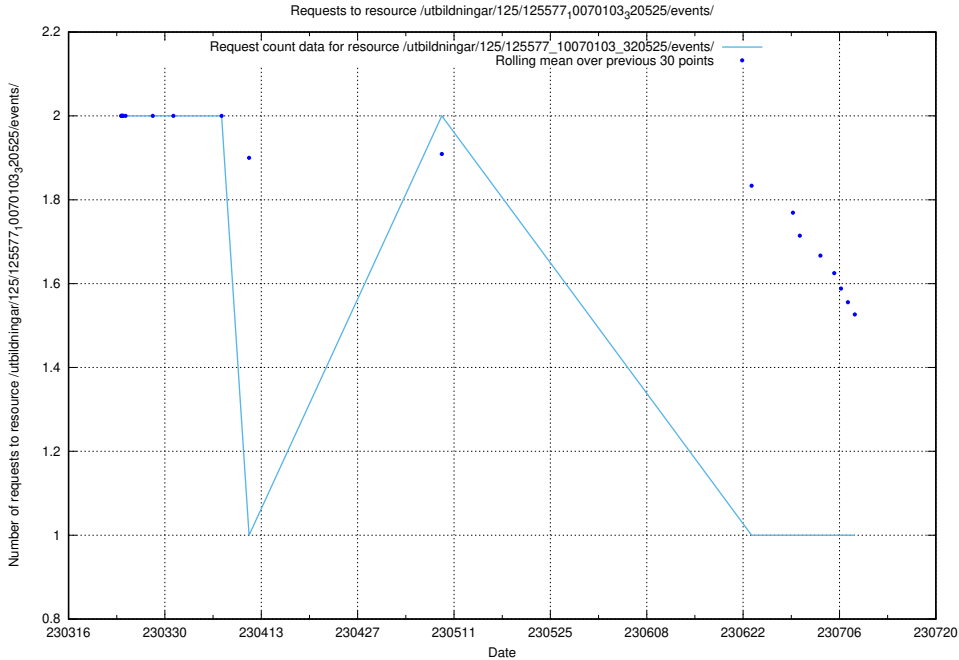

5.2124 Usage of /utbildningar/125/125577_10070103_320525/events/

Here, we count the number of requests to resource /utbildningar/125/125577_10070103_320525/events/