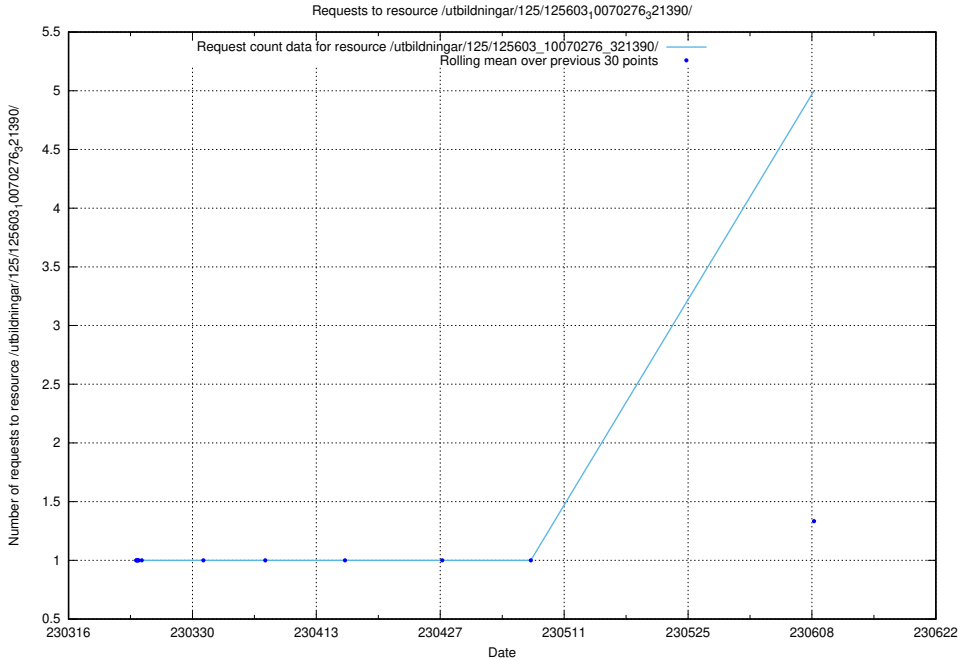

5.42 Usage of /utbildningar/125/125603_10070276_321390/

Here, we count the number of requests to resource /utbildningar/125/125603_10070276_321390/.