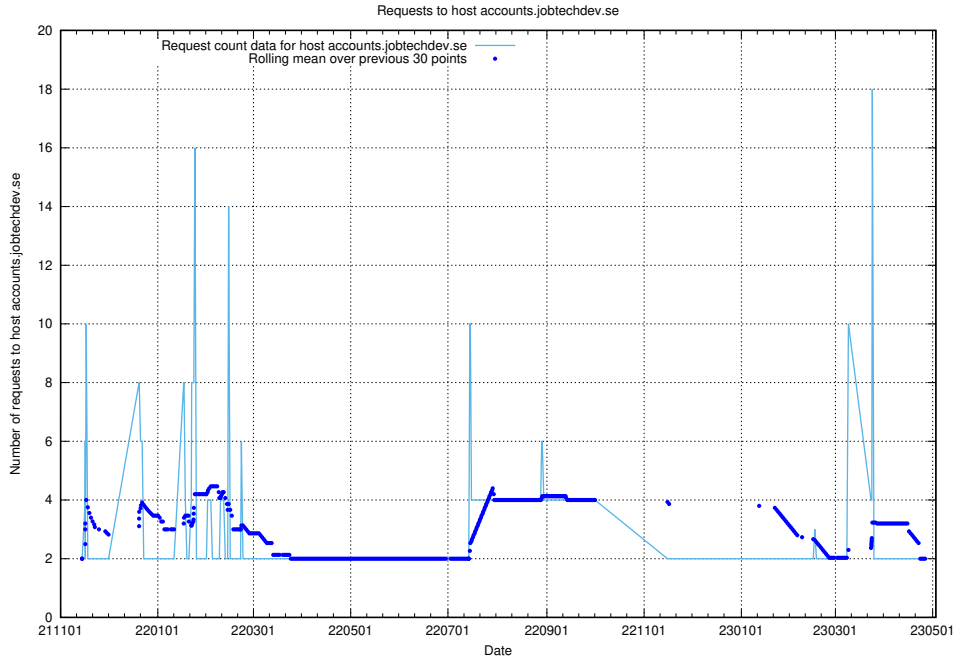

7.276 Usage of accounts.jobtechdev.se

Here, we count the number of requests to host accounts.jobtechdev.se.