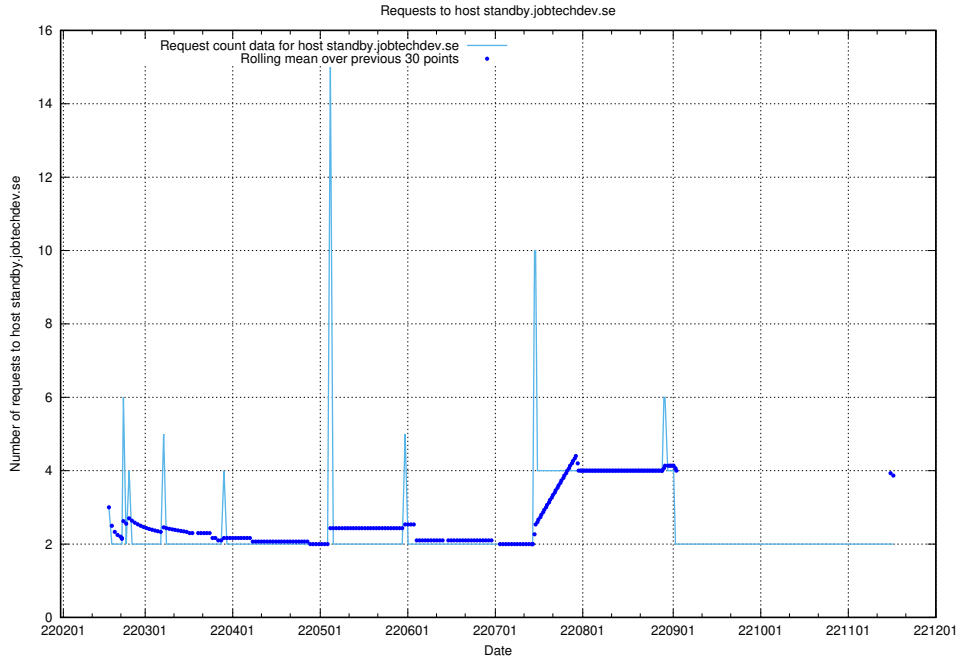

### 7.518 Usage of standby.jobtechdev.se

Here, we count the number of requests to host standby.jobtechdev.se.