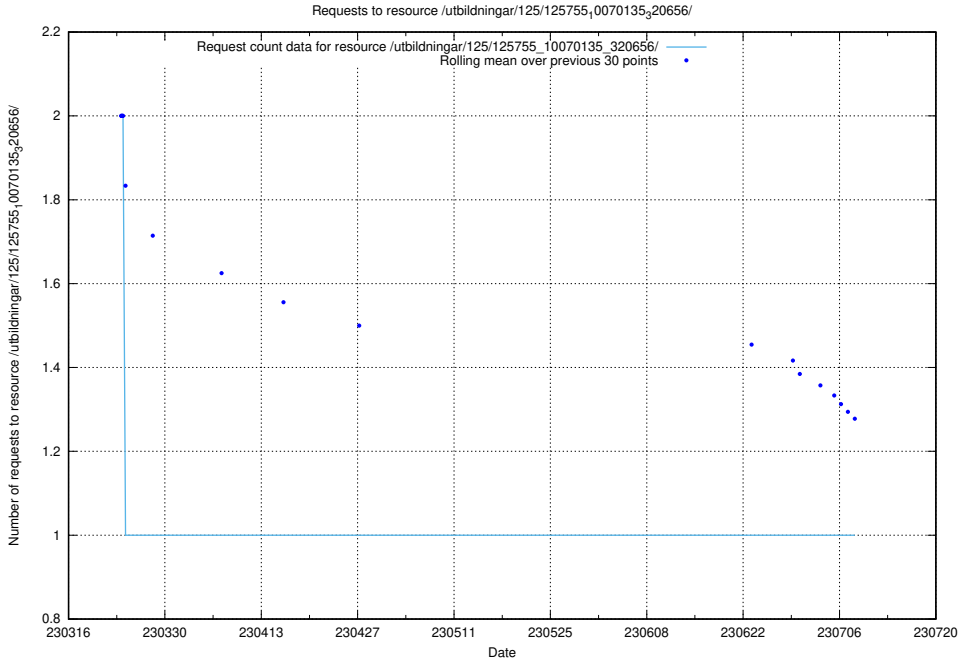

5.2115 Usage of /utbildningar/125/125755_10070135_320656/

Here, we count the number of requests to resource /utbildningar/125/125755_10070135_320656/.