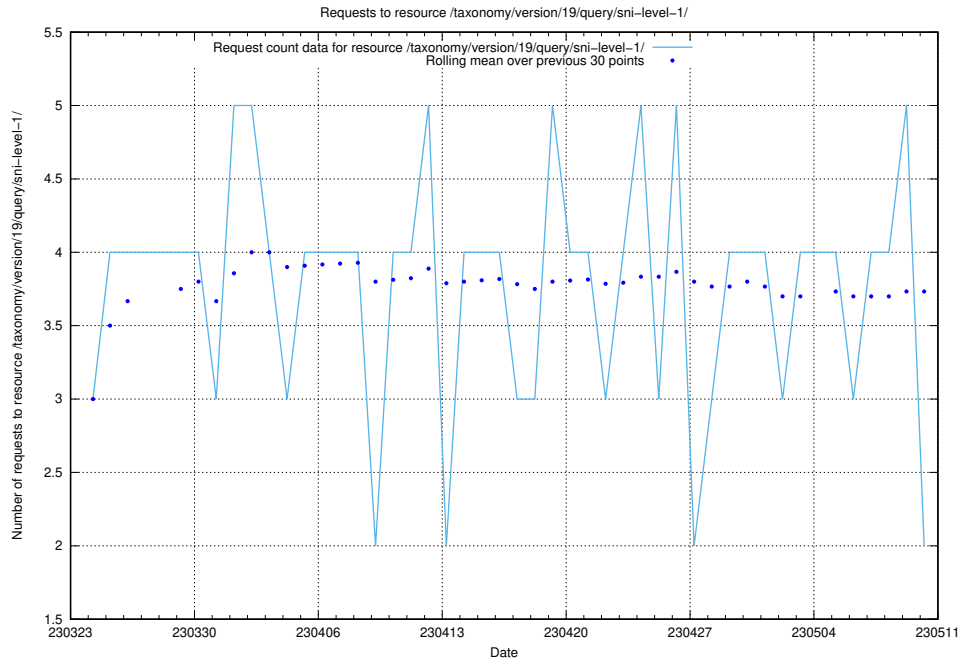

5.229 Usage of /taxonomy/version/19/query/sni-level-1/

Here, we count the number of requests to resource /taxonomy/version/19/query/sni-level-1/.