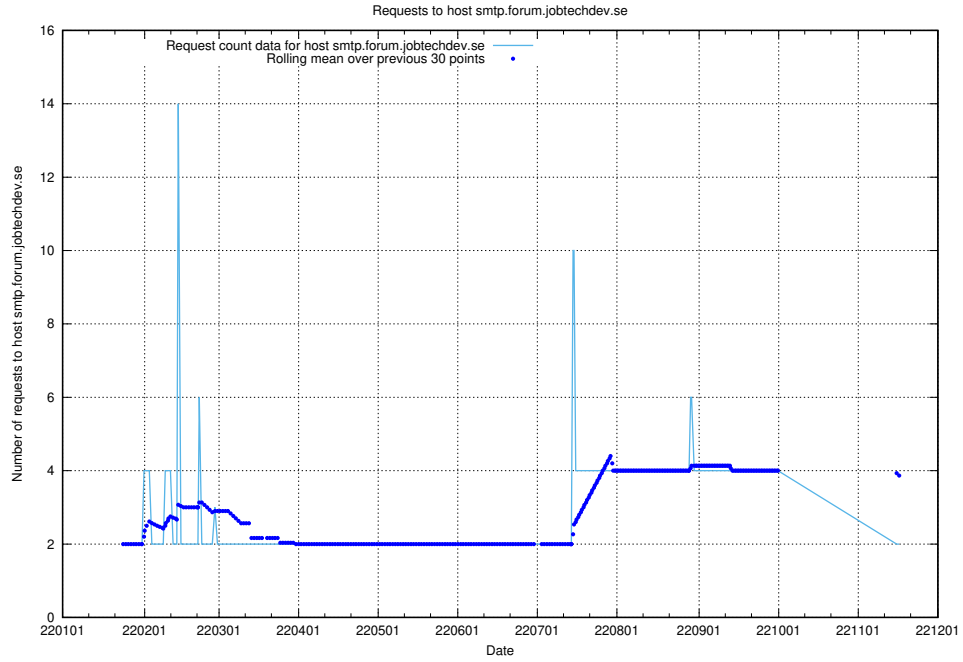

7.555 Usage of smtp.forum.jobtechdev.se

Here, we count the number of requests to host smtp.forum.jobtechdev.se.