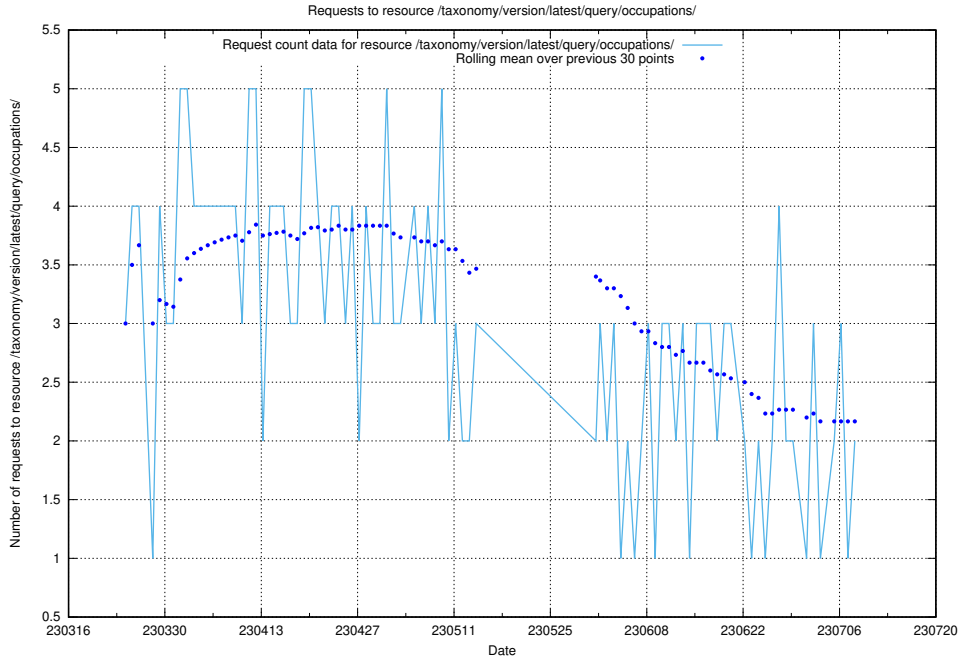

5.200 Usage of /taxonomy/version/latest/query/occupations/

Here, we count the number of requests to resource /taxonomy/version/latest/query/occupations/.