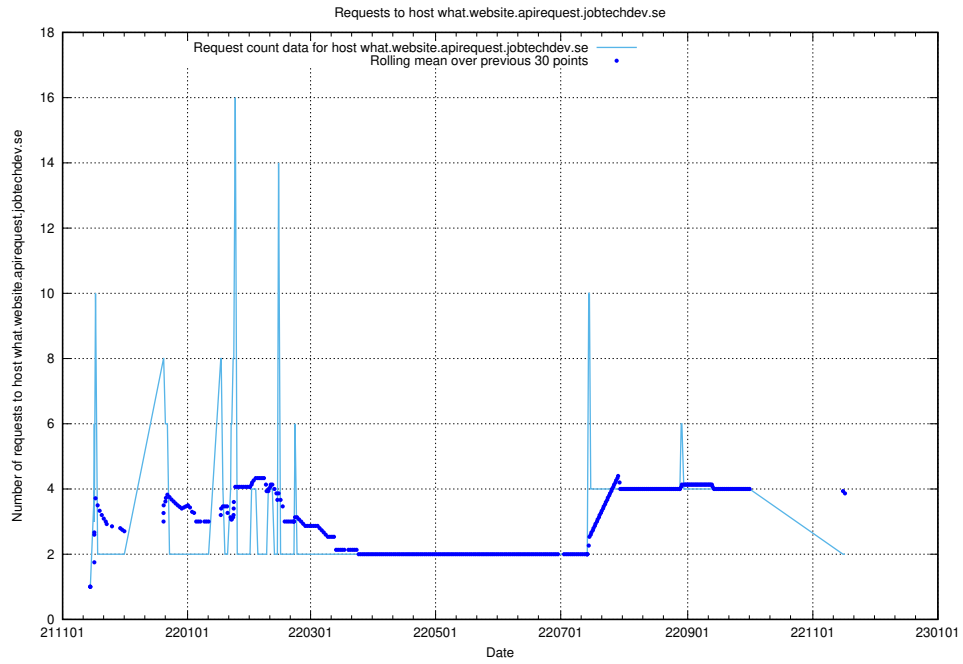

## 7.525 Usage of what.website.apirequest.jobtechdev.se

Here, we count the number of requests to host what.website.apirequest.jobtechdev.se.