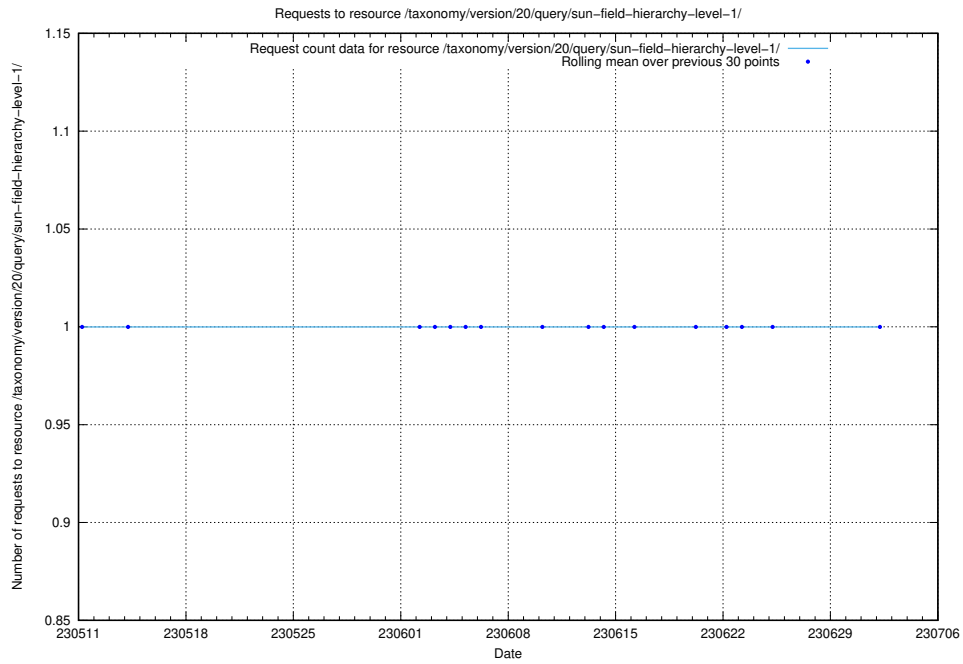

5.1849 Usage of /taxonomy/version/20/query/sun-field-hierarchy-level-1/

Here, we count the number of requests to resource /taxonomy/version/20/query/sun-field-hierarchy-level-1/.