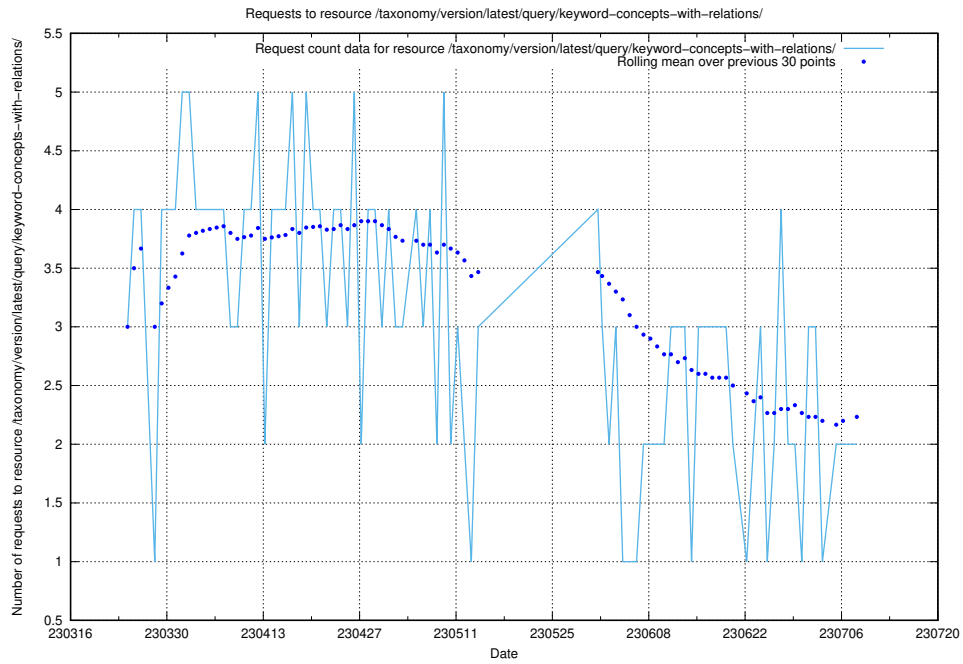

5.207 Usage of /taxonomy/version/latest/query/keyword-concepts-with-relations/

Here, we count the number of requests to resource /taxonomy/version/latest/query/keyword-concepts-with-relations/.