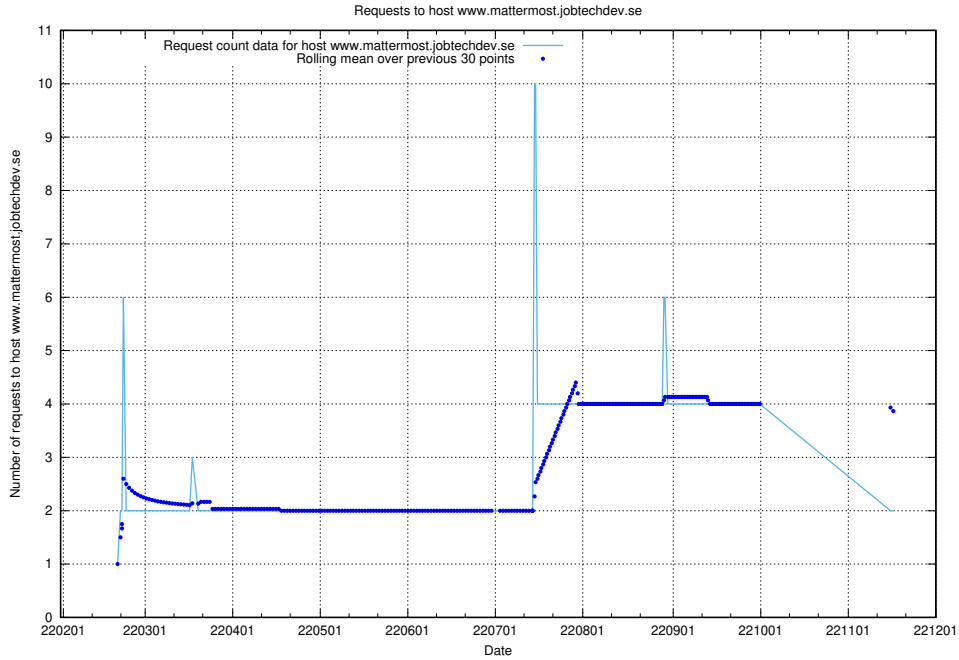

7.506 Usage of www.mattermost.jobtechdev.se

Here, we count the number of requests to host www.mattermost.jobtechdev.se.