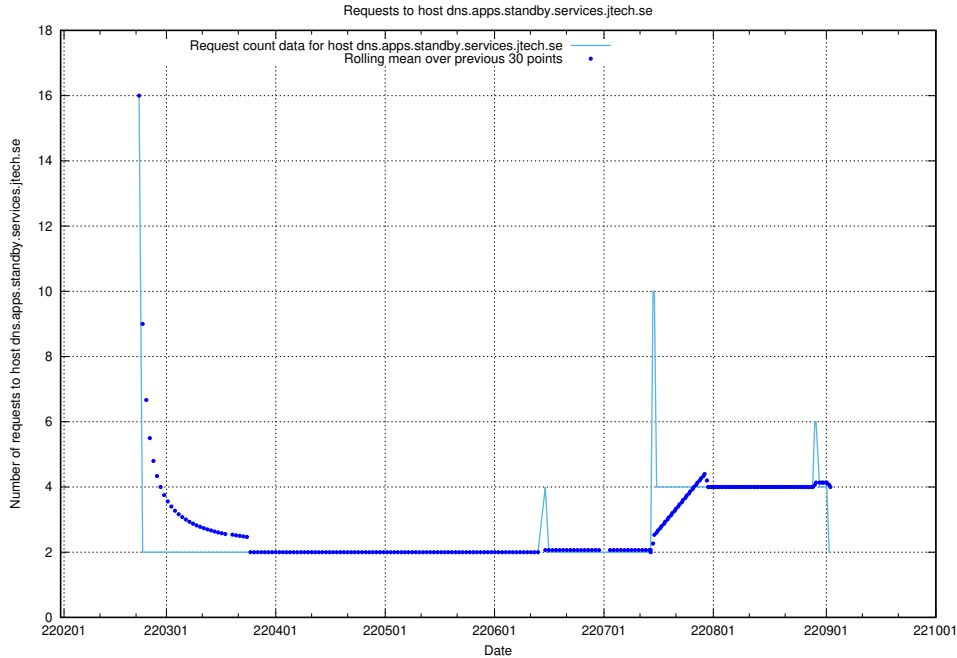

7.502 Usage of dns.apps.standby.services.jtech.se

Here, we count the number of requests to host dns.apps.standby.services.jtech.se.