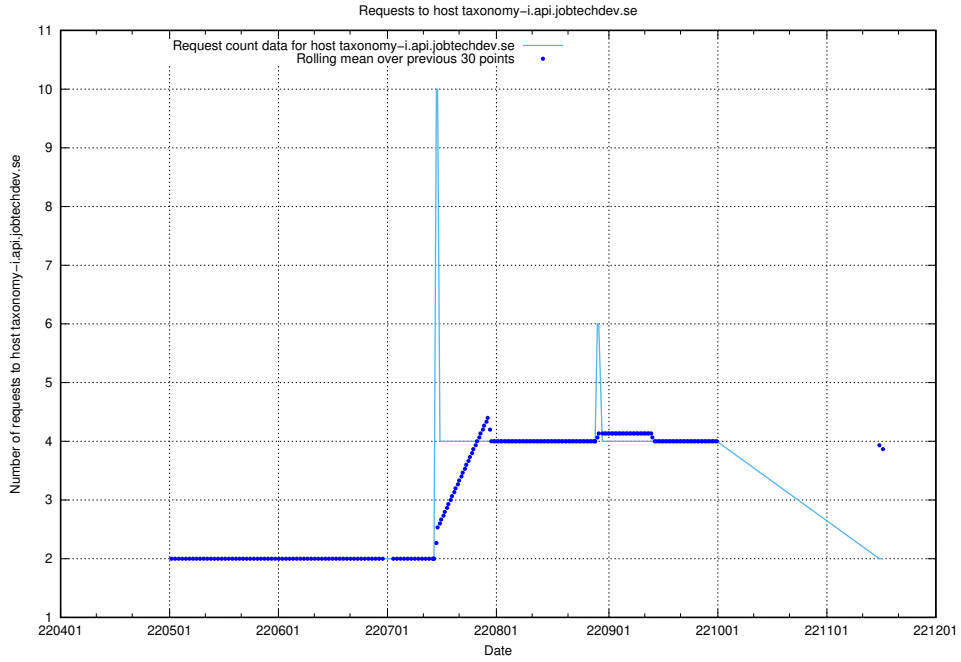

7.415 Usage of taxonomy-i.api.jobtechdev.se

Here, we count the number of requests to host taxonomy-i.api.jobtechdev.se.