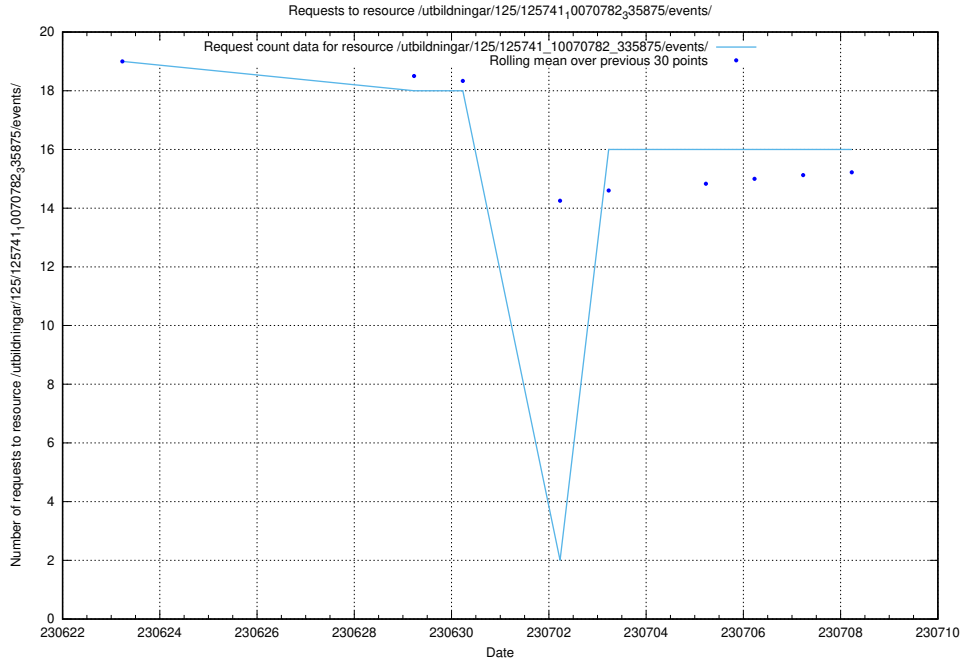

5.13 Usage of /utbildningar/125/125741_10070782_335875/events/

Here, we count the number of requests to resource /utbildningar/125/125741_10070782_335875/events/