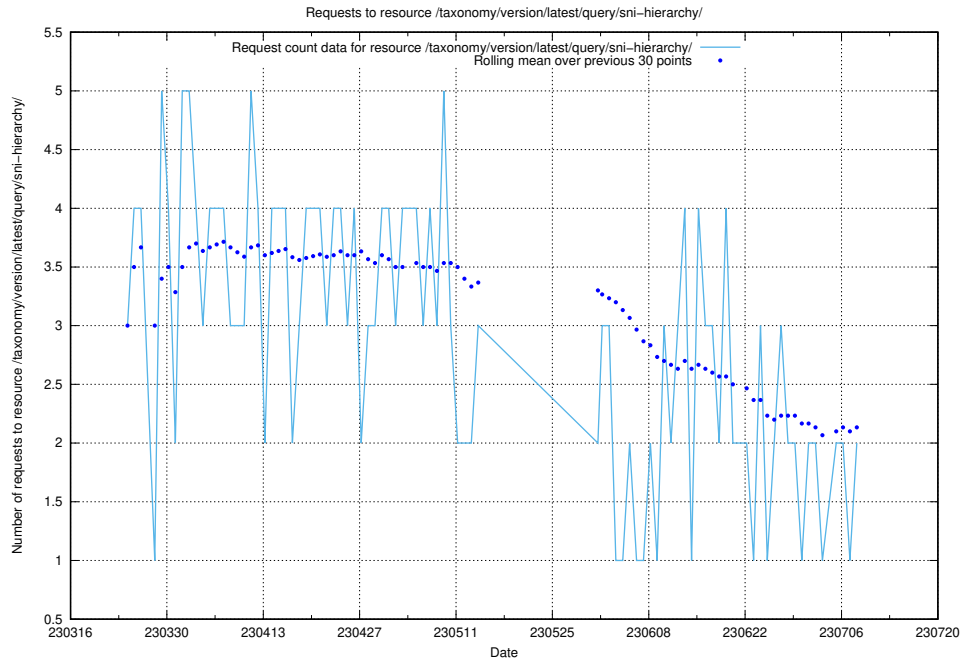

5.196 Usage of /taxonomy/version/latest/query/sni-hierarchy/

Here, we count the number of requests to resource /taxonomy/version/latest/query/sni-hierarchy/.