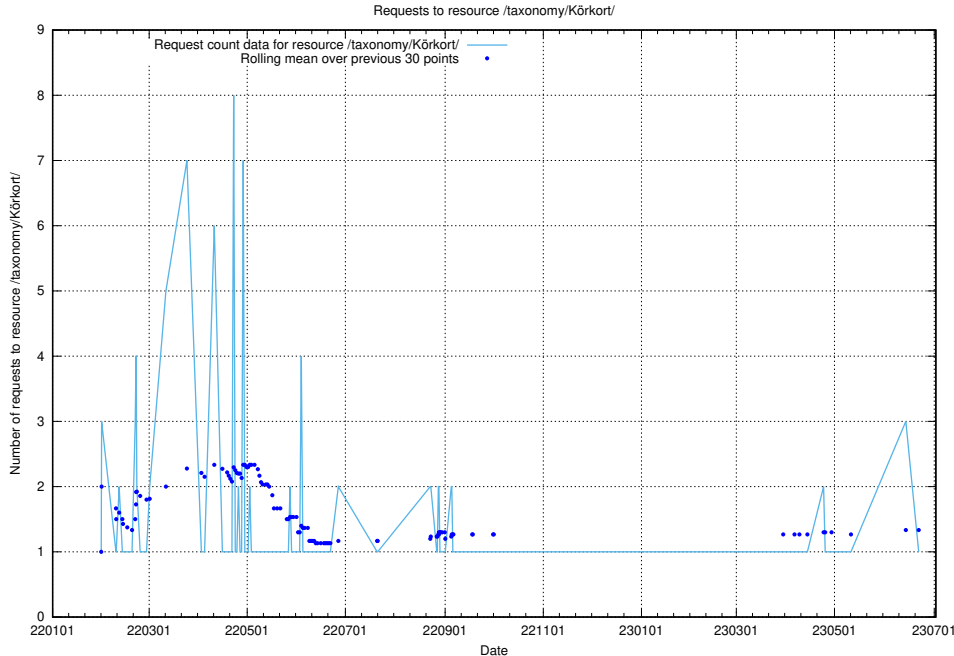

5.867 Usage of /taxonomy/Körkort/

Here, we count the number of requests to resource /taxonomy/Körkort/.