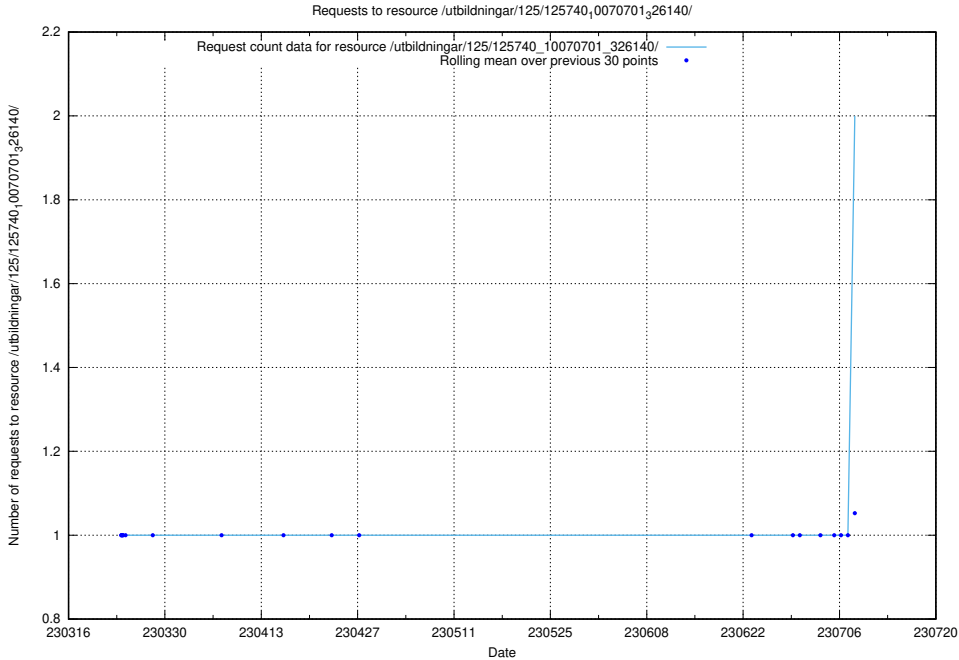

5.117 Usage of /utbildningar/125/125740_10070701_326140/

Here, we count the number of requests to resource /utbildningar/125/125740_10070701_326140/.