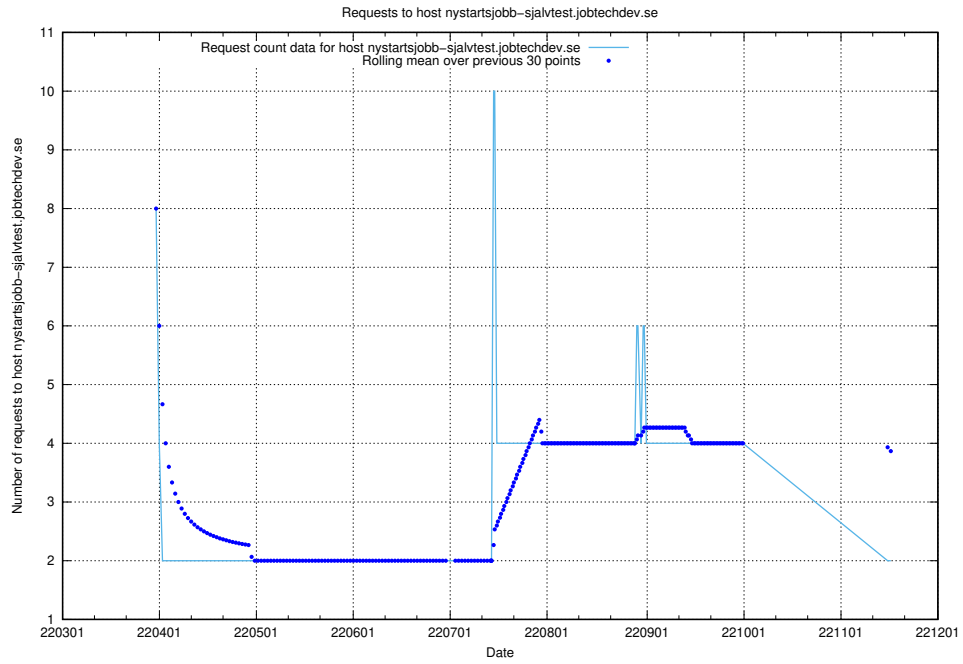

7.462 Usage of nystartsjobb-sjalvtest.jobtechdev.se

Here, we count the number of requests to host nystartsjobb-sjalvtest.jobtechdev.se.