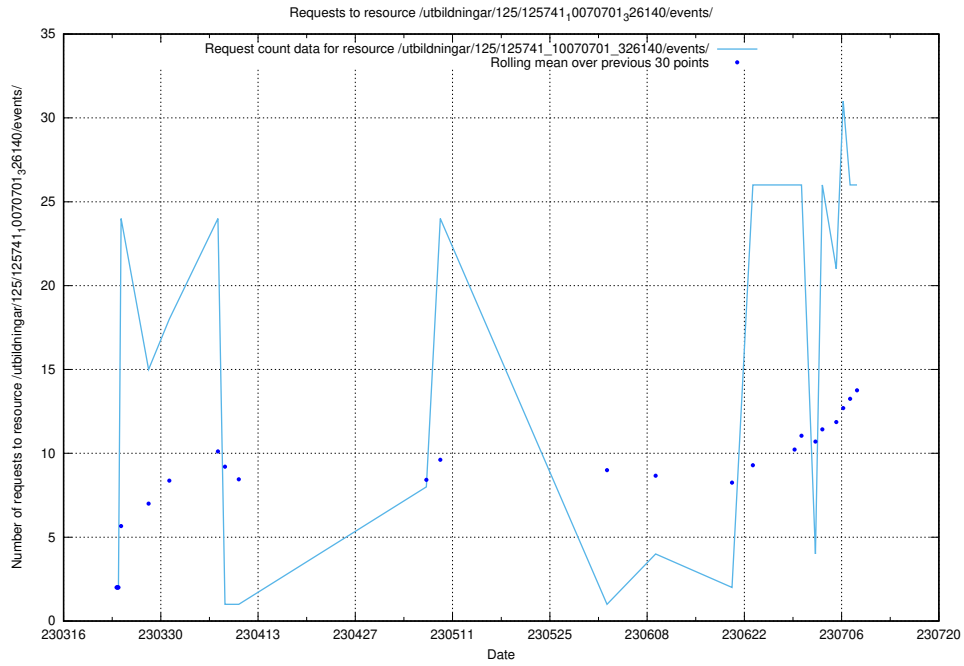

5.7 Usage of /utbildningar/125/125741_10070701_326140/events/

Here, we count the number of requests to resource /utbildningar/125/125741_10070701_326140/events/