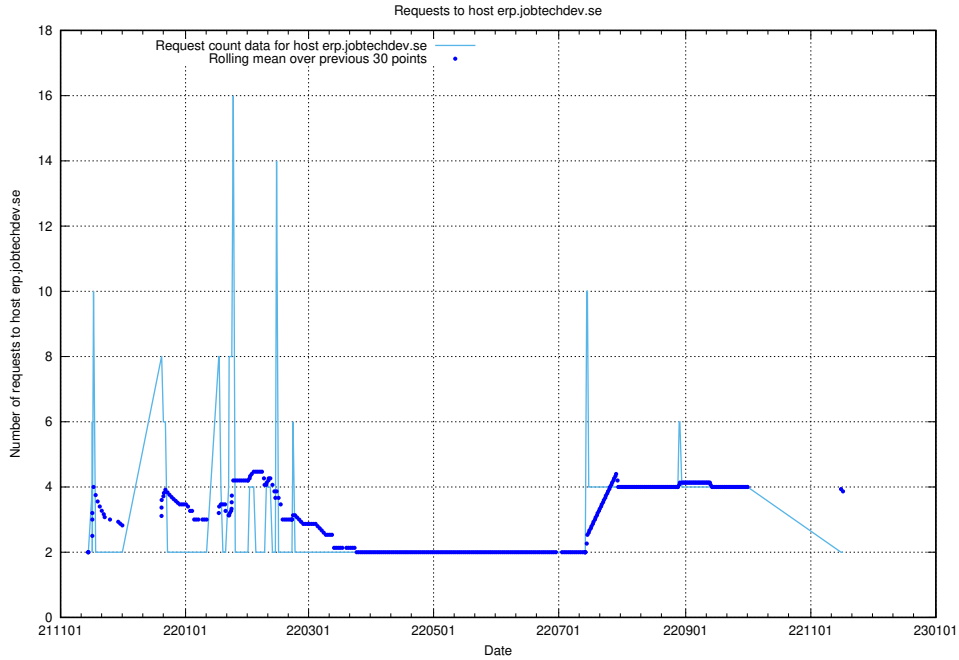

7.248 Usage of erp.jobtechdev.se

Here, we count the number of requests to host erp.jobtechdev.se.