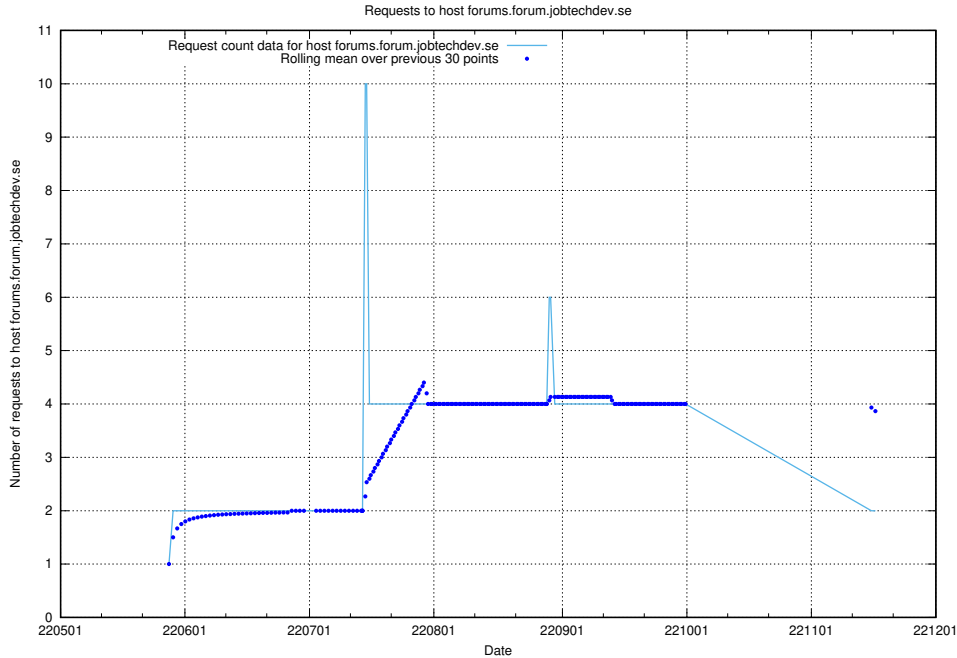

7.400 Usage of forums.forum.jobtechdev.se

Here, we count the number of requests to host forums.forum.jobtechdev.se.