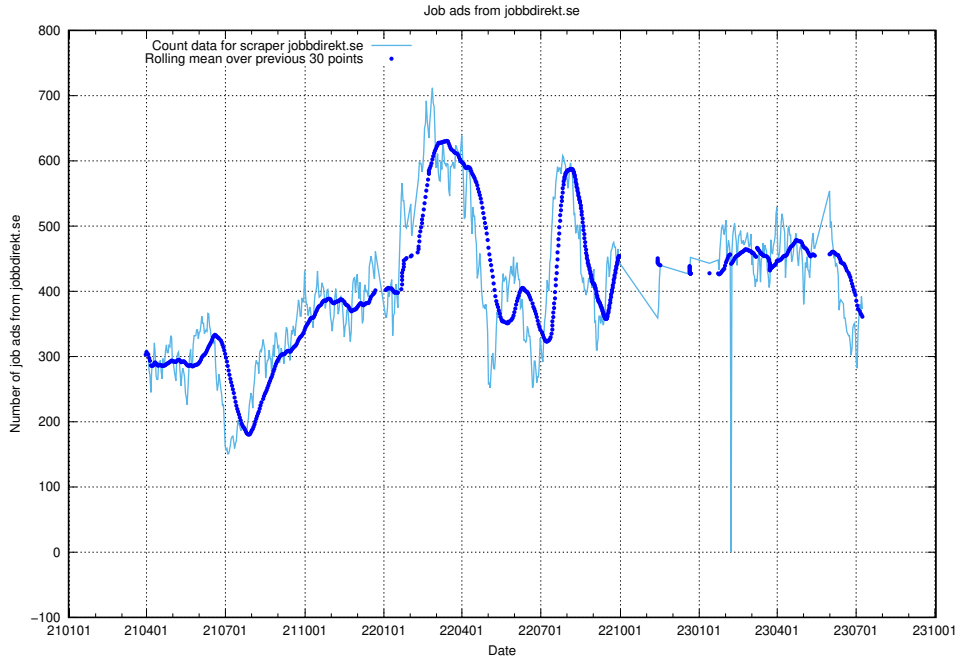

13.12 Number of ads by scraper jobbdirekt.se

Here, we count the number of job ads scraped from jobbdirekt.se.