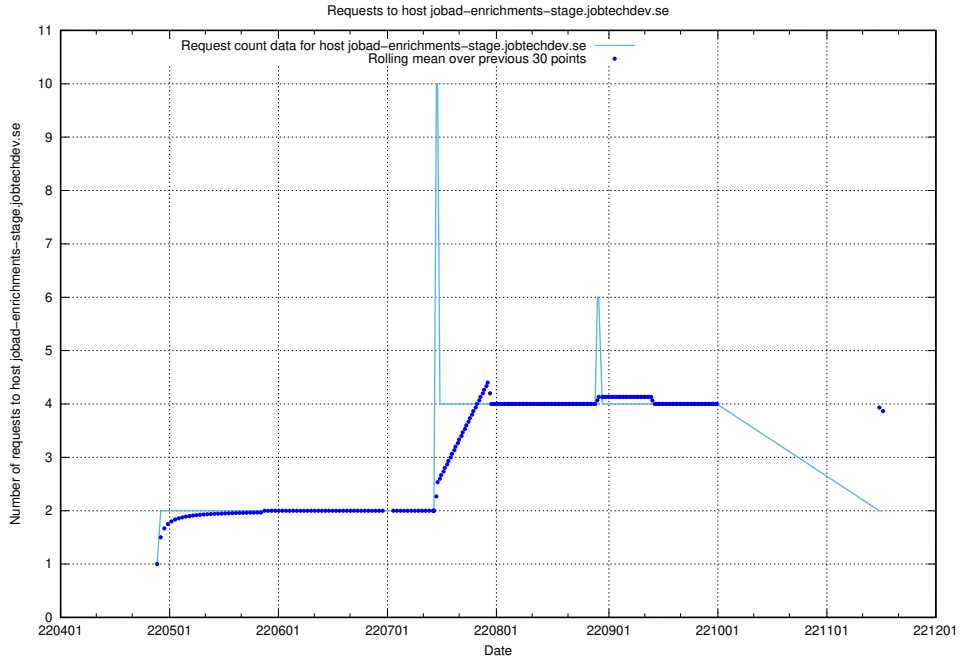

7.423 Usage of jobad-enrichments-stage.jobtechdev.se

Here, we count the number of requests to host jobad-enrichments-stage.jobtechdev.se.