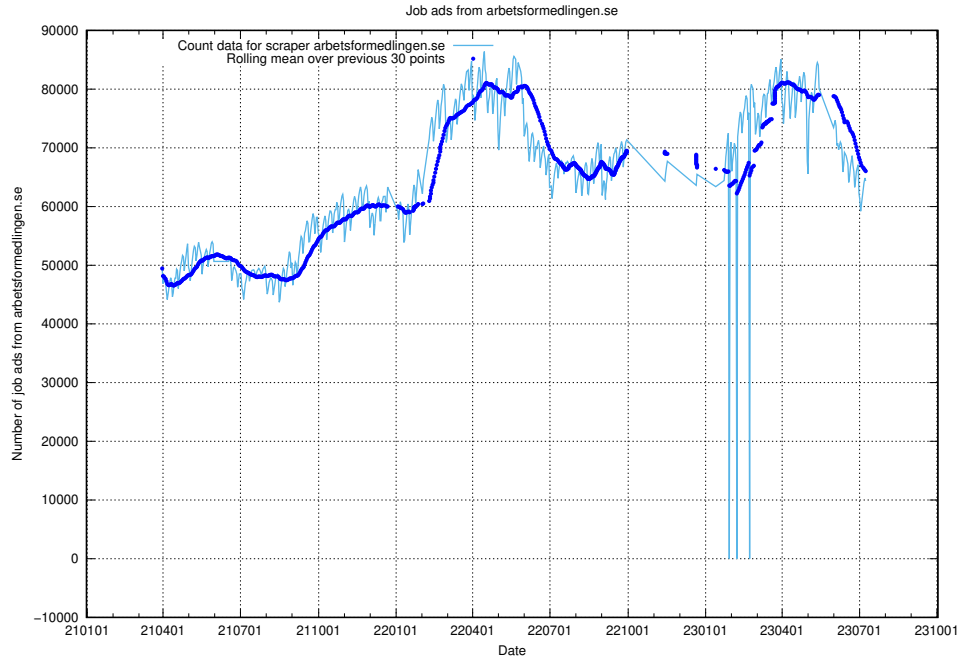

13.2 Number of ads by scraper arbetsformedlingen.se

Here, we count the number of job ads scraped from arbetsformedlingen.se.