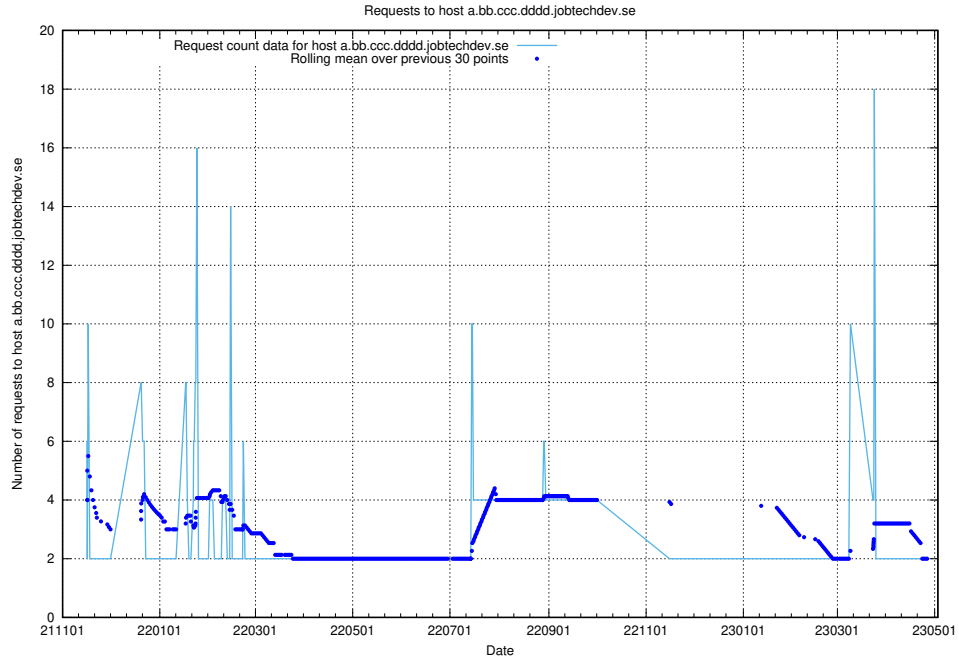

7.510 Usage of a.bb.ccc.dddd.jobtechdev.se

Here, we count the number of requests to host a.bb.ccc.dddd.jobtechdev.se.