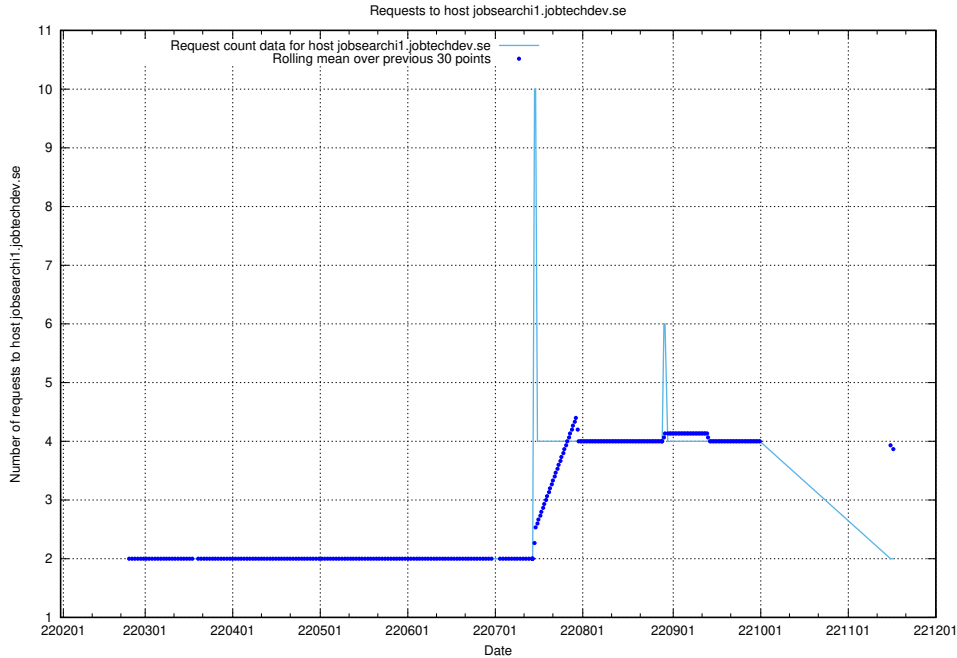

7.492 Usage of jobsearchi1.jobtechdev.se

Here, we count the number of requests to host jobsearchi1.jobtechdev.se.