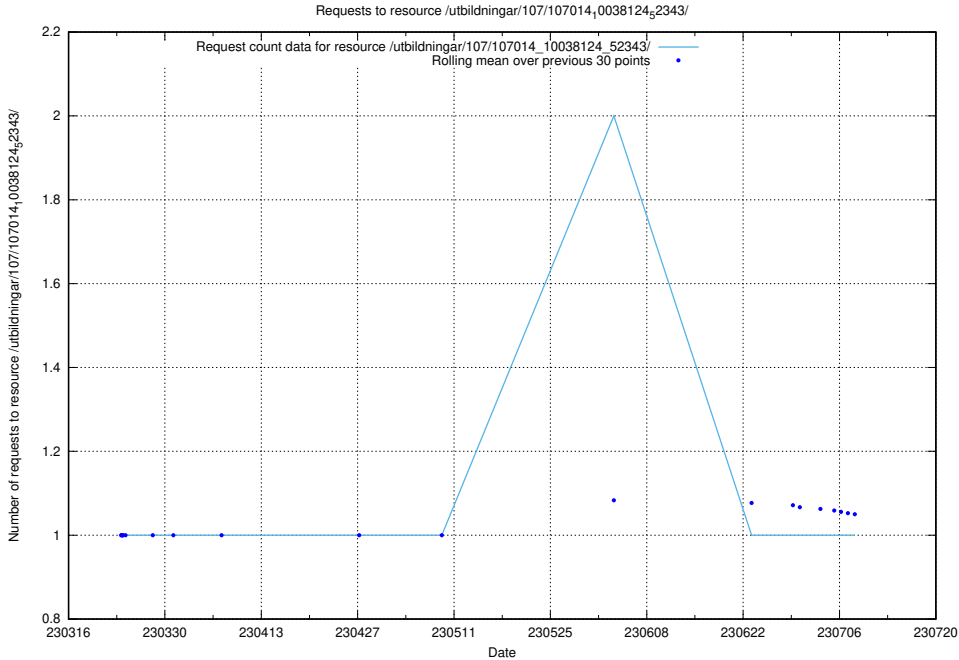

5.1185 Usage of /utbildningar/107/107014_10038124_52343/

Here, we count the number of requests to resource /utbildningar/107/107014_10038124_52343/.