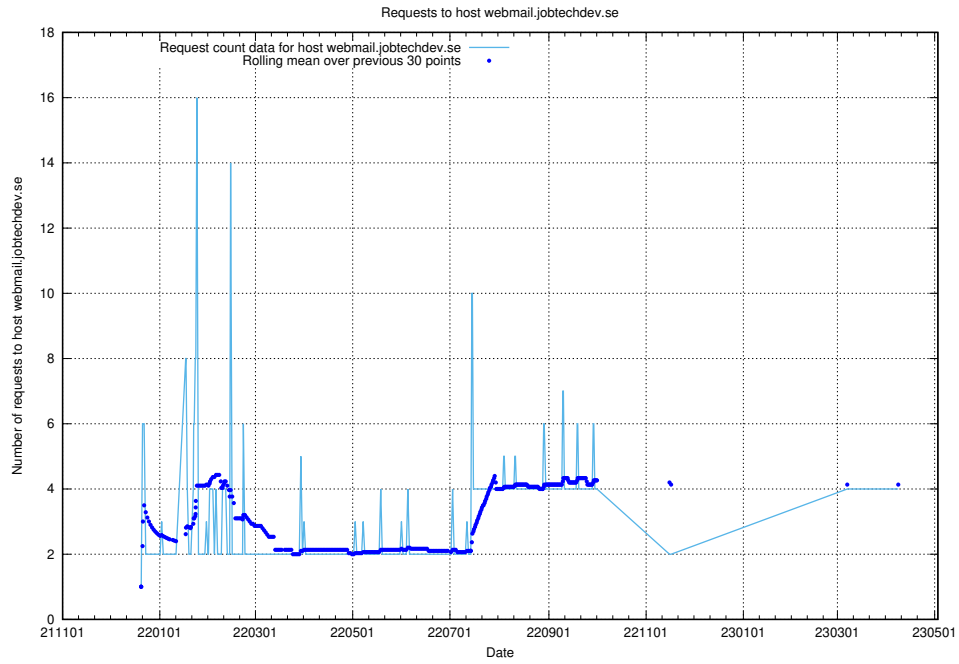

7.128 Usage of webmail.jobtechdev.se

Here, we count the number of requests to host webmail.jobtechdev.se.