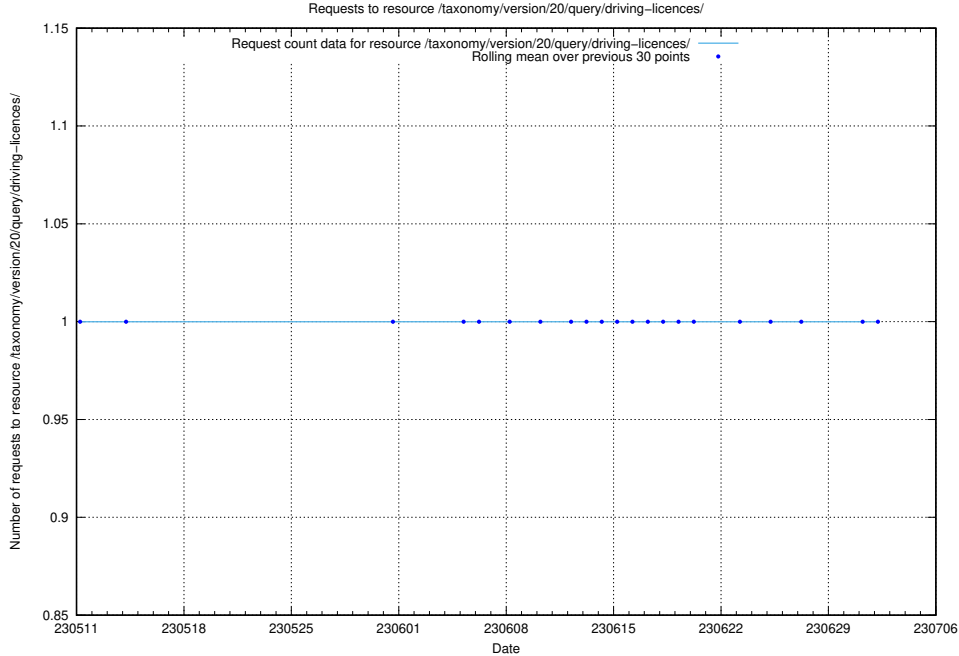

5.1885 Usage of /taxonomy/version/20/query/driving-licences/

Here, we count the number of requests to resource /taxonomy/version/20/query/driving-licences/.