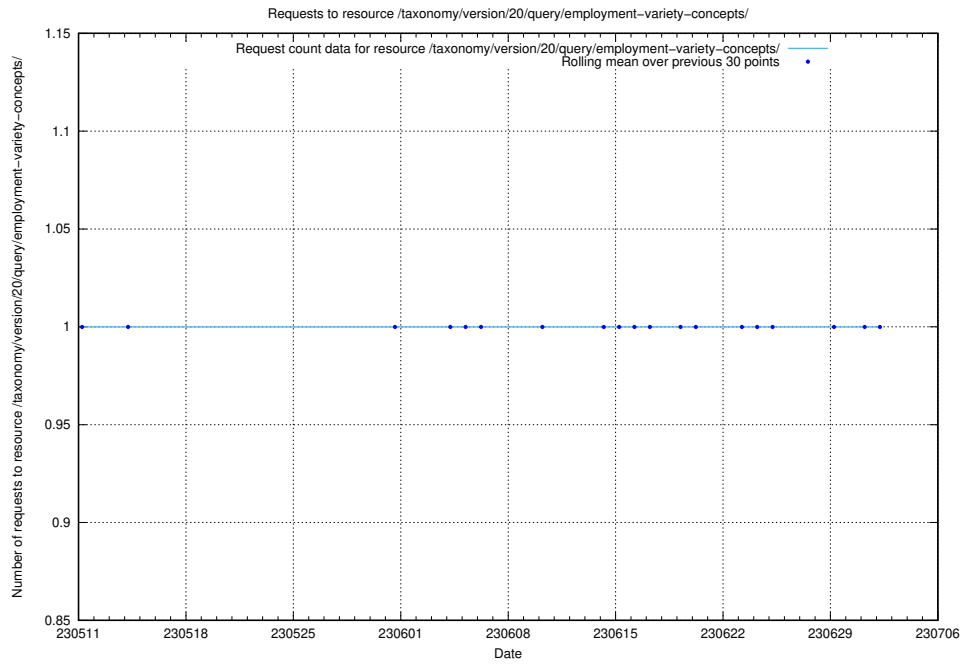

5.1881 Usage of /taxonomy/version/20/query/employment-variety-concepts/

Here, we count the number of requests to resource /taxonomy/version/20/query/employment-variety-concepts/.