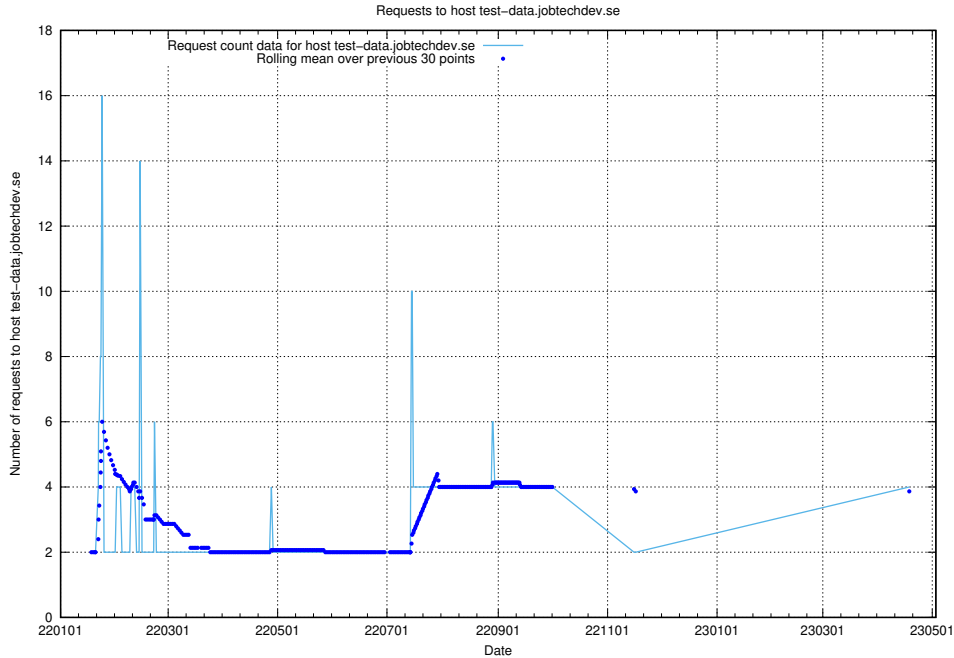

7.96 Usage of test-data.jobtechdev.se

Here, we count the number of requests to host test-data.jobtechdev.se.