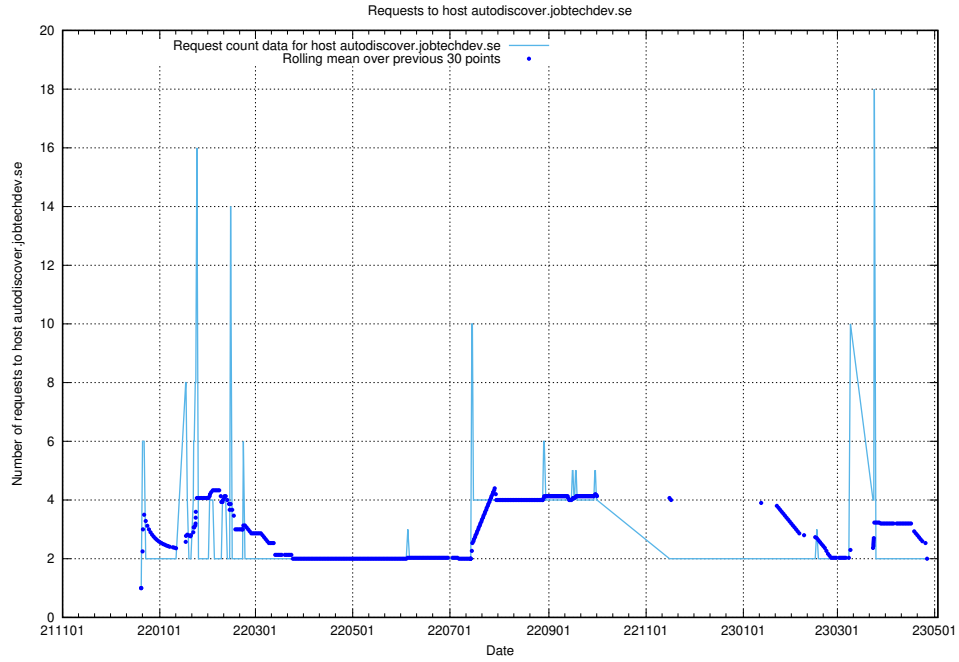

7.360 Usage of autodiscover.jobtechdev.se

Here, we count the number of requests to host autodiscover.jobtechdev.se.