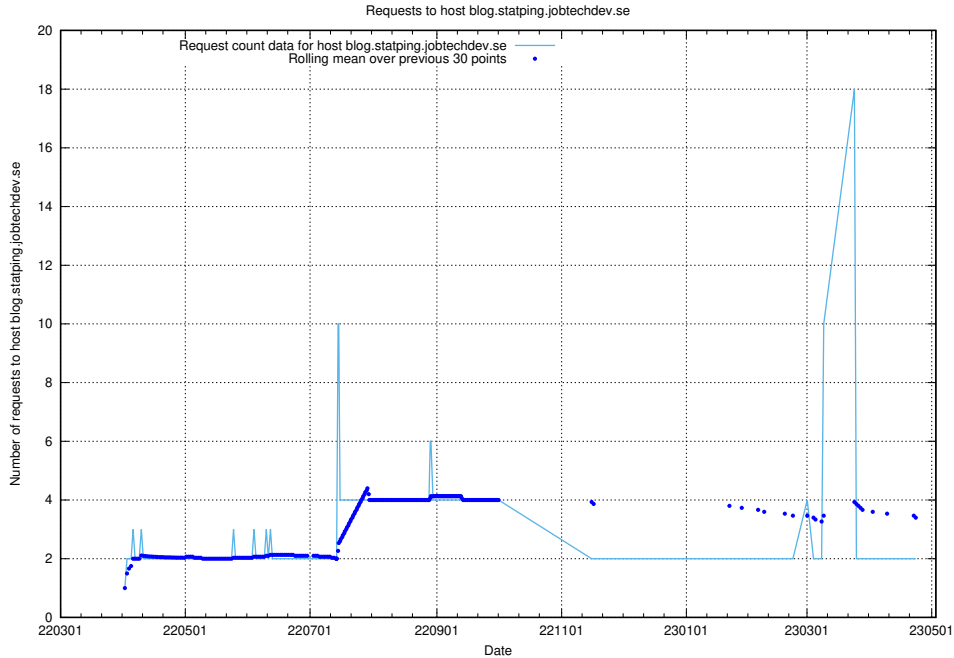

7.457 Usage of blog.statping.jobtechdev.se

Here, we count the number of requests to host blog.statping.jobtechdev.se.