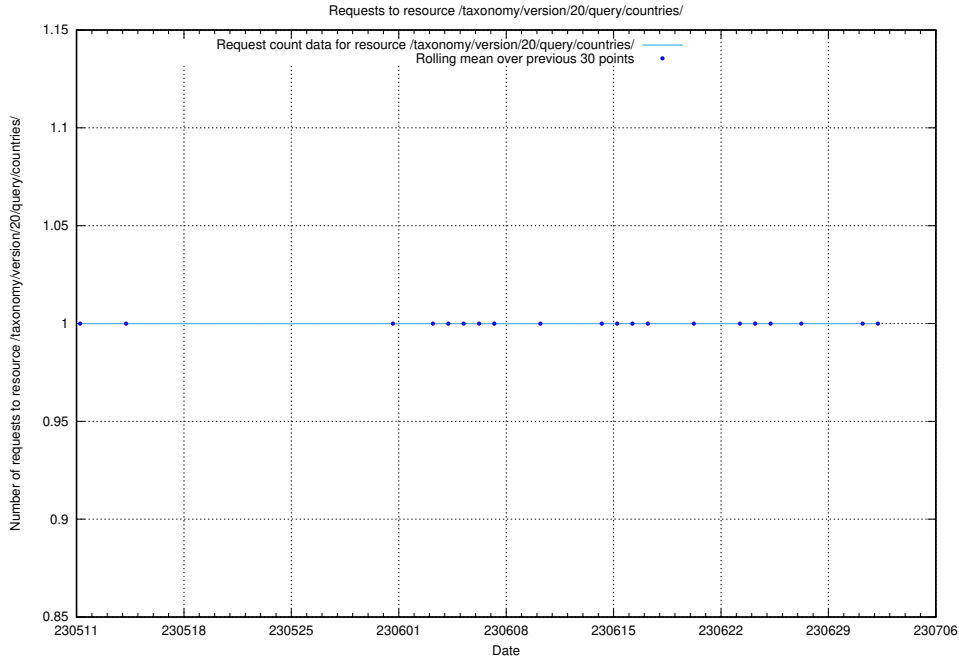

5.1886 Usage of /taxonomy/version/20/query/countries/

Here, we count the number of requests to resource /taxonomy/version/20/query/countries/.