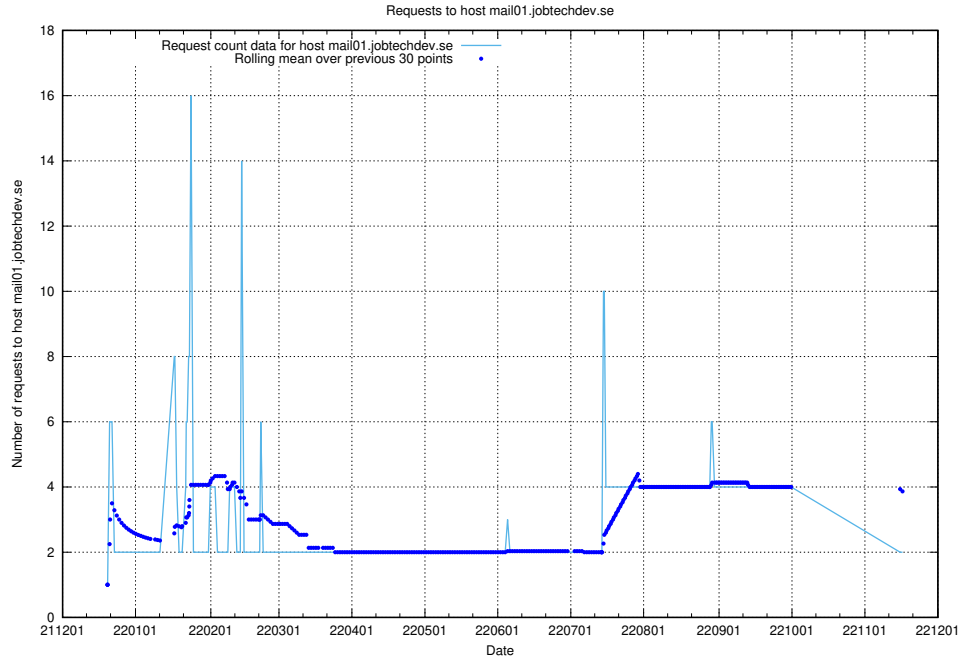

7.358 Usage of mail01.jobtechdev.se

Here, we count the number of requests to host mail01.jobtechdev.se.