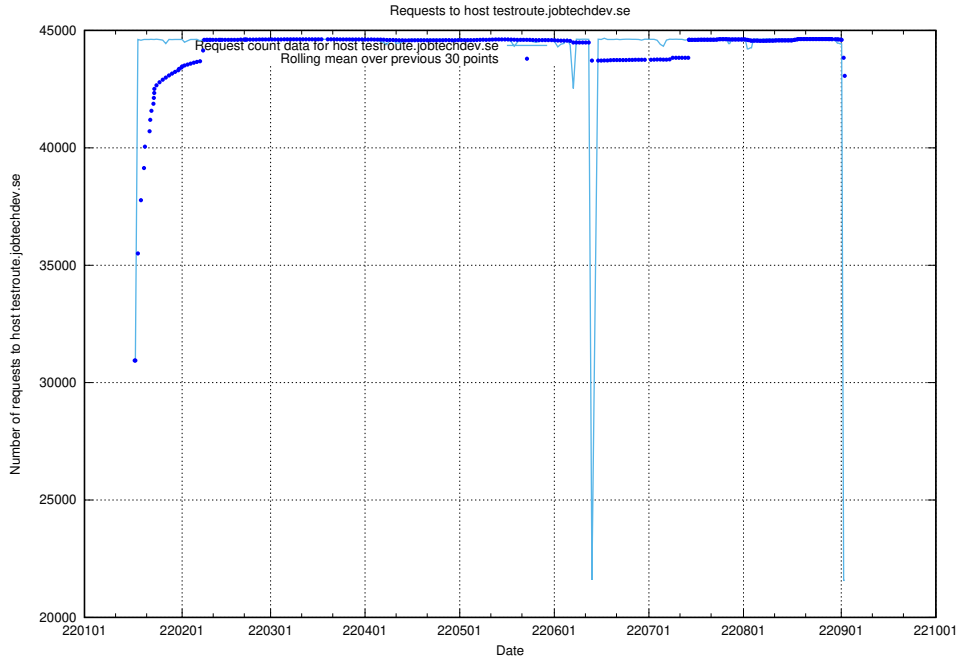

7.8 Usage of testroute.jobtechdev.se

Here, we count the number of requests to host testroute.jobtechdev.se.