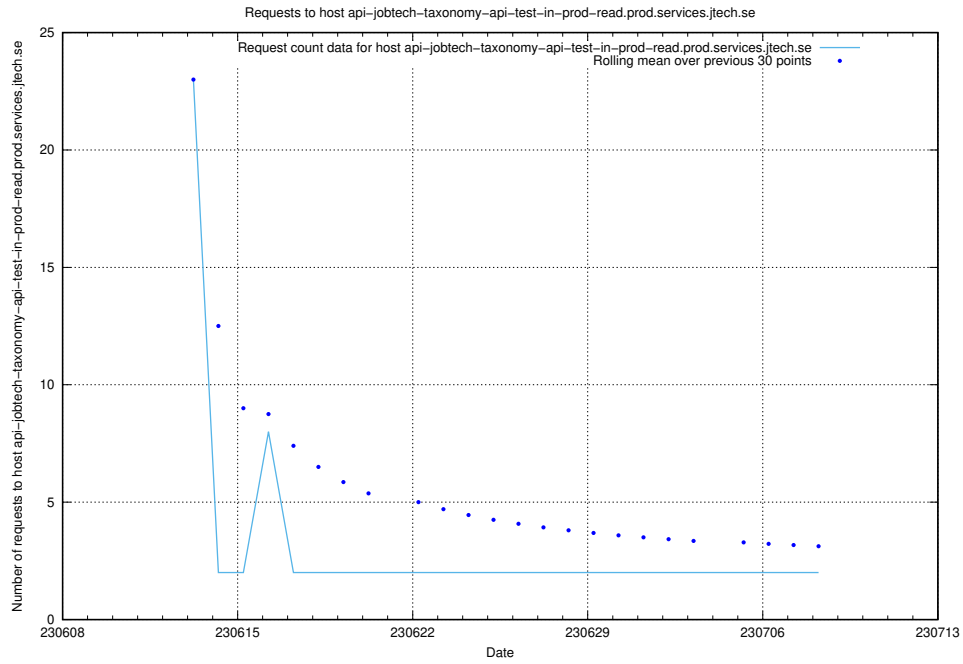

7.252 Usage of `api-jobtech-taxonomy-api-test-in-prod-read.prod.services.jtech.se`

Here, we count the number of requests to host `api-jobtech-taxonomy-api-test-in-prod-read.prod.services.jtech.se`.