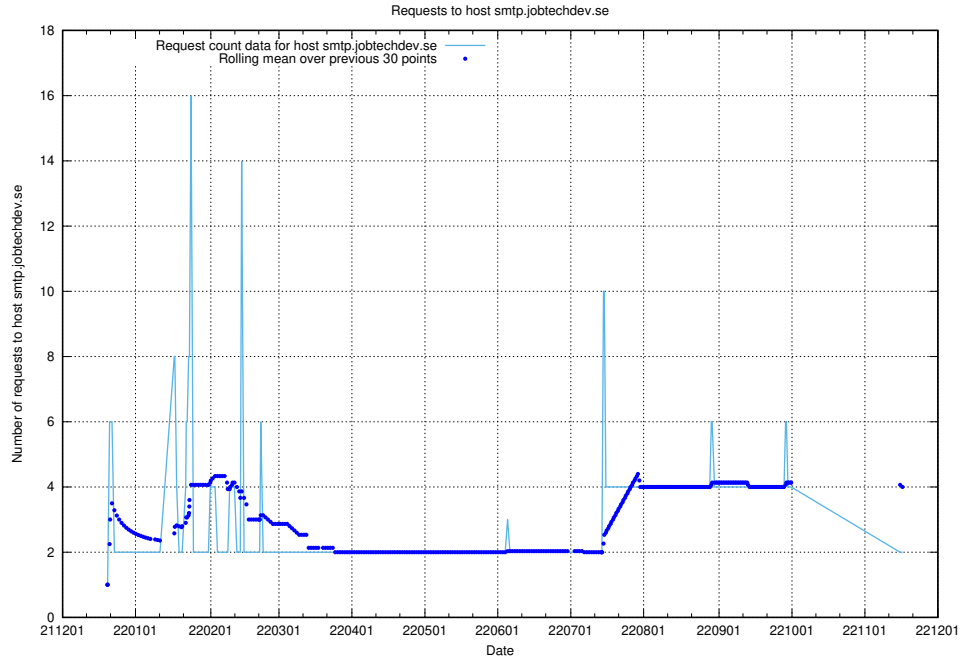

7.350 Usage of smtp.jobtechdev.se

Here, we count the number of requests to host smtp.jobtechdev.se.