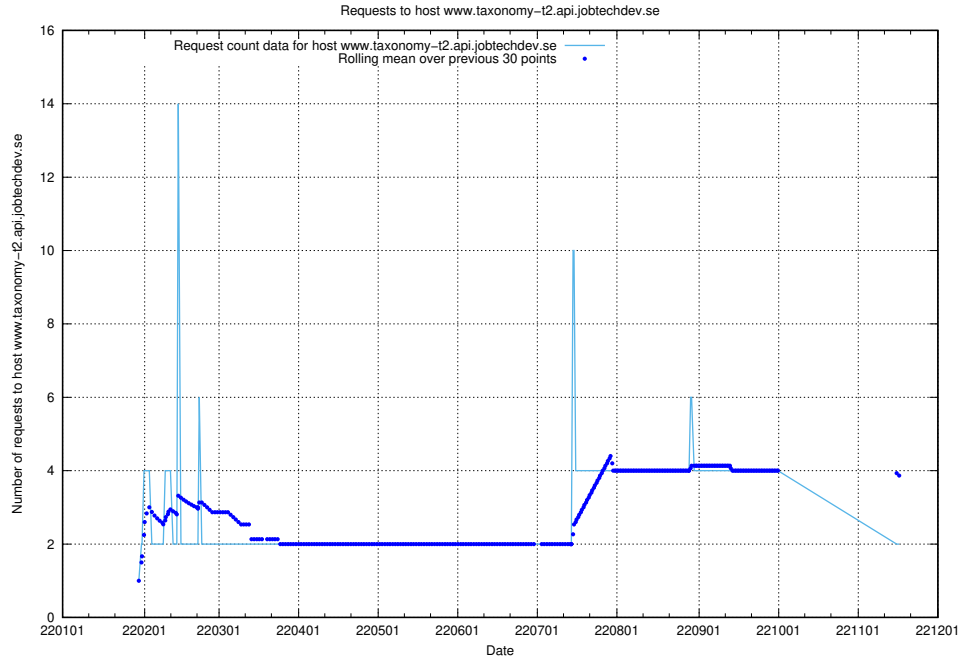

7.546 Usage of `www.taxonomy-t2.api.jobtechdev.se`

Here, we count the number of requests to host `www.taxonomy-t2.api.jobtechdev.se`.