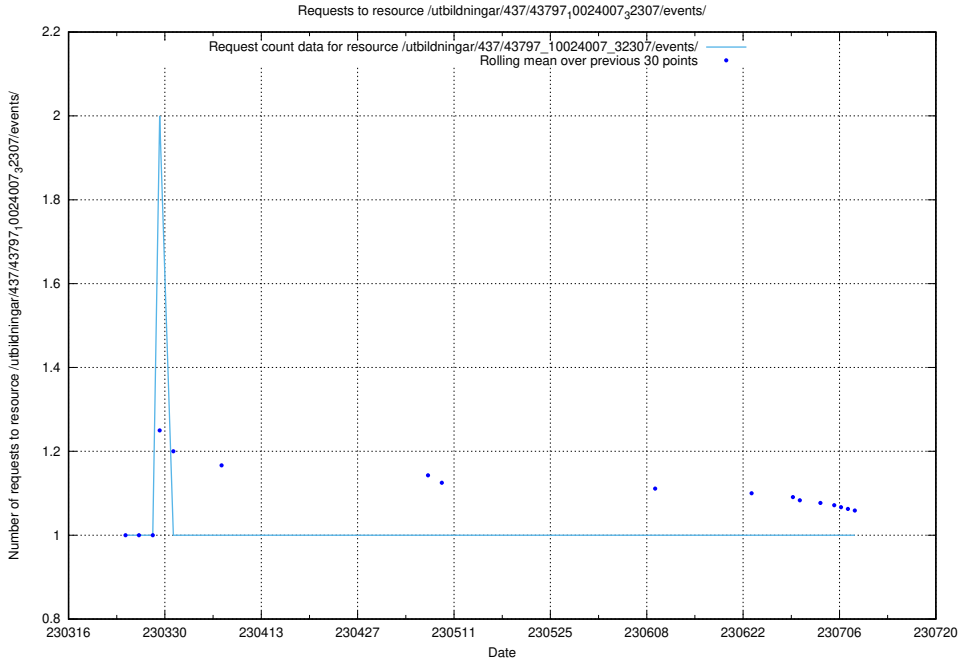

5.2031 Usage of /utbildningar/437/43797_10024007_32307/events/

Here, we count the number of requests to resource /utbildningar/437/43797_10024007_32307/events/.