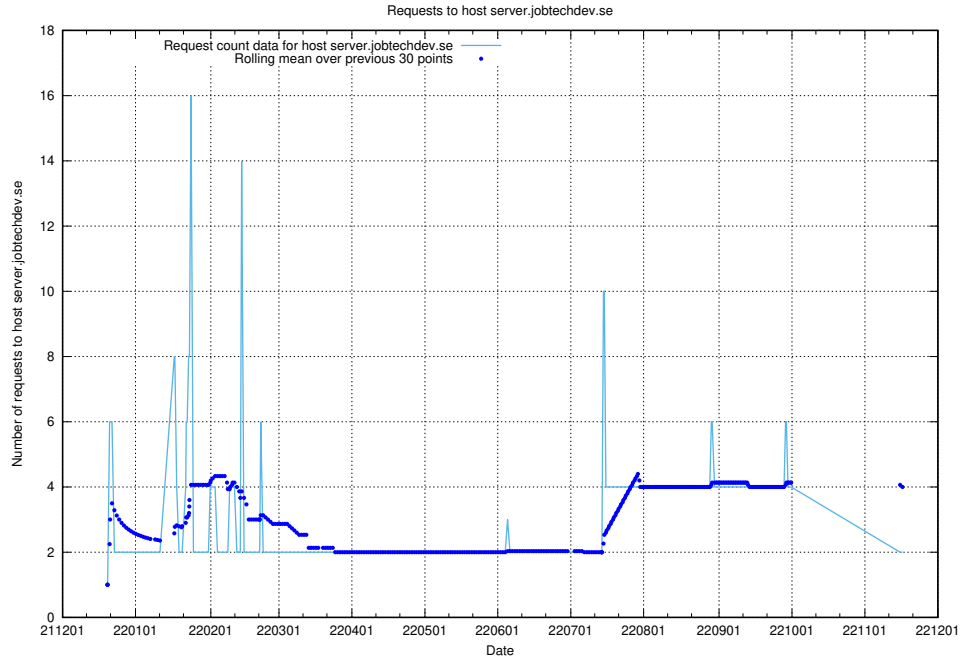

7.351 Usage of server.jobtechdev.se

Here, we count the number of requests to host server.jobtechdev.se.