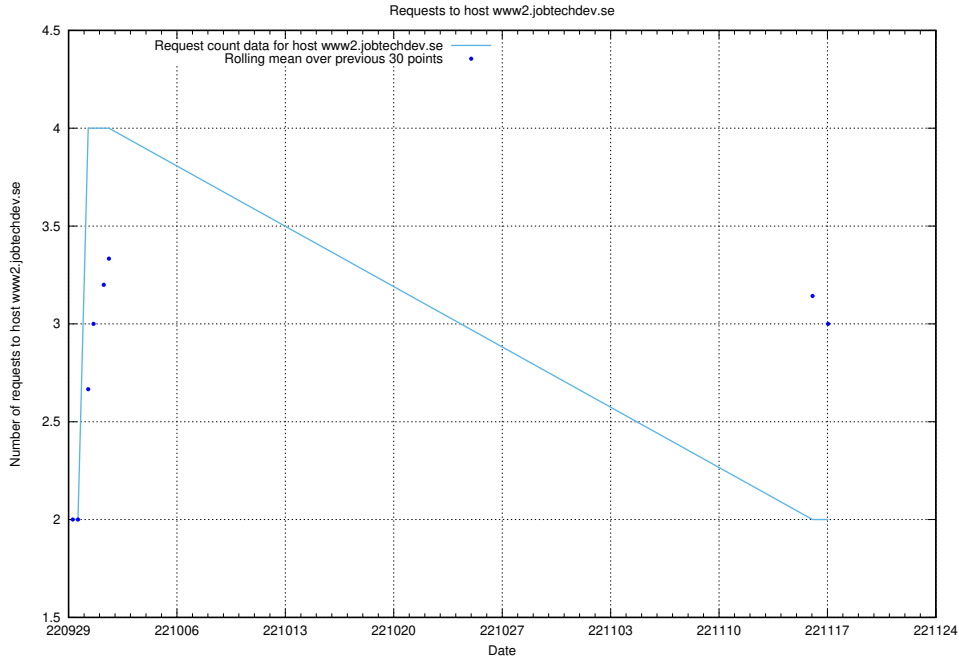

7.291 Usage of www2.jobtechdev.se

Here, we count the number of requests to host www2.jobtechdev.se.