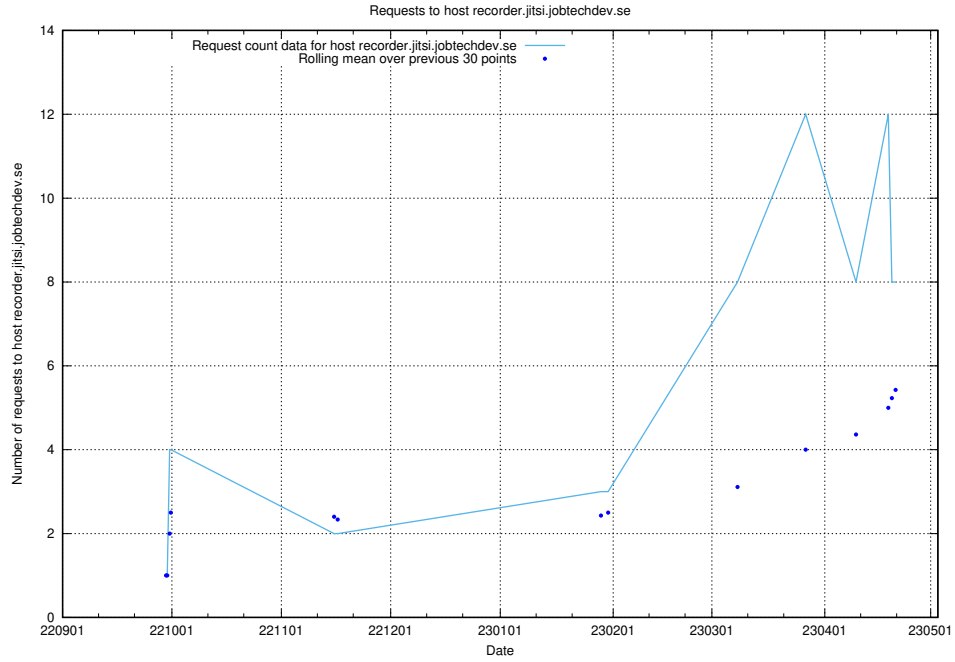

7.63 Usage of recorder.jitsi.jobtechdev.se

Here, we count the number of requests to host recorder.jitsi.jobtechdev.se.