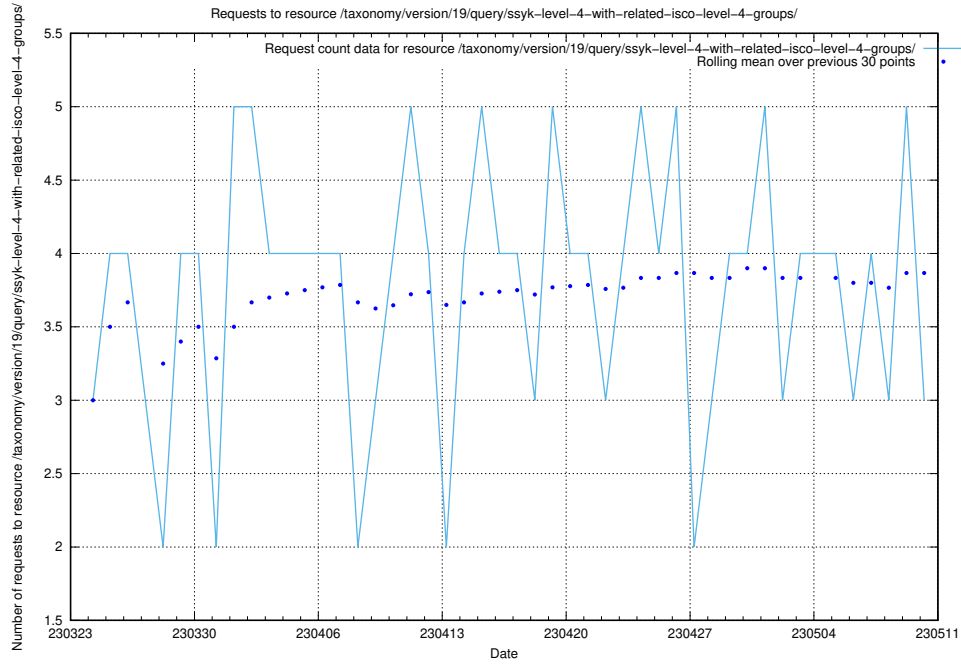

5.94 Usage of /taxonomy/version/19/query/ssyk-level-4-with-related-isco-level-4-groups/

Here, we count the number of requests to resource /taxonomy/version/19/query/ssyk-level-4-with-related-isco-level-4-groups/.