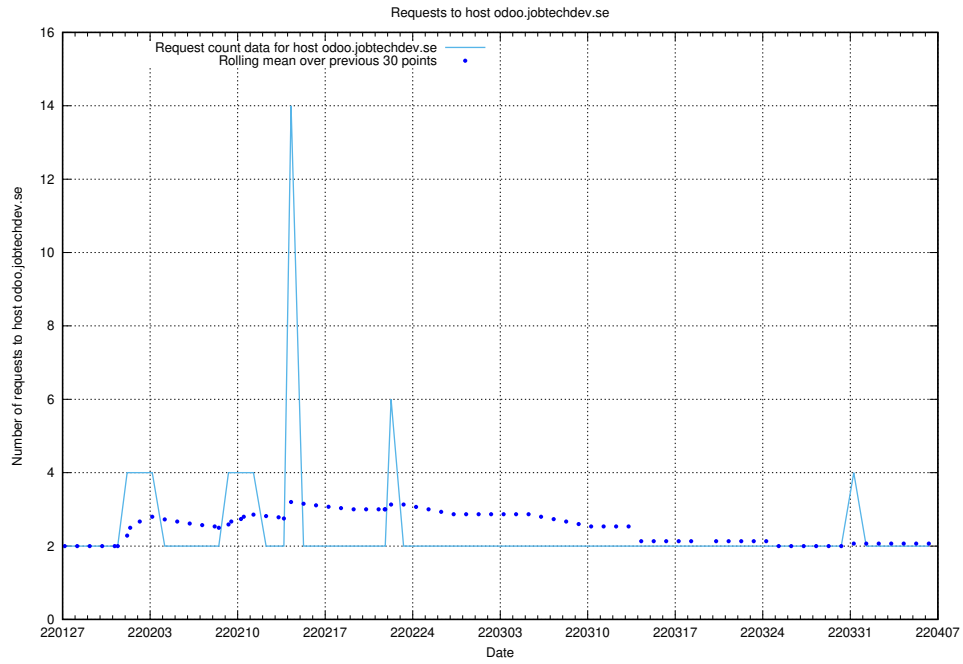

7.550 Usage of odoo.jobtechdev.se

Here, we count the number of requests to host odoo.jobtechdev.se.