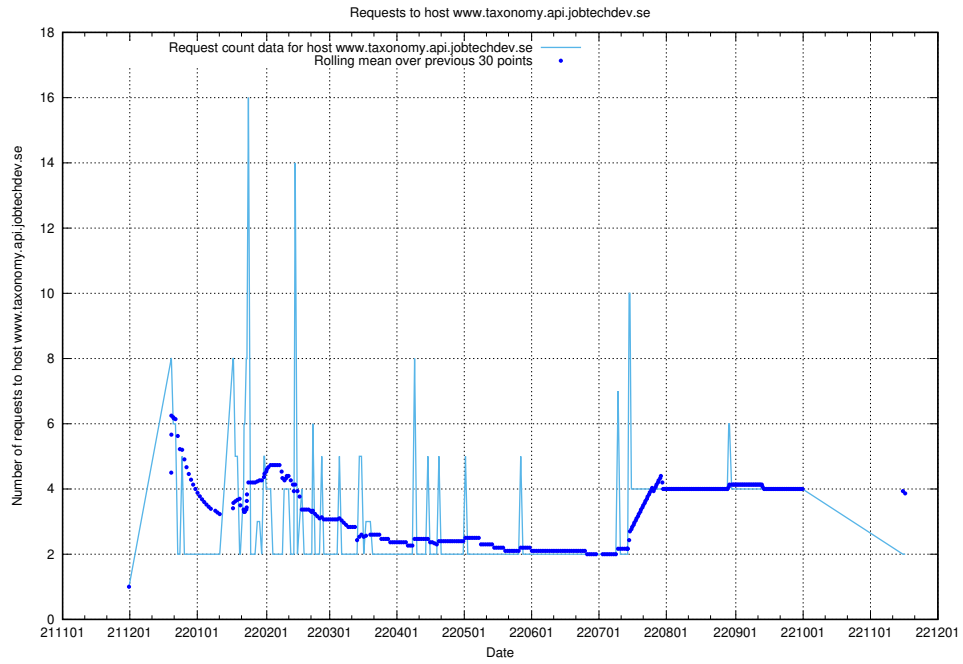

7.364 Usage of `www.taxonomy.api.jobtechdev.se`

Here, we count the number of requests to host `www.taxonomy.api.jobtechdev.se`.