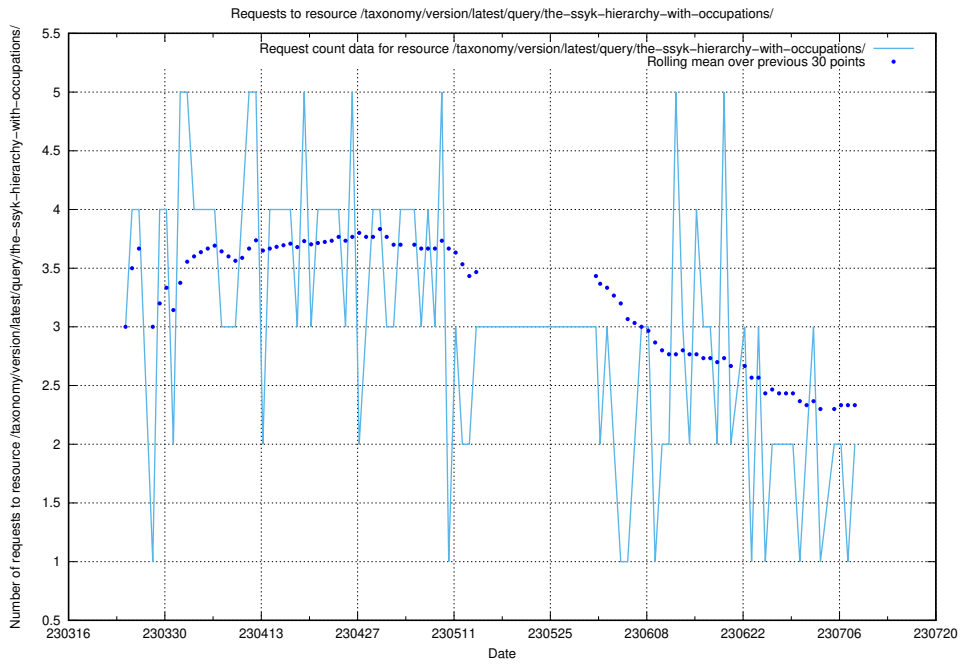

5.171 Usage of /taxonomy/version/latest/query/the-ssyk-hierarchy-with-occupations/

Here, we count the number of requests to resource /taxonomy/version/latest/query/the-ssyk-hierarchy-with-occupations/.