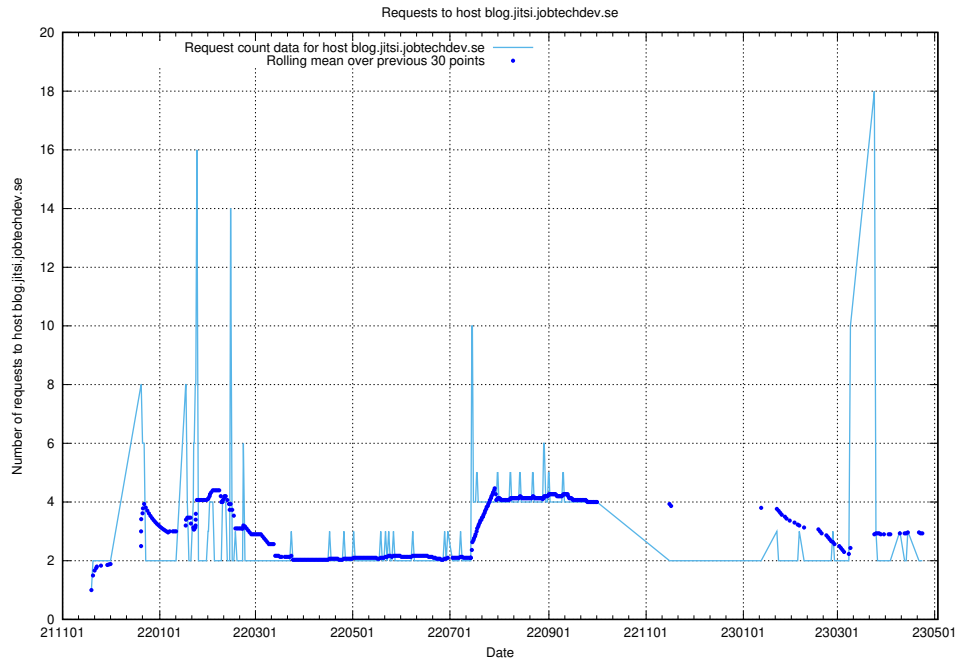

7.455 Usage of `blog.jitsi.jobtechdev.se`

Here, we count the number of requests to host `blog.jitsi.jobtechdev.se`.