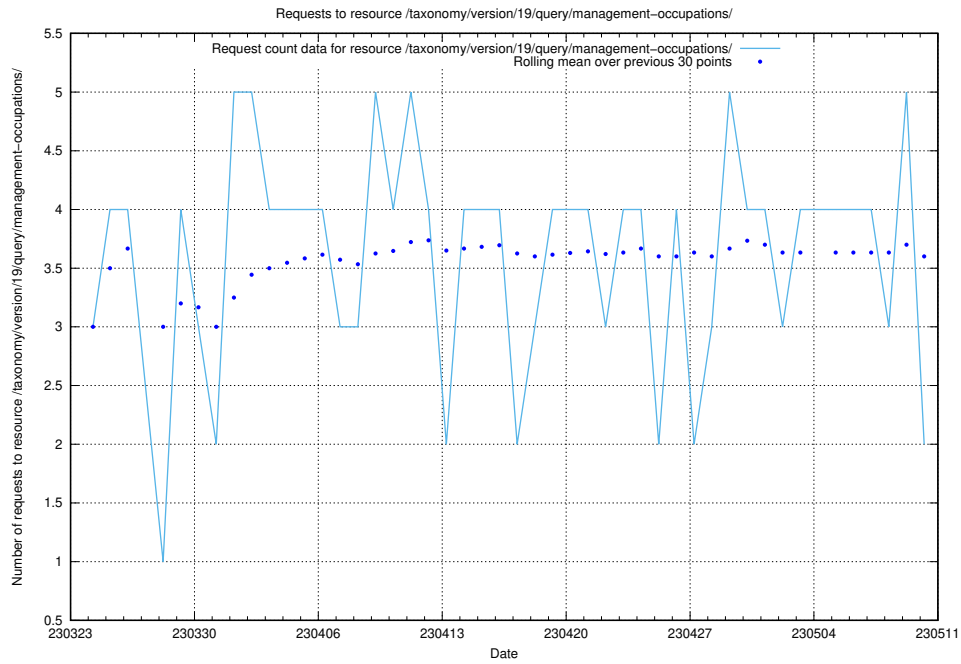

5.234 Usage of /taxonomy/version/19/query/management-occupations/

Here, we count the number of requests to resource /taxonomy/version/19/query/management-occupations/.