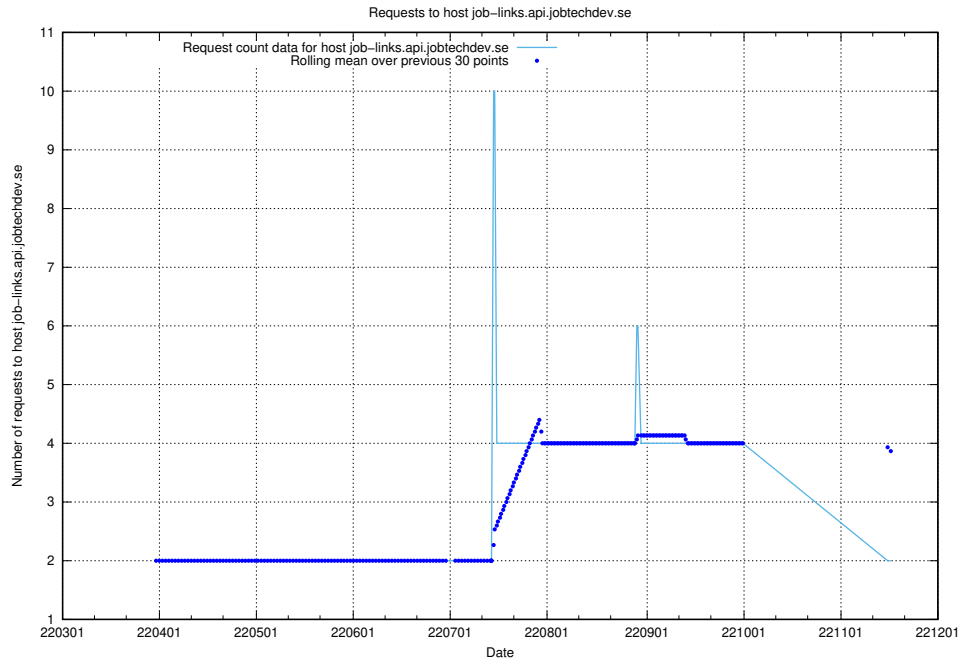

7.463 Usage of `job-links.api.jobtechdev.se`

Here, we count the number of requests to host `job-links.api.jobtechdev.se`.