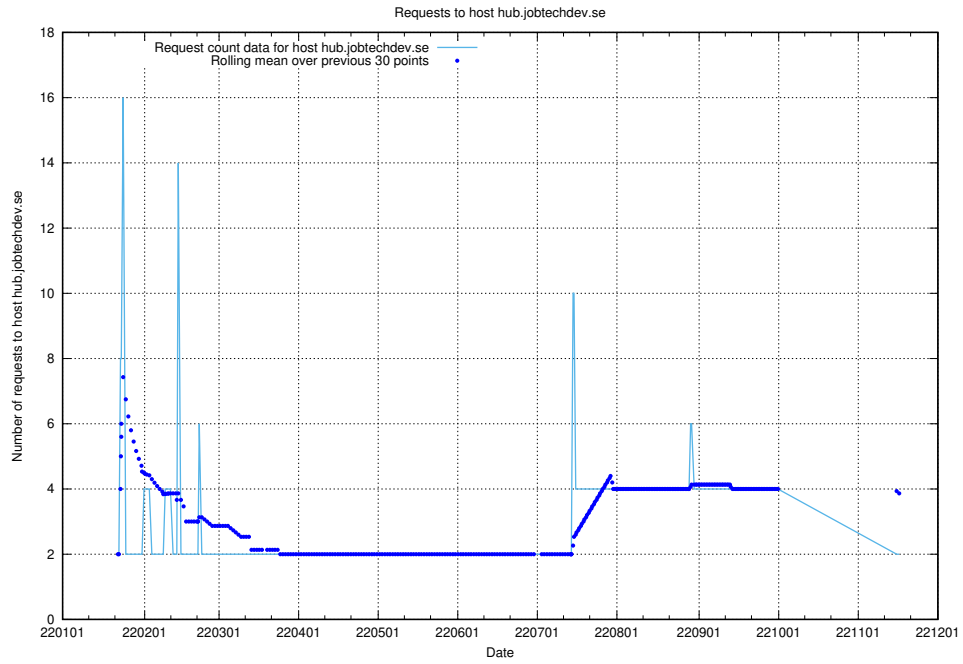

7.577 Usage of hub.jobtechdev.se

Here, we count the number of requests to host hub.jobtechdev.se.