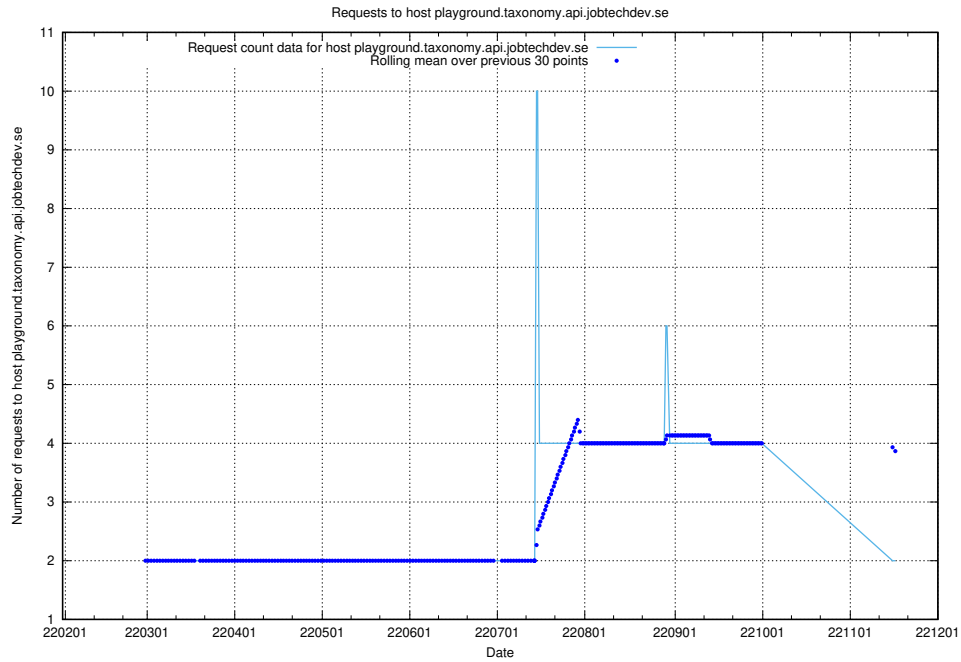

## 7.489 Usage of playground.taxonomy.api.jobtechdev.se

Here, we count the number of requests to host playground.taxonomy.api.jobtechdev.se.