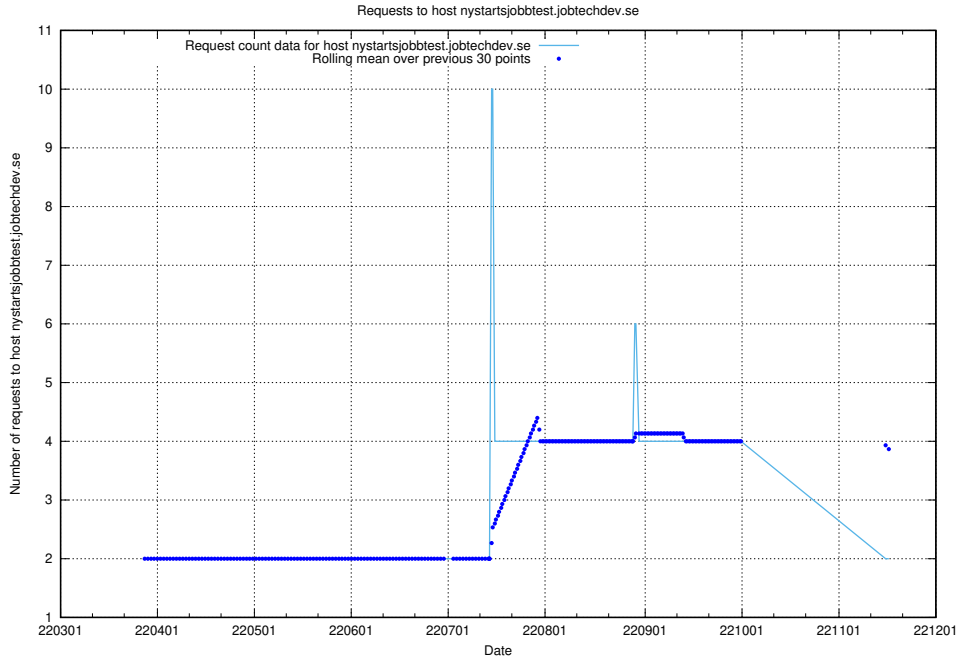

7.469 Usage of nystartsjobbtest.jobtechdev.se

Here, we count the number of requests to host nystartsjobbtest.jobtechdev.se.