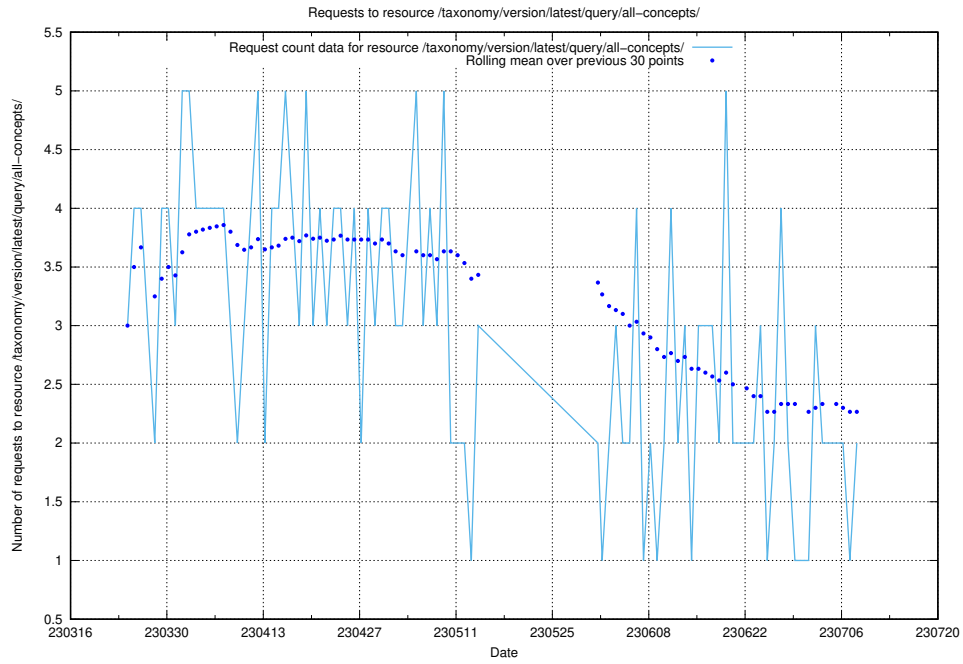

5.219 Usage of /taxonomy/version/latest/query/all-concepts/

Here, we count the number of requests to resource /taxonomy/version/latest/query/all-concepts/.