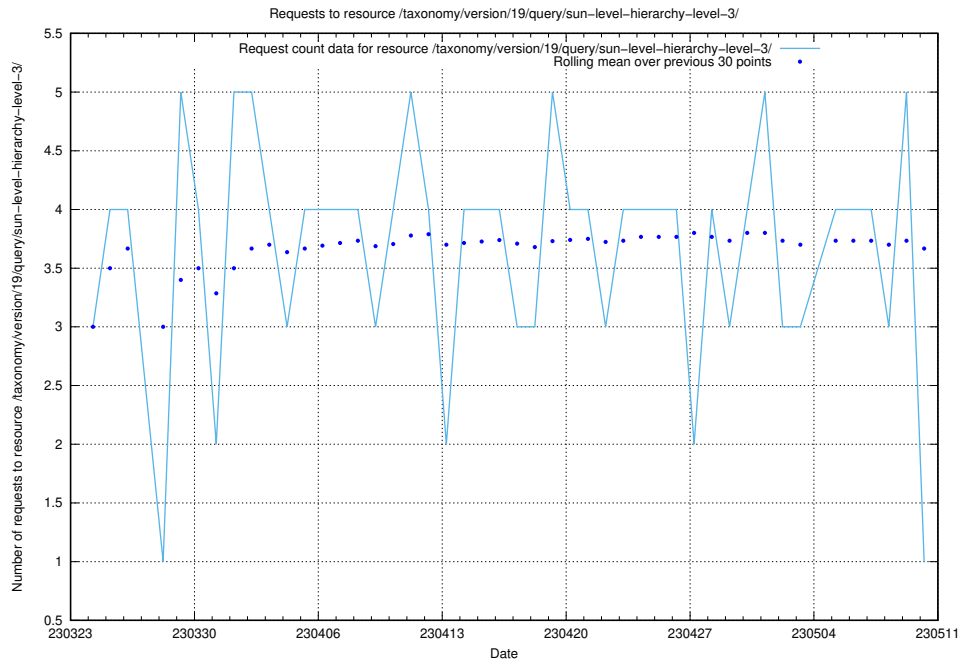

5.1991 Usage of /taxonomy/version/19/query/sun-level-hierarchy-level-3/

Here, we count the number of requests to resource /taxonomy/version/19/query/sun-level-hierarchy-level-3/.