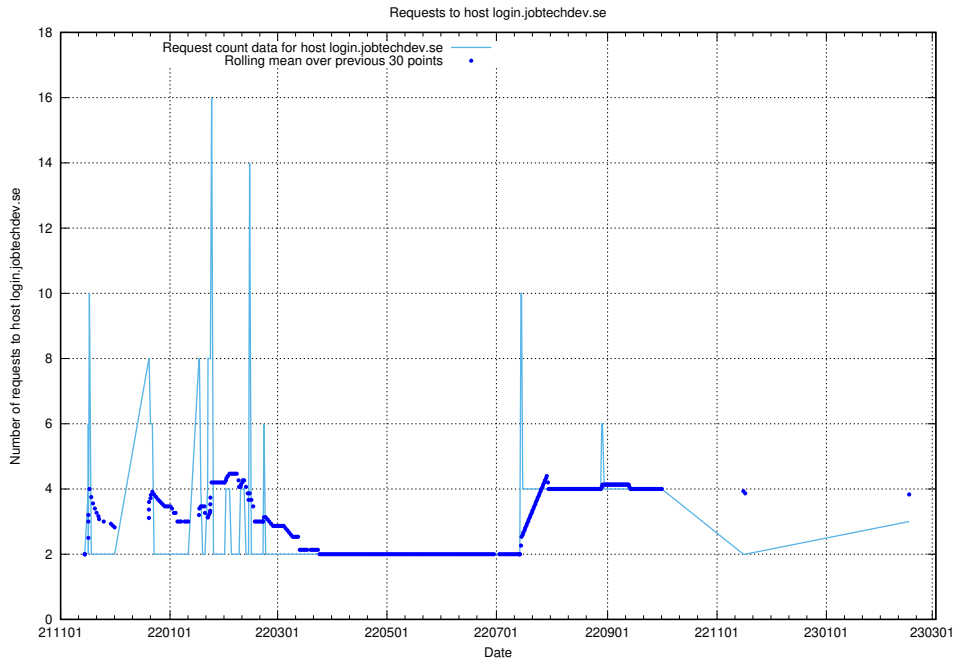

7.229 Usage of login.jobtechdev.se

Here, we count the number of requests to host login.jobtechdev.se.