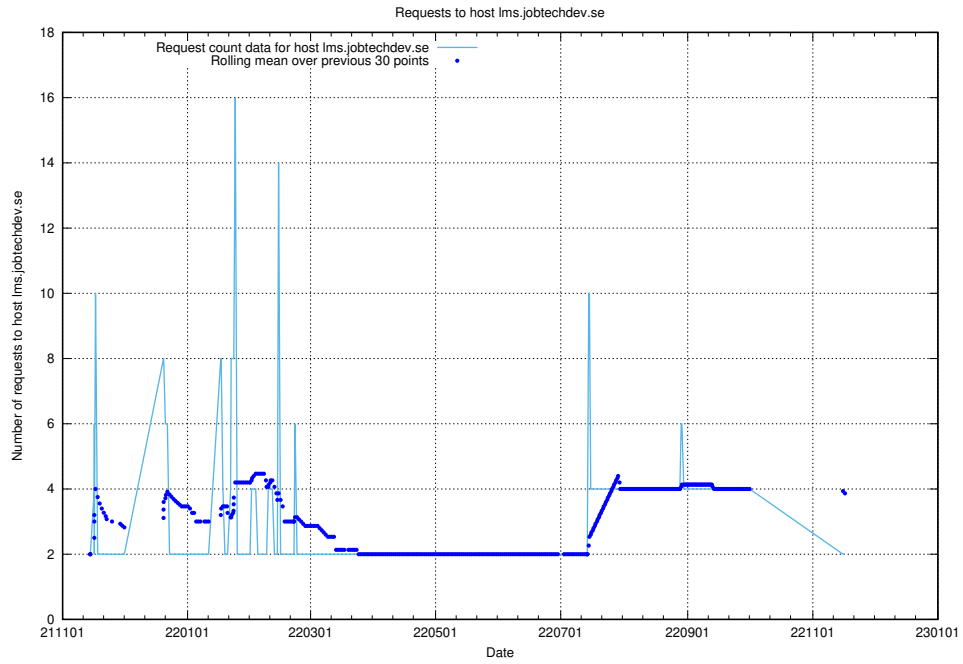

7.554 Usage of lms.jobtechdev.se

Here, we count the number of requests to host lms.jobtechdev.se.