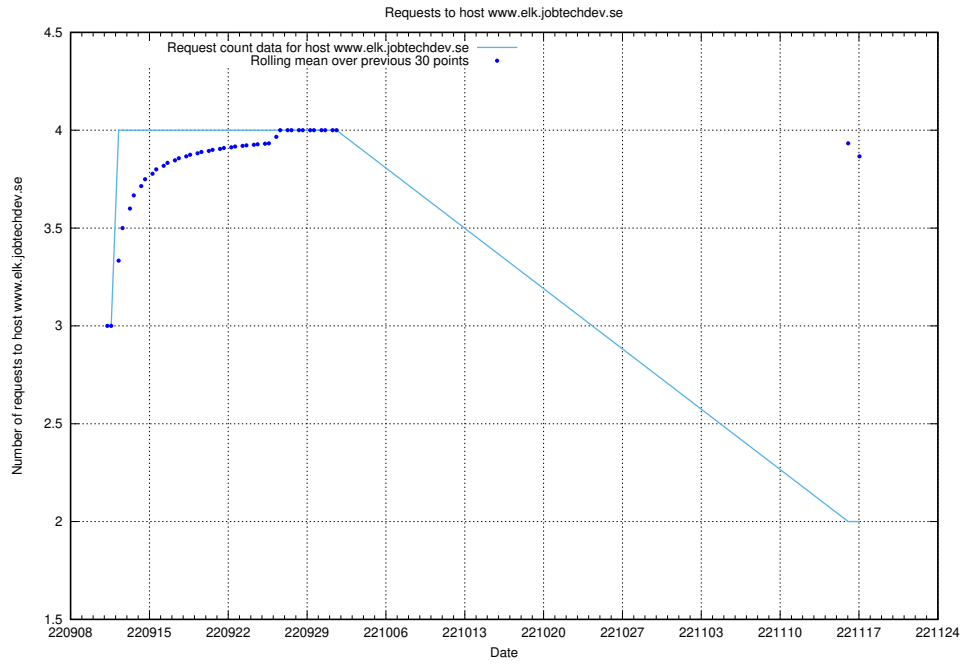

7.307 Usage of www.elk.jobtechdev.se

Here, we count the number of requests to host www.elk.jobtechdev.se.