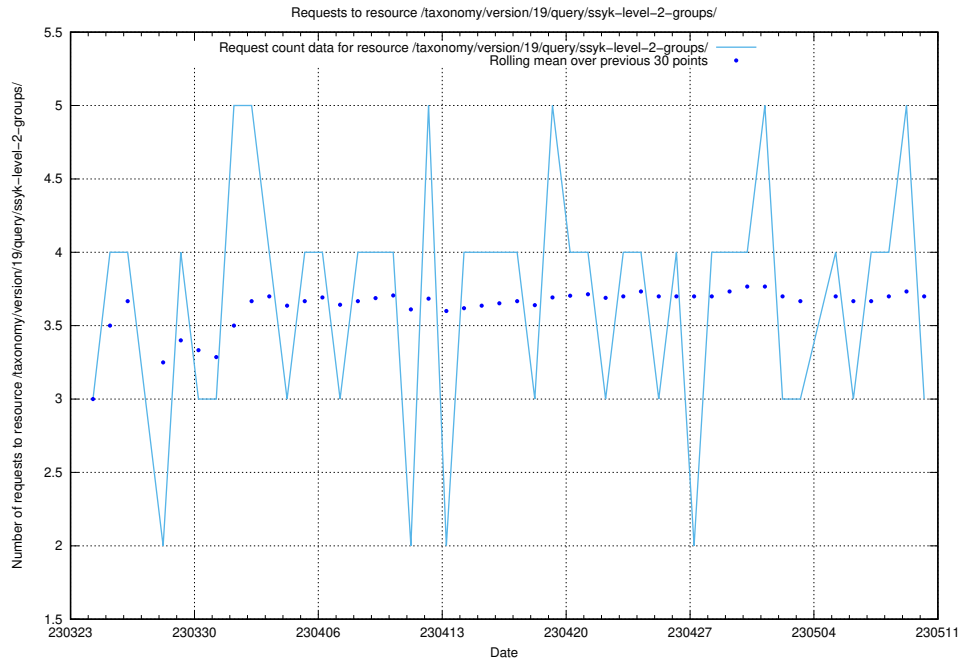

5.96 Usage of /taxonomy/version/19/query/ssyk-level-2-groups/

Here, we count the number of requests to resource /taxonomy/version/19/query/ssyk-level-2-groups/.