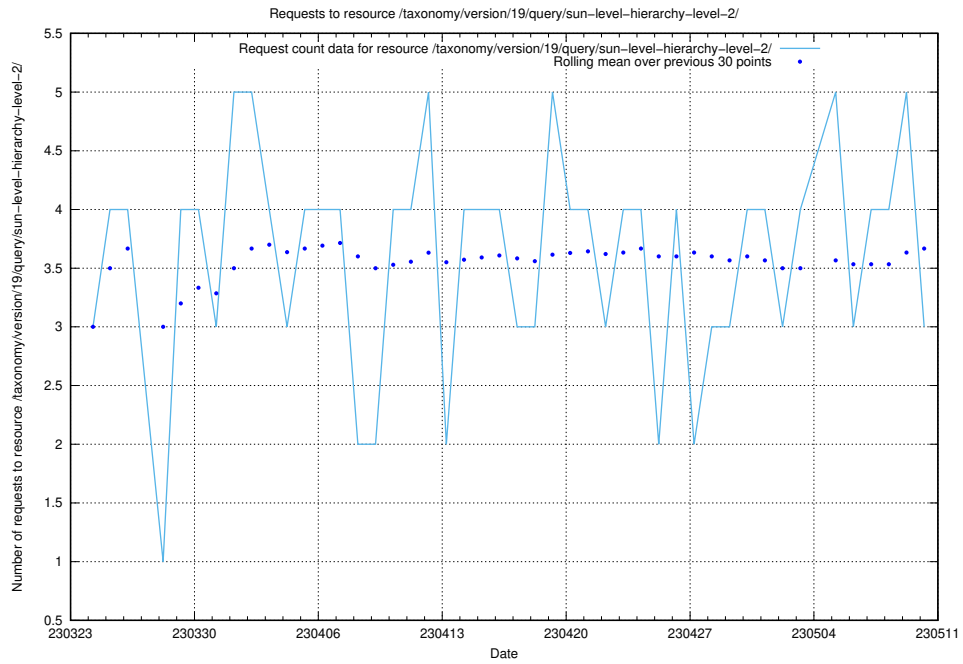

5.90 Usage of /taxonomy/version/19/query/sun-level-hierarchy-level-2/

Here, we count the number of requests to resource /taxonomy/version/19/query/sun-level-hierarchy-level-2/.