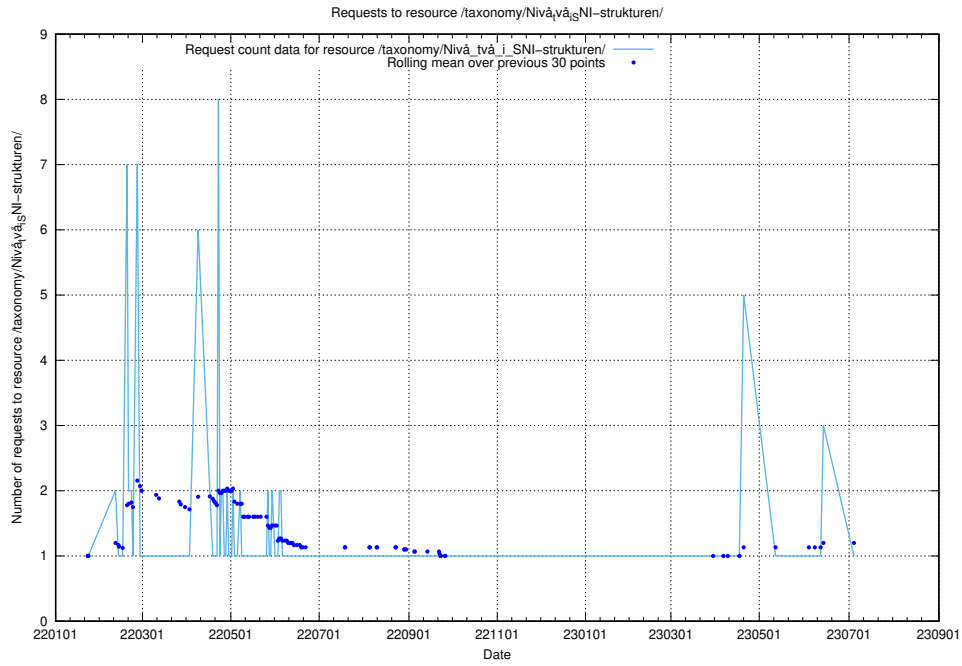

5.954 Usage of /taxonomy/Nivå_två_i_SNI-strukturen/

Here, we count the number of requests to resource /taxonomy/Nivå_två_i_SNI-strukturen/.