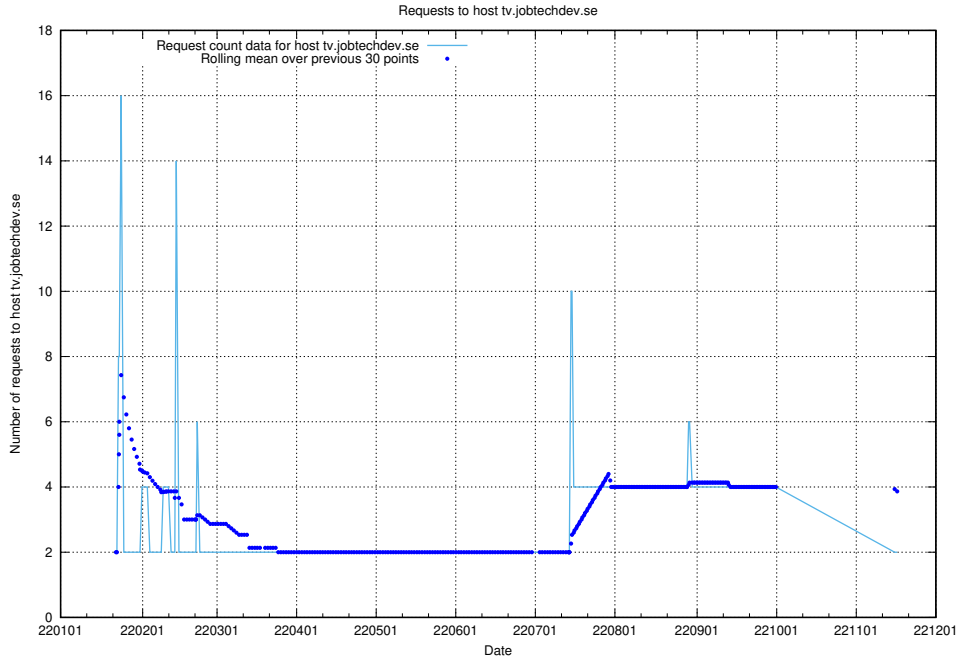

7.562 Usage of tv.jobtechdev.se

Here, we count the number of requests to host tv.jobtechdev.se.