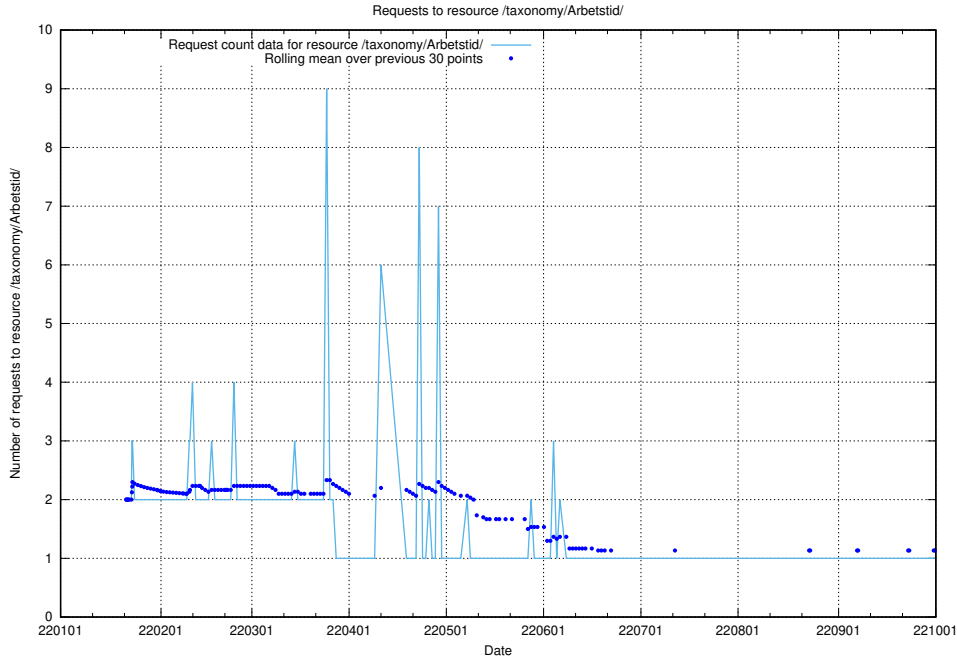

5.687 Usage of /taxonomy/Arbetstid/

Here, we count the number of requests to resource /taxonomy/Arbetstid/.