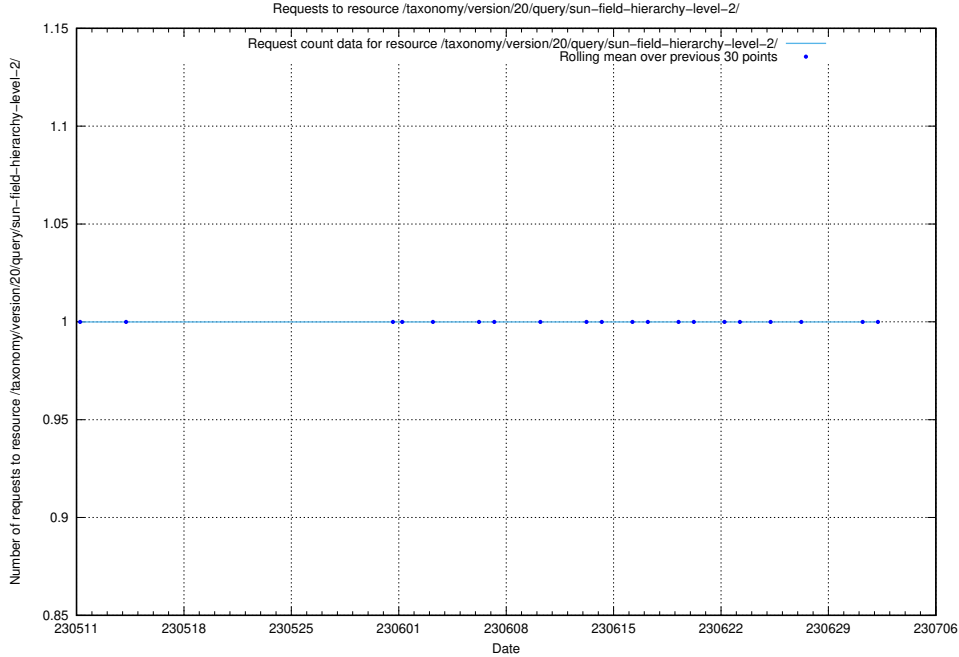

## 5.1848 Usage of /utbildningar/122/122546\_10064825\_267299/events/

Here, we count the number of requests to resource /utbildningar/122/122546\_10064825\_267299/events/