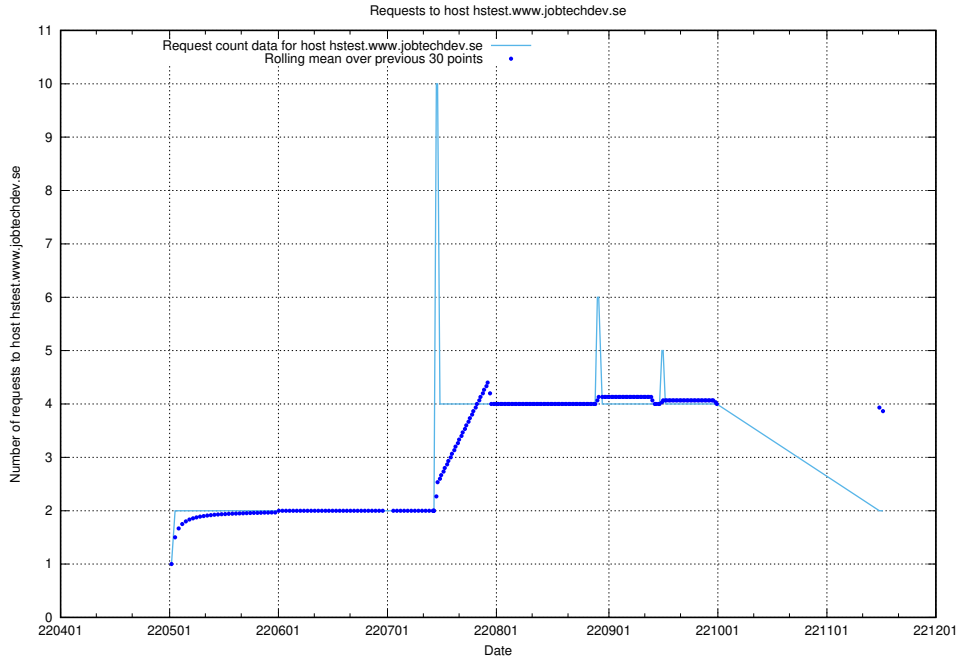

7.416 Usage of hstest.www.jobtechdev.se

Here, we count the number of requests to host hstest.www.jobtechdev.se.