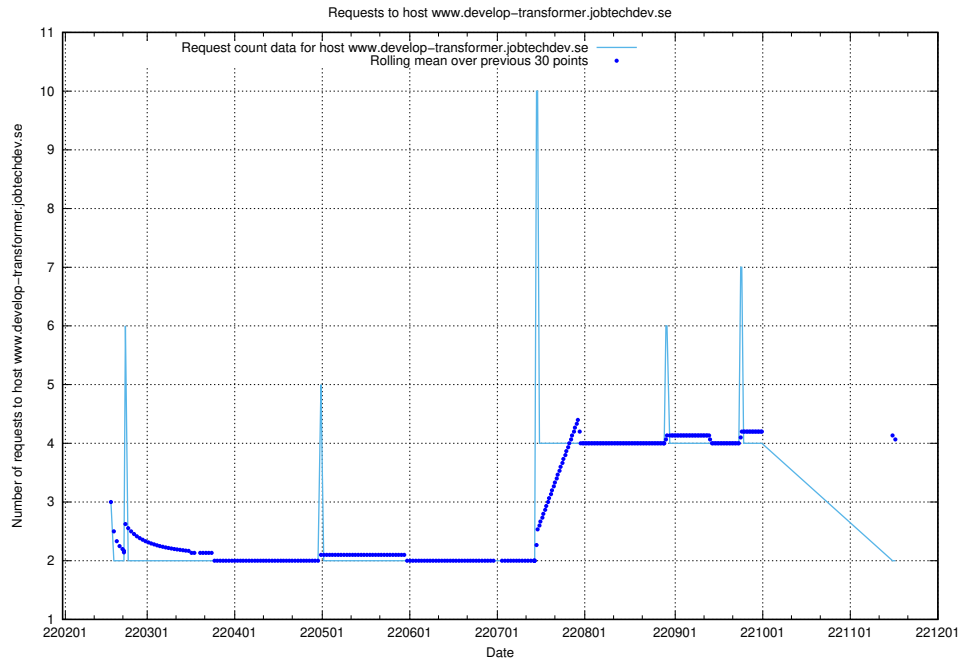

### 7.518 Usage of standby.jobtechdev.se

Here, we count the number of requests to host standby.jobtechdev.se.