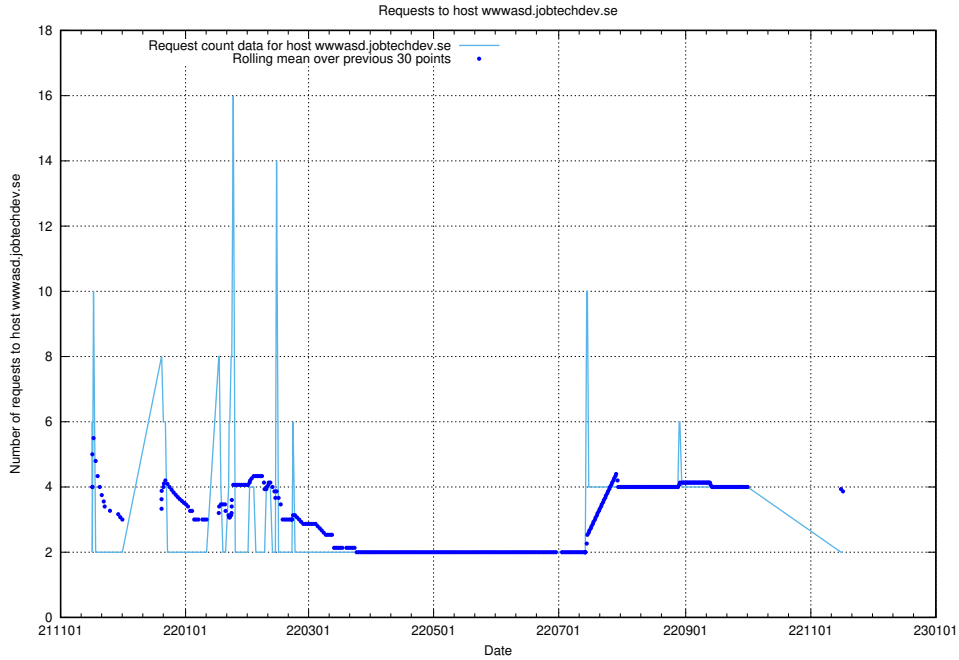

7.516 Usage of wwwasd.jobtechdev.se

Here, we count the number of requests to host wwwasd.jobtechdev.se.