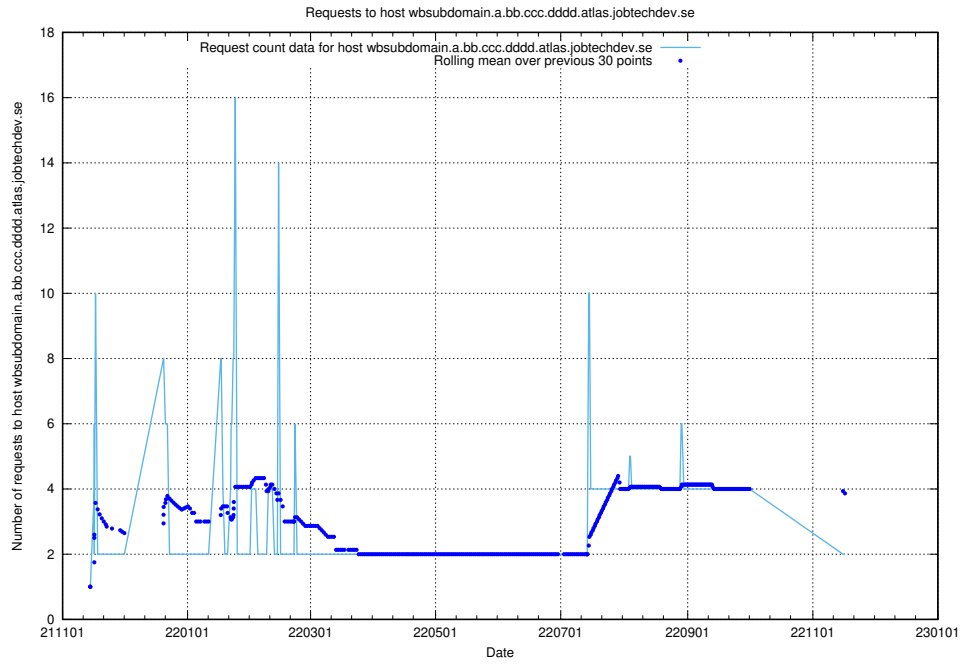

7.529 Usage of wbsubdomain.a.bb.ccc.dddd.atlas.jobtechdev.se

Here, we count the number of requests to host wbsubdomain.a.bb.ccc.dddd.atlas.jobtechdev.se.