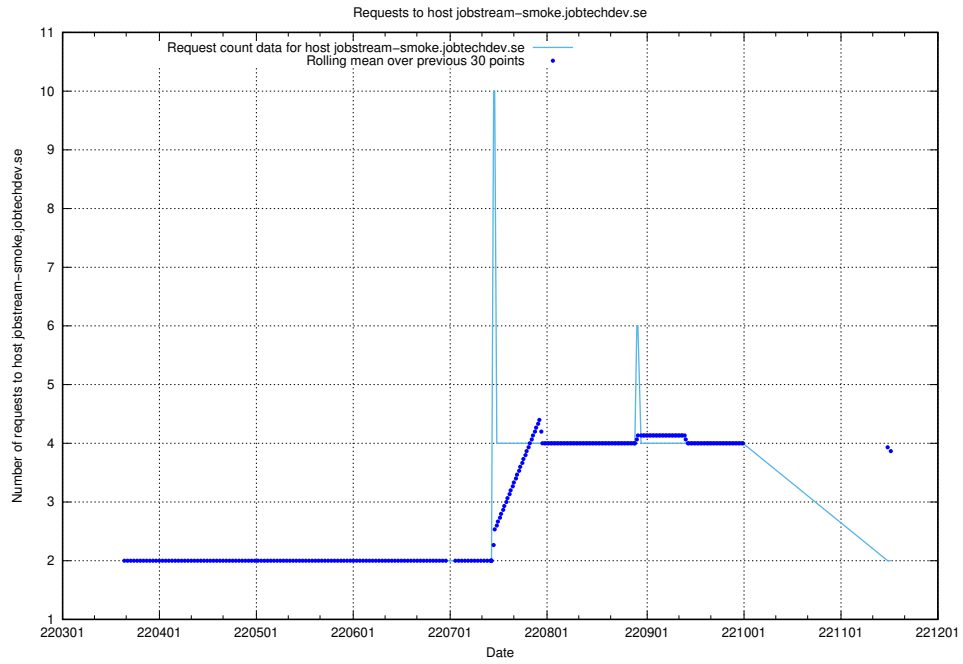

## 7.474 Usage of `jobstream-smoke.jobtechdev.se`

Here, we count the number of requests to host `jobstream-smoke.jobtechdev.se`.