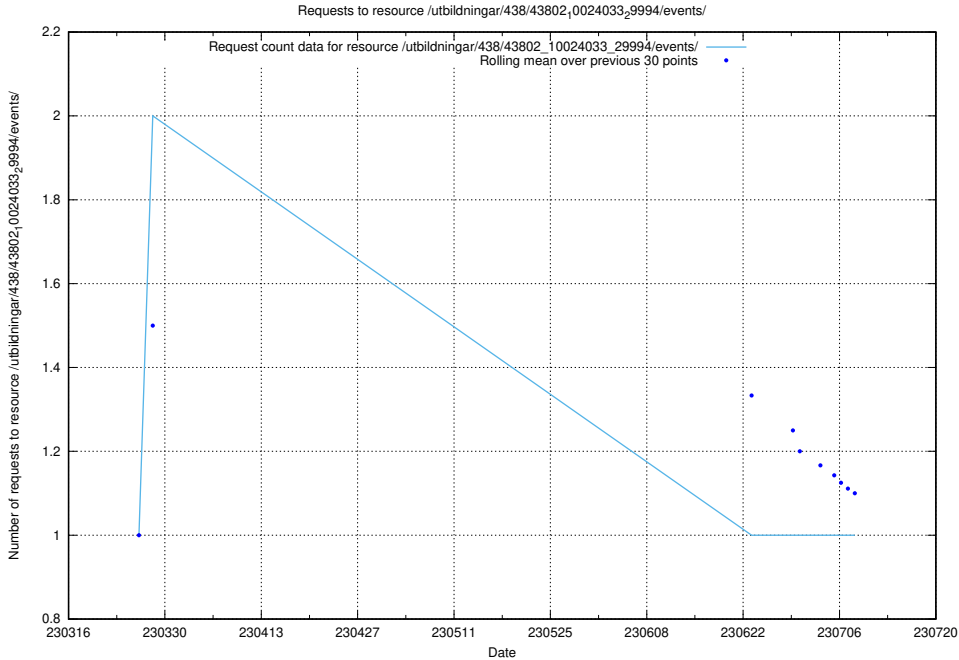

5.1976 Usage of /utbildningar/438/43802_10024033_29994/events/

Here, we count the number of requests to resource /utbildningar/438/43802_10024033_29994/events/.