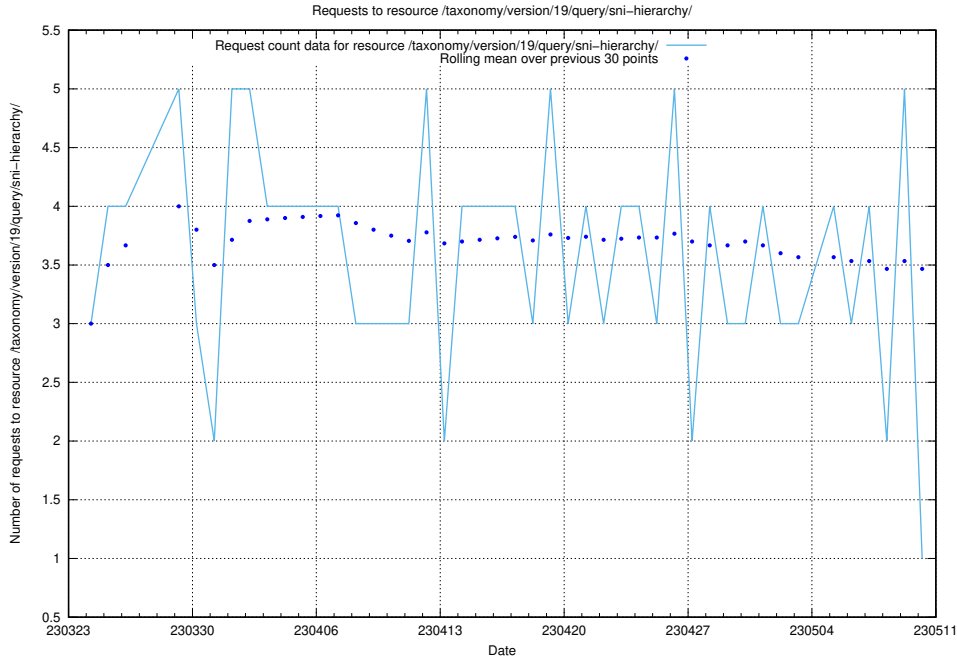

5.2000 Usage of /taxonomy/version/19/query/sni-hierarchy/

Here, we count the number of requests to resource /taxonomy/version/19/query/sni-hierarchy/.