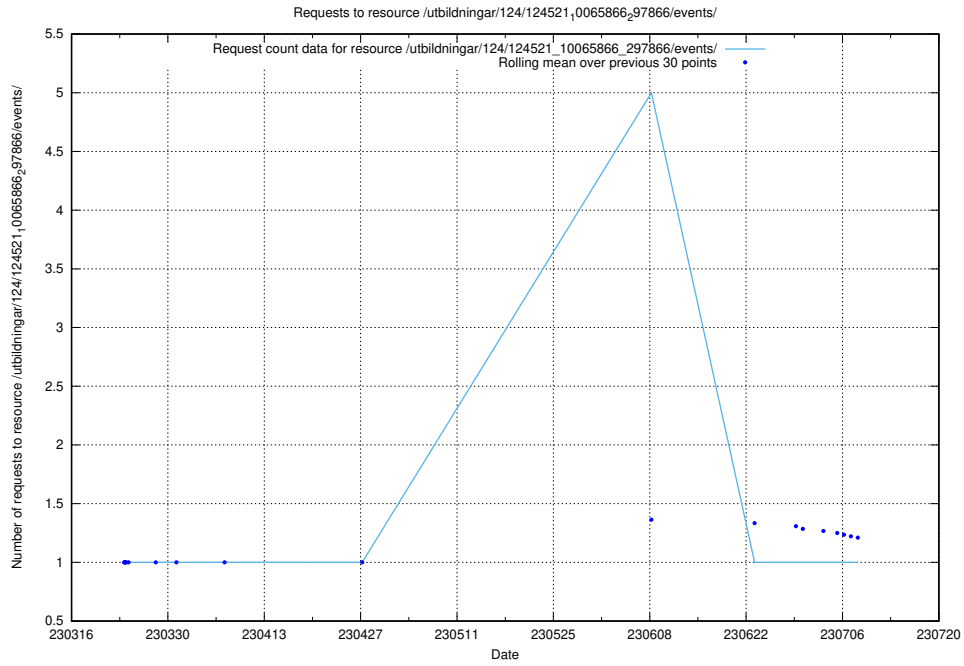

5.592 Usage of /utbildningar/124/124521_10065866_297866/events/

Here, we count the number of requests to resource /utbildningar/124/124521_10065866_297866/events/