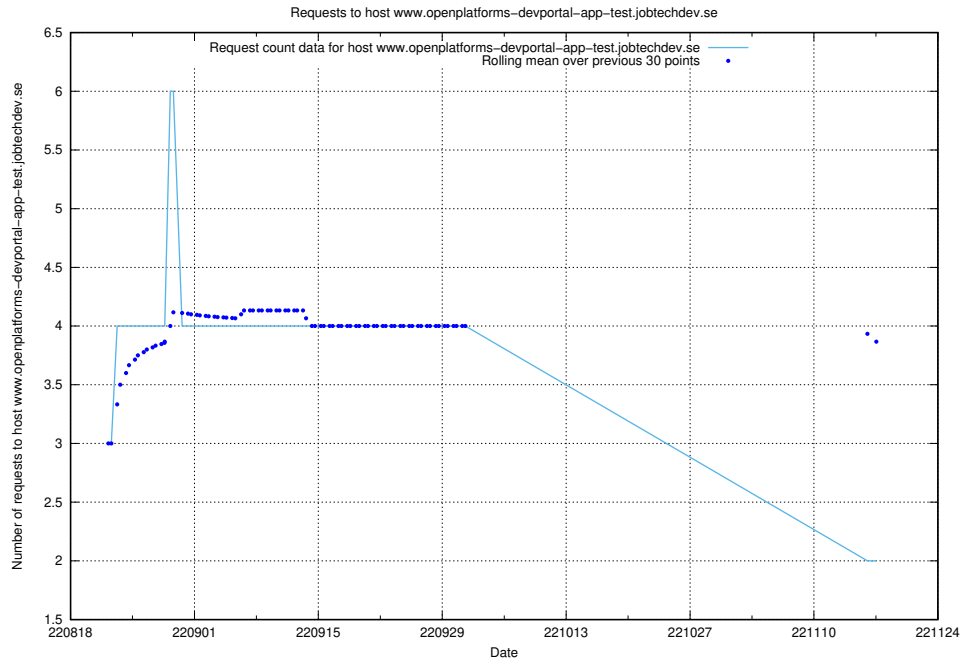

7.322 Usage of `www.openplatforms-devportal-app-test.jobtechdev.se`

Here, we count the number of requests to host `www.openplatforms-devportal-app-test.jobtechdev.se`.