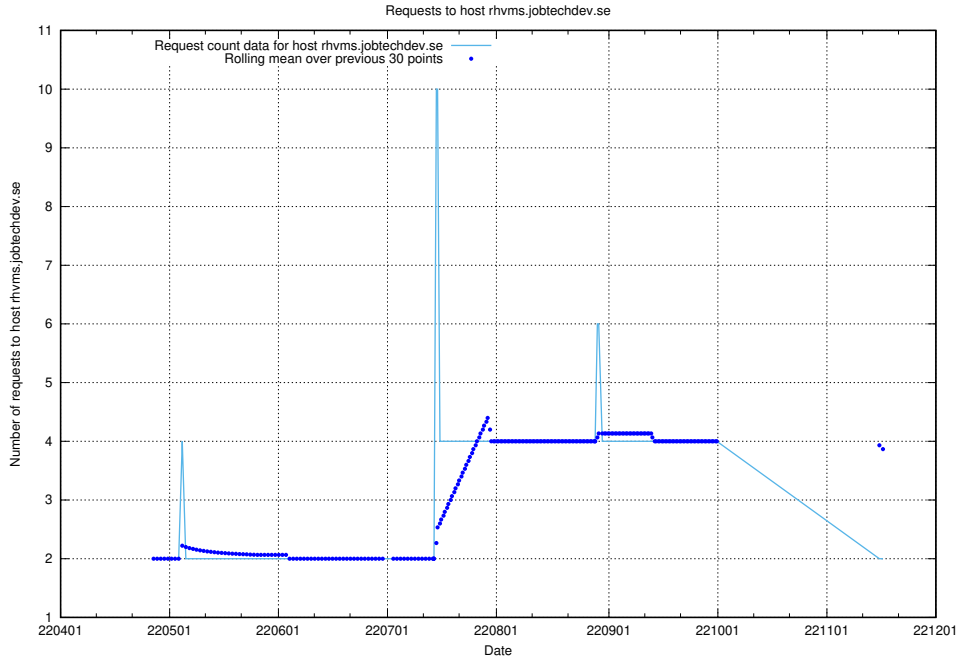

7.428 Usage of rhvms.jobtechdev.se

Here, we count the number of requests to host rhvms.jobtechdev.se.