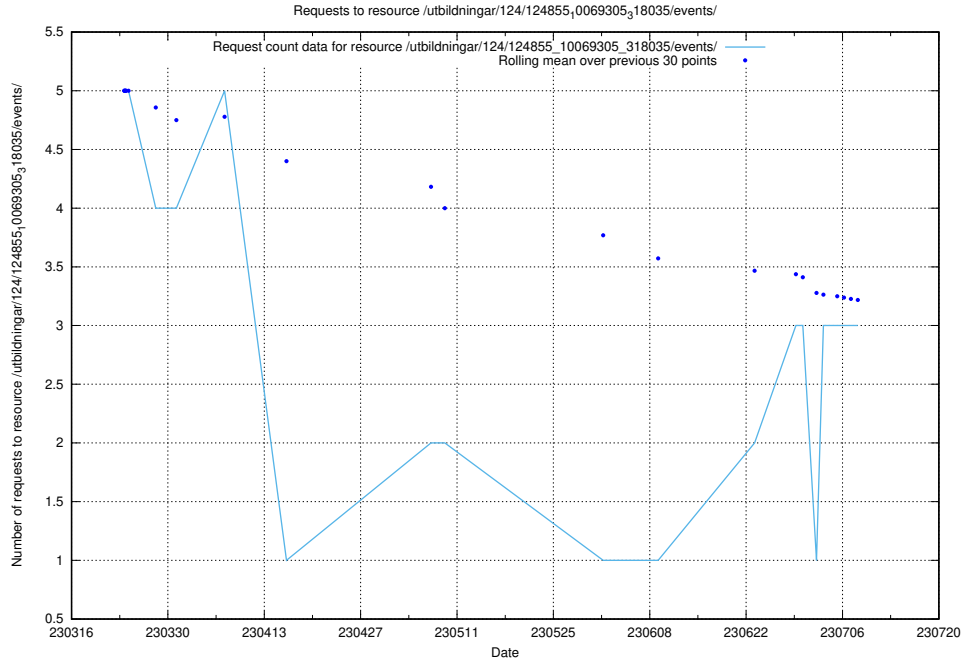

5.102 Usage of /utbildningar/124/124855_10069305_318035/events/

Here, we count the number of requests to resource /utbildningar/124/124855_10069305_318035/events/