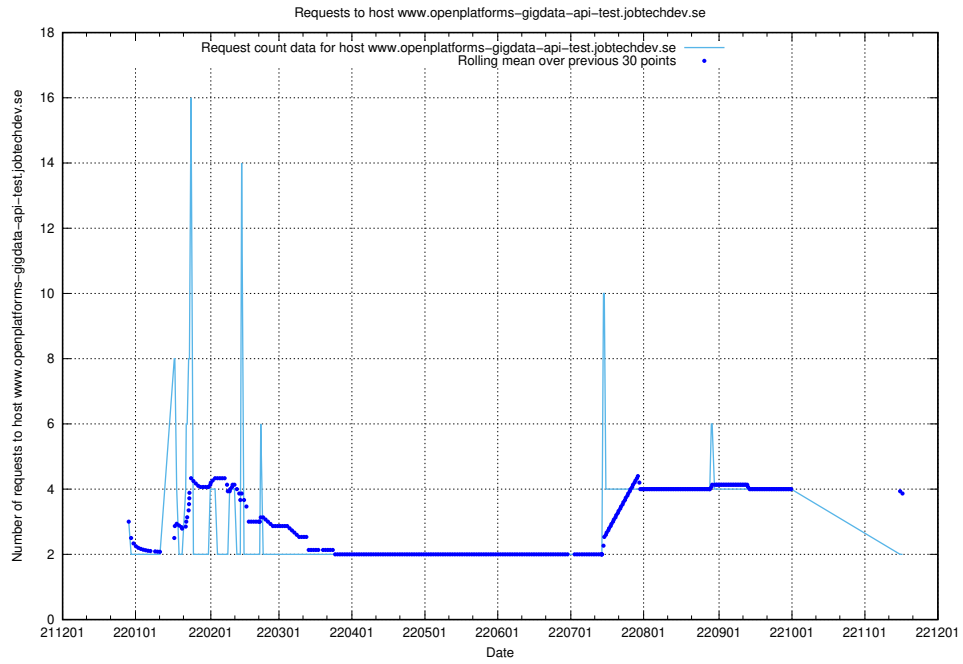

7.334 Usage of `www.openplatforms-gigdata-api-test.jobtechdev.se`

Here, we count the number of requests to host `www.openplatforms-gigdata-api-test.jobtechdev.se`.