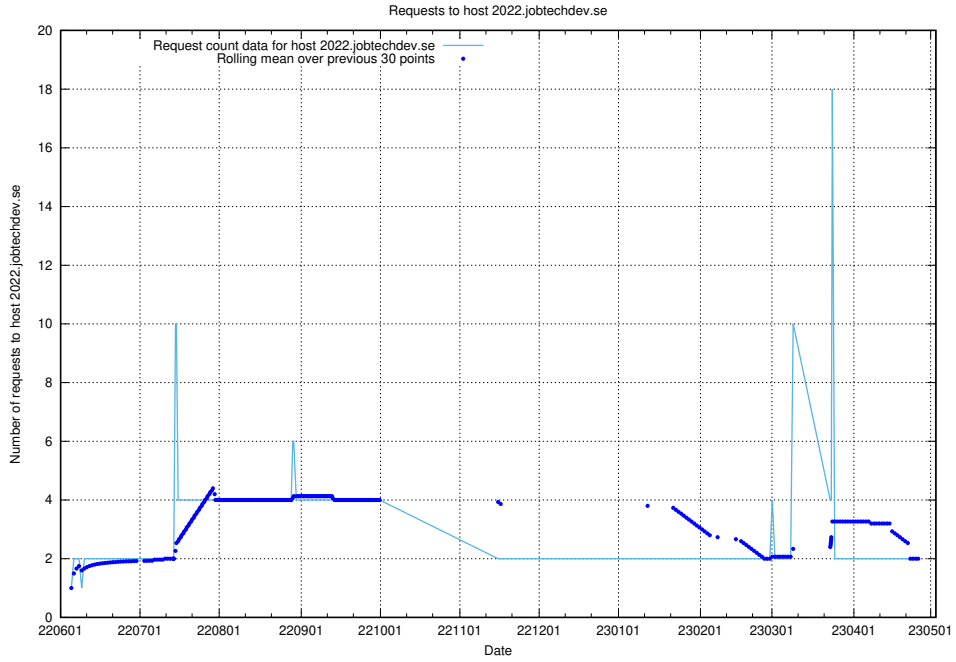

7.395 Usage of 2022.jobtechdev.se

Here, we count the number of requests to host 2022.jobtechdev.se.