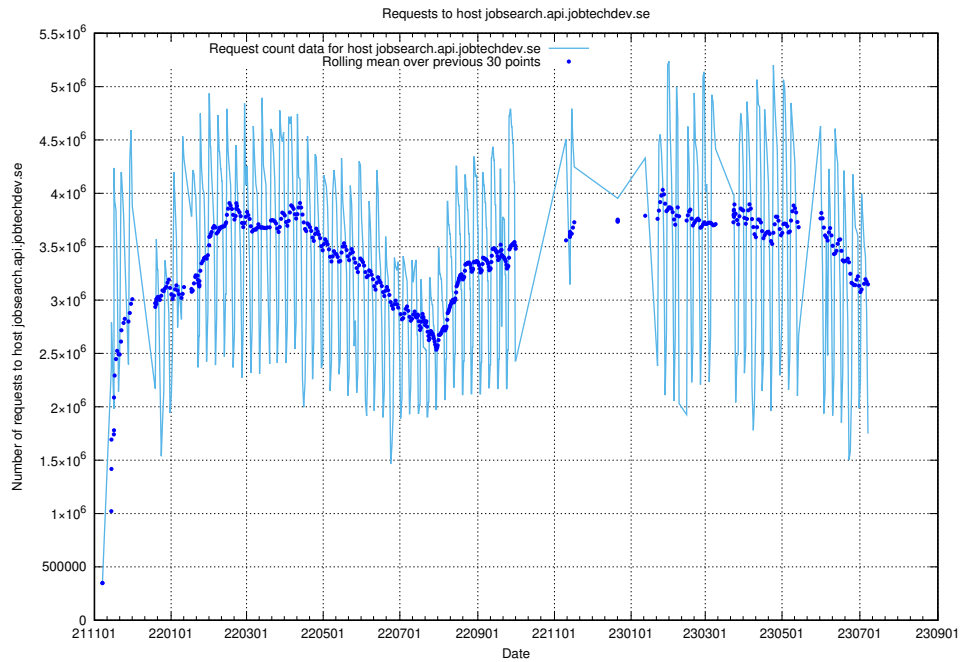

7 Log Stack

This section contains request statistics from [JobTech's log stack](#)⁸.

7.1 Usage of jobsearch.api.jobtechdev.se

Here, we count the number of requests to host jobsearch.api.jobtechdev.se.

⁸<https://elk.jobtechdev.se>