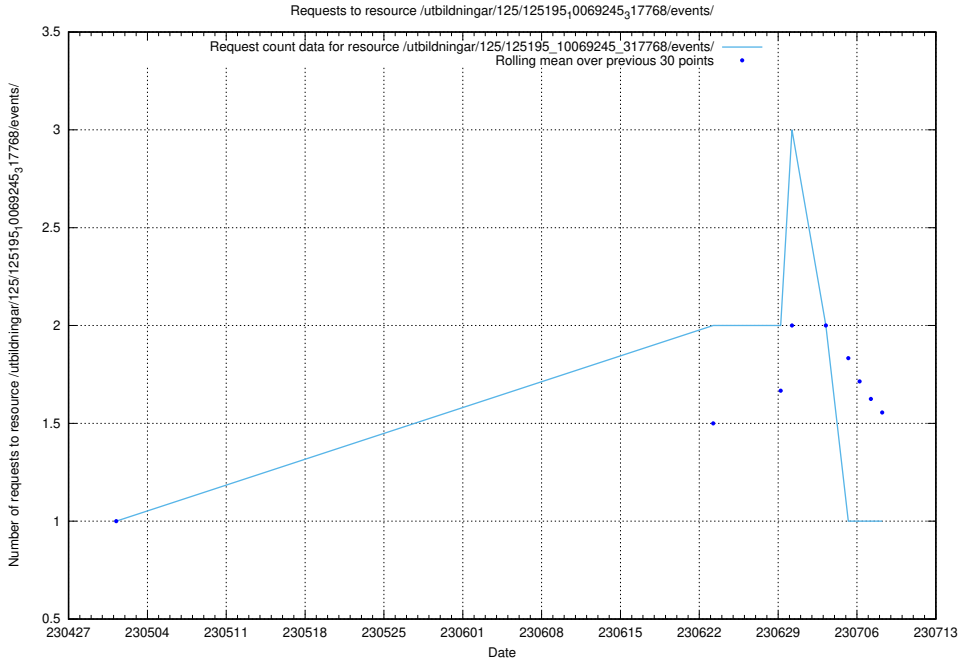

5.1896 Usage of /utbildningar/125/125195_10069245_317768/events/

Here, we count the number of requests to resource /utbildningar/125/125195_10069245_317768/events/