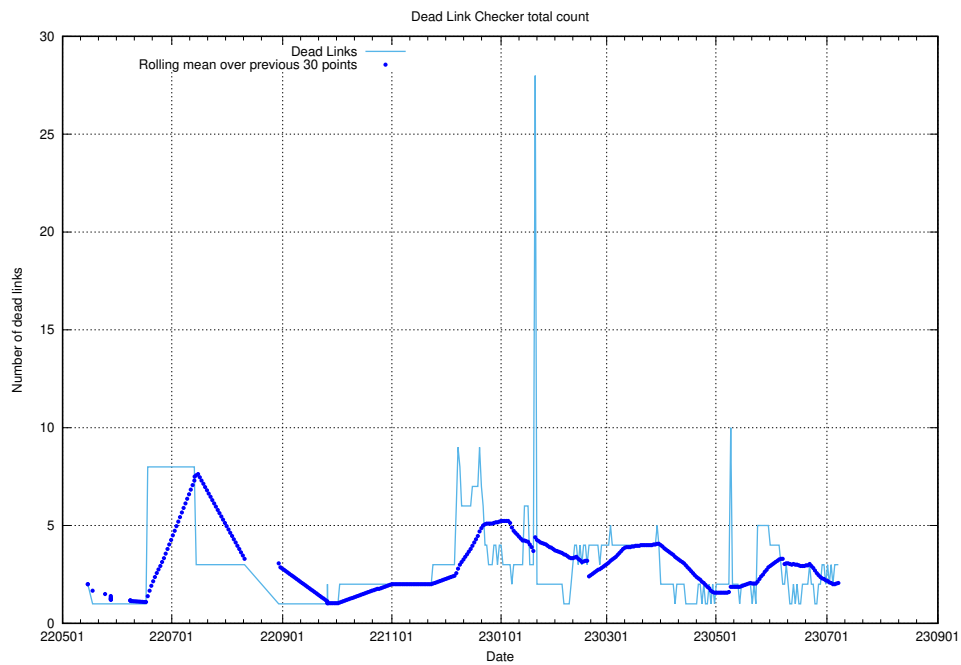

#### 3.1 Total count of dead links

Here is presented the total number of found dead links across all pages.

<sup>4</sup>[https://gitlab.com/arbetsformedlingen/devops/dead\\_link\\_checker](https://gitlab.com/arbetsformedlingen/devops/dead_link_checker)