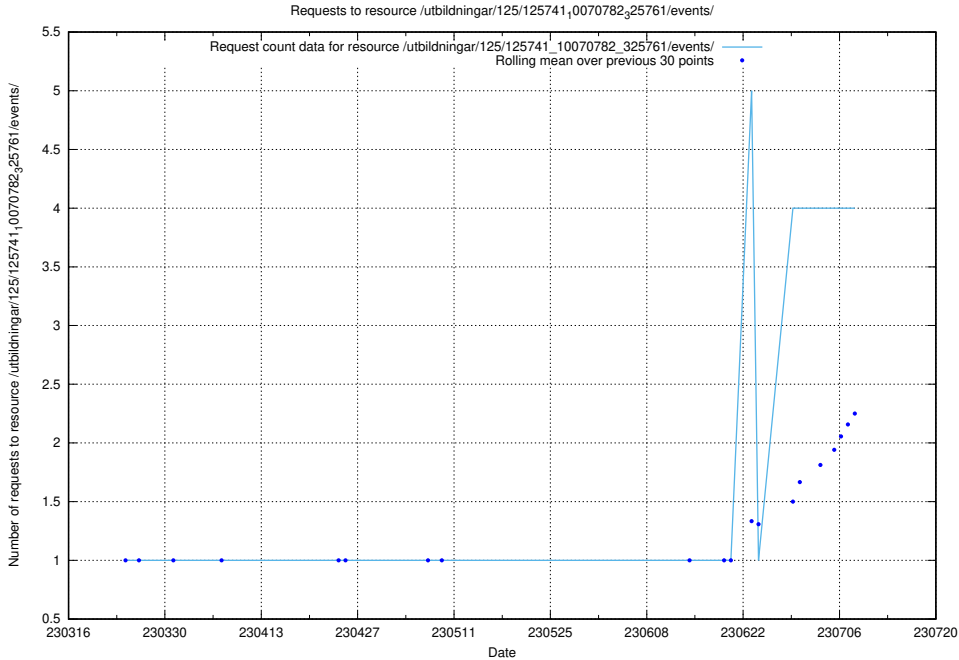

5.61 Usage of /utbildningar/125/125741_10070782_325761/events/

Here, we count the number of requests to resource /utbildningar/125/125741_10070782_325761/events/