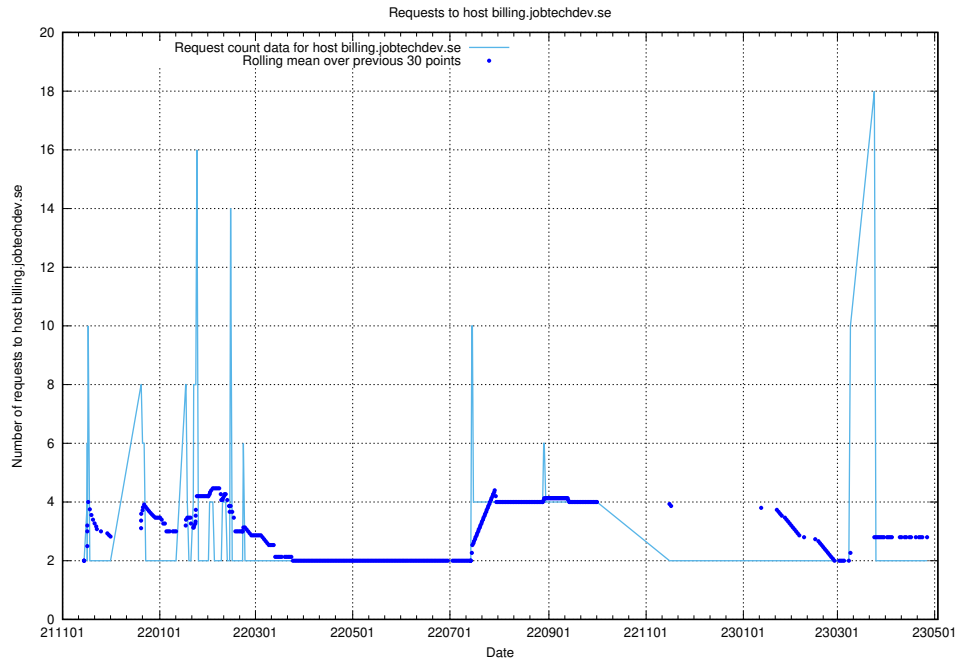

7.270 Usage of billing.jobtechdev.se

Here, we count the number of requests to host billing.jobtechdev.se.