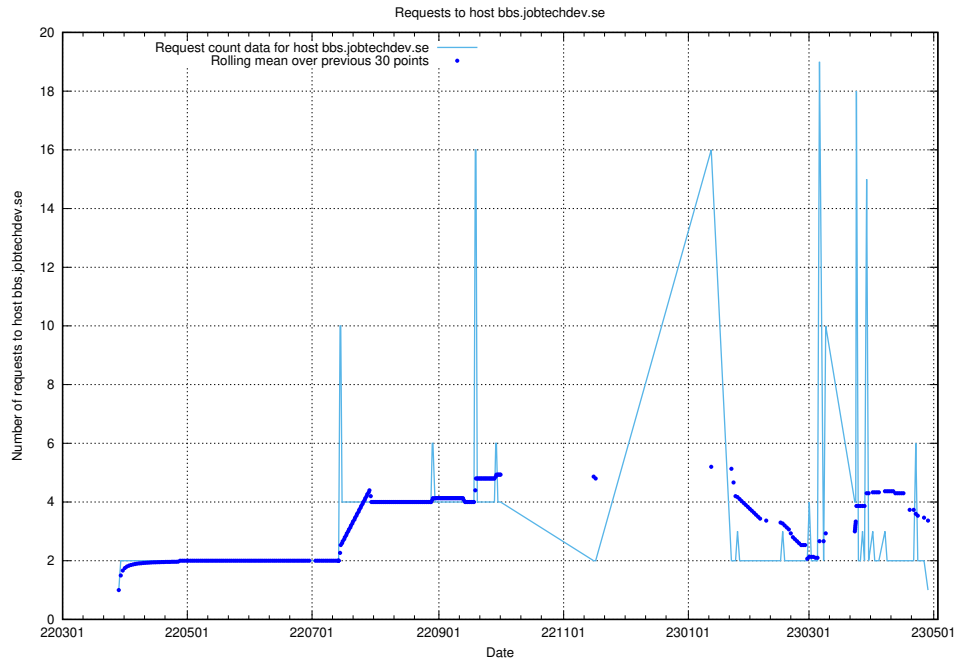

7.624 Usage of bbs.jobtechdev.se

Here, we count the number of requests to host bbs.jobtechdev.se.