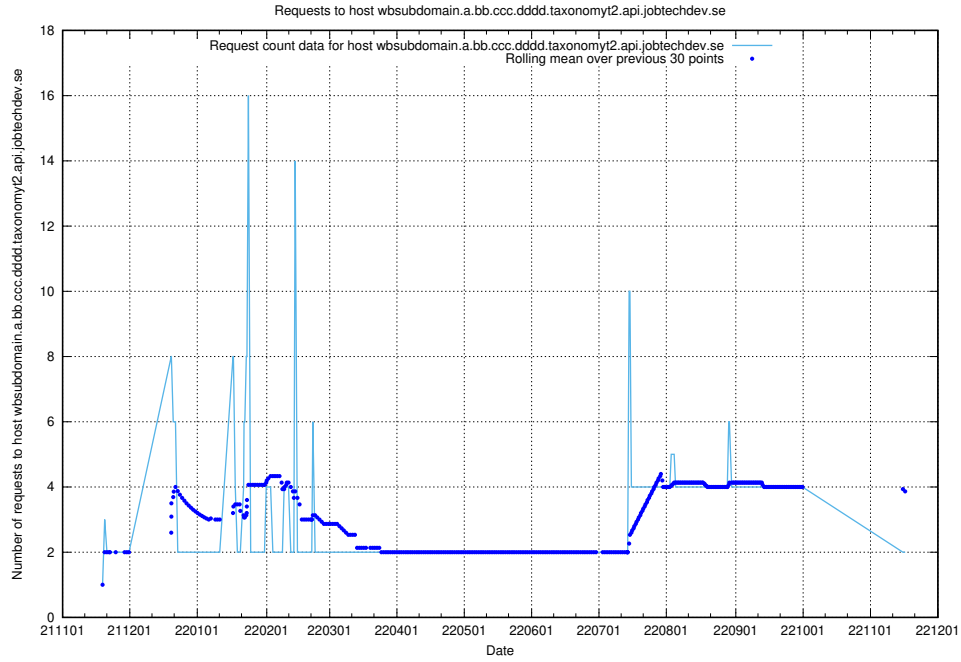

7.439 Usage of wbsubdomain.a.bb.ccc.dddd.taxonomyt2.api.jobtechdev.se

Here, we count the number of requests to host wbsubdomain.a.bb.ccc.dddd.taxonomyt2.api.jobtechdev.se