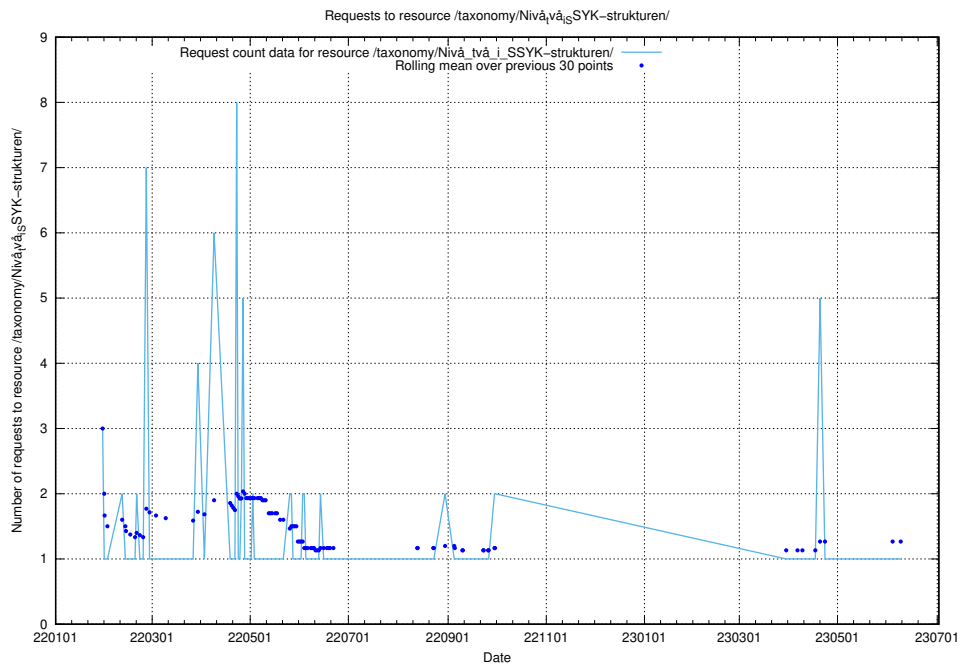

5.878 Usage of /taxonomy/Nivå_två_i_SSYK-strukturen/

Here, we count the number of requests to resource /taxonomy/Nivå_två_i_SSYK-strukturen/.