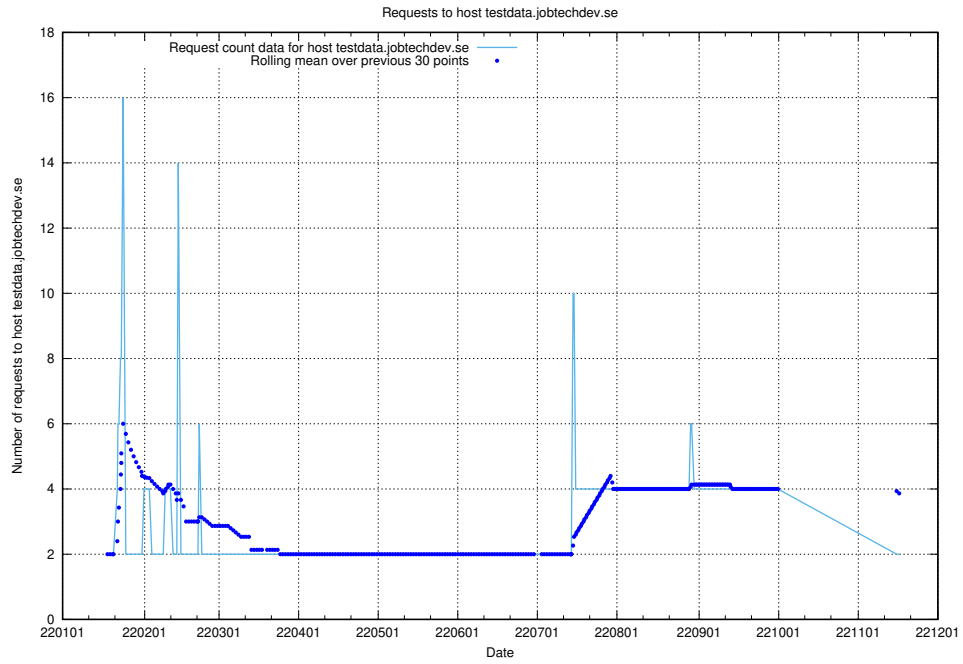

7.254 Usage of testdata.jobtechdev.se

Here, we count the number of requests to host testdata.jobtechdev.se.