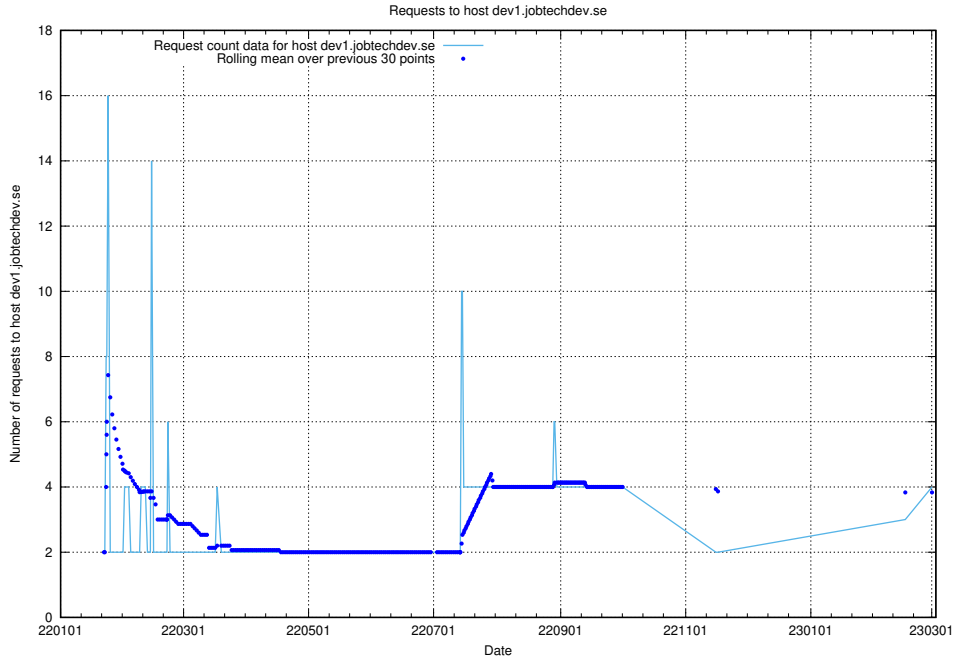

7.90 Usage of dev1.jobtechdev.se

Here, we count the number of requests to host dev1.jobtechdev.se.