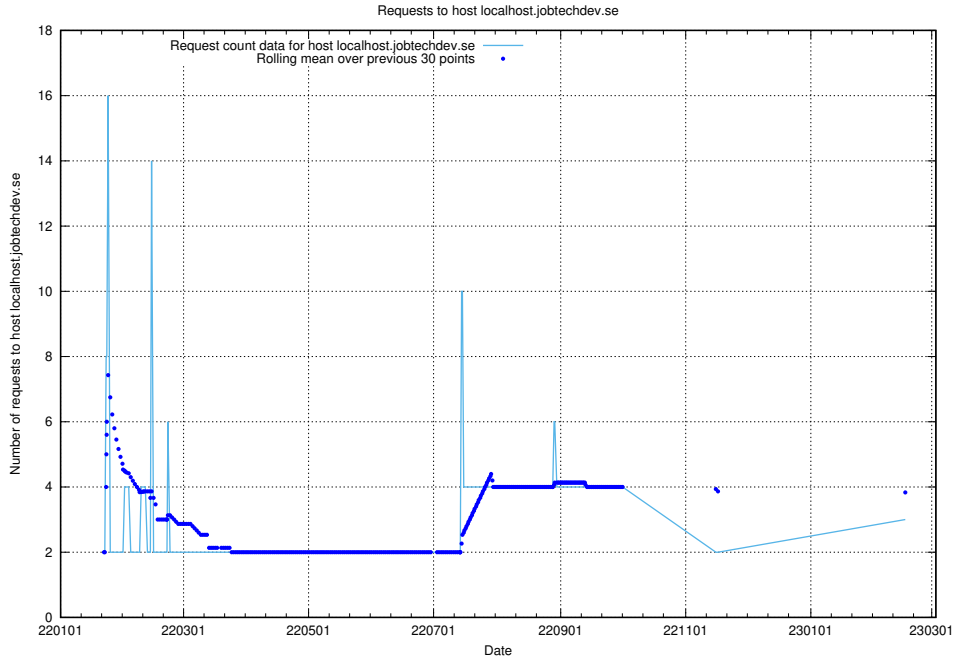

7.236 Usage of localhost.jobtechdev.se

Here, we count the number of requests to host localhost.jobtechdev.se.