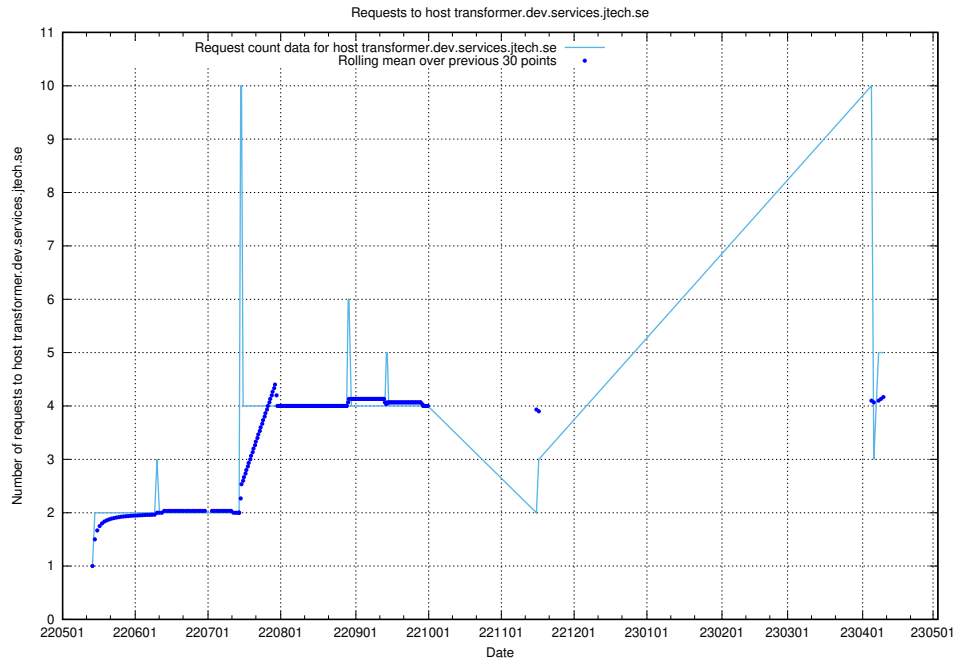

7.88 Usage of transformer.dev.services.jtech.se

Here, we count the number of requests to host transformer.dev.services.jtech.se.