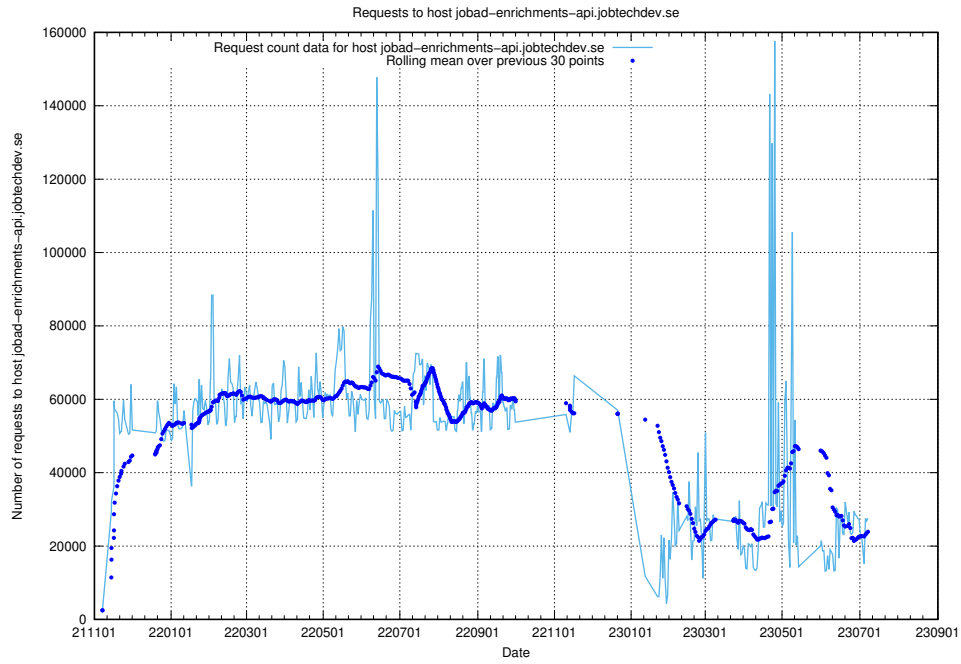

7.7 Usage of jobad-enrichments-api.jobtechdev.se

Here, we count the number of requests to host jobad-enrichments-api.jobtechdev.se.