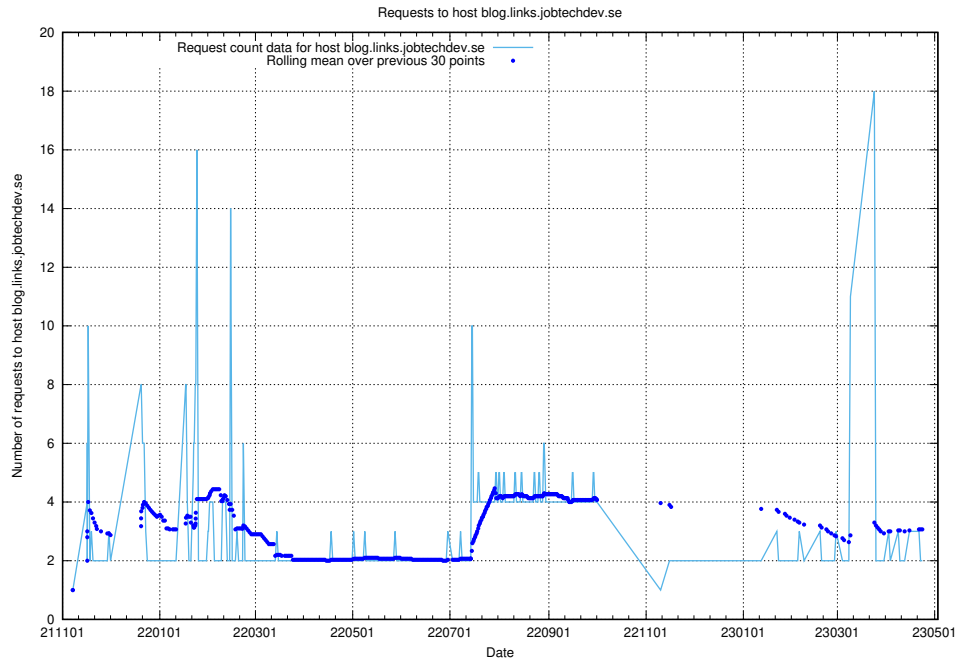

7.412 Usage of `blog.links.jobtechdev.se`

Here, we count the number of requests to host `blog.links.jobtechdev.se`.