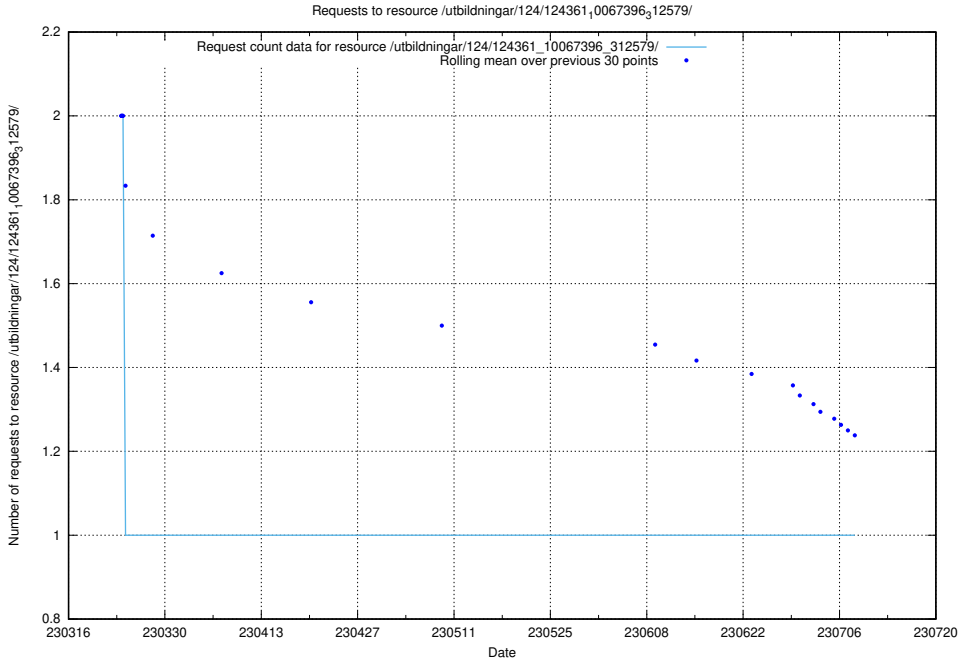

5.2143 Usage of /utbildningar/124/124361_10067396_312579/

Here, we count the number of requests to resource /utbildningar/124/124361_10067396_312579/.