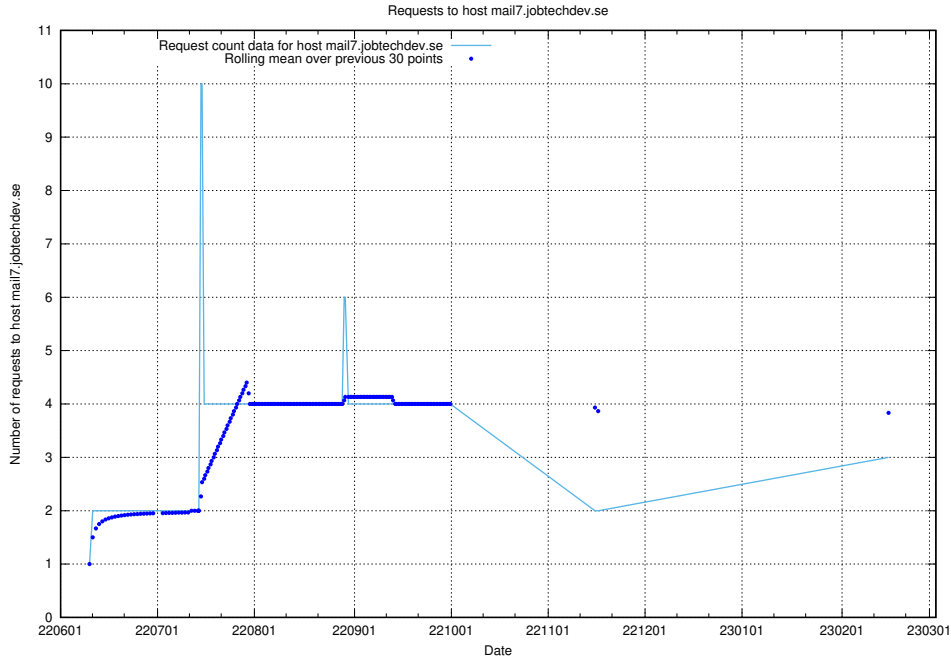

7.204 Usage of mail7.jobtechdev.se

Here, we count the number of requests to host mail7.jobtechdev.se.