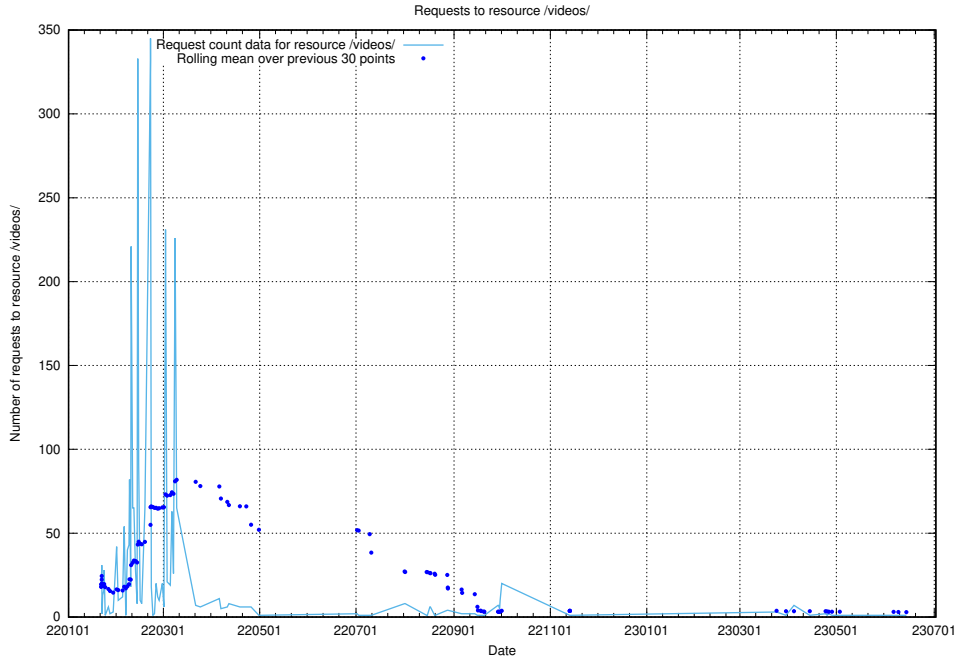

5.1871 Usage of /videos/

Here, we count the number of requests to resource /videos/.