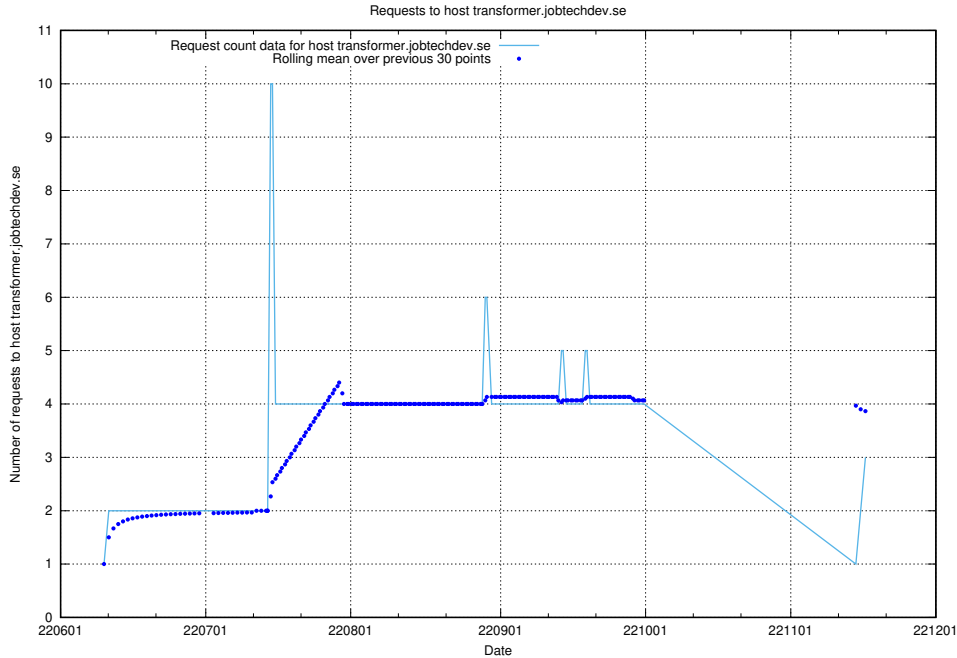

7.203 Usage of transformer.jobtechdev.se

Here, we count the number of requests to host transformer.jobtechdev.se.