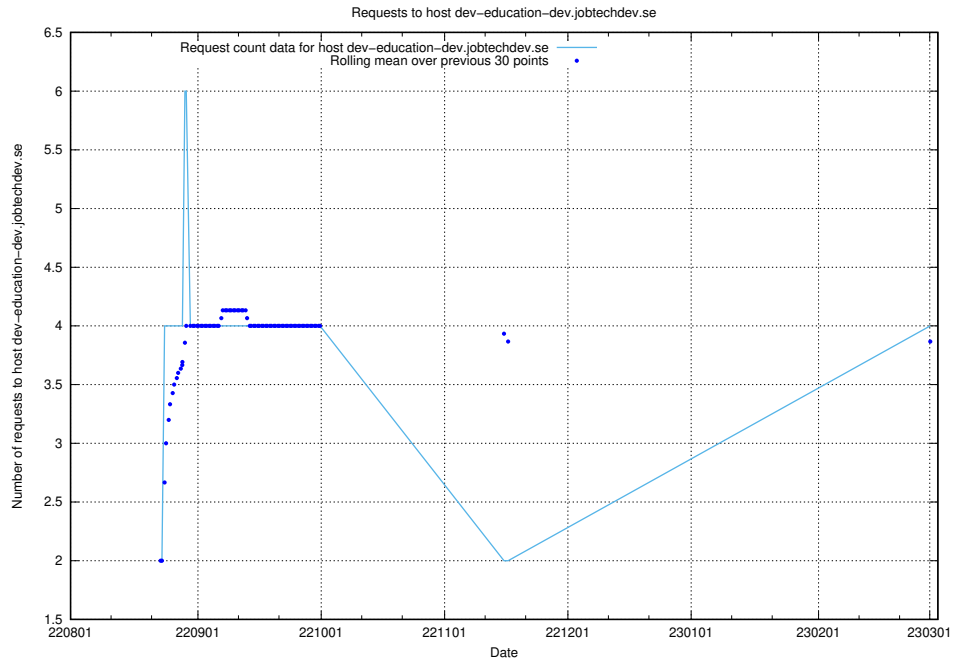

## 7.122 Usage of demo-education.dev.jobtechdev.se

Here, we count the number of requests to host demo-education.dev.jobtechdev.se.