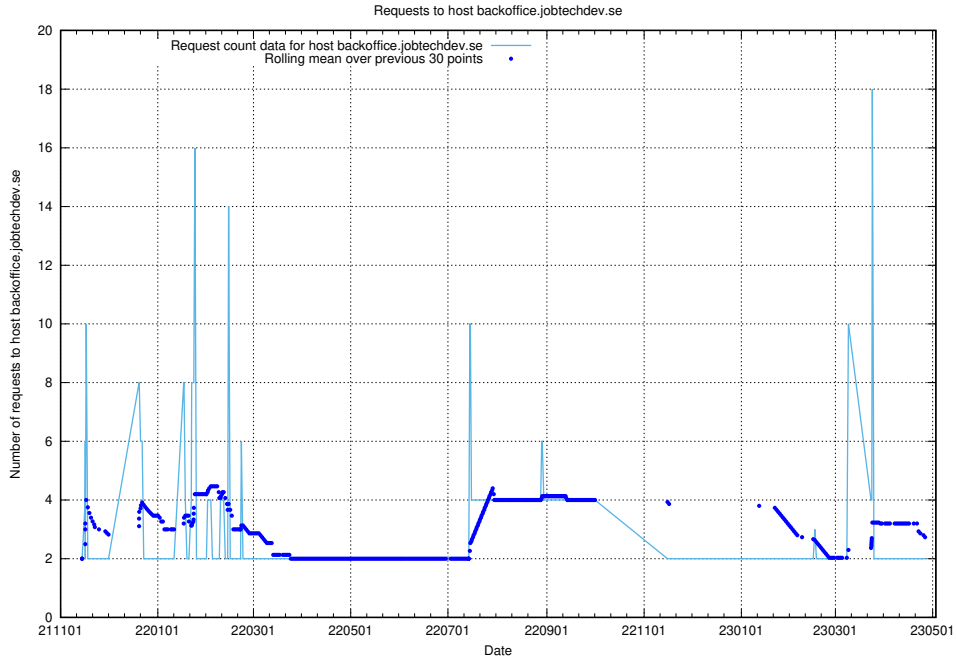

7.271 Usage of backoffice.jobtechdev.se

Here, we count the number of requests to host backoffice.jobtechdev.se.