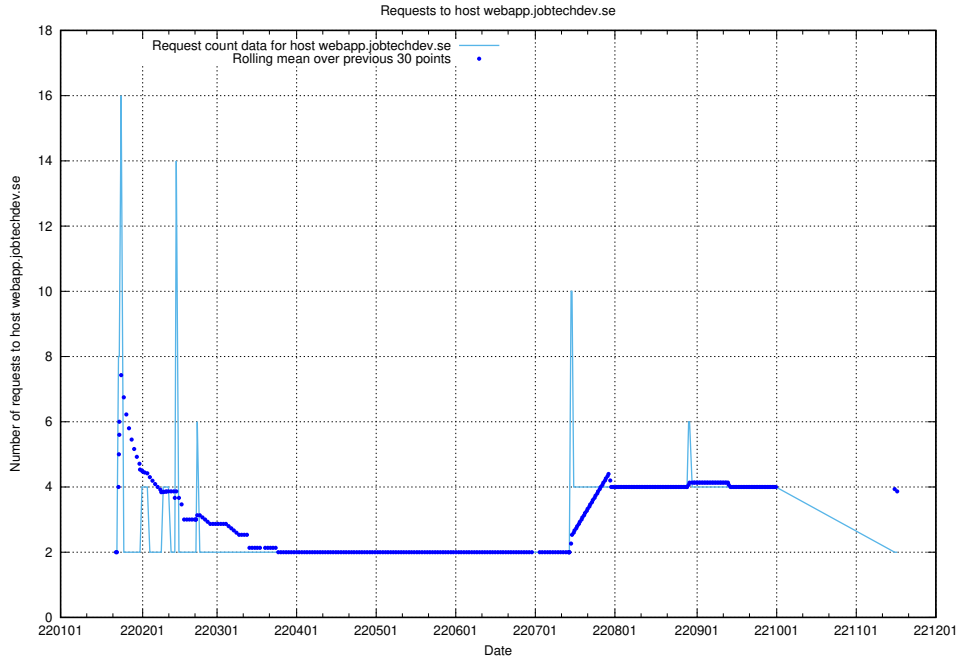

7.558 Usage of webapp.jobtechdev.se

Here, we count the number of requests to host webapp.jobtechdev.se.