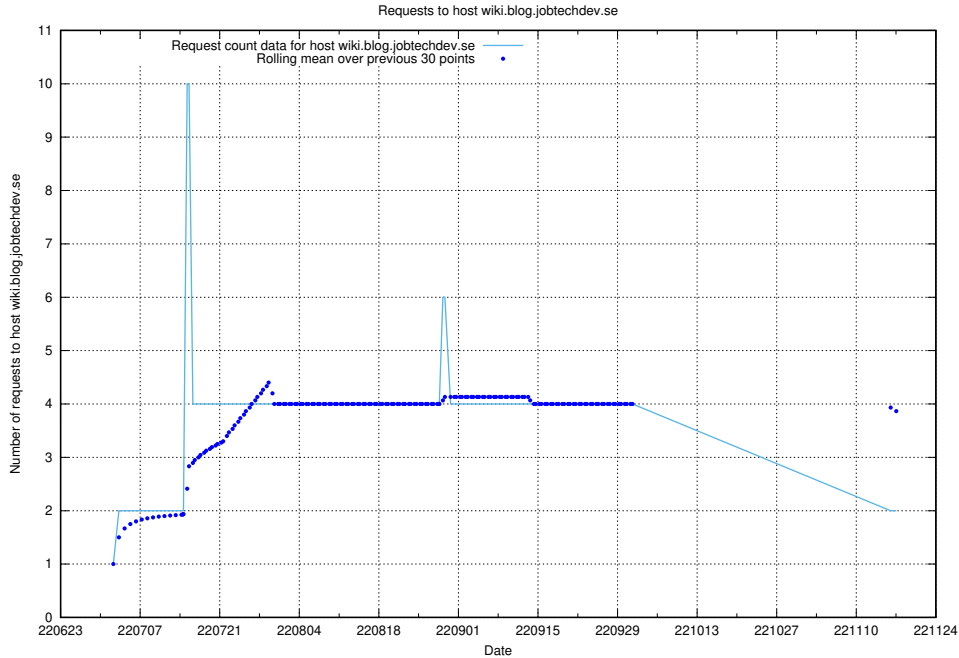

7.372 Usage of wiki.blog.jobtechdev.se

Here, we count the number of requests to host wiki.blog.jobtechdev.se.