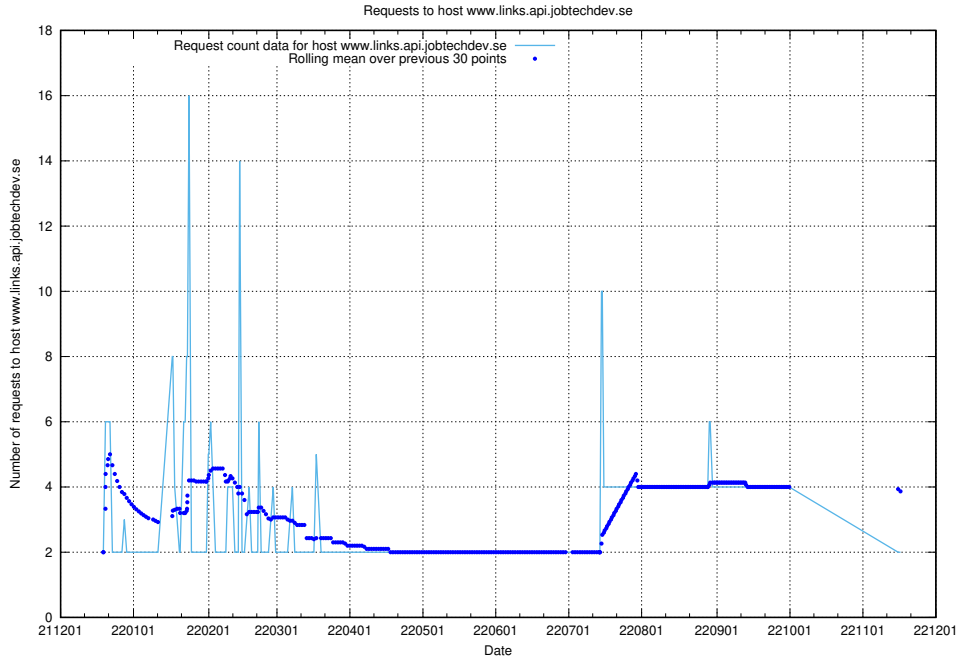

7.361 Usage of www.links.api.jobtechdev.se

Here, we count the number of requests to host www.links.api.jobtechdev.se.