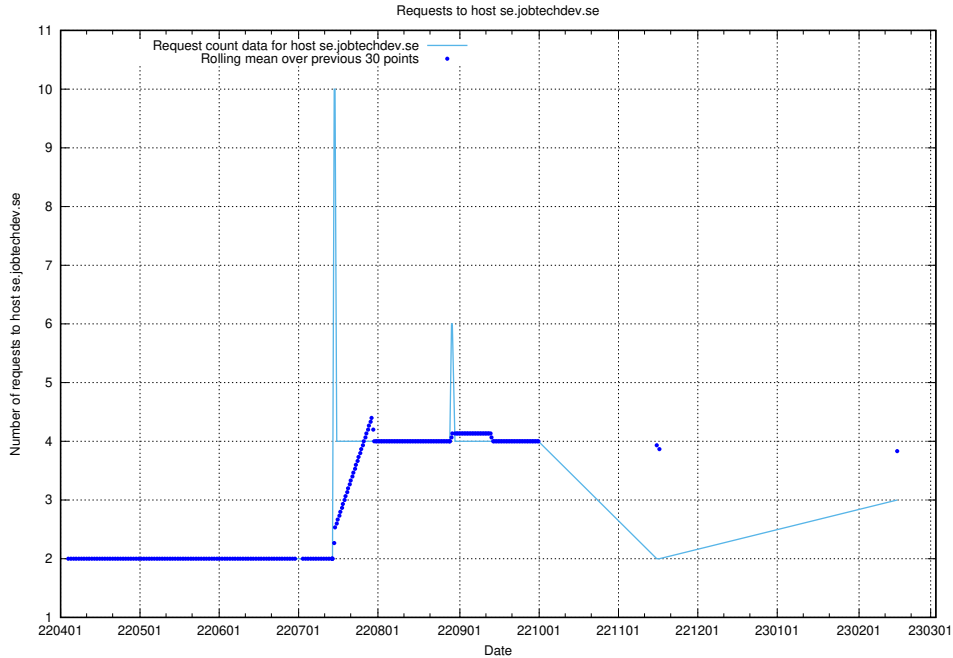

7.211 Usage of se.jobtechdev.se

Here, we count the number of requests to host se.jobtechdev.se.