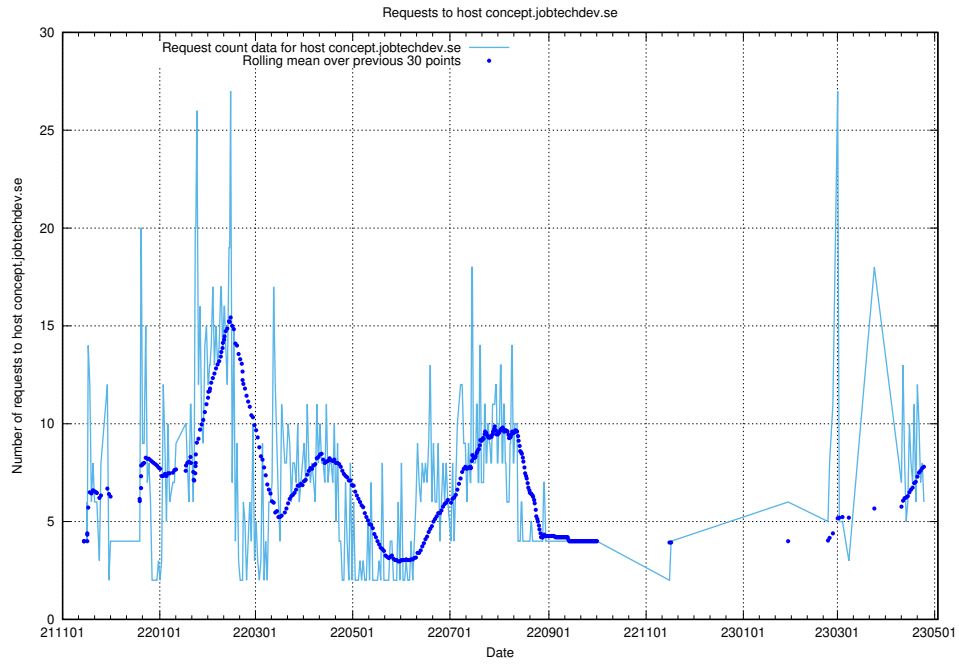

7.72 Usage of concept.jobtechdev.se

Here, we count the number of requests to host concept.jobtechdev.se.